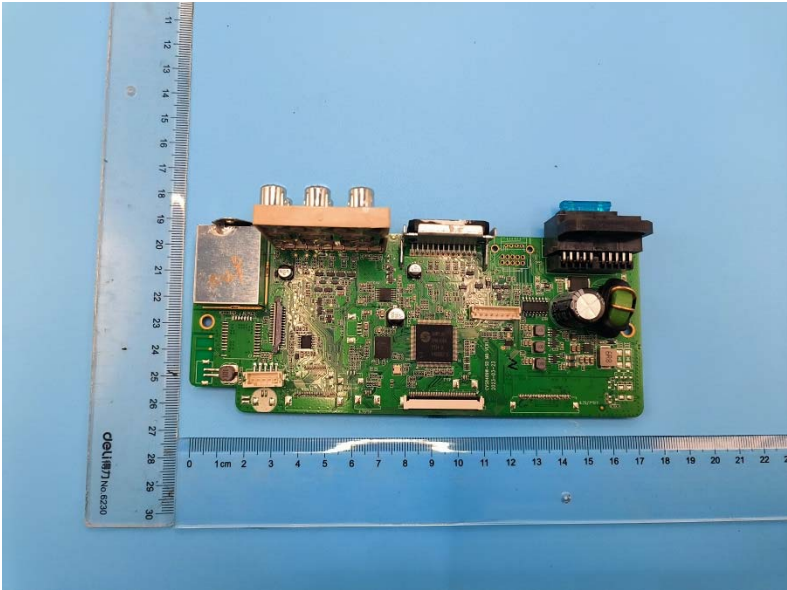

Internal photo

BT/2.4GHz WIFI antenna

FCC ID: XMF-DMCPA8W

--END--