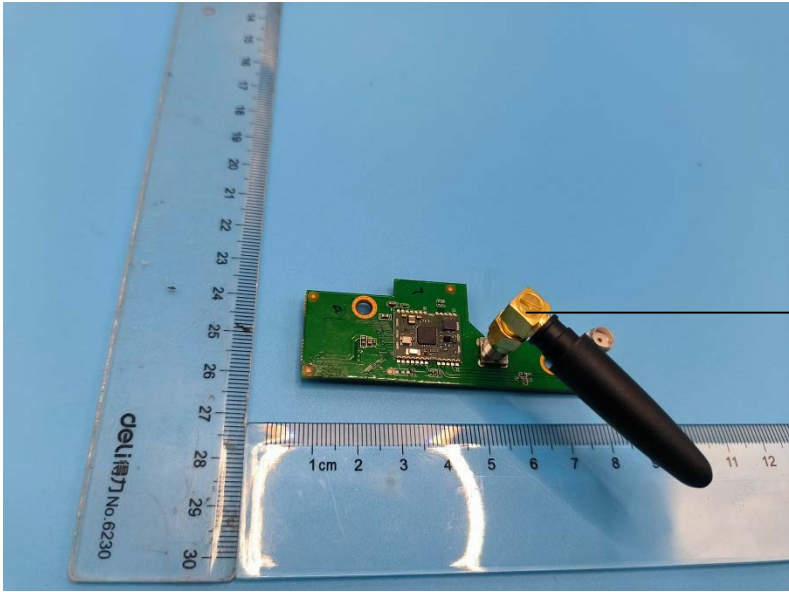

Internal photo

BT/2.4GHz WIFI antenna

FCC ID: XMF-DMCPA8W

--END--