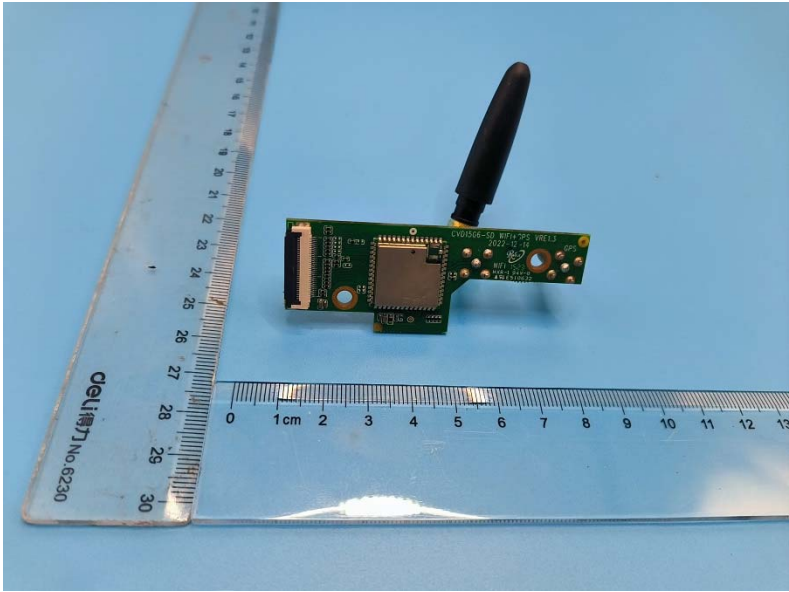

Internal photo

BT/2.4GHz WIFI antenna

FCC ID: XMF-DMCPA8W

--END--