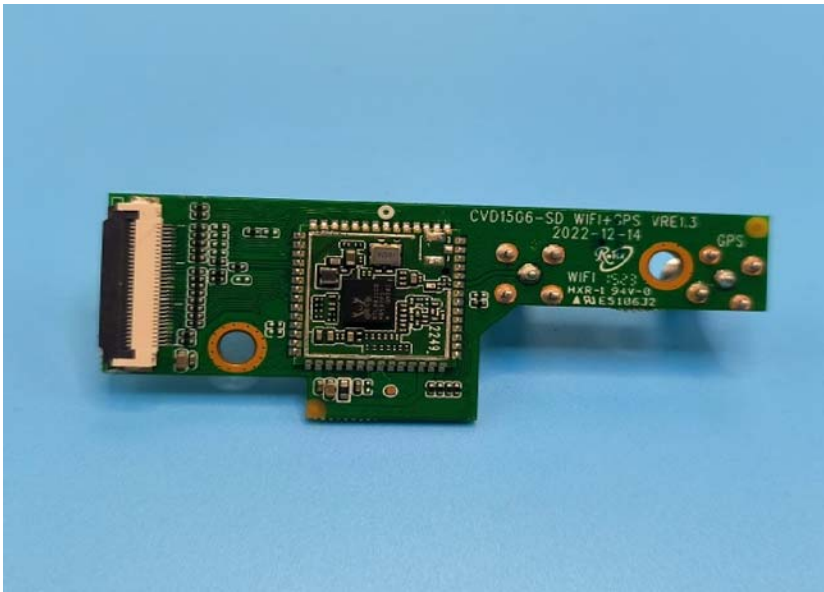

Internal photo

BT/2.4GHz WIFI antenna

FCC ID: XMF-DMCPA8W

--END--