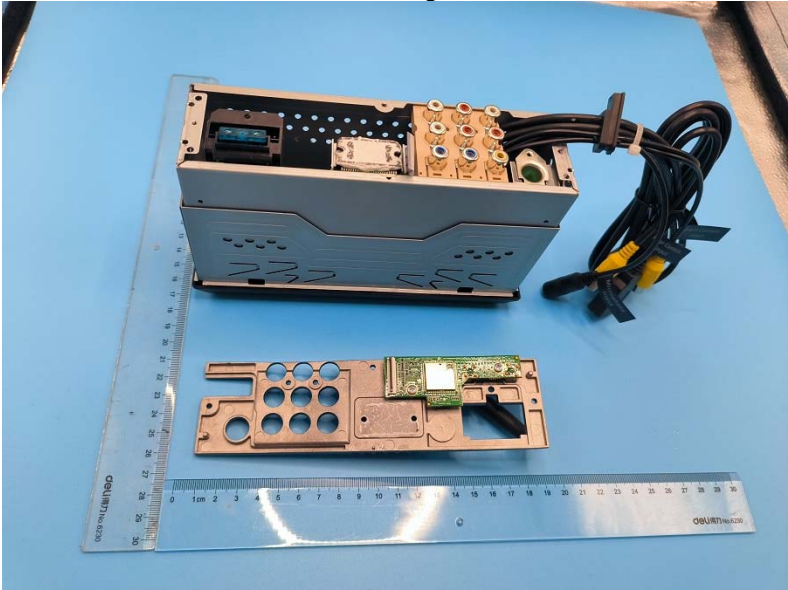

Internal photo

BT/2.4GHz WIFI antenna

FCC ID: XMF-DMCPA8W

--END--