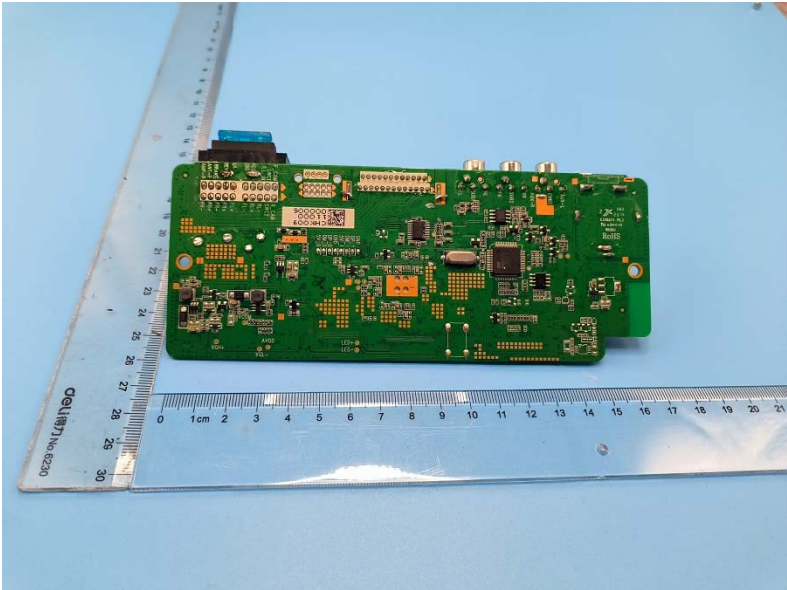

Internal photo

BT/2.4GHz WIFI antenna

FCC ID: XMF-DMCPA8W

--END--