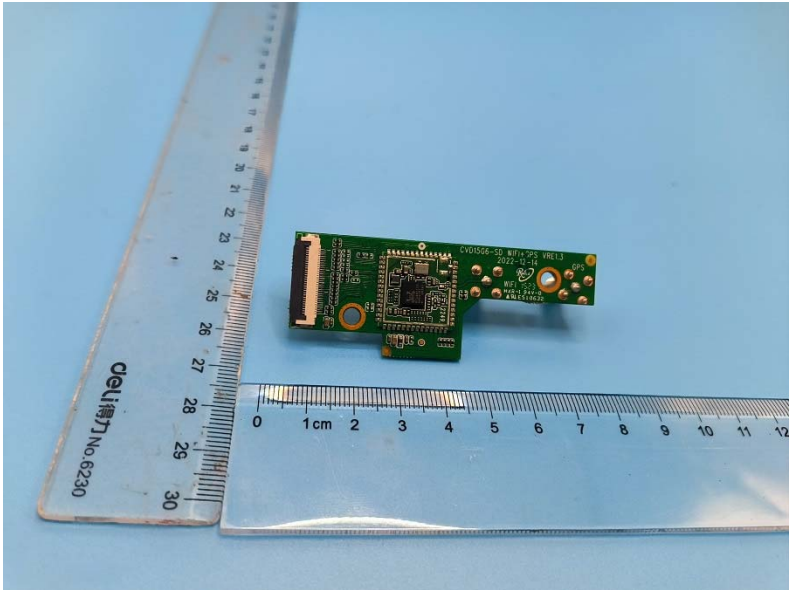

Internal photo

BT/2.4GHz WIFI antenna

FCC ID: XMF-DMCPA8W

--END--