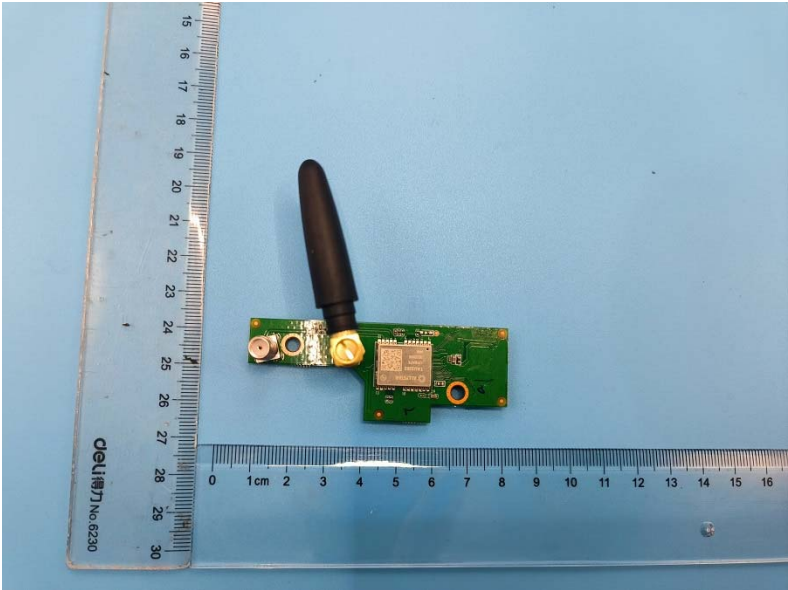

Internal photo

BT/2.4GHz WIFI antenna

FCC ID: XMF-DMCPA8W

--END--