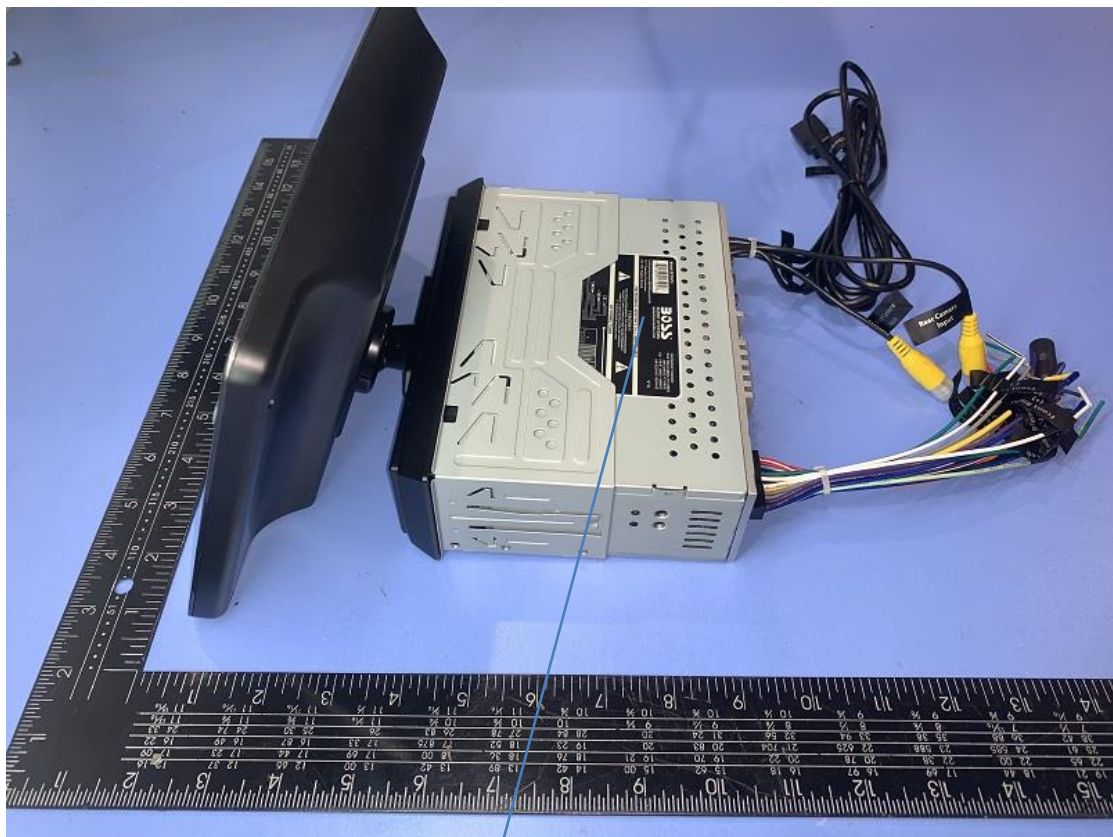

Model: P100CPAP

Planet Audio
www.planetaudiousa.com

FREQUENCY RANGE:
USA: FM 87.5MHZ-107.9MHZ
AM 530KHZ-1710KHZ
EU: FM 87.5MHZ-108MHZ
AM 522KHZ-1620KHZ
V:1L

CarPlay/Android Auto/AM/FM/Bluetooth/USB
10.1" Capacitive Touchscreen
12V, 15A Negative Ground

FOR TECHNICAL ASSISTANCE CALL: 805-751-4854

!! CAUTION !!
SEE INSTALLATION MANUAL FOR WIRING CONFIGURATIONS
FAILURE TO WIRE CORRECTLY MAY CAUSE PERMANENT
DAMAGE TO UNIT, AND WILL VOID ANY WARRANTY
4 - 8 OHM SPEAKER IMPEDANCE ONLY

I/O CONNECTIONS

Power		Speaker Outputs	
Yellow	Constant (+12v)	White	Left Front (+)
Red	Accessory (+12v)	White/Blk	Left Front (-)
Black	Ground (-)	Gray	Right Front (+)
Orange	Illumination Input (+12v)	Gray/Blk	Right Front (-)
Violet/Whit	Reverse Input (+12v)	Green	Left Rear (+)
Blue	Ant. Output (+12v, 500 mA)	Green/Blk	Left Rear (-)
Blue/Whit	Rem. Output (+12v, 500 mA)	Purple	Right Rear (+)
Lt.Green	Parking Brake Input	Purple/Blk	Right Rear (-)
Red/Violet	Front Camera Power(+12V,500mA)	Control	
Red/Whit	Rear Camera Power(+12V,500mA)	3.5mm	SWC Input

FCC ID: XMF-CVD1506

FC THIS DEVICE COMPLIES WITH PART 15 OF THE FCC RULES AND REGULATIONS. OPERATION IS SUBJECT TO THE FOLLOWING TWO CONDITIONS:
1) THE DEVICE MAY NOT CAUSE HARMFUL INTERFERENCE, AND
2) THE DEVICE MUST ACCEPT ANY INTERFERENCE RECEIVED, INCLUDING INTERFERENCE THAT MAY CAUSE UNDESIRABLE OPERATION.

DISPOSE OF PROPERLY   PLANET AUDIO IS NOT AFFILIATED WITH Apple Inc.   MADE IN CHINA

Label location