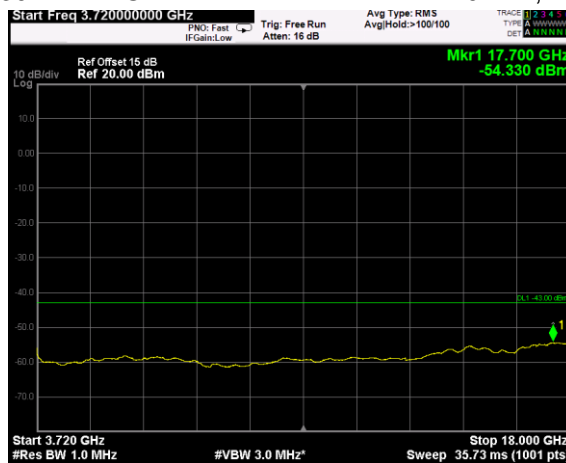

Channel: BOTTOM, Modulation: 256QAM, BW=20MHz, Range: 30MHz - 1GHz

Channel: BOTTOM, Modulation: 256QAM, BW=20MHz, Range: 1GHz - 3530MHz

Channel: BOTTOM, Modulation: 256QAM, BW=20MHz, Range: 3720MHz - 18GHz