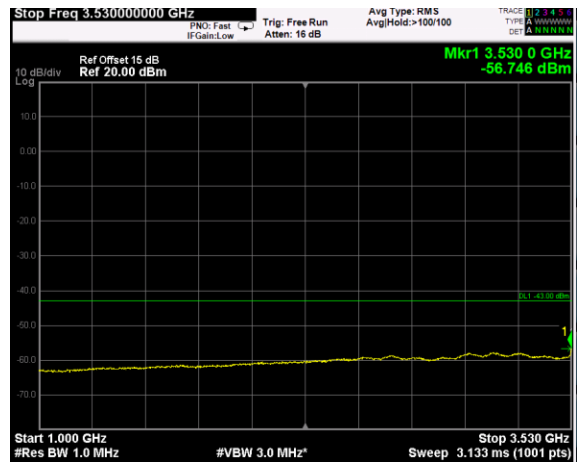

Channel: MIDDLE, Modulation: 64QAM,
BW=15MHz, Range: 1GHz - 3530MHz