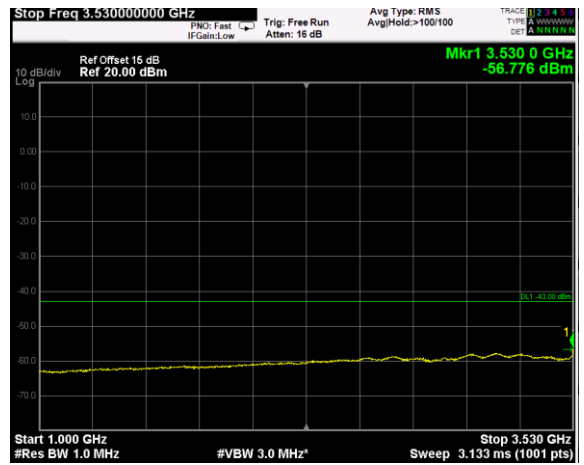

Channel: BOTTOM, Modulation: 16QAM,
BW=20MHz, Range: 1GHz - 3530MHz