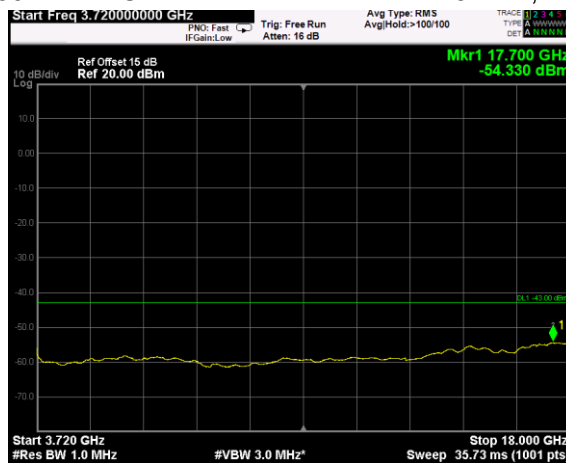

Channel: TOP, Modulation: QPSK,
BW=5 MHz, Range: 3720MHz - 18GHz

Channel: TOP, Modulation: QPSK,
BW=5 MHz, Range: 18GHz - 38GHz

Channel: TOP, Modulation: 16QAM,
BW=5 MHz, Range: 30MHz - 1GHz

Channel: TOP, Modulation: 16QAM,
BW=5 MHz, Range: 1GHz - 3530MHz

Channel: TOP, Modulation: 16QAM,
BW=5 MHz, Range: 3720MHz - 18GHz

Channel: TOP, Modulation: 16QAM,
BW=5 MHz, Range: 18GHz - 38GHz

Channel: TOP, Modulation: 64QAM,
BW=5 MHz, Range: 30MHz - 1GHz

Channel: TOP, Modulation: 64QAM,
BW=5 MHz, Range: 1GHz - 3530MHz