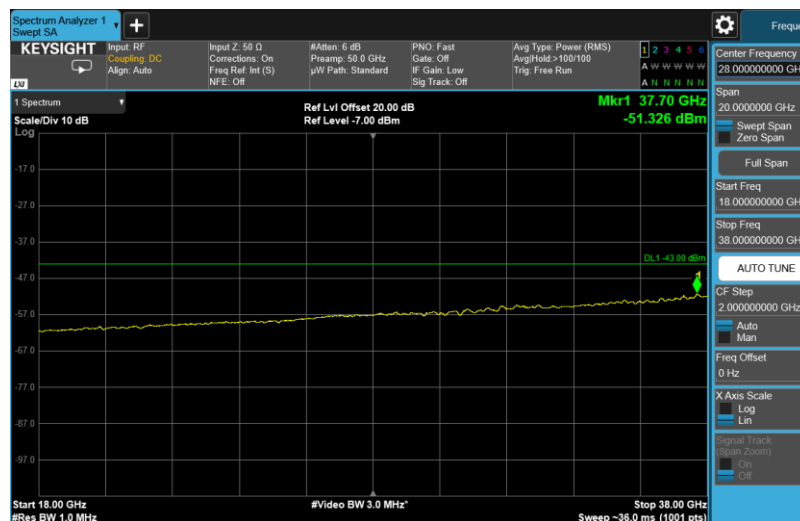

Channel: TOP, Modulation: QPSK,
BW=5 MHz, Range: 3720MHz - 18GHz

Channel: TOP, Modulation: QPSK,
BW=5 MHz, Range: 18GHz - 38GHz