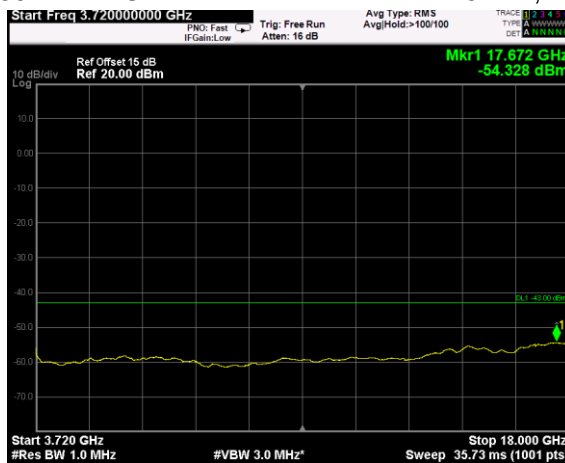

Channel: MIDDLE, Modulation: 64QAM,
BW=15MHz, Range: 30MHz - 1GHz

Channel: MIDDLE, Modulation: 64QAM,
BW=15MHz, Range: 1GHz - 3530MHz

Channel: MIDDLE, Modulation: 64QAM,
BW=15MHz, Range: 3720MHz - 18GHz