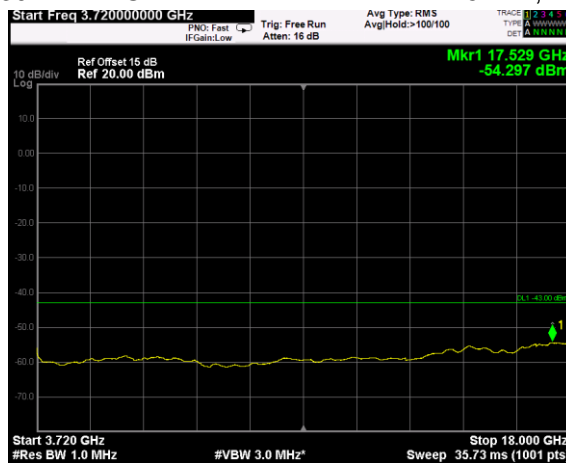

Channel: MIDDLE, Modulation: QPSK,
BW=15MHz, Range: 30MHz - 1GHz

Channel: MIDDLE, Modulation: QPSK,
BW=15MHz, Range: 1GHz - 3530MHz

Channel: MIDDLE, Modulation: QPSK,
BW=15MHz, Range: 3720MHz - 18GHz