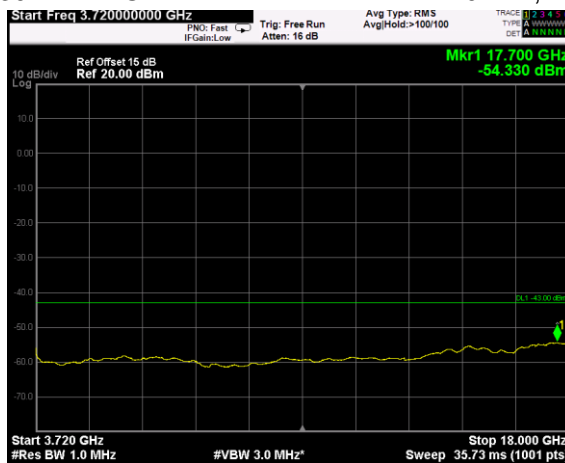

Channel: MIDDLE, Modulation: 64QAM,
BW=20MHz, Range: 30MHz - 1GHz

Channel: MIDDLE, Modulation: 64QAM,
BW=20MHz, Range: 1GHz - 3530MHz

Channel: MIDDLE, Modulation: 64QAM,
BW=20MHz, Range: 3720MHz - 18GHz