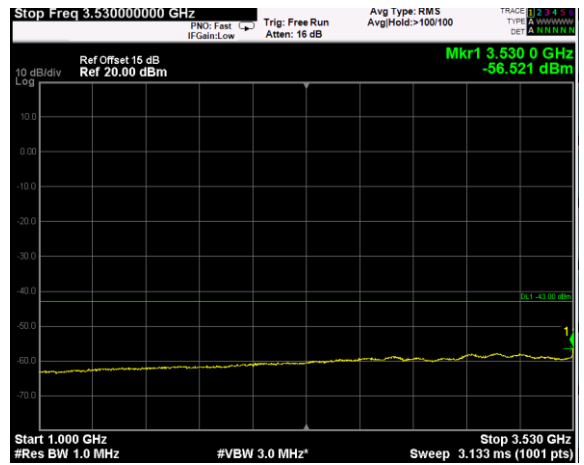

Channel: BOTTOM, Modulation: 256QAM, BW=15MHz, Range: 1GHz - 3530MHz