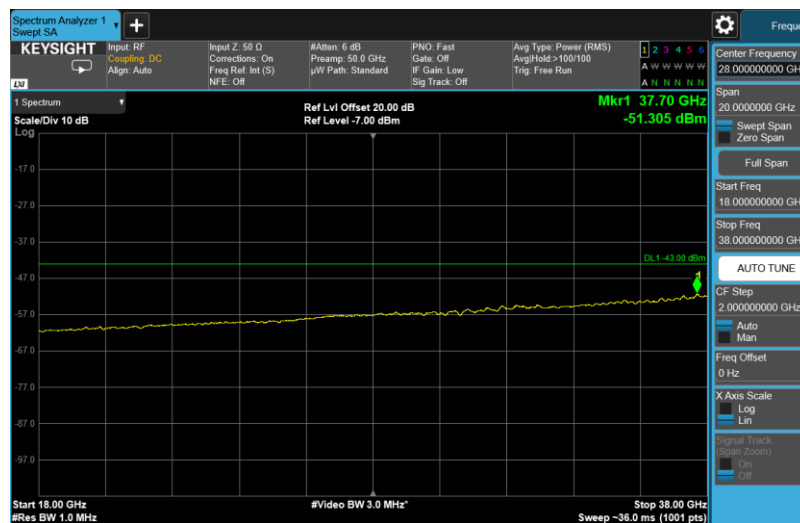

Channel: BOTTOM, Modulation: 64QAM,
BW=10MHz, Range: 3720MHz - 18GHz

Channel: BOTTOM, Modulation: 64QAM,
BW=10MHz, Range: 18GHz - 38GHz