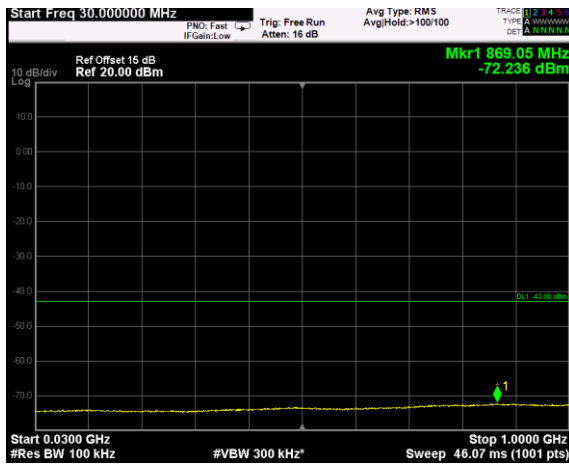

Channel: BOTTOM, Modulation: 256QAM, BW=10MHz, Range: 18GHz - 38GHz

Channel: MIDDLE, Modulation: QPSK,
BW=10MHz, Range: 30MHz - 1GHz