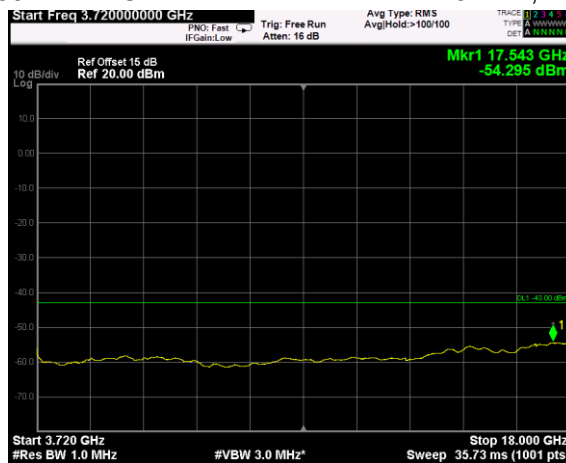

Channel: TOP, Modulation: 16QAM,
BW=5 MHz, Range: 3720MHz - 18GHz

Channel: TOP, Modulation: 16QAM,
BW=5 MHz, Range: 18GHz - 38GHz

Channel: TOP, Modulation: 64QAM,
BW=5 MHz, Range: 30MHz - 1GHz

Channel: TOP, Modulation: 64QAM,
BW=5 MHz, Range: 1GHz - 3530MHz

Channel: TOP, Modulation: 64QAM,
BW=5 MHz, Range: 3720MHz - 18GHz

Channel: TOP, Modulation: 64QAM,
BW=5 MHz, Range: 18GHz - 38GHz

Channel: TOP, Modulation: 256QAM,
BW=5 MHz, Range: 30MHz - 1GHz

Channel: TOP, Modulation: 256QAM,
BW=5 MHz, Range: 1GHz - 3530MHz