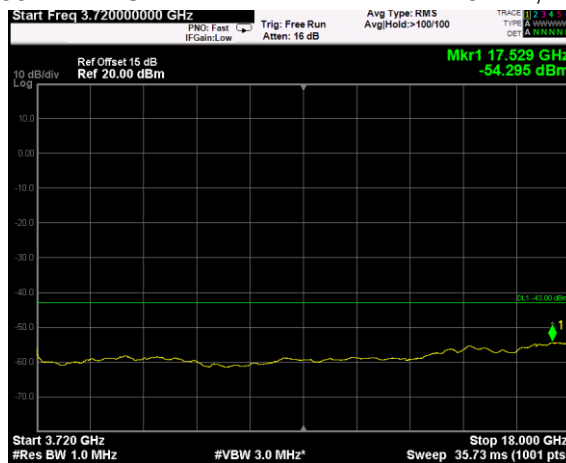

Channel: MIDDLE, Modulation: 256QAM, BW=15MHz, Range: 30MHz - 1GHz

Channel: MIDDLE, Modulation: 256QAM, BW=15MHz, Range: 1GHz - 3530MHz

Channel: MIDDLE, Modulation: 256QAM, BW=15MHz, Range: 3720MHz - 18GHz