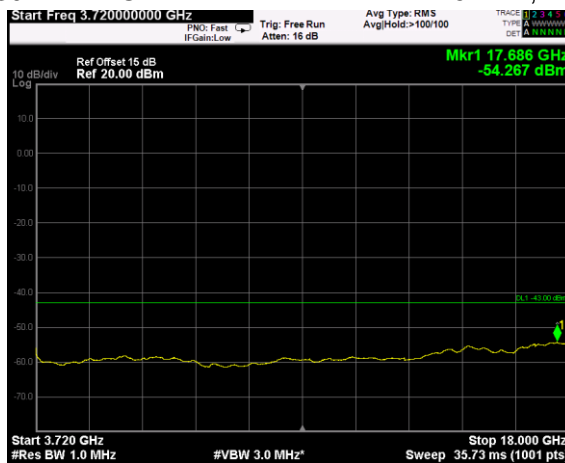

Channel: MIDDLE, Modulation: 256QAM, BW=5 MHz, Range: 30MHz - 1GHz

Channel: MIDDLE, Modulation: 256QAM, BW=5 MHz, Range: 1GHz - 3530MHz

Channel: MIDDLE, Modulation: 256QAM, BW=5 MHz, Range: 3720MHz - 18GHz