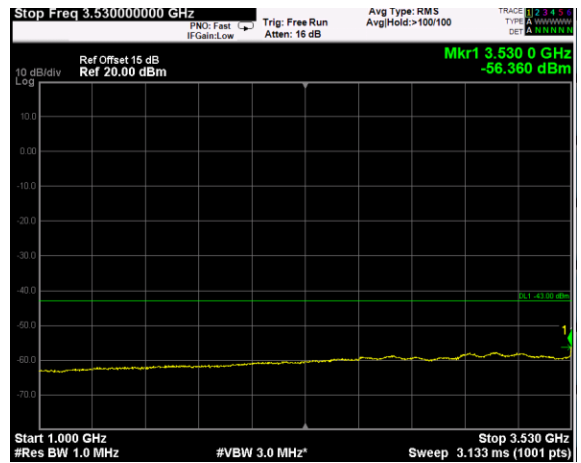

Channel: MIDDLE, Modulation: 64QAM,
BW=20MHz, Range: 1GHz - 3530MHz