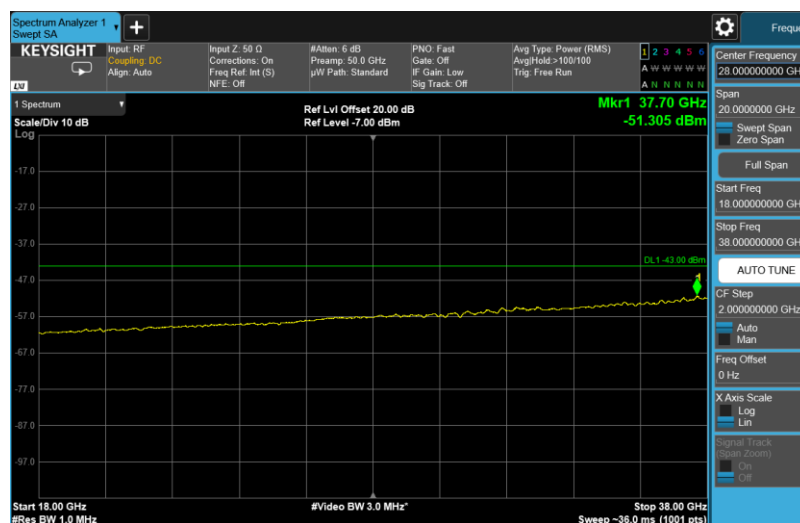

Channel: MIDDLE, Modulation: 256QAM,
BW=20MHz, Range: 3720MHz - 18GHz

Channel: MIDDLE, Modulation: 256QAM,
BW=20MHz, Range: 18GHz - 38GHz