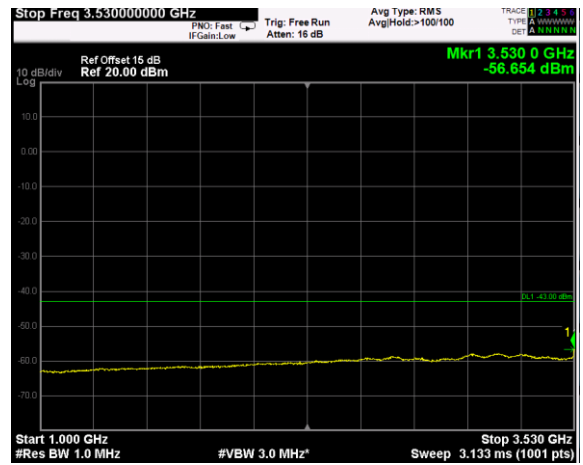

Channel: MIDDLE, Modulation: 256QAM,
BW=10MHz, Range: 1GHz - 3530MHz