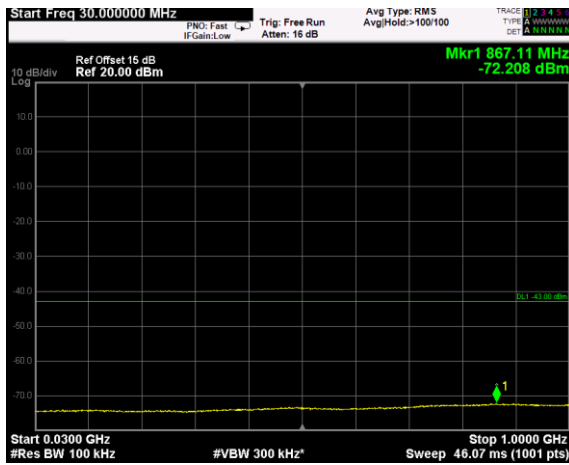

Channel: BOTTOM, Modulation: 64QAM,
BW=20MHz, Range: 18GHz - 38GHz

Channel: BOTTOM, Modulation: 256QAM, BW=20MHz, Range: 30MHz - 1GHz