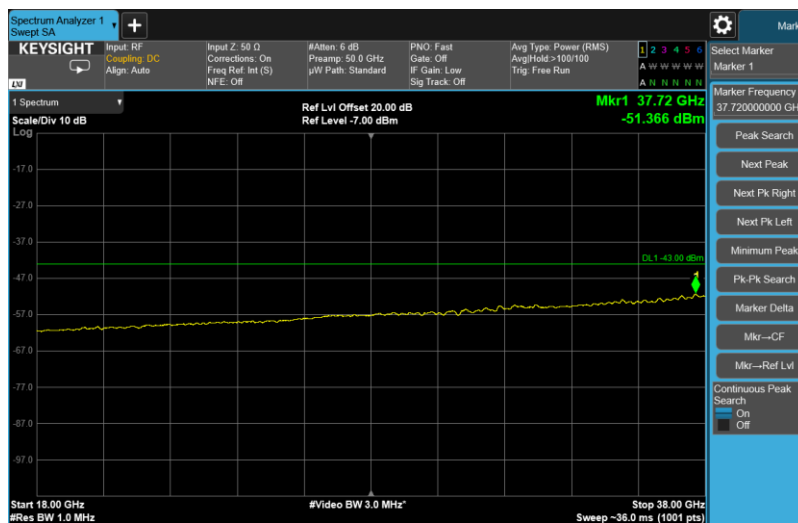

Channel: MIDDLE, Modulation: QPSK,
BW=10MHz, Range: 3720MHz - 18GHz

Channel: MIDDLE, Modulation: QPSK,
BW=10MHz, Range: 18GHz - 38GHz