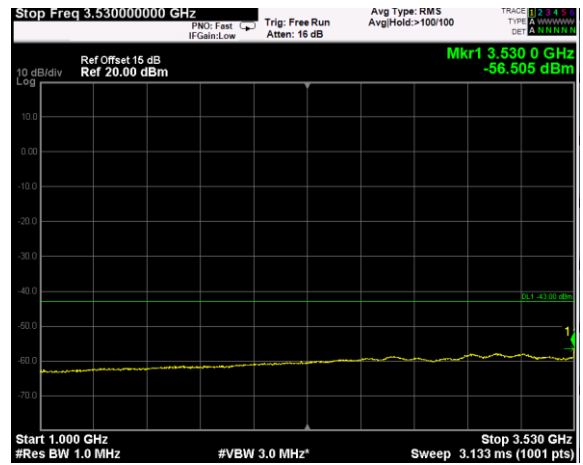

Channel: BOTTOM, Modulation: 256QAM, BW=20MHz, Range: 1GHz - 3530MHz