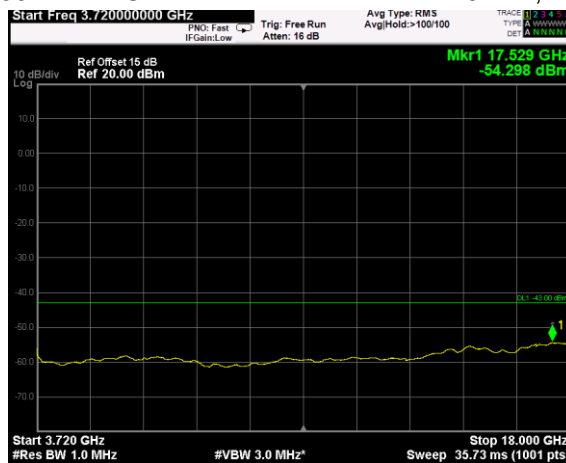

Channel: BOTTOM, Modulation: 256QAM, BW=15MHz, Range: 30MHz - 1GHz

Channel: BOTTOM, Modulation: 256QAM, BW=15MHz, Range: 1GHz - 3530MHz

Channel: BOTTOM, Modulation: 256QAM, BW=15MHz, Range: 3720MHz - 18GHz