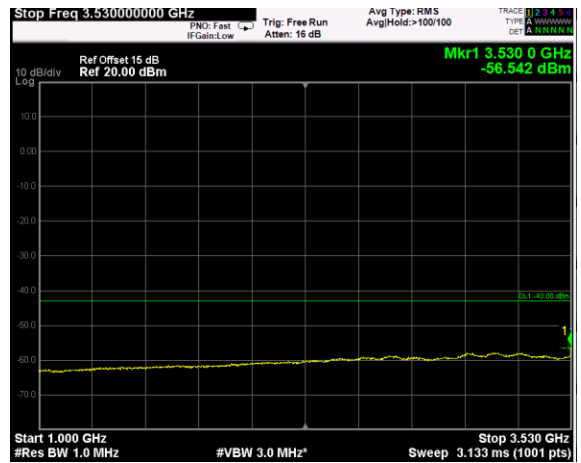

Channel: MIDDLE, Modulation: 64QAM,
BW=10MHz, Range: 1GHz - 3530MHz