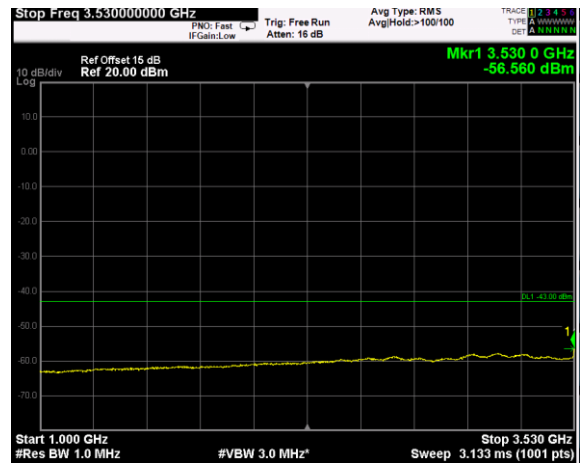

Channel: BOTTOM, Modulation: 64QAM,
BW=15MHz, Range: 1GHz - 3530MHz