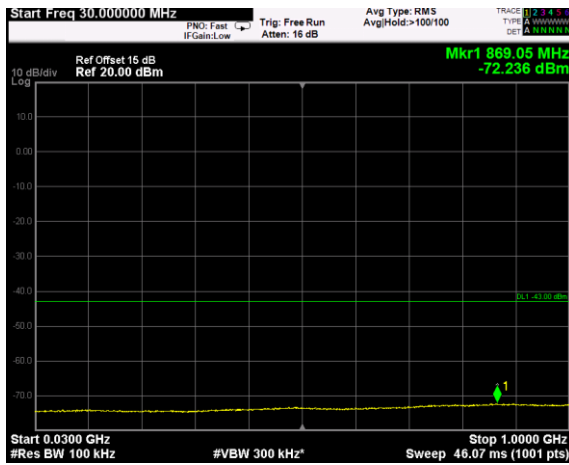

Channel: BOTTOM, Modulation: 256QAM, BW=15MHz, Range: 18GHz - 38GHz

Channel: MIDDLE, Modulation: QPSK,
BW=15MHz, Range: 30MHz - 1GHz