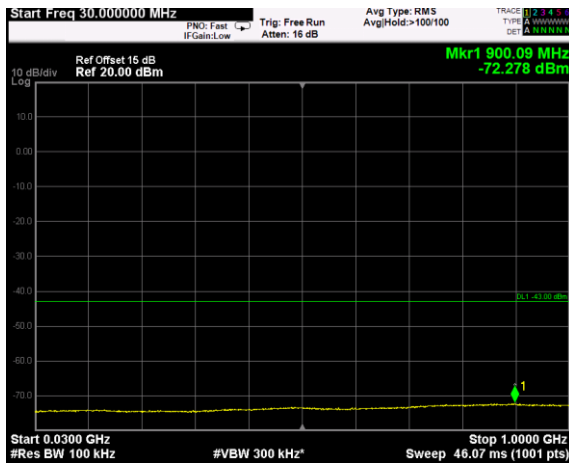

Channel: MIDDLE, Modulation: 256QAM,
BW=10MHz, Range: 18GHz - 38GHz

Channel: TOP, Modulation: QPSK,
BW=10MHz, Range: 30MHz - 1GHz