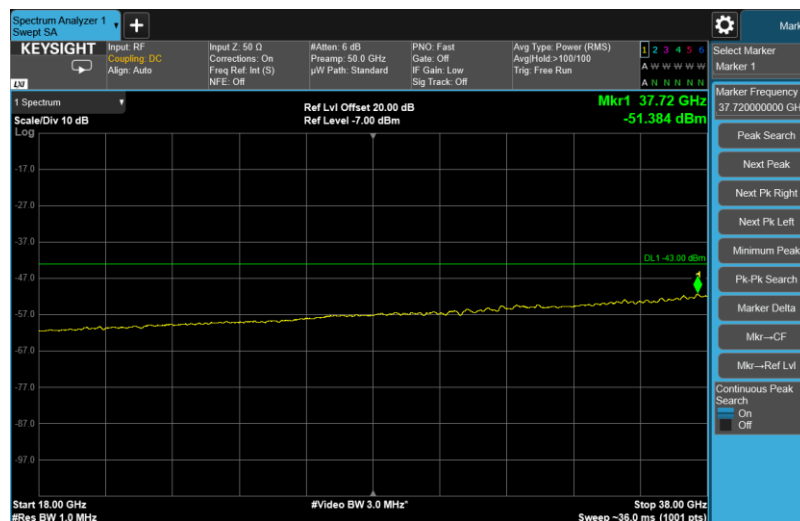

Channel: MIDDLE, Modulation: 256QAM,
BW=10MHz, Range: 3720MHz - 18GHz

Channel: MIDDLE, Modulation: 256QAM,
BW=10MHz, Range: 18GHz - 38GHz