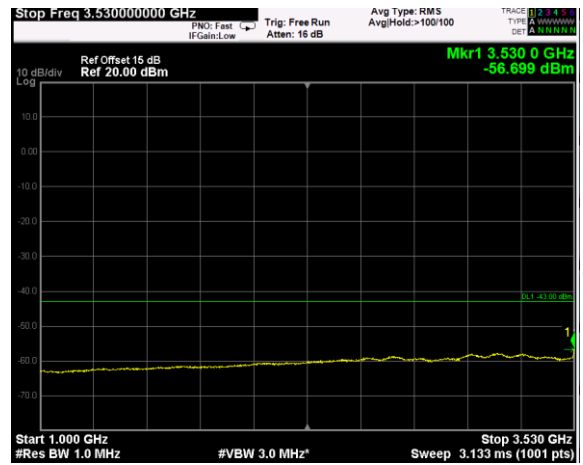

Channel: BOTTOM, Modulation: 16QAM, BW=10MHz, Range: 1GHz - 3530MHz