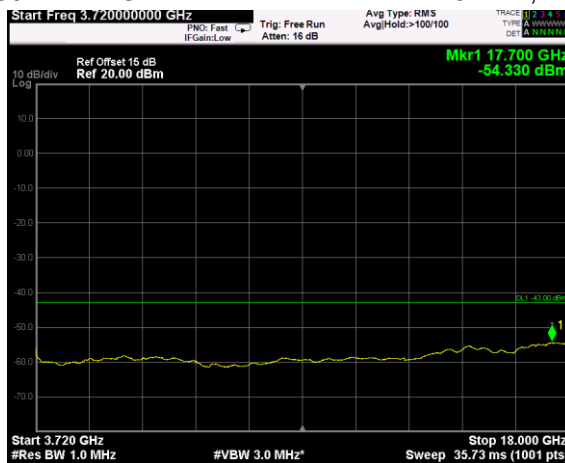

Channel: MIDDLE, Modulation: 64QAM,
BW=5 MHz, Range: 30MHz - 1GHz

Channel: MIDDLE, Modulation: 64QAM,
BW=5 MHz, Range: 1GHz - 3530MHz

Channel: MIDDLE, Modulation: 64QAM,
BW=5 MHz, Range: 3720MHz - 18GHz