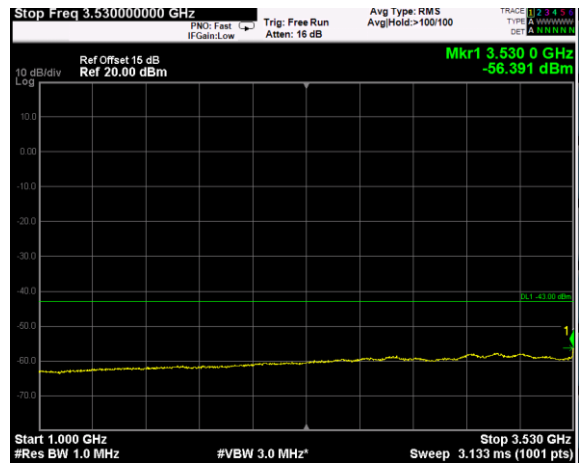

Channel: MIDDLE, Modulation: 256QAM, BW=5 MHz, Range: 1GHz - 3530MHz