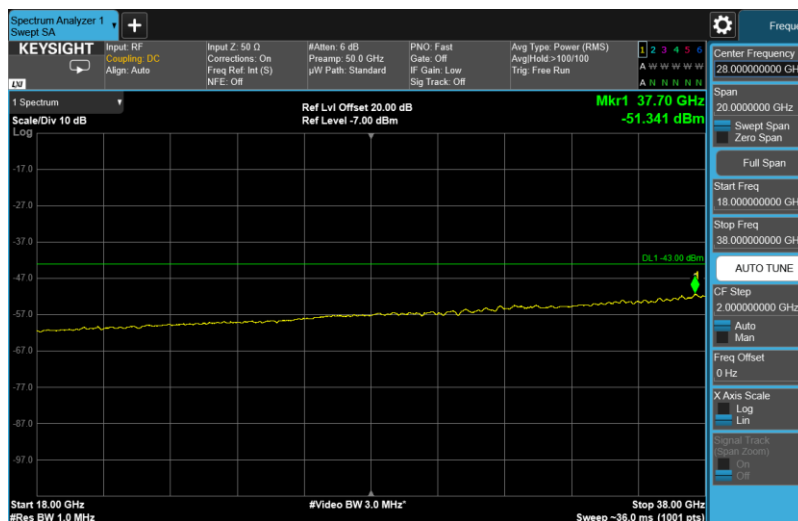

Channel: MIDDLE, Modulation: 256QAM, BW=5 MHz, Range: 3720MHz - 18GHz

Channel: MIDDLE, Modulation: 256QAM, BW=5 MHz, Range: 18GHz - 38GHz