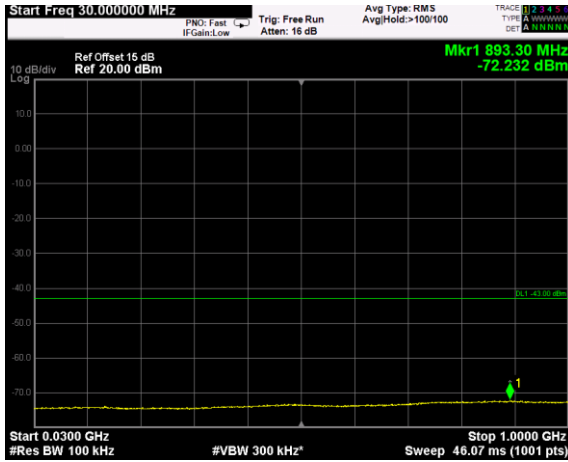

Channel: MIDDLE, Modulation: 256QAM,
BW=20MHz, Range: 18GHz - 38GHz

Channel: TOP, Modulation: QPSK,
BW=20MHz, Range: 30MHz - 1GHz