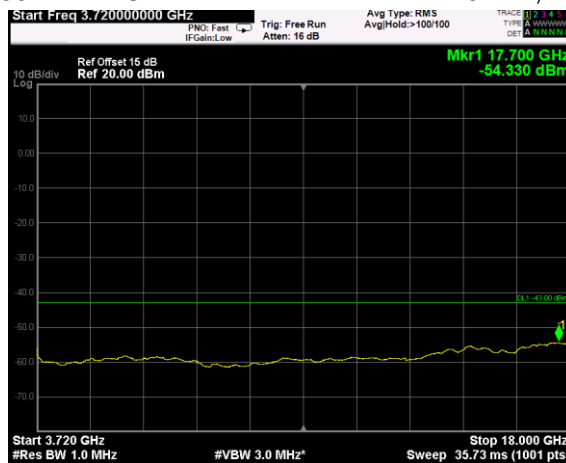

Channel: BOTTOM, Modulation: 256QAM, BW=10MHz, Range: 30MHz - 1GHz

Channel: BOTTOM, Modulation: 256QAM, BW=10MHz, Range: 1GHz - 3530MHz

Channel: BOTTOM, Modulation: 256QAM, BW=10MHz, Range: 3720MHz - 18GHz