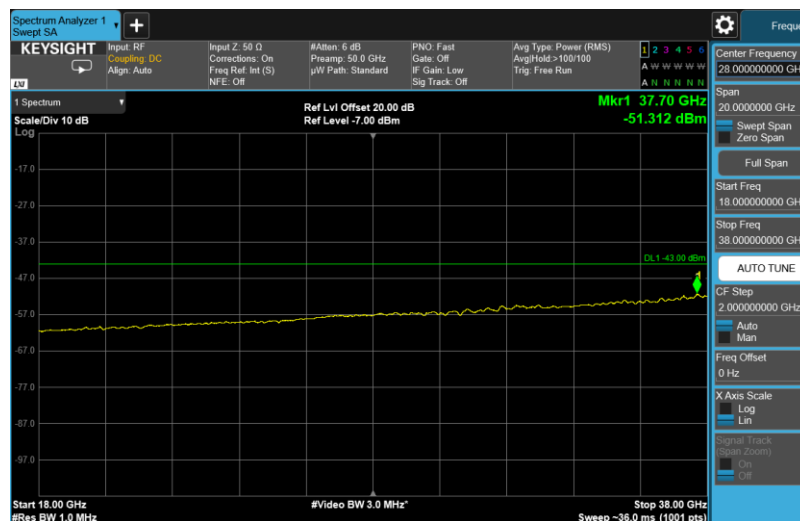

Channel: TOP, Modulation: 16QAM,
BW=5 MHz, Range: 3720MHz - 18GHz

Channel: TOP, Modulation: 16QAM,
BW=5 MHz, Range: 18GHz - 38GHz

Channel: TOP, Modulation: 64QAM,
BW=5 MHz, Range: 30MHz - 1GHz

Channel: TOP, Modulation: 64QAM,
BW=5 MHz, Range: 1GHz - 3530MHz

Channel: TOP, Modulation: 64QAM,
BW=5 MHz, Range: 3720MHz - 18GHz

Channel: TOP, Modulation: 64QAM,
BW=5 MHz, Range: 18GHz - 38GHz

Channel: TOP, Modulation: 256QAM,
BW=5 MHz, Range: 30MHz - 1GHz

Channel: TOP, Modulation: 256QAM,
BW=5 MHz, Range: 1GHz - 3530MHz