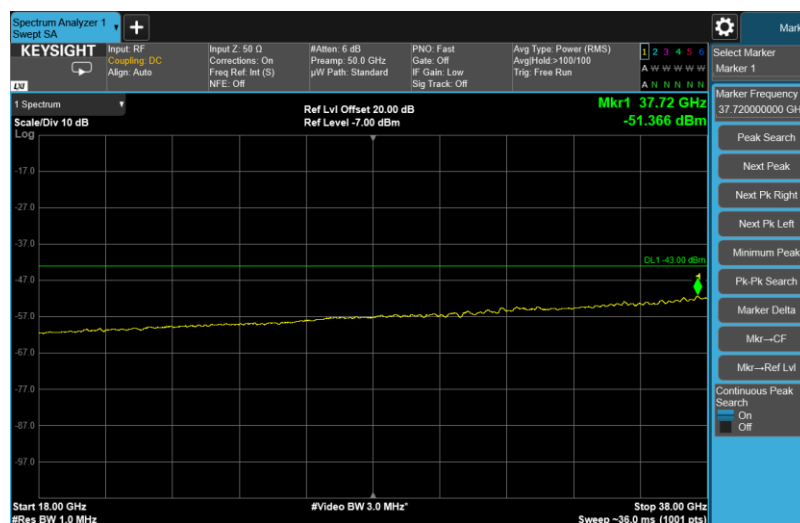

Channel: TOP, Modulation: QPSK,
BW=5 MHz, Range: 3720MHz - 18GHz

Channel: TOP, Modulation: QPSK,
BW=5 MHz, Range: 18GHz - 38GHz

Channel: TOP, Modulation: 16QAM,
BW=5 MHz, Range: 30MHz - 1GHz

Channel: TOP, Modulation: 16QAM,
BW=5 MHz, Range: 1GHz - 3530MHz

Channel: TOP, Modulation: 16QAM,
BW=5 MHz, Range: 3720MHz - 18GHz

Channel: TOP, Modulation: 16QAM,
BW=5 MHz, Range: 18GHz - 38GHz

Channel: TOP, Modulation: 64QAM,
BW=5 MHz, Range: 30MHz - 1GHz

Channel: TOP, Modulation: 64QAM,
BW=5 MHz, Range: 1GHz - 3530MHz