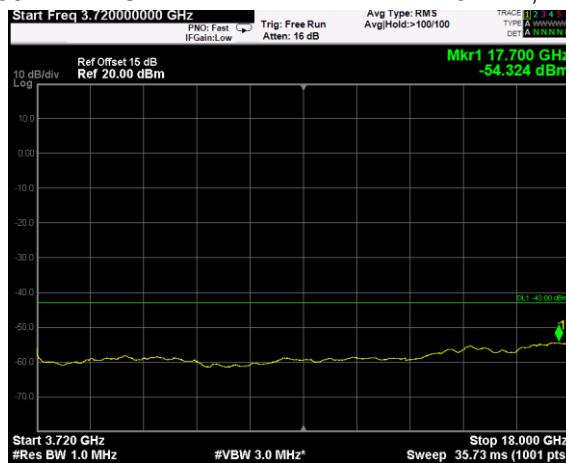

Channel: MIDDLE, Modulation: 256QAM, BW=5 MHz, Range: 3720MHz - 18GHz

Channel: MIDDLE, Modulation: 256QAM, BW=5 MHz, Range: 18GHz - 38GHz

Channel: TOP, Modulation: QPSK,
BW=5 MHz, Range: 30MHz - 1GHz

Channel: TOP, Modulation: QPSK,
BW=5 MHz, Range: 1GHz - 3530MHz

Channel: TOP, Modulation: QPSK,
BW=5 MHz, Range: 3720MHz - 18GHz

Channel: TOP, Modulation: QPSK,
BW=5 MHz, Range: 18GHz - 38GHz

Channel: TOP, Modulation: 16QAM,
BW=5 MHz, Range: 30MHz - 1GHz

Channel: TOP, Modulation: 16QAM,
BW=5 MHz, Range: 1GHz - 3530MHz