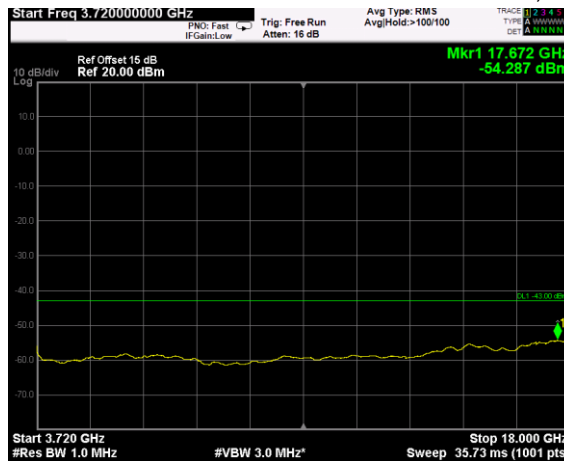

Channel: MIDDLE, Modulation: 16QAM,
BW=15MHz, Range: 30MHz - 1GHz

Channel: MIDDLE, Modulation: 16QAM,
BW=15MHz, Range: 1GHz - 3530MHz

Channel: MIDDLE, Modulation: 16QAM,
BW=15MHz, Range: 3720MHz - 18GHz