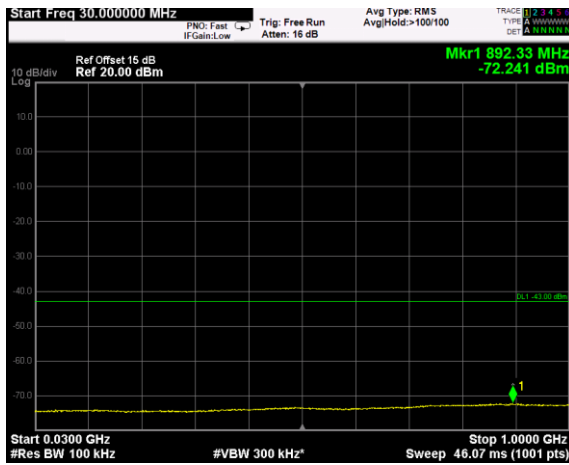

Channel: MIDDLE, Modulation: 256QAM, BW=5 MHz, Range: 18GHz - 38GHz

Channel: TOP, Modulation: QPSK,
BW=5 MHz, Range: 30MHz - 1GHz