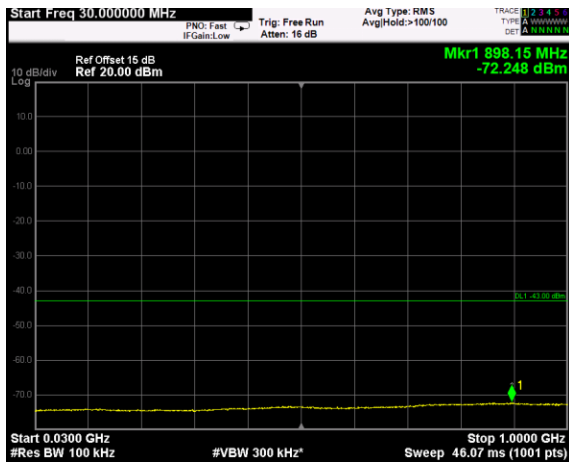

Channel: MIDDLE, Modulation: 16QAM,
BW=20MHz, Range: 18GHz - 38GHz

Channel: MIDDLE, Modulation: 64QAM,
BW=20MHz, Range: 30MHz - 1GHz