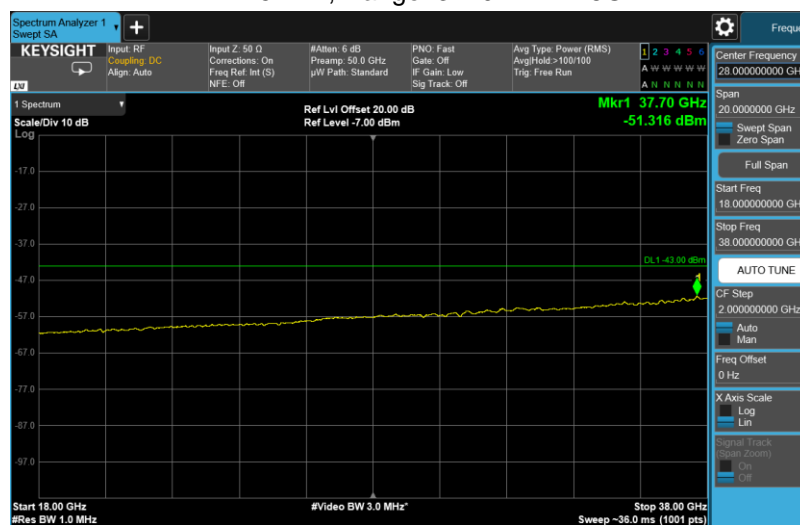

Channel: MIDDLE, Modulation: 256QAM, BW=15MHz, Range: 3720MHz - 18GHz

Channel: MIDDLE, Modulation: 256QAM, BW=15MHz, Range: 18GHz - 38GHz