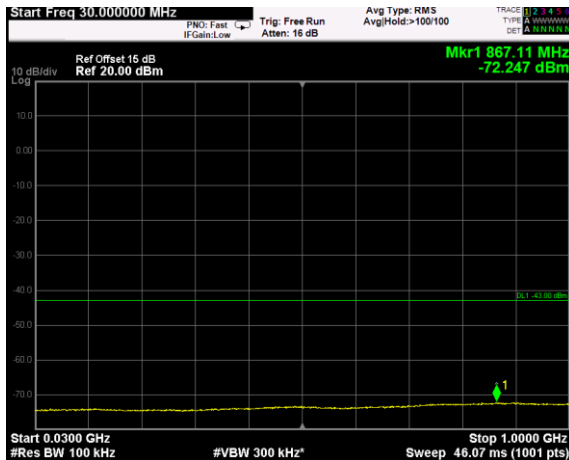

Channel: TOP, Modulation: 256QAM,
BW=5 MHz, Range: 18GHz - 38GHz

Channel: BOTTOM, Modulation: QPSK,
BW=10MHz, Range: 30MHz - 1GHz