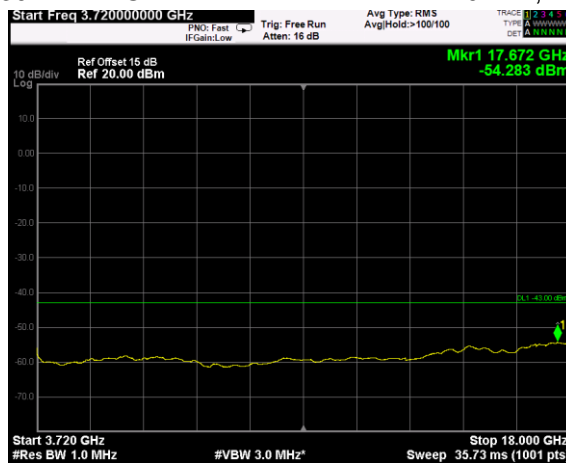

Channel: BOTTOM, Modulation: 16QAM,
BW=20MHz, Range: 3720MHz - 18GHz

Channel: BOTTOM, Modulation: 16QAM,
BW=20MHz, Range: 18GHz - 38GHz

Channel: BOTTOM, Modulation: 64QAM,
BW=20MHz, Range: 30MHz - 1GHz

Channel: BOTTOM, Modulation: 64QAM,
BW=20MHz, Range: 1GHz - 3530MHz