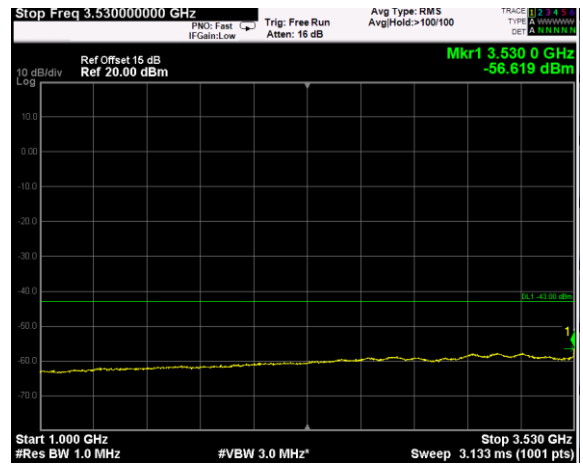

Channel: BOTTOM, Modulation: 16QAM, BW=15MHz, Range: 1GHz - 3530MHz