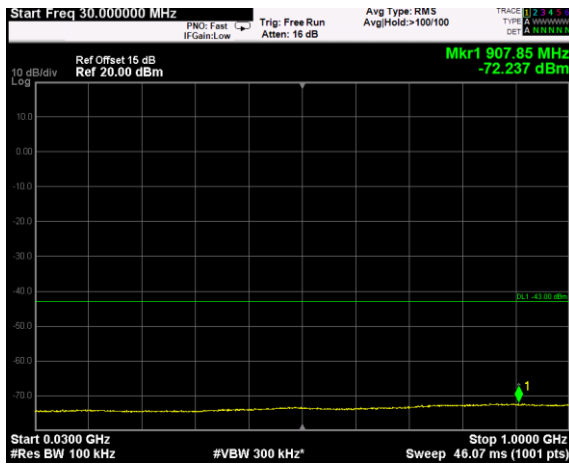

Channel: BOTTOM, Modulation: 16QAM, BW=15MHz, Range: 18GHz - 38GHz

Channel: BOTTOM, Modulation: 64QAM,
BW=15MHz, Range: 30MHz - 1GHz