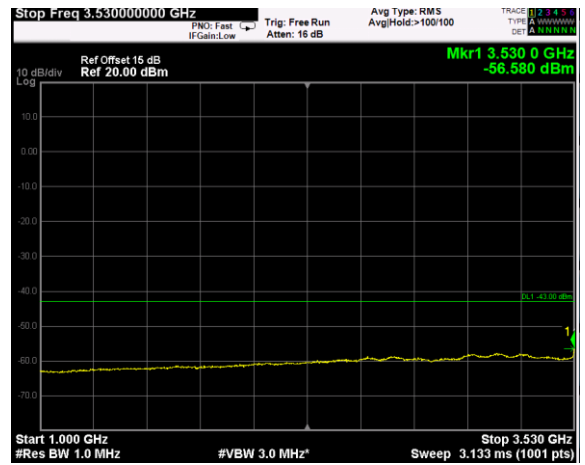

Channel: TOP, Modulation: QPSK,
BW=5 MHz, Range: 1GHz - 3530MHz