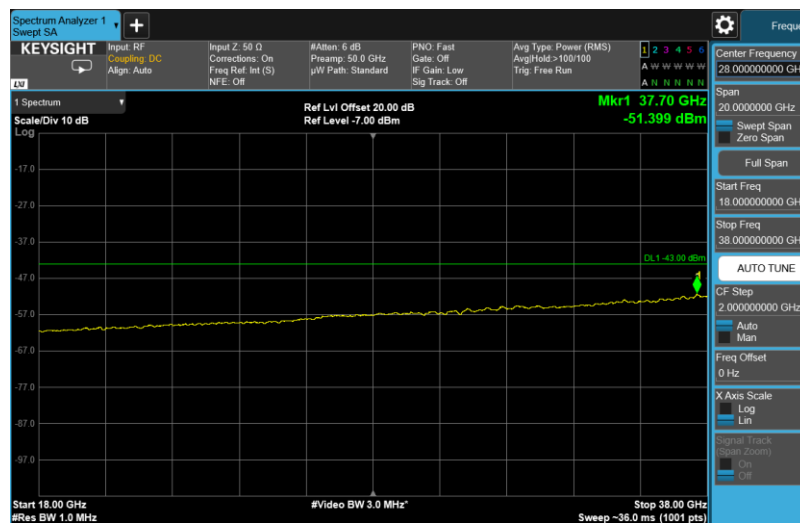

Channel: MIDDLE, Modulation: QPSK,
BW=15MHz, Range: 3720MHz - 18GHz

Channel: MIDDLE, Modulation: QPSK,
BW=15MHz, Range: 18GHz - 38GHz