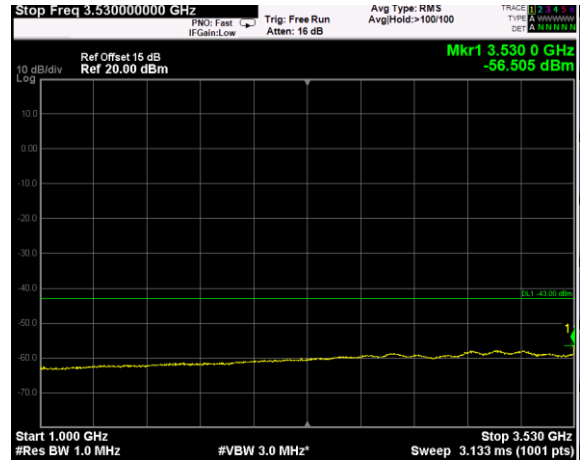

Channel: MIDDLE, Modulation: 16QAM,
BW=10MHz, Range: 1GHz - 3530MHz