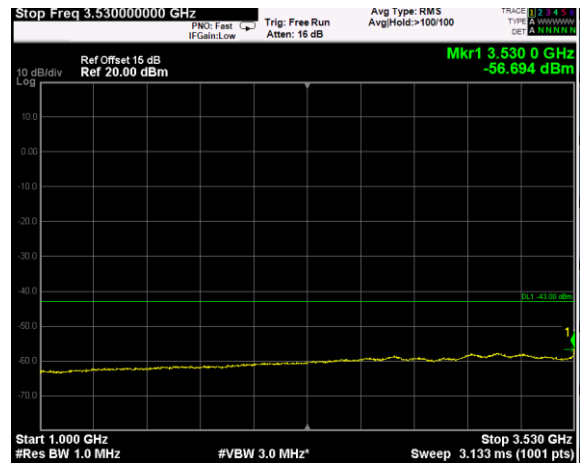

Channel: MIDDLE, Modulation: 256QAM,
BW=20MHz, Range: 1GHz - 3530MHz