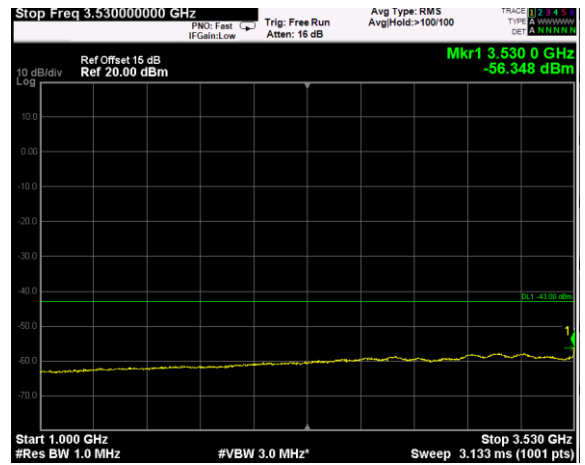

Channel: TOP, Modulation: 16QAM,
BW=5 MHz, Range: 3720MHz - 18GHz

Channel: TOP, Modulation: 16QAM,
BW=5 MHz, Range: 18GHz - 38GHz

Channel: TOP, Modulation: 64QAM,
BW=5 MHz, Range: 30MHz - 1GHz

Channel: TOP, Modulation: 64QAM,
BW=5 MHz, Range: 1GHz - 3530MHz

Channel: TOP, Modulation: 64QAM,
BW=5 MHz, Range: 3720MHz - 18GHz

Channel: TOP, Modulation: 64QAM,
BW=5 MHz, Range: 18GHz - 38GHz

Channel: TOP, Modulation: 256QAM,
BW=5 MHz, Range: 30MHz - 1GHz

Channel: TOP, Modulation: 256QAM,
BW=5 MHz, Range: 1GHz - 3530MHz