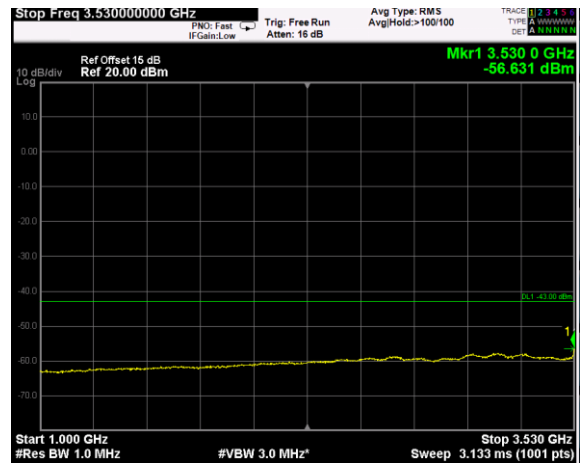

Channel: MIDDLE, Modulation: QPSK,
BW=15MHz, Range: 1GHz - 3530MHz