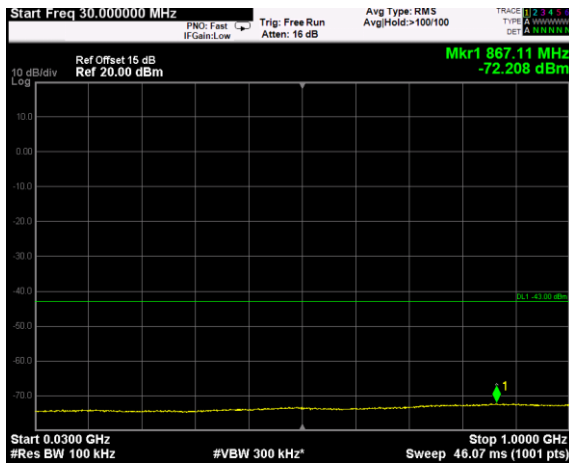

Channel: TOP, Modulation: 16QAM,
BW=5 MHz, Range: 3720MHz - 18GHz

Channel: TOP, Modulation: 16QAM,
BW=5 MHz, Range: 18GHz - 38GHz

Channel: TOP, Modulation: 64QAM,
BW=5 MHz, Range: 30MHz - 1GHz

Channel: TOP, Modulation: 64QAM,
BW=5 MHz, Range: 1GHz - 3530MHz

Channel: TOP, Modulation: 64QAM,
BW=5 MHz, Range: 3720MHz - 18GHz

Channel: TOP, Modulation: 64QAM,
BW=5 MHz, Range: 18GHz - 38GHz

Channel: TOP, Modulation: 256QAM,
BW=5 MHz, Range: 30MHz - 1GHz

Channel: TOP, Modulation: 256QAM,
BW=5 MHz, Range: 1GHz - 3530MHz