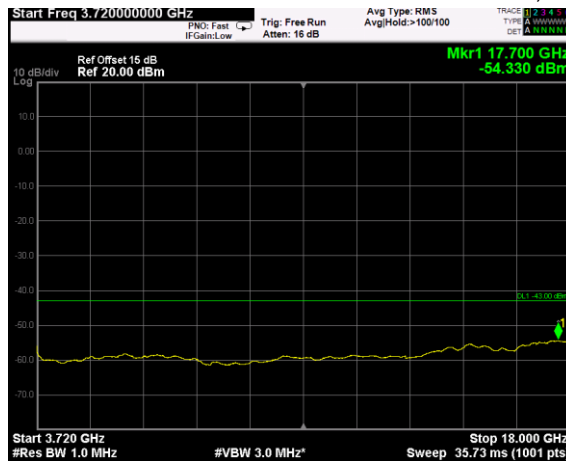

Channel: MIDDLE, Modulation: 16QAM,
BW=10MHz, Range: 30MHz - 1GHz

Channel: MIDDLE, Modulation: 16QAM,
BW=10MHz, Range: 1GHz - 3530MHz

Channel: MIDDLE, Modulation: 16QAM,
BW=10MHz, Range: 3720MHz - 18GHz