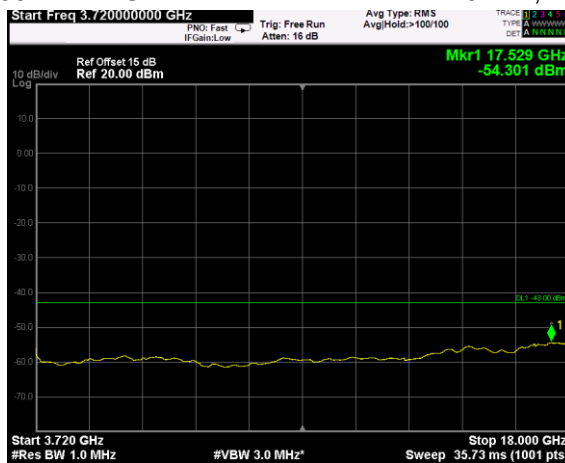

Channel: MIDDLE, Modulation: 64QAM,
BW=10MHz, Range: 30MHz - 1GHz

Channel: MIDDLE, Modulation: 64QAM,
BW=10MHz, Range: 1GHz - 3530MHz

Channel: MIDDLE, Modulation: 64QAM,
BW=10MHz, Range: 3720MHz - 18GHz