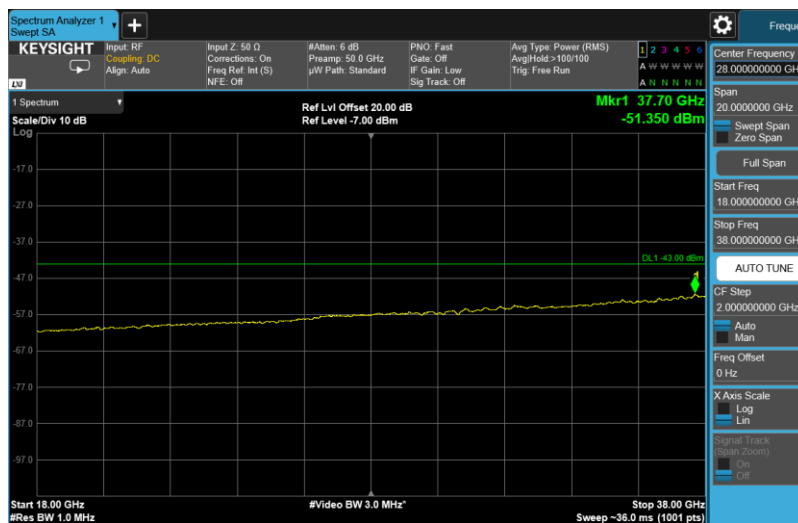

Channel: MIDDLE, Modulation: 16QAM,
BW=15MHz, Range: 18GHz - 38GHz

Channel: MIDDLE, Modulation: 64QAM,
BW=15MHz, Range: 30MHz - 1GHz

Channel: MIDDLE, Modulation: 64QAM,
BW=15MHz, Range: 1GHz - 3530MHz

Channel: MIDDLE, Modulation: 64QAM,
BW=15MHz, Range: 3720MHz - 18GHz