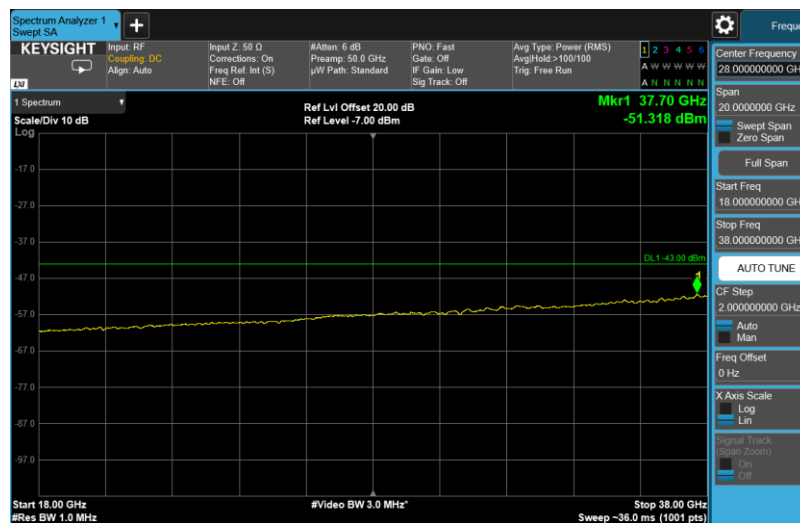

Channel: BOTTOM, Modulation: 64QAM,
BW=15MHz, Range: 3720MHz - 18GHz

Channel: BOTTOM, Modulation: 64QAM,
BW=15MHz, Range: 18GHz - 38GHz