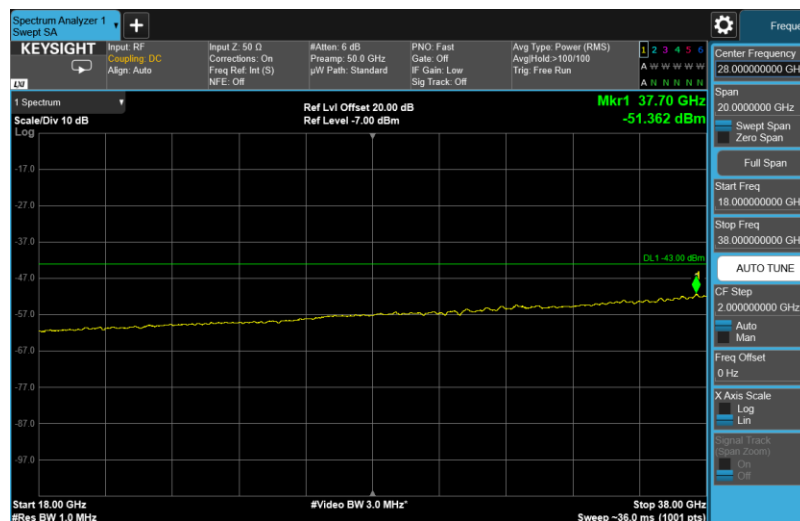

Channel: TOP, Modulation: 256QAM,
BW=5 MHz, Range: 3720MHz - 18GHz

Channel: TOP, Modulation: 256QAM,
BW=5 MHz, Range: 18GHz - 38GHz