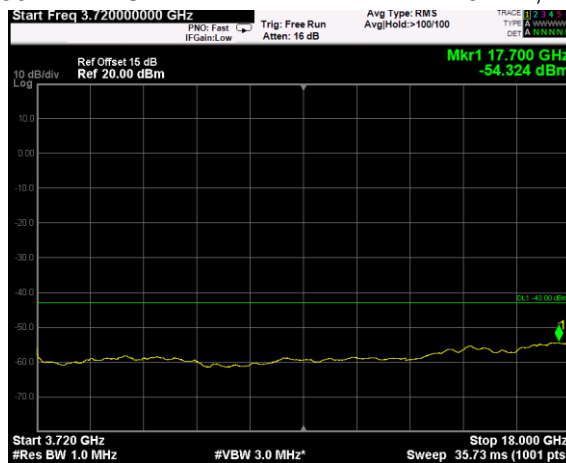

Channel: MIDDLE, Modulation: 256QAM,
BW=20MHz, Range: 30MHz - 1GHz

Channel: MIDDLE, Modulation: 256QAM,
BW=20MHz, Range: 1GHz - 3530MHz

Channel: MIDDLE, Modulation: 256QAM,
BW=20MHz, Range: 3720MHz - 18GHz