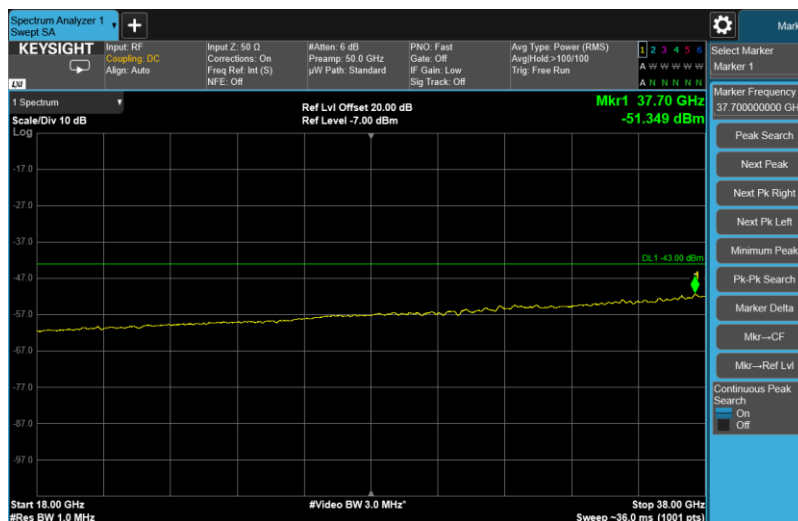

Channel: MIDDLE, Modulation: 64QAM,
BW=5 MHz, Range: 30MHz - 1GHz

Channel: MIDDLE, Modulation: 64QAM,
BW=5 MHz, Range: 1GHz - 3530MHz

Channel: MIDDLE, Modulation: 64QAM,
BW=5 MHz, Range: 3720MHz - 18GHz

Channel: MIDDLE, Modulation: 64QAM,
BW=5 MHz, Range: 18GHz - 38GHz

Channel: MIDDLE, Modulation: 256QAM, BW=5 MHz, Range: 30MHz - 1GHz

Channel: MIDDLE, Modulation: 256QAM, BW=5 MHz, Range: 1GHz - 3530MHz