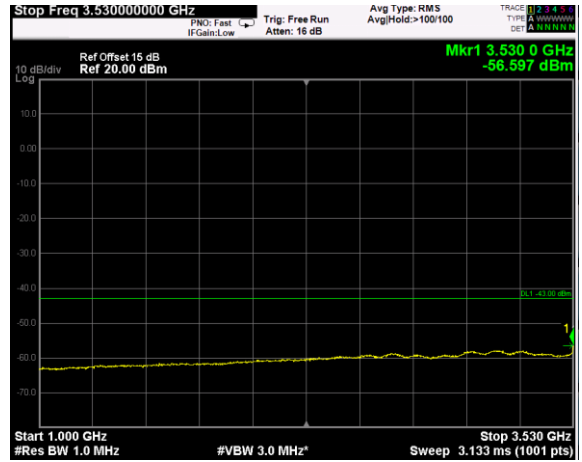

Channel: TOP, Modulation: QPSK,
BW=20MHz, Range: 1GHz - 3530MHz