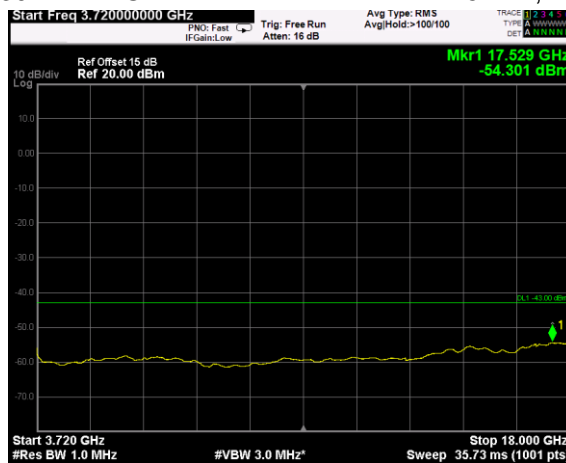

Channel: BOTTOM, Modulation: 16QAM, BW=15MHz, Range: 3720MHz - 18GHz

Channel: BOTTOM, Modulation: 16QAM, BW=15MHz, Range: 18GHz - 38GHz

Channel: BOTTOM, Modulation: 64QAM,
BW=15MHz, Range: 30MHz - 1GHz

Channel: BOTTOM, Modulation: 64QAM,
BW=15MHz, Range: 1GHz - 3530MHz