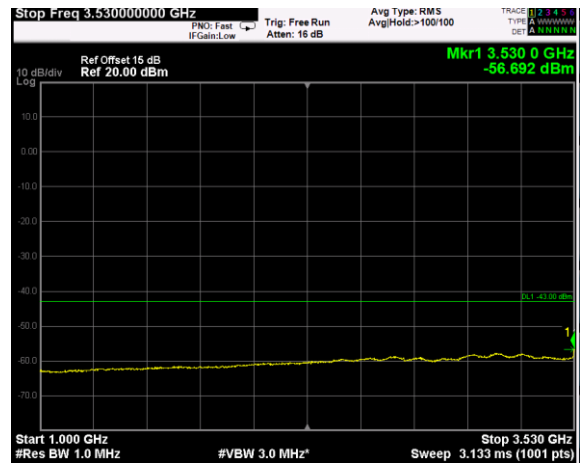

Channel: MIDDLE, Modulation: QPSK,
BW=10MHz, Range: 1GHz - 3530MHz