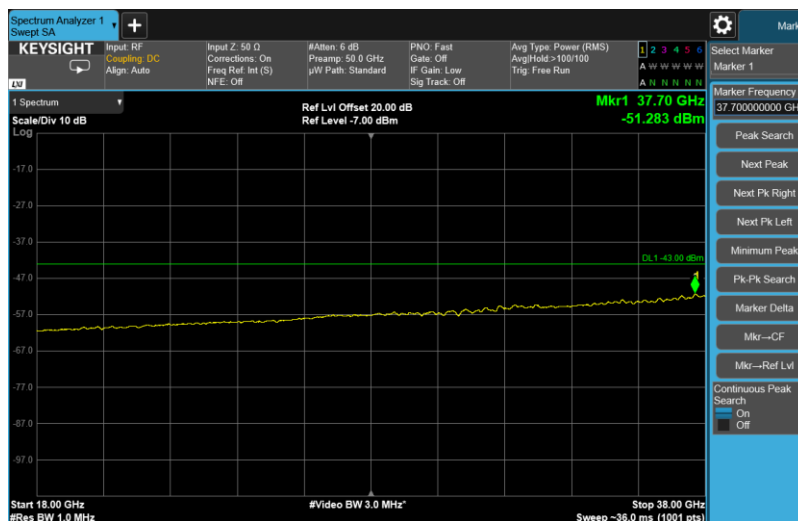

Channel: MIDDLE, Modulation: 16QAM,
BW=20MHz, Range: 18GHz - 38GHz

Channel: MIDDLE, Modulation: 64QAM,
BW=20MHz, Range: 30MHz - 1GHz

Channel: MIDDLE, Modulation: 64QAM,
BW=20MHz, Range: 1GHz - 3530MHz

Channel: MIDDLE, Modulation: 64QAM,
BW=20MHz, Range: 3720MHz - 18GHz

Channel: MIDDLE, Modulation: 64QAM,
BW=20MHz, Range: 18GHz - 38GHz

Channel: MIDDLE, Modulation: 256QAM,
BW=20MHz, Range: 30MHz - 1GHz

Channel: MIDDLE, Modulation: 256QAM,
BW=20MHz, Range: 1GHz - 3530MHz