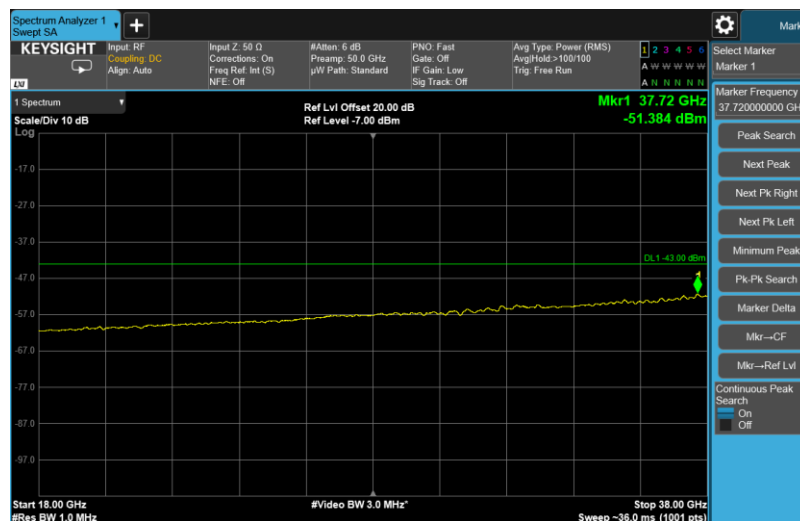

Channel: BOTTOM, Modulation: 16QAM,
BW=20MHz, Range: 3720MHz - 18GHz

Channel: BOTTOM, Modulation: 16QAM,
BW=20MHz, Range: 18GHz - 38GHz

Channel: BOTTOM, Modulation: 64QAM,
BW=20MHz, Range: 30MHz - 1GHz

Channel: BOTTOM, Modulation: 64QAM,
BW=20MHz, Range: 1GHz - 3530MHz

Channel: BOTTOM, Modulation: 64QAM,
BW=20MHz, Range: 3720MHz - 18GHz

Channel: BOTTOM, Modulation: 64QAM,
BW=20MHz, Range: 18GHz - 38GHz

Channel: BOTTOM, Modulation: 256QAM, BW=20MHz, Range: 30MHz - 1GHz