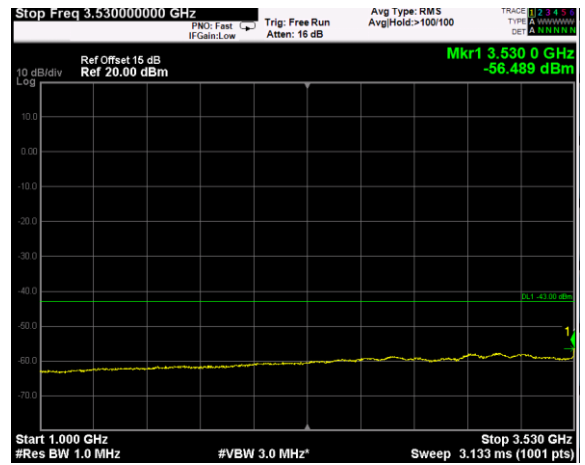

Channel: BOTTOM, Modulation: 64QAM,
BW=10MHz, Range: 1GHz - 3530MHz