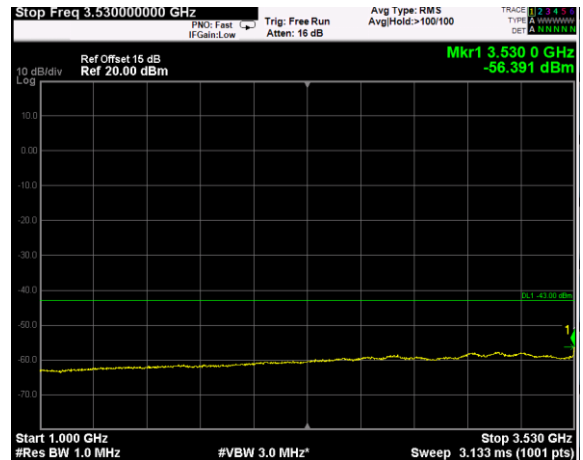

Channel: BOTTOM, Modulation: QPSK,
BW=10MHz, Range: 1GHz - 3530MHz