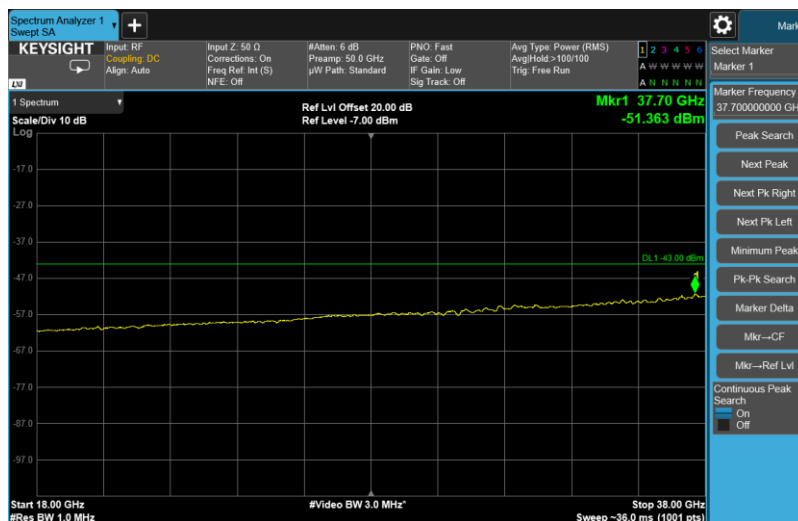

Channel: BOTTOM, Modulation: 64QAM,
BW=10MHz, Range: 3720MHz - 18GHz

Channel: BOTTOM, Modulation: 64QAM,
BW=10MHz, Range: 18GHz - 38GHz

Channel: BOTTOM, Modulation: 256QAM, BW=10MHz, Range: 30MHz - 1GHz

Channel: BOTTOM, Modulation: 256QAM, BW=10MHz, Range: 1GHz - 3530MHz

Channel: BOTTOM, Modulation: 256QAM, BW=10MHz, Range: 3720MHz - 18GHz

Channel: BOTTOM, Modulation: 256QAM, BW=10MHz, Range: 18GHz - 38GHz