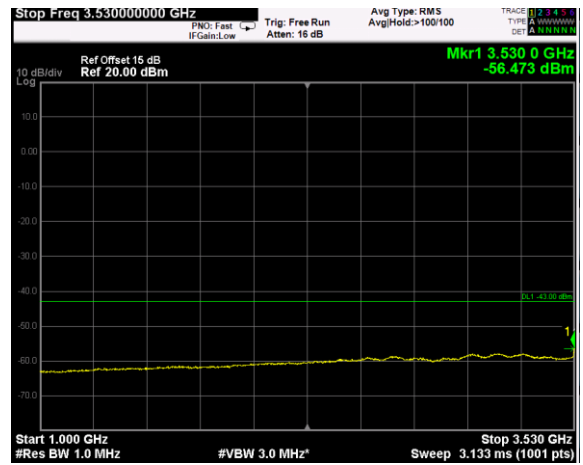

Channel: MIDDLE, Modulation: 256QAM, BW=15MHz, Range: 1GHz - 3530MHz