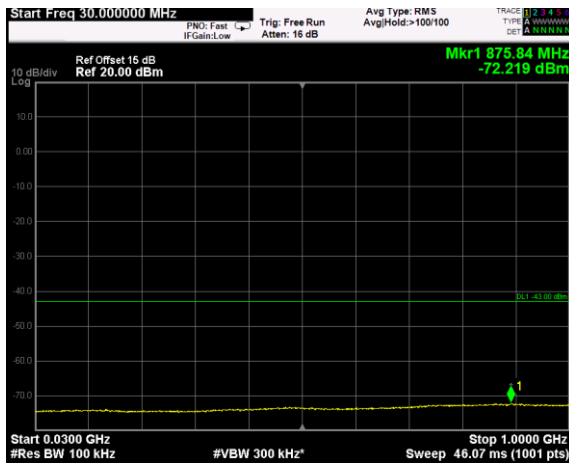

Channel: BOTTOM, Modulation: 256QAM, BW=20MHz, Range: 18GHz - 38GHz

Channel: MIDDLE, Modulation: QPSK,
BW=20MHz, Range: 30MHz - 1GHz