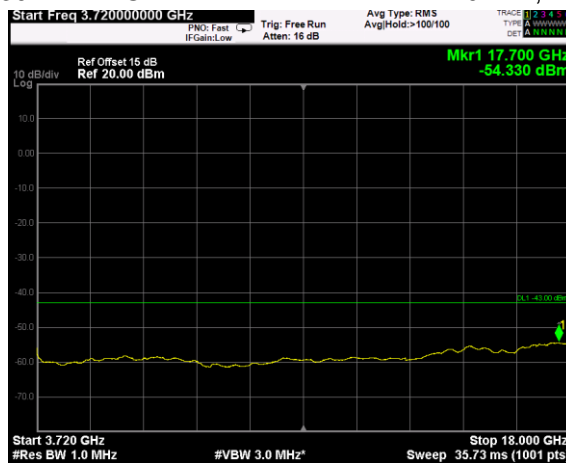

Channel: MIDDLE, Modulation: 16QAM,
BW=20MHz, Range: 30MHz - 1GHz

Channel: MIDDLE, Modulation: 16QAM,
BW=20MHz, Range: 1GHz - 3530MHz

Channel: MIDDLE, Modulation: 16QAM,
BW=20MHz, Range: 3720MHz - 18GHz