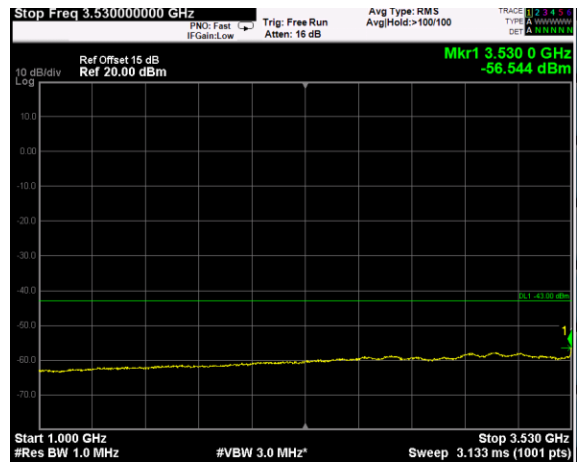

Channel: MIDDLE, Modulation: 64QAM,
BW=5 MHz, Range: 30MHz - 1GHz

Channel: MIDDLE, Modulation: 64QAM,
BW=5 MHz, Range: 1GHz - 3530MHz

Channel: MIDDLE, Modulation: 64QAM,
BW=5 MHz, Range: 3720MHz - 18GHz