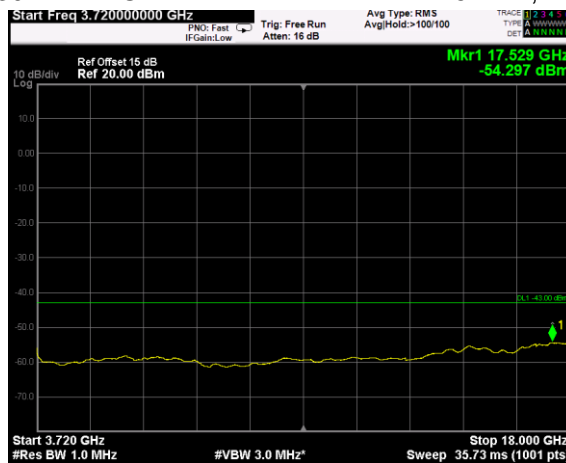

Channel: TOP, Modulation: 16QAM,
BW=5 MHz, Range: 3720MHz - 18GHz

Channel: TOP, Modulation: 16QAM,
BW=5 MHz, Range: 18GHz - 38GHz

Channel: TOP, Modulation: 64QAM,
BW=5 MHz, Range: 30MHz - 1GHz

Channel: TOP, Modulation: 64QAM,
BW=5 MHz, Range: 1GHz - 3530MHz

Channel: TOP, Modulation: 64QAM,
BW=5 MHz, Range: 3720MHz - 18GHz

Channel: TOP, Modulation: 64QAM,
BW=5 MHz, Range: 18GHz - 38GHz

Channel: TOP, Modulation: 256QAM,
BW=5 MHz, Range: 30MHz - 1GHz

Channel: TOP, Modulation: 256QAM,
BW=5 MHz, Range: 1GHz - 3530MHz