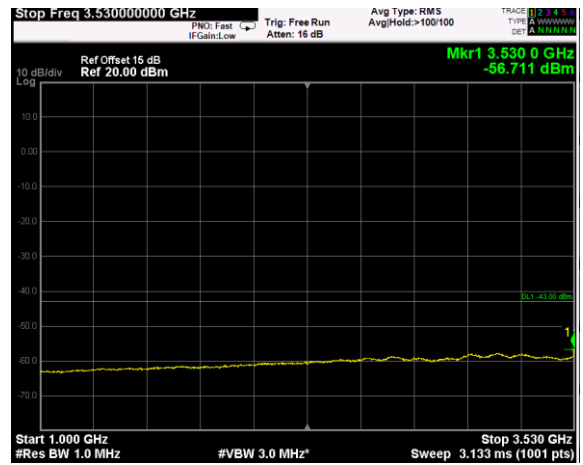

Channel: BOTTOM, Modulation: 64QAM,
BW=20MHz, Range: 1GHz - 3530MHz