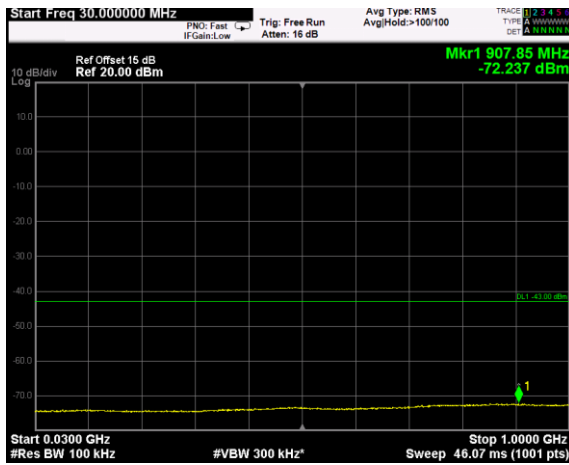

Channel: BOTTOM, Modulation: 16QAM, BW=10MHz, Range: 3720MHz - 18GHz

Channel: BOTTOM, Modulation: 16QAM, BW=10MHz, Range: 18GHz - 38GHz

Channel: BOTTOM, Modulation: 64QAM,
BW=10MHz, Range: 30MHz - 1GHz

Channel: BOTTOM, Modulation: 64QAM,
BW=10MHz, Range: 1GHz - 3530MHz

Channel: BOTTOM, Modulation: 64QAM,
BW=10MHz, Range: 3720MHz - 18GHz

Channel: BOTTOM, Modulation: 64QAM,
BW=10MHz, Range: 18GHz - 38GHz

Channel: BOTTOM, Modulation: 256QAM, BW=10MHz, Range: 30MHz - 1GHz