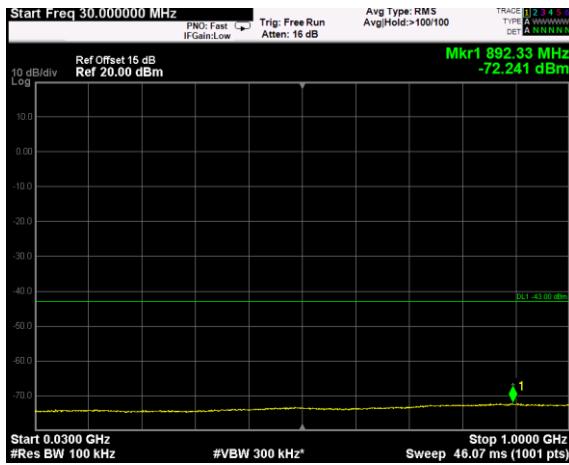

Channel: BOTTOM, Modulation: 16QAM,
BW=20MHz, Range: 18GHz - 38GHz

Channel: BOTTOM, Modulation: 64QAM,
BW=20MHz, Range: 30MHz - 1GHz