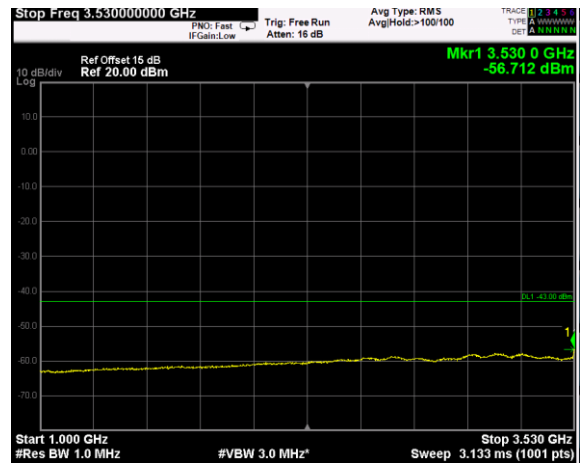

Channel: BOTTOM, Modulation: 256QAM, BW=10MHz, Range: 1GHz - 3530MHz