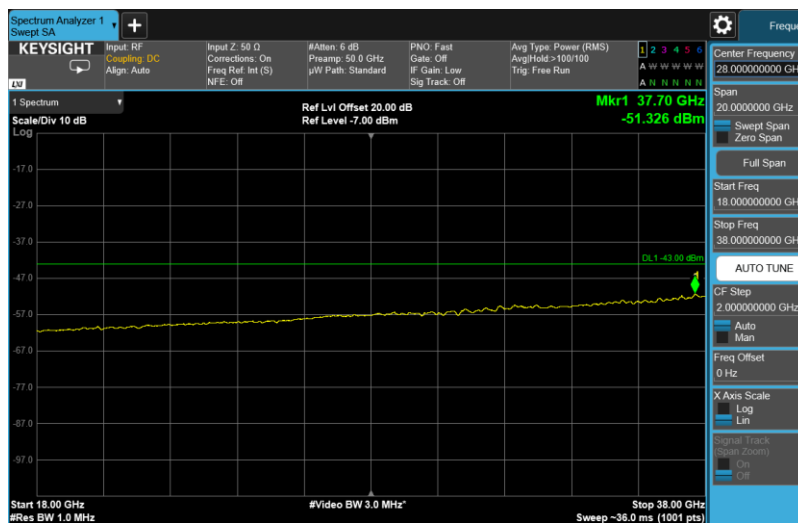

Channel: MIDDLE, Modulation: 16QAM,
BW=10MHz, Range: 18GHz - 38GHz

Channel: MIDDLE, Modulation: 64QAM,
BW=10MHz, Range: 30MHz - 1GHz

Channel: MIDDLE, Modulation: 64QAM,
BW=10MHz, Range: 1GHz - 3530MHz

Channel: MIDDLE, Modulation: 64QAM,
BW=10MHz, Range: 3720MHz - 18GHz