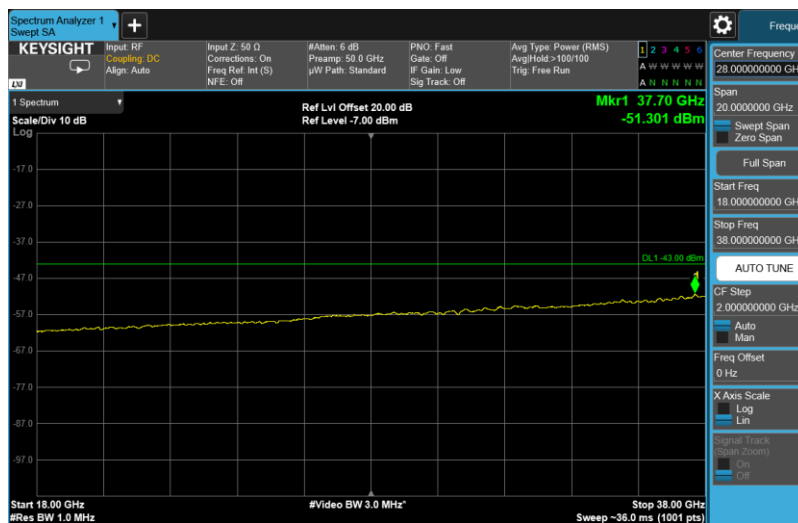

Channel: BOTTOM, Modulation: 256QAM, BW=15MHz, Range: 3720MHz - 18GHz

Channel: BOTTOM, Modulation: 256QAM, BW=15MHz, Range: 18GHz - 38GHz