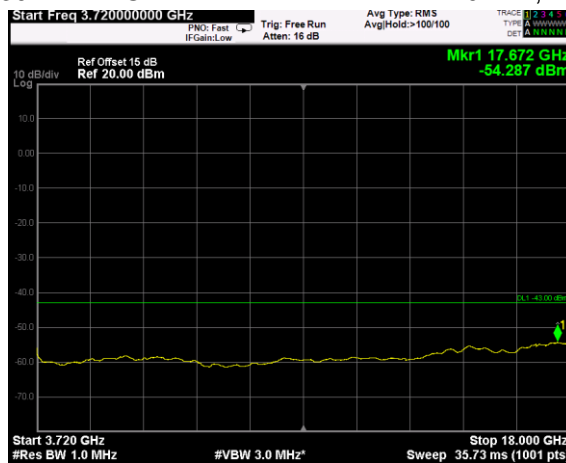

Channel: MIDDLE, Modulation: QPSK,
BW=10MHz, Range: 30MHz - 1GHz

Channel: MIDDLE, Modulation: QPSK,
BW=10MHz, Range: 1GHz - 3530MHz

Channel: MIDDLE, Modulation: QPSK,
BW=10MHz, Range: 3720MHz - 18GHz