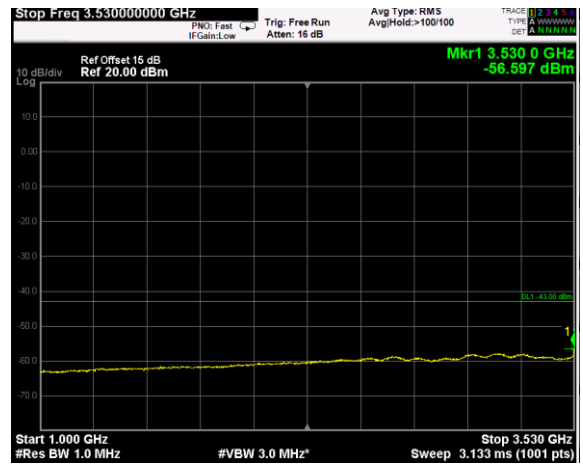

Channel: TOP, Modulation: QPSK,
BW=5 MHz, Range: 3720MHz - 18GHz

Channel: TOP, Modulation: QPSK,
BW=5 MHz, Range: 18GHz - 38GHz

Channel: TOP, Modulation: 16QAM,
BW=5 MHz, Range: 30MHz - 1GHz

Channel: TOP, Modulation: 16QAM,
BW=5 MHz, Range: 1GHz - 3530MHz

Channel: TOP, Modulation: 16QAM,
BW=5 MHz, Range: 3720MHz - 18GHz

Channel: TOP, Modulation: 16QAM,
BW=5 MHz, Range: 18GHz - 38GHz

Channel: TOP, Modulation: 64QAM,
BW=5 MHz, Range: 30MHz - 1GHz

Channel: TOP, Modulation: 64QAM,
BW=5 MHz, Range: 1GHz - 3530MHz