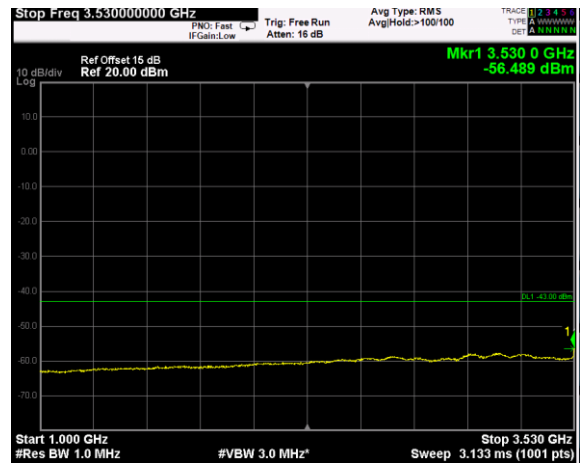

Channel: MIDDLE, Modulation: 16QAM,
BW=20MHz, Range: 1GHz - 3530MHz