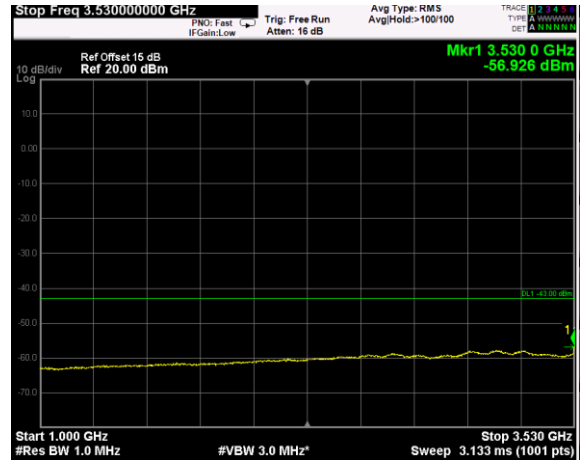

Channel: MIDDLE, Modulation: 16QAM,
BW=15MHz, Range: 1GHz - 3530MHz