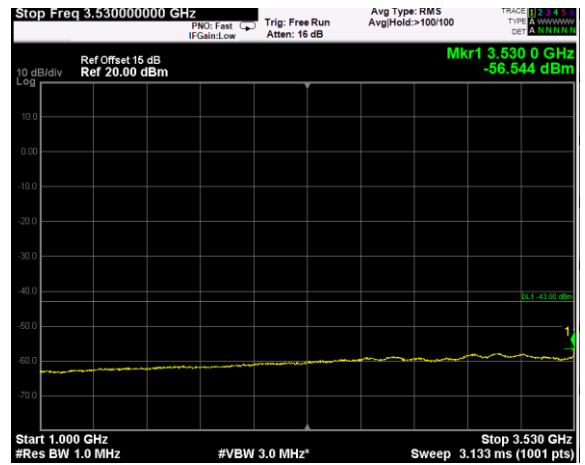

Channel: TOP, Modulation: QPSK,
BW=10MHz, Range: 1GHz - 3530MHz