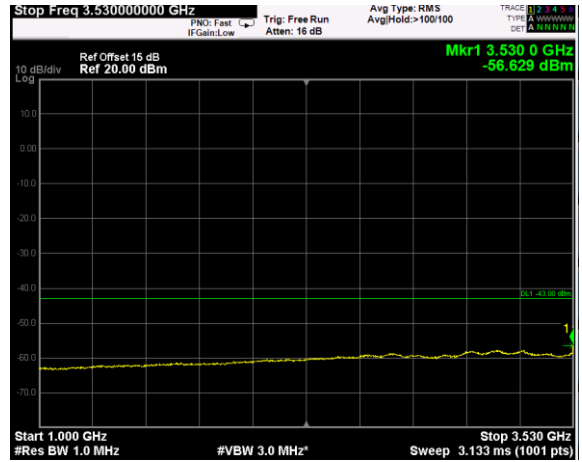

Channel: TOP, Modulation: QPSK,
BW=15MHz, Range: 1GHz - 3530MHz