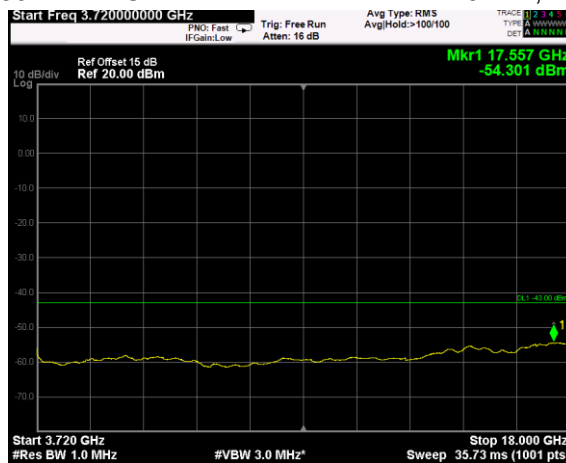

Channel: MIDDLE, Modulation: 256QAM,
BW=10MHz, Range: 30MHz - 1GHz

Channel: MIDDLE, Modulation: 256QAM,
BW=10MHz, Range: 1GHz - 3530MHz

Channel: MIDDLE, Modulation: 256QAM,
BW=10MHz, Range: 3720MHz - 18GHz