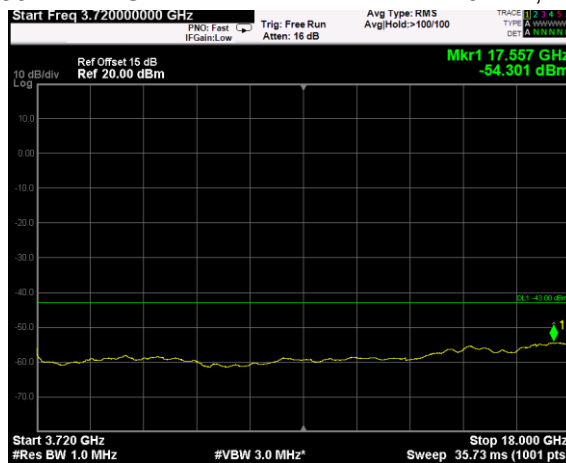

Channel: BOTTOM, Modulation: 16QAM, BW=10MHz, Range: 3720MHz - 18GHz

Channel: BOTTOM, Modulation: 16QAM, BW=10MHz, Range: 18GHz - 38GHz

Channel: BOTTOM, Modulation: 64QAM,
BW=10MHz, Range: 30MHz - 1GHz

Channel: BOTTOM, Modulation: 64QAM,
BW=10MHz, Range: 1GHz - 3530MHz