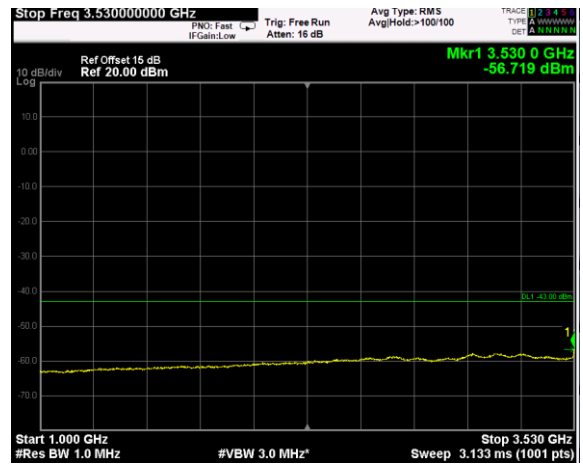

Channel: TOP, Modulation: 16QAM,
BW=5 MHz, Range: 1GHz - 3530MHz