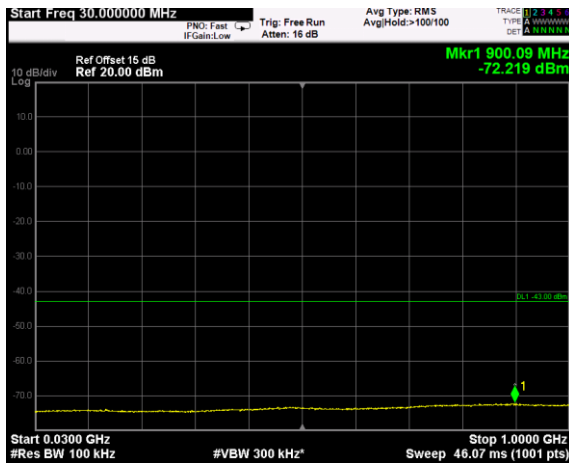

Channel: MIDDLE, Modulation: 256QAM,
BW=10 MHz, Range: 30MHz - 1GHz