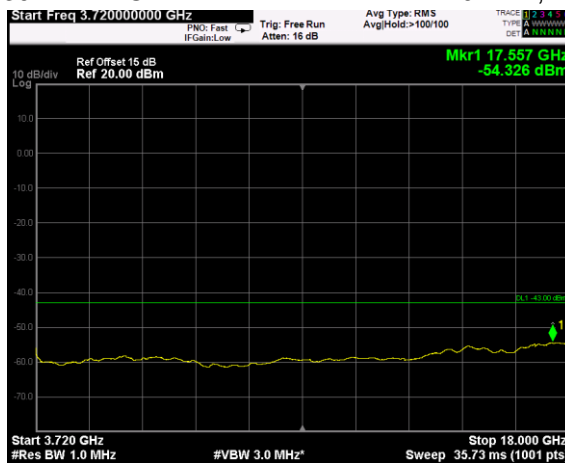

Channel: MIDDLE, Modulation: 64QAM,
BW=10 MHz, Range: 3720MHz - 18GHz