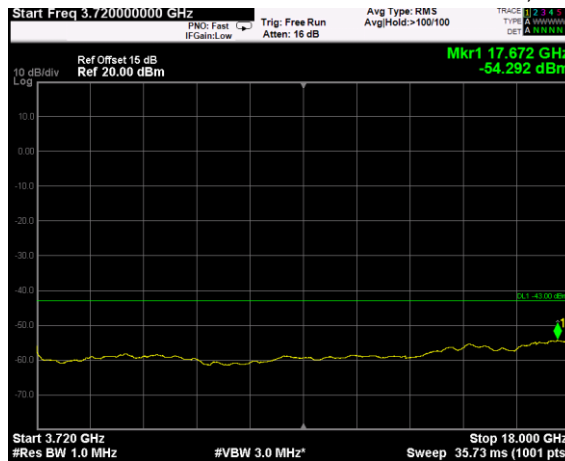

Channel: TOP, Modulation: QPSK,
BW=5MHz, Range: 3720MHz - 18GHz