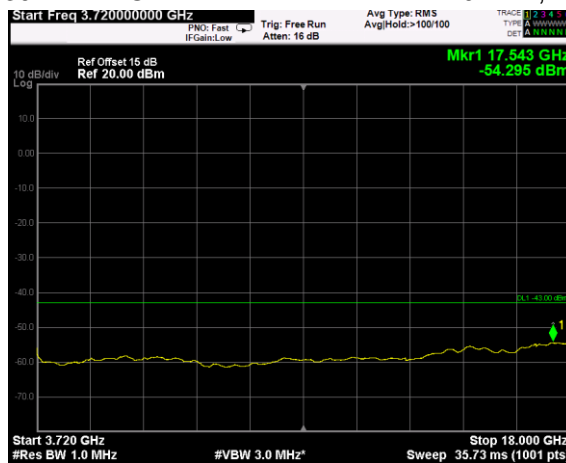

Channel: MIDDLE, Modulation: QPSK,
BW=10 MHz, Range: 3720MHz - 18GHz