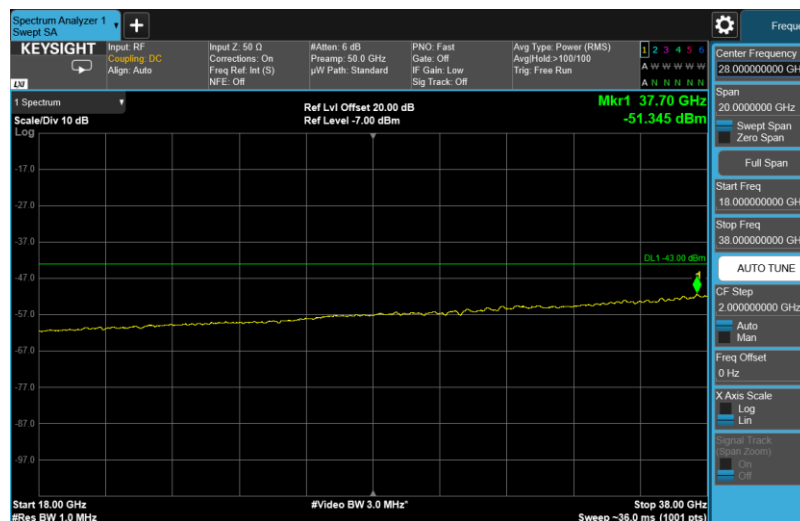

Channel: MIDDLE, Modulation: 16QAM, BW=5 MHz, Range: 18GHz - 38GHz