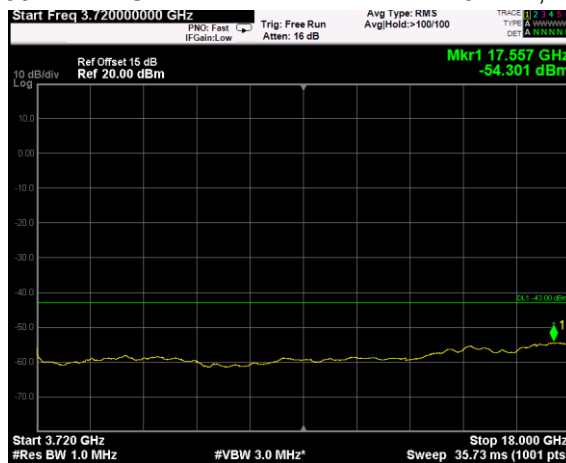

Channel: BOTTOM, Modulation: 64QAM, BW=10 MHz, Range: 3720MHz - 18GHz