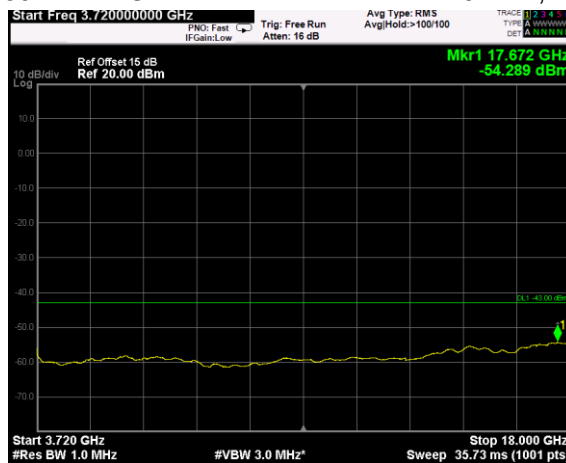

Channel: TOP, Modulation: QPSK,
BW=10 MHz, Range: 3720MHz - 18GHz