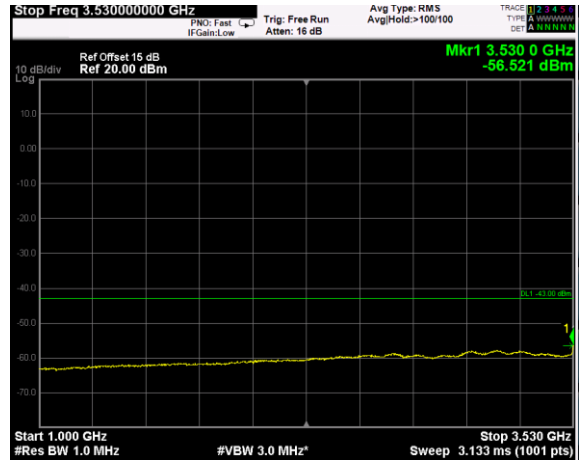

Channel: TOP, Modulation: QPSK,
BW=5MHz, Range: 1GHz - 3530MHz