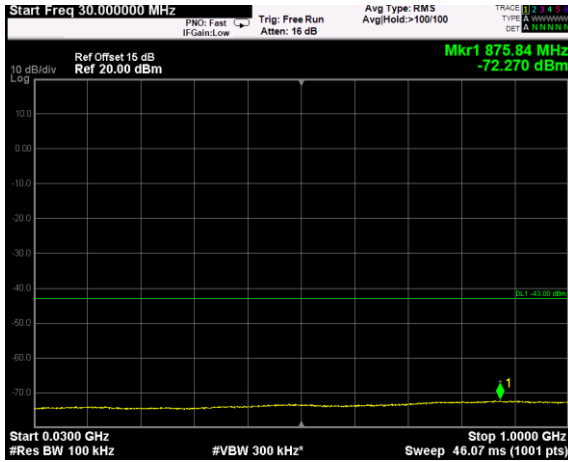

Channel: MIDDLE, Modulation: 64QAM,  
BW=15MHz, Range: 1GHz - 3530MHz

Channel: MIDDLE, Modulation: 64QAM,  
BW=15MHz, Range: 3720MHz - 18GHz

Channel: MIDDLE, Modulation: 64QAM,  
BW=15MHz, Range: 18GHz - 38GHz