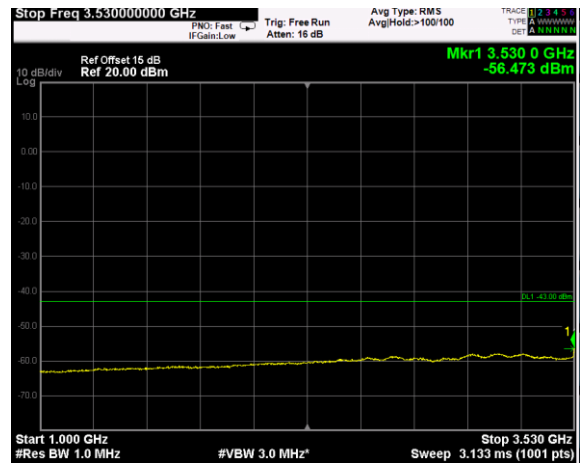

Channel: MIDDLE, Modulation: QPSK,
BW=20MHz, Range: 1GHz - 3530MHz