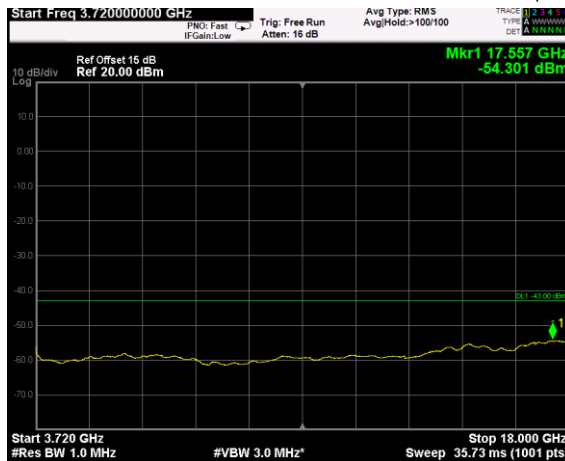

Channel: MIDDLE, Modulation: 256QAM, BW=15MHz, Range: 3720MHz - 18GHz