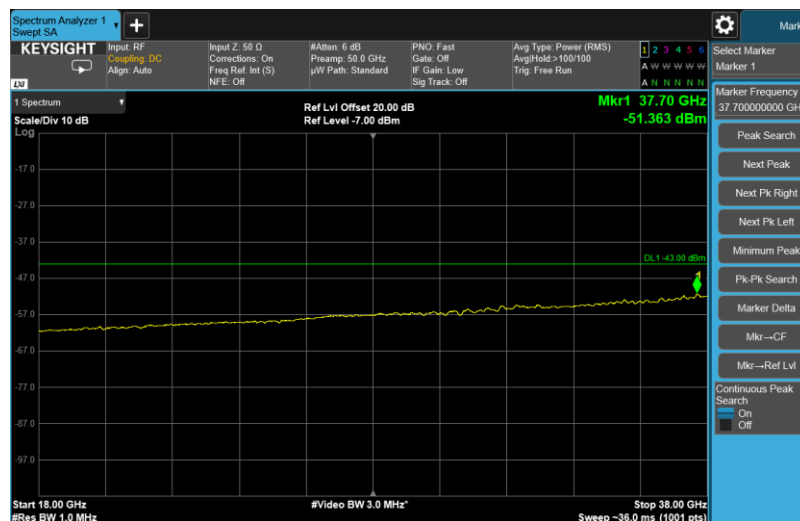

Channel: MIDDLE, Modulation: 16QAM,
BW=10 MHz, Range: 18GHz - 38GHz