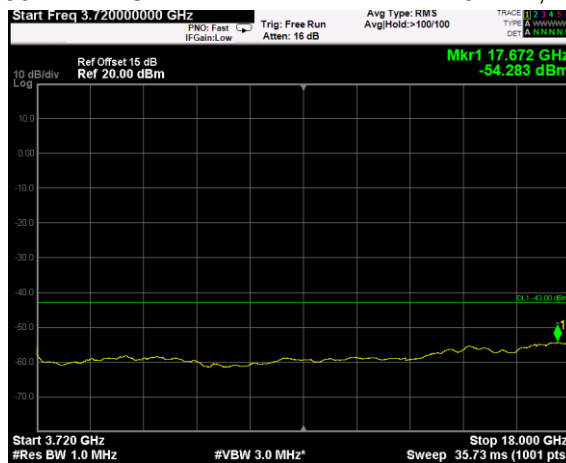

Channel: TOP, Modulation: 16QAM,  
BW=10 MHz, Range: 30MHz - 1GHz

Channel: TOP, Modulation: 16QAM,  
BW=10 MHz, Range: 1GHz - 3530MHz

Channel: TOP, Modulation: 16QAM,  
BW=10 MHz, Range: 3720MHz - 18GHz

Channel: TOP, Modulation: 16QAM,  
BW=10 MHz, Range: 18GHz - 38GHz

Channel: TOP, Modulation: 64QAM,  
BW=10 MHz, Range: 30MHz - 1GHz

Channel: TOP, Modulation: 64QAM,  
BW=10 MHz, Range: 1GHz - 3530MHz

Channel: TOP, Modulation: 64QAM,  
BW=10 MHz, Range: 3720MHz - 18GHz