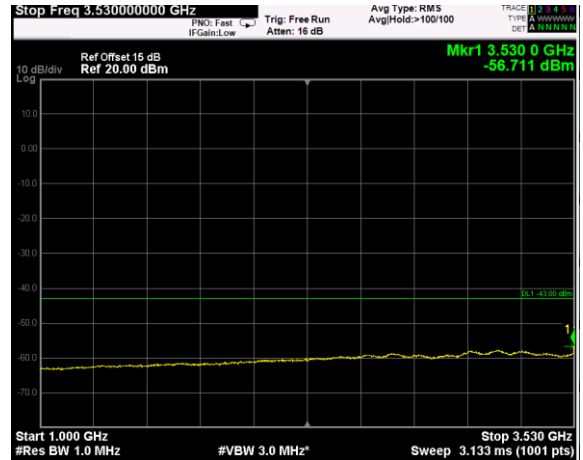

Channel: BOTTOM, Modulation: QPSK,
BW=10 MHz, Range: 1GHz - 3530MHz