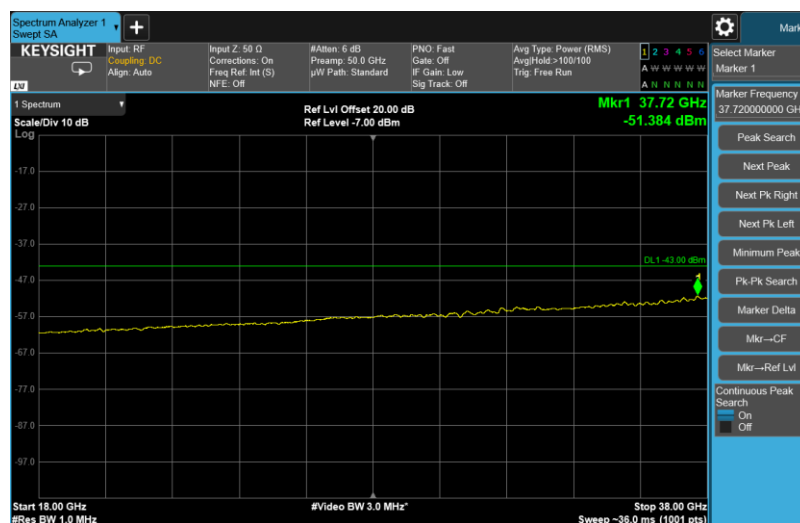

Channel: BOTTOM, Modulation: 64QAM, BW=5 MHz, Range: 18GHz - 38GHz