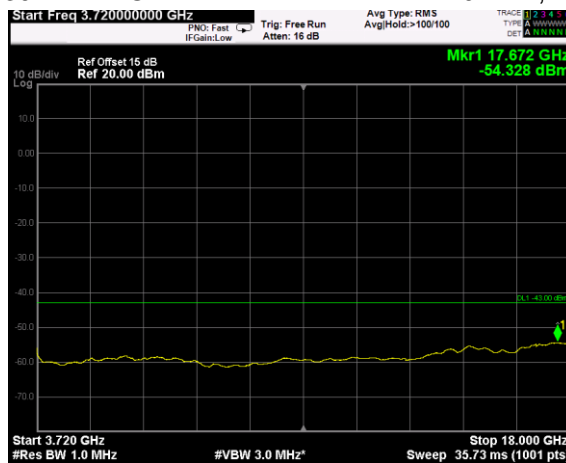

Channel: MIDDLE, Modulation: 16QAM,
BW=10 MHz, Range: 3720MHz - 18GHz