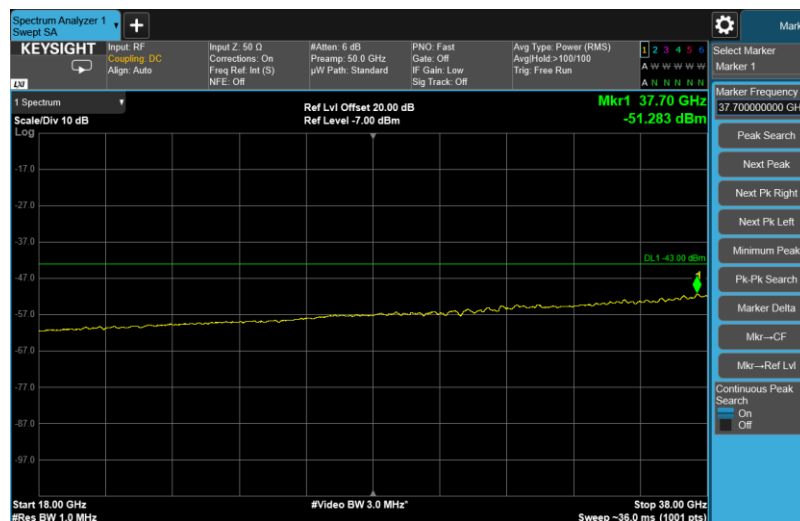

Channel: BOTTOM, Modulation: 64QAM,
BW=20MHz, Range: 18GHz - 38GHz