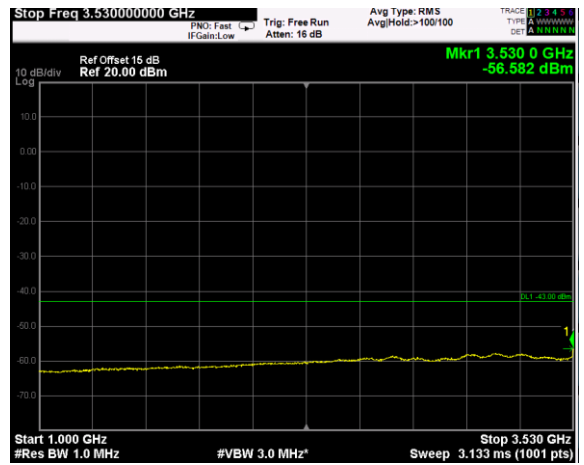

Channel: MIDDLE, Modulation: 16QAM,
BW=20MHz, Range: 1GHz - 3530MHz