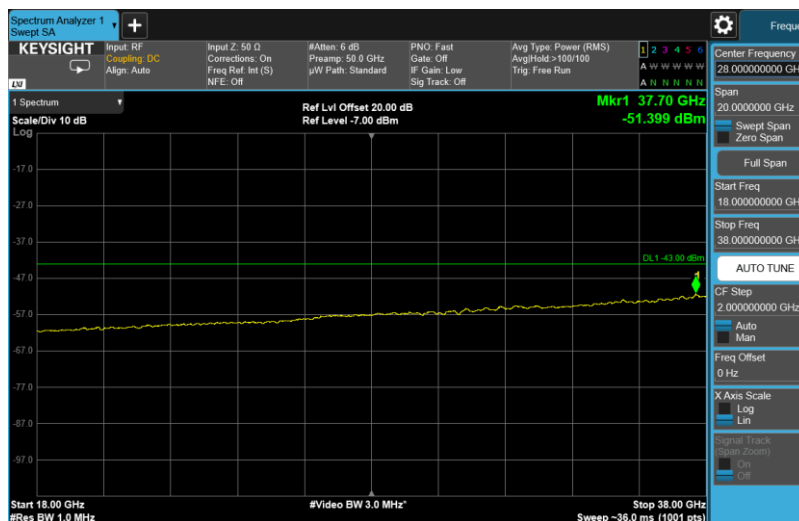

Channel: TOP, Modulation: 16QAM, BW=5MHz, Range: 18GHz - 38GHz

Channel: TOP, Modulation: 64QAM, BW=5MHz, Range: 30MHz - 1GHz

Channel: TOP, Modulation: 64QAM, BW=5MHz, Range: 1GHz - 3530MHz

Channel: TOP, Modulation: 64QAM, BW=5MHz, Range: 3720MHz - 18GHz

Channel: TOP, Modulation: 64QAM, BW=5MHz, Range: 18GHz - 38GHz

Channel: TOP, Modulation: 256QAM,  
BW=5MHz, Range: 30MHz - 1GHz

Channel: TOP, Modulation: 256QAM,  
BW=5MHz, Range: 1GHz - 3530MHz

Channel: TOP, Modulation: 256QAM,  
BW=5MHz, Range: 3720MHz - 18GHz