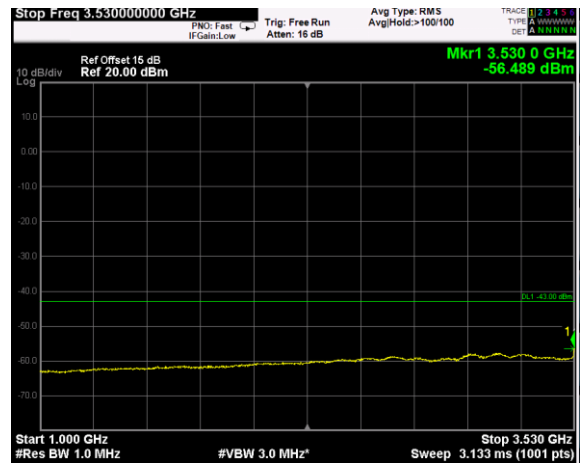

Channel: BOTTOM, Modulation: 256QAM, BW=5 MHz, Range: 1GHz - 3530MHz