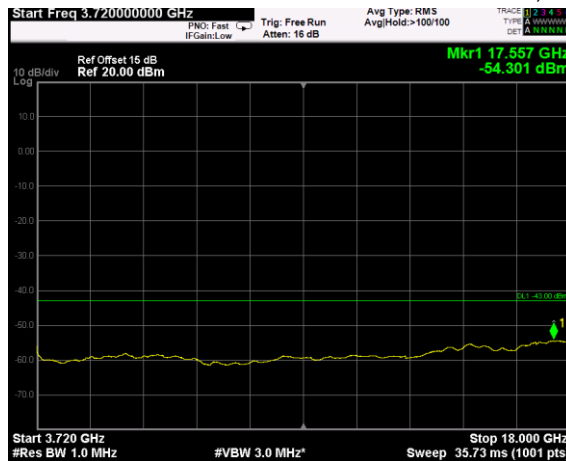

Channel: BOTTOM, Modulation: QPSK, BW=15MHz, Range: 3720MHz - 18GHz