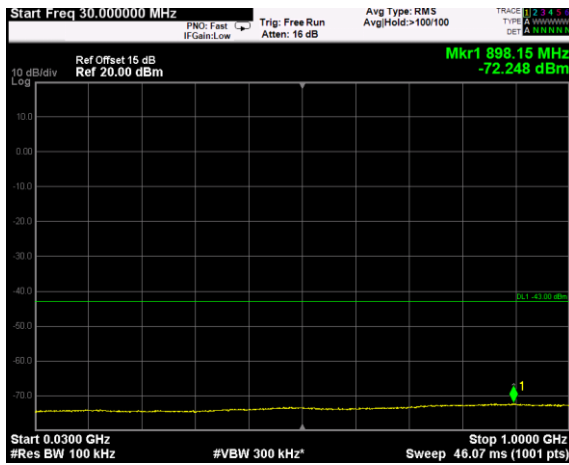

Channel: TOP, Modulation: 256QAM,
BW=15MHz, Range: 30MHz - 1GHz