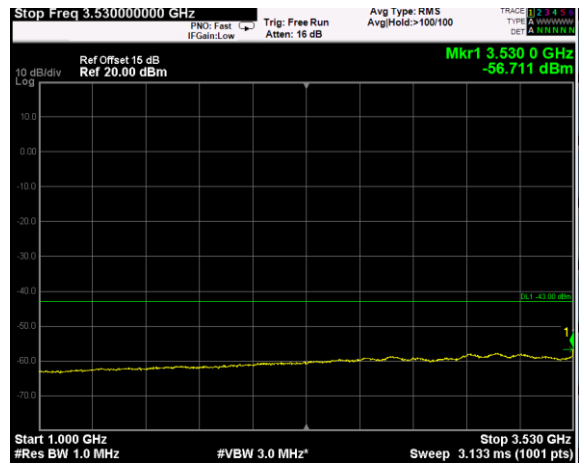

Channel: BOTTOM, Modulation: 64QAM, BW=10 MHz, Range: 1GHz - 3530MHz