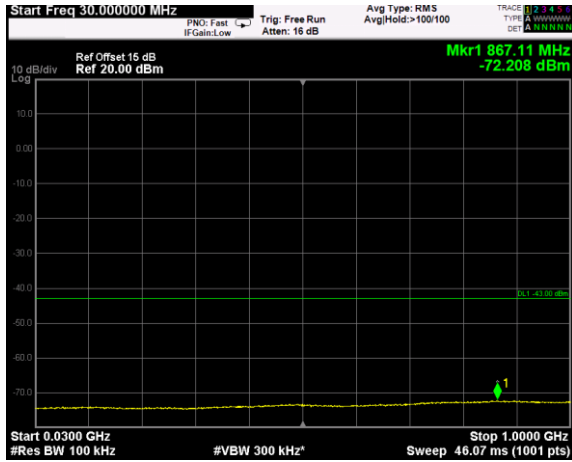

Channel: TOP, Modulation: QPSK,  
BW=5MHz, Range: 18GHz - 38GHz

Channel: TOP, Modulation: 16QAM, BW=5MHz, Range: 30MHz - 1GHz

Channel: TOP, Modulation: 16QAM, BW=5MHz, Range: 1GHz - 3530MHz

Channel: TOP, Modulation: 16QAM, BW=5MHz, Range: 3720MHz - 18GHz

Channel: TOP, Modulation: 16QAM, BW=5MHz, Range: 18GHz - 38GHz

Channel: TOP, Modulation: 64QAM, BW=5MHz, Range: 30MHz - 1GHz

Channel: TOP, Modulation: 64QAM, BW=5MHz, Range: 1GHz - 3530MHz

Channel: TOP, Modulation: 64QAM, BW=5MHz, Range: 3720MHz - 18GHz