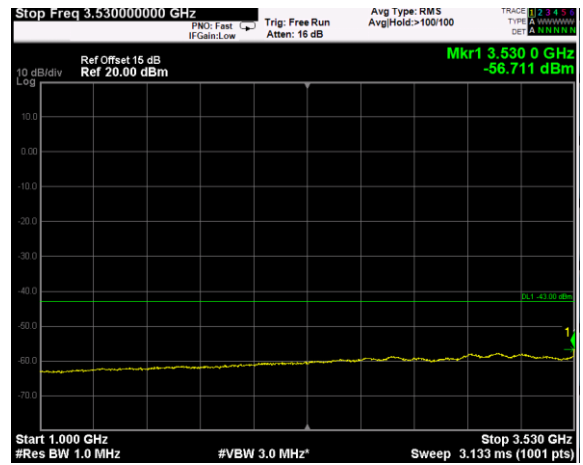

Channel: BOTTOM, Modulation: 64QAM,
BW=15MHz, Range: 1GHz - 3530MHz