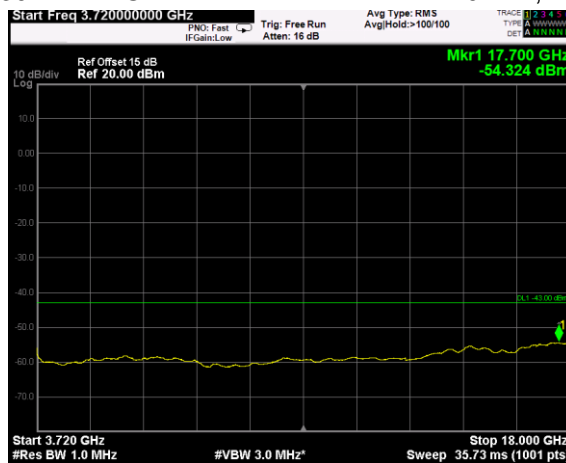

Channel: BOTTOM, Modulation: 64QAM,
BW=20MHz, Range: 3720MHz - 18GHz