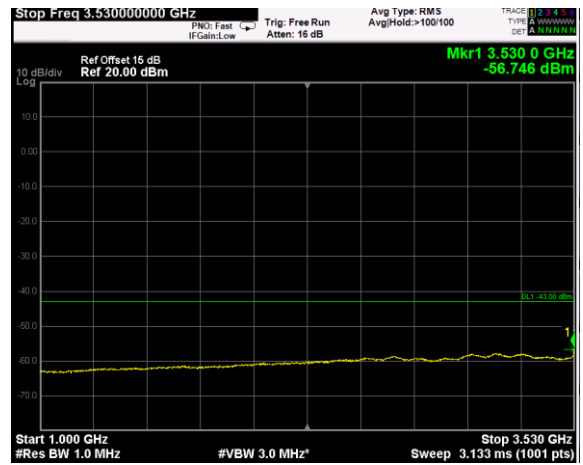

Channel: BOTTOM, Modulation: 64QAM, BW=10 MHz, Range: 30MHz - 1GHz

Channel: BOTTOM, Modulation: 64QAM, BW=10 MHz, Range: 1GHz - 3530MHz

Channel: BOTTOM, Modulation: 64QAM, BW=10 MHz, Range: 3720MHz - 18GHz

Channel: BOTTOM, Modulation: 64QAM, BW=10 MHz, Range: 18GHz - 38GHz

Channel: BOTTOM, Modulation: 256QAM, BW=10 MHz, Range: 30MHz - 1GHz

Channel: BOTTOM, Modulation: 256QAM, BW=10 MHz, Range: 1GHz - 3530MHz