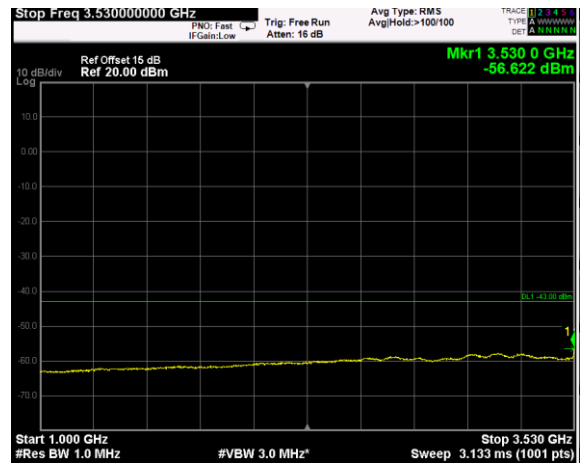

Channel: BOTTOM, Modulation: 64QAM, BW=5 MHz, Range: 1GHz - 3530MHz