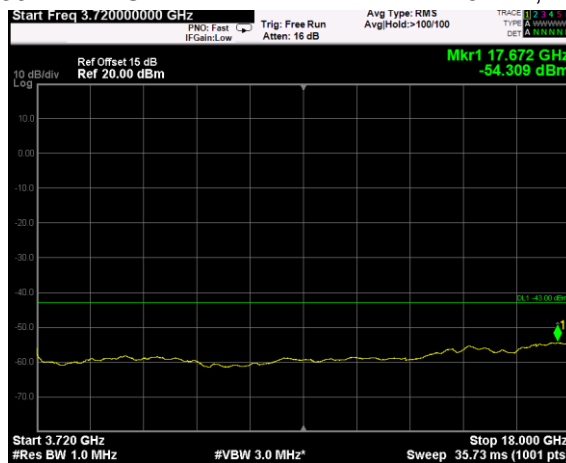

Channel: BOTTOM, Modulation: 64QAM,
BW=15MHz, Range: 3720MHz - 18GHz