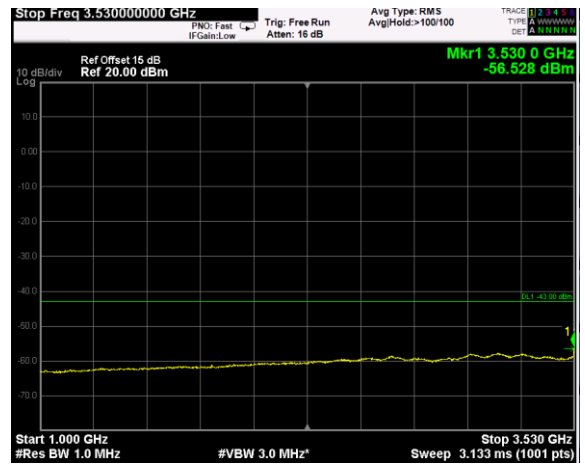

Channel: BOTTOM, Modulation: 256QAM, BW=20MHz, Range: 1GHz - 3530MHz