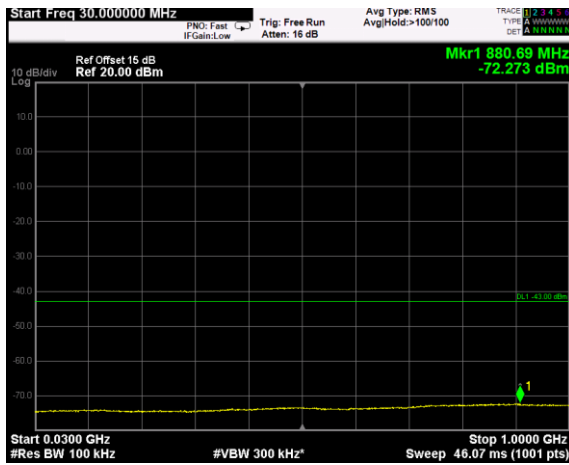

Channel: MIDDLE, Modulation: QPSK,
BW=20MHz, Range: 30MHz - 1GHz