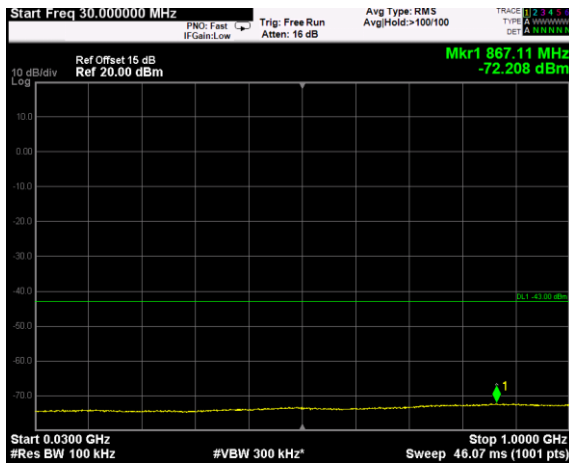

Channel: BOTTOM, Modulation: 16QAM, BW=5 MHz, Range: 30MHz - 1GHz