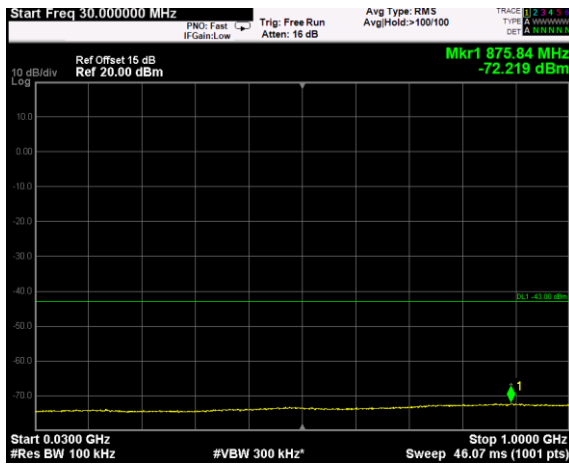

Channel: MIDDLE, Modulation: 16QAM,
BW=20MHz, Range: 30MHz - 1GHz