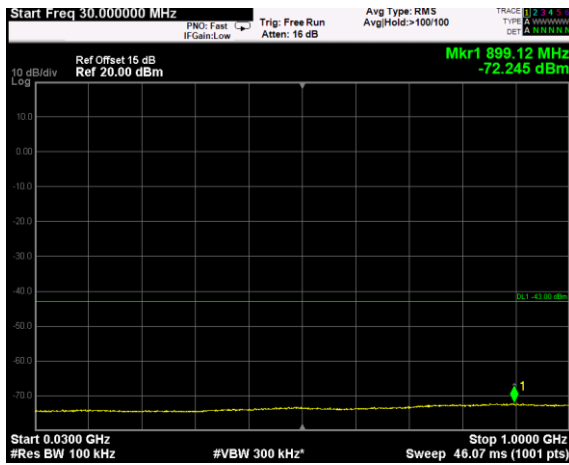

Channel: MIDDLE, Modulation: 16QAM, BW=5 MHz, Range: 30MHz - 1GHz