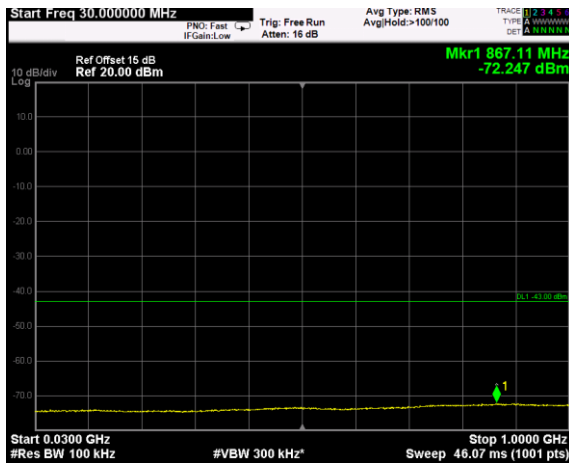

Channel: MIDDLE, Modulation: 256QAM, BW=20MHz, Range: 30MHz - 1GHz