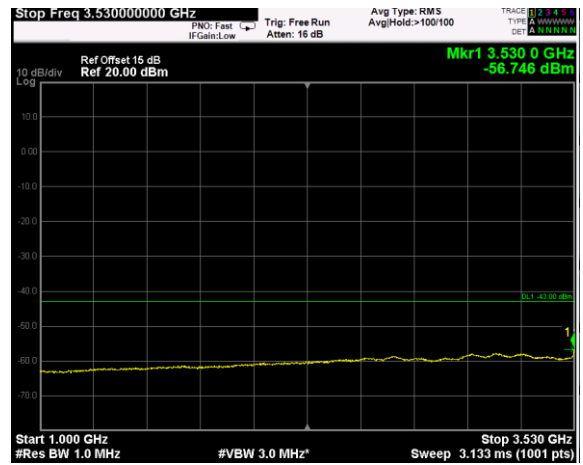

Channel: BOTTOM, Modulation: 16QAM, BW=15MHz, Range: 1GHz - 3530MHz