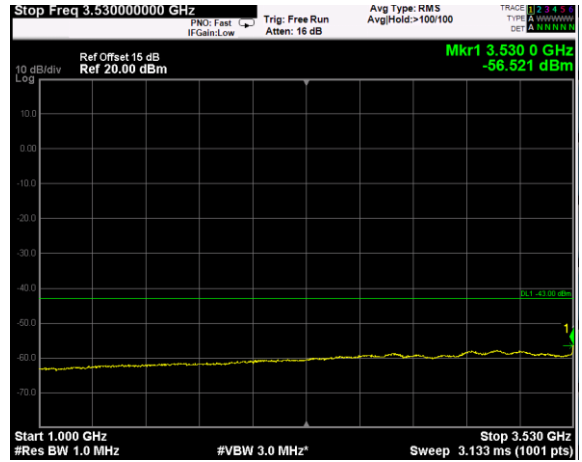

Channel: TOP, Modulation: 64QAM, BW=5MHz, Range: 1GHz - 3530MHz