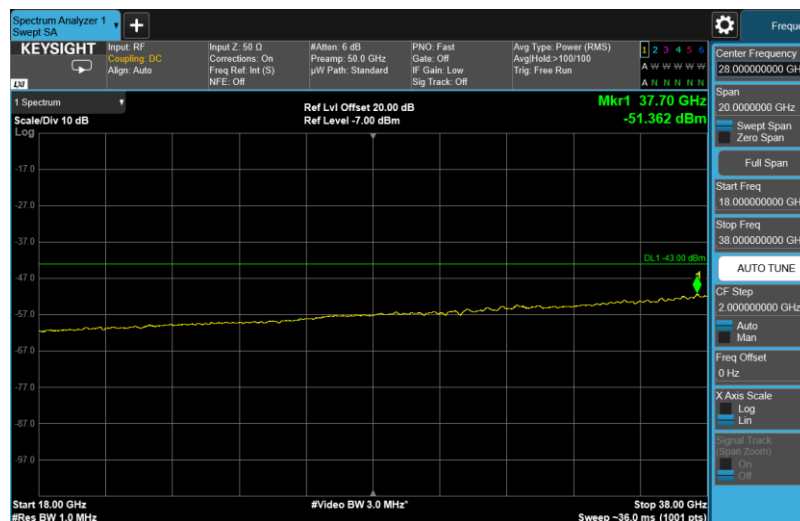

Channel: BOTTOM, Modulation: 16QAM,
BW=10 MHz, Range: 18GHz - 38GHz