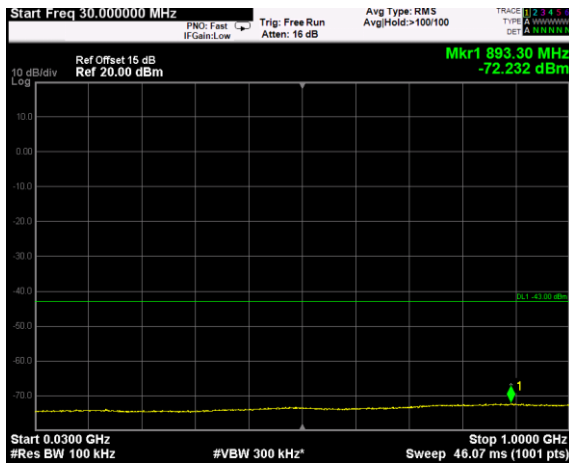

Channel: TOP, Modulation: 256QAM, BW=10 MHz, Range: 30MHz - 1GHz