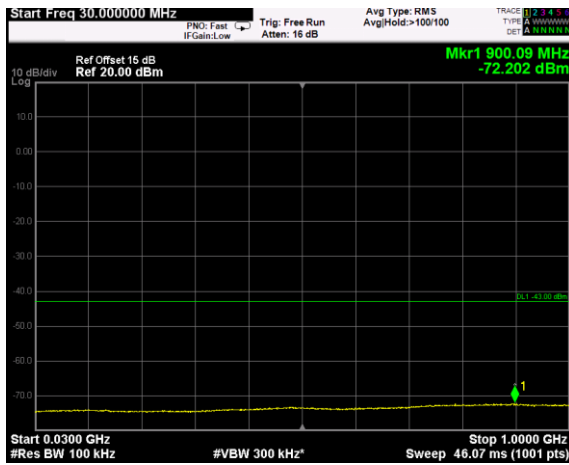

Channel: TOP, Modulation: QPSK,
BW=10 MHz, Range: 30MHz - 1GHz