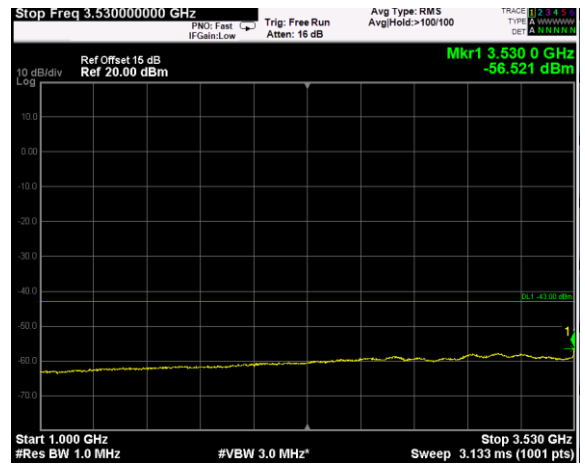

Channel: BOTTOM, Modulation: 64QAM,
BW=20MHz, Range: 1GHz - 3530MHz