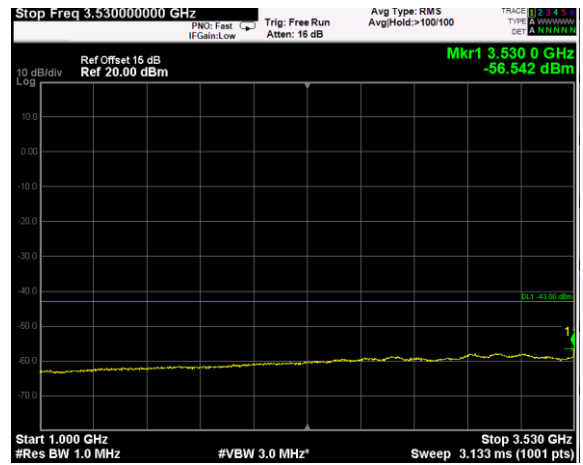

Channel: MIDDLE, Modulation: 16QAM, BW=5 MHz, Range: 1GHz - 3530MHz