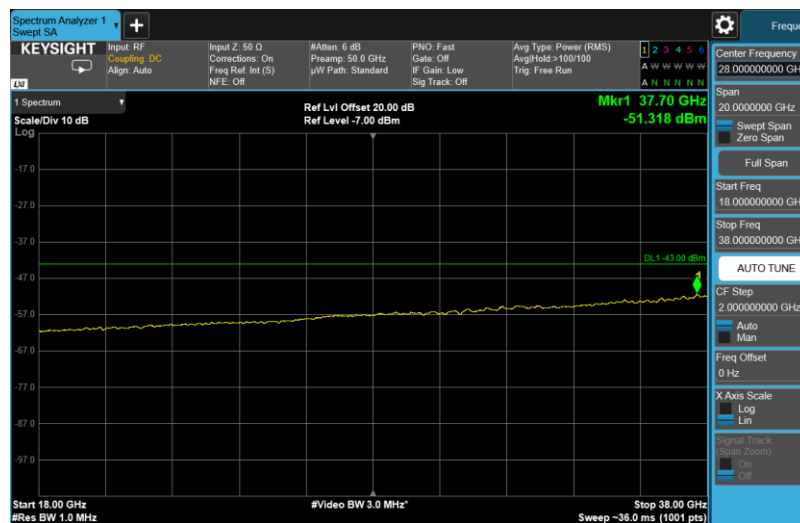

Channel: BOTTOM, Modulation: 256QAM, BW=15MHz, Range: 18GHz - 38GHz