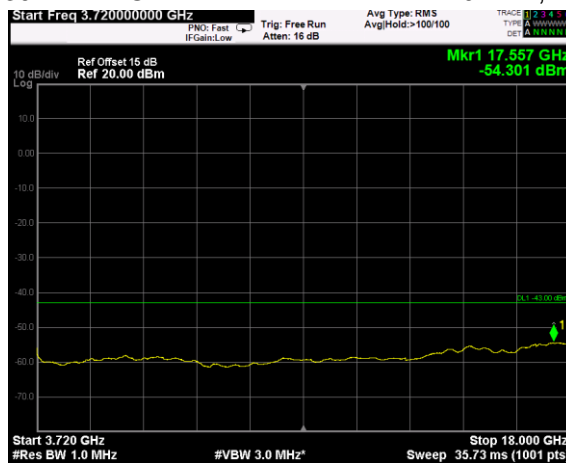

Channel: TOP, Modulation: 64QAM,  
BW=10 MHz, Range: 18GHz - 38GHz

Channel: TOP, Modulation: 256QAM, BW=10 MHz, Range: 30MHz - 1GHz

Channel: TOP, Modulation: 256QAM, BW=10 MHz, Range: 1GHz - 3530MHz

Channel: TOP, Modulation: 256QAM, BW=10 MHz, Range: 3720MHz - 18GHz