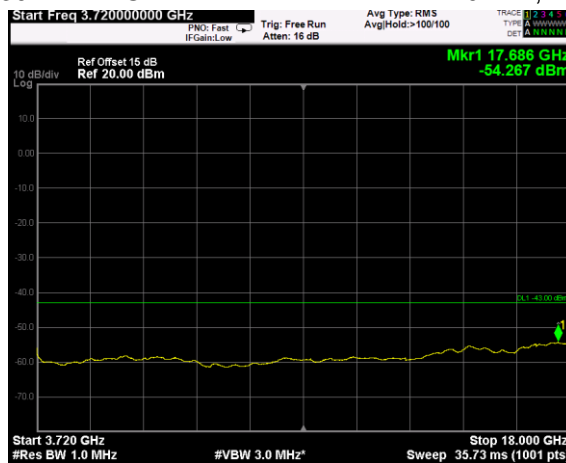

Channel: MIDDLE, Modulation: 256QAM, BW=20MHz, Range: 3720MHz - 18GHz