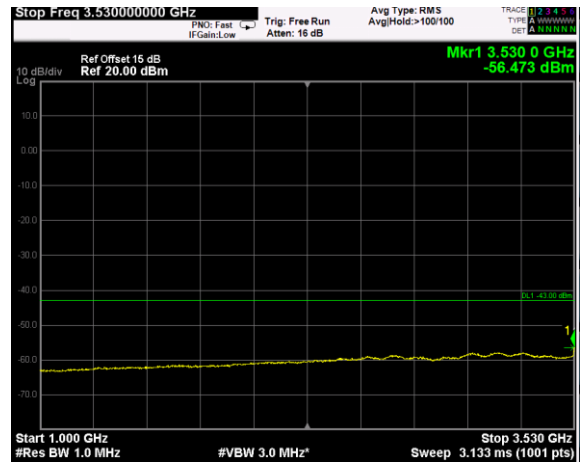

Channel: BOTTOM, Modulation: QPSK, BW=15MHz, Range: 1GHz - 3530MHz