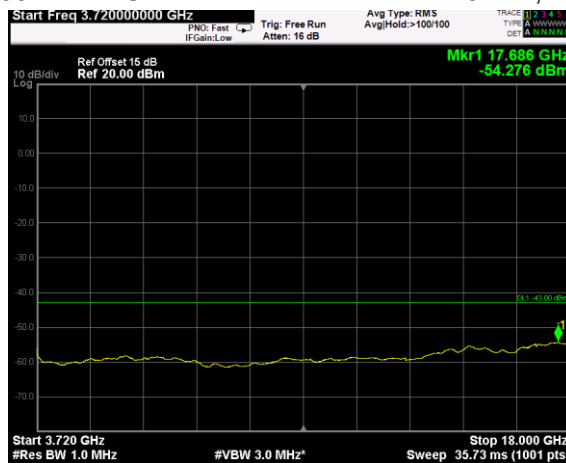

Channel: MIDDLE, Modulation: 64QAM,
BW=15MHz, Range: 3720MHz - 18GHz