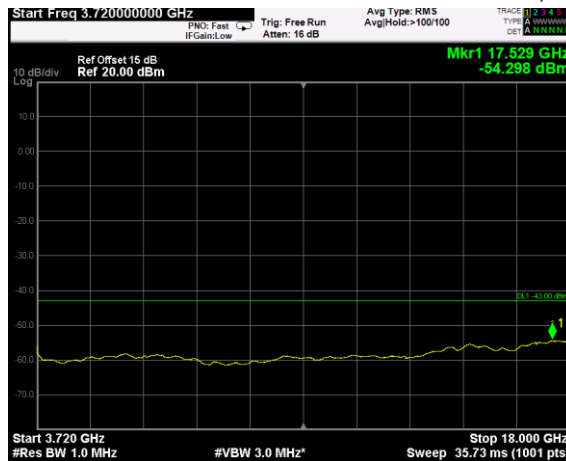

Channel: BOTTOM, Modulation: QPSK,
BW=10 MHz, Range: 3720MHz - 18GHz