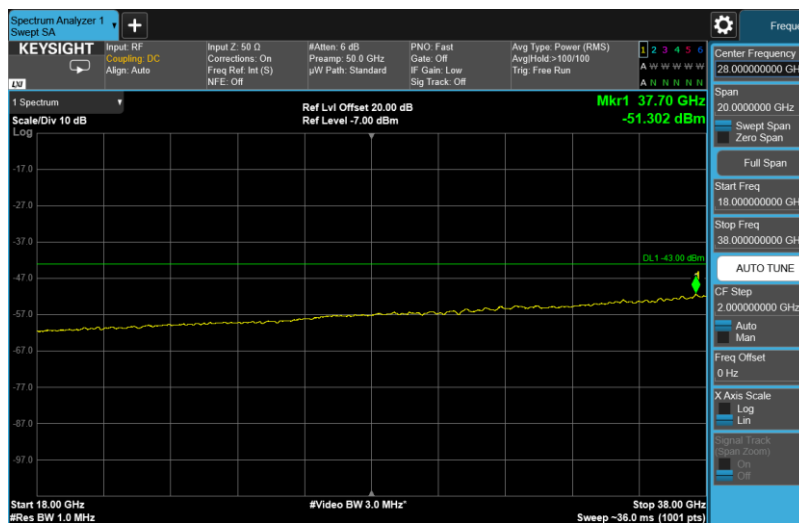

Channel: TOP, Modulation: QPSK,  
BW=5MHz, Range: 18GHz - 38GHz

Channel: TOP, Modulation: 16QAM, BW=5MHz, Range: 30MHz - 1GHz

Channel: TOP, Modulation: 16QAM, BW=5MHz, Range: 1GHz - 3530MHz

Channel: TOP, Modulation: 16QAM, BW=5MHz, Range: 3720MHz - 18GHz

Channel: TOP, Modulation: 16QAM, BW=5MHz, Range: 18GHz - 38GHz

Channel: TOP, Modulation: 64QAM, BW=5MHz, Range: 30MHz - 1GHz

Channel: TOP, Modulation: 64QAM, BW=5MHz, Range: 1GHz - 3530MHz

Channel: TOP, Modulation: 64QAM, BW=5MHz, Range: 3720MHz - 18GHz