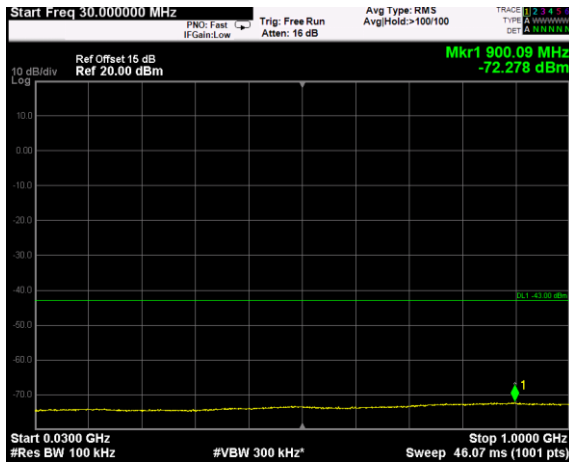

Channel: BOTTOM, Modulation: QPSK, BW=15MHz, Range: 30MHz - 1GHz