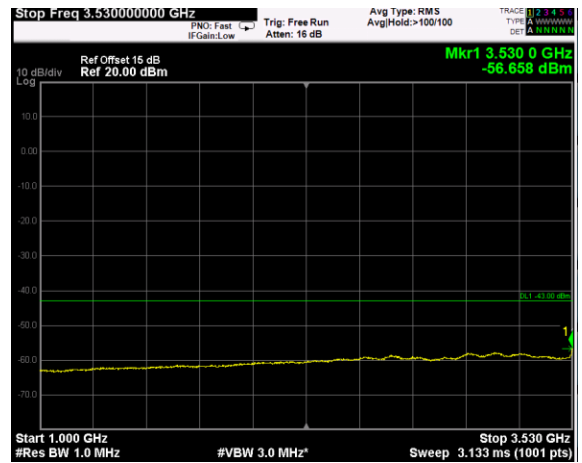

Channel: MIDDLE, Modulation: 64QAM,
BW=20MHz, Range: 1GHz - 3530MHz