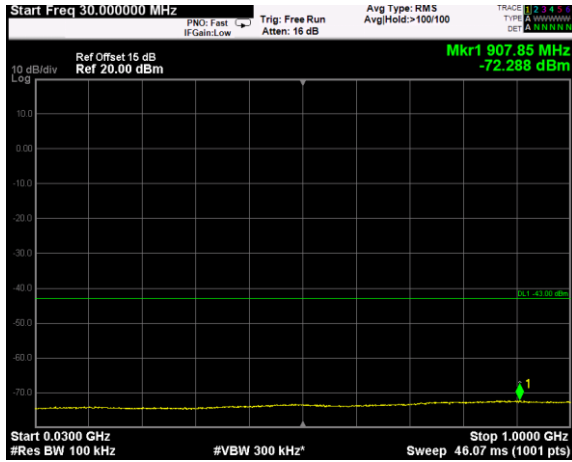

Channel: TOP, Modulation: 16QAM, BW=5MHz, Range: 30MHz - 1GHz