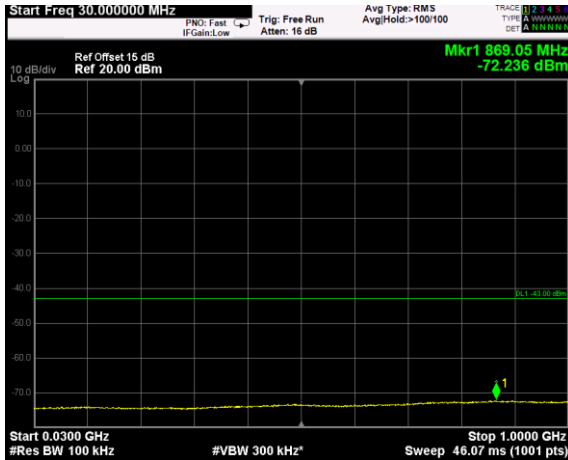

Channel: BOTTOM, Modulation: QPSK,
BW=10 MHz, Range: 30MHz - 1GHz