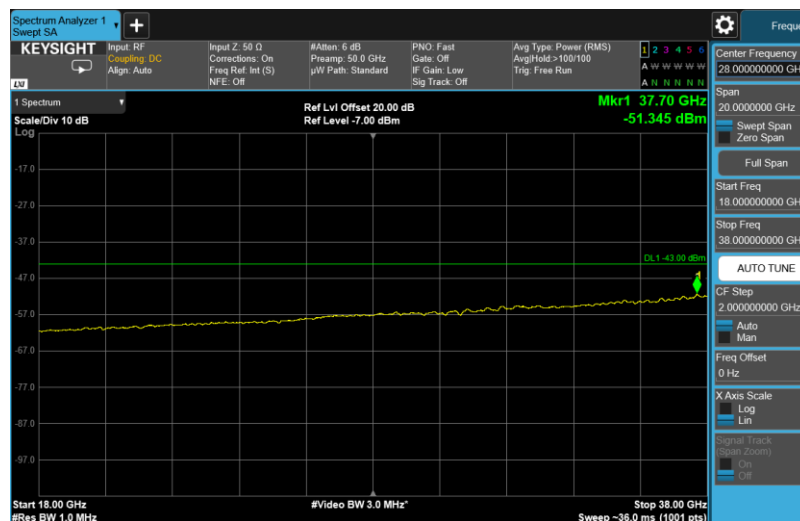

Channel: BOTTOM, Modulation: 256QAM, BW=10 MHz, Range: 18GHz - 38GHz