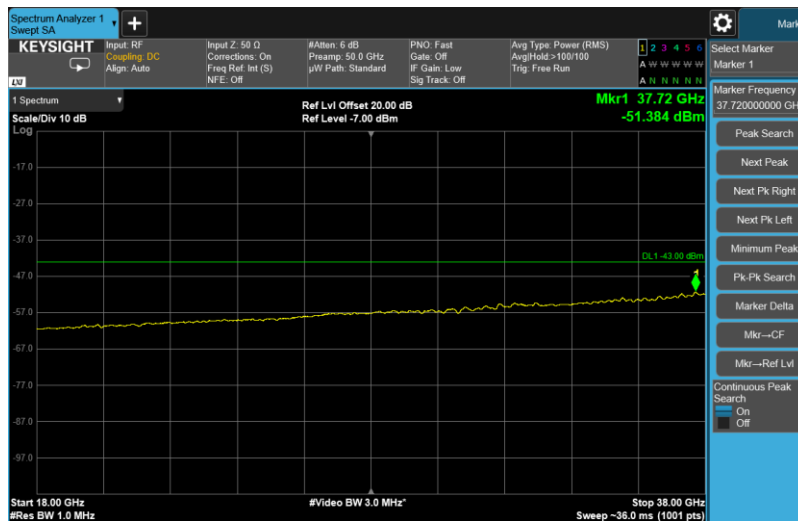

Channel: MIDDLE, Modulation: 256QAM, BW=15MHz, Range: 18GHz - 38GHz