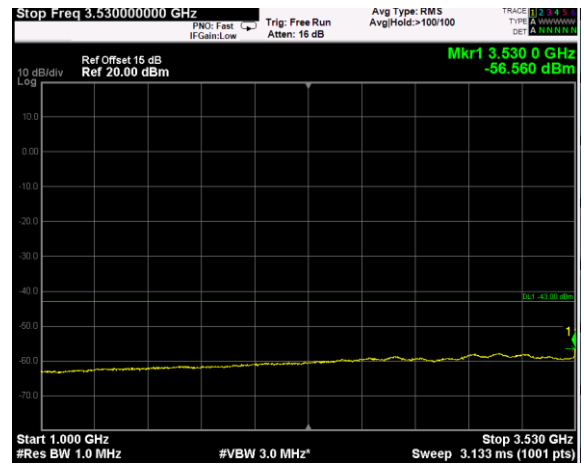

Channel: TOP, Modulation: 256QAM,
BW=5MHz, Range: 1GHz - 3530MHz