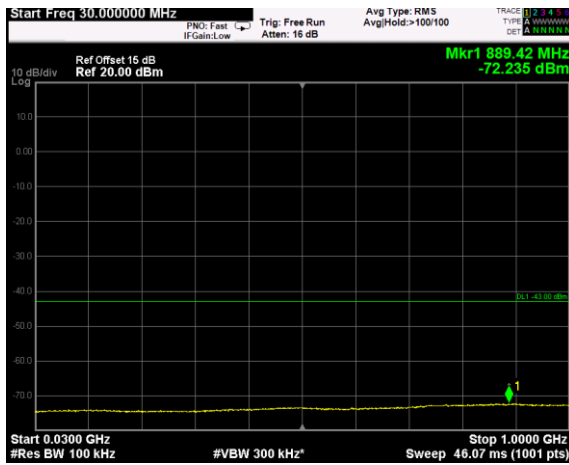

Channel: BOTTOM, Modulation: 16QAM,
BW=20MHz, Range: 30MHz - 1GHz