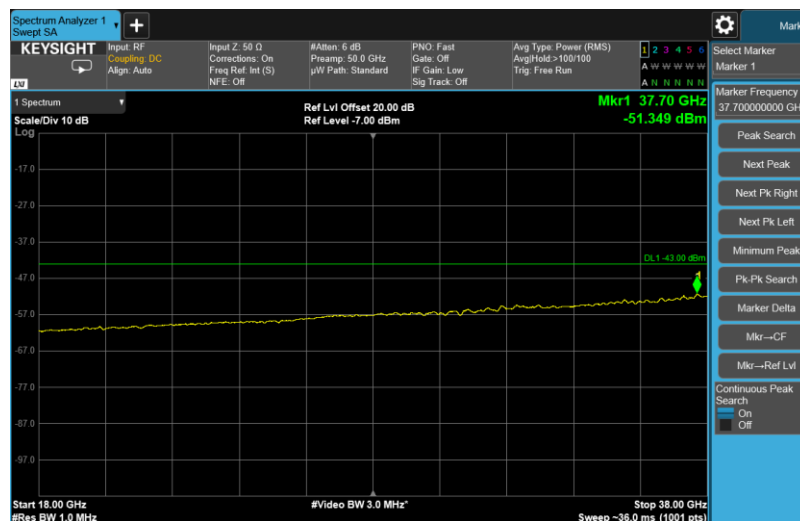

Channel: MIDDLE, Modulation: 256QAM, BW=20MHz, Range: 18GHz - 38GHz