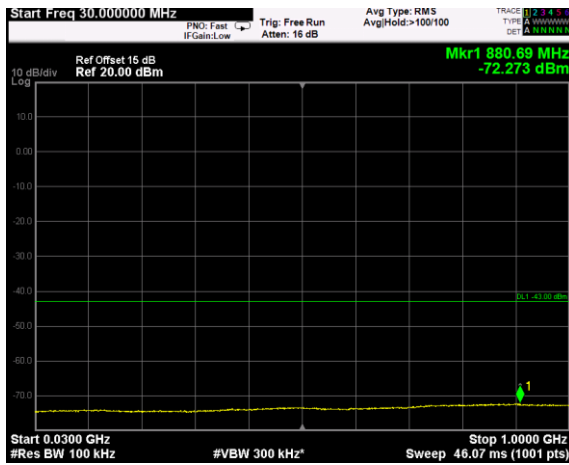

Channel: MIDDLE, Modulation: QPSK,
BW=15MHz, Range: 30MHz - 1GHz