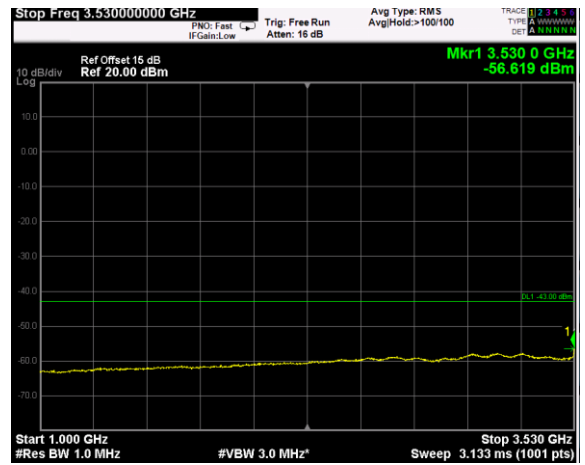

Channel: BOTTOM, Modulation: 256QAM, BW=15MHz, Range: 1GHz - 3530MHz