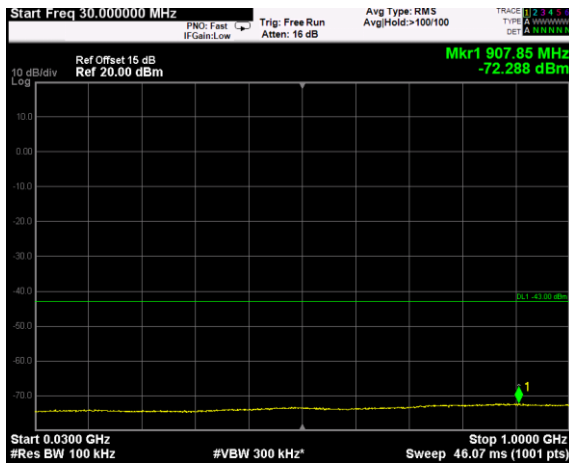

Channel: MIDDLE, Modulation: 16QAM,
BW=15MHz, Range: 30MHz - 1GHz