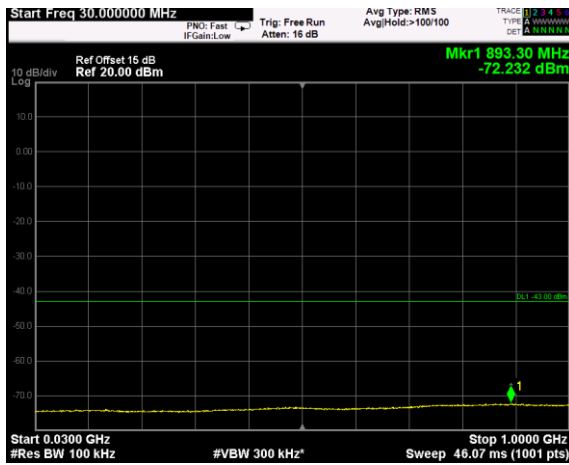

Channel: BOTTOM, Modulation: 64QAM,
BW=20MHz, Range: 30MHz - 1GHz