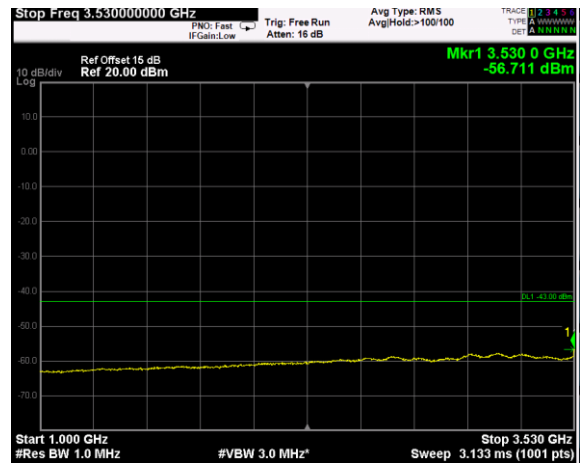

Channel: TOP, Modulation: 16QAM,
BW=10 MHz, Range: 1GHz - 3530MHz