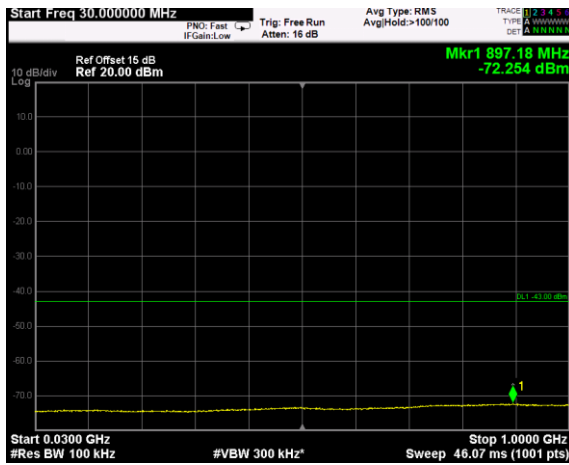

Channel: TOP, Modulation: QPSK,
BW=20MHz, Range: 30MHz - 1GHz