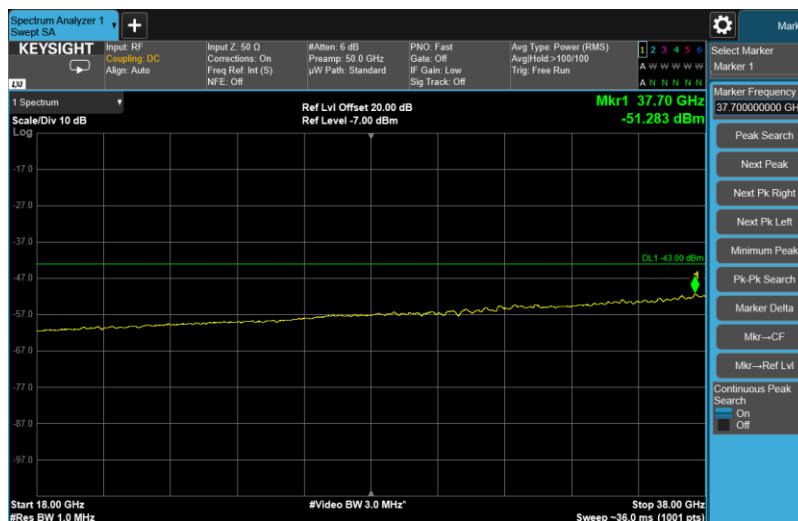

Channel: MIDDLE, Modulation: 64QAM,
BW=10 MHz, Range: 18GHz - 38GHz