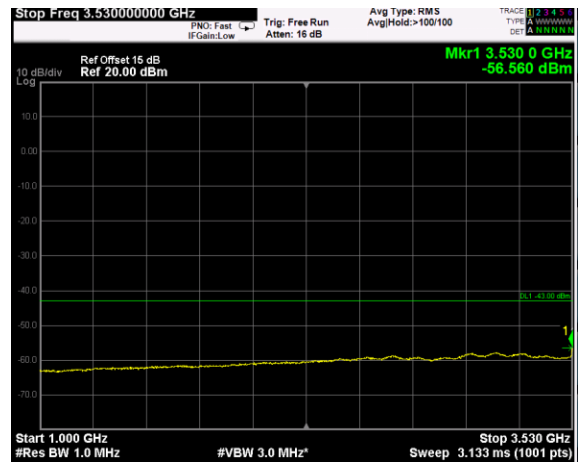

Channel: MIDDLE, Modulation: 64QAM,
BW=15MHz, Range: 1GHz - 3530MHz