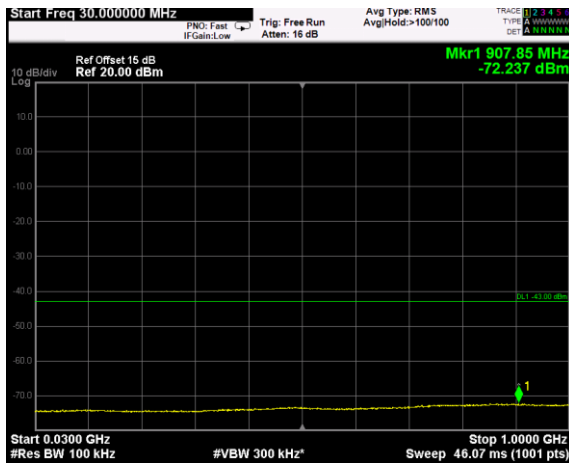

Channel: BOTTOM, Modulation: 16QAM,
BW=10 MHz, Range: 30MHz - 1GHz