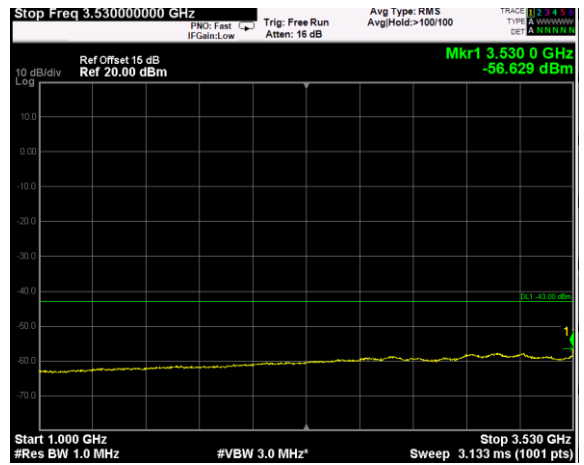

Channel: MIDDLE, Modulation: 256QAM,
BW=10 MHz, Range: 1GHz - 3530MHz