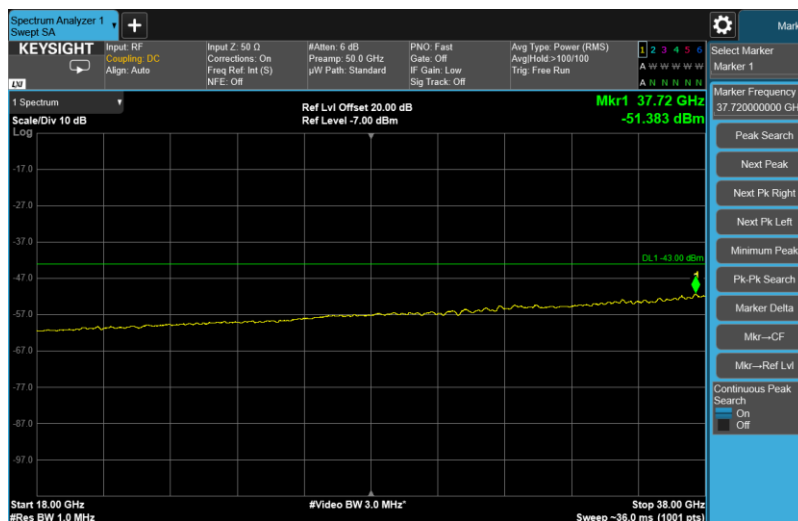

Channel: BOTTOM, Modulation: 16QAM, BW=5 MHz, Range: 18GHz - 38GHz