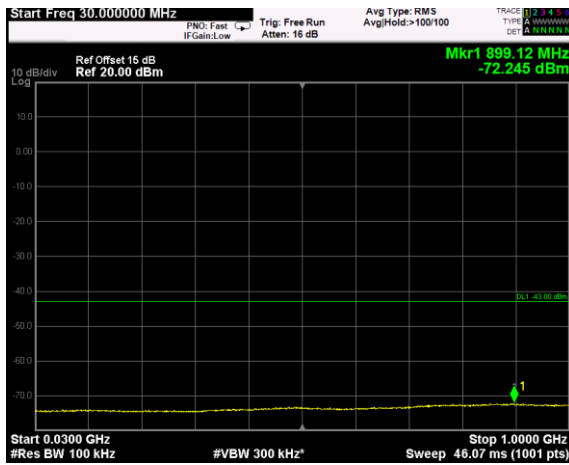

Channel: MIDDLE, Modulation: QPSK,
BW=10 MHz, Range: 30MHz - 1GHz