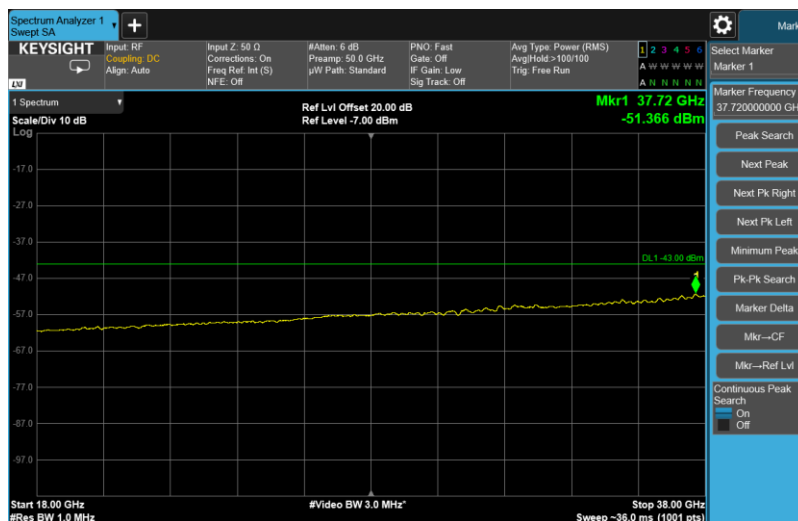

Channel: MIDDLE, Modulation: 256QAM,
BW=10 MHz, Range: 18GHz - 38GHz