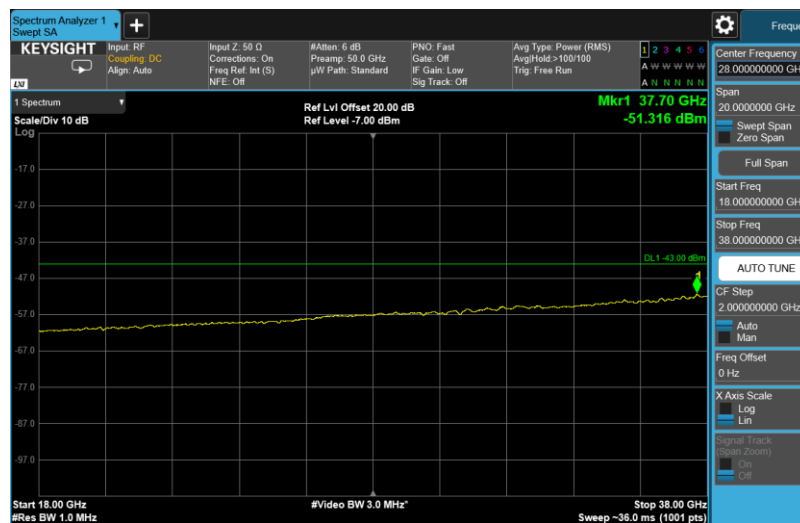

Channel: MIDDLE, Modulation: 16QAM,
BW=15MHz, Range: 18GHz - 38GHz