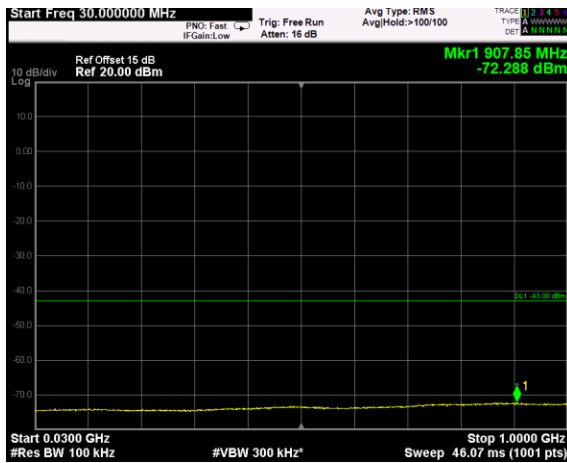

Channel: MIDDLE, Modulation: 64QAM,
BW=20MHz, Range: 30MHz - 1GHz