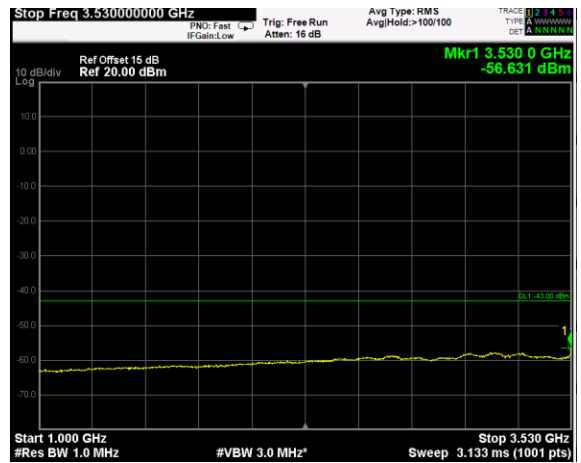

Channel: MIDDLE, Modulation: 64QAM,
BW=10 MHz, Range: 1GHz - 3530MHz