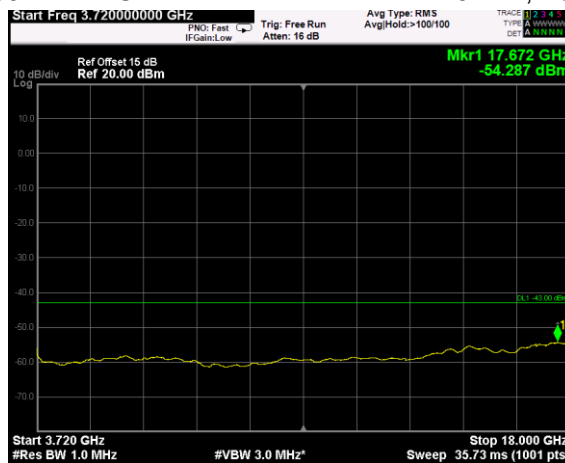

Channel: TOP, Modulation: 16QAM, BW=5MHz, Range: 18GHz - 38GHz

Channel: TOP, Modulation: 64QAM, BW=5MHz, Range: 30MHz - 1GHz

Channel: TOP, Modulation: 64QAM, BW=5MHz, Range: 1GHz - 3530MHz

Channel: TOP, Modulation: 64QAM, BW=5MHz, Range: 3720MHz - 18GHz

Channel: TOP, Modulation: 64QAM, BW=5MHz, Range: 18GHz - 38GHz

Channel: TOP, Modulation: 256QAM,  
BW=5MHz, Range: 30MHz - 1GHz

Channel: TOP, Modulation: 256QAM,  
BW=5MHz, Range: 1GHz - 3530MHz

Channel: TOP, Modulation: 256QAM,  
BW=5MHz, Range: 3720MHz - 18GHz