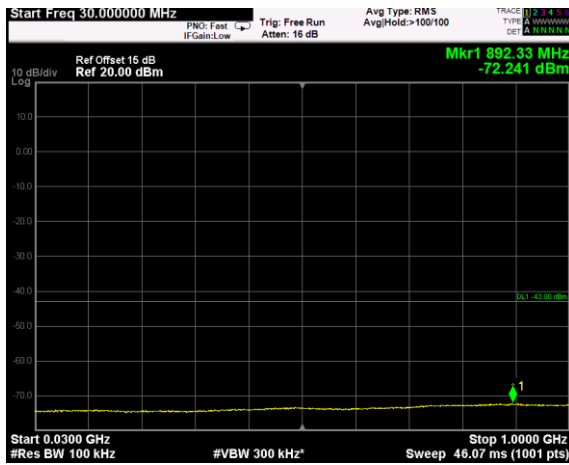

Channel: MIDDLE, Modulation: QPSK,
BW=5 MHz, Range: 30MHz - 1GHz