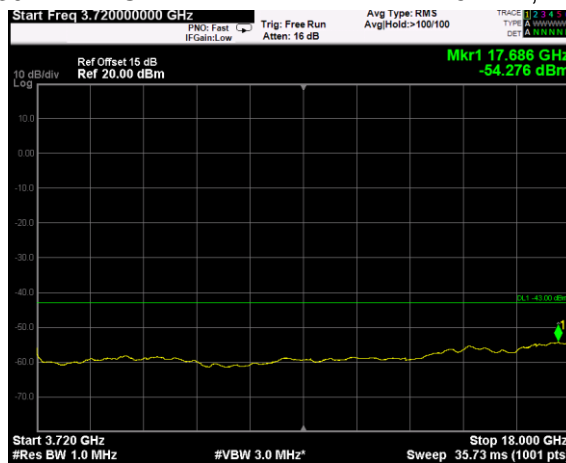

Channel: BOTTOM, Modulation: 256QAM, BW=5 MHz, Range: 3720MHz - 18GHz