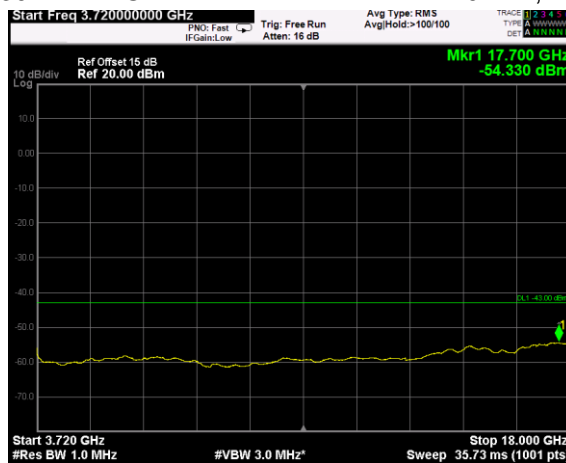

Channel: MIDDLE, Modulation: QPSK,
BW=20MHz, Range: 3720MHz - 18GHz