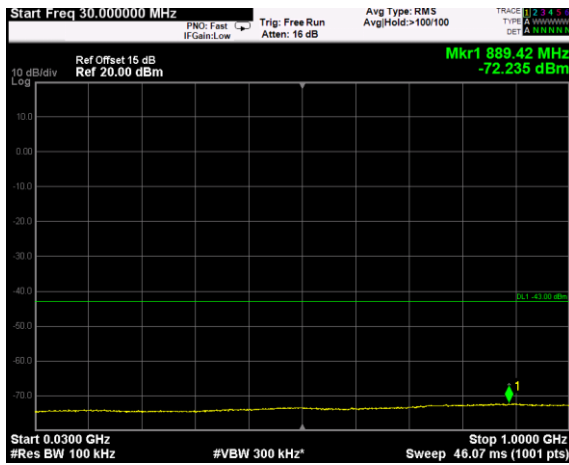

Channel: BOTTOM, Modulation: 64QAM,
BW=15MHz, Range: 30MHz - 1GHz