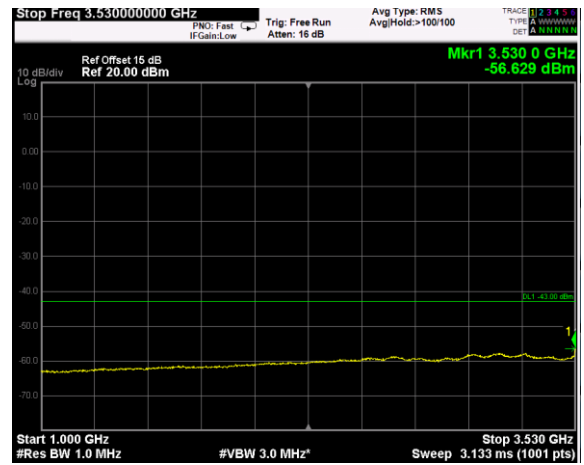

Channel: MIDDLE, Modulation: 256QAM, BW=5MHz, Range: 30MHz - 1GHz

Channel: MIDDLE, Modulation: 256QAM, BW=5MHz, Range: 1GHz - 3530MHz

Channel: MIDDLE, Modulation: 256QAM, BW=5MHz, Range: 3720MHz - 18GHz