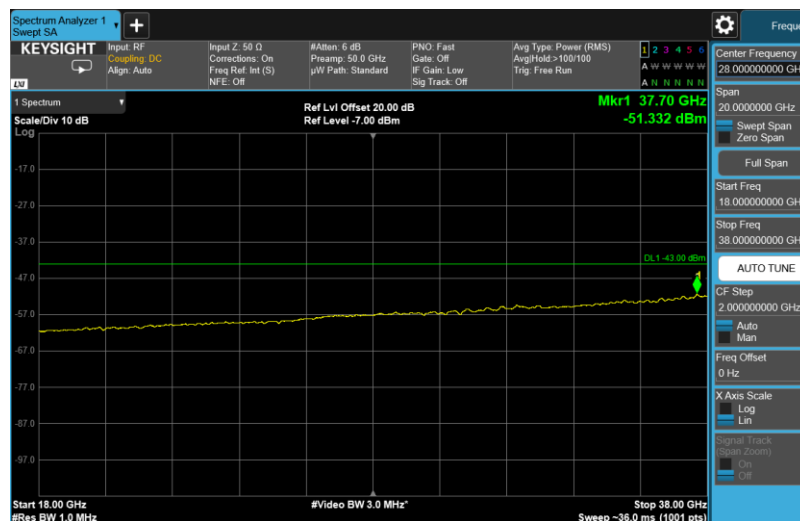

Channel: BOTTOM, Modulation: 64QAM,
BW=15MHz, Range: 18GHz - 38GHz