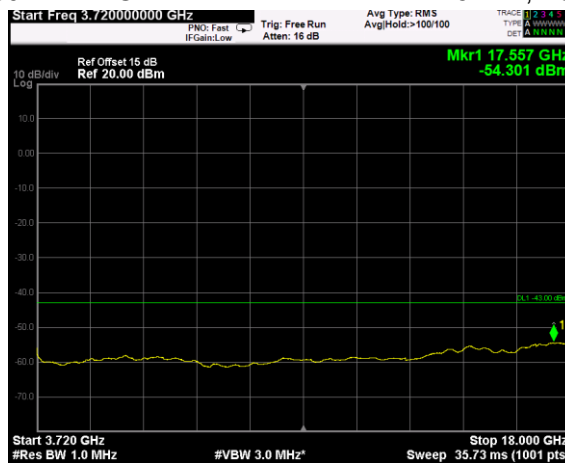

Channel: MIDDLE, Modulation: 256QAM, BW=5MHz, Range: 30MHz - 1GHz

Channel: MIDDLE, Modulation: 256QAM, BW=5MHz, Range: 1GHz - 3530MHz

Channel: MIDDLE, Modulation: 256QAM, BW=5MHz, Range: 3720MHz - 18GHz