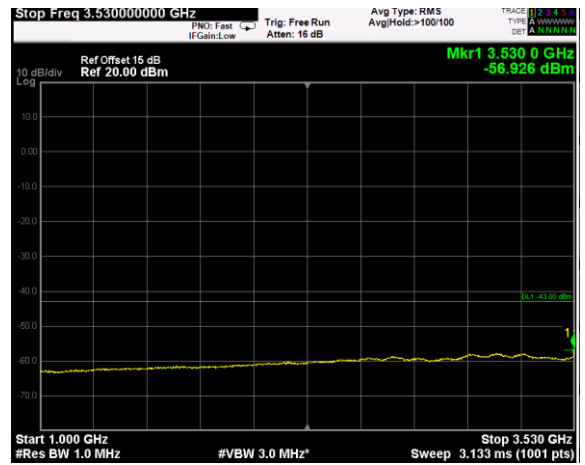

Channel: TOP, Modulation: QPSK,
BW=10 MHz, Range: 1GHz - 3530MHz