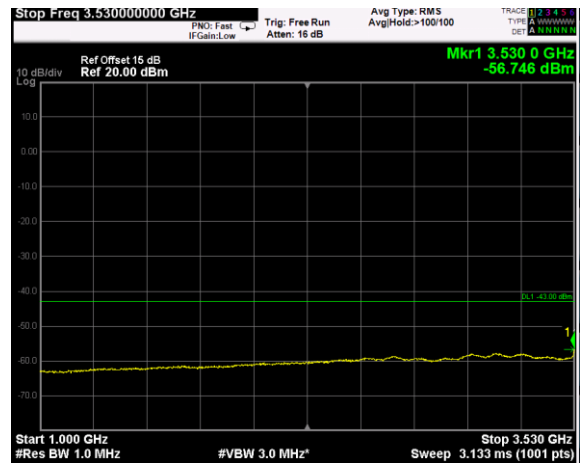

Channel: MIDDLE, Modulation: 16QAM,
BW=15MHz, Range: 1GHz - 3530MHz