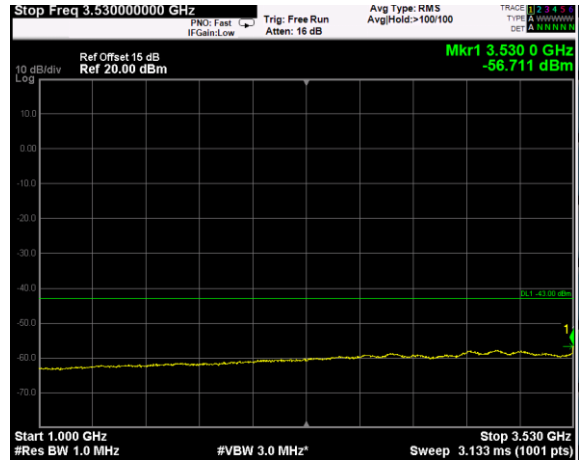

Channel: TOP, Modulation: 16QAM, BW=5MHz, Range: 1GHz - 3530MHz