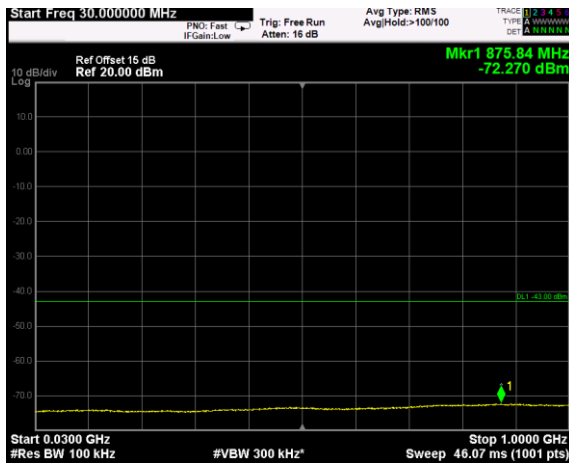

Channel: BOTTOM, Modulation: 16QAM, BW=15MHz, Range: 30MHz - 1GHz