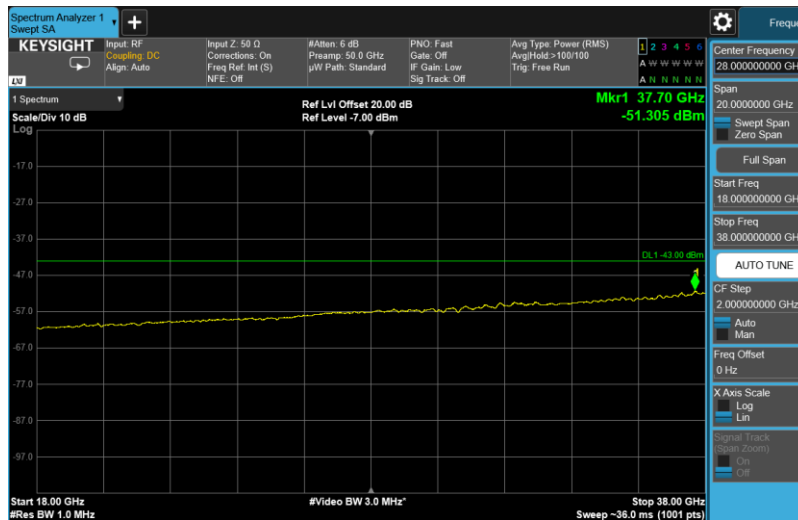

Channel: BOTTOM, Modulation: QPSK,
BW=10 MHz, Range: 18GHz - 38GHz