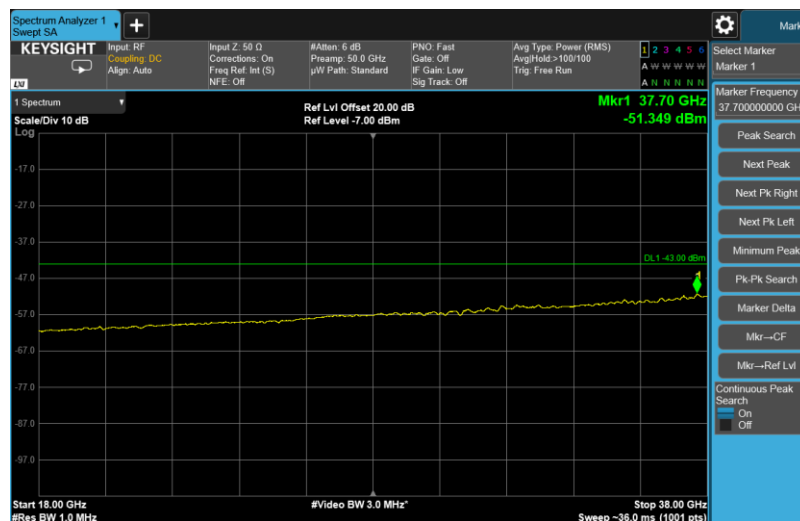

Channel: TOP, Modulation: 64QAM,  
BW=10 MHz, Range: 18GHz - 38GHz

Channel: TOP, Modulation: 256QAM, BW=10 MHz, Range: 30MHz - 1GHz

Channel: TOP, Modulation: 256QAM, BW=10 MHz, Range: 1GHz - 3530MHz

Channel: TOP, Modulation: 256QAM, BW=10 MHz, Range: 3720MHz - 18GHz