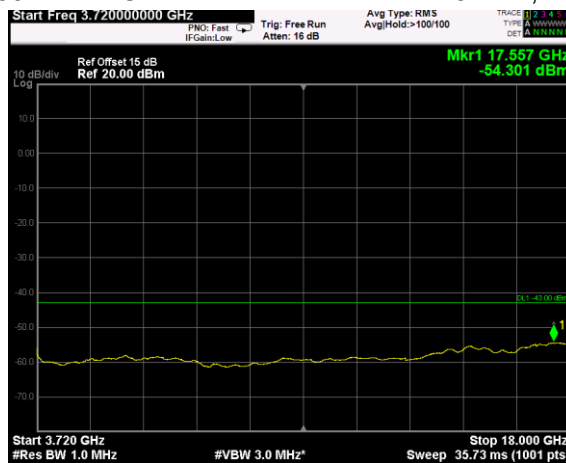

Channel: BOTTOM, Modulation: 16QAM, BW=5 MHz, Range: 3720MHz - 18GHz