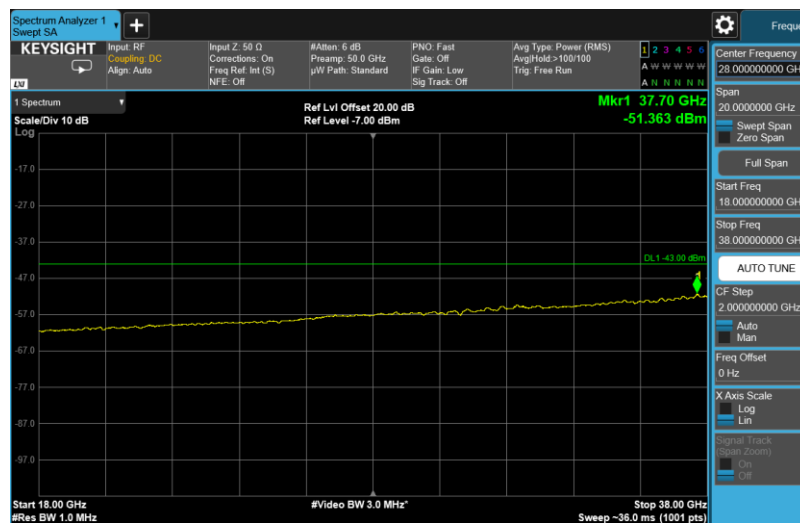

Channel: TOP, Modulation: 16QAM,  
BW=10 MHz, Range: 18GHz - 38GHz

Channel: TOP, Modulation: 64QAM,  
BW=10 MHz, Range: 30MHz - 1GHz

Channel: TOP, Modulation: 64QAM,  
BW=10 MHz, Range: 1GHz - 3530MHz

Channel: TOP, Modulation: 64QAM,  
BW=10 MHz, Range: 3720MHz - 18GHz