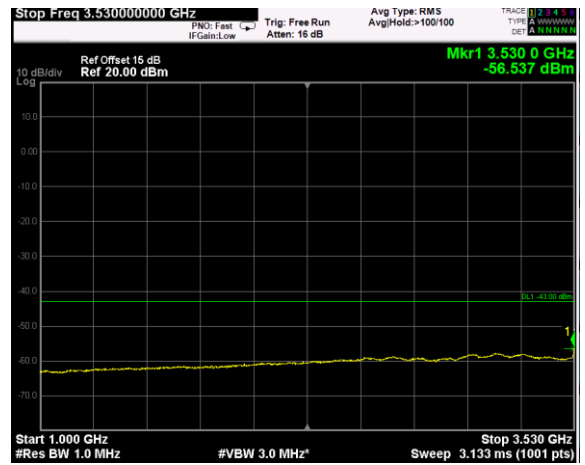

Channel: MIDDLE, Modulation: QPSK,
BW=5 MHz, Range: 1GHz - 3530MHz