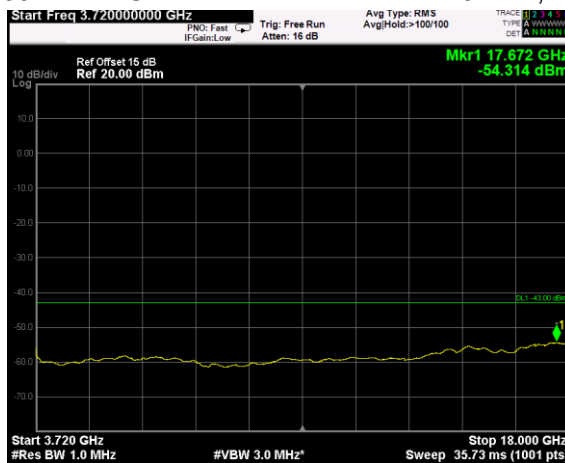

Channel: MIDDLE, Modulation: 256QAM,
BW=10 MHz, Range: 3720MHz - 18GHz