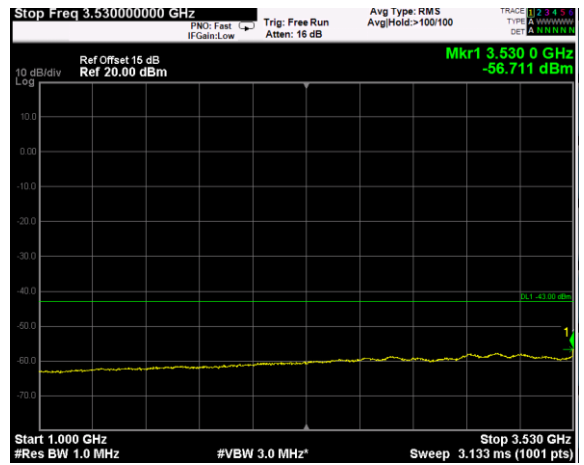

Channel: BOTTOM, Modulation: 16QAM,
BW=20MHz, Range: 1GHz - 3530MHz