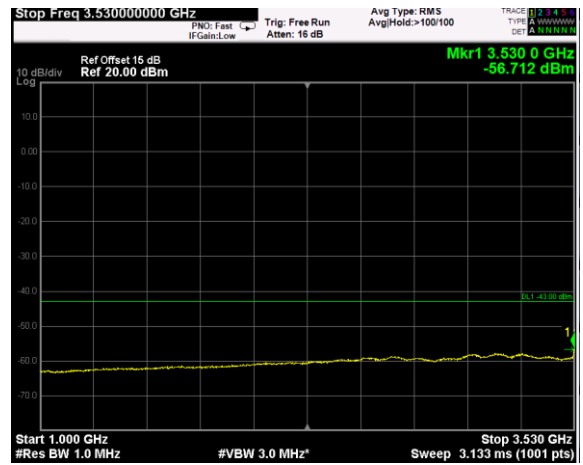

Channel: BOTTOM, Modulation: QPSK, BW=5 MHz, Range: 1GHz - 3530MHz

Channel: BOTTOM, Modulation: QPSK, BW=5 MHz, Range: 3720MHz - 18GHz

Channel: BOTTOM, Modulation: QPSK, BW=5 MHz, Range: 18GHz - 38GHz

Channel: BOTTOM, Modulation: 16QAM, BW=5 MHz, Range: 30MHz - 1GHz