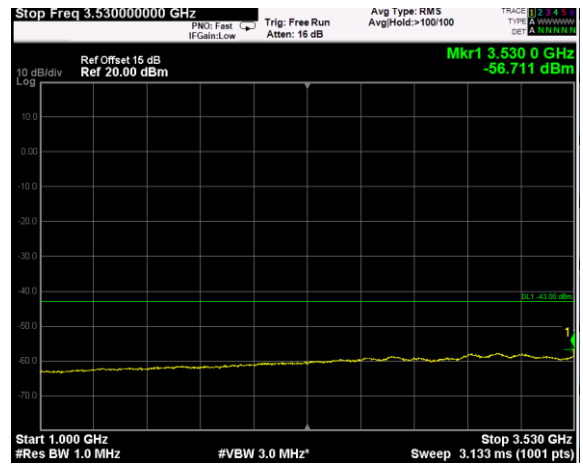

Channel: MIDDLE, Modulation: QPSK,
BW=10 MHz, Range: 1GHz - 3530MHz