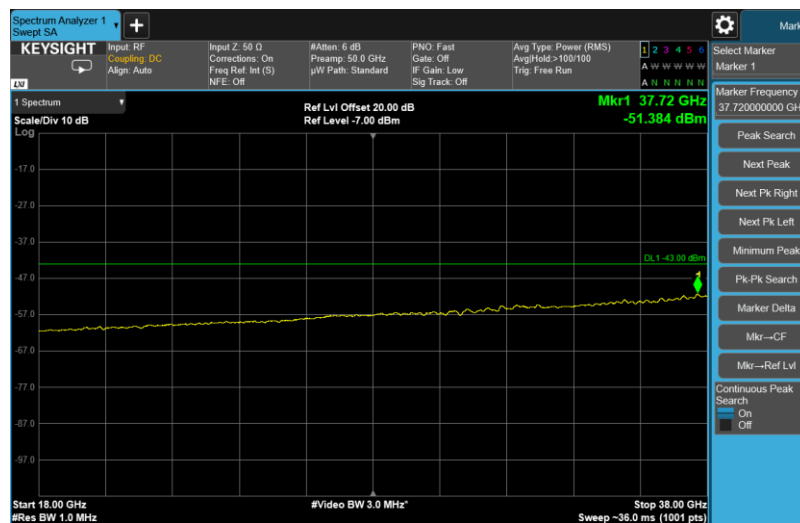

Channel: BOTTOM, Modulation: 256QAM, BW=10 MHz, Range: 3720MHz - 18GHz

Channel: BOTTOM, Modulation: 256QAM, BW=10 MHz, Range: 18GHz - 38GHz

Channel: MIDDLE, Modulation: QPSK,  
BW=10 MHz, Range: 30MHz - 1GHz

Channel: MIDDLE, Modulation: QPSK,  
BW=10 MHz, Range: 1GHz - 3530MHz

Channel: MIDDLE, Modulation: QPSK,  
BW=10 MHz, Range: 3720MHz - 18GHz

Channel: MIDDLE, Modulation: QPSK,  
BW=10 MHz, Range: 18GHz - 38GHz