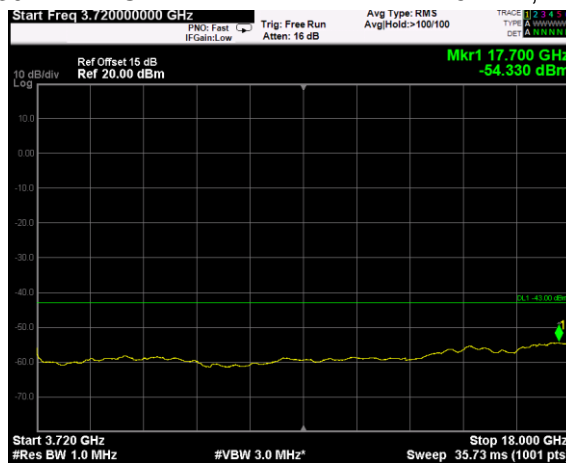

Channel: MIDDLE, Modulation: 16QAM, BW=5 MHz, Range: 3720MHz - 18GHz