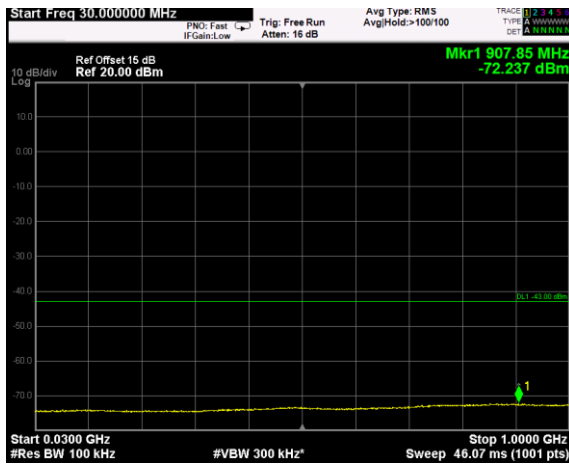

RF PORT 2

Channel: BOTTOM, Modulation: QPSK, BW=5 MHz, Range: 30MHz - 1GHz