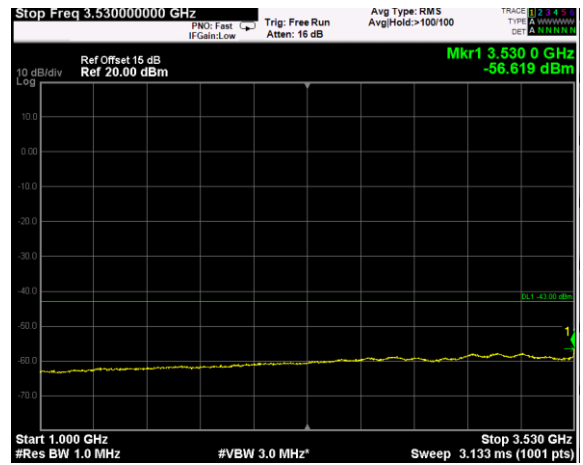

Channel: TOP, Modulation: 256QAM, BW=10 MHz, Range: 1GHz - 3530MHz