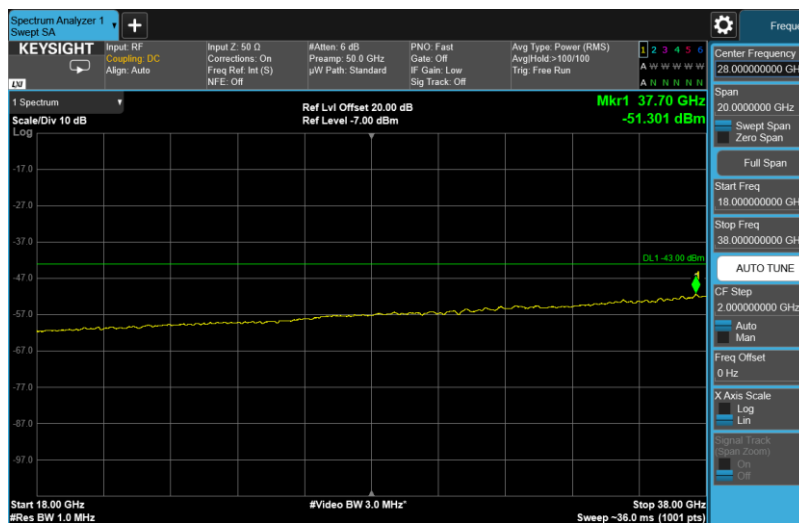

Channel: MIDDLE, Modulation: 256QAM, BW=5MHz, Range: 30MHz - 1GHz

Channel: MIDDLE, Modulation: 256QAM, BW=5MHz, Range: 1GHz - 3530MHz

Channel: MIDDLE, Modulation: 256QAM, BW=5MHz, Range: 3720MHz - 18GHz