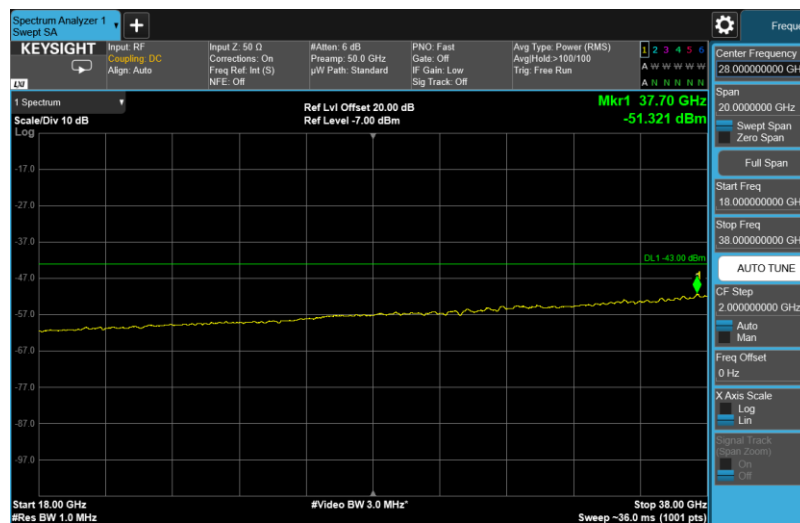

Channel: MIDDLE, Modulation: QPSK,
BW=5 MHz, Range: 18GHz - 38GHz