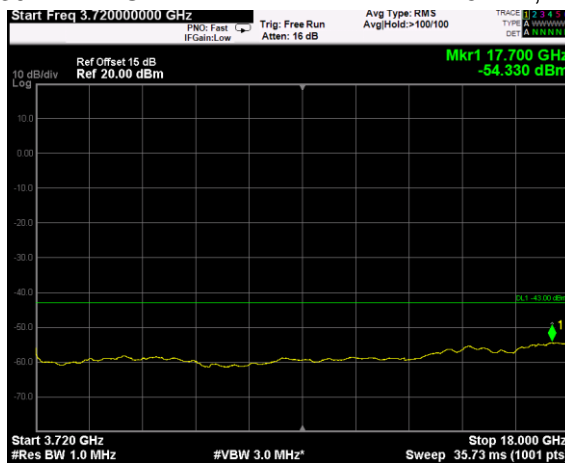

Channel: MIDDLE, Modulation: QPSK,
BW=15MHz, Range: 3720MHz - 18GHz