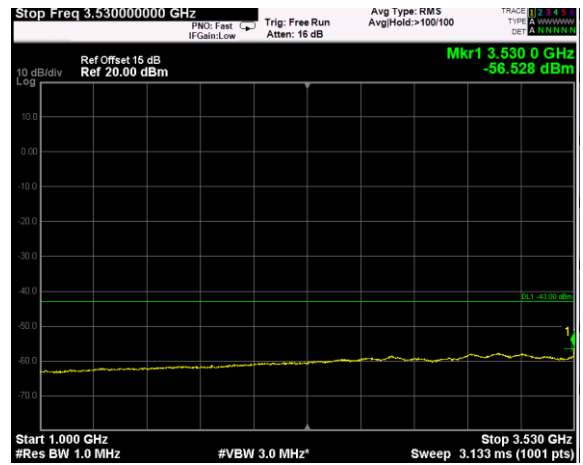

Channel: TOP, Modulation: 64QAM,
BW=10 MHz, Range: 1GHz - 3530MHz