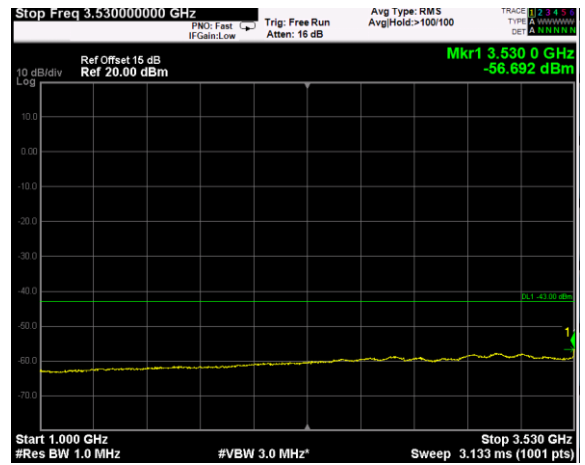

Channel: TOP, Modulation: QPSK,
BW=20MHz, Range: 1GHz - 3530MHz