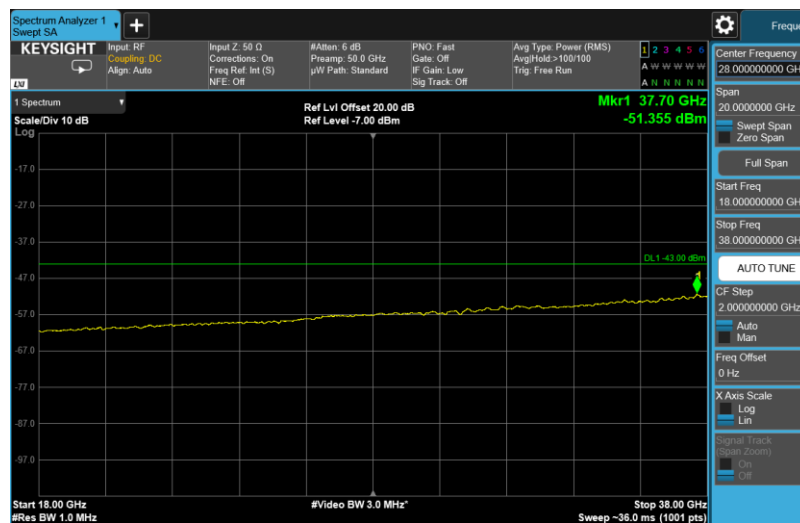

Channel: BOTTOM, Modulation: QPSK, BW=15MHz, Range: 18GHz - 38GHz

Channel: BOTTOM, Modulation: 16QAM, BW=15MHz, Range: 30MHz - 1GHz

Channel: BOTTOM, Modulation: 16QAM, BW=15MHz, Range: 1GHz - 3530MHz

Channel: BOTTOM, Modulation: 16QAM, BW=15MHz, Range: 3720MHz - 18GHz