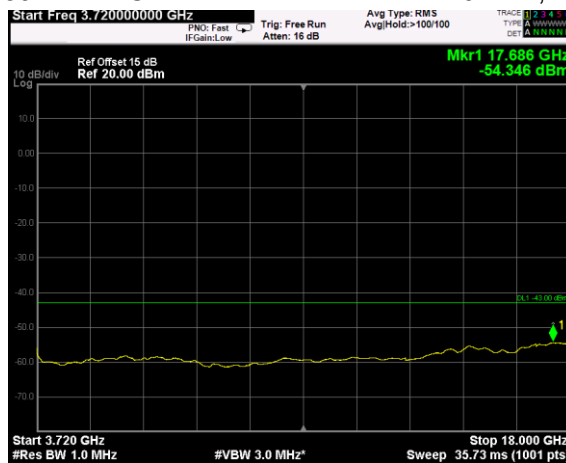

Channel: BOTTOM, Modulation: QPSK,  
 BW=10 MHz, Range: 3720MHz - 18GHz

Channel: BOTTOM, Modulation: QPSK,  
 BW=10 MHz, Range: 18GHz - 38GHz

Channel: BOTTOM, Modulation: 16QAM,  
BW=10 MHz, Range: 30MHz - 1GHz

Channel: BOTTOM, Modulation: 16QAM,  
BW=10 MHz, Range: 1GHz - 3530MHz

Channel: BOTTOM, Modulation: 16QAM,  
BW=10 MHz, Range: 3720MHz - 18GHz

Channel: BOTTOM, Modulation: 16QAM,  
BW=10 MHz, Range: 18GHz - 38GHz