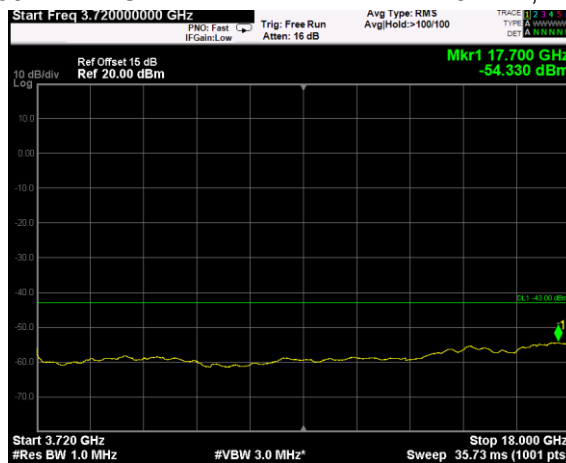

Channel: BOTTOM, Modulation: 64QAM, BW=5 MHz, Range: 3720MHz - 18GHz