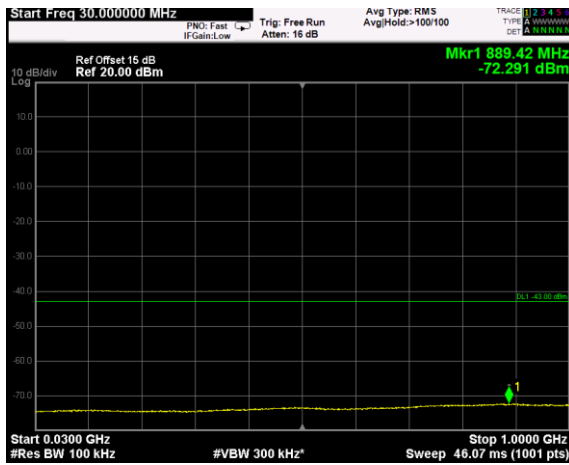

Channel: TOP, Modulation: 256QAM,
BW=20MHz, Range: 30MHz - 1GHz