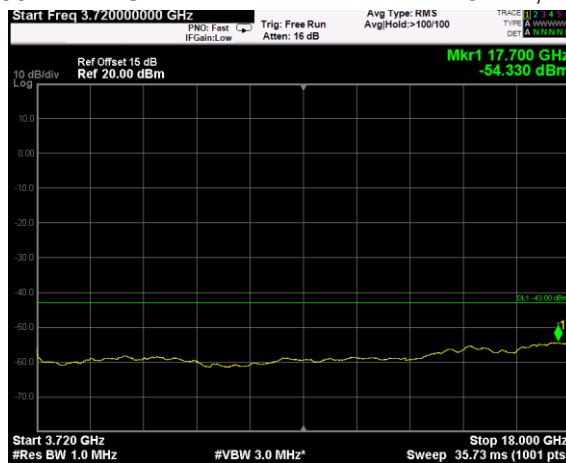

Channel: BOTTOM, Modulation: 256QAM, BW=15MHz, Range: 3720MHz - 18GHz