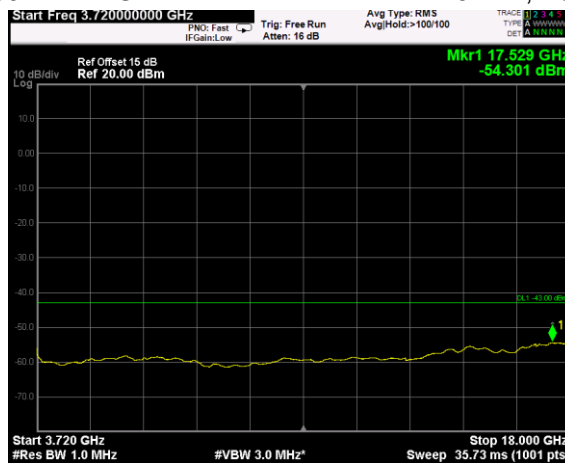

Channel: TOP, Modulation: QPSK,  
BW=5MHz, Range: 18GHz - 38GHz

Channel: TOP, Modulation: 16QAM, BW=5MHz, Range: 30MHz - 1GHz

Channel: TOP, Modulation: 16QAM, BW=5MHz, Range: 1GHz - 3530MHz

Channel: TOP, Modulation: 16QAM, BW=5MHz, Range: 3720MHz - 18GHz

Channel: TOP, Modulation: 16QAM, BW=5MHz, Range: 18GHz - 38GHz

Channel: TOP, Modulation: 64QAM, BW=5MHz, Range: 30MHz - 1GHz

Channel: TOP, Modulation: 64QAM, BW=5MHz, Range: 1GHz - 3530MHz

Channel: TOP, Modulation: 64QAM, BW=5MHz, Range: 3720MHz - 18GHz