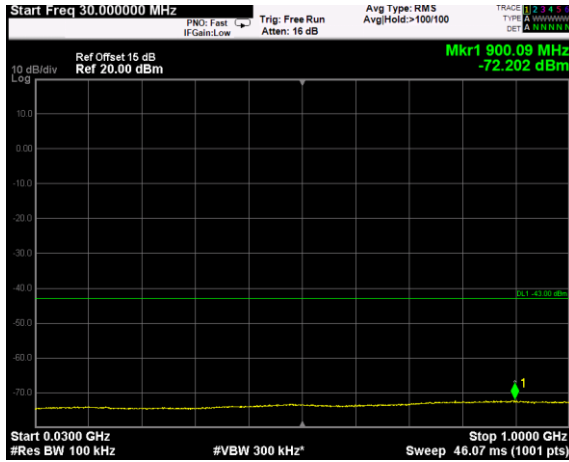

Channel: TOP, Modulation: 64QAM, BW=15MHz, Range: 30MHz - 1GHz