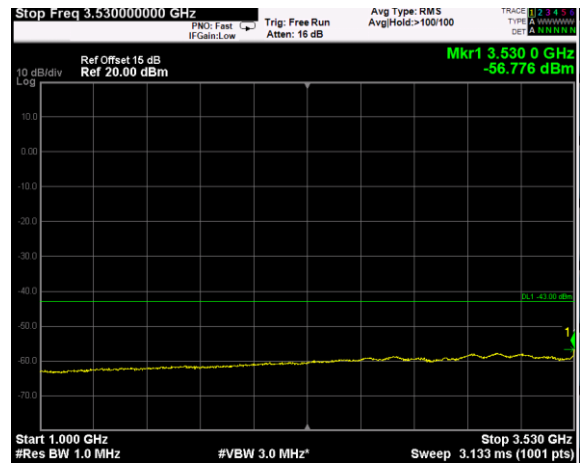

Channel: TOP, Modulation: QPSK,
BW=15MHz, Range: 1GHz - 3530MHz