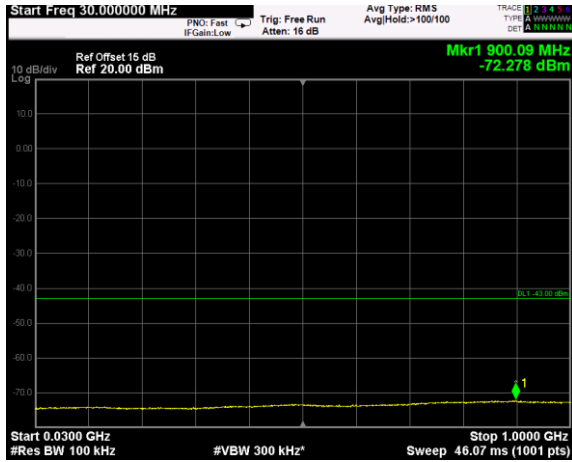

Channel: TOP, Modulation: QPSK,
BW=5MHz, Range: 30MHz - 1GHz