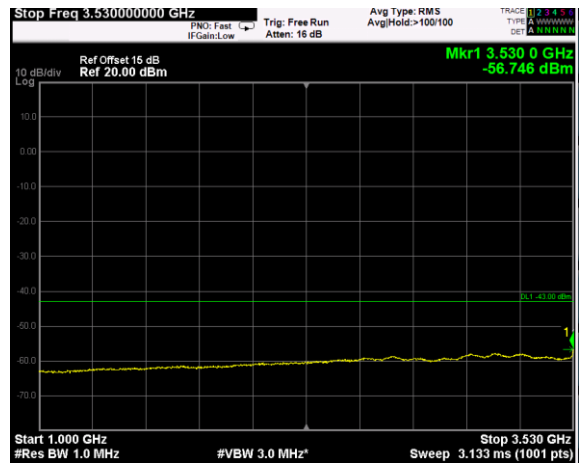

Channel: MIDDLE, Modulation: QPSK,
BW=15MHz, Range: 1GHz - 3530MHz