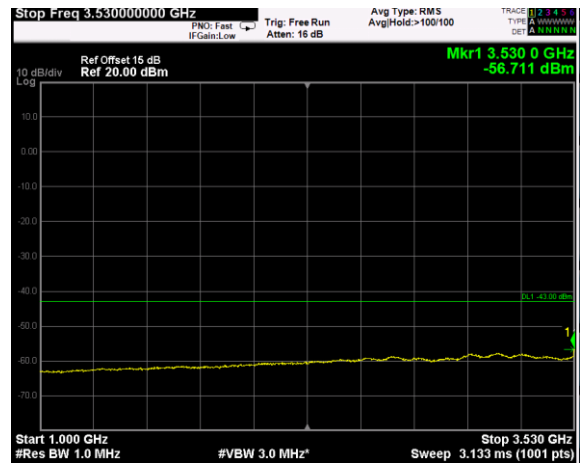

Channel: BOTTOM, Modulation: 16QAM,
BW=10 MHz, Range: 1GHz - 3530MHz