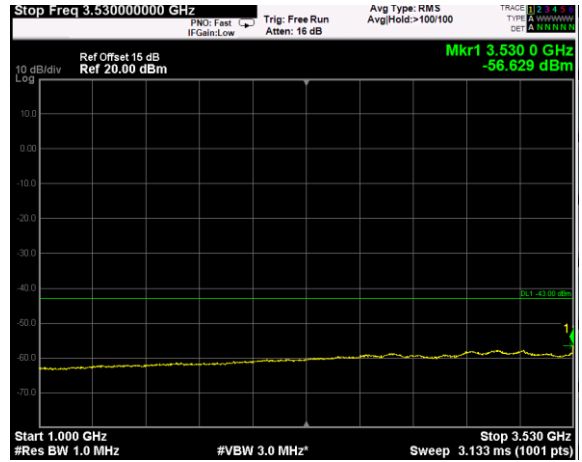

Channel: MIDDLE, Modulation: 256QAM, BW=15MHz, Range: 1GHz - 3530MHz