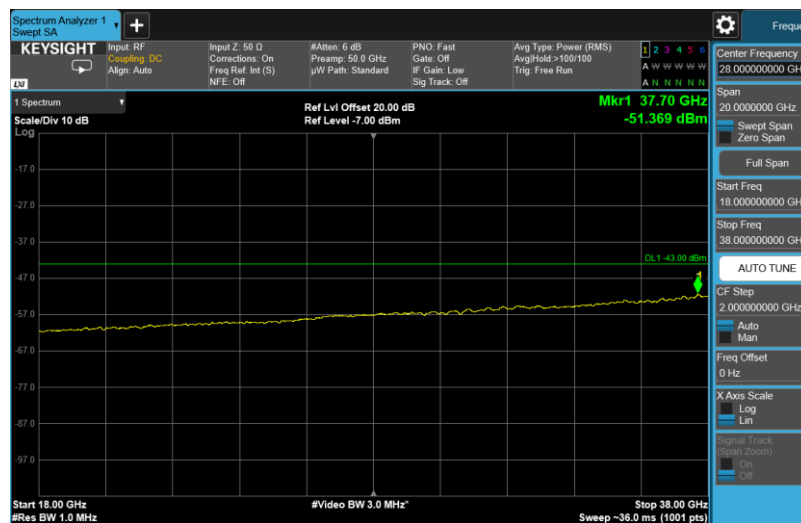

Channel: TOP, Modulation: 64QAM, BW=5MHz, Range: 18GHz - 38GHz

Channel: TOP, Modulation: 256QAM,  
BW=5MHz, Range: 30MHz - 1GHz

Channel: TOP, Modulation: 256QAM,  
BW=5MHz, Range: 1GHz - 3530MHz

Channel: TOP, Modulation: 256QAM,  
BW=5MHz, Range: 3720MHz - 18GHz