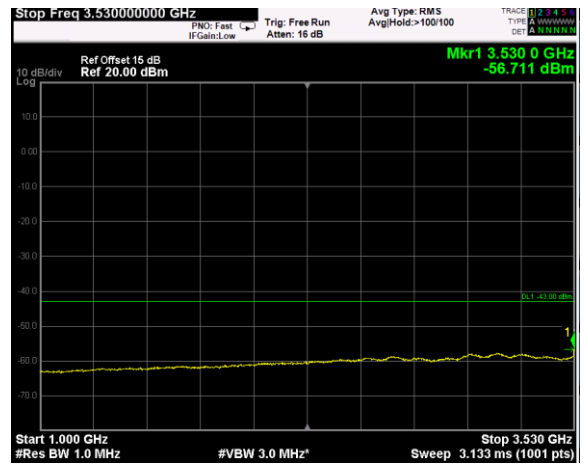

Channel: MIDDLE, Modulation: 16QAM,
BW=10 MHz, Range: 1GHz - 3530MHz