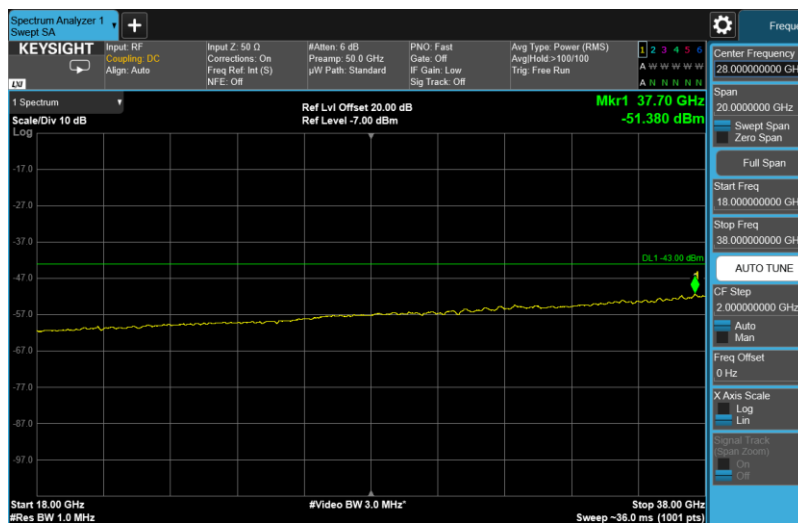

Channel: MIDDLE, Modulation: 64QAM,
BW=15MHz, Range: 18GHz - 38GHz