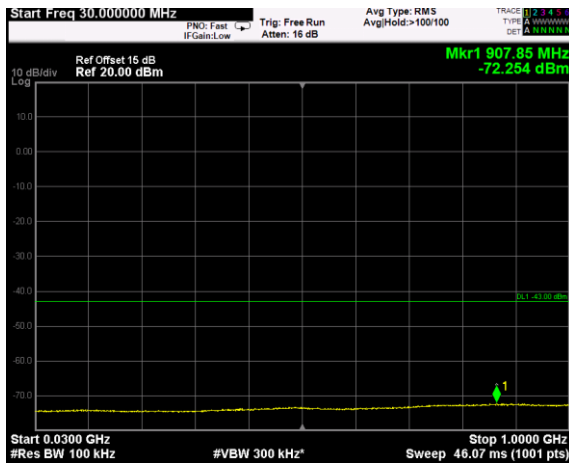

Channel: BOTTOM, Modulation: QPSK,  
 BW=10 MHz, Range: 3720MHz - 18GHz

Channel: BOTTOM, Modulation: QPSK,  
 BW=10 MHz, Range: 18GHz - 38GHz

Channel: BOTTOM, Modulation: 16QAM,  
BW=10 MHz, Range: 30MHz - 1GHz

Channel: BOTTOM, Modulation: 16QAM,  
BW=10 MHz, Range: 1GHz - 3530MHz

Channel: BOTTOM, Modulation: 16QAM,  
BW=10 MHz, Range: 3720MHz - 18GHz

Channel: BOTTOM, Modulation: 16QAM,  
BW=10 MHz, Range: 18GHz - 38GHz