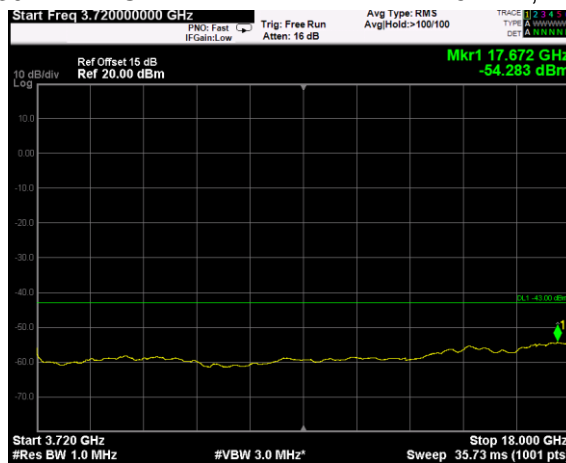

Channel: MIDDLE, Modulation: QPSK,
BW=5 MHz, Range: 3720MHz - 18GHz