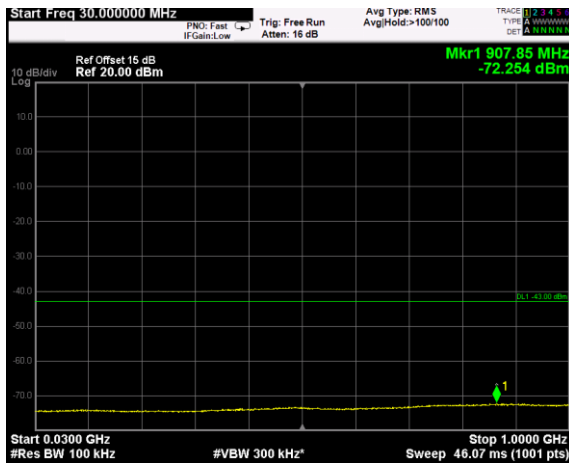

Channel: BOTTOM, Modulation: 64QAM, BW=5 MHz, Range: 30MHz - 1GHz