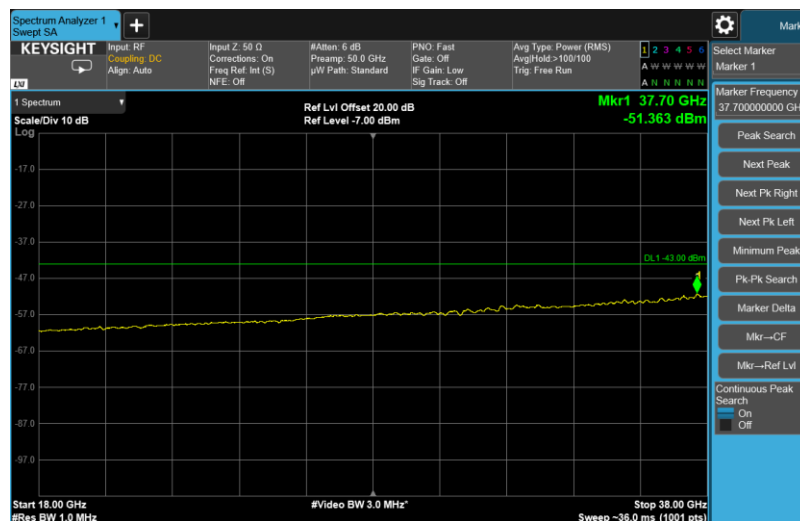

Channel: BOTTOM, Modulation: 256QAM, BW=5 MHz, Range: 18GHz - 38GHz