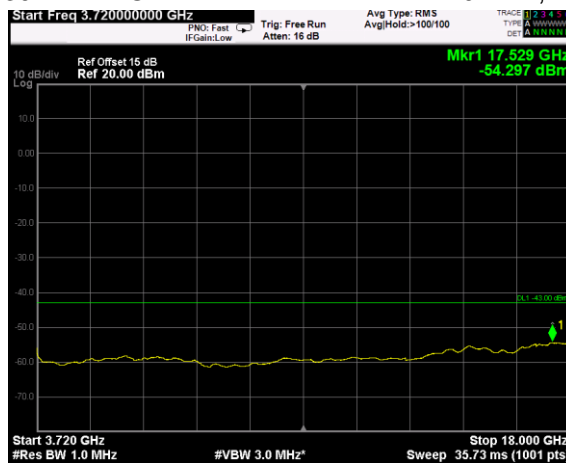

Channel: BOTTOM, Modulation: 64QAM, BW=10 MHz, Range: 18GHz - 38GHz

Channel: BOTTOM, Modulation: 256QAM, BW=10 MHz, Range: 30MHz - 1GHz

Channel: BOTTOM, Modulation: 256QAM, BW=10 MHz, Range: 1GHz - 3530MHz