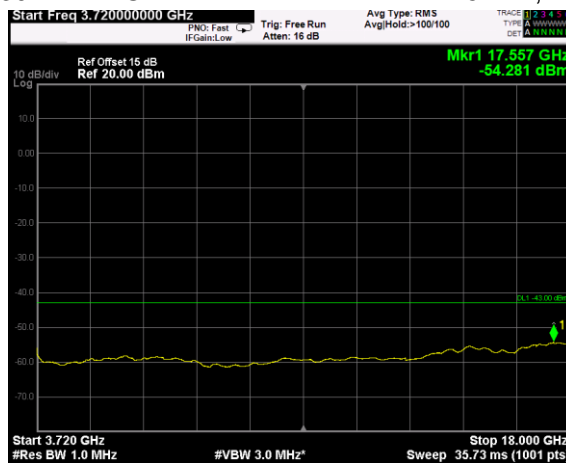

Channel: TOP, Modulation: QPSK,
BW=15MHz, Range: 3720MHz - 18GHz