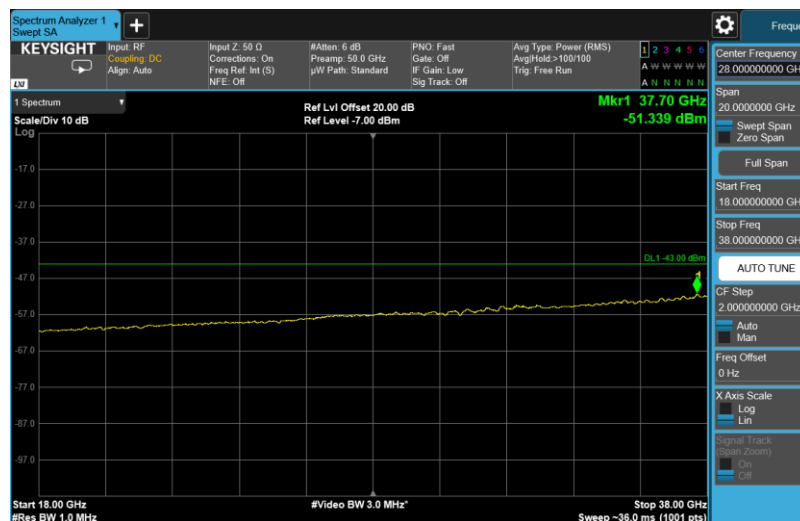

Channel: TOP, Modulation: QPSK,
BW=10 MHz, Range: 18GHz - 38GHz