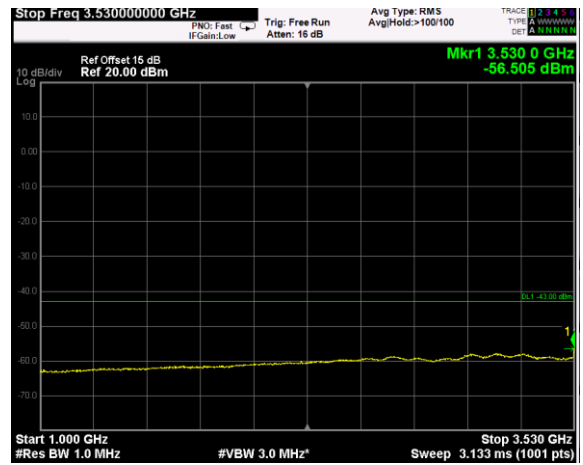

Channel: MIDDLE, Modulation: 256QAM, BW=20MHz, Range: 1GHz - 3530MHz