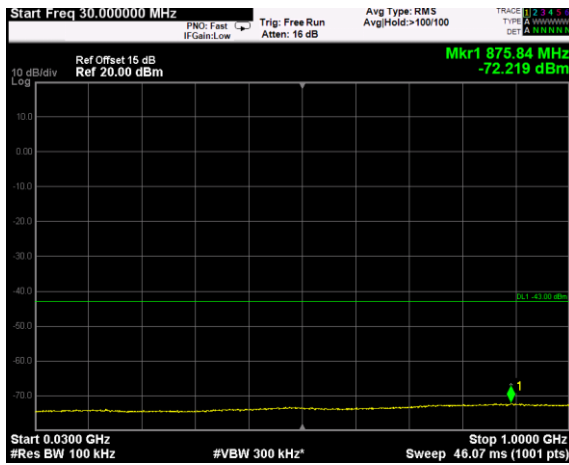

Channel: TOP, Modulation: 64QAM,
BW=10 MHz, Range: 30MHz - 1GHz