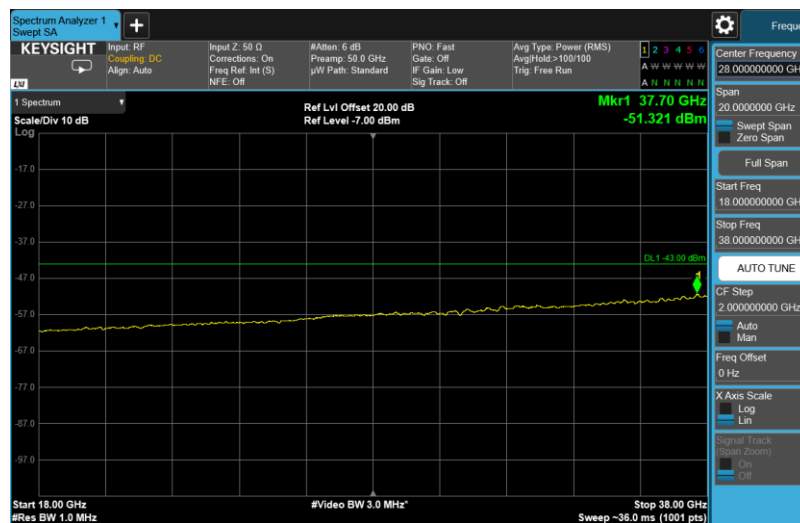

Channel: BOTTOM, Modulation: 64QAM, BW=10 MHz, Range: 18GHz - 38GHz