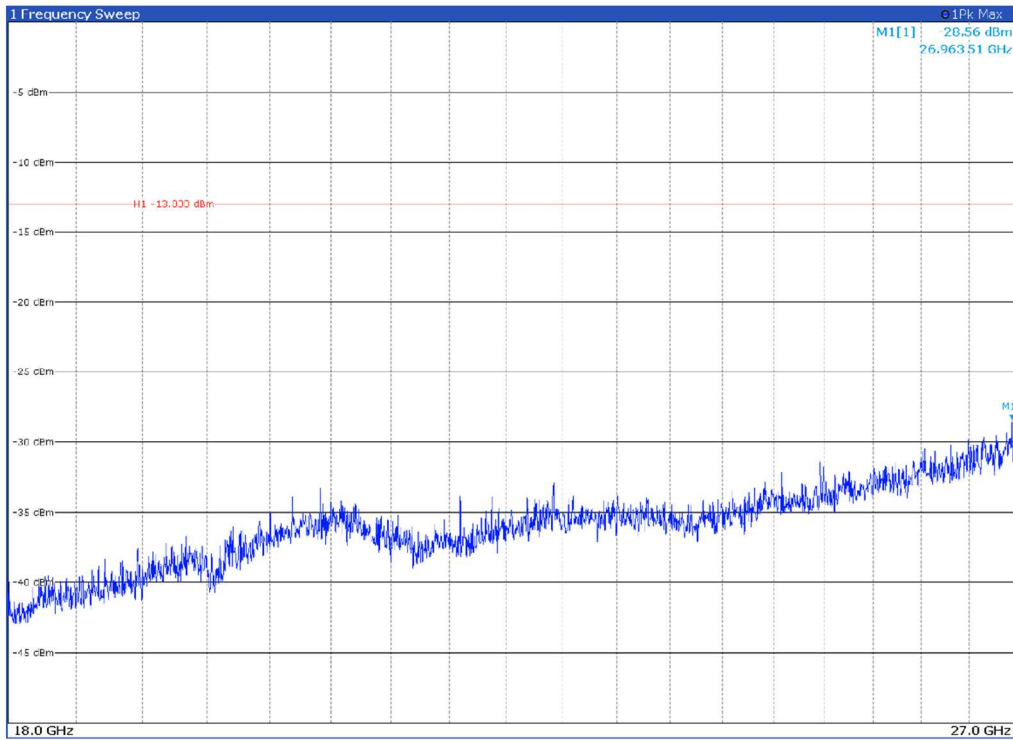

**BANDWIDTH: 100 MHz**

Channel: BOTTOM, Modulation: 64QAM,  
 BW=100MHz, Range: 30MHz - 1GHz, Polarization: Horizontal

Channel: BOTTOM, Modulation: 64QAM,  
 BW=100MHz, Range: 30MHz - 1GHz, Polarization: Vertical

Channel: BOTTOM, Modulation: 64QAM,  
 BW=100MHz, Range: 1GHz - 18GHz, Polarization: Horizontal

Channel: BOTTOM, Modulation: 64QAM,  
 BW=100MHz, Range: 1GHz - 18GHz, Polarization: Vertical

Channel: BOTTOM, Modulation: 64QAM,  
BW=100MHz, Range: 18GHz - 27GHz, Polarization: Horizontal