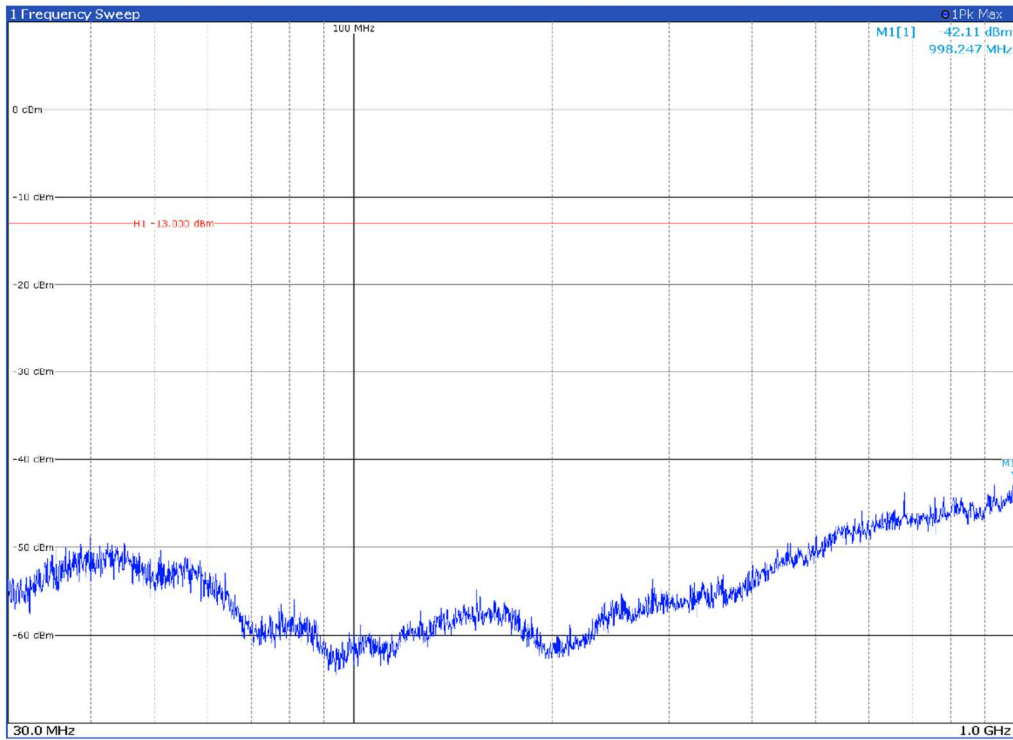

**BANDWIDTH: 100 MHz**

Channel: BOTTOM, Modulation: 64QAM,  
 BW=100MHz, Range: 30MHz - 1GHz, Polarization: Horizontal

Channel: BOTTOM, Modulation: 64QAM,  
 BW=100MHz, Range: 30MHz - 1GHz, Polarization: Vertical

Channel: BOTTOM, Modulation: 64QAM,  
 BW=100MHz, Range: 1GHz - 18GHz, Polarization: Horizontal

Channel: BOTTOM, Modulation: 64QAM,  
 BW=100MHz, Range: 1GHz - 18GHz, Polarization: Vertical

Channel: BOTTOM, Modulation: 64QAM,  
BW=100MHz, Range: 18GHz - 27GHz, Polarization: Horizontal

Channel: BOTTOM, Modulation: 64QAM,  
BW=100MHz, Range: 18GHz - 27GHz, Polarization: Vertical

Channel: MIDDLE, Modulation: 64QAM,  
BW=100MHz, Range: 30MHz - 1GHz, Polarization: Horizontal

Channel: MIDDLE, Modulation: 64QAM,  
BW=100MHz, Range: 30MHz - 1GHz, Polarization: Vertical