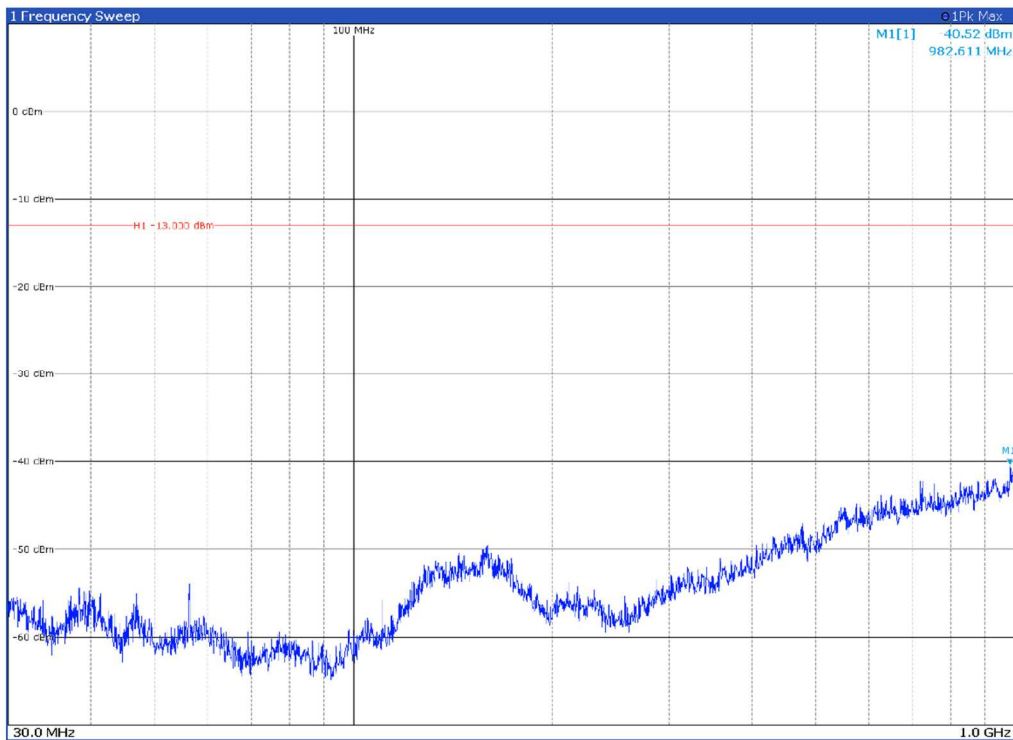

**BANDWIDTH: 100 MHz**

Channel: BOTTOM, Modulation: 64QAM,  
 BW=100MHz, Range: 30MHz - 1GHz, Polarization: Horizontal

Channel: BOTTOM, Modulation: 64QAM,  
 BW=100MHz, Range: 30MHz - 1GHz, Polarization: Vertical

Channel: BOTTOM, Modulation: 64QAM,  
 BW=100MHz, Range: 1GHz - 18GHz, Polarization: Horizontal

Channel: BOTTOM, Modulation: 64QAM,  
 BW=100MHz, Range: 1GHz - 18GHz, Polarization: Vertical

Channel: BOTTOM, Modulation: 64QAM,  
BW=100MHz, Range: 18GHz - 27GHz, Polarization: Horizontal

Channel: BOTTOM, Modulation: 64QAM,  
BW=100MHz, Range: 18GHz - 27GHz, Polarization: Vertical

Channel: MIDDLE, Modulation: 64QAM,  
BW=100MHz, Range: 30MHz - 1GHz, Polarization: Horizontal

Channel: MIDDLE, Modulation: 64QAM,  
BW=100MHz, Range: 30MHz - 1GHz, Polarization: Vertical