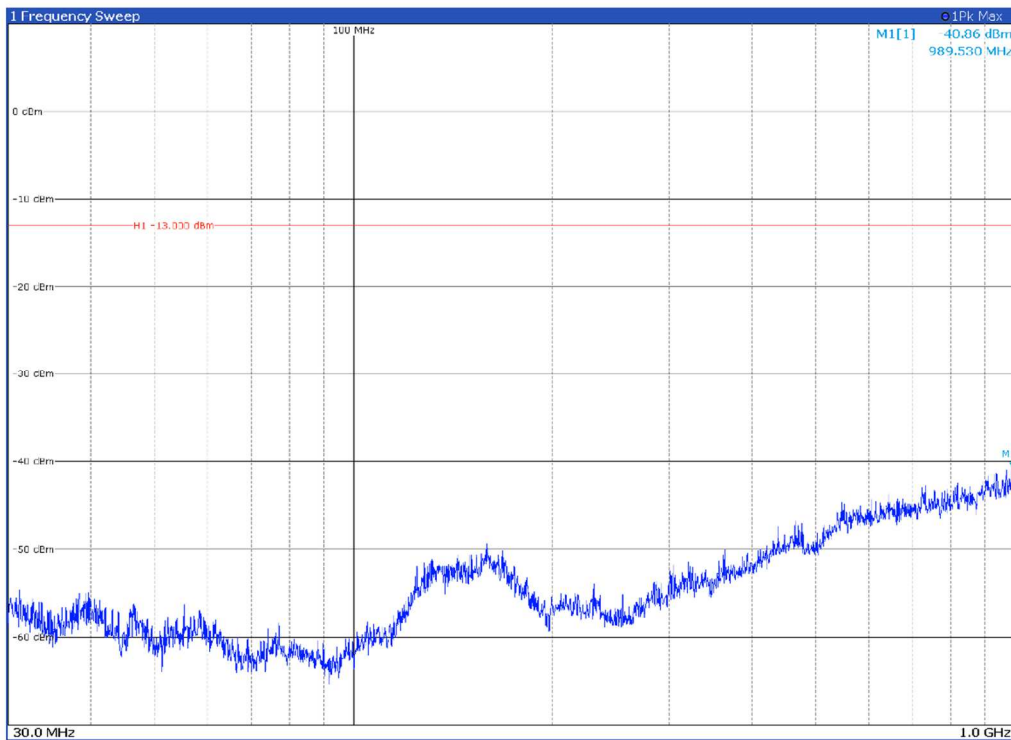

Channel: BOTTOM, Modulation: 64QAM,  
BW=100MHz, Range: 18GHz - 27GHz, Polarization: Vertical

Channel: MIDDLE, Modulation: 64QAM,  
BW=100MHz, Range: 30MHz - 1GHz, Polarization: Horizontal

Channel: MIDDLE, Modulation: 64QAM,  
BW=100MHz, Range: 30MHz - 1GHz, Polarization: Vertical

Channel: MIDDLE, Modulation: 64QAM,  
BW=100MHz, Range: 1GHz - 18GHz, Polarization: Horizontal

Channel: MIDDLE, Modulation: 64QAM,  
BW=100MHz, Range: 1GHz - 18GHz, Polarization: Vertical

Channel: MIDDLE, Modulation: 64QAM,  
BW=100MHz, Range: 18GHz - 27GHz, Polarization: Horizontal

Channel: MIDDLE, Modulation: 64QAM,  
BW=100MHz, Range: 18GHz - 27GHz, Polarization: Vertical

Channel: TOP, Modulation: 64QAM,  
BW=100MHz, Range: 30MHz - 1GHz, Polarization: Horizontal

Channel: TOP, Modulation: 64QAM,  
BW=100MHz, Range: 30MHz - 1GHz, Polarization: Vertical

Channel: TOP, Modulation: 64QAM,  
BW=100MHz, Range: 1GHz - 18GHz, Polarization: Horizontal

Channel: TOP, Modulation: 64QAM,  
BW=100MHz, Range: 1GHz - 18GHz, Polarization: Vertical

Channel: TOP, Modulation: 64QAM,  
BW=100MHz, Range: 18GHz - 27GHz, Polarization: Horizontal