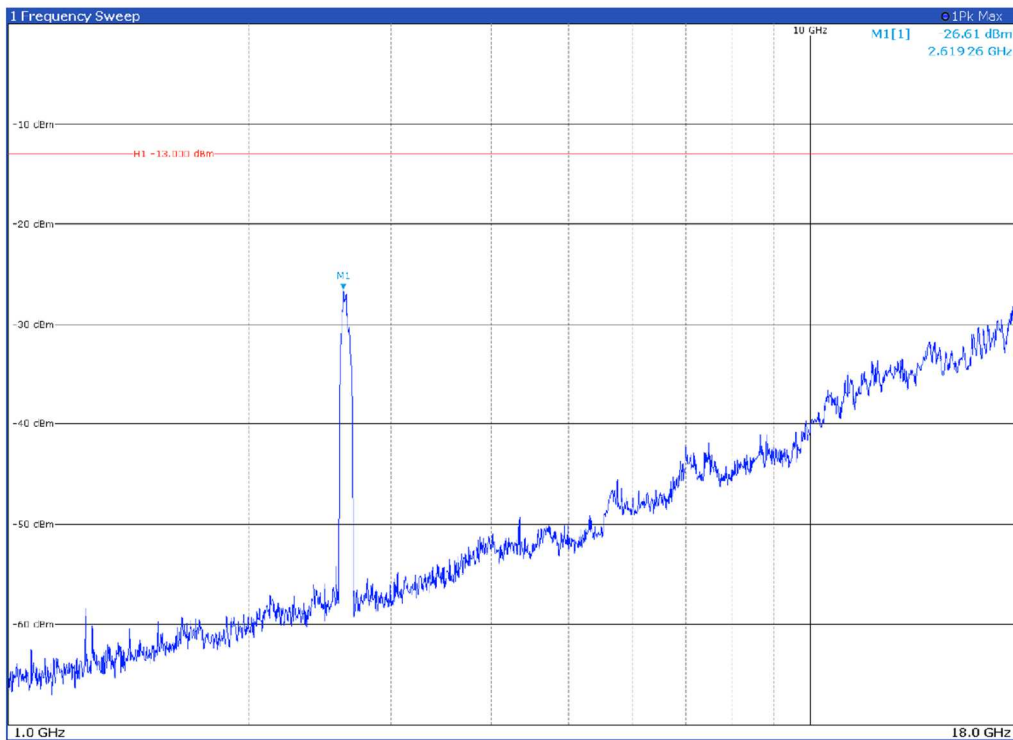

Channel: MIDDLE, Modulation: 64QAM,  
BW=100MHz, Range: 1GHz - 18GHz, Polarization: Horizontal

Channel: MIDDLE, Modulation: 64QAM,  
BW=100MHz, Range: 1GHz - 18GHz, Polarization: Vertical

Channel: MIDDLE, Modulation: 64QAM,  
BW=100MHz, Range: 18GHz - 27GHz, Polarization: Horizontal

Channel: MIDDLE, Modulation: 64QAM,  
BW=100MHz, Range: 18GHz - 27GHz, Polarization: Vertical

Channel: TOP, Modulation: 64QAM,  
BW=100MHz, Range: 30MHz - 1GHz, Polarization: Horizontal

Channel: TOP, Modulation: 64QAM,  
BW=100MHz, Range: 30MHz - 1GHz, Polarization: Vertical

Channel: TOP, Modulation: 64QAM,  
BW=100MHz, Range: 1GHz - 18GHz, Polarization: Horizontal

Channel: TOP, Modulation: 64QAM,  
BW=100MHz, Range: 1GHz - 18GHz, Polarization: Vertical

Channel: TOP, Modulation: 64QAM,  
BW=100MHz, Range: 18GHz - 27GHz, Polarization: Horizontal