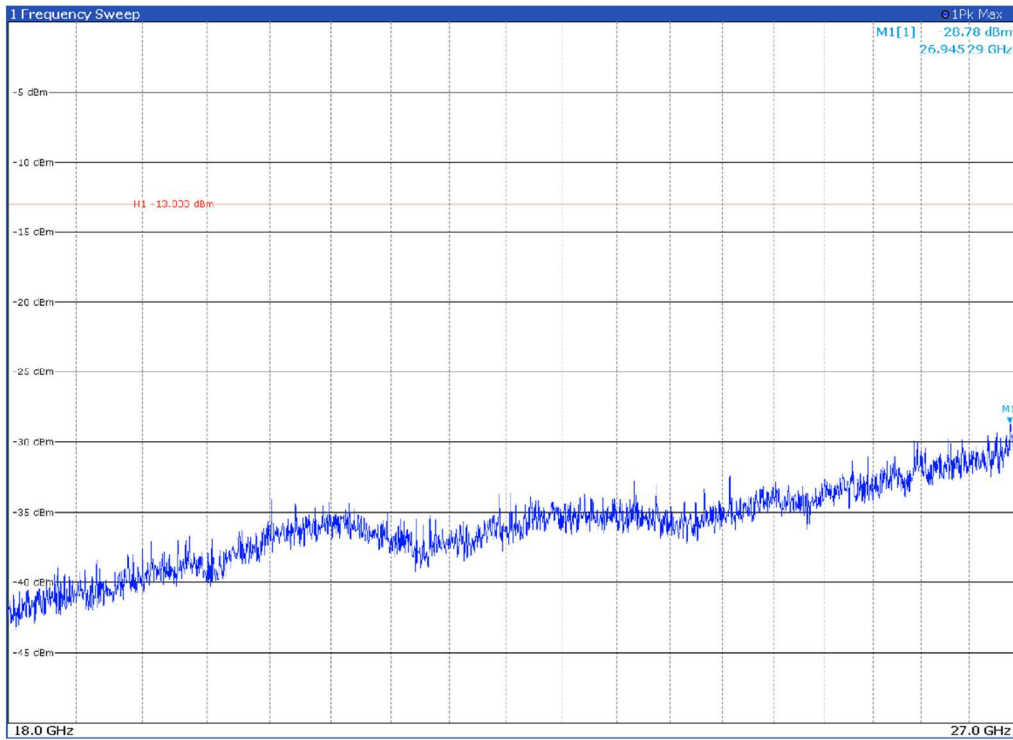

Channel: MIDDLE, Modulation: 64QAM,  
BW=100MHz, Range: 18GHz - 27GHz, Polarization: Vertical

Channel: TOP, Modulation: 64QAM,  
BW=100MHz, Range: 30MHz - 1GHz, Polarization: Horizontal

Channel: TOP, Modulation: 64QAM,  
BW=100MHz, Range: 30MHz - 1GHz, Polarization: Vertical

Channel: TOP, Modulation: 64QAM,  
BW=100MHz, Range: 1GHz - 18GHz, Polarization: Horizontal

Channel: TOP, Modulation: 64QAM,  
BW=100MHz, Range: 1GHz - 18GHz, Polarization: Vertical

Channel: TOP, Modulation: 64QAM,  
BW=100MHz, Range: 18GHz - 27GHz, Polarization: Horizontal