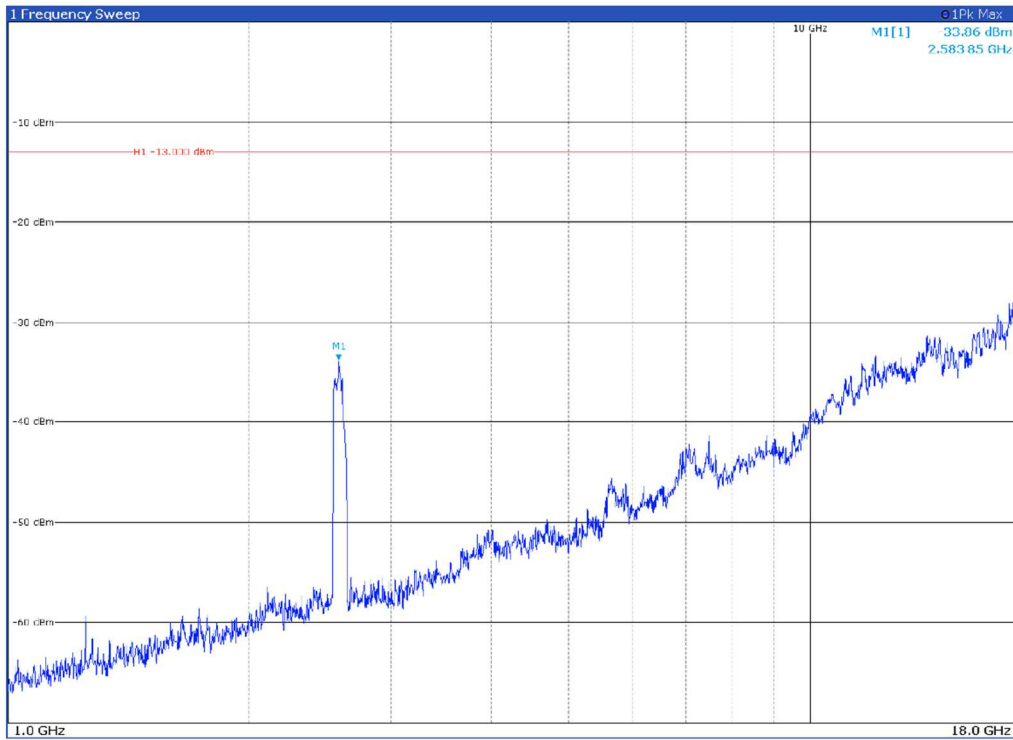

**BANDWIDTH: 100 MHz**

Channel: BOTTOM, Modulation: 64QAM,  
 BW=100MHz, Range: 30MHz - 1GHz, Polarization: Horizontal

Channel: BOTTOM, Modulation: 64QAM,  
 BW=100MHz, Range: 30MHz - 1GHz, Polarization: Vertical

Channel: BOTTOM, Modulation: 64QAM,  
 BW=100MHz, Range: 1GHz - 18GHz, Polarization: Horizontal

Channel: BOTTOM, Modulation: 64QAM,  
 BW=100MHz, Range: 1GHz - 18GHz, Polarization: Vertical

Channel: BOTTOM, Modulation: 64QAM,  
BW=100MHz, Range: 18GHz - 27GHz, Polarization: Horizontal

Channel: BOTTOM, Modulation: 64QAM,  
BW=100MHz, Range: 18GHz - 27GHz, Polarization: Vertical

Channel: MIDDLE, Modulation: 64QAM,  
BW=100MHz, Range: 30MHz - 1GHz, Polarization: Horizontal

Channel: MIDDLE, Modulation: 64QAM,  
BW=100MHz, Range: 30MHz - 1GHz, Polarization: Vertical