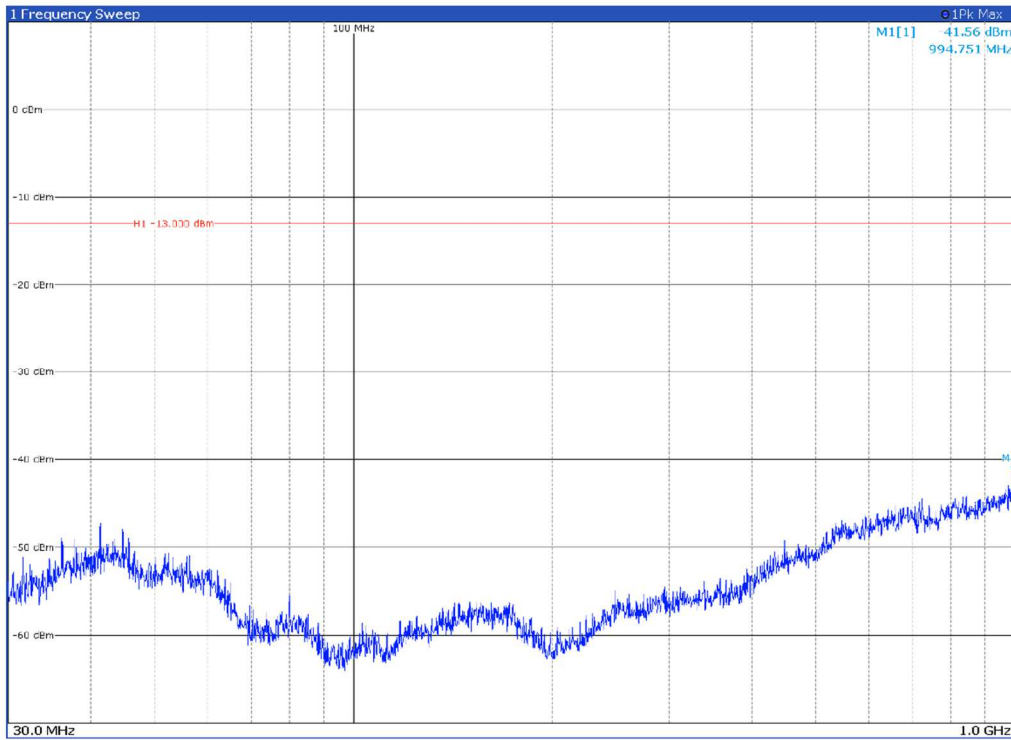

Channel: BOTTOM, Modulation: 64QAM,  
BW=100MHz, Range: 18GHz - 27GHz, Polarization: Vertical

Channel: MIDDLE, Modulation: 64QAM,  
BW=100MHz, Range: 30MHz - 1GHz, Polarization: Horizontal

Channel: MIDDLE, Modulation: 64QAM,  
BW=100MHz, Range: 30MHz - 1GHz, Polarization: Vertical

Channel: MIDDLE, Modulation: 64QAM,  
BW=100MHz, Range: 1GHz - 18GHz, Polarization: Horizontal

Channel: MIDDLE, Modulation: 64QAM,  
BW=100MHz, Range: 1GHz - 18GHz, Polarization: Vertical

Channel: MIDDLE, Modulation: 64QAM,  
BW=100MHz, Range: 18GHz - 27GHz, Polarization: Horizontal

Channel: MIDDLE, Modulation: 64QAM,  
BW=100MHz, Range: 18GHz - 27GHz, Polarization: Vertical

Channel: TOP, Modulation: 64QAM,  
BW=100MHz, Range: 30MHz - 1GHz, Polarization: Horizontal

Channel: TOP, Modulation: 64QAM,  
BW=100MHz, Range: 30MHz - 1GHz, Polarization: Vertical

Channel: TOP, Modulation: 64QAM,  
BW=100MHz, Range: 1GHz - 18GHz, Polarization: Horizontal

Channel: TOP, Modulation: 64QAM,  
BW=100MHz, Range: 1GHz - 18GHz, Polarization: Vertical

Channel: TOP, Modulation: 64QAM,  
BW=100MHz, Range: 18GHz - 27GHz, Polarization: Horizontal