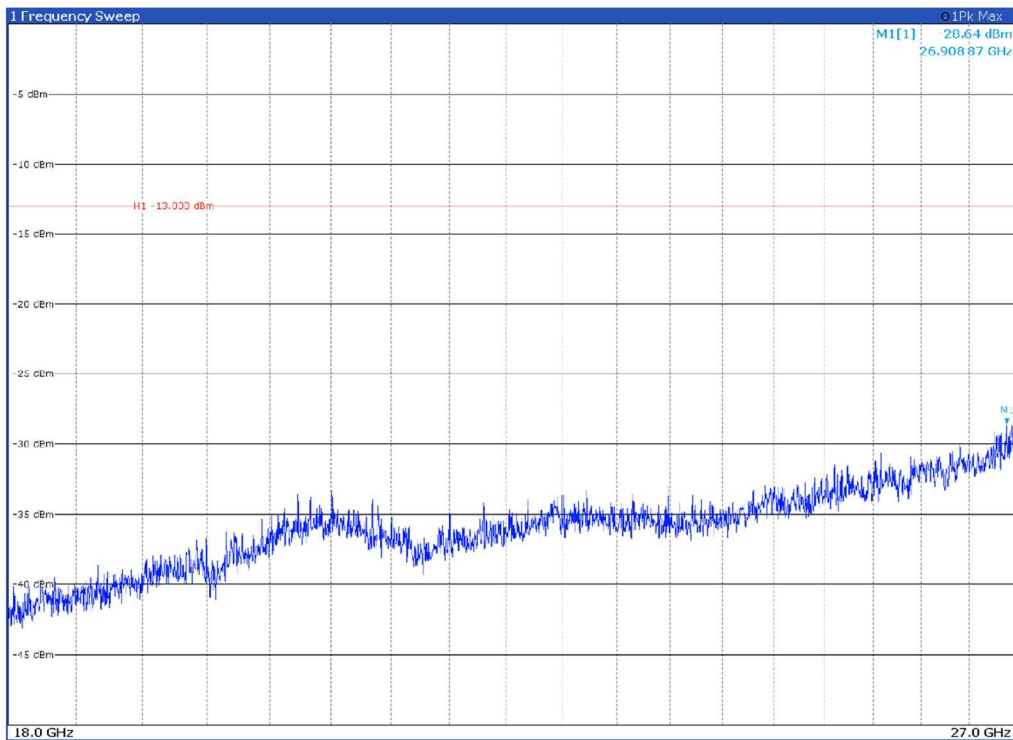

Channel: MIDDLE, Modulation: 64QAM,
BW=100MHz, Range: 18GHz - 27GHz, Polarization: Vertical