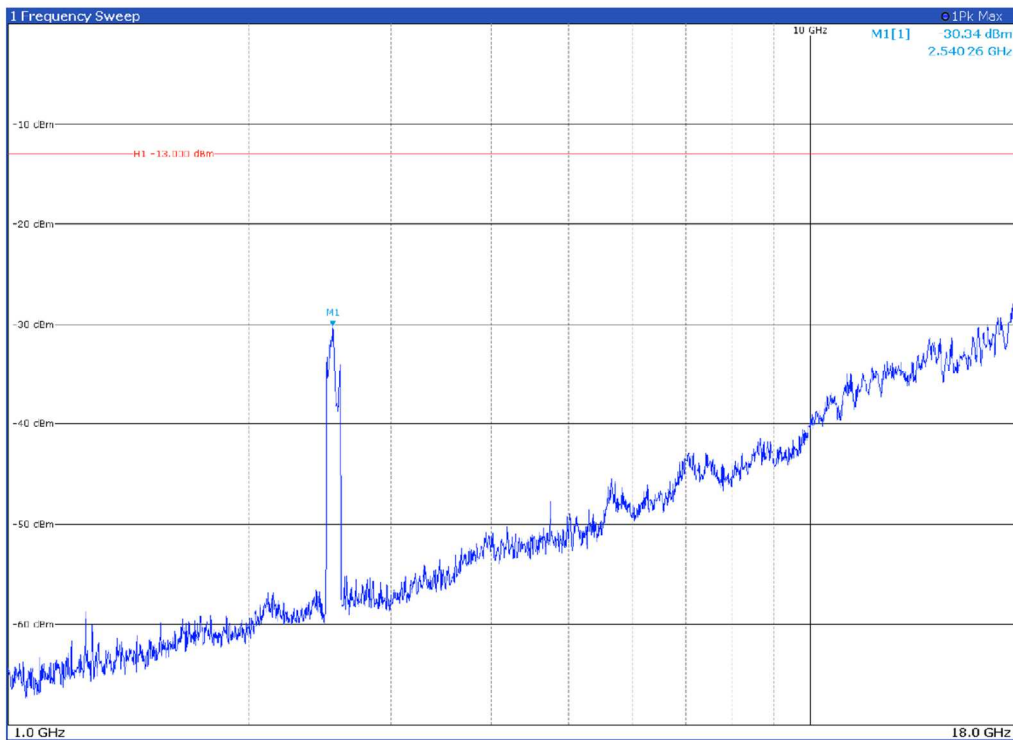

**BANDWIDTH: 100 MHz**

Channel: BOTTOM, Modulation: 64QAM,  
 BW=100MHz, Range: 30MHz - 1GHz, Polarization: Horizontal

Channel: BOTTOM, Modulation: 64QAM,  
 BW=100MHz, Range: 30MHz - 1GHz, Polarization: Vertical

Channel: BOTTOM, Modulation: 64QAM,  
 BW=100MHz, Range: 1GHz - 18GHz, Polarization: Horizontal

Channel: BOTTOM, Modulation: 64QAM,  
 BW=100MHz, Range: 1GHz - 18GHz, Polarization: Vertical

Channel: BOTTOM, Modulation: 64QAM,  
BW=100MHz, Range: 18GHz - 27GHz, Polarization: Horizontal