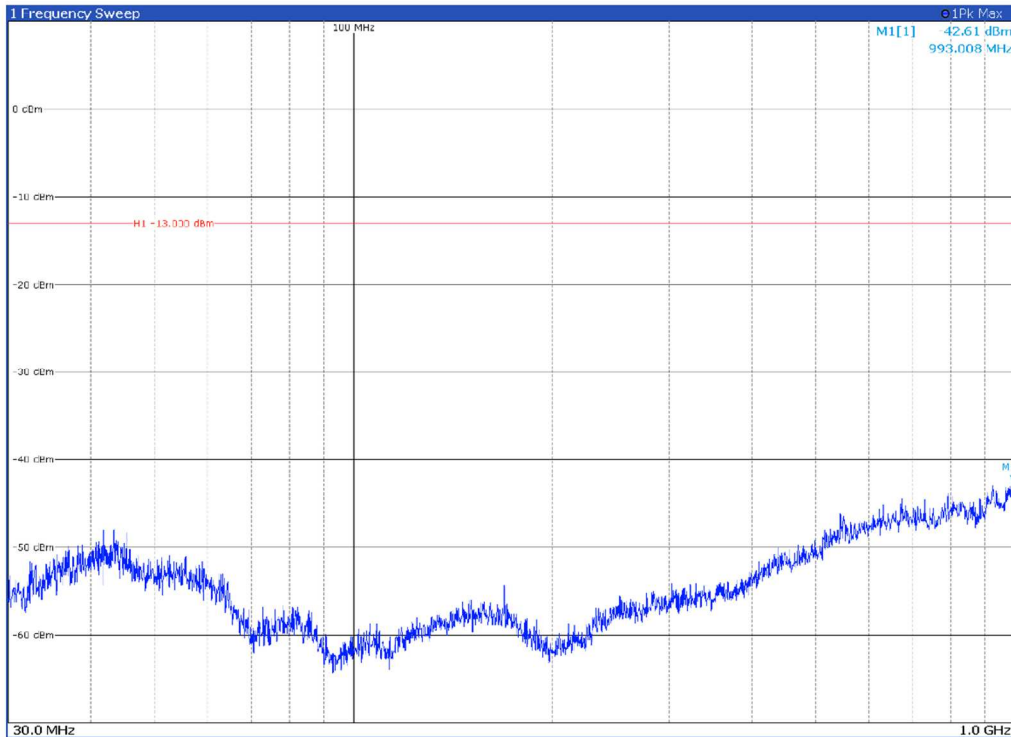

**BANDWIDTH: 100 MHz**

Channel: BOTTOM, Modulation: 64QAM,  
 BW=100MHz, Range: 30MHz - 1GHz, Polarization: Horizontal

Channel: BOTTOM, Modulation: 64QAM,  
 BW=100MHz, Range: 30MHz - 1GHz, Polarization: Vertical

Channel: BOTTOM, Modulation: 64QAM,  
 BW=100MHz, Range: 1GHz - 18GHz, Polarization: Horizontal

Channel: BOTTOM, Modulation: 64QAM,  
 BW=100MHz, Range: 1GHz - 18GHz, Polarization: Vertical

Channel: BOTTOM, Modulation: 64QAM,  
BW=100MHz, Range: 18GHz - 27GHz, Polarization: Horizontal

Channel: BOTTOM, Modulation: 64QAM,  
BW=100MHz, Range: 18GHz - 27GHz, Polarization: Vertical

Channel: MIDDLE, Modulation: 64QAM,  
BW=100MHz, Range: 30MHz - 1GHz, Polarization: Horizontal

Channel: MIDDLE, Modulation: 64QAM,  
BW=100MHz, Range: 30MHz - 1GHz, Polarization: Vertical