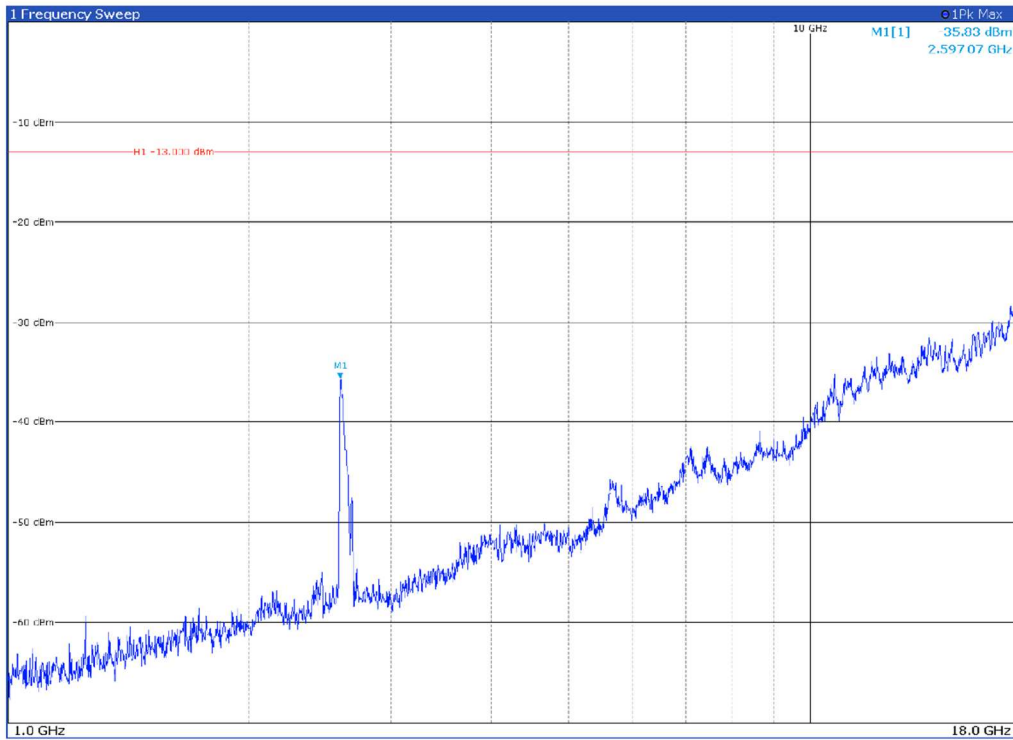

Channel: BOTTOM, Modulation: 64QAM,  
BW=100MHz, Range: 18GHz - 27GHz, Polarization: Vertical

Channel: MIDDLE, Modulation: 64QAM,  
BW=100MHz, Range: 30MHz - 1GHz, Polarization: Horizontal

Channel: MIDDLE, Modulation: 64QAM,  
BW=100MHz, Range: 30MHz - 1GHz, Polarization: Vertical

Channel: MIDDLE, Modulation: 64QAM,  
BW=100MHz, Range: 1GHz - 18GHz, Polarization: Horizontal

Channel: MIDDLE, Modulation: 64QAM,  
BW=100MHz, Range: 1GHz - 18GHz, Polarization: Vertical

Channel: MIDDLE, Modulation: 64QAM,  
BW=100MHz, Range: 18GHz - 27GHz, Polarization: Horizontal

Channel: MIDDLE, Modulation: 64QAM,  
BW=100MHz, Range: 18GHz - 27GHz, Polarization: Vertical

Channel: TOP, Modulation: 64QAM,  
BW=100MHz, Range: 30MHz - 1GHz, Polarization: Horizontal

Channel: TOP, Modulation: 64QAM,  
BW=100MHz, Range: 30MHz - 1GHz, Polarization: Vertical

Channel: TOP, Modulation: 64QAM,  
BW=100MHz, Range: 1GHz - 18GHz, Polarization: Horizontal

Channel: TOP, Modulation: 64QAM,  
BW=100MHz, Range: 1GHz - 18GHz, Polarization: Vertical

Channel: TOP, Modulation: 64QAM,  
BW=100MHz, Range: 18GHz - 27GHz, Polarization: Horizontal