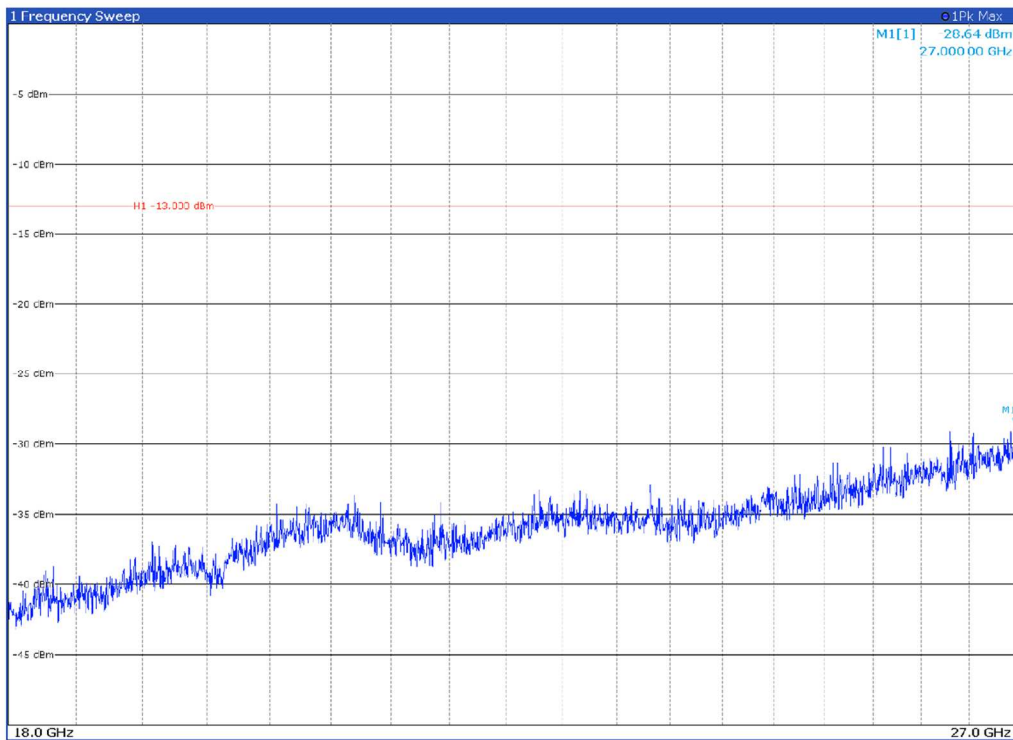

Channel: TOP, Modulation: 64QAM,  
BW=100MHz, Range: 1GHz - 18GHz, Polarization: Horizontal

Channel: TOP, Modulation: 64QAM,  
BW=100MHz, Range: 1GHz - 18GHz, Polarization: Vertical

Channel: TOP, Modulation: 64QAM,  
BW=100MHz, Range: 18GHz - 27GHz, Polarization: Horizontal