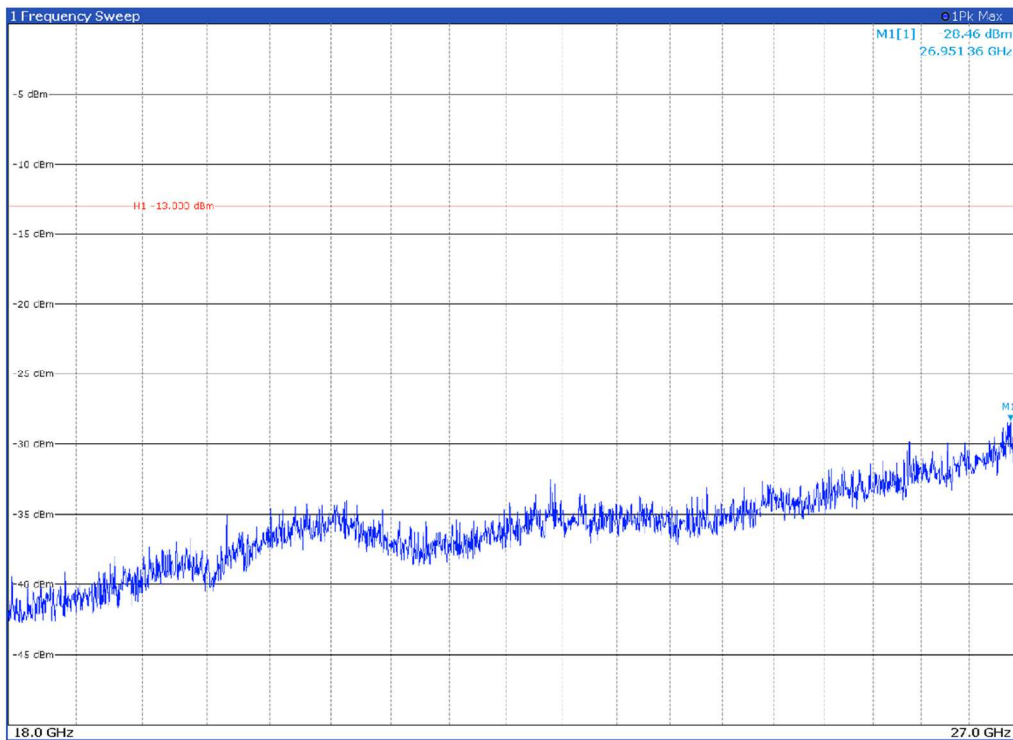

**BANDWIDTH: 100 MHz**

Channel: BOTTOM, Modulation: 64QAM,  
 BW=100MHz, Range: 30MHz - 1GHz, Polarization: Horizontal

Channel: BOTTOM, Modulation: 64QAM,  
 BW=100MHz, Range: 30MHz - 1GHz, Polarization: Vertical

Channel: BOTTOM, Modulation: 64QAM,  
 BW=100MHz, Range: 1GHz - 18GHz, Polarization: Horizontal

Channel: BOTTOM, Modulation: 64QAM,  
 BW=100MHz, Range: 1GHz - 18GHz, Polarization: Vertical

Channel: BOTTOM, Modulation: 64QAM,  
BW=100MHz, Range: 18GHz - 27GHz, Polarization: Horizontal