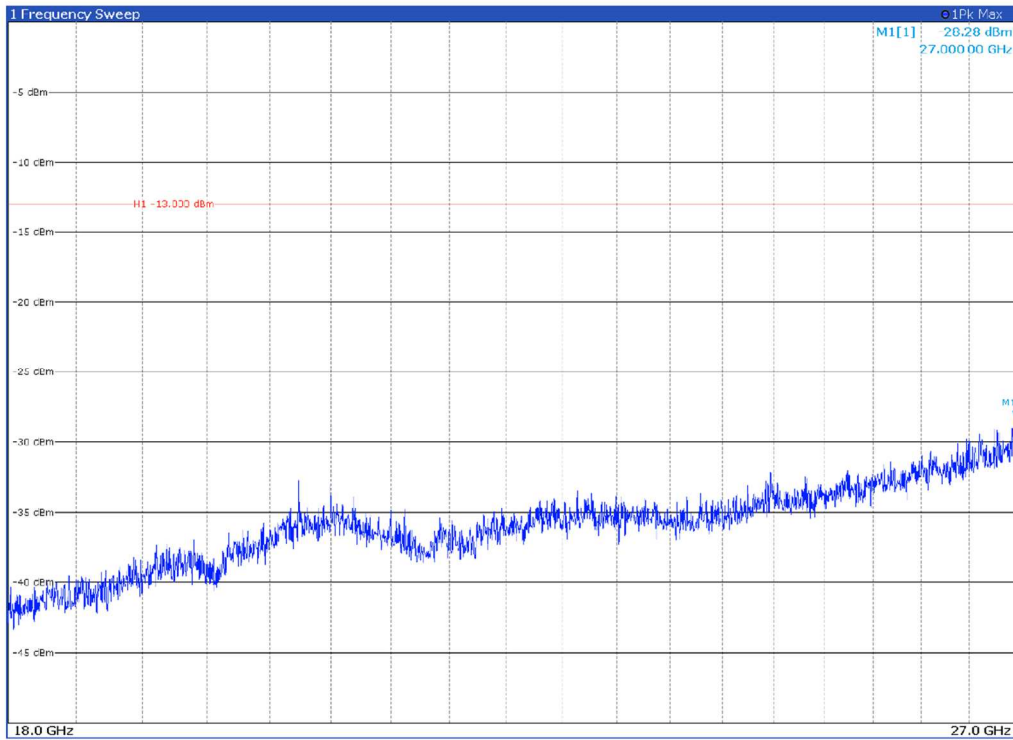

Channel: MIDDLE, Modulation: 64QAM,
BW=100MHz, Range: 18GHz - 27GHz, Polarization: Horizontal