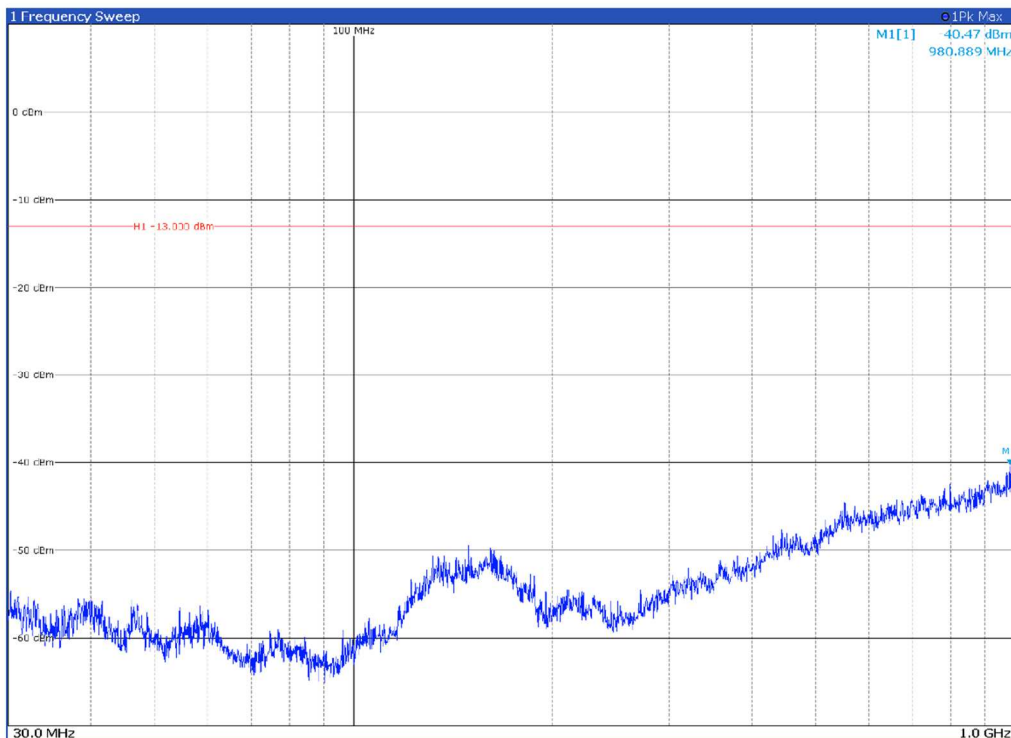

**BANDWIDTH: 100 MHz**

Channel: BOTTOM, Modulation: 64QAM,  
 BW=100MHz, Range: 30MHz - 1GHz, Polarization: Horizontal

Channel: BOTTOM, Modulation: 64QAM,  
 BW=100MHz, Range: 30MHz - 1GHz, Polarization: Vertical

Channel: BOTTOM, Modulation: 64QAM,  
 BW=100MHz, Range: 1GHz - 18GHz, Polarization: Horizontal

Channel: BOTTOM, Modulation: 64QAM,  
 BW=100MHz, Range: 1GHz - 18GHz, Polarization: Vertical

Channel: BOTTOM, Modulation: 64QAM,  
BW=100MHz, Range: 18GHz - 27GHz, Polarization: Horizontal