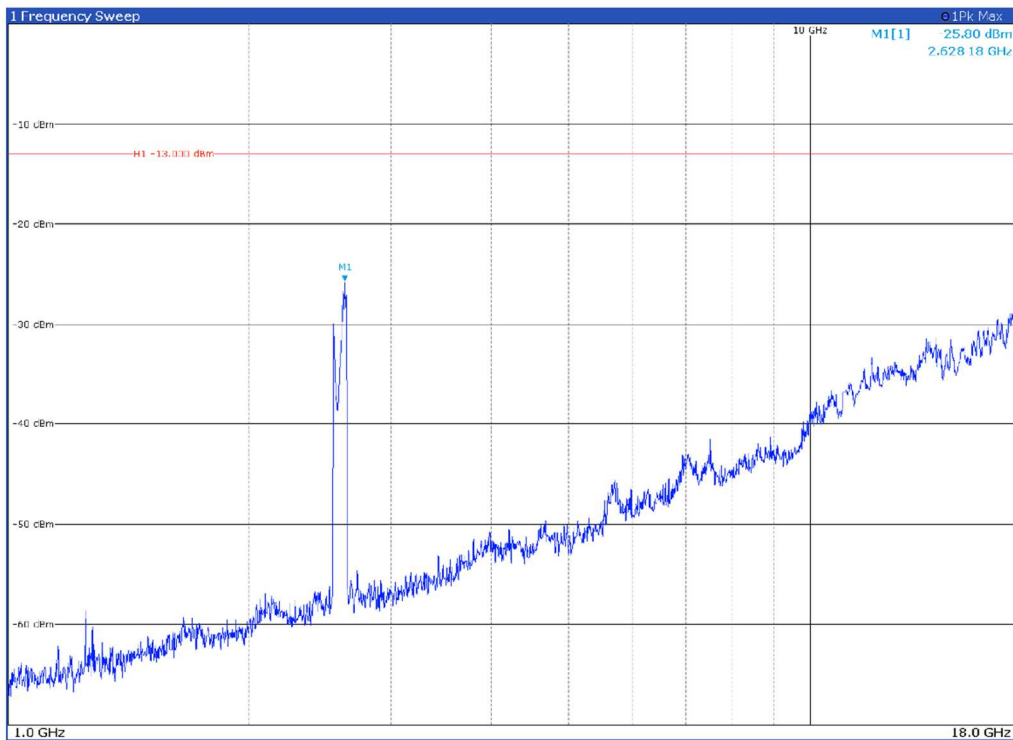

Channel: BOTTOM, Modulation: 64QAM,  
 BW=100MHz, Range: 1GHz - 18GHz, Polarization: Horizontal

Channel: BOTTOM, Modulation: 64QAM,  
 BW=100MHz, Range: 1GHz - 18GHz, Polarization: Vertical

Channel: BOTTOM, Modulation: 64QAM,  
BW=100MHz, Range: 18GHz - 27GHz, Polarization: Horizontal

Channel: BOTTOM, Modulation: 64QAM,  
BW=100MHz, Range: 18GHz - 27GHz, Polarization: Vertical

Channel: MIDDLE, Modulation: 64QAM,  
BW=100MHz, Range: 30MHz - 1GHz, Polarization: Horizontal

Channel: MIDDLE, Modulation: 64QAM,  
BW=100MHz, Range: 30MHz - 1GHz, Polarization: Vertical

Channel: MIDDLE, Modulation: 64QAM,  
BW=100MHz, Range: 1GHz - 18GHz, Polarization: Horizontal

Channel: MIDDLE, Modulation: 64QAM,  
BW=100MHz, Range: 1GHz - 18GHz, Polarization: Vertical

Channel: MIDDLE, Modulation: 64QAM,  
BW=100MHz, Range: 18GHz - 27GHz, Polarization: Horizontal