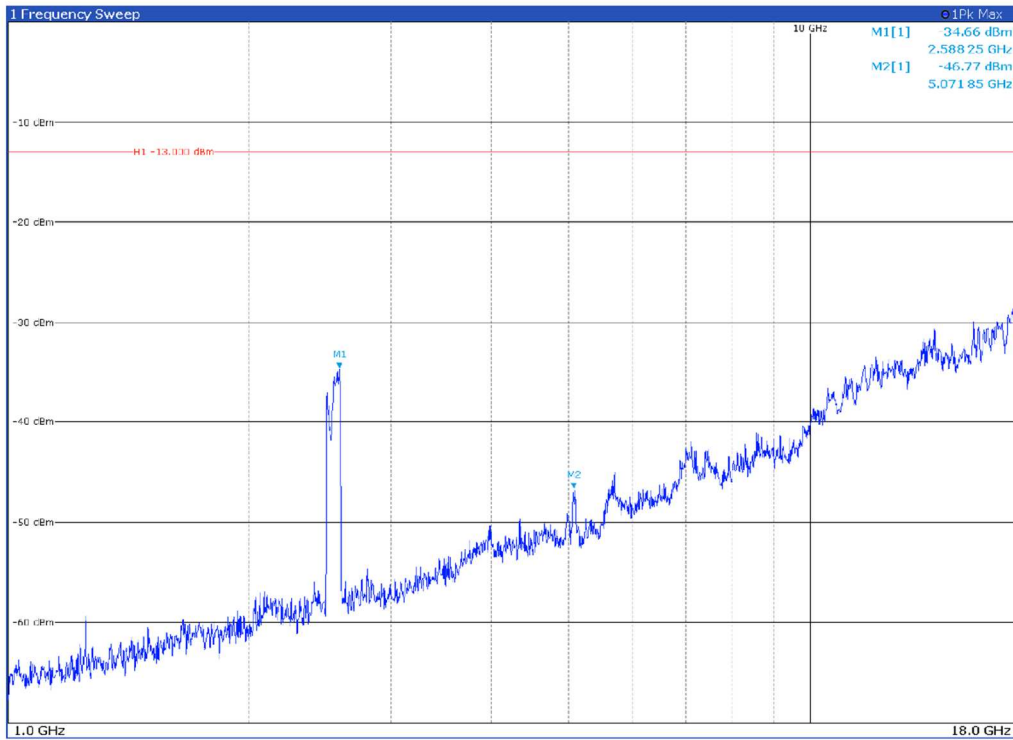

**BANDWIDTH: 100 MHz**

Channel: BOTTOM, Modulation: 64QAM,  
 BW=100MHz, Range: 30MHz - 1GHz, Polarization: Horizontal

Channel: BOTTOM, Modulation: 64QAM,  
 BW=100MHz, Range: 30MHz - 1GHz, Polarization: Vertical

Channel: BOTTOM, Modulation: 64QAM,  
 BW=100MHz, Range: 1GHz - 18GHz, Polarization: Horizontal

Channel: BOTTOM, Modulation: 64QAM,  
 BW=100MHz, Range: 1GHz - 18GHz, Polarization: Vertical

Channel: BOTTOM, Modulation: 64QAM,  
BW=100MHz, Range: 18GHz - 27GHz, Polarization: Horizontal