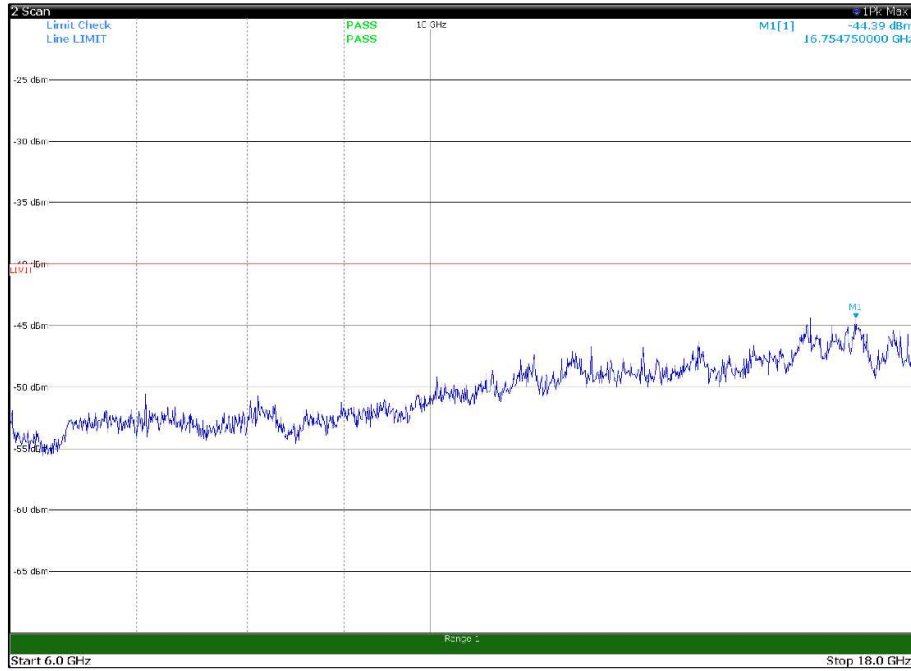

Channel: BOTTOM, Modulation: 16QAM,
BW=20MHz, Range: 1GHz -6GHz, Polarization: Vertical

Channel: BOTTOM, Modulation: 16QAM,
BW=20MHz, Range: 6GHz -18GHz, Polarization: Horizontal