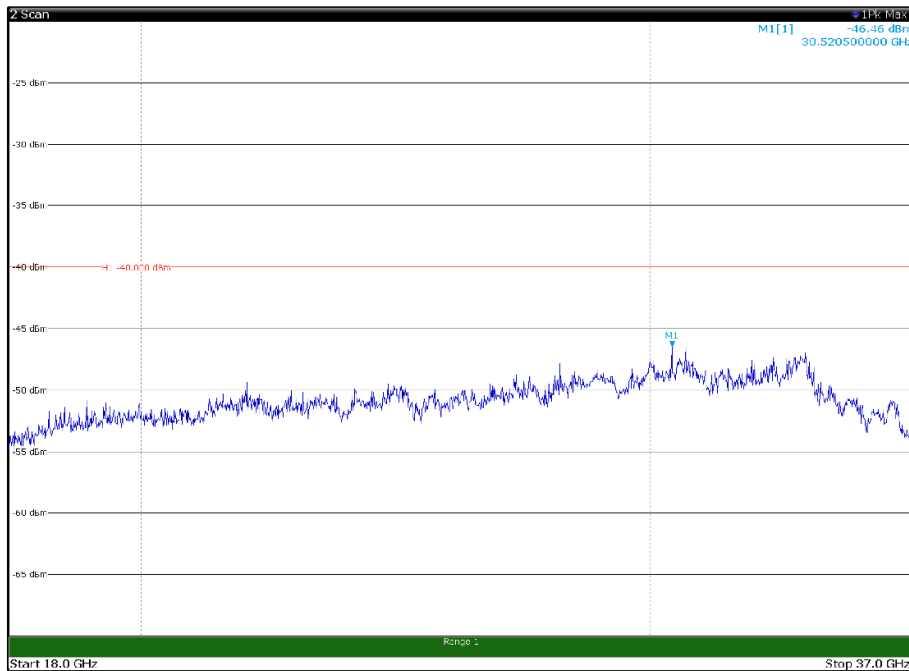

Channel: MIDDLE, Modulation: 256QAM,
BW=15MHz, Range: 18GHz - 37GHz, Polarization: Vertical

Channel: TOP, Modulation: 256QAM,
BW=15MHz, Range: 30MHz- 1GHz, Polarization: Horizontal

Channel: TOP, Modulation: 256QAM,
BW=15MHz, Range: 30MHz- 1GHz, Polarization: Vertical

Channel: TOP, Modulation: 256QAM,
BW=15MHz, Range: 1GHz -6GHz, Polarization: Horizontal

Channel: TOP, Modulation: 256QAM,
BW=15MHz, Range: 1GHz -6GHz, Polarization: Vertical

Channel: TOP, Modulation: 256QAM,
BW=15MHz, Range: 6GHz -18GHz, Polarization: Horizontal

Channel: TOP, Modulation: 256QAM,
BW=15MHz, Range: 6GHz -18GHz, Polarization: Vertical

Channel: TOP, Modulation: 256QAM,
BW=15MHz, Range: 18GHz - 37GHz, Polarization: Horizontal

Channel: TOP, Modulation: 256QAM,
BW=15MHz, Range: 18GHz - 37GHz, Polarization: Vertical