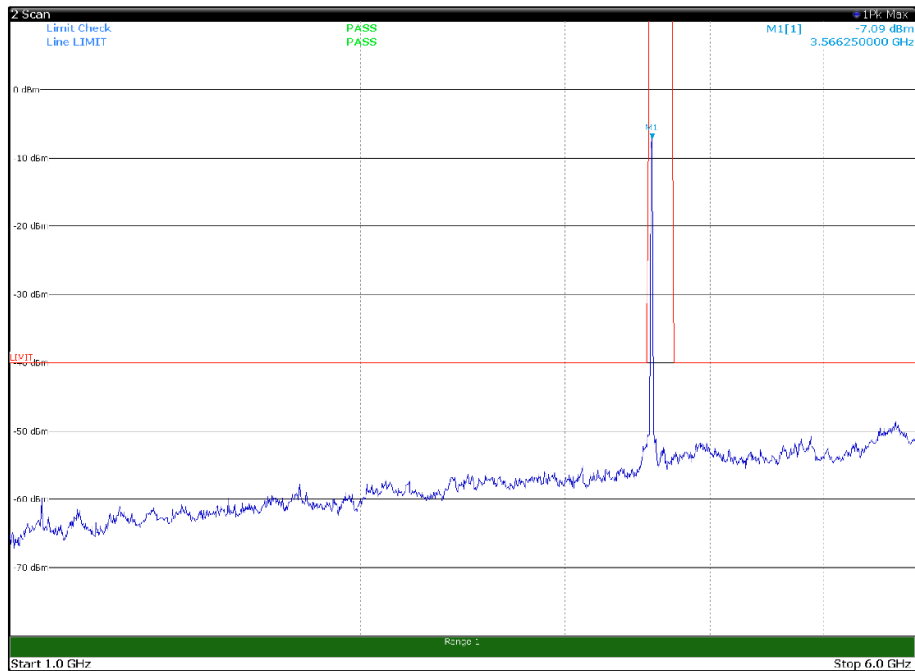

Channel: TOP, Modulation: 256QAM,
BW=15MHz, Range: 6GHz -18GHz, Polarization: Vertical

Channel: TOP, Modulation: 256QAM,
BW=15MHz, Range: 18GHz - 37GHz, Polarization: Horizontal

Channel: TOP, Modulation: 256QAM,
BW=15MHz, Range: 18GHz - 37GHz, Polarization: Vertical

Channel: BOTTOM, Modulation: QPSK,
 BW=20MHz, Range: 30MHz- 1GHz, Polarization: Horizontal

Channel: BOTTOM, Modulation: QPSK,
 BW=20MHz, Range: 30MHz- 1GHz, Polarization: Vertical

Channel: BOTTOM, Modulation: QPSK,
BW=20MHz, Range: 1GHz -6GHz, Polarization: Horizontal