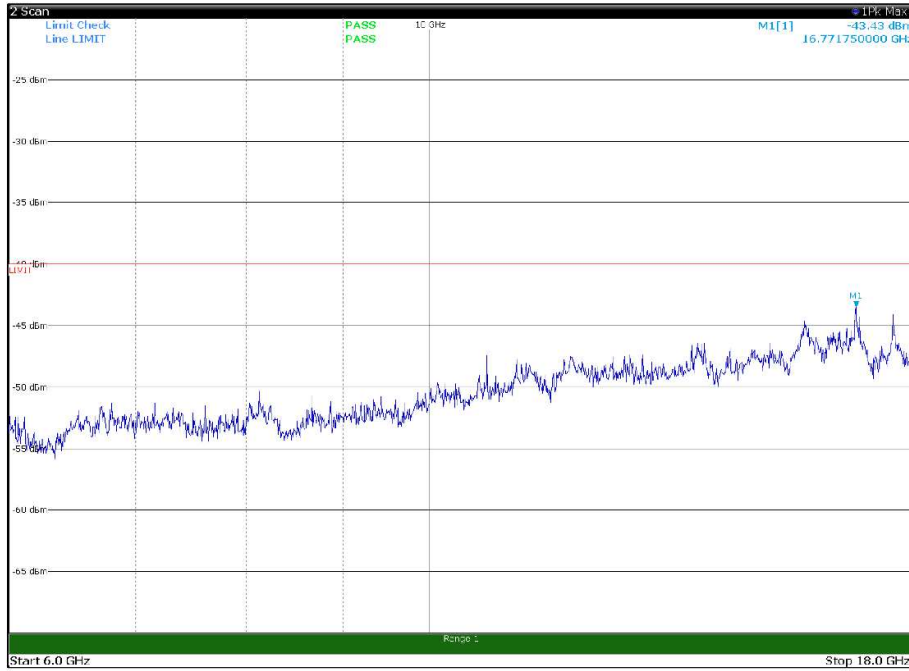

Channel: MIDDLE, Modulation: 256QAM,
BW=15MHz, Range: 18GHz - 37GHz, Polarization: Vertical

Channel: TOP, Modulation: 256QAM,
BW=15MHz, Range: 30MHz- 1GHz, Polarization: Horizontal

Channel: TOP, Modulation: 256QAM,
BW=15MHz, Range: 30MHz- 1GHz, Polarization: Vertical

Channel: TOP, Modulation: 256QAM,
BW=15MHz, Range: 1GHz -6GHz, Polarization: Horizontal

Channel: TOP, Modulation: 256QAM,
BW=15MHz, Range: 1GHz -6GHz, Polarization: Vertical

Channel: TOP, Modulation: 256QAM,
BW=15MHz, Range: 6GHz -18GHz, Polarization: Horizontal