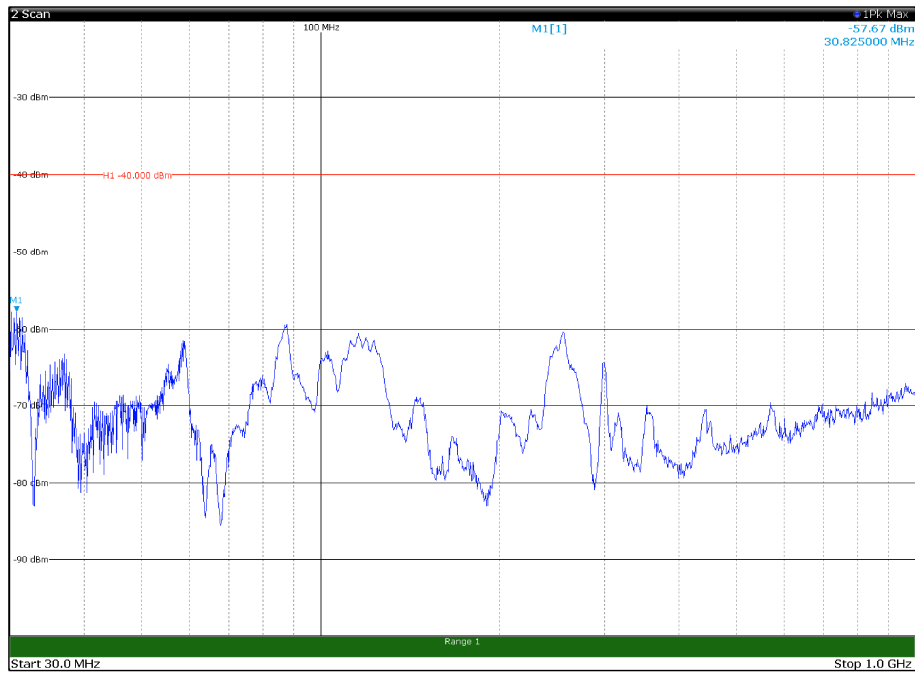

Channel: TOP, Modulation: QPSK,
BW=20MHz, Range: 1GHz -6GHz, Polarization: Horizontal

Channel: TOP, Modulation: QPSK,
BW=20MHz, Range: 1GHz -6GHz, Polarization: Vertical

Channel: TOP, Modulation: QPSK,
 BW=20MHz, Range: 6GHz -18GHz, Polarization: Horizontal

Channel: TOP, Modulation: QPSK,
 BW=20MHz, Range: 6GHz -18GHz, Polarization: Vertical

Channel: TOP, Modulation: QPSK,
BW=20MHz, Range: 18GHz - 37GHz, Polarization: Horizontal

Channel: TOP, Modulation: QPSK,
BW=20MHz, Range: 18GHz - 37GHz, Polarization: Vertical

Channel: BOTTOM, Modulation: 16QAM,
BW=20MHz, Range: 30MHz- 1GHz, Polarization: Horizontal

Channel: BOTTOM, Modulation: 16QAM,
BW=20MHz, Range: 30MHz- 1GHz, Polarization: Vertical

Channel: BOTTOM, Modulation: 16QAM,
BW=20MHz, Range: 1GHz -6GHz, Polarization: Horizontal