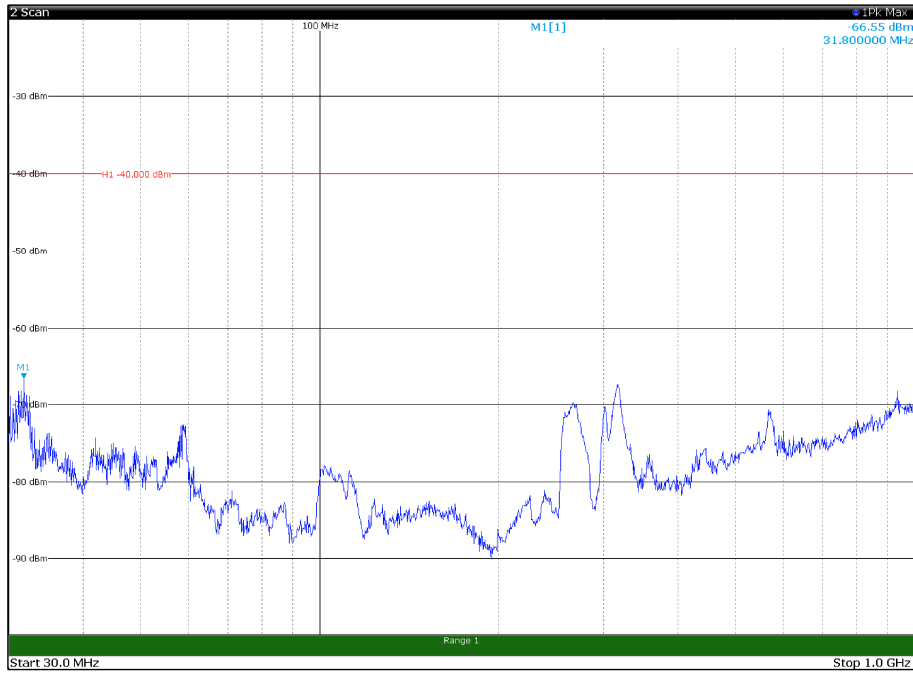

Channel: MIDDLE, Modulation: 64QAM,
BW=15MHz, Range: 18GHz - 37GHz, Polarization: Vertical

Channel: TOP, Modulation: 64QAM,
BW=15MHz, Range: 30MHz- 1GHz, Polarization: Horizontal

Channel: TOP, Modulation: 64QAM,
BW=15MHz, Range: 30MHz- 1GHz, Polarization: Vertical

Channel: TOP, Modulation: 64QAM,
BW=15MHz, Range: 1GHz -6GHz, Polarization: Horizontal

Channel: TOP, Modulation: 64QAM,
BW=15MHz, Range: 1GHz -6GHz, Polarization: Vertical

Channel: TOP, Modulation: 64QAM,
BW=15MHz, Range: 6GHz -18GHz, Polarization: Horizontal

Channel: TOP, Modulation: 64QAM,
BW=15MHz, Range: 6GHz -18GHz, Polarization: Vertical

Channel: BOTTOM, Modulation: 256QAM,
BW=15MHz, Range: 30MHz- 1GHz, Polarization: Horizontal

Channel: BOTTOM, Modulation: 256QAM,
BW=15MHz, Range: 30MHz- 1GHz, Polarization: Vertical