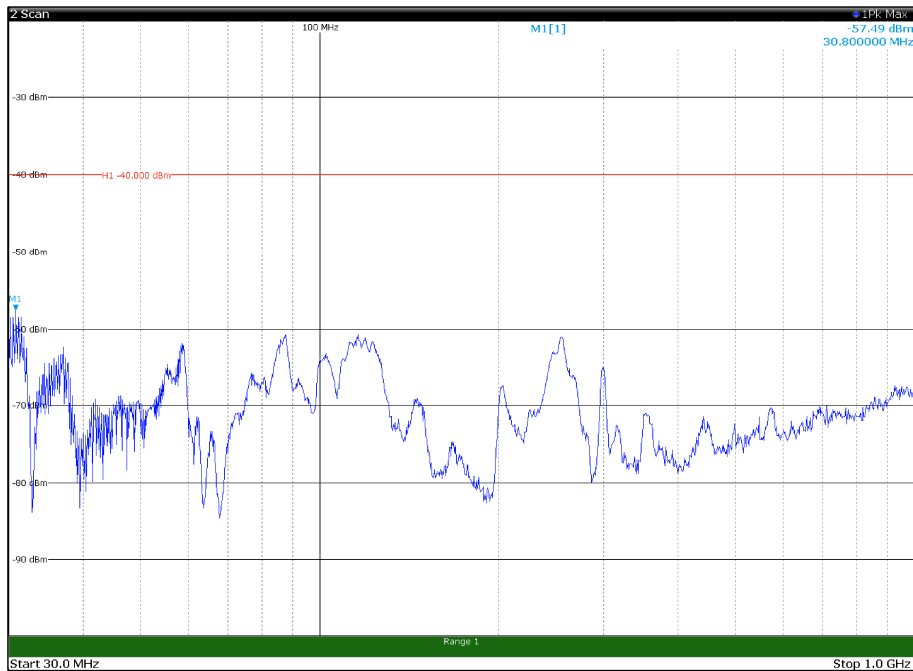

Channel: TOP, Modulation: 16QAM,
 BW=15MHz, Range: 30MHz- 1GHz, Polarization: Vertical

Channel: TOP, Modulation: 16QAM,
BW=15MHz, Range: 1GHz -6GHz, Polarization: Horizontal

Channel: TOP, Modulation: 16QAM,
BW=15MHz, Range: 1GHz -6GHz, Polarization: Vertical

Channel: TOP, Modulation: 16QAM,
 BW=15MHz, Range: 6GHz -18GHz, Polarization: Horizontal

Channel: TOP, Modulation: 16QAM,
 BW=15MHz, Range: 6GHz -18GHz, Polarization: Vertical

Channel: TOP, Modulation: 16QAM,
BW=15MHz, Range: 18GHz - 37GHz, Polarization: Horizontal

Channel: TOP, Modulation: 16QAM,
BW=15MHz, Range: 18GHz - 37GHz, Polarization: Vertical

Channel: BOTTOM, Modulation: 64QAM,
BW=15MHz, Range: 30MHz- 1GHz, Polarization: Horizontal

Channel: BOTTOM, Modulation: 64QAM,
BW=15MHz, Range: 30MHz- 1GHz, Polarization: Vertical

Channel: BOTTOM, Modulation: 64QAM,
BW=15MHz, Range: 6GHz -18GHz, Polarization: Horizontal

Channel: BOTTOM, Modulation: 64QAM,
BW=15MHz, Range: 6GHz -18GHz, Polarization: Vertical

Channel: MIDDLE, Modulation: 64QAM,
BW=15MHz, Range: 30MHz- 1GHz, Polarization: Horizontal