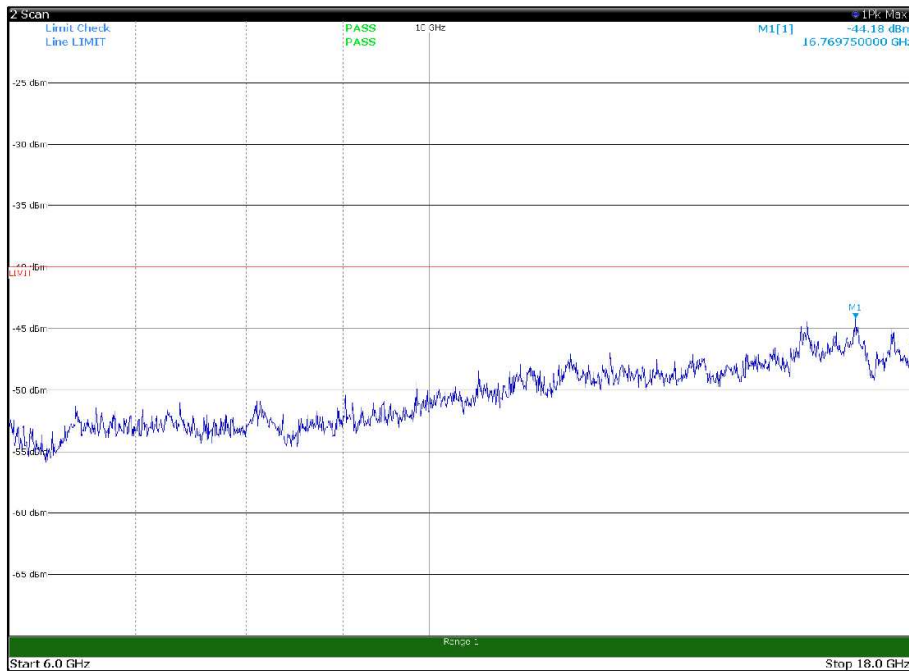

Channel: MIDDLE, Modulation: 16QAM,
BW=15MHz, Range: 18GHz - 37GHz, Polarization: Horizontal

Channel: MIDDLE, Modulation: 16QAM,
BW=15MHz, Range: 18GHz - 37GHz, Polarization: Vertical

Channel: TOP, Modulation: 16QAM,
 BW=15MHz, Range: 30MHz- 1GHz, Polarization: Horizontal

Channel: TOP, Modulation: 16QAM,
 BW=15MHz, Range: 30MHz- 1GHz, Polarization: Vertical

Channel: TOP, Modulation: 16QAM,
BW=15MHz, Range: 1GHz -6GHz, Polarization: Horizontal

Channel: TOP, Modulation: 16QAM,
BW=15MHz, Range: 1GHz -6GHz, Polarization: Vertical

Channel: TOP, Modulation: 16QAM,
 BW=15MHz, Range: 6GHz -18GHz, Polarization: Horizontal

Channel: TOP, Modulation: 16QAM,
 BW=15MHz, Range: 6GHz -18GHz, Polarization: Vertical

Channel: TOP, Modulation: 16QAM,
BW=15MHz, Range: 18GHz - 37GHz, Polarization: Horizontal