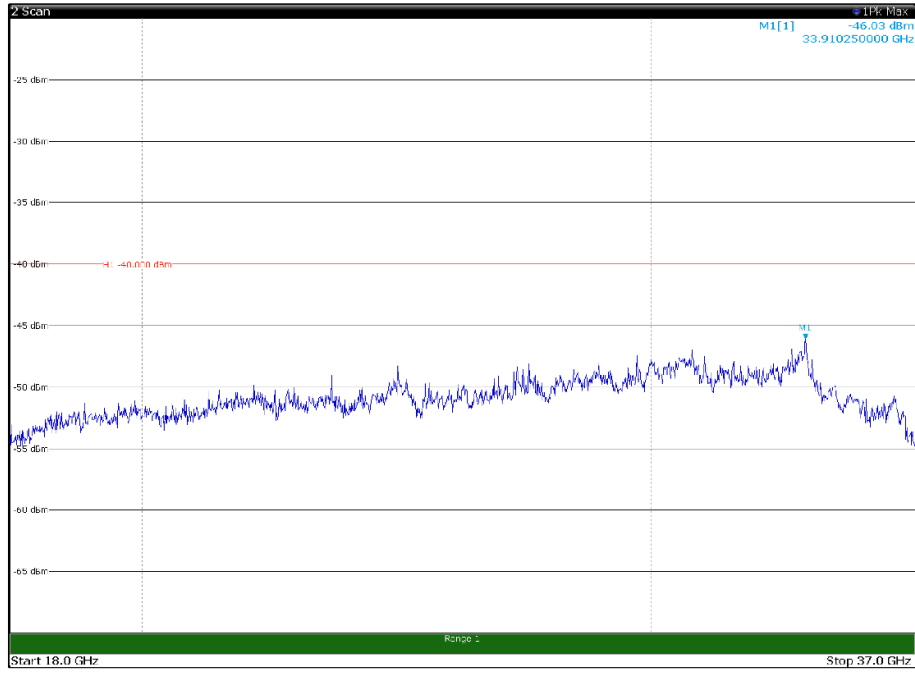

Channel: BOTTOM, Modulation: 16QAM,
BW=20MHz, Range: 18GHz - 37GHz, Polarization: Horizontal

Channel: BOTTOM, Modulation: 16QAM,
BW=20MHz, Range: 18GHz - 37GHz, Polarization: Vertical

Channel: MIDDLE, Modulation: 16QAM,
BW=20MHz, Range: 30MHz- 1GHz, Polarization: Horizontal

Channel: MIDDLE, Modulation: 16QAM,
BW=20MHz, Range: 30MHz- 1GHz, Polarization: Vertical

Channel: MIDDLE, Modulation: 16QAM,
BW=20MHz, Range: 1GHz -6GHz, Polarization: Horizontal

Channel: MIDDLE, Modulation: 16QAM,
BW=20MHz, Range: 1GHz -6GHz, Polarization: Vertical

Channel: MIDDLE, Modulation: 16QAM,
BW=20MHz, Range: 6GHz -18GHz, Polarization: Horizontal

Channel: MIDDLE, Modulation: 16QAM,
BW=20MHz, Range: 6GHz -18GHz, Polarization: Vertical

Channel: TOP, Modulation: 16QAM,
 BW=20MHz, Range: 30MHz- 1GHz, Polarization: Horizontal