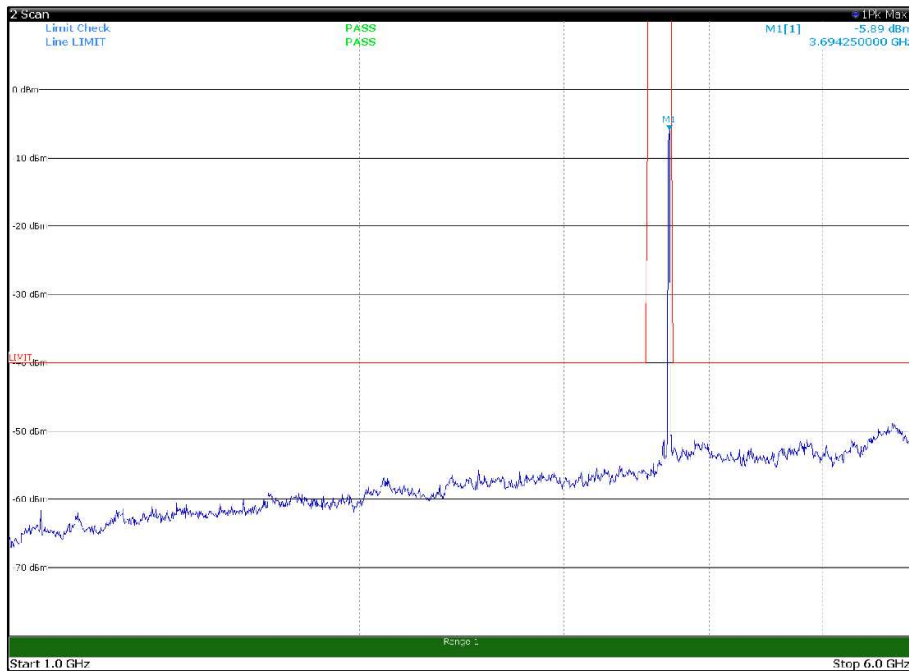

Channel: MIDDLE, Modulation: 16QAM,
BW=15MHz, Range: 18GHz - 37GHz, Polarization: Horizontal

Channel: MIDDLE, Modulation: 16QAM,
BW=15MHz, Range: 18GHz - 37GHz, Polarization: Vertical

Channel: TOP, Modulation: 16QAM,
 BW=15MHz, Range: 30MHz- 1GHz, Polarization: Horizontal

Channel: TOP, Modulation: 16QAM,
 BW=15MHz, Range: 30MHz- 1GHz, Polarization: Vertical

Channel: TOP, Modulation: 16QAM,
BW=15MHz, Range: 1GHz -6GHz, Polarization: Horizontal

Channel: TOP, Modulation: 16QAM,
BW=15MHz, Range: 1GHz -6GHz, Polarization: Vertical

Channel: TOP, Modulation: 16QAM,
 BW=15MHz, Range: 6GHz -18GHz, Polarization: Horizontal

Channel: TOP, Modulation: 16QAM,
 BW=15MHz, Range: 6GHz -18GHz, Polarization: Vertical

Channel: TOP, Modulation: 16QAM,
BW=15MHz, Range: 18GHz - 37GHz, Polarization: Horizontal