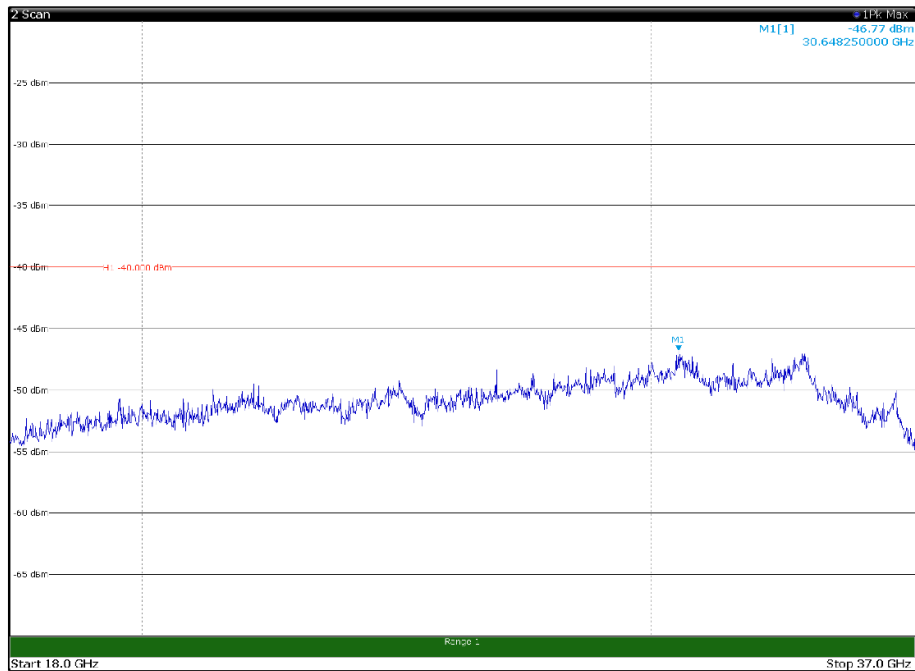

Channel: MIDDLE, Modulation: QPSK,
BW=20MHz, Range: 18GHz - 37GHz, Polarization: Vertical

Channel: TOP, Modulation: QPSK,
 BW=20MHz, Range: 30MHz- 1GHz, Polarization: Horizontal

Channel: TOP, Modulation: QPSK,
 BW=20MHz, Range: 30MHz- 1GHz, Polarization: Vertical

Channel: TOP, Modulation: QPSK,
BW=20MHz, Range: 1GHz -6GHz, Polarization: Horizontal

Channel: TOP, Modulation: QPSK,
BW=20MHz, Range: 1GHz -6GHz, Polarization: Vertical

Channel: TOP, Modulation: QPSK,
 BW=20MHz, Range: 6GHz -18GHz, Polarization: Horizontal

Channel: TOP, Modulation: QPSK,
 BW=20MHz, Range: 6GHz -18GHz, Polarization: Vertical

Channel: TOP, Modulation: QPSK,
BW=20MHz, Range: 18GHz - 37GHz, Polarization: Horizontal

Channel: TOP, Modulation: QPSK,
BW=20MHz, Range: 18GHz - 37GHz, Polarization: Vertical