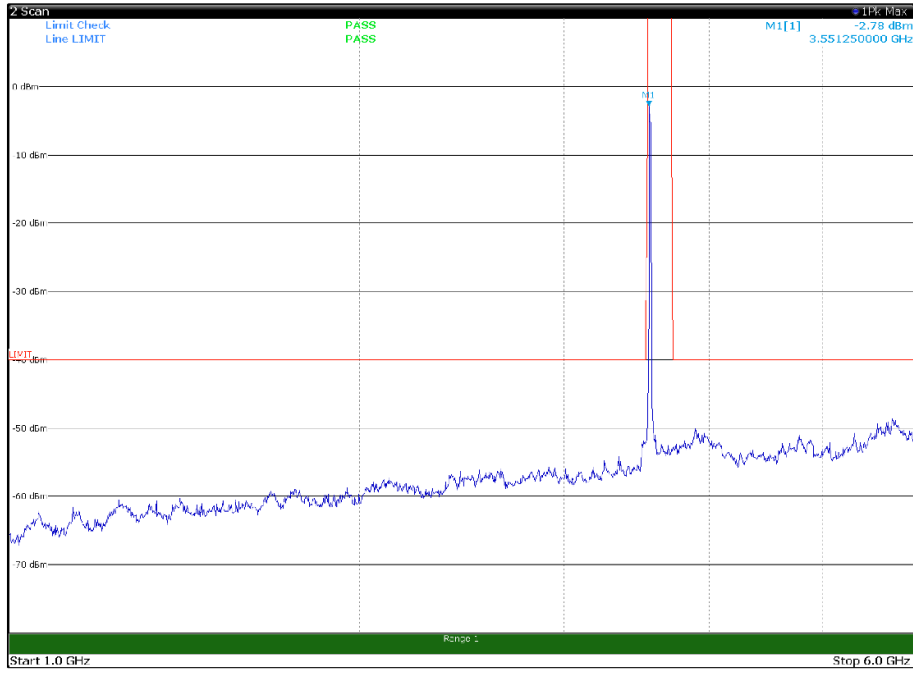

Channel: TOP, Modulation: 64QAM,
BW=15MHz, Range: 6GHz -18GHz, Polarization: Vertical

Channel: BOTTOM, Modulation: 256QAM,
BW=15MHz, Range: 30MHz- 1GHz, Polarization: Horizontal

Channel: BOTTOM, Modulation: 256QAM,
BW=15MHz, Range: 30MHz- 1GHz, Polarization: Vertical

Channel: BOTTOM, Modulation: 256QAM,
BW=15MHz, Range: 1GHz -6GHz, Polarization: Horizontal

Channel: BOTTOM, Modulation: 256QAM,
BW=15MHz, Range: 1GHz -6GHz, Polarization: Vertical

Channel: BOTTOM, Modulation: 256QAM,
BW=15MHz, Range: 6GHz -18GHz, Polarization: Horizontal