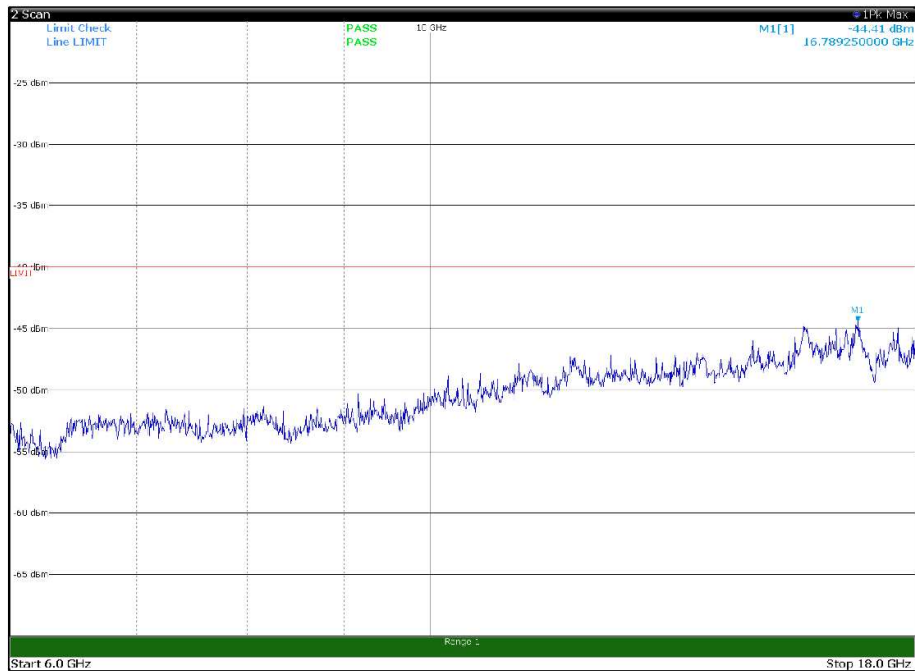

Channel: TOP, Modulation: 256QAM,
BW=15MHz, Range: 6GHz -18GHz, Polarization: Vertical

Channel: TOP, Modulation: 256QAM,
BW=15MHz, Range: 18GHz - 37GHz, Polarization: Horizontal

Channel: TOP, Modulation: 256QAM,
BW=15MHz, Range: 18GHz - 37GHz, Polarization: Vertical

Channel: BOTTOM, Modulation: QPSK,
 BW=20MHz, Range: 30MHz- 1GHz, Polarization: Horizontal

Channel: BOTTOM, Modulation: QPSK,
 BW=20MHz, Range: 30MHz- 1GHz, Polarization: Vertical

Channel: BOTTOM, Modulation: QPSK,
BW=20MHz, Range: 1GHz -6GHz, Polarization: Horizontal

Channel: BOTTOM, Modulation: QPSK,
BW=20MHz, Range: 1GHz -6GHz, Polarization: Vertical

Channel: BOTTOM, Modulation: QPSK,
BW=20MHz, Range: 6GHz -18GHz, Polarization: Horizontal

Channel: BOTTOM, Modulation: QPSK,
BW=20MHz, Range: 6GHz -18GHz, Polarization: Vertical