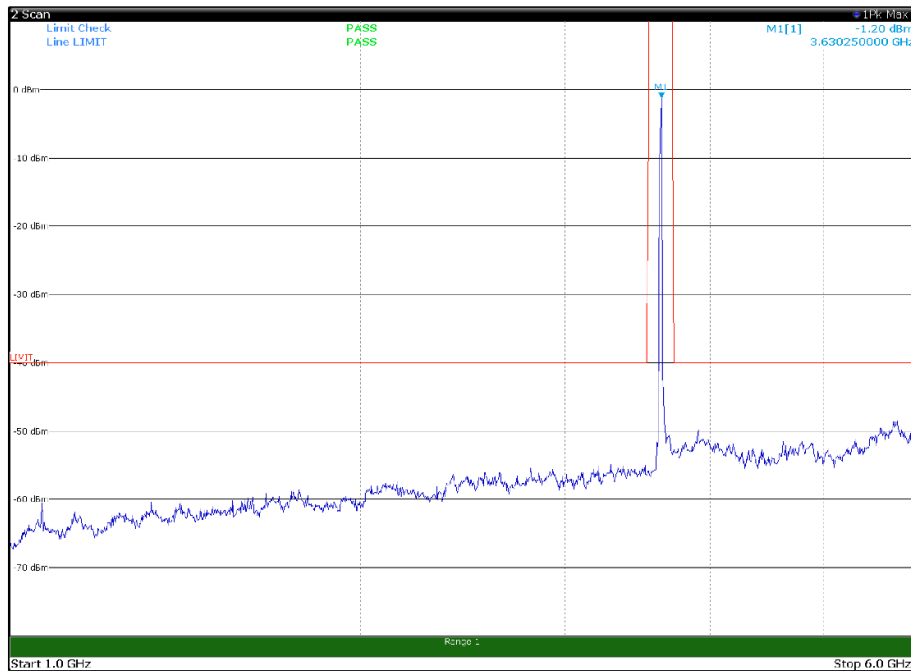

Channel: MIDDLE, Modulation: 16QAM,
BW=20MHz, Range: 1GHz -6GHz, Polarization: Horizontal

Channel: MIDDLE, Modulation: 16QAM,
BW=20MHz, Range: 1GHz -6GHz, Polarization: Vertical