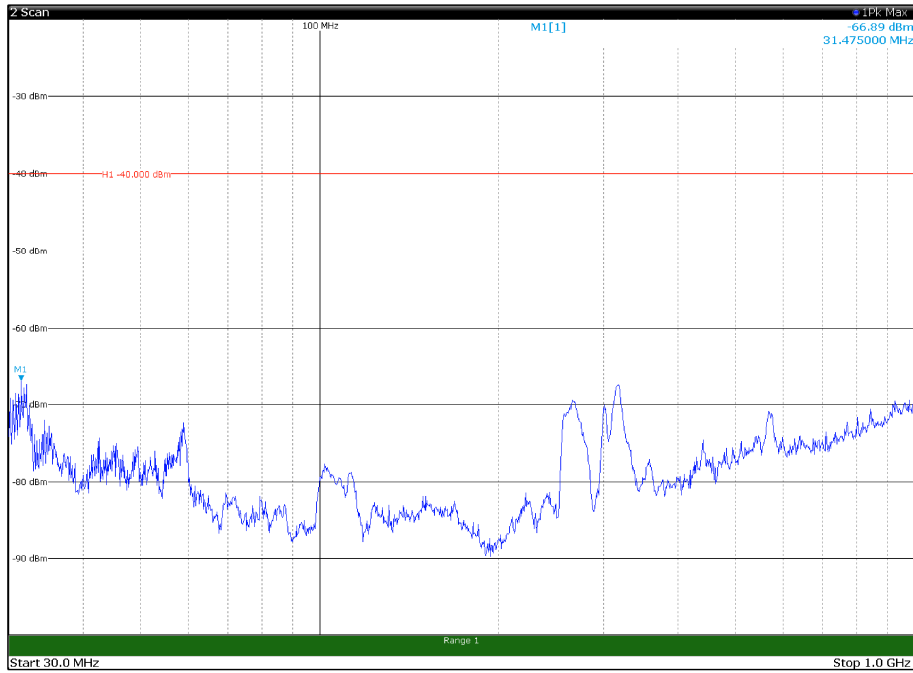

Channel: TOP, Modulation: QPSK,
BW=15MHz, Range: 1GHz -6GHz, Polarization: Horizontal

Channel: TOP, Modulation: QPSK,
BW=15MHz, Range: 1GHz -6GHz, Polarization: Vertical

Channel: TOP, Modulation: QPSK,
BW=15MHz, Range: 6GHz -18GHz, Polarization: Horizontal

Channel: TOP, Modulation: QPSK,
BW=15MHz, Range: 6GHz -18GHz, Polarization: Vertical

Channel: TOP, Modulation: QPSK,
BW=15MHz, Range: 18GHz - 37GHz, Polarization: Horizontal

Channel: TOP, Modulation: QPSK,
BW=15MHz, Range: 18GHz - 37GHz, Polarization: Vertical

Channel: BOTTOM, Modulation: 16QAM,
BW=15MHz, Range: 30MHz- 1GHz, Polarization: Horizontal

Channel: BOTTOM, Modulation: 16QAM,
BW=15MHz, Range: 30MHz- 1GHz, Polarization: Vertical

Channel: BOTTOM, Modulation: 16QAM,
BW=15MHz, Range: 1GHz -6GHz, Polarization: Horizontal