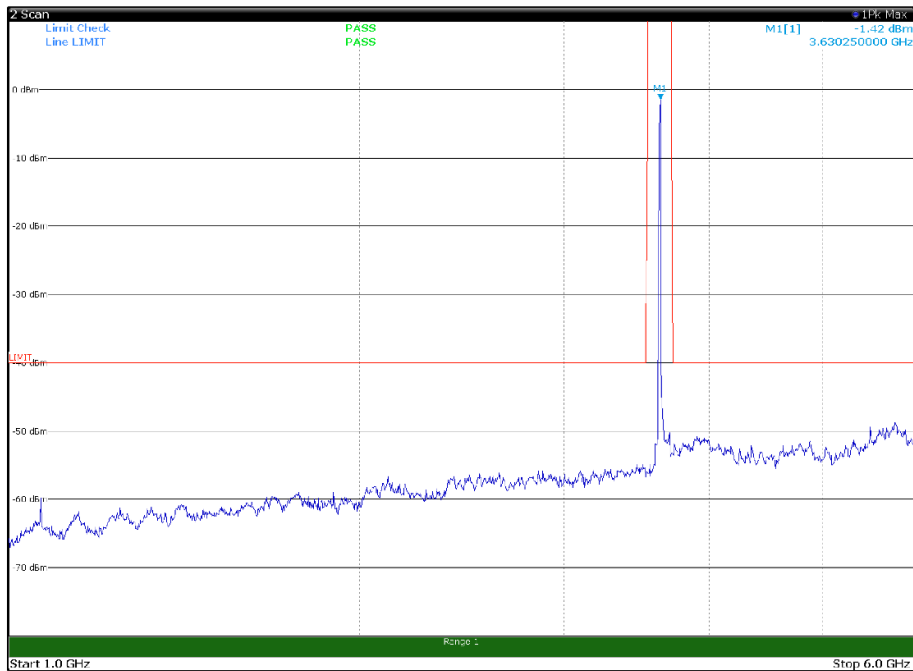

Channel: BOTTOM, Modulation: 16QAM,
BW=15MHz, Range: 1GHz -6GHz, Polarization: Vertical

Channel: BOTTOM, Modulation: 16QAM,
BW=15MHz, Range: 6GHz -18GHz, Polarization: Horizontal

Channel: BOTTOM, Modulation: 16QAM,
BW=15MHz, Range: 6GHz -18GHz, Polarization: Vertical

Channel: BOTTOM, Modulation: 16QAM,
BW=15MHz, Range: 18GHz - 37GHz, Polarization: Horizontal

Channel: BOTTOM, Modulation: 16QAM,
BW=15MHz, Range: 18GHz - 37GHz, Polarization: Vertical

Channel: MIDDLE, Modulation: 16QAM,
BW=15MHz, Range: 30MHz- 1GHz, Polarization: Horizontal

Channel: MIDDLE, Modulation: 16QAM,
BW=15MHz, Range: 30MHz- 1GHz, Polarization: Vertical

Channel: MIDDLE, Modulation: 16QAM,
BW=15MHz, Range: 6GHz -18GHz, Polarization: Horizontal

Channel: MIDDLE, Modulation: 16QAM,
BW=15MHz, Range: 6GHz -18GHz, Polarization: Vertical