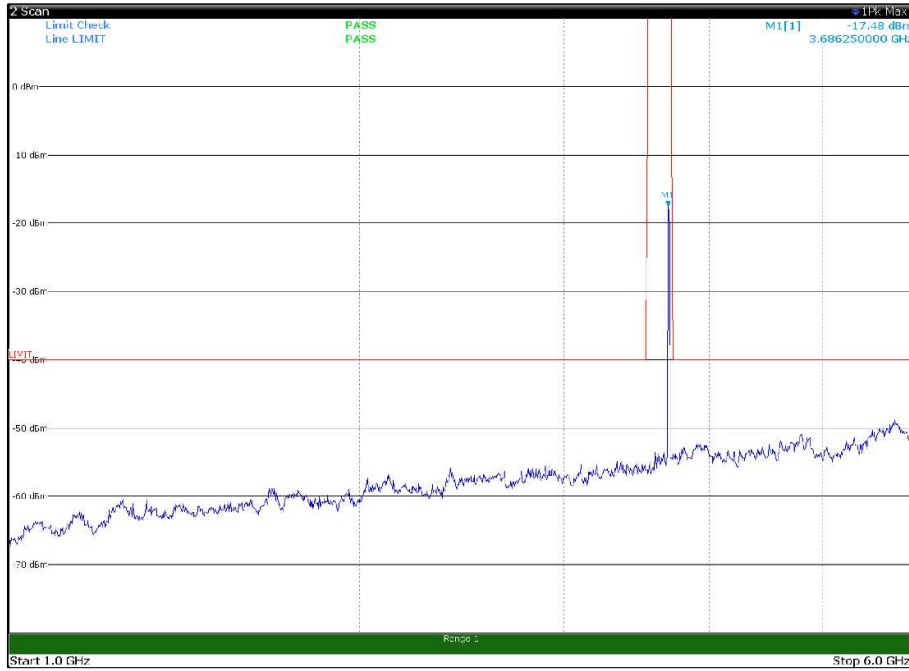

Channel: MIDDLE, Modulation: 256QAM,
BW=15MHz, Range: 6GHz -18GHz, Polarization: Horizontal

Channel: MIDDLE, Modulation: 256QAM,
BW=15MHz, Range: 6GHz -18GHz, Polarization: Vertical

Channel: MIDDLE, Modulation: 256QAM,
BW=15MHz, Range: 18GHz - 37GHz, Polarization: Horizontal

Channel: MIDDLE, Modulation: 256QAM,
BW=15MHz, Range: 18GHz - 37GHz, Polarization: Vertical

Channel: TOP, Modulation: 256QAM,
BW=15MHz, Range: 30MHz- 1GHz, Polarization: Horizontal

Channel: TOP, Modulation: 256QAM,
BW=15MHz, Range: 30MHz- 1GHz, Polarization: Vertical