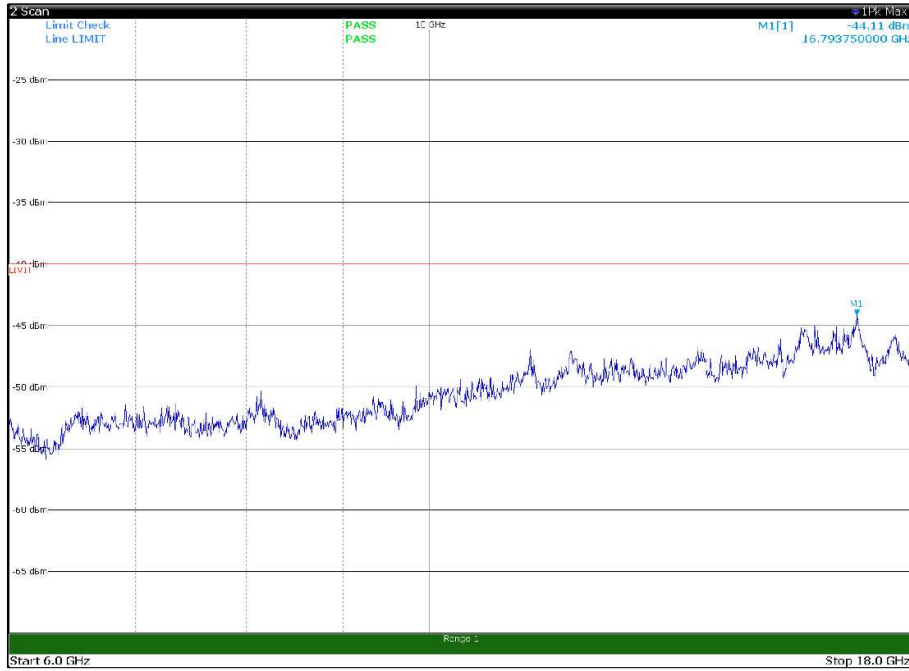

Channel: BOTTOM, Modulation: 16QAM,
BW=15MHz, Range: 1GHz -6GHz, Polarization: Vertical

Channel: BOTTOM, Modulation: 16QAM,
BW=15MHz, Range: 6GHz -18GHz, Polarization: Horizontal

Channel: BOTTOM, Modulation: 16QAM,
BW=15MHz, Range: 6GHz -18GHz, Polarization: Vertical

Channel: BOTTOM, Modulation: 16QAM,
BW=15MHz, Range: 18GHz - 37GHz, Polarization: Horizontal

Channel: BOTTOM, Modulation: 16QAM,
BW=15MHz, Range: 18GHz - 37GHz, Polarization: Vertical

Channel: MIDDLE, Modulation: 16QAM,
BW=15MHz, Range: 30MHz- 1GHz, Polarization: Horizontal

Channel: MIDDLE, Modulation: 16QAM,
BW=15MHz, Range: 30MHz- 1GHz, Polarization: Vertical

Channel: MIDDLE, Modulation: 16QAM,
BW=15MHz, Range: 6GHz -18GHz, Polarization: Horizontal

Channel: MIDDLE, Modulation: 16QAM,
BW=15MHz, Range: 6GHz -18GHz, Polarization: Vertical