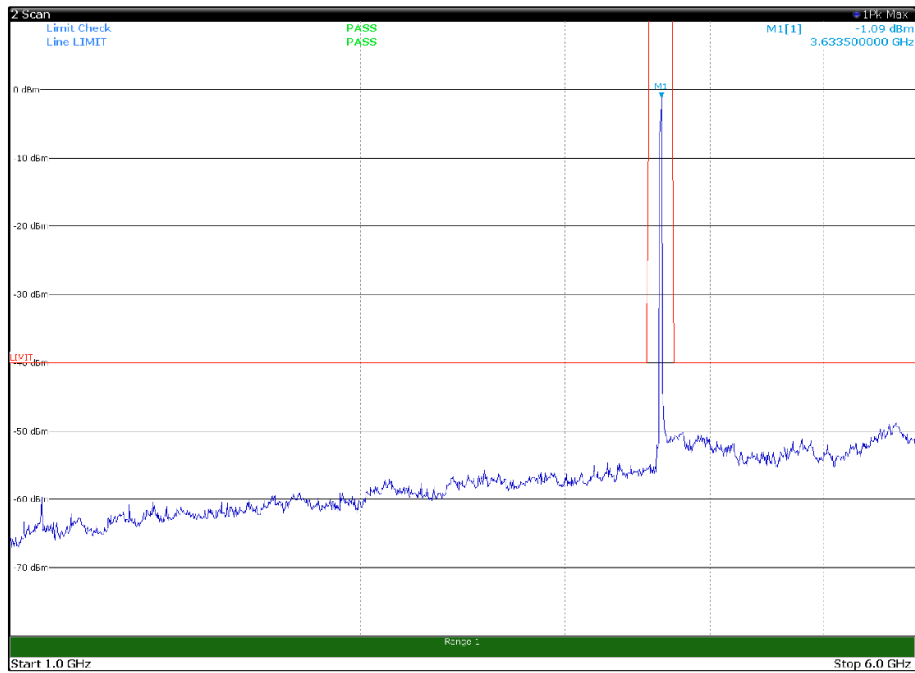

Channel: MIDDLE, Modulation: QPSK,
BW=20MHz, Range: 1GHz -6GHz, Polarization: Horizontal

Channel: MIDDLE, Modulation: QPSK,
BW=20MHz, Range: 1GHz -6GHz, Polarization: Vertical