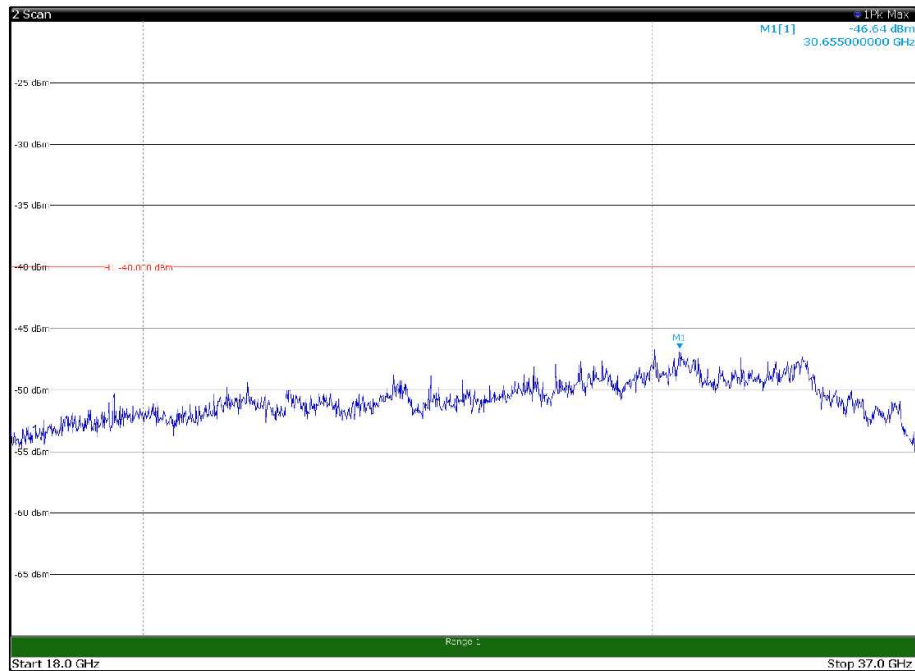

Channel: TOP, Modulation: QPSK,
BW=15MHz, Range: 1GHz -6GHz, Polarization: Horizontal

Channel: TOP, Modulation: QPSK,
BW=15MHz, Range: 1GHz -6GHz, Polarization: Vertical

Channel: TOP, Modulation: QPSK,
BW=15MHz, Range: 6GHz -18GHz, Polarization: Horizontal

Channel: TOP, Modulation: QPSK,
BW=15MHz, Range: 6GHz -18GHz, Polarization: Vertical

Channel: TOP, Modulation: QPSK,
BW=15MHz, Range: 18GHz - 37GHz, Polarization: Horizontal

Channel: TOP, Modulation: QPSK,
BW=15MHz, Range: 18GHz - 37GHz, Polarization: Vertical

Channel: BOTTOM, Modulation: 16QAM,
BW=15MHz, Range: 30MHz- 1GHz, Polarization: Horizontal

Channel: BOTTOM, Modulation: 16QAM,
BW=15MHz, Range: 30MHz- 1GHz, Polarization: Vertical

Channel: BOTTOM, Modulation: 16QAM,
BW=15MHz, Range: 1GHz -6GHz, Polarization: Horizontal