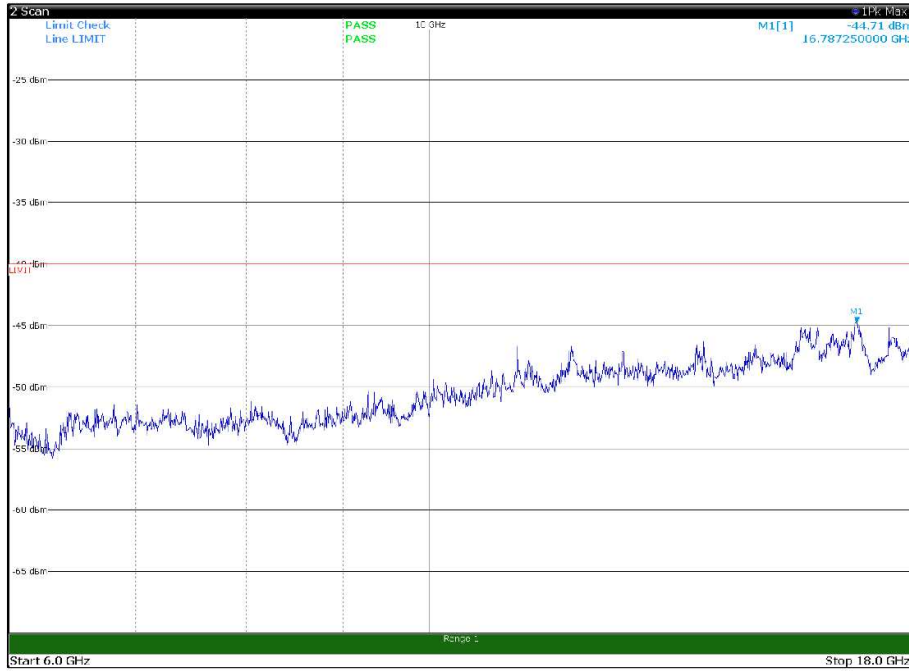

Channel: MIDDLE, Modulation: 16QAM,
BW=15MHz, Range: 18GHz - 37GHz, Polarization: Horizontal

Channel: MIDDLE, Modulation: 16QAM,
BW=15MHz, Range: 18GHz - 37GHz, Polarization: Vertical

Channel: TOP, Modulation: 16QAM,
 BW=15MHz, Range: 30MHz- 1GHz, Polarization: Horizontal

Channel: TOP, Modulation: 16QAM,
 BW=15MHz, Range: 30MHz- 1GHz, Polarization: Vertical

Channel: TOP, Modulation: 16QAM,
BW=15MHz, Range: 1GHz -6GHz, Polarization: Horizontal

Channel: TOP, Modulation: 16QAM,
BW=15MHz, Range: 1GHz -6GHz, Polarization: Vertical