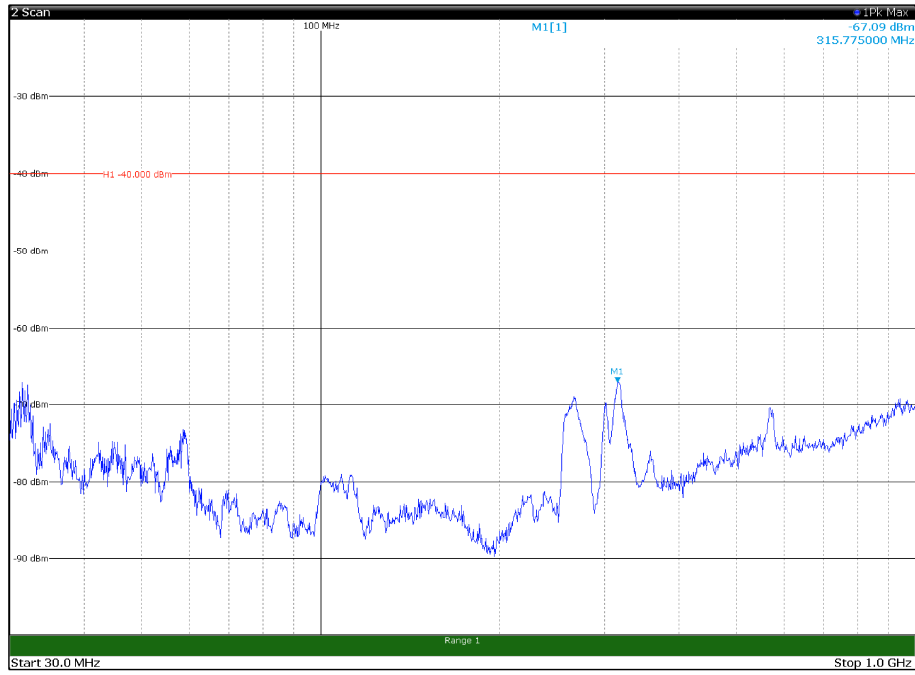

Channel: BOTTOM, Modulation: 16QAM,
BW=20MHz, Range: 18GHz - 37GHz, Polarization: Horizontal

Channel: BOTTOM, Modulation: 16QAM,
BW=20MHz, Range: 18GHz - 37GHz, Polarization: Vertical

Channel: MIDDLE, Modulation: 16QAM,
BW=20MHz, Range: 30MHz- 1GHz, Polarization: Horizontal

Channel: MIDDLE, Modulation: 16QAM,
BW=20MHz, Range: 30MHz- 1GHz, Polarization: Vertical

Channel: MIDDLE, Modulation: 16QAM,
BW=20MHz, Range: 1GHz -6GHz, Polarization: Horizontal

Channel: MIDDLE, Modulation: 16QAM,
BW=20MHz, Range: 1GHz -6GHz, Polarization: Vertical

Channel: MIDDLE, Modulation: 16QAM,
BW=20MHz, Range: 6GHz -18GHz, Polarization: Horizontal

Channel: MIDDLE, Modulation: 16QAM,
BW=20MHz, Range: 6GHz -18GHz, Polarization: Vertical

Channel: TOP, Modulation: 16QAM,
 BW=20MHz, Range: 30MHz- 1GHz, Polarization: Horizontal