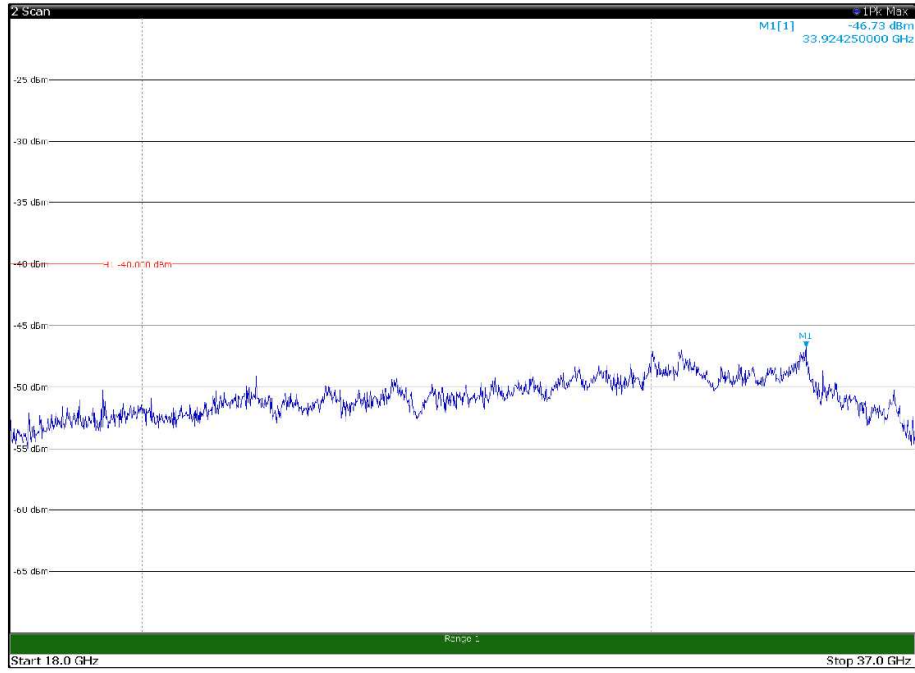

Channel: TOP, Modulation: 256QAM,
BW=15MHz, Range: 6GHz -18GHz, Polarization: Vertical

Channel: TOP, Modulation: 256QAM,
BW=15MHz, Range: 18GHz - 37GHz, Polarization: Horizontal

Channel: TOP, Modulation: 256QAM,
BW=15MHz, Range: 18GHz - 37GHz, Polarization: Vertical

Channel: BOTTOM, Modulation: QPSK,
 BW=20MHz, Range: 30MHz- 1GHz, Polarization: Horizontal

Channel: BOTTOM, Modulation: QPSK,
 BW=20MHz, Range: 30MHz- 1GHz, Polarization: Vertical

Channel: BOTTOM, Modulation: QPSK,
BW=20MHz, Range: 1GHz -6GHz, Polarization: Horizontal

Channel: BOTTOM, Modulation: QPSK,
BW=20MHz, Range: 1GHz -6GHz, Polarization: Vertical

Channel: BOTTOM, Modulation: QPSK,
BW=20MHz, Range: 6GHz -18GHz, Polarization: Horizontal

Channel: BOTTOM, Modulation: QPSK,
BW=20MHz, Range: 6GHz -18GHz, Polarization: Vertical