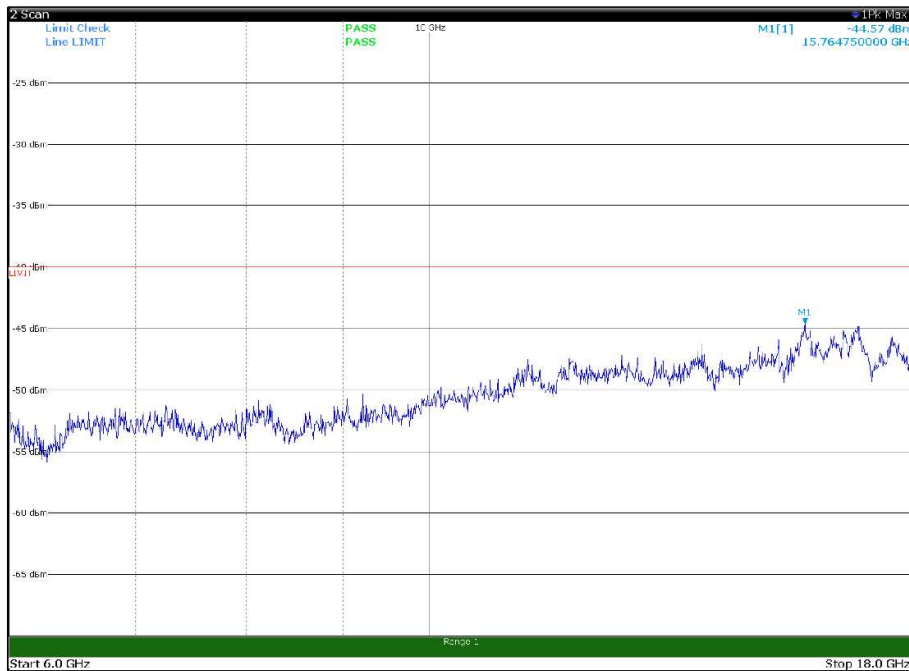

Channel: TOP, Modulation: QPSK,
BW=15MHz, Range: 6GHz -18GHz, Polarization: Vertical

Channel: TOP, Modulation: QPSK,
BW=15MHz, Range: 18GHz - 37GHz, Polarization: Horizontal

Channel: TOP, Modulation: QPSK,
BW=15MHz, Range: 18GHz - 37GHz, Polarization: Vertical

Channel: BOTTOM, Modulation: 16QAM,
BW=15MHz, Range: 30MHz- 1GHz, Polarization: Horizontal

Channel: BOTTOM, Modulation: 16QAM,
BW=15MHz, Range: 30MHz- 1GHz, Polarization: Vertical

Channel: BOTTOM, Modulation: 16QAM,
BW=15MHz, Range: 1GHz -6GHz, Polarization: Horizontal

Channel: BOTTOM, Modulation: 16QAM,
BW=15MHz, Range: 1GHz -6GHz, Polarization: Vertical

Channel: BOTTOM, Modulation: 16QAM,
BW=15MHz, Range: 6GHz -18GHz, Polarization: Horizontal

Channel: BOTTOM, Modulation: 16QAM,
BW=15MHz, Range: 6GHz -18GHz, Polarization: Vertical