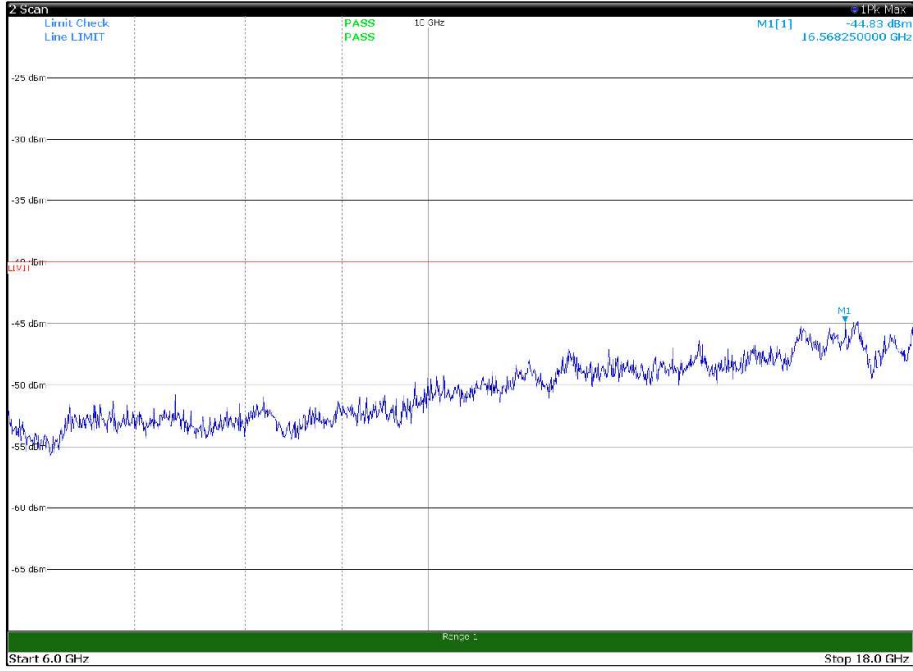

Channel: MIDDLE, Modulation: 16QAM,
BW=20MHz, Range: 1GHz -6GHz, Polarization: Vertical

Channel: MIDDLE, Modulation: 16QAM,
BW=20MHz, Range: 6GHz -18GHz, Polarization: Horizontal