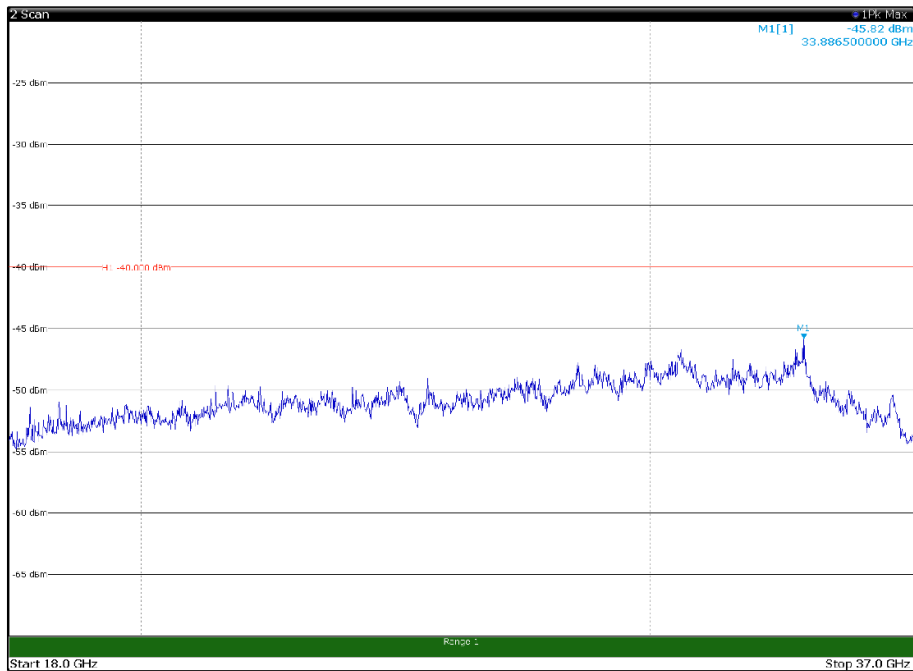

Channel: TOP, Modulation: 64QAM,
BW=15MHz, Range: 6GHz -18GHz, Polarization: Vertical

Channel: BOTTOM, Modulation: 256QAM,
BW=15MHz, Range: 30MHz- 1GHz, Polarization: Horizontal

Channel: BOTTOM, Modulation: 256QAM,
BW=15MHz, Range: 30MHz- 1GHz, Polarization: Vertical

Channel: BOTTOM, Modulation: 256QAM,
BW=15MHz, Range: 1GHz -6GHz, Polarization: Horizontal

Channel: BOTTOM, Modulation: 256QAM,
BW=15MHz, Range: 1GHz -6GHz, Polarization: Vertical

Channel: BOTTOM, Modulation: 256QAM,
BW=15MHz, Range: 6GHz -18GHz, Polarization: Horizontal

Channel: BOTTOM, Modulation: 256QAM,
BW=15MHz, Range: 6GHz -18GHz, Polarization: Vertical

Channel: MIDDLE, Modulation: 256QAM,
 BW=15MHz, Range: 30MHz- 1GHz, Polarization: Horizontal

Channel: MIDDLE, Modulation: 256QAM,
 BW=15MHz, Range: 30MHz- 1GHz, Polarization: Vertical