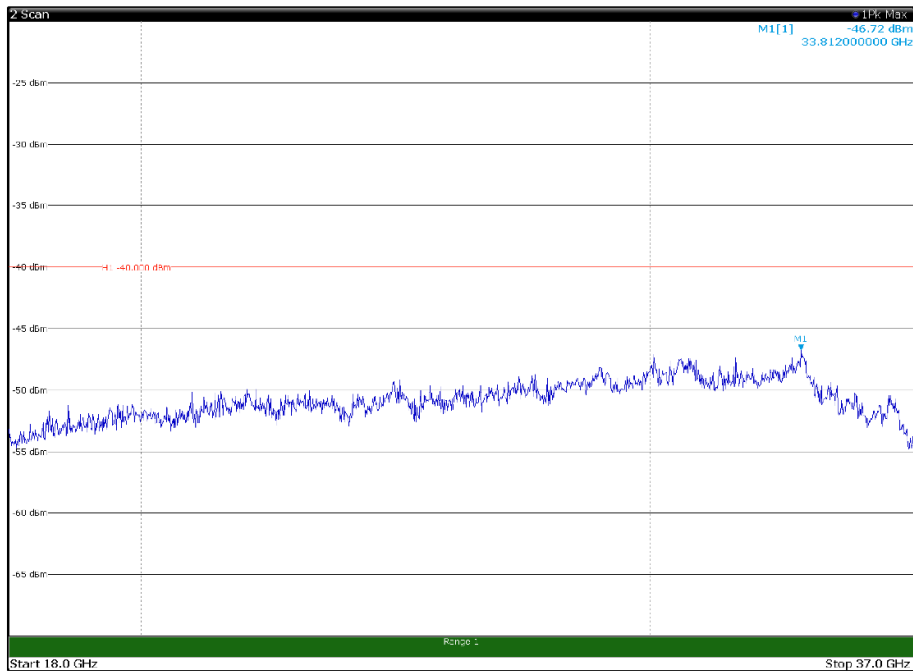

Channel: MIDDLE, Modulation: 64QAM,
BW=15MHz, Range: 18GHz - 37GHz, Polarization: Vertical

Channel: TOP, Modulation: 64QAM,
BW=15MHz, Range: 30MHz- 1GHz, Polarization: Horizontal

Channel: TOP, Modulation: 64QAM,
BW=15MHz, Range: 30MHz- 1GHz, Polarization: Vertical

Channel: TOP, Modulation: 64QAM,
BW=15MHz, Range: 1GHz -6GHz, Polarization: Horizontal

Channel: TOP, Modulation: 64QAM,
BW=15MHz, Range: 1GHz -6GHz, Polarization: Vertical

Channel: TOP, Modulation: 64QAM,
BW=15MHz, Range: 6GHz -18GHz, Polarization: Horizontal

Channel: TOP, Modulation: 64QAM,
BW=15MHz, Range: 6GHz -18GHz, Polarization: Vertical

Channel: BOTTOM, Modulation: 256QAM,
BW=15MHz, Range: 30MHz- 1GHz, Polarization: Horizontal

Channel: BOTTOM, Modulation: 256QAM,
BW=15MHz, Range: 30MHz- 1GHz, Polarization: Vertical