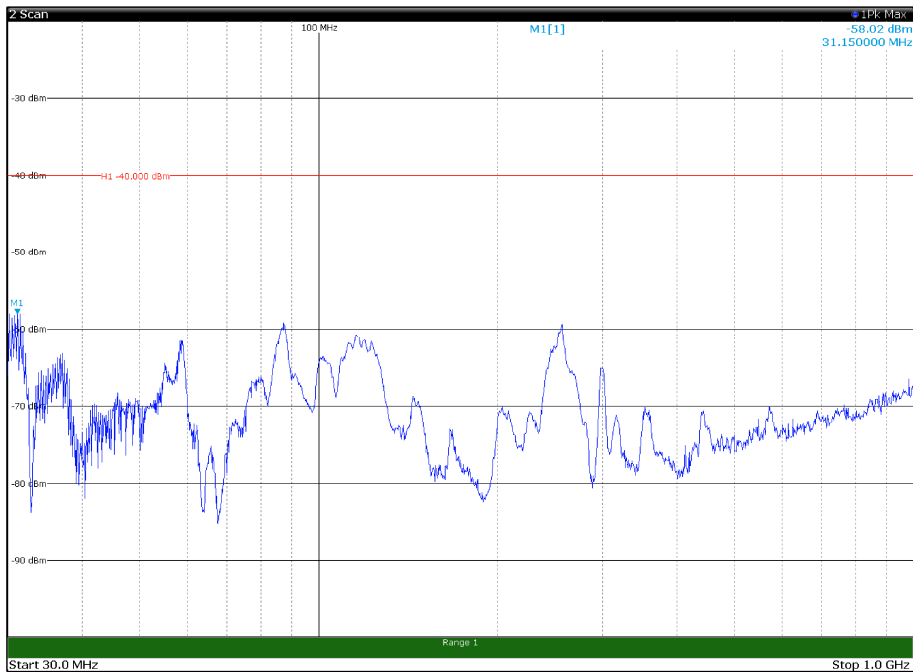

Channel: TOP, Modulation: 256QAM,
BW=15MHz, Range: 1GHz -6GHz, Polarization: Horizontal

Channel: TOP, Modulation: 256QAM,
BW=15MHz, Range: 1GHz -6GHz, Polarization: Vertical

Channel: TOP, Modulation: 256QAM,
BW=15MHz, Range: 6GHz -18GHz, Polarization: Horizontal

Channel: TOP, Modulation: 256QAM,
BW=15MHz, Range: 6GHz -18GHz, Polarization: Vertical

Channel: TOP, Modulation: 256QAM,
BW=15MHz, Range: 18GHz - 37GHz, Polarization: Horizontal

Channel: TOP, Modulation: 256QAM,
BW=15MHz, Range: 18GHz - 37GHz, Polarization: Vertical

Channel: BOTTOM, Modulation: QPSK,
 BW=20MHz, Range: 30MHz- 1GHz, Polarization: Horizontal

Channel: BOTTOM, Modulation: QPSK,
 BW=20MHz, Range: 30MHz- 1GHz, Polarization: Vertical

Channel: BOTTOM, Modulation: QPSK,
BW=20MHz, Range: 1GHz -6GHz, Polarization: Horizontal