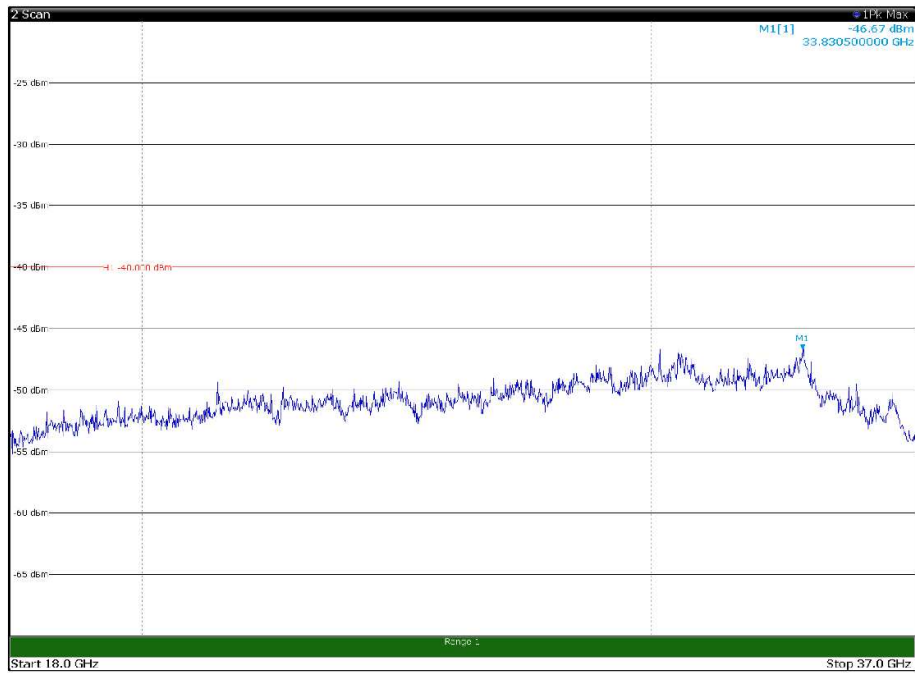

Channel: BOTTOM, Modulation: 16QAM,
BW=20MHz, Range: 18GHz - 37GHz, Polarization: Horizontal

Channel: BOTTOM, Modulation: 16QAM,
BW=20MHz, Range: 18GHz - 37GHz, Polarization: Vertical

Channel: MIDDLE, Modulation: 16QAM,
BW=20MHz, Range: 30MHz- 1GHz, Polarization: Horizontal

Channel: MIDDLE, Modulation: 16QAM,
BW=20MHz, Range: 30MHz- 1GHz, Polarization: Vertical

Channel: MIDDLE, Modulation: 16QAM,
BW=20MHz, Range: 1GHz -6GHz, Polarization: Horizontal

Channel: MIDDLE, Modulation: 16QAM,
BW=20MHz, Range: 1GHz -6GHz, Polarization: Vertical

Channel: MIDDLE, Modulation: 16QAM,
BW=20MHz, Range: 6GHz -18GHz, Polarization: Horizontal

Channel: MIDDLE, Modulation: 16QAM,
BW=20MHz, Range: 6GHz -18GHz, Polarization: Vertical

Channel: TOP, Modulation: 16QAM,
 BW=20MHz, Range: 30MHz- 1GHz, Polarization: Horizontal