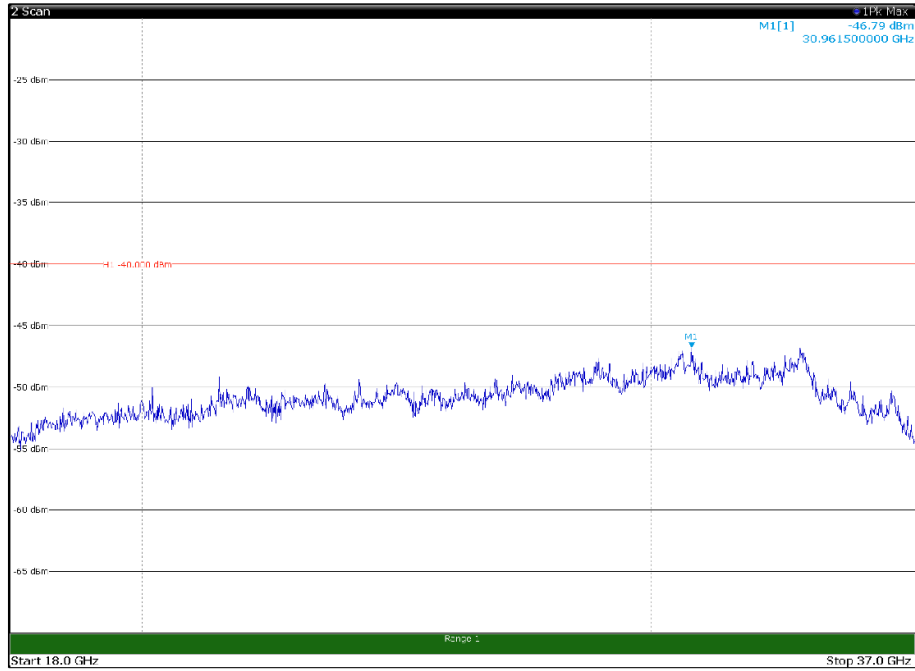

Channel: BOTTOM, Modulation: QPSK,
BW=20MHz, Range: 18GHz - 37GHz, Polarization: Horizontal

Channel: BOTTOM, Modulation: QPSK,
BW=20MHz, Range: 18GHz - 37GHz, Polarization: Vertical

Channel: MIDDLE, Modulation: QPSK,
 BW=20MHz, Range: 30MHz- 1GHz, Polarization: Horizontal

Channel: MIDDLE, Modulation: QPSK,
 BW=20MHz, Range: 30MHz- 1GHz, Polarization: Vertical

Channel: MIDDLE, Modulation: QPSK,
BW=20MHz, Range: 1GHz -6GHz, Polarization: Horizontal

Channel: MIDDLE, Modulation: QPSK,
BW=20MHz, Range: 1GHz -6GHz, Polarization: Vertical

Channel: MIDDLE, Modulation: QPSK,
BW=20MHz, Range: 6GHz -18GHz, Polarization: Horizontal

Channel: MIDDLE, Modulation: QPSK,
BW=20MHz, Range: 6GHz -18GHz, Polarization: Vertical

Channel: MIDDLE, Modulation: QPSK,
BW=20MHz, Range: 18GHz - 37GHz, Polarization: Horizontal