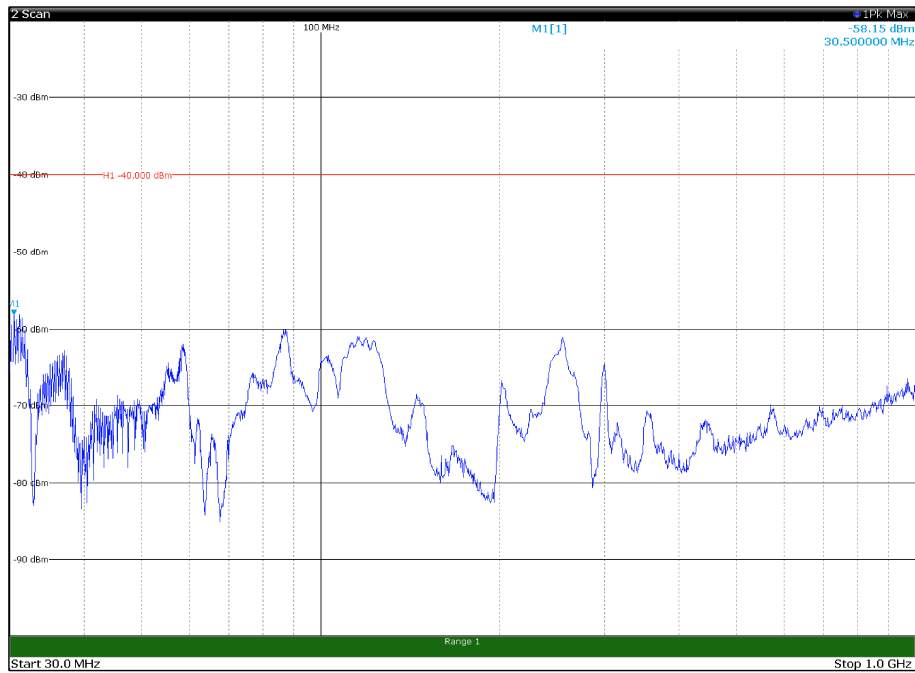

Channel: MIDDLE, Modulation: 16QAM,
BW=20MHz, Range: 30MHz- 1GHz, Polarization: Vertical

Channel: MIDDLE, Modulation: 16QAM,
BW=20MHz, Range: 1GHz -6GHz, Polarization: Horizontal

Channel: MIDDLE, Modulation: 16QAM,
BW=20MHz, Range: 1GHz -6GHz, Polarization: Vertical

Channel: MIDDLE, Modulation: 16QAM,
BW=20MHz, Range: 6GHz -18GHz, Polarization: Horizontal

Channel: MIDDLE, Modulation: 16QAM,
BW=20MHz, Range: 6GHz -18GHz, Polarization: Vertical

Channel: TOP, Modulation: 16QAM,
 BW=20MHz, Range: 30MHz- 1GHz, Polarization: Horizontal

Channel: TOP, Modulation: 16QAM,
 BW=20MHz, Range: 30MHz- 1GHz, Polarization: Vertical

Channel: TOP, Modulation: 16QAM,
BW=20MHz, Range: 1GHz -6GHz, Polarization: Horizontal

Channel: TOP, Modulation: 16QAM,
BW=20MHz, Range: 1GHz -6GHz, Polarization: Vertical