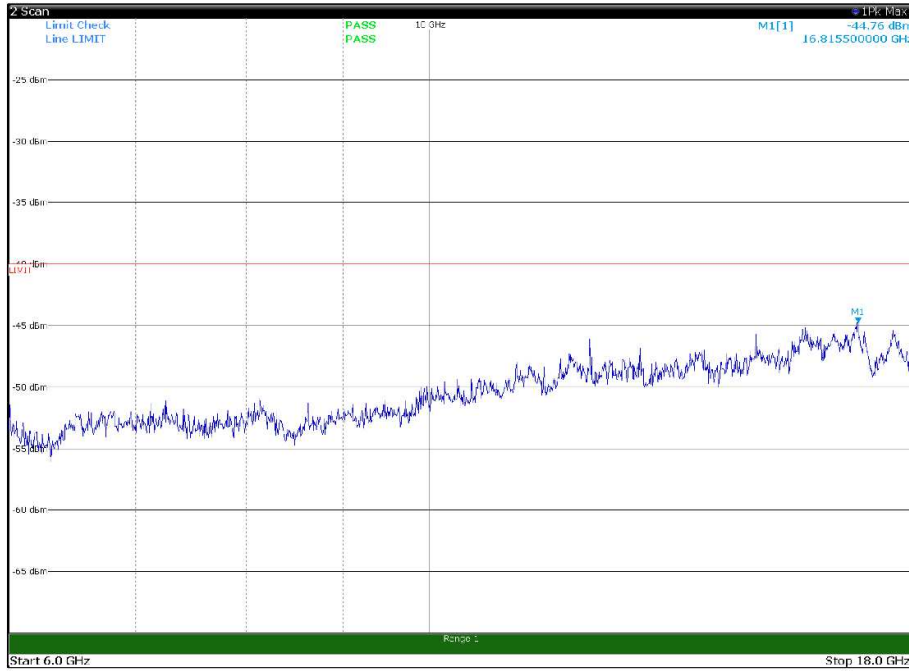

Channel: TOP, Modulation: 16QAM,
BW=15MHz, Range: 18GHz - 37GHz, Polarization: Vertical

Channel: BOTTOM, Modulation: 64QAM,
BW=15MHz, Range: 30MHz- 1GHz, Polarization: Horizontal

Channel: BOTTOM, Modulation: 64QAM,
BW=15MHz, Range: 30MHz- 1GHz, Polarization: Vertical

Channel: BOTTOM, Modulation: 64QAM,
BW=15MHz, Range: 6GHz -18GHz, Polarization: Horizontal

Channel: BOTTOM, Modulation: 64QAM,
BW=15MHz, Range: 6GHz -18GHz, Polarization: Vertical

Channel: MIDDLE, Modulation: 64QAM,
BW=15MHz, Range: 30MHz- 1GHz, Polarization: Horizontal

Channel: MIDDLE, Modulation: 64QAM,
BW=15MHz, Range: 30MHz- 1GHz, Polarization: Vertical

Channel: MIDDLE, Modulation: 64QAM,
BW=15MHz, Range: 1GHz -6GHz, Polarization: Horizontal

Channel: MIDDLE, Modulation: 64QAM,
BW=15MHz, Range: 1GHz -6GHz, Polarization: Vertical