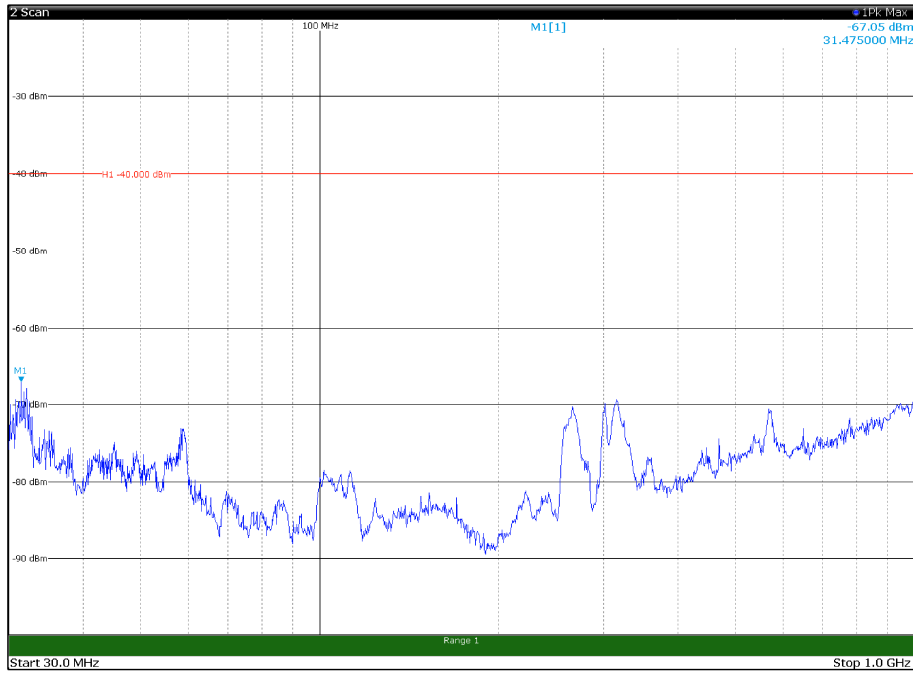

Channel: TOP, Modulation: 16QAM,
 BW=15MHz, Range: 30MHz- 1GHz, Polarization: Vertical

Channel: TOP, Modulation: 16QAM,
BW=15MHz, Range: 1GHz -6GHz, Polarization: Horizontal

Channel: TOP, Modulation: 16QAM,
BW=15MHz, Range: 1GHz -6GHz, Polarization: Vertical

Channel: TOP, Modulation: 16QAM,
 BW=15MHz, Range: 6GHz -18GHz, Polarization: Horizontal

Channel: TOP, Modulation: 16QAM,
 BW=15MHz, Range: 6GHz -18GHz, Polarization: Vertical

Channel: TOP, Modulation: 16QAM,
BW=15MHz, Range: 18GHz - 37GHz, Polarization: Horizontal

Channel: TOP, Modulation: 16QAM,
BW=15MHz, Range: 18GHz - 37GHz, Polarization: Vertical

Channel: BOTTOM, Modulation: 64QAM,
BW=15MHz, Range: 30MHz- 1GHz, Polarization: Horizontal

Channel: BOTTOM, Modulation: 64QAM,
BW=15MHz, Range: 30MHz- 1GHz, Polarization: Vertical