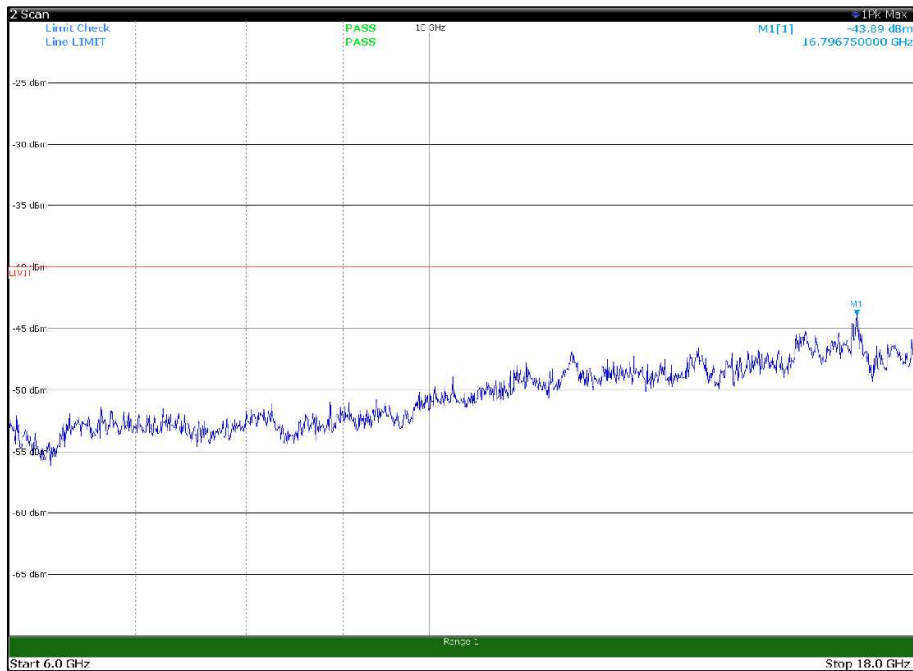

Channel: MIDDLE, Modulation: 64QAM,
BW=15MHz, Range: 18GHz - 37GHz, Polarization: Vertical

Channel: TOP, Modulation: 64QAM,
BW=15MHz, Range: 30MHz- 1GHz, Polarization: Horizontal

Channel: TOP, Modulation: 64QAM,
BW=15MHz, Range: 30MHz- 1GHz, Polarization: Vertical

Channel: TOP, Modulation: 64QAM,
BW=15MHz, Range: 1GHz -6GHz, Polarization: Horizontal

Channel: TOP, Modulation: 64QAM,
BW=15MHz, Range: 1GHz -6GHz, Polarization: Vertical

Channel: TOP, Modulation: 64QAM,
BW=15MHz, Range: 6GHz -18GHz, Polarization: Horizontal