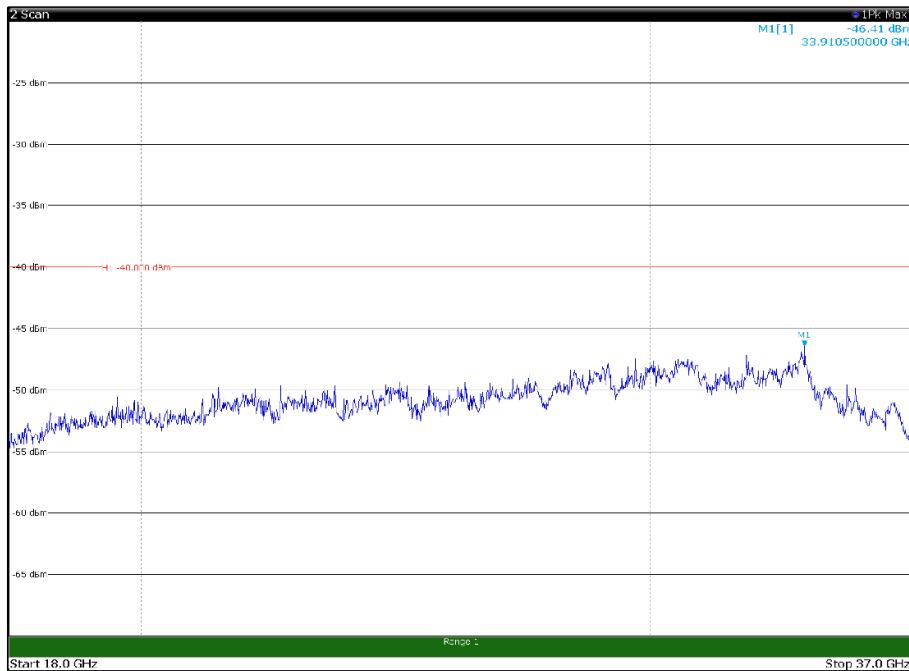

Channel: BOTTOM, Modulation: 16QAM,
BW=15MHz, Range: 30MHz- 1GHz, Polarization: Horizontal

Channel: BOTTOM, Modulation: 16QAM,
BW=15MHz, Range: 30MHz- 1GHz, Polarization: Vertical

Channel: BOTTOM, Modulation: 16QAM,
BW=15MHz, Range: 1GHz -6GHz, Polarization: Horizontal

Channel: BOTTOM, Modulation: 16QAM,
BW=15MHz, Range: 1GHz -6GHz, Polarization: Vertical

Channel: BOTTOM, Modulation: 16QAM,
BW=15MHz, Range: 6GHz -18GHz, Polarization: Horizontal

Channel: BOTTOM, Modulation: 16QAM,
BW=15MHz, Range: 6GHz -18GHz, Polarization: Vertical

Channel: BOTTOM, Modulation: 16QAM,
BW=15MHz, Range: 18GHz - 37GHz, Polarization: Horizontal

Channel: BOTTOM, Modulation: 16QAM,
BW=15MHz, Range: 18GHz - 37GHz, Polarization: Vertical

Channel: MIDDLE, Modulation: 16QAM,
BW=15MHz, Range: 30MHz- 1GHz, Polarization: Horizontal