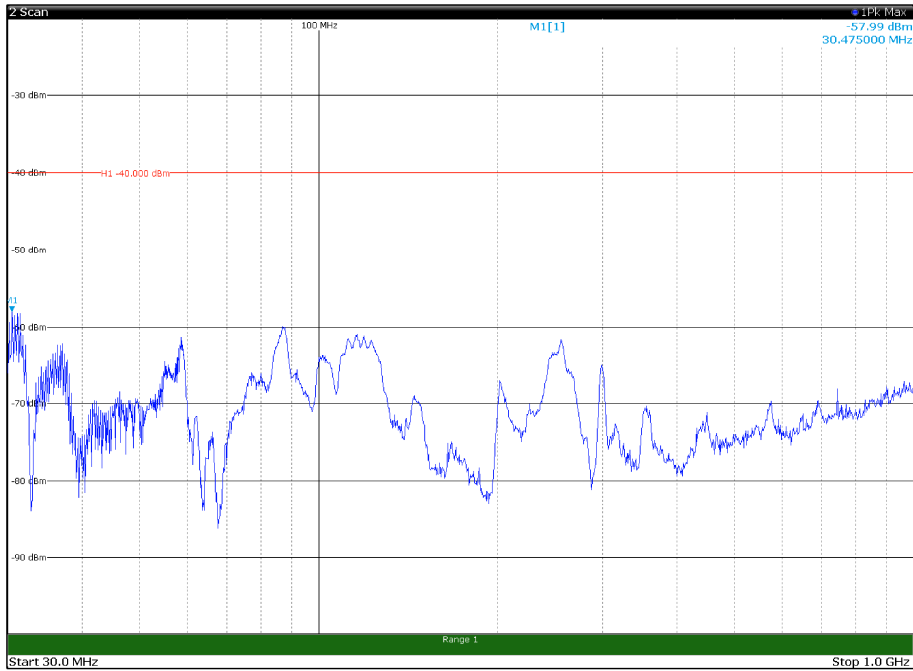

Channel: BOTTOM, Modulation: QPSK,
 BW=20MHz, Range: 30MHz- 1GHz, Polarization: Horizontal

Channel: BOTTOM, Modulation: QPSK,
 BW=20MHz, Range: 30MHz- 1GHz, Polarization: Vertical

Channel: BOTTOM, Modulation: QPSK,
BW=20MHz, Range: 1GHz -6GHz, Polarization: Horizontal

Channel: BOTTOM, Modulation: QPSK,
BW=20MHz, Range: 1GHz -6GHz, Polarization: Vertical

Channel: BOTTOM, Modulation: QPSK,
BW=20MHz, Range: 6GHz -18GHz, Polarization: Horizontal

Channel: BOTTOM, Modulation: QPSK,
BW=20MHz, Range: 6GHz -18GHz, Polarization: Vertical

Channel: BOTTOM, Modulation: QPSK,
BW=20MHz, Range: 18GHz - 37GHz, Polarization: Horizontal

Channel: BOTTOM, Modulation: QPSK,
BW=20MHz, Range: 18GHz - 37GHz, Polarization: Vertical

Channel: MIDDLE, Modulation: QPSK,
 BW=20MHz, Range: 30MHz- 1GHz, Polarization: Horizontal