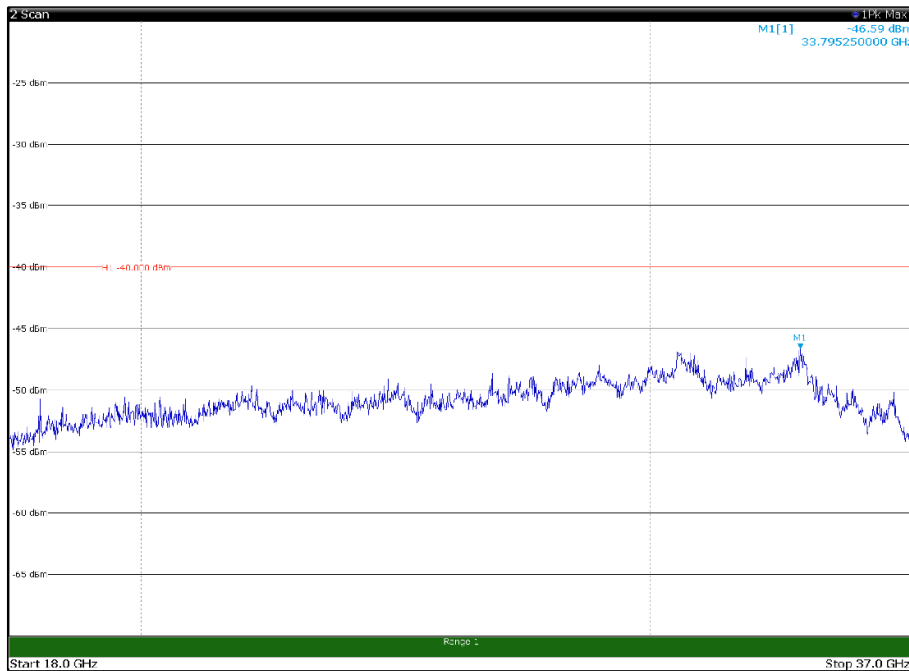

Channel: BOTTOM, Modulation: 256QAM,
BW=15MHz, Range: 1GHz -6GHz, Polarization: Horizontal

Channel: BOTTOM, Modulation: 256QAM,
BW=15MHz, Range: 1GHz -6GHz, Polarization: Vertical

Channel: BOTTOM, Modulation: 256QAM,
BW=15MHz, Range: 6GHz -18GHz, Polarization: Horizontal

Channel: BOTTOM, Modulation: 256QAM,
BW=15MHz, Range: 6GHz -18GHz, Polarization: Vertical

Channel: MIDDLE, Modulation: 256QAM,
 BW=15MHz, Range: 30MHz- 1GHz, Polarization: Horizontal

Channel: MIDDLE, Modulation: 256QAM,
 BW=15MHz, Range: 30MHz- 1GHz, Polarization: Vertical

Channel: MIDDLE, Modulation: 256QAM,
BW=15MHz, Range: 6GHz -18GHz, Polarization: Horizontal

Channel: MIDDLE, Modulation: 256QAM,
BW=15MHz, Range: 6GHz -18GHz, Polarization: Vertical

Channel: MIDDLE, Modulation: 256QAM,
BW=15MHz, Range: 18GHz - 37GHz, Polarization: Horizontal