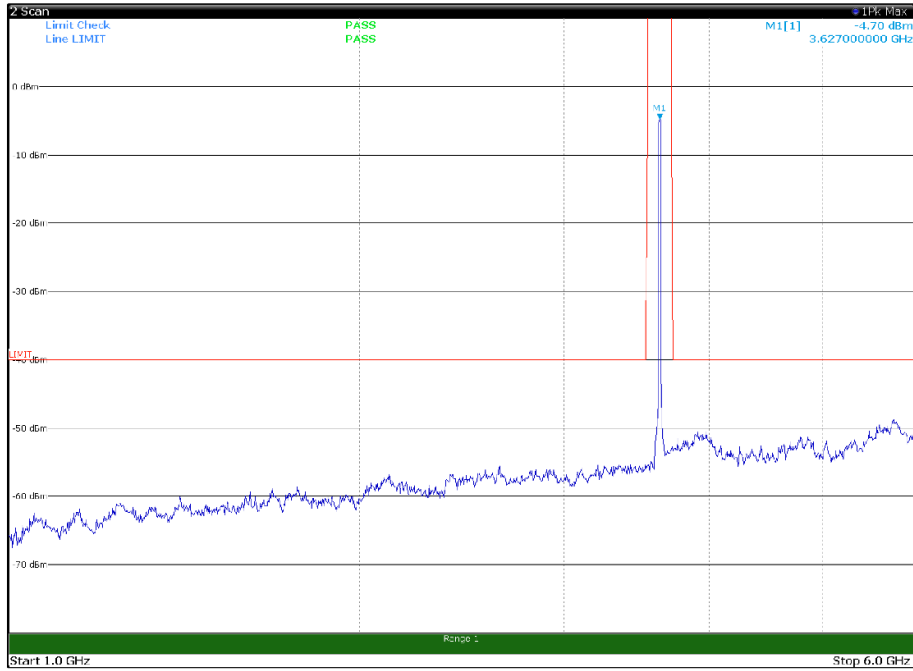

Channel: BOTTOM, Modulation: 16QAM,
BW=15MHz, Range: 1GHz -6GHz, Polarization: Vertical

Channel: BOTTOM, Modulation: 16QAM,
BW=15MHz, Range: 6GHz -18GHz, Polarization: Horizontal

Channel: BOTTOM, Modulation: 16QAM,
BW=15MHz, Range: 6GHz -18GHz, Polarization: Vertical

Channel: BOTTOM, Modulation: 16QAM,
BW=15MHz, Range: 18GHz - 37GHz, Polarization: Horizontal

Channel: BOTTOM, Modulation: 16QAM,
BW=15MHz, Range: 18GHz - 37GHz, Polarization: Vertical

Channel: MIDDLE, Modulation: 16QAM,
BW=15MHz, Range: 30MHz- 1GHz, Polarization: Horizontal

Channel: MIDDLE, Modulation: 16QAM,
BW=15MHz, Range: 30MHz- 1GHz, Polarization: Vertical

Channel: MIDDLE, Modulation: 16QAM,
BW=15MHz, Range: 6GHz -18GHz, Polarization: Horizontal

Channel: MIDDLE, Modulation: 16QAM,
BW=15MHz, Range: 6GHz -18GHz, Polarization: Vertical