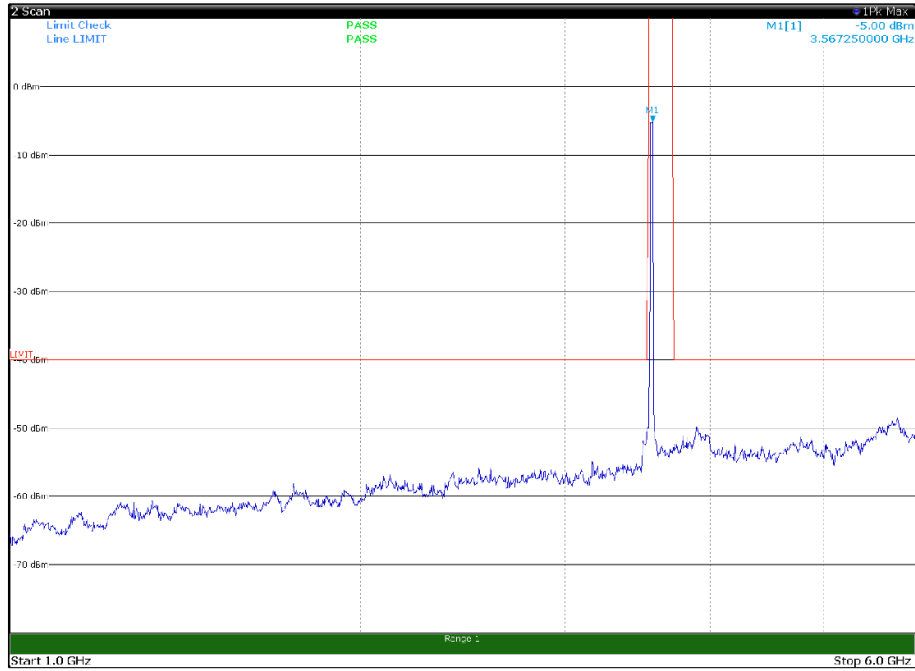

Channel: BOTTOM, Modulation: QPSK,
BW=20MHz, Range: 30MHz- 1GHz, Polarization: Vertical

Channel: BOTTOM, Modulation: QPSK,
BW=20MHz, Range: 1GHz -6GHz, Polarization: Horizontal