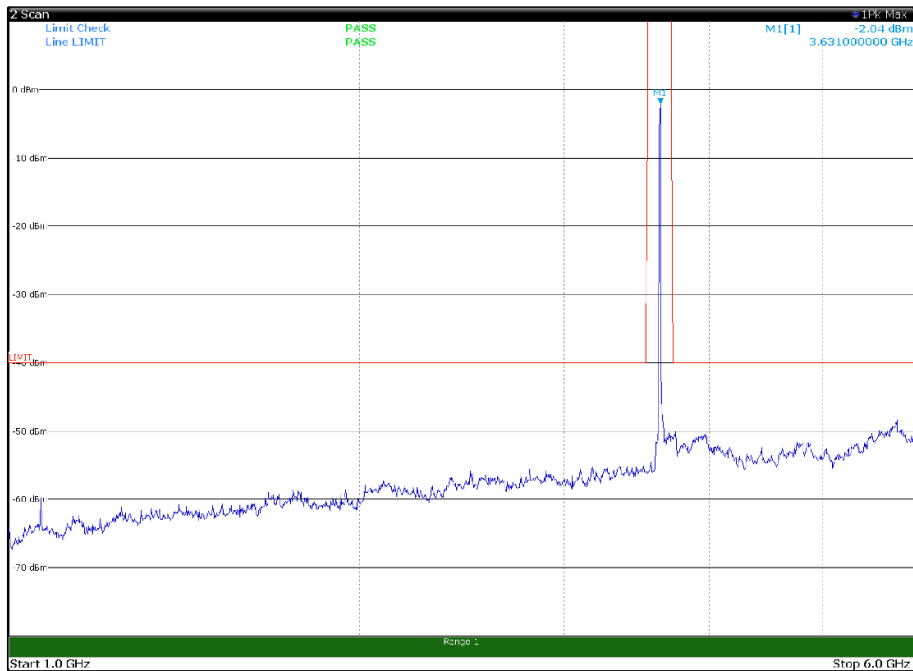

Channel: MIDDLE, Modulation: 64QAM,
BW=15MHz, Range: 1GHz -6GHz, Polarization: Horizontal

Channel: MIDDLE, Modulation: 64QAM,
BW=15MHz, Range: 1GHz -6GHz, Polarization: Vertical