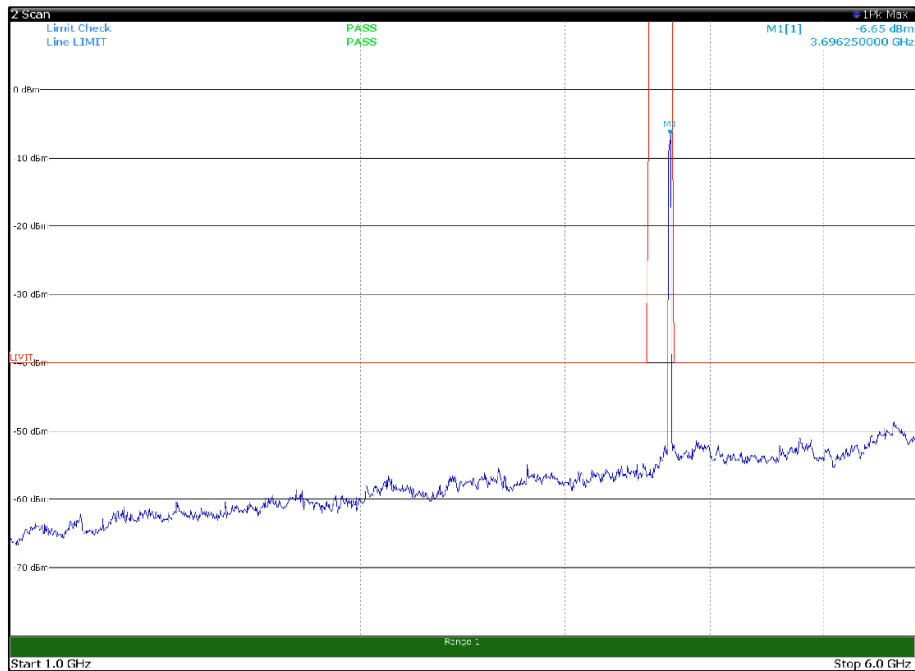

Channel: MIDDLE, Modulation: QPSK,
BW=20MHz, Range: 18GHz - 37GHz, Polarization: Vertical

Channel: TOP, Modulation: QPSK,
 BW=20MHz, Range: 30MHz- 1GHz, Polarization: Horizontal

Channel: TOP, Modulation: QPSK,
 BW=20MHz, Range: 30MHz- 1GHz, Polarization: Vertical

Channel: TOP, Modulation: QPSK,
BW=20MHz, Range: 1GHz -6GHz, Polarization: Horizontal

Channel: TOP, Modulation: QPSK,
BW=20MHz, Range: 1GHz -6GHz, Polarization: Vertical

Channel: TOP, Modulation: QPSK,
 BW=20MHz, Range: 6GHz -18GHz, Polarization: Horizontal