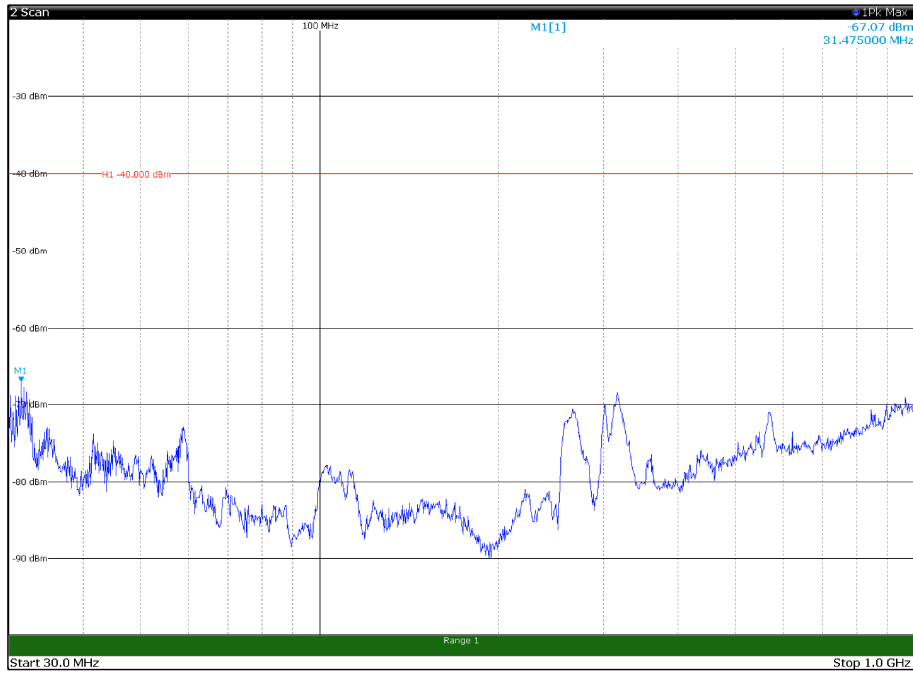

Channel: BOTTOM, Modulation: 256QAM,
BW=15MHz, Range: 6GHz -18GHz, Polarization: Vertical

Channel: MIDDLE, Modulation: 256QAM,
 BW=15MHz, Range: 30MHz- 1GHz, Polarization: Horizontal

Channel: MIDDLE, Modulation: 256QAM,
 BW=15MHz, Range: 30MHz- 1GHz, Polarization: Vertical

Channel: MIDDLE, Modulation: 256QAM,
BW=15MHz, Range: 6GHz -18GHz, Polarization: Horizontal

Channel: MIDDLE, Modulation: 256QAM,
BW=15MHz, Range: 6GHz -18GHz, Polarization: Vertical

Channel: MIDDLE, Modulation: 256QAM,
BW=15MHz, Range: 18GHz - 37GHz, Polarization: Horizontal

Channel: MIDDLE, Modulation: 256QAM,
BW=15MHz, Range: 18GHz - 37GHz, Polarization: Vertical

Channel: TOP, Modulation: 256QAM,
BW=15MHz, Range: 30MHz- 1GHz, Polarization: Horizontal

Channel: TOP, Modulation: 256QAM,
BW=15MHz, Range: 30MHz- 1GHz, Polarization: Vertical