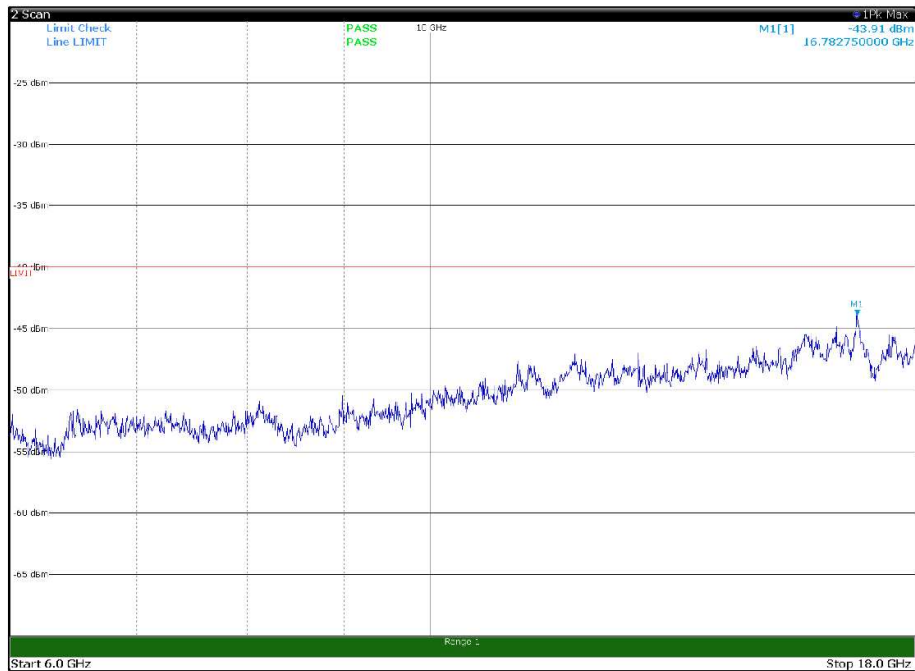

Channel: TOP, Modulation: 16QAM,
 BW=20MHz, Range: 30MHz- 1GHz, Polarization: Vertical

Channel: TOP, Modulation: 16QAM,
BW=20MHz, Range: 1GHz -6GHz, Polarization: Horizontal

Channel: TOP, Modulation: 16QAM,
BW=20MHz, Range: 1GHz -6GHz, Polarization: Vertical

Channel: TOP, Modulation: 16QAM,
 BW=20MHz, Range: 6GHz -18GHz, Polarization: Horizontal

Channel: TOP, Modulation: 16QAM,
 BW=20MHz, Range: 6GHz -18GHz, Polarization: Vertical