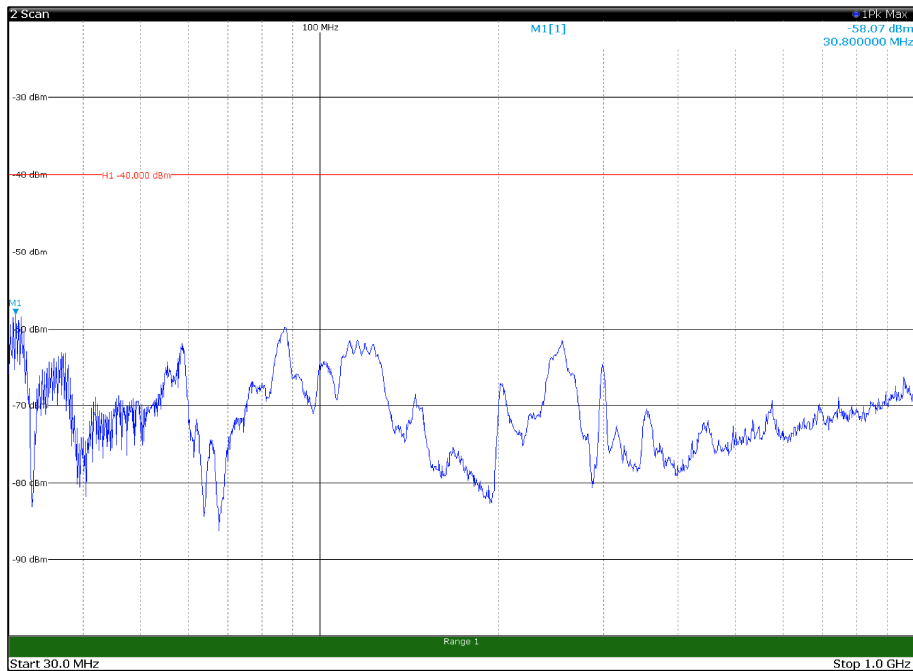

Channel: TOP, Modulation: 64QAM,
BW=15MHz, Range: 6GHz -18GHz, Polarization: Vertical

Channel: BOTTOM, Modulation: 256QAM,
BW=15MHz, Range: 30MHz- 1GHz, Polarization: Horizontal

Channel: BOTTOM, Modulation: 256QAM,
BW=15MHz, Range: 30MHz- 1GHz, Polarization: Vertical

Channel: BOTTOM, Modulation: 256QAM,
BW=15MHz, Range: 1GHz -6GHz, Polarization: Horizontal

Channel: BOTTOM, Modulation: 256QAM,
BW=15MHz, Range: 1GHz -6GHz, Polarization: Vertical

Channel: BOTTOM, Modulation: 256QAM,
BW=15MHz, Range: 6GHz -18GHz, Polarization: Horizontal

Channel: BOTTOM, Modulation: 256QAM,
BW=15MHz, Range: 6GHz -18GHz, Polarization: Vertical

Channel: MIDDLE, Modulation: 256QAM,
 BW=15MHz, Range: 30MHz- 1GHz, Polarization: Horizontal

Channel: MIDDLE, Modulation: 256QAM,
 BW=15MHz, Range: 30MHz- 1GHz, Polarization: Vertical