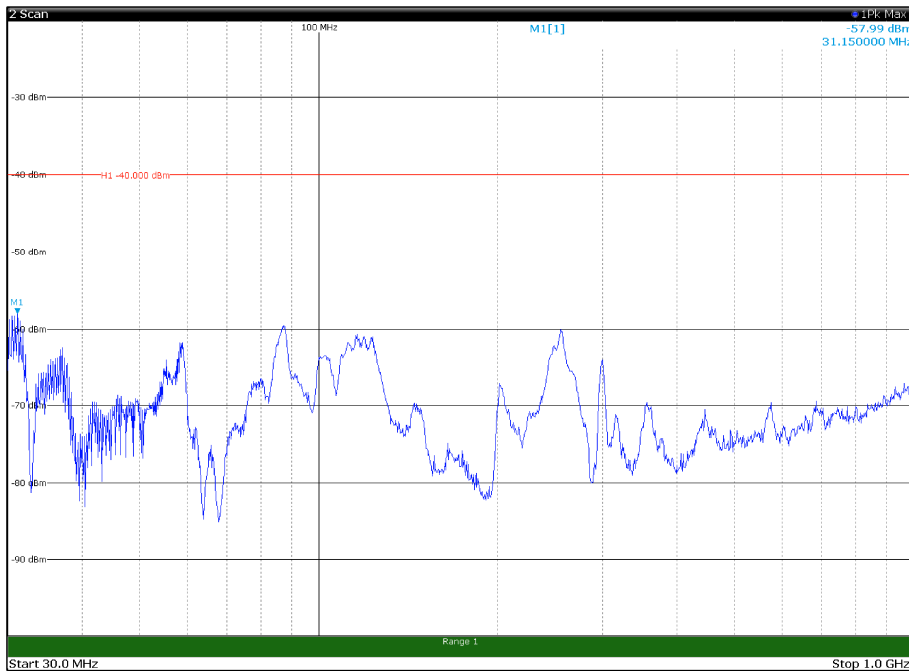

Channel: MIDDLE, Modulation: QPSK,
 BW=20MHz, Range: 30MHz- 1GHz, Polarization: Vertical

Channel: MIDDLE, Modulation: QPSK,
BW=20MHz, Range: 1GHz -6GHz, Polarization: Horizontal

Channel: MIDDLE, Modulation: QPSK,
BW=20MHz, Range: 1GHz -6GHz, Polarization: Vertical

Channel: MIDDLE, Modulation: QPSK,
BW=20MHz, Range: 6GHz -18GHz, Polarization: Horizontal

Channel: MIDDLE, Modulation: QPSK,
BW=20MHz, Range: 6GHz -18GHz, Polarization: Vertical

Channel: MIDDLE, Modulation: QPSK,
BW=20MHz, Range: 18GHz - 37GHz, Polarization: Horizontal

Channel: MIDDLE, Modulation: QPSK,
BW=20MHz, Range: 18GHz - 37GHz, Polarization: Vertical

Channel: TOP, Modulation: QPSK,
 BW=20MHz, Range: 30MHz- 1GHz, Polarization: Horizontal

Channel: TOP, Modulation: QPSK,
 BW=20MHz, Range: 30MHz- 1GHz, Polarization: Vertical