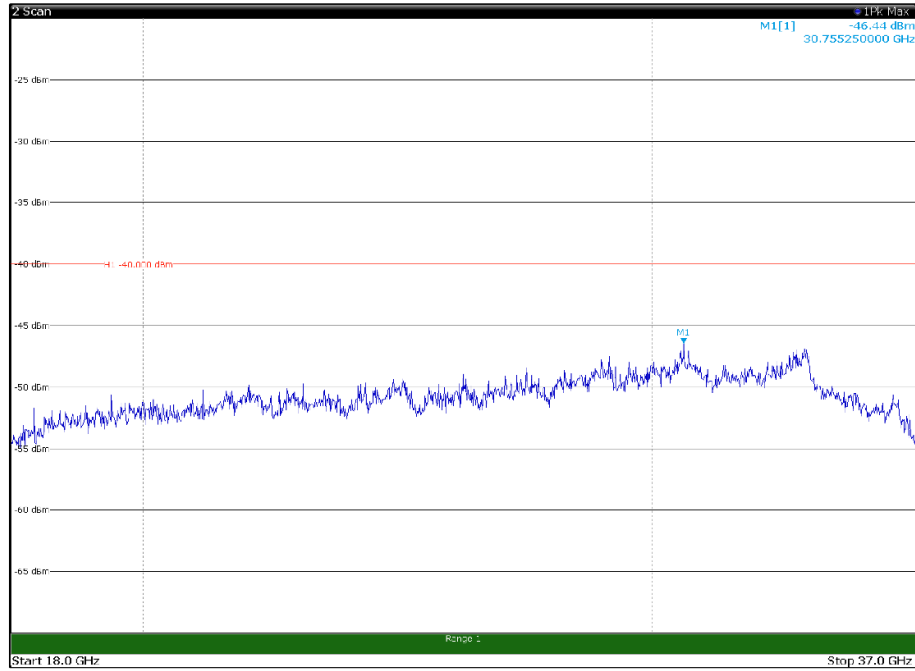

Channel: TOP, Modulation: QPSK,
BW=15MHz, Range: 1GHz -6GHz, Polarization: Horizontal

Channel: TOP, Modulation: QPSK,
BW=15MHz, Range: 1GHz -6GHz, Polarization: Vertical

Channel: TOP, Modulation: QPSK,
BW=15MHz, Range: 6GHz -18GHz, Polarization: Horizontal

Channel: TOP, Modulation: QPSK,
BW=15MHz, Range: 6GHz -18GHz, Polarization: Vertical

Channel: TOP, Modulation: QPSK,
BW=15MHz, Range: 18GHz - 37GHz, Polarization: Horizontal

Channel: TOP, Modulation: QPSK,
BW=15MHz, Range: 18GHz - 37GHz, Polarization: Vertical

Channel: BOTTOM, Modulation: 16QAM,
BW=15MHz, Range: 30MHz- 1GHz, Polarization: Horizontal

Channel: BOTTOM, Modulation: 16QAM,
BW=15MHz, Range: 30MHz- 1GHz, Polarization: Vertical

Channel: BOTTOM, Modulation: 16QAM,
BW=15MHz, Range: 1GHz -6GHz, Polarization: Horizontal