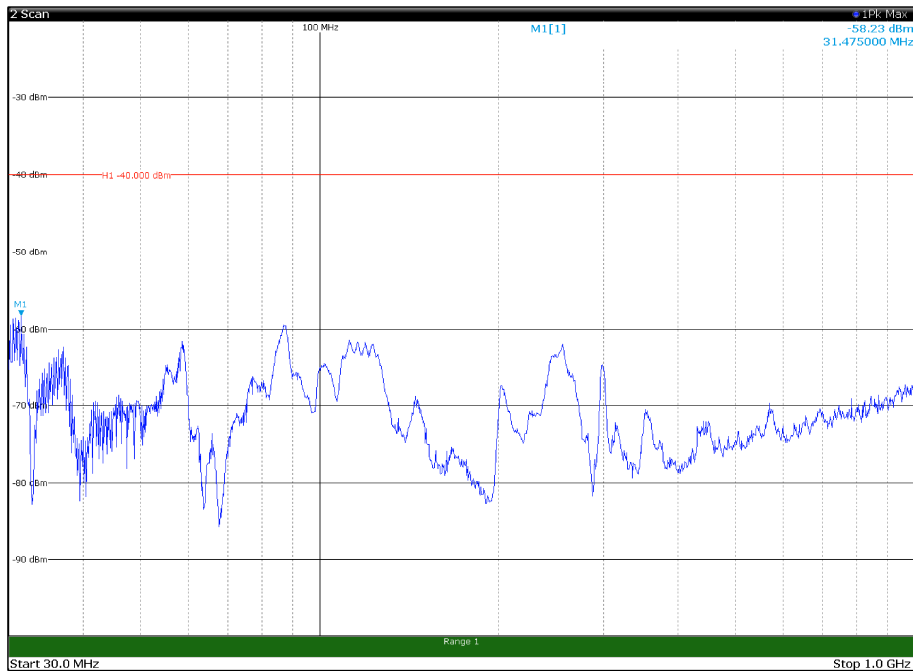

Channel: MIDDLE, Modulation: 64QAM,
BW=15MHz, Range: 18GHz - 37GHz, Polarization: Vertical

Channel: TOP, Modulation: 64QAM,
BW=15MHz, Range: 30MHz- 1GHz, Polarization: Horizontal

Channel: TOP, Modulation: 64QAM,
BW=15MHz, Range: 30MHz- 1GHz, Polarization: Vertical

Channel: TOP, Modulation: 64QAM,
BW=15MHz, Range: 1GHz -6GHz, Polarization: Horizontal

Channel: TOP, Modulation: 64QAM,
BW=15MHz, Range: 1GHz -6GHz, Polarization: Vertical

Channel: TOP, Modulation: 64QAM,
BW=15MHz, Range: 6GHz -18GHz, Polarization: Horizontal

Channel: TOP, Modulation: 64QAM,
BW=15MHz, Range: 6GHz -18GHz, Polarization: Vertical

Channel: BOTTOM, Modulation: 256QAM,
BW=15MHz, Range: 30MHz- 1GHz, Polarization: Horizontal

Channel: BOTTOM, Modulation: 256QAM,
BW=15MHz, Range: 30MHz- 1GHz, Polarization: Vertical

Channel: BOTTOM, Modulation: 256QAM,
BW=15MHz, Range: 1GHz -6GHz, Polarization: Horizontal

Channel: BOTTOM, Modulation: 256QAM,
BW=15MHz, Range: 1GHz -6GHz, Polarization: Vertical

Channel: BOTTOM, Modulation: 256QAM,
BW=15MHz, Range: 6GHz -18GHz, Polarization: Horizontal