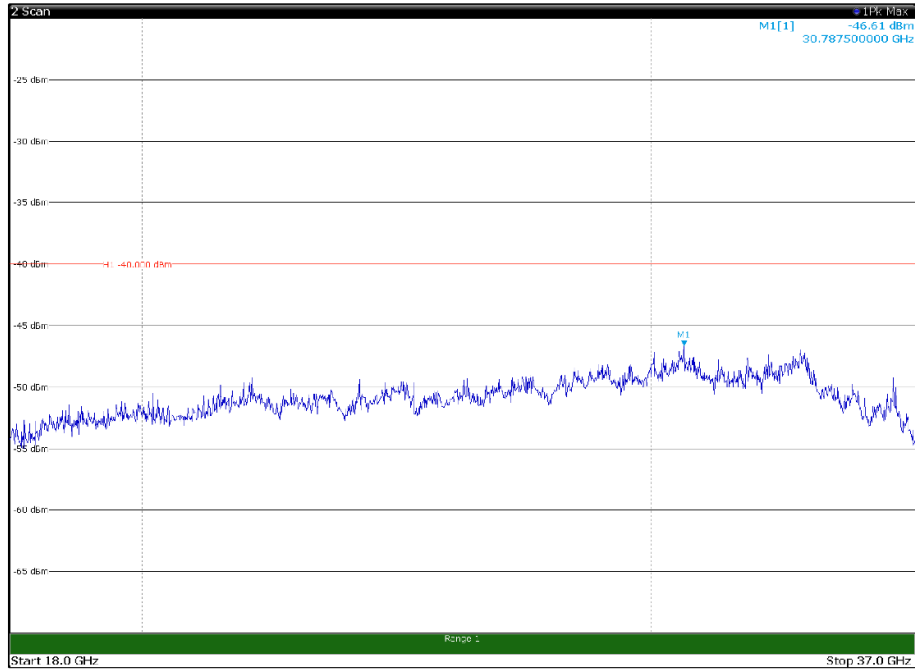

Channel: MIDDLE, Modulation: QPSK,
BW=20MHz, Range: 18GHz - 37GHz, Polarization: Vertical

Channel: TOP, Modulation: QPSK,
 BW=20MHz, Range: 30MHz- 1GHz, Polarization: Horizontal

Channel: TOP, Modulation: QPSK,
 BW=20MHz, Range: 30MHz- 1GHz, Polarization: Vertical

Channel: TOP, Modulation: QPSK,
BW=20MHz, Range: 1GHz -6GHz, Polarization: Horizontal

Channel: TOP, Modulation: QPSK,
BW=20MHz, Range: 1GHz -6GHz, Polarization: Vertical

Channel: TOP, Modulation: QPSK,
 BW=20MHz, Range: 6GHz -18GHz, Polarization: Horizontal

Channel: TOP, Modulation: QPSK,
 BW=20MHz, Range: 6GHz -18GHz, Polarization: Vertical

Channel: TOP, Modulation: QPSK,
BW=20MHz, Range: 18GHz - 37GHz, Polarization: Horizontal

Channel: TOP, Modulation: QPSK,
BW=20MHz, Range: 18GHz - 37GHz, Polarization: Vertical