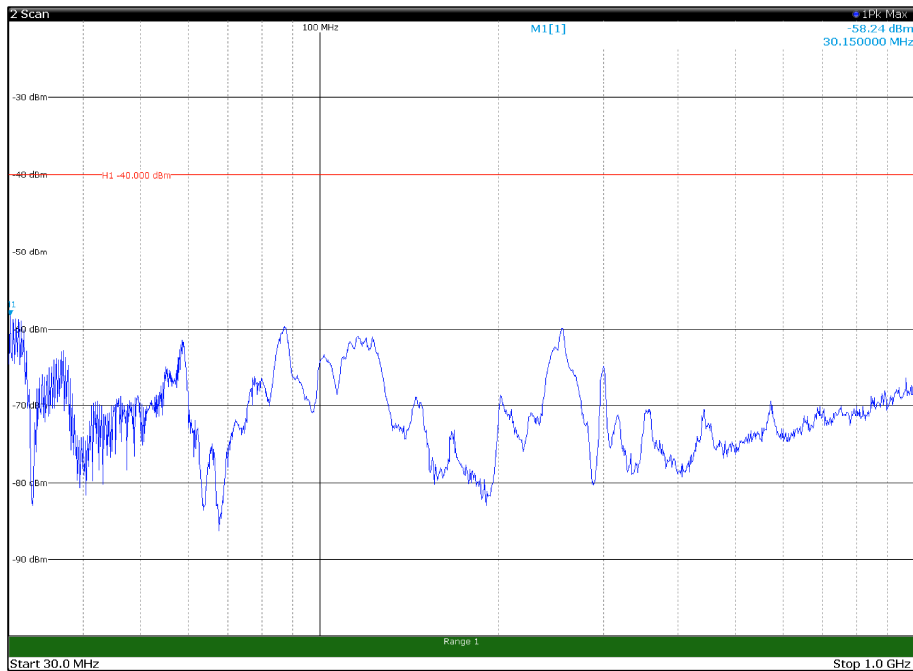

Channel: BOTTOM, Modulation: 16QAM,
BW=15MHz, Range: 30MHz- 1GHz, Polarization: Horizontal

Channel: BOTTOM, Modulation: 16QAM,
BW=15MHz, Range: 30MHz- 1GHz, Polarization: Vertical

Channel: BOTTOM, Modulation: 16QAM,
BW=15MHz, Range: 1GHz -6GHz, Polarization: Horizontal

Channel: BOTTOM, Modulation: 16QAM,
BW=15MHz, Range: 1GHz -6GHz, Polarization: Vertical

Channel: BOTTOM, Modulation: 16QAM,
BW=15MHz, Range: 6GHz -18GHz, Polarization: Horizontal

Channel: BOTTOM, Modulation: 16QAM,
BW=15MHz, Range: 6GHz -18GHz, Polarization: Vertical

Channel: BOTTOM, Modulation: 16QAM,
BW=15MHz, Range: 18GHz - 37GHz, Polarization: Horizontal

Channel: BOTTOM, Modulation: 16QAM,
BW=15MHz, Range: 18GHz - 37GHz, Polarization: Vertical

Channel: MIDDLE, Modulation: 16QAM,
BW=15MHz, Range: 30MHz- 1GHz, Polarization: Horizontal

Channel: MIDDLE, Modulation: 16QAM,
BW=15MHz, Range: 30MHz- 1GHz, Polarization: Vertical

Channel: MIDDLE, Modulation: 16QAM,
BW=15MHz, Range: 6GHz -18GHz, Polarization: Horizontal

Channel: MIDDLE, Modulation: 16QAM,
BW=15MHz, Range: 6GHz -18GHz, Polarization: Vertical