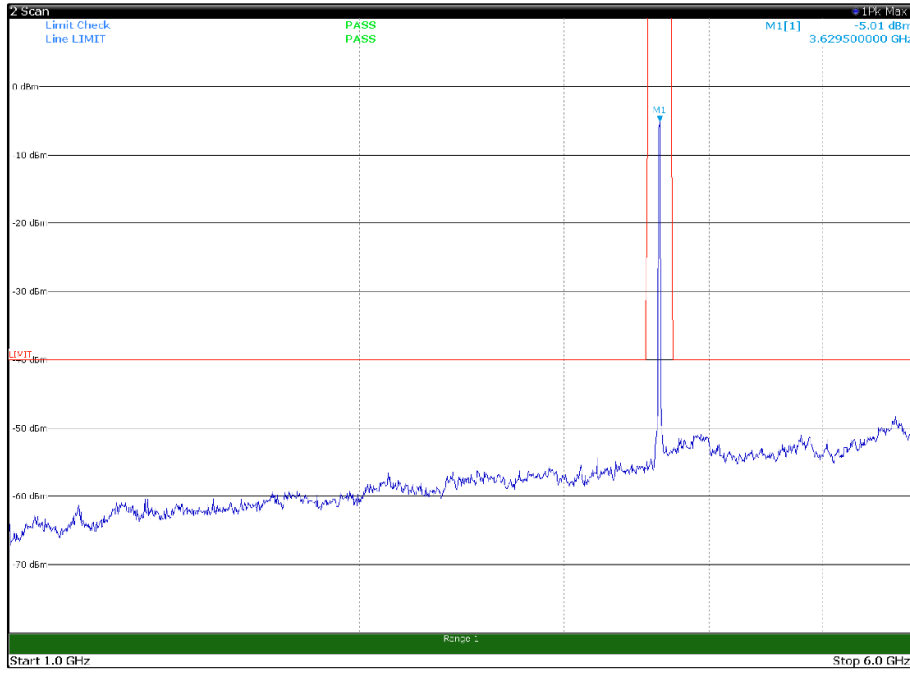

Channel: BOTTOM, Modulation: 256QAM,
BW=15MHz, Range: 6GHz -18GHz, Polarization: Vertical

Channel: MIDDLE, Modulation: 256QAM,
 BW=15MHz, Range: 30MHz- 1GHz, Polarization: Horizontal

Channel: MIDDLE, Modulation: 256QAM,
 BW=15MHz, Range: 30MHz- 1GHz, Polarization: Vertical

Channel: MIDDLE, Modulation: 256QAM,
BW=15MHz, Range: 6GHz -18GHz, Polarization: Horizontal

Channel: MIDDLE, Modulation: 256QAM,
BW=15MHz, Range: 6GHz -18GHz, Polarization: Vertical

Channel: MIDDLE, Modulation: 256QAM,
BW=15MHz, Range: 18GHz - 37GHz, Polarization: Horizontal