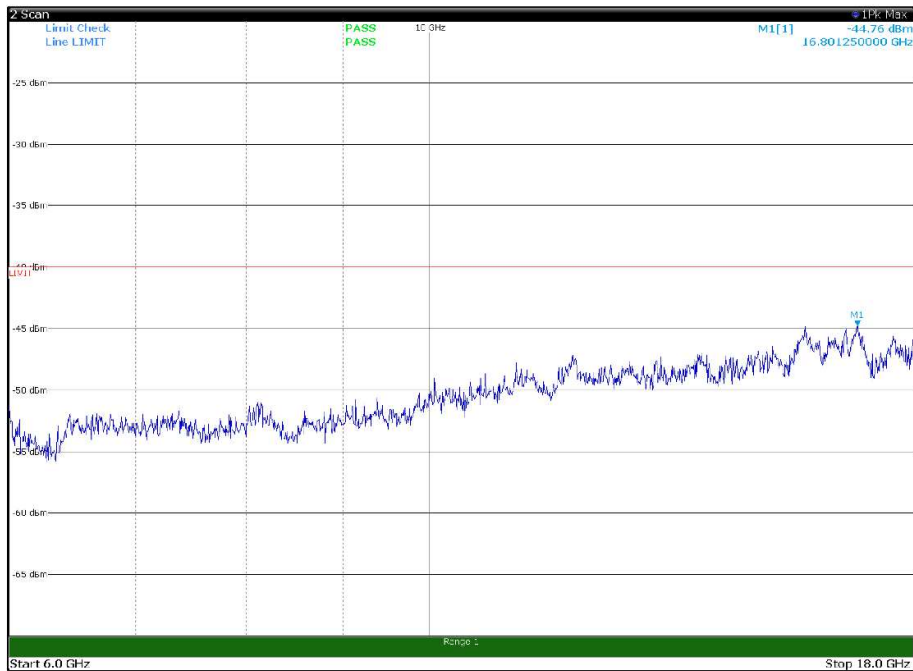

Channel: TOP, Modulation: QPSK,
BW=15MHz, Range: 1GHz -6GHz, Polarization: Horizontal

Channel: TOP, Modulation: QPSK,
BW=15MHz, Range: 1GHz -6GHz, Polarization: Vertical

Channel: TOP, Modulation: QPSK,
BW=15MHz, Range: 6GHz -18GHz, Polarization: Horizontal

Channel: TOP, Modulation: QPSK,
BW=15MHz, Range: 6GHz -18GHz, Polarization: Vertical

Channel: TOP, Modulation: QPSK,
BW=15MHz, Range: 18GHz - 37GHz, Polarization: Horizontal

Channel: TOP, Modulation: QPSK,
BW=15MHz, Range: 18GHz - 37GHz, Polarization: Vertical

Channel: BOTTOM, Modulation: 16QAM,
BW=15MHz, Range: 30MHz- 1GHz, Polarization: Horizontal

Channel: BOTTOM, Modulation: 16QAM,
BW=15MHz, Range: 30MHz- 1GHz, Polarization: Vertical

Channel: BOTTOM, Modulation: 16QAM,
BW=15MHz, Range: 1GHz -6GHz, Polarization: Horizontal