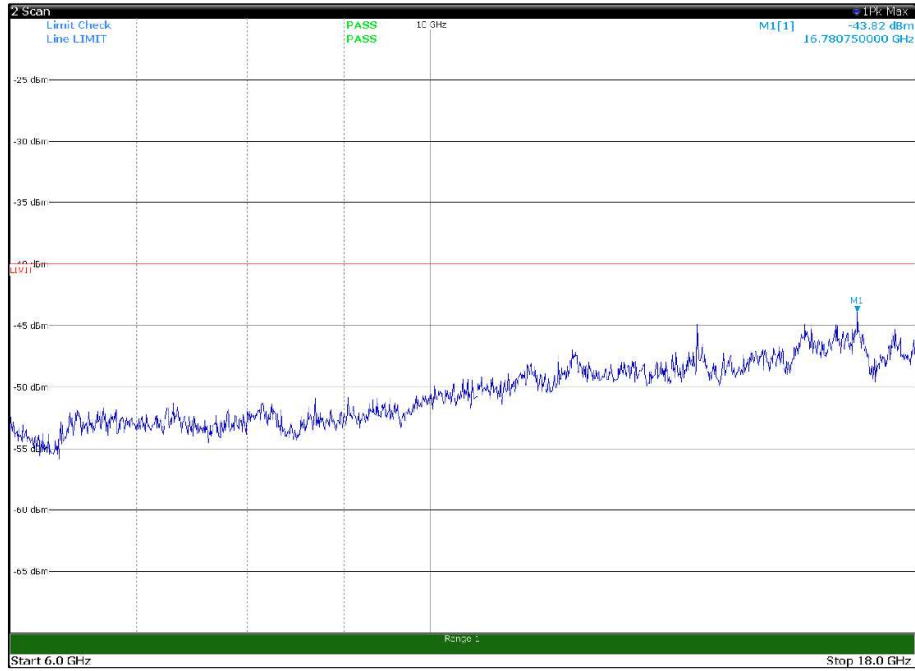

Channel: MIDDLE, Modulation: 16QAM,
BW=20MHz, Range: 6GHz -18GHz, Polarization: Horizontal

Channel: MIDDLE, Modulation: 16QAM,
BW=20MHz, Range: 6GHz -18GHz, Polarization: Vertical

Channel: TOP, Modulation: 16QAM,
 BW=20MHz, Range: 30MHz- 1GHz, Polarization: Horizontal

Channel: TOP, Modulation: 16QAM,
 BW=20MHz, Range: 30MHz- 1GHz, Polarization: Vertical

Channel: TOP, Modulation: 16QAM,
BW=20MHz, Range: 1GHz -6GHz, Polarization: Horizontal

Channel: TOP, Modulation: 16QAM,
BW=20MHz, Range: 1GHz -6GHz, Polarization: Vertical