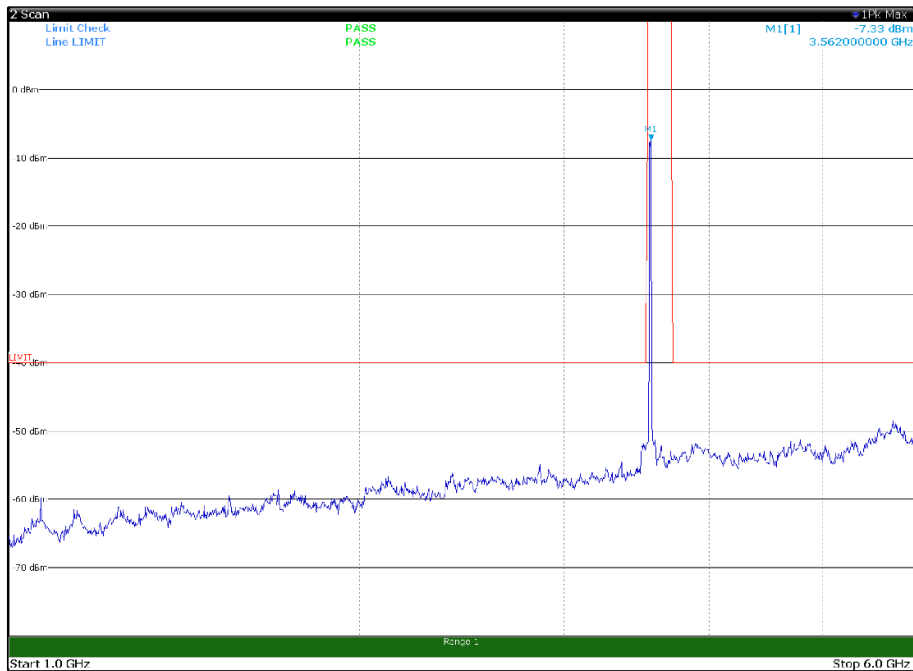

Channel: TOP, Modulation: 64QAM,
BW=15MHz, Range: 6GHz -18GHz, Polarization: Vertical

Channel: BOTTOM, Modulation: 256QAM,
BW=15MHz, Range: 30MHz- 1GHz, Polarization: Horizontal

Channel: BOTTOM, Modulation: 256QAM,
BW=15MHz, Range: 30MHz- 1GHz, Polarization: Vertical

Channel: BOTTOM, Modulation: 256QAM,
BW=15MHz, Range: 1GHz -6GHz, Polarization: Horizontal

Channel: BOTTOM, Modulation: 256QAM,
BW=15MHz, Range: 1GHz -6GHz, Polarization: Vertical

Channel: BOTTOM, Modulation: 256QAM,
BW=15MHz, Range: 6GHz -18GHz, Polarization: Horizontal