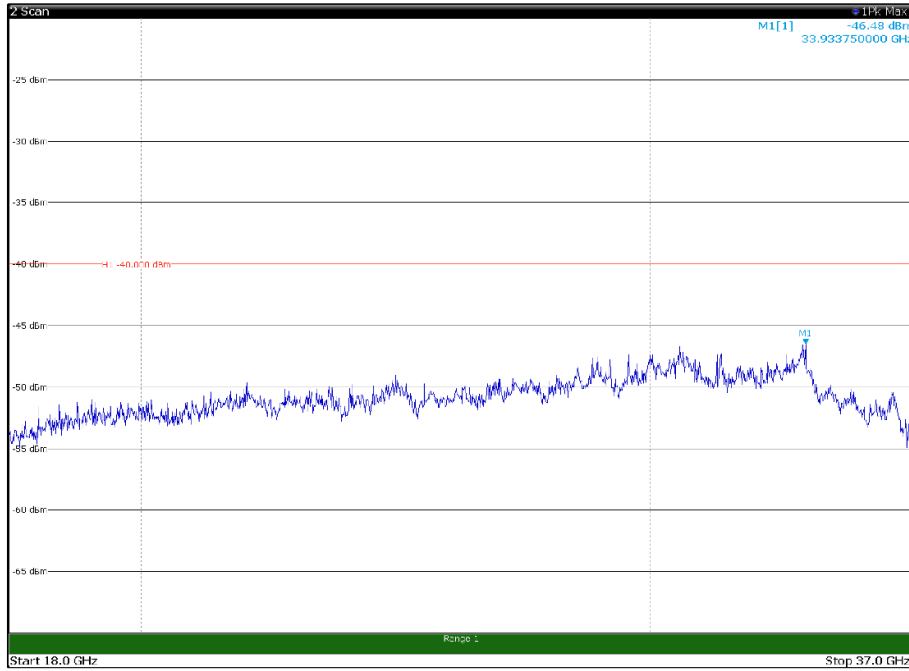

Channel: MIDDLE, Modulation: 256QAM,
BW=15MHz, Range: 18GHz - 37GHz, Polarization: Vertical

Channel: TOP, Modulation: 256QAM,
BW=15MHz, Range: 30MHz- 1GHz, Polarization: Horizontal

Channel: TOP, Modulation: 256QAM,
BW=15MHz, Range: 30MHz- 1GHz, Polarization: Vertical

Channel: TOP, Modulation: 256QAM,
BW=15MHz, Range: 1GHz -6GHz, Polarization: Horizontal

Channel: TOP, Modulation: 256QAM,
BW=15MHz, Range: 1GHz -6GHz, Polarization: Vertical

Channel: TOP, Modulation: 256QAM,
BW=15MHz, Range: 6GHz -18GHz, Polarization: Horizontal

Channel: TOP, Modulation: 256QAM,
BW=15MHz, Range: 6GHz -18GHz, Polarization: Vertical

Channel: TOP, Modulation: 256QAM,
BW=15MHz, Range: 18GHz - 37GHz, Polarization: Horizontal

Channel: TOP, Modulation: 256QAM,
BW=15MHz, Range: 18GHz - 37GHz, Polarization: Vertical