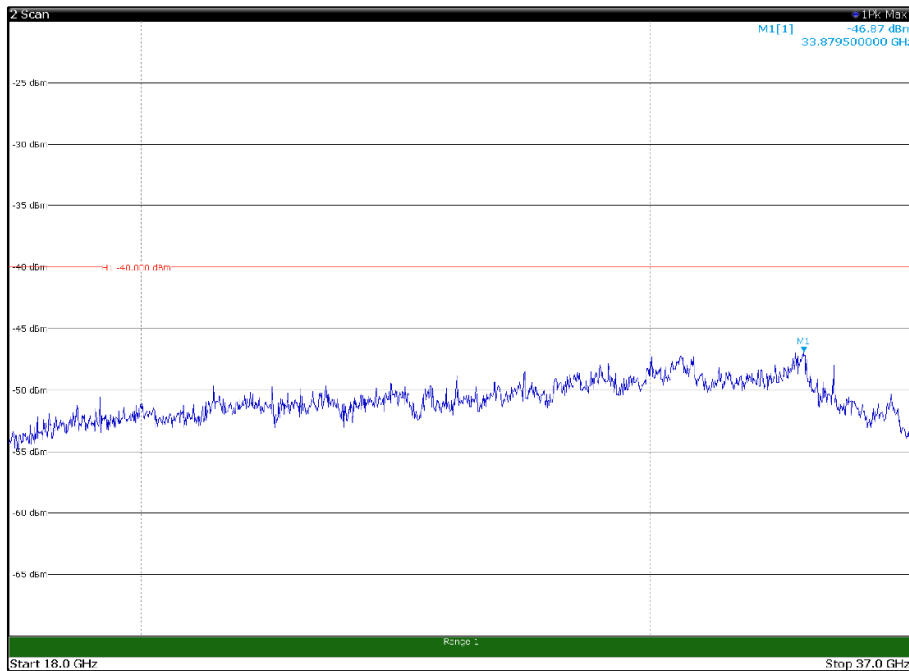

Channel: MIDDLE, Modulation: 16QAM,
BW=15MHz, Range: 18GHz - 37GHz, Polarization: Horizontal

Channel: MIDDLE, Modulation: 16QAM,
BW=15MHz, Range: 18GHz - 37GHz, Polarization: Vertical

Channel: TOP, Modulation: 16QAM,
 BW=15MHz, Range: 30MHz- 1GHz, Polarization: Horizontal

Channel: TOP, Modulation: 16QAM,
 BW=15MHz, Range: 30MHz- 1GHz, Polarization: Vertical

Channel: TOP, Modulation: 16QAM,
BW=15MHz, Range: 1GHz -6GHz, Polarization: Horizontal

Channel: TOP, Modulation: 16QAM,
BW=15MHz, Range: 1GHz -6GHz, Polarization: Vertical

Channel: TOP, Modulation: 16QAM,
 BW=15MHz, Range: 6GHz -18GHz, Polarization: Horizontal

Channel: TOP, Modulation: 16QAM,
 BW=15MHz, Range: 6GHz -18GHz, Polarization: Vertical

Channel: TOP, Modulation: 16QAM,
BW=15MHz, Range: 18GHz - 37GHz, Polarization: Horizontal