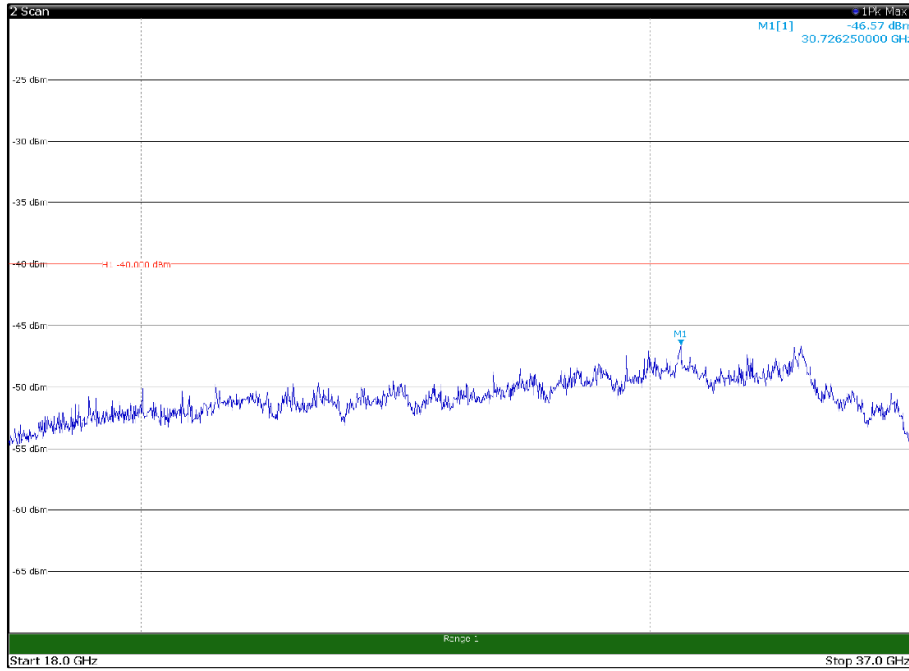

Channel: MIDDLE, Modulation: 16QAM,
BW=15MHz, Range: 18GHz - 37GHz, Polarization: Horizontal

Channel: MIDDLE, Modulation: 16QAM,
BW=15MHz, Range: 18GHz - 37GHz, Polarization: Vertical

Channel: TOP, Modulation: 16QAM,
 BW=15MHz, Range: 30MHz- 1GHz, Polarization: Horizontal

Channel: TOP, Modulation: 16QAM,
 BW=15MHz, Range: 30MHz- 1GHz, Polarization: Vertical

Channel: TOP, Modulation: 16QAM,
BW=15MHz, Range: 1GHz -6GHz, Polarization: Horizontal

Channel: TOP, Modulation: 16QAM,
BW=15MHz, Range: 1GHz -6GHz, Polarization: Vertical

Channel: TOP, Modulation: 16QAM,
 BW=15MHz, Range: 6GHz -18GHz, Polarization: Horizontal

Channel: TOP, Modulation: 16QAM,
 BW=15MHz, Range: 6GHz -18GHz, Polarization: Vertical

Channel: TOP, Modulation: 16QAM,
BW=15MHz, Range: 18GHz - 37GHz, Polarization: Horizontal

Channel: TOP, Modulation: 16QAM,
BW=15MHz, Range: 18GHz - 37GHz, Polarization: Vertical

Channel: BOTTOM, Modulation: 64QAM,
BW=15MHz, Range: 30MHz- 1GHz, Polarization: Horizontal

Channel: BOTTOM, Modulation: 64QAM,
BW=15MHz, Range: 30MHz- 1GHz, Polarization: Vertical