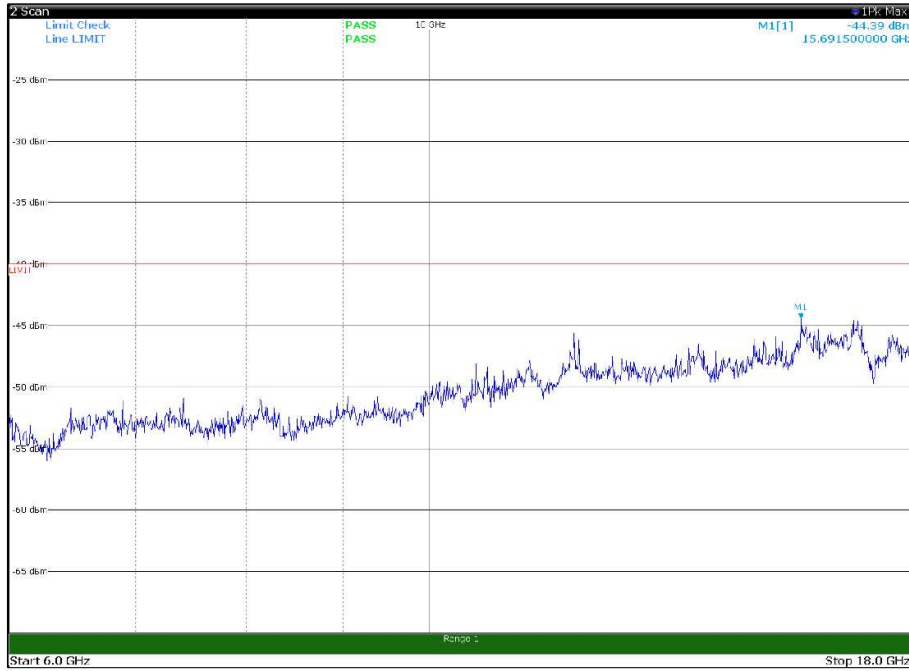

Channel: TOP, Modulation: QPSK,
BW=15MHz, Range: 6GHz -18GHz, Polarization: Vertical

Channel: TOP, Modulation: QPSK,
BW=15MHz, Range: 18GHz - 37GHz, Polarization: Horizontal

Channel: TOP, Modulation: QPSK,
BW=15MHz, Range: 18GHz - 37GHz, Polarization: Vertical

Channel: BOTTOM, Modulation: 16QAM,
BW=15MHz, Range: 30MHz- 1GHz, Polarization: Horizontal

Channel: BOTTOM, Modulation: 16QAM,
BW=15MHz, Range: 30MHz- 1GHz, Polarization: Vertical

Channel: BOTTOM, Modulation: 16QAM,
BW=15MHz, Range: 1GHz -6GHz, Polarization: Horizontal

Channel: BOTTOM, Modulation: 16QAM,
BW=15MHz, Range: 1GHz -6GHz, Polarization: Vertical

Channel: BOTTOM, Modulation: 16QAM,
BW=15MHz, Range: 6GHz -18GHz, Polarization: Horizontal

Channel: BOTTOM, Modulation: 16QAM,
BW=15MHz, Range: 6GHz -18GHz, Polarization: Vertical