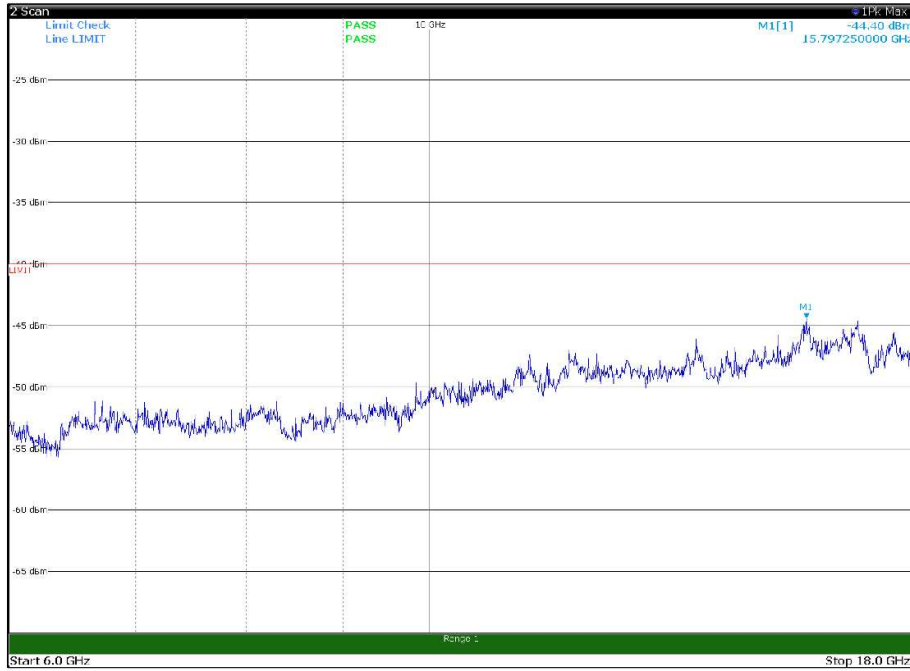

Channel: TOP, Modulation: 64QAM,
BW=15MHz, Range: 1GHz -6GHz, Polarization: Horizontal

Channel: TOP, Modulation: 64QAM,
BW=15MHz, Range: 1GHz -6GHz, Polarization: Vertical

Channel: TOP, Modulation: 64QAM,
BW=15MHz, Range: 6GHz -18GHz, Polarization: Horizontal

Channel: TOP, Modulation: 64QAM,
BW=15MHz, Range: 6GHz -18GHz, Polarization: Vertical

Channel: BOTTOM, Modulation: 256QAM,
BW=15MHz, Range: 30MHz- 1GHz, Polarization: Horizontal

Channel: BOTTOM, Modulation: 256QAM,
BW=15MHz, Range: 30MHz- 1GHz, Polarization: Vertical

Channel: BOTTOM, Modulation: 256QAM,
BW=15MHz, Range: 1GHz -6GHz, Polarization: Horizontal

Channel: BOTTOM, Modulation: 256QAM,
BW=15MHz, Range: 1GHz -6GHz, Polarization: Vertical

Channel: BOTTOM, Modulation: 256QAM,
BW=15MHz, Range: 6GHz -18GHz, Polarization: Horizontal