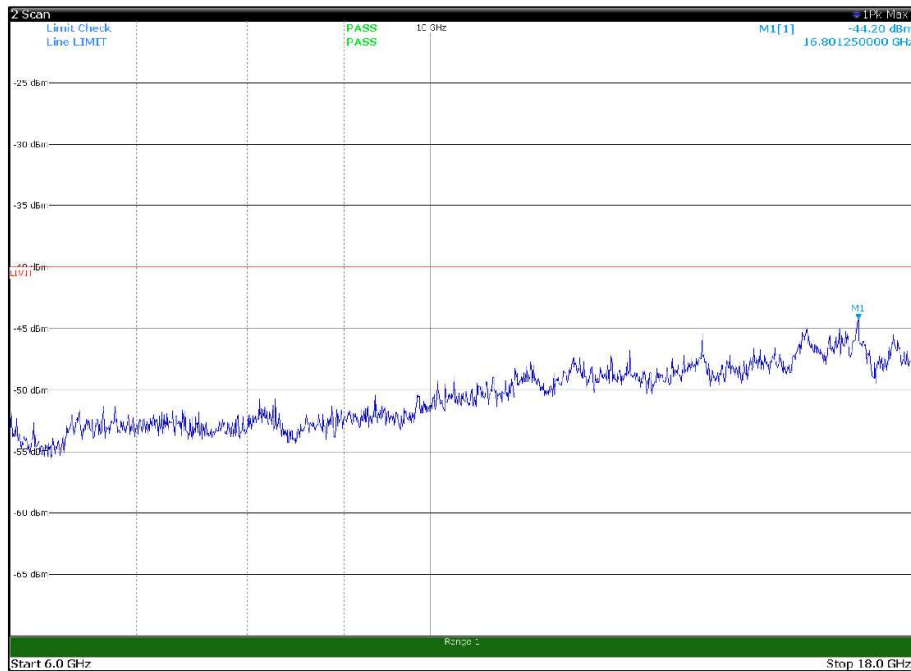

Channel: TOP, Modulation: QPSK,
 BW=20MHz, Range: 6GHz -18GHz, Polarization: Vertical

Channel: TOP, Modulation: QPSK,
BW=20MHz, Range: 18GHz - 37GHz, Polarization: Horizontal

Channel: TOP, Modulation: QPSK,
BW=20MHz, Range: 18GHz - 37GHz, Polarization: Vertical

Channel: BOTTOM, Modulation: 16QAM,
BW=20MHz, Range: 30MHz- 1GHz, Polarization: Horizontal

Channel: BOTTOM, Modulation: 16QAM,
BW=20MHz, Range: 30MHz- 1GHz, Polarization: Vertical

Channel: BOTTOM, Modulation: 16QAM,
BW=20MHz, Range: 1GHz -6GHz, Polarization: Horizontal

Channel: BOTTOM, Modulation: 16QAM,
BW=20MHz, Range: 1GHz -6GHz, Polarization: Vertical

Channel: BOTTOM, Modulation: 16QAM,
 BW=20MHz, Range: 6GHz -18GHz, Polarization: Horizontal

Channel: BOTTOM, Modulation: 16QAM,
 BW=20MHz, Range: 6GHz -18GHz, Polarization: Vertical