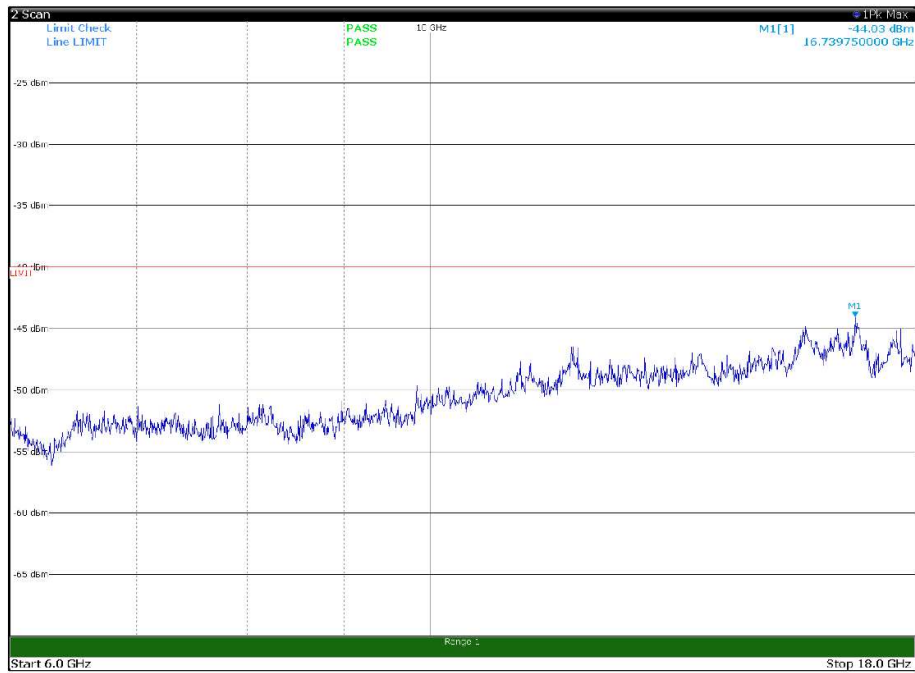

Channel: BOTTOM, Modulation: QPSK,
BW=20MHz, Range: 18GHz - 37GHz, Polarization: Horizontal

Channel: BOTTOM, Modulation: QPSK,
BW=20MHz, Range: 18GHz - 37GHz, Polarization: Vertical

Channel: MIDDLE, Modulation: QPSK,
 BW=20MHz, Range: 30MHz- 1GHz, Polarization: Horizontal

Channel: MIDDLE, Modulation: QPSK,
 BW=20MHz, Range: 30MHz- 1GHz, Polarization: Vertical

Channel: MIDDLE, Modulation: QPSK,
BW=20MHz, Range: 1GHz -6GHz, Polarization: Horizontal

Channel: MIDDLE, Modulation: QPSK,
BW=20MHz, Range: 1GHz -6GHz, Polarization: Vertical

Channel: MIDDLE, Modulation: QPSK,
BW=20MHz, Range: 6GHz -18GHz, Polarization: Horizontal

Channel: MIDDLE, Modulation: QPSK,
BW=20MHz, Range: 6GHz -18GHz, Polarization: Vertical

Channel: MIDDLE, Modulation: QPSK,
BW=20MHz, Range: 18GHz - 37GHz, Polarization: Horizontal