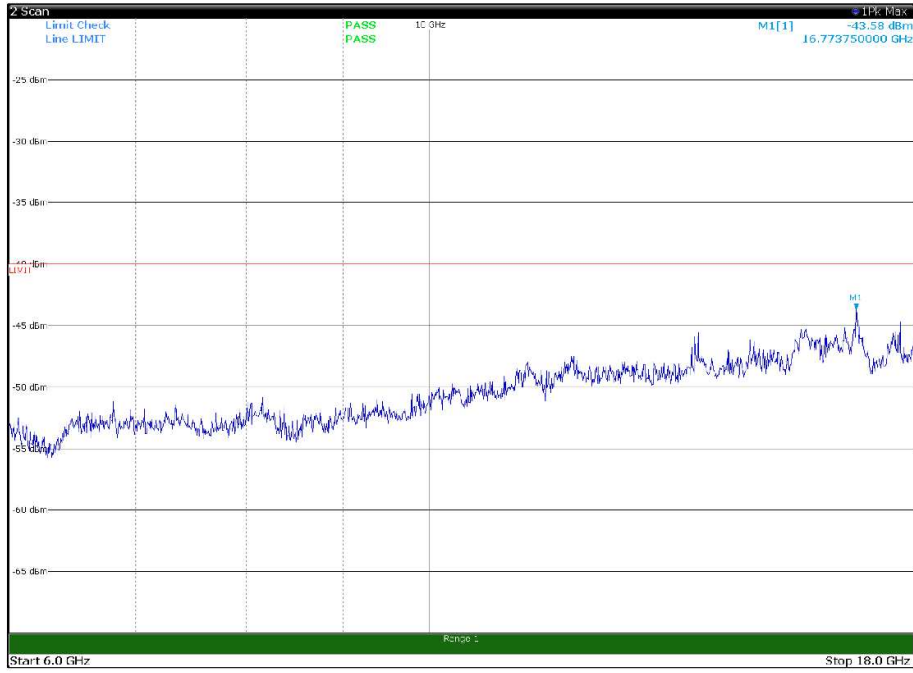

Channel: MIDDLE, Modulation: 64QAM,
BW=15MHz, Range: 18GHz - 37GHz, Polarization: Vertical

Channel: TOP, Modulation: 64QAM,
BW=15MHz, Range: 30MHz- 1GHz, Polarization: Horizontal

Channel: TOP, Modulation: 64QAM,
BW=15MHz, Range: 30MHz- 1GHz, Polarization: Vertical

Channel: TOP, Modulation: 64QAM,
BW=15MHz, Range: 1GHz -6GHz, Polarization: Horizontal

Channel: TOP, Modulation: 64QAM,
BW=15MHz, Range: 1GHz -6GHz, Polarization: Vertical

Channel: TOP, Modulation: 64QAM,
BW=15MHz, Range: 6GHz -18GHz, Polarization: Horizontal