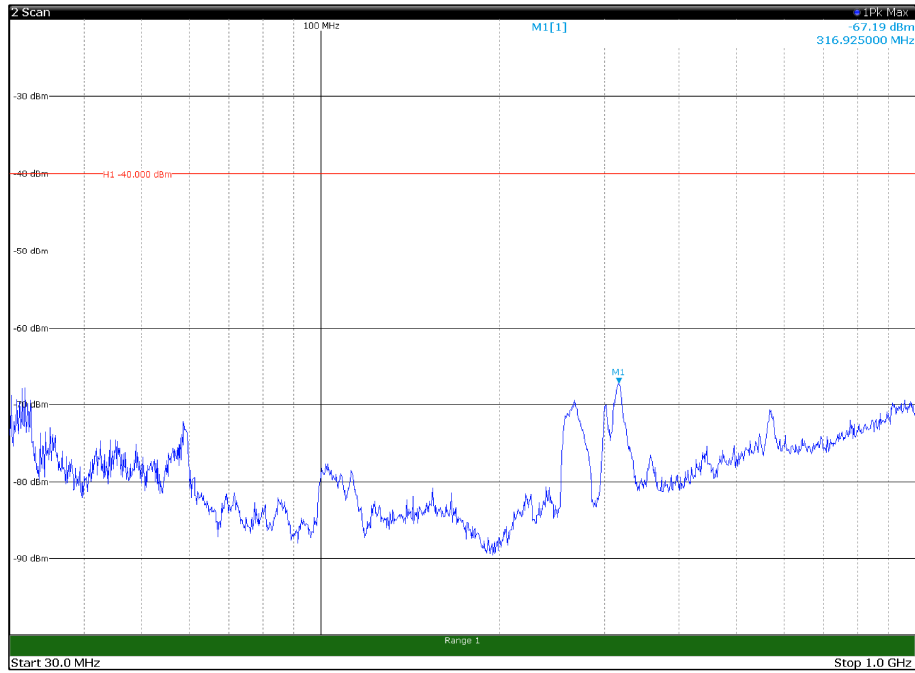

Channel: MIDDLE, Modulation: QPSK,
BW=20MHz, Range: 18GHz - 37GHz, Polarization: Vertical

Channel: TOP, Modulation: QPSK,
 BW=20MHz, Range: 30MHz- 1GHz, Polarization: Horizontal

Channel: TOP, Modulation: QPSK,
 BW=20MHz, Range: 30MHz- 1GHz, Polarization: Vertical

Channel: TOP, Modulation: QPSK,
BW=20MHz, Range: 1GHz -6GHz, Polarization: Horizontal

Channel: TOP, Modulation: QPSK,
BW=20MHz, Range: 1GHz -6GHz, Polarization: Vertical

Channel: TOP, Modulation: QPSK,
 BW=20MHz, Range: 6GHz -18GHz, Polarization: Horizontal

Channel: TOP, Modulation: QPSK,
 BW=20MHz, Range: 6GHz -18GHz, Polarization: Vertical

Channel: TOP, Modulation: QPSK,
BW=20MHz, Range: 18GHz - 37GHz, Polarization: Horizontal

Channel: TOP, Modulation: QPSK,
BW=20MHz, Range: 18GHz - 37GHz, Polarization: Vertical