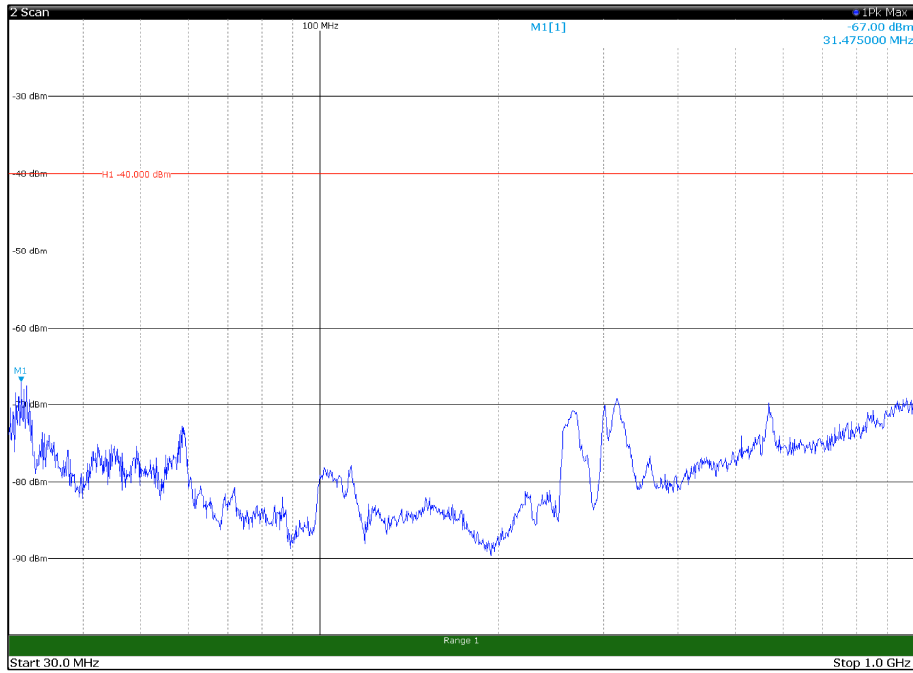

Channel: BOTTOM, Modulation: 16QAM,
BW=15MHz, Range: 30MHz- 1GHz, Polarization: Horizontal

Channel: BOTTOM, Modulation: 16QAM,
BW=15MHz, Range: 30MHz- 1GHz, Polarization: Vertical

Channel: BOTTOM, Modulation: 16QAM,
BW=15MHz, Range: 1GHz -6GHz, Polarization: Horizontal

Channel: BOTTOM, Modulation: 16QAM,
BW=15MHz, Range: 1GHz -6GHz, Polarization: Vertical

Channel: BOTTOM, Modulation: 16QAM,
BW=15MHz, Range: 6GHz -18GHz, Polarization: Horizontal

Channel: BOTTOM, Modulation: 16QAM,
BW=15MHz, Range: 6GHz -18GHz, Polarization: Vertical

Channel: BOTTOM, Modulation: 16QAM,
BW=15MHz, Range: 18GHz - 37GHz, Polarization: Horizontal

Channel: BOTTOM, Modulation: 16QAM,
BW=15MHz, Range: 18GHz - 37GHz, Polarization: Vertical

Channel: MIDDLE, Modulation: 16QAM,
BW=15MHz, Range: 30MHz- 1GHz, Polarization: Horizontal

Channel: MIDDLE, Modulation: 16QAM,
BW=15MHz, Range: 30MHz- 1GHz, Polarization: Vertical

Channel: MIDDLE, Modulation: 16QAM,
BW=15MHz, Range: 6GHz -18GHz, Polarization: Horizontal

Channel: MIDDLE, Modulation: 16QAM,
BW=15MHz, Range: 6GHz -18GHz, Polarization: Vertical