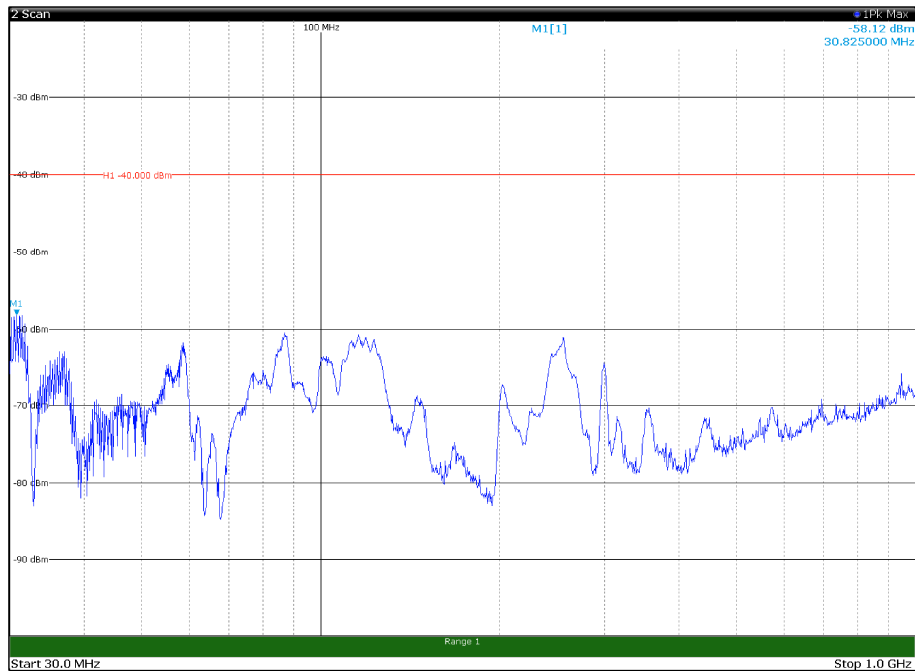

Channel: BOTTOM, Modulation: 16QAM,
BW=20MHz, Range: 30MHz- 1GHz, Polarization: Horizontal

Channel: BOTTOM, Modulation: 16QAM,
BW=20MHz, Range: 30MHz- 1GHz, Polarization: Vertical

Channel: BOTTOM, Modulation: 16QAM,
BW=20MHz, Range: 1GHz -6GHz, Polarization: Horizontal

Channel: BOTTOM, Modulation: 16QAM,
BW=20MHz, Range: 1GHz -6GHz, Polarization: Vertical

Channel: BOTTOM, Modulation: 16QAM,
 BW=20MHz, Range: 6GHz -18GHz, Polarization: Horizontal

Channel: BOTTOM, Modulation: 16QAM,
 BW=20MHz, Range: 6GHz -18GHz, Polarization: Vertical

Channel: BOTTOM, Modulation: 16QAM,
BW=20MHz, Range: 18GHz - 37GHz, Polarization: Horizontal

Channel: BOTTOM, Modulation: 16QAM,
BW=20MHz, Range: 18GHz - 37GHz, Polarization: Vertical

Channel: MIDDLE, Modulation: 16QAM,
BW=20MHz, Range: 30MHz- 1GHz, Polarization: Horizontal