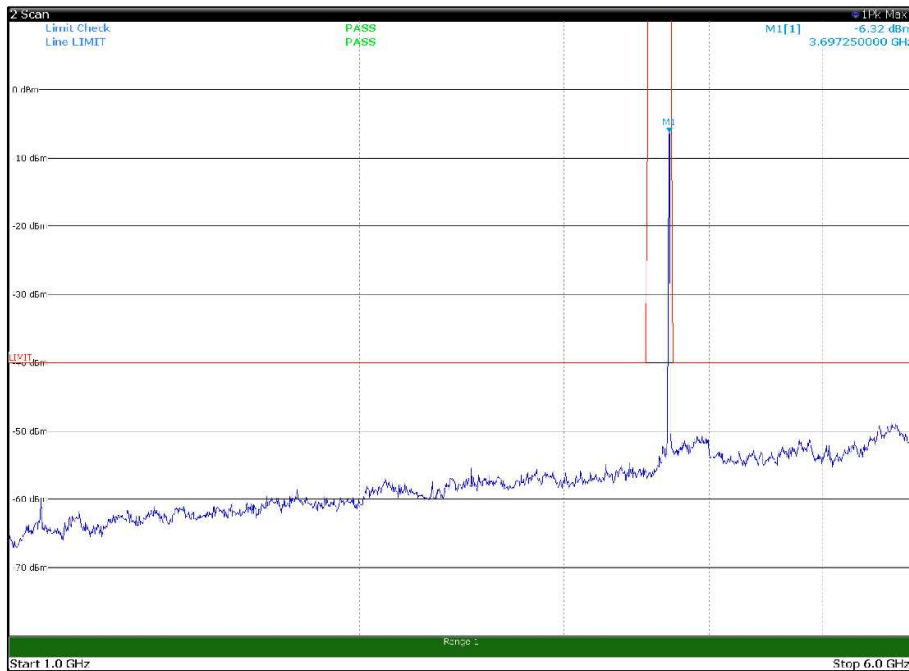

Channel: MIDDLE, Modulation: 64QAM,
BW=15MHz, Range: 18GHz - 37GHz, Polarization: Vertical

Channel: TOP, Modulation: 64QAM,
BW=15MHz, Range: 30MHz- 1GHz, Polarization: Horizontal

Channel: TOP, Modulation: 64QAM,
BW=15MHz, Range: 30MHz- 1GHz, Polarization: Vertical

Channel: TOP, Modulation: 64QAM,
BW=15MHz, Range: 1GHz -6GHz, Polarization: Horizontal

Channel: TOP, Modulation: 64QAM,
BW=15MHz, Range: 1GHz -6GHz, Polarization: Vertical

Channel: TOP, Modulation: 64QAM,
BW=15MHz, Range: 6GHz -18GHz, Polarization: Horizontal