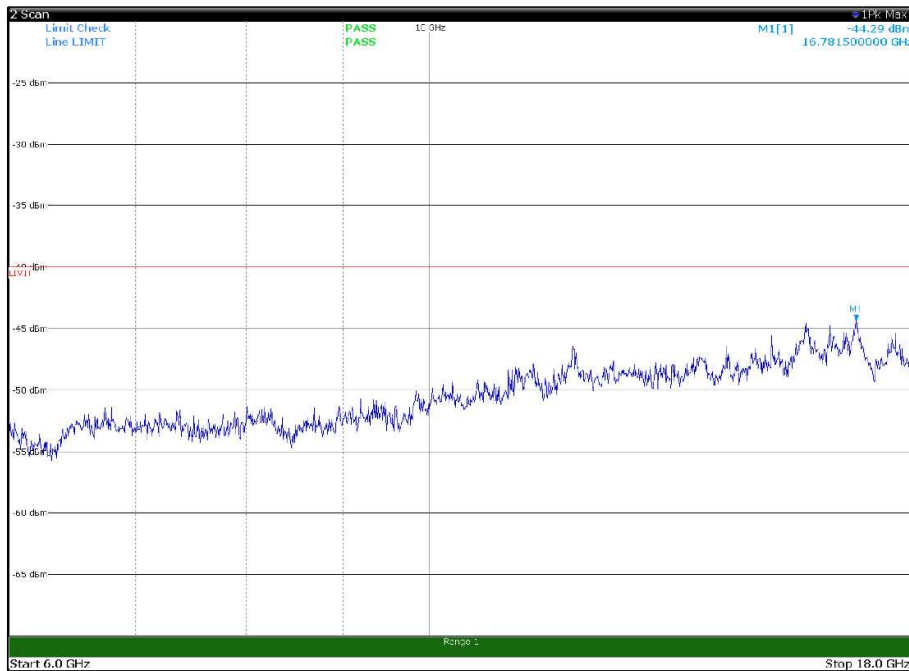

Channel: BOTTOM, Modulation: 256QAM,
BW=15MHz, Range: 6GHz -18GHz, Polarization: Vertical

Channel: MIDDLE, Modulation: 256QAM,
 BW=15MHz, Range: 30MHz- 1GHz, Polarization: Horizontal

Channel: MIDDLE, Modulation: 256QAM,
 BW=15MHz, Range: 30MHz- 1GHz, Polarization: Vertical

Channel: MIDDLE, Modulation: 256QAM,
BW=15MHz, Range: 6GHz -18GHz, Polarization: Horizontal

Channel: MIDDLE, Modulation: 256QAM,
BW=15MHz, Range: 6GHz -18GHz, Polarization: Vertical

Channel: MIDDLE, Modulation: 256QAM,
BW=15MHz, Range: 18GHz - 37GHz, Polarization: Horizontal