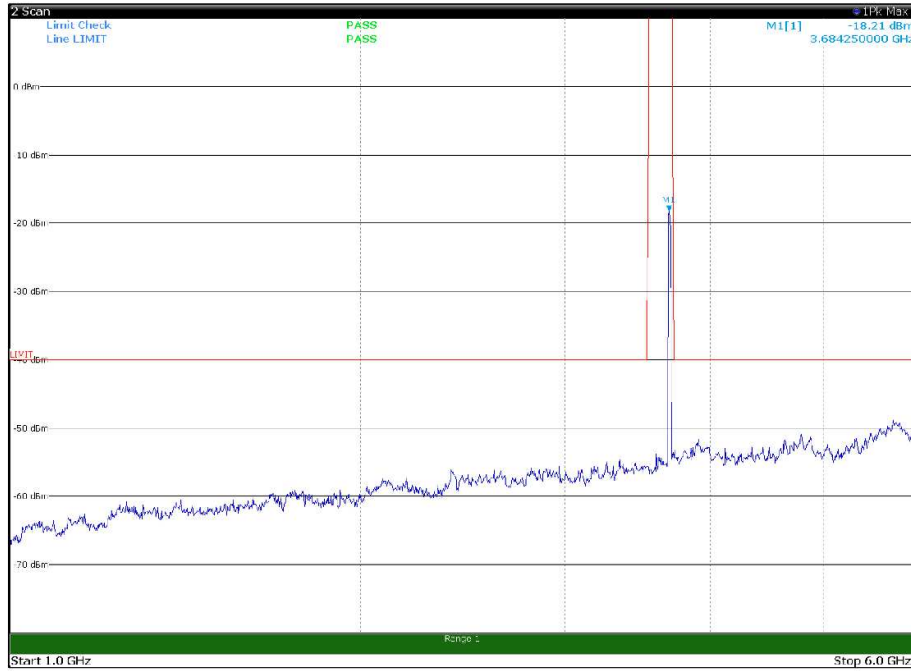

Channel: MIDDLE, Modulation: 16QAM,
BW=20MHz, Range: 6GHz -18GHz, Polarization: Horizontal

Channel: MIDDLE, Modulation: 16QAM,
BW=20MHz, Range: 6GHz -18GHz, Polarization: Vertical

Channel: TOP, Modulation: 16QAM,
 BW=20MHz, Range: 30MHz- 1GHz, Polarization: Horizontal

Channel: TOP, Modulation: 16QAM,
 BW=20MHz, Range: 30MHz- 1GHz, Polarization: Vertical

Channel: TOP, Modulation: 16QAM,
BW=20MHz, Range: 1GHz -6GHz, Polarization: Horizontal

Channel: TOP, Modulation: 16QAM,
BW=20MHz, Range: 1GHz -6GHz, Polarization: Vertical