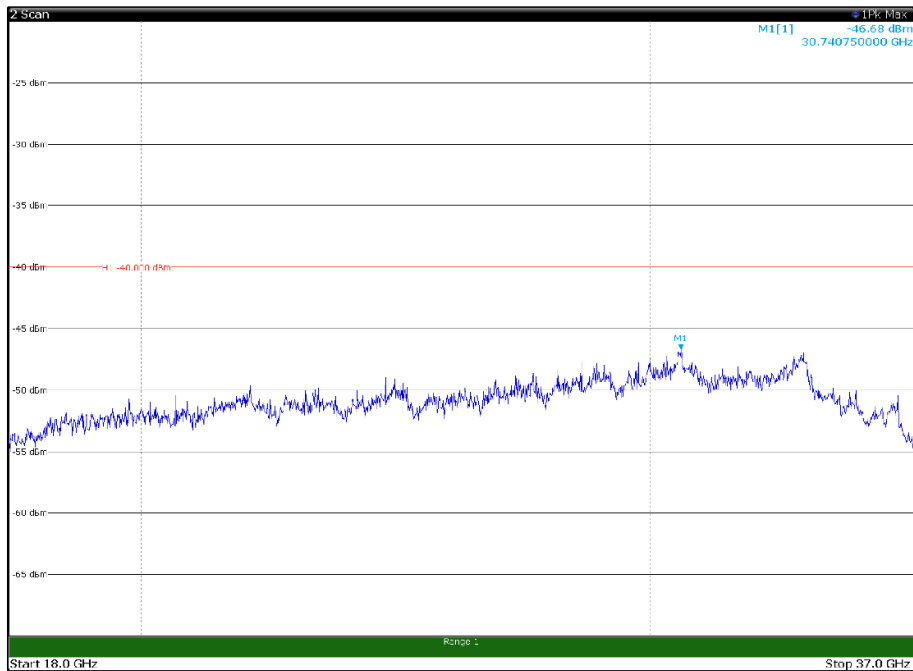

Channel: BOTTOM, Modulation: 64QAM,
BW=15MHz, Range: 6GHz -18GHz, Polarization: Horizontal

Channel: BOTTOM, Modulation: 64QAM,
BW=15MHz, Range: 6GHz -18GHz, Polarization: Vertical

Channel: MIDDLE, Modulation: 64QAM,
BW=15MHz, Range: 30MHz- 1GHz, Polarization: Horizontal

Channel: MIDDLE, Modulation: 64QAM,
BW=15MHz, Range: 30MHz- 1GHz, Polarization: Vertical

Channel: MIDDLE, Modulation: 64QAM,
BW=15MHz, Range: 1GHz -6GHz, Polarization: Horizontal

Channel: MIDDLE, Modulation: 64QAM,
BW=15MHz, Range: 1GHz -6GHz, Polarization: Vertical

Channel: MIDDLE, Modulation: 64QAM,
BW=15MHz, Range: 6GHz -18GHz, Polarization: Horizontal

Channel: MIDDLE, Modulation: 64QAM,
BW=15MHz, Range: 6GHz -18GHz, Polarization: Vertical

Channel: MIDDLE, Modulation: 64QAM,
BW=15MHz, Range: 18GHz - 37GHz, Polarization: Horizontal