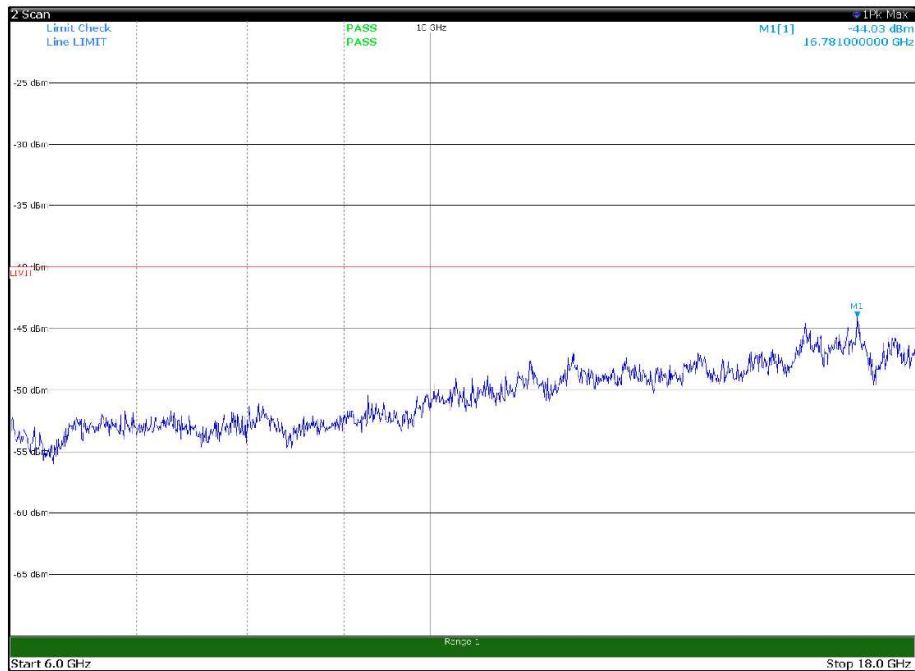

Channel: MIDDLE, Modulation: QPSK,
BW=20MHz, Range: 18GHz - 37GHz, Polarization: Vertical

Channel: TOP, Modulation: QPSK,
 BW=20MHz, Range: 30MHz- 1GHz, Polarization: Horizontal

Channel: TOP, Modulation: QPSK,
 BW=20MHz, Range: 30MHz- 1GHz, Polarization: Vertical

Channel: TOP, Modulation: QPSK,
BW=20MHz, Range: 1GHz -6GHz, Polarization: Horizontal

Channel: TOP, Modulation: QPSK,
BW=20MHz, Range: 1GHz -6GHz, Polarization: Vertical

Channel: TOP, Modulation: QPSK,
 BW=20MHz, Range: 6GHz -18GHz, Polarization: Horizontal