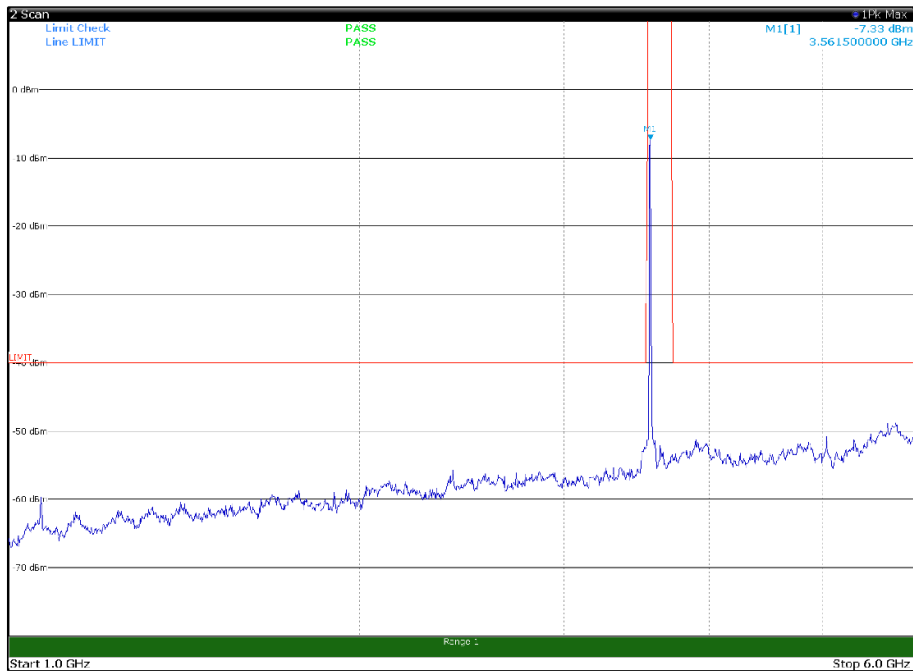

Channel: TOP, Modulation: 16QAM,
 BW=15MHz, Range: 30MHz- 1GHz, Polarization: Vertical

Channel: TOP, Modulation: 16QAM,
BW=15MHz, Range: 1GHz -6GHz, Polarization: Horizontal

Channel: TOP, Modulation: 16QAM,
BW=15MHz, Range: 1GHz -6GHz, Polarization: Vertical

Channel: TOP, Modulation: 16QAM,
 BW=15MHz, Range: 6GHz -18GHz, Polarization: Horizontal

Channel: TOP, Modulation: 16QAM,
 BW=15MHz, Range: 6GHz -18GHz, Polarization: Vertical

Channel: TOP, Modulation: 16QAM,
BW=15MHz, Range: 18GHz - 37GHz, Polarization: Horizontal

Channel: TOP, Modulation: 16QAM,
BW=15MHz, Range: 18GHz - 37GHz, Polarization: Vertical

Channel: BOTTOM, Modulation: 64QAM,
BW=15MHz, Range: 30MHz- 1GHz, Polarization: Horizontal

Channel: BOTTOM, Modulation: 64QAM,
BW=15MHz, Range: 30MHz- 1GHz, Polarization: Vertical