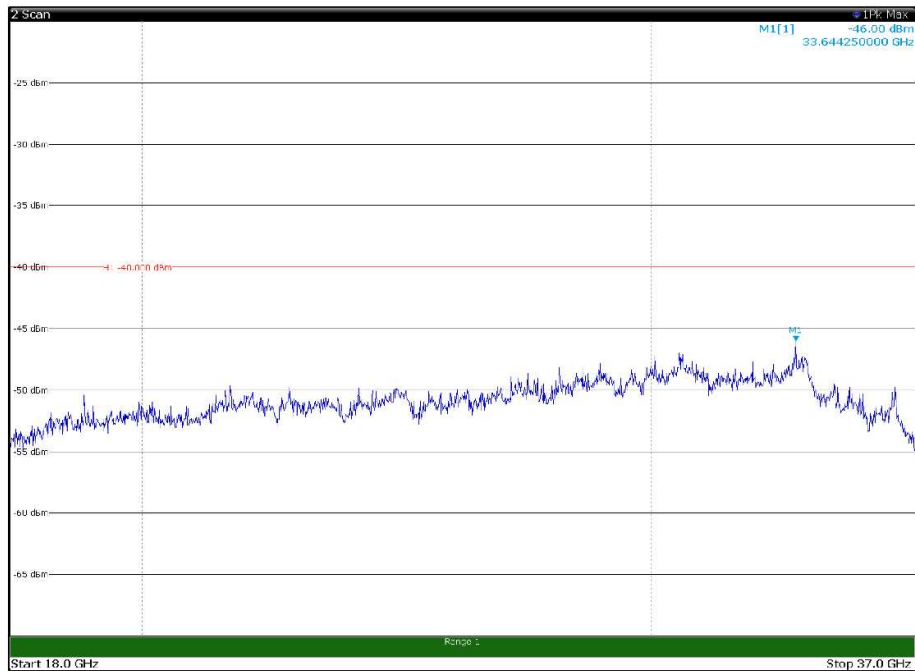

Channel: BOTTOM, Modulation: 16QAM,
BW=20MHz, Range: 30MHz- 1GHz, Polarization: Horizontal

Channel: BOTTOM, Modulation: 16QAM,
BW=20MHz, Range: 30MHz- 1GHz, Polarization: Vertical

Channel: BOTTOM, Modulation: 16QAM,
BW=20MHz, Range: 1GHz -6GHz, Polarization: Horizontal

Channel: BOTTOM, Modulation: 16QAM,
BW=20MHz, Range: 1GHz -6GHz, Polarization: Vertical

Channel: BOTTOM, Modulation: 16QAM,
 BW=20MHz, Range: 6GHz -18GHz, Polarization: Horizontal

Channel: BOTTOM, Modulation: 16QAM,
 BW=20MHz, Range: 6GHz -18GHz, Polarization: Vertical

Channel: BOTTOM, Modulation: 16QAM,
BW=20MHz, Range: 18GHz - 37GHz, Polarization: Horizontal

Channel: BOTTOM, Modulation: 16QAM,
BW=20MHz, Range: 18GHz - 37GHz, Polarization: Vertical

Channel: MIDDLE, Modulation: 16QAM,
BW=20MHz, Range: 30MHz- 1GHz, Polarization: Horizontal