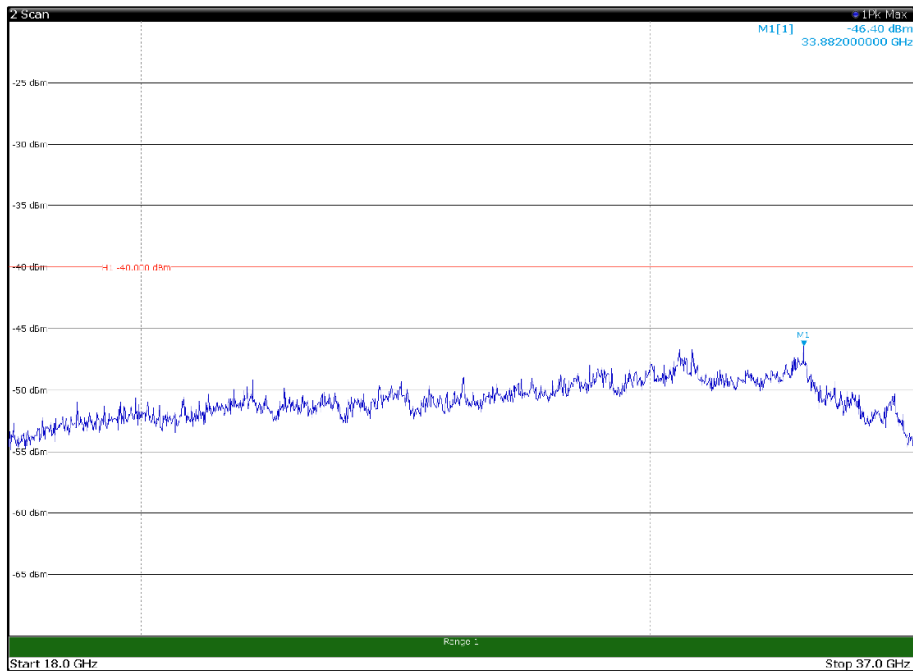

Channel: BOTTOM, Modulation: 16QAM,
BW=15MHz, Range: 18GHz - 37GHz, Polarization: Horizontal

Channel: BOTTOM, Modulation: 16QAM,
BW=15MHz, Range: 18GHz - 37GHz, Polarization: Vertical

Channel: MIDDLE, Modulation: 16QAM,
BW=15MHz, Range: 30MHz- 1GHz, Polarization: Horizontal

Channel: MIDDLE, Modulation: 16QAM,
BW=15MHz, Range: 30MHz- 1GHz, Polarization: Vertical

Channel: MIDDLE, Modulation: 16QAM,
BW=15MHz, Range: 6GHz -18GHz, Polarization: Horizontal

Channel: MIDDLE, Modulation: 16QAM,
BW=15MHz, Range: 6GHz -18GHz, Polarization: Vertical

Channel: MIDDLE, Modulation: 16QAM,
BW=15MHz, Range: 18GHz - 37GHz, Polarization: Horizontal

Channel: MIDDLE, Modulation: 16QAM,
BW=15MHz, Range: 18GHz - 37GHz, Polarization: Vertical

Channel: TOP, Modulation: 16QAM,
 BW=15MHz, Range: 30MHz- 1GHz, Polarization: Horizontal