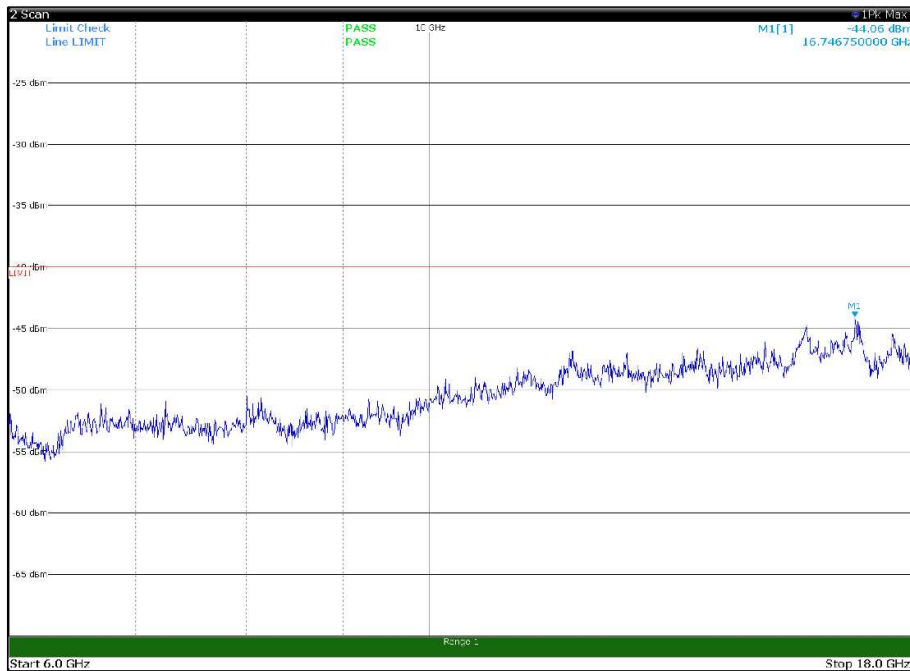

Channel: TOP, Modulation: 64QAM,
BW=15MHz, Range: 1GHz -6GHz, Polarization: Horizontal

Channel: TOP, Modulation: 64QAM,
BW=15MHz, Range: 1GHz -6GHz, Polarization: Vertical

Channel: TOP, Modulation: 64QAM,
BW=15MHz, Range: 6GHz -18GHz, Polarization: Horizontal

Channel: TOP, Modulation: 64QAM,
BW=15MHz, Range: 6GHz -18GHz, Polarization: Vertical

Channel: BOTTOM, Modulation: 256QAM,
BW=15MHz, Range: 30MHz- 1GHz, Polarization: Horizontal

Channel: BOTTOM, Modulation: 256QAM,
BW=15MHz, Range: 30MHz- 1GHz, Polarization: Vertical

Channel: BOTTOM, Modulation: 256QAM,
BW=15MHz, Range: 1GHz -6GHz, Polarization: Horizontal

Channel: BOTTOM, Modulation: 256QAM,
BW=15MHz, Range: 1GHz -6GHz, Polarization: Vertical

Channel: BOTTOM, Modulation: 256QAM,
BW=15MHz, Range: 6GHz -18GHz, Polarization: Horizontal