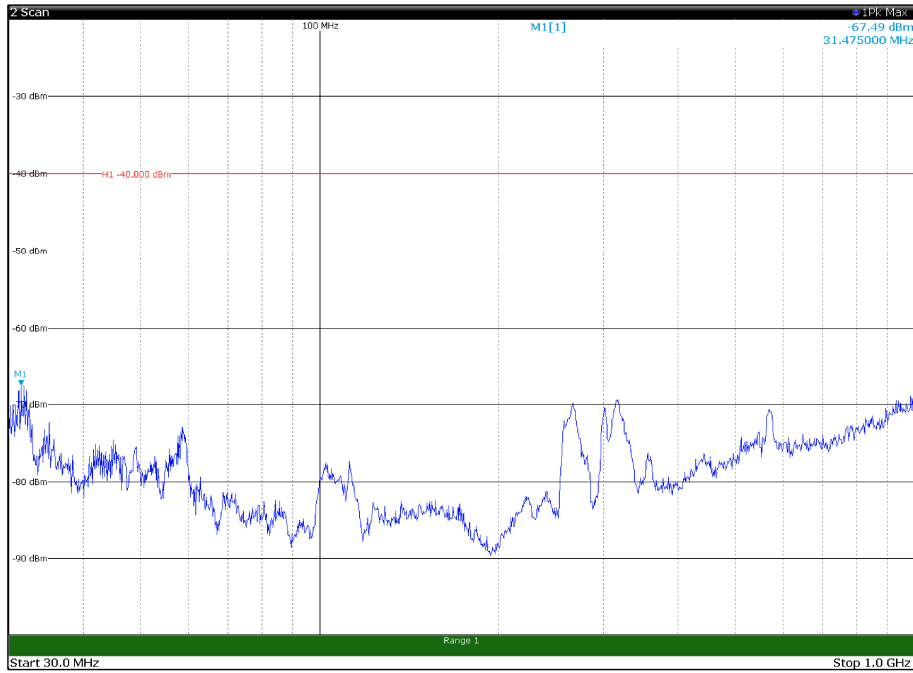

Channel: TOP, Modulation: 64QAM,
BW=15MHz, Range: 6GHz -18GHz, Polarization: Vertical

Channel: BOTTOM, Modulation: 256QAM,
BW=15MHz, Range: 30MHz- 1GHz, Polarization: Horizontal

Channel: BOTTOM, Modulation: 256QAM,
BW=15MHz, Range: 30MHz- 1GHz, Polarization: Vertical

Channel: BOTTOM, Modulation: 256QAM,
BW=15MHz, Range: 1GHz -6GHz, Polarization: Horizontal

Channel: BOTTOM, Modulation: 256QAM,
BW=15MHz, Range: 1GHz -6GHz, Polarization: Vertical

Channel: BOTTOM, Modulation: 256QAM,
BW=15MHz, Range: 6GHz -18GHz, Polarization: Horizontal

Channel: BOTTOM, Modulation: 256QAM,
BW=15MHz, Range: 6GHz -18GHz, Polarization: Vertical

Channel: MIDDLE, Modulation: 256QAM,
 BW=15MHz, Range: 30MHz- 1GHz, Polarization: Horizontal

Channel: MIDDLE, Modulation: 256QAM,
 BW=15MHz, Range: 30MHz- 1GHz, Polarization: Vertical