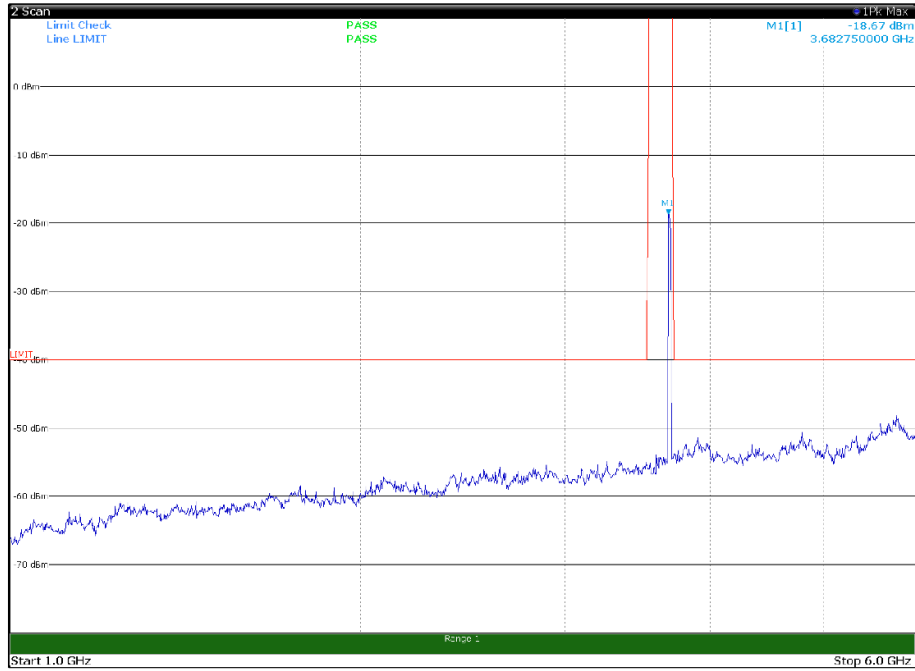

Channel: TOP, Modulation: QPSK,
BW=20MHz, Range: 30MHz- 1GHz, Polarization: Vertical

Channel: TOP, Modulation: QPSK,
BW=20MHz, Range: 1GHz -6GHz, Polarization: Horizontal