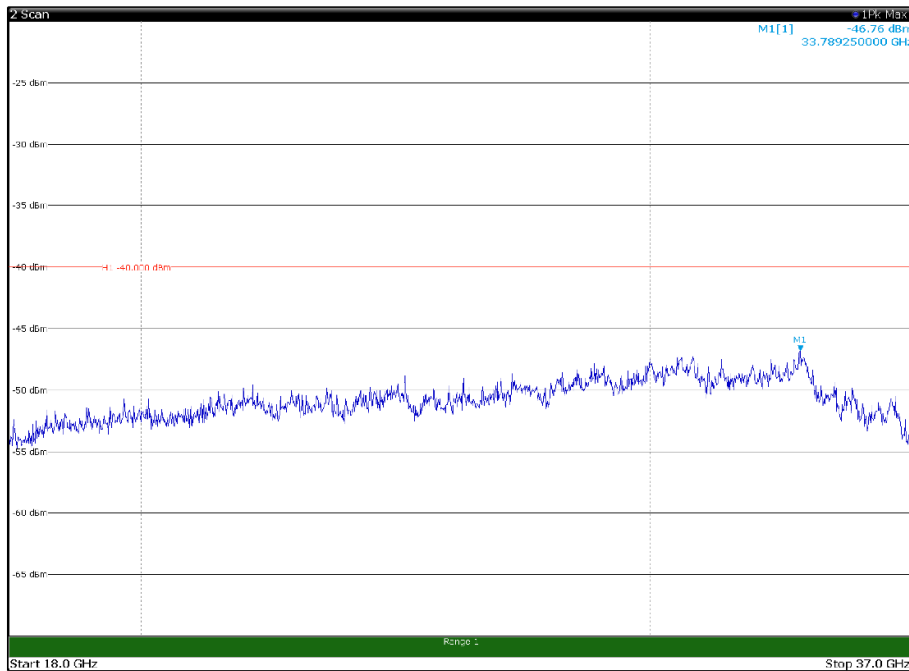

Channel: TOP, Modulation: 16QAM,
 BW=15MHz, Range: 6GHz -18GHz, Polarization: Horizontal

Channel: TOP, Modulation: 16QAM,
 BW=15MHz, Range: 6GHz -18GHz, Polarization: Vertical

Channel: TOP, Modulation: 16QAM,
BW=15MHz, Range: 18GHz - 37GHz, Polarization: Horizontal

Channel: TOP, Modulation: 16QAM,
BW=15MHz, Range: 18GHz - 37GHz, Polarization: Vertical

Channel: BOTTOM, Modulation: 64QAM,
BW=15MHz, Range: 30MHz- 1GHz, Polarization: Horizontal

Channel: BOTTOM, Modulation: 64QAM,
BW=15MHz, Range: 30MHz- 1GHz, Polarization: Vertical

Channel: BOTTOM, Modulation: 64QAM,
BW=15MHz, Range: 6GHz -18GHz, Polarization: Horizontal

Channel: BOTTOM, Modulation: 64QAM,
BW=15MHz, Range: 6GHz -18GHz, Polarization: Vertical

Channel: MIDDLE, Modulation: 64QAM,
BW=15MHz, Range: 30MHz- 1GHz, Polarization: Horizontal