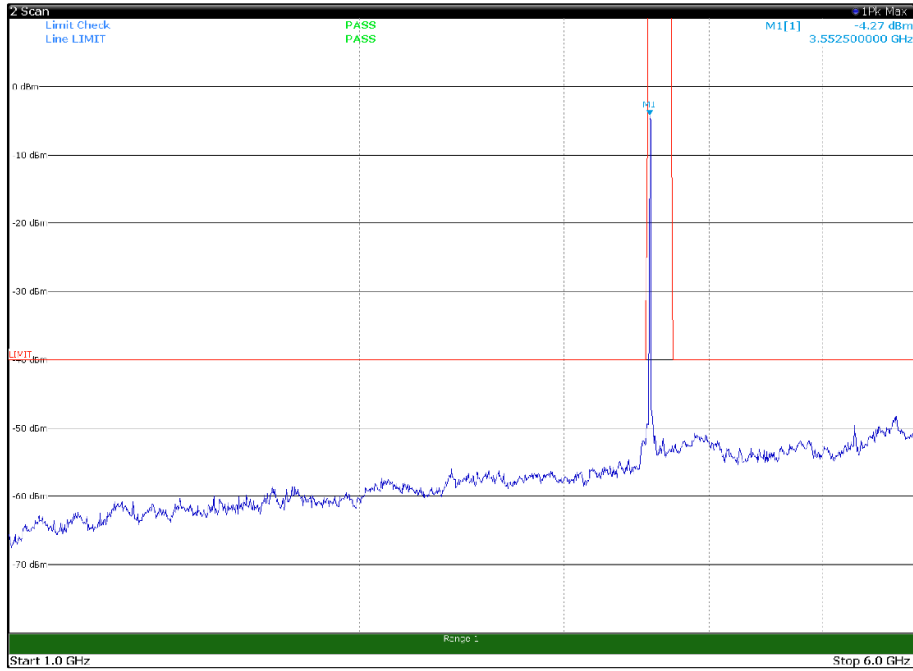

Channel: TOP, Modulation: 16QAM,
 BW=15MHz, Range: 30MHz- 1GHz, Polarization: Vertical

Channel: TOP, Modulation: 16QAM,
BW=15MHz, Range: 1GHz -6GHz, Polarization: Horizontal

Channel: TOP, Modulation: 16QAM,
BW=15MHz, Range: 1GHz -6GHz, Polarization: Vertical

Channel: TOP, Modulation: 16QAM,
 BW=15MHz, Range: 6GHz -18GHz, Polarization: Horizontal

Channel: TOP, Modulation: 16QAM,
 BW=15MHz, Range: 6GHz -18GHz, Polarization: Vertical

Channel: TOP, Modulation: 16QAM,
BW=15MHz, Range: 18GHz - 37GHz, Polarization: Horizontal

Channel: TOP, Modulation: 16QAM,
BW=15MHz, Range: 18GHz - 37GHz, Polarization: Vertical

Channel: BOTTOM, Modulation: 64QAM,
BW=15MHz, Range: 30MHz- 1GHz, Polarization: Horizontal

Channel: BOTTOM, Modulation: 64QAM,
BW=15MHz, Range: 30MHz- 1GHz, Polarization: Vertical