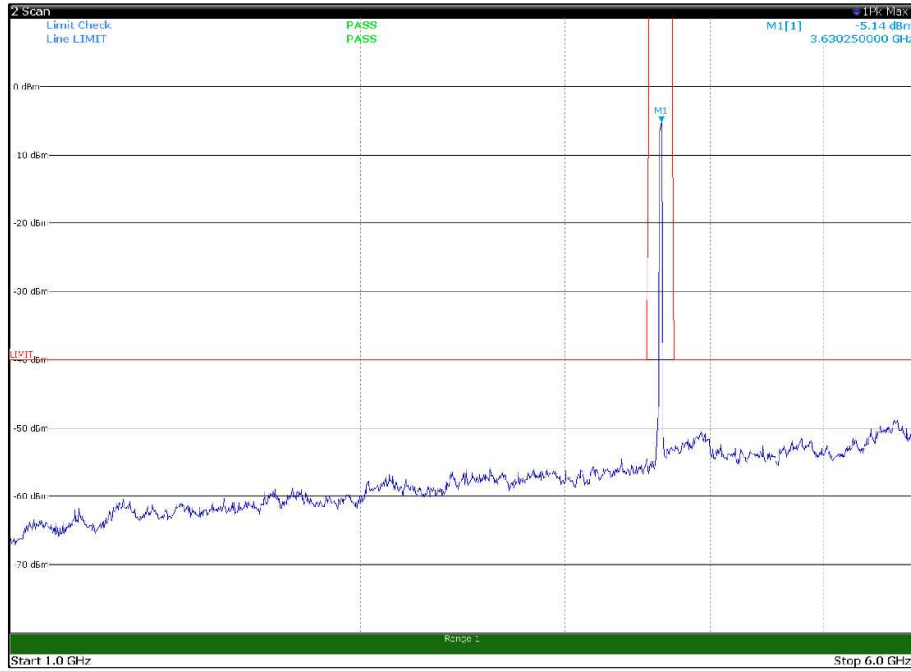

Channel: MIDDLE, Modulation: 16QAM,
BW=20MHz, Range: 30MHz- 1GHz, Polarization: Vertical

Channel: MIDDLE, Modulation: 16QAM,
BW=20MHz, Range: 1GHz -6GHz, Polarization: Horizontal