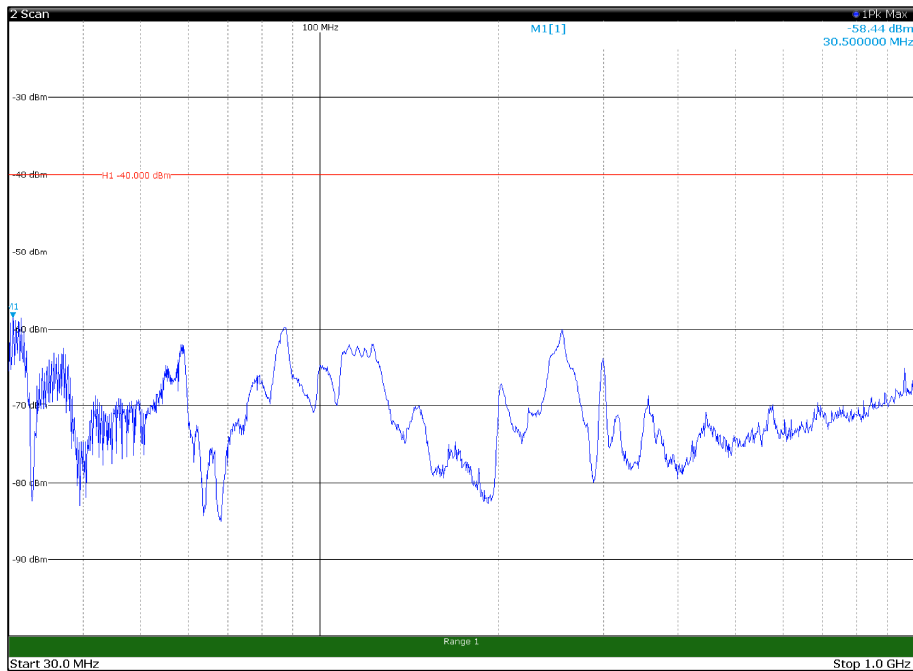

Channel: MIDDLE, Modulation: 64QAM,
BW=15MHz, Range: 30MHz- 1GHz, Polarization: Vertical

Channel: MIDDLE, Modulation: 64QAM,
BW=15MHz, Range: 1GHz -6GHz, Polarization: Horizontal

Channel: MIDDLE, Modulation: 64QAM,
BW=15MHz, Range: 1GHz -6GHz, Polarization: Vertical

Channel: MIDDLE, Modulation: 64QAM,
BW=15MHz, Range: 6GHz -18GHz, Polarization: Horizontal

Channel: MIDDLE, Modulation: 64QAM,
BW=15MHz, Range: 6GHz -18GHz, Polarization: Vertical

Channel: MIDDLE, Modulation: 64QAM,
BW=15MHz, Range: 18GHz - 37GHz, Polarization: Horizontal

Channel: MIDDLE, Modulation: 64QAM,
BW=15MHz, Range: 18GHz - 37GHz, Polarization: Vertical

Channel: TOP, Modulation: 64QAM,
BW=15MHz, Range: 30MHz- 1GHz, Polarization: Horizontal

Channel: TOP, Modulation: 64QAM,
BW=15MHz, Range: 30MHz- 1GHz, Polarization: Vertical

Channel: TOP, Modulation: 64QAM,
BW=15MHz, Range: 1GHz -6GHz, Polarization: Horizontal

Channel: TOP, Modulation: 64QAM,
BW=15MHz, Range: 1GHz -6GHz, Polarization: Vertical

Channel: TOP, Modulation: 64QAM,
BW=15MHz, Range: 6GHz -18GHz, Polarization: Horizontal