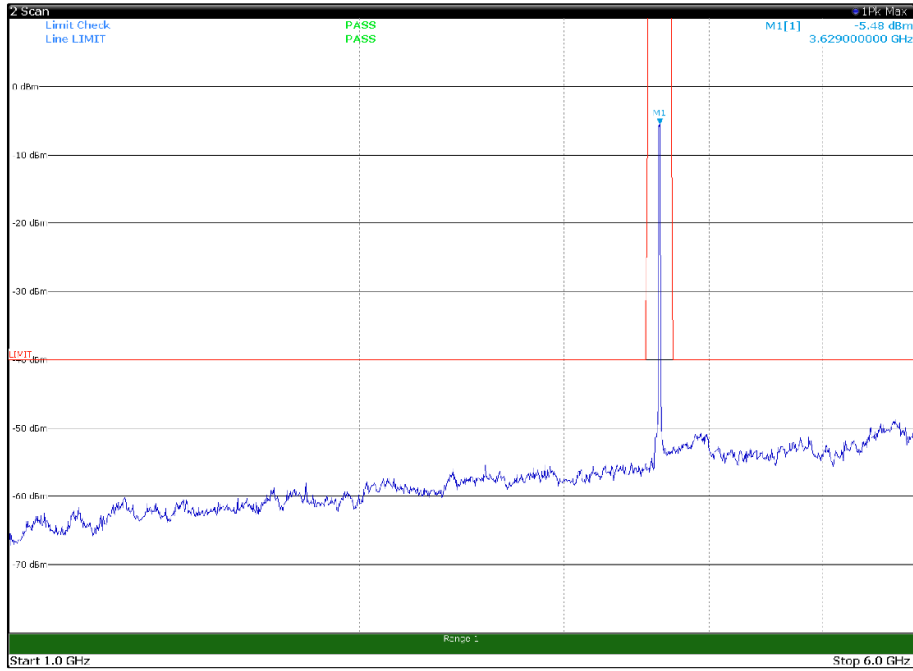

Channel: TOP, Modulation: 16QAM,
BW=15MHz, Range: 18GHz - 37GHz, Polarization: Vertical

Channel: BOTTOM, Modulation: 64QAM,
BW=15MHz, Range: 30MHz- 1GHz, Polarization: Horizontal

Channel: BOTTOM, Modulation: 64QAM,
BW=15MHz, Range: 30MHz- 1GHz, Polarization: Vertical

Channel: BOTTOM, Modulation: 64QAM,
BW=15MHz, Range: 6GHz -18GHz, Polarization: Horizontal

Channel: BOTTOM, Modulation: 64QAM,
BW=15MHz, Range: 6GHz -18GHz, Polarization: Vertical

Channel: MIDDLE, Modulation: 64QAM,
BW=15MHz, Range: 30MHz- 1GHz, Polarization: Horizontal

Channel: MIDDLE, Modulation: 64QAM,
BW=15MHz, Range: 30MHz- 1GHz, Polarization: Vertical

Channel: MIDDLE, Modulation: 64QAM,
BW=15MHz, Range: 1GHz -6GHz, Polarization: Horizontal

Channel: MIDDLE, Modulation: 64QAM,
BW=15MHz, Range: 1GHz -6GHz, Polarization: Vertical