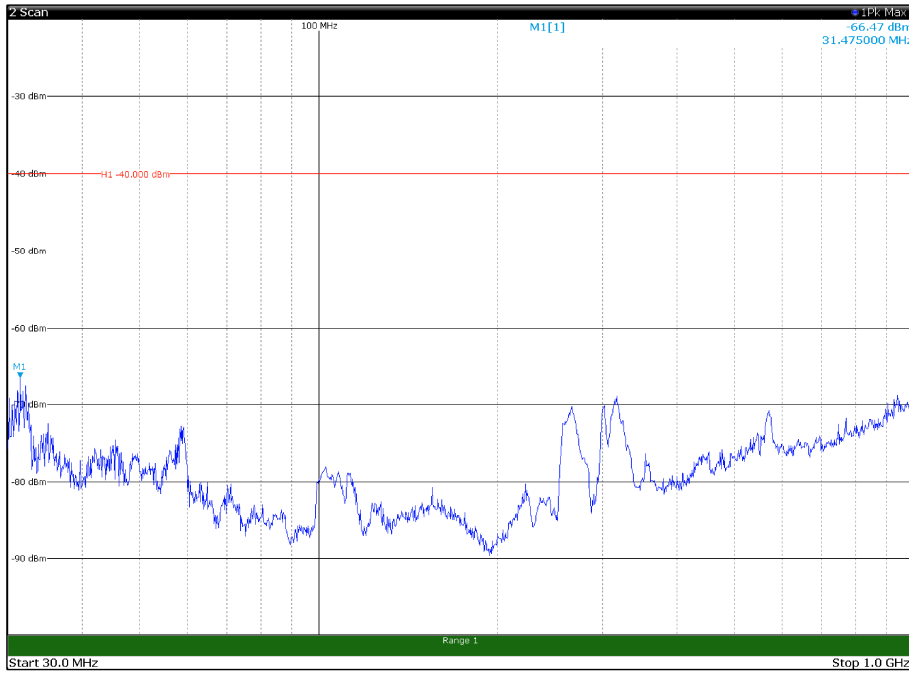

Channel: MIDDLE, Modulation: QPSK,
 BW=20MHz, Range: 30MHz- 1GHz, Polarization: Vertical

Channel: MIDDLE, Modulation: QPSK,
BW=20MHz, Range: 1GHz -6GHz, Polarization: Horizontal

Channel: MIDDLE, Modulation: QPSK,
BW=20MHz, Range: 1GHz -6GHz, Polarization: Vertical

Channel: MIDDLE, Modulation: QPSK,
BW=20MHz, Range: 6GHz -18GHz, Polarization: Horizontal

Channel: MIDDLE, Modulation: QPSK,
BW=20MHz, Range: 6GHz -18GHz, Polarization: Vertical

Channel: MIDDLE, Modulation: QPSK,
BW=20MHz, Range: 18GHz - 37GHz, Polarization: Horizontal

Channel: MIDDLE, Modulation: QPSK,
BW=20MHz, Range: 18GHz - 37GHz, Polarization: Vertical

Channel: TOP, Modulation: QPSK,
 BW=20MHz, Range: 30MHz- 1GHz, Polarization: Horizontal

Channel: TOP, Modulation: QPSK,
 BW=20MHz, Range: 30MHz- 1GHz, Polarization: Vertical