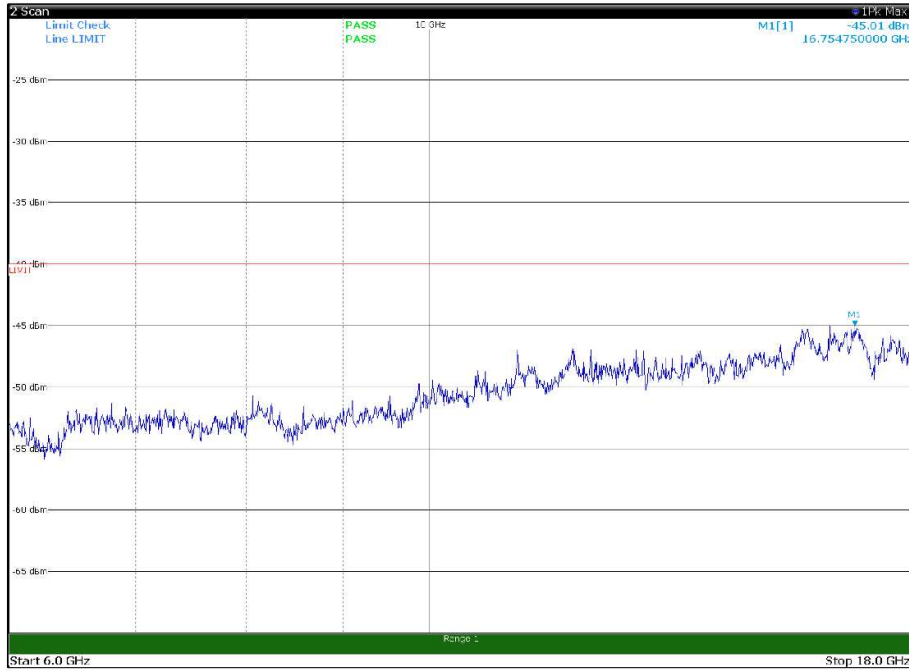

Channel: BOTTOM, Modulation: 256QAM,
BW=15MHz, Range: 6GHz -18GHz, Polarization: Vertical

Channel: MIDDLE, Modulation: 256QAM,
 BW=15MHz, Range: 30MHz- 1GHz, Polarization: Horizontal

Channel: MIDDLE, Modulation: 256QAM,
 BW=15MHz, Range: 30MHz- 1GHz, Polarization: Vertical

Channel: MIDDLE, Modulation: 256QAM,
BW=15MHz, Range: 6GHz -18GHz, Polarization: Horizontal

Channel: MIDDLE, Modulation: 256QAM,
BW=15MHz, Range: 6GHz -18GHz, Polarization: Vertical

Channel: MIDDLE, Modulation: 256QAM,
BW=15MHz, Range: 18GHz - 37GHz, Polarization: Horizontal