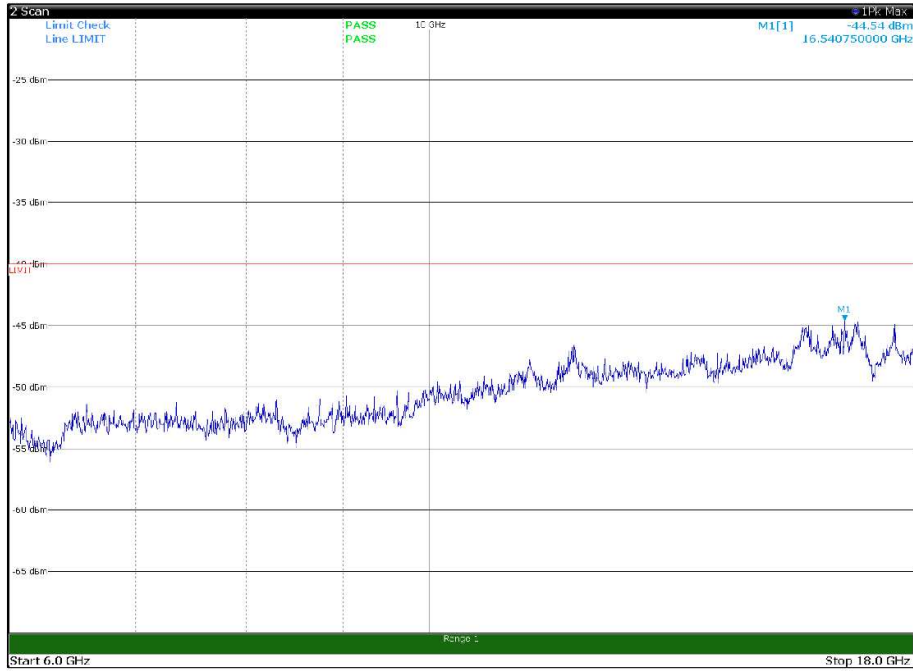

Channel: TOP, Modulation: QPSK,
BW=15MHz, Range: 1GHz -6GHz, Polarization: Horizontal

Channel: TOP, Modulation: QPSK,
BW=15MHz, Range: 1GHz -6GHz, Polarization: Vertical

Channel: TOP, Modulation: QPSK,
BW=15MHz, Range: 6GHz -18GHz, Polarization: Horizontal

Channel: TOP, Modulation: QPSK,
BW=15MHz, Range: 6GHz -18GHz, Polarization: Vertical

Channel: TOP, Modulation: QPSK,
BW=15MHz, Range: 18GHz - 37GHz, Polarization: Horizontal

Channel: TOP, Modulation: QPSK,
BW=15MHz, Range: 18GHz - 37GHz, Polarization: Vertical

Channel: BOTTOM, Modulation: 16QAM,
BW=15MHz, Range: 30MHz- 1GHz, Polarization: Horizontal

Channel: BOTTOM, Modulation: 16QAM,
BW=15MHz, Range: 30MHz- 1GHz, Polarization: Vertical

Channel: BOTTOM, Modulation: 16QAM,
BW=15MHz, Range: 1GHz -6GHz, Polarization: Horizontal