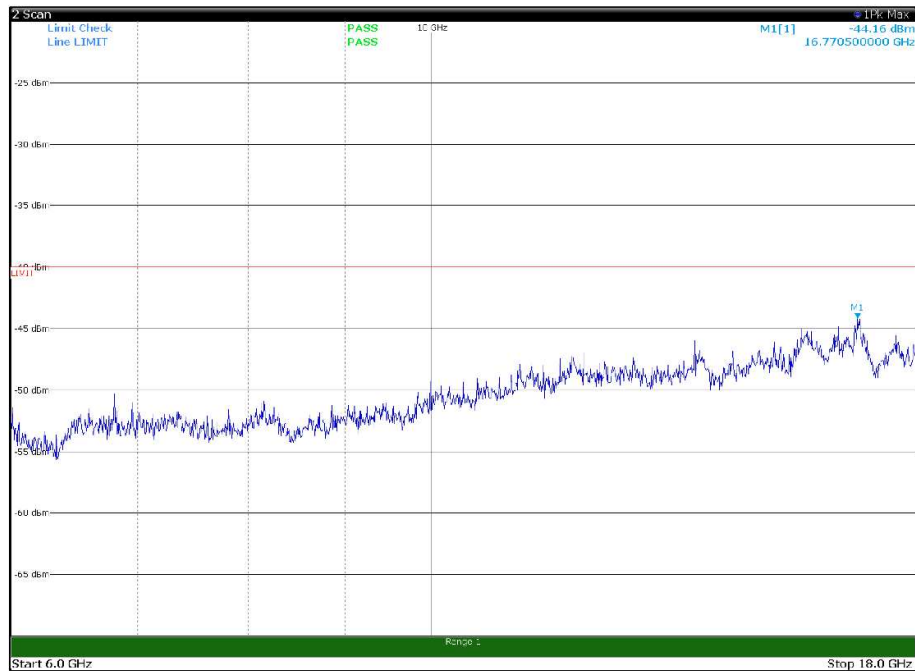

Channel: TOP, Modulation: 16QAM,
 BW=15MHz, Range: 6GHz -18GHz, Polarization: Horizontal

Channel: TOP, Modulation: 16QAM,
 BW=15MHz, Range: 6GHz -18GHz, Polarization: Vertical

Channel: TOP, Modulation: 16QAM,
BW=15MHz, Range: 18GHz - 37GHz, Polarization: Horizontal

Channel: TOP, Modulation: 16QAM,
BW=15MHz, Range: 18GHz - 37GHz, Polarization: Vertical

Channel: BOTTOM, Modulation: 64QAM,
BW=15MHz, Range: 30MHz- 1GHz, Polarization: Horizontal

Channel: BOTTOM, Modulation: 64QAM,
BW=15MHz, Range: 30MHz- 1GHz, Polarization: Vertical

Channel: BOTTOM, Modulation: 64QAM,
BW=15MHz, Range: 6GHz -18GHz, Polarization: Horizontal

Channel: BOTTOM, Modulation: 64QAM,
BW=15MHz, Range: 6GHz -18GHz, Polarization: Vertical

Channel: MIDDLE, Modulation: 64QAM,
BW=15MHz, Range: 30MHz- 1GHz, Polarization: Horizontal