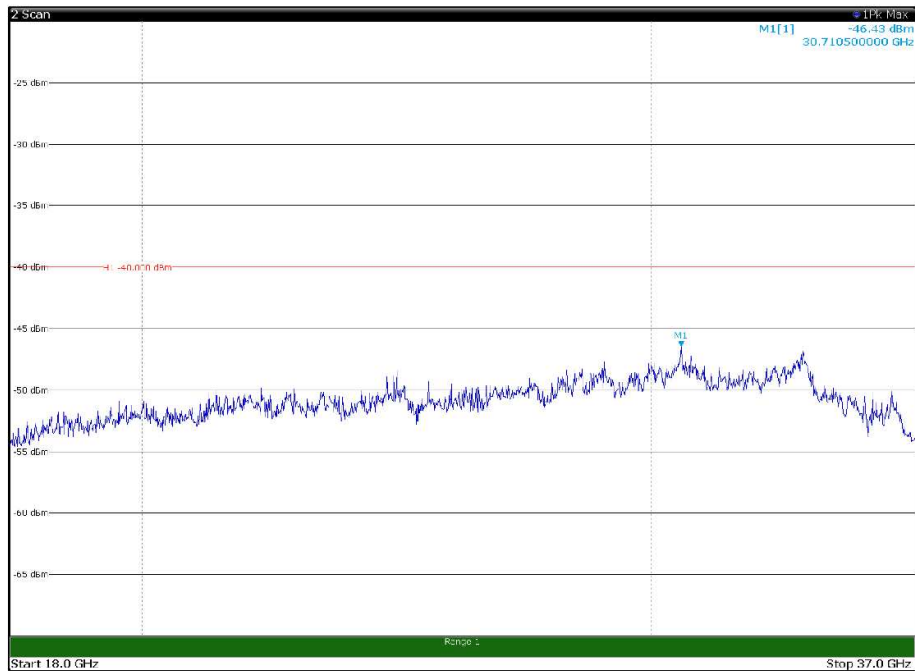

Channel: BOTTOM, Modulation: QPSK,
BW=20MHz, Range: 18GHz - 37GHz, Polarization: Horizontal

Channel: BOTTOM, Modulation: QPSK,
BW=20MHz, Range: 18GHz - 37GHz, Polarization: Vertical

Channel: MIDDLE, Modulation: QPSK,
 BW=20MHz, Range: 30MHz- 1GHz, Polarization: Horizontal

Channel: MIDDLE, Modulation: QPSK,
 BW=20MHz, Range: 30MHz- 1GHz, Polarization: Vertical

Channel: MIDDLE, Modulation: QPSK,
BW=20MHz, Range: 1GHz -6GHz, Polarization: Horizontal

Channel: MIDDLE, Modulation: QPSK,
BW=20MHz, Range: 1GHz -6GHz, Polarization: Vertical

Channel: MIDDLE, Modulation: QPSK,
BW=20MHz, Range: 6GHz -18GHz, Polarization: Horizontal

Channel: MIDDLE, Modulation: QPSK,
BW=20MHz, Range: 6GHz -18GHz, Polarization: Vertical

Channel: MIDDLE, Modulation: QPSK,
BW=20MHz, Range: 18GHz - 37GHz, Polarization: Horizontal