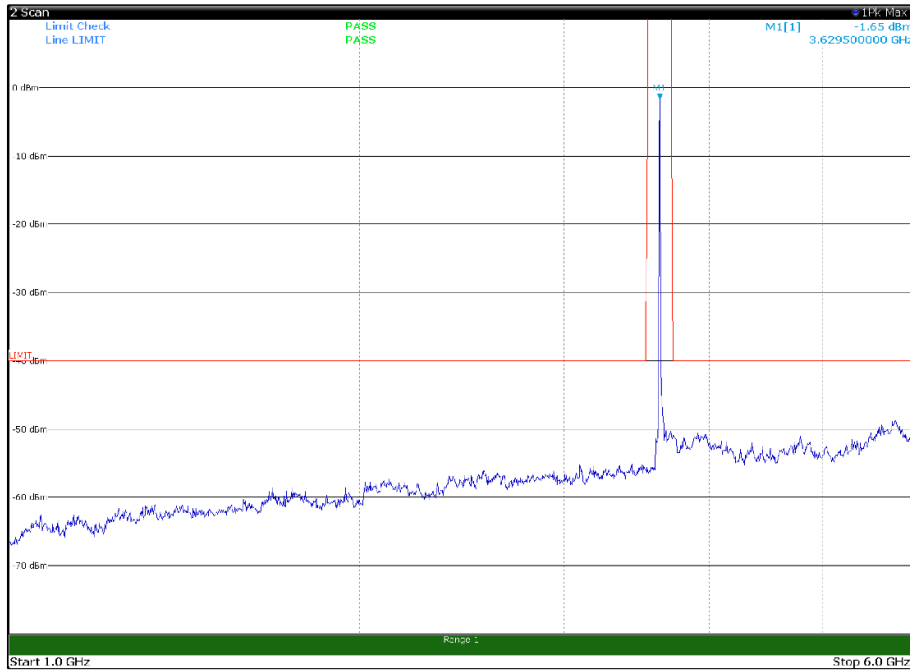

Channel: BOTTOM, Modulation: 256QAM,
BW=15MHz, Range: 6GHz -18GHz, Polarization: Vertical

Channel: MIDDLE, Modulation: 256QAM,
 BW=15MHz, Range: 30MHz- 1GHz, Polarization: Horizontal

Channel: MIDDLE, Modulation: 256QAM,
 BW=15MHz, Range: 30MHz- 1GHz, Polarization: Vertical