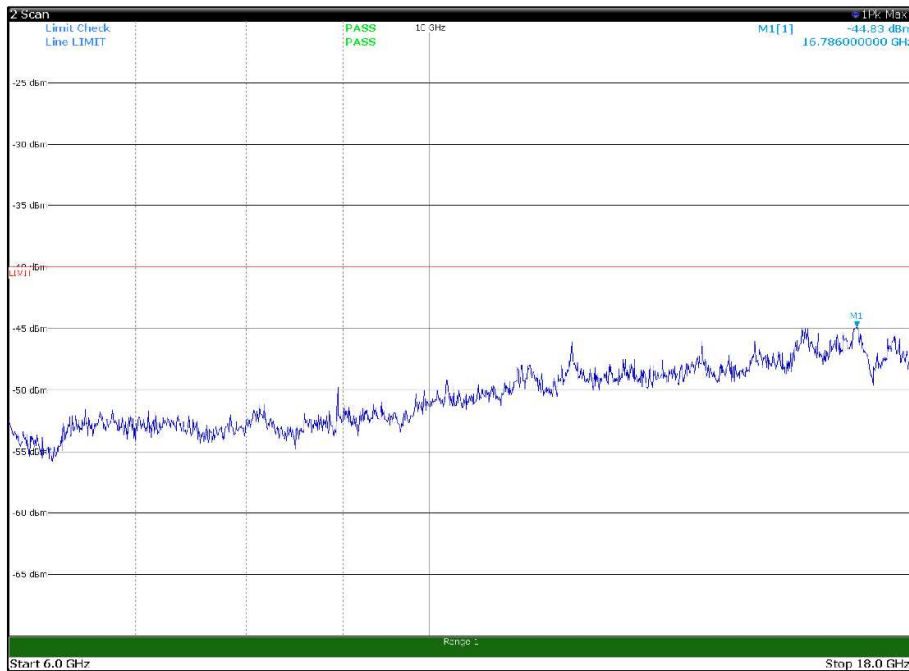

Channel: BOTTOM, Modulation: 16QAM,
BW=15MHz, Range: 1GHz -6GHz, Polarization: Vertical

Channel: BOTTOM, Modulation: 16QAM,
BW=15MHz, Range: 6GHz -18GHz, Polarization: Horizontal

Channel: BOTTOM, Modulation: 16QAM,
BW=15MHz, Range: 6GHz -18GHz, Polarization: Vertical

Channel: BOTTOM, Modulation: 16QAM,
BW=15MHz, Range: 18GHz - 37GHz, Polarization: Horizontal

Channel: BOTTOM, Modulation: 16QAM,
BW=15MHz, Range: 18GHz - 37GHz, Polarization: Vertical

Channel: MIDDLE, Modulation: 16QAM,
BW=15MHz, Range: 30MHz- 1GHz, Polarization: Horizontal

Channel: MIDDLE, Modulation: 16QAM,
BW=15MHz, Range: 30MHz- 1GHz, Polarization: Vertical

Channel: MIDDLE, Modulation: 16QAM,
BW=15MHz, Range: 6GHz -18GHz, Polarization: Horizontal

Channel: MIDDLE, Modulation: 16QAM,
BW=15MHz, Range: 6GHz -18GHz, Polarization: Vertical