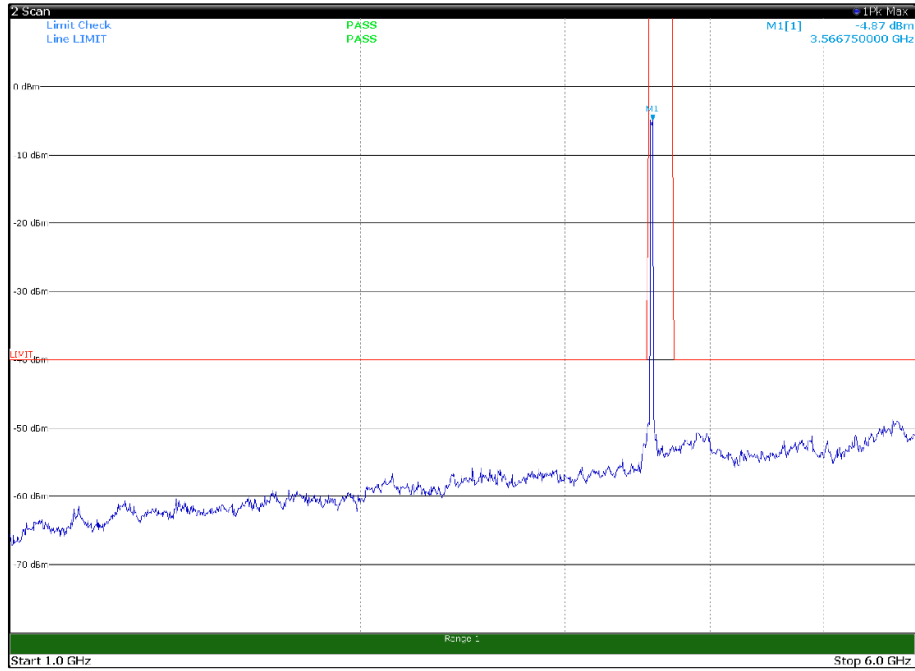

Channel: BOTTOM, Modulation: 16QAM,
BW=20MHz, Range: 30MHz- 1GHz, Polarization: Vertical

Channel: BOTTOM, Modulation: 16QAM,
BW=20MHz, Range: 1GHz -6GHz, Polarization: Horizontal