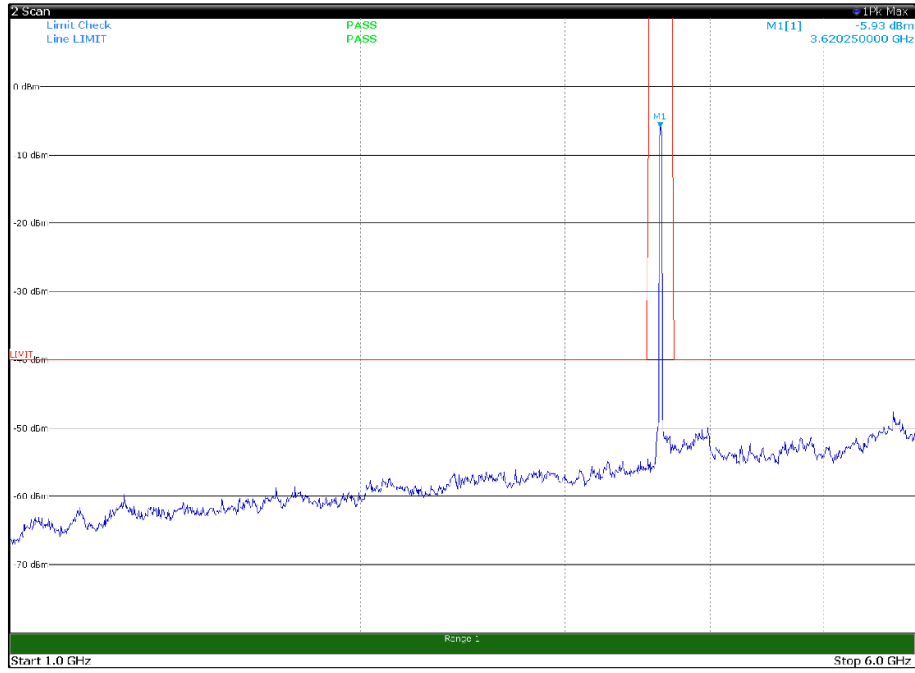

Channel: MIDDLE, Modulation: QPSK,
BW=20MHz, Range: 30MHz- 1GHz, Polarization: Vertical

Channel: MIDDLE, Modulation: QPSK,
BW=20MHz, Range: 1GHz -6GHz, Polarization: Horizontal