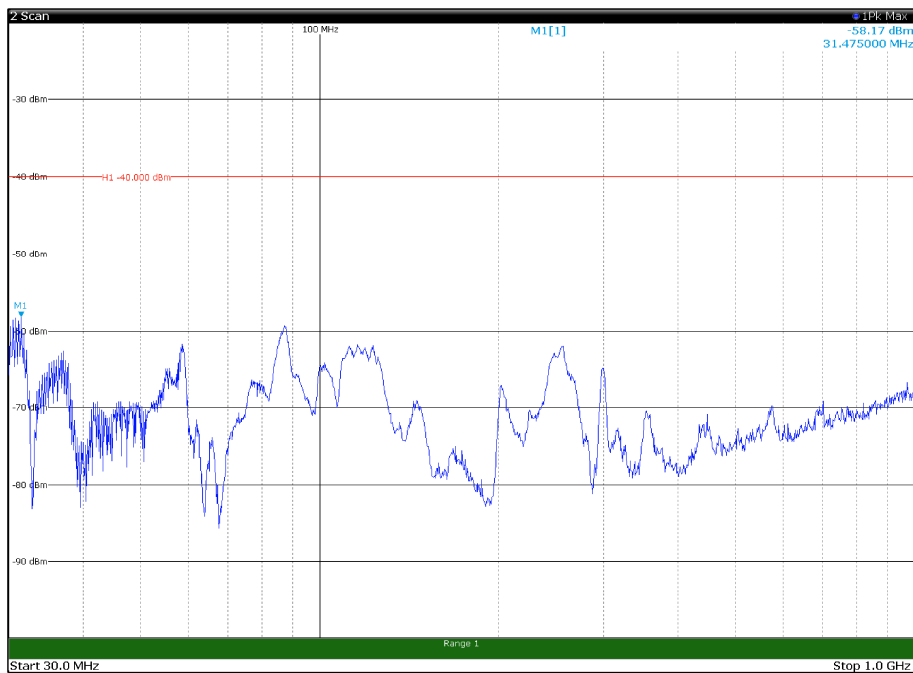

Channel: BOTTOM, Modulation: 16QAM,
BW=15MHz, Range: 18GHz - 37GHz, Polarization: Horizontal

Channel: BOTTOM, Modulation: 16QAM,
BW=15MHz, Range: 18GHz - 37GHz, Polarization: Vertical

Channel: MIDDLE, Modulation: 16QAM,
BW=15MHz, Range: 30MHz- 1GHz, Polarization: Horizontal

Channel: MIDDLE, Modulation: 16QAM,
BW=15MHz, Range: 30MHz- 1GHz, Polarization: Vertical

Channel: MIDDLE, Modulation: 16QAM,
BW=15MHz, Range: 6GHz -18GHz, Polarization: Horizontal

Channel: MIDDLE, Modulation: 16QAM,
BW=15MHz, Range: 6GHz -18GHz, Polarization: Vertical

Channel: MIDDLE, Modulation: 16QAM,
BW=15MHz, Range: 18GHz - 37GHz, Polarization: Horizontal

Channel: MIDDLE, Modulation: 16QAM,
BW=15MHz, Range: 18GHz - 37GHz, Polarization: Vertical

Channel: TOP, Modulation: 16QAM,
 BW=15MHz, Range: 30MHz- 1GHz, Polarization: Horizontal

Channel: TOP, Modulation: 16QAM,
 BW=15MHz, Range: 30MHz- 1GHz, Polarization: Vertical

Channel: TOP, Modulation: 16QAM,
BW=15MHz, Range: 1GHz -6GHz, Polarization: Horizontal

Channel: TOP, Modulation: 16QAM,
BW=15MHz, Range: 1GHz -6GHz, Polarization: Vertical