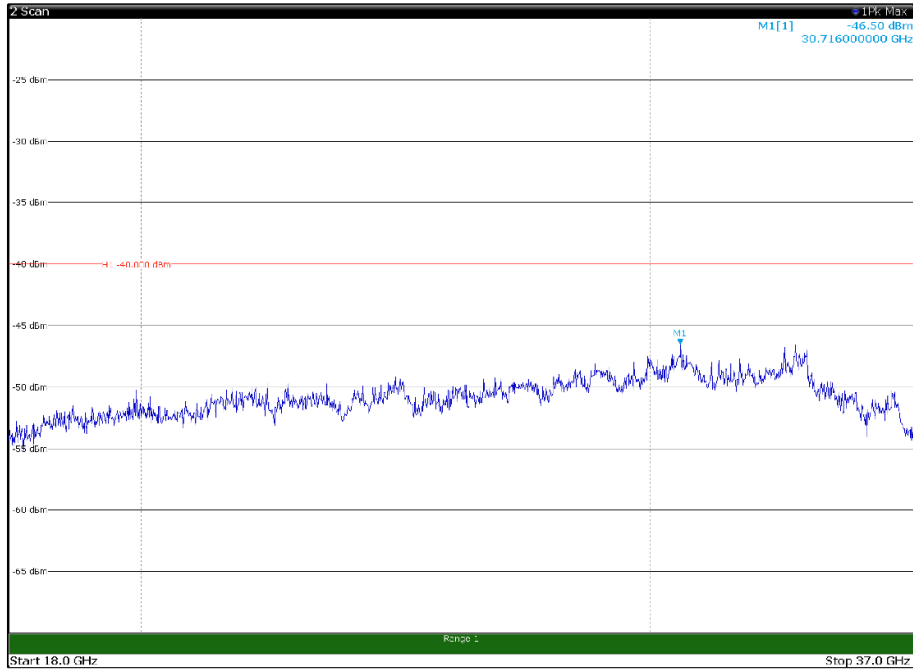

Channel: TOP, Modulation: 64QAM,
BW=15MHz, Range: 6GHz -18GHz, Polarization: Vertical

Channel: BOTTOM, Modulation: 256QAM,
BW=15MHz, Range: 30MHz- 1GHz, Polarization: Horizontal

Channel: BOTTOM, Modulation: 256QAM,
BW=15MHz, Range: 30MHz- 1GHz, Polarization: Vertical

Channel: BOTTOM, Modulation: 256QAM,
BW=15MHz, Range: 1GHz -6GHz, Polarization: Horizontal

Channel: BOTTOM, Modulation: 256QAM,
BW=15MHz, Range: 1GHz -6GHz, Polarization: Vertical

Channel: BOTTOM, Modulation: 256QAM,
BW=15MHz, Range: 6GHz -18GHz, Polarization: Horizontal

Channel: BOTTOM, Modulation: 256QAM,
BW=15MHz, Range: 6GHz -18GHz, Polarization: Vertical

Channel: MIDDLE, Modulation: 256QAM,
 BW=15MHz, Range: 30MHz- 1GHz, Polarization: Horizontal

Channel: MIDDLE, Modulation: 256QAM,
 BW=15MHz, Range: 30MHz- 1GHz, Polarization: Vertical