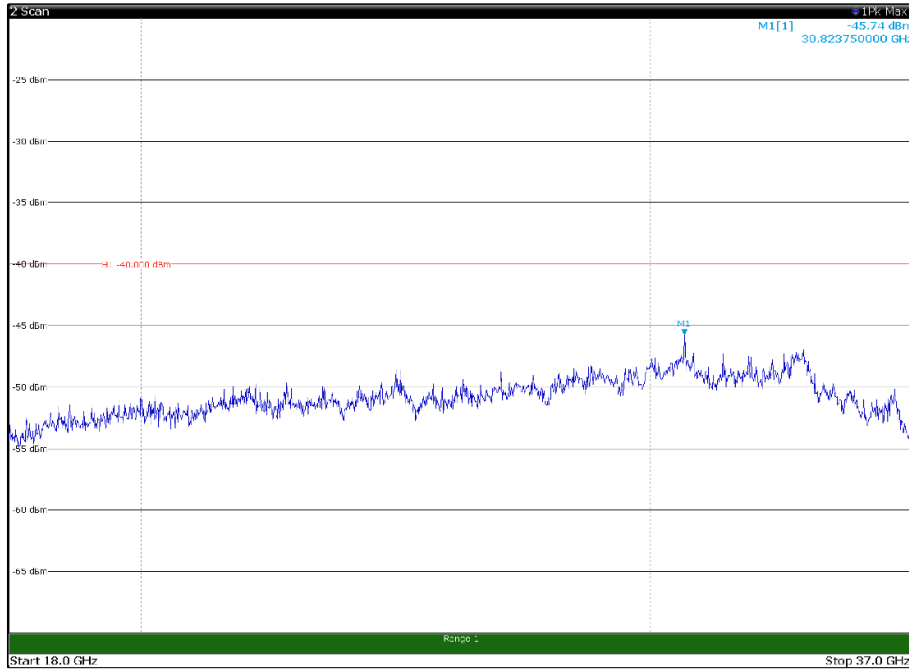

Channel: BOTTOM, Modulation: 256QAM,
BW=15MHz, Range: 1GHz -6GHz, Polarization: Horizontal

Channel: BOTTOM, Modulation: 256QAM,
BW=15MHz, Range: 1GHz -6GHz, Polarization: Vertical

Channel: BOTTOM, Modulation: 256QAM,
BW=15MHz, Range: 6GHz -18GHz, Polarization: Horizontal

Channel: BOTTOM, Modulation: 256QAM,
BW=15MHz, Range: 6GHz -18GHz, Polarization: Vertical

Channel: MIDDLE, Modulation: 256QAM,
 BW=15MHz, Range: 30MHz- 1GHz, Polarization: Horizontal

Channel: MIDDLE, Modulation: 256QAM,
 BW=15MHz, Range: 30MHz- 1GHz, Polarization: Vertical

Channel: MIDDLE, Modulation: 256QAM,
BW=15MHz, Range: 6GHz -18GHz, Polarization: Horizontal

Channel: MIDDLE, Modulation: 256QAM,
BW=15MHz, Range: 6GHz -18GHz, Polarization: Vertical

Channel: MIDDLE, Modulation: 256QAM,
BW=15MHz, Range: 18GHz - 37GHz, Polarization: Horizontal