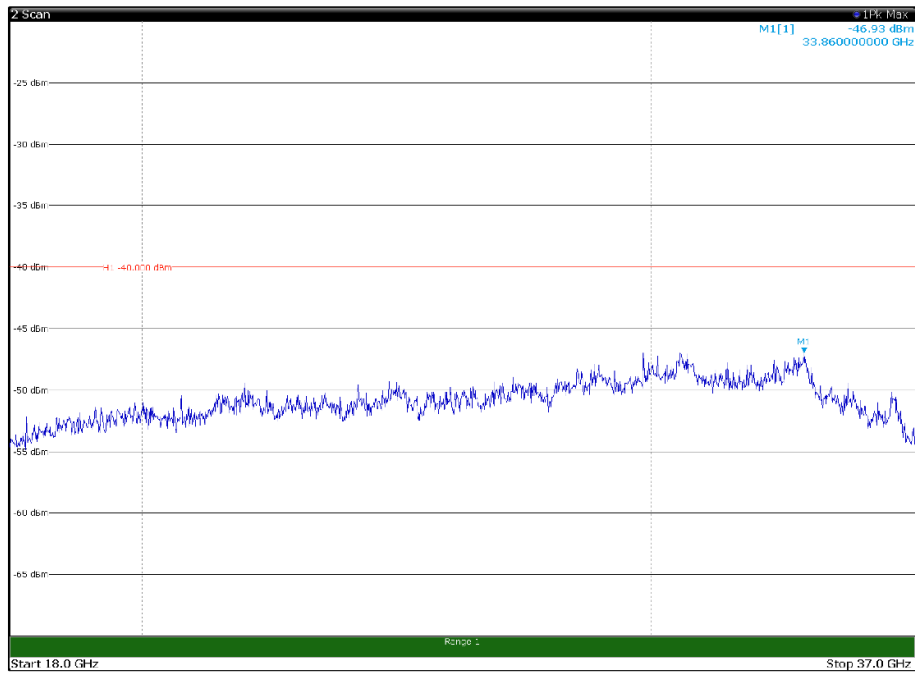

Channel: BOTTOM, Modulation: QPSK,
 BW=20MHz, Range: 30MHz- 1GHz, Polarization: Horizontal

Channel: BOTTOM, Modulation: QPSK,
 BW=20MHz, Range: 30MHz- 1GHz, Polarization: Vertical

Channel: BOTTOM, Modulation: QPSK,
BW=20MHz, Range: 1GHz -6GHz, Polarization: Horizontal

Channel: BOTTOM, Modulation: QPSK,
BW=20MHz, Range: 1GHz -6GHz, Polarization: Vertical

Channel: BOTTOM, Modulation: QPSK,
BW=20MHz, Range: 6GHz -18GHz, Polarization: Horizontal

Channel: BOTTOM, Modulation: QPSK,
BW=20MHz, Range: 6GHz -18GHz, Polarization: Vertical

Channel: BOTTOM, Modulation: QPSK,
BW=20MHz, Range: 18GHz - 37GHz, Polarization: Horizontal

Channel: BOTTOM, Modulation: QPSK,
BW=20MHz, Range: 18GHz - 37GHz, Polarization: Vertical

Channel: MIDDLE, Modulation: QPSK,
 BW=20MHz, Range: 30MHz- 1GHz, Polarization: Horizontal