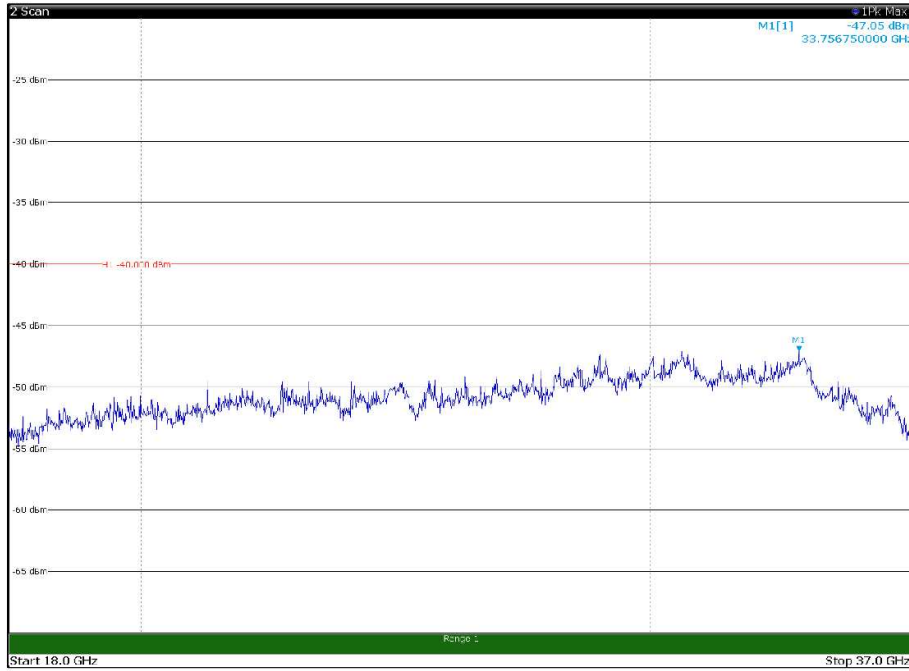

Channel: TOP, Modulation: QPSK,
BW=15MHz, Range: 6GHz -18GHz, Polarization: Vertical

Channel: TOP, Modulation: QPSK,
BW=15MHz, Range: 18GHz - 37GHz, Polarization: Horizontal

Channel: TOP, Modulation: QPSK,
BW=15MHz, Range: 18GHz - 37GHz, Polarization: Vertical

Channel: BOTTOM, Modulation: 16QAM,
BW=15MHz, Range: 30MHz- 1GHz, Polarization: Horizontal

Channel: BOTTOM, Modulation: 16QAM,
BW=15MHz, Range: 30MHz- 1GHz, Polarization: Vertical

Channel: BOTTOM, Modulation: 16QAM,
BW=15MHz, Range: 1GHz -6GHz, Polarization: Horizontal

Channel: BOTTOM, Modulation: 16QAM,
BW=15MHz, Range: 1GHz -6GHz, Polarization: Vertical

Channel: BOTTOM, Modulation: 16QAM,
BW=15MHz, Range: 6GHz -18GHz, Polarization: Horizontal

Channel: BOTTOM, Modulation: 16QAM,
BW=15MHz, Range: 6GHz -18GHz, Polarization: Vertical