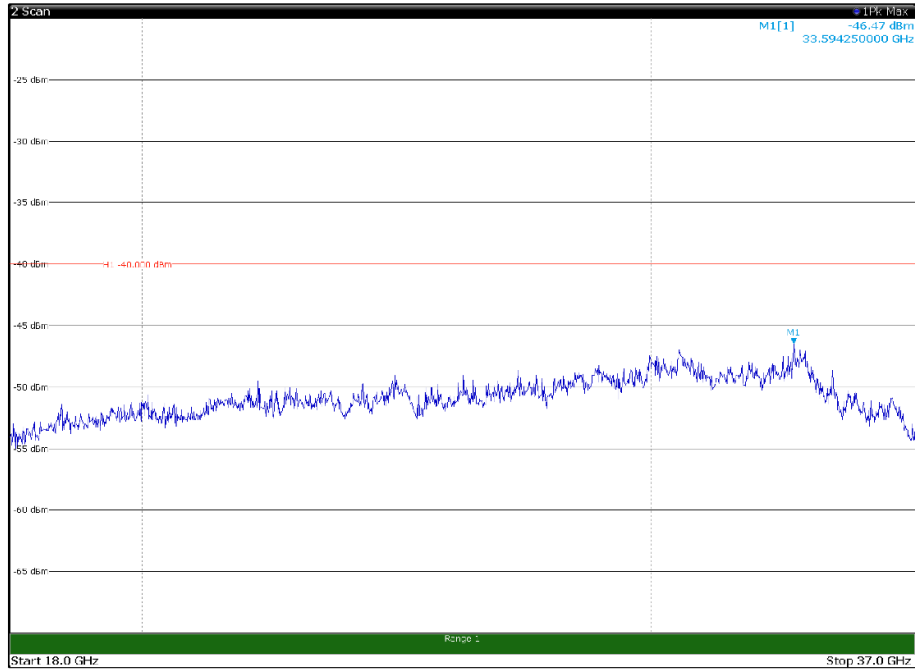

Channel: TOP, Modulation: QPSK,
 BW=20MHz, Range: 6GHz -18GHz, Polarization: Vertical

Channel: TOP, Modulation: QPSK,
BW=20MHz, Range: 18GHz - 37GHz, Polarization: Horizontal

Channel: TOP, Modulation: QPSK,
BW=20MHz, Range: 18GHz - 37GHz, Polarization: Vertical

Channel: BOTTOM, Modulation: 16QAM,
BW=20MHz, Range: 30MHz- 1GHz, Polarization: Horizontal

Channel: BOTTOM, Modulation: 16QAM,
BW=20MHz, Range: 30MHz- 1GHz, Polarization: Vertical

Channel: BOTTOM, Modulation: 16QAM,
BW=20MHz, Range: 1GHz -6GHz, Polarization: Horizontal

Channel: BOTTOM, Modulation: 16QAM,
BW=20MHz, Range: 1GHz -6GHz, Polarization: Vertical

Channel: BOTTOM, Modulation: 16QAM,
 BW=20MHz, Range: 6GHz -18GHz, Polarization: Horizontal

Channel: BOTTOM, Modulation: 16QAM,
 BW=20MHz, Range: 6GHz -18GHz, Polarization: Vertical