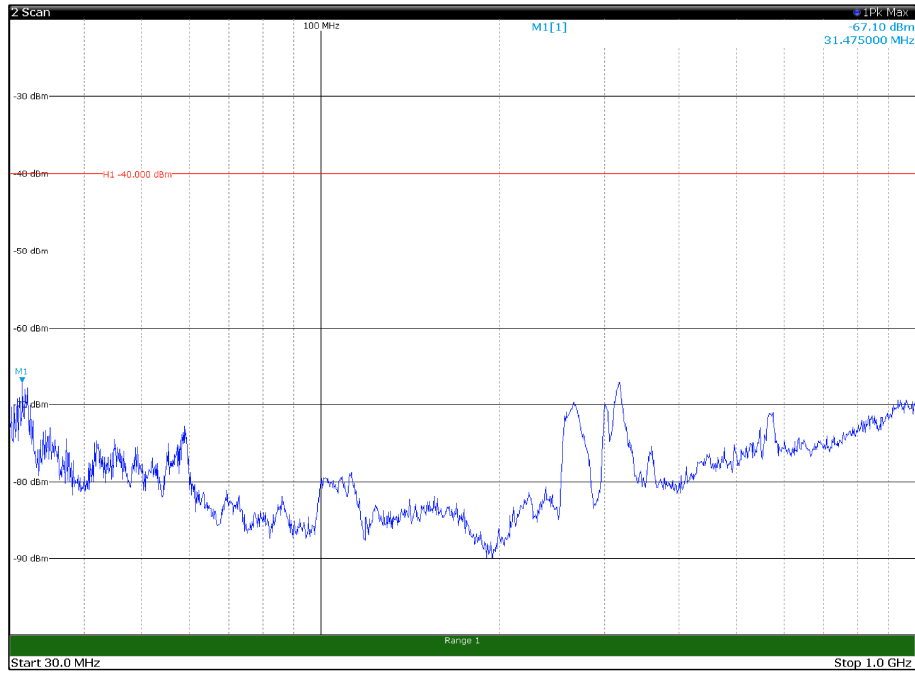

Channel: BOTTOM, Modulation: 16QAM,
BW=20MHz, Range: 30MHz- 1GHz, Polarization: Horizontal

Channel: BOTTOM, Modulation: 16QAM,
BW=20MHz, Range: 30MHz- 1GHz, Polarization: Vertical

Channel: BOTTOM, Modulation: 16QAM,
BW=20MHz, Range: 1GHz -6GHz, Polarization: Horizontal

Channel: BOTTOM, Modulation: 16QAM,
BW=20MHz, Range: 1GHz -6GHz, Polarization: Vertical

Channel: BOTTOM, Modulation: 16QAM,
 BW=20MHz, Range: 6GHz -18GHz, Polarization: Horizontal

Channel: BOTTOM, Modulation: 16QAM,
 BW=20MHz, Range: 6GHz -18GHz, Polarization: Vertical

Channel: BOTTOM, Modulation: 16QAM,
BW=20MHz, Range: 18GHz - 37GHz, Polarization: Horizontal

Channel: BOTTOM, Modulation: 16QAM,
BW=20MHz, Range: 18GHz - 37GHz, Polarization: Vertical

Channel: MIDDLE, Modulation: 16QAM,
BW=20MHz, Range: 30MHz- 1GHz, Polarization: Horizontal