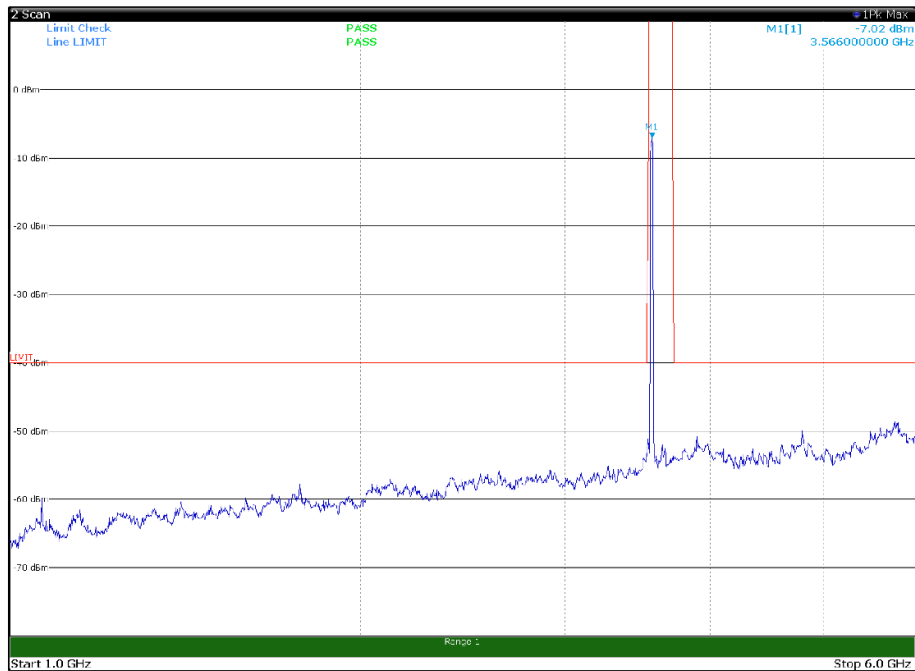

Channel: BOTTOM, Modulation: 16QAM,
BW=20MHz, Range: 1GHz -6GHz, Polarization: Horizontal

Channel: BOTTOM, Modulation: 16QAM,
BW=20MHz, Range: 1GHz -6GHz, Polarization: Vertical