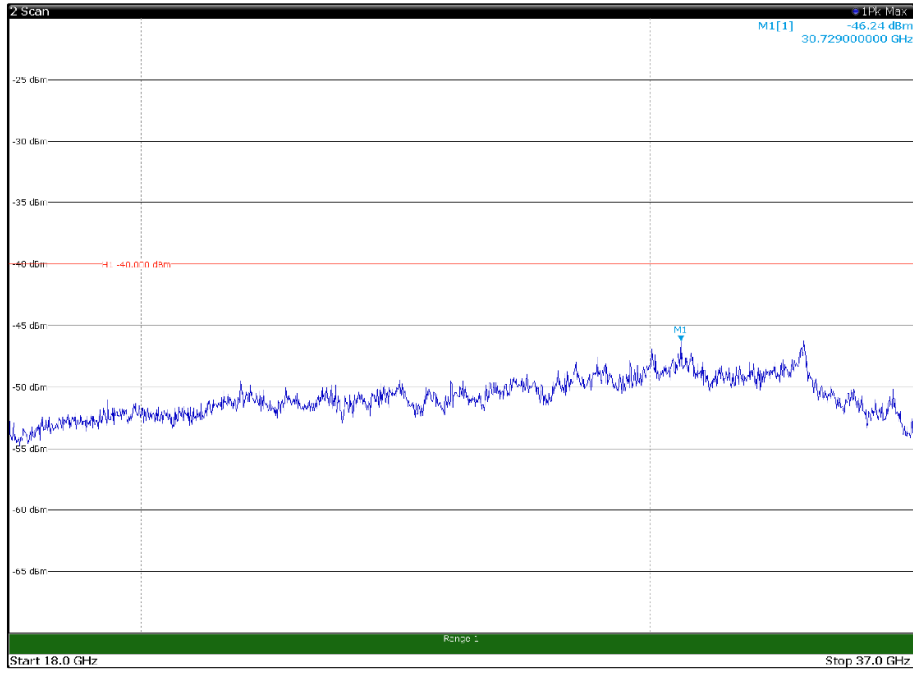

Channel: BOTTOM, Modulation: 64QAM,
BW=15MHz, Range: 6GHz -18GHz, Polarization: Horizontal

Channel: BOTTOM, Modulation: 64QAM,
BW=15MHz, Range: 6GHz -18GHz, Polarization: Vertical

Channel: MIDDLE, Modulation: 64QAM,
BW=15MHz, Range: 30MHz- 1GHz, Polarization: Horizontal

Channel: MIDDLE, Modulation: 64QAM,
BW=15MHz, Range: 30MHz- 1GHz, Polarization: Vertical

Channel: MIDDLE, Modulation: 64QAM,
BW=15MHz, Range: 1GHz -6GHz, Polarization: Horizontal

Channel: MIDDLE, Modulation: 64QAM,
BW=15MHz, Range: 1GHz -6GHz, Polarization: Vertical

Channel: MIDDLE, Modulation: 64QAM,
BW=15MHz, Range: 6GHz -18GHz, Polarization: Horizontal

Channel: MIDDLE, Modulation: 64QAM,
BW=15MHz, Range: 6GHz -18GHz, Polarization: Vertical

Channel: MIDDLE, Modulation: 64QAM,
BW=15MHz, Range: 18GHz - 37GHz, Polarization: Horizontal