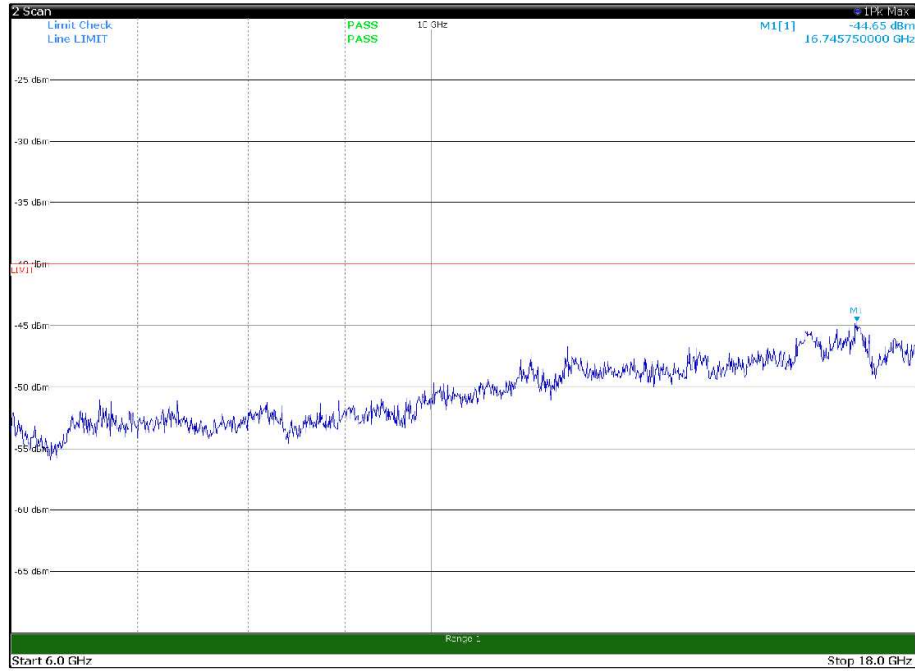

Channel: TOP, Modulation: 16QAM,
 BW=15MHz, Range: 6GHz -18GHz, Polarization: Horizontal

Channel: TOP, Modulation: 16QAM,
 BW=15MHz, Range: 6GHz -18GHz, Polarization: Vertical

Channel: TOP, Modulation: 16QAM,
BW=15MHz, Range: 18GHz - 37GHz, Polarization: Horizontal

Channel: TOP, Modulation: 16QAM,
BW=15MHz, Range: 18GHz - 37GHz, Polarization: Vertical

Channel: BOTTOM, Modulation: 64QAM,
BW=15MHz, Range: 30MHz- 1GHz, Polarization: Horizontal

Channel: BOTTOM, Modulation: 64QAM,
BW=15MHz, Range: 30MHz- 1GHz, Polarization: Vertical

Channel: BOTTOM, Modulation: 64QAM,
BW=15MHz, Range: 6GHz -18GHz, Polarization: Horizontal

Channel: BOTTOM, Modulation: 64QAM,
BW=15MHz, Range: 6GHz -18GHz, Polarization: Vertical

Channel: MIDDLE, Modulation: 64QAM,
BW=15MHz, Range: 30MHz- 1GHz, Polarization: Horizontal