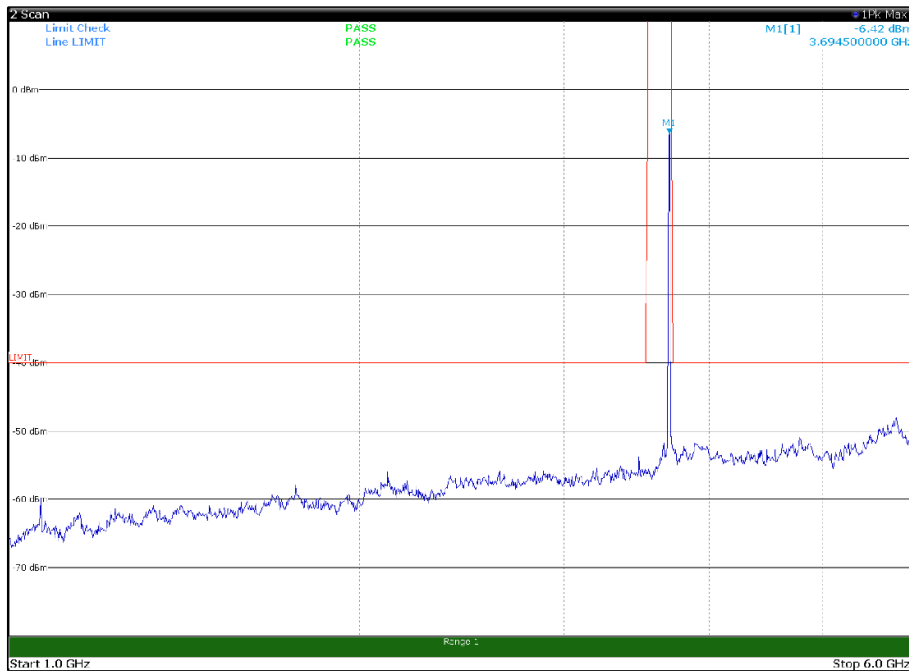

Channel: MIDDLE, Modulation: 256QAM,
BW=15MHz, Range: 18GHz - 37GHz, Polarization: Vertical

Channel: TOP, Modulation: 256QAM,
BW=15MHz, Range: 30MHz- 1GHz, Polarization: Horizontal

Channel: TOP, Modulation: 256QAM,
BW=15MHz, Range: 30MHz- 1GHz, Polarization: Vertical

Channel: TOP, Modulation: 256QAM,
BW=15MHz, Range: 1GHz -6GHz, Polarization: Horizontal

Channel: TOP, Modulation: 256QAM,
BW=15MHz, Range: 1GHz -6GHz, Polarization: Vertical

Channel: TOP, Modulation: 256QAM,
BW=15MHz, Range: 6GHz -18GHz, Polarization: Horizontal