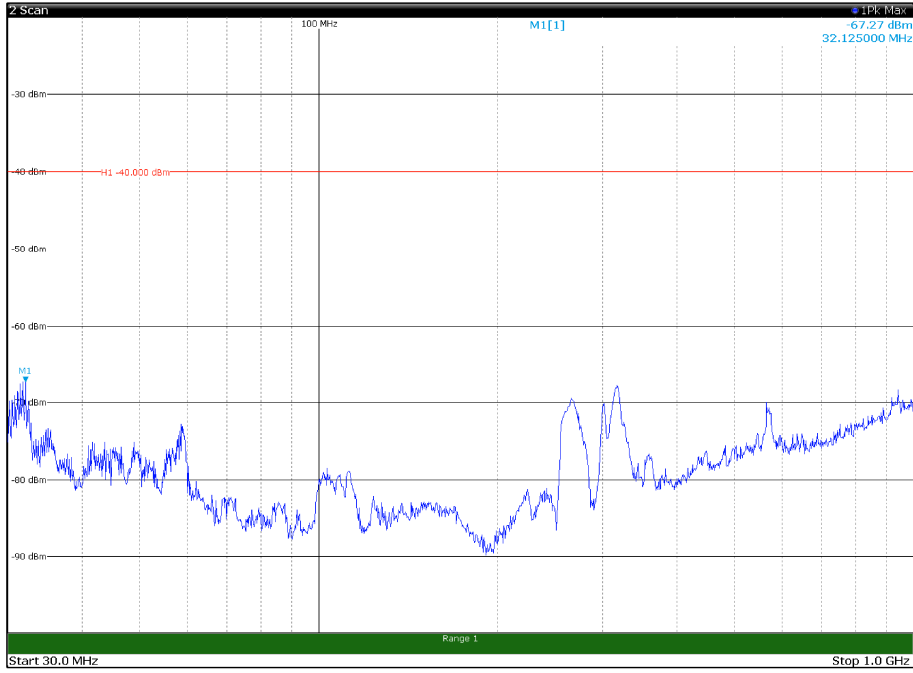

Channel: BOTTOM, Modulation: QPSK,
 BW=20MHz, Range: 30MHz- 1GHz, Polarization: Horizontal

Channel: BOTTOM, Modulation: QPSK,
 BW=20MHz, Range: 30MHz- 1GHz, Polarization: Vertical

Channel: BOTTOM, Modulation: QPSK,
BW=20MHz, Range: 1GHz -6GHz, Polarization: Horizontal

Channel: BOTTOM, Modulation: QPSK,
BW=20MHz, Range: 1GHz -6GHz, Polarization: Vertical

Channel: BOTTOM, Modulation: QPSK,
BW=20MHz, Range: 6GHz -18GHz, Polarization: Horizontal

Channel: BOTTOM, Modulation: QPSK,
BW=20MHz, Range: 6GHz -18GHz, Polarization: Vertical

Channel: BOTTOM, Modulation: QPSK,
BW=20MHz, Range: 18GHz - 37GHz, Polarization: Horizontal

Channel: BOTTOM, Modulation: QPSK,
BW=20MHz, Range: 18GHz - 37GHz, Polarization: Vertical

Channel: MIDDLE, Modulation: QPSK,
 BW=20MHz, Range: 30MHz- 1GHz, Polarization: Horizontal