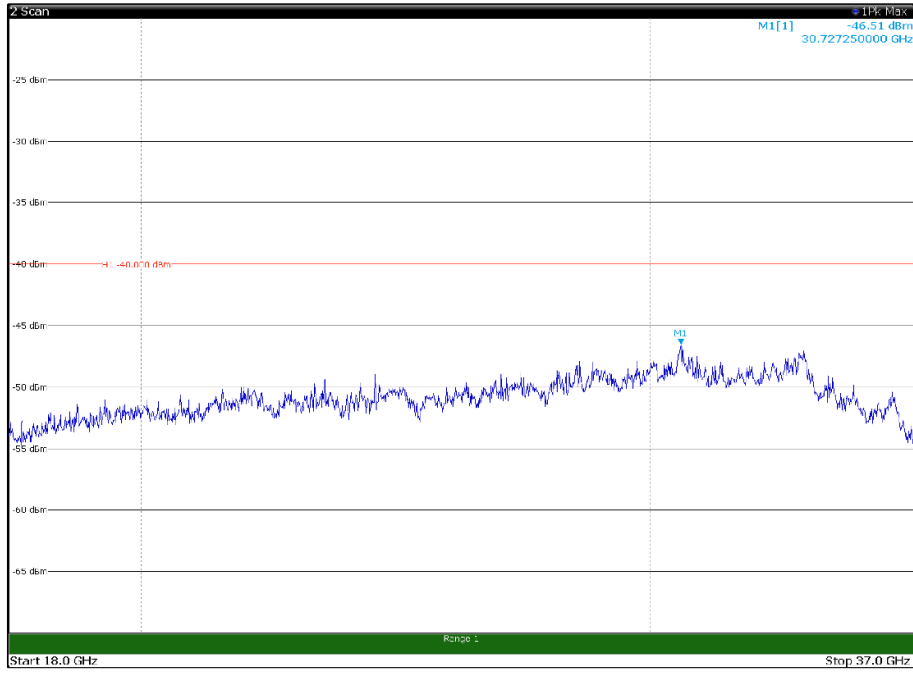

Channel: BOTTOM, Modulation: 16QAM,
BW=15MHz, Range: 18GHz - 37GHz, Polarization: Horizontal

Channel: BOTTOM, Modulation: 16QAM,
BW=15MHz, Range: 18GHz - 37GHz, Polarization: Vertical

Channel: MIDDLE, Modulation: 16QAM,
BW=15MHz, Range: 30MHz- 1GHz, Polarization: Horizontal

Channel: MIDDLE, Modulation: 16QAM,
BW=15MHz, Range: 30MHz- 1GHz, Polarization: Vertical

Channel: MIDDLE, Modulation: 16QAM,
BW=15MHz, Range: 6GHz -18GHz, Polarization: Horizontal

Channel: MIDDLE, Modulation: 16QAM,
BW=15MHz, Range: 6GHz -18GHz, Polarization: Vertical

Channel: MIDDLE, Modulation: 16QAM,
BW=15MHz, Range: 18GHz - 37GHz, Polarization: Horizontal

Channel: MIDDLE, Modulation: 16QAM,
BW=15MHz, Range: 18GHz - 37GHz, Polarization: Vertical

Channel: TOP, Modulation: 16QAM,
 BW=15MHz, Range: 30MHz- 1GHz, Polarization: Horizontal

Channel: TOP, Modulation: 16QAM,
 BW=15MHz, Range: 30MHz- 1GHz, Polarization: Vertical

Channel: TOP, Modulation: 16QAM,
BW=15MHz, Range: 1GHz -6GHz, Polarization: Horizontal

Channel: TOP, Modulation: 16QAM,
BW=15MHz, Range: 1GHz -6GHz, Polarization: Vertical