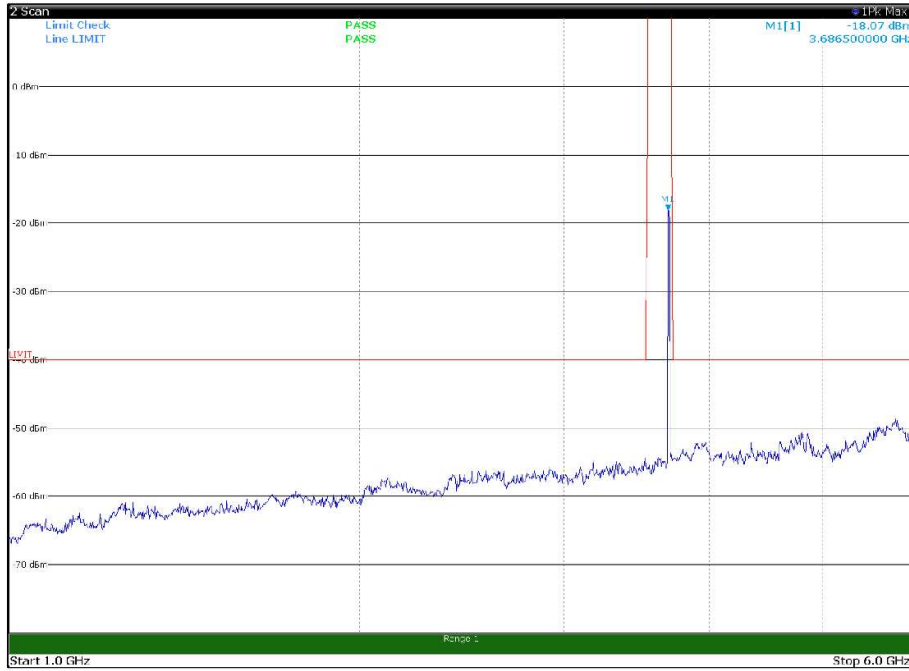

Channel: MIDDLE, Modulation: 16QAM,
BW=15MHz, Range: 18GHz - 37GHz, Polarization: Horizontal

Channel: MIDDLE, Modulation: 16QAM,
BW=15MHz, Range: 18GHz - 37GHz, Polarization: Vertical

Channel: TOP, Modulation: 16QAM,
 BW=15MHz, Range: 30MHz- 1GHz, Polarization: Horizontal

Channel: TOP, Modulation: 16QAM,
 BW=15MHz, Range: 30MHz- 1GHz, Polarization: Vertical

Channel: TOP, Modulation: 16QAM,
BW=15MHz, Range: 1GHz -6GHz, Polarization: Horizontal

Channel: TOP, Modulation: 16QAM,
BW=15MHz, Range: 1GHz -6GHz, Polarization: Vertical

Channel: TOP, Modulation: 16QAM,
 BW=15MHz, Range: 6GHz -18GHz, Polarization: Horizontal

Channel: TOP, Modulation: 16QAM,
 BW=15MHz, Range: 6GHz -18GHz, Polarization: Vertical

Channel: TOP, Modulation: 16QAM,
BW=15MHz, Range: 18GHz - 37GHz, Polarization: Horizontal