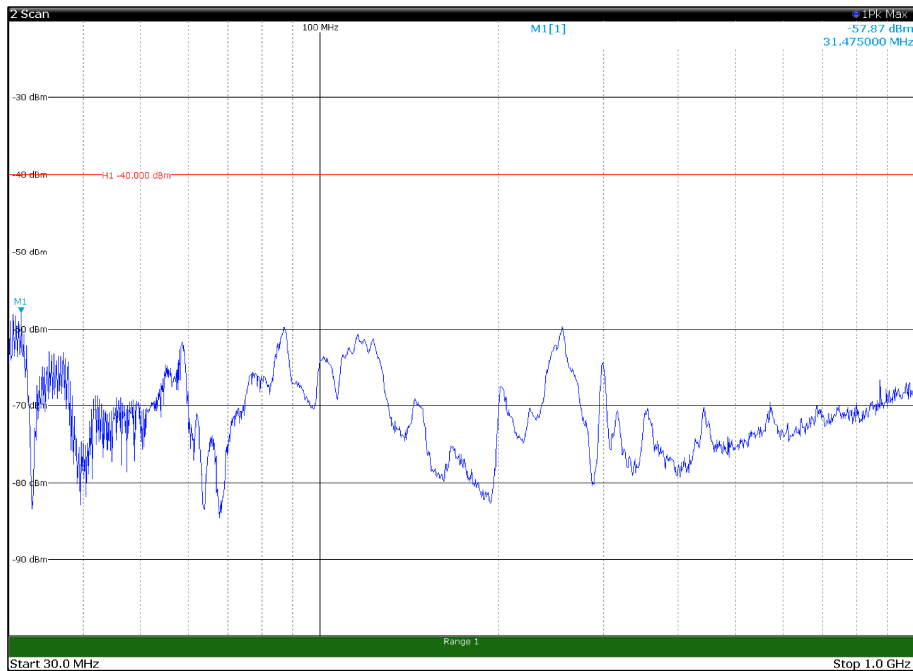

Channel: BOTTOM, Modulation: 256QAM,
BW=15MHz, Range: 6GHz -18GHz, Polarization: Vertical

Channel: MIDDLE, Modulation: 256QAM,
 BW=15MHz, Range: 30MHz- 1GHz, Polarization: Horizontal

Channel: MIDDLE, Modulation: 256QAM,
 BW=15MHz, Range: 30MHz- 1GHz, Polarization: Vertical

Channel: MIDDLE, Modulation: 256QAM,
BW=15MHz, Range: 6GHz -18GHz, Polarization: Horizontal

Channel: MIDDLE, Modulation: 256QAM,
BW=15MHz, Range: 6GHz -18GHz, Polarization: Vertical

Channel: MIDDLE, Modulation: 256QAM,
BW=15MHz, Range: 18GHz - 37GHz, Polarization: Horizontal

Channel: MIDDLE, Modulation: 256QAM,
BW=15MHz, Range: 18GHz - 37GHz, Polarization: Vertical

Channel: TOP, Modulation: 256QAM,
BW=15MHz, Range: 30MHz- 1GHz, Polarization: Horizontal

Channel: TOP, Modulation: 256QAM,
BW=15MHz, Range: 30MHz- 1GHz, Polarization: Vertical

Channel: TOP, Modulation: 256QAM,
BW=15MHz, Range: 1GHz -6GHz, Polarization: Horizontal

Channel: TOP, Modulation: 256QAM,
BW=15MHz, Range: 1GHz -6GHz, Polarization: Vertical

Channel: TOP, Modulation: 256QAM,
BW=15MHz, Range: 6GHz -18GHz, Polarization: Horizontal