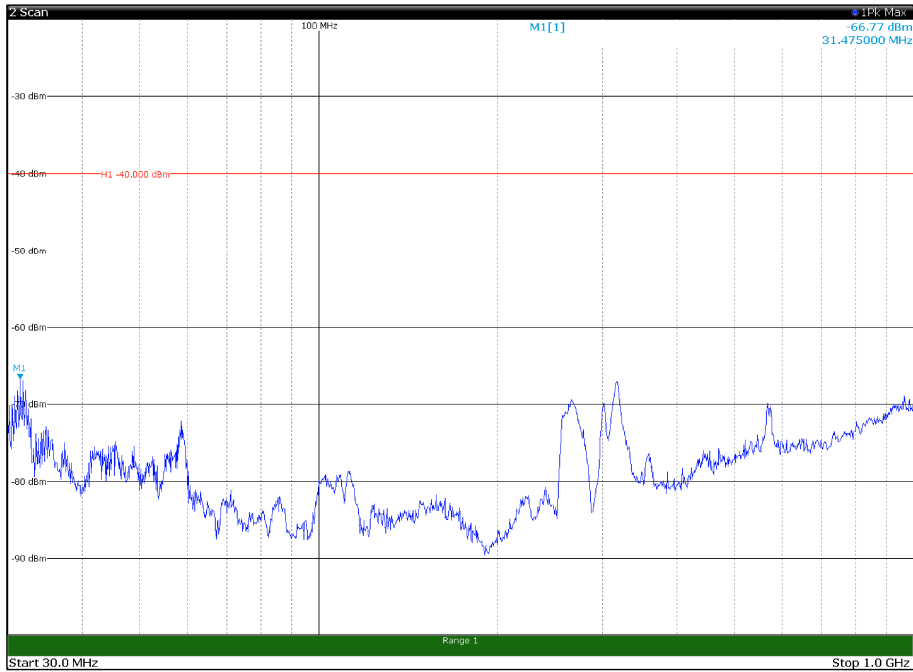

Channel: MIDDLE, Modulation: 256QAM,
BW=15MHz, Range: 18GHz - 37GHz, Polarization: Vertical

Channel: TOP, Modulation: 256QAM,
BW=15MHz, Range: 30MHz- 1GHz, Polarization: Horizontal

Channel: TOP, Modulation: 256QAM,
BW=15MHz, Range: 30MHz- 1GHz, Polarization: Vertical

Channel: TOP, Modulation: 256QAM,
BW=15MHz, Range: 1GHz -6GHz, Polarization: Horizontal

Channel: TOP, Modulation: 256QAM,
BW=15MHz, Range: 1GHz -6GHz, Polarization: Vertical

Channel: TOP, Modulation: 256QAM,
BW=15MHz, Range: 6GHz -18GHz, Polarization: Horizontal

Channel: TOP, Modulation: 256QAM,
BW=15MHz, Range: 6GHz -18GHz, Polarization: Vertical

Channel: TOP, Modulation: 256QAM,
BW=15MHz, Range: 18GHz - 37GHz, Polarization: Horizontal

Channel: TOP, Modulation: 256QAM,
BW=15MHz, Range: 18GHz - 37GHz, Polarization: Vertical