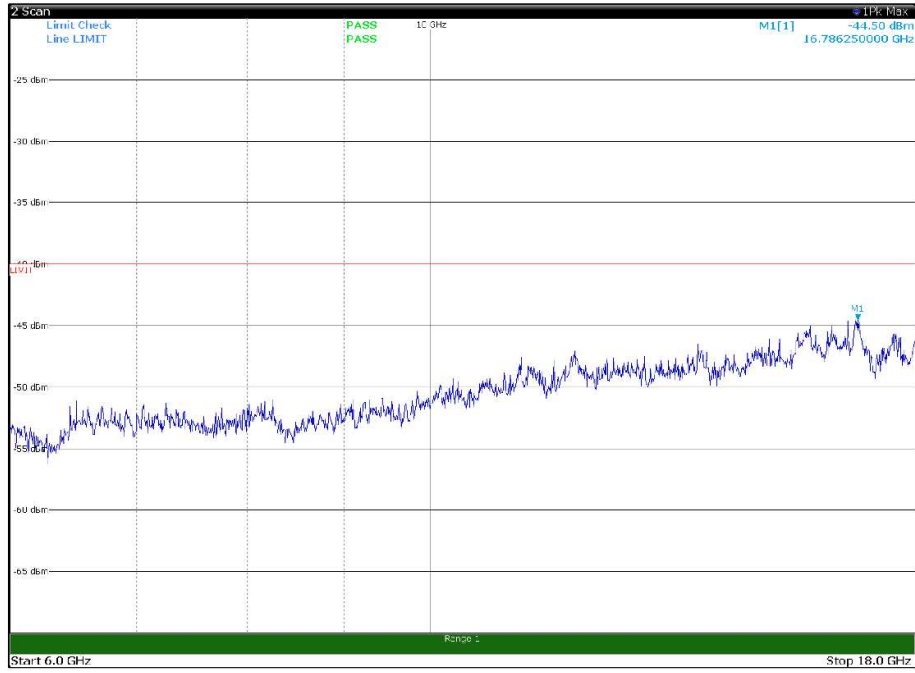

Channel: MIDDLE, Modulation: QPSK,
BW=20MHz, Range: 1GHz -6GHz, Polarization: Vertical

Channel: MIDDLE, Modulation: QPSK,
BW=20MHz, Range: 6GHz -18GHz, Polarization: Horizontal