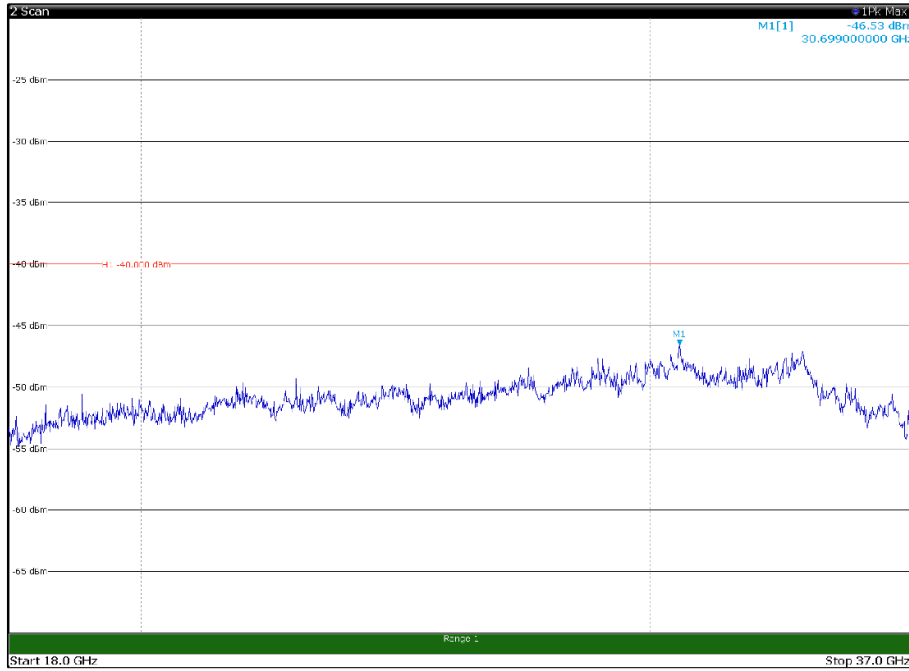

Channel: TOP, Modulation: 16QAM,
 BW=15MHz, Range: 6GHz -18GHz, Polarization: Horizontal

Channel: TOP, Modulation: 16QAM,
 BW=15MHz, Range: 6GHz -18GHz, Polarization: Vertical

Channel: TOP, Modulation: 16QAM,
BW=15MHz, Range: 18GHz - 37GHz, Polarization: Horizontal

Channel: TOP, Modulation: 16QAM,
BW=15MHz, Range: 18GHz - 37GHz, Polarization: Vertical

Channel: BOTTOM, Modulation: 64QAM,
BW=15MHz, Range: 30MHz- 1GHz, Polarization: Horizontal

Channel: BOTTOM, Modulation: 64QAM,
BW=15MHz, Range: 30MHz- 1GHz, Polarization: Vertical

Channel: BOTTOM, Modulation: 64QAM,
BW=15MHz, Range: 6GHz -18GHz, Polarization: Horizontal

Channel: BOTTOM, Modulation: 64QAM,
BW=15MHz, Range: 6GHz -18GHz, Polarization: Vertical

Channel: MIDDLE, Modulation: 64QAM,
BW=15MHz, Range: 30MHz- 1GHz, Polarization: Horizontal