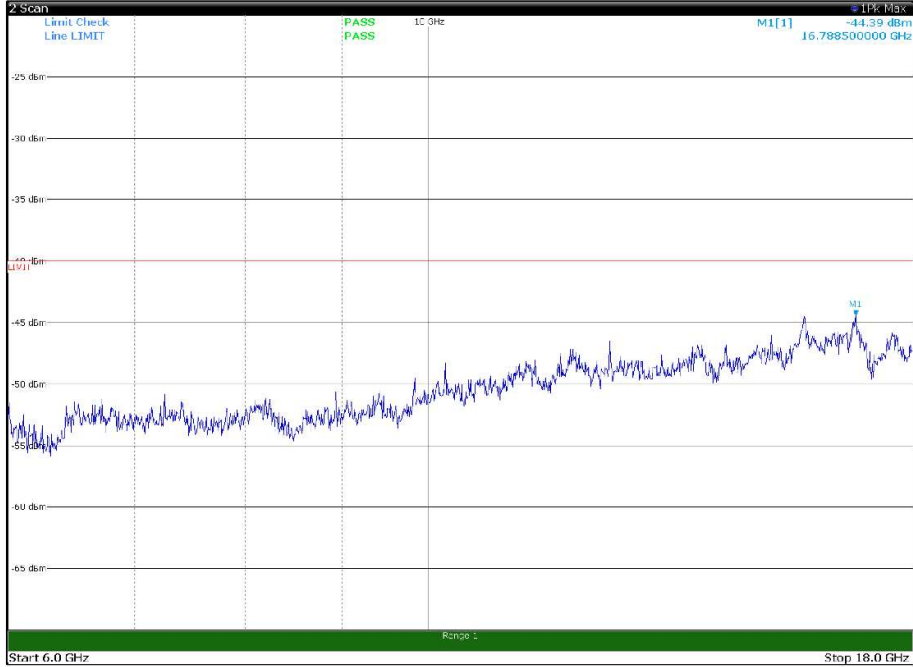

Channel: MIDDLE, Modulation: 16QAM,
BW=20MHz, Range: 30MHz- 1GHz, Polarization: Vertical

Channel: MIDDLE, Modulation: 16QAM,
BW=20MHz, Range: 1GHz -6GHz, Polarization: Horizontal

Channel: MIDDLE, Modulation: 16QAM,
BW=20MHz, Range: 1GHz -6GHz, Polarization: Vertical

Channel: MIDDLE, Modulation: 16QAM,
BW=20MHz, Range: 6GHz -18GHz, Polarization: Horizontal

Channel: MIDDLE, Modulation: 16QAM,
BW=20MHz, Range: 6GHz -18GHz, Polarization: Vertical

Channel: TOP, Modulation: 16QAM,
 BW=20MHz, Range: 30MHz- 1GHz, Polarization: Horizontal