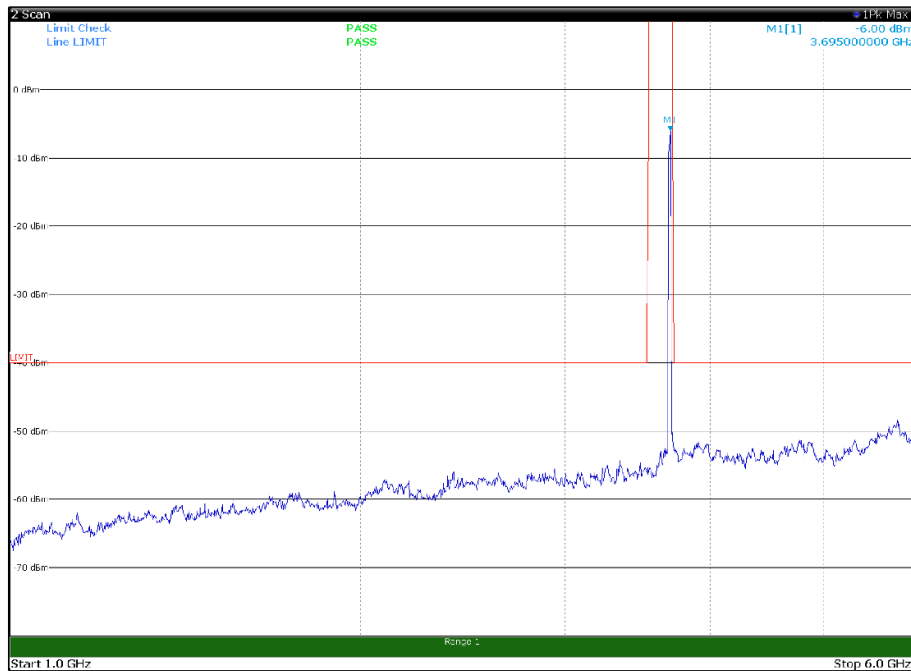

Channel: MIDDLE, Modulation: 16QAM,
BW=20MHz, Range: 6GHz -18GHz, Polarization: Horizontal

Channel: MIDDLE, Modulation: 16QAM,
BW=20MHz, Range: 6GHz -18GHz, Polarization: Vertical

Channel: TOP, Modulation: 16QAM,
 BW=20MHz, Range: 30MHz- 1GHz, Polarization: Horizontal

Channel: TOP, Modulation: 16QAM,
 BW=20MHz, Range: 30MHz- 1GHz, Polarization: Vertical

Channel: TOP, Modulation: 16QAM,
BW=20MHz, Range: 1GHz -6GHz, Polarization: Horizontal

Channel: TOP, Modulation: 16QAM,
BW=20MHz, Range: 1GHz -6GHz, Polarization: Vertical