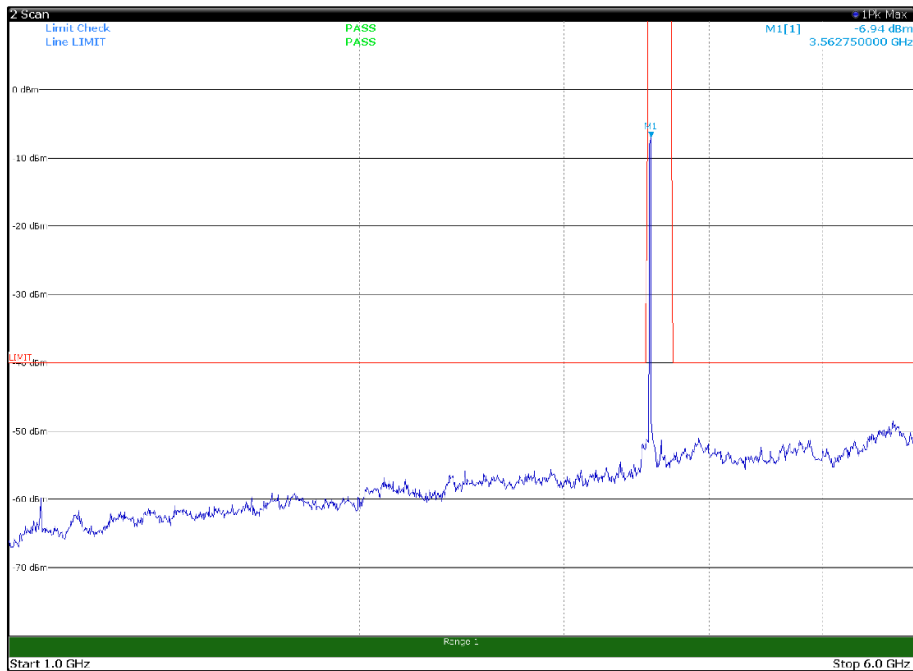

Channel: TOP, Modulation: QPSK,
BW=15MHz, Range: 1GHz -6GHz, Polarization: Horizontal

Channel: TOP, Modulation: QPSK,
BW=15MHz, Range: 1GHz -6GHz, Polarization: Vertical

Channel: TOP, Modulation: QPSK,
BW=15MHz, Range: 6GHz -18GHz, Polarization: Horizontal

Channel: TOP, Modulation: QPSK,
BW=15MHz, Range: 6GHz -18GHz, Polarization: Vertical

Channel: TOP, Modulation: QPSK,
BW=15MHz, Range: 18GHz - 37GHz, Polarization: Horizontal

Channel: TOP, Modulation: QPSK,
BW=15MHz, Range: 18GHz - 37GHz, Polarization: Vertical

Channel: BOTTOM, Modulation: 16QAM,
BW=15MHz, Range: 30MHz- 1GHz, Polarization: Horizontal

Channel: BOTTOM, Modulation: 16QAM,
BW=15MHz, Range: 30MHz- 1GHz, Polarization: Vertical

Channel: BOTTOM, Modulation: 16QAM,
BW=15MHz, Range: 1GHz -6GHz, Polarization: Horizontal