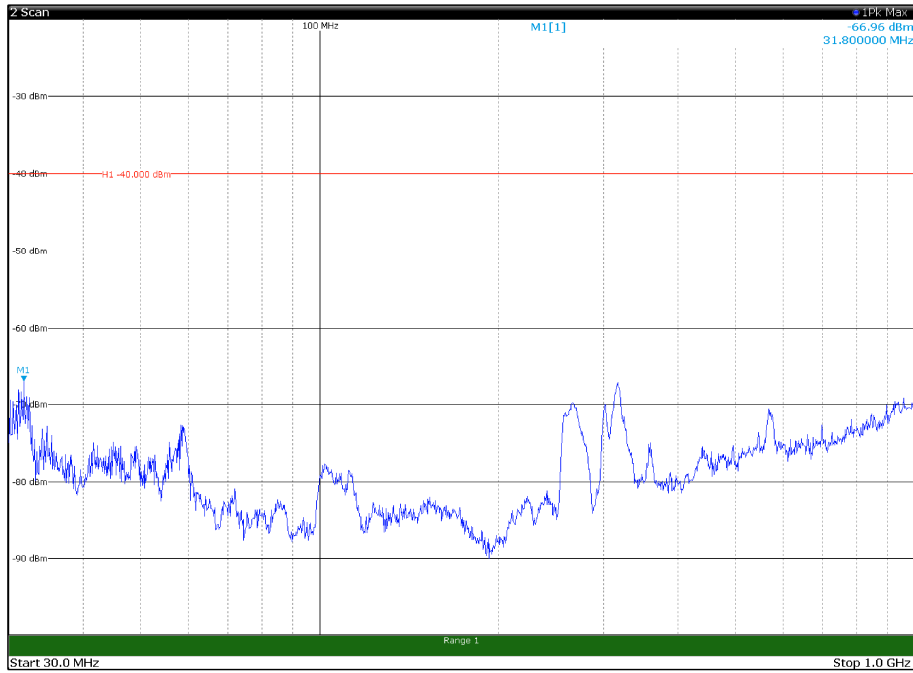

Channel: TOP, Modulation: 16QAM,
 BW=15MHz, Range: 6GHz -18GHz, Polarization: Horizontal

Channel: TOP, Modulation: 16QAM,
 BW=15MHz, Range: 6GHz -18GHz, Polarization: Vertical

Channel: TOP, Modulation: 16QAM,
BW=15MHz, Range: 18GHz - 37GHz, Polarization: Horizontal

Channel: TOP, Modulation: 16QAM,
BW=15MHz, Range: 18GHz - 37GHz, Polarization: Vertical

Channel: BOTTOM, Modulation: 64QAM,
BW=15MHz, Range: 30MHz- 1GHz, Polarization: Horizontal

Channel: BOTTOM, Modulation: 64QAM,
BW=15MHz, Range: 30MHz- 1GHz, Polarization: Vertical

Channel: BOTTOM, Modulation: 64QAM,
BW=15MHz, Range: 6GHz -18GHz, Polarization: Horizontal

Channel: BOTTOM, Modulation: 64QAM,
BW=15MHz, Range: 6GHz -18GHz, Polarization: Vertical

Channel: MIDDLE, Modulation: 64QAM,
BW=15MHz, Range: 30MHz- 1GHz, Polarization: Horizontal