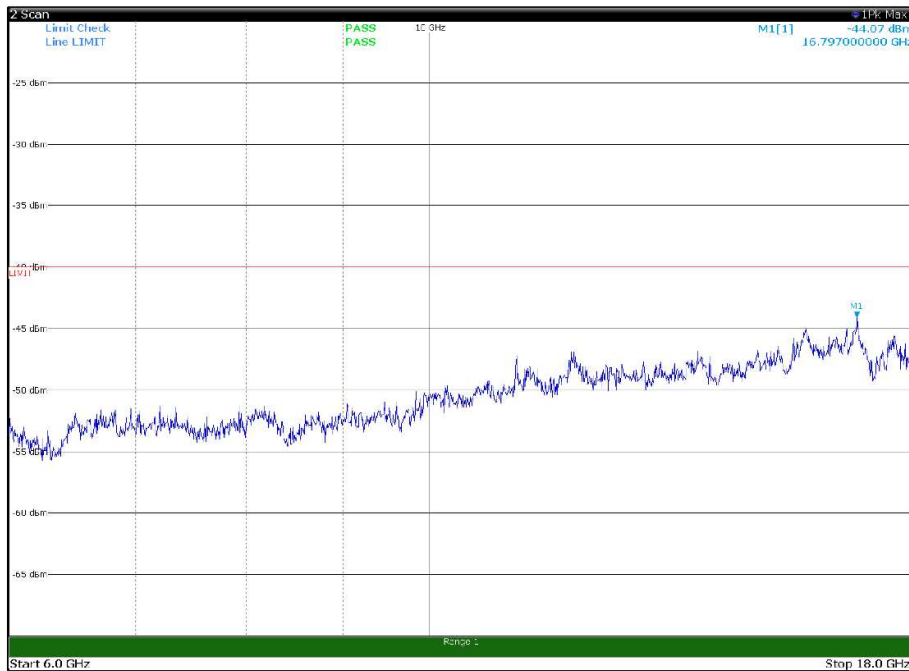

Channel: BOTTOM, Modulation: 64QAM,
BW=15MHz, Range: 6GHz -18GHz, Polarization: Horizontal

Channel: BOTTOM, Modulation: 64QAM,
BW=15MHz, Range: 6GHz -18GHz, Polarization: Vertical

Channel: MIDDLE, Modulation: 64QAM,
BW=15MHz, Range: 30MHz- 1GHz, Polarization: Horizontal

Channel: MIDDLE, Modulation: 64QAM,
BW=15MHz, Range: 30MHz- 1GHz, Polarization: Vertical

Channel: MIDDLE, Modulation: 64QAM,
BW=15MHz, Range: 1GHz -6GHz, Polarization: Horizontal

Channel: MIDDLE, Modulation: 64QAM,
BW=15MHz, Range: 1GHz -6GHz, Polarization: Vertical

Channel: MIDDLE, Modulation: 64QAM,
BW=15MHz, Range: 6GHz -18GHz, Polarization: Horizontal

Channel: MIDDLE, Modulation: 64QAM,
BW=15MHz, Range: 6GHz -18GHz, Polarization: Vertical

Channel: MIDDLE, Modulation: 64QAM,
BW=15MHz, Range: 18GHz - 37GHz, Polarization: Horizontal