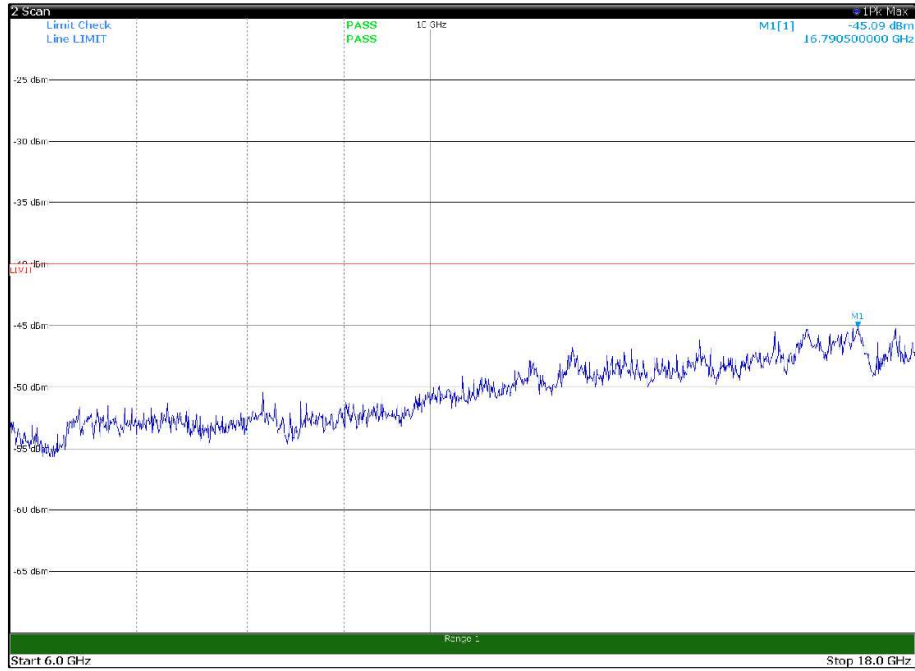

Channel: TOP, Modulation: QPSK,
BW=20MHz, Range: 1GHz -6GHz, Polarization: Vertical

Channel: TOP, Modulation: QPSK,
BW=20MHz, Range: 6GHz -18GHz, Polarization: Horizontal