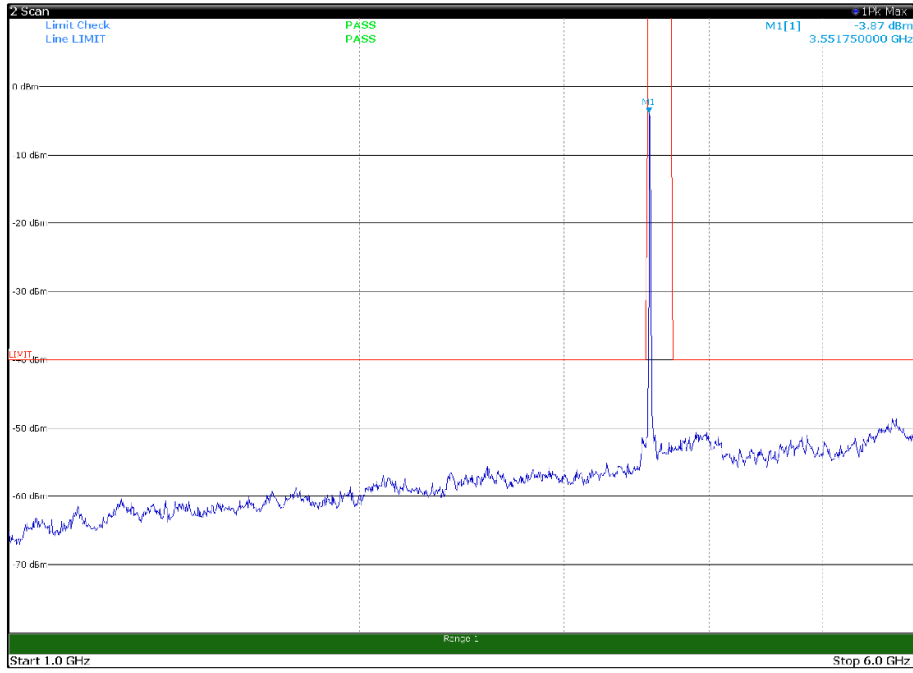

Channel: TOP, Modulation: QPSK,
BW=15MHz, Range: 1GHz -6GHz, Polarization: Horizontal

Channel: TOP, Modulation: QPSK,
BW=15MHz, Range: 1GHz -6GHz, Polarization: Vertical

Channel: TOP, Modulation: QPSK,
BW=15MHz, Range: 6GHz -18GHz, Polarization: Horizontal

Channel: TOP, Modulation: QPSK,
BW=15MHz, Range: 6GHz -18GHz, Polarization: Vertical

Channel: TOP, Modulation: QPSK,
BW=15MHz, Range: 18GHz - 37GHz, Polarization: Horizontal

Channel: TOP, Modulation: QPSK,
BW=15MHz, Range: 18GHz - 37GHz, Polarization: Vertical

Channel: BOTTOM, Modulation: 16QAM,
BW=15MHz, Range: 30MHz- 1GHz, Polarization: Horizontal

Channel: BOTTOM, Modulation: 16QAM,
BW=15MHz, Range: 30MHz- 1GHz, Polarization: Vertical

Channel: BOTTOM, Modulation: 16QAM,
BW=15MHz, Range: 1GHz -6GHz, Polarization: Horizontal