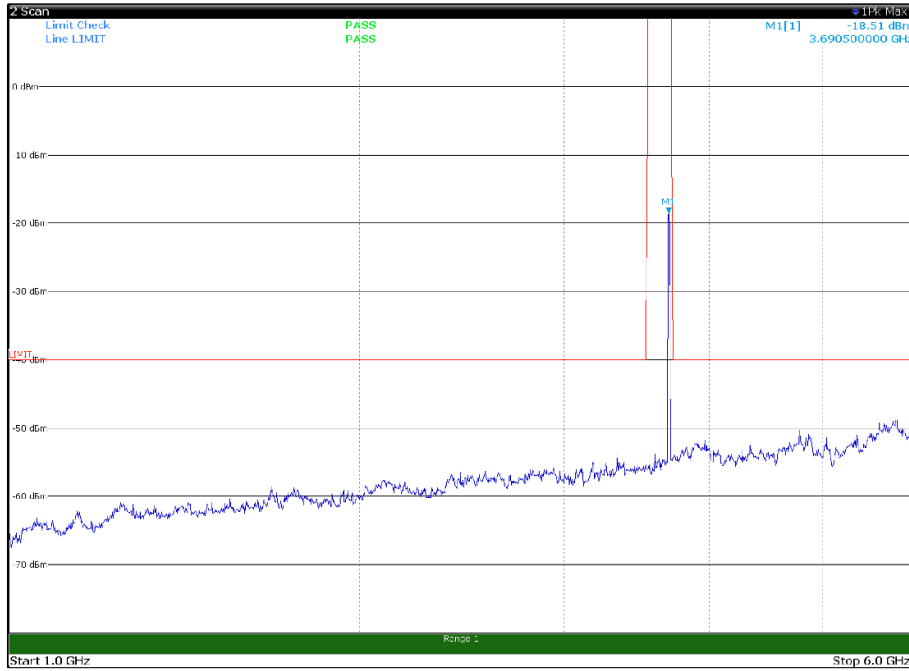

Channel: MIDDLE, Modulation: 64QAM,
BW=15MHz, Range: 6GHz -18GHz, Polarization: Horizontal

Channel: MIDDLE, Modulation: 64QAM,
BW=15MHz, Range: 6GHz -18GHz, Polarization: Vertical

Channel: MIDDLE, Modulation: 64QAM,
BW=15MHz, Range: 18GHz - 37GHz, Polarization: Horizontal

Channel: MIDDLE, Modulation: 64QAM,
BW=15MHz, Range: 18GHz - 37GHz, Polarization: Vertical

Channel: TOP, Modulation: 64QAM,
BW=15MHz, Range: 30MHz- 1GHz, Polarization: Horizontal

Channel: TOP, Modulation: 64QAM,
BW=15MHz, Range: 30MHz- 1GHz, Polarization: Vertical