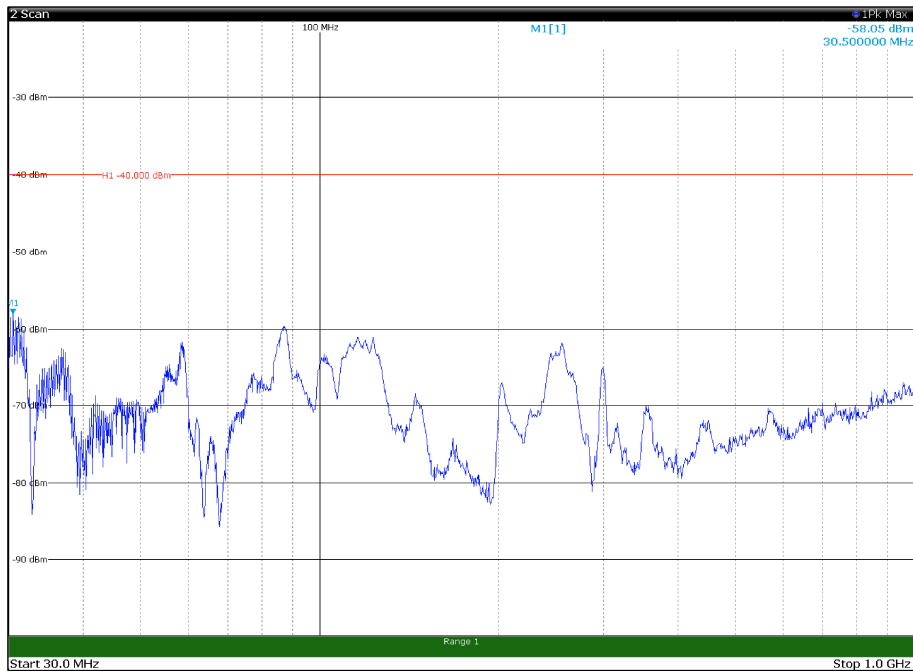

Channel: TOP, Modulation: 16QAM,
BW=15MHz, Range: 18GHz - 37GHz, Polarization: Vertical

Channel: BOTTOM, Modulation: 64QAM,
BW=15MHz, Range: 30MHz- 1GHz, Polarization: Horizontal

Channel: BOTTOM, Modulation: 64QAM,
BW=15MHz, Range: 30MHz- 1GHz, Polarization: Vertical

Channel: BOTTOM, Modulation: 64QAM,
BW=15MHz, Range: 6GHz -18GHz, Polarization: Horizontal

Channel: BOTTOM, Modulation: 64QAM,
BW=15MHz, Range: 6GHz -18GHz, Polarization: Vertical

Channel: MIDDLE, Modulation: 64QAM,
BW=15MHz, Range: 30MHz- 1GHz, Polarization: Horizontal

Channel: MIDDLE, Modulation: 64QAM,
BW=15MHz, Range: 30MHz- 1GHz, Polarization: Vertical

Channel: MIDDLE, Modulation: 64QAM,
BW=15MHz, Range: 1GHz -6GHz, Polarization: Horizontal

Channel: MIDDLE, Modulation: 64QAM,
BW=15MHz, Range: 1GHz -6GHz, Polarization: Vertical