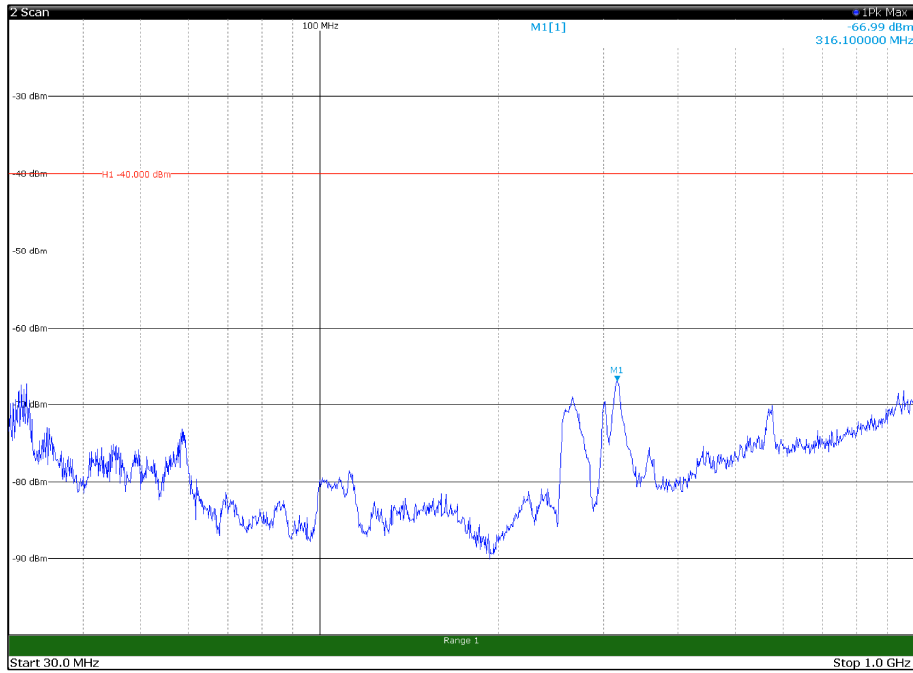

Channel: MIDDLE, Modulation: 64QAM,
BW=15MHz, Range: 30MHz- 1GHz, Polarization: Vertical

Channel: MIDDLE, Modulation: 64QAM,
BW=15MHz, Range: 1GHz -6GHz, Polarization: Horizontal

Channel: MIDDLE, Modulation: 64QAM,
BW=15MHz, Range: 1GHz -6GHz, Polarization: Vertical

Channel: MIDDLE, Modulation: 64QAM,
BW=15MHz, Range: 6GHz -18GHz, Polarization: Horizontal

Channel: MIDDLE, Modulation: 64QAM,
BW=15MHz, Range: 6GHz -18GHz, Polarization: Vertical

Channel: MIDDLE, Modulation: 64QAM,
BW=15MHz, Range: 18GHz - 37GHz, Polarization: Horizontal

Channel: MIDDLE, Modulation: 64QAM,
BW=15MHz, Range: 18GHz - 37GHz, Polarization: Vertical

Channel: TOP, Modulation: 64QAM,
BW=15MHz, Range: 30MHz- 1GHz, Polarization: Horizontal

Channel: TOP, Modulation: 64QAM,
BW=15MHz, Range: 30MHz- 1GHz, Polarization: Vertical

Channel: TOP, Modulation: 64QAM,
BW=15MHz, Range: 1GHz -6GHz, Polarization: Horizontal

Channel: TOP, Modulation: 64QAM,
BW=15MHz, Range: 1GHz -6GHz, Polarization: Vertical

Channel: TOP, Modulation: 64QAM,
BW=15MHz, Range: 6GHz -18GHz, Polarization: Horizontal