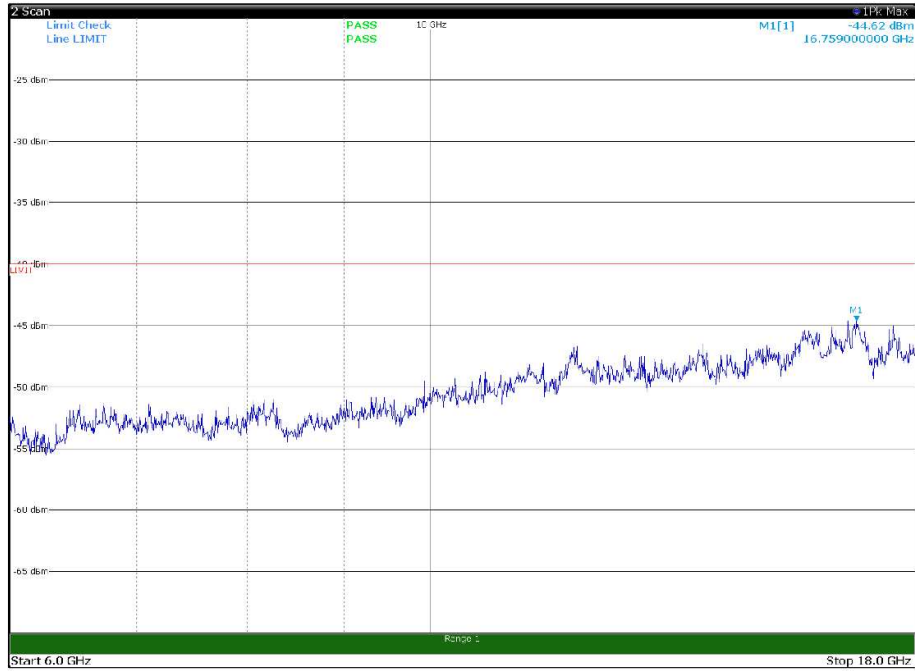

Channel: TOP, Modulation: 256QAM,
BW=15MHz, Range: 6GHz -18GHz, Polarization: Vertical

Channel: TOP, Modulation: 256QAM,
BW=15MHz, Range: 18GHz - 37GHz, Polarization: Horizontal

Channel: TOP, Modulation: 256QAM,
BW=15MHz, Range: 18GHz - 37GHz, Polarization: Vertical

Channel: BOTTOM, Modulation: QPSK,
 BW=20MHz, Range: 30MHz- 1GHz, Polarization: Horizontal

Channel: BOTTOM, Modulation: QPSK,
 BW=20MHz, Range: 30MHz- 1GHz, Polarization: Vertical

Channel: BOTTOM, Modulation: QPSK,
BW=20MHz, Range: 1GHz -6GHz, Polarization: Horizontal

Channel: BOTTOM, Modulation: QPSK,
BW=20MHz, Range: 1GHz -6GHz, Polarization: Vertical

Channel: BOTTOM, Modulation: QPSK,
BW=20MHz, Range: 6GHz -18GHz, Polarization: Horizontal

Channel: BOTTOM, Modulation: QPSK,
BW=20MHz, Range: 6GHz -18GHz, Polarization: Vertical