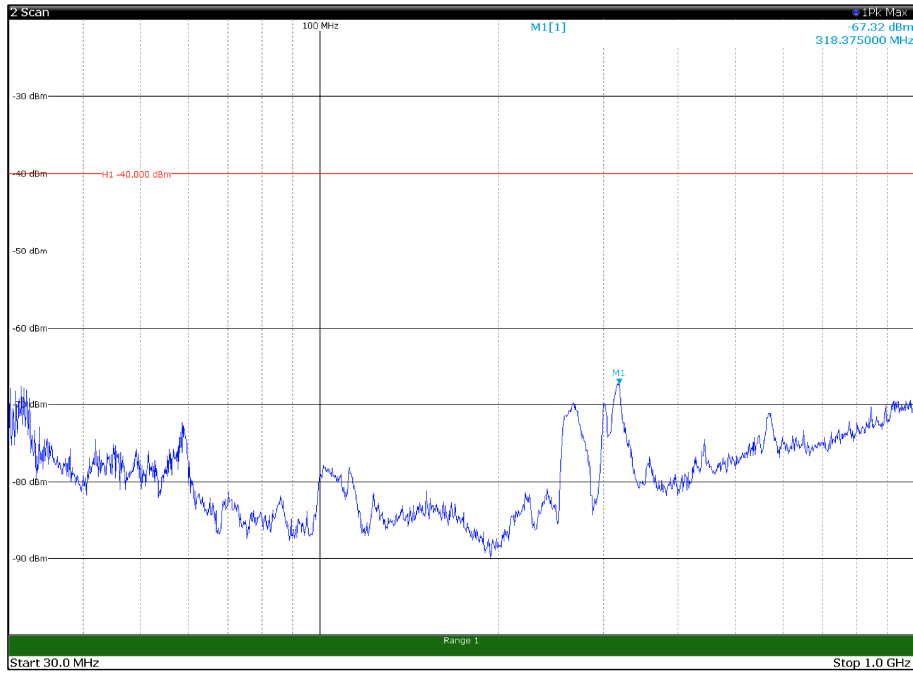

Channel: BOTTOM, Modulation: 16QAM,
BW=15MHz, Range: 18GHz - 37GHz, Polarization: Horizontal

Channel: BOTTOM, Modulation: 16QAM,
BW=15MHz, Range: 18GHz - 37GHz, Polarization: Vertical

Channel: MIDDLE, Modulation: 16QAM,
BW=15MHz, Range: 30MHz- 1GHz, Polarization: Horizontal

Channel: MIDDLE, Modulation: 16QAM,
BW=15MHz, Range: 30MHz- 1GHz, Polarization: Vertical

Channel: MIDDLE, Modulation: 16QAM,
BW=15MHz, Range: 6GHz -18GHz, Polarization: Horizontal

Channel: MIDDLE, Modulation: 16QAM,
BW=15MHz, Range: 6GHz -18GHz, Polarization: Vertical

Channel: MIDDLE, Modulation: 16QAM,
BW=15MHz, Range: 18GHz - 37GHz, Polarization: Horizontal

Channel: MIDDLE, Modulation: 16QAM,
BW=15MHz, Range: 18GHz - 37GHz, Polarization: Vertical

Channel: TOP, Modulation: 16QAM,
 BW=15MHz, Range: 30MHz- 1GHz, Polarization: Horizontal

Channel: TOP, Modulation: 16QAM,
 BW=15MHz, Range: 30MHz- 1GHz, Polarization: Vertical

Channel: TOP, Modulation: 16QAM,
BW=15MHz, Range: 1GHz -6GHz, Polarization: Horizontal

Channel: TOP, Modulation: 16QAM,
BW=15MHz, Range: 1GHz -6GHz, Polarization: Vertical