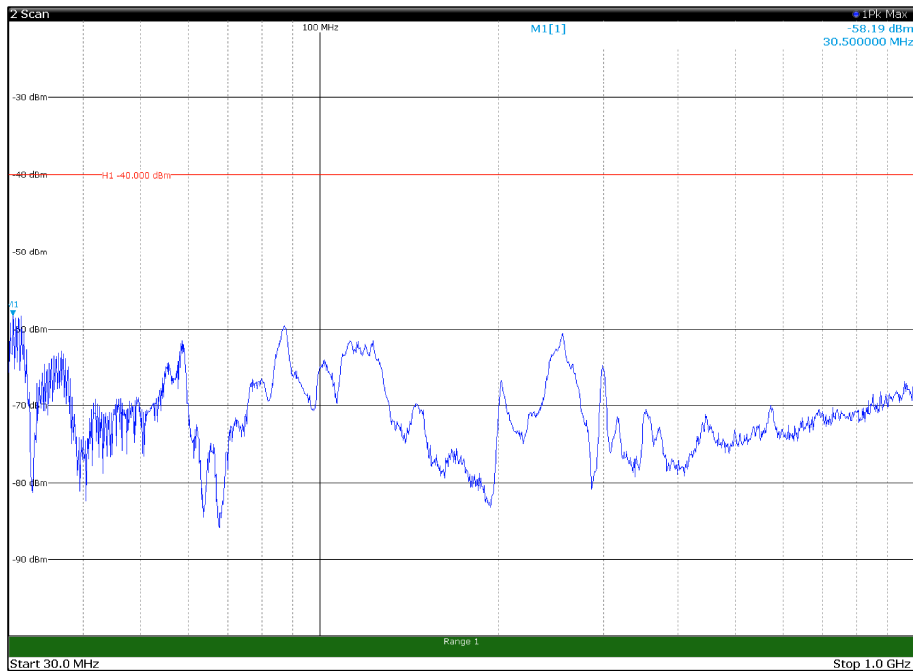

Channel: TOP, Modulation: QPSK,
BW=15MHz, Range: 1GHz -6GHz, Polarization: Horizontal

Channel: TOP, Modulation: QPSK,
BW=15MHz, Range: 1GHz -6GHz, Polarization: Vertical

Channel: TOP, Modulation: QPSK,
BW=15MHz, Range: 6GHz -18GHz, Polarization: Horizontal

Channel: TOP, Modulation: QPSK,
BW=15MHz, Range: 6GHz -18GHz, Polarization: Vertical

Channel: TOP, Modulation: QPSK,
BW=15MHz, Range: 18GHz - 37GHz, Polarization: Horizontal

Channel: TOP, Modulation: QPSK,
BW=15MHz, Range: 18GHz - 37GHz, Polarization: Vertical

Channel: BOTTOM, Modulation: 16QAM,
BW=15MHz, Range: 30MHz- 1GHz, Polarization: Horizontal

Channel: BOTTOM, Modulation: 16QAM,
BW=15MHz, Range: 30MHz- 1GHz, Polarization: Vertical

Channel: BOTTOM, Modulation: 16QAM,
BW=15MHz, Range: 1GHz -6GHz, Polarization: Horizontal

Channel: BOTTOM, Modulation: 16QAM,
BW=15MHz, Range: 1GHz -6GHz, Polarization: Vertical

Channel: BOTTOM, Modulation: 16QAM,
BW=15MHz, Range: 6GHz -18GHz, Polarization: Horizontal

Channel: BOTTOM, Modulation: 16QAM,
BW=15MHz, Range: 6GHz -18GHz, Polarization: Vertical