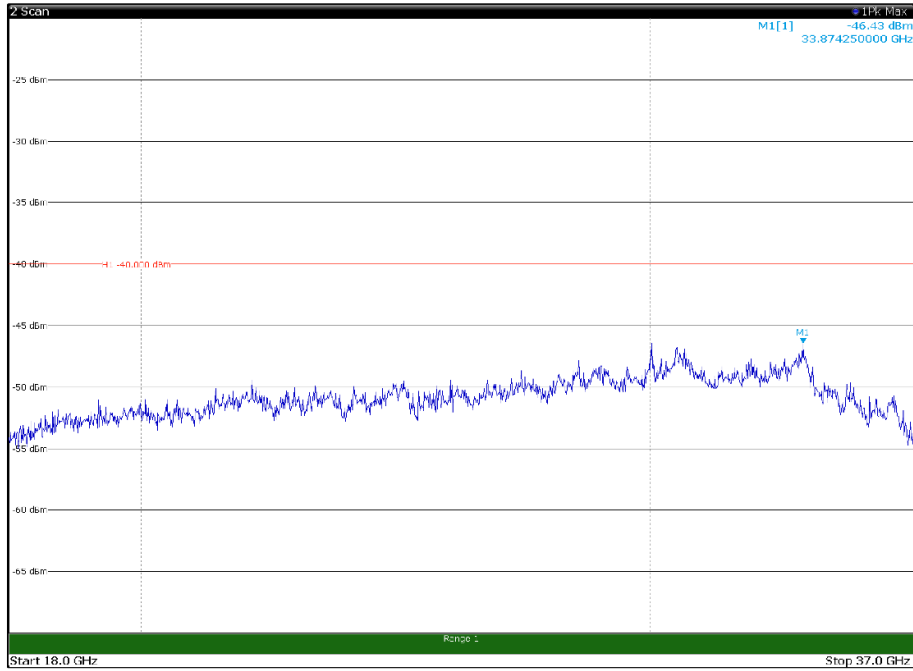

Channel: MIDDLE, Modulation: 64QAM,
BW=15MHz, Range: 18GHz - 37GHz, Polarization: Vertical

Channel: TOP, Modulation: 64QAM,
BW=15MHz, Range: 30MHz- 1GHz, Polarization: Horizontal

Channel: TOP, Modulation: 64QAM,
BW=15MHz, Range: 30MHz- 1GHz, Polarization: Vertical

Channel: TOP, Modulation: 64QAM,
BW=15MHz, Range: 1GHz -6GHz, Polarization: Horizontal

Channel: TOP, Modulation: 64QAM,
BW=15MHz, Range: 1GHz -6GHz, Polarization: Vertical

Channel: TOP, Modulation: 64QAM,
BW=15MHz, Range: 6GHz -18GHz, Polarization: Horizontal

Channel: TOP, Modulation: 64QAM,
BW=15MHz, Range: 6GHz -18GHz, Polarization: Vertical

Channel: BOTTOM, Modulation: 256QAM,
BW=15MHz, Range: 30MHz- 1GHz, Polarization: Horizontal

Channel: BOTTOM, Modulation: 256QAM,
BW=15MHz, Range: 30MHz- 1GHz, Polarization: Vertical