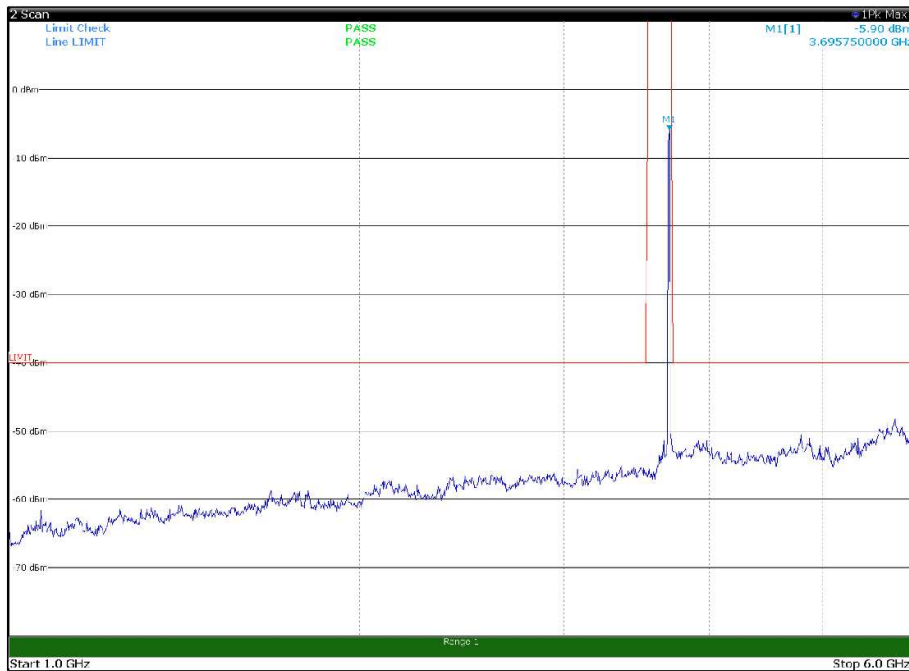

Channel: TOP, Modulation: QPSK,
BW=15MHz, Range: 1GHz -6GHz, Polarization: Horizontal

Channel: TOP, Modulation: QPSK,
BW=15MHz, Range: 1GHz -6GHz, Polarization: Vertical

Channel: TOP, Modulation: QPSK,
BW=15MHz, Range: 6GHz -18GHz, Polarization: Horizontal

Channel: TOP, Modulation: QPSK,
BW=15MHz, Range: 6GHz -18GHz, Polarization: Vertical

Channel: TOP, Modulation: QPSK,
BW=15MHz, Range: 18GHz - 37GHz, Polarization: Horizontal

Channel: TOP, Modulation: QPSK,
BW=15MHz, Range: 18GHz - 37GHz, Polarization: Vertical