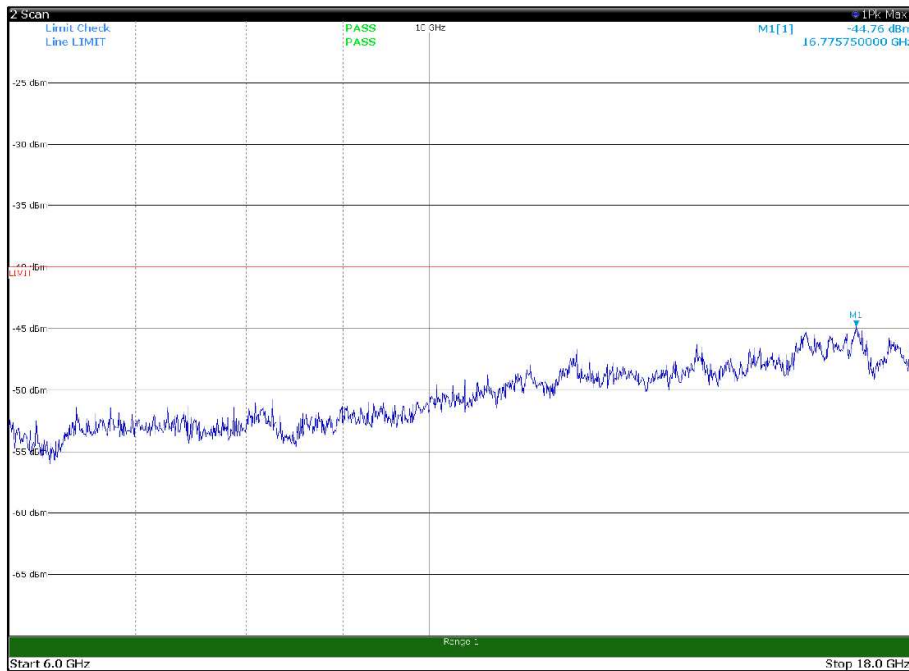

Channel: MIDDLE, Modulation: 256QAM,
BW=15MHz, Range: 18GHz - 37GHz, Polarization: Vertical

Channel: TOP, Modulation: 256QAM,
BW=15MHz, Range: 30MHz- 1GHz, Polarization: Horizontal

Channel: TOP, Modulation: 256QAM,
BW=15MHz, Range: 30MHz- 1GHz, Polarization: Vertical

Channel: TOP, Modulation: 256QAM,
BW=15MHz, Range: 1GHz -6GHz, Polarization: Horizontal

Channel: TOP, Modulation: 256QAM,
BW=15MHz, Range: 1GHz -6GHz, Polarization: Vertical

Channel: TOP, Modulation: 256QAM,
BW=15MHz, Range: 6GHz -18GHz, Polarization: Horizontal