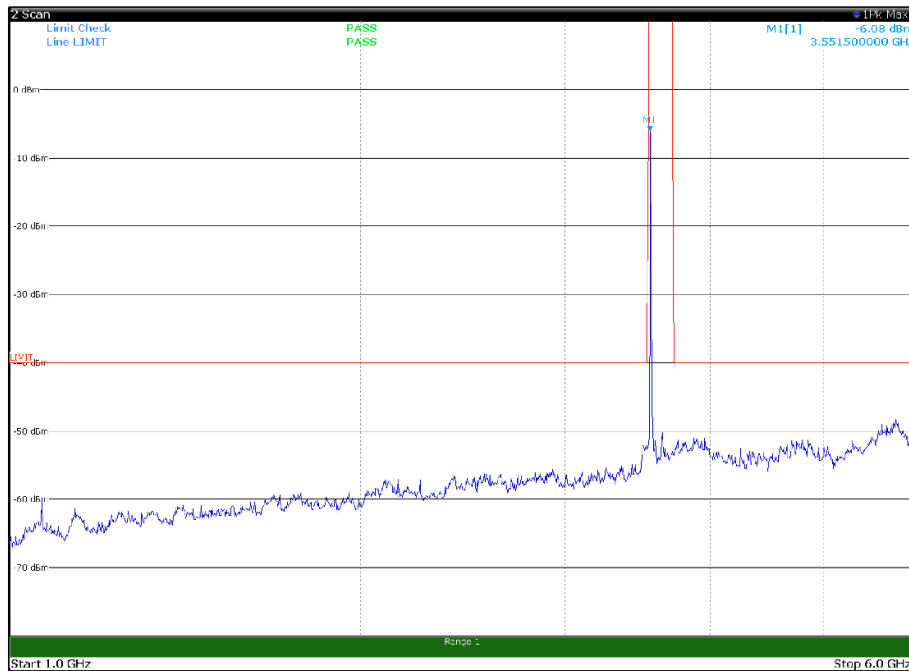

Channel: TOP, Modulation: 256QAM,
BW=5MHz, Range: 1GHz -6GHz, Polarization: Vertical

Channel: TOP, Modulation: 256QAM,
BW=5MHz, Range: 6GHz -18GHz, Polarization: Horizontal

Channel: TOP, Modulation: 256QAM,
BW=5MHz, Range: 6GHz -18GHz, Polarization: Vertical

Channel: TOP, Modulation: 256QAM,
BW=5MHz, Range: 18GHz - 37GHz, Polarization: Horizontal

Channel: TOP, Modulation: 256QAM,
BW=5MHz, Range: 18GHz - 37GHz, Polarization: Vertical

Channel: BOTTOM, Modulation: QPSK,
BW=10MHz, Range: 30MHz- 1GHz, Polarization: Horizontal

Channel: BOTTOM, Modulation: QPSK,
BW=10MHz, Range: 30MHz- 1GHz, Polarization: Vertical

Channel: BOTTOM, Modulation: QPSK,
BW=10MHz, Range: 1GHz -6GHz, Polarization: Horizontal

Channel: BOTTOM, Modulation: QPSK,
BW=10MHz, Range: 1GHz -6GHz, Polarization: Vertical