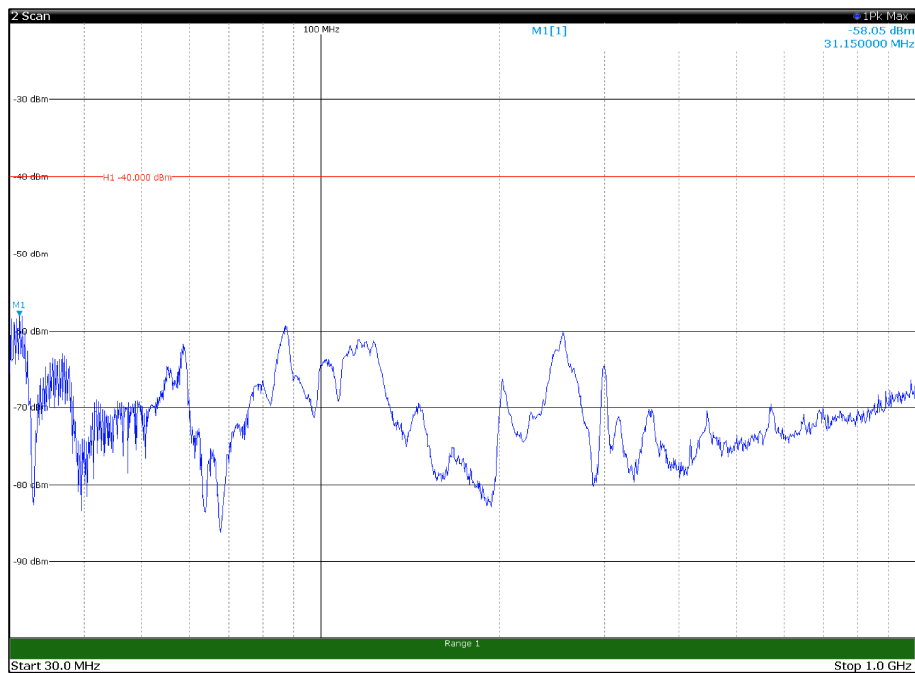

Channel: TOP, Modulation: 16QAM,
BW=10MHz, Range: 30MHz- 1GHz, Polarization: Horizontal

Channel: TOP, Modulation: 16QAM,
BW=10MHz, Range: 30MHz- 1GHz, Polarization: Vertical

Channel: TOP, Modulation: 16QAM,
BW=10MHz, Range: 1GHz -6GHz, Polarization: Horizontal

Channel: TOP, Modulation: 16QAM,
BW=10MHz, Range: 1GHz -6GHz, Polarization: Vertical

Channel: TOP, Modulation: 16QAM,
 BW=10MHz, Range: 6GHz -18GHz, Polarization: Horizontal

Channel: TOP, Modulation: 16QAM,
 BW=10MHz, Range: 6GHz -18GHz, Polarization: Vertical

Channel: BOTTOM, Modulation: 64QAM,
 BW=10MHz, Range: 30MHz- 1GHz, Polarization: Horizontal

Channel: BOTTOM, Modulation: 64QAM,
 BW=10MHz, Range: 30MHz- 1GHz, Polarization: Vertical

Channel: BOTTOM, Modulation: 64QAM,
BW=10MHz, Range: 1GHz -6GHz, Polarization: Horizontal