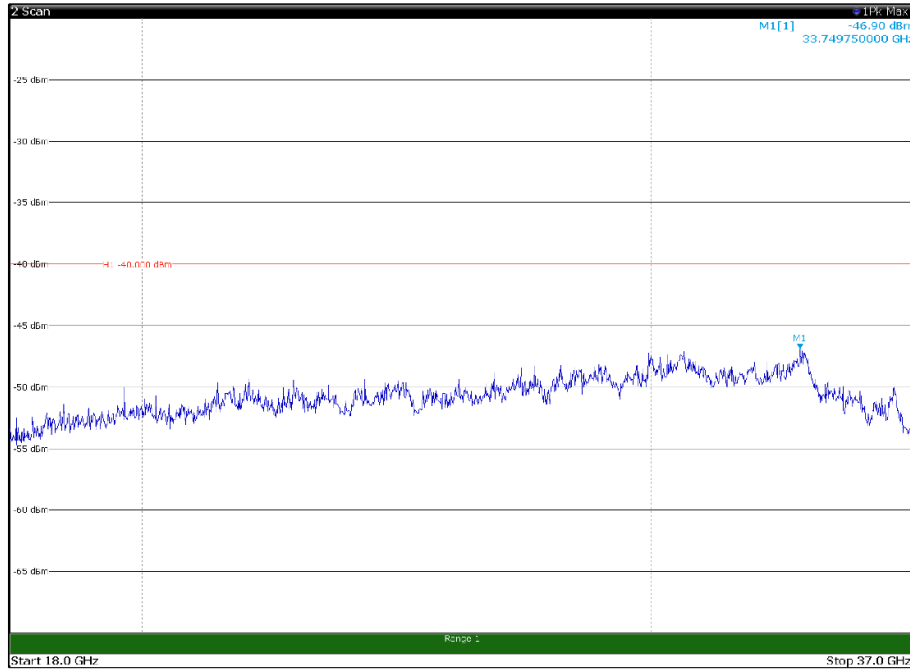

Channel: TOP, Modulation: 256QAM,
 BW=5MHz, Range: 30MHz- 1GHz, Polarization: Horizontal

Channel: TOP, Modulation: 256QAM,
 BW=5MHz, Range: 30MHz- 1GHz, Polarization: Vertical

Channel: TOP, Modulation: 256QAM,
BW=5MHz, Range: 1GHz -6GHz, Polarization: Horizontal

Channel: TOP, Modulation: 256QAM,
BW=5MHz, Range: 1GHz -6GHz, Polarization: Vertical

Channel: TOP, Modulation: 256QAM,
BW=5MHz, Range: 6GHz -18GHz, Polarization: Horizontal

Channel: TOP, Modulation: 256QAM,
BW=5MHz, Range: 6GHz -18GHz, Polarization: Vertical

Channel: TOP, Modulation: 256QAM,
BW=5MHz, Range: 18GHz - 37GHz, Polarization: Horizontal

Channel: TOP, Modulation: 256QAM,
BW=5MHz, Range: 18GHz - 37GHz, Polarization: Vertical

Channel: BOTTOM, Modulation: QPSK,
BW=10MHz, Range: 30MHz- 1GHz, Polarization: Horizontal