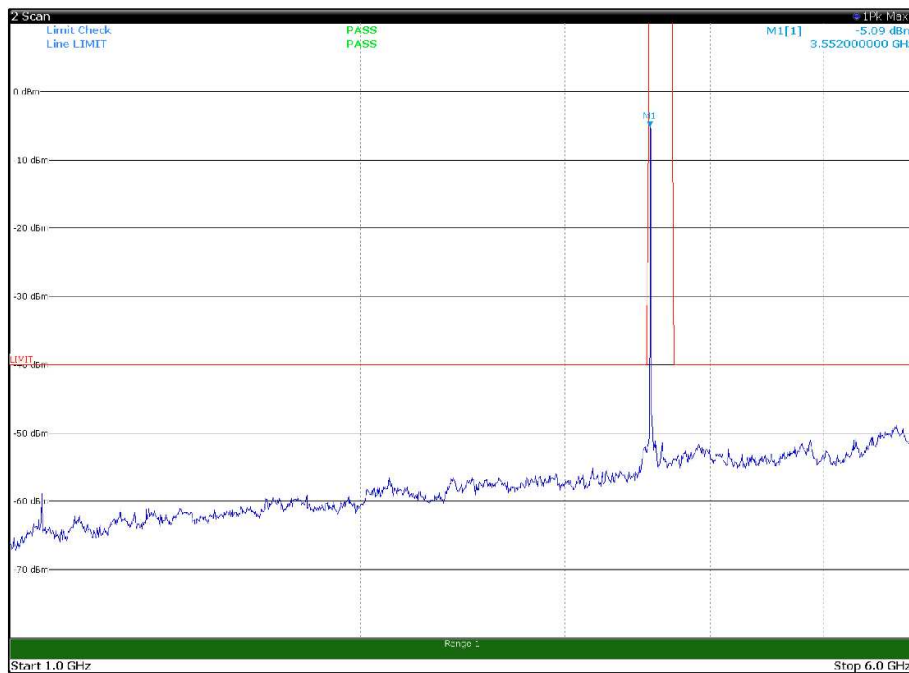

Channel: TOP, Modulation: 64QAM,
BW=10MHz, Range: 1GHz -6GHz, Polarization: Horizontal

Channel: TOP, Modulation: 64QAM,
BW=10MHz, Range: 1GHz -6GHz, Polarization: Vertical

Channel: TOP, Modulation: 64QAM,
 BW=10MHz, Range: 6GHz -18GHz, Polarization: Horizontal

Channel: TOP, Modulation: 64QAM,
 BW=10MHz, Range: 6GHz -18GHz, Polarization: Vertical

Channel: TOP, Modulation: 64QAM,
BW=10MHz, Range: 18GHz - 37GHz, Polarization: Horizontal

Channel: TOP, Modulation: 64QAM,
BW=10MHz, Range: 18GHz - 37GHz, Polarization: Vertical

Channel: BOTTOM, Modulation: 256QAM,
 BW=10MHz, Range: 30MHz- 1GHz, Polarization: Horizontal

Channel: BOTTOM, Modulation: 256QAM,
 BW=10MHz, Range: 30MHz- 1GHz, Polarization: Vertical

Channel: BOTTOM, Modulation: 256QAM,
BW=10MHz, Range: 1GHz -6GHz, Polarization: Horizontal