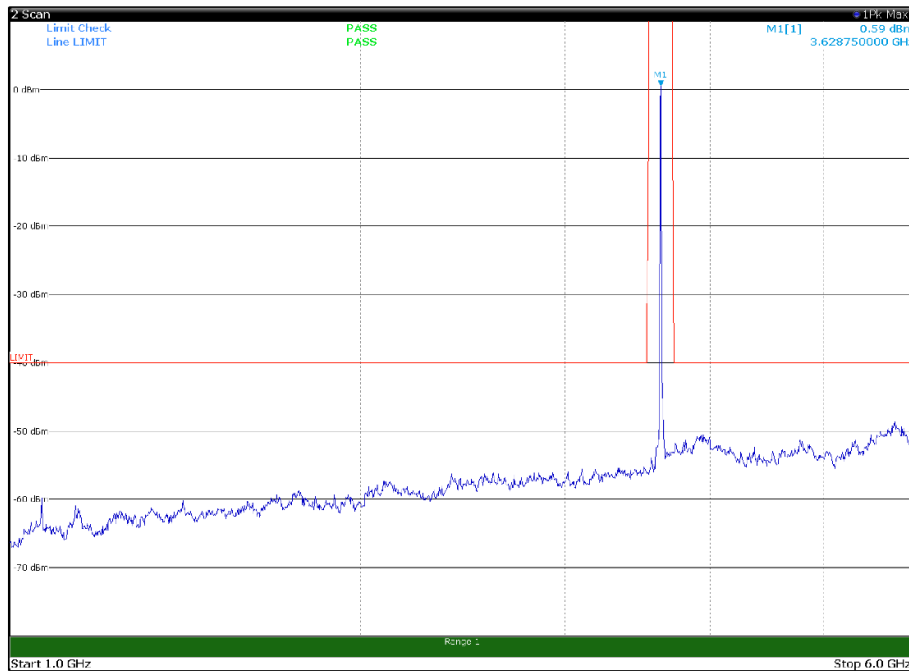

Channel: BOTTOM, Modulation: 256QAM,
BW=10MHz, Range: 1GHz -6GHz, Polarization: Vertical

Channel: BOTTOM, Modulation: 256QAM,
BW=10MHz, Range: 6GHz -18GHz, Polarization: Horizontal

Channel: BOTTOM, Modulation: 256QAM,
BW=10MHz, Range: 6GHz -18GHz, Polarization: Vertical

Channel: BOTTOM, Modulation: 256QAM,
BW=10MHz, Range: 18GHz - 37GHz, Polarization: Horizontal

Channel: BOTTOM, Modulation: 256QAM,
BW=10MHz, Range: 18GHz - 37GHz, Polarization: Vertical

Channel: MIDDLE, Modulation: 256QAM,
 BW=10MHz, Range: 30MHz- 1GHz, Polarization: Horizontal

Channel: MIDDLE, Modulation: 256QAM,
 BW=10MHz, Range: 30MHz- 1GHz, Polarization: Vertical

Channel: MIDDLE, Modulation: 256QAM,
 BW=10MHz, Range: 6GHz -18GHz, Polarization: Horizontal

Channel: MIDDLE, Modulation: 256QAM,
 BW=10MHz, Range: 6GHz -18GHz, Polarization: Vertical