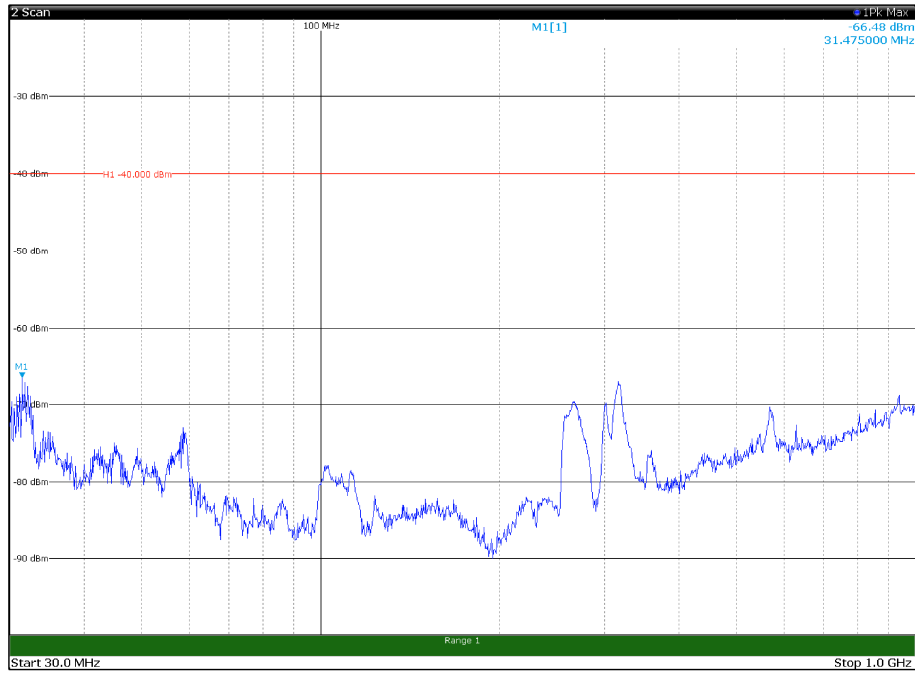

Channel: BOTTOM, Modulation: QPSK,
BW=10MHz, Range: 30MHz- 1GHz, Polarization: Vertical

Channel: BOTTOM, Modulation: QPSK,
BW=10MHz, Range: 1GHz -6GHz, Polarization: Horizontal

Channel: BOTTOM, Modulation: QPSK,
BW=10MHz, Range: 1GHz -6GHz, Polarization: Vertical

Channel: BOTTOM, Modulation: QPSK,
BW=10MHz, Range: 6GHz -18GHz, Polarization: Horizontal

Channel: BOTTOM, Modulation: QPSK,
BW=10MHz, Range: 6GHz -18GHz, Polarization: Vertical

Channel: BOTTOM, Modulation: QPSK,
BW=10MHz, Range: 18GHz - 37GHz, Polarization: Horizontal

Channel: BOTTOM, Modulation: QPSK,
BW=10MHz, Range: 18GHz - 37GHz, Polarization: Vertical

Channel: MIDDLE, Modulation: QPSK,
 BW=10MHz, Range: 30MHz- 1GHz, Polarization: Horizontal

Channel: MIDDLE, Modulation: QPSK,
 BW=10MHz, Range: 30MHz- 1GHz, Polarization: Vertical