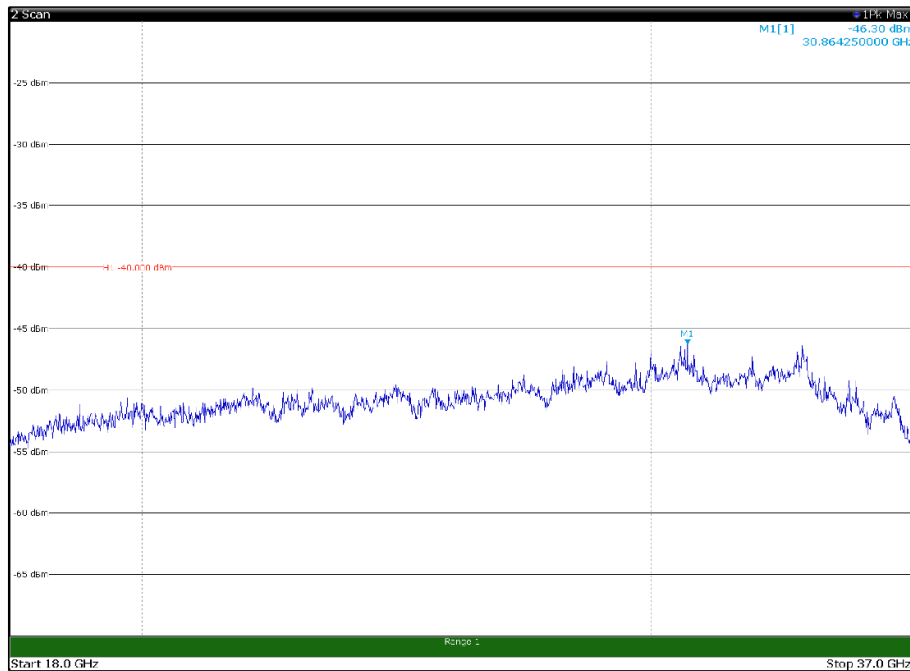

Channel: BOTTOM, Modulation: 256QAM,
BW=10MHz, Range: 18GHz - 37GHz, Polarization: Horizontal

Channel: BOTTOM, Modulation: 256QAM,
BW=10MHz, Range: 18GHz - 37GHz, Polarization: Vertical

Channel: MIDDLE, Modulation: 256QAM,
 BW=10MHz, Range: 30MHz- 1GHz, Polarization: Horizontal

Channel: MIDDLE, Modulation: 256QAM,
 BW=10MHz, Range: 30MHz- 1GHz, Polarization: Vertical

Channel: MIDDLE, Modulation: 256QAM,
 BW=10MHz, Range: 6GHz -18GHz, Polarization: Horizontal

Channel: MIDDLE, Modulation: 256QAM,
 BW=10MHz, Range: 6GHz -18GHz, Polarization: Vertical

Channel: TOP, Modulation: 256QAM,
BW=10MHz, Range: 30MHz- 1GHz, Polarization: Horizontal

Channel: TOP, Modulation: 256QAM,
BW=10MHz, Range: 30MHz- 1GHz, Polarization: Vertical

Channel: TOP, Modulation: 256QAM,
BW=10MHz, Range: 1GHz -6GHz, Polarization: Horizontal

Channel: TOP, Modulation: 256QAM,
BW=10MHz, Range: 1GHz -6GHz, Polarization: Vertical

Channel: TOP, Modulation: 256QAM,
BW=10MHz, Range: 6GHz -18GHz, Polarization: Horizontal

Channel: TOP, Modulation: 256QAM,
BW=10MHz, Range: 6GHz -18GHz, Polarization: Vertical