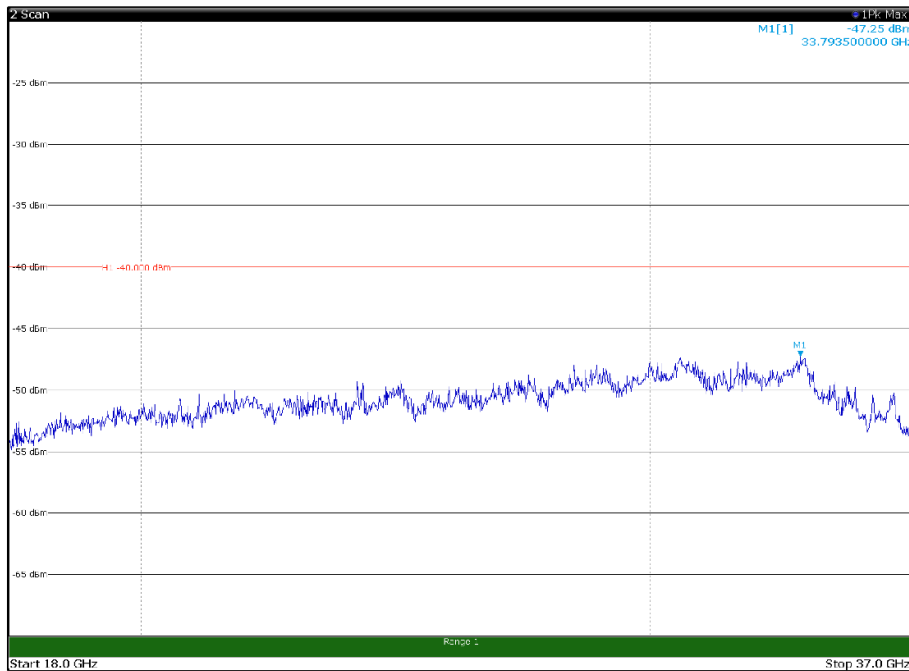

Channel: TOP, Modulation: 256QAM,
BW=10MHz, Range: 18GHz - 37GHz, Polarization: Horizontal

Channel: TOP, Modulation: 256QAM,
BW=10MHz, Range: 18GHz - 37GHz, Polarization: Vertical

Channel: BOTTOM, Modulation: QPSK,
 BW=15MHz, Range: 30MHz- 1GHz, Polarization: Horizontal

Channel: BOTTOM, Modulation: QPSK,
 BW=15MHz, Range: 30MHz- 1GHz, Polarization: Vertical

Channel: BOTTOM, Modulation: QPSK,
BW=15MHz, Range: 1GHz -6GHz, Polarization: Horizontal

Channel: BOTTOM, Modulation: QPSK,
BW=15MHz, Range: 1GHz -6GHz, Polarization: Vertical

Channel: BOTTOM, Modulation: QPSK,
BW=15MHz, Range: 6GHz -18GHz, Polarization: Horizontal

Channel: BOTTOM, Modulation: QPSK,
BW=15MHz, Range: 6GHz -18GHz, Polarization: Vertical

Channel: BOTTOM, Modulation: QPSK,
BW=15MHz, Range: 18GHz - 37GHz, Polarization: Horizontal