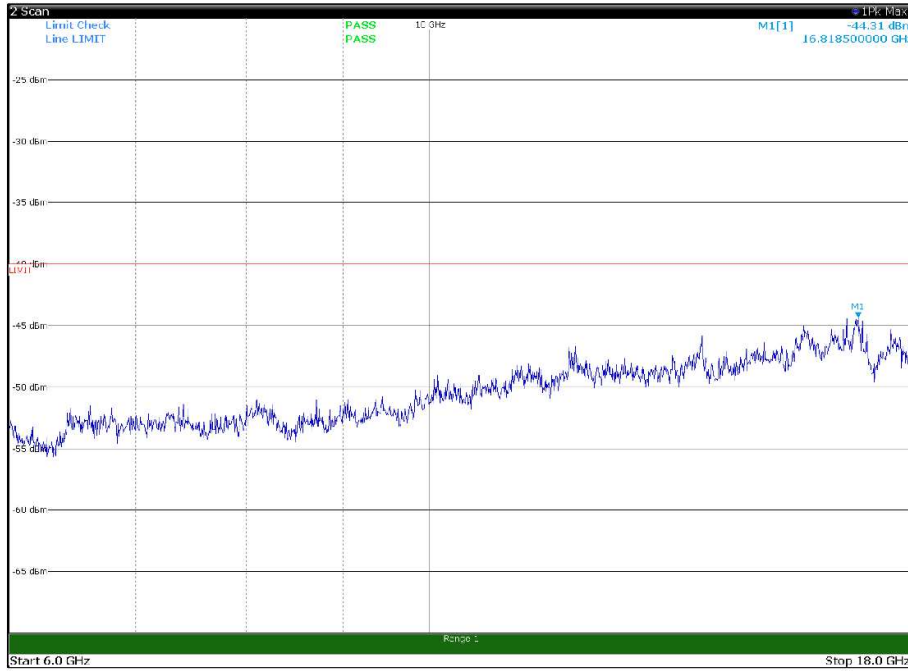

Channel: MIDDLE, Modulation: 64QAM,
BW=10MHz, Range: 18GHz - 37GHz, Polarization: Vertical

Channel: TOP, Modulation: 64QAM,
BW=10MHz, Range: 30MHz- 1GHz, Polarization: Horizontal

Channel: TOP, Modulation: 64QAM,
BW=10MHz, Range: 30MHz- 1GHz, Polarization: Vertical

Channel: TOP, Modulation: 64QAM,
BW=10MHz, Range: 1GHz -6GHz, Polarization: Horizontal

Channel: TOP, Modulation: 64QAM,
BW=10MHz, Range: 1GHz -6GHz, Polarization: Vertical

Channel: TOP, Modulation: 64QAM,
 BW=10MHz, Range: 6GHz -18GHz, Polarization: Horizontal