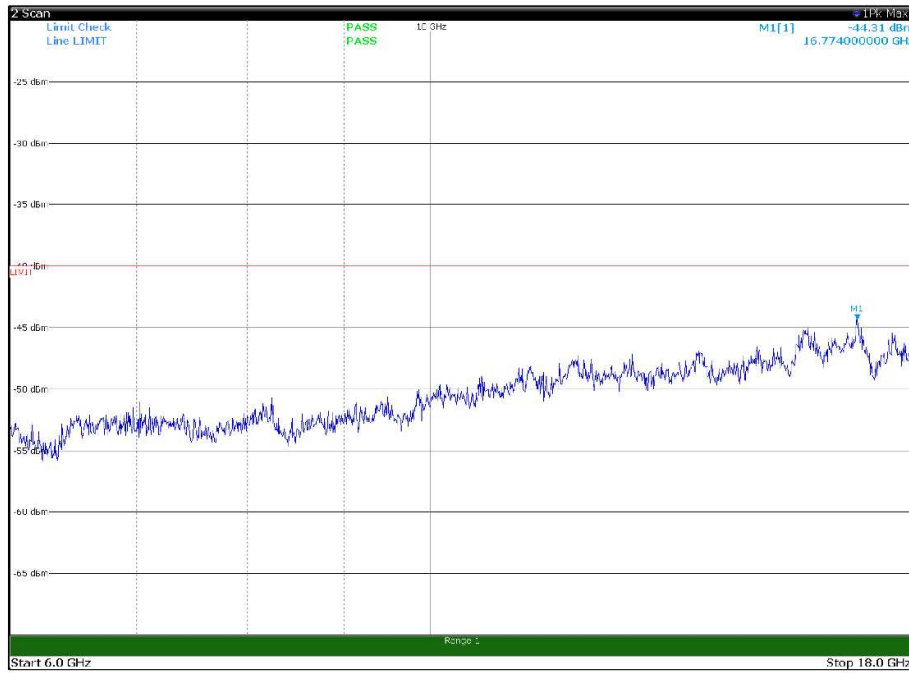

Channel: BOTTOM, Modulation: 64QAM,
BW=10MHz, Range: 1GHz -6GHz, Polarization: Vertical

Channel: BOTTOM, Modulation: 64QAM,
BW=10MHz, Range: 6GHz -18GHz, Polarization: Horizontal

Channel: BOTTOM, Modulation: 64QAM,
BW=10MHz, Range: 6GHz -18GHz, Polarization: Vertical

Channel: BOTTOM, Modulation: 64QAM,
BW=10MHz, Range: 18GHz - 37GHz, Polarization: Horizontal

Channel: BOTTOM, Modulation: 64QAM,
BW=10MHz, Range: 18GHz - 37GHz, Polarization: Vertical

Channel: MIDDLE, Modulation: 64QAM,
BW=10MHz, Range: 30MHz- 1GHz, Polarization: Horizontal

Channel: MIDDLE, Modulation: 64QAM,
BW=10MHz, Range: 30MHz- 1GHz, Polarization: Vertical

Channel: MIDDLE, Modulation: 64QAM,
BW=10MHz, Range: 1GHz -6GHz, Polarization: Horizontal

Channel: MIDDLE, Modulation: 64QAM,
BW=10MHz, Range: 1GHz -6GHz, Polarization: Vertical