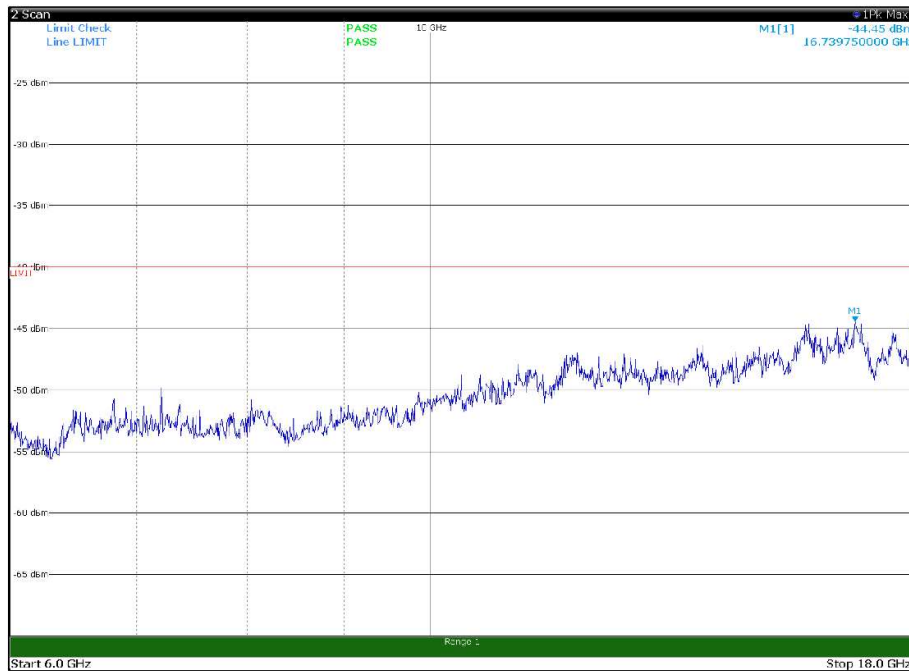

Channel: TOP, Modulation: 64QAM,
 BW=10MHz, Range: 6GHz -18GHz, Polarization: Vertical

Channel: TOP, Modulation: 64QAM,
BW=10MHz, Range: 18GHz - 37GHz, Polarization: Horizontal

Channel: TOP, Modulation: 64QAM,
BW=10MHz, Range: 18GHz - 37GHz, Polarization: Vertical

Channel: BOTTOM, Modulation: 256QAM,
 BW=10MHz, Range: 30MHz- 1GHz, Polarization: Horizontal

Channel: BOTTOM, Modulation: 256QAM,
 BW=10MHz, Range: 30MHz- 1GHz, Polarization: Vertical

Channel: BOTTOM, Modulation: 256QAM,
BW=10MHz, Range: 1GHz -6GHz, Polarization: Horizontal

Channel: BOTTOM, Modulation: 256QAM,
BW=10MHz, Range: 1GHz -6GHz, Polarization: Vertical

Channel: BOTTOM, Modulation: 256QAM,
BW=10MHz, Range: 6GHz -18GHz, Polarization: Horizontal

Channel: BOTTOM, Modulation: 256QAM,
BW=10MHz, Range: 6GHz -18GHz, Polarization: Vertical