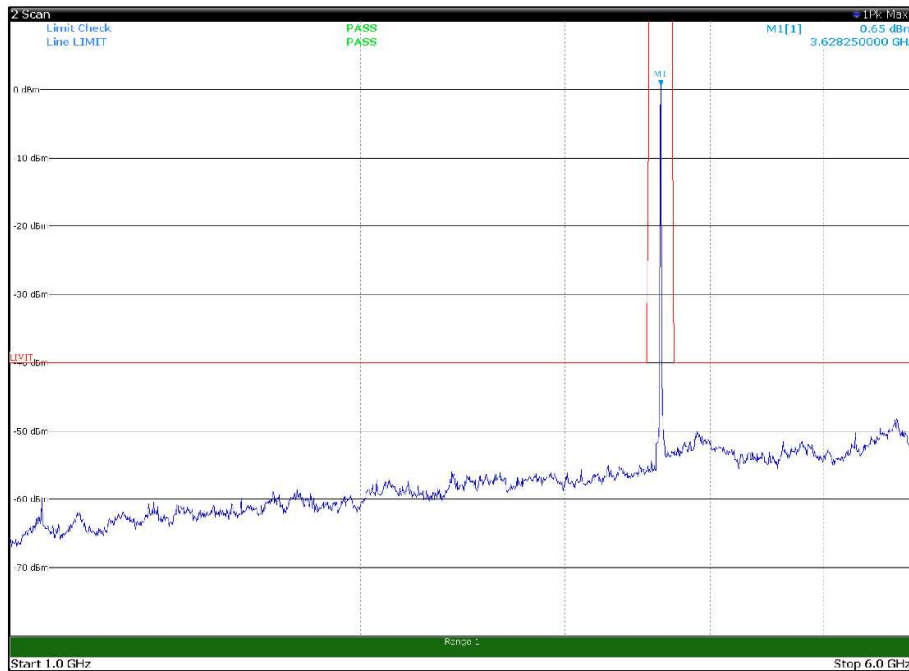

Channel: BOTTOM, Modulation: 16QAM,
BW=10MHz, Range: 6GHz -18GHz, Polarization: Horizontal

Channel: BOTTOM, Modulation: 16QAM,
BW=10MHz, Range: 6GHz -18GHz, Polarization: Vertical

Channel: BOTTOM, Modulation: 16QAM,
 BW=10MHz, Range: 18GHz - 37GHz, Polarization: Horizontal

Channel: BOTTOM, Modulation: 16QAM,
 BW=10MHz, Range: 18GHz - 37GHz, Polarization: Vertical

Channel: MIDDLE, Modulation: 16QAM,
BW=10MHz, Range: 30MHz- 1GHz, Polarization: Horizontal

Channel: MIDDLE, Modulation: 16QAM,
BW=10MHz, Range: 30MHz- 1GHz, Polarization: Vertical

Channel: MIDDLE, Modulation: 16QAM,
BW=10MHz, Range: 1GHz -6GHz, Polarization: Horizontal

Channel: MIDDLE, Modulation: 16QAM,
BW=10MHz, Range: 1GHz -6GHz, Polarization: Vertical

Channel: MIDDLE, Modulation: 16QAM,
BW=10MHz, Range: 6GHz -18GHz, Polarization: Horizontal