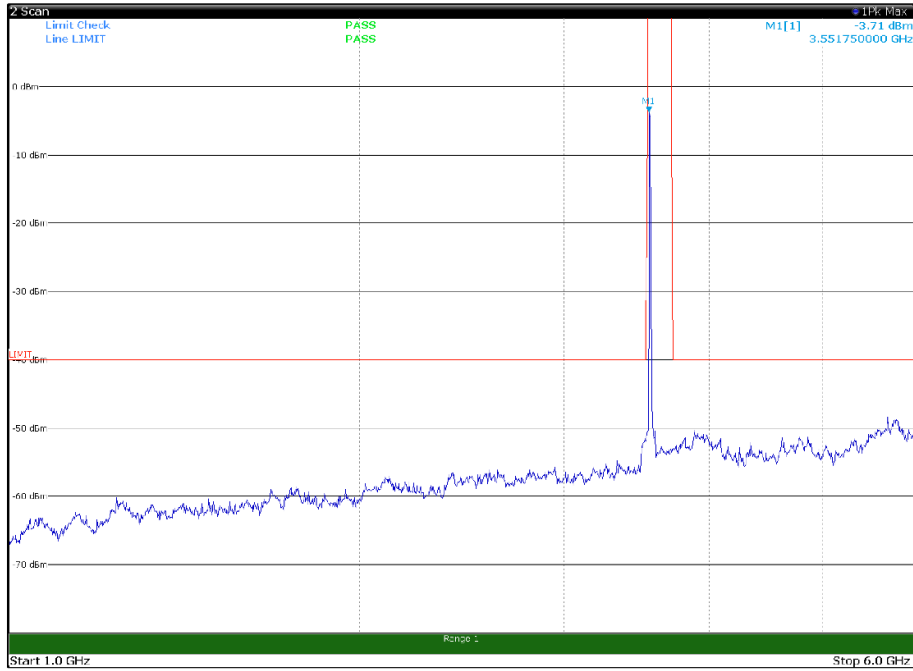

Channel: BOTTOM, Modulation: QPSK,
BW=15MHz, Range: 30MHz- 1GHz, Polarization: Vertical

Channel: BOTTOM, Modulation: QPSK,
BW=15MHz, Range: 1GHz -6GHz, Polarization: Horizontal