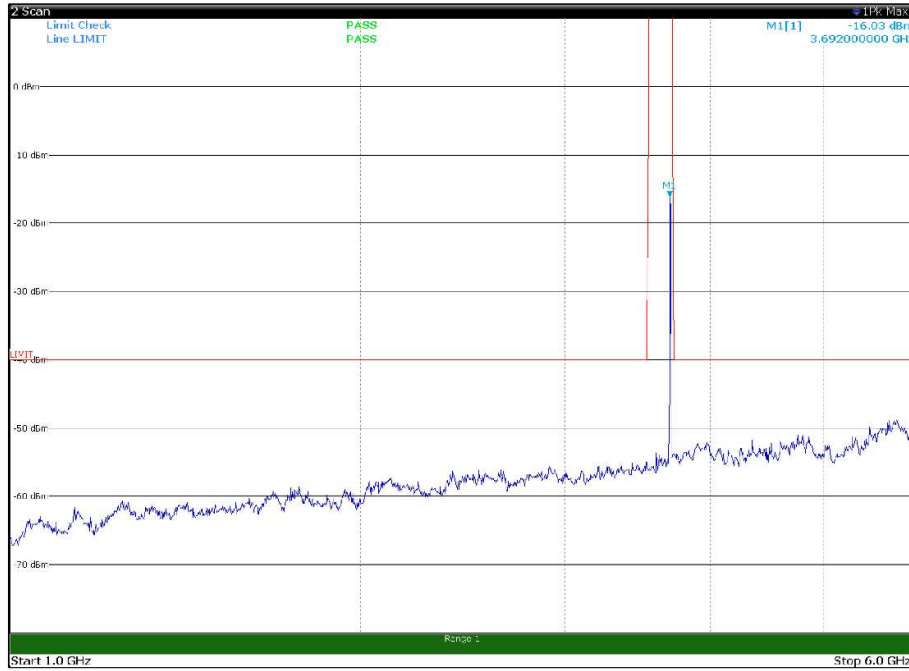

Channel: BOTTOM, Modulation: 256QAM,
BW=10MHz, Range: 18GHz - 37GHz, Polarization: Horizontal

Channel: BOTTOM, Modulation: 256QAM,
BW=10MHz, Range: 18GHz - 37GHz, Polarization: Vertical

Channel: MIDDLE, Modulation: 256QAM,
 BW=10MHz, Range: 30MHz- 1GHz, Polarization: Horizontal

Channel: MIDDLE, Modulation: 256QAM,
 BW=10MHz, Range: 30MHz- 1GHz, Polarization: Vertical

Channel: MIDDLE, Modulation: 256QAM,
 BW=10MHz, Range: 6GHz -18GHz, Polarization: Horizontal

Channel: MIDDLE, Modulation: 256QAM,
 BW=10MHz, Range: 6GHz -18GHz, Polarization: Vertical

Channel: TOP, Modulation: 256QAM,
BW=10MHz, Range: 30MHz- 1GHz, Polarization: Horizontal

Channel: TOP, Modulation: 256QAM,
BW=10MHz, Range: 30MHz- 1GHz, Polarization: Vertical

Channel: TOP, Modulation: 256QAM,
BW=10MHz, Range: 1GHz -6GHz, Polarization: Horizontal