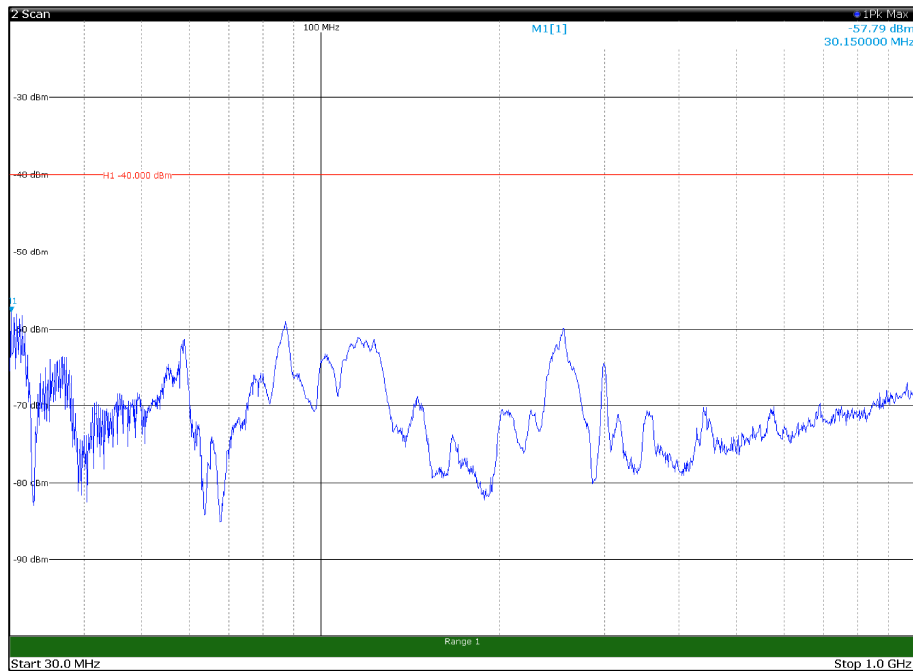

Channel: MIDDLE, Modulation: 64QAM,
BW=10MHz, Range: 30MHz- 1GHz, Polarization: Vertical

Channel: MIDDLE, Modulation: 64QAM,
BW=10MHz, Range: 1GHz -6GHz, Polarization: Horizontal

Channel: MIDDLE, Modulation: 64QAM,
BW=10MHz, Range: 1GHz -6GHz, Polarization: Vertical

Channel: MIDDLE, Modulation: 64QAM,
BW=10MHz, Range: 6GHz -18GHz, Polarization: Horizontal

Channel: MIDDLE, Modulation: 64QAM,
BW=10MHz, Range: 6GHz -18GHz, Polarization: Vertical

Channel: MIDDLE, Modulation: 64QAM,
BW=10MHz, Range: 18GHz - 37GHz, Polarization: Horizontal

Channel: MIDDLE, Modulation: 64QAM,
BW=10MHz, Range: 18GHz - 37GHz, Polarization: Vertical

Channel: TOP, Modulation: 64QAM,
BW=10MHz, Range: 30MHz- 1GHz, Polarization: Horizontal

Channel: TOP, Modulation: 64QAM,
BW=10MHz, Range: 30MHz- 1GHz, Polarization: Vertical