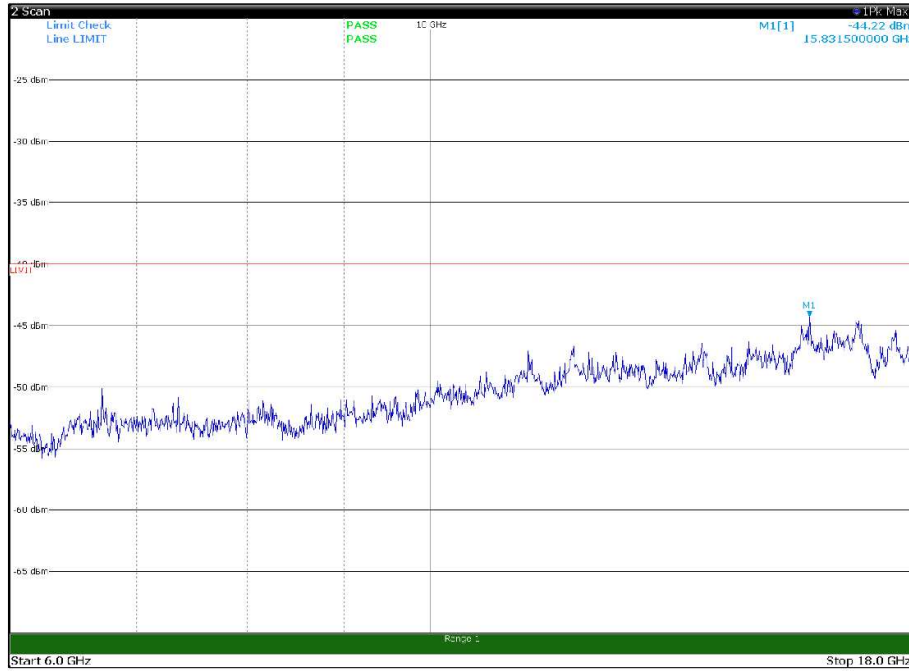

Channel: MIDDLE, Modulation: 256QAM,
 BW=10MHz, Range: 30MHz- 1GHz, Polarization: Vertical

Channel: MIDDLE, Modulation: 256QAM,
 BW=10MHz, Range: 6GHz -18GHz, Polarization: Horizontal

Channel: MIDDLE, Modulation: 256QAM,
 BW=10MHz, Range: 6GHz -18GHz, Polarization: Vertical

Channel: TOP, Modulation: 256QAM,
BW=10MHz, Range: 30MHz- 1GHz, Polarization: Horizontal

Channel: TOP, Modulation: 256QAM,
BW=10MHz, Range: 30MHz- 1GHz, Polarization: Vertical

Channel: TOP, Modulation: 256QAM,
BW=10MHz, Range: 1GHz -6GHz, Polarization: Horizontal

Channel: TOP, Modulation: 256QAM,
BW=10MHz, Range: 1GHz -6GHz, Polarization: Vertical

Channel: TOP, Modulation: 256QAM,
BW=10MHz, Range: 6GHz -18GHz, Polarization: Horizontal

Channel: TOP, Modulation: 256QAM,
BW=10MHz, Range: 6GHz -18GHz, Polarization: Vertical