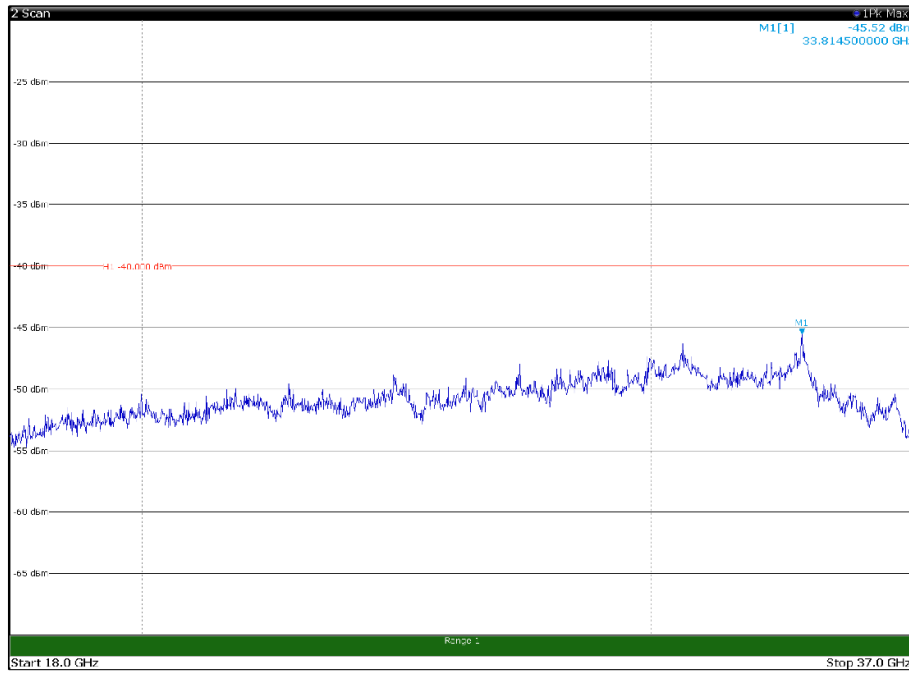

Channel: MIDDLE, Modulation: 16QAM,
BW=10MHz, Range: 6GHz -18GHz, Polarization: Vertical

Channel: MIDDLE, Modulation: 16QAM,
BW=10MHz, Range: 18GHz - 37GHz, Polarization: Horizontal

Channel: MIDDLE, Modulation: 16QAM,
BW=10MHz, Range: 18GHz - 37GHz, Polarization: Vertical

Channel: TOP, Modulation: 16QAM,
BW=10MHz, Range: 30MHz- 1GHz, Polarization: Horizontal

Channel: TOP, Modulation: 16QAM,
BW=10MHz, Range: 30MHz- 1GHz, Polarization: Vertical

Channel: TOP, Modulation: 16QAM,
BW=10MHz, Range: 1GHz -6GHz, Polarization: Horizontal

Channel: TOP, Modulation: 16QAM,
BW=10MHz, Range: 1GHz -6GHz, Polarization: Vertical

Channel: TOP, Modulation: 16QAM,
 BW=10MHz, Range: 6GHz -18GHz, Polarization: Horizontal

Channel: TOP, Modulation: 16QAM,
 BW=10MHz, Range: 6GHz -18GHz, Polarization: Vertical