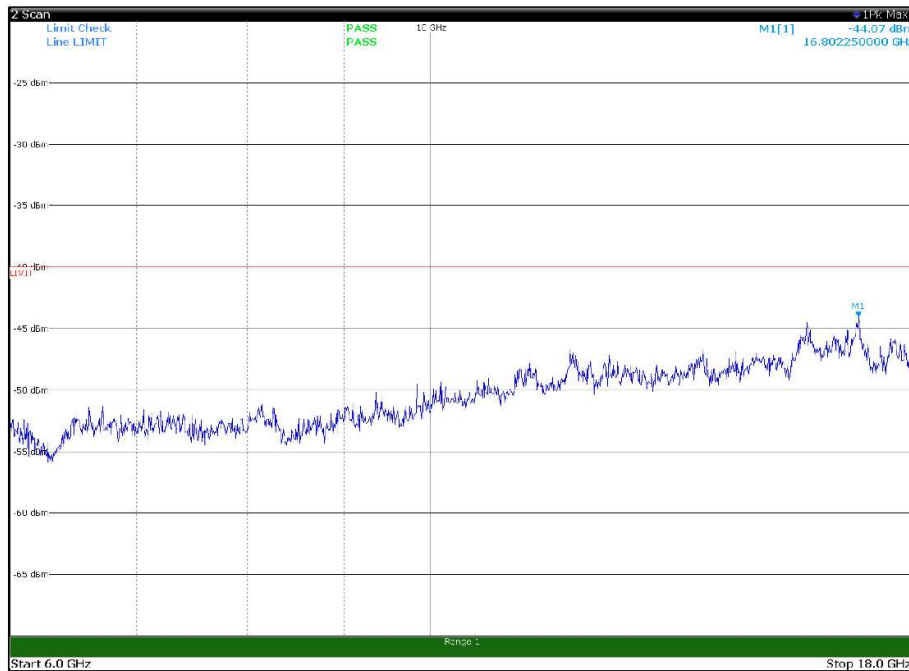

Channel: BOTTOM, Modulation: 16QAM,
BW=10MHz, Range: 6GHz -18GHz, Polarization: Horizontal

Channel: BOTTOM, Modulation: 16QAM,
BW=10MHz, Range: 6GHz -18GHz, Polarization: Vertical

Channel: BOTTOM, Modulation: 16QAM,
 BW=10MHz, Range: 18GHz - 37GHz, Polarization: Horizontal

Channel: BOTTOM, Modulation: 16QAM,
 BW=10MHz, Range: 18GHz - 37GHz, Polarization: Vertical

Channel: MIDDLE, Modulation: 16QAM,
BW=10MHz, Range: 30MHz- 1GHz, Polarization: Horizontal

Channel: MIDDLE, Modulation: 16QAM,
BW=10MHz, Range: 30MHz- 1GHz, Polarization: Vertical

Channel: MIDDLE, Modulation: 16QAM,
BW=10MHz, Range: 1GHz -6GHz, Polarization: Horizontal

Channel: MIDDLE, Modulation: 16QAM,
BW=10MHz, Range: 1GHz -6GHz, Polarization: Vertical

Channel: MIDDLE, Modulation: 16QAM,
BW=10MHz, Range: 6GHz -18GHz, Polarization: Horizontal