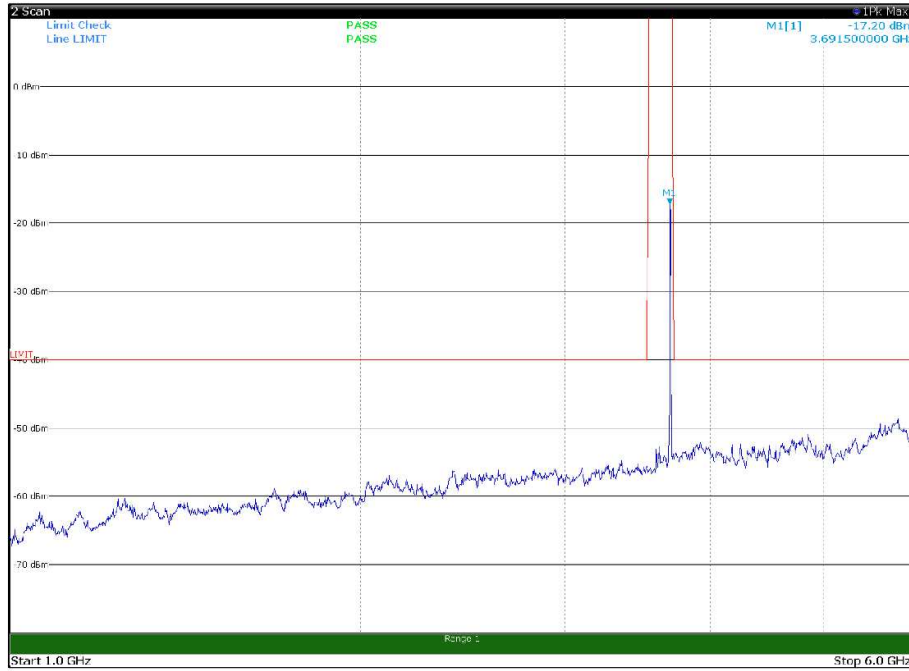

Channel: MIDDLE, Modulation: QPSK,
BW=10MHz, Range: 1GHz -6GHz, Polarization: Horizontal

Channel: MIDDLE, Modulation: QPSK,
BW=10MHz, Range: 1GHz -6GHz, Polarization: Vertical

Channel: MIDDLE, Modulation: QPSK,
 BW=10MHz, Range: 6GHz -18GHz, Polarization: Horizontal

Channel: MIDDLE, Modulation: QPSK,
 BW=10MHz, Range: 6GHz -18GHz, Polarization: Vertical

Channel: MIDDLE, Modulation: QPSK,
BW=10MHz, Range: 18GHz - 37GHz, Polarization: Horizontal

Channel: MIDDLE, Modulation: QPSK,
BW=10MHz, Range: 18GHz - 37GHz, Polarization: Vertical

Channel: TOP, Modulation: QPSK,
 BW=10MHz, Range: 30MHz- 1GHz, Polarization: Horizontal

Channel: TOP, Modulation: QPSK,
 BW=10MHz, Range: 30MHz- 1GHz, Polarization: Vertical

Channel: TOP, Modulation: QPSK,
BW=10MHz, Range: 1GHz -6GHz, Polarization: Horizontal