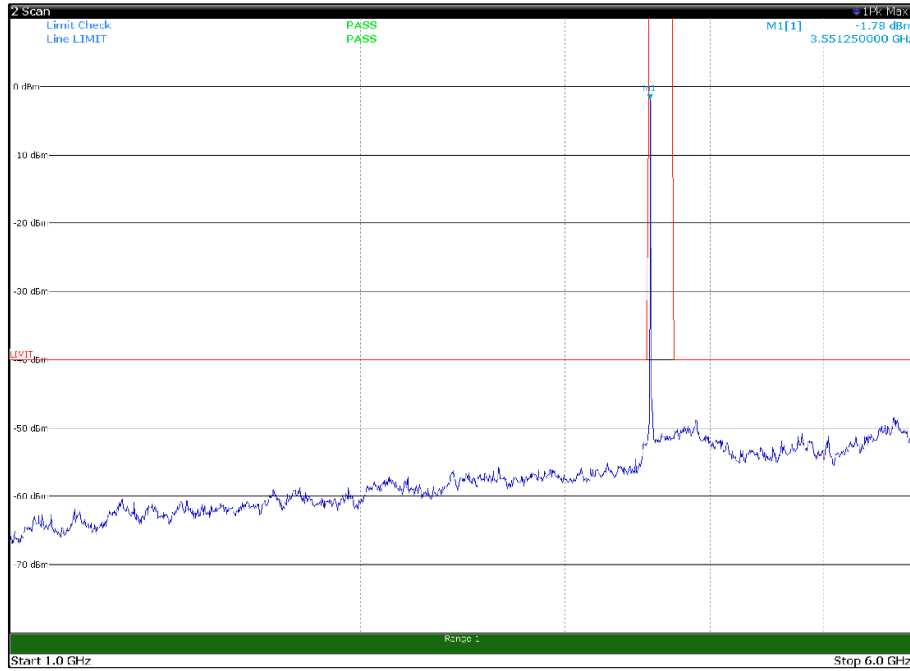

Channel: TOP, Modulation: QPSK,
BW=10MHz, Range: 1GHz -6GHz, Polarization: Vertical

Channel: TOP, Modulation: QPSK,
BW=10MHz, Range: 6GHz -18GHz, Polarization: Horizontal

Channel: TOP, Modulation: QPSK,
BW=10MHz, Range: 6GHz -18GHz, Polarization: Vertical

Channel: TOP, Modulation: QPSK,
BW=10MHz, Range: 18GHz - 37GHz, Polarization: Horizontal

Channel: TOP, Modulation: QPSK,
BW=10MHz, Range: 18GHz - 37GHz, Polarization: Vertical

Channel: BOTTOM, Modulation: 16QAM,
BW=10MHz, Range: 30MHz- 1GHz, Polarization: Horizontal

Channel: BOTTOM, Modulation: 16QAM,
BW=10MHz, Range: 30MHz- 1GHz, Polarization: Vertical

Channel: BOTTOM, Modulation: 16QAM,
BW=10MHz, Range: 1GHz -6GHz, Polarization: Horizontal

Channel: BOTTOM, Modulation: 16QAM,
BW=10MHz, Range: 1GHz -6GHz, Polarization: Vertical