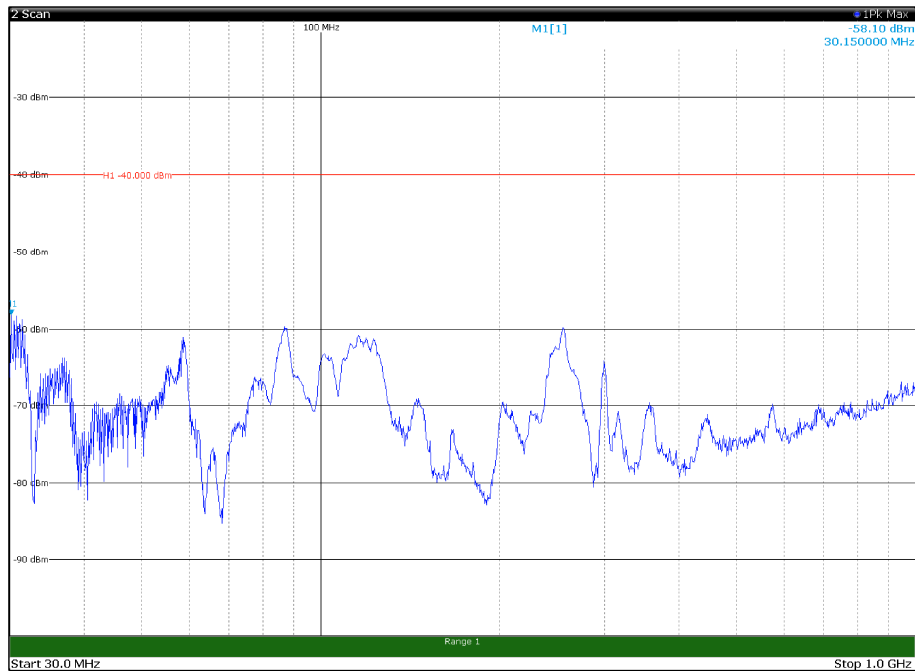

Channel: TOP, Modulation: 256QAM,
 BW=5MHz, Range: 30MHz- 1GHz, Polarization: Horizontal

Channel: TOP, Modulation: 256QAM,
 BW=5MHz, Range: 30MHz- 1GHz, Polarization: Vertical

Channel: TOP, Modulation: 256QAM,
BW=5MHz, Range: 1GHz -6GHz, Polarization: Horizontal

Channel: TOP, Modulation: 256QAM,
BW=5MHz, Range: 1GHz -6GHz, Polarization: Vertical

Channel: TOP, Modulation: 256QAM,
BW=5MHz, Range: 6GHz -18GHz, Polarization: Horizontal

Channel: TOP, Modulation: 256QAM,
BW=5MHz, Range: 6GHz -18GHz, Polarization: Vertical

Channel: TOP, Modulation: 256QAM,
BW=5MHz, Range: 18GHz - 37GHz, Polarization: Horizontal

Channel: TOP, Modulation: 256QAM,
BW=5MHz, Range: 18GHz - 37GHz, Polarization: Vertical

Channel: BOTTOM, Modulation: QPSK,
BW=10MHz, Range: 30MHz- 1GHz, Polarization: Horizontal