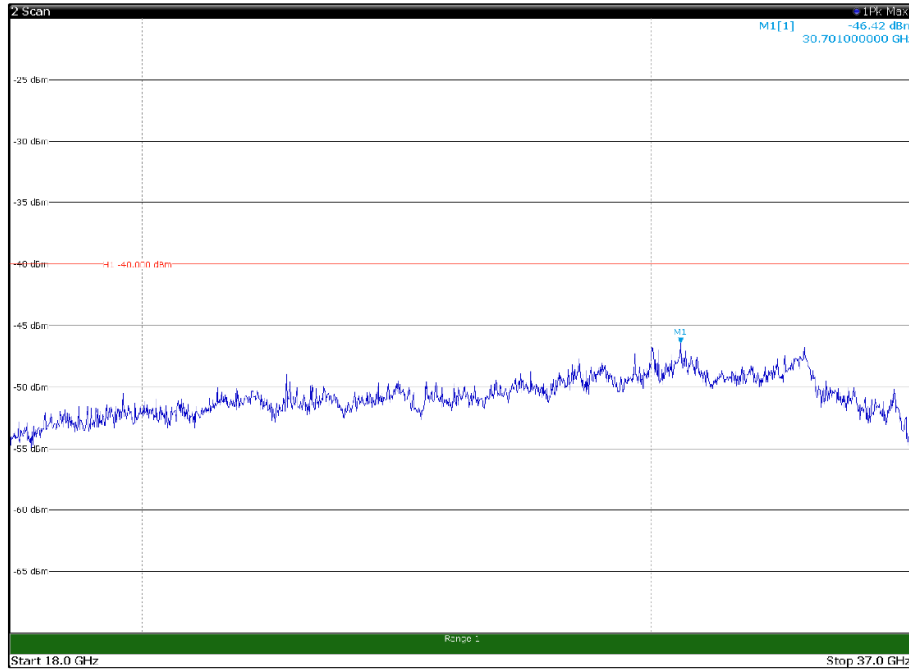

Channel: BOTTOM, Modulation: 64QAM,
BW=10MHz, Range: 18GHz - 37GHz, Polarization: Horizontal

Channel: BOTTOM, Modulation: 64QAM,
BW=10MHz, Range: 18GHz - 37GHz, Polarization: Vertical

Channel: MIDDLE, Modulation: 64QAM,
BW=10MHz, Range: 30MHz- 1GHz, Polarization: Horizontal

Channel: MIDDLE, Modulation: 64QAM,
BW=10MHz, Range: 30MHz- 1GHz, Polarization: Vertical

Channel: MIDDLE, Modulation: 64QAM,
BW=10MHz, Range: 1GHz -6GHz, Polarization: Horizontal

Channel: MIDDLE, Modulation: 64QAM,
BW=10MHz, Range: 1GHz -6GHz, Polarization: Vertical

Channel: MIDDLE, Modulation: 64QAM,
BW=10MHz, Range: 6GHz -18GHz, Polarization: Horizontal

Channel: MIDDLE, Modulation: 64QAM,
BW=10MHz, Range: 6GHz -18GHz, Polarization: Vertical

Channel: MIDDLE, Modulation: 64QAM,
BW=10MHz, Range: 18GHz - 37GHz, Polarization: Horizontal