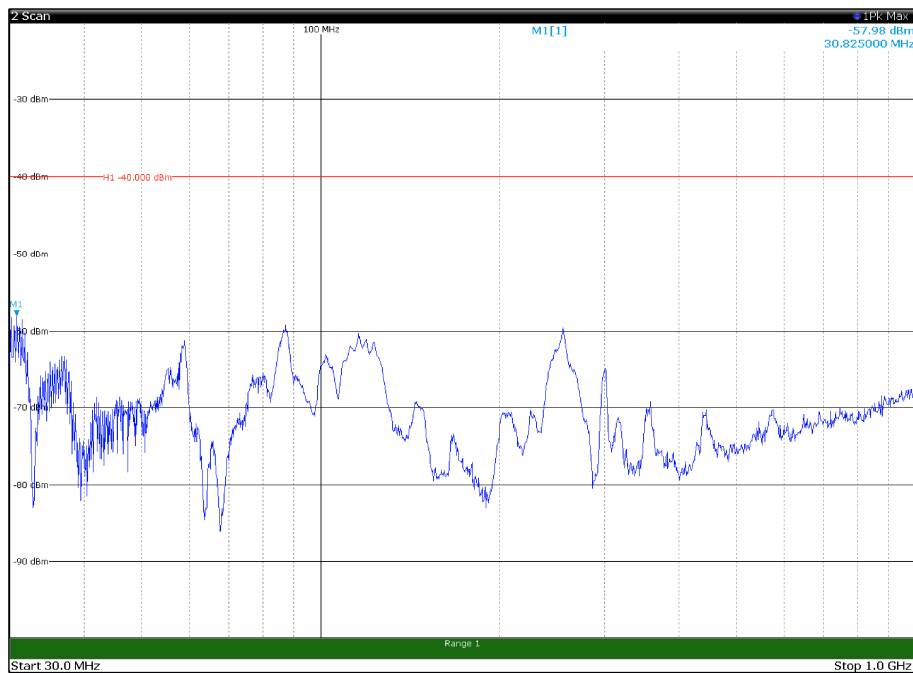

Channel: BOTTOM, Modulation: 256QAM,
 BW=10MHz, Range: 30MHz- 1GHz, Polarization: Horizontal

Channel: BOTTOM, Modulation: 256QAM,
 BW=10MHz, Range: 30MHz- 1GHz, Polarization: Vertical

Channel: BOTTOM, Modulation: 256QAM,
BW=10MHz, Range: 1GHz -6GHz, Polarization: Horizontal

Channel: BOTTOM, Modulation: 256QAM,
BW=10MHz, Range: 1GHz -6GHz, Polarization: Vertical

Channel: BOTTOM, Modulation: 256QAM,
BW=10MHz, Range: 6GHz -18GHz, Polarization: Horizontal

Channel: BOTTOM, Modulation: 256QAM,
BW=10MHz, Range: 6GHz -18GHz, Polarization: Vertical

Channel: BOTTOM, Modulation: 256QAM,
BW=10MHz, Range: 18GHz - 37GHz, Polarization: Horizontal

Channel: BOTTOM, Modulation: 256QAM,
BW=10MHz, Range: 18GHz - 37GHz, Polarization: Vertical

Channel: MIDDLE, Modulation: 256QAM,
 BW=10MHz, Range: 30MHz- 1GHz, Polarization: Horizontal

Channel: MIDDLE, Modulation: 256QAM,
 BW=10MHz, Range: 30MHz- 1GHz, Polarization: Vertical

Channel: MIDDLE, Modulation: 256QAM,
 BW=10MHz, Range: 6GHz -18GHz, Polarization: Horizontal

Channel: MIDDLE, Modulation: 256QAM,
 BW=10MHz, Range: 6GHz -18GHz, Polarization: Vertical