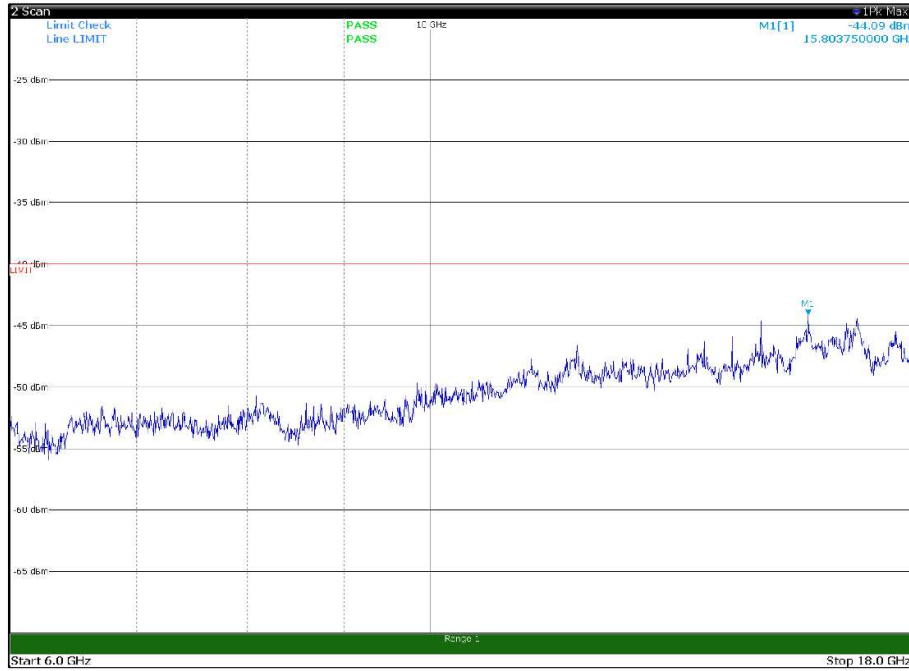

Channel: BOTTOM, Modulation: 16QAM,
BW=10MHz, Range: 6GHz -18GHz, Polarization: Horizontal

Channel: BOTTOM, Modulation: 16QAM,
BW=10MHz, Range: 6GHz -18GHz, Polarization: Vertical

Channel: BOTTOM, Modulation: 16QAM,
 BW=10MHz, Range: 18GHz - 37GHz, Polarization: Horizontal

Channel: BOTTOM, Modulation: 16QAM,
 BW=10MHz, Range: 18GHz - 37GHz, Polarization: Vertical

Channel: MIDDLE, Modulation: 16QAM,
BW=10MHz, Range: 30MHz- 1GHz, Polarization: Horizontal

Channel: MIDDLE, Modulation: 16QAM,
BW=10MHz, Range: 30MHz- 1GHz, Polarization: Vertical

Channel: MIDDLE, Modulation: 16QAM,
BW=10MHz, Range: 1GHz -6GHz, Polarization: Horizontal

Channel: MIDDLE, Modulation: 16QAM,
BW=10MHz, Range: 1GHz -6GHz, Polarization: Vertical

Channel: MIDDLE, Modulation: 16QAM,
BW=10MHz, Range: 6GHz -18GHz, Polarization: Horizontal