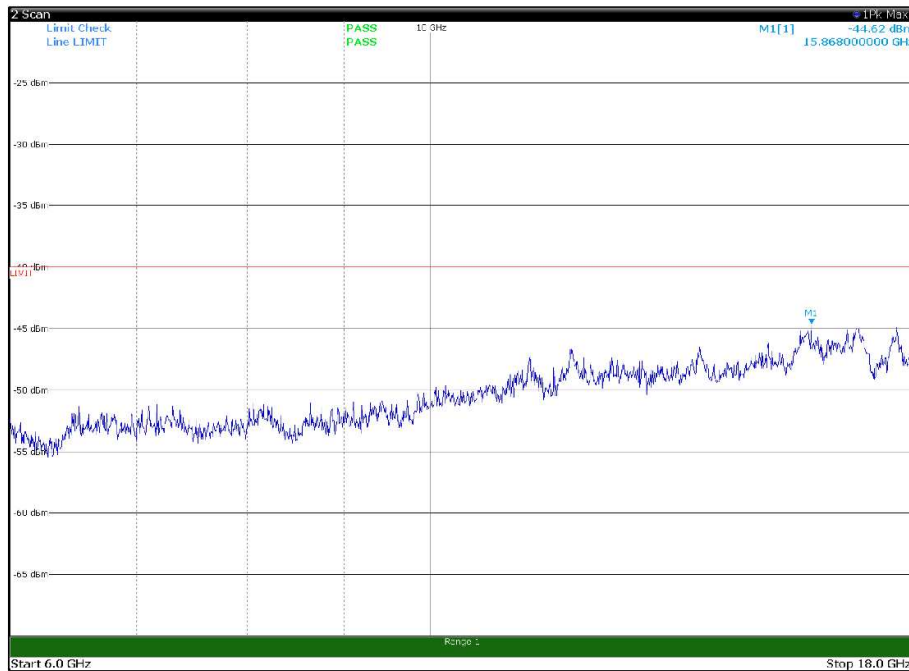

Channel: TOP, Modulation: 256QAM,
BW=5MHz, Range: 18GHz - 37GHz, Polarization: Horizontal

Channel: TOP, Modulation: 256QAM,
BW=5MHz, Range: 18GHz - 37GHz, Polarization: Vertical

Channel: BOTTOM, Modulation: QPSK,
BW=10MHz, Range: 30MHz- 1GHz, Polarization: Horizontal

Channel: BOTTOM, Modulation: QPSK,
BW=10MHz, Range: 30MHz- 1GHz, Polarization: Vertical

Channel: BOTTOM, Modulation: QPSK,
BW=10MHz, Range: 1GHz -6GHz, Polarization: Horizontal

Channel: BOTTOM, Modulation: QPSK,
BW=10MHz, Range: 1GHz -6GHz, Polarization: Vertical

Channel: BOTTOM, Modulation: QPSK,
BW=10MHz, Range: 6GHz -18GHz, Polarization: Horizontal

Channel: BOTTOM, Modulation: QPSK,
BW=10MHz, Range: 6GHz -18GHz, Polarization: Vertical

Channel: BOTTOM, Modulation: QPSK,
BW=10MHz, Range: 18GHz - 37GHz, Polarization: Horizontal