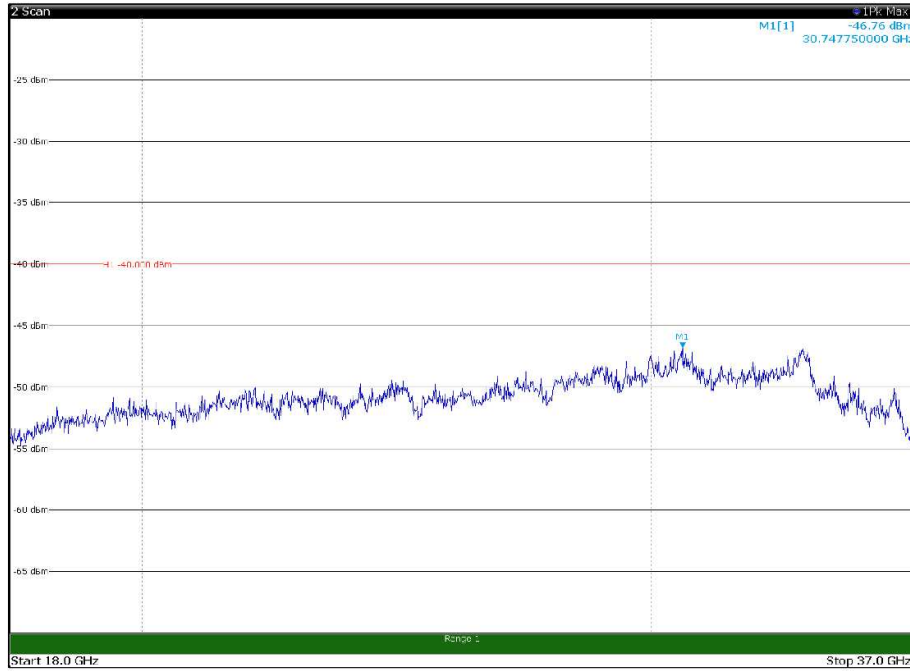

Channel: BOTTOM, Modulation: QPSK,
BW=10MHz, Range: 18GHz - 37GHz, Polarization: Vertical

Channel: MIDDLE, Modulation: QPSK,
 BW=10MHz, Range: 30MHz- 1GHz, Polarization: Horizontal

Channel: MIDDLE, Modulation: QPSK,
 BW=10MHz, Range: 30MHz- 1GHz, Polarization: Vertical

Channel: MIDDLE, Modulation: QPSK,
BW=10MHz, Range: 1GHz -6GHz, Polarization: Horizontal

Channel: MIDDLE, Modulation: QPSK,
BW=10MHz, Range: 1GHz -6GHz, Polarization: Vertical

Channel: MIDDLE, Modulation: QPSK,
 BW=10MHz, Range: 6GHz -18GHz, Polarization: Horizontal

Channel: MIDDLE, Modulation: QPSK,
 BW=10MHz, Range: 6GHz -18GHz, Polarization: Vertical

Channel: MIDDLE, Modulation: QPSK,
BW=10MHz, Range: 18GHz - 37GHz, Polarization: Horizontal

Channel: MIDDLE, Modulation: QPSK,
BW=10MHz, Range: 18GHz - 37GHz, Polarization: Vertical

Channel: TOP, Modulation: QPSK,
 BW=10MHz, Range: 30MHz- 1GHz, Polarization: Horizontal

Channel: TOP, Modulation: QPSK,
 BW=10MHz, Range: 30MHz- 1GHz, Polarization: Vertical

Channel: TOP, Modulation: QPSK,
BW=10MHz, Range: 1GHz -6GHz, Polarization: Horizontal