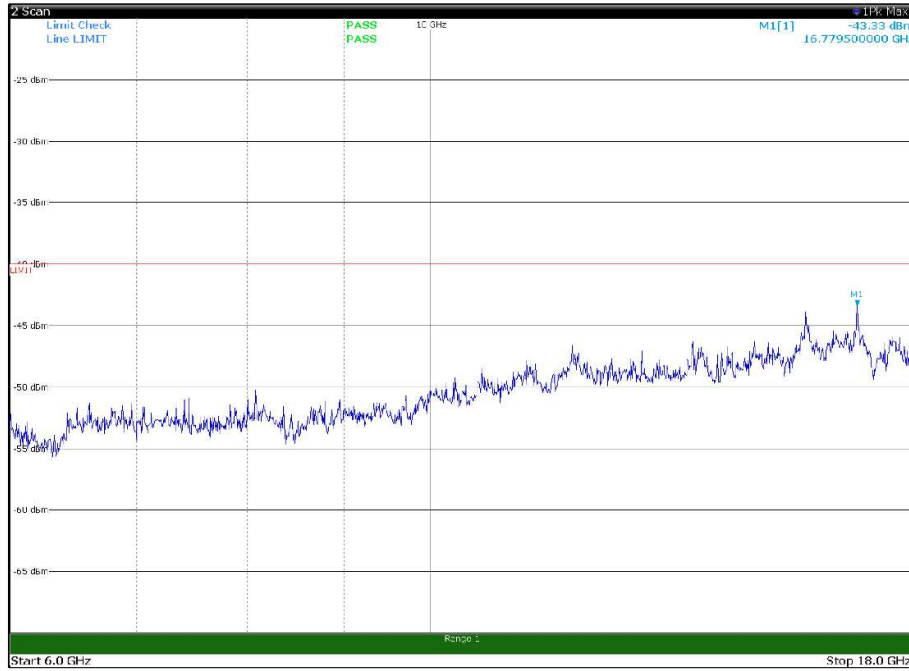

Channel: TOP, Modulation: 64QAM,
 BW=10MHz, Range: 6GHz -18GHz, Polarization: Vertical

Channel: TOP, Modulation: 64QAM,
BW=10MHz, Range: 18GHz - 37GHz, Polarization: Horizontal

Channel: TOP, Modulation: 64QAM,
BW=10MHz, Range: 18GHz - 37GHz, Polarization: Vertical

Channel: BOTTOM, Modulation: 256QAM,
 BW=10MHz, Range: 30MHz- 1GHz, Polarization: Horizontal

Channel: BOTTOM, Modulation: 256QAM,
 BW=10MHz, Range: 30MHz- 1GHz, Polarization: Vertical

Channel: BOTTOM, Modulation: 256QAM,
BW=10MHz, Range: 1GHz -6GHz, Polarization: Horizontal

Channel: BOTTOM, Modulation: 256QAM,
BW=10MHz, Range: 1GHz -6GHz, Polarization: Vertical

Channel: BOTTOM, Modulation: 256QAM,
BW=10MHz, Range: 6GHz -18GHz, Polarization: Horizontal

Channel: BOTTOM, Modulation: 256QAM,
BW=10MHz, Range: 6GHz -18GHz, Polarization: Vertical