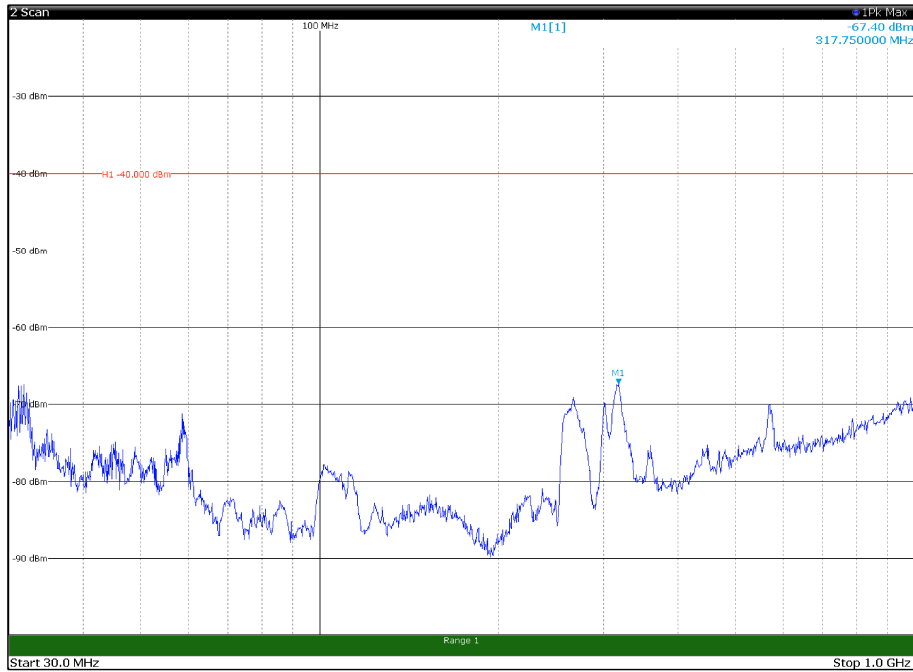

Channel: TOP, Modulation: 256QAM,
BW=10MHz, Range: 30MHz- 1GHz, Polarization: Horizontal

Channel: TOP, Modulation: 256QAM,
BW=10MHz, Range: 30MHz- 1GHz, Polarization: Vertical

Channel: TOP, Modulation: 256QAM,
BW=10MHz, Range: 1GHz -6GHz, Polarization: Horizontal

Channel: TOP, Modulation: 256QAM,
BW=10MHz, Range: 1GHz -6GHz, Polarization: Vertical

Channel: TOP, Modulation: 256QAM,
BW=10MHz, Range: 6GHz -18GHz, Polarization: Horizontal

Channel: TOP, Modulation: 256QAM,
BW=10MHz, Range: 6GHz -18GHz, Polarization: Vertical

Channel: TOP, Modulation: 256QAM,
BW=10MHz, Range: 18GHz - 37GHz, Polarization: Horizontal

Channel: TOP, Modulation: 256QAM,
BW=10MHz, Range: 18GHz - 37GHz, Polarization: Vertical

Channel: BOTTOM, Modulation: QPSK,
 BW=15MHz, Range: 30MHz- 1GHz, Polarization: Horizontal