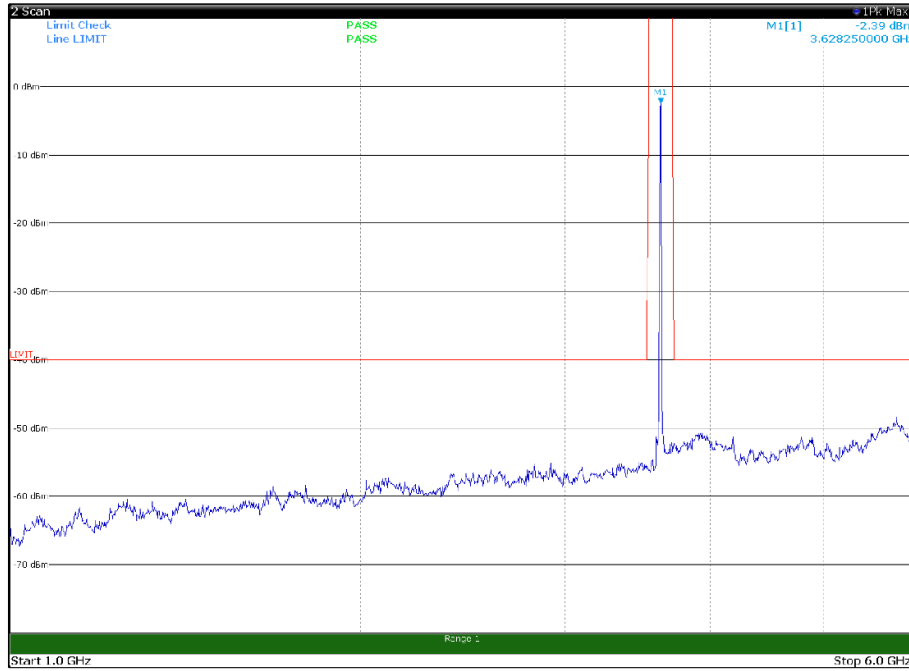

Channel: BOTTOM, Modulation: 16QAM,
BW=10MHz, Range: 30MHz- 1GHz, Polarization: Vertical

Channel: BOTTOM, Modulation: 16QAM,
BW=10MHz, Range: 1GHz -6GHz, Polarization: Horizontal

Channel: BOTTOM, Modulation: 16QAM,
BW=10MHz, Range: 1GHz -6GHz, Polarization: Vertical

Channel: BOTTOM, Modulation: 16QAM,
BW=10MHz, Range: 6GHz -18GHz, Polarization: Horizontal

Channel: BOTTOM, Modulation: 16QAM,
BW=10MHz, Range: 6GHz -18GHz, Polarization: Vertical

Channel: BOTTOM, Modulation: 16QAM,
 BW=10MHz, Range: 18GHz - 37GHz, Polarization: Horizontal

Channel: BOTTOM, Modulation: 16QAM,
 BW=10MHz, Range: 18GHz - 37GHz, Polarization: Vertical

Channel: MIDDLE, Modulation: 16QAM,
BW=10MHz, Range: 30MHz- 1GHz, Polarization: Horizontal

Channel: MIDDLE, Modulation: 16QAM,
BW=10MHz, Range: 30MHz- 1GHz, Polarization: Vertical