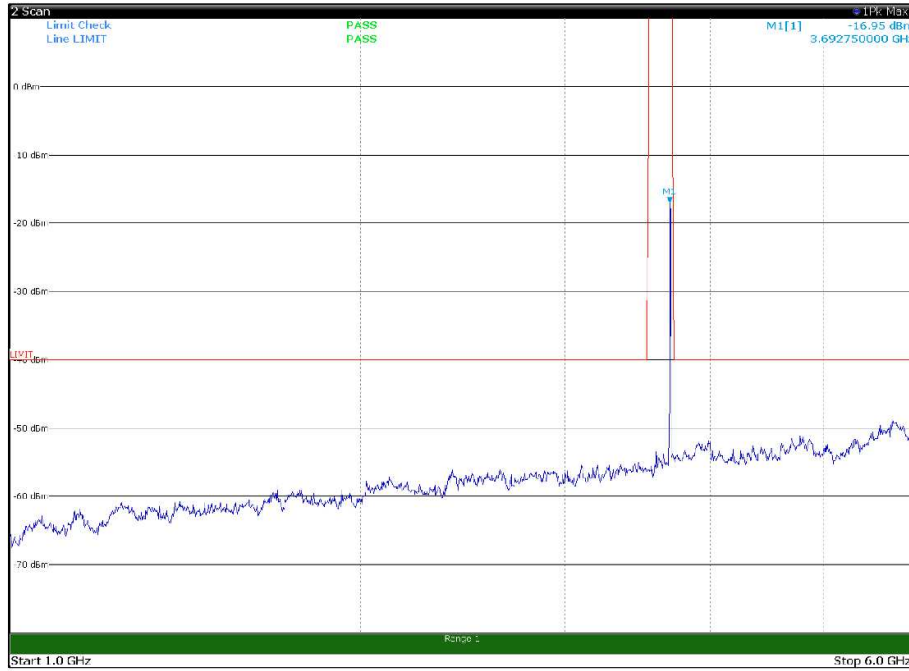

Channel: MIDDLE, Modulation: 64QAM,
BW=10MHz, Range: 6GHz -18GHz, Polarization: Horizontal

Channel: MIDDLE, Modulation: 64QAM,
BW=10MHz, Range: 6GHz -18GHz, Polarization: Vertical

Channel: MIDDLE, Modulation: 64QAM,
BW=10MHz, Range: 18GHz - 37GHz, Polarization: Horizontal

Channel: MIDDLE, Modulation: 64QAM,
BW=10MHz, Range: 18GHz - 37GHz, Polarization: Vertical

Channel: TOP, Modulation: 64QAM,
BW=10MHz, Range: 30MHz- 1GHz, Polarization: Horizontal

Channel: TOP, Modulation: 64QAM,
BW=10MHz, Range: 30MHz- 1GHz, Polarization: Vertical