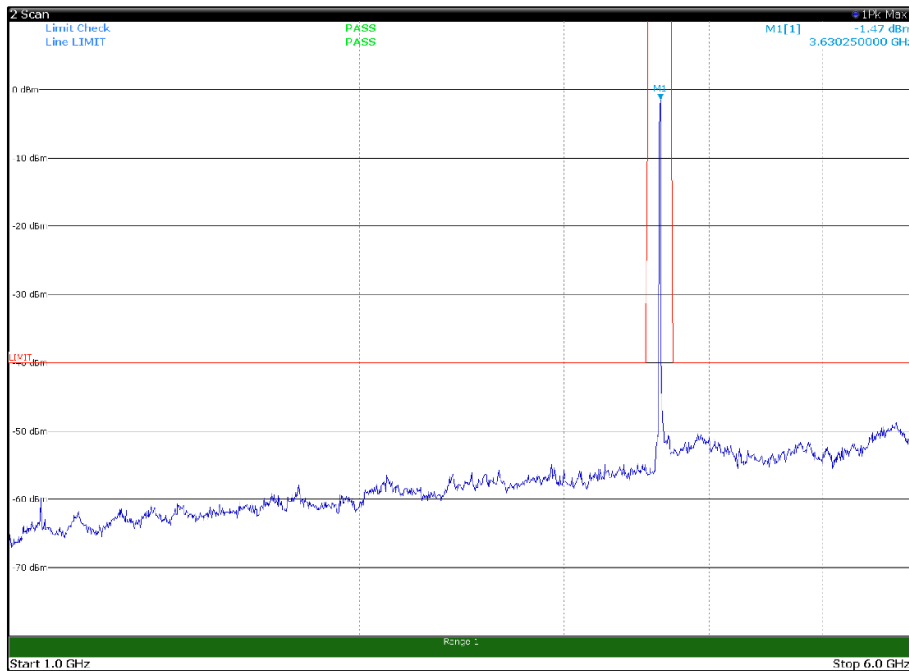

Channel: MIDDLE, Modulation: QPSK,
BW=15MHz, Range: 1GHz -6GHz, Polarization: Horizontal

Channel: MIDDLE, Modulation: QPSK,
BW=15MHz, Range: 1GHz -6GHz, Polarization: Vertical