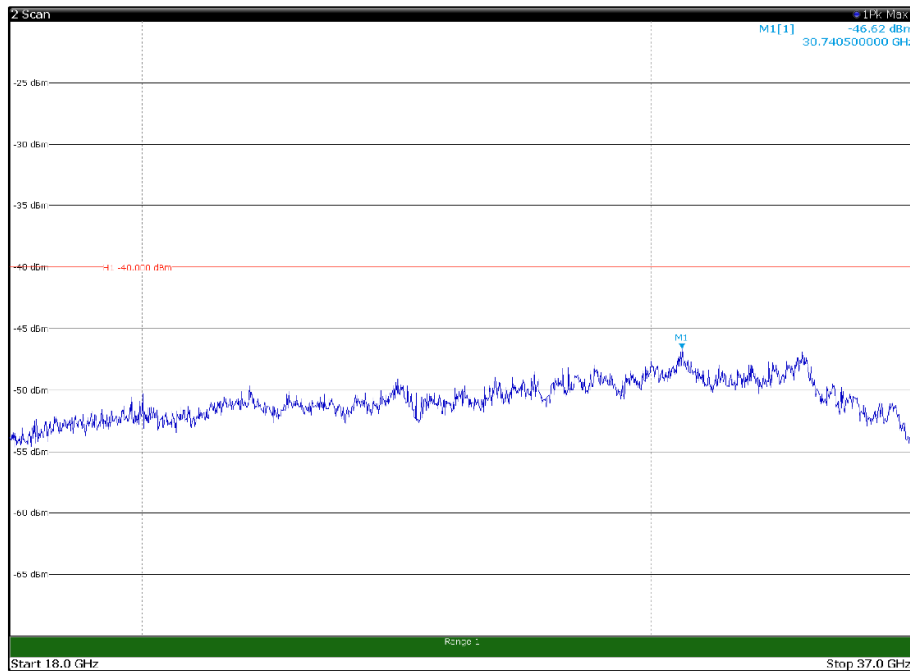

Channel: TOP, Modulation: 256QAM,
 BW=5MHz, Range: 30MHz- 1GHz, Polarization: Horizontal

Channel: TOP, Modulation: 256QAM,
 BW=5MHz, Range: 30MHz- 1GHz, Polarization: Vertical

Channel: TOP, Modulation: 256QAM,
BW=5MHz, Range: 1GHz -6GHz, Polarization: Horizontal

Channel: TOP, Modulation: 256QAM,
BW=5MHz, Range: 1GHz -6GHz, Polarization: Vertical

Channel: TOP, Modulation: 256QAM,
BW=5MHz, Range: 6GHz -18GHz, Polarization: Horizontal

Channel: TOP, Modulation: 256QAM,
BW=5MHz, Range: 6GHz -18GHz, Polarization: Vertical

Channel: TOP, Modulation: 256QAM,
BW=5MHz, Range: 18GHz - 37GHz, Polarization: Horizontal

Channel: TOP, Modulation: 256QAM,
BW=5MHz, Range: 18GHz - 37GHz, Polarization: Vertical

Channel: BOTTOM, Modulation: QPSK,
BW=10MHz, Range: 30MHz- 1GHz, Polarization: Horizontal

Channel: BOTTOM, Modulation: QPSK,
BW=10MHz, Range: 30MHz- 1GHz, Polarization: Vertical

Channel: BOTTOM, Modulation: QPSK,
BW=10MHz, Range: 1GHz -6GHz, Polarization: Horizontal

Channel: BOTTOM, Modulation: QPSK,
BW=10MHz, Range: 1GHz -6GHz, Polarization: Vertical