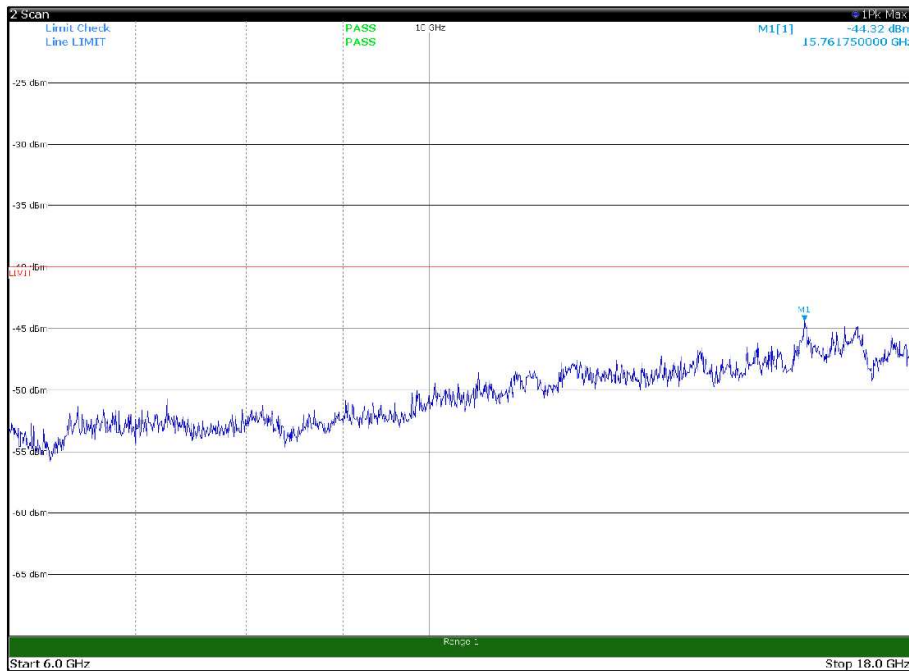

Channel: MIDDLE, Modulation: QPSK,
BW=15MHz, Range: 6GHz -18GHz, Polarization: Horizontal

Channel: MIDDLE, Modulation: QPSK,
BW=15MHz, Range: 6GHz -18GHz, Polarization: Vertical