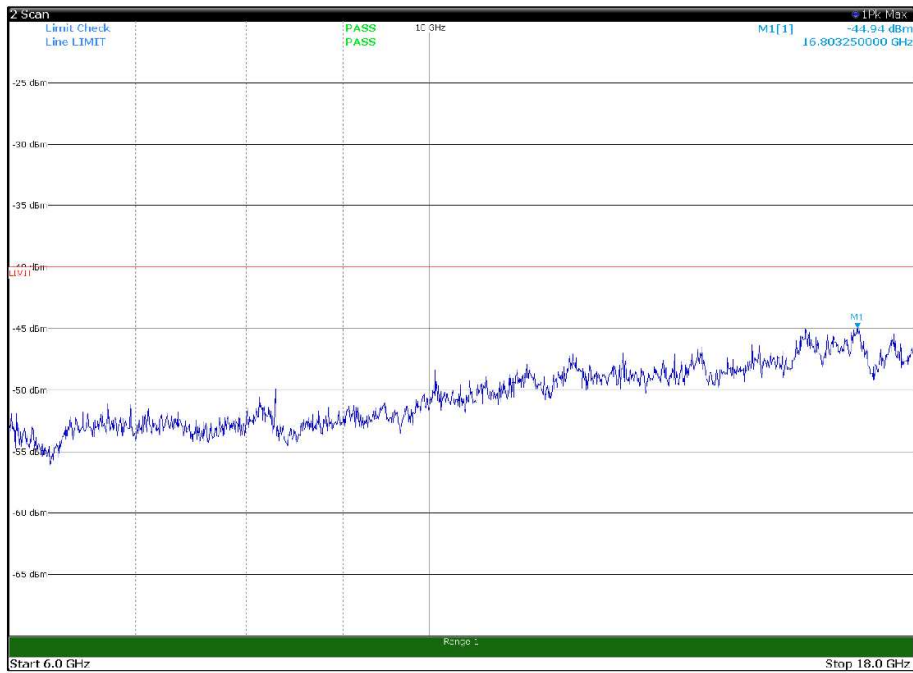

Channel: BOTTOM, Modulation: QPSK,
BW=15MHz, Range: 6GHz -18GHz, Polarization: Horizontal

Channel: BOTTOM, Modulation: QPSK,
BW=15MHz, Range: 6GHz -18GHz, Polarization: Vertical