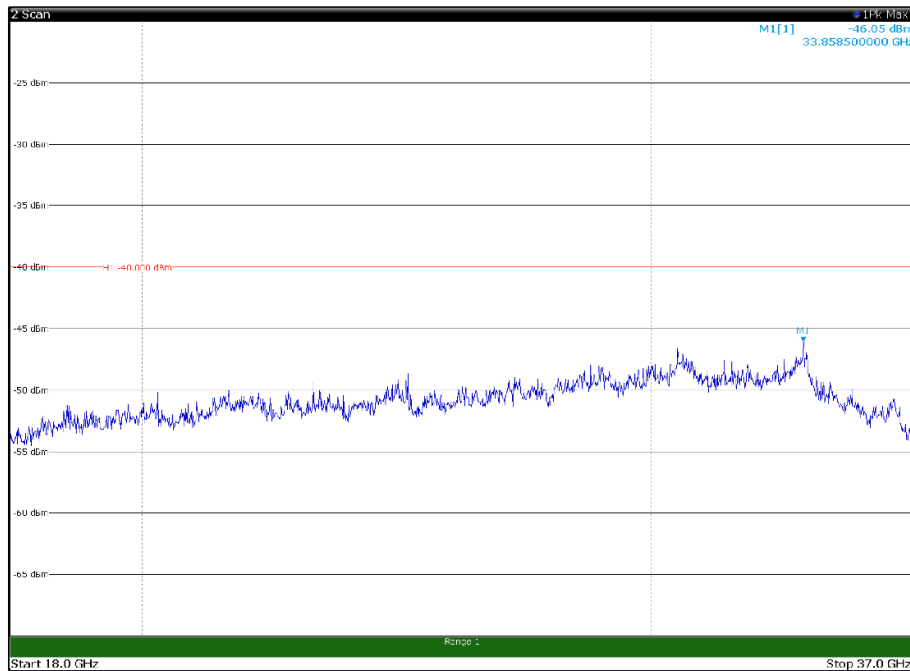

Channel: BOTTOM, Modulation: 64QAM,
 BW=10MHz, Range: 30MHz- 1GHz, Polarization: Horizontal

Channel: BOTTOM, Modulation: 64QAM,
 BW=10MHz, Range: 30MHz- 1GHz, Polarization: Vertical

Channel: BOTTOM, Modulation: 64QAM,
BW=10MHz, Range: 1GHz -6GHz, Polarization: Horizontal

Channel: BOTTOM, Modulation: 64QAM,
BW=10MHz, Range: 1GHz -6GHz, Polarization: Vertical

Channel: BOTTOM, Modulation: 64QAM,
BW=10MHz, Range: 6GHz -18GHz, Polarization: Horizontal

Channel: BOTTOM, Modulation: 64QAM,
BW=10MHz, Range: 6GHz -18GHz, Polarization: Vertical

Channel: BOTTOM, Modulation: 64QAM,
BW=10MHz, Range: 18GHz - 37GHz, Polarization: Horizontal

Channel: BOTTOM, Modulation: 64QAM,
BW=10MHz, Range: 18GHz - 37GHz, Polarization: Vertical

Channel: MIDDLE, Modulation: 64QAM,
BW=10MHz, Range: 30MHz- 1GHz, Polarization: Horizontal