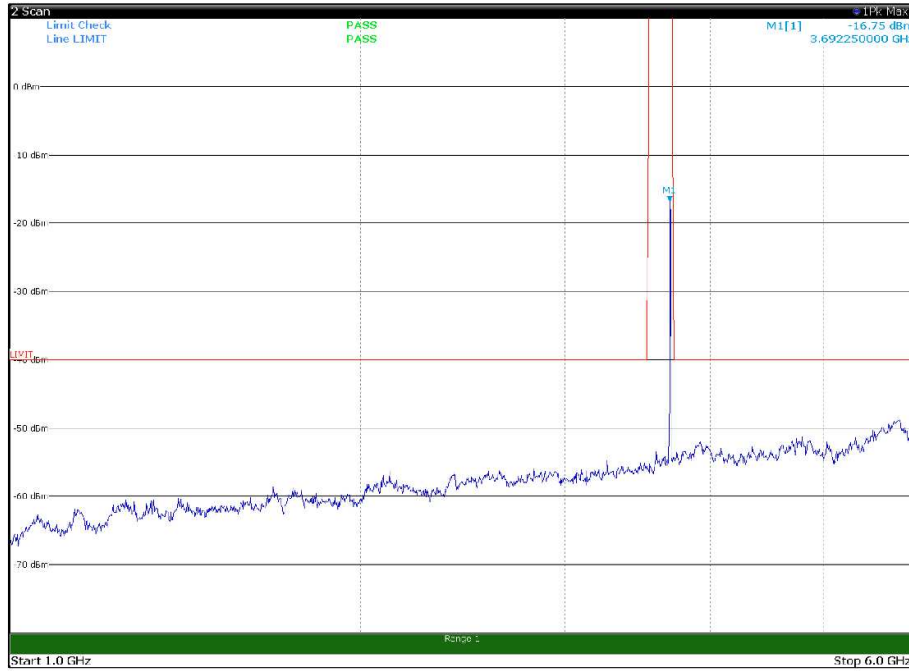

Channel: MIDDLE, Modulation: 16QAM,
BW=10MHz, Range: 1GHz -6GHz, Polarization: Horizontal

Channel: MIDDLE, Modulation: 16QAM,
BW=10MHz, Range: 1GHz -6GHz, Polarization: Vertical

Channel: MIDDLE, Modulation: 16QAM,
BW=10MHz, Range: 6GHz -18GHz, Polarization: Horizontal

Channel: MIDDLE, Modulation: 16QAM,
BW=10MHz, Range: 6GHz -18GHz, Polarization: Vertical

Channel: MIDDLE, Modulation: 16QAM,
BW=10MHz, Range: 18GHz - 37GHz, Polarization: Horizontal

Channel: MIDDLE, Modulation: 16QAM,
BW=10MHz, Range: 18GHz - 37GHz, Polarization: Vertical

Channel: TOP, Modulation: 16QAM,
BW=10MHz, Range: 30MHz- 1GHz, Polarization: Horizontal

Channel: TOP, Modulation: 16QAM,
BW=10MHz, Range: 30MHz- 1GHz, Polarization: Vertical

Channel: TOP, Modulation: 16QAM,
BW=10MHz, Range: 1GHz -6GHz, Polarization: Horizontal