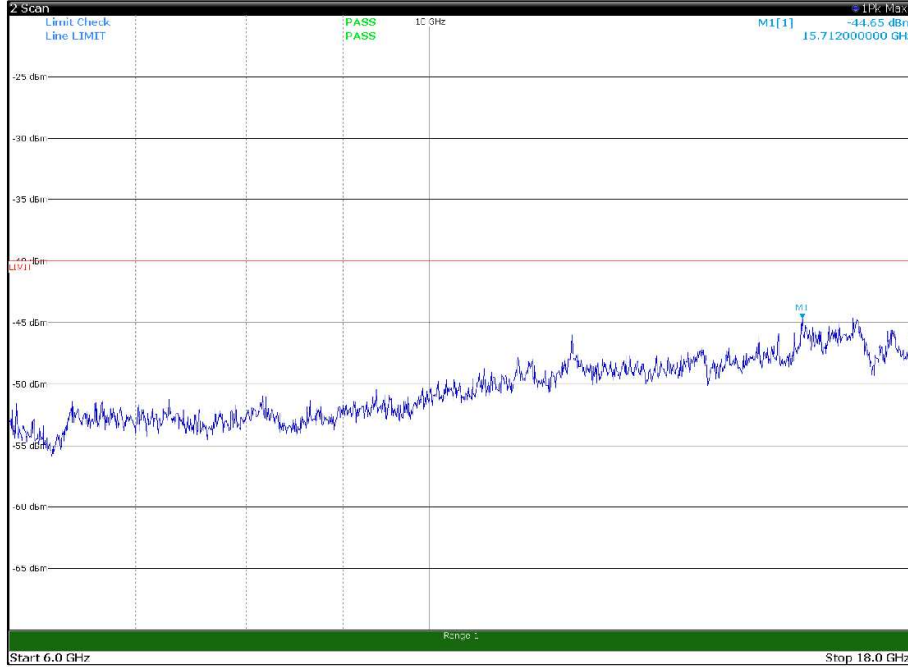

Channel: TOP, Modulation: QPSK,
BW=10MHz, Range: 18GHz - 37GHz, Polarization: Horizontal

Channel: TOP, Modulation: QPSK,
BW=10MHz, Range: 18GHz - 37GHz, Polarization: Vertical

Channel: BOTTOM, Modulation: 16QAM,
BW=10MHz, Range: 30MHz- 1GHz, Polarization: Horizontal

Channel: BOTTOM, Modulation: 16QAM,
BW=10MHz, Range: 30MHz- 1GHz, Polarization: Vertical

Channel: BOTTOM, Modulation: 16QAM,
BW=10MHz, Range: 1GHz -6GHz, Polarization: Horizontal

Channel: BOTTOM, Modulation: 16QAM,
BW=10MHz, Range: 1GHz -6GHz, Polarization: Vertical

Channel: BOTTOM, Modulation: 16QAM,
BW=10MHz, Range: 6GHz -18GHz, Polarization: Horizontal

Channel: BOTTOM, Modulation: 16QAM,
BW=10MHz, Range: 6GHz -18GHz, Polarization: Vertical

Channel: BOTTOM, Modulation: 16QAM,
 BW=10MHz, Range: 18GHz - 37GHz, Polarization: Horizontal