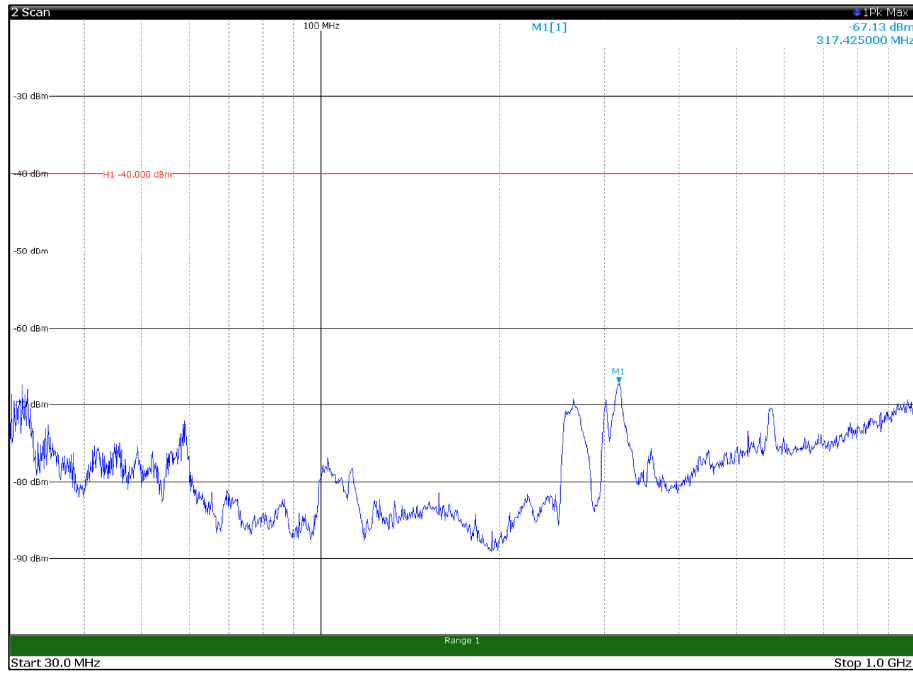

Channel: BOTTOM, Modulation: 16QAM,
BW=10MHz, Range: 30MHz- 1GHz, Polarization: Vertical

Channel: BOTTOM, Modulation: 16QAM,
BW=10MHz, Range: 1GHz -6GHz, Polarization: Horizontal

Channel: BOTTOM, Modulation: 16QAM,
BW=10MHz, Range: 1GHz -6GHz, Polarization: Vertical

Channel: BOTTOM, Modulation: 16QAM,
BW=10MHz, Range: 6GHz -18GHz, Polarization: Horizontal

Channel: BOTTOM, Modulation: 16QAM,
BW=10MHz, Range: 6GHz -18GHz, Polarization: Vertical

Channel: BOTTOM, Modulation: 16QAM,
 BW=10MHz, Range: 18GHz - 37GHz, Polarization: Horizontal

Channel: BOTTOM, Modulation: 16QAM,
 BW=10MHz, Range: 18GHz - 37GHz, Polarization: Vertical

Channel: MIDDLE, Modulation: 16QAM,
BW=10MHz, Range: 30MHz- 1GHz, Polarization: Horizontal

Channel: MIDDLE, Modulation: 16QAM,
BW=10MHz, Range: 30MHz- 1GHz, Polarization: Vertical