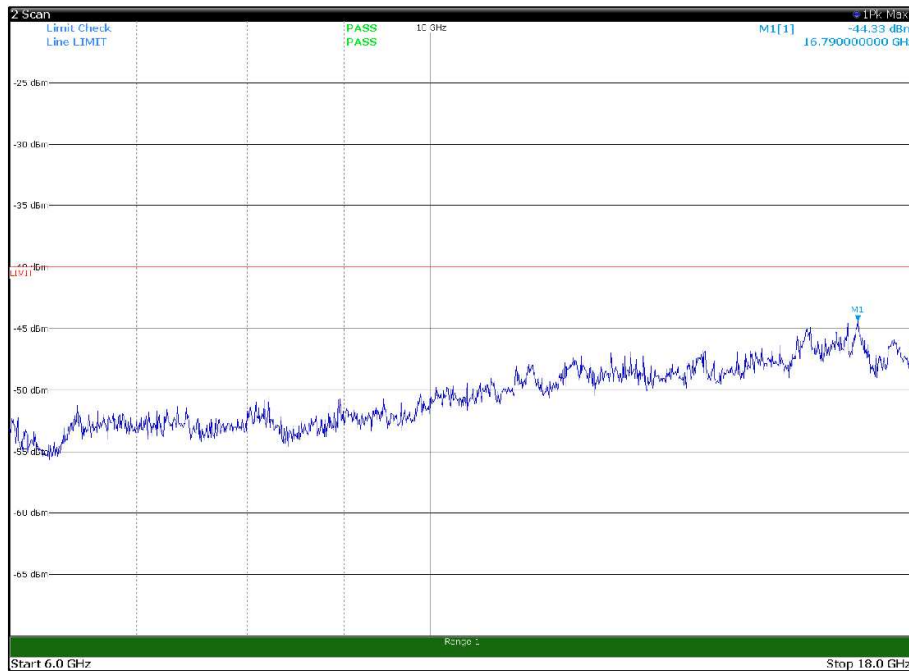

Channel: TOP, Modulation: 16QAM,
BW=10MHz, Range: 1GHz -6GHz, Polarization: Vertical

Channel: TOP, Modulation: 16QAM,
 BW=10MHz, Range: 6GHz -18GHz, Polarization: Horizontal

Channel: TOP, Modulation: 16QAM,
 BW=10MHz, Range: 6GHz -18GHz, Polarization: Vertical

Channel: BOTTOM, Modulation: 64QAM,
 BW=10MHz, Range: 30MHz- 1GHz, Polarization: Horizontal

Channel: BOTTOM, Modulation: 64QAM,
 BW=10MHz, Range: 30MHz- 1GHz, Polarization: Vertical

Channel: BOTTOM, Modulation: 64QAM,
BW=10MHz, Range: 1GHz -6GHz, Polarization: Horizontal

Channel: BOTTOM, Modulation: 64QAM,
BW=10MHz, Range: 1GHz -6GHz, Polarization: Vertical

Channel: BOTTOM, Modulation: 64QAM,
BW=10MHz, Range: 6GHz -18GHz, Polarization: Horizontal

Channel: BOTTOM, Modulation: 64QAM,
BW=10MHz, Range: 6GHz -18GHz, Polarization: Vertical