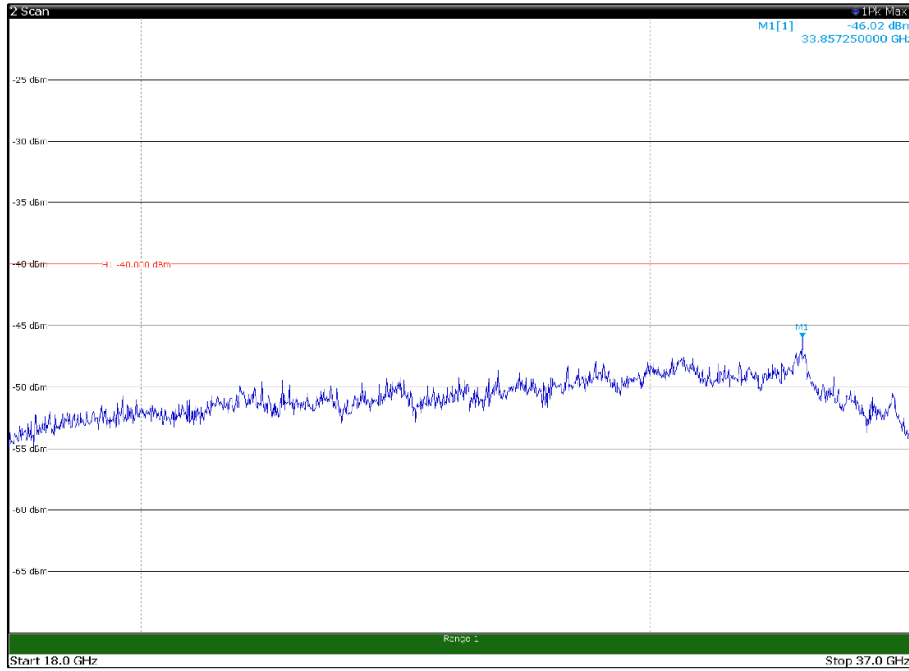

Channel: TOP, Modulation: 256QAM,
BW=10MHz, Range: 18GHz - 37GHz, Polarization: Horizontal

Channel: TOP, Modulation: 256QAM,
BW=10MHz, Range: 18GHz - 37GHz, Polarization: Vertical

Channel: BOTTOM, Modulation: QPSK,
 BW=15MHz, Range: 30MHz- 1GHz, Polarization: Horizontal

Channel: BOTTOM, Modulation: QPSK,
 BW=15MHz, Range: 30MHz- 1GHz, Polarization: Vertical

Channel: BOTTOM, Modulation: QPSK,
BW=15MHz, Range: 1GHz -6GHz, Polarization: Horizontal

Channel: BOTTOM, Modulation: QPSK,
BW=15MHz, Range: 1GHz -6GHz, Polarization: Vertical

Channel: BOTTOM, Modulation: QPSK,
BW=15MHz, Range: 6GHz -18GHz, Polarization: Horizontal

Channel: BOTTOM, Modulation: QPSK,
BW=15MHz, Range: 6GHz -18GHz, Polarization: Vertical

Channel: BOTTOM, Modulation: QPSK,
BW=15MHz, Range: 18GHz - 37GHz, Polarization: Horizontal