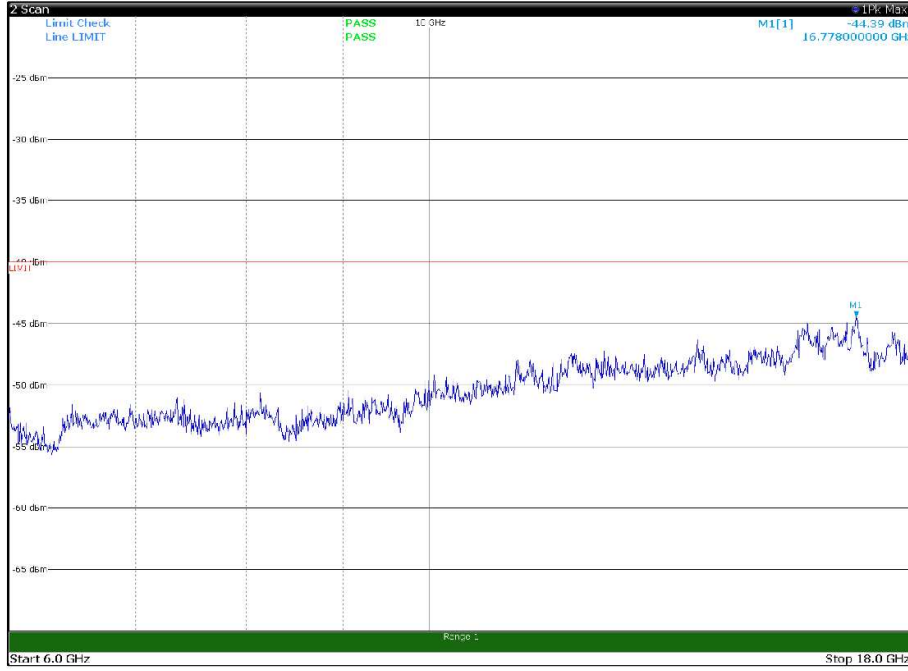

Channel: TOP, Modulation: QPSK,
BW=10MHz, Range: 1GHz -6GHz, Polarization: Vertical

Channel: TOP, Modulation: QPSK,
BW=10MHz, Range: 6GHz -18GHz, Polarization: Horizontal

Channel: TOP, Modulation: QPSK,
BW=10MHz, Range: 6GHz -18GHz, Polarization: Vertical

Channel: TOP, Modulation: QPSK,
BW=10MHz, Range: 18GHz - 37GHz, Polarization: Horizontal

Channel: TOP, Modulation: QPSK,
BW=10MHz, Range: 18GHz - 37GHz, Polarization: Vertical

Channel: BOTTOM, Modulation: 16QAM,
BW=10MHz, Range: 30MHz- 1GHz, Polarization: Horizontal

Channel: BOTTOM, Modulation: 16QAM,
BW=10MHz, Range: 30MHz- 1GHz, Polarization: Vertical

Channel: BOTTOM, Modulation: 16QAM,
BW=10MHz, Range: 1GHz -6GHz, Polarization: Horizontal

Channel: BOTTOM, Modulation: 16QAM,
BW=10MHz, Range: 1GHz -6GHz, Polarization: Vertical