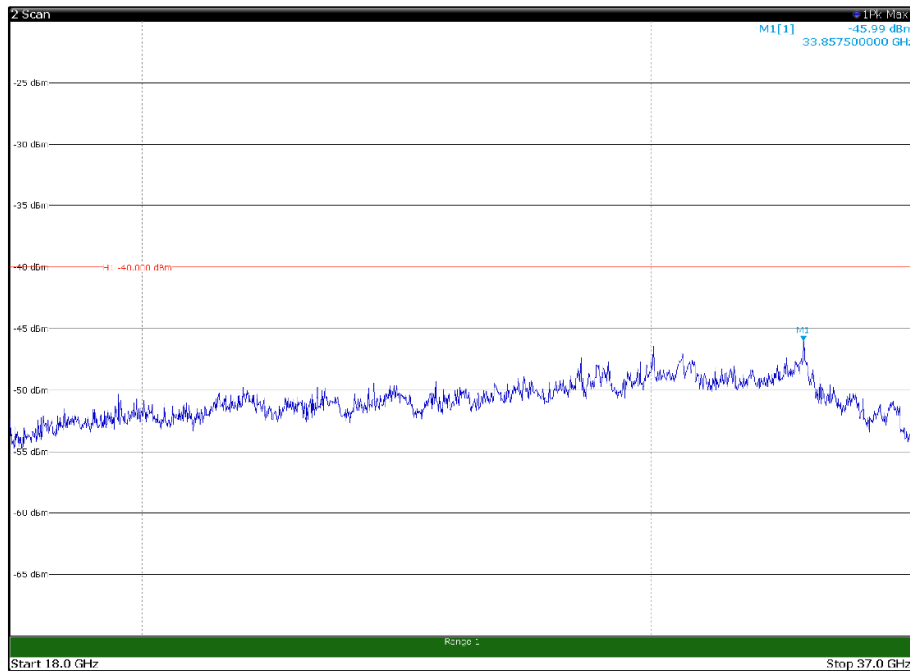

Channel: TOP, Modulation: QPSK,
 BW=10MHz, Range: 30MHz- 1GHz, Polarization: Horizontal

Channel: TOP, Modulation: QPSK,
 BW=10MHz, Range: 30MHz- 1GHz, Polarization: Vertical

Channel: TOP, Modulation: QPSK,
BW=10MHz, Range: 1GHz -6GHz, Polarization: Horizontal

Channel: TOP, Modulation: QPSK,
BW=10MHz, Range: 1GHz -6GHz, Polarization: Vertical

Channel: TOP, Modulation: QPSK,
BW=10MHz, Range: 6GHz -18GHz, Polarization: Horizontal

Channel: TOP, Modulation: QPSK,
BW=10MHz, Range: 6GHz -18GHz, Polarization: Vertical

Channel: TOP, Modulation: QPSK,
BW=10MHz, Range: 18GHz - 37GHz, Polarization: Horizontal

Channel: TOP, Modulation: QPSK,
BW=10MHz, Range: 18GHz - 37GHz, Polarization: Vertical

Channel: BOTTOM, Modulation: 16QAM,
BW=10MHz, Range: 30MHz- 1GHz, Polarization: Horizontal