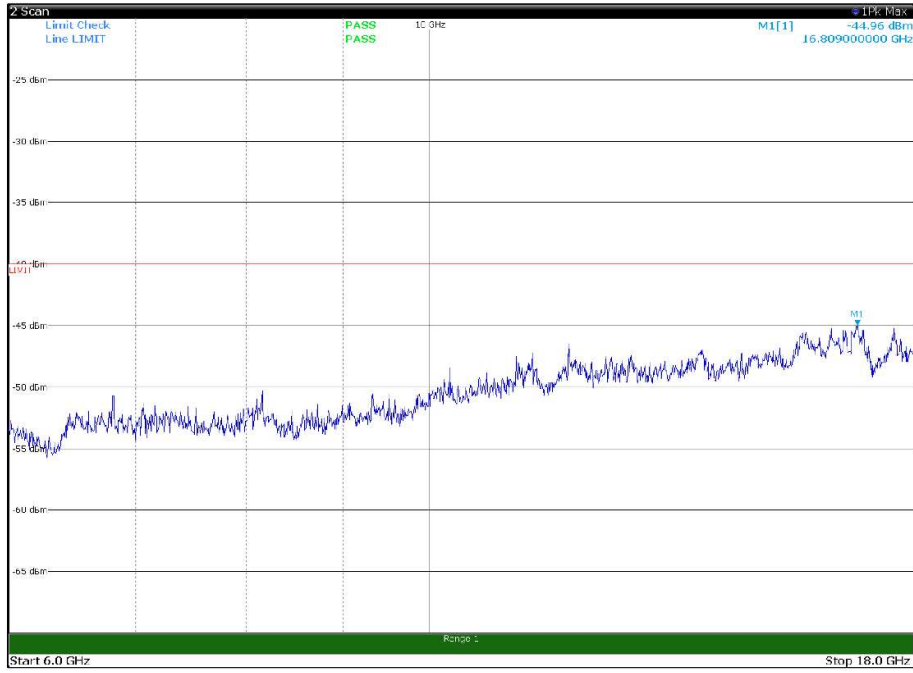

Channel: BOTTOM, Modulation: QPSK,
BW=15MHz, Range: 1GHz -6GHz, Polarization: Vertical

Channel: BOTTOM, Modulation: QPSK,
BW=15MHz, Range: 6GHz -18GHz, Polarization: Horizontal