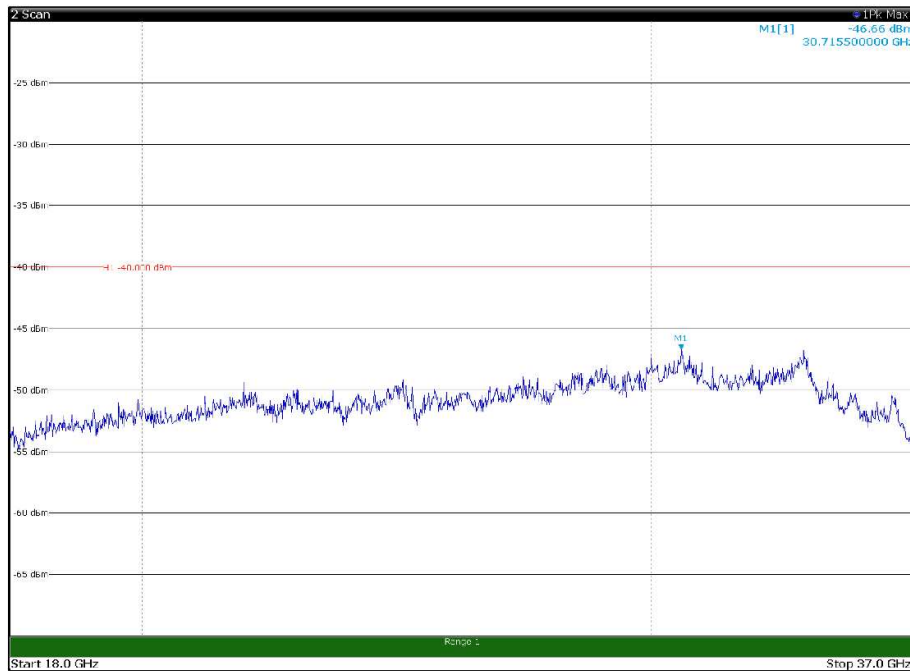

Channel: BOTTOM, Modulation: 256QAM,
BW=10MHz, Range: 1GHz -6GHz, Polarization: Vertical

Channel: BOTTOM, Modulation: 256QAM,
BW=10MHz, Range: 6GHz -18GHz, Polarization: Horizontal

Channel: BOTTOM, Modulation: 256QAM,
BW=10MHz, Range: 6GHz -18GHz, Polarization: Vertical

Channel: BOTTOM, Modulation: 256QAM,
BW=10MHz, Range: 18GHz - 37GHz, Polarization: Horizontal

Channel: BOTTOM, Modulation: 256QAM,
BW=10MHz, Range: 18GHz - 37GHz, Polarization: Vertical

Channel: MIDDLE, Modulation: 256QAM,
 BW=10MHz, Range: 30MHz- 1GHz, Polarization: Horizontal