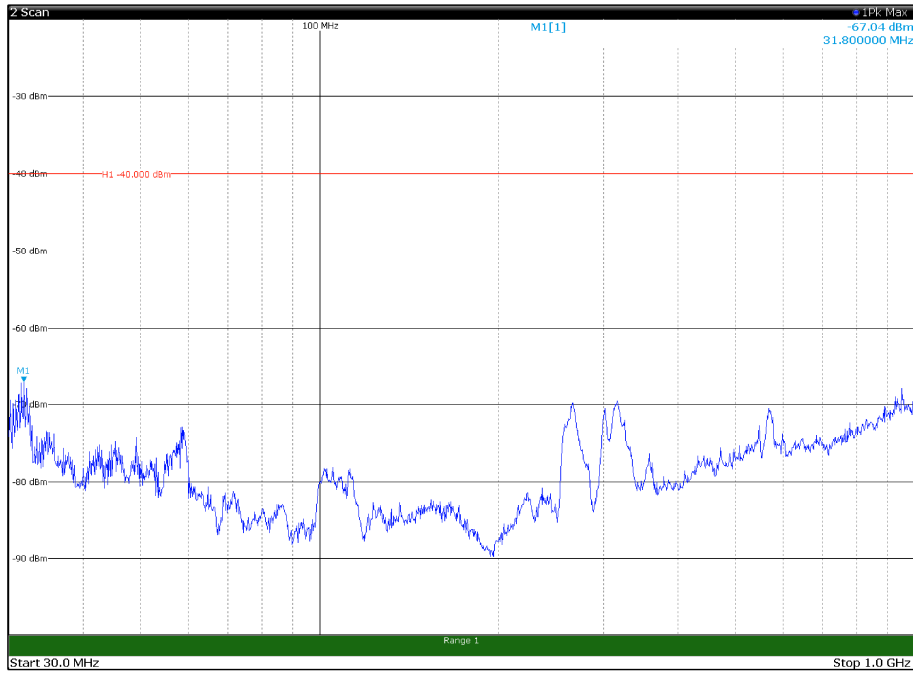

Channel: BOTTOM, Modulation: QPSK,
BW=15MHz, Range: 18GHz - 37GHz, Polarization: Vertical

Channel: MIDDLE, Modulation: QPSK,
BW=15MHz, Range: 30MHz- 1GHz, Polarization: Horizontal