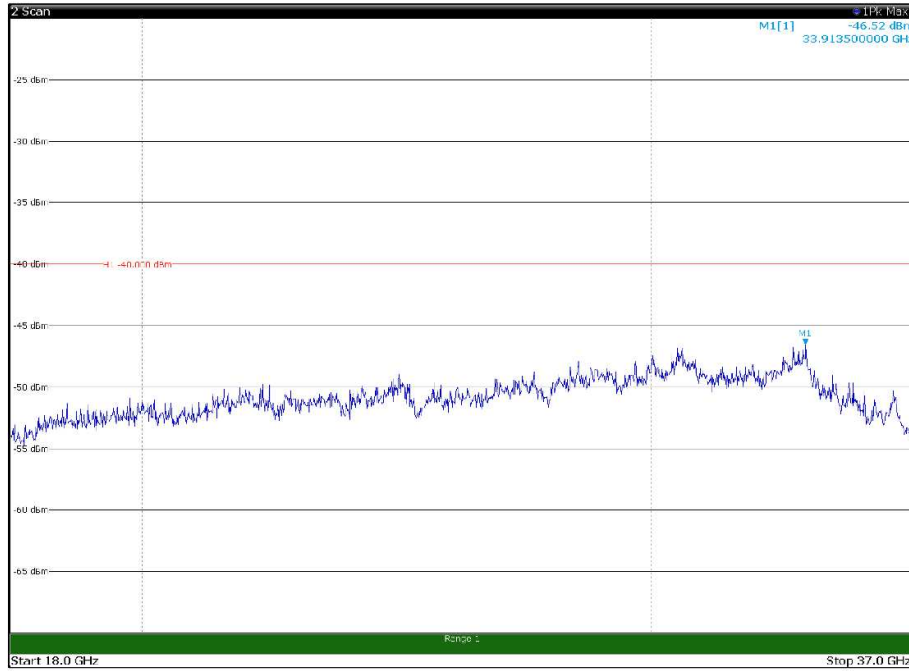

Channel: TOP, Modulation: 256QAM,
BW=5MHz, Range: 18GHz - 37GHz, Polarization: Horizontal

Channel: TOP, Modulation: 256QAM,
BW=5MHz, Range: 18GHz - 37GHz, Polarization: Vertical

Channel: BOTTOM, Modulation: QPSK,
BW=10MHz, Range: 30MHz- 1GHz, Polarization: Horizontal

Channel: BOTTOM, Modulation: QPSK,
BW=10MHz, Range: 30MHz- 1GHz, Polarization: Vertical

Channel: BOTTOM, Modulation: QPSK,
BW=10MHz, Range: 1GHz -6GHz, Polarization: Horizontal

Channel: BOTTOM, Modulation: QPSK,
BW=10MHz, Range: 1GHz -6GHz, Polarization: Vertical

Channel: BOTTOM, Modulation: QPSK,
BW=10MHz, Range: 6GHz -18GHz, Polarization: Horizontal

Channel: BOTTOM, Modulation: QPSK,
BW=10MHz, Range: 6GHz -18GHz, Polarization: Vertical

Channel: BOTTOM, Modulation: QPSK,
BW=10MHz, Range: 18GHz - 37GHz, Polarization: Horizontal