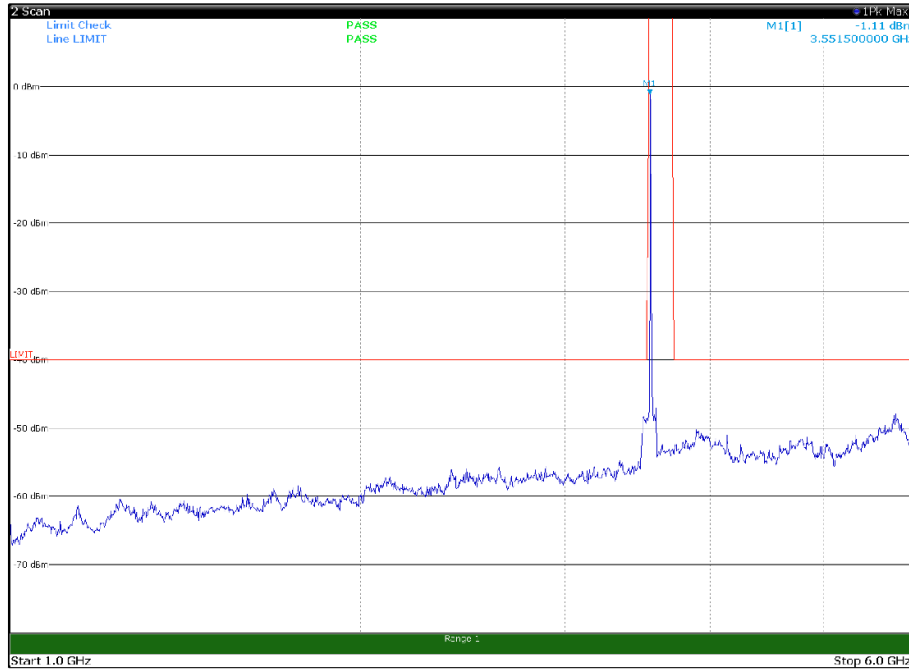

Channel: TOP, Modulation: 256QAM,
BW=5MHz, Range: 1GHz -6GHz, Polarization: Vertical

Channel: TOP, Modulation: 256QAM,
BW=5MHz, Range: 6GHz -18GHz, Polarization: Horizontal

Channel: TOP, Modulation: 256QAM,
BW=5MHz, Range: 6GHz -18GHz, Polarization: Vertical

Channel: TOP, Modulation: 256QAM,
BW=5MHz, Range: 18GHz - 37GHz, Polarization: Horizontal

Channel: TOP, Modulation: 256QAM,
BW=5MHz, Range: 18GHz - 37GHz, Polarization: Vertical

Channel: BOTTOM, Modulation: QPSK,
BW=10MHz, Range: 30MHz- 1GHz, Polarization: Horizontal

Channel: BOTTOM, Modulation: QPSK,
BW=10MHz, Range: 30MHz- 1GHz, Polarization: Vertical

Channel: BOTTOM, Modulation: QPSK,
BW=10MHz, Range: 1GHz -6GHz, Polarization: Horizontal

Channel: BOTTOM, Modulation: QPSK,
BW=10MHz, Range: 1GHz -6GHz, Polarization: Vertical