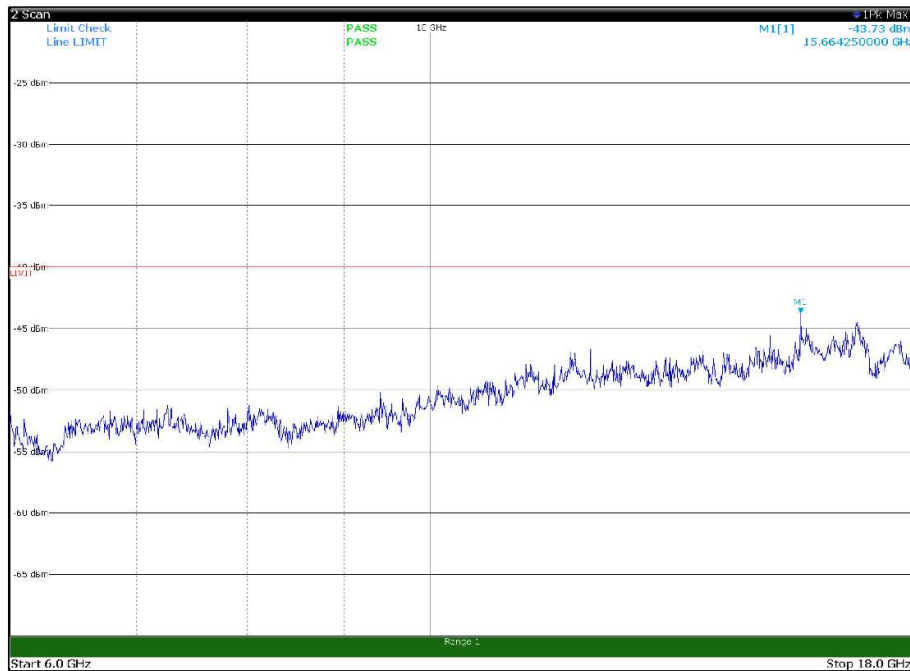

Channel: MIDDLE, Modulation: 16QAM,
BW=10MHz, Range: 6GHz -18GHz, Polarization: Vertical

Channel: MIDDLE, Modulation: 16QAM,
BW=10MHz, Range: 18GHz - 37GHz, Polarization: Horizontal

Channel: MIDDLE, Modulation: 16QAM,
BW=10MHz, Range: 18GHz - 37GHz, Polarization: Vertical

Channel: TOP, Modulation: 16QAM,
BW=10MHz, Range: 30MHz- 1GHz, Polarization: Horizontal

Channel: TOP, Modulation: 16QAM,
BW=10MHz, Range: 30MHz- 1GHz, Polarization: Vertical

Channel: TOP, Modulation: 16QAM,
BW=10MHz, Range: 1GHz -6GHz, Polarization: Horizontal

Channel: TOP, Modulation: 16QAM,
BW=10MHz, Range: 1GHz -6GHz, Polarization: Vertical

Channel: TOP, Modulation: 16QAM,
 BW=10MHz, Range: 6GHz -18GHz, Polarization: Horizontal

Channel: TOP, Modulation: 16QAM,
 BW=10MHz, Range: 6GHz -18GHz, Polarization: Vertical