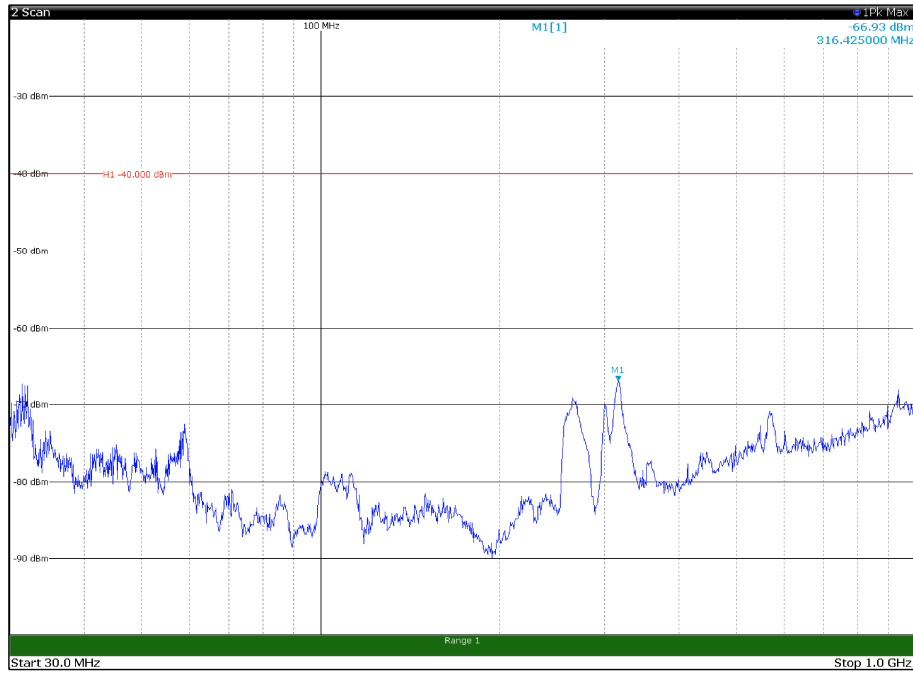

Channel: MIDDLE, Modulation: 64QAM,
BW=10MHz, Range: 30MHz- 1GHz, Polarization: Vertical

Channel: MIDDLE, Modulation: 64QAM,
BW=10MHz, Range: 1GHz -6GHz, Polarization: Horizontal

Channel: MIDDLE, Modulation: 64QAM,
BW=10MHz, Range: 1GHz -6GHz, Polarization: Vertical

Channel: MIDDLE, Modulation: 64QAM,
BW=10MHz, Range: 6GHz -18GHz, Polarization: Horizontal

Channel: MIDDLE, Modulation: 64QAM,
BW=10MHz, Range: 6GHz -18GHz, Polarization: Vertical

Channel: MIDDLE, Modulation: 64QAM,
BW=10MHz, Range: 18GHz - 37GHz, Polarization: Horizontal

Channel: MIDDLE, Modulation: 64QAM,
BW=10MHz, Range: 18GHz - 37GHz, Polarization: Vertical

Channel: TOP, Modulation: 64QAM,
BW=10MHz, Range: 30MHz- 1GHz, Polarization: Horizontal

Channel: TOP, Modulation: 64QAM,
BW=10MHz, Range: 30MHz- 1GHz, Polarization: Vertical

Channel: TOP, Modulation: 64QAM,
BW=10MHz, Range: 1GHz -6GHz, Polarization: Horizontal

Channel: TOP, Modulation: 64QAM,
BW=10MHz, Range: 1GHz -6GHz, Polarization: Vertical

Channel: TOP, Modulation: 64QAM,
 BW=10MHz, Range: 6GHz -18GHz, Polarization: Horizontal