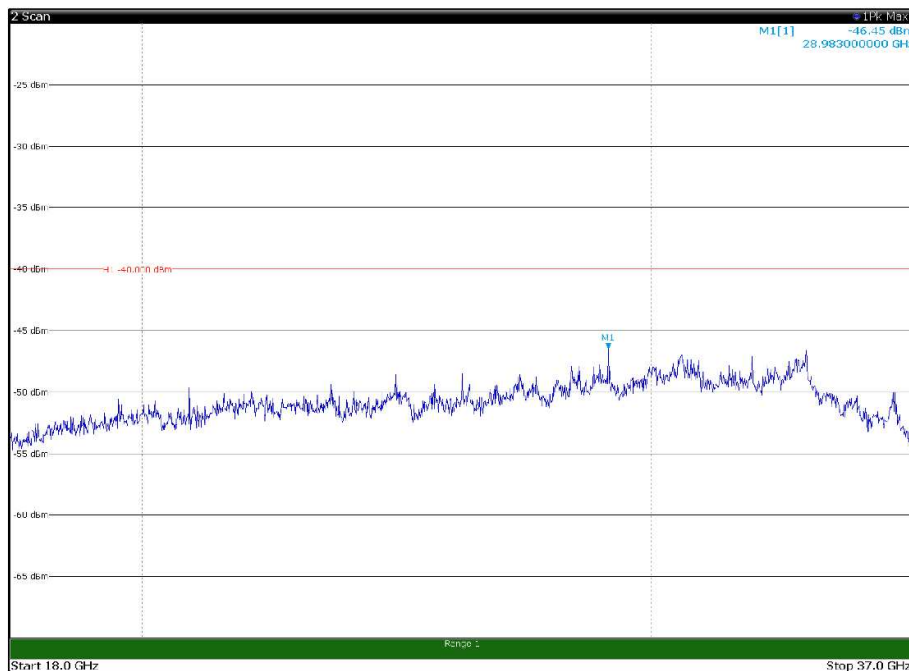

Channel: TOP, Modulation: 256QAM,
BW=5MHz, Range: 18GHz - 37GHz, Polarization: Horizontal

Channel: TOP, Modulation: 256QAM,
BW=5MHz, Range: 18GHz - 37GHz, Polarization: Vertical

Channel: BOTTOM, Modulation: QPSK,
BW=10MHz, Range: 30MHz- 1GHz, Polarization: Horizontal

Channel: BOTTOM, Modulation: QPSK,
BW=10MHz, Range: 30MHz- 1GHz, Polarization: Vertical

Channel: BOTTOM, Modulation: QPSK,
BW=10MHz, Range: 1GHz -6GHz, Polarization: Horizontal

Channel: BOTTOM, Modulation: QPSK,
BW=10MHz, Range: 1GHz -6GHz, Polarization: Vertical

Channel: BOTTOM, Modulation: QPSK,
BW=10MHz, Range: 6GHz -18GHz, Polarization: Horizontal

Channel: BOTTOM, Modulation: QPSK,
BW=10MHz, Range: 6GHz -18GHz, Polarization: Vertical

Channel: BOTTOM, Modulation: QPSK,
BW=10MHz, Range: 18GHz - 37GHz, Polarization: Horizontal