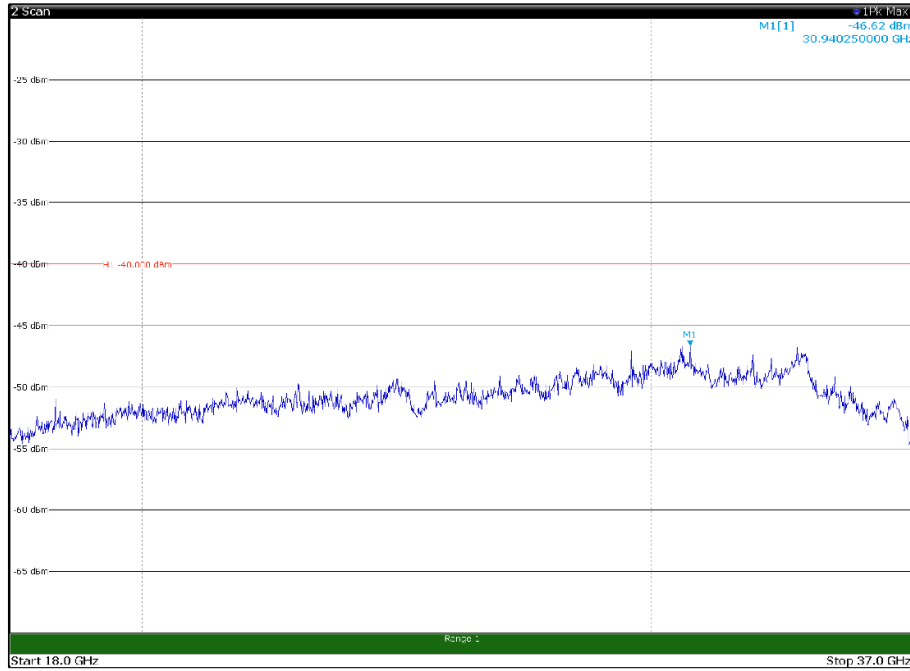

Channel: TOP, Modulation: 16QAM,
BW=10MHz, Range: 1GHz -6GHz, Polarization: Vertical

Channel: TOP, Modulation: 16QAM,
 BW=10MHz, Range: 6GHz -18GHz, Polarization: Horizontal

Channel: TOP, Modulation: 16QAM,
 BW=10MHz, Range: 6GHz -18GHz, Polarization: Vertical

Channel: BOTTOM, Modulation: 64QAM,
 BW=10MHz, Range: 30MHz- 1GHz, Polarization: Horizontal

Channel: BOTTOM, Modulation: 64QAM,
 BW=10MHz, Range: 30MHz- 1GHz, Polarization: Vertical

Channel: BOTTOM, Modulation: 64QAM,
BW=10MHz, Range: 1GHz -6GHz, Polarization: Horizontal

Channel: BOTTOM, Modulation: 64QAM,
BW=10MHz, Range: 1GHz -6GHz, Polarization: Vertical

Channel: BOTTOM, Modulation: 64QAM,
BW=10MHz, Range: 6GHz -18GHz, Polarization: Horizontal

Channel: BOTTOM, Modulation: 64QAM,
BW=10MHz, Range: 6GHz -18GHz, Polarization: Vertical