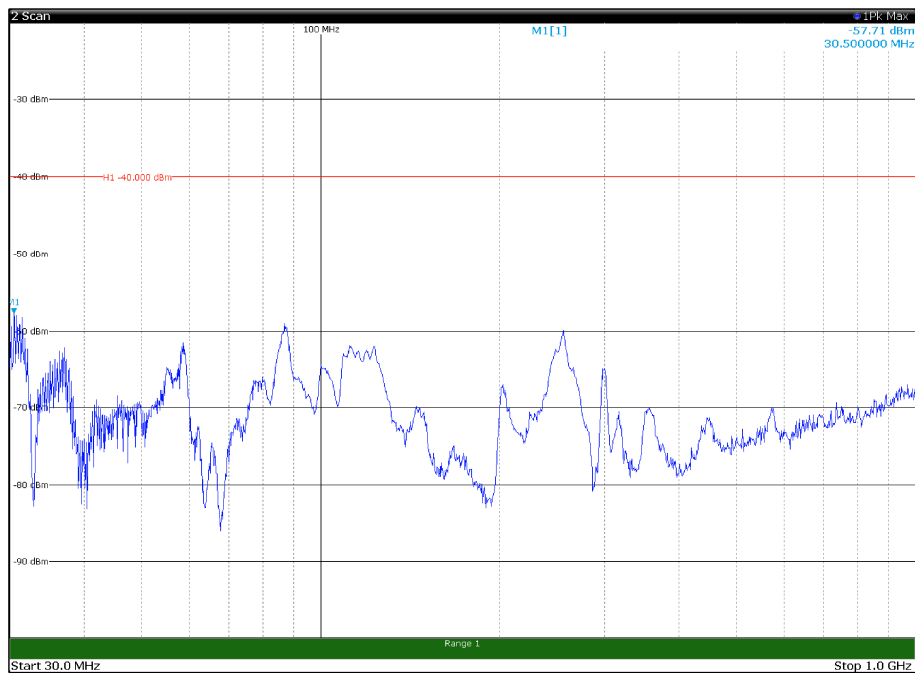

Channel: BOTTOM, Modulation: 256QAM,
BW=10MHz, Range: 18GHz - 37GHz, Polarization: Horizontal

Channel: BOTTOM, Modulation: 256QAM,
BW=10MHz, Range: 18GHz - 37GHz, Polarization: Vertical

Channel: MIDDLE, Modulation: 256QAM,
 BW=10MHz, Range: 30MHz- 1GHz, Polarization: Horizontal

Channel: MIDDLE, Modulation: 256QAM,
 BW=10MHz, Range: 30MHz- 1GHz, Polarization: Vertical

Channel: MIDDLE, Modulation: 256QAM,
 BW=10MHz, Range: 6GHz -18GHz, Polarization: Horizontal

Channel: MIDDLE, Modulation: 256QAM,
 BW=10MHz, Range: 6GHz -18GHz, Polarization: Vertical

Channel: TOP, Modulation: 256QAM,
BW=10MHz, Range: 30MHz- 1GHz, Polarization: Horizontal

Channel: TOP, Modulation: 256QAM,
BW=10MHz, Range: 30MHz- 1GHz, Polarization: Vertical

Channel: TOP, Modulation: 256QAM,
BW=10MHz, Range: 1GHz -6GHz, Polarization: Horizontal

Channel: TOP, Modulation: 256QAM,
BW=10MHz, Range: 1GHz -6GHz, Polarization: Vertical

Channel: TOP, Modulation: 256QAM,
BW=10MHz, Range: 6GHz -18GHz, Polarization: Horizontal

Channel: TOP, Modulation: 256QAM,
BW=10MHz, Range: 6GHz -18GHz, Polarization: Vertical