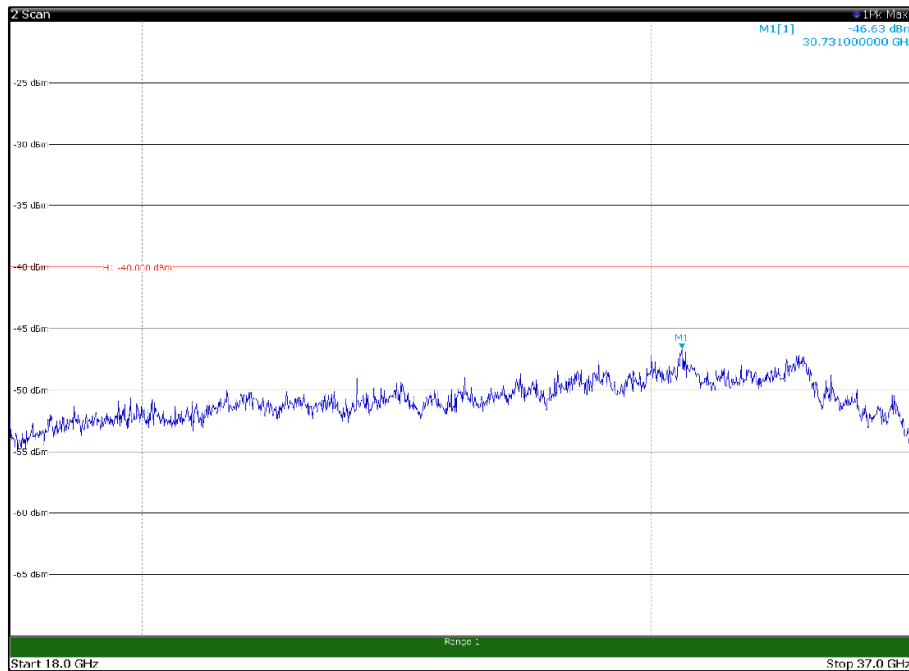

Channel: MIDDLE, Modulation: 64QAM,
BW=10MHz, Range: 18GHz - 37GHz, Polarization: Vertical

Channel: TOP, Modulation: 64QAM,
BW=10MHz, Range: 30MHz- 1GHz, Polarization: Horizontal

Channel: TOP, Modulation: 64QAM,
BW=10MHz, Range: 30MHz- 1GHz, Polarization: Vertical

Channel: TOP, Modulation: 64QAM,
BW=10MHz, Range: 1GHz -6GHz, Polarization: Horizontal

Channel: TOP, Modulation: 64QAM,
BW=10MHz, Range: 1GHz -6GHz, Polarization: Vertical

Channel: TOP, Modulation: 64QAM,
 BW=10MHz, Range: 6GHz -18GHz, Polarization: Horizontal

Channel: TOP, Modulation: 64QAM,
 BW=10MHz, Range: 6GHz -18GHz, Polarization: Vertical

Channel: TOP, Modulation: 64QAM,
BW=10MHz, Range: 18GHz - 37GHz, Polarization: Horizontal

Channel: TOP, Modulation: 64QAM,
BW=10MHz, Range: 18GHz - 37GHz, Polarization: Vertical