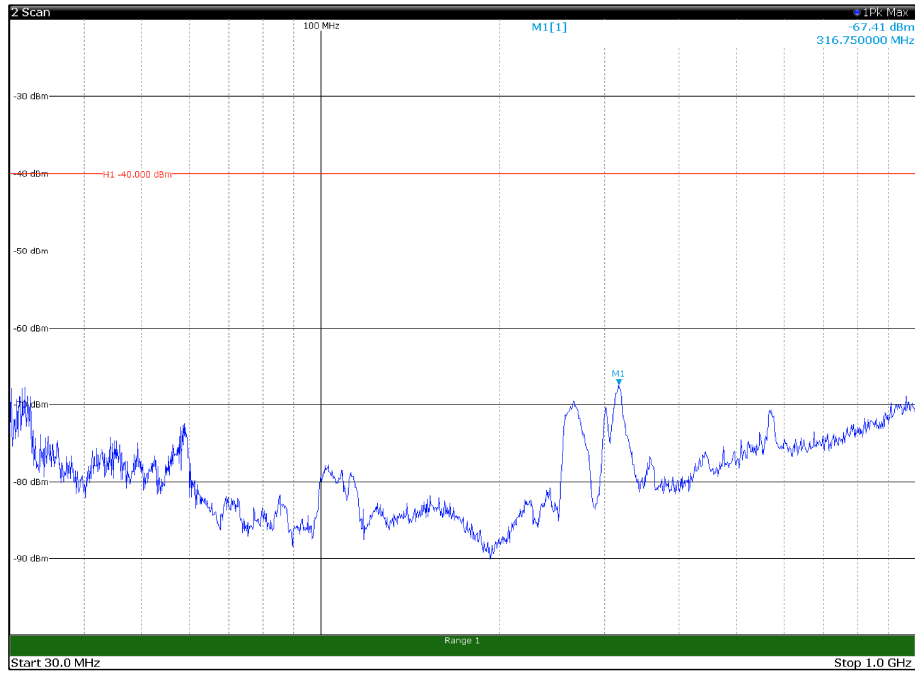

Channel: BOTTOM, Modulation: 256QAM,
BW=10MHz, Range: 18GHz - 37GHz, Polarization: Horizontal

Channel: BOTTOM, Modulation: 256QAM,
BW=10MHz, Range: 18GHz - 37GHz, Polarization: Vertical

Channel: MIDDLE, Modulation: 256QAM,
 BW=10MHz, Range: 30MHz- 1GHz, Polarization: Horizontal

Channel: MIDDLE, Modulation: 256QAM,
 BW=10MHz, Range: 30MHz- 1GHz, Polarization: Vertical

Channel: MIDDLE, Modulation: 256QAM,
 BW=10MHz, Range: 6GHz -18GHz, Polarization: Horizontal

Channel: MIDDLE, Modulation: 256QAM,
 BW=10MHz, Range: 6GHz -18GHz, Polarization: Vertical

Channel: TOP, Modulation: 256QAM,
BW=10MHz, Range: 30MHz- 1GHz, Polarization: Horizontal

Channel: TOP, Modulation: 256QAM,
BW=10MHz, Range: 30MHz- 1GHz, Polarization: Vertical

Channel: TOP, Modulation: 256QAM,
BW=10MHz, Range: 1GHz -6GHz, Polarization: Horizontal

Channel: TOP, Modulation: 256QAM,
BW=10MHz, Range: 1GHz -6GHz, Polarization: Vertical

Channel: TOP, Modulation: 256QAM,
BW=10MHz, Range: 6GHz -18GHz, Polarization: Horizontal

Channel: TOP, Modulation: 256QAM,
BW=10MHz, Range: 6GHz -18GHz, Polarization: Vertical