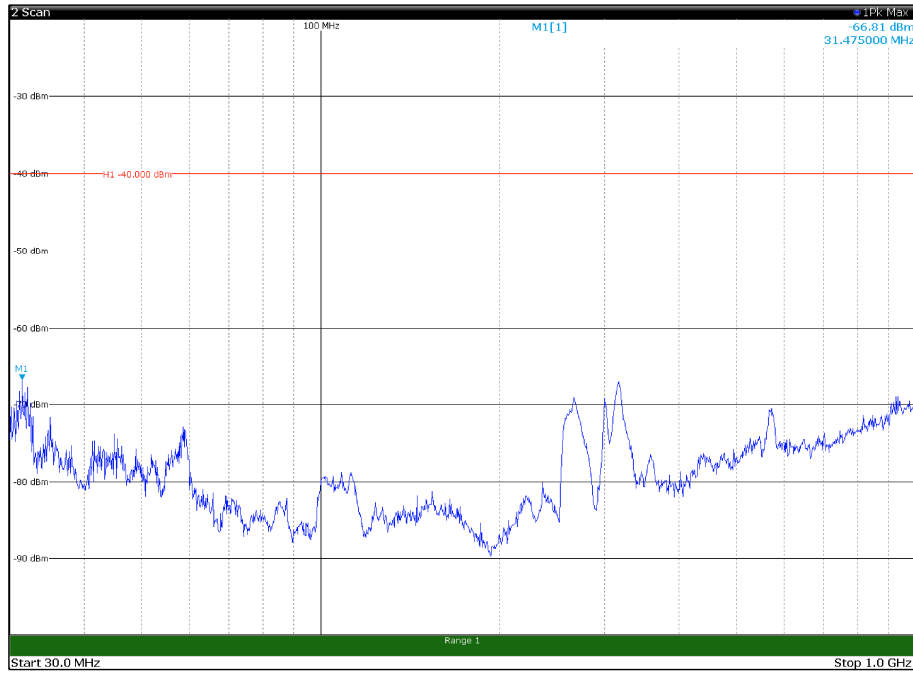

Channel: TOP, Modulation: 64QAM,
 BW=10MHz, Range: 6GHz -18GHz, Polarization: Vertical

Channel: TOP, Modulation: 64QAM,
BW=10MHz, Range: 18GHz - 37GHz, Polarization: Horizontal

Channel: TOP, Modulation: 64QAM,
BW=10MHz, Range: 18GHz - 37GHz, Polarization: Vertical

Channel: BOTTOM, Modulation: 256QAM,
 BW=10MHz, Range: 30MHz- 1GHz, Polarization: Horizontal

Channel: BOTTOM, Modulation: 256QAM,
 BW=10MHz, Range: 30MHz- 1GHz, Polarization: Vertical

Channel: BOTTOM, Modulation: 256QAM,
BW=10MHz, Range: 1GHz -6GHz, Polarization: Horizontal

Channel: BOTTOM, Modulation: 256QAM,
BW=10MHz, Range: 1GHz -6GHz, Polarization: Vertical

Channel: BOTTOM, Modulation: 256QAM,
BW=10MHz, Range: 6GHz -18GHz, Polarization: Horizontal

Channel: BOTTOM, Modulation: 256QAM,
BW=10MHz, Range: 6GHz -18GHz, Polarization: Vertical

Channel: BOTTOM, Modulation: 256QAM,
BW=10MHz, Range: 18GHz - 37GHz, Polarization: Horizontal

Channel: BOTTOM, Modulation: 256QAM,
BW=10MHz, Range: 18GHz - 37GHz, Polarization: Vertical

Channel: MIDDLE, Modulation: 256QAM,
 BW=10MHz, Range: 30MHz- 1GHz, Polarization: Horizontal