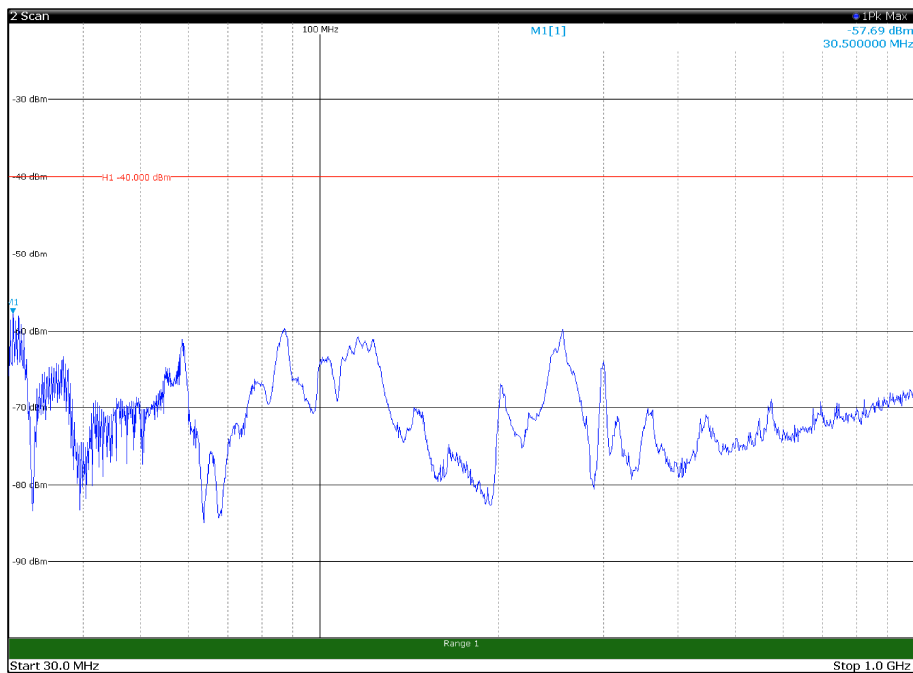

Channel: MIDDLE, Modulation: QPSK,
BW=15MHz, Range: 6GHz -18GHz, Polarization: Vertical

Channel: MIDDLE, Modulation: QPSK,
BW=15MHz, Range: 18GHz - 37GHz, Polarization: Horizontal

Channel: MIDDLE, Modulation: QPSK,
BW=15MHz, Range: 18GHz - 37GHz, Polarization: Vertical

Channel: TOP, Modulation: QPSK,
 BW=15MHz, Range: 30MHz- 1GHz, Polarization: Horizontal

Channel: TOP, Modulation: QPSK,
 BW=15MHz, Range: 30MHz- 1GHz, Polarization: Vertical