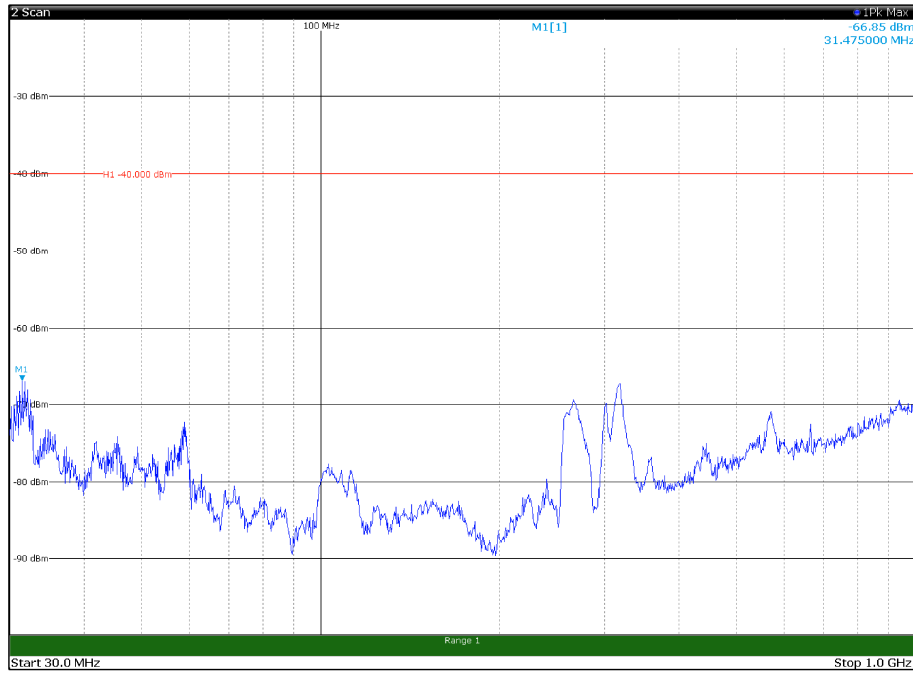

Channel: BOTTOM, Modulation: 64QAM,
 BW=10MHz, Range: 30MHz- 1GHz, Polarization: Horizontal

Channel: BOTTOM, Modulation: 64QAM,
 BW=10MHz, Range: 30MHz- 1GHz, Polarization: Vertical

Channel: BOTTOM, Modulation: 64QAM,
BW=10MHz, Range: 1GHz -6GHz, Polarization: Horizontal

Channel: BOTTOM, Modulation: 64QAM,
BW=10MHz, Range: 1GHz -6GHz, Polarization: Vertical

Channel: BOTTOM, Modulation: 64QAM,
BW=10MHz, Range: 6GHz -18GHz, Polarization: Horizontal

Channel: BOTTOM, Modulation: 64QAM,
BW=10MHz, Range: 6GHz -18GHz, Polarization: Vertical

Channel: BOTTOM, Modulation: 64QAM,
BW=10MHz, Range: 18GHz - 37GHz, Polarization: Horizontal

Channel: BOTTOM, Modulation: 64QAM,
BW=10MHz, Range: 18GHz - 37GHz, Polarization: Vertical

Channel: MIDDLE, Modulation: 64QAM,
BW=10MHz, Range: 30MHz- 1GHz, Polarization: Horizontal