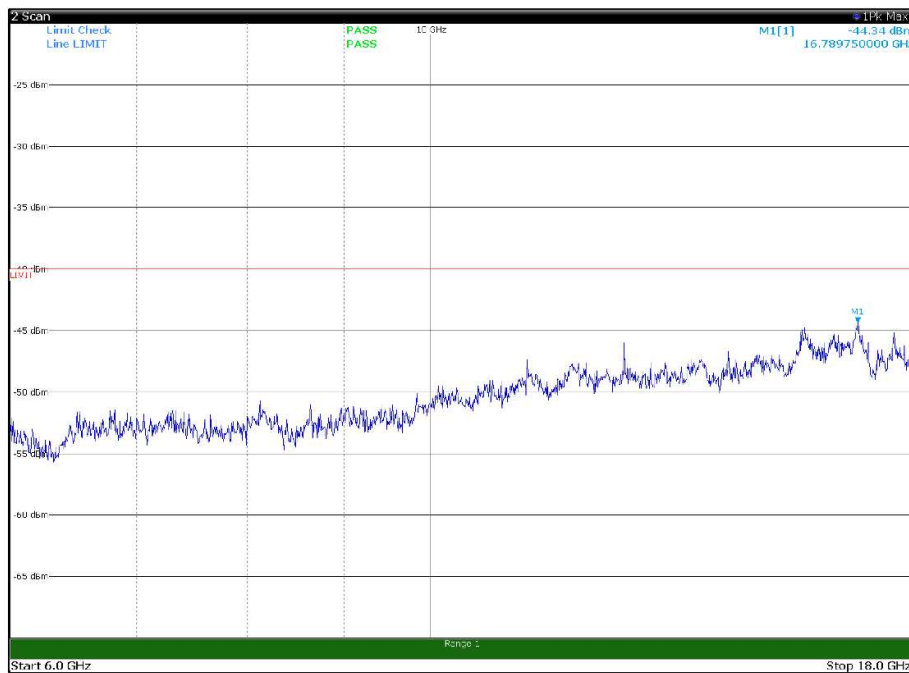

Channel: BOTTOM, Modulation: 64QAM,
BW=10MHz, Range: 18GHz - 37GHz, Polarization: Horizontal

Channel: BOTTOM, Modulation: 64QAM,
BW=10MHz, Range: 18GHz - 37GHz, Polarization: Vertical

Channel: MIDDLE, Modulation: 64QAM,
BW=10MHz, Range: 30MHz- 1GHz, Polarization: Horizontal

Channel: MIDDLE, Modulation: 64QAM,
BW=10MHz, Range: 30MHz- 1GHz, Polarization: Vertical

Channel: MIDDLE, Modulation: 64QAM,
BW=10MHz, Range: 1GHz -6GHz, Polarization: Horizontal

Channel: MIDDLE, Modulation: 64QAM,
BW=10MHz, Range: 1GHz -6GHz, Polarization: Vertical

Channel: MIDDLE, Modulation: 64QAM,
BW=10MHz, Range: 6GHz -18GHz, Polarization: Horizontal

Channel: MIDDLE, Modulation: 64QAM,
BW=10MHz, Range: 6GHz -18GHz, Polarization: Vertical

Channel: MIDDLE, Modulation: 64QAM,
BW=10MHz, Range: 18GHz - 37GHz, Polarization: Horizontal