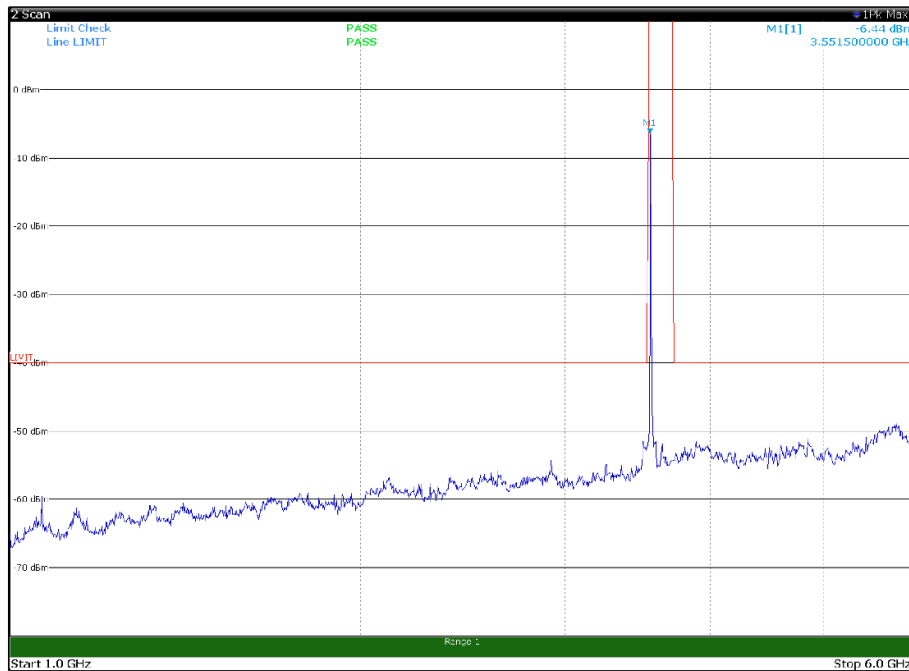

Channel: TOP, Modulation: 16QAM,
BW=10MHz, Range: 30MHz- 1GHz, Polarization: Horizontal

Channel: TOP, Modulation: 16QAM,
BW=10MHz, Range: 30MHz- 1GHz, Polarization: Vertical

Channel: TOP, Modulation: 16QAM,
BW=10MHz, Range: 1GHz -6GHz, Polarization: Horizontal

Channel: TOP, Modulation: 16QAM,
BW=10MHz, Range: 1GHz -6GHz, Polarization: Vertical

Channel: TOP, Modulation: 16QAM,
 BW=10MHz, Range: 6GHz -18GHz, Polarization: Horizontal

Channel: TOP, Modulation: 16QAM,
 BW=10MHz, Range: 6GHz -18GHz, Polarization: Vertical

Channel: BOTTOM, Modulation: 64QAM,
 BW=10MHz, Range: 30MHz- 1GHz, Polarization: Horizontal

Channel: BOTTOM, Modulation: 64QAM,
 BW=10MHz, Range: 30MHz- 1GHz, Polarization: Vertical

Channel: BOTTOM, Modulation: 64QAM,
BW=10MHz, Range: 1GHz -6GHz, Polarization: Horizontal