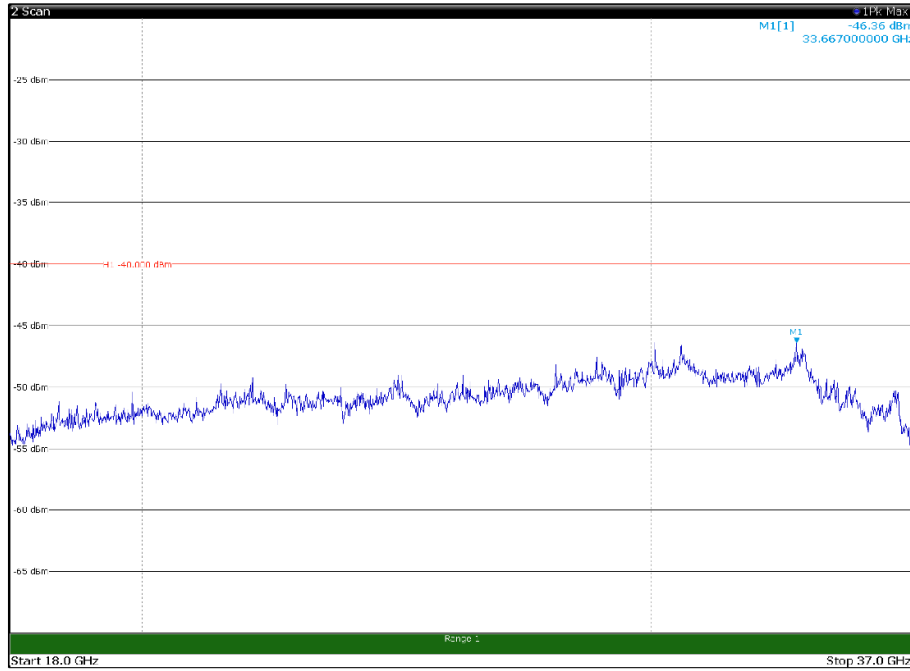

Channel: MIDDLE, Modulation: QPSK,
 BW=10MHz, Range: 6GHz -18GHz, Polarization: Vertical

Channel: MIDDLE, Modulation: QPSK,
BW=10MHz, Range: 18GHz - 37GHz, Polarization: Horizontal

Channel: MIDDLE, Modulation: QPSK,
BW=10MHz, Range: 18GHz - 37GHz, Polarization: Vertical

Channel: TOP, Modulation: QPSK,
 BW=10MHz, Range: 30MHz- 1GHz, Polarization: Horizontal

Channel: TOP, Modulation: QPSK,
 BW=10MHz, Range: 30MHz- 1GHz, Polarization: Vertical

Channel: TOP, Modulation: QPSK,
BW=10MHz, Range: 1GHz -6GHz, Polarization: Horizontal

Channel: TOP, Modulation: QPSK,
BW=10MHz, Range: 1GHz -6GHz, Polarization: Vertical

Channel: TOP, Modulation: QPSK,
BW=10MHz, Range: 6GHz -18GHz, Polarization: Horizontal

Channel: TOP, Modulation: QPSK,
BW=10MHz, Range: 6GHz -18GHz, Polarization: Vertical