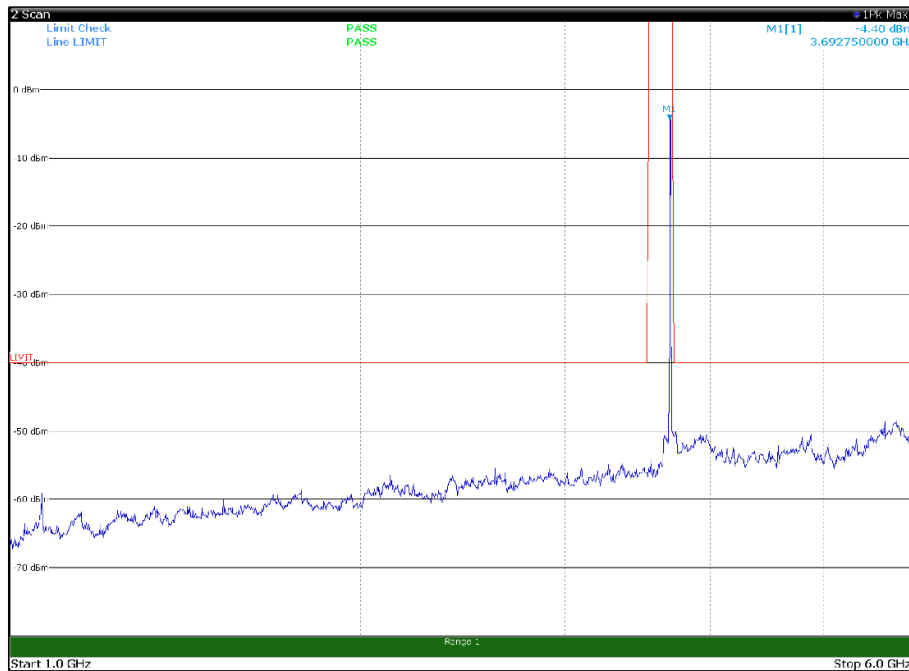

Channel: MIDDLE, Modulation: 64QAM,
BW=10MHz, Range: 18GHz - 37GHz, Polarization: Vertical

Channel: TOP, Modulation: 64QAM,
BW=10MHz, Range: 30MHz- 1GHz, Polarization: Horizontal

Channel: TOP, Modulation: 64QAM,
BW=10MHz, Range: 30MHz- 1GHz, Polarization: Vertical

Channel: TOP, Modulation: 64QAM,
BW=10MHz, Range: 1GHz -6GHz, Polarization: Horizontal

Channel: TOP, Modulation: 64QAM,
BW=10MHz, Range: 1GHz -6GHz, Polarization: Vertical

Channel: TOP, Modulation: 64QAM,
 BW=10MHz, Range: 6GHz -18GHz, Polarization: Horizontal