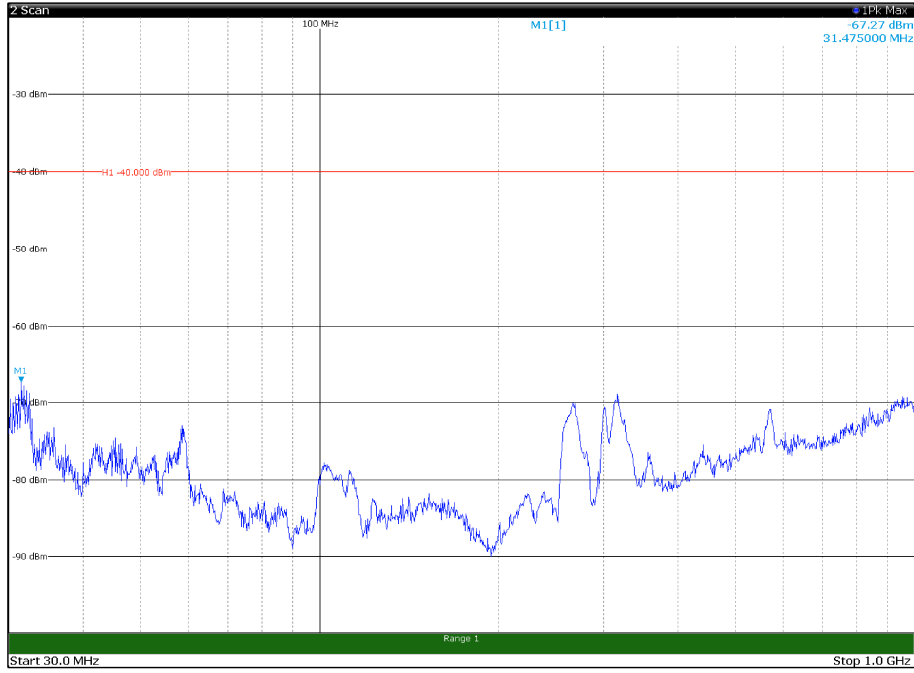

Channel: BOTTOM, Modulation: QPSK,
BW=10MHz, Range: 18GHz - 37GHz, Polarization: Vertical

Channel: MIDDLE, Modulation: QPSK,
 BW=10MHz, Range: 30MHz- 1GHz, Polarization: Horizontal

Channel: MIDDLE, Modulation: QPSK,
 BW=10MHz, Range: 30MHz- 1GHz, Polarization: Vertical

Channel: MIDDLE, Modulation: QPSK,
BW=10MHz, Range: 1GHz -6GHz, Polarization: Horizontal

Channel: MIDDLE, Modulation: QPSK,
BW=10MHz, Range: 1GHz -6GHz, Polarization: Vertical

Channel: MIDDLE, Modulation: QPSK,
 BW=10MHz, Range: 6GHz -18GHz, Polarization: Horizontal

Channel: MIDDLE, Modulation: QPSK,
 BW=10MHz, Range: 6GHz -18GHz, Polarization: Vertical

Channel: MIDDLE, Modulation: QPSK,
BW=10MHz, Range: 18GHz - 37GHz, Polarization: Horizontal

Channel: MIDDLE, Modulation: QPSK,
BW=10MHz, Range: 18GHz - 37GHz, Polarization: Vertical

Channel: TOP, Modulation: QPSK,
 BW=10MHz, Range: 30MHz- 1GHz, Polarization: Horizontal

Channel: TOP, Modulation: QPSK,
 BW=10MHz, Range: 30MHz- 1GHz, Polarization: Vertical

Channel: TOP, Modulation: QPSK,
BW=10MHz, Range: 1GHz -6GHz, Polarization: Horizontal