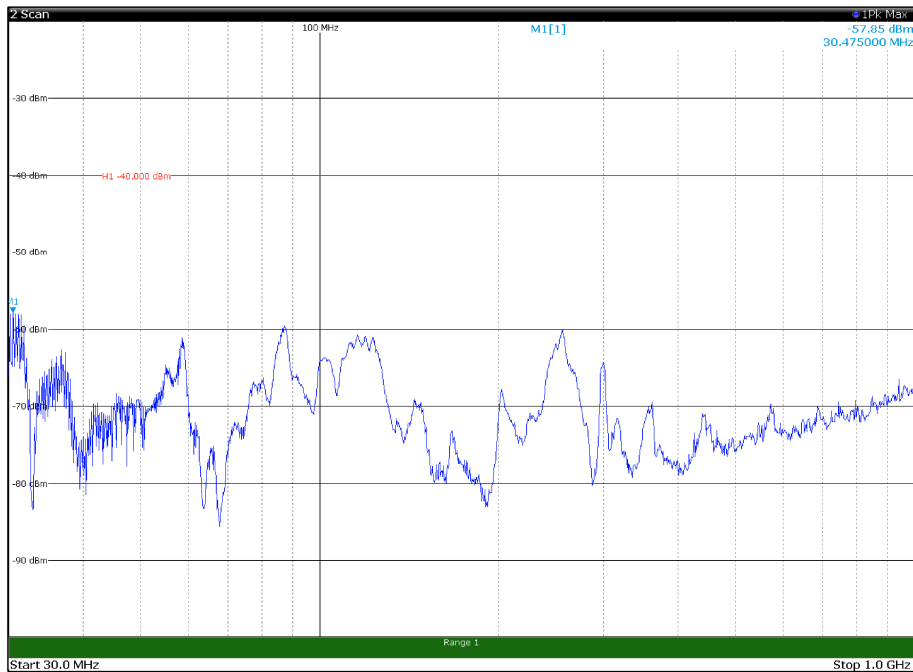

Channel: TOP, Modulation: 256QAM,
BW=10MHz, Range: 30MHz- 1GHz, Polarization: Horizontal

Channel: TOP, Modulation: 256QAM,
BW=10MHz, Range: 30MHz- 1GHz, Polarization: Vertical

Channel: TOP, Modulation: 256QAM,
BW=10MHz, Range: 1GHz -6GHz, Polarization: Horizontal

Channel: TOP, Modulation: 256QAM,
BW=10MHz, Range: 1GHz -6GHz, Polarization: Vertical

Channel: TOP, Modulation: 256QAM,
BW=10MHz, Range: 6GHz -18GHz, Polarization: Horizontal

Channel: TOP, Modulation: 256QAM,
BW=10MHz, Range: 6GHz -18GHz, Polarization: Vertical

Channel: TOP, Modulation: 256QAM,
BW=10MHz, Range: 18GHz - 37GHz, Polarization: Horizontal

Channel: TOP, Modulation: 256QAM,
BW=10MHz, Range: 18GHz - 37GHz, Polarization: Vertical

Channel: BOTTOM, Modulation: QPSK,
 BW=15MHz, Range: 30MHz- 1GHz, Polarization: Horizontal