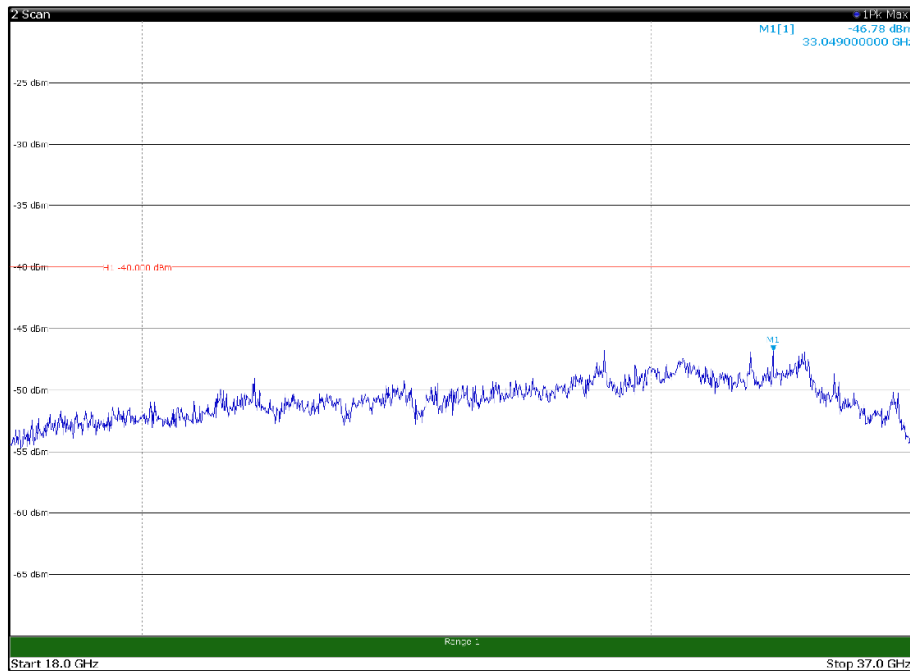

Channel: BOTTOM, Modulation: QPSK,
BW=10MHz, Range: 18GHz - 37GHz, Polarization: Vertical

Channel: MIDDLE, Modulation: QPSK,
 BW=10MHz, Range: 30MHz- 1GHz, Polarization: Horizontal

Channel: MIDDLE, Modulation: QPSK,
 BW=10MHz, Range: 30MHz- 1GHz, Polarization: Vertical

Channel: MIDDLE, Modulation: QPSK,
BW=10MHz, Range: 1GHz -6GHz, Polarization: Horizontal

Channel: MIDDLE, Modulation: QPSK,
BW=10MHz, Range: 1GHz -6GHz, Polarization: Vertical

Channel: MIDDLE, Modulation: QPSK,
 BW=10MHz, Range: 6GHz -18GHz, Polarization: Horizontal

Channel: MIDDLE, Modulation: QPSK,
 BW=10MHz, Range: 6GHz -18GHz, Polarization: Vertical

Channel: MIDDLE, Modulation: QPSK,
BW=10MHz, Range: 18GHz - 37GHz, Polarization: Horizontal

Channel: MIDDLE, Modulation: QPSK,
BW=10MHz, Range: 18GHz - 37GHz, Polarization: Vertical