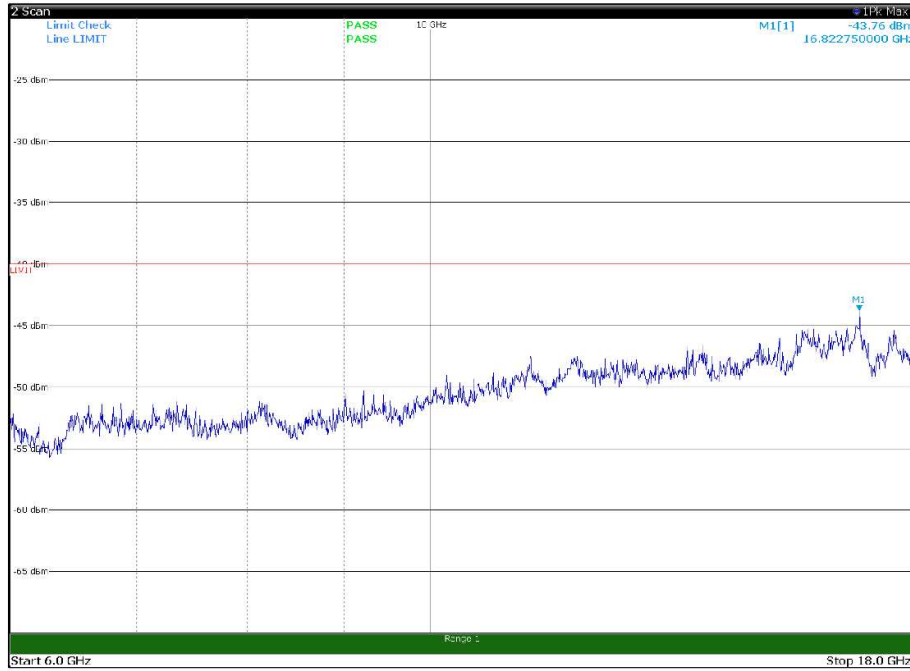

Channel: BOTTOM, Modulation: 256QAM,
BW=10MHz, Range: 1GHz -6GHz, Polarization: Vertical

Channel: BOTTOM, Modulation: 256QAM,
BW=10MHz, Range: 6GHz -18GHz, Polarization: Horizontal

Channel: BOTTOM, Modulation: 256QAM,
BW=10MHz, Range: 6GHz -18GHz, Polarization: Vertical

Channel: BOTTOM, Modulation: 256QAM,
BW=10MHz, Range: 18GHz - 37GHz, Polarization: Horizontal

Channel: BOTTOM, Modulation: 256QAM,
BW=10MHz, Range: 18GHz - 37GHz, Polarization: Vertical

Channel: MIDDLE, Modulation: 256QAM,
 BW=10MHz, Range: 30MHz- 1GHz, Polarization: Horizontal

Channel: MIDDLE, Modulation: 256QAM,
 BW=10MHz, Range: 30MHz- 1GHz, Polarization: Vertical

Channel: MIDDLE, Modulation: 256QAM,
 BW=10MHz, Range: 6GHz -18GHz, Polarization: Horizontal

Channel: MIDDLE, Modulation: 256QAM,
 BW=10MHz, Range: 6GHz -18GHz, Polarization: Vertical