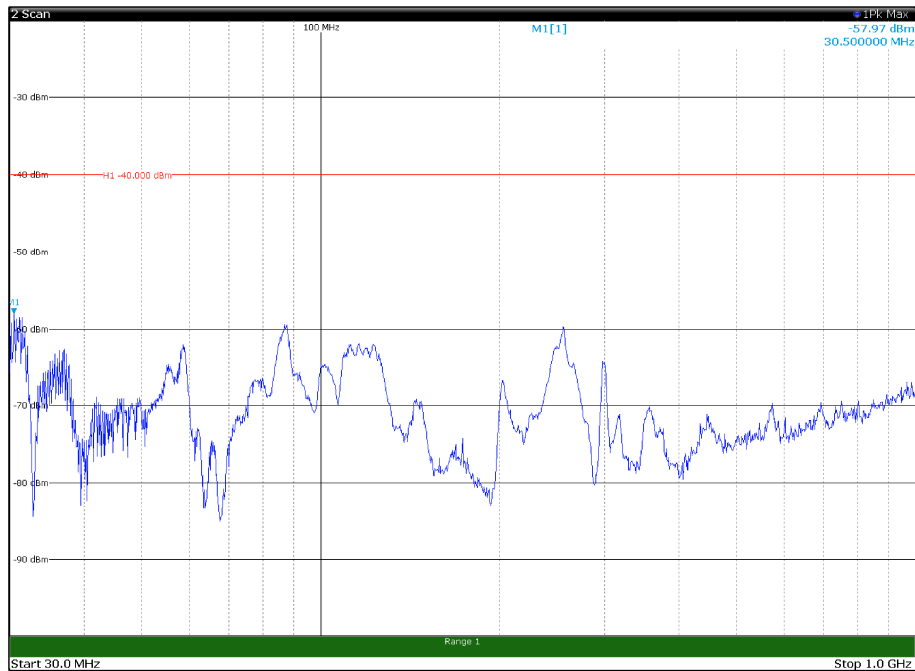

Channel: BOTTOM, Modulation: QPSK,
BW=10MHz, Range: 30MHz- 1GHz, Polarization: Vertical

Channel: BOTTOM, Modulation: QPSK,
BW=10MHz, Range: 1GHz -6GHz, Polarization: Horizontal

Channel: BOTTOM, Modulation: QPSK,
BW=10MHz, Range: 1GHz -6GHz, Polarization: Vertical

Channel: BOTTOM, Modulation: QPSK,
BW=10MHz, Range: 6GHz -18GHz, Polarization: Horizontal

Channel: BOTTOM, Modulation: QPSK,
BW=10MHz, Range: 6GHz -18GHz, Polarization: Vertical

Channel: BOTTOM, Modulation: QPSK,
BW=10MHz, Range: 18GHz - 37GHz, Polarization: Horizontal

Channel: BOTTOM, Modulation: QPSK,
BW=10MHz, Range: 18GHz - 37GHz, Polarization: Vertical

Channel: MIDDLE, Modulation: QPSK,
 BW=10MHz, Range: 30MHz- 1GHz, Polarization: Horizontal

Channel: MIDDLE, Modulation: QPSK,
 BW=10MHz, Range: 30MHz- 1GHz, Polarization: Vertical