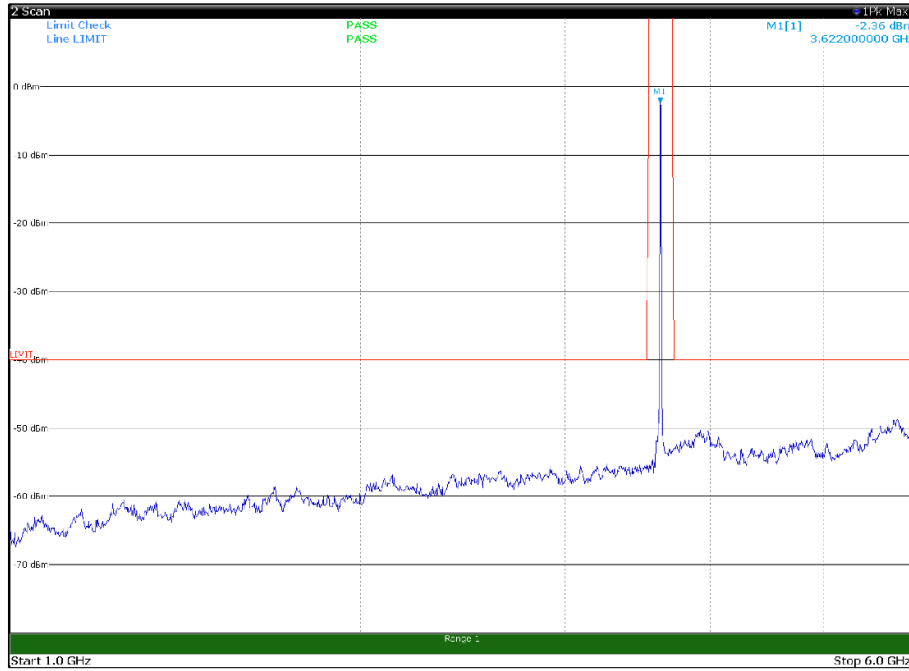

Channel: BOTTOM, Modulation: 256QAM,
BW=10MHz, Range: 1GHz -6GHz, Polarization: Vertical

Channel: BOTTOM, Modulation: 256QAM,
BW=10MHz, Range: 6GHz -18GHz, Polarization: Horizontal

Channel: BOTTOM, Modulation: 256QAM,
BW=10MHz, Range: 6GHz -18GHz, Polarization: Vertical

Channel: BOTTOM, Modulation: 256QAM,
BW=10MHz, Range: 18GHz - 37GHz, Polarization: Horizontal

Channel: BOTTOM, Modulation: 256QAM,
BW=10MHz, Range: 18GHz - 37GHz, Polarization: Vertical

Channel: MIDDLE, Modulation: 256QAM,
 BW=10MHz, Range: 30MHz- 1GHz, Polarization: Horizontal

Channel: MIDDLE, Modulation: 256QAM,
 BW=10MHz, Range: 30MHz- 1GHz, Polarization: Vertical

Channel: MIDDLE, Modulation: 256QAM,
 BW=10MHz, Range: 6GHz -18GHz, Polarization: Horizontal

Channel: MIDDLE, Modulation: 256QAM,
 BW=10MHz, Range: 6GHz -18GHz, Polarization: Vertical