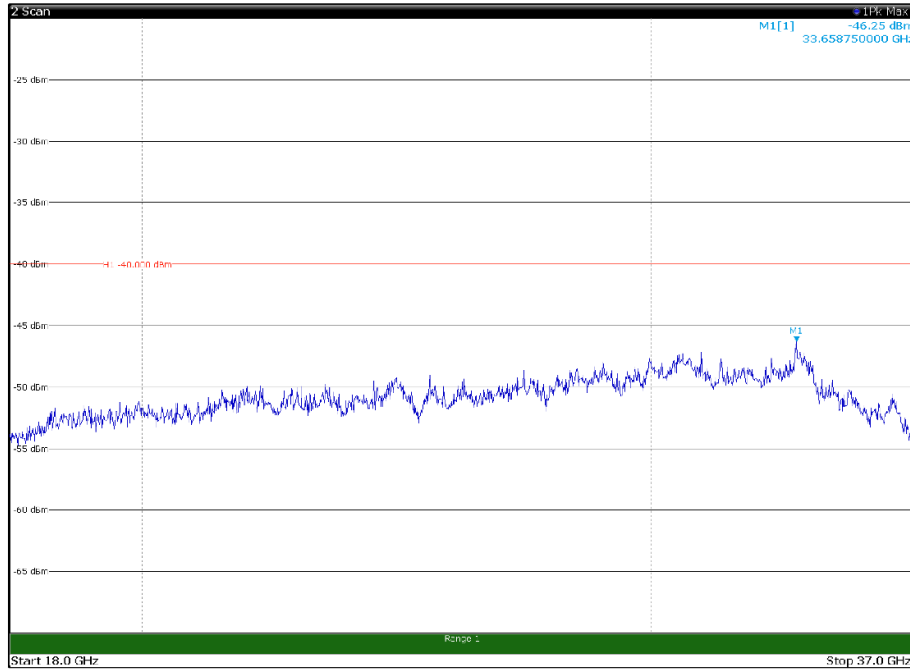

Channel: TOP, Modulation: 64QAM,
 BW=10MHz, Range: 6GHz -18GHz, Polarization: Vertical

Channel: TOP, Modulation: 64QAM,
BW=10MHz, Range: 18GHz - 37GHz, Polarization: Horizontal

Channel: TOP, Modulation: 64QAM,
BW=10MHz, Range: 18GHz - 37GHz, Polarization: Vertical

Channel: BOTTOM, Modulation: 256QAM,
 BW=10MHz, Range: 30MHz- 1GHz, Polarization: Horizontal

Channel: BOTTOM, Modulation: 256QAM,
 BW=10MHz, Range: 30MHz- 1GHz, Polarization: Vertical

Channel: BOTTOM, Modulation: 256QAM,
BW=10MHz, Range: 1GHz -6GHz, Polarization: Horizontal

Channel: BOTTOM, Modulation: 256QAM,
BW=10MHz, Range: 1GHz -6GHz, Polarization: Vertical

Channel: BOTTOM, Modulation: 256QAM,
BW=10MHz, Range: 6GHz -18GHz, Polarization: Horizontal

Channel: BOTTOM, Modulation: 256QAM,
BW=10MHz, Range: 6GHz -18GHz, Polarization: Vertical