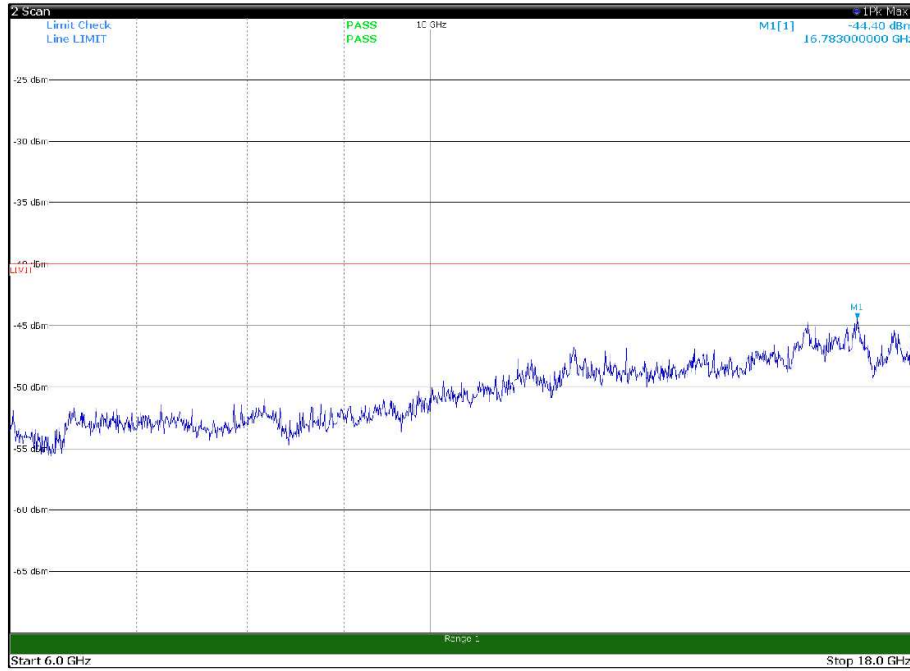

Channel: MIDDLE, Modulation: 16QAM,
BW=10MHz, Range: 6GHz -18GHz, Polarization: Vertical

Channel: MIDDLE, Modulation: 16QAM,
BW=10MHz, Range: 18GHz - 37GHz, Polarization: Horizontal

Channel: MIDDLE, Modulation: 16QAM,
BW=10MHz, Range: 18GHz - 37GHz, Polarization: Vertical

Channel: TOP, Modulation: 16QAM,
BW=10MHz, Range: 30MHz- 1GHz, Polarization: Horizontal

Channel: TOP, Modulation: 16QAM,
BW=10MHz, Range: 30MHz- 1GHz, Polarization: Vertical

Channel: TOP, Modulation: 16QAM,
BW=10MHz, Range: 1GHz -6GHz, Polarization: Horizontal

Channel: TOP, Modulation: 16QAM,
BW=10MHz, Range: 1GHz -6GHz, Polarization: Vertical

Channel: TOP, Modulation: 16QAM,
 BW=10MHz, Range: 6GHz -18GHz, Polarization: Horizontal

Channel: TOP, Modulation: 16QAM,
 BW=10MHz, Range: 6GHz -18GHz, Polarization: Vertical