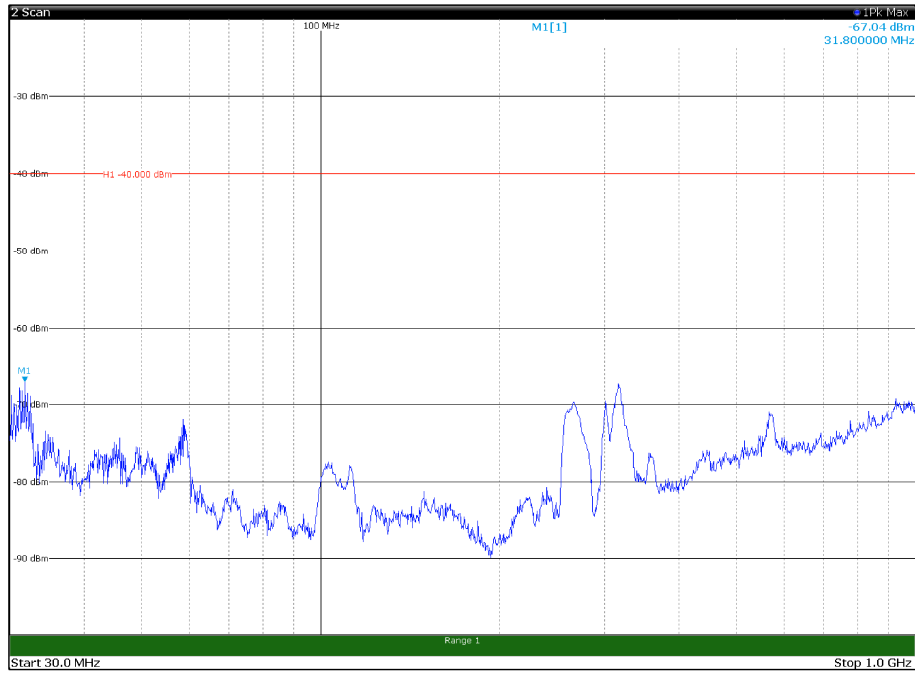

Channel: TOP, Modulation: 16QAM,
BW=10MHz, Range: 30MHz- 1GHz, Polarization: Horizontal

Channel: TOP, Modulation: 16QAM,
BW=10MHz, Range: 30MHz- 1GHz, Polarization: Vertical

Channel: TOP, Modulation: 16QAM,
BW=10MHz, Range: 1GHz -6GHz, Polarization: Horizontal

Channel: TOP, Modulation: 16QAM,
BW=10MHz, Range: 1GHz -6GHz, Polarization: Vertical

Channel: TOP, Modulation: 16QAM,
 BW=10MHz, Range: 6GHz -18GHz, Polarization: Horizontal

Channel: TOP, Modulation: 16QAM,
 BW=10MHz, Range: 6GHz -18GHz, Polarization: Vertical

Channel: BOTTOM, Modulation: 64QAM,
 BW=10MHz, Range: 30MHz- 1GHz, Polarization: Horizontal

Channel: BOTTOM, Modulation: 64QAM,
 BW=10MHz, Range: 30MHz- 1GHz, Polarization: Vertical

Channel: BOTTOM, Modulation: 64QAM,
BW=10MHz, Range: 1GHz -6GHz, Polarization: Horizontal