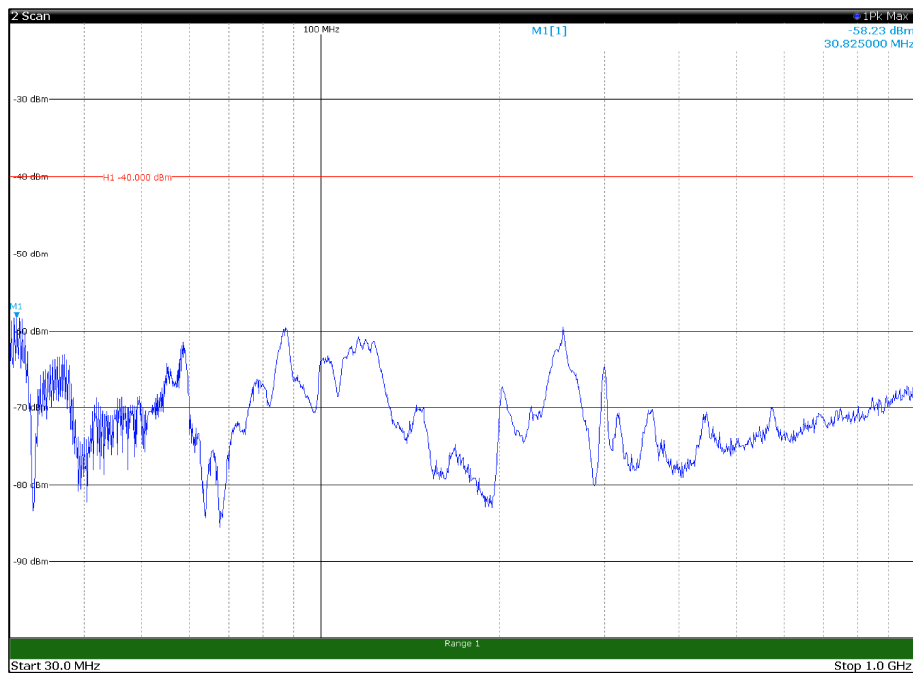

Channel: BOTTOM, Modulation: 16QAM,
BW=10MHz, Range: 30MHz- 1GHz, Polarization: Vertical

Channel: BOTTOM, Modulation: 16QAM,
BW=10MHz, Range: 1GHz -6GHz, Polarization: Horizontal

Channel: BOTTOM, Modulation: 16QAM,
BW=10MHz, Range: 1GHz -6GHz, Polarization: Vertical

Channel: BOTTOM, Modulation: 16QAM,
BW=10MHz, Range: 6GHz -18GHz, Polarization: Horizontal

Channel: BOTTOM, Modulation: 16QAM,
BW=10MHz, Range: 6GHz -18GHz, Polarization: Vertical

Channel: BOTTOM, Modulation: 16QAM,
 BW=10MHz, Range: 18GHz - 37GHz, Polarization: Horizontal

Channel: BOTTOM, Modulation: 16QAM,
 BW=10MHz, Range: 18GHz - 37GHz, Polarization: Vertical

Channel: MIDDLE, Modulation: 16QAM,
BW=10MHz, Range: 30MHz- 1GHz, Polarization: Horizontal

Channel: MIDDLE, Modulation: 16QAM,
BW=10MHz, Range: 30MHz- 1GHz, Polarization: Vertical