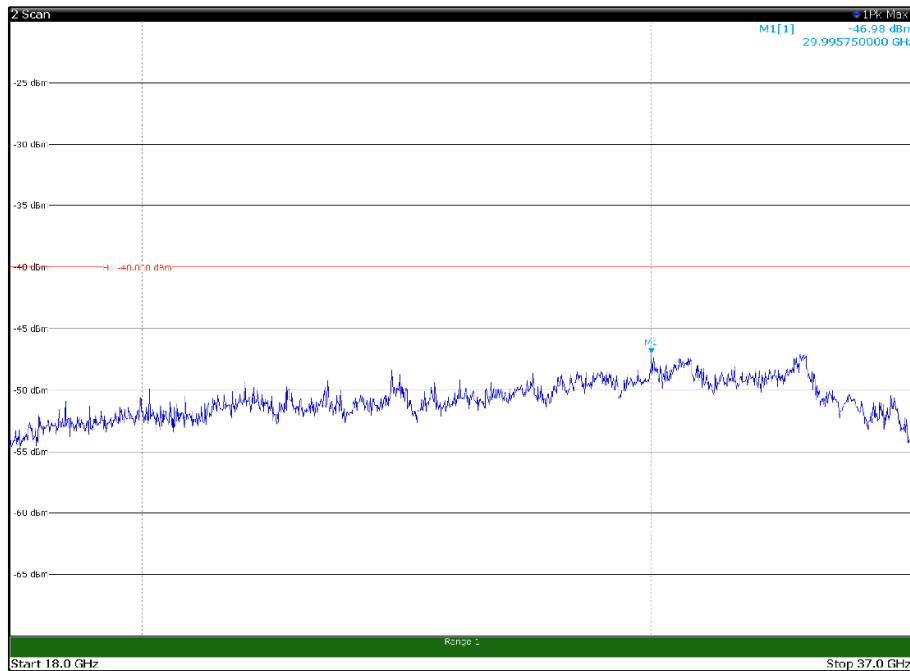

Channel: BOTTOM, Modulation: 16QAM,
 BW=10MHz, Range: 18GHz - 37GHz, Polarization: Vertical

Channel: MIDDLE, Modulation: 16QAM,
BW=10MHz, Range: 30MHz- 1GHz, Polarization: Horizontal

Channel: MIDDLE, Modulation: 16QAM,
BW=10MHz, Range: 30MHz- 1GHz, Polarization: Vertical

Channel: MIDDLE, Modulation: 16QAM,
BW=10MHz, Range: 1GHz -6GHz, Polarization: Horizontal

Channel: MIDDLE, Modulation: 16QAM,
BW=10MHz, Range: 1GHz -6GHz, Polarization: Vertical

Channel: MIDDLE, Modulation: 16QAM,
BW=10MHz, Range: 6GHz -18GHz, Polarization: Horizontal

Channel: MIDDLE, Modulation: 16QAM,
BW=10MHz, Range: 6GHz -18GHz, Polarization: Vertical

Channel: MIDDLE, Modulation: 16QAM,
BW=10MHz, Range: 18GHz - 37GHz, Polarization: Horizontal

Channel: MIDDLE, Modulation: 16QAM,
BW=10MHz, Range: 18GHz - 37GHz, Polarization: Vertical