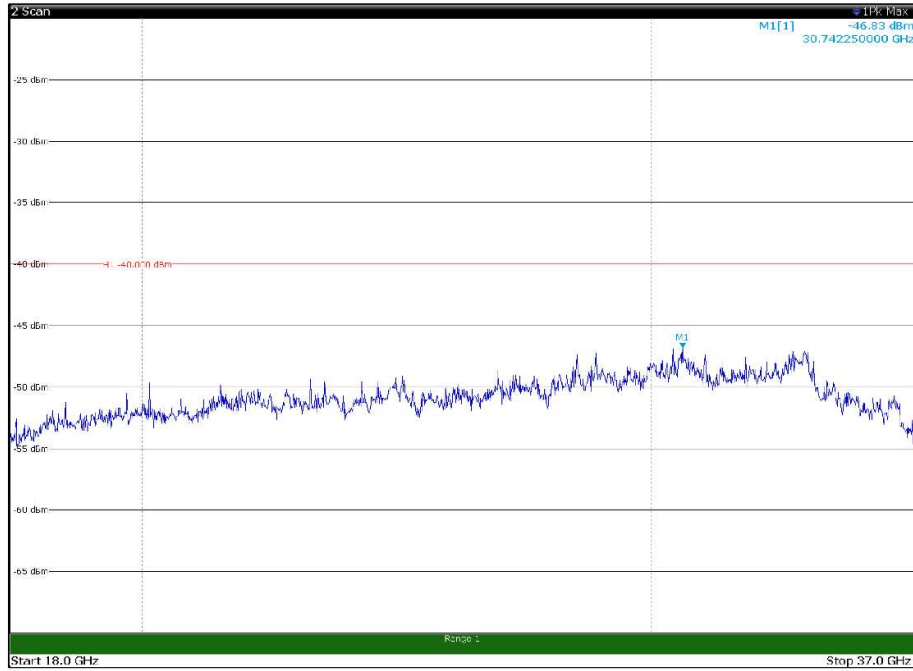

Channel: TOP, Modulation: QPSK,
BW=10MHz, Range: 18GHz - 37GHz, Polarization: Horizontal

Channel: TOP, Modulation: QPSK,
BW=10MHz, Range: 18GHz - 37GHz, Polarization: Vertical

Channel: BOTTOM, Modulation: 16QAM,
BW=10MHz, Range: 30MHz- 1GHz, Polarization: Horizontal

Channel: BOTTOM, Modulation: 16QAM,
BW=10MHz, Range: 30MHz- 1GHz, Polarization: Vertical

Channel: BOTTOM, Modulation: 16QAM,
BW=10MHz, Range: 1GHz -6GHz, Polarization: Horizontal

Channel: BOTTOM, Modulation: 16QAM,
BW=10MHz, Range: 1GHz -6GHz, Polarization: Vertical

Channel: BOTTOM, Modulation: 16QAM,
BW=10MHz, Range: 6GHz -18GHz, Polarization: Horizontal

Channel: BOTTOM, Modulation: 16QAM,
BW=10MHz, Range: 6GHz -18GHz, Polarization: Vertical

Channel: BOTTOM, Modulation: 16QAM,
 BW=10MHz, Range: 18GHz - 37GHz, Polarization: Horizontal