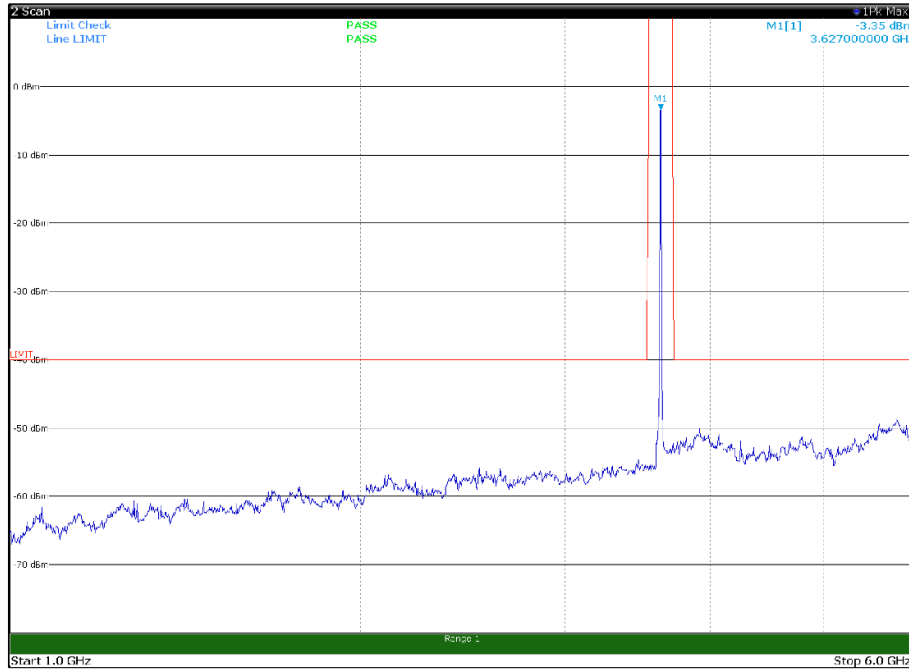

Channel: BOTTOM, Modulation: QPSK,
BW=10MHz, Range: 30MHz- 1GHz, Polarization: Vertical

Channel: BOTTOM, Modulation: QPSK,
BW=10MHz, Range: 1GHz -6GHz, Polarization: Horizontal

Channel: BOTTOM, Modulation: QPSK,
BW=10MHz, Range: 1GHz -6GHz, Polarization: Vertical

Channel: BOTTOM, Modulation: QPSK,
BW=10MHz, Range: 6GHz -18GHz, Polarization: Horizontal

Channel: BOTTOM, Modulation: QPSK,
BW=10MHz, Range: 6GHz -18GHz, Polarization: Vertical

Channel: BOTTOM, Modulation: QPSK,
BW=10MHz, Range: 18GHz - 37GHz, Polarization: Horizontal

Channel: BOTTOM, Modulation: QPSK,
BW=10MHz, Range: 18GHz - 37GHz, Polarization: Vertical

Channel: MIDDLE, Modulation: QPSK,
 BW=10MHz, Range: 30MHz- 1GHz, Polarization: Horizontal

Channel: MIDDLE, Modulation: QPSK,
 BW=10MHz, Range: 30MHz- 1GHz, Polarization: Vertical