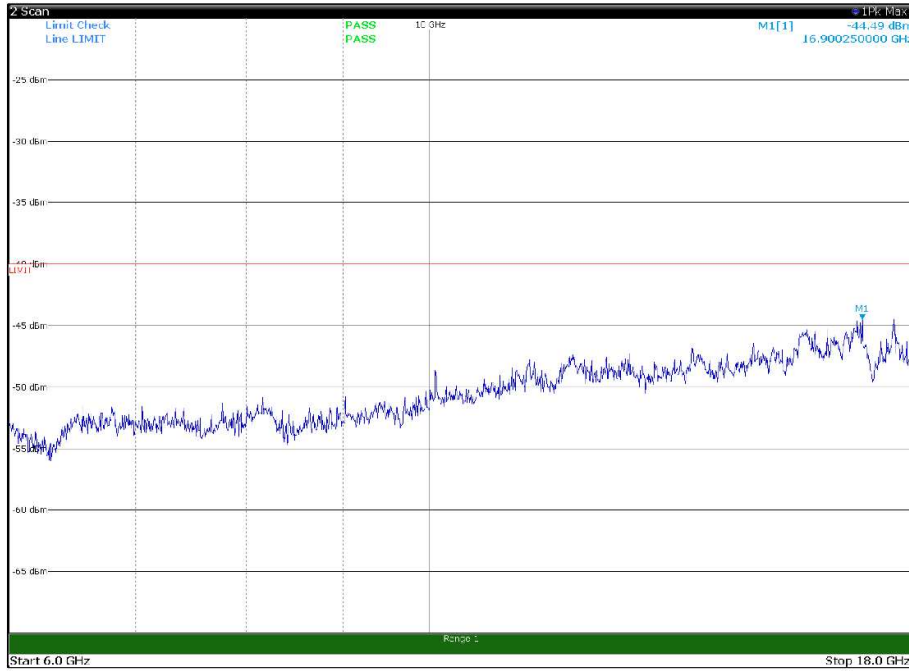

Channel: MIDDLE, Modulation: QPSK,
BW=15MHz, Range: 1GHz -6GHz, Polarization: Vertical

Channel: MIDDLE, Modulation: QPSK,
BW=15MHz, Range: 6GHz -18GHz, Polarization: Horizontal