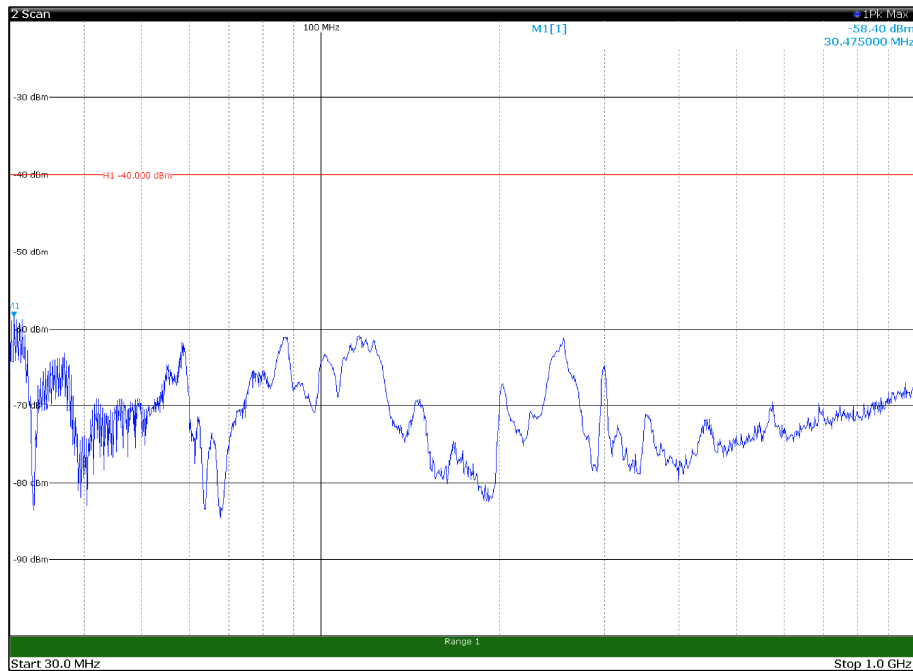

Channel: MIDDLE, Modulation: 16QAM,
BW=10MHz, Range: 1GHz -6GHz, Polarization: Horizontal

Channel: MIDDLE, Modulation: 16QAM,
BW=10MHz, Range: 1GHz -6GHz, Polarization: Vertical

Channel: MIDDLE, Modulation: 16QAM,
BW=10MHz, Range: 6GHz -18GHz, Polarization: Horizontal

Channel: MIDDLE, Modulation: 16QAM,
BW=10MHz, Range: 6GHz -18GHz, Polarization: Vertical

Channel: MIDDLE, Modulation: 16QAM,
BW=10MHz, Range: 18GHz - 37GHz, Polarization: Horizontal

Channel: MIDDLE, Modulation: 16QAM,
BW=10MHz, Range: 18GHz - 37GHz, Polarization: Vertical

Channel: TOP, Modulation: 16QAM,
BW=10MHz, Range: 30MHz- 1GHz, Polarization: Horizontal

Channel: TOP, Modulation: 16QAM,
BW=10MHz, Range: 30MHz- 1GHz, Polarization: Vertical

Channel: TOP, Modulation: 16QAM,
BW=10MHz, Range: 1GHz -6GHz, Polarization: Horizontal

Channel: TOP, Modulation: 16QAM,
BW=10MHz, Range: 1GHz -6GHz, Polarization: Vertical

Channel: TOP, Modulation: 16QAM,
 BW=10MHz, Range: 6GHz -18GHz, Polarization: Horizontal

Channel: TOP, Modulation: 16QAM,
 BW=10MHz, Range: 6GHz -18GHz, Polarization: Vertical