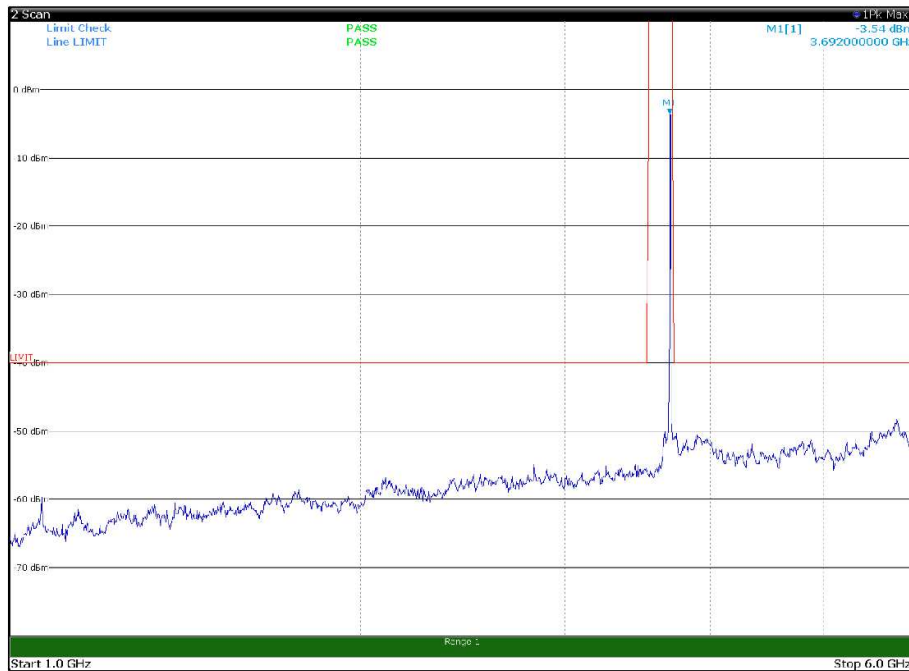

Channel: BOTTOM, Modulation: 256QAM,
BW=10MHz, Range: 18GHz - 37GHz, Polarization: Horizontal

Channel: BOTTOM, Modulation: 256QAM,
BW=10MHz, Range: 18GHz - 37GHz, Polarization: Vertical

Channel: MIDDLE, Modulation: 256QAM,
 BW=10MHz, Range: 30MHz- 1GHz, Polarization: Horizontal

Channel: MIDDLE, Modulation: 256QAM,
 BW=10MHz, Range: 30MHz- 1GHz, Polarization: Vertical

Channel: MIDDLE, Modulation: 256QAM,
 BW=10MHz, Range: 6GHz -18GHz, Polarization: Horizontal

Channel: MIDDLE, Modulation: 256QAM,
 BW=10MHz, Range: 6GHz -18GHz, Polarization: Vertical

Channel: TOP, Modulation: 256QAM,
BW=10MHz, Range: 30MHz- 1GHz, Polarization: Horizontal

Channel: TOP, Modulation: 256QAM,
BW=10MHz, Range: 30MHz- 1GHz, Polarization: Vertical

Channel: TOP, Modulation: 256QAM,
BW=10MHz, Range: 1GHz -6GHz, Polarization: Horizontal