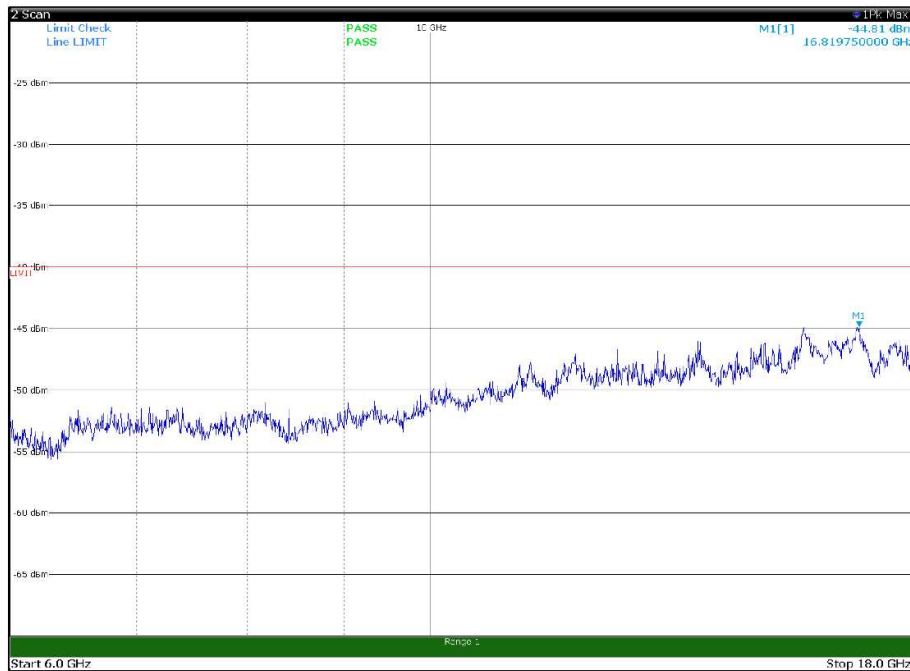

Channel: MIDDLE, Modulation: QPSK,
 BW=10MHz, Range: 6GHz -18GHz, Polarization: Vertical

Channel: MIDDLE, Modulation: QPSK,
BW=10MHz, Range: 18GHz - 37GHz, Polarization: Horizontal

Channel: MIDDLE, Modulation: QPSK,
BW=10MHz, Range: 18GHz - 37GHz, Polarization: Vertical

Channel: TOP, Modulation: QPSK,
 BW=10MHz, Range: 30MHz- 1GHz, Polarization: Horizontal

Channel: TOP, Modulation: QPSK,
 BW=10MHz, Range: 30MHz- 1GHz, Polarization: Vertical

Channel: TOP, Modulation: QPSK,
BW=10MHz, Range: 1GHz -6GHz, Polarization: Horizontal

Channel: TOP, Modulation: QPSK,
BW=10MHz, Range: 1GHz -6GHz, Polarization: Vertical

Channel: TOP, Modulation: QPSK,
BW=10MHz, Range: 6GHz -18GHz, Polarization: Horizontal

Channel: TOP, Modulation: QPSK,
BW=10MHz, Range: 6GHz -18GHz, Polarization: Vertical