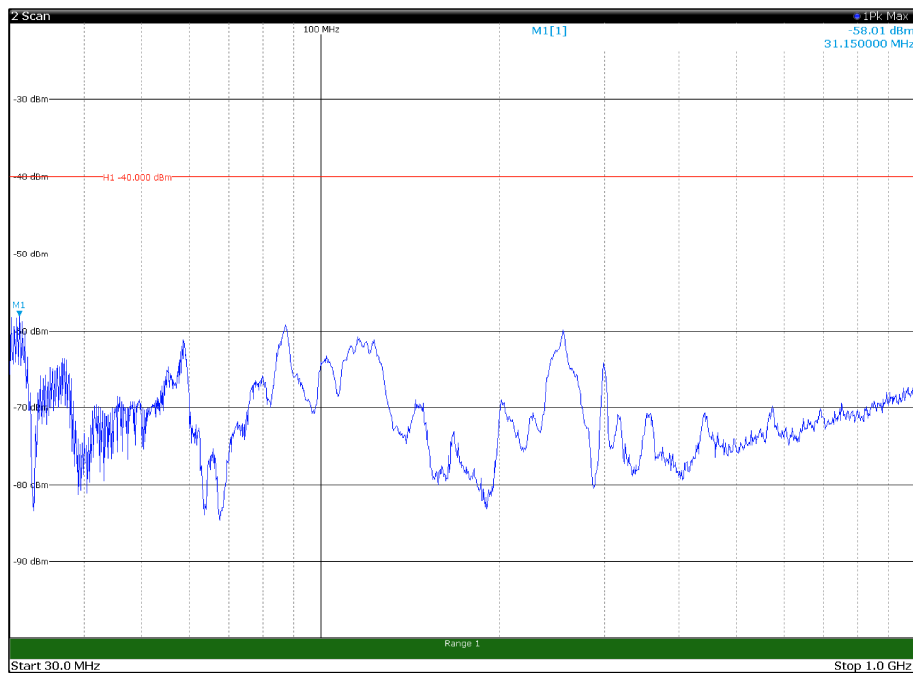

Channel: BOTTOM, Modulation: 64QAM,
 BW=10MHz, Range: 30MHz- 1GHz, Polarization: Horizontal

Channel: BOTTOM, Modulation: 64QAM,
 BW=10MHz, Range: 30MHz- 1GHz, Polarization: Vertical

Channel: BOTTOM, Modulation: 64QAM,
BW=10MHz, Range: 1GHz -6GHz, Polarization: Horizontal

Channel: BOTTOM, Modulation: 64QAM,
BW=10MHz, Range: 1GHz -6GHz, Polarization: Vertical

Channel: BOTTOM, Modulation: 64QAM,
BW=10MHz, Range: 6GHz -18GHz, Polarization: Horizontal

Channel: BOTTOM, Modulation: 64QAM,
BW=10MHz, Range: 6GHz -18GHz, Polarization: Vertical

Channel: BOTTOM, Modulation: 64QAM,
BW=10MHz, Range: 18GHz - 37GHz, Polarization: Horizontal

Channel: BOTTOM, Modulation: 64QAM,
BW=10MHz, Range: 18GHz - 37GHz, Polarization: Vertical

Channel: MIDDLE, Modulation: 64QAM,
BW=10MHz, Range: 30MHz- 1GHz, Polarization: Horizontal