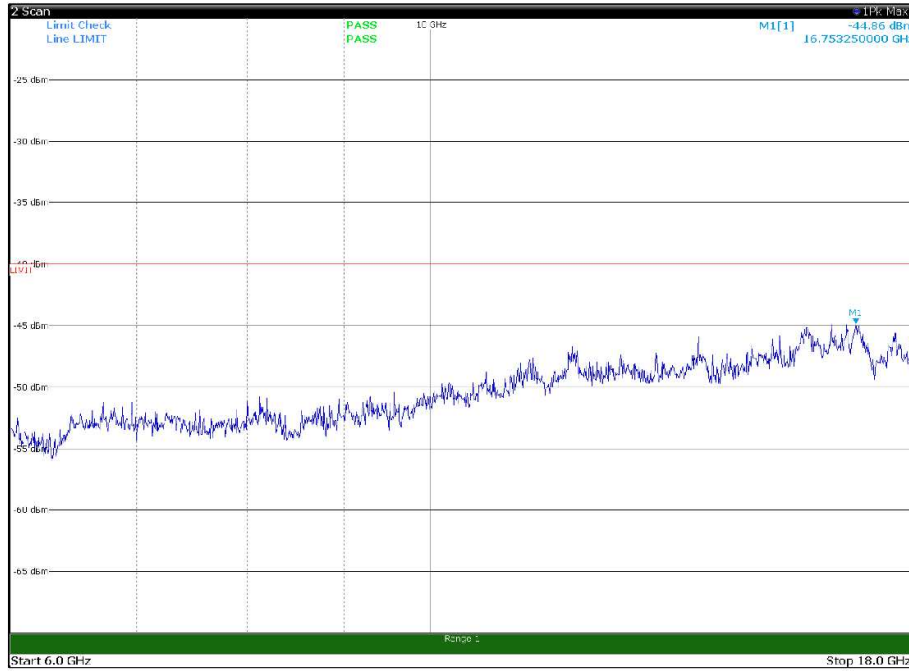

Channel: TOP, Modulation: 16QAM,
BW=10MHz, Range: 1GHz -6GHz, Polarization: Vertical

Channel: TOP, Modulation: 16QAM,
 BW=10MHz, Range: 6GHz -18GHz, Polarization: Horizontal

Channel: TOP, Modulation: 16QAM,
 BW=10MHz, Range: 6GHz -18GHz, Polarization: Vertical

Channel: BOTTOM, Modulation: 64QAM,
 BW=10MHz, Range: 30MHz- 1GHz, Polarization: Horizontal

Channel: BOTTOM, Modulation: 64QAM,
 BW=10MHz, Range: 30MHz- 1GHz, Polarization: Vertical

Channel: BOTTOM, Modulation: 64QAM,
BW=10MHz, Range: 1GHz -6GHz, Polarization: Horizontal

Channel: BOTTOM, Modulation: 64QAM,
BW=10MHz, Range: 1GHz -6GHz, Polarization: Vertical

Channel: BOTTOM, Modulation: 64QAM,
BW=10MHz, Range: 6GHz -18GHz, Polarization: Horizontal

Channel: BOTTOM, Modulation: 64QAM,
BW=10MHz, Range: 6GHz -18GHz, Polarization: Vertical