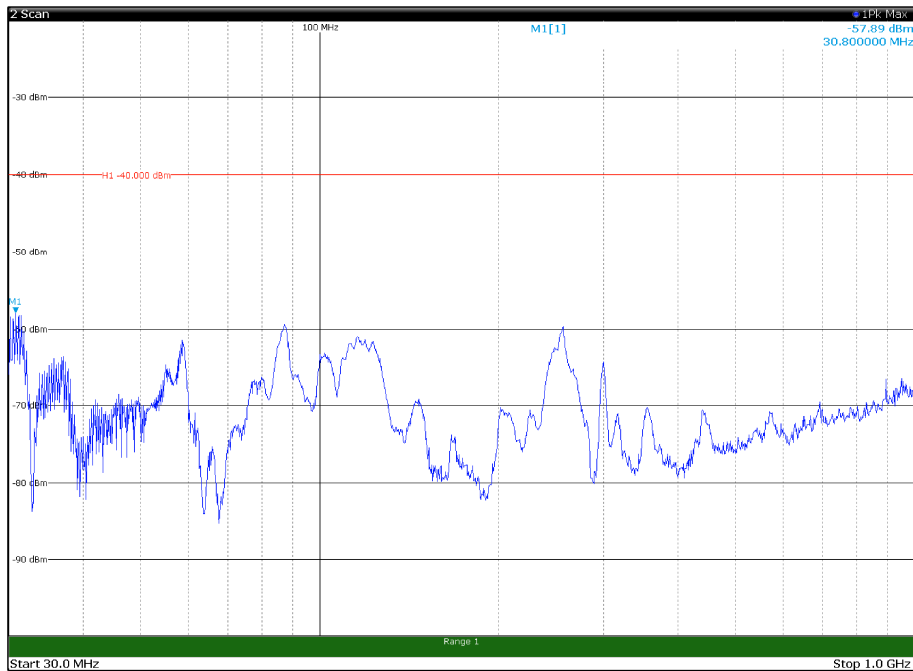

Channel: BOTTOM, Modulation: QPSK,
BW=15MHz, Range: 6GHz -18GHz, Polarization: Horizontal

Channel: BOTTOM, Modulation: QPSK,
BW=15MHz, Range: 6GHz -18GHz, Polarization: Vertical

Channel: BOTTOM, Modulation: QPSK,
BW=15MHz, Range: 18GHz - 37GHz, Polarization: Horizontal

Channel: BOTTOM, Modulation: QPSK,
BW=15MHz, Range: 18GHz - 37GHz, Polarization: Vertical

Channel: MIDDLE, Modulation: QPSK,
BW=15MHz, Range: 30MHz- 1GHz, Polarization: Horizontal

Channel: MIDDLE, Modulation: QPSK,
BW=15MHz, Range: 30MHz- 1GHz, Polarization: Vertical