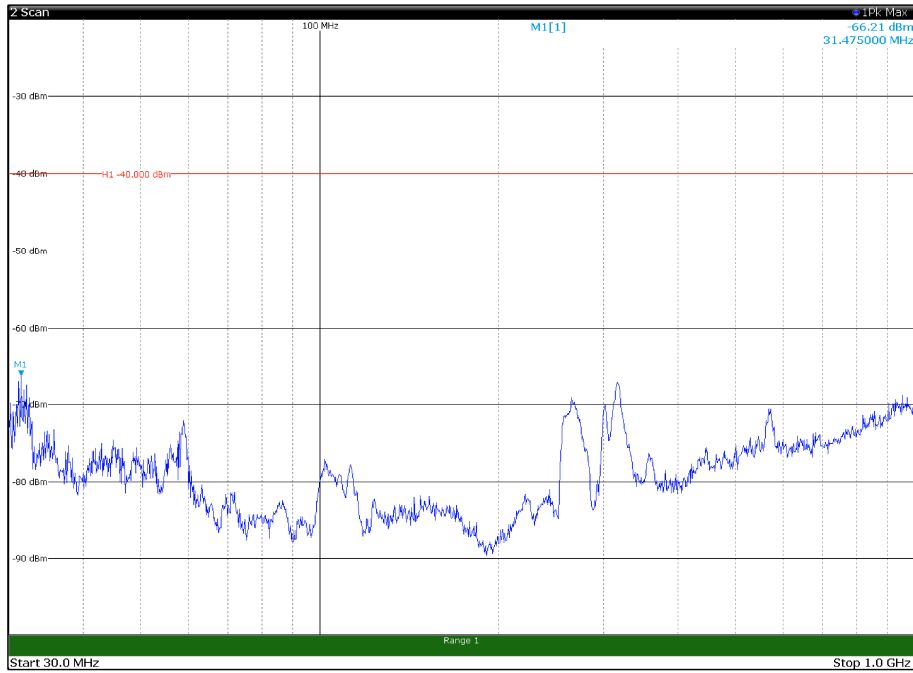

Channel: MIDDLE, Modulation: QPSK,
BW=15MHz, Range: 18GHz - 37GHz, Polarization: Vertical

Channel: TOP, Modulation: QPSK,
BW=15MHz, Range: 30MHz- 1GHz, Polarization: Horizontal