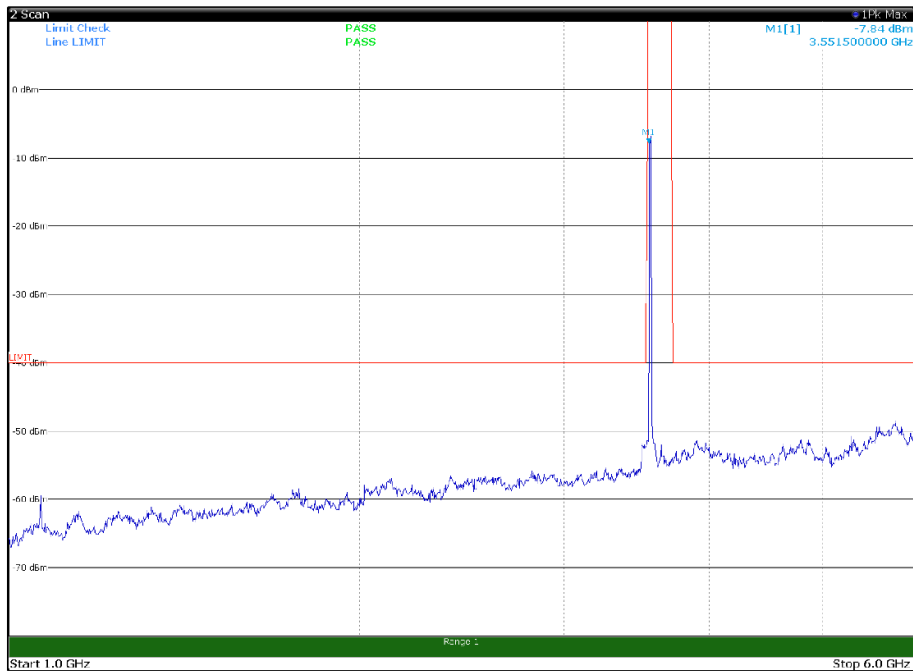

Channel: BOTTOM, Modulation: QPSK,
BW=15MHz, Range: 1GHz -6GHz, Polarization: Horizontal

Channel: BOTTOM, Modulation: QPSK,
BW=15MHz, Range: 1GHz -6GHz, Polarization: Vertical