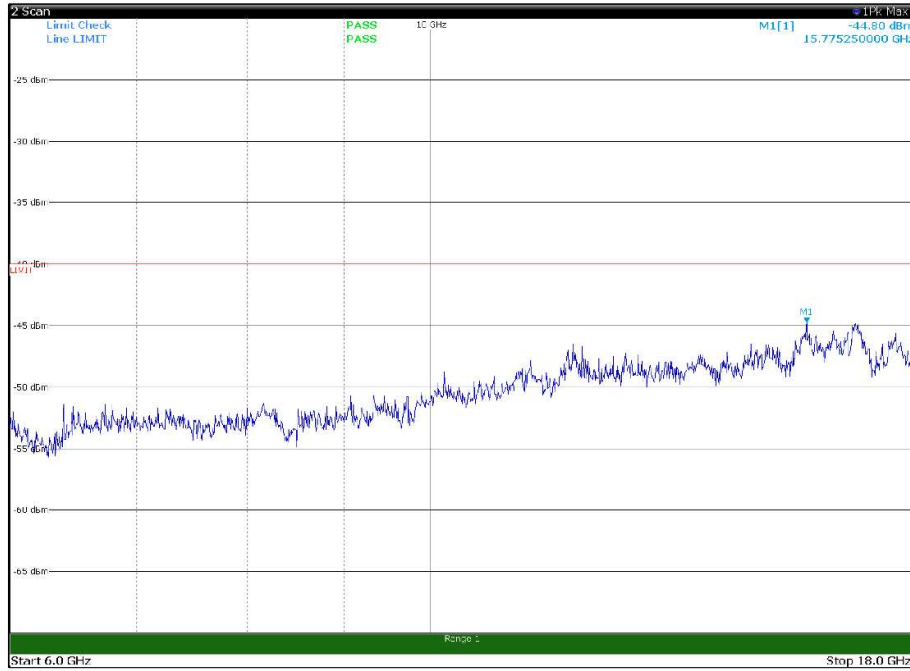

Channel: MIDDLE, Modulation: QPSK,
 BW=10MHz, Range: 6GHz -18GHz, Polarization: Vertical

Channel: MIDDLE, Modulation: QPSK,
BW=10MHz, Range: 18GHz - 37GHz, Polarization: Horizontal

Channel: MIDDLE, Modulation: QPSK,
BW=10MHz, Range: 18GHz - 37GHz, Polarization: Vertical

Channel: TOP, Modulation: QPSK,
 BW=10MHz, Range: 30MHz- 1GHz, Polarization: Horizontal

Channel: TOP, Modulation: QPSK,
 BW=10MHz, Range: 30MHz- 1GHz, Polarization: Vertical

Channel: TOP, Modulation: QPSK,
BW=10MHz, Range: 1GHz -6GHz, Polarization: Horizontal

Channel: TOP, Modulation: QPSK,
BW=10MHz, Range: 1GHz -6GHz, Polarization: Vertical

Channel: TOP, Modulation: QPSK,
BW=10MHz, Range: 6GHz -18GHz, Polarization: Horizontal

Channel: TOP, Modulation: QPSK,
BW=10MHz, Range: 6GHz -18GHz, Polarization: Vertical