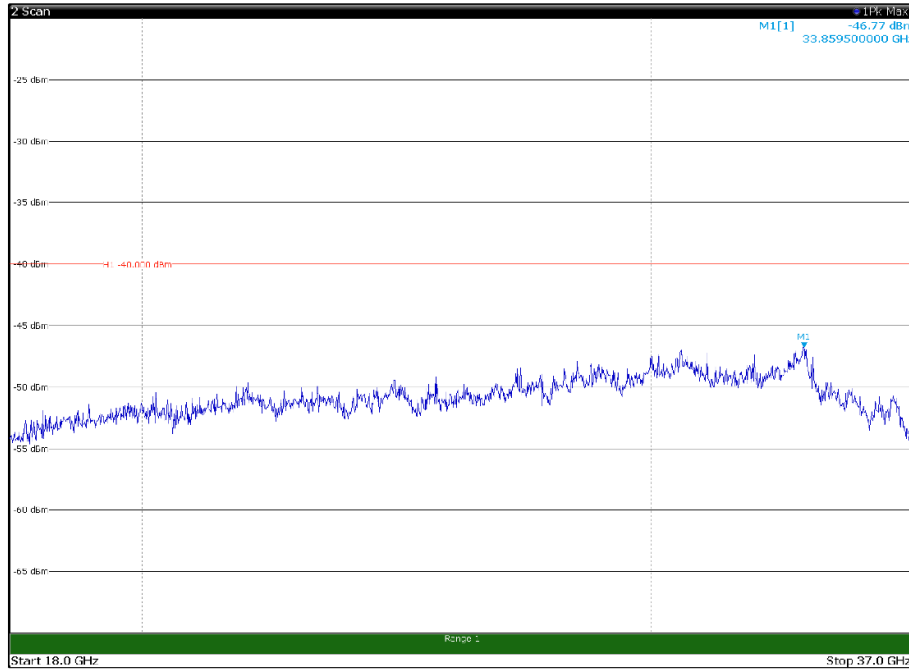

Channel: MIDDLE, Modulation: 64QAM,
BW=10MHz, Range: 18GHz - 37GHz, Polarization: Vertical

Channel: TOP, Modulation: 64QAM,
BW=10MHz, Range: 30MHz- 1GHz, Polarization: Horizontal

Channel: TOP, Modulation: 64QAM,
BW=10MHz, Range: 30MHz- 1GHz, Polarization: Vertical

Channel: TOP, Modulation: 64QAM,
BW=10MHz, Range: 1GHz -6GHz, Polarization: Horizontal

Channel: TOP, Modulation: 64QAM,
BW=10MHz, Range: 1GHz -6GHz, Polarization: Vertical

Channel: TOP, Modulation: 64QAM,
 BW=10MHz, Range: 6GHz -18GHz, Polarization: Horizontal

Channel: TOP, Modulation: 64QAM,
 BW=10MHz, Range: 6GHz -18GHz, Polarization: Vertical

Channel: TOP, Modulation: 64QAM,
BW=10MHz, Range: 18GHz - 37GHz, Polarization: Horizontal

Channel: TOP, Modulation: 64QAM,
BW=10MHz, Range: 18GHz - 37GHz, Polarization: Vertical