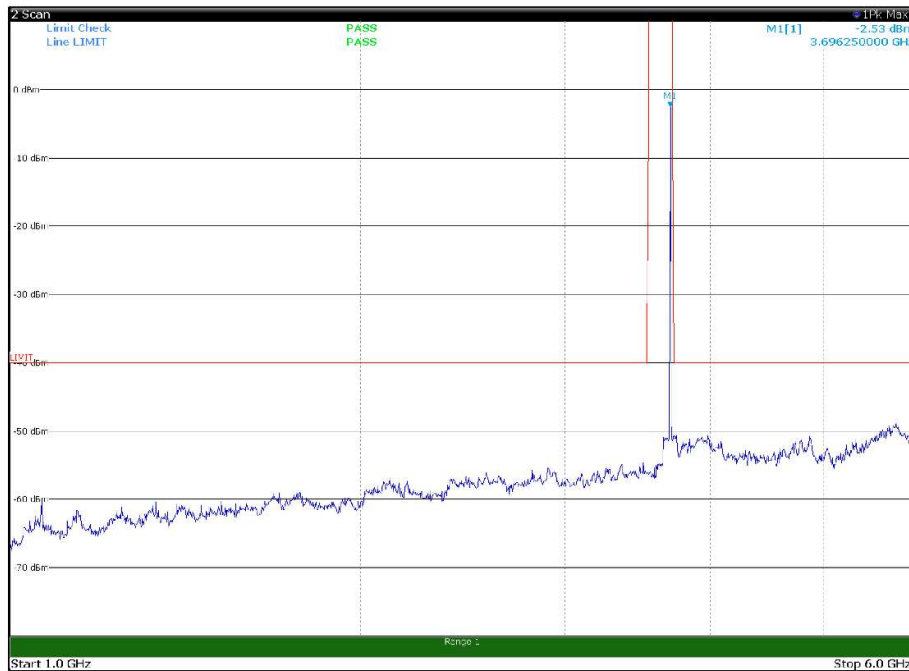

Channel: TOP, Modulation: 256QAM,
 BW=5MHz, Range: 30MHz- 1GHz, Polarization: Horizontal

Channel: TOP, Modulation: 256QAM,
 BW=5MHz, Range: 30MHz- 1GHz, Polarization: Vertical

Channel: TOP, Modulation: 256QAM,
BW=5MHz, Range: 1GHz -6GHz, Polarization: Horizontal

Channel: TOP, Modulation: 256QAM,
BW=5MHz, Range: 1GHz -6GHz, Polarization: Vertical

Channel: TOP, Modulation: 256QAM,
BW=5MHz, Range: 6GHz -18GHz, Polarization: Horizontal

Channel: TOP, Modulation: 256QAM,
BW=5MHz, Range: 6GHz -18GHz, Polarization: Vertical

Channel: TOP, Modulation: 256QAM,
BW=5MHz, Range: 18GHz - 37GHz, Polarization: Horizontal

Channel: TOP, Modulation: 256QAM,
BW=5MHz, Range: 18GHz - 37GHz, Polarization: Vertical

Channel: BOTTOM, Modulation: QPSK,
BW=10MHz, Range: 30MHz- 1GHz, Polarization: Horizontal