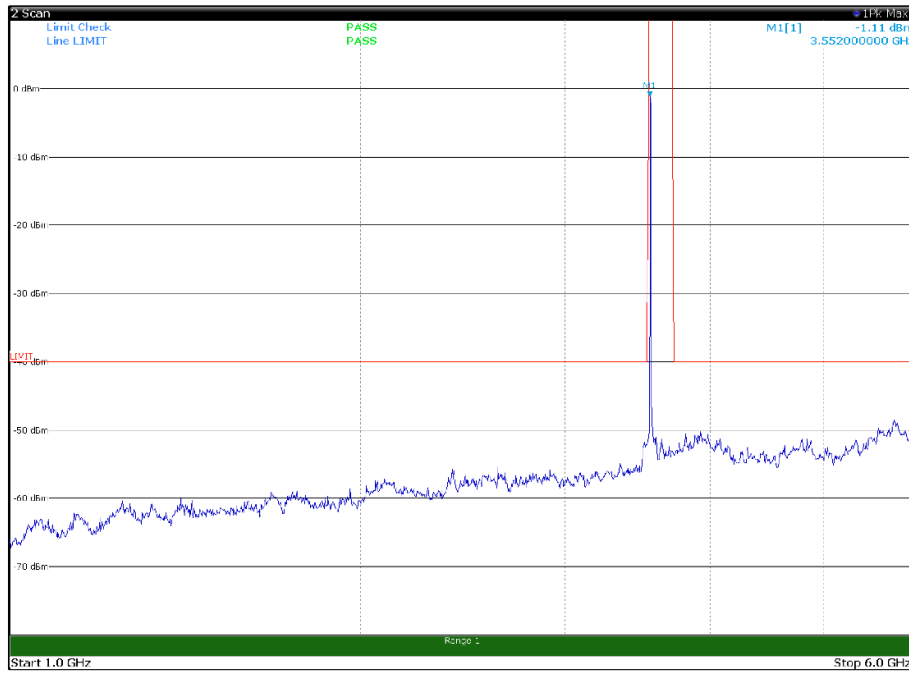

Channel: TOP, Modulation: 64QAM,
BW=10MHz, Range: 1GHz -6GHz, Polarization: Horizontal

Channel: TOP, Modulation: 64QAM,
BW=10MHz, Range: 1GHz -6GHz, Polarization: Vertical

Channel: TOP, Modulation: 64QAM,
 BW=10MHz, Range: 6GHz -18GHz, Polarization: Horizontal

Channel: TOP, Modulation: 64QAM,
 BW=10MHz, Range: 6GHz -18GHz, Polarization: Vertical

Channel: TOP, Modulation: 64QAM,
BW=10MHz, Range: 18GHz - 37GHz, Polarization: Horizontal

Channel: TOP, Modulation: 64QAM,
BW=10MHz, Range: 18GHz - 37GHz, Polarization: Vertical

Channel: BOTTOM, Modulation: 256QAM,
 BW=10MHz, Range: 30MHz- 1GHz, Polarization: Horizontal

Channel: BOTTOM, Modulation: 256QAM,
 BW=10MHz, Range: 30MHz- 1GHz, Polarization: Vertical

Channel: BOTTOM, Modulation: 256QAM,
BW=10MHz, Range: 1GHz -6GHz, Polarization: Horizontal