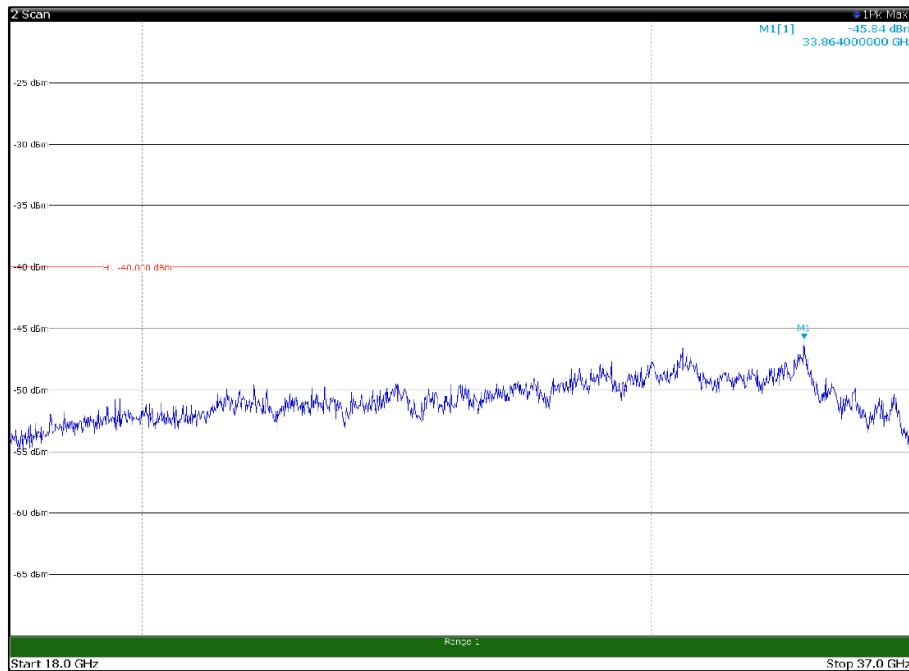

Channel: BOTTOM, Modulation: 64QAM,
BW=10MHz, Range: 18GHz - 37GHz, Polarization: Horizontal

Channel: BOTTOM, Modulation: 64QAM,
BW=10MHz, Range: 18GHz - 37GHz, Polarization: Vertical

Channel: MIDDLE, Modulation: 64QAM,
BW=10MHz, Range: 30MHz- 1GHz, Polarization: Horizontal

Channel: MIDDLE, Modulation: 64QAM,
BW=10MHz, Range: 30MHz- 1GHz, Polarization: Vertical

Channel: MIDDLE, Modulation: 64QAM,
BW=10MHz, Range: 1GHz -6GHz, Polarization: Horizontal

Channel: MIDDLE, Modulation: 64QAM,
BW=10MHz, Range: 1GHz -6GHz, Polarization: Vertical

Channel: MIDDLE, Modulation: 64QAM,
BW=10MHz, Range: 6GHz -18GHz, Polarization: Horizontal

Channel: MIDDLE, Modulation: 64QAM,
BW=10MHz, Range: 6GHz -18GHz, Polarization: Vertical

Channel: MIDDLE, Modulation: 64QAM,
BW=10MHz, Range: 18GHz - 37GHz, Polarization: Horizontal