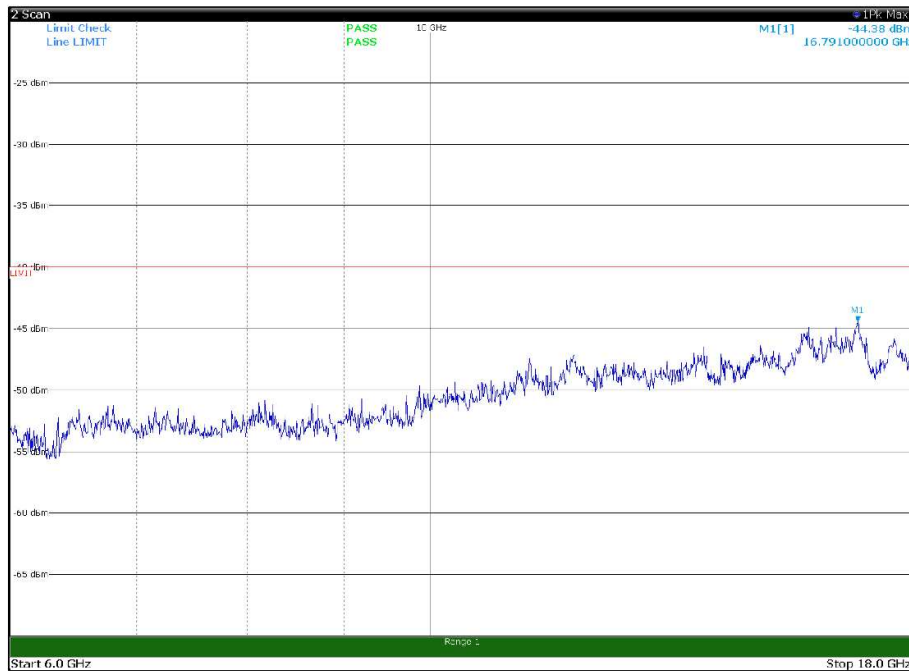

Channel: BOTTOM, Modulation: QPSK,
BW=10MHz, Range: 6GHz -18GHz, Polarization: Horizontal

Channel: BOTTOM, Modulation: QPSK,
BW=10MHz, Range: 6GHz -18GHz, Polarization: Vertical

Channel: BOTTOM, Modulation: QPSK,
BW=10MHz, Range: 18GHz - 37GHz, Polarization: Horizontal

Channel: BOTTOM, Modulation: QPSK,
BW=10MHz, Range: 18GHz - 37GHz, Polarization: Vertical

Channel: MIDDLE, Modulation: QPSK,
 BW=10MHz, Range: 30MHz- 1GHz, Polarization: Horizontal

Channel: MIDDLE, Modulation: QPSK,
 BW=10MHz, Range: 30MHz- 1GHz, Polarization: Vertical

Channel: MIDDLE, Modulation: QPSK,
BW=10MHz, Range: 1GHz -6GHz, Polarization: Horizontal

Channel: MIDDLE, Modulation: QPSK,
BW=10MHz, Range: 1GHz -6GHz, Polarization: Vertical

Channel: MIDDLE, Modulation: QPSK,
 BW=10MHz, Range: 6GHz -18GHz, Polarization: Horizontal