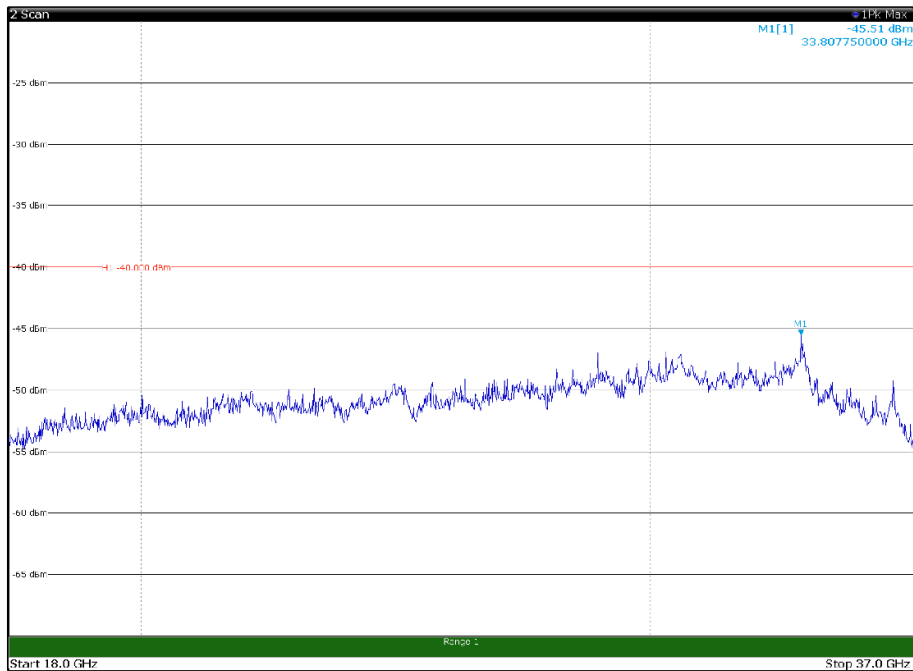

Channel: MIDDLE, Modulation: QPSK,
BW=15MHz, Range: 18GHz - 37GHz, Polarization: Horizontal

Channel: MIDDLE, Modulation: QPSK,
BW=15MHz, Range: 18GHz - 37GHz, Polarization: Vertical