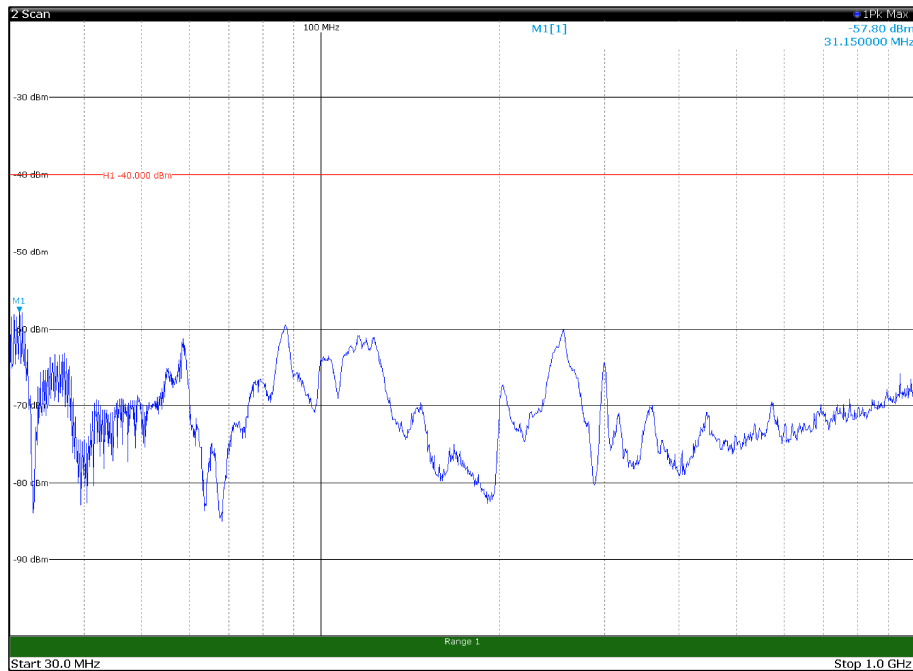

Channel: TOP, Modulation: QPSK,
 BW=10MHz, Range: 30MHz- 1GHz, Polarization: Horizontal

Channel: TOP, Modulation: QPSK,
 BW=10MHz, Range: 30MHz- 1GHz, Polarization: Vertical

Channel: TOP, Modulation: QPSK,
BW=10MHz, Range: 1GHz -6GHz, Polarization: Horizontal

Channel: TOP, Modulation: QPSK,
BW=10MHz, Range: 1GHz -6GHz, Polarization: Vertical

Channel: TOP, Modulation: QPSK,
BW=10MHz, Range: 6GHz -18GHz, Polarization: Horizontal

Channel: TOP, Modulation: QPSK,
BW=10MHz, Range: 6GHz -18GHz, Polarization: Vertical

Channel: TOP, Modulation: QPSK,
BW=10MHz, Range: 18GHz - 37GHz, Polarization: Horizontal

Channel: TOP, Modulation: QPSK,
BW=10MHz, Range: 18GHz - 37GHz, Polarization: Vertical

Channel: BOTTOM, Modulation: 16QAM,
BW=10MHz, Range: 30MHz- 1GHz, Polarization: Horizontal

Channel: BOTTOM, Modulation: 16QAM,
BW=10MHz, Range: 30MHz- 1GHz, Polarization: Vertical

Channel: BOTTOM, Modulation: 16QAM,
BW=10MHz, Range: 1GHz -6GHz, Polarization: Horizontal

Channel: BOTTOM, Modulation: 16QAM,
BW=10MHz, Range: 1GHz -6GHz, Polarization: Vertical