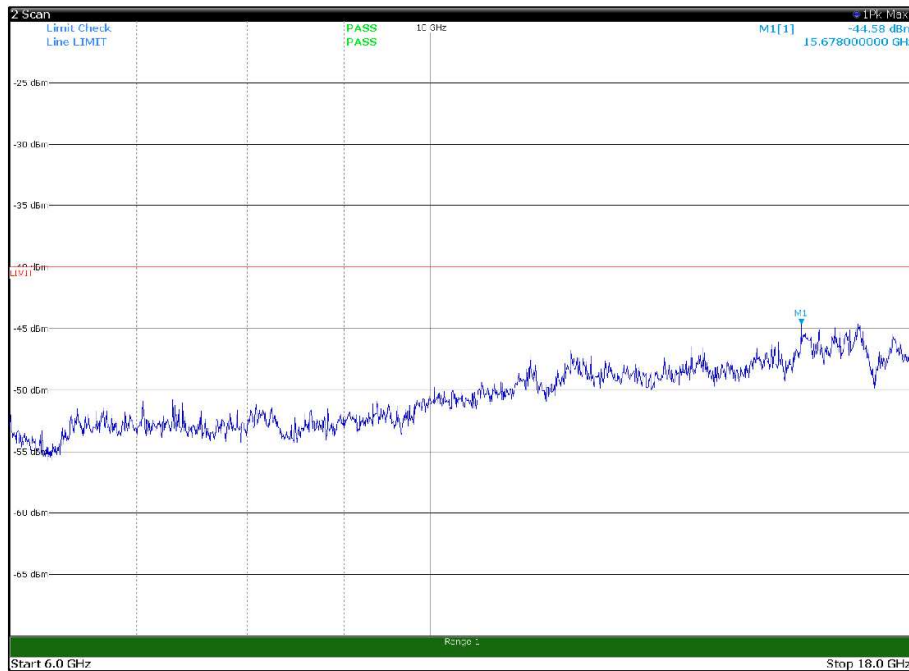

Channel: TOP, Modulation: 256QAM,
 BW=5MHz, Range: 30MHz- 1GHz, Polarization: Horizontal

Channel: TOP, Modulation: 256QAM,
 BW=5MHz, Range: 30MHz- 1GHz, Polarization: Vertical

Channel: TOP, Modulation: 256QAM,
BW=5MHz, Range: 1GHz -6GHz, Polarization: Horizontal

Channel: TOP, Modulation: 256QAM,
BW=5MHz, Range: 1GHz -6GHz, Polarization: Vertical

Channel: TOP, Modulation: 256QAM,
BW=5MHz, Range: 6GHz -18GHz, Polarization: Horizontal

Channel: TOP, Modulation: 256QAM,
BW=5MHz, Range: 6GHz -18GHz, Polarization: Vertical

Channel: TOP, Modulation: 256QAM,
BW=5MHz, Range: 18GHz - 37GHz, Polarization: Horizontal

Channel: TOP, Modulation: 256QAM,
BW=5MHz, Range: 18GHz - 37GHz, Polarization: Vertical

Channel: BOTTOM, Modulation: QPSK,
BW=10MHz, Range: 30MHz- 1GHz, Polarization: Horizontal