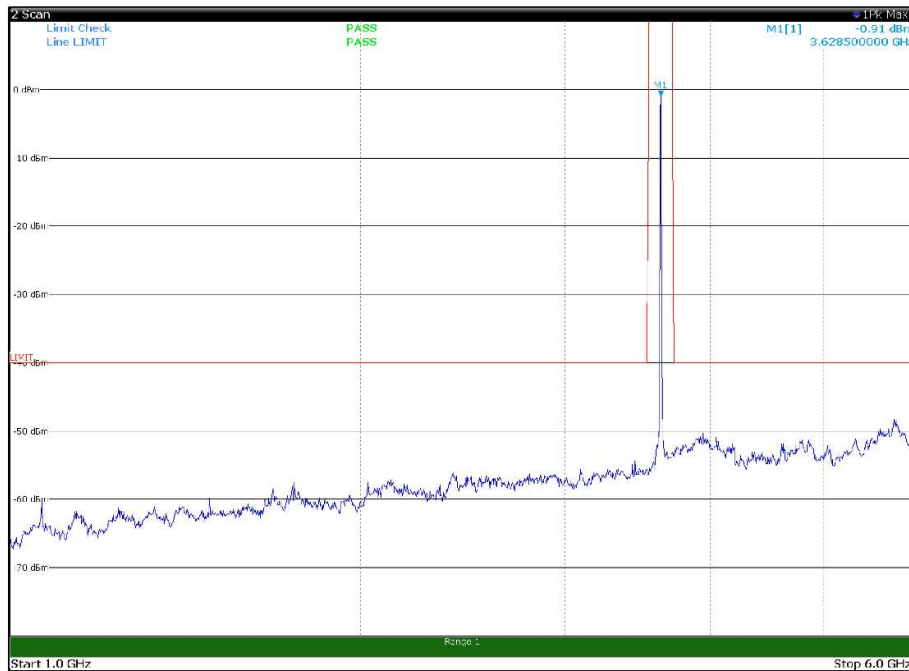

Channel: BOTTOM, Modulation: QPSK,
BW=10MHz, Range: 6GHz -18GHz, Polarization: Horizontal

Channel: BOTTOM, Modulation: QPSK,
BW=10MHz, Range: 6GHz -18GHz, Polarization: Vertical

Channel: BOTTOM, Modulation: QPSK,
BW=10MHz, Range: 18GHz - 37GHz, Polarization: Horizontal

Channel: BOTTOM, Modulation: QPSK,
BW=10MHz, Range: 18GHz - 37GHz, Polarization: Vertical

Channel: MIDDLE, Modulation: QPSK,
 BW=10MHz, Range: 30MHz- 1GHz, Polarization: Horizontal

Channel: MIDDLE, Modulation: QPSK,
 BW=10MHz, Range: 30MHz- 1GHz, Polarization: Vertical

Channel: MIDDLE, Modulation: QPSK,
BW=10MHz, Range: 1GHz -6GHz, Polarization: Horizontal

Channel: MIDDLE, Modulation: QPSK,
BW=10MHz, Range: 1GHz -6GHz, Polarization: Vertical

Channel: MIDDLE, Modulation: QPSK,
 BW=10MHz, Range: 6GHz -18GHz, Polarization: Horizontal