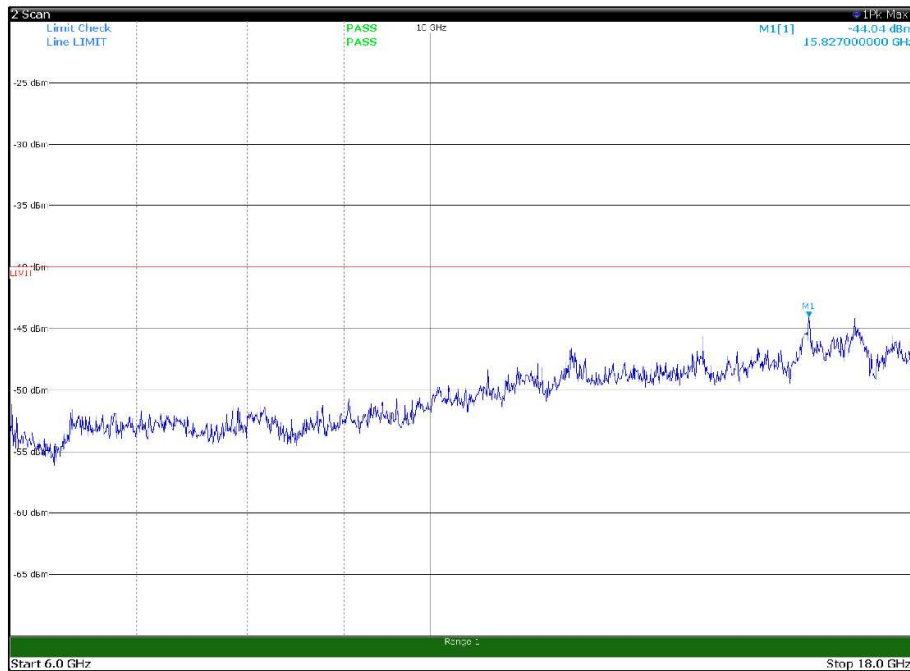

Channel: BOTTOM, Modulation: 256QAM,
BW=10MHz, Range: 1GHz -6GHz, Polarization: Vertical

Channel: BOTTOM, Modulation: 256QAM,
BW=10MHz, Range: 6GHz -18GHz, Polarization: Horizontal

Channel: BOTTOM, Modulation: 256QAM,
BW=10MHz, Range: 6GHz -18GHz, Polarization: Vertical

Channel: BOTTOM, Modulation: 256QAM,
BW=10MHz, Range: 18GHz - 37GHz, Polarization: Horizontal

Channel: BOTTOM, Modulation: 256QAM,
BW=10MHz, Range: 18GHz - 37GHz, Polarization: Vertical

Channel: MIDDLE, Modulation: 256QAM,
 BW=10MHz, Range: 30MHz- 1GHz, Polarization: Horizontal

Channel: MIDDLE, Modulation: 256QAM,
 BW=10MHz, Range: 30MHz- 1GHz, Polarization: Vertical

Channel: MIDDLE, Modulation: 256QAM,
 BW=10MHz, Range: 6GHz -18GHz, Polarization: Horizontal

Channel: MIDDLE, Modulation: 256QAM,
 BW=10MHz, Range: 6GHz -18GHz, Polarization: Vertical