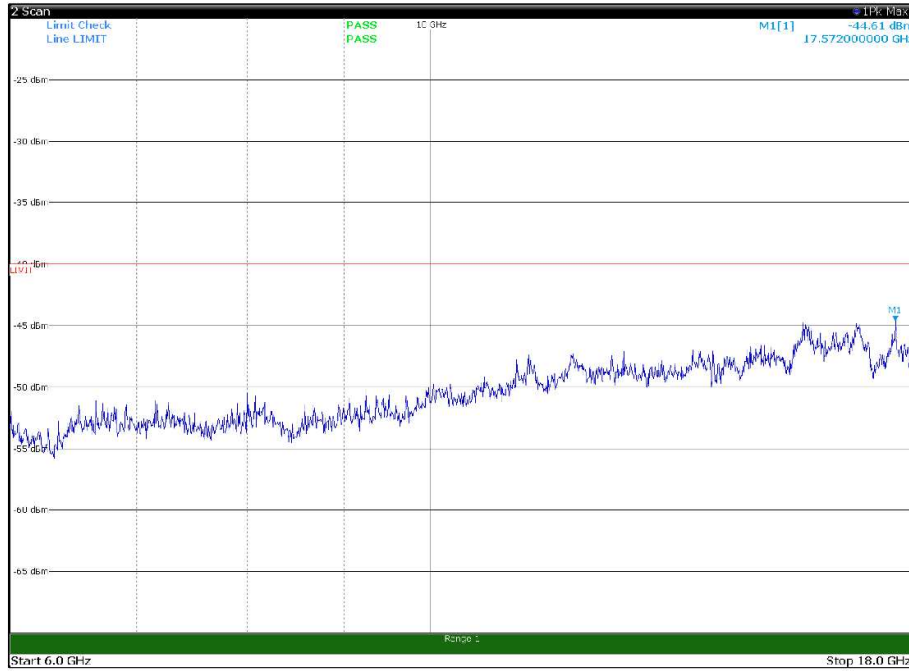

Channel: BOTTOM, Modulation: QPSK,
BW=10MHz, Range: 6GHz -18GHz, Polarization: Horizontal

Channel: BOTTOM, Modulation: QPSK,
BW=10MHz, Range: 6GHz -18GHz, Polarization: Vertical

Channel: BOTTOM, Modulation: QPSK,
BW=10MHz, Range: 18GHz - 37GHz, Polarization: Horizontal

Channel: BOTTOM, Modulation: QPSK,
BW=10MHz, Range: 18GHz - 37GHz, Polarization: Vertical

Channel: MIDDLE, Modulation: QPSK,
 BW=10MHz, Range: 30MHz- 1GHz, Polarization: Horizontal

Channel: MIDDLE, Modulation: QPSK,
 BW=10MHz, Range: 30MHz- 1GHz, Polarization: Vertical

Channel: MIDDLE, Modulation: QPSK,
BW=10MHz, Range: 1GHz -6GHz, Polarization: Horizontal

Channel: MIDDLE, Modulation: QPSK,
BW=10MHz, Range: 1GHz -6GHz, Polarization: Vertical

Channel: MIDDLE, Modulation: QPSK,
 BW=10MHz, Range: 6GHz -18GHz, Polarization: Horizontal