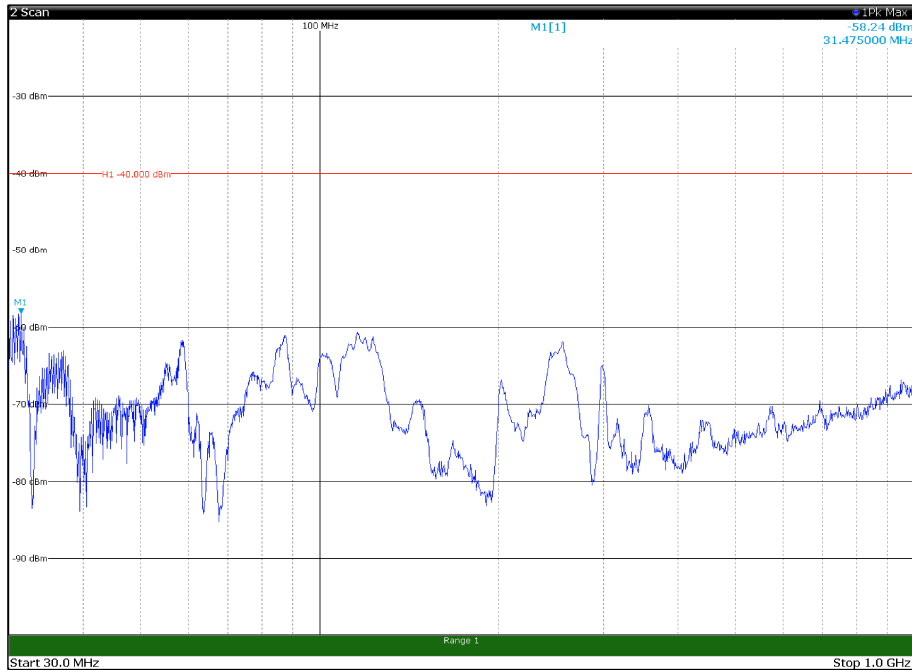

Channel: TOP, Modulation: 256QAM,
 BW=5MHz, Range: 30MHz- 1GHz, Polarization: Horizontal

Channel: TOP, Modulation: 256QAM,
 BW=5MHz, Range: 30MHz- 1GHz, Polarization: Vertical

Channel: TOP, Modulation: 256QAM,
BW=5MHz, Range: 1GHz -6GHz, Polarization: Horizontal

Channel: TOP, Modulation: 256QAM,
BW=5MHz, Range: 1GHz -6GHz, Polarization: Vertical

Channel: TOP, Modulation: 256QAM,
BW=5MHz, Range: 6GHz -18GHz, Polarization: Horizontal

Channel: TOP, Modulation: 256QAM,
BW=5MHz, Range: 6GHz -18GHz, Polarization: Vertical

Channel: TOP, Modulation: 256QAM,
BW=5MHz, Range: 18GHz - 37GHz, Polarization: Horizontal

Channel: TOP, Modulation: 256QAM,
BW=5MHz, Range: 18GHz - 37GHz, Polarization: Vertical

Channel: BOTTOM, Modulation: QPSK,
BW=10MHz, Range: 30MHz- 1GHz, Polarization: Horizontal

Channel: BOTTOM, Modulation: QPSK,
BW=10MHz, Range: 30MHz- 1GHz, Polarization: Vertical

Channel: BOTTOM, Modulation: QPSK,
BW=10MHz, Range: 1GHz -6GHz, Polarization: Horizontal

Channel: BOTTOM, Modulation: QPSK,
BW=10MHz, Range: 1GHz -6GHz, Polarization: Vertical