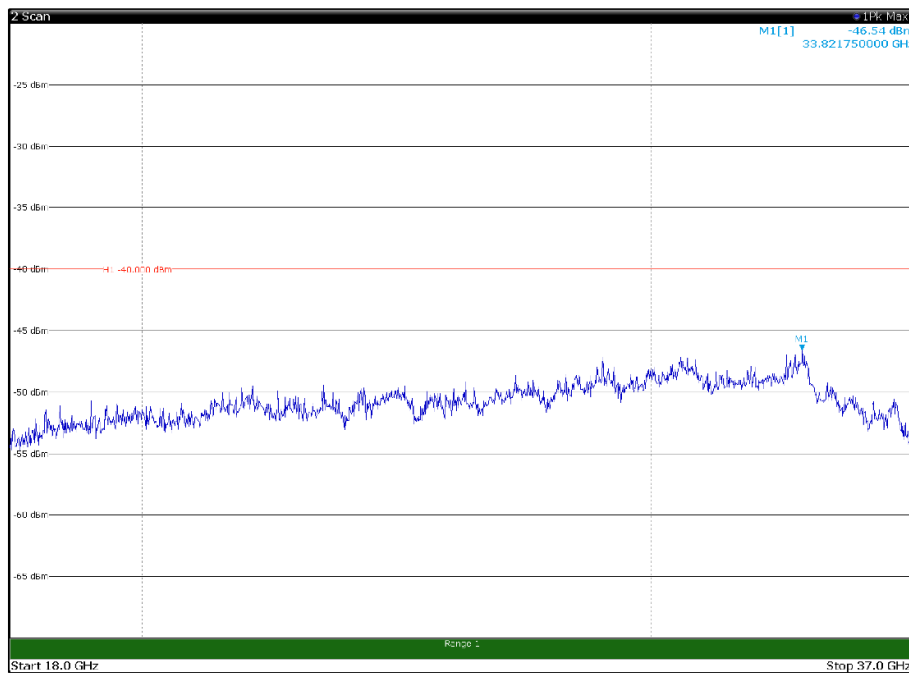

Channel: MIDDLE, Modulation: 16QAM,
BW=10MHz, Range: 6GHz -18GHz, Polarization: Vertical

Channel: MIDDLE, Modulation: 16QAM,
BW=10MHz, Range: 18GHz - 37GHz, Polarization: Horizontal

Channel: MIDDLE, Modulation: 16QAM,
BW=10MHz, Range: 18GHz - 37GHz, Polarization: Vertical

Channel: TOP, Modulation: 16QAM,
BW=10MHz, Range: 30MHz- 1GHz, Polarization: Horizontal

Channel: TOP, Modulation: 16QAM,
BW=10MHz, Range: 30MHz- 1GHz, Polarization: Vertical

Channel: TOP, Modulation: 16QAM,
BW=10MHz, Range: 1GHz -6GHz, Polarization: Horizontal

Channel: TOP, Modulation: 16QAM,
BW=10MHz, Range: 1GHz -6GHz, Polarization: Vertical

Channel: TOP, Modulation: 16QAM,
 BW=10MHz, Range: 6GHz -18GHz, Polarization: Horizontal

Channel: TOP, Modulation: 16QAM,
 BW=10MHz, Range: 6GHz -18GHz, Polarization: Vertical