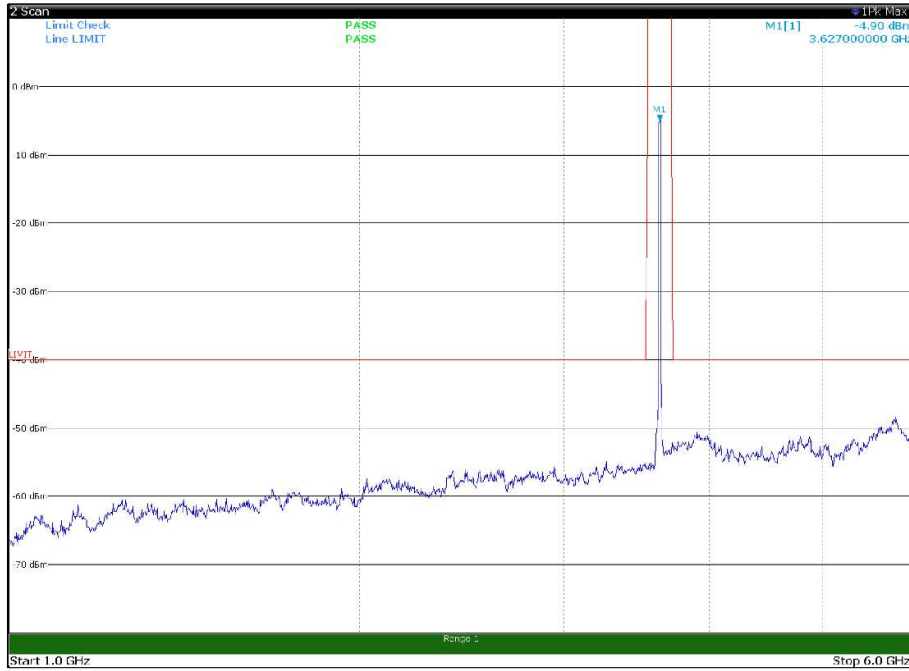

Channel: MIDDLE, Modulation: QPSK,
BW=15MHz, Range: 30MHz- 1GHz, Polarization: Vertical

Channel: MIDDLE, Modulation: QPSK,
BW=15MHz, Range: 1GHz -6GHz, Polarization: Horizontal