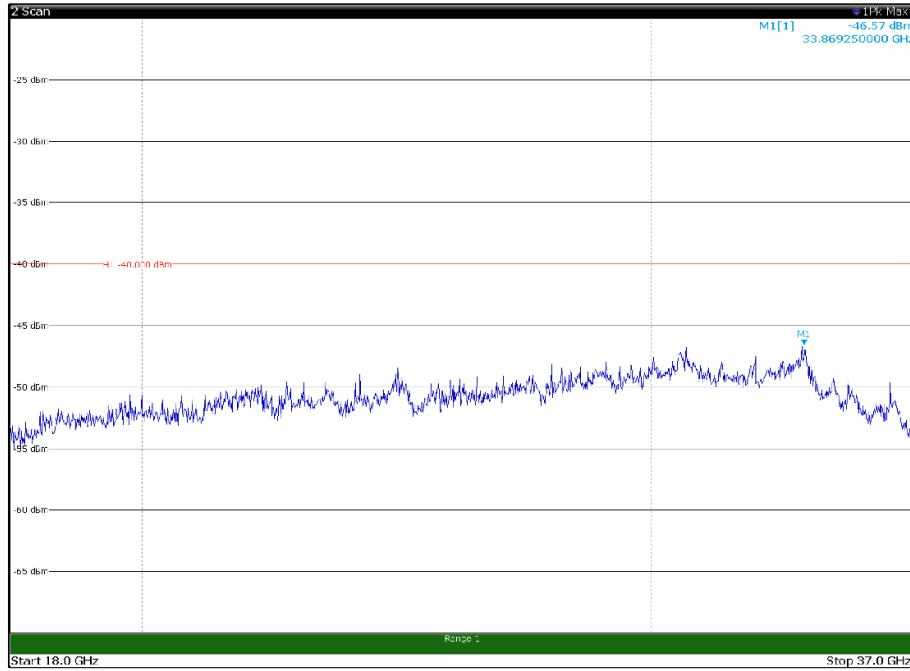

Channel: BOTTOM, Modulation: 16QAM,
 BW=10MHz, Range: 18GHz - 37GHz, Polarization: Vertical

Channel: MIDDLE, Modulation: 16QAM,
BW=10MHz, Range: 30MHz- 1GHz, Polarization: Horizontal

Channel: MIDDLE, Modulation: 16QAM,
BW=10MHz, Range: 30MHz- 1GHz, Polarization: Vertical

Channel: MIDDLE, Modulation: 16QAM,
BW=10MHz, Range: 1GHz -6GHz, Polarization: Horizontal

Channel: MIDDLE, Modulation: 16QAM,
BW=10MHz, Range: 1GHz -6GHz, Polarization: Vertical

Channel: MIDDLE, Modulation: 16QAM,
BW=10MHz, Range: 6GHz -18GHz, Polarization: Horizontal

Channel: MIDDLE, Modulation: 16QAM,
BW=10MHz, Range: 6GHz -18GHz, Polarization: Vertical

Channel: MIDDLE, Modulation: 16QAM,
BW=10MHz, Range: 18GHz - 37GHz, Polarization: Horizontal

Channel: MIDDLE, Modulation: 16QAM,
BW=10MHz, Range: 18GHz - 37GHz, Polarization: Vertical