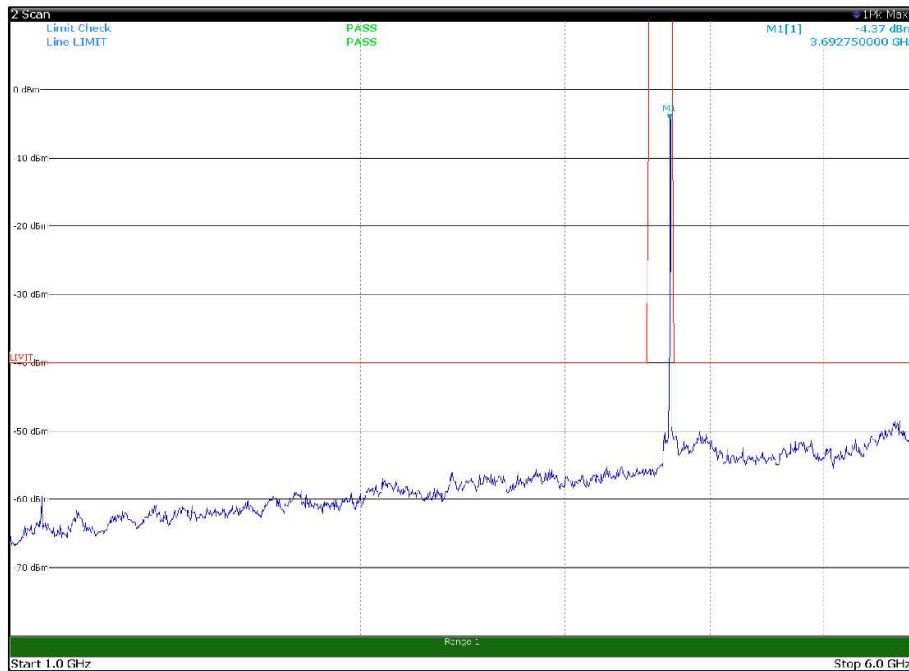

Channel: MIDDLE, Modulation: QPSK,
BW=10MHz, Range: 1GHz -6GHz, Polarization: Horizontal

Channel: MIDDLE, Modulation: QPSK,
BW=10MHz, Range: 1GHz -6GHz, Polarization: Vertical

Channel: MIDDLE, Modulation: QPSK,
 BW=10MHz, Range: 6GHz -18GHz, Polarization: Horizontal

Channel: MIDDLE, Modulation: QPSK,
 BW=10MHz, Range: 6GHz -18GHz, Polarization: Vertical

Channel: MIDDLE, Modulation: QPSK,
BW=10MHz, Range: 18GHz - 37GHz, Polarization: Horizontal

Channel: MIDDLE, Modulation: QPSK,
BW=10MHz, Range: 18GHz - 37GHz, Polarization: Vertical

Channel: TOP, Modulation: QPSK,
 BW=10MHz, Range: 30MHz- 1GHz, Polarization: Horizontal

Channel: TOP, Modulation: QPSK,
 BW=10MHz, Range: 30MHz- 1GHz, Polarization: Vertical

Channel: TOP, Modulation: QPSK,
BW=10MHz, Range: 1GHz -6GHz, Polarization: Horizontal