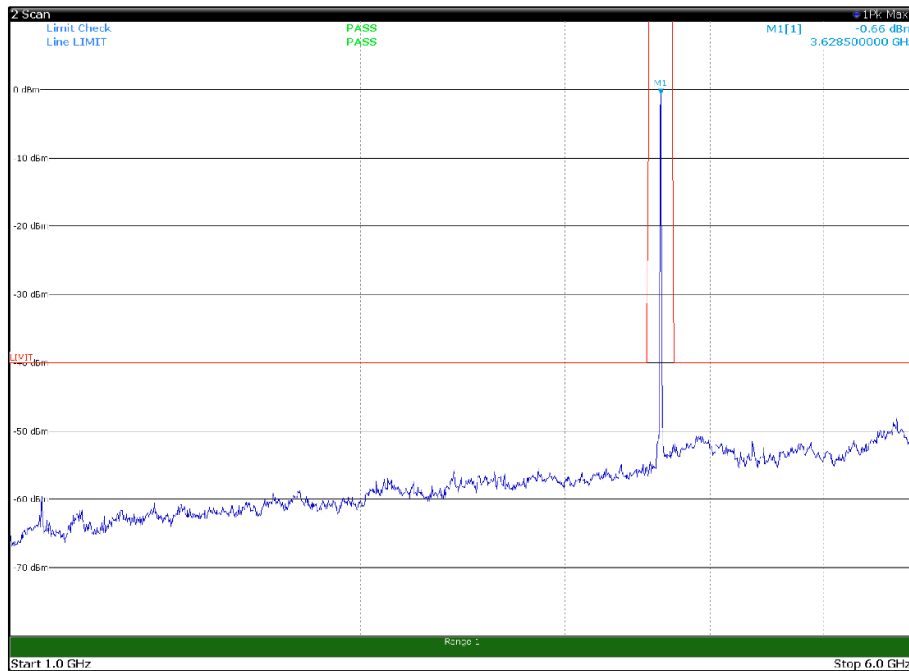

Channel: MIDDLE, Modulation: 64QAM,
BW=10MHz, Range: 1GHz -6GHz, Polarization: Horizontal

Channel: MIDDLE, Modulation: 64QAM,
BW=10MHz, Range: 1GHz -6GHz, Polarization: Vertical