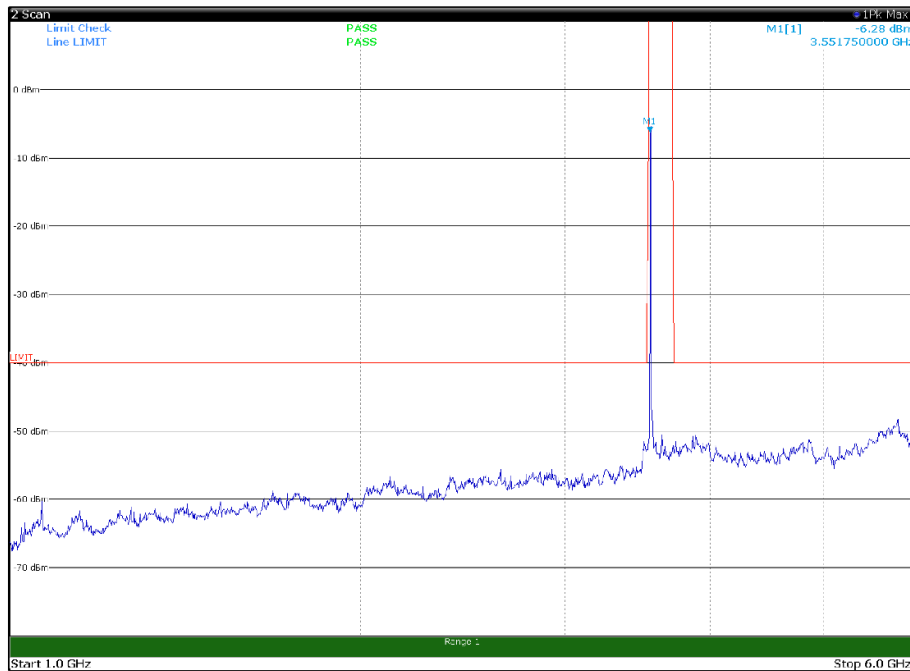

Channel: TOP, Modulation: QPSK,
BW=10MHz, Range: 1GHz -6GHz, Polarization: Vertical

Channel: TOP, Modulation: QPSK,
BW=10MHz, Range: 6GHz -18GHz, Polarization: Horizontal

Channel: TOP, Modulation: QPSK,
BW=10MHz, Range: 6GHz -18GHz, Polarization: Vertical

Channel: TOP, Modulation: QPSK,
BW=10MHz, Range: 18GHz - 37GHz, Polarization: Horizontal

Channel: TOP, Modulation: QPSK,
BW=10MHz, Range: 18GHz - 37GHz, Polarization: Vertical

Channel: BOTTOM, Modulation: 16QAM,
BW=10MHz, Range: 30MHz- 1GHz, Polarization: Horizontal

Channel: BOTTOM, Modulation: 16QAM,
BW=10MHz, Range: 30MHz- 1GHz, Polarization: Vertical

Channel: BOTTOM, Modulation: 16QAM,
BW=10MHz, Range: 1GHz -6GHz, Polarization: Horizontal

Channel: BOTTOM, Modulation: 16QAM,
BW=10MHz, Range: 1GHz -6GHz, Polarization: Vertical