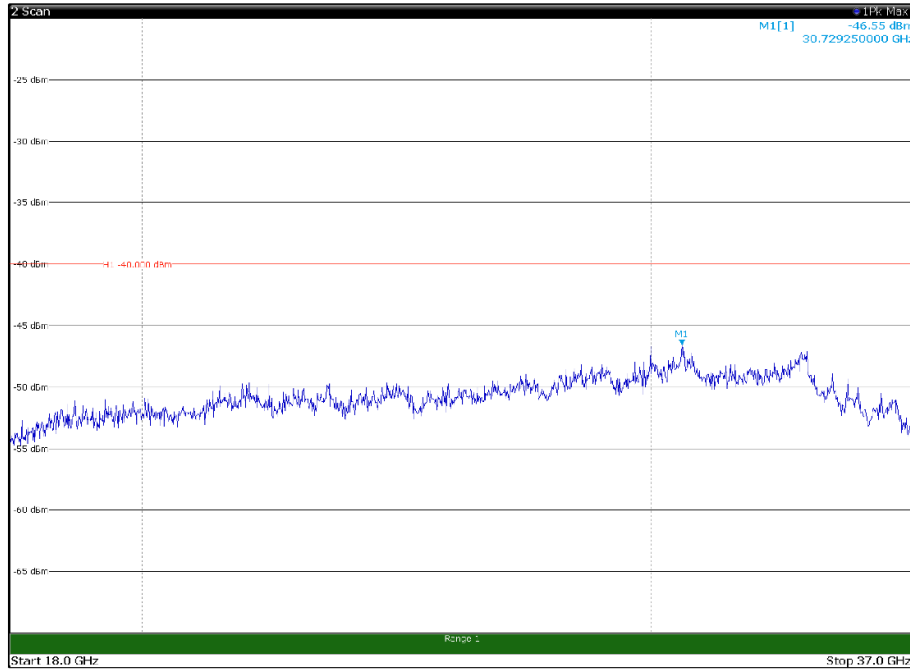

Channel: BOTTOM, Modulation: 256QAM,
BW=10MHz, Range: 18GHz - 37GHz, Polarization: Horizontal

Channel: BOTTOM, Modulation: 256QAM,
BW=10MHz, Range: 18GHz - 37GHz, Polarization: Vertical

Channel: MIDDLE, Modulation: 256QAM,
 BW=10MHz, Range: 30MHz- 1GHz, Polarization: Horizontal

Channel: MIDDLE, Modulation: 256QAM,
 BW=10MHz, Range: 30MHz- 1GHz, Polarization: Vertical

Channel: MIDDLE, Modulation: 256QAM,
 BW=10MHz, Range: 6GHz -18GHz, Polarization: Horizontal

Channel: MIDDLE, Modulation: 256QAM,
 BW=10MHz, Range: 6GHz -18GHz, Polarization: Vertical

Channel: TOP, Modulation: 256QAM,
BW=10MHz, Range: 30MHz- 1GHz, Polarization: Horizontal

Channel: TOP, Modulation: 256QAM,
BW=10MHz, Range: 30MHz- 1GHz, Polarization: Vertical

Channel: TOP, Modulation: 256QAM,
BW=10MHz, Range: 1GHz -6GHz, Polarization: Horizontal

Channel: TOP, Modulation: 256QAM,
BW=10MHz, Range: 1GHz -6GHz, Polarization: Vertical

Channel: TOP, Modulation: 256QAM,
BW=10MHz, Range: 6GHz -18GHz, Polarization: Horizontal

Channel: TOP, Modulation: 256QAM,
BW=10MHz, Range: 6GHz -18GHz, Polarization: Vertical