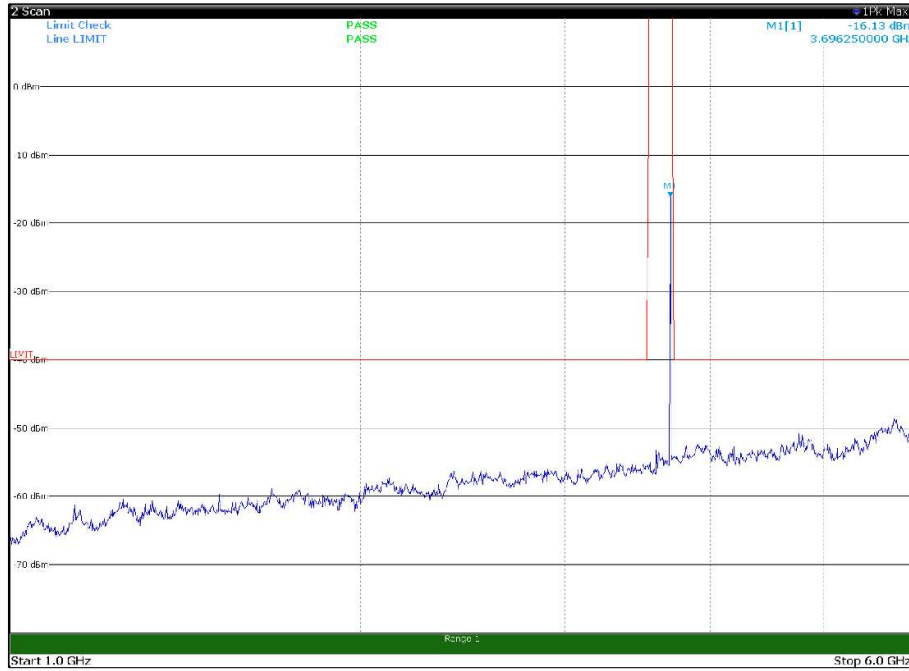

Channel: TOP, Modulation: 256QAM,
 BW=5MHz, Range: 30MHz- 1GHz, Polarization: Horizontal

Channel: TOP, Modulation: 256QAM,
 BW=5MHz, Range: 30MHz- 1GHz, Polarization: Vertical

Channel: TOP, Modulation: 256QAM,
BW=5MHz, Range: 1GHz -6GHz, Polarization: Horizontal

Channel: TOP, Modulation: 256QAM,
BW=5MHz, Range: 1GHz -6GHz, Polarization: Vertical

Channel: TOP, Modulation: 256QAM,
BW=5MHz, Range: 6GHz -18GHz, Polarization: Horizontal

Channel: TOP, Modulation: 256QAM,
BW=5MHz, Range: 6GHz -18GHz, Polarization: Vertical

Channel: TOP, Modulation: 256QAM,
BW=5MHz, Range: 18GHz - 37GHz, Polarization: Horizontal

Channel: TOP, Modulation: 256QAM,
BW=5MHz, Range: 18GHz - 37GHz, Polarization: Vertical

Channel: BOTTOM, Modulation: QPSK,
BW=10MHz, Range: 30MHz- 1GHz, Polarization: Horizontal