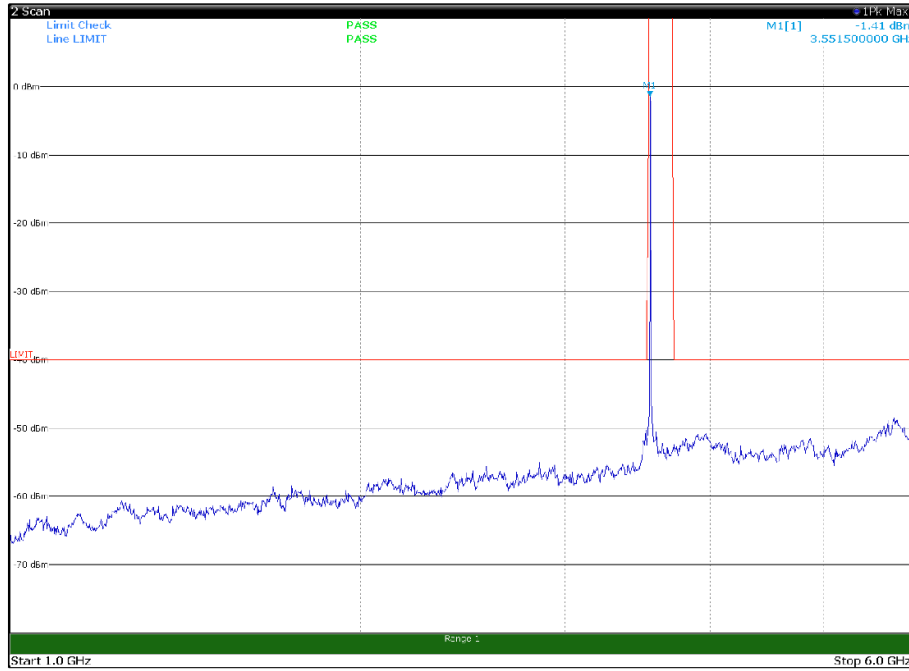

Channel: BOTTOM, Modulation: 64QAM,
BW=10MHz, Range: 30MHz- 1GHz, Polarization: Vertical

Channel: BOTTOM, Modulation: 64QAM,
BW=10MHz, Range: 1GHz -6GHz, Polarization: Horizontal