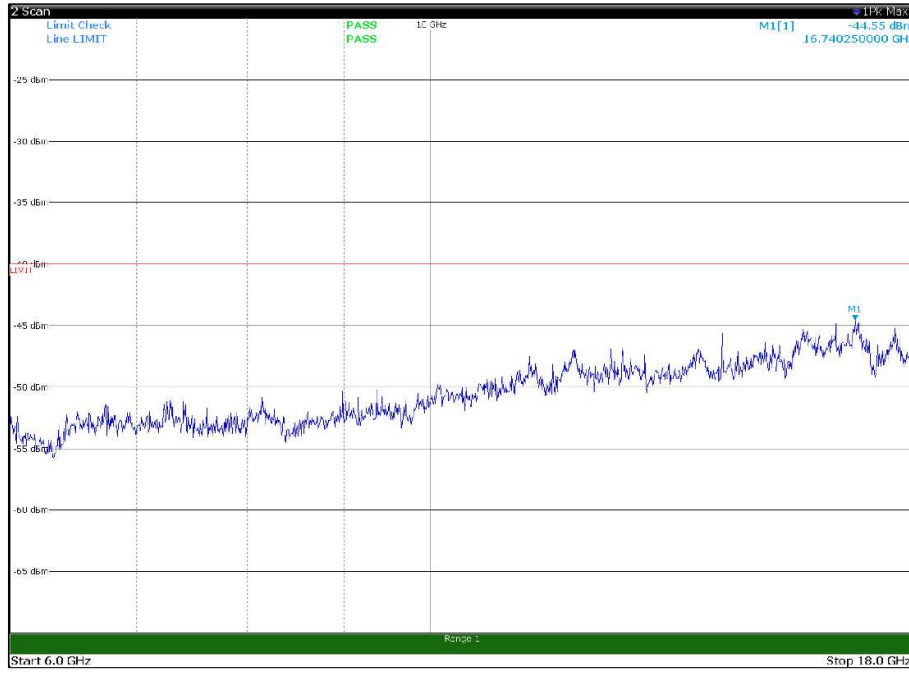

Channel: TOP, Modulation: 256QAM,
 BW=5MHz, Range: 30MHz- 1GHz, Polarization: Horizontal

Channel: TOP, Modulation: 256QAM,
 BW=5MHz, Range: 30MHz- 1GHz, Polarization: Vertical

Channel: TOP, Modulation: 256QAM,
BW=5MHz, Range: 1GHz -6GHz, Polarization: Horizontal

Channel: TOP, Modulation: 256QAM,
BW=5MHz, Range: 1GHz -6GHz, Polarization: Vertical

Channel: TOP, Modulation: 256QAM,
BW=5MHz, Range: 6GHz -18GHz, Polarization: Horizontal

Channel: TOP, Modulation: 256QAM,
BW=5MHz, Range: 6GHz -18GHz, Polarization: Vertical

Channel: TOP, Modulation: 256QAM,
BW=5MHz, Range: 18GHz - 37GHz, Polarization: Horizontal

Channel: TOP, Modulation: 256QAM,
BW=5MHz, Range: 18GHz - 37GHz, Polarization: Vertical

Channel: BOTTOM, Modulation: QPSK,
BW=10MHz, Range: 30MHz- 1GHz, Polarization: Horizontal