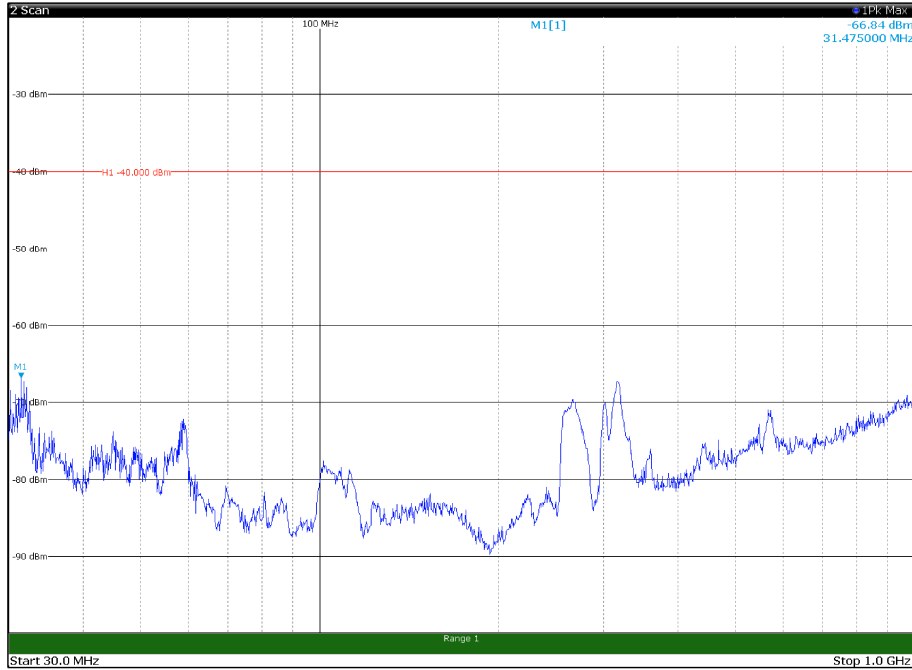

Channel: TOP, Modulation: 256QAM,
 BW=5MHz, Range: 30MHz- 1GHz, Polarization: Horizontal

Channel: TOP, Modulation: 256QAM,
 BW=5MHz, Range: 30MHz- 1GHz, Polarization: Vertical

Channel: TOP, Modulation: 256QAM,
BW=5MHz, Range: 1GHz -6GHz, Polarization: Horizontal

Channel: TOP, Modulation: 256QAM,
BW=5MHz, Range: 1GHz -6GHz, Polarization: Vertical

Channel: TOP, Modulation: 256QAM,
BW=5MHz, Range: 6GHz -18GHz, Polarization: Horizontal

Channel: TOP, Modulation: 256QAM,
BW=5MHz, Range: 6GHz -18GHz, Polarization: Vertical

Channel: TOP, Modulation: 256QAM,
BW=5MHz, Range: 18GHz - 37GHz, Polarization: Horizontal

Channel: TOP, Modulation: 256QAM,
BW=5MHz, Range: 18GHz - 37GHz, Polarization: Vertical

Channel: BOTTOM, Modulation: QPSK,
BW=10MHz, Range: 30MHz- 1GHz, Polarization: Horizontal

Channel: BOTTOM, Modulation: QPSK,
BW=10MHz, Range: 30MHz- 1GHz, Polarization: Vertical

Channel: BOTTOM, Modulation: QPSK,
BW=10MHz, Range: 1GHz -6GHz, Polarization: Horizontal

Channel: BOTTOM, Modulation: QPSK,
BW=10MHz, Range: 1GHz -6GHz, Polarization: Vertical