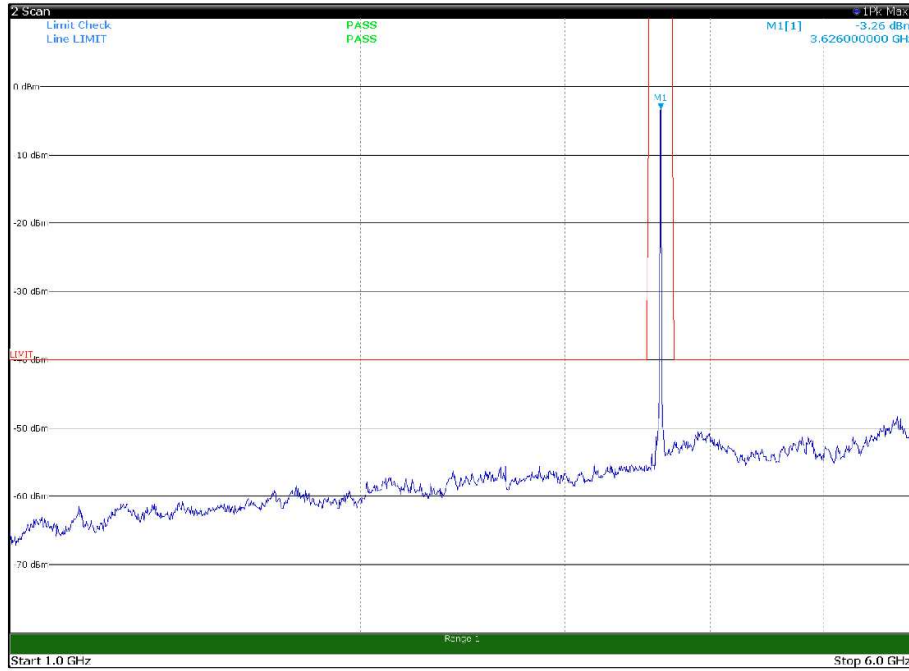

Channel: BOTTOM, Modulation: 64QAM,
BW=10MHz, Range: 1GHz -6GHz, Polarization: Vertical

Channel: BOTTOM, Modulation: 64QAM,
BW=10MHz, Range: 6GHz -18GHz, Polarization: Horizontal

Channel: BOTTOM, Modulation: 64QAM,
BW=10MHz, Range: 6GHz -18GHz, Polarization: Vertical

Channel: BOTTOM, Modulation: 64QAM,
BW=10MHz, Range: 18GHz - 37GHz, Polarization: Horizontal

Channel: BOTTOM, Modulation: 64QAM,
BW=10MHz, Range: 18GHz - 37GHz, Polarization: Vertical

Channel: MIDDLE, Modulation: 64QAM,
BW=10MHz, Range: 30MHz- 1GHz, Polarization: Horizontal

Channel: MIDDLE, Modulation: 64QAM,
BW=10MHz, Range: 30MHz- 1GHz, Polarization: Vertical

Channel: MIDDLE, Modulation: 64QAM,
BW=10MHz, Range: 1GHz -6GHz, Polarization: Horizontal

Channel: MIDDLE, Modulation: 64QAM,
BW=10MHz, Range: 1GHz -6GHz, Polarization: Vertical