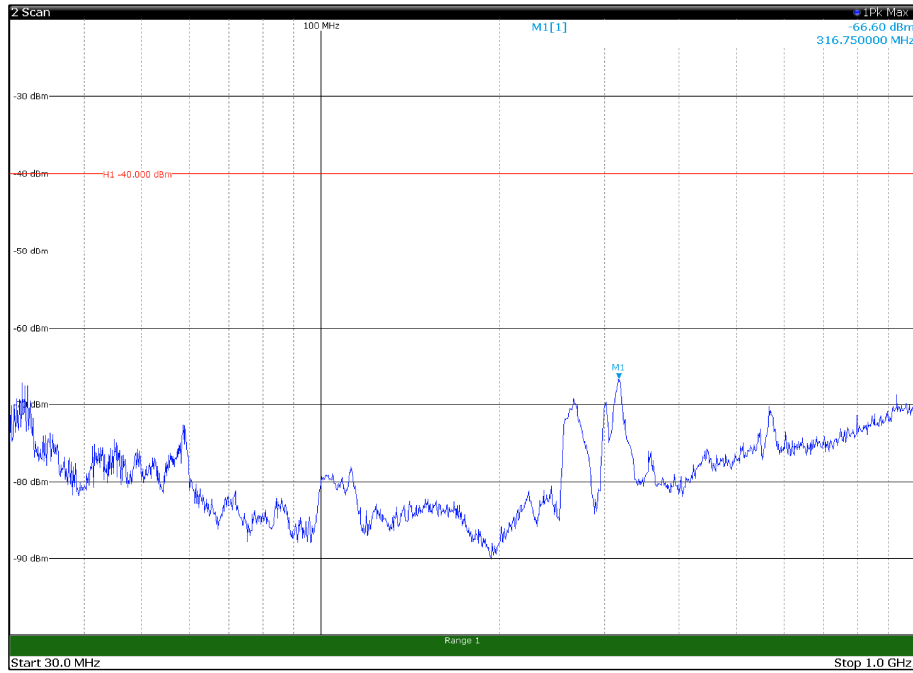

Channel: TOP, Modulation: QPSK,
 BW=10MHz, Range: 30MHz- 1GHz, Polarization: Horizontal

Channel: TOP, Modulation: QPSK,
 BW=10MHz, Range: 30MHz- 1GHz, Polarization: Vertical

Channel: TOP, Modulation: QPSK,
BW=10MHz, Range: 1GHz -6GHz, Polarization: Horizontal

Channel: TOP, Modulation: QPSK,
BW=10MHz, Range: 1GHz -6GHz, Polarization: Vertical

Channel: TOP, Modulation: QPSK,
BW=10MHz, Range: 6GHz -18GHz, Polarization: Horizontal

Channel: TOP, Modulation: QPSK,
BW=10MHz, Range: 6GHz -18GHz, Polarization: Vertical

Channel: TOP, Modulation: QPSK,
BW=10MHz, Range: 18GHz - 37GHz, Polarization: Horizontal

Channel: TOP, Modulation: QPSK,
BW=10MHz, Range: 18GHz - 37GHz, Polarization: Vertical

Channel: BOTTOM, Modulation: 16QAM,
BW=10MHz, Range: 30MHz- 1GHz, Polarization: Horizontal

Channel: BOTTOM, Modulation: 16QAM,
BW=10MHz, Range: 30MHz- 1GHz, Polarization: Vertical

Channel: BOTTOM, Modulation: 16QAM,
BW=10MHz, Range: 1GHz -6GHz, Polarization: Horizontal

Channel: BOTTOM, Modulation: 16QAM,
BW=10MHz, Range: 1GHz -6GHz, Polarization: Vertical