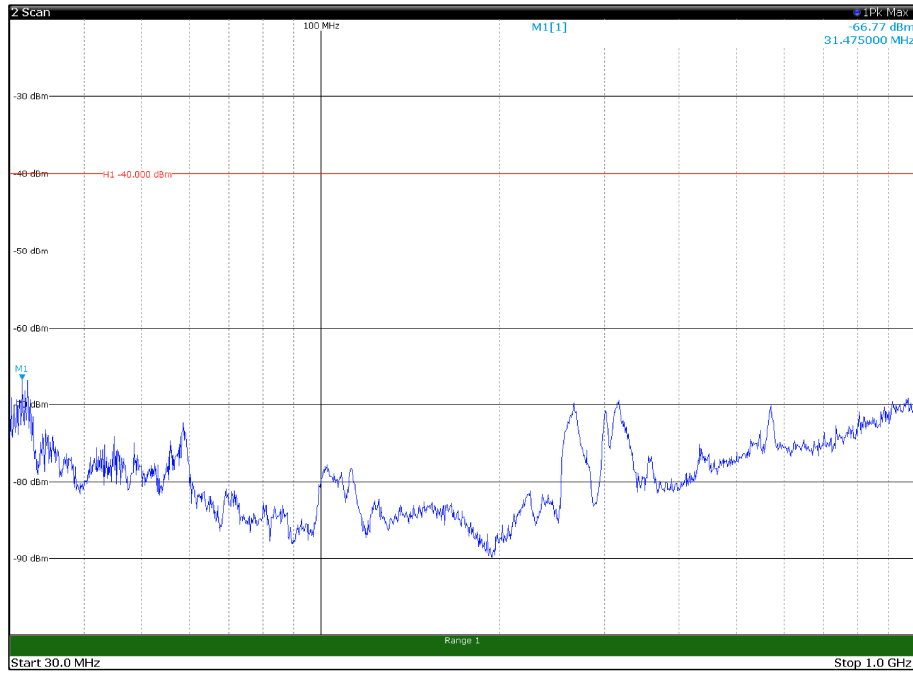

Channel: BOTTOM, Modulation: 16QAM,
 BW=10MHz, Range: 18GHz - 37GHz, Polarization: Vertical

Channel: MIDDLE, Modulation: 16QAM,
BW=10MHz, Range: 30MHz- 1GHz, Polarization: Horizontal

Channel: MIDDLE, Modulation: 16QAM,
BW=10MHz, Range: 30MHz- 1GHz, Polarization: Vertical

Channel: MIDDLE, Modulation: 16QAM,
BW=10MHz, Range: 1GHz -6GHz, Polarization: Horizontal

Channel: MIDDLE, Modulation: 16QAM,
BW=10MHz, Range: 1GHz -6GHz, Polarization: Vertical

Channel: MIDDLE, Modulation: 16QAM,
BW=10MHz, Range: 6GHz -18GHz, Polarization: Horizontal

Channel: MIDDLE, Modulation: 16QAM,
BW=10MHz, Range: 6GHz -18GHz, Polarization: Vertical

Channel: MIDDLE, Modulation: 16QAM,
BW=10MHz, Range: 18GHz - 37GHz, Polarization: Horizontal

Channel: MIDDLE, Modulation: 16QAM,
BW=10MHz, Range: 18GHz - 37GHz, Polarization: Vertical

Channel: TOP, Modulation: 16QAM,
BW=10MHz, Range: 30MHz- 1GHz, Polarization: Horizontal

Channel: TOP, Modulation: 16QAM,
BW=10MHz, Range: 30MHz- 1GHz, Polarization: Vertical

Channel: TOP, Modulation: 16QAM,
BW=10MHz, Range: 1GHz -6GHz, Polarization: Horizontal