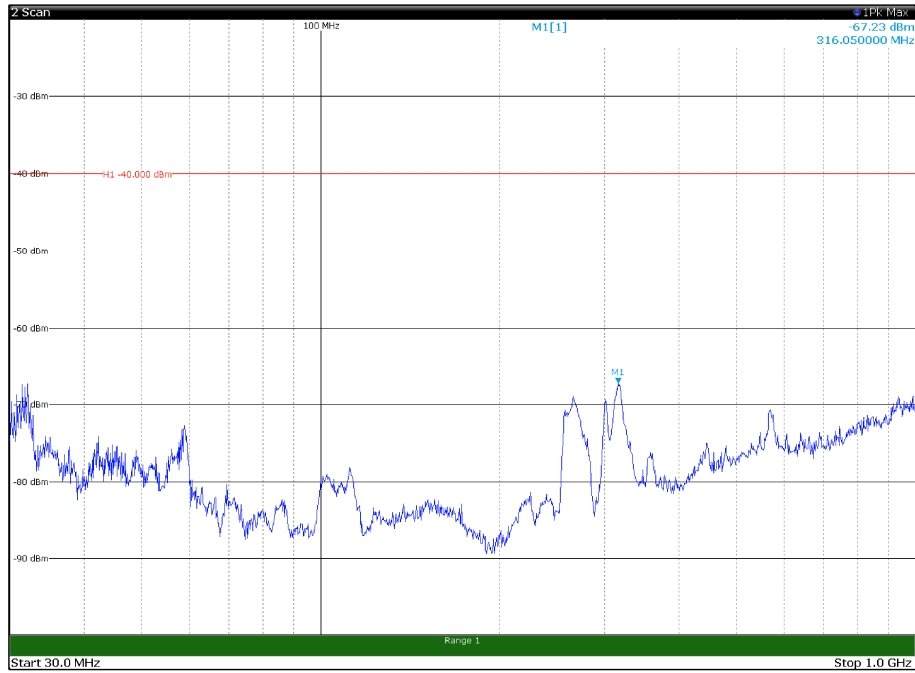

Channel: MIDDLE, Modulation: 64QAM,
BW=10MHz, Range: 18GHz - 37GHz, Polarization: Vertical

Channel: TOP, Modulation: 64QAM,
BW=10MHz, Range: 30MHz- 1GHz, Polarization: Horizontal

Channel: TOP, Modulation: 64QAM,
BW=10MHz, Range: 30MHz- 1GHz, Polarization: Vertical

Channel: TOP, Modulation: 64QAM,
BW=10MHz, Range: 1GHz -6GHz, Polarization: Horizontal

Channel: TOP, Modulation: 64QAM,
BW=10MHz, Range: 1GHz -6GHz, Polarization: Vertical

Channel: TOP, Modulation: 64QAM,
 BW=10MHz, Range: 6GHz -18GHz, Polarization: Horizontal

Channel: TOP, Modulation: 64QAM,
 BW=10MHz, Range: 6GHz -18GHz, Polarization: Vertical

Channel: TOP, Modulation: 64QAM,
BW=10MHz, Range: 18GHz - 37GHz, Polarization: Horizontal

Channel: TOP, Modulation: 64QAM,
BW=10MHz, Range: 18GHz - 37GHz, Polarization: Vertical