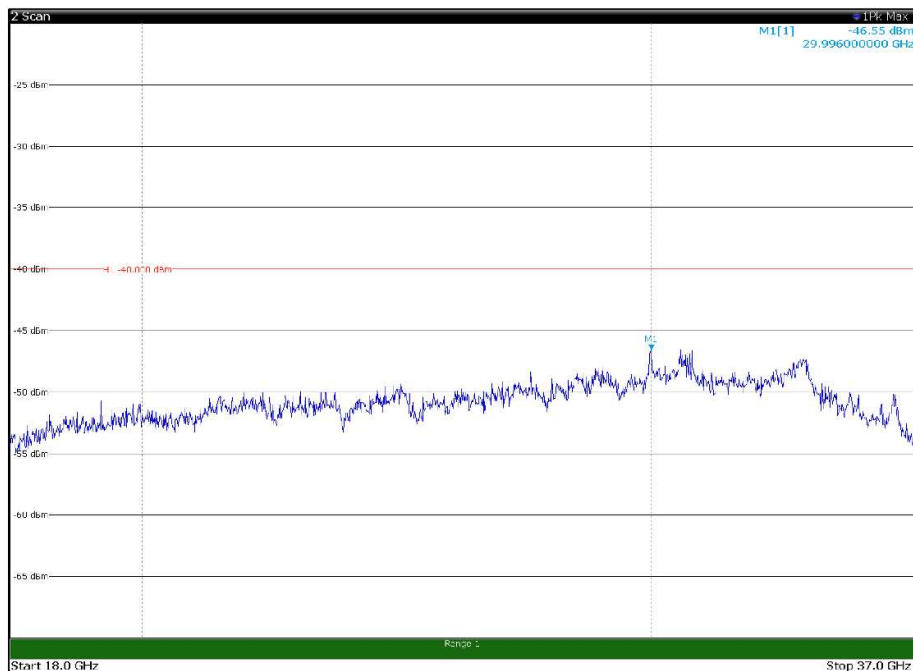

Channel: TOP, Modulation: QPSK,
BW=10MHz, Range: 18GHz - 37GHz, Polarization: Horizontal

Channel: TOP, Modulation: QPSK,
BW=10MHz, Range: 18GHz - 37GHz, Polarization: Vertical

Channel: BOTTOM, Modulation: 16QAM,
BW=10MHz, Range: 30MHz- 1GHz, Polarization: Horizontal

Channel: BOTTOM, Modulation: 16QAM,
BW=10MHz, Range: 30MHz- 1GHz, Polarization: Vertical

Channel: BOTTOM, Modulation: 16QAM,
BW=10MHz, Range: 1GHz -6GHz, Polarization: Horizontal

Channel: BOTTOM, Modulation: 16QAM,
BW=10MHz, Range: 1GHz -6GHz, Polarization: Vertical

Channel: BOTTOM, Modulation: 16QAM,
BW=10MHz, Range: 6GHz -18GHz, Polarization: Horizontal

Channel: BOTTOM, Modulation: 16QAM,
BW=10MHz, Range: 6GHz -18GHz, Polarization: Vertical

Channel: BOTTOM, Modulation: 16QAM,
 BW=10MHz, Range: 18GHz - 37GHz, Polarization: Horizontal