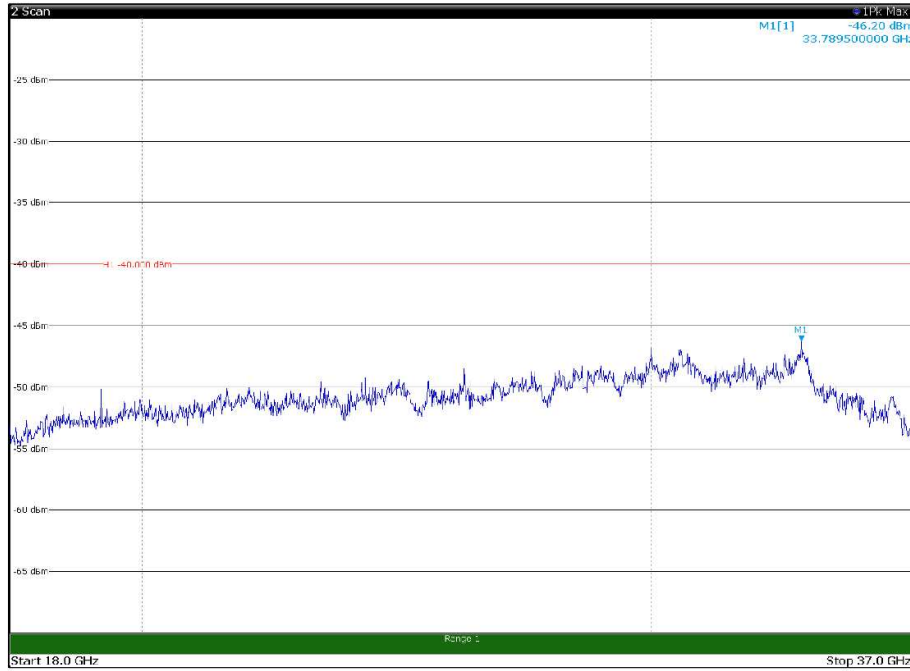

Channel: MIDDLE, Modulation: 256QAM,
 BW=10MHz, Range: 30MHz- 1GHz, Polarization: Vertical

Channel: MIDDLE, Modulation: 256QAM,
 BW=10MHz, Range: 6GHz -18GHz, Polarization: Horizontal

Channel: MIDDLE, Modulation: 256QAM,
 BW=10MHz, Range: 6GHz -18GHz, Polarization: Vertical

Channel: TOP, Modulation: 256QAM,
BW=10MHz, Range: 30MHz- 1GHz, Polarization: Horizontal

Channel: TOP, Modulation: 256QAM,
BW=10MHz, Range: 30MHz- 1GHz, Polarization: Vertical

Channel: TOP, Modulation: 256QAM,
BW=10MHz, Range: 1GHz -6GHz, Polarization: Horizontal

Channel: TOP, Modulation: 256QAM,
BW=10MHz, Range: 1GHz -6GHz, Polarization: Vertical

Channel: TOP, Modulation: 256QAM,
BW=10MHz, Range: 6GHz -18GHz, Polarization: Horizontal

Channel: TOP, Modulation: 256QAM,
BW=10MHz, Range: 6GHz -18GHz, Polarization: Vertical