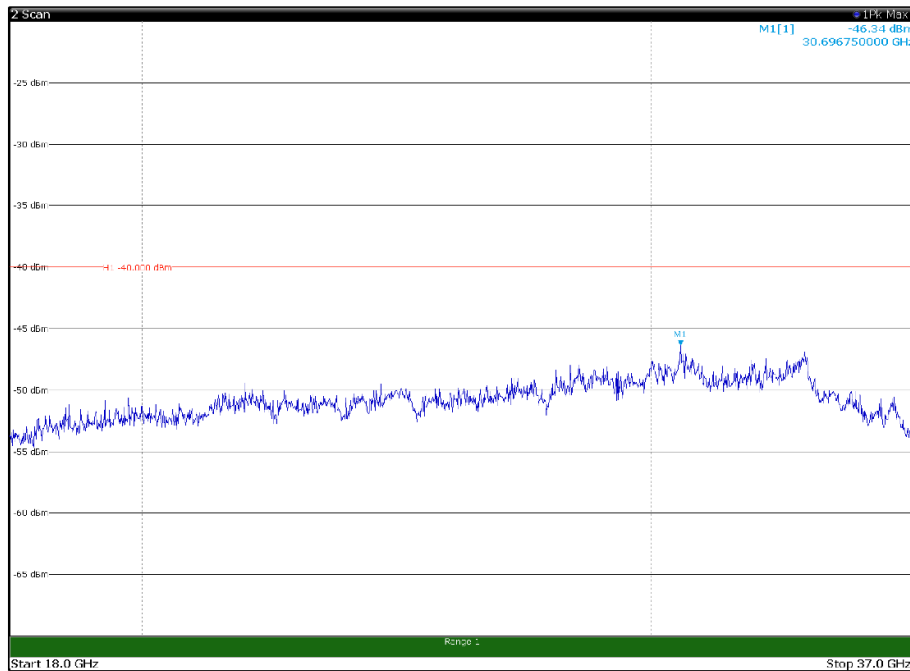

Channel: TOP, Modulation: 256QAM,
BW=10MHz, Range: 30MHz- 1GHz, Polarization: Horizontal

Channel: TOP, Modulation: 256QAM,
BW=10MHz, Range: 30MHz- 1GHz, Polarization: Vertical

Channel: TOP, Modulation: 256QAM,
BW=10MHz, Range: 1GHz -6GHz, Polarization: Horizontal

Channel: TOP, Modulation: 256QAM,
BW=10MHz, Range: 1GHz -6GHz, Polarization: Vertical

Channel: TOP, Modulation: 256QAM,
BW=10MHz, Range: 6GHz -18GHz, Polarization: Horizontal

Channel: TOP, Modulation: 256QAM,
BW=10MHz, Range: 6GHz -18GHz, Polarization: Vertical

Channel: TOP, Modulation: 256QAM,
BW=10MHz, Range: 18GHz - 37GHz, Polarization: Horizontal

Channel: TOP, Modulation: 256QAM,
BW=10MHz, Range: 18GHz - 37GHz, Polarization: Vertical

Channel: BOTTOM, Modulation: QPSK,
 BW=15MHz, Range: 30MHz- 1GHz, Polarization: Horizontal