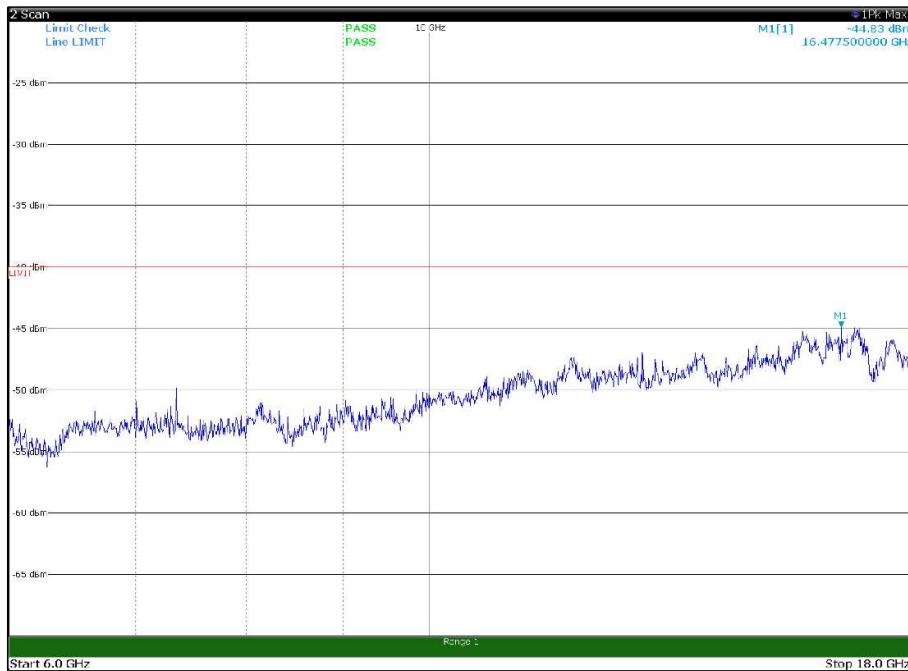

Channel: MIDDLE, Modulation: 64QAM,
BW=10MHz, Range: 18GHz - 37GHz, Polarization: Vertical

Channel: TOP, Modulation: 64QAM,
BW=10MHz, Range: 30MHz- 1GHz, Polarization: Horizontal

Channel: TOP, Modulation: 64QAM,
BW=10MHz, Range: 30MHz- 1GHz, Polarization: Vertical

Channel: TOP, Modulation: 64QAM,
BW=10MHz, Range: 1GHz -6GHz, Polarization: Horizontal

Channel: TOP, Modulation: 64QAM,
BW=10MHz, Range: 1GHz -6GHz, Polarization: Vertical

Channel: TOP, Modulation: 64QAM,
 BW=10MHz, Range: 6GHz -18GHz, Polarization: Horizontal