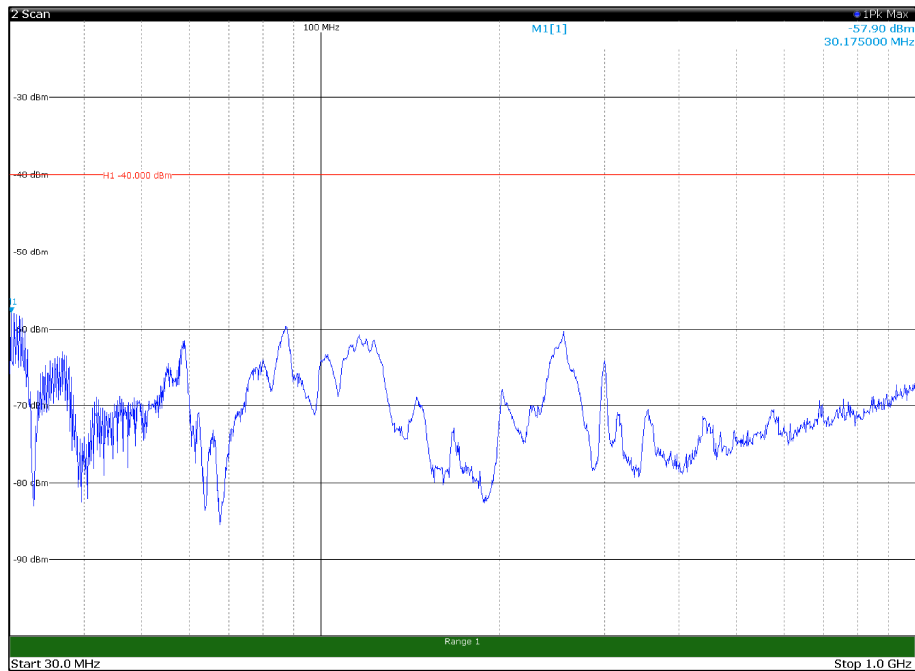

Channel: TOP, Modulation: 64QAM,
BW=10MHz, Range: 1GHz -6GHz, Polarization: Horizontal

Channel: TOP, Modulation: 64QAM,
BW=10MHz, Range: 1GHz -6GHz, Polarization: Vertical

Channel: TOP, Modulation: 64QAM,
 BW=10MHz, Range: 6GHz -18GHz, Polarization: Horizontal

Channel: TOP, Modulation: 64QAM,
 BW=10MHz, Range: 6GHz -18GHz, Polarization: Vertical

Channel: TOP, Modulation: 64QAM,
BW=10MHz, Range: 18GHz - 37GHz, Polarization: Horizontal

Channel: TOP, Modulation: 64QAM,
BW=10MHz, Range: 18GHz - 37GHz, Polarization: Vertical

Channel: BOTTOM, Modulation: 256QAM,
 BW=10MHz, Range: 30MHz- 1GHz, Polarization: Horizontal

Channel: BOTTOM, Modulation: 256QAM,
 BW=10MHz, Range: 30MHz- 1GHz, Polarization: Vertical

Channel: BOTTOM, Modulation: 256QAM,
BW=10MHz, Range: 1GHz -6GHz, Polarization: Horizontal