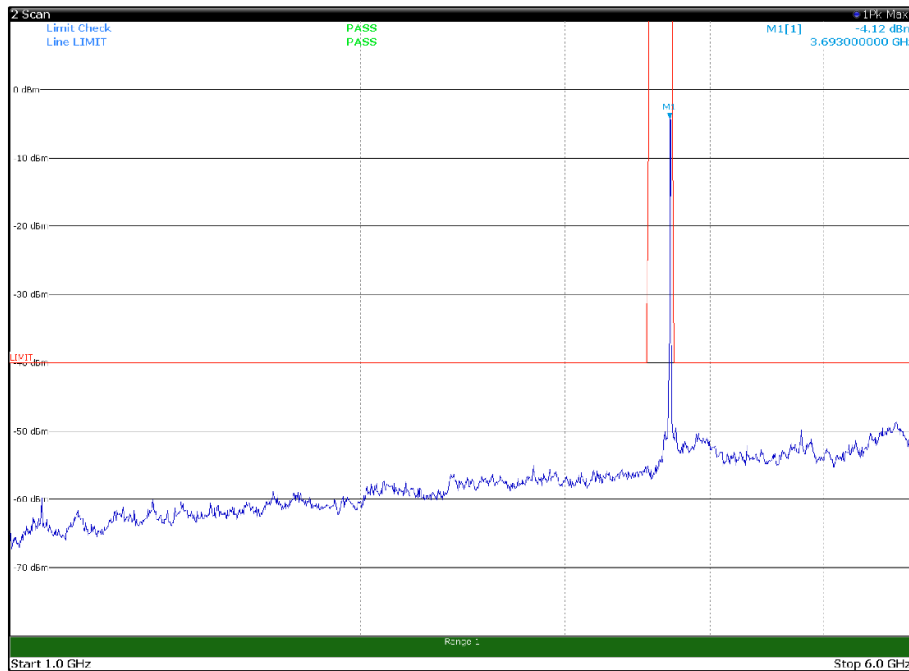

Channel: MIDDLE, Modulation: 16QAM,
BW=10MHz, Range: 6GHz -18GHz, Polarization: Vertical

Channel: MIDDLE, Modulation: 16QAM,
BW=10MHz, Range: 18GHz - 37GHz, Polarization: Horizontal

Channel: MIDDLE, Modulation: 16QAM,
BW=10MHz, Range: 18GHz - 37GHz, Polarization: Vertical

Channel: TOP, Modulation: 16QAM,
BW=10MHz, Range: 30MHz- 1GHz, Polarization: Horizontal

Channel: TOP, Modulation: 16QAM,
BW=10MHz, Range: 30MHz- 1GHz, Polarization: Vertical

Channel: TOP, Modulation: 16QAM,
BW=10MHz, Range: 1GHz -6GHz, Polarization: Horizontal