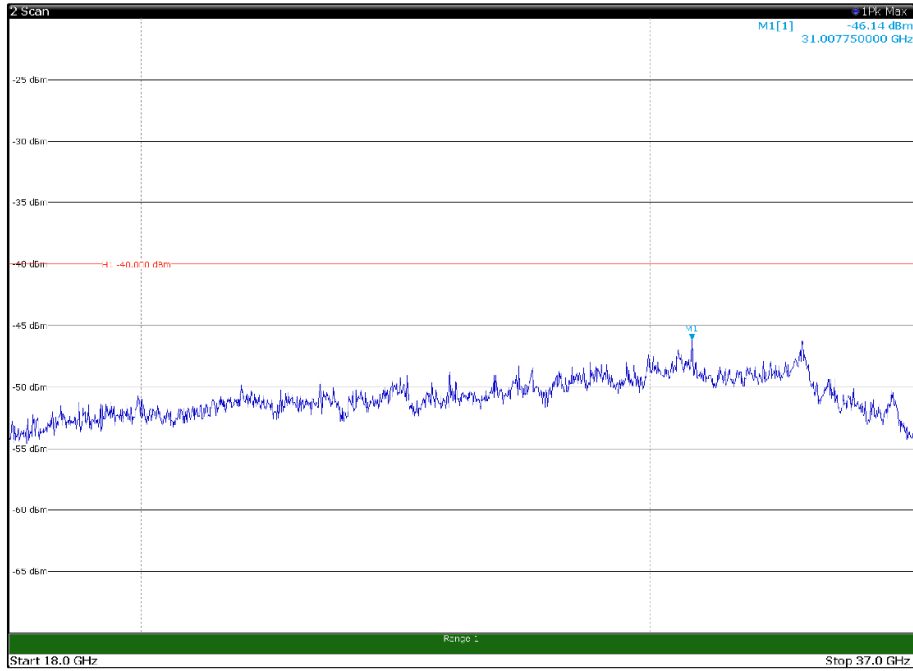

Channel: MIDDLE, Modulation: QPSK,
BW=15MHz, Range: 6GHz -18GHz, Polarization: Vertical

Channel: MIDDLE, Modulation: QPSK,
BW=15MHz, Range: 18GHz - 37GHz, Polarization: Horizontal