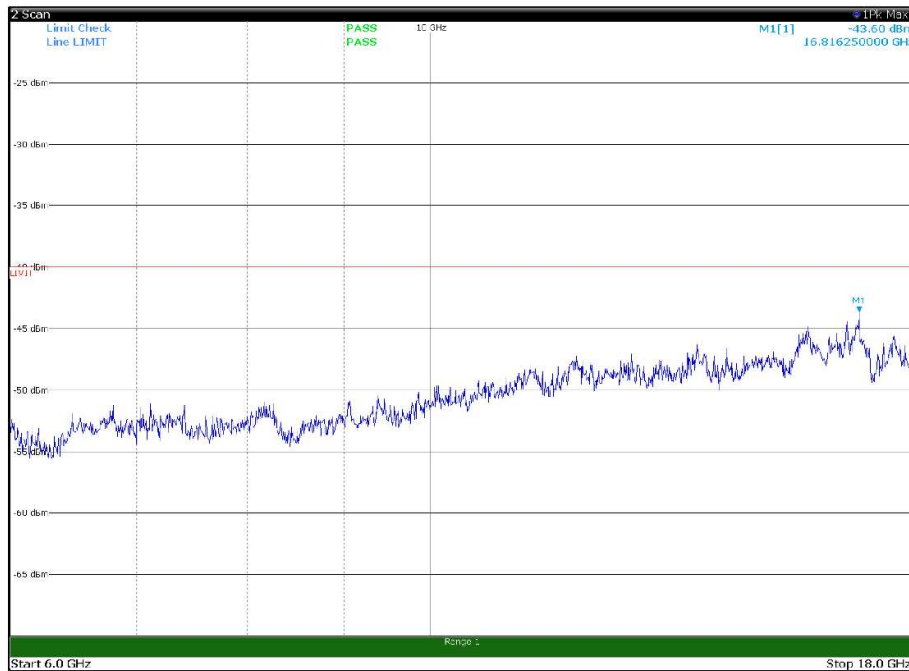

Channel: MIDDLE, Modulation: 256QAM,
 BW=10MHz, Range: 30MHz- 1GHz, Polarization: Vertical

Channel: MIDDLE, Modulation: 256QAM,
 BW=10MHz, Range: 6GHz -18GHz, Polarization: Horizontal

Channel: MIDDLE, Modulation: 256QAM,
 BW=10MHz, Range: 6GHz -18GHz, Polarization: Vertical

Channel: TOP, Modulation: 256QAM,
BW=10MHz, Range: 30MHz- 1GHz, Polarization: Horizontal

Channel: TOP, Modulation: 256QAM,
BW=10MHz, Range: 30MHz- 1GHz, Polarization: Vertical

Channel: TOP, Modulation: 256QAM,
BW=10MHz, Range: 1GHz -6GHz, Polarization: Horizontal

Channel: TOP, Modulation: 256QAM,
BW=10MHz, Range: 1GHz -6GHz, Polarization: Vertical

Channel: TOP, Modulation: 256QAM,
BW=10MHz, Range: 6GHz -18GHz, Polarization: Horizontal

Channel: TOP, Modulation: 256QAM,
BW=10MHz, Range: 6GHz -18GHz, Polarization: Vertical