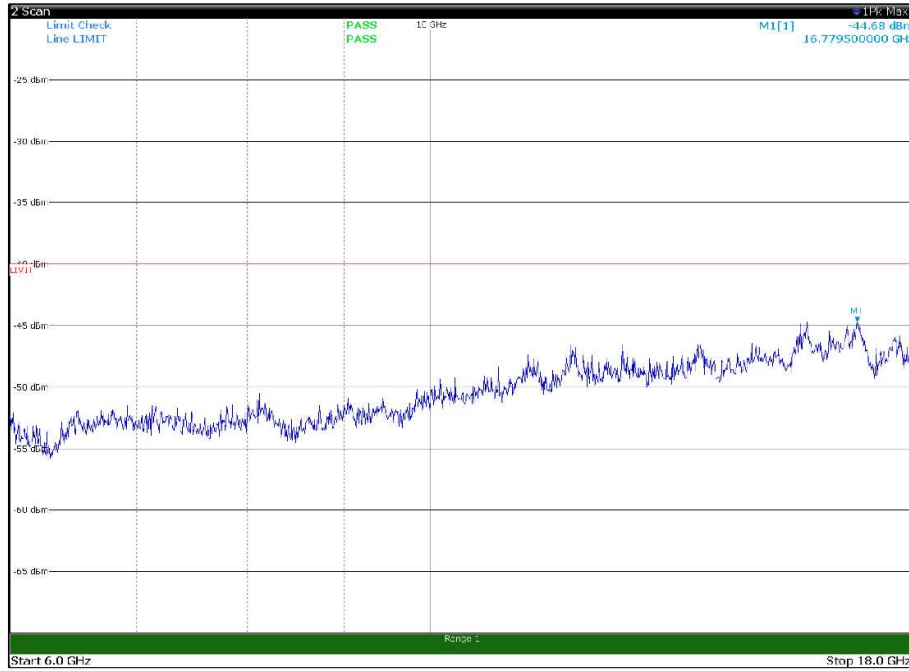

Channel: TOP, Modulation: 256QAM,
BW=5MHz, Range: 1GHz -6GHz, Polarization: Vertical

Channel: TOP, Modulation: 256QAM,
BW=5MHz, Range: 6GHz -18GHz, Polarization: Horizontal

Channel: TOP, Modulation: 256QAM,
BW=5MHz, Range: 6GHz -18GHz, Polarization: Vertical

Channel: TOP, Modulation: 256QAM,
BW=5MHz, Range: 18GHz - 37GHz, Polarization: Horizontal

Channel: TOP, Modulation: 256QAM,
BW=5MHz, Range: 18GHz - 37GHz, Polarization: Vertical

Channel: BOTTOM, Modulation: QPSK,
BW=10MHz, Range: 30MHz- 1GHz, Polarization: Horizontal

Channel: BOTTOM, Modulation: QPSK,
BW=10MHz, Range: 30MHz- 1GHz, Polarization: Vertical

Channel: BOTTOM, Modulation: QPSK,
BW=10MHz, Range: 1GHz -6GHz, Polarization: Horizontal

Channel: BOTTOM, Modulation: QPSK,
BW=10MHz, Range: 1GHz -6GHz, Polarization: Vertical