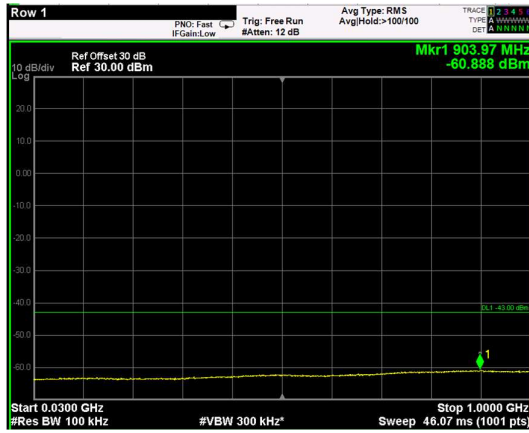

Channel: BOTTOM, Modulation: 64QAM, BW=15MHz, Range: 6GHz - 37GHz

Channel: BOTTOM, Modulation: 256QAM, BW=15MHz, Range: 30MHz - 1GHz