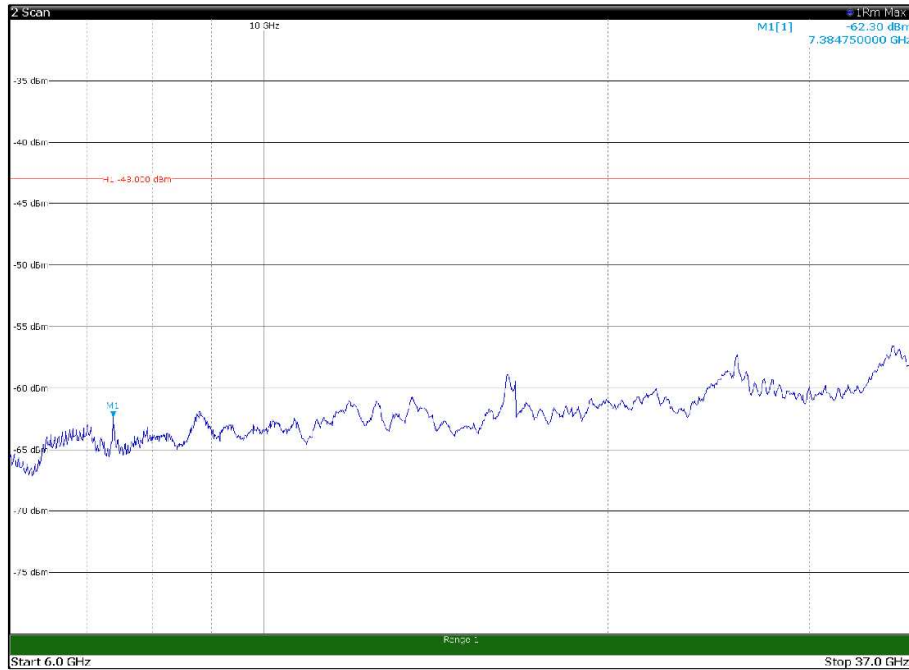

Channel: MIDDLE, Modulation: 64QAM, BW=15MHz, Range: 1GHz - 6GHz

Channel: MIDDLE, Modulation: 64QAM, BW=15MHz, Range: 6GHz - 37GHz

Channel: MIDDLE, Modulation: 256QAM, BW=15MHz, Range: 30MHz - 1GHz

Channel: MIDDLE, Modulation: 256QAM, BW=15MHz, Range: 1GHz - 6GHz

Channel: MIDDLE, Modulation: 256QAM, BW=15MHz, Range: 6GHz - 37GHz

Channel: TOP, Modulation: QPSK, BW=15MHz, Range: 30MHz - 1GHz

Channel: TOP, Modulation: QPSK, BW=15MHz, Range: 1GHz - 6GHz

Channel: TOP, Modulation: QPSK, BW=15MHz, Range: 6GHz - 37GHz

Channel: TOP, Modulation: 16QAM, BW=15MHz, Range: 30MHz - 1GHz

Channel: TOP, Modulation: 16QAM, BW=15MHz, Range: 1GHz - 6GHz

Channel: TOP, Modulation: 16QAM, BW=15MHz, Range: 6GHz - 37GHz

Channel: TOP, Modulation: 64QAM, BW=15MHz, Range: 30MHz - 1GHz