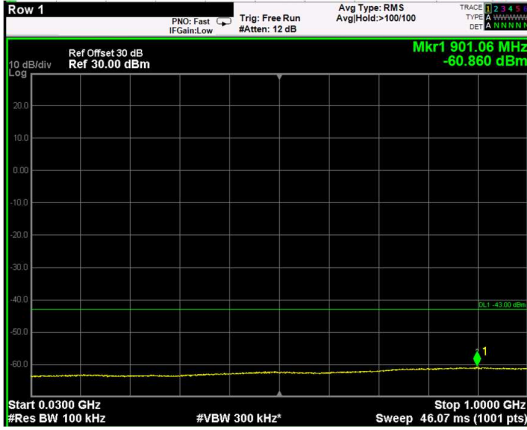

Channel: BOTTOM, Modulation: 16QAM, BW=20MHz, Range: 6GHz - 37GHz

Channel: BOTTOM, Modulation: 64QAM, BW=20MHz, Range: 30MHz - 1GHz