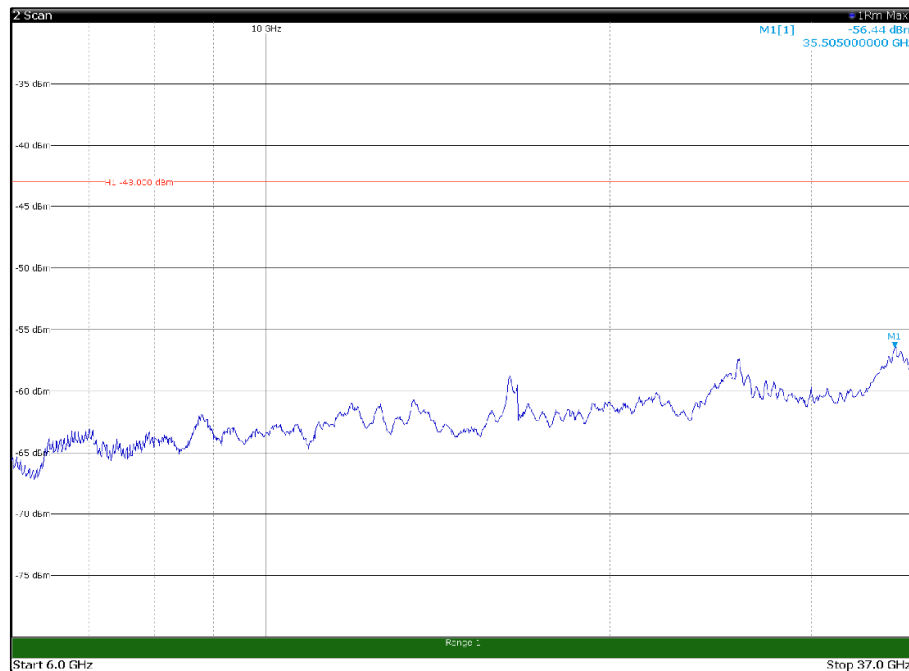

Channel: BOTTOM, Modulation: 16QAM,
BW=15MHz, Range: 30MHz - 1GHz

Channel: BOTTOM, Modulation: 16QAM,
BW=15MHz, Range: 1GHz - 6GHz

Channel: BOTTOM, Modulation: 16QAM,
BW=15MHz, Range: 6GHz - 37GHz

Channel: BOTTOM, Modulation: 64QAM, BW=15MHz, Range: 30MHz - 1GHz

Channel: BOTTOM, Modulation: 64QAM, BW=15MHz, Range: 1GHz - 6GHz

Channel: BOTTOM, Modulation: 64QAM, BW=15MHz, Range: 6GHz - 37GHz

Channel: BOTTOM, Modulation: 256QAM, BW=15MHz, Range: 30MHz - 1GHz

Channel: BOTTOM, Modulation: 256QAM, BW=15MHz, Range: 1GHz - 6GHz

Channel: BOTTOM, Modulation: 256QAM, BW=15MHz, Range: 6GHz - 37GHz

Channel: MIDDLE, Modulation: QPSK, BW=15MHz, Range: 30MHz - 1GHz

Channel: MIDDLE, Modulation: QPSK, BW=15MHz, Range: 1GHz - 6GHz

Channel: MIDDLE, Modulation: QPSK, BW=15MHz, Range: 6GHz - 37GHz