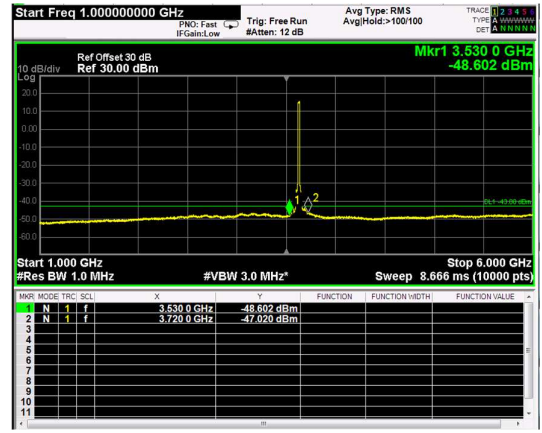

Channel: MIDDLE, Modulation: QPSK, BW=20MHz, Range: 1GHz - 6GHz