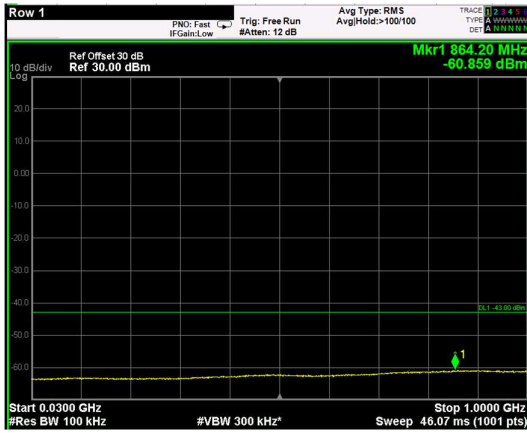

Channel: TOP, Modulation: QPSK, BW=10MHz, Range: 6GHz - 37GHz

Channel: TOP, Modulation: 16QAM, BW=10MHz, Range: 30MHz - 1GHz