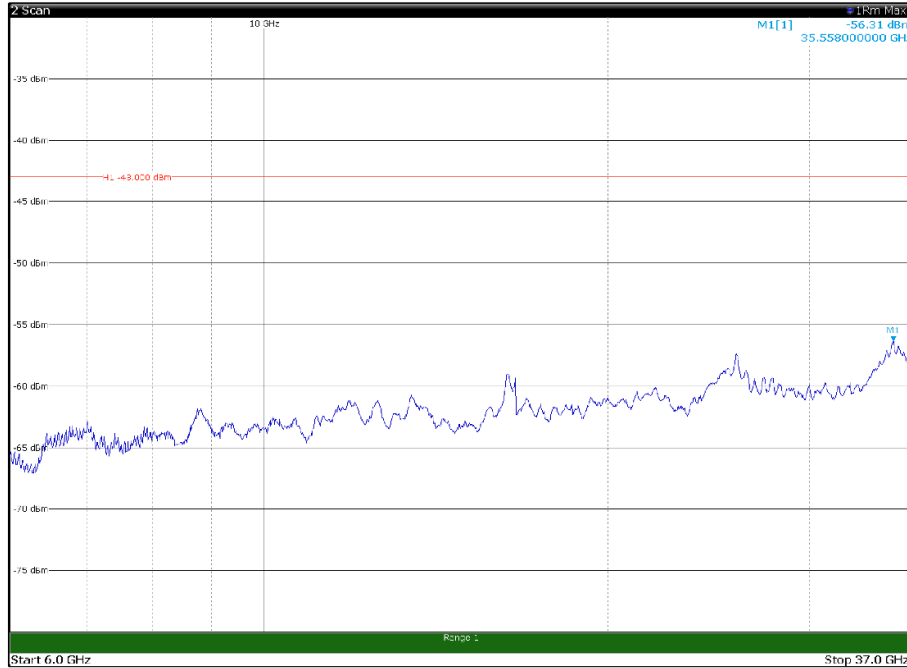

Channel: TOP, Modulation: 256QAM, BW=15MHz, Range: 6GHz - 37GHz

Channel: BOTTOM, Modulation: QPSK, BW=20MHz, Range: 30MHz - 1GHz

Channel: BOTTOM, Modulation: QPSK, BW=20MHz, Range: 1GHz - 6GHz

Channel: BOTTOM, Modulation: QPSK, BW=20MHz, Range: 6GHz - 37GHz

Channel: BOTTOM, Modulation: 16QAM, BW=20MHz, Range: 30MHz - 1GHz

Channel: BOTTOM, Modulation: 16QAM, BW=20MHz, Range: 1GHz - 6GHz

Channel: BOTTOM, Modulation: 16QAM, BW=20MHz, Range: 6GHz - 37GHz

Channel: BOTTOM, Modulation: 64QAM, BW=20MHz, Range: 30MHz - 1GHz

Channel: BOTTOM, Modulation: 64QAM, BW=20MHz, Range: 1GHz - 6GHz

Channel: BOTTOM, Modulation: 64QAM, BW=20MHz, Range: 6GHz - 37GHz

Channel: BOTTOM, Modulation: 256QAM, BW=20MHz, Range: 30MHz - 1GHz

Channel: BOTTOM, Modulation: 256QAM, BW=20MHz, Range: 1GHz - 6GHz