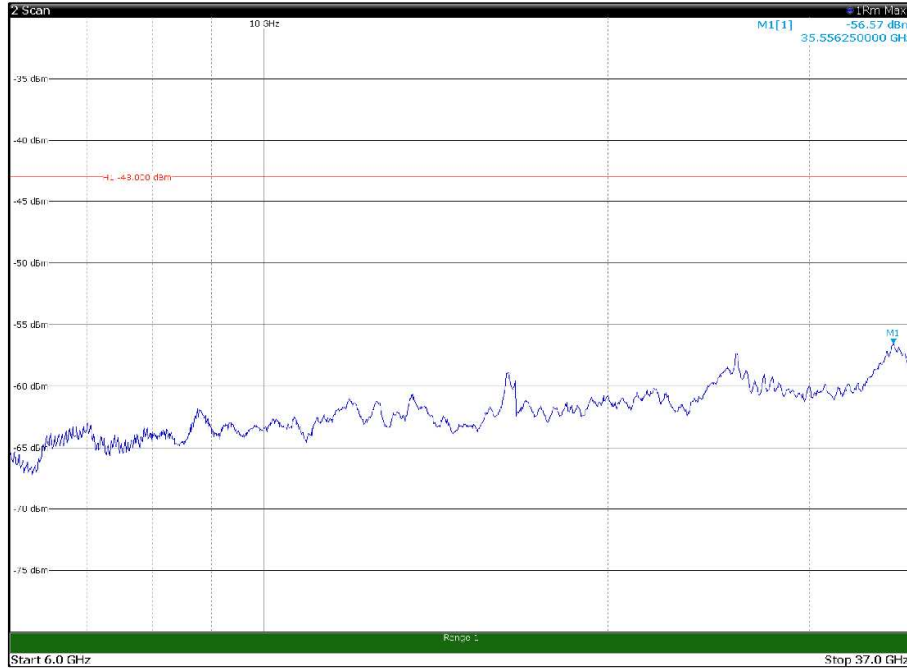

Channel: MIDDLE, Modulation: QPSK, BW=20MHz, Range: 30MHz - 1GHz

Channel: MIDDLE, Modulation: QPSK, BW=20MHz, Range: 1GHz - 6GHz

Channel: MIDDLE, Modulation: QPSK, BW=20MHz, Range: 6GHz - 37GHz