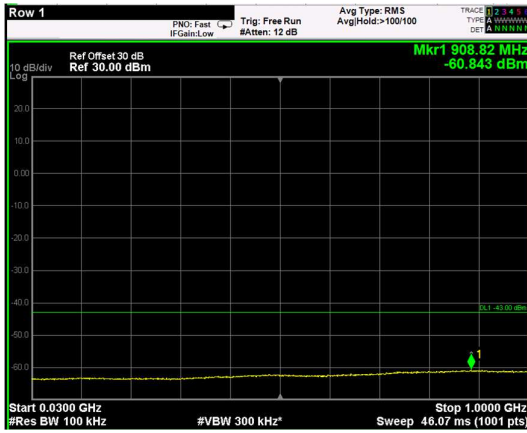

Channel: MIDDLE, Modulation: 16QAM, BW=15MHz, Range: 6GHz - 37GHz

Channel: MIDDLE, Modulation: 64QAM, BW=15MHz, Range: 30MHz - 1GHz