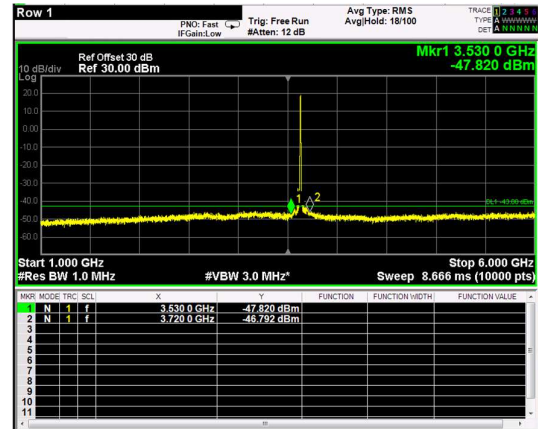

Channel: MIDDLE, Modulation: QPSK, BW=10MHz, Range: 1GHz - 6GHz