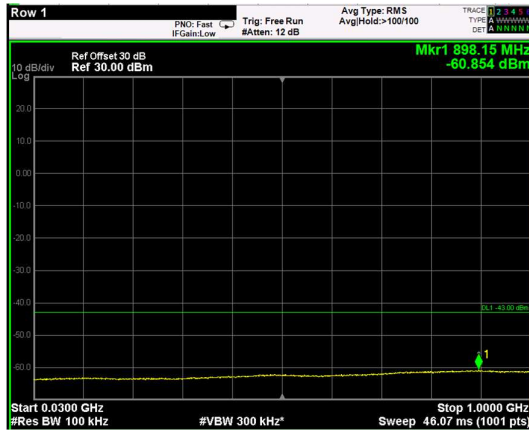

Channel: BOTTOM, Modulation: 16QAM,
BW=15MHz, Range: 6GHz - 37GHz

Channel: BOTTOM, Modulation: 64QAM, BW=15MHz, Range: 30MHz - 1GHz