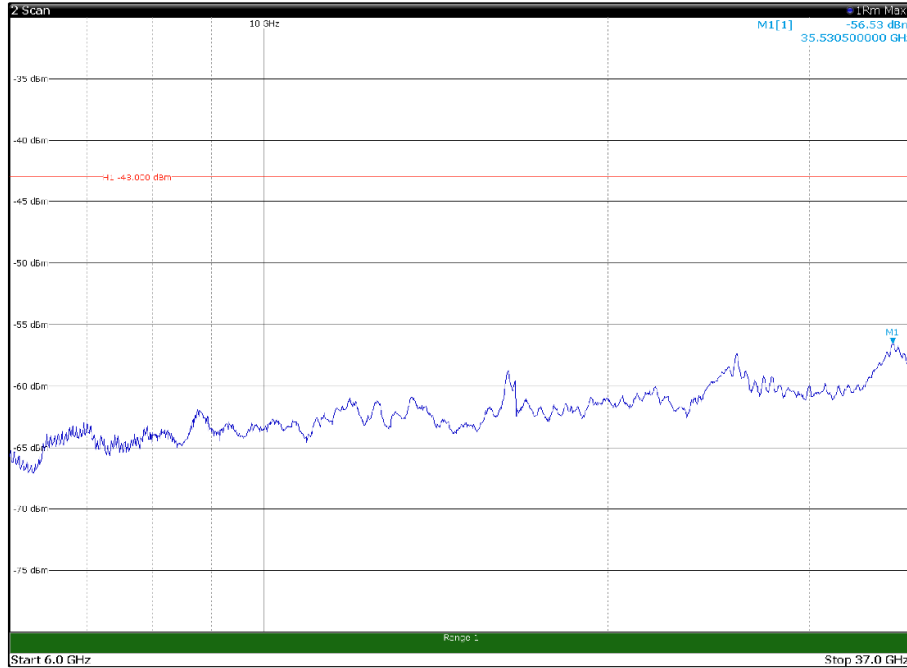

Channel: BOTTOM, Modulation: 16QAM, BW=20MHz, Range: 30MHz - 1GHz

Channel: BOTTOM, Modulation: 16QAM, BW=20MHz, Range: 1GHz - 6GHz

Channel: BOTTOM, Modulation: 16QAM, BW=20MHz, Range: 6GHz - 37GHz

Channel: BOTTOM, Modulation: 64QAM, BW=20MHz, Range: 30MHz - 1GHz

Channel: BOTTOM, Modulation: 64QAM, BW=20MHz, Range: 1GHz - 6GHz

Channel: BOTTOM, Modulation: 64QAM, BW=20MHz, Range: 6GHz - 37GHz

Channel: BOTTOM, Modulation: 256QAM, BW=20MHz, Range: 30MHz - 1GHz

Channel: BOTTOM, Modulation: 256QAM, BW=20MHz, Range: 1GHz - 6GHz