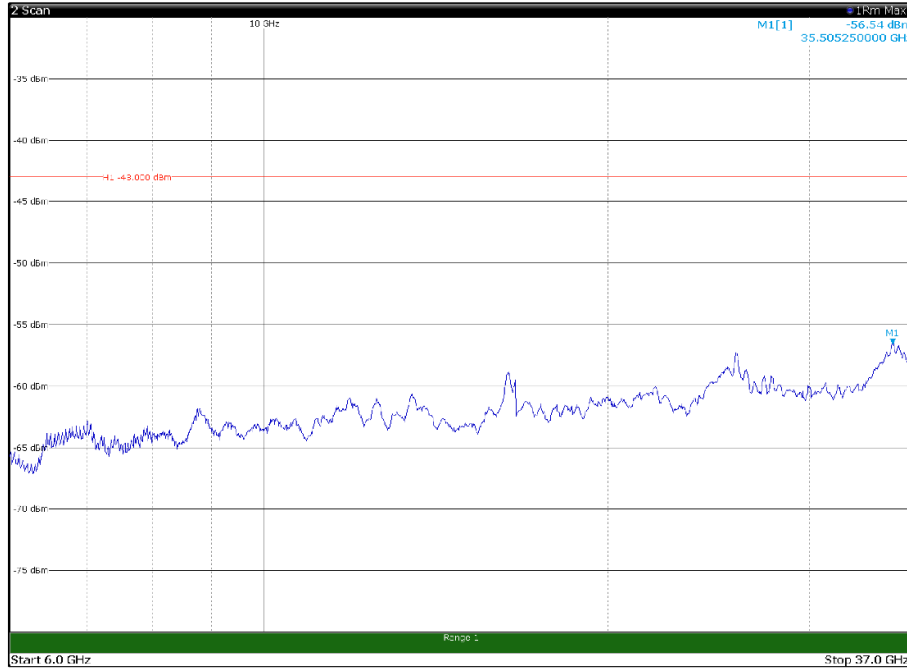

Channel: BOTTOM, Modulation: QPSK, BW=10MHz, Range: 30MHz - 1GHz

Channel: BOTTOM, Modulation: QPSK, BW=10MHz, Range: 1GHz - 6GHz

Channel: BOTTOM, Modulation: QPSK, BW=10MHz, Range: 6GHz - 37GHz

Channel: BOTTOM, Modulation: 16QAM, BW=10MHz, Range: 30MHz - 1GHz

Channel: BOTTOM, Modulation: 16QAM, BW=10MHz, Range: 1GHz - 6GHz

Channel: BOTTOM, Modulation: 16QAM, BW=10MHz, Range: 6GHz - 37GHz

Channel: BOTTOM, Modulation: 64QAM,
BW=10MHz, Range: 30MHz - 1GHz

Channel: BOTTOM, Modulation: 64QAM,
BW=10MHz, Range: 1GHz - 6GHz

Channel: BOTTOM, Modulation: 64QAM,
BW=10MHz, Range: 6GHz - 37GHz

Channel: BOTTOM, Modulation: 256QAM, BW=10MHz, Range: 30MHz - 1GHz

Channel: BOTTOM, Modulation: 256QAM, BW=10MHz, Range: 1GHz - 6GHz

Channel: BOTTOM, Modulation: 256QAM, BW=10MHz, Range: 6GHz - 37GHz