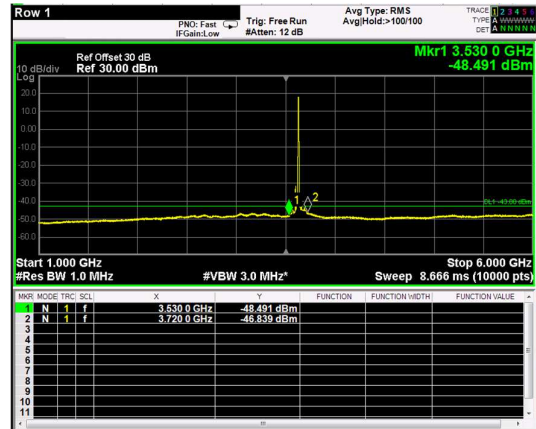

Channel: MIDDLE, Modulation: 256QAM, BW=10MHz, Range: 1GHz - 6GHz