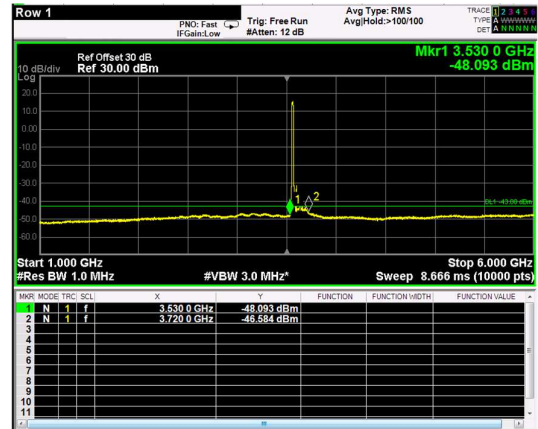

Channel: BOTTOM, Modulation: 16QAM,
BW=15MHz, Range: 1GHz - 6GHz