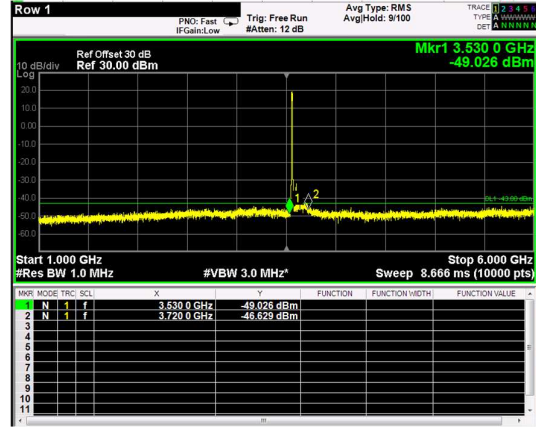

Channel: BOTTOM, Modulation: 256QAM, BW=10MHz, Range: 1GHz - 6GHz