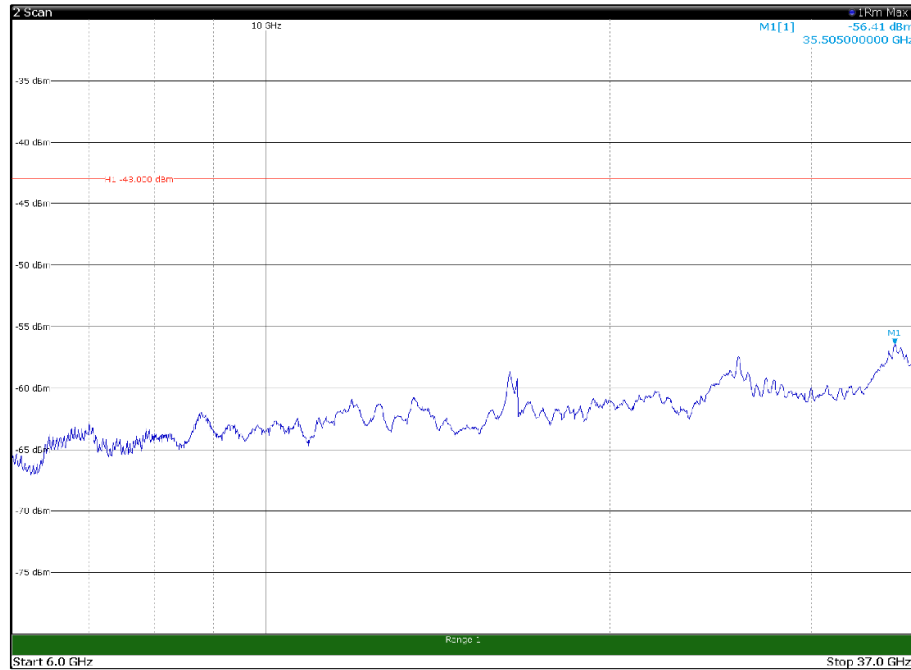

Channel: TOP, Modulation: 16QAM, BW=10MHz, Range: 1GHz - 6GHz

Channel: TOP, Modulation: 16QAM, BW=10MHz, Range: 6GHz - 37GHz

Channel: TOP, Modulation: 256QAM, BW=10MHz, Range: 30MHz - 1GHz

Channel: TOP, Modulation: 256QAM, BW=10MHz, Range: 1GHz - 6GHz

Channel: TOP, Modulation: 256QAM, BW=10MHz, Range: 6GHz - 37GHz

Channel: BOTTOM, Modulation: QPSK, BW=15MHz, Range: 30MHz - 1GHz

Channel: BOTTOM, Modulation: QPSK, BW=15MHz, Range: 1GHz - 6GHz

Channel: BOTTOM, Modulation: QPSK, BW=15MHz, Range: 6GHz - 37GHz

Channel: BOTTOM, Modulation: 16QAM,
BW=15MHz, Range: 30MHz - 1GHz

Channel: BOTTOM, Modulation: 16QAM,
BW=15MHz, Range: 1GHz - 6GHz

Channel: BOTTOM, Modulation: 16QAM,
BW=15MHz, Range: 6GHz - 37GHz

Channel: BOTTOM, Modulation: 64QAM, BW=15MHz, Range: 30MHz - 1GHz