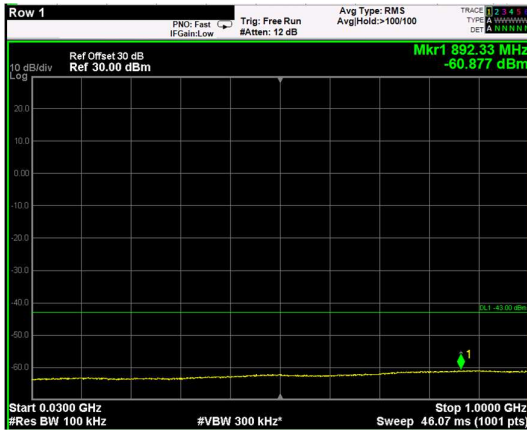

Channel: TOP, Modulation: 256QAM, BW=10MHz, Range: 30MHz - 1GHz