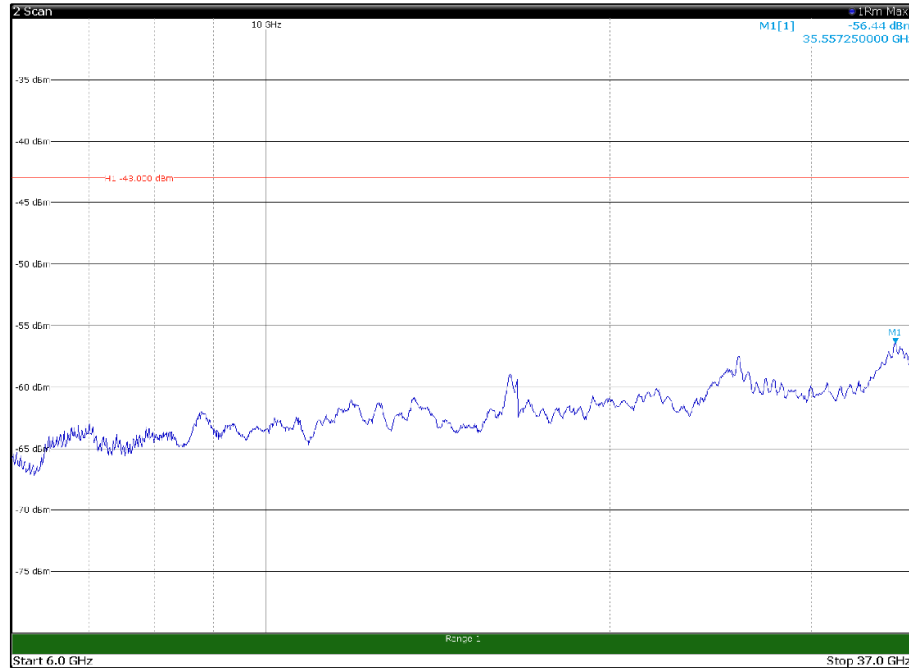

Channel: BOTTOM, Modulation: 64QAM,
BW=10MHz, Range: 6GHz - 37GHz

Channel: BOTTOM, Modulation: 256QAM, BW=10MHz, Range: 30MHz - 1GHz

Channel: BOTTOM, Modulation: 256QAM, BW=10MHz, Range: 1GHz - 6GHz

Channel: BOTTOM, Modulation: 256QAM, BW=10MHz, Range: 6GHz - 37GHz

Channel: MIDDLE, Modulation: QPSK, BW=10MHz, Range: 30MHz - 1GHz

Channel: MIDDLE, Modulation: QPSK, BW=10MHz, Range: 1GHz - 6GHz

Channel: MIDDLE, Modulation: QPSK, BW=10MHz, Range: 6GHz - 37GHz

Channel: MIDDLE, Modulation: 16QAM, BW=10MHz, Range: 30MHz - 1GHz

Channel: MIDDLE, Modulation: 16QAM, BW=10MHz, Range: 1GHz - 6GHz

Channel: MIDDLE, Modulation: 16QAM, BW=10MHz, Range: 6GHz - 37GHz

Channel: MIDDLE, Modulation: 64QAM,
BW=10MHz, Range: 30MHz - 1GHz

Channel: MIDDLE, Modulation: 64QAM,
BW=10MHz, Range: 1GHz - 6GHz