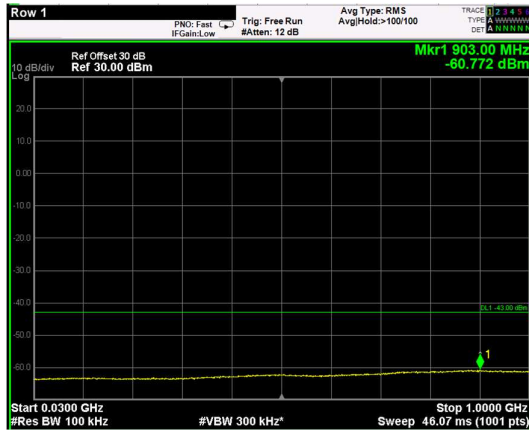

Channel: BOTTOM, Modulation: 64QAM,
BW=10MHz, Range: 6GHz - 37GHz

Channel: BOTTOM, Modulation: 256QAM, BW=10MHz, Range: 30MHz - 1GHz

Channel: BOTTOM, Modulation: 256QAM, BW=10MHz, Range: 1GHz - 6GHz

Channel: BOTTOM, Modulation: 256QAM, BW=10MHz, Range: 6GHz - 37GHz