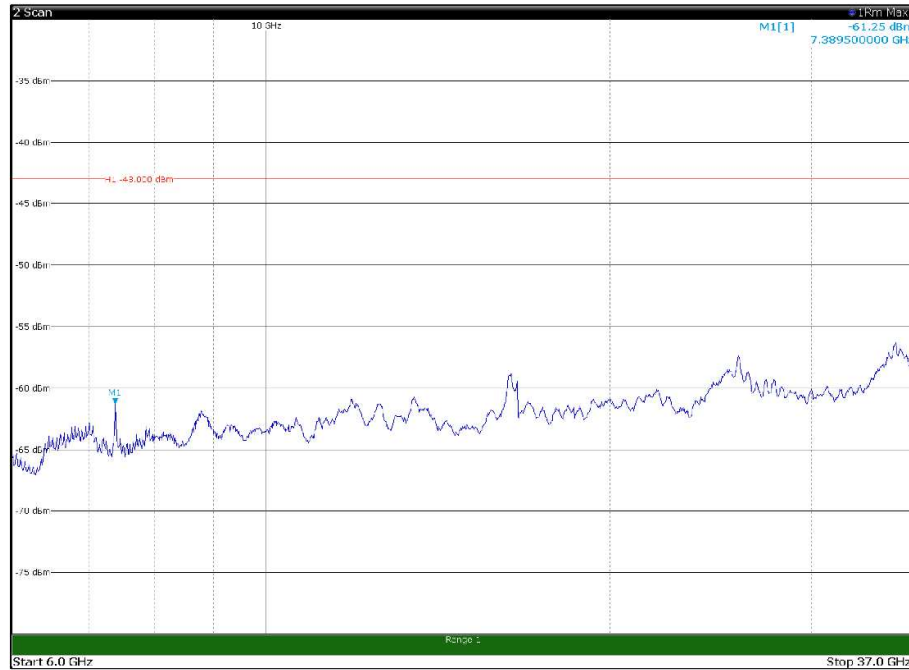

Channel: MIDDLE, Modulation: 16QAM, BW=10MHz, Range: 1GHz - 6GHz

Channel: MIDDLE, Modulation: 16QAM, BW=10MHz, Range: 6GHz - 37GHz

Channel: MIDDLE, Modulation: 64QAM,
BW=10MHz, Range: 30MHz - 1GHz

Channel: MIDDLE, Modulation: 64QAM,
BW=10MHz, Range: 1GHz - 6GHz

Channel: MIDDLE, Modulation: 64QAM,
BW=10MHz, Range: 6GHz - 37GHz

Channel: MIDDLE, Modulation: 256QAM, BW=10MHz, Range: 30MHz - 1GHz

Channel: MIDDLE, Modulation: 256QAM, BW=10MHz, Range: 1GHz - 6GHz

Channel: MIDDLE, Modulation: 256QAM, BW=10MHz, Range: 6GHz - 37GHz

Channel: TOP, Modulation: QPSK, BW=10MHz, Range: 30MHz - 1GHz

Channel: TOP, Modulation: QPSK, BW=10MHz, Range: 1GHz - 6GHz

Channel: TOP, Modulation: QPSK, BW=10MHz, Range: 6GHz - 37GHz

Channel: TOP, Modulation: 16QAM, BW=10MHz, Range: 30MHz - 1GHz

Channel: TOP, Modulation: 16QAM, BW=10MHz, Range: 1GHz - 6GHz

Channel: TOP, Modulation: 16QAM, BW=10MHz, Range: 6GHz - 37GHz

Channel: TOP, Modulation: 256QAM, BW=10MHz, Range: 30MHz - 1GHz

Channel: TOP, Modulation: 256QAM, BW=10MHz, Range: 1GHz - 6GHz