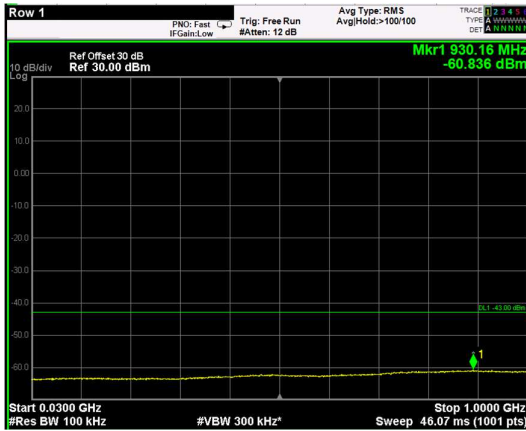

Channel: BOTTOM, Modulation: 256QAM, BW=15MHz, Range: 6GHz - 37GHz

Channel: MIDDLE, Modulation: QPSK, BW=15MHz, Range: 30MHz - 1GHz