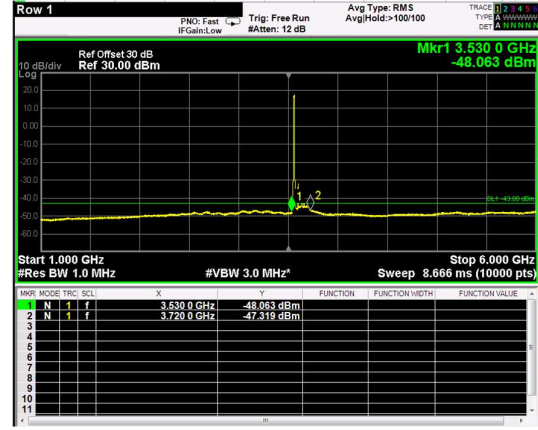

Channel: BOTTOM, Modulation: QPSK, BW=10MHz, Range: 30MHz - 1GHz

Channel: BOTTOM, Modulation: QPSK, BW=10MHz, Range: 1GHz - 6GHz

Channel: BOTTOM, Modulation: QPSK, BW=10MHz, Range: 6GHz - 37GHz

Channel: BOTTOM, Modulation: 16QAM, BW=10MHz, Range: 30MHz - 1GHz

Channel: BOTTOM, Modulation: 16QAM, BW=10MHz, Range: 1GHz - 6GHz

Channel: BOTTOM, Modulation: 16QAM, BW=10MHz, Range: 6GHz - 37GHz

Channel: BOTTOM, Modulation: 64QAM,
BW=10MHz, Range: 30MHz - 1GHz

Channel: BOTTOM, Modulation: 64QAM,
BW=10MHz, Range: 1GHz - 6GHz