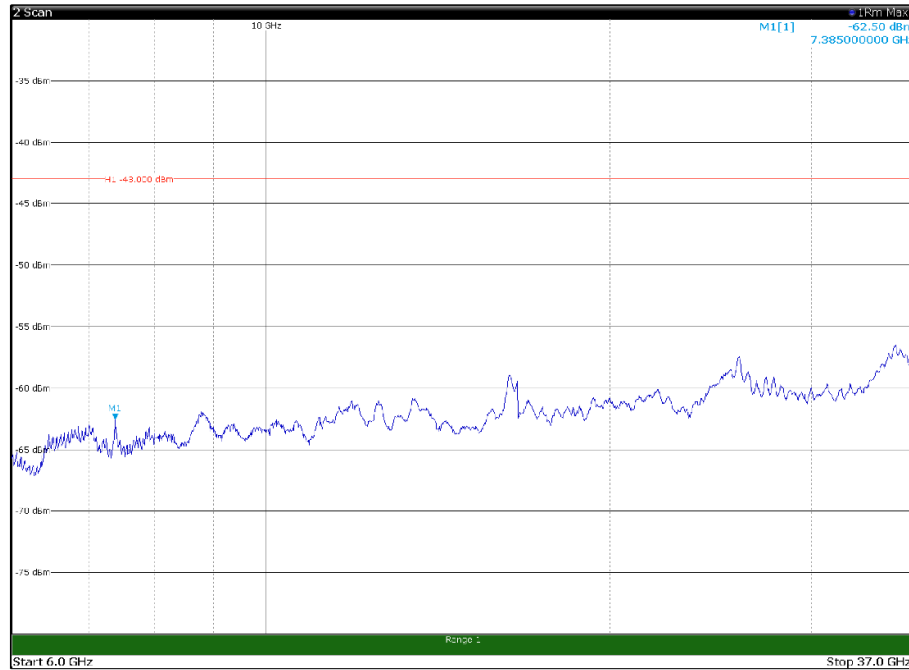

Channel: MIDDLE, Modulation: 16QAM, BW=15MHz, Range: 30MHz - 1GHz

Channel: MIDDLE, Modulation: 16QAM, BW=15MHz, Range: 1GHz - 6GHz

Channel: MIDDLE, Modulation: 16QAM, BW=15MHz, Range: 6GHz - 37GHz

Channel: MIDDLE, Modulation: 64QAM, BW=15MHz, Range: 30MHz - 1GHz

Channel: MIDDLE, Modulation: 64QAM, BW=15MHz, Range: 1GHz - 6GHz

Channel: MIDDLE, Modulation: 64QAM, BW=15MHz, Range: 6GHz - 37GHz

Channel: MIDDLE, Modulation: 256QAM, BW=15MHz, Range: 30MHz - 1GHz

Channel: MIDDLE, Modulation: 256QAM, BW=15MHz, Range: 1GHz - 6GHz

Channel: MIDDLE, Modulation: 256QAM, BW=15MHz, Range: 6GHz - 37GHz

Channel: TOP, Modulation: QPSK, BW=15MHz, Range: 30MHz - 1GHz

Channel: TOP, Modulation: QPSK, BW=15MHz, Range: 1GHz - 6GHz

Channel: TOP, Modulation: QPSK, BW=15MHz, Range: 6GHz - 37GHz