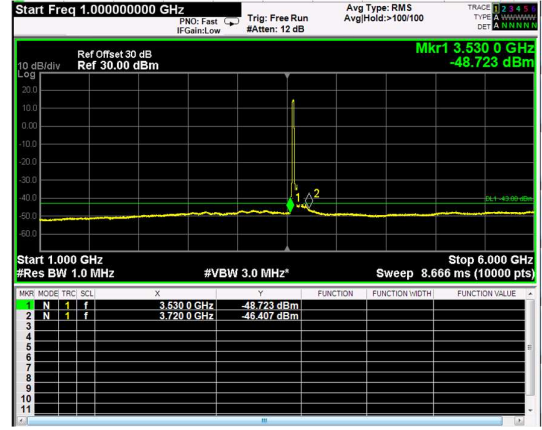

Channel: BOTTOM, Modulation: 16QAM, BW=20MHz, Range: 30MHz - 1GHz

Channel: BOTTOM, Modulation: 16QAM, BW=20MHz, Range: 1GHz - 6GHz

Channel: BOTTOM, Modulation: 16QAM, BW=20MHz, Range: 6GHz - 37GHz

Channel: BOTTOM, Modulation: 64QAM, BW=20MHz, Range: 30MHz - 1GHz