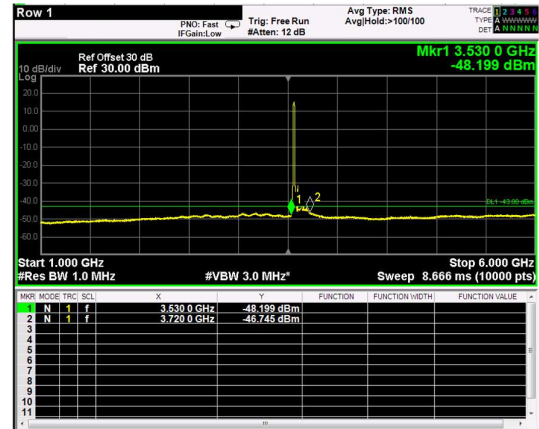

Channel: BOTTOM, Modulation: 16QAM,
BW=15MHz, Range: 30MHz - 1GHz

Channel: BOTTOM, Modulation: 16QAM,
BW=15MHz, Range: 1GHz - 6GHz

Channel: BOTTOM, Modulation: 16QAM,
BW=15MHz, Range: 6GHz - 37GHz

Channel: BOTTOM, Modulation: 64QAM, BW=15MHz, Range: 30MHz - 1GHz