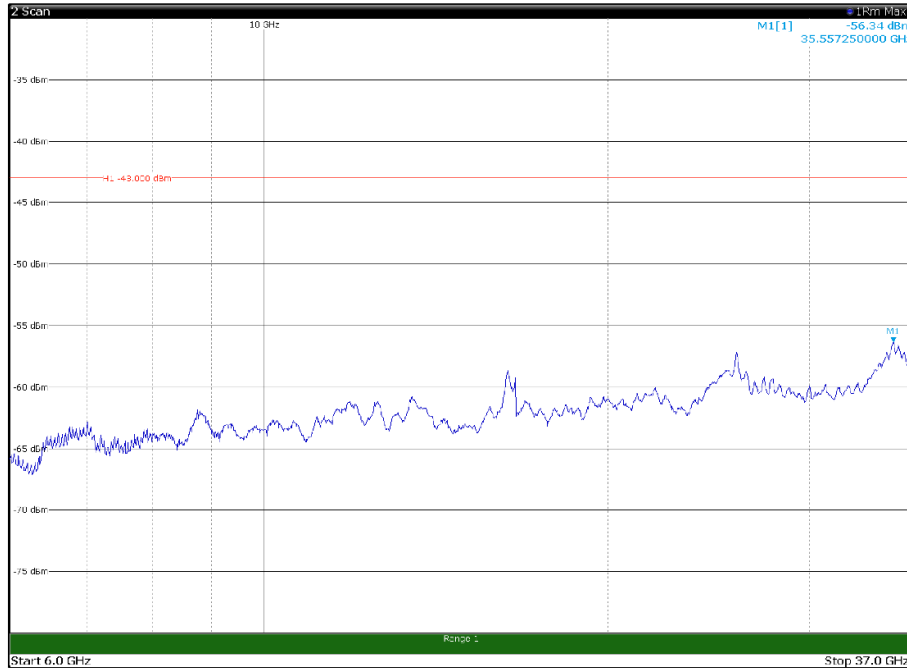

Channel: MIDDLE, Modulation: QPSK, BW=10MHz, Range: 30MHz - 1GHz

Channel: MIDDLE, Modulation: QPSK, BW=10MHz, Range: 1GHz - 6GHz

Channel: MIDDLE, Modulation: QPSK, BW=10MHz, Range: 6GHz - 37GHz

Channel: MIDDLE, Modulation: 16QAM, BW=10MHz, Range: 30MHz - 1GHz

Channel: MIDDLE, Modulation: 16QAM, BW=10MHz, Range: 1GHz - 6GHz

Channel: MIDDLE, Modulation: 16QAM, BW=10MHz, Range: 6GHz - 37GHz

Channel: MIDDLE, Modulation: 64QAM,
BW=10MHz, Range: 30MHz - 1GHz

Channel: MIDDLE, Modulation: 64QAM,
BW=10MHz, Range: 1GHz - 6GHz

Channel: MIDDLE, Modulation: 64QAM,
BW=10MHz, Range: 6GHz - 37GHz

Channel: MIDDLE, Modulation: 256QAM, BW=10MHz, Range: 30MHz - 1GHz

Channel: MIDDLE, Modulation: 256QAM, BW=10MHz, Range: 1GHz - 6GHz

Channel: MIDDLE, Modulation: 256QAM, BW=10MHz, Range: 6GHz - 37GHz