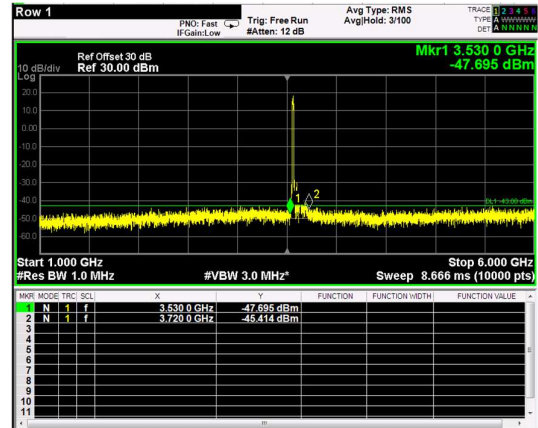

Channel: BOTTOM, Modulation: QPSK, BW=15MHz, Range: 1GHz - 6GHz