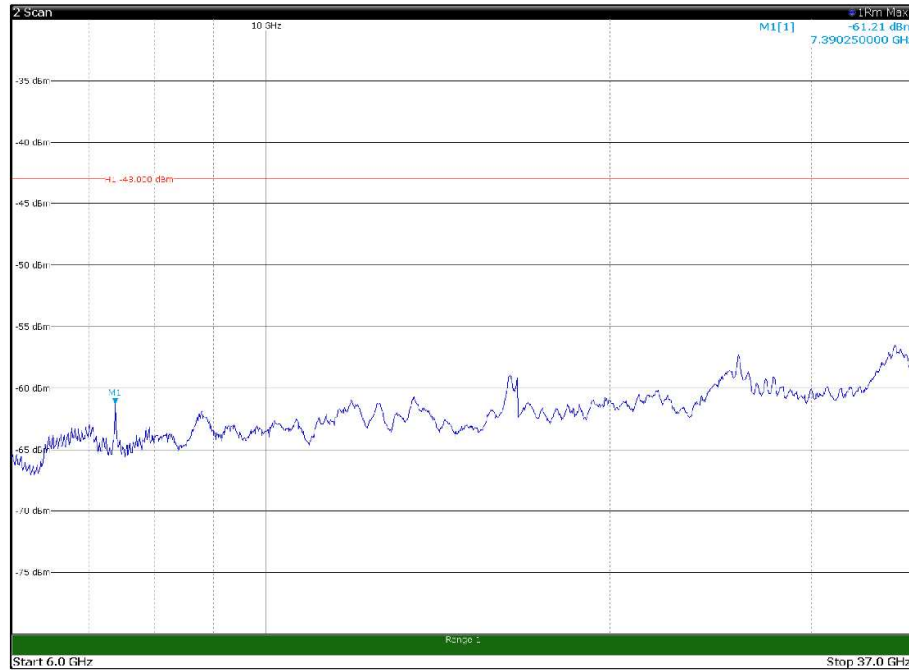

Channel: TOP, Modulation: QPSK, BW=10MHz, Range: 30MHz - 1GHz

Channel: TOP, Modulation: QPSK, BW=10MHz, Range: 1GHz - 6GHz

Channel: TOP, Modulation: QPSK, BW=10MHz, Range: 6GHz - 37GHz

Channel: TOP, Modulation: 16QAM, BW=10MHz, Range: 30MHz - 1GHz

Channel: TOP, Modulation: 16QAM, BW=10MHz, Range: 1GHz - 6GHz

Channel: TOP, Modulation: 16QAM, BW=10MHz, Range: 6GHz - 37GHz

Channel: TOP, Modulation: 256QAM, BW=10MHz, Range: 30MHz - 1GHz

Channel: TOP, Modulation: 256QAM, BW=10MHz, Range: 1GHz - 6GHz

Channel: TOP, Modulation: 256QAM, BW=10MHz, Range: 6GHz - 37GHz

Channel: BOTTOM, Modulation: QPSK, BW=15MHz, Range: 30MHz - 1GHz

Channel: BOTTOM, Modulation: QPSK, BW=15MHz, Range: 1GHz - 6GHz

Channel: BOTTOM, Modulation: QPSK, BW=15MHz, Range: 6GHz - 37GHz