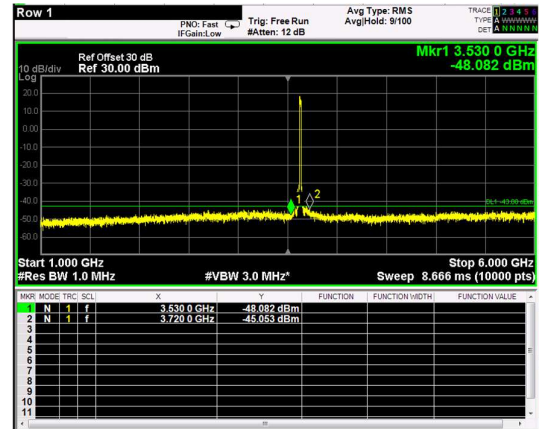

Channel: MIDDLE, Modulation: 256QAM, BW=15MHz, Range: 1GHz - 6GHz