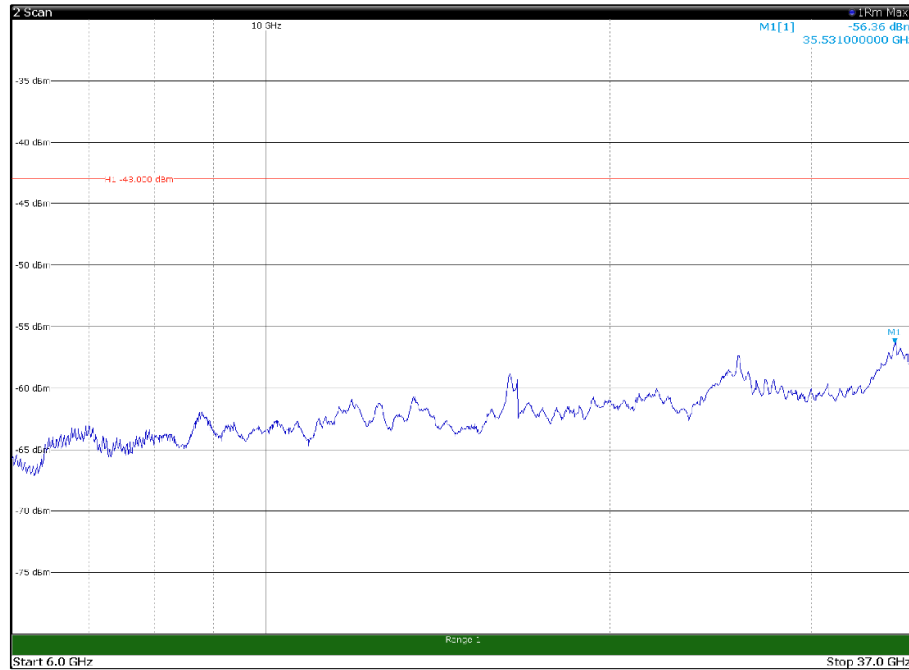

Channel: TOP, Modulation: 256QAM, BW=10MHz, Range: 6GHz - 37GHz

Channel: BOTTOM, Modulation: QPSK, BW=15MHz, Range: 30MHz - 1GHz

Channel: BOTTOM, Modulation: QPSK, BW=15MHz, Range: 1GHz - 6GHz

Channel: BOTTOM, Modulation: QPSK, BW=15MHz, Range: 6GHz - 37GHz

Channel: BOTTOM, Modulation: 16QAM,
BW=15MHz, Range: 30MHz - 1GHz

Channel: BOTTOM, Modulation: 16QAM,
BW=15MHz, Range: 1GHz - 6GHz

Channel: BOTTOM, Modulation: 16QAM,
BW=15MHz, Range: 6GHz - 37GHz

Channel: BOTTOM, Modulation: 64QAM, BW=15MHz, Range: 30MHz - 1GHz

Channel: BOTTOM, Modulation: 64QAM, BW=15MHz, Range: 1GHz - 6GHz

Channel: BOTTOM, Modulation: 64QAM, BW=15MHz, Range: 6GHz - 37GHz

Channel: BOTTOM, Modulation: 256QAM, BW=15MHz, Range: 30MHz - 1GHz

Channel: BOTTOM, Modulation: 256QAM, BW=15MHz, Range: 1GHz - 6GHz