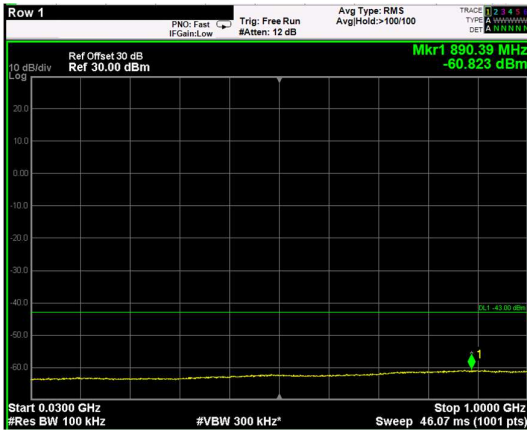

Channel: TOP, Modulation: 256QAM, BW=15MHz, Range: 6GHz - 37GHz

Channel: BOTTOM, Modulation: QPSK, BW=20MHz, Range: 30MHz - 1GHz

Channel: BOTTOM, Modulation: QPSK, BW=20MHz, Range: 1GHz - 6GHz

Channel: BOTTOM, Modulation: QPSK, BW=20MHz, Range: 6GHz - 37GHz