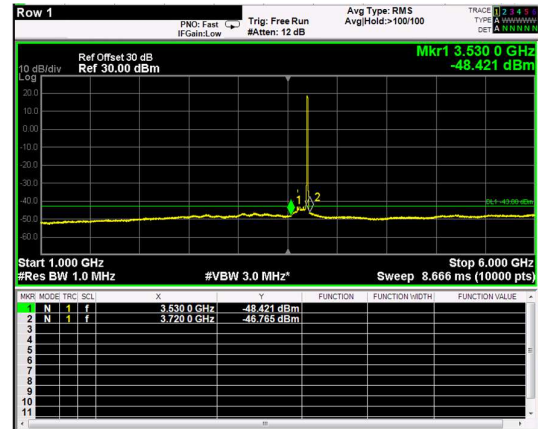

Channel: TOP, Modulation: QPSK, BW=10MHz, Range: 30MHz - 1GHz

Channel: TOP, Modulation: QPSK, BW=10MHz, Range: 1GHz - 6GHz

Channel: TOP, Modulation: QPSK, BW=10MHz, Range: 6GHz - 37GHz

Channel: TOP, Modulation: 16QAM, BW=10MHz, Range: 30MHz - 1GHz

Channel: TOP, Modulation: 16QAM, BW=10MHz, Range: 1GHz - 6GHz

Channel: TOP, Modulation: 16QAM, BW=10MHz, Range: 6GHz - 37GHz

Channel: TOP, Modulation: 256QAM, BW=10MHz, Range: 30MHz - 1GHz

Channel: TOP, Modulation: 256QAM, BW=10MHz, Range: 1GHz - 6GHz