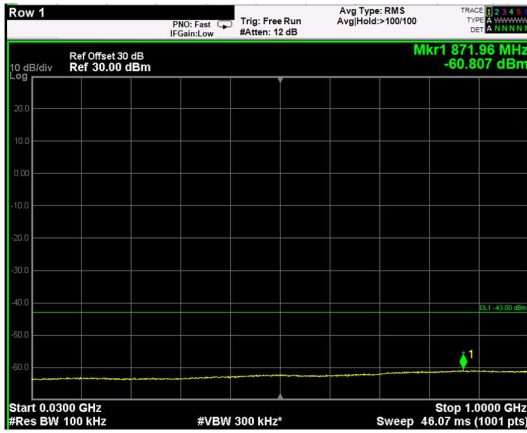

Channel: TOP, Modulation: 16QAM, BW=15MHz, Range: 6GHz - 37GHz

Channel: TOP, Modulation: 64QAM, BW=15MHz, Range: 30MHz - 1GHz