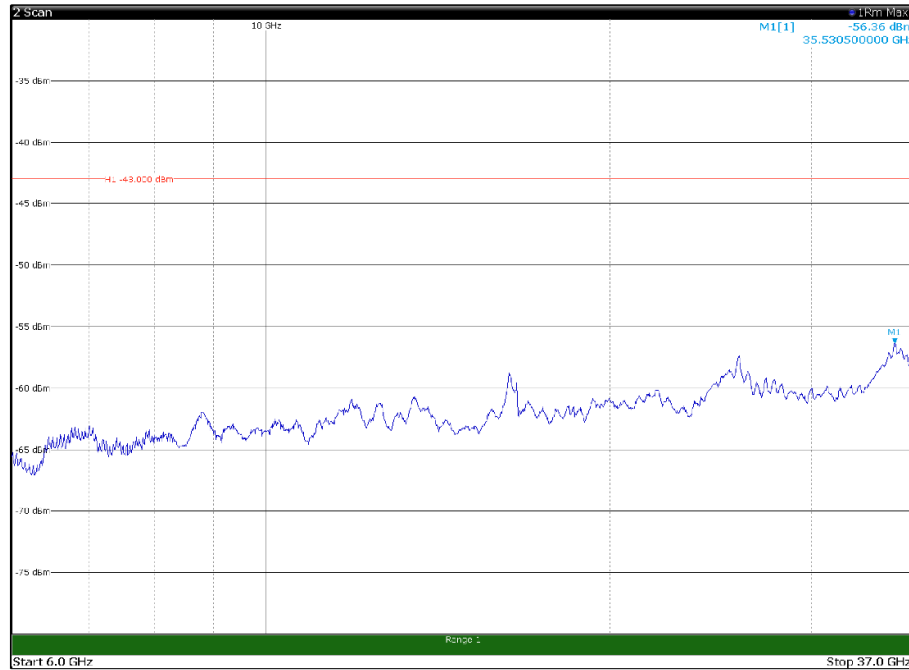

Channel: BOTTOM, Modulation: QPSK, BW=10MHz, Range: 30MHz - 1GHz

Channel: BOTTOM, Modulation: QPSK, BW=10MHz, Range: 1GHz - 6GHz

Channel: BOTTOM, Modulation: QPSK, BW=10MHz, Range: 6GHz - 37GHz

Channel: BOTTOM, Modulation: 16QAM, BW=10MHz, Range: 30MHz - 1GHz

Channel: BOTTOM, Modulation: 16QAM, BW=10MHz, Range: 1GHz - 6GHz

Channel: BOTTOM, Modulation: 16QAM, BW=10MHz, Range: 6GHz - 37GHz

Channel: BOTTOM, Modulation: 64QAM,
BW=10MHz, Range: 30MHz - 1GHz

Channel: BOTTOM, Modulation: 64QAM,
BW=10MHz, Range: 1GHz - 6GHz

Channel: BOTTOM, Modulation: 64QAM,
BW=10MHz, Range: 6GHz - 37GHz

Channel: BOTTOM, Modulation: 256QAM, BW=10MHz, Range: 30MHz - 1GHz

Channel: BOTTOM, Modulation: 256QAM, BW=10MHz, Range: 1GHz - 6GHz

Channel: BOTTOM, Modulation: 256QAM, BW=10MHz, Range: 6GHz - 37GHz

Channel: MIDDLE, Modulation: QPSK, BW=10MHz, Range: 30MHz - 1GHz

Channel: MIDDLE, Modulation: QPSK, BW=10MHz, Range: 1GHz - 6GHz

Channel: MIDDLE, Modulation: QPSK, BW=10MHz, Range: 6GHz - 37GHz

Channel: MIDDLE, Modulation: 16QAM, BW=10MHz, Range: 30MHz - 1GHz