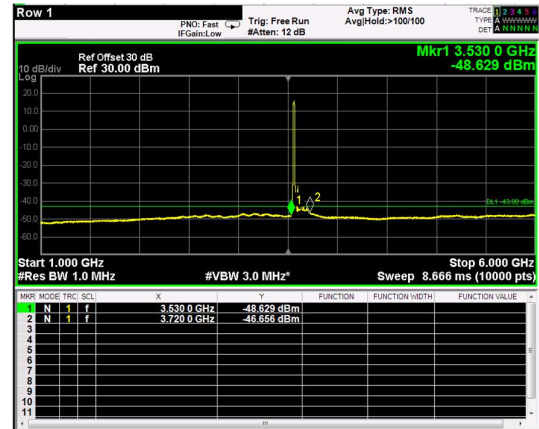

Channel: BOTTOM, Modulation: 256QAM, BW=15MHz, Range: 1GHz - 6GHz