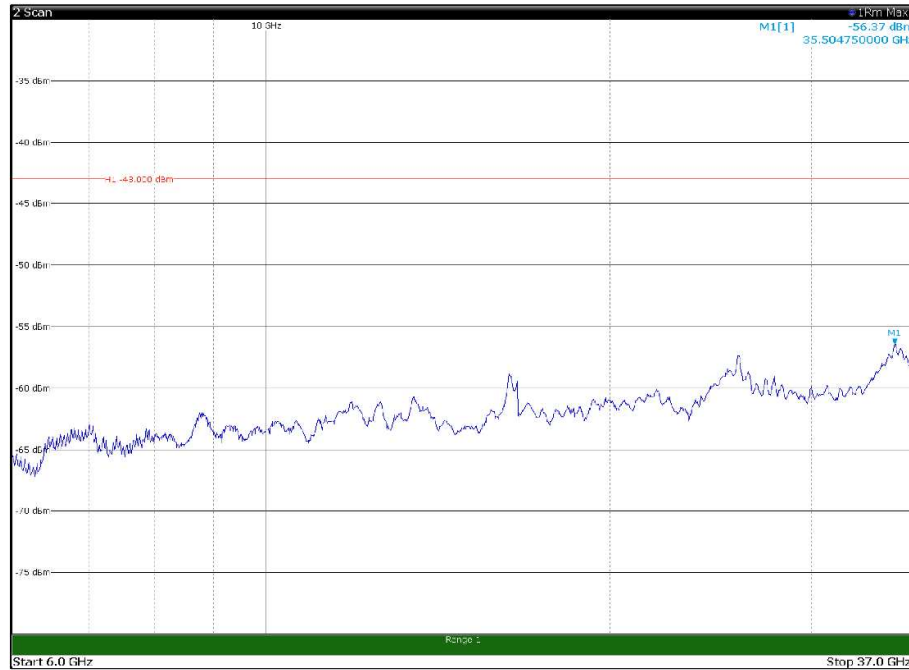

Channel: MIDDLE, Modulation: QPSK, BW=10MHz, Range: 30MHz - 1GHz

Channel: MIDDLE, Modulation: QPSK, BW=10MHz, Range: 1GHz - 6GHz

Channel: MIDDLE, Modulation: QPSK, BW=10MHz, Range: 6GHz - 37GHz

Channel: MIDDLE, Modulation: 16QAM, BW=10MHz, Range: 30MHz - 1GHz

Channel: MIDDLE, Modulation: 16QAM, BW=10MHz, Range: 1GHz - 6GHz

Channel: MIDDLE, Modulation: 16QAM, BW=10MHz, Range: 6GHz - 37GHz

Channel: MIDDLE, Modulation: 64QAM,
BW=10MHz, Range: 30MHz - 1GHz

Channel: MIDDLE, Modulation: 64QAM,
BW=10MHz, Range: 1GHz - 6GHz

Channel: MIDDLE, Modulation: 64QAM,
BW=10MHz, Range: 6GHz - 37GHz

Channel: MIDDLE, Modulation: 256QAM, BW=10MHz, Range: 30MHz - 1GHz

Channel: MIDDLE, Modulation: 256QAM, BW=10MHz, Range: 1GHz - 6GHz

Channel: MIDDLE, Modulation: 256QAM, BW=10MHz, Range: 6GHz - 37GHz

Channel: TOP, Modulation: QPSK, BW=10MHz, Range: 30MHz - 1GHz

Channel: TOP, Modulation: QPSK, BW=10MHz, Range: 1GHz - 6GHz

Channel: TOP, Modulation: QPSK, BW=10MHz, Range: 6GHz - 37GHz

Channel: TOP, Modulation: 16QAM, BW=10MHz, Range: 30MHz - 1GHz