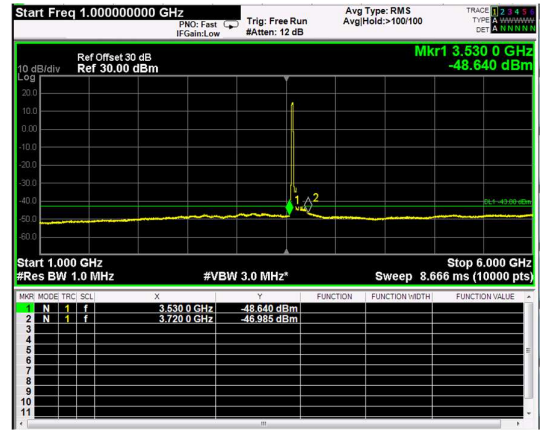

Channel: BOTTOM, Modulation: 16QAM, BW=20MHz, Range: 1GHz - 6GHz