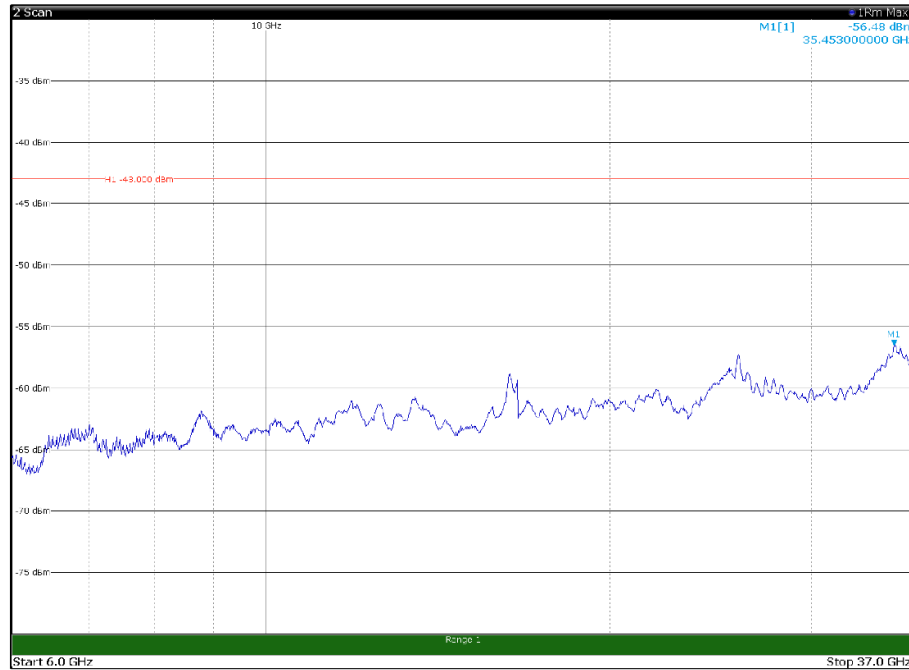

Channel: MIDDLE, Modulation: 16QAM, BW=15MHz, Range: 30MHz - 1GHz

Channel: MIDDLE, Modulation: 16QAM, BW=15MHz, Range: 1GHz - 6GHz

Channel: MIDDLE, Modulation: 16QAM, BW=15MHz, Range: 6GHz - 37GHz

Channel: MIDDLE, Modulation: 64QAM, BW=15MHz, Range: 30MHz - 1GHz

Channel: MIDDLE, Modulation: 64QAM, BW=15MHz, Range: 1GHz - 6GHz

Channel: MIDDLE, Modulation: 64QAM, BW=15MHz, Range: 6GHz - 37GHz

Channel: MIDDLE, Modulation: 256QAM, BW=15MHz, Range: 30MHz - 1GHz

Channel: MIDDLE, Modulation: 256QAM, BW=15MHz, Range: 1GHz - 6GHz

Channel: MIDDLE, Modulation: 256QAM, BW=15MHz, Range: 6GHz - 37GHz

Channel: TOP, Modulation: QPSK, BW=15MHz, Range: 30MHz - 1GHz

Channel: TOP, Modulation: QPSK, BW=15MHz, Range: 1GHz - 6GHz

Channel: TOP, Modulation: QPSK, BW=15MHz, Range: 6GHz - 37GHz