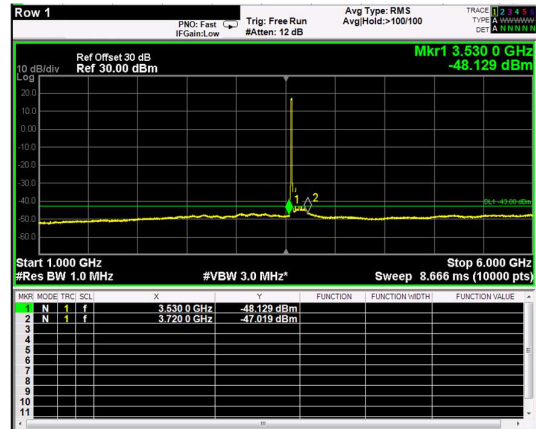

Channel: BOTTOM, Modulation: QPSK, BW=10MHz, Range: 30MHz - 1GHz

Channel: BOTTOM, Modulation: QPSK, BW=10MHz, Range: 1GHz - 6GHz

Channel: BOTTOM, Modulation: QPSK, BW=10MHz, Range: 6GHz - 37GHz

Channel: BOTTOM, Modulation: 16QAM, BW=10MHz, Range: 30MHz - 1GHz

Channel: BOTTOM, Modulation: 16QAM, BW=10MHz, Range: 1GHz - 6GHz

Channel: BOTTOM, Modulation: 16QAM, BW=10MHz, Range: 6GHz - 37GHz

Channel: BOTTOM, Modulation: 64QAM,
BW=10MHz, Range: 30MHz - 1GHz

Channel: BOTTOM, Modulation: 64QAM,
BW=10MHz, Range: 1GHz - 6GHz