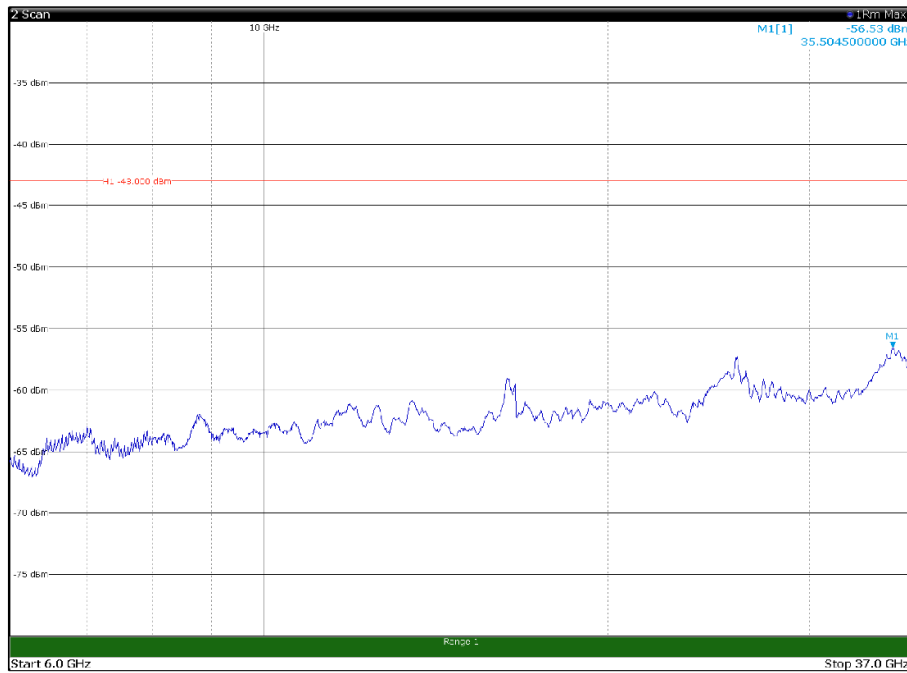

Channel: TOP, Modulation: 16QAM, BW=15MHz, Range: 30MHz - 1GHz

Channel: TOP, Modulation: 16QAM, BW=15MHz, Range: 1GHz - 6GHz

Channel: TOP, Modulation: 16QAM, BW=15MHz, Range: 6GHz - 37GHz

Channel: TOP, Modulation: 64QAM, BW=15MHz, Range: 30MHz - 1GHz

Channel: TOP, Modulation: 64QAM, BW=15MHz, Range: 1GHz - 6GHz

Channel: TOP, Modulation: 64QAM, BW=15MHz, Range: 6GHz - 37GHz

Channel: TOP, Modulation: 256QAM, BW=15MHz, Range: 30MHz - 1GHz

Channel: TOP, Modulation: 256QAM, BW=15MHz, Range: 1GHz - 6GHz

Channel: TOP, Modulation: 256QAM, BW=15MHz, Range: 6GHz - 37GHz

Channel: BOTTOM, Modulation: QPSK, BW=20MHz, Range: 30MHz - 1GHz

Channel: BOTTOM, Modulation: QPSK, BW=20MHz, Range: 1GHz - 6GHz

Channel: BOTTOM, Modulation: QPSK, BW=20MHz, Range: 6GHz - 37GHz