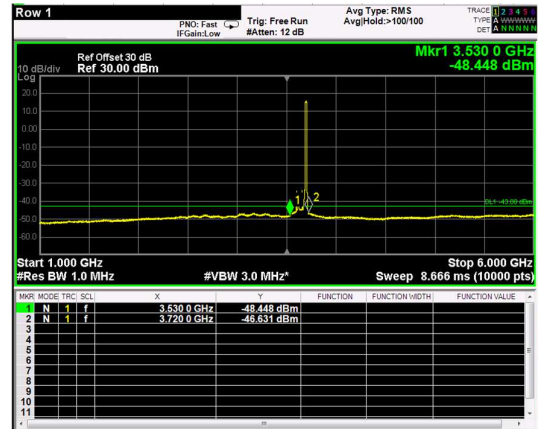

Channel: TOP, Modulation: 16QAM, BW=15MHz, Range: 1GHz - 6GHz