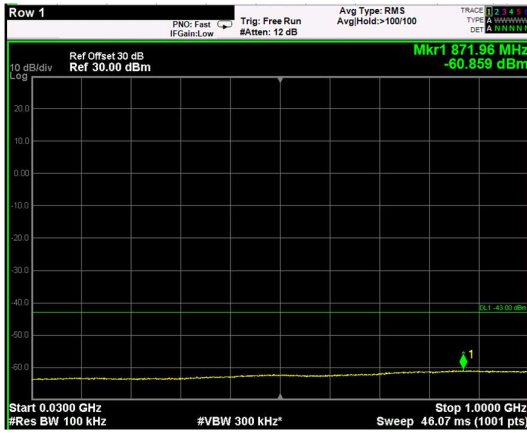

Channel: TOP, Modulation: 64QAM, BW=15MHz, Range: 6GHz - 37GHz

Channel: TOP, Modulation: 256QAM, BW=15MHz, Range: 30MHz - 1GHz