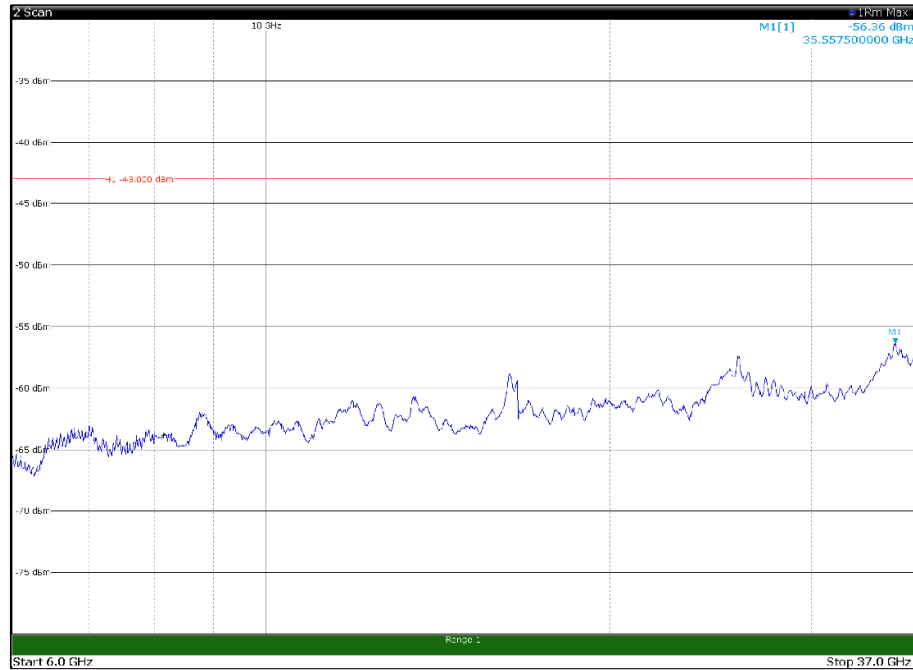

Channel: BOTTOM, Modulation: 16QAM,
BW=15MHz, Range: 30MHz - 1GHz

Channel: BOTTOM, Modulation: 16QAM,
BW=15MHz, Range: 1GHz - 6GHz

Channel: BOTTOM, Modulation: 16QAM,
BW=15MHz, Range: 6GHz - 37GHz

Channel: BOTTOM, Modulation: 64QAM, BW=15MHz, Range: 30MHz - 1GHz

Channel: BOTTOM, Modulation: 64QAM, BW=15MHz, Range: 1GHz - 6GHz

Channel: BOTTOM, Modulation: 64QAM, BW=15MHz, Range: 6GHz - 37GHz

Channel: BOTTOM, Modulation: 256QAM, BW=15MHz, Range: 30MHz - 1GHz

Channel: BOTTOM, Modulation: 256QAM, BW=15MHz, Range: 1GHz - 6GHz

Channel: BOTTOM, Modulation: 256QAM, BW=15MHz, Range: 6GHz - 37GHz

Channel: MIDDLE, Modulation: QPSK, BW=15MHz, Range: 30MHz - 1GHz

Channel: MIDDLE, Modulation: QPSK, BW=15MHz, Range: 1GHz - 6GHz

Channel: MIDDLE, Modulation: QPSK, BW=15MHz, Range: 6GHz - 37GHz