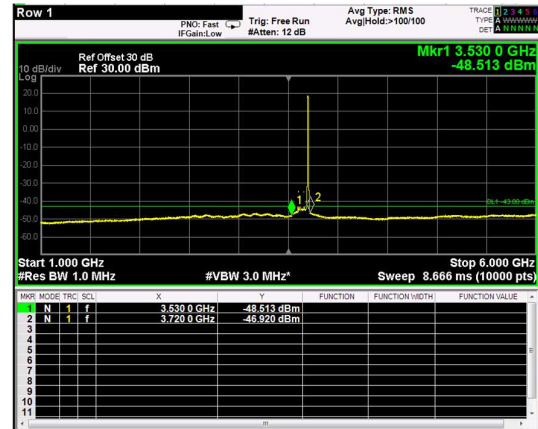

Channel: TOP, Modulation: QPSK, BW=10MHz, Range: 30MHz - 1GHz

Channel: TOP, Modulation: QPSK, BW=10MHz, Range: 1GHz - 6GHz

Channel: TOP, Modulation: QPSK, BW=10MHz, Range: 6GHz - 37GHz

Channel: TOP, Modulation: 16QAM, BW=10MHz, Range: 30MHz - 1GHz

Channel: TOP, Modulation: 16QAM, BW=10MHz, Range: 1GHz - 6GHz

Channel: TOP, Modulation: 16QAM, BW=10MHz, Range: 6GHz - 37GHz

Channel: TOP, Modulation: 256QAM, BW=10MHz, Range: 30MHz - 1GHz

Channel: TOP, Modulation: 256QAM, BW=10MHz, Range: 1GHz - 6GHz