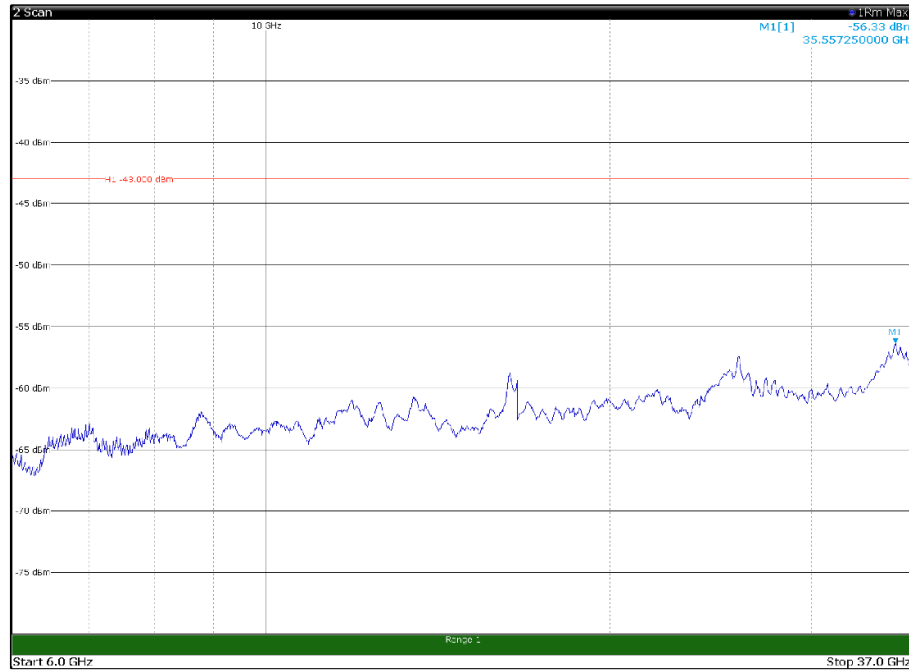

Channel: BOTTOM, Modulation: 256QAM, BW=15MHz, Range: 6GHz - 37GHz

Channel: MIDDLE, Modulation: QPSK, BW=15MHz, Range: 30MHz - 1GHz

Channel: MIDDLE, Modulation: QPSK, BW=15MHz, Range: 1GHz - 6GHz

Channel: MIDDLE, Modulation: QPSK, BW=15MHz, Range: 6GHz - 37GHz

Channel: MIDDLE, Modulation: 16QAM, BW=15MHz, Range: 30MHz - 1GHz

Channel: MIDDLE, Modulation: 16QAM, BW=15MHz, Range: 1GHz - 6GHz

Channel: MIDDLE, Modulation: 16QAM, BW=15MHz, Range: 6GHz - 37GHz

Channel: MIDDLE, Modulation: 64QAM, BW=15MHz, Range: 30MHz - 1GHz

Channel: MIDDLE, Modulation: 64QAM, BW=15MHz, Range: 1GHz - 6GHz

Channel: MIDDLE, Modulation: 64QAM, BW=15MHz, Range: 6GHz - 37GHz

Channel: MIDDLE, Modulation: 256QAM, BW=15MHz, Range: 30MHz - 1GHz

Channel: MIDDLE, Modulation: 256QAM, BW=15MHz, Range: 1GHz - 6GHz