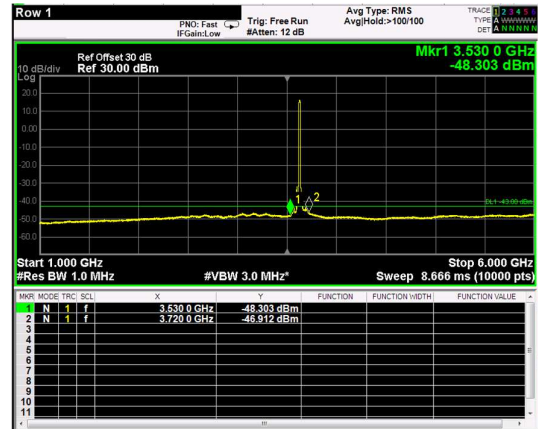

Channel: MIDDLE, Modulation: 16QAM, BW=15MHz, Range: 1GHz - 6GHz