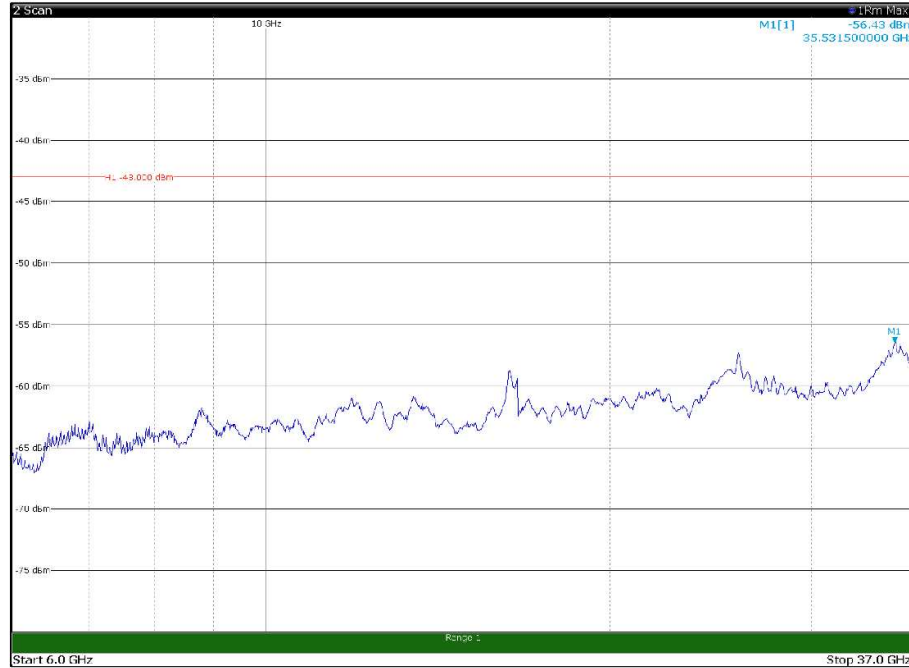

Channel: TOP, Modulation: 64QAM, BW=15MHz, Range: 1GHz - 6GHz

Channel: TOP, Modulation: 64QAM, BW=15MHz, Range: 6GHz - 37GHz

Channel: TOP, Modulation: 256QAM, BW=15MHz, Range: 30MHz - 1GHz

Channel: TOP, Modulation: 256QAM, BW=15MHz, Range: 1GHz - 6GHz

Channel: TOP, Modulation: 256QAM, BW=15MHz, Range: 6GHz - 37GHz

Channel: BOTTOM, Modulation: QPSK, BW=20MHz, Range: 30MHz - 1GHz

Channel: BOTTOM, Modulation: QPSK, BW=20MHz, Range: 1GHz - 6GHz

Channel: BOTTOM, Modulation: QPSK, BW=20MHz, Range: 6GHz - 37GHz

Channel: BOTTOM, Modulation: 16QAM, BW=20MHz, Range: 30MHz - 1GHz

Channel: BOTTOM, Modulation: 16QAM, BW=20MHz, Range: 1GHz - 6GHz

Channel: BOTTOM, Modulation: 16QAM, BW=20MHz, Range: 6GHz - 37GHz

Channel: BOTTOM, Modulation: 64QAM, BW=20MHz, Range: 30MHz - 1GHz