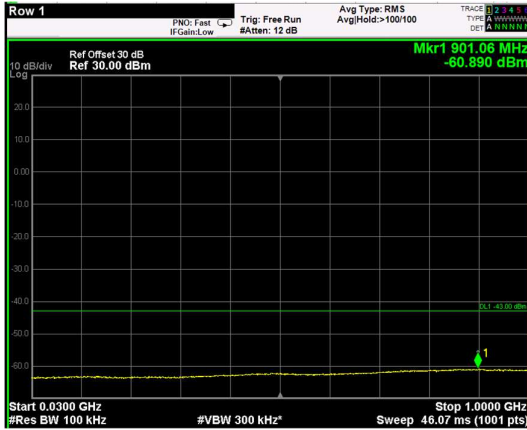

Channel: MIDDLE, Modulation: 16QAM, BW=10MHz, Range: 6GHz - 37GHz

Channel: MIDDLE, Modulation: 64QAM,
BW=10MHz, Range: 30MHz - 1GHz