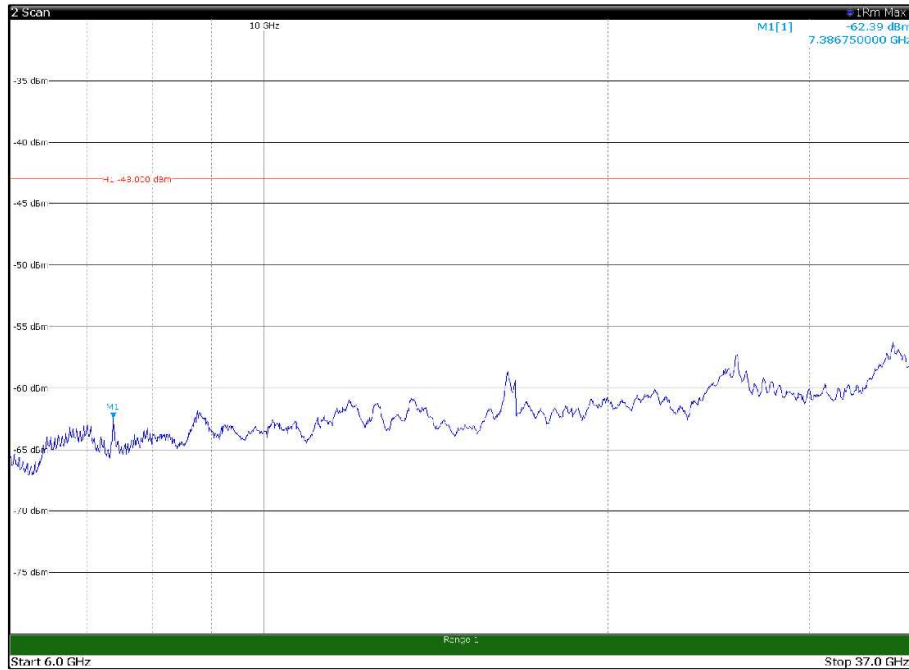

Channel: TOP, Modulation: 16QAM, BW=15MHz, Range: 30MHz - 1GHz

Channel: TOP, Modulation: 16QAM, BW=15MHz, Range: 1GHz - 6GHz

Channel: TOP, Modulation: 16QAM, BW=15MHz, Range: 6GHz - 37GHz

Channel: TOP, Modulation: 64QAM, BW=15MHz, Range: 30MHz - 1GHz

Channel: TOP, Modulation: 64QAM, BW=15MHz, Range: 1GHz - 6GHz

Channel: TOP, Modulation: 64QAM, BW=15MHz, Range: 6GHz - 37GHz

Channel: TOP, Modulation: 256QAM, BW=15MHz, Range: 30MHz - 1GHz

Channel: TOP, Modulation: 256QAM, BW=15MHz, Range: 1GHz - 6GHz

Channel: TOP, Modulation: 256QAM, BW=15MHz, Range: 6GHz - 37GHz

Channel: BOTTOM, Modulation: QPSK, BW=20MHz, Range: 30MHz - 1GHz

Channel: BOTTOM, Modulation: QPSK, BW=20MHz, Range: 1GHz - 6GHz

Channel: BOTTOM, Modulation: QPSK, BW=20MHz, Range: 6GHz - 37GHz