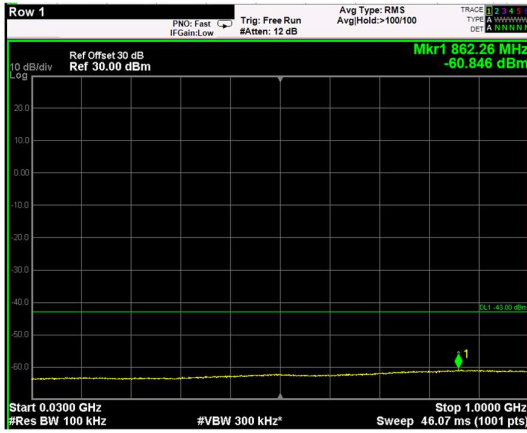

Channel: TOP, Modulation: 256QAM, BW=10MHz, Range: 6GHz - 37GHz

Channel: BOTTOM, Modulation: QPSK, BW=15MHz, Range: 30MHz - 1GHz