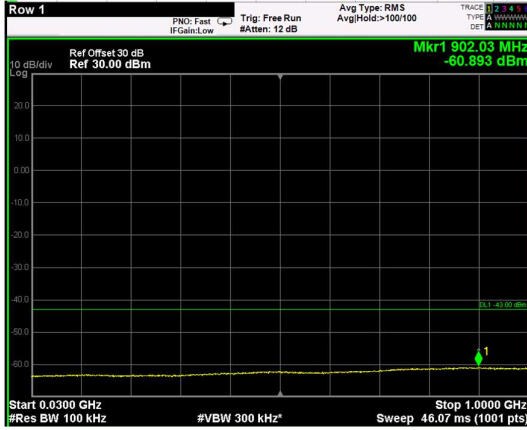

Channel: BOTTOM, Modulation: 16QAM, BW=10MHz, Range: 1GHz - 6GHz

Channel: BOTTOM, Modulation: 16QAM, BW=10MHz, Range: 6GHz - 37GHz

Channel: BOTTOM, Modulation: 64QAM,
BW=10MHz, Range: 30MHz - 1GHz

Channel: BOTTOM, Modulation: 64QAM,
BW=10MHz, Range: 1GHz - 6GHz

Channel: BOTTOM, Modulation: 64QAM,
BW=10MHz, Range: 6GHz - 37GHz

Channel: BOTTOM, Modulation: 256QAM, BW=10MHz, Range: 30MHz - 1GHz

Channel: BOTTOM, Modulation: 256QAM, BW=10MHz, Range: 1GHz - 6GHz

Channel: BOTTOM, Modulation: 256QAM, BW=10MHz, Range: 6GHz - 37GHz