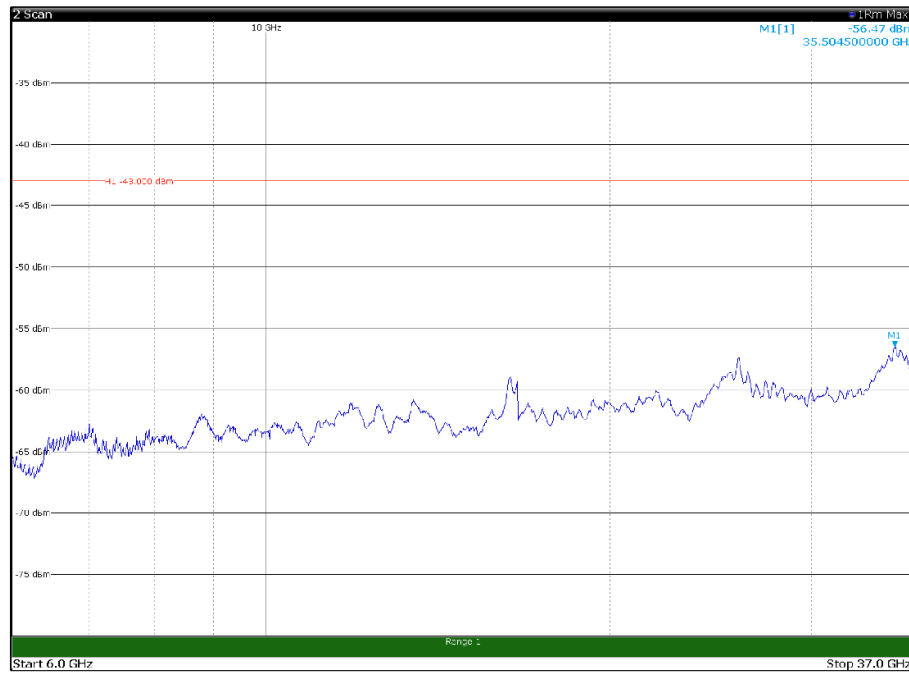

Channel: BOTTOM, Modulation: QPSK, BW=10MHz, Range: 30MHz - 1GHz

Channel: BOTTOM, Modulation: QPSK, BW=10MHz, Range: 1GHz - 6GHz

Channel: BOTTOM, Modulation: QPSK, BW=10MHz, Range: 6GHz - 37GHz

Channel: BOTTOM, Modulation: 16QAM, BW=10MHz, Range: 30MHz - 1GHz

Channel: BOTTOM, Modulation: 16QAM, BW=10MHz, Range: 1GHz - 6GHz

Channel: BOTTOM, Modulation: 16QAM, BW=10MHz, Range: 6GHz - 37GHz

Channel: BOTTOM, Modulation: 64QAM,
BW=10MHz, Range: 30MHz - 1GHz

Channel: BOTTOM, Modulation: 64QAM,
BW=10MHz, Range: 1GHz - 6GHz

Channel: BOTTOM, Modulation: 64QAM,
BW=10MHz, Range: 6GHz - 37GHz

Channel: BOTTOM, Modulation: 256QAM, BW=10MHz, Range: 30MHz - 1GHz

Channel: BOTTOM, Modulation: 256QAM, BW=10MHz, Range: 1GHz - 6GHz

Channel: BOTTOM, Modulation: 256QAM, BW=10MHz, Range: 6GHz - 37GHz