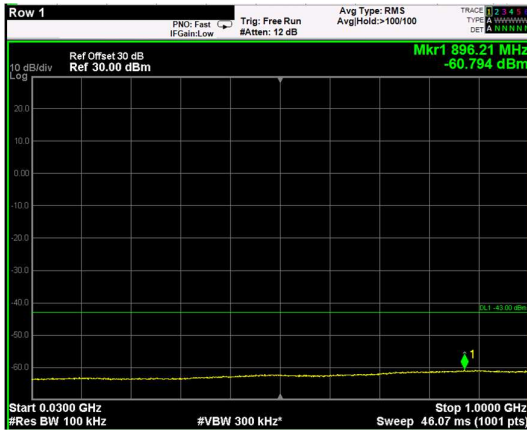

Channel: MIDDLE, Modulation: 256QAM, BW=15MHz, Range: 6GHz - 37GHz

Channel: TOP, Modulation: QPSK, BW=15MHz, Range: 30MHz - 1GHz