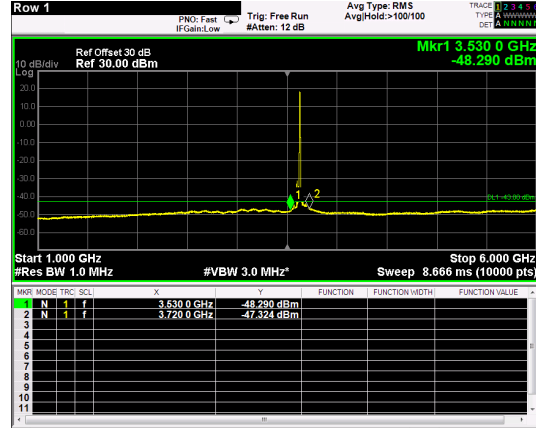

Channel: MIDDLE, Modulation: QPSK, BW=10MHz, Range: 30MHz - 1GHz

Channel: MIDDLE, Modulation: QPSK, BW=10MHz, Range: 1GHz - 6GHz

Channel: MIDDLE, Modulation: QPSK, BW=10MHz, Range: 6GHz - 37GHz

Channel: MIDDLE, Modulation: 16QAM, BW=10MHz, Range: 30MHz - 1GHz