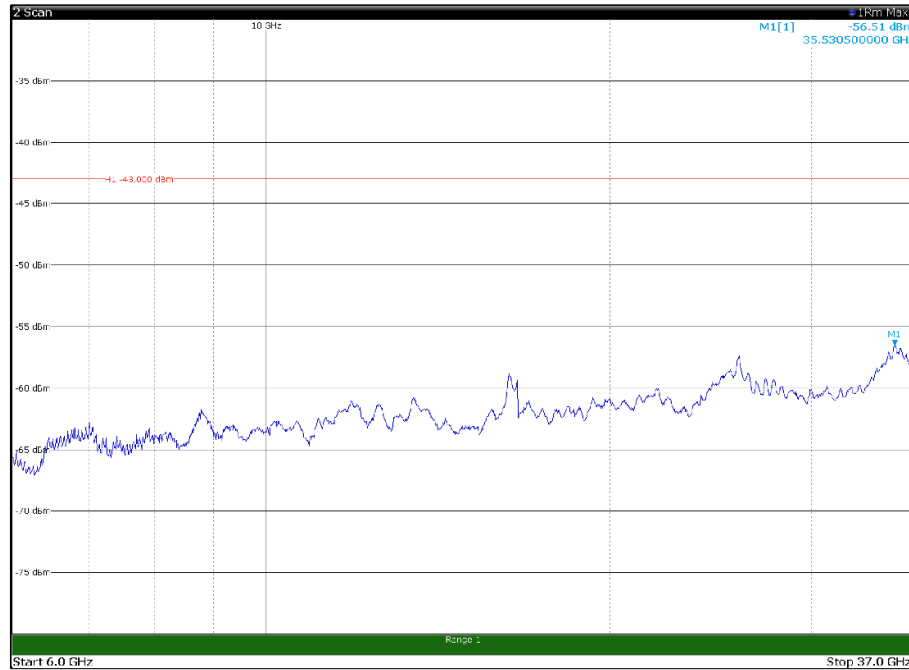

Channel: BOTTOM, Modulation: 64QAM, BW=15MHz, Range: 1GHz - 6GHz

Channel: BOTTOM, Modulation: 64QAM, BW=15MHz, Range: 6GHz - 37GHz

Channel: BOTTOM, Modulation: 256QAM, BW=15MHz, Range: 30MHz - 1GHz

Channel: BOTTOM, Modulation: 256QAM, BW=15MHz, Range: 1GHz - 6GHz

Channel: BOTTOM, Modulation: 256QAM, BW=15MHz, Range: 6GHz - 37GHz

Channel: MIDDLE, Modulation: QPSK, BW=15MHz, Range: 30MHz - 1GHz

Channel: MIDDLE, Modulation: QPSK, BW=15MHz, Range: 1GHz - 6GHz

Channel: MIDDLE, Modulation: QPSK, BW=15MHz, Range: 6GHz - 37GHz

Channel: MIDDLE, Modulation: 16QAM, BW=15MHz, Range: 30MHz - 1GHz

Channel: MIDDLE, Modulation: 16QAM, BW=15MHz, Range: 1GHz - 6GHz

Channel: MIDDLE, Modulation: 16QAM, BW=15MHz, Range: 6GHz - 37GHz

Channel: MIDDLE, Modulation: 64QAM, BW=15MHz, Range: 30MHz - 1GHz