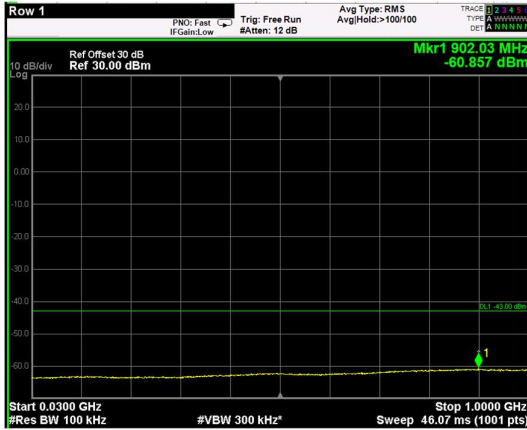

Channel: MIDDLE, Modulation: QPSK, BW=10MHz, Range: 6GHz - 37GHz

Channel: MIDDLE, Modulation: 16QAM, BW=10MHz, Range: 30MHz - 1GHz