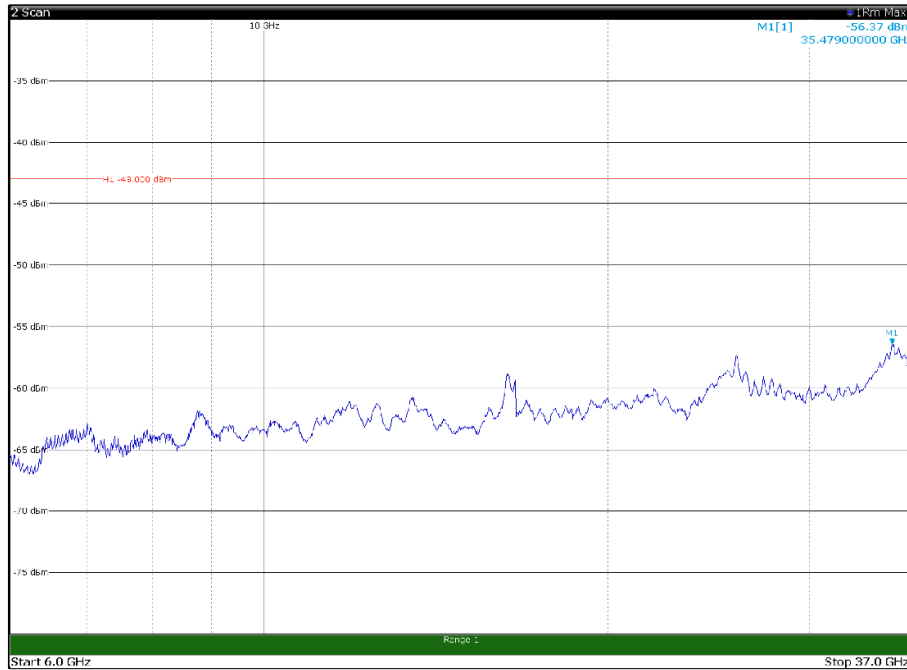

Channel: BOTTOM, Modulation: QPSK, BW=10MHz, Range: 30MHz - 1GHz

Channel: BOTTOM, Modulation: QPSK, BW=10MHz, Range: 1GHz - 6GHz

Channel: BOTTOM, Modulation: QPSK, BW=10MHz, Range: 6GHz - 37GHz

Channel: BOTTOM, Modulation: 16QAM, BW=10MHz, Range: 30MHz - 1GHz

Channel: BOTTOM, Modulation: 16QAM, BW=10MHz, Range: 1GHz - 6GHz

Channel: BOTTOM, Modulation: 16QAM, BW=10MHz, Range: 6GHz - 37GHz

Channel: BOTTOM, Modulation: 64QAM,
BW=10MHz, Range: 30MHz - 1GHz

Channel: BOTTOM, Modulation: 64QAM,
BW=10MHz, Range: 1GHz - 6GHz

Channel: BOTTOM, Modulation: 64QAM,
BW=10MHz, Range: 6GHz - 37GHz

Channel: BOTTOM, Modulation: 256QAM, BW=10MHz, Range: 30MHz - 1GHz

Channel: BOTTOM, Modulation: 256QAM, BW=10MHz, Range: 1GHz - 6GHz

Channel: BOTTOM, Modulation: 256QAM, BW=10MHz, Range: 6GHz - 37GHz