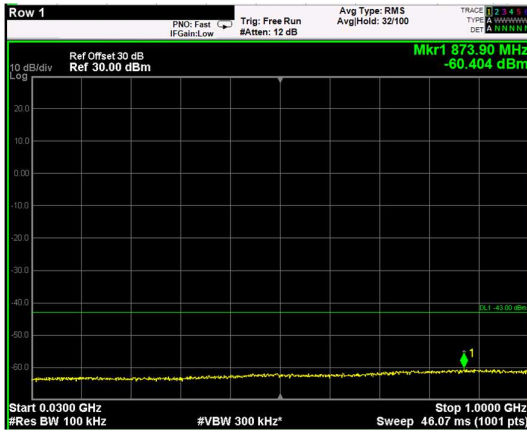

Channel: MIDDLE, Modulation: 64QAM,
BW=10MHz, Range: 6GHz - 37GHz

Channel: MIDDLE, Modulation: 256QAM, BW=10MHz, Range: 30MHz - 1GHz

Channel: MIDDLE, Modulation: 256QAM, BW=10MHz, Range: 1GHz - 6GHz

Channel: MIDDLE, Modulation: 256QAM, BW=10MHz, Range: 6GHz - 37GHz