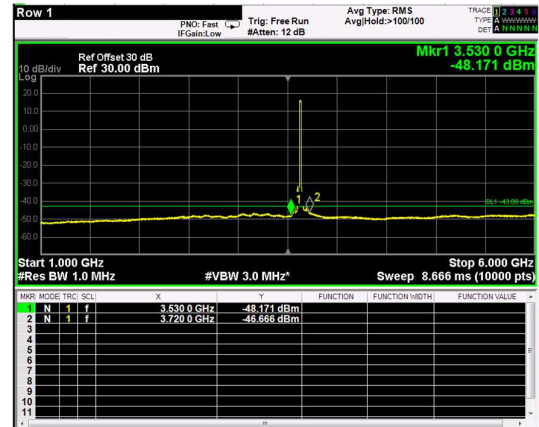

Channel: MIDDLE, Modulation: QPSK, BW=15MHz, Range: 1GHz - 6GHz