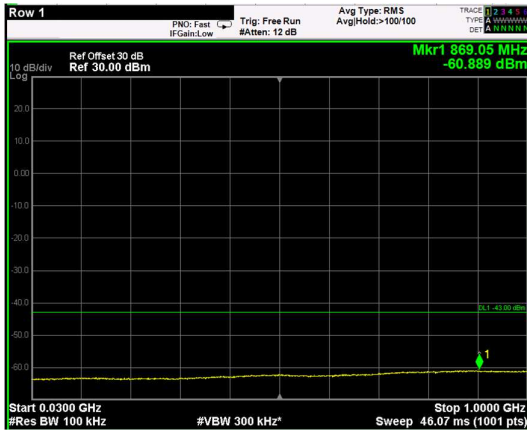

Channel: TOP, Modulation: 256QAM, BW=10MHz, Range: 6GHz - 37GHz

Channel: BOTTOM, Modulation: QPSK, BW=15MHz, Range: 30MHz - 1GHz

Channel: BOTTOM, Modulation: QPSK, BW=15MHz, Range: 1GHz - 6GHz

Channel: BOTTOM, Modulation: QPSK, BW=15MHz, Range: 6GHz - 37GHz