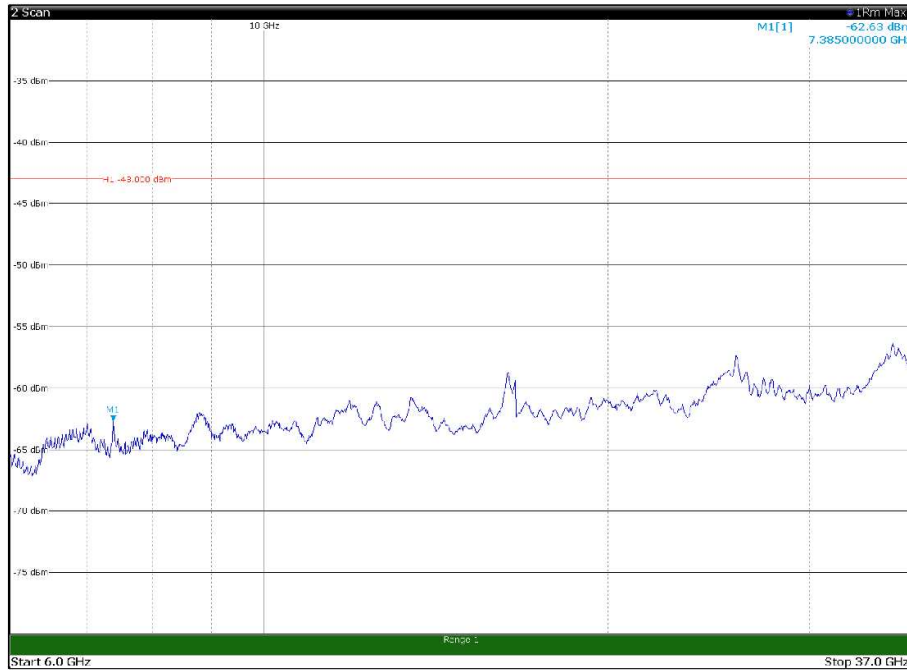

Channel: MIDDLE, Modulation: 256QAM, BW=15MHz, Range: 6GHz - 37GHz

Channel: TOP, Modulation: QPSK, BW=15MHz, Range: 30MHz - 1GHz

Channel: TOP, Modulation: QPSK, BW=15MHz, Range: 1GHz - 6GHz

Channel: TOP, Modulation: QPSK, BW=15MHz, Range: 6GHz - 37GHz

Channel: TOP, Modulation: 16QAM, BW=15MHz, Range: 30MHz - 1GHz

Channel: TOP, Modulation: 16QAM, BW=15MHz, Range: 1GHz - 6GHz

Channel: TOP, Modulation: 16QAM, BW=15MHz, Range: 6GHz - 37GHz

Channel: TOP, Modulation: 64QAM, BW=15MHz, Range: 30MHz - 1GHz

Channel: TOP, Modulation: 64QAM, BW=15MHz, Range: 1GHz - 6GHz

Channel: TOP, Modulation: 64QAM, BW=15MHz, Range: 6GHz - 37GHz

Channel: TOP, Modulation: 256QAM, BW=15MHz, Range: 30MHz - 1GHz

Channel: TOP, Modulation: 256QAM, BW=15MHz, Range: 1GHz - 6GHz