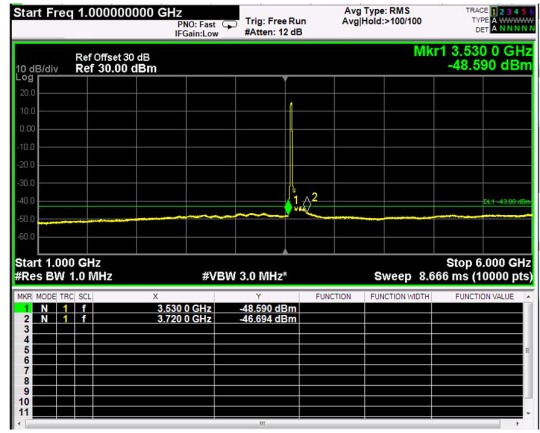

Channel: BOTTOM, Modulation: 256QAM, BW=20MHz, Range: 1GHz - 6GHz