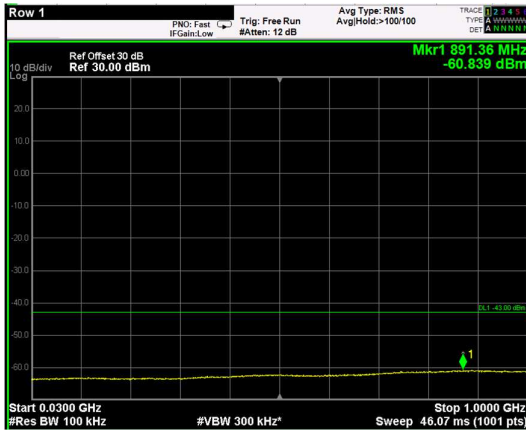

Channel: BOTTOM, Modulation: QPSK, BW=10MHz, Range: 30MHz - 1GHz

Channel: BOTTOM, Modulation: QPSK, BW=10MHz, Range: 1GHz - 6GHz

Channel: BOTTOM, Modulation: QPSK, BW=10MHz, Range: 6GHz - 37GHz

Channel: BOTTOM, Modulation: 16QAM, BW=10MHz, Range: 30MHz - 1GHz

Channel: BOTTOM, Modulation: 16QAM, BW=10MHz, Range: 1GHz - 6GHz

Channel: BOTTOM, Modulation: 16QAM, BW=10MHz, Range: 6GHz - 37GHz

Channel: BOTTOM, Modulation: 64QAM,
BW=10MHz, Range: 30MHz - 1GHz

Channel: BOTTOM, Modulation: 64QAM,
BW=10MHz, Range: 1GHz - 6GHz

Channel: BOTTOM, Modulation: 64QAM,
BW=10MHz, Range: 6GHz - 37GHz

Channel: BOTTOM, Modulation: 256QAM, BW=10MHz, Range: 30MHz - 1GHz

Channel: BOTTOM, Modulation: 256QAM, BW=10MHz, Range: 1GHz - 6GHz

Channel: BOTTOM, Modulation: 256QAM, BW=10MHz, Range: 6GHz - 37GHz