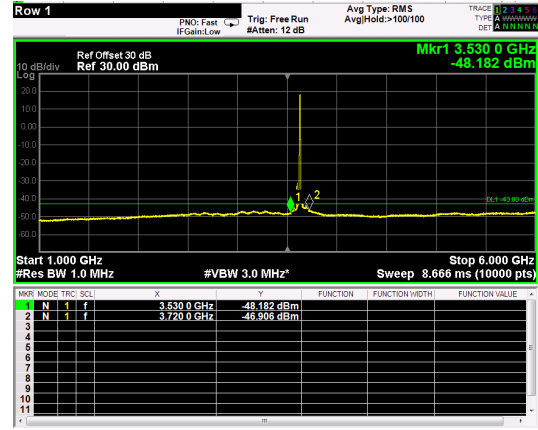

Channel: MIDDLE, Modulation: 64QAM,
BW=10MHz, Range: 1GHz - 6GHz