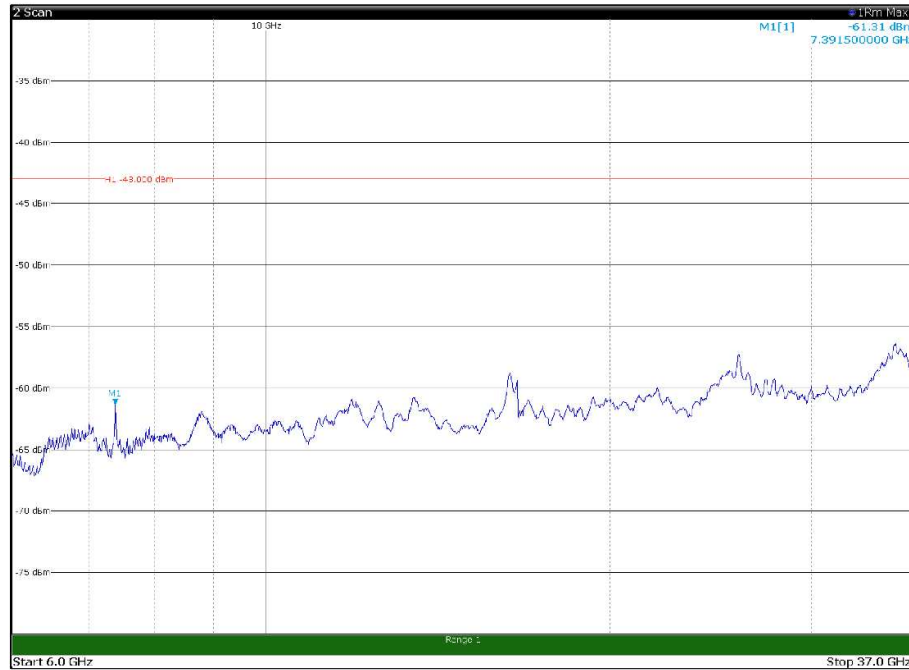

Channel: MIDDLE, Modulation: 64QAM,
BW=10MHz, Range: 6GHz - 37GHz

Channel: MIDDLE, Modulation: 256QAM, BW=10MHz, Range: 30MHz - 1GHz

Channel: MIDDLE, Modulation: 256QAM, BW=10MHz, Range: 1GHz - 6GHz

Channel: MIDDLE, Modulation: 256QAM, BW=10MHz, Range: 6GHz - 37GHz

Channel: TOP, Modulation: QPSK, BW=10MHz, Range: 30MHz - 1GHz

Channel: TOP, Modulation: QPSK, BW=10MHz, Range: 1GHz - 6GHz

Channel: TOP, Modulation: QPSK, BW=10MHz, Range: 6GHz - 37GHz

Channel: TOP, Modulation: 16QAM, BW=10MHz, Range: 30MHz - 1GHz

Channel: TOP, Modulation: 16QAM, BW=10MHz, Range: 1GHz - 6GHz

Channel: TOP, Modulation: 16QAM, BW=10MHz, Range: 6GHz - 37GHz

Channel: TOP, Modulation: 256QAM, BW=10MHz, Range: 30MHz - 1GHz

Channel: TOP, Modulation: 256QAM, BW=10MHz, Range: 1GHz - 6GHz

Channel: TOP, Modulation: 256QAM, BW=10MHz, Range: 6GHz - 37GHz

Channel: BOTTOM, Modulation: QPSK, BW=15MHz, Range: 30MHz - 1GHz

Channel: BOTTOM, Modulation: QPSK, BW=15MHz, Range: 1GHz - 6GHz

Channel: BOTTOM, Modulation: QPSK, BW=15MHz, Range: 6GHz - 37GHz