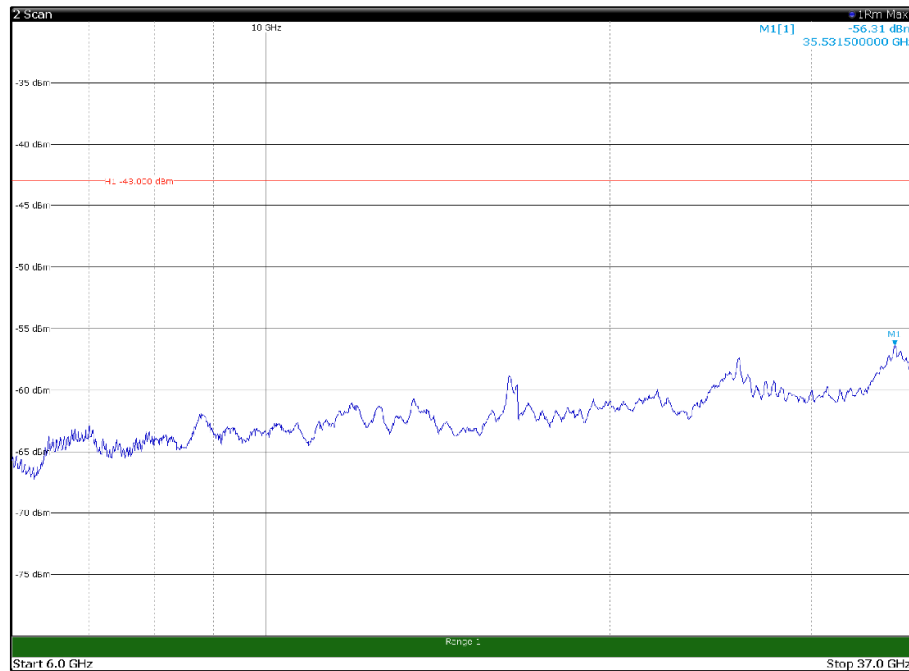

Channel: TOP, Modulation: QPSK, BW=10MHz, Range: 30MHz - 1GHz

Channel: TOP, Modulation: QPSK, BW=10MHz, Range: 1GHz - 6GHz

Channel: TOP, Modulation: QPSK, BW=10MHz, Range: 6GHz - 37GHz

Channel: TOP, Modulation: 16QAM, BW=10MHz, Range: 30MHz - 1GHz

Channel: TOP, Modulation: 16QAM, BW=10MHz, Range: 1GHz - 6GHz

Channel: TOP, Modulation: 16QAM, BW=10MHz, Range: 6GHz - 37GHz

Channel: TOP, Modulation: 256QAM, BW=10MHz, Range: 30MHz - 1GHz

Channel: TOP, Modulation: 256QAM, BW=10MHz, Range: 1GHz - 6GHz

Channel: TOP, Modulation: 256QAM, BW=10MHz, Range: 6GHz - 37GHz

Channel: BOTTOM, Modulation: QPSK, BW=15MHz, Range: 30MHz - 1GHz

Channel: BOTTOM, Modulation: QPSK, BW=15MHz, Range: 1GHz - 6GHz

Channel: BOTTOM, Modulation: QPSK, BW=15MHz, Range: 6GHz - 37GHz