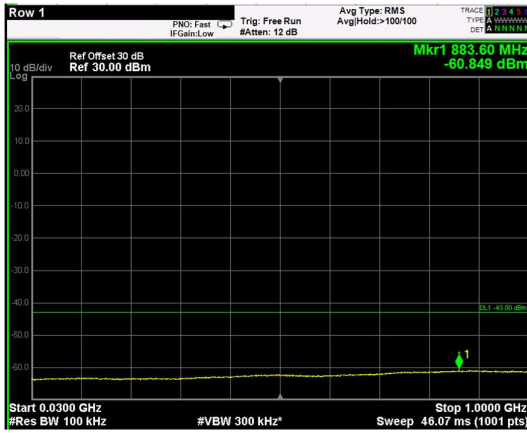

Channel: BOTTOM, Modulation: 256QAM, BW=15MHz, Range: 6GHz - 37GHz

Channel: MIDDLE, Modulation: QPSK, BW=15MHz, Range: 30MHz - 1GHz

Channel: MIDDLE, Modulation: QPSK, BW=15MHz, Range: 1GHz - 6GHz

Channel: MIDDLE, Modulation: QPSK, BW=15MHz, Range: 6GHz - 37GHz