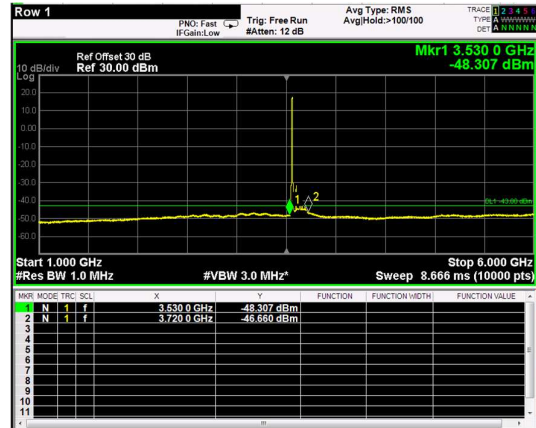

Channel: BOTTOM, Modulation: QPSK, BW=10MHz, Range: 30MHz - 1GHz

Channel: BOTTOM, Modulation: QPSK, BW=10MHz, Range: 1GHz - 6GHz

Channel: BOTTOM, Modulation: QPSK, BW=10MHz, Range: 6GHz - 37GHz

Channel: BOTTOM, Modulation: 16QAM, BW=10MHz, Range: 30MHz - 1GHz

Channel: BOTTOM, Modulation: 16QAM, BW=10MHz, Range: 1GHz - 6GHz

Channel: BOTTOM, Modulation: 16QAM, BW=10MHz, Range: 6GHz - 37GHz

Channel: BOTTOM, Modulation: 64QAM,
BW=10MHz, Range: 30MHz - 1GHz

Channel: BOTTOM, Modulation: 64QAM,
BW=10MHz, Range: 1GHz - 6GHz