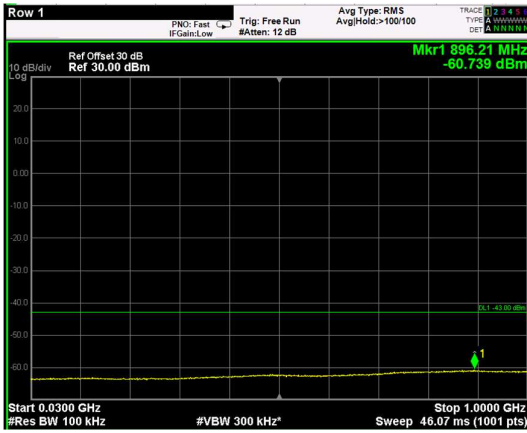

Channel: BOTTOM, Modulation: 256QAM, BW=20MHz, Range: 6GHz - 37GHz

Channel: MIDDLE, Modulation: QPSK, BW=20MHz, Range: 30MHz - 1GHz