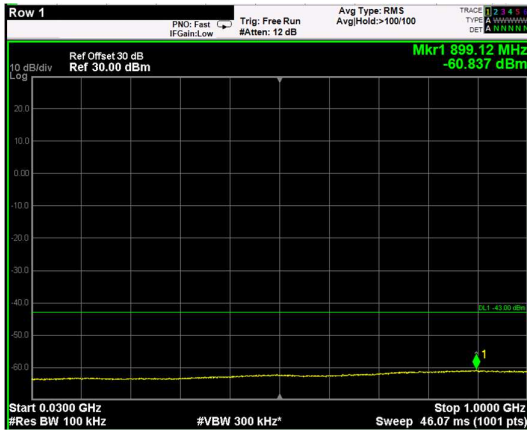

Channel: MIDDLE, Modulation: 256QAM, BW=15MHz, Range: 6GHz - 37GHz

Channel: TOP, Modulation: QPSK, BW=15MHz, Range: 30MHz - 1GHz

Channel: TOP, Modulation: QPSK, BW=15MHz, Range: 1GHz - 6GHz

Channel: TOP, Modulation: QPSK, BW=15MHz, Range: 6GHz - 37GHz