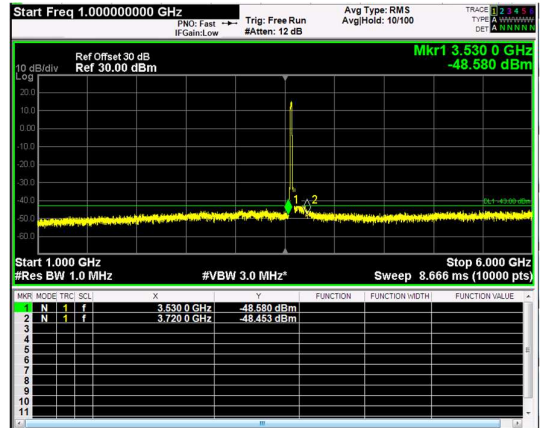

Channel: BOTTOM, Modulation: QPSK, BW=20MHz, Range: 1GHz - 6GHz