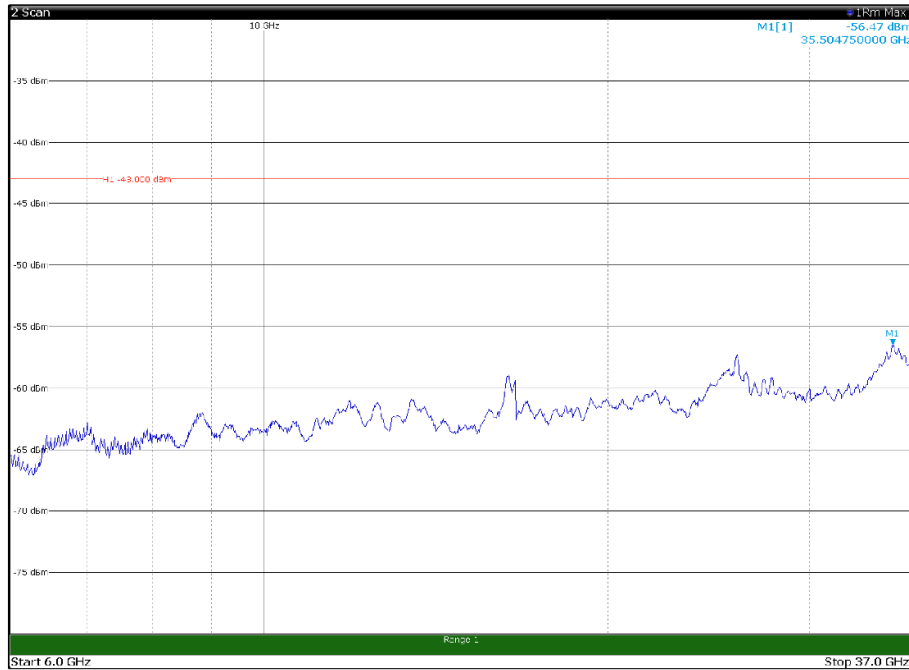

Channel: BOTTOM, Modulation: QPSK, BW=10MHz, Range: 30MHz - 1GHz

Channel: BOTTOM, Modulation: QPSK, BW=10MHz, Range: 1GHz - 6GHz

Channel: BOTTOM, Modulation: QPSK, BW=10MHz, Range: 6GHz - 37GHz

Channel: BOTTOM, Modulation: 16QAM, BW=10MHz, Range: 30MHz - 1GHz

Channel: BOTTOM, Modulation: 16QAM, BW=10MHz, Range: 1GHz - 6GHz

Channel: BOTTOM, Modulation: 16QAM, BW=10MHz, Range: 6GHz - 37GHz

Channel: BOTTOM, Modulation: 64QAM,
BW=10MHz, Range: 30MHz - 1GHz

Channel: BOTTOM, Modulation: 64QAM,
BW=10MHz, Range: 1GHz - 6GHz

Channel: BOTTOM, Modulation: 64QAM,
BW=10MHz, Range: 6GHz - 37GHz

Channel: BOTTOM, Modulation: 256QAM, BW=10MHz, Range: 30MHz - 1GHz

Channel: BOTTOM, Modulation: 256QAM, BW=10MHz, Range: 1GHz - 6GHz

Channel: BOTTOM, Modulation: 256QAM, BW=10MHz, Range: 6GHz - 37GHz