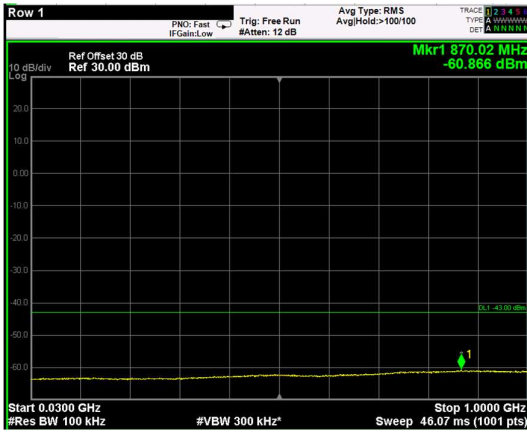

Channel: BOTTOM, Modulation: 64QAM, BW=20MHz, Range: 6GHz - 37GHz

Channel: BOTTOM, Modulation: 256QAM, BW=20MHz, Range: 30MHz - 1GHz