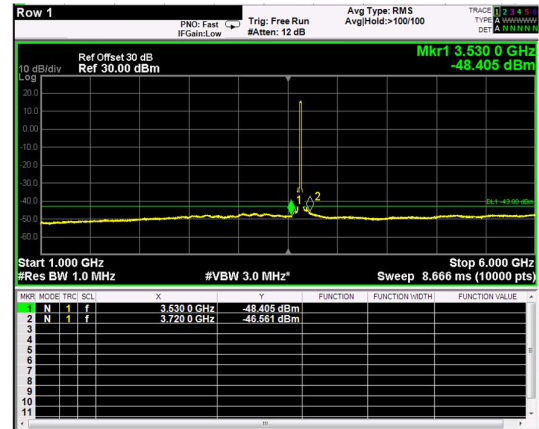

Channel: MIDDLE, Modulation: 16QAM, BW=15MHz, Range: 30MHz - 1GHz

Channel: MIDDLE, Modulation: 16QAM, BW=15MHz, Range: 1GHz - 6GHz

Channel: MIDDLE, Modulation: 16QAM, BW=15MHz, Range: 6GHz - 37GHz

Channel: MIDDLE, Modulation: 64QAM, BW=15MHz, Range: 30MHz - 1GHz