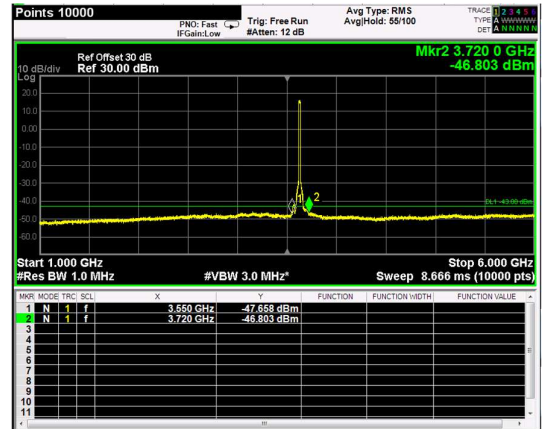

Channel: MIDDLE, Modulation: QPSK,
BW=20MHz, Range: 30MHz - 1GHz

Channel: MIDDLE, Modulation: QPSK,
BW=20MHz, Range: 1GHz - 6GHz

Channel: MIDDLE, Modulation: QPSK,
BW=20MHz, Range: 6GHz - 37GHz

Channel: MIDDLE, Modulation: 16QAM, BW=20MHz, Range: 30MHz - 1GHz