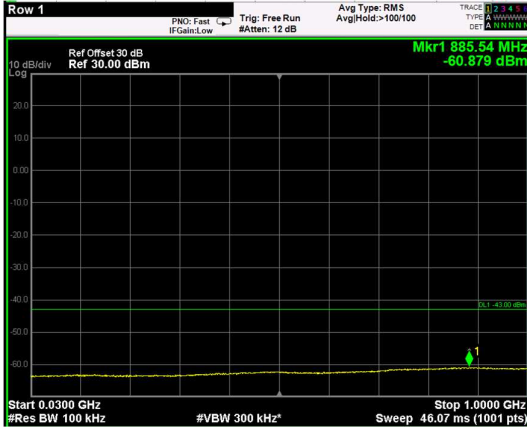

Channel: BOTTOM, Modulation: QPSK, BW=20MHz, Range: 30MHz - 1GHz

Channel: BOTTOM, Modulation: QPSK, BW=20MHz, Range: 1GHz - 6GHz

Channel: BOTTOM, Modulation: QPSK, BW=20MHz, Range: 6GHz - 37GHz

Channel: BOTTOM, Modulation: 16QAM, BW=20MHz, Range: 30MHz - 1GHz

Channel: BOTTOM, Modulation: 16QAM, BW=20MHz, Range: 1GHz - 6GHz

Channel: BOTTOM, Modulation: 16QAM, BW=20MHz, Range: 6GHz - 37GHz

Channel: BOTTOM, Modulation: 64QAM, BW=20MHz, Range: 30MHz - 1GHz

Channel: BOTTOM, Modulation: 64QAM, BW=20MHz, Range: 1GHz - 6GHz