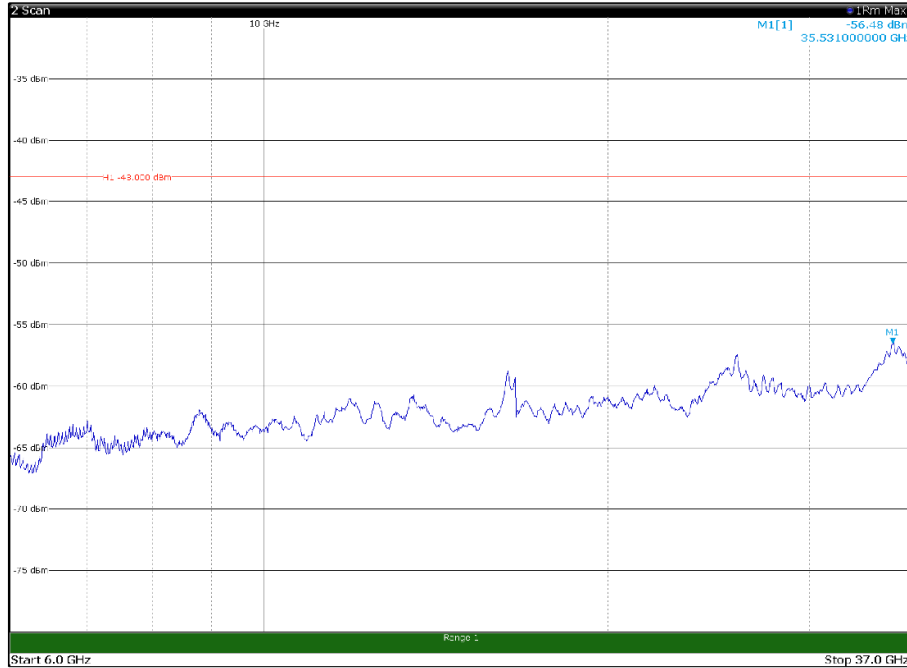

Channel: BOTTOM, Modulation: QPSK, BW=20MHz, Range: 30MHz - 1GHz

Channel: BOTTOM, Modulation: QPSK, BW=20MHz, Range: 1GHz - 6GHz

Channel: BOTTOM, Modulation: QPSK, BW=20MHz, Range: 6GHz - 37GHz

Channel: BOTTOM, Modulation: 16QAM, BW=20MHz, Range: 30MHz - 1GHz

Channel: BOTTOM, Modulation: 16QAM, BW=20MHz, Range: 1GHz - 6GHz

Channel: BOTTOM, Modulation: 16QAM, BW=20MHz, Range: 6GHz - 37GHz

Channel: BOTTOM, Modulation: 64QAM, BW=20MHz, Range: 30MHz - 1GHz

Channel: BOTTOM, Modulation: 64QAM, BW=20MHz, Range: 1GHz - 6GHz

Channel: BOTTOM, Modulation: 64QAM, BW=20MHz, Range: 6GHz - 37GHz

Channel: BOTTOM, Modulation: 256QAM, BW=20MHz, Range: 30MHz - 1GHz

Channel: BOTTOM, Modulation: 256QAM, BW=20MHz, Range: 1GHz - 6GHz

Channel: BOTTOM, Modulation: 256QAM, BW=20MHz, Range: 6GHz - 37GHz