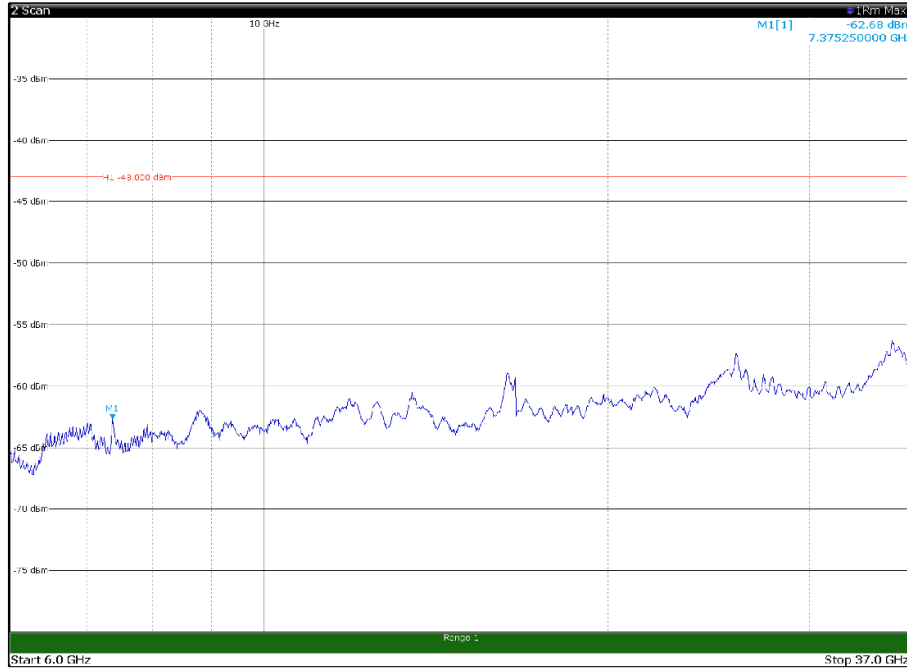

Channel: TOP, Modulation: QPSK,
BW=15MHz, Range: 30MHz - 1GHz

Channel: TOP, Modulation: QPSK,
BW=15MHz, Range: 1GHz - 6GHz

Channel: TOP, Modulation: QPSK,
BW=15MHz, Range: 6GHz - 37GHz

Channel: TOP, Modulation: 16QAM, BW=15MHz, Range: 30MHz - 1GHz

Channel: TOP, Modulation: 16QAM, BW=15MHz, Range: 1GHz - 6GHz

Channel: TOP, Modulation: 16QAM, BW=15MHz, Range: 6GHz - 37GHz

Channel: TOP, Modulation: 64QAM, BW=15MHz, Range: 30MHz - 1GHz

Channel: TOP, Modulation: 64QAM, BW=15MHz, Range: 1GHz - 6GHz

Channel: TOP, Modulation: 64QAM, BW=15MHz, Range: 6GHz - 37GHz

Channel: TOP, Modulation: 256QAM, BW=15MHz, Range: 30MHz - 1GHz

Channel: TOP, Modulation: 256QAM, BW=15MHz, Range: 1GHz - 6GHz

Channel: TOP, Modulation: 256QAM, BW=15MHz, Range: 6GHz - 37GHz

Channel: BOTTOM, Modulation: QPSK, BW=20MHz, Range: 30MHz - 1GHz

Channel: BOTTOM, Modulation: QPSK, BW=20MHz, Range: 1GHz - 6GHz

Channel: BOTTOM, Modulation: QPSK, BW=20MHz, Range: 6GHz - 37GHz

Channel: BOTTOM, Modulation: 16QAM, BW=20MHz, Range: 30MHz - 1GHz