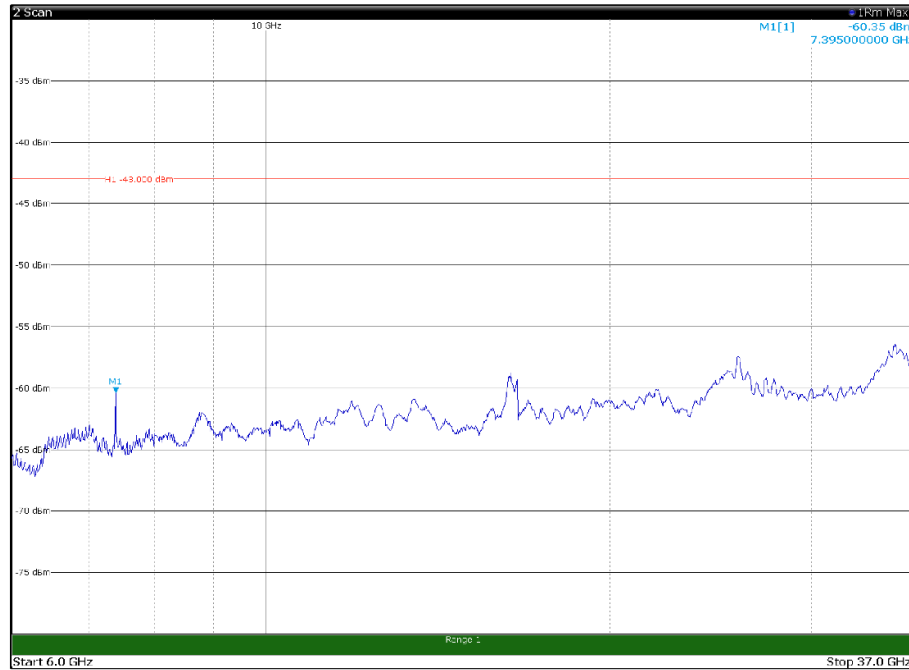

Channel: TOP, Modulation: QPSK,
 BW=5MHz, Range: 30MHz - 1GHz

Channel: TOP, Modulation: QPSK,
 BW=5MHz, Range: 1GHz - 6GHz

Channel: TOP, Modulation: QPSK,
 BW=5MHz, Range: 6GHz - 37GHz

Channel: TOP, Modulation: 64QAM, BW=5MHz, Range: 30MHz - 1GHz

Channel: TOP, Modulation: 64QAM, BW=5MHz, Range: 1GHz - 6GHz

Channel: TOP, Modulation: 64QAM, BW=5MHz, Range: 6GHz - 37GHz

Channel: TOP, Modulation: 256QAM, BW=5MHz, Range: 30MHz - 1GHz

Channel: TOP, Modulation: 256QAM, BW=5MHz, Range: 1GHz - 6GHz