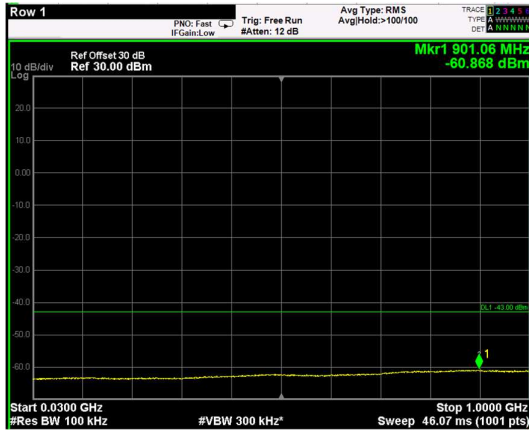

Channel: TOP, Modulation: 64QAM, BW=15MHz, Range: 6GHz - 37GHz

Channel: TOP, Modulation: 256QAM, BW=15MHz, Range: 30MHz - 1GHz

Channel: TOP, Modulation: 256QAM, BW=15MHz, Range: 1GHz - 6GHz

Channel: TOP, Modulation: 256QAM, BW=15MHz, Range: 6GHz - 37GHz