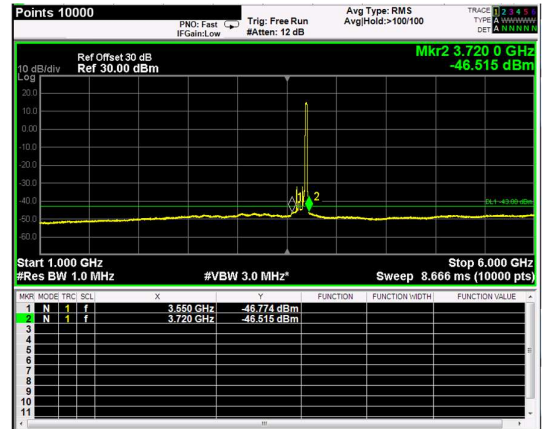

Channel: TOP, Modulation: 256QAM, BW=20MHz, Range: 1GHz - 6GHz