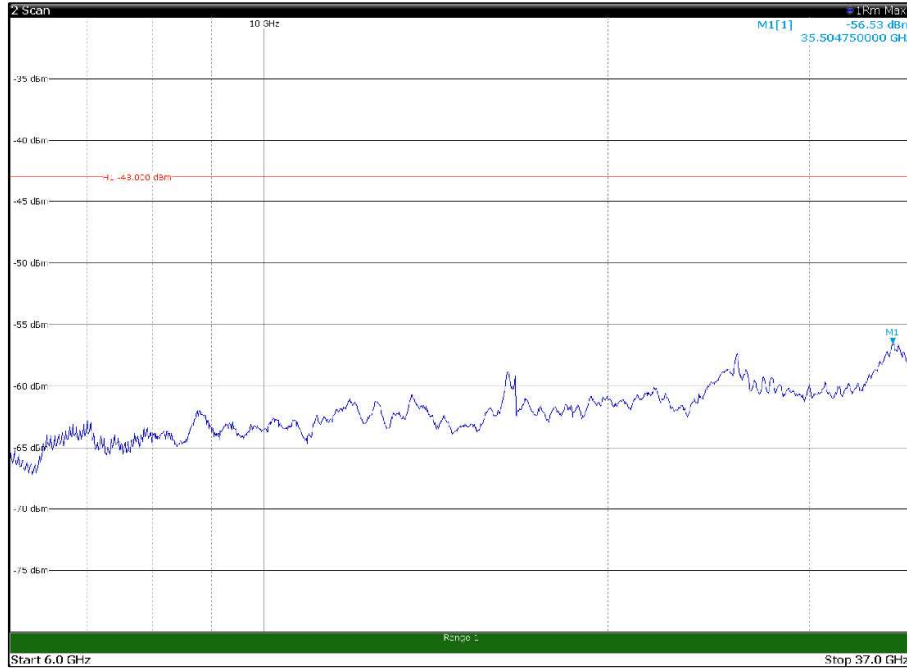

Channel: MIDDLE, Modulation: QPSK,
BW=20MHz, Range: 30MHz - 1GHz

Channel: MIDDLE, Modulation: QPSK,
BW=20MHz, Range: 1GHz - 6GHz

Channel: MIDDLE, Modulation: QPSK,
BW=20MHz, Range: 6GHz - 37GHz

Channel: MIDDLE, Modulation: 16QAM, BW=20MHz, Range: 30MHz - 1GHz

Channel: MIDDLE, Modulation: 16QAM, BW=20MHz, Range: 1GHz - 6GHz

Channel: MIDDLE, Modulation: 16QAM, BW=20MHz, Range: 6GHz - 37GHz

Channel: MIDDLE, Modulation: 64QAM,
BW=20MHz, Range: 30MHz - 1GHz

Channel: MIDDLE, Modulation: 64QAM,
BW=20MHz, Range: 1GHz - 6GHz

Channel: MIDDLE, Modulation: 64QAM,
BW=20MHz, Range: 6GHz - 37GHz

Channel: MIDDLE, Modulation: 256QAM, BW=20MHz, Range: 30MHz - 1GHz

Channel: MIDDLE, Modulation: 256QAM, BW=20MHz, Range: 1GHz - 6GHz

Channel: MIDDLE, Modulation: 256QAM, BW=20MHz, Range: 6GHz - 37GHz

Channel: TOP, Modulation: QPSK,
BW=20MHz, Range: 30MHz - 1GHz

Channel: TOP, Modulation: QPSK,
BW=20MHz, Range: 1GHz - 6GHz

Channel: TOP, Modulation: QPSK,
BW=20MHz, Range: 6GHz - 37GHz

Channel: TOP, Modulation: 16QAM, BW=20MHz, Range: 30MHz - 1GHz