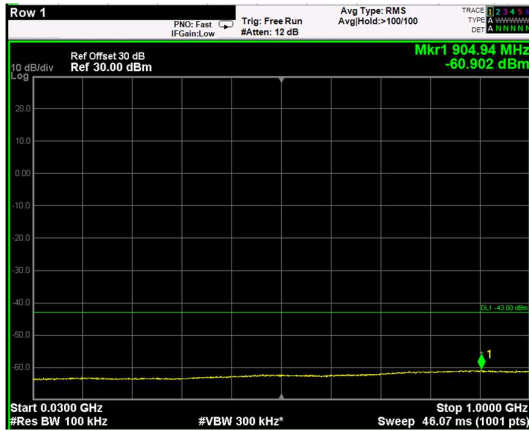

Channel: TOP, Modulation: 64QAM, BW=20MHz, Range: 30MHz - 1GHz