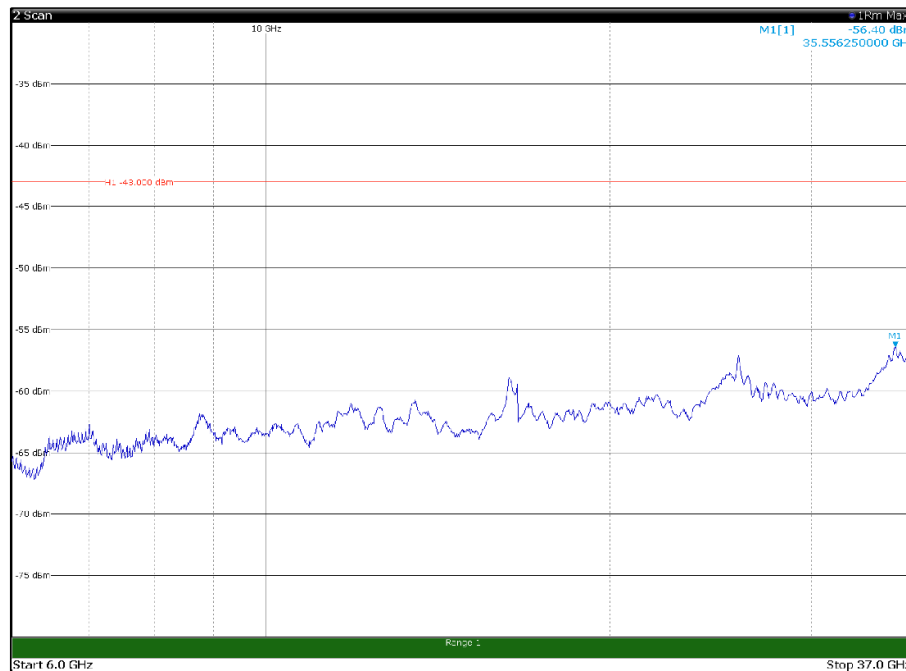

Channel: TOP, Modulation: 16QAM, BW=20MHz, Range: 1GHz - 6GHz

Channel: TOP, Modulation: 16QAM, BW=20MHz, Range: 6GHz - 37GHz

Channel: TOP, Modulation: 64QAM, BW=20MHz, Range: 30MHz - 1GHz

Channel: TOP, Modulation: 64QAM, BW=20MHz, Range: 1GHz - 6GHz

Channel: TOP, Modulation: 64QAM, BW=20MHz, Range: 6GHz - 37GHz

Channel: TOP, Modulation: 256QAM, BW=20MHz, Range: 30MHz - 1GHz

Channel: TOP, Modulation: 256QAM, BW=20MHz, Range: 1GHz - 6GHz

Channel: TOP, Modulation: 256QAM, BW=20MHz, Range: 6GHz - 37GHz

RF PORT 2

Channel: BOTTOM, Modulation: QPSK, BW=5MHz, Range: 30MHz - 1GHz

Channel: BOTTOM, Modulation: QPSK, BW=5MHz, Range: 1GHz - 6GHz

Channel: BOTTOM, Modulation: QPSK, BW=5MHz, Range: 6GHz - 37GHz

Channel: BOTTOM, Modulation: 16QAM, BW=5MHz, Range: 30MHz - 1GHz