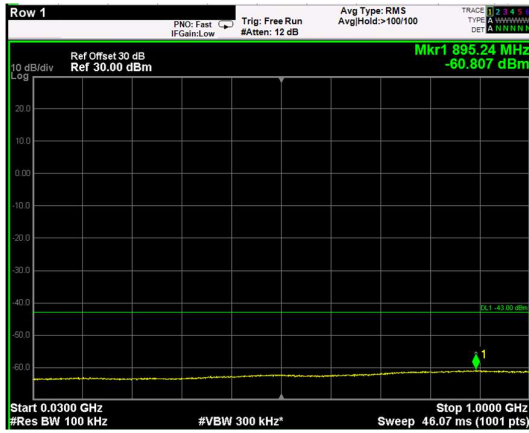

Channel: MIDDLE, Modulation: 256QAM, BW=20MHz, Range: 30MHz - 1GHz