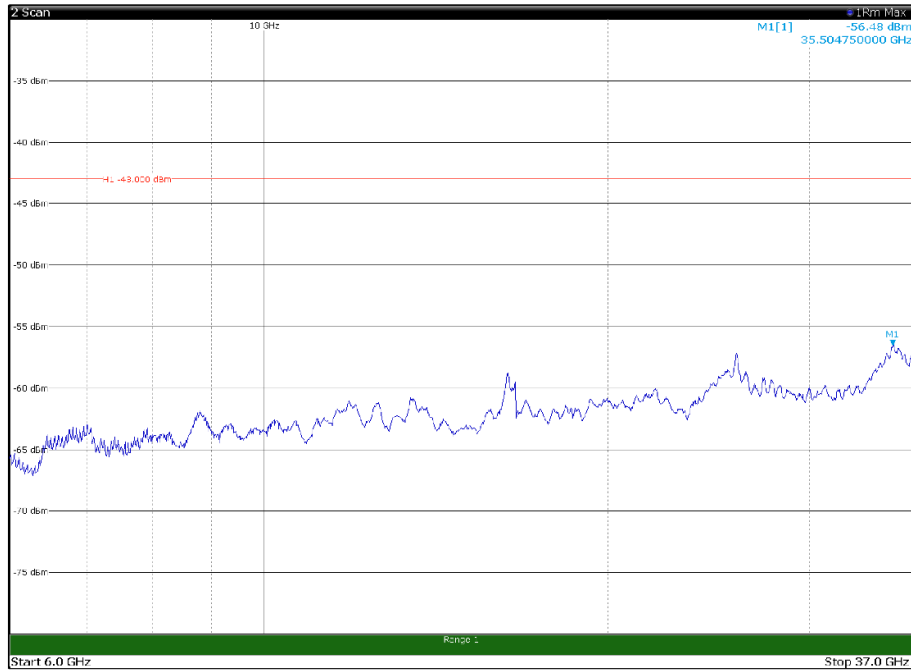

RF PORT 2

Channel: BOTTOM, Modulation: QPSK, BW=5MHz, Range: 30MHz - 1GHz

Channel: BOTTOM, Modulation: QPSK, BW=5MHz, Range: 1GHz - 6GHz

Channel: BOTTOM, Modulation: QPSK, BW=5MHz, Range: 6GHz - 37GHz

Channel: BOTTOM, Modulation: 16QAM, BW=5MHz, Range: 30MHz - 1GHz

Channel: BOTTOM, Modulation: 16QAM, BW=5MHz, Range: 1GHz - 6GHz

Channel: BOTTOM, Modulation: 16QAM, BW=5MHz, Range: 6GHz - 37GHz

Channel: BOTTOM, Modulation: 64QAM, BW=5MHz, Range: 30MHz - 1GHz

Channel: BOTTOM, Modulation: 64QAM, BW=5MHz, Range: 1GHz - 6GHz

Channel: BOTTOM, Modulation: 64QAM, BW=5MHz, Range: 6GHz - 37GHz

Channel: BOTTOM, Modulation: 256QAM, BW=5MHz, Range: 30MHz - 1GHz

Channel: BOTTOM, Modulation: 256QAM, BW=5MHz, Range: 1GHz - 6GHz

Channel: BOTTOM, Modulation: 256QAM, BW=5MHz, Range: 6GHz - 37GHz