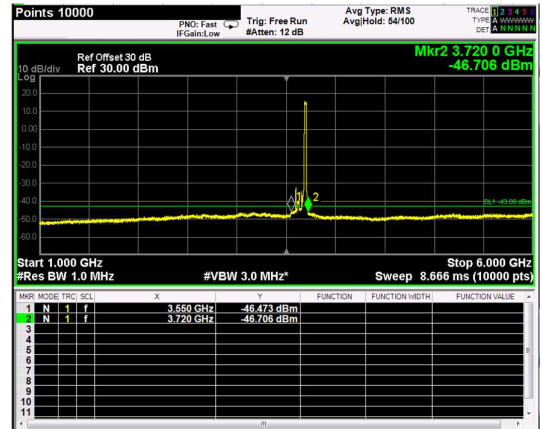

Channel: TOP, Modulation: QPSK,
BW=20MHz, Range: 30MHz - 1GHz

Channel: TOP, Modulation: QPSK,
BW=20MHz, Range: 1GHz - 6GHz

Channel: TOP, Modulation: QPSK,
BW=20MHz, Range: 6GHz - 37GHz

Channel: TOP, Modulation: 16QAM, BW=20MHz, Range: 30MHz - 1GHz