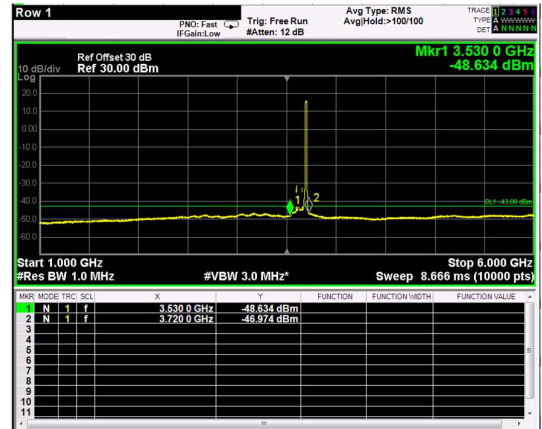

Channel: TOP, Modulation: QPSK,
BW=15MHz, Range: 30MHz - 1GHz

Channel: TOP, Modulation: QPSK,
BW=15MHz, Range: 1GHz - 6GHz

Channel: TOP, Modulation: QPSK,
BW=15MHz, Range: 6GHz - 37GHz

Channel: TOP, Modulation: 16QAM, BW=15MHz, Range: 30MHz - 1GHz

Channel: TOP, Modulation: 16QAM, BW=15MHz, Range: 1GHz - 6GHz

Channel: TOP, Modulation: 16QAM, BW=15MHz, Range: 6GHz - 37GHz

Channel: TOP, Modulation: 64QAM, BW=15MHz, Range: 30MHz - 1GHz

Channel: TOP, Modulation: 64QAM, BW=15MHz, Range: 1GHz - 6GHz