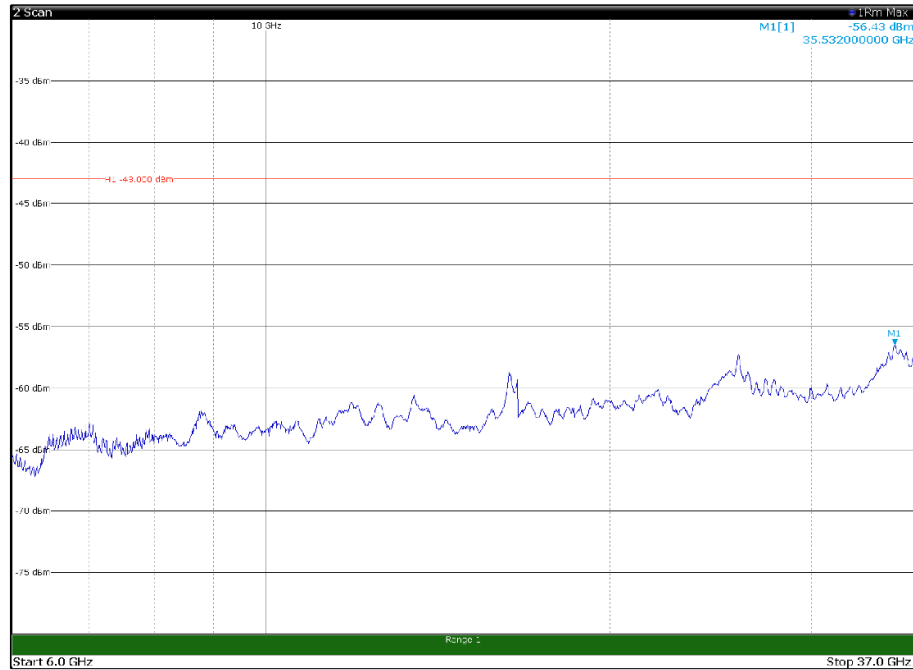

Channel: TOP, Modulation: 64QAM, BW=20MHz, Range: 6GHz - 37GHz

Channel: TOP, Modulation: 256QAM, BW=20MHz, Range: 30MHz - 1GHz

Channel: TOP, Modulation: 256QAM, BW=20MHz, Range: 1GHz - 6GHz

Channel: TOP, Modulation: 256QAM, BW=20MHz, Range: 6GHz - 37GHz

RF PORT 2

Channel: BOTTOM, Modulation: QPSK, BW=5MHz, Range: 30MHz - 1GHz

Channel: BOTTOM, Modulation: QPSK, BW=5MHz, Range: 1GHz - 6GHz

Channel: BOTTOM, Modulation: QPSK, BW=5MHz, Range: 6GHz - 37GHz

Channel: BOTTOM, Modulation: 16QAM, BW=5MHz, Range: 30MHz - 1GHz

Channel: BOTTOM, Modulation: 16QAM, BW=5MHz, Range: 1GHz - 6GHz

Channel: BOTTOM, Modulation: 16QAM, BW=5MHz, Range: 6GHz - 37GHz

Channel: BOTTOM, Modulation: 64QAM, BW=5MHz, Range: 30MHz - 1GHz

Channel: BOTTOM, Modulation: 64QAM, BW=5MHz, Range: 1GHz - 6GHz