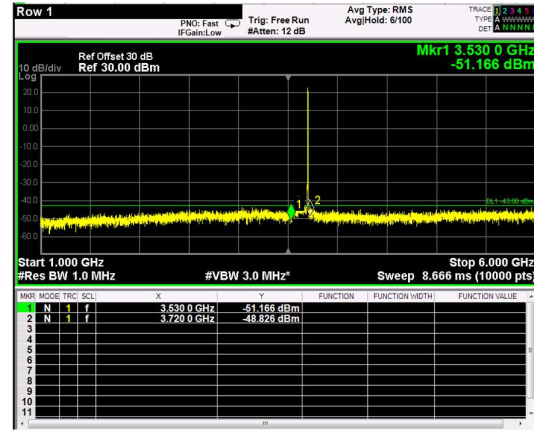

Channel: BOTTOM, Modulation: QPSK, BW=5MHz, Range: 1GHz - 6GHz