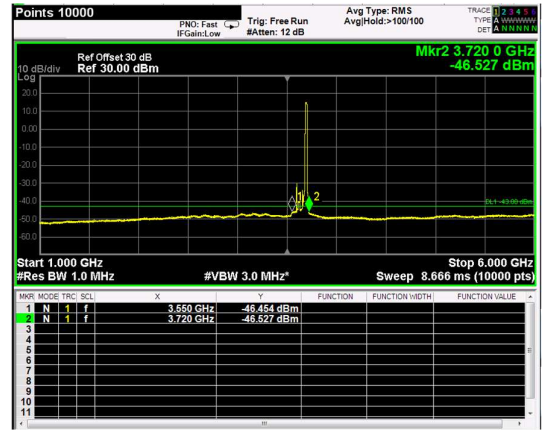

Channel: TOP, Modulation: 64QAM, BW=20MHz, Range: 1GHz - 6GHz