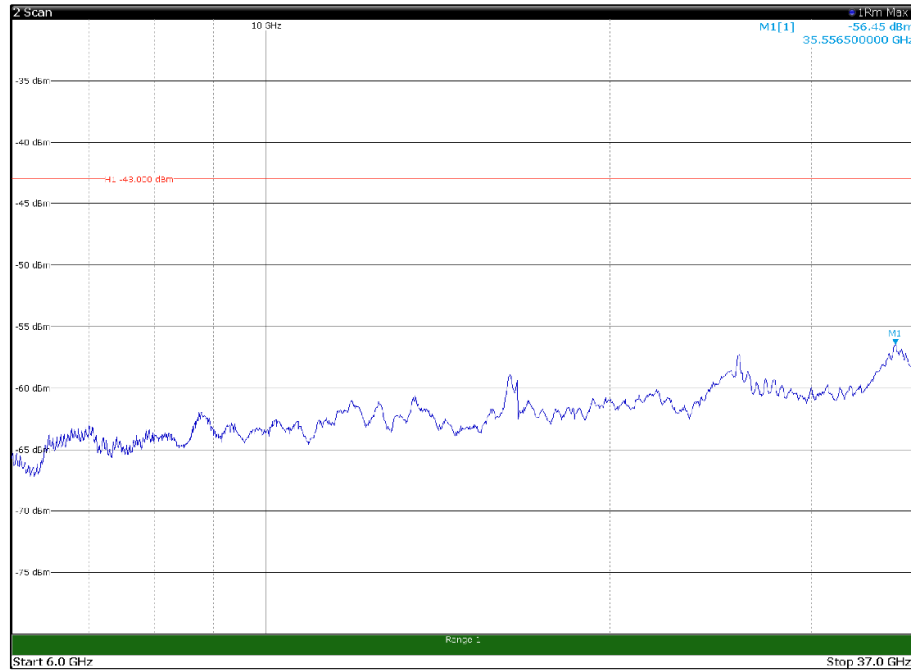

Channel: MIDDLE, Modulation: QPSK,
BW=5MHz, Range: 6GHz - 37GHz