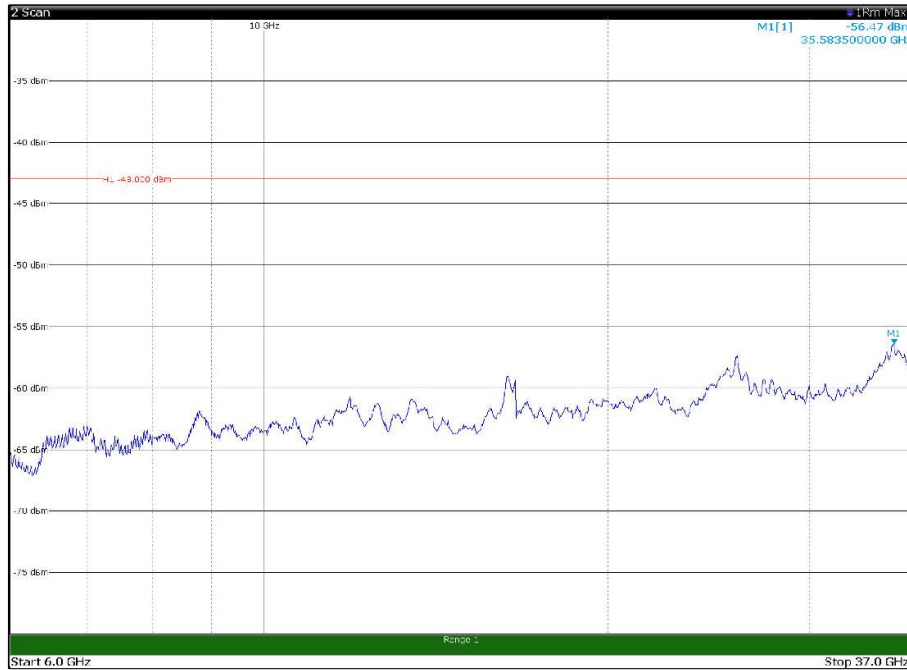

Channel: BOTTOM, Modulation: 16QAM, BW=20MHz, Range: 1GHz - 6GHz

Channel: BOTTOM, Modulation: 16QAM, BW=20MHz, Range: 6GHz - 37GHz

Channel: BOTTOM, Modulation: 64QAM, BW=20MHz, Range: 30MHz - 1GHz

Channel: BOTTOM, Modulation: 64QAM, BW=20MHz, Range: 1GHz - 6GHz

Channel: BOTTOM, Modulation: 64QAM, BW=20MHz, Range: 6GHz - 37GHz

Channel: BOTTOM, Modulation: 256QAM, BW=20MHz, Range: 30MHz - 1GHz

Channel: BOTTOM, Modulation: 256QAM, BW=20MHz, Range: 1GHz - 6GHz

Channel: BOTTOM, Modulation: 256QAM, BW=20MHz, Range: 6GHz - 37GHz

Channel: MIDDLE, Modulation: QPSK,
BW=20MHz, Range: 30MHz - 1GHz

Channel: MIDDLE, Modulation: QPSK,
BW=20MHz, Range: 1GHz - 6GHz

Channel: MIDDLE, Modulation: QPSK,
BW=20MHz, Range: 6GHz - 37GHz

Channel: MIDDLE, Modulation: 16QAM, BW=20MHz, Range: 30MHz - 1GHz

Channel: MIDDLE, Modulation: 16QAM, BW=20MHz, Range: 1GHz - 6GHz

Channel: MIDDLE, Modulation: 16QAM, BW=20MHz, Range: 6GHz - 37GHz

Channel: MIDDLE, Modulation: 64QAM,
BW=20MHz, Range: 30MHz - 1GHz

Channel: MIDDLE, Modulation: 64QAM,
BW=20MHz, Range: 1GHz - 6GHz