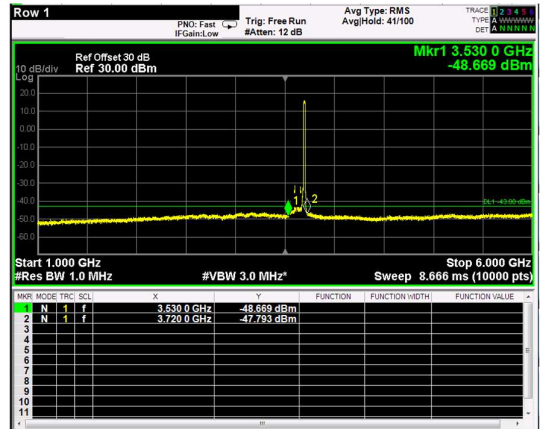

Channel: TOP, Modulation: QPSK,
BW=15MHz, Range: 30MHz - 1GHz

Channel: TOP, Modulation: QPSK,
BW=15MHz, Range: 1GHz - 6GHz

Channel: TOP, Modulation: QPSK,
BW=15MHz, Range: 6GHz - 37GHz

Channel: TOP, Modulation: 16QAM, BW=15MHz, Range: 30MHz - 1GHz

Channel: TOP, Modulation: 16QAM, BW=15MHz, Range: 1GHz - 6GHz

Channel: TOP, Modulation: 16QAM, BW=15MHz, Range: 6GHz - 37GHz

Channel: TOP, Modulation: 64QAM, BW=15MHz, Range: 30MHz - 1GHz

Channel: TOP, Modulation: 64QAM, BW=15MHz, Range: 1GHz - 6GHz