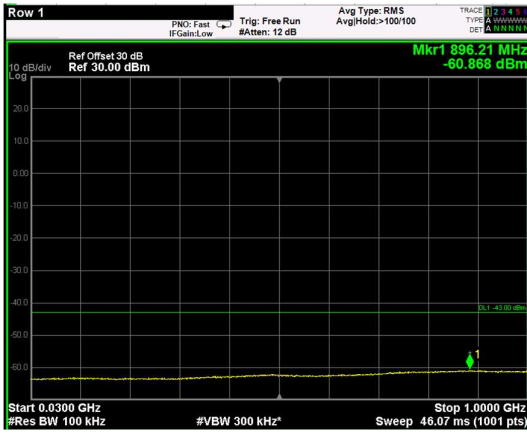

Channel: MIDDLE, Modulation: 16QAM, BW=20MHz, Range: 30MHz - 1GHz