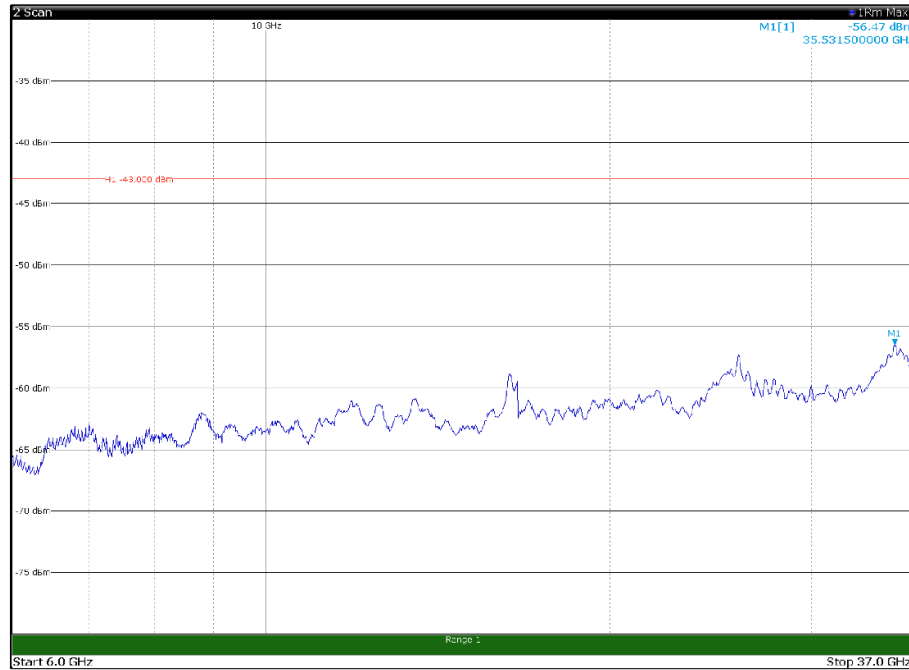

Channel: MIDDLE, Modulation: 16QAM, BW=5MHz, Range: 1GHz - 6GHz

Channel: MIDDLE, Modulation: 16QAM, BW=5MHz, Range: 6GHz - 37GHz

Channel: MIDDLE, Modulation: 64QAM, BW=5MHz, Range: 30MHz - 1GHz

Channel: MIDDLE, Modulation: 64QAM, BW=5MHz, Range: 1GHz - 6GHz