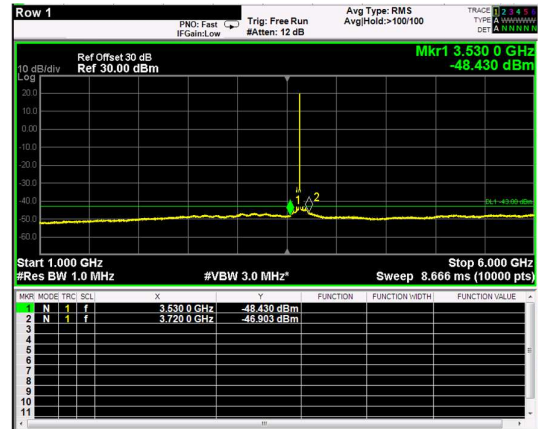

Channel: MIDDLE, Modulation: 64QAM, BW=5MHz, Range: 1GHz - 6GHz