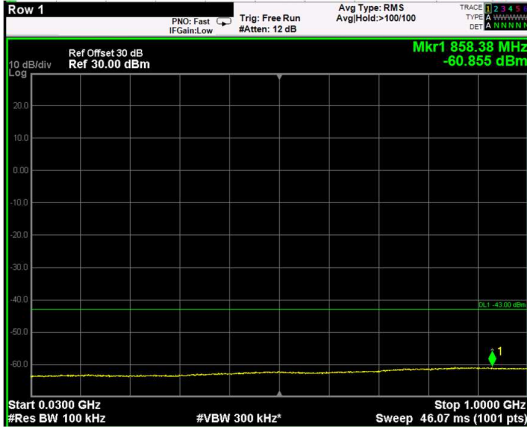

Channel: BOTTOM, Modulation: 256QAM, BW=20MHz, Range: 30MHz - 1GHz