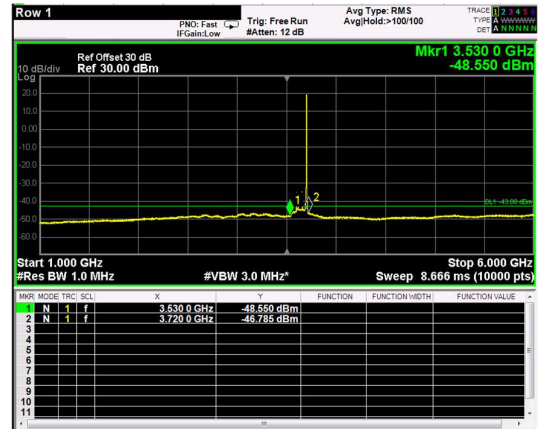

RF PORT 2

Channel: BOTTOM, Modulation: QPSK, BW=5MHz, Range: 30MHz - 1GHz

Channel: BOTTOM, Modulation: QPSK, BW=5MHz, Range: 1GHz - 6GHz

Channel: BOTTOM, Modulation: QPSK, BW=5MHz, Range: 6GHz - 37GHz

Channel: BOTTOM, Modulation: 16QAM, BW=5MHz, Range: 30MHz - 1GHz