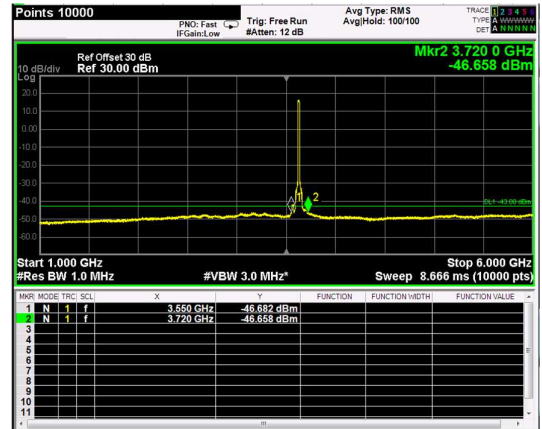

Channel: MIDDLE, Modulation: 256QAM, BW=20MHz, Range: 1GHz - 6GHz