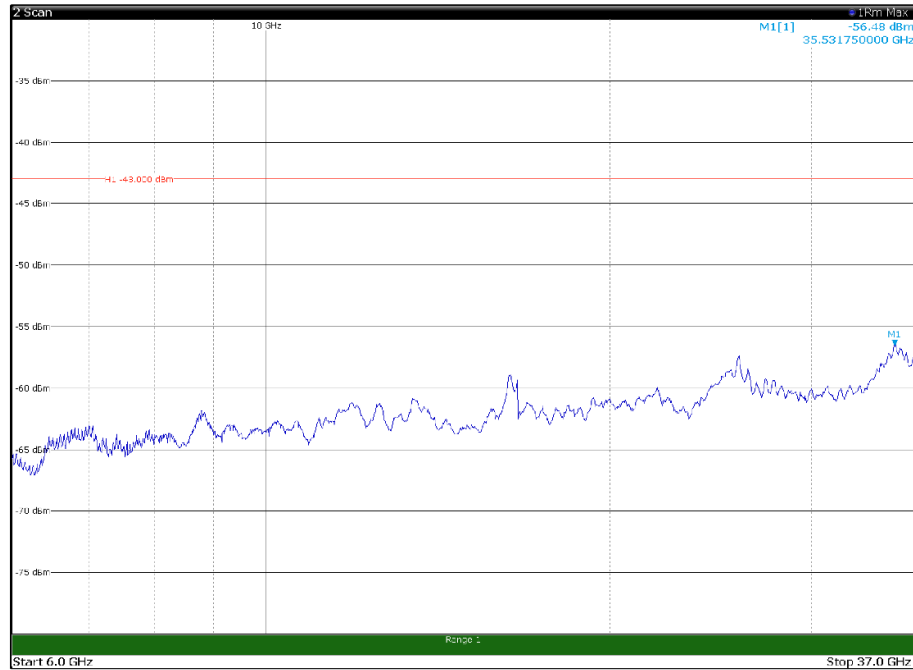

Channel: MIDDLE, Modulation: 256QAM, BW=5MHz, Range: 6GHz - 37GHz