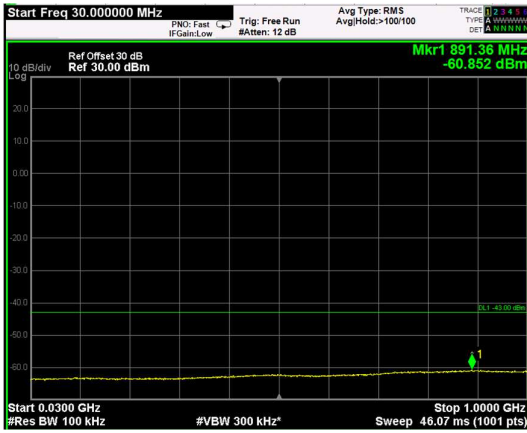

Channel: TOP, Modulation: QPSK,
BW=15MHz, Range: 30MHz - 1GHz

Channel: TOP, Modulation: QPSK,
BW=15MHz, Range: 1GHz - 6GHz

Channel: TOP, Modulation: QPSK,
BW=15MHz, Range: 6GHz - 37GHz

Channel: TOP, Modulation: 16QAM, BW=15MHz, Range: 30MHz - 1GHz

Channel: TOP, Modulation: 16QAM, BW=15MHz, Range: 1GHz - 6GHz

Channel: TOP, Modulation: 16QAM, BW=15MHz, Range: 6GHz - 37GHz

Channel: TOP, Modulation: 64QAM, BW=15MHz, Range: 30MHz - 1GHz

Channel: TOP, Modulation: 64QAM, BW=15MHz, Range: 1GHz - 6GHz