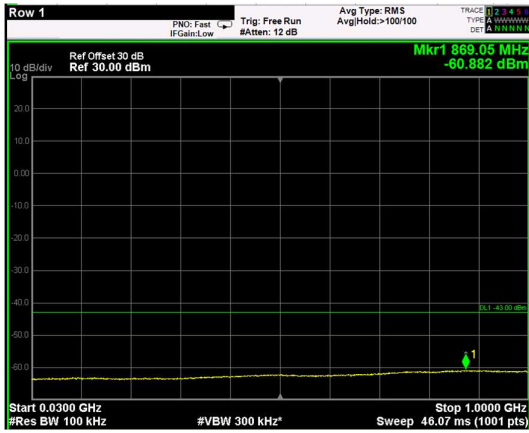

Channel: BOTTOM, Modulation: 256QAM, BW=5MHz, Range: 30MHz - 1GHz