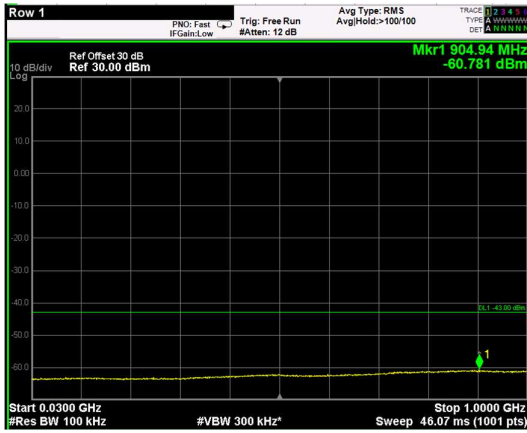

Channel: MIDDLE, Modulation: 256QAM, BW=5MHz, Range: 30MHz - 1GHz