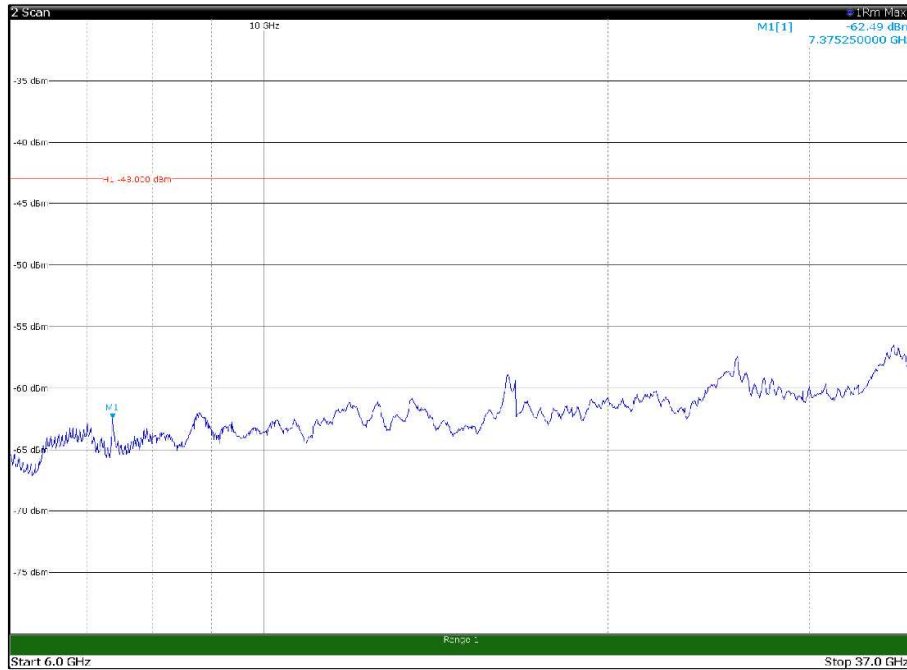

Channel: TOP, Modulation: QPSK,
BW=15MHz, Range: 30MHz - 1GHz

Channel: TOP, Modulation: QPSK,
BW=15MHz, Range: 1GHz - 6GHz

Channel: TOP, Modulation: QPSK,
BW=15MHz, Range: 6GHz - 37GHz

Channel: TOP, Modulation: 16QAM, BW=15MHz, Range: 30MHz - 1GHz

Channel: TOP, Modulation: 16QAM, BW=15MHz, Range: 1GHz - 6GHz

Channel: TOP, Modulation: 16QAM, BW=15MHz, Range: 6GHz - 37GHz

Channel: TOP, Modulation: 64QAM, BW=15MHz, Range: 30MHz - 1GHz

Channel: TOP, Modulation: 64QAM, BW=15MHz, Range: 1GHz - 6GHz

Channel: TOP, Modulation: 64QAM, BW=15MHz, Range: 6GHz - 37GHz

Channel: TOP, Modulation: 256QAM, BW=15MHz, Range: 30MHz - 1GHz

Channel: TOP, Modulation: 256QAM, BW=15MHz, Range: 1GHz - 6GHz

Channel: TOP, Modulation: 256QAM, BW=15MHz, Range: 6GHz - 37GHz