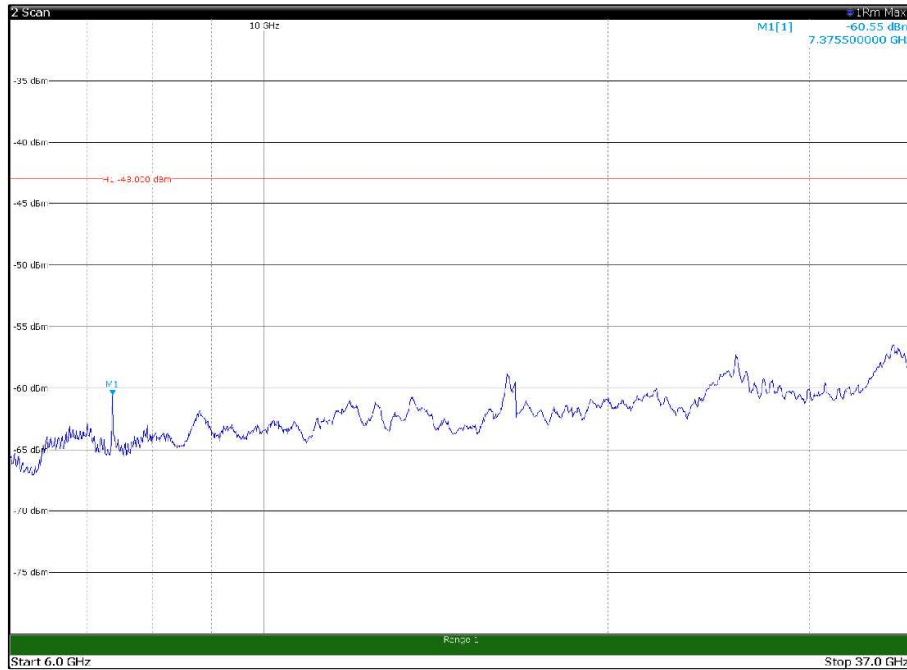

Channel: MIDDLE, Modulation: 64QAM,
BW=20MHz, Range: 6GHz - 37GHz

Channel: MIDDLE, Modulation: 256QAM, BW=20MHz, Range: 30MHz - 1GHz

Channel: MIDDLE, Modulation: 256QAM, BW=20MHz, Range: 1GHz - 6GHz

Channel: MIDDLE, Modulation: 256QAM, BW=20MHz, Range: 6GHz - 37GHz

Channel: TOP, Modulation: QPSK,
BW=20MHz, Range: 30MHz - 1GHz

Channel: TOP, Modulation: QPSK,
BW=20MHz, Range: 1GHz - 6GHz

Channel: TOP, Modulation: QPSK,
BW=20MHz, Range: 6GHz - 37GHz

Channel: TOP, Modulation: 16QAM, BW=20MHz, Range: 30MHz - 1GHz

Channel: TOP, Modulation: 16QAM, BW=20MHz, Range: 1GHz - 6GHz

Channel: TOP, Modulation: 16QAM, BW=20MHz, Range: 6GHz - 37GHz

Channel: TOP, Modulation: 64QAM, BW=20MHz, Range: 30MHz - 1GHz

Channel: TOP, Modulation: 64QAM, BW=20MHz, Range: 1GHz - 6GHz

Channel: TOP, Modulation: 64QAM, BW=20MHz, Range: 6GHz - 37GHz

Channel: TOP, Modulation: 256QAM, BW=20MHz, Range: 30MHz - 1GHz

Channel: TOP, Modulation: 256QAM, BW=20MHz, Range: 1GHz - 6GHz

Channel: TOP, Modulation: 256QAM, BW=20MHz, Range: 6GHz - 37GHz