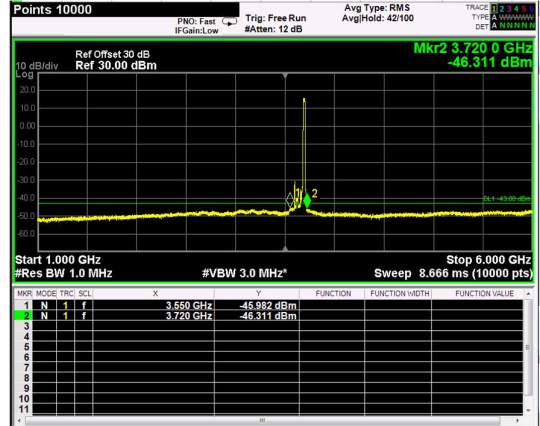

Channel: TOP, Modulation: QPSK,
BW=20MHz, Range: 1GHz - 6GHz