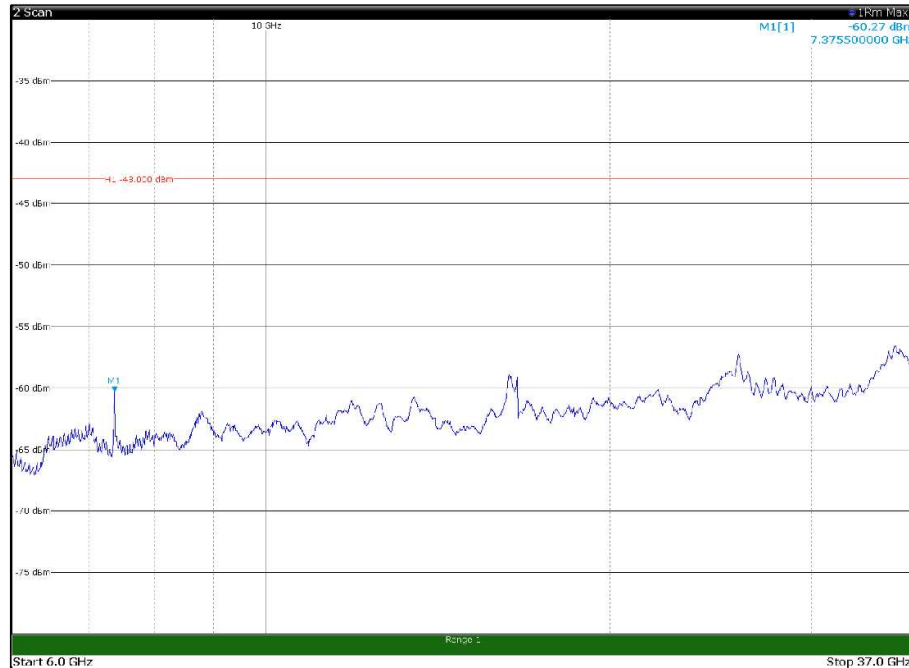

Channel: TOP, Modulation: QPSK,
BW=20MHz, Range: 30MHz - 1GHz

Channel: TOP, Modulation: QPSK,
BW=20MHz, Range: 1GHz - 6GHz

Channel: TOP, Modulation: QPSK,
BW=20MHz, Range: 6GHz - 37GHz

Channel: TOP, Modulation: 16QAM, BW=20MHz, Range: 30MHz - 1GHz

Channel: TOP, Modulation: 16QAM, BW=20MHz, Range: 1GHz - 6GHz

Channel: TOP, Modulation: 16QAM, BW=20MHz, Range: 6GHz - 37GHz

Channel: TOP, Modulation: 64QAM, BW=20MHz, Range: 30MHz - 1GHz

Channel: TOP, Modulation: 64QAM, BW=20MHz, Range: 1GHz - 6GHz

Channel: TOP, Modulation: 64QAM, BW=20MHz, Range: 6GHz - 37GHz

Channel: TOP, Modulation: 256QAM, BW=20MHz, Range: 30MHz - 1GHz

Channel: TOP, Modulation: 256QAM, BW=20MHz, Range: 1GHz - 6GHz

Channel: TOP, Modulation: 256QAM, BW=20MHz, Range: 6GHz - 37GHz