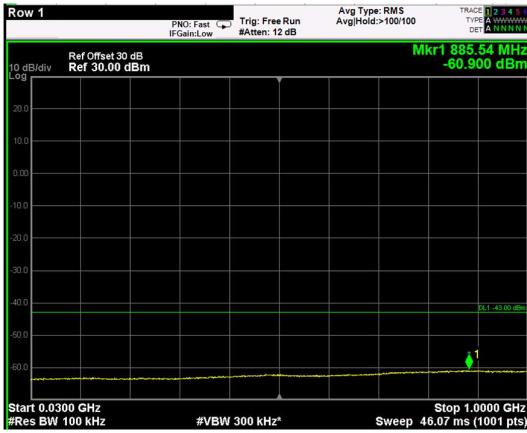

Channel: BOTTOM, Modulation: 16QAM, BW=20MHz, Range: 30MHz - 1GHz