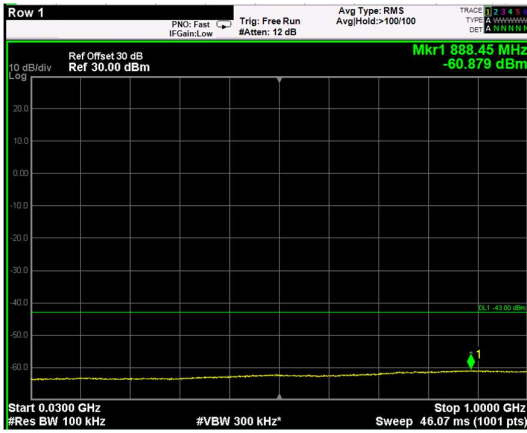

Channel: TOP, Modulation: 16QAM, BW=20MHz, Range: 30MHz - 1GHz