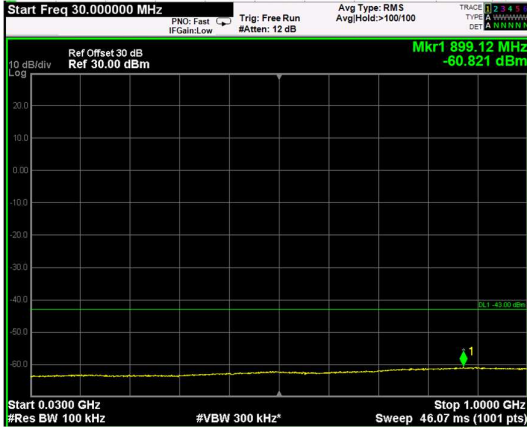

Channel: TOP, Modulation: 16QAM, BW=15MHz, Range: 1GHz - 6GHz

Channel: TOP, Modulation: 16QAM, BW=15MHz, Range: 6GHz - 37GHz

Channel: TOP, Modulation: 64QAM, BW=15MHz, Range: 30MHz - 1GHz

Channel: TOP, Modulation: 64QAM, BW=15MHz, Range: 1GHz - 6GHz

Channel: TOP, Modulation: 64QAM, BW=15MHz, Range: 6GHz - 37GHz

Channel: TOP, Modulation: 256QAM, BW=15MHz, Range: 30MHz - 1GHz

Channel: TOP, Modulation: 256QAM, BW=15MHz, Range: 1GHz - 6GHz

Channel: TOP, Modulation: 256QAM, BW=15MHz, Range: 6GHz - 37GHz