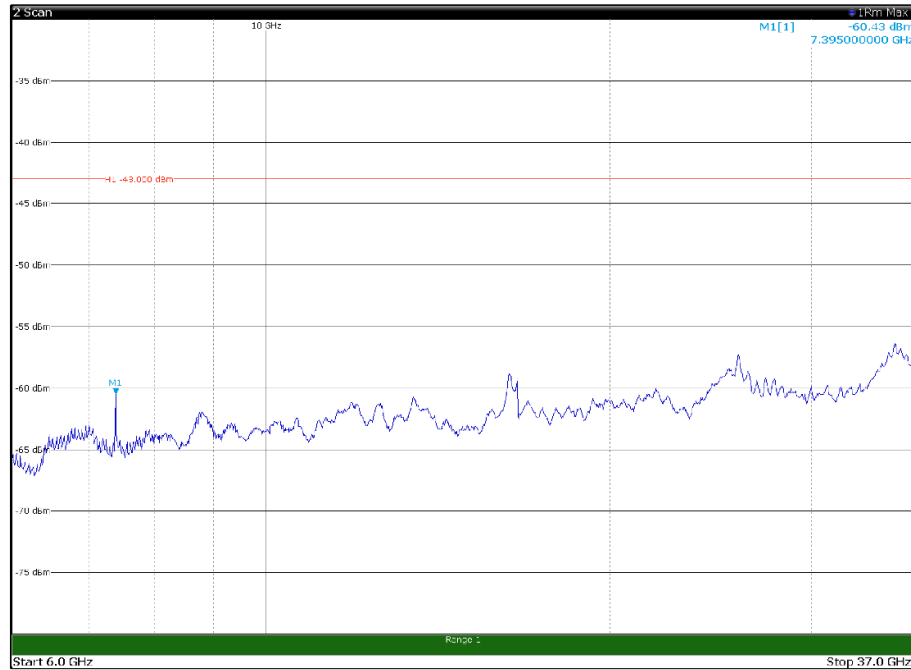

Channel: TOP, Modulation: QPSK,
BW=5MHz, Range: 6GHz - 37GHz