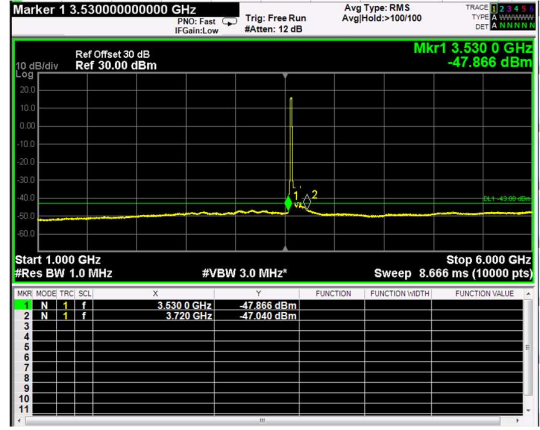

Channel: BOTTOM, Modulation: 16QAM, BW=20MHz, Range: 1GHz - 6GHz

Channel: BOTTOM, Modulation: 16QAM, BW=20MHz, Range: 6GHz - 37GHz

Channel: BOTTOM, Modulation: 64QAM, BW=20MHz, Range: 30MHz - 1GHz

Channel: BOTTOM, Modulation: 64QAM, BW=20MHz, Range: 1GHz - 6GHz

Channel: BOTTOM, Modulation: 64QAM, BW=20MHz, Range: 6GHz - 37GHz

Channel: BOTTOM, Modulation: 256QAM, BW=20MHz, Range: 30MHz - 1GHz

Channel: BOTTOM, Modulation: 256QAM, BW=20MHz, Range: 1GHz - 6GHz

Channel: BOTTOM, Modulation: 256QAM, BW=20MHz, Range: 6GHz - 37GHz