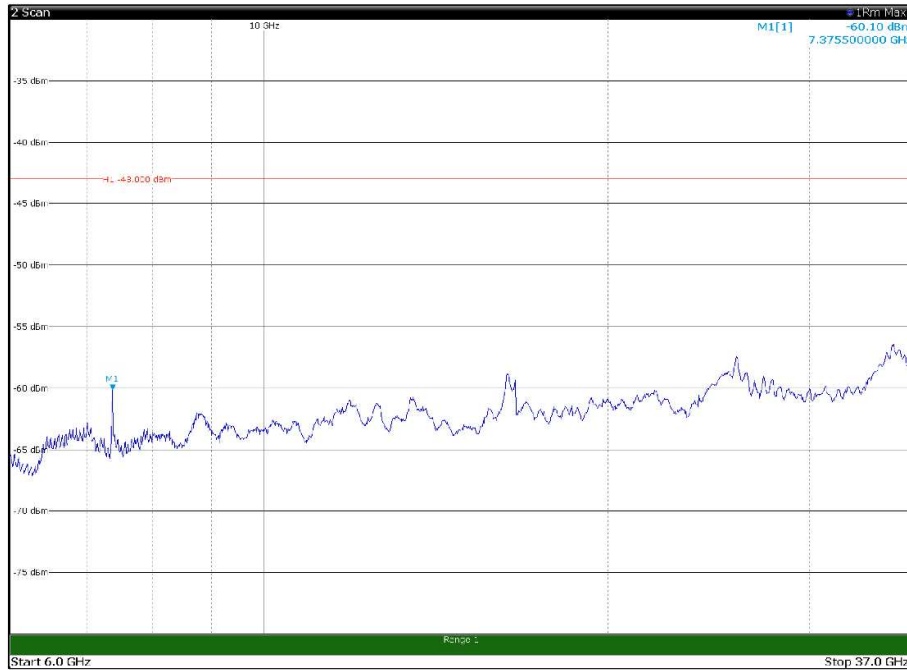

Channel: TOP, Modulation: QPSK,
BW=20MHz, Range: 30MHz - 1GHz

Channel: TOP, Modulation: QPSK,
BW=20MHz, Range: 1GHz - 6GHz

Channel: TOP, Modulation: QPSK,
BW=20MHz, Range: 6GHz - 37GHz

Channel: TOP, Modulation: 16QAM, BW=20MHz, Range: 30MHz - 1GHz

Channel: TOP, Modulation: 16QAM, BW=20MHz, Range: 1GHz - 6GHz

Channel: TOP, Modulation: 16QAM, BW=20MHz, Range: 6GHz - 37GHz

Channel: TOP, Modulation: 64QAM, BW=20MHz, Range: 30MHz - 1GHz

Channel: TOP, Modulation: 64QAM, BW=20MHz, Range: 1GHz - 6GHz

Channel: TOP, Modulation: 64QAM, BW=20MHz, Range: 6GHz - 37GHz

Channel: TOP, Modulation: 256QAM, BW=20MHz, Range: 30MHz - 1GHz

Channel: TOP, Modulation: 256QAM, BW=20MHz, Range: 1GHz - 6GHz

Channel: TOP, Modulation: 256QAM, BW=20MHz, Range: 6GHz - 37GHz