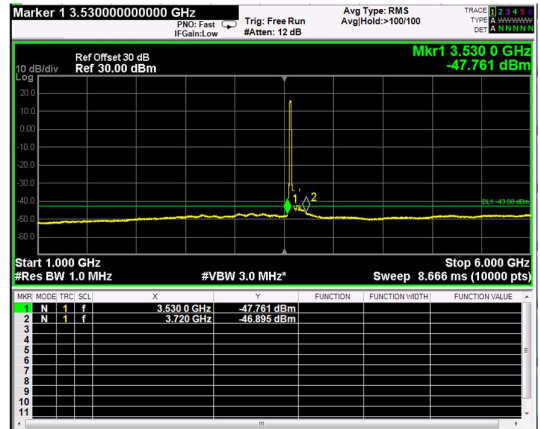

Channel: BOTTOM, Modulation: QPSK, BW=20MHz, Range: 30MHz - 1GHz

Channel: BOTTOM, Modulation: QPSK, BW=20MHz, Range: 1GHz - 6GHz

Channel: BOTTOM, Modulation: QPSK, BW=20MHz, Range: 6GHz - 37GHz

Channel: BOTTOM, Modulation: 16QAM, BW=20MHz, Range: 30MHz - 1GHz

Channel: BOTTOM, Modulation: 16QAM, BW=20MHz, Range: 1GHz - 6GHz

Channel: BOTTOM, Modulation: 16QAM, BW=20MHz, Range: 6GHz - 37GHz

Channel: BOTTOM, Modulation: 64QAM, BW=20MHz, Range: 30MHz - 1GHz

Channel: BOTTOM, Modulation: 64QAM, BW=20MHz, Range: 1GHz - 6GHz