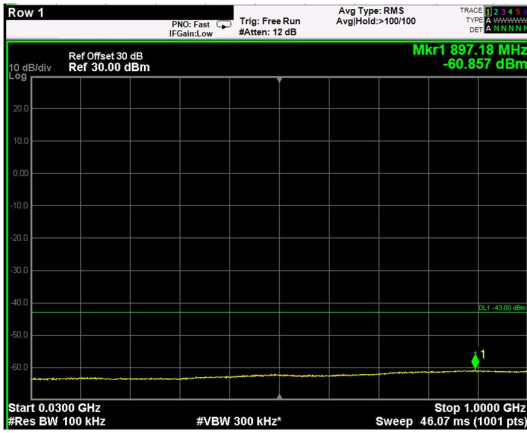

Channel: TOP, Modulation: 256QAM, BW=20MHz, Range: 30MHz - 1GHz