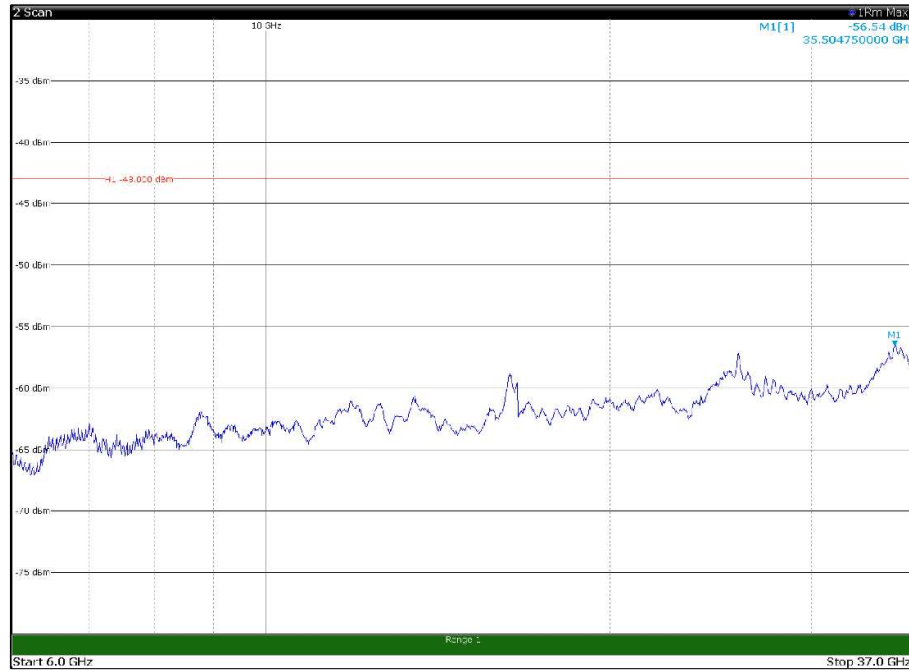

Channel: TOP, Modulation: 64QAM, BW=15MHz, Range: 6GHz - 37GHz

Channel: TOP, Modulation: 256QAM, BW=15MHz, Range: 30MHz - 1GHz

Channel: TOP, Modulation: 256QAM, BW=15MHz, Range: 1GHz - 6GHz

Channel: TOP, Modulation: 256QAM, BW=15MHz, Range: 6GHz - 37GHz

Channel: BOTTOM, Modulation: QPSK, BW=20MHz, Range: 30MHz - 1GHz

Channel: BOTTOM, Modulation: QPSK, BW=20MHz, Range: 1GHz - 6GHz

Channel: BOTTOM, Modulation: QPSK, BW=20MHz, Range: 6GHz - 37GHz

Channel: BOTTOM, Modulation: 16QAM, BW=20MHz, Range: 30MHz - 1GHz

Channel: BOTTOM, Modulation: 16QAM, BW=20MHz, Range: 1GHz - 6GHz

Channel: BOTTOM, Modulation: 16QAM, BW=20MHz, Range: 6GHz - 37GHz

Channel: BOTTOM, Modulation: 64QAM, BW=20MHz, Range: 30MHz - 1GHz

Channel: BOTTOM, Modulation: 64QAM, BW=20MHz, Range: 1GHz - 6GHz

Channel: BOTTOM, Modulation: 64QAM, BW=20MHz, Range: 6GHz - 37GHz

Channel: BOTTOM, Modulation: 256QAM, BW=20MHz, Range: 30MHz - 1GHz

Channel: BOTTOM, Modulation: 256QAM, BW=20MHz, Range: 1GHz - 6GHz

Channel: BOTTOM, Modulation: 256QAM, BW=20MHz, Range: 6GHz - 37GHz