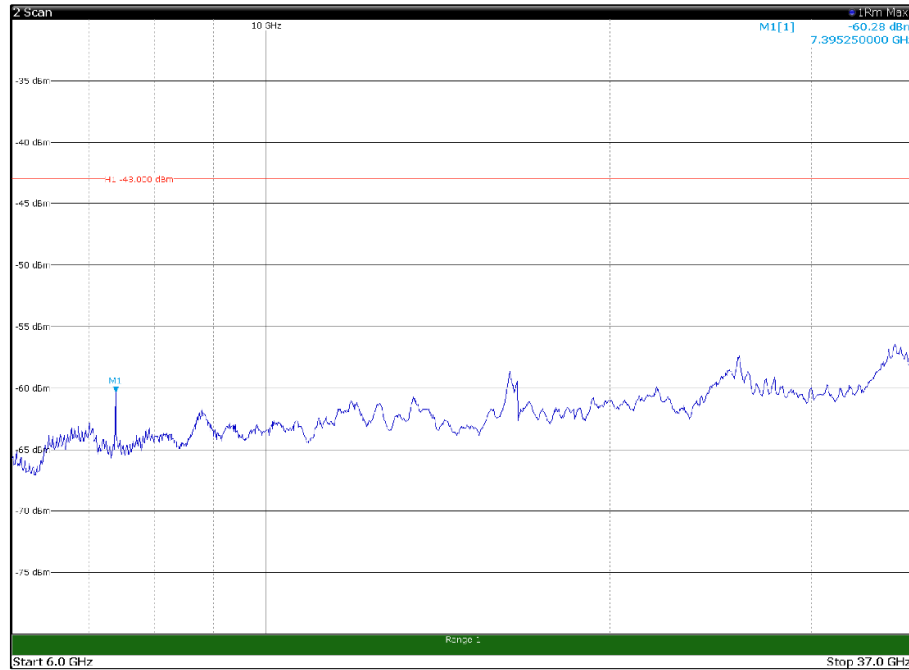

Channel: TOP, Modulation: 64QAM, BW=5MHz, Range: 1GHz - 6GHz

Channel: TOP, Modulation: 64QAM, BW=5MHz, Range: 6GHz - 37GHz

Channel: TOP, Modulation: 256QAM, BW=5MHz, Range: 30MHz - 1GHz

Channel: TOP, Modulation: 256QAM, BW=5MHz, Range: 1GHz - 6GHz

Channel: TOP, Modulation: 256QAM, BW=5MHz, Range: 6GHz - 37GHz