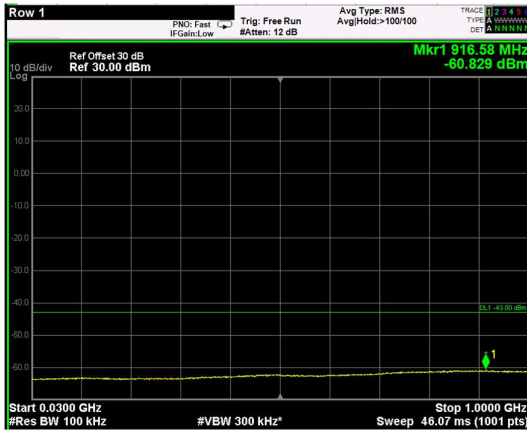

Channel: TOP, Modulation: 256QAM, BW=5MHz, Range: 30MHz - 1GHz