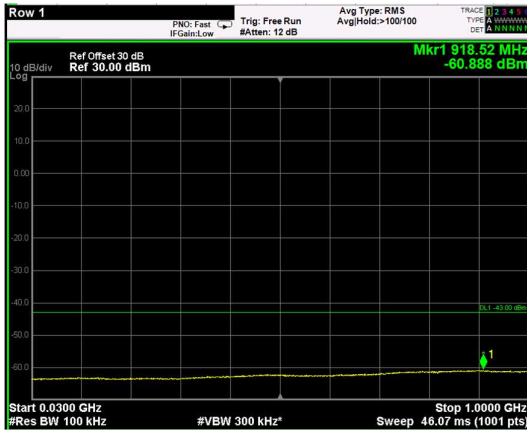

Channel: BOTTOM, Modulation: 64QAM, BW=5MHz, Range: 30MHz - 1GHz