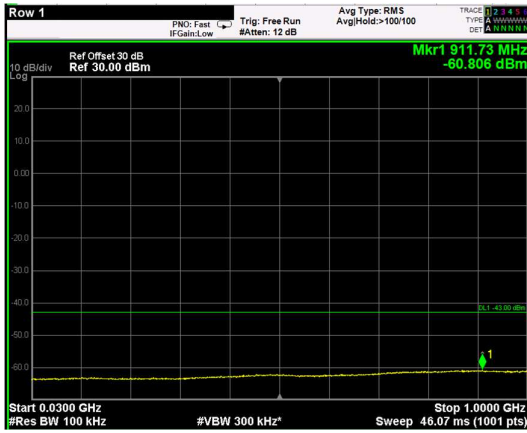

RF PORT 2

Channel: BOTTOM, Modulation: QPSK, BW=5MHz, Range: 30MHz - 1GHz

Channel: BOTTOM, Modulation: QPSK, BW=5MHz, Range: 1GHz - 6GHz

Channel: BOTTOM, Modulation: QPSK, BW=5MHz, Range: 6GHz - 37GHz

Channel: BOTTOM, Modulation: 16QAM, BW=5MHz, Range: 30MHz - 1GHz