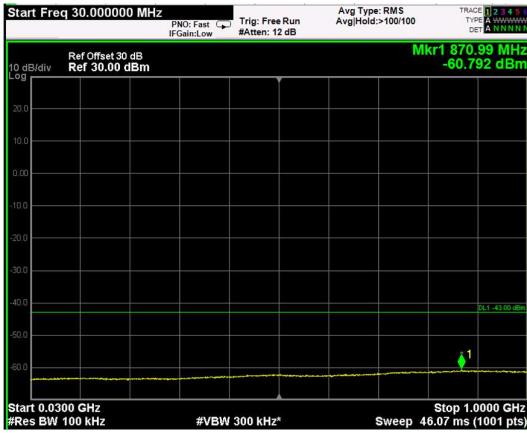

Channel: TOP, Modulation: QPSK,
BW=15MHz, Range: 30MHz - 1GHz

Channel: TOP, Modulation: QPSK,
BW=15MHz, Range: 1GHz - 6GHz

Channel: TOP, Modulation: QPSK,
BW=15MHz, Range: 6GHz - 37GHz

Channel: TOP, Modulation: 16QAM, BW=15MHz, Range: 30MHz - 1GHz