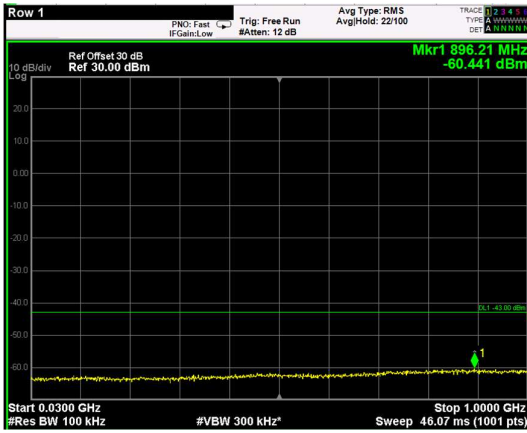

Channel: BOTTOM, Modulation: 64QAM, BW=20MHz, Range: 6GHz - 37GHz

Channel: BOTTOM, Modulation: 256QAM, BW=20MHz, Range: 30MHz - 1GHz

Channel: BOTTOM, Modulation: 256QAM, BW=20MHz, Range: 1GHz - 6GHz

Channel: BOTTOM, Modulation: 256QAM, BW=20MHz, Range: 6GHz - 37GHz