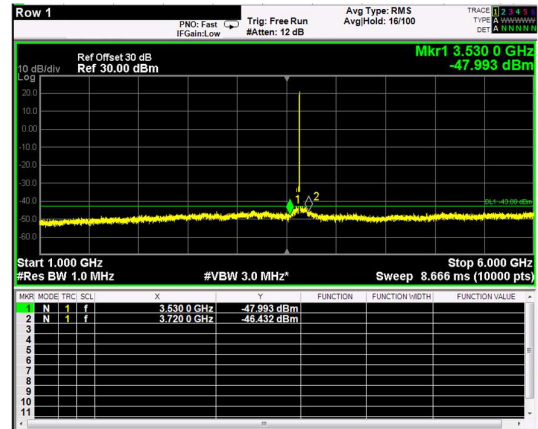

Channel: MIDDLE, Modulation: 256QAM, BW=5MHz, Range: 1GHz - 6GHz