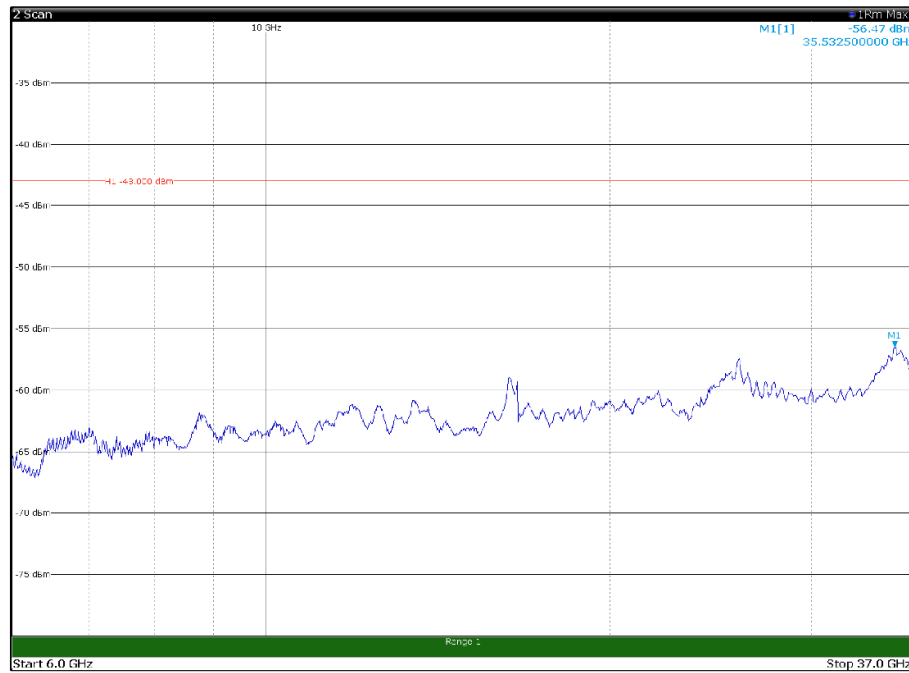

Channel: TOP, Modulation: 16QAM, BW=15MHz, Range: 1GHz - 6GHz

Channel: TOP, Modulation: 16QAM, BW=15MHz, Range: 6GHz - 37GHz

Channel: TOP, Modulation: 64QAM, BW=15MHz, Range: 30MHz - 1GHz

Channel: TOP, Modulation: 64QAM, BW=15MHz, Range: 1GHz - 6GHz

Channel: TOP, Modulation: 64QAM, BW=15MHz, Range: 6GHz - 37GHz

Channel: TOP, Modulation: 256QAM, BW=15MHz, Range: 30MHz - 1GHz

Channel: TOP, Modulation: 256QAM, BW=15MHz, Range: 1GHz - 6GHz

Channel: TOP, Modulation: 256QAM, BW=15MHz, Range: 6GHz - 37GHz

Channel: BOTTOM, Modulation: QPSK, BW=20MHz, Range: 30MHz - 1GHz

Channel: BOTTOM, Modulation: QPSK, BW=20MHz, Range: 1GHz - 6GHz

Channel: BOTTOM, Modulation: QPSK, BW=20MHz, Range: 6GHz - 37GHz

Channel: BOTTOM, Modulation: 16QAM, BW=20MHz, Range: 30MHz - 1GHz

Channel: BOTTOM, Modulation: 16QAM, BW=20MHz, Range: 1GHz - 6GHz

Channel: BOTTOM, Modulation: 16QAM, BW=20MHz, Range: 6GHz - 37GHz

Channel: BOTTOM, Modulation: 64QAM, BW=20MHz, Range: 30MHz - 1GHz

Channel: BOTTOM, Modulation: 64QAM, BW=20MHz, Range: 1GHz - 6GHz