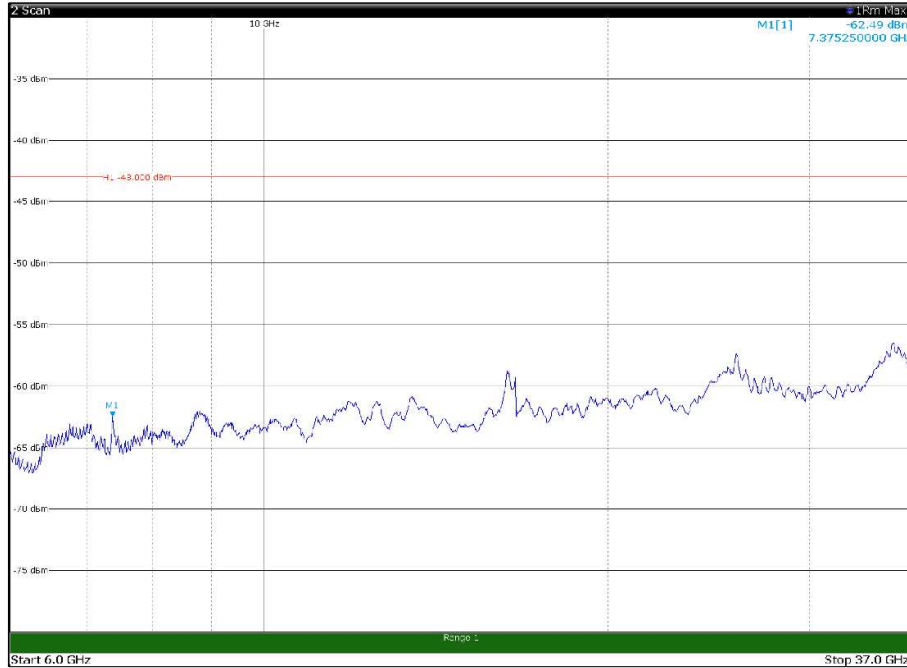

Channel: TOP, Modulation: QPSK,
BW=15MHz, Range: 30MHz - 1GHz

Channel: TOP, Modulation: QPSK,
BW=15MHz, Range: 1GHz - 6GHz

Channel: TOP, Modulation: QPSK,
BW=15MHz, Range: 6GHz - 37GHz

Channel: TOP, Modulation: 16QAM, BW=15MHz, Range: 30MHz - 1GHz

Channel: TOP, Modulation: 16QAM, BW=15MHz, Range: 1GHz - 6GHz

Channel: TOP, Modulation: 16QAM, BW=15MHz, Range: 6GHz - 37GHz

Channel: TOP, Modulation: 64QAM, BW=15MHz, Range: 30MHz - 1GHz

Channel: TOP, Modulation: 64QAM, BW=15MHz, Range: 1GHz - 6GHz

Channel: TOP, Modulation: 64QAM, BW=15MHz, Range: 6GHz - 37GHz

Channel: TOP, Modulation: 256QAM, BW=15MHz, Range: 30MHz - 1GHz

Channel: TOP, Modulation: 256QAM, BW=15MHz, Range: 1GHz - 6GHz

Channel: TOP, Modulation: 256QAM, BW=15MHz, Range: 6GHz - 37GHz

Channel: BOTTOM, Modulation: QPSK, BW=20MHz, Range: 30MHz - 1GHz

Channel: BOTTOM, Modulation: QPSK, BW=20MHz, Range: 1GHz - 6GHz

Channel: BOTTOM, Modulation: QPSK, BW=20MHz, Range: 6GHz - 37GHz

Channel: BOTTOM, Modulation: 16QAM, BW=20MHz, Range: 30MHz - 1GHz