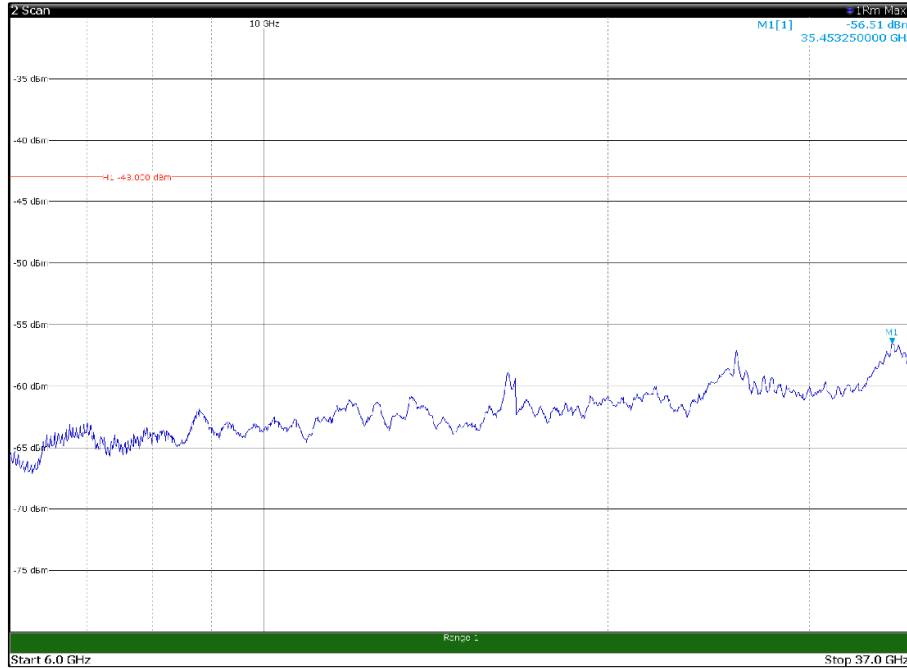

Channel: TOP, Modulation: 64QAM, BW=15MHz, Range: 6GHz - 37GHz

Channel: TOP, Modulation: 256QAM, BW=15MHz, Range: 30MHz - 1GHz

Channel: TOP, Modulation: 256QAM, BW=15MHz, Range: 1GHz - 6GHz

Channel: TOP, Modulation: 256QAM, BW=15MHz, Range: 6GHz - 37GHz

Channel: BOTTOM, Modulation: QPSK, BW=20MHz, Range: 30MHz - 1GHz

Channel: BOTTOM, Modulation: QPSK, BW=20MHz, Range: 1GHz - 6GHz

Channel: BOTTOM, Modulation: QPSK, BW=20MHz, Range: 6GHz - 37GHz

Channel: BOTTOM, Modulation: 16QAM, BW=20MHz, Range: 30MHz - 1GHz

Channel: BOTTOM, Modulation: 16QAM, BW=20MHz, Range: 1GHz - 6GHz

Channel: BOTTOM, Modulation: 16QAM, BW=20MHz, Range: 6GHz - 37GHz

Channel: BOTTOM, Modulation: 64QAM, BW=20MHz, Range: 30MHz - 1GHz

Channel: BOTTOM, Modulation: 64QAM, BW=20MHz, Range: 1GHz - 6GHz

Channel: BOTTOM, Modulation: 64QAM, BW=20MHz, Range: 6GHz - 37GHz

Channel: BOTTOM, Modulation: 256QAM, BW=20MHz, Range: 30MHz - 1GHz

Channel: BOTTOM, Modulation: 256QAM, BW=20MHz, Range: 1GHz - 6GHz

Channel: BOTTOM, Modulation: 256QAM, BW=20MHz, Range: 6GHz - 37GHz