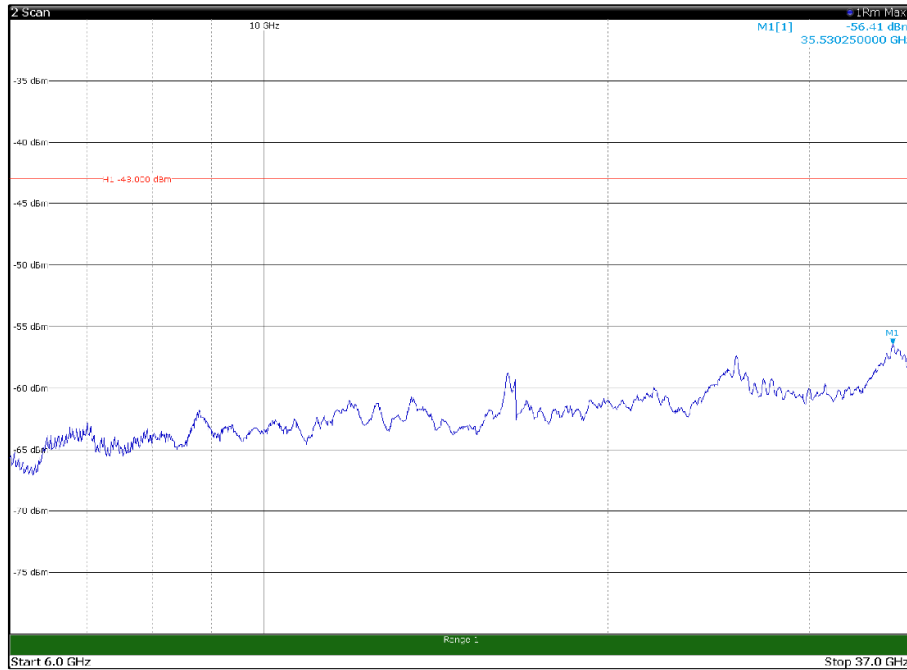

RF PORT 2

Channel: BOTTOM, Modulation: QPSK, BW=5MHz, Range: 30MHz - 1GHz

Channel: BOTTOM, Modulation: QPSK, BW=5MHz, Range: 1GHz - 6GHz

Channel: BOTTOM, Modulation: QPSK, BW=5MHz, Range: 6GHz - 37GHz

Channel: BOTTOM, Modulation: 16QAM, BW=5MHz, Range: 30MHz - 1GHz

Channel: BOTTOM, Modulation: 16QAM, BW=5MHz, Range: 1GHz - 6GHz

Channel: BOTTOM, Modulation: 16QAM, BW=5MHz, Range: 6GHz - 37GHz

Channel: BOTTOM, Modulation: 64QAM, BW=5MHz, Range: 30MHz - 1GHz

Channel: BOTTOM, Modulation: 64QAM, BW=5MHz, Range: 1GHz - 6GHz

Channel: BOTTOM, Modulation: 64QAM, BW=5MHz, Range: 6GHz - 37GHz

Channel: BOTTOM, Modulation: 256QAM, BW=5MHz, Range: 30MHz - 1GHz

Channel: BOTTOM, Modulation: 256QAM, BW=5MHz, Range: 1GHz - 6GHz

Channel: BOTTOM, Modulation: 256QAM, BW=5MHz, Range: 6GHz - 37GHz