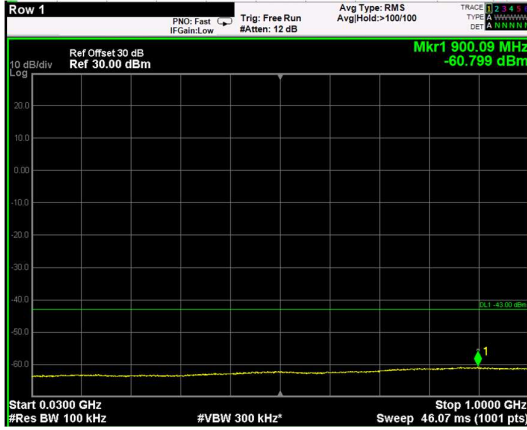

Channel: MIDDLE, Modulation: 16QAM, BW=5MHz, Range: 30MHz - 1GHz