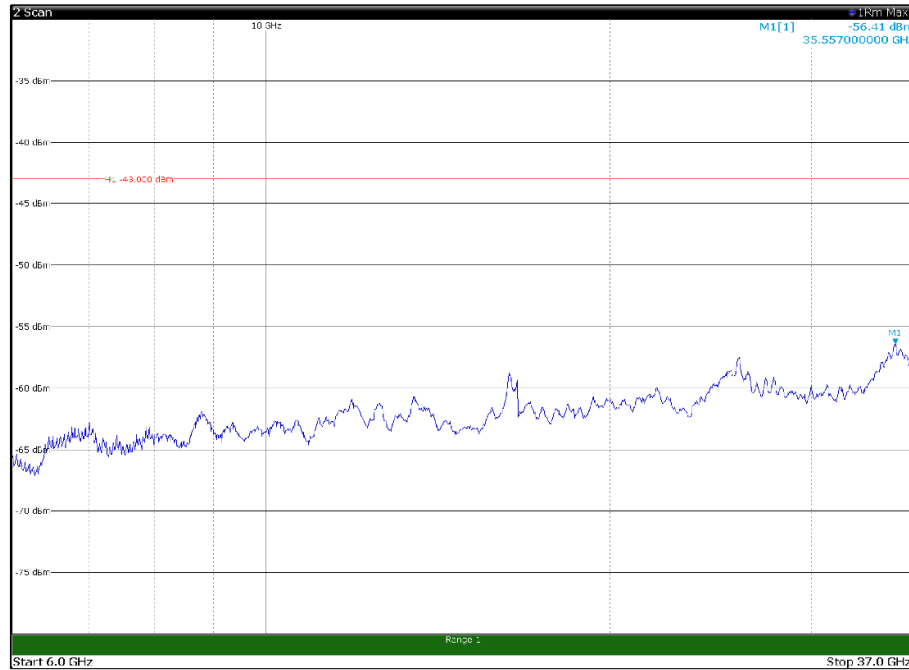

Channel: MIDDLE, Modulation: QPSK,
BW=20MHz, Range: 30MHz - 1GHz

Channel: MIDDLE, Modulation: QPSK,
BW=20MHz, Range: 1GHz - 6GHz

Channel: MIDDLE, Modulation: QPSK,
BW=20MHz, Range: 6GHz - 37GHz

Channel: MIDDLE, Modulation: 16QAM, BW=20MHz, Range: 30MHz - 1GHz

Channel: MIDDLE, Modulation: 16QAM, BW=20MHz, Range: 1GHz - 6GHz

Channel: MIDDLE, Modulation: 16QAM, BW=20MHz, Range: 6GHz - 37GHz

Channel: MIDDLE, Modulation: 64QAM,
BW=20MHz, Range: 30MHz - 1GHz

Channel: MIDDLE, Modulation: 64QAM,
BW=20MHz, Range: 1GHz - 6GHz

Channel: MIDDLE, Modulation: 64QAM,
BW=20MHz, Range: 6GHz - 37GHz

Channel: MIDDLE, Modulation: 256QAM, BW=20MHz, Range: 30MHz - 1GHz

Channel: MIDDLE, Modulation: 256QAM, BW=20MHz, Range: 1GHz - 6GHz

Channel: MIDDLE, Modulation: 256QAM, BW=20MHz, Range: 6GHz - 37GHz