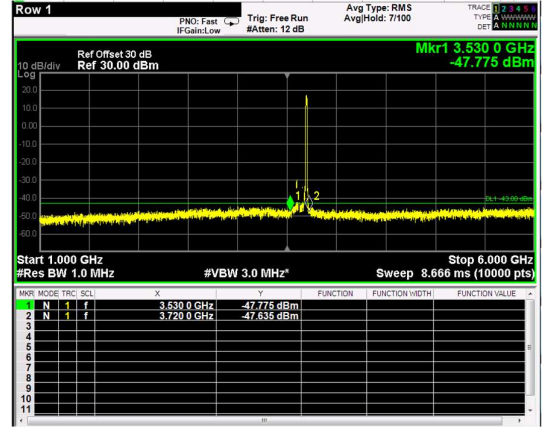

Channel: TOP, Modulation: 16QAM, BW=15MHz, Range: 1GHz - 6GHz

Channel: TOP, Modulation: 16QAM, BW=15MHz, Range: 6GHz - 37GHz

Channel: TOP, Modulation: 64QAM, BW=15MHz, Range: 30MHz - 1GHz

Channel: TOP, Modulation: 64QAM, BW=15MHz, Range: 1GHz - 6GHz

Channel: TOP, Modulation: 64QAM, BW=15MHz, Range: 6GHz - 37GHz

Channel: TOP, Modulation: 256QAM, BW=15MHz, Range: 30MHz - 1GHz

Channel: TOP, Modulation: 256QAM, BW=15MHz, Range: 1GHz - 6GHz

Channel: TOP, Modulation: 256QAM, BW=15MHz, Range: 6GHz - 37GHz