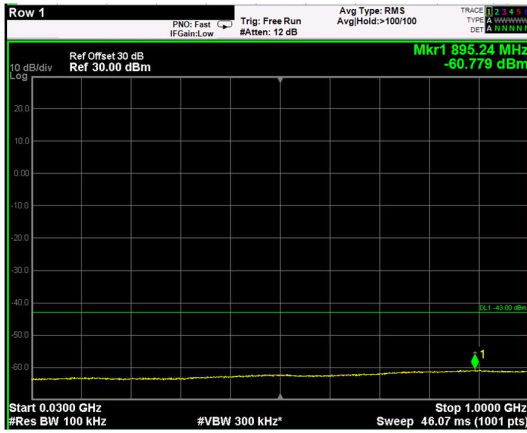

Channel: MIDDLE, Modulation: 64QAM, BW=5MHz, Range: 30MHz - 1GHz