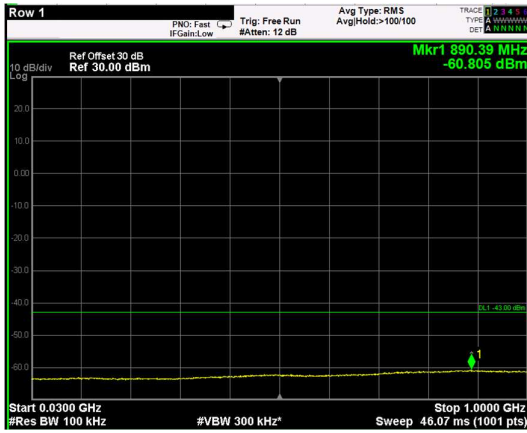

Channel: BOTTOM, Modulation: 64QAM, BW=5MHz, Range: 6GHz - 37GHz

Channel: BOTTOM, Modulation: 256QAM, BW=5MHz, Range: 30MHz - 1GHz

Channel: BOTTOM, Modulation: 256QAM, BW=5MHz, Range: 1GHz - 6GHz

Channel: BOTTOM, Modulation: 256QAM, BW=5MHz, Range: 6GHz - 37GHz