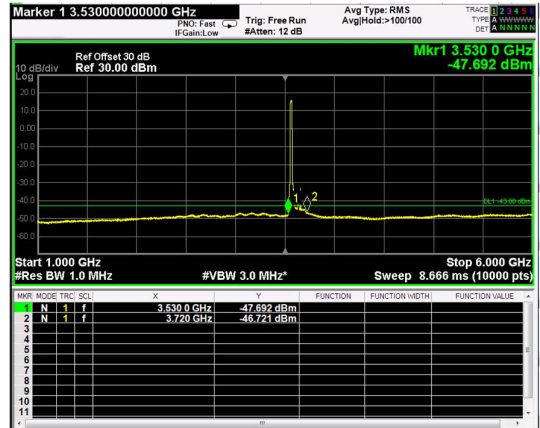

Channel: TOP, Modulation: 16QAM, BW=15MHz, Range: 1GHz - 6GHz

Channel: TOP, Modulation: 16QAM, BW=15MHz, Range: 6GHz - 37GHz

Channel: TOP, Modulation: 64QAM, BW=15MHz, Range: 30MHz - 1GHz

Channel: TOP, Modulation: 64QAM, BW=15MHz, Range: 1GHz - 6GHz

Channel: TOP, Modulation: 64QAM, BW=15MHz, Range: 6GHz - 37GHz

Channel: TOP, Modulation: 256QAM, BW=15MHz, Range: 30MHz - 1GHz

Channel: TOP, Modulation: 256QAM, BW=15MHz, Range: 1GHz - 6GHz

Channel: TOP, Modulation: 256QAM, BW=15MHz, Range: 6GHz - 37GHz

Channel: BOTTOM, Modulation: QPSK, BW=20MHz, Range: 30MHz - 1GHz

Channel: BOTTOM, Modulation: QPSK, BW=20MHz, Range: 1GHz - 6GHz

Channel: BOTTOM, Modulation: QPSK, BW=20MHz, Range: 6GHz - 37GHz

Channel: BOTTOM, Modulation: 16QAM, BW=20MHz, Range: 30MHz - 1GHz