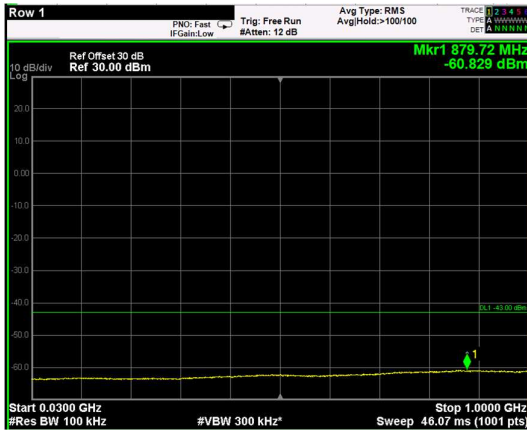

Channel: TOP, Modulation: 64QAM, BW=5MHz, Range: 30MHz - 1GHz