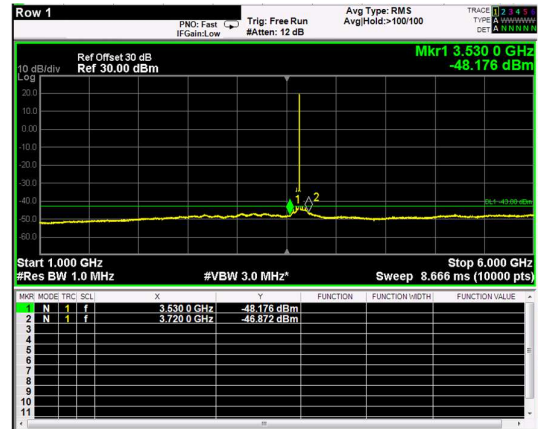

Channel: MIDDLE, Modulation: QPSK,
BW=5MHz, Range: 1GHz - 6GHz