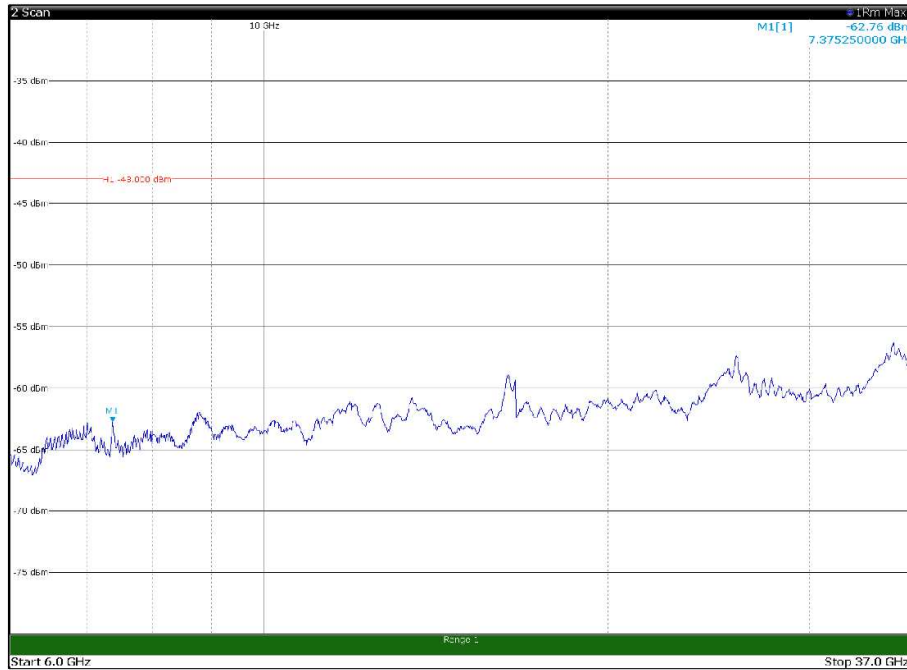

Channel: TOP, Modulation: QPSK,
BW=15MHz, Range: 30MHz - 1GHz

Channel: TOP, Modulation: QPSK,
BW=15MHz, Range: 1GHz - 6GHz

Channel: TOP, Modulation: QPSK,
BW=15MHz, Range: 6GHz - 37GHz

Channel: TOP, Modulation: 16QAM, BW=15MHz, Range: 30MHz - 1GHz

Channel: TOP, Modulation: 16QAM, BW=15MHz, Range: 1GHz - 6GHz

Channel: TOP, Modulation: 16QAM, BW=15MHz, Range: 6GHz - 37GHz

Channel: TOP, Modulation: 64QAM, BW=15MHz, Range: 30MHz - 1GHz

Channel: TOP, Modulation: 64QAM, BW=15MHz, Range: 1GHz - 6GHz

Channel: TOP, Modulation: 64QAM, BW=15MHz, Range: 6GHz - 37GHz

Channel: TOP, Modulation: 256QAM, BW=15MHz, Range: 30MHz - 1GHz

Channel: TOP, Modulation: 256QAM, BW=15MHz, Range: 1GHz - 6GHz

Channel: TOP, Modulation: 256QAM, BW=15MHz, Range: 6GHz - 37GHz