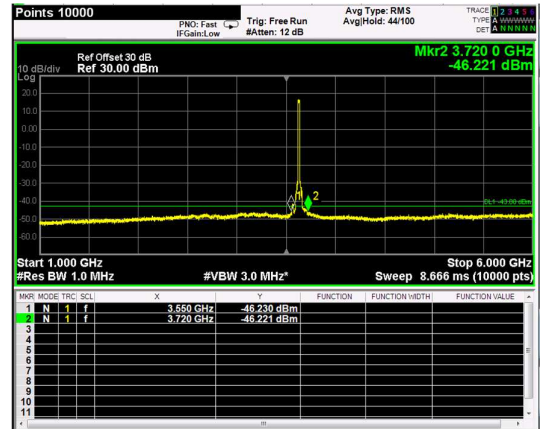

Channel: MIDDLE, Modulation: QPSK,
BW=20MHz, Range: 1GHz - 6GHz