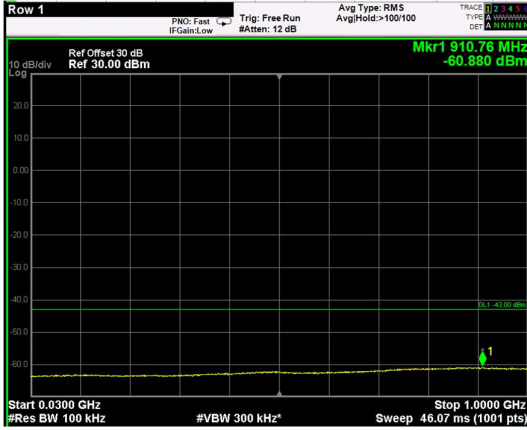

Channel: MIDDLE, Modulation: 64QAM,
BW=20MHz, Range: 30MHz - 1GHz