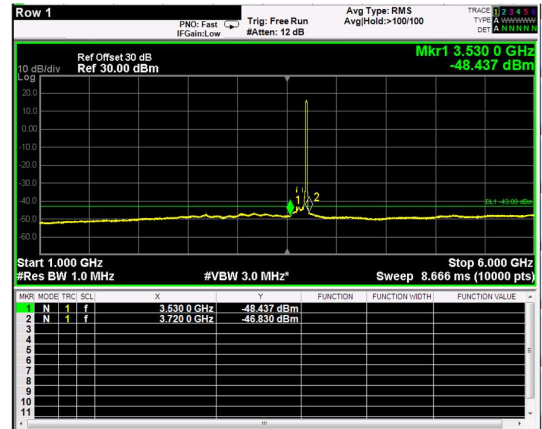

Channel: TOP, Modulation: QPSK,
BW=15MHz, Range: 30MHz - 1GHz

Channel: TOP, Modulation: QPSK,
BW=15MHz, Range: 1GHz - 6GHz

Channel: TOP, Modulation: QPSK,
BW=15MHz, Range: 6GHz - 37GHz

Channel: TOP, Modulation: 16QAM, BW=15MHz, Range: 30MHz - 1GHz

Channel: TOP, Modulation: 16QAM, BW=15MHz, Range: 1GHz - 6GHz

Channel: TOP, Modulation: 16QAM, BW=15MHz, Range: 6GHz - 37GHz

Channel: TOP, Modulation: 64QAM, BW=15MHz, Range: 30MHz - 1GHz

Channel: TOP, Modulation: 64QAM, BW=15MHz, Range: 1GHz - 6GHz