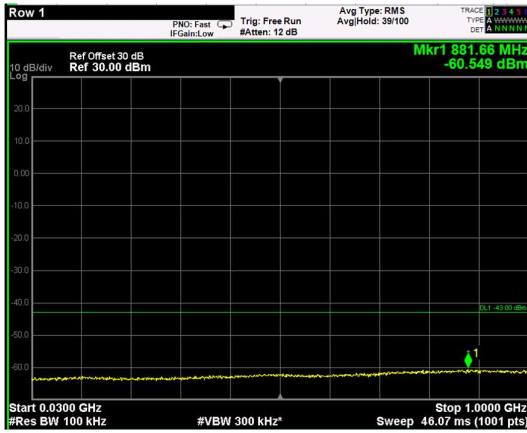

Channel: MIDDLE, Modulation: 64QAM, BW=5MHz, Range: 6GHz - 37GHz

Channel: MIDDLE, Modulation: 256QAM, BW=5MHz, Range: 30MHz - 1GHz

Channel: MIDDLE, Modulation: 256QAM, BW=5MHz, Range: 1GHz - 6GHz

Channel: MIDDLE, Modulation: 256QAM, BW=5MHz, Range: 6GHz - 37GHz