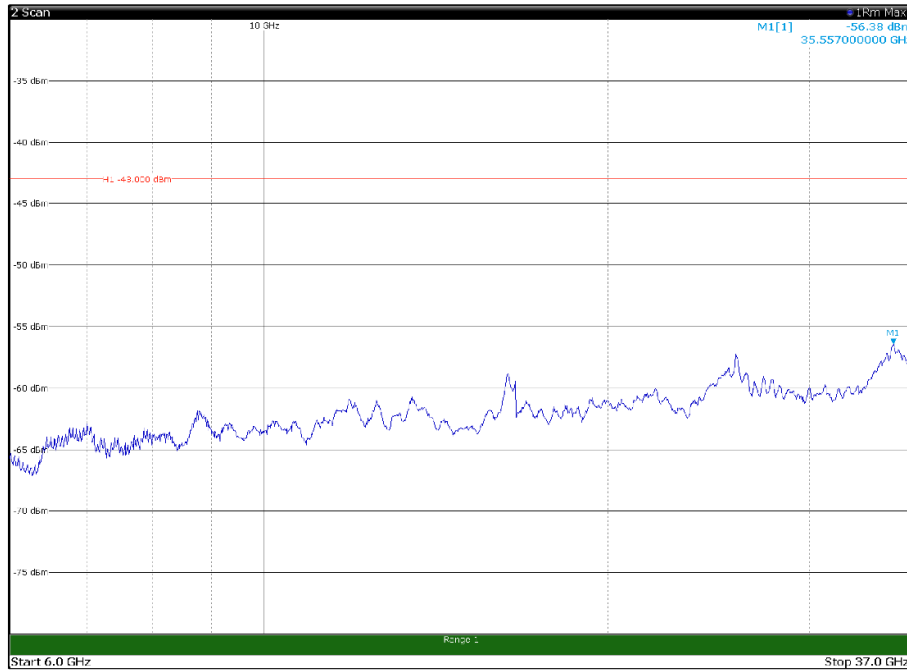

Channel: BOTTOM, Modulation: 64QAM, BW=20MHz, Range: 6GHz - 37GHz

Channel: BOTTOM, Modulation: 256QAM, BW=20MHz, Range: 30MHz - 1GHz

Channel: BOTTOM, Modulation: 256QAM, BW=20MHz, Range: 1GHz - 6GHz

Channel: BOTTOM, Modulation: 256QAM, BW=20MHz, Range: 6GHz - 37GHz

Channel: MIDDLE, Modulation: QPSK,
BW=20MHz, Range: 30MHz - 1GHz

Channel: MIDDLE, Modulation: QPSK,
BW=20MHz, Range: 1GHz - 6GHz

Channel: MIDDLE, Modulation: QPSK,
BW=20MHz, Range: 6GHz - 37GHz

Channel: MIDDLE, Modulation: 16QAM, BW=20MHz, Range: 30MHz - 1GHz

Channel: MIDDLE, Modulation: 16QAM, BW=20MHz, Range: 1GHz - 6GHz

Channel: MIDDLE, Modulation: 16QAM, BW=20MHz, Range: 6GHz - 37GHz

Channel: MIDDLE, Modulation: 64QAM,
BW=20MHz, Range: 30MHz - 1GHz

Channel: MIDDLE, Modulation: 64QAM,
BW=20MHz, Range: 1GHz - 6GHz