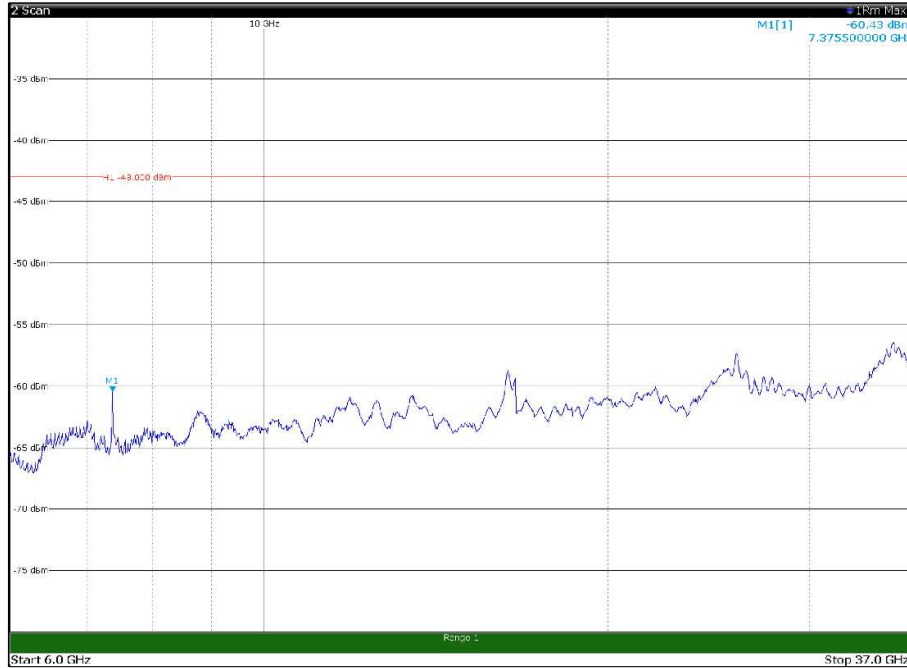

Channel: MIDDLE, Modulation: 16QAM, BW=20MHz, Range: 1GHz - 6GHz

Channel: MIDDLE, Modulation: 16QAM, BW=20MHz, Range: 6GHz - 37GHz

Channel: MIDDLE, Modulation: 64QAM,
BW=20MHz, Range: 30MHz - 1GHz

Channel: MIDDLE, Modulation: 64QAM,
BW=20MHz, Range: 1GHz - 6GHz

Channel: MIDDLE, Modulation: 64QAM,
BW=20MHz, Range: 6GHz - 37GHz

Channel: MIDDLE, Modulation: 256QAM, BW=20MHz, Range: 30MHz - 1GHz

Channel: MIDDLE, Modulation: 256QAM, BW=20MHz, Range: 1GHz - 6GHz

Channel: MIDDLE, Modulation: 256QAM, BW=20MHz, Range: 6GHz - 37GHz

Channel: TOP, Modulation: QPSK,
BW=20MHz, Range: 30MHz - 1GHz

Channel: TOP, Modulation: QPSK,
BW=20MHz, Range: 1GHz - 6GHz

Channel: TOP, Modulation: QPSK,
BW=20MHz, Range: 6GHz - 37GHz

Channel: TOP, Modulation: 16QAM, BW=20MHz, Range: 30MHz - 1GHz

Channel: TOP, Modulation: 16QAM, BW=20MHz, Range: 1GHz - 6GHz

Channel: TOP, Modulation: 16QAM, BW=20MHz, Range: 6GHz - 37GHz

Channel: TOP, Modulation: 64QAM, BW=20MHz, Range: 30MHz - 1GHz

Channel: TOP, Modulation: 64QAM, BW=20MHz, Range: 1GHz - 6GHz