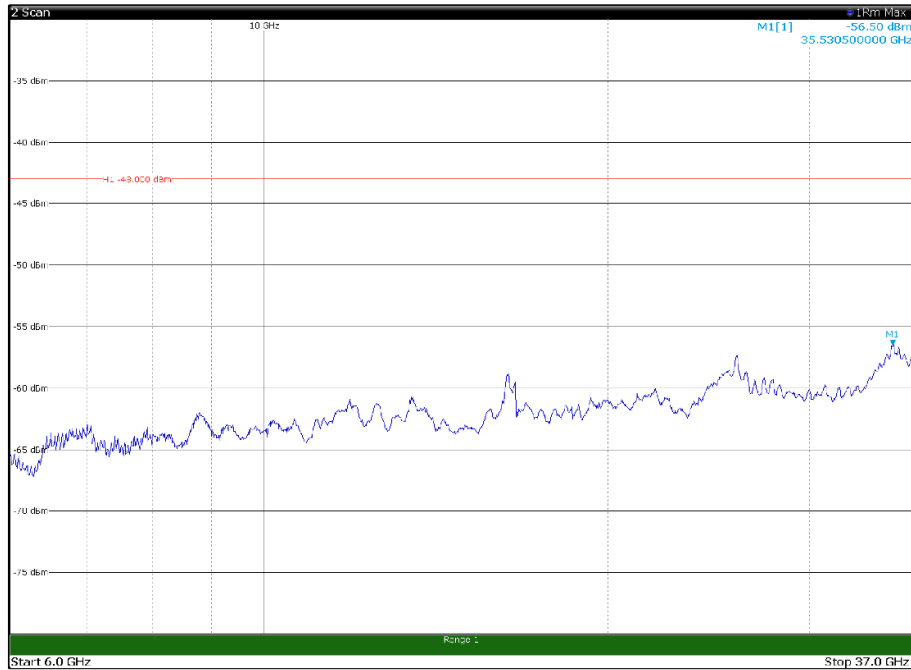

Channel: BOTTOM, Modulation: 64QAM, BW=5MHz, Range: 6GHz - 37GHz

Channel: BOTTOM, Modulation: 256QAM, BW=5MHz, Range: 30MHz - 1GHz

Channel: BOTTOM, Modulation: 256QAM, BW=5MHz, Range: 1GHz - 6GHz

Channel: BOTTOM, Modulation: 256QAM, BW=5MHz, Range: 6GHz - 37GHz

Channel: MIDDLE, Modulation: QPSK,
 BW=5MHz, Range: 30MHz - 1GHz

Channel: MIDDLE, Modulation: QPSK,
 BW=5MHz, Range: 1GHz - 6GHz

Channel: MIDDLE, Modulation: QPSK,
 BW=5MHz, Range: 6GHz - 37GHz

Channel: MIDDLE, Modulation: 16QAM, BW=5MHz, Range: 30MHz - 1GHz

Channel: MIDDLE, Modulation: 16QAM, BW=5MHz, Range: 1GHz - 6GHz

Channel: MIDDLE, Modulation: 16QAM, BW=5MHz, Range: 6GHz - 37GHz

Channel: MIDDLE, Modulation: 64QAM, BW=5MHz, Range: 30MHz - 1GHz

Channel: MIDDLE, Modulation: 64QAM, BW=5MHz, Range: 1GHz - 6GHz