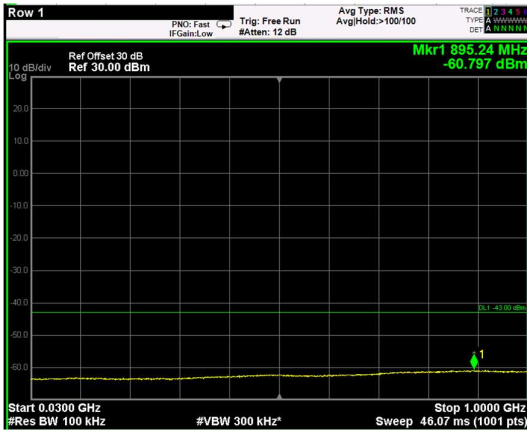

Channel: MIDDLE, Modulation: QPSK, BW=10MHz, Range: 6GHz - 37GHz

Channel: MIDDLE, Modulation: 16QAM, BW=10MHz, Range: 30MHz - 1GHz