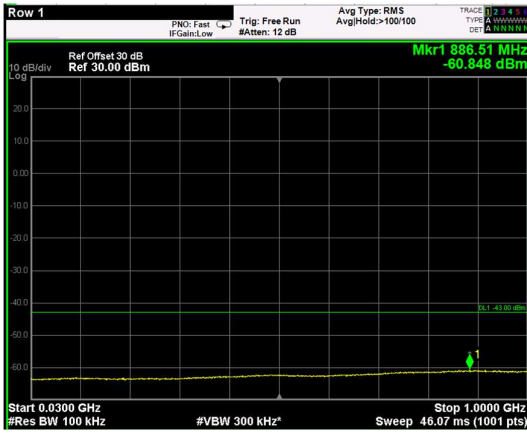

Channel: BOTTOM, Modulation: 64QAM, BW=10MHz, Range: 6GHz - 37GHz

Channel: BOTTOM, Modulation: 256QAM, BW=10MHz, Range: 30MHz - 1GHz

Channel: BOTTOM, Modulation: 256QAM, BW=10MHz, Range: 1GHz - 6GHz

Channel: BOTTOM, Modulation: 256QAM, BW=10MHz, Range: 6GHz - 37GHz