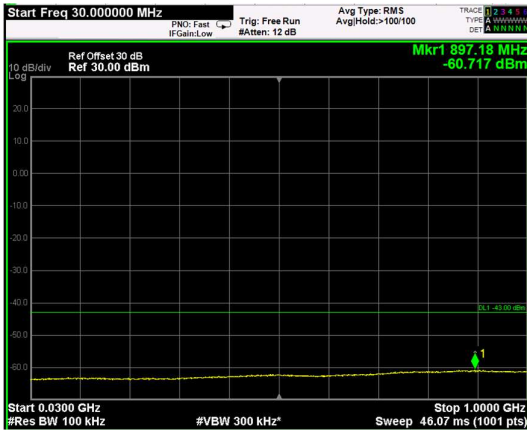

Channel: MIDDLE, Modulation: 16QAM,
BW=15MHz, Range: 6GHz - 37GHz

Channel: MIDDLE, Modulation: 64QAM,
BW=15MHz, Range: 30MHz - 1GHz