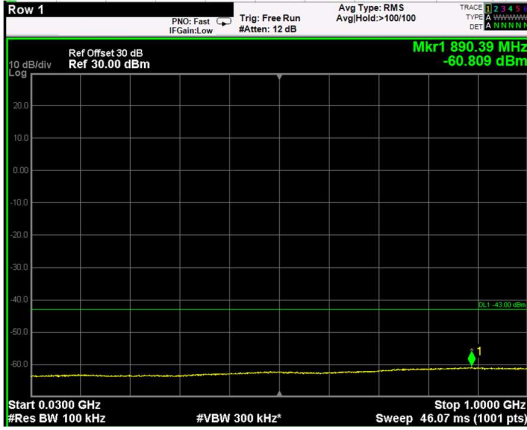

Channel: TOP, Modulation: 64QAM, BW=10MHz, Range: 6GHz - 37GHz

Channel: TOP, Modulation: 256QAM,
BW=10MHz, Range: 30MHz - 1GHz