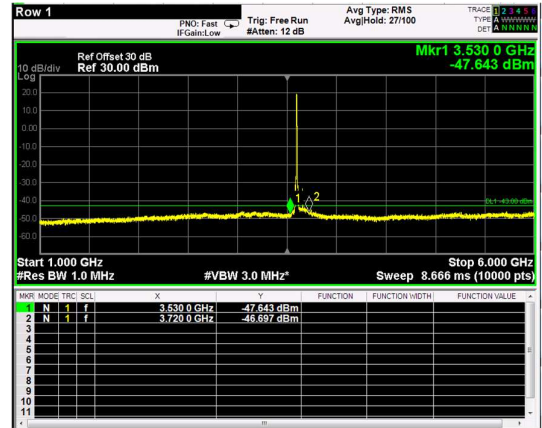

Channel: BOTTOM, Modulation: QPSK, BW=10MHz, Range: 1GHz - 6GHz