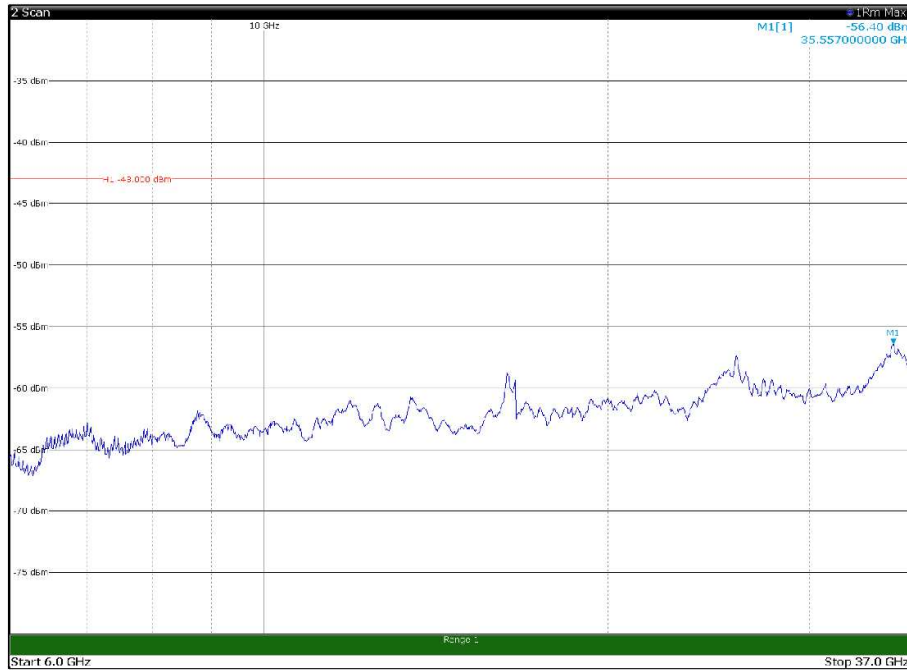

Channel: BOTTOM, Modulation: QPSK, BW=15MHz, Range: 30MHz - 1GHz

Channel: BOTTOM, Modulation: QPSK, BW=15MHz, Range: 1GHz - 6GHz

Channel: BOTTOM, Modulation: QPSK, BW=15MHz, Range: 6GHz - 37GHz

Channel: BOTTOM, Modulation: 16QAM, BW=15MHz, Range: 30MHz - 1GHz

Channel: BOTTOM, Modulation: 16QAM, BW=15MHz, Range: 1GHz - 6GHz

Channel: BOTTOM, Modulation: 16QAM, BW=15MHz, Range: 6GHz - 37GHz

Channel: BOTTOM, Modulation: 64QAM, BW=15MHz, Range: 30MHz - 1GHz

Channel: BOTTOM, Modulation: 64QAM, BW=15MHz, Range: 1GHz - 6GHz

Channel: BOTTOM, Modulation: 64QAM, BW=15MHz, Range: 6GHz - 37GHz

Channel: BOTTOM, Modulation: 256QAM, BW=15MHz, Range: 30MHz - 1GHz

Channel: BOTTOM, Modulation: 256QAM, BW=15MHz, Range: 1GHz - 6GHz

Channel: BOTTOM, Modulation: 256QAM, BW=15MHz, Range: 6GHz - 37GHz