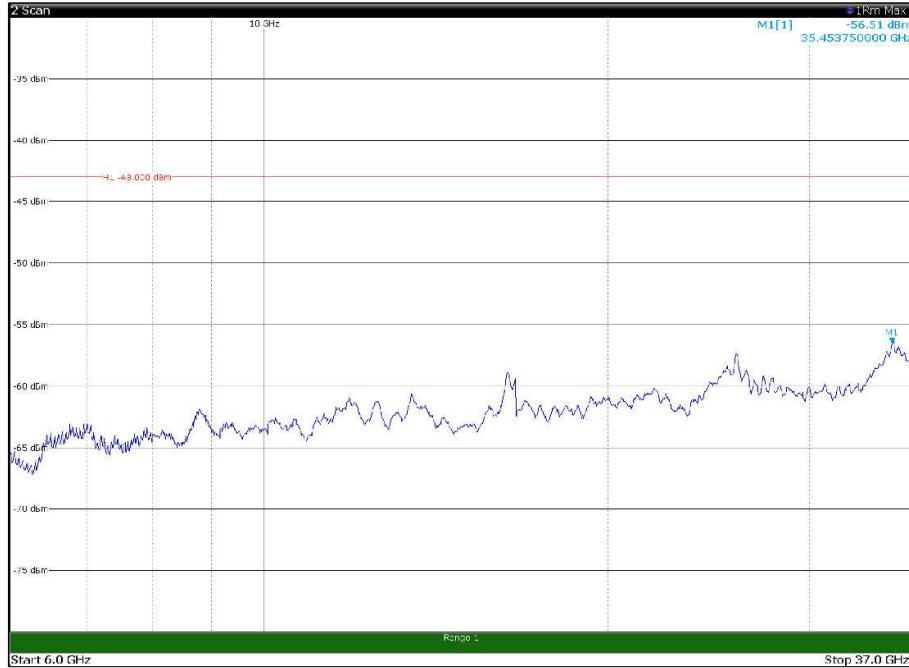

Channel: BOTTOM, Modulation: QPSK, BW=10MHz, Range: 30MHz - 1GHz

Channel: BOTTOM, Modulation: QPSK, BW=10MHz, Range: 1GHz - 6GHz

Channel: BOTTOM, Modulation: QPSK, BW=10MHz, Range: 6GHz - 37GHz

Channel: BOTTOM, Modulation: 16QAM, BW=10MHz, Range: 30MHz - 1GHz

Channel: BOTTOM, Modulation: 16QAM, BW=10MHz, Range: 1GHz - 6GHz

Channel: BOTTOM, Modulation: 16QAM, BW=10MHz, Range: 6GHz - 37GHz

Channel: BOTTOM, Modulation: 64QAM, BW=10MHz, Range: 30MHz - 1GHz

Channel: BOTTOM, Modulation: 64QAM, BW=10MHz, Range: 1GHz - 6GHz

Channel: BOTTOM, Modulation: 64QAM, BW=10MHz, Range: 6GHz - 37GHz

Channel: BOTTOM, Modulation: 256QAM, BW=10MHz, Range: 30MHz - 1GHz

Channel: BOTTOM, Modulation: 256QAM, BW=10MHz, Range: 1GHz - 6GHz

Channel: BOTTOM, Modulation: 256QAM, BW=10MHz, Range: 6GHz - 37GHz