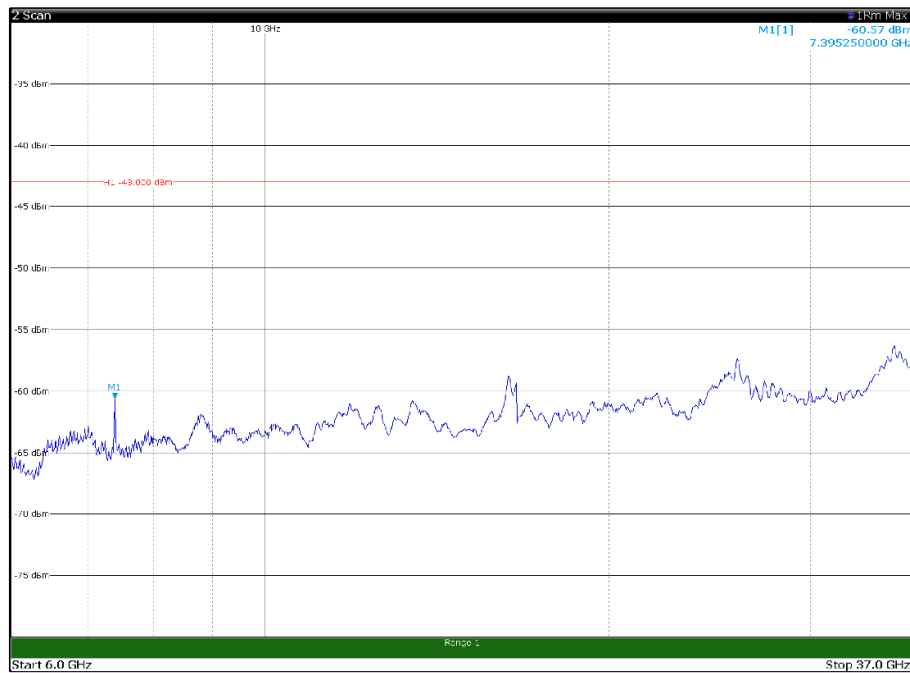

Channel: TOP, Modulation: QPSK,
BW=5MHz, Range: 30MHz - 1GHz

Channel: TOP, Modulation: QPSK,
BW=5MHz, Range: 1GHz - 6GHz

Channel: TOP, Modulation: QPSK,
BW=5MHz, Range: 6GHz - 37GHz

Channel: TOP, Modulation: 16QAM,
 BW=5MHz, Range: 30MHz - 1GHz

Channel: TOP, Modulation: 16QAM,
 BW=5MHz, Range: 1GHz - 6GHz

Channel: TOP, Modulation: 16QAM,
 BW=5MHz, Range: 6GHz - 37GHz

Channel: TOP, Modulation: 64QAM, BW=5MHz, Range: 30MHz - 1GHz

Channel: TOP, Modulation: 64QAM, BW=5MHz, Range: 1GHz - 6GHz

Channel: TOP, Modulation: 64QAM, BW=5MHz, Range: 6GHz - 37GHz

Channel: TOP, Modulation: 256QAM, BW=5MHz, Range: 30MHz - 1GHz

Channel: TOP, Modulation: 256QAM, BW=5MHz, Range: 1GHz - 6GHz

Channel: TOP, Modulation: 256QAM, BW=5MHz, Range: 6GHz - 37GHz