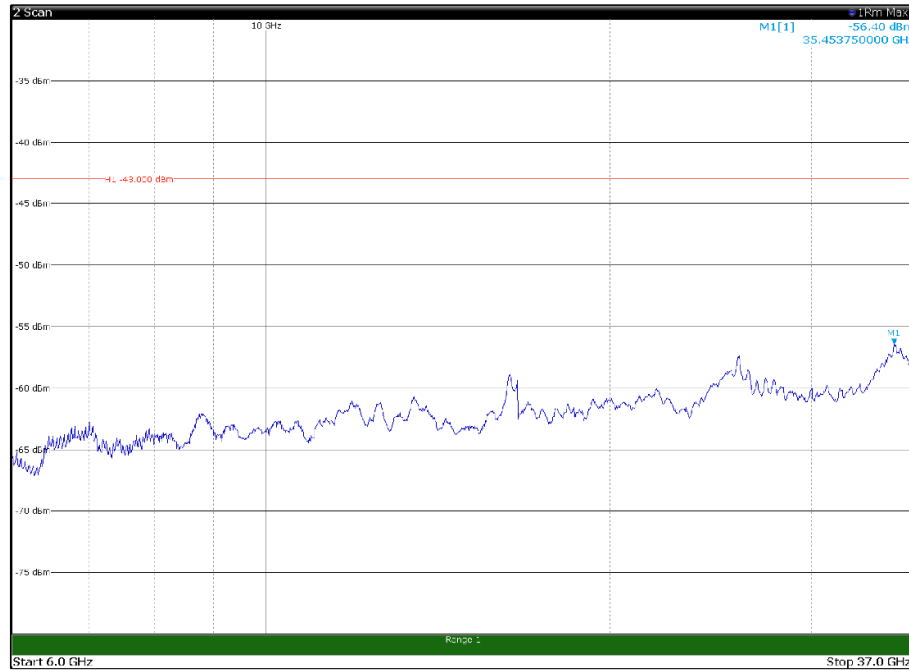

Channel: MIDDLE, Modulation: QPSK,
BW=15MHz, Range: 30MHz - 1GHz

Channel: MIDDLE, Modulation: QPSK,
BW=15MHz, Range: 1GHz - 6GHz

Channel: MIDDLE, Modulation: QPSK,
BW=15MHz, Range: 6GHz - 37GHz