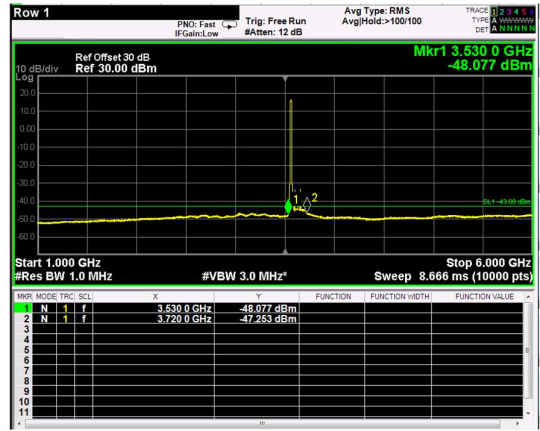

Channel: BOTTOM, Modulation: 256QAM, BW=15MHz, Range: 1GHz - 6GHz