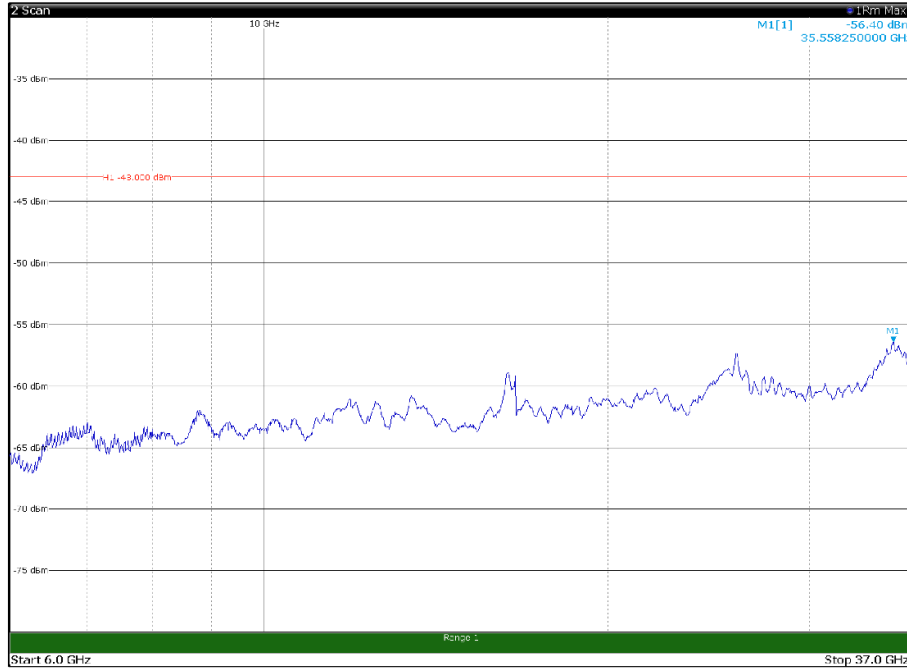

Channel: BOTTOM, Modulation: QPSK, BW=15MHz, Range: 30MHz - 1GHz

Channel: BOTTOM, Modulation: QPSK, BW=15MHz, Range: 1GHz - 6GHz

Channel: BOTTOM, Modulation: QPSK, BW=15MHz, Range: 6GHz - 37GHz

Channel: BOTTOM, Modulation: 16QAM, BW=15MHz, Range: 30MHz - 1GHz

Channel: BOTTOM, Modulation: 16QAM, BW=15MHz, Range: 1GHz - 6GHz

Channel: BOTTOM, Modulation: 16QAM, BW=15MHz, Range: 6GHz - 37GHz

Channel: BOTTOM, Modulation: 64QAM, BW=15MHz, Range: 30MHz - 1GHz

Channel: BOTTOM, Modulation: 64QAM, BW=15MHz, Range: 1GHz - 6GHz

Channel: BOTTOM, Modulation: 64QAM, BW=15MHz, Range: 6GHz - 37GHz

Channel: BOTTOM, Modulation: 256QAM, BW=15MHz, Range: 30MHz - 1GHz

Channel: BOTTOM, Modulation: 256QAM, BW=15MHz, Range: 1GHz - 6GHz

Channel: BOTTOM, Modulation: 256QAM, BW=15MHz, Range: 6GHz - 37GHz