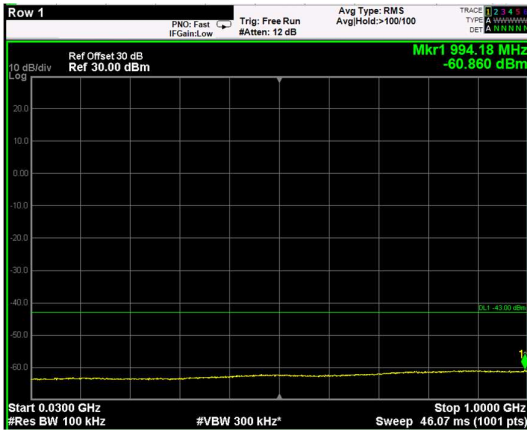

Channel: BOTTOM, Modulation: 64QAM, BW=10MHz, Range: 6GHz - 37GHz

Channel: BOTTOM, Modulation: 256QAM, BW=10MHz, Range: 30MHz - 1GHz