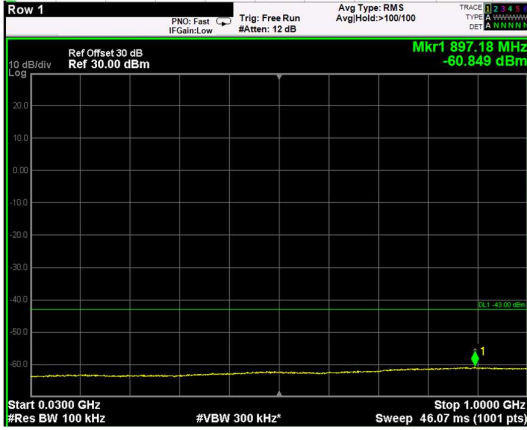

Channel: BOTTOM, Modulation: 16QAM, BW=15MHz, Range: 6GHz - 37GHz

Channel: BOTTOM, Modulation: 64QAM, BW=15MHz, Range: 30MHz - 1GHz