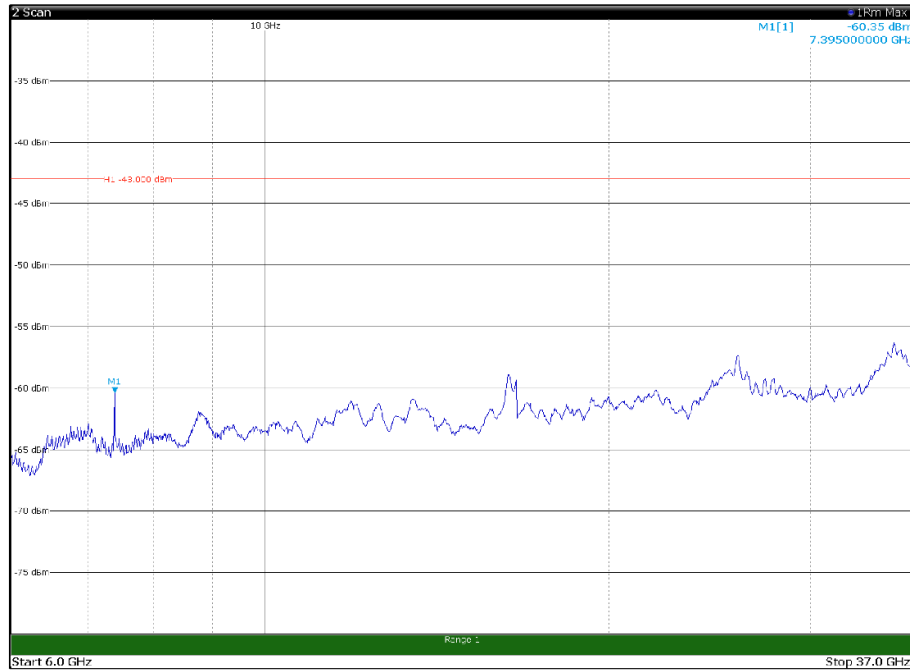

Channel: MIDDLE, Modulation: 16QAM,
BW=5MHz, Range: 1GHz - 6GHz

Channel: MIDDLE, Modulation: 16QAM,
BW=5MHz, Range: 6GHz - 37GHz

Channel: MIDDLE, Modulation: 64QAM,
BW=5MHz, Range: 30MHz - 1GHz

Channel: MIDDLE, Modulation: 64QAM,
BW=5MHz, Range: 1GHz - 6GHz

Channel: MIDDLE, Modulation: 64QAM,
BW=5MHz, Range: 6GHz - 37GHz

Channel: MIDDLE, Modulation: 256QAM, BW=5MHz, Range: 30MHz - 1GHz

Channel: MIDDLE, Modulation: 256QAM, BW=5MHz, Range: 1GHz - 6GHz

Channel: MIDDLE, Modulation: 256QAM, BW=5MHz, Range: 6GHz - 37GHz

Channel: TOP, Modulation: QPSK,
BW=5MHz, Range: 30MHz - 1GHz

Channel: TOP, Modulation: QPSK,
BW=5MHz, Range: 1GHz - 6GHz

Channel: TOP, Modulation: QPSK,
BW=5MHz, Range: 6GHz - 37GHz

Channel: TOP, Modulation: 16QAM,
 BW=5MHz, Range: 30MHz - 1GHz

Channel: TOP, Modulation: 16QAM,
 BW=5MHz, Range: 1GHz - 6GHz

Channel: TOP, Modulation: 16QAM,
 BW=5MHz, Range: 6GHz - 37GHz

Channel: TOP, Modulation: 64QAM, BW=5MHz, Range: 30MHz - 1GHz

Channel: TOP, Modulation: 64QAM, BW=5MHz, Range: 1GHz - 6GHz