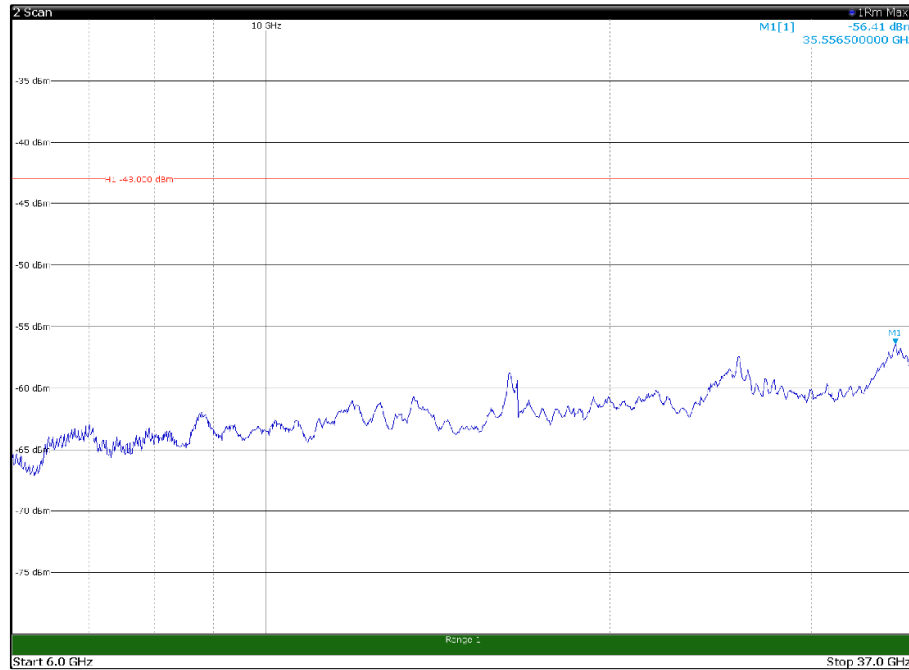

Channel: MIDDLE, Modulation: QPSK, BW=10MHz, Range: 30MHz - 1GHz

Channel: MIDDLE, Modulation: QPSK, BW=10MHz, Range: 1GHz - 6GHz

Channel: MIDDLE, Modulation: QPSK, BW=10MHz, Range: 6GHz - 37GHz

Channel: MIDDLE, Modulation: 16QAM, BW=10MHz, Range: 30MHz - 1GHz

Channel: MIDDLE, Modulation: 16QAM, BW=10MHz, Range: 1GHz - 6GHz

Channel: MIDDLE, Modulation: 16QAM, BW=10MHz, Range: 6GHz - 37GHz

Channel: MIDDLE, Modulation: 64QAM,
BW=10MHz, Range: 30MHz - 1GHz

Channel: MIDDLE, Modulation: 64QAM,
BW=10MHz, Range: 1GHz - 6GHz

Channel: MIDDLE, Modulation: 64QAM,
BW=10MHz, Range: 6GHz - 37GHz

Channel: MIDDLE, Modulation: 256QAM, BW=10MHz, Range: 30MHz - 1GHz

Channel: MIDDLE, Modulation: 256QAM, BW=10MHz, Range: 1GHz - 6GHz

Channel: MIDDLE, Modulation: 256QAM, BW=10MHz, Range: 6GHz - 37GHz