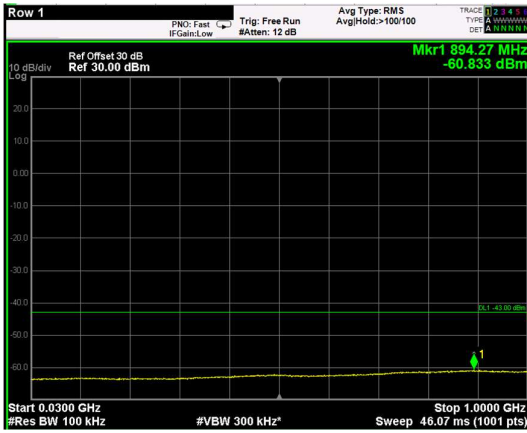

Channel: MIDDLE, Modulation: 64QAM,
BW=10MHz, Range: 6GHz - 37GHz

Channel: MIDDLE, Modulation: 256QAM, BW=10MHz, Range: 30MHz - 1GHz