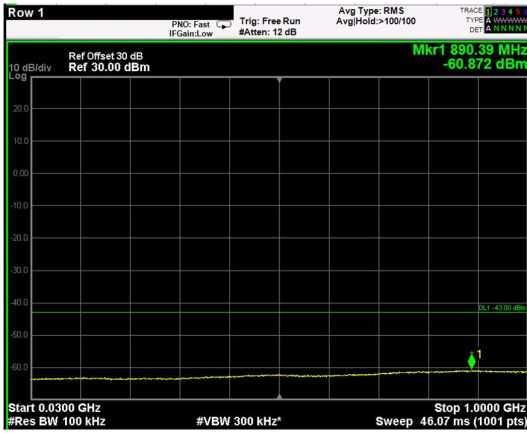

Channel: TOP, Modulation: 16QAM, BW=10MHz, Range: 6GHz - 37GHz

Channel: TOP, Modulation: 64QAM, BW=10MHz, Range: 30MHz - 1GHz