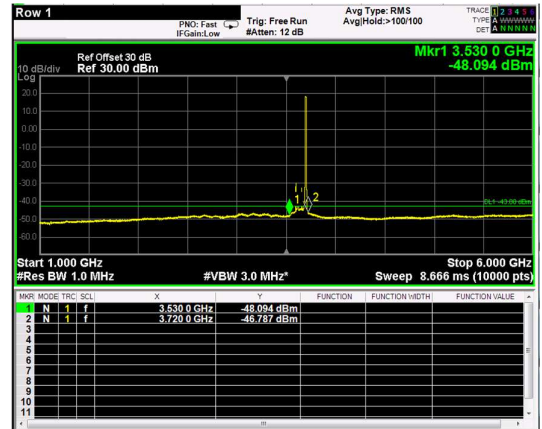

Channel: TOP, Modulation: QPSK,
BW=10MHz, Range: 30MHz - 1GHz

Channel: TOP, Modulation: QPSK,
BW=10MHz, Range: 1GHz - 6GHz

Channel: TOP, Modulation: QPSK,
BW=10MHz, Range: 6GHz - 37GHz

Channel: TOP, Modulation: 16QAM, BW=10MHz, Range: 30MHz - 1GHz