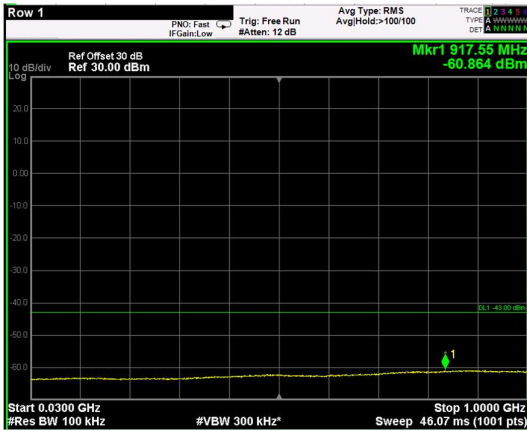

Channel: BOTTOM, Modulation: 64QAM, BW=15MHz, Range: 6GHz - 37GHz

Channel: BOTTOM, Modulation: 256QAM, BW=15MHz, Range: 30MHz - 1GHz