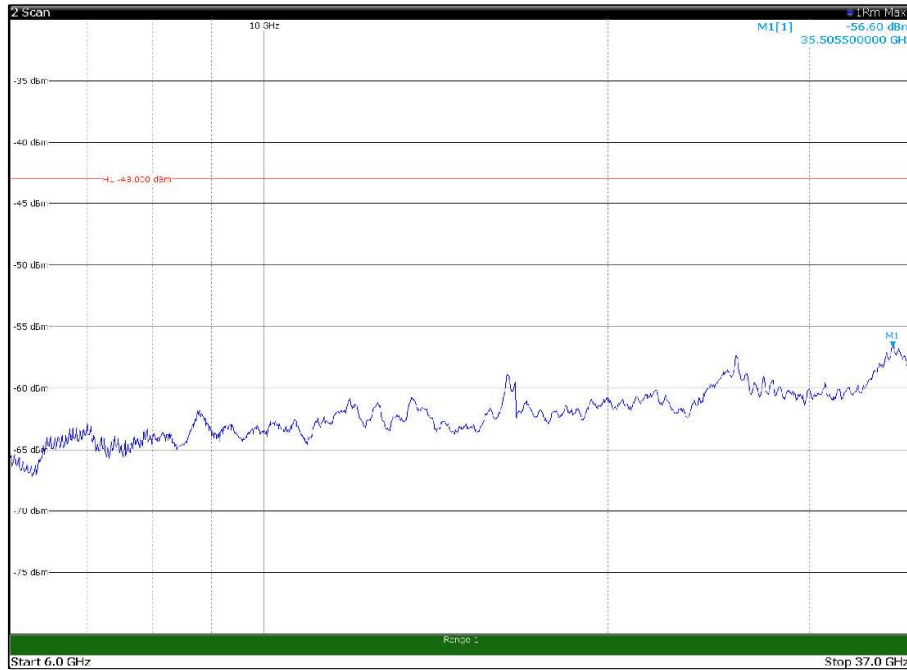

Channel: BOTTOM, Modulation: 64QAM, BW=10MHz, Range: 6GHz - 37GHz

Channel: BOTTOM, Modulation: 256QAM, BW=10MHz, Range: 30MHz - 1GHz

Channel: BOTTOM, Modulation: 256QAM, BW=10MHz, Range: 1GHz - 6GHz

Channel: BOTTOM, Modulation: 256QAM, BW=10MHz, Range: 6GHz - 37GHz

Channel: MIDDLE, Modulation: QPSK, BW=10MHz, Range: 30MHz - 1GHz

Channel: MIDDLE, Modulation: QPSK, BW=10MHz, Range: 1GHz - 6GHz

Channel: MIDDLE, Modulation: QPSK, BW=10MHz, Range: 6GHz - 37GHz

Channel: MIDDLE, Modulation: 16QAM, BW=10MHz, Range: 30MHz - 1GHz

Channel: MIDDLE, Modulation: 16QAM, BW=10MHz, Range: 1GHz - 6GHz

Channel: MIDDLE, Modulation: 16QAM, BW=10MHz, Range: 6GHz - 37GHz

Channel: MIDDLE, Modulation: 64QAM,
BW=10MHz, Range: 30MHz - 1GHz

Channel: MIDDLE, Modulation: 64QAM,
BW=10MHz, Range: 1GHz - 6GHz