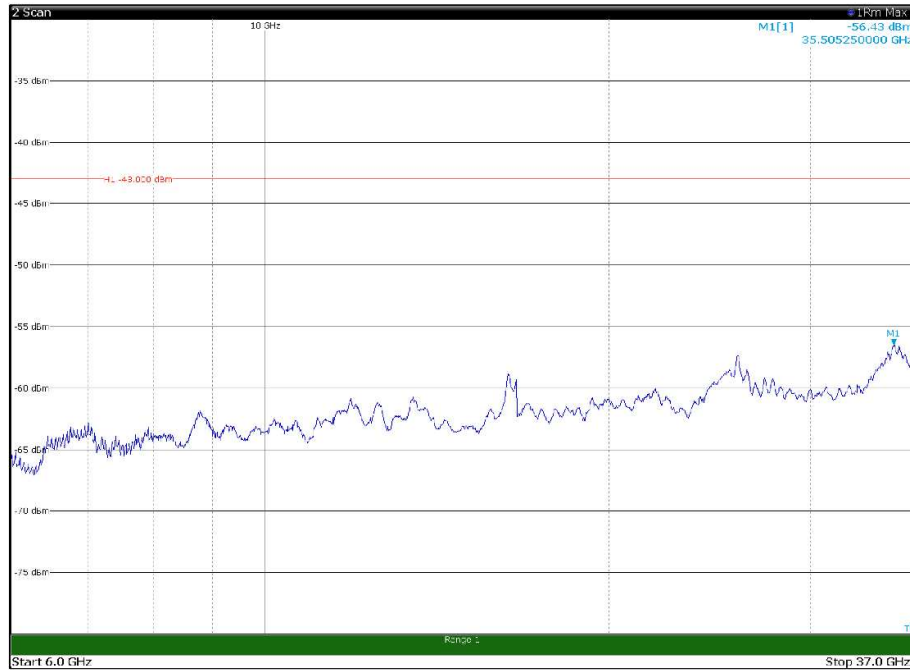

Channel: MIDDLE, Modulation: QPSK,
BW=5MHz, Range: 30MHz - 1GHz

Channel: MIDDLE, Modulation: QPSK,
BW=5MHz, Range: 1GHz - 6GHz

Channel: MIDDLE, Modulation: QPSK,
BW=5MHz, Range: 6GHz - 37GHz

Channel: MIDDLE, Modulation: 16QAM,
BW=5MHz, Range: 30MHz - 1GHz

Channel: MIDDLE, Modulation: 16QAM,
BW=5MHz, Range: 1GHz - 6GHz

Channel: MIDDLE, Modulation: 16QAM,
BW=5MHz, Range: 6GHz - 37GHz

Channel: MIDDLE, Modulation: 64QAM,
BW=5MHz, Range: 30MHz - 1GHz

Channel: MIDDLE, Modulation: 64QAM,
BW=5MHz, Range: 1GHz - 6GHz

Channel: MIDDLE, Modulation: 64QAM,
BW=5MHz, Range: 6GHz - 37GHz

Channel: MIDDLE, Modulation: 256QAM, BW=5MHz, Range: 30MHz - 1GHz

Channel: MIDDLE, Modulation: 256QAM, BW=5MHz, Range: 1GHz - 6GHz

Channel: MIDDLE, Modulation: 256QAM, BW=5MHz, Range: 6GHz - 37GHz

Channel: TOP, Modulation: QPSK,
BW=5MHz, Range: 30MHz - 1GHz

Channel: TOP, Modulation: QPSK,
BW=5MHz, Range: 1GHz - 6GHz

Channel: TOP, Modulation: QPSK,
BW=5MHz, Range: 6GHz - 37GHz

Channel: TOP, Modulation: 16QAM,
 BW=5MHz, Range: 30MHz - 1GHz