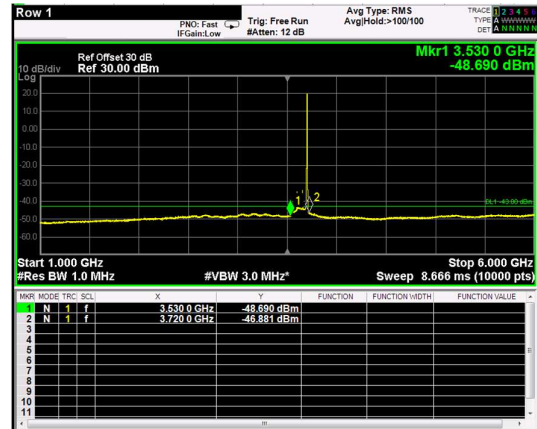

Channel: MIDDLE, Modulation: 64QAM,
BW=5MHz, Range: 6GHz - 37GHz

Channel: MIDDLE, Modulation: 256QAM, BW=5MHz, Range: 30MHz - 1GHz

Channel: MIDDLE, Modulation: 256QAM, BW=5MHz, Range: 1GHz - 6GHz

Channel: MIDDLE, Modulation: 256QAM, BW=5MHz, Range: 6GHz - 37GHz

Channel: TOP, Modulation: QPSK,
BW=5MHz, Range: 30MHz - 1GHz

Channel: TOP, Modulation: QPSK,
BW=5MHz, Range: 1GHz - 6GHz

Channel: TOP, Modulation: QPSK,
BW=5MHz, Range: 6GHz - 37GHz

Channel: TOP, Modulation: 16QAM,
 BW=5MHz, Range: 30MHz - 1GHz