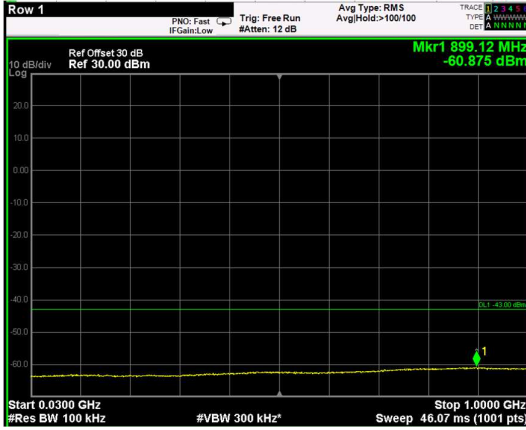

Channel: MIDDLE, Modulation: QPSK,
BW=5MHz, Range: 30MHz - 1GHz

Channel: MIDDLE, Modulation: QPSK,
BW=5MHz, Range: 1GHz - 6GHz

Channel: MIDDLE, Modulation: QPSK,
BW=5MHz, Range: 6GHz - 37GHz

Channel: MIDDLE, Modulation: 16QAM,
BW=5MHz, Range: 30MHz - 1GHz

Channel: MIDDLE, Modulation: 16QAM,
BW=5MHz, Range: 1GHz - 6GHz

Channel: MIDDLE, Modulation: 16QAM,
BW=5MHz, Range: 6GHz - 37GHz

Channel: MIDDLE, Modulation: 64QAM,
BW=5MHz, Range: 30MHz - 1GHz

Channel: MIDDLE, Modulation: 64QAM,
BW=5MHz, Range: 1GHz - 6GHz