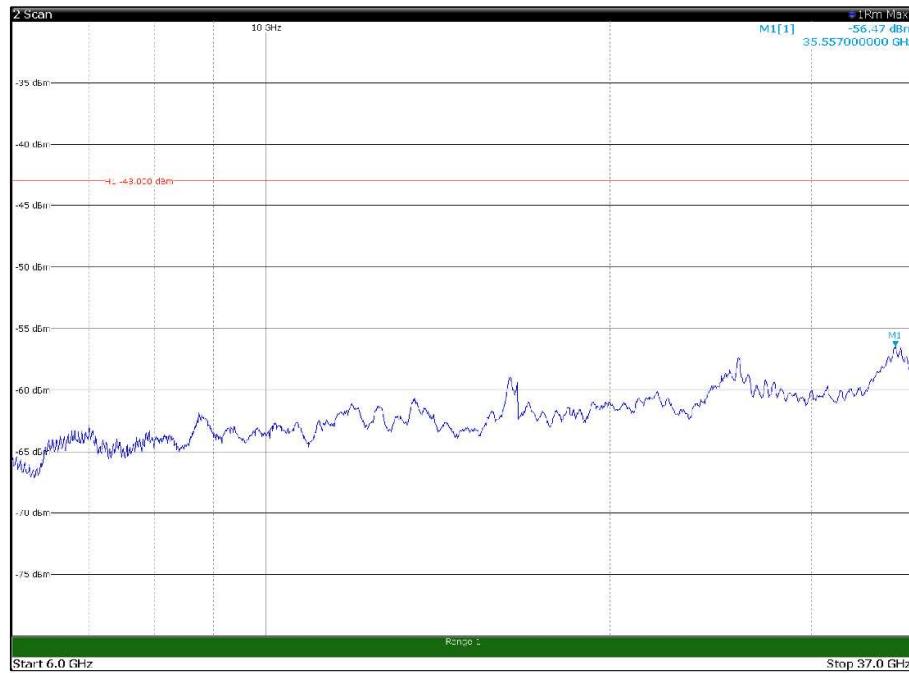

Channel: TOP, Modulation: 16QAM,
 BW=5MHz, Range: 1GHz - 6GHz

Channel: TOP, Modulation: 16QAM,
 BW=5MHz, Range: 6GHz - 37GHz

Channel: TOP, Modulation: 64QAM, BW=5MHz, Range: 30MHz - 1GHz

Channel: TOP, Modulation: 64QAM, BW=5MHz, Range: 1GHz - 6GHz

Channel: TOP, Modulation: 64QAM, BW=5MHz, Range: 6GHz - 37GHz

Channel: TOP, Modulation: 256QAM, BW=5MHz, Range: 30MHz - 1GHz

Channel: TOP, Modulation: 256QAM, BW=5MHz, Range: 1GHz - 6GHz

Channel: TOP, Modulation: 256QAM, BW=5MHz, Range: 6GHz - 37GHz

Channel: BOTTOM, Modulation: QPSK, BW=10MHz, Range: 30MHz - 1GHz

Channel: BOTTOM, Modulation: QPSK, BW=10MHz, Range: 1GHz - 6GHz

Channel: BOTTOM, Modulation: QPSK, BW=10MHz, Range: 6GHz - 37GHz

Channel: BOTTOM, Modulation: 16QAM, BW=10MHz, Range: 30MHz - 1GHz

Channel: BOTTOM, Modulation: 16QAM, BW=10MHz, Range: 1GHz - 6GHz

Channel: BOTTOM, Modulation: 16QAM, BW=10MHz, Range: 6GHz - 37GHz

Channel: BOTTOM, Modulation: 64QAM, BW=10MHz, Range: 30MHz - 1GHz

Channel: BOTTOM, Modulation: 64QAM, BW=10MHz, Range: 1GHz - 6GHz