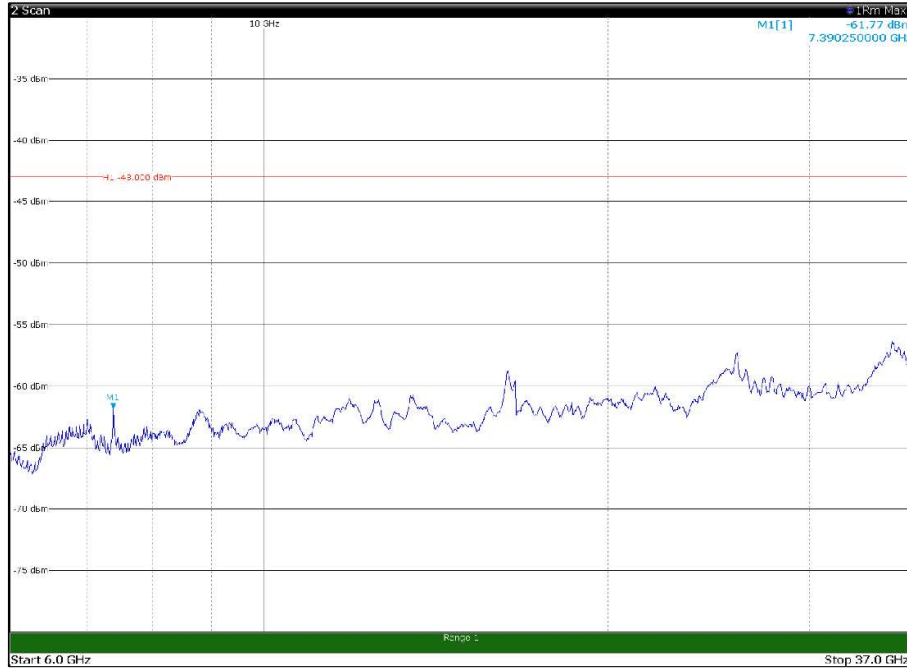

Channel: TOP, Modulation: QPSK,
BW=10MHz, Range: 30MHz - 1GHz

Channel: TOP, Modulation: QPSK,
BW=10MHz, Range: 1GHz - 6GHz

Channel: TOP, Modulation: QPSK,
BW=10MHz, Range: 6GHz - 37GHz

Channel: TOP, Modulation: 16QAM, BW=10MHz, Range: 30MHz - 1GHz

Channel: TOP, Modulation: 16QAM, BW=10MHz, Range: 1GHz - 6GHz

Channel: TOP, Modulation: 16QAM, BW=10MHz, Range: 6GHz - 37GHz

Channel: TOP, Modulation: 64QAM, BW=10MHz, Range: 30MHz - 1GHz

Channel: TOP, Modulation: 64QAM, BW=10MHz, Range: 1GHz - 6GHz

Channel: TOP, Modulation: 64QAM, BW=10MHz, Range: 6GHz - 37GHz

Channel: TOP, Modulation: 256QAM,
 BW=10MHz, Range: 30MHz - 1GHz

Channel: TOP, Modulation: 256QAM,
 BW=10MHz, Range: 1GHz - 6GHz

Channel: TOP, Modulation: 256QAM,
 BW=10MHz, Range: 6GHz - 37GHz