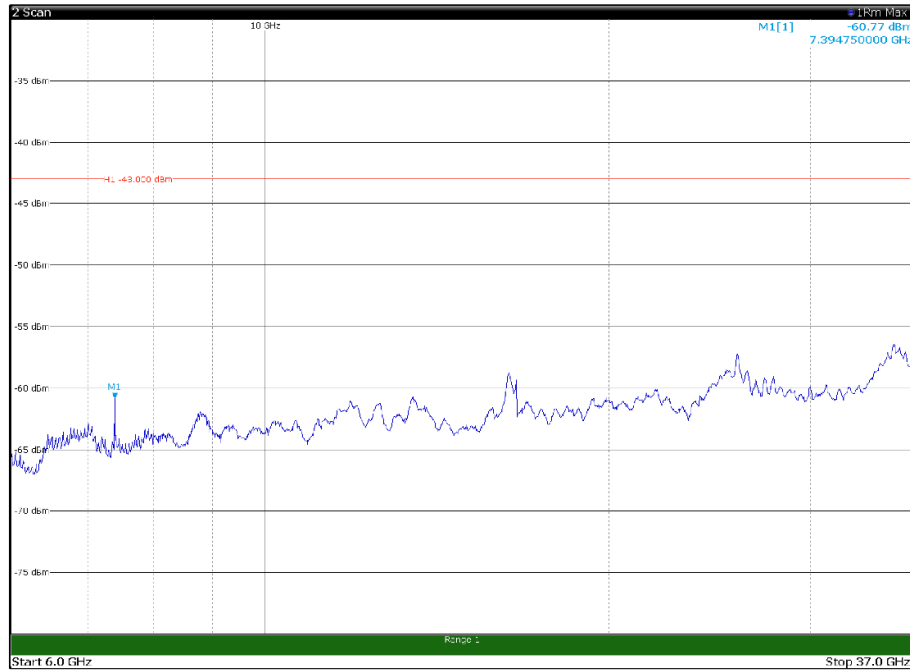

Channel: TOP, Modulation: QPSK,
BW=5MHz, Range: 30MHz - 1GHz

Channel: TOP, Modulation: QPSK,
BW=5MHz, Range: 1GHz - 6GHz

Channel: TOP, Modulation: QPSK,
BW=5MHz, Range: 6GHz - 37GHz

Channel: TOP, Modulation: 16QAM,
 BW=5MHz, Range: 30MHz - 1GHz

Channel: TOP, Modulation: 16QAM,
 BW=5MHz, Range: 1GHz - 6GHz

Channel: TOP, Modulation: 16QAM,
 BW=5MHz, Range: 6GHz - 37GHz

Channel: TOP, Modulation: 64QAM, BW=5MHz, Range: 30MHz - 1GHz

Channel: TOP, Modulation: 64QAM, BW=5MHz, Range: 1GHz - 6GHz

Channel: TOP, Modulation: 64QAM, BW=5MHz, Range: 6GHz - 37GHz

Channel: TOP, Modulation: 256QAM, BW=5MHz, Range: 30MHz - 1GHz

Channel: TOP, Modulation: 256QAM, BW=5MHz, Range: 1GHz - 6GHz

Channel: TOP, Modulation: 256QAM, BW=5MHz, Range: 6GHz - 37GHz

Channel: BOTTOM, Modulation: QPSK, BW=10MHz, Range: 30MHz - 1GHz

Channel: BOTTOM, Modulation: QPSK, BW=10MHz, Range: 1GHz - 6GHz

Channel: BOTTOM, Modulation: QPSK, BW=10MHz, Range: 6GHz - 37GHz

Channel: BOTTOM, Modulation: 16QAM, BW=10MHz, Range: 30MHz - 1GHz