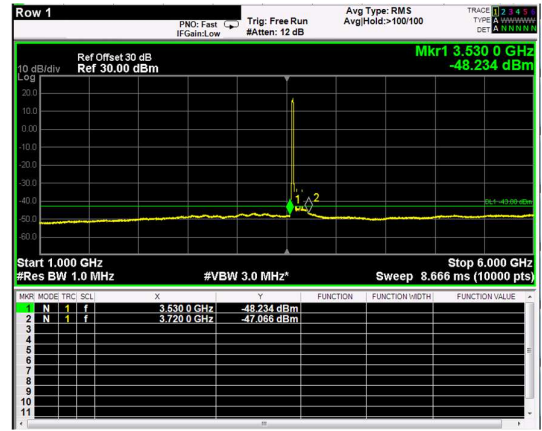

Channel: BOTTOM, Modulation: QPSK, BW=15MHz, Range: 30MHz - 1GHz

Channel: BOTTOM, Modulation: QPSK, BW=15MHz, Range: 1GHz - 6GHz

Channel: BOTTOM, Modulation: QPSK, BW=15MHz, Range: 6GHz - 37GHz

Channel: BOTTOM, Modulation: 16QAM, BW=15MHz, Range: 30MHz - 1GHz