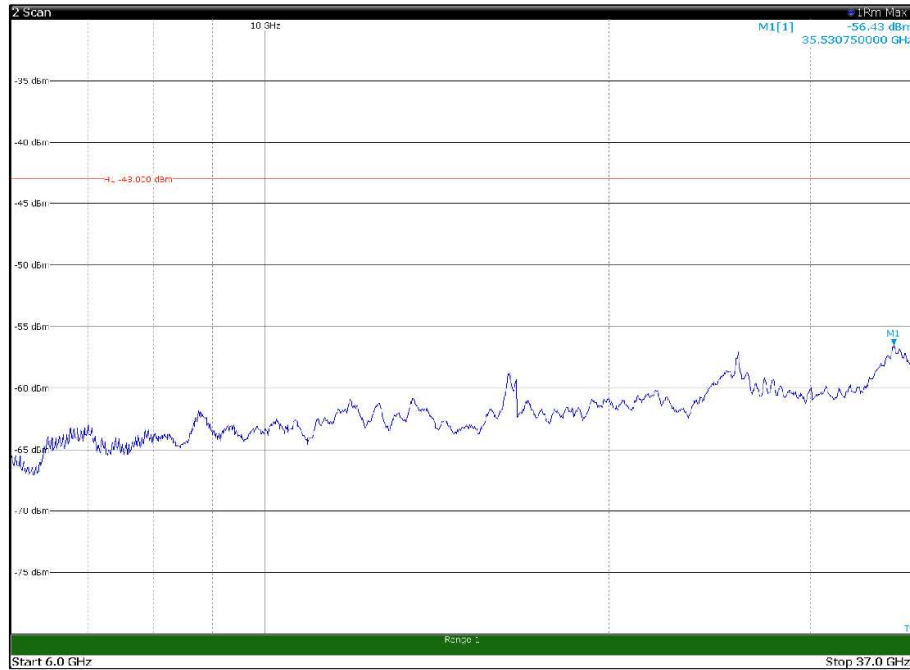

Channel: MIDDLE, Modulation: QPSK,
BW=5MHz, Range: 30MHz - 1GHz

Channel: MIDDLE, Modulation: QPSK,
BW=5MHz, Range: 1GHz - 6GHz

Channel: MIDDLE, Modulation: QPSK,
BW=5MHz, Range: 6GHz - 37GHz

Channel: MIDDLE, Modulation: 16QAM,
BW=5MHz, Range: 30MHz - 1GHz

Channel: MIDDLE, Modulation: 16QAM,
BW=5MHz, Range: 1GHz - 6GHz

Channel: MIDDLE, Modulation: 16QAM,
BW=5MHz, Range: 6GHz - 37GHz

Channel: MIDDLE, Modulation: 64QAM,
BW=5MHz, Range: 30MHz - 1GHz

Channel: MIDDLE, Modulation: 64QAM,
BW=5MHz, Range: 1GHz - 6GHz

Channel: MIDDLE, Modulation: 64QAM,
BW=5MHz, Range: 6GHz - 37GHz

Channel: MIDDLE, Modulation: 256QAM, BW=5MHz, Range: 30MHz - 1GHz

Channel: MIDDLE, Modulation: 256QAM, BW=5MHz, Range: 1GHz - 6GHz

Channel: MIDDLE, Modulation: 256QAM, BW=5MHz, Range: 6GHz - 37GHz