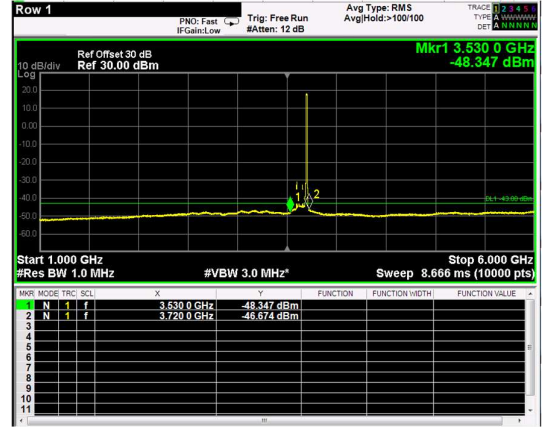

Channel: TOP, Modulation: 256QAM,
BW=10MHz, Range: 1GHz - 6GHz