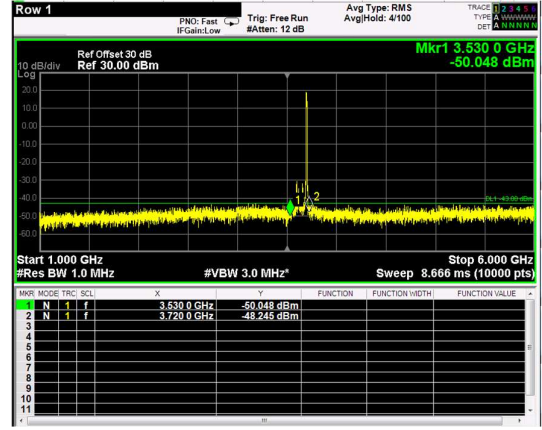

Channel: TOP, Modulation: QPSK,
BW=10MHz, Range: 1GHz - 6GHz