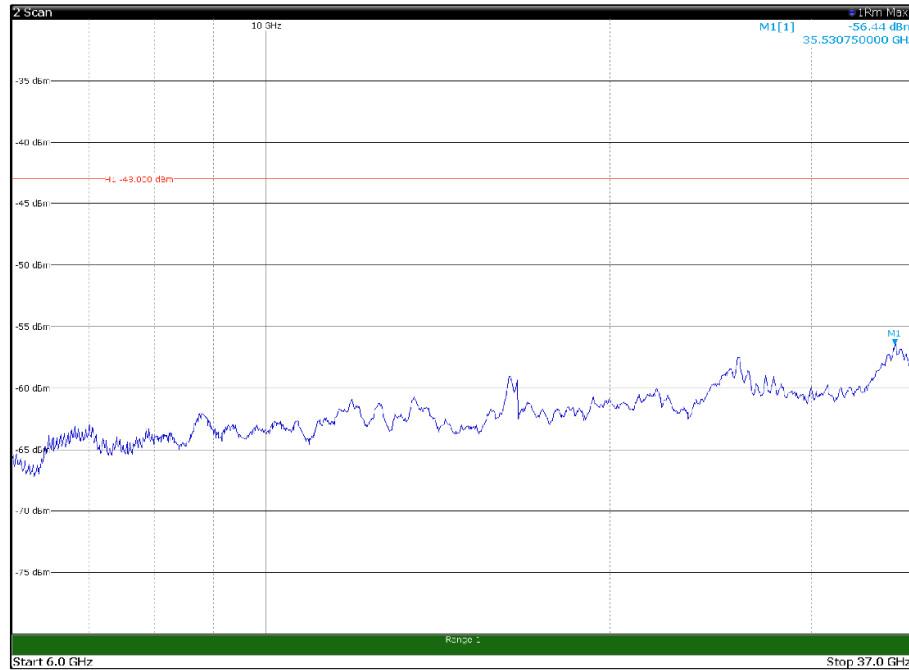

Channel: BOTTOM, Modulation: 16QAM, BW=10MHz, Range: 1GHz - 6GHz

Channel: BOTTOM, Modulation: 16QAM, BW=10MHz, Range: 6GHz - 37GHz

Channel: BOTTOM, Modulation: 64QAM, BW=10MHz, Range: 30MHz - 1GHz

Channel: BOTTOM, Modulation: 64QAM, BW=10MHz, Range: 1GHz - 6GHz

Channel: BOTTOM, Modulation: 64QAM, BW=10MHz, Range: 6GHz - 37GHz

Channel: BOTTOM, Modulation: 256QAM, BW=10MHz, Range: 30MHz - 1GHz

Channel: BOTTOM, Modulation: 256QAM, BW=10MHz, Range: 1GHz - 6GHz

Channel: BOTTOM, Modulation: 256QAM, BW=10MHz, Range: 6GHz - 37GHz

Channel: MIDDLE, Modulation: QPSK, BW=10MHz, Range: 30MHz - 1GHz

Channel: MIDDLE, Modulation: QPSK, BW=10MHz, Range: 1GHz - 6GHz

Channel: MIDDLE, Modulation: QPSK, BW=10MHz, Range: 6GHz - 37GHz

Channel: MIDDLE, Modulation: 16QAM, BW=10MHz, Range: 30MHz - 1GHz