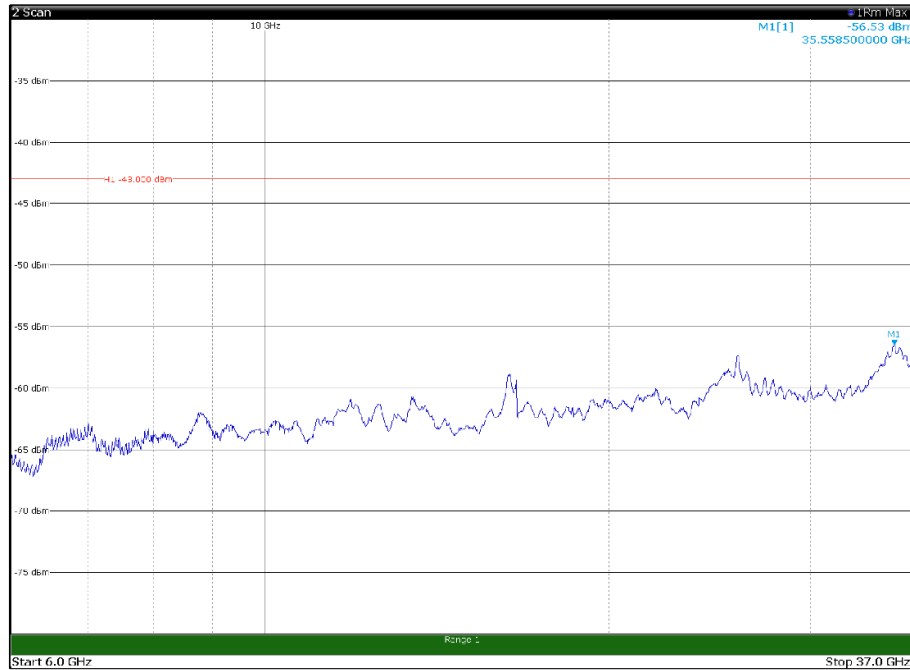

Channel: MIDDLE, Modulation: QPSK,
BW=5MHz, Range: 30MHz - 1GHz

Channel: MIDDLE, Modulation: QPSK,
BW=5MHz, Range: 1GHz - 6GHz

Channel: MIDDLE, Modulation: QPSK,
BW=5MHz, Range: 6GHz - 37GHz

Channel: MIDDLE, Modulation: 16QAM,
BW=5MHz, Range: 30MHz - 1GHz

Channel: MIDDLE, Modulation: 16QAM,
BW=5MHz, Range: 1GHz - 6GHz

Channel: MIDDLE, Modulation: 16QAM,
BW=5MHz, Range: 6GHz - 37GHz

Channel: MIDDLE, Modulation: 64QAM,
BW=5MHz, Range: 30MHz - 1GHz

Channel: MIDDLE, Modulation: 64QAM,
BW=5MHz, Range: 1GHz - 6GHz

Channel: MIDDLE, Modulation: 64QAM,
BW=5MHz, Range: 6GHz - 37GHz

Channel: MIDDLE, Modulation: 256QAM, BW=5MHz, Range: 30MHz - 1GHz

Channel: MIDDLE, Modulation: 256QAM, BW=5MHz, Range: 1GHz - 6GHz

Channel: MIDDLE, Modulation: 256QAM, BW=5MHz, Range: 6GHz - 37GHz