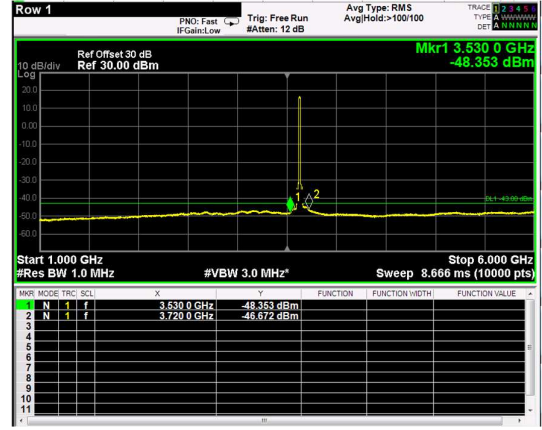

Channel: MIDDLE, Modulation: QPSK,
BW=15MHz, Range: 30MHz - 1GHz

Channel: MIDDLE, Modulation: QPSK,
BW=15MHz, Range: 1GHz - 6GHz

Channel: MIDDLE, Modulation: QPSK,
BW=15MHz, Range: 6GHz - 37GHz

Channel: MIDDLE, Modulation: 16QAM,
 BW=15MHz, Range: 30MHz - 1GHz