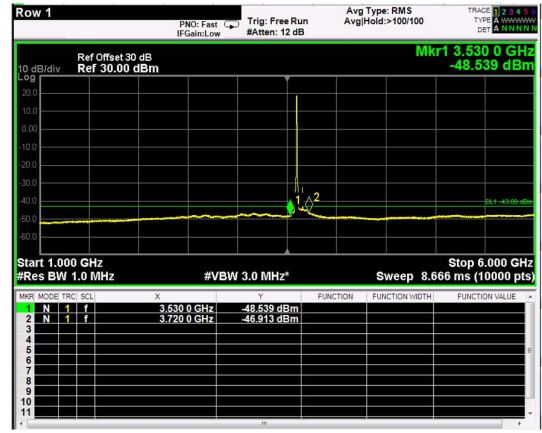

Channel: BOTTOM, Modulation: 256QAM, BW=10MHz, Range: 1GHz - 6GHz