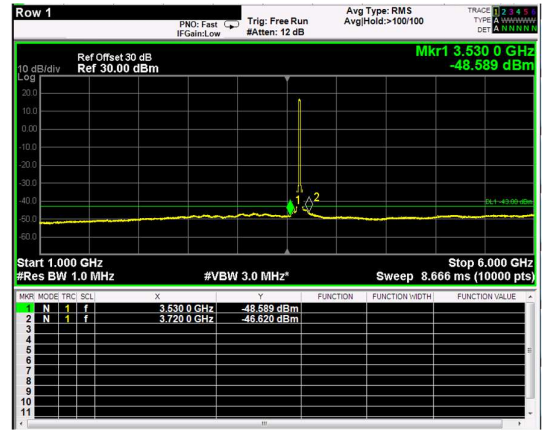

Channel: MIDDLE, Modulation: 64QAM,
BW=15MHz, Range: 1GHz - 6GHz