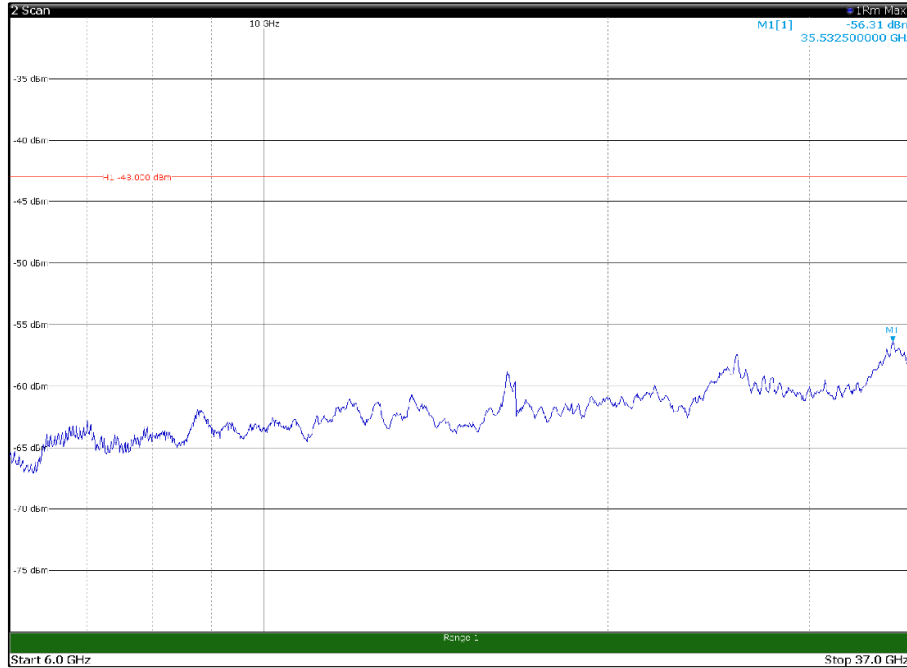

Channel: MIDDLE, Modulation: 256QAM,
BW=15MHz, Range: 30MHz - 1GHz

Channel: MIDDLE, Modulation: 256QAM,
BW=15MHz, Range: 1GHz - 6GHz

Channel: MIDDLE, Modulation: 256QAM,
BW=15MHz, Range: 6GHz - 37GHz