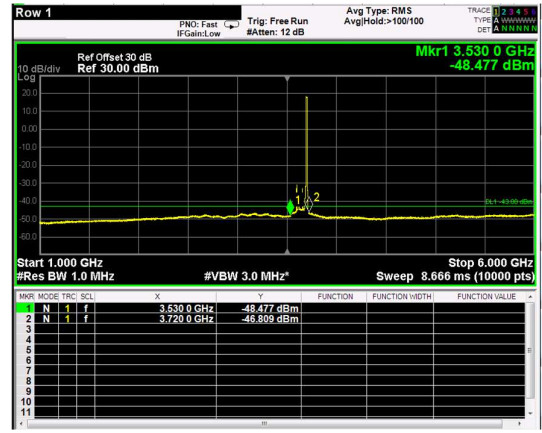

Channel: TOP, Modulation: QPSK,
BW=10MHz, Range: 30MHz - 1GHz

Channel: TOP, Modulation: QPSK,
BW=10MHz, Range: 1GHz - 6GHz

Channel: TOP, Modulation: QPSK,
BW=10MHz, Range: 6GHz - 37GHz

Channel: TOP, Modulation: 16QAM, BW=10MHz, Range: 30MHz - 1GHz

Channel: TOP, Modulation: 16QAM, BW=10MHz, Range: 1GHz - 6GHz

Channel: TOP, Modulation: 16QAM, BW=10MHz, Range: 6GHz - 37GHz

Channel: TOP, Modulation: 64QAM, BW=10MHz, Range: 30MHz - 1GHz

Channel: TOP, Modulation: 64QAM, BW=10MHz, Range: 1GHz - 6GHz