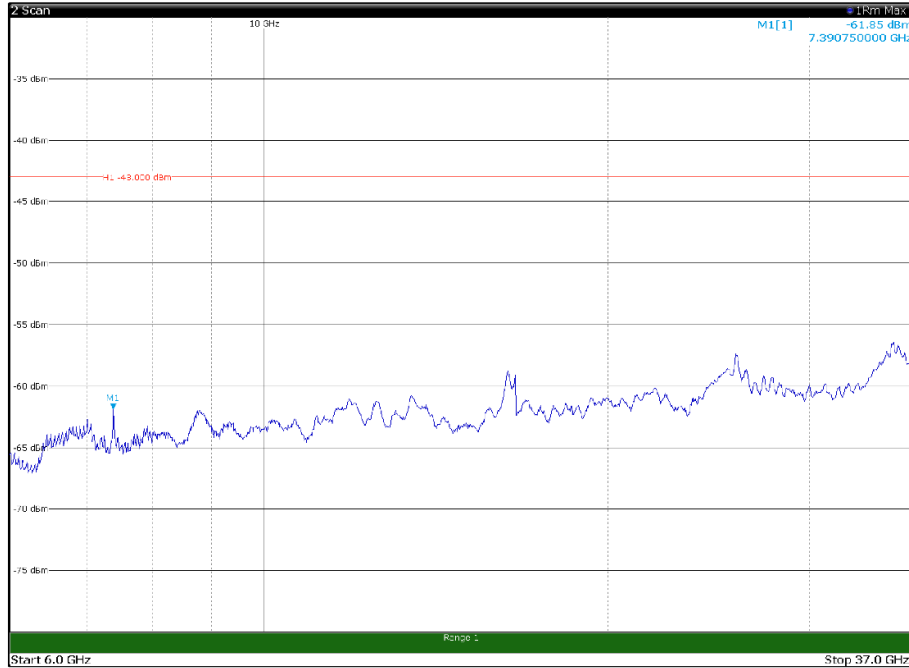

Channel: MIDDLE, Modulation: 16QAM, BW=10MHz, Range: 1GHz - 6GHz

Channel: MIDDLE, Modulation: 16QAM, BW=10MHz, Range: 6GHz - 37GHz

Channel: MIDDLE, Modulation: 64QAM,
BW=10MHz, Range: 30MHz - 1GHz

Channel: MIDDLE, Modulation: 64QAM,
BW=10MHz, Range: 1GHz - 6GHz

Channel: MIDDLE, Modulation: 64QAM,
BW=10MHz, Range: 6GHz - 37GHz

Channel: MIDDLE, Modulation: 256QAM, BW=10MHz, Range: 30MHz - 1GHz

Channel: MIDDLE, Modulation: 256QAM, BW=10MHz, Range: 1GHz - 6GHz

Channel: MIDDLE, Modulation: 256QAM, BW=10MHz, Range: 6GHz - 37GHz

Channel: TOP, Modulation: QPSK,
BW=10MHz, Range: 30MHz - 1GHz

Channel: TOP, Modulation: QPSK,
BW=10MHz, Range: 1GHz - 6GHz

Channel: TOP, Modulation: QPSK,
BW=10MHz, Range: 6GHz - 37GHz

Channel: TOP, Modulation: 16QAM, BW=10MHz, Range: 30MHz - 1GHz