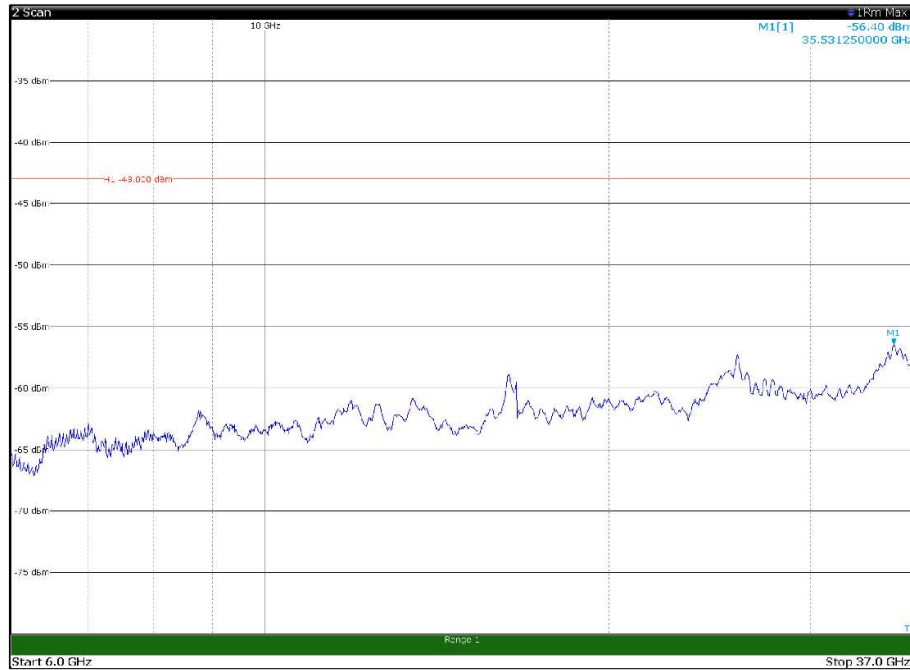

Channel: MIDDLE, Modulation: QPSK,
BW=5MHz, Range: 30MHz - 1GHz

Channel: MIDDLE, Modulation: QPSK,
BW=5MHz, Range: 1GHz - 6GHz

Channel: MIDDLE, Modulation: QPSK,
BW=5MHz, Range: 6GHz - 37GHz

Channel: MIDDLE, Modulation: 16QAM,
BW=5MHz, Range: 30MHz - 1GHz

Channel: MIDDLE, Modulation: 16QAM,
BW=5MHz, Range: 1GHz - 6GHz

Channel: MIDDLE, Modulation: 16QAM,
BW=5MHz, Range: 6GHz - 37GHz

Channel: MIDDLE, Modulation: 64QAM,
BW=5MHz, Range: 30MHz - 1GHz

Channel: MIDDLE, Modulation: 64QAM,
BW=5MHz, Range: 1GHz - 6GHz

Channel: MIDDLE, Modulation: 64QAM,
BW=5MHz, Range: 6GHz - 37GHz

Channel: MIDDLE, Modulation: 256QAM, BW=5MHz, Range: 30MHz - 1GHz

Channel: MIDDLE, Modulation: 256QAM, BW=5MHz, Range: 1GHz - 6GHz

Channel: MIDDLE, Modulation: 256QAM, BW=5MHz, Range: 6GHz - 37GHz

Channel: TOP, Modulation: QPSK,
BW=5MHz, Range: 30MHz - 1GHz

Channel: TOP, Modulation: QPSK,
BW=5MHz, Range: 1GHz - 6GHz

Channel: TOP, Modulation: QPSK,
BW=5MHz, Range: 6GHz - 37GHz

Channel: TOP, Modulation: 16QAM,
 BW=5MHz, Range: 30MHz - 1GHz