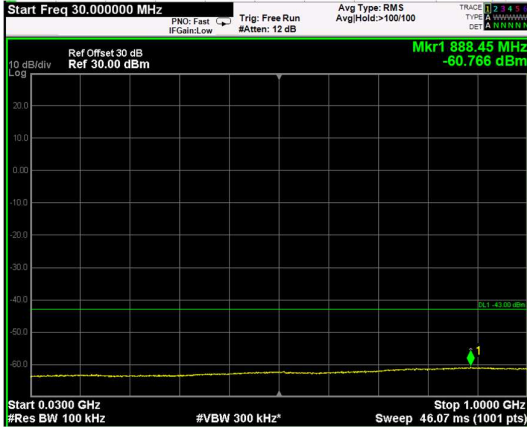

Channel: MIDDLE, Modulation: 64QAM,
BW=15MHz, Range: 6GHz - 37GHz

Channel: MIDDLE, Modulation: 256QAM,
BW=15MHz, Range: 30MHz - 1GHz