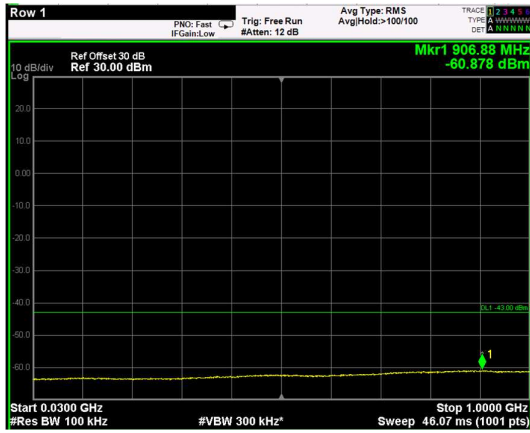

Channel: TOP, Modulation: QPSK,
BW=5MHz, Range: 30MHz - 1GHz

Channel: TOP, Modulation: QPSK,
BW=5MHz, Range: 1GHz - 6GHz

Channel: TOP, Modulation: QPSK,
BW=5MHz, Range: 6GHz - 37GHz

Channel: TOP, Modulation: 16QAM,
 BW=5MHz, Range: 30MHz - 1GHz

Channel: TOP, Modulation: 16QAM,
 BW=5MHz, Range: 1GHz - 6GHz

Channel: TOP, Modulation: 16QAM,
 BW=5MHz, Range: 6GHz - 37GHz

Channel: TOP, Modulation: 64QAM, BW=5MHz, Range: 30MHz - 1GHz

Channel: TOP, Modulation: 64QAM, BW=5MHz, Range: 1GHz - 6GHz