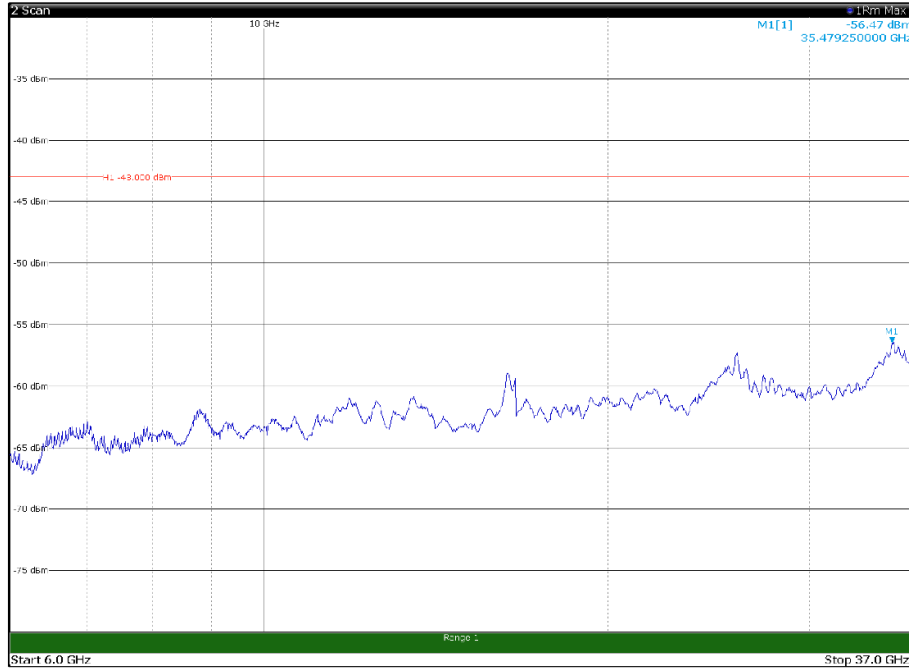

Channel: BOTTOM, Modulation: QPSK, BW=10MHz, Range: 30MHz - 1GHz

Channel: BOTTOM, Modulation: QPSK, BW=10MHz, Range: 1GHz - 6GHz

Channel: BOTTOM, Modulation: QPSK, BW=10MHz, Range: 6GHz - 37GHz

Channel: BOTTOM, Modulation: 16QAM, BW=10MHz, Range: 30MHz - 1GHz

Channel: BOTTOM, Modulation: 16QAM, BW=10MHz, Range: 1GHz - 6GHz

Channel: BOTTOM, Modulation: 16QAM, BW=10MHz, Range: 6GHz - 37GHz

Channel: BOTTOM, Modulation: 64QAM, BW=10MHz, Range: 30MHz - 1GHz

Channel: BOTTOM, Modulation: 64QAM, BW=10MHz, Range: 1GHz - 6GHz

Channel: BOTTOM, Modulation: 64QAM, BW=10MHz, Range: 6GHz - 37GHz

Channel: BOTTOM, Modulation: 256QAM, BW=10MHz, Range: 30MHz - 1GHz

Channel: BOTTOM, Modulation: 256QAM, BW=10MHz, Range: 1GHz - 6GHz

Channel: BOTTOM, Modulation: 256QAM, BW=10MHz, Range: 6GHz - 37GHz