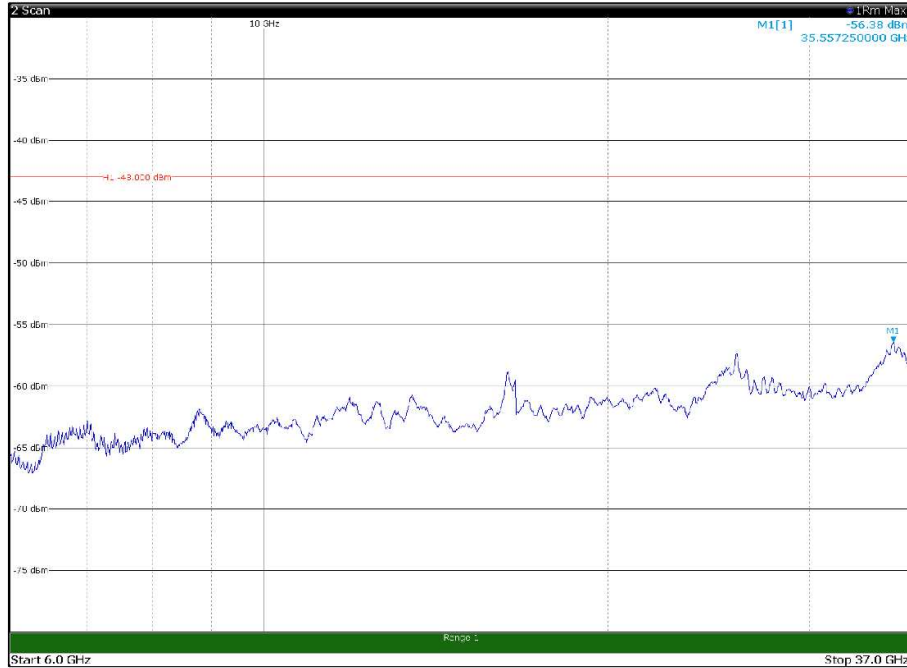

Channel: MIDDLE, Modulation: 16QAM,
BW=15MHz, Range: 30MHz - 1GHz

Channel: MIDDLE, Modulation: 16QAM,
BW=15MHz, Range: 1GHz - 6GHz

Channel: MIDDLE, Modulation: 16QAM,
BW=15MHz, Range: 6GHz - 37GHz