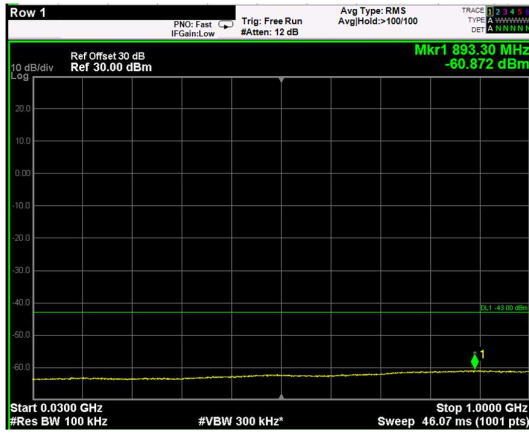

Channel: BOTTOM, Modulation: QPSK, BW=10MHz, Range: 6GHz - 37GHz

Channel: BOTTOM, Modulation: 16QAM, BW=10MHz, Range: 30MHz - 1GHz