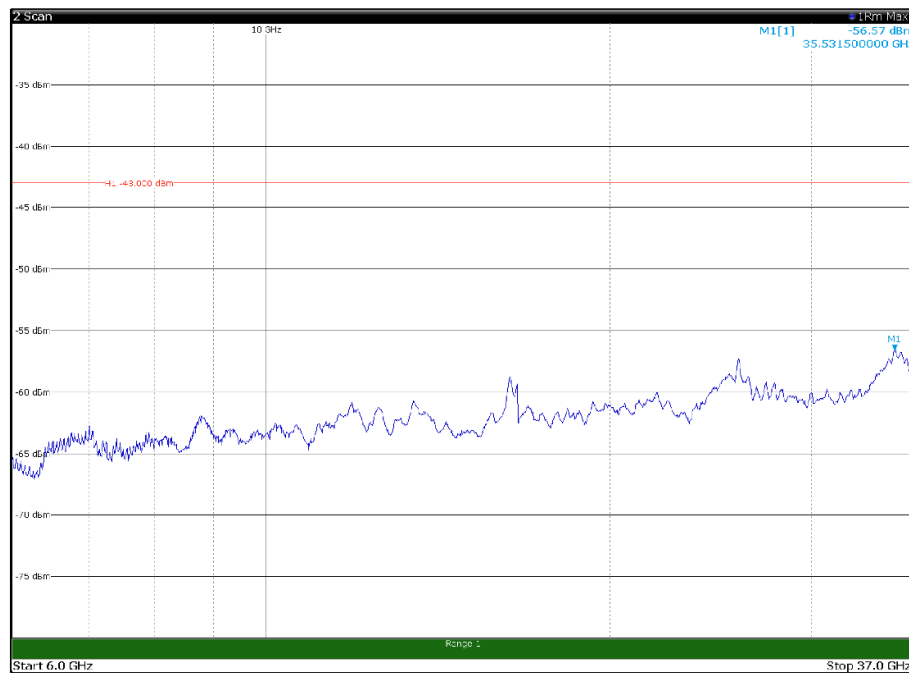

Channel: BOTTOM, Modulation: QPSK, BW=15MHz, Range: 30MHz - 1GHz

Channel: BOTTOM, Modulation: QPSK, BW=15MHz, Range: 1GHz - 6GHz

Channel: BOTTOM, Modulation: QPSK, BW=15MHz, Range: 6GHz - 37GHz