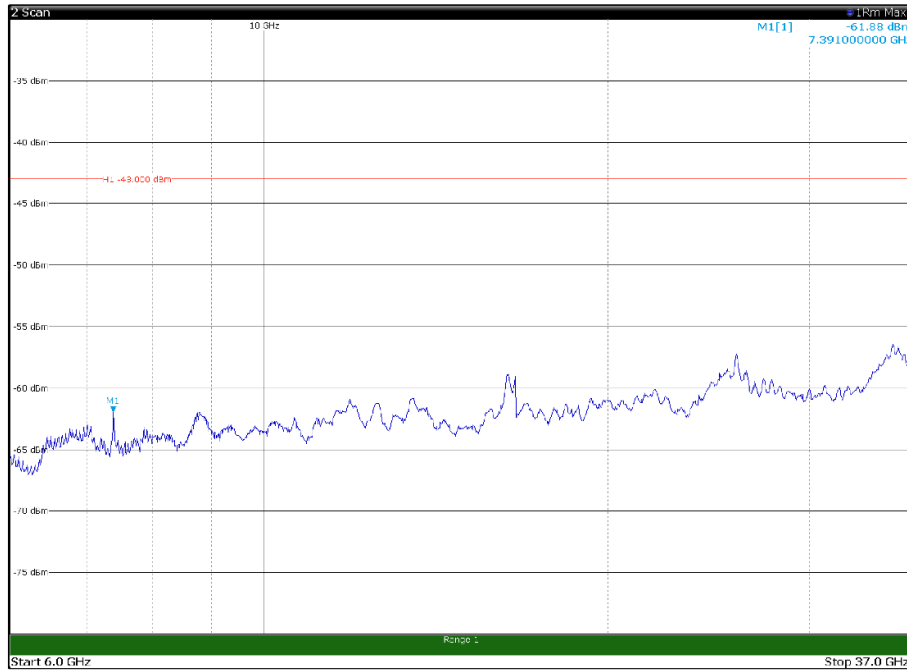

Channel: MIDDLE, Modulation: 64QAM,
BW=10MHz, Range: 6GHz - 37GHz

Channel: MIDDLE, Modulation: 256QAM, BW=10MHz, Range: 30MHz - 1GHz

Channel: MIDDLE, Modulation: 256QAM, BW=10MHz, Range: 1GHz - 6GHz

Channel: MIDDLE, Modulation: 256QAM, BW=10MHz, Range: 6GHz - 37GHz

Channel: TOP, Modulation: QPSK,
BW=10MHz, Range: 30MHz - 1GHz

Channel: TOP, Modulation: QPSK,
BW=10MHz, Range: 1GHz - 6GHz

Channel: TOP, Modulation: QPSK,
BW=10MHz, Range: 6GHz - 37GHz

Channel: TOP, Modulation: 16QAM, BW=10MHz, Range: 30MHz - 1GHz

Channel: TOP, Modulation: 16QAM, BW=10MHz, Range: 1GHz - 6GHz

Channel: TOP, Modulation: 16QAM, BW=10MHz, Range: 6GHz - 37GHz

Channel: TOP, Modulation: 64QAM, BW=10MHz, Range: 30MHz - 1GHz

Channel: TOP, Modulation: 64QAM, BW=10MHz, Range: 1GHz - 6GHz