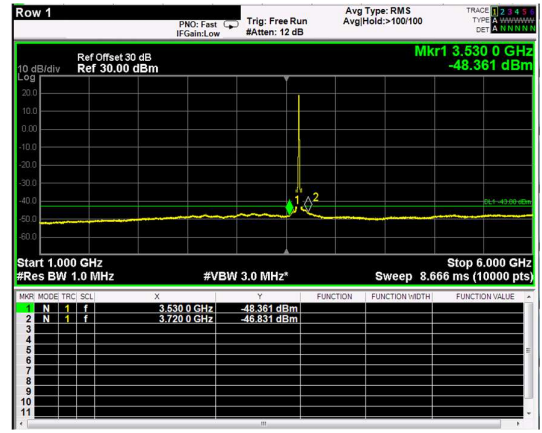

Channel: MIDDLE, Modulation: 256QAM, BW=10MHz, Range: 1GHz - 6GHz