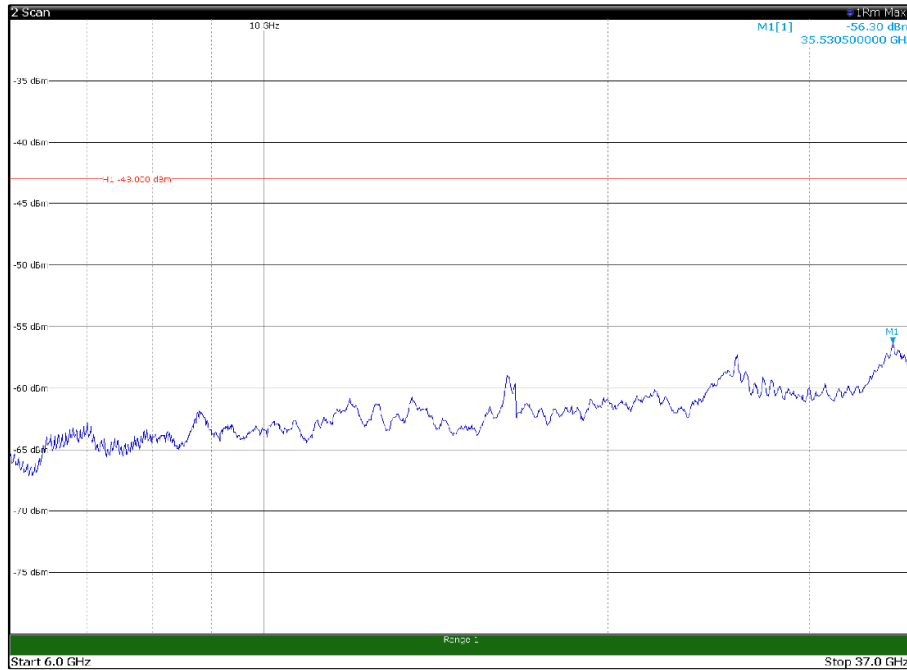

Channel: TOP, Modulation: 64QAM, BW=10MHz, Range: 6GHz - 37GHz

Channel: TOP, Modulation: 256QAM,
 BW=10MHz, Range: 30MHz - 1GHz

Channel: TOP, Modulation: 256QAM,
 BW=10MHz, Range: 1GHz - 6GHz

Channel: TOP, Modulation: 256QAM,
 BW=10MHz, Range: 6GHz - 37GHz

Channel: BOTTOM, Modulation: QPSK, BW=15MHz, Range: 30MHz - 1GHz

Channel: BOTTOM, Modulation: QPSK, BW=15MHz, Range: 1GHz - 6GHz

Channel: BOTTOM, Modulation: QPSK, BW=15MHz, Range: 6GHz - 37GHz

Channel: BOTTOM, Modulation: 16QAM, BW=15MHz, Range: 30MHz - 1GHz

Channel: BOTTOM, Modulation: 16QAM, BW=15MHz, Range: 1GHz - 6GHz

Channel: BOTTOM, Modulation: 16QAM, BW=15MHz, Range: 6GHz - 37GHz

Channel: BOTTOM, Modulation: 64QAM, BW=15MHz, Range: 30MHz - 1GHz

Channel: BOTTOM, Modulation: 64QAM, BW=15MHz, Range: 1GHz - 6GHz