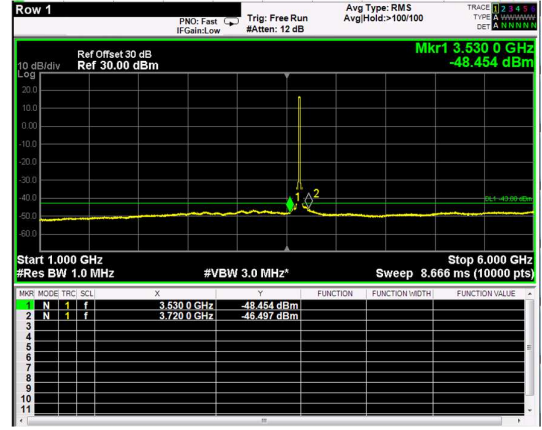

Channel: MIDDLE, Modulation: 256QAM,
BW=15MHz, Range: 1GHz - 6GHz