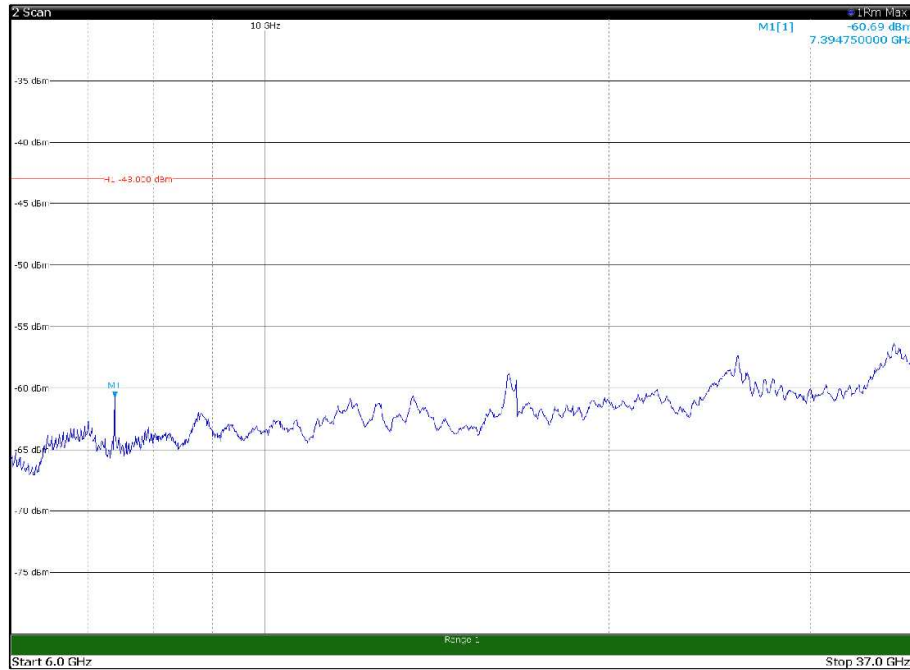

Channel: MIDDLE, Modulation: 64QAM,
BW=5MHz, Range: 6GHz - 37GHz

Channel: MIDDLE, Modulation: 256QAM, BW=5MHz, Range: 30MHz - 1GHz

Channel: MIDDLE, Modulation: 256QAM, BW=5MHz, Range: 1GHz - 6GHz

Channel: MIDDLE, Modulation: 256QAM, BW=5MHz, Range: 6GHz - 37GHz

Channel: TOP, Modulation: QPSK,
BW=5MHz, Range: 30MHz - 1GHz

Channel: TOP, Modulation: QPSK,
BW=5MHz, Range: 1GHz - 6GHz

Channel: TOP, Modulation: QPSK,
BW=5MHz, Range: 6GHz - 37GHz

Channel: TOP, Modulation: 16QAM,
 BW=5MHz, Range: 30MHz - 1GHz

Channel: TOP, Modulation: 16QAM,
 BW=5MHz, Range: 1GHz - 6GHz

Channel: TOP, Modulation: 16QAM,
 BW=5MHz, Range: 6GHz - 37GHz

Channel: TOP, Modulation: 64QAM, BW=5MHz, Range: 30MHz - 1GHz

Channel: TOP, Modulation: 64QAM, BW=5MHz, Range: 1GHz - 6GHz

Channel: TOP, Modulation: 64QAM, BW=5MHz, Range: 6GHz - 37GHz

Channel: TOP, Modulation: 256QAM, BW=5MHz, Range: 30MHz - 1GHz

Channel: TOP, Modulation: 256QAM, BW=5MHz, Range: 1GHz - 6GHz

Channel: TOP, Modulation: 256QAM, BW=5MHz, Range: 6GHz - 37GHz