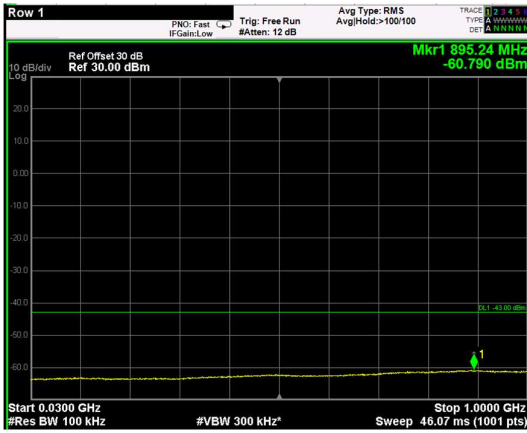

Channel: TOP, Modulation: QPSK,
BW=10MHz, Range: 6GHz - 37GHz

Channel: TOP, Modulation: 16QAM, BW=10MHz, Range: 30MHz - 1GHz