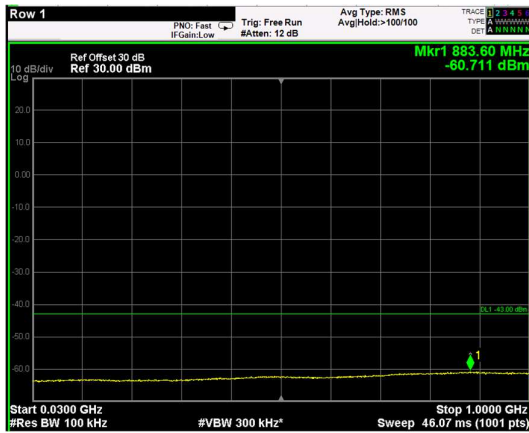

Channel: TOP, Modulation: 64QAM, BW=10MHz, Range: 6GHz - 37GHz

Channel: TOP, Modulation: 256QAM,
 BW=10MHz, Range: 30MHz - 1GHz

Channel: TOP, Modulation: 256QAM,
 BW=10MHz, Range: 1GHz - 6GHz

Channel: TOP, Modulation: 256QAM,
 BW=10MHz, Range: 6GHz - 37GHz