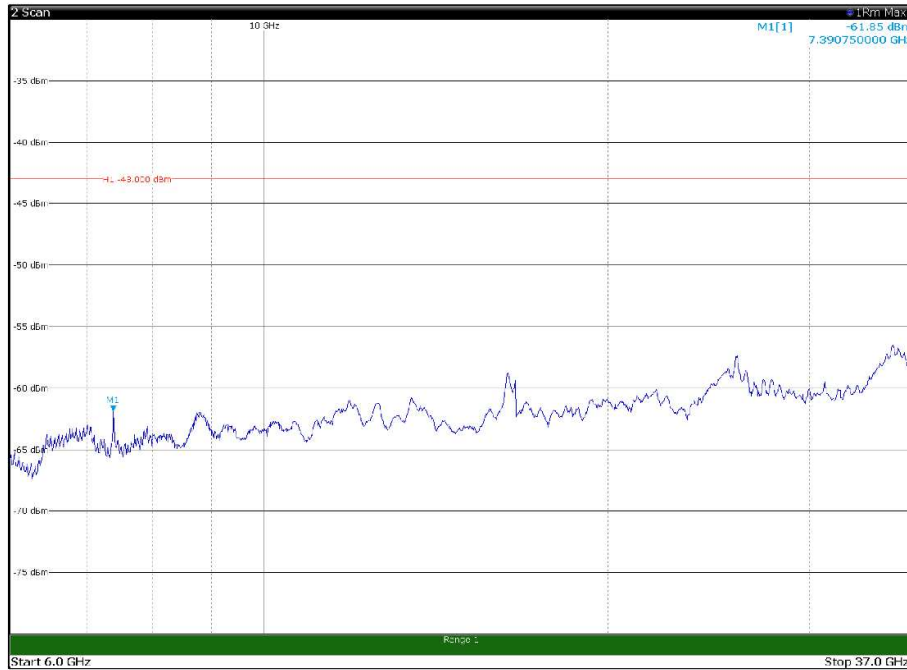

Channel: TOP, Modulation: QPSK,
BW=10MHz, Range: 30MHz - 1GHz

Channel: TOP, Modulation: QPSK,
BW=10MHz, Range: 1GHz - 6GHz

Channel: TOP, Modulation: QPSK,
BW=10MHz, Range: 6GHz - 37GHz

Channel: TOP, Modulation: 16QAM, BW=10MHz, Range: 30MHz - 1GHz

Channel: TOP, Modulation: 16QAM, BW=10MHz, Range: 1GHz - 6GHz

Channel: TOP, Modulation: 16QAM, BW=10MHz, Range: 6GHz - 37GHz

Channel: TOP, Modulation: 64QAM, BW=10MHz, Range: 30MHz - 1GHz

Channel: TOP, Modulation: 64QAM, BW=10MHz, Range: 1GHz - 6GHz

Channel: TOP, Modulation: 64QAM, BW=10MHz, Range: 6GHz - 37GHz

Channel: TOP, Modulation: 256QAM,
 BW=10MHz, Range: 30MHz - 1GHz

Channel: TOP, Modulation: 256QAM,
 BW=10MHz, Range: 1GHz - 6GHz

Channel: TOP, Modulation: 256QAM,
 BW=10MHz, Range: 6GHz - 37GHz