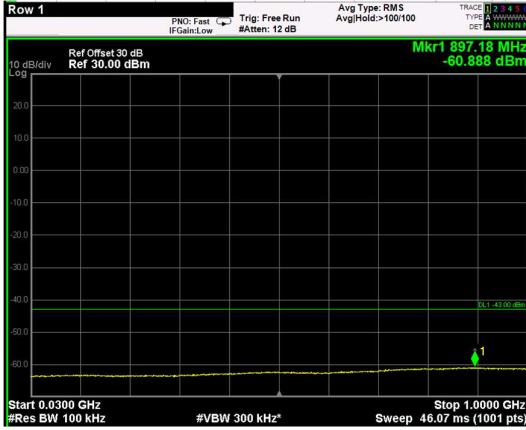

Channel: MIDDLE, Modulation: 64QAM,
BW=5MHz, Range: 6GHz - 37GHz

Channel: MIDDLE, Modulation: 256QAM, BW=5MHz, Range: 30MHz - 1GHz