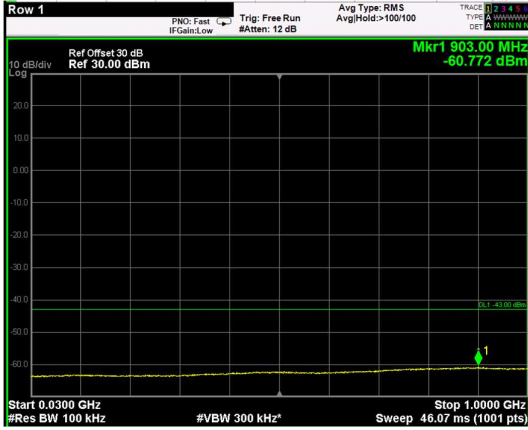

Channel: MIDDLE, Modulation: 16QAM,
BW=5MHz, Range: 6GHz - 37GHz

Channel: MIDDLE, Modulation: 64QAM,
BW=5MHz, Range: 30MHz - 1GHz