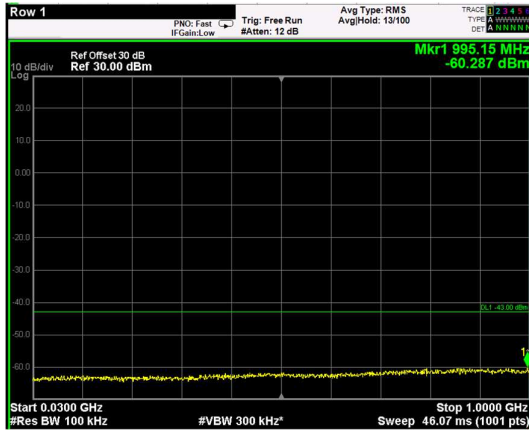

Channel: TOP, Modulation: 64QAM, BW=5MHz, Range: 6GHz - 37GHz

Channel: TOP, Modulation: 256QAM, BW=5MHz, Range: 30MHz - 1GHz

Channel: TOP, Modulation: 256QAM, BW=5MHz, Range: 1GHz - 6GHz

Channel: TOP, Modulation: 256QAM, BW=5MHz, Range: 6GHz - 37GHz