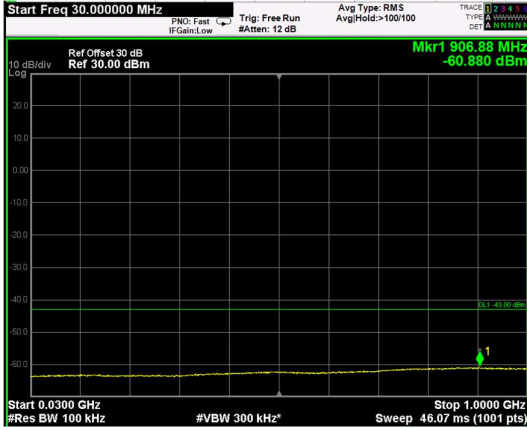

Channel: MIDDLE, Modulation: QPSK,
BW=15MHz, Range: 6GHz - 37GHz

Channel: MIDDLE, Modulation: 16QAM,
BW=15MHz, Range: 30MHz - 1GHz