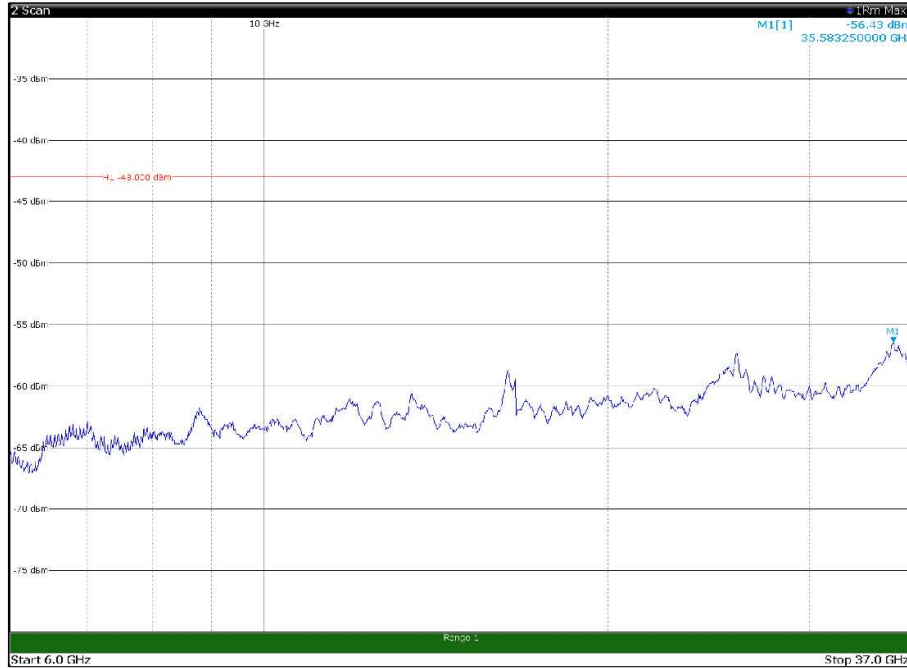

Channel: MIDDLE, Modulation: 16QAM,
 BW=15MHz, Range: 1GHz - 6GHz

Channel: MIDDLE, Modulation: 16QAM,
 BW=15MHz, Range: 6GHz - 37GHz

Channel: MIDDLE, Modulation: 64QAM,
 BW=15MHz, Range: 30MHz - 1GHz

Channel: MIDDLE, Modulation: 64QAM,
 BW=15MHz, Range: 1GHz - 6GHz