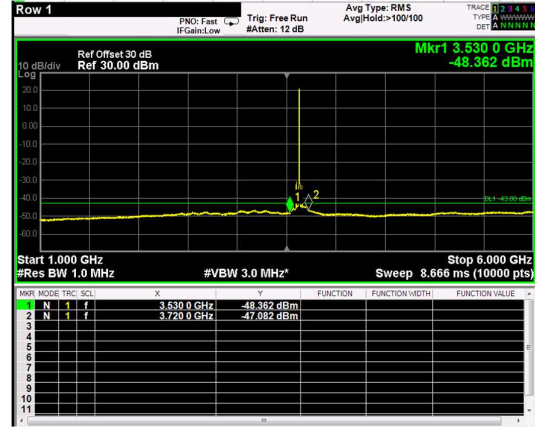

Channel: MIDDLE, Modulation: QPSK,
BW=5MHz, Range: 30MHz - 1GHz

Channel: MIDDLE, Modulation: QPSK,
BW=5MHz, Range: 1GHz - 6GHz

Channel: MIDDLE, Modulation: QPSK,
BW=5MHz, Range: 6GHz - 37GHz

Channel: MIDDLE, Modulation: 16QAM,
BW=5MHz, Range: 30MHz - 1GHz

Channel: MIDDLE, Modulation: 16QAM,
BW=5MHz, Range: 1GHz - 6GHz

Channel: MIDDLE, Modulation: 16QAM,
BW=5MHz, Range: 6GHz - 37GHz

Channel: MIDDLE, Modulation: 64QAM,
BW=5MHz, Range: 30MHz - 1GHz

Channel: MIDDLE, Modulation: 64QAM,
BW=5MHz, Range: 1GHz - 6GHz