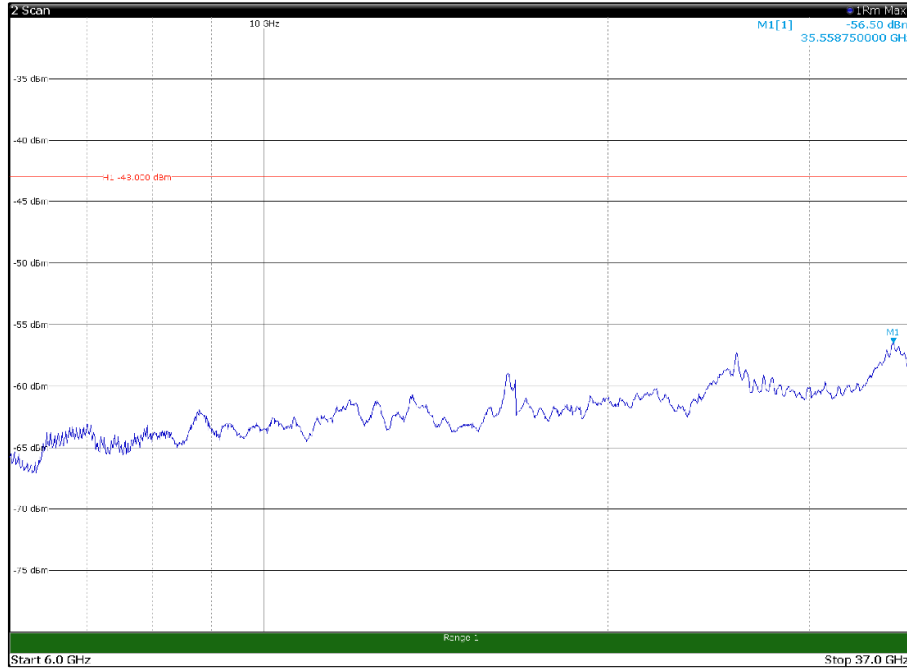

Channel: MIDDLE, Modulation: QPSK, BW=10MHz, Range: 30MHz - 1GHz

Channel: MIDDLE, Modulation: QPSK, BW=10MHz, Range: 1GHz - 6GHz

Channel: MIDDLE, Modulation: QPSK, BW=10MHz, Range: 6GHz - 37GHz

Channel: MIDDLE, Modulation: 16QAM, BW=10MHz, Range: 30MHz - 1GHz

Channel: MIDDLE, Modulation: 16QAM, BW=10MHz, Range: 1GHz - 6GHz

Channel: MIDDLE, Modulation: 16QAM, BW=10MHz, Range: 6GHz - 37GHz

Channel: MIDDLE, Modulation: 64QAM,
BW=10MHz, Range: 30MHz - 1GHz

Channel: MIDDLE, Modulation: 64QAM,
BW=10MHz, Range: 1GHz - 6GHz

Channel: MIDDLE, Modulation: 64QAM,
BW=10MHz, Range: 6GHz - 37GHz

Channel: MIDDLE, Modulation: 256QAM, BW=10MHz, Range: 30MHz - 1GHz

Channel: MIDDLE, Modulation: 256QAM, BW=10MHz, Range: 1GHz - 6GHz

Channel: MIDDLE, Modulation: 256QAM, BW=10MHz, Range: 6GHz - 37GHz