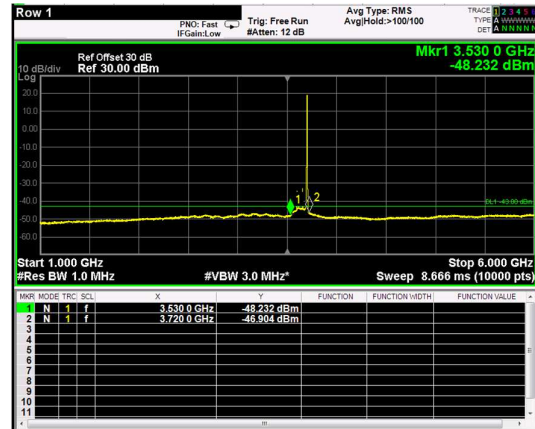

Channel: TOP, Modulation: QPSK,
BW=5MHz, Range: 30MHz - 1GHz

Channel: TOP, Modulation: QPSK,
BW=5MHz, Range: 1GHz - 6GHz

Channel: TOP, Modulation: QPSK,
BW=5MHz, Range: 6GHz - 37GHz

Channel: TOP, Modulation: 16QAM,
 BW=5MHz, Range: 30MHz - 1GHz

Channel: TOP, Modulation: 16QAM,
 BW=5MHz, Range: 1GHz - 6GHz

Channel: TOP, Modulation: 16QAM,
 BW=5MHz, Range: 6GHz - 37GHz

Channel: TOP, Modulation: 64QAM, BW=5MHz, Range: 30MHz - 1GHz

Channel: TOP, Modulation: 64QAM, BW=5MHz, Range: 1GHz - 6GHz