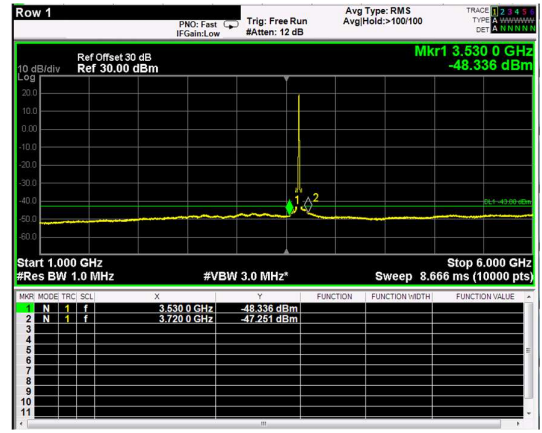

Channel: MIDDLE, Modulation: QPSK, BW=10MHz, Range: 1GHz - 6GHz