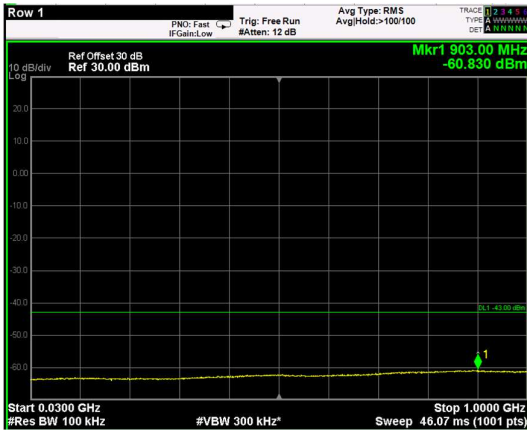

Channel: BOTTOM, Modulation: QPSK, BW=15MHz, Range: 6GHz - 37GHz

Channel: BOTTOM, Modulation: 16QAM, BW=15MHz, Range: 30MHz - 1GHz