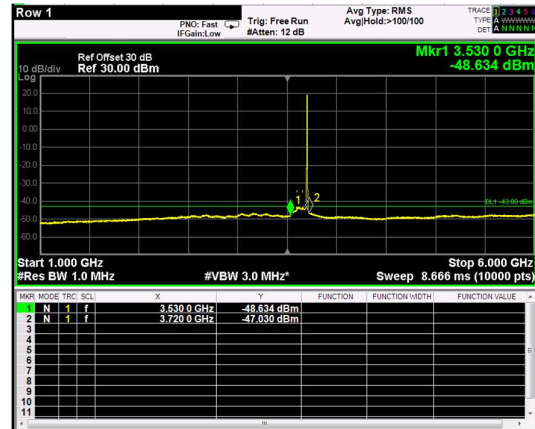

Channel: TOP, Modulation: 16QAM,
 BW=5MHz, Range: 1GHz - 6GHz

Channel: TOP, Modulation: 16QAM,
 BW=5MHz, Range: 6GHz - 37GHz

Channel: TOP, Modulation: 64QAM, BW=5MHz, Range: 30MHz - 1GHz

Channel: TOP, Modulation: 64QAM, BW=5MHz, Range: 1GHz - 6GHz

Channel: TOP, Modulation: 64QAM, BW=5MHz, Range: 6GHz - 37GHz

Channel: TOP, Modulation: 256QAM, BW=5MHz, Range: 30MHz - 1GHz

Channel: TOP, Modulation: 256QAM, BW=5MHz, Range: 1GHz - 6GHz

Channel: TOP, Modulation: 256QAM, BW=5MHz, Range: 6GHz - 37GHz