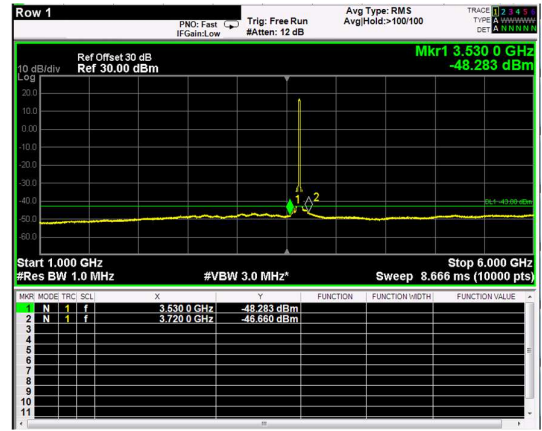

Channel: MIDDLE, Modulation: QPSK,
BW=15MHz, Range: 1GHz - 6GHz