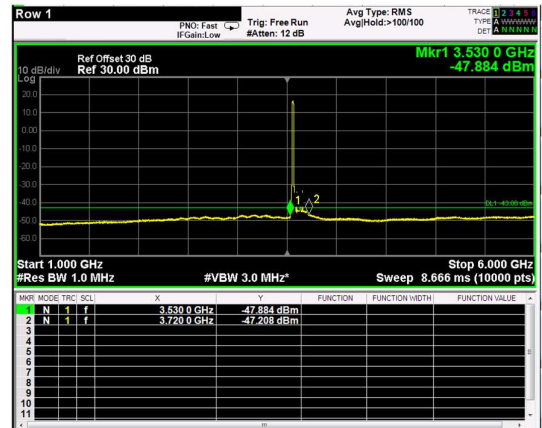

Channel: BOTTOM, Modulation: QPSK, BW=15MHz, Range: 1GHz - 6GHz