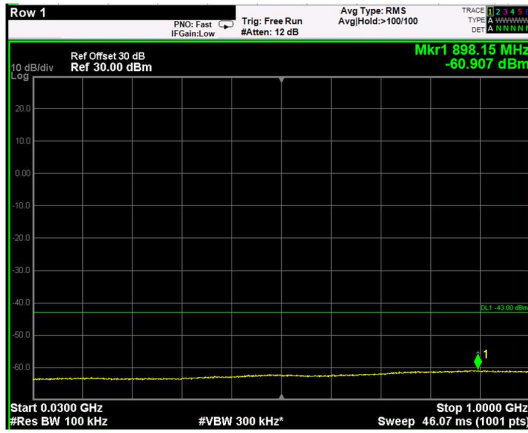

Channel: TOP, Modulation: 16QAM,
 BW=5MHz, Range: 1GHz - 6GHz

Channel: TOP, Modulation: 16QAM,
 BW=5MHz, Range: 6GHz - 37GHz

Channel: TOP, Modulation: 64QAM, BW=5MHz, Range: 30MHz - 1GHz

Channel: TOP, Modulation: 64QAM, BW=5MHz, Range: 1GHz - 6GHz

Channel: TOP, Modulation: 64QAM, BW=5MHz, Range: 6GHz - 37GHz

Channel: TOP, Modulation: 256QAM, BW=5MHz, Range: 30MHz - 1GHz

Channel: TOP, Modulation: 256QAM, BW=5MHz, Range: 1GHz - 6GHz

Channel: TOP, Modulation: 256QAM, BW=5MHz, Range: 6GHz - 37GHz