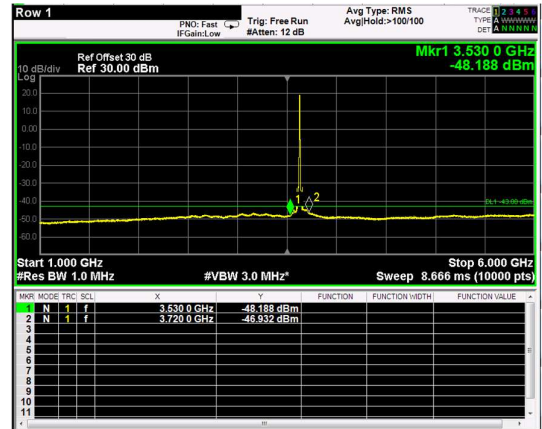

Channel: MIDDLE, Modulation: QPSK, BW=10MHz, Range: 30MHz - 1GHz

Channel: MIDDLE, Modulation: QPSK, BW=10MHz, Range: 1GHz - 6GHz

Channel: MIDDLE, Modulation: QPSK, BW=10MHz, Range: 6GHz - 37GHz

Channel: MIDDLE, Modulation: 16QAM, BW=10MHz, Range: 30MHz - 1GHz