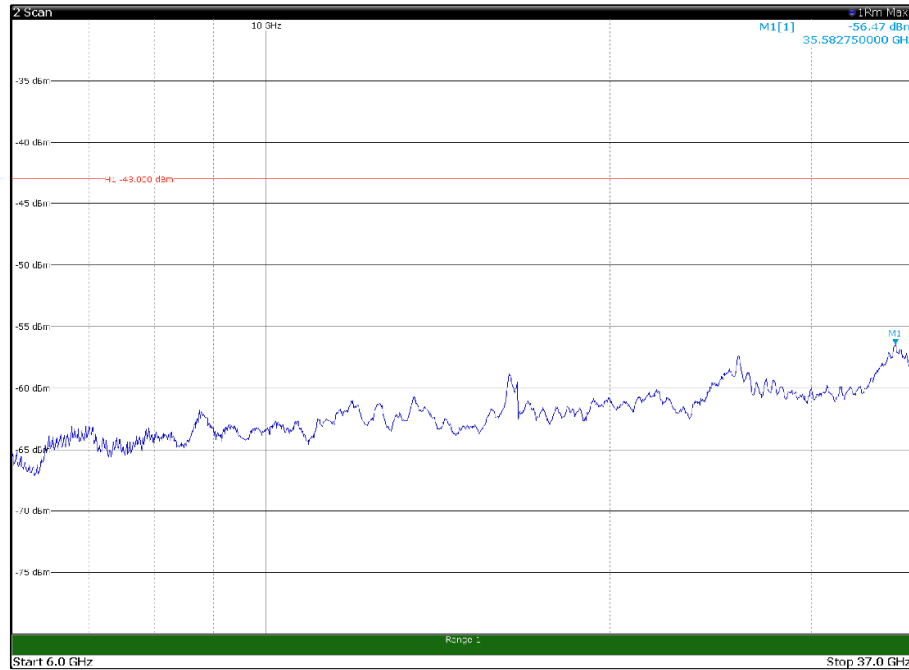

Channel: TOP, Modulation: 64QAM, BW=5MHz, Range: 6GHz - 37GHz

Channel: TOP, Modulation: 256QAM, BW=5MHz, Range: 30MHz - 1GHz

Channel: TOP, Modulation: 256QAM, BW=5MHz, Range: 1GHz - 6GHz

Channel: TOP, Modulation: 256QAM, BW=5MHz, Range: 6GHz - 37GHz

Channel: BOTTOM, Modulation: QPSK, BW=10MHz, Range: 30MHz - 1GHz

Channel: BOTTOM, Modulation: QPSK, BW=10MHz, Range: 1GHz - 6GHz

Channel: BOTTOM, Modulation: QPSK, BW=10MHz, Range: 6GHz - 37GHz

Channel: BOTTOM, Modulation: 16QAM, BW=10MHz, Range: 30MHz - 1GHz

Channel: BOTTOM, Modulation: 16QAM, BW=10MHz, Range: 1GHz - 6GHz

Channel: BOTTOM, Modulation: 16QAM, BW=10MHz, Range: 6GHz - 37GHz

Channel: BOTTOM, Modulation: 64QAM, BW=10MHz, Range: 30MHz - 1GHz

Channel: BOTTOM, Modulation: 64QAM, BW=10MHz, Range: 1GHz - 6GHz