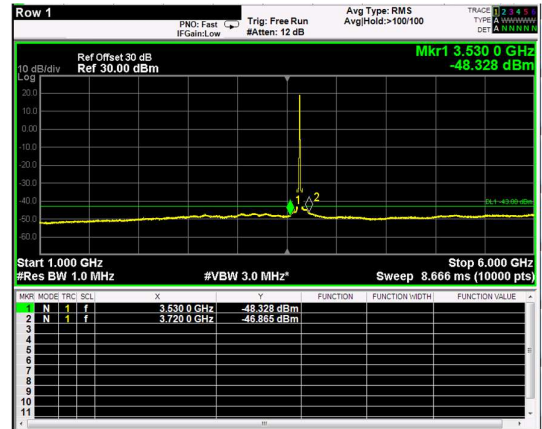

Channel: MIDDLE, Modulation: 64QAM,
BW=10MHz, Range: 1GHz - 6GHz