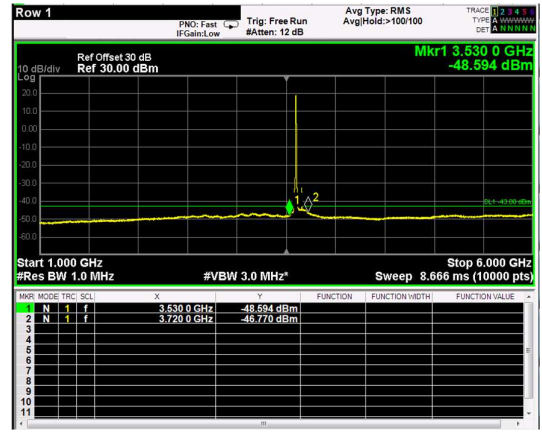

Channel: TOP, Modulation: 64QAM, BW=5MHz, Range: 6GHz - 37GHz

Channel: TOP, Modulation: 256QAM, BW=5MHz, Range: 30MHz - 1GHz

Channel: TOP, Modulation: 256QAM, BW=5MHz, Range: 1GHz - 6GHz

Channel: TOP, Modulation: 256QAM, BW=5MHz, Range: 6GHz - 37GHz

Channel: BOTTOM, Modulation: QPSK, BW=10MHz, Range: 30MHz - 1GHz

Channel: BOTTOM, Modulation: QPSK, BW=10MHz, Range: 1GHz - 6GHz

Channel: BOTTOM, Modulation: QPSK, BW=10MHz, Range: 6GHz - 37GHz

Channel: BOTTOM, Modulation: 16QAM, BW=10MHz, Range: 30MHz - 1GHz