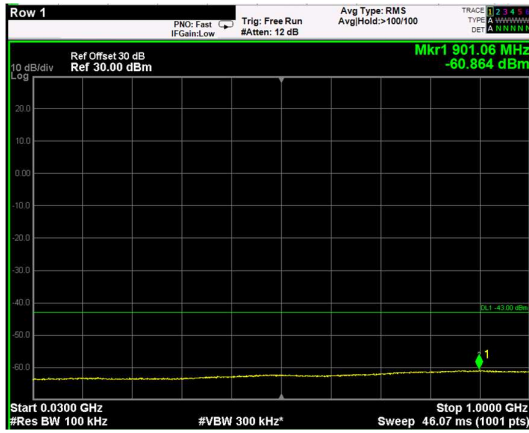

Channel: MIDDLE, Modulation: 16QAM, BW=10MHz, Range: 6GHz - 37GHz

Channel: MIDDLE, Modulation: 64QAM,
BW=10MHz, Range: 30MHz - 1GHz