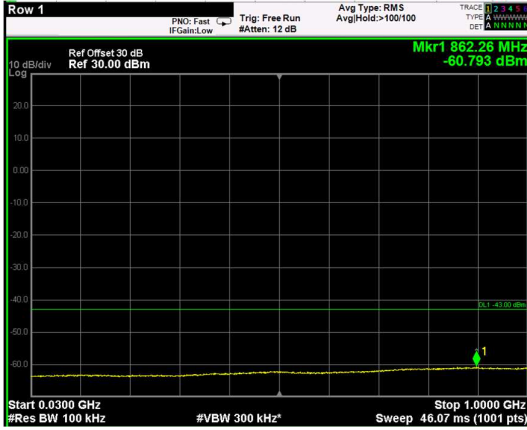

Channel: BOTTOM, Modulation: 16QAM, BW=10MHz, Range: 6GHz - 37GHz

Channel: BOTTOM, Modulation: 64QAM, BW=10MHz, Range: 30MHz - 1GHz