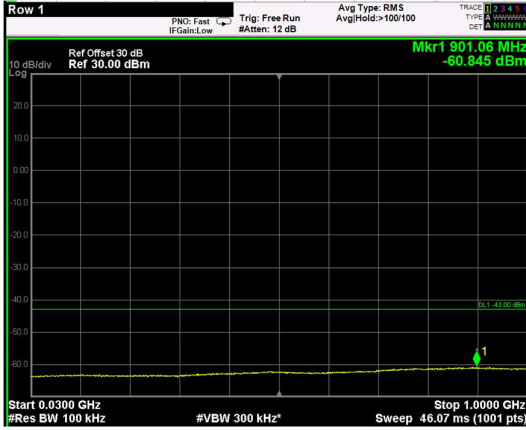

Channel: TOP, Modulation: QPSK,
BW=5MHz, Range: 6GHz - 37GHz

Channel: TOP, Modulation: 16QAM,
BW=5MHz, Range: 30MHz - 1GHz