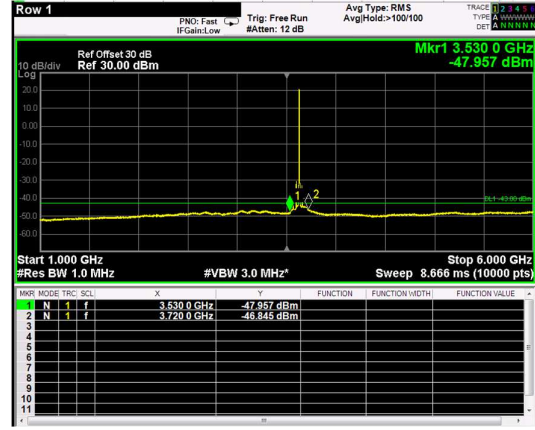

Channel: MIDDLE, Modulation: 16QAM,
BW=5MHz, Range: 1GHz - 6GHz

Channel: MIDDLE, Modulation: 16QAM,
BW=5MHz, Range: 6GHz - 37GHz

Channel: MIDDLE, Modulation: 64QAM,
BW=5MHz, Range: 30MHz - 1GHz

Channel: MIDDLE, Modulation: 64QAM,
BW=5MHz, Range: 1GHz - 6GHz

Channel: MIDDLE, Modulation: 64QAM,
BW=5MHz, Range: 6GHz - 37GHz

Channel: MIDDLE, Modulation: 256QAM, BW=5MHz, Range: 30MHz - 1GHz

Channel: MIDDLE, Modulation: 256QAM, BW=5MHz, Range: 1GHz - 6GHz

Channel: MIDDLE, Modulation: 256QAM, BW=5MHz, Range: 6GHz - 37GHz