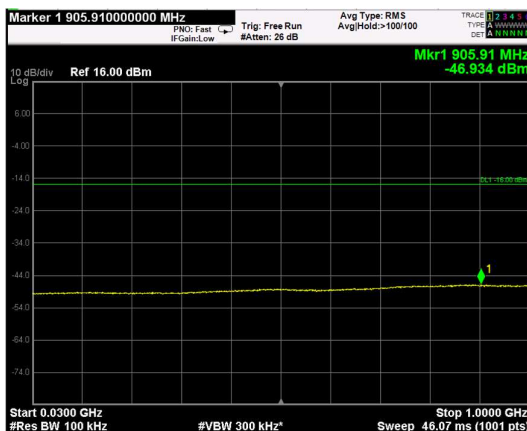

Channel: TOP, Modulation: 64QAM, BW=10MHz, Range: Lower