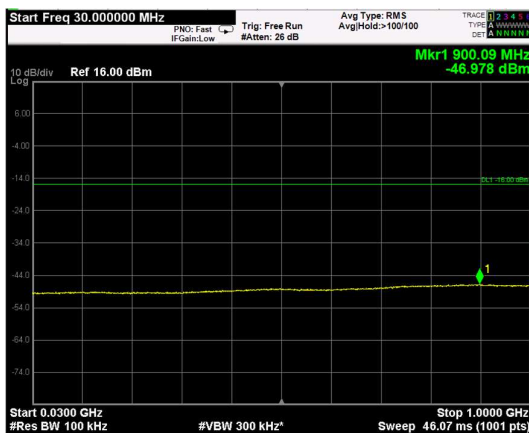

Channel: BOTTOM, Modulation: 16QAM, BW=15MHz, Range: Lower

Channel: BOTTOM, Modulation: 16QAM, BW=15MHz, Range: Upper

Channel: MIDDLE, Modulation: 16QAM, BW=15MHz, Range: Lower

Channel: MIDDLE, Modulation: 16QAM, BW=15MHz, Range: Upper