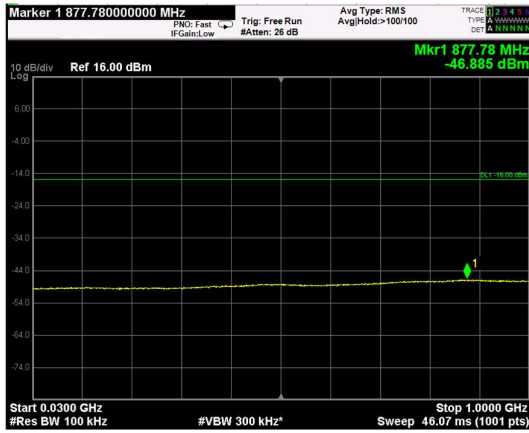

Channel: MIDDLE, Modulation: 64QAM, BW=10MHz, Range: Lower

Channel: MIDDLE, Modulation: 64QAM, BW=10MHz, Range: Upper

Channel: TOP, Modulation: 64QAM, BW=10MHz, Range: Lower

Channel: TOP, Modulation: 64QAM, BW=10MHz, Range: Upper