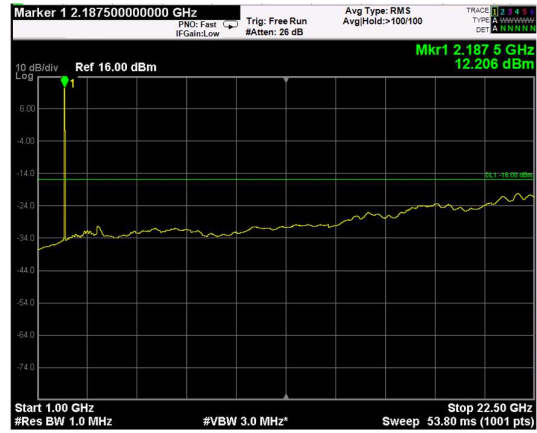

Channel: BOTTOM, Modulation: 256QAM, BW=15MHz, Range: Upper