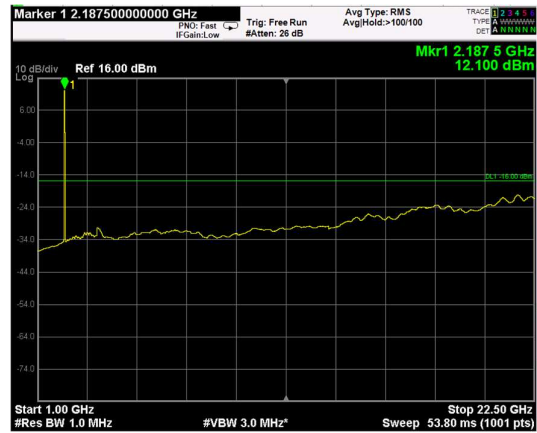

Channel: BOTTOM, Modulation: QPSK, BW=15MHz, Range: Upper