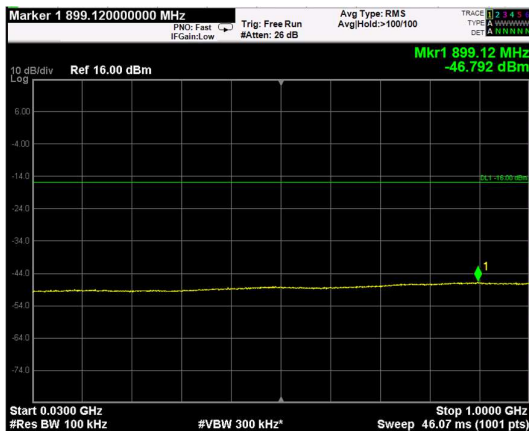

Channel: BOTTOM, Modulation: 256QAM, BW=5MHz, Range: Lower

Channel: BOTTOM, Modulation: 256QAM, BW=5MHz, Range: Upper

Channel: MIDDLE, Modulation: 256QAM, BW=5MHz, Range: Lower

Channel: MIDDLE, Modulation: 256QAM, BW=5MHz, Range: Upper