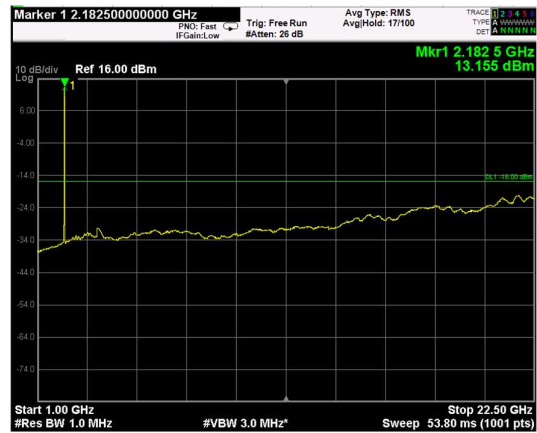

Channel: BOTTOM, Modulation: 16QAM, BW=5MHz, Range: Upper