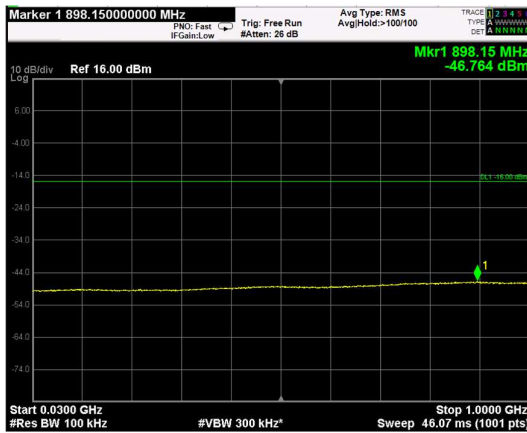

Channel: BOTTOM, Modulation: 16QAM, BW=10MHz, Range: Lower

Channel: BOTTOM, Modulation: 16QAM, BW=10MHz, Range: Upper

Channel: MIDDLE, Modulation: 16QAM, BW=10MHz, Range: Lower

Channel: MIDDLE, Modulation: 16QAM, BW=10MHz, Range: Upper

Channel: TOP, Modulation: 16QAM, BW=10MHz, Range: Lower

Channel: TOP, Modulation: 16QAM, BW=10MHz, Range: Upper

Channel: BOTTOM, Modulation: 64QAM, BW=10MHz, Range: Lower

Channel: BOTTOM, Modulation: 64QAM, BW=10MHz, Range: Upper