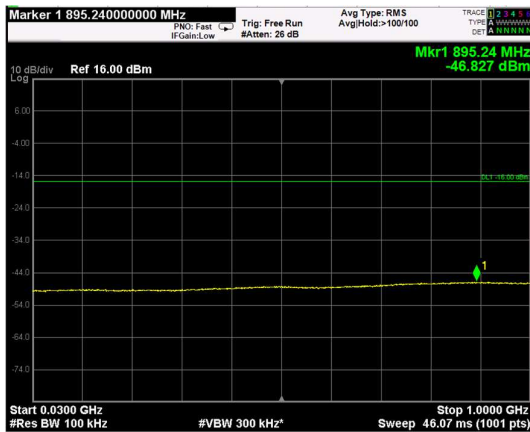

Channel: TOP, Modulation: QPSK, BW=10MHz, Range: Lower