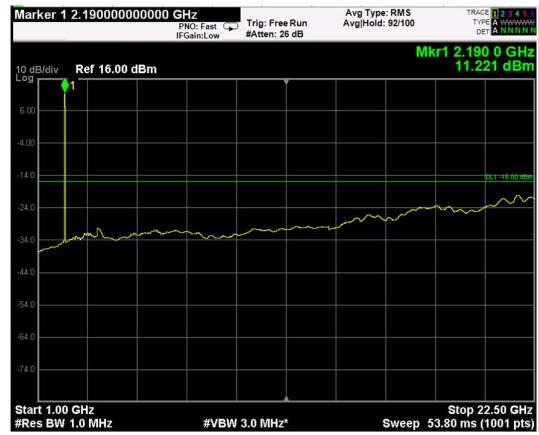

Channel: MIDDLE, Modulation: 256QAM, BW=20MHz, Range: Upper