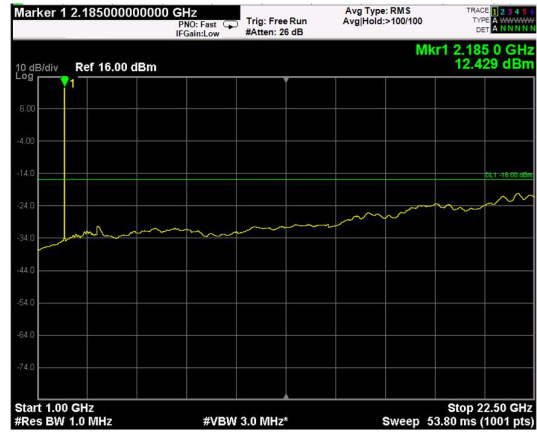

Channel: BOTTOM, Modulation: 256QAM, BW=10MHz, Range: Upper