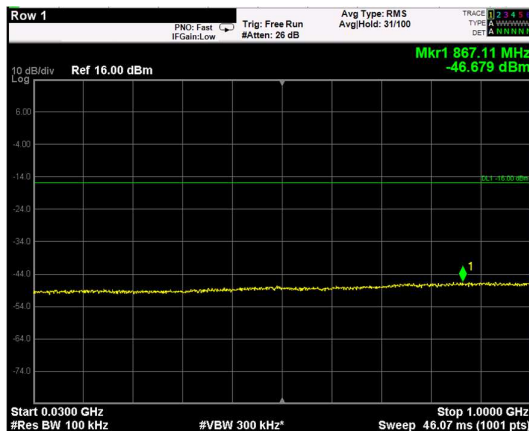

Channel: TOP, Modulation: 256QAM, BW=15MHz, Range: Lower

Channel: TOP, Modulation: 256QAM, BW=15MHz, Range: Upper

Channel: MIDDLE, Modulation: QPSK, BW=20MHz, Range: Lower

Channel: MIDDLE, Modulation: QPSK, BW=20MHz, Range: Upper