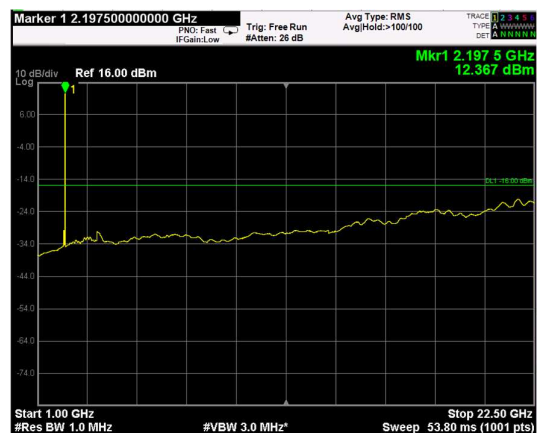

Channel: TOP, Modulation: QPSK, BW=5MHz, Range: Upper