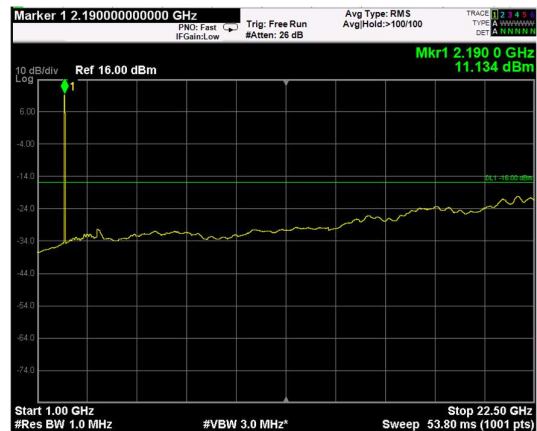

Channel: MIDDLE, Modulation: 64QAM, BW=15MHz, Range: Upper