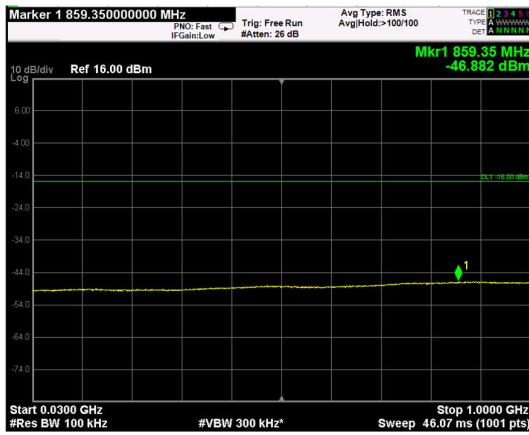

Channel: MIDDLE, Modulation: QPSK, BW=15MHz, Range: Lower

Channel: MIDDLE, Modulation: QPSK, BW=15MHz, Range: Upper

Channel: TOP, Modulation: QPSK, BW=15MHz, Range: Lower

Channel: TOP, Modulation: QPSK, BW=15MHz, Range: Upper