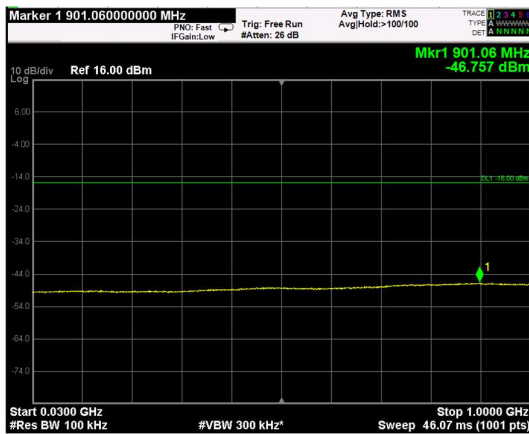

Channel: MIDDLE, Modulation: 16QAM, BW=15MHz, Range: Lower