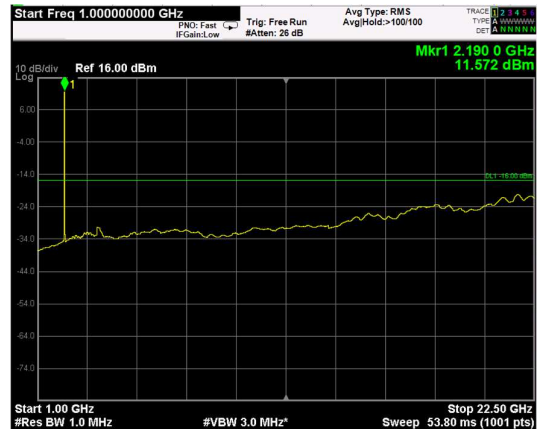

Channel: BOTTOM, Modulation: 256QAM, BW=5MHz, Range: Lower

Channel: BOTTOM, Modulation: 256QAM, BW=5MHz, Range: Upper

Channel: MIDDLE, Modulation: 256QAM, BW=5MHz, Range: Lower

Channel: MIDDLE, Modulation: 256QAM, BW=5MHz, Range: Upper