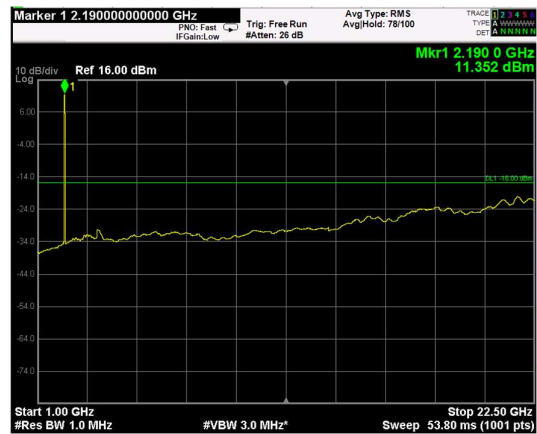

Channel: MIDDLE, Modulation: 16QAM, BW=15MHz, Range: Upper