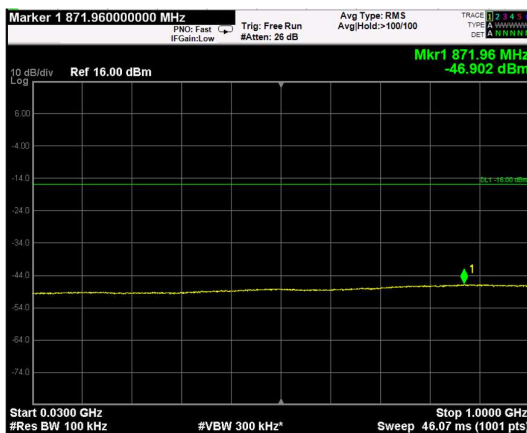

Channel: TOP, Modulation: 64QAM, BW=15MHz, Range: Lower