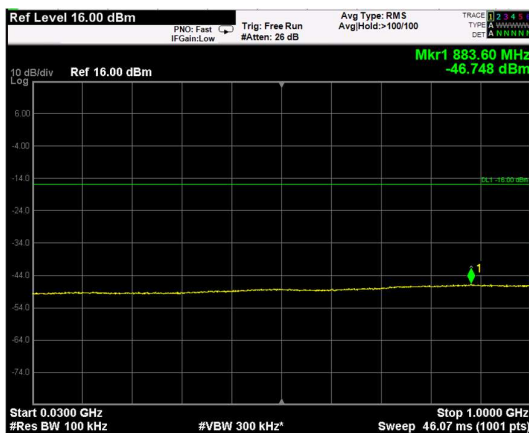

Channel: MIDDLE, Modulation: 256QAM, BW=20MHz, Range: Lower

Channel: MIDDLE, Modulation: 256QAM, BW=20MHz, Range: Upper

RF PORT 2

Channel: BOTTOM, Modulation: QPSK, BW=5MHz, Range: Lower

Channel: BOTTOM, Modulation: QPSK, BW=5MHz, Range: Upper