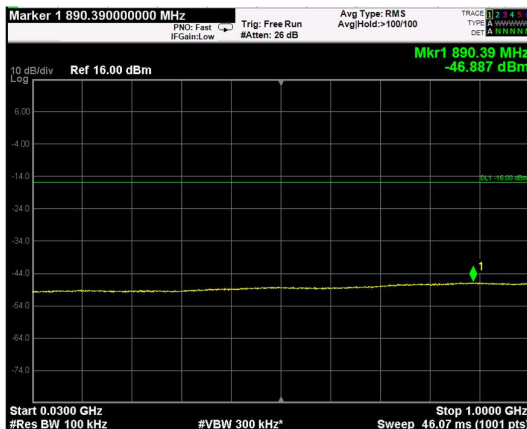

Channel: TOP, Modulation: 16QAM, BW=10MHz, Range: Lower

Channel: TOP, Modulation: 16QAM, BW=10MHz, Range: Upper

Channel: BOTTOM, Modulation: 64QAM, BW=10MHz, Range: Lower

Channel: BOTTOM, Modulation: 64QAM, BW=10MHz, Range: Upper

Channel: MIDDLE, Modulation: 64QAM, BW=10MHz, Range: Lower

Channel: MIDDLE, Modulation: 64QAM, BW=10MHz, Range: Upper

Channel: TOP, Modulation: 64QAM, BW=10MHz, Range: Lower

Channel: TOP, Modulation: 64QAM, BW=10MHz, Range: Upper