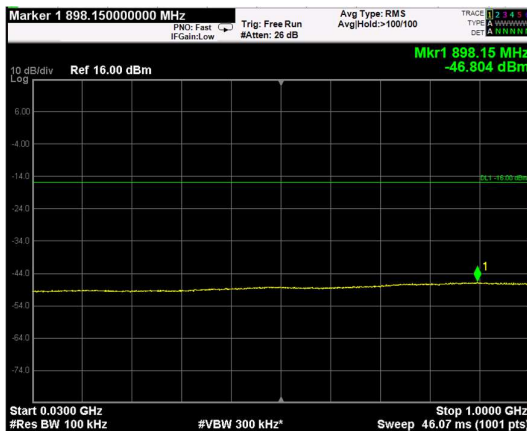

Channel: TOP, Modulation: 16QAM, BW=15MHz, Range: Lower

Channel: TOP, Modulation: 16QAM, BW=15MHz, Range: Upper

Channel: BOTTOM, Modulation: 64QAM, BW=15MHz, Range: Lower

Channel: BOTTOM, Modulation: 64QAM, BW=15MHz, Range: Upper