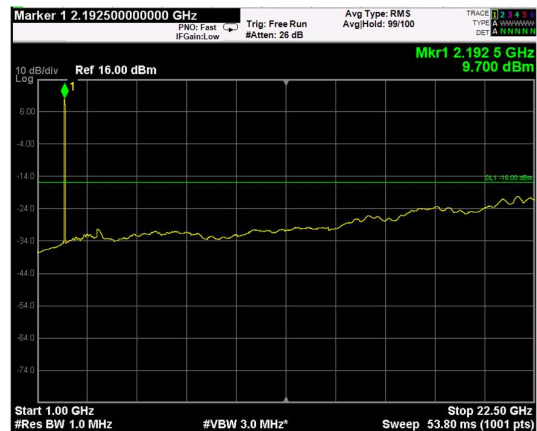

Channel: TOP, Modulation: 256QAM, BW=15MHz, Range: Upper