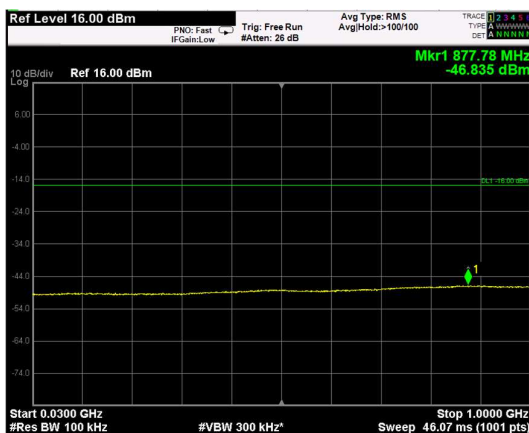

Channel: TOP, Modulation: QPSK, BW=5MHz, Range: Lower