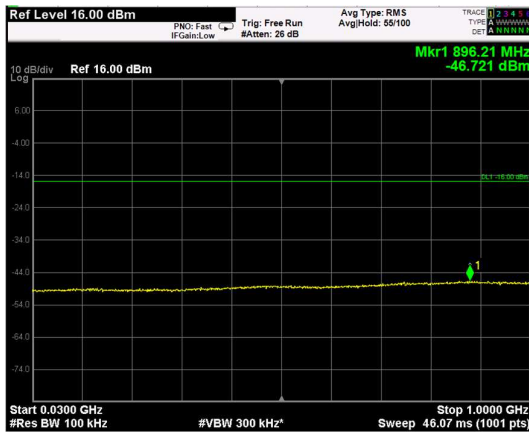

Channel: MIDDLE, Modulation: QPSK, BW=5MHz, Range: Lower

Channel: MIDDLE, Modulation: QPSK, BW=5MHz, Range: Upper

Channel: TOP, Modulation: QPSK, BW=5MHz, Range: Lower

Channel: TOP, Modulation: QPSK, BW=5MHz, Range: Upper