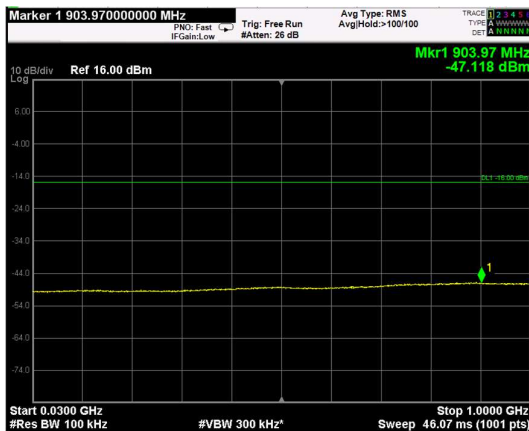

Channel: BOTTOM, Modulation: 16QAM, BW=10MHz, Range: Lower

Channel: BOTTOM, Modulation: 16QAM, BW=10MHz, Range: Upper

Channel: MIDDLE, Modulation: 16QAM, BW=10MHz, Range: Lower

Channel: MIDDLE, Modulation: 16QAM, BW=10MHz, Range: Upper

Channel: TOP, Modulation: 16QAM, BW=10MHz, Range: Lower

Channel: TOP, Modulation: 16QAM, BW=10MHz, Range: Upper

Channel: BOTTOM, Modulation: 64QAM, BW=10MHz, Range: Lower

Channel: BOTTOM, Modulation: 64QAM, BW=10MHz, Range: Upper