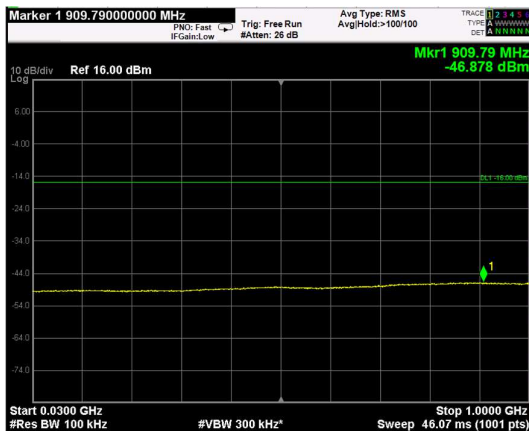

Channel: BOTTOM, Modulation: 256QAM, BW=15MHz, Range: Lower

Channel: BOTTOM, Modulation: 256QAM, BW=15MHz, Range: Upper

Channel: MIDDLE, Modulation: 256QAM, BW=15MHz, Range: Lower

Channel: MIDDLE, Modulation: 256QAM, BW=15MHz, Range: Upper