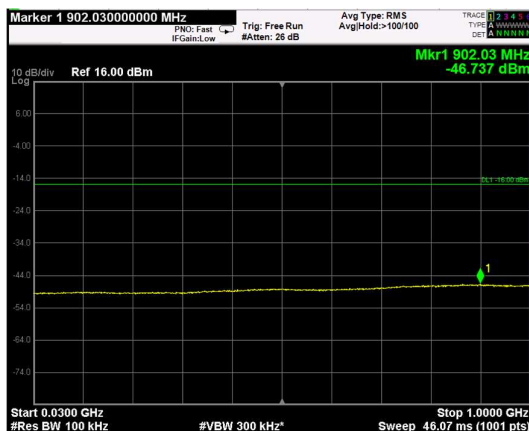

Channel: MIDDLE, Modulation: 64QAM, BW=20MHz, Range: Lower