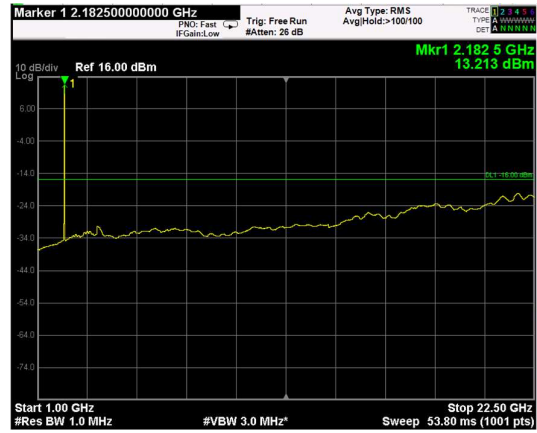

Channel: BOTTOM, Modulation: 64QAM, BW=5MHz, Range: Upper