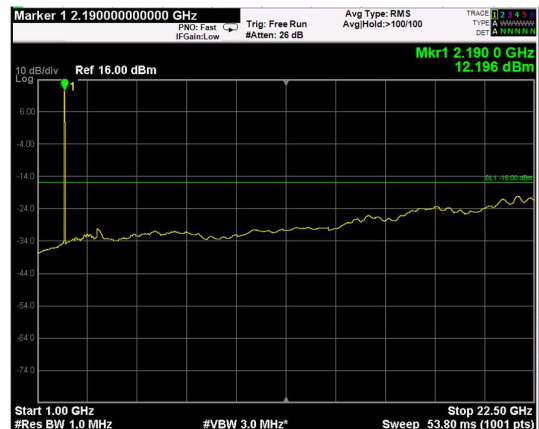

Channel: MIDDLE, Modulation: 64QAM, BW=10MHz, Range: Upper