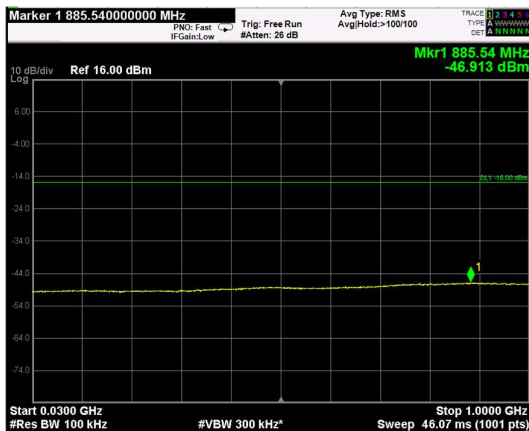

Channel: MIDDLE, Modulation: 256QAM, BW=10MHz, Range: Lower