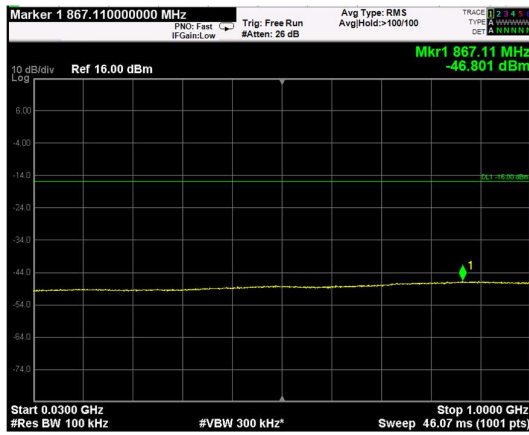

Channel: MIDDLE, Modulation: 16QAM, BW=20MHz, Range: Lower

Channel: MIDDLE, Modulation: 16QAM, BW=20MHz, Range: Upper

Channel: MIDDLE, Modulation: 64QAM, BW=20MHz, Range: Lower

Channel: MIDDLE, Modulation: 64QAM, BW=20MHz, Range: Upper