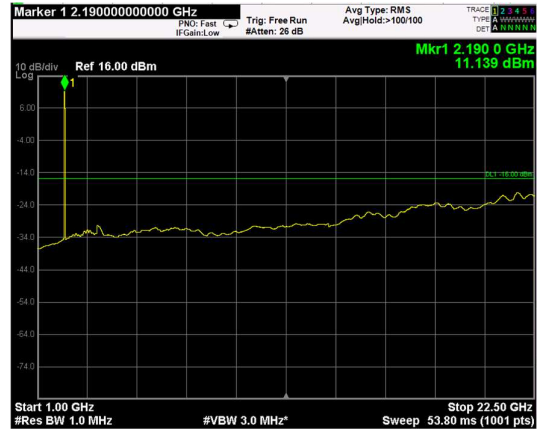

Channel: MIDDLE, Modulation: QPSK, BW=15MHz, Range: Upper