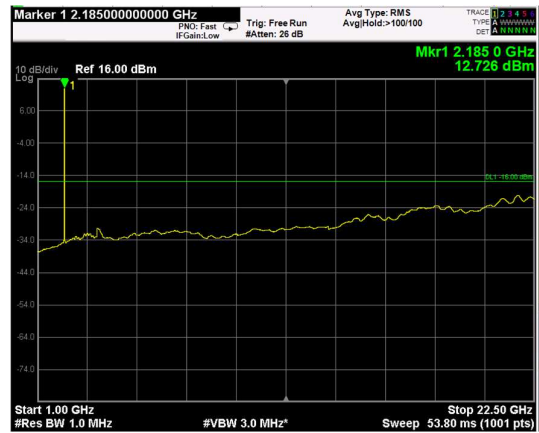

Channel: BOTTOM, Modulation: 64QAM, BW=10MHz, Range: Upper