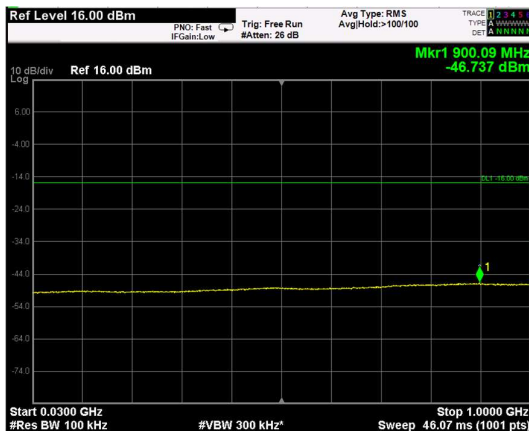

Channel: MIDDLE, Modulation: 16QAM, BW=5MHz, Range: Lower