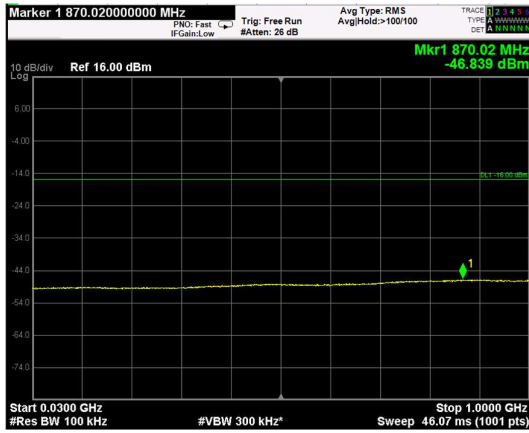

Channel: MIDDLE, Modulation: 64QAM, BW=15MHz, Range: Lower

Channel: MIDDLE, Modulation: 64QAM, BW=15MHz, Range: Upper

Channel: TOP, Modulation: 64QAM, BW=15MHz, Range: Lower

Channel: TOP, Modulation: 64QAM, BW=15MHz, Range: Upper