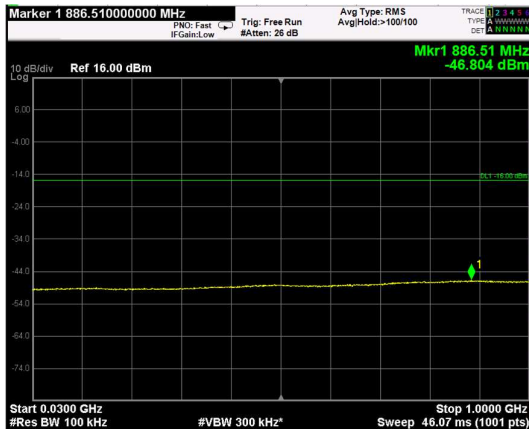

Channel: BOTTOM, Modulation: 256QAM, BW=5MHz, Range: Lower

Channel: BOTTOM, Modulation: 256QAM, BW=5MHz, Range: Upper

Channel: MIDDLE, Modulation: 256QAM, BW=5MHz, Range: Lower

Channel: MIDDLE, Modulation: 256QAM, BW=5MHz, Range: Upper