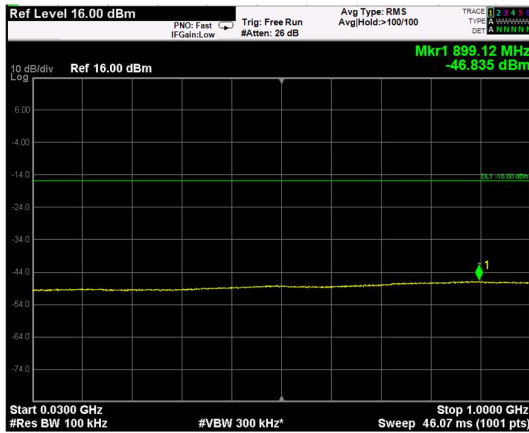

RF PORT 2

Channel: BOTTOM, Modulation: QPSK, BW=5MHz, Range: Lower