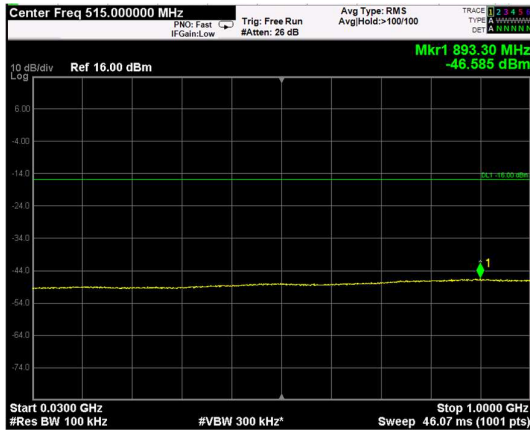

Channel: TOP, Modulation: QPSK, BW=10MHz, Range: Lower