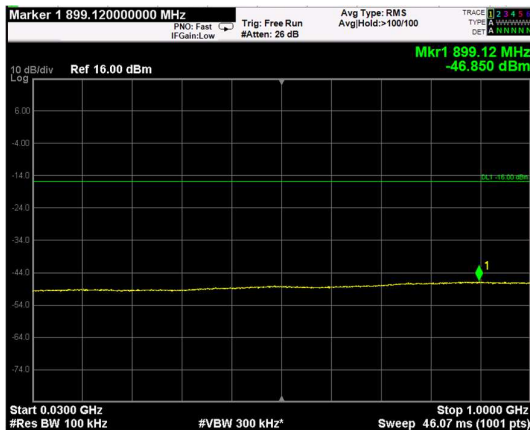

Channel: TOP, Modulation: QPSK, BW=15MHz, Range: Lower