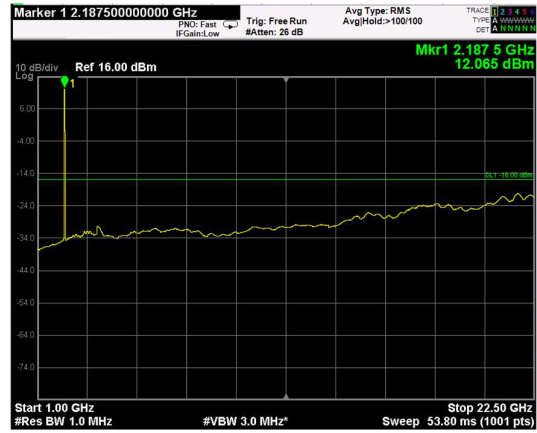

Channel: BOTTOM, Modulation: 64QAM, BW=15MHz, Range: Upper