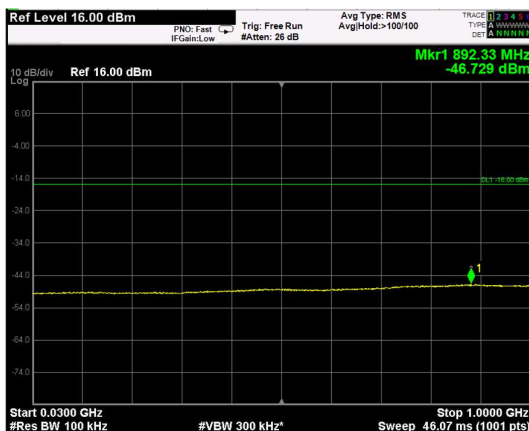

Channel: BOTTOM, Modulation: 16QAM, BW=5MHz, Range: Lower

Channel: BOTTOM, Modulation: 16QAM, BW=5MHz, Range: Upper

Channel: MIDDLE, Modulation: 16QAM, BW=5MHz, Range: Lower

Channel: MIDDLE, Modulation: 16QAM, BW=5MHz, Range: Upper

Channel: TOP, Modulation: 16QAM, BW=5MHz, Range: Lower

Channel: TOP, Modulation: 16QAM, BW=5MHz, Range: Upper

Channel: BOTTOM, Modulation: 64QAM, BW=5MHz, Range: Lower

Channel: BOTTOM, Modulation: 64QAM, BW=5MHz, Range: Upper