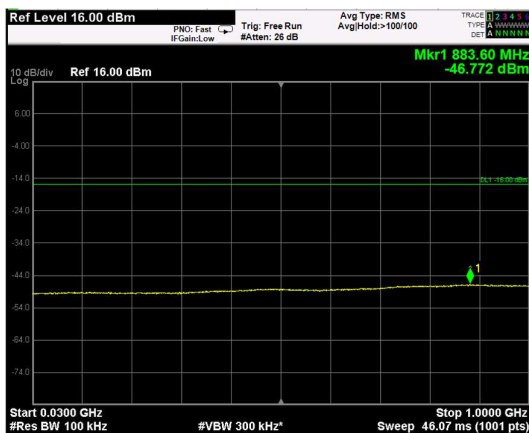

Channel: TOP, Modulation: 64QAM, BW=5MHz, Range: Lower