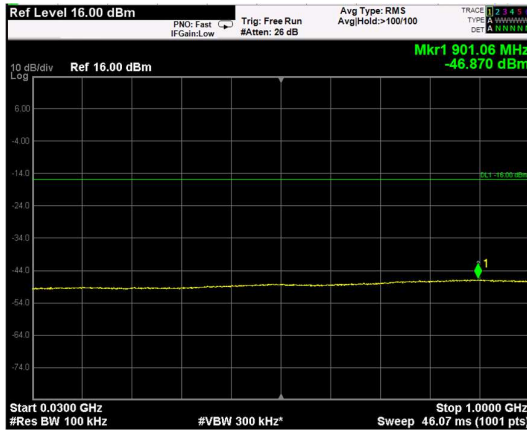

Channel: MIDDLE, Modulation: 64QAM, BW=5MHz, Range: Lower

Channel: MIDDLE, Modulation: 64QAM, BW=5MHz, Range: Upper

Channel: TOP, Modulation: 64QAM, BW=5MHz, Range: Lower

Channel: TOP, Modulation: 64QAM, BW=5MHz, Range: Upper