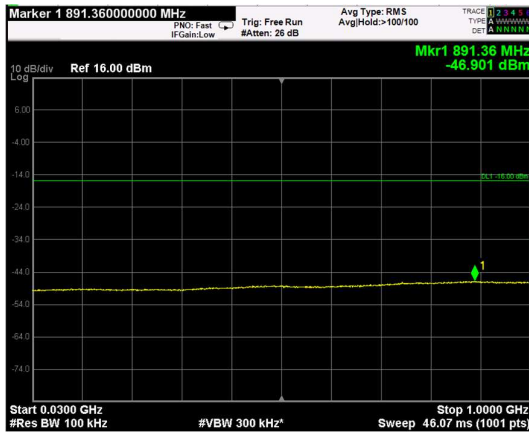

Channel: MIDDLE, Modulation: 16QAM, BW=10MHz, Range: Lower