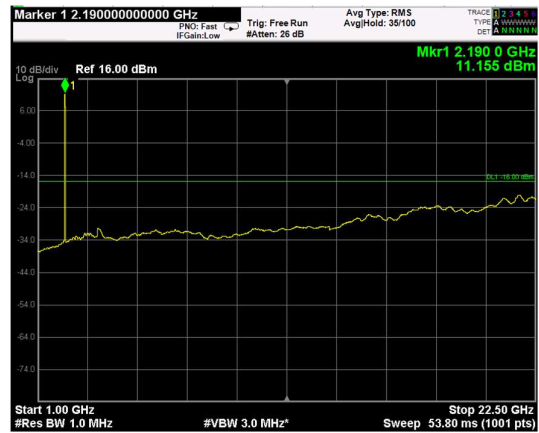

Channel: MIDDLE, Modulation: QPSK, BW=20MHz, Range: Upper