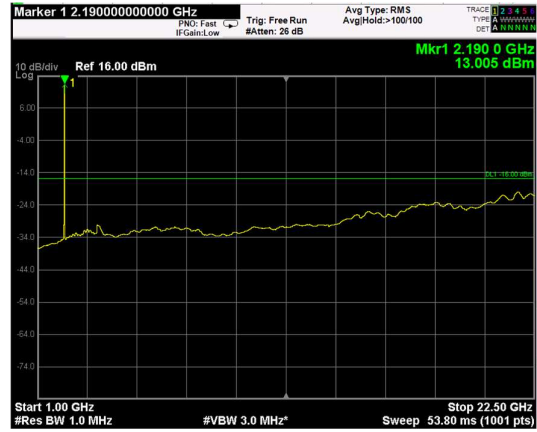

Channel: MIDDLE, Modulation: QPSK, BW=10MHz, Range: Upper