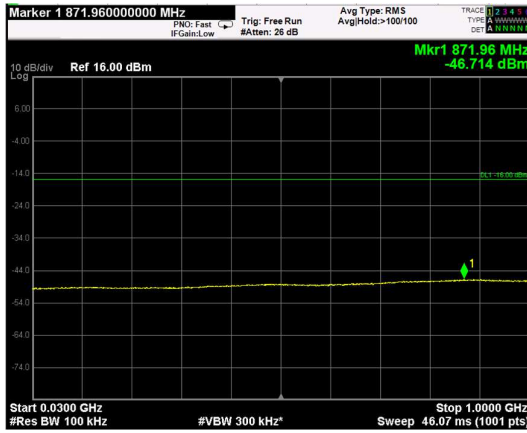

Channel: BOTTOM, Modulation: 64QAM, BW=15MHz, Range: Lower