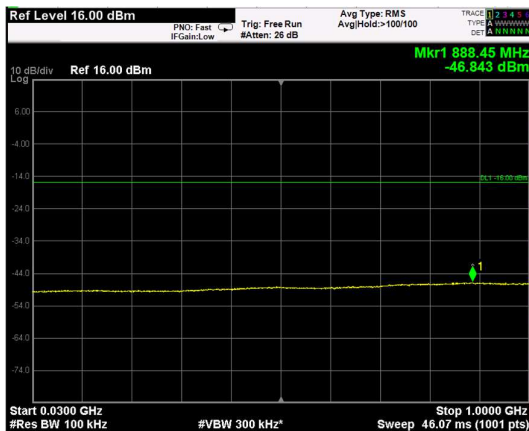

Channel: TOP, Modulation: 16QAM, BW=5MHz, Range: Lower

Channel: TOP, Modulation: 16QAM, BW=5MHz, Range: Upper

Channel: BOTTOM, Modulation: 64QAM, BW=5MHz, Range: Lower

Channel: BOTTOM, Modulation: 64QAM, BW=5MHz, Range: Upper