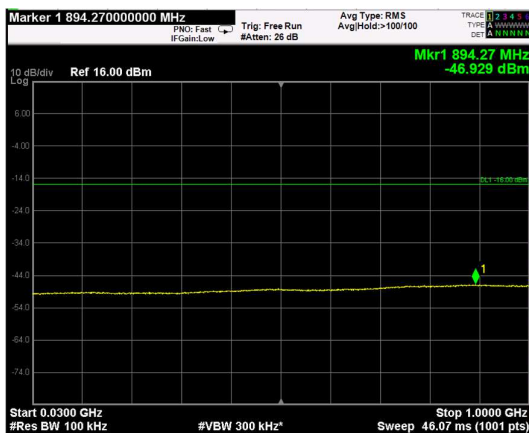

Channel: BOTTOM, Modulation: 256QAM, BW=10MHz, Range: Lower

Channel: BOTTOM, Modulation: 256QAM, BW=10MHz, Range: Upper

Channel: MIDDLE, Modulation: 256QAM, BW=10MHz, Range: Lower

Channel: MIDDLE, Modulation: 256QAM, BW=10MHz, Range: Upper