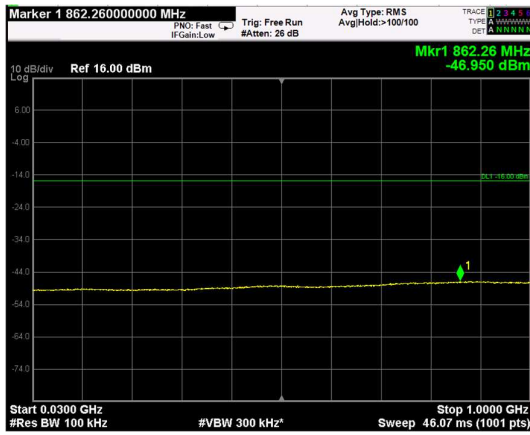

Channel: BOTTOM, Modulation: QPSK, BW=10MHz, Range: Lower