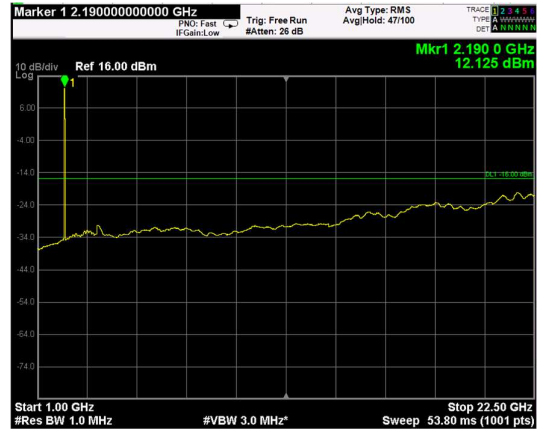

Channel: MIDDLE, Modulation: QPSK, BW=10MHz, Range: Upper