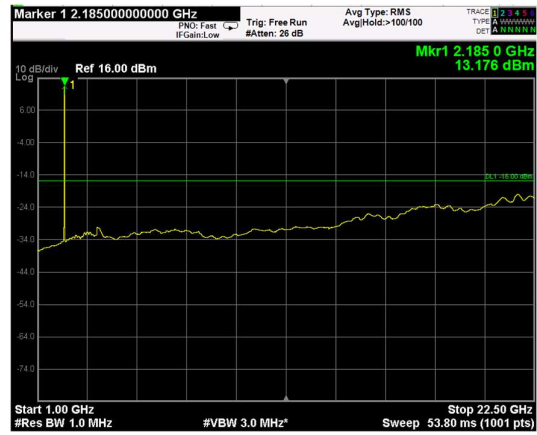

Channel: BOTTOM, Modulation: QPSK, BW=10MHz, Range: Upper