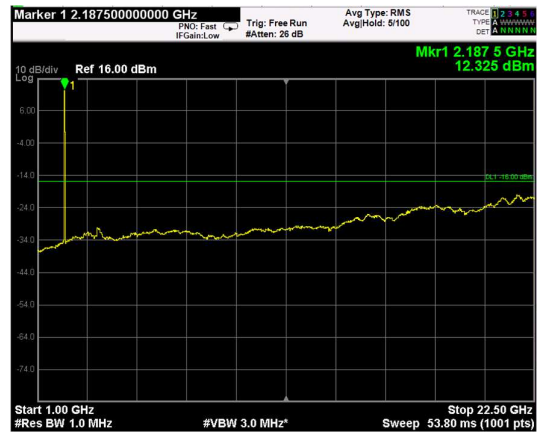

Channel: BOTTOM, Modulation: 16QAM, BW=15MHz, Range: Upper