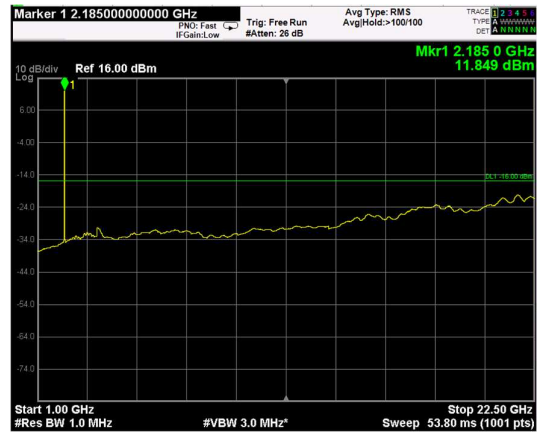

Channel: BOTTOM, Modulation: QPSK, BW=10MHz, Range: Upper