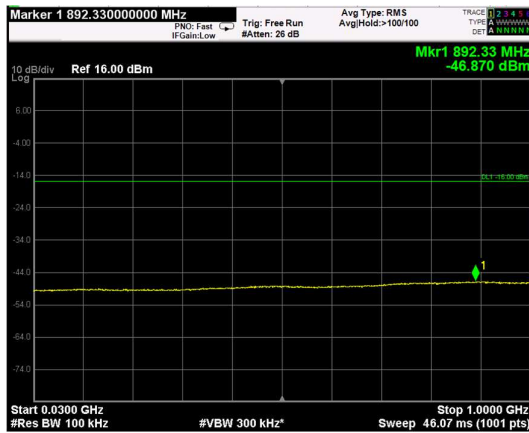

Channel: MIDDLE, Modulation: QPSK, BW=20MHz, Range: Lower