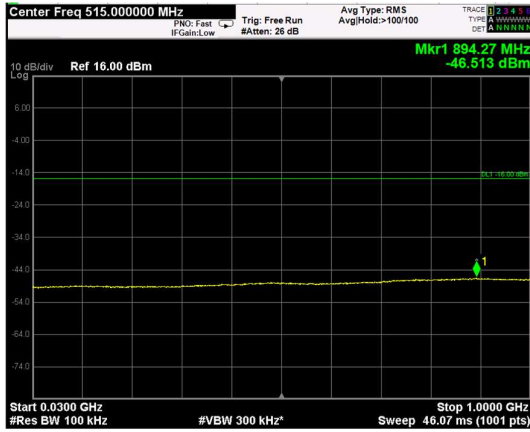

Channel: TOP, Modulation: 256QAM, BW=5MHz, Range: Lower

Channel: TOP, Modulation: 256QAM, BW=5MHz, Range: Upper

Channel: BOTTOM, Modulation: QPSK, BW=10MHz, Range: Lower

Channel: BOTTOM, Modulation: QPSK, BW=10MHz, Range: Upper