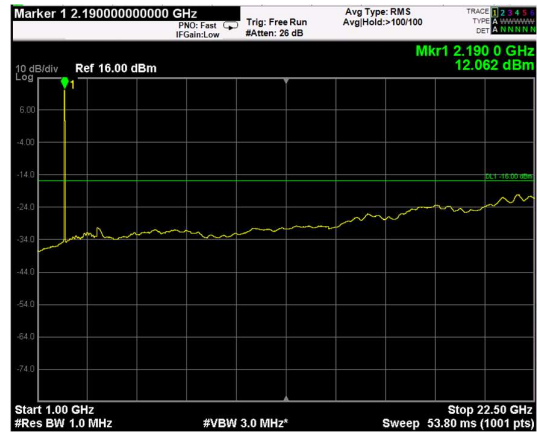

Channel: MIDDLE, Modulation: 16QAM, BW=10MHz, Range: Upper