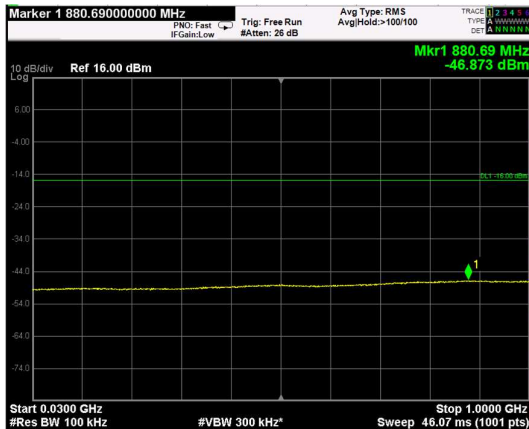

Channel: MIDDLE, Modulation: 256QAM, BW=15MHz, Range: Lower