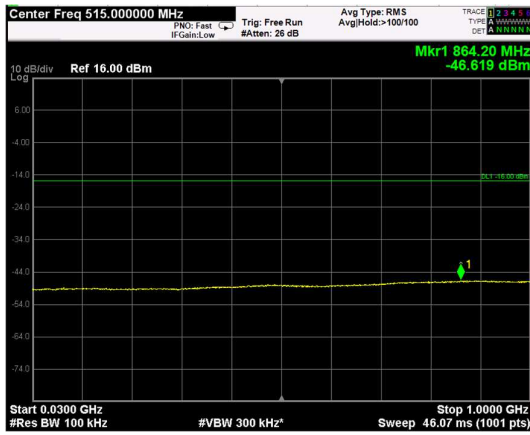

Channel: BOTTOM, Modulation: QPSK, BW=10MHz, Range: Lower