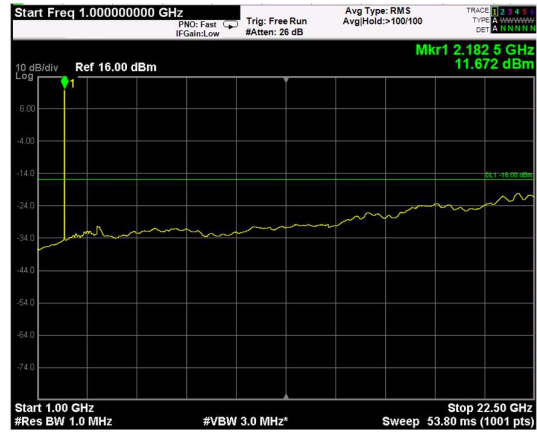

Channel: BOTTOM, Modulation: 256QAM, BW=5MHz, Range: Lower

Channel: BOTTOM, Modulation: 256QAM, BW=5MHz, Range: Upper

Channel: MIDDLE, Modulation: 256QAM, BW=5MHz, Range: Lower

Channel: MIDDLE, Modulation: 256QAM, BW=5MHz, Range: Upper

Channel: TOP, Modulation: 256QAM, BW=5MHz, Range: Lower

Channel: TOP, Modulation: 256QAM, BW=5MHz, Range: Upper

Channel: BOTTOM, Modulation: QPSK, BW=10MHz, Range: Lower

Channel: BOTTOM, Modulation: QPSK, BW=10MHz, Range: Upper