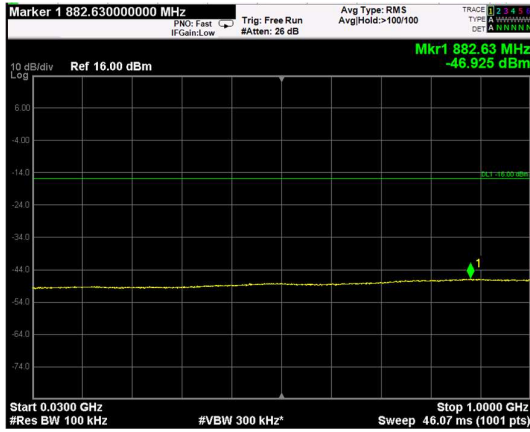

Channel: TOP, Modulation: 256QAM, BW=5MHz, Range: Lower

Channel: TOP, Modulation: 256QAM, BW=5MHz, Range: Upper

Channel: BOTTOM, Modulation: QPSK, BW=10MHz, Range: Lower

Channel: BOTTOM, Modulation: QPSK, BW=10MHz, Range: Upper