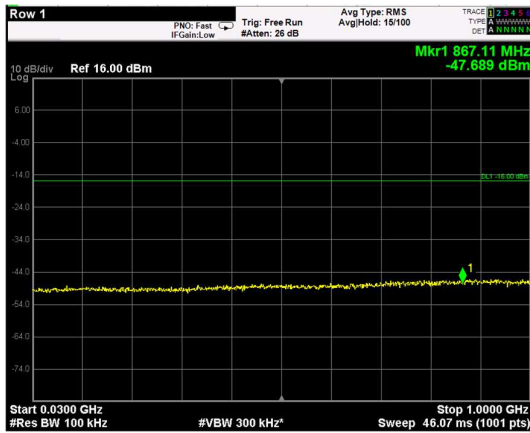

Channel: BOTTOM, Modulation: QPSK, BW=15MHz, Range: Lower