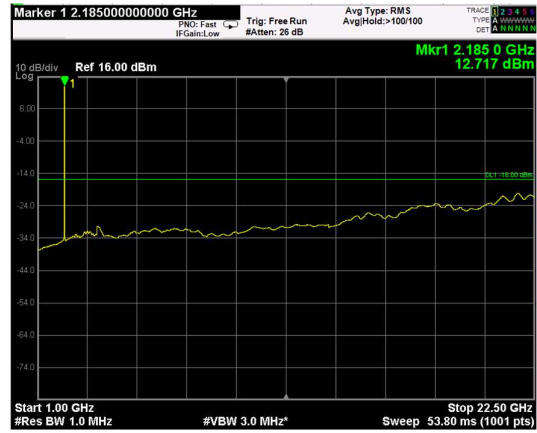

Channel: BOTTOM, Modulation: 16QAM, BW=10MHz, Range: Upper