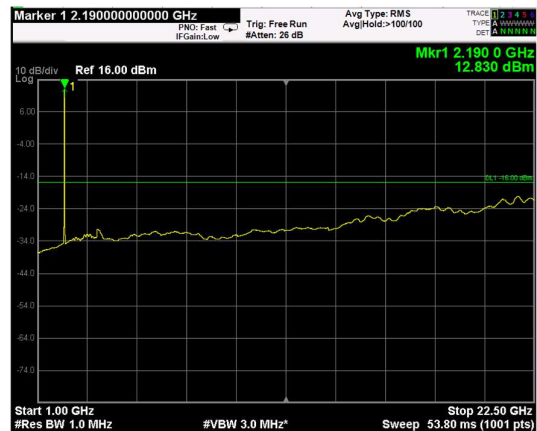

Channel: MIDDLE, Modulation: 256QAM, BW=5MHz, Range: Upper