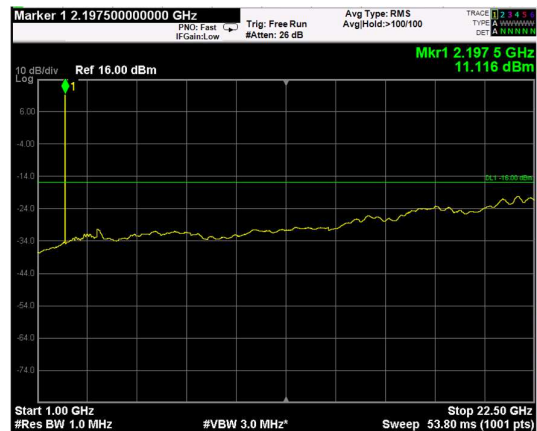

Channel: TOP, Modulation: 256QAM, BW=5MHz, Range: Upper