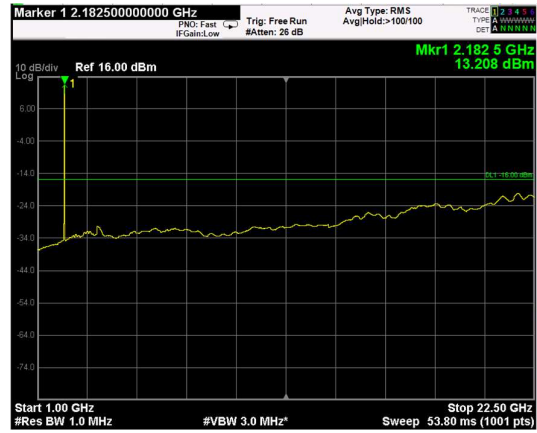

Channel: BOTTOM, Modulation: 256QAM, BW=5MHz, Range: Upper