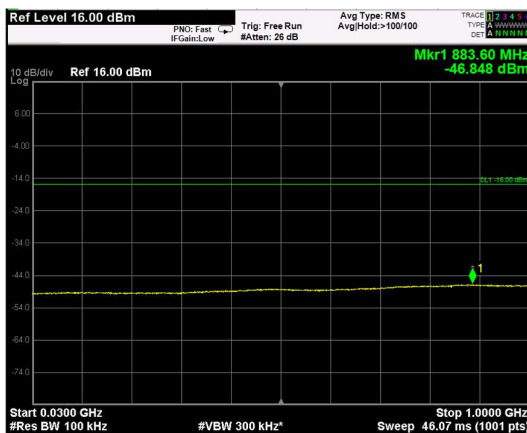

Channel: BOTTOM, Modulation: 256QAM, BW=5MHz, Range: Lower

Channel: BOTTOM, Modulation: 256QAM, BW=5MHz, Range: Upper

Channel: MIDDLE, Modulation: 256QAM, BW=5MHz, Range: Lower

Channel: MIDDLE, Modulation: 256QAM, BW=5MHz, Range: Upper