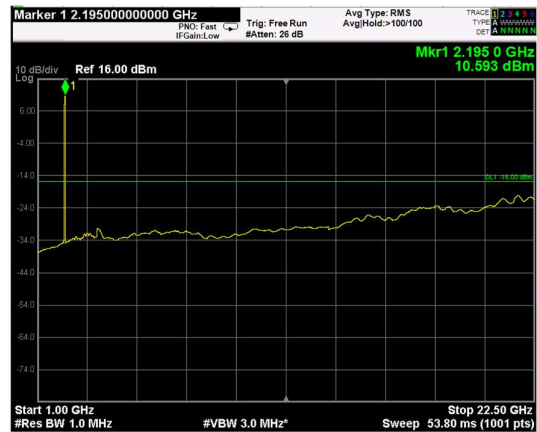

Channel: TOP, Modulation: QPSK, BW=10MHz, Range: Upper