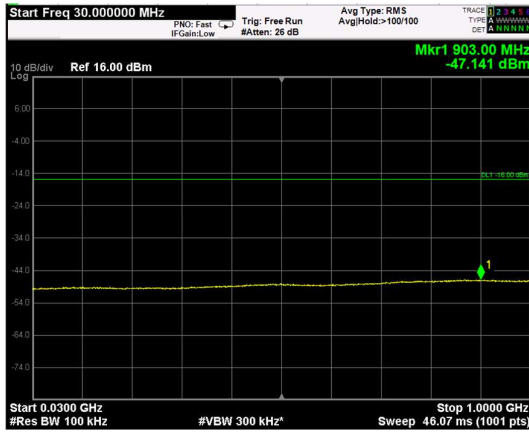

Channel: MIDDLE, Modulation: QPSK, BW=10MHz, Range: Lower

Channel: MIDDLE, Modulation: QPSK, BW=10MHz, Range: Upper

Channel: TOP, Modulation: QPSK, BW=10MHz, Range: Lower

Channel: TOP, Modulation: QPSK, BW=10MHz, Range: Upper