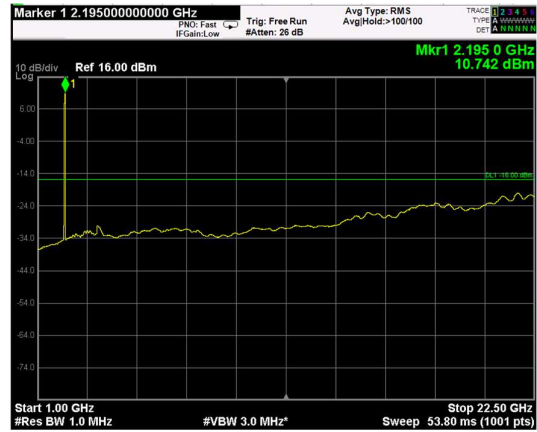

Channel: TOP, Modulation: QPSK, BW=10MHz, Range: Upper