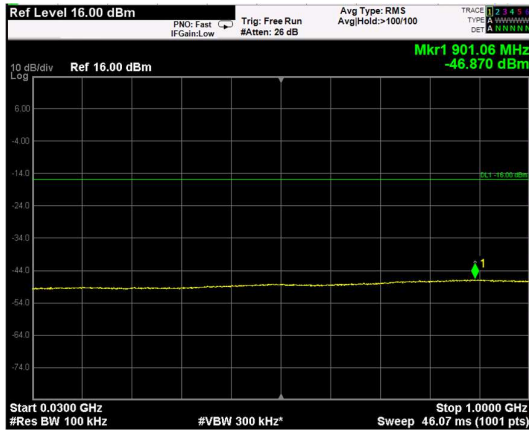

Channel: BOTTOM, Modulation: 64QAM, BW=5MHz, Range: Lower