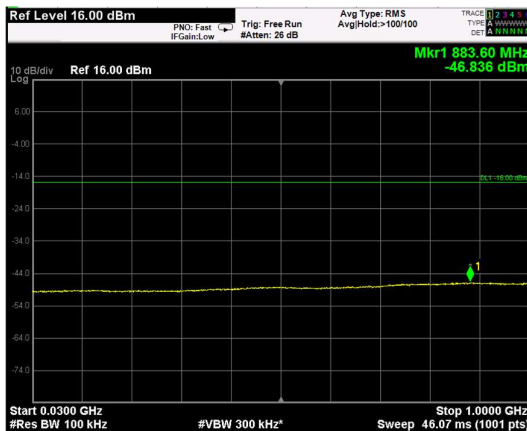

Channel: MIDDLE, Modulation: 256QAM, BW=5MHz, Range: Lower