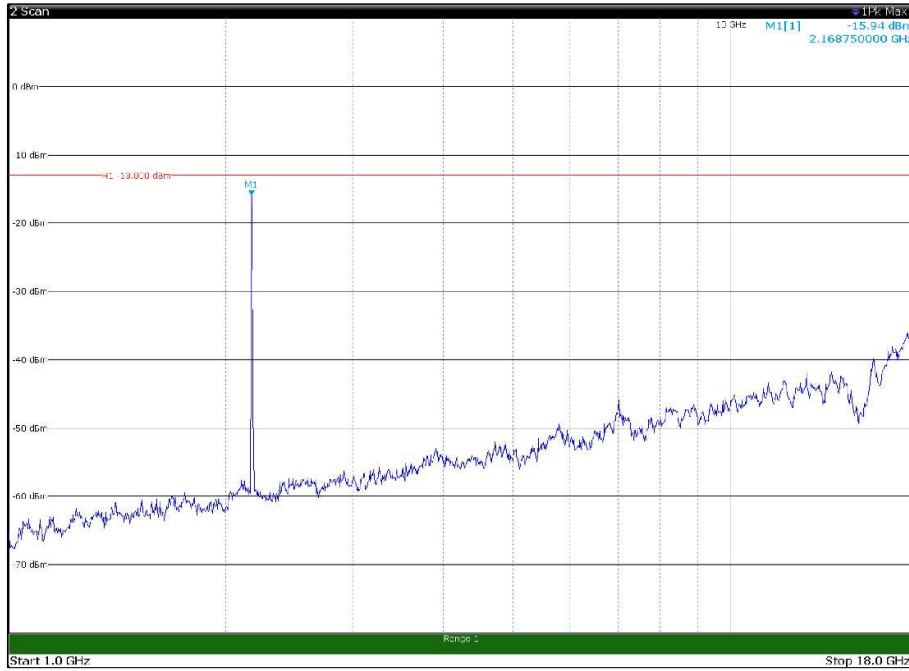

Channel: BOTTOM, Modulation: QPSK,
BW=15MHz, Range: 18GHz - 22.5GHz, Polarization: Vertical

Channel: MIDDLE, Modulation: QPSK,
BW=15MHz, Range: 30MHz - 1GHz, Polarization: Horizontal

Channel: MIDDLE, Modulation: QPSK,
BW=15MHz, Range: 30MHz - 1GHz, Polarization: Vertical

Channel: MIDDLE, Modulation: QPSK,
 BW=15MHz, Range: 1GHz - 18GHz, Polarization: Horizontal

Channel: MIDDLE, Modulation: QPSK,
 BW=15MHz, Range: 1GHz - 18GHz, Polarization: Vertical

Channel: MIDDLE, Modulation: QPSK,
BW=15MHz, Range: 18GHz - 22.5GHz, Polarization: Horizontal

Channel: MIDDLE, Modulation: QPSK,
BW=15MHz, Range: 18GHz - 22.5GHz, Polarization: Vertical

Channel: TOP, Modulation: QPSK,
 BW=15MHz, Range: 1GHz - 18GHz, Polarization: Horizontal

Channel: TOP, Modulation: QPSK,
 BW=15MHz, Range: 1GHz - 18GHz, Polarization: Vertical