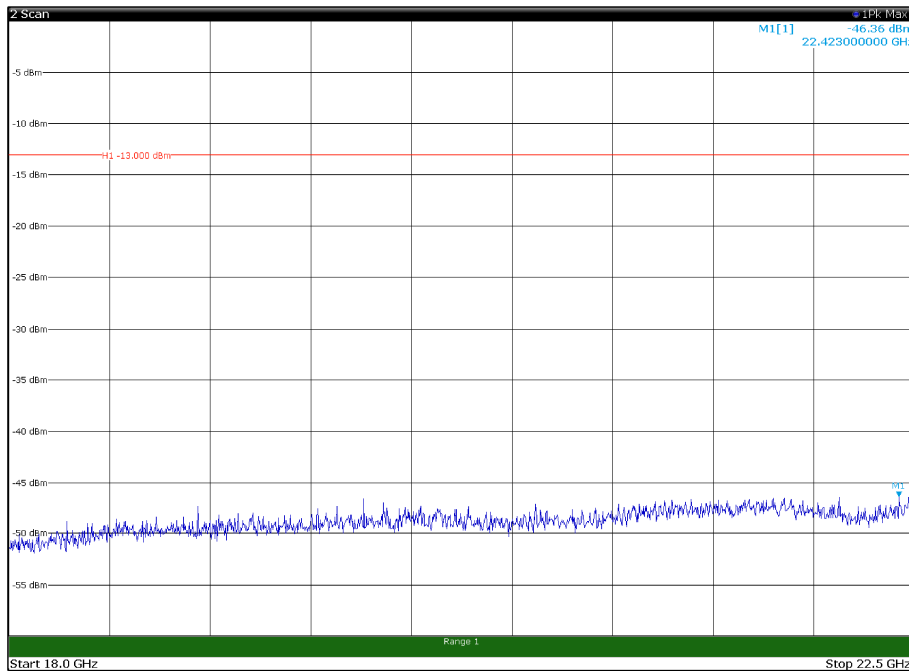

Channel: MIDDLE, Modulation: QPSK,
 BW=20MHz, Range: 1GHz - 18GHz, Polarization: Vertical

Channel: MIDDLE, Modulation: QPSK,
 BW=20MHz, Range: 18GHz - 22.5GHz, Polarization: Horizontal

Channel: MIDDLE, Modulation: QPSK,
 BW=20MHz, Range: 18GHz - 22.5GHz, Polarization: Vertical

Channel: TOP, Modulation: QPSK,
 BW=20MHz, Range: 1GHz - 18GHz, Polarization: Horizontal

Channel: TOP, Modulation: QPSK,
 BW=20MHz, Range: 1GHz - 18GHz, Polarization: Vertical

Channel: TOP, Modulation: QPSK,
BW=20MHz, Range: 18GHz - 22.5GHz, Polarization: Horizontal