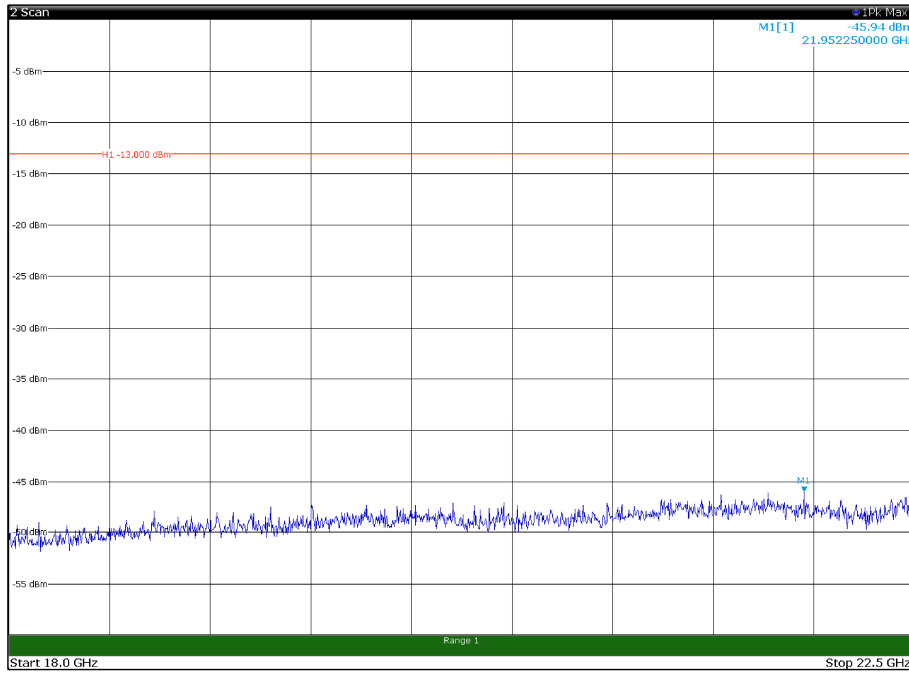

Channel: MIDDLE, Modulation: 64QAM,
 BW=15MHz, Range: 18GHz - 22.5GHz, Polarization: Horizontal

Channel: MIDDLE, Modulation: 64QAM,
 BW=15MHz, Range: 18GHz - 22.5GHz, Polarization: Vertical

Channel: TOP, Modulation: 64QAM,
BW=15MHz, Range: 30MHz - 1GHz, Polarization: Horizontal

Channel: TOP, Modulation: 64QAM,
BW=15MHz, Range: 30MHz - 1GHz, Polarization: Vertical

Channel: TOP, Modulation: 64QAM,
BW=15MHz, Range: 1GHz - 18GHz, Polarization: Horizontal

Channel: TOP, Modulation: 64QAM,
BW=15MHz, Range: 1GHz - 18GHz, Polarization: Vertical