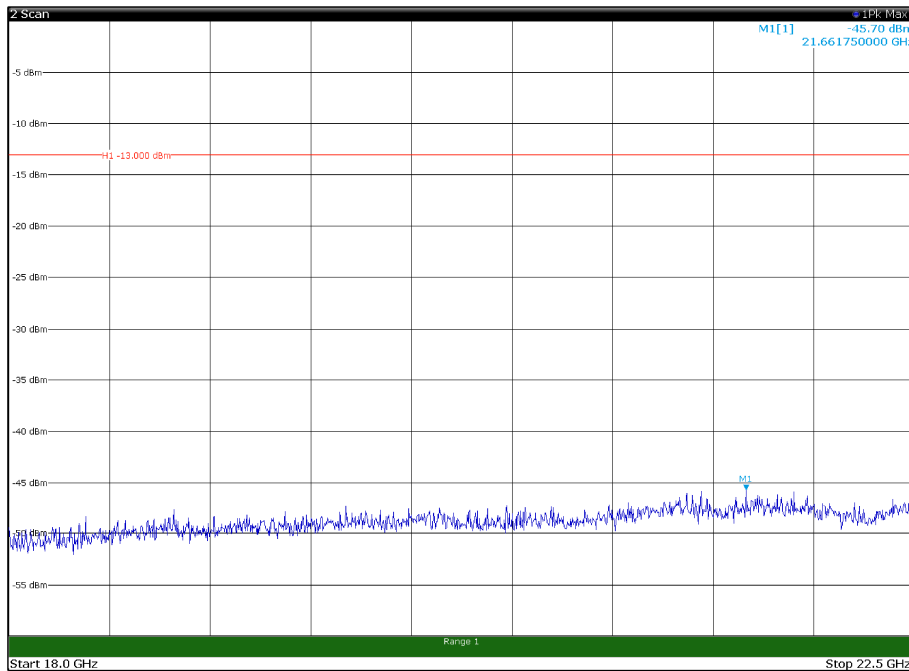

Channel: MIDDLE, Modulation: 16QAM,
BW=20MHz, Range: 30MHz - 1GHz, Polarization: Vertical

Channel: MIDDLE, Modulation: 16QAM,
BW=20MHz, Range: 1GHz - 18GHz, Polarization: Horizontal

Channel: MIDDLE, Modulation: 16QAM,
BW=20MHz, Range: 1GHz - 18GHz, Polarization: Vertical

Channel: MIDDLE, Modulation: 16QAM,
BW=20MHz, Range: 18GHz - 22.5GHz, Polarization: Horizontal

Channel: MIDDLE, Modulation: 16QAM,
BW=20MHz, Range: 18GHz - 22.5GHz, Polarization: Vertical

Channel: TOP, Modulation: 16QAM,
BW=20MHz, Range: 30MHz - 1GHz, Polarization: Horizontal