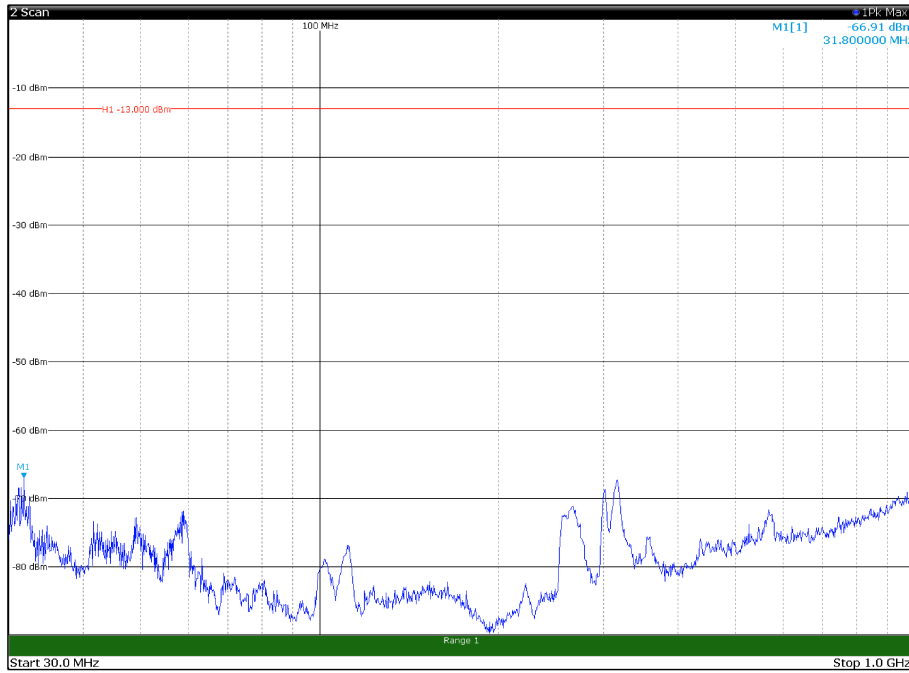

Channel: BOTTOM, Modulation: 16QAM,
 BW=15MHz, Range: 18GHz - 22.5GHz, Polarization: Horizontal

Channel: BOTTOM, Modulation: 16QAM,
 BW=15MHz, Range: 18GHz - 22.5GHz, Polarization: Vertical

Channel: MIDDLE, Modulation: 16QAM,
BW=15MHz, Range: 30MHz - 1GHz, Polarization: Horizontal

Channel: MIDDLE, Modulation: 16QAM,
BW=15MHz, Range: 30MHz - 1GHz, Polarization: Vertical

Channel: MIDDLE, Modulation: 16QAM,
 BW=15MHz, Range: 1GHz - 18GHz, Polarization: Horizontal

Channel: MIDDLE, Modulation: 16QAM,
 BW=15MHz, Range: 1GHz - 18GHz, Polarization: Vertical

Channel: MIDDLE, Modulation: 16QAM,
BW=15MHz, Range: 18GHz - 22.5GHz, Polarization: Horizontal

Channel: MIDDLE, Modulation: 16QAM,
BW=15MHz, Range: 18GHz - 22.5GHz, Polarization: Vertical

Channel: TOP, Modulation: 16QAM,
BW=15MHz, Range: 30MHz - 1GHz, Polarization: Horizontal

Channel: TOP, Modulation: 16QAM,
BW=15MHz, Range: 30MHz - 1GHz, Polarization: Vertical

Channel: TOP, Modulation: 16QAM,
BW=15MHz, Range: 1GHz - 18GHz, Polarization: Horizontal

Channel: TOP, Modulation: 16QAM,
BW=15MHz, Range: 1GHz - 18GHz, Polarization: Vertical