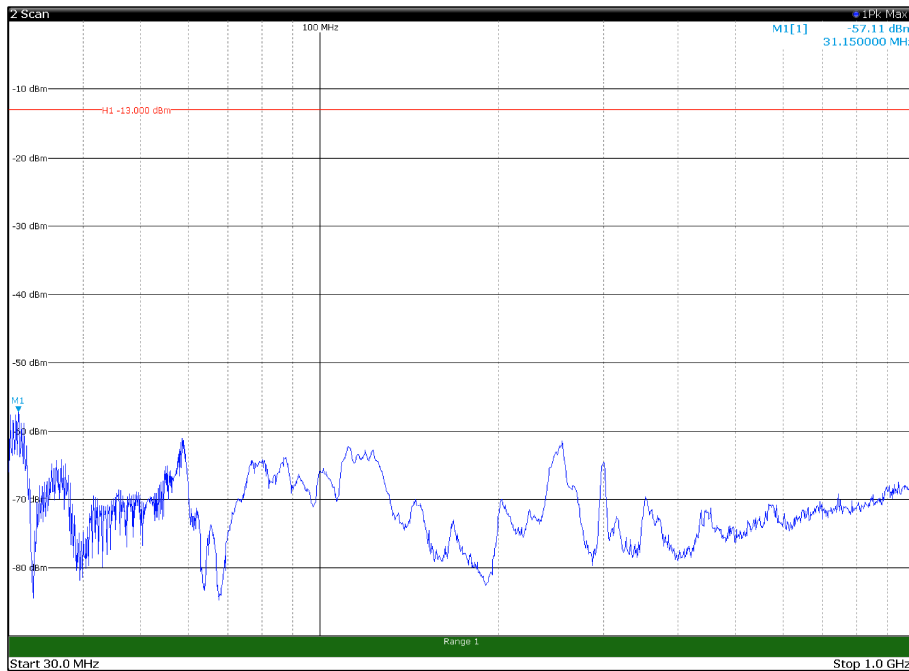

Channel: MIDDLE, Modulation: 64QAM,
 BW=15MHz, Range: 18GHz - 22.5GHz, Polarization: Horizontal

Channel: MIDDLE, Modulation: 64QAM,
 BW=15MHz, Range: 18GHz - 22.5GHz, Polarization: Vertical

Channel: TOP, Modulation: 64QAM,
BW=15MHz, Range: 30MHz - 1GHz, Polarization: Horizontal

Channel: TOP, Modulation: 64QAM,
BW=15MHz, Range: 30MHz - 1GHz, Polarization: Vertical

Channel: TOP, Modulation: 64QAM,
BW=15MHz, Range: 1GHz - 18GHz, Polarization: Horizontal

Channel: TOP, Modulation: 64QAM,
BW=15MHz, Range: 1GHz - 18GHz, Polarization: Vertical

Channel: TOP, Modulation: 64QAM,
 BW=15MHz, Range: 18GHz - 22.5GHz, Polarization: Horizontal

Channel: TOP, Modulation: 64QAM,
 BW=15MHz, Range: 18GHz - 22.5GHz, Polarization: Vertical

Channel: BOTTOM, Modulation: 256QAM,
BW=15MHz, Range: 30MHz - 1GHz, Polarization: Horizontal