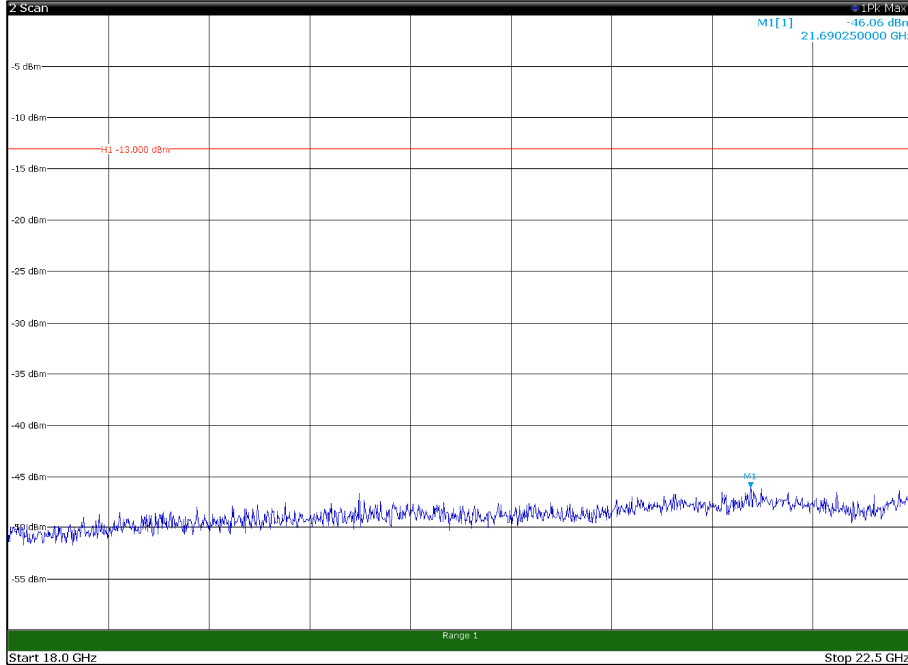

Channel: TOP, Modulation: 16QAM,
BW=20MHz, Range: 30MHz - 1GHz, Polarization: Vertical

Channel: TOP, Modulation: 16QAM,
 BW=20MHz, Range: 1GHz - 18GHz, Polarization: Horizontal

Channel: TOP, Modulation: 16QAM,
 BW=20MHz, Range: 1GHz - 18GHz, Polarization: Vertical

Channel: TOP, Modulation: 16QAM,
 BW=20MHz, Range: 18GHz - 22.5GHz, Polarization: Horizontal

Channel: TOP, Modulation: 16QAM,
 BW=20MHz, Range: 18GHz - 22.5GHz, Polarization: Vertical

Channel: BOTTOM, Modulation: 64QAM,
BW=20MHz, Range: 30MHz - 1GHz, Polarization: Horizontal