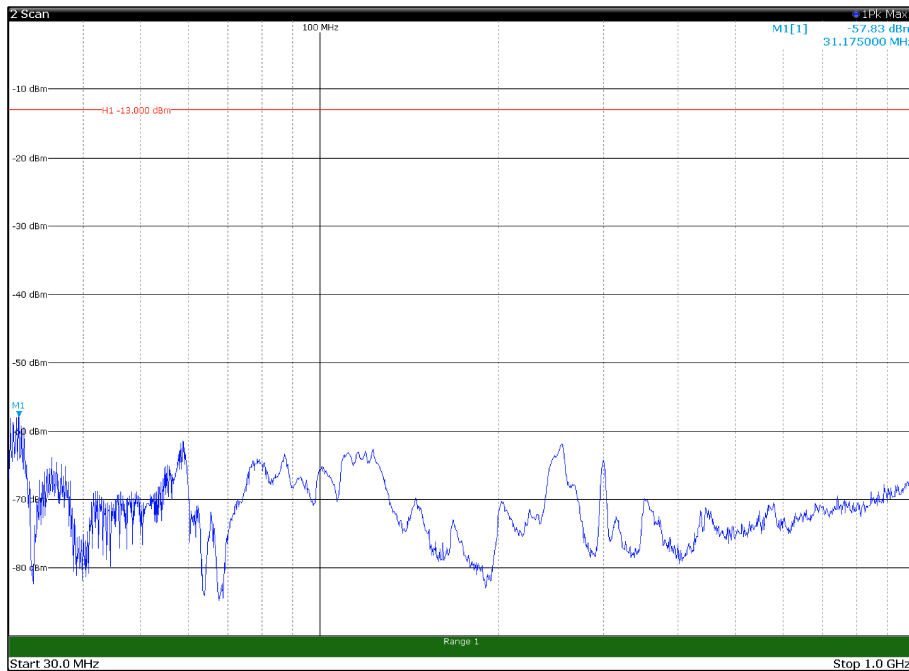

Channel: TOP, Modulation: 16QAM,
 BW=20MHz, Range: 18GHz - 22.5GHz, Polarization: Horizontal

Channel: TOP, Modulation: 16QAM,
 BW=20MHz, Range: 18GHz - 22.5GHz, Polarization: Vertical

Channel: BOTTOM, Modulation: 64QAM,
BW=20MHz, Range: 30MHz - 1GHz, Polarization: Horizontal

Channel: BOTTOM, Modulation: 64QAM,
BW=20MHz, Range: 30MHz - 1GHz, Polarization: Vertical

Channel: BOTTOM, Modulation: 64QAM,
 BW=20MHz, Range: 1GHz - 18GHz, Polarization: Horizontal

Channel: BOTTOM, Modulation: 64QAM,
 BW=20MHz, Range: 1GHz - 18GHz, Polarization: Vertical

Channel: BOTTOM, Modulation: 64QAM,
BW=20MHz, Range: 18GHz - 22.5GHz, Polarization: Horizontal

Channel: BOTTOM, Modulation: 64QAM,
BW=20MHz, Range: 18GHz - 22.5GHz, Polarization: Vertical

Channel: MIDDLE, Modulation: 64QAM,
BW=20MHz, Range: 30MHz - 1GHz, Polarization: Horizontal