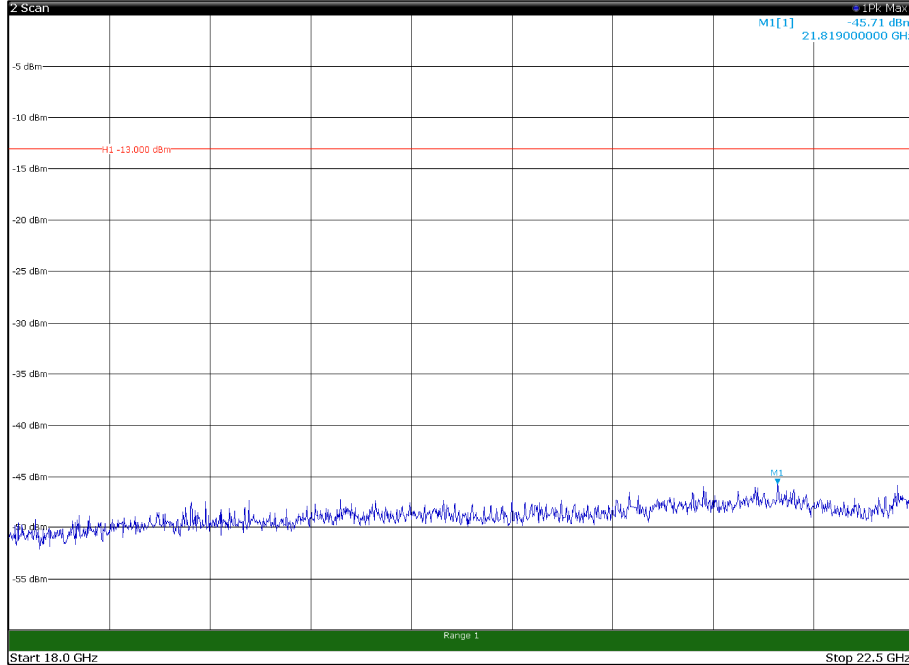

Channel: BOTTOM, Modulation: 16QAM,
 BW=15MHz, Range: 30MHz - 1GHz, Polarization: Vertical

Channel: BOTTOM, Modulation: 16QAM,
 BW=15MHz, Range: 1GHz - 18GHz, Polarization: Horizontal

Channel: BOTTOM, Modulation: 16QAM,
 BW=15MHz, Range: 1GHz - 18GHz, Polarization: Vertical

Channel: BOTTOM, Modulation: 16QAM,
 BW=15MHz, Range: 18GHz - 22.5GHz, Polarization: Horizontal

Channel: BOTTOM, Modulation: 16QAM,
 BW=15MHz, Range: 18GHz - 22.5GHz, Polarization: Vertical

Channel: MIDDLE, Modulation: 16QAM,
BW=15MHz, Range: 30MHz - 1GHz, Polarization: Horizontal