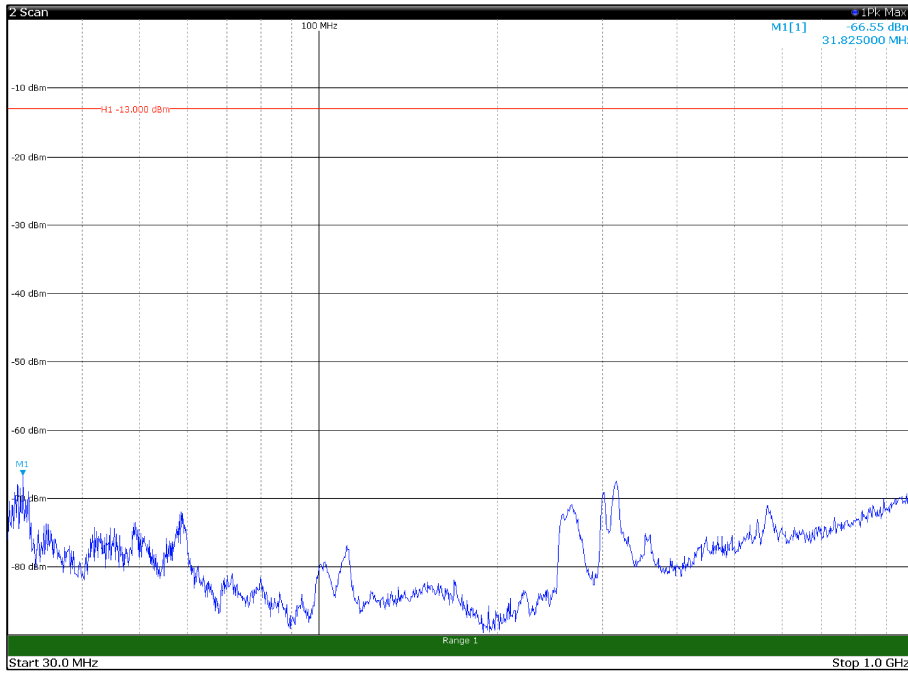

Channel: BOTTOM, Modulation: QPSK,
BW=15MHz, Range: 18GHz - 22.5GHz, Polarization: Vertical

Channel: MIDDLE, Modulation: QPSK,
BW=15MHz, Range: 30MHz - 1GHz, Polarization: Horizontal

Channel: MIDDLE, Modulation: QPSK,
BW=15MHz, Range: 30MHz - 1GHz, Polarization: Vertical

Channel: MIDDLE, Modulation: QPSK,
 BW=15MHz, Range: 1GHz - 18GHz, Polarization: Horizontal

Channel: MIDDLE, Modulation: QPSK,
 BW=15MHz, Range: 1GHz - 18GHz, Polarization: Vertical

Channel: MIDDLE, Modulation: QPSK,
BW=15MHz, Range: 18GHz - 22.5GHz, Polarization: Horizontal

Channel: MIDDLE, Modulation: QPSK,
BW=15MHz, Range: 18GHz - 22.5GHz, Polarization: Vertical

Channel: TOP, Modulation: QPSK,
 BW=15MHz, Range: 1GHz - 18GHz, Polarization: Horizontal

Channel: TOP, Modulation: QPSK,
 BW=15MHz, Range: 1GHz - 18GHz, Polarization: Vertical

Channel: TOP, Modulation: QPSK,
 BW=15MHz, Range: 18GHz - 22.5GHz, Polarization: Horizontal

Channel: TOP, Modulation: QPSK,
 BW=15MHz, Range: 18GHz - 22.5GHz, Polarization: Vertical

Channel: BOTTOM, Modulation: 16QAM,
 BW=15MHz, Range: 30MHz - 1GHz, Polarization: Horizontal