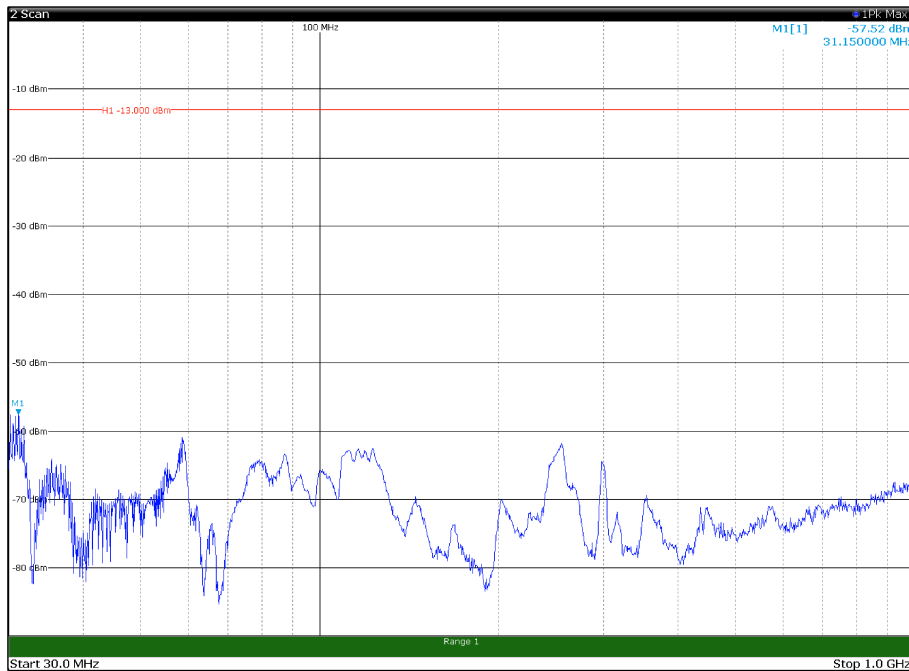

Channel: TOP, Modulation: 64QAM,
 BW=15MHz, Range: 18GHz - 22.5GHz, Polarization: Horizontal

Channel: TOP, Modulation: 64QAM,
 BW=15MHz, Range: 18GHz - 22.5GHz, Polarization: Vertical

Channel: BOTTOM, Modulation: 256QAM,
BW=15MHz, Range: 30MHz - 1GHz, Polarization: Horizontal

Channel: BOTTOM, Modulation: 256QAM,
BW=15MHz, Range: 30MHz - 1GHz, Polarization: Vertical

Channel: BOTTOM, Modulation: 256QAM,
BW=15MHz, Range: 1GHz - 18GHz, Polarization: Horizontal

Channel: BOTTOM, Modulation: 256QAM,
BW=15MHz, Range: 1GHz - 18GHz, Polarization: Vertical

Channel: BOTTOM, Modulation: 256QAM,
BW=15MHz, Range: 18GHz - 22.5GHz, Polarization: Horizontal

Channel: BOTTOM, Modulation: 256QAM,
BW=15MHz, Range: 18GHz - 22.5GHz, Polarization: Vertical

Channel: MIDDLE, Modulation: 256QAM,
BW=15MHz, Range: 30MHz - 1GHz, Polarization: Horizontal