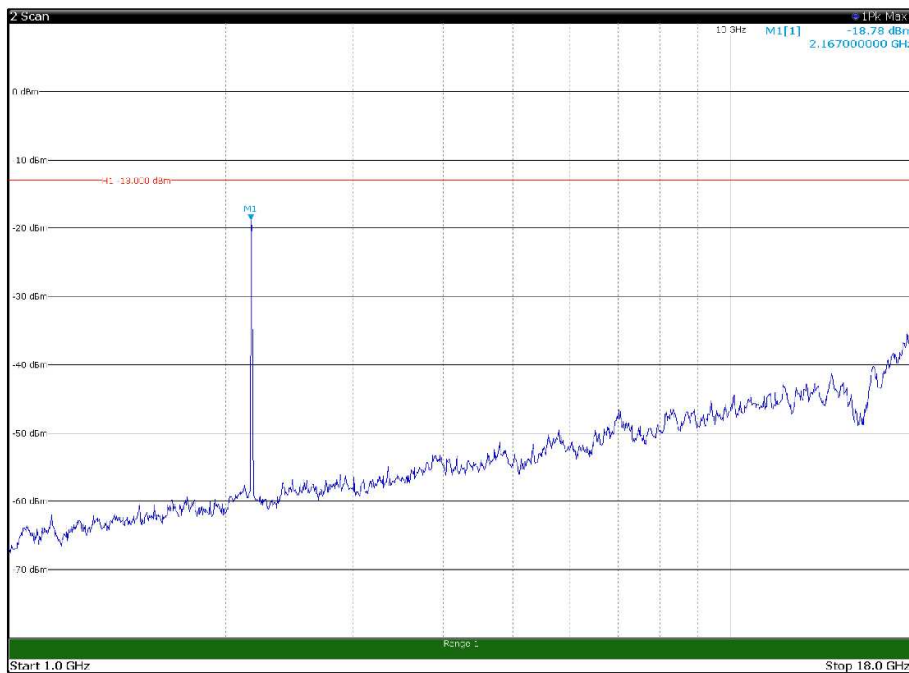

Channel: MIDDLE, Modulation: 256QAM,
BW=15MHz, Range: 30MHz - 1GHz, Polarization: Vertical

Channel: MIDDLE, Modulation: 256QAM,
 BW=15MHz, Range: 1GHz - 18GHz, Polarization: Horizontal

Channel: MIDDLE, Modulation: 256QAM,
 BW=15MHz, Range: 1GHz - 18GHz, Polarization: Vertical

Channel: MIDDLE, Modulation: 256QAM,
 BW=15MHz, Range: 18GHz - 22.5GHz, Polarization: Horizontal

Channel: MIDDLE, Modulation: 256QAM,
 BW=15MHz, Range: 18GHz - 22.5GHz, Polarization: Vertical

Channel: TOP, Modulation: 256QAM,
BW=15MHz, Range: 30MHz - 1GHz, Polarization: Horizontal

Channel: TOP, Modulation: 256QAM,
BW=15MHz, Range: 30MHz - 1GHz, Polarization: Vertical

Channel: TOP, Modulation: 256QAM,
BW=15MHz, Range: 1GHz - 18GHz, Polarization: Horizontal

Channel: TOP, Modulation: 256QAM,
BW=15MHz, Range: 1GHz - 18GHz, Polarization: Vertical