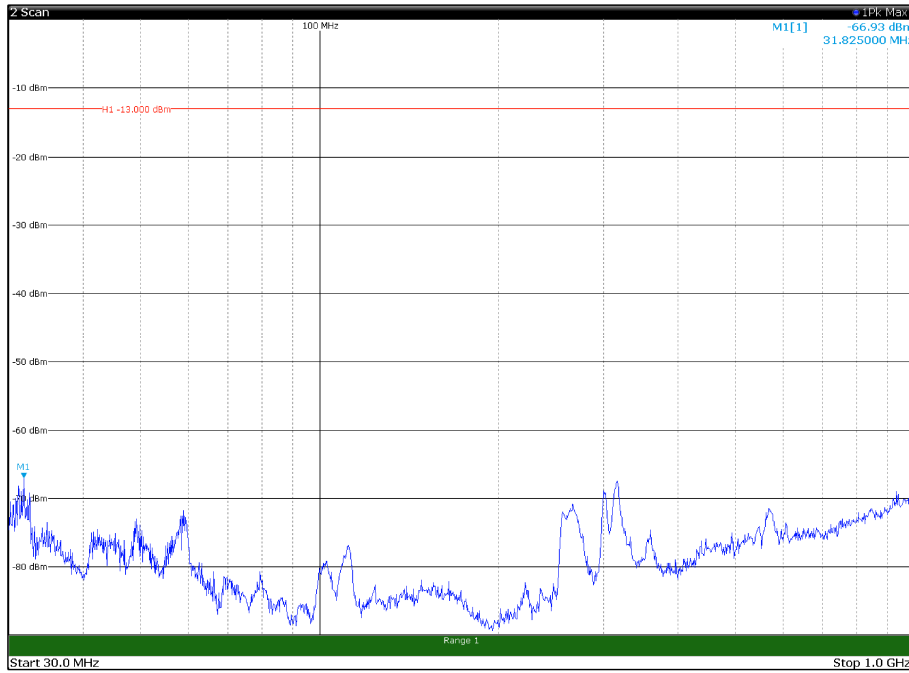

Channel: BOTTOM, Modulation: 256QAM,
BW=10MHz, Range: 18GHz - 22.5GHz, Polarization: Vertical

Channel: MIDDLE, Modulation: 256QAM,
BW=10MHz, Range: 30MHz - 1GHz, Polarization: Horizontal

Channel: MIDDLE, Modulation: 256QAM,
BW=10MHz, Range: 30MHz - 1GHz, Polarization: Vertical

Channel: MIDDLE, Modulation: 256QAM,
 BW=10MHz, Range: 1GHz - 18GHz, Polarization: Horizontal

Channel: MIDDLE, Modulation: 256QAM,
 BW=10MHz, Range: 1GHz - 18GHz, Polarization: Vertical

Channel: MIDDLE, Modulation: 256QAM,
BW=10MHz, Range: 18GHz - 22.5GHz, Polarization: Horizontal

Channel: MIDDLE, Modulation: 256QAM,
BW=10MHz, Range: 18GHz - 22.5GHz, Polarization: Vertical

Channel: TOP, Modulation: 256QAM,
BW=10MHz, Range: 30MHz - 1GHz, Polarization: Horizontal

Channel: TOP, Modulation: 256QAM,
BW=10MHz, Range: 30MHz - 1GHz, Polarization: Vertical

Channel: TOP, Modulation: 256QAM,
BW=10MHz, Range: 1GHz - 18GHz, Polarization: Horizontal

Channel: TOP, Modulation: 256QAM,
BW=10MHz, Range: 1GHz - 18GHz, Polarization: Vertical

Channel: TOP, Modulation: 256QAM,
 BW=10MHz, Range: 18GHz - 22.5GHz, Polarization: Horizontal