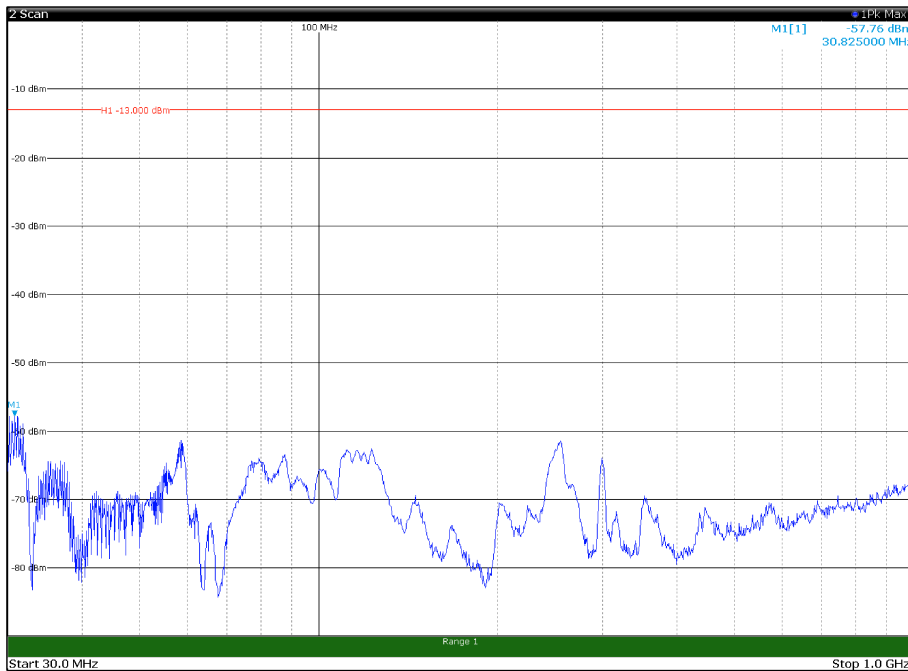

Channel: TOP, Modulation: 256QAM,
 BW=10MHz, Range: 18GHz - 22.5GHz, Polarization: Vertical

Channel: BOTTOM, Modulation: QPSK,
 BW=15MHz, Range: 30MHz - 1GHz, Polarization: Horizontal

Channel: BOTTOM, Modulation: QPSK,
 BW=15MHz, Range: 30MHz - 1GHz, Polarization: Vertical

Channel: BOTTOM, Modulation: QPSK,
 BW=15MHz, Range: 1GHz - 18GHz, Polarization: Horizontal

Channel: BOTTOM, Modulation: QPSK,
 BW=15MHz, Range: 1GHz - 18GHz, Polarization: Vertical

Channel: BOTTOM, Modulation: QPSK,
BW=15MHz, Range: 18GHz - 22.5GHz, Polarization: Horizontal

Channel: BOTTOM, Modulation: QPSK,
BW=15MHz, Range: 18GHz - 22.5GHz, Polarization: Vertical

Channel: MIDDLE, Modulation: QPSK,
BW=15MHz, Range: 30MHz - 1GHz, Polarization: Horizontal

Channel: MIDDLE, Modulation: QPSK,
BW=15MHz, Range: 30MHz - 1GHz, Polarization: Vertical