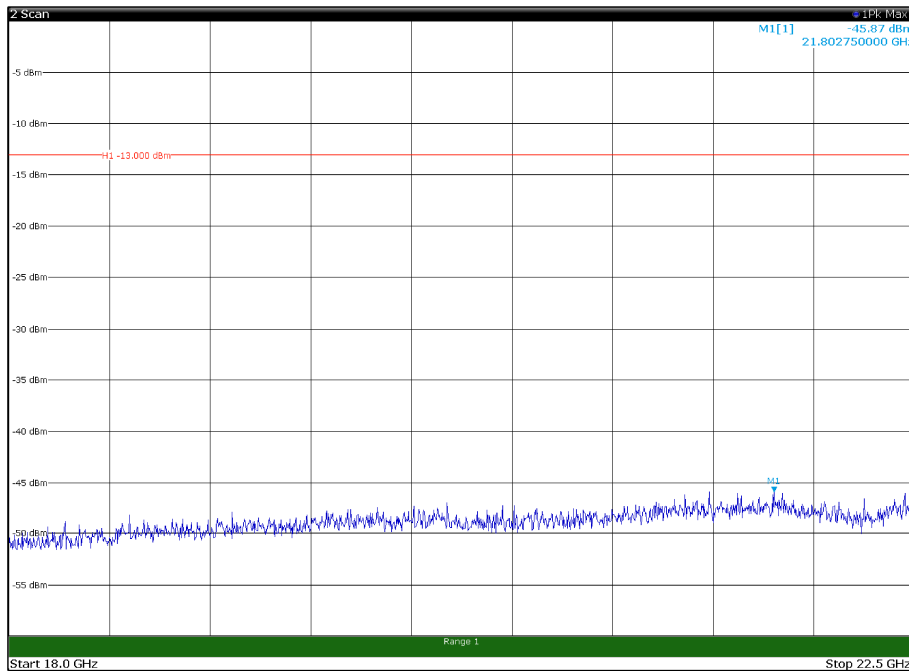

Channel: TOP, Modulation: 64QAM,
BW=10MHz, Range: 1GHz - 18GHz, Polarization: Horizontal

Channel: TOP, Modulation: 64QAM,
BW=10MHz, Range: 1GHz - 18GHz, Polarization: Vertical

Channel: TOP, Modulation: 64QAM,
 BW=10MHz, Range: 18GHz - 22.5GHz, Polarization: Horizontal

Channel: TOP, Modulation: 64QAM,
 BW=10MHz, Range: 18GHz - 22.5GHz, Polarization: Vertical

Channel: BOTTOM, Modulation: 256QAM,
 BW=10MHz, Range: 30MHz - 1GHz, Polarization: Horizontal

Channel: BOTTOM, Modulation: 256QAM,
 BW=10MHz, Range: 30MHz - 1GHz, Polarization: Vertical

Channel: BOTTOM, Modulation: 256QAM,
 BW=10MHz, Range: 1GHz - 18GHz, Polarization: Horizontal

Channel: BOTTOM, Modulation: 256QAM,
 BW=10MHz, Range: 1GHz - 18GHz, Polarization: Vertical

Channel: BOTTOM, Modulation: 256QAM,
BW=10MHz, Range: 18GHz - 22.5GHz, Polarization: Horizontal