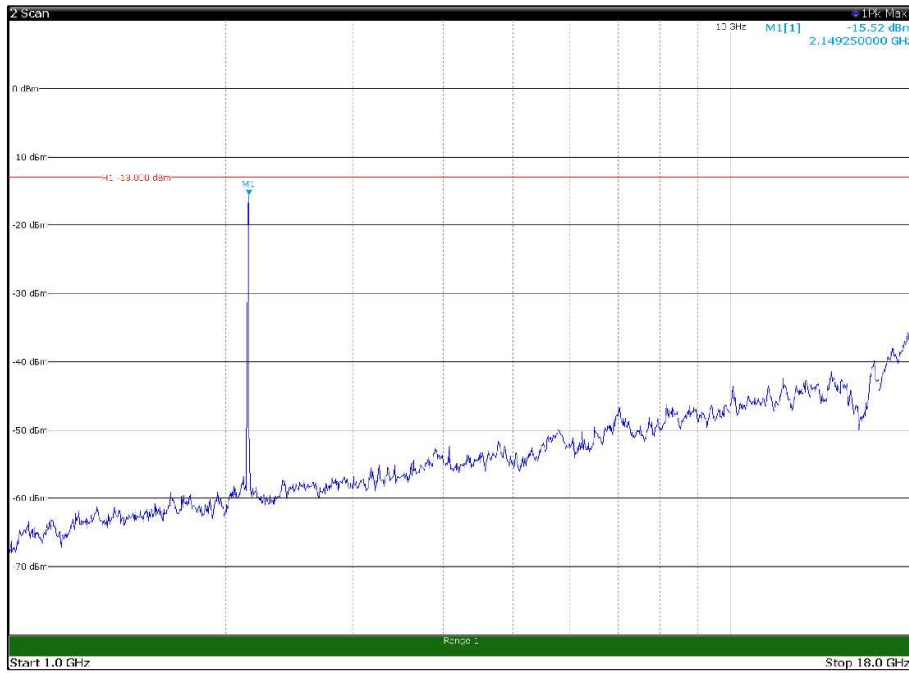

Channel: BOTTOM, Modulation: 16QAM,
 BW=15MHz, Range: 30MHz - 1GHz, Polarization: Vertical

Channel: BOTTOM, Modulation: 16QAM,
 BW=15MHz, Range: 1GHz - 18GHz, Polarization: Horizontal

Channel: BOTTOM, Modulation: 16QAM,
 BW=15MHz, Range: 1GHz - 18GHz, Polarization: Vertical

Channel: BOTTOM, Modulation: 16QAM,
 BW=15MHz, Range: 18GHz - 22.5GHz, Polarization: Horizontal

Channel: BOTTOM, Modulation: 16QAM,
 BW=15MHz, Range: 18GHz - 22.5GHz, Polarization: Vertical

Channel: MIDDLE, Modulation: 16QAM,
BW=15MHz, Range: 30MHz - 1GHz, Polarization: Horizontal

Channel: MIDDLE, Modulation: 16QAM,
BW=15MHz, Range: 30MHz - 1GHz, Polarization: Vertical

Channel: MIDDLE, Modulation: 16QAM,
 BW=15MHz, Range: 1GHz - 18GHz, Polarization: Horizontal

Channel: MIDDLE, Modulation: 16QAM,
 BW=15MHz, Range: 1GHz - 18GHz, Polarization: Vertical