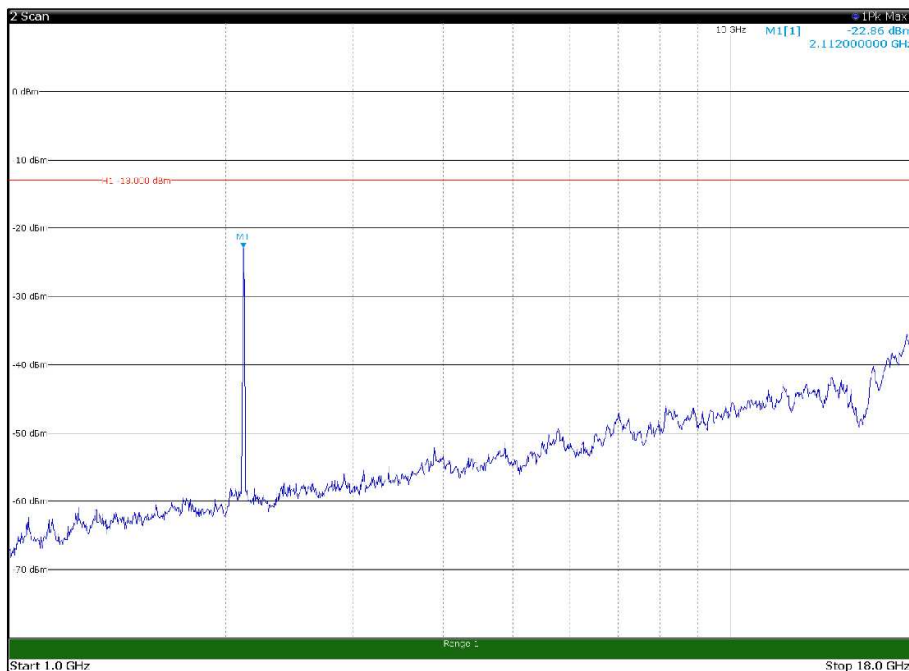

Channel: MIDDLE, Modulation: QPSK,
BW=15MHz, Range: 18GHz - 22.5GHz, Polarization: Vertical

Channel: TOP, Modulation: QPSK,
 BW=15MHz, Range: 1GHz - 18GHz, Polarization: Horizontal

Channel: TOP, Modulation: QPSK,
 BW=15MHz, Range: 1GHz - 18GHz, Polarization: Vertical

Channel: TOP, Modulation: QPSK,
 BW=15MHz, Range: 18GHz - 22.5GHz, Polarization: Horizontal

Channel: TOP, Modulation: QPSK,
 BW=15MHz, Range: 18GHz - 22.5GHz, Polarization: Vertical

Channel: BOTTOM, Modulation: 16QAM,
 BW=15MHz, Range: 30MHz - 1GHz, Polarization: Horizontal

Channel: BOTTOM, Modulation: 16QAM,
 BW=15MHz, Range: 30MHz - 1GHz, Polarization: Vertical

Channel: BOTTOM, Modulation: 16QAM,
 BW=15MHz, Range: 1GHz - 18GHz, Polarization: Horizontal

Channel: BOTTOM, Modulation: 16QAM,
 BW=15MHz, Range: 1GHz - 18GHz, Polarization: Vertical

Channel: BOTTOM, Modulation: 16QAM,
 BW=15MHz, Range: 18GHz - 22.5GHz, Polarization: Horizontal

Channel: BOTTOM, Modulation: 16QAM,
 BW=15MHz, Range: 18GHz - 22.5GHz, Polarization: Vertical

Channel: MIDDLE, Modulation: 16QAM,
BW=15MHz, Range: 30MHz - 1GHz, Polarization: Horizontal