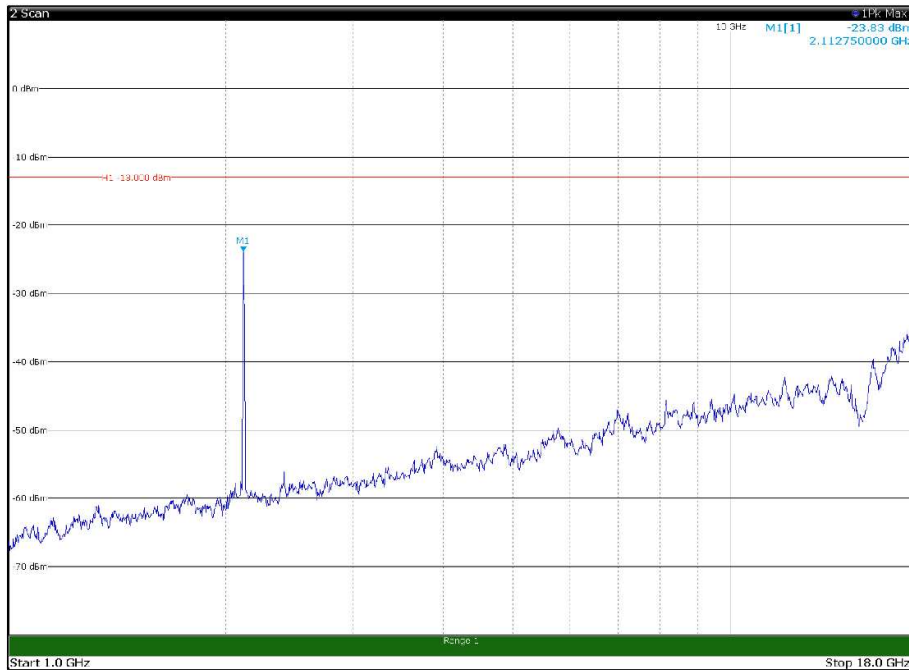

Channel: MIDDLE, Modulation: QPSK,
BW=15MHz, Range: 18GHz - 22.5GHz, Polarization: Vertical

Channel: TOP, Modulation: QPSK,
 BW=15MHz, Range: 1GHz - 18GHz, Polarization: Horizontal

Channel: TOP, Modulation: QPSK,
 BW=15MHz, Range: 1GHz - 18GHz, Polarization: Vertical

Channel: TOP, Modulation: QPSK,
 BW=15MHz, Range: 18GHz - 22.5GHz, Polarization: Horizontal

Channel: TOP, Modulation: QPSK,
 BW=15MHz, Range: 18GHz - 22.5GHz, Polarization: Vertical

Channel: BOTTOM, Modulation: 16QAM,
 BW=15MHz, Range: 30MHz - 1GHz, Polarization: Horizontal

Channel: BOTTOM, Modulation: 16QAM,
 BW=15MHz, Range: 30MHz - 1GHz, Polarization: Vertical

Channel: BOTTOM, Modulation: 16QAM,
 BW=15MHz, Range: 1GHz - 18GHz, Polarization: Horizontal

Channel: BOTTOM, Modulation: 16QAM,
 BW=15MHz, Range: 1GHz - 18GHz, Polarization: Vertical

Channel: BOTTOM, Modulation: 16QAM,
 BW=15MHz, Range: 18GHz - 22.5GHz, Polarization: Horizontal

Channel: BOTTOM, Modulation: 16QAM,
 BW=15MHz, Range: 18GHz - 22.5GHz, Polarization: Vertical

Channel: MIDDLE, Modulation: 16QAM,
BW=15MHz, Range: 30MHz - 1GHz, Polarization: Horizontal