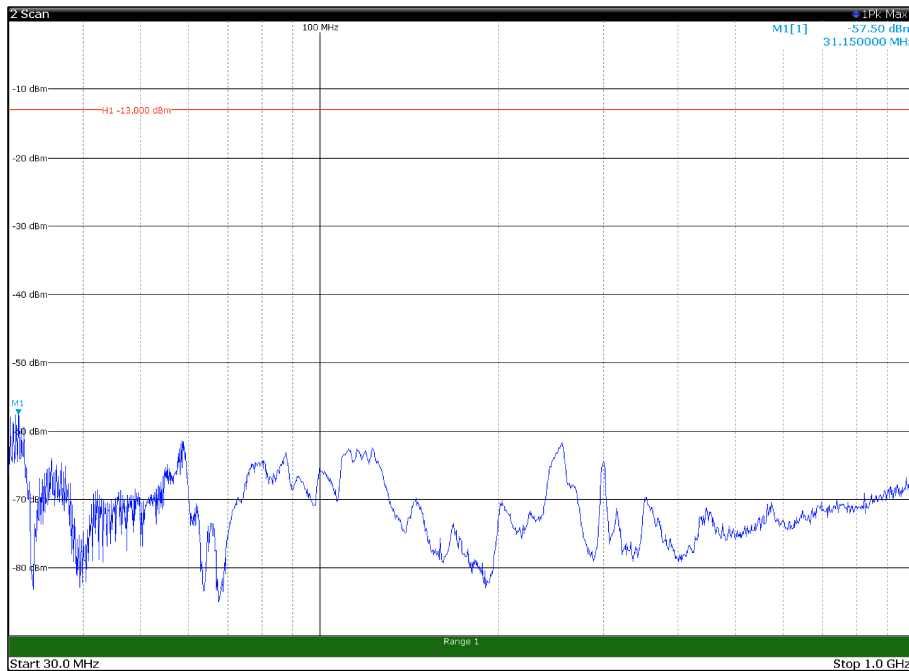

Channel: TOP, Modulation: 64QAM,
 BW=10MHz, Range: 18GHz - 22.5GHz, Polarization: Vertical

Channel: BOTTOM, Modulation: 256QAM,
 BW=10MHz, Range: 30MHz - 1GHz, Polarization: Horizontal

Channel: BOTTOM, Modulation: 256QAM,
 BW=10MHz, Range: 30MHz - 1GHz, Polarization: Vertical

Channel: BOTTOM, Modulation: 256QAM,
 BW=10MHz, Range: 1GHz - 18GHz, Polarization: Horizontal

Channel: BOTTOM, Modulation: 256QAM,
 BW=10MHz, Range: 1GHz - 18GHz, Polarization: Vertical

Channel: BOTTOM, Modulation: 256QAM,
BW=10MHz, Range: 18GHz - 22.5GHz, Polarization: Horizontal

Channel: BOTTOM, Modulation: 256QAM,
BW=10MHz, Range: 18GHz - 22.5GHz, Polarization: Vertical

Channel: MIDDLE, Modulation: 256QAM,
BW=10MHz, Range: 30MHz - 1GHz, Polarization: Horizontal

Channel: MIDDLE, Modulation: 256QAM,
BW=10MHz, Range: 30MHz - 1GHz, Polarization: Vertical

Channel: MIDDLE, Modulation: 256QAM,
 BW=10MHz, Range: 1GHz - 18GHz, Polarization: Horizontal

Channel: MIDDLE, Modulation: 256QAM,
 BW=10MHz, Range: 1GHz - 18GHz, Polarization: Vertical

Channel: MIDDLE, Modulation: 256QAM,
BW=10MHz, Range: 18GHz - 22.5GHz, Polarization: Horizontal