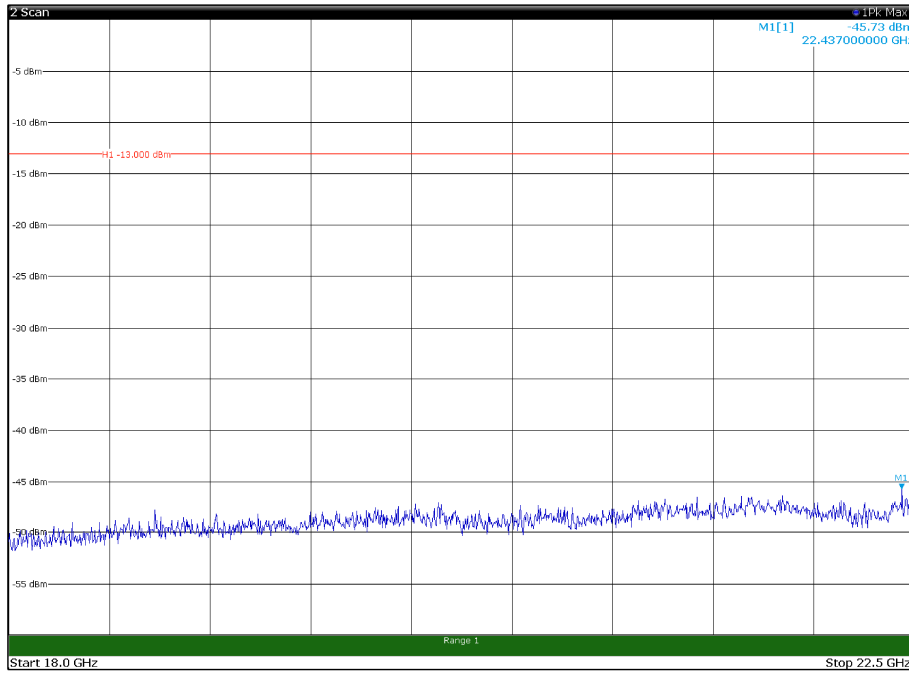

Channel: MIDDLE, Modulation: 64QAM,
BW=15MHz, Range: 1GHz - 18GHz, Polarization: Vertical

Channel: MIDDLE, Modulation: 64QAM,
BW=15MHz, Range: 18GHz - 22.5GHz, Polarization: Horizontal