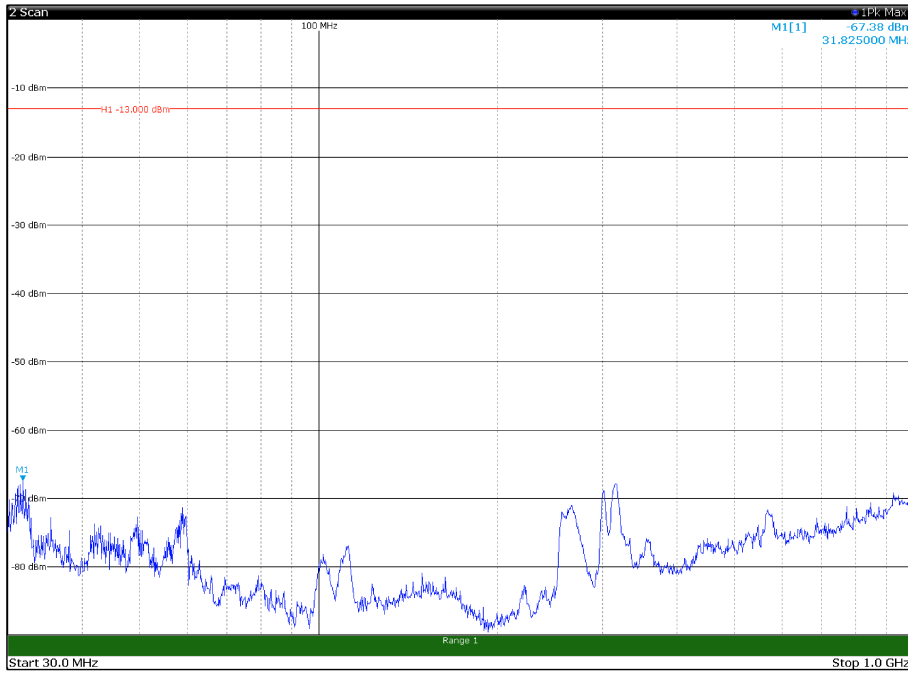

Channel: TOP, Modulation: 16QAM,
BW=15MHz, Range: 18GHz - 22.5GHz, Polarization: Horizontal

Channel: TOP, Modulation: 16QAM,
BW=15MHz, Range: 18GHz - 22.5GHz, Polarization: Vertical

Channel: BOTTOM, Modulation: 64QAM,
BW=15MHz, Range: 30MHz - 1GHz, Polarization: Horizontal

Channel: BOTTOM, Modulation: 64QAM,
BW=15MHz, Range: 30MHz - 1GHz, Polarization: Vertical

Channel: BOTTOM, Modulation: 64QAM,
 BW=15MHz, Range: 1GHz - 18GHz, Polarization: Horizontal

Channel: BOTTOM, Modulation: 64QAM,
 BW=15MHz, Range: 1GHz - 18GHz, Polarization: Vertical

Channel: BOTTOM, Modulation: 64QAM,
BW=15MHz, Range: 18GHz - 22.5GHz, Polarization: Horizontal

Channel: BOTTOM, Modulation: 64QAM,
BW=15MHz, Range: 18GHz - 22.5GHz, Polarization: Vertical

Channel: MIDDLE, Modulation: 64QAM,
BW=15MHz, Range: 30MHz - 1GHz, Polarization: Horizontal