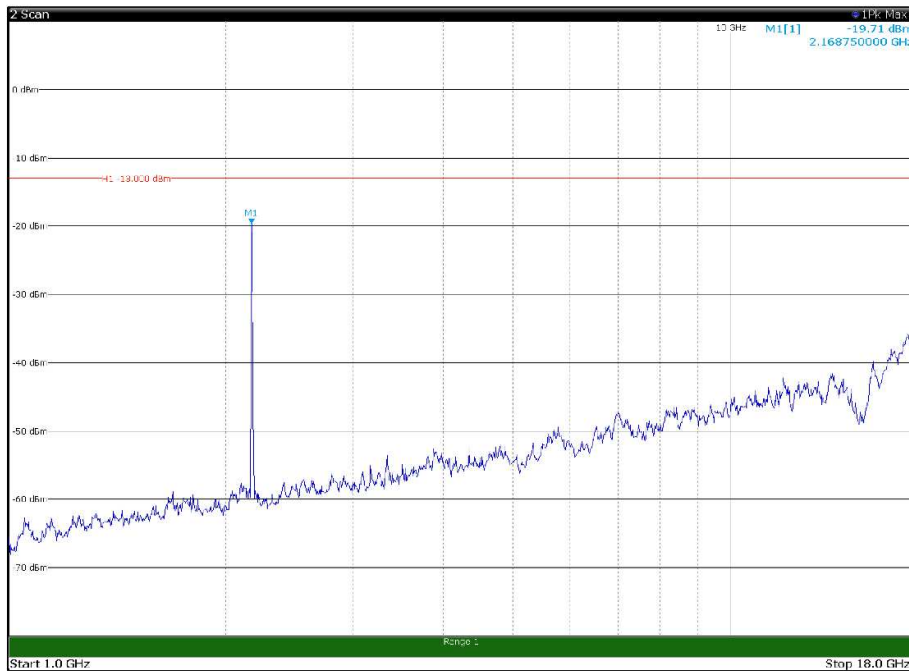

Channel: MIDDLE, Modulation: 64QAM,
BW=15MHz, Range: 30MHz - 1GHz, Polarization: Vertical

Channel: MIDDLE, Modulation: 64QAM,
 BW=15MHz, Range: 1GHz - 18GHz, Polarization: Horizontal

Channel: MIDDLE, Modulation: 64QAM,
 BW=15MHz, Range: 1GHz - 18GHz, Polarization: Vertical

Channel: MIDDLE, Modulation: 64QAM,
 BW=15MHz, Range: 18GHz - 22.5GHz, Polarization: Horizontal

Channel: MIDDLE, Modulation: 64QAM,
 BW=15MHz, Range: 18GHz - 22.5GHz, Polarization: Vertical

Channel: TOP, Modulation: 64QAM,
BW=15MHz, Range: 30MHz - 1GHz, Polarization: Horizontal

Channel: TOP, Modulation: 64QAM,
BW=15MHz, Range: 30MHz - 1GHz, Polarization: Vertical

Channel: TOP, Modulation: 64QAM,
BW=15MHz, Range: 1GHz - 18GHz, Polarization: Horizontal

Channel: TOP, Modulation: 64QAM,
BW=15MHz, Range: 1GHz - 18GHz, Polarization: Vertical