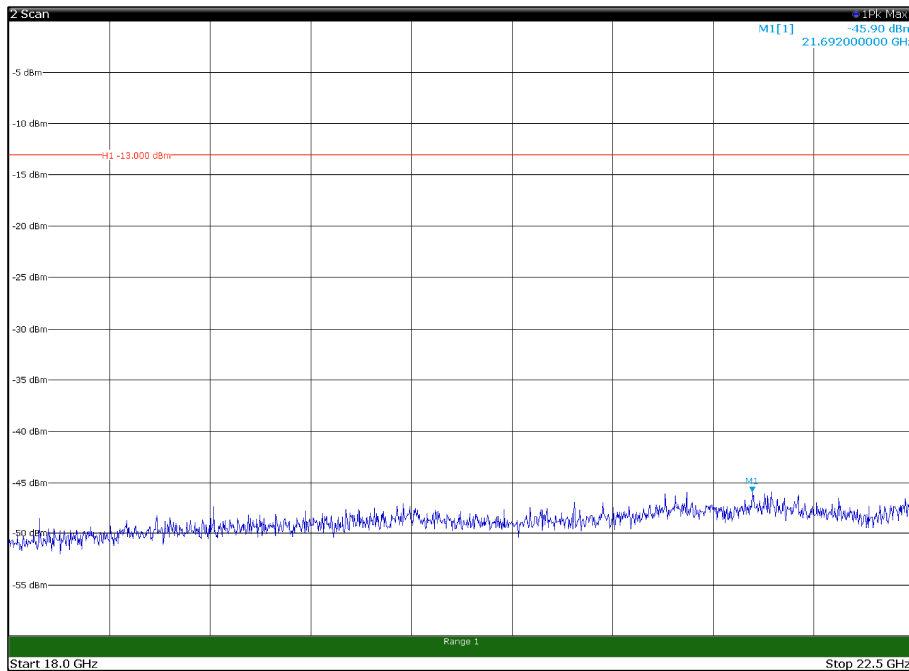

Channel: TOP, Modulation: 64QAM,
BW=10MHz, Range: 1GHz - 18GHz, Polarization: Horizontal

Channel: TOP, Modulation: 64QAM,
BW=10MHz, Range: 1GHz - 18GHz, Polarization: Vertical

Channel: TOP, Modulation: 64QAM,
 BW=10MHz, Range: 18GHz - 22.5GHz, Polarization: Horizontal

Channel: TOP, Modulation: 64QAM,
 BW=10MHz, Range: 18GHz - 22.5GHz, Polarization: Vertical

Channel: BOTTOM, Modulation: 256QAM,
 BW=10MHz, Range: 30MHz - 1GHz, Polarization: Horizontal

Channel: BOTTOM, Modulation: 256QAM,
 BW=10MHz, Range: 30MHz - 1GHz, Polarization: Vertical