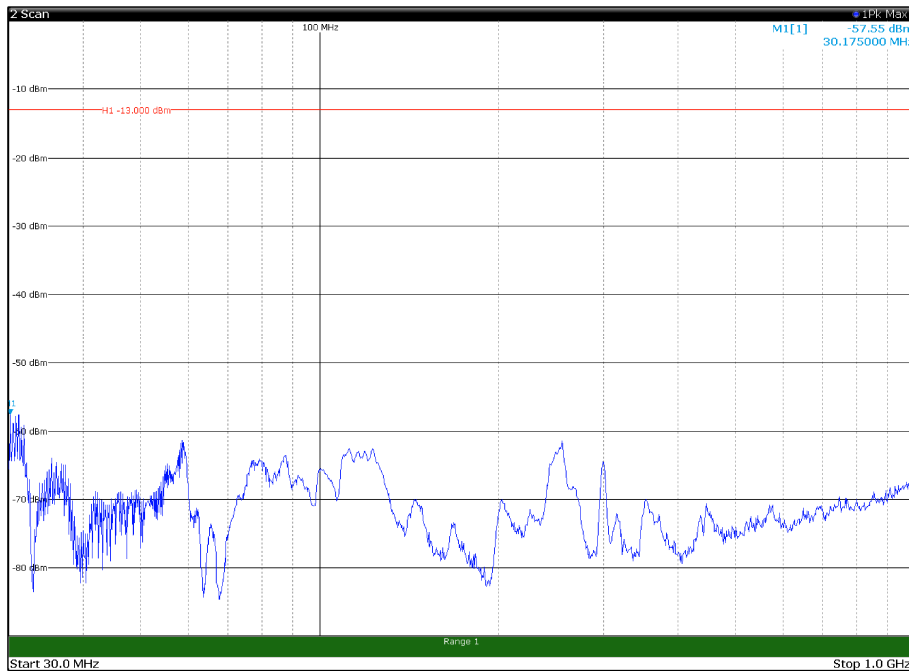

Channel: MIDDLE, Modulation: QPSK,
 BW=15MHz, Range: 1GHz - 18GHz, Polarization: Horizontal

Channel: MIDDLE, Modulation: QPSK,
 BW=15MHz, Range: 1GHz - 18GHz, Polarization: Vertical

Channel: MIDDLE, Modulation: QPSK,
BW=15MHz, Range: 18GHz - 22.5GHz, Polarization: Horizontal

Channel: MIDDLE, Modulation: QPSK,
BW=15MHz, Range: 18GHz - 22.5GHz, Polarization: Vertical

Channel: TOP, Modulation: QPSK,
 BW=15MHz, Range: 1GHz - 18GHz, Polarization: Horizontal

Channel: TOP, Modulation: QPSK,
 BW=15MHz, Range: 1GHz - 18GHz, Polarization: Vertical

Channel: TOP, Modulation: QPSK,
 BW=15MHz, Range: 18GHz - 22.5GHz, Polarization: Horizontal

Channel: TOP, Modulation: QPSK,
 BW=15MHz, Range: 18GHz - 22.5GHz, Polarization: Vertical

Channel: BOTTOM, Modulation: 16QAM,
 BW=15MHz, Range: 30MHz - 1GHz, Polarization: Horizontal

Channel: BOTTOM, Modulation: 16QAM,
 BW=15MHz, Range: 30MHz - 1GHz, Polarization: Vertical

Channel: BOTTOM, Modulation: 16QAM,
 BW=15MHz, Range: 1GHz - 18GHz, Polarization: Horizontal

Channel: BOTTOM, Modulation: 16QAM,
 BW=15MHz, Range: 1GHz - 18GHz, Polarization: Vertical