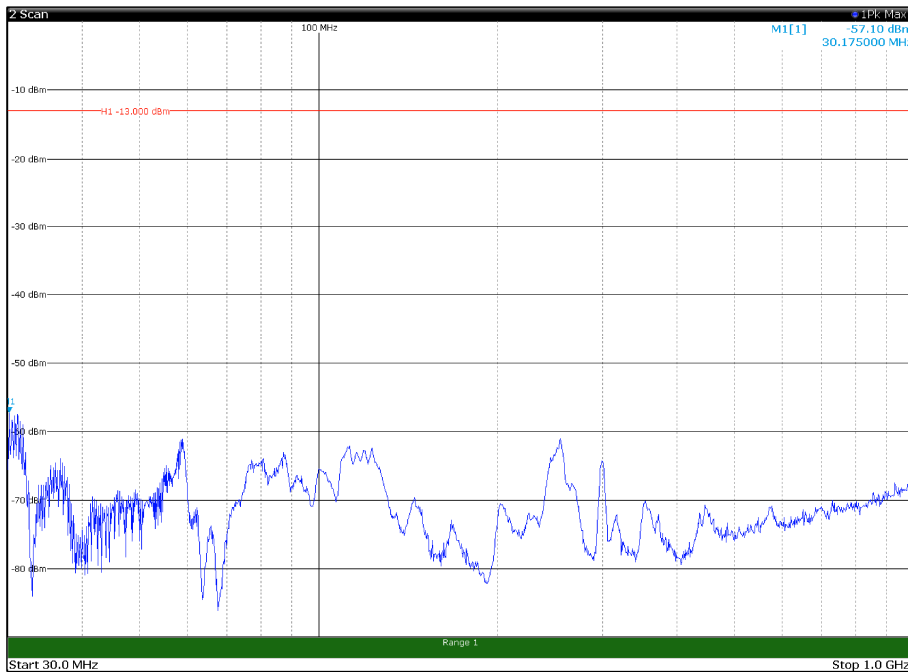

Channel: MIDDLE, Modulation: 256QAM,
BW=10MHz, Range: 18GHz - 22.5GHz, Polarization: Vertical

Channel: TOP, Modulation: 256QAM,
BW=10MHz, Range: 30MHz - 1GHz, Polarization: Horizontal

Channel: TOP, Modulation: 256QAM,
BW=10MHz, Range: 30MHz - 1GHz, Polarization: Vertical

Channel: TOP, Modulation: 256QAM,
BW=10MHz, Range: 1GHz - 18GHz, Polarization: Horizontal

Channel: TOP, Modulation: 256QAM,
BW=10MHz, Range: 1GHz - 18GHz, Polarization: Vertical

Channel: TOP, Modulation: 256QAM,
 BW=10MHz, Range: 18GHz - 22.5GHz, Polarization: Horizontal

Channel: TOP, Modulation: 256QAM,
 BW=10MHz, Range: 18GHz - 22.5GHz, Polarization: Vertical

Channel: BOTTOM, Modulation: QPSK,
 BW=15MHz, Range: 30MHz - 1GHz, Polarization: Horizontal

Channel: BOTTOM, Modulation: QPSK,
 BW=15MHz, Range: 30MHz - 1GHz, Polarization: Vertical

Channel: BOTTOM, Modulation: QPSK,
 BW=15MHz, Range: 1GHz - 18GHz, Polarization: Horizontal

Channel: BOTTOM, Modulation: QPSK,
 BW=15MHz, Range: 1GHz - 18GHz, Polarization: Vertical

Channel: BOTTOM, Modulation: QPSK,
BW=15MHz, Range: 18GHz - 22.5GHz, Polarization: Horizontal