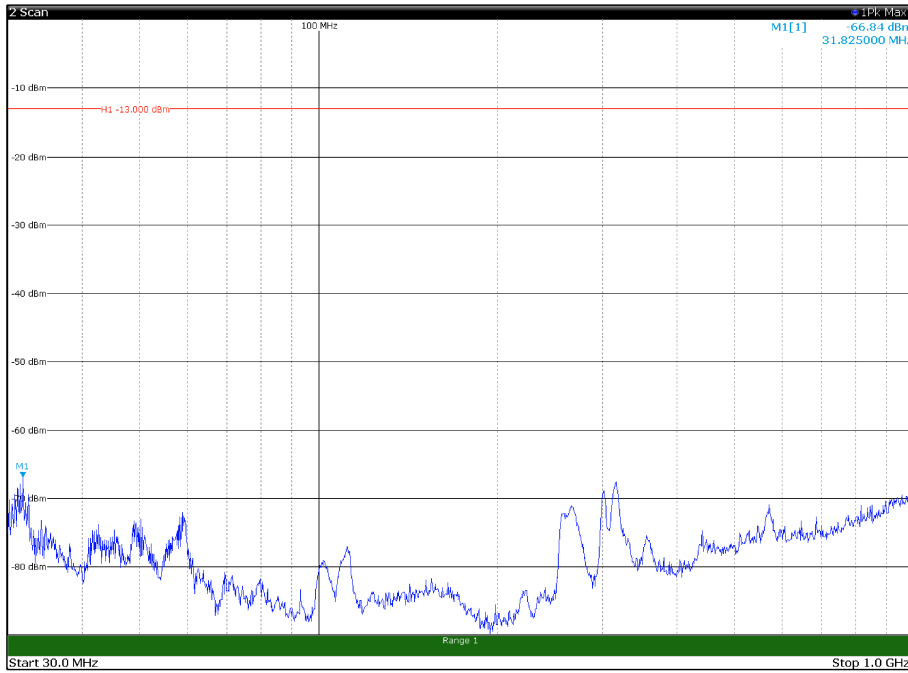

Channel: TOP, Modulation: 64QAM,
BW=10MHz, Range: 1GHz - 18GHz, Polarization: Horizontal

Channel: TOP, Modulation: 64QAM,
BW=10MHz, Range: 1GHz - 18GHz, Polarization: Vertical

Channel: TOP, Modulation: 64QAM,
 BW=10MHz, Range: 18GHz - 22.5GHz, Polarization: Horizontal

Channel: TOP, Modulation: 64QAM,
 BW=10MHz, Range: 18GHz - 22.5GHz, Polarization: Vertical

Channel: BOTTOM, Modulation: 256QAM,
 BW=10MHz, Range: 30MHz - 1GHz, Polarization: Horizontal

Channel: BOTTOM, Modulation: 256QAM,
 BW=10MHz, Range: 30MHz - 1GHz, Polarization: Vertical

Channel: BOTTOM, Modulation: 256QAM,
 BW=10MHz, Range: 1GHz - 18GHz, Polarization: Horizontal

Channel: BOTTOM, Modulation: 256QAM,
 BW=10MHz, Range: 1GHz - 18GHz, Polarization: Vertical

Channel: BOTTOM, Modulation: 256QAM,
BW=10MHz, Range: 18GHz - 22.5GHz, Polarization: Horizontal