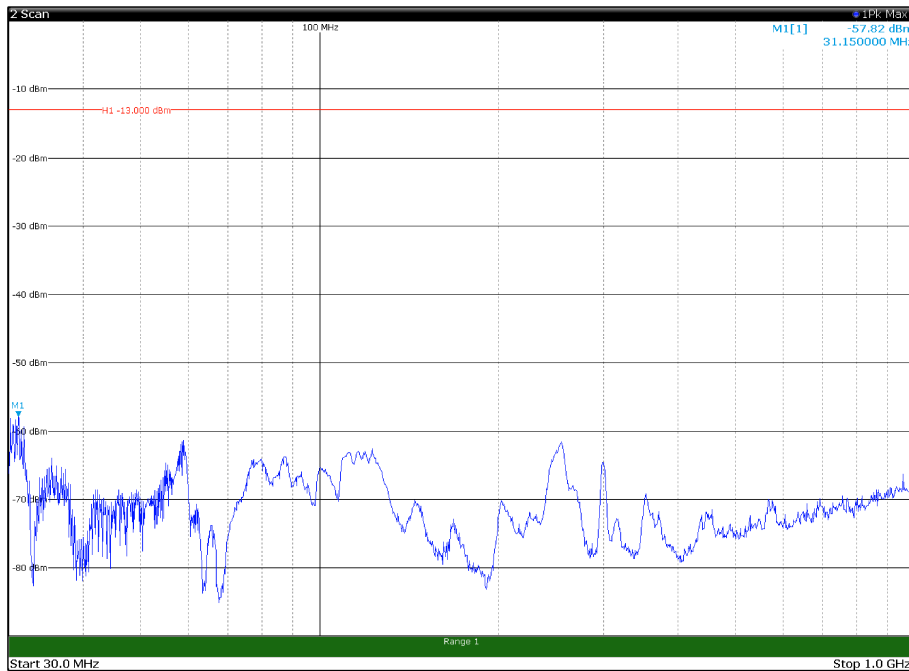

Channel: TOP, Modulation: QPSK,
BW=20MHz, Range: 18GHz - 22.5GHz, Polarization: Vertical

Channel: BOTTOM, Modulation: 16QAM,
BW=20MHz, Range: 30MHz - 1GHz, Polarization: Horizontal

Channel: BOTTOM, Modulation: 16QAM,
BW=20MHz, Range: 30MHz - 1GHz, Polarization: Vertical

Channel: BOTTOM, Modulation: 16QAM,
 BW=20MHz, Range: 1GHz - 18GHz, Polarization: Horizontal

Channel: BOTTOM, Modulation: 16QAM,
 BW=20MHz, Range: 1GHz - 18GHz, Polarization: Vertical

Channel: MIDDLE, Modulation: 16QAM,
BW=20MHz, Range: 30MHz - 1GHz, Polarization: Horizontal

Channel: MIDDLE, Modulation: 16QAM,
BW=20MHz, Range: 30MHz - 1GHz, Polarization: Vertical

Channel: MIDDLE, Modulation: 16QAM,
BW=20MHz, Range: 1GHz - 18GHz, Polarization: Horizontal

Channel: MIDDLE, Modulation: 16QAM,
BW=20MHz, Range: 1GHz - 18GHz, Polarization: Vertical