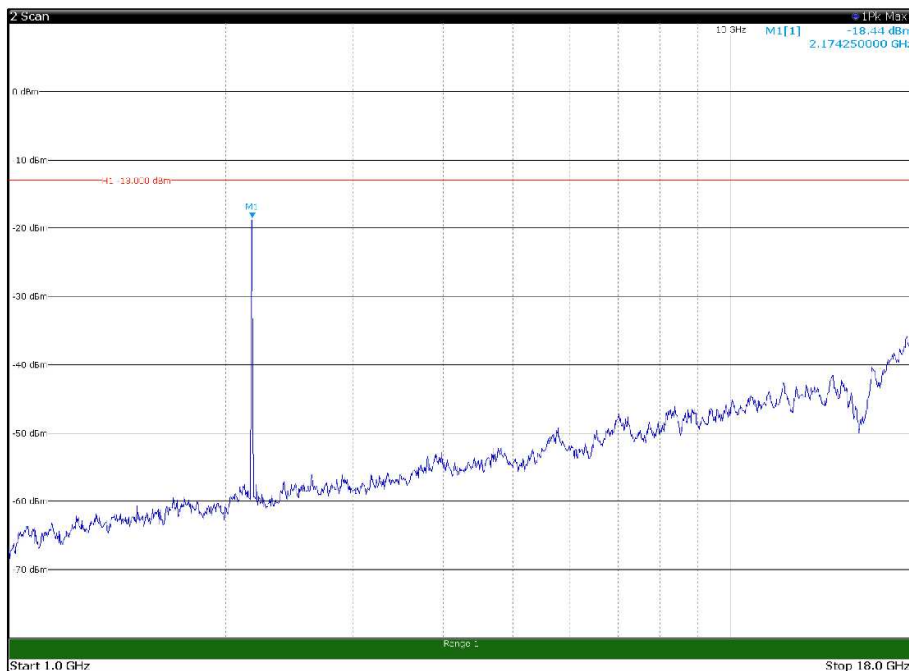

Channel: MIDDLE, Modulation: 16QAM,
BW=15MHz, Range: 30MHz - 1GHz, Polarization: Vertical

Channel: MIDDLE, Modulation: 16QAM,
 BW=15MHz, Range: 1GHz - 18GHz, Polarization: Horizontal

Channel: MIDDLE, Modulation: 16QAM,
 BW=15MHz, Range: 1GHz - 18GHz, Polarization: Vertical

Channel: MIDDLE, Modulation: 16QAM,
BW=15MHz, Range: 18GHz - 22.5GHz, Polarization: Horizontal

Channel: MIDDLE, Modulation: 16QAM,
BW=15MHz, Range: 18GHz - 22.5GHz, Polarization: Vertical

Channel: TOP, Modulation: 16QAM,
BW=15MHz, Range: 30MHz - 1GHz, Polarization: Horizontal

Channel: TOP, Modulation: 16QAM,
BW=15MHz, Range: 30MHz - 1GHz, Polarization: Vertical

Channel: TOP, Modulation: 16QAM,
BW=15MHz, Range: 1GHz - 18GHz, Polarization: Horizontal

Channel: TOP, Modulation: 16QAM,
BW=15MHz, Range: 1GHz - 18GHz, Polarization: Vertical

Channel: TOP, Modulation: 16QAM,
BW=15MHz, Range: 18GHz - 22.5GHz, Polarization: Horizontal

Channel: TOP, Modulation: 16QAM,
BW=15MHz, Range: 18GHz - 22.5GHz, Polarization: Vertical

Channel: BOTTOM, Modulation: 64QAM,
BW=15MHz, Range: 30MHz - 1GHz, Polarization: Horizontal