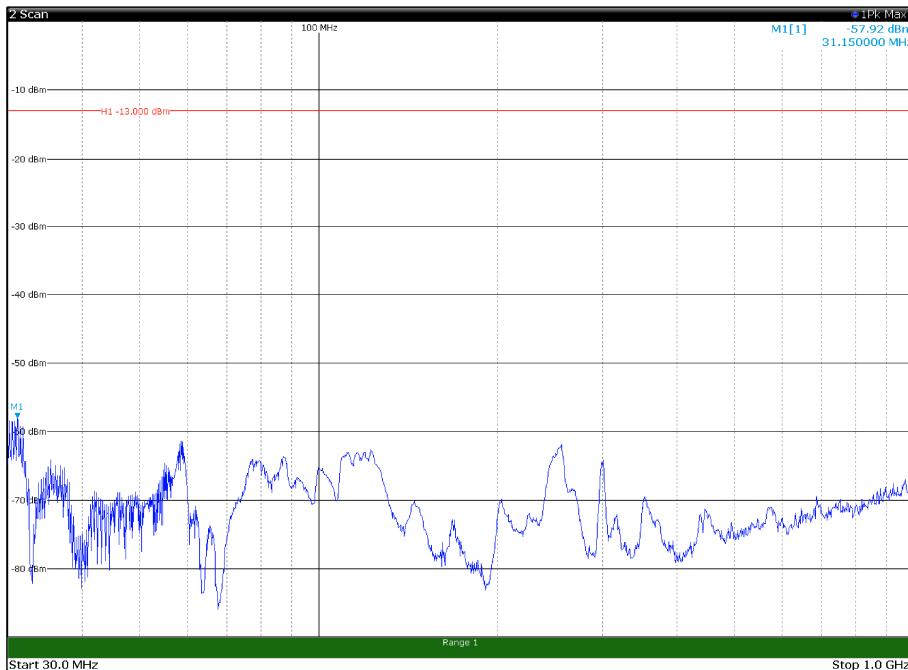

Channel: MIDDLE, Modulation: 256QAM,
 BW=15MHz, Range: 18GHz - 22.5GHz, Polarization: Horizontal

Channel: MIDDLE, Modulation: 256QAM,
 BW=15MHz, Range: 18GHz - 22.5GHz, Polarization: Vertical

Channel: TOP, Modulation: 256QAM,
BW=15MHz, Range: 30MHz - 1GHz, Polarization: Horizontal

Channel: TOP, Modulation: 256QAM,
BW=15MHz, Range: 30MHz - 1GHz, Polarization: Vertical

Channel: TOP, Modulation: 256QAM,
BW=15MHz, Range: 1GHz - 18GHz, Polarization: Horizontal

Channel: TOP, Modulation: 256QAM,
BW=15MHz, Range: 1GHz - 18GHz, Polarization: Vertical

Channel: TOP, Modulation: 256QAM,
 BW=15MHz, Range: 18GHz - 22.5GHz, Polarization: Horizontal

Channel: TOP, Modulation: 256QAM,
 BW=15MHz, Range: 18GHz - 22.5GHz, Polarization: Vertical

Channel: BOTTOM, Modulation: QPSK,
BW=20MHz, Range: 30MHz - 1GHz, Polarization: Horizontal