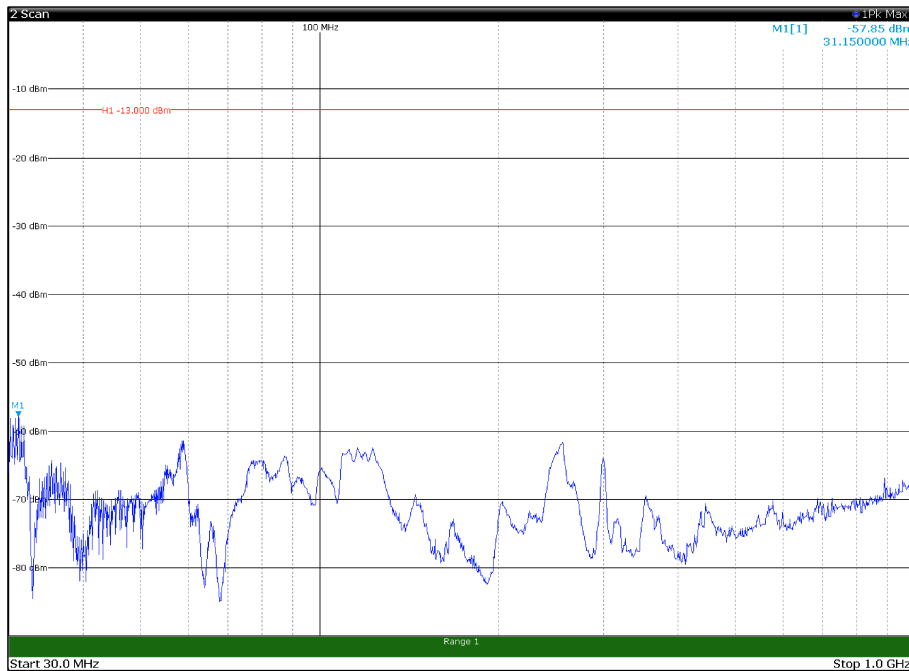

Channel: BOTTOM, Modulation: 64QAM,
BW=15MHz, Range: 18GHz - 22.5GHz, Polarization: Horizontal

Channel: BOTTOM, Modulation: 64QAM,
BW=15MHz, Range: 18GHz - 22.5GHz, Polarization: Vertical

Channel: MIDDLE, Modulation: 64QAM,
BW=15MHz, Range: 30MHz - 1GHz, Polarization: Horizontal

Channel: MIDDLE, Modulation: 64QAM,
BW=15MHz, Range: 30MHz - 1GHz, Polarization: Vertical

Channel: MIDDLE, Modulation: 64QAM,
 BW=15MHz, Range: 1GHz - 18GHz, Polarization: Horizontal

Channel: MIDDLE, Modulation: 64QAM,
 BW=15MHz, Range: 1GHz - 18GHz, Polarization: Vertical

Channel: MIDDLE, Modulation: 64QAM,
 BW=15MHz, Range: 18GHz - 22.5GHz, Polarization: Horizontal

Channel: MIDDLE, Modulation: 64QAM,
 BW=15MHz, Range: 18GHz - 22.5GHz, Polarization: Vertical

Channel: TOP, Modulation: 64QAM,
BW=15MHz, Range: 30MHz - 1GHz, Polarization: Horizontal