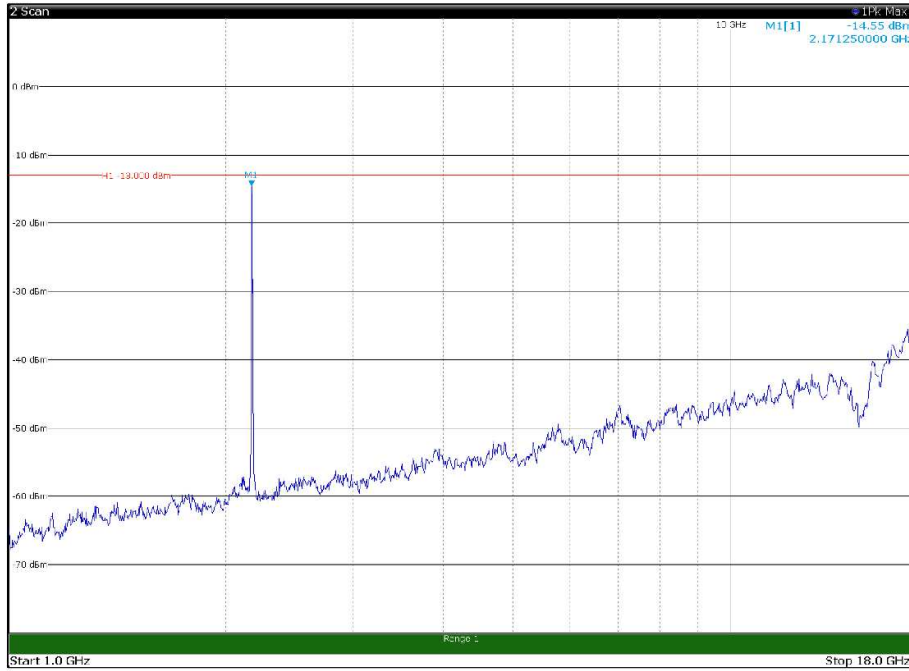

Channel: BOTTOM, Modulation: 256QAM,
BW=10MHz, Range: 18GHz - 22.5GHz, Polarization: Vertical

Channel: MIDDLE, Modulation: 256QAM,
BW=10MHz, Range: 30MHz - 1GHz, Polarization: Horizontal

Channel: MIDDLE, Modulation: 256QAM,
BW=10MHz, Range: 30MHz - 1GHz, Polarization: Vertical

Channel: MIDDLE, Modulation: 256QAM,
 BW=10MHz, Range: 1GHz - 18GHz, Polarization: Horizontal

Channel: MIDDLE, Modulation: 256QAM,
 BW=10MHz, Range: 1GHz - 18GHz, Polarization: Vertical

Channel: MIDDLE, Modulation: 256QAM,
BW=10MHz, Range: 18GHz - 22.5GHz, Polarization: Horizontal

Channel: MIDDLE, Modulation: 256QAM,
BW=10MHz, Range: 18GHz - 22.5GHz, Polarization: Vertical

Channel: TOP, Modulation: 256QAM,
BW=10MHz, Range: 30MHz - 1GHz, Polarization: Horizontal

Channel: TOP, Modulation: 256QAM,
BW=10MHz, Range: 30MHz - 1GHz, Polarization: Vertical

Channel: TOP, Modulation: 256QAM,
BW=10MHz, Range: 1GHz - 18GHz, Polarization: Horizontal

Channel: TOP, Modulation: 256QAM,
BW=10MHz, Range: 1GHz - 18GHz, Polarization: Vertical

Channel: TOP, Modulation: 256QAM,
 BW=10MHz, Range: 18GHz - 22.5GHz, Polarization: Horizontal