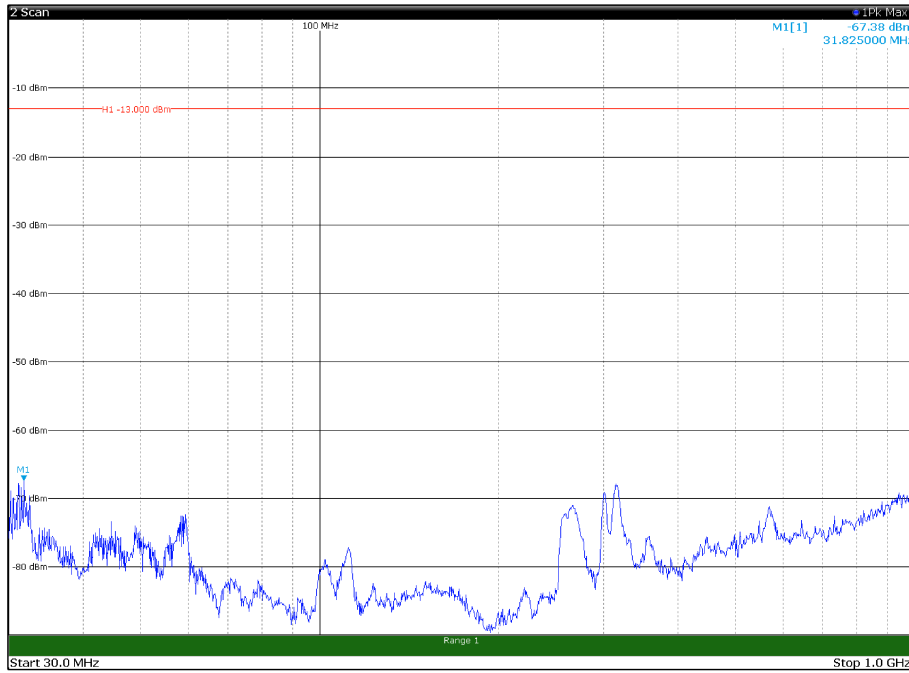

Channel: BOTTOM, Modulation: QPSK,
BW=20MHz, Range: 30MHz - 1GHz, Polarization: Vertical

Channel: BOTTOM, Modulation: QPSK,
 BW=20MHz, Range: 1GHz - 18GHz, Polarization: Horizontal

Channel: BOTTOM, Modulation: QPSK,
 BW=20MHz, Range: 1GHz - 18GHz, Polarization: Vertical

Channel: BOTTOM, Modulation: QPSK,
BW=20MHz, Range: 18GHz - 22.5GHz, Polarization: Horizontal

Channel: BOTTOM, Modulation: QPSK,
BW=20MHz, Range: 18GHz - 22.5GHz, Polarization: Vertical

Channel: MIDDLE, Modulation: QPSK,
 BW=20MHz, Range: 1GHz - 18GHz, Polarization: Horizontal

Channel: MIDDLE, Modulation: QPSK,
 BW=20MHz, Range: 1GHz - 18GHz, Polarization: Vertical

Channel: MIDDLE, Modulation: QPSK,
 BW=20MHz, Range: 18GHz - 22.5GHz, Polarization: Horizontal

Channel: MIDDLE, Modulation: QPSK,
 BW=20MHz, Range: 18GHz - 22.5GHz, Polarization: Vertical