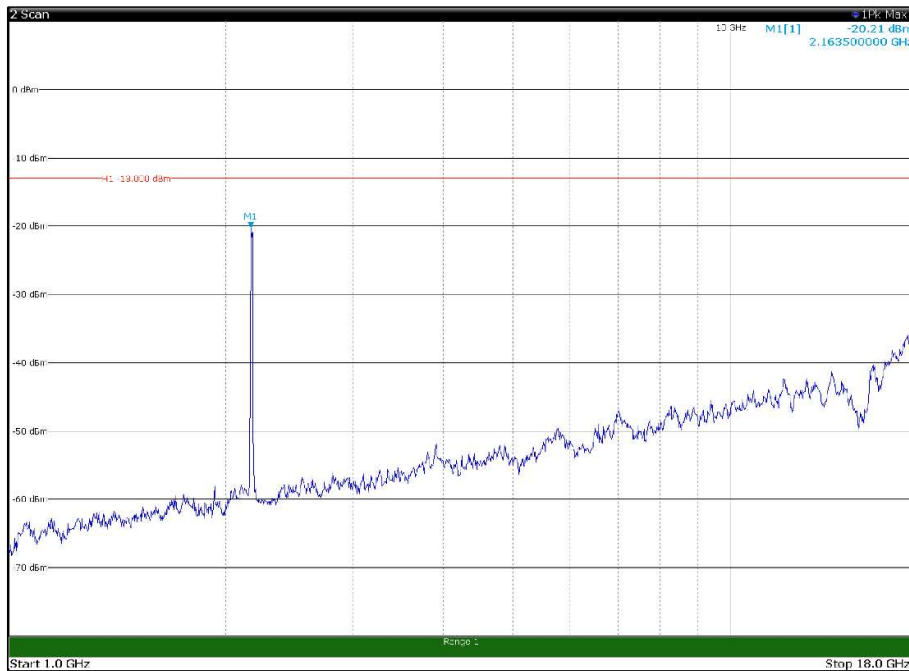

Channel: MIDDLE, Modulation: 16QAM,
BW=20MHz, Range: 30MHz - 1GHz, Polarization: Vertical

Channel: MIDDLE, Modulation: 16QAM,
BW=20MHz, Range: 1GHz - 18GHz, Polarization: Horizontal

Channel: MIDDLE, Modulation: 16QAM,
BW=20MHz, Range: 1GHz - 18GHz, Polarization: Vertical

Channel: MIDDLE, Modulation: 16QAM,
BW=20MHz, Range: 18GHz - 22.5GHz, Polarization: Horizontal

Channel: MIDDLE, Modulation: 16QAM,
BW=20MHz, Range: 18GHz - 22.5GHz, Polarization: Vertical

Channel: TOP, Modulation: 16QAM,
BW=20MHz, Range: 30MHz - 1GHz, Polarization: Horizontal

Channel: TOP, Modulation: 16QAM,
BW=20MHz, Range: 30MHz - 1GHz, Polarization: Vertical

Channel: TOP, Modulation: 16QAM,
 BW=20MHz, Range: 1GHz - 18GHz, Polarization: Horizontal

Channel: TOP, Modulation: 16QAM,
 BW=20MHz, Range: 1GHz - 18GHz, Polarization: Vertical