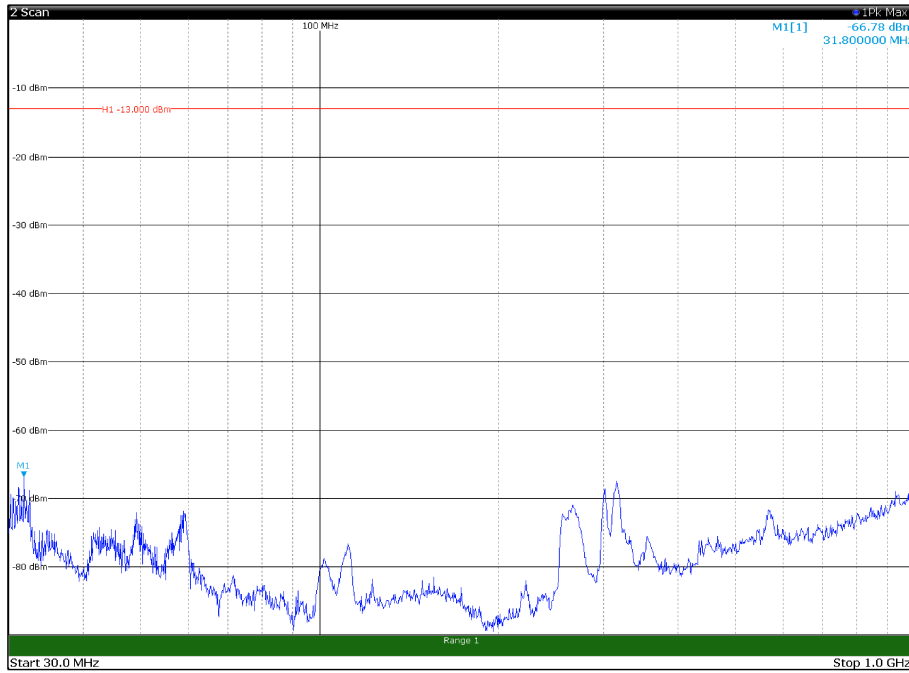

Channel: MIDDLE, Modulation: 64QAM,
 BW=15MHz, Range: 18GHz - 22.5GHz, Polarization: Horizontal

Channel: MIDDLE, Modulation: 64QAM,
 BW=15MHz, Range: 18GHz - 22.5GHz, Polarization: Vertical

Channel: TOP, Modulation: 64QAM,
BW=15MHz, Range: 30MHz - 1GHz, Polarization: Horizontal

Channel: TOP, Modulation: 64QAM,
BW=15MHz, Range: 30MHz - 1GHz, Polarization: Vertical

Channel: TOP, Modulation: 64QAM,
BW=15MHz, Range: 1GHz - 18GHz, Polarization: Horizontal

Channel: TOP, Modulation: 64QAM,
BW=15MHz, Range: 1GHz - 18GHz, Polarization: Vertical

Channel: TOP, Modulation: 64QAM,
 BW=15MHz, Range: 18GHz - 22.5GHz, Polarization: Horizontal

Channel: TOP, Modulation: 64QAM,
 BW=15MHz, Range: 18GHz - 22.5GHz, Polarization: Vertical

Channel: BOTTOM, Modulation: 256QAM,
BW=15MHz, Range: 30MHz - 1GHz, Polarization: Horizontal