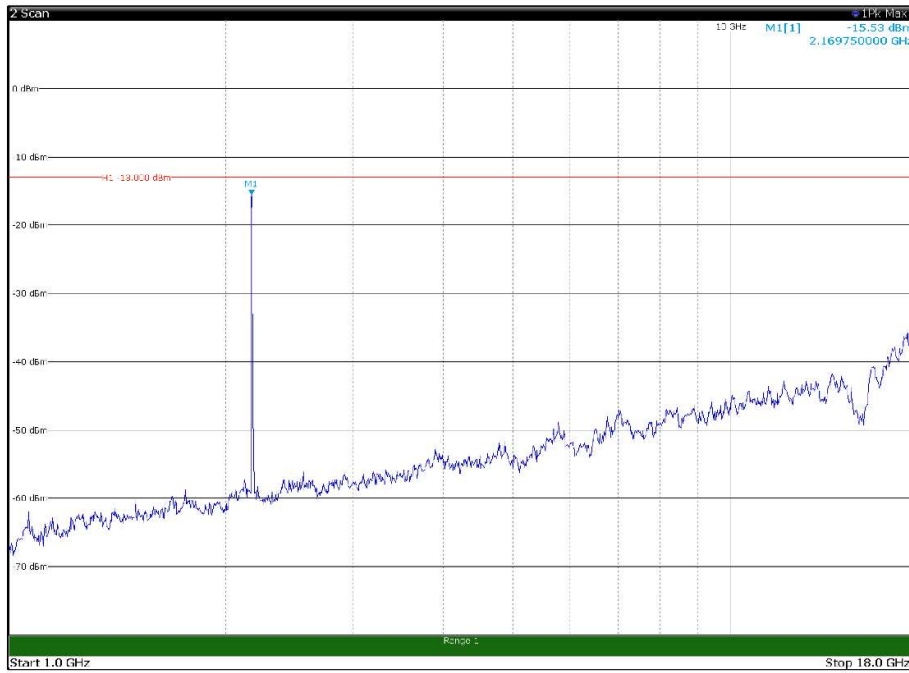

Channel: MIDDLE, Modulation: 16QAM,
BW=15MHz, Range: 30MHz - 1GHz, Polarization: Vertical

Channel: MIDDLE, Modulation: 16QAM,
 BW=15MHz, Range: 1GHz - 18GHz, Polarization: Horizontal

Channel: MIDDLE, Modulation: 16QAM,
 BW=15MHz, Range: 1GHz - 18GHz, Polarization: Vertical

Channel: MIDDLE, Modulation: 16QAM,
BW=15MHz, Range: 18GHz - 22.5GHz, Polarization: Horizontal

Channel: MIDDLE, Modulation: 16QAM,
BW=15MHz, Range: 18GHz - 22.5GHz, Polarization: Vertical

Channel: TOP, Modulation: 16QAM,
BW=15MHz, Range: 30MHz - 1GHz, Polarization: Horizontal

Channel: TOP, Modulation: 16QAM,
BW=15MHz, Range: 30MHz - 1GHz, Polarization: Vertical

Channel: TOP, Modulation: 16QAM,
BW=15MHz, Range: 1GHz - 18GHz, Polarization: Horizontal

Channel: TOP, Modulation: 16QAM,
BW=15MHz, Range: 1GHz - 18GHz, Polarization: Vertical

Channel: TOP, Modulation: 16QAM,
BW=15MHz, Range: 18GHz - 22.5GHz, Polarization: Horizontal

Channel: TOP, Modulation: 16QAM,
BW=15MHz, Range: 18GHz - 22.5GHz, Polarization: Vertical

Channel: BOTTOM, Modulation: 64QAM,
BW=15MHz, Range: 30MHz - 1GHz, Polarization: Horizontal