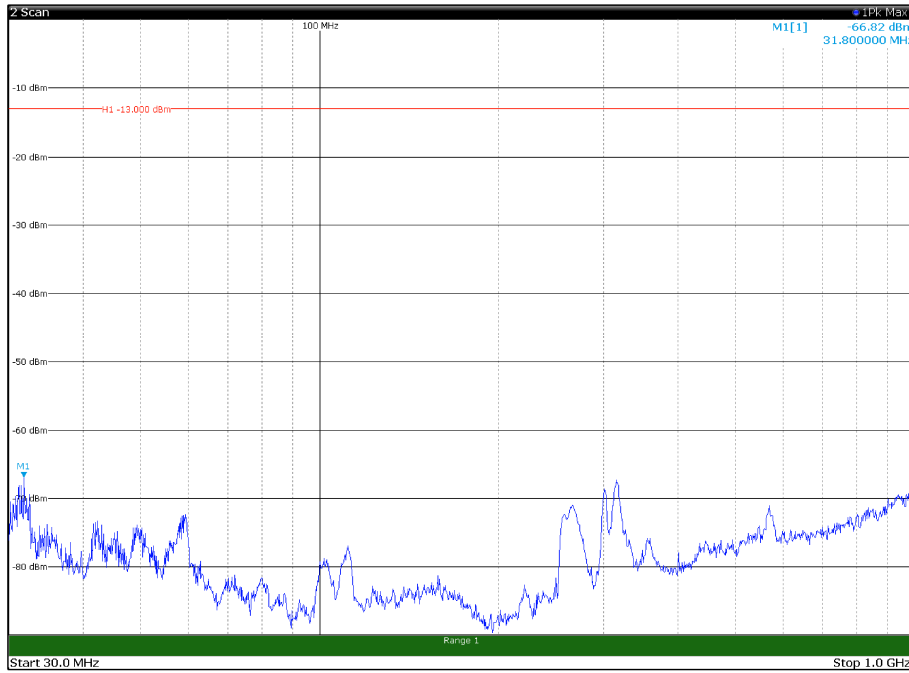

Channel: MIDDLE, Modulation: QPSK,
 BW=20MHz, Range: 1GHz - 18GHz, Polarization: Vertical

Channel: MIDDLE, Modulation: QPSK,
 BW=20MHz, Range: 18GHz - 22.5GHz, Polarization: Horizontal

Channel: MIDDLE, Modulation: QPSK,
 BW=20MHz, Range: 18GHz - 22.5GHz, Polarization: Vertical

Channel: TOP, Modulation: QPSK,
 BW=20MHz, Range: 1GHz - 18GHz, Polarization: Horizontal

Channel: TOP, Modulation: QPSK,
 BW=20MHz, Range: 1GHz - 18GHz, Polarization: Vertical

Channel: TOP, Modulation: QPSK,
BW=20MHz, Range: 18GHz - 22.5GHz, Polarization: Horizontal

Channel: TOP, Modulation: QPSK,
BW=20MHz, Range: 18GHz - 22.5GHz, Polarization: Vertical

Channel: BOTTOM, Modulation: 16QAM,
BW=20MHz, Range: 30MHz - 1GHz, Polarization: Horizontal

Channel: BOTTOM, Modulation: 16QAM,
BW=20MHz, Range: 30MHz - 1GHz, Polarization: Vertical