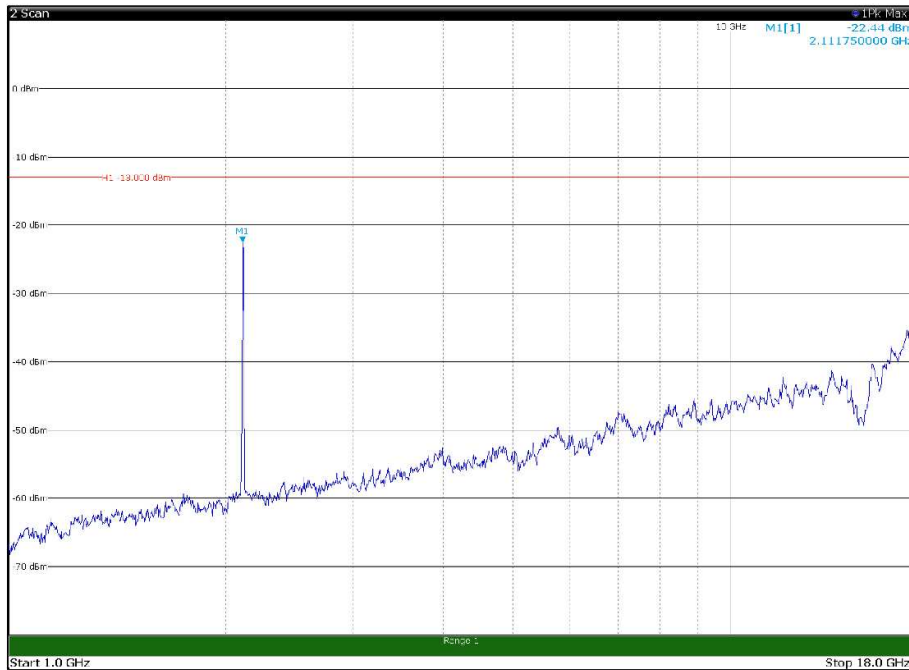

Channel: TOP, Modulation: 64QAM,
BW=10MHz, Range: 1GHz - 18GHz, Polarization: Horizontal

Channel: TOP, Modulation: 64QAM,
BW=10MHz, Range: 1GHz - 18GHz, Polarization: Vertical

Channel: TOP, Modulation: 64QAM,
 BW=10MHz, Range: 18GHz - 22.5GHz, Polarization: Horizontal

Channel: TOP, Modulation: 64QAM,
 BW=10MHz, Range: 18GHz - 22.5GHz, Polarization: Vertical

Channel: BOTTOM, Modulation: 256QAM,
 BW=10MHz, Range: 30MHz - 1GHz, Polarization: Horizontal

Channel: BOTTOM, Modulation: 256QAM,
 BW=10MHz, Range: 30MHz - 1GHz, Polarization: Vertical

Channel: BOTTOM, Modulation: 256QAM,
 BW=10MHz, Range: 1GHz - 18GHz, Polarization: Horizontal

Channel: BOTTOM, Modulation: 256QAM,
 BW=10MHz, Range: 1GHz - 18GHz, Polarization: Vertical

Channel: BOTTOM, Modulation: 256QAM,
BW=10MHz, Range: 18GHz - 22.5GHz, Polarization: Horizontal