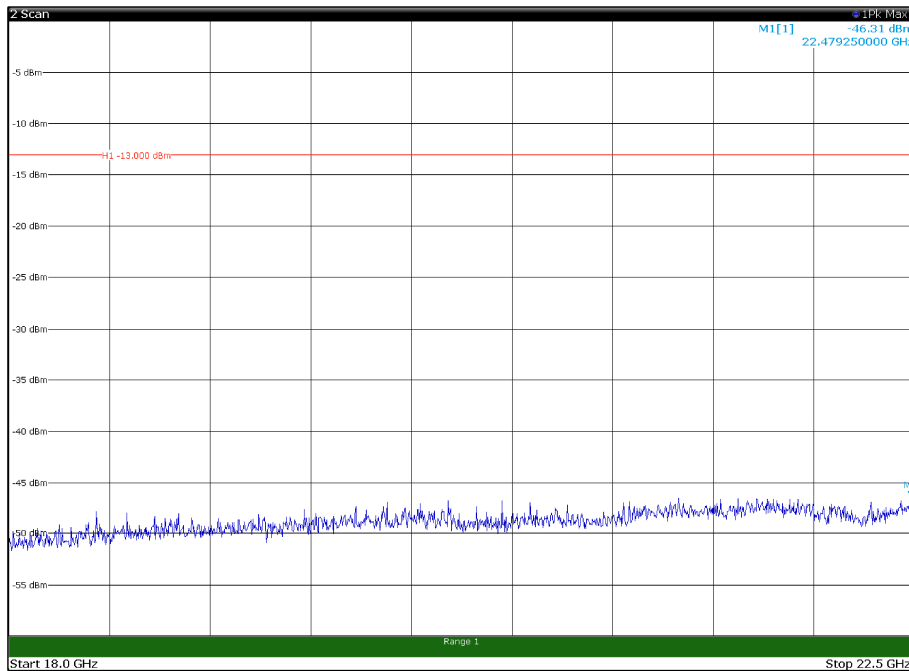

Channel: TOP, Modulation: 16QAM,
BW=15MHz, Range: 30MHz - 1GHz, Polarization: Vertical

Channel: TOP, Modulation: 16QAM,
BW=15MHz, Range: 1GHz - 18GHz, Polarization: Horizontal

Channel: TOP, Modulation: 16QAM,
BW=15MHz, Range: 1GHz - 18GHz, Polarization: Vertical

Channel: TOP, Modulation: 16QAM,
BW=15MHz, Range: 18GHz - 22.5GHz, Polarization: Horizontal

Channel: TOP, Modulation: 16QAM,
BW=15MHz, Range: 18GHz - 22.5GHz, Polarization: Vertical

Channel: BOTTOM, Modulation: 64QAM,
BW=15MHz, Range: 30MHz - 1GHz, Polarization: Horizontal