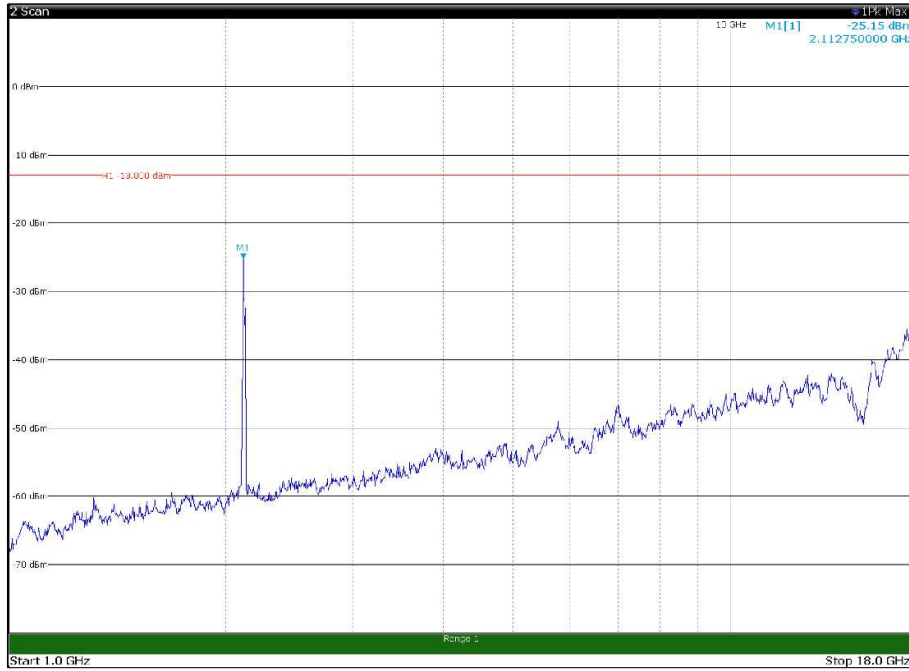

Channel: TOP, Modulation: 256QAM,
BW=15MHz, Range: 30MHz - 1GHz, Polarization: Vertical

Channel: TOP, Modulation: 256QAM,
BW=15MHz, Range: 1GHz - 18GHz, Polarization: Horizontal

Channel: TOP, Modulation: 256QAM,
BW=15MHz, Range: 1GHz - 18GHz, Polarization: Vertical

Channel: TOP, Modulation: 256QAM,
 BW=15MHz, Range: 18GHz - 22.5GHz, Polarization: Horizontal

Channel: TOP, Modulation: 256QAM,
 BW=15MHz, Range: 18GHz - 22.5GHz, Polarization: Vertical

Channel: BOTTOM, Modulation: QPSK,
BW=20MHz, Range: 30MHz - 1GHz, Polarization: Horizontal

Channel: BOTTOM, Modulation: QPSK,
BW=20MHz, Range: 30MHz - 1GHz, Polarization: Vertical

Channel: BOTTOM, Modulation: QPSK,
 BW=20MHz, Range: 1GHz - 18GHz, Polarization: Horizontal

Channel: BOTTOM, Modulation: QPSK,
 BW=20MHz, Range: 1GHz - 18GHz, Polarization: Vertical