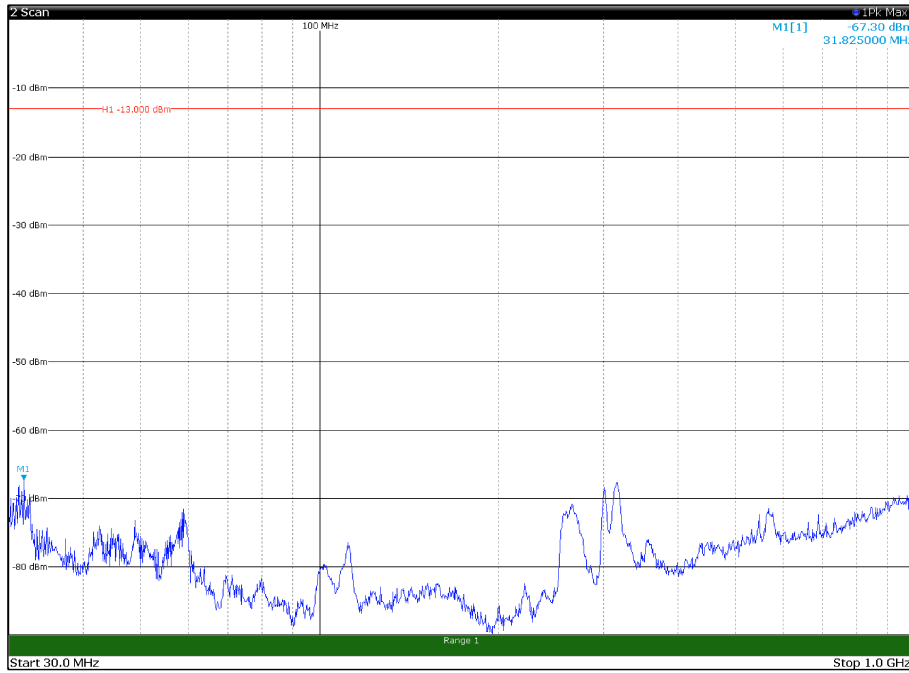

Channel: BOTTOM, Modulation: 64QAM,
BW=20MHz, Range: 18GHz - 22.5GHz, Polarization: Vertical

Channel: MIDDLE, Modulation: 64QAM,
BW=20MHz, Range: 30MHz - 1GHz, Polarization: Horizontal