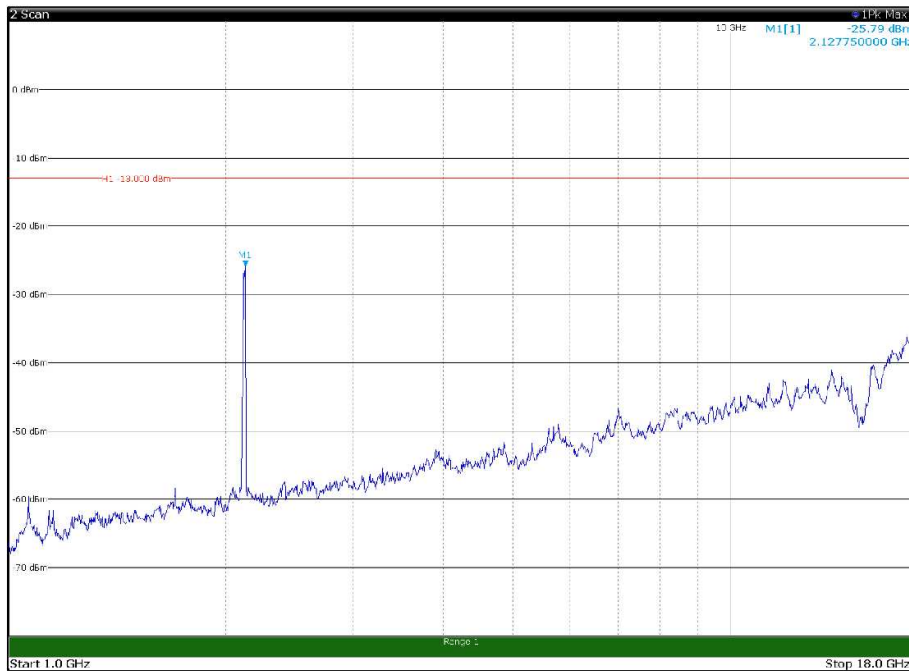

Channel: TOP, Modulation: 256QAM,
BW=15MHz, Range: 30MHz - 1GHz, Polarization: Vertical

Channel: TOP, Modulation: 256QAM,
BW=15MHz, Range: 1GHz - 18GHz, Polarization: Horizontal

Channel: TOP, Modulation: 256QAM,
BW=15MHz, Range: 1GHz - 18GHz, Polarization: Vertical

Channel: TOP, Modulation: 256QAM,
 BW=15MHz, Range: 18GHz - 22.5GHz, Polarization: Horizontal

Channel: TOP, Modulation: 256QAM,
 BW=15MHz, Range: 18GHz - 22.5GHz, Polarization: Vertical

Channel: BOTTOM, Modulation: QPSK,
BW=20MHz, Range: 30MHz - 1GHz, Polarization: Horizontal

Channel: BOTTOM, Modulation: QPSK,
BW=20MHz, Range: 30MHz - 1GHz, Polarization: Vertical

Channel: BOTTOM, Modulation: QPSK,
 BW=20MHz, Range: 1GHz - 18GHz, Polarization: Horizontal

Channel: BOTTOM, Modulation: QPSK,
 BW=20MHz, Range: 1GHz - 18GHz, Polarization: Vertical