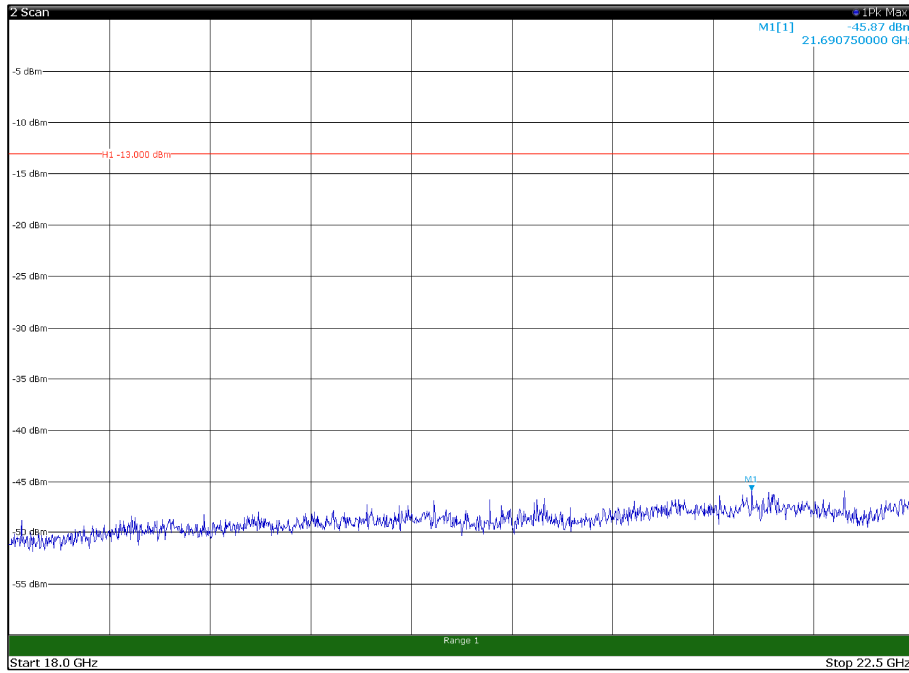

Channel: MIDDLE, Modulation: 16QAM,
BW=15MHz, Range: 18GHz - 22.5GHz, Polarization: Horizontal

Channel: MIDDLE, Modulation: 16QAM,
BW=15MHz, Range: 18GHz - 22.5GHz, Polarization: Vertical

Channel: TOP, Modulation: 16QAM,
BW=15MHz, Range: 30MHz - 1GHz, Polarization: Horizontal

Channel: TOP, Modulation: 16QAM,
BW=15MHz, Range: 30MHz - 1GHz, Polarization: Vertical

Channel: TOP, Modulation: 16QAM,
BW=15MHz, Range: 1GHz - 18GHz, Polarization: Horizontal

Channel: TOP, Modulation: 16QAM,
BW=15MHz, Range: 1GHz - 18GHz, Polarization: Vertical