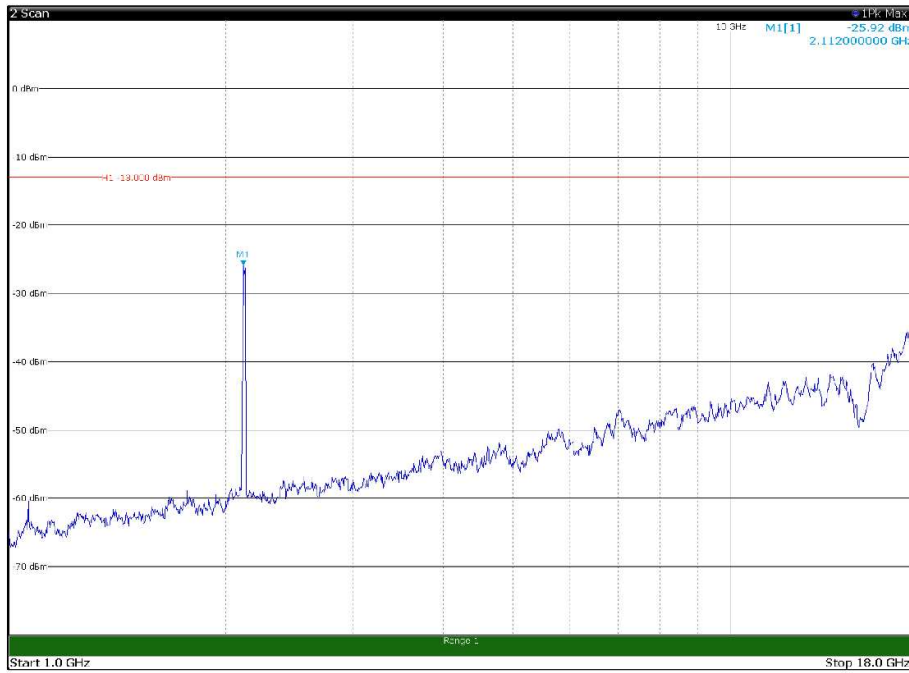

Channel: MIDDLE, Modulation: QPSK,
 BW=20MHz, Range: 1GHz - 18GHz, Polarization: Vertical

Channel: MIDDLE, Modulation: QPSK,
 BW=20MHz, Range: 18GHz - 22.5GHz, Polarization: Horizontal

Channel: MIDDLE, Modulation: QPSK,
 BW=20MHz, Range: 18GHz - 22.5GHz, Polarization: Vertical

Channel: TOP, Modulation: QPSK,
 BW=20MHz, Range: 1GHz - 18GHz, Polarization: Horizontal

Channel: TOP, Modulation: QPSK,
 BW=20MHz, Range: 1GHz - 18GHz, Polarization: Vertical

Channel: TOP, Modulation: QPSK,
BW=20MHz, Range: 18GHz - 22.5GHz, Polarization: Horizontal

Channel: TOP, Modulation: QPSK,
BW=20MHz, Range: 18GHz - 22.5GHz, Polarization: Vertical

Channel: BOTTOM, Modulation: 16QAM,
BW=20MHz, Range: 30MHz - 1GHz, Polarization: Horizontal

Channel: BOTTOM, Modulation: 16QAM,
BW=20MHz, Range: 30MHz - 1GHz, Polarization: Vertical