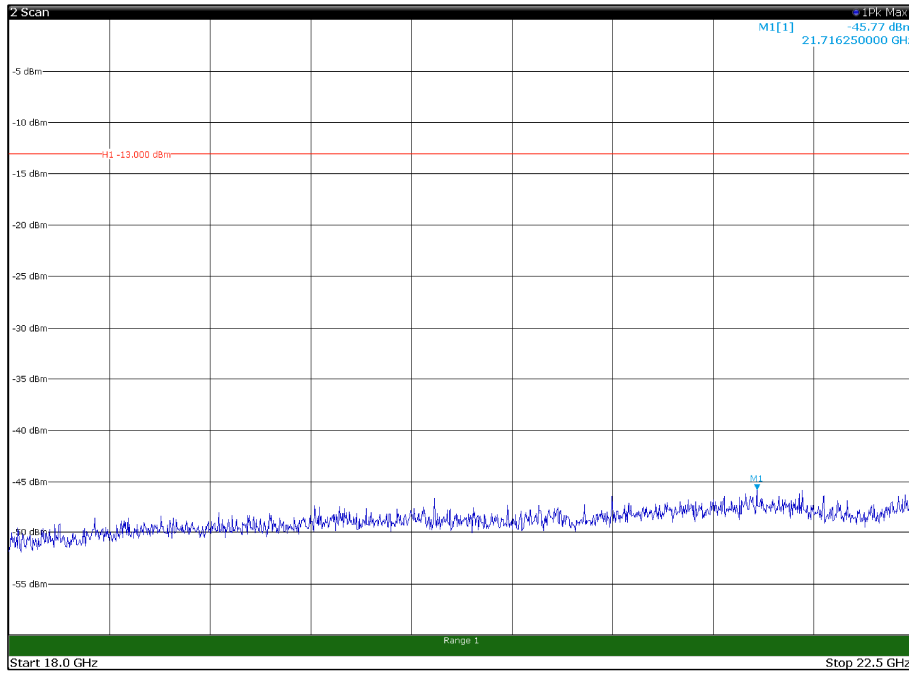

Channel: MIDDLE, Modulation: QPSK,
BW=15MHz, Range: 1GHz - 18GHz, Polarization: Vertical

Channel: MIDDLE, Modulation: QPSK,
BW=15MHz, Range: 18GHz - 22.5GHz, Polarization: Horizontal