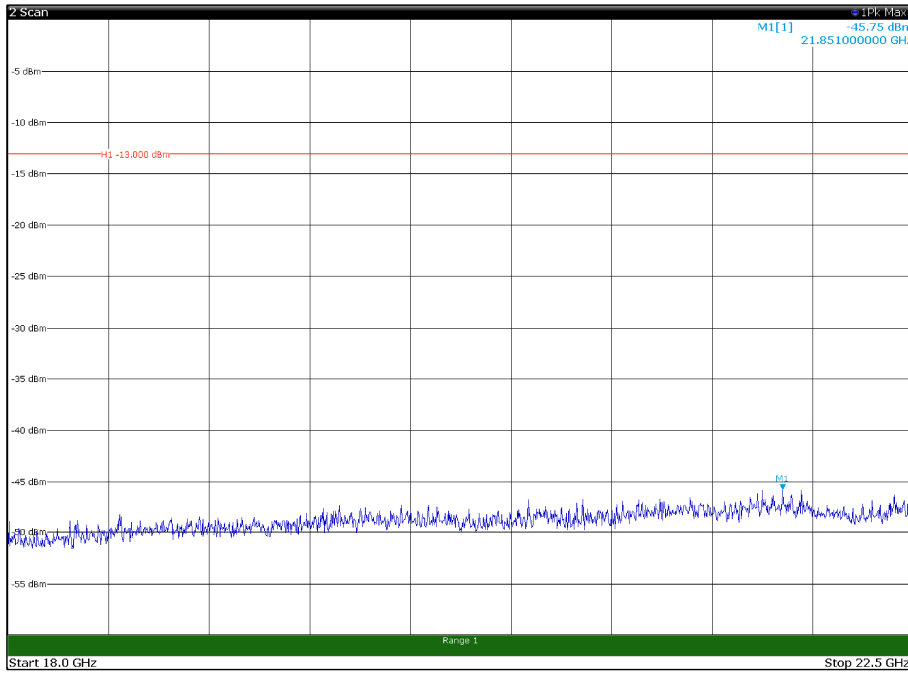

Channel: TOP, Modulation: 256QAM,
 BW=10MHz, Range: 18GHz - 22.5GHz, Polarization: Vertical

Channel: BOTTOM, Modulation: QPSK,
 BW=15MHz, Range: 30MHz - 1GHz, Polarization: Horizontal

Channel: BOTTOM, Modulation: QPSK,
 BW=15MHz, Range: 30MHz - 1GHz, Polarization: Vertical

Channel: BOTTOM, Modulation: QPSK,
 BW=15MHz, Range: 1GHz - 18GHz, Polarization: Horizontal

Channel: BOTTOM, Modulation: QPSK,
 BW=15MHz, Range: 1GHz - 18GHz, Polarization: Vertical

Channel: BOTTOM, Modulation: QPSK,
BW=15MHz, Range: 18GHz - 22.5GHz, Polarization: Horizontal