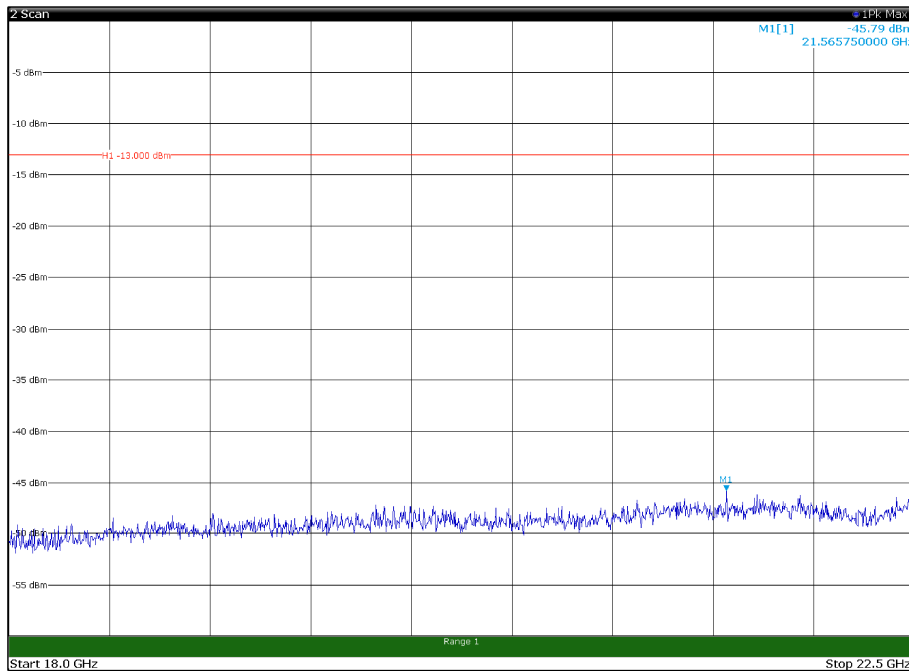

Channel: MIDDLE, Modulation: QPSK,
BW=15MHz, Range: 18GHz - 22.5GHz, Polarization: Horizontal

Channel: MIDDLE, Modulation: QPSK,
BW=15MHz, Range: 18GHz - 22.5GHz, Polarization: Vertical