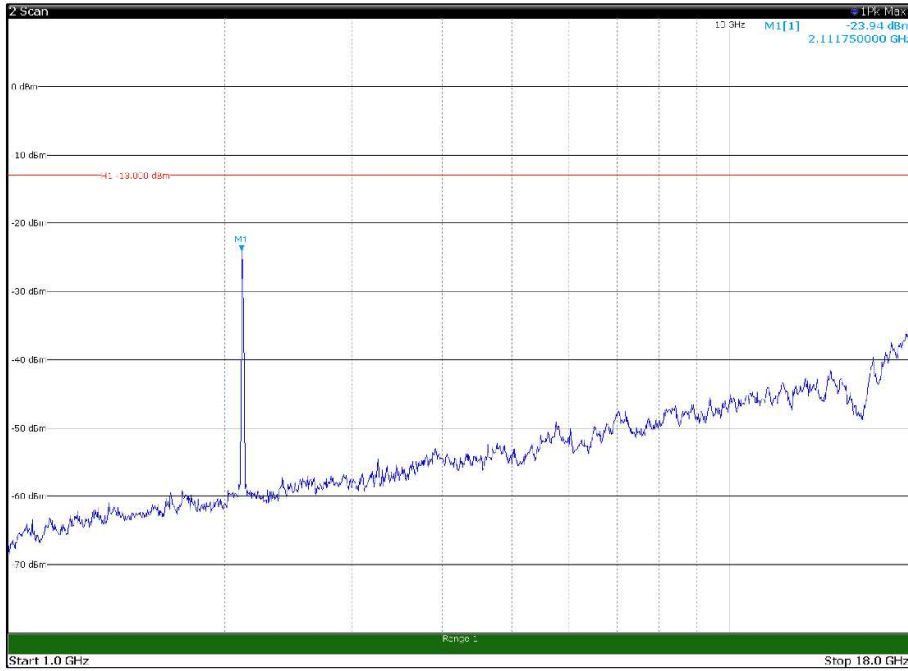

Channel: TOP, Modulation: 16QAM,
BW=15MHz, Range: 30MHz - 1GHz, Polarization: Vertical

Channel: TOP, Modulation: 16QAM,
BW=15MHz, Range: 1GHz - 18GHz, Polarization: Horizontal

Channel: TOP, Modulation: 16QAM,
BW=15MHz, Range: 1GHz - 18GHz, Polarization: Vertical

Channel: TOP, Modulation: 16QAM,
BW=15MHz, Range: 18GHz - 22.5GHz, Polarization: Horizontal

Channel: TOP, Modulation: 16QAM,
BW=15MHz, Range: 18GHz - 22.5GHz, Polarization: Vertical

Channel: BOTTOM, Modulation: 64QAM,
BW=15MHz, Range: 30MHz - 1GHz, Polarization: Horizontal

Channel: BOTTOM, Modulation: 64QAM,
BW=15MHz, Range: 30MHz - 1GHz, Polarization: Vertical

Channel: BOTTOM, Modulation: 64QAM,
 BW=15MHz, Range: 1GHz - 18GHz, Polarization: Horizontal

Channel: BOTTOM, Modulation: 64QAM,
 BW=15MHz, Range: 1GHz - 18GHz, Polarization: Vertical