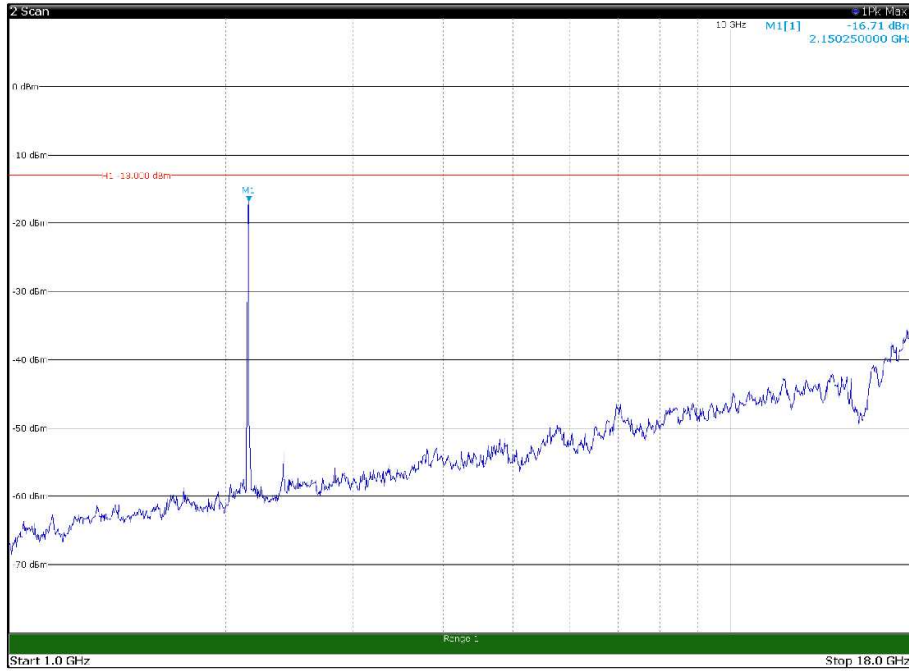

Channel: BOTTOM, Modulation: 256QAM,
BW=15MHz, Range: 30MHz - 1GHz, Polarization: Vertical

Channel: BOTTOM, Modulation: 256QAM,
BW=15MHz, Range: 1GHz - 18GHz, Polarization: Horizontal

Channel: BOTTOM, Modulation: 256QAM,
BW=15MHz, Range: 1GHz - 18GHz, Polarization: Vertical

Channel: BOTTOM, Modulation: 256QAM,
BW=15MHz, Range: 18GHz - 22.5GHz, Polarization: Horizontal

Channel: BOTTOM, Modulation: 256QAM,
BW=15MHz, Range: 18GHz - 22.5GHz, Polarization: Vertical

Channel: MIDDLE, Modulation: 256QAM,
BW=15MHz, Range: 30MHz - 1GHz, Polarization: Horizontal

Channel: MIDDLE, Modulation: 256QAM,
BW=15MHz, Range: 30MHz - 1GHz, Polarization: Vertical

Channel: MIDDLE, Modulation: 256QAM,
 BW=15MHz, Range: 1GHz - 18GHz, Polarization: Horizontal

Channel: MIDDLE, Modulation: 256QAM,
 BW=15MHz, Range: 1GHz - 18GHz, Polarization: Vertical