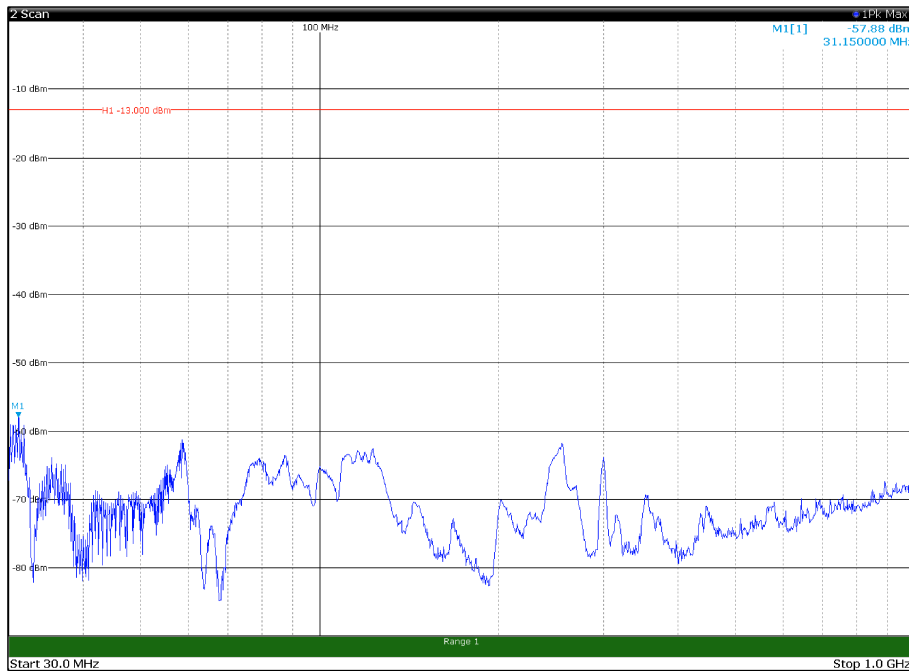

Channel: MIDDLE, Modulation: 16QAM,
BW=20MHz, Range: 18GHz - 22.5GHz, Polarization: Horizontal

Channel: MIDDLE, Modulation: 16QAM,
BW=20MHz, Range: 18GHz - 22.5GHz, Polarization: Vertical

Channel: TOP, Modulation: 16QAM,
BW=20MHz, Range: 30MHz - 1GHz, Polarization: Horizontal

Channel: TOP, Modulation: 16QAM,
BW=20MHz, Range: 30MHz - 1GHz, Polarization: Vertical

Channel: TOP, Modulation: 16QAM,
 BW=20MHz, Range: 1GHz - 18GHz, Polarization: Horizontal

Channel: TOP, Modulation: 16QAM,
 BW=20MHz, Range: 1GHz - 18GHz, Polarization: Vertical

Channel: TOP, Modulation: 16QAM,
 BW=20MHz, Range: 18GHz - 22.5GHz, Polarization: Horizontal

Channel: TOP, Modulation: 16QAM,
 BW=20MHz, Range: 18GHz - 22.5GHz, Polarization: Vertical

Channel: BOTTOM, Modulation: 64QAM,
BW=20MHz, Range: 30MHz - 1GHz, Polarization: Horizontal