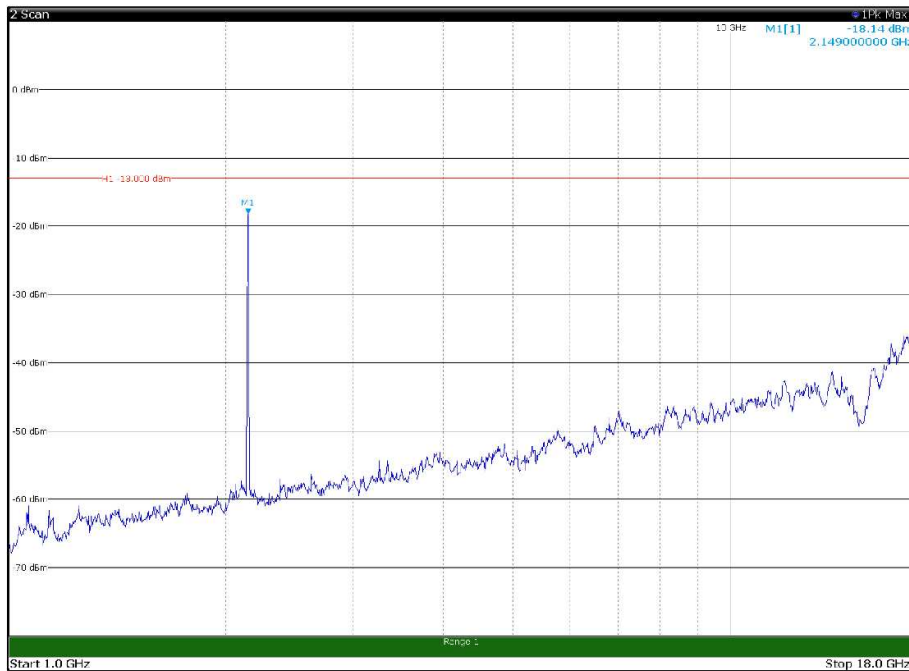

Channel: BOTTOM, Modulation: 256QAM,
 BW=10MHz, Range: 1GHz - 18GHz, Polarization: Horizontal

Channel: BOTTOM, Modulation: 256QAM,
 BW=10MHz, Range: 1GHz - 18GHz, Polarization: Vertical

Channel: BOTTOM, Modulation: 256QAM,
BW=10MHz, Range: 18GHz - 22.5GHz, Polarization: Horizontal

Channel: BOTTOM, Modulation: 256QAM,
BW=10MHz, Range: 18GHz - 22.5GHz, Polarization: Vertical

Channel: MIDDLE, Modulation: 256QAM,
BW=10MHz, Range: 30MHz - 1GHz, Polarization: Horizontal

Channel: MIDDLE, Modulation: 256QAM,
BW=10MHz, Range: 30MHz - 1GHz, Polarization: Vertical

Channel: MIDDLE, Modulation: 256QAM,
 BW=10MHz, Range: 1GHz - 18GHz, Polarization: Horizontal

Channel: MIDDLE, Modulation: 256QAM,
 BW=10MHz, Range: 1GHz - 18GHz, Polarization: Vertical

Channel: MIDDLE, Modulation: 256QAM,
BW=10MHz, Range: 18GHz - 22.5GHz, Polarization: Horizontal

Channel: MIDDLE, Modulation: 256QAM,
BW=10MHz, Range: 18GHz - 22.5GHz, Polarization: Vertical

Channel: TOP, Modulation: 256QAM,
BW=10MHz, Range: 30MHz - 1GHz, Polarization: Horizontal

Channel: TOP, Modulation: 256QAM,
BW=10MHz, Range: 30MHz - 1GHz, Polarization: Vertical