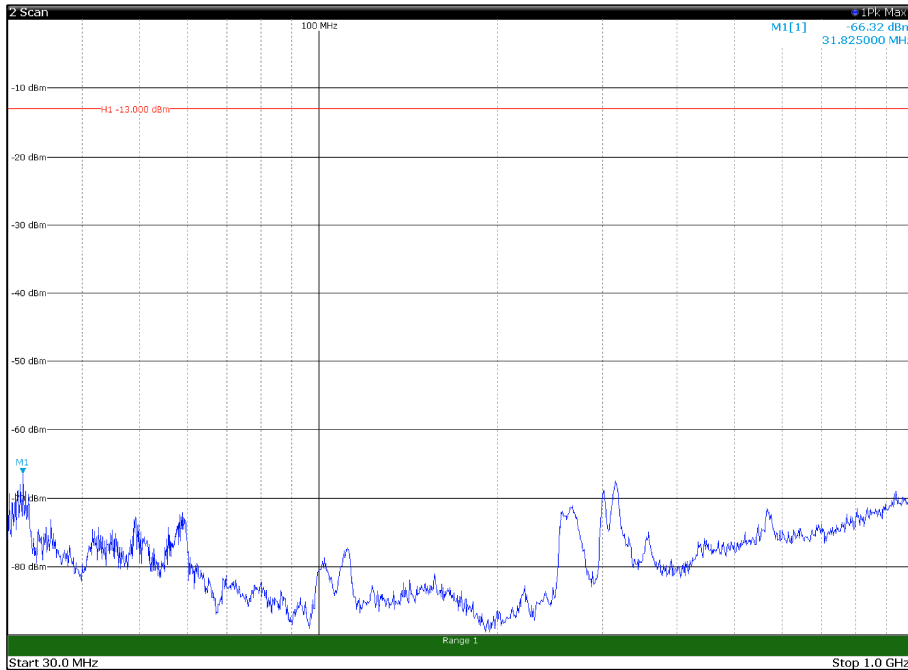

Channel: MIDDLE, Modulation: 256QAM,
 BW=15MHz, Range: 18GHz - 22.5GHz, Polarization: Horizontal

Channel: MIDDLE, Modulation: 256QAM,
 BW=15MHz, Range: 18GHz - 22.5GHz, Polarization: Vertical

Channel: TOP, Modulation: 256QAM,
BW=15MHz, Range: 30MHz - 1GHz, Polarization: Horizontal

Channel: TOP, Modulation: 256QAM,
BW=15MHz, Range: 30MHz - 1GHz, Polarization: Vertical

Channel: TOP, Modulation: 256QAM,
BW=15MHz, Range: 1GHz - 18GHz, Polarization: Horizontal

Channel: TOP, Modulation: 256QAM,
BW=15MHz, Range: 1GHz - 18GHz, Polarization: Vertical

Channel: TOP, Modulation: 256QAM,
 BW=15MHz, Range: 18GHz - 22.5GHz, Polarization: Horizontal

Channel: TOP, Modulation: 256QAM,
 BW=15MHz, Range: 18GHz - 22.5GHz, Polarization: Vertical

Channel: BOTTOM, Modulation: QPSK,
BW=20MHz, Range: 30MHz - 1GHz, Polarization: Horizontal