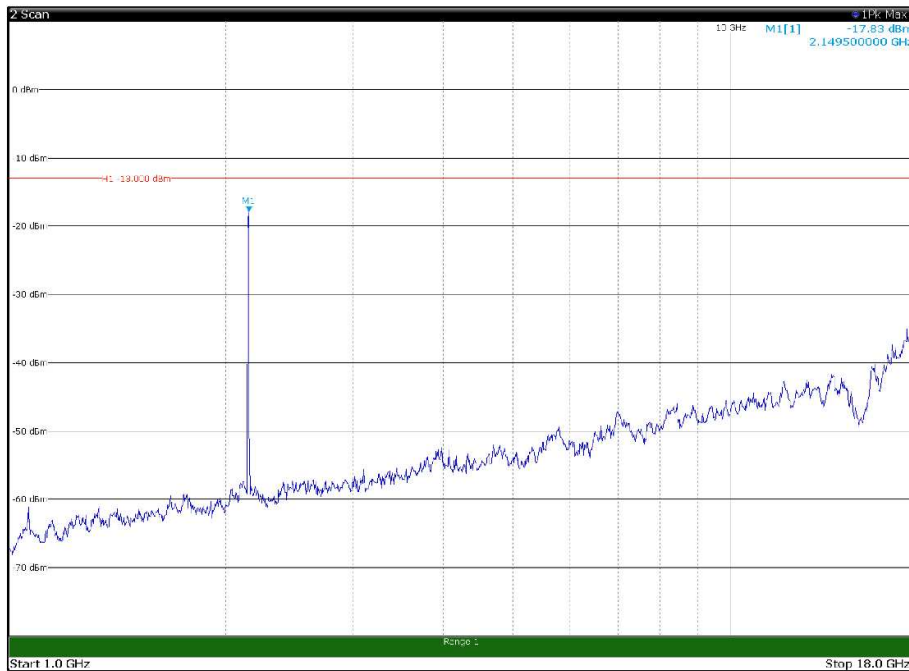

Channel: BOTTOM, Modulation: QPSK,
 BW=15MHz, Range: 1GHz - 18GHz, Polarization: Horizontal

Channel: BOTTOM, Modulation: QPSK,
 BW=15MHz, Range: 1GHz - 18GHz, Polarization: Vertical

Channel: BOTTOM, Modulation: QPSK,
BW=15MHz, Range: 18GHz - 22.5GHz, Polarization: Horizontal

Channel: BOTTOM, Modulation: QPSK,
BW=15MHz, Range: 18GHz - 22.5GHz, Polarization: Vertical

Channel: MIDDLE, Modulation: QPSK,
BW=15MHz, Range: 30MHz - 1GHz, Polarization: Horizontal

Channel: MIDDLE, Modulation: QPSK,
BW=15MHz, Range: 30MHz - 1GHz, Polarization: Vertical

Channel: MIDDLE, Modulation: QPSK,
 BW=15MHz, Range: 1GHz - 18GHz, Polarization: Horizontal

Channel: MIDDLE, Modulation: QPSK,
 BW=15MHz, Range: 1GHz - 18GHz, Polarization: Vertical

Channel: MIDDLE, Modulation: QPSK,
BW=15MHz, Range: 18GHz - 22.5GHz, Polarization: Horizontal

Channel: MIDDLE, Modulation: QPSK,
BW=15MHz, Range: 18GHz - 22.5GHz, Polarization: Vertical

Channel: TOP, Modulation: QPSK,
 BW=15MHz, Range: 1GHz - 18GHz, Polarization: Horizontal

Channel: TOP, Modulation: QPSK,
 BW=15MHz, Range: 1GHz - 18GHz, Polarization: Vertical