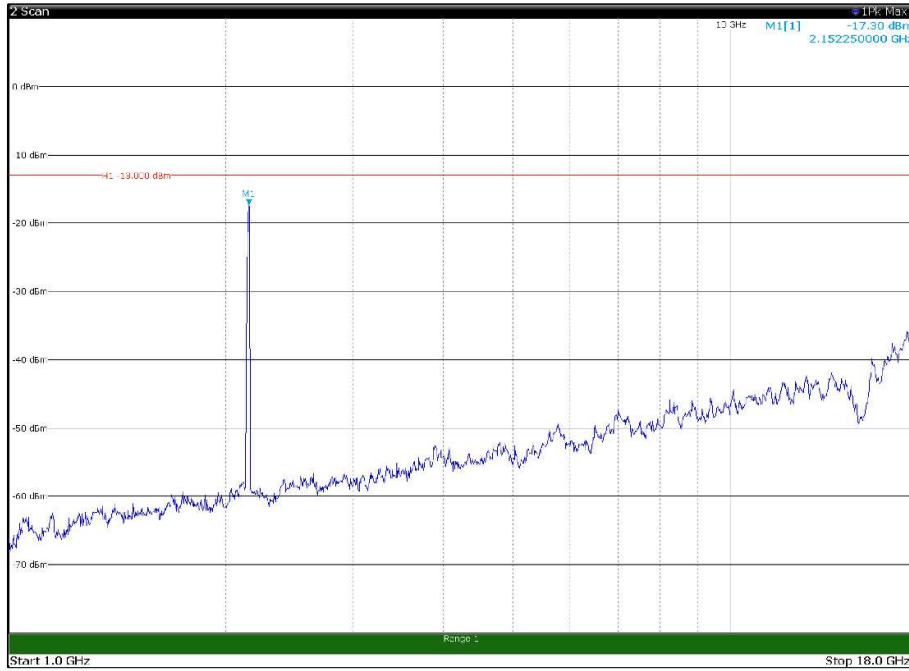

Channel: TOP, Modulation: QPSK,
BW=20MHz, Range: 18GHz - 22.5GHz, Polarization: Vertical

Channel: BOTTOM, Modulation: 16QAM,
BW=20MHz, Range: 30MHz - 1GHz, Polarization: Horizontal

Channel: BOTTOM, Modulation: 16QAM,
BW=20MHz, Range: 30MHz - 1GHz, Polarization: Vertical

Channel: BOTTOM, Modulation: 16QAM,
 BW=20MHz, Range: 1GHz - 18GHz, Polarization: Horizontal

Channel: BOTTOM, Modulation: 16QAM,
 BW=20MHz, Range: 1GHz - 18GHz, Polarization: Vertical

Channel: MIDDLE, Modulation: 16QAM,
BW=20MHz, Range: 30MHz - 1GHz, Polarization: Horizontal

Channel: MIDDLE, Modulation: 16QAM,
BW=20MHz, Range: 30MHz - 1GHz, Polarization: Vertical

Channel: MIDDLE, Modulation: 16QAM,
BW=20MHz, Range: 1GHz - 18GHz, Polarization: Horizontal

Channel: MIDDLE, Modulation: 16QAM,
BW=20MHz, Range: 1GHz - 18GHz, Polarization: Vertical