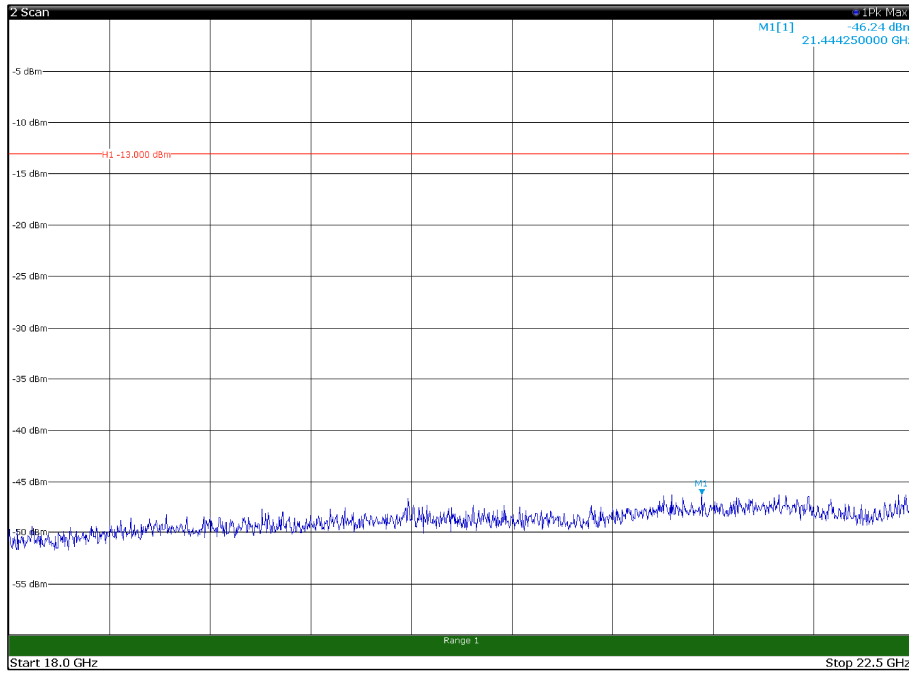

Channel: BOTTOM, Modulation: QPSK,
BW=20MHz, Range: 1GHz - 18GHz, Polarization: Vertical

Channel: BOTTOM, Modulation: QPSK,
BW=20MHz, Range: 18GHz - 22.5GHz, Polarization: Horizontal