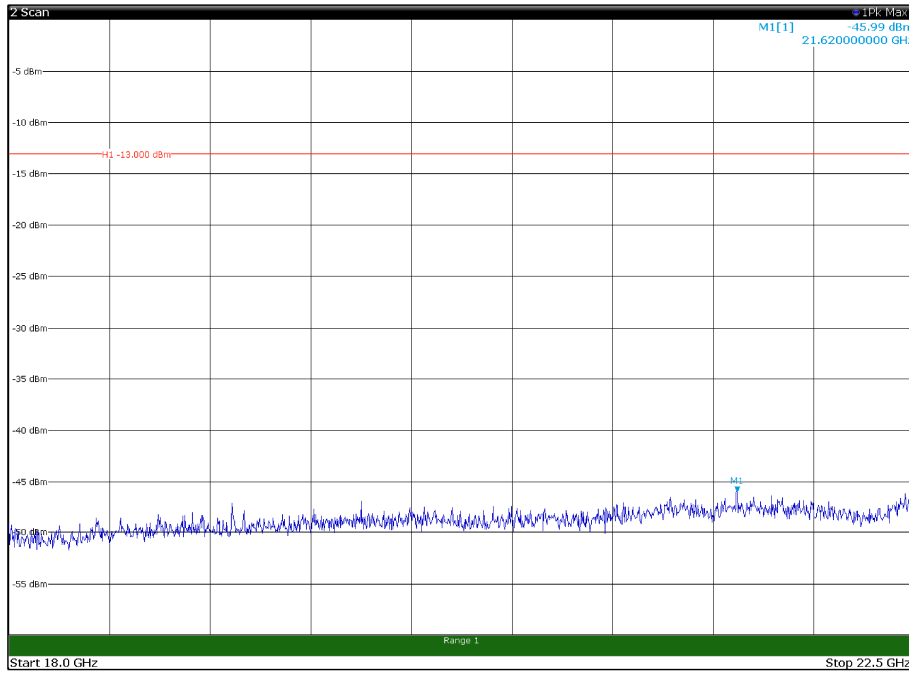

Channel: MIDDLE, Modulation: 256QAM,
BW=10MHz, Range: 18GHz - 22.5GHz, Polarization: Vertical

Channel: TOP, Modulation: 256QAM,
BW=10MHz, Range: 30MHz - 1GHz, Polarization: Horizontal

Channel: TOP, Modulation: 256QAM,
BW=10MHz, Range: 30MHz - 1GHz, Polarization: Vertical

Channel: TOP, Modulation: 256QAM,
BW=10MHz, Range: 1GHz - 18GHz, Polarization: Horizontal

Channel: TOP, Modulation: 256QAM,
BW=10MHz, Range: 1GHz - 18GHz, Polarization: Vertical

Channel: TOP, Modulation: 256QAM,
 BW=10MHz, Range: 18GHz - 22.5GHz, Polarization: Horizontal