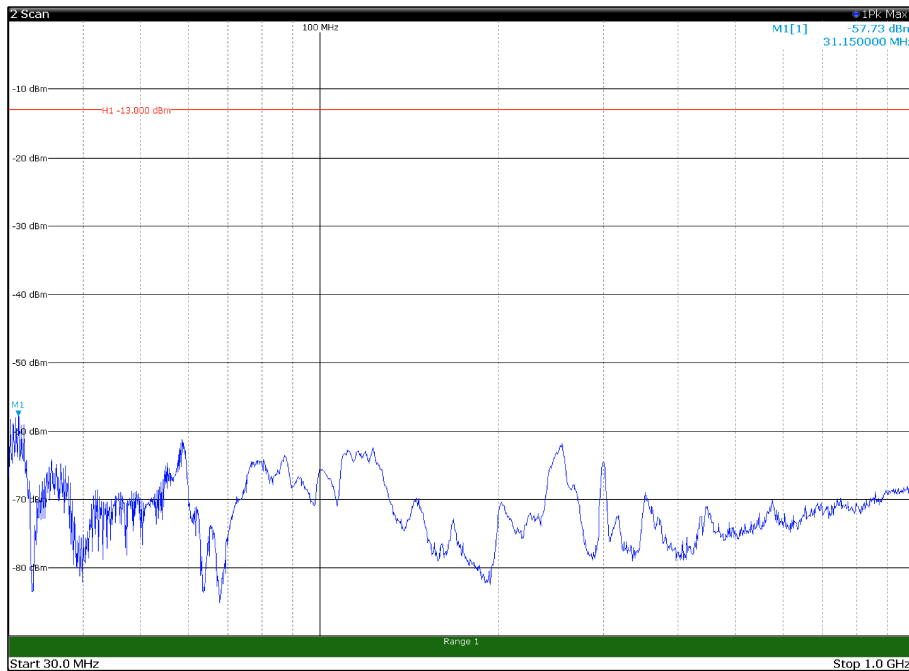

Channel: BOTTOM, Modulation: 256QAM,
BW=15MHz, Range: 18GHz - 22.5GHz, Polarization: Horizontal

Channel: BOTTOM, Modulation: 256QAM,
BW=15MHz, Range: 18GHz - 22.5GHz, Polarization: Vertical

Channel: MIDDLE, Modulation: 256QAM,
BW=15MHz, Range: 30MHz - 1GHz, Polarization: Horizontal

Channel: MIDDLE, Modulation: 256QAM,
BW=15MHz, Range: 30MHz - 1GHz, Polarization: Vertical

Channel: MIDDLE, Modulation: 256QAM,
 BW=15MHz, Range: 1GHz - 18GHz, Polarization: Horizontal

Channel: MIDDLE, Modulation: 256QAM,
 BW=15MHz, Range: 1GHz - 18GHz, Polarization: Vertical

Channel: MIDDLE, Modulation: 256QAM,
 BW=15MHz, Range: 18GHz - 22.5GHz, Polarization: Horizontal

Channel: MIDDLE, Modulation: 256QAM,
 BW=15MHz, Range: 18GHz - 22.5GHz, Polarization: Vertical

Channel: TOP, Modulation: 256QAM,
BW=15MHz, Range: 30MHz - 1GHz, Polarization: Horizontal