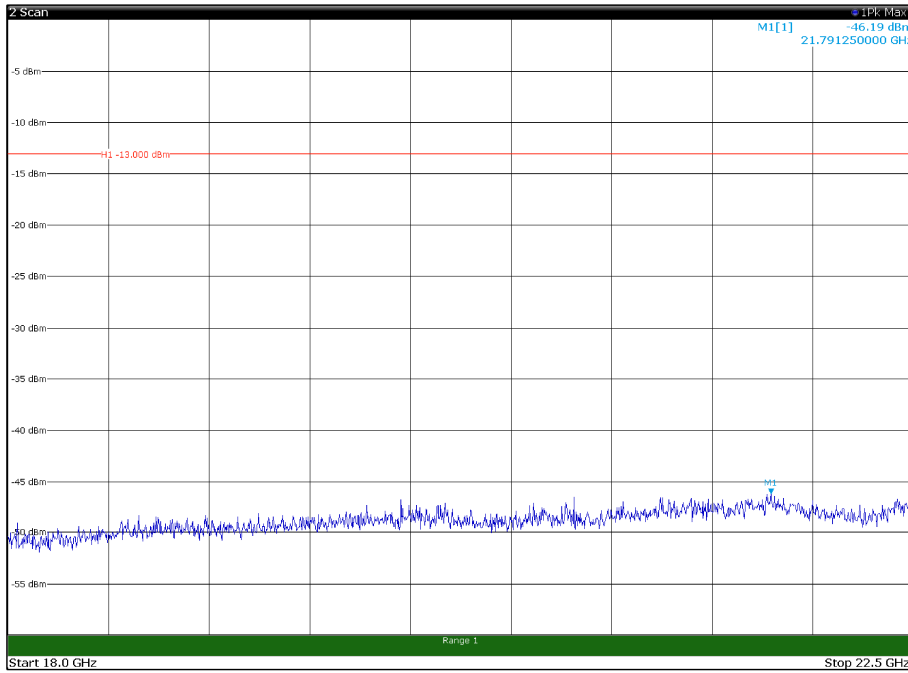

Channel: MIDDLE, Modulation: 16QAM,
BW=20MHz, Range: 18GHz - 22.5GHz, Polarization: Horizontal

Channel: MIDDLE, Modulation: 16QAM,
BW=20MHz, Range: 18GHz - 22.5GHz, Polarization: Vertical

Channel: TOP, Modulation: 16QAM,
BW=20MHz, Range: 30MHz - 1GHz, Polarization: Horizontal

Channel: TOP, Modulation: 16QAM,
BW=20MHz, Range: 30MHz - 1GHz, Polarization: Vertical

Channel: TOP, Modulation: 16QAM,
 BW=20MHz, Range: 1GHz - 18GHz, Polarization: Horizontal

Channel: TOP, Modulation: 16QAM,
 BW=20MHz, Range: 1GHz - 18GHz, Polarization: Vertical