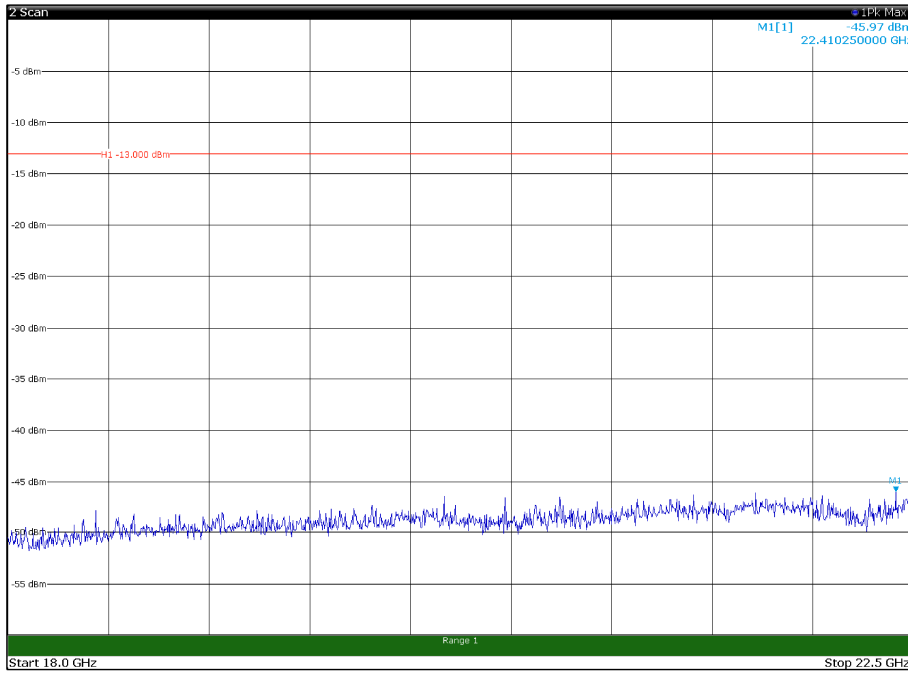

Channel: MIDDLE, Modulation: QPSK,
BW=15MHz, Range: 18GHz - 22.5GHz, Polarization: Vertical

Channel: TOP, Modulation: QPSK,
 BW=15MHz, Range: 1GHz - 18GHz, Polarization: Horizontal

Channel: TOP, Modulation: QPSK,
 BW=15MHz, Range: 1GHz - 18GHz, Polarization: Vertical