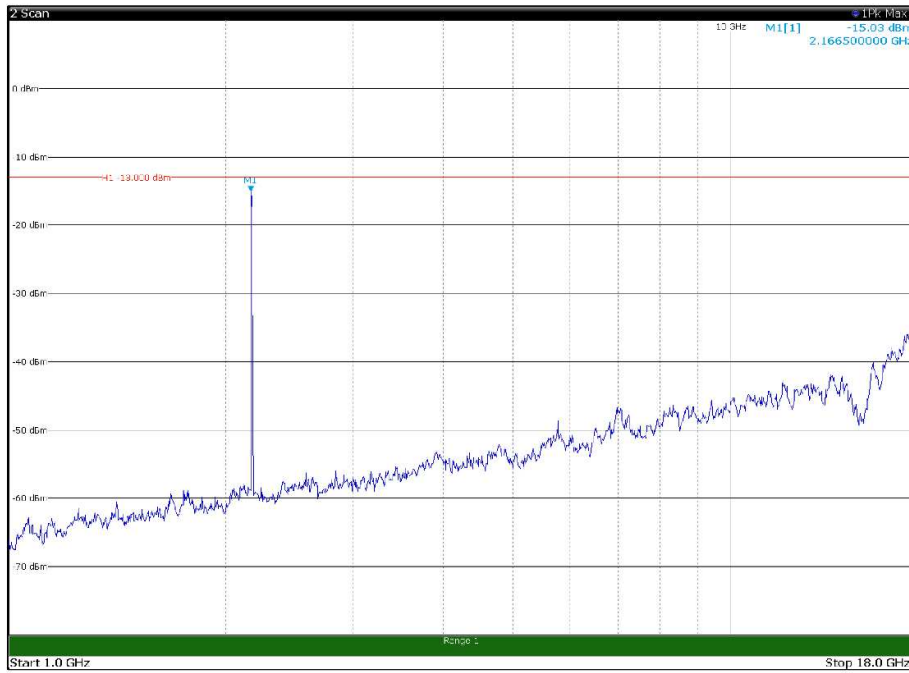

Channel: MIDDLE, Modulation: 256QAM,
BW=15MHz, Range: 30MHz - 1GHz, Polarization: Vertical

Channel: MIDDLE, Modulation: 256QAM,
 BW=15MHz, Range: 1GHz - 18GHz, Polarization: Horizontal

Channel: MIDDLE, Modulation: 256QAM,
 BW=15MHz, Range: 1GHz - 18GHz, Polarization: Vertical

Channel: MIDDLE, Modulation: 256QAM,
 BW=15MHz, Range: 18GHz - 22.5GHz, Polarization: Horizontal

Channel: MIDDLE, Modulation: 256QAM,
 BW=15MHz, Range: 18GHz - 22.5GHz, Polarization: Vertical

Channel: TOP, Modulation: 256QAM,
BW=15MHz, Range: 30MHz - 1GHz, Polarization: Horizontal

Channel: TOP, Modulation: 256QAM,
BW=15MHz, Range: 30MHz - 1GHz, Polarization: Vertical

Channel: TOP, Modulation: 256QAM,
BW=15MHz, Range: 1GHz - 18GHz, Polarization: Horizontal

Channel: TOP, Modulation: 256QAM,
BW=15MHz, Range: 1GHz - 18GHz, Polarization: Vertical