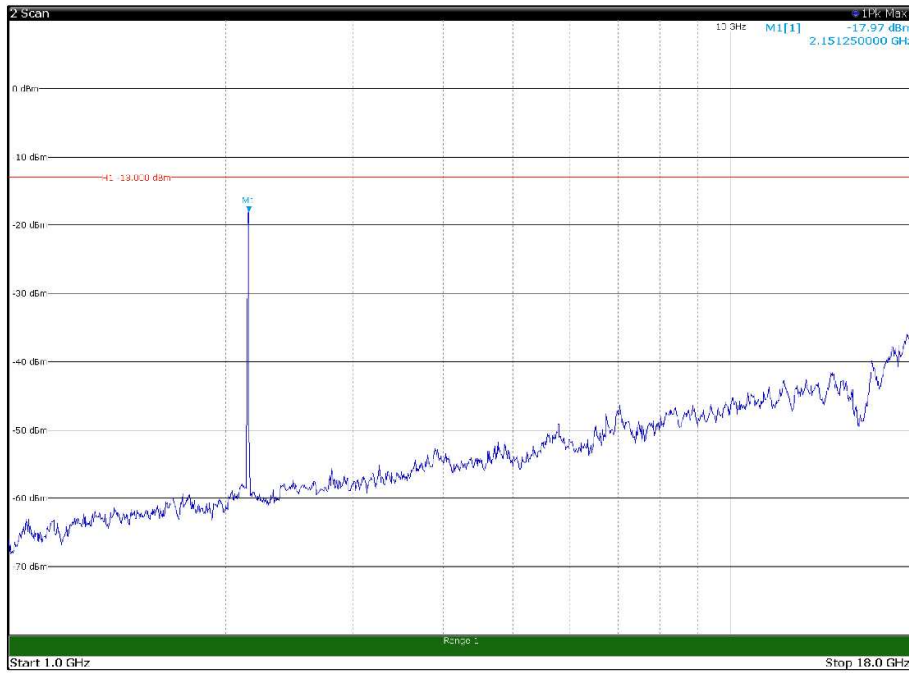

Channel: TOP, Modulation: 256QAM,
 BW=10MHz, Range: 18GHz - 22.5GHz, Polarization: Vertical

Channel: BOTTOM, Modulation: QPSK,
 BW=15MHz, Range: 30MHz - 1GHz, Polarization: Horizontal

Channel: BOTTOM, Modulation: QPSK,
 BW=15MHz, Range: 30MHz - 1GHz, Polarization: Vertical

Channel: BOTTOM, Modulation: QPSK,
 BW=15MHz, Range: 1GHz - 18GHz, Polarization: Horizontal

Channel: BOTTOM, Modulation: QPSK,
 BW=15MHz, Range: 1GHz - 18GHz, Polarization: Vertical

Channel: BOTTOM, Modulation: QPSK,
BW=15MHz, Range: 18GHz - 22.5GHz, Polarization: Horizontal

Channel: BOTTOM, Modulation: QPSK,
BW=15MHz, Range: 18GHz - 22.5GHz, Polarization: Vertical

Channel: MIDDLE, Modulation: QPSK,
BW=15MHz, Range: 30MHz - 1GHz, Polarization: Horizontal

Channel: MIDDLE, Modulation: QPSK,
BW=15MHz, Range: 30MHz - 1GHz, Polarization: Vertical