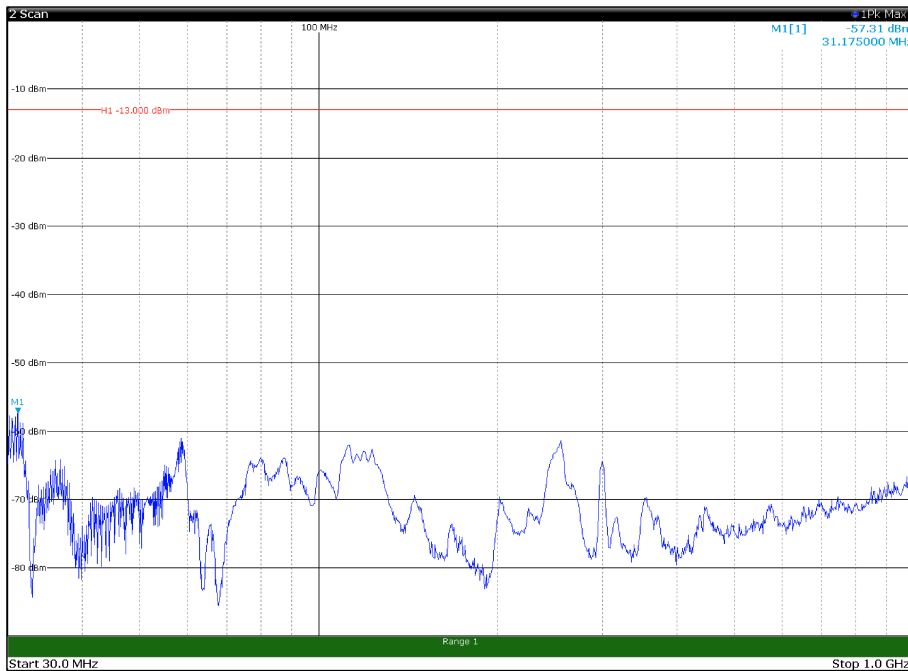

Channel: TOP, Modulation: 16QAM,
BW=15MHz, Range: 18GHz - 22.5GHz, Polarization: Horizontal

Channel: TOP, Modulation: 16QAM,
BW=15MHz, Range: 18GHz - 22.5GHz, Polarization: Vertical

Channel: BOTTOM, Modulation: 64QAM,
BW=15MHz, Range: 30MHz - 1GHz, Polarization: Horizontal

Channel: BOTTOM, Modulation: 64QAM,
BW=15MHz, Range: 30MHz - 1GHz, Polarization: Vertical

Channel: BOTTOM, Modulation: 64QAM,
 BW=15MHz, Range: 1GHz - 18GHz, Polarization: Horizontal

Channel: BOTTOM, Modulation: 64QAM,
 BW=15MHz, Range: 1GHz - 18GHz, Polarization: Vertical

Channel: BOTTOM, Modulation: 64QAM,
BW=15MHz, Range: 18GHz - 22.5GHz, Polarization: Horizontal

Channel: BOTTOM, Modulation: 64QAM,
BW=15MHz, Range: 18GHz - 22.5GHz, Polarization: Vertical

Channel: MIDDLE, Modulation: 64QAM,
BW=15MHz, Range: 30MHz - 1GHz, Polarization: Horizontal