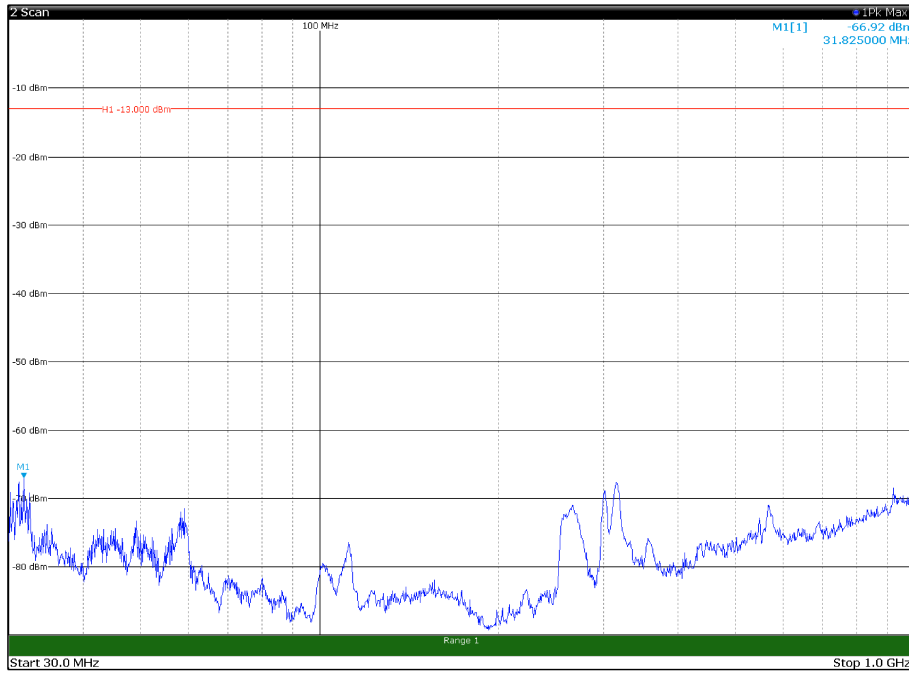

Channel: TOP, Modulation: QPSK,
 BW=20MHz, Range: 1GHz - 18GHz, Polarization: Horizontal

Channel: TOP, Modulation: QPSK,
 BW=20MHz, Range: 1GHz - 18GHz, Polarization: Vertical

Channel: TOP, Modulation: QPSK,
BW=20MHz, Range: 18GHz - 22.5GHz, Polarization: Horizontal

Channel: TOP, Modulation: QPSK,
BW=20MHz, Range: 18GHz - 22.5GHz, Polarization: Vertical

Channel: BOTTOM, Modulation: 16QAM,
BW=20MHz, Range: 30MHz - 1GHz, Polarization: Horizontal

Channel: BOTTOM, Modulation: 16QAM,
BW=20MHz, Range: 30MHz - 1GHz, Polarization: Vertical

Channel: BOTTOM, Modulation: 16QAM,
 BW=20MHz, Range: 1GHz - 18GHz, Polarization: Horizontal

Channel: BOTTOM, Modulation: 16QAM,
 BW=20MHz, Range: 1GHz - 18GHz, Polarization: Vertical

Channel: MIDDLE, Modulation: 16QAM,
BW=20MHz, Range: 30MHz - 1GHz, Polarization: Horizontal