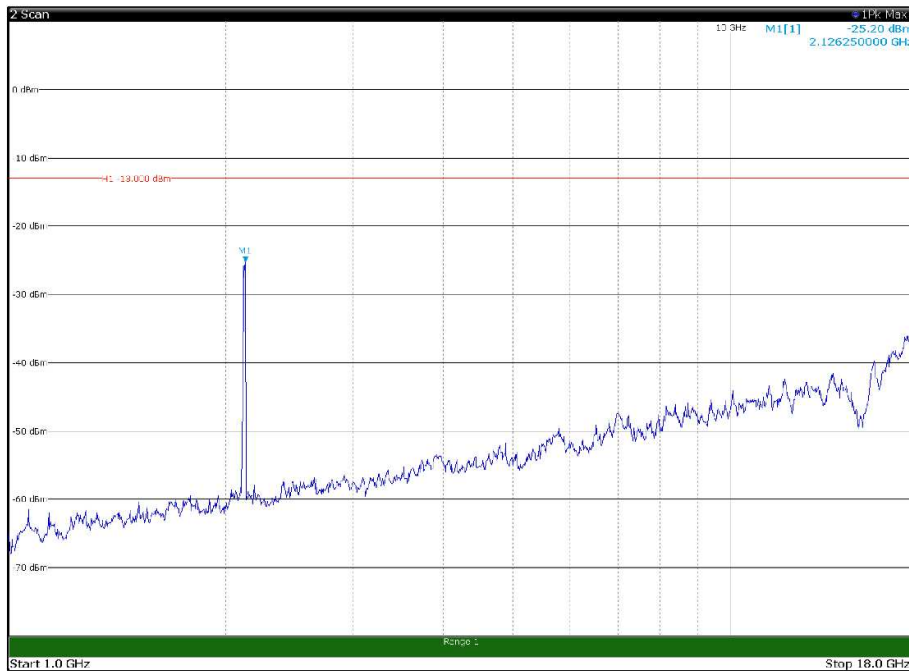

Channel: TOP, Modulation: 16QAM,
BW=20MHz, Range: 30MHz - 1GHz, Polarization: Vertical

Channel: TOP, Modulation: 16QAM,
 BW=20MHz, Range: 1GHz - 18GHz, Polarization: Horizontal

Channel: TOP, Modulation: 16QAM,
 BW=20MHz, Range: 1GHz - 18GHz, Polarization: Vertical

Channel: TOP, Modulation: 16QAM,
 BW=20MHz, Range: 18GHz - 22.5GHz, Polarization: Horizontal

Channel: TOP, Modulation: 16QAM,
 BW=20MHz, Range: 18GHz - 22.5GHz, Polarization: Vertical

Channel: BOTTOM, Modulation: 64QAM,
BW=20MHz, Range: 30MHz - 1GHz, Polarization: Horizontal

Channel: BOTTOM, Modulation: 64QAM,
BW=20MHz, Range: 30MHz - 1GHz, Polarization: Vertical

Channel: BOTTOM, Modulation: 64QAM,
 BW=20MHz, Range: 1GHz - 18GHz, Polarization: Horizontal

Channel: BOTTOM, Modulation: 64QAM,
 BW=20MHz, Range: 1GHz - 18GHz, Polarization: Vertical