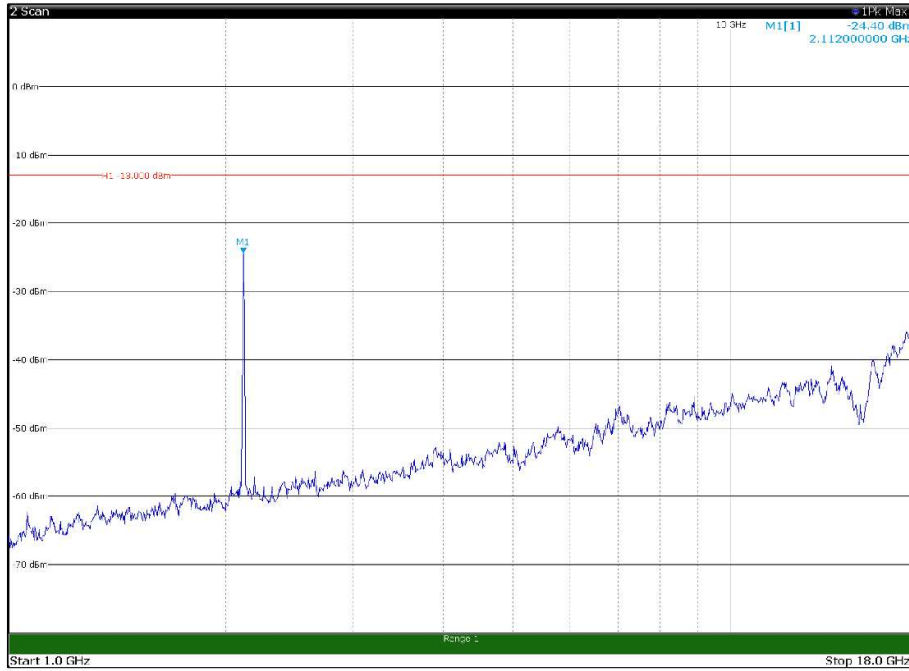

Channel: TOP, Modulation: 64QAM,
BW=15MHz, Range: 30MHz - 1GHz, Polarization: Vertical

Channel: TOP, Modulation: 64QAM,
BW=15MHz, Range: 1GHz - 18GHz, Polarization: Horizontal

Channel: TOP, Modulation: 64QAM,
BW=15MHz, Range: 1GHz - 18GHz, Polarization: Vertical

Channel: TOP, Modulation: 64QAM,
 BW=15MHz, Range: 18GHz - 22.5GHz, Polarization: Horizontal

Channel: TOP, Modulation: 64QAM,
 BW=15MHz, Range: 18GHz - 22.5GHz, Polarization: Vertical

Channel: BOTTOM, Modulation: 256QAM,
BW=15MHz, Range: 30MHz - 1GHz, Polarization: Horizontal

Channel: BOTTOM, Modulation: 256QAM,
BW=15MHz, Range: 30MHz - 1GHz, Polarization: Vertical

Channel: BOTTOM, Modulation: 256QAM,
BW=15MHz, Range: 1GHz - 18GHz, Polarization: Horizontal

Channel: BOTTOM, Modulation: 256QAM,
BW=15MHz, Range: 1GHz - 18GHz, Polarization: Vertical