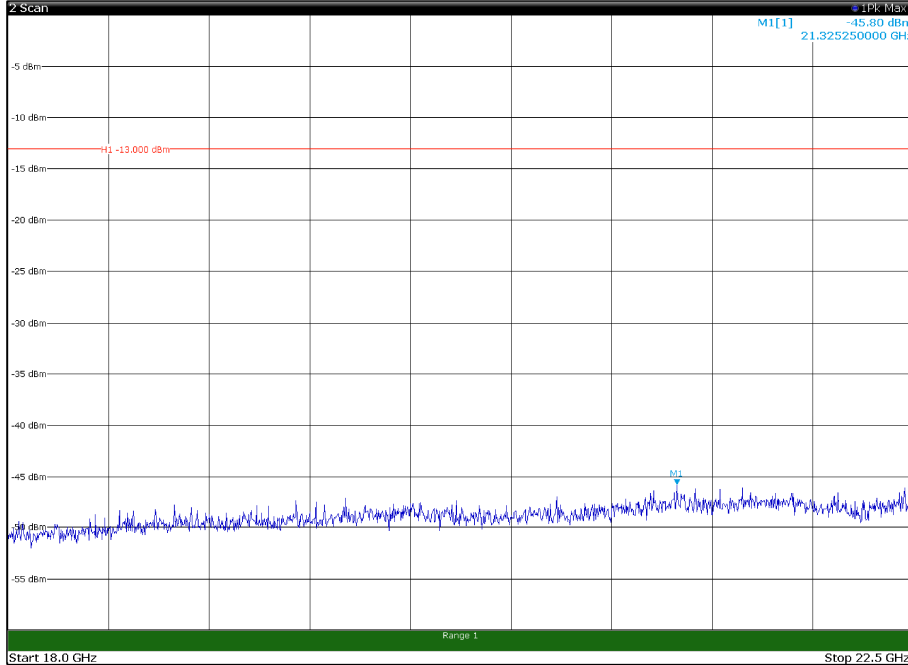

Channel: TOP, Modulation: 256QAM,
 BW=10MHz, Range: 18GHz - 22.5GHz, Polarization: Vertical

Channel: BOTTOM, Modulation: QPSK,
 BW=15MHz, Range: 30MHz - 1GHz, Polarization: Horizontal

Channel: BOTTOM, Modulation: QPSK,
 BW=15MHz, Range: 30MHz - 1GHz, Polarization: Vertical

Channel: BOTTOM, Modulation: QPSK,
 BW=15MHz, Range: 1GHz - 18GHz, Polarization: Horizontal

Channel: BOTTOM, Modulation: QPSK,
 BW=15MHz, Range: 1GHz - 18GHz, Polarization: Vertical

Channel: BOTTOM, Modulation: QPSK,
BW=15MHz, Range: 18GHz - 22.5GHz, Polarization: Horizontal