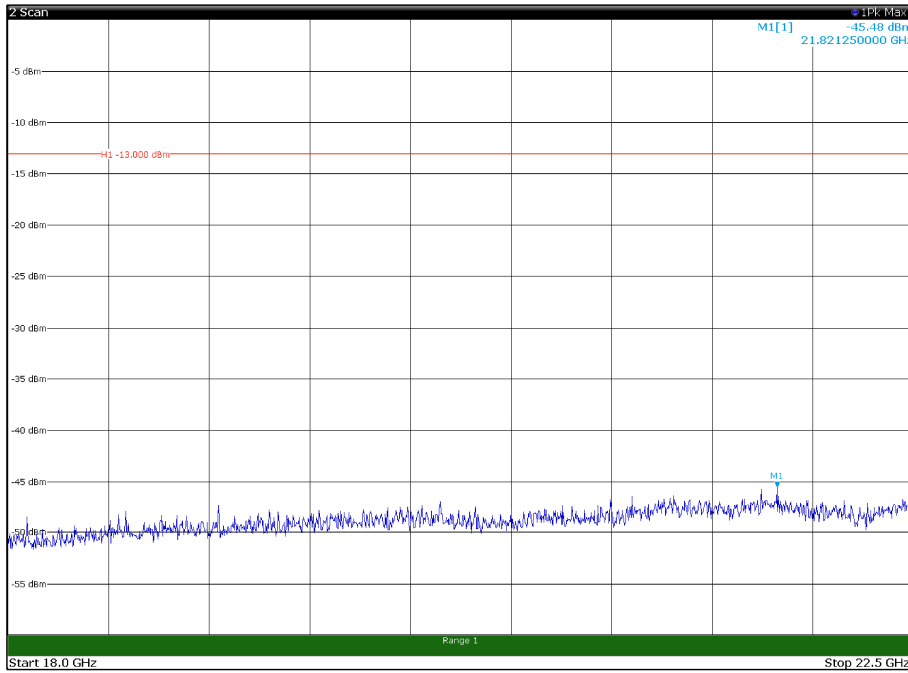

Channel: MIDDLE, Modulation: 256QAM,
BW=15MHz, Range: 1GHz - 18GHz, Polarization: Vertical

Channel: MIDDLE, Modulation: 256QAM,
BW=15MHz, Range: 18GHz - 22.5GHz, Polarization: Horizontal