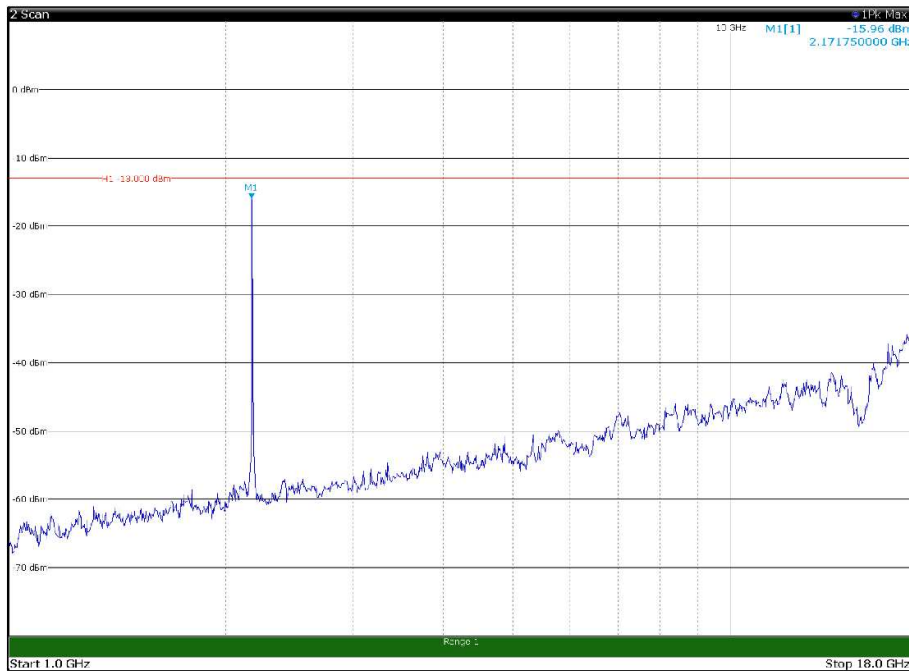

Channel: MIDDLE, Modulation: 256QAM,
 BW=10MHz, Range: 1GHz - 18GHz, Polarization: Horizontal

Channel: MIDDLE, Modulation: 256QAM,
 BW=10MHz, Range: 1GHz - 18GHz, Polarization: Vertical

Channel: MIDDLE, Modulation: 256QAM,
BW=10MHz, Range: 18GHz - 22.5GHz, Polarization: Horizontal

Channel: MIDDLE, Modulation: 256QAM,
BW=10MHz, Range: 18GHz - 22.5GHz, Polarization: Vertical

Channel: TOP, Modulation: 256QAM,
BW=10MHz, Range: 30MHz - 1GHz, Polarization: Horizontal

Channel: TOP, Modulation: 256QAM,
BW=10MHz, Range: 30MHz - 1GHz, Polarization: Vertical

Channel: TOP, Modulation: 256QAM,
BW=10MHz, Range: 1GHz - 18GHz, Polarization: Horizontal

Channel: TOP, Modulation: 256QAM,
BW=10MHz, Range: 1GHz - 18GHz, Polarization: Vertical

Channel: TOP, Modulation: 256QAM,
 BW=10MHz, Range: 18GHz - 22.5GHz, Polarization: Horizontal

Channel: TOP, Modulation: 256QAM,
 BW=10MHz, Range: 18GHz - 22.5GHz, Polarization: Vertical

Channel: BOTTOM, Modulation: QPSK,
 BW=15MHz, Range: 30MHz - 1GHz, Polarization: Horizontal

Channel: BOTTOM, Modulation: QPSK,
 BW=15MHz, Range: 30MHz - 1GHz, Polarization: Vertical