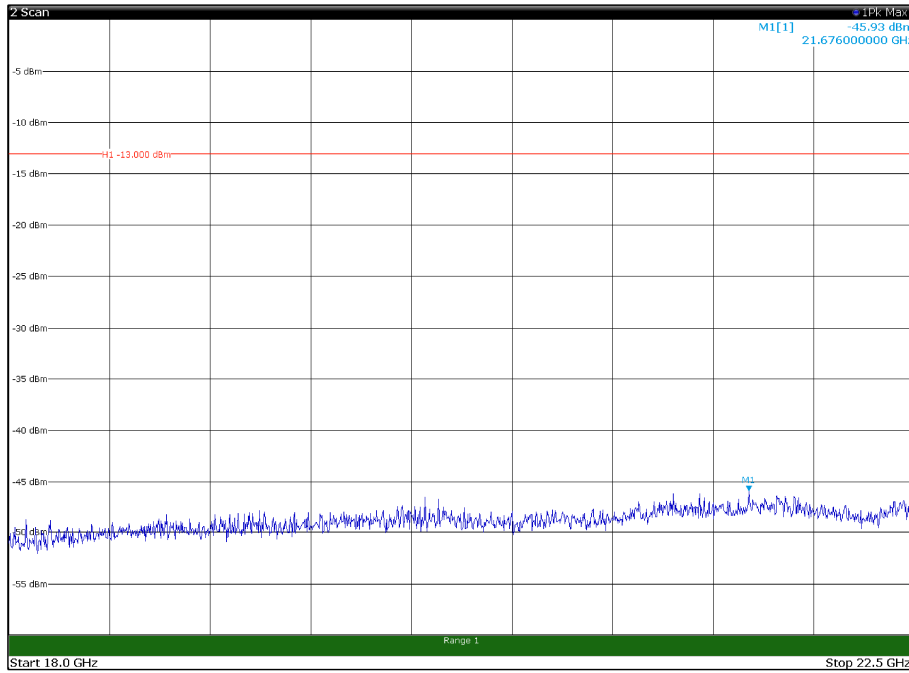

Channel: BOTTOM, Modulation: 16QAM,
 BW=20MHz, Range: 1GHz - 18GHz, Polarization: Horizontal

Channel: BOTTOM, Modulation: 16QAM,
 BW=20MHz, Range: 1GHz - 18GHz, Polarization: Vertical

Channel: MIDDLE, Modulation: 16QAM,
BW=20MHz, Range: 30MHz - 1GHz, Polarization: Horizontal

Channel: MIDDLE, Modulation: 16QAM,
BW=20MHz, Range: 30MHz - 1GHz, Polarization: Vertical

Channel: MIDDLE, Modulation: 16QAM,
BW=20MHz, Range: 1GHz - 18GHz, Polarization: Horizontal

Channel: MIDDLE, Modulation: 16QAM,
BW=20MHz, Range: 1GHz - 18GHz, Polarization: Vertical