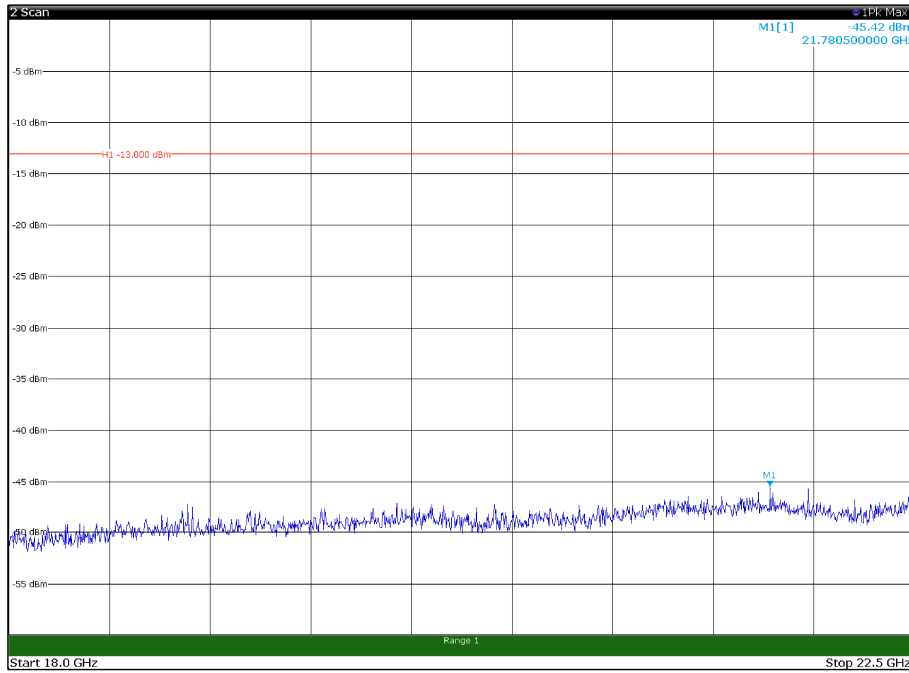

Channel: MIDDLE, Modulation: QPSK,
BW=20MHz, Range: 1GHz - 18GHz, Polarization: Vertical

Channel: MIDDLE, Modulation: QPSK,
BW=20MHz, Range: 18GHz - 22.5GHz, Polarization: Horizontal