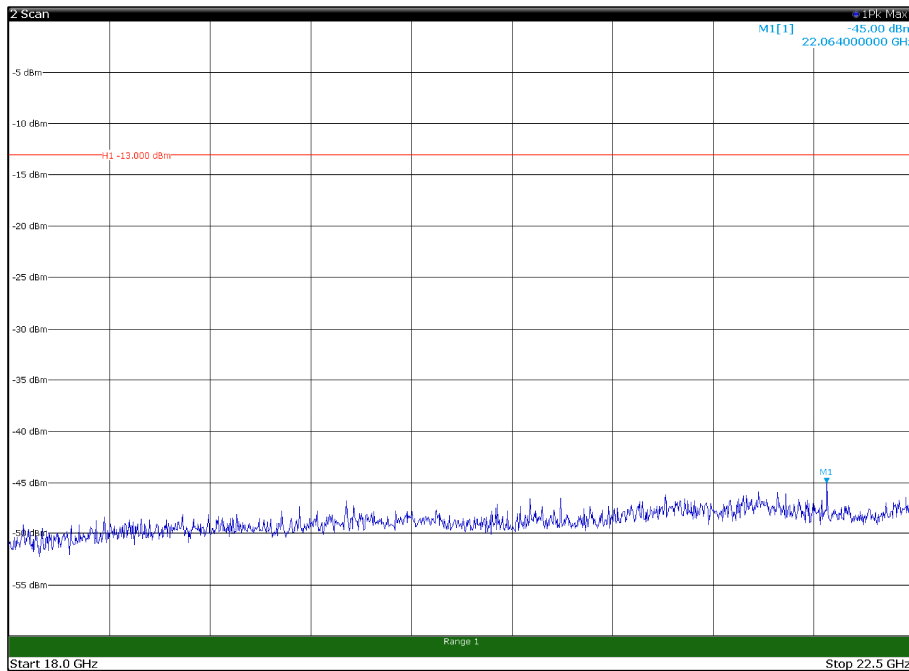

Channel: MIDDLE, Modulation: 256QAM,
BW=10MHz, Range: 18GHz - 22.5GHz, Polarization: Vertical

Channel: TOP, Modulation: 256QAM,
BW=10MHz, Range: 30MHz - 1GHz, Polarization: Horizontal

Channel: TOP, Modulation: 256QAM,
BW=10MHz, Range: 30MHz - 1GHz, Polarization: Vertical

Channel: TOP, Modulation: 256QAM,
BW=10MHz, Range: 1GHz - 18GHz, Polarization: Horizontal

Channel: TOP, Modulation: 256QAM,
BW=10MHz, Range: 1GHz - 18GHz, Polarization: Vertical

Channel: TOP, Modulation: 256QAM,
 BW=10MHz, Range: 18GHz - 22.5GHz, Polarization: Horizontal