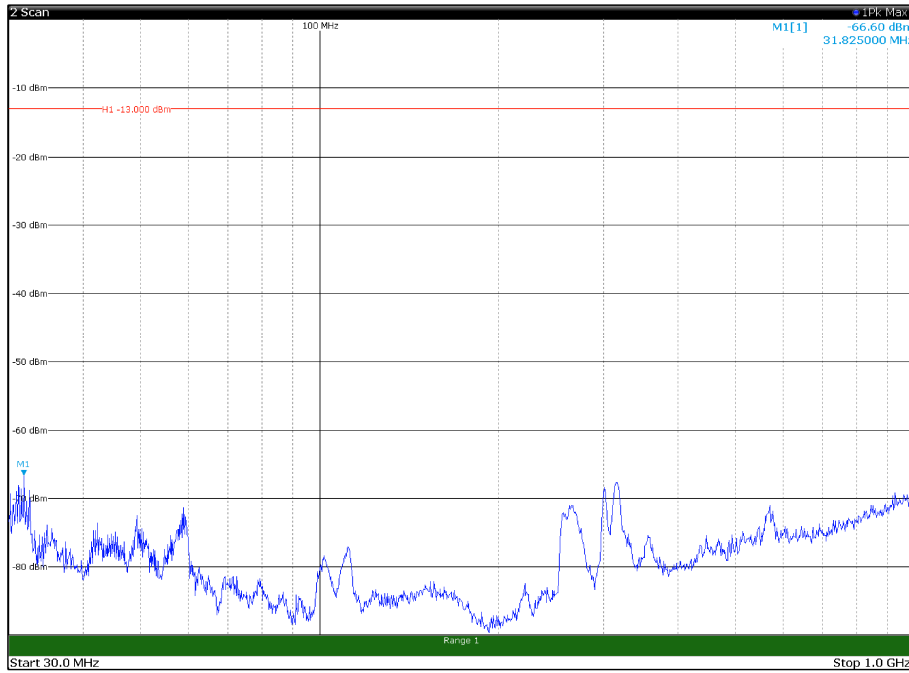

Channel: TOP, Modulation: 64QAM,
 BW=15MHz, Range: 18GHz - 22.5GHz, Polarization: Horizontal

Channel: TOP, Modulation: 64QAM,
 BW=15MHz, Range: 18GHz - 22.5GHz, Polarization: Vertical

Channel: BOTTOM, Modulation: 256QAM,
BW=15MHz, Range: 30MHz - 1GHz, Polarization: Horizontal

Channel: BOTTOM, Modulation: 256QAM,
BW=15MHz, Range: 30MHz - 1GHz, Polarization: Vertical

Channel: BOTTOM, Modulation: 256QAM,
BW=15MHz, Range: 1GHz - 18GHz, Polarization: Horizontal

Channel: BOTTOM, Modulation: 256QAM,
BW=15MHz, Range: 1GHz - 18GHz, Polarization: Vertical

Channel: BOTTOM, Modulation: 256QAM,
BW=15MHz, Range: 18GHz - 22.5GHz, Polarization: Horizontal

Channel: BOTTOM, Modulation: 256QAM,
BW=15MHz, Range: 18GHz - 22.5GHz, Polarization: Vertical

Channel: MIDDLE, Modulation: 256QAM,
BW=15MHz, Range: 30MHz - 1GHz, Polarization: Horizontal