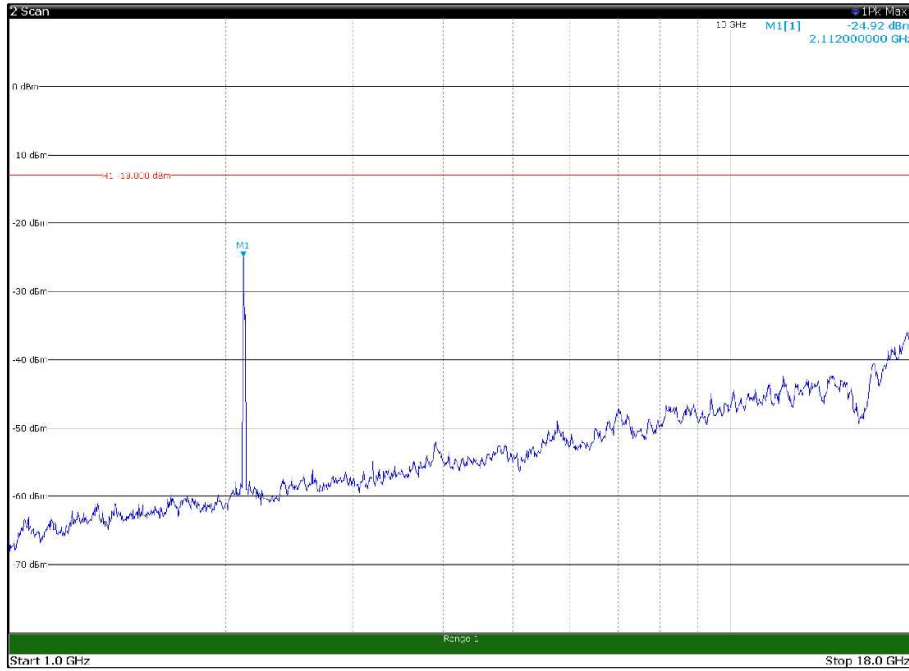

Channel: TOP, Modulation: 16QAM,
BW=20MHz, Range: 30MHz - 1GHz, Polarization: Vertical

Channel: TOP, Modulation: 16QAM,
 BW=20MHz, Range: 1GHz - 18GHz, Polarization: Horizontal

Channel: TOP, Modulation: 16QAM,
 BW=20MHz, Range: 1GHz - 18GHz, Polarization: Vertical

Channel: TOP, Modulation: 16QAM,
 BW=20MHz, Range: 18GHz - 22.5GHz, Polarization: Horizontal

Channel: TOP, Modulation: 16QAM,
 BW=20MHz, Range: 18GHz - 22.5GHz, Polarization: Vertical

Channel: BOTTOM, Modulation: 64QAM,
BW=20MHz, Range: 30MHz - 1GHz, Polarization: Horizontal

Channel: BOTTOM, Modulation: 64QAM,
BW=20MHz, Range: 30MHz - 1GHz, Polarization: Vertical

Channel: BOTTOM, Modulation: 64QAM,
 BW=20MHz, Range: 1GHz - 18GHz, Polarization: Horizontal

Channel: BOTTOM, Modulation: 64QAM,
 BW=20MHz, Range: 1GHz - 18GHz, Polarization: Vertical