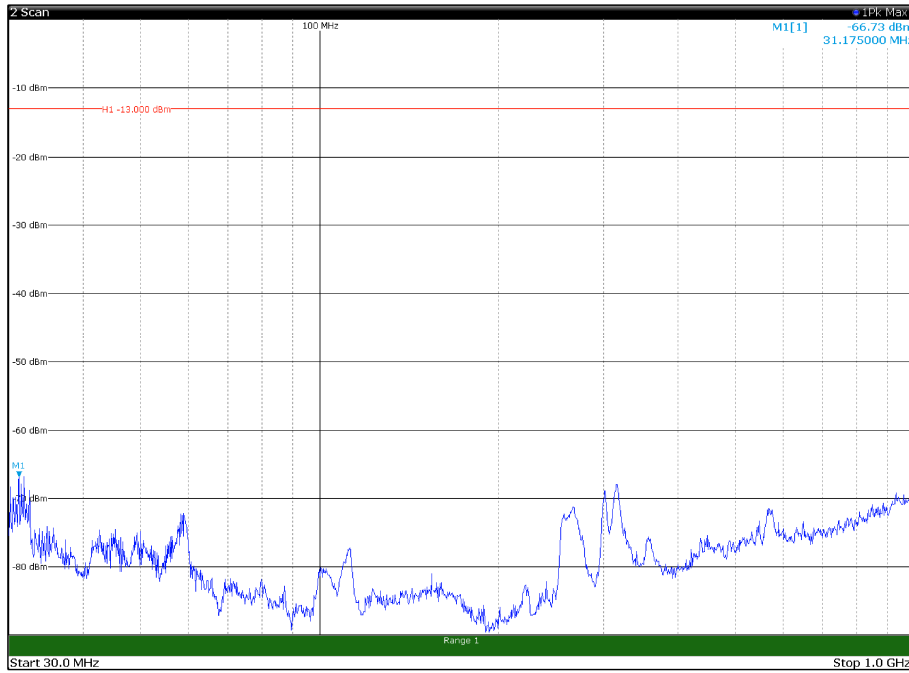

Channel: MIDDLE, Modulation: 16QAM,
BW=20MHz, Range: 30MHz - 1GHz, Polarization: Vertical

Channel: MIDDLE, Modulation: 16QAM,
BW=20MHz, Range: 1GHz - 18GHz, Polarization: Horizontal

Channel: MIDDLE, Modulation: 16QAM,
BW=20MHz, Range: 1GHz - 18GHz, Polarization: Vertical

Channel: MIDDLE, Modulation: 16QAM,
BW=20MHz, Range: 18GHz - 22.5GHz, Polarization: Horizontal

Channel: MIDDLE, Modulation: 16QAM,
BW=20MHz, Range: 18GHz - 22.5GHz, Polarization: Vertical

Channel: TOP, Modulation: 16QAM,
BW=20MHz, Range: 30MHz - 1GHz, Polarization: Horizontal