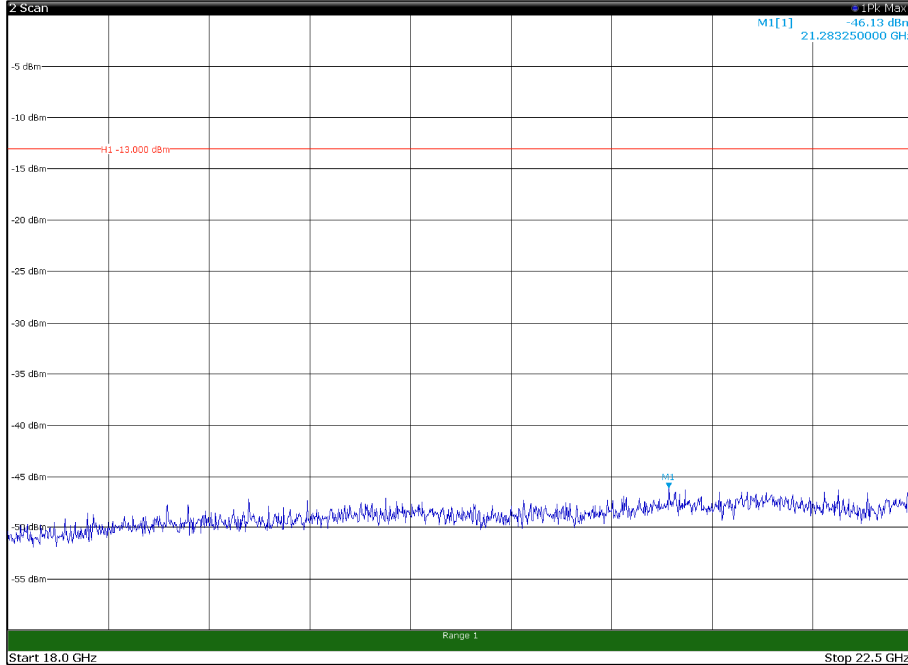

Channel: MIDDLE, Modulation: 256QAM,
BW=15MHz, Range: 18GHz - 22.5GHz, Polarization: Horizontal

Channel: MIDDLE, Modulation: 256QAM,
BW=15MHz, Range: 18GHz - 22.5GHz, Polarization: Vertical