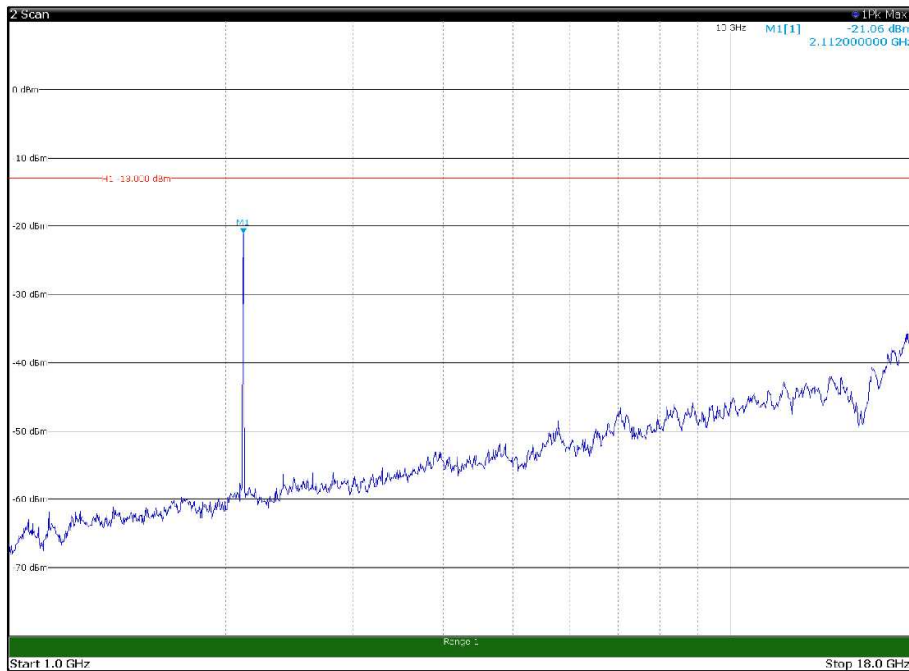

Channel: TOP, Modulation: 64QAM,
BW=10MHz, Range: 1GHz - 18GHz, Polarization: Horizontal

Channel: TOP, Modulation: 64QAM,
BW=10MHz, Range: 1GHz - 18GHz, Polarization: Vertical

Channel: TOP, Modulation: 64QAM,
 BW=10MHz, Range: 18GHz - 22.5GHz, Polarization: Horizontal

Channel: TOP, Modulation: 64QAM,
 BW=10MHz, Range: 18GHz - 22.5GHz, Polarization: Vertical

Channel: BOTTOM, Modulation: 256QAM,
 BW=10MHz, Range: 30MHz - 1GHz, Polarization: Horizontal

Channel: BOTTOM, Modulation: 256QAM,
 BW=10MHz, Range: 30MHz - 1GHz, Polarization: Vertical

Channel: BOTTOM, Modulation: 256QAM,
 BW=10MHz, Range: 1GHz - 18GHz, Polarization: Horizontal

Channel: BOTTOM, Modulation: 256QAM,
 BW=10MHz, Range: 1GHz - 18GHz, Polarization: Vertical

Channel: BOTTOM, Modulation: 256QAM,
BW=10MHz, Range: 18GHz - 22.5GHz, Polarization: Horizontal

Channel: BOTTOM, Modulation: 256QAM,
BW=10MHz, Range: 18GHz - 22.5GHz, Polarization: Vertical

Channel: MIDDLE, Modulation: 256QAM,
BW=10MHz, Range: 30MHz - 1GHz, Polarization: Horizontal

Channel: MIDDLE, Modulation: 256QAM,
BW=10MHz, Range: 30MHz - 1GHz, Polarization: Vertical