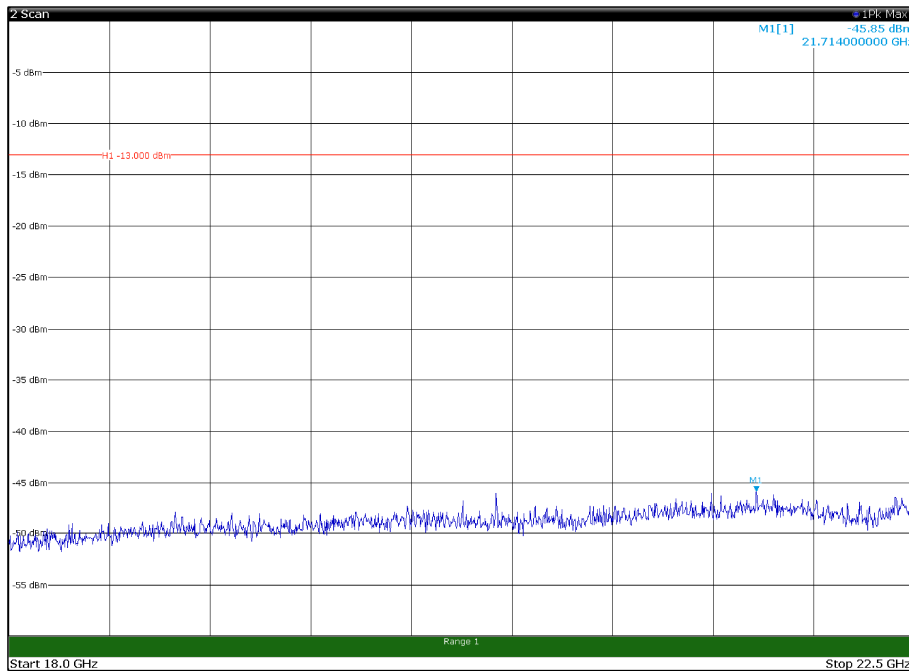

Channel: TOP, Modulation: 64QAM,
BW=15MHz, Range: 30MHz - 1GHz, Polarization: Vertical

Channel: TOP, Modulation: 64QAM,
BW=15MHz, Range: 1GHz - 18GHz, Polarization: Horizontal

Channel: TOP, Modulation: 64QAM,
BW=15MHz, Range: 1GHz - 18GHz, Polarization: Vertical

Channel: TOP, Modulation: 64QAM,
 BW=15MHz, Range: 18GHz - 22.5GHz, Polarization: Horizontal

Channel: TOP, Modulation: 64QAM,
 BW=15MHz, Range: 18GHz - 22.5GHz, Polarization: Vertical

Channel: BOTTOM, Modulation: 256QAM,
BW=15MHz, Range: 30MHz - 1GHz, Polarization: Horizontal