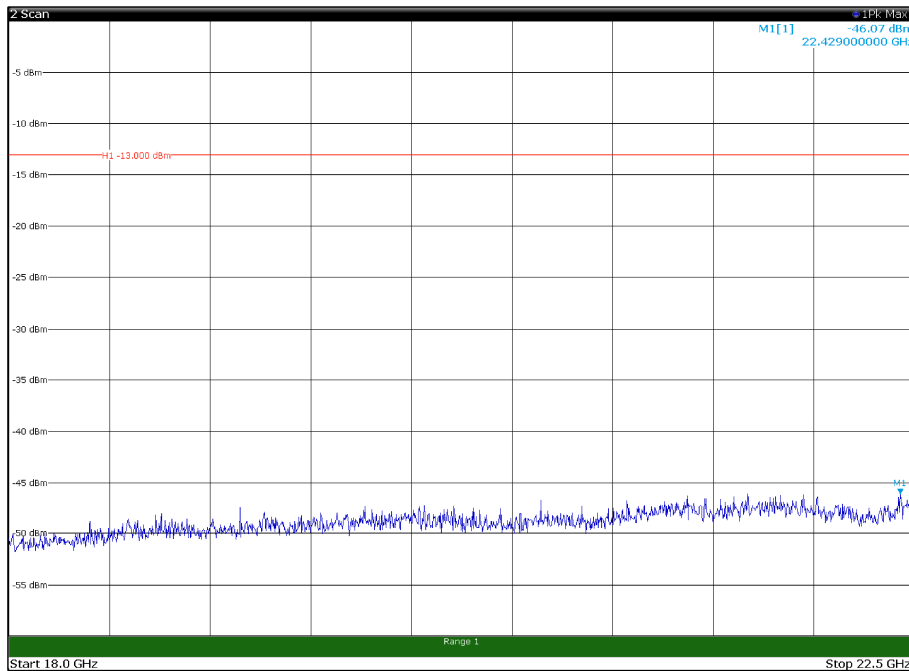

Channel: MIDDLE, Modulation: 256QAM,
BW=10MHz, Range: 18GHz - 22.5GHz, Polarization: Horizontal

Channel: MIDDLE, Modulation: 256QAM,
BW=10MHz, Range: 18GHz - 22.5GHz, Polarization: Vertical