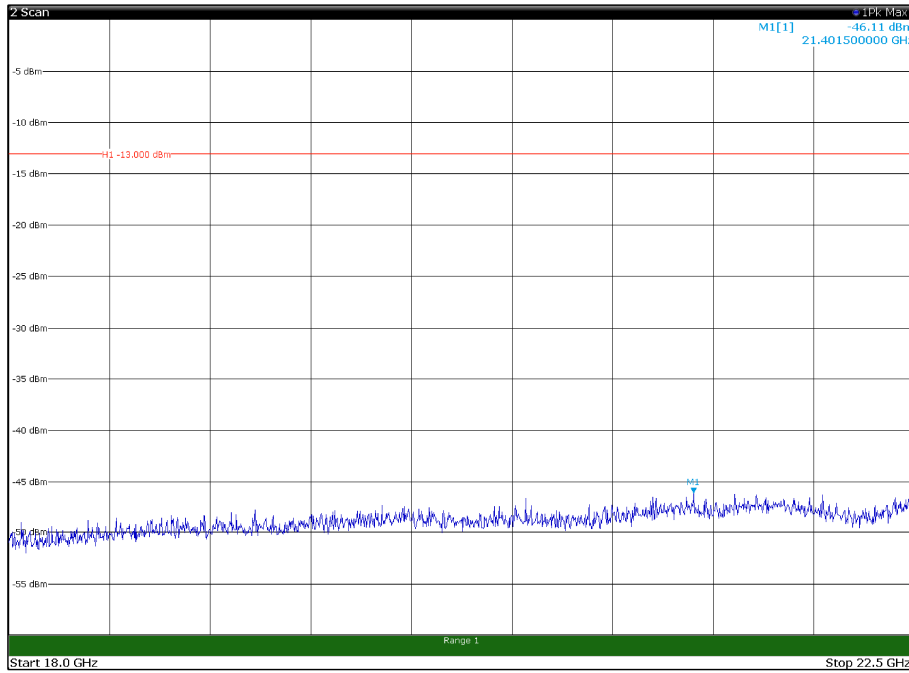

Channel: MIDDLE, Modulation: 256QAM,
BW=10MHz, Range: 1GHz - 18GHz, Polarization: Vertical

Channel: MIDDLE, Modulation: 256QAM,
BW=10MHz, Range: 18GHz - 22.5GHz, Polarization: Horizontal