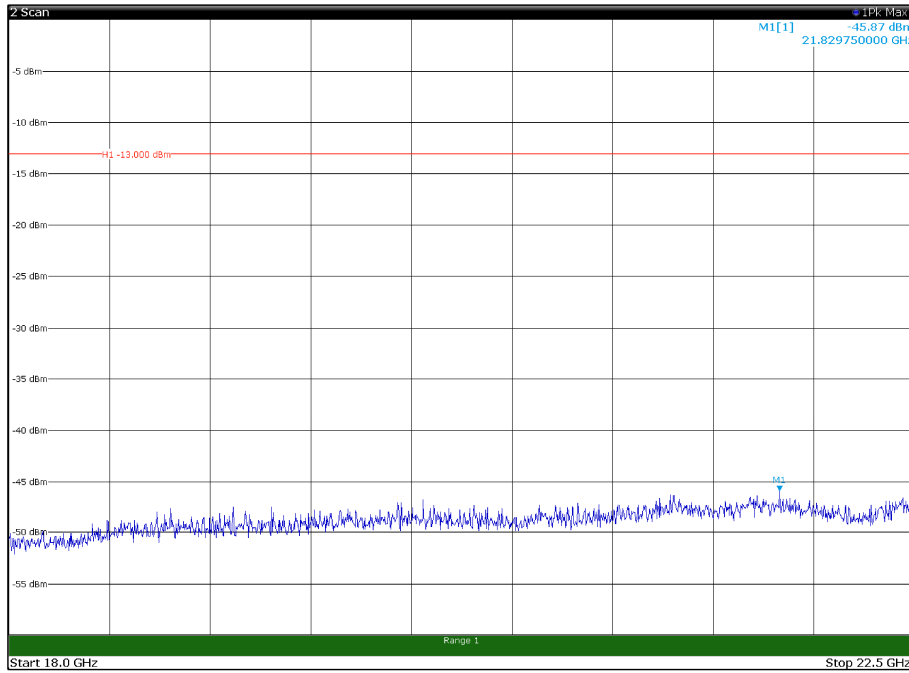

Channel: BOTTOM, Modulation: 16QAM,
BW=20MHz, Range: 1GHz - 18GHz, Polarization: Vertical