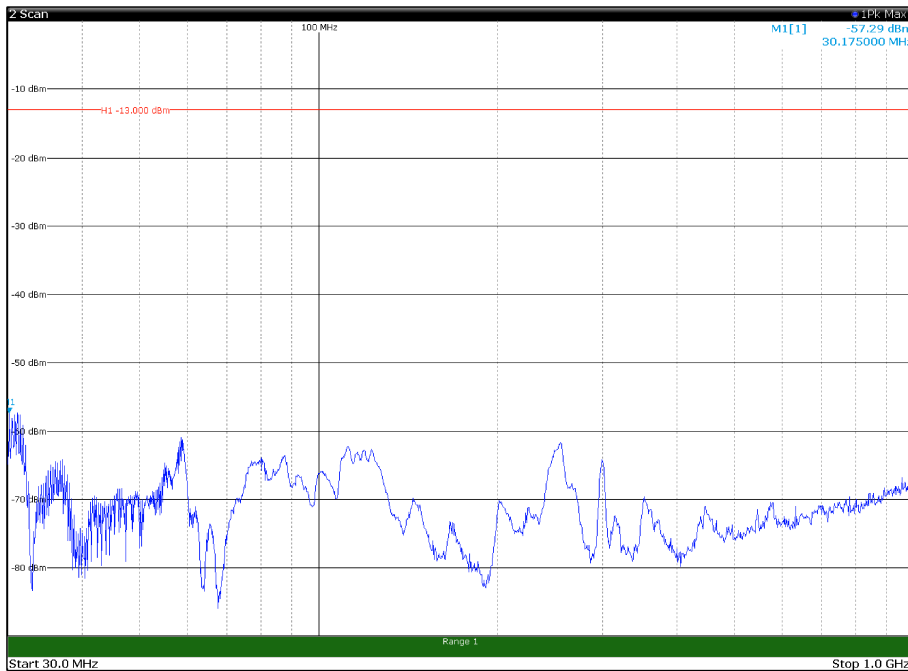

Channel: TOP, Modulation: 64QAM,
BW=10MHz, Range: 1GHz - 18GHz, Polarization: Horizontal

Channel: TOP, Modulation: 64QAM,
BW=10MHz, Range: 1GHz - 18GHz, Polarization: Vertical

Channel: TOP, Modulation: 64QAM,
 BW=10MHz, Range: 18GHz - 22.5GHz, Polarization: Horizontal

Channel: TOP, Modulation: 64QAM,
 BW=10MHz, Range: 18GHz - 22.5GHz, Polarization: Vertical

Channel: BOTTOM, Modulation: 256QAM,
 BW=10MHz, Range: 30MHz - 1GHz, Polarization: Horizontal

Channel: BOTTOM, Modulation: 256QAM,
 BW=10MHz, Range: 30MHz - 1GHz, Polarization: Vertical

Channel: BOTTOM, Modulation: 256QAM,
 BW=10MHz, Range: 1GHz - 18GHz, Polarization: Horizontal

Channel: BOTTOM, Modulation: 256QAM,
 BW=10MHz, Range: 1GHz - 18GHz, Polarization: Vertical

Channel: BOTTOM, Modulation: 256QAM,
BW=10MHz, Range: 18GHz - 22.5GHz, Polarization: Horizontal