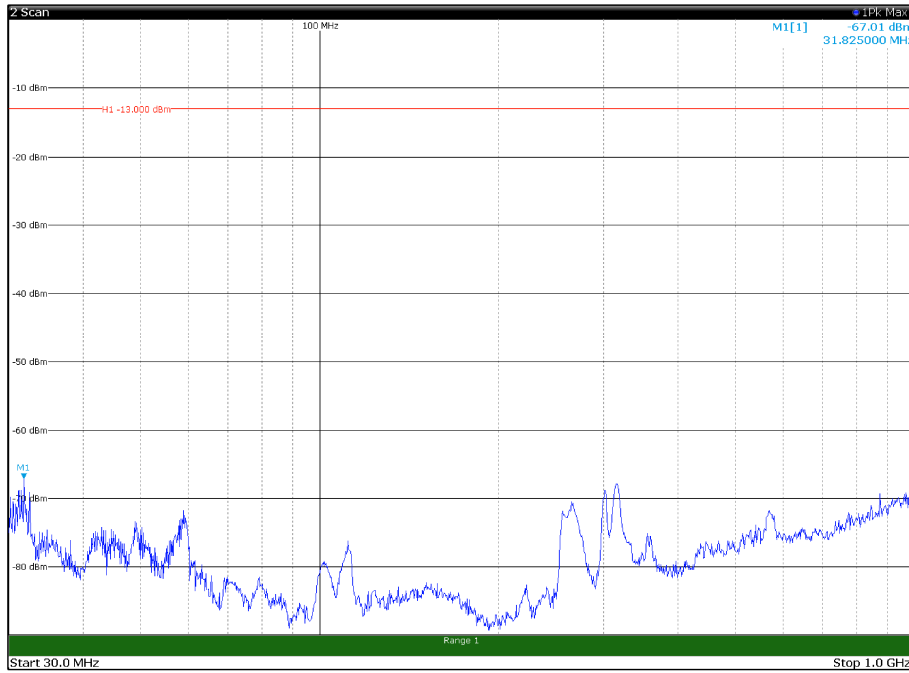

Channel: BOTTOM, Modulation: 256QAM,
BW=15MHz, Range: 18GHz - 22.5GHz, Polarization: Horizontal

Channel: BOTTOM, Modulation: 256QAM,
BW=15MHz, Range: 18GHz - 22.5GHz, Polarization: Vertical

Channel: MIDDLE, Modulation: 256QAM,
BW=15MHz, Range: 30MHz - 1GHz, Polarization: Horizontal

Channel: MIDDLE, Modulation: 256QAM,
BW=15MHz, Range: 30MHz - 1GHz, Polarization: Vertical

Channel: MIDDLE, Modulation: 256QAM,
 BW=15MHz, Range: 1GHz - 18GHz, Polarization: Horizontal

Channel: MIDDLE, Modulation: 256QAM,
 BW=15MHz, Range: 1GHz - 18GHz, Polarization: Vertical

Channel: MIDDLE, Modulation: 256QAM,
 BW=15MHz, Range: 18GHz - 22.5GHz, Polarization: Horizontal

Channel: MIDDLE, Modulation: 256QAM,
 BW=15MHz, Range: 18GHz - 22.5GHz, Polarization: Vertical

Channel: TOP, Modulation: 256QAM,
BW=15MHz, Range: 30MHz - 1GHz, Polarization: Horizontal