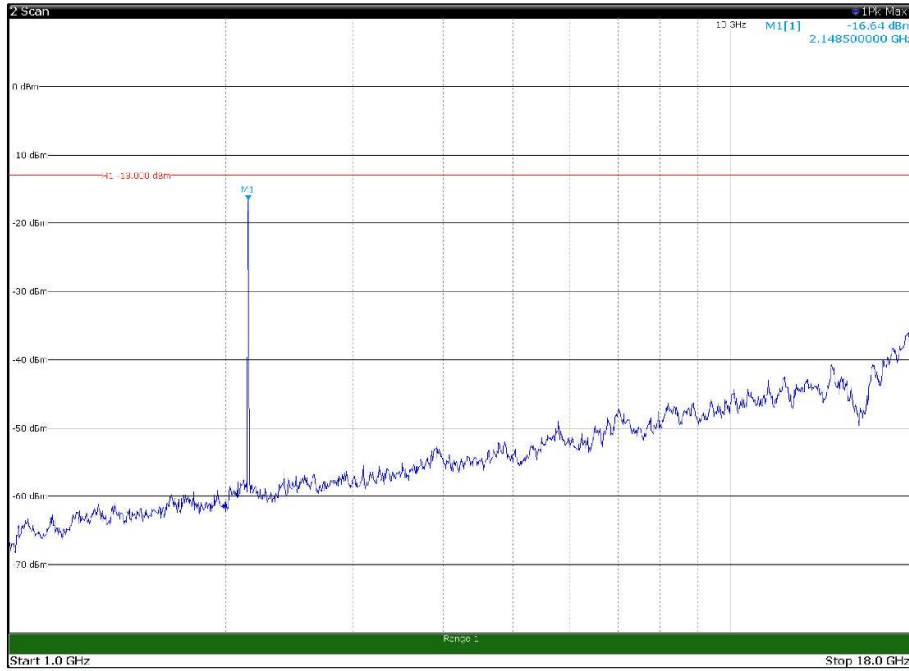

Channel: TOP, Modulation: 64QAM,
BW=10MHz, Range: 1GHz - 18GHz, Polarization: Horizontal

Channel: TOP, Modulation: 64QAM,
BW=10MHz, Range: 1GHz - 18GHz, Polarization: Vertical

Channel: TOP, Modulation: 64QAM,
 BW=10MHz, Range: 18GHz - 22.5GHz, Polarization: Horizontal

Channel: TOP, Modulation: 64QAM,
 BW=10MHz, Range: 18GHz - 22.5GHz, Polarization: Vertical

Channel: BOTTOM, Modulation: 256QAM,
 BW=10MHz, Range: 30MHz - 1GHz, Polarization: Horizontal

Channel: BOTTOM, Modulation: 256QAM,
 BW=10MHz, Range: 30MHz - 1GHz, Polarization: Vertical

Channel: BOTTOM, Modulation: 256QAM,
 BW=10MHz, Range: 1GHz - 18GHz, Polarization: Horizontal

Channel: BOTTOM, Modulation: 256QAM,
 BW=10MHz, Range: 1GHz - 18GHz, Polarization: Vertical

Channel: BOTTOM, Modulation: 256QAM,
BW=10MHz, Range: 18GHz - 22.5GHz, Polarization: Horizontal

Channel: BOTTOM, Modulation: 256QAM,
BW=10MHz, Range: 18GHz - 22.5GHz, Polarization: Vertical

Channel: MIDDLE, Modulation: 256QAM,
BW=10MHz, Range: 30MHz - 1GHz, Polarization: Horizontal

Channel: MIDDLE, Modulation: 256QAM,
BW=10MHz, Range: 30MHz - 1GHz, Polarization: Vertical