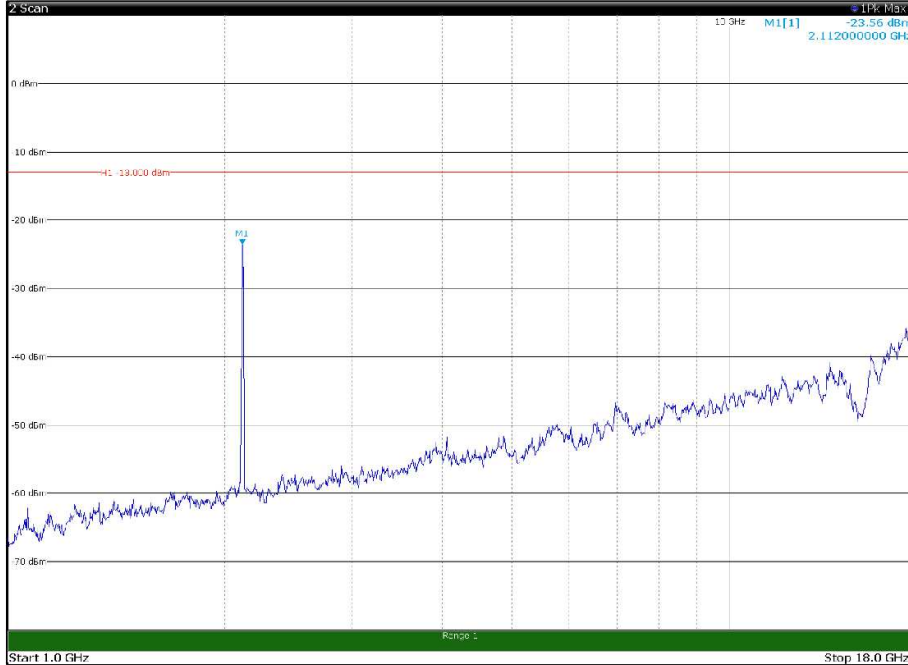

Channel: TOP, Modulation: 16QAM,
BW=15MHz, Range: 30MHz - 1GHz, Polarization: Vertical

Channel: TOP, Modulation: 16QAM,
BW=15MHz, Range: 1GHz - 18GHz, Polarization: Horizontal

Channel: TOP, Modulation: 16QAM,
BW=15MHz, Range: 1GHz - 18GHz, Polarization: Vertical

Channel: TOP, Modulation: 16QAM,
BW=15MHz, Range: 18GHz - 22.5GHz, Polarization: Horizontal

Channel: TOP, Modulation: 16QAM,
BW=15MHz, Range: 18GHz - 22.5GHz, Polarization: Vertical

Channel: BOTTOM, Modulation: 64QAM,
BW=15MHz, Range: 30MHz - 1GHz, Polarization: Horizontal

Channel: BOTTOM, Modulation: 64QAM,
BW=15MHz, Range: 30MHz - 1GHz, Polarization: Vertical

Channel: BOTTOM, Modulation: 64QAM,
 BW=15MHz, Range: 1GHz - 18GHz, Polarization: Horizontal

Channel: BOTTOM, Modulation: 64QAM,
 BW=15MHz, Range: 1GHz - 18GHz, Polarization: Vertical