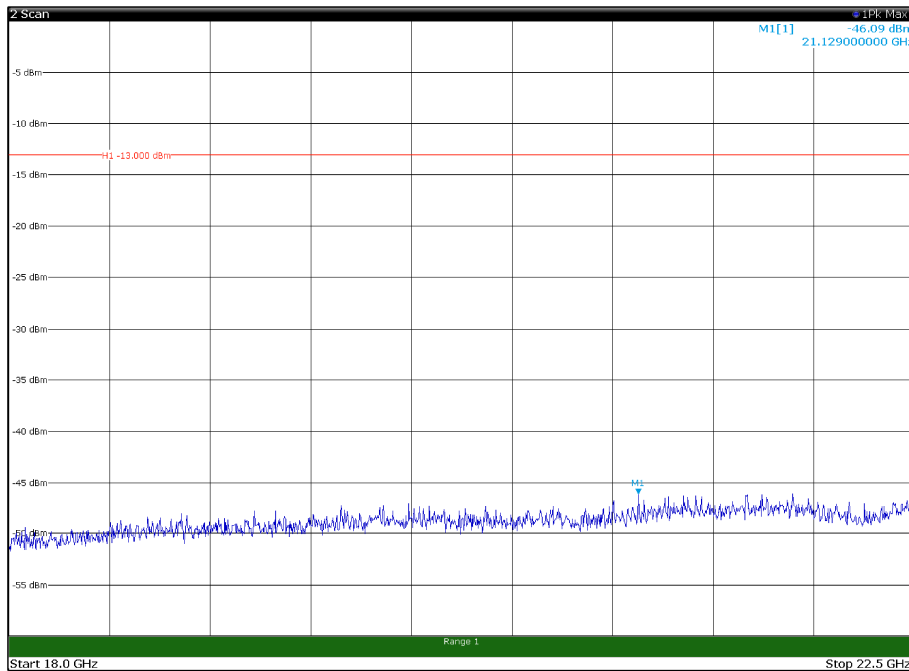

Channel: BOTTOM, Modulation: 64QAM,
BW=15MHz, Range: 18GHz - 22.5GHz, Polarization: Horizontal

Channel: BOTTOM, Modulation: 64QAM,
BW=15MHz, Range: 18GHz - 22.5GHz, Polarization: Vertical