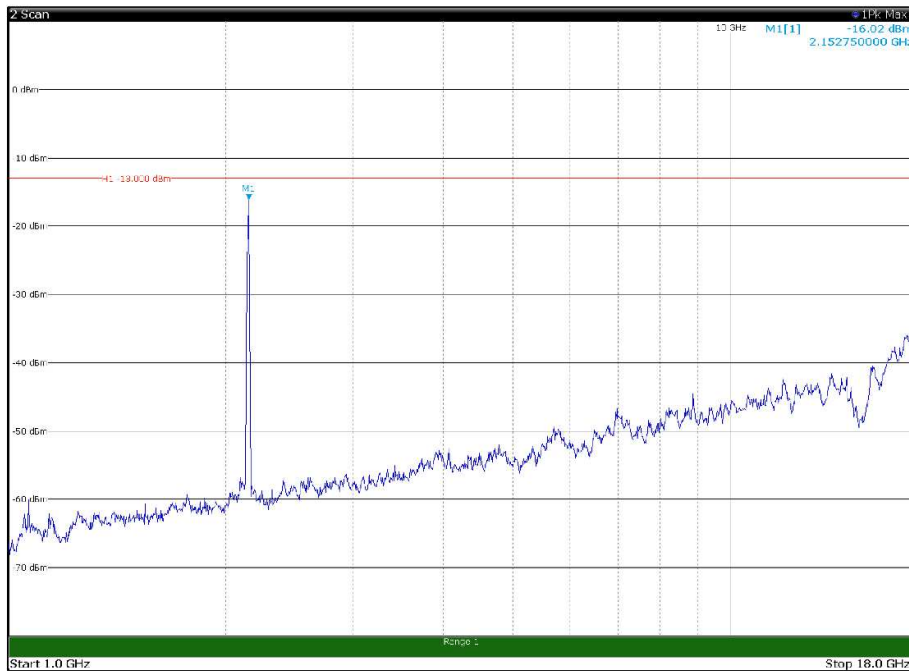

Channel: TOP, Modulation: QPSK,
BW=20MHz, Range: 18GHz - 22.5GHz, Polarization: Vertical

Channel: BOTTOM, Modulation: 16QAM,
BW=20MHz, Range: 30MHz - 1GHz, Polarization: Horizontal

Channel: BOTTOM, Modulation: 16QAM,
BW=20MHz, Range: 30MHz - 1GHz, Polarization: Vertical

Channel: BOTTOM, Modulation: 16QAM,
 BW=20MHz, Range: 1GHz - 18GHz, Polarization: Horizontal

Channel: BOTTOM, Modulation: 16QAM,
 BW=20MHz, Range: 1GHz - 18GHz, Polarization: Vertical

Channel: MIDDLE, Modulation: 16QAM,
BW=20MHz, Range: 30MHz - 1GHz, Polarization: Horizontal

Channel: MIDDLE, Modulation: 16QAM,
BW=20MHz, Range: 30MHz - 1GHz, Polarization: Vertical

Channel: MIDDLE, Modulation: 16QAM,
BW=20MHz, Range: 1GHz - 18GHz, Polarization: Horizontal

Channel: MIDDLE, Modulation: 16QAM,
BW=20MHz, Range: 1GHz - 18GHz, Polarization: Vertical