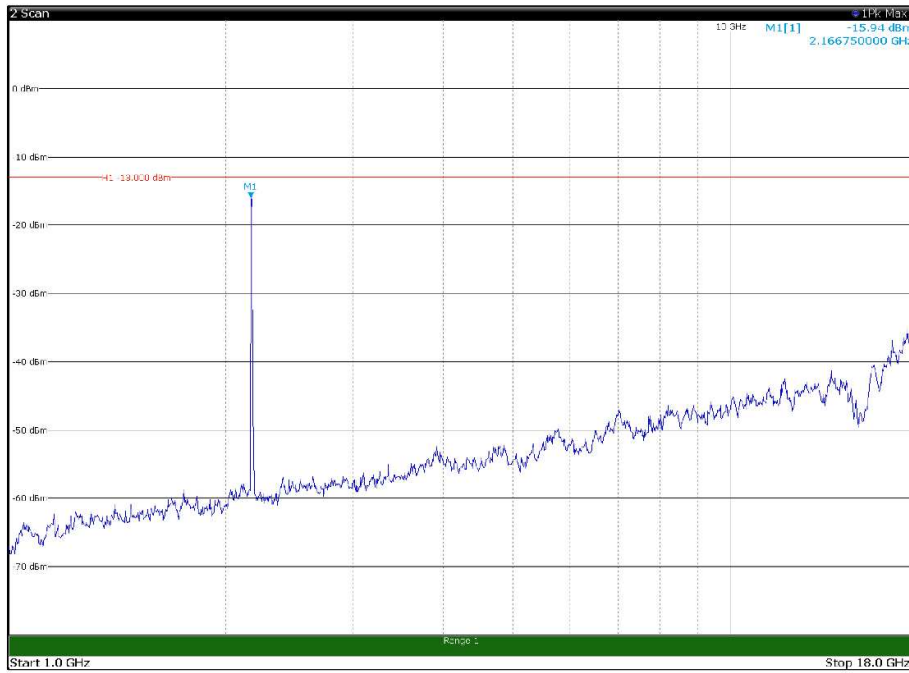

Channel: MIDDLE, Modulation: 64QAM,
 BW=15MHz, Range: 18GHz - 22.5GHz, Polarization: Horizontal

Channel: MIDDLE, Modulation: 64QAM,
 BW=15MHz, Range: 18GHz - 22.5GHz, Polarization: Vertical

Channel: TOP, Modulation: 64QAM,
BW=15MHz, Range: 30MHz - 1GHz, Polarization: Horizontal

Channel: TOP, Modulation: 64QAM,
BW=15MHz, Range: 30MHz - 1GHz, Polarization: Vertical

Channel: TOP, Modulation: 64QAM,
BW=15MHz, Range: 1GHz - 18GHz, Polarization: Horizontal

Channel: TOP, Modulation: 64QAM,
BW=15MHz, Range: 1GHz - 18GHz, Polarization: Vertical