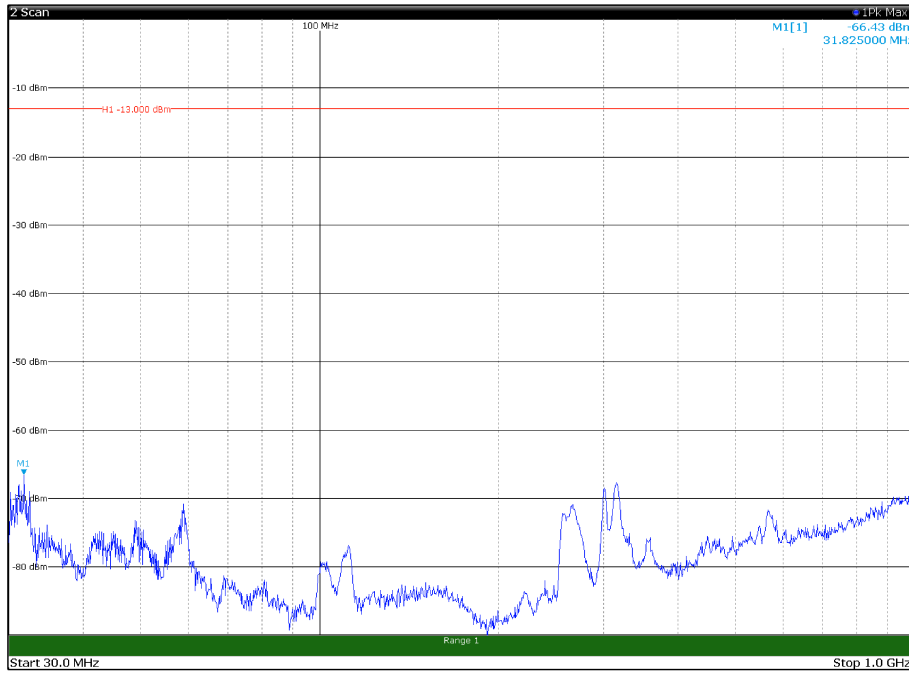

Channel: TOP, Modulation: QPSK,
 BW=15MHz, Range: 18GHz - 22.5GHz, Polarization: Horizontal

Channel: TOP, Modulation: QPSK,
 BW=15MHz, Range: 18GHz - 22.5GHz, Polarization: Vertical

Channel: BOTTOM, Modulation: 16QAM,
 BW=15MHz, Range: 30MHz - 1GHz, Polarization: Horizontal

Channel: BOTTOM, Modulation: 16QAM,
 BW=15MHz, Range: 30MHz - 1GHz, Polarization: Vertical

Channel: BOTTOM, Modulation: 16QAM,
 BW=15MHz, Range: 1GHz - 18GHz, Polarization: Horizontal

Channel: BOTTOM, Modulation: 16QAM,
 BW=15MHz, Range: 1GHz - 18GHz, Polarization: Vertical

Channel: BOTTOM, Modulation: 16QAM,
 BW=15MHz, Range: 18GHz - 22.5GHz, Polarization: Horizontal

Channel: BOTTOM, Modulation: 16QAM,
 BW=15MHz, Range: 18GHz - 22.5GHz, Polarization: Vertical

Channel: MIDDLE, Modulation: 16QAM,
BW=15MHz, Range: 30MHz - 1GHz, Polarization: Horizontal