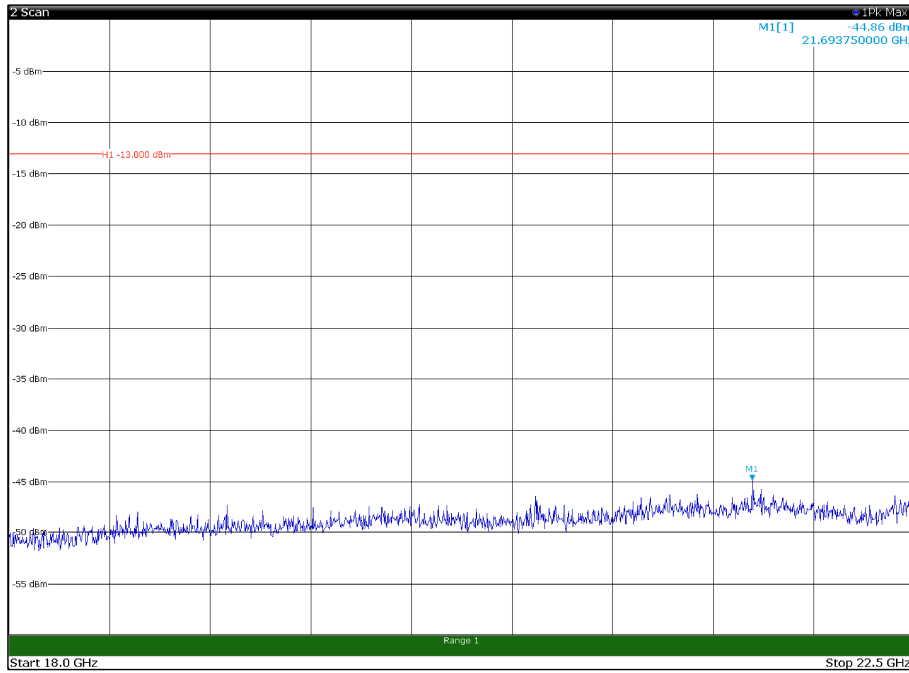

Channel: BOTTOM, Modulation: 64QAM,
BW=20MHz, Range: 1GHz - 18GHz, Polarization: Vertical

Channel: BOTTOM, Modulation: 64QAM,
BW=20MHz, Range: 18GHz - 22.5GHz, Polarization: Horizontal