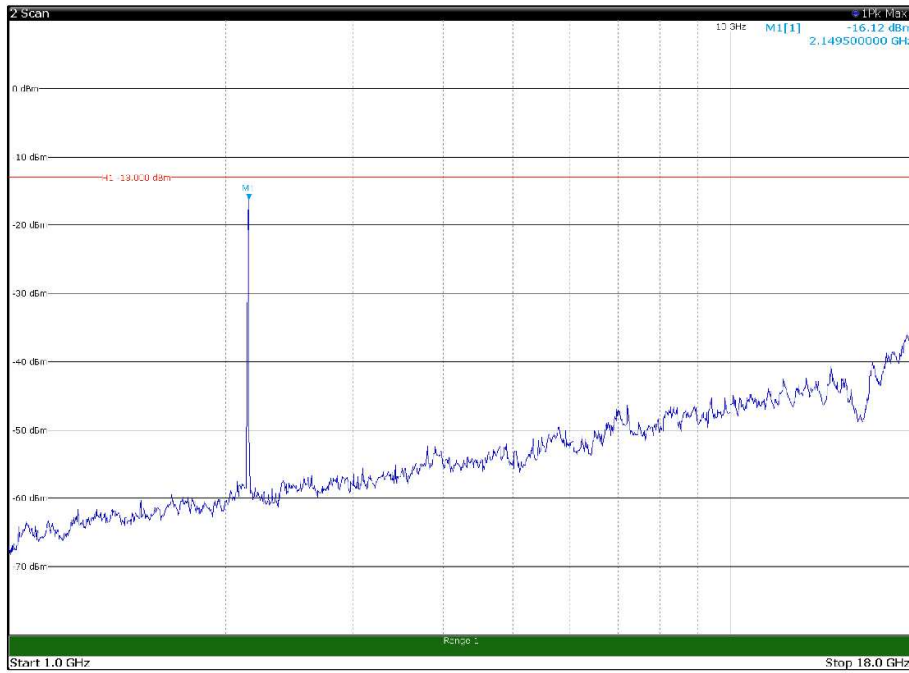

Channel: BOTTOM, Modulation: 64QAM,
BW=15MHz, Range: 30MHz - 1GHz, Polarization: Vertical

Channel: BOTTOM, Modulation: 64QAM,
 BW=15MHz, Range: 1GHz - 18GHz, Polarization: Horizontal

Channel: BOTTOM, Modulation: 64QAM,
 BW=15MHz, Range: 1GHz - 18GHz, Polarization: Vertical

Channel: BOTTOM, Modulation: 64QAM,
BW=15MHz, Range: 18GHz - 22.5GHz, Polarization: Horizontal

Channel: BOTTOM, Modulation: 64QAM,
BW=15MHz, Range: 18GHz - 22.5GHz, Polarization: Vertical

Channel: MIDDLE, Modulation: 64QAM,
BW=15MHz, Range: 30MHz - 1GHz, Polarization: Horizontal

Channel: MIDDLE, Modulation: 64QAM,
BW=15MHz, Range: 30MHz - 1GHz, Polarization: Vertical

Channel: MIDDLE, Modulation: 64QAM,
 BW=15MHz, Range: 1GHz - 18GHz, Polarization: Horizontal

Channel: MIDDLE, Modulation: 64QAM,
 BW=15MHz, Range: 1GHz - 18GHz, Polarization: Vertical