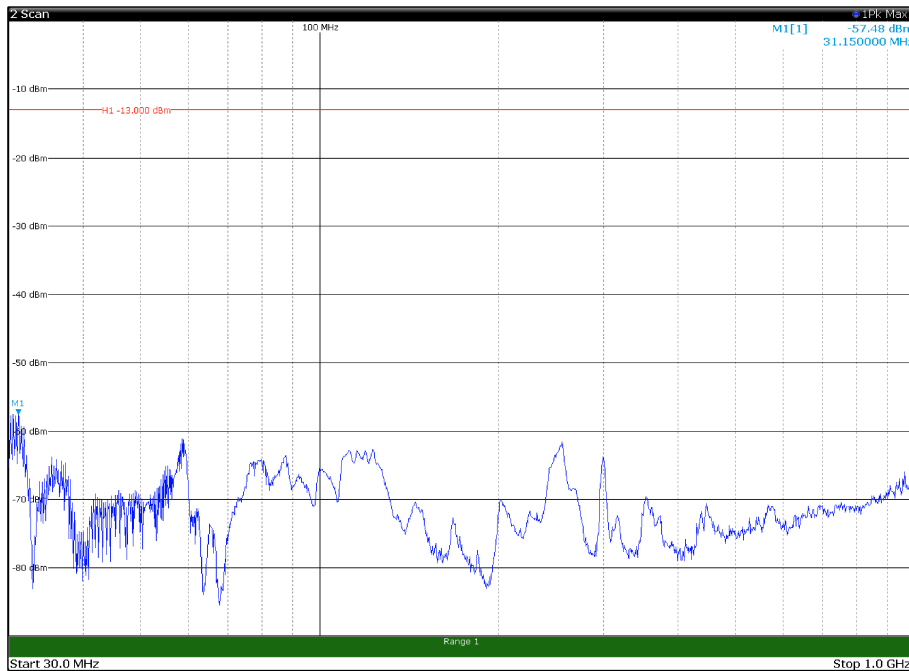

Channel: BOTTOM, Modulation: QPSK,
BW=20MHz, Range: 30MHz - 1GHz, Polarization: Vertical

Channel: BOTTOM, Modulation: QPSK,
 BW=20MHz, Range: 1GHz - 18GHz, Polarization: Horizontal

Channel: BOTTOM, Modulation: QPSK,
 BW=20MHz, Range: 1GHz - 18GHz, Polarization: Vertical

Channel: BOTTOM, Modulation: QPSK,
BW=20MHz, Range: 18GHz - 22.5GHz, Polarization: Horizontal

Channel: BOTTOM, Modulation: QPSK,
BW=20MHz, Range: 18GHz - 22.5GHz, Polarization: Vertical

Channel: MIDDLE, Modulation: QPSK,
 BW=20MHz, Range: 1GHz - 18GHz, Polarization: Horizontal

Channel: MIDDLE, Modulation: QPSK,
 BW=20MHz, Range: 1GHz - 18GHz, Polarization: Vertical

Channel: MIDDLE, Modulation: QPSK,
 BW=20MHz, Range: 18GHz - 22.5GHz, Polarization: Horizontal

Channel: MIDDLE, Modulation: QPSK,
 BW=20MHz, Range: 18GHz - 22.5GHz, Polarization: Vertical