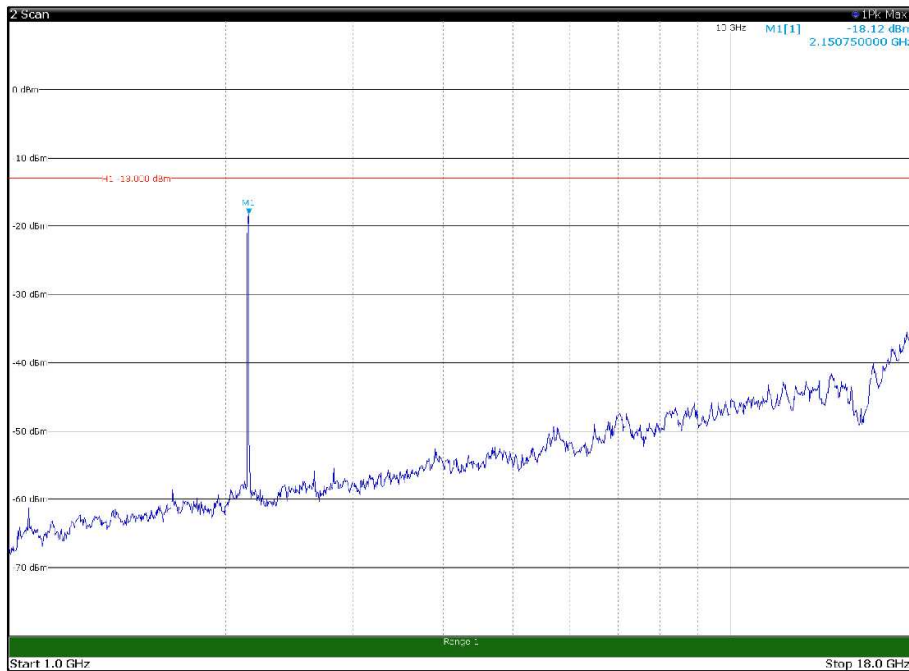

Channel: BOTTOM, Modulation: 256QAM,
BW=15MHz, Range: 30MHz - 1GHz, Polarization: Vertical

Channel: BOTTOM, Modulation: 256QAM,
BW=15MHz, Range: 1GHz - 18GHz, Polarization: Horizontal

Channel: BOTTOM, Modulation: 256QAM,
BW=15MHz, Range: 1GHz - 18GHz, Polarization: Vertical

Channel: BOTTOM, Modulation: 256QAM,
BW=15MHz, Range: 18GHz - 22.5GHz, Polarization: Horizontal

Channel: BOTTOM, Modulation: 256QAM,
BW=15MHz, Range: 18GHz - 22.5GHz, Polarization: Vertical

Channel: MIDDLE, Modulation: 256QAM,
BW=15MHz, Range: 30MHz - 1GHz, Polarization: Horizontal

Channel: MIDDLE, Modulation: 256QAM,
BW=15MHz, Range: 30MHz - 1GHz, Polarization: Vertical

Channel: MIDDLE, Modulation: 256QAM,
 BW=15MHz, Range: 1GHz - 18GHz, Polarization: Horizontal

Channel: MIDDLE, Modulation: 256QAM,
 BW=15MHz, Range: 1GHz - 18GHz, Polarization: Vertical