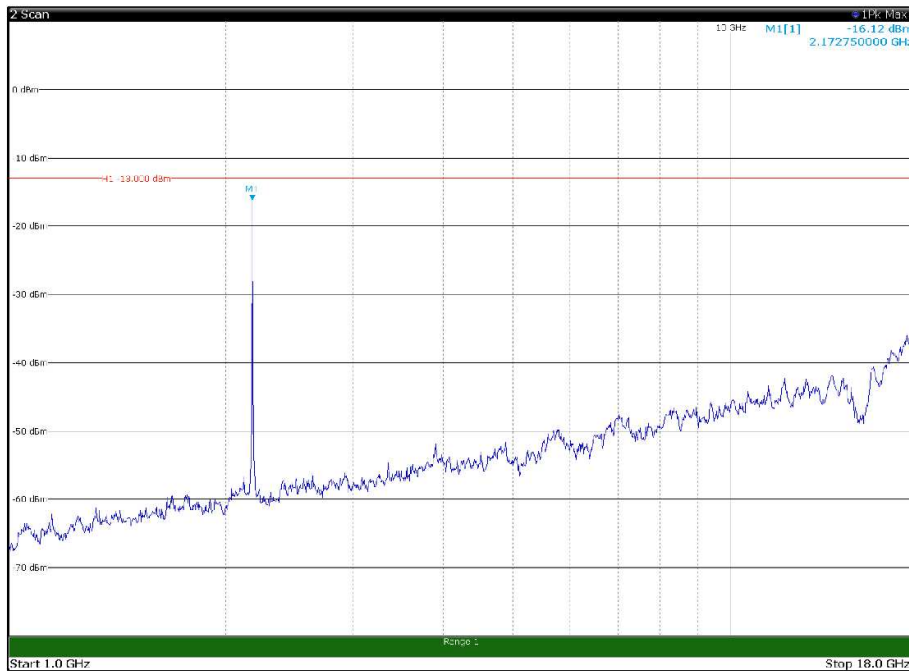

Channel: TOP, Modulation: 64QAM,
BW=10MHz, Range: 1GHz - 18GHz, Polarization: Horizontal

Channel: TOP, Modulation: 64QAM,
BW=10MHz, Range: 1GHz - 18GHz, Polarization: Vertical

Channel: TOP, Modulation: 64QAM,
 BW=10MHz, Range: 18GHz - 22.5GHz, Polarization: Horizontal

Channel: TOP, Modulation: 64QAM,
 BW=10MHz, Range: 18GHz - 22.5GHz, Polarization: Vertical

Channel: BOTTOM, Modulation: 256QAM,
 BW=10MHz, Range: 30MHz - 1GHz, Polarization: Horizontal

Channel: BOTTOM, Modulation: 256QAM,
 BW=10MHz, Range: 30MHz - 1GHz, Polarization: Vertical

Channel: BOTTOM, Modulation: 256QAM,
 BW=10MHz, Range: 1GHz - 18GHz, Polarization: Horizontal

Channel: BOTTOM, Modulation: 256QAM,
 BW=10MHz, Range: 1GHz - 18GHz, Polarization: Vertical

Channel: BOTTOM, Modulation: 256QAM,
BW=10MHz, Range: 18GHz - 22.5GHz, Polarization: Horizontal