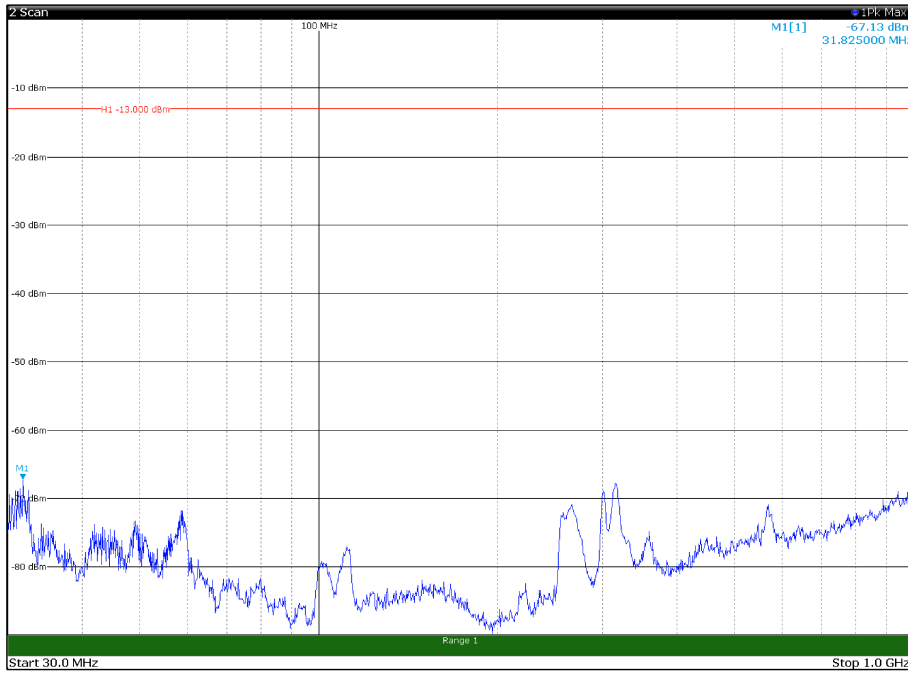

Channel: TOP, Modulation: 256QAM,
 BW=10MHz, Range: 18GHz - 22.5GHz, Polarization: Vertical

Channel: BOTTOM, Modulation: QPSK,
 BW=15MHz, Range: 30MHz - 1GHz, Polarization: Horizontal

Channel: BOTTOM, Modulation: QPSK,
 BW=15MHz, Range: 30MHz - 1GHz, Polarization: Vertical

Channel: BOTTOM, Modulation: QPSK,
 BW=15MHz, Range: 1GHz - 18GHz, Polarization: Horizontal

Channel: BOTTOM, Modulation: QPSK,
 BW=15MHz, Range: 1GHz - 18GHz, Polarization: Vertical

Channel: BOTTOM, Modulation: QPSK,
BW=15MHz, Range: 18GHz - 22.5GHz, Polarization: Horizontal

Channel: BOTTOM, Modulation: QPSK,
BW=15MHz, Range: 18GHz - 22.5GHz, Polarization: Vertical

Channel: MIDDLE, Modulation: QPSK,
BW=15MHz, Range: 30MHz - 1GHz, Polarization: Horizontal

Channel: MIDDLE, Modulation: QPSK,
BW=15MHz, Range: 30MHz - 1GHz, Polarization: Vertical