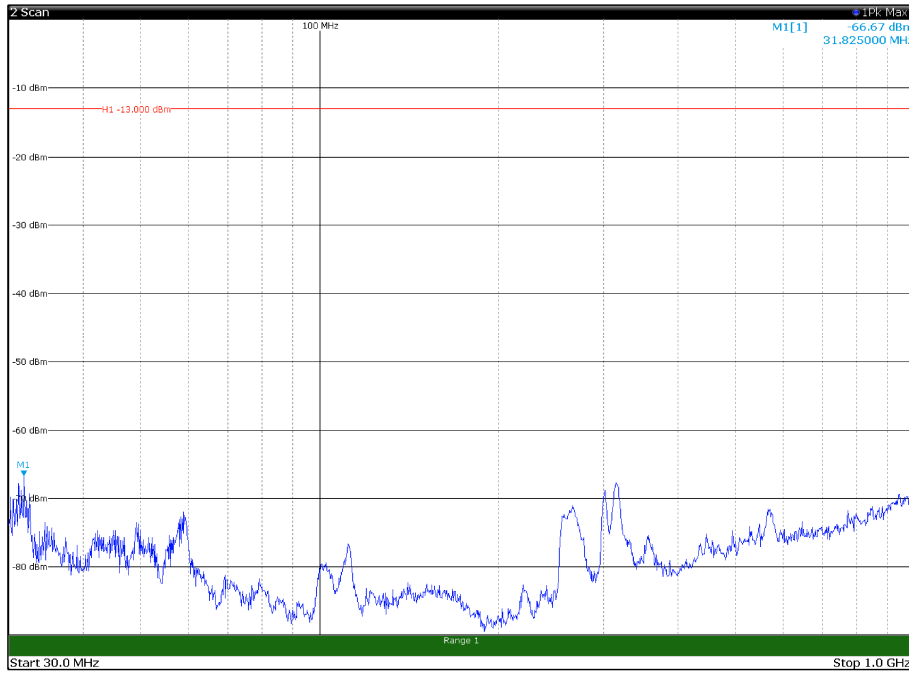

Channel: TOP, Modulation: 256QAM,
 BW=15MHz, Range: 18GHz - 22.5GHz, Polarization: Horizontal

Channel: TOP, Modulation: 256QAM,
 BW=15MHz, Range: 18GHz - 22.5GHz, Polarization: Vertical

Channel: BOTTOM, Modulation: QPSK,
BW=20MHz, Range: 30MHz - 1GHz, Polarization: Horizontal

Channel: BOTTOM, Modulation: QPSK,
BW=20MHz, Range: 30MHz - 1GHz, Polarization: Vertical

Channel: BOTTOM, Modulation: QPSK,
 BW=20MHz, Range: 1GHz - 18GHz, Polarization: Horizontal

Channel: BOTTOM, Modulation: QPSK,
 BW=20MHz, Range: 1GHz - 18GHz, Polarization: Vertical

Channel: BOTTOM, Modulation: QPSK,
BW=20MHz, Range: 18GHz - 22.5GHz, Polarization: Horizontal

Channel: BOTTOM, Modulation: QPSK,
BW=20MHz, Range: 18GHz - 22.5GHz, Polarization: Vertical

Channel: MIDDLE, Modulation: QPSK,
 BW=20MHz, Range: 1GHz - 18GHz, Polarization: Horizontal