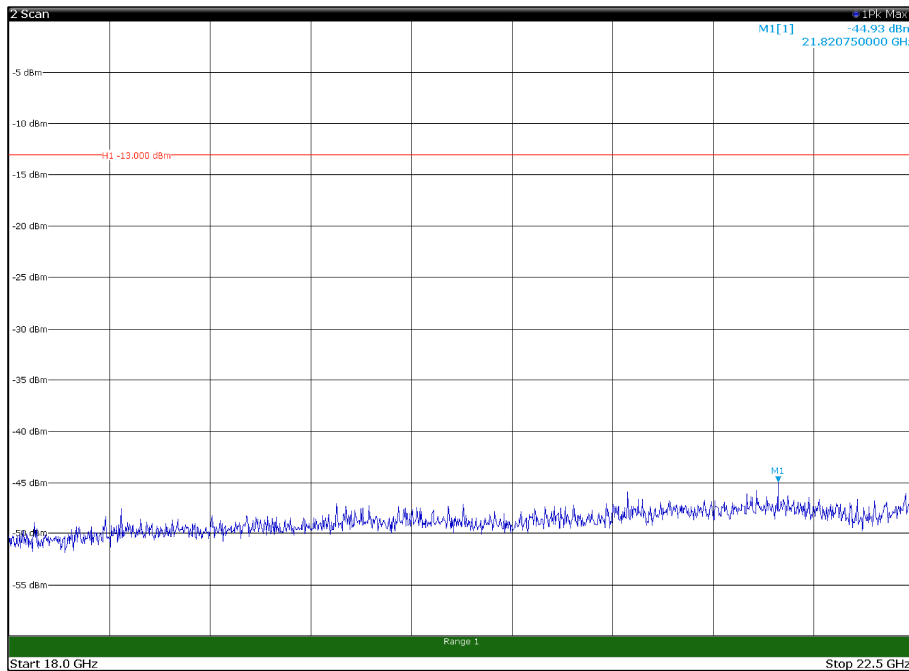

Channel: MIDDLE, Modulation: 16QAM,
BW=15MHz, Range: 30MHz - 1GHz, Polarization: Vertical

Channel: MIDDLE, Modulation: 16QAM,
 BW=15MHz, Range: 1GHz - 18GHz, Polarization: Horizontal

Channel: MIDDLE, Modulation: 16QAM,
 BW=15MHz, Range: 1GHz - 18GHz, Polarization: Vertical

Channel: MIDDLE, Modulation: 16QAM,
BW=15MHz, Range: 18GHz - 22.5GHz, Polarization: Horizontal

Channel: MIDDLE, Modulation: 16QAM,
BW=15MHz, Range: 18GHz - 22.5GHz, Polarization: Vertical

Channel: TOP, Modulation: 16QAM,
BW=15MHz, Range: 30MHz - 1GHz, Polarization: Horizontal