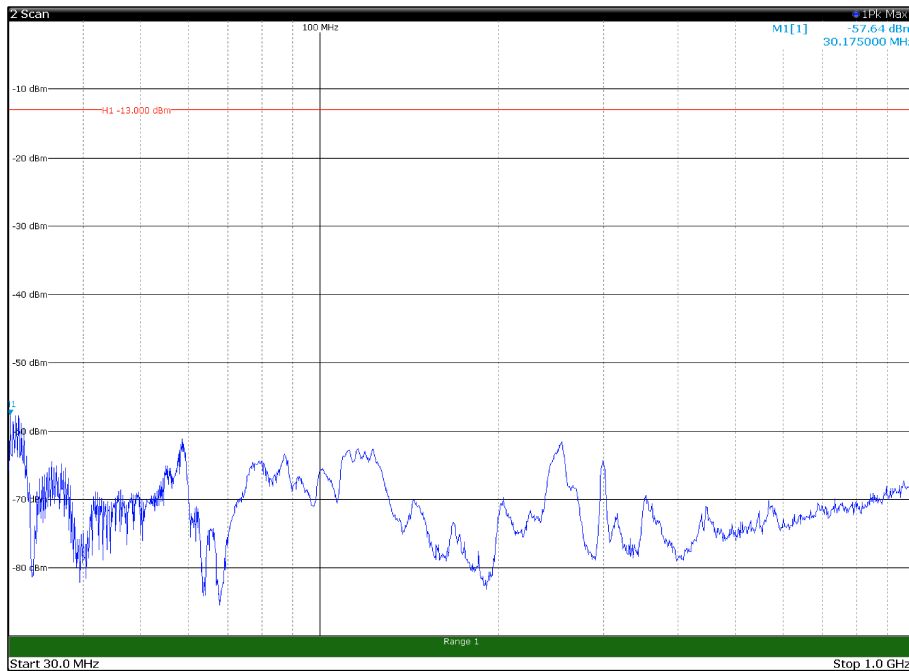

Channel: BOTTOM, Modulation: 16QAM,
 BW=15MHz, Range: 18GHz - 22.5GHz, Polarization: Horizontal

Channel: BOTTOM, Modulation: 16QAM,
 BW=15MHz, Range: 18GHz - 22.5GHz, Polarization: Vertical

Channel: MIDDLE, Modulation: 16QAM,
BW=15MHz, Range: 30MHz - 1GHz, Polarization: Horizontal

Channel: MIDDLE, Modulation: 16QAM,
BW=15MHz, Range: 30MHz - 1GHz, Polarization: Vertical

Channel: MIDDLE, Modulation: 16QAM,
 BW=15MHz, Range: 1GHz - 18GHz, Polarization: Horizontal

Channel: MIDDLE, Modulation: 16QAM,
 BW=15MHz, Range: 1GHz - 18GHz, Polarization: Vertical

Channel: MIDDLE, Modulation: 16QAM,
BW=15MHz, Range: 18GHz - 22.5GHz, Polarization: Horizontal

Channel: MIDDLE, Modulation: 16QAM,
BW=15MHz, Range: 18GHz - 22.5GHz, Polarization: Vertical

Channel: TOP, Modulation: 16QAM,
BW=15MHz, Range: 30MHz - 1GHz, Polarization: Horizontal

Channel: TOP, Modulation: 16QAM,
BW=15MHz, Range: 30MHz - 1GHz, Polarization: Vertical

Channel: TOP, Modulation: 16QAM,
BW=15MHz, Range: 1GHz - 18GHz, Polarization: Horizontal

Channel: TOP, Modulation: 16QAM,
BW=15MHz, Range: 1GHz - 18GHz, Polarization: Vertical