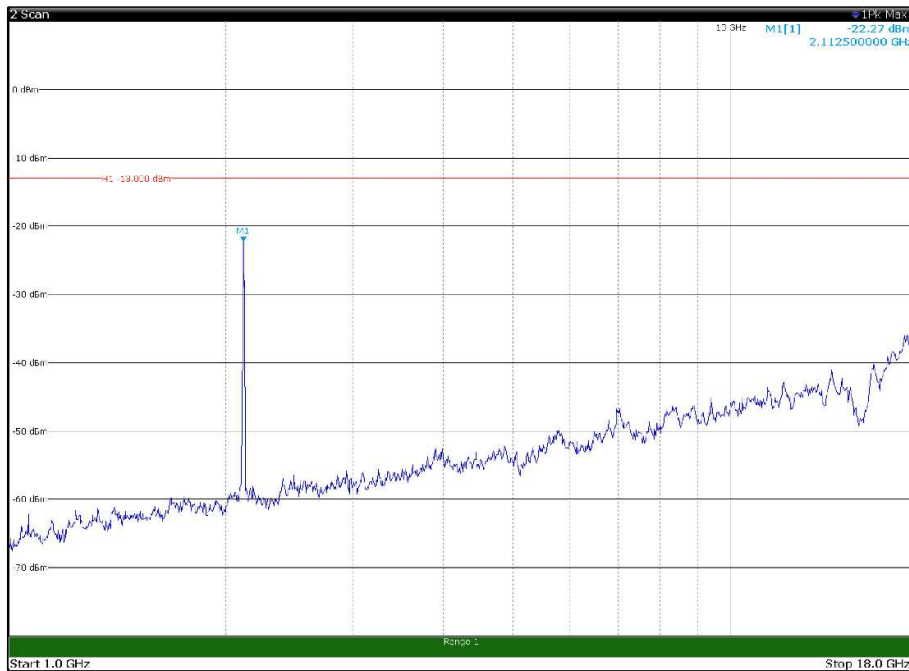

Channel: TOP, Modulation: 64QAM,
BW=15MHz, Range: 30MHz - 1GHz, Polarization: Vertical

Channel: TOP, Modulation: 64QAM,
BW=15MHz, Range: 1GHz - 18GHz, Polarization: Horizontal

Channel: TOP, Modulation: 64QAM,
BW=15MHz, Range: 1GHz - 18GHz, Polarization: Vertical

Channel: TOP, Modulation: 64QAM,
 BW=15MHz, Range: 18GHz - 22.5GHz, Polarization: Horizontal

Channel: TOP, Modulation: 64QAM,
 BW=15MHz, Range: 18GHz - 22.5GHz, Polarization: Vertical

Channel: BOTTOM, Modulation: 256QAM,
BW=15MHz, Range: 30MHz - 1GHz, Polarization: Horizontal

Channel: BOTTOM, Modulation: 256QAM,
BW=15MHz, Range: 30MHz - 1GHz, Polarization: Vertical

Channel: BOTTOM, Modulation: 256QAM,
BW=15MHz, Range: 1GHz - 18GHz, Polarization: Horizontal

Channel: BOTTOM, Modulation: 256QAM,
BW=15MHz, Range: 1GHz - 18GHz, Polarization: Vertical