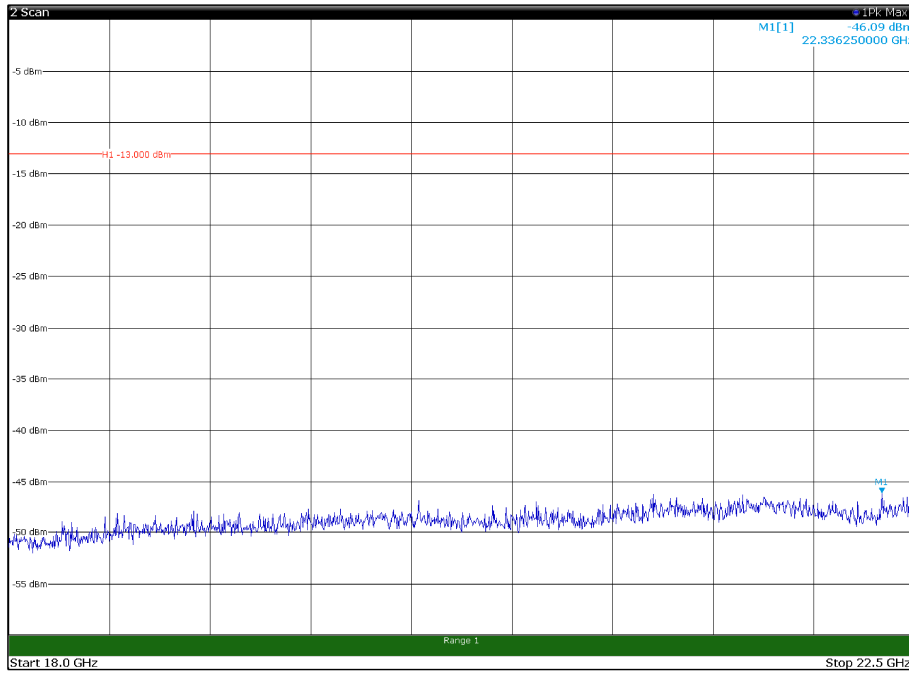

Channel: MIDDLE, Modulation: 16QAM,
BW=15MHz, Range: 1GHz - 18GHz, Polarization: Vertical

Channel: MIDDLE, Modulation: 16QAM,
BW=15MHz, Range: 18GHz - 22.5GHz, Polarization: Horizontal