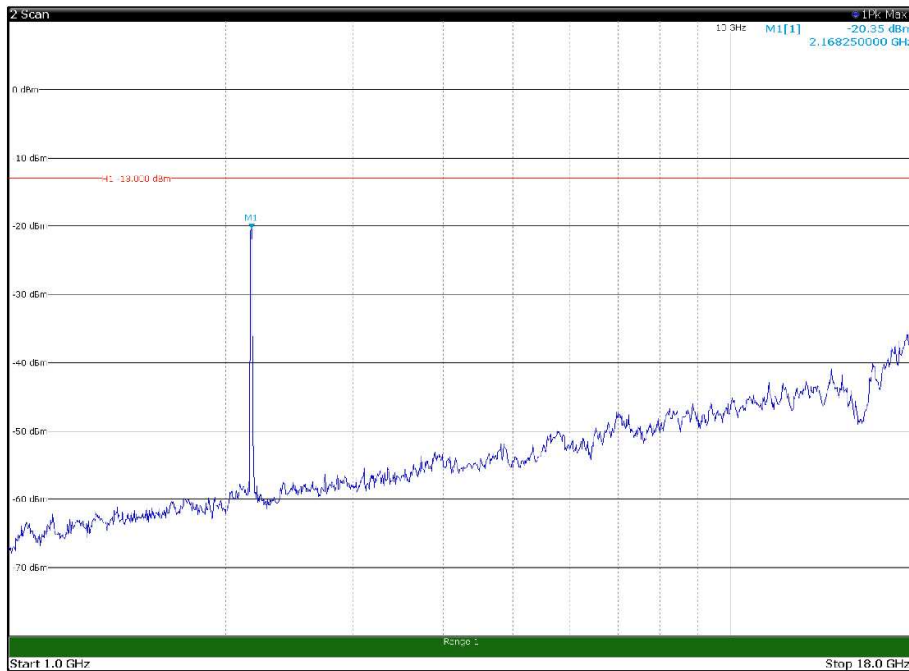

Channel: BOTTOM, Modulation: QPSK,
BW=20MHz, Range: 18GHz - 22.5GHz, Polarization: Horizontal

Channel: BOTTOM, Modulation: QPSK,
BW=20MHz, Range: 18GHz - 22.5GHz, Polarization: Vertical

Channel: MIDDLE, Modulation: QPSK,
 BW=20MHz, Range: 1GHz - 18GHz, Polarization: Horizontal

Channel: MIDDLE, Modulation: QPSK,
 BW=20MHz, Range: 1GHz - 18GHz, Polarization: Vertical

Channel: MIDDLE, Modulation: QPSK,
 BW=20MHz, Range: 18GHz - 22.5GHz, Polarization: Horizontal

Channel: MIDDLE, Modulation: QPSK,
 BW=20MHz, Range: 18GHz - 22.5GHz, Polarization: Vertical

Channel: TOP, Modulation: QPSK,
 BW=20MHz, Range: 1GHz - 18GHz, Polarization: Horizontal

Channel: TOP, Modulation: QPSK,
 BW=20MHz, Range: 1GHz - 18GHz, Polarization: Vertical

Channel: TOP, Modulation: QPSK,
BW=20MHz, Range: 18GHz - 22.5GHz, Polarization: Horizontal