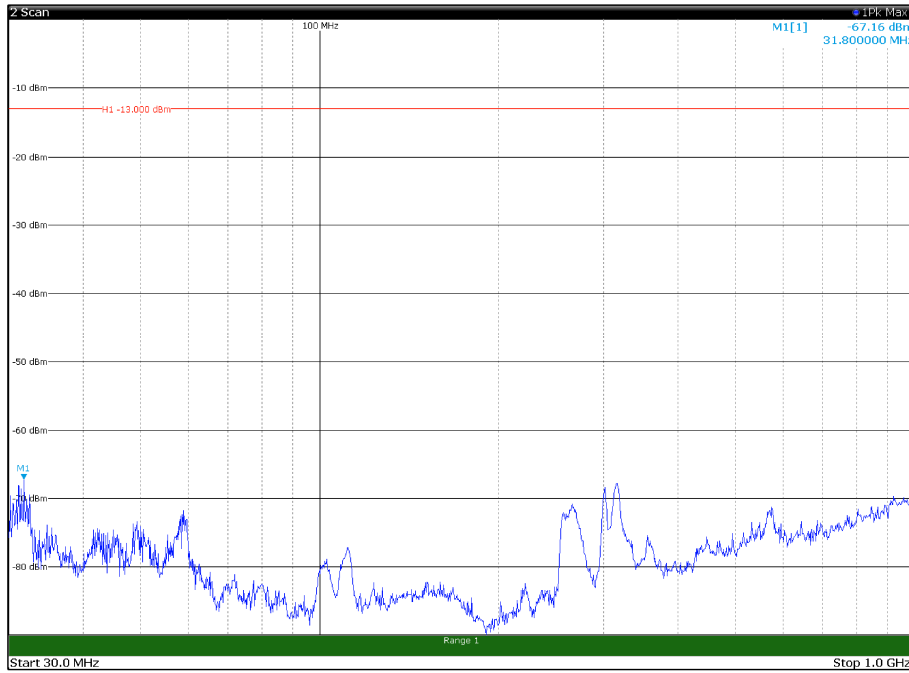

Channel: MIDDLE, Modulation: 16QAM,
BW=15MHz, Range: 18GHz - 22.5GHz, Polarization: Horizontal

Channel: MIDDLE, Modulation: 16QAM,
BW=15MHz, Range: 18GHz - 22.5GHz, Polarization: Vertical

Channel: TOP, Modulation: 16QAM,
BW=15MHz, Range: 30MHz - 1GHz, Polarization: Horizontal

Channel: TOP, Modulation: 16QAM,
BW=15MHz, Range: 30MHz - 1GHz, Polarization: Vertical

Channel: TOP, Modulation: 16QAM,
BW=15MHz, Range: 1GHz - 18GHz, Polarization: Horizontal

Channel: TOP, Modulation: 16QAM,
BW=15MHz, Range: 1GHz - 18GHz, Polarization: Vertical

Channel: TOP, Modulation: 16QAM,
BW=15MHz, Range: 18GHz - 22.5GHz, Polarization: Horizontal

Channel: TOP, Modulation: 16QAM,
BW=15MHz, Range: 18GHz - 22.5GHz, Polarization: Vertical

Channel: BOTTOM, Modulation: 64QAM,
BW=15MHz, Range: 30MHz - 1GHz, Polarization: Horizontal