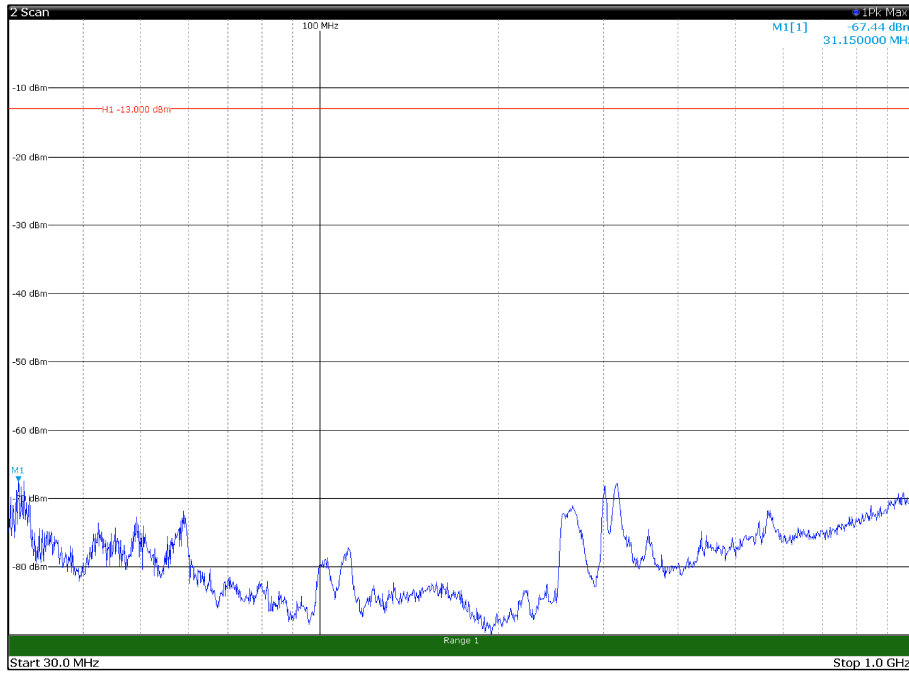

Channel: TOP, Modulation: 64QAM,
BW=10MHz, Range: 1GHz - 18GHz, Polarization: Horizontal

Channel: TOP, Modulation: 64QAM,
BW=10MHz, Range: 1GHz - 18GHz, Polarization: Vertical

Channel: TOP, Modulation: 64QAM,
 BW=10MHz, Range: 18GHz - 22.5GHz, Polarization: Horizontal

Channel: TOP, Modulation: 64QAM,
 BW=10MHz, Range: 18GHz - 22.5GHz, Polarization: Vertical

Channel: BOTTOM, Modulation: 256QAM,
 BW=10MHz, Range: 30MHz - 1GHz, Polarization: Horizontal

Channel: BOTTOM, Modulation: 256QAM,
 BW=10MHz, Range: 30MHz - 1GHz, Polarization: Vertical

Channel: BOTTOM, Modulation: 256QAM,
 BW=10MHz, Range: 1GHz - 18GHz, Polarization: Horizontal

Channel: BOTTOM, Modulation: 256QAM,
 BW=10MHz, Range: 1GHz - 18GHz, Polarization: Vertical

Channel: BOTTOM, Modulation: 256QAM,
BW=10MHz, Range: 18GHz - 22.5GHz, Polarization: Horizontal

Channel: BOTTOM, Modulation: 256QAM,
BW=10MHz, Range: 18GHz - 22.5GHz, Polarization: Vertical

Channel: MIDDLE, Modulation: 256QAM,
BW=10MHz, Range: 30MHz - 1GHz, Polarization: Horizontal

Channel: MIDDLE, Modulation: 256QAM,
BW=10MHz, Range: 30MHz - 1GHz, Polarization: Vertical