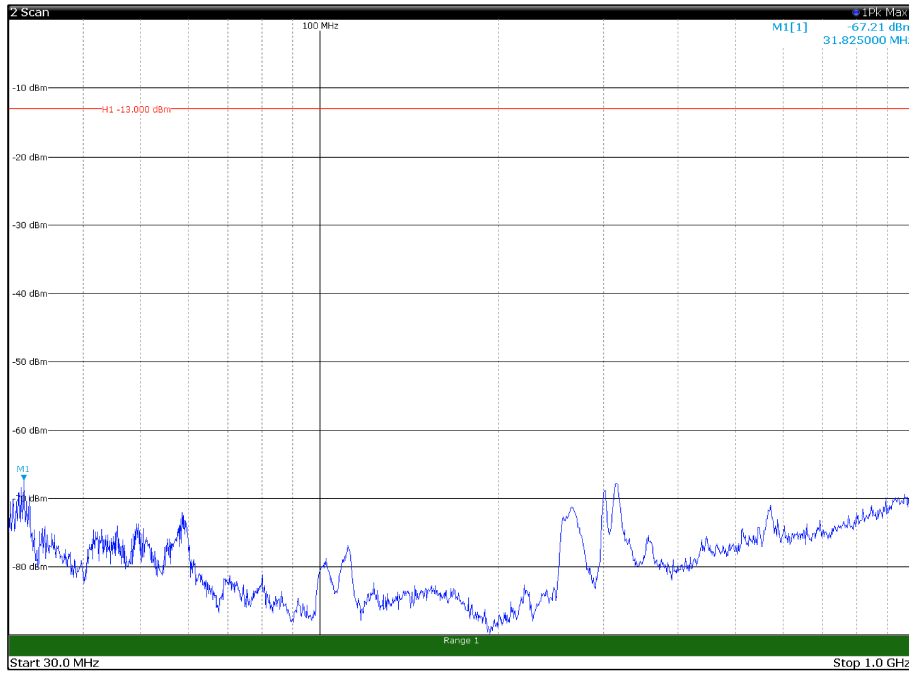

Channel: BOTTOM, Modulation: 64QAM,
BW=15MHz, Range: 18GHz - 22.5GHz, Polarization: Horizontal

Channel: BOTTOM, Modulation: 64QAM,
BW=15MHz, Range: 18GHz - 22.5GHz, Polarization: Vertical

Channel: MIDDLE, Modulation: 64QAM,
BW=15MHz, Range: 30MHz - 1GHz, Polarization: Horizontal

Channel: MIDDLE, Modulation: 64QAM,
BW=15MHz, Range: 30MHz - 1GHz, Polarization: Vertical

Channel: MIDDLE, Modulation: 64QAM,
 BW=15MHz, Range: 1GHz - 18GHz, Polarization: Horizontal

Channel: MIDDLE, Modulation: 64QAM,
 BW=15MHz, Range: 1GHz - 18GHz, Polarization: Vertical

Channel: MIDDLE, Modulation: 64QAM,
 BW=15MHz, Range: 18GHz - 22.5GHz, Polarization: Horizontal

Channel: MIDDLE, Modulation: 64QAM,
 BW=15MHz, Range: 18GHz - 22.5GHz, Polarization: Vertical

Channel: TOP, Modulation: 64QAM,
BW=15MHz, Range: 30MHz - 1GHz, Polarization: Horizontal