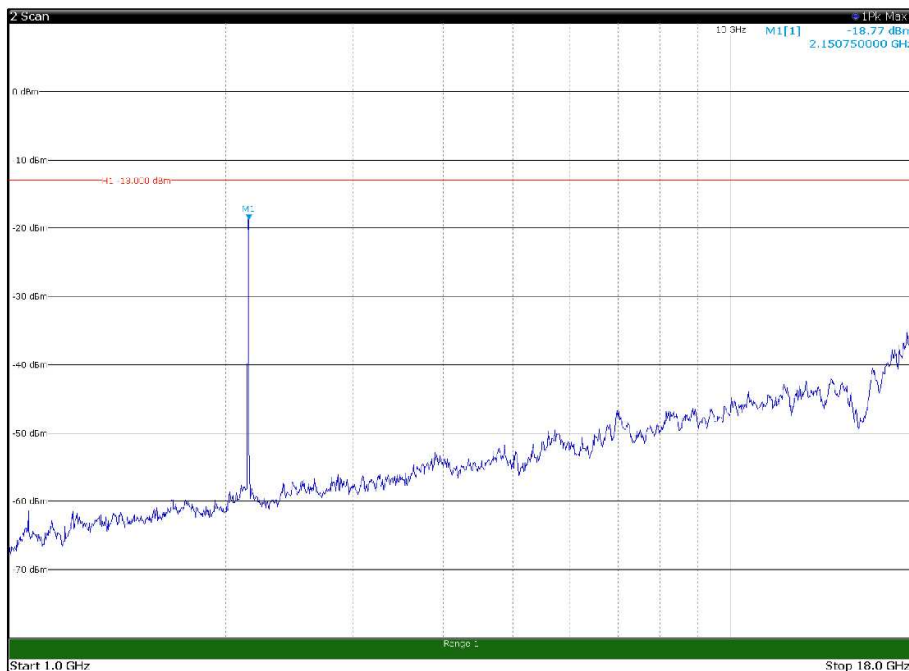

Channel: BOTTOM, Modulation: 64QAM,
BW=15MHz, Range: 30MHz - 1GHz, Polarization: Vertical

Channel: BOTTOM, Modulation: 64QAM,
 BW=15MHz, Range: 1GHz - 18GHz, Polarization: Horizontal

Channel: BOTTOM, Modulation: 64QAM,
 BW=15MHz, Range: 1GHz - 18GHz, Polarization: Vertical

Channel: BOTTOM, Modulation: 64QAM,
BW=15MHz, Range: 18GHz - 22.5GHz, Polarization: Horizontal

Channel: BOTTOM, Modulation: 64QAM,
BW=15MHz, Range: 18GHz - 22.5GHz, Polarization: Vertical

Channel: MIDDLE, Modulation: 64QAM,
BW=15MHz, Range: 30MHz - 1GHz, Polarization: Horizontal

Channel: MIDDLE, Modulation: 64QAM,
BW=15MHz, Range: 30MHz - 1GHz, Polarization: Vertical

Channel: MIDDLE, Modulation: 64QAM,
 BW=15MHz, Range: 1GHz - 18GHz, Polarization: Horizontal

Channel: MIDDLE, Modulation: 64QAM,
 BW=15MHz, Range: 1GHz - 18GHz, Polarization: Vertical