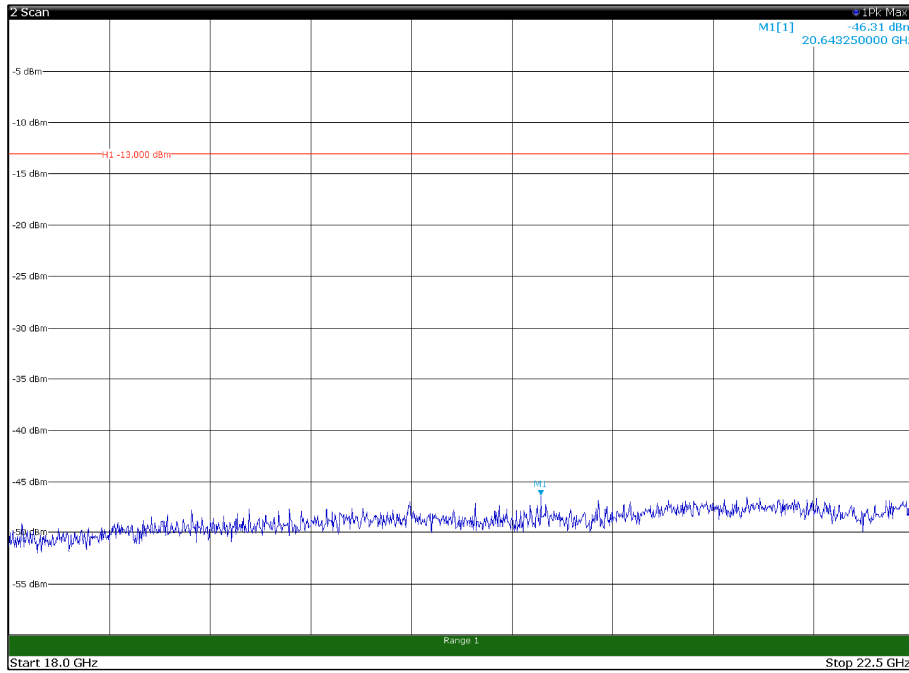

Channel: BOTTOM, Modulation: 256QAM,
BW=15MHz, Range: 1GHz - 18GHz, Polarization: Vertical

Channel: BOTTOM, Modulation: 256QAM,
BW=15MHz, Range: 18GHz - 22.5GHz, Polarization: Horizontal