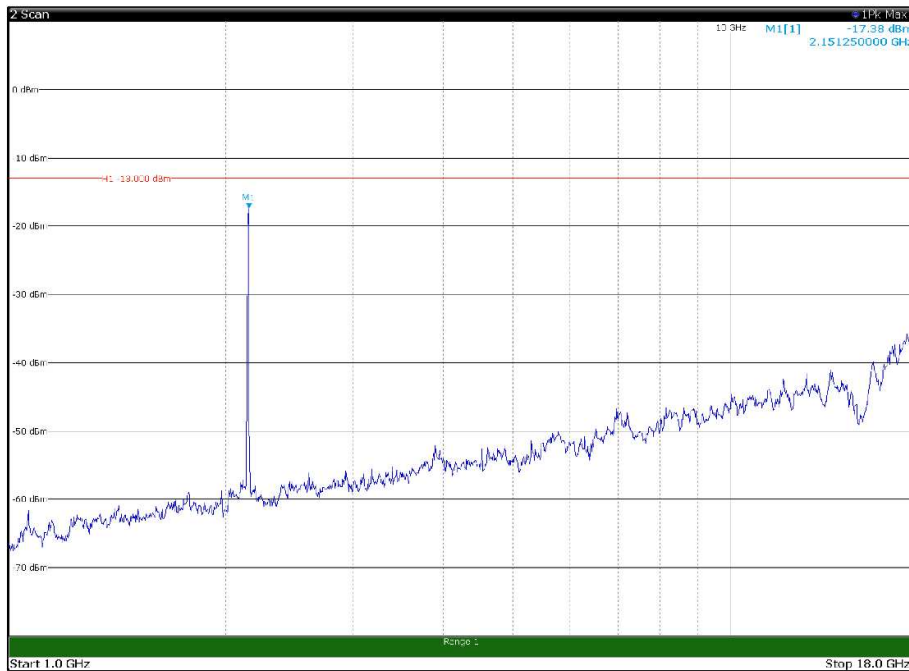

Channel: BOTTOM, Modulation: 16QAM,
 BW=15MHz, Range: 30MHz - 1GHz, Polarization: Vertical

Channel: BOTTOM, Modulation: 16QAM,
 BW=15MHz, Range: 1GHz - 18GHz, Polarization: Horizontal

Channel: BOTTOM, Modulation: 16QAM,
 BW=15MHz, Range: 1GHz - 18GHz, Polarization: Vertical

Channel: BOTTOM, Modulation: 16QAM,
 BW=15MHz, Range: 18GHz - 22.5GHz, Polarization: Horizontal

Channel: BOTTOM, Modulation: 16QAM,
 BW=15MHz, Range: 18GHz - 22.5GHz, Polarization: Vertical

Channel: MIDDLE, Modulation: 16QAM,
BW=15MHz, Range: 30MHz - 1GHz, Polarization: Horizontal

Channel: MIDDLE, Modulation: 16QAM,
BW=15MHz, Range: 30MHz - 1GHz, Polarization: Vertical

Channel: MIDDLE, Modulation: 16QAM,
 BW=15MHz, Range: 1GHz - 18GHz, Polarization: Horizontal

Channel: MIDDLE, Modulation: 16QAM,
 BW=15MHz, Range: 1GHz - 18GHz, Polarization: Vertical