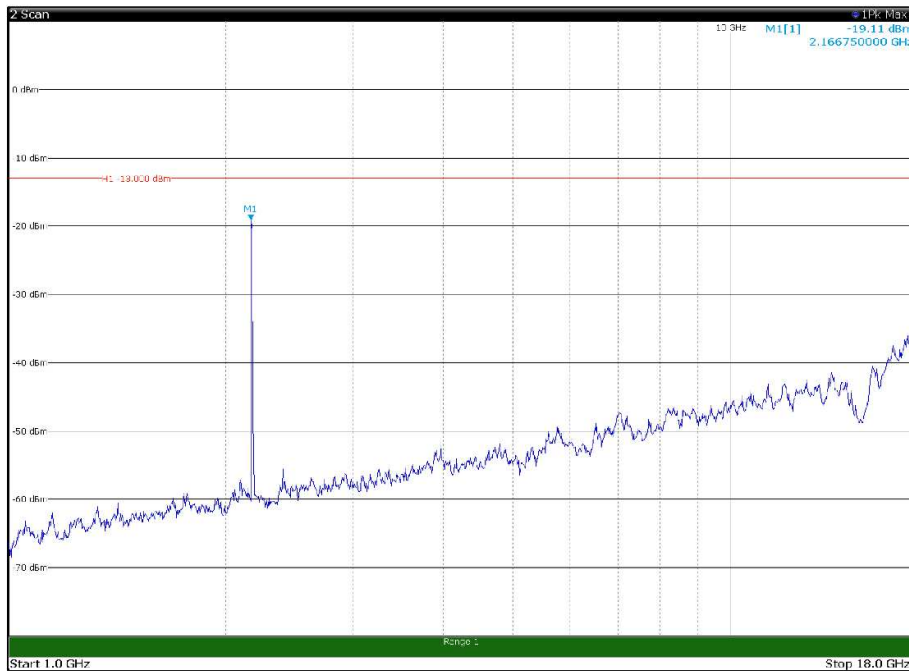

Channel: BOTTOM, Modulation: QPSK,
BW=15MHz, Range: 18GHz - 22.5GHz, Polarization: Vertical

Channel: MIDDLE, Modulation: QPSK,
BW=15MHz, Range: 30MHz - 1GHz, Polarization: Horizontal

Channel: MIDDLE, Modulation: QPSK,
BW=15MHz, Range: 30MHz - 1GHz, Polarization: Vertical

Channel: MIDDLE, Modulation: QPSK,
 BW=15MHz, Range: 1GHz - 18GHz, Polarization: Horizontal

Channel: MIDDLE, Modulation: QPSK,
 BW=15MHz, Range: 1GHz - 18GHz, Polarization: Vertical

Channel: MIDDLE, Modulation: QPSK,
BW=15MHz, Range: 18GHz - 22.5GHz, Polarization: Horizontal

Channel: MIDDLE, Modulation: QPSK,
BW=15MHz, Range: 18GHz - 22.5GHz, Polarization: Vertical

Channel: TOP, Modulation: QPSK,
 BW=15MHz, Range: 1GHz - 18GHz, Polarization: Horizontal

Channel: TOP, Modulation: QPSK,
 BW=15MHz, Range: 1GHz - 18GHz, Polarization: Vertical