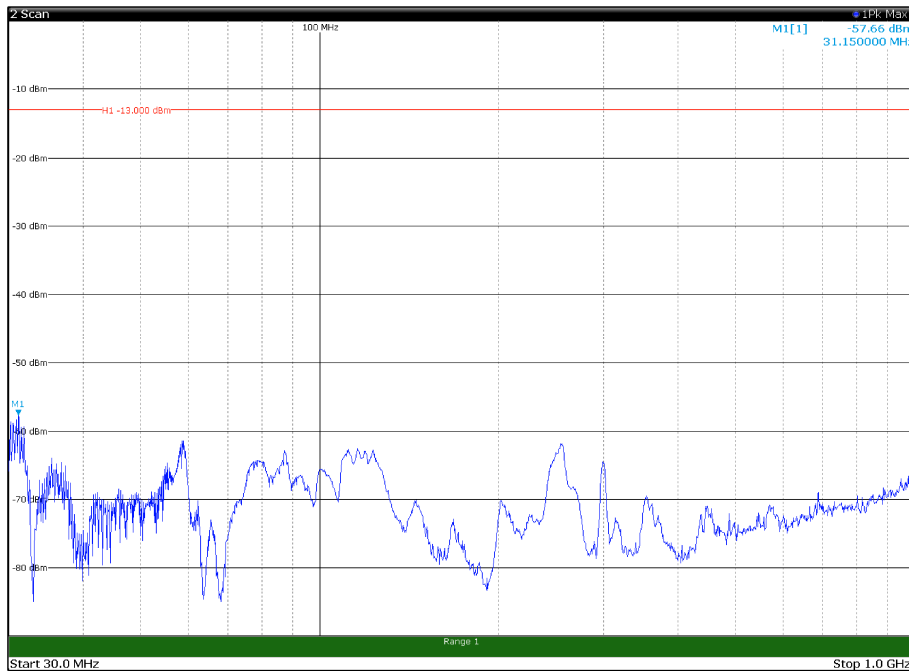

Channel: MIDDLE, Modulation: 16QAM,
BW=20MHz, Range: 30MHz - 1GHz, Polarization: Vertical

Channel: MIDDLE, Modulation: 16QAM,
BW=20MHz, Range: 1GHz - 18GHz, Polarization: Horizontal

Channel: MIDDLE, Modulation: 16QAM,
BW=20MHz, Range: 1GHz - 18GHz, Polarization: Vertical

Channel: MIDDLE, Modulation: 16QAM,
BW=20MHz, Range: 18GHz - 22.5GHz, Polarization: Horizontal

Channel: MIDDLE, Modulation: 16QAM,
BW=20MHz, Range: 18GHz - 22.5GHz, Polarization: Vertical

Channel: TOP, Modulation: 16QAM,
BW=20MHz, Range: 30MHz - 1GHz, Polarization: Horizontal