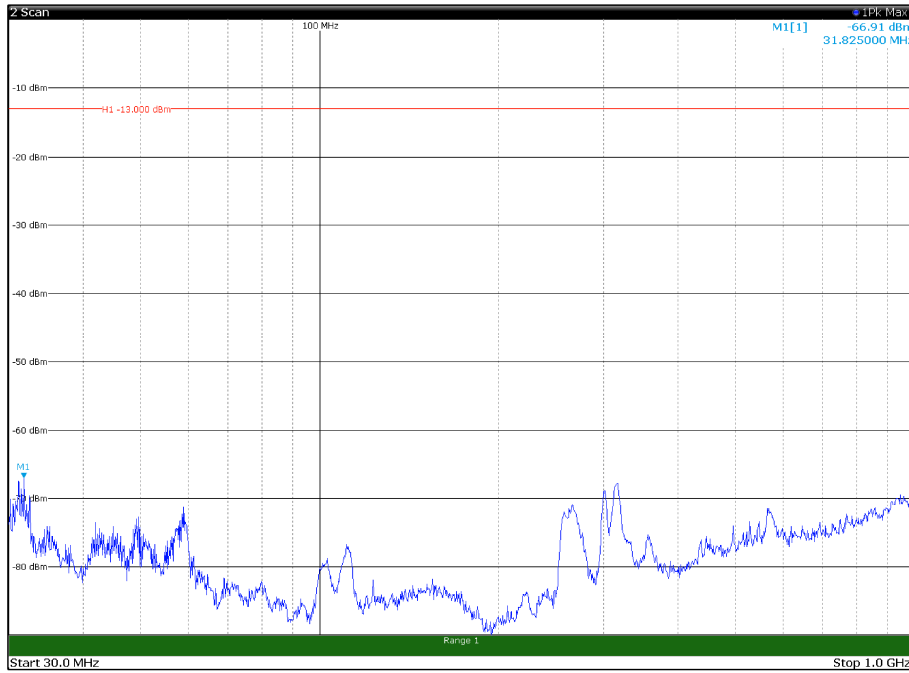

Channel: MIDDLE, Modulation: QPSK,
 BW=15MHz, Range: 1GHz - 18GHz, Polarization: Horizontal

Channel: MIDDLE, Modulation: QPSK,
 BW=15MHz, Range: 1GHz - 18GHz, Polarization: Vertical

Channel: MIDDLE, Modulation: QPSK,
BW=15MHz, Range: 18GHz - 22.5GHz, Polarization: Horizontal

Channel: MIDDLE, Modulation: QPSK,
BW=15MHz, Range: 18GHz - 22.5GHz, Polarization: Vertical

Channel: TOP, Modulation: QPSK,
 BW=15MHz, Range: 1GHz - 18GHz, Polarization: Horizontal

Channel: TOP, Modulation: QPSK,
 BW=15MHz, Range: 1GHz - 18GHz, Polarization: Vertical

Channel: TOP, Modulation: QPSK,
 BW=15MHz, Range: 18GHz - 22.5GHz, Polarization: Horizontal

Channel: TOP, Modulation: QPSK,
 BW=15MHz, Range: 18GHz - 22.5GHz, Polarization: Vertical

Channel: BOTTOM, Modulation: 16QAM,
 BW=15MHz, Range: 30MHz - 1GHz, Polarization: Horizontal

Channel: BOTTOM, Modulation: 16QAM,
 BW=15MHz, Range: 30MHz - 1GHz, Polarization: Vertical

Channel: BOTTOM, Modulation: 16QAM,
 BW=15MHz, Range: 1GHz - 18GHz, Polarization: Horizontal

Channel: BOTTOM, Modulation: 16QAM,
 BW=15MHz, Range: 1GHz - 18GHz, Polarization: Vertical