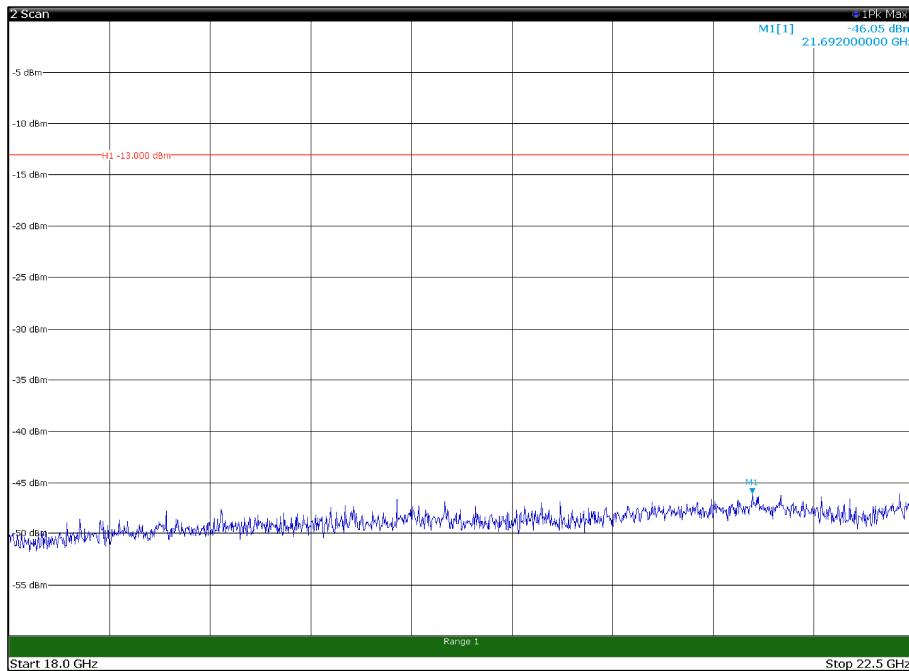

Channel: BOTTOM, Modulation: 64QAM,
BW=20MHz, Range: 18GHz - 22.5GHz, Polarization: Horizontal

Channel: BOTTOM, Modulation: 64QAM,
BW=20MHz, Range: 18GHz - 22.5GHz, Polarization: Vertical