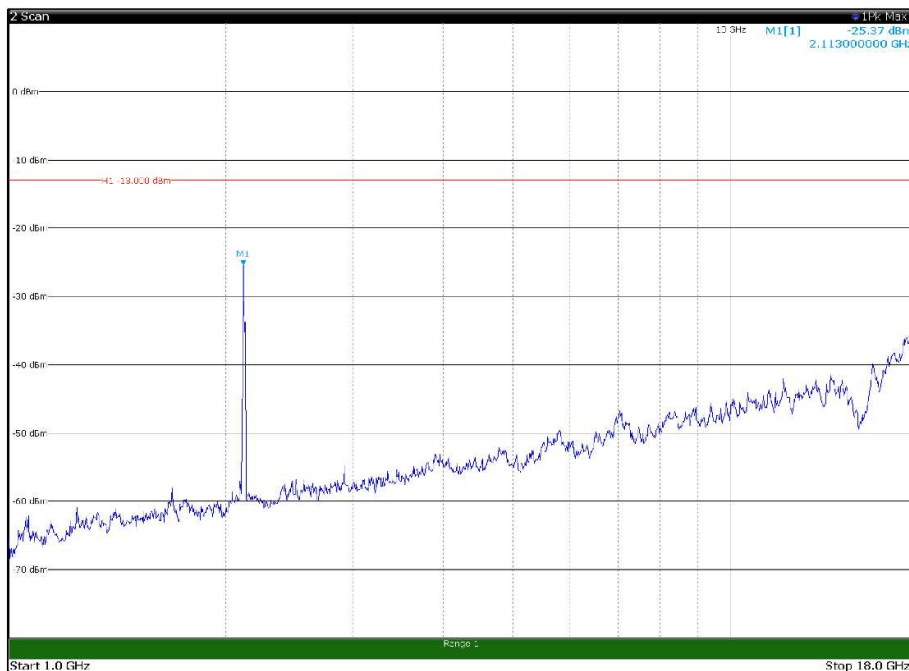

Channel: TOP, Modulation: QPSK,
 BW=20MHz, Range: 1GHz - 18GHz, Polarization: Horizontal

Channel: TOP, Modulation: QPSK,
 BW=20MHz, Range: 1GHz - 18GHz, Polarization: Vertical

Channel: TOP, Modulation: QPSK,
BW=20MHz, Range: 18GHz - 22.5GHz, Polarization: Horizontal

Channel: TOP, Modulation: QPSK,
BW=20MHz, Range: 18GHz - 22.5GHz, Polarization: Vertical

Channel: BOTTOM, Modulation: 16QAM,
BW=20MHz, Range: 30MHz - 1GHz, Polarization: Horizontal

Channel: BOTTOM, Modulation: 16QAM,
BW=20MHz, Range: 30MHz - 1GHz, Polarization: Vertical

Channel: BOTTOM, Modulation: 16QAM,
 BW=20MHz, Range: 1GHz - 18GHz, Polarization: Horizontal

Channel: BOTTOM, Modulation: 16QAM,
 BW=20MHz, Range: 1GHz - 18GHz, Polarization: Vertical

Channel: MIDDLE, Modulation: 16QAM,
BW=20MHz, Range: 30MHz - 1GHz, Polarization: Horizontal