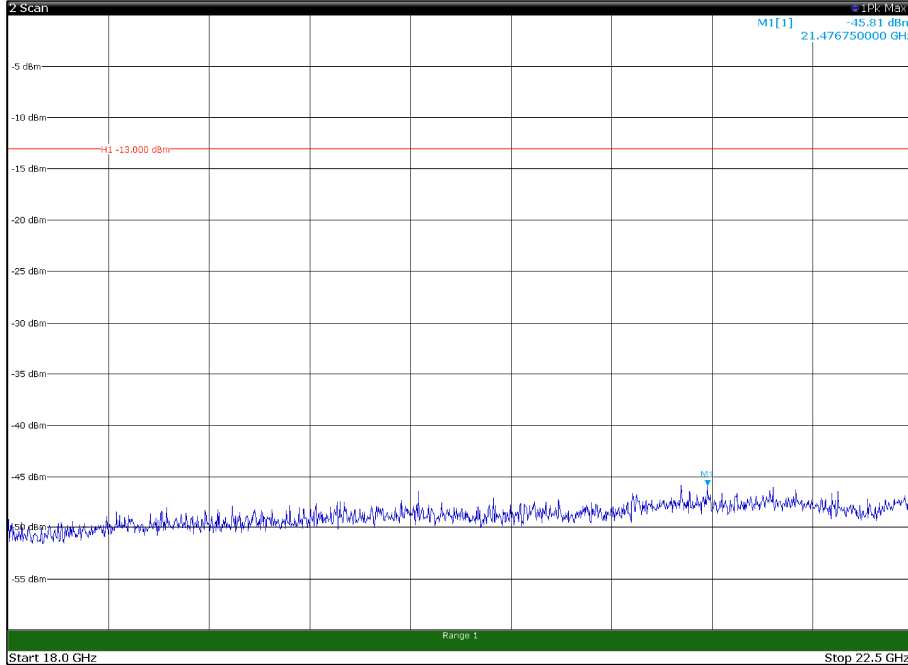

Channel: MIDDLE, Modulation: QPSK,
BW=15MHz, Range: 18GHz - 22.5GHz, Polarization: Vertical

Channel: TOP, Modulation: QPSK,
 BW=15MHz, Range: 1GHz - 18GHz, Polarization: Horizontal

Channel: TOP, Modulation: QPSK,
 BW=15MHz, Range: 1GHz - 18GHz, Polarization: Vertical

Channel: TOP, Modulation: QPSK,
 BW=15MHz, Range: 18GHz - 22.5GHz, Polarization: Horizontal

Channel: TOP, Modulation: QPSK,
 BW=15MHz, Range: 18GHz - 22.5GHz, Polarization: Vertical

Channel: BOTTOM, Modulation: 16QAM,
 BW=15MHz, Range: 30MHz - 1GHz, Polarization: Horizontal