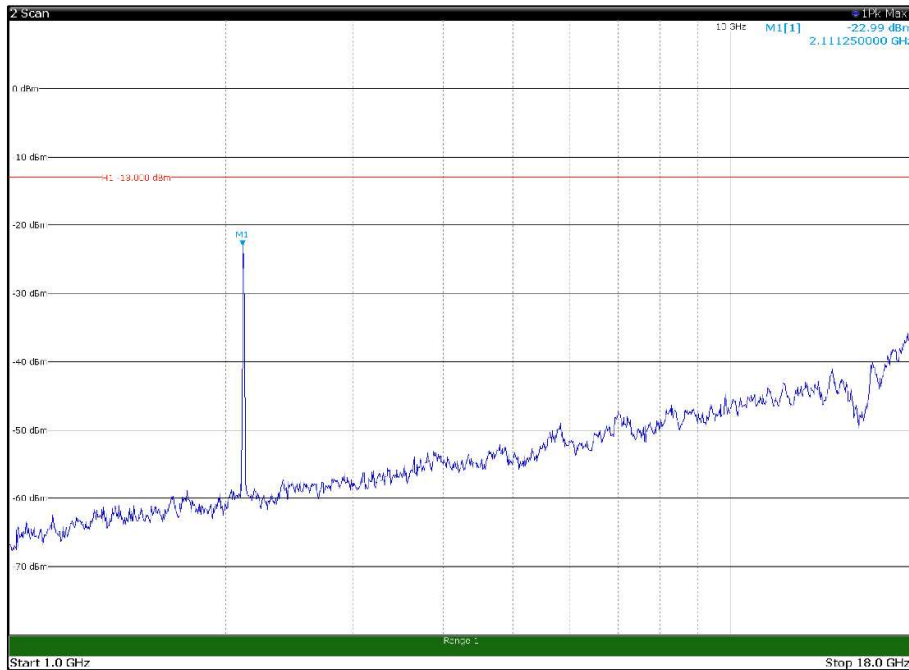

Channel: MIDDLE, Modulation: 256QAM,
BW=10MHz, Range: 18GHz - 22.5GHz, Polarization: Vertical

Channel: TOP, Modulation: 256QAM,
BW=10MHz, Range: 30MHz - 1GHz, Polarization: Horizontal

Channel: TOP, Modulation: 256QAM,
BW=10MHz, Range: 30MHz - 1GHz, Polarization: Vertical

Channel: TOP, Modulation: 256QAM,
BW=10MHz, Range: 1GHz - 18GHz, Polarization: Horizontal

Channel: TOP, Modulation: 256QAM,
BW=10MHz, Range: 1GHz - 18GHz, Polarization: Vertical

Channel: TOP, Modulation: 256QAM,
 BW=10MHz, Range: 18GHz - 22.5GHz, Polarization: Horizontal

Channel: TOP, Modulation: 256QAM,
 BW=10MHz, Range: 18GHz - 22.5GHz, Polarization: Vertical

Channel: BOTTOM, Modulation: QPSK,
 BW=15MHz, Range: 30MHz - 1GHz, Polarization: Horizontal

Channel: BOTTOM, Modulation: QPSK,
 BW=15MHz, Range: 30MHz - 1GHz, Polarization: Vertical

Channel: BOTTOM, Modulation: QPSK,
 BW=15MHz, Range: 1GHz - 18GHz, Polarization: Horizontal

Channel: BOTTOM, Modulation: QPSK,
 BW=15MHz, Range: 1GHz - 18GHz, Polarization: Vertical

Channel: BOTTOM, Modulation: QPSK,
BW=15MHz, Range: 18GHz - 22.5GHz, Polarization: Horizontal