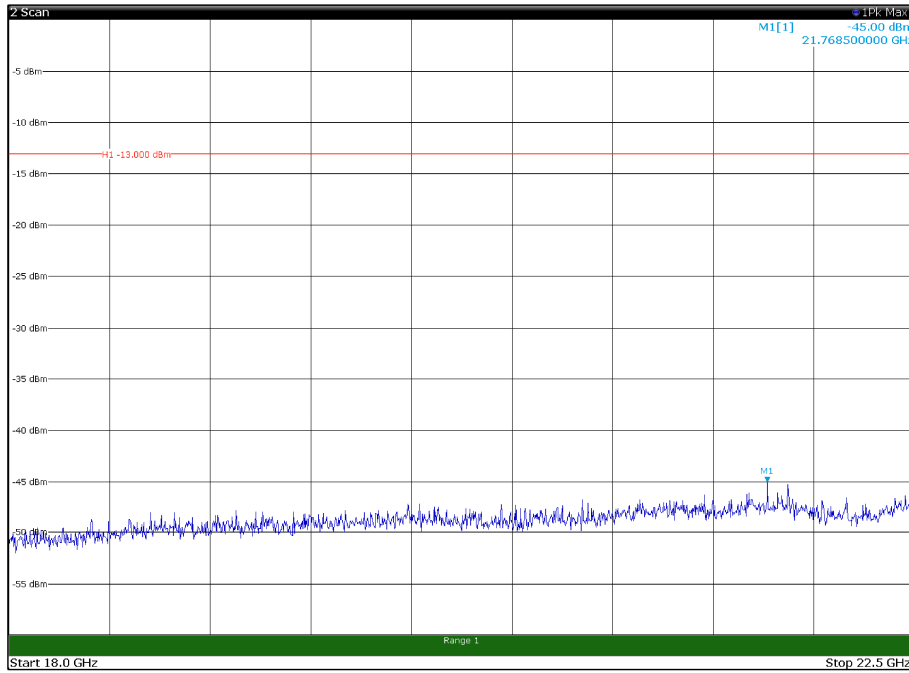

Channel: MIDDLE, Modulation: 256QAM,
 BW=15MHz, Range: 18GHz - 22.5GHz, Polarization: Horizontal

Channel: MIDDLE, Modulation: 256QAM,
 BW=15MHz, Range: 18GHz - 22.5GHz, Polarization: Vertical

Channel: TOP, Modulation: 256QAM,
BW=15MHz, Range: 30MHz - 1GHz, Polarization: Horizontal

Channel: TOP, Modulation: 256QAM,
BW=15MHz, Range: 30MHz - 1GHz, Polarization: Vertical

Channel: TOP, Modulation: 256QAM,
BW=15MHz, Range: 1GHz - 18GHz, Polarization: Horizontal

Channel: TOP, Modulation: 256QAM,
BW=15MHz, Range: 1GHz - 18GHz, Polarization: Vertical