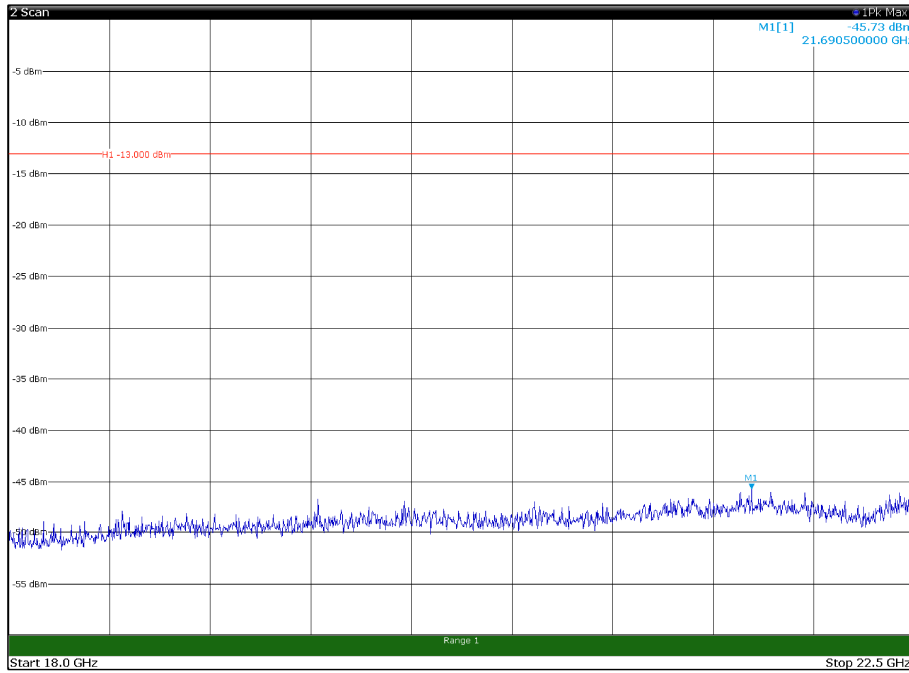

Channel: TOP, Modulation: 64QAM,
BW=10MHz, Range: 1GHz - 18GHz, Polarization: Horizontal

Channel: TOP, Modulation: 64QAM,
BW=10MHz, Range: 1GHz - 18GHz, Polarization: Vertical

Channel: TOP, Modulation: 64QAM,
 BW=10MHz, Range: 18GHz - 22.5GHz, Polarization: Horizontal

Channel: TOP, Modulation: 64QAM,
 BW=10MHz, Range: 18GHz - 22.5GHz, Polarization: Vertical

Channel: BOTTOM, Modulation: 256QAM,
 BW=10MHz, Range: 30MHz - 1GHz, Polarization: Horizontal

Channel: BOTTOM, Modulation: 256QAM,
 BW=10MHz, Range: 30MHz - 1GHz, Polarization: Vertical