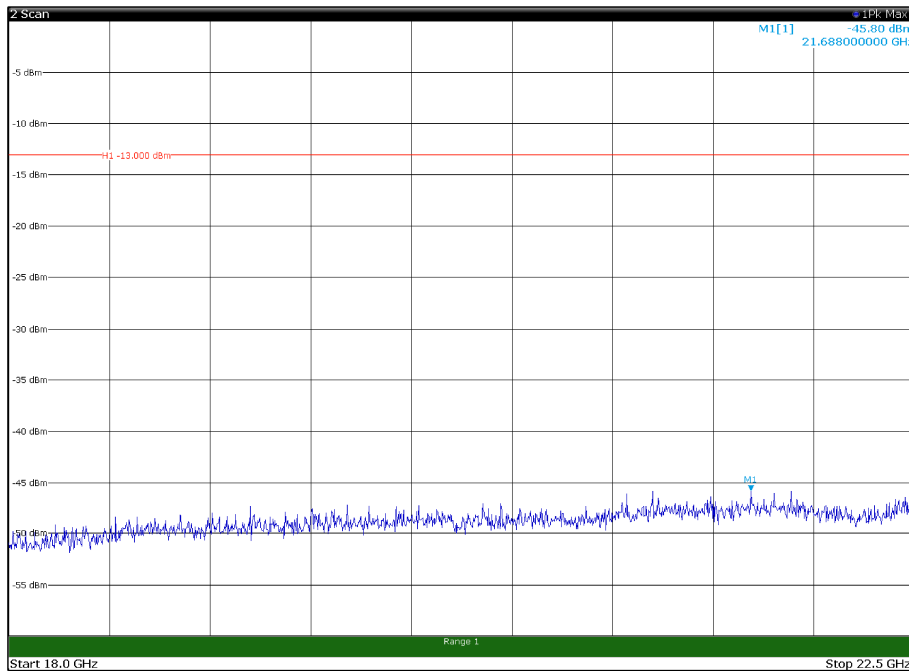

Channel: BOTTOM, Modulation: 256QAM,
BW=15MHz, Range: 18GHz - 22.5GHz, Polarization: Horizontal

Channel: BOTTOM, Modulation: 256QAM,
BW=15MHz, Range: 18GHz - 22.5GHz, Polarization: Vertical