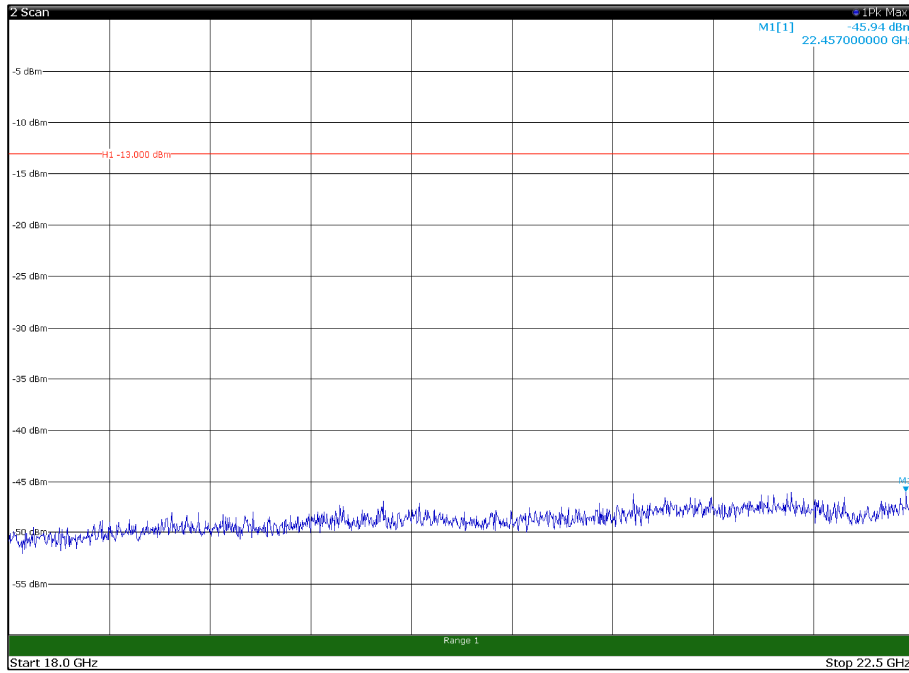

Channel: TOP, Modulation: QPSK,
 BW=15MHz, Range: 18GHz - 22.5GHz, Polarization: Horizontal

Channel: TOP, Modulation: QPSK,
 BW=15MHz, Range: 18GHz - 22.5GHz, Polarization: Vertical

Channel: BOTTOM, Modulation: 16QAM,
 BW=15MHz, Range: 30MHz - 1GHz, Polarization: Horizontal

Channel: BOTTOM, Modulation: 16QAM,
 BW=15MHz, Range: 30MHz - 1GHz, Polarization: Vertical

Channel: BOTTOM, Modulation: 16QAM,
 BW=15MHz, Range: 1GHz - 18GHz, Polarization: Horizontal

Channel: BOTTOM, Modulation: 16QAM,
 BW=15MHz, Range: 1GHz - 18GHz, Polarization: Vertical