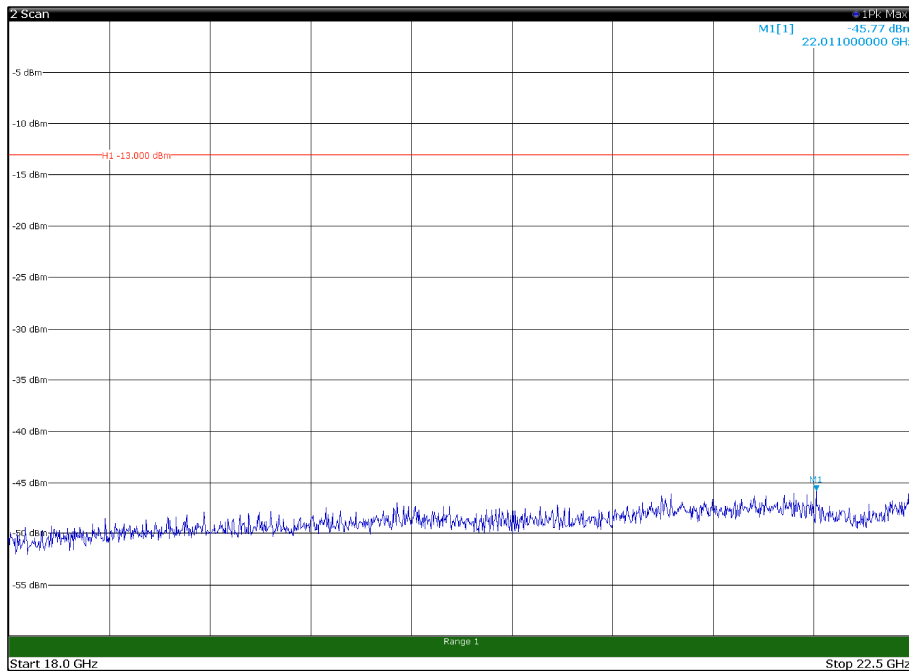

Channel: TOP, Modulation: 256QAM,
BW=15MHz, Range: 30MHz - 1GHz, Polarization: Vertical

Channel: TOP, Modulation: 256QAM,
BW=15MHz, Range: 1GHz - 18GHz, Polarization: Horizontal

Channel: TOP, Modulation: 256QAM,
BW=15MHz, Range: 1GHz - 18GHz, Polarization: Vertical

Channel: TOP, Modulation: 256QAM,
 BW=15MHz, Range: 18GHz - 22.5GHz, Polarization: Horizontal

Channel: TOP, Modulation: 256QAM,
 BW=15MHz, Range: 18GHz - 22.5GHz, Polarization: Vertical

Channel: BOTTOM, Modulation: QPSK,
BW=20MHz, Range: 30MHz - 1GHz, Polarization: Horizontal