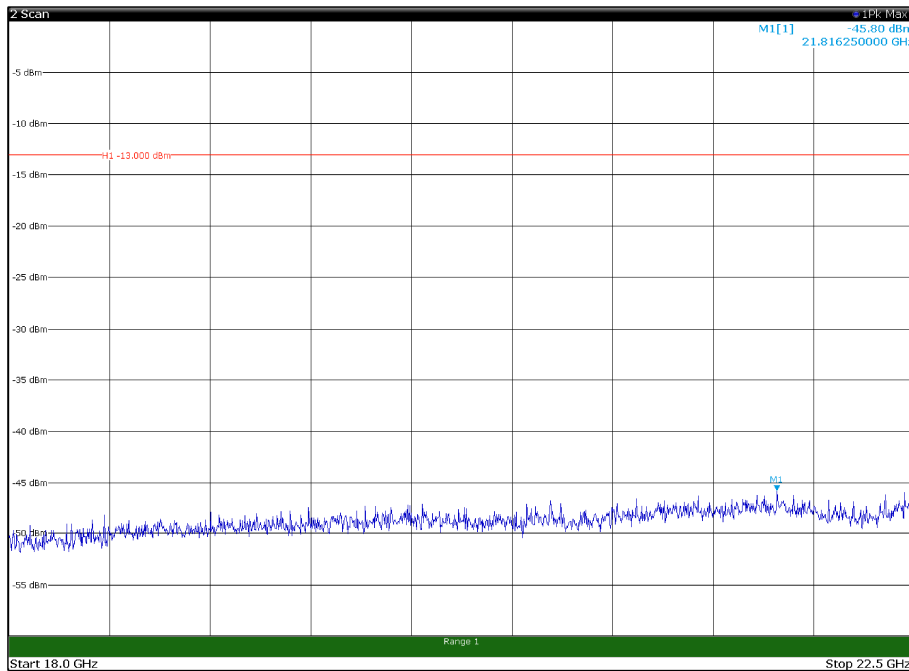

Channel: BOTTOM, Modulation: QPSK,
BW=20MHz, Range: 18GHz - 22.5GHz, Polarization: Horizontal

Channel: BOTTOM, Modulation: QPSK,
BW=20MHz, Range: 18GHz - 22.5GHz, Polarization: Vertical