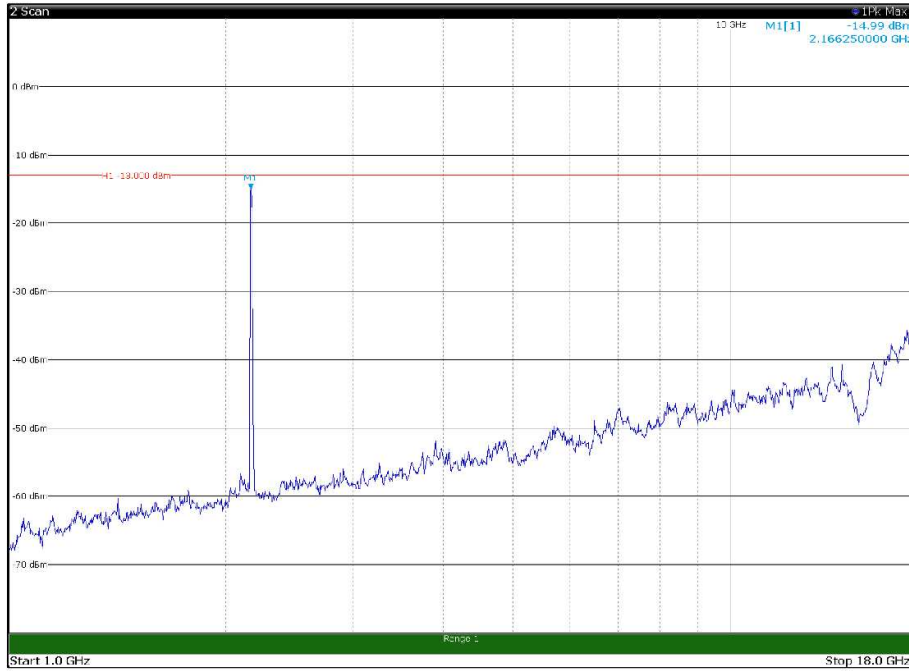

Channel: BOTTOM, Modulation: QPSK,
BW=20MHz, Range: 18GHz - 22.5GHz, Polarization: Horizontal

Channel: BOTTOM, Modulation: QPSK,
BW=20MHz, Range: 18GHz - 22.5GHz, Polarization: Vertical

Channel: MIDDLE, Modulation: QPSK,
 BW=20MHz, Range: 1GHz - 18GHz, Polarization: Horizontal

Channel: MIDDLE, Modulation: QPSK,
 BW=20MHz, Range: 1GHz - 18GHz, Polarization: Vertical

Channel: MIDDLE, Modulation: QPSK,
 BW=20MHz, Range: 18GHz - 22.5GHz, Polarization: Horizontal

Channel: MIDDLE, Modulation: QPSK,
 BW=20MHz, Range: 18GHz - 22.5GHz, Polarization: Vertical

Channel: TOP, Modulation: QPSK,
 BW=20MHz, Range: 1GHz - 18GHz, Polarization: Horizontal

Channel: TOP, Modulation: QPSK,
 BW=20MHz, Range: 1GHz - 18GHz, Polarization: Vertical

Channel: TOP, Modulation: QPSK,
BW=20MHz, Range: 18GHz - 22.5GHz, Polarization: Horizontal