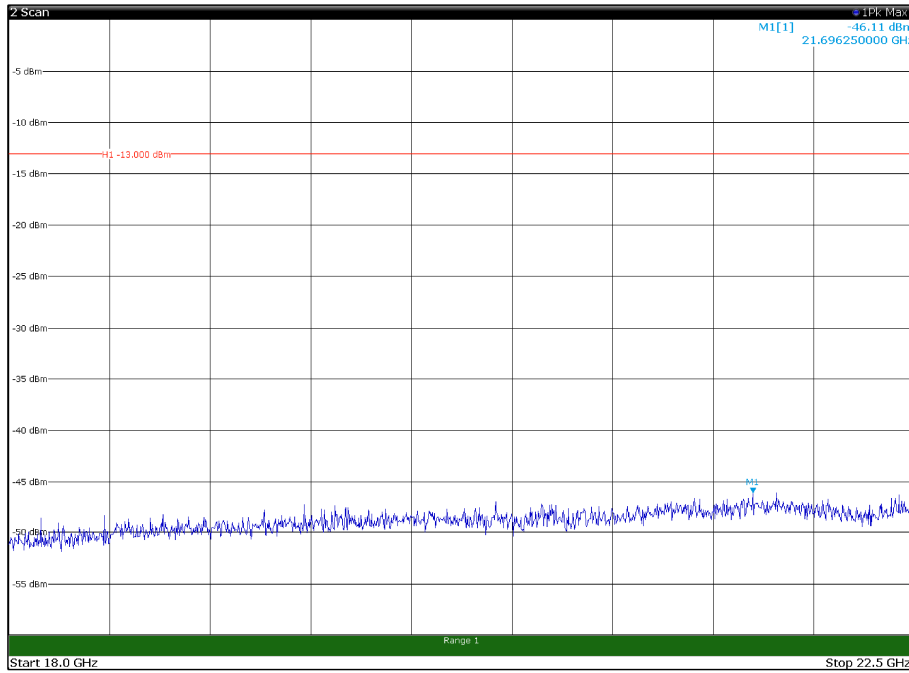

Channel: MIDDLE, Modulation: QPSK,
 BW=20MHz, Range: 1GHz - 18GHz, Polarization: Vertical

Channel: MIDDLE, Modulation: QPSK,
 BW=20MHz, Range: 18GHz - 22.5GHz, Polarization: Horizontal

Channel: MIDDLE, Modulation: QPSK,
 BW=20MHz, Range: 18GHz - 22.5GHz, Polarization: Vertical

Channel: TOP, Modulation: QPSK,
 BW=20MHz, Range: 1GHz - 18GHz, Polarization: Horizontal

Channel: TOP, Modulation: QPSK,
 BW=20MHz, Range: 1GHz - 18GHz, Polarization: Vertical

Channel: TOP, Modulation: QPSK,
BW=20MHz, Range: 18GHz - 22.5GHz, Polarization: Horizontal