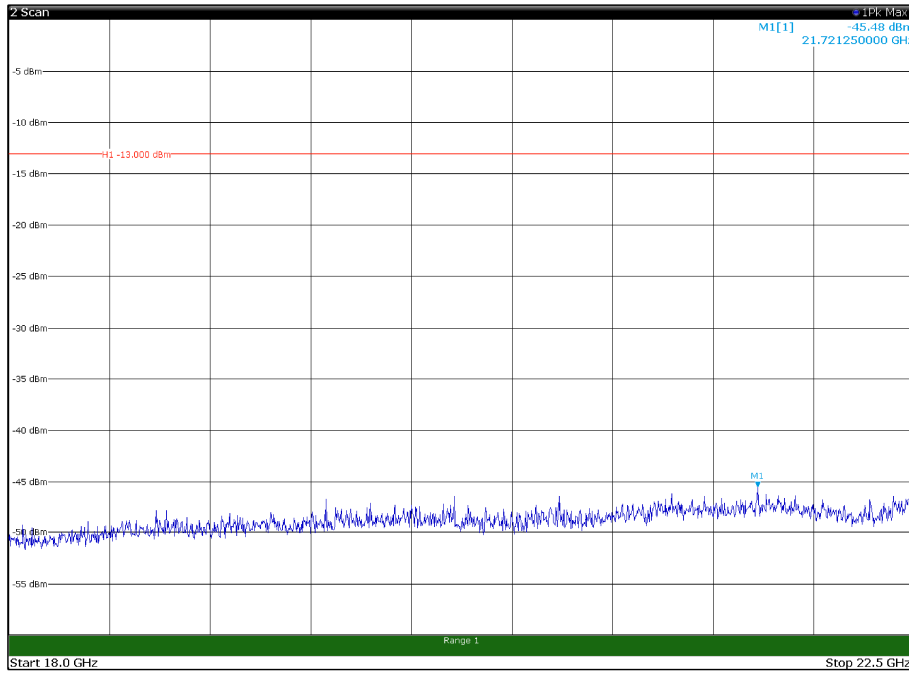

Channel: BOTTOM, Modulation: 64QAM,
BW=15MHz, Range: 1GHz - 18GHz, Polarization: Vertical

Channel: BOTTOM, Modulation: 64QAM,
BW=15MHz, Range: 18GHz - 22.5GHz, Polarization: Horizontal