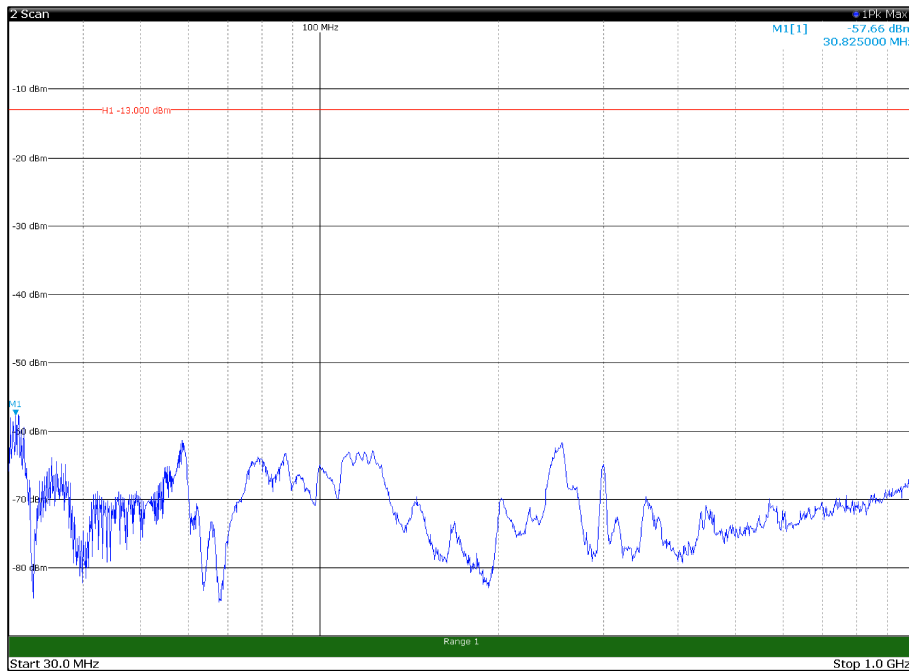

Channel: MIDDLE, Modulation: QPSK,
 BW=20MHz, Range: 1GHz - 18GHz, Polarization: Vertical

Channel: MIDDLE, Modulation: QPSK,
 BW=20MHz, Range: 18GHz - 22.5GHz, Polarization: Horizontal

Channel: MIDDLE, Modulation: QPSK,
 BW=20MHz, Range: 18GHz - 22.5GHz, Polarization: Vertical

Channel: TOP, Modulation: QPSK,
 BW=20MHz, Range: 1GHz - 18GHz, Polarization: Horizontal

Channel: TOP, Modulation: QPSK,
 BW=20MHz, Range: 1GHz - 18GHz, Polarization: Vertical

Channel: TOP, Modulation: QPSK,
BW=20MHz, Range: 18GHz - 22.5GHz, Polarization: Horizontal

Channel: TOP, Modulation: QPSK,
BW=20MHz, Range: 18GHz - 22.5GHz, Polarization: Vertical

Channel: BOTTOM, Modulation: 16QAM,
BW=20MHz, Range: 30MHz - 1GHz, Polarization: Horizontal

Channel: BOTTOM, Modulation: 16QAM,
BW=20MHz, Range: 30MHz - 1GHz, Polarization: Vertical