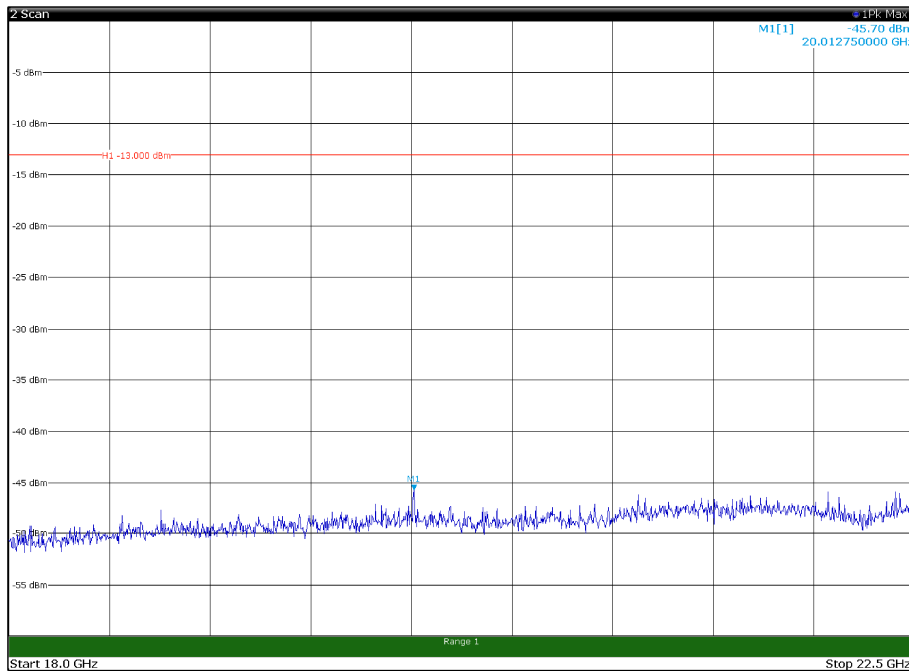

Channel: MIDDLE, Modulation: QPSK,
BW=20MHz, Range: 18GHz - 22.5GHz, Polarization: Horizontal

Channel: MIDDLE, Modulation: QPSK,
BW=20MHz, Range: 18GHz - 22.5GHz, Polarization: Vertical