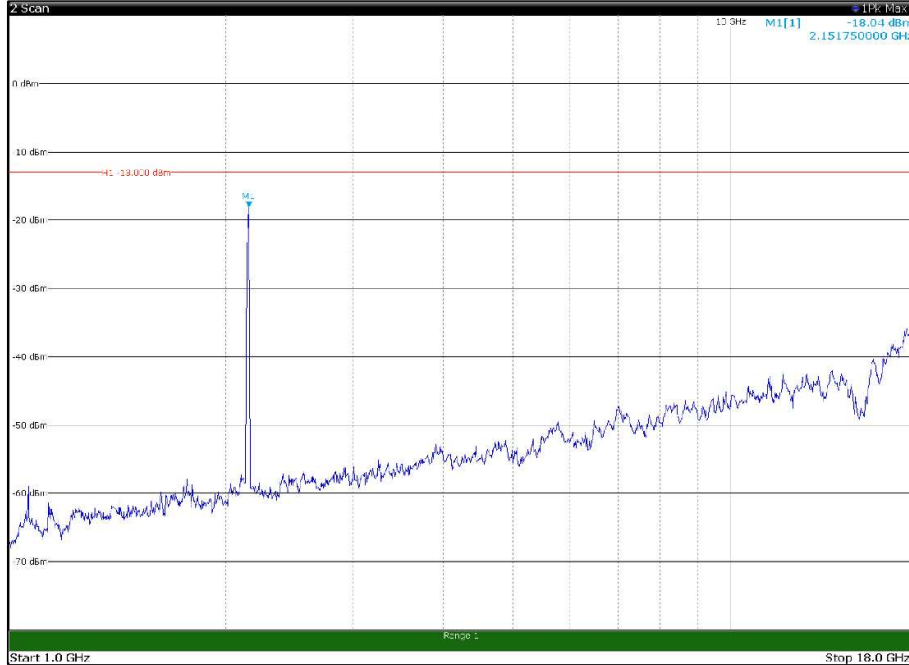

Channel: BOTTOM, Modulation: QPSK,
BW=20MHz, Range: 30MHz - 1GHz, Polarization: Vertical

Channel: BOTTOM, Modulation: QPSK,
 BW=20MHz, Range: 1GHz - 18GHz, Polarization: Horizontal

Channel: BOTTOM, Modulation: QPSK,
 BW=20MHz, Range: 1GHz - 18GHz, Polarization: Vertical

Channel: BOTTOM, Modulation: QPSK,
BW=20MHz, Range: 18GHz - 22.5GHz, Polarization: Horizontal

Channel: BOTTOM, Modulation: QPSK,
BW=20MHz, Range: 18GHz - 22.5GHz, Polarization: Vertical

Channel: MIDDLE, Modulation: QPSK,
 BW=20MHz, Range: 1GHz - 18GHz, Polarization: Horizontal

Channel: MIDDLE, Modulation: QPSK,
 BW=20MHz, Range: 1GHz - 18GHz, Polarization: Vertical

Channel: MIDDLE, Modulation: QPSK,
 BW=20MHz, Range: 18GHz - 22.5GHz, Polarization: Horizontal

Channel: MIDDLE, Modulation: QPSK,
 BW=20MHz, Range: 18GHz - 22.5GHz, Polarization: Vertical