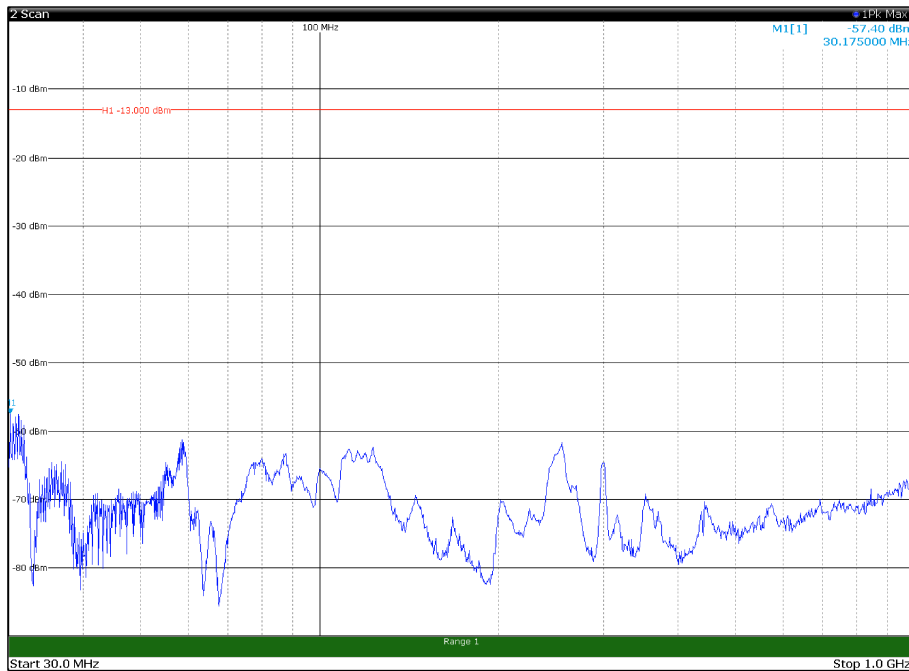

Channel: MIDDLE, Modulation: 16QAM,
BW=15MHz, Range: 18GHz - 22.5GHz, Polarization: Horizontal

Channel: MIDDLE, Modulation: 16QAM,
BW=15MHz, Range: 18GHz - 22.5GHz, Polarization: Vertical

Channel: TOP, Modulation: 16QAM,
BW=15MHz, Range: 30MHz - 1GHz, Polarization: Horizontal

Channel: TOP, Modulation: 16QAM,
BW=15MHz, Range: 30MHz - 1GHz, Polarization: Vertical

Channel: TOP, Modulation: 16QAM,
BW=15MHz, Range: 1GHz - 18GHz, Polarization: Horizontal

Channel: TOP, Modulation: 16QAM,
BW=15MHz, Range: 1GHz - 18GHz, Polarization: Vertical

Channel: TOP, Modulation: 16QAM,
BW=15MHz, Range: 18GHz - 22.5GHz, Polarization: Horizontal

Channel: TOP, Modulation: 16QAM,
BW=15MHz, Range: 18GHz - 22.5GHz, Polarization: Vertical

Channel: BOTTOM, Modulation: 64QAM,
BW=15MHz, Range: 30MHz - 1GHz, Polarization: Horizontal