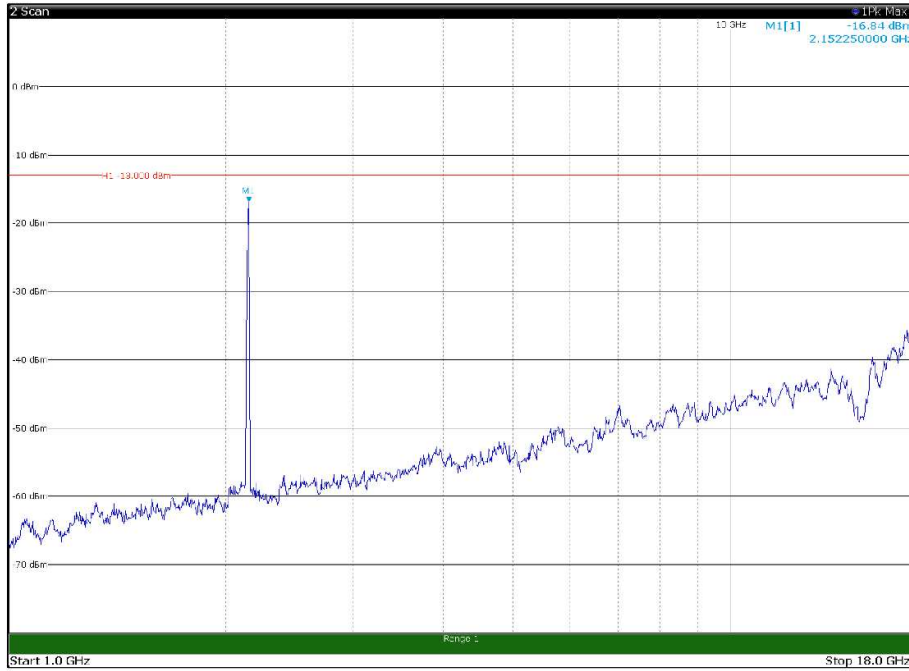

Channel: TOP, Modulation: 256QAM,
 BW=15MHz, Range: 18GHz - 22.5GHz, Polarization: Horizontal

Channel: TOP, Modulation: 256QAM,
 BW=15MHz, Range: 18GHz - 22.5GHz, Polarization: Vertical

Channel: BOTTOM, Modulation: QPSK,
BW=20MHz, Range: 30MHz - 1GHz, Polarization: Horizontal

Channel: BOTTOM, Modulation: QPSK,
BW=20MHz, Range: 30MHz - 1GHz, Polarization: Vertical

Channel: BOTTOM, Modulation: QPSK,
 BW=20MHz, Range: 1GHz - 18GHz, Polarization: Horizontal

Channel: BOTTOM, Modulation: QPSK,
 BW=20MHz, Range: 1GHz - 18GHz, Polarization: Vertical

Channel: BOTTOM, Modulation: QPSK,
BW=20MHz, Range: 18GHz - 22.5GHz, Polarization: Horizontal

Channel: BOTTOM, Modulation: QPSK,
BW=20MHz, Range: 18GHz - 22.5GHz, Polarization: Vertical

Channel: MIDDLE, Modulation: QPSK,
 BW=20MHz, Range: 1GHz - 18GHz, Polarization: Horizontal