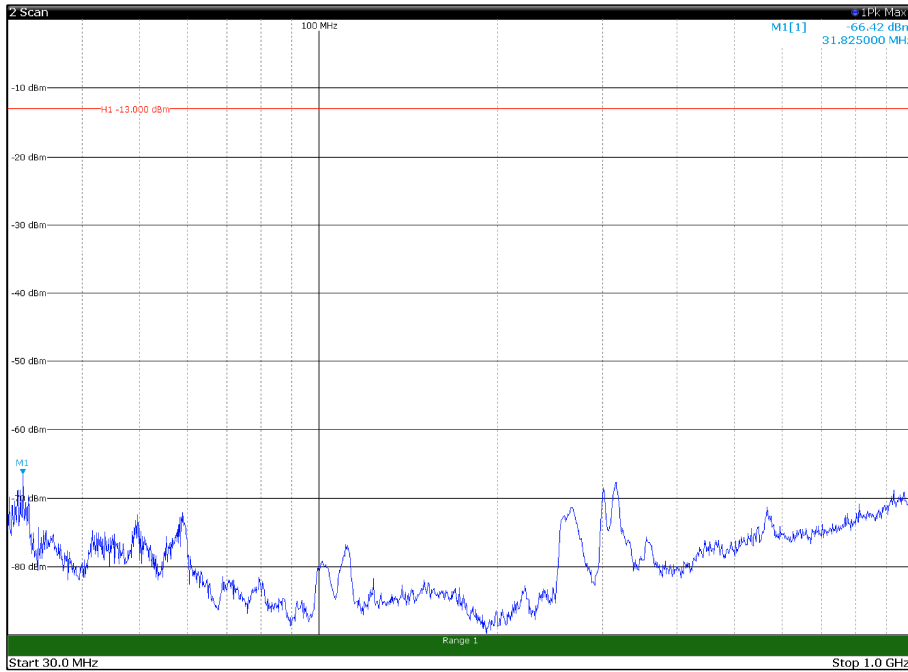

Channel: MIDDLE, Modulation: 256QAM,
BW=10MHz, Range: 18GHz - 22.5GHz, Polarization: Vertical

Channel: TOP, Modulation: 256QAM,
BW=10MHz, Range: 30MHz - 1GHz, Polarization: Horizontal

Channel: TOP, Modulation: 256QAM,
BW=10MHz, Range: 30MHz - 1GHz, Polarization: Vertical

Channel: TOP, Modulation: 256QAM,
BW=10MHz, Range: 1GHz - 18GHz, Polarization: Horizontal

Channel: TOP, Modulation: 256QAM,
BW=10MHz, Range: 1GHz - 18GHz, Polarization: Vertical

Channel: TOP, Modulation: 256QAM,
 BW=10MHz, Range: 18GHz - 22.5GHz, Polarization: Horizontal

Channel: TOP, Modulation: 256QAM,
 BW=10MHz, Range: 18GHz - 22.5GHz, Polarization: Vertical

Channel: BOTTOM, Modulation: QPSK,
 BW=15MHz, Range: 30MHz - 1GHz, Polarization: Horizontal

Channel: BOTTOM, Modulation: QPSK,
 BW=15MHz, Range: 30MHz - 1GHz, Polarization: Vertical