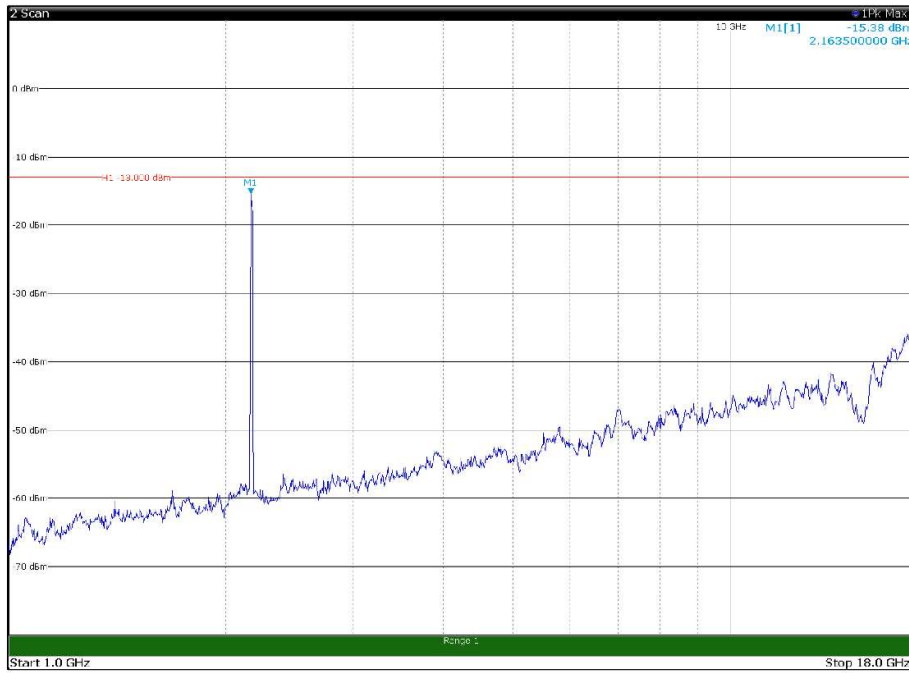

Channel: MIDDLE, Modulation: 16QAM,
BW=20MHz, Range: 30MHz - 1GHz, Polarization: Vertical

Channel: MIDDLE, Modulation: 16QAM,
BW=20MHz, Range: 1GHz - 18GHz, Polarization: Horizontal

Channel: MIDDLE, Modulation: 16QAM,
BW=20MHz, Range: 1GHz - 18GHz, Polarization: Vertical

Channel: MIDDLE, Modulation: 16QAM,
BW=20MHz, Range: 18GHz - 22.5GHz, Polarization: Horizontal

Channel: MIDDLE, Modulation: 16QAM,
BW=20MHz, Range: 18GHz - 22.5GHz, Polarization: Vertical

Channel: TOP, Modulation: 16QAM,
BW=20MHz, Range: 30MHz - 1GHz, Polarization: Horizontal

Channel: TOP, Modulation: 16QAM,
BW=20MHz, Range: 30MHz - 1GHz, Polarization: Vertical

Channel: TOP, Modulation: 16QAM,
 BW=20MHz, Range: 1GHz - 18GHz, Polarization: Horizontal

Channel: TOP, Modulation: 16QAM,
 BW=20MHz, Range: 1GHz - 18GHz, Polarization: Vertical