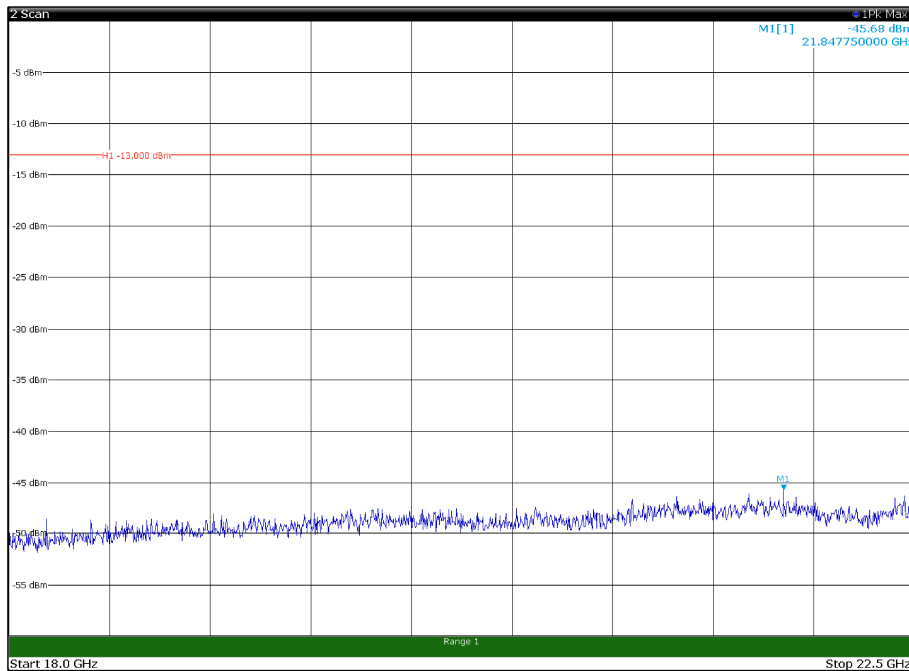

Channel: MIDDLE, Modulation: 64QAM,
BW=15MHz, Range: 18GHz - 22.5GHz, Polarization: Horizontal

Channel: MIDDLE, Modulation: 64QAM,
BW=15MHz, Range: 18GHz - 22.5GHz, Polarization: Vertical