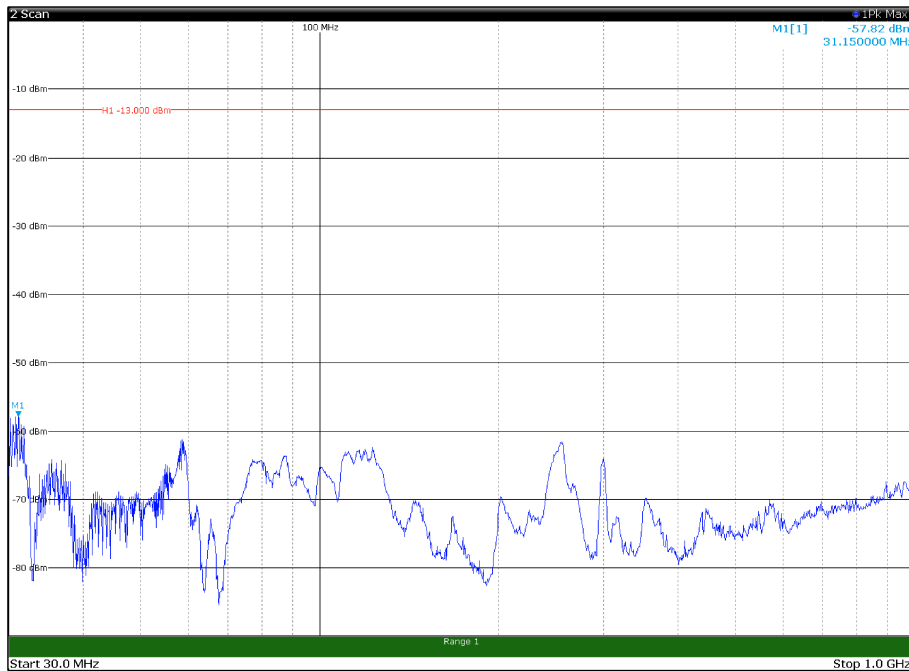

Channel: TOP, Modulation: 256QAM,
 BW=15MHz, Range: 18GHz - 22.5GHz, Polarization: Horizontal

Channel: TOP, Modulation: 256QAM,
 BW=15MHz, Range: 18GHz - 22.5GHz, Polarization: Vertical

Channel: BOTTOM, Modulation: QPSK,
BW=20MHz, Range: 30MHz - 1GHz, Polarization: Horizontal

Channel: BOTTOM, Modulation: QPSK,
BW=20MHz, Range: 30MHz - 1GHz, Polarization: Vertical

Channel: BOTTOM, Modulation: QPSK,
 BW=20MHz, Range: 1GHz - 18GHz, Polarization: Horizontal

Channel: BOTTOM, Modulation: QPSK,
 BW=20MHz, Range: 1GHz - 18GHz, Polarization: Vertical

Channel: BOTTOM, Modulation: QPSK,
BW=20MHz, Range: 18GHz - 22.5GHz, Polarization: Horizontal

Channel: BOTTOM, Modulation: QPSK,
BW=20MHz, Range: 18GHz - 22.5GHz, Polarization: Vertical

Channel: MIDDLE, Modulation: QPSK,
 BW=20MHz, Range: 1GHz - 18GHz, Polarization: Horizontal