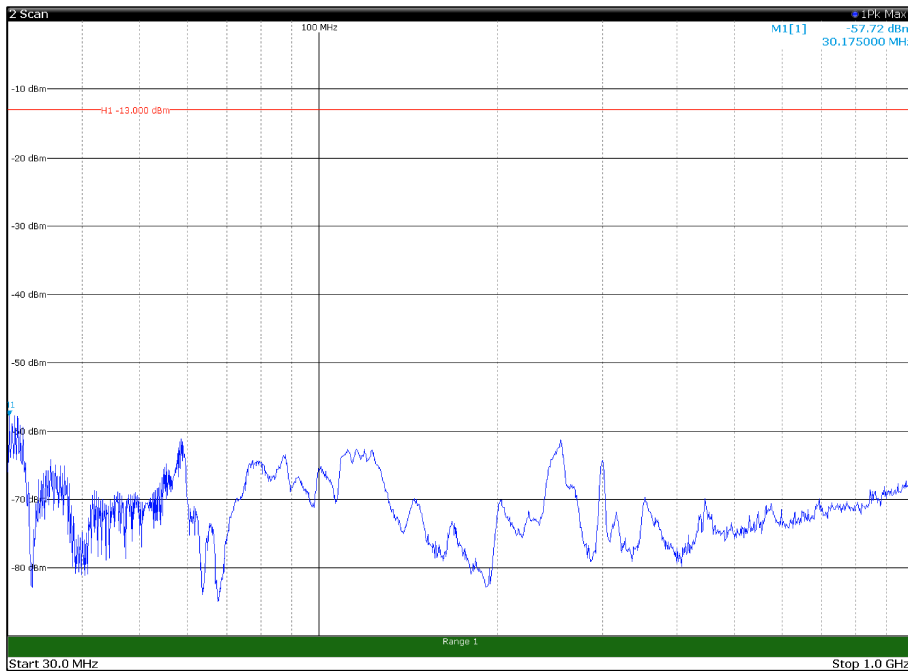

Channel: BOTTOM, Modulation: QPSK,
BW=15MHz, Range: 18GHz - 22.5GHz, Polarization: Vertical

Channel: MIDDLE, Modulation: QPSK,
BW=15MHz, Range: 30MHz - 1GHz, Polarization: Horizontal

Channel: MIDDLE, Modulation: QPSK,
BW=15MHz, Range: 30MHz - 1GHz, Polarization: Vertical

Channel: MIDDLE, Modulation: QPSK,
 BW=15MHz, Range: 1GHz - 18GHz, Polarization: Horizontal

Channel: MIDDLE, Modulation: QPSK,
 BW=15MHz, Range: 1GHz - 18GHz, Polarization: Vertical

Channel: MIDDLE, Modulation: QPSK,
BW=15MHz, Range: 18GHz - 22.5GHz, Polarization: Horizontal

Channel: MIDDLE, Modulation: QPSK,
BW=15MHz, Range: 18GHz - 22.5GHz, Polarization: Vertical

Channel: TOP, Modulation: QPSK,
 BW=15MHz, Range: 1GHz - 18GHz, Polarization: Horizontal

Channel: TOP, Modulation: QPSK,
 BW=15MHz, Range: 1GHz - 18GHz, Polarization: Vertical

Channel: TOP, Modulation: QPSK,
 BW=15MHz, Range: 18GHz - 22.5GHz, Polarization: Horizontal

Channel: TOP, Modulation: QPSK,
 BW=15MHz, Range: 18GHz - 22.5GHz, Polarization: Vertical

Channel: BOTTOM, Modulation: 16QAM,
 BW=15MHz, Range: 30MHz - 1GHz, Polarization: Horizontal