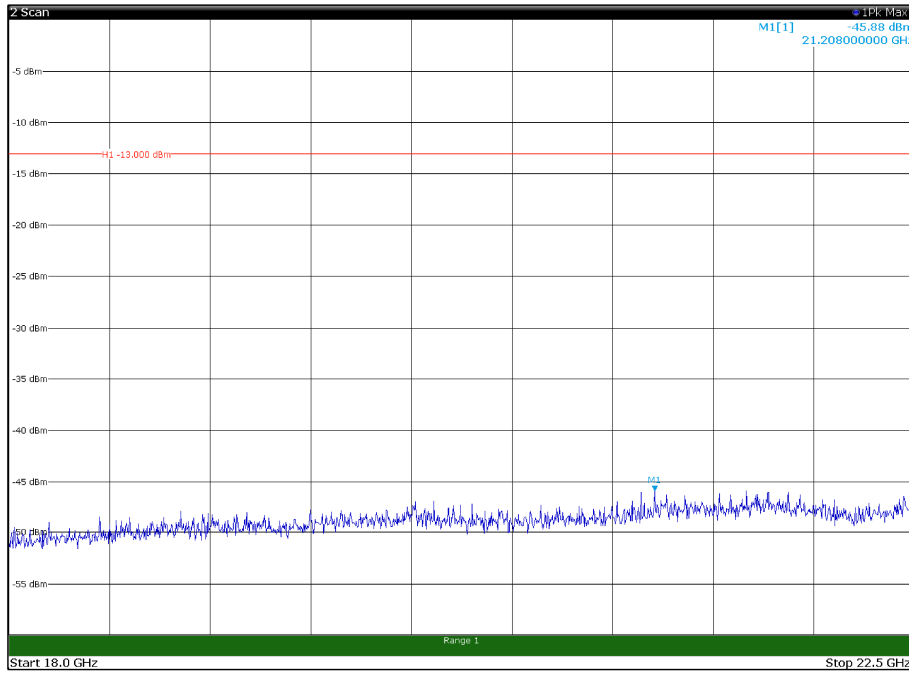

Channel: TOP, Modulation: 64QAM,
BW=10MHz, Range: 1GHz - 18GHz, Polarization: Horizontal

Channel: TOP, Modulation: 64QAM,
BW=10MHz, Range: 1GHz - 18GHz, Polarization: Vertical

Channel: TOP, Modulation: 64QAM,
 BW=10MHz, Range: 18GHz - 22.5GHz, Polarization: Horizontal

Channel: TOP, Modulation: 64QAM,
 BW=10MHz, Range: 18GHz - 22.5GHz, Polarization: Vertical

Channel: BOTTOM, Modulation: 256QAM,
 BW=10MHz, Range: 30MHz - 1GHz, Polarization: Horizontal

Channel: BOTTOM, Modulation: 256QAM,
 BW=10MHz, Range: 30MHz - 1GHz, Polarization: Vertical

Channel: BOTTOM, Modulation: 256QAM,
 BW=10MHz, Range: 1GHz - 18GHz, Polarization: Horizontal

Channel: BOTTOM, Modulation: 256QAM,
 BW=10MHz, Range: 1GHz - 18GHz, Polarization: Vertical

Channel: BOTTOM, Modulation: 256QAM,
BW=10MHz, Range: 18GHz - 22.5GHz, Polarization: Horizontal