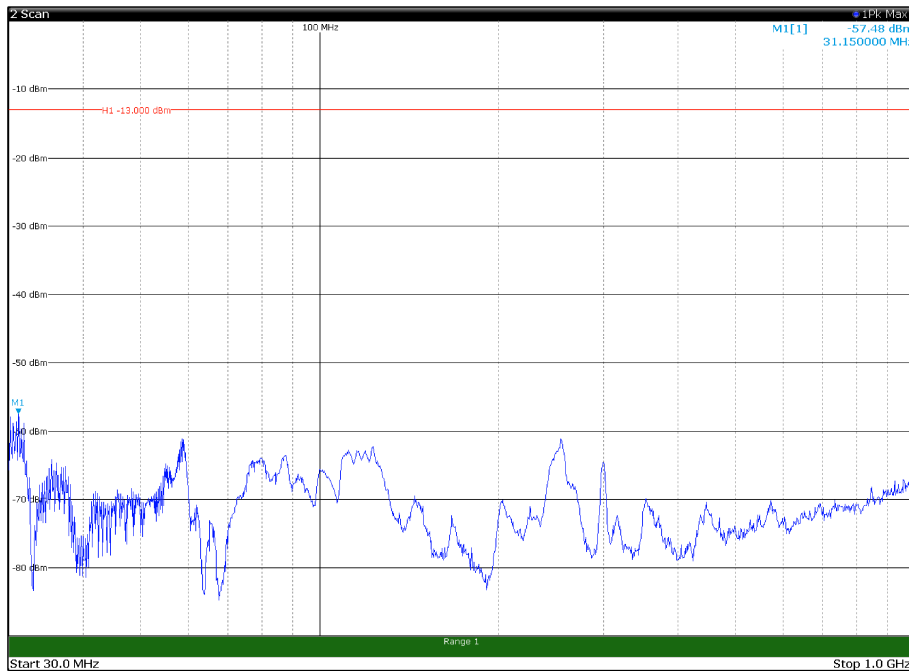

Channel: TOP, Modulation: QPSK,
 BW=15MHz, Range: 18GHz - 22.5GHz, Polarization: Horizontal

Channel: TOP, Modulation: QPSK,
 BW=15MHz, Range: 18GHz - 22.5GHz, Polarization: Vertical

Channel: BOTTOM, Modulation: 16QAM,
 BW=15MHz, Range: 30MHz - 1GHz, Polarization: Horizontal

Channel: BOTTOM, Modulation: 16QAM,
 BW=15MHz, Range: 30MHz - 1GHz, Polarization: Vertical

Channel: BOTTOM, Modulation: 16QAM,
 BW=15MHz, Range: 1GHz - 18GHz, Polarization: Horizontal

Channel: BOTTOM, Modulation: 16QAM,
 BW=15MHz, Range: 1GHz - 18GHz, Polarization: Vertical

Channel: BOTTOM, Modulation: 16QAM,
 BW=15MHz, Range: 18GHz - 22.5GHz, Polarization: Horizontal

Channel: BOTTOM, Modulation: 16QAM,
 BW=15MHz, Range: 18GHz - 22.5GHz, Polarization: Vertical

Channel: MIDDLE, Modulation: 16QAM,
BW=15MHz, Range: 30MHz - 1GHz, Polarization: Horizontal