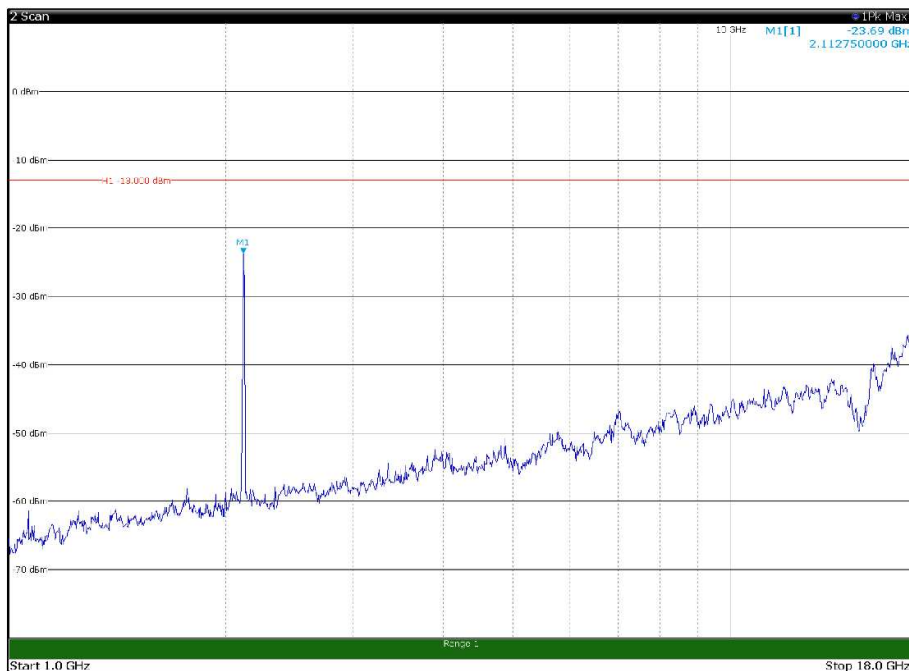

Channel: TOP, Modulation: 256QAM,
BW=10MHz, Range: 1GHz - 18GHz, Polarization: Horizontal

Channel: TOP, Modulation: 256QAM,
BW=10MHz, Range: 1GHz - 18GHz, Polarization: Vertical

Channel: TOP, Modulation: 256QAM,
 BW=10MHz, Range: 18GHz - 22.5GHz, Polarization: Horizontal

Channel: TOP, Modulation: 256QAM,
 BW=10MHz, Range: 18GHz - 22.5GHz, Polarization: Vertical

Channel: BOTTOM, Modulation: QPSK,
 BW=15MHz, Range: 30MHz - 1GHz, Polarization: Horizontal

Channel: BOTTOM, Modulation: QPSK,
 BW=15MHz, Range: 30MHz - 1GHz, Polarization: Vertical

Channel: BOTTOM, Modulation: QPSK,
 BW=15MHz, Range: 1GHz - 18GHz, Polarization: Horizontal

Channel: BOTTOM, Modulation: QPSK,
 BW=15MHz, Range: 1GHz - 18GHz, Polarization: Vertical

Channel: BOTTOM, Modulation: QPSK,
BW=15MHz, Range: 18GHz - 22.5GHz, Polarization: Horizontal