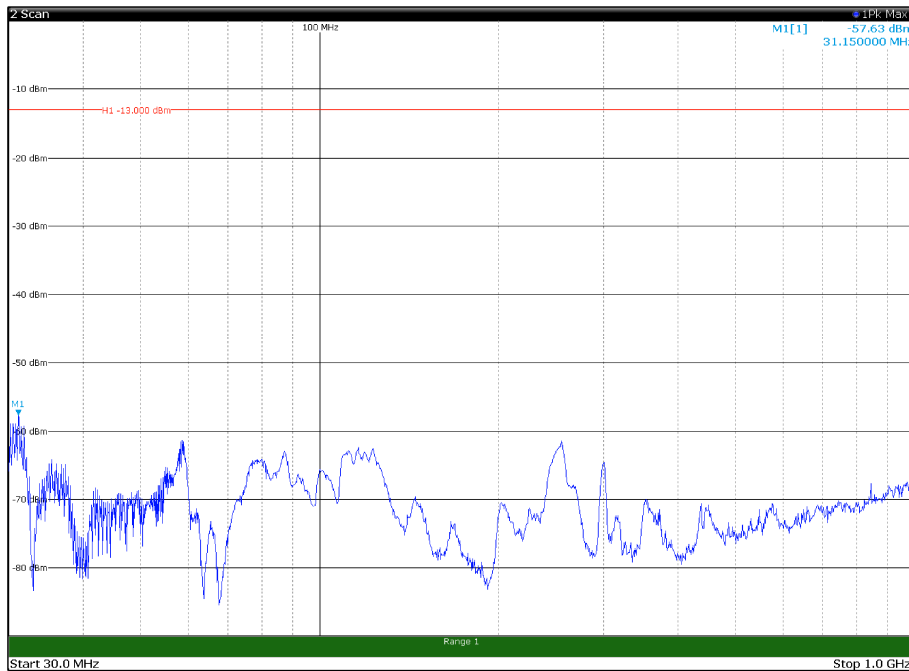

Channel: BOTTOM, Modulation: 256QAM,
BW=10MHz, Range: 18GHz - 22.5GHz, Polarization: Vertical

Channel: MIDDLE, Modulation: 256QAM,
BW=10MHz, Range: 30MHz - 1GHz, Polarization: Horizontal

Channel: MIDDLE, Modulation: 256QAM,
BW=10MHz, Range: 30MHz - 1GHz, Polarization: Vertical

Channel: MIDDLE, Modulation: 256QAM,
 BW=10MHz, Range: 1GHz - 18GHz, Polarization: Horizontal

Channel: MIDDLE, Modulation: 256QAM,
 BW=10MHz, Range: 1GHz - 18GHz, Polarization: Vertical

Channel: MIDDLE, Modulation: 256QAM,
BW=10MHz, Range: 18GHz - 22.5GHz, Polarization: Horizontal

Channel: MIDDLE, Modulation: 256QAM,
BW=10MHz, Range: 18GHz - 22.5GHz, Polarization: Vertical

Channel: TOP, Modulation: 256QAM,
BW=10MHz, Range: 30MHz - 1GHz, Polarization: Horizontal

Channel: TOP, Modulation: 256QAM,
BW=10MHz, Range: 30MHz - 1GHz, Polarization: Vertical

Channel: TOP, Modulation: 256QAM,
BW=10MHz, Range: 1GHz - 18GHz, Polarization: Horizontal

Channel: TOP, Modulation: 256QAM,
BW=10MHz, Range: 1GHz - 18GHz, Polarization: Vertical

Channel: TOP, Modulation: 256QAM,
 BW=10MHz, Range: 18GHz - 22.5GHz, Polarization: Horizontal