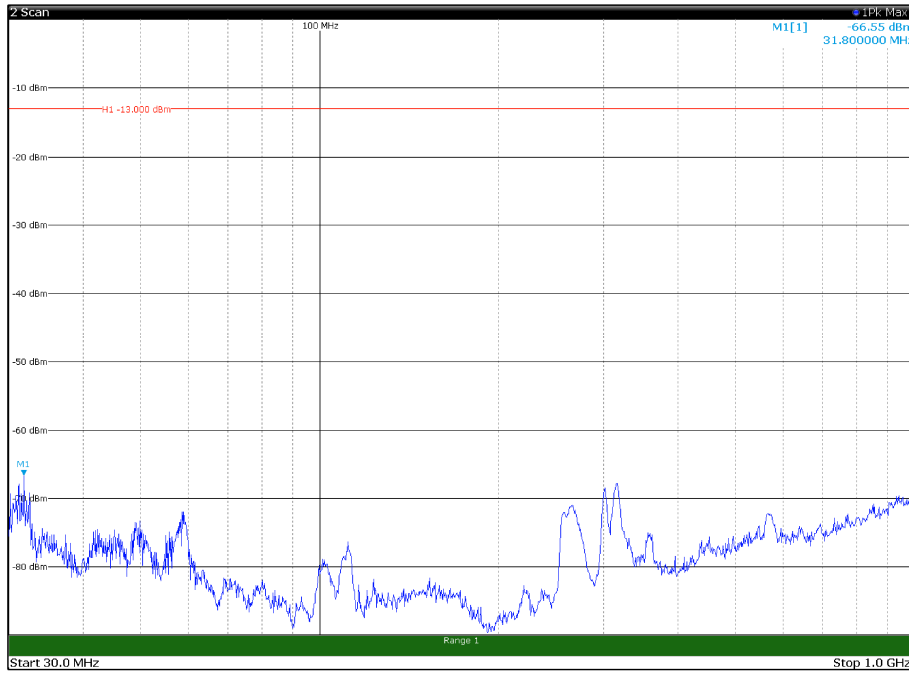

Channel: MIDDLE, Modulation: 16QAM,
BW=20MHz, Range: 18GHz - 22.5GHz, Polarization: Horizontal

Channel: MIDDLE, Modulation: 16QAM,
BW=20MHz, Range: 18GHz - 22.5GHz, Polarization: Vertical

Channel: TOP, Modulation: 16QAM,
BW=20MHz, Range: 30MHz - 1GHz, Polarization: Horizontal

Channel: TOP, Modulation: 16QAM,
BW=20MHz, Range: 30MHz - 1GHz, Polarization: Vertical

Channel: TOP, Modulation: 16QAM,
 BW=20MHz, Range: 1GHz - 18GHz, Polarization: Horizontal

Channel: TOP, Modulation: 16QAM,
 BW=20MHz, Range: 1GHz - 18GHz, Polarization: Vertical

Channel: TOP, Modulation: 16QAM,
 BW=20MHz, Range: 18GHz - 22.5GHz, Polarization: Horizontal

Channel: TOP, Modulation: 16QAM,
 BW=20MHz, Range: 18GHz - 22.5GHz, Polarization: Vertical

Channel: BOTTOM, Modulation: 64QAM,
BW=20MHz, Range: 30MHz - 1GHz, Polarization: Horizontal