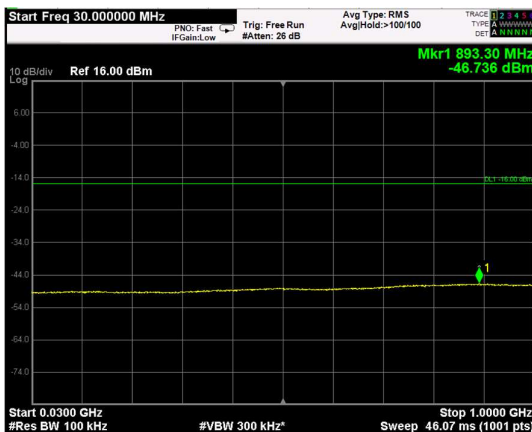

Channel: TOP, Modulation: 16QAM, BW=20MHz, Range: Lower