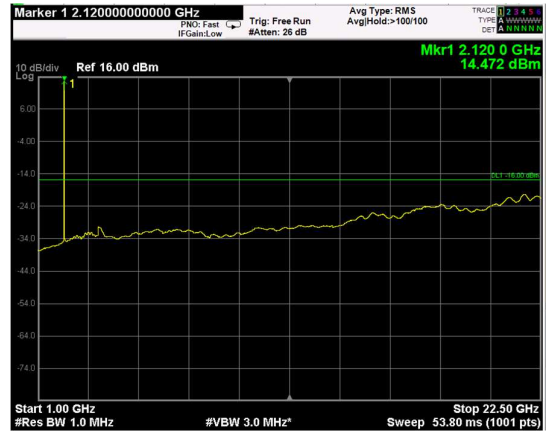

Channel: BOTTOM, Modulation: 256QAM, BW=20MHz, Range: Upper