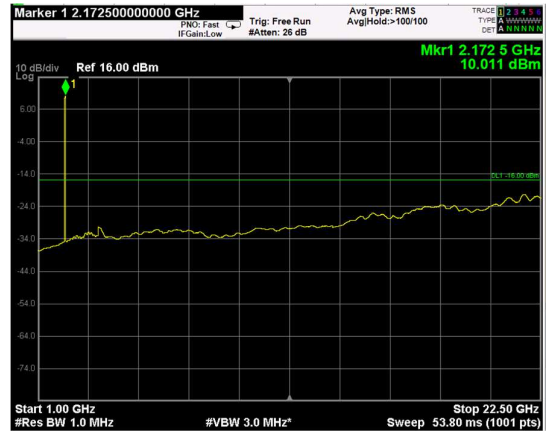

Channel: TOP, Modulation: QPSK,
BW=15MHz, Range: Upper