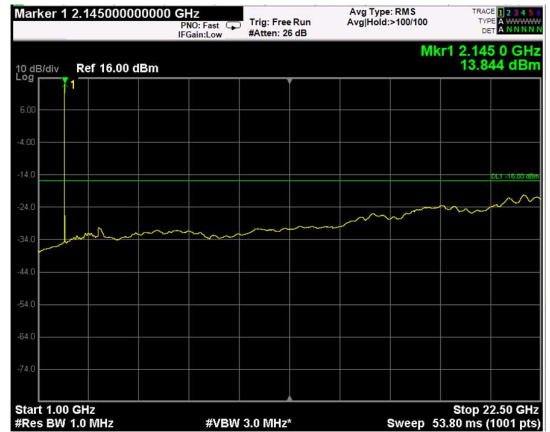

Channel: MIDDLE, Modulation: 256QAM, BW=20MHz, Range: Upper