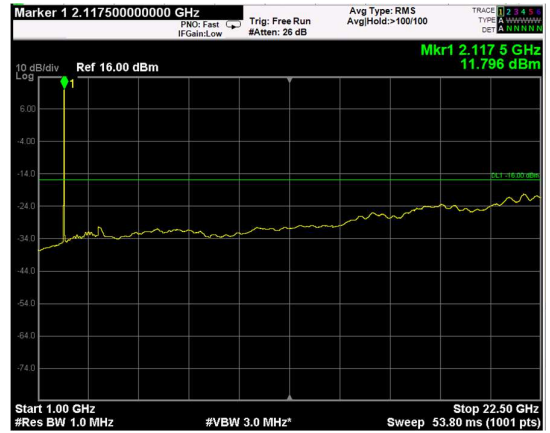

Channel: BOTTOM, Modulation: 64QAM, BW=15MHz, Range: Upper