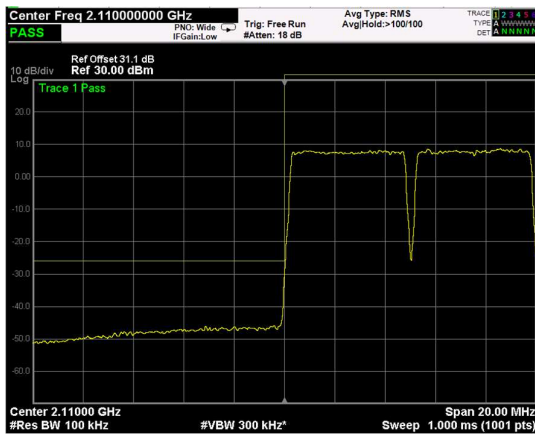

High Band Edge, 2 Carrier,
Modulation: QPSK, BW=5MHz

Low Band Edge, 1 Carrier,
Modulation: 16QAM, BW=5MHz

High Band Edge, 1 Carrier,
Modulation: 16QAM, BW=5MHz

Low Band Edge, 2 Carrier,
Modulation: 16QAM, BW=5MHz

High Band Edge, 2 Carrier,
Modulation: 16QAM, BW=5MHz

Low Band Edge, 1 Carrier,
 Modulation: 64QAM, BW=5MHz

High Band Edge, 1 Carrier,
 Modulation: 64QAM, BW=5MHz

Low Band Edge, 2 Carrier,
 Modulation: 64QAM, BW=5MHz

High Band Edge, 2 Carrier,
 Modulation: 64QAM, BW=5MHz

Low Band Edge, 1 Carrier,
Modulation: 256QAM, BW=5MHz

High Band Edge, 1 Carrier,
Modulation: 256QAM, BW=5MHz

Low Band Edge, 2 Carrier,
Modulation: 256QAM, BW=5MHz