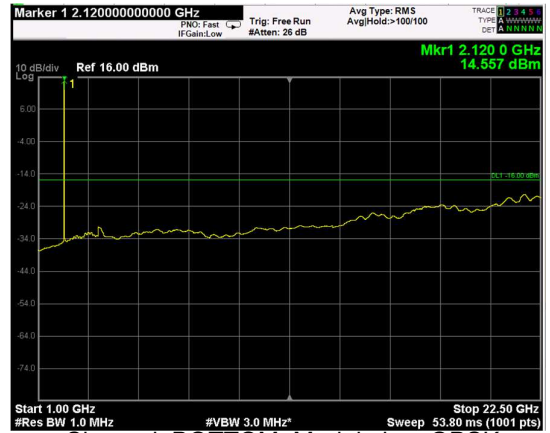

Channel: BOTTOM, Modulation: QPSK, BW=20MHz, Range: Upper