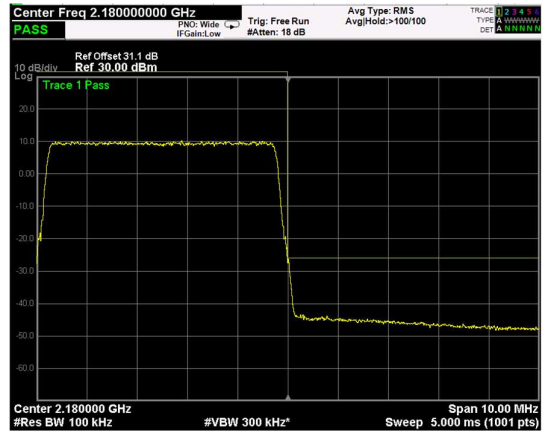

Test data, continued: band edges Inter modulation
RF PORT 1

Low Band Edge, 1 Carrier,
Modulation: QPSK, BW=5MHz

High Band Edge, 1 Carrier,
Modulation: QPSK, BW=5MHz

Low Band Edge, 2 Carrier,
Modulation: QPSK, BW=5MHz

High Band Edge, 2 Carrier,
Modulation: QPSK, BW=5MHz

Low Band Edge, 1 Carrier,
Modulation: 16QAM, BW=5MHz

High Band Edge, 1 Carrier,
Modulation: 16QAM, BW=5MHz

Low Band Edge, 2 Carrier,
Modulation: 16QAM, BW=5MHz