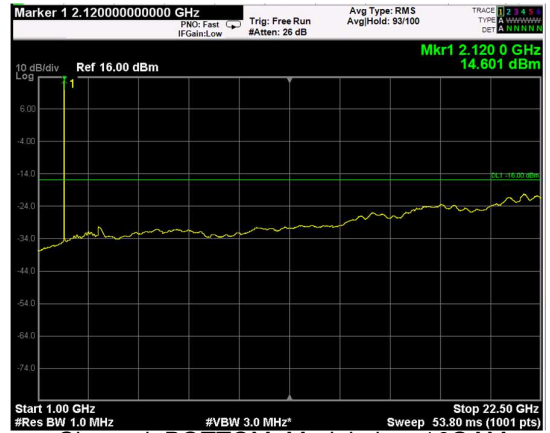

Channel: BOTTOM, Modulation: 16QAM, BW=20MHz, Range: Upper