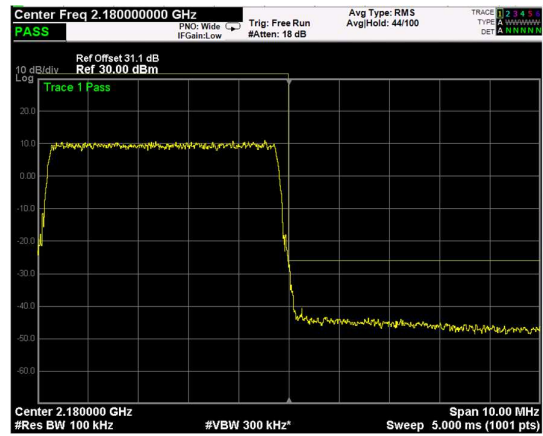

Test data, continued: band edges Inter modulation
RF PORT 1

Low Band Edge, 1 Carrier,
Modulation: QPSK, BW=5MHz

High Band Edge, 1 Carrier,
Modulation: QPSK, BW=5MHz

Low Band Edge, 2 Carrier,
Modulation: QPSK, BW=5MHz