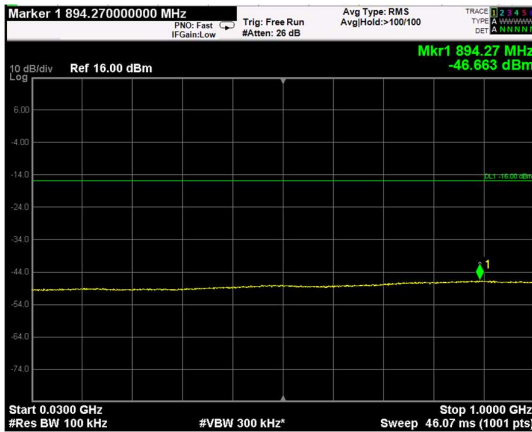

Channel: TOP, Modulation: 64QAM, BW=20MHz, Range: Lower

Channel: TOP, Modulation: 64QAM, BW=20MHz, Range: Upper

Channel: BOTTOM, Modulation: 256QAM, BW=20MHz, Range: Lower

Channel: BOTTOM, Modulation: 256QAM, BW=20MHz, Range: Upper