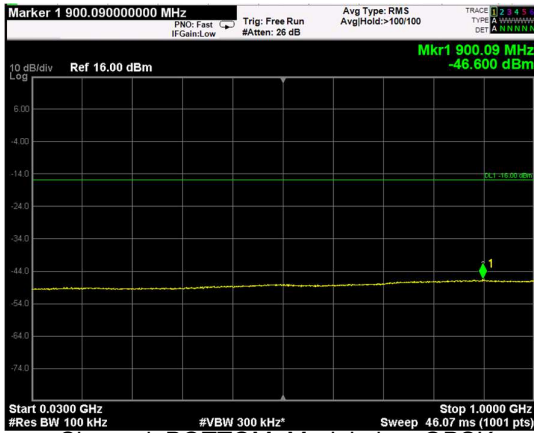

Channel: MIDDLE, Modulation: 256QAM, BW=15MHz, Range: Lower

Channel: MIDDLE, Modulation: 256QAM, BW=15MHz, Range: Upper

Channel: TOP, Modulation: 256QAM, BW=15MHz, Range: Lower

Channel: TOP, Modulation: 256QAM, BW=15MHz, Range: Upper