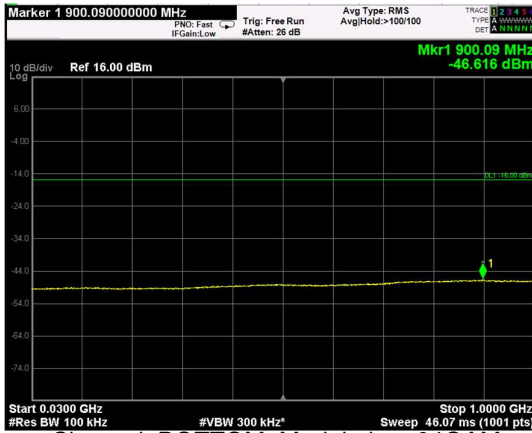

Channel: MIDDLE, Modulation: 16QAM, BW=20MHz, Range: Lower

Channel: MIDDLE, Modulation: 16QAM, BW=20MHz, Range: Upper

Channel: TOP, Modulation: 16QAM, BW=20MHz, Range: Lower

Channel: TOP, Modulation: 16QAM, BW=20MHz, Range: Upper