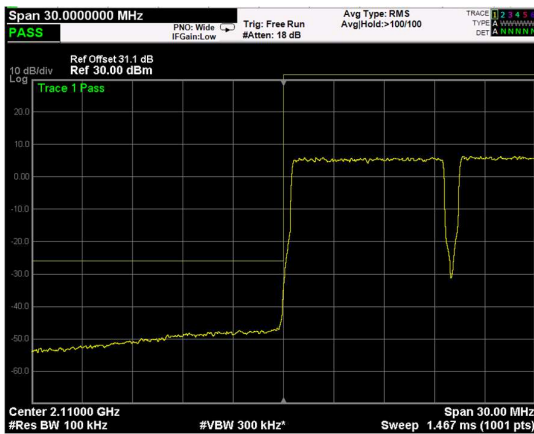

High Band Edge, 2 Carrier,
Modulation: 16QAM, BW=5MHz

Low Band Edge, 1 Carrier,
 Modulation: 64QAM, BW=5MHz

High Band Edge, 1 Carrier,
 Modulation: 64QAM, BW=5MHz

Low Band Edge, 2 Carrier,
 Modulation: 64QAM, BW=5MHz

High Band Edge, 2 Carrier,
 Modulation: 64QAM, BW=5MHz

Low Band Edge, 1 Carrier,
Modulation: 256QAM, BW=5MHz

High Band Edge, 1 Carrier,
Modulation: 256QAM, BW=5MHz

Low Band Edge, 2 Carrier,
Modulation: 256QAM, BW=5MHz

High Band Edge, 2 Carrier,
Modulation: 256QAM, BW=5MHz

Low Band Edge, 1 Carrier,
Modulation: QPSK, BW=10MHz

High Band Edge, 1 Carrier,
Modulation: QPSK, BW=10MHz

Low Band Edge, 2 Carrier,
Modulation: QPSK, BW=10MHz

High Band Edge, 2 Carrier,
Modulation: QPSK, BW=10MHz