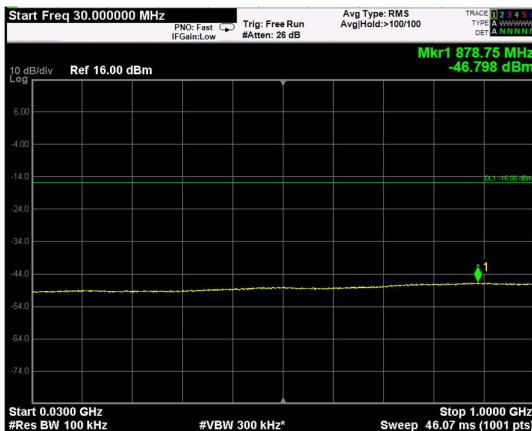

Channel: TOP, Modulation: 256QAM, BW=20MHz, Range: Lower