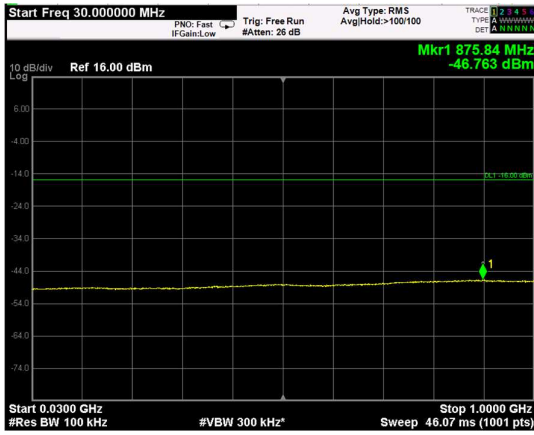

Channel: BOTTOM, Modulation: 64QAM,
 BW=10MHz, Range: Lower

Channel: BOTTOM, Modulation: 64QAM,
 BW=10MHz, Range: Upper

Channel: MIDDLE, Modulation: 64QAM,
 BW=10MHz, Range: Lower

Channel: MIDDLE, Modulation: 64QAM,
 BW=10MHz, Range: Upper

Channel: TOP, Modulation: 64QAM,
 BW=10MHz, Range: Lower

Channel: TOP, Modulation: 64QAM,
 BW=10MHz, Range: Upper

Channel: BOTTOM, Modulation: 256QAM, BW=10MHz, Range: Lower

Channel: BOTTOM, Modulation: 256QAM, BW=10MHz, Range: Upper