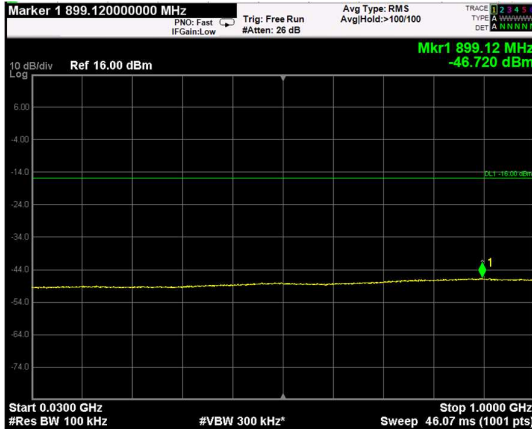

Channel: MIDDLE, Modulation: 64QAM, BW=20MHz, Range: Lower