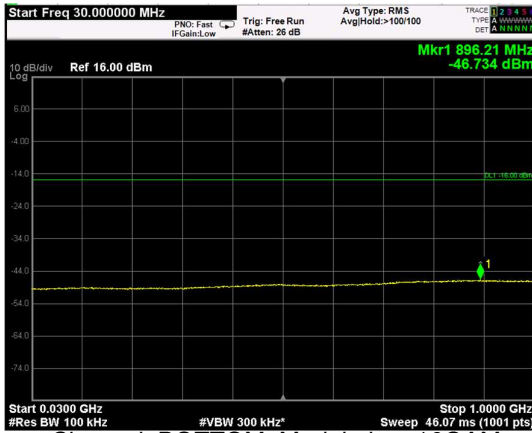

Channel: BOTTOM, Modulation: 16QAM, BW=10MHz, Range: Lower