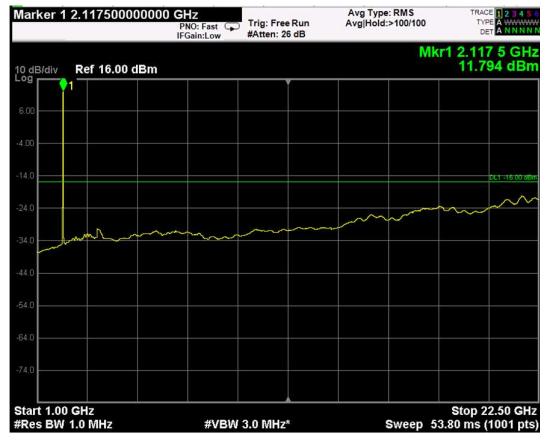

Channel: BOTTOM, Modulation: 256QAM, BW=15MHz, Range: Upper