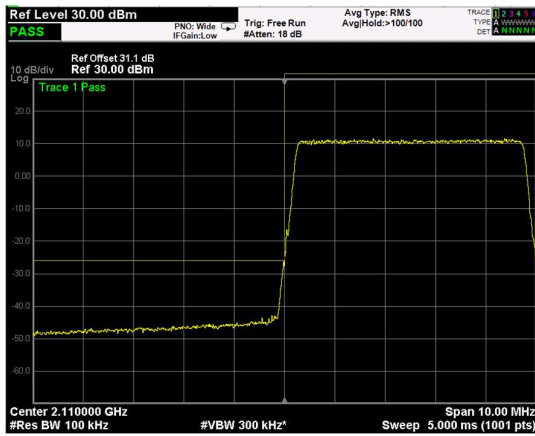

Test data, continued: band edges Inter modulation
RF PORT 1

Low Band Edge, 1 Carrier,
Modulation: QPSK, BW=5MHz

High Band Edge, 1 Carrier,
Modulation: QPSK, BW=5MHz

Low Band Edge, 2 Carrier,
Modulation: QPSK, BW=5MHz