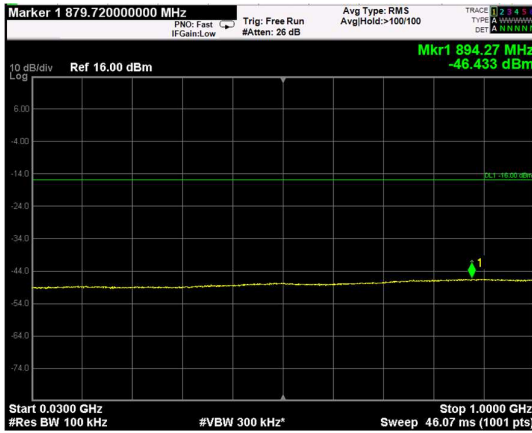

Channel: BOTTOM, Modulation: 16QAM, BW=15MHz, Range: Lower