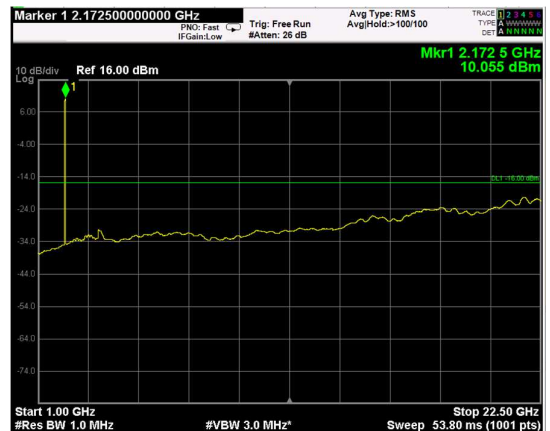

Channel: TOP, Modulation: 16QAM, BW=15MHz, Range: Upper