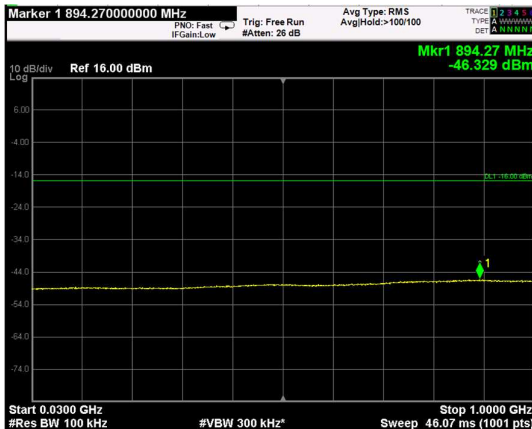

Channel: MIDDLE, Modulation: 64QAM, BW=15MHz, Range: Lower