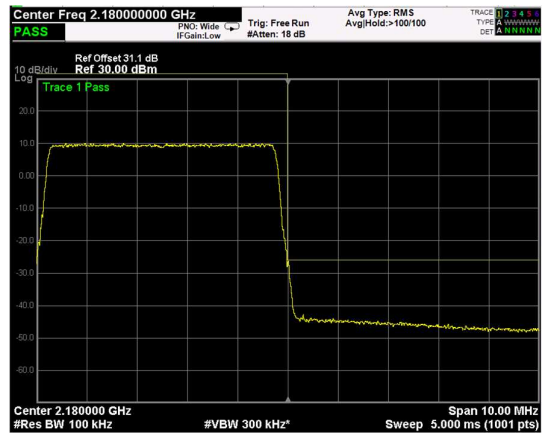

High Band Edge, 2 Carrier,
Modulation: QPSK, BW=5MHz

Low Band Edge, 1 Carrier,
Modulation: 16QAM, BW=5MHz

High Band Edge, 1 Carrier,
Modulation: 16QAM, BW=5MHz

Low Band Edge, 2 Carrier,
Modulation: 16QAM, BW=5MHz

High Band Edge, 2 Carrier,
Modulation: 16QAM, BW=5MHz

Low Band Edge, 1 Carrier,
 Modulation: 64QAM, BW=5MHz

High Band Edge, 1 Carrier,
 Modulation: 64QAM, BW=5MHz

Low Band Edge, 2 Carrier,
 Modulation: 64QAM, BW=5MHz

High Band Edge, 2 Carrier,
 Modulation: 64QAM, BW=5MHz

Low Band Edge, 1 Carrier,
Modulation: 256QAM, BW=5MHz

High Band Edge, 1 Carrier,
Modulation: 256QAM, BW=5MHz

Low Band Edge, 2 Carrier,
Modulation: 256QAM, BW=5MHz