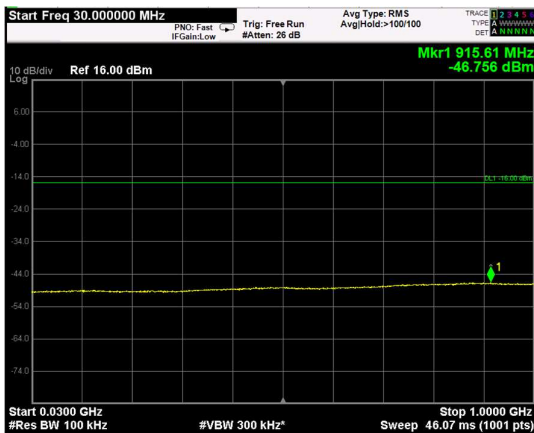

Channel: TOP, Modulation: 256QAM, BW=10MHz, Range: Lower