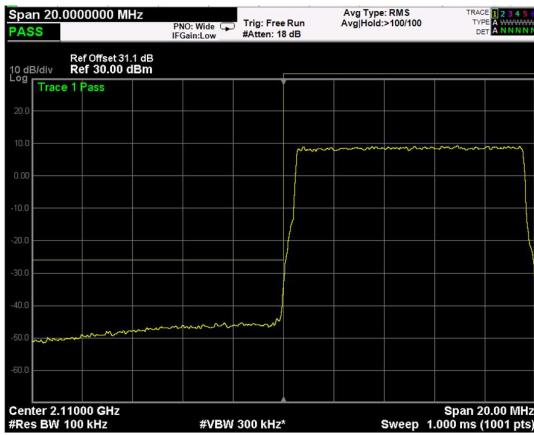

High Band Edge, 2 Carrier,
Modulation: 16QAM, BW=5MHz

Low Band Edge, 1 Carrier,
 Modulation: 64QAM, BW=5MHz

High Band Edge, 1 Carrier,
 Modulation: 64QAM, BW=5MHz

Low Band Edge, 2 Carrier,
 Modulation: 64QAM, BW=5MHz

High Band Edge, 2 Carrier,
 Modulation: 64QAM, BW=5MHz

Low Band Edge, 1 Carrier,
Modulation: 256QAM, BW=5MHz

High Band Edge, 1 Carrier,
Modulation: 256QAM, BW=5MHz

Low Band Edge, 2 Carrier,
Modulation: 256QAM, BW=5MHz

High Band Edge, 2 Carrier,
Modulation: 256QAM, BW=5MHz

Low Band Edge, 1 Carrier,
Modulation: QPSK, BW=10MHz

High Band Edge, 1 Carrier,
Modulation: QPSK, BW=10MHz

Low Band Edge, 2 Carrier,
Modulation: QPSK, BW=10MHz

High Band Edge, 2 Carrier,
Modulation: QPSK, BW=10MHz