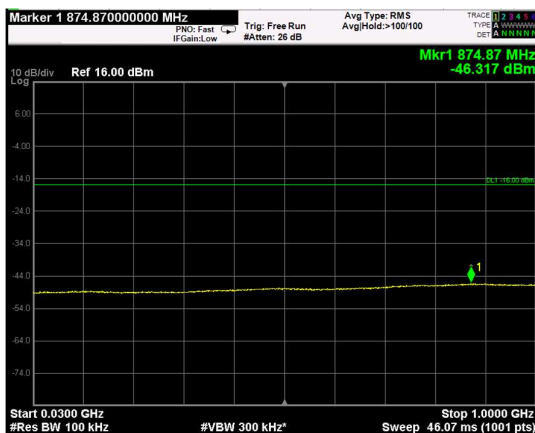

Channel: TOP, Modulation: 256QAM, BW=15MHz, Range: Lower