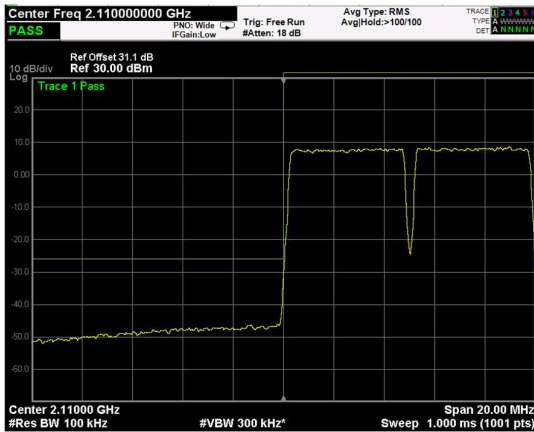

Low Band Edge, 2 Carrier,
Modulation: 16QAM, BW=5MHz