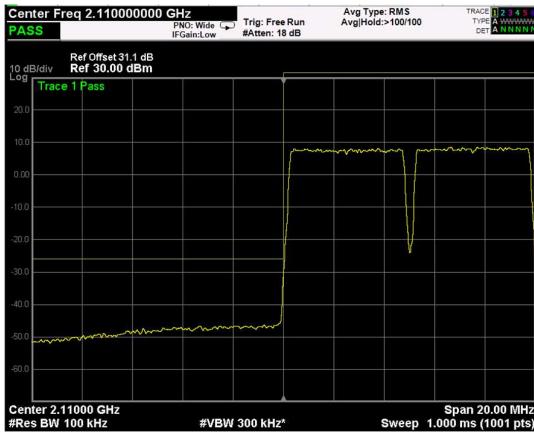

Test data, continued: band edges Inter modulation
RF PORT 1

Low Band Edge, 1 Carrier,
Modulation: QPSK, BW=5MHz

High Band Edge, 1 Carrier,
Modulation: QPSK, BW=5MHz

Low Band Edge, 2 Carrier,
Modulation: QPSK, BW=5MHz

High Band Edge, 2 Carrier,
Modulation: QPSK, BW=5MHz

Low Band Edge, 1 Carrier,
Modulation: 16QAM, BW=5MHz

High Band Edge, 1 Carrier,
Modulation: 16QAM, BW=5MHz

Low Band Edge, 2 Carrier,
Modulation: 16QAM, BW=5MHz

High Band Edge, 2 Carrier,
Modulation: 16QAM, BW=5MHz

Low Band Edge, 1 Carrier,
 Modulation: 64QAM, BW=5MHz

High Band Edge, 1 Carrier,
 Modulation: 64QAM, BW=5MHz

Low Band Edge, 2 Carrier,
 Modulation: 64QAM, BW=5MHz