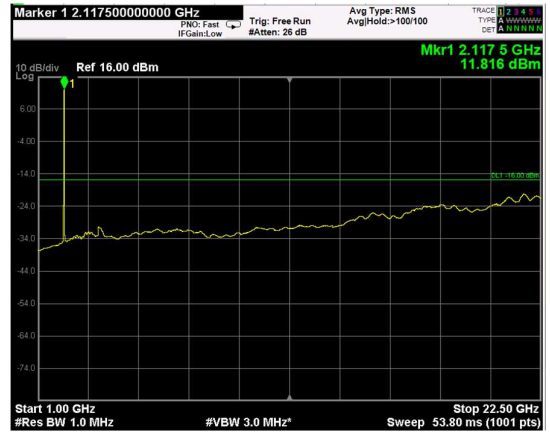

Channel: BOTTOM, Modulation: 16QAM, BW=15MHz, Range: Upper