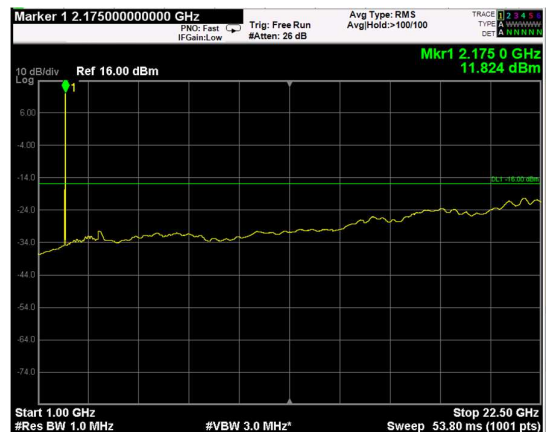

Channel: TOP, Modulation: 16QAM, BW=10MHz, Range: Upper