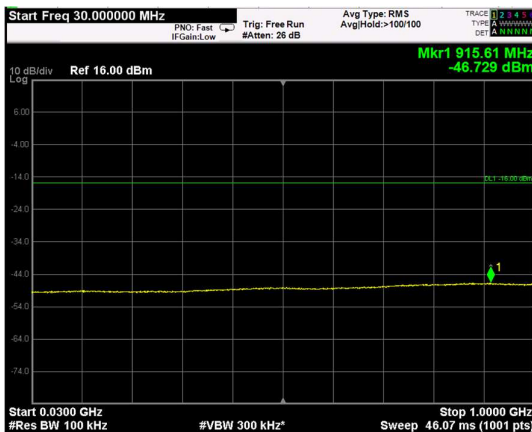

Channel: BOTTOM, Modulation: QPSK,
BW=10MHz, Range: Lower

Channel: BOTTOM, Modulation: QPSK,
BW=10MHz, Range: Upper

Channel: MIDDLE, Modulation: QPSK,
BW=10MHz, Range: Lower

Channel: MIDDLE, Modulation: QPSK,
BW=10MHz, Range: Upper