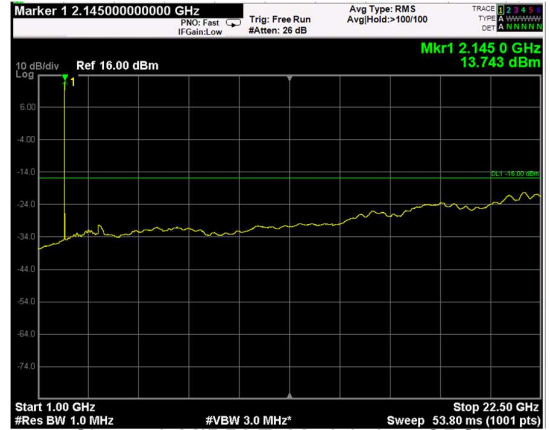

Channel: BOTTOM, Modulation: QPSK,
BW=10MHz, Range: Lower

Channel: BOTTOM, Modulation: QPSK,
BW=10MHz, Range: Upper

Channel: MIDDLE, Modulation: QPSK,
BW=10MHz, Range: Lower

Channel: MIDDLE, Modulation: QPSK,
BW=10MHz, Range: Upper