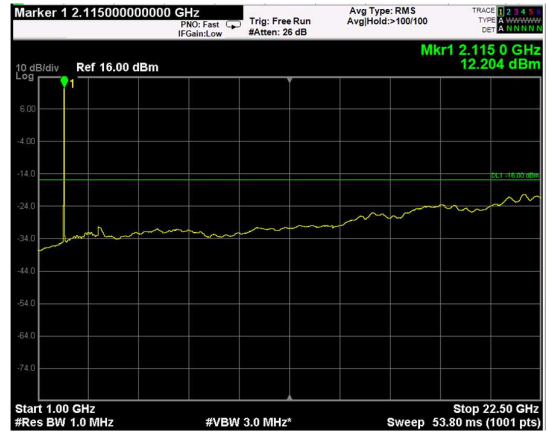

Channel: BOTTOM, Modulation: 64QAM,
 BW=10MHz, Range: Lower

Channel: BOTTOM, Modulation: 64QAM,
 BW=10MHz, Range: Upper

Channel: MIDDLE, Modulation: 64QAM,
 BW=10MHz, Range: Lower

Channel: MIDDLE, Modulation: 64QAM,
 BW=10MHz, Range: Upper

Channel: TOP, Modulation: 64QAM,
 BW=10MHz, Range: Lower

Channel: TOP, Modulation: 64QAM,
 BW=10MHz, Range: Upper

Channel: BOTTOM, Modulation: 256QAM, BW=10MHz, Range: Lower

Channel: BOTTOM, Modulation: 256QAM, BW=10MHz, Range: Upper