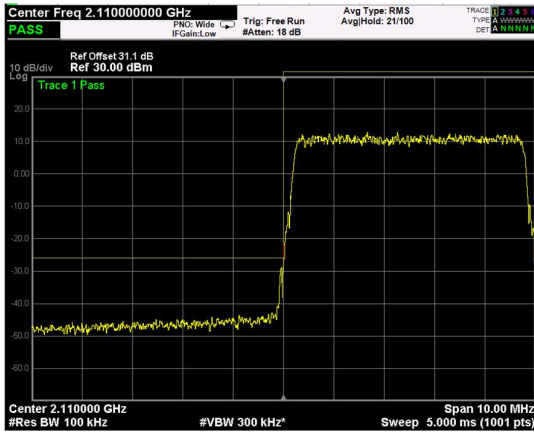

Low Band Edge, 1 Carrier,
Modulation: 64QAM, BW=5MHz