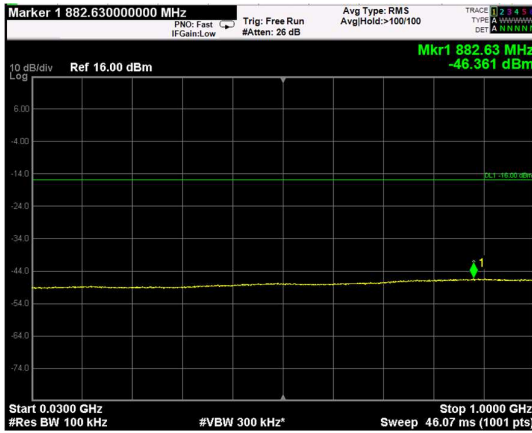

Channel: MIDDLE, Modulation: 16QAM, BW=15MHz, Range: Lower

Channel: MIDDLE, Modulation: 16QAM, BW=15MHz, Range: Upper

Channel: TOP, Modulation: 16QAM, BW=15MHz, Range: Lower

Channel: TOP, Modulation: 16QAM, BW=15MHz, Range: Upper