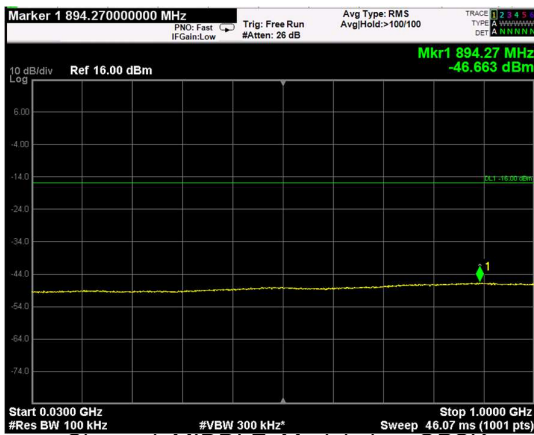

Channel: MIDDLE, Modulation: QPSK, BW=20MHz, Range: Lower