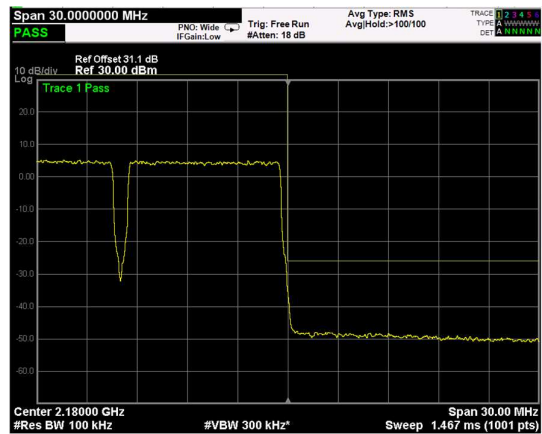

High Band Edge, 2 Carrier,
 Modulation: 64QAM, BW=5MHz

Low Band Edge, 1 Carrier,
Modulation: 256QAM, BW=5MHz

High Band Edge, 1 Carrier,
Modulation: 256QAM, BW=5MHz

Low Band Edge, 2 Carrier,
Modulation: 256QAM, BW=5MHz

High Band Edge, 2 Carrier,
Modulation: 256QAM, BW=5MHz

Low Band Edge, 1 Carrier,
Modulation: QPSK, BW=10MHz

High Band Edge, 1 Carrier,
Modulation: QPSK, BW=10MHz

Low Band Edge, 2 Carrier,
Modulation: QPSK, BW=10MHz

High Band Edge, 2 Carrier,
Modulation: QPSK, BW=10MHz