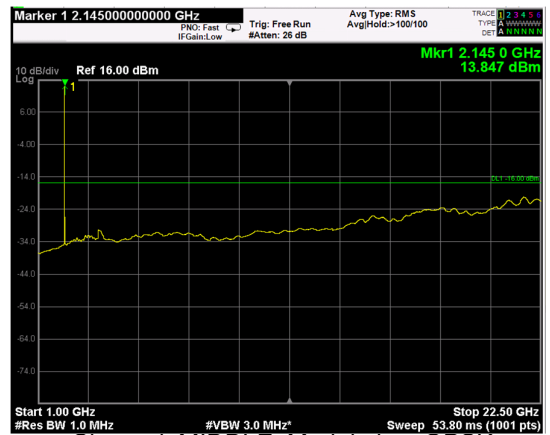

Channel: MIDDLE, Modulation: QPSK, BW=20MHz, Range: Upper