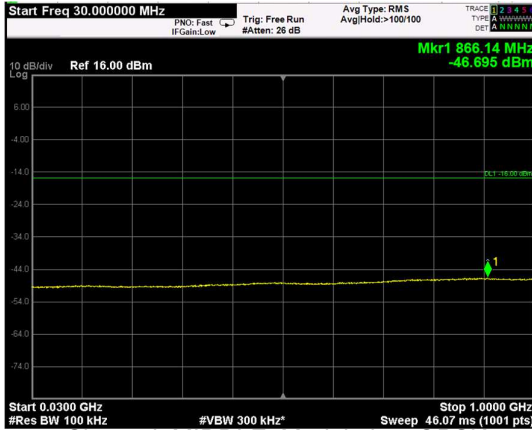

Channel: BOTTOM, Modulation: QPSK,
BW=10MHz, Range: Lower

Channel: BOTTOM, Modulation: QPSK,
BW=10MHz, Range: Upper

Channel: MIDDLE, Modulation: QPSK,
BW=10MHz, Range: Lower

Channel: MIDDLE, Modulation: QPSK,
BW=10MHz, Range: Upper