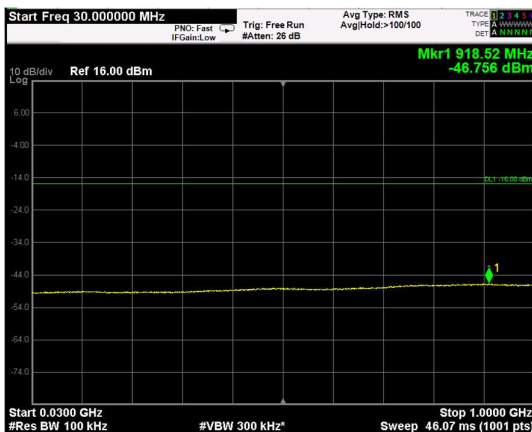

Channel: BOTTOM, Modulation: 64QAM, BW=20MHz, Range: Lower

Channel: BOTTOM, Modulation: 64QAM, BW=20MHz, Range: Upper

Channel: MIDDLE, Modulation: 64QAM, BW=20MHz, Range: Lower

Channel: MIDDLE, Modulation: 64QAM, BW=20MHz, Range: Upper