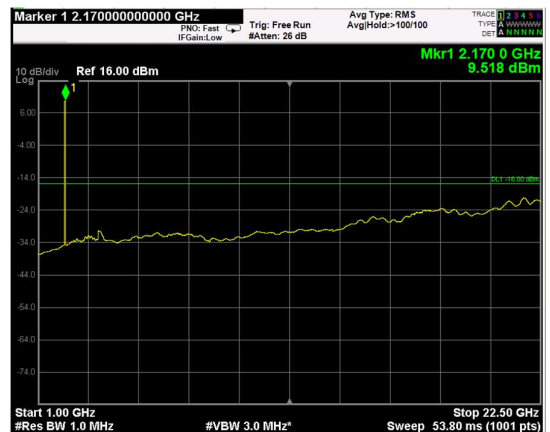

Channel: TOP, Modulation: 64QAM, BW=20MHz, Range: Upper