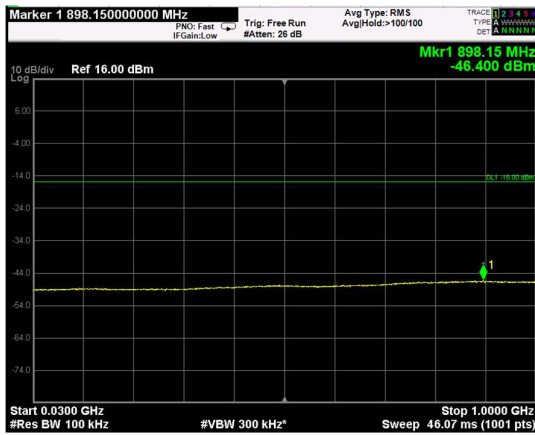

Channel: BOTTOM, Modulation: 256QAM, BW=15MHz, Range: Lower