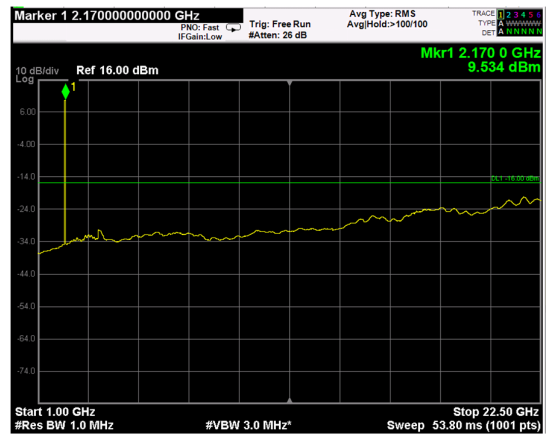

Channel: TOP, Modulation: QPSK, BW=20MHz, Range: Upper