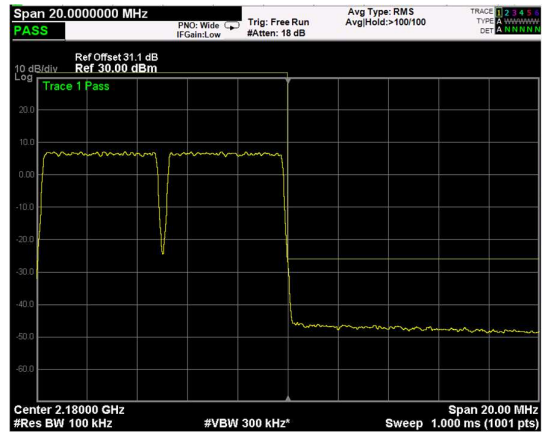

Test data, continued: band edges Inter modulation
RF PORT 1

Low Band Edge, 1 Carrier,
Modulation: QPSK, BW=5MHz

High Band Edge, 1 Carrier,
Modulation: QPSK, BW=5MHz

Low Band Edge, 2 Carrier,
Modulation: QPSK, BW=5MHz

High Band Edge, 2 Carrier,
Modulation: QPSK, BW=5MHz

Low Band Edge, 1 Carrier,
Modulation: 16QAM, BW=5MHz

High Band Edge, 1 Carrier,
Modulation: 16QAM, BW=5MHz

Low Band Edge, 2 Carrier,
Modulation: 16QAM, BW=5MHz

High Band Edge, 2 Carrier,
Modulation: 16QAM, BW=5MHz

Low Band Edge, 1 Carrier,
 Modulation: 64QAM, BW=5MHz

High Band Edge, 1 Carrier,
 Modulation: 64QAM, BW=5MHz

Low Band Edge, 2 Carrier,
 Modulation: 64QAM, BW=5MHz