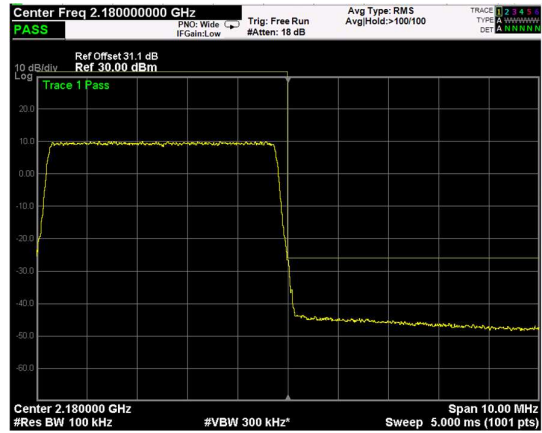

Test data, continued: band edges Inter modulation
RF PORT 1

Low Band Edge, 1 Carrier,
Modulation: QPSK, BW=5MHz

High Band Edge, 1 Carrier,
Modulation: QPSK, BW=5MHz

Low Band Edge, 2 Carrier,
Modulation: QPSK, BW=5MHz

High Band Edge, 2 Carrier,
Modulation: QPSK, BW=5MHz

Low Band Edge, 1 Carrier,
Modulation: 16QAM, BW=5MHz

High Band Edge, 1 Carrier,
Modulation: 16QAM, BW=5MHz

Low Band Edge, 2 Carrier,
Modulation: 16QAM, BW=5MHz

High Band Edge, 2 Carrier,
Modulation: 16QAM, BW=5MHz

Low Band Edge, 1 Carrier,
 Modulation: 64QAM, BW=5MHz

High Band Edge, 1 Carrier,
 Modulation: 64QAM, BW=5MHz

Low Band Edge, 2 Carrier,
 Modulation: 64QAM, BW=5MHz