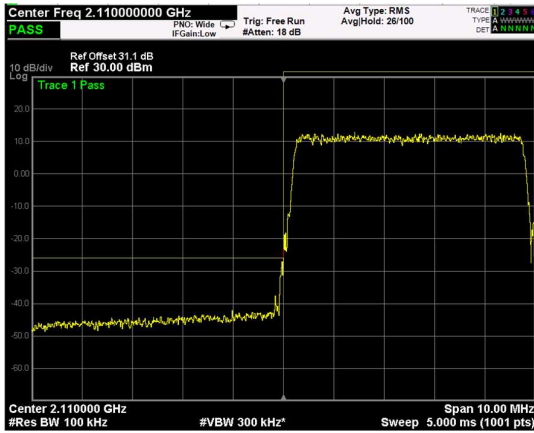

Low Band Edge, 1 Carrier,
Modulation: 16QAM, BW=5MHz