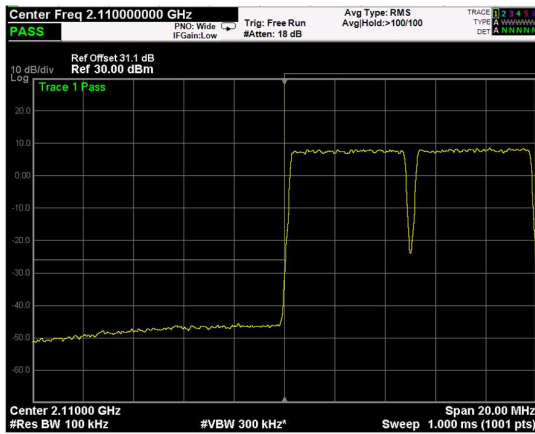

Test data, continued: band edges Inter modulation
RF PORT 1

Low Band Edge, 1 Carrier,
Modulation: QPSK, BW=5MHz

High Band Edge, 1 Carrier,
Modulation: QPSK, BW=5MHz

Low Band Edge, 2 Carrier,
Modulation: QPSK, BW=5MHz