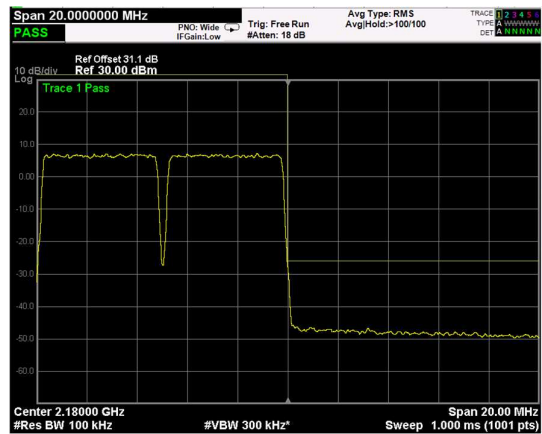

High Band Edge, 2 Carrier,
Modulation: 16QAM, BW=5MHz

Low Band Edge, 1 Carrier,
 Modulation: 64QAM, BW=5MHz

High Band Edge, 1 Carrier,
 Modulation: 64QAM, BW=5MHz

Low Band Edge, 2 Carrier,
 Modulation: 64QAM, BW=5MHz

High Band Edge, 2 Carrier,
 Modulation: 64QAM, BW=5MHz

Low Band Edge, 1 Carrier,
Modulation: 256QAM, BW=5MHz

High Band Edge, 1 Carrier,
Modulation: 256QAM, BW=5MHz

Low Band Edge, 2 Carrier,
Modulation: 256QAM, BW=5MHz

High Band Edge, 2 Carrier,
Modulation: 256QAM, BW=5MHz

Low Band Edge, 1 Carrier,
Modulation: QPSK, BW=10MHz

High Band Edge, 1 Carrier,
Modulation: QPSK, BW=10MHz

Low Band Edge, 2 Carrier,
Modulation: QPSK, BW=10MHz

High Band Edge, 2 Carrier,
Modulation: QPSK, BW=10MHz