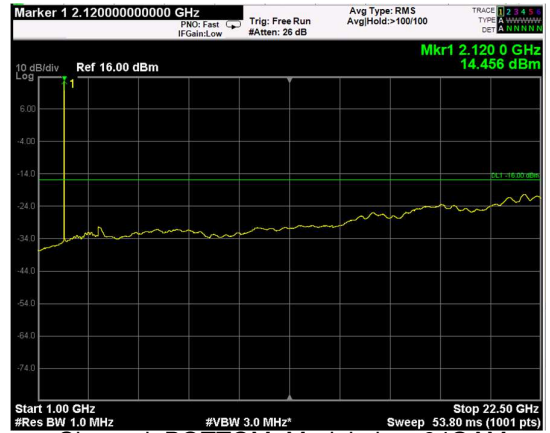

Channel: BOTTOM, Modulation: 64QAM, BW=20MHz, Range: Upper