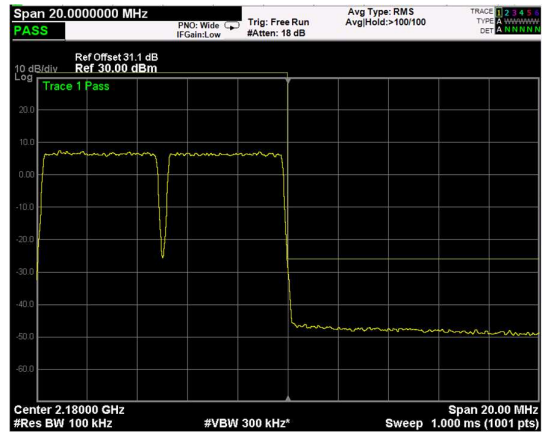

High Band Edge, 2 Carrier,
Modulation: QPSK, BW=5MHz

Low Band Edge, 1 Carrier,
Modulation: 16QAM, BW=5MHz

High Band Edge, 1 Carrier,
Modulation: 16QAM, BW=5MHz

Low Band Edge, 2 Carrier,
Modulation: 16QAM, BW=5MHz

High Band Edge, 2 Carrier,
Modulation: 16QAM, BW=5MHz

Low Band Edge, 1 Carrier,
 Modulation: 64QAM, BW=5MHz

High Band Edge, 1 Carrier,
 Modulation: 64QAM, BW=5MHz

Low Band Edge, 2 Carrier,
 Modulation: 64QAM, BW=5MHz

High Band Edge, 2 Carrier,
 Modulation: 64QAM, BW=5MHz

Low Band Edge, 1 Carrier,
Modulation: 256QAM, BW=5MHz

High Band Edge, 1 Carrier,
Modulation: 256QAM, BW=5MHz

Low Band Edge, 2 Carrier,
Modulation: 256QAM, BW=5MHz