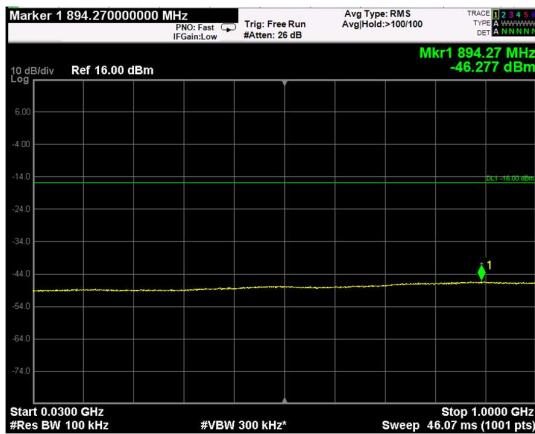

Channel: TOP, Modulation: 64QAM, BW=15MHz, Range: Lower

Channel: TOP, Modulation: 64QAM, BW=15MHz, Range: Upper

Channel: BOTTOM, Modulation: 256QAM, BW=15MHz, Range: Lower

Channel: BOTTOM, Modulation: 256QAM, BW=15MHz, Range: Upper