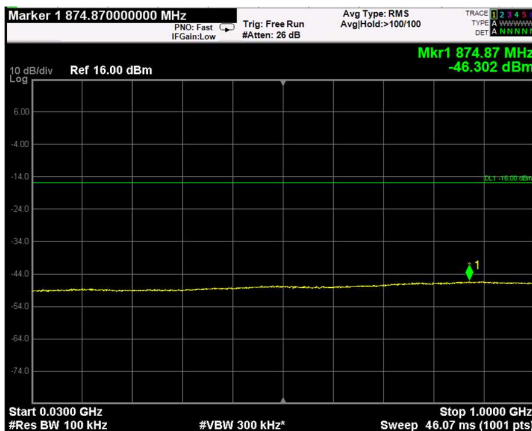

Channel: BOTTOM, Modulation: 64QAM, BW=15MHz, Range: Lower

Channel: BOTTOM, Modulation: 64QAM, BW=15MHz, Range: Upper

Channel: MIDDLE, Modulation: 64QAM, BW=15MHz, Range: Lower

Channel: MIDDLE, Modulation: 64QAM, BW=15MHz, Range: Upper