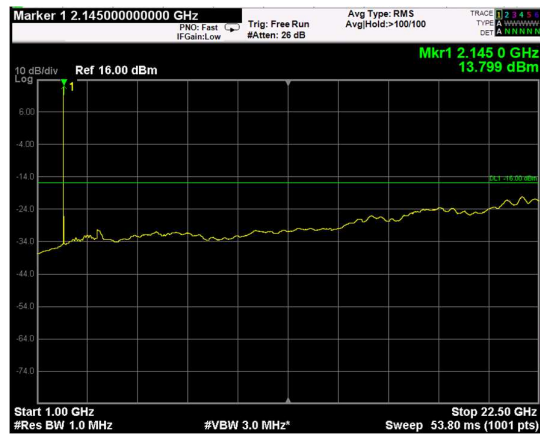

Channel: MIDDLE, Modulation: 256QAM, BW=15MHz, Range: Upper