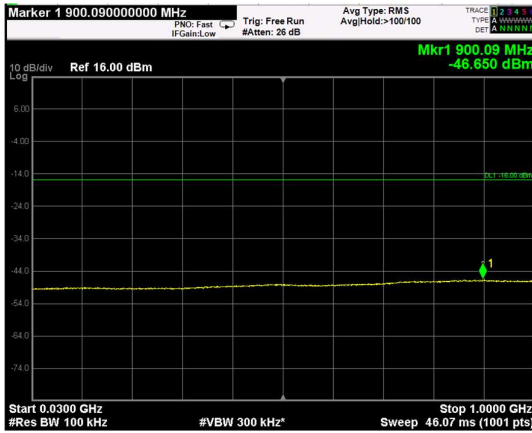

Channel: BOTTOM, Modulation: 256QAM, BW=20MHz, Range: Lower