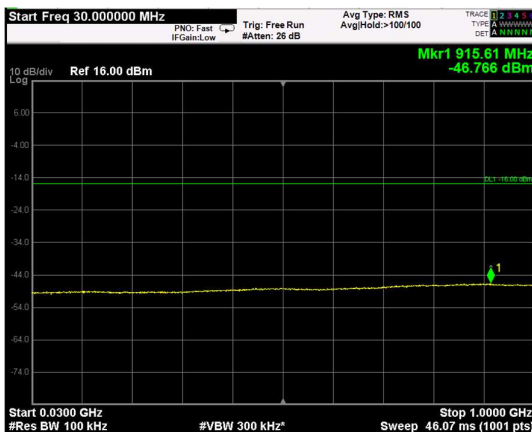

Channel: BOTTOM, Modulation: 64QAM,
 BW=10MHz, Range: Lower

Channel: BOTTOM, Modulation: 64QAM,
 BW=10MHz, Range: Upper

Channel: MIDDLE, Modulation: 64QAM,
 BW=10MHz, Range: Lower

Channel: MIDDLE, Modulation: 64QAM,
 BW=10MHz, Range: Upper

Channel: TOP, Modulation: 64QAM,
 BW=10MHz, Range: Lower

Channel: TOP, Modulation: 64QAM,
 BW=10MHz, Range: Upper

Channel: BOTTOM, Modulation: 256QAM, BW=10MHz, Range: Lower

Channel: BOTTOM, Modulation: 256QAM, BW=10MHz, Range: Upper