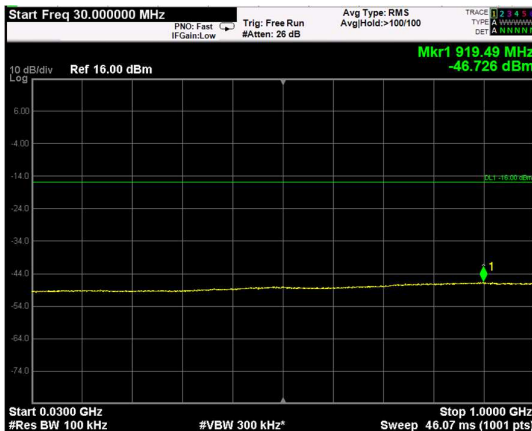

Channel: TOP, Modulation: QPSK,
BW=10MHz, Range: Lower

Channel: TOP, Modulation: QPSK,
BW=10MHz, Range: Upper

Channel: BOTTOM, Modulation: 16QAM, BW=10MHz, Range: Lower

Channel: BOTTOM, Modulation: 16QAM, BW=10MHz, Range: Upper