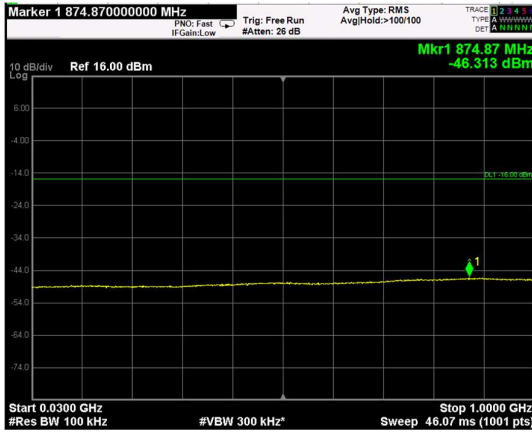

Channel: MIDDLE, Modulation: QPSK,
BW=15MHz, Range: Lower