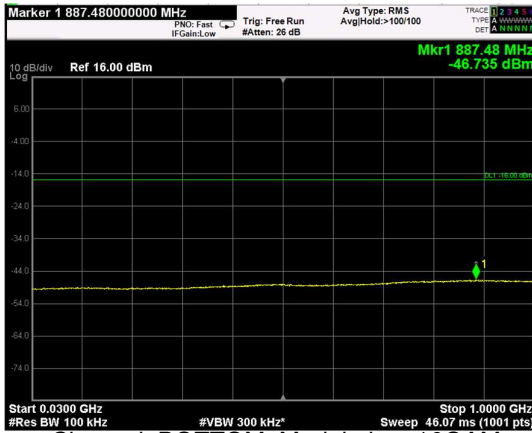

Channel: BOTTOM, Modulation: 16QAM, BW=20MHz, Range: Lower