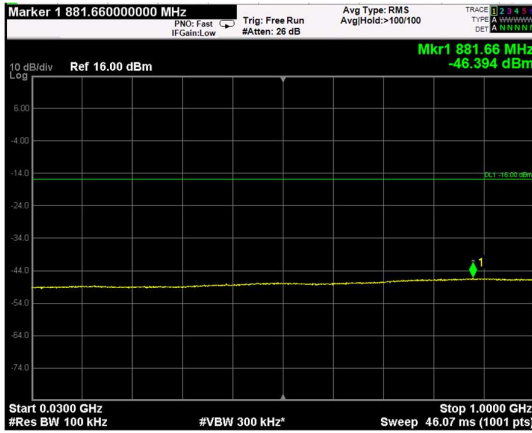

Channel: MIDDLE, Modulation: 256QAM, BW=10MHz, Range: Lower

Channel: MIDDLE, Modulation: 256QAM, BW=10MHz, Range: Upper

Channel: TOP, Modulation: 256QAM, BW=10MHz, Range: Lower

Channel: TOP, Modulation: 256QAM, BW=10MHz, Range: Upper