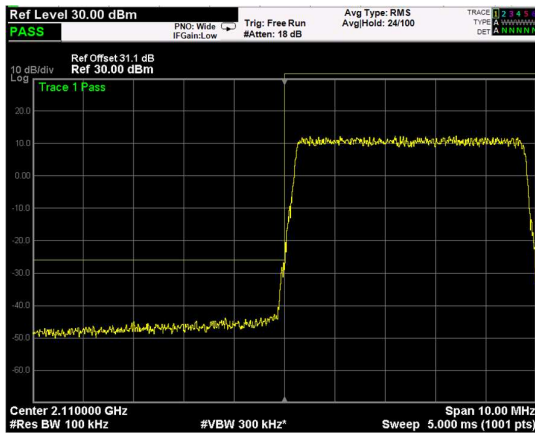

High Band Edge, 2 Carrier,
Modulation: QPSK, BW=5MHz

Low Band Edge, 1 Carrier,
Modulation: 16QAM, BW=5MHz

High Band Edge, 1 Carrier,
Modulation: 16QAM, BW=5MHz

Low Band Edge, 2 Carrier,
Modulation: 16QAM, BW=5MHz

High Band Edge, 2 Carrier,
Modulation: 16QAM, BW=5MHz

Low Band Edge, 1 Carrier,
 Modulation: 64QAM, BW=5MHz

High Band Edge, 1 Carrier,
 Modulation: 64QAM, BW=5MHz

Low Band Edge, 2 Carrier,
 Modulation: 64QAM, BW=5MHz

High Band Edge, 2 Carrier,
 Modulation: 64QAM, BW=5MHz

Low Band Edge, 1 Carrier,
Modulation: 256QAM, BW=5MHz

High Band Edge, 1 Carrier,
Modulation: 256QAM, BW=5MHz

Low Band Edge, 2 Carrier,
Modulation: 256QAM, BW=5MHz