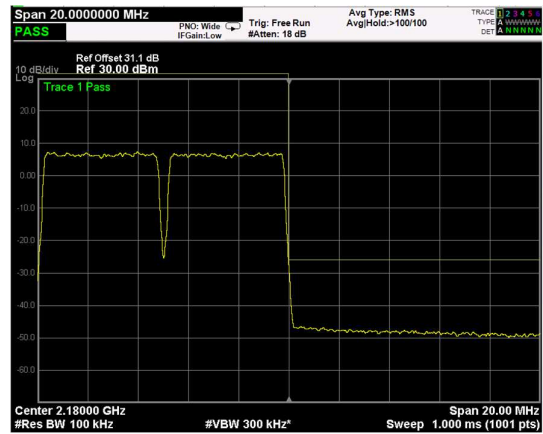

Test data, continued: band edges Inter modulation
RF PORT 1

Low Band Edge, 1 Carrier,
Modulation: QPSK, BW=5MHz

High Band Edge, 1 Carrier,
Modulation: QPSK, BW=5MHz

Low Band Edge, 2 Carrier,
Modulation: QPSK, BW=5MHz