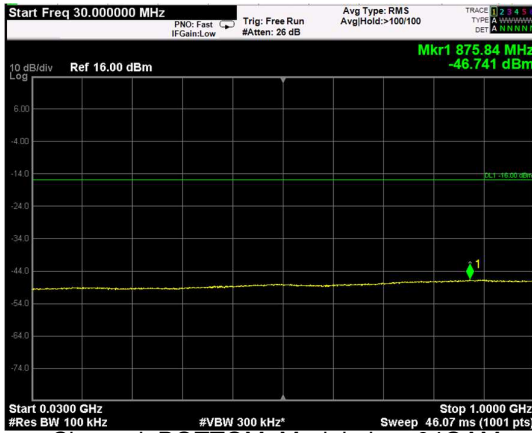

Channel: MIDDLE, Modulation: 16QAM, BW=10MHz, Range: Lower

Channel: MIDDLE, Modulation: 16QAM, BW=10MHz, Range: Upper

Channel: TOP, Modulation: 16QAM, BW=10MHz, Range: Lower

Channel: TOP, Modulation: 16QAM, BW=10MHz, Range: Upper

Channel: BOTTOM, Modulation: 64QAM,
 BW=10MHz, Range: Lower

Channel: BOTTOM, Modulation: 64QAM,
 BW=10MHz, Range: Upper

Channel: MIDDLE, Modulation: 64QAM,
 BW=10MHz, Range: Lower

Channel: MIDDLE, Modulation: 64QAM,
 BW=10MHz, Range: Upper