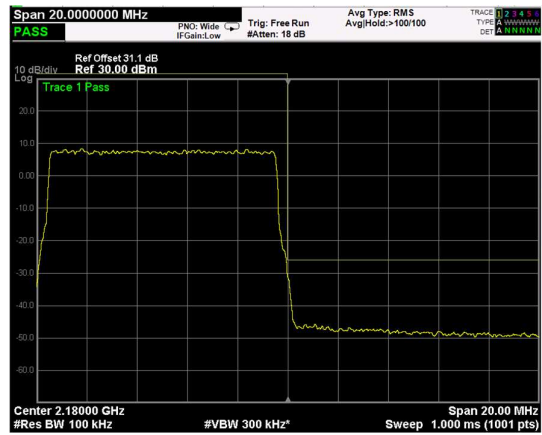

High Band Edge, 2 Carrier,
Modulation: 16QAM, BW=5MHz

Low Band Edge, 1 Carrier,
 Modulation: 64QAM, BW=5MHz

High Band Edge, 1 Carrier,
 Modulation: 64QAM, BW=5MHz

Low Band Edge, 2 Carrier,
 Modulation: 64QAM, BW=5MHz

High Band Edge, 2 Carrier,
 Modulation: 64QAM, BW=5MHz

Low Band Edge, 1 Carrier,
Modulation: 256QAM, BW=5MHz

High Band Edge, 1 Carrier,
Modulation: 256QAM, BW=5MHz

Low Band Edge, 2 Carrier,
Modulation: 256QAM, BW=5MHz

High Band Edge, 2 Carrier,
Modulation: 256QAM, BW=5MHz

Low Band Edge, 1 Carrier,
Modulation: QPSK, BW=10MHz

High Band Edge, 1 Carrier,
Modulation: QPSK, BW=10MHz

Low Band Edge, 2 Carrier,
Modulation: QPSK, BW=10MHz

High Band Edge, 2 Carrier,
Modulation: QPSK, BW=10MHz