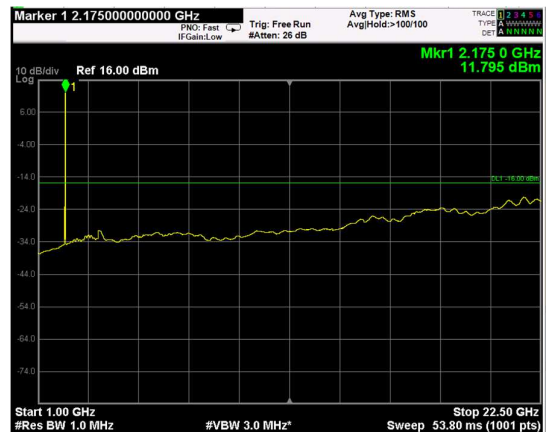

Channel: BOTTOM, Modulation: QPSK,
BW=10MHz, Range: Lower

Channel: BOTTOM, Modulation: QPSK,
BW=10MHz, Range: Upper

Channel: MIDDLE, Modulation: QPSK,
BW=10MHz, Range: Lower

Channel: MIDDLE, Modulation: QPSK,
BW=10MHz, Range: Upper

Channel: TOP, Modulation: QPSK,
BW=10MHz, Range: Lower

Channel: TOP, Modulation: QPSK,
BW=10MHz, Range: Upper

Channel: BOTTOM, Modulation: 16QAM, BW=10MHz, Range: Lower

Channel: BOTTOM, Modulation: 16QAM, BW=10MHz, Range: Upper