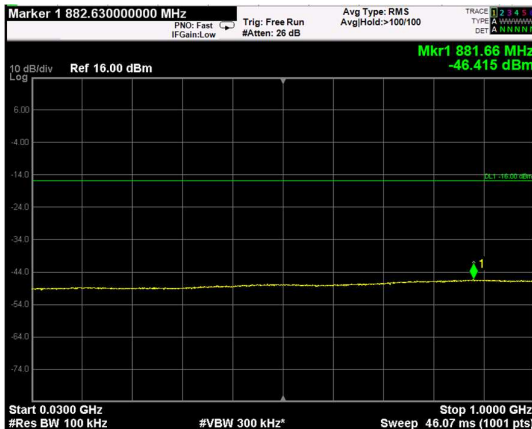

Channel: TOP, Modulation: QPSK,
BW=15MHz, Range: Lower

Channel: TOP, Modulation: QPSK,
BW=15MHz, Range: Upper

Channel: BOTTOM, Modulation: 16QAM, BW=15MHz, Range: Lower

Channel: BOTTOM, Modulation: 16QAM, BW=15MHz, Range: Upper