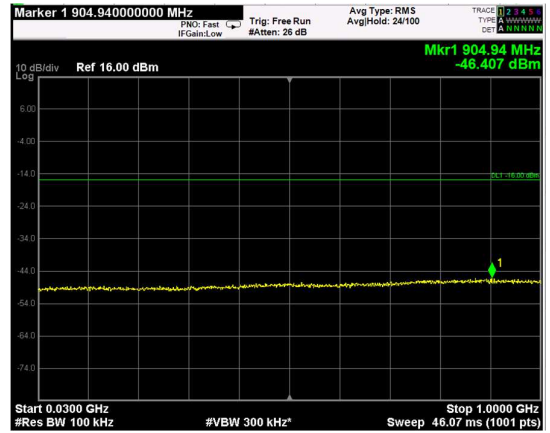

Channel: BOTTOM, Modulation: 64QAM, BW=15MHz, Range: Upper