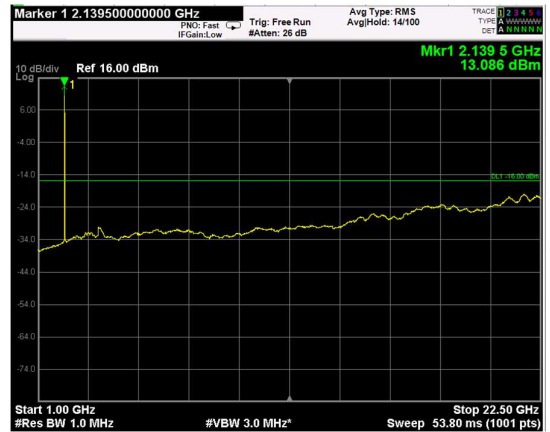

Channel: MIDDLE, Modulation: 16QAM, BW=15MHz, Range: Upper