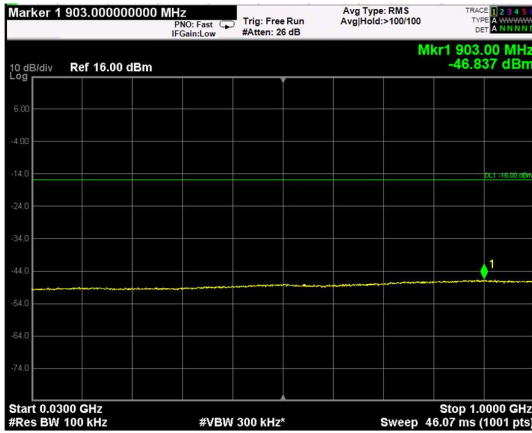

Channel: BOTTOM, Modulation: 256QAM, BW=20MHz, Range: Lower