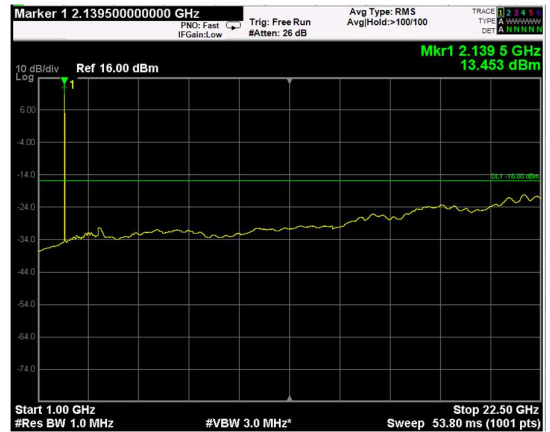

Channel: MIDDLE, Modulation: 256QAM, BW=15MHz, Range: Upper