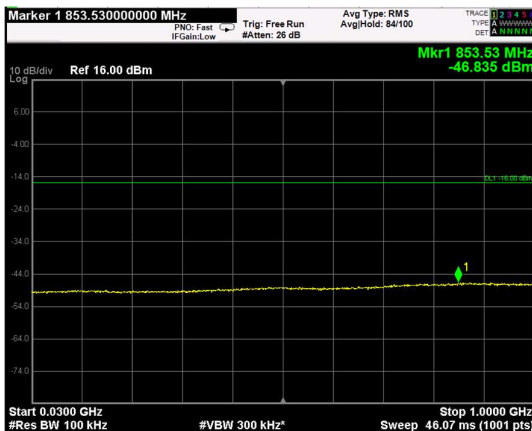

Channel: TOP, Modulation: 256QAM, BW=20MHz, Range: Lower