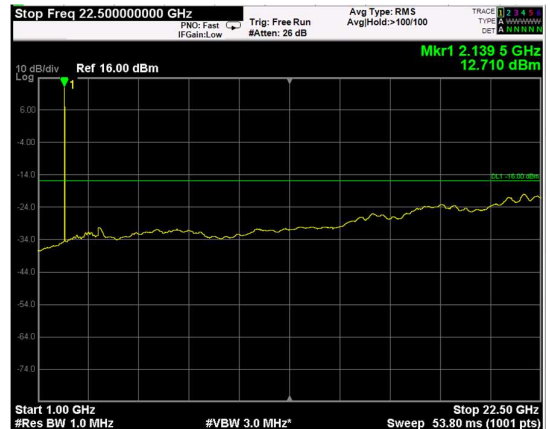

Channel: MIDDLE, Modulation: 16QAM, BW=20MHz, Range: Upper