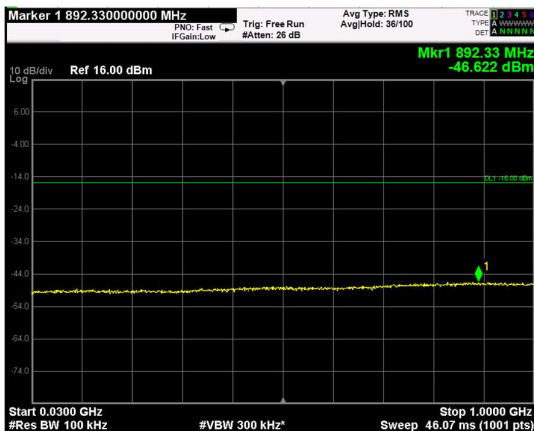

Channel: TOP, Modulation: 256QAM, BW=15MHz, Range: Lower