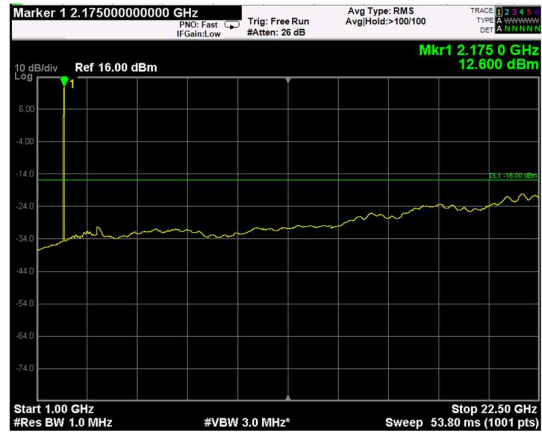

Channel: BOTTOM, Modulation: QPSK,
BW=10MHz, Range: Lower

Channel: BOTTOM, Modulation: QPSK,
BW=10MHz, Range: Upper

Channel: MIDDLE, Modulation: QPSK,
BW=10MHz, Range: Lower

Channel: MIDDLE, Modulation: QPSK,
BW=10MHz, Range: Upper

Channel: TOP, Modulation: QPSK,
BW=10MHz, Range: Lower

Channel: TOP, Modulation: QPSK,
BW=10MHz, Range: Upper

Channel: BOTTOM, Modulation: 16QAM, BW=10MHz, Range: Lower

Channel: BOTTOM, Modulation: 16QAM, BW=10MHz, Range: Upper