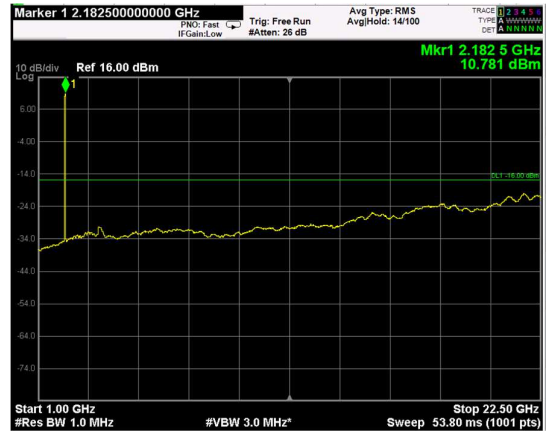

Channel: TOP, Modulation: QPSK,
BW=15MHz, Range: Upper