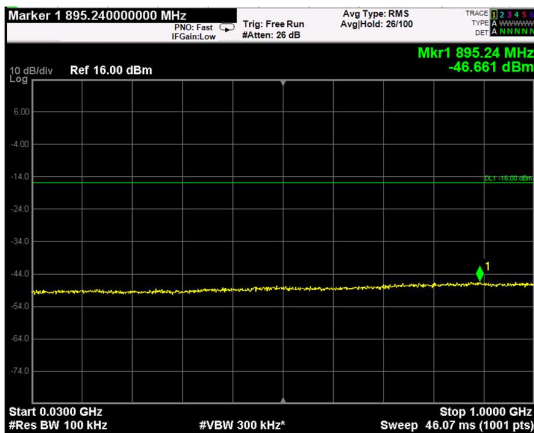

Channel: BOTTOM, Modulation: 64QAM, BW=20MHz, Range: Lower

Channel: BOTTOM, Modulation: 64QAM, BW=20MHz, Range: Upper

Channel: MIDDLE, Modulation: 64QAM, BW=20MHz, Range: Lower

Channel: MIDDLE, Modulation: 64QAM, BW=20MHz, Range: Upper