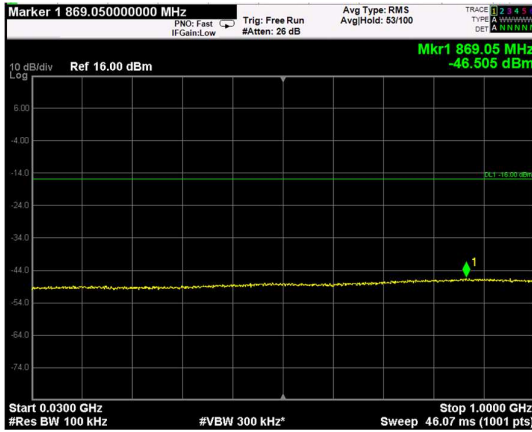

Channel: MIDDLE, Modulation: QPSK,
BW=20MHz, Range: Lower