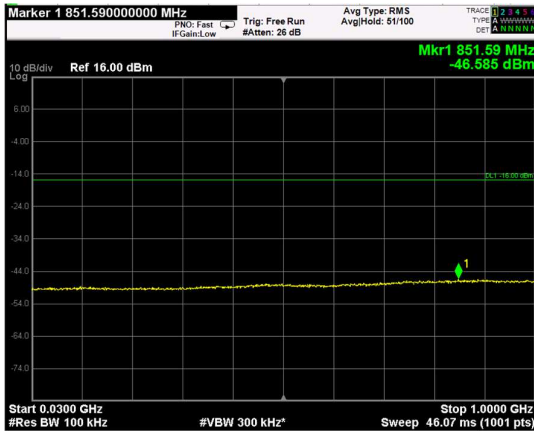

Channel: BOTTOM, Modulation: QPSK,
BW=10MHz, Range: Lower

Channel: BOTTOM, Modulation: QPSK,
BW=10MHz, Range: Upper

Channel: MIDDLE, Modulation: QPSK,
BW=10MHz, Range: Lower

Channel: MIDDLE, Modulation: QPSK,
BW=10MHz, Range: Upper