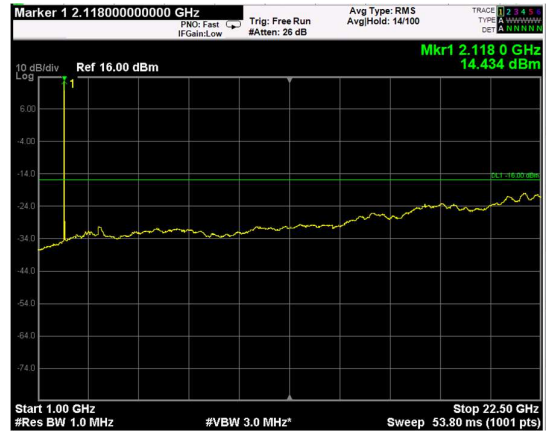

Channel: BOTTOM, Modulation: 16QAM, BW=15MHz, Range: Upper