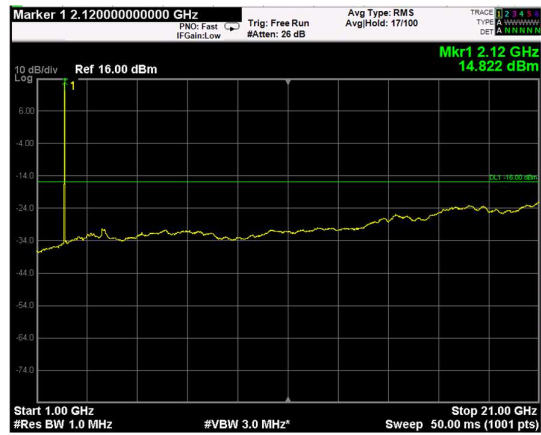

Channel: BOTTOM, Modulation: 64QAM, BW=10MHz, Range: Lower

Channel: BOTTOM, Modulation: 64QAM, BW=10MHz, Range: Upper

Channel: MIDDLE, Modulation: 64QAM, BW=10MHz, Range: Lower

Channel: MIDDLE, Modulation: 64QAM, BW=10MHz, Range: Upper

Channel: TOP, Modulation: 64QAM, BW=10MHz, Range: Lower

Channel: TOP, Modulation: 64QAM, BW=10MHz, Range: Upper

Channel: BOTTOM, Modulation: 256QAM, BW=10MHz, Range: Lower

Channel: BOTTOM, Modulation: 256QAM, BW=10MHz, Range: Upper