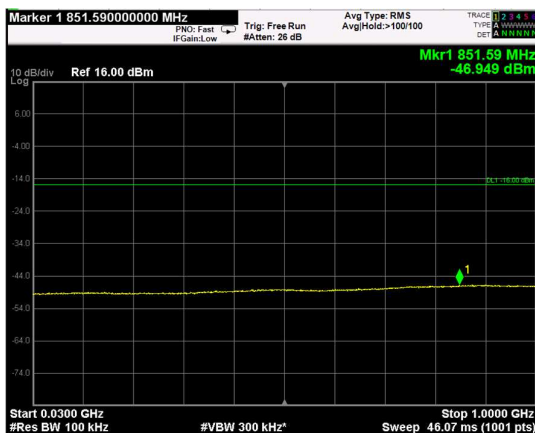

Channel: TOP, Modulation: 16QAM, BW=10MHz, Range: Lower