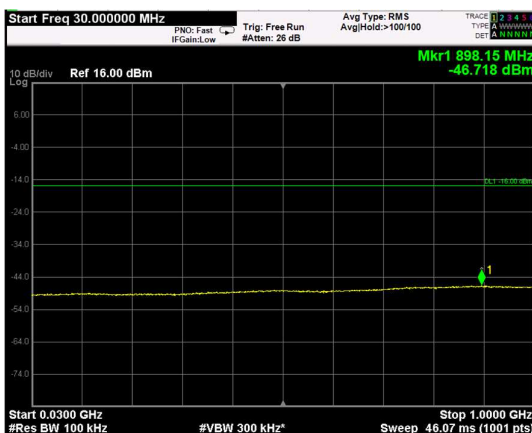

RF PORT 2

Channel: BOTTOM, Modulation: QPSK, BW=5MHz, Range: Lower

Channel: BOTTOM, Modulation: QPSK, BW=5MHz, Range: Upper

Channel: MIDDLE, Modulation: QPSK, BW=5MHz, Range: Lower

Channel: MIDDLE, Modulation: QPSK, BW=5MHz, Range: Upper