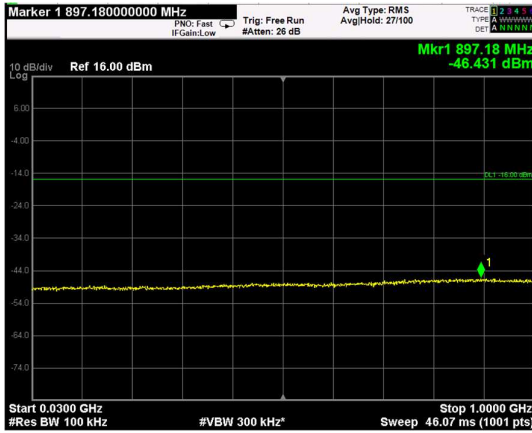

Channel: MIDDLE, Modulation: 256QAM, BW=10MHz, Range: Lower

Channel: MIDDLE, Modulation: 256QAM, BW=10MHz, Range: Upper

Channel: TOP, Modulation: 256QAM, BW=10MHz, Range: Lower

Channel: TOP, Modulation: 256QAM, BW=10MHz, Range: Upper