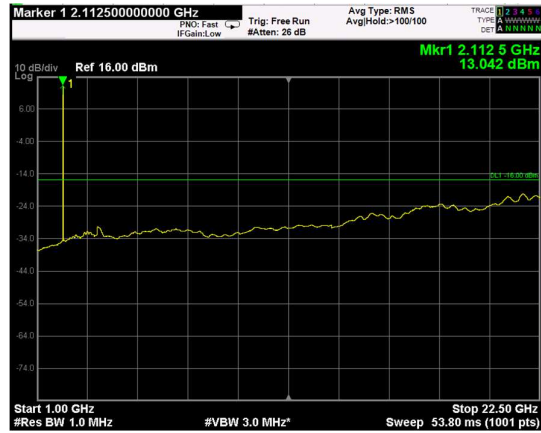

Channel: BOTTOM, Modulation: 64QAM, BW=5MHz, Range: Upper