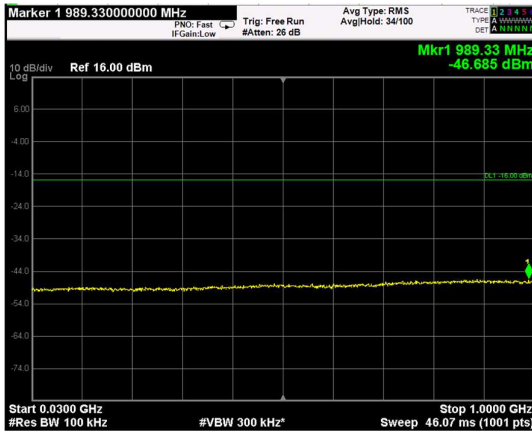

Channel: BOTTOM, Modulation: QPSK,
BW=20MHz, Range: Lower

Channel: BOTTOM, Modulation: QPSK,
BW=20MHz, Range: Upper

Channel: MIDDLE, Modulation: QPSK,
BW=20MHz, Range: Lower

Channel: MIDDLE, Modulation: QPSK,
BW=20MHz, Range: Upper