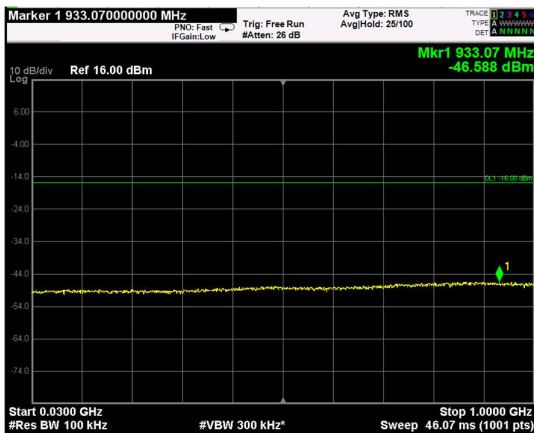

Channel: TOP, Modulation: 16QAM, BW=15MHz, Range: Lower