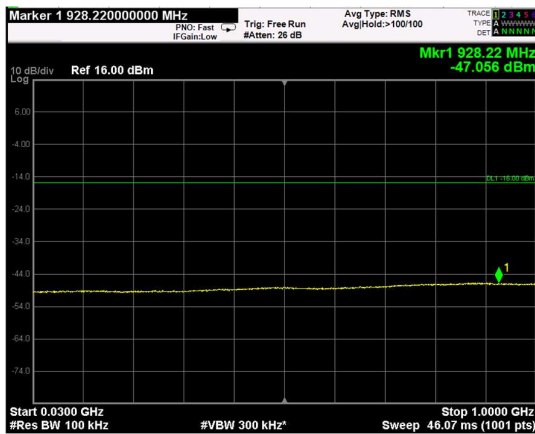

Channel: MIDDLE, Modulation: 16QAM, BW=10MHz, Range: Lower

Channel: MIDDLE, Modulation: 16QAM, BW=10MHz, Range: Upper

Channel: TOP, Modulation: 16QAM, BW=10MHz, Range: Lower

Channel: TOP, Modulation: 16QAM, BW=10MHz, Range: Upper

Channel: BOTTOM, Modulation: 64QAM, BW=10MHz, Range: Lower

Channel: BOTTOM, Modulation: 64QAM, BW=10MHz, Range: Upper

Channel: MIDDLE, Modulation: 64QAM, BW=10MHz, Range: Lower

Channel: MIDDLE, Modulation: 64QAM, BW=10MHz, Range: Upper