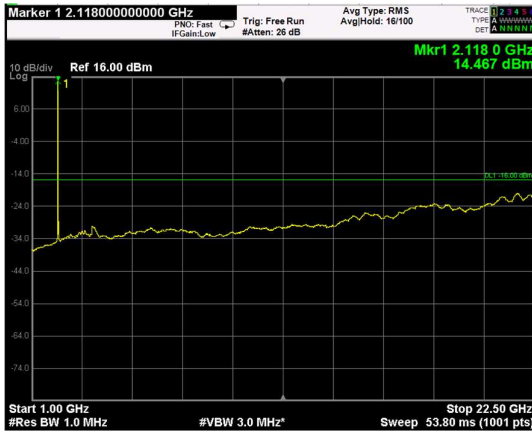

Channel: MIDDLE, Modulation: 16QAM, BW=15MHz, Range: Lower

Channel: MIDDLE, Modulation: 16QAM, BW=15MHz, Range: Upper

Channel: TOP, Modulation: 16QAM, BW=15MHz, Range: Lower

Channel: TOP, Modulation: 16QAM, BW=15MHz, Range: Upper