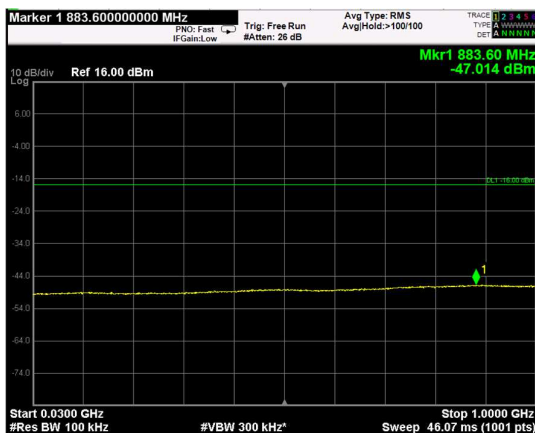

Channel: TOP, Modulation: 256QAM, BW=10MHz, Range: Lower