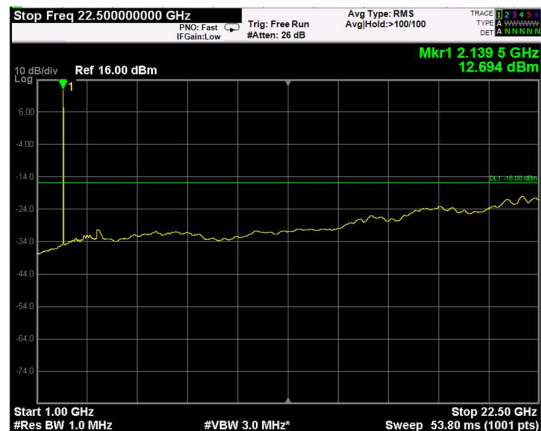

Channel: MIDDLE, Modulation: 16QAM, BW=10MHz, Range: Upper