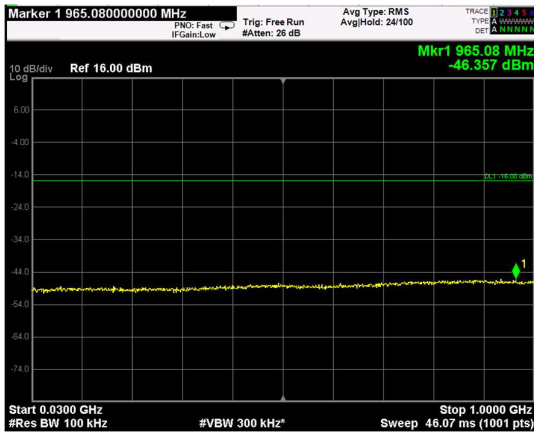

Channel: TOP, Modulation: QPSK,
BW=15MHz, Range: Lower

Channel: TOP, Modulation: QPSK,
BW=15MHz, Range: Upper

Channel: BOTTOM, Modulation: 16QAM, BW=15MHz, Range: Lower

Channel: BOTTOM, Modulation: 16QAM, BW=15MHz, Range: Upper