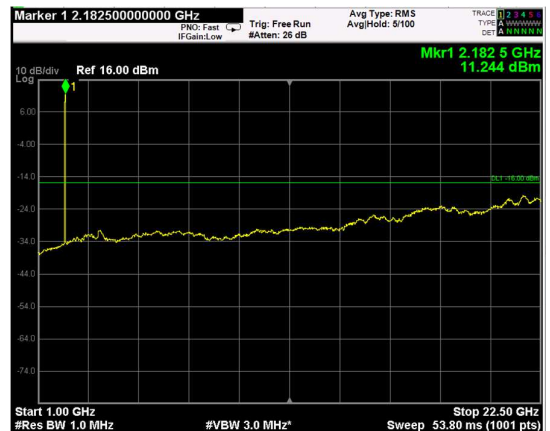

Channel: TOP, Modulation: 64QAM, BW=15MHz, Range: Upper