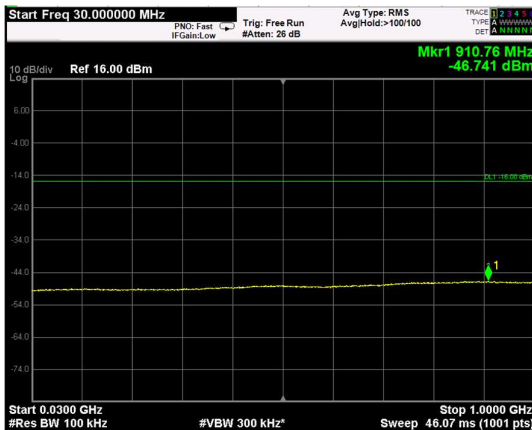

Channel: MIDDLE, Modulation: 256QAM, BW=20MHz, Range: Lower

Channel: MIDDLE, Modulation: 256QAM, BW=20MHz, Range: Upper

Channel: TOP, Modulation: 256QAM, BW=20MHz, Range: Lower

Channel: TOP, Modulation: 256QAM, BW=20MHz, Range: Upper

RF PORT 2

Channel: BOTTOM, Modulation: QPSK, BW=5MHz, Range: Lower

Channel: BOTTOM, Modulation: QPSK, BW=5MHz, Range: Upper

Channel: MIDDLE, Modulation: QPSK, BW=5MHz, Range: Lower

Channel: MIDDLE, Modulation: QPSK, BW=5MHz, Range: Upper