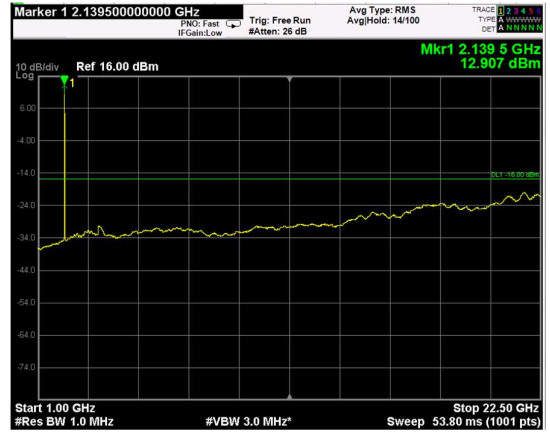

Channel: MIDDLE, Modulation: QPSK,
BW=15MHz, Range: Upper