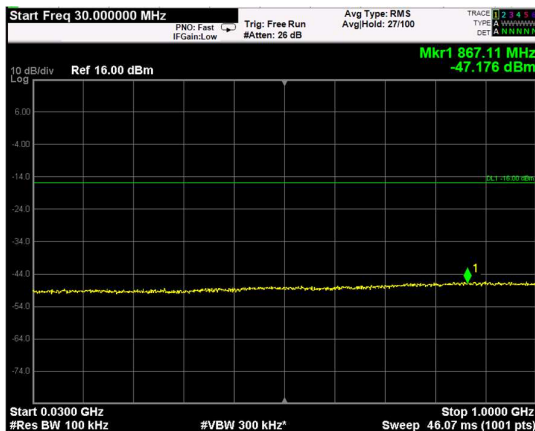

Channel: TOP, Modulation: QPSK,
BW=10MHz, Range: Lower

Channel: TOP, Modulation: QPSK,
BW=10MHz, Range: Upper

Channel: BOTTOM, Modulation: 16QAM, BW=10MHz, Range: Lower

Channel: BOTTOM, Modulation: 16QAM, BW=10MHz, Range: Upper