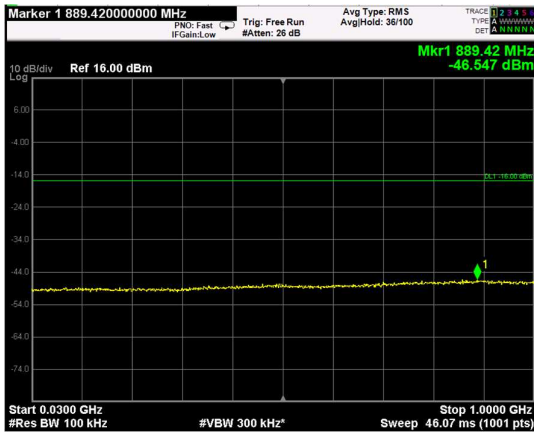

Channel: TOP, Modulation: 64QAM, BW=15MHz, Range: Lower

Channel: TOP, Modulation: 64QAM, BW=15MHz, Range: Upper

Channel: BOTTOM, Modulation: 256QAM, BW=15MHz, Range: Lower

Channel: BOTTOM, Modulation: 256QAM, BW=15MHz, Range: Upper