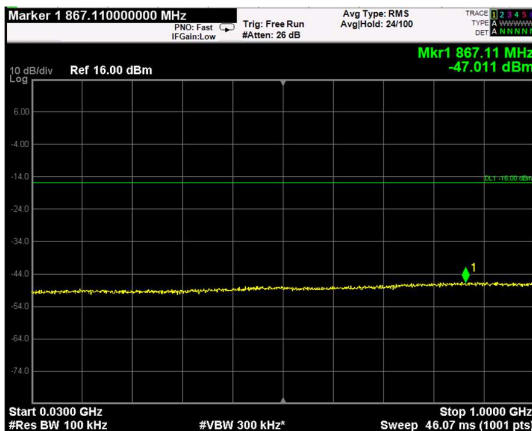

Channel: BOTTOM, Modulation: 64QAM, BW=15MHz, Range: Lower

Channel: BOTTOM, Modulation: 64QAM, BW=15MHz, Range: Upper

Channel: MIDDLE, Modulation: 64QAM, BW=15MHz, Range: Lower

Channel: MIDDLE, Modulation: 64QAM, BW=15MHz, Range: Upper