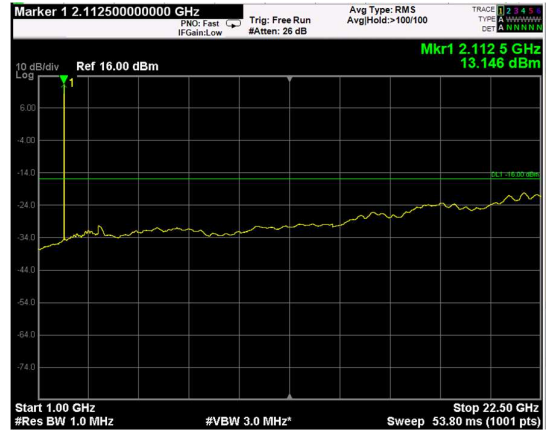

RF PORT 2

Channel: BOTTOM, Modulation: QPSK, BW=5MHz, Range: Lower

Channel: BOTTOM, Modulation: QPSK, BW=5MHz, Range: Upper

Channel: MIDDLE, Modulation: QPSK, BW=5MHz, Range: Lower

Channel: MIDDLE, Modulation: QPSK, BW=5MHz, Range: Upper