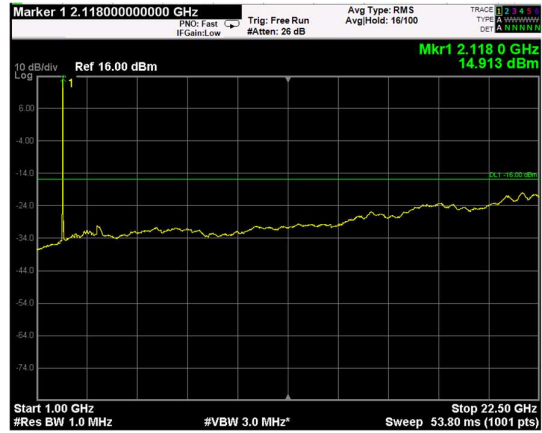

Channel: BOTTOM, Modulation: QPSK,
BW=10MHz, Range: Lower

Channel: BOTTOM, Modulation: QPSK,
BW=10MHz, Range: Upper

Channel: MIDDLE, Modulation: QPSK,
BW=10MHz, Range: Lower

Channel: MIDDLE, Modulation: QPSK,
BW=10MHz, Range: Upper