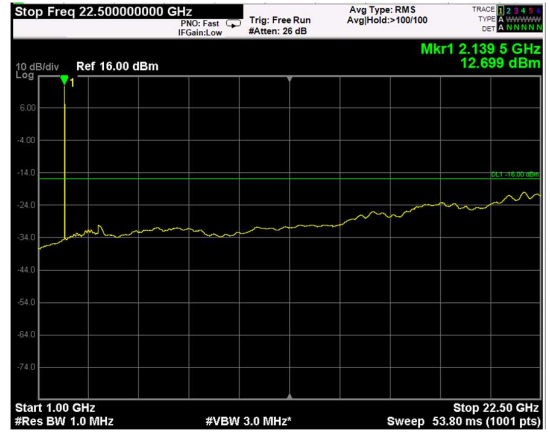

Channel: MIDDLE, Modulation: 64QAM, BW=20MHz, Range: Upper