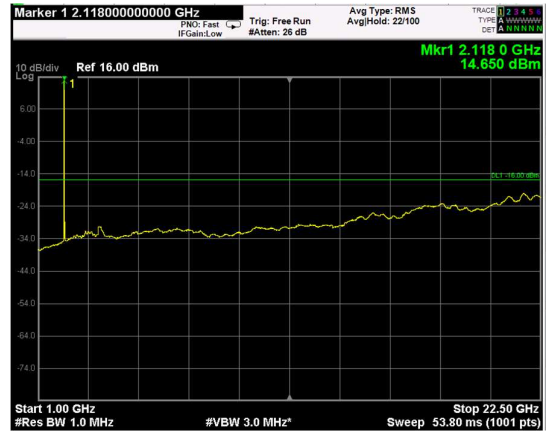

Channel: BOTTOM, Modulation: 256QAM, BW=15MHz, Range: Upper