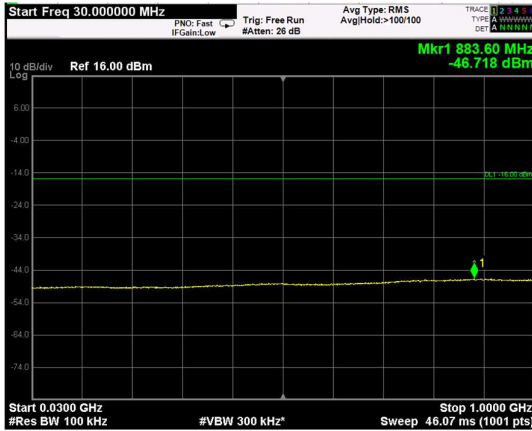

RF PORT 2

Channel: BOTTOM, Modulation: QPSK, BW=5MHz, Range: Lower