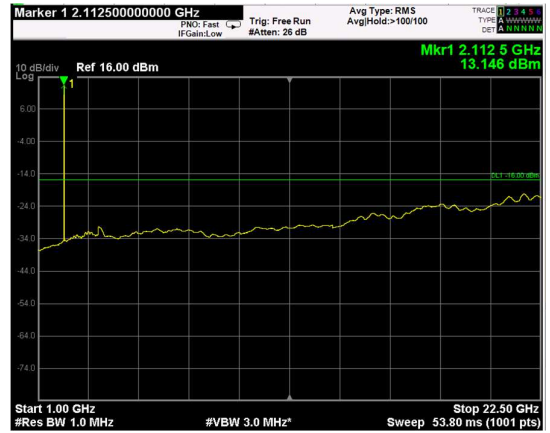

Channel: BOTTOM, Modulation: 256QAM, BW=5MHz, Range: Upper