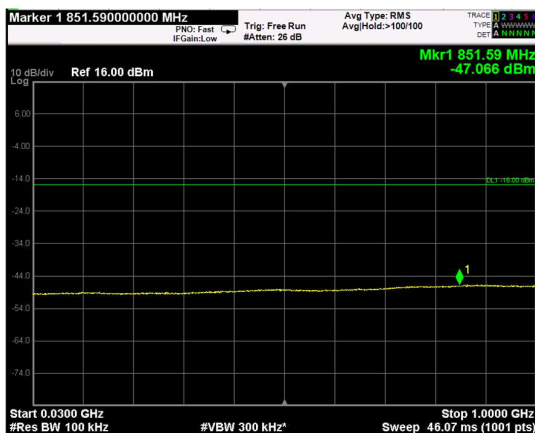

Channel: BOTTOM, Modulation: 64QAM, BW=10MHz, Range: Lower

Channel: BOTTOM, Modulation: 64QAM, BW=10MHz, Range: Upper

Channel: MIDDLE, Modulation: 64QAM, BW=10MHz, Range: Lower

Channel: MIDDLE, Modulation: 64QAM, BW=10MHz, Range: Upper

Channel: TOP, Modulation: 64QAM, BW=10MHz, Range: Lower

Channel: TOP, Modulation: 64QAM, BW=10MHz, Range: Upper

Channel: BOTTOM, Modulation: 256QAM, BW=10MHz, Range: Lower

Channel: BOTTOM, Modulation: 256QAM, BW=10MHz, Range: Upper