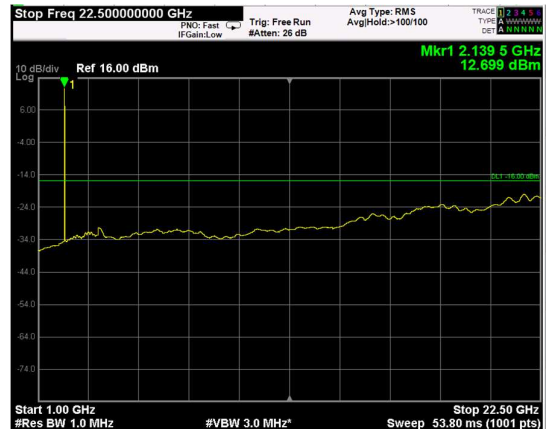

Channel: MIDDLE, Modulation: 256QAM, BW=20MHz, Range: Upper