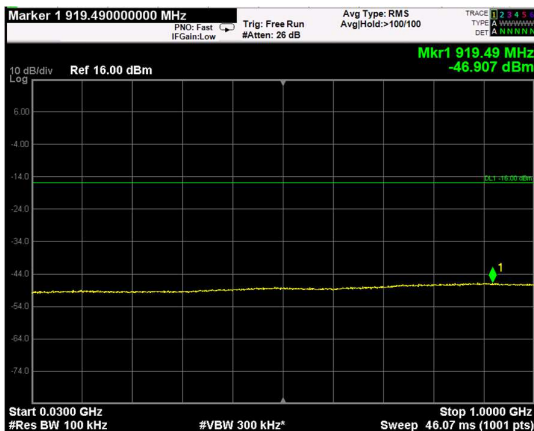

Channel: TOP, Modulation: 16QAM, BW=20MHz, Range: Lower