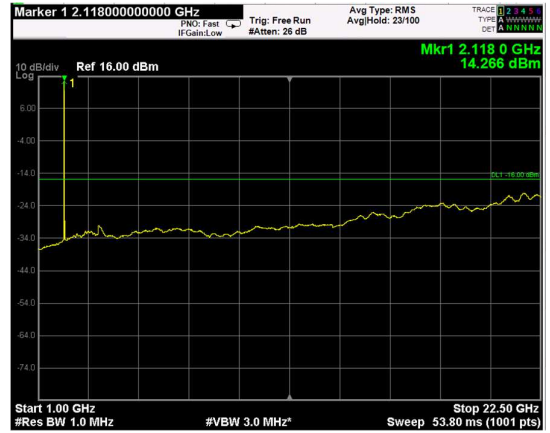

Channel: BOTTOM, Modulation: QPSK,
BW=15MHz, Range: Upper