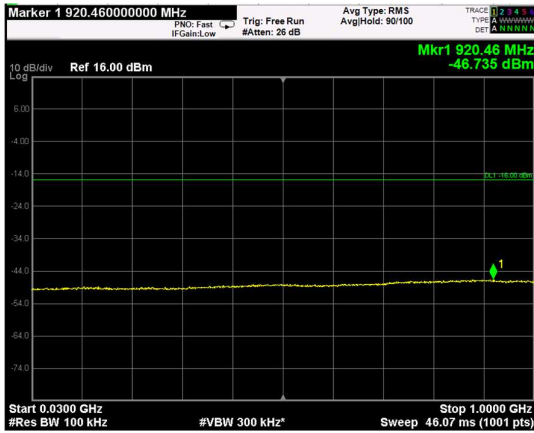

Channel: BOTTOM, Modulation: 256QAM, BW=15MHz, Range: Lower