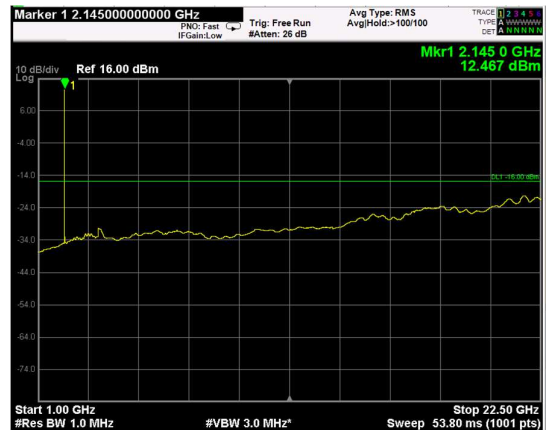

RF PORT 2

Channel: BOTTOM, Modulation: QPSK, BW=5MHz, Range: Lower

Channel: BOTTOM, Modulation: QPSK, BW=5MHz, Range: Upper

Channel: MIDDLE, Modulation: QPSK, BW=5MHz, Range: Lower

Channel: MIDDLE, Modulation: QPSK, BW=5MHz, Range: Upper