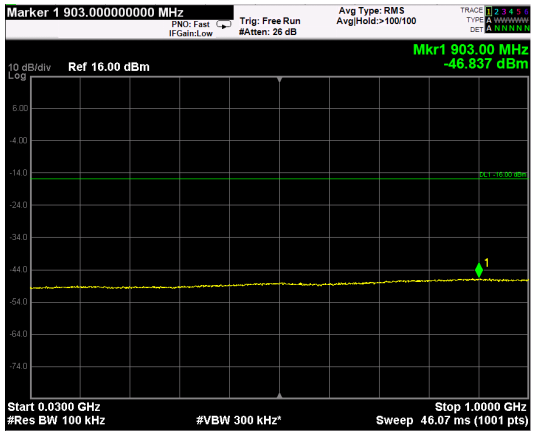

Channel: MIDDLE, Modulation: 64QAM, BW=20MHz, Range: Lower