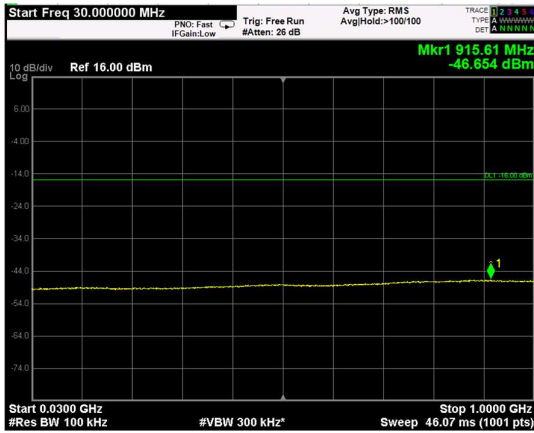

Channel: MIDDLE, Modulation: 16QAM, BW=5MHz, Range: Lower

Channel: MIDDLE, Modulation: 16QAM, BW=5MHz, Range: Upper

Channel: TOP, Modulation: 16QAM, BW=5MHz, Range: Lower

Channel: TOP, Modulation: 16QAM, BW=5MHz, Range: Upper