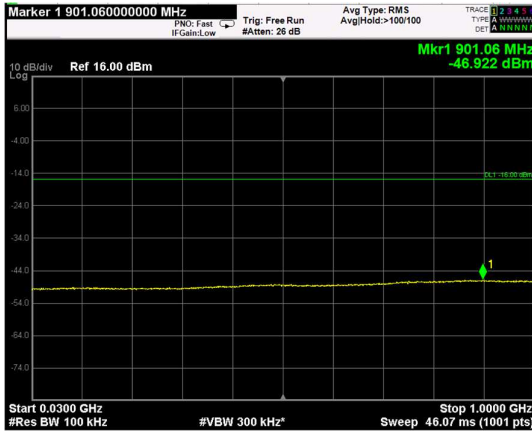

Channel: MIDDLE, Modulation: 256QAM, BW=15MHz, Range: Lower

Channel: MIDDLE, Modulation: 256QAM, BW=15MHz, Range: Upper

Channel: TOP, Modulation: 256QAM, BW=15MHz, Range: Lower

Channel: TOP, Modulation: 256QAM, BW=15MHz, Range: Upper