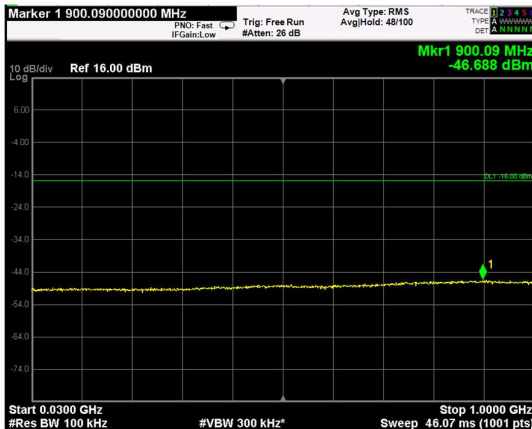

Channel: MIDDLE, Modulation: 64QAM, BW=15MHz, Range: Lower