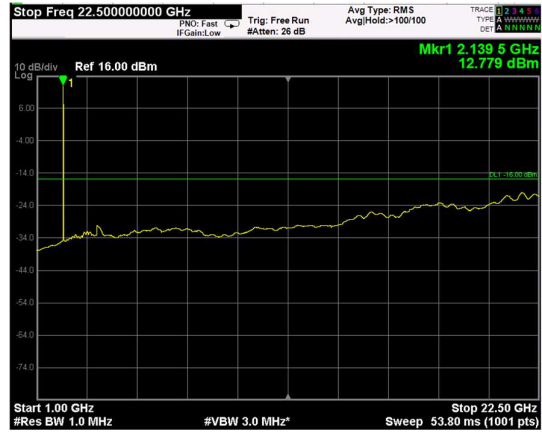

Channel: BOTTOM, Modulation: QPSK,
BW=10MHz, Range: Lower

Channel: BOTTOM, Modulation: QPSK,
BW=10MHz, Range: Upper

Channel: MIDDLE, Modulation: QPSK,
BW=10MHz, Range: Lower

Channel: MIDDLE, Modulation: QPSK,
BW=10MHz, Range: Upper

Channel: TOP, Modulation: QPSK,
BW=10MHz, Range: Lower

Channel: TOP, Modulation: QPSK,
BW=10MHz, Range: Upper

Channel: BOTTOM, Modulation: 16QAM, BW=10MHz, Range: Lower

Channel: BOTTOM, Modulation: 16QAM, BW=10MHz, Range: Upper