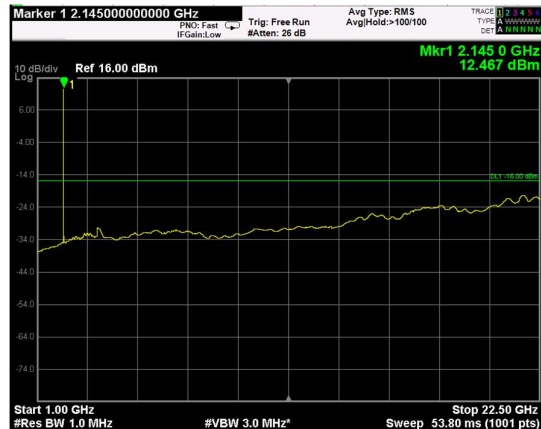

Channel: MIDDLE, Modulation: 64QAM, BW=5MHz, Range: Upper