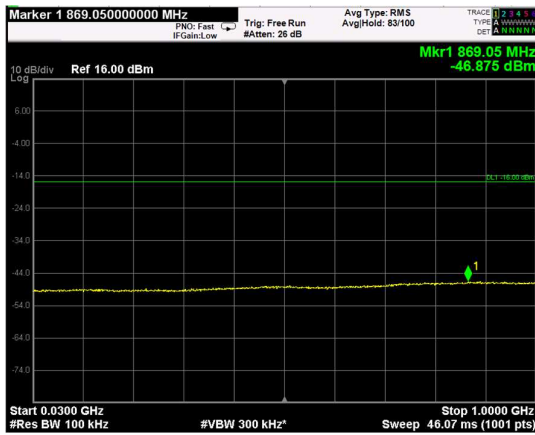

Channel: BOTTOM, Modulation: 64QAM, BW=10MHz, Range: Lower

Channel: BOTTOM, Modulation: 64QAM, BW=10MHz, Range: Upper

Channel: MIDDLE, Modulation: 64QAM, BW=10MHz, Range: Lower

Channel: MIDDLE, Modulation: 64QAM, BW=10MHz, Range: Upper

Channel: TOP, Modulation: 64QAM, BW=10MHz, Range: Lower

Channel: TOP, Modulation: 64QAM, BW=10MHz, Range: Upper

Channel: BOTTOM, Modulation: 256QAM, BW=10MHz, Range: Lower

Channel: BOTTOM, Modulation: 256QAM, BW=10MHz, Range: Upper