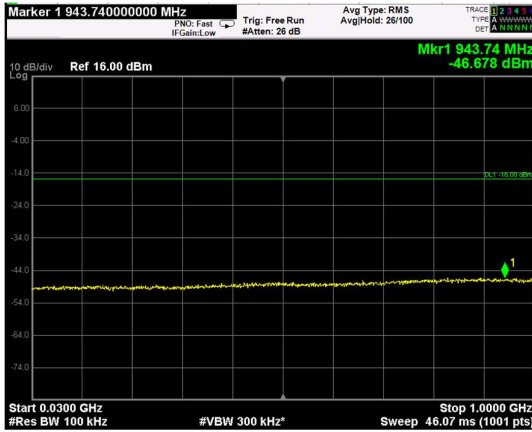

Channel: MIDDLE, Modulation: QPSK,
BW=15MHz, Range: Lower