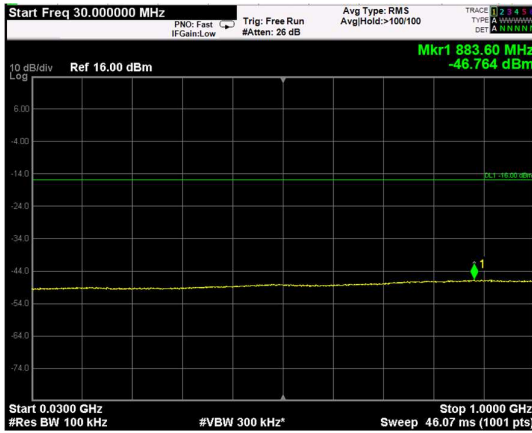

Channel: BOTTOM, Modulation: 256QAM, BW=5MHz, Range: Lower