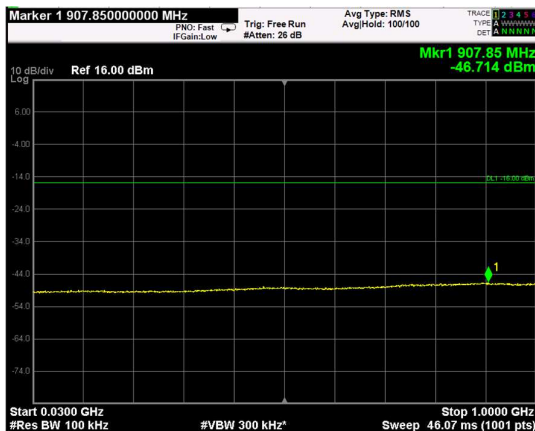

Channel: TOP, Modulation: 64QAM, BW=10MHz, Range: Lower

Channel: TOP, Modulation: 64QAM, BW=10MHz, Range: Upper

Channel: BOTTOM, Modulation: 256QAM, BW=10MHz, Range: Lower

Channel: BOTTOM, Modulation: 256QAM, BW=10MHz, Range: Upper