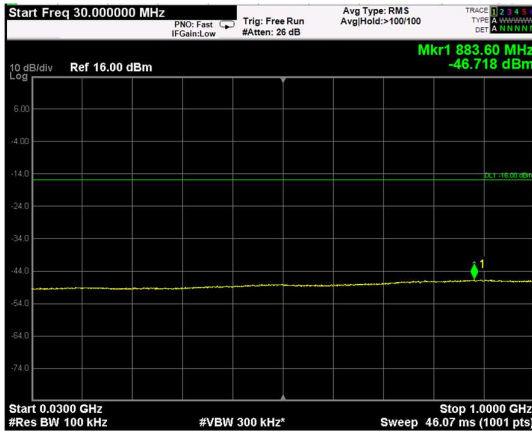

Channel: BOTTOM, Modulation: 16QAM, BW=5MHz, Range: Lower