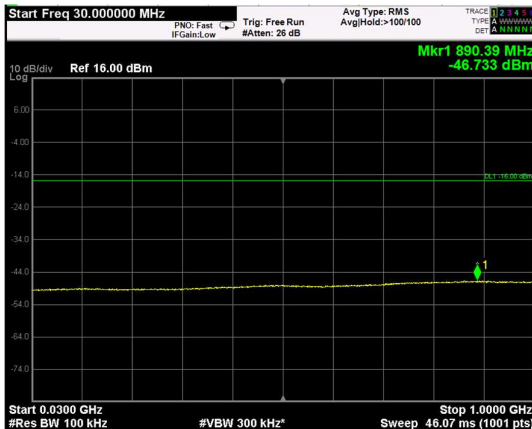

Channel: TOP, Modulation: QPSK, BW=5MHz, Range: Lower

Channel: TOP, Modulation: QPSK, BW=5MHz, Range: Upper

Channel: BOTTOM, Modulation: 16QAM, BW=5MHz, Range: Lower

Channel: BOTTOM, Modulation: 16QAM, BW=5MHz, Range: Upper