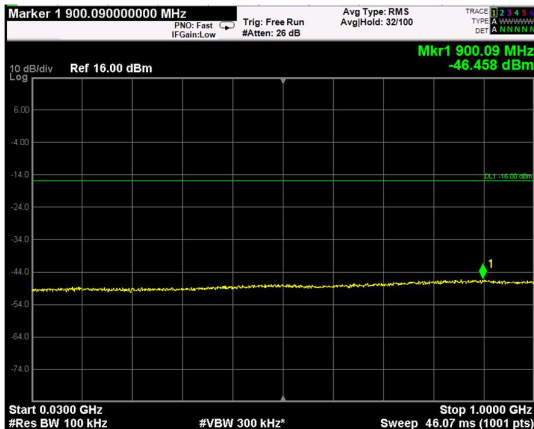

Channel: TOP, Modulation: QPSK,
BW=20MHz, Range: Lower

Channel: TOP, Modulation: QPSK,
BW=20MHz, Range: Upper

Channel: BOTTOM, Modulation: 16QAM, BW=20MHz, Range: Lower

Channel: BOTTOM, Modulation: 16QAM, BW=20MHz, Range: Upper