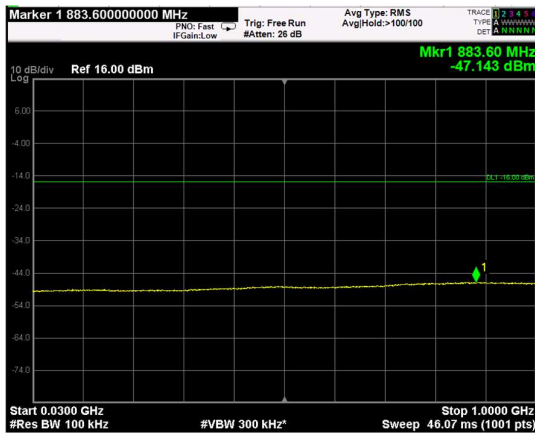

Channel: MIDDLE, Modulation: 16QAM, BW=10MHz, Range: Lower

Channel: MIDDLE, Modulation: 16QAM, BW=10MHz, Range: Upper

Channel: TOP, Modulation: 16QAM, BW=10MHz, Range: Lower

Channel: TOP, Modulation: 16QAM, BW=10MHz, Range: Upper

Channel: BOTTOM, Modulation: 64QAM, BW=10MHz, Range: Lower

Channel: BOTTOM, Modulation: 64QAM, BW=10MHz, Range: Upper

Channel: MIDDLE, Modulation: 64QAM, BW=10MHz, Range: Lower

Channel: MIDDLE, Modulation: 64QAM, BW=10MHz, Range: Upper