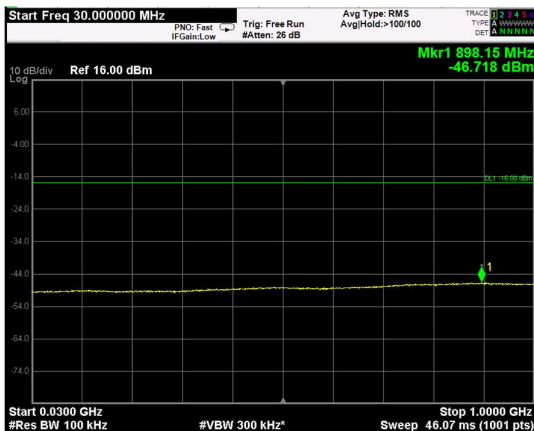

Channel: BOTTOM, Modulation: 64QAM, BW=5MHz, Range: Lower

Channel: BOTTOM, Modulation: 64QAM, BW=5MHz, Range: Upper

Channel: MIDDLE, Modulation: 64QAM, BW=5MHz, Range: Lower

Channel: MIDDLE, Modulation: 64QAM, BW=5MHz, Range: Upper