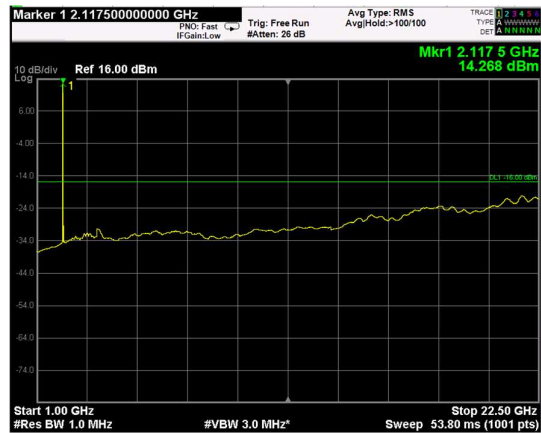

Channel: BOTTOM, Modulation: 16QAM, BW=10MHz, Range: Upper