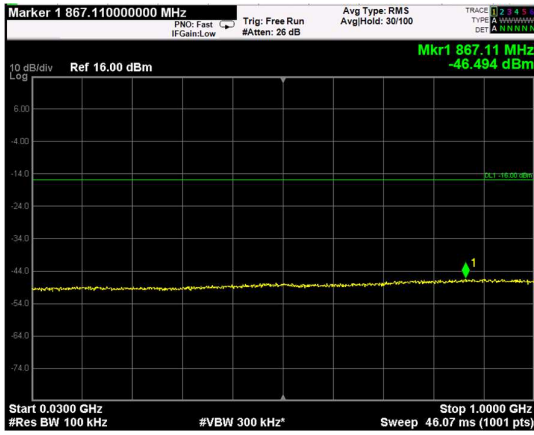

Channel: BOTTOM, Modulation: 16QAM, BW=15MHz, Range: Lower