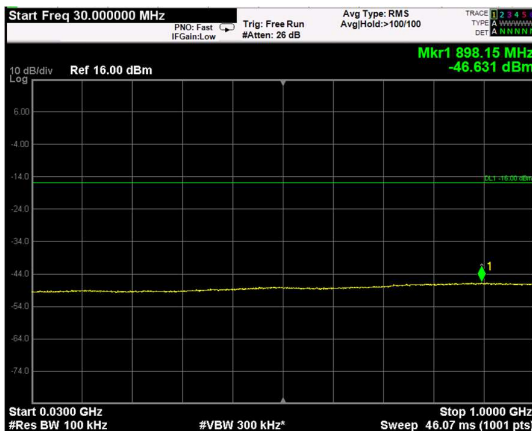

Channel: TOP, Modulation: 16QAM, BW=5MHz, Range: Lower