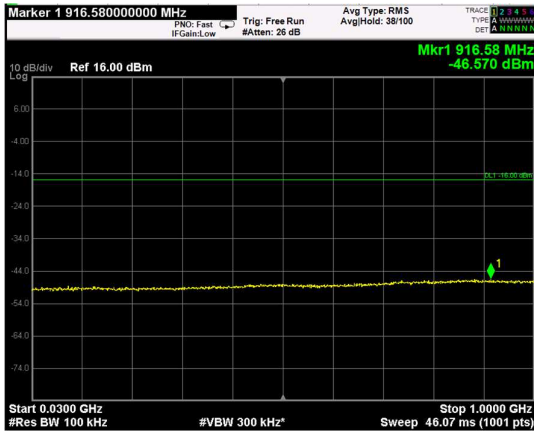

Channel: MIDDLE, Modulation: 16QAM, BW=20MHz, Range: Lower

Channel: MIDDLE, Modulation: 16QAM, BW=20MHz, Range: Upper

Channel: TOP, Modulation: 16QAM, BW=20MHz, Range: Lower

Channel: TOP, Modulation: 16QAM, BW=20MHz, Range: Upper