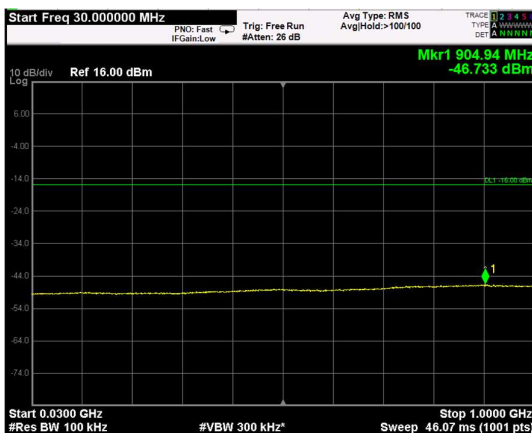

Channel: TOP, Modulation: 256QAM, BW=5MHz, Range: Lower