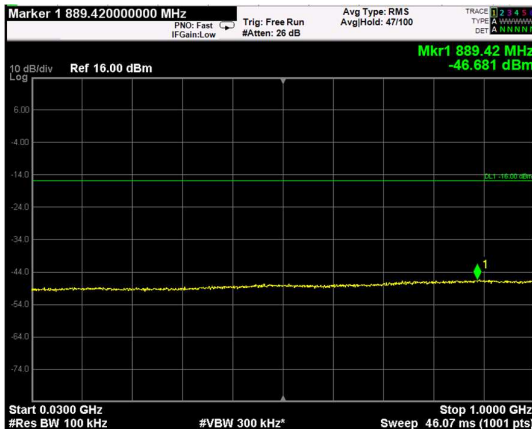

Channel: TOP, Modulation: 64QAM, BW=20MHz, Range: Lower

Channel: TOP, Modulation: 64QAM, BW=20MHz, Range: Upper

Channel: BOTTOM, Modulation: 256QAM, BW=20MHz, Range: Lower

Channel: BOTTOM, Modulation: 256QAM, BW=20MHz, Range: Upper