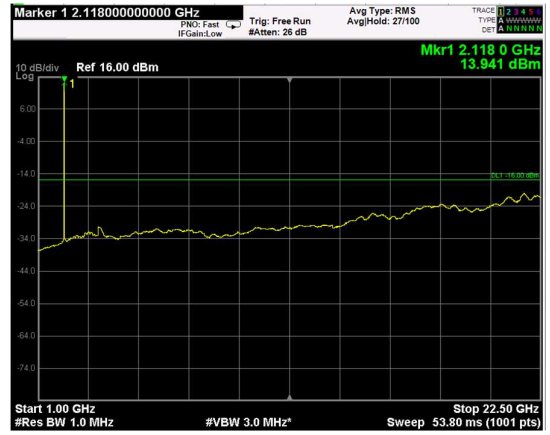

Channel: BOTTOM, Modulation: 64QAM, BW=20MHz, Range: Upper