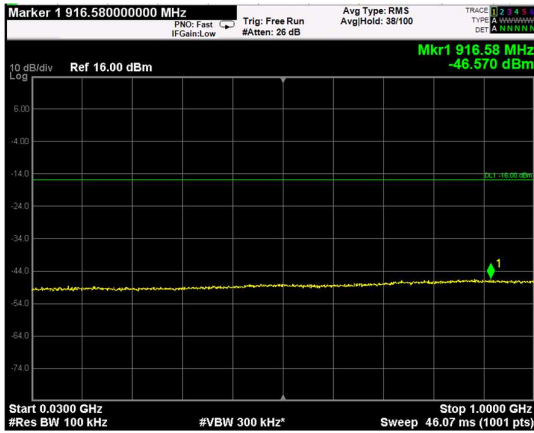

Channel: BOTTOM, Modulation: 16QAM, BW=20MHz, Range: Lower