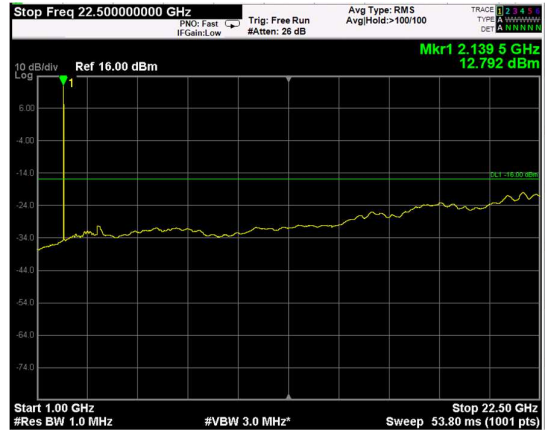

Channel: MIDDLE, Modulation: QPSK,
BW=20MHz, Range: Upper