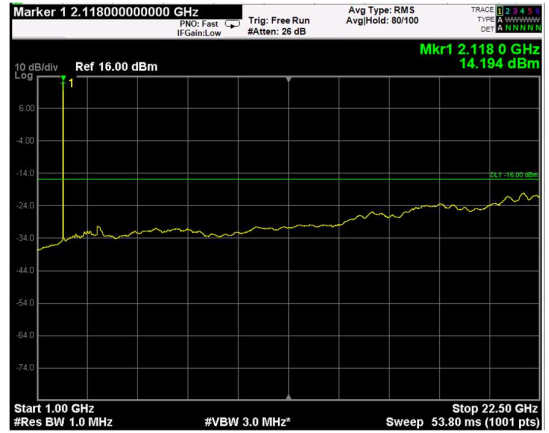

Channel: BOTTOM, Modulation: QPSK,
BW=20MHz, Range: Upper