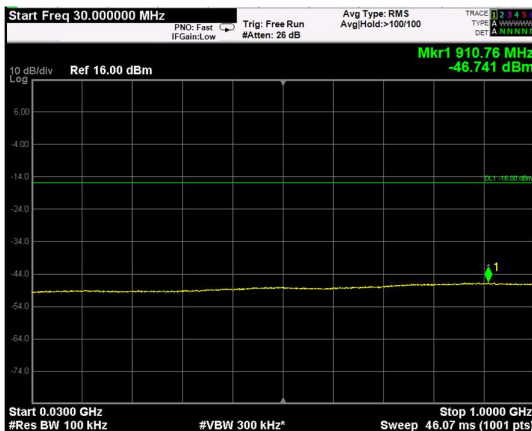

Channel: TOP, Modulation: 64QAM, BW=5MHz, Range: Lower

Channel: TOP, Modulation: 64QAM, BW=5MHz, Range: Upper

Channel: BOTTOM, Modulation: 256QAM, BW=5MHz, Range: Lower

Channel: BOTTOM, Modulation: 256QAM, BW=5MHz, Range: Upper