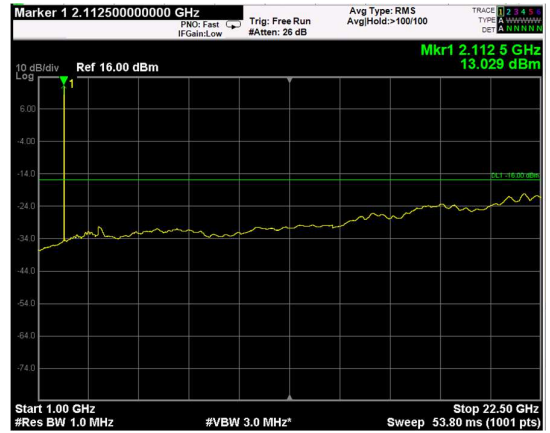

Channel: BOTTOM, Modulation: 16QAM, BW=5MHz, Range: Upper