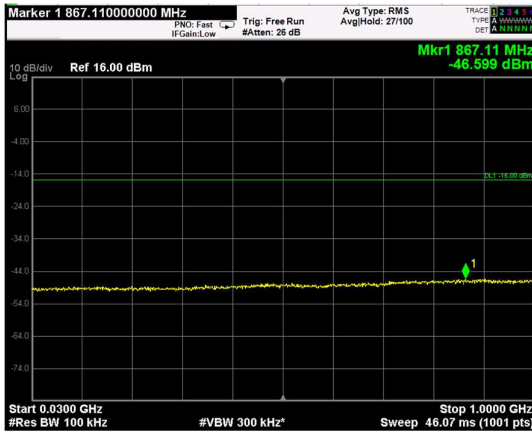

Channel: BOTTOM, Modulation: QPSK,
BW=15MHz, Range: Lower

Channel: BOTTOM, Modulation: QPSK,
BW=15MHz, Range: Upper

Channel: MIDDLE, Modulation: QPSK,
BW=15MHz, Range: Lower

Channel: MIDDLE, Modulation: QPSK,
BW=15MHz, Range: Upper