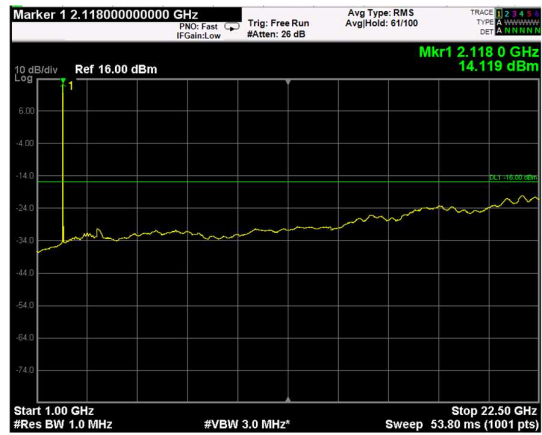

Channel: BOTTOM, Modulation: 64QAM, BW=10MHz, Range: Upper