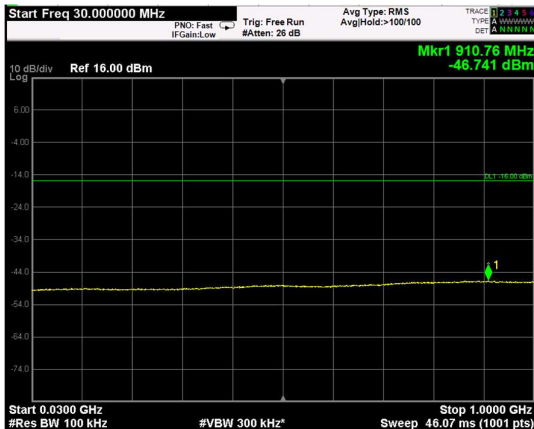

Channel: MIDDLE, Modulation: 64QAM, BW=5MHz, Range: Lower