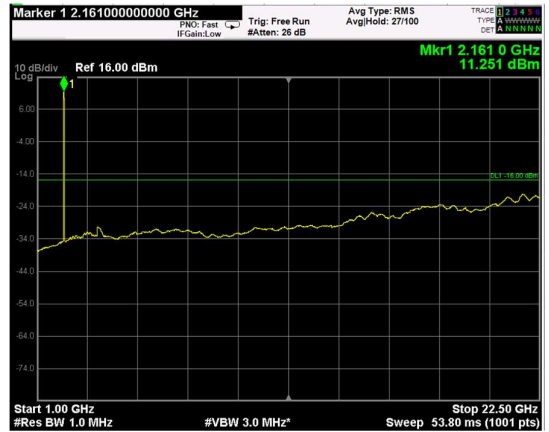

Channel: TOP, Modulation: QPSK,
BW=20MHz, Range: Upper