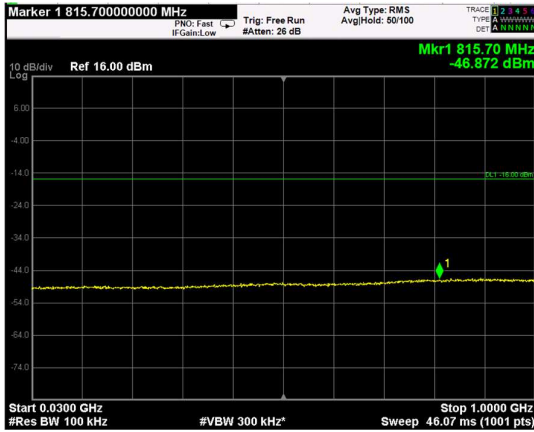

Channel: BOTTOM, Modulation: QPSK,
BW=10MHz, Range: Lower

Channel: BOTTOM, Modulation: QPSK,
BW=10MHz, Range: Upper

Channel: MIDDLE, Modulation: QPSK,
BW=10MHz, Range: Lower

Channel: MIDDLE, Modulation: QPSK,
BW=10MHz, Range: Upper