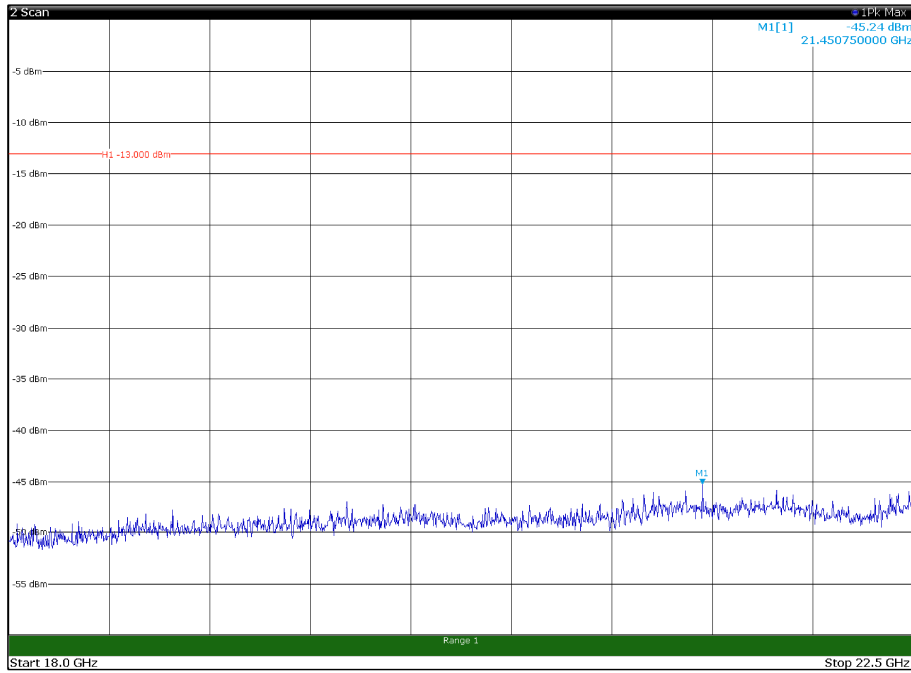

Channel: TOP, Modulation: 64QAM,  
BW=5MHz, Range: 18GHz - 22.5GHz, Polarization: Horizontal

Channel: TOP, Modulation: 64QAM,  
BW=5MHz, Range: 18GHz - 22.5GHz, Polarization: Vertical

Channel: BOTTOM, Modulation: 256QAM,  
BW=5MHz, Range: 30MHz - 1GHz, Polarization: Horizontal

Channel: BOTTOM, Modulation: 256QAM,  
BW=5MHz, Range: 30MHz - 1GHz, Polarization: Vertical

Channel: BOTTOM, Modulation: 256QAM,  
 BW=5MHz, Range: 1GHz - 18GHz, Polarization: Horizontal

Channel: BOTTOM, Modulation: 256QAM,  
 BW=5MHz, Range: 1GHz - 18GHz, Polarization: Vertical