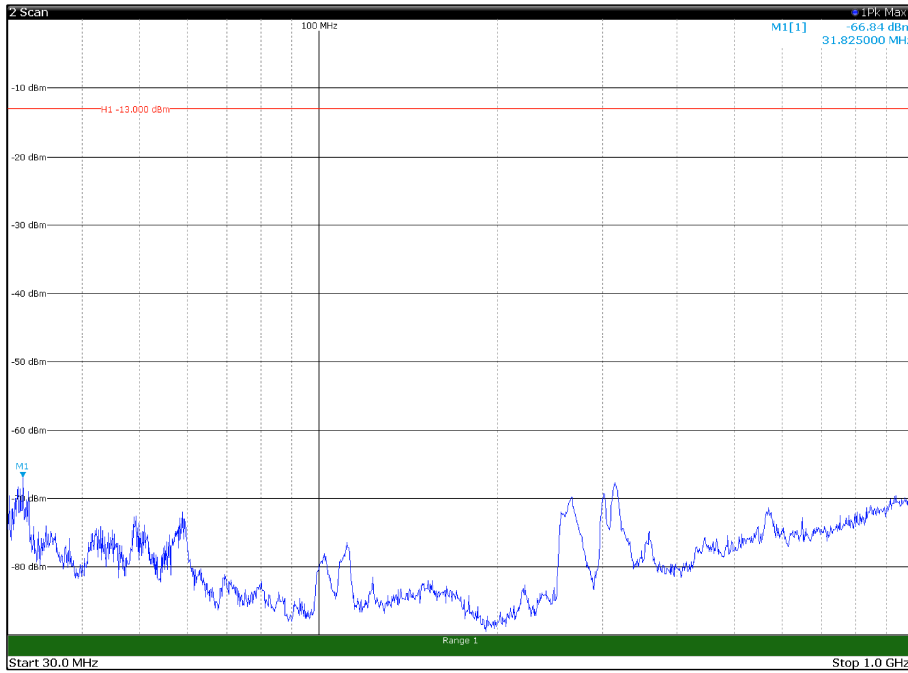

Channel: BOTTOM, Modulation: 64QAM,  
 BW=10MHz, Range: 1GHz - 18GHz, Polarization: Vertical

Channel: BOTTOM, Modulation: 64QAM,  
BW=10MHz, Range: 18GHz - 22.5GHz, Polarization: Horizontal

Channel: BOTTOM, Modulation: 64QAM,  
BW=10MHz, Range: 18GHz - 22.5GHz, Polarization: Vertical

Channel: MIDDLE, Modulation: 64QAM,  
BW=10MHz, Range: 30MHz - 1GHz, Polarization: Horizontal

Channel: MIDDLE, Modulation: 64QAM,  
BW=10MHz, Range: 30MHz - 1GHz, Polarization: Vertical

Channel: MIDDLE, Modulation: 64QAM,  
 BW=10MHz, Range: 1GHz - 18GHz, Polarization: Horizontal

Channel: MIDDLE, Modulation: 64QAM,  
 BW=10MHz, Range: 1GHz - 18GHz, Polarization: Vertical

Channel: MIDDLE, Modulation: 64QAM,  
BW=10MHz, Range: 18GHz - 22.5GHz, Polarization: Horizontal

Channel: MIDDLE, Modulation: 64QAM,  
BW=10MHz, Range: 18GHz - 22.5GHz, Polarization: Vertical

Channel: TOP, Modulation: 64QAM,  
BW=10MHz, Range: 30MHz - 1GHz, Polarization: Horizontal

Channel: TOP, Modulation: 64QAM,  
BW=10MHz, Range: 30MHz - 1GHz, Polarization: Vertical

Channel: TOP, Modulation: 64QAM,  
BW=10MHz, Range: 1GHz - 18GHz, Polarization: Horizontal