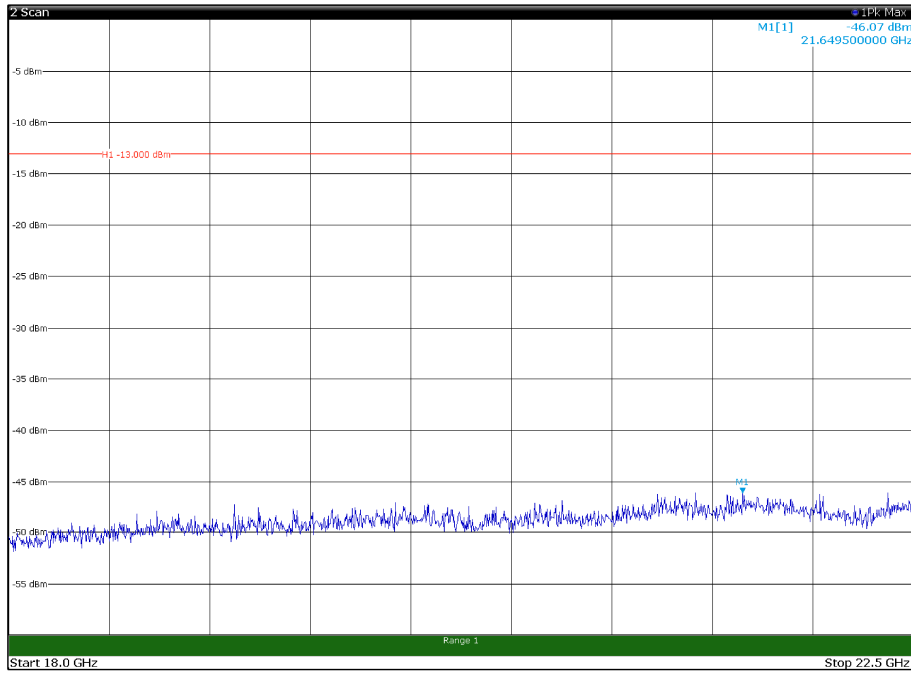

Channel: TOP, Modulation: 16QAM,  
BW=5MHz, Range: 30MHz - 1GHz, Polarization: Vertical

Channel: TOP, Modulation: 16QAM,  
BW=5MHz, Range: 1GHz - 18GHz, Polarization: Horizontal

Channel: TOP, Modulation: 16QAM,  
BW=5MHz, Range: 1GHz - 18GHz, Polarization: Vertical

Channel: TOP, Modulation: 16QAM,  
BW=5MHz, Range: 18GHz - 22.5GHz, Polarization: Horizontal

Channel: TOP, Modulation: 16QAM,  
BW=5MHz, Range: 18GHz - 22.5GHz, Polarization: Vertical

Channel: BOTTOM, Modulation: 64QAM,  
BW=5MHz, Range: 30MHz - 1GHz, Polarization: Horizontal

Channel: BOTTOM, Modulation: 64QAM,  
BW=5MHz, Range: 30MHz - 1GHz, Polarization: Vertical

Channel: BOTTOM, Modulation: 64QAM,  
 BW=5MHz, Range: 1GHz - 18GHz, Polarization: Horizontal

Channel: BOTTOM, Modulation: 64QAM,  
 BW=5MHz, Range: 1GHz - 18GHz, Polarization: Vertical