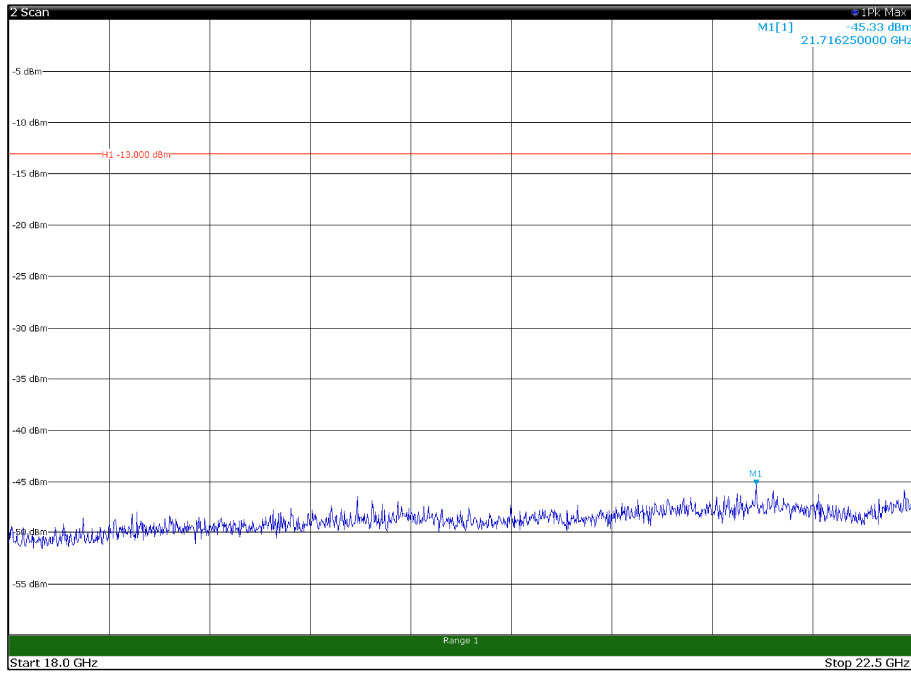

Channel: TOP, Modulation: 64QAM,  
BW=5MHz, Range: 30MHz - 1GHz, Polarization: Vertical

Channel: TOP, Modulation: 64QAM,  
BW=5MHz, Range: 1GHz - 18GHz, Polarization: Horizontal

Channel: TOP, Modulation: 64QAM,  
BW=5MHz, Range: 1GHz - 18GHz, Polarization: Vertical

Channel: TOP, Modulation: 64QAM,  
BW=5MHz, Range: 18GHz - 22.5GHz, Polarization: Horizontal

Channel: TOP, Modulation: 64QAM,  
BW=5MHz, Range: 18GHz - 22.5GHz, Polarization: Vertical

Channel: BOTTOM, Modulation: 256QAM,  
BW=5MHz, Range: 30MHz - 1GHz, Polarization: Horizontal