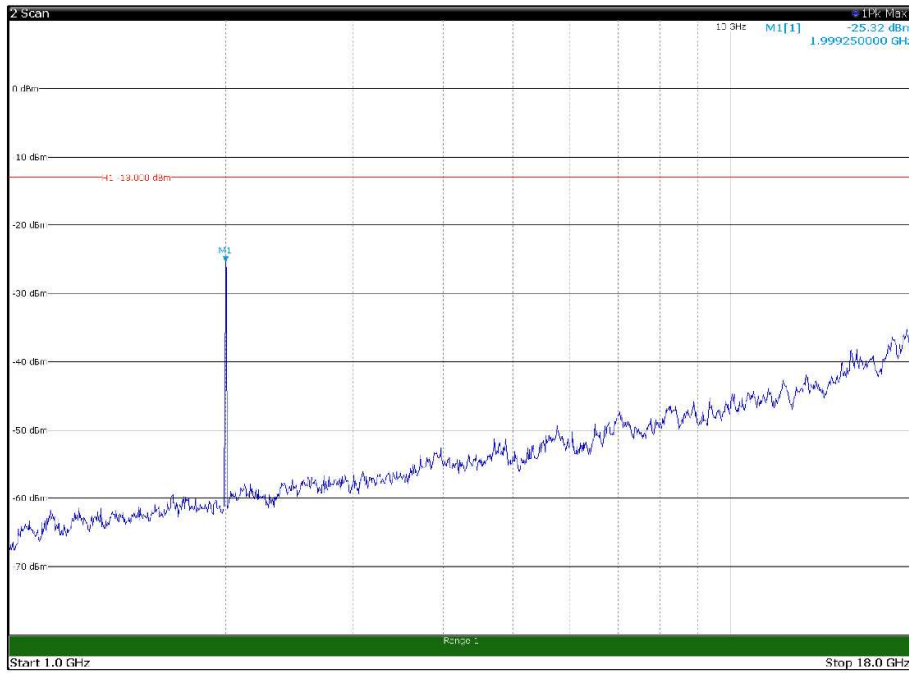

Channel: TOP, Modulation: 64QAM,  
BW=10MHz, Range: 30MHz - 1GHz, Polarization: Horizontal

Channel: TOP, Modulation: 64QAM,  
BW=10MHz, Range: 30MHz - 1GHz, Polarization: Vertical

Channel: TOP, Modulation: 64QAM,  
BW=10MHz, Range: 1GHz - 18GHz, Polarization: Horizontal

Channel: TOP, Modulation: 64QAM,  
BW=10MHz, Range: 1GHz - 18GHz, Polarization: Vertical

Channel: TOP, Modulation: 64QAM,  
 BW=10MHz, Range: 18GHz - 22.5GHz, Polarization: Horizontal

Channel: TOP, Modulation: 64QAM,  
 BW=10MHz, Range: 18GHz - 22.5GHz, Polarization: Vertical

Channel: BOTTOM, Modulation: 256QAM,  
 BW=10MHz, Range: 30MHz - 1GHz, Polarization: Horizontal

Channel: BOTTOM, Modulation: 256QAM,  
 BW=10MHz, Range: 30MHz - 1GHz, Polarization: Vertical

Channel: BOTTOM, Modulation: 256QAM,  
BW=10MHz, Range: 18GHz - 22.5GHz, Polarization: Horizontal