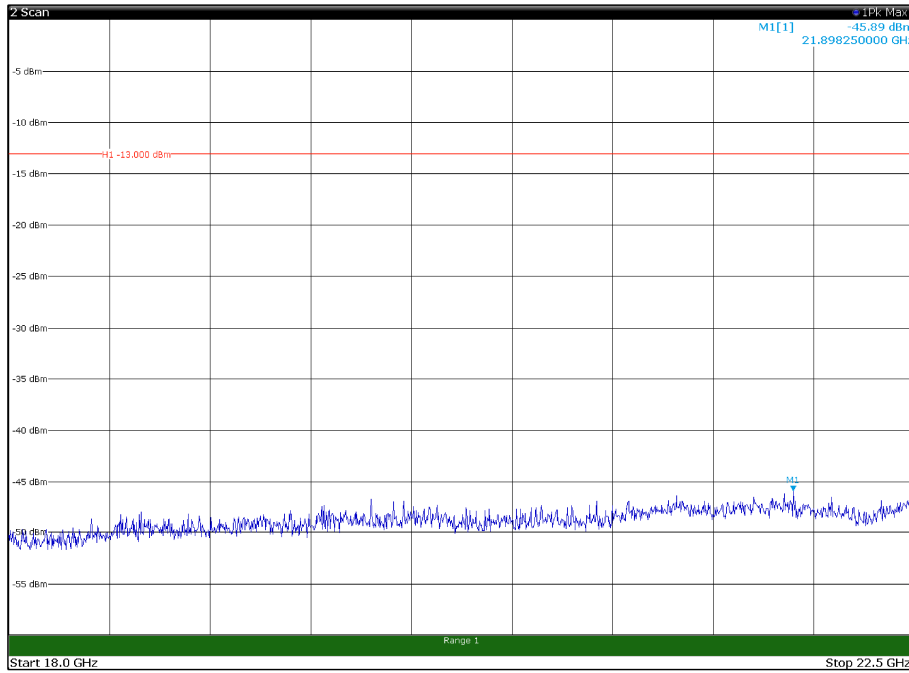

Channel: TOP, Modulation: 16QAM,  
 BW=10MHz, Range: 1GHz - 18GHz, Polarization: Vertical

Channel: TOP, Modulation: 16QAM,  
BW=10MHz, Range: 18GHz - 22.5GHz, Polarization: Horizontal

Channel: TOP, Modulation: 16QAM,  
BW=10MHz, Range: 18GHz - 22.5GHz, Polarization: Vertical

Channel: BOTTOM, Modulation: 64QAM,  
BW=10MHz, Range: 30MHz - 1GHz, Polarization: Horizontal

Channel: BOTTOM, Modulation: 64QAM,  
BW=10MHz, Range: 30MHz - 1GHz, Polarization: Vertical

Channel: BOTTOM, Modulation: 64QAM,  
 BW=10MHz, Range: 1GHz - 18GHz, Polarization: Horizontal

Channel: BOTTOM, Modulation: 64QAM,  
 BW=10MHz, Range: 1GHz - 18GHz, Polarization: Vertical

Channel: BOTTOM, Modulation: 64QAM,  
BW=10MHz, Range: 18GHz - 22.5GHz, Polarization: Horizontal

Channel: BOTTOM, Modulation: 64QAM,  
BW=10MHz, Range: 18GHz - 22.5GHz, Polarization: Vertical