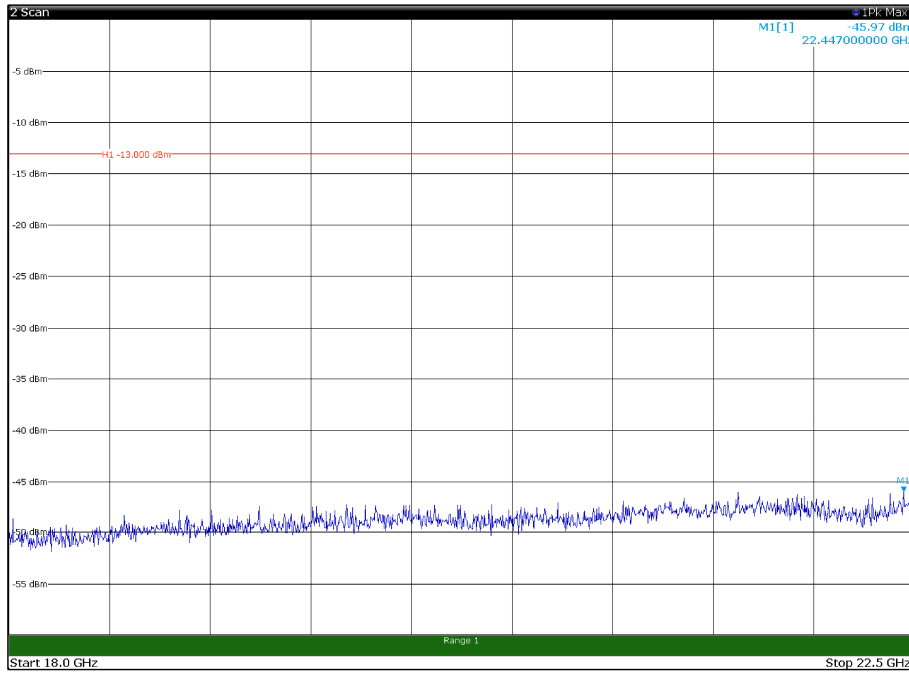

Channel: BOTTOM, Modulation: 64QAM,  
 BW=10MHz, Range: 1GHz - 18GHz, Polarization: Vertical

Channel: BOTTOM, Modulation: 64QAM,  
BW=10MHz, Range: 18GHz - 22.5GHz, Polarization: Horizontal

Channel: BOTTOM, Modulation: 64QAM,  
BW=10MHz, Range: 18GHz - 22.5GHz, Polarization: Vertical

Channel: MIDDLE, Modulation: 64QAM,  
BW=10MHz, Range: 30MHz - 1GHz, Polarization: Horizontal

Channel: MIDDLE, Modulation: 64QAM,  
BW=10MHz, Range: 30MHz - 1GHz, Polarization: Vertical

Channel: MIDDLE, Modulation: 64QAM,  
 BW=10MHz, Range: 1GHz - 18GHz, Polarization: Horizontal

Channel: MIDDLE, Modulation: 64QAM,  
 BW=10MHz, Range: 1GHz - 18GHz, Polarization: Vertical

Channel: MIDDLE, Modulation: 64QAM,  
BW=10MHz, Range: 18GHz - 22.5GHz, Polarization: Horizontal

Channel: MIDDLE, Modulation: 64QAM,  
BW=10MHz, Range: 18GHz - 22.5GHz, Polarization: Vertical