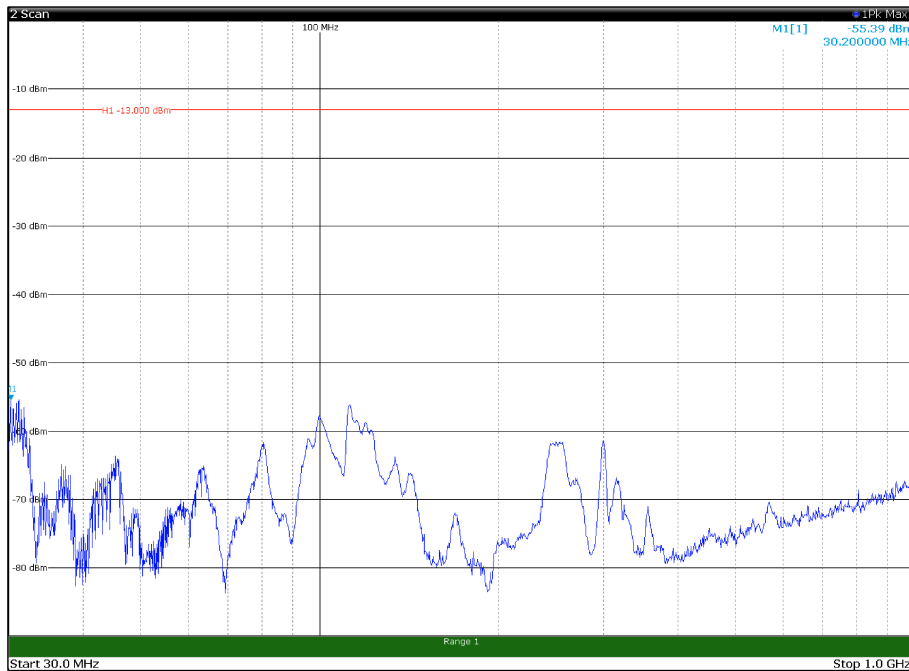

Channel: MIDDLE, Modulation: QPSK,
BW=15MHz, Range: 30MHz - 1GHz, Polarization: Horizontal

Channel: MIDDLE, Modulation: QPSK,
BW=15MHz, Range: 30MHz - 1GHz, Polarization: Vertical