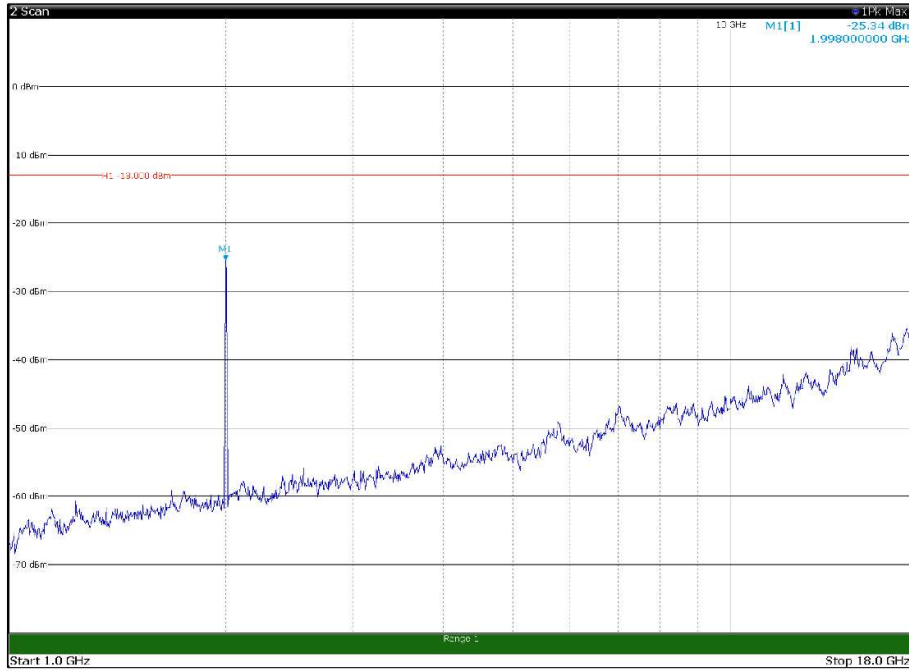

Channel: MIDDLE, Modulation: 256QAM,  
BW=5MHz, Range: 18GHz - 22.5GHz, Polarization: Vertical

Channel: TOP, Modulation: 256QAM,  
BW=5MHz, Range: 30MHz - 1GHz, Polarization: Horizontal

Channel: TOP, Modulation: 256QAM,  
BW=5MHz, Range: 30MHz - 1GHz, Polarization: Vertical

Channel: TOP, Modulation: 256QAM,  
BW=5MHz, Range: 1GHz - 18GHz, Polarization: Horizontal

Channel: TOP, Modulation: 256QAM,  
BW=5MHz, Range: 1GHz - 18GHz, Polarization: Vertical

Channel: BOTTOM, Modulation: QPSK,  
BW=10MHz, Range: 30MHz - 1GHz, Polarization: Horizontal

Channel: BOTTOM, Modulation: QPSK,  
BW=10MHz, Range: 30MHz - 1GHz, Polarization: Vertical

Channel: BOTTOM, Modulation: QPSK,  
 BW=10MHz, Range: 1GHz - 18GHz, Polarization: Horizontal

Channel: BOTTOM, Modulation: QPSK,  
 BW=10MHz, Range: 1GHz - 18GHz, Polarization: Vertical