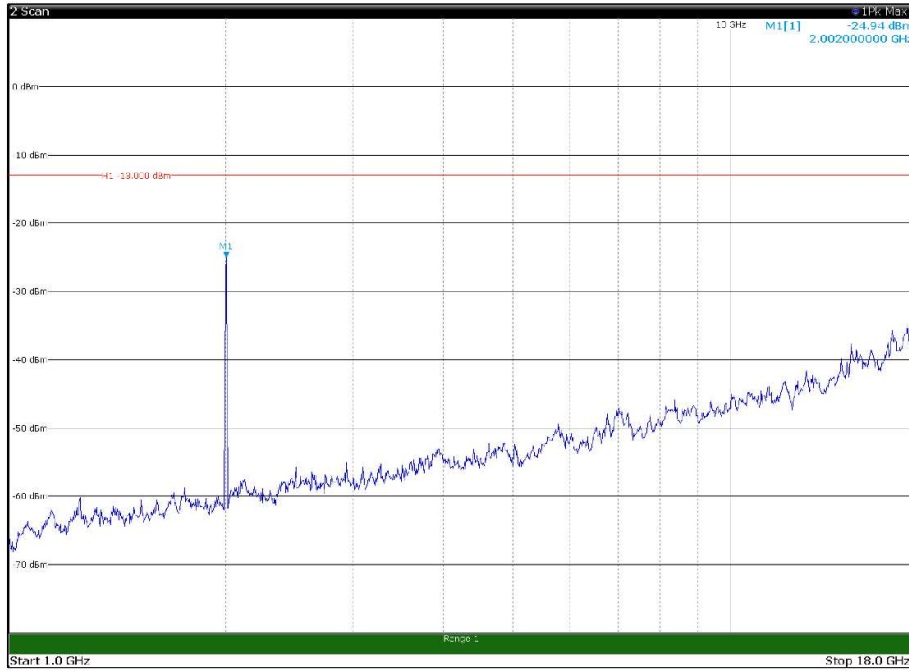

Channel: MIDDLE, Modulation: 16QAM,  
BW=10MHz, Range: 18GHz - 22.5GHz, Polarization: Horizontal

Channel: MIDDLE, Modulation: 16QAM,  
BW=10MHz, Range: 18GHz - 22.5GHz, Polarization: Vertical

Channel: TOP, Modulation: 16QAM,  
 BW=10MHz, Range: 1GHz - 18GHz, Polarization: Horizontal

Channel: TOP, Modulation: 16QAM,  
 BW=10MHz, Range: 1GHz - 18GHz, Polarization: Vertical

Channel: TOP, Modulation: 16QAM,  
BW=10MHz, Range: 18GHz - 22.5GHz, Polarization: Horizontal

Channel: TOP, Modulation: 16QAM,  
BW=10MHz, Range: 18GHz - 22.5GHz, Polarization: Vertical

Channel: BOTTOM, Modulation: 64QAM,  
BW=10MHz, Range: 30MHz - 1GHz, Polarization: Horizontal

Channel: BOTTOM, Modulation: 64QAM,  
BW=10MHz, Range: 30MHz - 1GHz, Polarization: Vertical

Channel: BOTTOM, Modulation: 64QAM,  
 BW=10MHz, Range: 1GHz - 18GHz, Polarization: Horizontal