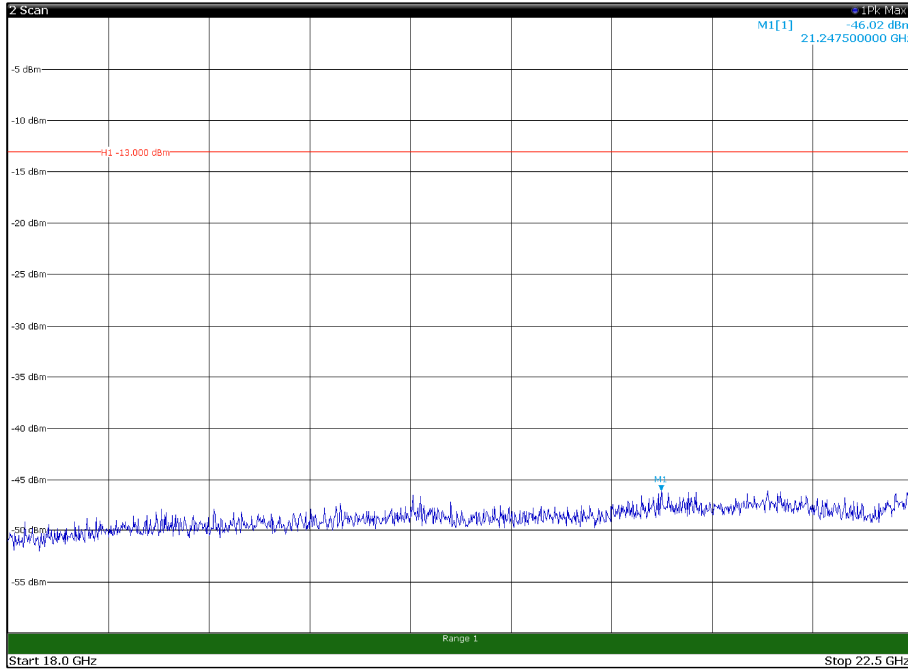

Channel: TOP, Modulation: 64QAM,  
BW=10MHz, Range: 30MHz - 1GHz, Polarization: Horizontal

Channel: TOP, Modulation: 64QAM,  
BW=10MHz, Range: 30MHz - 1GHz, Polarization: Vertical

Channel: TOP, Modulation: 64QAM,  
BW=10MHz, Range: 1GHz - 18GHz, Polarization: Horizontal

Channel: TOP, Modulation: 64QAM,  
BW=10MHz, Range: 1GHz - 18GHz, Polarization: Vertical

Channel: TOP, Modulation: 64QAM,  
 BW=10MHz, Range: 18GHz - 22.5GHz, Polarization: Horizontal

Channel: TOP, Modulation: 64QAM,  
 BW=10MHz, Range: 18GHz - 22.5GHz, Polarization: Vertical

Channel: BOTTOM, Modulation: 256QAM,  
 BW=10MHz, Range: 30MHz - 1GHz, Polarization: Horizontal

Channel: BOTTOM, Modulation: 256QAM,  
 BW=10MHz, Range: 30MHz - 1GHz, Polarization: Vertical

Channel: BOTTOM, Modulation: 256QAM,  
BW=10MHz, Range: 18GHz - 22.5GHz, Polarization: Horizontal