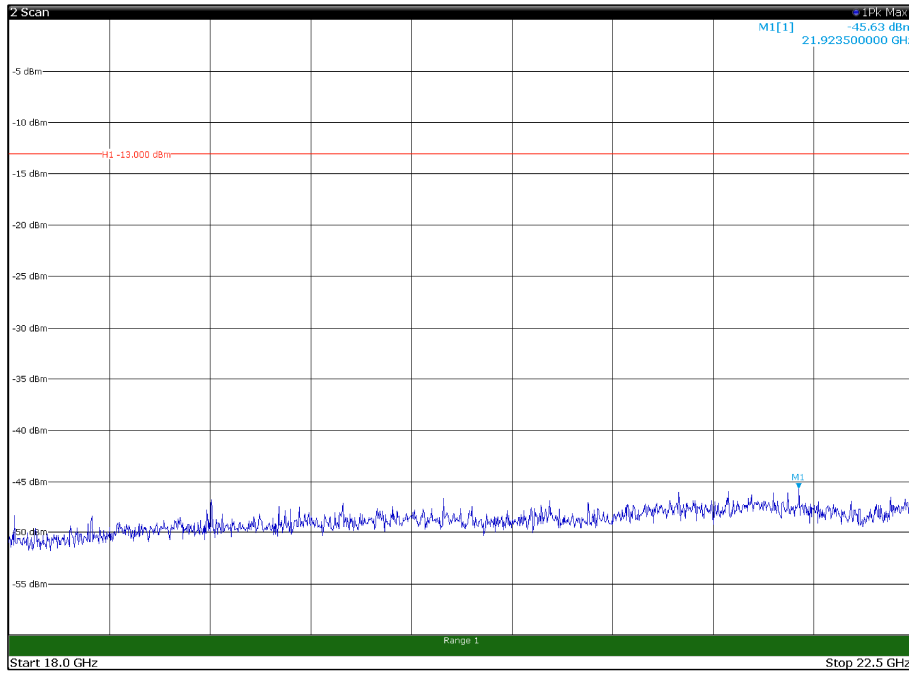

Channel: TOP, Modulation: 256QAM,  
BW=5MHz, Range: 1GHz - 18GHz, Polarization: Horizontal

Channel: TOP, Modulation: 256QAM,  
BW=5MHz, Range: 1GHz - 18GHz, Polarization: Vertical

Channel: BOTTOM, Modulation: QPSK,  
BW=10MHz, Range: 30MHz - 1GHz, Polarization: Horizontal

Channel: BOTTOM, Modulation: QPSK,  
BW=10MHz, Range: 30MHz - 1GHz, Polarization: Vertical

Channel: BOTTOM, Modulation: QPSK,  
 BW=10MHz, Range: 1GHz - 18GHz, Polarization: Horizontal

Channel: BOTTOM, Modulation: QPSK,  
 BW=10MHz, Range: 1GHz - 18GHz, Polarization: Vertical