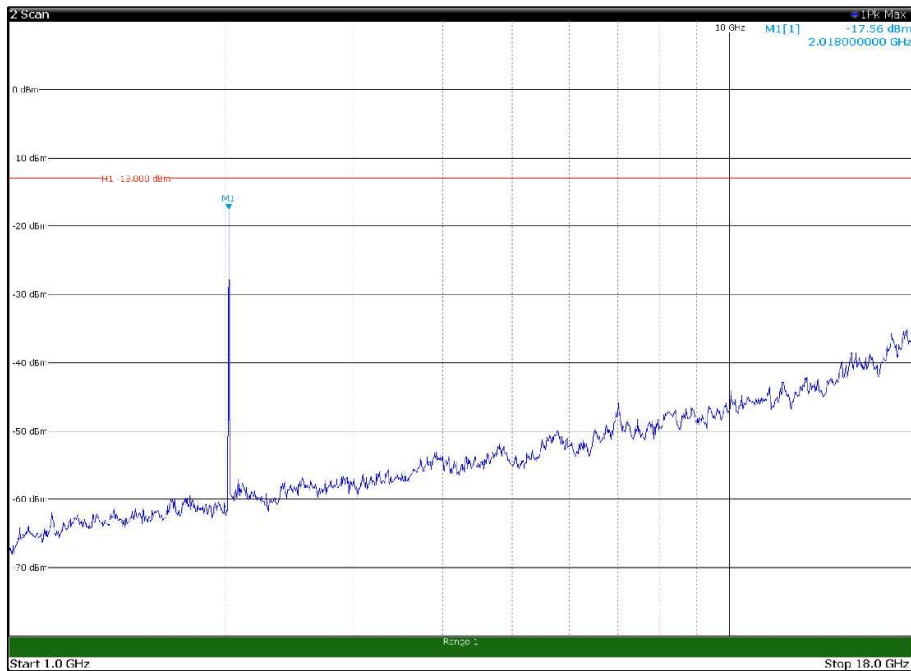

Channel: BOTTOM, Modulation: 256QAM,  
 BW=5MHz, Range: 18GHz - 22.5GHz, Polarization: Horizontal

Channel: BOTTOM, Modulation: 256QAM,  
 BW=5MHz, Range: 18GHz - 22.5GHz, Polarization: Vertical

Channel: MIDDLE, Modulation: 256QAM,  
BW=5MHz, Range: 18GHz - 22.5GHz, Polarization: Horizontal

Channel: MIDDLE, Modulation: 256QAM,  
BW=5MHz, Range: 18GHz - 22.5GHz, Polarization: Vertical

Channel: TOP, Modulation: 256QAM,  
BW=5MHz, Range: 30MHz - 1GHz, Polarization: Horizontal

Channel: TOP, Modulation: 256QAM,  
BW=5MHz, Range: 30MHz - 1GHz, Polarization: Vertical

Channel: TOP, Modulation: 256QAM,  
BW=5MHz, Range: 1GHz - 18GHz, Polarization: Horizontal

Channel: TOP, Modulation: 256QAM,  
BW=5MHz, Range: 1GHz - 18GHz, Polarization: Vertical

Channel: BOTTOM, Modulation: QPSK,  
BW=10MHz, Range: 30MHz - 1GHz, Polarization: Horizontal

Channel: BOTTOM, Modulation: QPSK,  
BW=10MHz, Range: 30MHz - 1GHz, Polarization: Vertical

Channel: BOTTOM, Modulation: QPSK,  
 BW=10MHz, Range: 1GHz - 18GHz, Polarization: Horizontal

Channel: BOTTOM, Modulation: QPSK,  
 BW=10MHz, Range: 1GHz - 18GHz, Polarization: Vertical