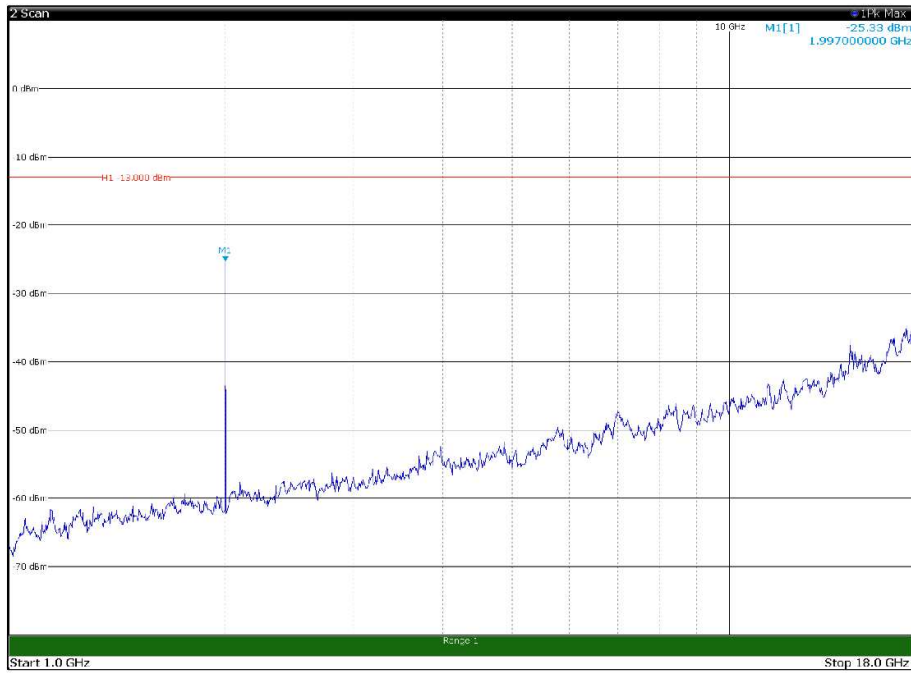

Channel: TOP, Modulation: 16QAM,  
BW=5MHz, Range: 30MHz - 1GHz, Polarization: Vertical

Channel: TOP, Modulation: 16QAM,  
BW=5MHz, Range: 1GHz - 18GHz, Polarization: Horizontal

Channel: TOP, Modulation: 16QAM,  
BW=5MHz, Range: 1GHz - 18GHz, Polarization: Vertical

Channel: TOP, Modulation: 16QAM,  
BW=5MHz, Range: 18GHz - 22.5GHz, Polarization: Horizontal

Channel: TOP, Modulation: 16QAM,  
BW=5MHz, Range: 18GHz - 22.5GHz, Polarization: Vertical

Channel: BOTTOM, Modulation: 64QAM,  
BW=5MHz, Range: 30MHz - 1GHz, Polarization: Horizontal

Channel: BOTTOM, Modulation: 64QAM,  
BW=5MHz, Range: 30MHz - 1GHz, Polarization: Vertical

Channel: BOTTOM, Modulation: 64QAM,  
 BW=5MHz, Range: 1GHz - 18GHz, Polarization: Horizontal

Channel: BOTTOM, Modulation: 64QAM,  
 BW=5MHz, Range: 1GHz - 18GHz, Polarization: Vertical

Channel: MIDDLE, Modulation: 64QAM,  
 BW=5MHz, Range: 1GHz - 18GHz, Polarization: Horizontal

Channel: MIDDLE, Modulation: 64QAM,  
 BW=5MHz, Range: 1GHz - 18GHz, Polarization: Vertical

Channel: TOP, Modulation: 64QAM,  
BW=5MHz, Range: 30MHz - 1GHz, Polarization: Horizontal