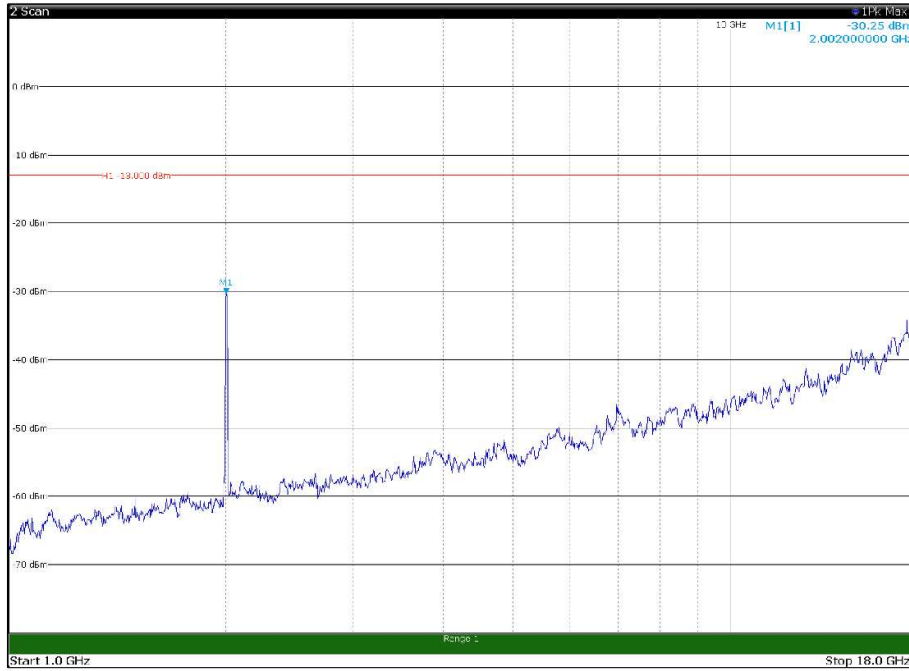

Channel: MIDDLE, Modulation: 256QAM,  
BW=10MHz, Range: 18GHz - 22.5GHz, Polarization: Vertical

Channel: TOP, Modulation: 256QAM,  
BW=10MHz, Range: 30MHz - 1GHz, Polarization: Horizontal

Channel: TOP, Modulation: 256QAM,  
BW=10MHz, Range: 30MHz - 1GHz, Polarization: Vertical

Channel: TOP, Modulation: 256QAM,  
 BW=10MHz, Range: 1GHz - 18GHz, Polarization: Horizontal

Channel: TOP, Modulation: 256QAM,  
 BW=10MHz, Range: 1GHz - 18GHz, Polarization: Vertical

Channel: BOTTOM, Modulation: QPSK,  
 BW=15MHz, Range: 30MHz - 1GHz, Polarization: Horizontal

Channel: BOTTOM, Modulation: QPSK,  
 BW=15MHz, Range: 30MHz - 1GHz, Polarization: Vertical

Channel: BOTTOM, Modulation: QPSK,  
 BW=15MHz, Range: 1GHz - 18GHz, Polarization: Horizontal

Channel: BOTTOM, Modulation: QPSK,  
 BW=15MHz, Range: 1GHz - 18GHz, Polarization: Vertical