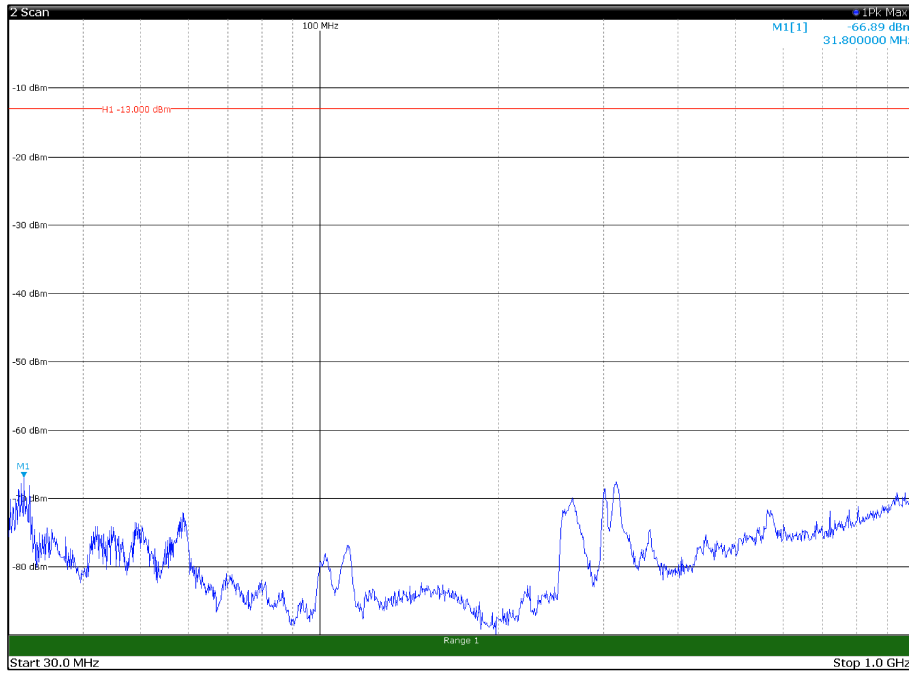

Channel: MIDDLE, Modulation: QPSK,  
BW=10MHz, Range: 30MHz - 1GHz, Polarization: Horizontal

Channel: MIDDLE, Modulation: QPSK,  
BW=10MHz, Range: 30MHz - 1GHz, Polarization: Vertical

Channel: MIDDLE, Modulation: QPSK,  
 BW=10MHz, Range: 1GHz - 18GHz, Polarization: Horizontal

Channel: MIDDLE, Modulation: QPSK,  
 BW=10MHz, Range: 1GHz - 18GHz, Polarization: Vertical

Channel: TOP, Modulation: QPSK,  
 BW=10MHz, Range: 1GHz - 18GHz, Polarization: Horizontal

Channel: TOP, Modulation: QPSK,  
 BW=10MHz, Range: 1GHz - 18GHz, Polarization: Vertical

Channel: TOP, Modulation: QPSK,  
BW=10MHz, Range: 18GHz - 22.5GHz, Polarization: Horizontal

Channel: TOP, Modulation: QPSK,  
BW=10MHz, Range: 18GHz - 22.5GHz, Polarization: Vertical

Channel: BOTTOM, Modulation: 16QAM,  
 BW=10MHz, Range: 30MHz - 1GHz, Polarization: Horizontal

Channel: BOTTOM, Modulation: 16QAM,  
 BW=10MHz, Range: 30MHz - 1GHz, Polarization: Vertical

Channel: BOTTOM, Modulation: 16QAM,  
BW=10MHz, Range: 1GHz - 18GHz, Polarization: Horizontal

Channel: BOTTOM, Modulation: 16QAM,  
BW=10MHz, Range: 1GHz - 18GHz, Polarization: Vertical