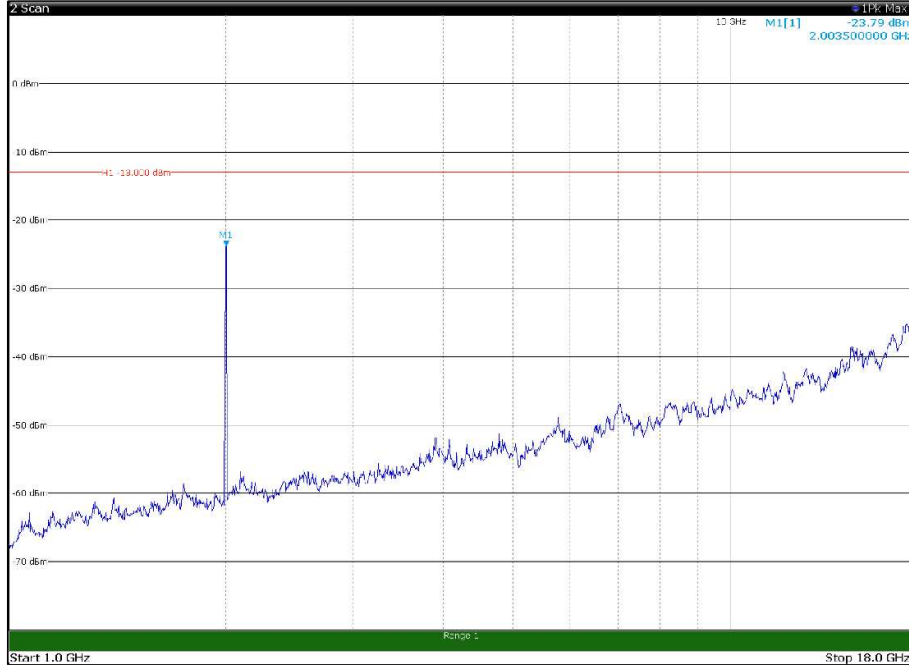

Channel: MIDDLE, Modulation: 256QAM,  
BW=5MHz, Range: 18GHz - 22.5GHz, Polarization: Vertical

Channel: TOP, Modulation: 256QAM,  
BW=5MHz, Range: 30MHz - 1GHz, Polarization: Horizontal

Channel: TOP, Modulation: 256QAM,  
BW=5MHz, Range: 30MHz - 1GHz, Polarization: Vertical

Channel: TOP, Modulation: 256QAM,  
BW=5MHz, Range: 1GHz - 18GHz, Polarization: Horizontal

Channel: TOP, Modulation: 256QAM,  
BW=5MHz, Range: 1GHz - 18GHz, Polarization: Vertical

Channel: BOTTOM, Modulation: QPSK,  
BW=10MHz, Range: 30MHz - 1GHz, Polarization: Horizontal

Channel: BOTTOM, Modulation: QPSK,  
BW=10MHz, Range: 30MHz - 1GHz, Polarization: Vertical

Channel: BOTTOM, Modulation: QPSK,  
 BW=10MHz, Range: 1GHz - 18GHz, Polarization: Horizontal

Channel: BOTTOM, Modulation: QPSK,  
 BW=10MHz, Range: 1GHz - 18GHz, Polarization: Vertical