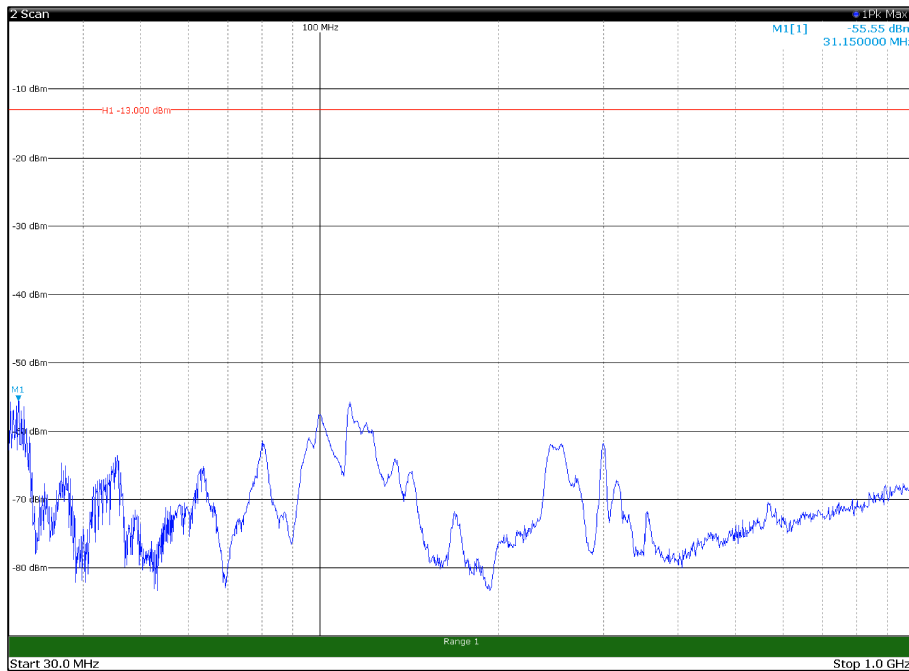

Channel: TOP, Modulation: 64QAM,  
BW=10MHz, Range: 30MHz - 1GHz, Polarization: Horizontal

Channel: TOP, Modulation: 64QAM,  
BW=10MHz, Range: 30MHz - 1GHz, Polarization: Vertical

Channel: TOP, Modulation: 64QAM,  
BW=10MHz, Range: 1GHz - 18GHz, Polarization: Horizontal

Channel: TOP, Modulation: 64QAM,  
BW=10MHz, Range: 1GHz - 18GHz, Polarization: Vertical

Channel: TOP, Modulation: 64QAM,  
 BW=10MHz, Range: 18GHz - 22.5GHz, Polarization: Horizontal

Channel: TOP, Modulation: 64QAM,  
 BW=10MHz, Range: 18GHz - 22.5GHz, Polarization: Vertical

Channel: BOTTOM, Modulation: 256QAM,  
 BW=10MHz, Range: 30MHz - 1GHz, Polarization: Horizontal

Channel: BOTTOM, Modulation: 256QAM,  
 BW=10MHz, Range: 30MHz - 1GHz, Polarization: Vertical

Channel: BOTTOM, Modulation: 256QAM,  
BW=10MHz, Range: 18GHz - 22.5GHz, Polarization: Horizontal