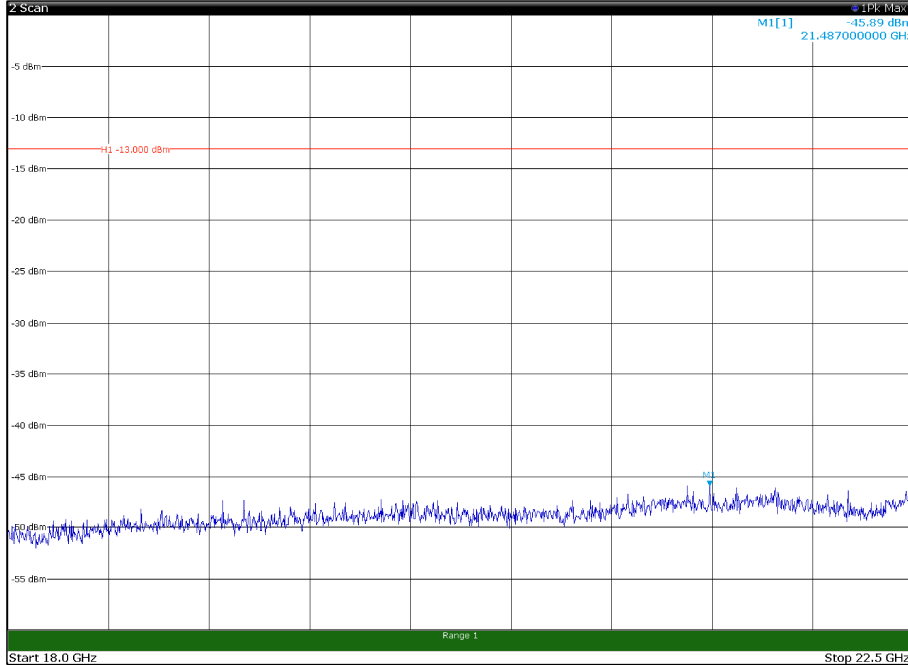

Channel: BOTTOM, Modulation: QPSK,
BW=15MHz, Range: 18GHz - 22.5GHz, Polarization: Horizontal

Channel: BOTTOM, Modulation: QPSK,
BW=15MHz, Range: 18GHz - 22.5GHz, Polarization: Vertical