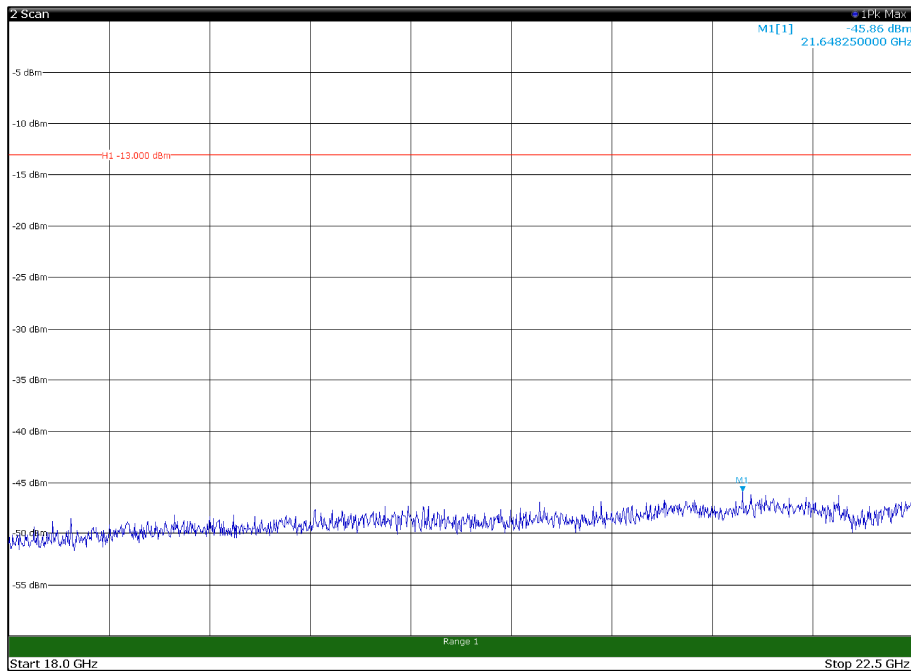

Channel: TOP, Modulation: 16QAM,  
BW=5MHz, Range: 18GHz - 22.5GHz, Polarization: Horizontal

Channel: TOP, Modulation: 16QAM,  
BW=5MHz, Range: 18GHz - 22.5GHz, Polarization: Vertical

Channel: BOTTOM, Modulation: 64QAM,  
BW=5MHz, Range: 30MHz - 1GHz, Polarization: Horizontal

Channel: BOTTOM, Modulation: 64QAM,  
BW=5MHz, Range: 30MHz - 1GHz, Polarization: Vertical

Channel: BOTTOM, Modulation: 64QAM,  
 BW=5MHz, Range: 1GHz - 18GHz, Polarization: Horizontal

Channel: BOTTOM, Modulation: 64QAM,  
 BW=5MHz, Range: 1GHz - 18GHz, Polarization: Vertical

Channel: MIDDLE, Modulation: 64QAM,  
 BW=5MHz, Range: 1GHz - 18GHz, Polarization: Horizontal

Channel: MIDDLE, Modulation: 64QAM,  
 BW=5MHz, Range: 1GHz - 18GHz, Polarization: Vertical

Channel: TOP, Modulation: 64QAM,  
BW=5MHz, Range: 30MHz - 1GHz, Polarization: Horizontal