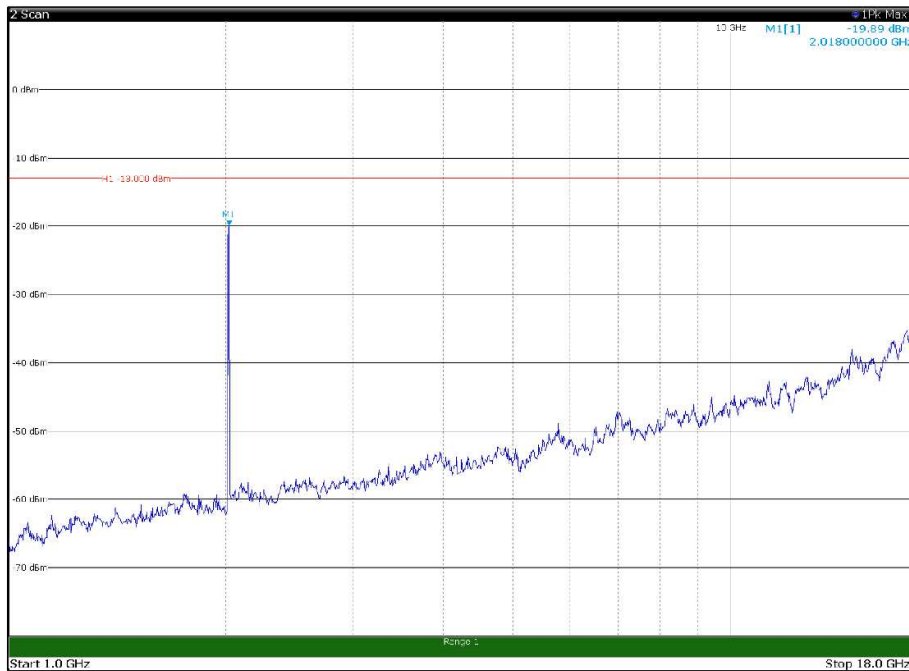

Channel: MIDDLE, Modulation: 256QAM,  
BW=10MHz, Range: 1GHz - 18GHz, Polarization: Horizontal

Channel: MIDDLE, Modulation: 256QAM,  
BW=10MHz, Range: 1GHz - 18GHz, Polarization: Vertical

Channel: MIDDLE, Modulation: 256QAM,  
BW=10MHz, Range: 18GHz - 22.5GHz, Polarization: Horizontal

Channel: MIDDLE, Modulation: 256QAM,  
BW=10MHz, Range: 18GHz - 22.5GHz, Polarization: Vertical

Channel: TOP, Modulation: 256QAM,  
BW=10MHz, Range: 30MHz - 1GHz, Polarization: Horizontal

Channel: TOP, Modulation: 256QAM,  
BW=10MHz, Range: 30MHz - 1GHz, Polarization: Vertical

Channel: TOP, Modulation: 256QAM,  
 BW=10MHz, Range: 1GHz - 18GHz, Polarization: Horizontal

Channel: TOP, Modulation: 256QAM,  
 BW=10MHz, Range: 1GHz - 18GHz, Polarization: Vertical

Channel: BOTTOM, Modulation: QPSK,  
 BW=15MHz, Range: 30MHz - 1GHz, Polarization: Horizontal