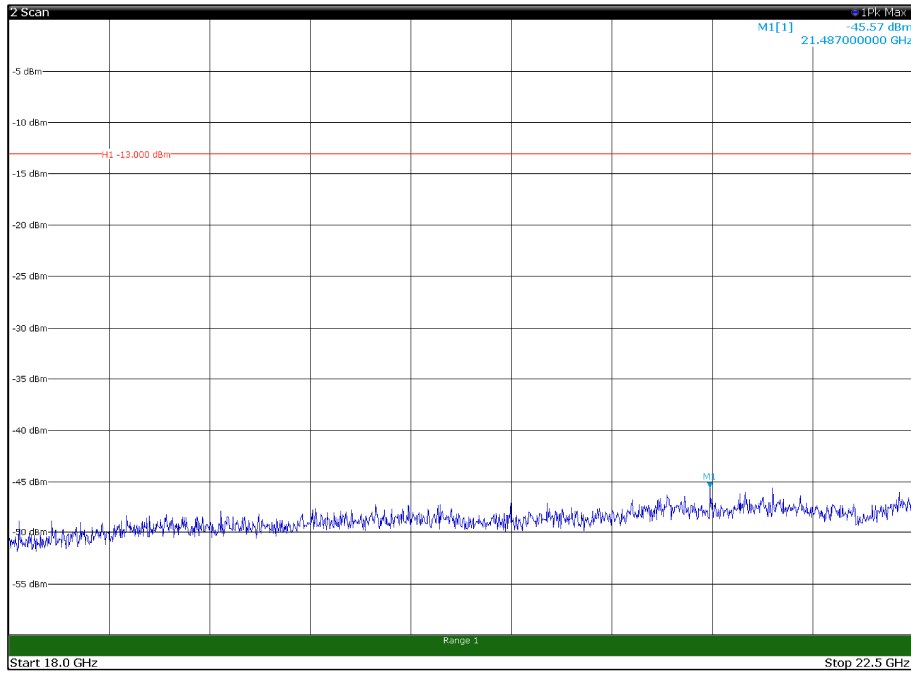

Channel: BOTTOM, Modulation: 256QAM,  
BW=5MHz, Range: 30MHz - 1GHz, Polarization: Vertical

Channel: BOTTOM, Modulation: 256QAM,  
 BW=5MHz, Range: 1GHz - 18GHz, Polarization: Horizontal

Channel: BOTTOM, Modulation: 256QAM,  
 BW=5MHz, Range: 1GHz - 18GHz, Polarization: Vertical

Channel: BOTTOM, Modulation: 256QAM,  
 BW=5MHz, Range: 18GHz - 22.5GHz, Polarization: Horizontal

Channel: BOTTOM, Modulation: 256QAM,  
 BW=5MHz, Range: 18GHz - 22.5GHz, Polarization: Vertical

Channel: MIDDLE, Modulation: 256QAM,  
BW=5MHz, Range: 18GHz - 22.5GHz, Polarization: Horizontal