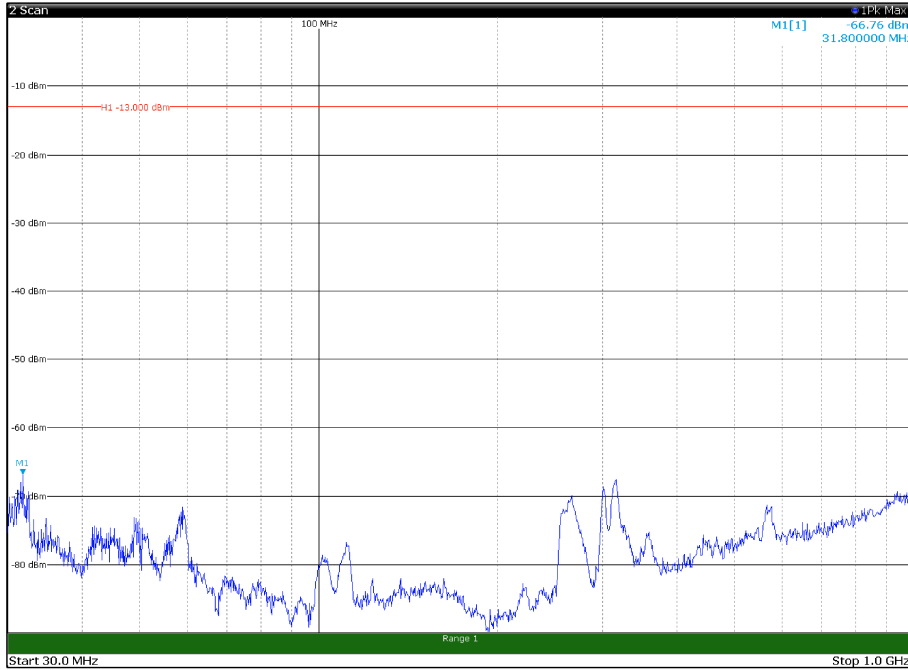

Channel: BOTTOM, Modulation: 256QAM,  
 BW=5MHz, Range: 18GHz - 22.5GHz, Polarization: Horizontal

Channel: BOTTOM, Modulation: 256QAM,  
 BW=5MHz, Range: 18GHz - 22.5GHz, Polarization: Vertical

Channel: MIDDLE, Modulation: 256QAM,  
BW=5MHz, Range: 18GHz - 22.5GHz, Polarization: Horizontal

Channel: MIDDLE, Modulation: 256QAM,  
BW=5MHz, Range: 18GHz - 22.5GHz, Polarization: Vertical

Channel: TOP, Modulation: 256QAM,  
BW=5MHz, Range: 30MHz - 1GHz, Polarization: Horizontal

Channel: TOP, Modulation: 256QAM,  
BW=5MHz, Range: 30MHz - 1GHz, Polarization: Vertical

Channel: TOP, Modulation: 256QAM,  
BW=5MHz, Range: 1GHz - 18GHz, Polarization: Horizontal

Channel: TOP, Modulation: 256QAM,  
BW=5MHz, Range: 1GHz - 18GHz, Polarization: Vertical

Channel: BOTTOM, Modulation: QPSK,  
BW=10MHz, Range: 30MHz - 1GHz, Polarization: Horizontal

Channel: BOTTOM, Modulation: QPSK,  
BW=10MHz, Range: 30MHz - 1GHz, Polarization: Vertical

Channel: BOTTOM, Modulation: QPSK,  
 BW=10MHz, Range: 1GHz - 18GHz, Polarization: Horizontal

Channel: BOTTOM, Modulation: QPSK,  
 BW=10MHz, Range: 1GHz - 18GHz, Polarization: Vertical