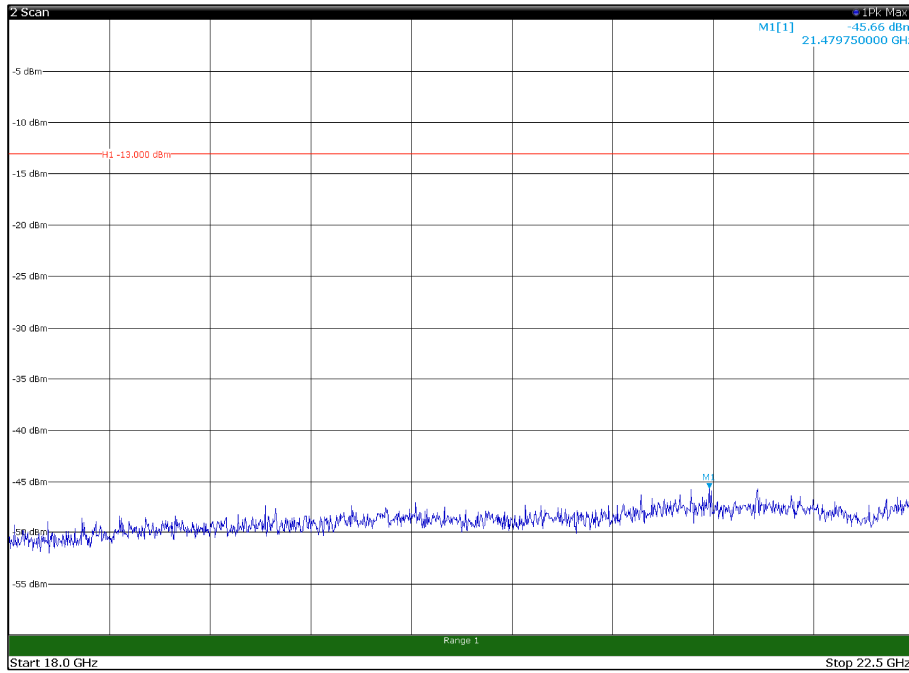

Channel: MIDDLE, Modulation: 16QAM,  
BW=10MHz, Range: 30MHz - 1GHz, Polarization: Vertical

Channel: MIDDLE, Modulation: 16QAM,  
BW=10MHz, Range: 1GHz - 18GHz, Polarization: Horizontal

Channel: MIDDLE, Modulation: 16QAM,  
BW=10MHz, Range: 1GHz - 18GHz, Polarization: Vertical

Channel: MIDDLE, Modulation: 16QAM,  
BW=10MHz, Range: 18GHz - 22.5GHz, Polarization: Horizontal

Channel: MIDDLE, Modulation: 16QAM,  
BW=10MHz, Range: 18GHz - 22.5GHz, Polarization: Vertical

Channel: TOP, Modulation: 16QAM,  
 BW=10MHz, Range: 1GHz - 18GHz, Polarization: Horizontal