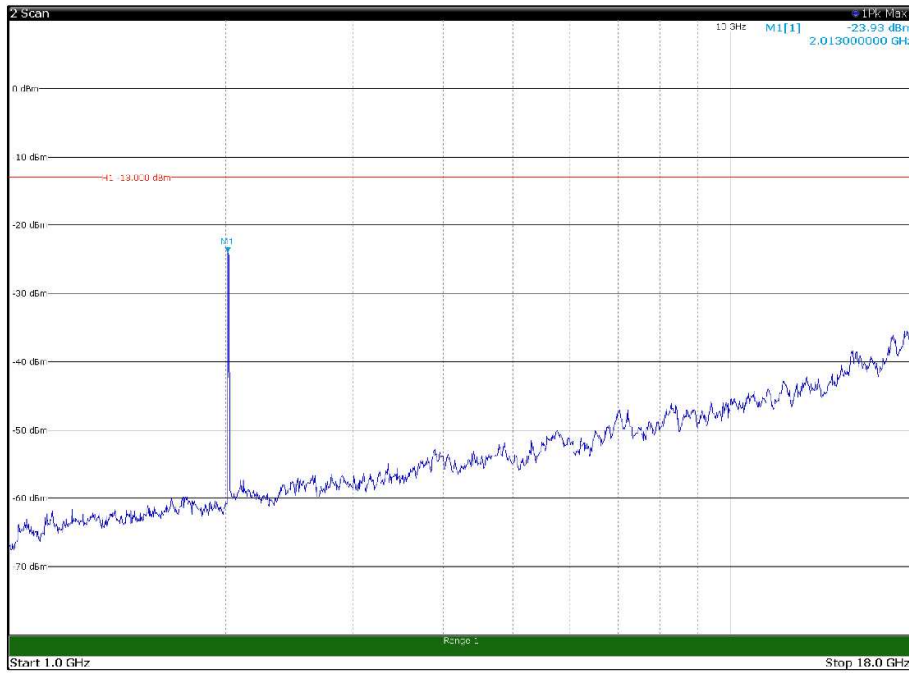

Channel: MIDDLE, Modulation: 64QAM,  
BW=10MHz, Range: 30MHz - 1GHz, Polarization: Horizontal

Channel: MIDDLE, Modulation: 64QAM,  
BW=10MHz, Range: 30MHz - 1GHz, Polarization: Vertical

Channel: MIDDLE, Modulation: 64QAM,  
 BW=10MHz, Range: 1GHz - 18GHz, Polarization: Horizontal

Channel: MIDDLE, Modulation: 64QAM,  
 BW=10MHz, Range: 1GHz - 18GHz, Polarization: Vertical

Channel: MIDDLE, Modulation: 64QAM,  
BW=10MHz, Range: 18GHz - 22.5GHz, Polarization: Horizontal

Channel: MIDDLE, Modulation: 64QAM,  
BW=10MHz, Range: 18GHz - 22.5GHz, Polarization: Vertical

Channel: TOP, Modulation: 64QAM,  
BW=10MHz, Range: 30MHz - 1GHz, Polarization: Horizontal

Channel: TOP, Modulation: 64QAM,  
BW=10MHz, Range: 30MHz - 1GHz, Polarization: Vertical

Channel: TOP, Modulation: 64QAM,  
BW=10MHz, Range: 1GHz - 18GHz, Polarization: Horizontal

Channel: TOP, Modulation: 64QAM,  
BW=10MHz, Range: 1GHz - 18GHz, Polarization: Vertical

Channel: TOP, Modulation: 64QAM,  
 BW=10MHz, Range: 18GHz - 22.5GHz, Polarization: Horizontal

Channel: TOP, Modulation: 64QAM,  
 BW=10MHz, Range: 18GHz - 22.5GHz, Polarization: Vertical