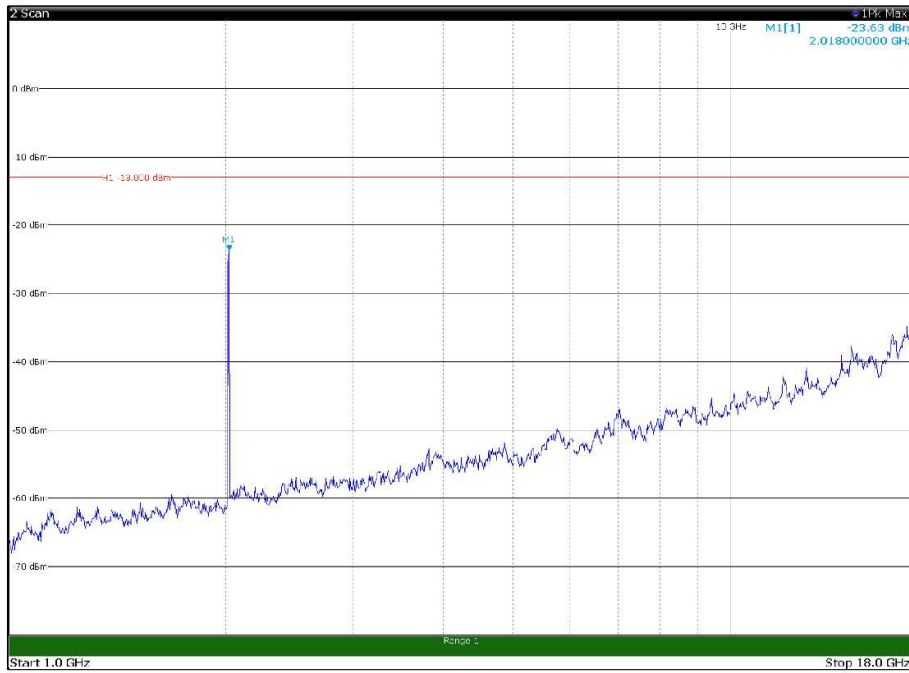

Channel: BOTTOM, Modulation: QPSK,  
BW=10MHz, Range: 30MHz - 1GHz, Polarization: Vertical

Channel: BOTTOM, Modulation: QPSK,  
 BW=10MHz, Range: 1GHz - 18GHz, Polarization: Horizontal

Channel: BOTTOM, Modulation: QPSK,  
 BW=10MHz, Range: 1GHz - 18GHz, Polarization: Vertical

Channel: MIDDLE, Modulation: QPSK,  
BW=10MHz, Range: 30MHz - 1GHz, Polarization: Horizontal

Channel: MIDDLE, Modulation: QPSK,  
BW=10MHz, Range: 30MHz - 1GHz, Polarization: Vertical

Channel: MIDDLE, Modulation: QPSK,  
 BW=10MHz, Range: 1GHz - 18GHz, Polarization: Horizontal

Channel: MIDDLE, Modulation: QPSK,  
 BW=10MHz, Range: 1GHz - 18GHz, Polarization: Vertical

Channel: TOP, Modulation: QPSK,  
 BW=10MHz, Range: 1GHz - 18GHz, Polarization: Horizontal

Channel: TOP, Modulation: QPSK,  
 BW=10MHz, Range: 1GHz - 18GHz, Polarization: Vertical

Channel: TOP, Modulation: QPSK,  
BW=10MHz, Range: 18GHz - 22.5GHz, Polarization: Horizontal

Channel: TOP, Modulation: QPSK,  
BW=10MHz, Range: 18GHz - 22.5GHz, Polarization: Vertical

Channel: BOTTOM, Modulation: 16QAM,  
 BW=10MHz, Range: 30MHz - 1GHz, Polarization: Horizontal