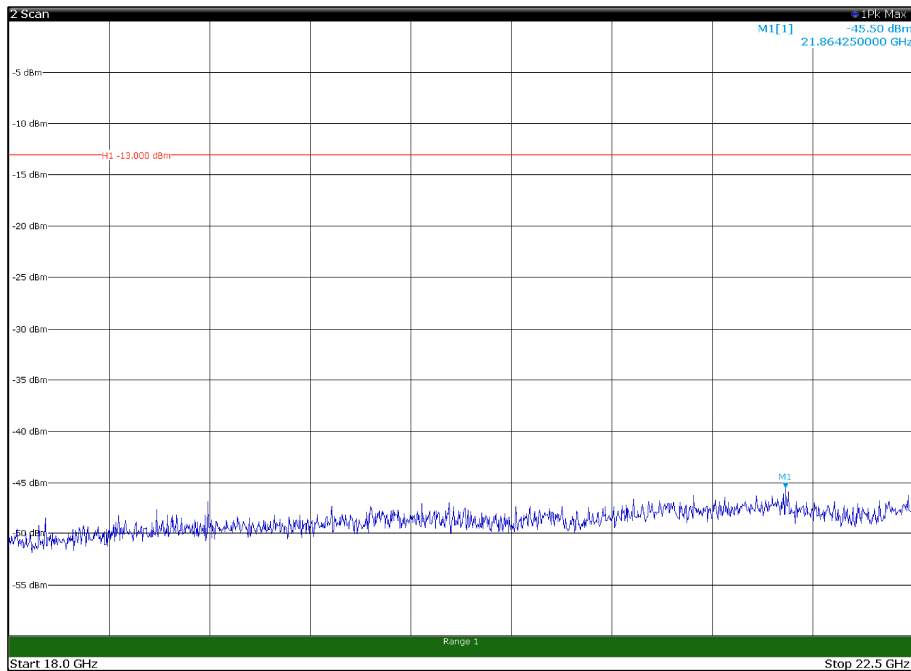

Channel: MIDDLE, Modulation: 256QAM,  
BW=5MHz, Range: 18GHz - 22.5GHz, Polarization: Vertical

Channel: TOP, Modulation: 256QAM,  
BW=5MHz, Range: 30MHz - 1GHz, Polarization: Horizontal

Channel: TOP, Modulation: 256QAM,  
BW=5MHz, Range: 30MHz - 1GHz, Polarization: Vertical

Channel: TOP, Modulation: 256QAM,  
BW=5MHz, Range: 1GHz - 18GHz, Polarization: Horizontal

Channel: TOP, Modulation: 256QAM,  
BW=5MHz, Range: 1GHz - 18GHz, Polarization: Vertical

Channel: BOTTOM, Modulation: QPSK,  
BW=10MHz, Range: 30MHz - 1GHz, Polarization: Horizontal