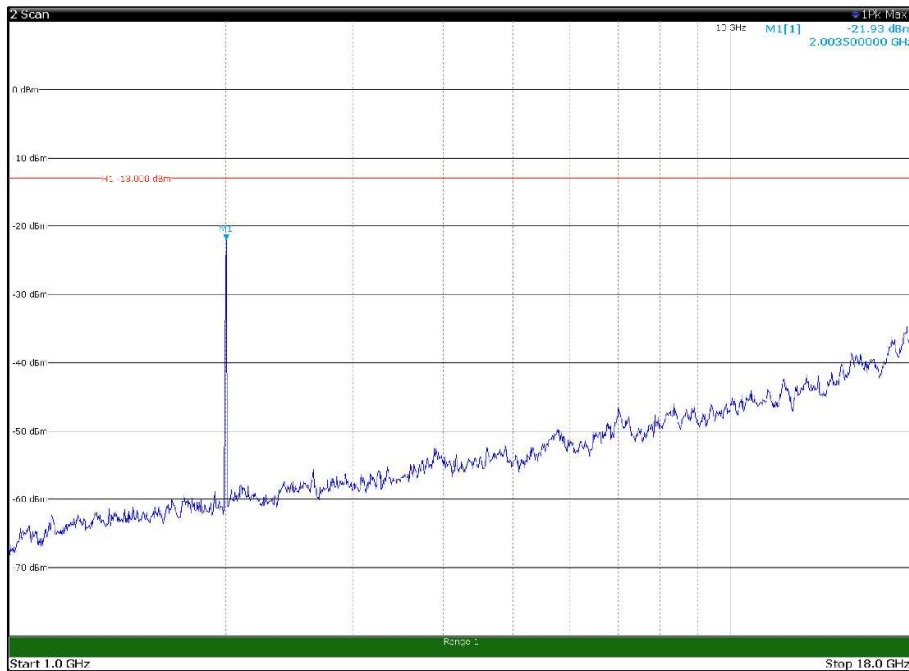

Channel: TOP, Modulation: 64QAM,  
BW=10MHz, Range: 30MHz - 1GHz, Polarization: Horizontal

Channel: TOP, Modulation: 64QAM,  
BW=10MHz, Range: 30MHz - 1GHz, Polarization: Vertical

Channel: TOP, Modulation: 64QAM,  
BW=10MHz, Range: 1GHz - 18GHz, Polarization: Horizontal

Channel: TOP, Modulation: 64QAM,  
BW=10MHz, Range: 1GHz - 18GHz, Polarization: Vertical

Channel: TOP, Modulation: 64QAM,  
 BW=10MHz, Range: 18GHz - 22.5GHz, Polarization: Horizontal

Channel: TOP, Modulation: 64QAM,  
 BW=10MHz, Range: 18GHz - 22.5GHz, Polarization: Vertical

Channel: BOTTOM, Modulation: 256QAM,  
 BW=10MHz, Range: 30MHz - 1GHz, Polarization: Horizontal

Channel: BOTTOM, Modulation: 256QAM,  
 BW=10MHz, Range: 30MHz - 1GHz, Polarization: Vertical

Channel: BOTTOM, Modulation: 256QAM,  
BW=10MHz, Range: 18GHz - 22.5GHz, Polarization: Horizontal