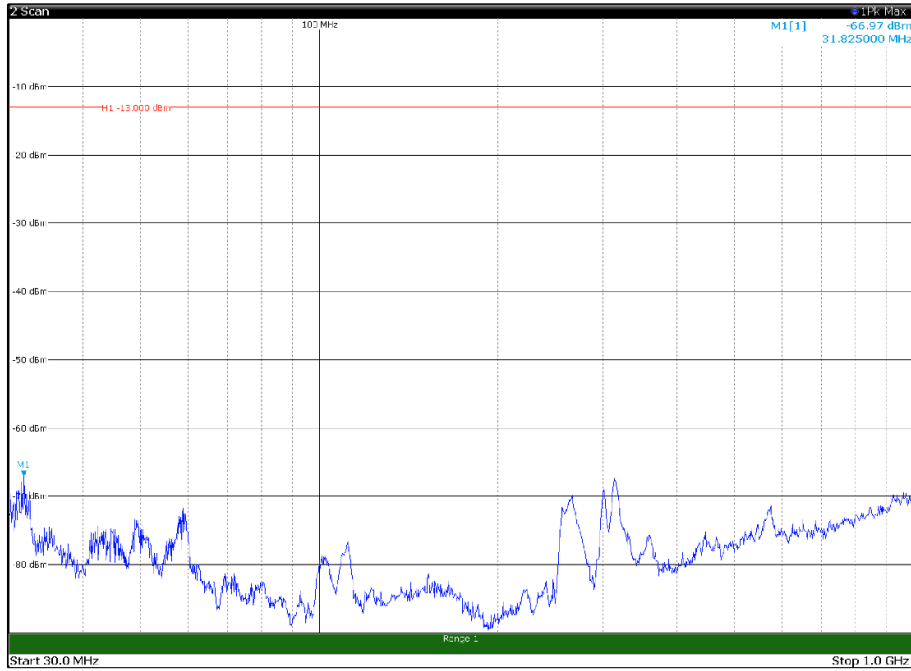

Channel: TOP, Modulation: 64QAM,  
BW=5MHz, Range: 18GHz - 22.5GHz, Polarization: Horizontal

Channel: TOP, Modulation: 64QAM,  
BW=5MHz, Range: 18GHz - 22.5GHz, Polarization: Vertical

Channel: BOTTOM, Modulation: 256QAM,  
BW=5MHz, Range: 30MHz - 1GHz, Polarization: Horizontal

Channel: BOTTOM, Modulation: 256QAM,  
BW=5MHz, Range: 30MHz - 1GHz, Polarization: Vertical

Channel: BOTTOM, Modulation: 256QAM,  
 BW=5MHz, Range: 1GHz - 18GHz, Polarization: Horizontal

Channel: BOTTOM, Modulation: 256QAM,  
 BW=5MHz, Range: 1GHz - 18GHz, Polarization: Vertical

Channel: BOTTOM, Modulation: 256QAM,  
 BW=5MHz, Range: 18GHz - 22.5GHz, Polarization: Horizontal

Channel: BOTTOM, Modulation: 256QAM,  
 BW=5MHz, Range: 18GHz - 22.5GHz, Polarization: Vertical

Channel: MIDDLE, Modulation: 256QAM,  
BW=5MHz, Range: 18GHz - 22.5GHz, Polarization: Horizontal

Channel: MIDDLE, Modulation: 256QAM,  
BW=5MHz, Range: 18GHz - 22.5GHz, Polarization: Vertical

Channel: TOP, Modulation: 256QAM,  
BW=5MHz, Range: 30MHz - 1GHz, Polarization: Horizontal

Channel: TOP, Modulation: 256QAM,  
BW=5MHz, Range: 30MHz - 1GHz, Polarization: Vertical