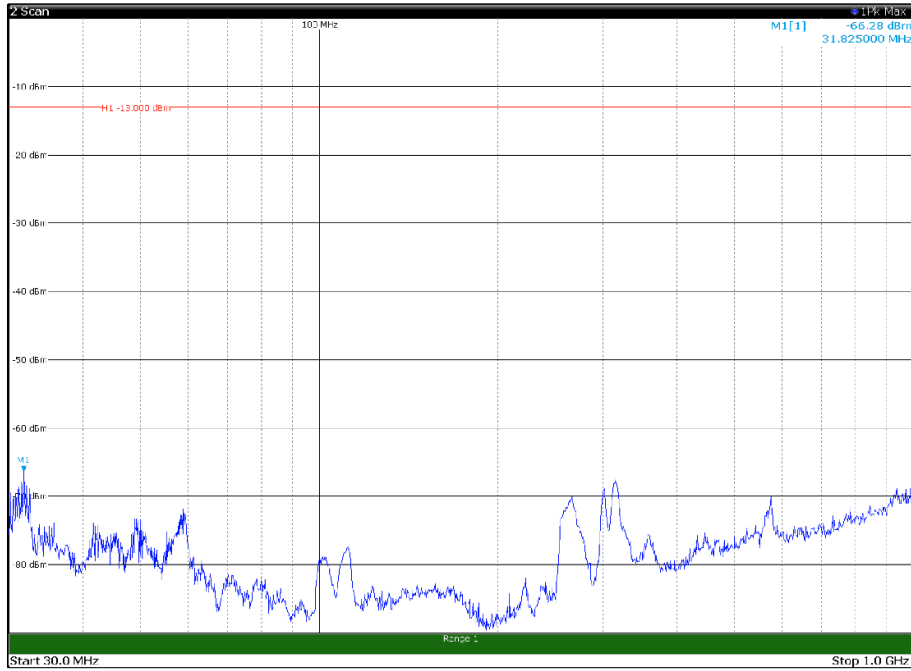

Channel: BOTTOM, Modulation: 16QAM,  
BW=5MHz, Range: 1GHz - 18GHz, Polarization: Horizontal

Channel: BOTTOM, Modulation: 16QAM,  
BW=5MHz, Range: 1GHz - 18GHz, Polarization: Vertical

Channel: BOTTOM, Modulation: 16QAM,  
BW=5MHz, Range: 18GHz - 22.5GHz, Polarization: Horizontal

Channel: BOTTOM, Modulation: 16QAM,  
BW=5MHz, Range: 18GHz - 22.5GHz, Polarization: Vertical

Channel: MIDDLE, Modulation: 16QAM,  
 BW=5MHz, Range: 1GHz - 18GHz, Polarization: Horizontal

Channel: MIDDLE, Modulation: 16QAM,  
 BW=5MHz, Range: 1GHz - 18GHz, Polarization: Vertical

Channel: MIDDLE, Modulation: 16QAM,  
BW=5MHz, Range: 18GHz - 22.5GHz, Polarization: Horizontal

Channel: MIDDLE, Modulation: 16QAM,  
BW=5MHz, Range: 18GHz - 22.5GHz, Polarization: Vertical

Channel: TOP, Modulation: 16QAM,  
BW=5MHz, Range: 30MHz - 1GHz, Polarization: Horizontal

Channel: TOP, Modulation: 16QAM,  
BW=5MHz, Range: 30MHz - 1GHz, Polarization: Vertical

Channel: TOP, Modulation: 16QAM,  
BW=5MHz, Range: 1GHz - 18GHz, Polarization: Horizontal

Channel: TOP, Modulation: 16QAM,  
BW=5MHz, Range: 1GHz - 18GHz, Polarization: Vertical