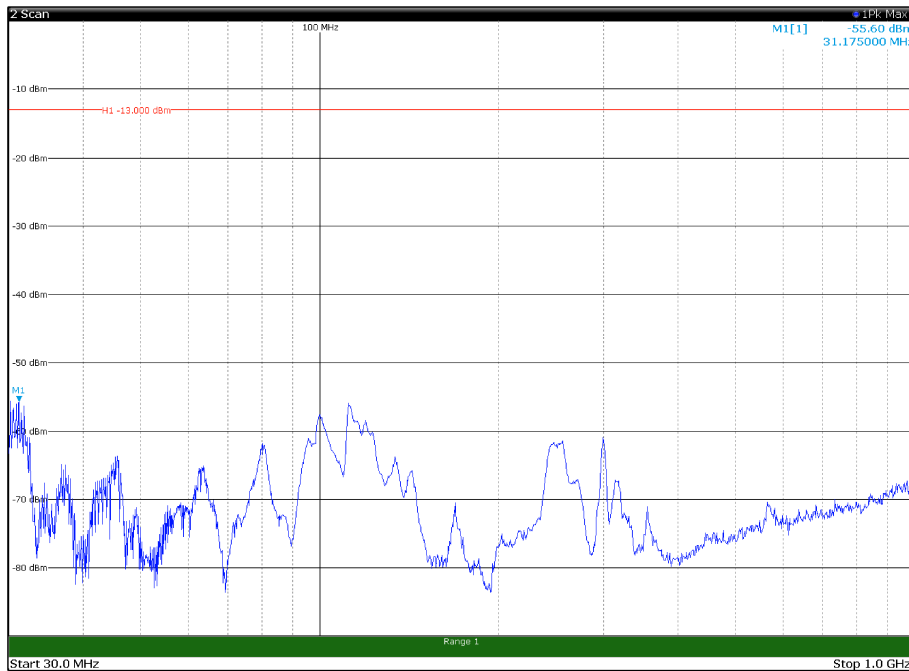

Channel: BOTTOM, Modulation: QPSK,  
BW=10MHz, Range: 30MHz - 1GHz, Polarization: Vertical

Channel: BOTTOM, Modulation: QPSK,  
 BW=10MHz, Range: 1GHz - 18GHz, Polarization: Horizontal

Channel: BOTTOM, Modulation: QPSK,  
 BW=10MHz, Range: 1GHz - 18GHz, Polarization: Vertical

Channel: MIDDLE, Modulation: QPSK,  
BW=10MHz, Range: 30MHz - 1GHz, Polarization: Horizontal

Channel: MIDDLE, Modulation: QPSK,  
BW=10MHz, Range: 30MHz - 1GHz, Polarization: Vertical

Channel: MIDDLE, Modulation: QPSK,  
 BW=10MHz, Range: 1GHz - 18GHz, Polarization: Horizontal

Channel: MIDDLE, Modulation: QPSK,  
 BW=10MHz, Range: 1GHz - 18GHz, Polarization: Vertical

Channel: TOP, Modulation: QPSK,  
 BW=10MHz, Range: 1GHz - 18GHz, Polarization: Horizontal

Channel: TOP, Modulation: QPSK,  
 BW=10MHz, Range: 1GHz - 18GHz, Polarization: Vertical

Channel: TOP, Modulation: QPSK,  
BW=10MHz, Range: 18GHz - 22.5GHz, Polarization: Horizontal

Channel: TOP, Modulation: QPSK,  
BW=10MHz, Range: 18GHz - 22.5GHz, Polarization: Vertical

Channel: BOTTOM, Modulation: 16QAM,  
 BW=10MHz, Range: 30MHz - 1GHz, Polarization: Horizontal