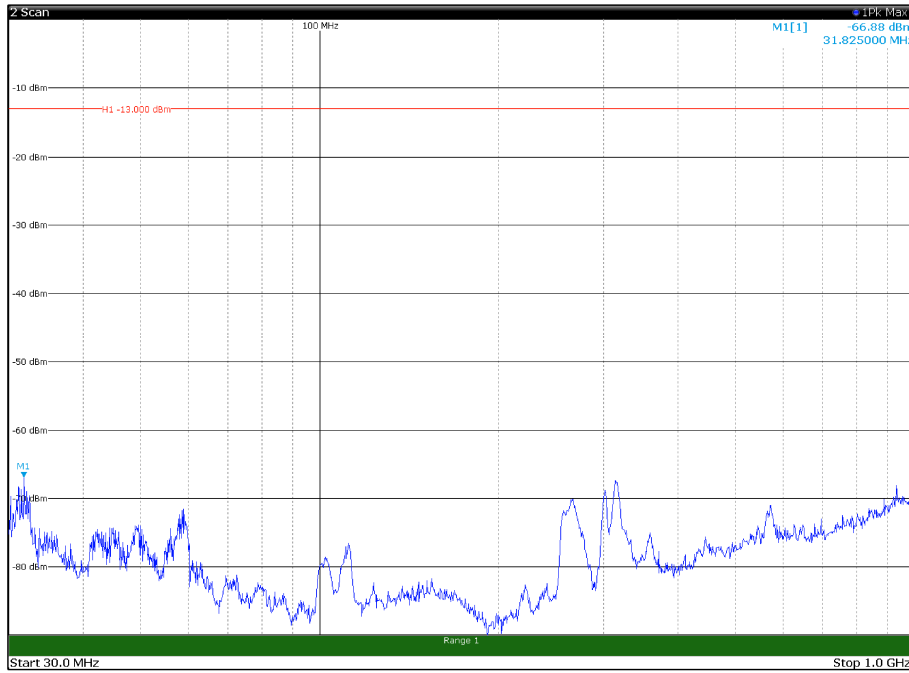

Channel: TOP, Modulation: 256QAM,  
 BW=10MHz, Range: 1GHz - 18GHz, Polarization: Horizontal

Channel: TOP, Modulation: 256QAM,  
 BW=10MHz, Range: 1GHz - 18GHz, Polarization: Vertical

Channel: BOTTOM, Modulation: QPSK,  
 BW=15MHz, Range: 30MHz - 1GHz, Polarization: Horizontal

Channel: BOTTOM, Modulation: QPSK,  
 BW=15MHz, Range: 30MHz - 1GHz, Polarization: Vertical

Channel: BOTTOM, Modulation: QPSK,  
 BW=15MHz, Range: 1GHz - 18GHz, Polarization: Horizontal

Channel: BOTTOM, Modulation: QPSK,  
 BW=15MHz, Range: 1GHz - 18GHz, Polarization: Vertical

Channel: BOTTOM, Modulation: QPSK,  
BW=15MHz, Range: 18GHz - 22.5GHz, Polarization: Horizontal

Channel: BOTTOM, Modulation: QPSK,  
BW=15MHz, Range: 18GHz - 22.5GHz, Polarization: Vertical

Channel: MIDDLE, Modulation: QPSK,  
BW=15MHz, Range: 30MHz - 1GHz, Polarization: Horizontal