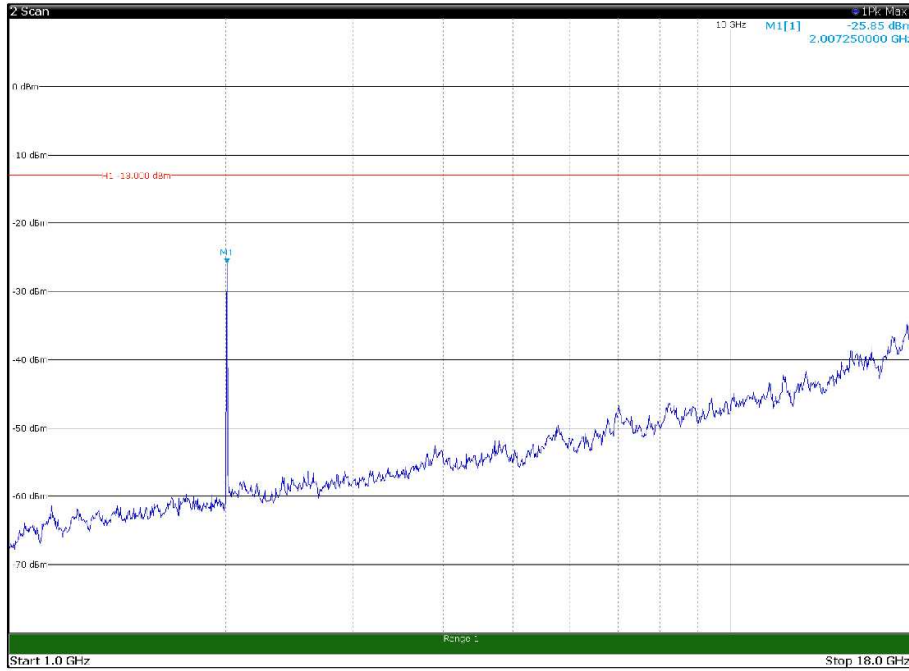

Channel: TOP, Modulation: 256QAM,  
BW=5MHz, Range: 1GHz - 18GHz, Polarization: Horizontal

Channel: TOP, Modulation: 256QAM,  
BW=5MHz, Range: 1GHz - 18GHz, Polarization: Vertical

Channel: BOTTOM, Modulation: QPSK,  
BW=10MHz, Range: 30MHz - 1GHz, Polarization: Horizontal

Channel: BOTTOM, Modulation: QPSK,  
BW=10MHz, Range: 30MHz - 1GHz, Polarization: Vertical

Channel: BOTTOM, Modulation: QPSK,  
 BW=10MHz, Range: 1GHz - 18GHz, Polarization: Horizontal

Channel: BOTTOM, Modulation: QPSK,  
 BW=10MHz, Range: 1GHz - 18GHz, Polarization: Vertical

Channel: MIDDLE, Modulation: QPSK,  
BW=10MHz, Range: 30MHz - 1GHz, Polarization: Horizontal

Channel: MIDDLE, Modulation: QPSK,  
BW=10MHz, Range: 30MHz - 1GHz, Polarization: Vertical

Channel: MIDDLE, Modulation: QPSK,  
 BW=10MHz, Range: 1GHz - 18GHz, Polarization: Horizontal