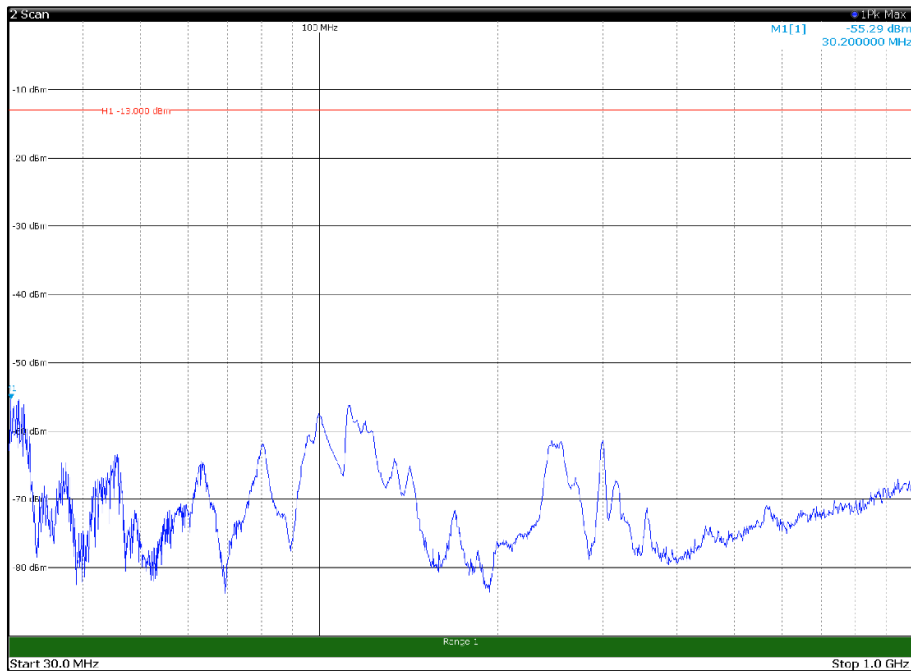

Channel: BOTTOM, Modulation: 16QAM,  
BW=5MHz, Range: 1GHz - 18GHz, Polarization: Horizontal

Channel: BOTTOM, Modulation: 16QAM,  
BW=5MHz, Range: 1GHz - 18GHz, Polarization: Vertical

Channel: BOTTOM, Modulation: 16QAM,  
BW=5MHz, Range: 18GHz - 22.5GHz, Polarization: Horizontal

Channel: BOTTOM, Modulation: 16QAM,  
BW=5MHz, Range: 18GHz - 22.5GHz, Polarization: Vertical

Channel: MIDDLE, Modulation: 16QAM,  
 BW=5MHz, Range: 1GHz - 18GHz, Polarization: Horizontal

Channel: MIDDLE, Modulation: 16QAM,  
 BW=5MHz, Range: 1GHz - 18GHz, Polarization: Vertical

Channel: MIDDLE, Modulation: 16QAM,  
BW=5MHz, Range: 18GHz - 22.5GHz, Polarization: Horizontal

Channel: MIDDLE, Modulation: 16QAM,  
BW=5MHz, Range: 18GHz - 22.5GHz, Polarization: Vertical

Channel: TOP, Modulation: 16QAM,  
BW=5MHz, Range: 30MHz - 1GHz, Polarization: Horizontal

Channel: TOP, Modulation: 16QAM,  
BW=5MHz, Range: 30MHz - 1GHz, Polarization: Vertical

Channel: TOP, Modulation: 16QAM,  
BW=5MHz, Range: 1GHz - 18GHz, Polarization: Horizontal

Channel: TOP, Modulation: 16QAM,  
BW=5MHz, Range: 1GHz - 18GHz, Polarization: Vertical