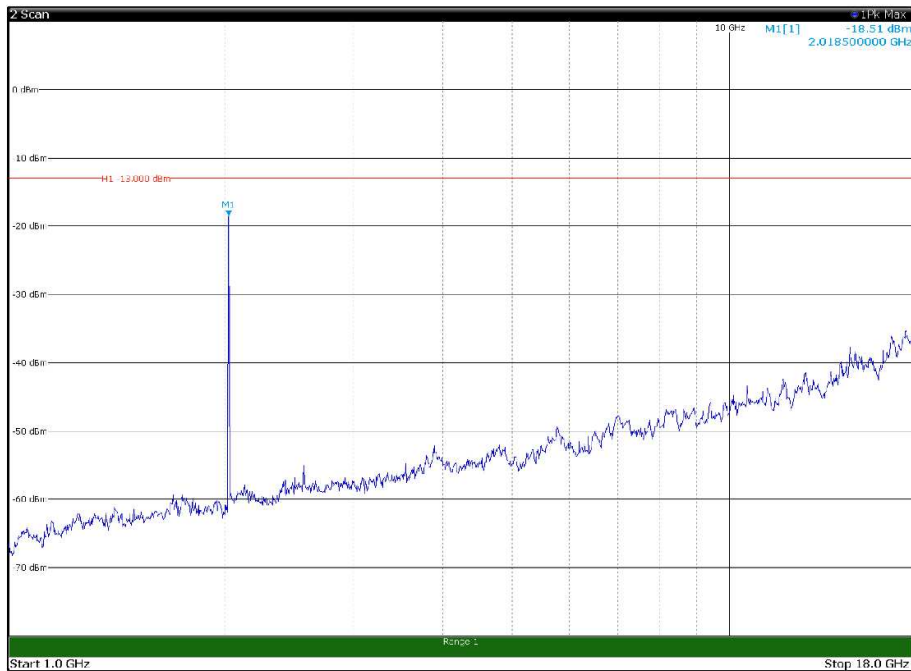

Channel: BOTTOM, Modulation: 16QAM,  
BW=5MHz, Range: 18GHz - 22.5GHz, Polarization: Vertical

Channel: MIDDLE, Modulation: 16QAM,  
 BW=5MHz, Range: 1GHz - 18GHz, Polarization: Horizontal

Channel: MIDDLE, Modulation: 16QAM,  
 BW=5MHz, Range: 1GHz - 18GHz, Polarization: Vertical

Channel: MIDDLE, Modulation: 16QAM,  
BW=5MHz, Range: 18GHz - 22.5GHz, Polarization: Horizontal

Channel: MIDDLE, Modulation: 16QAM,  
BW=5MHz, Range: 18GHz - 22.5GHz, Polarization: Vertical

Channel: TOP, Modulation: 16QAM,  
BW=5MHz, Range: 30MHz - 1GHz, Polarization: Horizontal

Channel: TOP, Modulation: 16QAM,  
BW=5MHz, Range: 30MHz - 1GHz, Polarization: Vertical

Channel: TOP, Modulation: 16QAM,  
BW=5MHz, Range: 1GHz - 18GHz, Polarization: Horizontal

Channel: TOP, Modulation: 16QAM,  
BW=5MHz, Range: 1GHz - 18GHz, Polarization: Vertical

Channel: TOP, Modulation: 16QAM,  
BW=5MHz, Range: 18GHz - 22.5GHz, Polarization: Horizontal

Channel: TOP, Modulation: 16QAM,  
BW=5MHz, Range: 18GHz - 22.5GHz, Polarization: Vertical

Channel: BOTTOM, Modulation: 64QAM,  
BW=5MHz, Range: 30MHz - 1GHz, Polarization: Horizontal