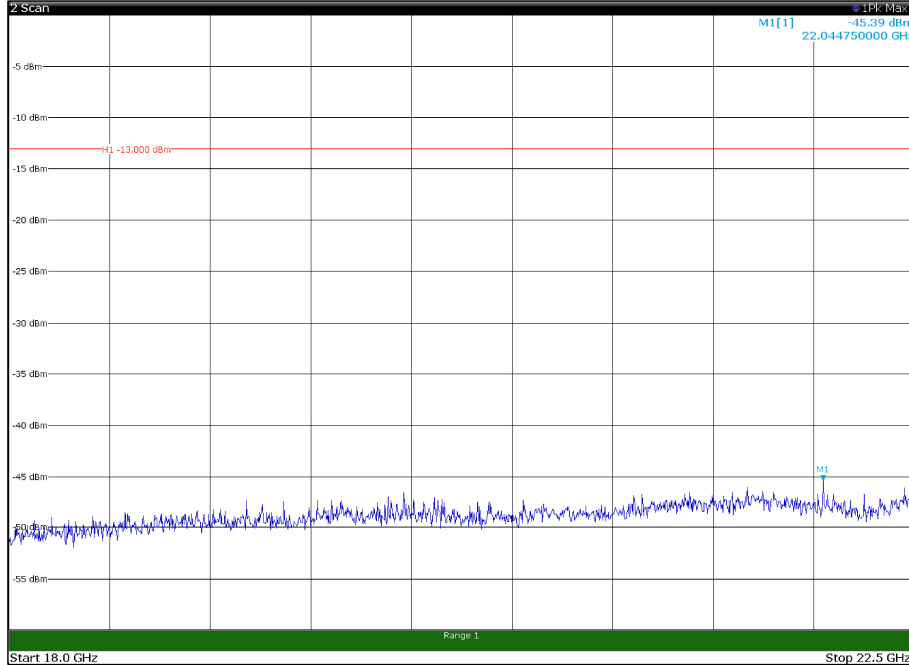

Channel: BOTTOM, Modulation: 256QAM,  
BW=10MHz, Range: 18GHz - 22.5GHz, Polarization: Vertical

Channel: MIDDLE, Modulation: 256QAM,  
BW=10MHz, Range: 30MHz - 1GHz, Polarization: Horizontal

Channel: MIDDLE, Modulation: 256QAM,  
BW=10MHz, Range: 30MHz - 1GHz, Polarization: Vertical

Channel: MIDDLE, Modulation: 256QAM,  
BW=10MHz, Range: 1GHz - 18GHz, Polarization: Horizontal

Channel: MIDDLE, Modulation: 256QAM,  
BW=10MHz, Range: 1GHz - 18GHz, Polarization: Vertical

Channel: MIDDLE, Modulation: 256QAM,  
BW=10MHz, Range: 18GHz - 22.5GHz, Polarization: Horizontal