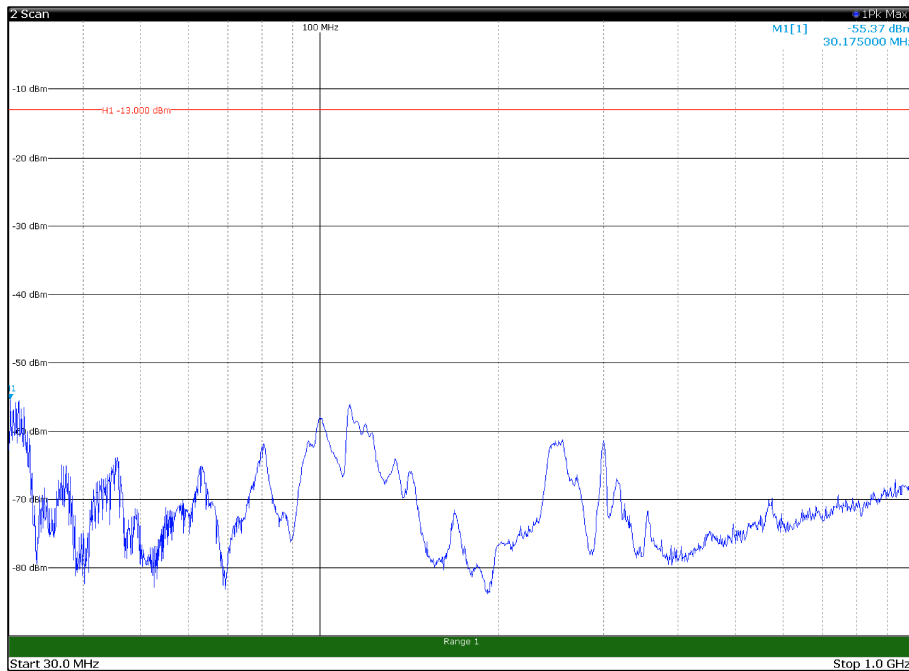

Channel: TOP, Modulation: 64QAM,  
BW=10MHz, Range: 1GHz - 18GHz, Polarization: Vertical

Channel: TOP, Modulation: 64QAM,  
 BW=10MHz, Range: 18GHz - 22.5GHz, Polarization: Horizontal

Channel: TOP, Modulation: 64QAM,  
 BW=10MHz, Range: 18GHz - 22.5GHz, Polarization: Vertical

Channel: BOTTOM, Modulation: 256QAM,  
 BW=10MHz, Range: 30MHz - 1GHz, Polarization: Horizontal

Channel: BOTTOM, Modulation: 256QAM,  
 BW=10MHz, Range: 30MHz - 1GHz, Polarization: Vertical

Channel: BOTTOM, Modulation: 256QAM,  
BW=10MHz, Range: 18GHz - 22.5GHz, Polarization: Horizontal

Channel: BOTTOM, Modulation: 256QAM,  
BW=10MHz, Range: 18GHz - 22.5GHz, Polarization: Vertical

Channel: MIDDLE, Modulation: 256QAM,  
BW=10MHz, Range: 30MHz - 1GHz, Polarization: Horizontal

Channel: MIDDLE, Modulation: 256QAM,  
BW=10MHz, Range: 30MHz - 1GHz, Polarization: Vertical