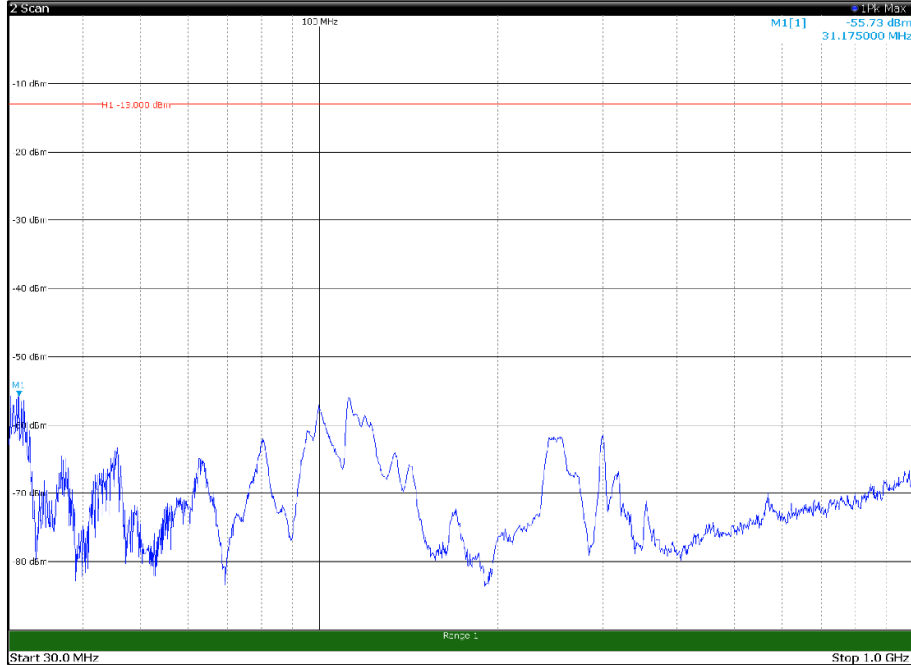

Channel: BOTTOM, Modulation: 64QAM,  
BW=5MHz, Range: 30MHz - 1GHz, Polarization: Vertical

Channel: BOTTOM, Modulation: 64QAM,  
 BW=5MHz, Range: 1GHz - 18GHz, Polarization: Horizontal

Channel: BOTTOM, Modulation: 64QAM,  
 BW=5MHz, Range: 1GHz - 18GHz, Polarization: Vertical

Channel: MIDDLE, Modulation: 64QAM,  
 BW=5MHz, Range: 1GHz - 18GHz, Polarization: Horizontal

Channel: MIDDLE, Modulation: 64QAM,  
 BW=5MHz, Range: 1GHz - 18GHz, Polarization: Vertical

Channel: TOP, Modulation: 64QAM,  
BW=5MHz, Range: 30MHz - 1GHz, Polarization: Horizontal

Channel: TOP, Modulation: 64QAM,  
BW=5MHz, Range: 30MHz - 1GHz, Polarization: Vertical

Channel: TOP, Modulation: 64QAM,  
BW=5MHz, Range: 1GHz - 18GHz, Polarization: Horizontal

Channel: TOP, Modulation: 64QAM,  
BW=5MHz, Range: 1GHz - 18GHz, Polarization: Vertical

Channel: TOP, Modulation: 64QAM,  
BW=5MHz, Range: 18GHz - 22.5GHz, Polarization: Horizontal

Channel: TOP, Modulation: 64QAM,  
BW=5MHz, Range: 18GHz - 22.5GHz, Polarization: Vertical

Channel: BOTTOM, Modulation: 256QAM,  
BW=5MHz, Range: 30MHz - 1GHz, Polarization: Horizontal