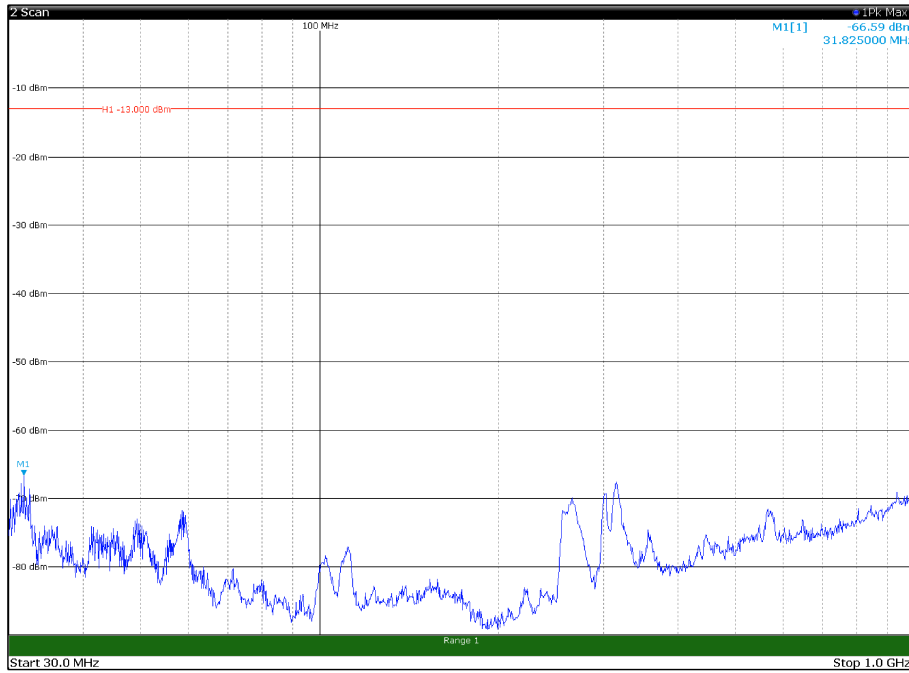

Channel: BOTTOM, Modulation: QPSK,  
BW=10MHz, Range: 30MHz - 1GHz, Polarization: Vertical

Channel: BOTTOM, Modulation: QPSK,  
 BW=10MHz, Range: 1GHz - 18GHz, Polarization: Horizontal

Channel: BOTTOM, Modulation: QPSK,  
 BW=10MHz, Range: 1GHz - 18GHz, Polarization: Vertical

Channel: MIDDLE, Modulation: QPSK,  
BW=10MHz, Range: 30MHz - 1GHz, Polarization: Horizontal

Channel: MIDDLE, Modulation: QPSK,  
BW=10MHz, Range: 30MHz - 1GHz, Polarization: Vertical

Channel: MIDDLE, Modulation: QPSK,  
 BW=10MHz, Range: 1GHz - 18GHz, Polarization: Horizontal

Channel: MIDDLE, Modulation: QPSK,  
 BW=10MHz, Range: 1GHz - 18GHz, Polarization: Vertical

Channel: TOP, Modulation: QPSK,  
 BW=10MHz, Range: 1GHz - 18GHz, Polarization: Horizontal

Channel: TOP, Modulation: QPSK,  
 BW=10MHz, Range: 1GHz - 18GHz, Polarization: Vertical

Channel: TOP, Modulation: QPSK,  
BW=10MHz, Range: 18GHz - 22.5GHz, Polarization: Horizontal

Channel: TOP, Modulation: QPSK,  
BW=10MHz, Range: 18GHz - 22.5GHz, Polarization: Vertical

Channel: BOTTOM, Modulation: 16QAM,  
 BW=10MHz, Range: 30MHz - 1GHz, Polarization: Horizontal