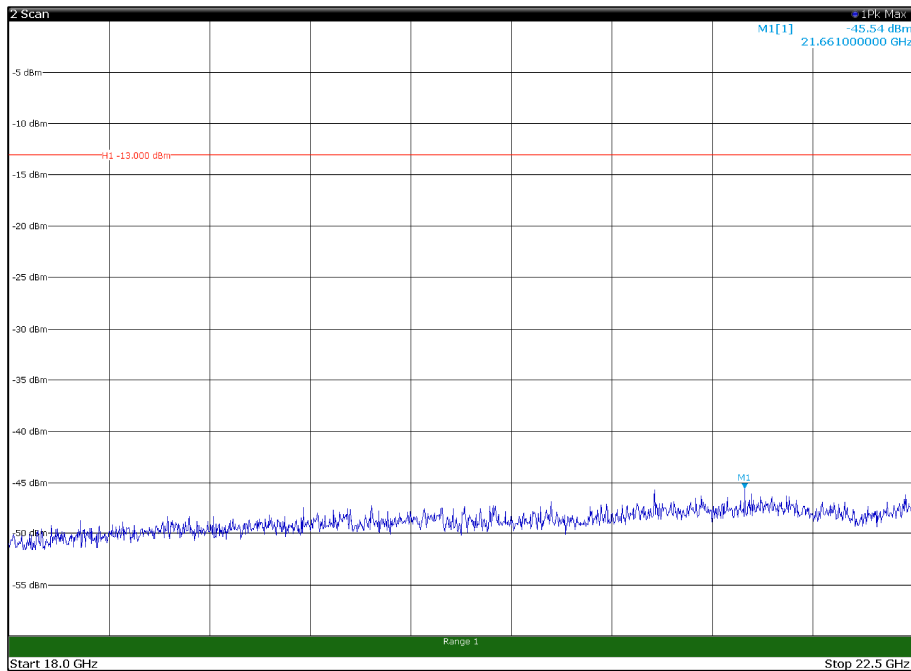

Channel: TOP, Modulation: 16QAM,  
BW=5MHz, Range: 30MHz - 1GHz, Polarization: Vertical

Channel: TOP, Modulation: 16QAM,  
BW=5MHz, Range: 1GHz - 18GHz, Polarization: Horizontal

Channel: TOP, Modulation: 16QAM,  
BW=5MHz, Range: 1GHz - 18GHz, Polarization: Vertical

Channel: TOP, Modulation: 16QAM,  
BW=5MHz, Range: 18GHz - 22.5GHz, Polarization: Horizontal

Channel: TOP, Modulation: 16QAM,  
BW=5MHz, Range: 18GHz - 22.5GHz, Polarization: Vertical

Channel: BOTTOM, Modulation: 64QAM,  
BW=5MHz, Range: 30MHz - 1GHz, Polarization: Horizontal

Channel: BOTTOM, Modulation: 64QAM,  
BW=5MHz, Range: 30MHz - 1GHz, Polarization: Vertical

Channel: BOTTOM, Modulation: 64QAM,  
 BW=5MHz, Range: 1GHz - 18GHz, Polarization: Horizontal

Channel: BOTTOM, Modulation: 64QAM,  
 BW=5MHz, Range: 1GHz - 18GHz, Polarization: Vertical