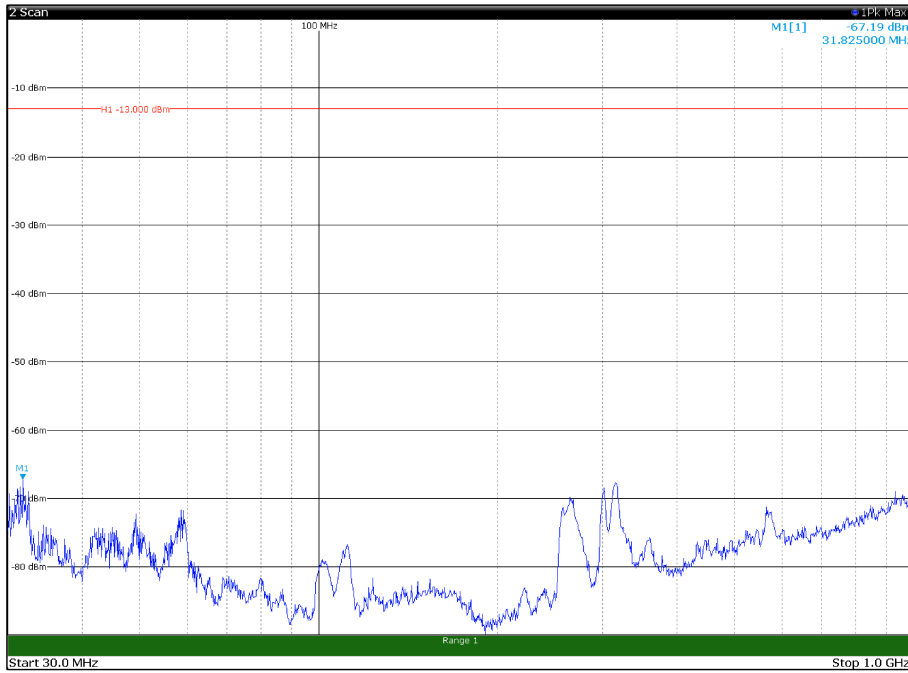

Channel: TOP, Modulation: 16QAM,  
 BW=10MHz, Range: 1GHz - 18GHz, Polarization: Vertical

Channel: TOP, Modulation: 16QAM,  
BW=10MHz, Range: 18GHz - 22.5GHz, Polarization: Horizontal

Channel: TOP, Modulation: 16QAM,  
BW=10MHz, Range: 18GHz - 22.5GHz, Polarization: Vertical

Channel: BOTTOM, Modulation: 64QAM,  
BW=10MHz, Range: 30MHz - 1GHz, Polarization: Horizontal

Channel: BOTTOM, Modulation: 64QAM,  
BW=10MHz, Range: 30MHz - 1GHz, Polarization: Vertical

Channel: BOTTOM, Modulation: 64QAM,  
 BW=10MHz, Range: 1GHz - 18GHz, Polarization: Horizontal

Channel: BOTTOM, Modulation: 64QAM,  
 BW=10MHz, Range: 1GHz - 18GHz, Polarization: Vertical

Channel: BOTTOM, Modulation: 64QAM,  
BW=10MHz, Range: 18GHz - 22.5GHz, Polarization: Horizontal

Channel: BOTTOM, Modulation: 64QAM,  
BW=10MHz, Range: 18GHz - 22.5GHz, Polarization: Vertical