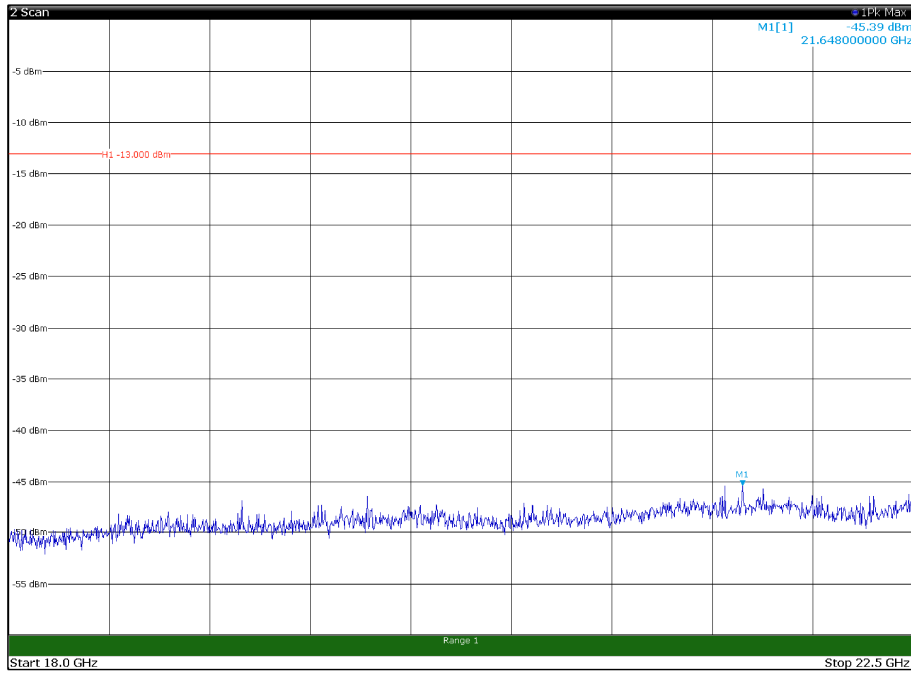

Channel: BOTTOM, Modulation: 16QAM,  
BW=5MHz, Range: 1GHz - 18GHz, Polarization: Horizontal

Channel: BOTTOM, Modulation: 16QAM,  
BW=5MHz, Range: 1GHz - 18GHz, Polarization: Vertical

Channel: BOTTOM, Modulation: 16QAM,  
BW=5MHz, Range: 18GHz - 22.5GHz, Polarization: Horizontal

Channel: BOTTOM, Modulation: 16QAM,  
BW=5MHz, Range: 18GHz - 22.5GHz, Polarization: Vertical

Channel: MIDDLE, Modulation: 16QAM,  
 BW=5MHz, Range: 1GHz - 18GHz, Polarization: Horizontal

Channel: MIDDLE, Modulation: 16QAM,  
 BW=5MHz, Range: 1GHz - 18GHz, Polarization: Vertical