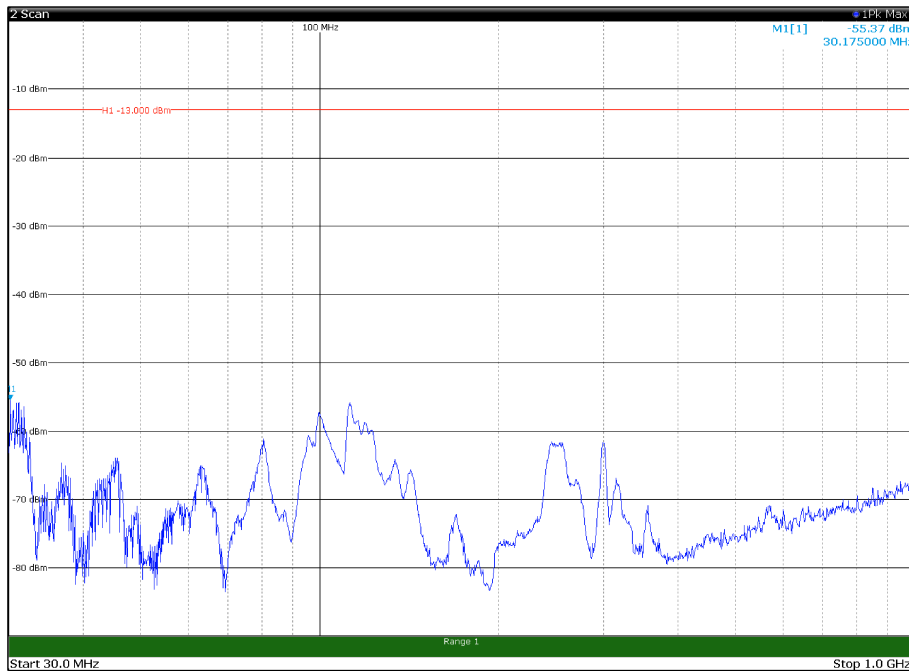

Channel: BOTTOM, Modulation: 256QAM,  
BW=10MHz, Range: 18GHz - 22.5GHz, Polarization: Vertical

Channel: MIDDLE, Modulation: 256QAM,  
BW=10MHz, Range: 30MHz - 1GHz, Polarization: Horizontal

Channel: MIDDLE, Modulation: 256QAM,  
BW=10MHz, Range: 30MHz - 1GHz, Polarization: Vertical

Channel: MIDDLE, Modulation: 256QAM,  
BW=10MHz, Range: 1GHz - 18GHz, Polarization: Horizontal

Channel: MIDDLE, Modulation: 256QAM,  
BW=10MHz, Range: 1GHz - 18GHz, Polarization: Vertical

Channel: MIDDLE, Modulation: 256QAM,  
BW=10MHz, Range: 18GHz - 22.5GHz, Polarization: Horizontal

Channel: MIDDLE, Modulation: 256QAM,  
BW=10MHz, Range: 18GHz - 22.5GHz, Polarization: Vertical

Channel: TOP, Modulation: 256QAM,  
BW=10MHz, Range: 30MHz - 1GHz, Polarization: Horizontal

Channel: TOP, Modulation: 256QAM,  
BW=10MHz, Range: 30MHz - 1GHz, Polarization: Vertical