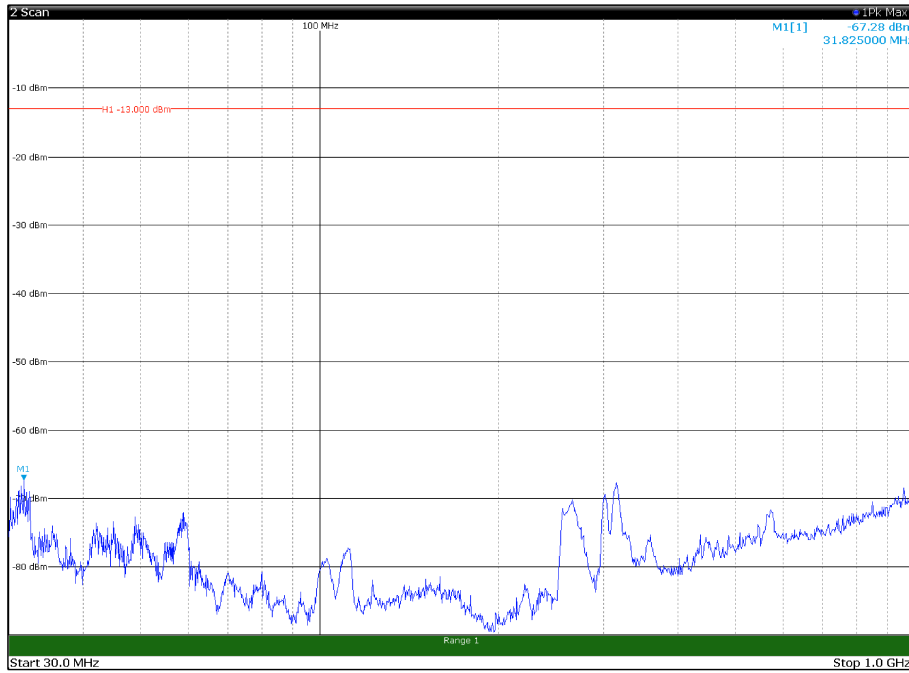

Channel: TOP, Modulation: 64QAM,  
BW=10MHz, Range: 1GHz - 18GHz, Polarization: Vertical

Channel: TOP, Modulation: 64QAM,  
 BW=10MHz, Range: 18GHz - 22.5GHz, Polarization: Horizontal

Channel: TOP, Modulation: 64QAM,  
 BW=10MHz, Range: 18GHz - 22.5GHz, Polarization: Vertical

Channel: BOTTOM, Modulation: 256QAM,  
 BW=10MHz, Range: 30MHz - 1GHz, Polarization: Horizontal

Channel: BOTTOM, Modulation: 256QAM,  
 BW=10MHz, Range: 30MHz - 1GHz, Polarization: Vertical

Channel: BOTTOM, Modulation: 256QAM,  
BW=10MHz, Range: 18GHz - 22.5GHz, Polarization: Horizontal

Channel: BOTTOM, Modulation: 256QAM,  
BW=10MHz, Range: 18GHz - 22.5GHz, Polarization: Vertical

Channel: MIDDLE, Modulation: 256QAM,  
BW=10MHz, Range: 30MHz - 1GHz, Polarization: Horizontal

Channel: MIDDLE, Modulation: 256QAM,  
BW=10MHz, Range: 30MHz - 1GHz, Polarization: Vertical