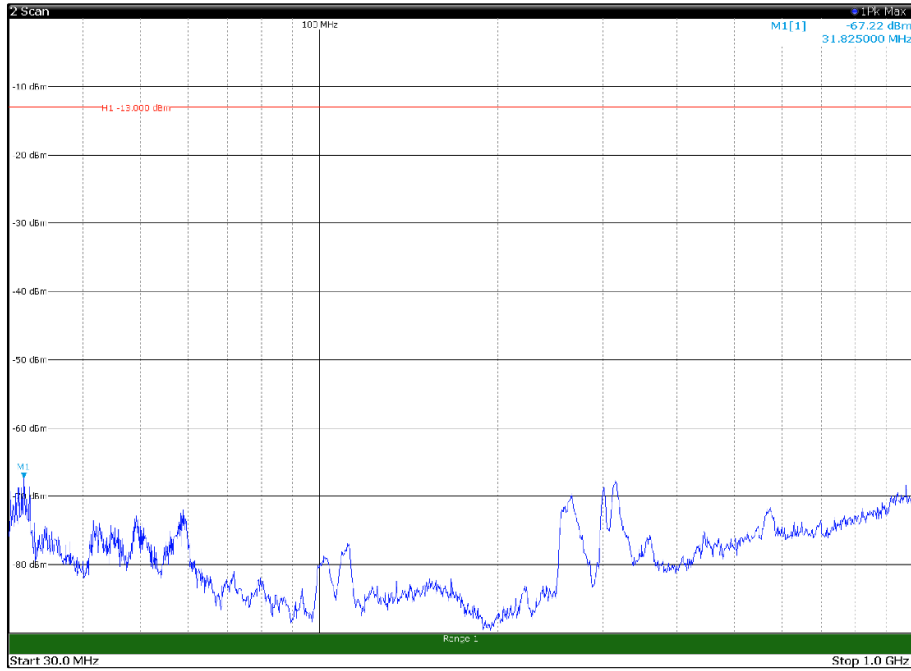

Channel: TOP, Modulation: 16QAM,  
BW=5MHz, Range: 18GHz - 22.5GHz, Polarization: Horizontal

Channel: TOP, Modulation: 16QAM,  
BW=5MHz, Range: 18GHz - 22.5GHz, Polarization: Vertical

Channel: BOTTOM, Modulation: 64QAM,  
BW=5MHz, Range: 30MHz - 1GHz, Polarization: Horizontal

Channel: BOTTOM, Modulation: 64QAM,  
BW=5MHz, Range: 30MHz - 1GHz, Polarization: Vertical

Channel: BOTTOM, Modulation: 64QAM,  
 BW=5MHz, Range: 1GHz - 18GHz, Polarization: Horizontal

Channel: BOTTOM, Modulation: 64QAM,  
 BW=5MHz, Range: 1GHz - 18GHz, Polarization: Vertical

Channel: MIDDLE, Modulation: 64QAM,  
 BW=5MHz, Range: 1GHz - 18GHz, Polarization: Horizontal

Channel: MIDDLE, Modulation: 64QAM,  
 BW=5MHz, Range: 1GHz - 18GHz, Polarization: Vertical

Channel: TOP, Modulation: 64QAM,  
BW=5MHz, Range: 30MHz - 1GHz, Polarization: Horizontal

Channel: TOP, Modulation: 64QAM,  
BW=5MHz, Range: 30MHz - 1GHz, Polarization: Vertical

Channel: TOP, Modulation: 64QAM,  
BW=5MHz, Range: 1GHz - 18GHz, Polarization: Horizontal

Channel: TOP, Modulation: 64QAM,  
BW=5MHz, Range: 1GHz - 18GHz, Polarization: Vertical