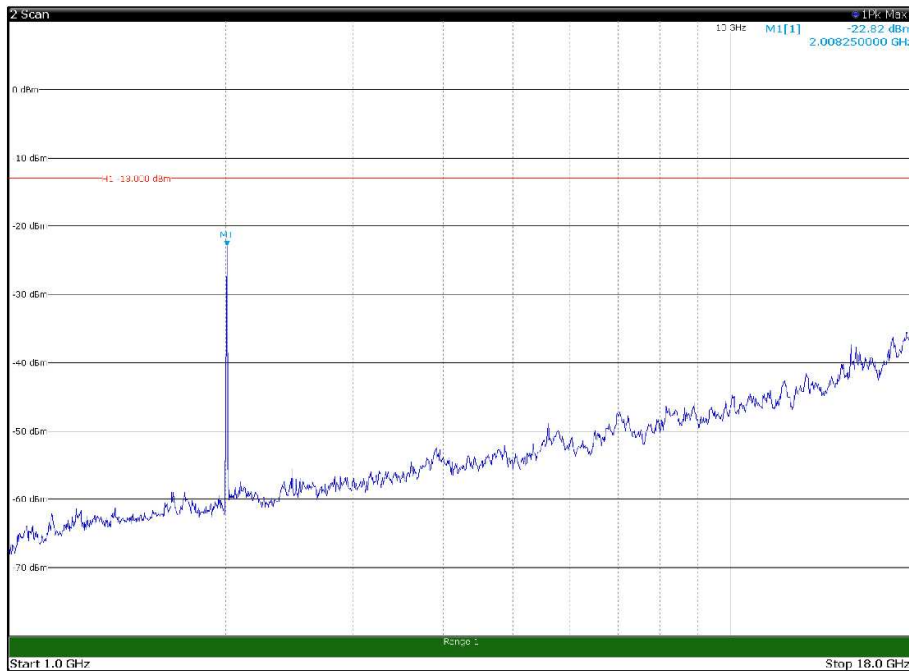

Channel: BOTTOM, Modulation: 256QAM,  
 BW=10MHz, Range: 30MHz - 1GHz, Polarization: Horizontal

Channel: BOTTOM, Modulation: 256QAM,  
 BW=10MHz, Range: 30MHz - 1GHz, Polarization: Vertical

Channel: BOTTOM, Modulation: 256QAM,  
BW=10MHz, Range: 18GHz - 22.5GHz, Polarization: Horizontal

Channel: BOTTOM, Modulation: 256QAM,  
BW=10MHz, Range: 18GHz - 22.5GHz, Polarization: Vertical

Channel: MIDDLE, Modulation: 256QAM,  
BW=10MHz, Range: 30MHz - 1GHz, Polarization: Horizontal

Channel: MIDDLE, Modulation: 256QAM,  
BW=10MHz, Range: 30MHz - 1GHz, Polarization: Vertical

Channel: MIDDLE, Modulation: 256QAM,  
BW=10MHz, Range: 1GHz - 18GHz, Polarization: Horizontal

Channel: MIDDLE, Modulation: 256QAM,  
BW=10MHz, Range: 1GHz - 18GHz, Polarization: Vertical

Channel: MIDDLE, Modulation: 256QAM,  
BW=10MHz, Range: 18GHz - 22.5GHz, Polarization: Horizontal