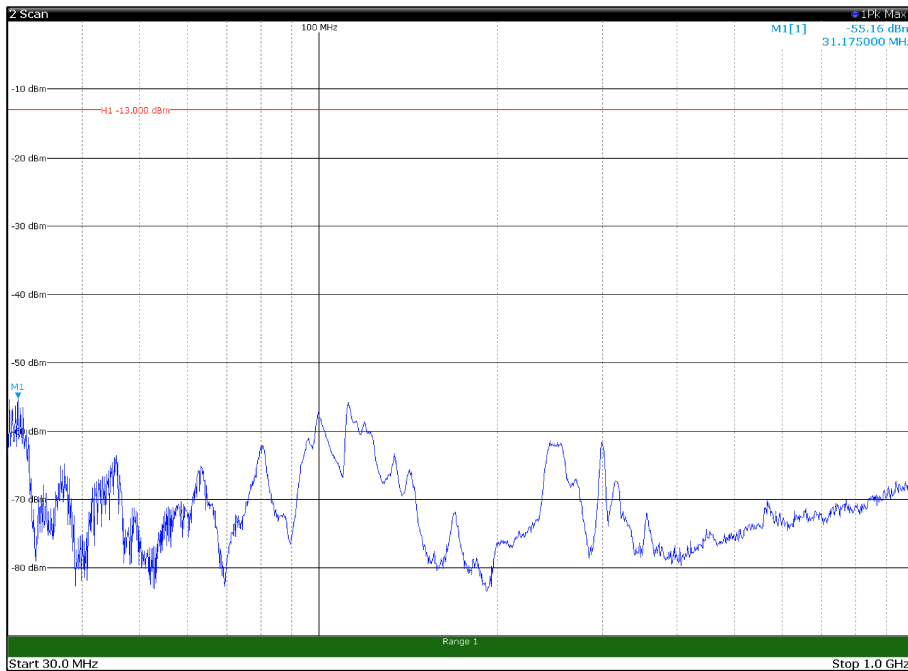

Channel: TOP, Modulation: QPSK,  
BW=10MHz, Range: 18GHz - 22.5GHz, Polarization: Horizontal

Channel: TOP, Modulation: QPSK,  
BW=10MHz, Range: 18GHz - 22.5GHz, Polarization: Vertical

Channel: BOTTOM, Modulation: 16QAM,  
 BW=10MHz, Range: 30MHz - 1GHz, Polarization: Horizontal

Channel: BOTTOM, Modulation: 16QAM,  
 BW=10MHz, Range: 30MHz - 1GHz, Polarization: Vertical

Channel: BOTTOM, Modulation: 16QAM,  
BW=10MHz, Range: 1GHz - 18GHz, Polarization: Horizontal

Channel: BOTTOM, Modulation: 16QAM,  
BW=10MHz, Range: 1GHz - 18GHz, Polarization: Vertical

Channel: BOTTOM, Modulation: 16QAM,  
BW=10MHz, Range: 18GHz - 22.5GHz, Polarization: Horizontal

Channel: BOTTOM, Modulation: 16QAM,  
BW=10MHz, Range: 18GHz - 22.5GHz, Polarization: Vertical

Channel: MIDDLE, Modulation: 16QAM,  
BW=10MHz, Range: 30MHz - 1GHz, Polarization: Horizontal