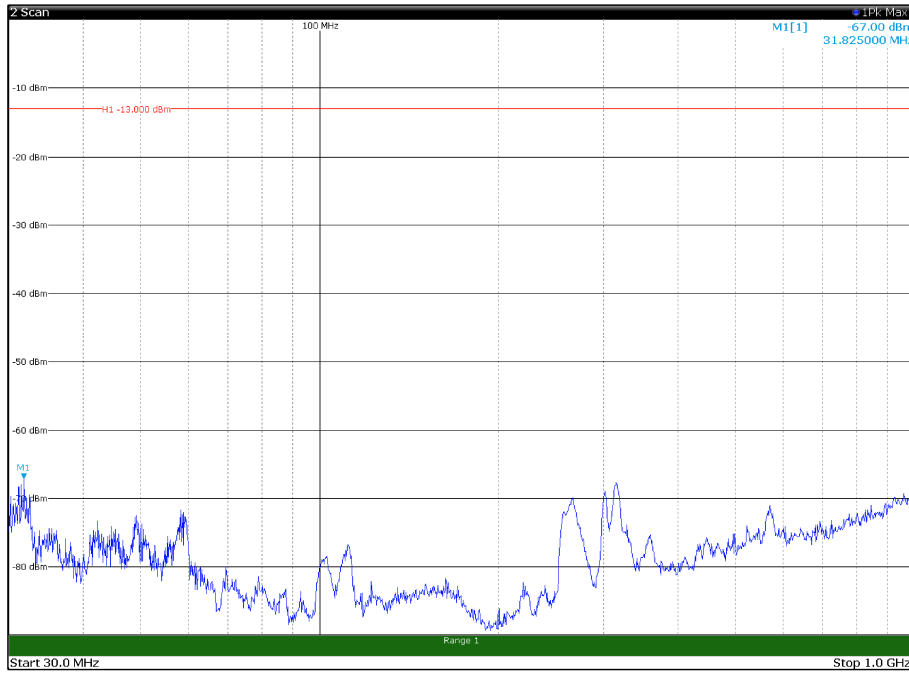

Channel: BOTTOM, Modulation: 16QAM,  
BW=10MHz, Range: 18GHz - 22.5GHz, Polarization: Horizontal

Channel: BOTTOM, Modulation: 16QAM,  
BW=10MHz, Range: 18GHz - 22.5GHz, Polarization: Vertical

Channel: MIDDLE, Modulation: 16QAM,  
BW=10MHz, Range: 30MHz - 1GHz, Polarization: Horizontal

Channel: MIDDLE, Modulation: 16QAM,  
BW=10MHz, Range: 30MHz - 1GHz, Polarization: Vertical

Channel: MIDDLE, Modulation: 16QAM,  
BW=10MHz, Range: 1GHz - 18GHz, Polarization: Horizontal

Channel: MIDDLE, Modulation: 16QAM,  
BW=10MHz, Range: 1GHz - 18GHz, Polarization: Vertical

Channel: MIDDLE, Modulation: 16QAM,  
BW=10MHz, Range: 18GHz - 22.5GHz, Polarization: Horizontal

Channel: MIDDLE, Modulation: 16QAM,  
BW=10MHz, Range: 18GHz - 22.5GHz, Polarization: Vertical

Channel: TOP, Modulation: 16QAM,  
 BW=10MHz, Range: 1GHz - 18GHz, Polarization: Horizontal

Channel: TOP, Modulation: 16QAM,  
 BW=10MHz, Range: 1GHz - 18GHz, Polarization: Vertical

Channel: TOP, Modulation: 16QAM,  
BW=10MHz, Range: 18GHz - 22.5GHz, Polarization: Horizontal

Channel: TOP, Modulation: 16QAM,  
BW=10MHz, Range: 18GHz - 22.5GHz, Polarization: Vertical