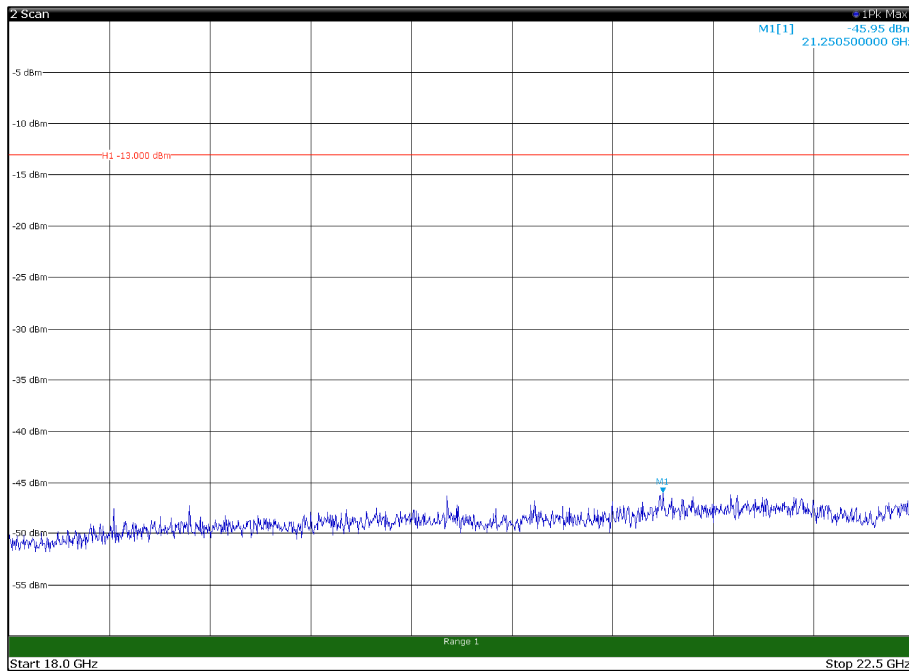

Channel: TOP, Modulation: 64QAM,  
BW=10MHz, Range: 30MHz - 1GHz, Polarization: Horizontal

Channel: TOP, Modulation: 64QAM,  
BW=10MHz, Range: 30MHz - 1GHz, Polarization: Vertical

Channel: TOP, Modulation: 64QAM,  
BW=10MHz, Range: 1GHz - 18GHz, Polarization: Horizontal

Channel: TOP, Modulation: 64QAM,  
BW=10MHz, Range: 1GHz - 18GHz, Polarization: Vertical

Channel: TOP, Modulation: 64QAM,  
 BW=10MHz, Range: 18GHz - 22.5GHz, Polarization: Horizontal

Channel: TOP, Modulation: 64QAM,  
 BW=10MHz, Range: 18GHz - 22.5GHz, Polarization: Vertical