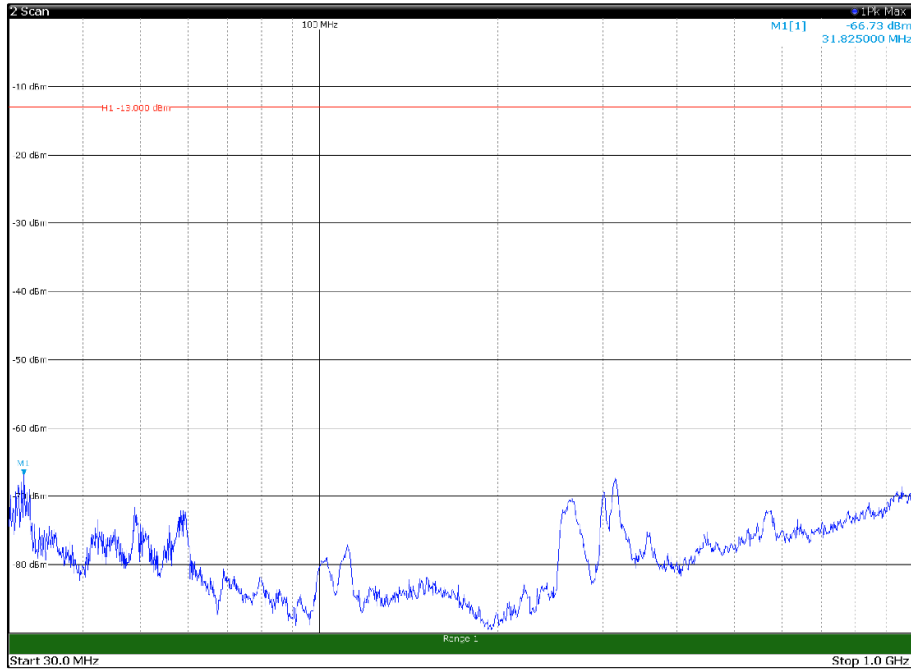

Channel: BOTTOM, Modulation: 16QAM,  
BW=5MHz, Range: 1GHz - 18GHz, Polarization: Horizontal

Channel: BOTTOM, Modulation: 16QAM,  
BW=5MHz, Range: 1GHz - 18GHz, Polarization: Vertical

Channel: BOTTOM, Modulation: 16QAM,  
BW=5MHz, Range: 18GHz - 22.5GHz, Polarization: Horizontal

Channel: BOTTOM, Modulation: 16QAM,  
BW=5MHz, Range: 18GHz - 22.5GHz, Polarization: Vertical

Channel: MIDDLE, Modulation: 16QAM,  
 BW=5MHz, Range: 1GHz - 18GHz, Polarization: Horizontal

Channel: MIDDLE, Modulation: 16QAM,  
 BW=5MHz, Range: 1GHz - 18GHz, Polarization: Vertical

Channel: MIDDLE, Modulation: 16QAM,  
BW=5MHz, Range: 18GHz - 22.5GHz, Polarization: Horizontal

Channel: MIDDLE, Modulation: 16QAM,  
BW=5MHz, Range: 18GHz - 22.5GHz, Polarization: Vertical

Channel: TOP, Modulation: 16QAM,  
BW=5MHz, Range: 30MHz - 1GHz, Polarization: Horizontal

Channel: TOP, Modulation: 16QAM,  
BW=5MHz, Range: 30MHz - 1GHz, Polarization: Vertical

Channel: TOP, Modulation: 16QAM,  
BW=5MHz, Range: 1GHz - 18GHz, Polarization: Horizontal

Channel: TOP, Modulation: 16QAM,  
BW=5MHz, Range: 1GHz - 18GHz, Polarization: Vertical