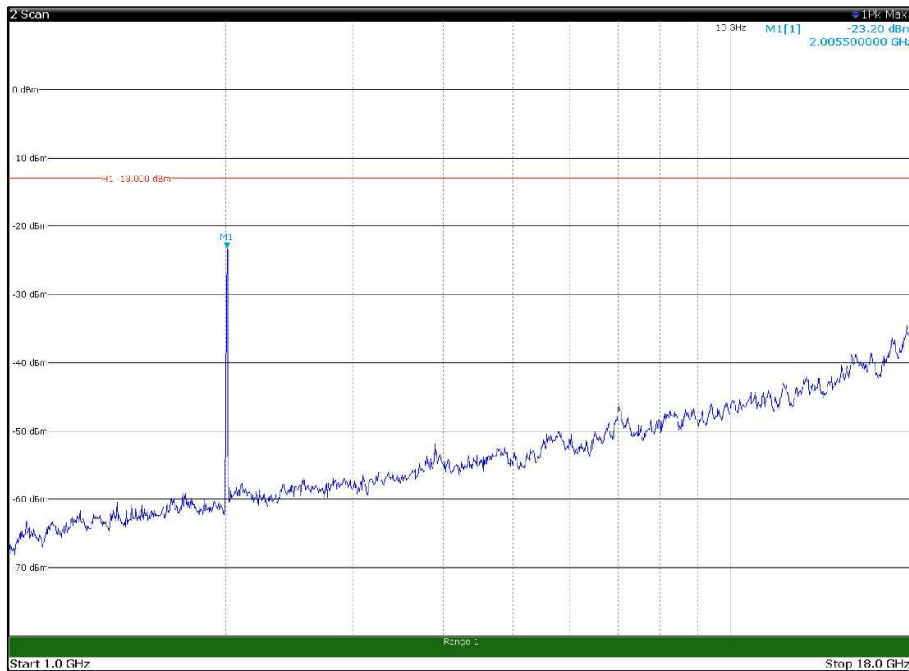

Channel: TOP, Modulation: 256QAM,  
BW=5MHz, Range: 1GHz - 18GHz, Polarization: Horizontal

Channel: TOP, Modulation: 256QAM,  
BW=5MHz, Range: 1GHz - 18GHz, Polarization: Vertical

Channel: BOTTOM, Modulation: QPSK,  
BW=10MHz, Range: 30MHz - 1GHz, Polarization: Horizontal

Channel: BOTTOM, Modulation: QPSK,  
BW=10MHz, Range: 30MHz - 1GHz, Polarization: Vertical

Channel: BOTTOM, Modulation: QPSK,  
 BW=10MHz, Range: 1GHz - 18GHz, Polarization: Horizontal

Channel: BOTTOM, Modulation: QPSK,  
 BW=10MHz, Range: 1GHz - 18GHz, Polarization: Vertical

Channel: MIDDLE, Modulation: QPSK,  
BW=10MHz, Range: 30MHz - 1GHz, Polarization: Horizontal

Channel: MIDDLE, Modulation: QPSK,  
BW=10MHz, Range: 30MHz - 1GHz, Polarization: Vertical

Channel: MIDDLE, Modulation: QPSK,  
 BW=10MHz, Range: 1GHz - 18GHz, Polarization: Horizontal

Channel: MIDDLE, Modulation: QPSK,  
 BW=10MHz, Range: 1GHz - 18GHz, Polarization: Vertical

Channel: TOP, Modulation: QPSK,  
 BW=10MHz, Range: 1GHz - 18GHz, Polarization: Horizontal

Channel: TOP, Modulation: QPSK,  
 BW=10MHz, Range: 1GHz - 18GHz, Polarization: Vertical