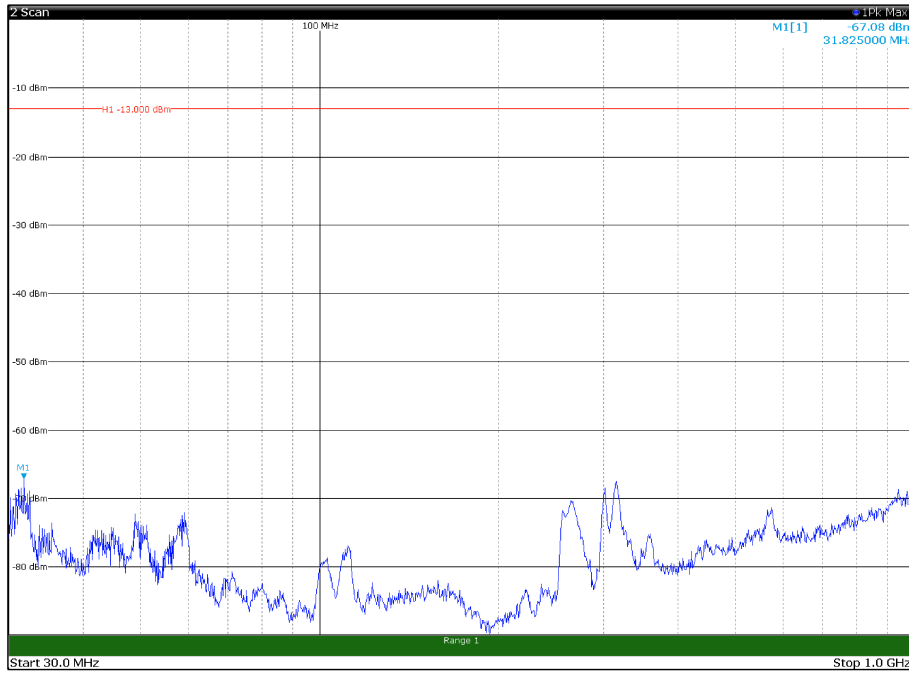

Channel: BOTTOM, Modulation: 256QAM,  
BW=10MHz, Range: 18GHz - 22.5GHz, Polarization: Vertical

Channel: MIDDLE, Modulation: 256QAM,  
BW=10MHz, Range: 30MHz - 1GHz, Polarization: Horizontal

Channel: MIDDLE, Modulation: 256QAM,  
BW=10MHz, Range: 30MHz - 1GHz, Polarization: Vertical

Channel: MIDDLE, Modulation: 256QAM,  
BW=10MHz, Range: 1GHz - 18GHz, Polarization: Horizontal

Channel: MIDDLE, Modulation: 256QAM,  
BW=10MHz, Range: 1GHz - 18GHz, Polarization: Vertical

Channel: MIDDLE, Modulation: 256QAM,  
BW=10MHz, Range: 18GHz - 22.5GHz, Polarization: Horizontal

Channel: MIDDLE, Modulation: 256QAM,  
BW=10MHz, Range: 18GHz - 22.5GHz, Polarization: Vertical

Channel: TOP, Modulation: 256QAM,  
BW=10MHz, Range: 30MHz - 1GHz, Polarization: Horizontal

Channel: TOP, Modulation: 256QAM,  
BW=10MHz, Range: 30MHz - 1GHz, Polarization: Vertical