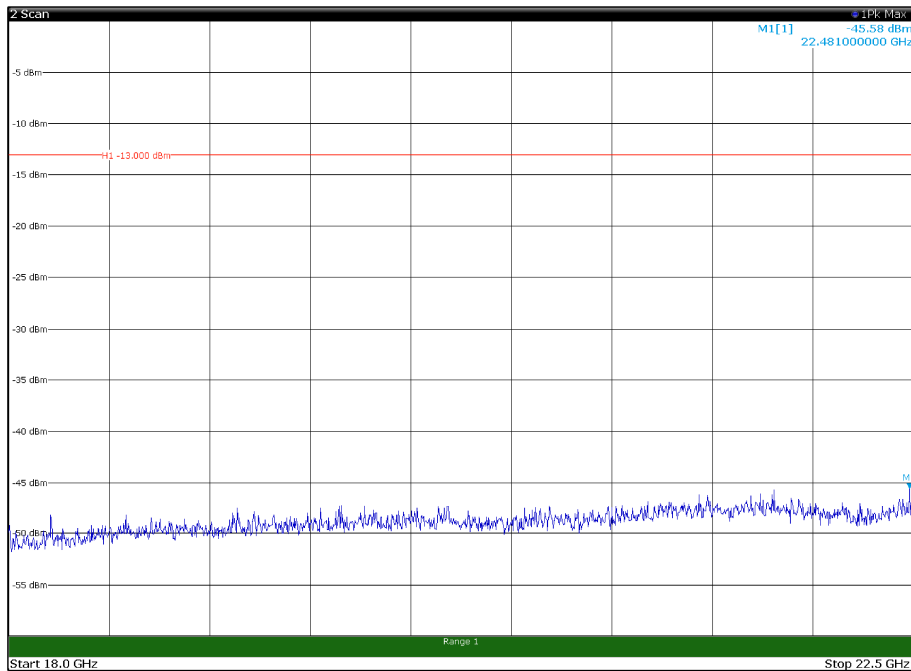

Channel: BOTTOM, Modulation: 16QAM,  
BW=5MHz, Range: 1GHz - 18GHz, Polarization: Horizontal

Channel: BOTTOM, Modulation: 16QAM,  
BW=5MHz, Range: 1GHz - 18GHz, Polarization: Vertical

Channel: BOTTOM, Modulation: 16QAM,  
BW=5MHz, Range: 18GHz - 22.5GHz, Polarization: Horizontal

Channel: BOTTOM, Modulation: 16QAM,  
BW=5MHz, Range: 18GHz - 22.5GHz, Polarization: Vertical

Channel: MIDDLE, Modulation: 16QAM,  
 BW=5MHz, Range: 1GHz - 18GHz, Polarization: Horizontal

Channel: MIDDLE, Modulation: 16QAM,  
 BW=5MHz, Range: 1GHz - 18GHz, Polarization: Vertical

Channel: MIDDLE, Modulation: 16QAM,  
BW=5MHz, Range: 18GHz - 22.5GHz, Polarization: Horizontal

Channel: MIDDLE, Modulation: 16QAM,  
BW=5MHz, Range: 18GHz - 22.5GHz, Polarization: Vertical

Channel: TOP, Modulation: 16QAM,  
BW=5MHz, Range: 30MHz - 1GHz, Polarization: Horizontal

Channel: TOP, Modulation: 16QAM,  
BW=5MHz, Range: 30MHz - 1GHz, Polarization: Vertical

Channel: TOP, Modulation: 16QAM,  
BW=5MHz, Range: 1GHz - 18GHz, Polarization: Horizontal

Channel: TOP, Modulation: 16QAM,  
BW=5MHz, Range: 1GHz - 18GHz, Polarization: Vertical