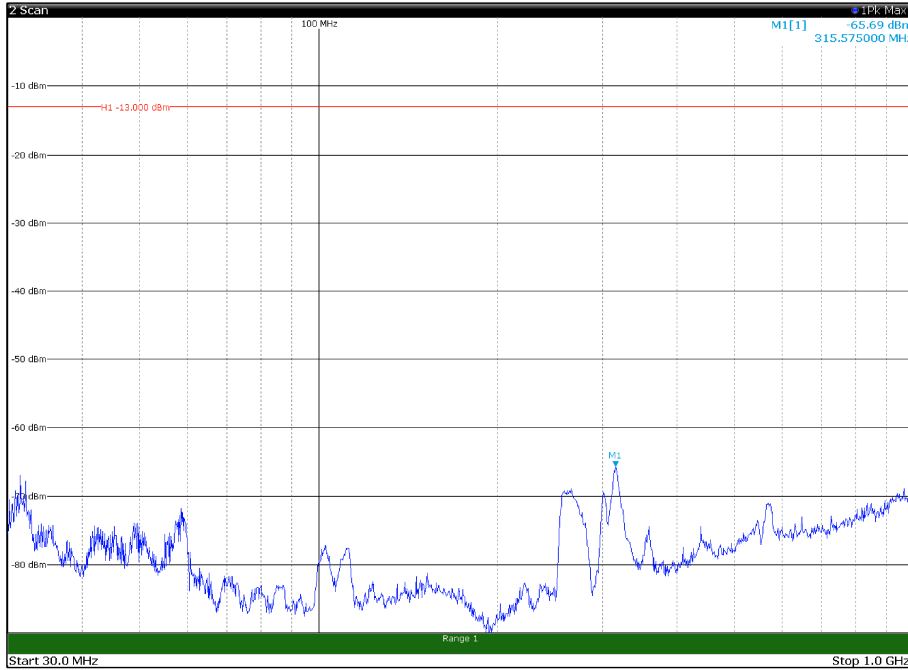

Channel: MIDDLE, Modulation: 256QAM,  
BW=10MHz, Range: 1GHz - 18GHz, Polarization: Horizontal

Channel: MIDDLE, Modulation: 256QAM,  
BW=10MHz, Range: 1GHz - 18GHz, Polarization: Vertical

Channel: MIDDLE, Modulation: 256QAM,  
BW=10MHz, Range: 18GHz - 22.5GHz, Polarization: Horizontal

Channel: MIDDLE, Modulation: 256QAM,  
BW=10MHz, Range: 18GHz - 22.5GHz, Polarization: Vertical

Channel: TOP, Modulation: 256QAM,  
BW=10MHz, Range: 30MHz - 1GHz, Polarization: Horizontal

Channel: TOP, Modulation: 256QAM,  
BW=10MHz, Range: 30MHz - 1GHz, Polarization: Vertical

Channel: TOP, Modulation: 256QAM,  
 BW=10MHz, Range: 1GHz - 18GHz, Polarization: Horizontal

Channel: TOP, Modulation: 256QAM,  
 BW=10MHz, Range: 1GHz - 18GHz, Polarization: Vertical

Channel: BOTTOM, Modulation: QPSK,  
 BW=15MHz, Range: 30MHz - 1GHz, Polarization: Horizontal