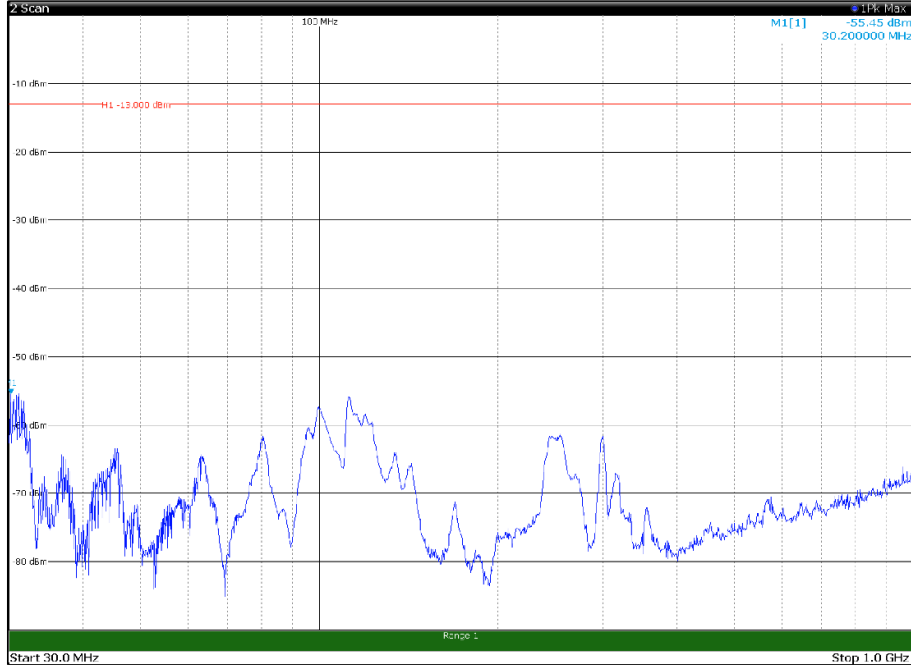

Channel: TOP, Modulation: 16QAM,  
BW=5MHz, Range: 30MHz - 1GHz, Polarization: Vertical

Channel: TOP, Modulation: 16QAM,  
BW=5MHz, Range: 1GHz - 18GHz, Polarization: Horizontal

Channel: TOP, Modulation: 16QAM,  
BW=5MHz, Range: 1GHz - 18GHz, Polarization: Vertical

Channel: TOP, Modulation: 16QAM,  
BW=5MHz, Range: 18GHz - 22.5GHz, Polarization: Horizontal

Channel: TOP, Modulation: 16QAM,  
BW=5MHz, Range: 18GHz - 22.5GHz, Polarization: Vertical

Channel: BOTTOM, Modulation: 64QAM,  
BW=5MHz, Range: 30MHz - 1GHz, Polarization: Horizontal

Channel: BOTTOM, Modulation: 64QAM,  
BW=5MHz, Range: 30MHz - 1GHz, Polarization: Vertical

Channel: BOTTOM, Modulation: 64QAM,  
 BW=5MHz, Range: 1GHz - 18GHz, Polarization: Horizontal

Channel: BOTTOM, Modulation: 64QAM,  
 BW=5MHz, Range: 1GHz - 18GHz, Polarization: Vertical

Channel: MIDDLE, Modulation: 64QAM,  
 BW=5MHz, Range: 1GHz - 18GHz, Polarization: Horizontal

Channel: MIDDLE, Modulation: 64QAM,  
 BW=5MHz, Range: 1GHz - 18GHz, Polarization: Vertical

Channel: TOP, Modulation: 64QAM,  
BW=5MHz, Range: 30MHz - 1GHz, Polarization: Horizontal