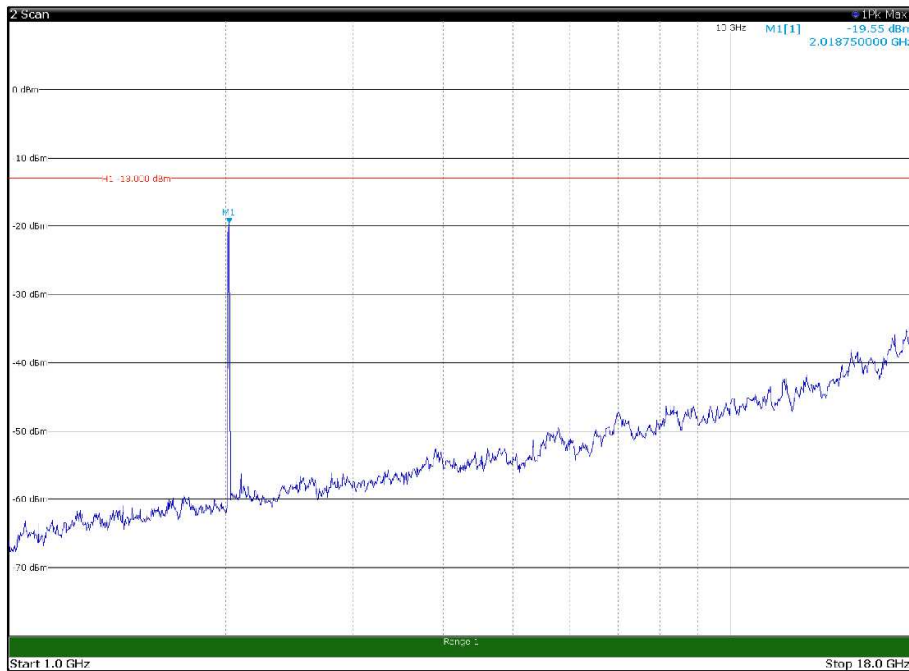

Channel: MIDDLE, Modulation: 64QAM,  
BW=10MHz, Range: 30MHz - 1GHz, Polarization: Horizontal

Channel: MIDDLE, Modulation: 64QAM,  
BW=10MHz, Range: 30MHz - 1GHz, Polarization: Vertical

Channel: MIDDLE, Modulation: 64QAM,  
 BW=10MHz, Range: 1GHz - 18GHz, Polarization: Horizontal

Channel: MIDDLE, Modulation: 64QAM,  
 BW=10MHz, Range: 1GHz - 18GHz, Polarization: Vertical

Channel: MIDDLE, Modulation: 64QAM,  
BW=10MHz, Range: 18GHz - 22.5GHz, Polarization: Horizontal

Channel: MIDDLE, Modulation: 64QAM,  
BW=10MHz, Range: 18GHz - 22.5GHz, Polarization: Vertical

Channel: TOP, Modulation: 64QAM,  
BW=10MHz, Range: 30MHz - 1GHz, Polarization: Horizontal

Channel: TOP, Modulation: 64QAM,  
BW=10MHz, Range: 30MHz - 1GHz, Polarization: Vertical

Channel: TOP, Modulation: 64QAM,  
BW=10MHz, Range: 1GHz - 18GHz, Polarization: Horizontal

Channel: TOP, Modulation: 64QAM,  
BW=10MHz, Range: 1GHz - 18GHz, Polarization: Vertical

Channel: TOP, Modulation: 64QAM,  
 BW=10MHz, Range: 18GHz - 22.5GHz, Polarization: Horizontal

Channel: TOP, Modulation: 64QAM,  
 BW=10MHz, Range: 18GHz - 22.5GHz, Polarization: Vertical