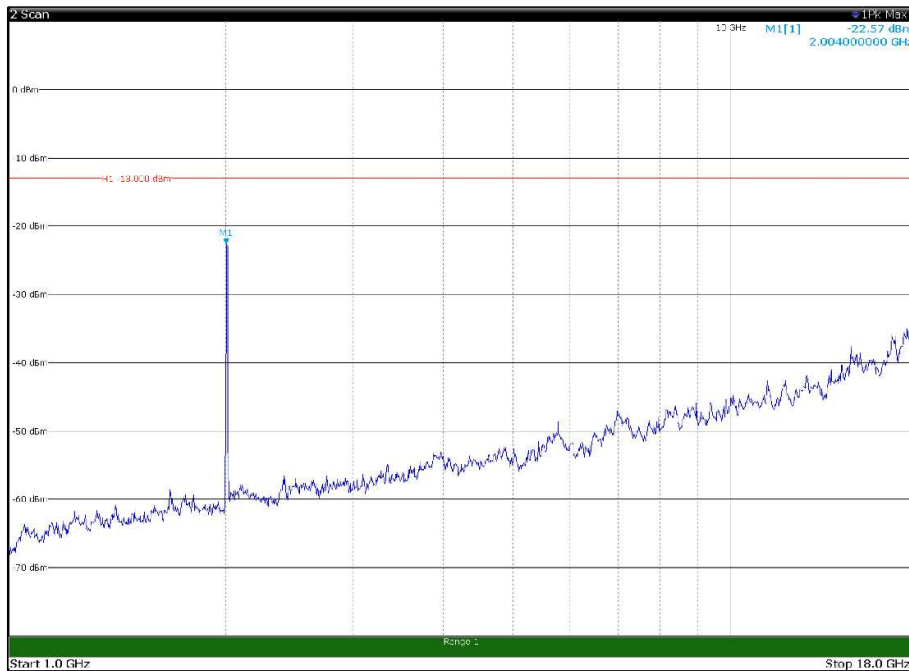

Channel: BOTTOM, Modulation: 64QAM,  
 BW=10MHz, Range: 1GHz - 18GHz, Polarization: Vertical

Channel: BOTTOM, Modulation: 64QAM,  
BW=10MHz, Range: 18GHz - 22.5GHz, Polarization: Horizontal

Channel: BOTTOM, Modulation: 64QAM,  
BW=10MHz, Range: 18GHz - 22.5GHz, Polarization: Vertical

Channel: MIDDLE, Modulation: 64QAM,  
BW=10MHz, Range: 30MHz - 1GHz, Polarization: Horizontal

Channel: MIDDLE, Modulation: 64QAM,  
BW=10MHz, Range: 30MHz - 1GHz, Polarization: Vertical

Channel: MIDDLE, Modulation: 64QAM,  
 BW=10MHz, Range: 1GHz - 18GHz, Polarization: Horizontal

Channel: MIDDLE, Modulation: 64QAM,  
 BW=10MHz, Range: 1GHz - 18GHz, Polarization: Vertical

Channel: MIDDLE, Modulation: 64QAM,  
BW=10MHz, Range: 18GHz - 22.5GHz, Polarization: Horizontal

Channel: MIDDLE, Modulation: 64QAM,  
BW=10MHz, Range: 18GHz - 22.5GHz, Polarization: Vertical