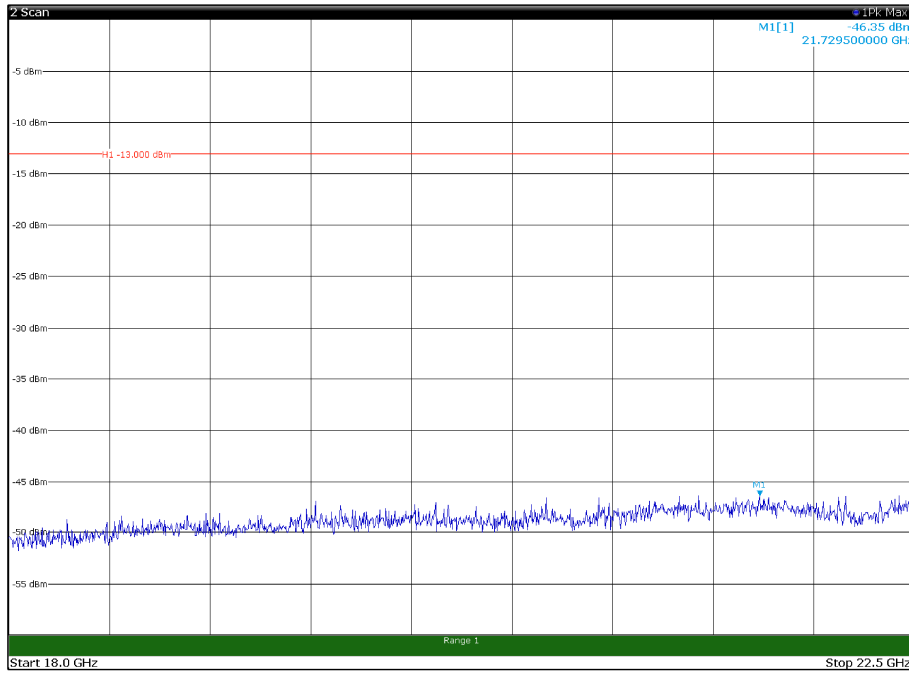

Channel: MIDDLE, Modulation: 256QAM,
BW=10MHz, Range: 1GHz - 18GHz, Polarization: Vertical

Channel: MIDDLE, Modulation: 256QAM,
BW=10MHz, Range: 18GHz - 22.5GHz, Polarization: Horizontal