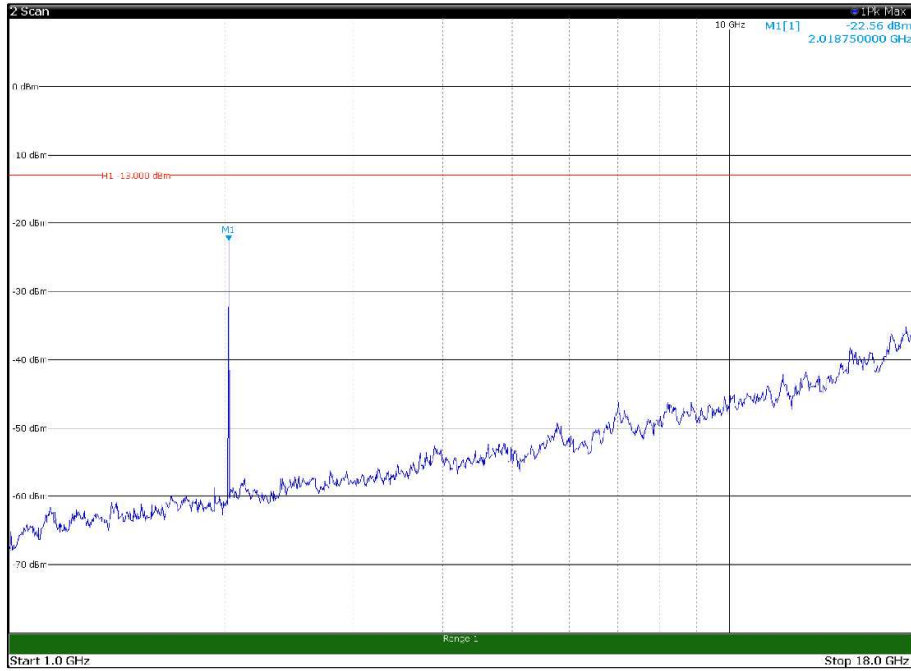

Channel: BOTTOM, Modulation: 64QAM,  
BW=5MHz, Range: 30MHz - 1GHz, Polarization: Vertical

Channel: BOTTOM, Modulation: 64QAM,  
 BW=5MHz, Range: 1GHz - 18GHz, Polarization: Horizontal

Channel: BOTTOM, Modulation: 64QAM,  
 BW=5MHz, Range: 1GHz - 18GHz, Polarization: Vertical

Channel: MIDDLE, Modulation: 64QAM,  
 BW=5MHz, Range: 1GHz - 18GHz, Polarization: Horizontal

Channel: MIDDLE, Modulation: 64QAM,  
 BW=5MHz, Range: 1GHz - 18GHz, Polarization: Vertical

Channel: TOP, Modulation: 64QAM,  
BW=5MHz, Range: 30MHz - 1GHz, Polarization: Horizontal

Channel: TOP, Modulation: 64QAM,  
BW=5MHz, Range: 30MHz - 1GHz, Polarization: Vertical

Channel: TOP, Modulation: 64QAM,  
BW=5MHz, Range: 1GHz - 18GHz, Polarization: Horizontal

Channel: TOP, Modulation: 64QAM,  
BW=5MHz, Range: 1GHz - 18GHz, Polarization: Vertical

Channel: TOP, Modulation: 64QAM,  
BW=5MHz, Range: 18GHz - 22.5GHz, Polarization: Horizontal

Channel: TOP, Modulation: 64QAM,  
BW=5MHz, Range: 18GHz - 22.5GHz, Polarization: Vertical

Channel: BOTTOM, Modulation: 256QAM,  
BW=5MHz, Range: 30MHz - 1GHz, Polarization: Horizontal