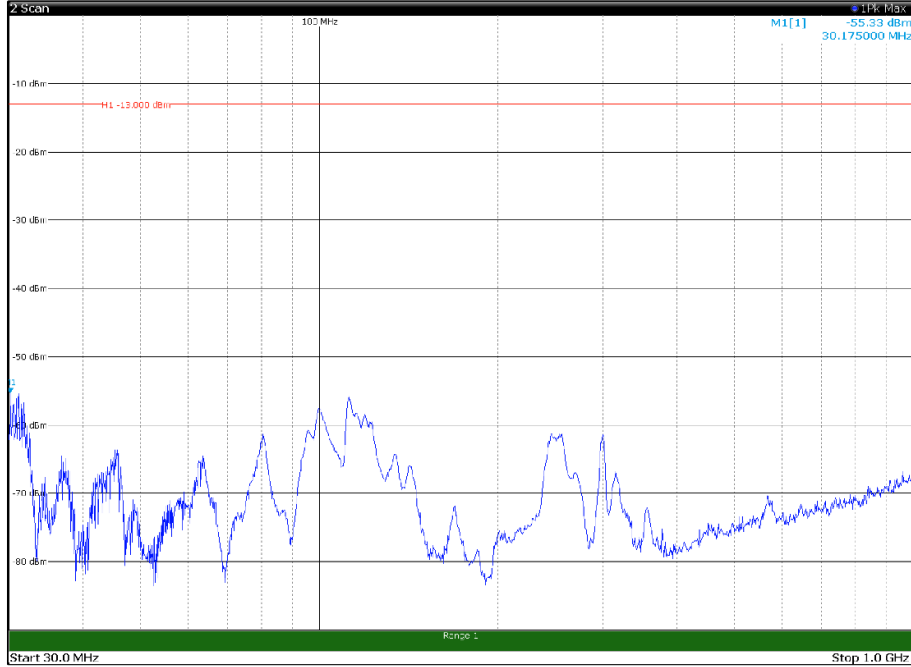

Channel: TOP, Modulation: 64QAM,  
BW=5MHz, Range: 18GHz - 22.5GHz, Polarization: Horizontal

Channel: TOP, Modulation: 64QAM,  
BW=5MHz, Range: 18GHz - 22.5GHz, Polarization: Vertical

Channel: BOTTOM, Modulation: 256QAM,  
BW=5MHz, Range: 30MHz - 1GHz, Polarization: Horizontal

Channel: BOTTOM, Modulation: 256QAM,  
BW=5MHz, Range: 30MHz - 1GHz, Polarization: Vertical

Channel: BOTTOM, Modulation: 256QAM,  
 BW=5MHz, Range: 1GHz - 18GHz, Polarization: Horizontal

Channel: BOTTOM, Modulation: 256QAM,  
 BW=5MHz, Range: 1GHz - 18GHz, Polarization: Vertical

Channel: BOTTOM, Modulation: 256QAM,  
 BW=5MHz, Range: 18GHz - 22.5GHz, Polarization: Horizontal

Channel: BOTTOM, Modulation: 256QAM,  
 BW=5MHz, Range: 18GHz - 22.5GHz, Polarization: Vertical

Channel: MIDDLE, Modulation: 256QAM,  
BW=5MHz, Range: 18GHz - 22.5GHz, Polarization: Horizontal

Channel: MIDDLE, Modulation: 256QAM,  
BW=5MHz, Range: 18GHz - 22.5GHz, Polarization: Vertical

Channel: TOP, Modulation: 256QAM,  
BW=5MHz, Range: 30MHz - 1GHz, Polarization: Horizontal

Channel: TOP, Modulation: 256QAM,  
BW=5MHz, Range: 30MHz - 1GHz, Polarization: Vertical