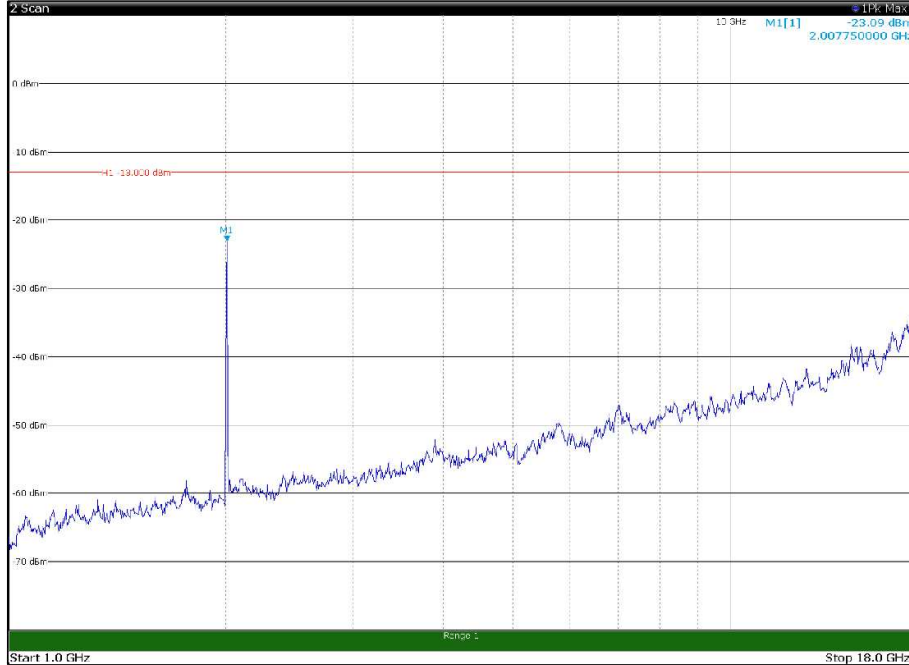

Channel: BOTTOM, Modulation: 16QAM,  
 BW=10MHz, Range: 30MHz - 1GHz, Polarization: Vertical

Channel: BOTTOM, Modulation: 16QAM,  
BW=10MHz, Range: 1GHz - 18GHz, Polarization: Horizontal

Channel: BOTTOM, Modulation: 16QAM,  
BW=10MHz, Range: 1GHz - 18GHz, Polarization: Vertical

Channel: BOTTOM, Modulation: 16QAM,  
BW=10MHz, Range: 18GHz - 22.5GHz, Polarization: Horizontal

Channel: BOTTOM, Modulation: 16QAM,  
BW=10MHz, Range: 18GHz - 22.5GHz, Polarization: Vertical

Channel: MIDDLE, Modulation: 16QAM,  
BW=10MHz, Range: 30MHz - 1GHz, Polarization: Horizontal

Channel: MIDDLE, Modulation: 16QAM,  
BW=10MHz, Range: 30MHz - 1GHz, Polarization: Vertical

Channel: MIDDLE, Modulation: 16QAM,  
BW=10MHz, Range: 1GHz - 18GHz, Polarization: Horizontal

Channel: MIDDLE, Modulation: 16QAM,  
BW=10MHz, Range: 1GHz - 18GHz, Polarization: Vertical