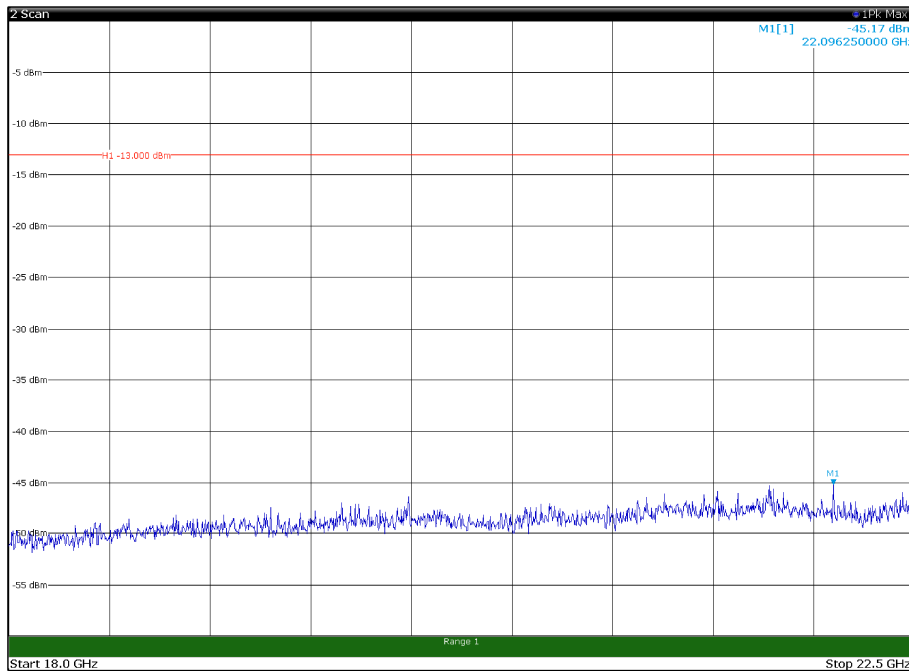

Channel: MIDDLE, Modulation: 16QAM,  
BW=10MHz, Range: 30MHz - 1GHz, Polarization: Vertical

Channel: MIDDLE, Modulation: 16QAM,  
BW=10MHz, Range: 1GHz - 18GHz, Polarization: Horizontal

Channel: MIDDLE, Modulation: 16QAM,  
BW=10MHz, Range: 1GHz - 18GHz, Polarization: Vertical

Channel: MIDDLE, Modulation: 16QAM,  
BW=10MHz, Range: 18GHz - 22.5GHz, Polarization: Horizontal

Channel: MIDDLE, Modulation: 16QAM,  
BW=10MHz, Range: 18GHz - 22.5GHz, Polarization: Vertical

Channel: TOP, Modulation: 16QAM,  
 BW=10MHz, Range: 1GHz - 18GHz, Polarization: Horizontal