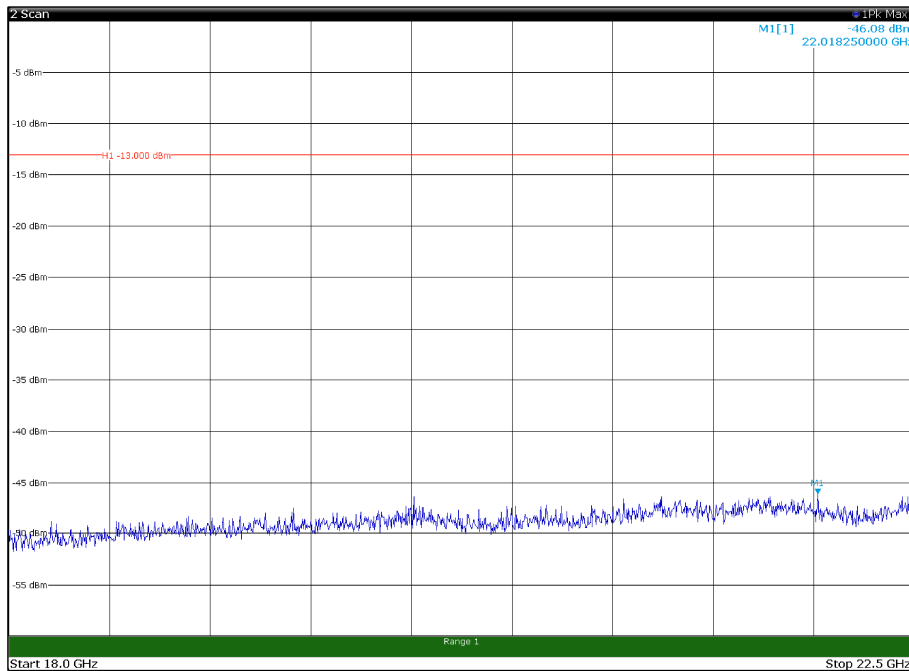

Channel: TOP, Modulation: 256QAM,  
BW=5MHz, Range: 1GHz - 18GHz, Polarization: Horizontal

Channel: TOP, Modulation: 256QAM,  
BW=5MHz, Range: 1GHz - 18GHz, Polarization: Vertical

Channel: BOTTOM, Modulation: QPSK,  
BW=10MHz, Range: 30MHz - 1GHz, Polarization: Horizontal

Channel: BOTTOM, Modulation: QPSK,  
BW=10MHz, Range: 30MHz - 1GHz, Polarization: Vertical

Channel: BOTTOM, Modulation: QPSK,  
 BW=10MHz, Range: 1GHz - 18GHz, Polarization: Horizontal

Channel: BOTTOM, Modulation: QPSK,  
 BW=10MHz, Range: 1GHz - 18GHz, Polarization: Vertical