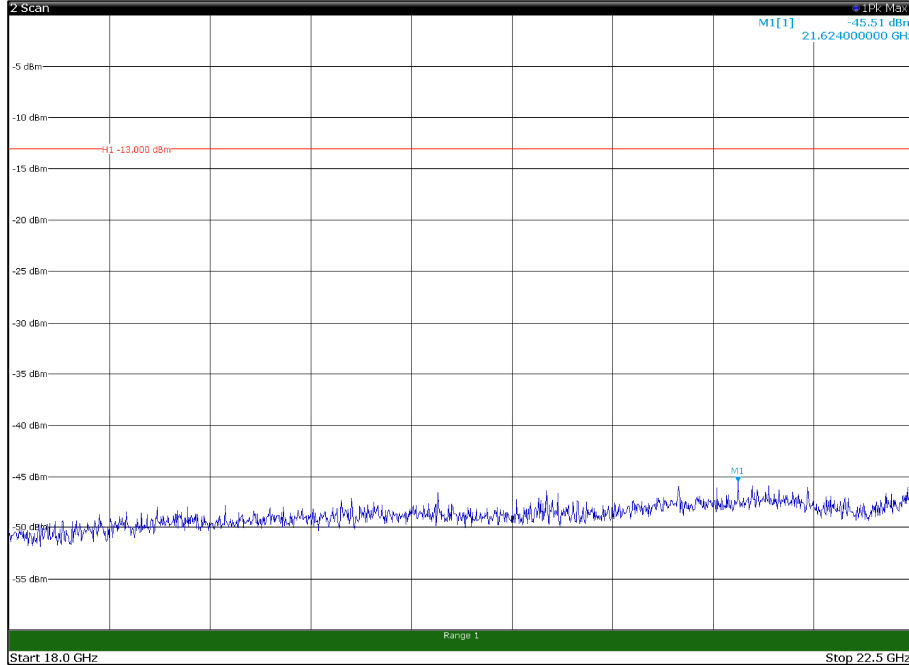

Channel: BOTTOM, Modulation: 16QAM,  
 BW=10MHz, Range: 30MHz - 1GHz, Polarization: Vertical

Channel: BOTTOM, Modulation: 16QAM,  
BW=10MHz, Range: 1GHz - 18GHz, Polarization: Horizontal

Channel: BOTTOM, Modulation: 16QAM,  
BW=10MHz, Range: 1GHz - 18GHz, Polarization: Vertical

Channel: BOTTOM, Modulation: 16QAM,  
BW=10MHz, Range: 18GHz - 22.5GHz, Polarization: Horizontal

Channel: BOTTOM, Modulation: 16QAM,  
BW=10MHz, Range: 18GHz - 22.5GHz, Polarization: Vertical

Channel: MIDDLE, Modulation: 16QAM,  
BW=10MHz, Range: 30MHz - 1GHz, Polarization: Horizontal