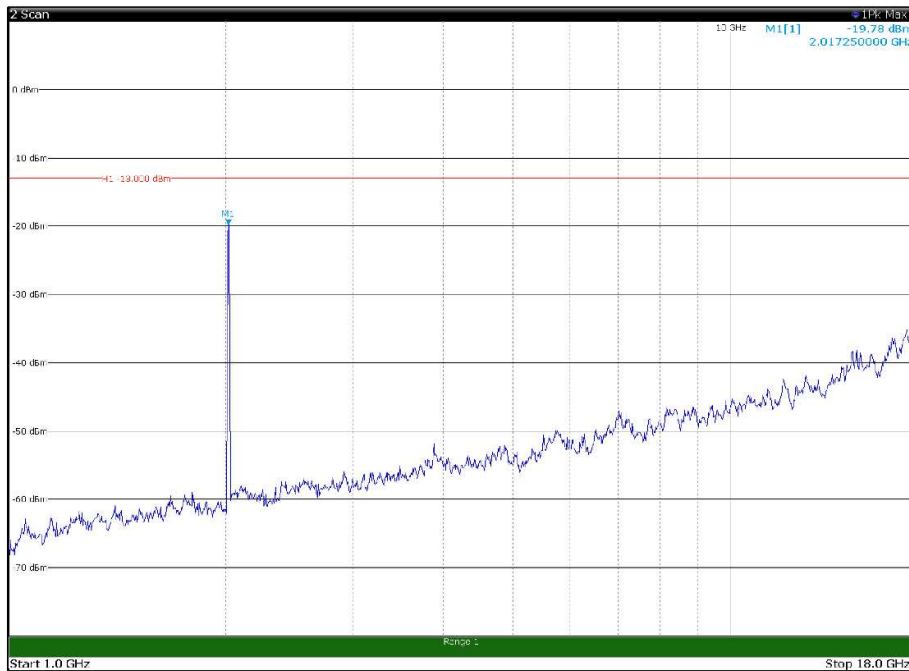

Channel: MIDDLE, Modulation: 16QAM,  
BW=10MHz, Range: 30MHz - 1GHz, Polarization: Vertical

Channel: MIDDLE, Modulation: 16QAM,  
BW=10MHz, Range: 1GHz - 18GHz, Polarization: Horizontal

Channel: MIDDLE, Modulation: 16QAM,  
BW=10MHz, Range: 1GHz - 18GHz, Polarization: Vertical

Channel: MIDDLE, Modulation: 16QAM,  
BW=10MHz, Range: 18GHz - 22.5GHz, Polarization: Horizontal

Channel: MIDDLE, Modulation: 16QAM,  
BW=10MHz, Range: 18GHz - 22.5GHz, Polarization: Vertical

Channel: TOP, Modulation: 16QAM,  
 BW=10MHz, Range: 1GHz - 18GHz, Polarization: Horizontal

Channel: TOP, Modulation: 16QAM,  
 BW=10MHz, Range: 1GHz - 18GHz, Polarization: Vertical

Channel: TOP, Modulation: 16QAM,  
BW=10MHz, Range: 18GHz - 22.5GHz, Polarization: Horizontal

Channel: TOP, Modulation: 16QAM,  
BW=10MHz, Range: 18GHz - 22.5GHz, Polarization: Vertical