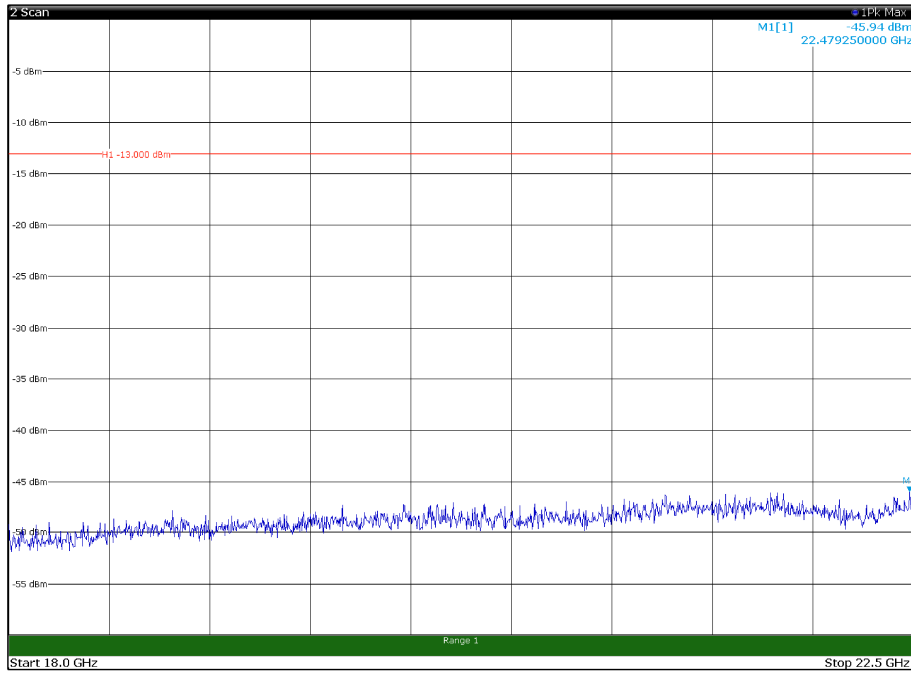

Channel: MIDDLE, Modulation: 256QAM,  
BW=5MHz, Range: 18GHz - 22.5GHz, Polarization: Vertical

Channel: TOP, Modulation: 256QAM,  
BW=5MHz, Range: 30MHz - 1GHz, Polarization: Horizontal

Channel: TOP, Modulation: 256QAM,  
BW=5MHz, Range: 30MHz - 1GHz, Polarization: Vertical

Channel: TOP, Modulation: 256QAM,  
BW=5MHz, Range: 1GHz - 18GHz, Polarization: Horizontal

Channel: TOP, Modulation: 256QAM,  
BW=5MHz, Range: 1GHz - 18GHz, Polarization: Vertical

Channel: BOTTOM, Modulation: QPSK,  
BW=10MHz, Range: 30MHz - 1GHz, Polarization: Horizontal