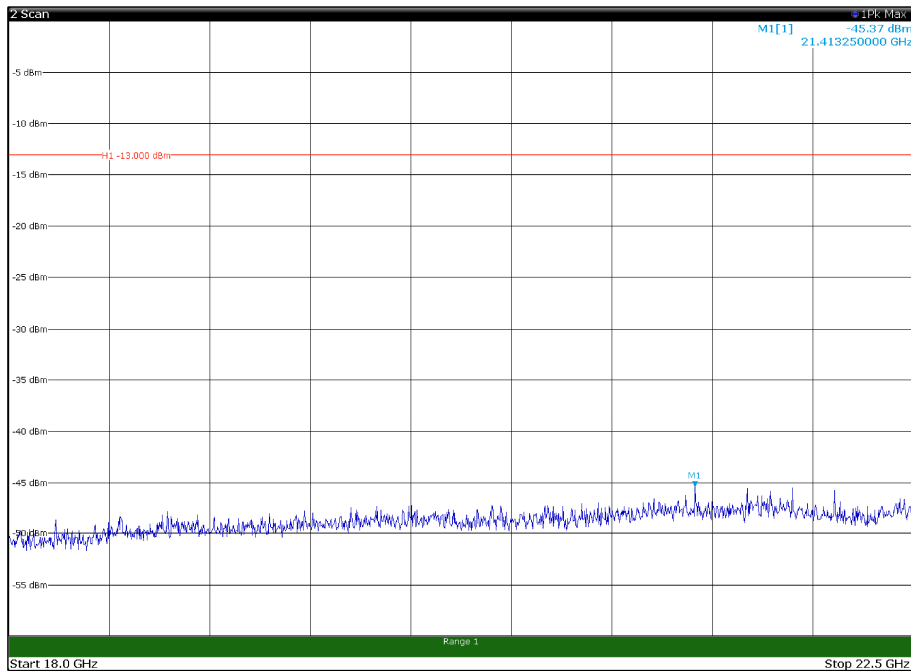

Channel: BOTTOM, Modulation: 256QAM,  
 BW=5MHz, Range: 18GHz - 22.5GHz, Polarization: Horizontal

Channel: BOTTOM, Modulation: 256QAM,  
 BW=5MHz, Range: 18GHz - 22.5GHz, Polarization: Vertical

Channel: MIDDLE, Modulation: 256QAM,  
BW=5MHz, Range: 18GHz - 22.5GHz, Polarization: Horizontal

Channel: MIDDLE, Modulation: 256QAM,  
BW=5MHz, Range: 18GHz - 22.5GHz, Polarization: Vertical

Channel: TOP, Modulation: 256QAM,  
BW=5MHz, Range: 30MHz - 1GHz, Polarization: Horizontal

Channel: TOP, Modulation: 256QAM,  
BW=5MHz, Range: 30MHz - 1GHz, Polarization: Vertical