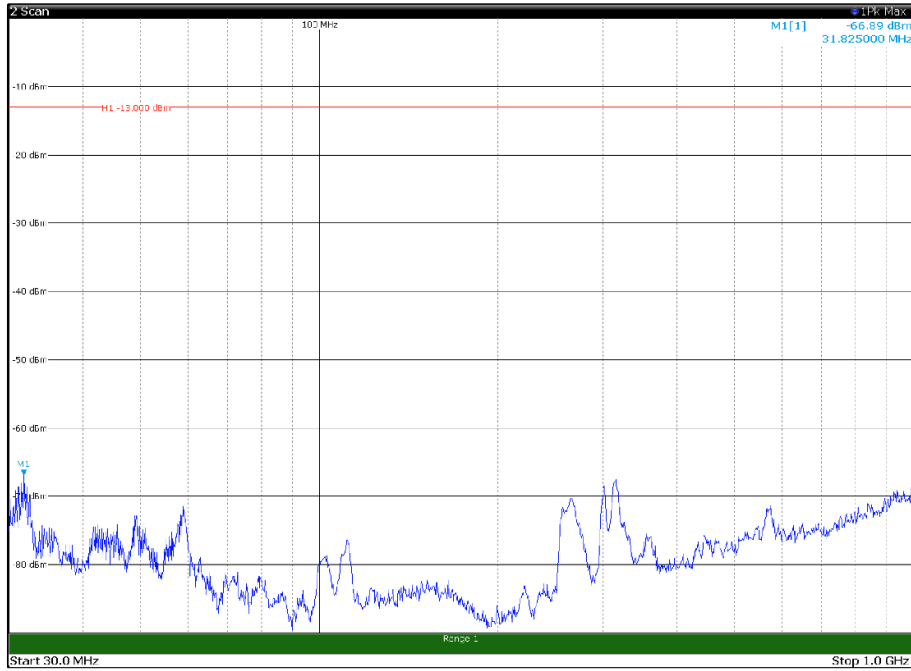

Channel: TOP, Modulation: 16QAM,  
BW=5MHz, Range: 18GHz - 22.5GHz, Polarization: Horizontal

Channel: TOP, Modulation: 16QAM,  
BW=5MHz, Range: 18GHz - 22.5GHz, Polarization: Vertical

Channel: BOTTOM, Modulation: 64QAM,  
BW=5MHz, Range: 30MHz - 1GHz, Polarization: Horizontal

Channel: BOTTOM, Modulation: 64QAM,  
BW=5MHz, Range: 30MHz - 1GHz, Polarization: Vertical

Channel: BOTTOM, Modulation: 64QAM,  
 BW=5MHz, Range: 1GHz - 18GHz, Polarization: Horizontal

Channel: BOTTOM, Modulation: 64QAM,  
 BW=5MHz, Range: 1GHz - 18GHz, Polarization: Vertical

Channel: MIDDLE, Modulation: 64QAM,  
 BW=5MHz, Range: 1GHz - 18GHz, Polarization: Horizontal

Channel: MIDDLE, Modulation: 64QAM,  
 BW=5MHz, Range: 1GHz - 18GHz, Polarization: Vertical

Channel: TOP, Modulation: 64QAM,  
BW=5MHz, Range: 30MHz - 1GHz, Polarization: Horizontal

Channel: TOP, Modulation: 64QAM,  
BW=5MHz, Range: 30MHz - 1GHz, Polarization: Vertical

Channel: TOP, Modulation: 64QAM,  
BW=5MHz, Range: 1GHz - 18GHz, Polarization: Horizontal

Channel: TOP, Modulation: 64QAM,  
BW=5MHz, Range: 1GHz - 18GHz, Polarization: Vertical