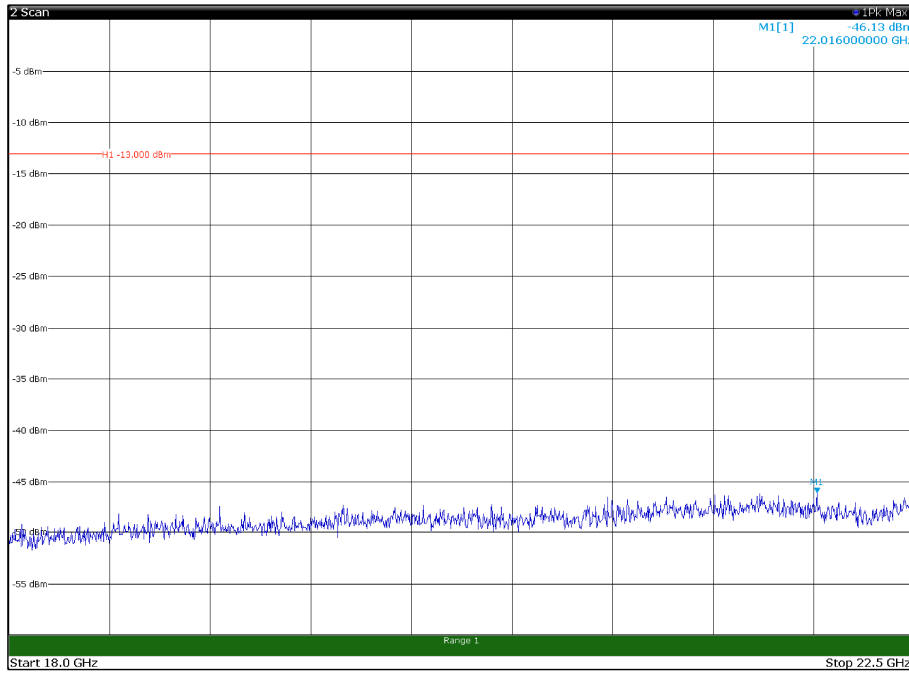

Channel: MIDDLE, Modulation: 16QAM,  
BW=10MHz, Range: 18GHz - 22.5GHz, Polarization: Horizontal

Channel: MIDDLE, Modulation: 16QAM,  
BW=10MHz, Range: 18GHz - 22.5GHz, Polarization: Vertical

Channel: TOP, Modulation: 16QAM,  
 BW=10MHz, Range: 1GHz - 18GHz, Polarization: Horizontal

Channel: TOP, Modulation: 16QAM,  
 BW=10MHz, Range: 1GHz - 18GHz, Polarization: Vertical

Channel: TOP, Modulation: 16QAM,  
BW=10MHz, Range: 18GHz - 22.5GHz, Polarization: Horizontal

Channel: TOP, Modulation: 16QAM,  
BW=10MHz, Range: 18GHz - 22.5GHz, Polarization: Vertical