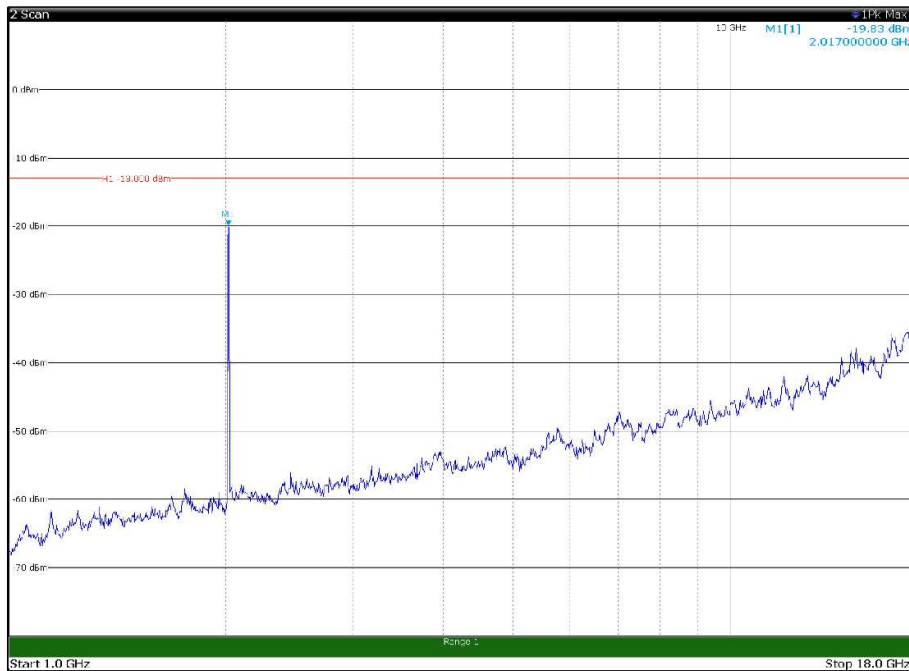

Channel: MIDDLE, Modulation: QPSK,  
BW=10MHz, Range: 30MHz - 1GHz, Polarization: Horizontal

Channel: MIDDLE, Modulation: QPSK,  
BW=10MHz, Range: 30MHz - 1GHz, Polarization: Vertical

Channel: MIDDLE, Modulation: QPSK,  
 BW=10MHz, Range: 1GHz - 18GHz, Polarization: Horizontal

Channel: MIDDLE, Modulation: QPSK,  
 BW=10MHz, Range: 1GHz - 18GHz, Polarization: Vertical

Channel: TOP, Modulation: QPSK,  
 BW=10MHz, Range: 1GHz - 18GHz, Polarization: Horizontal

Channel: TOP, Modulation: QPSK,  
 BW=10MHz, Range: 1GHz - 18GHz, Polarization: Vertical

Channel: TOP, Modulation: QPSK,  
BW=10MHz, Range: 18GHz - 22.5GHz, Polarization: Horizontal

Channel: TOP, Modulation: QPSK,  
BW=10MHz, Range: 18GHz - 22.5GHz, Polarization: Vertical

Channel: BOTTOM, Modulation: 16QAM,  
 BW=10MHz, Range: 30MHz - 1GHz, Polarization: Horizontal

Channel: BOTTOM, Modulation: 16QAM,  
 BW=10MHz, Range: 30MHz - 1GHz, Polarization: Vertical

Channel: BOTTOM, Modulation: 16QAM,  
BW=10MHz, Range: 1GHz - 18GHz, Polarization: Horizontal

Channel: BOTTOM, Modulation: 16QAM,  
BW=10MHz, Range: 1GHz - 18GHz, Polarization: Vertical