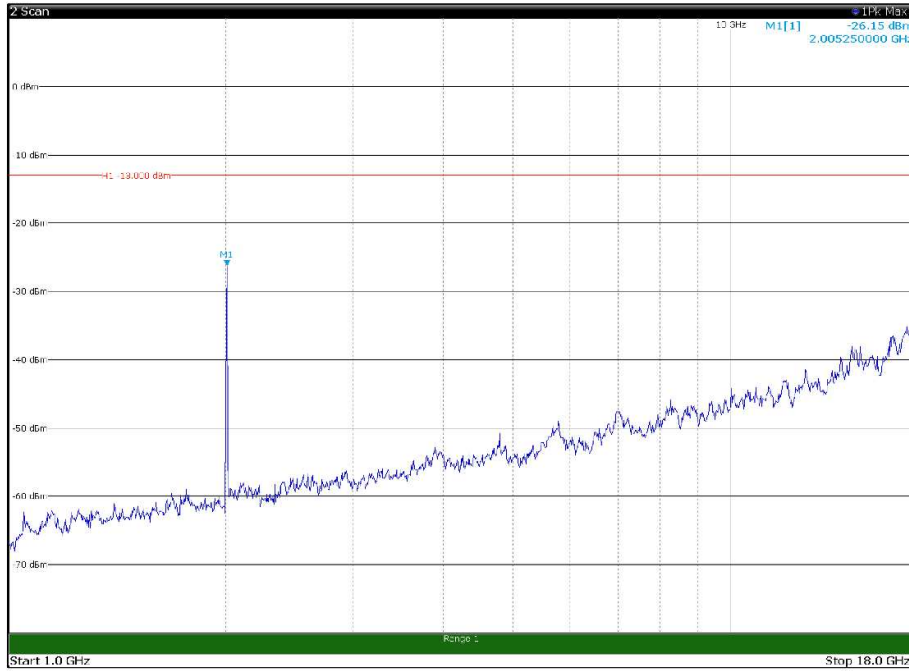

Channel: BOTTOM, Modulation: 64QAM,  
BW=10MHz, Range: 30MHz - 1GHz, Polarization: Horizontal

Channel: BOTTOM, Modulation: 64QAM,  
BW=10MHz, Range: 30MHz - 1GHz, Polarization: Vertical

Channel: BOTTOM, Modulation: 64QAM,  
 BW=10MHz, Range: 1GHz - 18GHz, Polarization: Horizontal

Channel: BOTTOM, Modulation: 64QAM,  
 BW=10MHz, Range: 1GHz - 18GHz, Polarization: Vertical

Channel: BOTTOM, Modulation: 64QAM,  
BW=10MHz, Range: 18GHz - 22.5GHz, Polarization: Horizontal

Channel: BOTTOM, Modulation: 64QAM,  
BW=10MHz, Range: 18GHz - 22.5GHz, Polarization: Vertical

Channel: MIDDLE, Modulation: 64QAM,  
BW=10MHz, Range: 30MHz - 1GHz, Polarization: Horizontal

Channel: MIDDLE, Modulation: 64QAM,  
BW=10MHz, Range: 30MHz - 1GHz, Polarization: Vertical

Channel: MIDDLE, Modulation: 64QAM,  
 BW=10MHz, Range: 1GHz - 18GHz, Polarization: Horizontal