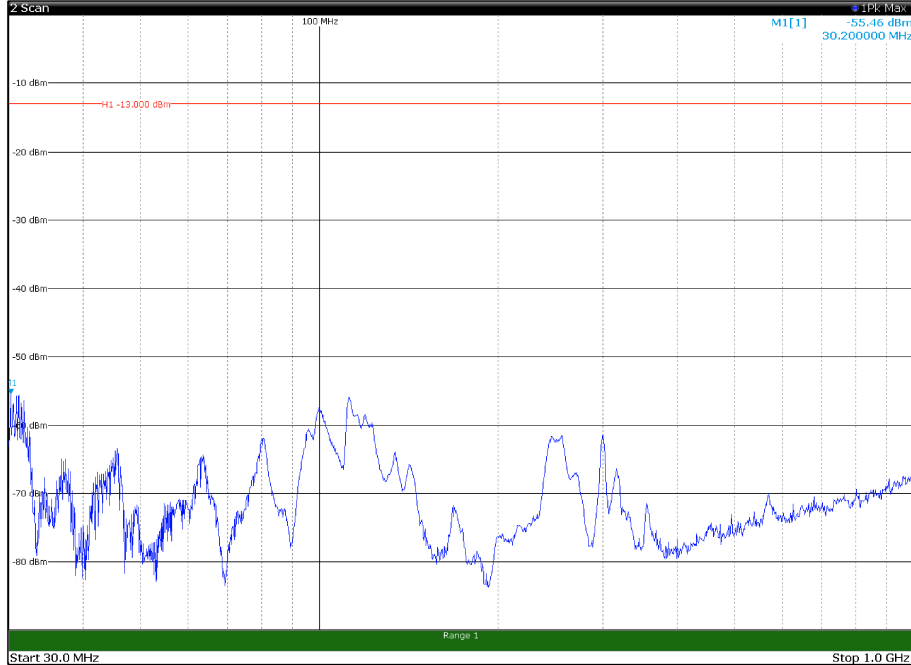

Channel: MIDDLE, Modulation: 64QAM,  
 BW=5MHz, Range: 1GHz - 18GHz, Polarization: Horizontal

Channel: MIDDLE, Modulation: 64QAM,  
 BW=5MHz, Range: 1GHz - 18GHz, Polarization: Vertical

Channel: TOP, Modulation: 64QAM,  
BW=5MHz, Range: 30MHz - 1GHz, Polarization: Horizontal

Channel: TOP, Modulation: 64QAM,  
BW=5MHz, Range: 30MHz - 1GHz, Polarization: Vertical

Channel: TOP, Modulation: 64QAM,  
BW=5MHz, Range: 1GHz - 18GHz, Polarization: Horizontal

Channel: TOP, Modulation: 64QAM,  
BW=5MHz, Range: 1GHz - 18GHz, Polarization: Vertical

Channel: TOP, Modulation: 64QAM,  
BW=5MHz, Range: 18GHz - 22.5GHz, Polarization: Horizontal

Channel: TOP, Modulation: 64QAM,  
BW=5MHz, Range: 18GHz - 22.5GHz, Polarization: Vertical

Channel: BOTTOM, Modulation: 256QAM,  
BW=5MHz, Range: 30MHz - 1GHz, Polarization: Horizontal

Channel: BOTTOM, Modulation: 256QAM,  
BW=5MHz, Range: 30MHz - 1GHz, Polarization: Vertical

Channel: BOTTOM, Modulation: 256QAM,  
 BW=5MHz, Range: 1GHz - 18GHz, Polarization: Horizontal

Channel: BOTTOM, Modulation: 256QAM,  
 BW=5MHz, Range: 1GHz - 18GHz, Polarization: Vertical