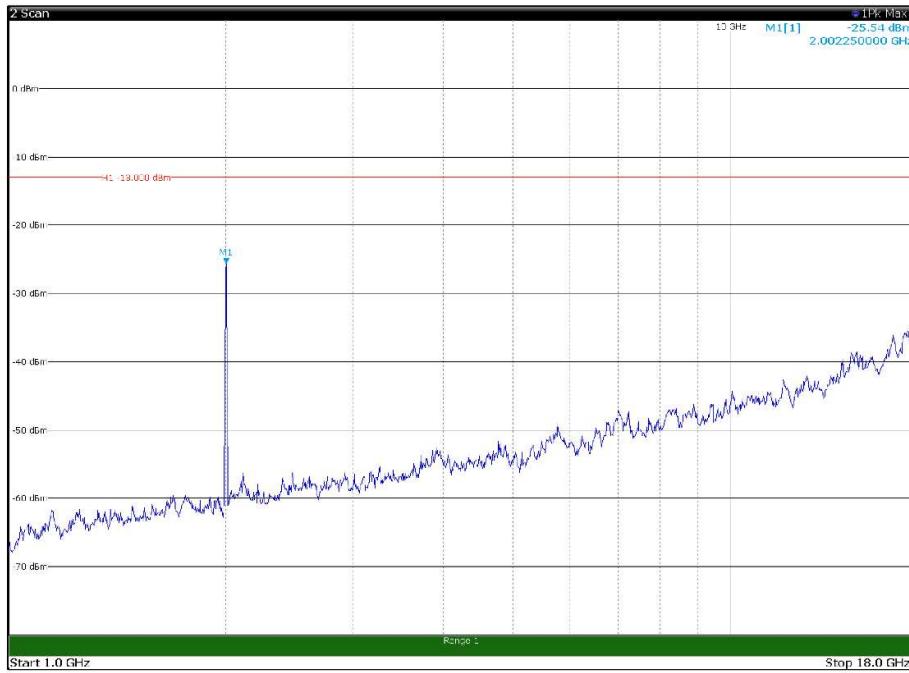

Channel: MIDDLE, Modulation: QPSK,  
 BW=10MHz, Range: 1GHz - 18GHz, Polarization: Vertical

Channel: TOP, Modulation: QPSK,  
 BW=10MHz, Range: 1GHz - 18GHz, Polarization: Horizontal

Channel: TOP, Modulation: QPSK,  
 BW=10MHz, Range: 1GHz - 18GHz, Polarization: Vertical

Channel: TOP, Modulation: QPSK,  
BW=10MHz, Range: 18GHz - 22.5GHz, Polarization: Horizontal

Channel: TOP, Modulation: QPSK,  
BW=10MHz, Range: 18GHz - 22.5GHz, Polarization: Vertical

Channel: BOTTOM, Modulation: 16QAM,  
 BW=10MHz, Range: 30MHz - 1GHz, Polarization: Horizontal

Channel: BOTTOM, Modulation: 16QAM,  
 BW=10MHz, Range: 30MHz - 1GHz, Polarization: Vertical

Channel: BOTTOM, Modulation: 16QAM,  
BW=10MHz, Range: 1GHz - 18GHz, Polarization: Horizontal

Channel: BOTTOM, Modulation: 16QAM,  
BW=10MHz, Range: 1GHz - 18GHz, Polarization: Vertical