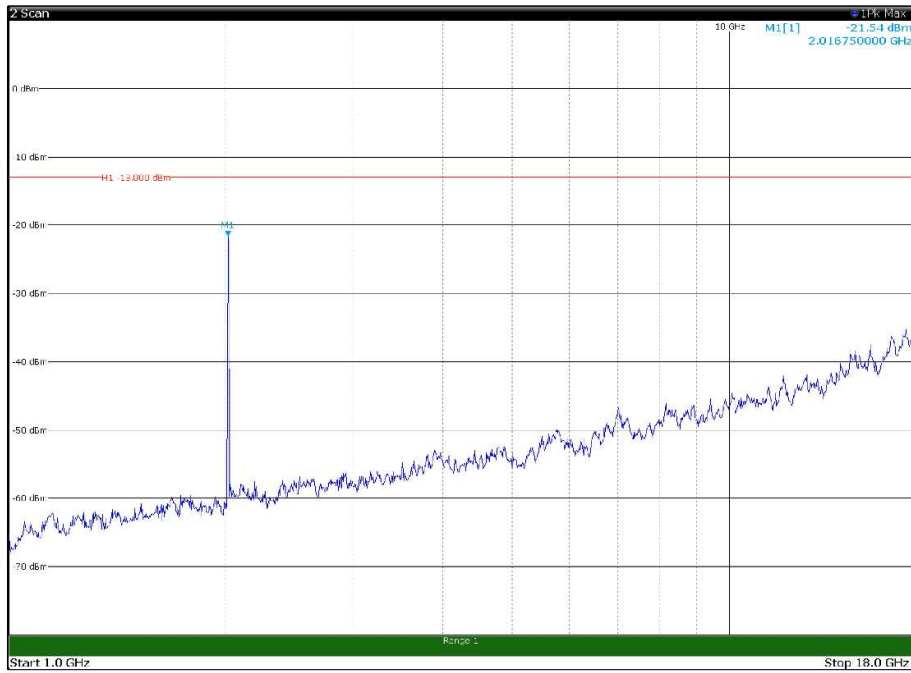

Channel: BOTTOM, Modulation: 16QAM,  
BW=5MHz, Range: 18GHz - 22.5GHz, Polarization: Vertical

Channel: MIDDLE, Modulation: 16QAM,  
 BW=5MHz, Range: 1GHz - 18GHz, Polarization: Horizontal

Channel: MIDDLE, Modulation: 16QAM,  
 BW=5MHz, Range: 1GHz - 18GHz, Polarization: Vertical

Channel: MIDDLE, Modulation: 16QAM,  
BW=5MHz, Range: 18GHz - 22.5GHz, Polarization: Horizontal

Channel: MIDDLE, Modulation: 16QAM,  
BW=5MHz, Range: 18GHz - 22.5GHz, Polarization: Vertical

Channel: TOP, Modulation: 16QAM,  
BW=5MHz, Range: 30MHz - 1GHz, Polarization: Horizontal

Channel: TOP, Modulation: 16QAM,  
BW=5MHz, Range: 30MHz - 1GHz, Polarization: Vertical

Channel: TOP, Modulation: 16QAM,  
BW=5MHz, Range: 1GHz - 18GHz, Polarization: Horizontal

Channel: TOP, Modulation: 16QAM,  
BW=5MHz, Range: 1GHz - 18GHz, Polarization: Vertical

Channel: TOP, Modulation: 16QAM,  
BW=5MHz, Range: 18GHz - 22.5GHz, Polarization: Horizontal

Channel: TOP, Modulation: 16QAM,  
BW=5MHz, Range: 18GHz - 22.5GHz, Polarization: Vertical

Channel: BOTTOM, Modulation: 64QAM,  
BW=5MHz, Range: 30MHz - 1GHz, Polarization: Horizontal