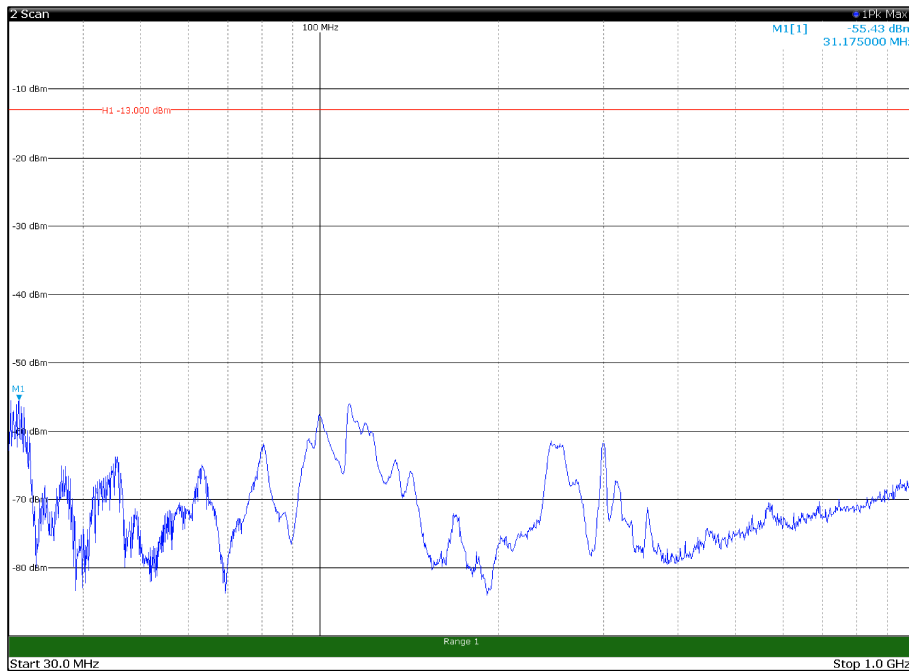

Channel: MIDDLE, Modulation: QPSK,  
BW=10MHz, Range: 30MHz - 1GHz, Polarization: Horizontal

Channel: MIDDLE, Modulation: QPSK,  
BW=10MHz, Range: 30MHz - 1GHz, Polarization: Vertical

Channel: MIDDLE, Modulation: QPSK,  
 BW=10MHz, Range: 1GHz - 18GHz, Polarization: Horizontal

Channel: MIDDLE, Modulation: QPSK,  
 BW=10MHz, Range: 1GHz - 18GHz, Polarization: Vertical

Channel: TOP, Modulation: QPSK,  
 BW=10MHz, Range: 1GHz - 18GHz, Polarization: Horizontal

Channel: TOP, Modulation: QPSK,  
 BW=10MHz, Range: 1GHz - 18GHz, Polarization: Vertical

Channel: TOP, Modulation: QPSK,  
BW=10MHz, Range: 18GHz - 22.5GHz, Polarization: Horizontal

Channel: TOP, Modulation: QPSK,  
BW=10MHz, Range: 18GHz - 22.5GHz, Polarization: Vertical

Channel: BOTTOM, Modulation: 16QAM,  
 BW=10MHz, Range: 30MHz - 1GHz, Polarization: Horizontal