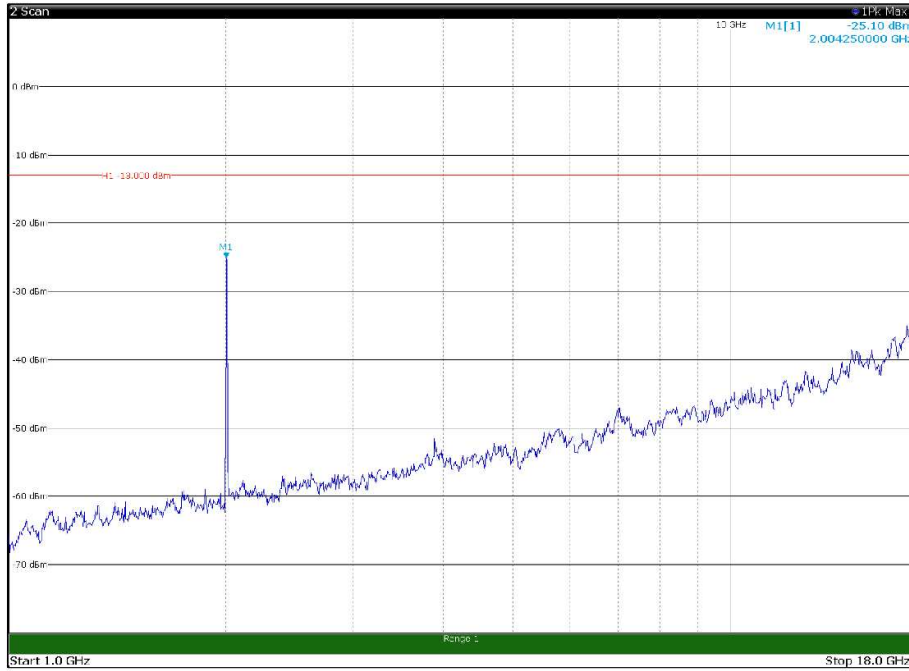

Channel: BOTTOM, Modulation: 16QAM,  
 BW=10MHz, Range: 30MHz - 1GHz, Polarization: Vertical

Channel: BOTTOM, Modulation: 16QAM,  
BW=10MHz, Range: 1GHz - 18GHz, Polarization: Horizontal

Channel: BOTTOM, Modulation: 16QAM,  
BW=10MHz, Range: 1GHz - 18GHz, Polarization: Vertical

Channel: BOTTOM, Modulation: 16QAM,  
BW=10MHz, Range: 18GHz - 22.5GHz, Polarization: Horizontal

Channel: BOTTOM, Modulation: 16QAM,  
BW=10MHz, Range: 18GHz - 22.5GHz, Polarization: Vertical

Channel: MIDDLE, Modulation: 16QAM,  
BW=10MHz, Range: 30MHz - 1GHz, Polarization: Horizontal

Channel: MIDDLE, Modulation: 16QAM,  
BW=10MHz, Range: 30MHz - 1GHz, Polarization: Vertical

Channel: MIDDLE, Modulation: 16QAM,  
BW=10MHz, Range: 1GHz - 18GHz, Polarization: Horizontal

Channel: MIDDLE, Modulation: 16QAM,  
BW=10MHz, Range: 1GHz - 18GHz, Polarization: Vertical