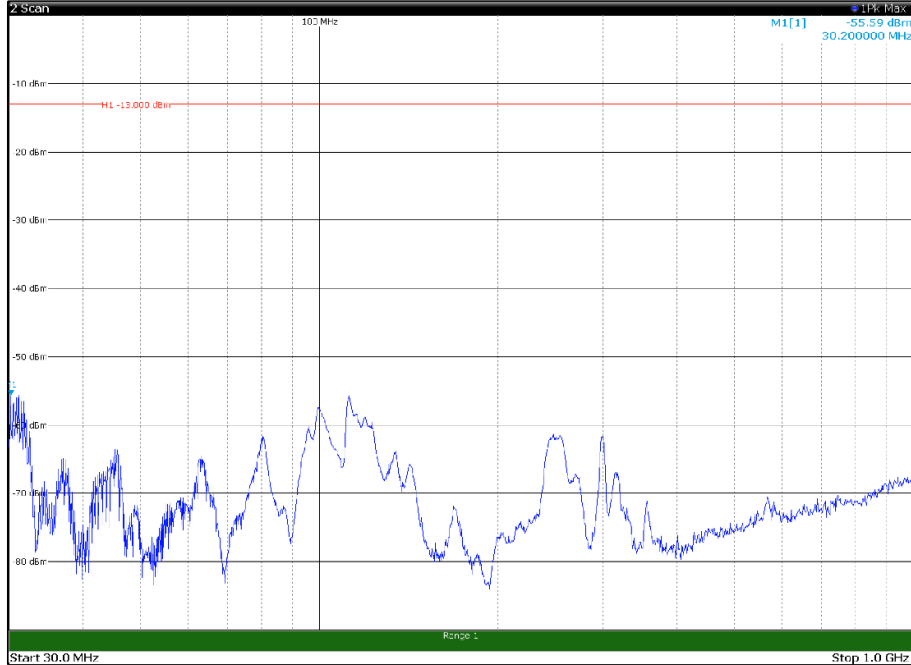

Channel: BOTTOM, Modulation: 256QAM,  
BW=5MHz, Range: 30MHz - 1GHz, Polarization: Vertical

Channel: BOTTOM, Modulation: 256QAM,  
 BW=5MHz, Range: 1GHz - 18GHz, Polarization: Horizontal

Channel: BOTTOM, Modulation: 256QAM,  
 BW=5MHz, Range: 1GHz - 18GHz, Polarization: Vertical

Channel: BOTTOM, Modulation: 256QAM,  
 BW=5MHz, Range: 18GHz - 22.5GHz, Polarization: Horizontal

Channel: BOTTOM, Modulation: 256QAM,  
 BW=5MHz, Range: 18GHz - 22.5GHz, Polarization: Vertical

Channel: MIDDLE, Modulation: 256QAM,  
BW=5MHz, Range: 18GHz - 22.5GHz, Polarization: Horizontal

Channel: MIDDLE, Modulation: 256QAM,  
BW=5MHz, Range: 18GHz - 22.5GHz, Polarization: Vertical

Channel: TOP, Modulation: 256QAM,  
BW=5MHz, Range: 30MHz - 1GHz, Polarization: Horizontal

Channel: TOP, Modulation: 256QAM,  
BW=5MHz, Range: 30MHz - 1GHz, Polarization: Vertical

Channel: TOP, Modulation: 256QAM,  
BW=5MHz, Range: 1GHz - 18GHz, Polarization: Horizontal

Channel: TOP, Modulation: 256QAM,  
BW=5MHz, Range: 1GHz - 18GHz, Polarization: Vertical

Channel: BOTTOM, Modulation: QPSK,  
BW=10MHz, Range: 30MHz - 1GHz, Polarization: Horizontal