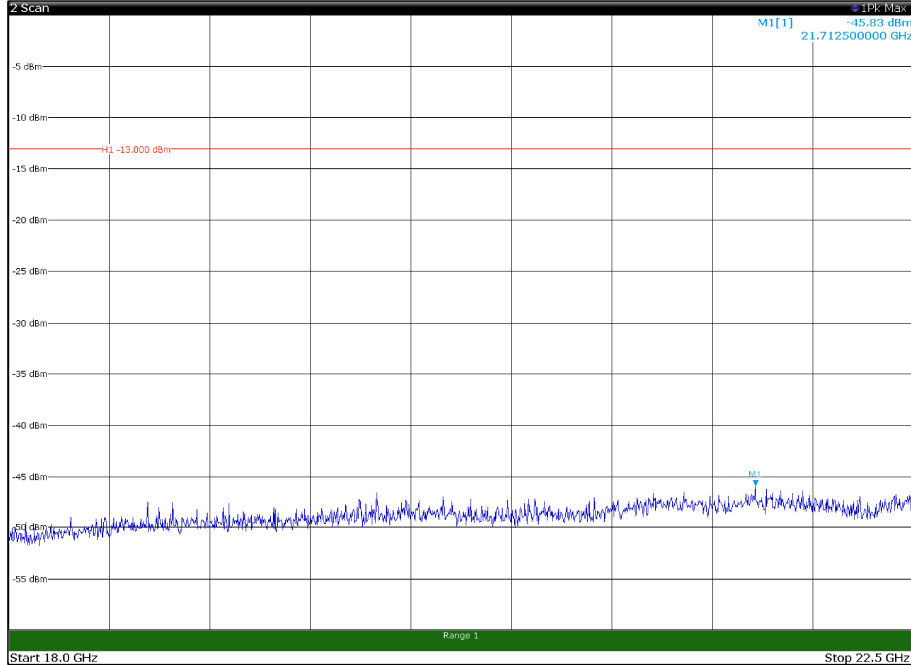

Channel: TOP, Modulation: 64QAM,  
BW=5MHz, Range: 30MHz - 1GHz, Polarization: Vertical

Channel: TOP, Modulation: 64QAM,  
BW=5MHz, Range: 1GHz - 18GHz, Polarization: Horizontal

Channel: TOP, Modulation: 64QAM,  
BW=5MHz, Range: 1GHz - 18GHz, Polarization: Vertical

Channel: TOP, Modulation: 64QAM,  
BW=5MHz, Range: 18GHz - 22.5GHz, Polarization: Horizontal

Channel: TOP, Modulation: 64QAM,  
BW=5MHz, Range: 18GHz - 22.5GHz, Polarization: Vertical

Channel: BOTTOM, Modulation: 256QAM,  
BW=5MHz, Range: 30MHz - 1GHz, Polarization: Horizontal