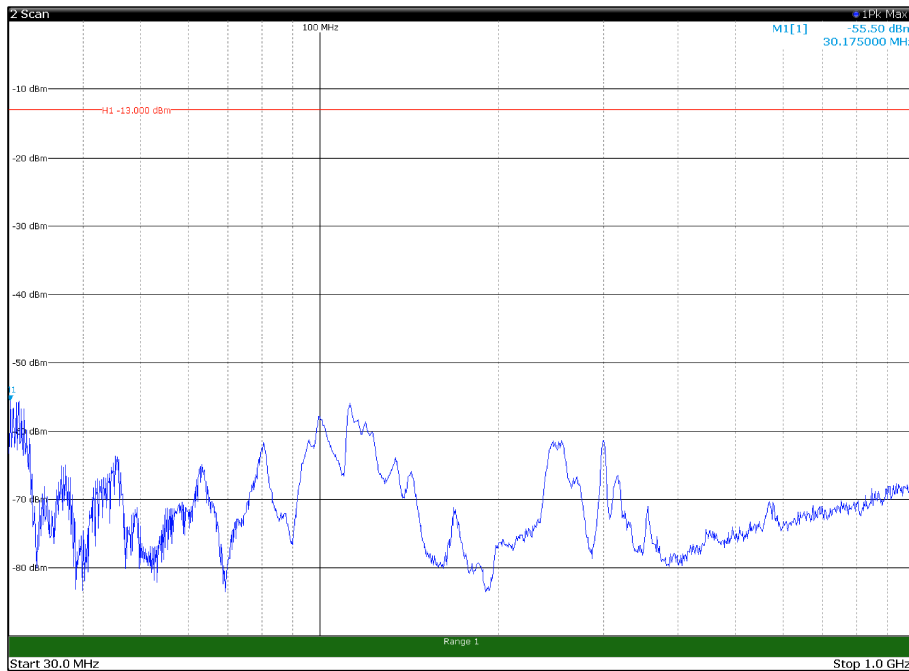

Channel: TOP, Modulation: 256QAM,  
BW=5MHz, Range: 1GHz - 18GHz, Polarization: Horizontal

Channel: TOP, Modulation: 256QAM,  
BW=5MHz, Range: 1GHz - 18GHz, Polarization: Vertical

Channel: BOTTOM, Modulation: QPSK,  
BW=10MHz, Range: 30MHz - 1GHz, Polarization: Horizontal

Channel: BOTTOM, Modulation: QPSK,  
BW=10MHz, Range: 30MHz - 1GHz, Polarization: Vertical

Channel: BOTTOM, Modulation: QPSK,  
 BW=10MHz, Range: 1GHz - 18GHz, Polarization: Horizontal

Channel: BOTTOM, Modulation: QPSK,  
 BW=10MHz, Range: 1GHz - 18GHz, Polarization: Vertical

Channel: MIDDLE, Modulation: QPSK,  
BW=10MHz, Range: 30MHz - 1GHz, Polarization: Horizontal

Channel: MIDDLE, Modulation: QPSK,  
BW=10MHz, Range: 30MHz - 1GHz, Polarization: Vertical

Channel: MIDDLE, Modulation: QPSK,  
 BW=10MHz, Range: 1GHz - 18GHz, Polarization: Horizontal

Channel: MIDDLE, Modulation: QPSK,  
 BW=10MHz, Range: 1GHz - 18GHz, Polarization: Vertical

Channel: TOP, Modulation: QPSK,  
 BW=10MHz, Range: 1GHz - 18GHz, Polarization: Horizontal

Channel: TOP, Modulation: QPSK,  
 BW=10MHz, Range: 1GHz - 18GHz, Polarization: Vertical