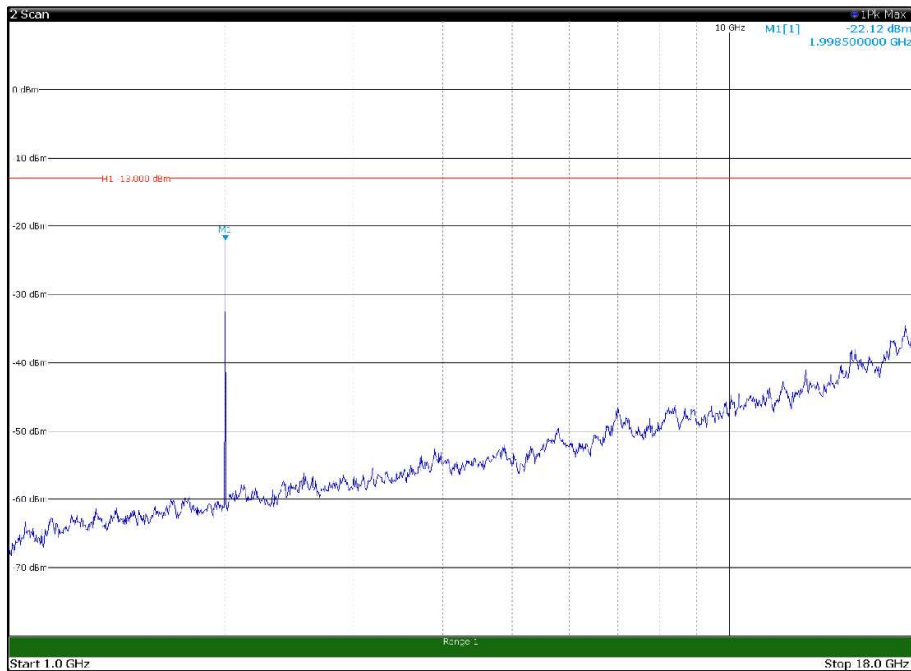

Channel: TOP, Modulation: 64QAM,  
BW=5MHz, Range: 30MHz - 1GHz, Polarization: Vertical

Channel: TOP, Modulation: 64QAM,  
BW=5MHz, Range: 1GHz - 18GHz, Polarization: Horizontal

Channel: TOP, Modulation: 64QAM,  
BW=5MHz, Range: 1GHz - 18GHz, Polarization: Vertical

Channel: TOP, Modulation: 64QAM,  
BW=5MHz, Range: 18GHz - 22.5GHz, Polarization: Horizontal

Channel: TOP, Modulation: 64QAM,  
BW=5MHz, Range: 18GHz - 22.5GHz, Polarization: Vertical

Channel: BOTTOM, Modulation: 256QAM,  
BW=5MHz, Range: 30MHz - 1GHz, Polarization: Horizontal

Channel: BOTTOM, Modulation: 256QAM,  
BW=5MHz, Range: 30MHz - 1GHz, Polarization: Vertical

Channel: BOTTOM, Modulation: 256QAM,  
 BW=5MHz, Range: 1GHz - 18GHz, Polarization: Horizontal

Channel: BOTTOM, Modulation: 256QAM,  
 BW=5MHz, Range: 1GHz - 18GHz, Polarization: Vertical

Channel: BOTTOM, Modulation: 256QAM,  
 BW=5MHz, Range: 18GHz - 22.5GHz, Polarization: Horizontal

Channel: BOTTOM, Modulation: 256QAM,  
 BW=5MHz, Range: 18GHz - 22.5GHz, Polarization: Vertical

Channel: MIDDLE, Modulation: 256QAM,  
BW=5MHz, Range: 18GHz - 22.5GHz, Polarization: Horizontal