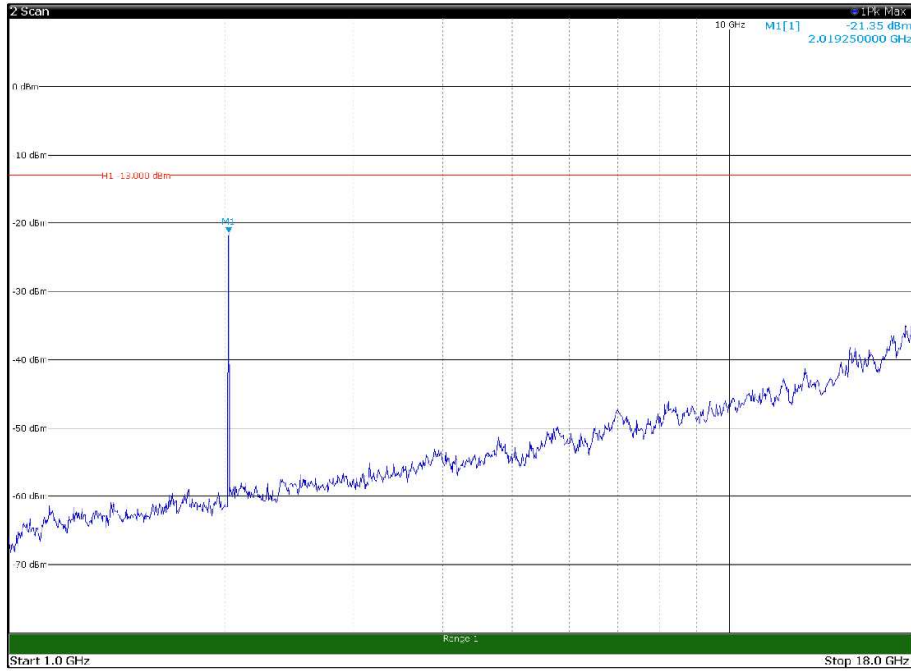

Channel: BOTTOM, Modulation: 256QAM,  
 BW=5MHz, Range: 18GHz - 22.5GHz, Polarization: Horizontal

Channel: BOTTOM, Modulation: 256QAM,  
 BW=5MHz, Range: 18GHz - 22.5GHz, Polarization: Vertical

Channel: MIDDLE, Modulation: 256QAM,  
BW=5MHz, Range: 18GHz - 22.5GHz, Polarization: Horizontal

Channel: MIDDLE, Modulation: 256QAM,  
BW=5MHz, Range: 18GHz - 22.5GHz, Polarization: Vertical

Channel: TOP, Modulation: 256QAM,  
BW=5MHz, Range: 30MHz - 1GHz, Polarization: Horizontal

Channel: TOP, Modulation: 256QAM,  
BW=5MHz, Range: 30MHz - 1GHz, Polarization: Vertical

Channel: TOP, Modulation: 256QAM,  
BW=5MHz, Range: 1GHz - 18GHz, Polarization: Horizontal

Channel: TOP, Modulation: 256QAM,  
BW=5MHz, Range: 1GHz - 18GHz, Polarization: Vertical

Channel: BOTTOM, Modulation: QPSK,  
BW=10MHz, Range: 30MHz - 1GHz, Polarization: Horizontal

Channel: BOTTOM, Modulation: QPSK,  
BW=10MHz, Range: 30MHz - 1GHz, Polarization: Vertical

Channel: BOTTOM, Modulation: QPSK,  
 BW=10MHz, Range: 1GHz - 18GHz, Polarization: Horizontal

Channel: BOTTOM, Modulation: QPSK,  
 BW=10MHz, Range: 1GHz - 18GHz, Polarization: Vertical