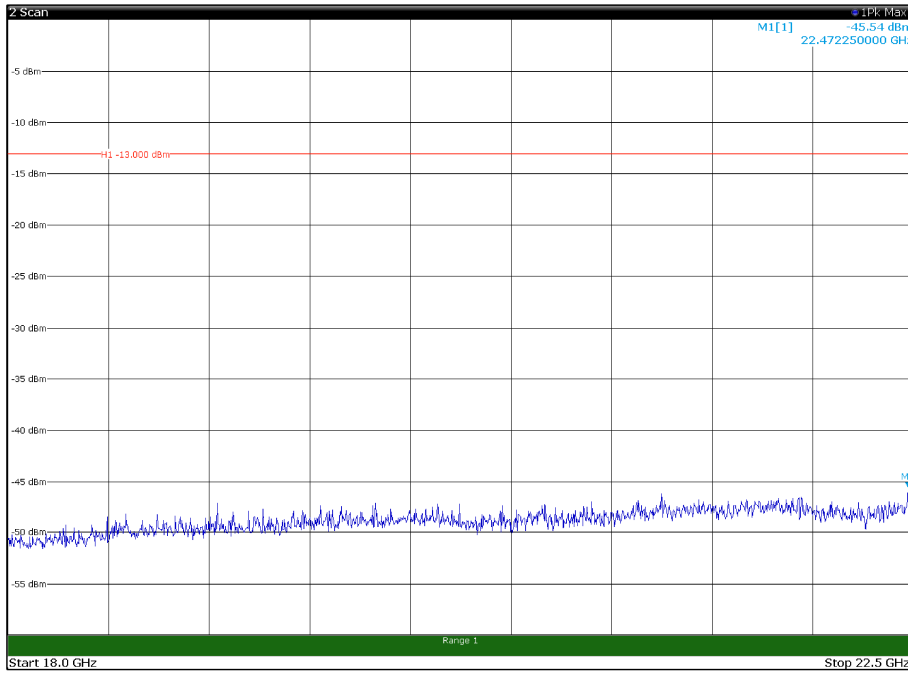

Channel: MIDDLE, Modulation: QPSK,  
BW=10MHz, Range: 30MHz - 1GHz, Polarization: Horizontal

Channel: MIDDLE, Modulation: QPSK,  
BW=10MHz, Range: 30MHz - 1GHz, Polarization: Vertical

Channel: MIDDLE, Modulation: QPSK,  
 BW=10MHz, Range: 1GHz - 18GHz, Polarization: Horizontal

Channel: MIDDLE, Modulation: QPSK,  
 BW=10MHz, Range: 1GHz - 18GHz, Polarization: Vertical

Channel: TOP, Modulation: QPSK,  
 BW=10MHz, Range: 1GHz - 18GHz, Polarization: Horizontal

Channel: TOP, Modulation: QPSK,  
 BW=10MHz, Range: 1GHz - 18GHz, Polarization: Vertical