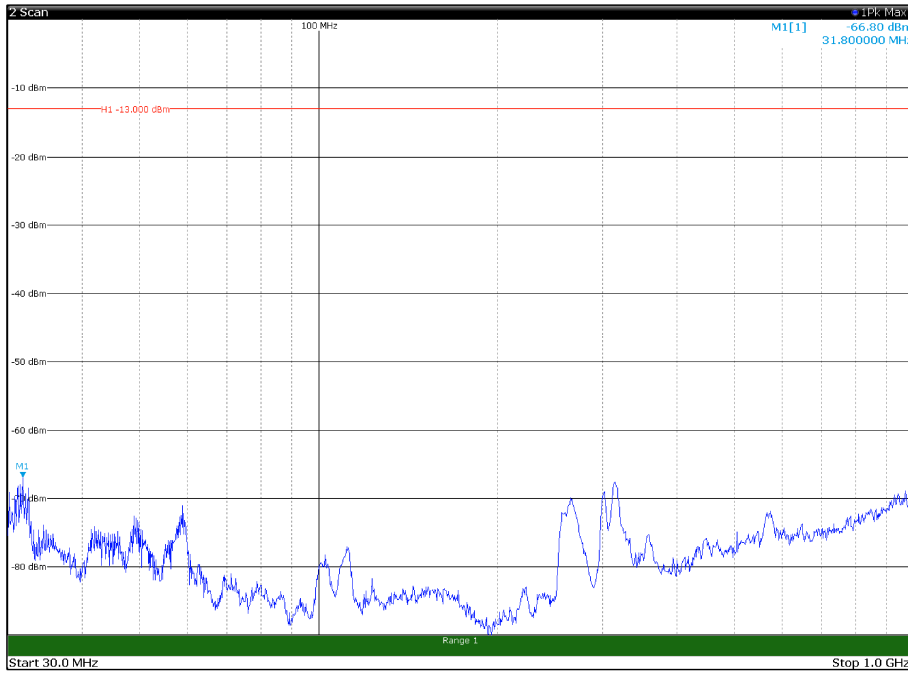

Channel: TOP, Modulation: QPSK,  
BW=10MHz, Range: 18GHz - 22.5GHz, Polarization: Horizontal

Channel: TOP, Modulation: QPSK,  
BW=10MHz, Range: 18GHz - 22.5GHz, Polarization: Vertical

Channel: BOTTOM, Modulation: 16QAM,  
 BW=10MHz, Range: 30MHz - 1GHz, Polarization: Horizontal

Channel: BOTTOM, Modulation: 16QAM,  
 BW=10MHz, Range: 30MHz - 1GHz, Polarization: Vertical

Channel: BOTTOM, Modulation: 16QAM,  
BW=10MHz, Range: 1GHz - 18GHz, Polarization: Horizontal

Channel: BOTTOM, Modulation: 16QAM,  
BW=10MHz, Range: 1GHz - 18GHz, Polarization: Vertical

Channel: BOTTOM, Modulation: 16QAM,  
BW=10MHz, Range: 18GHz - 22.5GHz, Polarization: Horizontal

Channel: BOTTOM, Modulation: 16QAM,  
BW=10MHz, Range: 18GHz - 22.5GHz, Polarization: Vertical

Channel: MIDDLE, Modulation: 16QAM,  
BW=10MHz, Range: 30MHz - 1GHz, Polarization: Horizontal