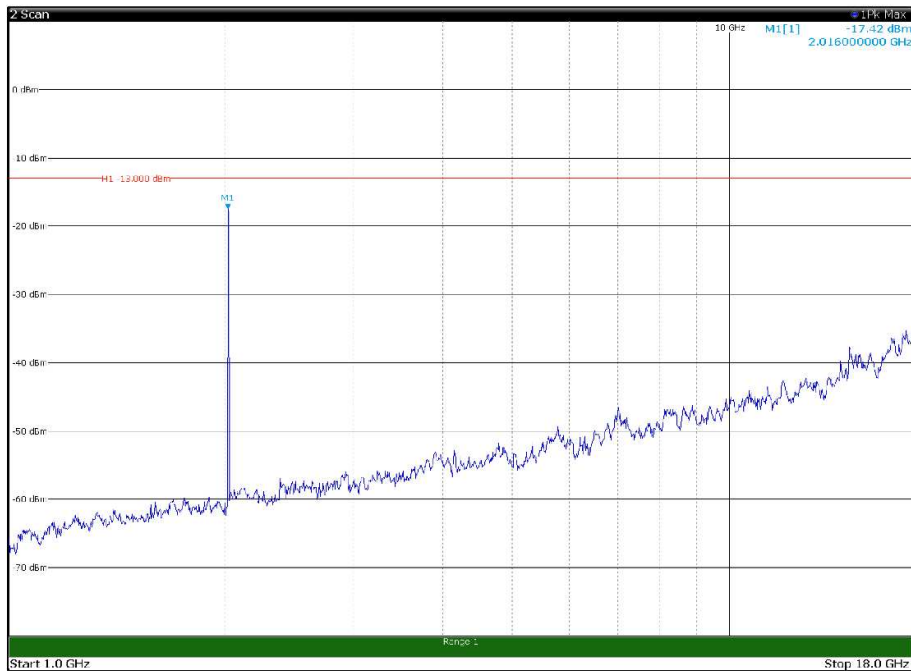

Channel: BOTTOM, Modulation: 64QAM,  
BW=5MHz, Range: 30MHz - 1GHz, Polarization: Vertical

Channel: BOTTOM, Modulation: 64QAM,  
 BW=5MHz, Range: 1GHz - 18GHz, Polarization: Horizontal

Channel: BOTTOM, Modulation: 64QAM,  
 BW=5MHz, Range: 1GHz - 18GHz, Polarization: Vertical

Channel: MIDDLE, Modulation: 64QAM,  
 BW=5MHz, Range: 1GHz - 18GHz, Polarization: Horizontal

Channel: MIDDLE, Modulation: 64QAM,  
 BW=5MHz, Range: 1GHz - 18GHz, Polarization: Vertical

Channel: TOP, Modulation: 64QAM,  
BW=5MHz, Range: 30MHz - 1GHz, Polarization: Horizontal

Channel: TOP, Modulation: 64QAM,  
BW=5MHz, Range: 30MHz - 1GHz, Polarization: Vertical

Channel: TOP, Modulation: 64QAM,  
BW=5MHz, Range: 1GHz - 18GHz, Polarization: Horizontal

Channel: TOP, Modulation: 64QAM,  
BW=5MHz, Range: 1GHz - 18GHz, Polarization: Vertical

Channel: TOP, Modulation: 64QAM,  
BW=5MHz, Range: 18GHz - 22.5GHz, Polarization: Horizontal

Channel: TOP, Modulation: 64QAM,  
BW=5MHz, Range: 18GHz - 22.5GHz, Polarization: Vertical

Channel: BOTTOM, Modulation: 256QAM,  
BW=5MHz, Range: 30MHz - 1GHz, Polarization: Horizontal