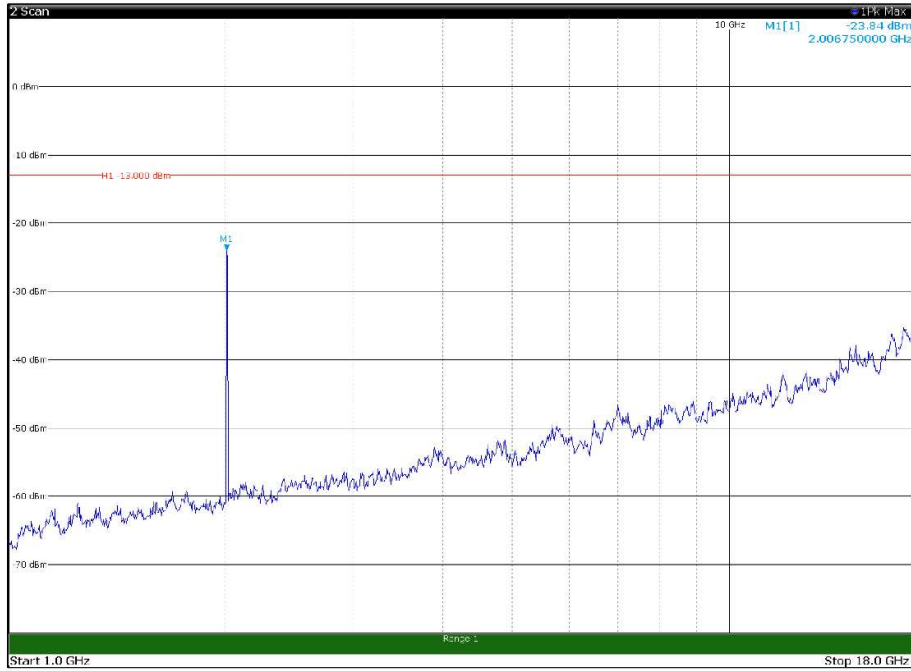

Channel: BOTTOM, Modulation: 16QAM,  
BW=5MHz, Range: 1GHz - 18GHz, Polarization: Horizontal

Channel: BOTTOM, Modulation: 16QAM,  
BW=5MHz, Range: 1GHz - 18GHz, Polarization: Vertical

Channel: BOTTOM, Modulation: 16QAM,  
BW=5MHz, Range: 18GHz - 22.5GHz, Polarization: Horizontal

Channel: BOTTOM, Modulation: 16QAM,  
BW=5MHz, Range: 18GHz - 22.5GHz, Polarization: Vertical

Channel: MIDDLE, Modulation: 16QAM,  
 BW=5MHz, Range: 1GHz - 18GHz, Polarization: Horizontal

Channel: MIDDLE, Modulation: 16QAM,  
 BW=5MHz, Range: 1GHz - 18GHz, Polarization: Vertical

Channel: MIDDLE, Modulation: 16QAM,  
BW=5MHz, Range: 18GHz - 22.5GHz, Polarization: Horizontal

Channel: MIDDLE, Modulation: 16QAM,  
BW=5MHz, Range: 18GHz - 22.5GHz, Polarization: Vertical

Channel: TOP, Modulation: 16QAM,  
BW=5MHz, Range: 30MHz - 1GHz, Polarization: Horizontal