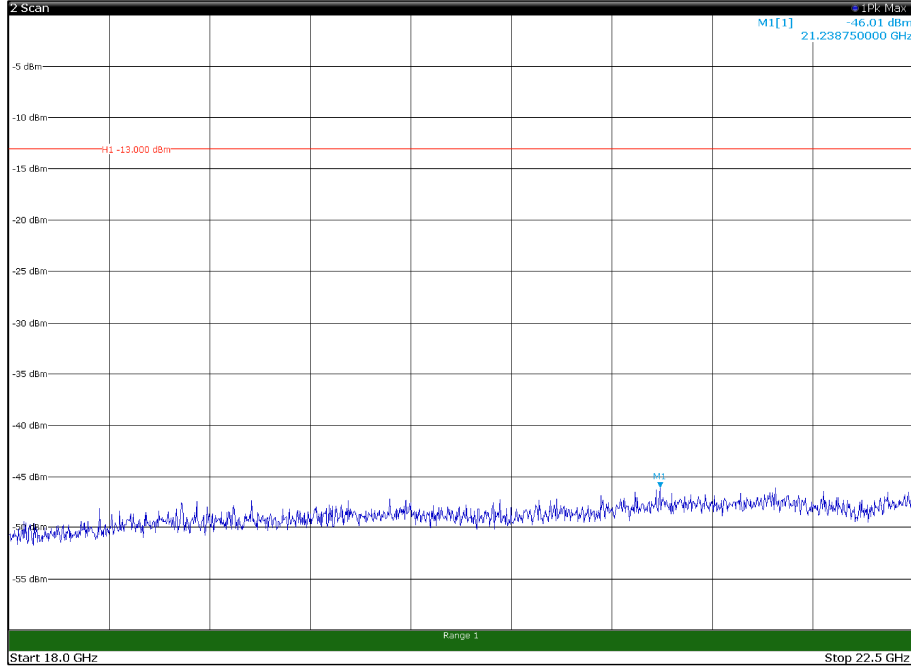

Channel: TOP, Modulation: 16QAM,  
BW=5MHz, Range: 30MHz - 1GHz, Polarization: Vertical

Channel: TOP, Modulation: 16QAM,  
BW=5MHz, Range: 1GHz - 18GHz, Polarization: Horizontal

Channel: TOP, Modulation: 16QAM,  
BW=5MHz, Range: 1GHz - 18GHz, Polarization: Vertical

Channel: TOP, Modulation: 16QAM,  
BW=5MHz, Range: 18GHz - 22.5GHz, Polarization: Horizontal

Channel: TOP, Modulation: 16QAM,  
BW=5MHz, Range: 18GHz - 22.5GHz, Polarization: Vertical

Channel: BOTTOM, Modulation: 64QAM,  
BW=5MHz, Range: 30MHz - 1GHz, Polarization: Horizontal