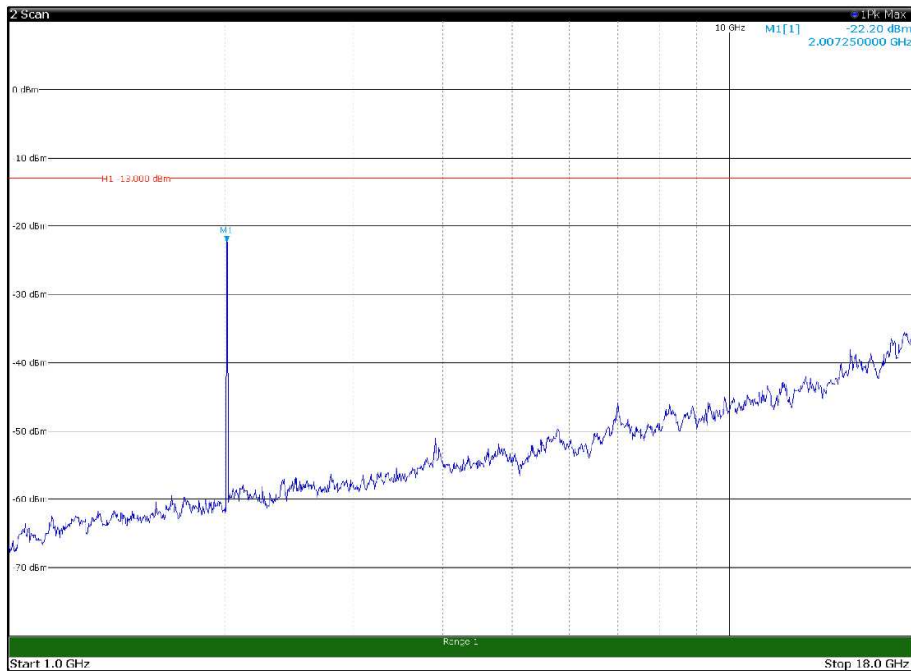

Channel: TOP, Modulation: 16QAM,  
BW=5MHz, Range: 18GHz - 22.5GHz, Polarization: Horizontal

Channel: TOP, Modulation: 16QAM,  
BW=5MHz, Range: 18GHz - 22.5GHz, Polarization: Vertical

Channel: BOTTOM, Modulation: 64QAM,  
BW=5MHz, Range: 30MHz - 1GHz, Polarization: Horizontal

Channel: BOTTOM, Modulation: 64QAM,  
BW=5MHz, Range: 30MHz - 1GHz, Polarization: Vertical

Channel: BOTTOM, Modulation: 64QAM,  
 BW=5MHz, Range: 1GHz - 18GHz, Polarization: Horizontal

Channel: BOTTOM, Modulation: 64QAM,  
 BW=5MHz, Range: 1GHz - 18GHz, Polarization: Vertical

Channel: MIDDLE, Modulation: 64QAM,  
 BW=5MHz, Range: 1GHz - 18GHz, Polarization: Horizontal

Channel: MIDDLE, Modulation: 64QAM,  
 BW=5MHz, Range: 1GHz - 18GHz, Polarization: Vertical

Channel: TOP, Modulation: 64QAM,  
BW=5MHz, Range: 30MHz - 1GHz, Polarization: Horizontal

Channel: TOP, Modulation: 64QAM,  
BW=5MHz, Range: 30MHz - 1GHz, Polarization: Vertical

Channel: TOP, Modulation: 64QAM,  
BW=5MHz, Range: 1GHz - 18GHz, Polarization: Horizontal

Channel: TOP, Modulation: 64QAM,  
BW=5MHz, Range: 1GHz - 18GHz, Polarization: Vertical