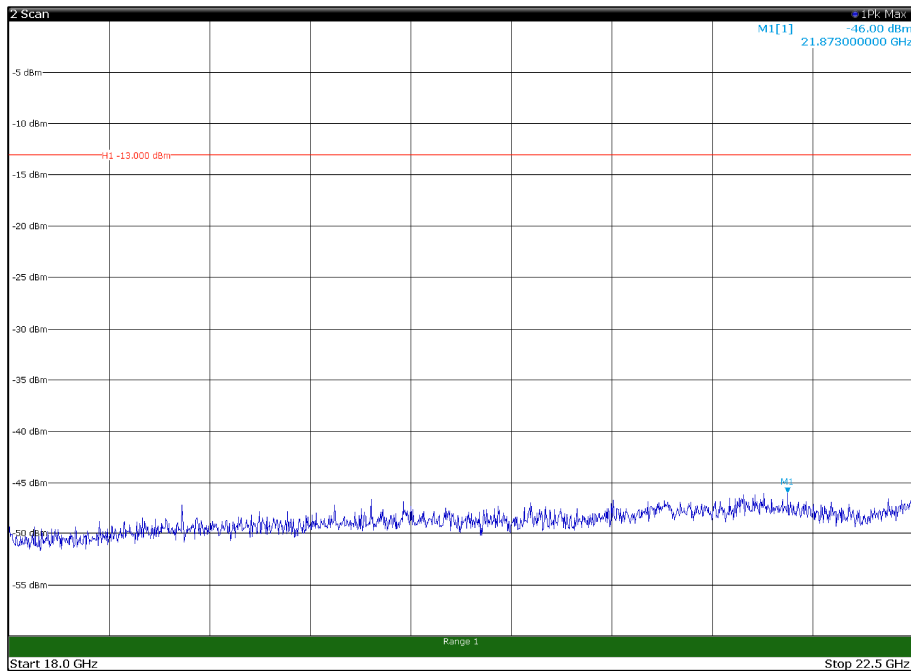

Channel: BOTTOM, Modulation: 256QAM,  
BW=5MHz, Range: 30MHz - 1GHz, Polarization: Vertical

Channel: BOTTOM, Modulation: 256QAM,  
 BW=5MHz, Range: 1GHz - 18GHz, Polarization: Horizontal

Channel: BOTTOM, Modulation: 256QAM,  
 BW=5MHz, Range: 1GHz - 18GHz, Polarization: Vertical

Channel: BOTTOM, Modulation: 256QAM,  
 BW=5MHz, Range: 18GHz - 22.5GHz, Polarization: Horizontal

Channel: BOTTOM, Modulation: 256QAM,  
 BW=5MHz, Range: 18GHz - 22.5GHz, Polarization: Vertical

Channel: MIDDLE, Modulation: 256QAM,  
BW=5MHz, Range: 18GHz - 22.5GHz, Polarization: Horizontal