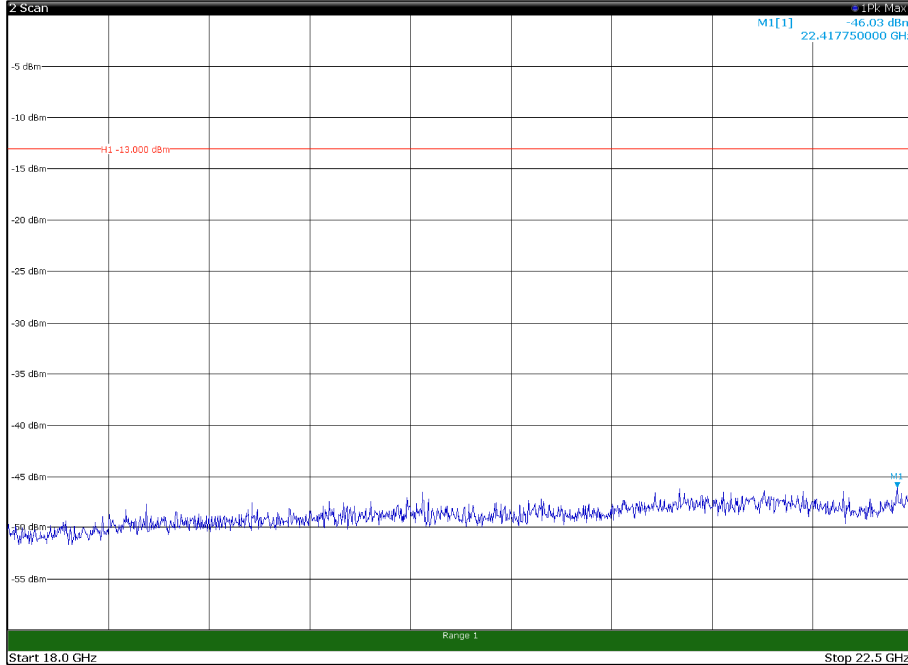

Channel: TOP, Modulation: 64QAM,  
BW=10MHz, Range: 1GHz - 18GHz, Polarization: Vertical

Channel: TOP, Modulation: 64QAM,  
 BW=10MHz, Range: 18GHz - 22.5GHz, Polarization: Horizontal

Channel: TOP, Modulation: 64QAM,  
 BW=10MHz, Range: 18GHz - 22.5GHz, Polarization: Vertical

Channel: BOTTOM, Modulation: 256QAM,  
 BW=10MHz, Range: 30MHz - 1GHz, Polarization: Horizontal

Channel: BOTTOM, Modulation: 256QAM,  
 BW=10MHz, Range: 30MHz - 1GHz, Polarization: Vertical

Channel: BOTTOM, Modulation: 256QAM,  
BW=10MHz, Range: 18GHz - 22.5GHz, Polarization: Horizontal

Channel: BOTTOM, Modulation: 256QAM,  
BW=10MHz, Range: 18GHz - 22.5GHz, Polarization: Vertical

Channel: MIDDLE, Modulation: 256QAM,  
BW=10MHz, Range: 30MHz - 1GHz, Polarization: Horizontal

Channel: MIDDLE, Modulation: 256QAM,  
BW=10MHz, Range: 30MHz - 1GHz, Polarization: Vertical