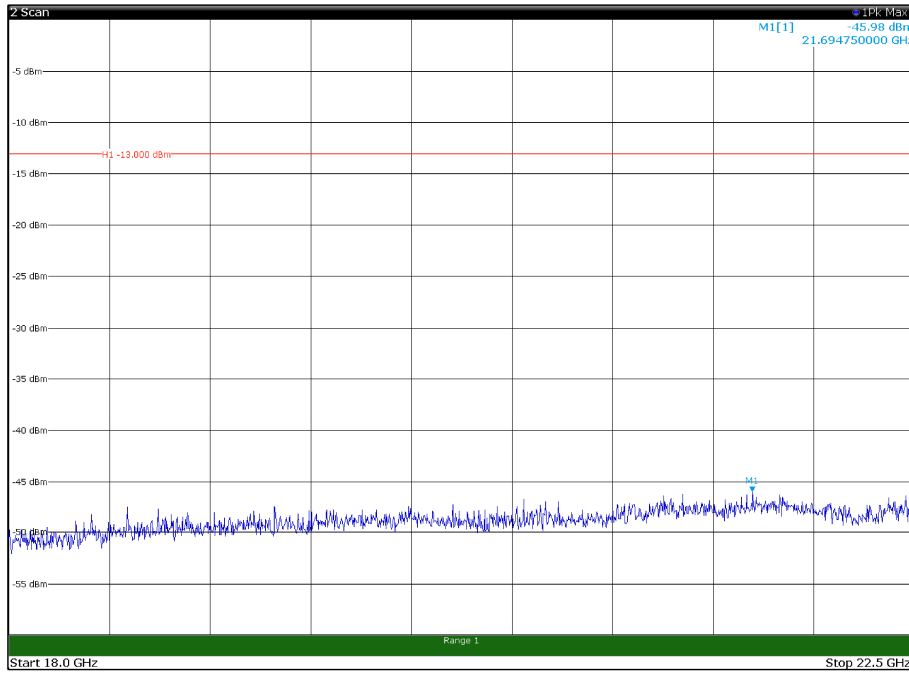

Channel: TOP, Modulation: 256QAM,
BW=10MHz, Range: 1GHz - 18GHz, Polarization: Vertical