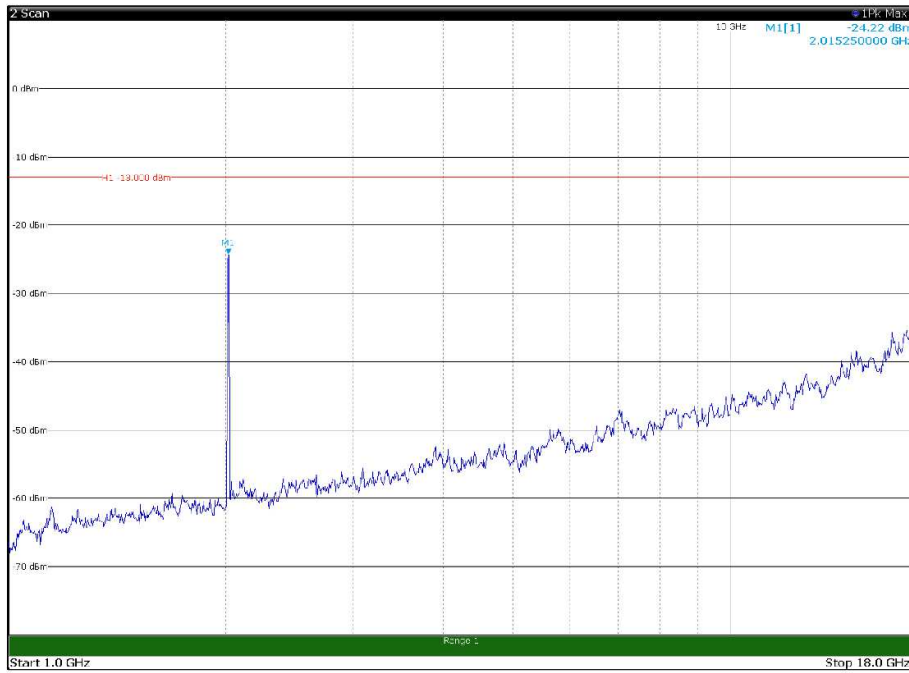

Channel: BOTTOM, Modulation: 16QAM,  
BW=10MHz, Range: 18GHz - 22.5GHz, Polarization: Horizontal

Channel: BOTTOM, Modulation: 16QAM,  
BW=10MHz, Range: 18GHz - 22.5GHz, Polarization: Vertical

Channel: MIDDLE, Modulation: 16QAM,  
BW=10MHz, Range: 30MHz - 1GHz, Polarization: Horizontal

Channel: MIDDLE, Modulation: 16QAM,  
BW=10MHz, Range: 30MHz - 1GHz, Polarization: Vertical

Channel: MIDDLE, Modulation: 16QAM,  
BW=10MHz, Range: 1GHz - 18GHz, Polarization: Horizontal

Channel: MIDDLE, Modulation: 16QAM,  
BW=10MHz, Range: 1GHz - 18GHz, Polarization: Vertical

Channel: MIDDLE, Modulation: 16QAM,  
BW=10MHz, Range: 18GHz - 22.5GHz, Polarization: Horizontal

Channel: MIDDLE, Modulation: 16QAM,  
BW=10MHz, Range: 18GHz - 22.5GHz, Polarization: Vertical

Channel: TOP, Modulation: 16QAM,  
 BW=10MHz, Range: 1GHz - 18GHz, Polarization: Horizontal

Channel: TOP, Modulation: 16QAM,  
 BW=10MHz, Range: 1GHz - 18GHz, Polarization: Vertical

Channel: TOP, Modulation: 16QAM,  
BW=10MHz, Range: 18GHz - 22.5GHz, Polarization: Horizontal

Channel: TOP, Modulation: 16QAM,  
BW=10MHz, Range: 18GHz - 22.5GHz, Polarization: Vertical