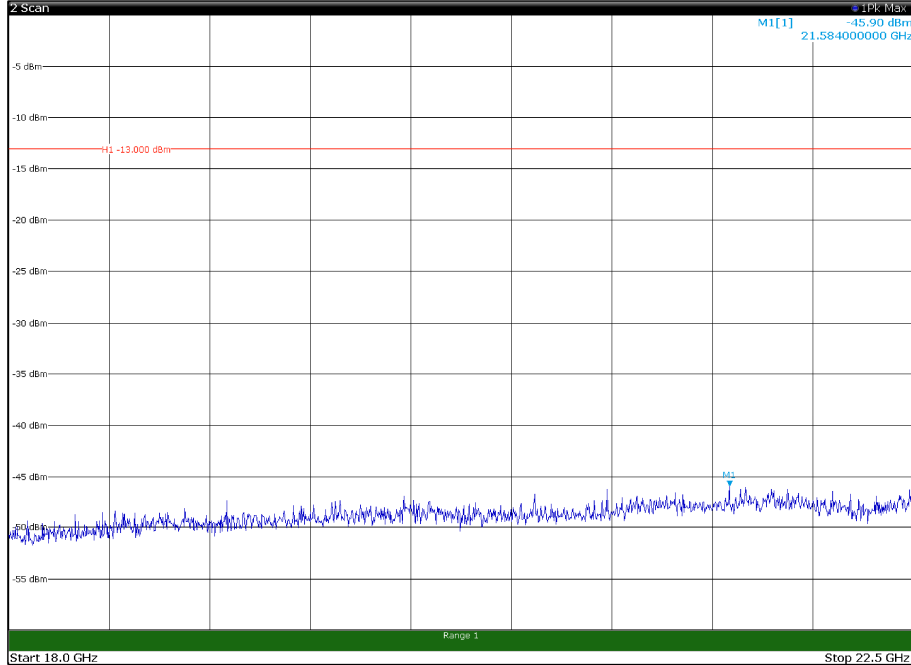

Channel: BOTTOM, Modulation: 16QAM,  
BW=5MHz, Range: 1GHz - 18GHz, Polarization: Horizontal

Channel: BOTTOM, Modulation: 16QAM,  
BW=5MHz, Range: 1GHz - 18GHz, Polarization: Vertical

Channel: BOTTOM, Modulation: 16QAM,  
BW=5MHz, Range: 18GHz - 22.5GHz, Polarization: Horizontal

Channel: BOTTOM, Modulation: 16QAM,  
BW=5MHz, Range: 18GHz - 22.5GHz, Polarization: Vertical

Channel: MIDDLE, Modulation: 16QAM,  
 BW=5MHz, Range: 1GHz - 18GHz, Polarization: Horizontal

Channel: MIDDLE, Modulation: 16QAM,  
 BW=5MHz, Range: 1GHz - 18GHz, Polarization: Vertical