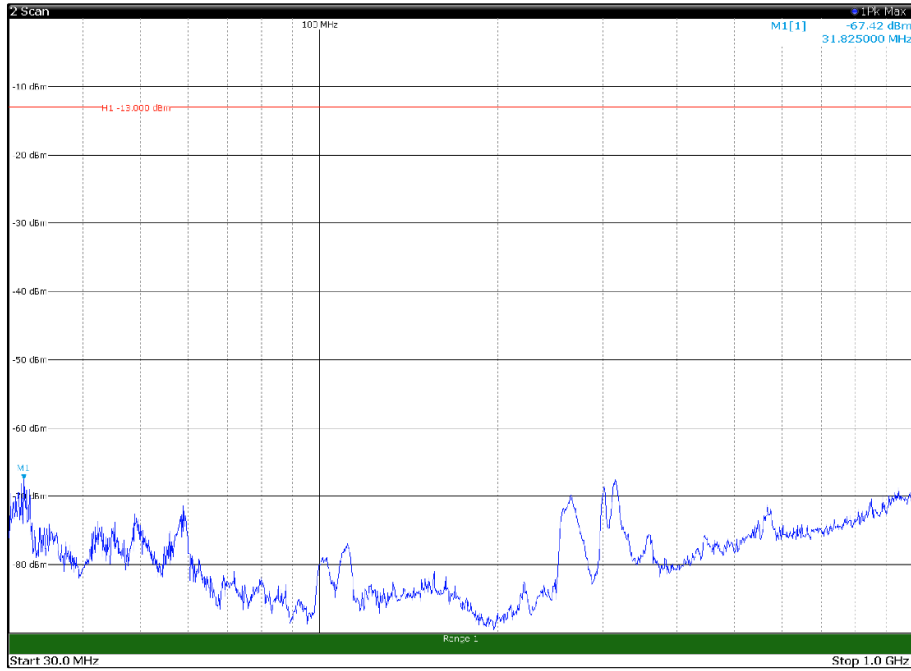

Channel: MIDDLE, Modulation: 16QAM,  
BW=5MHz, Range: 18GHz - 22.5GHz, Polarization: Horizontal

Channel: MIDDLE, Modulation: 16QAM,  
BW=5MHz, Range: 18GHz - 22.5GHz, Polarization: Vertical

Channel: TOP, Modulation: 16QAM,  
BW=5MHz, Range: 30MHz - 1GHz, Polarization: Horizontal

Channel: TOP, Modulation: 16QAM,  
BW=5MHz, Range: 30MHz - 1GHz, Polarization: Vertical

Channel: TOP, Modulation: 16QAM,  
BW=5MHz, Range: 1GHz - 18GHz, Polarization: Horizontal

Channel: TOP, Modulation: 16QAM,  
BW=5MHz, Range: 1GHz - 18GHz, Polarization: Vertical

Channel: TOP, Modulation: 16QAM,  
BW=5MHz, Range: 18GHz - 22.5GHz, Polarization: Horizontal

Channel: TOP, Modulation: 16QAM,  
BW=5MHz, Range: 18GHz - 22.5GHz, Polarization: Vertical

Channel: BOTTOM, Modulation: 64QAM,  
BW=5MHz, Range: 30MHz - 1GHz, Polarization: Horizontal

Channel: BOTTOM, Modulation: 64QAM,  
BW=5MHz, Range: 30MHz - 1GHz, Polarization: Vertical

Channel: BOTTOM, Modulation: 64QAM,  
 BW=5MHz, Range: 1GHz - 18GHz, Polarization: Horizontal

Channel: BOTTOM, Modulation: 64QAM,  
 BW=5MHz, Range: 1GHz - 18GHz, Polarization: Vertical