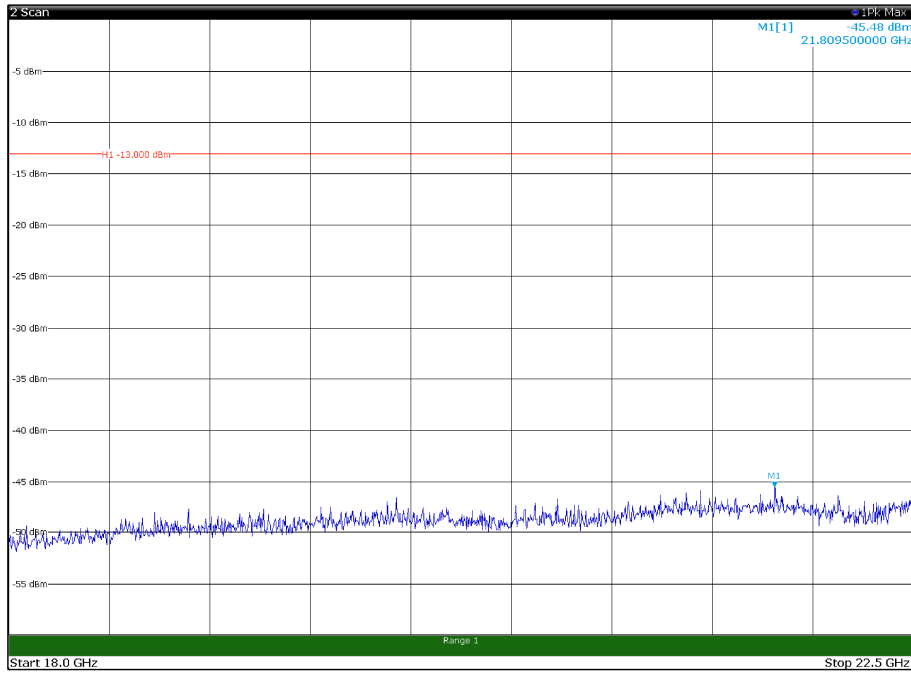

Channel: MIDDLE, Modulation: 16QAM,  
BW=5MHz, Range: 18GHz - 22.5GHz, Polarization: Horizontal

Channel: MIDDLE, Modulation: 16QAM,  
BW=5MHz, Range: 18GHz - 22.5GHz, Polarization: Vertical

Channel: TOP, Modulation: 16QAM,  
BW=5MHz, Range: 30MHz - 1GHz, Polarization: Horizontal

Channel: TOP, Modulation: 16QAM,  
BW=5MHz, Range: 30MHz - 1GHz, Polarization: Vertical

Channel: TOP, Modulation: 16QAM,  
BW=5MHz, Range: 1GHz - 18GHz, Polarization: Horizontal

Channel: TOP, Modulation: 16QAM,  
BW=5MHz, Range: 1GHz - 18GHz, Polarization: Vertical