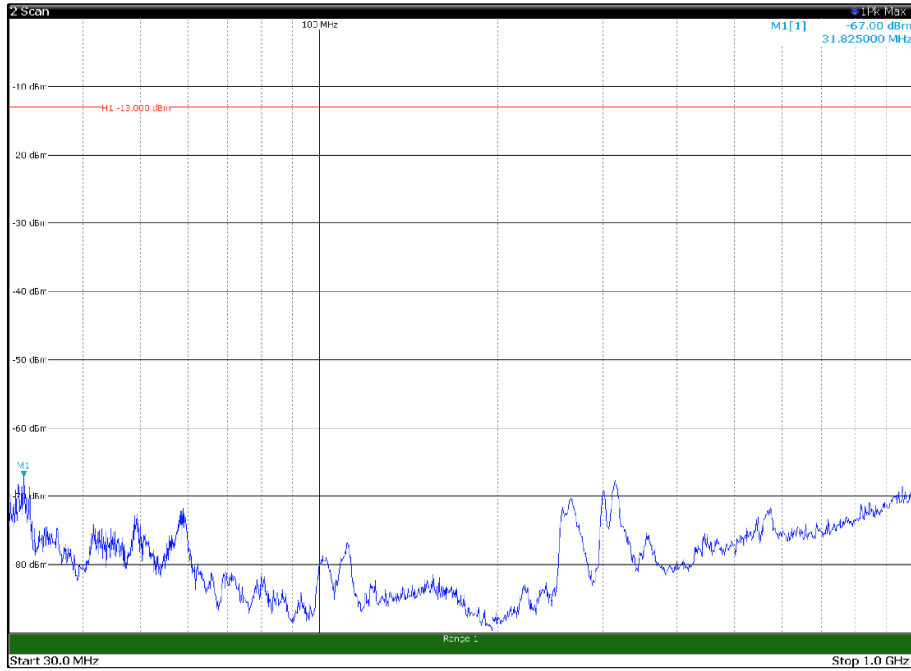

Channel: MIDDLE, Modulation: 64QAM,  
 BW=5MHz, Range: 1GHz - 18GHz, Polarization: Horizontal

Channel: MIDDLE, Modulation: 64QAM,  
 BW=5MHz, Range: 1GHz - 18GHz, Polarization: Vertical

Channel: TOP, Modulation: 64QAM,  
BW=5MHz, Range: 30MHz - 1GHz, Polarization: Horizontal

Channel: TOP, Modulation: 64QAM,  
BW=5MHz, Range: 30MHz - 1GHz, Polarization: Vertical

Channel: TOP, Modulation: 64QAM,  
BW=5MHz, Range: 1GHz - 18GHz, Polarization: Horizontal

Channel: TOP, Modulation: 64QAM,  
BW=5MHz, Range: 1GHz - 18GHz, Polarization: Vertical

Channel: TOP, Modulation: 64QAM,  
BW=5MHz, Range: 18GHz - 22.5GHz, Polarization: Horizontal

Channel: TOP, Modulation: 64QAM,  
BW=5MHz, Range: 18GHz - 22.5GHz, Polarization: Vertical

Channel: BOTTOM, Modulation: 256QAM,  
BW=5MHz, Range: 30MHz - 1GHz, Polarization: Horizontal

Channel: BOTTOM, Modulation: 256QAM,  
BW=5MHz, Range: 30MHz - 1GHz, Polarization: Vertical

Channel: BOTTOM, Modulation: 256QAM,  
 BW=5MHz, Range: 1GHz - 18GHz, Polarization: Horizontal

Channel: BOTTOM, Modulation: 256QAM,  
 BW=5MHz, Range: 1GHz - 18GHz, Polarization: Vertical