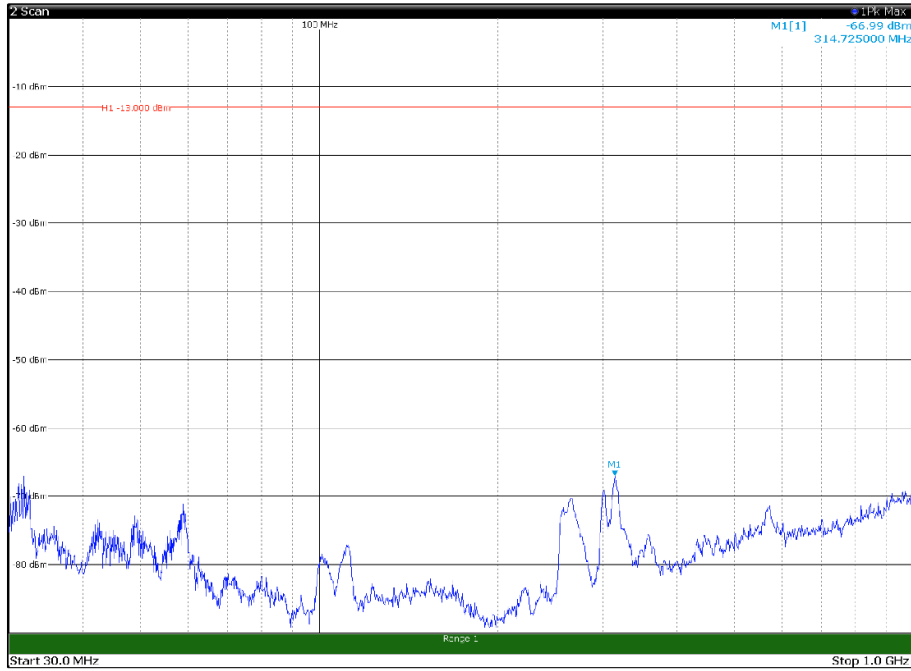

Channel: BOTTOM, Modulation: 256QAM,  
BW=5MHz, Range: 30MHz - 1GHz, Polarization: Vertical

Channel: BOTTOM, Modulation: 256QAM,  
 BW=5MHz, Range: 1GHz - 18GHz, Polarization: Horizontal

Channel: BOTTOM, Modulation: 256QAM,  
 BW=5MHz, Range: 1GHz - 18GHz, Polarization: Vertical

Channel: BOTTOM, Modulation: 256QAM,  
 BW=5MHz, Range: 18GHz - 22.5GHz, Polarization: Horizontal

Channel: BOTTOM, Modulation: 256QAM,  
 BW=5MHz, Range: 18GHz - 22.5GHz, Polarization: Vertical

Channel: MIDDLE, Modulation: 256QAM,  
BW=5MHz, Range: 18GHz - 22.5GHz, Polarization: Horizontal

Channel: MIDDLE, Modulation: 256QAM,  
BW=5MHz, Range: 18GHz - 22.5GHz, Polarization: Vertical

Channel: TOP, Modulation: 256QAM,  
BW=5MHz, Range: 30MHz - 1GHz, Polarization: Horizontal

Channel: TOP, Modulation: 256QAM,  
BW=5MHz, Range: 30MHz - 1GHz, Polarization: Vertical

Channel: TOP, Modulation: 256QAM,  
BW=5MHz, Range: 1GHz - 18GHz, Polarization: Horizontal

Channel: TOP, Modulation: 256QAM,  
BW=5MHz, Range: 1GHz - 18GHz, Polarization: Vertical

Channel: BOTTOM, Modulation: QPSK,  
BW=10MHz, Range: 30MHz - 1GHz, Polarization: Horizontal