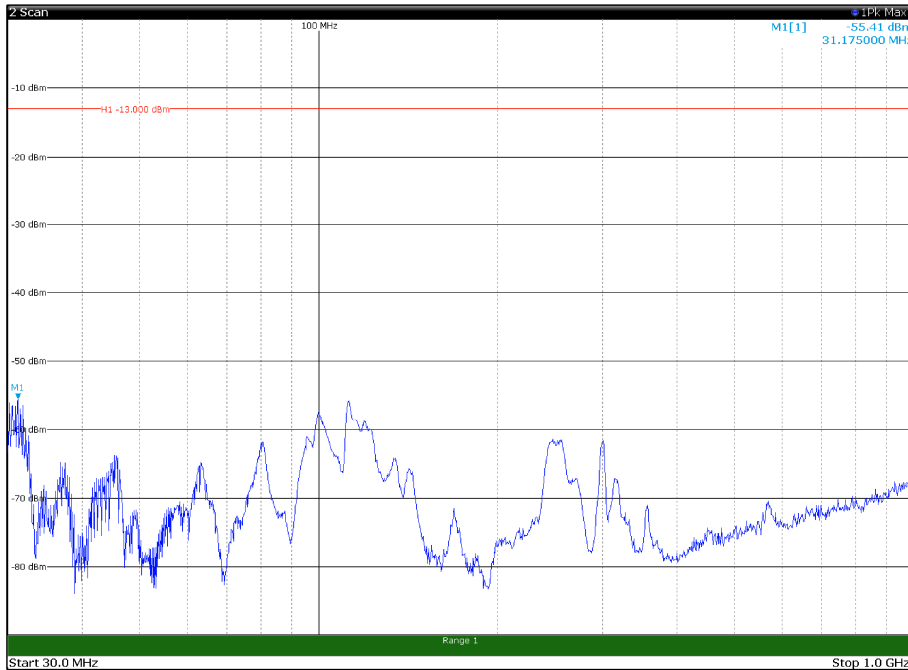

Channel: MIDDLE, Modulation: 256QAM,  
BW=5MHz, Range: 18GHz - 22.5GHz, Polarization: Vertical

Channel: TOP, Modulation: 256QAM,  
BW=5MHz, Range: 30MHz - 1GHz, Polarization: Horizontal

Channel: TOP, Modulation: 256QAM,  
BW=5MHz, Range: 30MHz - 1GHz, Polarization: Vertical

Channel: TOP, Modulation: 256QAM,  
BW=5MHz, Range: 1GHz - 18GHz, Polarization: Horizontal

Channel: TOP, Modulation: 256QAM,  
BW=5MHz, Range: 1GHz - 18GHz, Polarization: Vertical

Channel: BOTTOM, Modulation: QPSK,  
BW=10MHz, Range: 30MHz - 1GHz, Polarization: Horizontal

Channel: BOTTOM, Modulation: QPSK,  
BW=10MHz, Range: 30MHz - 1GHz, Polarization: Vertical

Channel: BOTTOM, Modulation: QPSK,  
 BW=10MHz, Range: 1GHz - 18GHz, Polarization: Horizontal

Channel: BOTTOM, Modulation: QPSK,  
 BW=10MHz, Range: 1GHz - 18GHz, Polarization: Vertical