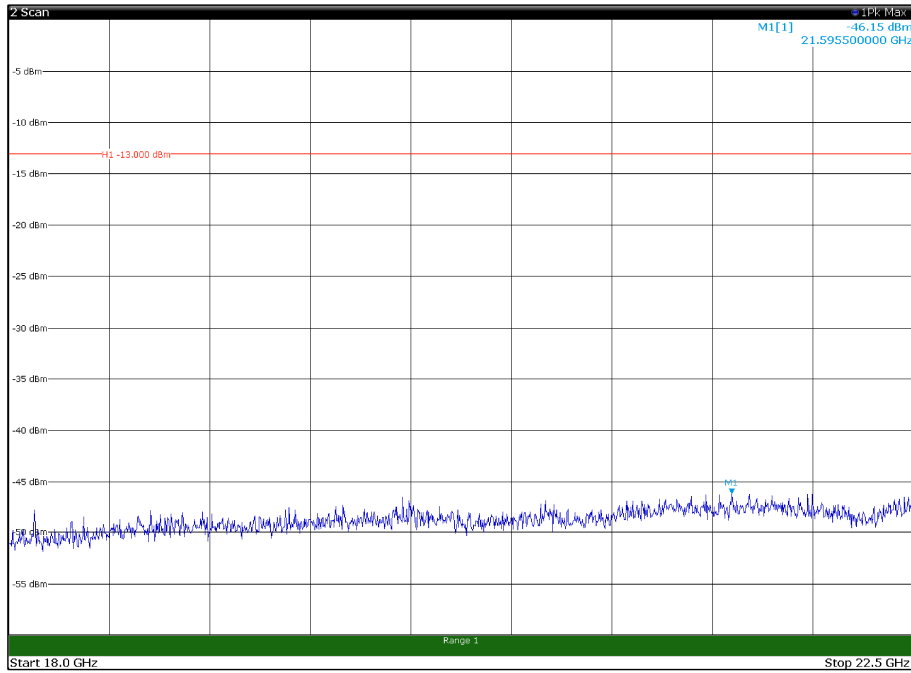

Channel: BOTTOM, Modulation: 64QAM,  
BW=5MHz, Range: 30MHz - 1GHz, Polarization: Vertical

Channel: BOTTOM, Modulation: 64QAM,  
 BW=5MHz, Range: 1GHz - 18GHz, Polarization: Horizontal

Channel: BOTTOM, Modulation: 64QAM,  
 BW=5MHz, Range: 1GHz - 18GHz, Polarization: Vertical

Channel: MIDDLE, Modulation: 64QAM,  
 BW=5MHz, Range: 1GHz - 18GHz, Polarization: Horizontal

Channel: MIDDLE, Modulation: 64QAM,  
 BW=5MHz, Range: 1GHz - 18GHz, Polarization: Vertical

Channel: TOP, Modulation: 64QAM,  
BW=5MHz, Range: 30MHz - 1GHz, Polarization: Horizontal