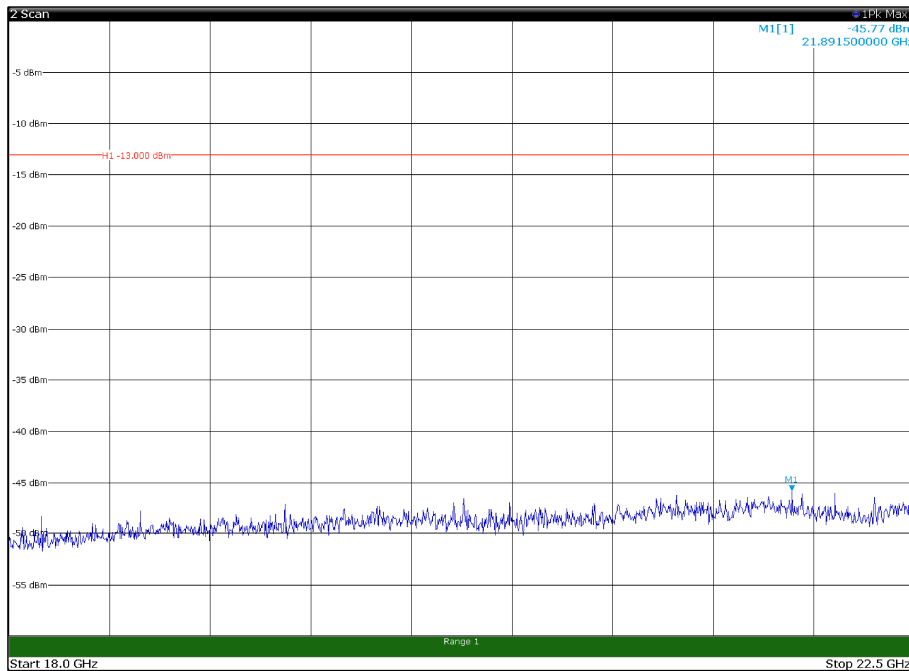

Channel: BOTTOM, Modulation: 64QAM,  
 BW=10MHz, Range: 1GHz - 18GHz, Polarization: Vertical

Channel: BOTTOM, Modulation: 64QAM,  
BW=10MHz, Range: 18GHz - 22.5GHz, Polarization: Horizontal

Channel: BOTTOM, Modulation: 64QAM,  
BW=10MHz, Range: 18GHz - 22.5GHz, Polarization: Vertical

Channel: MIDDLE, Modulation: 64QAM,  
BW=10MHz, Range: 30MHz - 1GHz, Polarization: Horizontal

Channel: MIDDLE, Modulation: 64QAM,  
BW=10MHz, Range: 30MHz - 1GHz, Polarization: Vertical

Channel: MIDDLE, Modulation: 64QAM,  
 BW=10MHz, Range: 1GHz - 18GHz, Polarization: Horizontal

Channel: MIDDLE, Modulation: 64QAM,  
 BW=10MHz, Range: 1GHz - 18GHz, Polarization: Vertical

Channel: MIDDLE, Modulation: 64QAM,  
BW=10MHz, Range: 18GHz - 22.5GHz, Polarization: Horizontal

Channel: MIDDLE, Modulation: 64QAM,  
BW=10MHz, Range: 18GHz - 22.5GHz, Polarization: Vertical