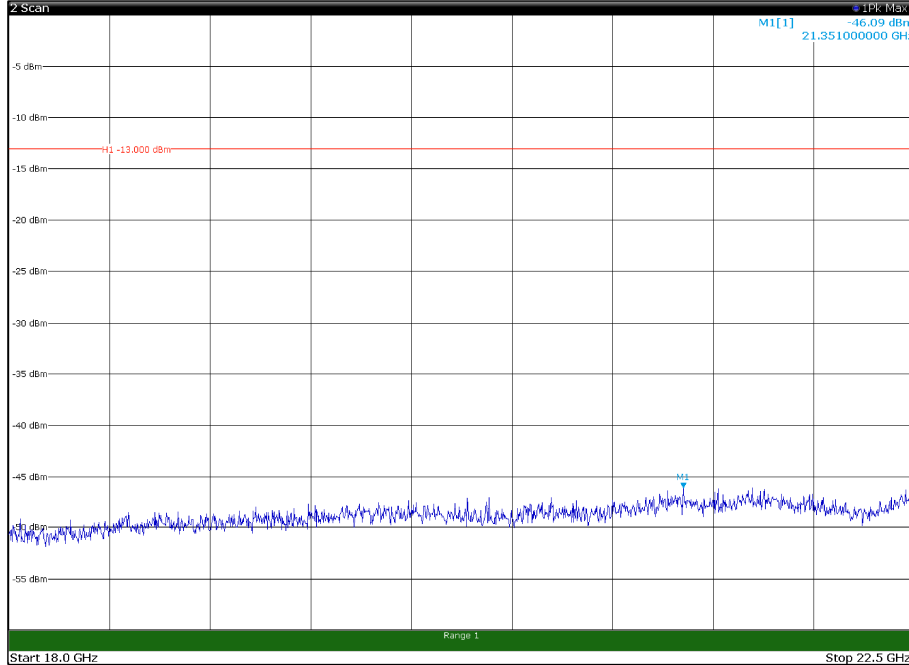

Channel: MIDDLE, Modulation: 16QAM,  
BW=10MHz, Range: 18GHz - 22.5GHz, Polarization: Horizontal

Channel: MIDDLE, Modulation: 16QAM,  
BW=10MHz, Range: 18GHz - 22.5GHz, Polarization: Vertical

Channel: TOP, Modulation: 16QAM,  
 BW=10MHz, Range: 1GHz - 18GHz, Polarization: Horizontal

Channel: TOP, Modulation: 16QAM,  
 BW=10MHz, Range: 1GHz - 18GHz, Polarization: Vertical

Channel: TOP, Modulation: 16QAM,  
BW=10MHz, Range: 18GHz - 22.5GHz, Polarization: Horizontal

Channel: TOP, Modulation: 16QAM,  
BW=10MHz, Range: 18GHz - 22.5GHz, Polarization: Vertical