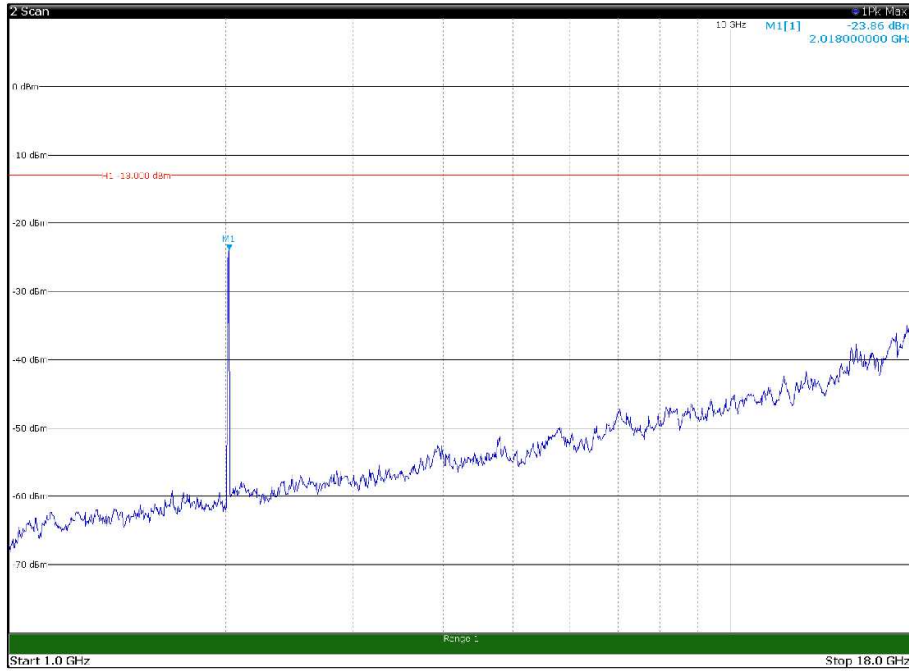

Channel: BOTTOM, Modulation: 256QAM,  
BW=10MHz, Range: 18GHz - 22.5GHz, Polarization: Vertical

Channel: MIDDLE, Modulation: 256QAM,  
BW=10MHz, Range: 30MHz - 1GHz, Polarization: Horizontal

Channel: MIDDLE, Modulation: 256QAM,  
BW=10MHz, Range: 30MHz - 1GHz, Polarization: Vertical

Channel: MIDDLE, Modulation: 256QAM,  
BW=10MHz, Range: 1GHz - 18GHz, Polarization: Horizontal

Channel: MIDDLE, Modulation: 256QAM,  
BW=10MHz, Range: 1GHz - 18GHz, Polarization: Vertical

Channel: MIDDLE, Modulation: 256QAM,  
BW=10MHz, Range: 18GHz - 22.5GHz, Polarization: Horizontal

Channel: MIDDLE, Modulation: 256QAM,  
BW=10MHz, Range: 18GHz - 22.5GHz, Polarization: Vertical

Channel: TOP, Modulation: 256QAM,  
BW=10MHz, Range: 30MHz - 1GHz, Polarization: Horizontal

Channel: TOP, Modulation: 256QAM,  
BW=10MHz, Range: 30MHz - 1GHz, Polarization: Vertical