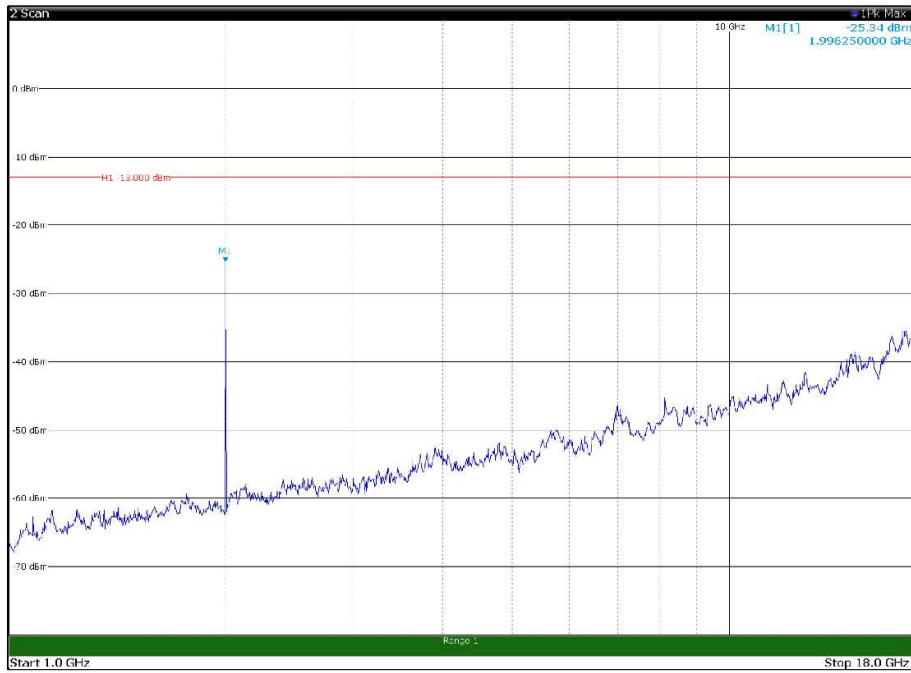

Channel: TOP, Modulation: 64QAM,  
BW=5MHz, Range: 30MHz - 1GHz, Polarization: Vertical

Channel: TOP, Modulation: 64QAM,  
BW=5MHz, Range: 1GHz - 18GHz, Polarization: Horizontal

Channel: TOP, Modulation: 64QAM,  
BW=5MHz, Range: 1GHz - 18GHz, Polarization: Vertical

Channel: TOP, Modulation: 64QAM,  
BW=5MHz, Range: 18GHz - 22.5GHz, Polarization: Horizontal

Channel: TOP, Modulation: 64QAM,  
BW=5MHz, Range: 18GHz - 22.5GHz, Polarization: Vertical

Channel: BOTTOM, Modulation: 256QAM,  
BW=5MHz, Range: 30MHz - 1GHz, Polarization: Horizontal

Channel: BOTTOM, Modulation: 256QAM,  
BW=5MHz, Range: 30MHz - 1GHz, Polarization: Vertical

Channel: BOTTOM, Modulation: 256QAM,  
 BW=5MHz, Range: 1GHz - 18GHz, Polarization: Horizontal

Channel: BOTTOM, Modulation: 256QAM,  
 BW=5MHz, Range: 1GHz - 18GHz, Polarization: Vertical

Channel: BOTTOM, Modulation: 256QAM,  
 BW=5MHz, Range: 18GHz - 22.5GHz, Polarization: Horizontal

Channel: BOTTOM, Modulation: 256QAM,  
 BW=5MHz, Range: 18GHz - 22.5GHz, Polarization: Vertical

Channel: MIDDLE, Modulation: 256QAM,  
BW=5MHz, Range: 18GHz - 22.5GHz, Polarization: Horizontal