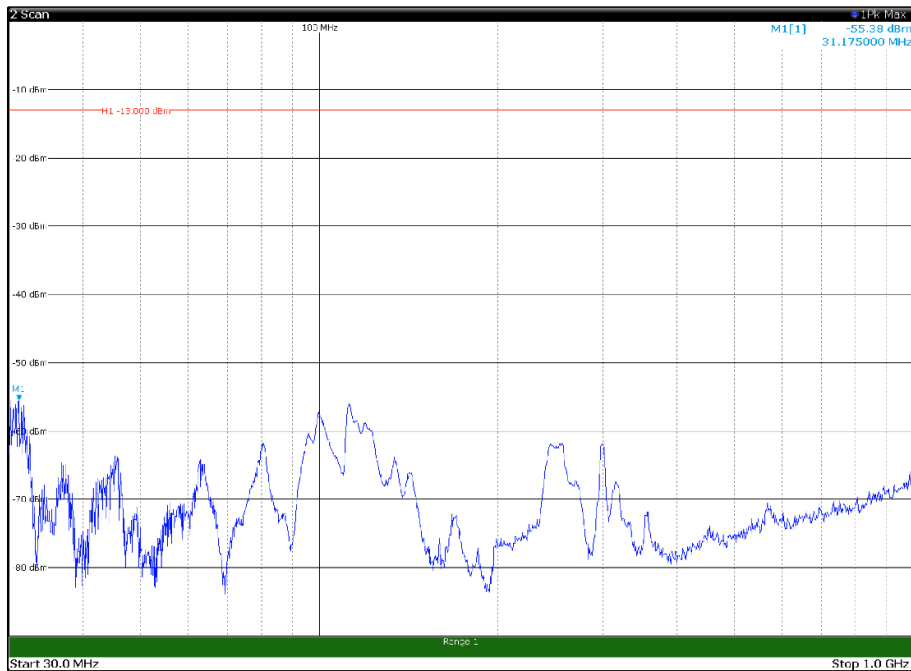

Channel: TOP, Modulation: 16QAM,  
BW=5MHz, Range: 18GHz - 22.5GHz, Polarization: Horizontal

Channel: TOP, Modulation: 16QAM,  
BW=5MHz, Range: 18GHz - 22.5GHz, Polarization: Vertical

Channel: BOTTOM, Modulation: 64QAM,  
BW=5MHz, Range: 30MHz - 1GHz, Polarization: Horizontal

Channel: BOTTOM, Modulation: 64QAM,  
BW=5MHz, Range: 30MHz - 1GHz, Polarization: Vertical

Channel: BOTTOM, Modulation: 64QAM,  
 BW=5MHz, Range: 1GHz - 18GHz, Polarization: Horizontal

Channel: BOTTOM, Modulation: 64QAM,  
 BW=5MHz, Range: 1GHz - 18GHz, Polarization: Vertical

Channel: MIDDLE, Modulation: 64QAM,  
 BW=5MHz, Range: 1GHz - 18GHz, Polarization: Horizontal

Channel: MIDDLE, Modulation: 64QAM,  
 BW=5MHz, Range: 1GHz - 18GHz, Polarization: Vertical

Channel: TOP, Modulation: 64QAM,  
BW=5MHz, Range: 30MHz - 1GHz, Polarization: Horizontal

Channel: TOP, Modulation: 64QAM,  
BW=5MHz, Range: 30MHz - 1GHz, Polarization: Vertical

Channel: TOP, Modulation: 64QAM,  
BW=5MHz, Range: 1GHz - 18GHz, Polarization: Horizontal

Channel: TOP, Modulation: 64QAM,  
BW=5MHz, Range: 1GHz - 18GHz, Polarization: Vertical