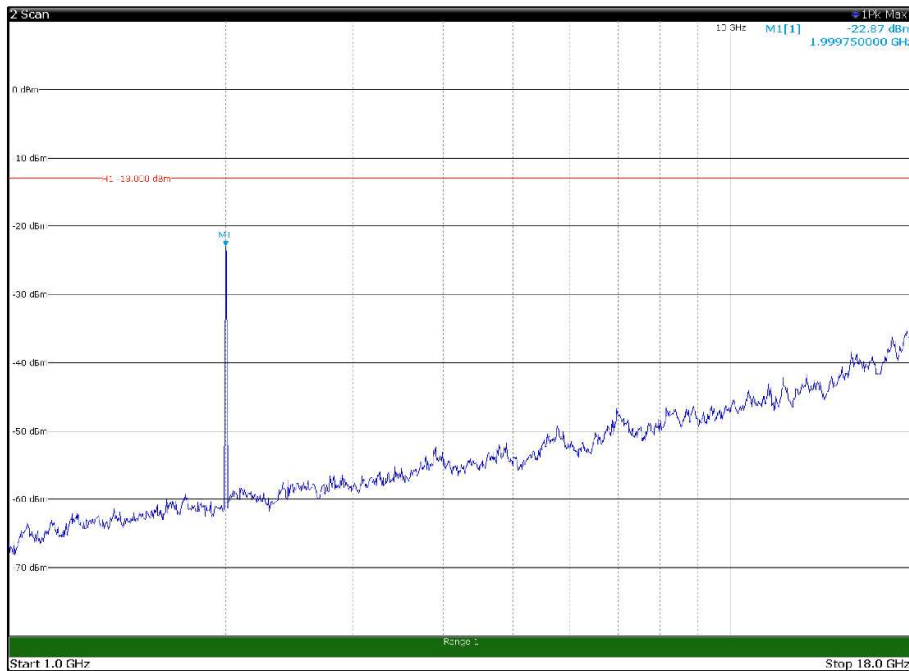

Channel: MIDDLE, Modulation: QPSK,  
 BW=10MHz, Range: 1GHz - 18GHz, Polarization: Vertical

Channel: TOP, Modulation: QPSK,  
 BW=10MHz, Range: 1GHz - 18GHz, Polarization: Horizontal

Channel: TOP, Modulation: QPSK,  
 BW=10MHz, Range: 1GHz - 18GHz, Polarization: Vertical

Channel: TOP, Modulation: QPSK,  
BW=10MHz, Range: 18GHz - 22.5GHz, Polarization: Horizontal

Channel: TOP, Modulation: QPSK,  
BW=10MHz, Range: 18GHz - 22.5GHz, Polarization: Vertical

Channel: BOTTOM, Modulation: 16QAM,  
 BW=10MHz, Range: 30MHz - 1GHz, Polarization: Horizontal

Channel: BOTTOM, Modulation: 16QAM,  
 BW=10MHz, Range: 30MHz - 1GHz, Polarization: Vertical

Channel: BOTTOM, Modulation: 16QAM,  
BW=10MHz, Range: 1GHz - 18GHz, Polarization: Horizontal

Channel: BOTTOM, Modulation: 16QAM,  
BW=10MHz, Range: 1GHz - 18GHz, Polarization: Vertical