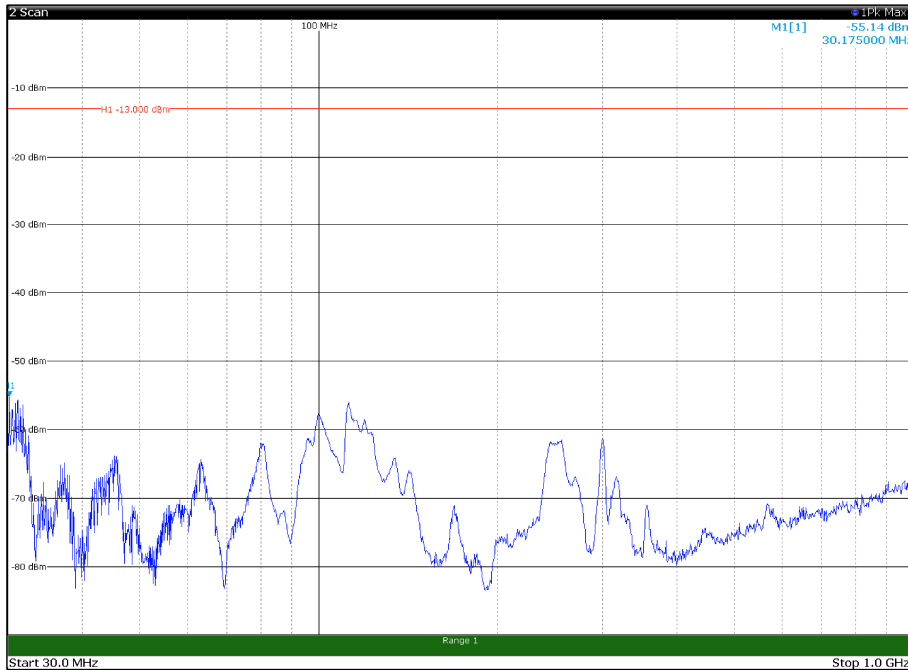

Channel: MIDDLE, Modulation: 256QAM,  
BW=10MHz, Range: 18GHz - 22.5GHz, Polarization: Vertical

Channel: TOP, Modulation: 256QAM,  
BW=10MHz, Range: 30MHz - 1GHz, Polarization: Horizontal

Channel: TOP, Modulation: 256QAM,  
BW=10MHz, Range: 30MHz - 1GHz, Polarization: Vertical

Channel: TOP, Modulation: 256QAM,  
 BW=10MHz, Range: 1GHz - 18GHz, Polarization: Horizontal

Channel: TOP, Modulation: 256QAM,  
 BW=10MHz, Range: 1GHz - 18GHz, Polarization: Vertical

Channel: BOTTOM, Modulation: QPSK,  
 BW=15MHz, Range: 30MHz - 1GHz, Polarization: Horizontal