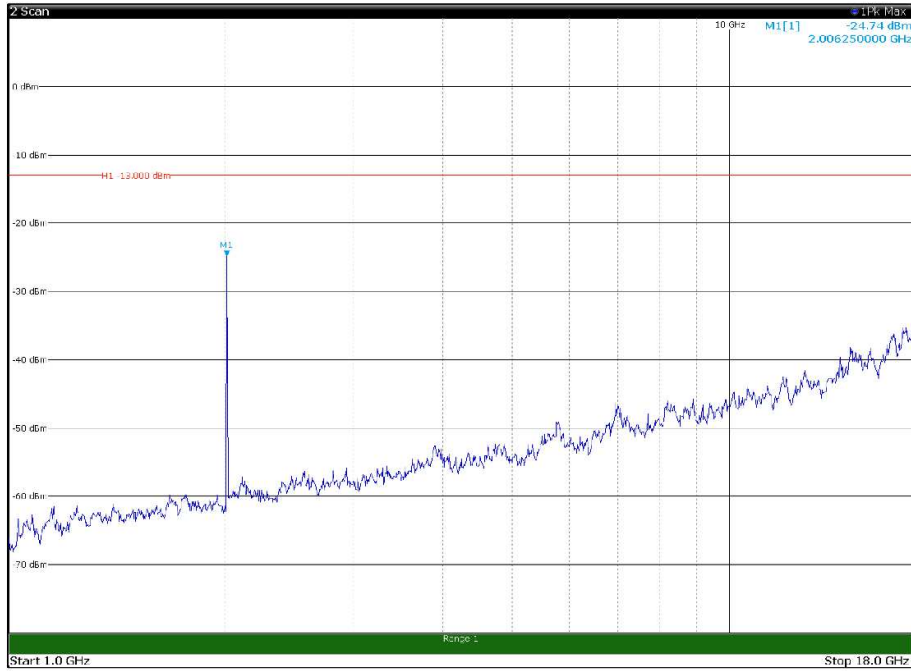

Channel: TOP, Modulation: 64QAM,  
BW=5MHz, Range: 18GHz - 22.5GHz, Polarization: Horizontal

Channel: TOP, Modulation: 64QAM,  
BW=5MHz, Range: 18GHz - 22.5GHz, Polarization: Vertical

Channel: BOTTOM, Modulation: 256QAM,  
BW=5MHz, Range: 30MHz - 1GHz, Polarization: Horizontal

Channel: BOTTOM, Modulation: 256QAM,  
BW=5MHz, Range: 30MHz - 1GHz, Polarization: Vertical

Channel: BOTTOM, Modulation: 256QAM,  
 BW=5MHz, Range: 1GHz - 18GHz, Polarization: Horizontal

Channel: BOTTOM, Modulation: 256QAM,  
 BW=5MHz, Range: 1GHz - 18GHz, Polarization: Vertical

Channel: BOTTOM, Modulation: 256QAM,  
 BW=5MHz, Range: 18GHz - 22.5GHz, Polarization: Horizontal

Channel: BOTTOM, Modulation: 256QAM,  
 BW=5MHz, Range: 18GHz - 22.5GHz, Polarization: Vertical

Channel: MIDDLE, Modulation: 256QAM,  
BW=5MHz, Range: 18GHz - 22.5GHz, Polarization: Horizontal

Channel: MIDDLE, Modulation: 256QAM,  
BW=5MHz, Range: 18GHz - 22.5GHz, Polarization: Vertical

Channel: TOP, Modulation: 256QAM,  
BW=5MHz, Range: 30MHz - 1GHz, Polarization: Horizontal

Channel: TOP, Modulation: 256QAM,  
BW=5MHz, Range: 30MHz - 1GHz, Polarization: Vertical