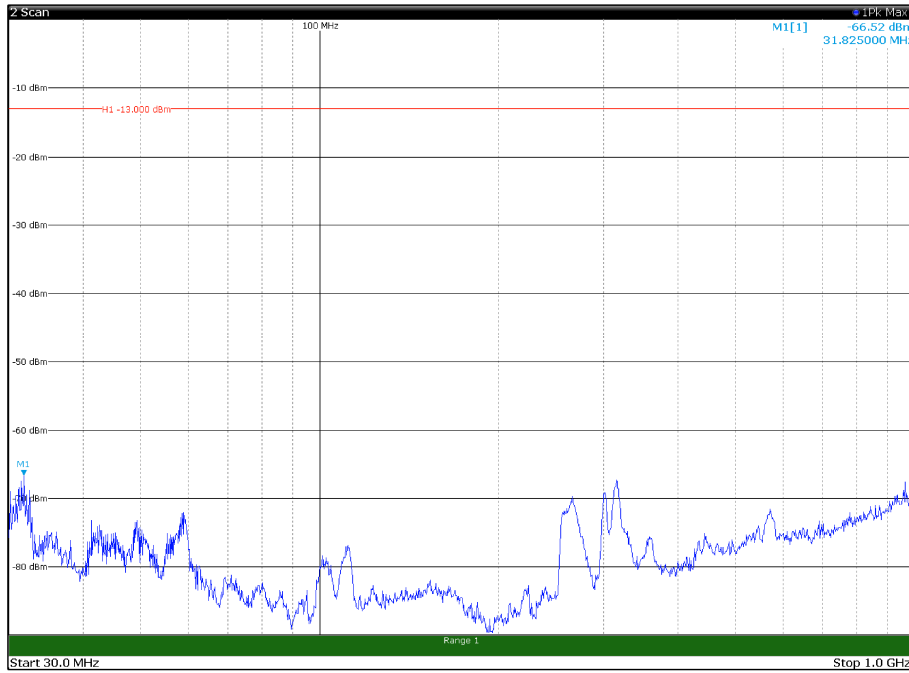

Channel: MIDDLE, Modulation: 16QAM,  
BW=10MHz, Range: 30MHz - 1GHz, Polarization: Vertical

Channel: MIDDLE, Modulation: 16QAM,  
BW=10MHz, Range: 1GHz - 18GHz, Polarization: Horizontal

Channel: MIDDLE, Modulation: 16QAM,  
BW=10MHz, Range: 1GHz - 18GHz, Polarization: Vertical

Channel: MIDDLE, Modulation: 16QAM,  
BW=10MHz, Range: 18GHz - 22.5GHz, Polarization: Horizontal

Channel: MIDDLE, Modulation: 16QAM,  
BW=10MHz, Range: 18GHz - 22.5GHz, Polarization: Vertical

Channel: TOP, Modulation: 16QAM,  
 BW=10MHz, Range: 1GHz - 18GHz, Polarization: Horizontal

Channel: TOP, Modulation: 16QAM,  
 BW=10MHz, Range: 1GHz - 18GHz, Polarization: Vertical

Channel: TOP, Modulation: 16QAM,  
BW=10MHz, Range: 18GHz - 22.5GHz, Polarization: Horizontal

Channel: TOP, Modulation: 16QAM,  
BW=10MHz, Range: 18GHz - 22.5GHz, Polarization: Vertical