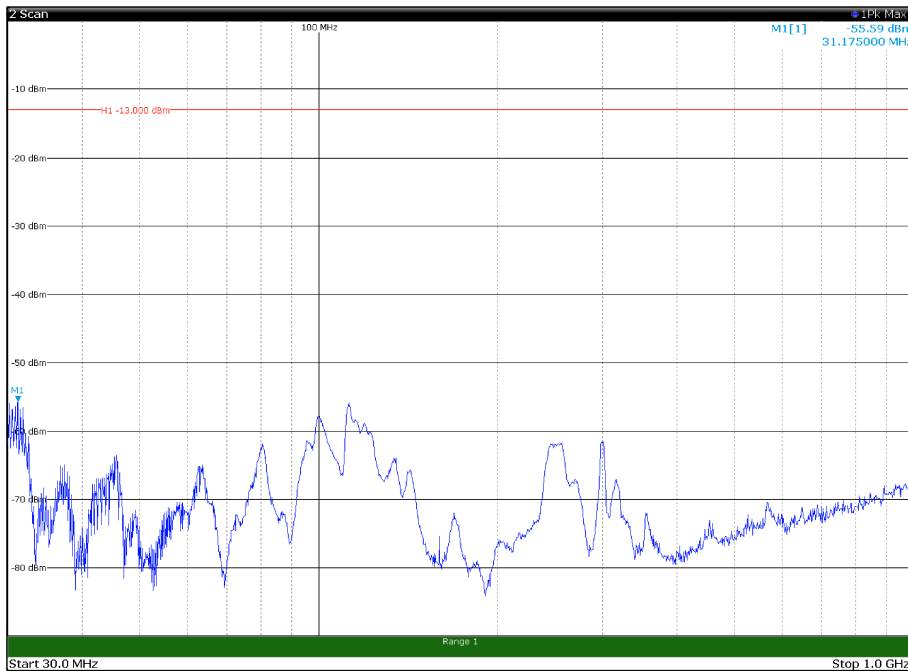

Channel: BOTTOM, Modulation: 64QAM,  
BW=10MHz, Range: 30MHz - 1GHz, Polarization: Horizontal

Channel: BOTTOM, Modulation: 64QAM,  
BW=10MHz, Range: 30MHz - 1GHz, Polarization: Vertical

Channel: BOTTOM, Modulation: 64QAM,  
 BW=10MHz, Range: 1GHz - 18GHz, Polarization: Horizontal

Channel: BOTTOM, Modulation: 64QAM,  
 BW=10MHz, Range: 1GHz - 18GHz, Polarization: Vertical

Channel: BOTTOM, Modulation: 64QAM,  
BW=10MHz, Range: 18GHz - 22.5GHz, Polarization: Horizontal

Channel: BOTTOM, Modulation: 64QAM,  
BW=10MHz, Range: 18GHz - 22.5GHz, Polarization: Vertical

Channel: MIDDLE, Modulation: 64QAM,  
BW=10MHz, Range: 30MHz - 1GHz, Polarization: Horizontal

Channel: MIDDLE, Modulation: 64QAM,  
BW=10MHz, Range: 30MHz - 1GHz, Polarization: Vertical

Channel: MIDDLE, Modulation: 64QAM,  
 BW=10MHz, Range: 1GHz - 18GHz, Polarization: Horizontal