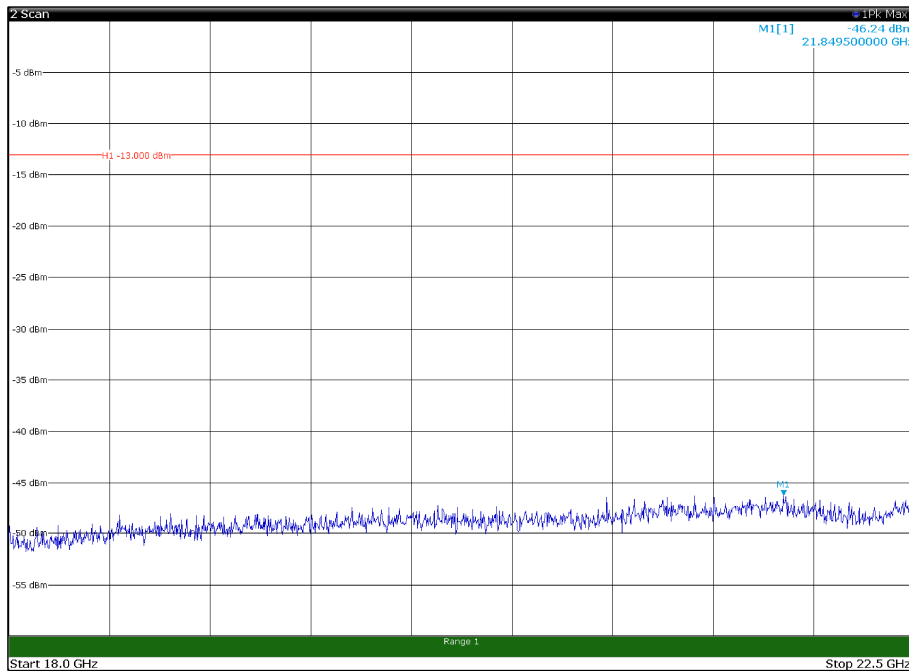

Channel: TOP, Modulation: 16QAM,  
 BW=10MHz, Range: 1GHz - 18GHz, Polarization: Vertical

Channel: TOP, Modulation: 16QAM,  
BW=10MHz, Range: 18GHz - 22.5GHz, Polarization: Horizontal

Channel: TOP, Modulation: 16QAM,  
BW=10MHz, Range: 18GHz - 22.5GHz, Polarization: Vertical

Channel: BOTTOM, Modulation: 64QAM,  
BW=10MHz, Range: 30MHz - 1GHz, Polarization: Horizontal

Channel: BOTTOM, Modulation: 64QAM,  
BW=10MHz, Range: 30MHz - 1GHz, Polarization: Vertical

Channel: BOTTOM, Modulation: 64QAM,  
 BW=10MHz, Range: 1GHz - 18GHz, Polarization: Horizontal

Channel: BOTTOM, Modulation: 64QAM,  
 BW=10MHz, Range: 1GHz - 18GHz, Polarization: Vertical

Channel: BOTTOM, Modulation: 64QAM,  
BW=10MHz, Range: 18GHz - 22.5GHz, Polarization: Horizontal

Channel: BOTTOM, Modulation: 64QAM,  
BW=10MHz, Range: 18GHz - 22.5GHz, Polarization: Vertical