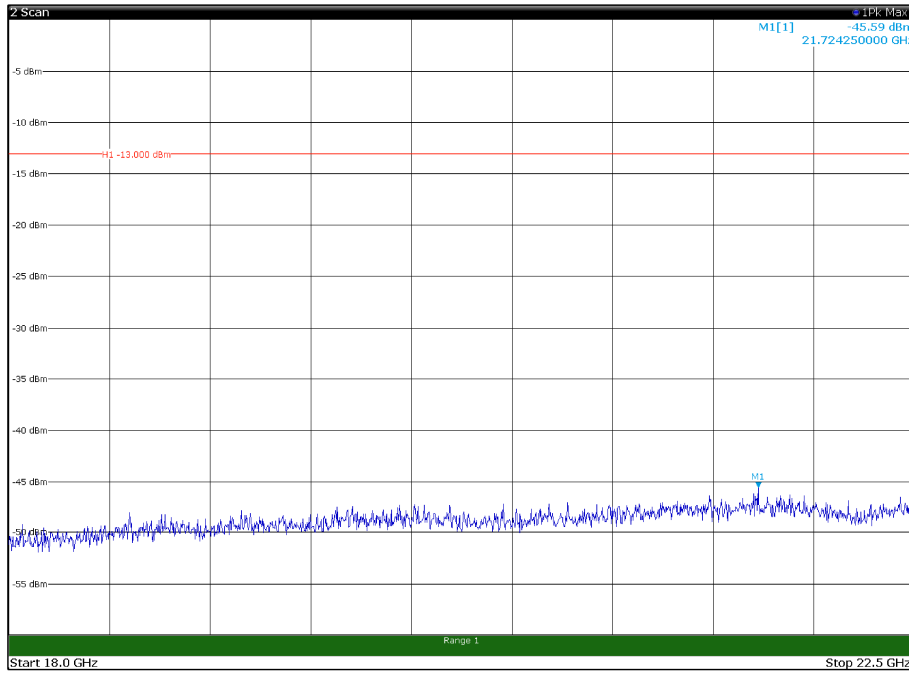

Channel: MIDDLE, Modulation: QPSK,  
 BW=10MHz, Range: 1GHz - 18GHz, Polarization: Vertical

Channel: TOP, Modulation: QPSK,  
 BW=10MHz, Range: 1GHz - 18GHz, Polarization: Horizontal

Channel: TOP, Modulation: QPSK,  
 BW=10MHz, Range: 1GHz - 18GHz, Polarization: Vertical

Channel: TOP, Modulation: QPSK,  
BW=10MHz, Range: 18GHz - 22.5GHz, Polarization: Horizontal

Channel: TOP, Modulation: QPSK,  
BW=10MHz, Range: 18GHz - 22.5GHz, Polarization: Vertical

Channel: BOTTOM, Modulation: 16QAM,  
 BW=10MHz, Range: 30MHz - 1GHz, Polarization: Horizontal