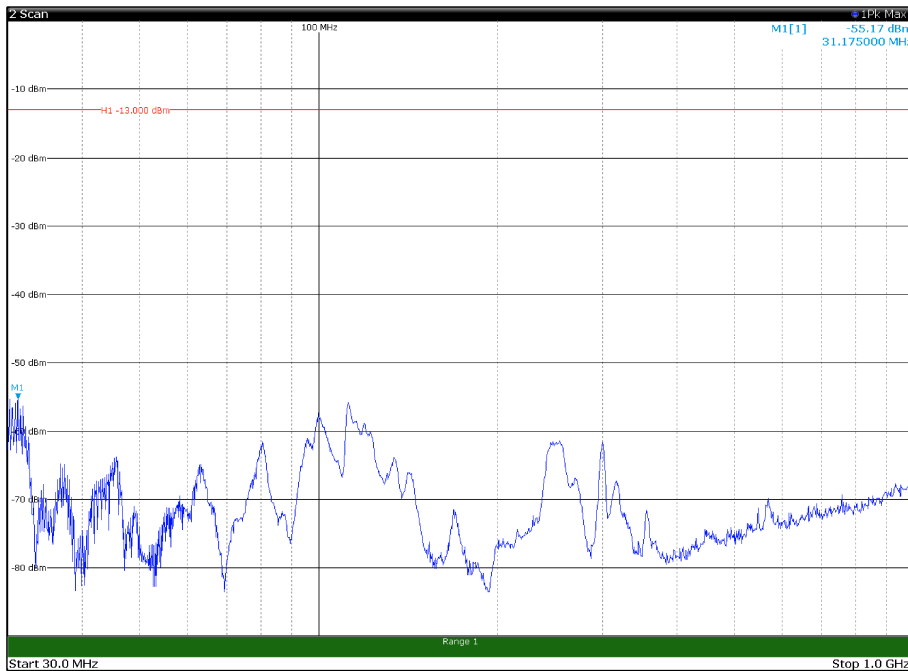

Channel: MIDDLE, Modulation: 64QAM,  
BW=10MHz, Range: 30MHz - 1GHz, Polarization: Horizontal

Channel: MIDDLE, Modulation: 64QAM,  
BW=10MHz, Range: 30MHz - 1GHz, Polarization: Vertical

Channel: MIDDLE, Modulation: 64QAM,  
 BW=10MHz, Range: 1GHz - 18GHz, Polarization: Horizontal

Channel: MIDDLE, Modulation: 64QAM,  
 BW=10MHz, Range: 1GHz - 18GHz, Polarization: Vertical

Channel: MIDDLE, Modulation: 64QAM,  
BW=10MHz, Range: 18GHz - 22.5GHz, Polarization: Horizontal

Channel: MIDDLE, Modulation: 64QAM,  
BW=10MHz, Range: 18GHz - 22.5GHz, Polarization: Vertical

Channel: TOP, Modulation: 64QAM,  
BW=10MHz, Range: 30MHz - 1GHz, Polarization: Horizontal

Channel: TOP, Modulation: 64QAM,  
BW=10MHz, Range: 30MHz - 1GHz, Polarization: Vertical

Channel: TOP, Modulation: 64QAM,  
BW=10MHz, Range: 1GHz - 18GHz, Polarization: Horizontal

Channel: TOP, Modulation: 64QAM,  
BW=10MHz, Range: 1GHz - 18GHz, Polarization: Vertical

Channel: TOP, Modulation: 64QAM,  
 BW=10MHz, Range: 18GHz - 22.5GHz, Polarization: Horizontal

Channel: TOP, Modulation: 64QAM,  
 BW=10MHz, Range: 18GHz - 22.5GHz, Polarization: Vertical