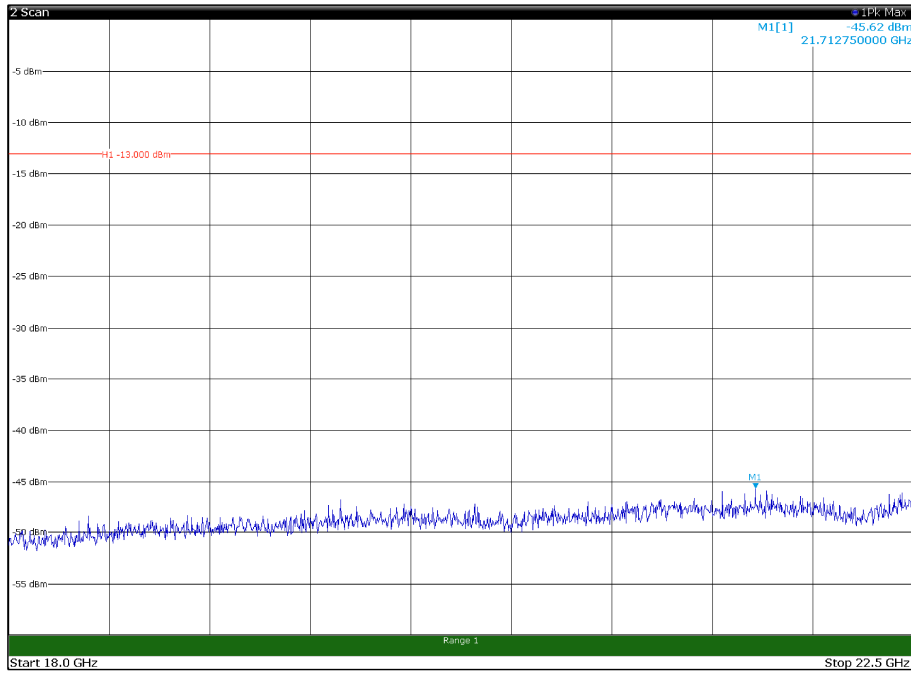

Channel: BOTTOM, Modulation: 16QAM,  
BW=5MHz, Range: 1GHz - 18GHz, Polarization: Horizontal

Channel: BOTTOM, Modulation: 16QAM,  
BW=5MHz, Range: 1GHz - 18GHz, Polarization: Vertical

Channel: BOTTOM, Modulation: 16QAM,  
BW=5MHz, Range: 18GHz - 22.5GHz, Polarization: Horizontal

Channel: BOTTOM, Modulation: 16QAM,  
BW=5MHz, Range: 18GHz - 22.5GHz, Polarization: Vertical

Channel: MIDDLE, Modulation: 16QAM,  
 BW=5MHz, Range: 1GHz - 18GHz, Polarization: Horizontal

Channel: MIDDLE, Modulation: 16QAM,  
 BW=5MHz, Range: 1GHz - 18GHz, Polarization: Vertical

Channel: MIDDLE, Modulation: 16QAM,  
BW=5MHz, Range: 18GHz - 22.5GHz, Polarization: Horizontal

Channel: MIDDLE, Modulation: 16QAM,  
BW=5MHz, Range: 18GHz - 22.5GHz, Polarization: Vertical

Channel: TOP, Modulation: 16QAM,  
BW=5MHz, Range: 30MHz - 1GHz, Polarization: Horizontal

Channel: TOP, Modulation: 16QAM,  
BW=5MHz, Range: 30MHz - 1GHz, Polarization: Vertical

Channel: TOP, Modulation: 16QAM,  
BW=5MHz, Range: 1GHz - 18GHz, Polarization: Horizontal

Channel: TOP, Modulation: 16QAM,  
BW=5MHz, Range: 1GHz - 18GHz, Polarization: Vertical