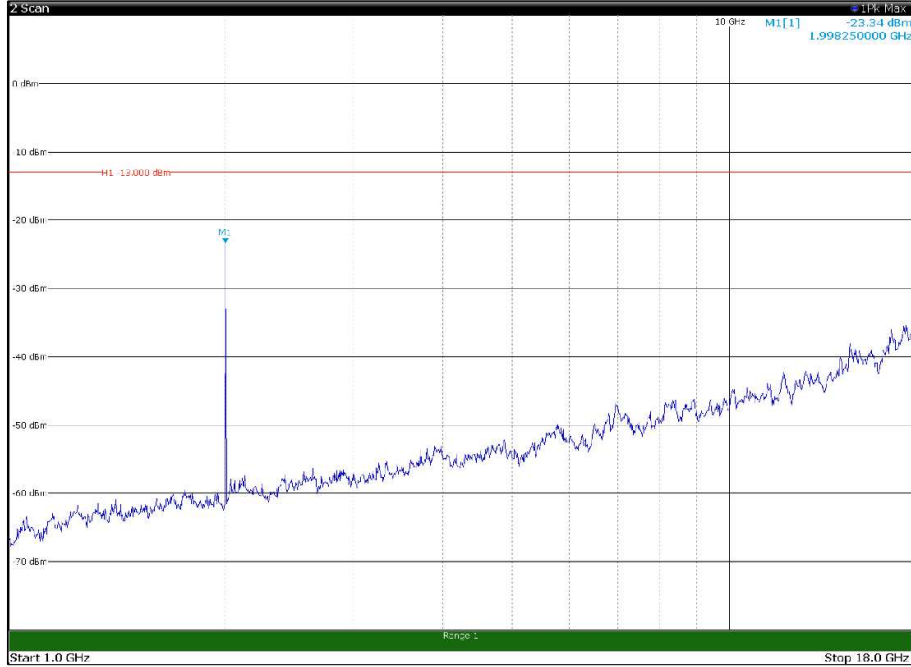

Channel: BOTTOM, Modulation: 16QAM,  
BW=5MHz, Range: 1GHz - 18GHz, Polarization: Horizontal

Channel: BOTTOM, Modulation: 16QAM,  
BW=5MHz, Range: 1GHz - 18GHz, Polarization: Vertical

Channel: BOTTOM, Modulation: 16QAM,  
BW=5MHz, Range: 18GHz - 22.5GHz, Polarization: Horizontal

Channel: BOTTOM, Modulation: 16QAM,  
BW=5MHz, Range: 18GHz - 22.5GHz, Polarization: Vertical

Channel: MIDDLE, Modulation: 16QAM,  
 BW=5MHz, Range: 1GHz - 18GHz, Polarization: Horizontal

Channel: MIDDLE, Modulation: 16QAM,  
 BW=5MHz, Range: 1GHz - 18GHz, Polarization: Vertical

Channel: MIDDLE, Modulation: 16QAM,  
BW=5MHz, Range: 18GHz - 22.5GHz, Polarization: Horizontal

Channel: MIDDLE, Modulation: 16QAM,  
BW=5MHz, Range: 18GHz - 22.5GHz, Polarization: Vertical

Channel: TOP, Modulation: 16QAM,  
BW=5MHz, Range: 30MHz - 1GHz, Polarization: Horizontal