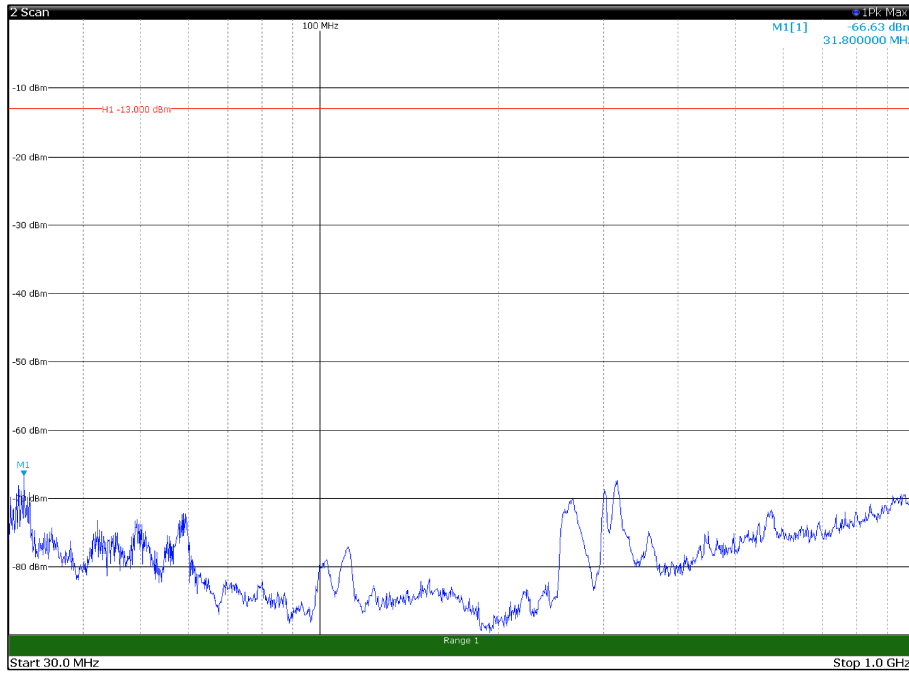

Channel: TOP, Modulation: 256QAM,  
BW=5MHz, Range: 1GHz - 18GHz, Polarization: Horizontal

Channel: TOP, Modulation: 256QAM,  
BW=5MHz, Range: 1GHz - 18GHz, Polarization: Vertical

Channel: BOTTOM, Modulation: QPSK,  
BW=10MHz, Range: 30MHz - 1GHz, Polarization: Horizontal

Channel: BOTTOM, Modulation: QPSK,  
BW=10MHz, Range: 30MHz - 1GHz, Polarization: Vertical

Channel: BOTTOM, Modulation: QPSK,  
 BW=10MHz, Range: 1GHz - 18GHz, Polarization: Horizontal

Channel: BOTTOM, Modulation: QPSK,  
 BW=10MHz, Range: 1GHz - 18GHz, Polarization: Vertical

Channel: MIDDLE, Modulation: QPSK,  
BW=10MHz, Range: 30MHz - 1GHz, Polarization: Horizontal

Channel: MIDDLE, Modulation: QPSK,  
BW=10MHz, Range: 30MHz - 1GHz, Polarization: Vertical

Channel: MIDDLE, Modulation: QPSK,  
 BW=10MHz, Range: 1GHz - 18GHz, Polarization: Horizontal

Channel: MIDDLE, Modulation: QPSK,  
 BW=10MHz, Range: 1GHz - 18GHz, Polarization: Vertical

Channel: TOP, Modulation: QPSK,  
 BW=10MHz, Range: 1GHz - 18GHz, Polarization: Horizontal

Channel: TOP, Modulation: QPSK,  
 BW=10MHz, Range: 1GHz - 18GHz, Polarization: Vertical