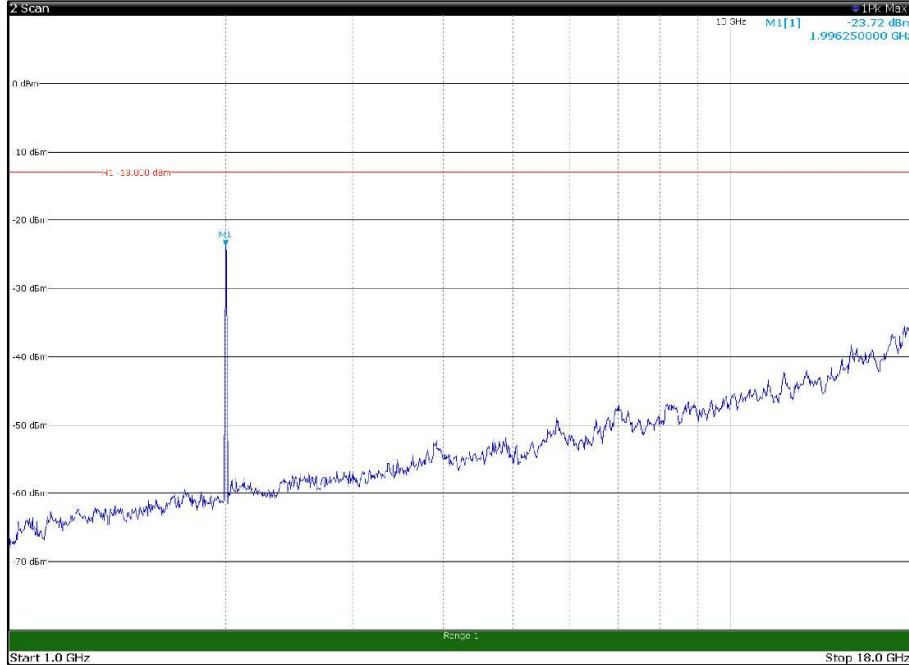

Channel: MIDDLE, Modulation: 16QAM,  
BW=10MHz, Range: 18GHz - 22.5GHz, Polarization: Horizontal

Channel: MIDDLE, Modulation: 16QAM,  
BW=10MHz, Range: 18GHz - 22.5GHz, Polarization: Vertical

Channel: TOP, Modulation: 16QAM,  
 BW=10MHz, Range: 1GHz - 18GHz, Polarization: Horizontal

Channel: TOP, Modulation: 16QAM,  
 BW=10MHz, Range: 1GHz - 18GHz, Polarization: Vertical

Channel: TOP, Modulation: 16QAM,  
BW=10MHz, Range: 18GHz - 22.5GHz, Polarization: Horizontal

Channel: TOP, Modulation: 16QAM,  
BW=10MHz, Range: 18GHz - 22.5GHz, Polarization: Vertical

Channel: BOTTOM, Modulation: 64QAM,  
BW=10MHz, Range: 30MHz - 1GHz, Polarization: Horizontal

Channel: BOTTOM, Modulation: 64QAM,  
BW=10MHz, Range: 30MHz - 1GHz, Polarization: Vertical

Channel: BOTTOM, Modulation: 64QAM,  
 BW=10MHz, Range: 1GHz - 18GHz, Polarization: Horizontal