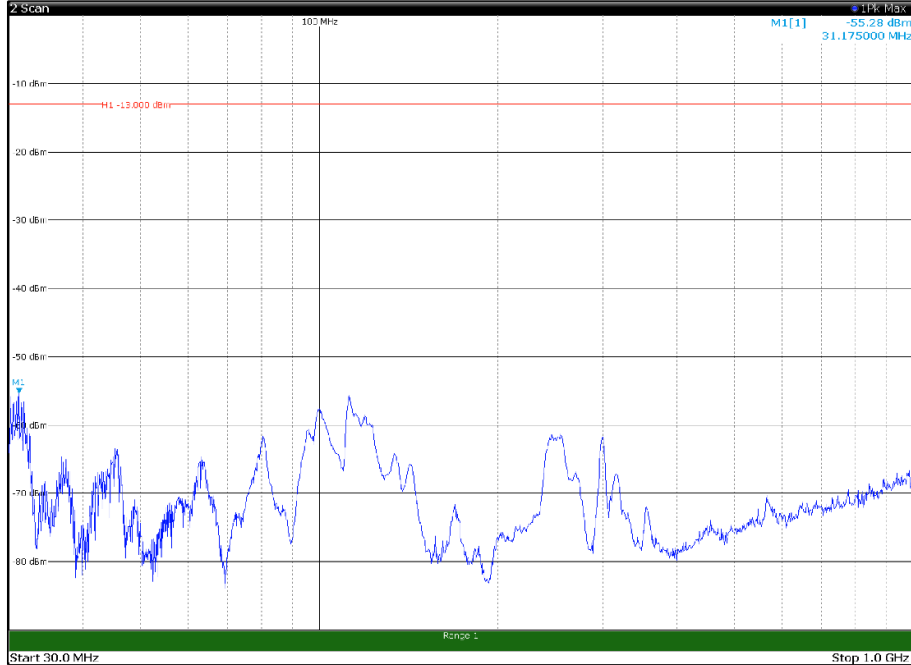

Channel: BOTTOM, Modulation: 16QAM,  
BW=5MHz, Range: 1GHz - 18GHz, Polarization: Horizontal

Channel: BOTTOM, Modulation: 16QAM,  
BW=5MHz, Range: 1GHz - 18GHz, Polarization: Vertical

Channel: BOTTOM, Modulation: 16QAM,  
BW=5MHz, Range: 18GHz - 22.5GHz, Polarization: Horizontal

Channel: BOTTOM, Modulation: 16QAM,  
BW=5MHz, Range: 18GHz - 22.5GHz, Polarization: Vertical

Channel: MIDDLE, Modulation: 16QAM,  
 BW=5MHz, Range: 1GHz - 18GHz, Polarization: Horizontal

Channel: MIDDLE, Modulation: 16QAM,  
 BW=5MHz, Range: 1GHz - 18GHz, Polarization: Vertical

Channel: MIDDLE, Modulation: 16QAM,  
BW=5MHz, Range: 18GHz - 22.5GHz, Polarization: Horizontal

Channel: MIDDLE, Modulation: 16QAM,  
BW=5MHz, Range: 18GHz - 22.5GHz, Polarization: Vertical

Channel: TOP, Modulation: 16QAM,  
BW=5MHz, Range: 30MHz - 1GHz, Polarization: Horizontal

Channel: TOP, Modulation: 16QAM,  
BW=5MHz, Range: 30MHz - 1GHz, Polarization: Vertical

Channel: TOP, Modulation: 16QAM,  
BW=5MHz, Range: 1GHz - 18GHz, Polarization: Horizontal

Channel: TOP, Modulation: 16QAM,  
BW=5MHz, Range: 1GHz - 18GHz, Polarization: Vertical