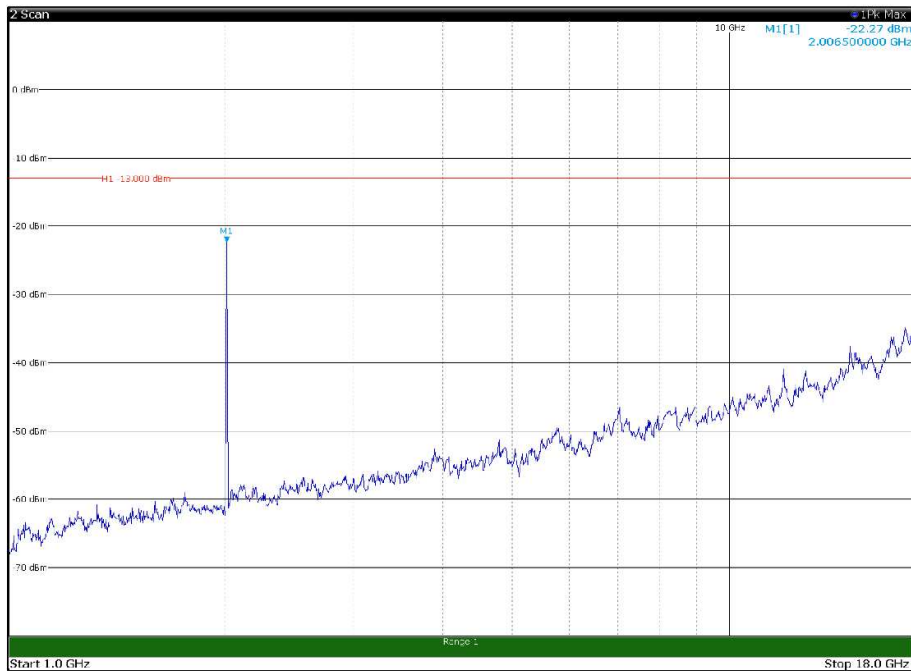

Channel: TOP, Modulation: 64QAM,  
BW=5MHz, Range: 18GHz - 22.5GHz, Polarization: Horizontal

Channel: TOP, Modulation: 64QAM,  
BW=5MHz, Range: 18GHz - 22.5GHz, Polarization: Vertical

Channel: BOTTOM, Modulation: 256QAM,  
BW=5MHz, Range: 30MHz - 1GHz, Polarization: Horizontal

Channel: BOTTOM, Modulation: 256QAM,  
BW=5MHz, Range: 30MHz - 1GHz, Polarization: Vertical

Channel: BOTTOM, Modulation: 256QAM,  
 BW=5MHz, Range: 1GHz - 18GHz, Polarization: Horizontal

Channel: BOTTOM, Modulation: 256QAM,  
 BW=5MHz, Range: 1GHz - 18GHz, Polarization: Vertical

Channel: BOTTOM, Modulation: 256QAM,  
 BW=5MHz, Range: 18GHz - 22.5GHz, Polarization: Horizontal

Channel: BOTTOM, Modulation: 256QAM,  
 BW=5MHz, Range: 18GHz - 22.5GHz, Polarization: Vertical

Channel: MIDDLE, Modulation: 256QAM,  
BW=5MHz, Range: 18GHz - 22.5GHz, Polarization: Horizontal

Channel: MIDDLE, Modulation: 256QAM,  
BW=5MHz, Range: 18GHz - 22.5GHz, Polarization: Vertical

Channel: TOP, Modulation: 256QAM,  
BW=5MHz, Range: 30MHz - 1GHz, Polarization: Horizontal

Channel: TOP, Modulation: 256QAM,  
BW=5MHz, Range: 30MHz - 1GHz, Polarization: Vertical