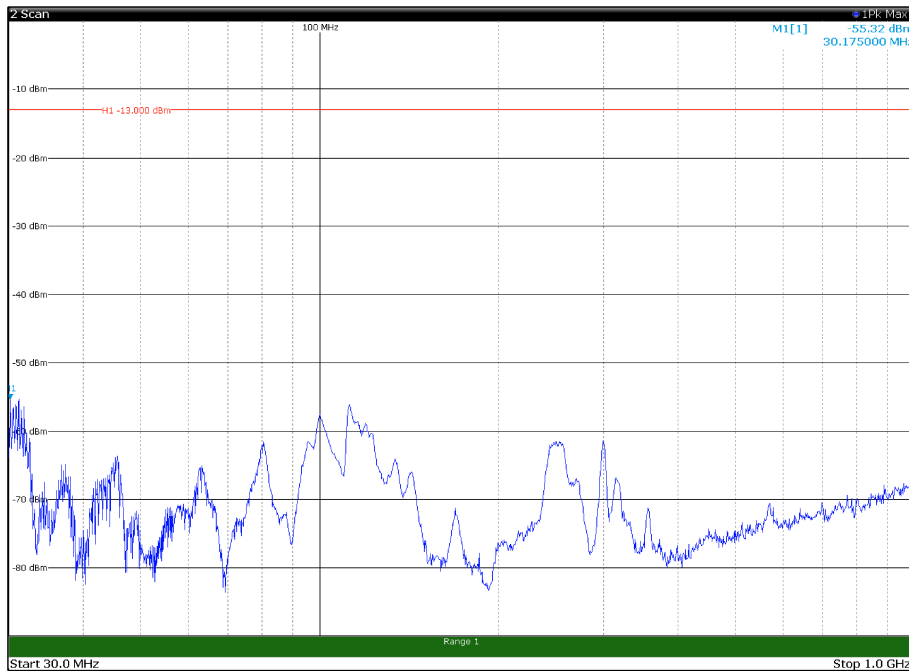

Channel: BOTTOM, Modulation: 16QAM,  
BW=10MHz, Range: 18GHz - 22.5GHz, Polarization: Horizontal

Channel: BOTTOM, Modulation: 16QAM,  
BW=10MHz, Range: 18GHz - 22.5GHz, Polarization: Vertical

Channel: MIDDLE, Modulation: 16QAM,  
BW=10MHz, Range: 30MHz - 1GHz, Polarization: Horizontal

Channel: MIDDLE, Modulation: 16QAM,  
BW=10MHz, Range: 30MHz - 1GHz, Polarization: Vertical

Channel: MIDDLE, Modulation: 16QAM,  
BW=10MHz, Range: 1GHz - 18GHz, Polarization: Horizontal

Channel: MIDDLE, Modulation: 16QAM,  
BW=10MHz, Range: 1GHz - 18GHz, Polarization: Vertical

Channel: MIDDLE, Modulation: 16QAM,  
BW=10MHz, Range: 18GHz - 22.5GHz, Polarization: Horizontal

Channel: MIDDLE, Modulation: 16QAM,  
BW=10MHz, Range: 18GHz - 22.5GHz, Polarization: Vertical

Channel: TOP, Modulation: 16QAM,  
 BW=10MHz, Range: 1GHz - 18GHz, Polarization: Horizontal

Channel: TOP, Modulation: 16QAM,  
 BW=10MHz, Range: 1GHz - 18GHz, Polarization: Vertical

Channel: TOP, Modulation: 16QAM,  
BW=10MHz, Range: 18GHz - 22.5GHz, Polarization: Horizontal

Channel: TOP, Modulation: 16QAM,  
BW=10MHz, Range: 18GHz - 22.5GHz, Polarization: Vertical