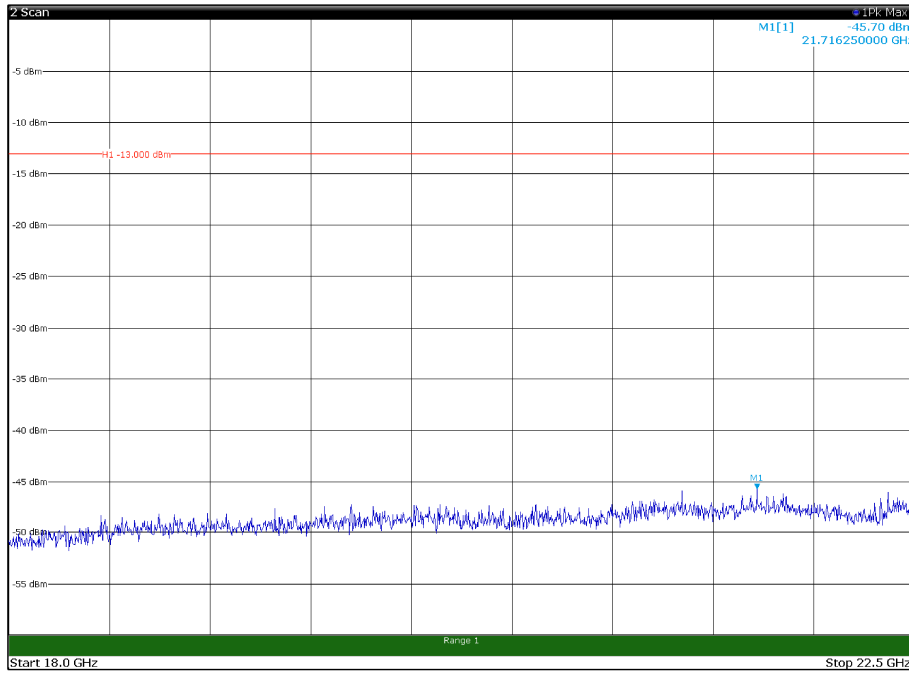

Channel: TOP, Modulation: 64QAM,  
BW=10MHz, Range: 30MHz - 1GHz, Polarization: Horizontal

Channel: TOP, Modulation: 64QAM,  
BW=10MHz, Range: 30MHz - 1GHz, Polarization: Vertical

Channel: TOP, Modulation: 64QAM,  
BW=10MHz, Range: 1GHz - 18GHz, Polarization: Horizontal

Channel: TOP, Modulation: 64QAM,  
BW=10MHz, Range: 1GHz - 18GHz, Polarization: Vertical

Channel: TOP, Modulation: 64QAM,  
 BW=10MHz, Range: 18GHz - 22.5GHz, Polarization: Horizontal

Channel: TOP, Modulation: 64QAM,  
 BW=10MHz, Range: 18GHz - 22.5GHz, Polarization: Vertical