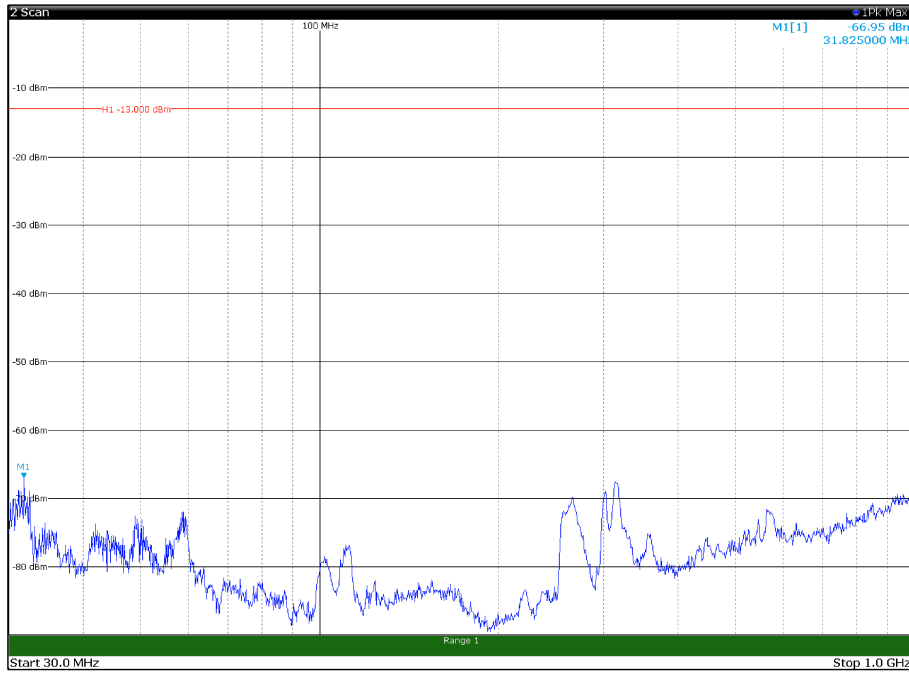

Channel: MIDDLE, Modulation: 64QAM,  
 BW=10MHz, Range: 1GHz - 18GHz, Polarization: Vertical

Channel: MIDDLE, Modulation: 64QAM,  
BW=10MHz, Range: 18GHz - 22.5GHz, Polarization: Horizontal

Channel: MIDDLE, Modulation: 64QAM,  
BW=10MHz, Range: 18GHz - 22.5GHz, Polarization: Vertical

Channel: TOP, Modulation: 64QAM,  
BW=10MHz, Range: 30MHz - 1GHz, Polarization: Horizontal

Channel: TOP, Modulation: 64QAM,  
BW=10MHz, Range: 30MHz - 1GHz, Polarization: Vertical

Channel: TOP, Modulation: 64QAM,  
BW=10MHz, Range: 1GHz - 18GHz, Polarization: Horizontal

Channel: TOP, Modulation: 64QAM,  
BW=10MHz, Range: 1GHz - 18GHz, Polarization: Vertical

Channel: TOP, Modulation: 64QAM,  
 BW=10MHz, Range: 18GHz - 22.5GHz, Polarization: Horizontal

Channel: TOP, Modulation: 64QAM,  
 BW=10MHz, Range: 18GHz - 22.5GHz, Polarization: Vertical