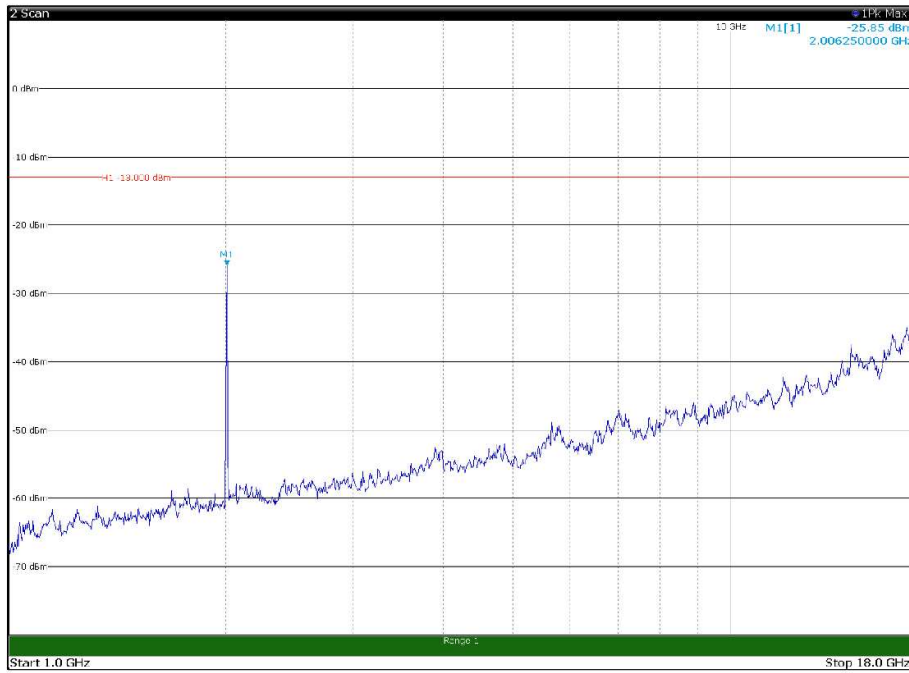

Channel: BOTTOM, Modulation: 256QAM,  
 BW=10MHz, Range: 30MHz - 1GHz, Polarization: Horizontal

Channel: BOTTOM, Modulation: 256QAM,  
 BW=10MHz, Range: 30MHz - 1GHz, Polarization: Vertical

Channel: BOTTOM, Modulation: 256QAM,  
BW=10MHz, Range: 18GHz - 22.5GHz, Polarization: Horizontal

Channel: BOTTOM, Modulation: 256QAM,  
BW=10MHz, Range: 18GHz - 22.5GHz, Polarization: Vertical

Channel: MIDDLE, Modulation: 256QAM,  
BW=10MHz, Range: 30MHz - 1GHz, Polarization: Horizontal

Channel: MIDDLE, Modulation: 256QAM,  
BW=10MHz, Range: 30MHz - 1GHz, Polarization: Vertical

Channel: MIDDLE, Modulation: 256QAM,  
BW=10MHz, Range: 1GHz - 18GHz, Polarization: Horizontal

Channel: MIDDLE, Modulation: 256QAM,  
BW=10MHz, Range: 1GHz - 18GHz, Polarization: Vertical

Channel: MIDDLE, Modulation: 256QAM,  
BW=10MHz, Range: 18GHz - 22.5GHz, Polarization: Horizontal