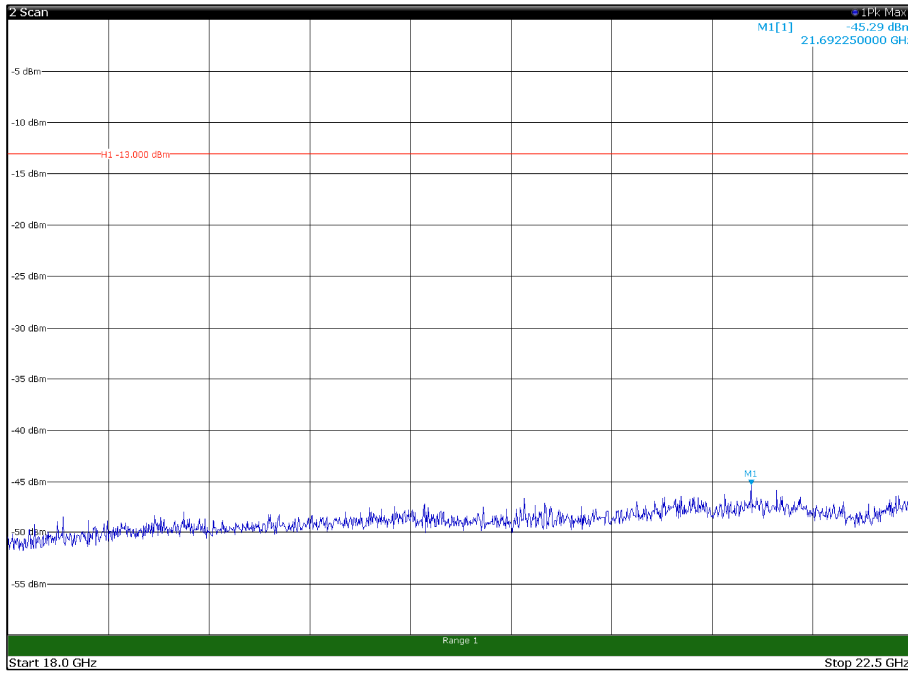

Channel: BOTTOM, Modulation: QPSK,  
 BW=15MHz, Range: 30MHz - 1GHz, Polarization: Vertical

Channel: BOTTOM, Modulation: QPSK,  
 BW=15MHz, Range: 1GHz - 18GHz, Polarization: Horizontal

Channel: BOTTOM, Modulation: QPSK,  
 BW=15MHz, Range: 1GHz - 18GHz, Polarization: Vertical