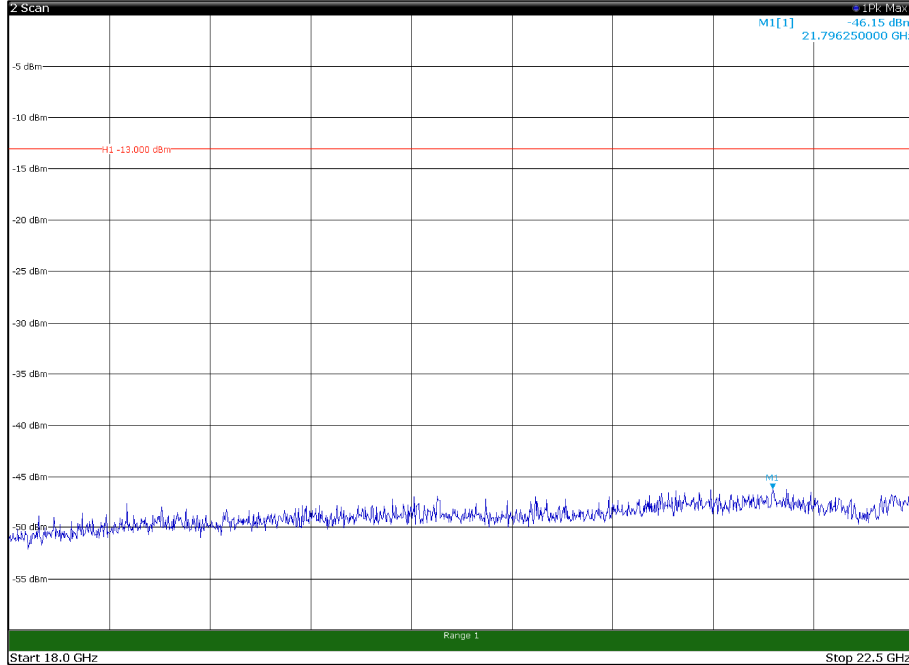

Channel: MIDDLE, Modulation: QPSK,  
 BW=10MHz, Range: 1GHz - 18GHz, Polarization: Vertical

Channel: TOP, Modulation: QPSK,  
 BW=10MHz, Range: 1GHz - 18GHz, Polarization: Horizontal

Channel: TOP, Modulation: QPSK,  
 BW=10MHz, Range: 1GHz - 18GHz, Polarization: Vertical

Channel: TOP, Modulation: QPSK,  
BW=10MHz, Range: 18GHz - 22.5GHz, Polarization: Horizontal

Channel: TOP, Modulation: QPSK,  
BW=10MHz, Range: 18GHz - 22.5GHz, Polarization: Vertical

Channel: BOTTOM, Modulation: 16QAM,  
 BW=10MHz, Range: 30MHz - 1GHz, Polarization: Horizontal