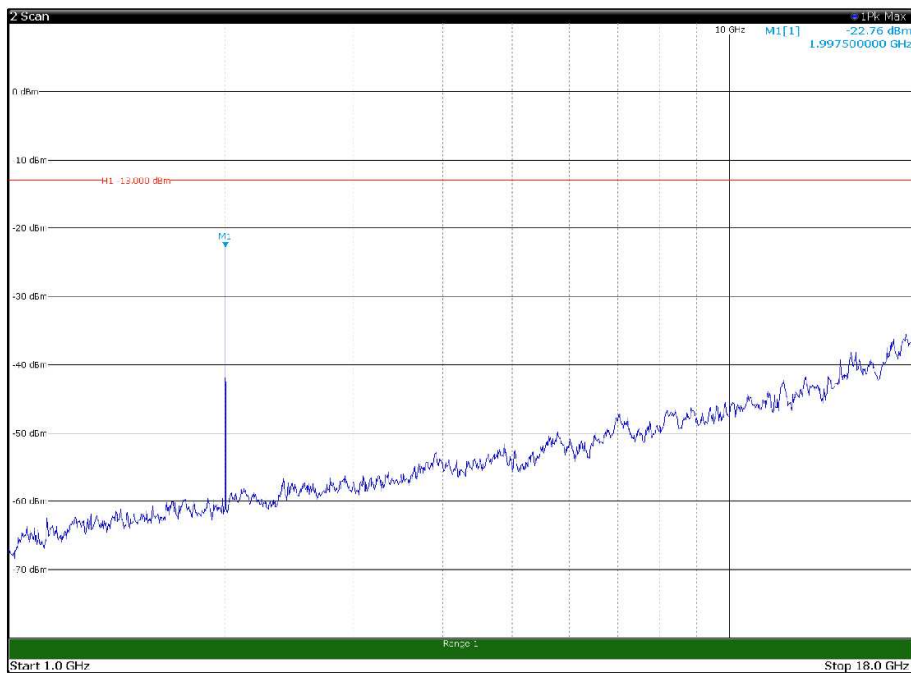

Channel: TOP, Modulation: 16QAM,  
BW=5MHz, Range: 30MHz - 1GHz, Polarization: Vertical

Channel: TOP, Modulation: 16QAM,  
BW=5MHz, Range: 1GHz - 18GHz, Polarization: Horizontal

Channel: TOP, Modulation: 16QAM,  
BW=5MHz, Range: 1GHz - 18GHz, Polarization: Vertical

Channel: TOP, Modulation: 16QAM,  
BW=5MHz, Range: 18GHz - 22.5GHz, Polarization: Horizontal

Channel: TOP, Modulation: 16QAM,  
BW=5MHz, Range: 18GHz - 22.5GHz, Polarization: Vertical

Channel: BOTTOM, Modulation: 64QAM,  
BW=5MHz, Range: 30MHz - 1GHz, Polarization: Horizontal

Channel: BOTTOM, Modulation: 64QAM,  
BW=5MHz, Range: 30MHz - 1GHz, Polarization: Vertical

Channel: BOTTOM, Modulation: 64QAM,  
 BW=5MHz, Range: 1GHz - 18GHz, Polarization: Horizontal

Channel: BOTTOM, Modulation: 64QAM,  
 BW=5MHz, Range: 1GHz - 18GHz, Polarization: Vertical

Channel: MIDDLE, Modulation: 64QAM,  
 BW=5MHz, Range: 1GHz - 18GHz, Polarization: Horizontal

Channel: MIDDLE, Modulation: 64QAM,  
 BW=5MHz, Range: 1GHz - 18GHz, Polarization: Vertical

Channel: TOP, Modulation: 64QAM,  
BW=5MHz, Range: 30MHz - 1GHz, Polarization: Horizontal