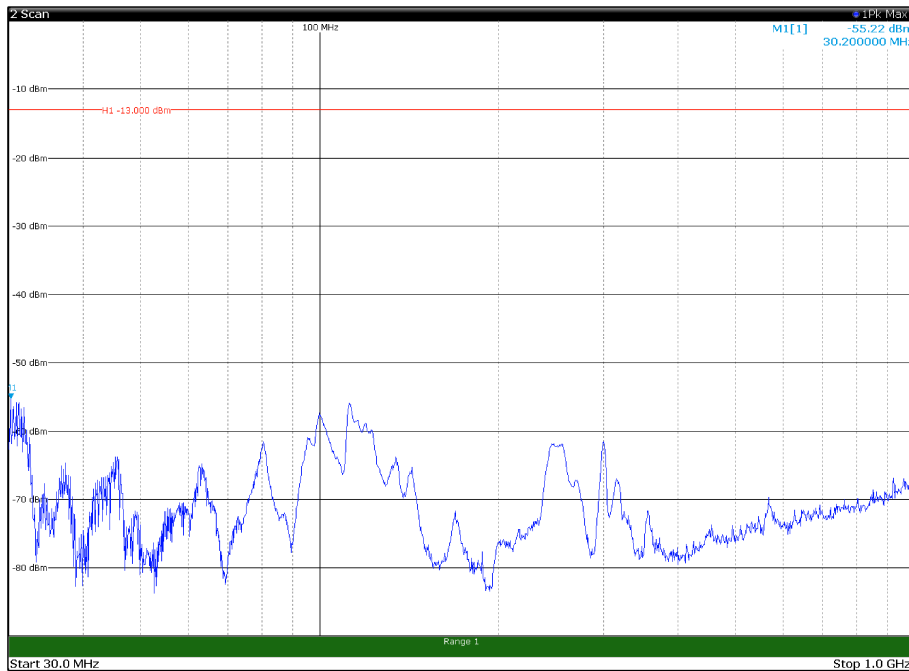

Channel: MIDDLE, Modulation: 16QAM,  
BW=10MHz, Range: 18GHz - 22.5GHz, Polarization: Horizontal

Channel: MIDDLE, Modulation: 16QAM,  
BW=10MHz, Range: 18GHz - 22.5GHz, Polarization: Vertical

Channel: TOP, Modulation: 16QAM,  
 BW=10MHz, Range: 1GHz - 18GHz, Polarization: Horizontal

Channel: TOP, Modulation: 16QAM,  
 BW=10MHz, Range: 1GHz - 18GHz, Polarization: Vertical

Channel: TOP, Modulation: 16QAM,  
BW=10MHz, Range: 18GHz - 22.5GHz, Polarization: Horizontal

Channel: TOP, Modulation: 16QAM,  
BW=10MHz, Range: 18GHz - 22.5GHz, Polarization: Vertical

Channel: BOTTOM, Modulation: 64QAM,  
BW=10MHz, Range: 30MHz - 1GHz, Polarization: Horizontal

Channel: BOTTOM, Modulation: 64QAM,  
BW=10MHz, Range: 30MHz - 1GHz, Polarization: Vertical

Channel: BOTTOM, Modulation: 64QAM,  
 BW=10MHz, Range: 1GHz - 18GHz, Polarization: Horizontal