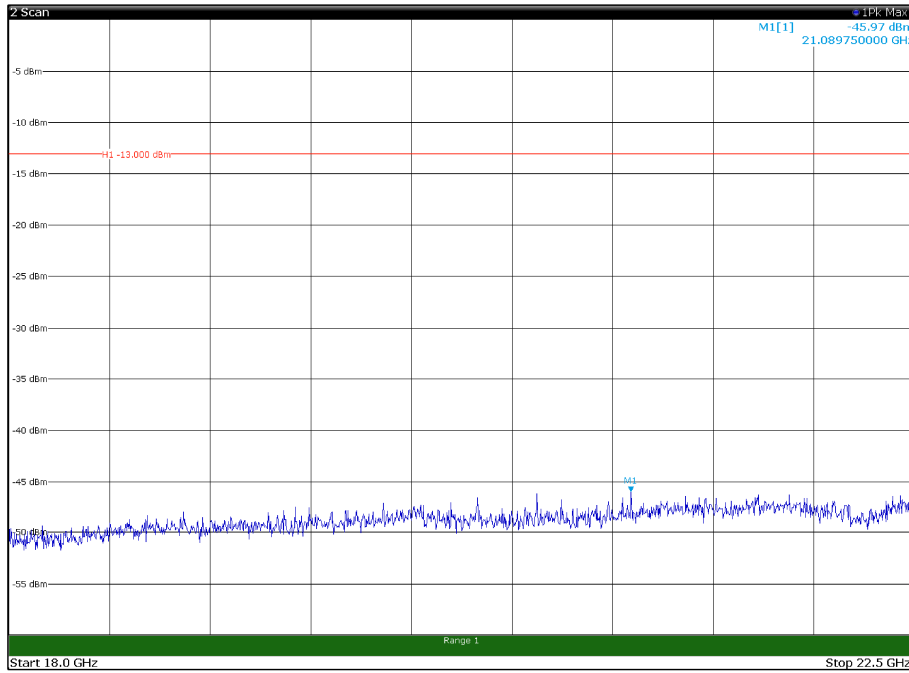

Channel: TOP, Modulation: QPSK,  
BW=10MHz, Range: 18GHz - 22.5GHz, Polarization: Horizontal

Channel: TOP, Modulation: QPSK,  
BW=10MHz, Range: 18GHz - 22.5GHz, Polarization: Vertical

Channel: BOTTOM, Modulation: 16QAM,  
 BW=10MHz, Range: 30MHz - 1GHz, Polarization: Horizontal

Channel: BOTTOM, Modulation: 16QAM,  
 BW=10MHz, Range: 30MHz - 1GHz, Polarization: Vertical

Channel: BOTTOM, Modulation: 16QAM,  
BW=10MHz, Range: 1GHz - 18GHz, Polarization: Horizontal

Channel: BOTTOM, Modulation: 16QAM,  
BW=10MHz, Range: 1GHz - 18GHz, Polarization: Vertical