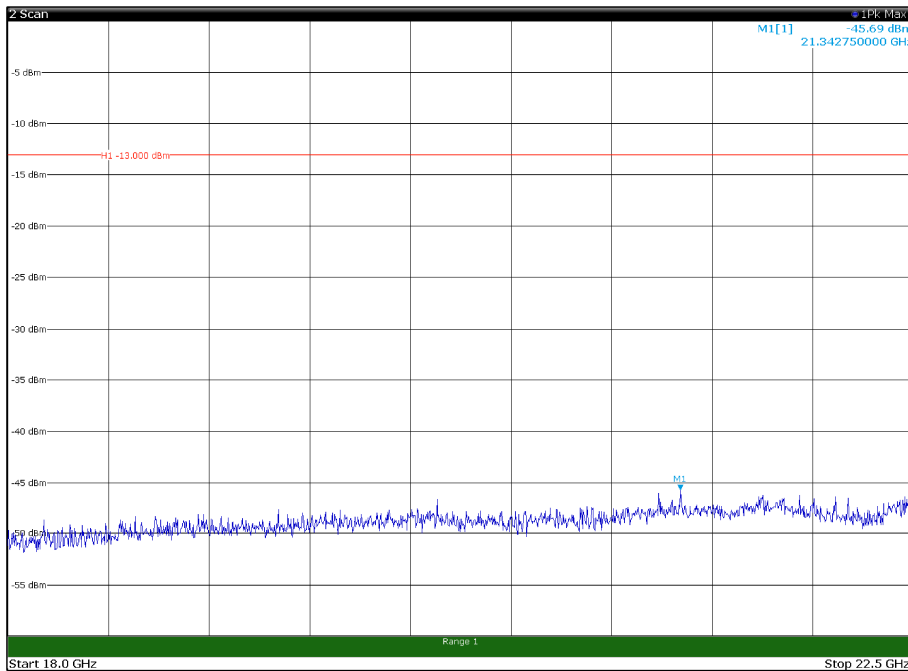

Channel: MIDDLE, Modulation: QPSK,  
BW=10MHz, Range: 30MHz - 1GHz, Polarization: Horizontal

Channel: MIDDLE, Modulation: QPSK,  
BW=10MHz, Range: 30MHz - 1GHz, Polarization: Vertical

Channel: MIDDLE, Modulation: QPSK,  
 BW=10MHz, Range: 1GHz - 18GHz, Polarization: Horizontal

Channel: MIDDLE, Modulation: QPSK,  
 BW=10MHz, Range: 1GHz - 18GHz, Polarization: Vertical

Channel: TOP, Modulation: QPSK,  
 BW=10MHz, Range: 1GHz - 18GHz, Polarization: Horizontal

Channel: TOP, Modulation: QPSK,  
 BW=10MHz, Range: 1GHz - 18GHz, Polarization: Vertical