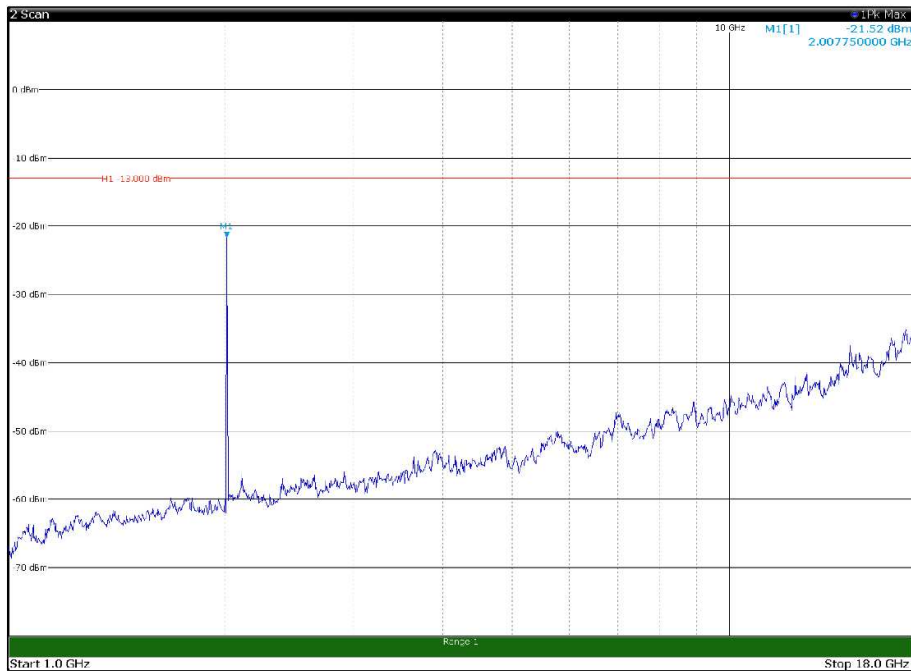

Channel: BOTTOM, Modulation: 16QAM,  
BW=5MHz, Range: 1GHz - 18GHz, Polarization: Horizontal

Channel: BOTTOM, Modulation: 16QAM,  
BW=5MHz, Range: 1GHz - 18GHz, Polarization: Vertical

Channel: BOTTOM, Modulation: 16QAM,  
BW=5MHz, Range: 18GHz - 22.5GHz, Polarization: Horizontal

Channel: BOTTOM, Modulation: 16QAM,  
BW=5MHz, Range: 18GHz - 22.5GHz, Polarization: Vertical

Channel: MIDDLE, Modulation: 16QAM,  
 BW=5MHz, Range: 1GHz - 18GHz, Polarization: Horizontal

Channel: MIDDLE, Modulation: 16QAM,  
 BW=5MHz, Range: 1GHz - 18GHz, Polarization: Vertical

Channel: MIDDLE, Modulation: 16QAM,  
BW=5MHz, Range: 18GHz - 22.5GHz, Polarization: Horizontal

Channel: MIDDLE, Modulation: 16QAM,  
BW=5MHz, Range: 18GHz - 22.5GHz, Polarization: Vertical

Channel: TOP, Modulation: 16QAM,  
BW=5MHz, Range: 30MHz - 1GHz, Polarization: Horizontal