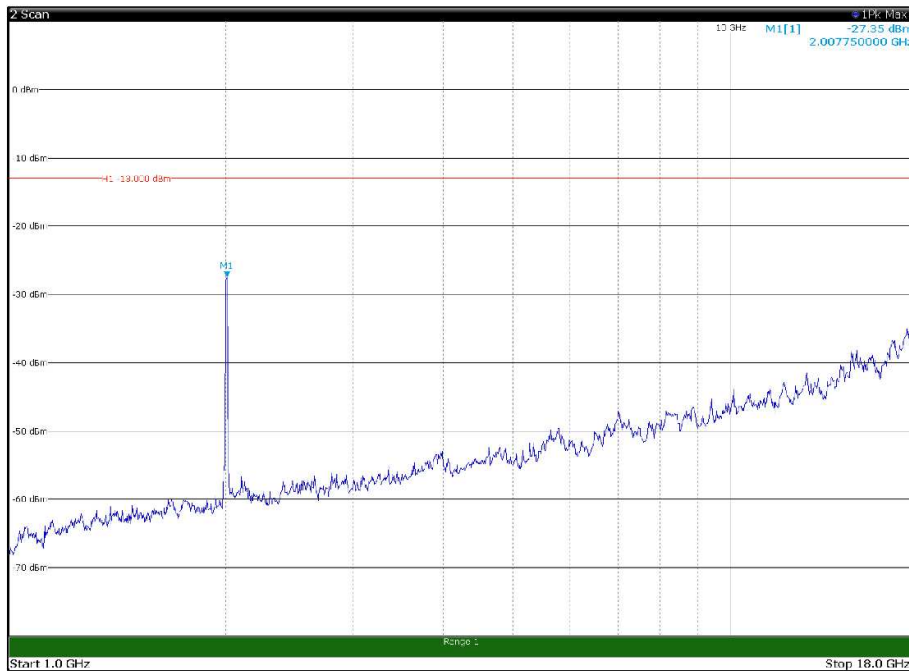

Channel: MIDDLE, Modulation: 256QAM,  
BW=10MHz, Range: 18GHz - 22.5GHz, Polarization: Vertical

Channel: TOP, Modulation: 256QAM,  
BW=10MHz, Range: 30MHz - 1GHz, Polarization: Horizontal

Channel: TOP, Modulation: 256QAM,  
BW=10MHz, Range: 30MHz - 1GHz, Polarization: Vertical

Channel: TOP, Modulation: 256QAM,  
 BW=10MHz, Range: 1GHz - 18GHz, Polarization: Horizontal

Channel: TOP, Modulation: 256QAM,  
 BW=10MHz, Range: 1GHz - 18GHz, Polarization: Vertical

Channel: BOTTOM, Modulation: QPSK,  
 BW=15MHz, Range: 30MHz - 1GHz, Polarization: Horizontal

Channel: BOTTOM, Modulation: QPSK,  
 BW=15MHz, Range: 30MHz - 1GHz, Polarization: Vertical

Channel: BOTTOM, Modulation: QPSK,  
 BW=15MHz, Range: 1GHz - 18GHz, Polarization: Horizontal

Channel: BOTTOM, Modulation: QPSK,  
 BW=15MHz, Range: 1GHz - 18GHz, Polarization: Vertical