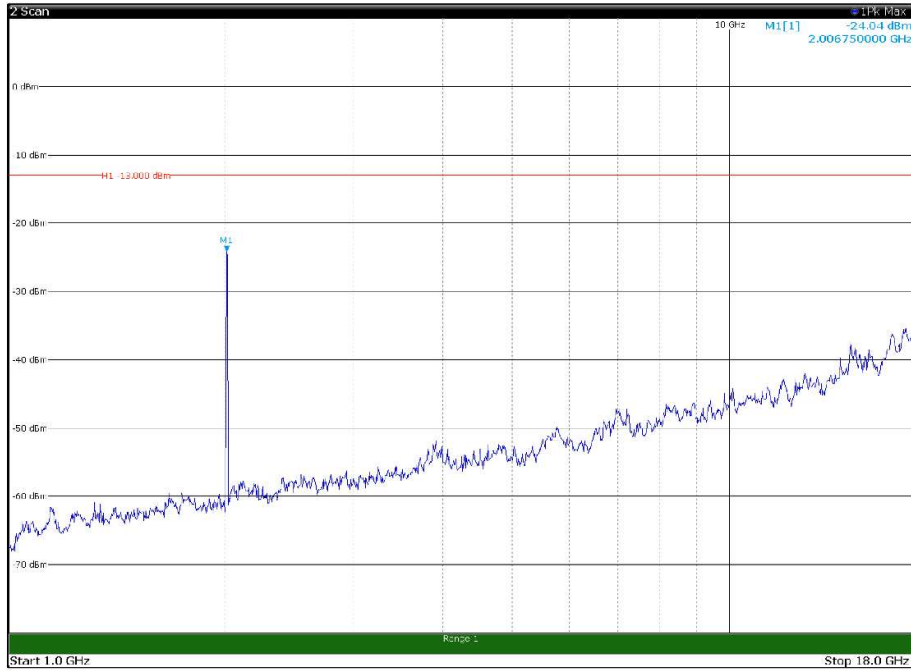

Channel: TOP, Modulation: 16QAM,  
BW=5MHz, Range: 18GHz - 22.5GHz, Polarization: Horizontal

Channel: TOP, Modulation: 16QAM,  
BW=5MHz, Range: 18GHz - 22.5GHz, Polarization: Vertical

Channel: BOTTOM, Modulation: 64QAM,  
BW=5MHz, Range: 30MHz - 1GHz, Polarization: Horizontal

Channel: BOTTOM, Modulation: 64QAM,  
BW=5MHz, Range: 30MHz - 1GHz, Polarization: Vertical

Channel: BOTTOM, Modulation: 64QAM,  
 BW=5MHz, Range: 1GHz - 18GHz, Polarization: Horizontal

Channel: BOTTOM, Modulation: 64QAM,  
 BW=5MHz, Range: 1GHz - 18GHz, Polarization: Vertical

Channel: MIDDLE, Modulation: 64QAM,  
 BW=5MHz, Range: 1GHz - 18GHz, Polarization: Horizontal

Channel: MIDDLE, Modulation: 64QAM,  
 BW=5MHz, Range: 1GHz - 18GHz, Polarization: Vertical

Channel: TOP, Modulation: 64QAM,  
BW=5MHz, Range: 30MHz - 1GHz, Polarization: Horizontal

Channel: TOP, Modulation: 64QAM,  
BW=5MHz, Range: 30MHz - 1GHz, Polarization: Vertical

Channel: TOP, Modulation: 64QAM,  
BW=5MHz, Range: 1GHz - 18GHz, Polarization: Horizontal

Channel: TOP, Modulation: 64QAM,  
BW=5MHz, Range: 1GHz - 18GHz, Polarization: Vertical