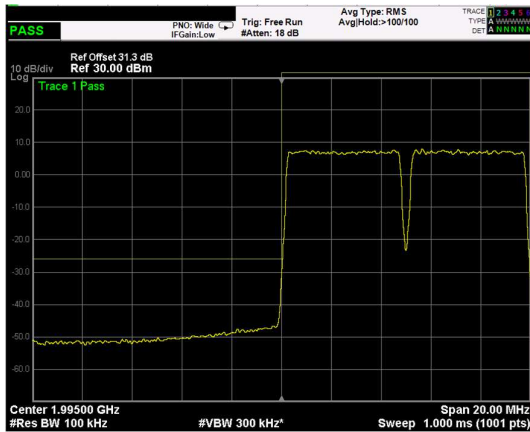

High Band Edge, 1 Carrier,
 Modulation: QPSK, BW=5MHz

Low Band Edge, 2 Carrier,
 Modulation: QPSK, BW=5MHz

High Band Edge, 2 Carrier,
 Modulation: QPSK, BW=5MHz

Low Band Edge, 1 Carrier,
Modulation: 16QAM, BW=5MHz

High Band Edge, 1 Carrier,
Modulation: 16QAM, BW=5MHz

Low Band Edge, 2 Carrier,
Modulation: 16QAM, BW=5MHz

High Band Edge, 2 Carrier,
Modulation: 16QAM, BW=5MHz

Low Band Edge, 1 Carrier,
Modulation: 64QAM, BW=5MHz