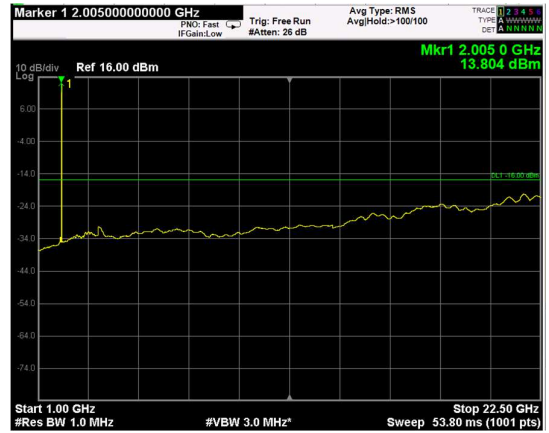

Channel: BOTTOM, Modulation: 256QAM, BW=20MHz, Range: Upper