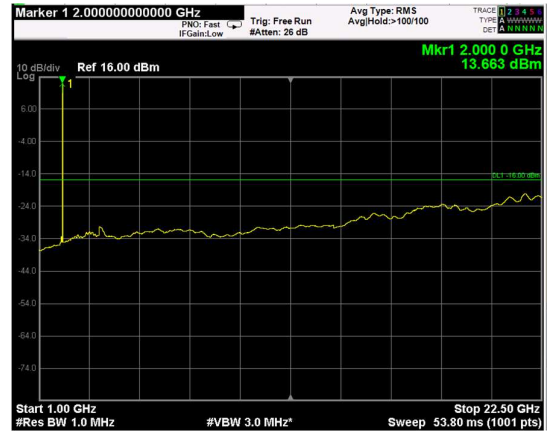

Channel: BOTTOM, Modulation: 256QAM, BW=10MHz, Range: Upper