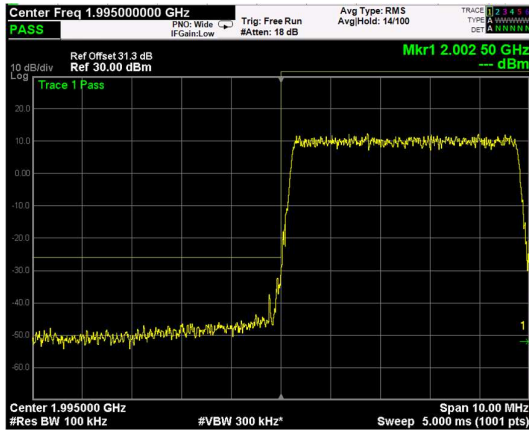

Low Band Edge, 1 Carrier,
Modulation: 256QAM, BW=5MHz