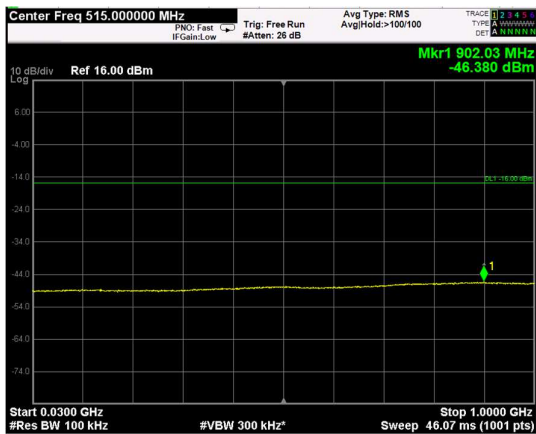

Channel: TOP, Modulation: 256QAM, BW=5MHz, Range: Lower

Channel: TOP, Modulation: 256QAM, BW=5MHz, Range: Upper

Channel: BOTTOM, Modulation: QPSK,
 BW=10MHz, Range: Lower

Channel: BOTTOM, Modulation: QPSK,
 BW=10MHz, Range: Upper