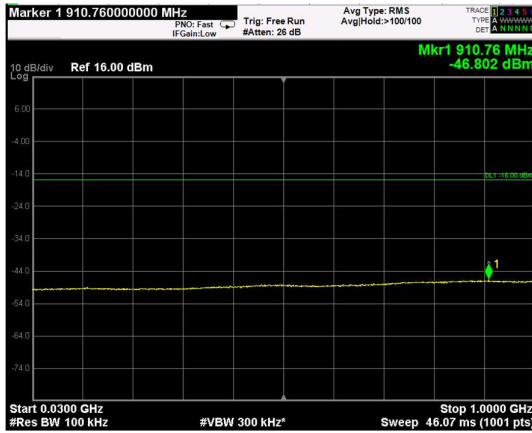

Channel: MIDDLE, Modulation: 64QAM, BW=10MHz, Range: Lower

Channel: MIDDLE, Modulation: 64QAM, BW=10MHz, Range: Upper

Channel: TOP, Modulation: 64QAM, BW=10MHz, Range: Lower

Channel: TOP, Modulation: 64QAM, BW=10MHz, Range: Upper