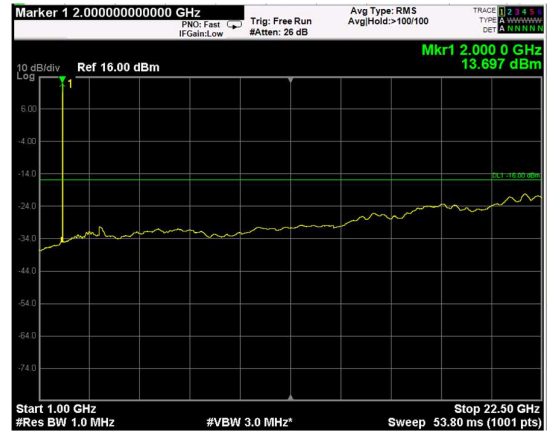

Channel: BOTTOM, Modulation: 16QAM, BW=10MHz, Range: Upper