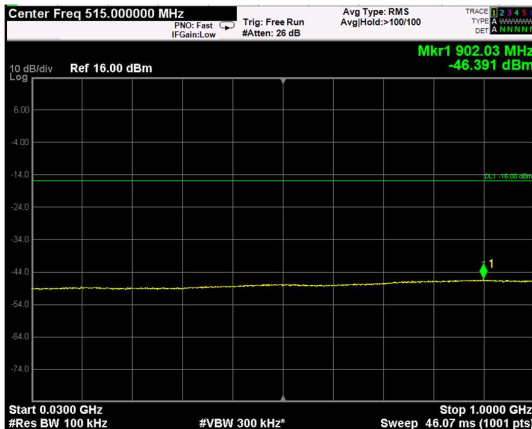

Channel: TOP, Modulation: 16QAM, BW=15MHz, Range: Lower

Channel: TOP, Modulation: 16QAM, BW=15MHz, Range: Upper

Channel: BOTTOM, Modulation: 64QAM, BW=15MHz, Range: Lower

Channel: BOTTOM, Modulation: 64QAM, BW=15MHz, Range: Upper