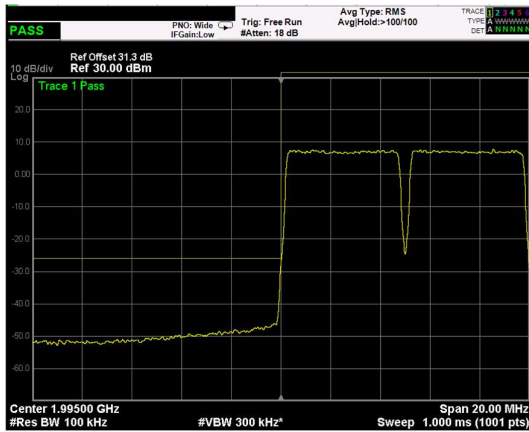

High Band Edge, 1 Carrier,
Modulation: 16QAM, BW=5MHz

Low Band Edge, 2 Carrier,
Modulation: 16QAM, BW=5MHz

High Band Edge, 2 Carrier,
Modulation: 16QAM, BW=5MHz

Low Band Edge, 1 Carrier,
Modulation: 64QAM, BW=5MHz

High Band Edge, 1 Carrier,
Modulation: 64QAM, BW=5MHz

Low Band Edge, 2 Carrier,
Modulation: 64QAM, BW=5MHz

High Band Edge, 2 Carrier,
Modulation: 64QAM, BW=5MHz

Low Band Edge, 1 Carrier,
Modulation: 256QAM, BW=5MHz

High Band Edge, 1 Carrier,
Modulation: 256QAM, BW=5MHz

Low Band Edge, 2 Carrier,
Modulation: 256QAM, BW=5MHz

High Band Edge, 2 Carrier,
Modulation: 256QAM, BW=5MHz