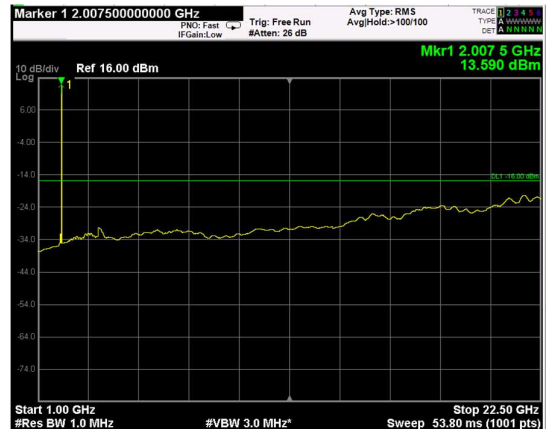

Channel: MIDDLE, Modulation: 16QAM, BW=15MHz, Range: Upper