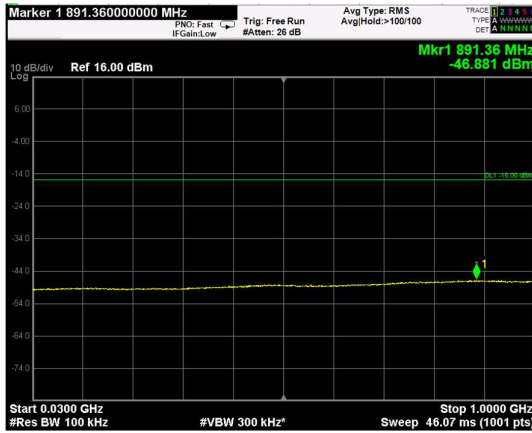

Channel: MIDDLE, Modulation: 64QAM, BW=20MHz, Range: Lower

Channel: MIDDLE, Modulation: 64QAM, BW=20MHz, Range: Upper

Channel: TOP, Modulation: 64QAM, BW=20MHz, Range: Lower

Channel: TOP, Modulation: 64QAM, BW=20MHz, Range: Upper