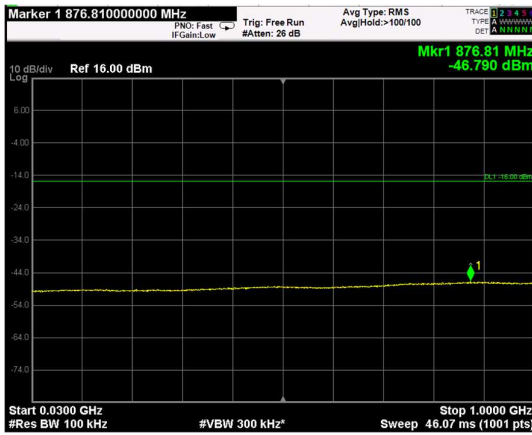

Channel: BOTTOM, Modulation: QPSK,
BW=15MHz, Range: Lower