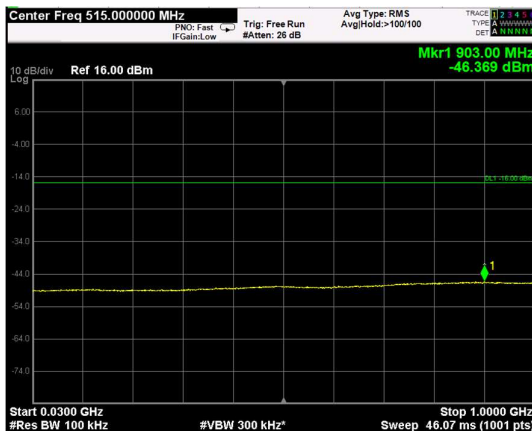

Channel: MIDDLE, Modulation: 16QAM, BW=10MHz, Range: Lower