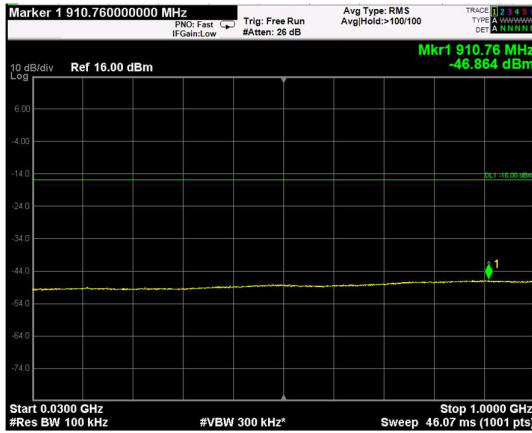

Channel: BOTTOM, Modulation: 16QAM, BW=10MHz, Range: Lower

Channel: BOTTOM, Modulation: 16QAM, BW=10MHz, Range: Upper

Channel: MIDDLE, Modulation: 16QAM, BW=10MHz, Range: Lower

Channel: MIDDLE, Modulation: 16QAM, BW=10MHz, Range: Upper

Channel: TOP, Modulation: 16QAM, BW=10MHz, Range: Lower

Channel: TOP, Modulation: 16QAM, BW=10MHz, Range: Upper

Channel: BOTTOM, Modulation: 64QAM, BW=10MHz, Range: Lower

Channel: BOTTOM, Modulation: 64QAM, BW=10MHz, Range: Upper