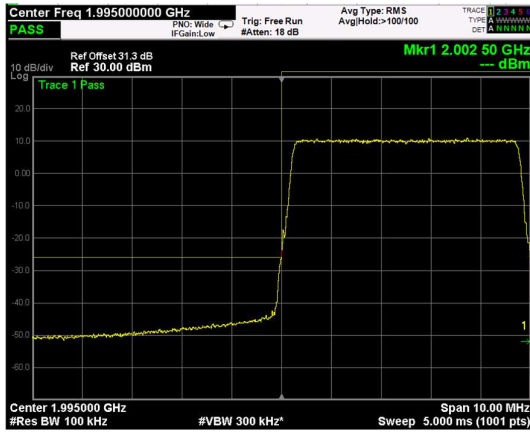

Channel: TOP, Modulation: 256QAM, BW=20MHz, Range: Lower

Channel: TOP, Modulation: 256QAM, BW=20MHz, Range: Upper

Test data, continued: band edges Inter modulation
RF PORT 1

Low Band Edge, 1 Carrier,
 Modulation: QPSK, BW=5MHz

High Band Edge, 1 Carrier,
 Modulation: QPSK, BW=5MHz

Low Band Edge, 2 Carrier,
 Modulation: QPSK, BW=5MHz

High Band Edge, 2 Carrier,
 Modulation: QPSK, BW=5MHz

Low Band Edge, 1 Carrier,
Modulation: 16QAM, BW=5MHz