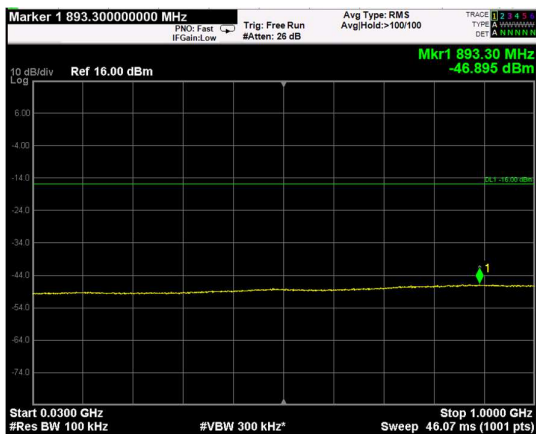

Channel: TOP, Modulation: QPSK,
BW=10MHz, Range: Lower