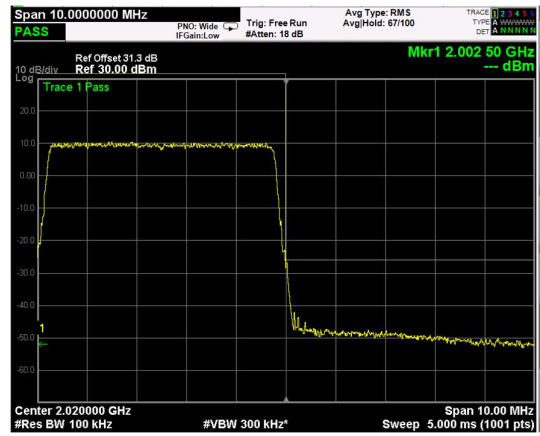

Channel: TOP, Modulation: 256QAM, BW=20MHz, Range: Lower

Channel: TOP, Modulation: 256QAM, BW=20MHz, Range: Upper

Test data, continued: band edges Inter modulation
RF PORT 1

Low Band Edge, 1 Carrier,
 Modulation: QPSK, BW=5MHz

High Band Edge, 1 Carrier,
 Modulation: QPSK, BW=5MHz

Low Band Edge, 2 Carrier,
 Modulation: QPSK, BW=5MHz

High Band Edge, 2 Carrier,
 Modulation: QPSK, BW=5MHz

Low Band Edge, 1 Carrier,
Modulation: 16QAM, BW=5MHz