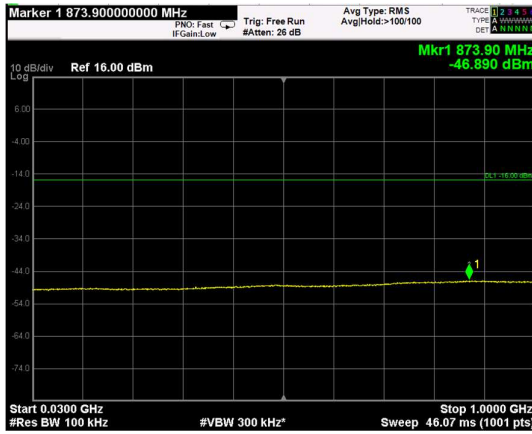

Channel: TOP, Modulation: QPSK,
BW=20MHz, Range: Lower