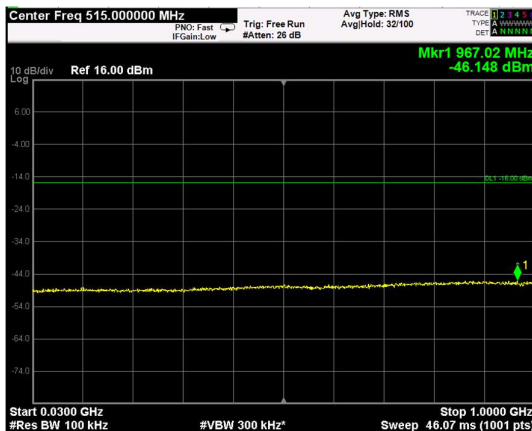

Channel: MIDDLE, Modulation: 16QAM, BW=20MHz, Range: Lower