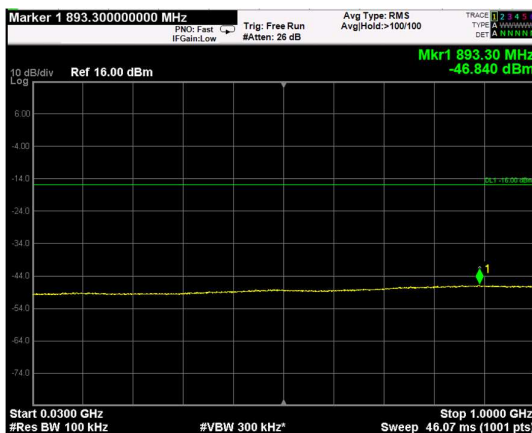

Channel: BOTTOM, Modulation: 256QAM, BW=10MHz, Range: Lower

Channel: BOTTOM, Modulation: 256QAM, BW=10MHz, Range: Upper

Channel: MIDDLE, Modulation: 256QAM, BW=10MHz, Range: Lower

Channel: MIDDLE, Modulation: 256QAM, BW=10MHz, Range: Upper