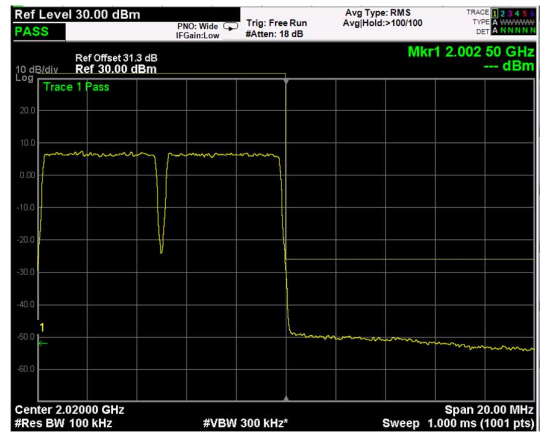

High Band Edge, 2 Carrier,
Modulation: QPSK, BW=5MHz