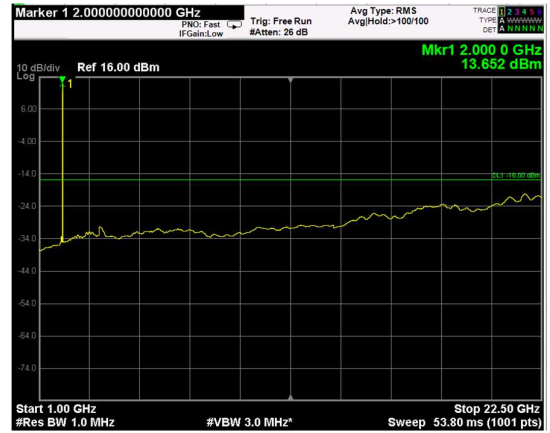

Channel: BOTTOM, Modulation: 16QAM, BW=10MHz, Range: Lower

Channel: BOTTOM, Modulation: 16QAM, BW=10MHz, Range: Upper

Channel: MIDDLE, Modulation: 16QAM, BW=10MHz, Range: Lower

Channel: MIDDLE, Modulation: 16QAM, BW=10MHz, Range: Upper

Channel: TOP, Modulation: 16QAM, BW=10MHz, Range: Lower

Channel: TOP, Modulation: 16QAM, BW=10MHz, Range: Upper

Channel: BOTTOM, Modulation: 64QAM, BW=10MHz, Range: Lower

Channel: BOTTOM, Modulation: 64QAM, BW=10MHz, Range: Upper