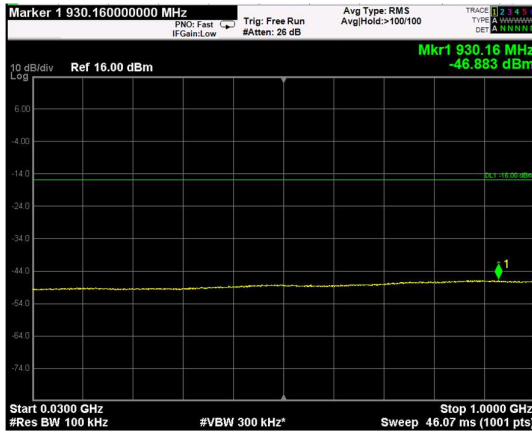

Channel: BOTTOM, Modulation: 64QAM, BW=20MHz, Range: Lower