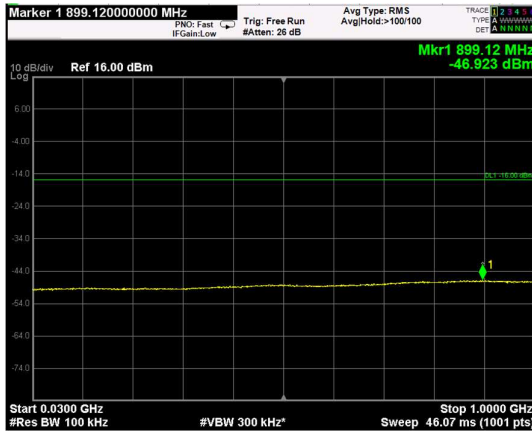

Channel: MIDDLE, Modulation: QPSK,
 BW=10MHz, Range: Lower

Channel: MIDDLE, Modulation: QPSK,
 BW=10MHz, Range: Upper

Channel: TOP, Modulation: QPSK,
 BW=10MHz, Range: Lower

Channel: TOP, Modulation: QPSK,
 BW=10MHz, Range: Upper

Channel: BOTTOM, Modulation: 16QAM, BW=10MHz, Range: Lower

Channel: BOTTOM, Modulation: 16QAM, BW=10MHz, Range: Upper

Channel: MIDDLE, Modulation: 16QAM, BW=10MHz, Range: Lower

Channel: MIDDLE, Modulation: 16QAM, BW=10MHz, Range: Upper