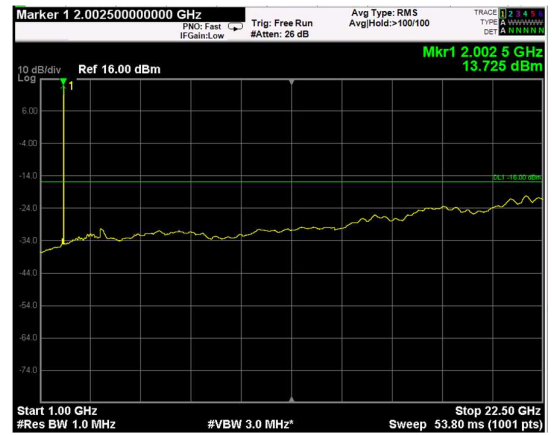

Channel: BOTTOM, Modulation: 256QAM, BW=15MHz, Range: Upper