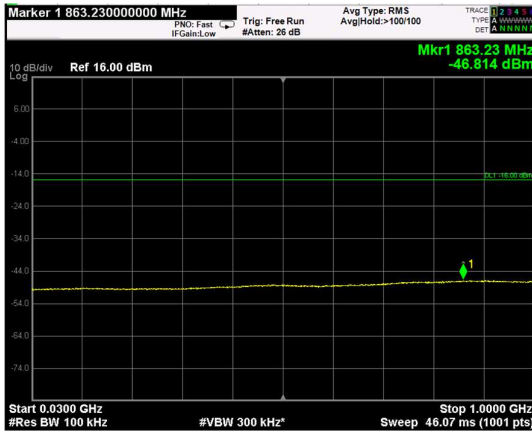

Channel: MIDDLE, Modulation: QPSK,
BW=15MHz, Range: Lower

Channel: MIDDLE, Modulation: QPSK,
BW=15MHz, Range: Upper

Channel: TOP, Modulation: QPSK,
BW=15MHz, Range: Lower

Channel: TOP, Modulation: QPSK,
BW=15MHz, Range: Upper