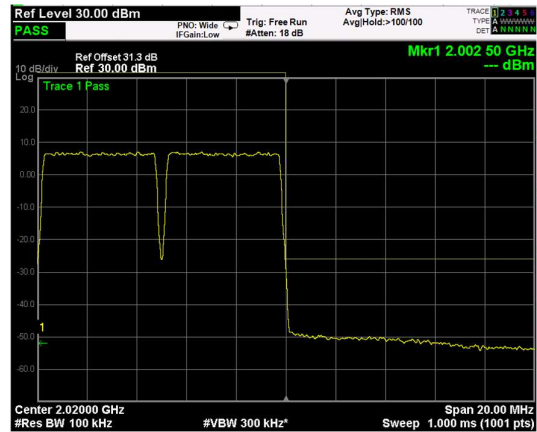

High Band Edge, 1 Carrier,
 Modulation: QPSK, BW=5MHz

Low Band Edge, 2 Carrier,
 Modulation: QPSK, BW=5MHz

High Band Edge, 2 Carrier,
 Modulation: QPSK, BW=5MHz

Low Band Edge, 1 Carrier,
Modulation: 16QAM, BW=5MHz

High Band Edge, 1 Carrier,
Modulation: 16QAM, BW=5MHz

Low Band Edge, 2 Carrier,
Modulation: 16QAM, BW=5MHz

High Band Edge, 2 Carrier,
Modulation: 16QAM, BW=5MHz

Low Band Edge, 1 Carrier,
Modulation: 64QAM, BW=5MHz