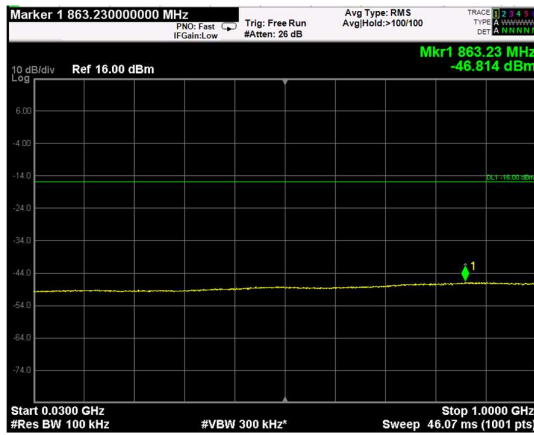

Channel: MIDDLE, Modulation: 64QAM, BW=15MHz, Range: Lower

Channel: MIDDLE, Modulation: 64QAM, BW=15MHz, Range: Upper

Channel: TOP, Modulation: 64QAM, BW=15MHz, Range: Lower

Channel: TOP, Modulation: 64QAM, BW=15MHz, Range: Upper