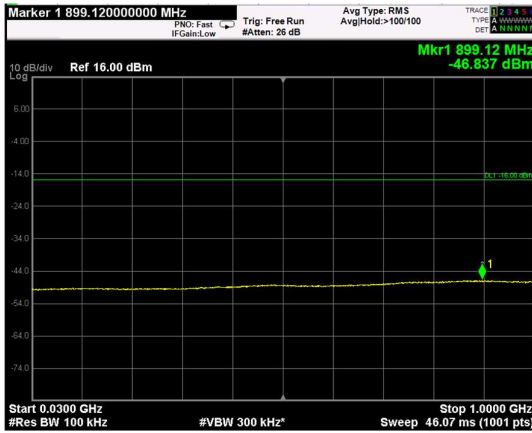

Channel: BOTTOM, Modulation: 64QAM, BW=15MHz, Range: Lower