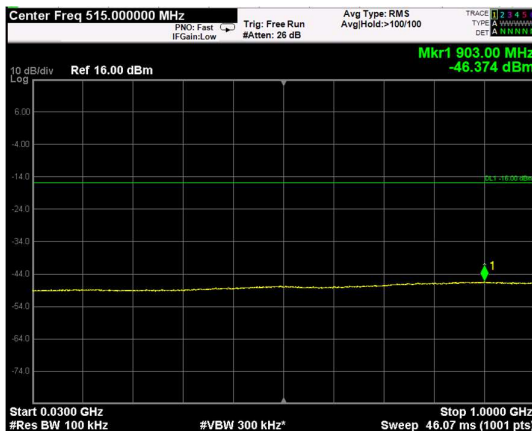

Channel: MIDDLE, Modulation: 256QAM, BW=10MHz, Range: Lower