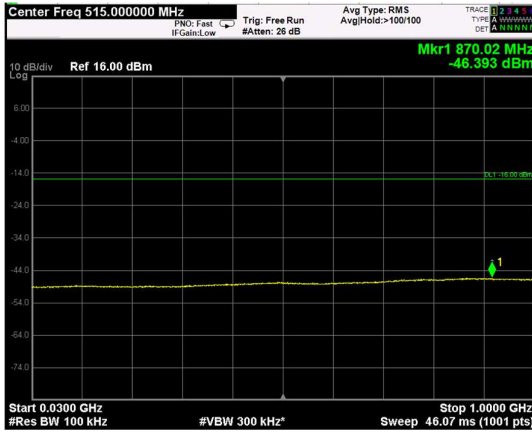

Channel: TOP, Modulation: 256QAM, BW=10MHz, Range: Lower

Channel: TOP, Modulation: 256QAM, BW=10MHz, Range: Upper

Channel: BOTTOM, Modulation: QPSK,
BW=15MHz, Range: Lower

Channel: BOTTOM, Modulation: QPSK,
BW=15MHz, Range: Upper