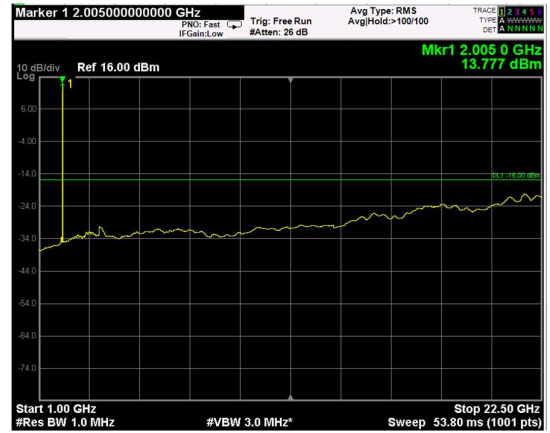

Channel: BOTTOM, Modulation: 64QAM, BW=20MHz, Range: Upper