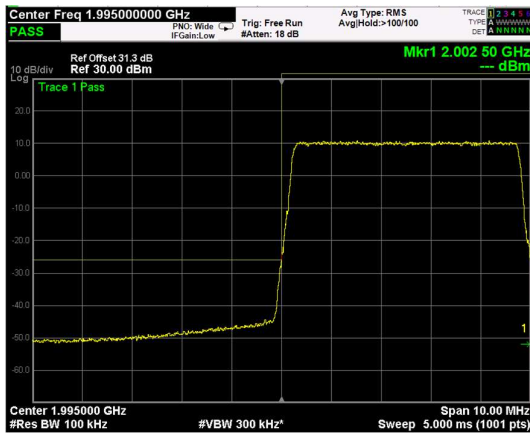

Channel: TOP, Modulation: 256QAM, BW=20MHz, Range: Lower

Channel: TOP, Modulation: 256QAM, BW=20MHz, Range: Upper

Test data, continued: band edges Inter modulation
RF PORT 1

Low Band Edge, 1 Carrier,
 Modulation: QPSK, BW=5MHz