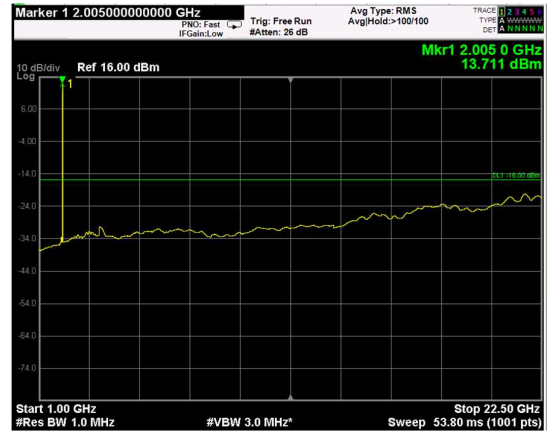

Channel: BOTTOM, Modulation: 16QAM, BW=20MHz, Range: Upper