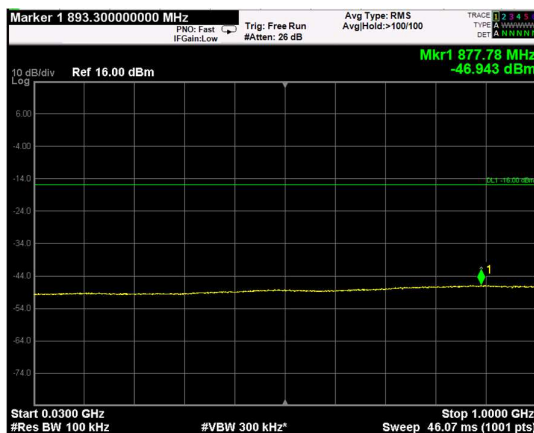

Channel: BOTTOM, Modulation: 256QAM, BW=15MHz, Range: Lower

Channel: BOTTOM, Modulation: 256QAM, BW=15MHz, Range: Upper

Channel: MIDDLE, Modulation: 256QAM, BW=15MHz, Range: Lower

Channel: MIDDLE, Modulation: 256QAM, BW=15MHz, Range: Upper