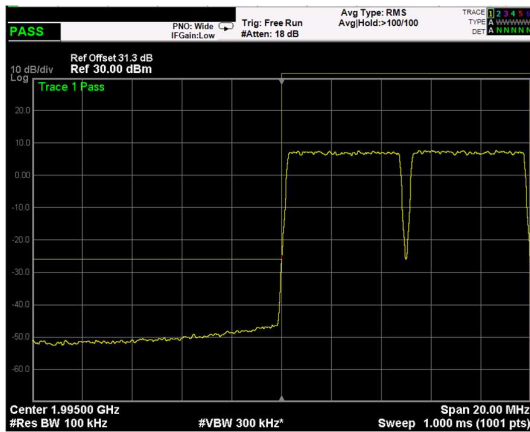

Low Band Edge, 2 Carrier,
Modulation: QPSK, BW=5MHz