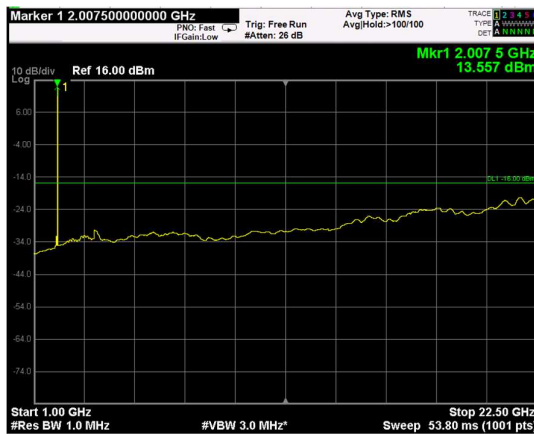

Channel: MIDDLE, Modulation: QPSK,
BW=10MHz, Range: Upper