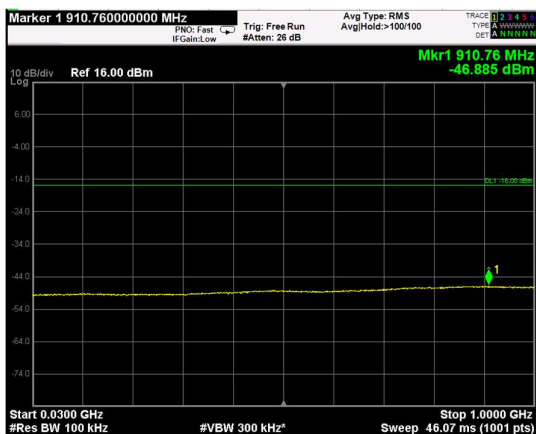

Channel: BOTTOM, Modulation: QPSK,
BW=10MHz, Range: Lower