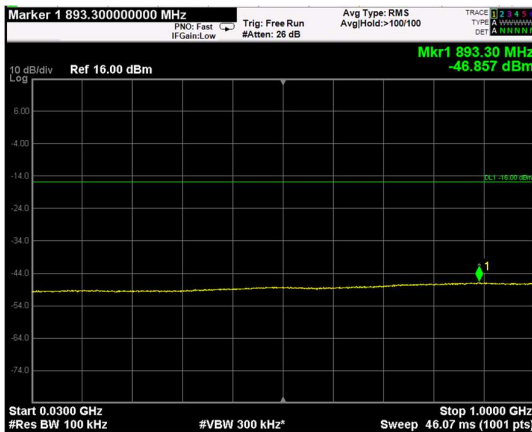

Channel: TOP, Modulation: QPSK,
BW=15MHz, Range: Lower