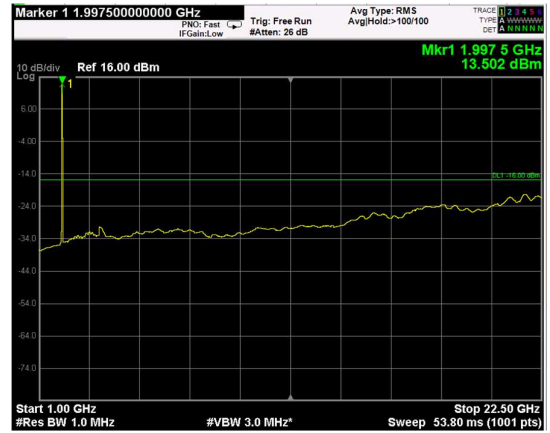

Channel: BOTTOM, Modulation: 256QAM, BW=5MHz, Range: Lower

Channel: BOTTOM, Modulation: 256QAM, BW=5MHz, Range: Upper

Channel: MIDDLE, Modulation: 256QAM, BW=5MHz, Range: Lower

Channel: MIDDLE, Modulation: 256QAM, BW=5MHz, Range: Upper