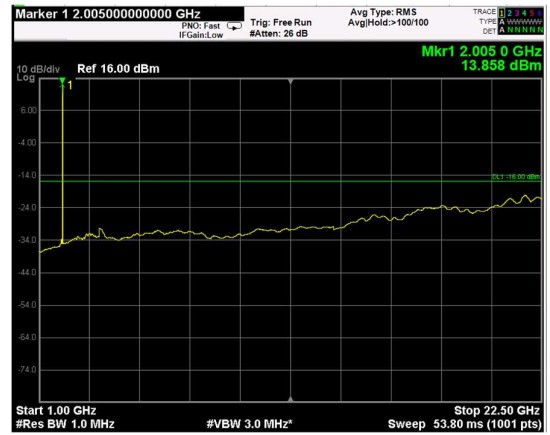

Channel: BOTTOM, Modulation: QPSK,
BW=20MHz, Range: Upper