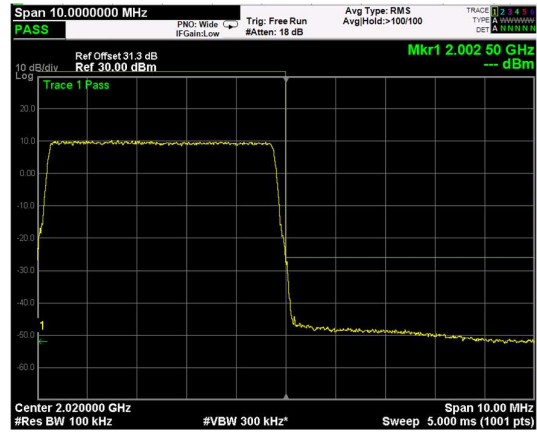

High Band Edge, 1 Carrier,
Modulation: 16QAM, BW=5MHz

Low Band Edge, 2 Carrier,
Modulation: 16QAM, BW=5MHz

High Band Edge, 2 Carrier,
Modulation: 16QAM, BW=5MHz

Low Band Edge, 1 Carrier,
Modulation: 64QAM, BW=5MHz

High Band Edge, 1 Carrier,
Modulation: 64QAM, BW=5MHz

Low Band Edge, 2 Carrier,
Modulation: 64QAM, BW=5MHz

High Band Edge, 2 Carrier,
Modulation: 64QAM, BW=5MHz

Low Band Edge, 1 Carrier,
Modulation: 256QAM, BW=5MHz

High Band Edge, 1 Carrier,
Modulation: 256QAM, BW=5MHz

Low Band Edge, 2 Carrier,
Modulation: 256QAM, BW=5MHz

High Band Edge, 2 Carrier,
Modulation: 256QAM, BW=5MHz