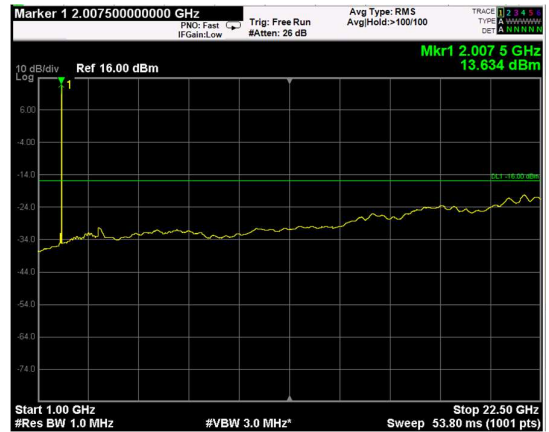

Channel: MIDDLE, Modulation: 256QAM, BW=20MHz, Range: Upper