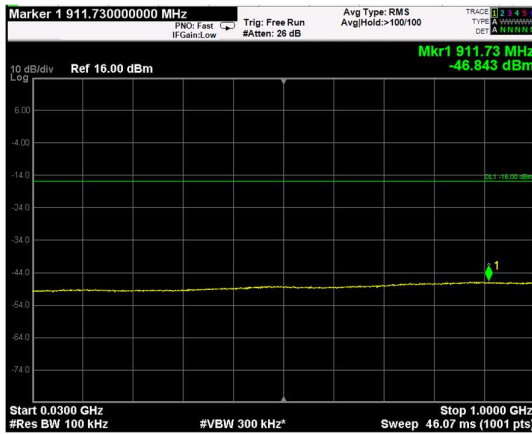

Channel: BOTTOM, Modulation: QPSK,
BW=20MHz, Range: Lower