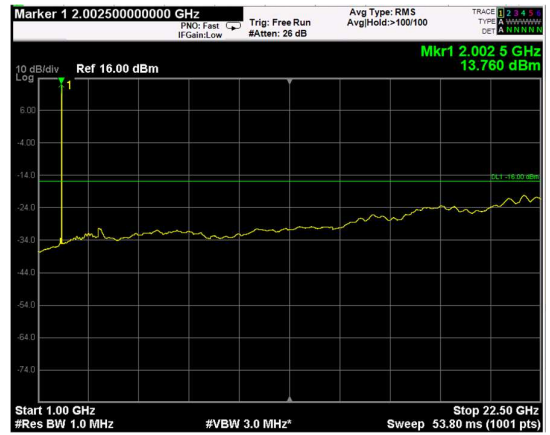

Channel: BOTTOM, Modulation: QPSK,
BW=15MHz, Range: Upper