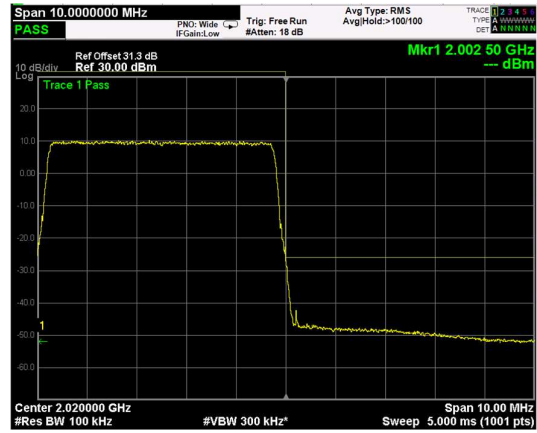

High Band Edge, 1 Carrier,
 Modulation: QPSK, BW=5MHz

Low Band Edge, 2 Carrier,
 Modulation: QPSK, BW=5MHz

High Band Edge, 2 Carrier,
 Modulation: QPSK, BW=5MHz

Low Band Edge, 1 Carrier,
Modulation: 16QAM, BW=5MHz

High Band Edge, 1 Carrier,
Modulation: 16QAM, BW=5MHz

Low Band Edge, 2 Carrier,
Modulation: 16QAM, BW=5MHz

High Band Edge, 2 Carrier,
Modulation: 16QAM, BW=5MHz

Low Band Edge, 1 Carrier,
Modulation: 64QAM, BW=5MHz

High Band Edge, 1 Carrier,
Modulation: 64QAM, BW=5MHz

Low Band Edge, 2 Carrier,
Modulation: 64QAM, BW=5MHz

High Band Edge, 2 Carrier,
Modulation: 64QAM, BW=5MHz

Low Band Edge, 1 Carrier,
Modulation: 256QAM, BW=5MHz