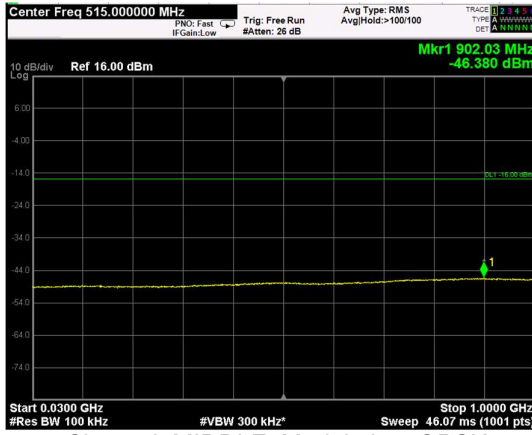

Channel: TOP, Modulation: 256QAM, BW=15MHz, Range: Lower

Channel: TOP, Modulation: 256QAM, BW=15MHz, Range: Upper

Channel: BOTTOM, Modulation: QPSK,
BW=20MHz, Range: Lower

Channel: BOTTOM, Modulation: QPSK,
BW=20MHz, Range: Upper