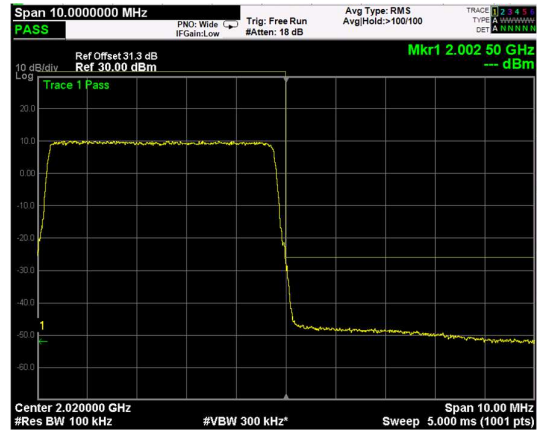

Channel: TOP, Modulation: 256QAM, BW=20MHz, Range: Lower

Channel: TOP, Modulation: 256QAM, BW=20MHz, Range: Upper

Test data, continued: band edges Inter modulation
RF PORT 1

Low Band Edge, 1 Carrier,
 Modulation: QPSK, BW=5MHz

High Band Edge, 1 Carrier,
 Modulation: QPSK, BW=5MHz

Low Band Edge, 2 Carrier,
 Modulation: QPSK, BW=5MHz

High Band Edge, 2 Carrier,
 Modulation: QPSK, BW=5MHz

Low Band Edge, 1 Carrier,
Modulation: 16QAM, BW=5MHz

High Band Edge, 1 Carrier,
Modulation: 16QAM, BW=5MHz

Low Band Edge, 2 Carrier,
Modulation: 16QAM, BW=5MHz

High Band Edge, 2 Carrier,
Modulation: 16QAM, BW=5MHz

Low Band Edge, 1 Carrier,
Modulation: 64QAM, BW=5MHz