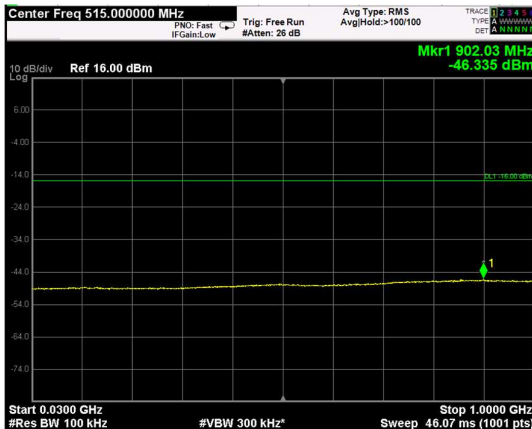

Channel: MIDDLE, Modulation: 16QAM, BW=15MHz, Range: Lower