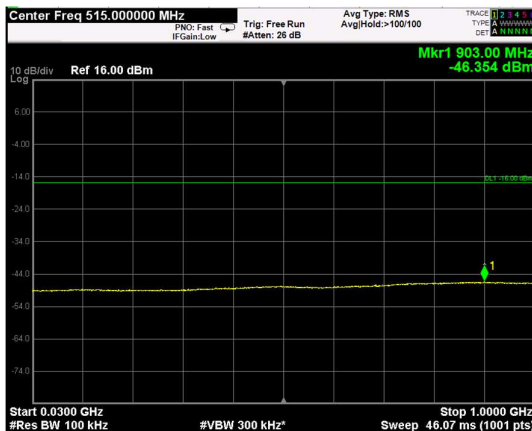

Channel: TOP, Modulation: 16QAM, BW=10MHz, Range: Lower

Channel: TOP, Modulation: 16QAM, BW=10MHz, Range: Upper

Channel: BOTTOM, Modulation: 64QAM, BW=10MHz, Range: Lower

Channel: BOTTOM, Modulation: 64QAM, BW=10MHz, Range: Upper