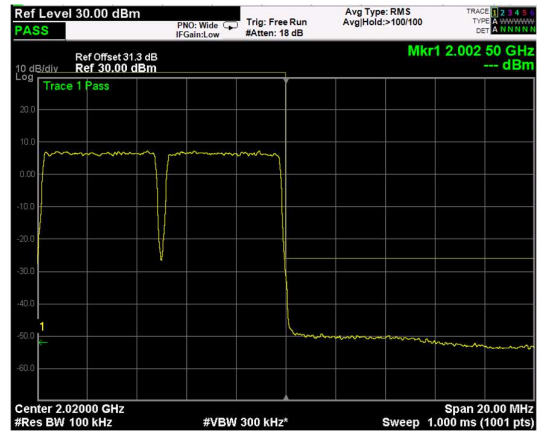

High Band Edge, 1 Carrier,
 Modulation: QPSK, BW=5MHz

Low Band Edge, 2 Carrier,
 Modulation: QPSK, BW=5MHz

High Band Edge, 2 Carrier,
 Modulation: QPSK, BW=5MHz

Low Band Edge, 1 Carrier,
Modulation: 16QAM, BW=5MHz

High Band Edge, 1 Carrier,
Modulation: 16QAM, BW=5MHz

Low Band Edge, 2 Carrier,
Modulation: 16QAM, BW=5MHz

High Band Edge, 2 Carrier,
Modulation: 16QAM, BW=5MHz

Low Band Edge, 1 Carrier,
Modulation: 64QAM, BW=5MHz

High Band Edge, 1 Carrier,
Modulation: 64QAM, BW=5MHz

Low Band Edge, 2 Carrier,
Modulation: 64QAM, BW=5MHz

High Band Edge, 2 Carrier,
Modulation: 64QAM, BW=5MHz

Low Band Edge, 1 Carrier,
Modulation: 256QAM, BW=5MHz