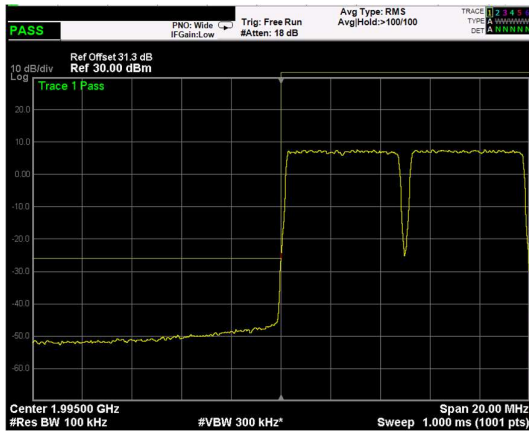

High Band Edge, 1 Carrier,
Modulation: 16QAM, BW=5MHz

Low Band Edge, 2 Carrier,
Modulation: 16QAM, BW=5MHz

High Band Edge, 2 Carrier,
Modulation: 16QAM, BW=5MHz

Low Band Edge, 1 Carrier,
Modulation: 64QAM, BW=5MHz

High Band Edge, 1 Carrier,
Modulation: 64QAM, BW=5MHz

Low Band Edge, 2 Carrier,
Modulation: 64QAM, BW=5MHz

High Band Edge, 2 Carrier,
Modulation: 64QAM, BW=5MHz

Low Band Edge, 1 Carrier,
Modulation: 256QAM, BW=5MHz