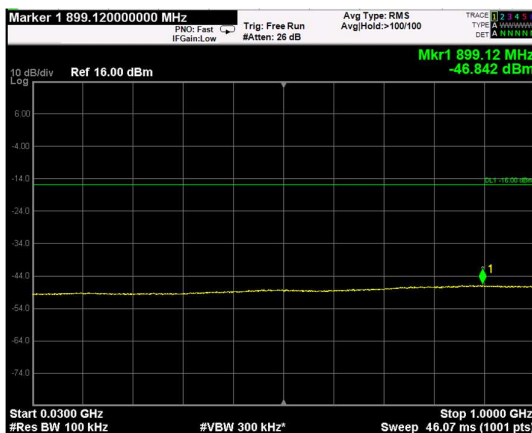

Channel: BOTTOM, Modulation: 16QAM, BW=10MHz, Range: Lower

Channel: BOTTOM, Modulation: 16QAM, BW=10MHz, Range: Upper

Channel: MIDDLE, Modulation: 16QAM, BW=10MHz, Range: Lower

Channel: MIDDLE, Modulation: 16QAM, BW=10MHz, Range: Upper

Channel: TOP, Modulation: 16QAM, BW=10MHz, Range: Lower

Channel: TOP, Modulation: 16QAM, BW=10MHz, Range: Upper

Channel: BOTTOM, Modulation: 64QAM, BW=10MHz, Range: Lower

Channel: BOTTOM, Modulation: 64QAM, BW=10MHz, Range: Upper