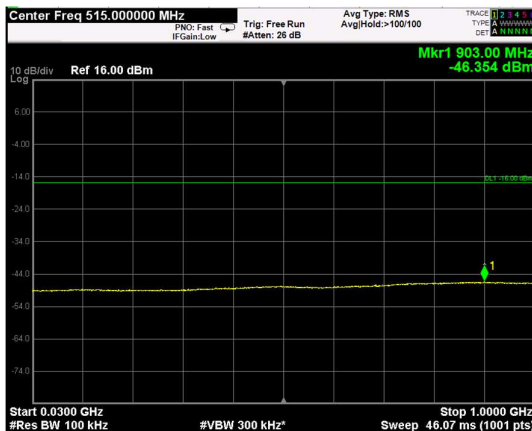

Channel: TOP, Modulation: 16QAM, BW=20MHz, Range: Lower

Channel: TOP, Modulation: 16QAM, BW=20MHz, Range: Upper

Channel: BOTTOM, Modulation: 64QAM, BW=20MHz, Range: Lower

Channel: BOTTOM, Modulation: 64QAM, BW=20MHz, Range: Upper