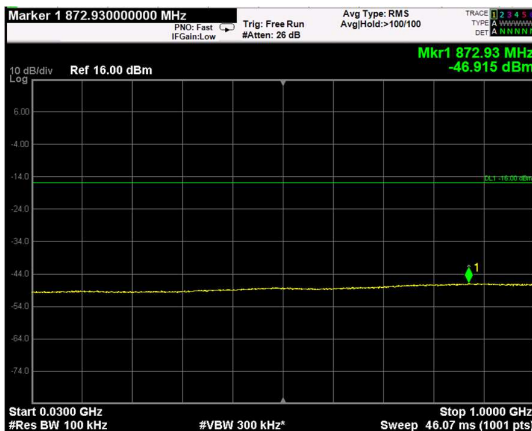

Channel: TOP, Modulation: 64QAM, BW=15MHz, Range: Lower