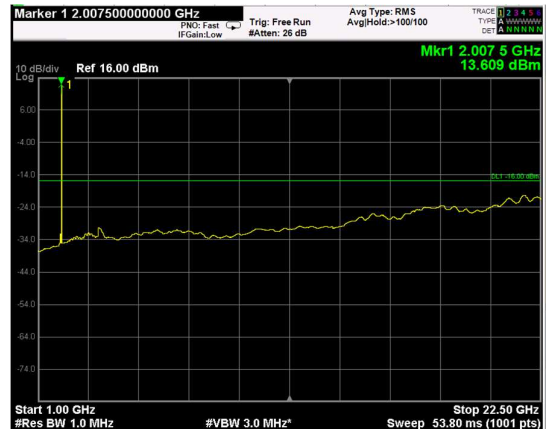

Channel: MIDDLE, Modulation: 64QAM, BW=15MHz, Range: Upper