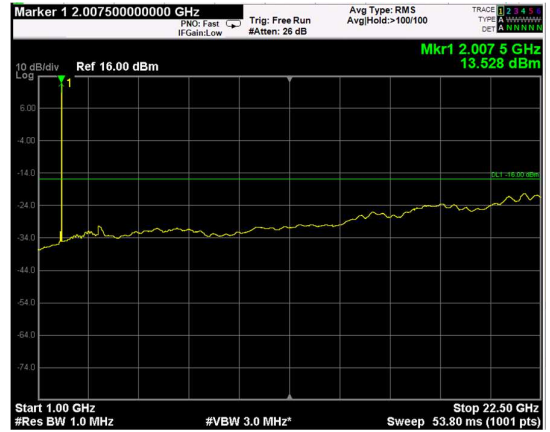

Channel: MIDDLE, Modulation: QPSK,
BW=15MHz, Range: Upper