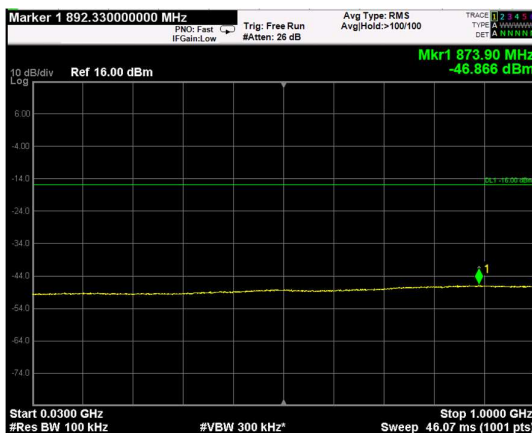

Channel: TOP, Modulation: 64QAM, BW=20MHz, Range: Lower