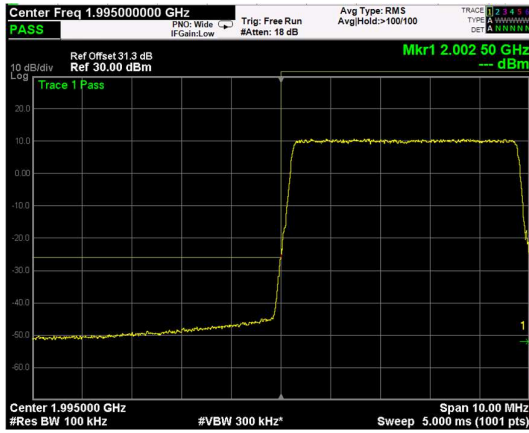

High Band Edge, 1 Carrier,
 Modulation: QPSK, BW=5MHz

Low Band Edge, 2 Carrier,
 Modulation: QPSK, BW=5MHz

High Band Edge, 2 Carrier,
 Modulation: QPSK, BW=5MHz

Low Band Edge, 1 Carrier,
Modulation: 16QAM, BW=5MHz

High Band Edge, 1 Carrier,
Modulation: 16QAM, BW=5MHz

Low Band Edge, 2 Carrier,
Modulation: 16QAM, BW=5MHz

High Band Edge, 2 Carrier,
Modulation: 16QAM, BW=5MHz

Low Band Edge, 1 Carrier,
Modulation: 64QAM, BW=5MHz