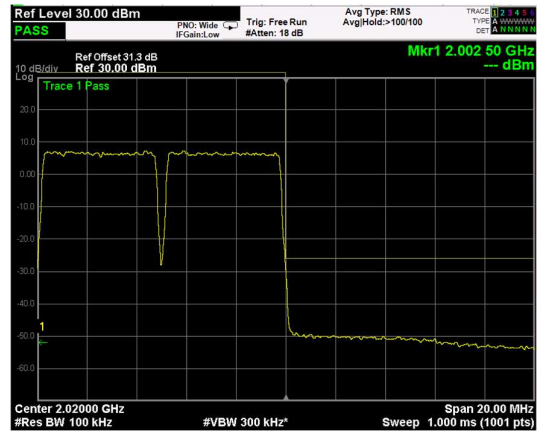

High Band Edge, 1 Carrier,
Modulation: 16QAM, BW=5MHz

Low Band Edge, 2 Carrier,
Modulation: 16QAM, BW=5MHz

High Band Edge, 2 Carrier,
Modulation: 16QAM, BW=5MHz

Low Band Edge, 1 Carrier,
Modulation: 64QAM, BW=5MHz

High Band Edge, 1 Carrier,
Modulation: 64QAM, BW=5MHz

Low Band Edge, 2 Carrier,
Modulation: 64QAM, BW=5MHz

High Band Edge, 2 Carrier,
Modulation: 64QAM, BW=5MHz

Low Band Edge, 1 Carrier,
Modulation: 256QAM, BW=5MHz

High Band Edge, 1 Carrier,
Modulation: 256QAM, BW=5MHz

Low Band Edge, 2 Carrier,
Modulation: 256QAM, BW=5MHz

High Band Edge, 2 Carrier,
Modulation: 256QAM, BW=5MHz