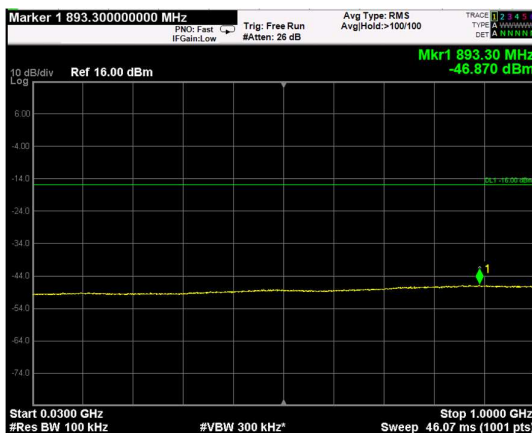

Channel: TOP, Modulation: 64QAM, BW=10MHz, Range: Lower