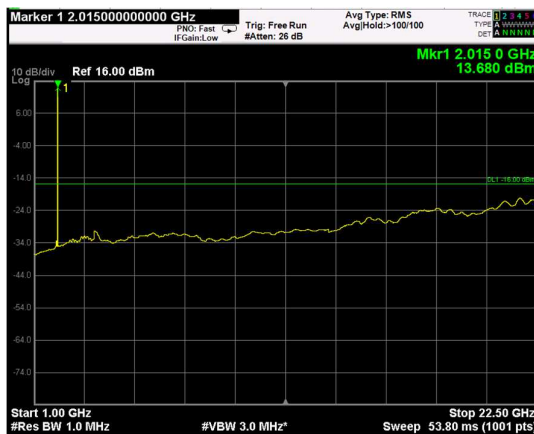

Channel: TOP, Modulation: QPSK,
BW=10MHz, Range: Upper