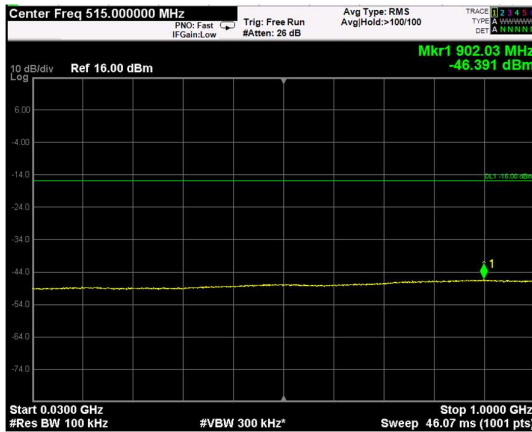

Channel: MIDDLE, Modulation: 256QAM, BW=20MHz, Range: Lower