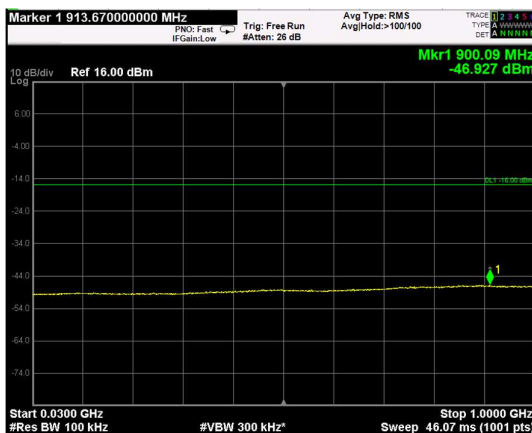

Channel: BOTTOM, Modulation: 16QAM, BW=20MHz, Range: Lower

Channel: BOTTOM, Modulation: 16QAM, BW=20MHz, Range: Upper

Channel: MIDDLE, Modulation: 16QAM, BW=20MHz, Range: Lower

Channel: MIDDLE, Modulation: 16QAM, BW=20MHz, Range: Upper