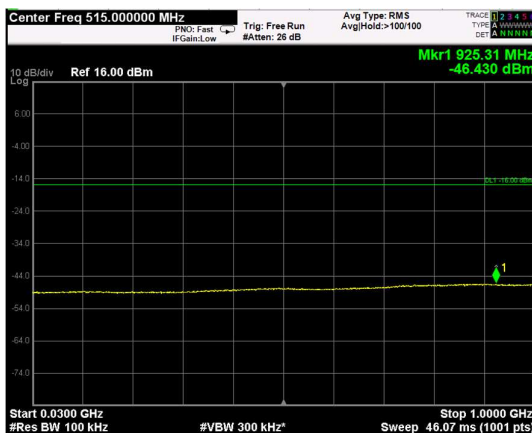

Channel: BOTTOM, Modulation: 256QAM, BW=5MHz, Range: Lower

Channel: BOTTOM, Modulation: 256QAM, BW=5MHz, Range: Upper

Channel: MIDDLE, Modulation: 256QAM, BW=5MHz, Range: Lower

Channel: MIDDLE, Modulation: 256QAM, BW=5MHz, Range: Upper