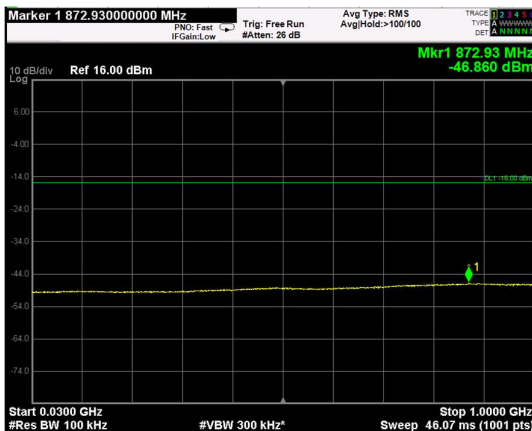

Channel: BOTTOM, Modulation: 16QAM, BW=15MHz, Range: Lower

Channel: BOTTOM, Modulation: 16QAM, BW=15MHz, Range: Upper

Channel: MIDDLE, Modulation: 16QAM, BW=15MHz, Range: Lower

Channel: MIDDLE, Modulation: 16QAM, BW=15MHz, Range: Upper