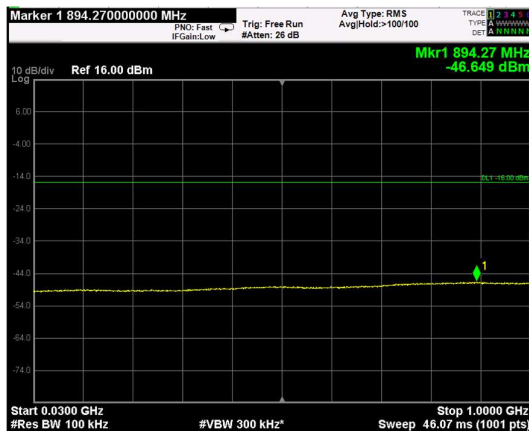

Channel: MIDDLE, Modulation: 64QAM, BW=10MHz, Range: Lower