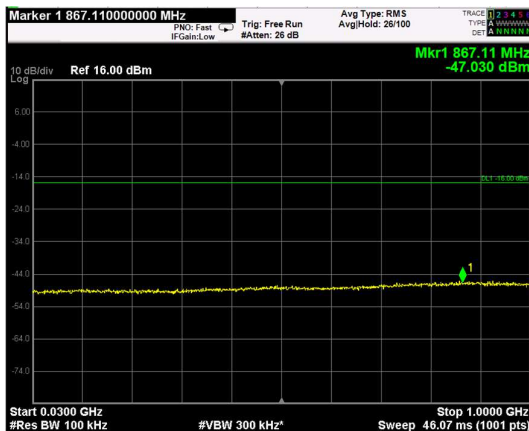

Channel: TOP, Modulation: QPSK, BW=15MHz, Range: Lower

Channel: TOP, Modulation: QPSK, BW=15MHz, Range: Upper

Channel: BOTTOM, Modulation: 16QAM, BW=15MHz, Range: Lower

Channel: BOTTOM, Modulation: 16QAM, BW=15MHz, Range: Upper