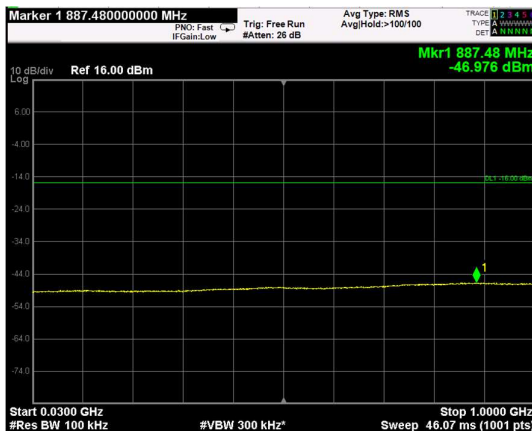

Channel: TOP, Modulation: 64QAM, BW=20MHz, Range: Lower

Channel: TOP, Modulation: 64QAM, BW=20MHz, Range: Upper

Channel: BOTTOM, Modulation: 256QAM, BW=20MHz, Range: Lower

Channel: BOTTOM, Modulation: 256QAM, BW=20MHz, Range: Upper