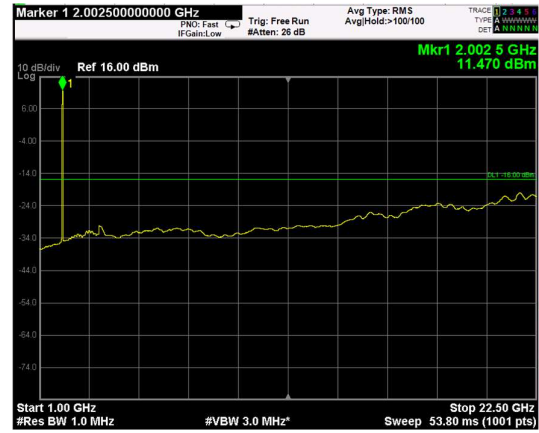

Channel: BOTTOM, Modulation: 16QAM, BW=15MHz, Range: Upper