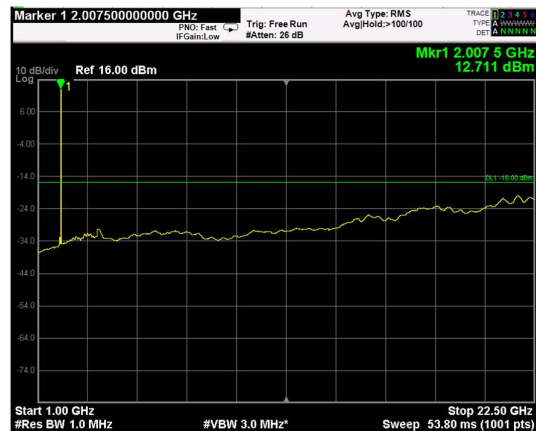

Channel: MIDDLE, Modulation: 64QAM, BW=10MHz, Range: Upper