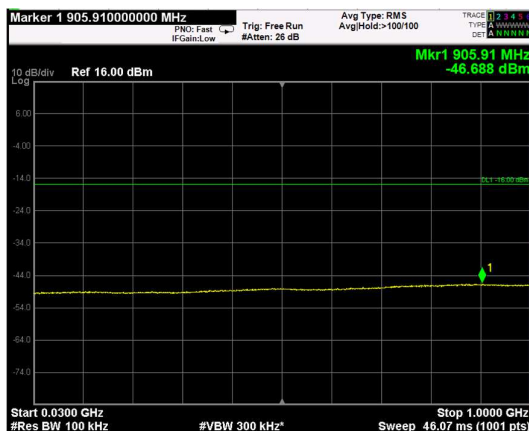

Channel: BOTTOM, Modulation: 64QAM, BW=10MHz, Range: Lower

Channel: BOTTOM, Modulation: 64QAM, BW=10MHz, Range: Upper

Channel: MIDDLE, Modulation: 64QAM, BW=10MHz, Range: Lower

Channel: MIDDLE, Modulation: 64QAM, BW=10MHz, Range: Upper

Channel: TOP, Modulation: 64QAM, BW=10MHz, Range: Lower

Channel: TOP, Modulation: 64QAM, BW=10MHz, Range: Upper

Channel: BOTTOM, Modulation: 256QAM, BW=10MHz, Range: Lower

Channel: BOTTOM, Modulation: 256QAM, BW=10MHz, Range: Upper