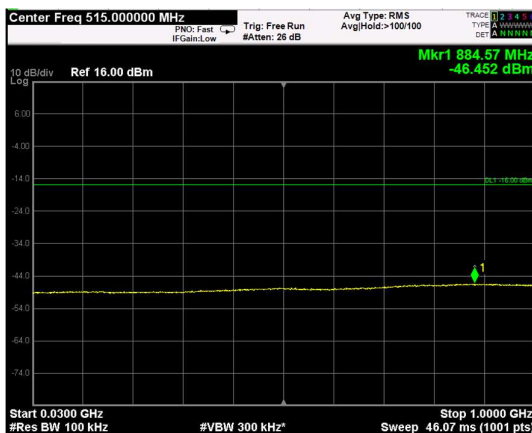

Channel: TOP, Modulation: 16QAM, BW=5MHz, Range: Lower