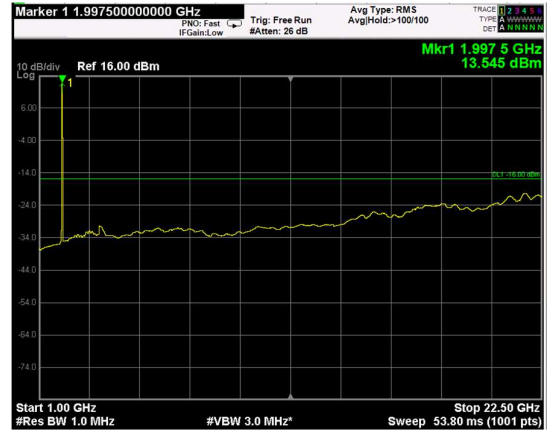

Channel: MIDDLE, Modulation: 256QAM, BW=20MHz, Range: Lower

Channel: MIDDLE, Modulation: 256QAM, BW=20MHz, Range: Upper

Channel: TOP, Modulation: 256QAM, BW=20MHz, Range: Lower

Channel: TOP, Modulation: 256QAM, BW=20MHz, Range: Upper

RF PORT 2

Channel: BOTTOM, Modulation: QPSK, BW=5MHz, Range: Lower

Channel: BOTTOM, Modulation: QPSK, BW=5MHz, Range: Upper

Channel: MIDDLE, Modulation: QPSK, BW=5MHz, Range: Lower

Channel: MIDDLE, Modulation: QPSK, BW=5MHz, Range: Upper