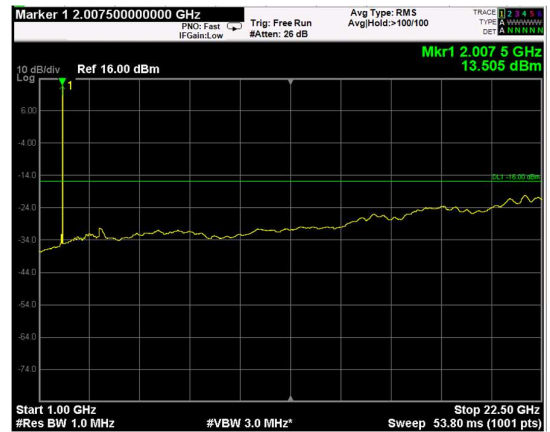

RF PORT 2

Channel: BOTTOM, Modulation: QPSK, BW=5MHz, Range: Lower

Channel: BOTTOM, Modulation: QPSK, BW=5MHz, Range: Upper

Channel: MIDDLE, Modulation: QPSK, BW=5MHz, Range: Lower

Channel: MIDDLE, Modulation: QPSK, BW=5MHz, Range: Upper