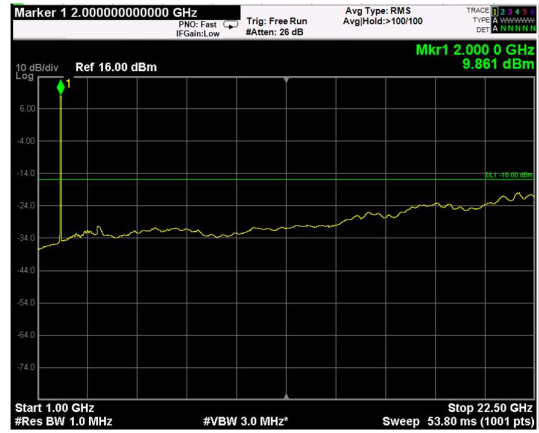

Channel: BOTTOM, Modulation: 256QAM, BW=10MHz, Range: Upper