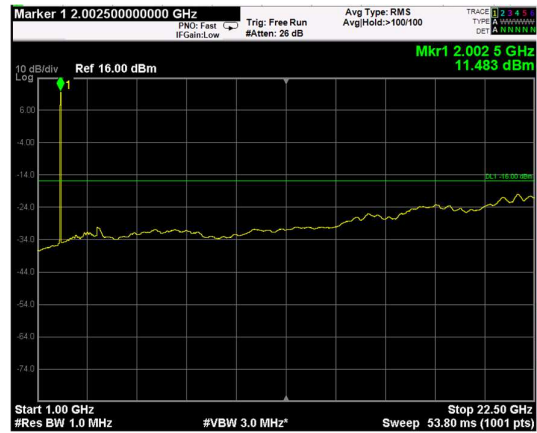

Channel: BOTTOM, Modulation: QPSK, BW=15MHz, Range: Upper