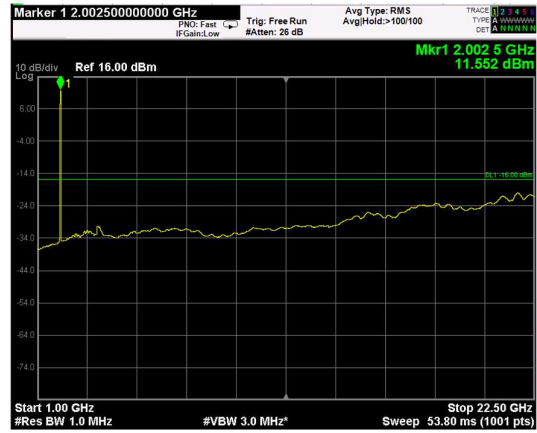

Channel: BOTTOM, Modulation: 64QAM, BW=15MHz, Range: Upper