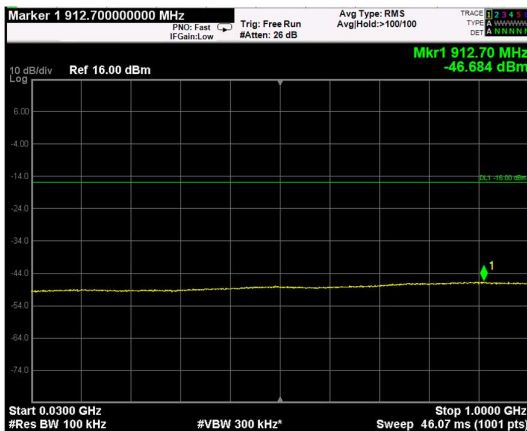

Channel: TOP, Modulation: 16QAM, BW=10MHz, Range: Lower