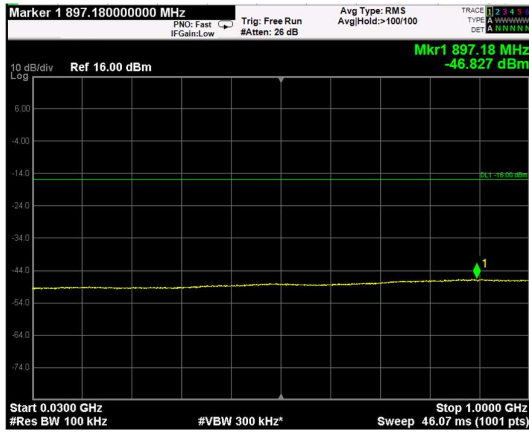

Channel: MIDDLE, Modulation: 16QAM, BW=15MHz, Range: Lower

Channel: MIDDLE, Modulation: 16QAM, BW=15MHz, Range: Upper

Channel: TOP, Modulation: 16QAM, BW=15MHz, Range: Lower

Channel: TOP, Modulation: 16QAM, BW=15MHz, Range: Upper