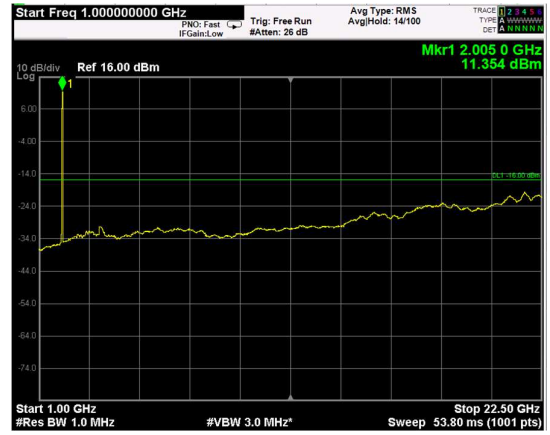

Channel: BOTTOM, Modulation: 16QAM, BW=20MHz, Range: Upper