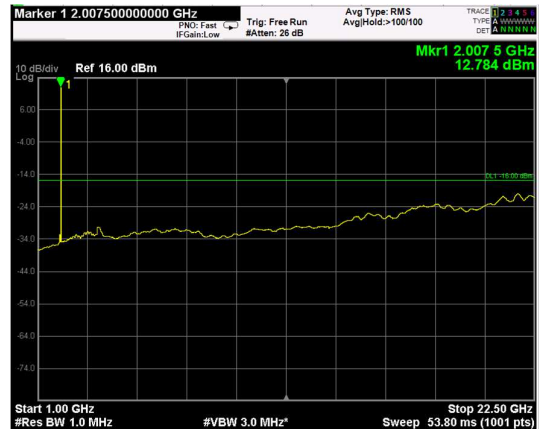

Channel: MIDDLE, Modulation: 256QAM, BW=10MHz, Range: Upper