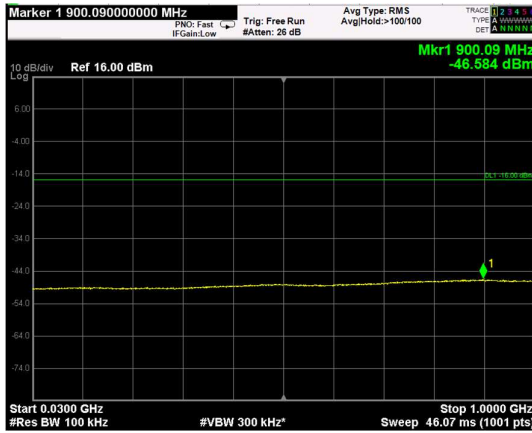

Channel: MIDDLE, Modulation: 16QAM, BW=20MHz, Range: Lower

Channel: MIDDLE, Modulation: 16QAM, BW=20MHz, Range: Upper

Channel: TOP, Modulation: 16QAM, BW=20MHz, Range: Lower

Channel: TOP, Modulation: 16QAM, BW=20MHz, Range: Upper