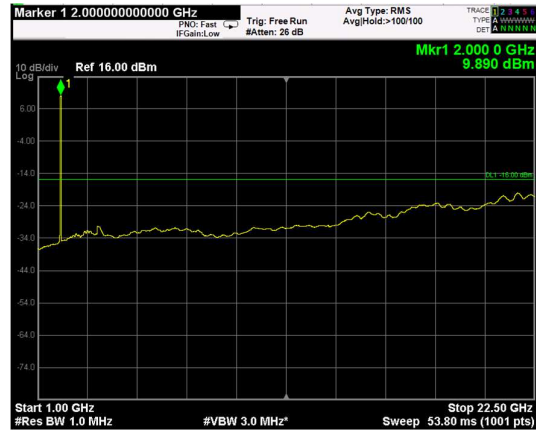

Channel: BOTTOM, Modulation: 64QAM, BW=10MHz, Range: Upper