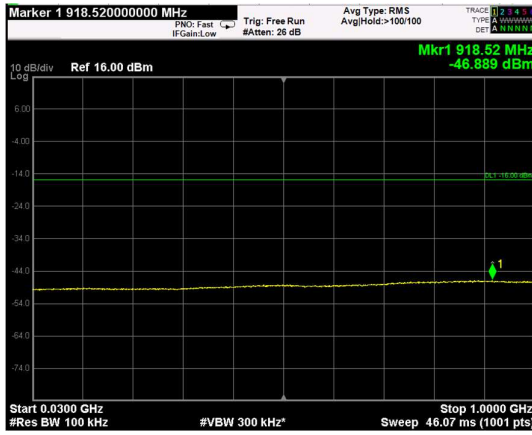

Channel: MIDDLE, Modulation: 16QAM, BW=5MHz, Range: Lower

Channel: MIDDLE, Modulation: 16QAM, BW=5MHz, Range: Upper

Channel: TOP, Modulation: 16QAM, BW=5MHz, Range: Lower

Channel: TOP, Modulation: 16QAM, BW=5MHz, Range: Upper