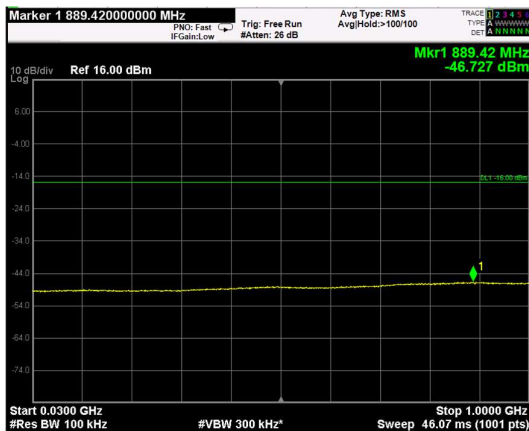

Channel: BOTTOM, Modulation: 64QAM, BW=15MHz, Range: Lower

Channel: BOTTOM, Modulation: 64QAM, BW=15MHz, Range: Upper

Channel: MIDDLE, Modulation: 64QAM, BW=15MHz, Range: Lower

Channel: MIDDLE, Modulation: 64QAM, BW=15MHz, Range: Upper