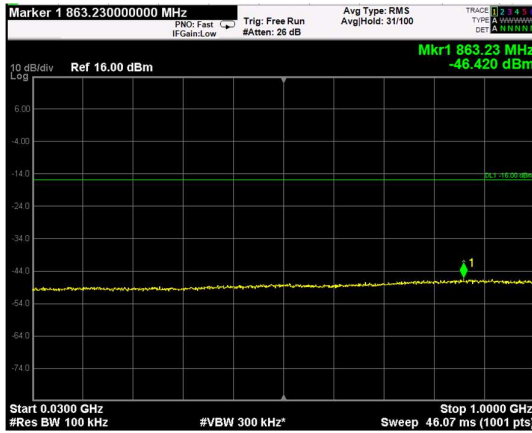

Channel: BOTTOM, Modulation: 16QAM, BW=5MHz, Range: Lower