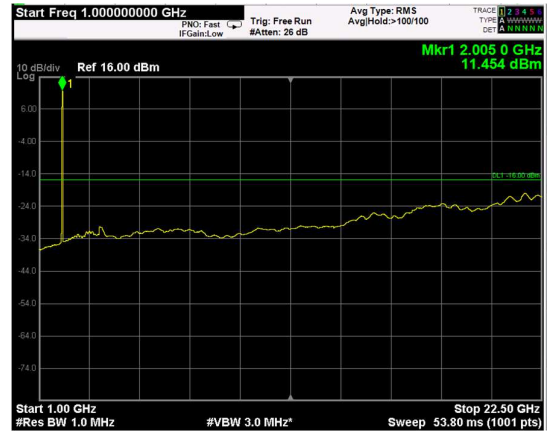

Channel: BOTTOM, Modulation: 256QAM, BW=20MHz, Range: Upper