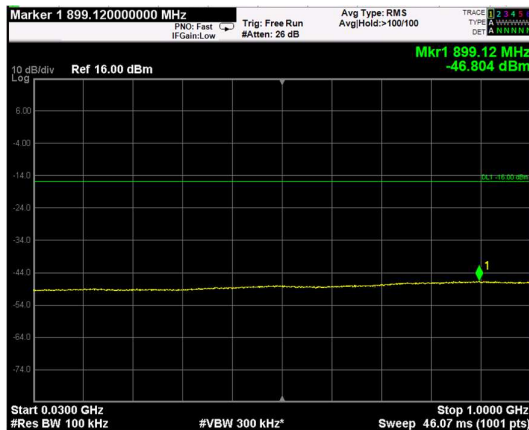

Channel: BOTTOM, Modulation: QPSK,  
BW=10MHz, Range: Lower

Channel: BOTTOM, Modulation: QPSK,  
BW=10MHz, Range: Upper

Channel: MIDDLE, Modulation: QPSK,  
BW=10MHz, Range: Lower

Channel: MIDDLE, Modulation: QPSK,  
BW=10MHz, Range: Upper