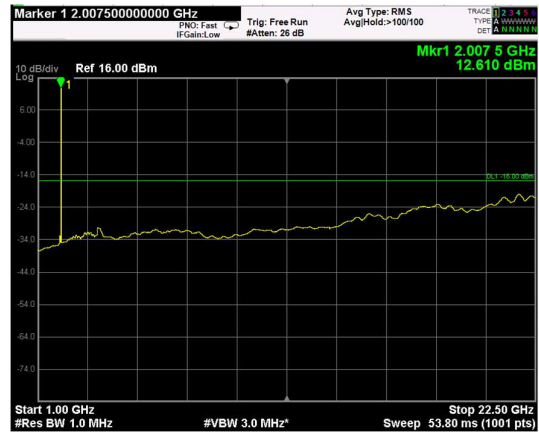

Channel: MIDDLE, Modulation: 16QAM, BW=10MHz, Range: Upper