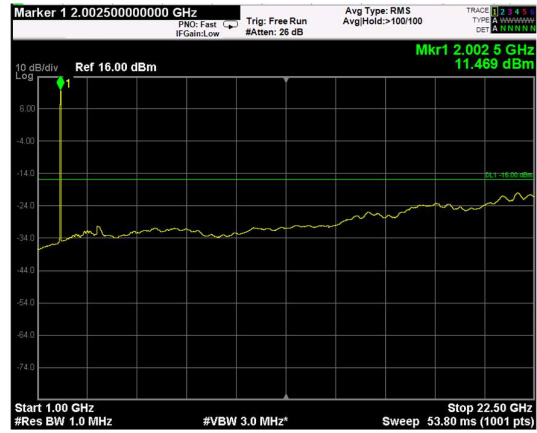

Channel: BOTTOM, Modulation: 256QAM, BW=15MHz, Range: Upper