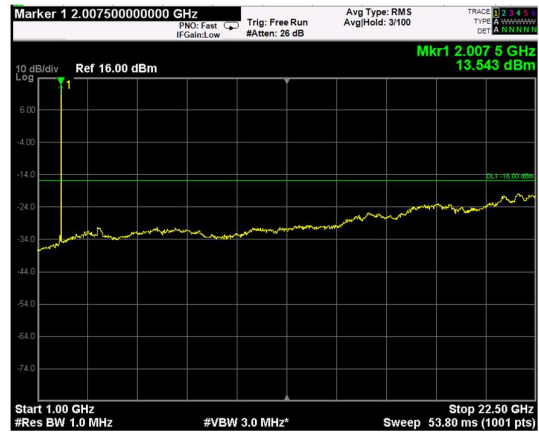

Channel: BOTTOM, Modulation: QPSK,  
BW=10MHz, Range: Lower

Channel: BOTTOM, Modulation: QPSK,  
BW=10MHz, Range: Upper

Channel: MIDDLE, Modulation: QPSK,  
BW=10MHz, Range: Lower

Channel: MIDDLE, Modulation: QPSK,  
BW=10MHz, Range: Upper