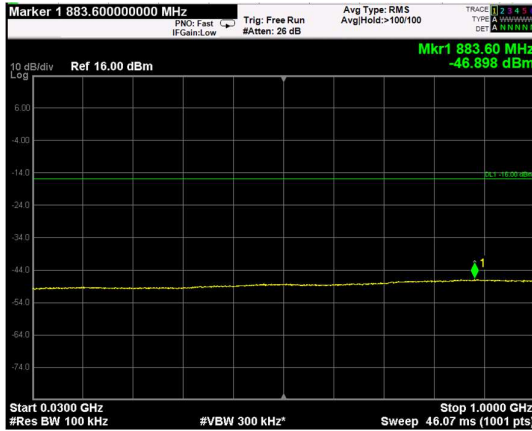

RF PORT 2

Channel: BOTTOM, Modulation: QPSK, BW=5MHz, Range: Lower