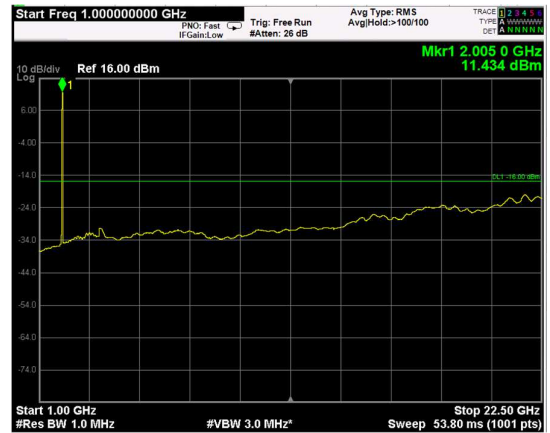

Channel: BOTTOM, Modulation: QPSK,
BW=20MHz, Range: Upper