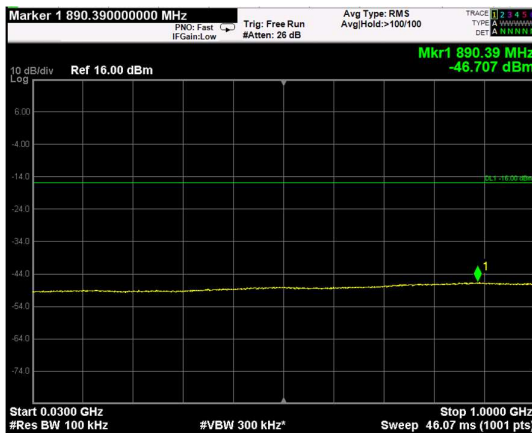

Channel: TOP, Modulation: 16QAM, BW=20MHz, Range: Lower