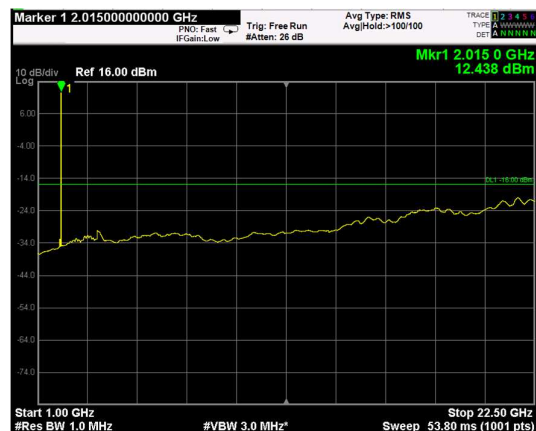

Channel: BOTTOM, Modulation: 64QAM, BW=10MHz, Range: Lower

Channel: BOTTOM, Modulation: 64QAM, BW=10MHz, Range: Upper

Channel: MIDDLE, Modulation: 64QAM, BW=10MHz, Range: Lower

Channel: MIDDLE, Modulation: 64QAM, BW=10MHz, Range: Upper

Channel: TOP, Modulation: 64QAM, BW=10MHz, Range: Lower

Channel: TOP, Modulation: 64QAM, BW=10MHz, Range: Upper

Channel: BOTTOM, Modulation: 256QAM, BW=10MHz, Range: Lower

Channel: BOTTOM, Modulation: 256QAM, BW=10MHz, Range: Upper