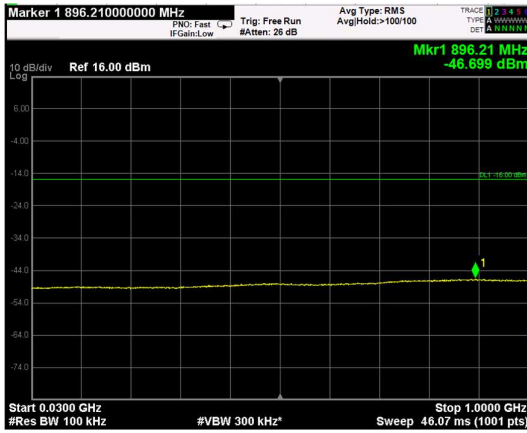

Channel: BOTTOM, Modulation: 16QAM, BW=10MHz, Range: Lower