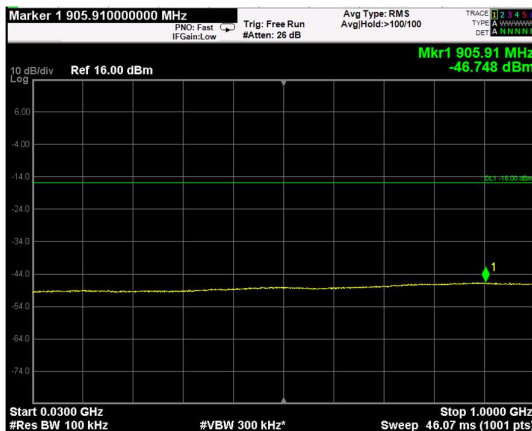

Channel: MIDDLE, Modulation: 64QAM, BW=20MHz, Range: Lower