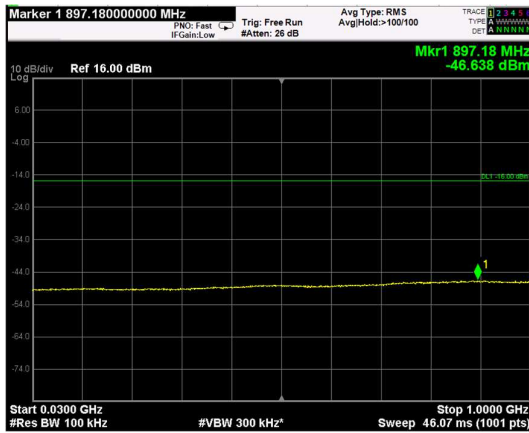

Channel: MIDDLE, Modulation: 256QAM, BW=10MHz, Range: Lower

Channel: MIDDLE, Modulation: 256QAM, BW=10MHz, Range: Upper

Channel: TOP, Modulation: 256QAM, BW=10MHz, Range: Lower

Channel: TOP, Modulation: 256QAM, BW=10MHz, Range: Upper