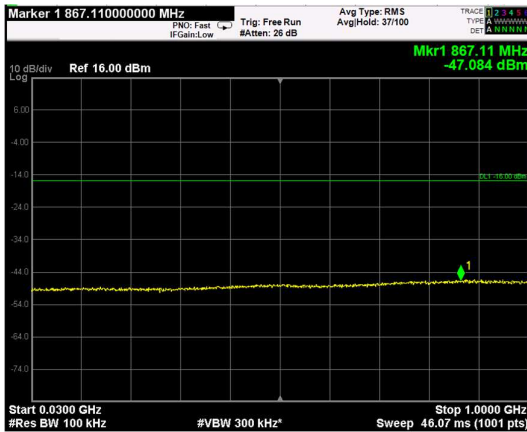

Channel: TOP, Modulation: QPSK,  
BW=10MHz, Range: Lower

Channel: TOP, Modulation: QPSK,  
BW=10MHz, Range: Upper

Channel: BOTTOM, Modulation: 16QAM, BW=10MHz, Range: Lower

Channel: BOTTOM, Modulation: 16QAM, BW=10MHz, Range: Upper