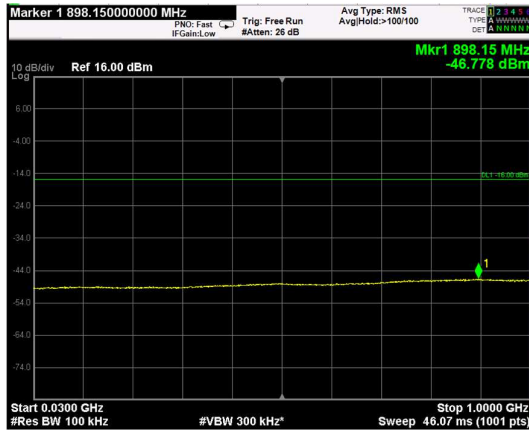

Channel: MIDDLE, Modulation: 16QAM, BW=10MHz, Range: Lower

Channel: MIDDLE, Modulation: 16QAM, BW=10MHz, Range: Upper

Channel: TOP, Modulation: 16QAM, BW=10MHz, Range: Lower

Channel: TOP, Modulation: 16QAM, BW=10MHz, Range: Upper