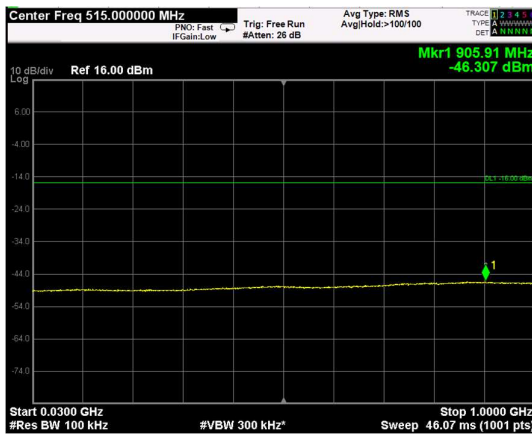

Channel: MIDDLE, Modulation: 64QAM, BW=5MHz, Range: Lower