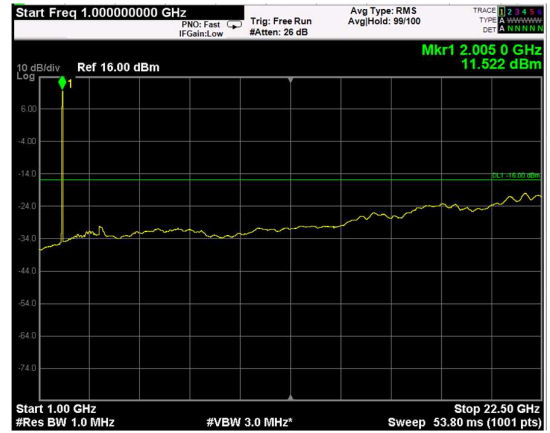

Channel: BOTTOM, Modulation: 64QAM, BW=20MHz, Range: Upper