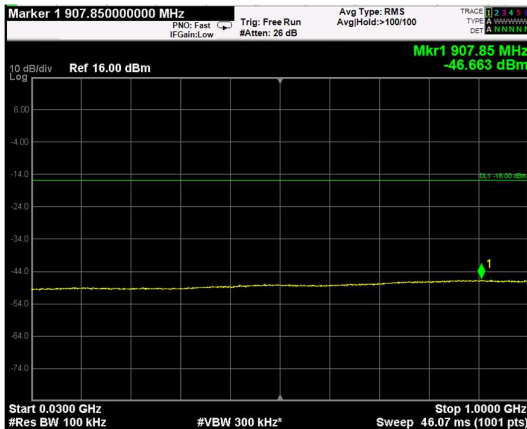

Channel: TOP, Modulation: 64QAM, BW=10MHz, Range: Lower

Channel: TOP, Modulation: 64QAM, BW=10MHz, Range: Upper

Channel: BOTTOM, Modulation: 256QAM, BW=10MHz, Range: Lower

Channel: BOTTOM, Modulation: 256QAM, BW=10MHz, Range: Upper