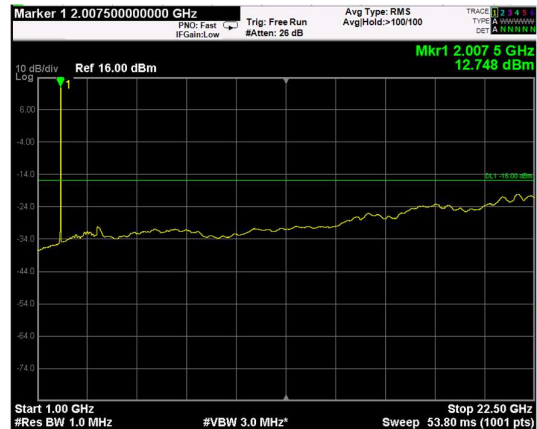

Channel: MIDDLE, Modulation: 64QAM, BW=15MHz, Range: Upper