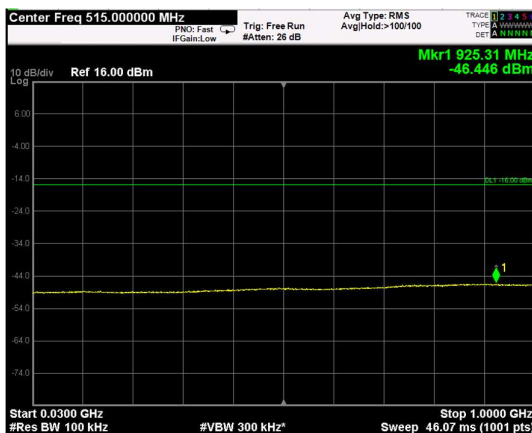

Channel: BOTTOM, Modulation: 64QAM, BW=5MHz, Range: Lower

Channel: BOTTOM, Modulation: 64QAM, BW=5MHz, Range: Upper

Channel: MIDDLE, Modulation: 64QAM, BW=5MHz, Range: Lower

Channel: MIDDLE, Modulation: 64QAM, BW=5MHz, Range: Upper

Channel: TOP, Modulation: 64QAM, BW=5MHz, Range: Lower

Channel: TOP, Modulation: 64QAM, BW=5MHz, Range: Upper