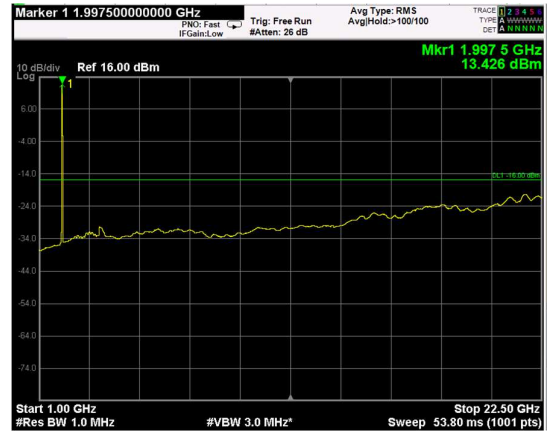

Channel: BOTTOM, Modulation: 64QAM, BW=5MHz, Range: Upper