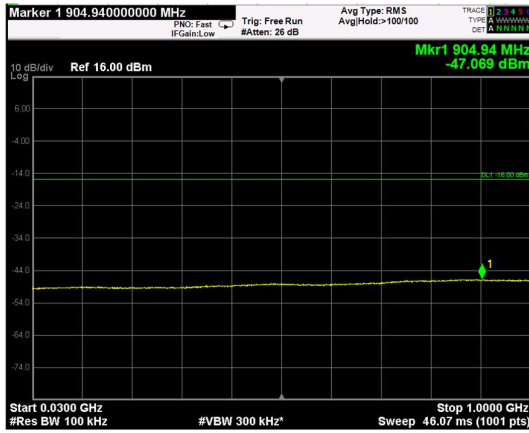

Channel: BOTTOM, Modulation: 16QAM, BW=15MHz, Range: Lower