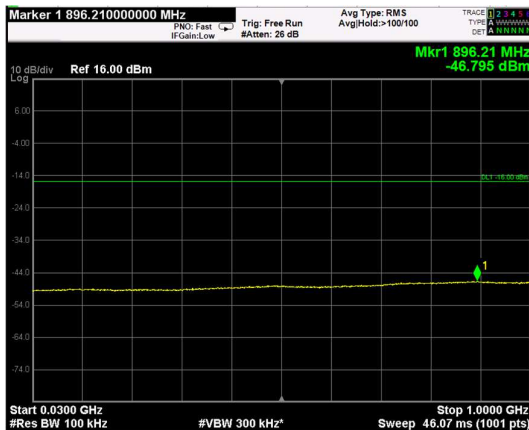

Channel: BOTTOM, Modulation: QPSK, BW=15MHz, Range: Lower

Channel: BOTTOM, Modulation: QPSK, BW=15MHz, Range: Upper

Channel: MIDDLE, Modulation: QPSK, BW=15MHz, Range: Lower

Channel: MIDDLE, Modulation: QPSK, BW=15MHz, Range: Upper