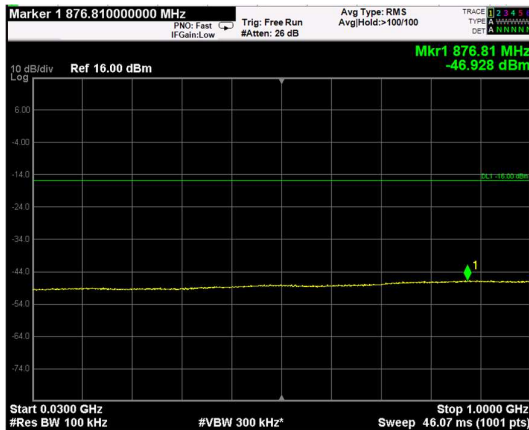

Channel: MIDDLE, Modulation: QPSK, BW=15MHz, Range: Lower