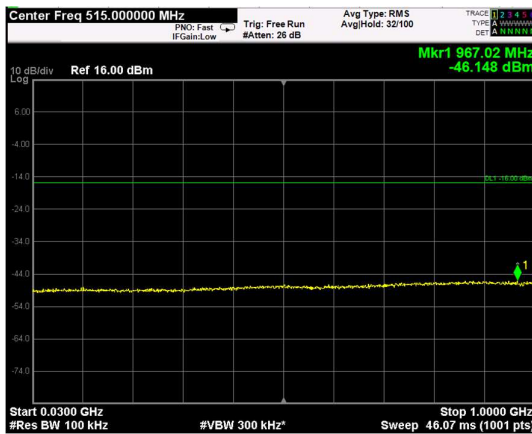

Channel: TOP, Modulation: QPSK, BW=5MHz, Range: Lower

Channel: TOP, Modulation: QPSK, BW=5MHz, Range: Upper

Channel: BOTTOM, Modulation: 16QAM, BW=5MHz, Range: Lower

Channel: BOTTOM, Modulation: 16QAM, BW=5MHz, Range: Upper