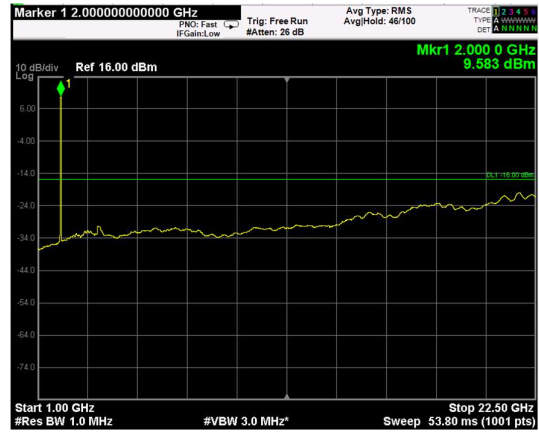

Channel: BOTTOM, Modulation: 16QAM, BW=10MHz, Range: Upper