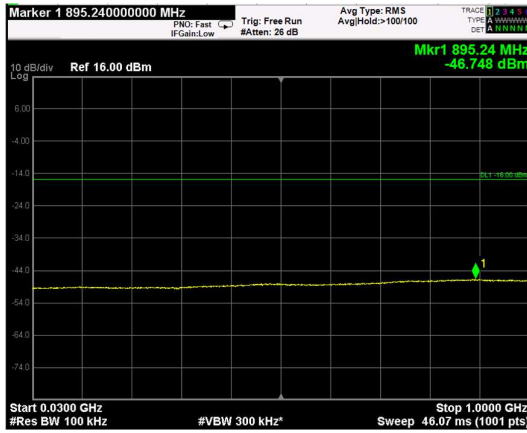

Channel: BOTTOM, Modulation: 256QAM, BW=15MHz, Range: Lower