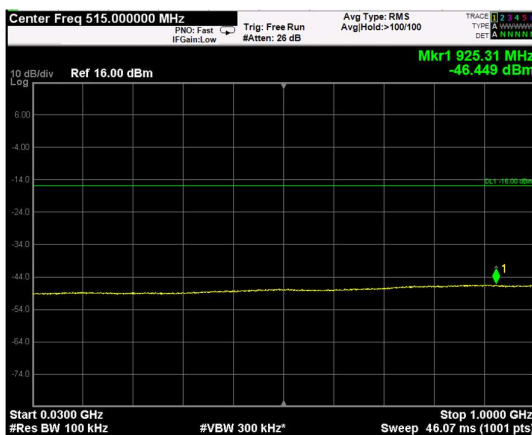

RF PORT 2

Channel: BOTTOM, Modulation: QPSK, BW=5MHz, Range: Lower

Channel: BOTTOM, Modulation: QPSK, BW=5MHz, Range: Upper

Channel: MIDDLE, Modulation: QPSK, BW=5MHz, Range: Lower

Channel: MIDDLE, Modulation: QPSK, BW=5MHz, Range: Upper