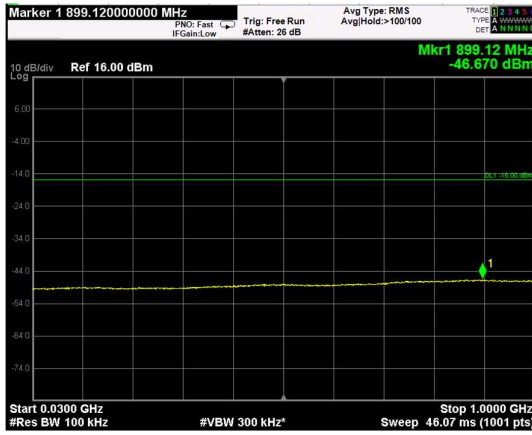

Channel: BOTTOM, Modulation: 16QAM, BW=20MHz, Range: Lower