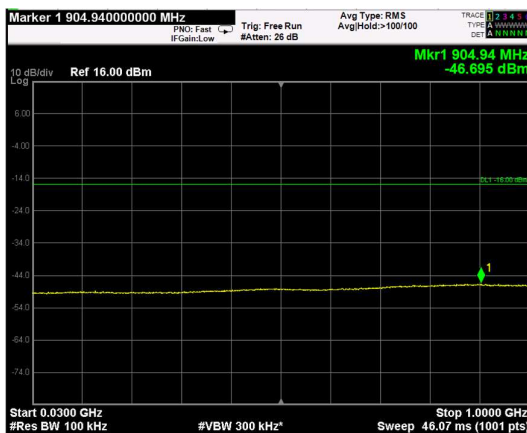

Channel: TOP, Modulation: 256QAM, BW=15MHz, Range: Lower