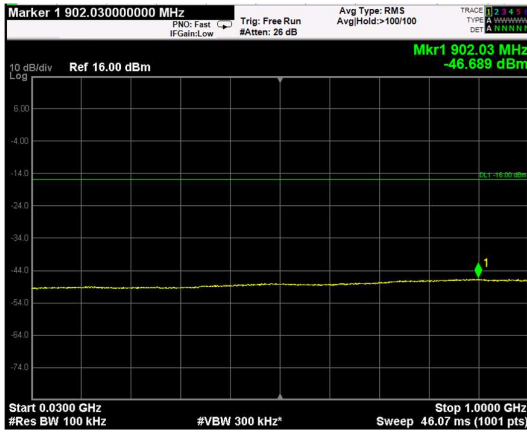

Channel: BOTTOM, Modulation: 64QAM, BW=10MHz, Range: Lower

Channel: BOTTOM, Modulation: 64QAM, BW=10MHz, Range: Upper

Channel: MIDDLE, Modulation: 64QAM, BW=10MHz, Range: Lower

Channel: MIDDLE, Modulation: 64QAM, BW=10MHz, Range: Upper

Channel: TOP, Modulation: 64QAM, BW=10MHz, Range: Lower

Channel: TOP, Modulation: 64QAM, BW=10MHz, Range: Upper

Channel: BOTTOM, Modulation: 256QAM, BW=10MHz, Range: Lower

Channel: BOTTOM, Modulation: 256QAM, BW=10MHz, Range: Upper