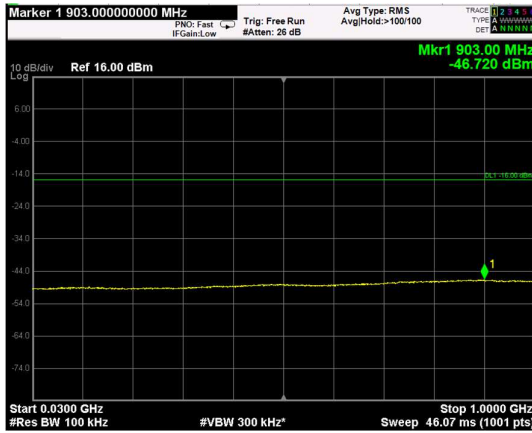

Channel: BOTTOM, Modulation: 256QAM, BW=20MHz, Range: Lower