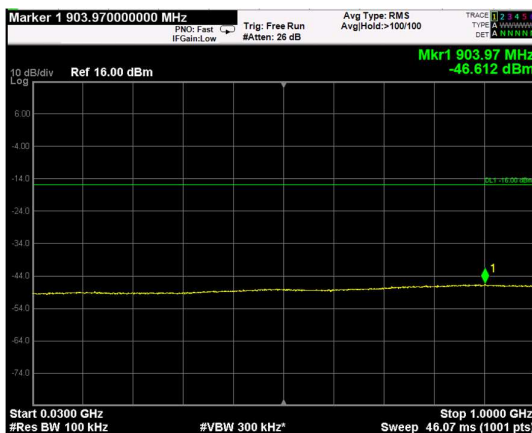

Channel: BOTTOM, Modulation: 64QAM, BW=20MHz, Range: Lower

Channel: BOTTOM, Modulation: 64QAM, BW=20MHz, Range: Upper

Channel: MIDDLE, Modulation: 64QAM, BW=20MHz, Range: Lower

Channel: MIDDLE, Modulation: 64QAM, BW=20MHz, Range: Upper