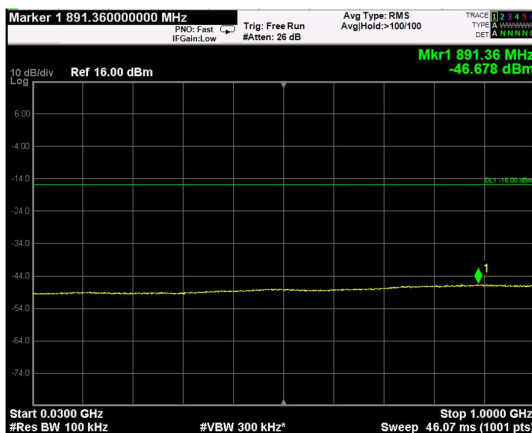

Channel: TOP, Modulation: 256QAM, BW=20MHz, Range: Lower