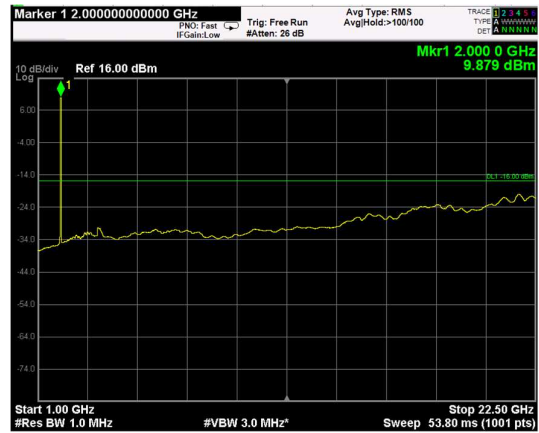

Channel: BOTTOM, Modulation: QPSK,  
BW=10MHz, Range: Lower

Channel: BOTTOM, Modulation: QPSK,  
BW=10MHz, Range: Upper

Channel: MIDDLE, Modulation: QPSK,  
BW=10MHz, Range: Lower

Channel: MIDDLE, Modulation: QPSK,  
BW=10MHz, Range: Upper