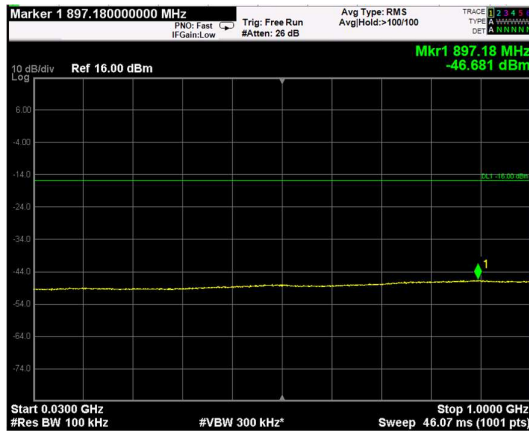

Channel: BOTTOM, Modulation: QPSK,  
BW=10MHz, Range: Lower

Channel: BOTTOM, Modulation: QPSK,  
BW=10MHz, Range: Upper

Channel: MIDDLE, Modulation: QPSK,  
BW=10MHz, Range: Lower

Channel: MIDDLE, Modulation: QPSK,  
BW=10MHz, Range: Upper