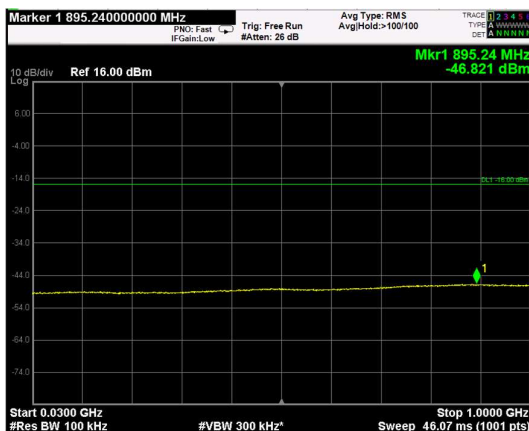

Channel: TOP, Modulation: 16QAM, BW=15MHz, Range: Lower