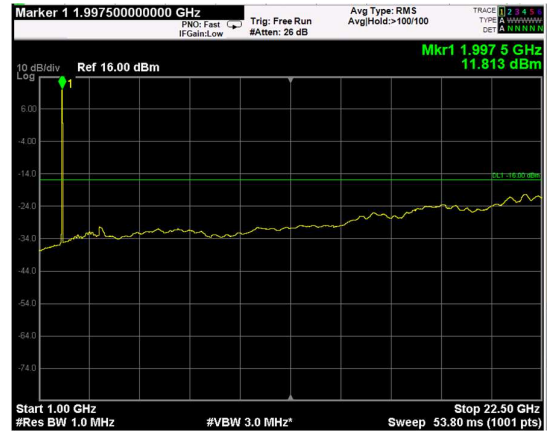

Channel: BOTTOM, Modulation: 16QAM, BW=5MHz, Range: Upper