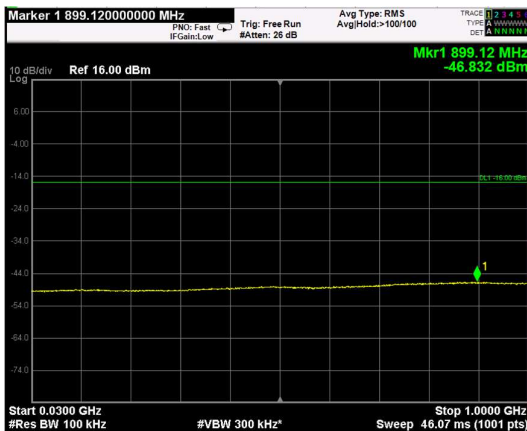

Channel: TOP, Modulation: 256QAM, BW=10MHz, Range: Lower