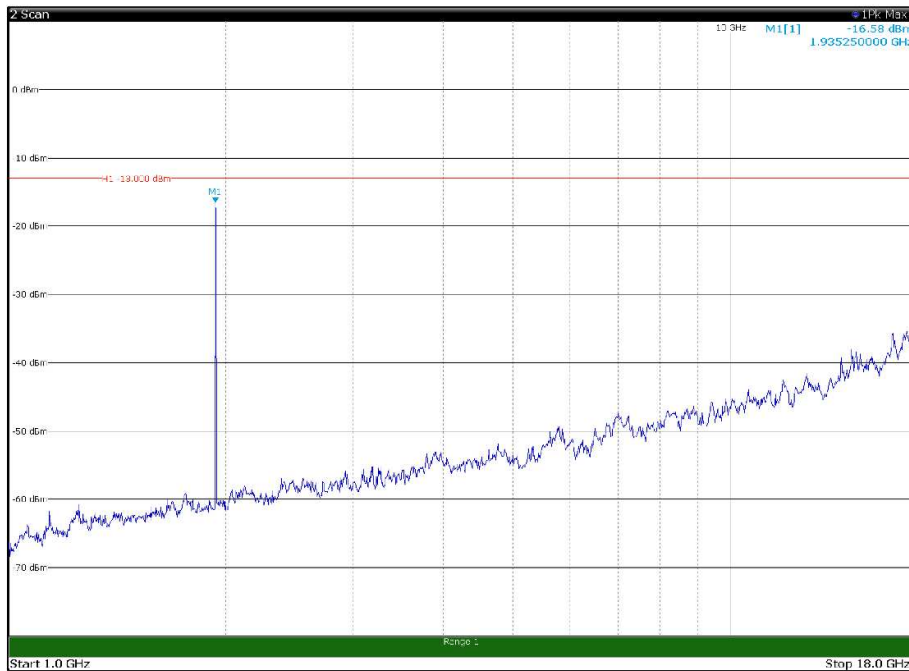

Channel: TOP, Modulation: 64QAM,  
 BW=10MHz, Range: 30MHz - 1GHz, Polarization: Vertical

Channel: TOP, Modulation: 64QAM,  
BW=10MHz, Range: 1GHz - 18GHz, Polarization: Horizontal

Channel: TOP, Modulation: 64QAM,  
BW=10MHz, Range: 1GHz - 18GHz, Polarization: Vertical

Channel: TOP, Modulation: 64QAM,  
BW=10MHz, Range: 18GHz - 21GHz, Polarization: Horizontal

Channel: TOP, Modulation: 64QAM,  
BW=10MHz, Range: 18GHz - 21GHz, Polarization: Vertical

Channel: BOTTOM, Modulation: 256QAM,  
 BW=10MHz, Range: 30MHz - 1GHz, Polarization: Horizontal

Channel: BOTTOM, Modulation: 256QAM,  
 BW=10MHz, Range: 30MHz - 1GHz, Polarization: Vertical

Channel: BOTTOM, Modulation: 256QAM,  
 BW=10MHz, Range: 18GHz - 21GHz, Polarization: Horizontal

Channel: BOTTOM, Modulation: 256QAM,  
 BW=10MHz, Range: 18GHz - 21GHz, Polarization: Vertical

Channel: MIDDLE, Modulation: 256QAM,  
BW=10MHz, Range: 30MHz - 1GHz, Polarization: Horizontal

Channel: MIDDLE, Modulation: 256QAM,  
BW=10MHz, Range: 30MHz - 1GHz, Polarization: Vertical

Channel: MIDDLE, Modulation: 256QAM,  
 BW=10MHz, Range: 1GHz - 18GHz, Polarization: Horizontal