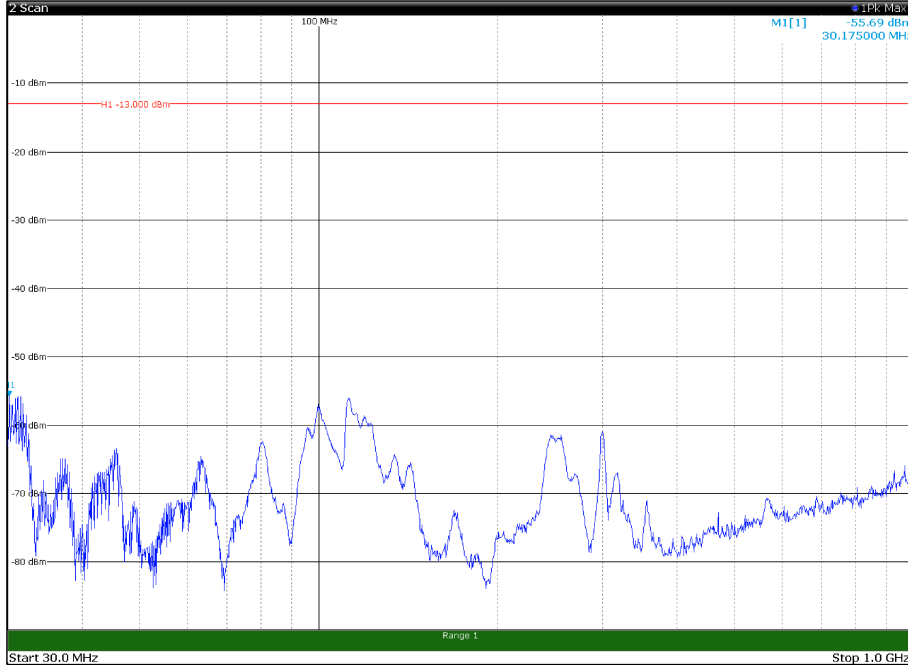

Channel: MIDDLE, Modulation: 16QAM,  
 BW=20MHz, Range: 18GHz - 21GHz, Polarization: Horizontal

Channel: MIDDLE, Modulation: 16QAM,  
 BW=20MHz, Range: 18GHz - 21GHz, Polarization: Vertical

Channel: TOP, Modulation: 16QAM,  
BW=20MHz, Range: 30MHz - 1GHz, Polarization: Horizontal

Channel: TOP, Modulation: 16QAM,  
BW=20MHz, Range: 30MHz - 1GHz, Polarization: Vertical

Channel: TOP, Modulation: 16QAM,  
BW=20MHz, Range: 1GHz - 18GHz, Polarization: Horizontal

Channel: TOP, Modulation: 16QAM,  
BW=20MHz, Range: 1GHz - 18GHz, Polarization: Vertical

Channel: TOP, Modulation: 16QAM,  
 BW=20MHz, Range: 18GHz - 21GHz, Polarization: Horizontal

Channel: TOP, Modulation: 16QAM,  
 BW=20MHz, Range: 18GHz - 21GHz, Polarization: Vertical

Channel: BOTTOM, Modulation: 64QAM,  
BW=20MHz, Range: 30MHz - 1GHz, Polarization: Horizontal