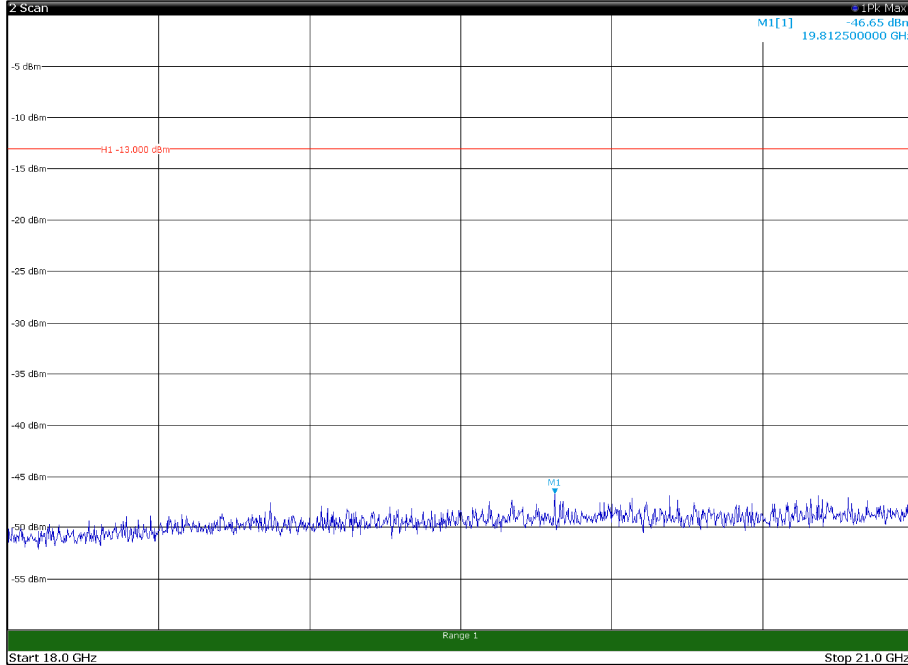

Channel: TOP, Modulation: 64QAM,  
 BW=10MHz, Range: 30MHz - 1GHz, Polarization: Vertical

Channel: TOP, Modulation: 64QAM,  
BW=10MHz, Range: 1GHz - 18GHz, Polarization: Horizontal

Channel: TOP, Modulation: 64QAM,  
BW=10MHz, Range: 1GHz - 18GHz, Polarization: Vertical

Channel: TOP, Modulation: 64QAM,  
BW=10MHz, Range: 18GHz - 21GHz, Polarization: Horizontal

Channel: TOP, Modulation: 64QAM,  
BW=10MHz, Range: 18GHz - 21GHz, Polarization: Vertical

Channel: BOTTOM, Modulation: 256QAM,  
 BW=10MHz, Range: 30MHz - 1GHz, Polarization: Horizontal