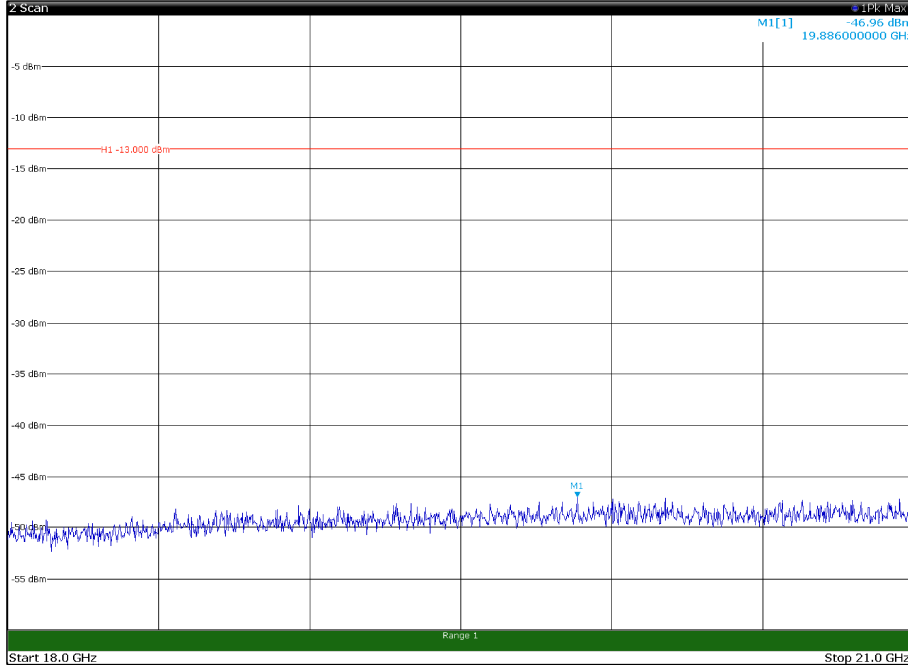

Channel: BOTTOM, Modulation: 256QAM,  
 BW=15MHz, Range: 30MHz - 1GHz, Polarization: Horizontal

Channel: BOTTOM, Modulation: 256QAM,  
 BW=15MHz, Range: 30MHz - 1GHz, Polarization: Vertical

Channel: BOTTOM, Modulation: 256QAM,  
BW=15MHz, Range: 18GHz - 21GHz, Polarization: Horizontal