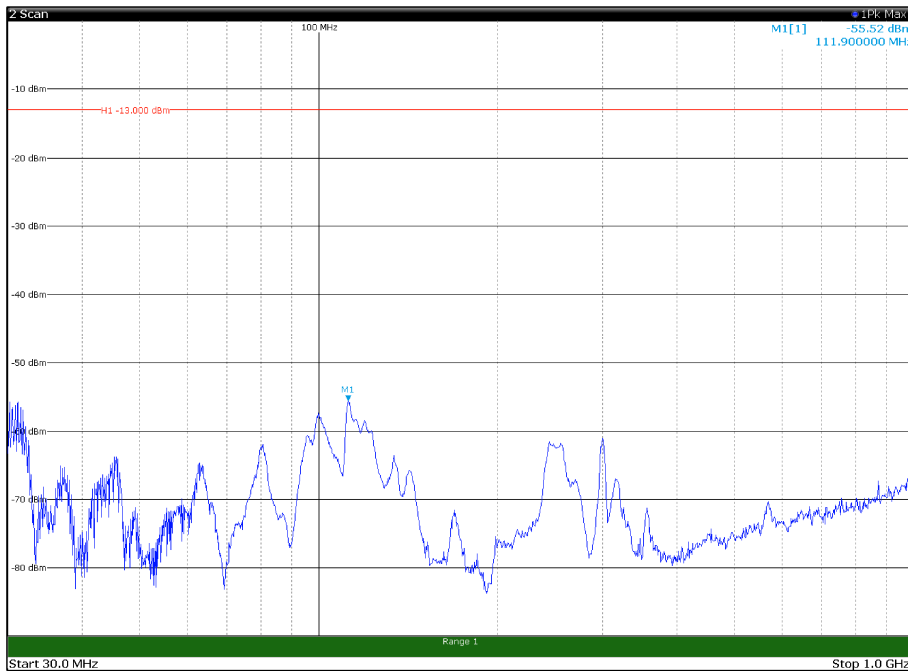

Channel: TOP, Modulation: 256QAM,  
BW=15MHz, Range: 18GHz - 21GHz, Polarization: Vertical

Channel: BOTTOM, Modulation: QPSK,  
BW=20MHz, Range: 30MHz - 1GHz, Polarization: Horizontal

Channel: BOTTOM, Modulation: QPSK,  
BW=20MHz, Range: 30MHz - 1GHz, Polarization: Vertical

Channel: BOTTOM, Modulation: QPSK,  
BW=20MHz, Range: 1GHz - 18GHz, Polarization: Horizontal

Channel: BOTTOM, Modulation: QPSK,  
BW=20MHz, Range: 1GHz - 18GHz, Polarization: Vertical

Channel: BOTTOM, Modulation: QPSK,  
BW=20MHz, Range: 18GHz - 21GHz, Polarization: Horizontal

Channel: BOTTOM, Modulation: QPSK,  
BW=20MHz, Range: 18GHz - 21GHz, Polarization: Vertical

Channel: MIDDLE, Modulation: QPSK,  
BW=20MHz, Range: 30MHz - 1GHz, Polarization: Horizontal

Channel: MIDDLE, Modulation: QPSK,  
BW=20MHz, Range: 30MHz - 1GHz, Polarization: Vertical