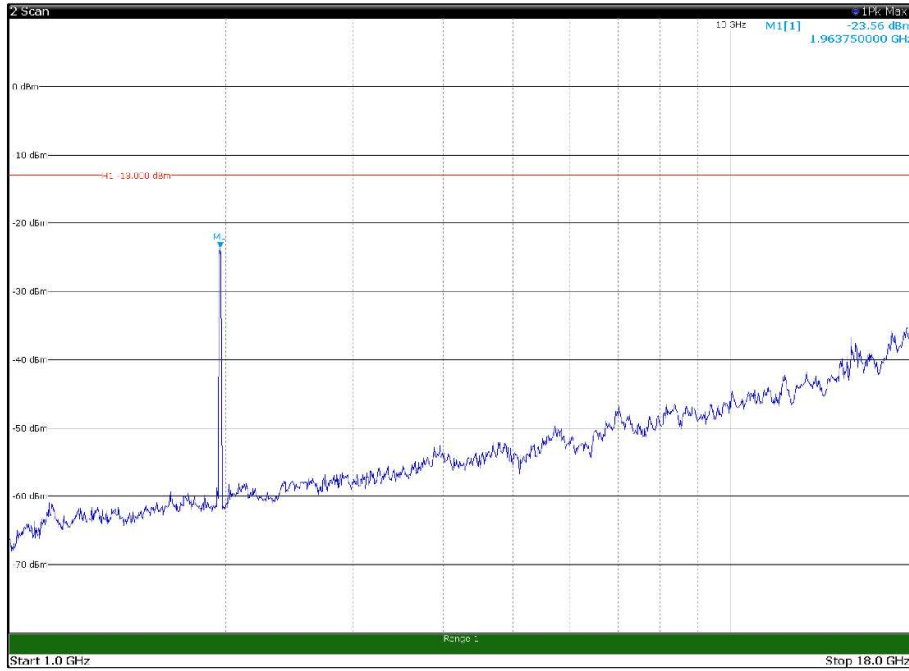

Channel: TOP, Modulation: QPSK,  
BW=15MHz, Range: 18GHz - 21GHz, Polarization: Horizontal

Channel: TOP, Modulation: QPSK,  
BW=15MHz, Range: 18GHz - 21GHz, Polarization: Vertical

Channel: BOTTOM, Modulation: 16QAM,  
 BW=15MHz, Range: 30MHz - 1GHz, Polarization: Horizontal

Channel: BOTTOM, Modulation: 16QAM,  
 BW=15MHz, Range: 30MHz - 1GHz, Polarization: Vertical

Channel: BOTTOM, Modulation: 16QAM,  
BW=15MHz, Range: 18GHz - 21GHz, Polarization: Horizontal

Channel: BOTTOM, Modulation: 16QAM,  
BW=15MHz, Range: 18GHz - 21GHz, Polarization: Vertical

Channel: MIDDLE, Modulation: 16QAM,  
 BW=15MHz, Range: 30MHz - 1GHz, Polarization: Horizontal

Channel: MIDDLE, Modulation: 16QAM,  
 BW=15MHz, Range: 30MHz - 1GHz, Polarization: Vertical

Channel: MIDDLE, Modulation: 16QAM,  
 BW=15MHz, Range: 1GHz - 18GHz, Polarization: Horizontal