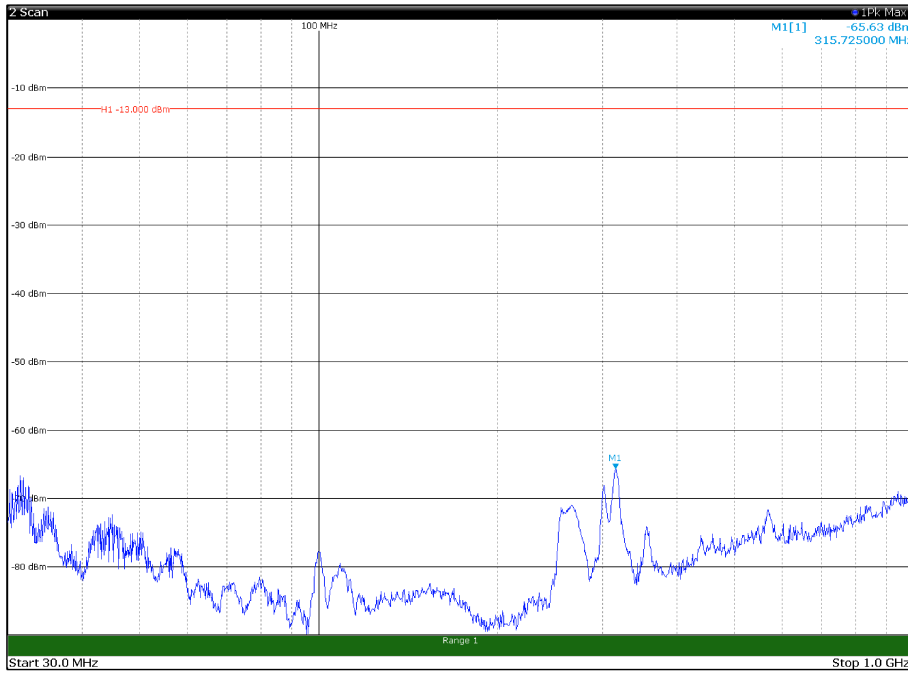

Channel: BOTTOM, Modulation: QPSK,  
BW=15MHz, Range: 30MHz - 1GHz, Polarization: Horizontal

Channel: BOTTOM, Modulation: QPSK,  
BW=15MHz, Range: 30MHz - 1GHz, Polarization: Vertical

Channel: BOTTOM, Modulation: QPSK,  
BW=15MHz, Range: 18GHz - 21GHz, Polarization: Horizontal

Channel: BOTTOM, Modulation: QPSK,  
BW=15MHz, Range: 18GHz - 21GHz, Polarization: Vertical

Channel: MIDDLE, Modulation: QPSK,  
 BW=15MHz, Range: 1GHz - 18GHz, Polarization: Horizontal

Channel: MIDDLE, Modulation: QPSK,  
 BW=15MHz, Range: 1GHz - 18GHz, Polarization: Vertical

Channel: MIDDLE, Modulation: QPSK,  
BW=15MHz, Range: 18GHz - 21GHz, Polarization: Horizontal

Channel: MIDDLE, Modulation: QPSK,  
BW=15MHz, Range: 18GHz - 21GHz, Polarization: Vertical

Channel: TOP, Modulation: QPSK,  
BW=15MHz, Range: 30MHz - 1GHz, Polarization: Horizontal

Channel: TOP, Modulation: QPSK,  
BW=15MHz, Range: 30MHz - 1GHz, Polarization: Vertical

Channel: TOP, Modulation: QPSK,  
 BW=15MHz, Range: 1GHz - 18GHz, Polarization: Horizontal

Channel: TOP, Modulation: QPSK,  
 BW=15MHz, Range: 1GHz - 18GHz, Polarization: Vertical