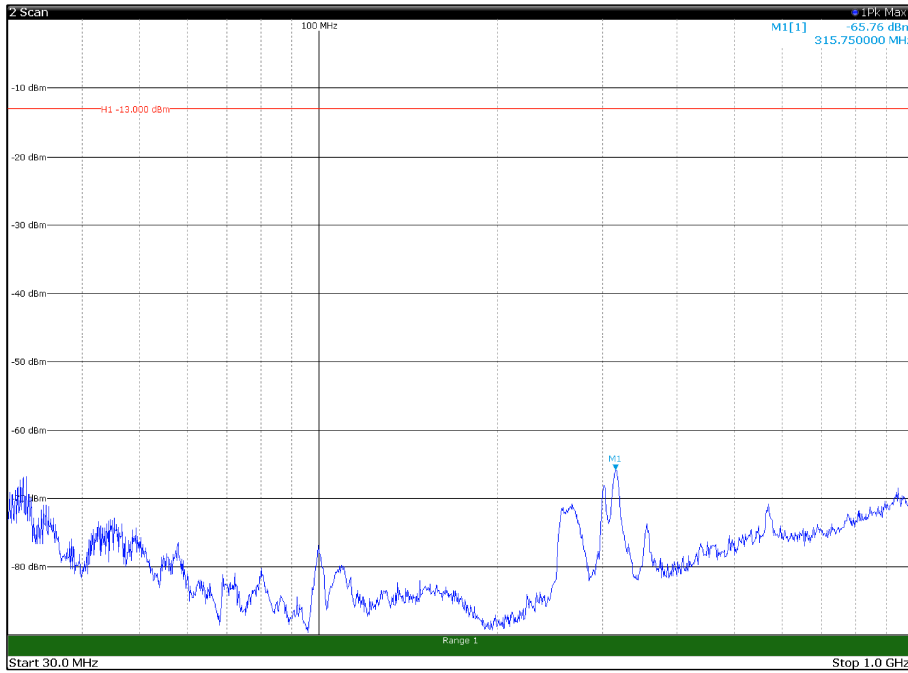

Channel: TOP, Modulation: 256QAM,  
BW=10MHz, Range: 1GHz - 18GHz, Polarization: Vertical

Channel: TOP, Modulation: 256QAM,  
 BW=10MHz, Range: 18GHz - 21GHz, Polarization: Horizontal

Channel: TOP, Modulation: 256QAM,  
 BW=10MHz, Range: 18GHz - 21GHz, Polarization: Vertical

Channel: BOTTOM, Modulation: QPSK,  
BW=15MHz, Range: 30MHz - 1GHz, Polarization: Horizontal

Channel: BOTTOM, Modulation: QPSK,  
BW=15MHz, Range: 30MHz - 1GHz, Polarization: Vertical

Channel: BOTTOM, Modulation: QPSK,  
BW=15MHz, Range: 18GHz - 21GHz, Polarization: Horizontal

Channel: BOTTOM, Modulation: QPSK,  
BW=15MHz, Range: 18GHz - 21GHz, Polarization: Vertical

Channel: MIDDLE, Modulation: QPSK,  
 BW=15MHz, Range: 1GHz - 18GHz, Polarization: Horizontal

Channel: MIDDLE, Modulation: QPSK,  
 BW=15MHz, Range: 1GHz - 18GHz, Polarization: Vertical

Channel: MIDDLE, Modulation: QPSK,  
BW=15MHz, Range: 18GHz - 21GHz, Polarization: Horizontal

Channel: MIDDLE, Modulation: QPSK,  
BW=15MHz, Range: 18GHz - 21GHz, Polarization: Vertical

Channel: TOP, Modulation: QPSK,  
BW=15MHz, Range: 30MHz - 1GHz, Polarization: Horizontal