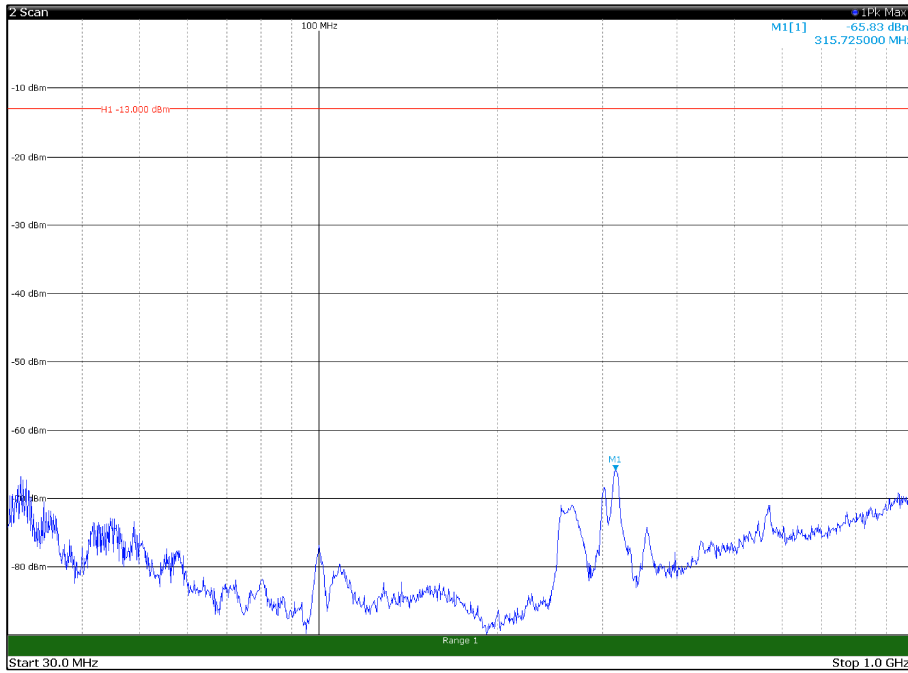

Channel: TOP, Modulation: 64QAM,  
BW=15MHz, Range: 30MHz - 1GHz, Polarization: Horizontal

Channel: TOP, Modulation: 64QAM,  
BW=15MHz, Range: 30MHz - 1GHz, Polarization: Vertical

Channel: TOP, Modulation: 64QAM,  
BW=15MHz, Range: 1GHz - 18GHz, Polarization: Horizontal

Channel: TOP, Modulation: 64QAM,  
BW=15MHz, Range: 1GHz - 18GHz, Polarization: Vertical

Channel: TOP, Modulation: 64QAM,  
BW=15MHz, Range: 18GHz - 21GHz, Polarization: Horizontal

Channel: TOP, Modulation: 64QAM,  
BW=15MHz, Range: 18GHz - 21GHz, Polarization: Vertical

Channel: BOTTOM, Modulation: 256QAM,  
 BW=15MHz, Range: 30MHz - 1GHz, Polarization: Horizontal

Channel: BOTTOM, Modulation: 256QAM,  
 BW=15MHz, Range: 30MHz - 1GHz, Polarization: Vertical

Channel: BOTTOM, Modulation: 256QAM,  
BW=15MHz, Range: 18GHz - 21GHz, Polarization: Horizontal