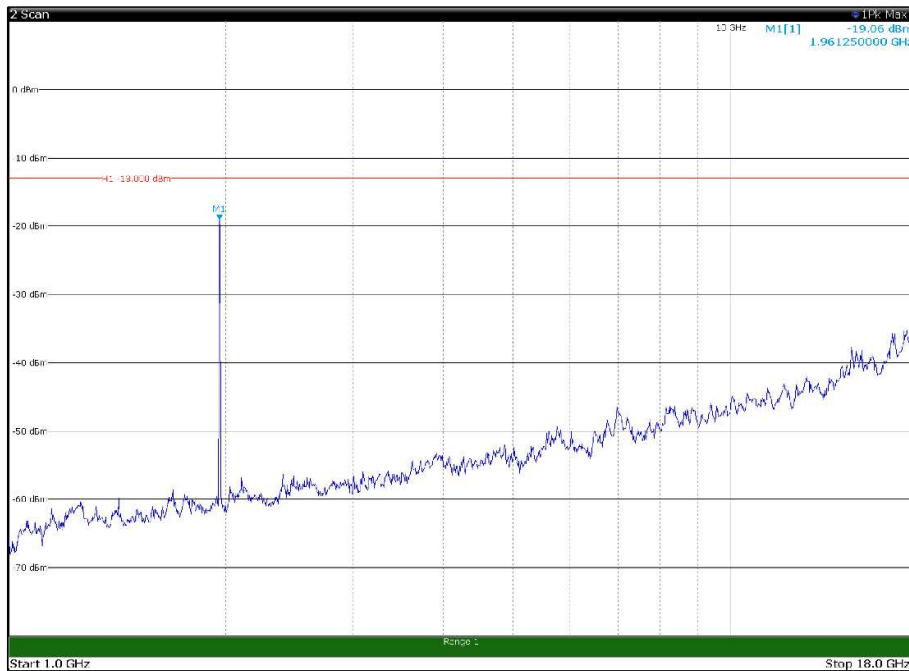

Channel: BOTTOM, Modulation: 256QAM,  
 BW=10MHz, Range: 30MHz - 1GHz, Polarization: Vertical

Channel: BOTTOM, Modulation: 256QAM,  
 BW=10MHz, Range: 18GHz - 21GHz, Polarization: Horizontal

Channel: BOTTOM, Modulation: 256QAM,  
 BW=10MHz, Range: 18GHz - 21GHz, Polarization: Vertical

Channel: MIDDLE, Modulation: 256QAM,  
BW=10MHz, Range: 30MHz - 1GHz, Polarization: Horizontal

Channel: MIDDLE, Modulation: 256QAM,  
BW=10MHz, Range: 30MHz - 1GHz, Polarization: Vertical

Channel: MIDDLE, Modulation: 256QAM,  
 BW=10MHz, Range: 1GHz - 18GHz, Polarization: Horizontal

Channel: MIDDLE, Modulation: 256QAM,  
 BW=10MHz, Range: 1GHz - 18GHz, Polarization: Vertical

Channel: MIDDLE, Modulation: 256QAM,  
BW=10MHz, Range: 18GHz - 21GHz, Polarization: Horizontal

Channel: MIDDLE, Modulation: 256QAM,  
BW=10MHz, Range: 18GHz - 21GHz, Polarization: Vertical

Channel: TOP, Modulation: 256QAM,  
BW=10MHz, Range: 30MHz - 1GHz, Polarization: Horizontal

Channel: TOP, Modulation: 256QAM,  
BW=10MHz, Range: 30MHz - 1GHz, Polarization: Vertical

Channel: TOP, Modulation: 256QAM,  
BW=10MHz, Range: 1GHz - 18GHz, Polarization: Horizontal