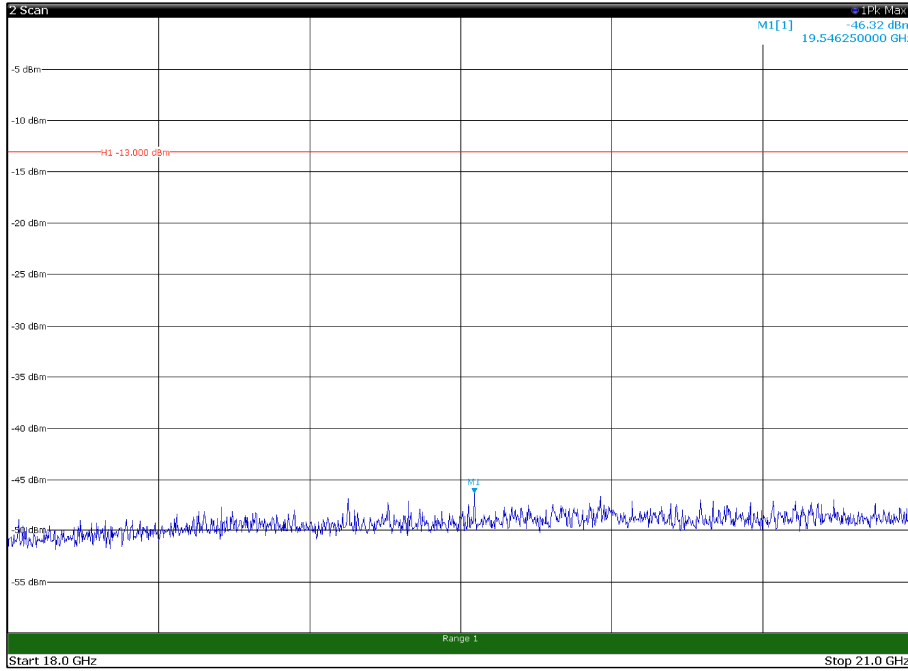

Channel: BOTTOM, Modulation: QPSK,
BW=20MHz, Range: 1GHz - 18GHz, Polarization: Vertical

Channel: BOTTOM, Modulation: QPSK,
BW=20MHz, Range: 18GHz - 21GHz, Polarization: Horizontal