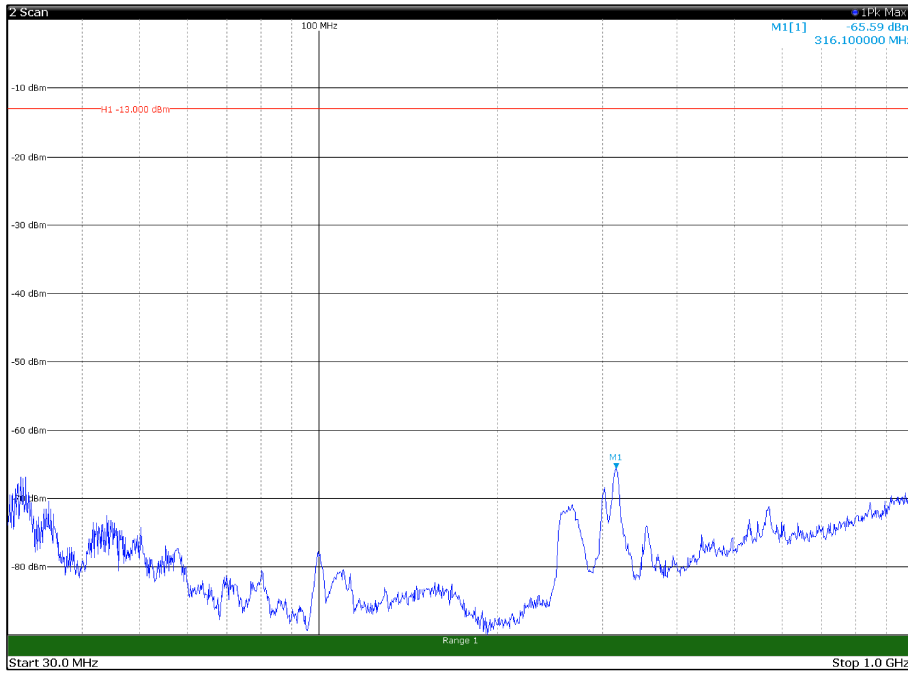

Channel: MIDDLE, Modulation: 64QAM,  
BW=10MHz, Range: 18GHz - 21GHz, Polarization: Horizontal

Channel: MIDDLE, Modulation: 64QAM,  
BW=10MHz, Range: 18GHz - 21GHz, Polarization: Vertical

Channel: TOP, Modulation: 64QAM,  
 BW=10MHz, Range: 30MHz - 1GHz, Polarization: Horizontal

Channel: TOP, Modulation: 64QAM,  
 BW=10MHz, Range: 30MHz - 1GHz, Polarization: Vertical

Channel: TOP, Modulation: 64QAM,  
BW=10MHz, Range: 1GHz - 18GHz, Polarization: Horizontal

Channel: TOP, Modulation: 64QAM,  
BW=10MHz, Range: 1GHz - 18GHz, Polarization: Vertical

Channel: TOP, Modulation: 64QAM,  
BW=10MHz, Range: 18GHz - 21GHz, Polarization: Horizontal

Channel: TOP, Modulation: 64QAM,  
BW=10MHz, Range: 18GHz - 21GHz, Polarization: Vertical

Channel: BOTTOM, Modulation: 256QAM,  
 BW=10MHz, Range: 30MHz - 1GHz, Polarization: Horizontal

Channel: BOTTOM, Modulation: 256QAM,  
 BW=10MHz, Range: 30MHz - 1GHz, Polarization: Vertical

Channel: BOTTOM, Modulation: 256QAM,  
 BW=10MHz, Range: 18GHz - 21GHz, Polarization: Horizontal

Channel: BOTTOM, Modulation: 256QAM,  
 BW=10MHz, Range: 18GHz - 21GHz, Polarization: Vertical