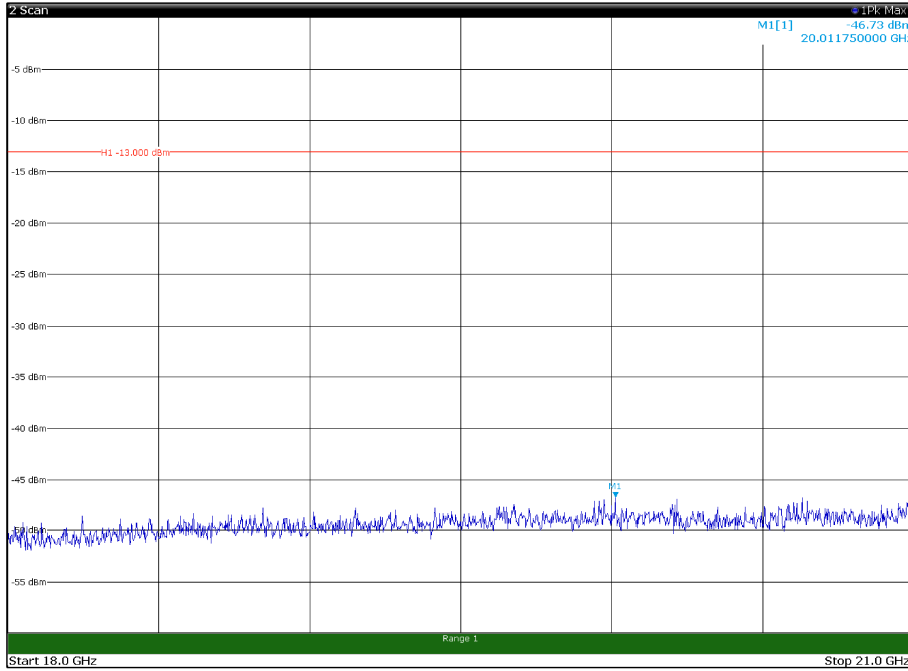

Channel: MIDDLE, Modulation: 16QAM,
BW=15MHz, Range: 1GHz - 18GHz, Polarization: Vertical

Channel: MIDDLE, Modulation: 16QAM,
BW=15MHz, Range: 18GHz - 21GHz, Polarization: Horizontal