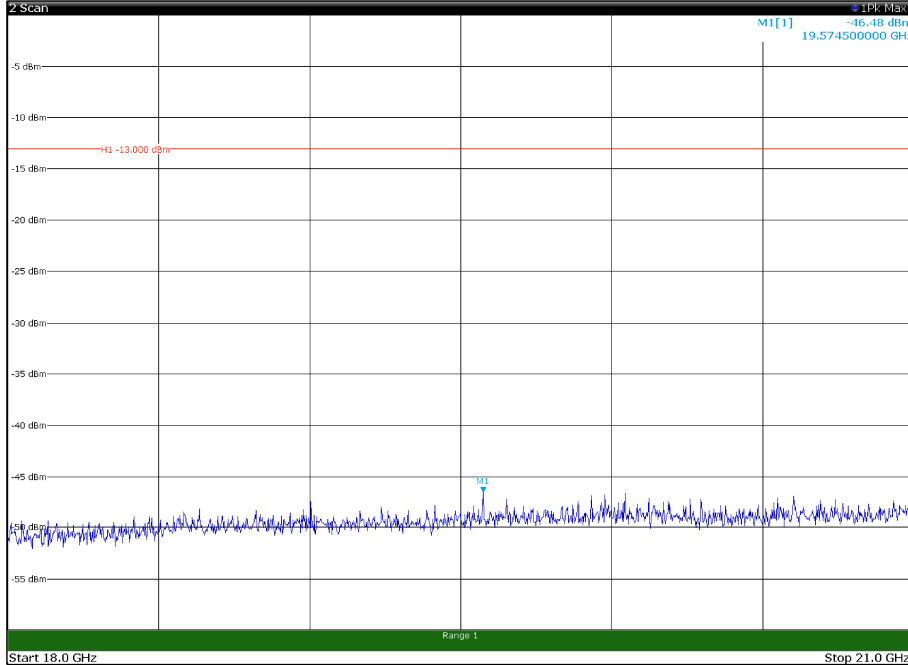

Channel: MIDDLE, Modulation: 64QAM,
BW=15MHz, Range: 18GHz - 21GHz, Polarization: Horizontal

Channel: MIDDLE, Modulation: 64QAM,
BW=15MHz, Range: 18GHz - 21GHz, Polarization: Vertical