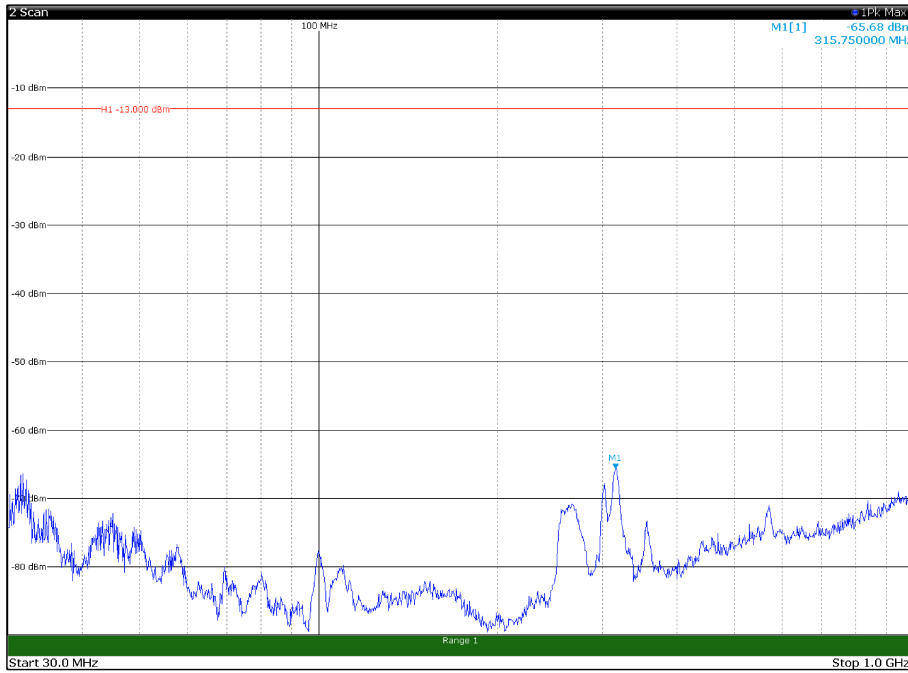

Channel: BOTTOM, Modulation: 16QAM,  
BW=20MHz, Range: 18GHz - 21GHz, Polarization: Horizontal

Channel: BOTTOM, Modulation: 16QAM,  
BW=20MHz, Range: 18GHz - 21GHz, Polarization: Vertical

Channel: MIDDLE, Modulation: 16QAM,  
BW=20MHz, Range: 30MHz - 1GHz, Polarization: Horizontal

Channel: MIDDLE, Modulation: 16QAM,  
BW=20MHz, Range: 30MHz - 1GHz, Polarization: Vertical

Channel: MIDDLE, Modulation: 16QAM,  
BW=20MHz, Range: 1GHz - 18GHz, Polarization: Horizontal

Channel: MIDDLE, Modulation: 16QAM,  
BW=20MHz, Range: 1GHz - 18GHz, Polarization: Vertical

Channel: MIDDLE, Modulation: 16QAM,  
 BW=20MHz, Range: 18GHz - 21GHz, Polarization: Horizontal

Channel: MIDDLE, Modulation: 16QAM,  
 BW=20MHz, Range: 18GHz - 21GHz, Polarization: Vertical

Channel: TOP, Modulation: 16QAM,  
BW=20MHz, Range: 30MHz - 1GHz, Polarization: Horizontal