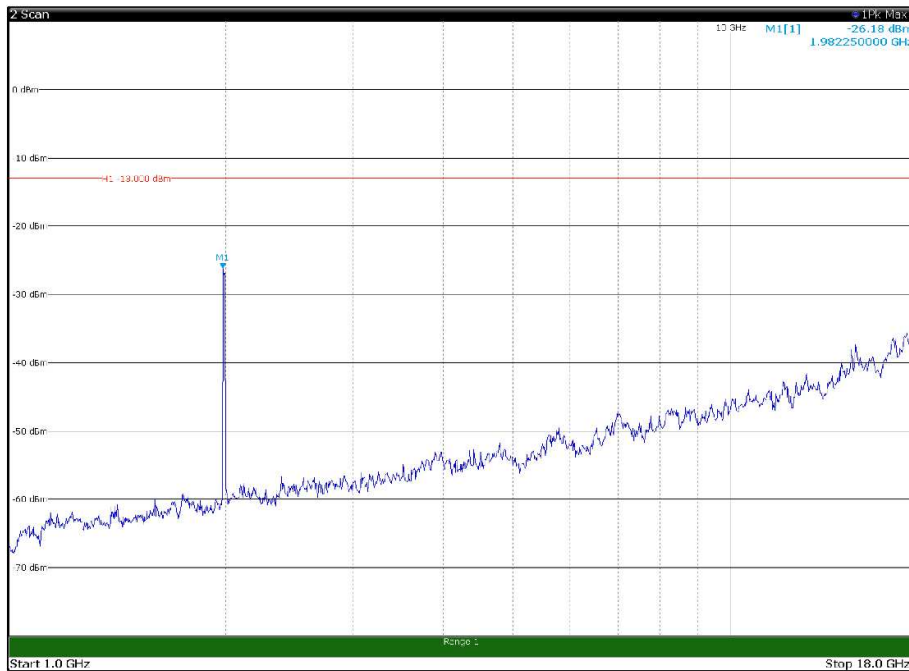

Channel: MIDDLE, Modulation: 64QAM,  
BW=15MHz, Range: 1GHz - 18GHz, Polarization: Vertical

Channel: MIDDLE, Modulation: 64QAM,  
BW=15MHz, Range: 18GHz - 21GHz, Polarization: Horizontal

Channel: MIDDLE, Modulation: 64QAM,  
BW=15MHz, Range: 18GHz - 21GHz, Polarization: Vertical

Channel: TOP, Modulation: 64QAM,  
BW=15MHz, Range: 30MHz - 1GHz, Polarization: Horizontal

Channel: TOP, Modulation: 64QAM,  
BW=15MHz, Range: 30MHz - 1GHz, Polarization: Vertical

Channel: TOP, Modulation: 64QAM,  
BW=15MHz, Range: 1GHz - 18GHz, Polarization: Horizontal