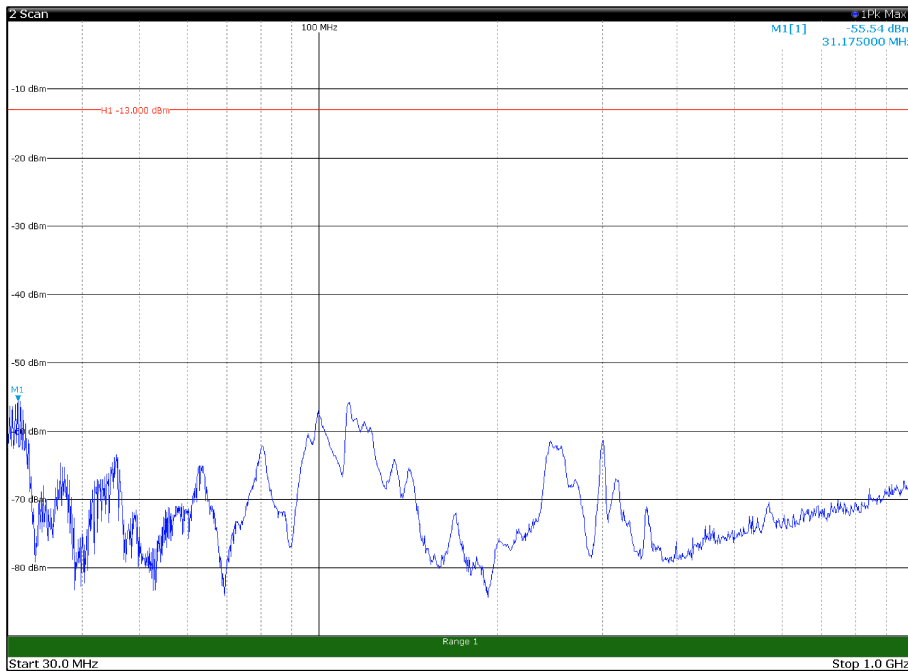

Channel: MIDDLE, Modulation: 64QAM,
BW=20MHz, Range: 30MHz - 1GHz, Polarization: Horizontal

Channel: MIDDLE, Modulation: 64QAM,
BW=20MHz, Range: 30MHz - 1GHz, Polarization: Vertical