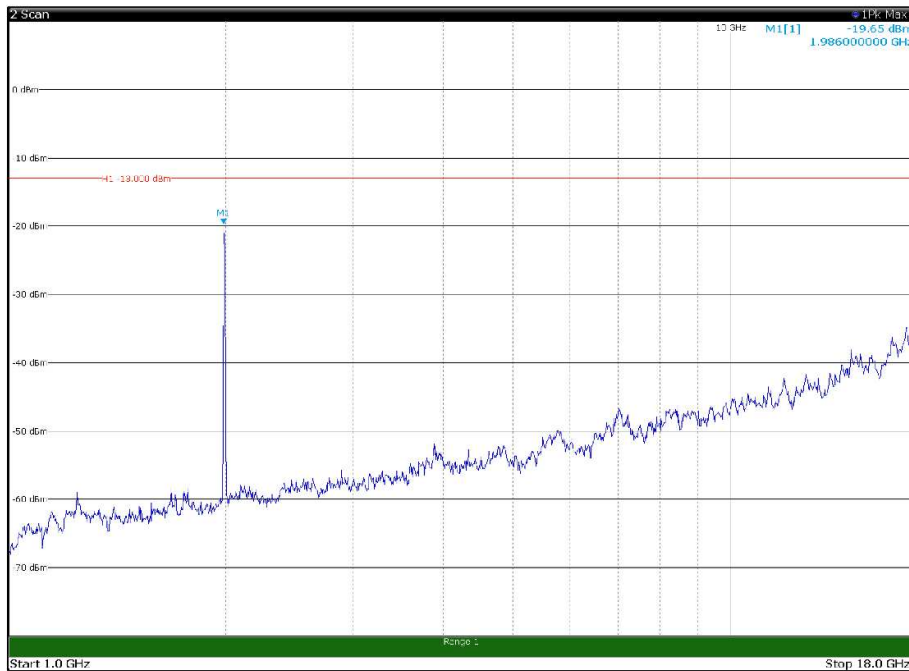

Channel: MIDDLE, Modulation: 256QAM,  
BW=10MHz, Range: 30MHz - 1GHz, Polarization: Horizontal

Channel: MIDDLE, Modulation: 256QAM,  
BW=10MHz, Range: 30MHz - 1GHz, Polarization: Vertical

Channel: MIDDLE, Modulation: 256QAM,  
 BW=10MHz, Range: 1GHz - 18GHz, Polarization: Horizontal

Channel: MIDDLE, Modulation: 256QAM,  
 BW=10MHz, Range: 1GHz - 18GHz, Polarization: Vertical

Channel: MIDDLE, Modulation: 256QAM,  
BW=10MHz, Range: 18GHz - 21GHz, Polarization: Horizontal

Channel: MIDDLE, Modulation: 256QAM,  
BW=10MHz, Range: 18GHz - 21GHz, Polarization: Vertical

Channel: TOP, Modulation: 256QAM,  
BW=10MHz, Range: 30MHz - 1GHz, Polarization: Horizontal

Channel: TOP, Modulation: 256QAM,  
BW=10MHz, Range: 30MHz - 1GHz, Polarization: Vertical

Channel: TOP, Modulation: 256QAM,  
BW=10MHz, Range: 1GHz - 18GHz, Polarization: Horizontal

Channel: TOP, Modulation: 256QAM,  
BW=10MHz, Range: 1GHz - 18GHz, Polarization: Vertical

Channel: TOP, Modulation: 256QAM,  
 BW=10MHz, Range: 18GHz - 21GHz, Polarization: Horizontal

Channel: TOP, Modulation: 256QAM,  
 BW=10MHz, Range: 18GHz - 21GHz, Polarization: Vertical