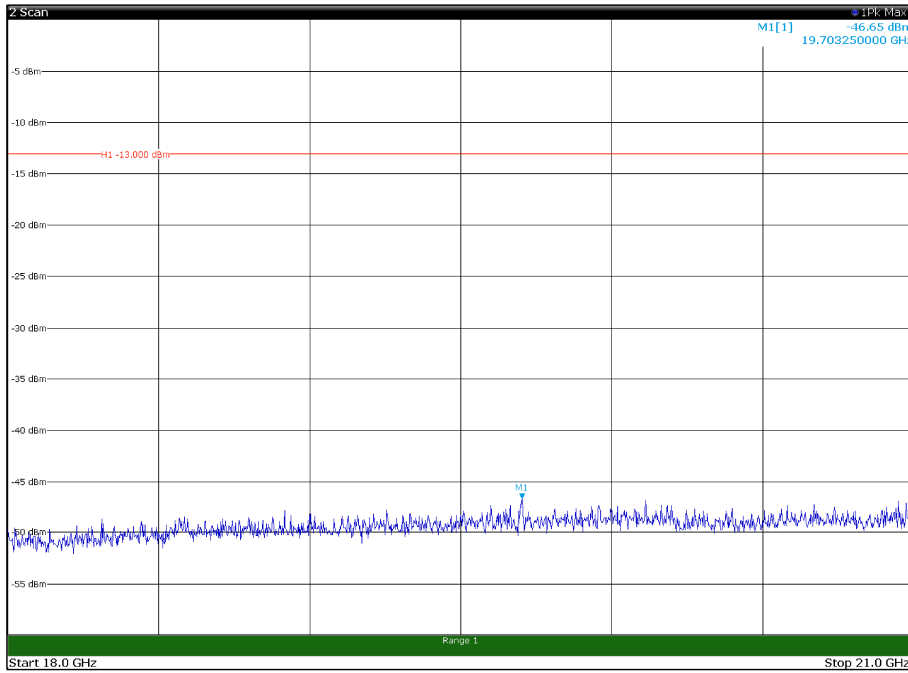

Channel: MIDDLE, Modulation: QPSK,
BW=20MHz, Range: 1GHz - 18GHz, Polarization: Vertical

Channel: MIDDLE, Modulation: QPSK,
BW=20MHz, Range: 18GHz - 21GHz, Polarization: Horizontal