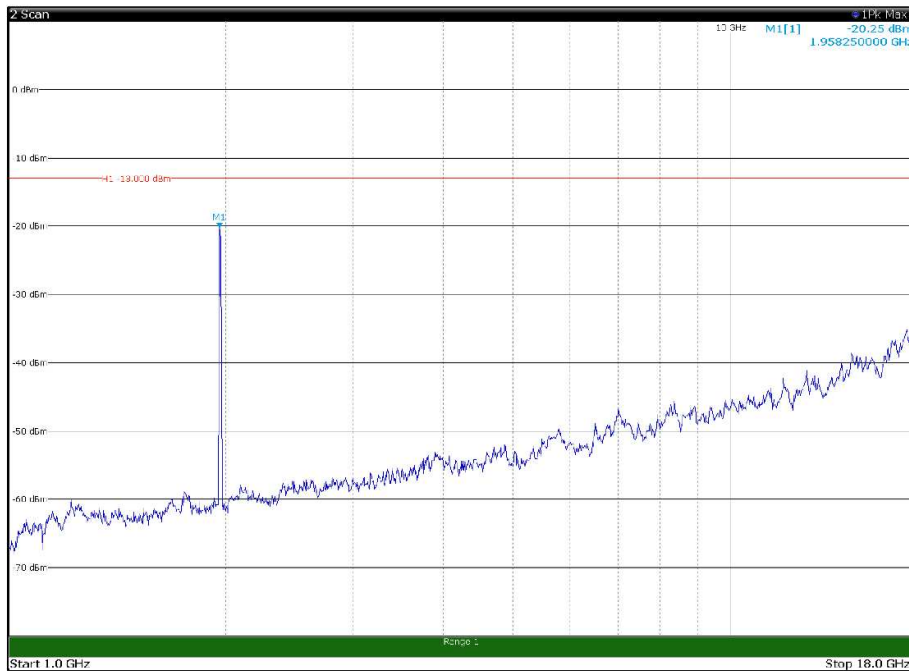

Channel: TOP, Modulation: QPSK,  
BW=15MHz, Range: 18GHz - 21GHz, Polarization: Horizontal

Channel: TOP, Modulation: QPSK,  
BW=15MHz, Range: 18GHz - 21GHz, Polarization: Vertical

Channel: BOTTOM, Modulation: 16QAM,  
 BW=15MHz, Range: 30MHz - 1GHz, Polarization: Horizontal

Channel: BOTTOM, Modulation: 16QAM,  
 BW=15MHz, Range: 30MHz - 1GHz, Polarization: Vertical

Channel: BOTTOM, Modulation: 16QAM,  
BW=15MHz, Range: 18GHz - 21GHz, Polarization: Horizontal

Channel: BOTTOM, Modulation: 16QAM,  
BW=15MHz, Range: 18GHz - 21GHz, Polarization: Vertical

Channel: MIDDLE, Modulation: 16QAM,  
 BW=15MHz, Range: 30MHz - 1GHz, Polarization: Horizontal

Channel: MIDDLE, Modulation: 16QAM,  
 BW=15MHz, Range: 30MHz - 1GHz, Polarization: Vertical

Channel: MIDDLE, Modulation: 16QAM,  
 BW=15MHz, Range: 1GHz - 18GHz, Polarization: Horizontal