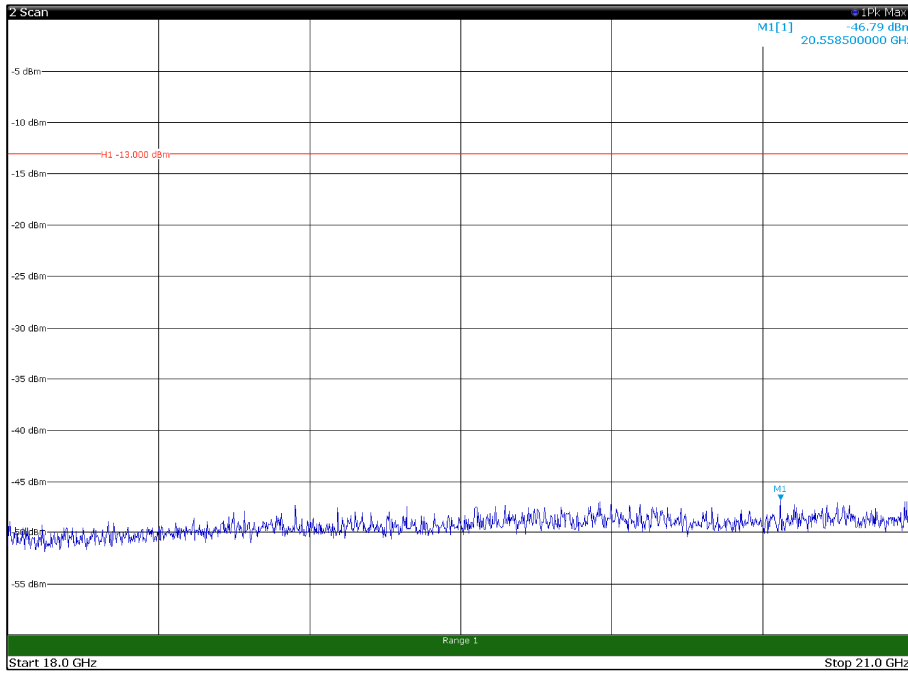

Channel: MIDDLE, Modulation: 16QAM,
BW=20MHz, Range: 1GHz - 18GHz, Polarization: Vertical

Channel: MIDDLE, Modulation: 16QAM,
BW=20MHz, Range: 18GHz - 21GHz, Polarization: Horizontal