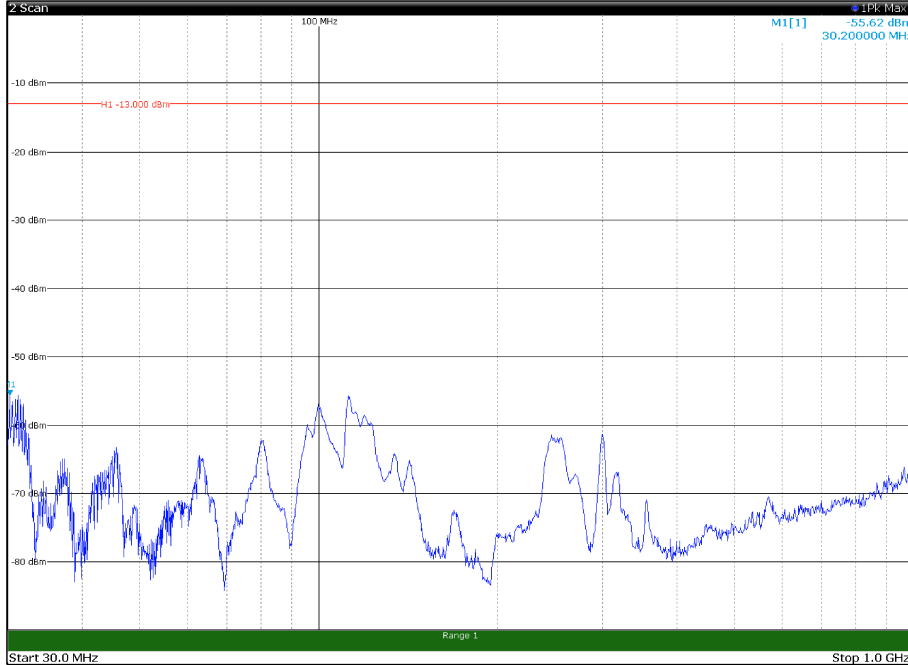

Channel: BOTTOM, Modulation: 256QAM,  
BW=15MHz, Range: 18GHz - 21GHz, Polarization: Vertical

Channel: MIDDLE, Modulation: 256QAM,  
 BW=15MHz, Range: 30MHz - 1GHz, Polarization: Horizontal

Channel: MIDDLE, Modulation: 256QAM,  
 BW=15MHz, Range: 30MHz - 1GHz, Polarization: Vertical

Channel: MIDDLE, Modulation: 256QAM,  
 BW=15MHz, Range: 1GHz - 18GHz, Polarization: Horizontal

Channel: MIDDLE, Modulation: 256QAM,  
 BW=15MHz, Range: 1GHz - 18GHz, Polarization: Vertical

Channel: MIDDLE, Modulation: 256QAM,  
BW=15MHz, Range: 18GHz - 21GHz, Polarization: Horizontal

Channel: MIDDLE, Modulation: 256QAM,  
BW=15MHz, Range: 18GHz - 21GHz, Polarization: Vertical

Channel: TOP, Modulation: 256QAM,  
BW=15MHz, Range: 30MHz - 1GHz, Polarization: Horizontal

Channel: TOP, Modulation: 256QAM,  
BW=15MHz, Range: 30MHz - 1GHz, Polarization: Vertical