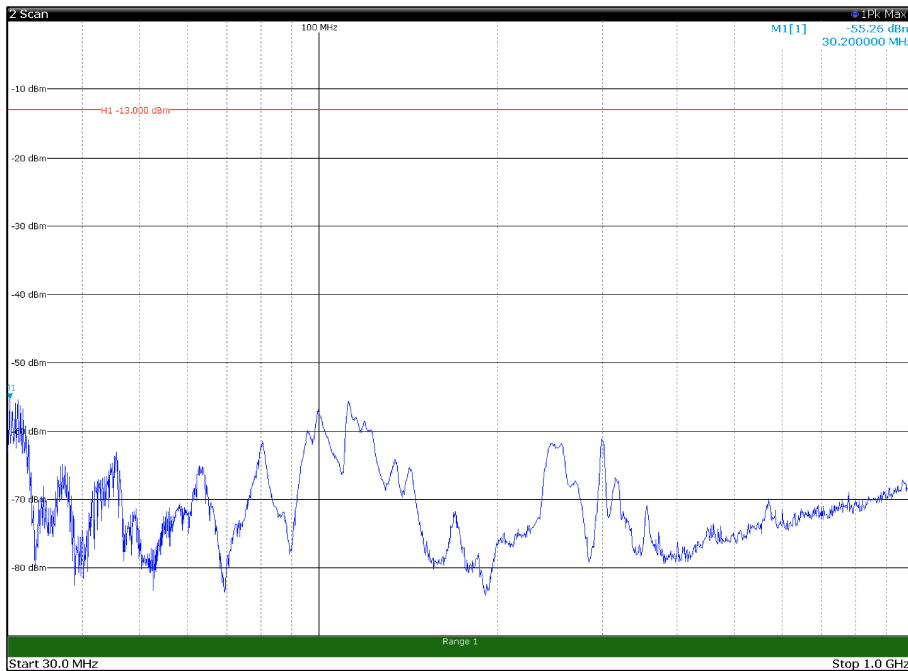

Channel: MIDDLE, Modulation: 64QAM,  
BW=10MHz, Range: 18GHz - 21GHz, Polarization: Horizontal

Channel: MIDDLE, Modulation: 64QAM,  
BW=10MHz, Range: 18GHz - 21GHz, Polarization: Vertical

Channel: TOP, Modulation: 64QAM,  
 BW=10MHz, Range: 30MHz - 1GHz, Polarization: Horizontal

Channel: TOP, Modulation: 64QAM,  
 BW=10MHz, Range: 30MHz - 1GHz, Polarization: Vertical

Channel: TOP, Modulation: 64QAM,  
BW=10MHz, Range: 1GHz - 18GHz, Polarization: Horizontal

Channel: TOP, Modulation: 64QAM,  
BW=10MHz, Range: 1GHz - 18GHz, Polarization: Vertical

Channel: TOP, Modulation: 64QAM,  
BW=10MHz, Range: 18GHz - 21GHz, Polarization: Horizontal

Channel: TOP, Modulation: 64QAM,  
BW=10MHz, Range: 18GHz - 21GHz, Polarization: Vertical

Channel: BOTTOM, Modulation: 256QAM,  
 BW=10MHz, Range: 30MHz - 1GHz, Polarization: Horizontal

Channel: BOTTOM, Modulation: 256QAM,  
 BW=10MHz, Range: 30MHz - 1GHz, Polarization: Vertical

Channel: BOTTOM, Modulation: 256QAM,  
 BW=10MHz, Range: 18GHz - 21GHz, Polarization: Horizontal

Channel: BOTTOM, Modulation: 256QAM,  
 BW=10MHz, Range: 18GHz - 21GHz, Polarization: Vertical