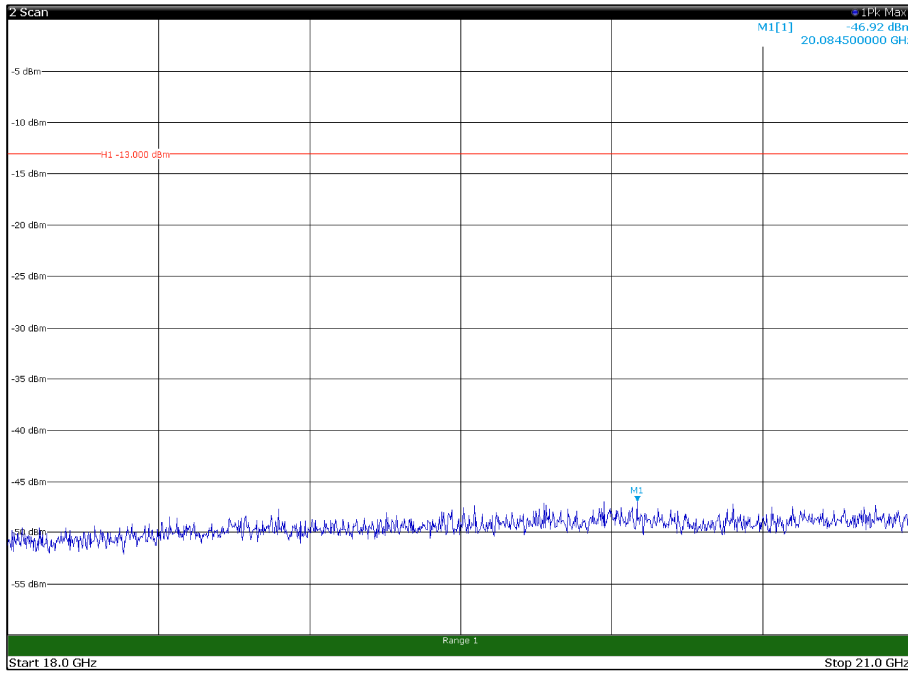

Channel: MIDDLE, Modulation: 256QAM,
BW=10MHz, Range: 1GHz - 18GHz, Polarization: Vertical

Channel: MIDDLE, Modulation: 256QAM,
BW=10MHz, Range: 18GHz - 21GHz, Polarization: Horizontal