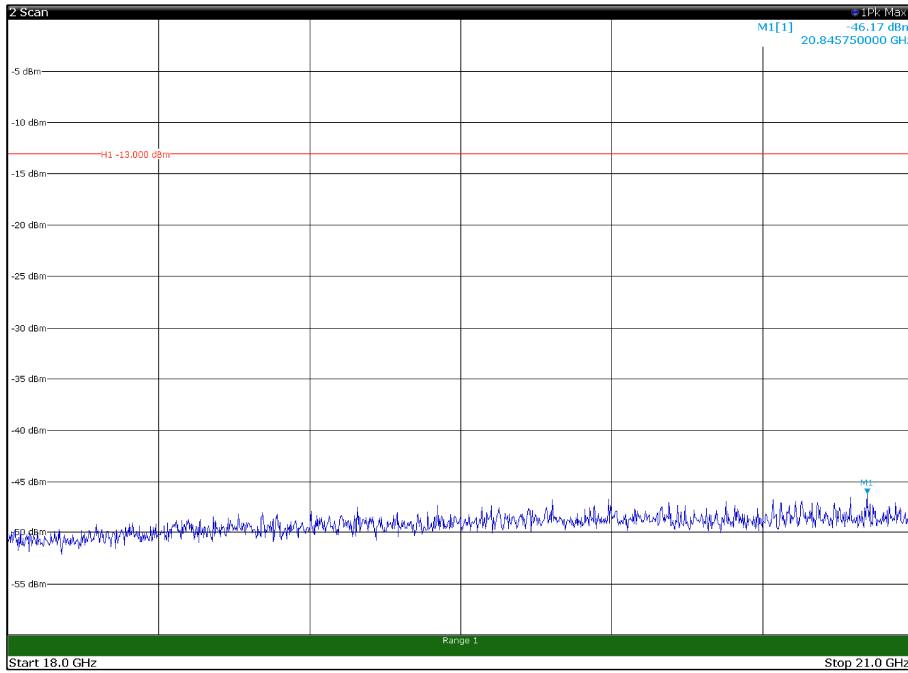

Channel: TOP, Modulation: 64QAM,  
 BW=10MHz, Range: 30MHz - 1GHz, Polarization: Vertical

Channel: TOP, Modulation: 64QAM,  
BW=10MHz, Range: 1GHz - 18GHz, Polarization: Horizontal

Channel: TOP, Modulation: 64QAM,  
BW=10MHz, Range: 1GHz - 18GHz, Polarization: Vertical

Channel: TOP, Modulation: 64QAM,  
BW=10MHz, Range: 18GHz - 21GHz, Polarization: Horizontal

Channel: TOP, Modulation: 64QAM,  
BW=10MHz, Range: 18GHz - 21GHz, Polarization: Vertical

Channel: BOTTOM, Modulation: 256QAM,  
 BW=10MHz, Range: 30MHz - 1GHz, Polarization: Horizontal

Channel: BOTTOM, Modulation: 256QAM,  
 BW=10MHz, Range: 30MHz - 1GHz, Polarization: Vertical

Channel: BOTTOM, Modulation: 256QAM,  
 BW=10MHz, Range: 18GHz - 21GHz, Polarization: Horizontal

Channel: BOTTOM, Modulation: 256QAM,  
 BW=10MHz, Range: 18GHz - 21GHz, Polarization: Vertical