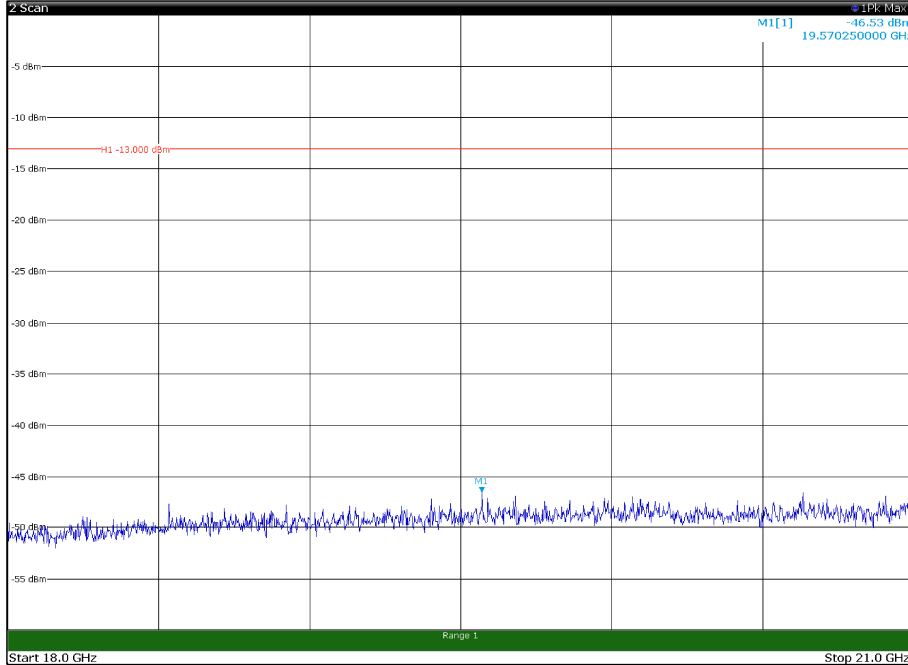

Channel: TOP, Modulation: 64QAM,  
 BW=10MHz, Range: 30MHz - 1GHz, Polarization: Vertical

Channel: TOP, Modulation: 64QAM,  
BW=10MHz, Range: 1GHz - 18GHz, Polarization: Horizontal

Channel: TOP, Modulation: 64QAM,  
BW=10MHz, Range: 1GHz - 18GHz, Polarization: Vertical

Channel: TOP, Modulation: 64QAM,  
BW=10MHz, Range: 18GHz - 21GHz, Polarization: Horizontal

Channel: TOP, Modulation: 64QAM,  
BW=10MHz, Range: 18GHz - 21GHz, Polarization: Vertical

Channel: BOTTOM, Modulation: 256QAM,  
 BW=10MHz, Range: 30MHz - 1GHz, Polarization: Horizontal

Channel: BOTTOM, Modulation: 256QAM,  
 BW=10MHz, Range: 30MHz - 1GHz, Polarization: Vertical

Channel: BOTTOM, Modulation: 256QAM,  
 BW=10MHz, Range: 18GHz - 21GHz, Polarization: Horizontal

Channel: BOTTOM, Modulation: 256QAM,  
 BW=10MHz, Range: 18GHz - 21GHz, Polarization: Vertical