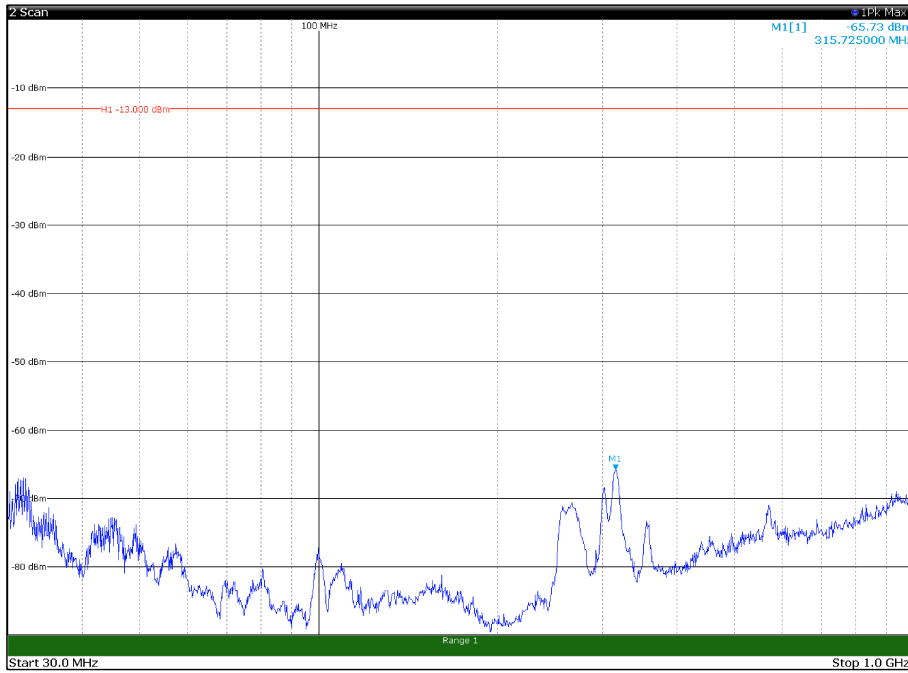

Channel: BOTTOM, Modulation: 256QAM,  
 BW=10MHz, Range: 30MHz - 1GHz, Polarization: Vertical

Channel: BOTTOM, Modulation: 256QAM,  
 BW=10MHz, Range: 18GHz - 21GHz, Polarization: Horizontal

Channel: BOTTOM, Modulation: 256QAM,  
 BW=10MHz, Range: 18GHz - 21GHz, Polarization: Vertical

Channel: MIDDLE, Modulation: 256QAM,  
BW=10MHz, Range: 30MHz - 1GHz, Polarization: Horizontal

Channel: MIDDLE, Modulation: 256QAM,  
BW=10MHz, Range: 30MHz - 1GHz, Polarization: Vertical

Channel: MIDDLE, Modulation: 256QAM,  
 BW=10MHz, Range: 1GHz - 18GHz, Polarization: Horizontal

Channel: MIDDLE, Modulation: 256QAM,  
 BW=10MHz, Range: 1GHz - 18GHz, Polarization: Vertical

Channel: MIDDLE, Modulation: 256QAM,  
BW=10MHz, Range: 18GHz - 21GHz, Polarization: Horizontal

Channel: MIDDLE, Modulation: 256QAM,  
BW=10MHz, Range: 18GHz - 21GHz, Polarization: Vertical

Channel: TOP, Modulation: 256QAM,  
BW=10MHz, Range: 30MHz - 1GHz, Polarization: Horizontal

Channel: TOP, Modulation: 256QAM,  
BW=10MHz, Range: 30MHz - 1GHz, Polarization: Vertical

Channel: TOP, Modulation: 256QAM,  
BW=10MHz, Range: 1GHz - 18GHz, Polarization: Horizontal