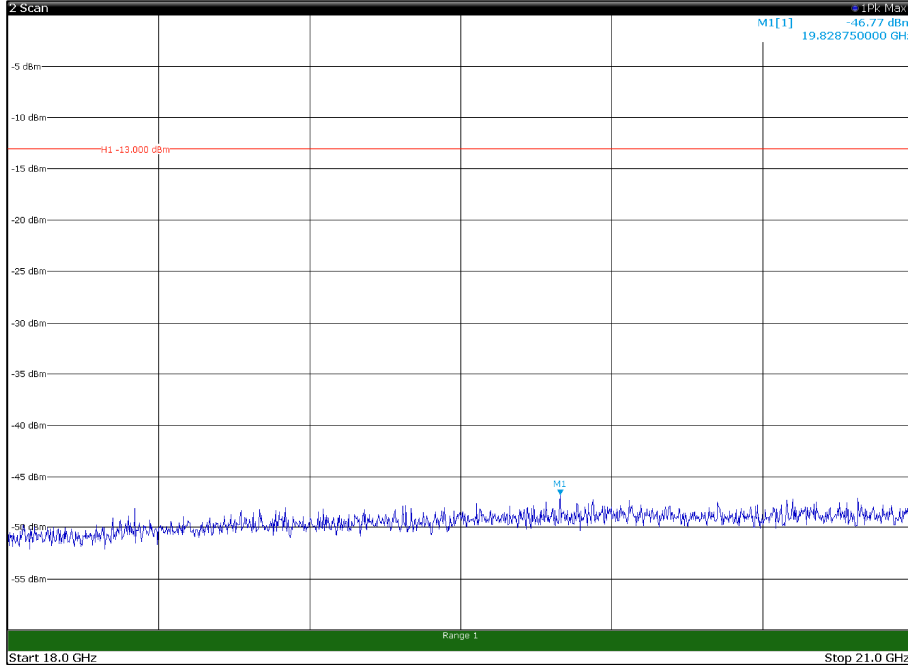

Channel: TOP, Modulation: 16QAM,  
BW=15MHz, Range: 30MHz - 1GHz, Polarization: Horizontal

Channel: TOP, Modulation: 16QAM,  
BW=15MHz, Range: 30MHz - 1GHz, Polarization: Vertical

Channel: TOP, Modulation: 16QAM,  
 BW=15MHz, Range: 1GHz - 18GHz, Polarization: Horizontal

Channel: TOP, Modulation: 16QAM,  
 BW=15MHz, Range: 1GHz - 18GHz, Polarization: Vertical

Channel: TOP, Modulation: 16QAM,  
BW=15MHz, Range: 18GHz - 21GHz, Polarization: Horizontal

Channel: TOP, Modulation: 16QAM,  
BW=15MHz, Range: 18GHz - 21GHz, Polarization: Vertical