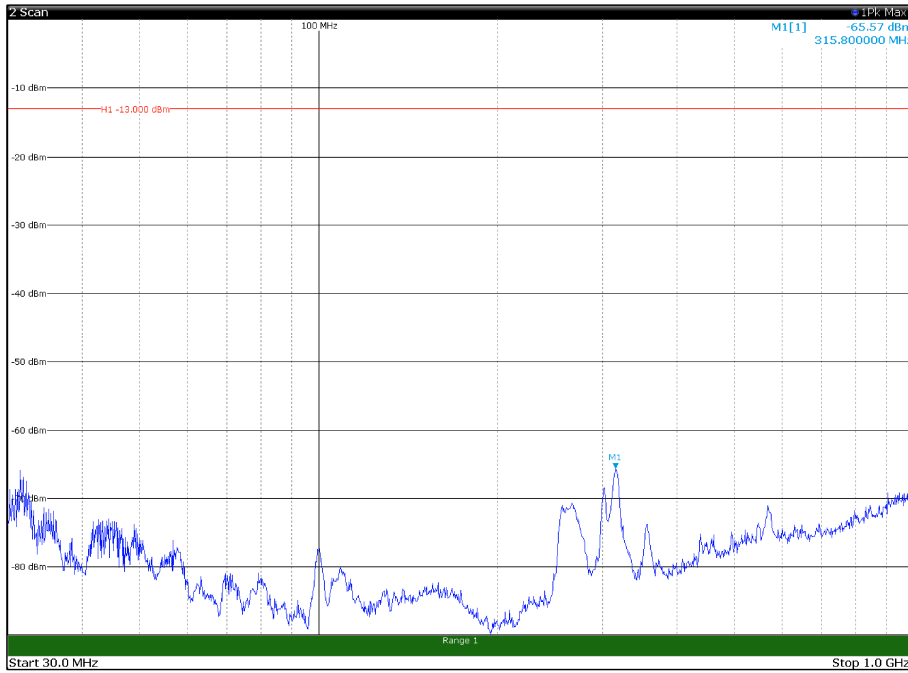

Channel: TOP, Modulation: 64QAM,  
 BW=10MHz, Range: 30MHz - 1GHz, Polarization: Vertical

Channel: TOP, Modulation: 64QAM,  
BW=10MHz, Range: 1GHz - 18GHz, Polarization: Horizontal

Channel: TOP, Modulation: 64QAM,  
BW=10MHz, Range: 1GHz - 18GHz, Polarization: Vertical

Channel: TOP, Modulation: 64QAM,  
BW=10MHz, Range: 18GHz - 21GHz, Polarization: Horizontal

Channel: TOP, Modulation: 64QAM,  
BW=10MHz, Range: 18GHz - 21GHz, Polarization: Vertical

Channel: BOTTOM, Modulation: 256QAM,  
 BW=10MHz, Range: 30MHz - 1GHz, Polarization: Horizontal

Channel: BOTTOM, Modulation: 256QAM,  
 BW=10MHz, Range: 30MHz - 1GHz, Polarization: Vertical

Channel: BOTTOM, Modulation: 256QAM,  
 BW=10MHz, Range: 18GHz - 21GHz, Polarization: Horizontal

Channel: BOTTOM, Modulation: 256QAM,  
 BW=10MHz, Range: 18GHz - 21GHz, Polarization: Vertical

Channel: MIDDLE, Modulation: 256QAM,  
BW=10MHz, Range: 30MHz - 1GHz, Polarization: Horizontal

Channel: MIDDLE, Modulation: 256QAM,  
BW=10MHz, Range: 30MHz - 1GHz, Polarization: Vertical

Channel: MIDDLE, Modulation: 256QAM,  
 BW=10MHz, Range: 1GHz - 18GHz, Polarization: Horizontal