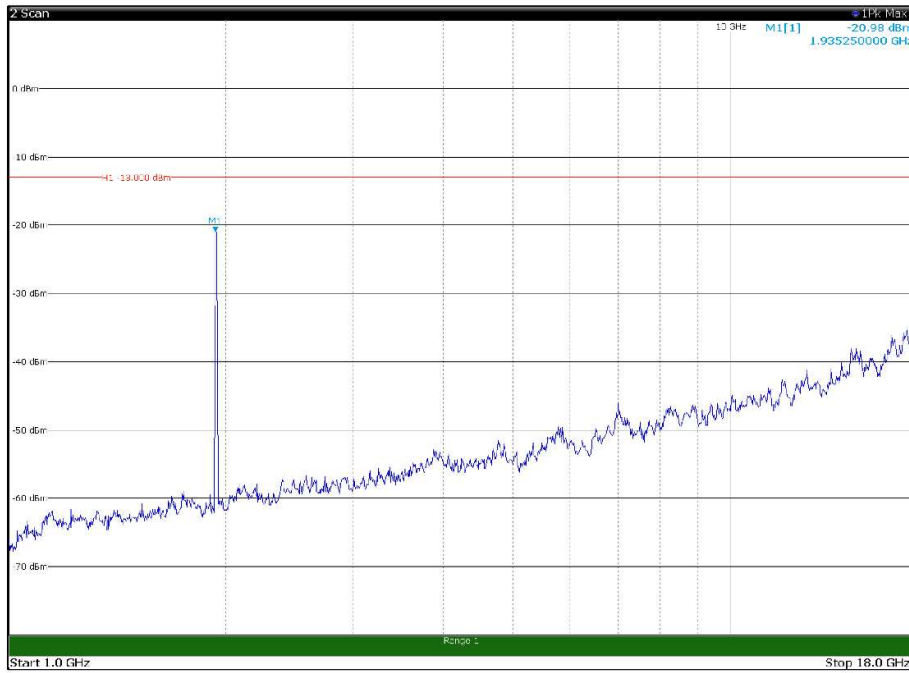

Channel: TOP, Modulation: 16QAM,  
BW=15MHz, Range: 30MHz - 1GHz, Polarization: Horizontal

Channel: TOP, Modulation: 16QAM,  
BW=15MHz, Range: 30MHz - 1GHz, Polarization: Vertical

Channel: TOP, Modulation: 16QAM,  
 BW=15MHz, Range: 1GHz - 18GHz, Polarization: Horizontal

Channel: TOP, Modulation: 16QAM,  
 BW=15MHz, Range: 1GHz - 18GHz, Polarization: Vertical

Channel: TOP, Modulation: 16QAM,  
BW=15MHz, Range: 18GHz - 21GHz, Polarization: Horizontal

Channel: TOP, Modulation: 16QAM,  
BW=15MHz, Range: 18GHz - 21GHz, Polarization: Vertical

Channel: BOTTOM, Modulation: 64QAM,  
 BW=15MHz, Range: 30MHz - 1GHz, Polarization: Horizontal

Channel: BOTTOM, Modulation: 64QAM,  
 BW=15MHz, Range: 30MHz - 1GHz, Polarization: Vertical

Channel: BOTTOM, Modulation: 64QAM,  
BW=15MHz, Range: 1GHz - 18GHz, Polarization: Horizontal