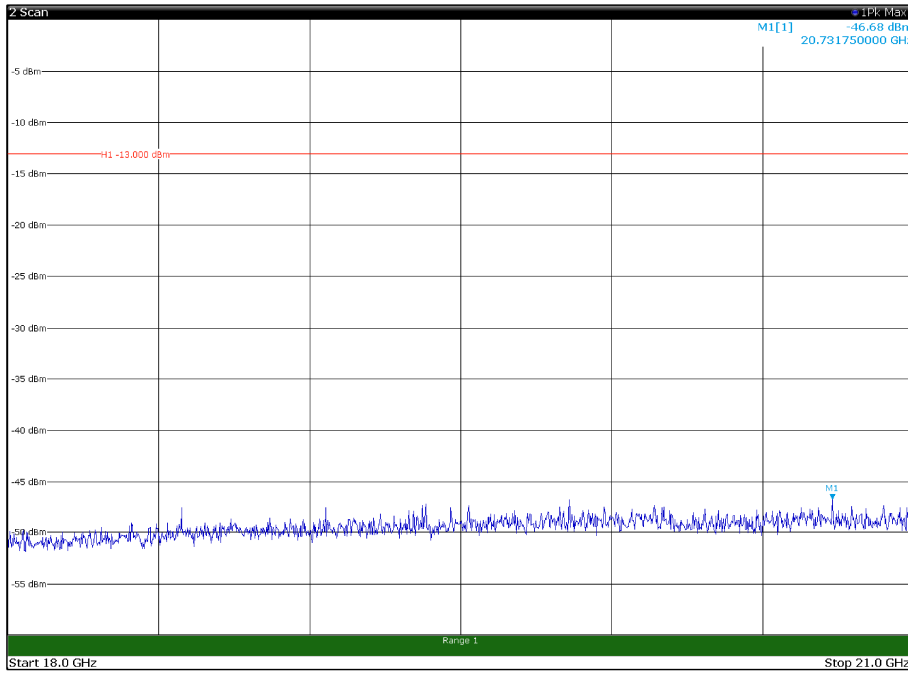

Channel: TOP, Modulation: 256QAM,  
BW=10MHz, Range: 30MHz - 1GHz, Polarization: Horizontal

Channel: TOP, Modulation: 256QAM,  
BW=10MHz, Range: 30MHz - 1GHz, Polarization: Vertical

Channel: TOP, Modulation: 256QAM,  
BW=10MHz, Range: 1GHz - 18GHz, Polarization: Horizontal

Channel: TOP, Modulation: 256QAM,  
BW=10MHz, Range: 1GHz - 18GHz, Polarization: Vertical

Channel: TOP, Modulation: 256QAM,  
 BW=10MHz, Range: 18GHz - 21GHz, Polarization: Horizontal

Channel: TOP, Modulation: 256QAM,  
 BW=10MHz, Range: 18GHz - 21GHz, Polarization: Vertical