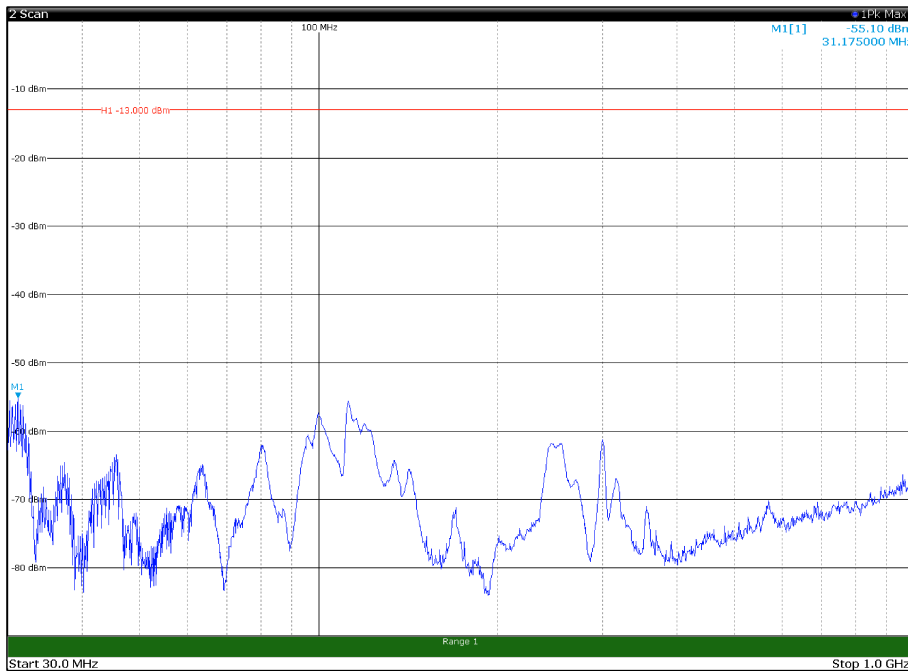

Channel: MIDDLE, Modulation: QPSK,  
BW=20MHz, Range: 1GHz - 18GHz, Polarization: Horizontal

Channel: MIDDLE, Modulation: QPSK,  
BW=20MHz, Range: 1GHz - 18GHz, Polarization: Vertical

Channel: MIDDLE, Modulation: QPSK,  
 BW=20MHz, Range: 18GHz - 21GHz, Polarization: Horizontal

Channel: MIDDLE, Modulation: QPSK,  
 BW=20MHz, Range: 18GHz - 21GHz, Polarization: Vertical

Channel: TOP, Modulation: QPSK,  
BW=20MHz, Range: 30MHz - 1GHz, Polarization: Horizontal

Channel: TOP, Modulation: QPSK,  
BW=20MHz, Range: 30MHz - 1GHz, Polarization: Vertical