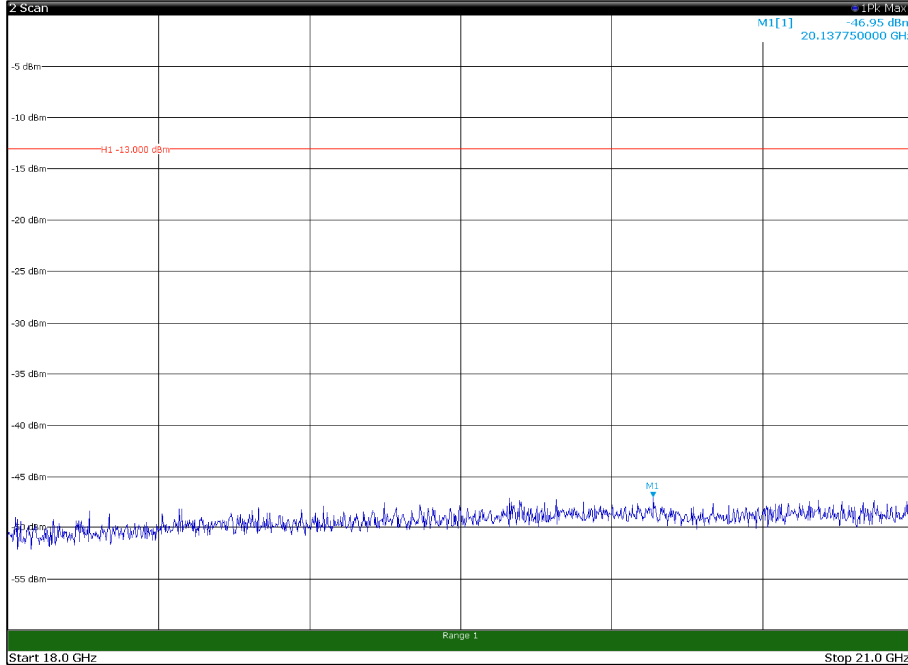

Channel: BOTTOM, Modulation: 64QAM,
BW=15MHz, Range: 18GHz - 21GHz, Polarization: Horizontal

Channel: BOTTOM, Modulation: 64QAM,
BW=15MHz, Range: 18GHz - 21GHz, Polarization: Vertical