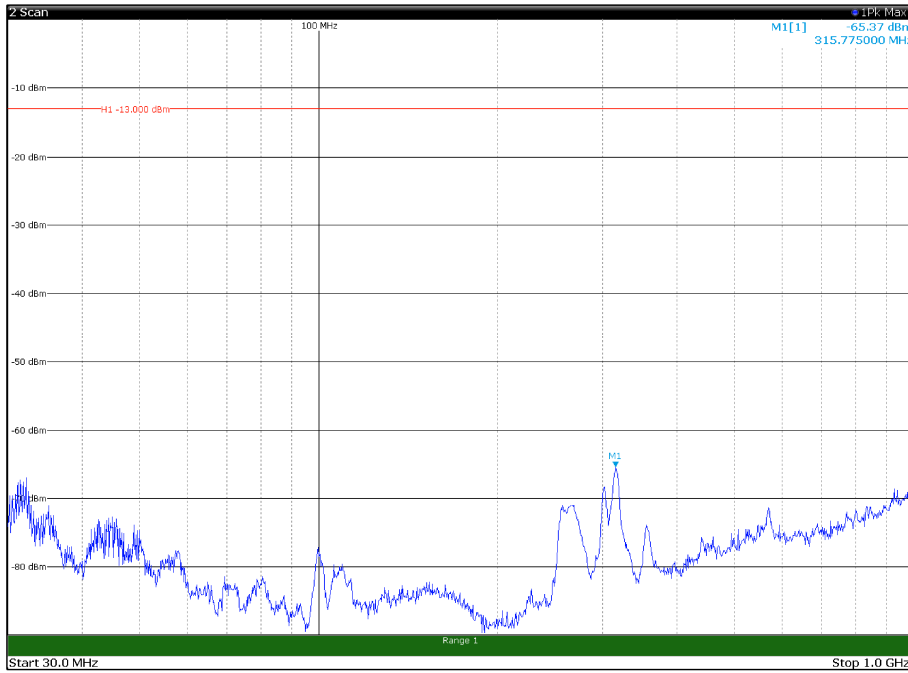

Channel: MIDDLE, Modulation: 16QAM,  
 BW=20MHz, Range: 18GHz - 21GHz, Polarization: Horizontal

Channel: MIDDLE, Modulation: 16QAM,  
 BW=20MHz, Range: 18GHz - 21GHz, Polarization: Vertical

Channel: TOP, Modulation: 16QAM,  
BW=20MHz, Range: 30MHz - 1GHz, Polarization: Horizontal

Channel: TOP, Modulation: 16QAM,  
BW=20MHz, Range: 30MHz - 1GHz, Polarization: Vertical

Channel: TOP, Modulation: 16QAM,  
BW=20MHz, Range: 1GHz - 18GHz, Polarization: Horizontal

Channel: TOP, Modulation: 16QAM,  
BW=20MHz, Range: 1GHz - 18GHz, Polarization: Vertical

Channel: TOP, Modulation: 16QAM,  
 BW=20MHz, Range: 18GHz - 21GHz, Polarization: Horizontal

Channel: TOP, Modulation: 16QAM,  
 BW=20MHz, Range: 18GHz - 21GHz, Polarization: Vertical

Channel: BOTTOM, Modulation: 64QAM,  
BW=20MHz, Range: 30MHz - 1GHz, Polarization: Horizontal