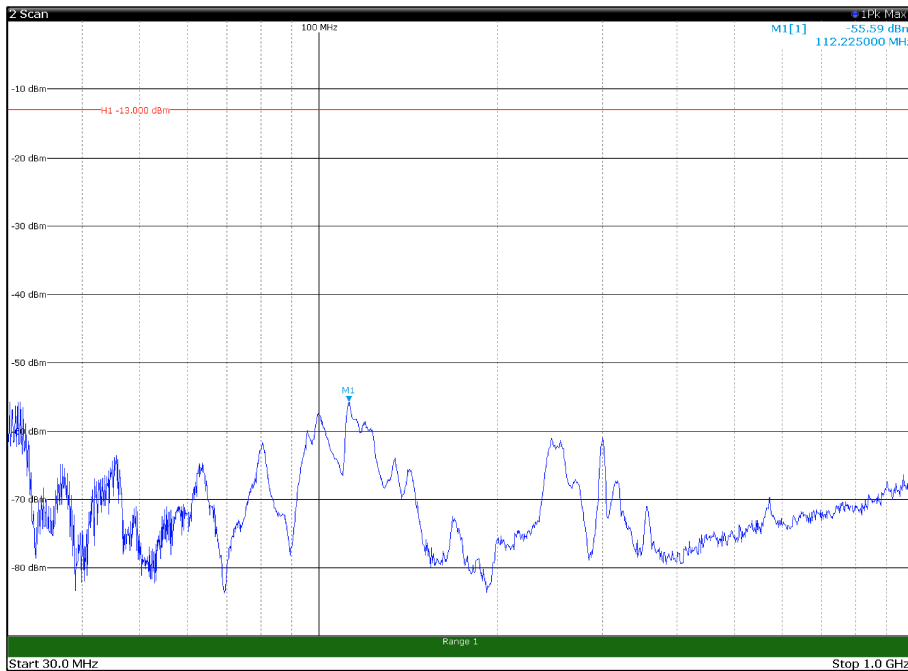

Channel: MIDDLE, Modulation: 16QAM,  
 BW=15MHz, Range: 30MHz - 1GHz, Polarization: Horizontal

Channel: MIDDLE, Modulation: 16QAM,  
 BW=15MHz, Range: 30MHz - 1GHz, Polarization: Vertical

Channel: MIDDLE, Modulation: 16QAM,  
 BW=15MHz, Range: 1GHz - 18GHz, Polarization: Horizontal

Channel: MIDDLE, Modulation: 16QAM,  
 BW=15MHz, Range: 1GHz - 18GHz, Polarization: Vertical

Channel: MIDDLE, Modulation: 16QAM,  
 BW=15MHz, Range: 18GHz - 21GHz, Polarization: Horizontal

Channel: MIDDLE, Modulation: 16QAM,  
 BW=15MHz, Range: 18GHz - 21GHz, Polarization: Vertical

Channel: TOP, Modulation: 16QAM,  
BW=15MHz, Range: 30MHz - 1GHz, Polarization: Horizontal

Channel: TOP, Modulation: 16QAM,  
BW=15MHz, Range: 30MHz - 1GHz, Polarization: Vertical

Channel: TOP, Modulation: 16QAM,  
 BW=15MHz, Range: 1GHz - 18GHz, Polarization: Horizontal

Channel: TOP, Modulation: 16QAM,  
 BW=15MHz, Range: 1GHz - 18GHz, Polarization: Vertical

Channel: TOP, Modulation: 16QAM,  
BW=15MHz, Range: 18GHz - 21GHz, Polarization: Horizontal

Channel: TOP, Modulation: 16QAM,  
BW=15MHz, Range: 18GHz - 21GHz, Polarization: Vertical