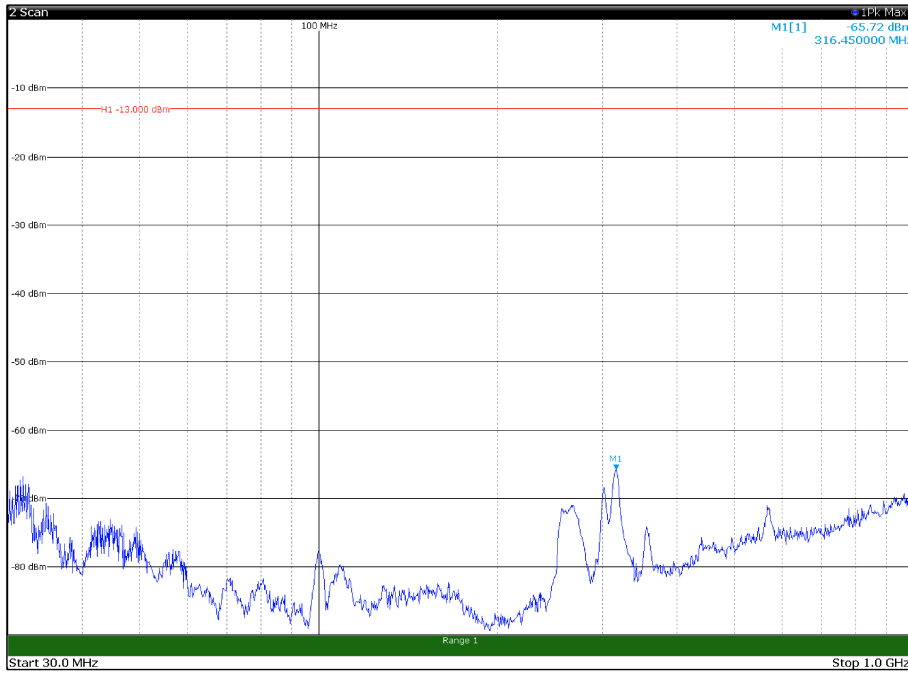

Channel: BOTTOM, Modulation: 256QAM,  
BW=15MHz, Range: 18GHz - 21GHz, Polarization: Vertical

Channel: MIDDLE, Modulation: 256QAM,  
 BW=15MHz, Range: 30MHz - 1GHz, Polarization: Horizontal

Channel: MIDDLE, Modulation: 256QAM,  
 BW=15MHz, Range: 30MHz - 1GHz, Polarization: Vertical

Channel: MIDDLE, Modulation: 256QAM,  
 BW=15MHz, Range: 1GHz - 18GHz, Polarization: Horizontal

Channel: MIDDLE, Modulation: 256QAM,  
 BW=15MHz, Range: 1GHz - 18GHz, Polarization: Vertical

Channel: MIDDLE, Modulation: 256QAM,  
BW=15MHz, Range: 18GHz - 21GHz, Polarization: Horizontal

Channel: MIDDLE, Modulation: 256QAM,  
BW=15MHz, Range: 18GHz - 21GHz, Polarization: Vertical

Channel: TOP, Modulation: 256QAM,  
BW=15MHz, Range: 30MHz - 1GHz, Polarization: Horizontal

Channel: TOP, Modulation: 256QAM,  
BW=15MHz, Range: 30MHz - 1GHz, Polarization: Vertical