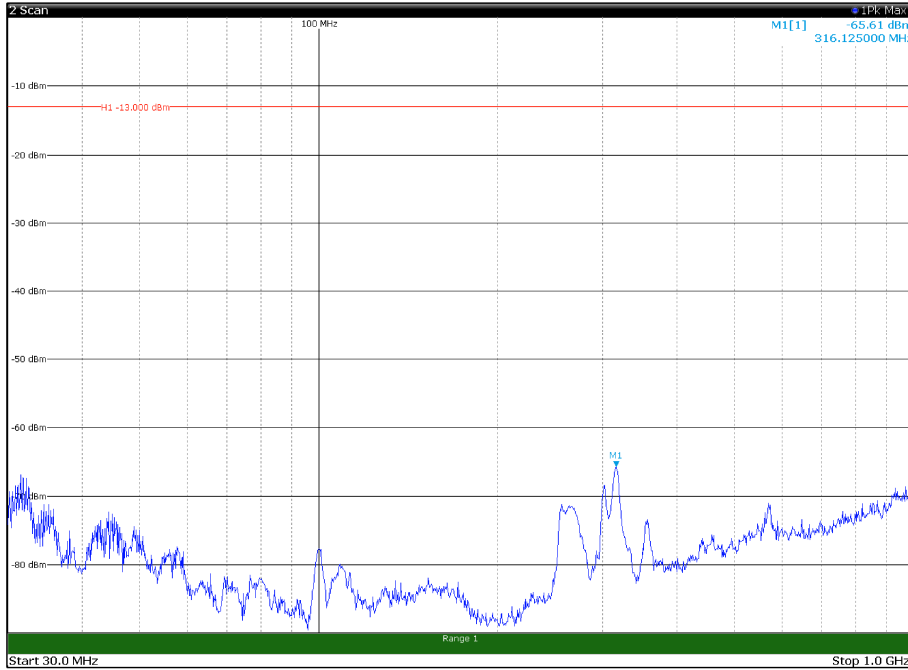

Channel: MIDDLE, Modulation: 256QAM,  
BW=15MHz, Range: 18GHz - 21GHz, Polarization: Vertical

Channel: TOP, Modulation: 256QAM,  
BW=15MHz, Range: 30MHz - 1GHz, Polarization: Horizontal

Channel: TOP, Modulation: 256QAM,  
BW=15MHz, Range: 30MHz - 1GHz, Polarization: Vertical

Channel: TOP, Modulation: 256QAM,  
 BW=15MHz, Range: 1GHz - 18GHz, Polarization: Horizontal

Channel: TOP, Modulation: 256QAM,  
 BW=15MHz, Range: 1GHz - 18GHz, Polarization: Vertical

Channel: TOP, Modulation: 256QAM,  
BW=15MHz, Range: 18GHz - 21GHz, Polarization: Horizontal

Channel: TOP, Modulation: 256QAM,  
BW=15MHz, Range: 18GHz - 21GHz, Polarization: Vertical

Channel: BOTTOM, Modulation: QPSK,  
BW=20MHz, Range: 30MHz - 1GHz, Polarization: Horizontal

Channel: BOTTOM, Modulation: QPSK,  
BW=20MHz, Range: 30MHz - 1GHz, Polarization: Vertical