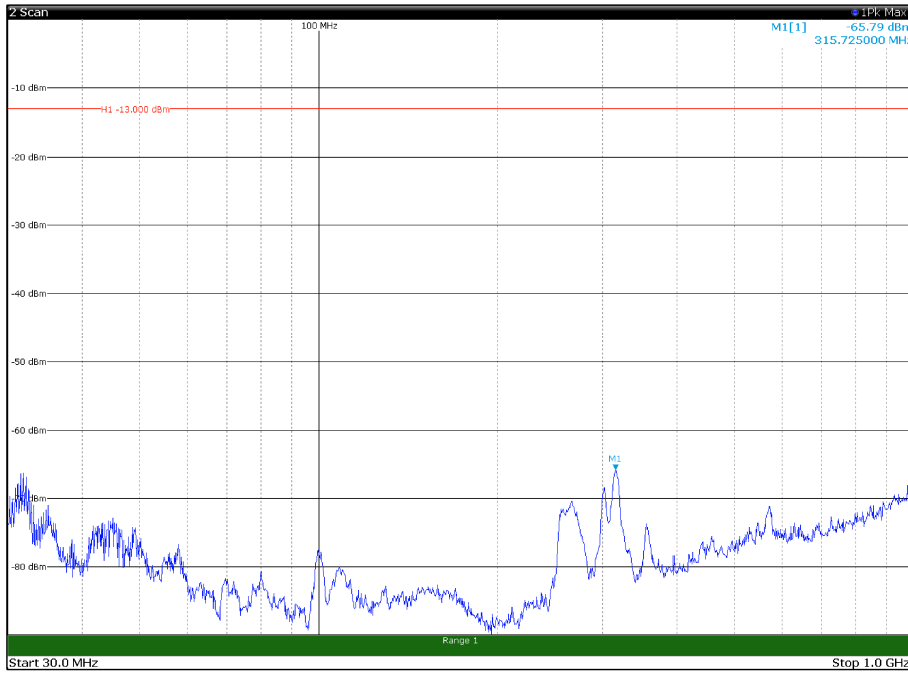

Channel: TOP, Modulation: 16QAM,  
 BW=15MHz, Range: 1GHz - 18GHz, Polarization: Vertical

Channel: TOP, Modulation: 16QAM,  
BW=15MHz, Range: 18GHz - 21GHz, Polarization: Horizontal

Channel: TOP, Modulation: 16QAM,  
BW=15MHz, Range: 18GHz - 21GHz, Polarization: Vertical

Channel: BOTTOM, Modulation: 64QAM,  
 BW=15MHz, Range: 30MHz - 1GHz, Polarization: Horizontal

Channel: BOTTOM, Modulation: 64QAM,  
 BW=15MHz, Range: 30MHz - 1GHz, Polarization: Vertical

Channel: BOTTOM, Modulation: 64QAM,  
BW=15MHz, Range: 1GHz - 18GHz, Polarization: Horizontal

Channel: BOTTOM, Modulation: 64QAM,  
BW=15MHz, Range: 1GHz - 18GHz, Polarization: Vertical

Channel: BOTTOM, Modulation: 64QAM,  
BW=15MHz, Range: 18GHz - 21GHz, Polarization: Horizontal

Channel: BOTTOM, Modulation: 64QAM,  
BW=15MHz, Range: 18GHz - 21GHz, Polarization: Vertical