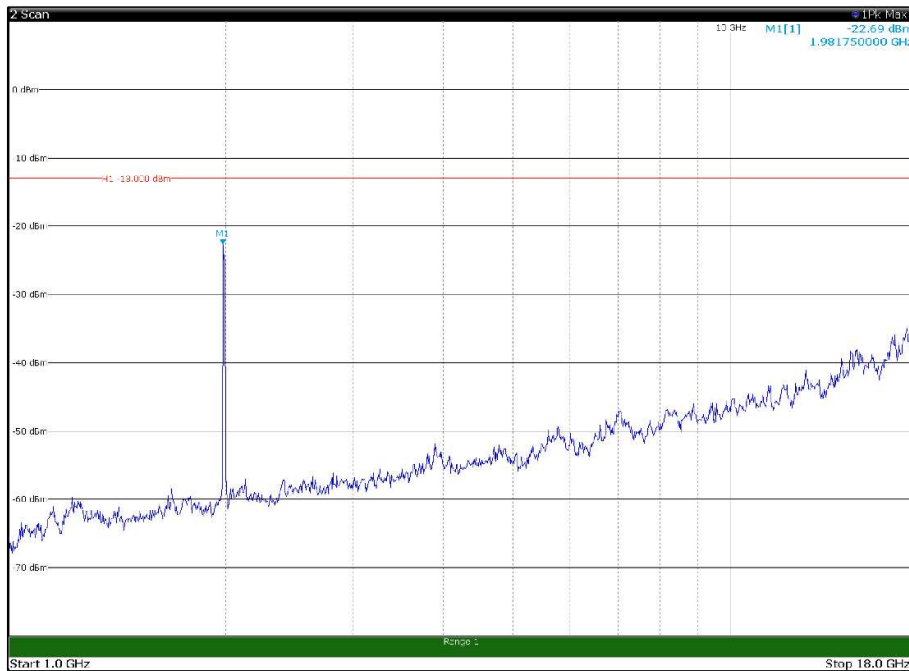

Channel: MIDDLE, Modulation: 16QAM,  
 BW=15MHz, Range: 30MHz - 1GHz, Polarization: Horizontal

Channel: MIDDLE, Modulation: 16QAM,  
 BW=15MHz, Range: 30MHz - 1GHz, Polarization: Vertical

Channel: MIDDLE, Modulation: 16QAM,  
 BW=15MHz, Range: 1GHz - 18GHz, Polarization: Horizontal

Channel: MIDDLE, Modulation: 16QAM,  
 BW=15MHz, Range: 1GHz - 18GHz, Polarization: Vertical

Channel: MIDDLE, Modulation: 16QAM,  
 BW=15MHz, Range: 18GHz - 21GHz, Polarization: Horizontal

Channel: MIDDLE, Modulation: 16QAM,  
 BW=15MHz, Range: 18GHz - 21GHz, Polarization: Vertical

Channel: TOP, Modulation: 16QAM,  
BW=15MHz, Range: 30MHz - 1GHz, Polarization: Horizontal

Channel: TOP, Modulation: 16QAM,  
BW=15MHz, Range: 30MHz - 1GHz, Polarization: Vertical

Channel: TOP, Modulation: 16QAM,  
 BW=15MHz, Range: 1GHz - 18GHz, Polarization: Horizontal

Channel: TOP, Modulation: 16QAM,  
 BW=15MHz, Range: 1GHz - 18GHz, Polarization: Vertical

Channel: TOP, Modulation: 16QAM,  
BW=15MHz, Range: 18GHz - 21GHz, Polarization: Horizontal

Channel: TOP, Modulation: 16QAM,  
BW=15MHz, Range: 18GHz - 21GHz, Polarization: Vertical