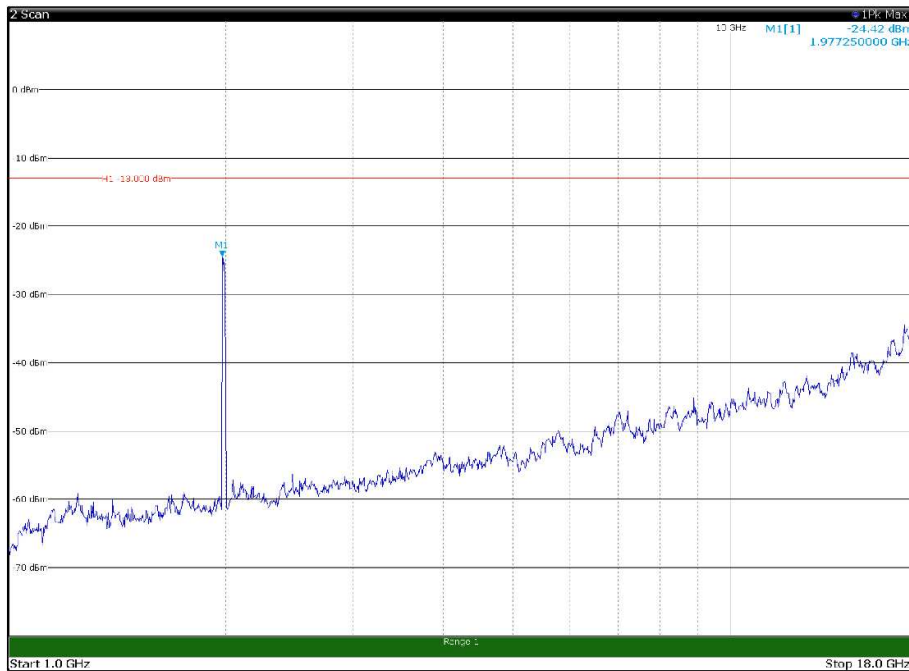

Channel: MIDDLE, Modulation: QPSK,  
 BW=20MHz, Range: 18GHz - 21GHz, Polarization: Vertical

Channel: TOP, Modulation: QPSK,  
BW=20MHz, Range: 30MHz - 1GHz, Polarization: Horizontal

Channel: TOP, Modulation: QPSK,  
BW=20MHz, Range: 30MHz - 1GHz, Polarization: Vertical

Channel: TOP, Modulation: QPSK,  
 BW=20MHz, Range: 1GHz - 18GHz, Polarization: Horizontal

Channel: TOP, Modulation: QPSK,  
 BW=20MHz, Range: 1GHz - 18GHz, Polarization: Vertical

Channel: TOP, Modulation: QPSK,  
BW=20MHz, Range: 18GHz - 21GHz, Polarization: Horizontal