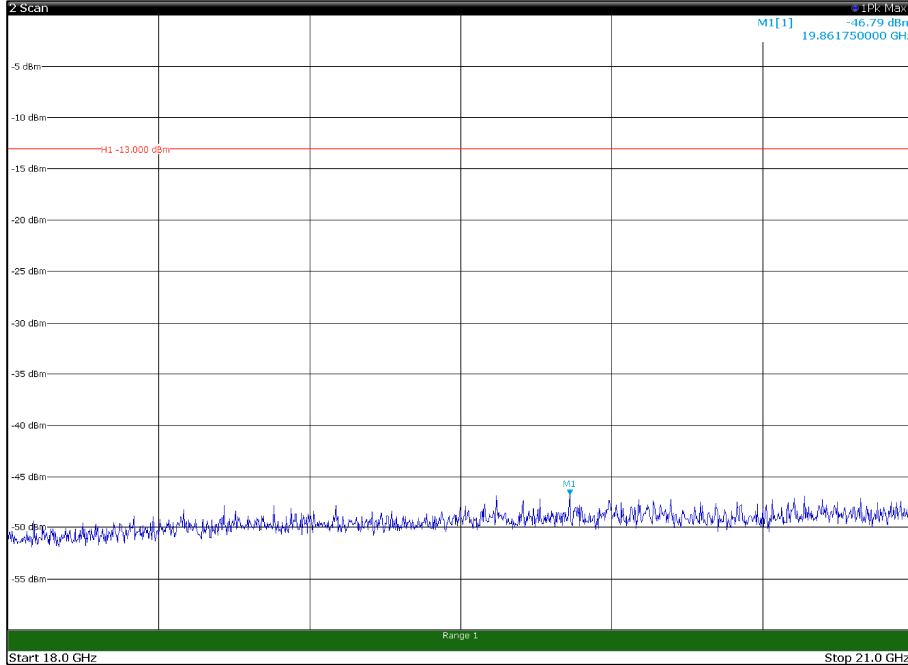

Channel: TOP, Modulation: 256QAM,  
 BW=15MHz, Range: 1GHz - 18GHz, Polarization: Horizontal

Channel: TOP, Modulation: 256QAM,  
 BW=15MHz, Range: 1GHz - 18GHz, Polarization: Vertical

Channel: TOP, Modulation: 256QAM,  
BW=15MHz, Range: 18GHz - 21GHz, Polarization: Horizontal