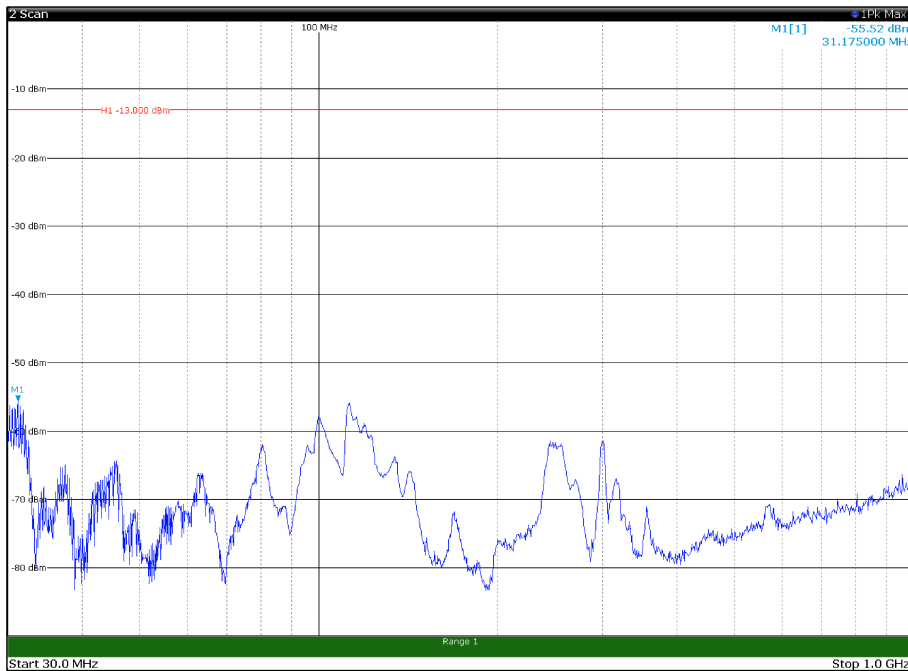

Channel: TOP, Modulation: 64QAM,  
BW=15MHz, Range: 30MHz - 1GHz, Polarization: Horizontal

Channel: TOP, Modulation: 64QAM,  
BW=15MHz, Range: 30MHz - 1GHz, Polarization: Vertical

Channel: TOP, Modulation: 64QAM,  
BW=15MHz, Range: 1GHz - 18GHz, Polarization: Horizontal

Channel: TOP, Modulation: 64QAM,  
BW=15MHz, Range: 1GHz - 18GHz, Polarization: Vertical

Channel: TOP, Modulation: 64QAM,  
BW=15MHz, Range: 18GHz - 21GHz, Polarization: Horizontal

Channel: TOP, Modulation: 64QAM,  
BW=15MHz, Range: 18GHz - 21GHz, Polarization: Vertical

Channel: BOTTOM, Modulation: 256QAM,  
 BW=15MHz, Range: 30MHz - 1GHz, Polarization: Horizontal

Channel: BOTTOM, Modulation: 256QAM,  
 BW=15MHz, Range: 30MHz - 1GHz, Polarization: Vertical

Channel: BOTTOM, Modulation: 256QAM,  
BW=15MHz, Range: 18GHz - 21GHz, Polarization: Horizontal