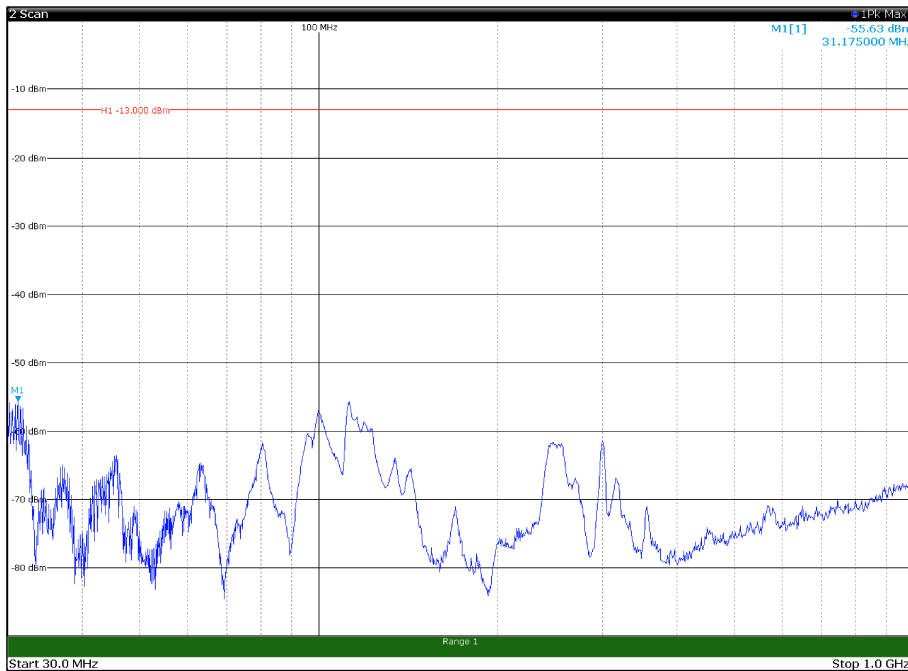

Channel: TOP, Modulation: 256QAM,  
BW=10MHz, Range: 1GHz - 18GHz, Polarization: Vertical

Channel: TOP, Modulation: 256QAM,  
 BW=10MHz, Range: 18GHz - 21GHz, Polarization: Horizontal

Channel: TOP, Modulation: 256QAM,  
 BW=10MHz, Range: 18GHz - 21GHz, Polarization: Vertical

Channel: BOTTOM, Modulation: QPSK,  
BW=15MHz, Range: 30MHz - 1GHz, Polarization: Horizontal

Channel: BOTTOM, Modulation: QPSK,  
BW=15MHz, Range: 30MHz - 1GHz, Polarization: Vertical

Channel: BOTTOM, Modulation: QPSK,  
BW=15MHz, Range: 18GHz - 21GHz, Polarization: Horizontal

Channel: BOTTOM, Modulation: QPSK,  
BW=15MHz, Range: 18GHz - 21GHz, Polarization: Vertical

Channel: MIDDLE, Modulation: QPSK,  
 BW=15MHz, Range: 1GHz - 18GHz, Polarization: Horizontal

Channel: MIDDLE, Modulation: QPSK,  
 BW=15MHz, Range: 1GHz - 18GHz, Polarization: Vertical