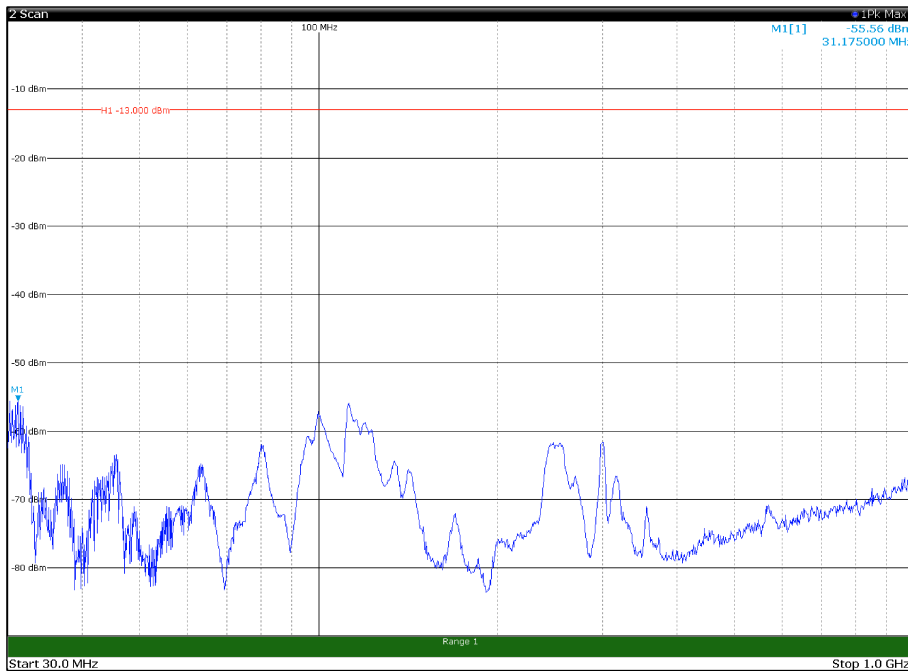

Channel: TOP, Modulation: QPSK,  
 BW=20MHz, Range: 1GHz - 18GHz, Polarization: Horizontal

Channel: TOP, Modulation: QPSK,  
 BW=20MHz, Range: 1GHz - 18GHz, Polarization: Vertical

Channel: TOP, Modulation: QPSK,  
BW=20MHz, Range: 18GHz - 21GHz, Polarization: Horizontal

Channel: TOP, Modulation: QPSK,  
BW=20MHz, Range: 18GHz - 21GHz, Polarization: Vertical

Channel: BOTTOM, Modulation: 16QAM,  
BW=20MHz, Range: 30MHz - 1GHz, Polarization: Horizontal

Channel: BOTTOM, Modulation: 16QAM,  
BW=20MHz, Range: 30MHz - 1GHz, Polarization: Vertical

Channel: BOTTOM, Modulation: 16QAM,  
BW=20MHz, Range: 18GHz - 21GHz, Polarization: Horizontal

Channel: BOTTOM, Modulation: 16QAM,  
BW=20MHz, Range: 18GHz - 21GHz, Polarization: Vertical

Channel: MIDDLE, Modulation: 16QAM,  
BW=20MHz, Range: 30MHz - 1GHz, Polarization: Horizontal