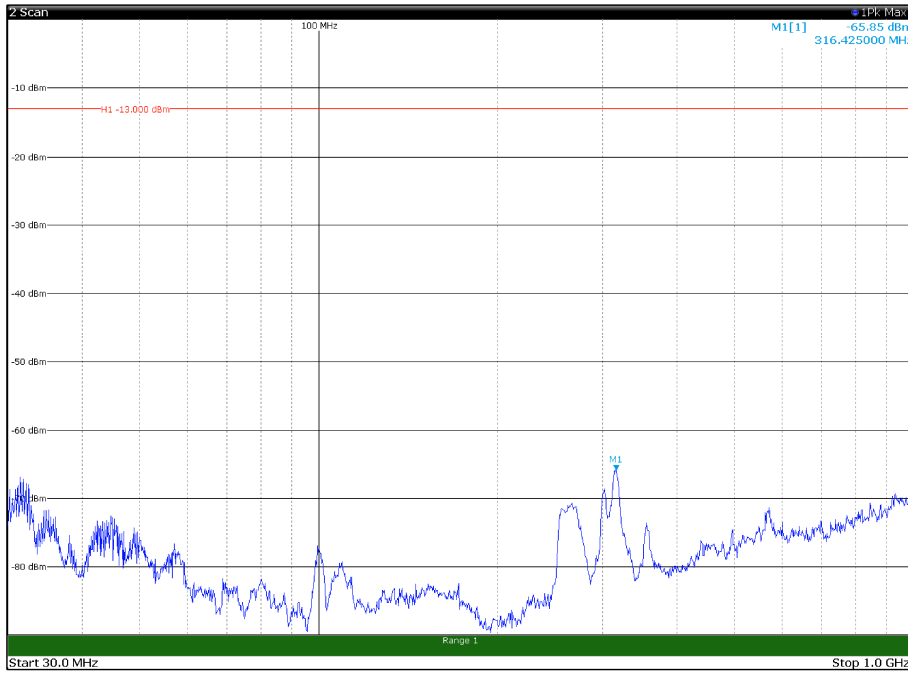

Channel: MIDDLE, Modulation: QPSK,  
BW=15MHz, Range: 18GHz - 21GHz, Polarization: Horizontal

Channel: MIDDLE, Modulation: QPSK,  
BW=15MHz, Range: 18GHz - 21GHz, Polarization: Vertical

Channel: TOP, Modulation: QPSK,  
BW=15MHz, Range: 30MHz - 1GHz, Polarization: Horizontal

Channel: TOP, Modulation: QPSK,  
BW=15MHz, Range: 30MHz - 1GHz, Polarization: Vertical

Channel: TOP, Modulation: QPSK,  
 BW=15MHz, Range: 1GHz - 18GHz, Polarization: Horizontal

Channel: TOP, Modulation: QPSK,  
 BW=15MHz, Range: 1GHz - 18GHz, Polarization: Vertical

Channel: TOP, Modulation: QPSK,  
BW=15MHz, Range: 18GHz - 21GHz, Polarization: Horizontal

Channel: TOP, Modulation: QPSK,  
BW=15MHz, Range: 18GHz - 21GHz, Polarization: Vertical

Channel: BOTTOM, Modulation: 16QAM,  
 BW=15MHz, Range: 30MHz - 1GHz, Polarization: Horizontal

Channel: BOTTOM, Modulation: 16QAM,  
 BW=15MHz, Range: 30MHz - 1GHz, Polarization: Vertical

Channel: BOTTOM, Modulation: 16QAM,  
BW=15MHz, Range: 18GHz - 21GHz, Polarization: Horizontal

Channel: BOTTOM, Modulation: 16QAM,  
BW=15MHz, Range: 18GHz - 21GHz, Polarization: Vertical