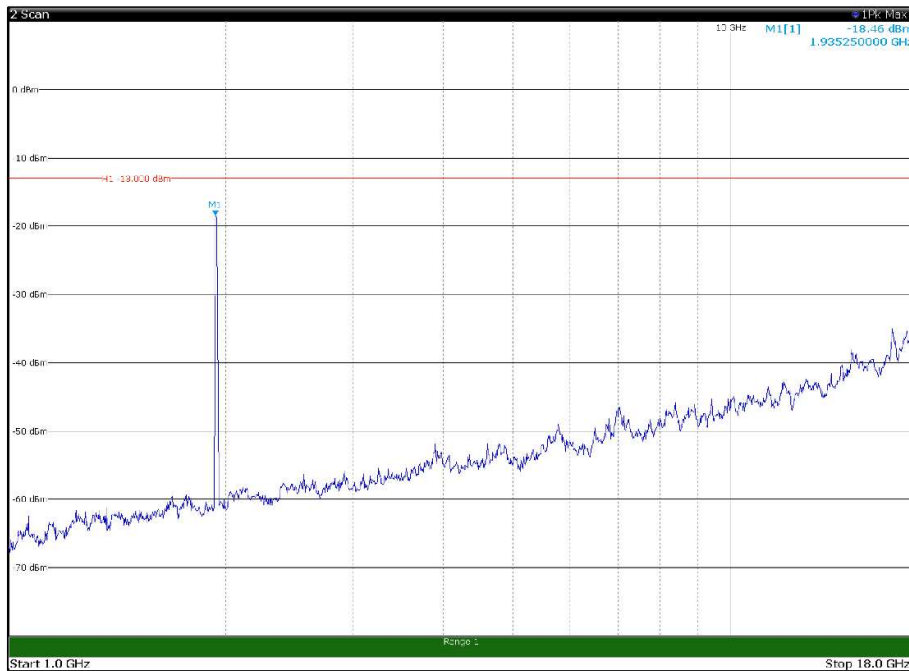

Channel: TOP, Modulation: QPSK,  
BW=15MHz, Range: 30MHz - 1GHz, Polarization: Vertical

Channel: TOP, Modulation: QPSK,  
 BW=15MHz, Range: 1GHz - 18GHz, Polarization: Horizontal

Channel: TOP, Modulation: QPSK,  
 BW=15MHz, Range: 1GHz - 18GHz, Polarization: Vertical

Channel: TOP, Modulation: QPSK,  
BW=15MHz, Range: 18GHz - 21GHz, Polarization: Horizontal

Channel: TOP, Modulation: QPSK,  
BW=15MHz, Range: 18GHz - 21GHz, Polarization: Vertical

Channel: BOTTOM, Modulation: 16QAM,  
 BW=15MHz, Range: 30MHz - 1GHz, Polarization: Horizontal

Channel: BOTTOM, Modulation: 16QAM,  
 BW=15MHz, Range: 30MHz - 1GHz, Polarization: Vertical

Channel: BOTTOM, Modulation: 16QAM,  
BW=15MHz, Range: 18GHz - 21GHz, Polarization: Horizontal

Channel: BOTTOM, Modulation: 16QAM,  
BW=15MHz, Range: 18GHz - 21GHz, Polarization: Vertical