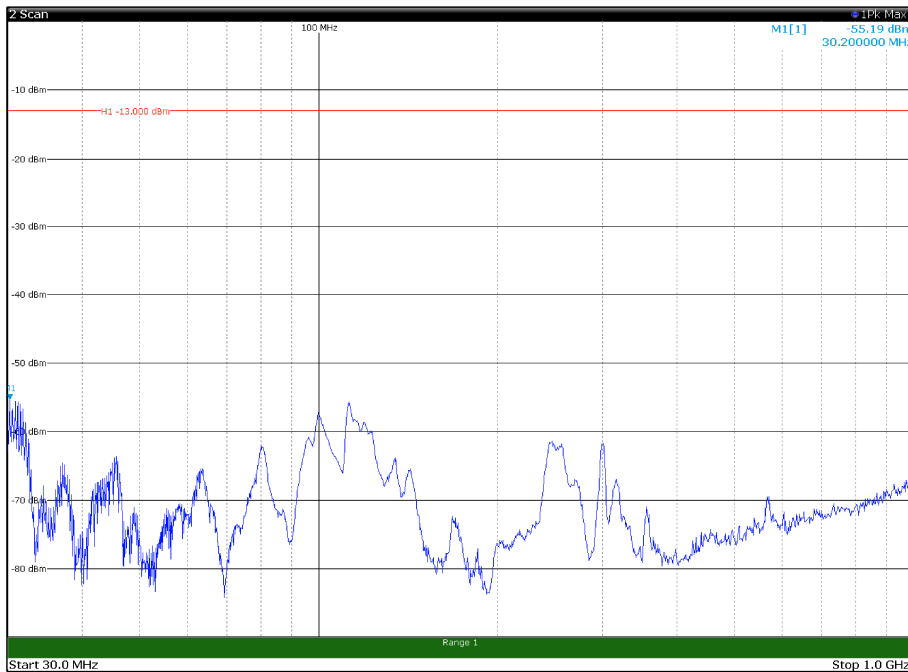

Channel: TOP, Modulation: 256QAM,  
BW=10MHz, Range: 30MHz - 1GHz, Polarization: Horizontal

Channel: TOP, Modulation: 256QAM,  
BW=10MHz, Range: 30MHz - 1GHz, Polarization: Vertical

Channel: TOP, Modulation: 256QAM,  
BW=10MHz, Range: 1GHz - 18GHz, Polarization: Horizontal

Channel: TOP, Modulation: 256QAM,  
BW=10MHz, Range: 1GHz - 18GHz, Polarization: Vertical

Channel: TOP, Modulation: 256QAM,  
 BW=10MHz, Range: 18GHz - 21GHz, Polarization: Horizontal

Channel: TOP, Modulation: 256QAM,  
 BW=10MHz, Range: 18GHz - 21GHz, Polarization: Vertical

Channel: BOTTOM, Modulation: QPSK,  
BW=15MHz, Range: 30MHz - 1GHz, Polarization: Horizontal

Channel: BOTTOM, Modulation: QPSK,  
BW=15MHz, Range: 30MHz - 1GHz, Polarization: Vertical

Channel: BOTTOM, Modulation: QPSK,  
BW=15MHz, Range: 18GHz - 21GHz, Polarization: Horizontal