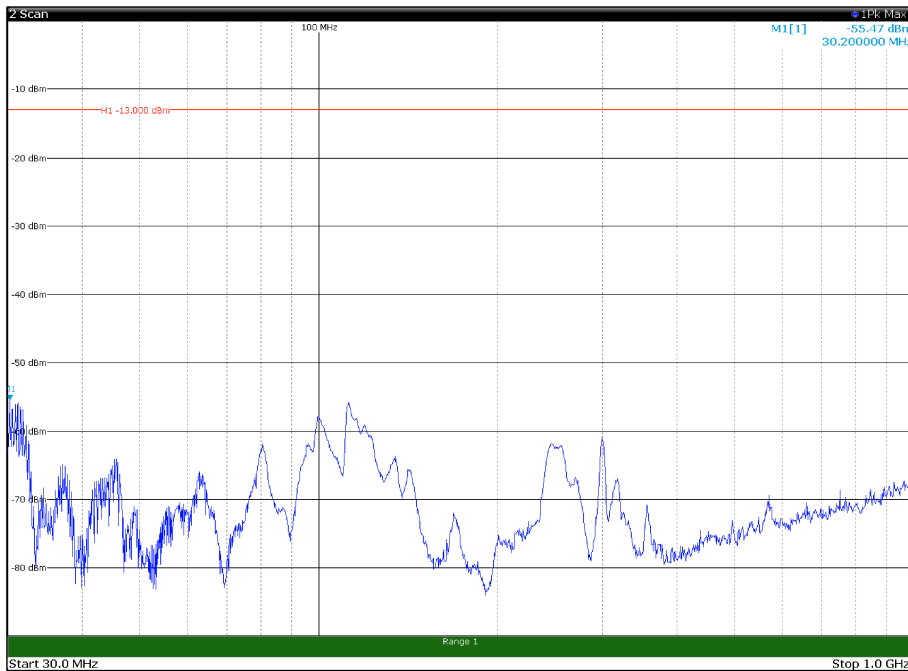

Channel: MIDDLE, Modulation: QPSK,  
BW=15MHz, Range: 18GHz - 21GHz, Polarization: Horizontal

Channel: MIDDLE, Modulation: QPSK,  
BW=15MHz, Range: 18GHz - 21GHz, Polarization: Vertical

Channel: TOP, Modulation: QPSK,  
BW=15MHz, Range: 30MHz - 1GHz, Polarization: Horizontal

Channel: TOP, Modulation: QPSK,  
BW=15MHz, Range: 30MHz - 1GHz, Polarization: Vertical

Channel: TOP, Modulation: QPSK,  
 BW=15MHz, Range: 1GHz - 18GHz, Polarization: Horizontal

Channel: TOP, Modulation: QPSK,  
 BW=15MHz, Range: 1GHz - 18GHz, Polarization: Vertical

Channel: TOP, Modulation: QPSK,  
BW=15MHz, Range: 18GHz - 21GHz, Polarization: Horizontal

Channel: TOP, Modulation: QPSK,  
BW=15MHz, Range: 18GHz - 21GHz, Polarization: Vertical

Channel: BOTTOM, Modulation: 16QAM,  
 BW=15MHz, Range: 30MHz - 1GHz, Polarization: Horizontal