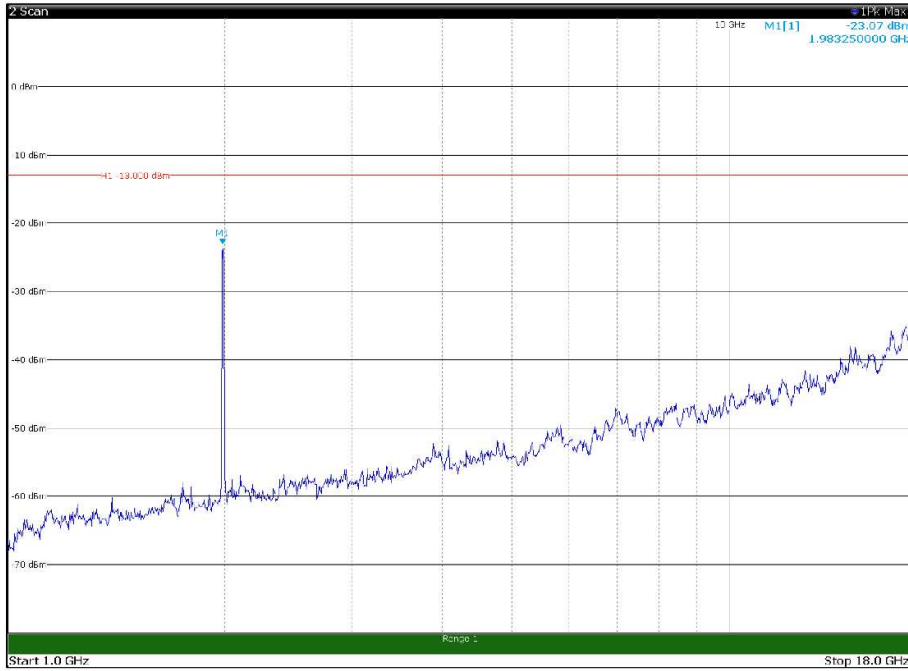

Channel: BOTTOM, Modulation: QPSK,  
BW=15MHz, Range: 18GHz - 21GHz, Polarization: Vertical

Channel: MIDDLE, Modulation: QPSK,  
 BW=15MHz, Range: 1GHz - 18GHz, Polarization: Horizontal

Channel: MIDDLE, Modulation: QPSK,  
 BW=15MHz, Range: 1GHz - 18GHz, Polarization: Vertical

Channel: MIDDLE, Modulation: QPSK,  
BW=15MHz, Range: 18GHz - 21GHz, Polarization: Horizontal

Channel: MIDDLE, Modulation: QPSK,  
BW=15MHz, Range: 18GHz - 21GHz, Polarization: Vertical

Channel: TOP, Modulation: QPSK,  
BW=15MHz, Range: 30MHz - 1GHz, Polarization: Horizontal

Channel: TOP, Modulation: QPSK,  
BW=15MHz, Range: 30MHz - 1GHz, Polarization: Vertical

Channel: TOP, Modulation: QPSK,  
 BW=15MHz, Range: 1GHz - 18GHz, Polarization: Horizontal

Channel: TOP, Modulation: QPSK,  
 BW=15MHz, Range: 1GHz - 18GHz, Polarization: Vertical