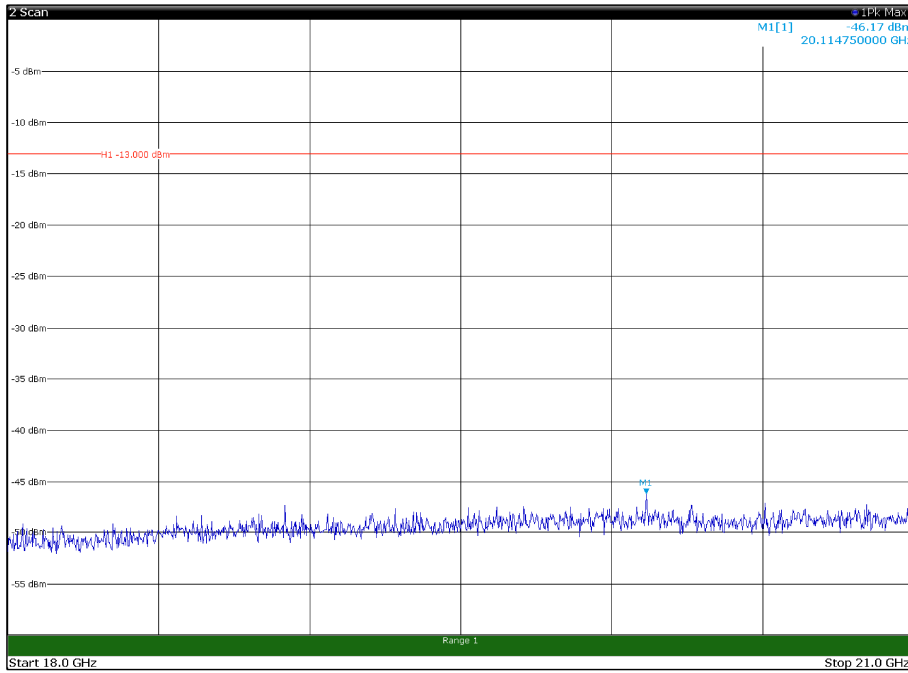

Channel: MIDDLE, Modulation: 64QAM,  
BW=10MHz, Range: 18GHz - 21GHz, Polarization: Horizontal

Channel: MIDDLE, Modulation: 64QAM,  
BW=10MHz, Range: 18GHz - 21GHz, Polarization: Vertical

Channel: TOP, Modulation: 64QAM,  
 BW=10MHz, Range: 30MHz - 1GHz, Polarization: Horizontal

Channel: TOP, Modulation: 64QAM,  
 BW=10MHz, Range: 30MHz - 1GHz, Polarization: Vertical

Channel: TOP, Modulation: 64QAM,  
BW=10MHz, Range: 1GHz - 18GHz, Polarization: Horizontal

Channel: TOP, Modulation: 64QAM,  
BW=10MHz, Range: 1GHz - 18GHz, Polarization: Vertical