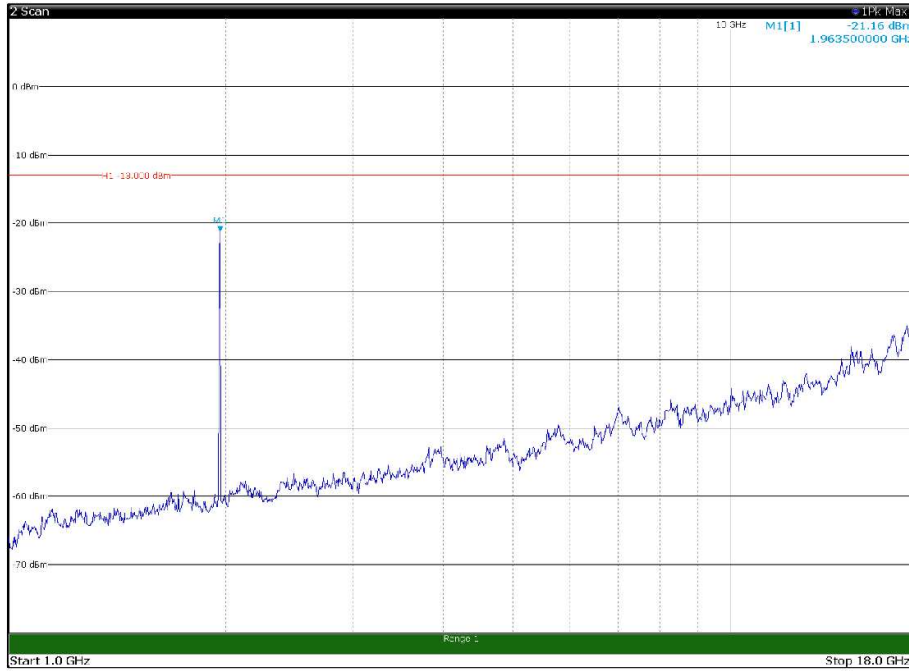

Channel: TOP, Modulation: 64QAM,  
BW=10MHz, Range: 18GHz - 21GHz, Polarization: Horizontal

Channel: TOP, Modulation: 64QAM,  
BW=10MHz, Range: 18GHz - 21GHz, Polarization: Vertical

Channel: BOTTOM, Modulation: 256QAM,  
 BW=10MHz, Range: 30MHz - 1GHz, Polarization: Horizontal

Channel: BOTTOM, Modulation: 256QAM,  
 BW=10MHz, Range: 30MHz - 1GHz, Polarization: Vertical

Channel: BOTTOM, Modulation: 256QAM,  
 BW=10MHz, Range: 18GHz - 21GHz, Polarization: Horizontal

Channel: BOTTOM, Modulation: 256QAM,  
 BW=10MHz, Range: 18GHz - 21GHz, Polarization: Vertical

Channel: MIDDLE, Modulation: 256QAM,  
BW=10MHz, Range: 30MHz - 1GHz, Polarization: Horizontal

Channel: MIDDLE, Modulation: 256QAM,  
BW=10MHz, Range: 30MHz - 1GHz, Polarization: Vertical

Channel: MIDDLE, Modulation: 256QAM,  
 BW=10MHz, Range: 1GHz - 18GHz, Polarization: Horizontal

Channel: MIDDLE, Modulation: 256QAM,  
 BW=10MHz, Range: 1GHz - 18GHz, Polarization: Vertical

Channel: MIDDLE, Modulation: 256QAM,  
BW=10MHz, Range: 18GHz - 21GHz, Polarization: Horizontal

Channel: MIDDLE, Modulation: 256QAM,  
BW=10MHz, Range: 18GHz - 21GHz, Polarization: Vertical