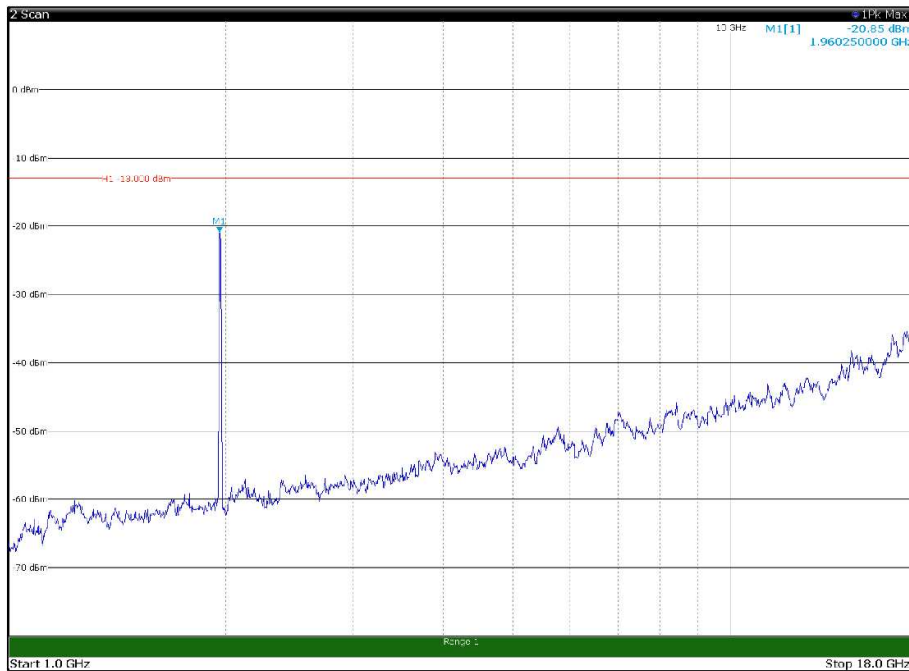

Channel: TOP, Modulation: 256QAM,  
BW=10MHz, Range: 1GHz - 18GHz, Polarization: Vertical

Channel: TOP, Modulation: 256QAM,  
 BW=10MHz, Range: 18GHz - 21GHz, Polarization: Horizontal

Channel: TOP, Modulation: 256QAM,  
 BW=10MHz, Range: 18GHz - 21GHz, Polarization: Vertical

Channel: BOTTOM, Modulation: QPSK,  
BW=15MHz, Range: 30MHz - 1GHz, Polarization: Horizontal

Channel: BOTTOM, Modulation: QPSK,  
BW=15MHz, Range: 30MHz - 1GHz, Polarization: Vertical

Channel: BOTTOM, Modulation: QPSK,  
BW=15MHz, Range: 18GHz - 21GHz, Polarization: Horizontal

Channel: BOTTOM, Modulation: QPSK,  
BW=15MHz, Range: 18GHz - 21GHz, Polarization: Vertical

Channel: MIDDLE, Modulation: QPSK,  
 BW=15MHz, Range: 1GHz - 18GHz, Polarization: Horizontal

Channel: MIDDLE, Modulation: QPSK,  
 BW=15MHz, Range: 1GHz - 18GHz, Polarization: Vertical