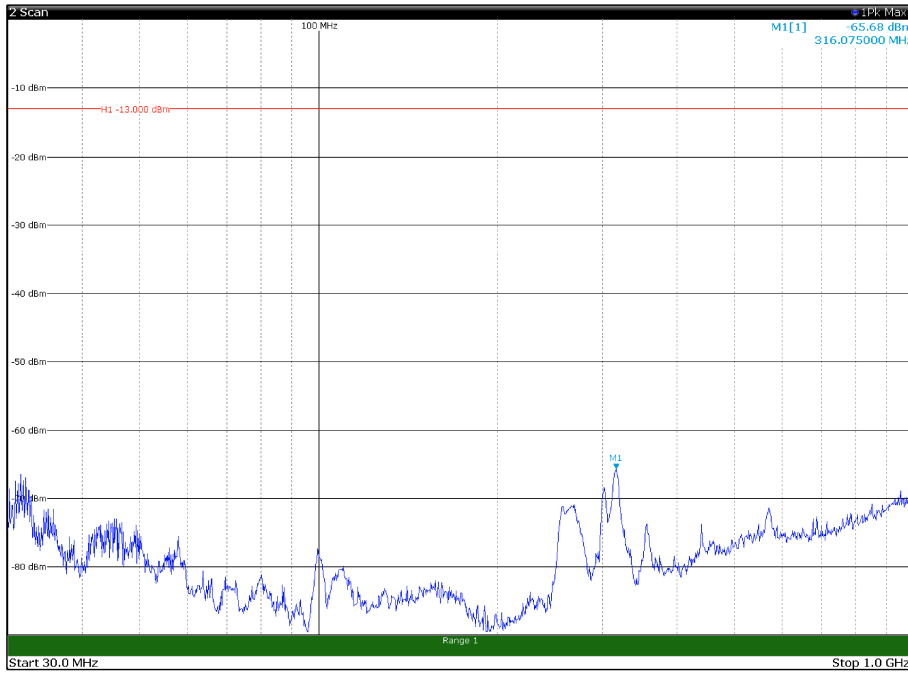

Channel: MIDDLE, Modulation: QPSK,  
 BW=20MHz, Range: 18GHz - 21GHz, Polarization: Vertical

Channel: TOP, Modulation: QPSK,  
BW=20MHz, Range: 30MHz - 1GHz, Polarization: Horizontal

Channel: TOP, Modulation: QPSK,  
BW=20MHz, Range: 30MHz - 1GHz, Polarization: Vertical

Channel: TOP, Modulation: QPSK,  
 BW=20MHz, Range: 1GHz - 18GHz, Polarization: Horizontal

Channel: TOP, Modulation: QPSK,  
 BW=20MHz, Range: 1GHz - 18GHz, Polarization: Vertical

Channel: TOP, Modulation: QPSK,  
BW=20MHz, Range: 18GHz - 21GHz, Polarization: Horizontal

Channel: TOP, Modulation: QPSK,  
BW=20MHz, Range: 18GHz - 21GHz, Polarization: Vertical

Channel: BOTTOM, Modulation: 16QAM,  
BW=20MHz, Range: 30MHz - 1GHz, Polarization: Horizontal

Channel: BOTTOM, Modulation: 16QAM,  
BW=20MHz, Range: 30MHz - 1GHz, Polarization: Vertical