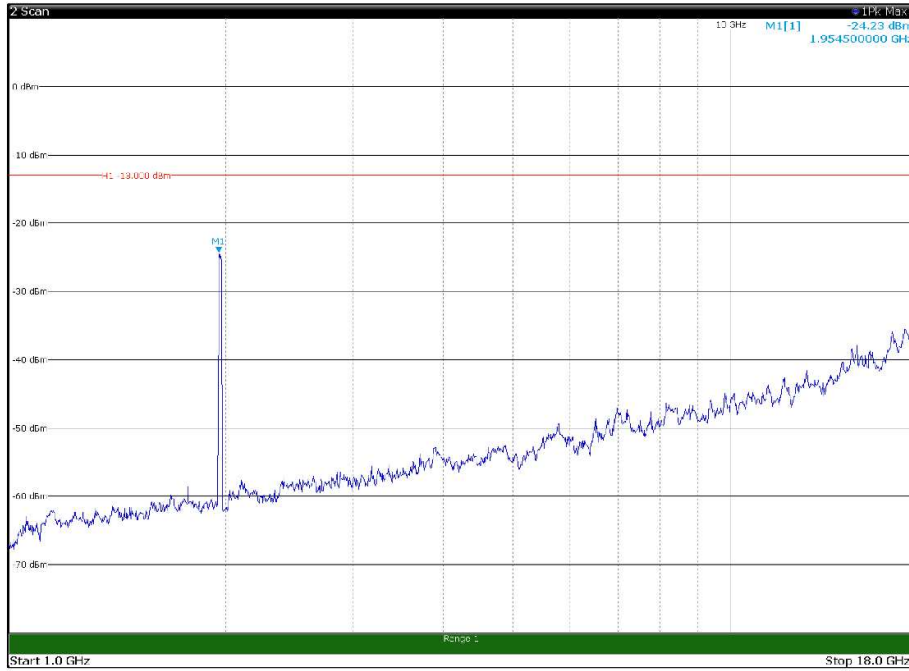

Channel: TOP, Modulation: QPSK,  
BW=20MHz, Range: 18GHz - 21GHz, Polarization: Vertical

Channel: BOTTOM, Modulation: 16QAM,  
BW=20MHz, Range: 30MHz - 1GHz, Polarization: Horizontal

Channel: BOTTOM, Modulation: 16QAM,  
BW=20MHz, Range: 30MHz - 1GHz, Polarization: Vertical

Channel: BOTTOM, Modulation: 16QAM,  
BW=20MHz, Range: 18GHz - 21GHz, Polarization: Horizontal

Channel: BOTTOM, Modulation: 16QAM,  
BW=20MHz, Range: 18GHz - 21GHz, Polarization: Vertical

Channel: MIDDLE, Modulation: 16QAM,  
BW=20MHz, Range: 30MHz - 1GHz, Polarization: Horizontal

Channel: MIDDLE, Modulation: 16QAM,  
BW=20MHz, Range: 30MHz - 1GHz, Polarization: Vertical

Channel: MIDDLE, Modulation: 16QAM,  
BW=20MHz, Range: 1GHz - 18GHz, Polarization: Horizontal

Channel: MIDDLE, Modulation: 16QAM,  
BW=20MHz, Range: 1GHz - 18GHz, Polarization: Vertical