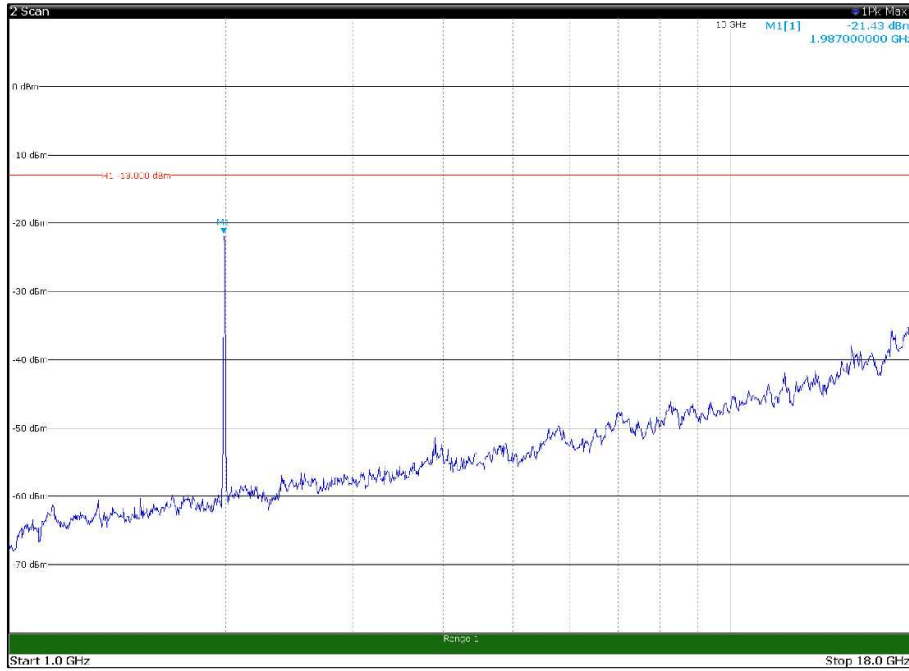

Channel: MIDDLE, Modulation: 256QAM,  
BW=10MHz, Range: 30MHz - 1GHz, Polarization: Horizontal

Channel: MIDDLE, Modulation: 256QAM,  
BW=10MHz, Range: 30MHz - 1GHz, Polarization: Vertical

Channel: MIDDLE, Modulation: 256QAM,  
 BW=10MHz, Range: 1GHz - 18GHz, Polarization: Horizontal

Channel: MIDDLE, Modulation: 256QAM,  
 BW=10MHz, Range: 1GHz - 18GHz, Polarization: Vertical

Channel: MIDDLE, Modulation: 256QAM,  
BW=10MHz, Range: 18GHz - 21GHz, Polarization: Horizontal

Channel: MIDDLE, Modulation: 256QAM,  
BW=10MHz, Range: 18GHz - 21GHz, Polarization: Vertical

Channel: TOP, Modulation: 256QAM,  
BW=10MHz, Range: 30MHz - 1GHz, Polarization: Horizontal

Channel: TOP, Modulation: 256QAM,  
BW=10MHz, Range: 30MHz - 1GHz, Polarization: Vertical

Channel: TOP, Modulation: 256QAM,  
BW=10MHz, Range: 1GHz - 18GHz, Polarization: Horizontal

Channel: TOP, Modulation: 256QAM,  
BW=10MHz, Range: 1GHz - 18GHz, Polarization: Vertical

Channel: TOP, Modulation: 256QAM,  
 BW=10MHz, Range: 18GHz - 21GHz, Polarization: Horizontal

Channel: TOP, Modulation: 256QAM,  
 BW=10MHz, Range: 18GHz - 21GHz, Polarization: Vertical