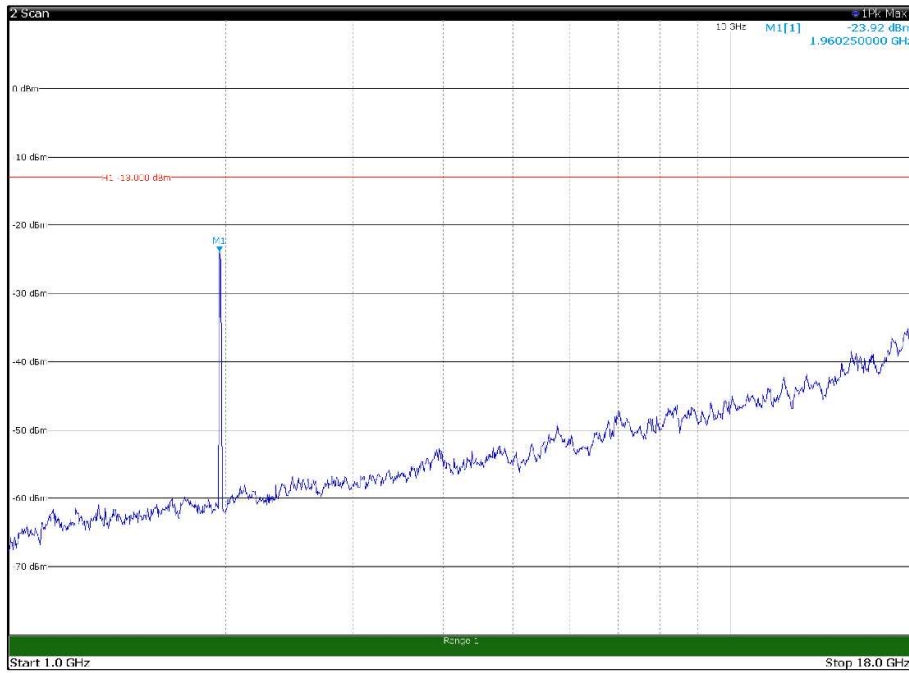

Channel: TOP, Modulation: 256QAM,  
BW=10MHz, Range: 1GHz - 18GHz, Polarization: Vertical

Channel: TOP, Modulation: 256QAM,  
 BW=10MHz, Range: 18GHz - 21GHz, Polarization: Horizontal

Channel: TOP, Modulation: 256QAM,  
 BW=10MHz, Range: 18GHz - 21GHz, Polarization: Vertical

Channel: BOTTOM, Modulation: QPSK,  
BW=15MHz, Range: 30MHz - 1GHz, Polarization: Horizontal

Channel: BOTTOM, Modulation: QPSK,  
BW=15MHz, Range: 30MHz - 1GHz, Polarization: Vertical

Channel: BOTTOM, Modulation: QPSK,  
BW=15MHz, Range: 18GHz - 21GHz, Polarization: Horizontal

Channel: BOTTOM, Modulation: QPSK,  
BW=15MHz, Range: 18GHz - 21GHz, Polarization: Vertical

Channel: MIDDLE, Modulation: QPSK,  
 BW=15MHz, Range: 1GHz - 18GHz, Polarization: Horizontal

Channel: MIDDLE, Modulation: QPSK,  
 BW=15MHz, Range: 1GHz - 18GHz, Polarization: Vertical