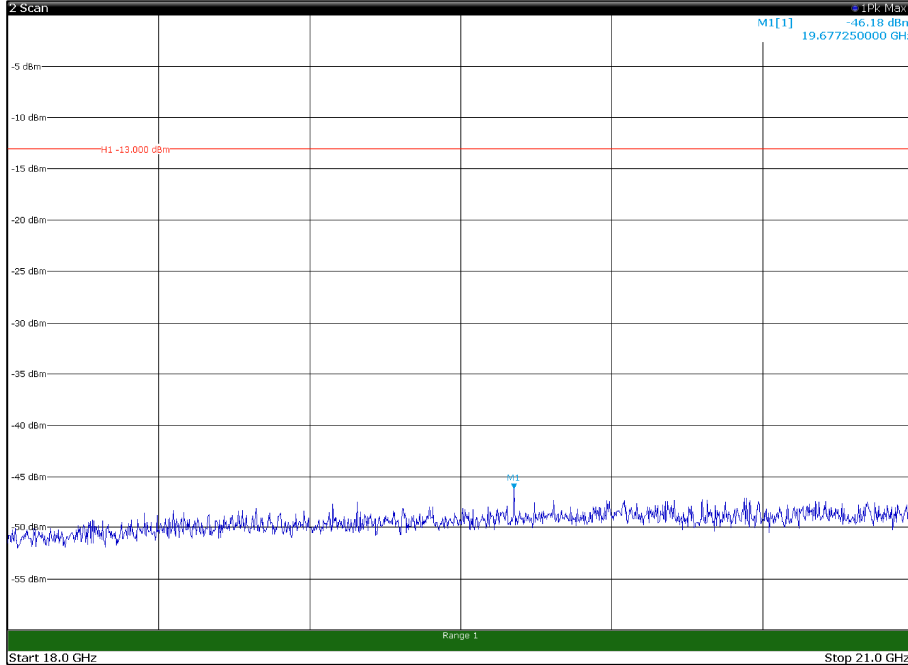

Channel: MIDDLE, Modulation: 256QAM,  
BW=10MHz, Range: 30MHz - 1GHz, Polarization: Horizontal

Channel: MIDDLE, Modulation: 256QAM,  
BW=10MHz, Range: 30MHz - 1GHz, Polarization: Vertical

Channel: MIDDLE, Modulation: 256QAM,  
 BW=10MHz, Range: 1GHz - 18GHz, Polarization: Horizontal

Channel: MIDDLE, Modulation: 256QAM,  
 BW=10MHz, Range: 1GHz - 18GHz, Polarization: Vertical

Channel: MIDDLE, Modulation: 256QAM,  
BW=10MHz, Range: 18GHz - 21GHz, Polarization: Horizontal

Channel: MIDDLE, Modulation: 256QAM,  
BW=10MHz, Range: 18GHz - 21GHz, Polarization: Vertical