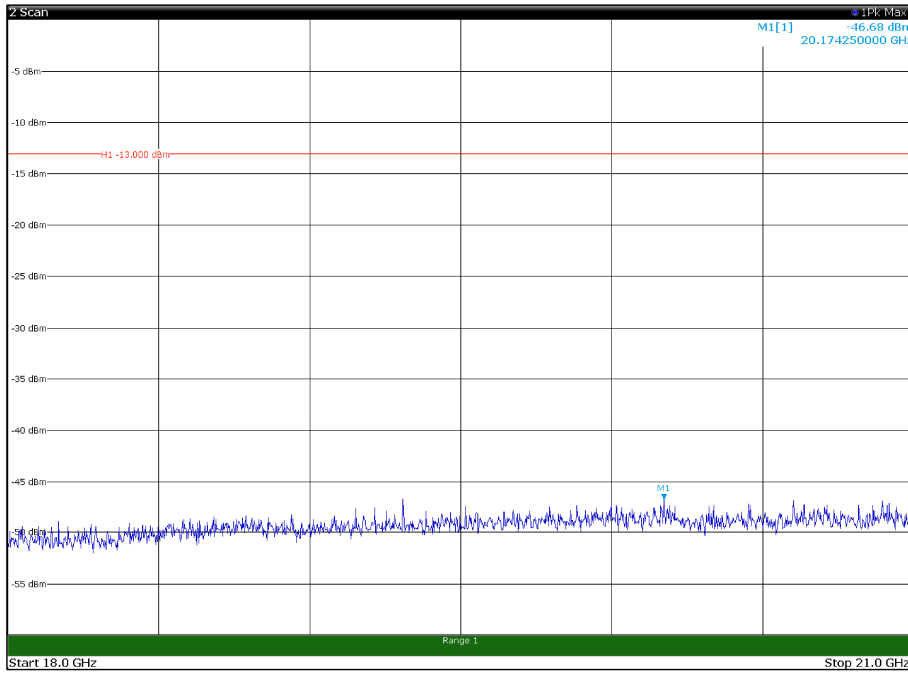

Channel: BOTTOM, Modulation: 64QAM,
BW=20MHz, Range: 1GHz - 18GHz, Polarization: Vertical

Channel: BOTTOM, Modulation: 64QAM,
BW=20MHz, Range: 18GHz - 21GHz, Polarization: Horizontal