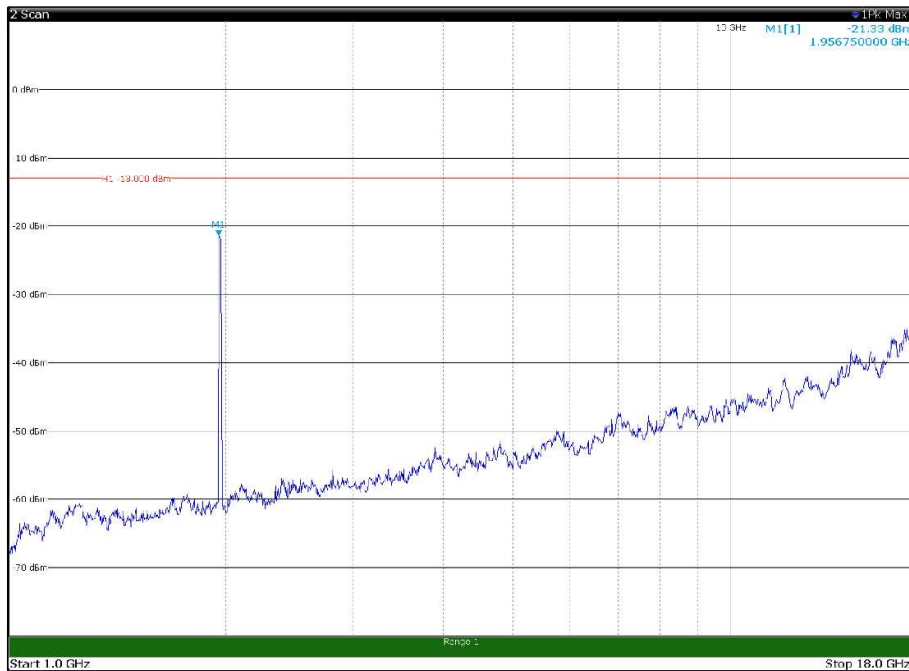

Channel: BOTTOM, Modulation: 256QAM,  
 BW=15MHz, Range: 30MHz - 1GHz, Polarization: Horizontal

Channel: BOTTOM, Modulation: 256QAM,  
 BW=15MHz, Range: 30MHz - 1GHz, Polarization: Vertical

Channel: BOTTOM, Modulation: 256QAM,  
BW=15MHz, Range: 18GHz - 21GHz, Polarization: Horizontal

Channel: BOTTOM, Modulation: 256QAM,  
BW=15MHz, Range: 18GHz - 21GHz, Polarization: Vertical

Channel: MIDDLE, Modulation: 256QAM,  
 BW=15MHz, Range: 30MHz - 1GHz, Polarization: Horizontal

Channel: MIDDLE, Modulation: 256QAM,  
 BW=15MHz, Range: 30MHz - 1GHz, Polarization: Vertical

Channel: MIDDLE, Modulation: 256QAM,  
 BW=15MHz, Range: 1GHz - 18GHz, Polarization: Horizontal

Channel: MIDDLE, Modulation: 256QAM,  
 BW=15MHz, Range: 1GHz - 18GHz, Polarization: Vertical

Channel: MIDDLE, Modulation: 256QAM,  
BW=15MHz, Range: 18GHz - 21GHz, Polarization: Horizontal