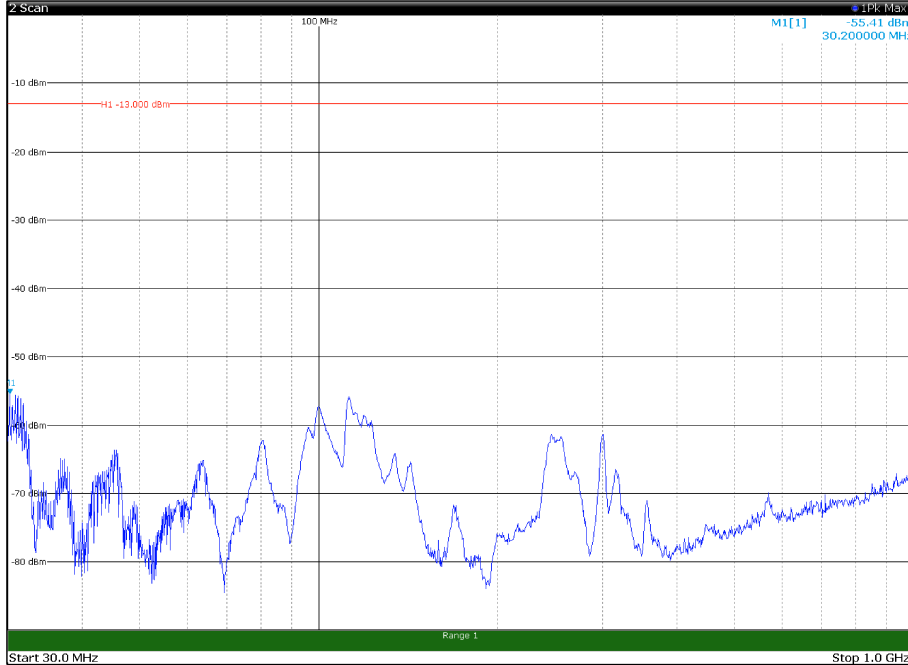

Channel: MIDDLE, Modulation: 256QAM,  
BW=10MHz, Range: 30MHz - 1GHz, Polarization: Horizontal

Channel: MIDDLE, Modulation: 256QAM,  
BW=10MHz, Range: 30MHz - 1GHz, Polarization: Vertical

Channel: MIDDLE, Modulation: 256QAM,  
 BW=10MHz, Range: 1GHz - 18GHz, Polarization: Horizontal

Channel: MIDDLE, Modulation: 256QAM,  
 BW=10MHz, Range: 1GHz - 18GHz, Polarization: Vertical

Channel: MIDDLE, Modulation: 256QAM,  
BW=10MHz, Range: 18GHz - 21GHz, Polarization: Horizontal

Channel: MIDDLE, Modulation: 256QAM,  
BW=10MHz, Range: 18GHz - 21GHz, Polarization: Vertical

Channel: TOP, Modulation: 256QAM,  
BW=10MHz, Range: 30MHz - 1GHz, Polarization: Horizontal

Channel: TOP, Modulation: 256QAM,  
BW=10MHz, Range: 30MHz - 1GHz, Polarization: Vertical

Channel: TOP, Modulation: 256QAM,  
BW=10MHz, Range: 1GHz - 18GHz, Polarization: Horizontal

Channel: TOP, Modulation: 256QAM,  
BW=10MHz, Range: 1GHz - 18GHz, Polarization: Vertical

Channel: TOP, Modulation: 256QAM,  
 BW=10MHz, Range: 18GHz - 21GHz, Polarization: Horizontal

Channel: TOP, Modulation: 256QAM,  
 BW=10MHz, Range: 18GHz - 21GHz, Polarization: Vertical