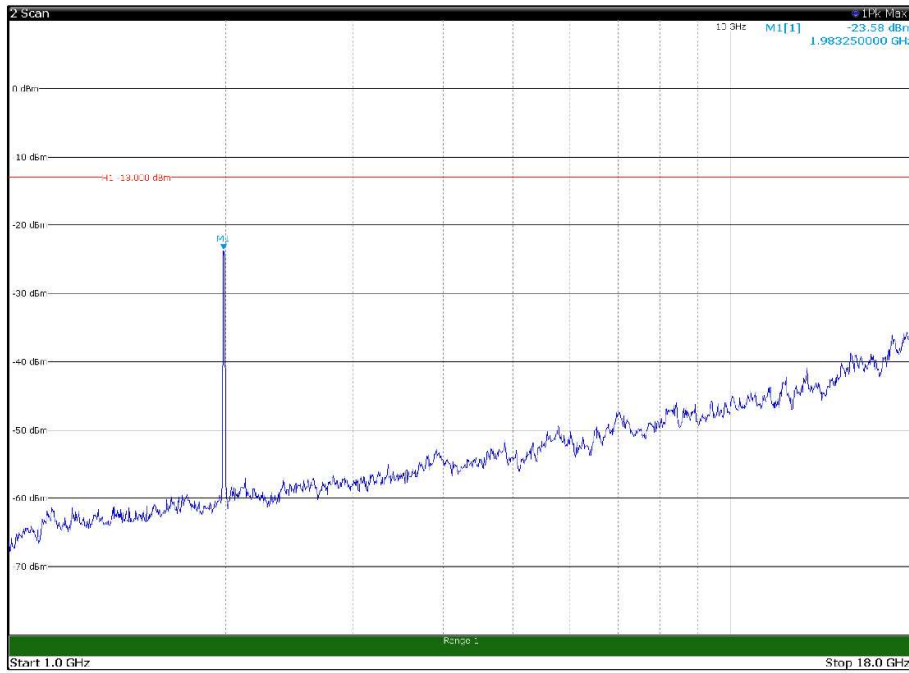

Channel: MIDDLE, Modulation: 16QAM,  
 BW=15MHz, Range: 30MHz - 1GHz, Polarization: Horizontal

Channel: MIDDLE, Modulation: 16QAM,  
 BW=15MHz, Range: 30MHz - 1GHz, Polarization: Vertical

Channel: MIDDLE, Modulation: 16QAM,  
 BW=15MHz, Range: 1GHz - 18GHz, Polarization: Horizontal

Channel: MIDDLE, Modulation: 16QAM,  
 BW=15MHz, Range: 1GHz - 18GHz, Polarization: Vertical

Channel: MIDDLE, Modulation: 16QAM,  
 BW=15MHz, Range: 18GHz - 21GHz, Polarization: Horizontal

Channel: MIDDLE, Modulation: 16QAM,  
 BW=15MHz, Range: 18GHz - 21GHz, Polarization: Vertical

Channel: TOP, Modulation: 16QAM,  
BW=15MHz, Range: 30MHz - 1GHz, Polarization: Horizontal

Channel: TOP, Modulation: 16QAM,  
BW=15MHz, Range: 30MHz - 1GHz, Polarization: Vertical

Channel: TOP, Modulation: 16QAM,  
 BW=15MHz, Range: 1GHz - 18GHz, Polarization: Horizontal

Channel: TOP, Modulation: 16QAM,  
 BW=15MHz, Range: 1GHz - 18GHz, Polarization: Vertical

Channel: TOP, Modulation: 16QAM,  
BW=15MHz, Range: 18GHz - 21GHz, Polarization: Horizontal

Channel: TOP, Modulation: 16QAM,  
BW=15MHz, Range: 18GHz - 21GHz, Polarization: Vertical