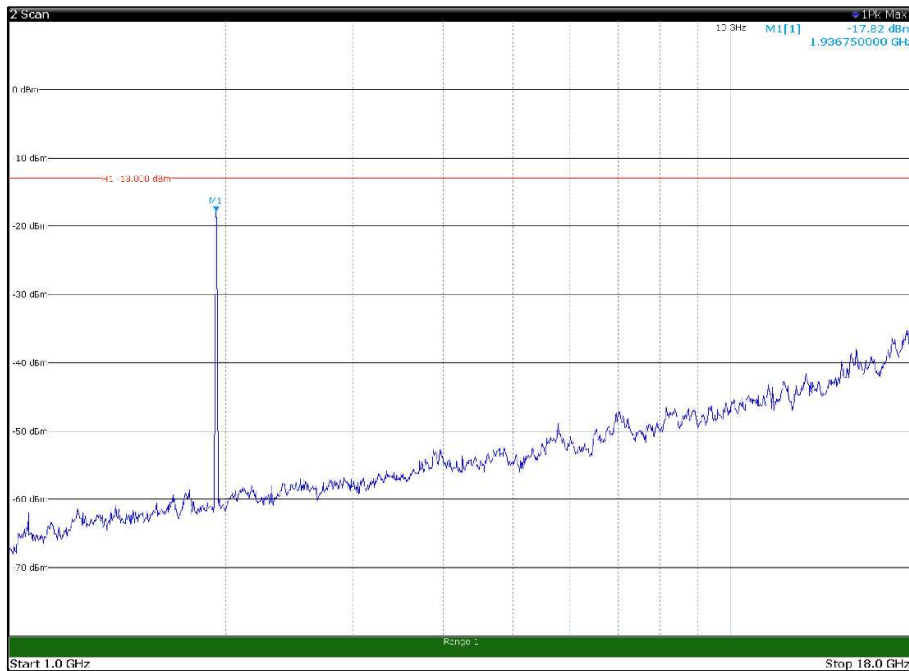

Channel: TOP, Modulation: 64QAM,  
BW=15MHz, Range: 30MHz - 1GHz, Polarization: Horizontal

Channel: TOP, Modulation: 64QAM,  
BW=15MHz, Range: 30MHz - 1GHz, Polarization: Vertical

Channel: TOP, Modulation: 64QAM,  
BW=15MHz, Range: 1GHz - 18GHz, Polarization: Horizontal

Channel: TOP, Modulation: 64QAM,  
BW=15MHz, Range: 1GHz - 18GHz, Polarization: Vertical

Channel: TOP, Modulation: 64QAM,  
BW=15MHz, Range: 18GHz - 21GHz, Polarization: Horizontal

Channel: TOP, Modulation: 64QAM,  
BW=15MHz, Range: 18GHz - 21GHz, Polarization: Vertical

Channel: BOTTOM, Modulation: 256QAM,  
 BW=15MHz, Range: 30MHz - 1GHz, Polarization: Horizontal

Channel: BOTTOM, Modulation: 256QAM,  
 BW=15MHz, Range: 30MHz - 1GHz, Polarization: Vertical

Channel: BOTTOM, Modulation: 256QAM,  
BW=15MHz, Range: 18GHz - 21GHz, Polarization: Horizontal