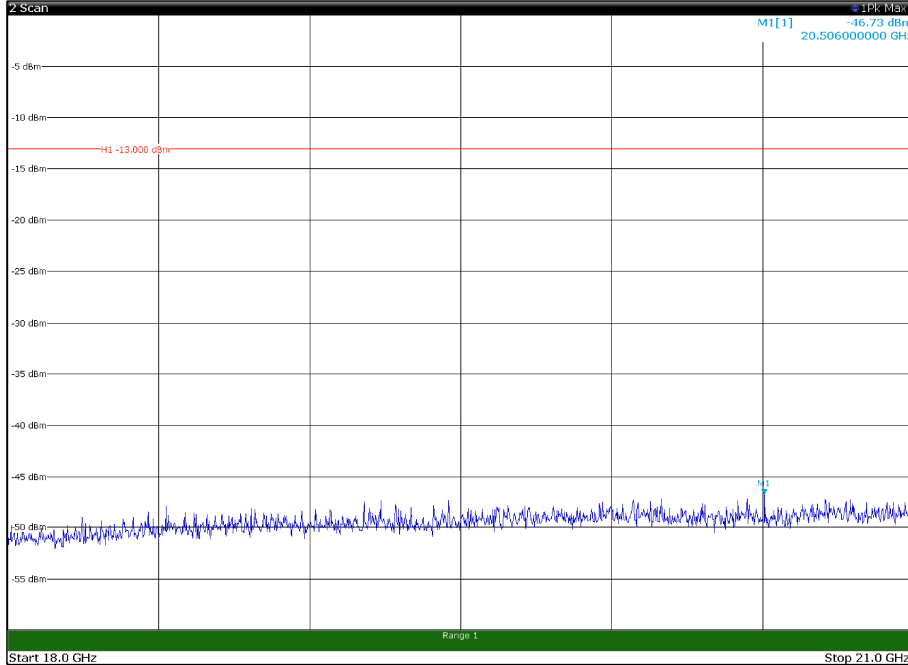

Channel: TOP, Modulation: QPSK,
BW=15MHz, Range: 18GHz - 21GHz, Polarization: Horizontal

Channel: TOP, Modulation: QPSK,
BW=15MHz, Range: 18GHz - 21GHz, Polarization: Vertical