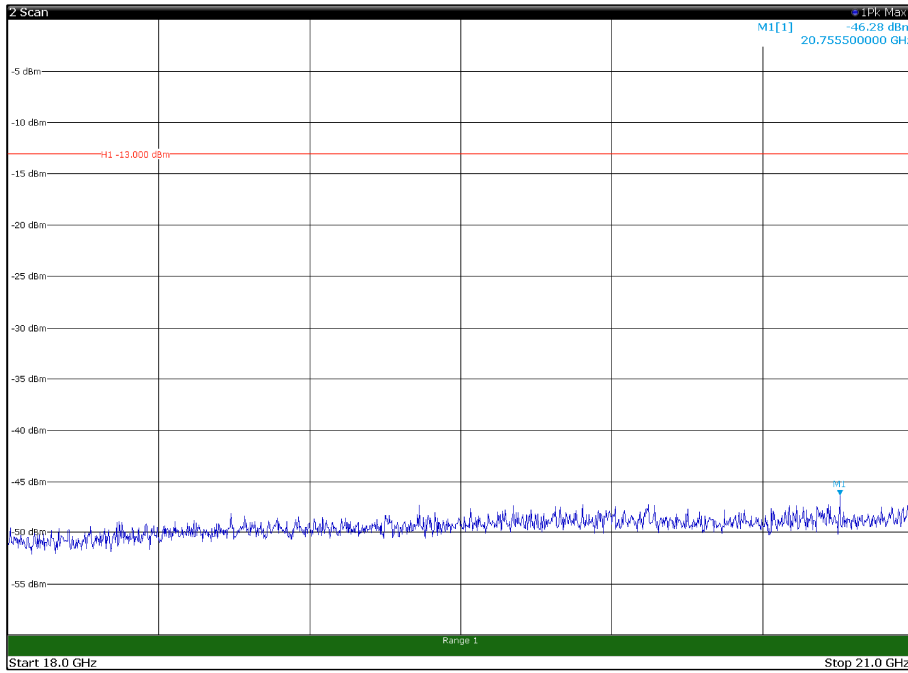

Channel: BOTTOM, Modulation: QPSK,  
BW=15MHz, Range: 18GHz - 21GHz, Polarization: Vertical

Channel: MIDDLE, Modulation: QPSK,  
 BW=15MHz, Range: 1GHz - 18GHz, Polarization: Horizontal

Channel: MIDDLE, Modulation: QPSK,  
 BW=15MHz, Range: 1GHz - 18GHz, Polarization: Vertical