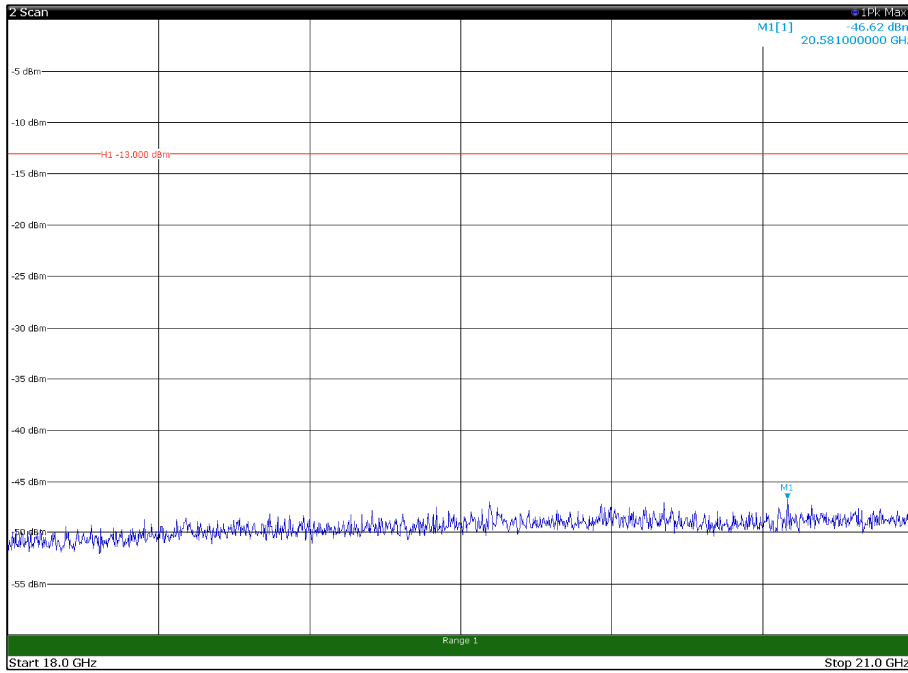

Channel: MIDDLE, Modulation: 256QAM,  
BW=15MHz, Range: 18GHz - 21GHz, Polarization: Vertical

Channel: TOP, Modulation: 256QAM,  
BW=15MHz, Range: 30MHz - 1GHz, Polarization: Horizontal

Channel: TOP, Modulation: 256QAM,  
BW=15MHz, Range: 30MHz - 1GHz, Polarization: Vertical

Channel: TOP, Modulation: 256QAM,  
 BW=15MHz, Range: 1GHz - 18GHz, Polarization: Horizontal

Channel: TOP, Modulation: 256QAM,  
 BW=15MHz, Range: 1GHz - 18GHz, Polarization: Vertical

Channel: TOP, Modulation: 256QAM,  
BW=15MHz, Range: 18GHz - 21GHz, Polarization: Horizontal