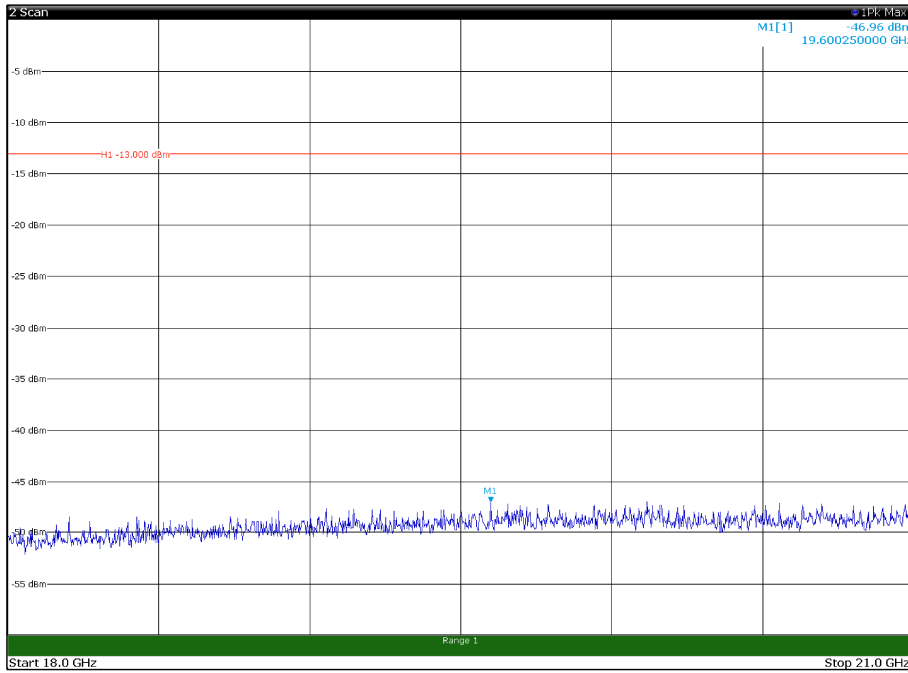

Channel: TOP, Modulation: QPSK,  
BW=20MHz, Range: 18GHz - 21GHz, Polarization: Vertical

Channel: BOTTOM, Modulation: 16QAM,  
BW=20MHz, Range: 30MHz - 1GHz, Polarization: Horizontal

Channel: BOTTOM, Modulation: 16QAM,  
BW=20MHz, Range: 30MHz - 1GHz, Polarization: Vertical