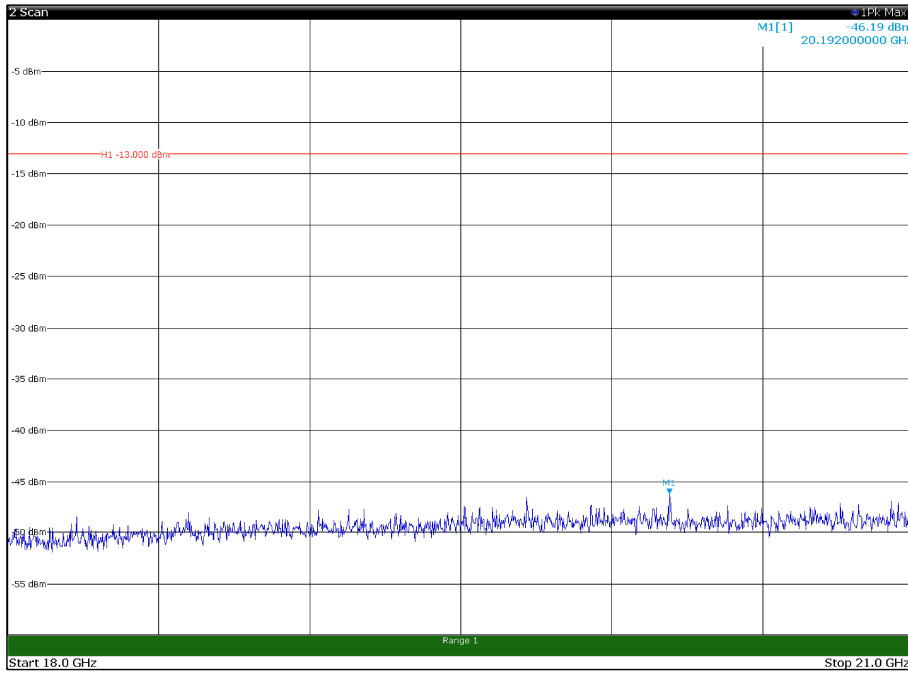

Channel: MIDDLE, Modulation: 16QAM,  
 BW=20MHz, Range: 18GHz - 21GHz, Polarization: Horizontal

Channel: MIDDLE, Modulation: 16QAM,  
 BW=20MHz, Range: 18GHz - 21GHz, Polarization: Vertical

Channel: TOP, Modulation: 16QAM,  
BW=20MHz, Range: 30MHz - 1GHz, Polarization: Horizontal

Channel: TOP, Modulation: 16QAM,  
BW=20MHz, Range: 30MHz - 1GHz, Polarization: Vertical

Channel: TOP, Modulation: 16QAM,  
BW=20MHz, Range: 1GHz - 18GHz, Polarization: Horizontal

Channel: TOP, Modulation: 16QAM,  
BW=20MHz, Range: 1GHz - 18GHz, Polarization: Vertical