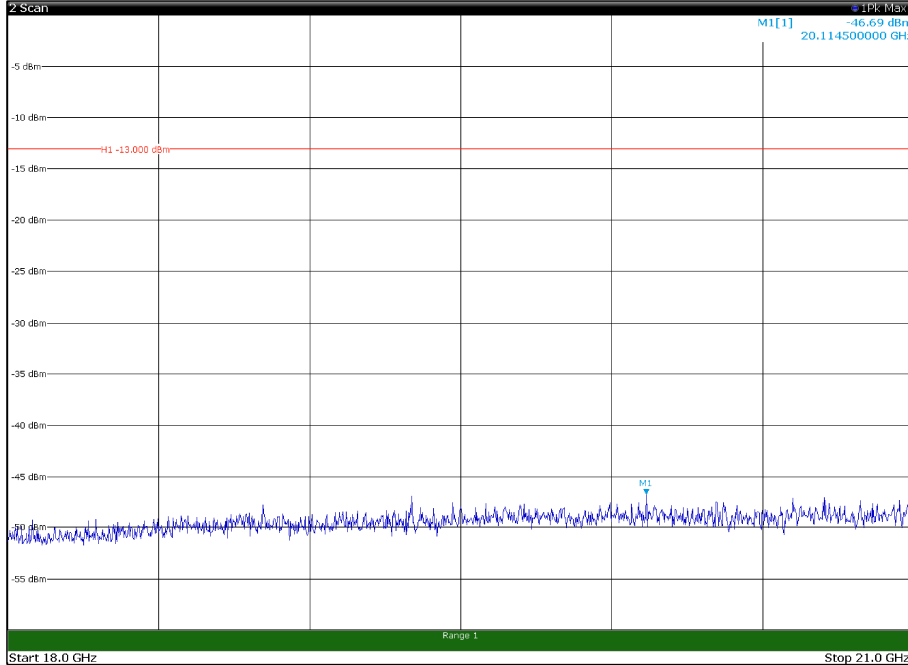

Channel: TOP, Modulation: 16QAM,  
BW=20MHz, Range: 30MHz - 1GHz, Polarization: Vertical

Channel: TOP, Modulation: 16QAM,  
BW=20MHz, Range: 1GHz - 18GHz, Polarization: Horizontal

Channel: TOP, Modulation: 16QAM,  
BW=20MHz, Range: 1GHz - 18GHz, Polarization: Vertical

Channel: TOP, Modulation: 16QAM,  
 BW=20MHz, Range: 18GHz - 21GHz, Polarization: Horizontal

Channel: TOP, Modulation: 16QAM,  
 BW=20MHz, Range: 18GHz - 21GHz, Polarization: Vertical

Channel: BOTTOM, Modulation: 64QAM,  
BW=20MHz, Range: 30MHz - 1GHz, Polarization: Horizontal