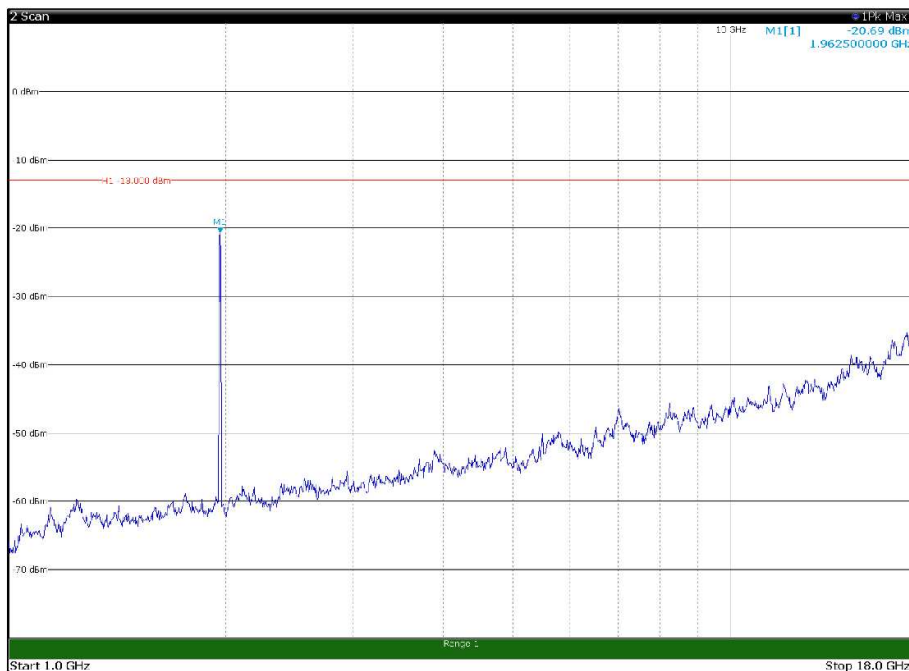

Channel: BOTTOM, Modulation: 64QAM,  
 BW=15MHz, Range: 30MHz - 1GHz, Polarization: Horizontal

Channel: BOTTOM, Modulation: 64QAM,  
 BW=15MHz, Range: 30MHz - 1GHz, Polarization: Vertical

Channel: BOTTOM, Modulation: 64QAM,  
BW=15MHz, Range: 1GHz - 18GHz, Polarization: Horizontal

Channel: BOTTOM, Modulation: 64QAM,  
BW=15MHz, Range: 1GHz - 18GHz, Polarization: Vertical

Channel: BOTTOM, Modulation: 64QAM,  
BW=15MHz, Range: 18GHz - 21GHz, Polarization: Horizontal

Channel: BOTTOM, Modulation: 64QAM,  
BW=15MHz, Range: 18GHz - 21GHz, Polarization: Vertical

Channel: MIDDLE, Modulation: 64QAM,  
BW=15MHz, Range: 30MHz - 1GHz, Polarization: Horizontal

Channel: MIDDLE, Modulation: 64QAM,  
BW=15MHz, Range: 30MHz - 1GHz, Polarization: Vertical

Channel: MIDDLE, Modulation: 64QAM,  
BW=15MHz, Range: 1GHz - 18GHz, Polarization: Horizontal