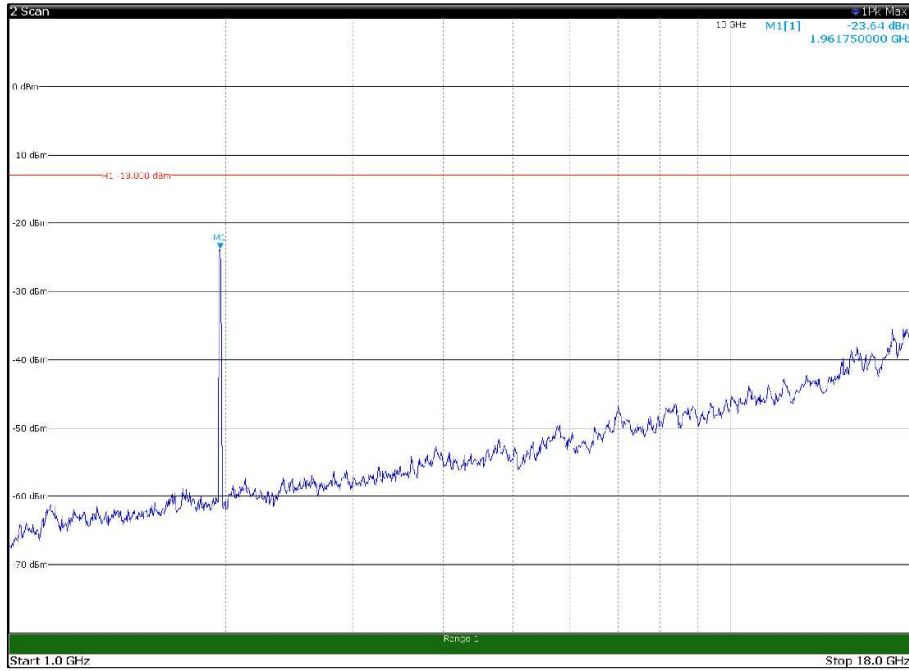

Channel: TOP, Modulation: 64QAM,  
BW=15MHz, Range: 1GHz - 18GHz, Polarization: Vertical

Channel: TOP, Modulation: 64QAM,  
BW=15MHz, Range: 18GHz - 21GHz, Polarization: Horizontal

Channel: TOP, Modulation: 64QAM,  
BW=15MHz, Range: 18GHz - 21GHz, Polarization: Vertical

Channel: BOTTOM, Modulation: 256QAM,  
 BW=15MHz, Range: 30MHz - 1GHz, Polarization: Horizontal

Channel: BOTTOM, Modulation: 256QAM,  
 BW=15MHz, Range: 30MHz - 1GHz, Polarization: Vertical

Channel: BOTTOM, Modulation: 256QAM,  
BW=15MHz, Range: 18GHz - 21GHz, Polarization: Horizontal

Channel: BOTTOM, Modulation: 256QAM,  
BW=15MHz, Range: 18GHz - 21GHz, Polarization: Vertical

Channel: MIDDLE, Modulation: 256QAM,  
 BW=15MHz, Range: 30MHz - 1GHz, Polarization: Horizontal

Channel: MIDDLE, Modulation: 256QAM,  
 BW=15MHz, Range: 30MHz - 1GHz, Polarization: Vertical