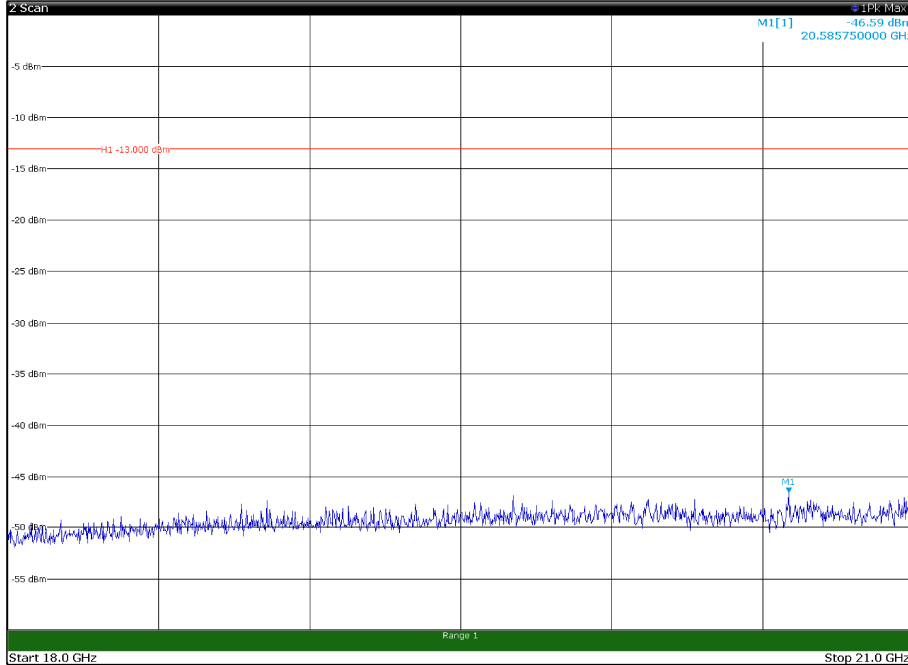

Channel: BOTTOM, Modulation: 64QAM,
BW=20MHz, Range: 18GHz - 21GHz, Polarization: Horizontal

Channel: BOTTOM, Modulation: 64QAM,
BW=20MHz, Range: 18GHz - 21GHz, Polarization: Vertical