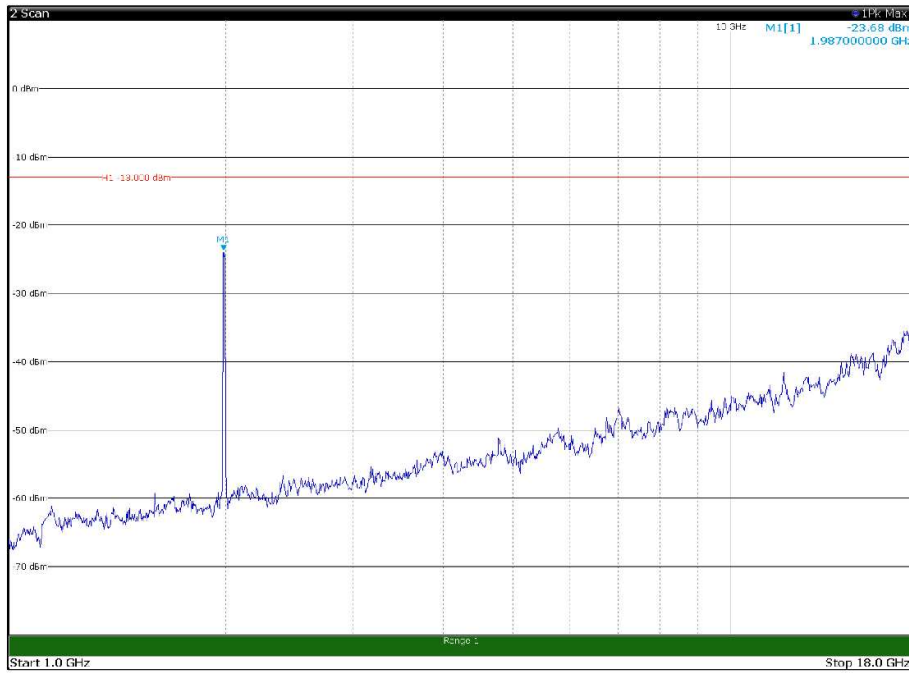

Channel: MIDDLE, Modulation: 64QAM,  
BW=15MHz, Range: 1GHz - 18GHz, Polarization: Vertical

Channel: MIDDLE, Modulation: 64QAM,  
BW=15MHz, Range: 18GHz - 21GHz, Polarization: Horizontal

Channel: MIDDLE, Modulation: 64QAM,  
BW=15MHz, Range: 18GHz - 21GHz, Polarization: Vertical

Channel: TOP, Modulation: 64QAM,  
BW=15MHz, Range: 30MHz - 1GHz, Polarization: Horizontal

Channel: TOP, Modulation: 64QAM,  
BW=15MHz, Range: 30MHz - 1GHz, Polarization: Vertical

Channel: TOP, Modulation: 64QAM,  
BW=15MHz, Range: 1GHz - 18GHz, Polarization: Horizontal