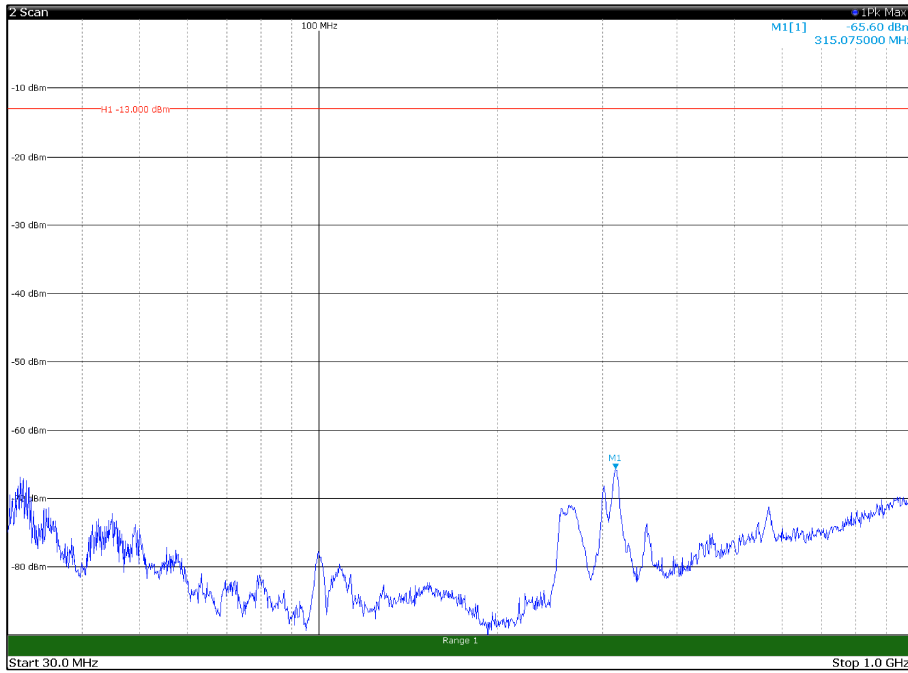

Channel: BOTTOM, Modulation: 16QAM,  
 BW=15MHz, Range: 30MHz - 1GHz, Polarization: Vertical

Channel: BOTTOM, Modulation: 16QAM,  
BW=15MHz, Range: 18GHz - 21GHz, Polarization: Horizontal

Channel: BOTTOM, Modulation: 16QAM,  
BW=15MHz, Range: 18GHz - 21GHz, Polarization: Vertical

Channel: MIDDLE, Modulation: 16QAM,  
 BW=15MHz, Range: 30MHz - 1GHz, Polarization: Horizontal

Channel: MIDDLE, Modulation: 16QAM,  
 BW=15MHz, Range: 30MHz - 1GHz, Polarization: Vertical

Channel: MIDDLE, Modulation: 16QAM,  
 BW=15MHz, Range: 1GHz - 18GHz, Polarization: Horizontal

Channel: MIDDLE, Modulation: 16QAM,  
 BW=15MHz, Range: 1GHz - 18GHz, Polarization: Vertical

Channel: MIDDLE, Modulation: 16QAM,  
 BW=15MHz, Range: 18GHz - 21GHz, Polarization: Horizontal

Channel: MIDDLE, Modulation: 16QAM,  
 BW=15MHz, Range: 18GHz - 21GHz, Polarization: Vertical

Channel: TOP, Modulation: 16QAM,  
BW=15MHz, Range: 30MHz - 1GHz, Polarization: Horizontal

Channel: TOP, Modulation: 16QAM,  
BW=15MHz, Range: 30MHz - 1GHz, Polarization: Vertical

Channel: TOP, Modulation: 16QAM,  
 BW=15MHz, Range: 1GHz - 18GHz, Polarization: Horizontal