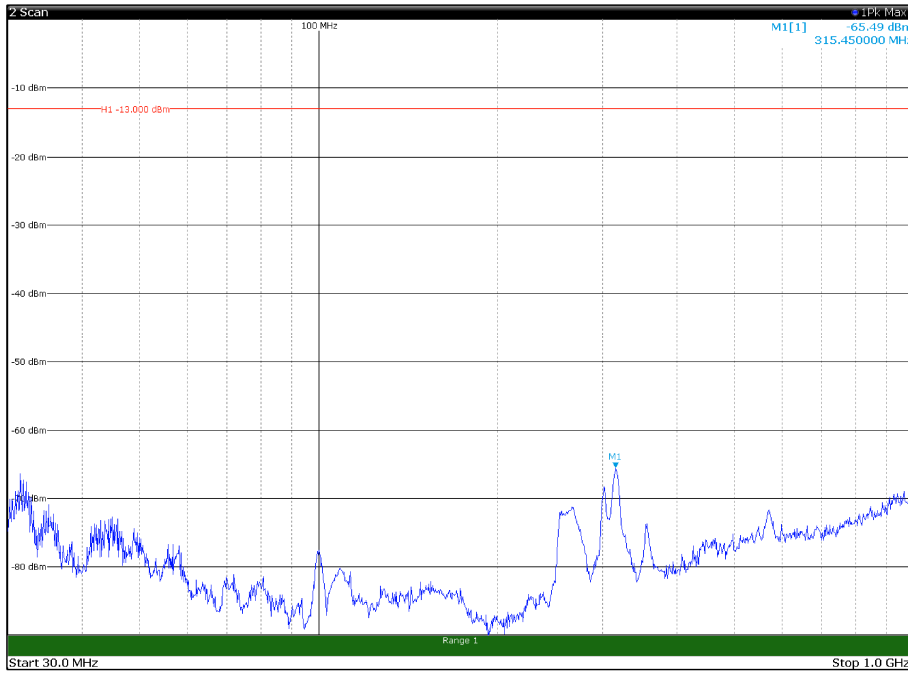

Channel: TOP, Modulation: 256QAM,  
BW=15MHz, Range: 18GHz - 21GHz, Polarization: Vertical

Channel: BOTTOM, Modulation: QPSK,  
BW=20MHz, Range: 30MHz - 1GHz, Polarization: Horizontal

Channel: BOTTOM, Modulation: QPSK,  
BW=20MHz, Range: 30MHz - 1GHz, Polarization: Vertical

Channel: BOTTOM, Modulation: QPSK,  
BW=20MHz, Range: 1GHz - 18GHz, Polarization: Horizontal

Channel: BOTTOM, Modulation: QPSK,  
BW=20MHz, Range: 1GHz - 18GHz, Polarization: Vertical

Channel: BOTTOM, Modulation: QPSK,  
BW=20MHz, Range: 18GHz - 21GHz, Polarization: Horizontal

Channel: BOTTOM, Modulation: QPSK,  
BW=20MHz, Range: 18GHz - 21GHz, Polarization: Vertical

Channel: MIDDLE, Modulation: QPSK,  
BW=20MHz, Range: 30MHz - 1GHz, Polarization: Horizontal

Channel: MIDDLE, Modulation: QPSK,  
BW=20MHz, Range: 30MHz - 1GHz, Polarization: Vertical