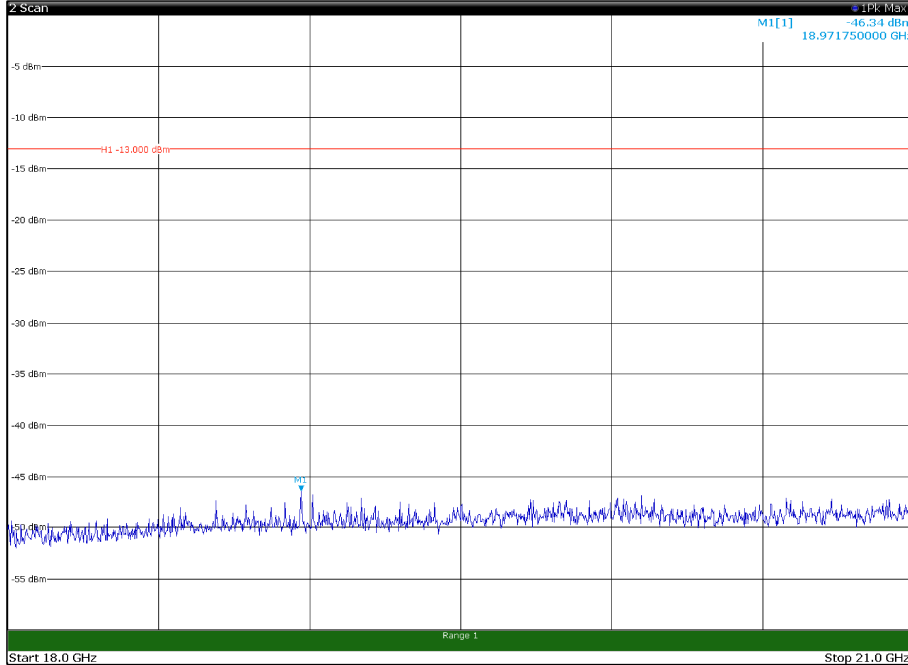

Channel: BOTTOM, Modulation: 16QAM,
BW=20MHz, Range: 18GHz - 21GHz, Polarization: Horizontal

Channel: BOTTOM, Modulation: 16QAM,
BW=20MHz, Range: 18GHz - 21GHz, Polarization: Vertical