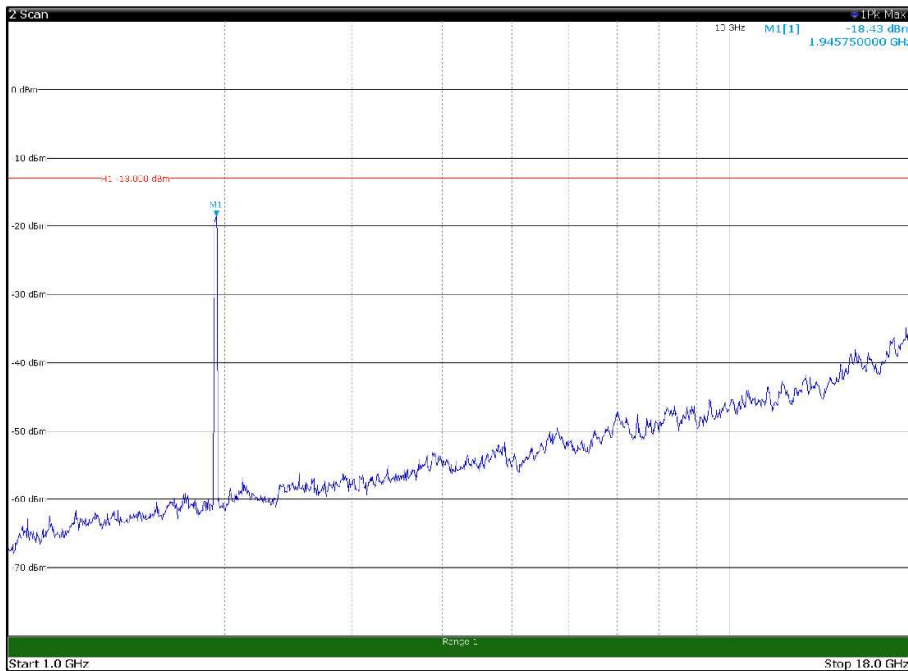

Channel: TOP, Modulation: 256QAM,  
 BW=15MHz, Range: 1GHz - 18GHz, Polarization: Horizontal

Channel: TOP, Modulation: 256QAM,  
 BW=15MHz, Range: 1GHz - 18GHz, Polarization: Vertical

Channel: TOP, Modulation: 256QAM,  
BW=15MHz, Range: 18GHz - 21GHz, Polarization: Horizontal

Channel: TOP, Modulation: 256QAM,  
BW=15MHz, Range: 18GHz - 21GHz, Polarization: Vertical

Channel: BOTTOM, Modulation: QPSK,  
BW=20MHz, Range: 30MHz - 1GHz, Polarization: Horizontal

Channel: BOTTOM, Modulation: QPSK,  
BW=20MHz, Range: 30MHz - 1GHz, Polarization: Vertical

Channel: BOTTOM, Modulation: QPSK,  
BW=20MHz, Range: 1GHz - 18GHz, Polarization: Horizontal

Channel: BOTTOM, Modulation: QPSK,  
BW=20MHz, Range: 1GHz - 18GHz, Polarization: Vertical

Channel: BOTTOM, Modulation: QPSK,  
BW=20MHz, Range: 18GHz - 21GHz, Polarization: Horizontal