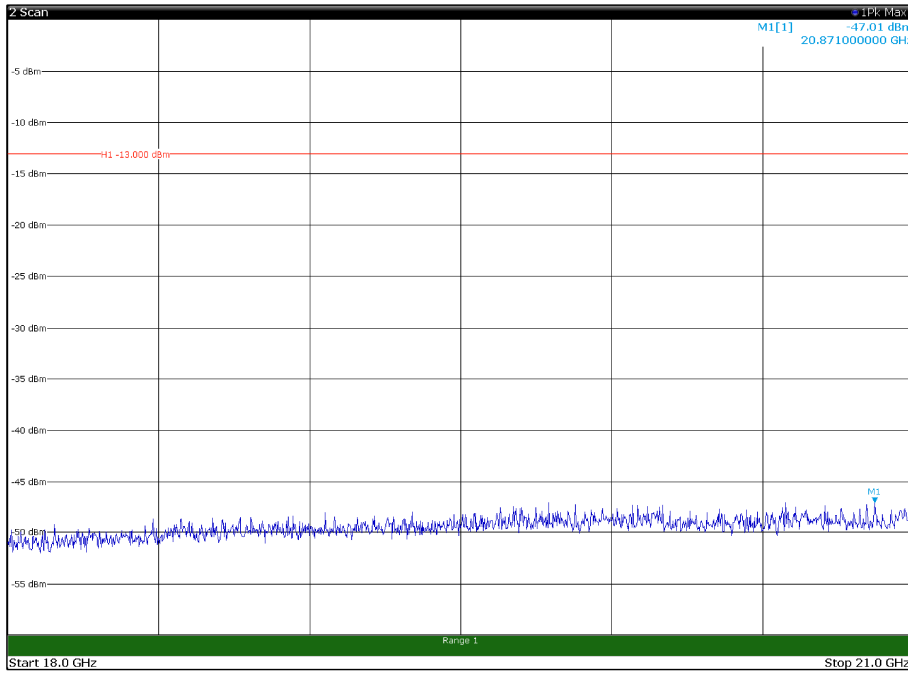

Channel: MIDDLE, Modulation: QPSK,  
BW=15MHz, Range: 18GHz - 21GHz, Polarization: Horizontal

Channel: MIDDLE, Modulation: QPSK,  
BW=15MHz, Range: 18GHz - 21GHz, Polarization: Vertical

Channel: TOP, Modulation: QPSK,  
BW=15MHz, Range: 30MHz - 1GHz, Polarization: Horizontal

Channel: TOP, Modulation: QPSK,  
BW=15MHz, Range: 30MHz - 1GHz, Polarization: Vertical

Channel: TOP, Modulation: QPSK,  
 BW=15MHz, Range: 1GHz - 18GHz, Polarization: Horizontal

Channel: TOP, Modulation: QPSK,  
 BW=15MHz, Range: 1GHz - 18GHz, Polarization: Vertical