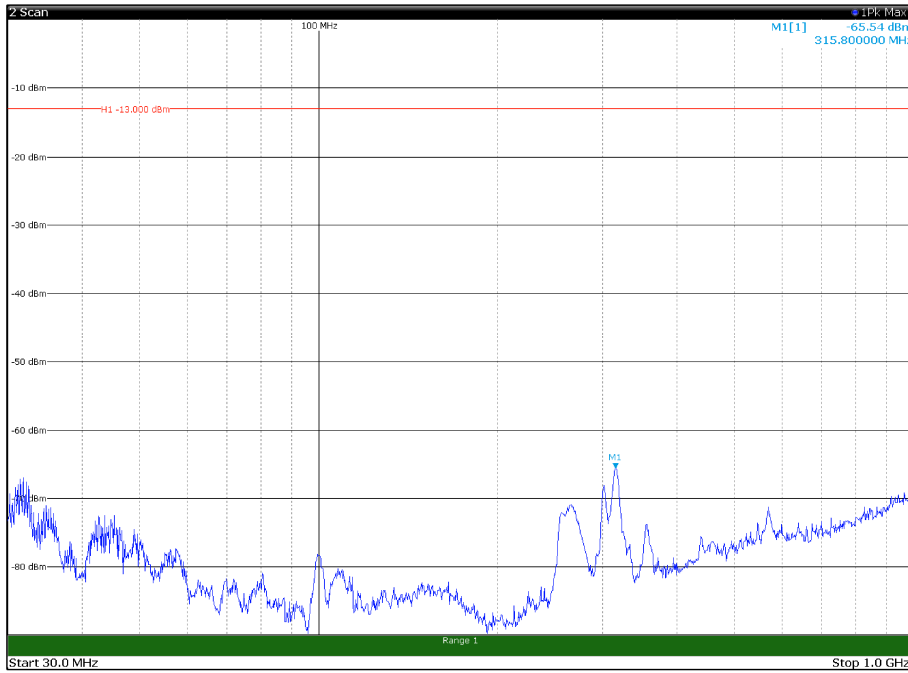

Channel: MIDDLE, Modulation: 64QAM,  
BW=10MHz, Range: 18GHz - 21GHz, Polarization: Horizontal

Channel: MIDDLE, Modulation: 64QAM,  
BW=10MHz, Range: 18GHz - 21GHz, Polarization: Vertical

Channel: TOP, Modulation: 64QAM,  
 BW=10MHz, Range: 30MHz - 1GHz, Polarization: Horizontal

Channel: TOP, Modulation: 64QAM,  
 BW=10MHz, Range: 30MHz - 1GHz, Polarization: Vertical

Channel: TOP, Modulation: 64QAM,  
BW=10MHz, Range: 1GHz - 18GHz, Polarization: Horizontal

Channel: TOP, Modulation: 64QAM,  
BW=10MHz, Range: 1GHz - 18GHz, Polarization: Vertical

Channel: TOP, Modulation: 64QAM,  
BW=10MHz, Range: 18GHz - 21GHz, Polarization: Horizontal

Channel: TOP, Modulation: 64QAM,  
BW=10MHz, Range: 18GHz - 21GHz, Polarization: Vertical

Channel: BOTTOM, Modulation: 256QAM,  
 BW=10MHz, Range: 30MHz - 1GHz, Polarization: Horizontal