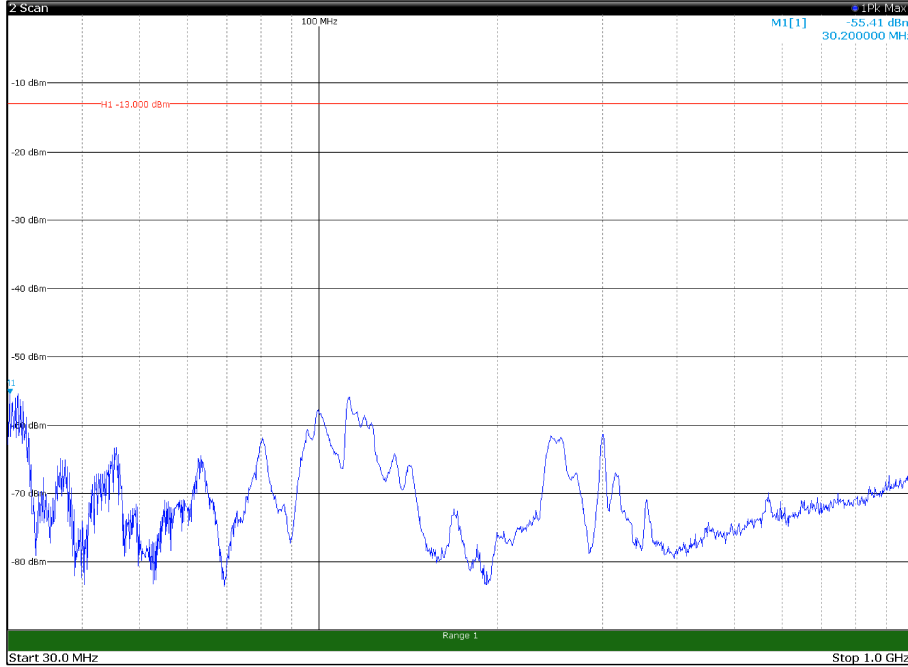

Channel: BOTTOM, Modulation: 64QAM,  
 BW=15MHz, Range: 30MHz - 1GHz, Polarization: Horizontal

Channel: BOTTOM, Modulation: 64QAM,  
 BW=15MHz, Range: 30MHz - 1GHz, Polarization: Vertical

Channel: BOTTOM, Modulation: 64QAM,  
BW=15MHz, Range: 1GHz - 18GHz, Polarization: Horizontal

Channel: BOTTOM, Modulation: 64QAM,  
BW=15MHz, Range: 1GHz - 18GHz, Polarization: Vertical

Channel: BOTTOM, Modulation: 64QAM,  
BW=15MHz, Range: 18GHz - 21GHz, Polarization: Horizontal

Channel: BOTTOM, Modulation: 64QAM,  
BW=15MHz, Range: 18GHz - 21GHz, Polarization: Vertical

Channel: MIDDLE, Modulation: 64QAM,  
BW=15MHz, Range: 30MHz - 1GHz, Polarization: Horizontal

Channel: MIDDLE, Modulation: 64QAM,  
BW=15MHz, Range: 30MHz - 1GHz, Polarization: Vertical

Channel: MIDDLE, Modulation: 64QAM,  
BW=15MHz, Range: 1GHz - 18GHz, Polarization: Horizontal