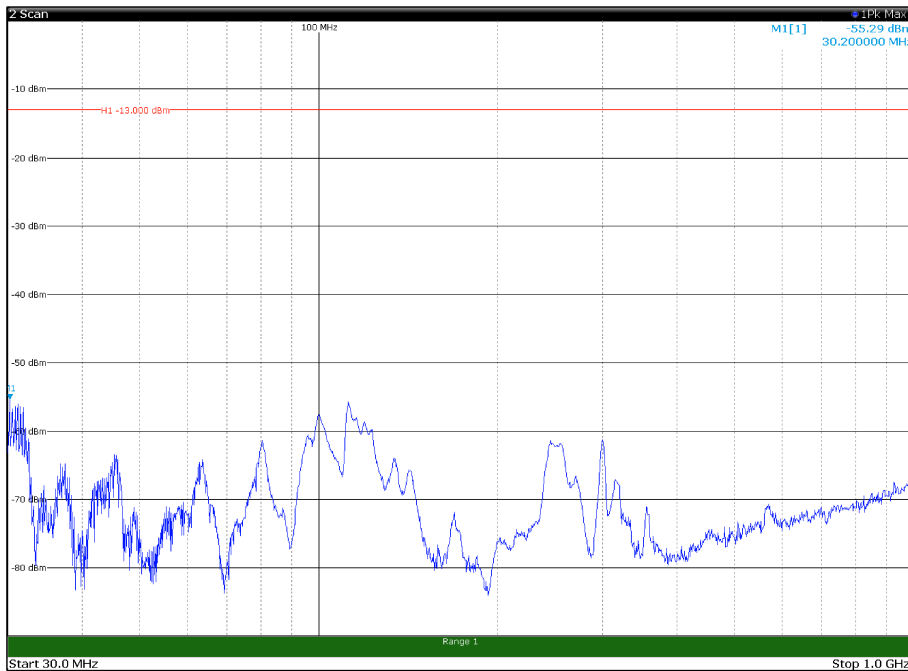

Channel: MIDDLE, Modulation: 64QAM,  
BW=10MHz, Range: 18GHz - 21GHz, Polarization: Horizontal

Channel: MIDDLE, Modulation: 64QAM,  
BW=10MHz, Range: 18GHz - 21GHz, Polarization: Vertical

Channel: TOP, Modulation: 64QAM,  
 BW=10MHz, Range: 30MHz - 1GHz, Polarization: Horizontal

Channel: TOP, Modulation: 64QAM,  
 BW=10MHz, Range: 30MHz - 1GHz, Polarization: Vertical

Channel: TOP, Modulation: 64QAM,  
BW=10MHz, Range: 1GHz - 18GHz, Polarization: Horizontal

Channel: TOP, Modulation: 64QAM,  
BW=10MHz, Range: 1GHz - 18GHz, Polarization: Vertical

Channel: TOP, Modulation: 64QAM,  
BW=10MHz, Range: 18GHz - 21GHz, Polarization: Horizontal

Channel: TOP, Modulation: 64QAM,  
BW=10MHz, Range: 18GHz - 21GHz, Polarization: Vertical

Channel: BOTTOM, Modulation: 256QAM,  
 BW=10MHz, Range: 30MHz - 1GHz, Polarization: Horizontal