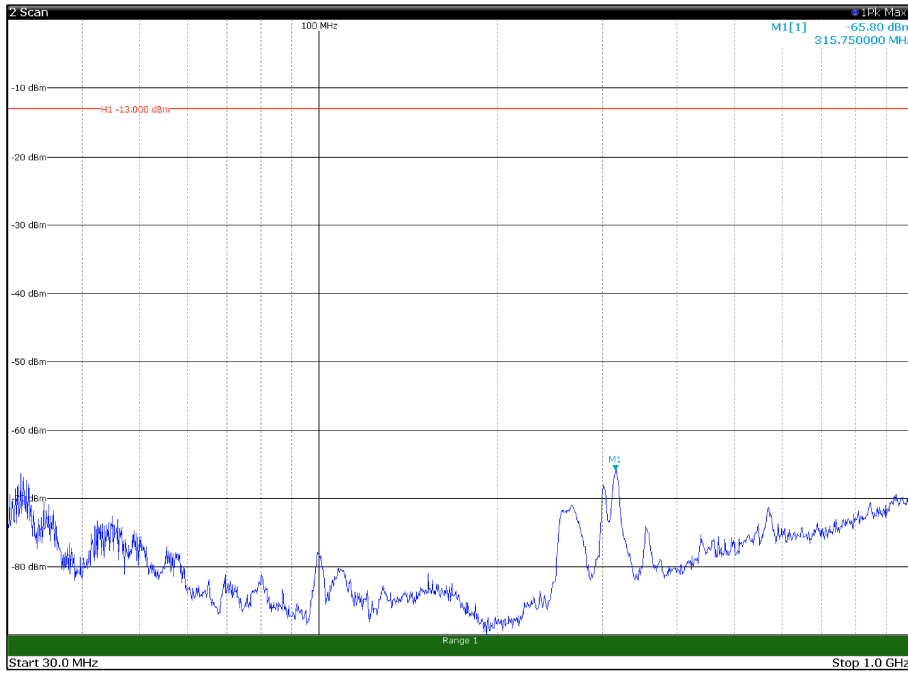

Channel: MIDDLE, Modulation: 16QAM,  
 BW=15MHz, Range: 1GHz - 18GHz, Polarization: Vertical

Channel: MIDDLE, Modulation: 16QAM,  
 BW=15MHz, Range: 18GHz - 21GHz, Polarization: Horizontal

Channel: MIDDLE, Modulation: 16QAM,  
 BW=15MHz, Range: 18GHz - 21GHz, Polarization: Vertical

Channel: TOP, Modulation: 16QAM,  
BW=15MHz, Range: 30MHz - 1GHz, Polarization: Horizontal

Channel: TOP, Modulation: 16QAM,  
BW=15MHz, Range: 30MHz - 1GHz, Polarization: Vertical

Channel: TOP, Modulation: 16QAM,  
 BW=15MHz, Range: 1GHz - 18GHz, Polarization: Horizontal

Channel: TOP, Modulation: 16QAM,  
 BW=15MHz, Range: 1GHz - 18GHz, Polarization: Vertical

Channel: TOP, Modulation: 16QAM,  
BW=15MHz, Range: 18GHz - 21GHz, Polarization: Horizontal

Channel: TOP, Modulation: 16QAM,  
BW=15MHz, Range: 18GHz - 21GHz, Polarization: Vertical