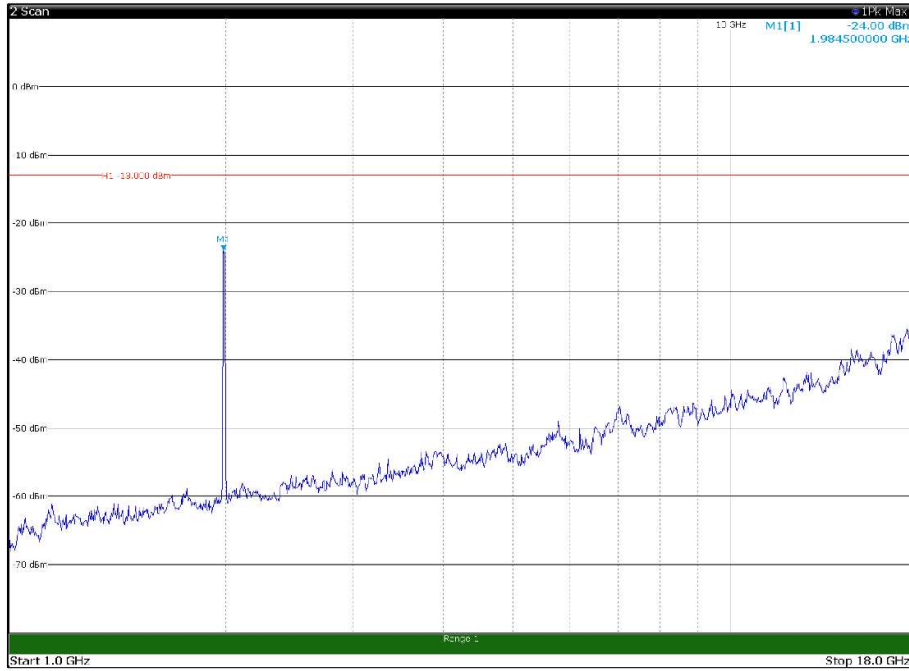

Channel: MIDDLE, Modulation: 256QAM,  
 BW=15MHz, Range: 1GHz - 18GHz, Polarization: Horizontal

Channel: MIDDLE, Modulation: 256QAM,  
 BW=15MHz, Range: 1GHz - 18GHz, Polarization: Vertical

Channel: MIDDLE, Modulation: 256QAM,  
BW=15MHz, Range: 18GHz - 21GHz, Polarization: Horizontal

Channel: MIDDLE, Modulation: 256QAM,  
BW=15MHz, Range: 18GHz - 21GHz, Polarization: Vertical

Channel: TOP, Modulation: 256QAM,  
BW=15MHz, Range: 30MHz - 1GHz, Polarization: Horizontal

Channel: TOP, Modulation: 256QAM,  
BW=15MHz, Range: 30MHz - 1GHz, Polarization: Vertical