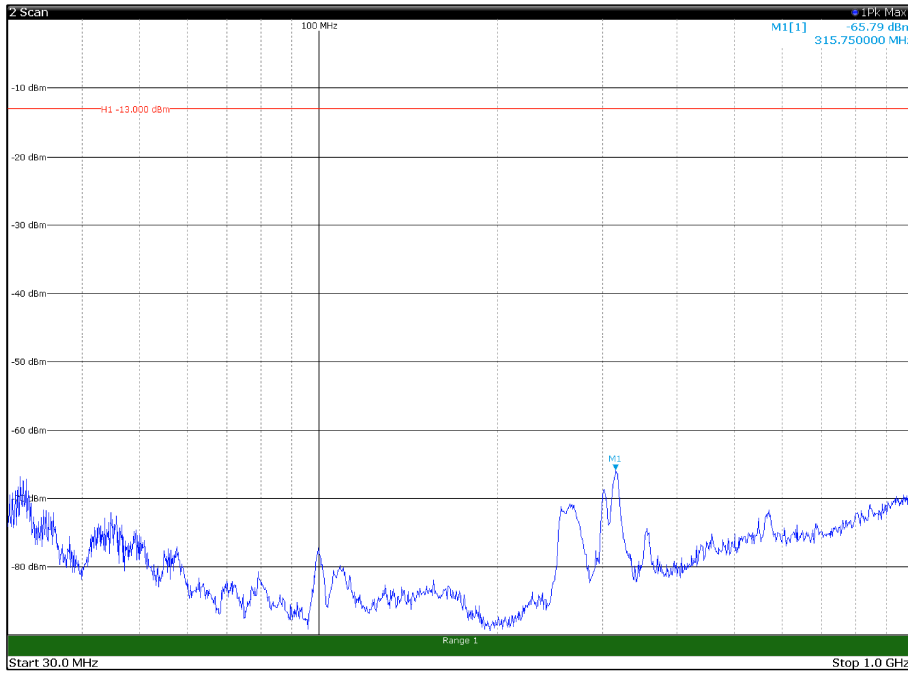

Channel: BOTTOM, Modulation: 64QAM,  
BW=15MHz, Range: 1GHz - 18GHz, Polarization: Vertical

Channel: BOTTOM, Modulation: 64QAM,  
BW=15MHz, Range: 18GHz - 21GHz, Polarization: Horizontal

Channel: BOTTOM, Modulation: 64QAM,  
BW=15MHz, Range: 18GHz - 21GHz, Polarization: Vertical

Channel: MIDDLE, Modulation: 64QAM,  
BW=15MHz, Range: 30MHz - 1GHz, Polarization: Horizontal

Channel: MIDDLE, Modulation: 64QAM,  
BW=15MHz, Range: 30MHz - 1GHz, Polarization: Vertical

Channel: MIDDLE, Modulation: 64QAM,  
BW=15MHz, Range: 1GHz - 18GHz, Polarization: Horizontal

Channel: MIDDLE, Modulation: 64QAM,  
BW=15MHz, Range: 1GHz - 18GHz, Polarization: Vertical

Channel: MIDDLE, Modulation: 64QAM,  
BW=15MHz, Range: 18GHz - 21GHz, Polarization: Horizontal

Channel: MIDDLE, Modulation: 64QAM,  
BW=15MHz, Range: 18GHz - 21GHz, Polarization: Vertical