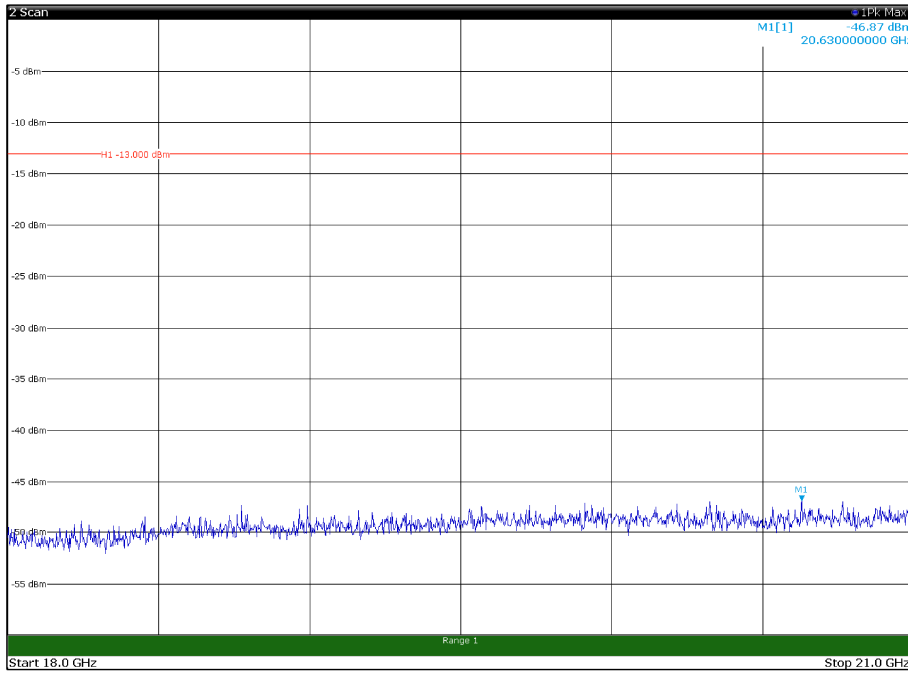

Channel: BOTTOM, Modulation: 256QAM,
BW=15MHz, Range: 18GHz - 21GHz, Polarization: Horizontal