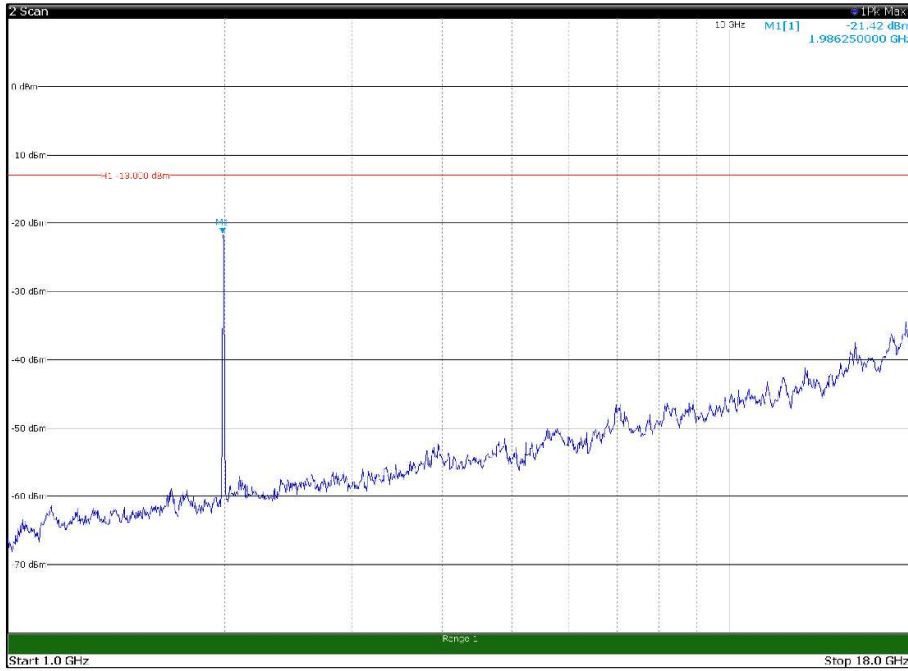

Channel: MIDDLE, Modulation: 64QAM,  
BW=10MHz, Range: 18GHz - 21GHz, Polarization: Horizontal

Channel: MIDDLE, Modulation: 64QAM,  
BW=10MHz, Range: 18GHz - 21GHz, Polarization: Vertical

Channel: TOP, Modulation: 64QAM,  
 BW=10MHz, Range: 30MHz - 1GHz, Polarization: Horizontal

Channel: TOP, Modulation: 64QAM,  
 BW=10MHz, Range: 30MHz - 1GHz, Polarization: Vertical

Channel: TOP, Modulation: 64QAM,  
BW=10MHz, Range: 1GHz - 18GHz, Polarization: Horizontal

Channel: TOP, Modulation: 64QAM,  
BW=10MHz, Range: 1GHz - 18GHz, Polarization: Vertical

Channel: TOP, Modulation: 64QAM,  
BW=10MHz, Range: 18GHz - 21GHz, Polarization: Horizontal

Channel: TOP, Modulation: 64QAM,  
BW=10MHz, Range: 18GHz - 21GHz, Polarization: Vertical

Channel: BOTTOM, Modulation: 256QAM,  
 BW=10MHz, Range: 30MHz - 1GHz, Polarization: Horizontal