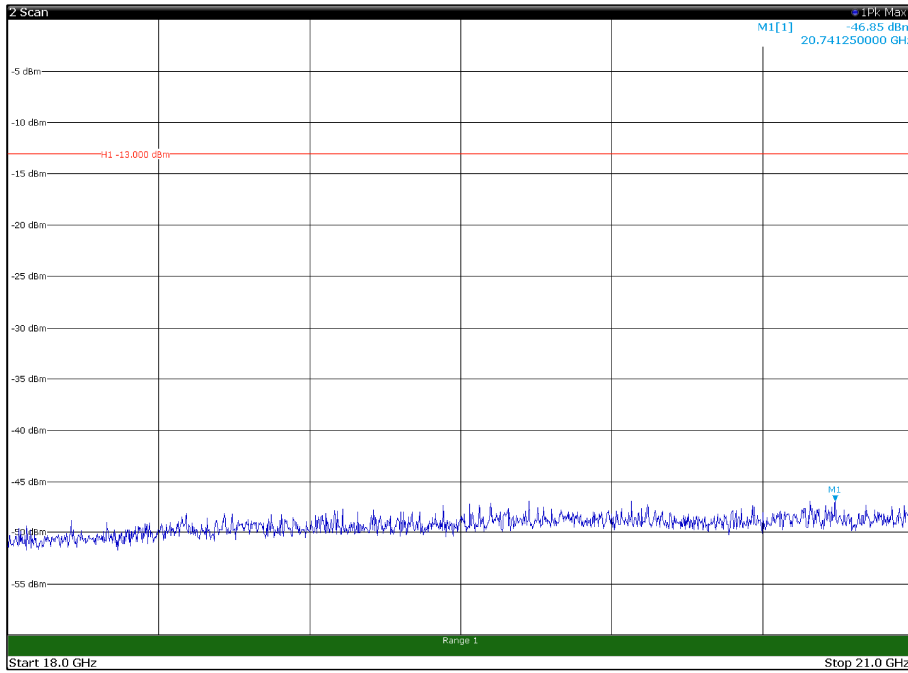

Channel: TOP, Modulation: 256QAM,  
BW=10MHz, Range: 1GHz - 18GHz, Polarization: Vertical

Channel: TOP, Modulation: 256QAM,  
 BW=10MHz, Range: 18GHz - 21GHz, Polarization: Horizontal

Channel: TOP, Modulation: 256QAM,  
 BW=10MHz, Range: 18GHz - 21GHz, Polarization: Vertical

Channel: BOTTOM, Modulation: QPSK,  
BW=15MHz, Range: 30MHz - 1GHz, Polarization: Horizontal

Channel: BOTTOM, Modulation: QPSK,  
BW=15MHz, Range: 30MHz - 1GHz, Polarization: Vertical

Channel: BOTTOM, Modulation: QPSK,  
BW=15MHz, Range: 18GHz - 21GHz, Polarization: Horizontal