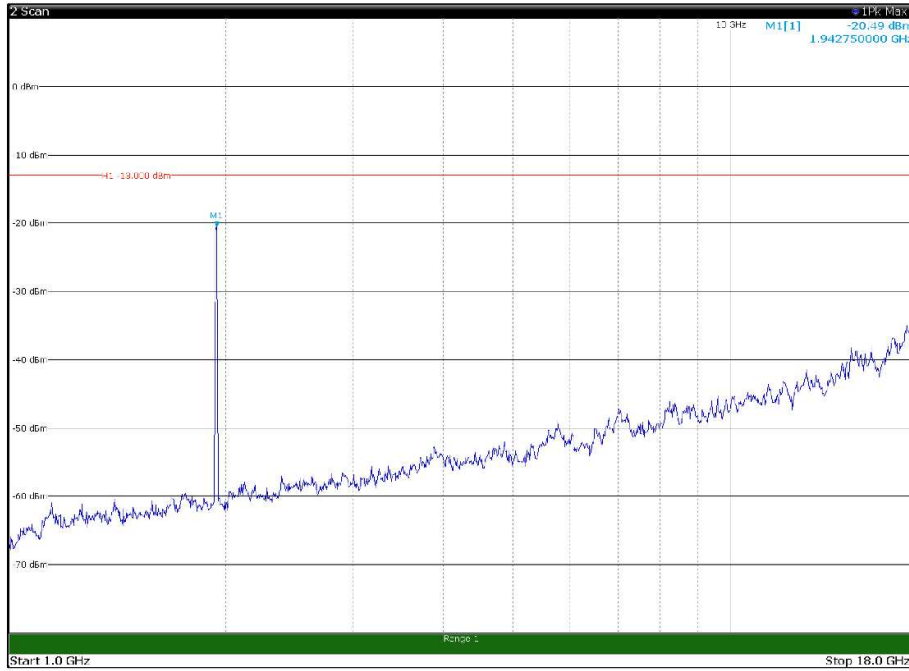

Channel: TOP, Modulation: 64QAM,  
BW=15MHz, Range: 30MHz - 1GHz, Polarization: Horizontal

Channel: TOP, Modulation: 64QAM,  
BW=15MHz, Range: 30MHz - 1GHz, Polarization: Vertical

Channel: TOP, Modulation: 64QAM,  
BW=15MHz, Range: 1GHz - 18GHz, Polarization: Horizontal

Channel: TOP, Modulation: 64QAM,  
BW=15MHz, Range: 1GHz - 18GHz, Polarization: Vertical

Channel: TOP, Modulation: 64QAM,  
BW=15MHz, Range: 18GHz - 21GHz, Polarization: Horizontal

Channel: TOP, Modulation: 64QAM,  
BW=15MHz, Range: 18GHz - 21GHz, Polarization: Vertical

Channel: BOTTOM, Modulation: 256QAM,  
 BW=15MHz, Range: 30MHz - 1GHz, Polarization: Horizontal

Channel: BOTTOM, Modulation: 256QAM,  
 BW=15MHz, Range: 30MHz - 1GHz, Polarization: Vertical

Channel: BOTTOM, Modulation: 256QAM,  
BW=15MHz, Range: 18GHz - 21GHz, Polarization: Horizontal