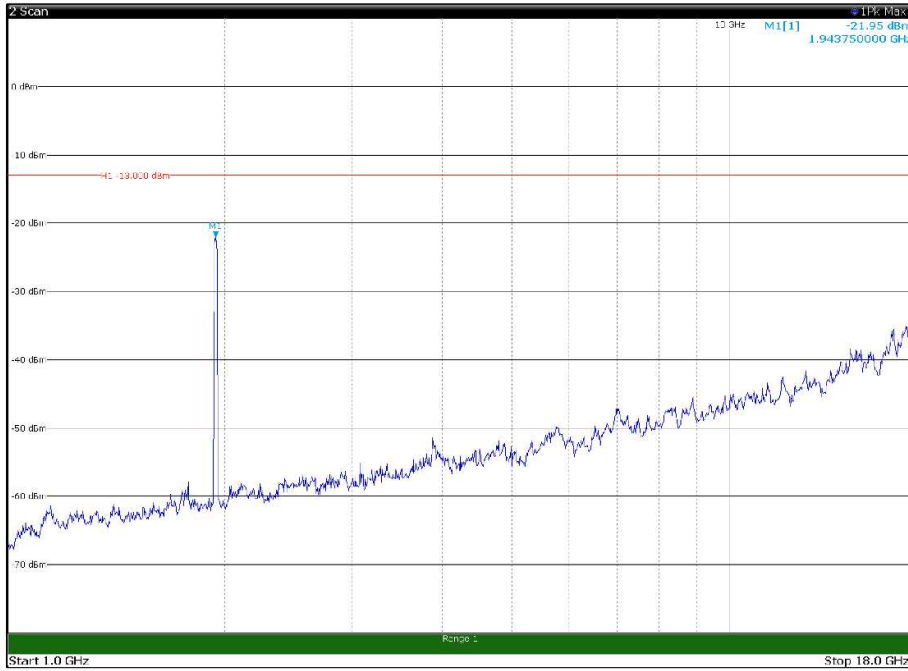

Channel: MIDDLE, Modulation: 256QAM,  
BW=15MHz, Range: 18GHz - 21GHz, Polarization: Vertical

Channel: TOP, Modulation: 256QAM,  
BW=15MHz, Range: 30MHz - 1GHz, Polarization: Horizontal

Channel: TOP, Modulation: 256QAM,  
BW=15MHz, Range: 30MHz - 1GHz, Polarization: Vertical

Channel: TOP, Modulation: 256QAM,  
 BW=15MHz, Range: 1GHz - 18GHz, Polarization: Horizontal

Channel: TOP, Modulation: 256QAM,  
 BW=15MHz, Range: 1GHz - 18GHz, Polarization: Vertical

Channel: TOP, Modulation: 256QAM,  
BW=15MHz, Range: 18GHz - 21GHz, Polarization: Horizontal

Channel: TOP, Modulation: 256QAM,  
BW=15MHz, Range: 18GHz - 21GHz, Polarization: Vertical

Channel: BOTTOM, Modulation: QPSK,  
BW=20MHz, Range: 30MHz - 1GHz, Polarization: Horizontal

Channel: BOTTOM, Modulation: QPSK,  
BW=20MHz, Range: 30MHz - 1GHz, Polarization: Vertical