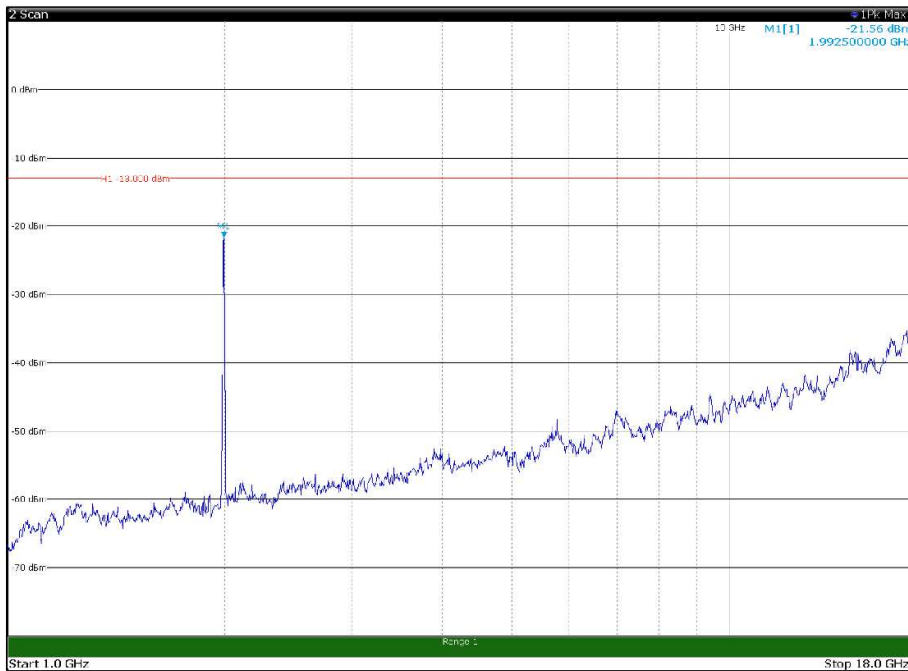

Channel: MIDDLE, Modulation: 64QAM,  
BW=10MHz, Range: 18GHz - 21GHz, Polarization: Horizontal

Channel: MIDDLE, Modulation: 64QAM,  
BW=10MHz, Range: 18GHz - 21GHz, Polarization: Vertical

Channel: TOP, Modulation: 64QAM,  
 BW=10MHz, Range: 30MHz - 1GHz, Polarization: Horizontal

Channel: TOP, Modulation: 64QAM,  
 BW=10MHz, Range: 30MHz - 1GHz, Polarization: Vertical

Channel: TOP, Modulation: 64QAM,  
BW=10MHz, Range: 1GHz - 18GHz, Polarization: Horizontal

Channel: TOP, Modulation: 64QAM,  
BW=10MHz, Range: 1GHz - 18GHz, Polarization: Vertical

Channel: TOP, Modulation: 64QAM,  
BW=10MHz, Range: 18GHz - 21GHz, Polarization: Horizontal

Channel: TOP, Modulation: 64QAM,  
BW=10MHz, Range: 18GHz - 21GHz, Polarization: Vertical

Channel: BOTTOM, Modulation: 256QAM,  
 BW=10MHz, Range: 30MHz - 1GHz, Polarization: Horizontal