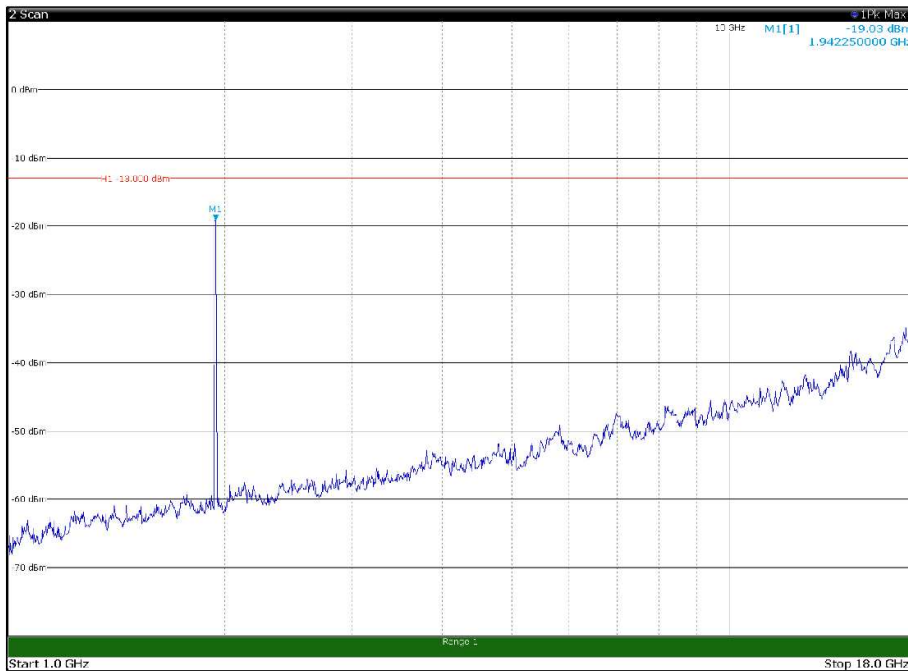

Channel: TOP, Modulation: 256QAM,  
BW=10MHz, Range: 30MHz - 1GHz, Polarization: Horizontal

Channel: TOP, Modulation: 256QAM,  
BW=10MHz, Range: 30MHz - 1GHz, Polarization: Vertical

Channel: TOP, Modulation: 256QAM,  
BW=10MHz, Range: 1GHz - 18GHz, Polarization: Horizontal

Channel: TOP, Modulation: 256QAM,  
BW=10MHz, Range: 1GHz - 18GHz, Polarization: Vertical

Channel: TOP, Modulation: 256QAM,  
 BW=10MHz, Range: 18GHz - 21GHz, Polarization: Horizontal

Channel: TOP, Modulation: 256QAM,  
 BW=10MHz, Range: 18GHz - 21GHz, Polarization: Vertical

Channel: BOTTOM, Modulation: QPSK,  
BW=15MHz, Range: 30MHz - 1GHz, Polarization: Horizontal

Channel: BOTTOM, Modulation: QPSK,  
BW=15MHz, Range: 30MHz - 1GHz, Polarization: Vertical

Channel: BOTTOM, Modulation: QPSK,  
BW=15MHz, Range: 18GHz - 21GHz, Polarization: Horizontal