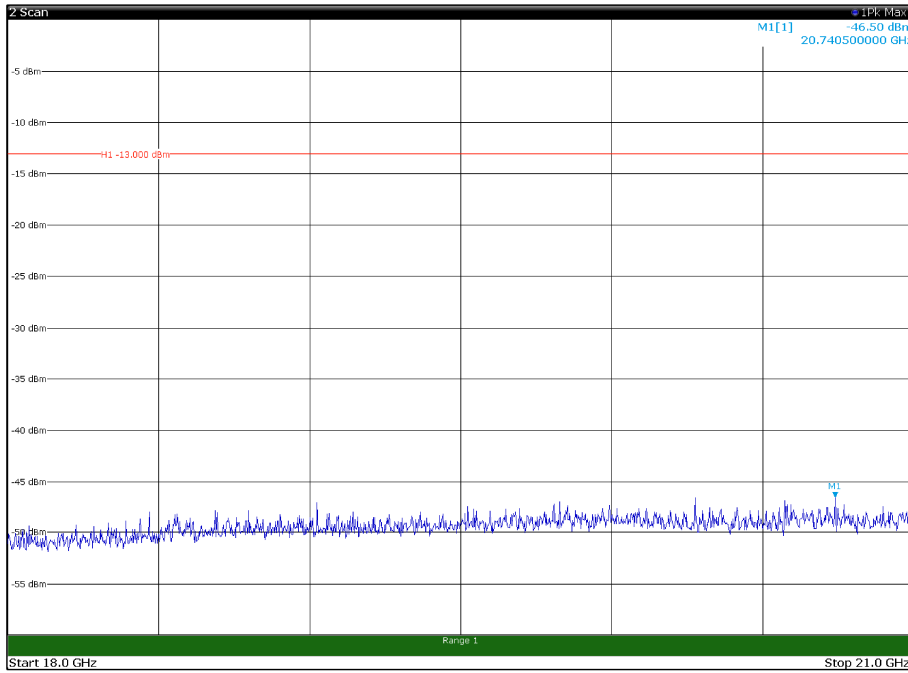

Channel: MIDDLE, Modulation: 64QAM,
BW=15MHz, Range: 1GHz - 18GHz, Polarization: Vertical

Channel: MIDDLE, Modulation: 64QAM,
BW=15MHz, Range: 18GHz - 21GHz, Polarization: Horizontal