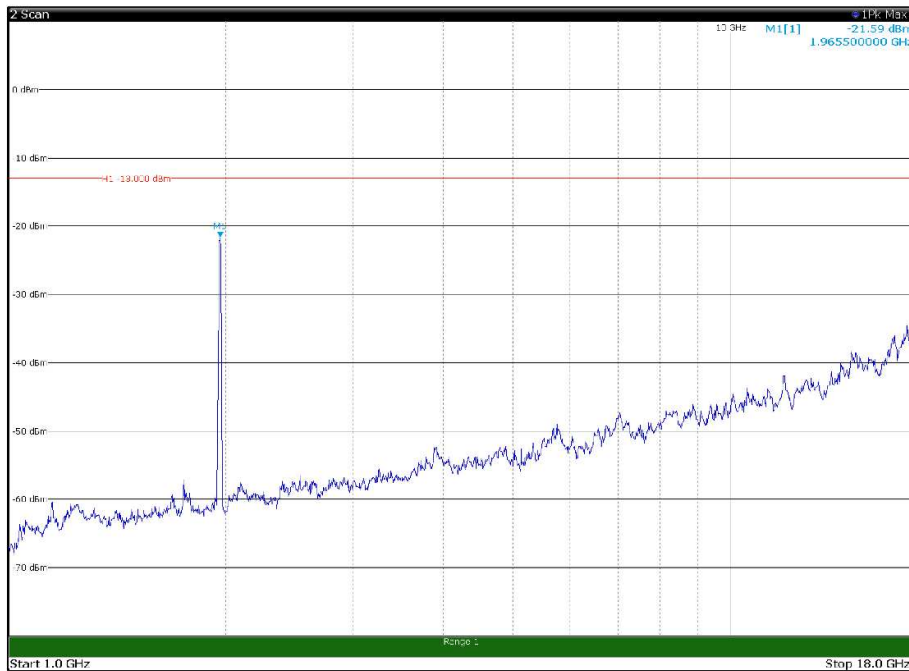

Channel: BOTTOM, Modulation: QPSK,  
BW=20MHz, Range: 1GHz - 18GHz, Polarization: Horizontal

Channel: BOTTOM, Modulation: QPSK,  
BW=20MHz, Range: 1GHz - 18GHz, Polarization: Vertical

Channel: BOTTOM, Modulation: QPSK,  
BW=20MHz, Range: 18GHz - 21GHz, Polarization: Horizontal

Channel: BOTTOM, Modulation: QPSK,  
BW=20MHz, Range: 18GHz - 21GHz, Polarization: Vertical

Channel: MIDDLE, Modulation: QPSK,  
BW=20MHz, Range: 30MHz - 1GHz, Polarization: Horizontal

Channel: MIDDLE, Modulation: QPSK,  
BW=20MHz, Range: 30MHz - 1GHz, Polarization: Vertical

Channel: MIDDLE, Modulation: QPSK,  
BW=20MHz, Range: 1GHz - 18GHz, Polarization: Horizontal

Channel: MIDDLE, Modulation: QPSK,  
BW=20MHz, Range: 1GHz - 18GHz, Polarization: Vertical

Channel: MIDDLE, Modulation: QPSK,  
 BW=20MHz, Range: 18GHz - 21GHz, Polarization: Horizontal