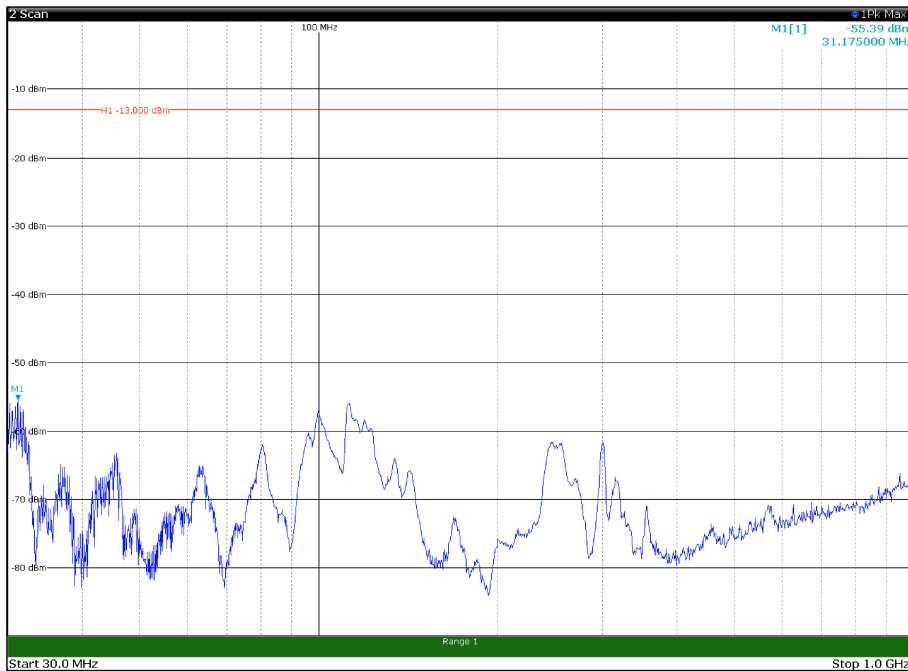

Channel: TOP, Modulation: 64QAM,  
 BW=10MHz, Range: 30MHz - 1GHz, Polarization: Vertical

Channel: TOP, Modulation: 64QAM,  
BW=10MHz, Range: 1GHz - 18GHz, Polarization: Horizontal

Channel: TOP, Modulation: 64QAM,  
BW=10MHz, Range: 1GHz - 18GHz, Polarization: Vertical

Channel: TOP, Modulation: 64QAM,  
BW=10MHz, Range: 18GHz - 21GHz, Polarization: Horizontal

Channel: TOP, Modulation: 64QAM,  
BW=10MHz, Range: 18GHz - 21GHz, Polarization: Vertical

Channel: BOTTOM, Modulation: 256QAM,  
 BW=10MHz, Range: 30MHz - 1GHz, Polarization: Horizontal

Channel: BOTTOM, Modulation: 256QAM,  
 BW=10MHz, Range: 30MHz - 1GHz, Polarization: Vertical

Channel: BOTTOM, Modulation: 256QAM,  
 BW=10MHz, Range: 18GHz - 21GHz, Polarization: Horizontal

Channel: BOTTOM, Modulation: 256QAM,  
 BW=10MHz, Range: 18GHz - 21GHz, Polarization: Vertical

Channel: MIDDLE, Modulation: 256QAM,  
BW=10MHz, Range: 30MHz - 1GHz, Polarization: Horizontal

Channel: MIDDLE, Modulation: 256QAM,  
BW=10MHz, Range: 30MHz - 1GHz, Polarization: Vertical

Channel: MIDDLE, Modulation: 256QAM,  
 BW=10MHz, Range: 1GHz - 18GHz, Polarization: Horizontal