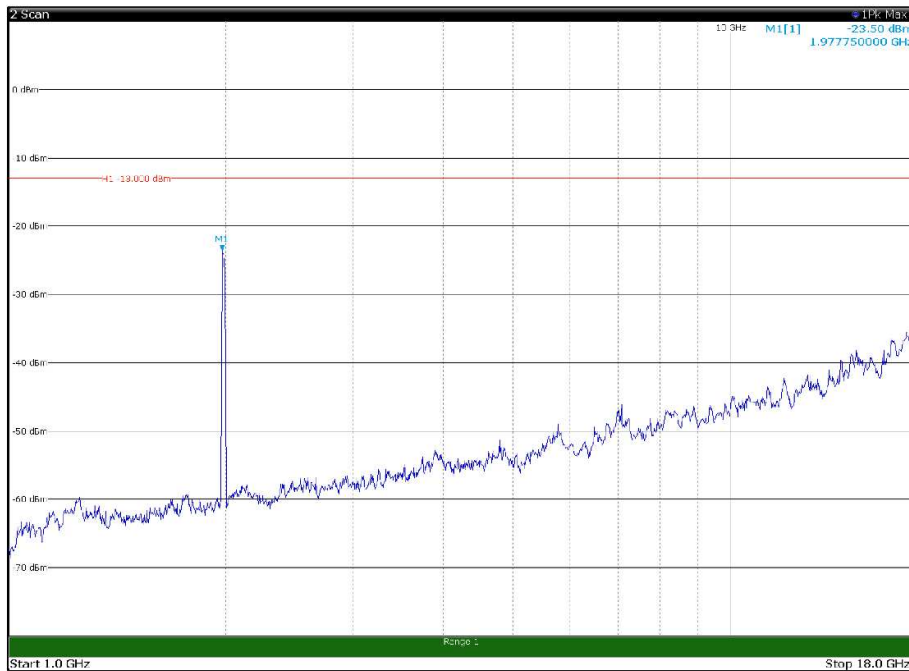

Channel: MIDDLE, Modulation: 16QAM,  
 BW=20MHz, Range: 18GHz - 21GHz, Polarization: Horizontal

Channel: MIDDLE, Modulation: 16QAM,  
 BW=20MHz, Range: 18GHz - 21GHz, Polarization: Vertical

Channel: TOP, Modulation: 16QAM,  
BW=20MHz, Range: 30MHz - 1GHz, Polarization: Horizontal

Channel: TOP, Modulation: 16QAM,  
BW=20MHz, Range: 30MHz - 1GHz, Polarization: Vertical

Channel: TOP, Modulation: 16QAM,  
BW=20MHz, Range: 1GHz - 18GHz, Polarization: Horizontal

Channel: TOP, Modulation: 16QAM,  
BW=20MHz, Range: 1GHz - 18GHz, Polarization: Vertical