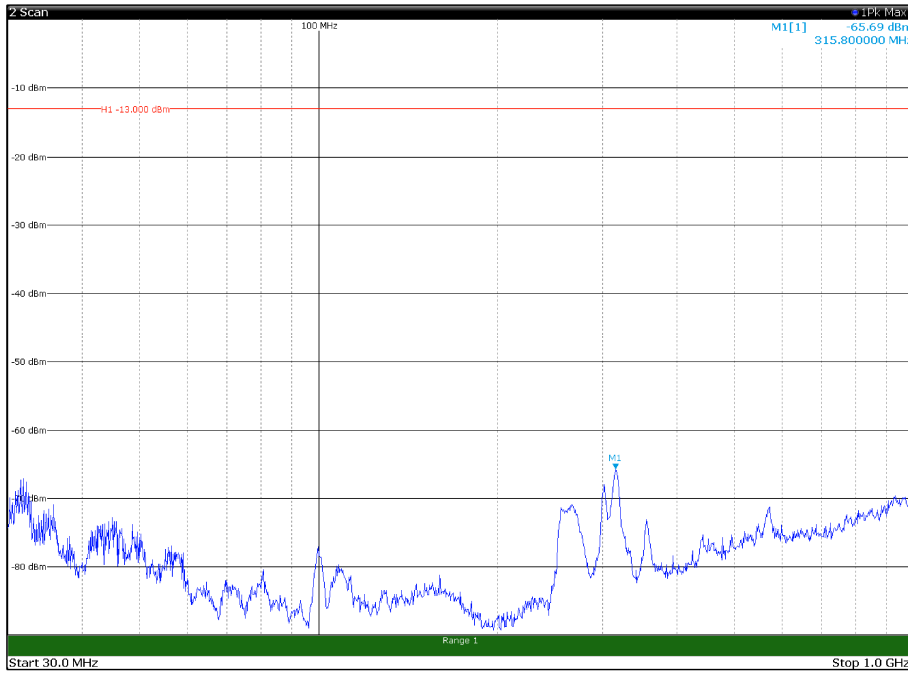

Channel: BOTTOM, Modulation: 64QAM,
BW=20MHz, Range: 18GHz - 21GHz, Polarization: Vertical

Channel: MIDDLE, Modulation: 64QAM,
BW=20MHz, Range: 30MHz - 1GHz, Polarization: Horizontal