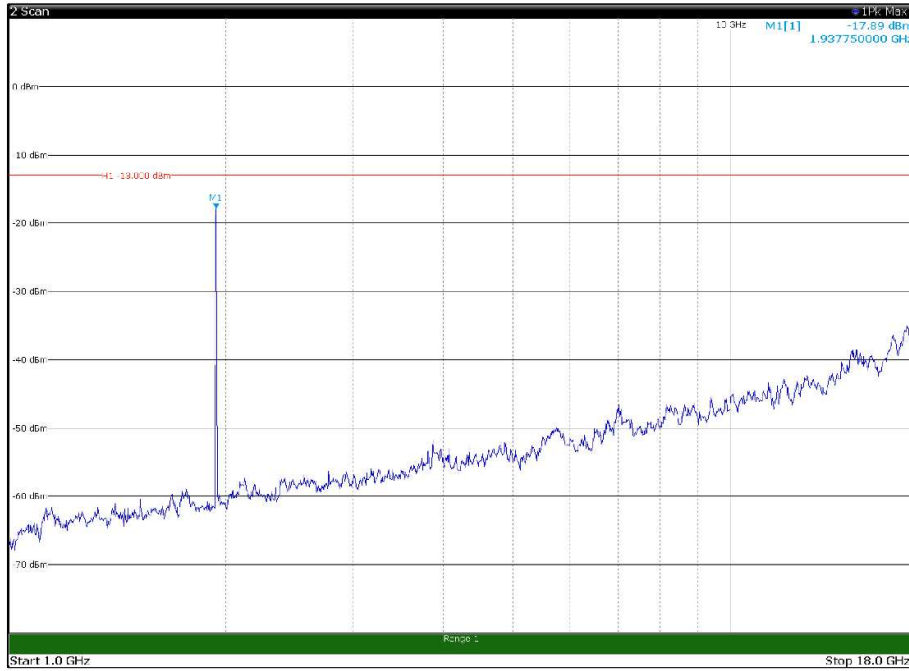

Channel: TOP, Modulation: 64QAM,  
 BW=10MHz, Range: 30MHz - 1GHz, Polarization: Vertical

Channel: TOP, Modulation: 64QAM,  
BW=10MHz, Range: 1GHz - 18GHz, Polarization: Horizontal

Channel: TOP, Modulation: 64QAM,  
BW=10MHz, Range: 1GHz - 18GHz, Polarization: Vertical

Channel: TOP, Modulation: 64QAM,  
BW=10MHz, Range: 18GHz - 21GHz, Polarization: Horizontal

Channel: TOP, Modulation: 64QAM,  
BW=10MHz, Range: 18GHz - 21GHz, Polarization: Vertical

Channel: BOTTOM, Modulation: 256QAM,  
 BW=10MHz, Range: 30MHz - 1GHz, Polarization: Horizontal

Channel: BOTTOM, Modulation: 256QAM,  
 BW=10MHz, Range: 30MHz - 1GHz, Polarization: Vertical

Channel: BOTTOM, Modulation: 256QAM,  
 BW=10MHz, Range: 18GHz - 21GHz, Polarization: Horizontal

Channel: BOTTOM, Modulation: 256QAM,  
 BW=10MHz, Range: 18GHz - 21GHz, Polarization: Vertical

Channel: MIDDLE, Modulation: 256QAM,  
BW=10MHz, Range: 30MHz - 1GHz, Polarization: Horizontal

Channel: MIDDLE, Modulation: 256QAM,  
BW=10MHz, Range: 30MHz - 1GHz, Polarization: Vertical

Channel: MIDDLE, Modulation: 256QAM,  
 BW=10MHz, Range: 1GHz - 18GHz, Polarization: Horizontal