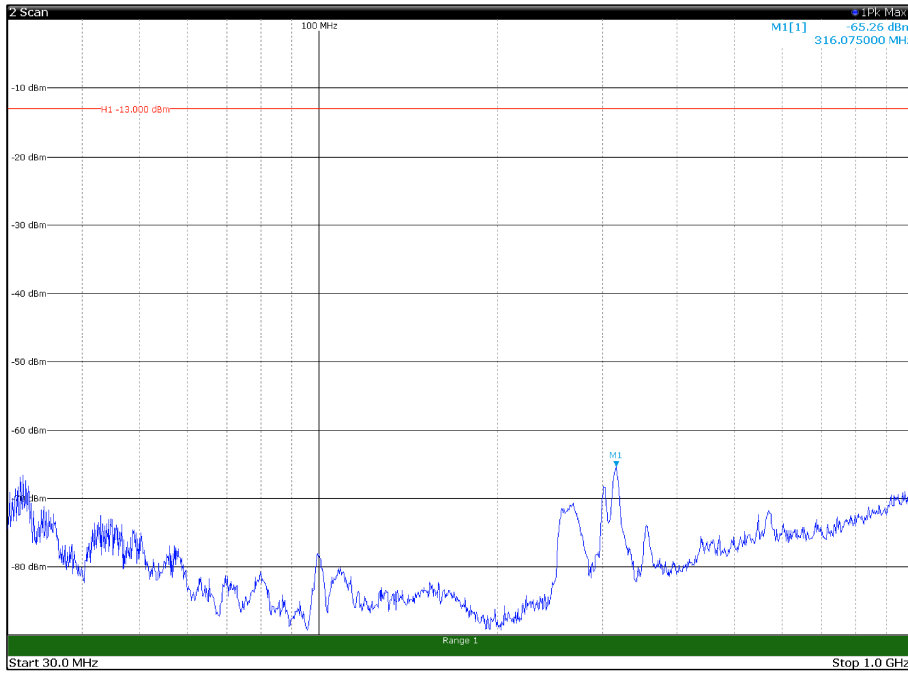

Channel: BOTTOM, Modulation: QPSK,  
BW=20MHz, Range: 18GHz - 21GHz, Polarization: Vertical

Channel: MIDDLE, Modulation: QPSK,  
BW=20MHz, Range: 30MHz - 1GHz, Polarization: Horizontal

Channel: MIDDLE, Modulation: QPSK,  
BW=20MHz, Range: 30MHz - 1GHz, Polarization: Vertical

Channel: MIDDLE, Modulation: QPSK,  
BW=20MHz, Range: 1GHz - 18GHz, Polarization: Horizontal

Channel: MIDDLE, Modulation: QPSK,  
BW=20MHz, Range: 1GHz - 18GHz, Polarization: Vertical

Channel: MIDDLE, Modulation: QPSK,  
 BW=20MHz, Range: 18GHz - 21GHz, Polarization: Horizontal

Channel: MIDDLE, Modulation: QPSK,  
 BW=20MHz, Range: 18GHz - 21GHz, Polarization: Vertical

Channel: TOP, Modulation: QPSK,  
BW=20MHz, Range: 30MHz - 1GHz, Polarization: Horizontal

Channel: TOP, Modulation: QPSK,  
BW=20MHz, Range: 30MHz - 1GHz, Polarization: Vertical