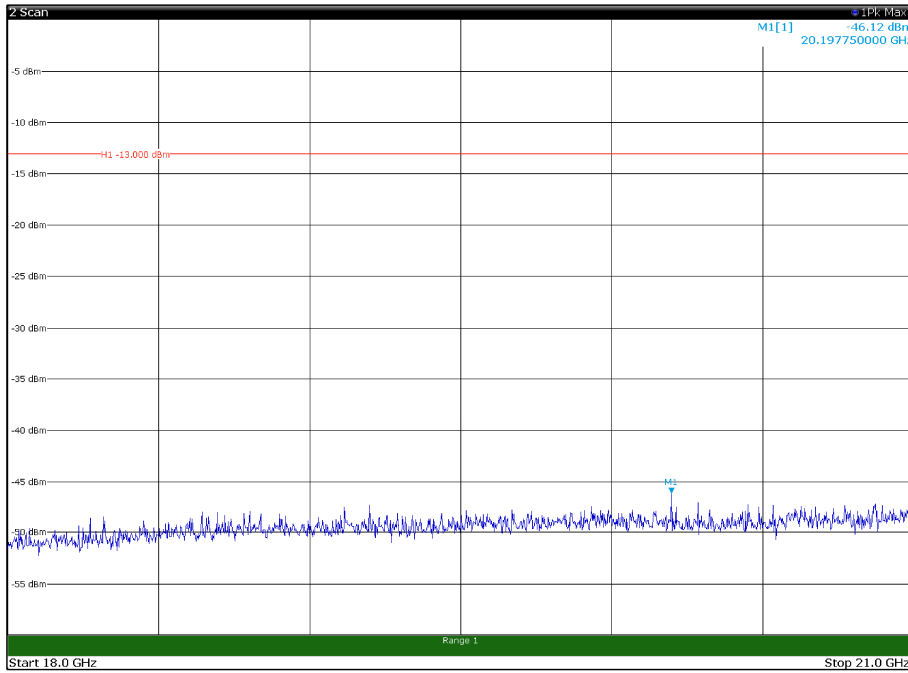

Channel: TOP, Modulation: 16QAM,  
BW=15MHz, Range: 30MHz - 1GHz, Polarization: Horizontal

Channel: TOP, Modulation: 16QAM,  
BW=15MHz, Range: 30MHz - 1GHz, Polarization: Vertical

Channel: TOP, Modulation: 16QAM,  
 BW=15MHz, Range: 1GHz - 18GHz, Polarization: Horizontal

Channel: TOP, Modulation: 16QAM,  
 BW=15MHz, Range: 1GHz - 18GHz, Polarization: Vertical

Channel: TOP, Modulation: 16QAM,  
BW=15MHz, Range: 18GHz - 21GHz, Polarization: Horizontal

Channel: TOP, Modulation: 16QAM,  
BW=15MHz, Range: 18GHz - 21GHz, Polarization: Vertical