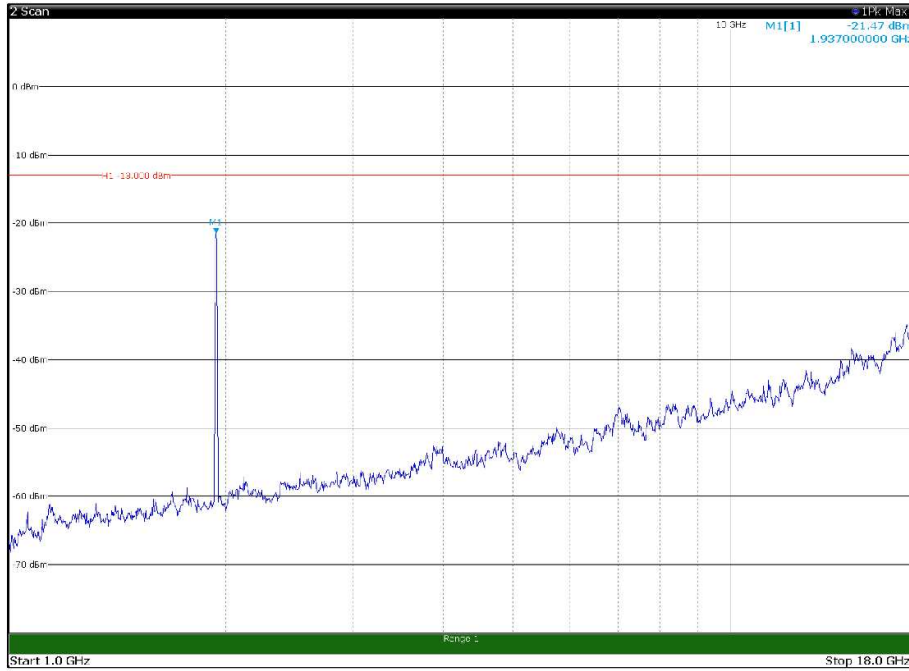

Channel: TOP, Modulation: QPSK,  
BW=15MHz, Range: 30MHz - 1GHz, Polarization: Vertical

Channel: TOP, Modulation: QPSK,  
 BW=15MHz, Range: 1GHz - 18GHz, Polarization: Horizontal

Channel: TOP, Modulation: QPSK,  
 BW=15MHz, Range: 1GHz - 18GHz, Polarization: Vertical

Channel: TOP, Modulation: QPSK,  
BW=15MHz, Range: 18GHz - 21GHz, Polarization: Horizontal

Channel: TOP, Modulation: QPSK,  
BW=15MHz, Range: 18GHz - 21GHz, Polarization: Vertical

Channel: BOTTOM, Modulation: 16QAM,  
 BW=15MHz, Range: 30MHz - 1GHz, Polarization: Horizontal

Channel: BOTTOM, Modulation: 16QAM,  
 BW=15MHz, Range: 30MHz - 1GHz, Polarization: Vertical

Channel: BOTTOM, Modulation: 16QAM,  
BW=15MHz, Range: 18GHz - 21GHz, Polarization: Horizontal

Channel: BOTTOM, Modulation: 16QAM,  
BW=15MHz, Range: 18GHz - 21GHz, Polarization: Vertical