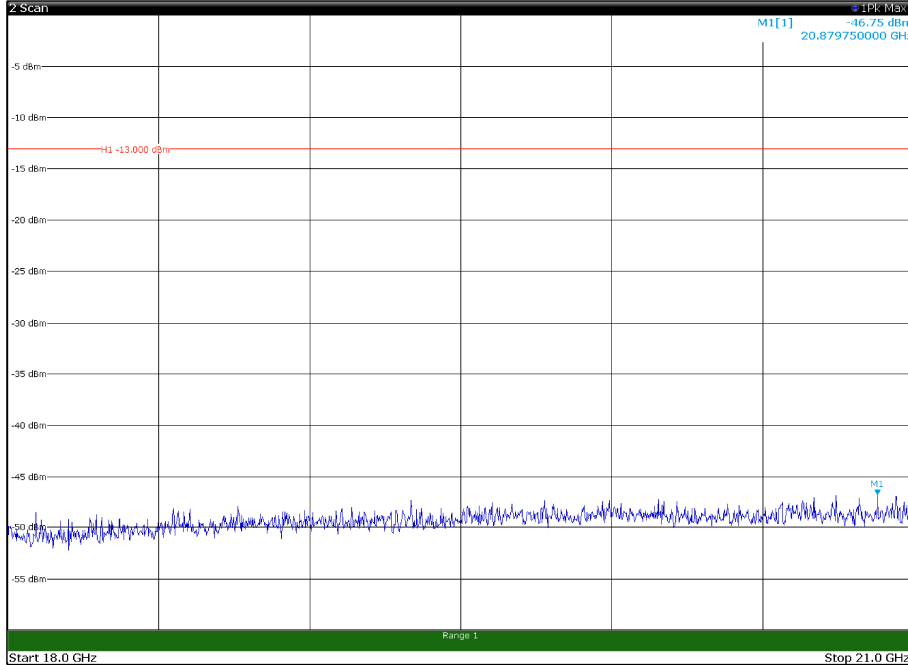

Channel: BOTTOM, Modulation: QPSK,  
BW=15MHz, Range: 30MHz - 1GHz, Polarization: Horizontal

Channel: BOTTOM, Modulation: QPSK,  
BW=15MHz, Range: 30MHz - 1GHz, Polarization: Vertical

Channel: BOTTOM, Modulation: QPSK,  
BW=15MHz, Range: 18GHz - 21GHz, Polarization: Horizontal

Channel: BOTTOM, Modulation: QPSK,  
BW=15MHz, Range: 18GHz - 21GHz, Polarization: Vertical

Channel: MIDDLE, Modulation: QPSK,  
 BW=15MHz, Range: 1GHz - 18GHz, Polarization: Horizontal

Channel: MIDDLE, Modulation: QPSK,  
 BW=15MHz, Range: 1GHz - 18GHz, Polarization: Vertical