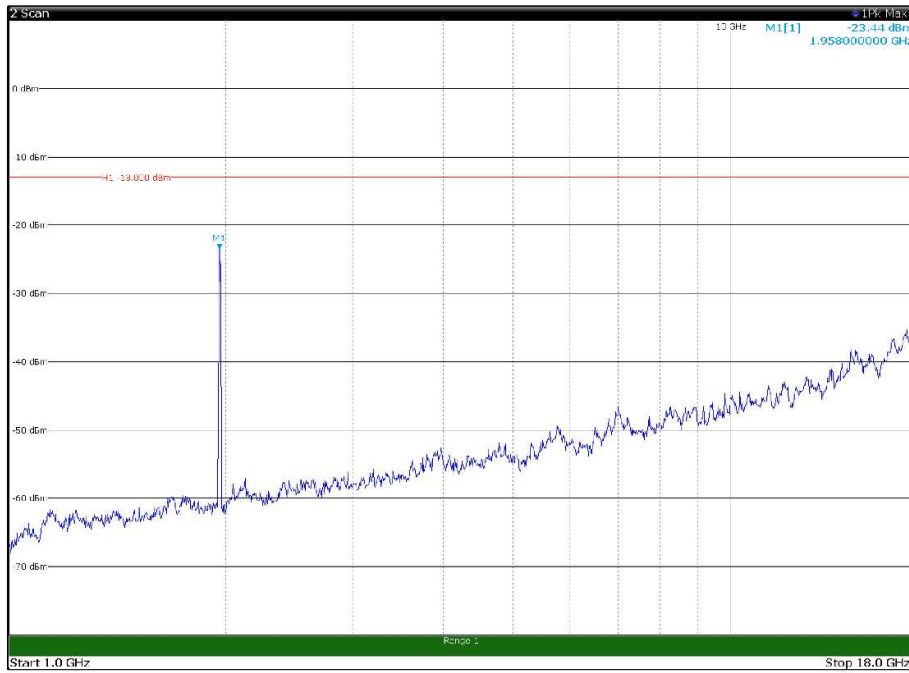

Channel: TOP, Modulation: 256QAM,  
BW=15MHz, Range: 18GHz - 21GHz, Polarization: Vertical

Channel: BOTTOM, Modulation: QPSK,  
BW=20MHz, Range: 30MHz - 1GHz, Polarization: Horizontal

Channel: BOTTOM, Modulation: QPSK,  
BW=20MHz, Range: 30MHz - 1GHz, Polarization: Vertical

Channel: BOTTOM, Modulation: QPSK,  
BW=20MHz, Range: 1GHz - 18GHz, Polarization: Horizontal

Channel: BOTTOM, Modulation: QPSK,  
BW=20MHz, Range: 1GHz - 18GHz, Polarization: Vertical

Channel: BOTTOM, Modulation: QPSK,  
BW=20MHz, Range: 18GHz - 21GHz, Polarization: Horizontal

Channel: BOTTOM, Modulation: QPSK,  
BW=20MHz, Range: 18GHz - 21GHz, Polarization: Vertical

Channel: MIDDLE, Modulation: QPSK,  
BW=20MHz, Range: 30MHz - 1GHz, Polarization: Horizontal

Channel: MIDDLE, Modulation: QPSK,  
BW=20MHz, Range: 30MHz - 1GHz, Polarization: Vertical