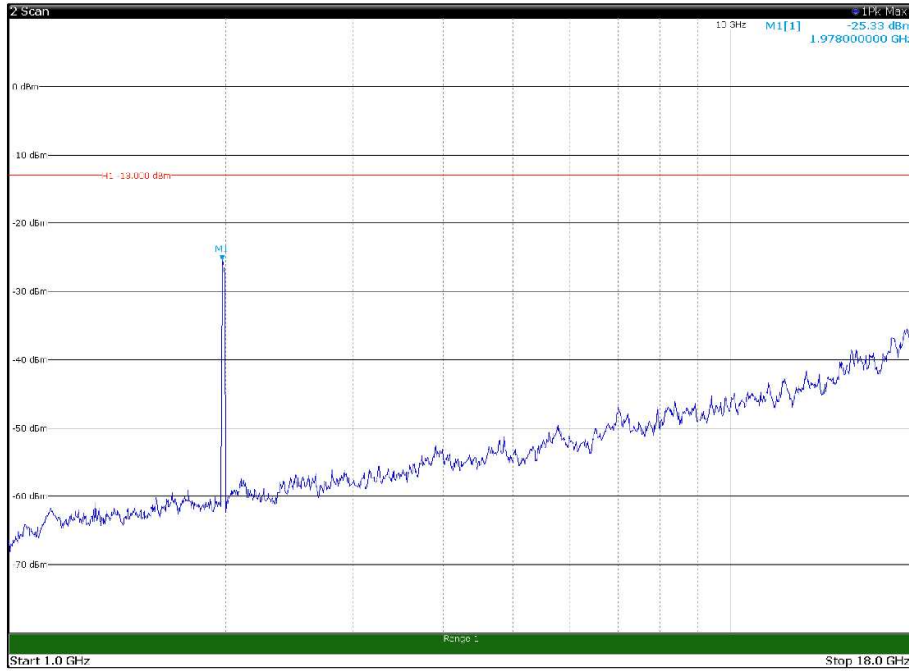

Channel: MIDDLE, Modulation: 16QAM,  
 BW=20MHz, Range: 18GHz - 21GHz, Polarization: Horizontal

Channel: MIDDLE, Modulation: 16QAM,  
 BW=20MHz, Range: 18GHz - 21GHz, Polarization: Vertical

Channel: TOP, Modulation: 16QAM,  
BW=20MHz, Range: 30MHz - 1GHz, Polarization: Horizontal

Channel: TOP, Modulation: 16QAM,  
BW=20MHz, Range: 30MHz - 1GHz, Polarization: Vertical

Channel: TOP, Modulation: 16QAM,  
BW=20MHz, Range: 1GHz - 18GHz, Polarization: Horizontal

Channel: TOP, Modulation: 16QAM,  
BW=20MHz, Range: 1GHz - 18GHz, Polarization: Vertical