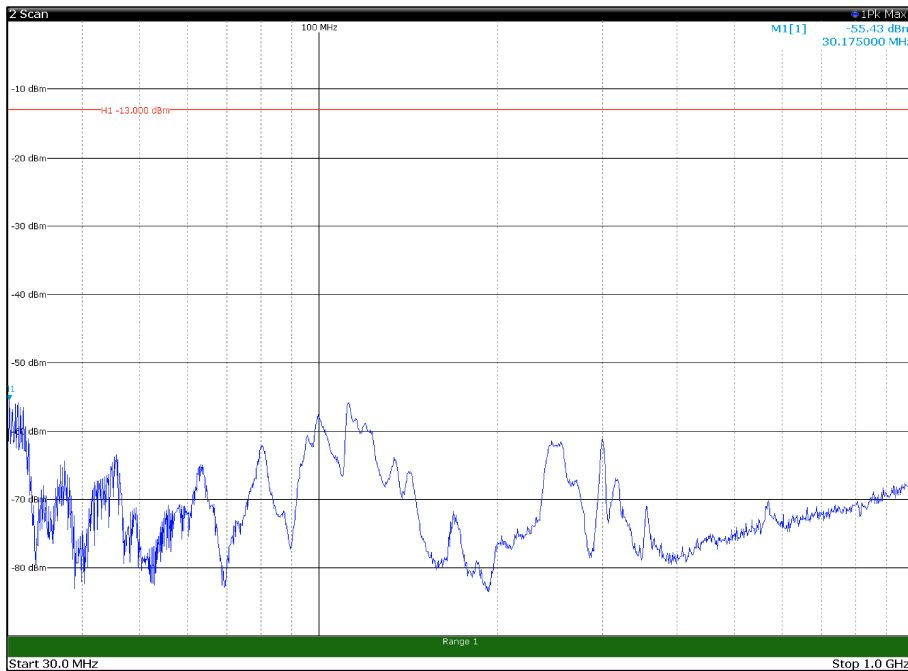

Channel: MIDDLE, Modulation: 16QAM,  
BW=20MHz, Range: 30MHz - 1GHz, Polarization: Vertical

Channel: MIDDLE, Modulation: 16QAM,  
BW=20MHz, Range: 1GHz - 18GHz, Polarization: Horizontal

Channel: MIDDLE, Modulation: 16QAM,  
BW=20MHz, Range: 1GHz - 18GHz, Polarization: Vertical

Channel: MIDDLE, Modulation: 16QAM,  
 BW=20MHz, Range: 18GHz - 21GHz, Polarization: Horizontal

Channel: MIDDLE, Modulation: 16QAM,  
 BW=20MHz, Range: 18GHz - 21GHz, Polarization: Vertical

Channel: TOP, Modulation: 16QAM,  
BW=20MHz, Range: 30MHz - 1GHz, Polarization: Horizontal

Channel: TOP, Modulation: 16QAM,  
BW=20MHz, Range: 30MHz - 1GHz, Polarization: Vertical

Channel: TOP, Modulation: 16QAM,  
BW=20MHz, Range: 1GHz - 18GHz, Polarization: Horizontal

Channel: TOP, Modulation: 16QAM,  
BW=20MHz, Range: 1GHz - 18GHz, Polarization: Vertical