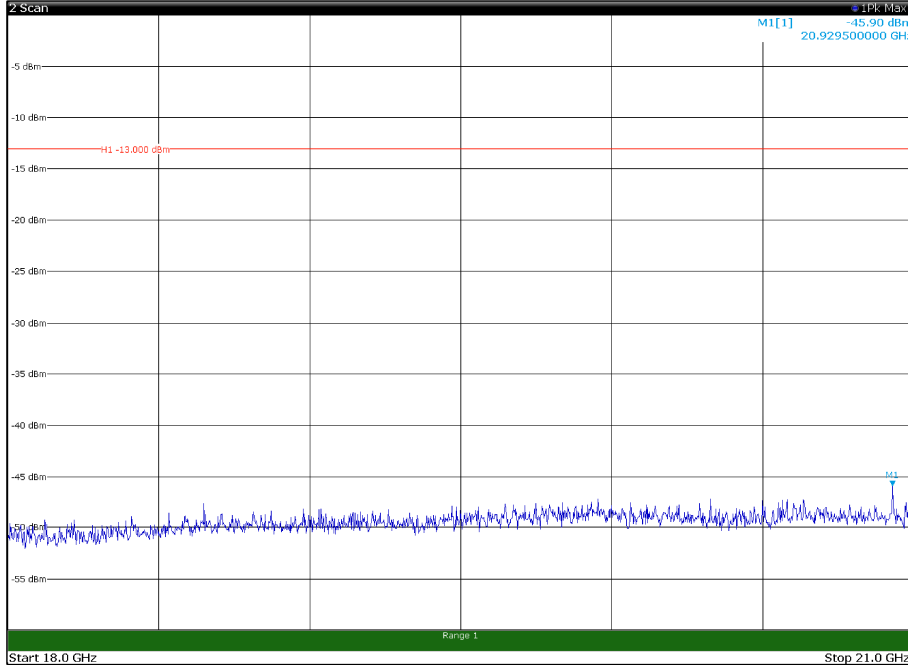

Channel: TOP, Modulation: 256QAM,  
BW=10MHz, Range: 30MHz - 1GHz, Polarization: Horizontal

Channel: TOP, Modulation: 256QAM,  
BW=10MHz, Range: 30MHz - 1GHz, Polarization: Vertical

Channel: TOP, Modulation: 256QAM,  
BW=10MHz, Range: 1GHz - 18GHz, Polarization: Horizontal

Channel: TOP, Modulation: 256QAM,  
BW=10MHz, Range: 1GHz - 18GHz, Polarization: Vertical

Channel: TOP, Modulation: 256QAM,  
 BW=10MHz, Range: 18GHz - 21GHz, Polarization: Horizontal

Channel: TOP, Modulation: 256QAM,  
 BW=10MHz, Range: 18GHz - 21GHz, Polarization: Vertical