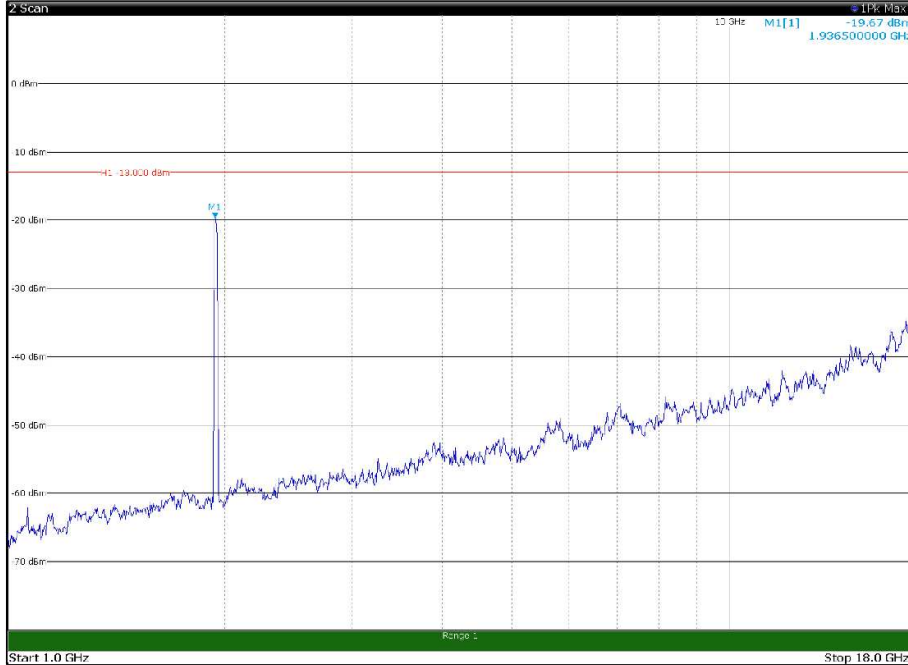

Channel: BOTTOM, Modulation: 64QAM,
BW=20MHz, Range: 1GHz - 18GHz, Polarization: Horizontal

Channel: BOTTOM, Modulation: 64QAM,
BW=20MHz, Range: 1GHz - 18GHz, Polarization: Vertical