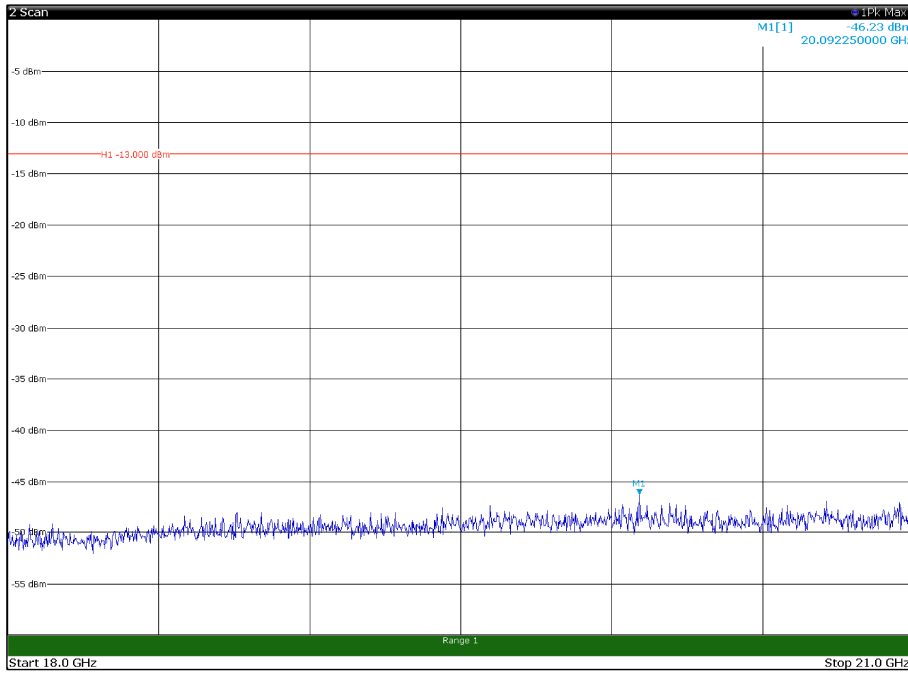

Channel: MIDDLE, Modulation: 256QAM,
BW=15MHz, Range: 1GHz - 18GHz, Polarization: Vertical

Channel: MIDDLE, Modulation: 256QAM,
BW=15MHz, Range: 18GHz - 21GHz, Polarization: Horizontal