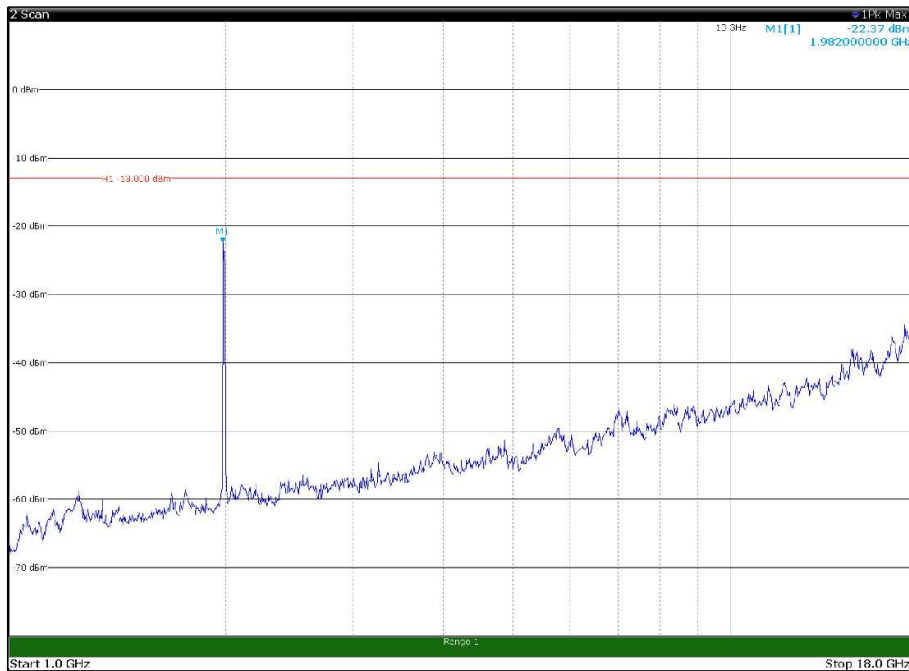

Channel: MIDDLE, Modulation: 256QAM,  
 BW=15MHz, Range: 1GHz - 18GHz, Polarization: Horizontal

Channel: MIDDLE, Modulation: 256QAM,  
 BW=15MHz, Range: 1GHz - 18GHz, Polarization: Vertical

Channel: MIDDLE, Modulation: 256QAM,  
BW=15MHz, Range: 18GHz - 21GHz, Polarization: Horizontal

Channel: MIDDLE, Modulation: 256QAM,  
BW=15MHz, Range: 18GHz - 21GHz, Polarization: Vertical

Channel: TOP, Modulation: 256QAM,  
BW=15MHz, Range: 30MHz - 1GHz, Polarization: Horizontal

Channel: TOP, Modulation: 256QAM,  
BW=15MHz, Range: 30MHz - 1GHz, Polarization: Vertical

Channel: TOP, Modulation: 256QAM,  
 BW=15MHz, Range: 1GHz - 18GHz, Polarization: Horizontal

Channel: TOP, Modulation: 256QAM,  
 BW=15MHz, Range: 1GHz - 18GHz, Polarization: Vertical

Channel: TOP, Modulation: 256QAM,  
BW=15MHz, Range: 18GHz - 21GHz, Polarization: Horizontal