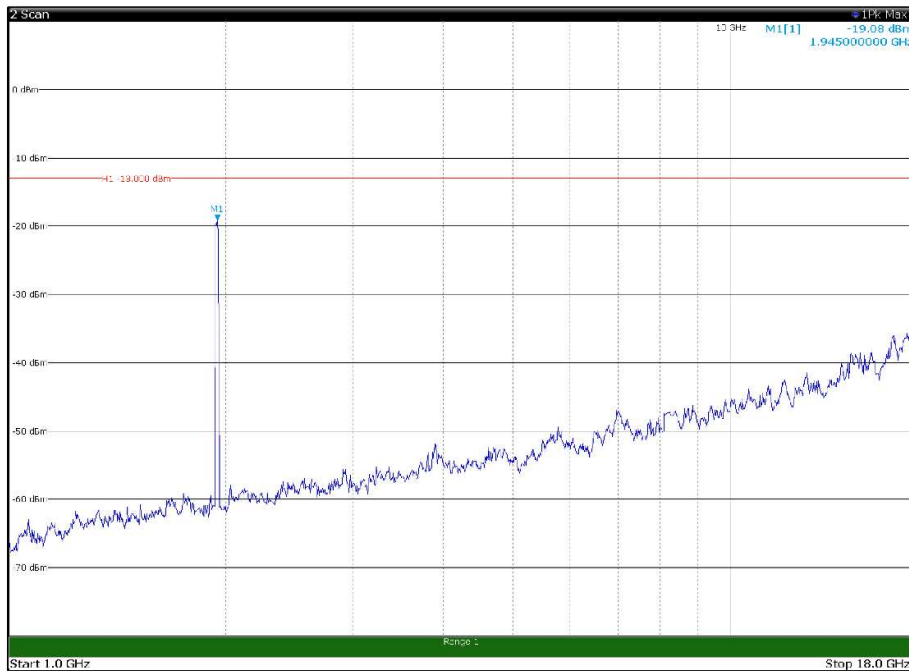

Channel: MIDDLE, Modulation: QPSK,  
 BW=20MHz, Range: 18GHz - 21GHz, Polarization: Vertical

Channel: TOP, Modulation: QPSK,  
BW=20MHz, Range: 30MHz - 1GHz, Polarization: Horizontal

Channel: TOP, Modulation: QPSK,  
BW=20MHz, Range: 30MHz - 1GHz, Polarization: Vertical

Channel: TOP, Modulation: QPSK,  
 BW=20MHz, Range: 1GHz - 18GHz, Polarization: Horizontal

Channel: TOP, Modulation: QPSK,  
 BW=20MHz, Range: 1GHz - 18GHz, Polarization: Vertical

Channel: TOP, Modulation: QPSK,  
BW=20MHz, Range: 18GHz - 21GHz, Polarization: Horizontal

Channel: TOP, Modulation: QPSK,  
BW=20MHz, Range: 18GHz - 21GHz, Polarization: Vertical

Channel: BOTTOM, Modulation: 16QAM,  
BW=20MHz, Range: 30MHz - 1GHz, Polarization: Horizontal

Channel: BOTTOM, Modulation: 16QAM,  
BW=20MHz, Range: 30MHz - 1GHz, Polarization: Vertical