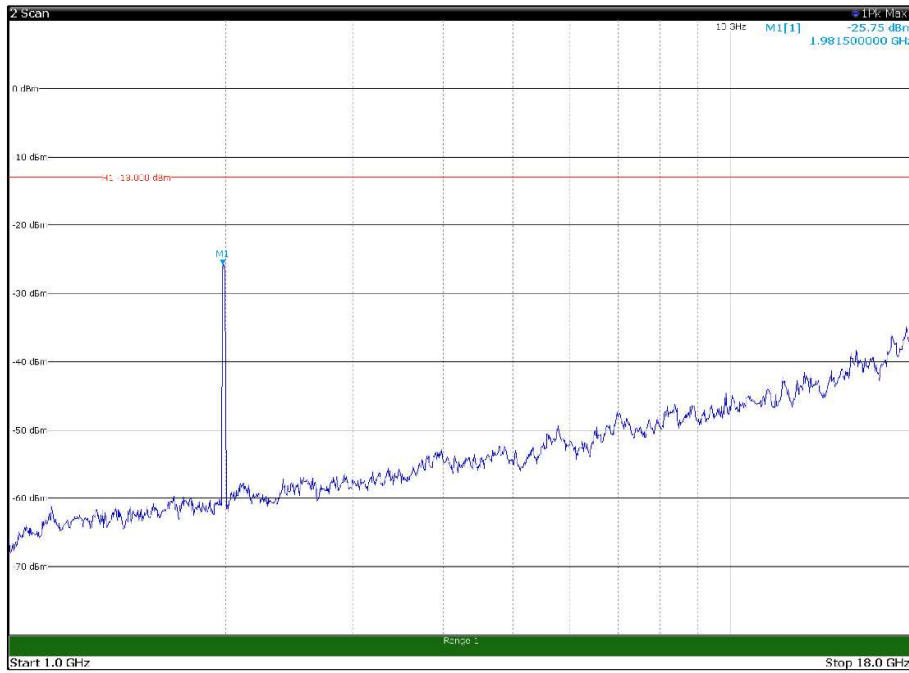

Channel: MIDDLE, Modulation: QPSK,  
BW=20MHz, Range: 1GHz - 18GHz, Polarization: Horizontal

Channel: MIDDLE, Modulation: QPSK,  
BW=20MHz, Range: 1GHz - 18GHz, Polarization: Vertical

Channel: MIDDLE, Modulation: QPSK,  
 BW=20MHz, Range: 18GHz - 21GHz, Polarization: Horizontal

Channel: MIDDLE, Modulation: QPSK,  
 BW=20MHz, Range: 18GHz - 21GHz, Polarization: Vertical

Channel: TOP, Modulation: QPSK,  
BW=20MHz, Range: 30MHz - 1GHz, Polarization: Horizontal

Channel: TOP, Modulation: QPSK,  
BW=20MHz, Range: 30MHz - 1GHz, Polarization: Vertical

Channel: TOP, Modulation: QPSK,  
 BW=20MHz, Range: 1GHz - 18GHz, Polarization: Horizontal

Channel: TOP, Modulation: QPSK,  
 BW=20MHz, Range: 1GHz - 18GHz, Polarization: Vertical

Channel: TOP, Modulation: QPSK,  
BW=20MHz, Range: 18GHz - 21GHz, Polarization: Horizontal