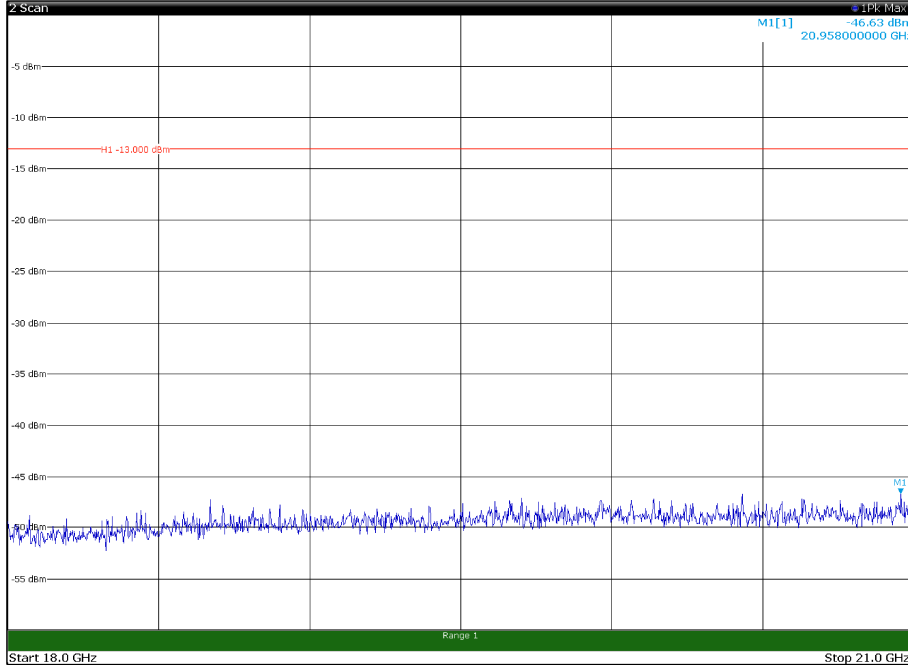

Channel: MIDDLE, Modulation: 16QAM,
BW=20MHz, Range: 18GHz - 21GHz, Polarization: Horizontal

Channel: MIDDLE, Modulation: 16QAM,
BW=20MHz, Range: 18GHz - 21GHz, Polarization: Vertical