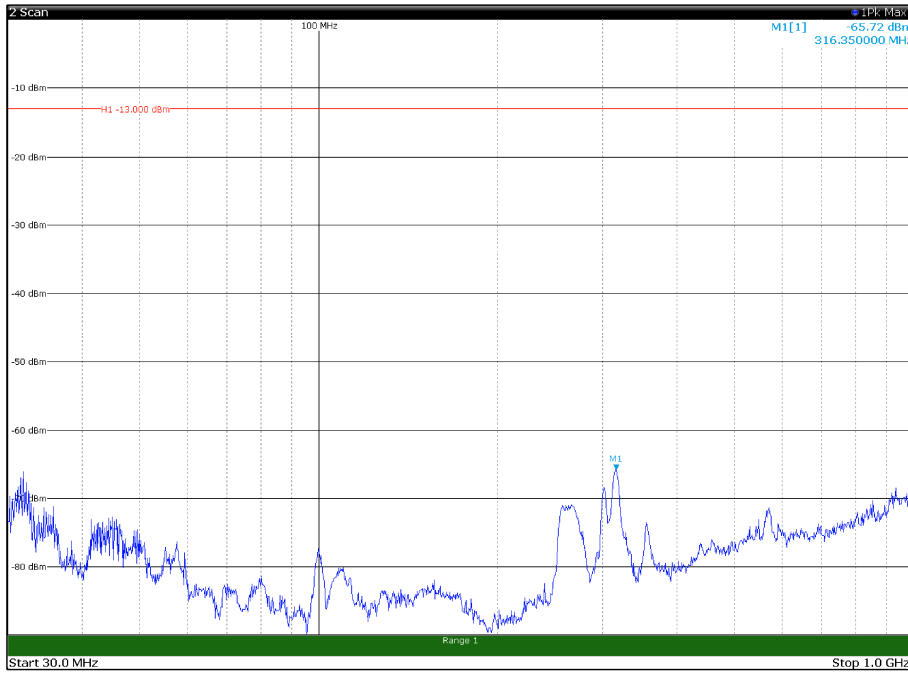

Channel: TOP, Modulation: QPSK,  
BW=15MHz, Range: 18GHz - 21GHz, Polarization: Horizontal

Channel: TOP, Modulation: QPSK,  
BW=15MHz, Range: 18GHz - 21GHz, Polarization: Vertical

Channel: BOTTOM, Modulation: 16QAM,  
 BW=15MHz, Range: 30MHz - 1GHz, Polarization: Horizontal

Channel: BOTTOM, Modulation: 16QAM,  
 BW=15MHz, Range: 30MHz - 1GHz, Polarization: Vertical

Channel: BOTTOM, Modulation: 16QAM,  
BW=15MHz, Range: 18GHz - 21GHz, Polarization: Horizontal

Channel: BOTTOM, Modulation: 16QAM,  
BW=15MHz, Range: 18GHz - 21GHz, Polarization: Vertical

Channel: MIDDLE, Modulation: 16QAM,  
 BW=15MHz, Range: 30MHz - 1GHz, Polarization: Horizontal

Channel: MIDDLE, Modulation: 16QAM,  
 BW=15MHz, Range: 30MHz - 1GHz, Polarization: Vertical

Channel: MIDDLE, Modulation: 16QAM,  
 BW=15MHz, Range: 1GHz - 18GHz, Polarization: Horizontal