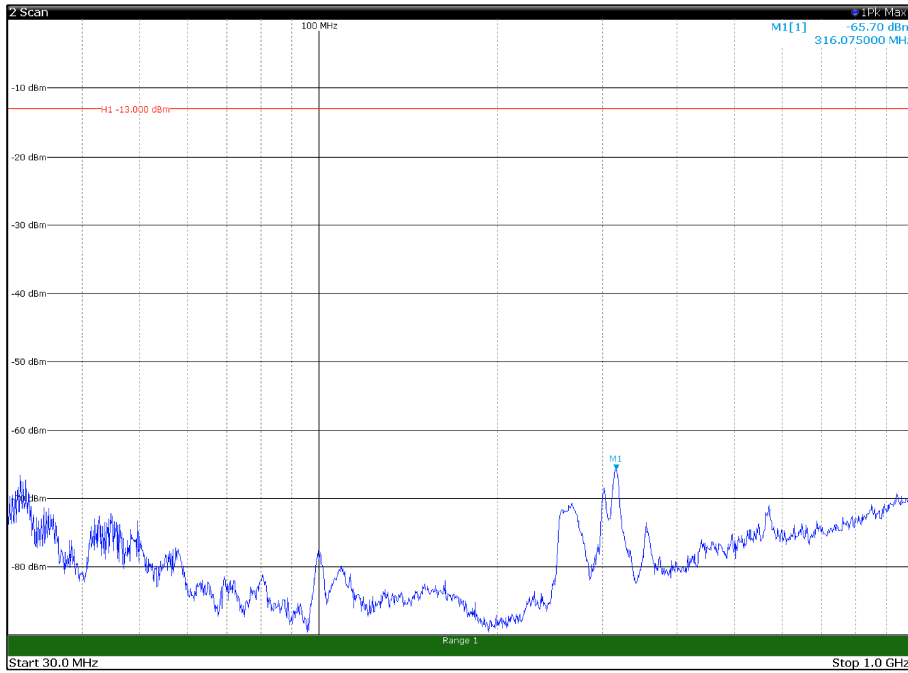

Channel: TOP, Modulation: QPSK,  
 BW=20MHz, Range: 1GHz - 18GHz, Polarization: Horizontal

Channel: TOP, Modulation: QPSK,  
 BW=20MHz, Range: 1GHz - 18GHz, Polarization: Vertical

Channel: TOP, Modulation: QPSK,  
BW=20MHz, Range: 18GHz - 21GHz, Polarization: Horizontal

Channel: TOP, Modulation: QPSK,  
BW=20MHz, Range: 18GHz - 21GHz, Polarization: Vertical

Channel: BOTTOM, Modulation: 16QAM,  
BW=20MHz, Range: 30MHz - 1GHz, Polarization: Horizontal

Channel: BOTTOM, Modulation: 16QAM,  
BW=20MHz, Range: 30MHz - 1GHz, Polarization: Vertical

Channel: BOTTOM, Modulation: 16QAM,  
BW=20MHz, Range: 18GHz - 21GHz, Polarization: Horizontal

Channel: BOTTOM, Modulation: 16QAM,  
BW=20MHz, Range: 18GHz - 21GHz, Polarization: Vertical

Channel: MIDDLE, Modulation: 16QAM,  
BW=20MHz, Range: 30MHz - 1GHz, Polarization: Horizontal