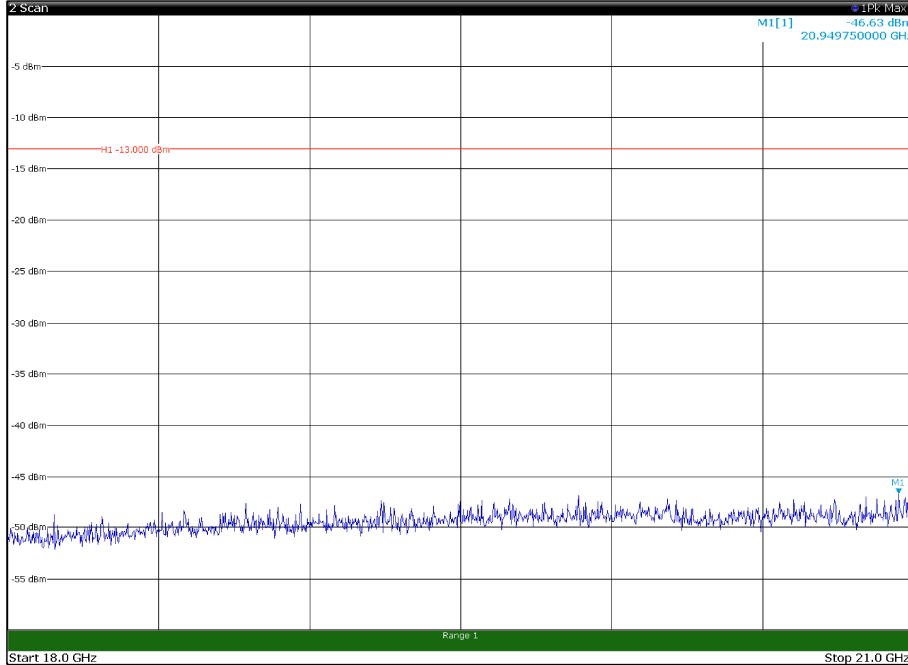

Channel: MIDDLE, Modulation: 64QAM,  
BW=10MHz, Range: 18GHz - 21GHz, Polarization: Horizontal

Channel: MIDDLE, Modulation: 64QAM,  
BW=10MHz, Range: 18GHz - 21GHz, Polarization: Vertical

Channel: TOP, Modulation: 64QAM,  
 BW=10MHz, Range: 30MHz - 1GHz, Polarization: Horizontal

Channel: TOP, Modulation: 64QAM,  
 BW=10MHz, Range: 30MHz - 1GHz, Polarization: Vertical

Channel: TOP, Modulation: 64QAM,  
BW=10MHz, Range: 1GHz - 18GHz, Polarization: Horizontal

Channel: TOP, Modulation: 64QAM,  
BW=10MHz, Range: 1GHz - 18GHz, Polarization: Vertical