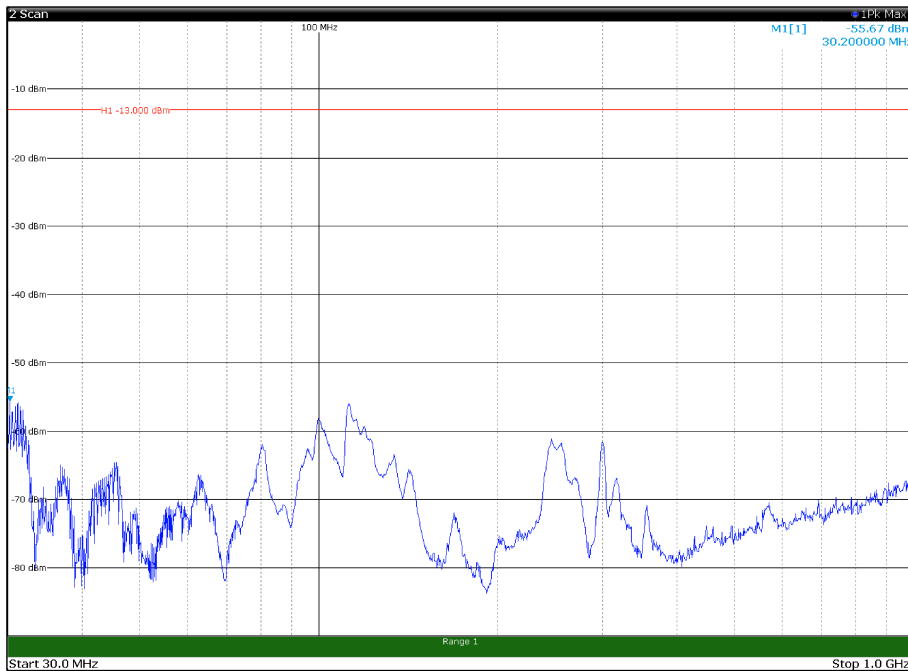

Channel: TOP, Modulation: 16QAM,  
BW=15MHz, Range: 30MHz - 1GHz, Polarization: Horizontal

Channel: TOP, Modulation: 16QAM,  
BW=15MHz, Range: 30MHz - 1GHz, Polarization: Vertical

Channel: TOP, Modulation: 16QAM,  
 BW=15MHz, Range: 1GHz - 18GHz, Polarization: Horizontal

Channel: TOP, Modulation: 16QAM,  
 BW=15MHz, Range: 1GHz - 18GHz, Polarization: Vertical

Channel: TOP, Modulation: 16QAM,  
BW=15MHz, Range: 18GHz - 21GHz, Polarization: Horizontal

Channel: TOP, Modulation: 16QAM,  
BW=15MHz, Range: 18GHz - 21GHz, Polarization: Vertical

Channel: BOTTOM, Modulation: 64QAM,  
 BW=15MHz, Range: 30MHz - 1GHz, Polarization: Horizontal

Channel: BOTTOM, Modulation: 64QAM,  
 BW=15MHz, Range: 30MHz - 1GHz, Polarization: Vertical

Channel: BOTTOM, Modulation: 64QAM,  
BW=15MHz, Range: 1GHz - 18GHz, Polarization: Horizontal