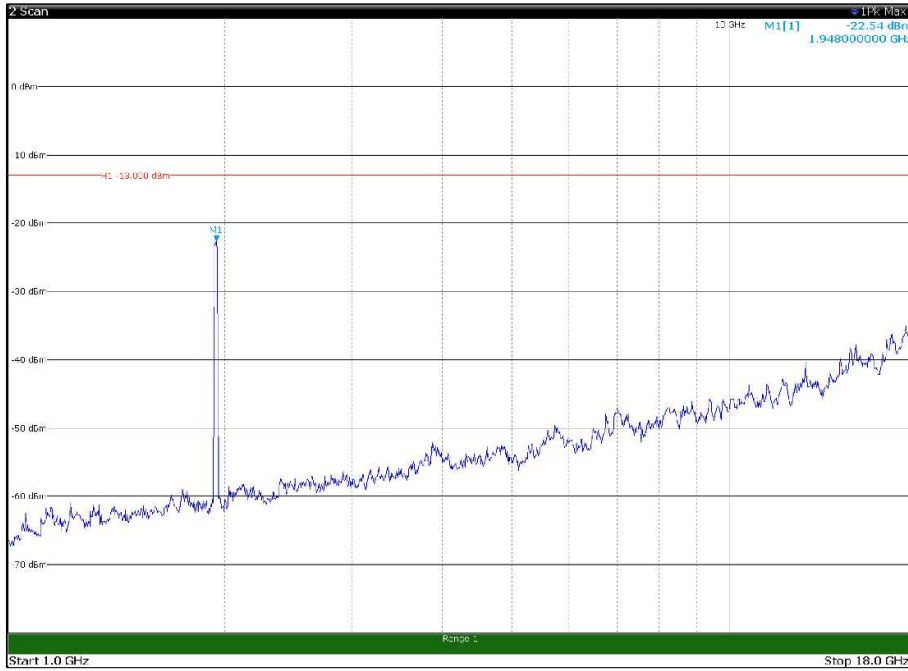

Channel: BOTTOM, Modulation: 64QAM,
BW=20MHz, Range: 30MHz - 1GHz, Polarization: Vertical

Channel: BOTTOM, Modulation: 64QAM,
BW=20MHz, Range: 1GHz - 18GHz, Polarization: Horizontal