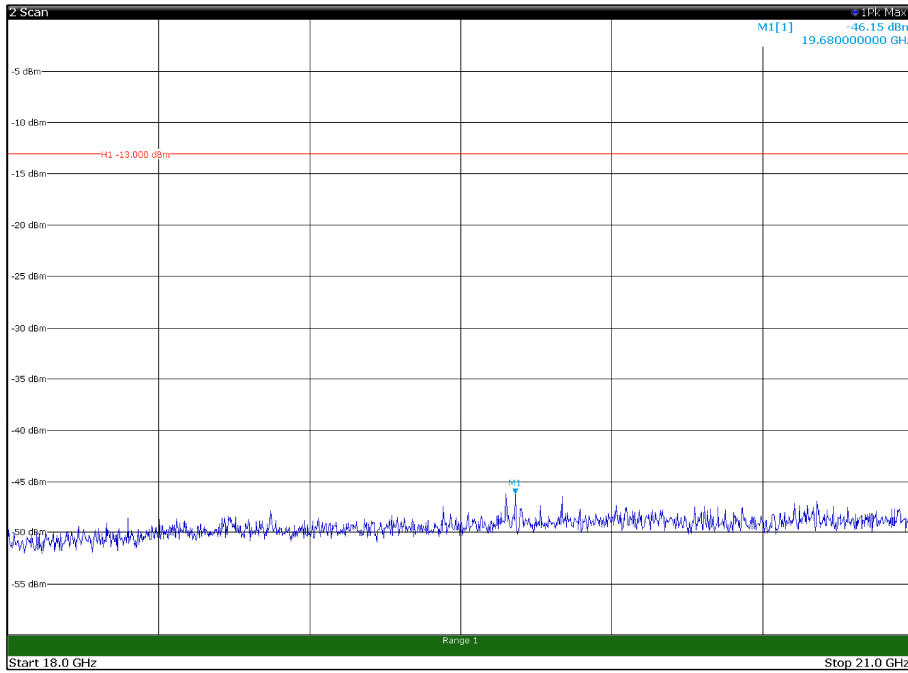

Channel: MIDDLE, Modulation: QPSK,  
 BW=20MHz, Range: 18GHz - 21GHz, Polarization: Vertical

Channel: TOP, Modulation: QPSK,  
BW=20MHz, Range: 30MHz - 1GHz, Polarization: Horizontal

Channel: TOP, Modulation: QPSK,  
BW=20MHz, Range: 30MHz - 1GHz, Polarization: Vertical

Channel: TOP, Modulation: QPSK,  
 BW=20MHz, Range: 1GHz - 18GHz, Polarization: Horizontal

Channel: TOP, Modulation: QPSK,  
 BW=20MHz, Range: 1GHz - 18GHz, Polarization: Vertical

Channel: TOP, Modulation: QPSK,  
BW=20MHz, Range: 18GHz - 21GHz, Polarization: Horizontal