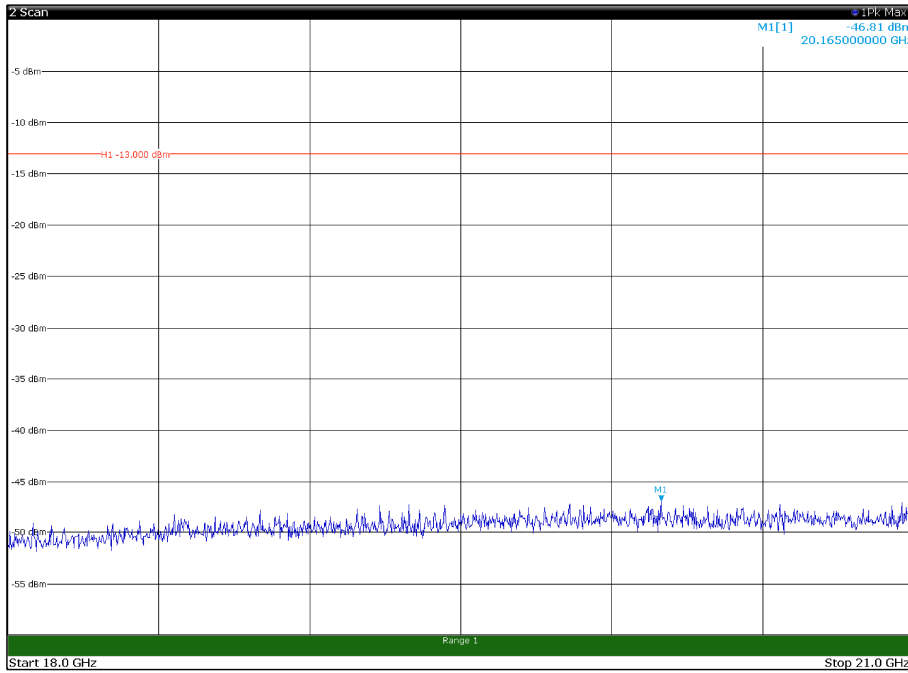

Channel: BOTTOM, Modulation: 16QAM,
BW=15MHz, Range: 18GHz - 21GHz, Polarization: Horizontal