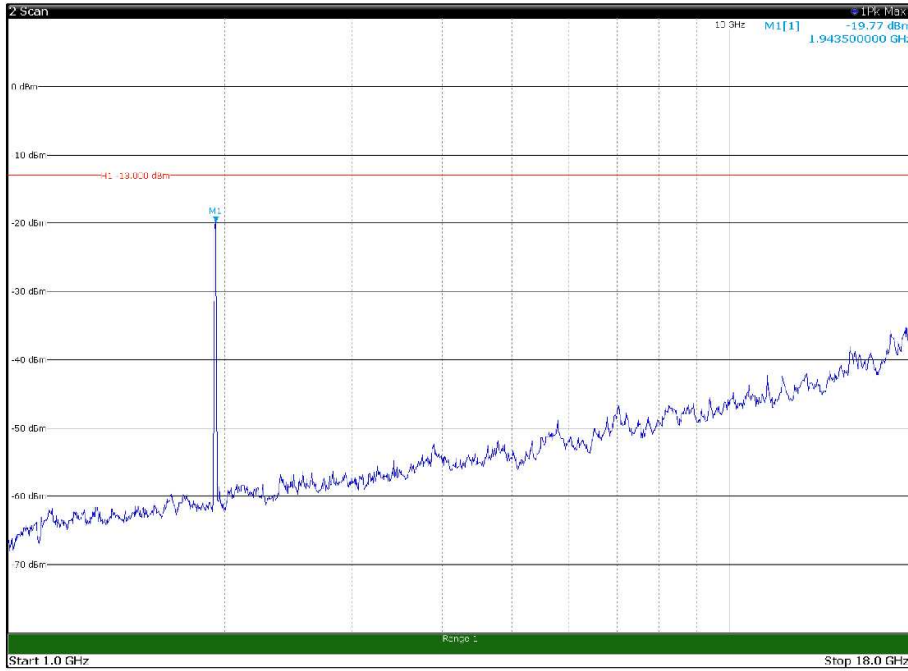

Channel: TOP, Modulation: 256QAM,  
BW=10MHz, Range: 30MHz - 1GHz, Polarization: Horizontal

Channel: TOP, Modulation: 256QAM,  
BW=10MHz, Range: 30MHz - 1GHz, Polarization: Vertical

Channel: TOP, Modulation: 256QAM,  
BW=10MHz, Range: 1GHz - 18GHz, Polarization: Horizontal

Channel: TOP, Modulation: 256QAM,  
BW=10MHz, Range: 1GHz - 18GHz, Polarization: Vertical

Channel: TOP, Modulation: 256QAM,  
 BW=10MHz, Range: 18GHz - 21GHz, Polarization: Horizontal

Channel: TOP, Modulation: 256QAM,  
 BW=10MHz, Range: 18GHz - 21GHz, Polarization: Vertical

Channel: BOTTOM, Modulation: QPSK,  
BW=15MHz, Range: 30MHz - 1GHz, Polarization: Horizontal

Channel: BOTTOM, Modulation: QPSK,  
BW=15MHz, Range: 30MHz - 1GHz, Polarization: Vertical

Channel: BOTTOM, Modulation: QPSK,  
BW=15MHz, Range: 18GHz - 21GHz, Polarization: Horizontal