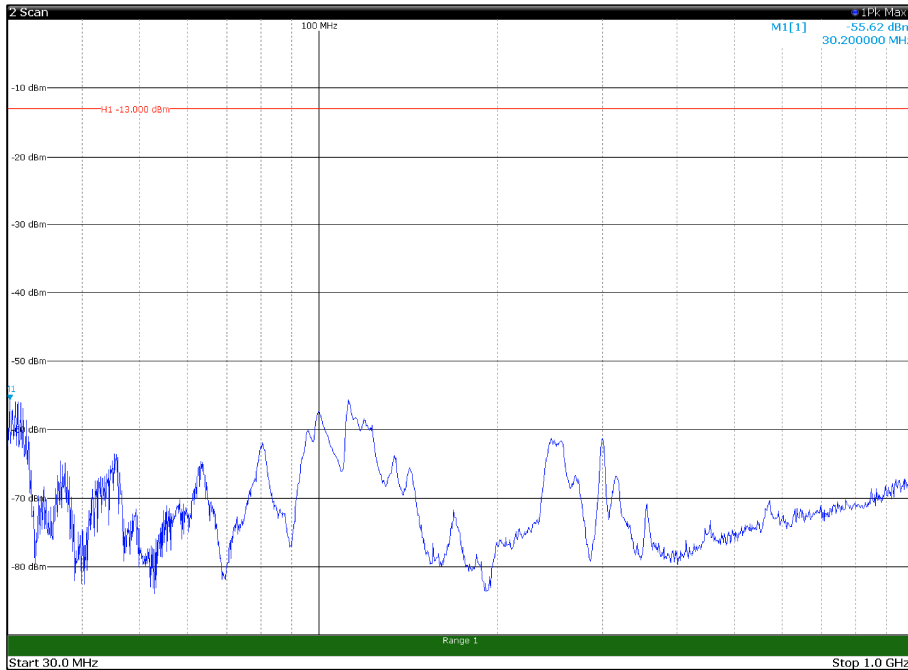

Channel: MIDDLE, Modulation: 256QAM,  
BW=15MHz, Range: 18GHz - 21GHz, Polarization: Vertical

Channel: TOP, Modulation: 256QAM,  
BW=15MHz, Range: 30MHz - 1GHz, Polarization: Horizontal

Channel: TOP, Modulation: 256QAM,  
BW=15MHz, Range: 30MHz - 1GHz, Polarization: Vertical

Channel: TOP, Modulation: 256QAM,  
 BW=15MHz, Range: 1GHz - 18GHz, Polarization: Horizontal

Channel: TOP, Modulation: 256QAM,  
 BW=15MHz, Range: 1GHz - 18GHz, Polarization: Vertical

Channel: TOP, Modulation: 256QAM,  
BW=15MHz, Range: 18GHz - 21GHz, Polarization: Horizontal

Channel: TOP, Modulation: 256QAM,  
BW=15MHz, Range: 18GHz - 21GHz, Polarization: Vertical

Channel: BOTTOM, Modulation: QPSK,  
BW=20MHz, Range: 30MHz - 1GHz, Polarization: Horizontal

Channel: BOTTOM, Modulation: QPSK,  
BW=20MHz, Range: 30MHz - 1GHz, Polarization: Vertical