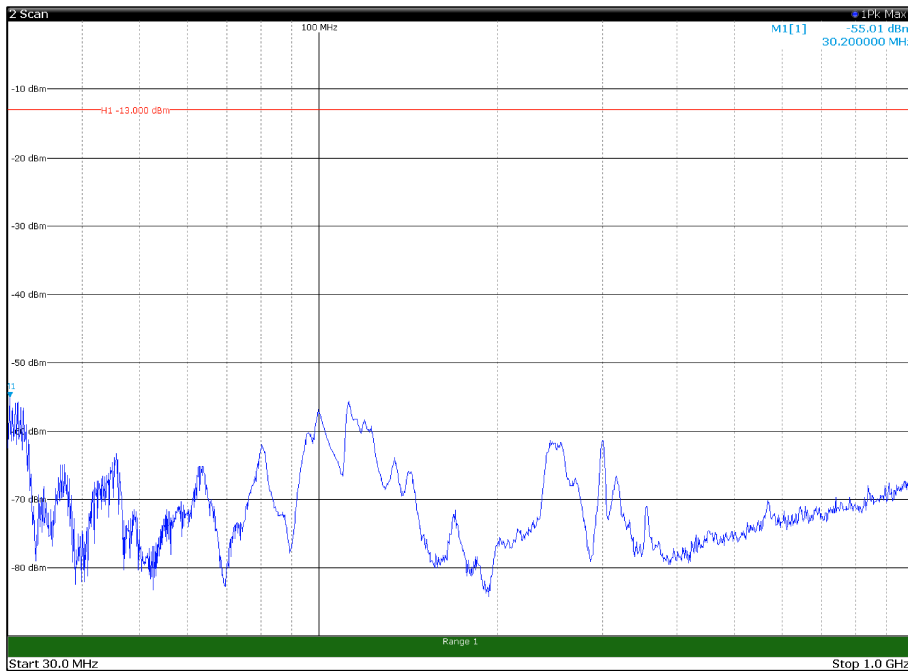

Channel: MIDDLE, Modulation: 64QAM,  
BW=15MHz, Range: 1GHz - 18GHz, Polarization: Vertical

Channel: MIDDLE, Modulation: 64QAM,  
BW=15MHz, Range: 18GHz - 21GHz, Polarization: Horizontal

Channel: MIDDLE, Modulation: 64QAM,  
BW=15MHz, Range: 18GHz - 21GHz, Polarization: Vertical

Channel: TOP, Modulation: 64QAM,  
BW=15MHz, Range: 30MHz - 1GHz, Polarization: Horizontal

Channel: TOP, Modulation: 64QAM,  
BW=15MHz, Range: 30MHz - 1GHz, Polarization: Vertical

Channel: TOP, Modulation: 64QAM,  
BW=15MHz, Range: 1GHz - 18GHz, Polarization: Horizontal