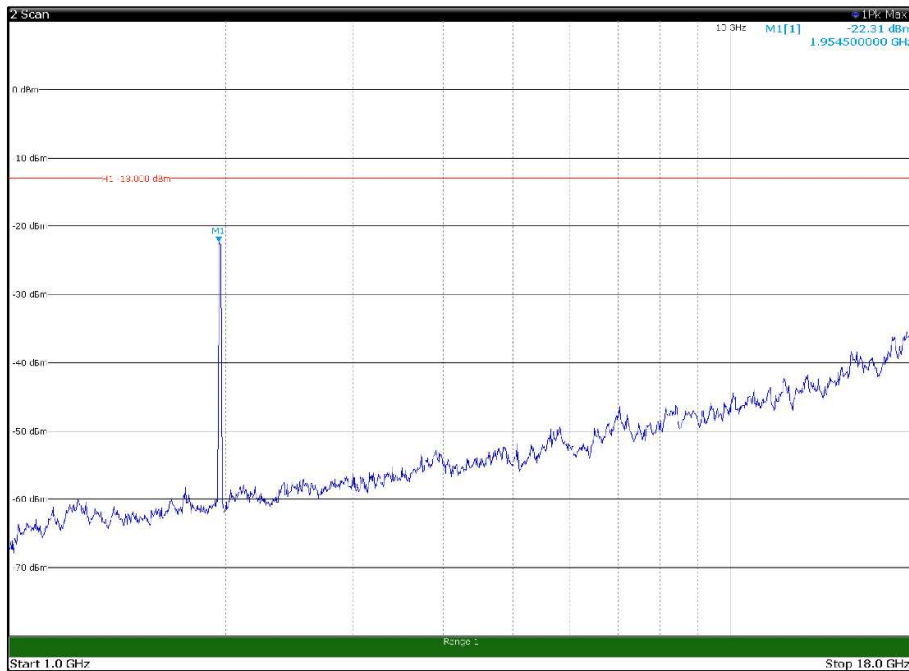

Channel: TOP, Modulation: QPSK,  
BW=20MHz, Range: 18GHz - 21GHz, Polarization: Vertical

Channel: BOTTOM, Modulation: 16QAM,  
BW=20MHz, Range: 30MHz - 1GHz, Polarization: Horizontal

Channel: BOTTOM, Modulation: 16QAM,  
BW=20MHz, Range: 30MHz - 1GHz, Polarization: Vertical

Channel: BOTTOM, Modulation: 16QAM,  
BW=20MHz, Range: 18GHz - 21GHz, Polarization: Horizontal

Channel: BOTTOM, Modulation: 16QAM,  
BW=20MHz, Range: 18GHz - 21GHz, Polarization: Vertical

Channel: MIDDLE, Modulation: 16QAM,  
BW=20MHz, Range: 30MHz - 1GHz, Polarization: Horizontal

Channel: MIDDLE, Modulation: 16QAM,  
BW=20MHz, Range: 30MHz - 1GHz, Polarization: Vertical

Channel: MIDDLE, Modulation: 16QAM,  
BW=20MHz, Range: 1GHz - 18GHz, Polarization: Horizontal

Channel: MIDDLE, Modulation: 16QAM,  
BW=20MHz, Range: 1GHz - 18GHz, Polarization: Vertical