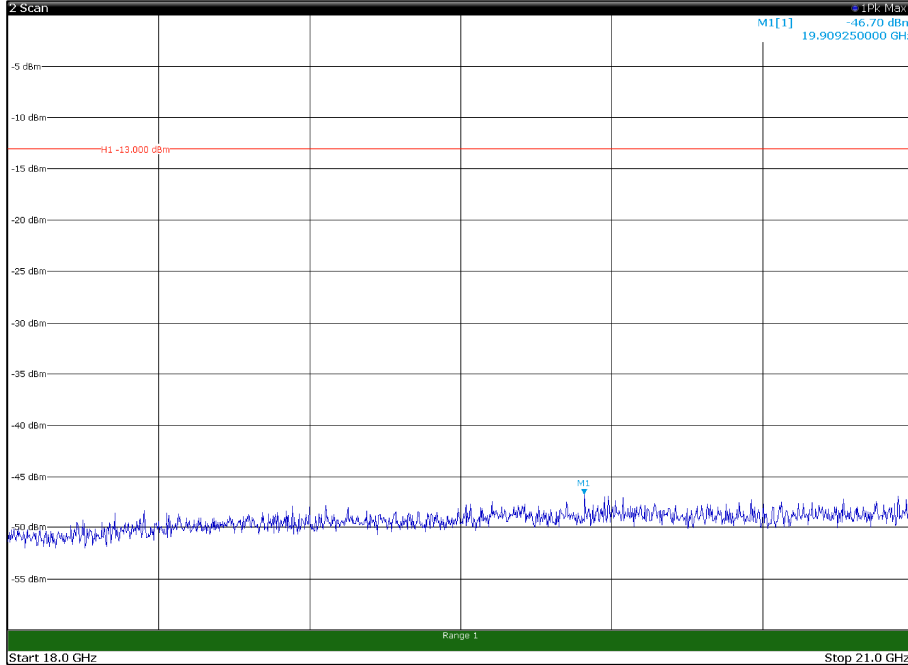

Channel: MIDDLE, Modulation: 256QAM,
BW=15MHz, Range: 18GHz - 21GHz, Polarization: Horizontal

Channel: MIDDLE, Modulation: 256QAM,
BW=15MHz, Range: 18GHz - 21GHz, Polarization: Vertical