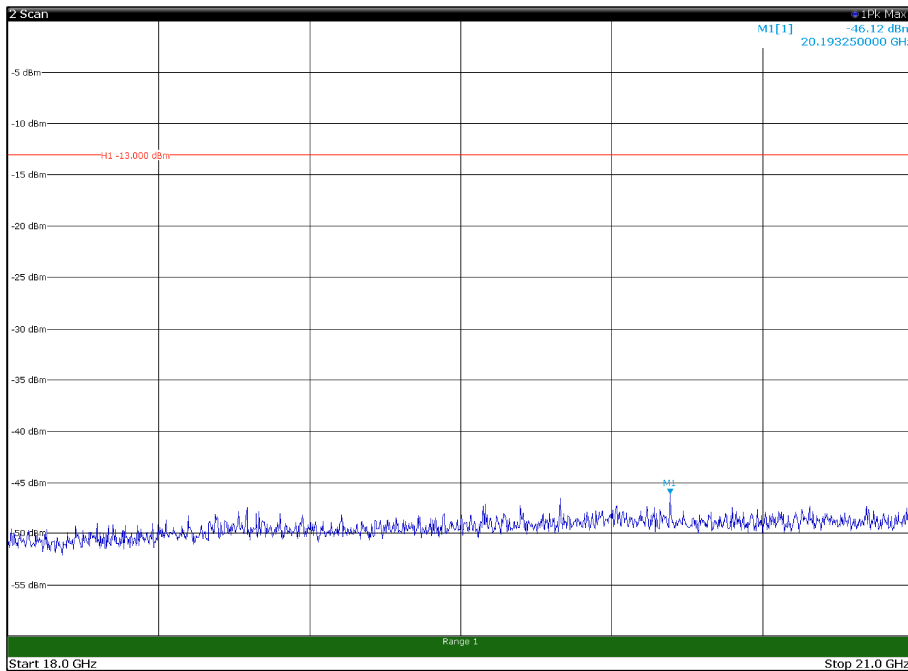

Channel: MIDDLE, Modulation: QPSK,
BW=20MHz, Range: 18GHz - 21GHz, Polarization: Horizontal

Channel: MIDDLE, Modulation: QPSK,
BW=20MHz, Range: 18GHz - 21GHz, Polarization: Vertical