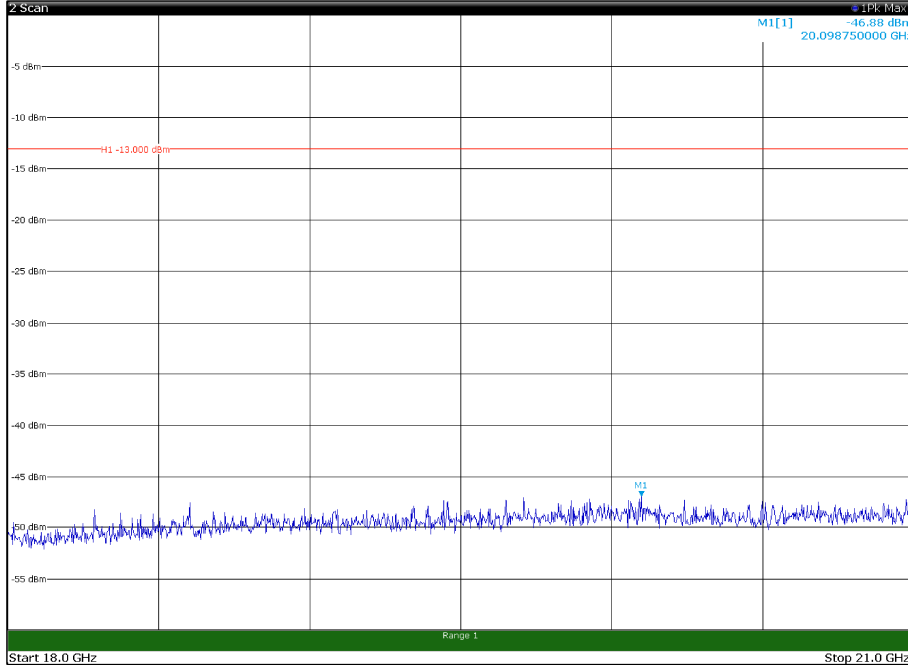

Channel: TOP, Modulation: QPSK,
BW=20MHz, Range: 18GHz - 21GHz, Polarization: Horizontal

Channel: TOP, Modulation: QPSK,
BW=20MHz, Range: 18GHz - 21GHz, Polarization: Vertical