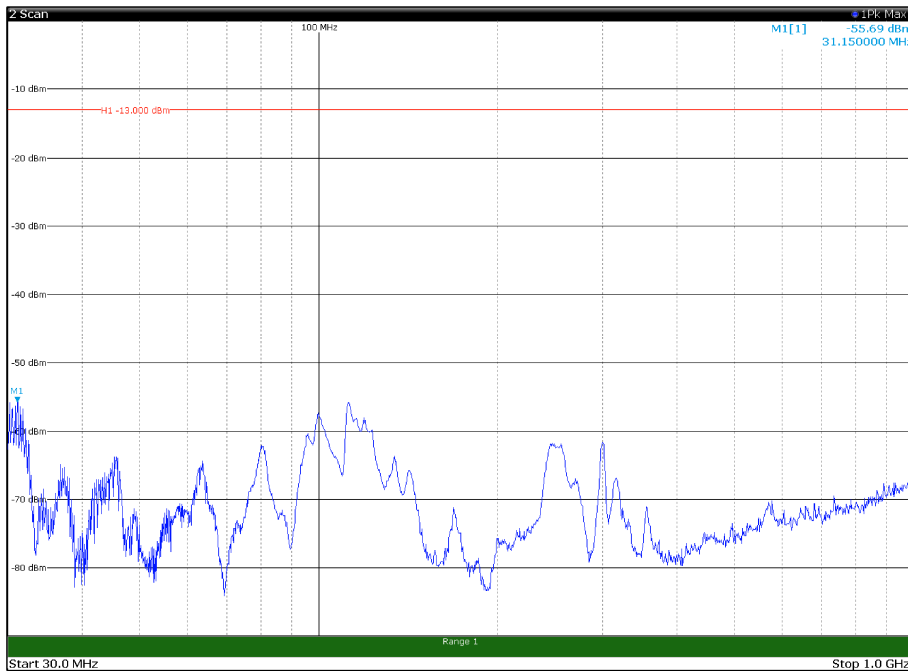

Channel: MIDDLE, Modulation: QPSK,  
 BW=20MHz, Range: 18GHz - 21GHz, Polarization: Vertical

Channel: TOP, Modulation: QPSK,  
BW=20MHz, Range: 30MHz - 1GHz, Polarization: Horizontal

Channel: TOP, Modulation: QPSK,  
BW=20MHz, Range: 30MHz - 1GHz, Polarization: Vertical

Channel: TOP, Modulation: QPSK,  
 BW=20MHz, Range: 1GHz - 18GHz, Polarization: Horizontal

Channel: TOP, Modulation: QPSK,  
 BW=20MHz, Range: 1GHz - 18GHz, Polarization: Vertical

Channel: TOP, Modulation: QPSK,  
BW=20MHz, Range: 18GHz - 21GHz, Polarization: Horizontal

Channel: TOP, Modulation: QPSK,  
BW=20MHz, Range: 18GHz - 21GHz, Polarization: Vertical

Channel: BOTTOM, Modulation: 16QAM,  
BW=20MHz, Range: 30MHz - 1GHz, Polarization: Horizontal

Channel: BOTTOM, Modulation: 16QAM,  
BW=20MHz, Range: 30MHz - 1GHz, Polarization: Vertical