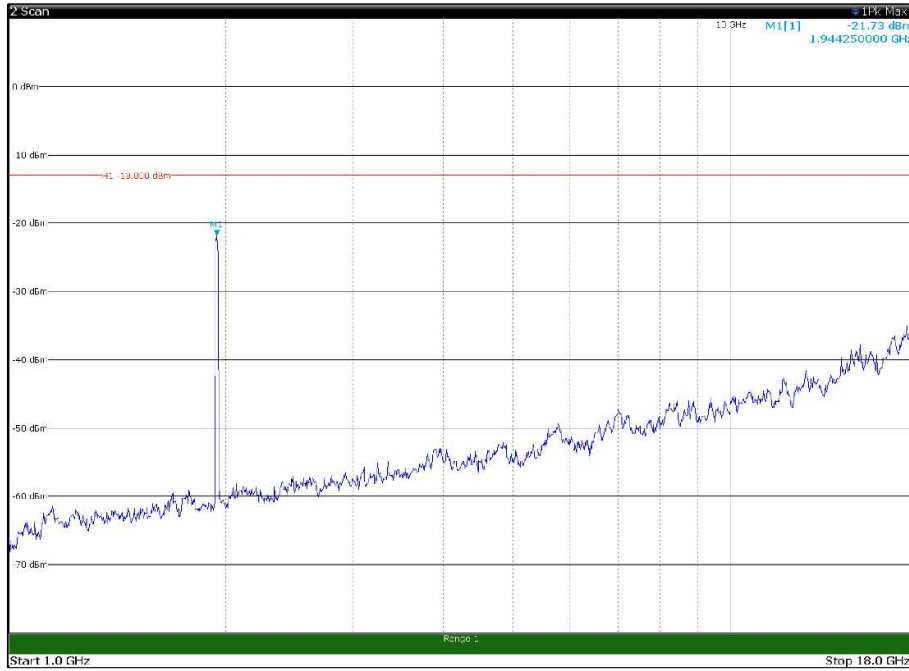

Channel: MIDDLE, Modulation: QPSK,  
 BW=20MHz, Range: 18GHz - 21GHz, Polarization: Vertical

Channel: TOP, Modulation: QPSK,  
BW=20MHz, Range: 30MHz - 1GHz, Polarization: Horizontal

Channel: TOP, Modulation: QPSK,  
BW=20MHz, Range: 30MHz - 1GHz, Polarization: Vertical

Channel: TOP, Modulation: QPSK,  
 BW=20MHz, Range: 1GHz - 18GHz, Polarization: Horizontal

Channel: TOP, Modulation: QPSK,  
 BW=20MHz, Range: 1GHz - 18GHz, Polarization: Vertical

Channel: TOP, Modulation: QPSK,  
BW=20MHz, Range: 18GHz - 21GHz, Polarization: Horizontal

Channel: TOP, Modulation: QPSK,  
BW=20MHz, Range: 18GHz - 21GHz, Polarization: Vertical

Channel: BOTTOM, Modulation: 16QAM,  
BW=20MHz, Range: 30MHz - 1GHz, Polarization: Horizontal

Channel: BOTTOM, Modulation: 16QAM,  
BW=20MHz, Range: 30MHz - 1GHz, Polarization: Vertical