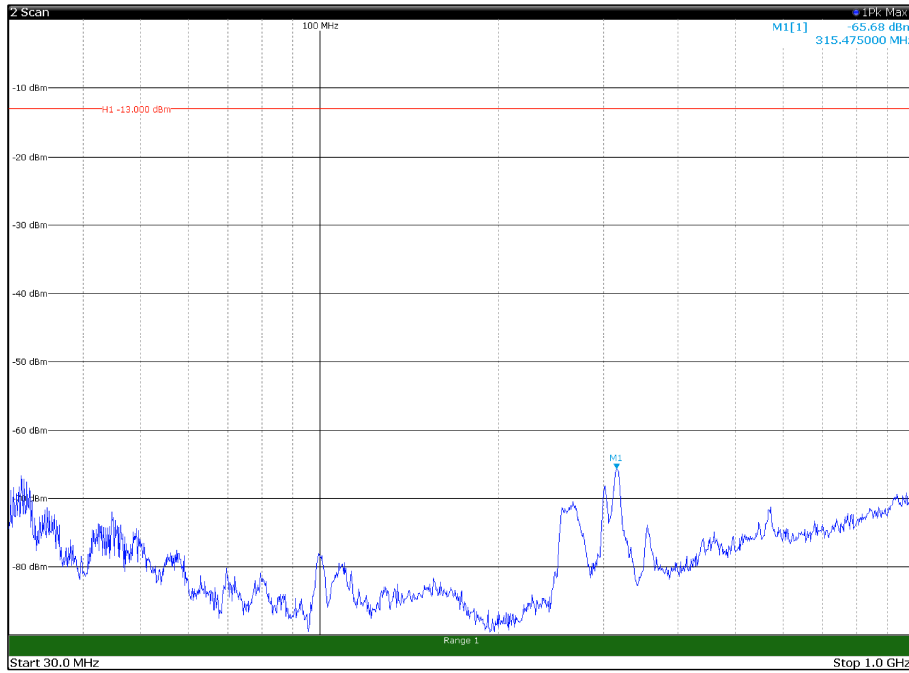

Channel: TOP, Modulation: 64QAM,  
BW=15MHz, Range: 1GHz - 18GHz, Polarization: Vertical

Channel: TOP, Modulation: 64QAM,  
BW=15MHz, Range: 18GHz - 21GHz, Polarization: Horizontal

Channel: TOP, Modulation: 64QAM,  
BW=15MHz, Range: 18GHz - 21GHz, Polarization: Vertical

Channel: BOTTOM, Modulation: 256QAM,  
 BW=15MHz, Range: 30MHz - 1GHz, Polarization: Horizontal

Channel: BOTTOM, Modulation: 256QAM,  
 BW=15MHz, Range: 30MHz - 1GHz, Polarization: Vertical

Channel: BOTTOM, Modulation: 256QAM,  
BW=15MHz, Range: 18GHz - 21GHz, Polarization: Horizontal

Channel: BOTTOM, Modulation: 256QAM,  
BW=15MHz, Range: 18GHz - 21GHz, Polarization: Vertical

Channel: MIDDLE, Modulation: 256QAM,  
 BW=15MHz, Range: 30MHz - 1GHz, Polarization: Horizontal

Channel: MIDDLE, Modulation: 256QAM,  
 BW=15MHz, Range: 30MHz - 1GHz, Polarization: Vertical