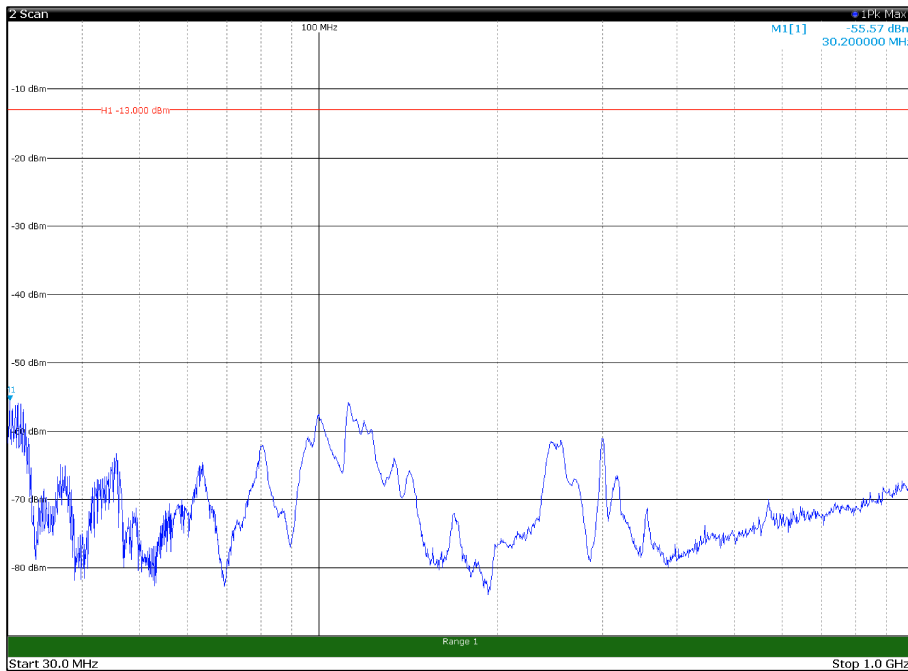

Channel: TOP, Modulation: QPSK,  
BW=15MHz, Range: 18GHz - 21GHz, Polarization: Horizontal

Channel: TOP, Modulation: QPSK,  
BW=15MHz, Range: 18GHz - 21GHz, Polarization: Vertical

Channel: BOTTOM, Modulation: 16QAM,  
 BW=15MHz, Range: 30MHz - 1GHz, Polarization: Horizontal

Channel: BOTTOM, Modulation: 16QAM,  
 BW=15MHz, Range: 30MHz - 1GHz, Polarization: Vertical

Channel: BOTTOM, Modulation: 16QAM,  
BW=15MHz, Range: 18GHz - 21GHz, Polarization: Horizontal

Channel: BOTTOM, Modulation: 16QAM,  
BW=15MHz, Range: 18GHz - 21GHz, Polarization: Vertical

Channel: MIDDLE, Modulation: 16QAM,  
 BW=15MHz, Range: 30MHz - 1GHz, Polarization: Horizontal

Channel: MIDDLE, Modulation: 16QAM,  
 BW=15MHz, Range: 30MHz - 1GHz, Polarization: Vertical

Channel: MIDDLE, Modulation: 16QAM,  
 BW=15MHz, Range: 1GHz - 18GHz, Polarization: Horizontal