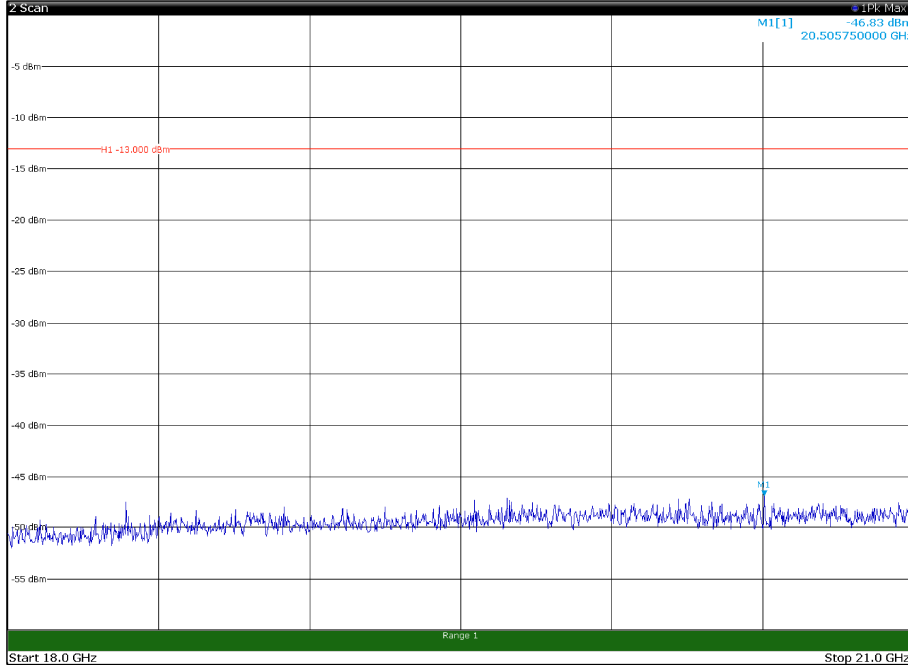

Channel: TOP, Modulation: 64QAM,  
BW=15MHz, Range: 30MHz - 1GHz, Polarization: Horizontal

Channel: TOP, Modulation: 64QAM,  
BW=15MHz, Range: 30MHz - 1GHz, Polarization: Vertical

Channel: TOP, Modulation: 64QAM,  
BW=15MHz, Range: 1GHz - 18GHz, Polarization: Horizontal

Channel: TOP, Modulation: 64QAM,  
BW=15MHz, Range: 1GHz - 18GHz, Polarization: Vertical

Channel: TOP, Modulation: 64QAM,  
BW=15MHz, Range: 18GHz - 21GHz, Polarization: Horizontal

Channel: TOP, Modulation: 64QAM,  
BW=15MHz, Range: 18GHz - 21GHz, Polarization: Vertical