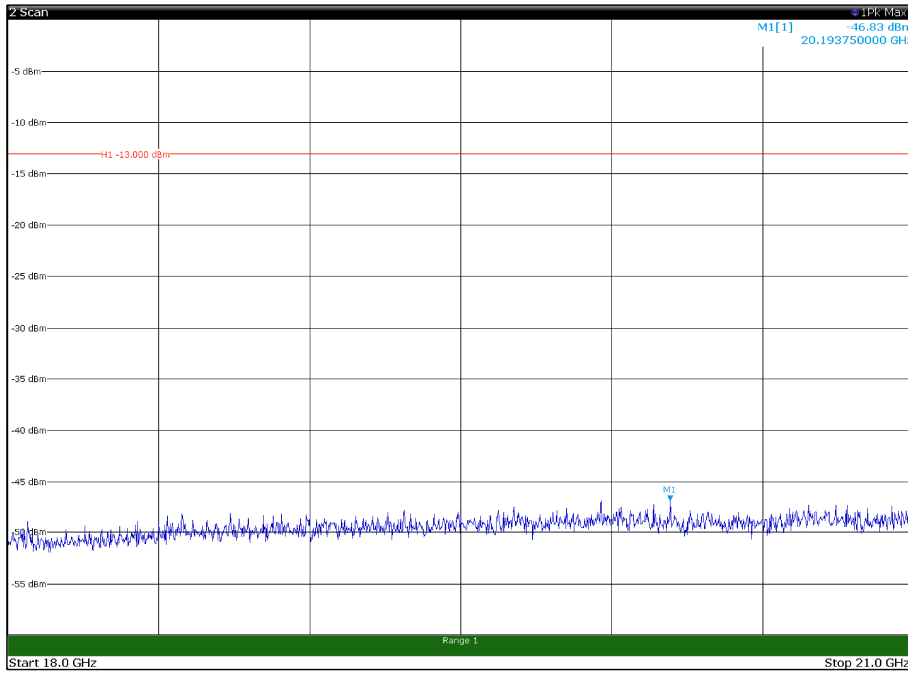

Channel: TOP, Modulation: 64QAM,  
BW=15MHz, Range: 30MHz - 1GHz, Polarization: Horizontal

Channel: TOP, Modulation: 64QAM,  
BW=15MHz, Range: 30MHz - 1GHz, Polarization: Vertical

Channel: TOP, Modulation: 64QAM,  
BW=15MHz, Range: 1GHz - 18GHz, Polarization: Horizontal

Channel: TOP, Modulation: 64QAM,  
BW=15MHz, Range: 1GHz - 18GHz, Polarization: Vertical

Channel: TOP, Modulation: 64QAM,  
BW=15MHz, Range: 18GHz - 21GHz, Polarization: Horizontal

Channel: TOP, Modulation: 64QAM,  
BW=15MHz, Range: 18GHz - 21GHz, Polarization: Vertical