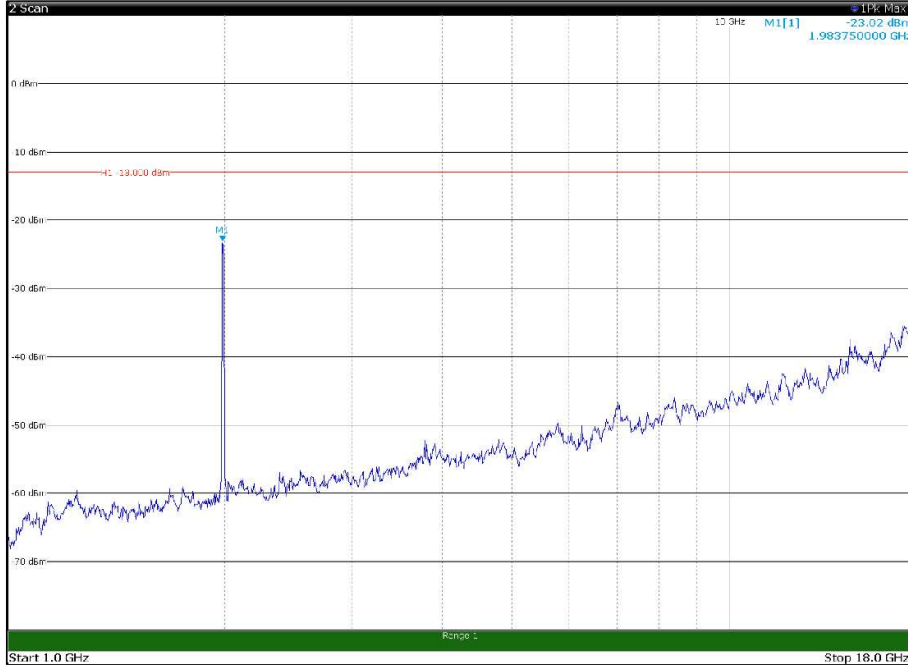

Channel: BOTTOM, Modulation: QPSK,  
BW=15MHz, Range: 18GHz - 21GHz, Polarization: Vertical

Channel: MIDDLE, Modulation: QPSK,  
 BW=15MHz, Range: 1GHz - 18GHz, Polarization: Horizontal

Channel: MIDDLE, Modulation: QPSK,  
 BW=15MHz, Range: 1GHz - 18GHz, Polarization: Vertical

Channel: MIDDLE, Modulation: QPSK,  
BW=15MHz, Range: 18GHz - 21GHz, Polarization: Horizontal

Channel: MIDDLE, Modulation: QPSK,  
BW=15MHz, Range: 18GHz - 21GHz, Polarization: Vertical

Channel: TOP, Modulation: QPSK,  
BW=15MHz, Range: 30MHz - 1GHz, Polarization: Horizontal

Channel: TOP, Modulation: QPSK,  
BW=15MHz, Range: 30MHz - 1GHz, Polarization: Vertical

Channel: TOP, Modulation: QPSK,  
 BW=15MHz, Range: 1GHz - 18GHz, Polarization: Horizontal

Channel: TOP, Modulation: QPSK,  
 BW=15MHz, Range: 1GHz - 18GHz, Polarization: Vertical