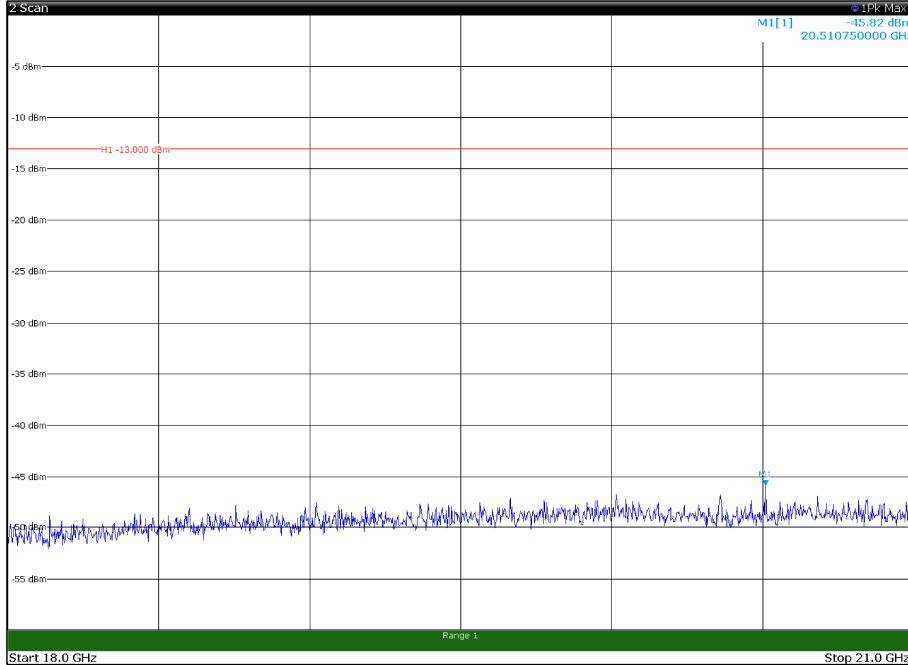

Channel: TOP, Modulation: QPSK,  
BW=15MHz, Range: 18GHz - 21GHz, Polarization: Horizontal

Channel: TOP, Modulation: QPSK,  
BW=15MHz, Range: 18GHz - 21GHz, Polarization: Vertical

Channel: BOTTOM, Modulation: 16QAM,  
 BW=15MHz, Range: 30MHz - 1GHz, Polarization: Horizontal

Channel: BOTTOM, Modulation: 16QAM,  
 BW=15MHz, Range: 30MHz - 1GHz, Polarization: Vertical

Channel: BOTTOM, Modulation: 16QAM,  
BW=15MHz, Range: 18GHz - 21GHz, Polarization: Horizontal

Channel: BOTTOM, Modulation: 16QAM,  
BW=15MHz, Range: 18GHz - 21GHz, Polarization: Vertical