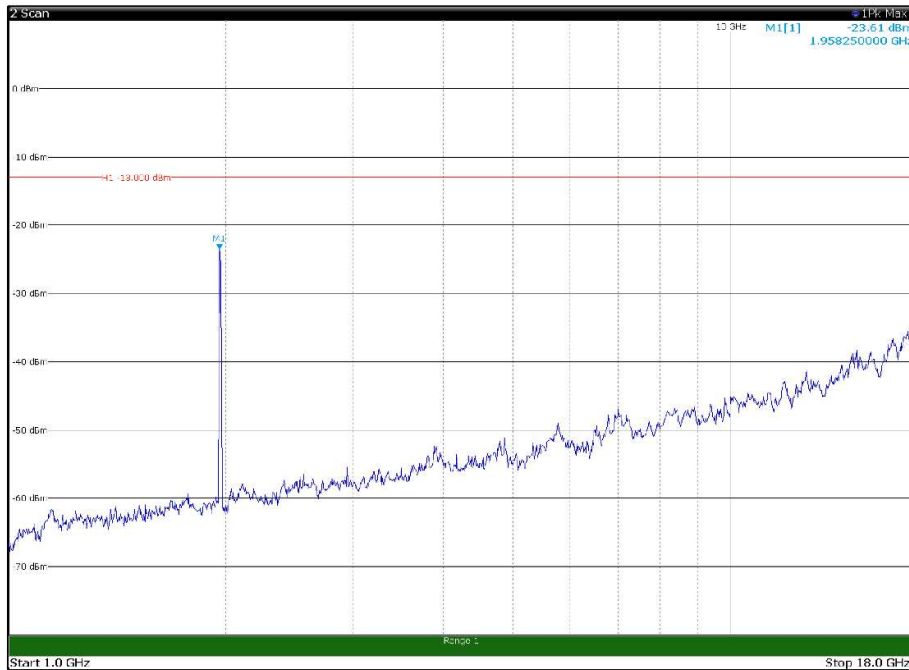

Channel: BOTTOM, Modulation: 64QAM,  
 BW=15MHz, Range: 30MHz - 1GHz, Polarization: Horizontal

Channel: BOTTOM, Modulation: 64QAM,  
 BW=15MHz, Range: 30MHz - 1GHz, Polarization: Vertical

Channel: BOTTOM, Modulation: 64QAM,  
BW=15MHz, Range: 1GHz - 18GHz, Polarization: Horizontal

Channel: BOTTOM, Modulation: 64QAM,  
BW=15MHz, Range: 1GHz - 18GHz, Polarization: Vertical

Channel: BOTTOM, Modulation: 64QAM,  
BW=15MHz, Range: 18GHz - 21GHz, Polarization: Horizontal

Channel: BOTTOM, Modulation: 64QAM,  
BW=15MHz, Range: 18GHz - 21GHz, Polarization: Vertical

Channel: MIDDLE, Modulation: 64QAM,  
BW=15MHz, Range: 30MHz - 1GHz, Polarization: Horizontal

Channel: MIDDLE, Modulation: 64QAM,  
BW=15MHz, Range: 30MHz - 1GHz, Polarization: Vertical

Channel: MIDDLE, Modulation: 64QAM,  
BW=15MHz, Range: 1GHz - 18GHz, Polarization: Horizontal