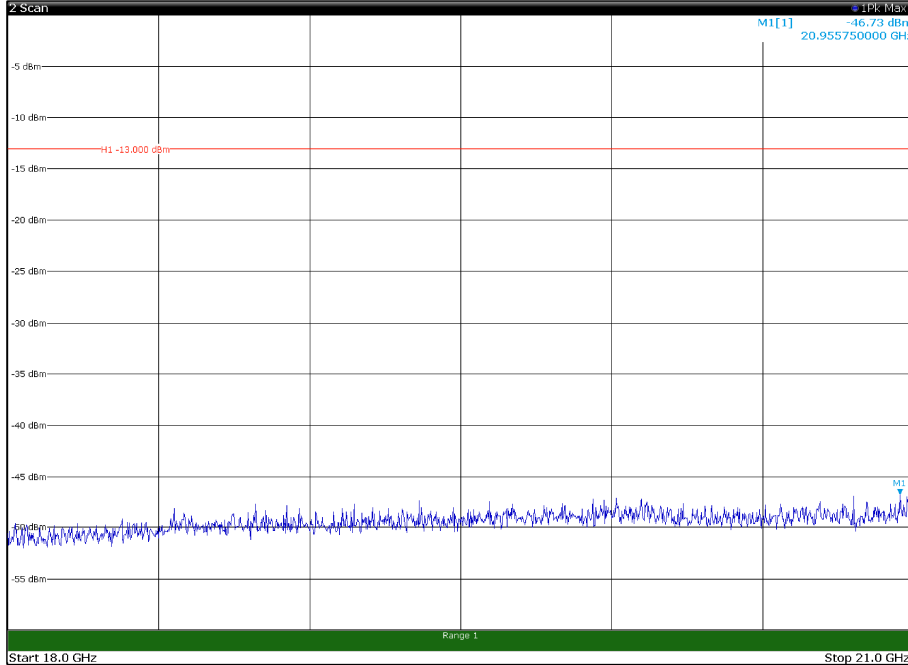

Channel: MIDDLE, Modulation: QPSK,
BW=15MHz, Range: 18GHz - 21GHz, Polarization: Horizontal

Channel: MIDDLE, Modulation: QPSK,
BW=15MHz, Range: 18GHz - 21GHz, Polarization: Vertical