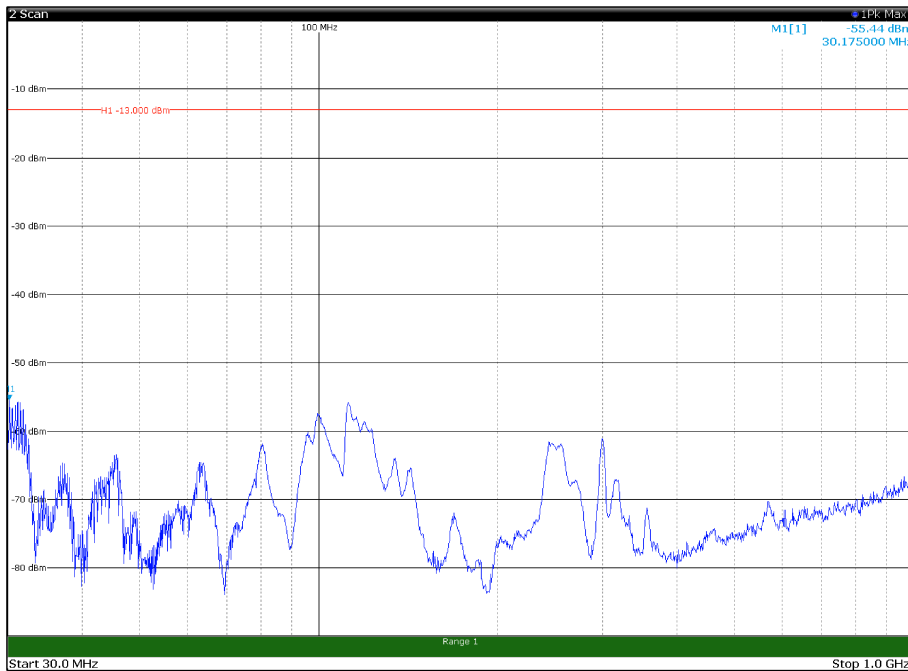

Channel: BOTTOM, Modulation: QPSK,  
BW=15MHz, Range: 30MHz - 1GHz, Polarization: Horizontal

Channel: BOTTOM, Modulation: QPSK,  
BW=15MHz, Range: 30MHz - 1GHz, Polarization: Vertical

Channel: BOTTOM, Modulation: QPSK,  
BW=15MHz, Range: 18GHz - 21GHz, Polarization: Horizontal

Channel: BOTTOM, Modulation: QPSK,  
BW=15MHz, Range: 18GHz - 21GHz, Polarization: Vertical

Channel: MIDDLE, Modulation: QPSK,  
 BW=15MHz, Range: 1GHz - 18GHz, Polarization: Horizontal

Channel: MIDDLE, Modulation: QPSK,  
 BW=15MHz, Range: 1GHz - 18GHz, Polarization: Vertical

Channel: MIDDLE, Modulation: QPSK,  
BW=15MHz, Range: 18GHz - 21GHz, Polarization: Horizontal

Channel: MIDDLE, Modulation: QPSK,  
BW=15MHz, Range: 18GHz - 21GHz, Polarization: Vertical

Channel: TOP, Modulation: QPSK,  
BW=15MHz, Range: 30MHz - 1GHz, Polarization: Horizontal

Channel: TOP, Modulation: QPSK,  
BW=15MHz, Range: 30MHz - 1GHz, Polarization: Vertical

Channel: TOP, Modulation: QPSK,  
 BW=15MHz, Range: 1GHz - 18GHz, Polarization: Horizontal

Channel: TOP, Modulation: QPSK,  
 BW=15MHz, Range: 1GHz - 18GHz, Polarization: Vertical