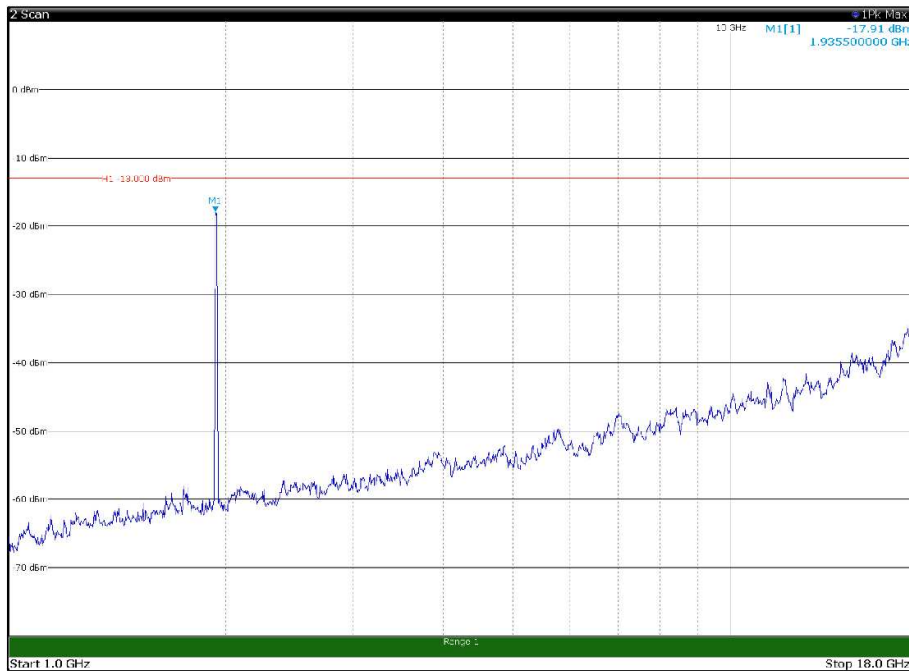

Channel: TOP, Modulation: 16QAM,  
 BW=15MHz, Range: 1GHz - 18GHz, Polarization: Vertical

Channel: TOP, Modulation: 16QAM,  
BW=15MHz, Range: 18GHz - 21GHz, Polarization: Horizontal

Channel: TOP, Modulation: 16QAM,  
BW=15MHz, Range: 18GHz - 21GHz, Polarization: Vertical

Channel: BOTTOM, Modulation: 64QAM,  
 BW=15MHz, Range: 30MHz - 1GHz, Polarization: Horizontal

Channel: BOTTOM, Modulation: 64QAM,  
 BW=15MHz, Range: 30MHz - 1GHz, Polarization: Vertical

Channel: BOTTOM, Modulation: 64QAM,  
BW=15MHz, Range: 1GHz - 18GHz, Polarization: Horizontal

Channel: BOTTOM, Modulation: 64QAM,  
BW=15MHz, Range: 1GHz - 18GHz, Polarization: Vertical

Channel: BOTTOM, Modulation: 64QAM,  
BW=15MHz, Range: 18GHz - 21GHz, Polarization: Horizontal

Channel: BOTTOM, Modulation: 64QAM,  
BW=15MHz, Range: 18GHz - 21GHz, Polarization: Vertical