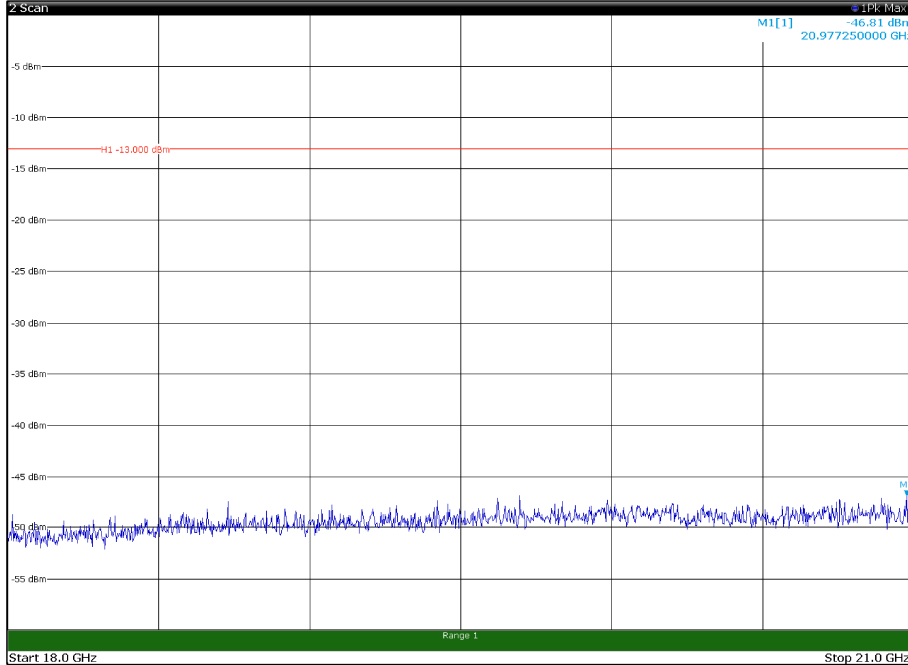

Channel: MIDDLE, Modulation: 16QAM,
BW=15MHz, Range: 18GHz - 21GHz, Polarization: Horizontal

Channel: MIDDLE, Modulation: 16QAM,
BW=15MHz, Range: 18GHz - 21GHz, Polarization: Vertical