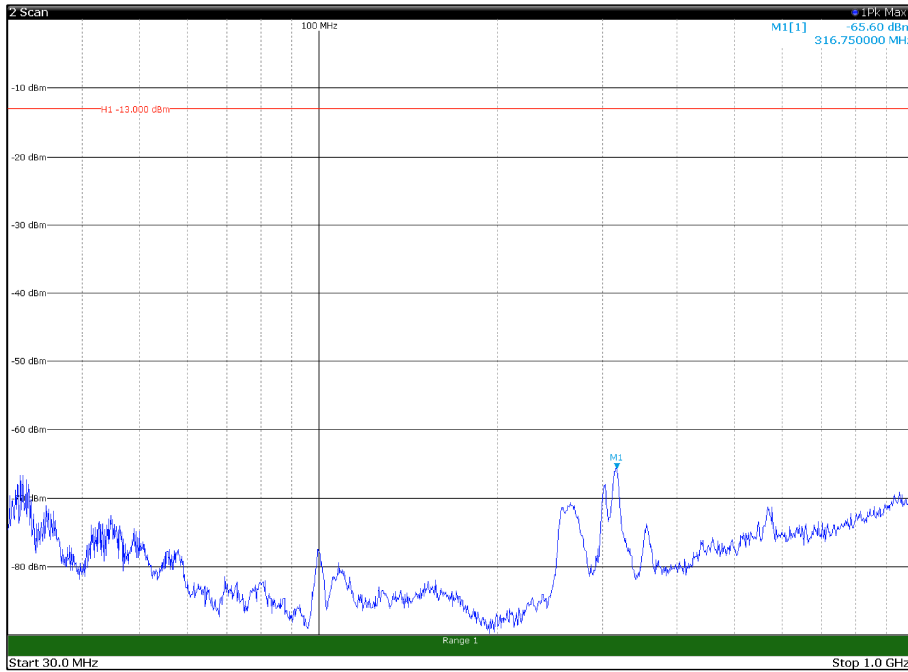

Channel: MIDDLE, Modulation: 256QAM,  
 BW=10MHz, Range: 1GHz - 18GHz, Polarization: Vertical

Channel: MIDDLE, Modulation: 256QAM,  
BW=10MHz, Range: 18GHz - 21GHz, Polarization: Horizontal

Channel: MIDDLE, Modulation: 256QAM,  
BW=10MHz, Range: 18GHz - 21GHz, Polarization: Vertical

Channel: TOP, Modulation: 256QAM,  
BW=10MHz, Range: 30MHz - 1GHz, Polarization: Horizontal

Channel: TOP, Modulation: 256QAM,  
BW=10MHz, Range: 30MHz - 1GHz, Polarization: Vertical

Channel: TOP, Modulation: 256QAM,  
BW=10MHz, Range: 1GHz - 18GHz, Polarization: Horizontal

Channel: TOP, Modulation: 256QAM,  
BW=10MHz, Range: 1GHz - 18GHz, Polarization: Vertical

Channel: TOP, Modulation: 256QAM,  
 BW=10MHz, Range: 18GHz - 21GHz, Polarization: Horizontal

Channel: TOP, Modulation: 256QAM,  
 BW=10MHz, Range: 18GHz - 21GHz, Polarization: Vertical

Channel: BOTTOM, Modulation: QPSK,  
BW=15MHz, Range: 30MHz - 1GHz, Polarization: Horizontal

Channel: BOTTOM, Modulation: QPSK,  
BW=15MHz, Range: 30MHz - 1GHz, Polarization: Vertical

Channel: BOTTOM, Modulation: QPSK,  
BW=15MHz, Range: 18GHz - 21GHz, Polarization: Horizontal