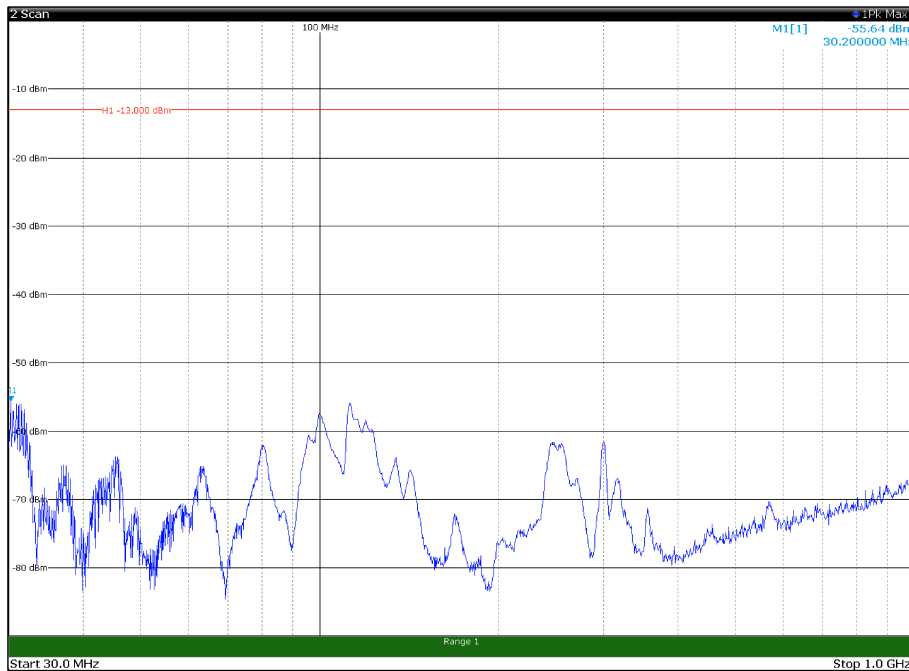

Channel: TOP, Modulation: 64QAM,  
BW=15MHz, Range: 1GHz - 18GHz, Polarization: Vertical

Channel: TOP, Modulation: 64QAM,  
BW=15MHz, Range: 18GHz - 21GHz, Polarization: Horizontal

Channel: TOP, Modulation: 64QAM,  
BW=15MHz, Range: 18GHz - 21GHz, Polarization: Vertical

Channel: BOTTOM, Modulation: 256QAM,  
 BW=15MHz, Range: 30MHz - 1GHz, Polarization: Horizontal

Channel: BOTTOM, Modulation: 256QAM,  
 BW=15MHz, Range: 30MHz - 1GHz, Polarization: Vertical

Channel: BOTTOM, Modulation: 256QAM,  
BW=15MHz, Range: 18GHz - 21GHz, Polarization: Horizontal

Channel: BOTTOM, Modulation: 256QAM,  
BW=15MHz, Range: 18GHz - 21GHz, Polarization: Vertical

Channel: MIDDLE, Modulation: 256QAM,  
 BW=15MHz, Range: 30MHz - 1GHz, Polarization: Horizontal

Channel: MIDDLE, Modulation: 256QAM,  
 BW=15MHz, Range: 30MHz - 1GHz, Polarization: Vertical