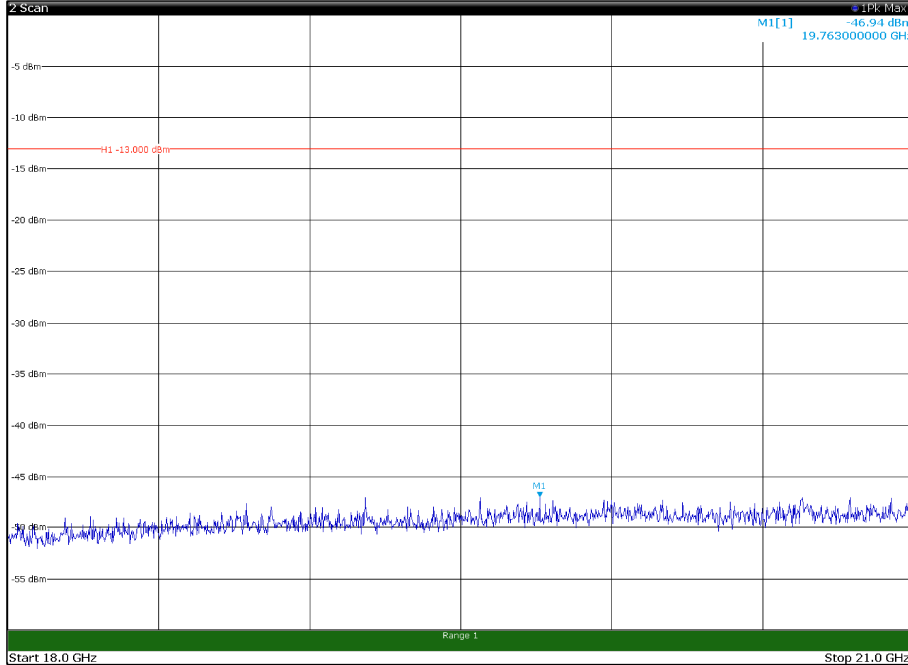

Channel: BOTTOM, Modulation: QPSK,
BW=20MHz, Range: 18GHz - 21GHz, Polarization: Horizontal

Channel: BOTTOM, Modulation: QPSK,
BW=20MHz, Range: 18GHz - 21GHz, Polarization: Vertical