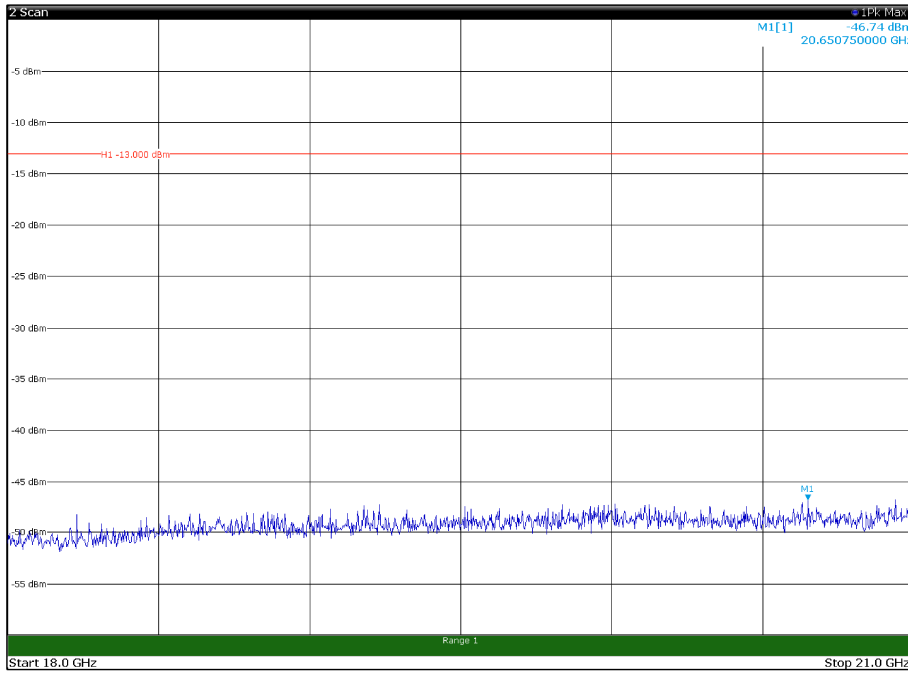

Channel: BOTTOM, Modulation: 64QAM,
BW=15MHz, Range: 1GHz - 18GHz, Polarization: Vertical

Channel: BOTTOM, Modulation: 64QAM,
BW=15MHz, Range: 18GHz - 21GHz, Polarization: Horizontal