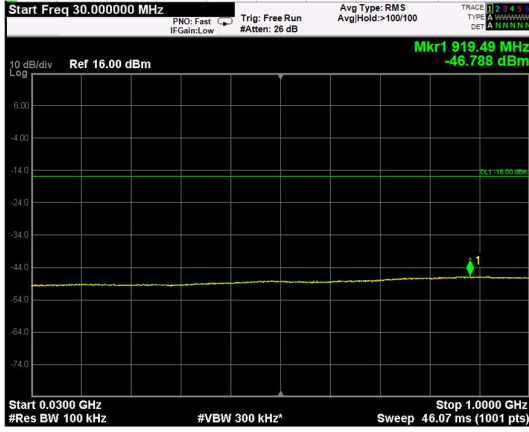

Channel: BOTTOM, Modulation: 16QAM,
BW=20MHz, Range: Lower