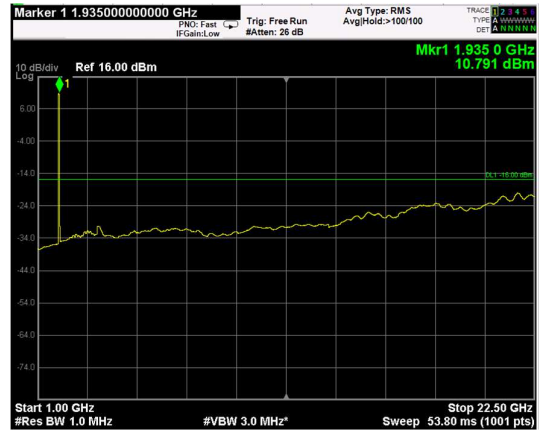

Channel: BOTTOM, Modulation: 64QAM, BW=10MHz, Range: Upper