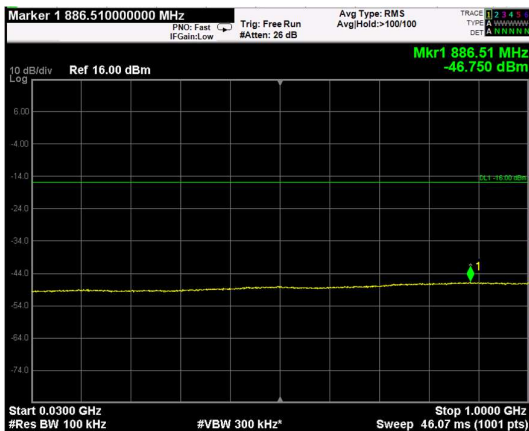

Channel: TOP, Modulation: 256QAM, BW=10MHz, Range: Lower