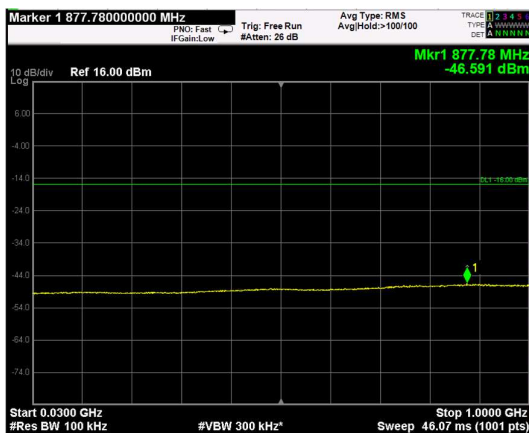

Channel: TOP, Modulation: 256QAM, BW=20MHz, Range: Lower