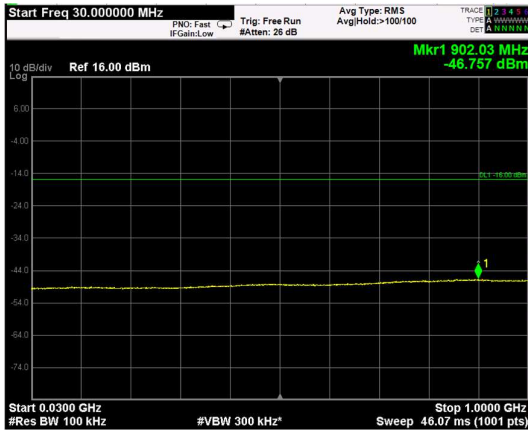

Channel: BOTTOM, Modulation: 256QAM, BW=15MHz, Range: Lower