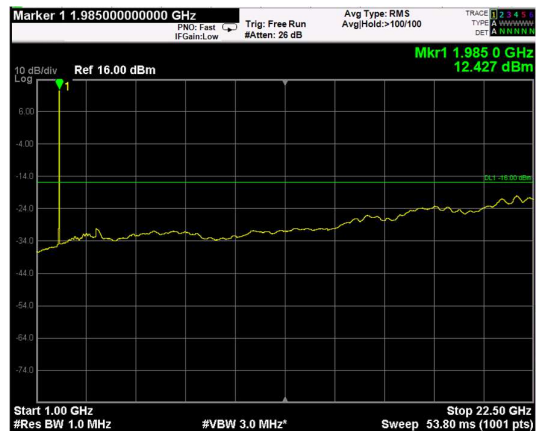

Channel: TOP, Modulation: 16QAM,
BW=20MHz, Range: Upper