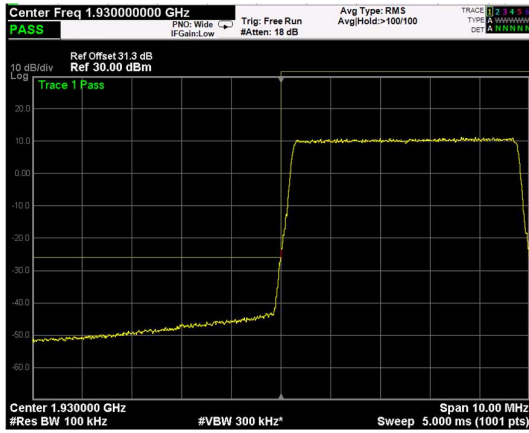

Test data, continued: band edges Inter modulation

RF PORT 1

Low Band Edge, 1 Carrier,  
Modulation: QPSK, BW=5MHz

High Band Edge, 1 Carrier,  
Modulation: QPSK, BW=5MHz

Low Band Edge, 2 Carrier,  
Modulation: QPSK, BW=5MHz

High Band Edge, 2 Carrier,  
Modulation: QPSK, BW=5MHz

Low Band Edge, 1 Carrier,  
Modulation: 16QAM, BW=5MHz

High Band Edge, 1 Carrier,  
Modulation: 16QAM, BW=5MHz

Low Band Edge, 2 Carrier,  
Modulation: 16QAM, BW=5MHz

High Band Edge, 2 Carrier,  
Modulation: 16QAM, BW=5MHz

Low Band Edge, 1 Carrier,  
Modulation: 64QAM, BW=5MHz

High Band Edge, 1 Carrier,  
Modulation: 64QAM, BW=5MHz

Low Band Edge, 2 Carrier,  
Modulation: 64QAM, BW=5MHz