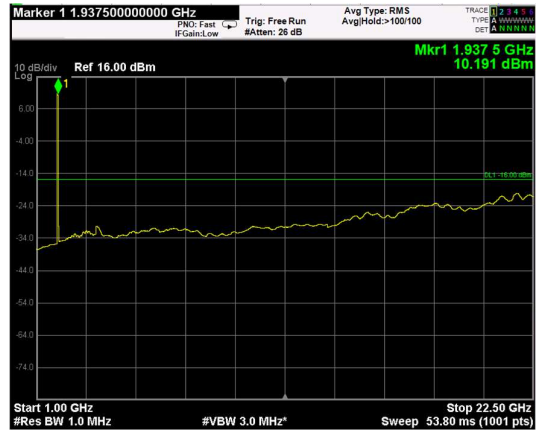

Channel: BOTTOM, Modulation: 64QAM, BW=15MHz, Range: Upper