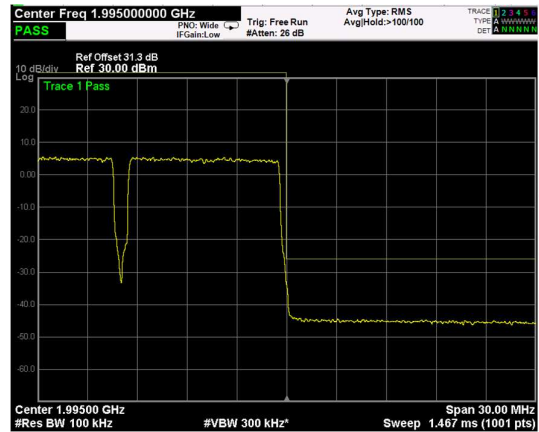

High Band Edge, 2 Carrier,  
Modulation: 64QAM, BW=5MHz

Low Band Edge, 1 Carrier,  
Modulation: 256QAM, BW=5MHz

High Band Edge, 1 Carrier,  
Modulation: 256QAM, BW=5MHz

Low Band Edge, 2 Carrier,  
Modulation: 256QAM, BW=5MHz

High Band Edge, 2 Carrier,  
Modulation: 256QAM, BW=5MHz

Low Band Edge, 1 Carrier,  
 Modulation: QPSK, BW=10MHz

High Band Edge, 1 Carrier,  
 Modulation: QPSK, BW=10MHz

Low Band Edge, 2 Carrier,  
 Modulation: QPSK, BW=10MHz

High Band Edge, 2 Carrier,  
 Modulation: QPSK, BW=10MHz