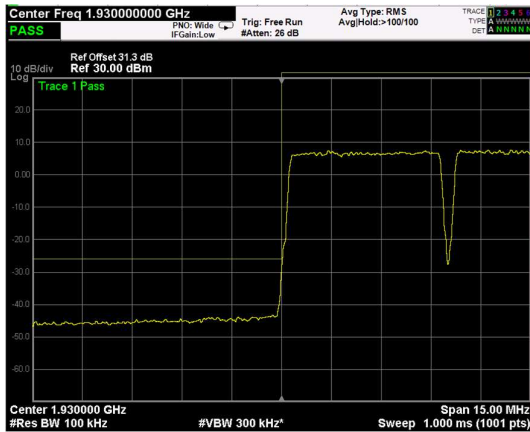

Low Band Edge, 2 Carrier,
Modulation: 16QAM, BW=5MHz