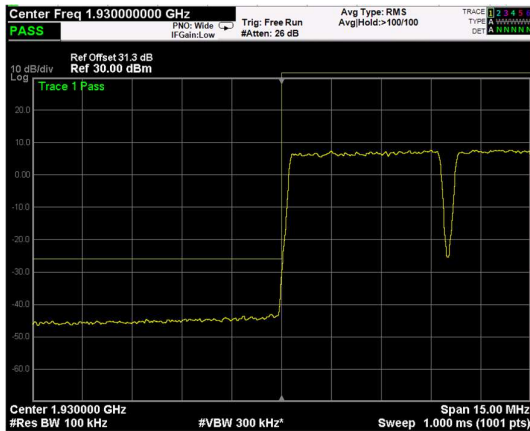

Test data, continued: band edges Inter modulation

RF PORT 1

Low Band Edge, 1 Carrier,  
Modulation: QPSK, BW=5MHz

High Band Edge, 1 Carrier,  
Modulation: QPSK, BW=5MHz

Low Band Edge, 2 Carrier,  
Modulation: QPSK, BW=5MHz

High Band Edge, 2 Carrier,  
Modulation: QPSK, BW=5MHz

Low Band Edge, 1 Carrier,  
Modulation: 16QAM, BW=5MHz

High Band Edge, 1 Carrier,  
Modulation: 16QAM, BW=5MHz

Low Band Edge, 2 Carrier,  
Modulation: 16QAM, BW=5MHz