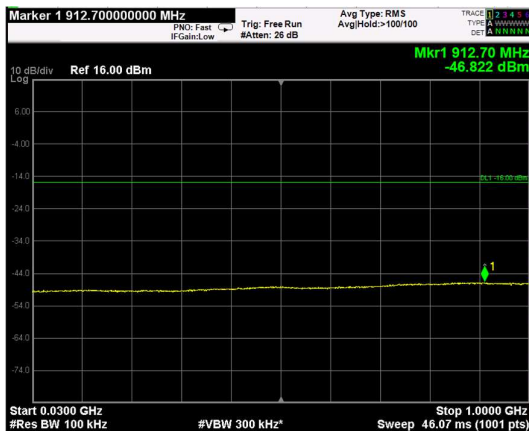

Channel: MIDDLE, Modulation: 64QAM, BW=15MHz, Range: Lower