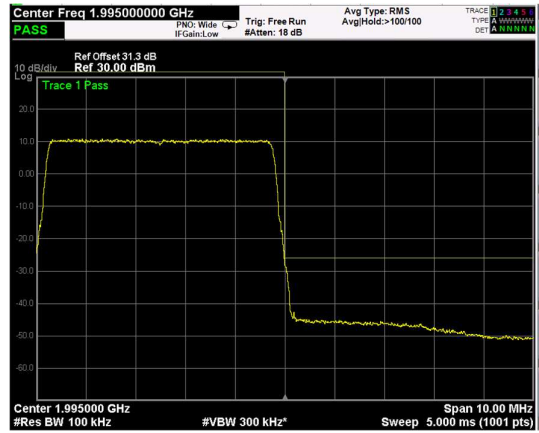

Test data, continued: band edges Inter modulation

RF PORT 1

Low Band Edge, 1 Carrier,  
Modulation: QPSK, BW=5MHz

High Band Edge, 1 Carrier,  
Modulation: QPSK, BW=5MHz

Low Band Edge, 2 Carrier,  
Modulation: QPSK, BW=5MHz