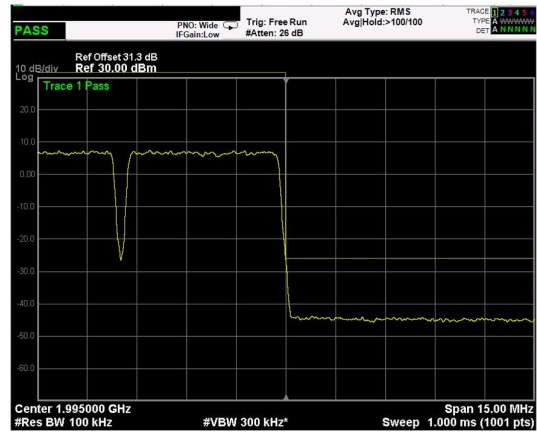

High Band Edge, 2 Carrier,  
Modulation: QPSK, BW=5MHz

Low Band Edge, 1 Carrier,  
Modulation: 16QAM, BW=5MHz

High Band Edge, 1 Carrier,  
Modulation: 16QAM, BW=5MHz

Low Band Edge, 2 Carrier,  
Modulation: 16QAM, BW=5MHz

High Band Edge, 2 Carrier,  
Modulation: 16QAM, BW=5MHz

Low Band Edge, 1 Carrier,  
Modulation: 64QAM, BW=5MHz

High Band Edge, 1 Carrier,  
Modulation: 64QAM, BW=5MHz

Low Band Edge, 2 Carrier,  
Modulation: 64QAM, BW=5MHz

High Band Edge, 2 Carrier,  
Modulation: 64QAM, BW=5MHz

Low Band Edge, 1 Carrier,  
Modulation: 256QAM, BW=5MHz

High Band Edge, 1 Carrier,  
Modulation: 256QAM, BW=5MHz

Low Band Edge, 2 Carrier,  
Modulation: 256QAM, BW=5MHz