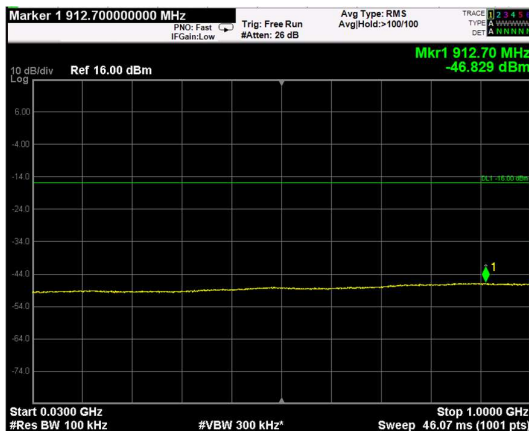

Channel: TOP, Modulation: QPSK,  
BW=15MHz, Range: Lower

Channel: TOP, Modulation: QPSK,  
BW=15MHz, Range: Upper

Channel: BOTTOM, Modulation: 16QAM, BW=15MHz, Range: Lower

Channel: BOTTOM, Modulation: 16QAM, BW=15MHz, Range: Upper