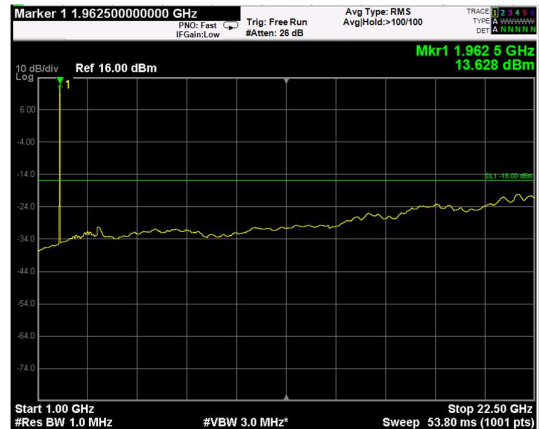

Channel: MIDDLE, Modulation: 256QAM, BW=10MHz, Range: Upper