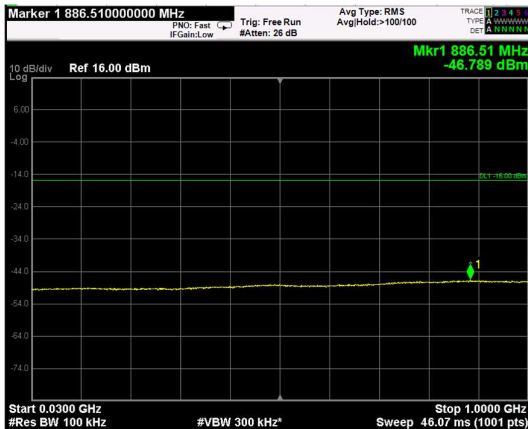

Channel: TOP, Modulation: 64QAM, BW=15MHz, Range: Lower

Channel: TOP, Modulation: 64QAM, BW=15MHz, Range: Upper

Channel: BOTTOM, Modulation: 256QAM, BW=15MHz, Range: Lower

Channel: BOTTOM, Modulation: 256QAM, BW=15MHz, Range: Upper