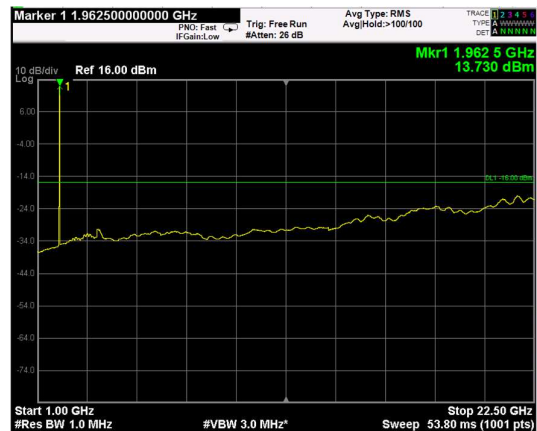

Channel: MIDDLE, Modulation: 64QAM, BW=20MHz, Range: Upper