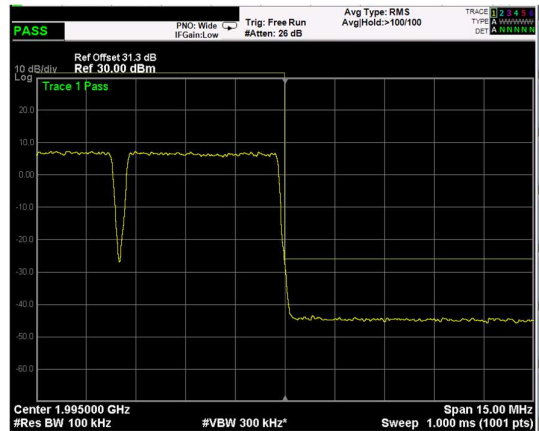

Test data, continued: band edges Inter modulation

RF PORT 1

Low Band Edge, 1 Carrier,  
Modulation: QPSK, BW=5MHz

High Band Edge, 1 Carrier,  
Modulation: QPSK, BW=5MHz

Low Band Edge, 2 Carrier,  
Modulation: QPSK, BW=5MHz

High Band Edge, 2 Carrier,  
Modulation: QPSK, BW=5MHz

Low Band Edge, 1 Carrier,  
Modulation: 16QAM, BW=5MHz

High Band Edge, 1 Carrier,  
Modulation: 16QAM, BW=5MHz

Low Band Edge, 2 Carrier,  
Modulation: 16QAM, BW=5MHz