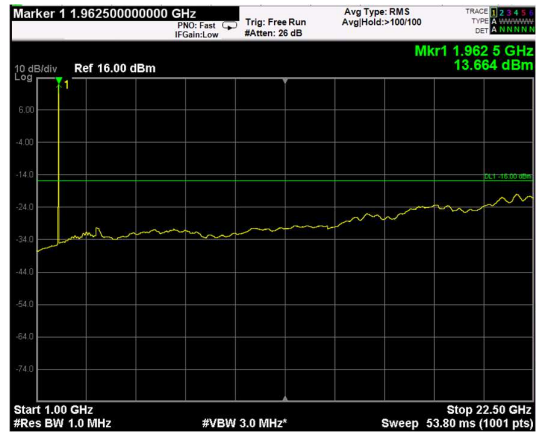

Channel: MIDDLE, Modulation: 16QAM,
BW=20MHz, Range: Upper