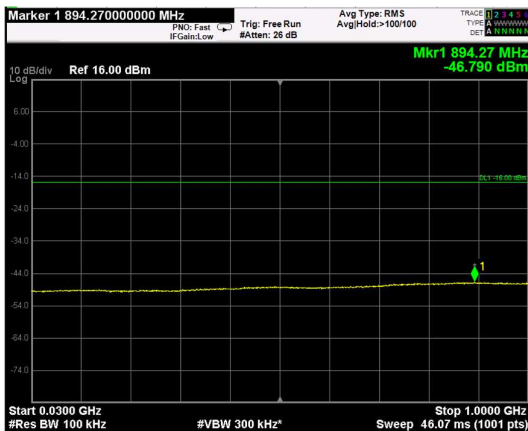

Channel: TOP, Modulation: 256QAM, BW=15MHz, Range: Lower