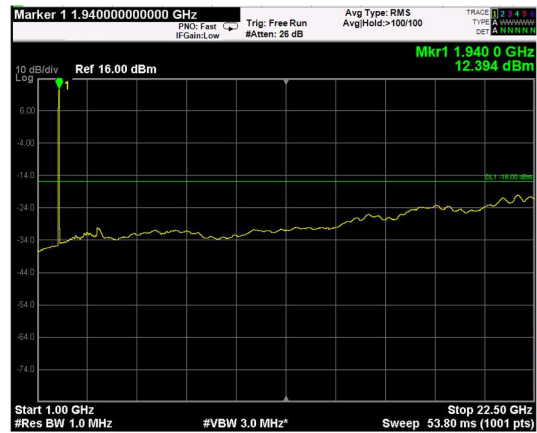

Channel: BOTTOM, Modulation: 64QAM, BW=20MHz, Range: Upper