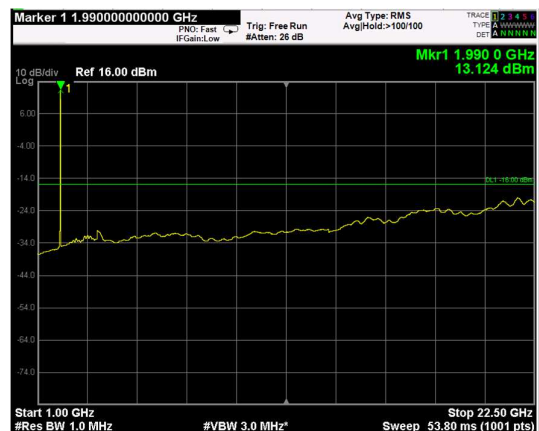

Channel: TOP, Modulation: 64QAM, BW=10MHz, Range: Upper