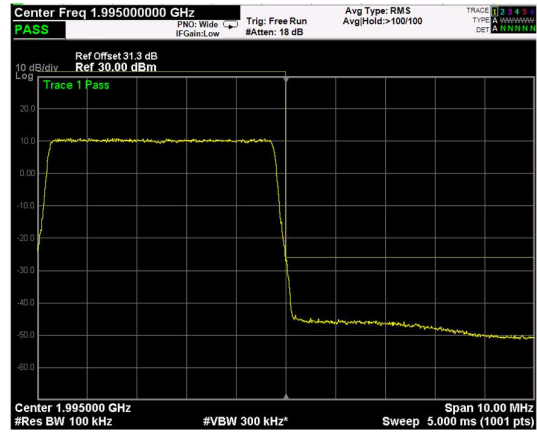

Test data, continued: band edges Inter modulation

RF PORT 1

Low Band Edge, 1 Carrier,  
Modulation: QPSK, BW=5MHz

High Band Edge, 1 Carrier,  
Modulation: QPSK, BW=5MHz

Low Band Edge, 2 Carrier,  
Modulation: QPSK, BW=5MHz

High Band Edge, 2 Carrier,  
Modulation: QPSK, BW=5MHz

Low Band Edge, 1 Carrier,  
Modulation: 16QAM, BW=5MHz

High Band Edge, 1 Carrier,  
Modulation: 16QAM, BW=5MHz

Low Band Edge, 2 Carrier,  
Modulation: 16QAM, BW=5MHz

High Band Edge, 2 Carrier,  
Modulation: 16QAM, BW=5MHz

Low Band Edge, 1 Carrier,  
Modulation: 64QAM, BW=5MHz

High Band Edge, 1 Carrier,  
Modulation: 64QAM, BW=5MHz

Low Band Edge, 2 Carrier,  
Modulation: 64QAM, BW=5MHz