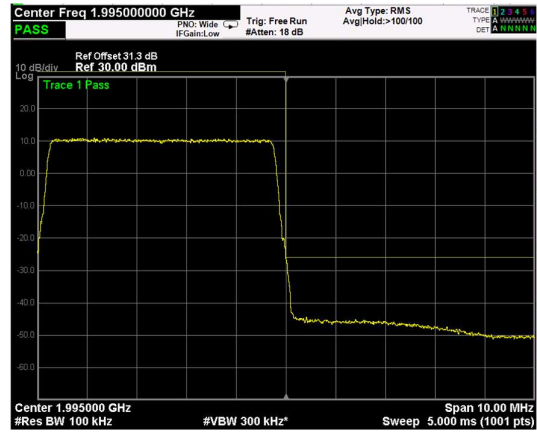

Test data, continued: band edges Inter modulation

RF PORT 1

Low Band Edge, 1 Carrier,  
Modulation: QPSK, BW=5MHz

High Band Edge, 1 Carrier,  
Modulation: QPSK, BW=5MHz

Low Band Edge, 2 Carrier,  
Modulation: QPSK, BW=5MHz

High Band Edge, 2 Carrier,  
Modulation: QPSK, BW=5MHz

Low Band Edge, 1 Carrier,  
Modulation: 16QAM, BW=5MHz

High Band Edge, 1 Carrier,  
Modulation: 16QAM, BW=5MHz

Low Band Edge, 2 Carrier,  
Modulation: 16QAM, BW=5MHz