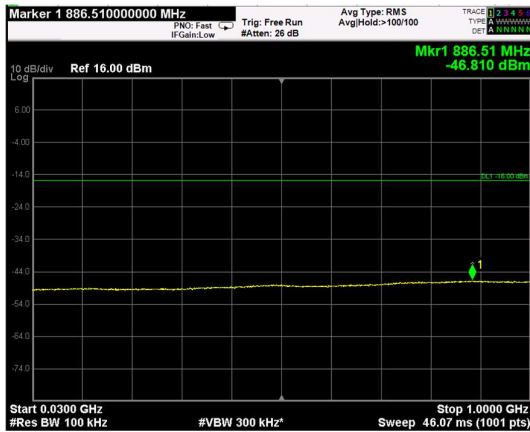

Channel: MIDDLE, Modulation: QPSK,
BW=15MHz, Range: Lower