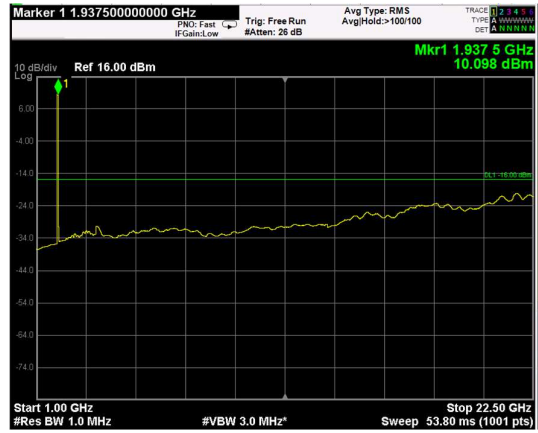

Channel: BOTTOM, Modulation: 256QAM, BW=15MHz, Range: Upper