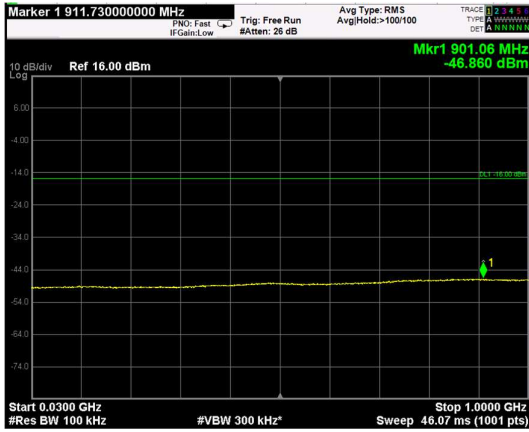

Channel: BOTTOM, Modulation: QPSK, BW=10MHz, Range: Lower

Channel: BOTTOM, Modulation: QPSK, BW=10MHz, Range: Upper

Channel: MIDDLE, Modulation: QPSK, BW=10MHz, Range: Lower

Channel: MIDDLE, Modulation: QPSK, BW=10MHz, Range: Upper