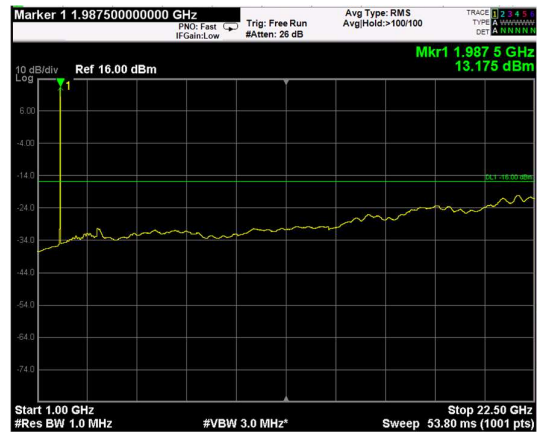

Channel: TOP, Modulation: QPSK,
BW=15MHz, Range: Upper