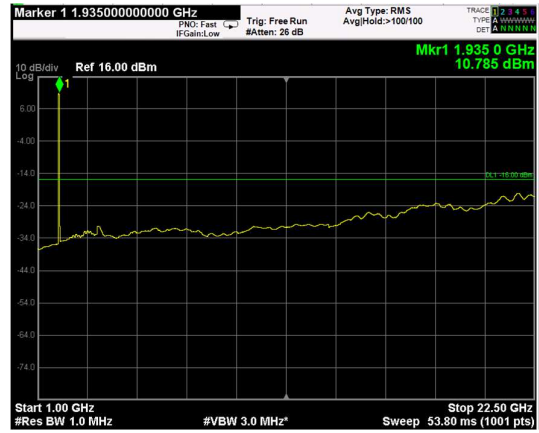

Channel: BOTTOM, Modulation: 256QAM, BW=10MHz, Range: Upper