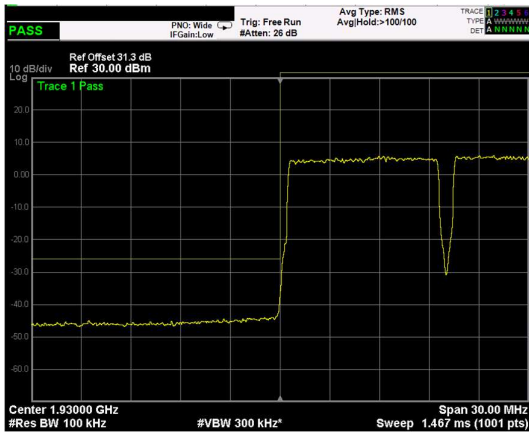

High Band Edge, 2 Carrier,  
Modulation: 256QAM, BW=5MHz

Low Band Edge, 1 Carrier,  
 Modulation: QPSK, BW=10MHz

High Band Edge, 1 Carrier,  
 Modulation: QPSK, BW=10MHz

Low Band Edge, 2 Carrier,  
 Modulation: QPSK, BW=10MHz

High Band Edge, 2 Carrier,  
 Modulation: QPSK, BW=10MHz