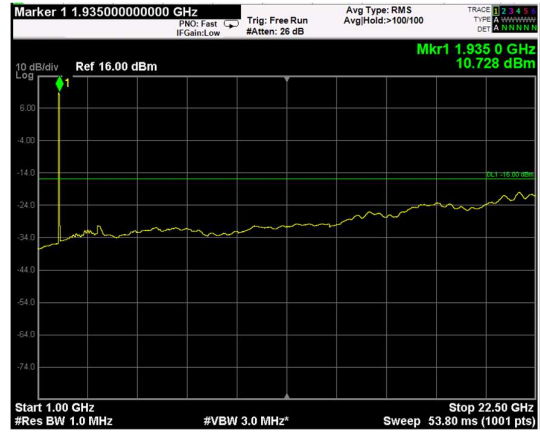

Channel: BOTTOM, Modulation: QPSK, BW=10MHz, Range: Lower

Channel: BOTTOM, Modulation: QPSK, BW=10MHz, Range: Upper

Channel: MIDDLE, Modulation: QPSK, BW=10MHz, Range: Lower

Channel: MIDDLE, Modulation: QPSK, BW=10MHz, Range: Upper

Channel: TOP, Modulation: QPSK, BW=10MHz, Range: Lower

Channel: TOP, Modulation: QPSK, BW=10MHz, Range: Upper

Channel: BOTTOM, Modulation: 16QAM, BW=10MHz, Range: Lower

Channel: BOTTOM, Modulation: 16QAM, BW=10MHz, Range: Upper