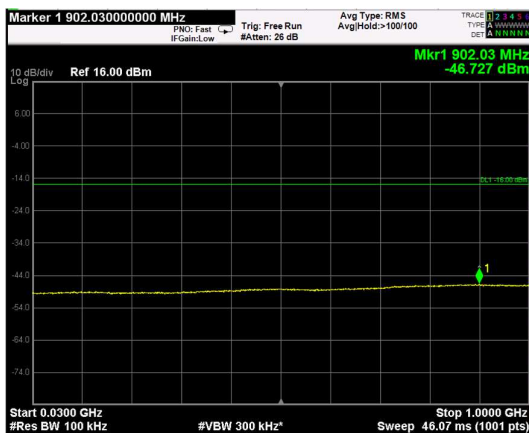

Channel: BOTTOM, Modulation: 64QAM, BW=15MHz, Range: Lower

Channel: BOTTOM, Modulation: 64QAM, BW=15MHz, Range: Upper

Channel: MIDDLE, Modulation: 64QAM, BW=15MHz, Range: Lower

Channel: MIDDLE, Modulation: 64QAM, BW=15MHz, Range: Upper