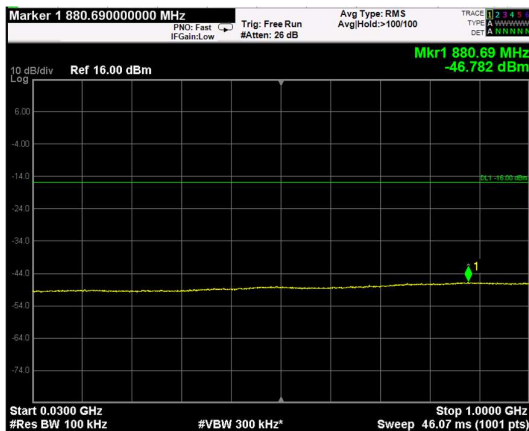

Channel: MIDDLE, Modulation: 64QAM, BW=20MHz, Range: Lower