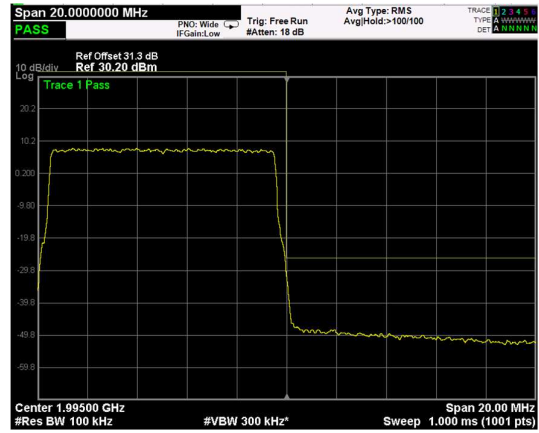

High Band Edge, 2 Carrier,  
Modulation: 16QAM, BW=5MHz

Low Band Edge, 1 Carrier,  
Modulation: 64QAM, BW=5MHz

High Band Edge, 1 Carrier,  
Modulation: 64QAM, BW=5MHz

Low Band Edge, 2 Carrier,  
Modulation: 64QAM, BW=5MHz

High Band Edge, 2 Carrier,  
Modulation: 64QAM, BW=5MHz

Low Band Edge, 1 Carrier,  
Modulation: 256QAM, BW=5MHz

High Band Edge, 1 Carrier,  
Modulation: 256QAM, BW=5MHz

Low Band Edge, 2 Carrier,  
Modulation: 256QAM, BW=5MHz

High Band Edge, 2 Carrier,  
Modulation: 256QAM, BW=5MHz

Low Band Edge, 1 Carrier,  
 Modulation: QPSK, BW=10MHz

High Band Edge, 1 Carrier,  
 Modulation: QPSK, BW=10MHz

Low Band Edge, 2 Carrier,  
 Modulation: QPSK, BW=10MHz

High Band Edge, 2 Carrier,  
 Modulation: QPSK, BW=10MHz