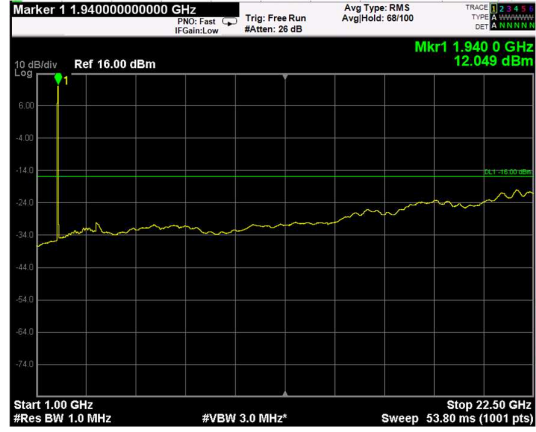

Channel: BOTTOM, Modulation: 16QAM,
BW=20MHz, Range: Upper