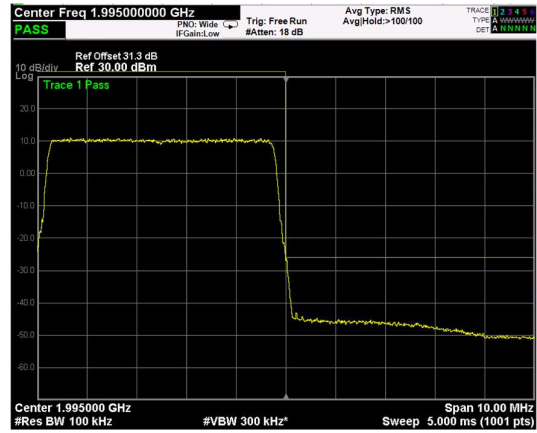

High Band Edge, 2 Carrier,  
Modulation: QPSK, BW=5MHz

Low Band Edge, 1 Carrier,  
Modulation: 16QAM, BW=5MHz

High Band Edge, 1 Carrier,  
Modulation: 16QAM, BW=5MHz

Low Band Edge, 2 Carrier,  
Modulation: 16QAM, BW=5MHz

High Band Edge, 2 Carrier,  
Modulation: 16QAM, BW=5MHz

Low Band Edge, 1 Carrier,  
Modulation: 64QAM, BW=5MHz

High Band Edge, 1 Carrier,  
Modulation: 64QAM, BW=5MHz

Low Band Edge, 2 Carrier,  
Modulation: 64QAM, BW=5MHz

High Band Edge, 2 Carrier,  
Modulation: 64QAM, BW=5MHz

Low Band Edge, 1 Carrier,  
Modulation: 256QAM, BW=5MHz

High Band Edge, 1 Carrier,  
Modulation: 256QAM, BW=5MHz

Low Band Edge, 2 Carrier,  
Modulation: 256QAM, BW=5MHz