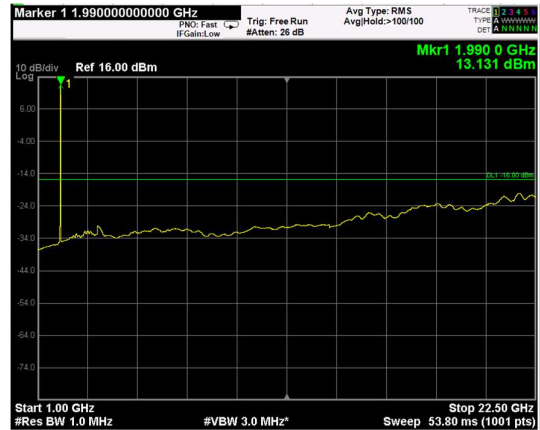

Channel: TOP, Modulation: QPSK, BW=10MHz, Range: Upper