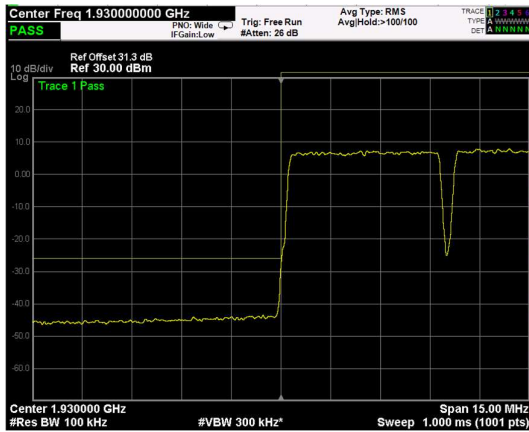

Test data, continued: band edges Inter modulation

RF PORT 1

Low Band Edge, 1 Carrier,  
Modulation: QPSK, BW=5MHz

High Band Edge, 1 Carrier,  
Modulation: QPSK, BW=5MHz

Low Band Edge, 2 Carrier,  
Modulation: QPSK, BW=5MHz

High Band Edge, 2 Carrier,  
Modulation: QPSK, BW=5MHz

Low Band Edge, 1 Carrier,  
Modulation: 16QAM, BW=5MHz

High Band Edge, 1 Carrier,  
Modulation: 16QAM, BW=5MHz

Low Band Edge, 2 Carrier,  
Modulation: 16QAM, BW=5MHz

High Band Edge, 2 Carrier,  
Modulation: 16QAM, BW=5MHz

Low Band Edge, 1 Carrier,  
Modulation: 64QAM, BW=5MHz

High Band Edge, 1 Carrier,  
Modulation: 64QAM, BW=5MHz

Low Band Edge, 2 Carrier,  
Modulation: 64QAM, BW=5MHz