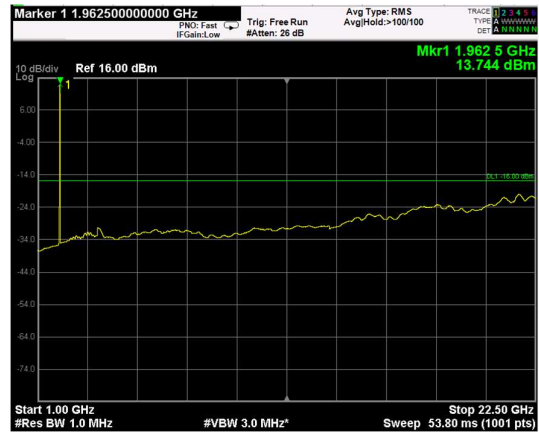

Channel: MIDDLE, Modulation: 16QAM, BW=10MHz, Range: Upper