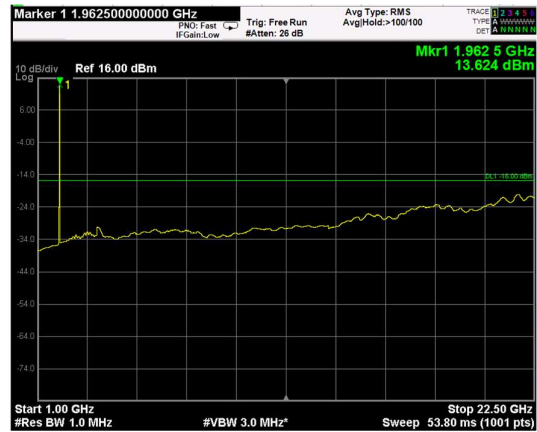

Channel: MIDDLE, Modulation: QPSK,
BW=15MHz, Range: Upper