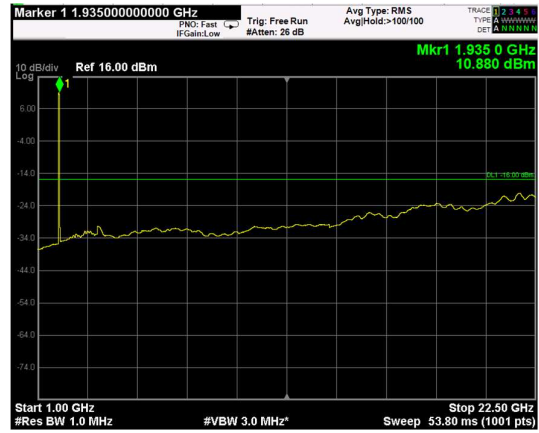

Channel: BOTTOM, Modulation: 16QAM, BW=10MHz, Range: Upper