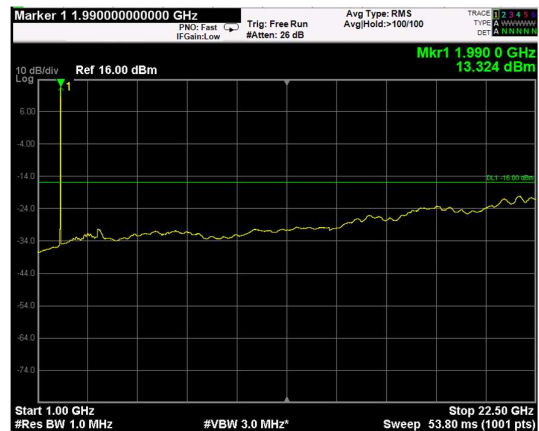

Channel: TOP, Modulation: 16QAM, BW=10MHz, Range: Upper