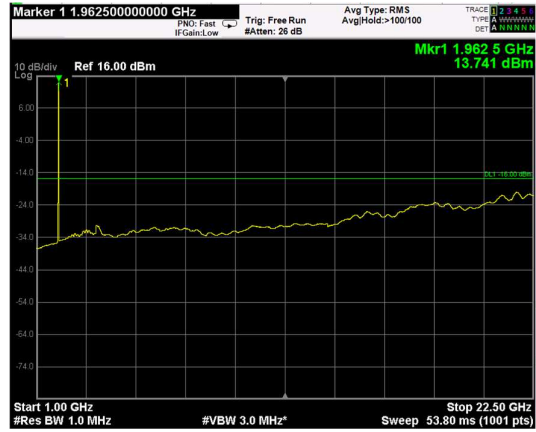

Channel: MIDDLE, Modulation: QPSK,
BW=20MHz, Range: Upper