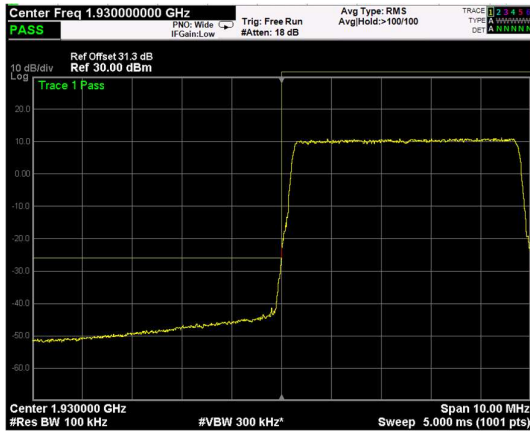

Test data, continued: band edges Inter modulation

RF PORT 1

Low Band Edge, 1 Carrier,  
Modulation: QPSK, BW=5MHz

High Band Edge, 1 Carrier,  
Modulation: QPSK, BW=5MHz

Low Band Edge, 2 Carrier,  
Modulation: QPSK, BW=5MHz