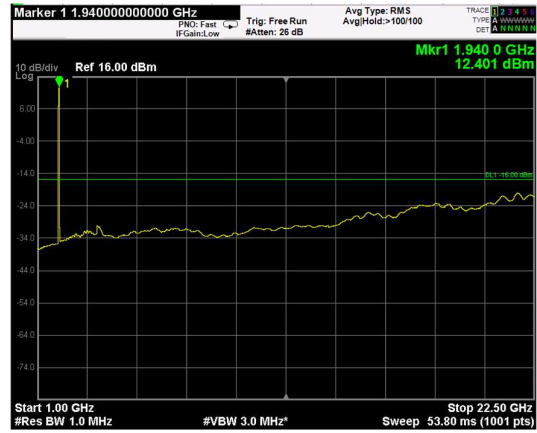

Channel: BOTTOM, Modulation: 256QAM, BW=20MHz, Range: Upper