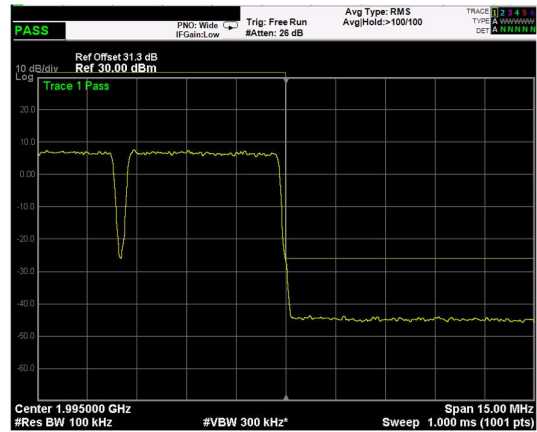

High Band Edge, 2 Carrier,  
Modulation: 16QAM, BW=5MHz

Low Band Edge, 1 Carrier,  
Modulation: 64QAM, BW=5MHz

High Band Edge, 1 Carrier,  
Modulation: 64QAM, BW=5MHz

Low Band Edge, 2 Carrier,  
Modulation: 64QAM, BW=5MHz

High Band Edge, 2 Carrier,  
Modulation: 64QAM, BW=5MHz

Low Band Edge, 1 Carrier,  
Modulation: 256QAM, BW=5MHz

High Band Edge, 1 Carrier,  
Modulation: 256QAM, BW=5MHz

Low Band Edge, 2 Carrier,  
Modulation: 256QAM, BW=5MHz

High Band Edge, 2 Carrier,  
Modulation: 256QAM, BW=5MHz

Low Band Edge, 1 Carrier,  
 Modulation: QPSK, BW=10MHz

High Band Edge, 1 Carrier,  
 Modulation: QPSK, BW=10MHz

Low Band Edge, 2 Carrier,  
 Modulation: QPSK, BW=10MHz

High Band Edge, 2 Carrier,  
 Modulation: QPSK, BW=10MHz