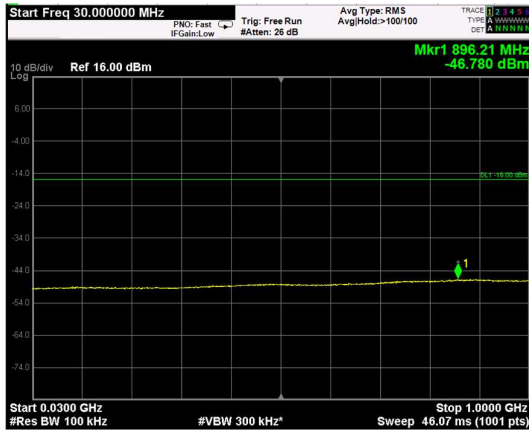

Channel: MIDDLE, Modulation: 16QAM, BW=15MHz, Range: Lower

Channel: MIDDLE, Modulation: 16QAM, BW=15MHz, Range: Upper

Channel: TOP, Modulation: 16QAM, BW=15MHz, Range: Lower

Channel: TOP, Modulation: 16QAM, BW=15MHz, Range: Upper