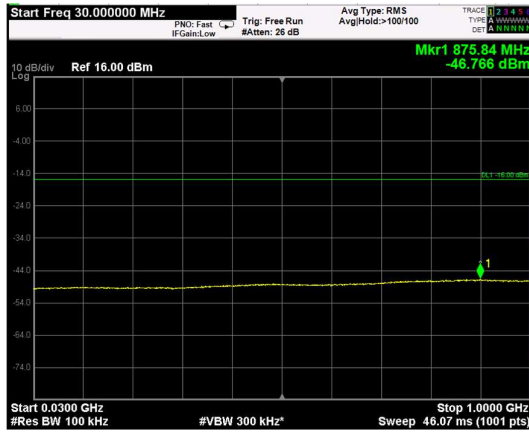

Channel: MIDDLE, Modulation: 16QAM, BW=10MHz, Range: Lower

Channel: MIDDLE, Modulation: 16QAM, BW=10MHz, Range: Upper

Channel: TOP, Modulation: 16QAM, BW=10MHz, Range: Lower

Channel: TOP, Modulation: 16QAM, BW=10MHz, Range: Upper