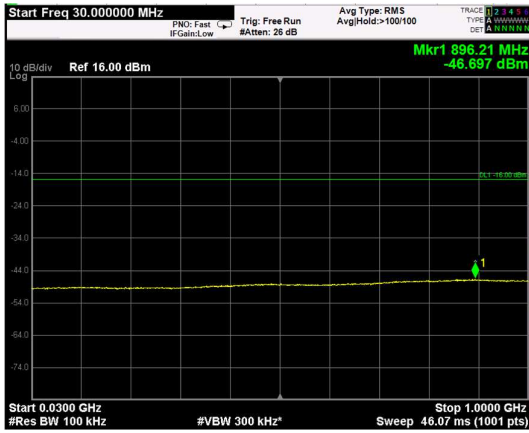

Channel: BOTTOM, Modulation: 64QAM, BW=10MHz, Range: Lower

Channel: BOTTOM, Modulation: 64QAM, BW=10MHz, Range: Upper

Channel: MIDDLE, Modulation: 64QAM, BW=10MHz, Range: Lower

Channel: MIDDLE, Modulation: 64QAM, BW=10MHz, Range: Upper

Channel: TOP, Modulation: 64QAM, BW=10MHz, Range: Lower

Channel: TOP, Modulation: 64QAM, BW=10MHz, Range: Upper

Channel: BOTTOM, Modulation: 256QAM, BW=10MHz, Range: Lower

Channel: BOTTOM, Modulation: 256QAM, BW=10MHz, Range: Upper