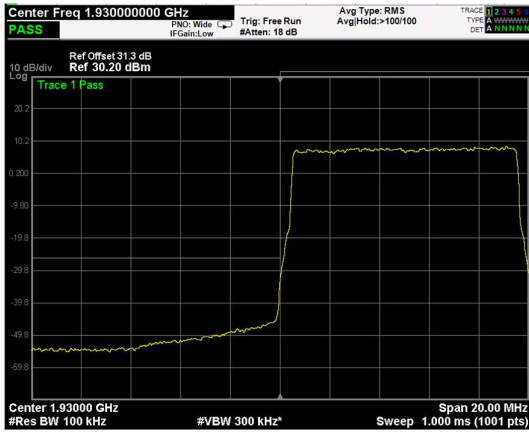

High Band Edge, 2 Carrier,  
Modulation: 16QAM, BW=5MHz

Low Band Edge, 1 Carrier,  
Modulation: 64QAM, BW=5MHz

High Band Edge, 1 Carrier,  
Modulation: 64QAM, BW=5MHz

Low Band Edge, 2 Carrier,  
Modulation: 64QAM, BW=5MHz

High Band Edge, 2 Carrier,  
Modulation: 64QAM, BW=5MHz

Low Band Edge, 1 Carrier,  
Modulation: 256QAM, BW=5MHz

High Band Edge, 1 Carrier,  
Modulation: 256QAM, BW=5MHz

Low Band Edge, 2 Carrier,  
Modulation: 256QAM, BW=5MHz

High Band Edge, 2 Carrier,  
Modulation: 256QAM, BW=5MHz

Low Band Edge, 1 Carrier,  
 Modulation: QPSK, BW=10MHz

High Band Edge, 1 Carrier,  
 Modulation: QPSK, BW=10MHz

Low Band Edge, 2 Carrier,  
 Modulation: QPSK, BW=10MHz

High Band Edge, 2 Carrier,  
 Modulation: QPSK, BW=10MHz