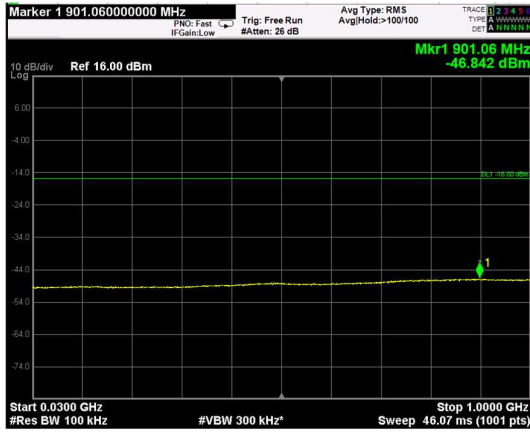

Channel: MIDDLE, Modulation: QPSK,
BW=20MHz, Range: Lower