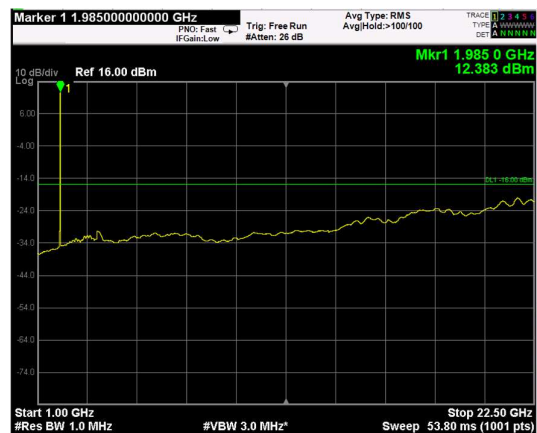

Channel: TOP, Modulation: 64QAM, BW=20MHz, Range: Upper