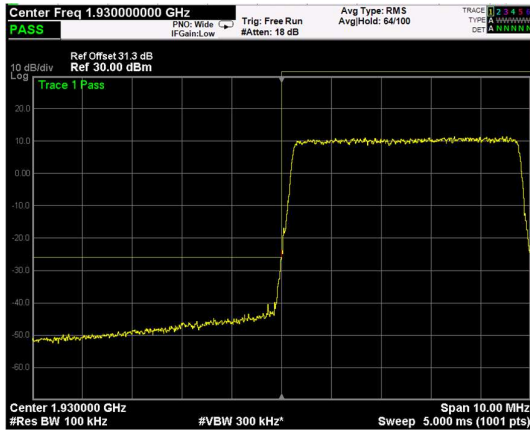

Low Band Edge, 1 Carrier,
Modulation: 16QAM, BW=5MHz