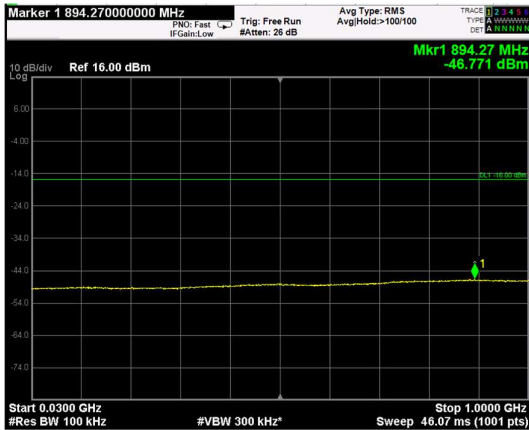

Channel: BOTTOM, Modulation: QPSK, BW=10MHz, Range: Lower

Channel: BOTTOM, Modulation: QPSK, BW=10MHz, Range: Upper

Channel: MIDDLE, Modulation: QPSK, BW=10MHz, Range: Lower

Channel: MIDDLE, Modulation: QPSK, BW=10MHz, Range: Upper