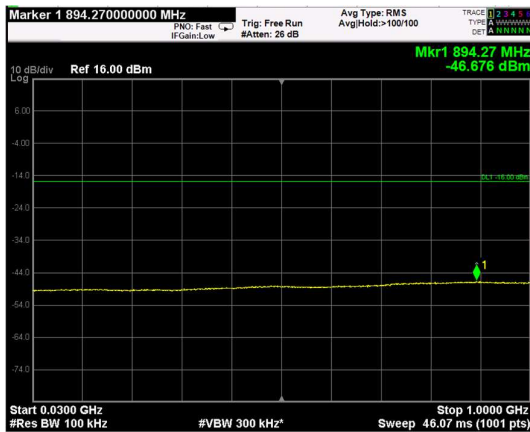

Channel: BOTTOM, Modulation: QPSK,  
BW=15MHz, Range: Lower

Channel: BOTTOM, Modulation: QPSK,  
BW=15MHz, Range: Upper

Channel: MIDDLE, Modulation: QPSK,  
BW=15MHz, Range: Lower

Channel: MIDDLE, Modulation: QPSK,  
BW=15MHz, Range: Upper