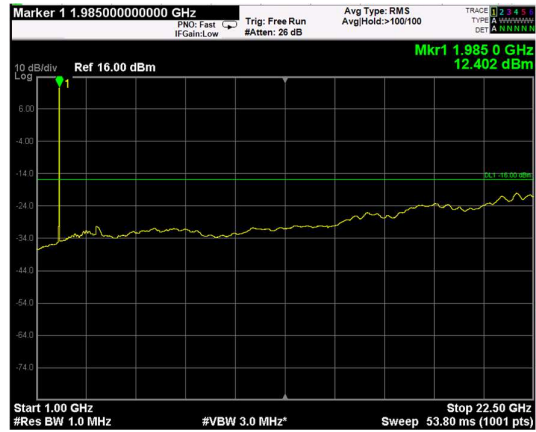

Channel: TOP, Modulation: QPSK,
BW=20MHz, Range: Upper