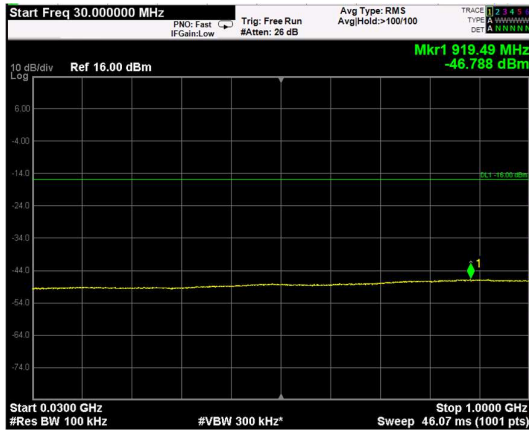

Channel: BOTTOM, Modulation: 256QAM, BW=20MHz, Range: Lower