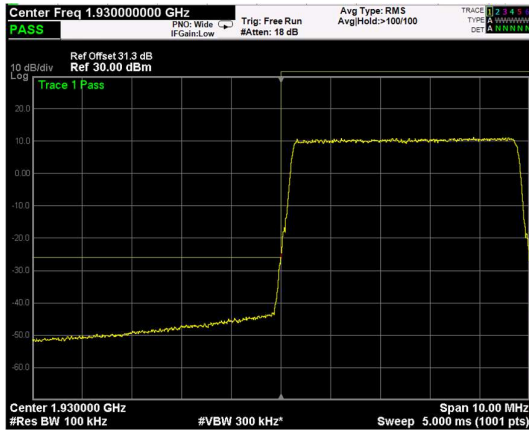

High Band Edge, 2 Carrier,  
Modulation: 16QAM, BW=5MHz

Low Band Edge, 1 Carrier,  
Modulation: 64QAM, BW=5MHz

High Band Edge, 1 Carrier,  
Modulation: 64QAM, BW=5MHz

Low Band Edge, 2 Carrier,  
Modulation: 64QAM, BW=5MHz

High Band Edge, 2 Carrier,  
Modulation: 64QAM, BW=5MHz

Low Band Edge, 1 Carrier,  
Modulation: 256QAM, BW=5MHz

High Band Edge, 1 Carrier,  
Modulation: 256QAM, BW=5MHz

Low Band Edge, 2 Carrier,  
Modulation: 256QAM, BW=5MHz