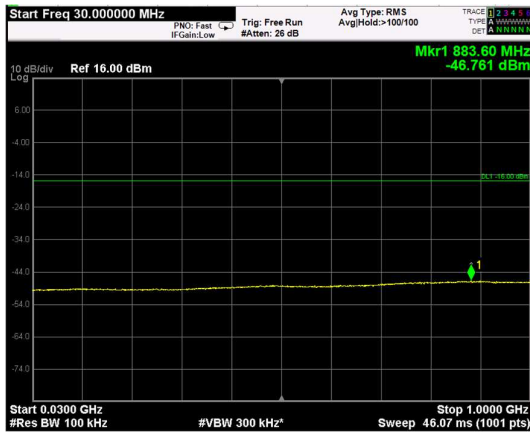

Channel: MIDDLE, Modulation: 256QAM, BW=10MHz, Range: Lower

Channel: MIDDLE, Modulation: 256QAM, BW=10MHz, Range: Upper

Channel: TOP, Modulation: 256QAM, BW=10MHz, Range: Lower

Channel: TOP, Modulation: 256QAM, BW=10MHz, Range: Upper