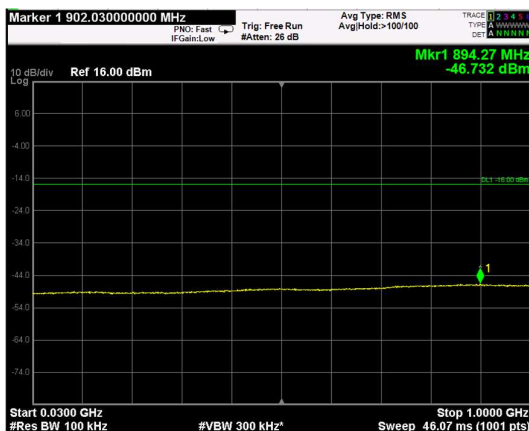

Channel: TOP, Modulation: 16QAM, BW=15MHz, Range: Lower