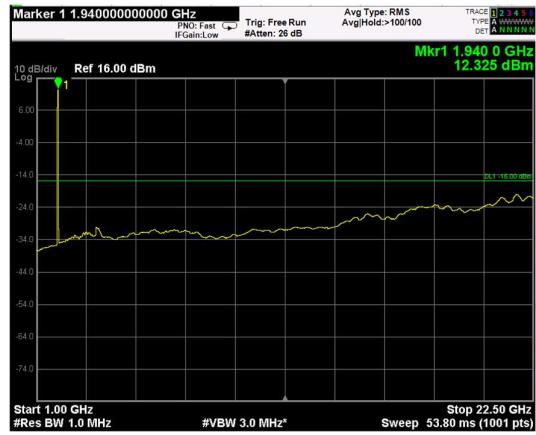

Channel: BOTTOM, Modulation: QPSK,
BW=20MHz, Range: Upper