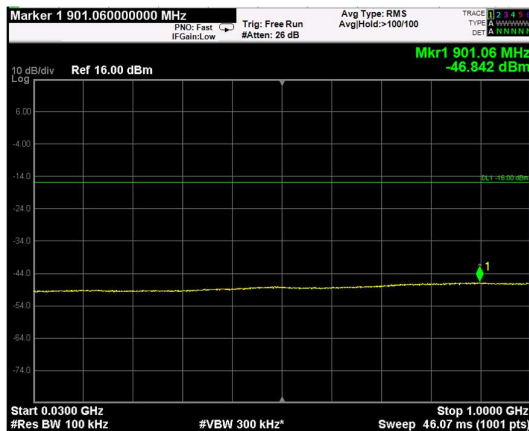

Channel: MIDDLE, Modulation: 64QAM, BW=10MHz, Range: Lower