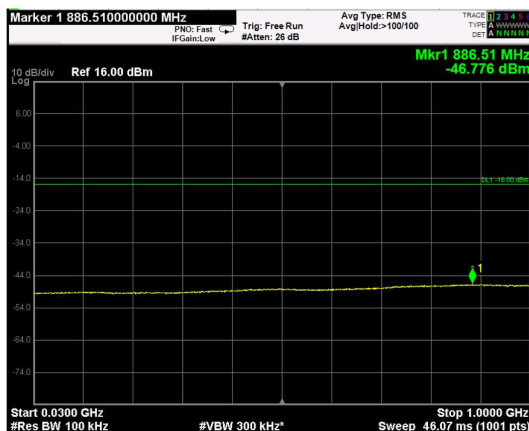

Channel: BOTTOM, Modulation: 64QAM, BW=10MHz, Range: Lower

Channel: BOTTOM, Modulation: 64QAM, BW=10MHz, Range: Upper

Channel: MIDDLE, Modulation: 64QAM, BW=10MHz, Range: Lower

Channel: MIDDLE, Modulation: 64QAM, BW=10MHz, Range: Upper

Channel: TOP, Modulation: 64QAM, BW=10MHz, Range: Lower

Channel: TOP, Modulation: 64QAM, BW=10MHz, Range: Upper

Channel: BOTTOM, Modulation: 256QAM, BW=10MHz, Range: Lower

Channel: BOTTOM, Modulation: 256QAM, BW=10MHz, Range: Upper