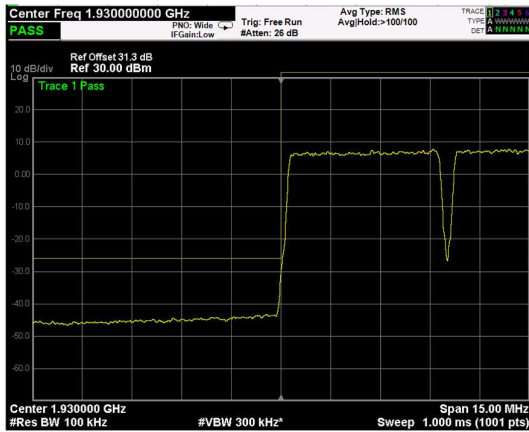

High Band Edge, 2 Carrier,  
Modulation: 16QAM, BW=5MHz

Low Band Edge, 1 Carrier,  
Modulation: 64QAM, BW=5MHz

High Band Edge, 1 Carrier,  
Modulation: 64QAM, BW=5MHz

Low Band Edge, 2 Carrier,  
Modulation: 64QAM, BW=5MHz

High Band Edge, 2 Carrier,  
Modulation: 64QAM, BW=5MHz

Low Band Edge, 1 Carrier,  
Modulation: 256QAM, BW=5MHz

High Band Edge, 1 Carrier,  
Modulation: 256QAM, BW=5MHz

Low Band Edge, 2 Carrier,  
Modulation: 256QAM, BW=5MHz