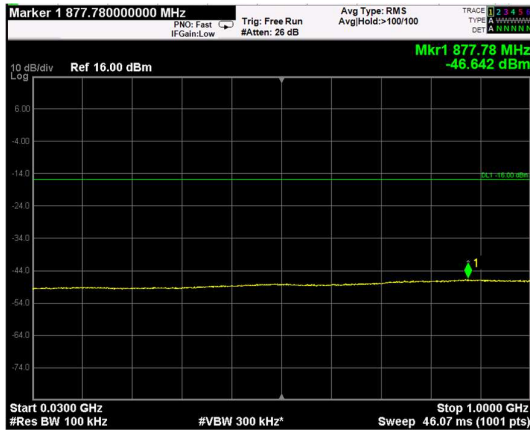

Channel: BOTTOM, Modulation: QPSK,  
BW=20MHz, Range: Lower

Channel: BOTTOM, Modulation: QPSK,  
BW=20MHz, Range: Upper

Channel: MIDDLE, Modulation: QPSK,  
BW=20MHz, Range: Lower

Channel: MIDDLE, Modulation: QPSK,  
BW=20MHz, Range: Upper