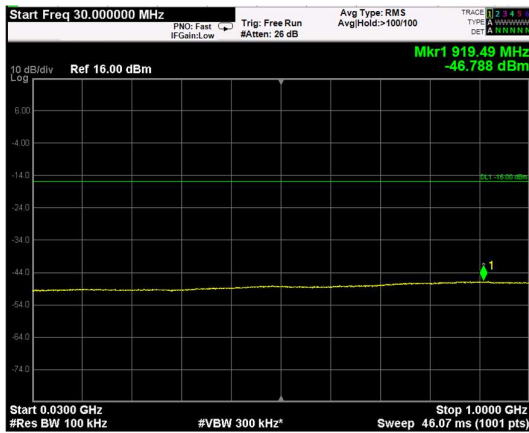

Channel: MIDDLE, Modulation: 16QAM,  
BW=20MHz, Range: Lower

Channel: MIDDLE, Modulation: 16QAM,  
BW=20MHz, Range: Upper

Channel: TOP, Modulation: 16QAM,  
BW=20MHz, Range: Lower

Channel: TOP, Modulation: 16QAM,  
BW=20MHz, Range: Upper