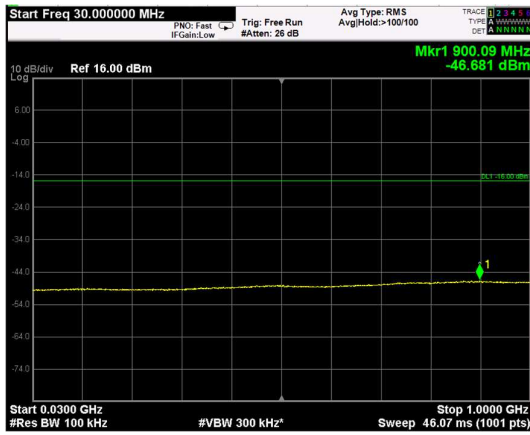

Channel: MIDDLE, Modulation: 256QAM, BW=15MHz, Range: Lower

Channel: MIDDLE, Modulation: 256QAM, BW=15MHz, Range: Upper

Channel: TOP, Modulation: 256QAM, BW=15MHz, Range: Lower

Channel: TOP, Modulation: 256QAM, BW=15MHz, Range: Upper