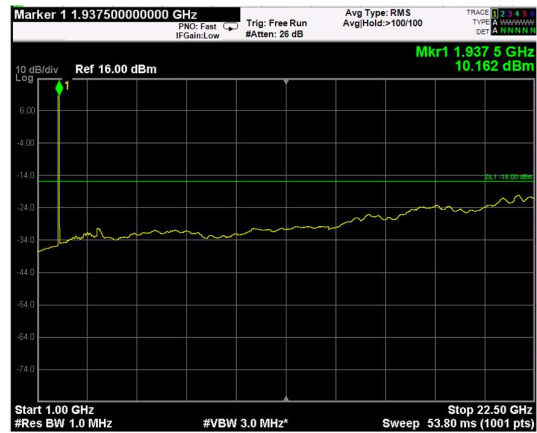

Channel: BOTTOM, Modulation: 16QAM, BW=15MHz, Range: Upper