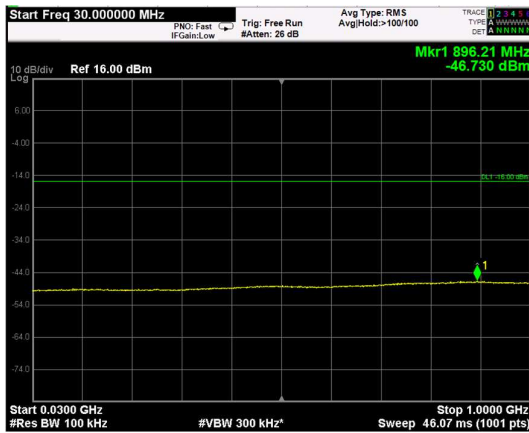

Channel: BOTTOM, Modulation: 16QAM, BW=15MHz, Range: Lower