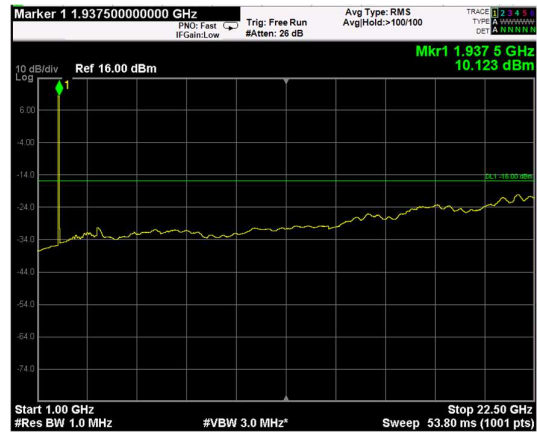

Channel: BOTTOM, Modulation: QPSK,
BW=15MHz, Range: Upper