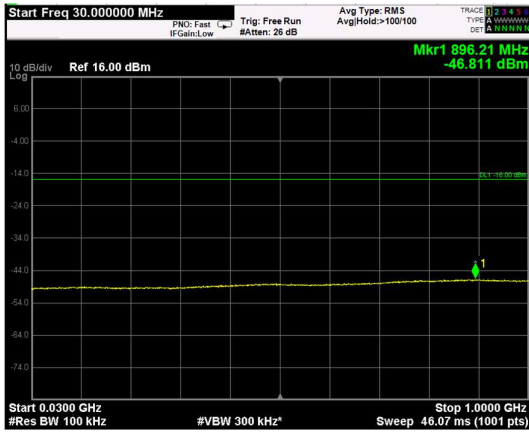

Channel: BOTTOM, Modulation: 16QAM, BW=10MHz, Range: Lower