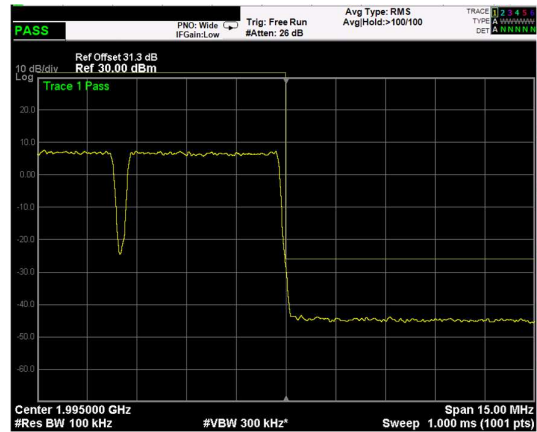

Test data, continued: band edges Inter modulation

RF PORT 1

Low Band Edge, 1 Carrier,  
Modulation: QPSK, BW=5MHz

High Band Edge, 1 Carrier,  
Modulation: QPSK, BW=5MHz

Low Band Edge, 2 Carrier,  
Modulation: QPSK, BW=5MHz

High Band Edge, 2 Carrier,  
Modulation: QPSK, BW=5MHz

Low Band Edge, 1 Carrier,  
Modulation: 16QAM, BW=5MHz

High Band Edge, 1 Carrier,  
Modulation: 16QAM, BW=5MHz

Low Band Edge, 2 Carrier,  
Modulation: 16QAM, BW=5MHz

High Band Edge, 2 Carrier,  
Modulation: 16QAM, BW=5MHz

Low Band Edge, 1 Carrier,  
Modulation: 64QAM, BW=5MHz

High Band Edge, 1 Carrier,  
Modulation: 64QAM, BW=5MHz

Low Band Edge, 2 Carrier,  
Modulation: 64QAM, BW=5MHz