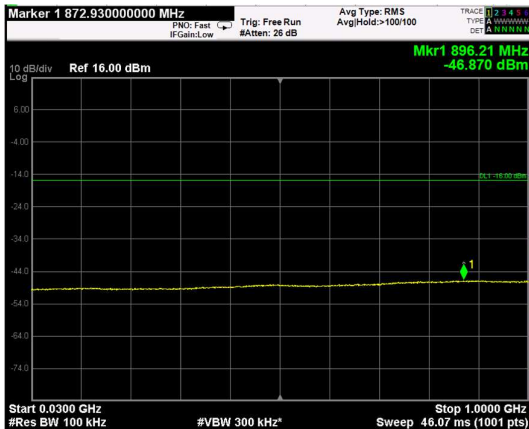

Channel: TOP, Modulation: 64QAM, BW=10MHz, Range: Lower

Channel: TOP, Modulation: 64QAM, BW=10MHz, Range: Upper

Channel: BOTTOM, Modulation: 256QAM, BW=10MHz, Range: Lower

Channel: BOTTOM, Modulation: 256QAM, BW=10MHz, Range: Upper