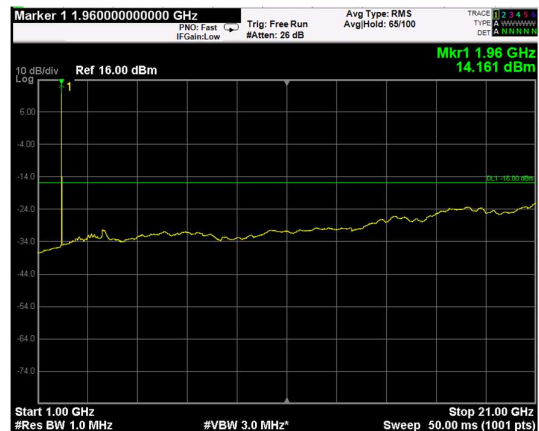

Channel: MIDDLE, Modulation: 16QAM, BW=15MHz, Range: Upper