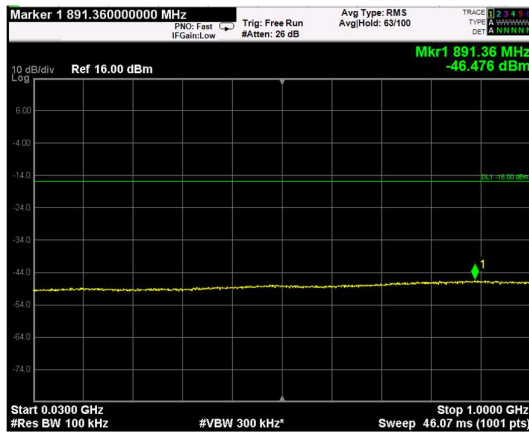

Channel: BOTTOM, Modulation: 16QAM, BW=20MHz, Range: Lower