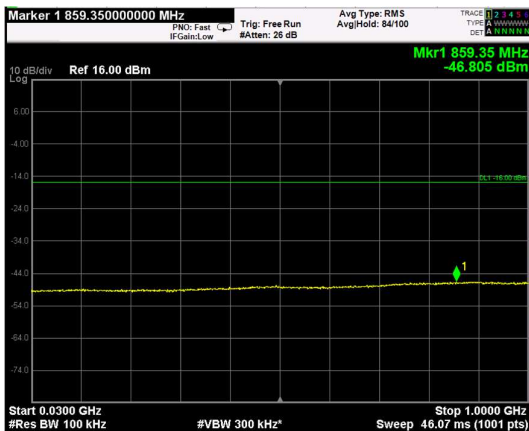

Channel: TOP, Modulation: 256QAM, BW=20MHz, Range: Lower