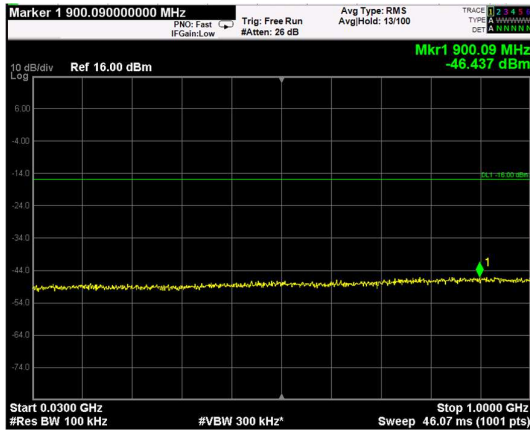

Channel: BOTTOM, Modulation: 16QAM, BW=10MHz, Range: Lower