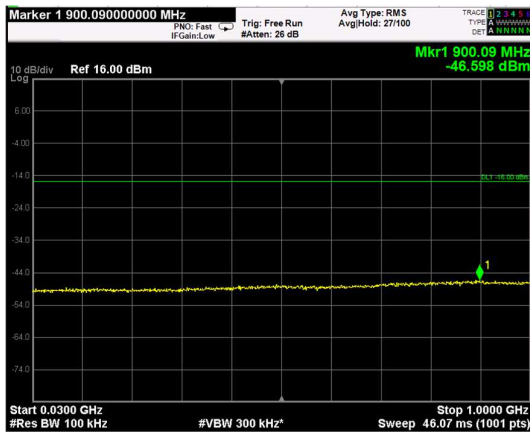

Channel: BOTTOM, Modulation: QPSK, BW=10MHz, Range: Lower

Channel: BOTTOM, Modulation: QPSK, BW=10MHz, Range: Upper

Channel: MIDDLE, Modulation: QPSK, BW=10MHz, Range: Lower

Channel: MIDDLE, Modulation: QPSK, BW=10MHz, Range: Upper