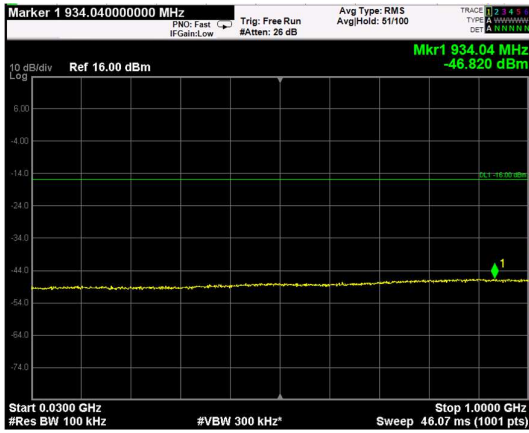

Channel: BOTTOM, Modulation: 256QAM, BW=15MHz, Range: Lower