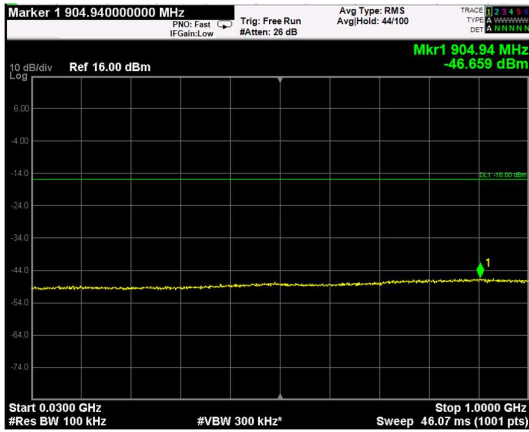

Channel: BOTTOM, Modulation: QPSK, BW=15MHz, Range: Lower

Channel: BOTTOM, Modulation: QPSK, BW=15MHz, Range: Upper

Channel: MIDDLE, Modulation: QPSK, BW=15MHz, Range: Lower

Channel: MIDDLE, Modulation: QPSK, BW=15MHz, Range: Upper