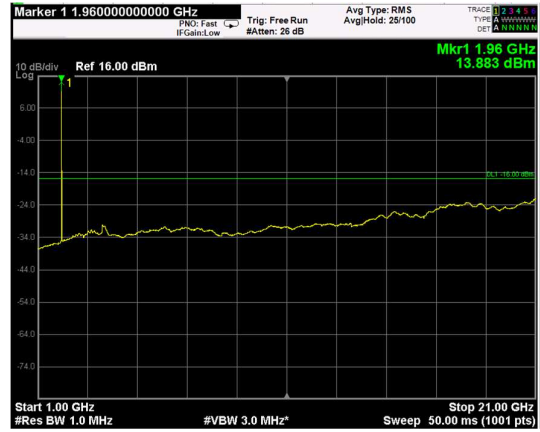

Channel: MIDDLE, Modulation: QPSK, BW=15MHz, Range: Upper