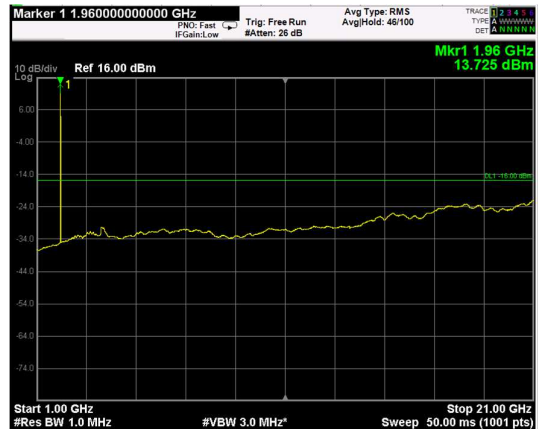

Channel: MIDDLE, Modulation: 256QAM, BW=20MHz, Range: Upper