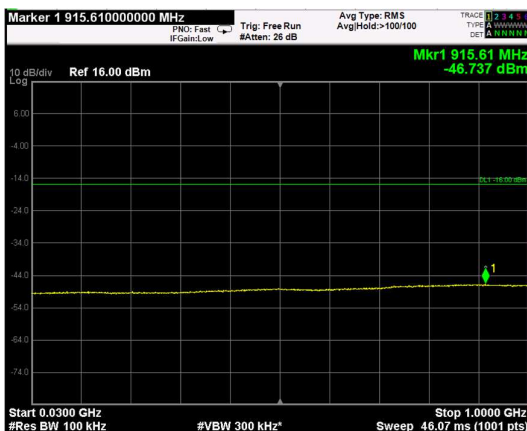

Channel: TOP, Modulation: 256QAM, BW=5MHz, Range: Lower