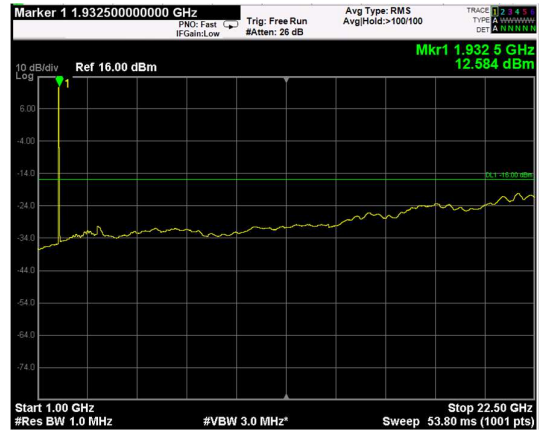

Channel: BOTTOM, Modulation: 64QAM, BW=5MHz, Range: Upper