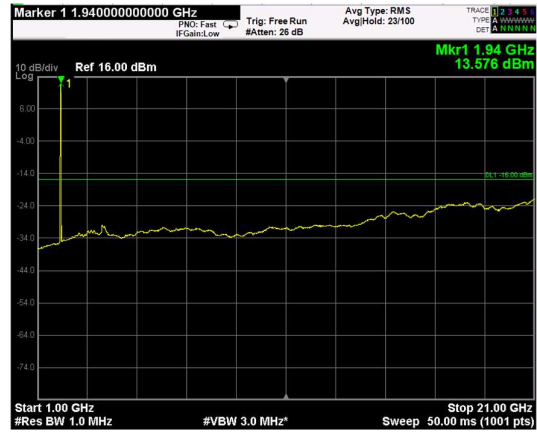

Channel: BOTTOM, Modulation: 256QAM, BW=10MHz, Range: Upper