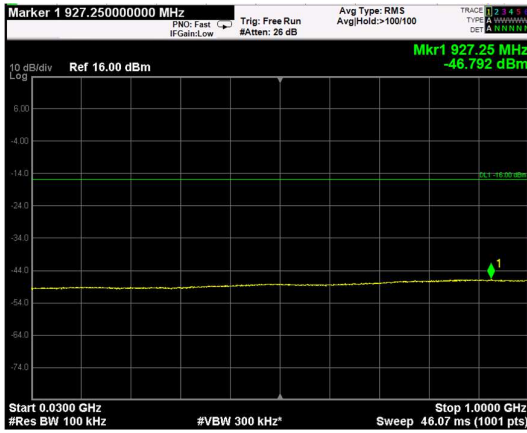

Channel: MIDDLE, Modulation: 16QAM, BW=15MHz, Range: Lower

Channel: MIDDLE, Modulation: 16QAM, BW=15MHz, Range: Upper

Channel: TOP, Modulation: 16QAM, BW=15MHz, Range: Lower

Channel: TOP, Modulation: 16QAM, BW=15MHz, Range: Upper