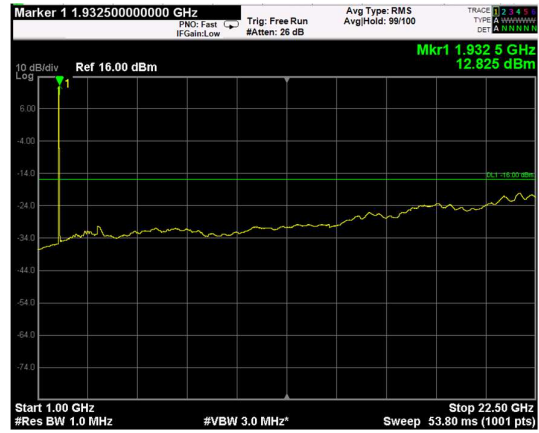

Channel: BOTTOM, Modulation: 16QAM, BW=5MHz, Range: Upper