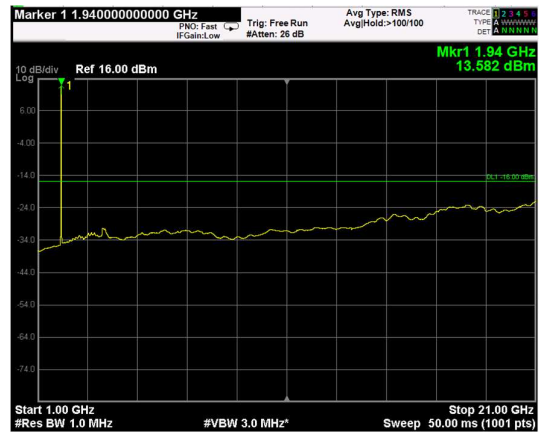

Channel: BOTTOM, Modulation: 16QAM, BW=20MHz, Range: Upper