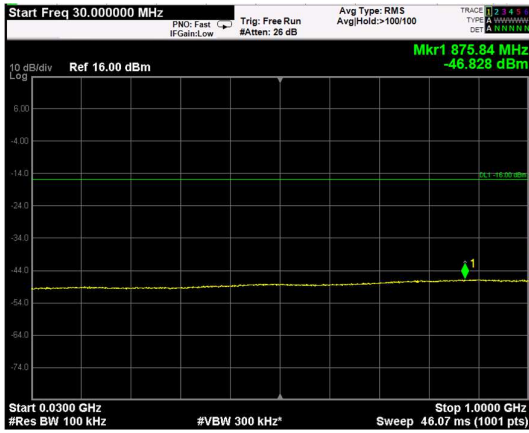

Channel: MIDDLE, Modulation: 16QAM, BW=5MHz, Range: Lower

Channel: MIDDLE, Modulation: 16QAM, BW=5MHz, Range: Upper

Channel: TOP, Modulation: 16QAM, BW=5MHz, Range: Lower

Channel: TOP, Modulation: 16QAM, BW=5MHz, Range: Upper