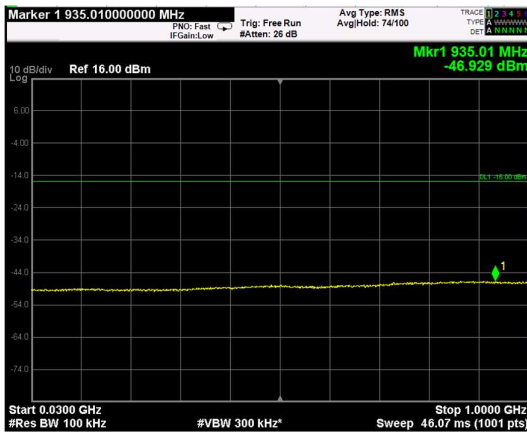

Channel: BOTTOM, Modulation: 16QAM, BW=15MHz, Range: Lower