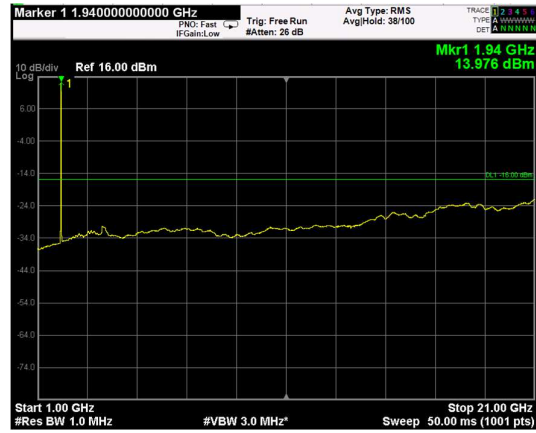

Channel: BOTTOM, Modulation: 64QAM, BW=20MHz, Range: Upper