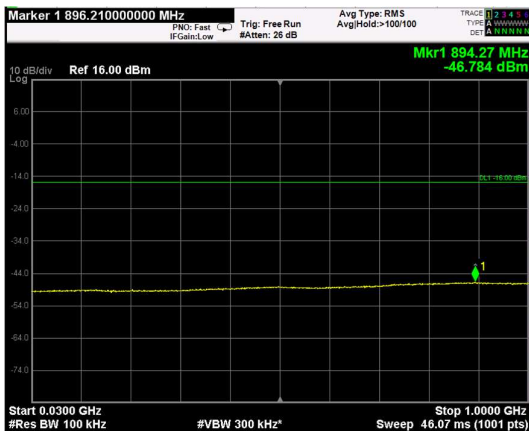

Channel: BOTTOM, Modulation: 64QAM, BW=5MHz, Range: Lower

Channel: BOTTOM, Modulation: 64QAM, BW=5MHz, Range: Upper

Channel: MIDDLE, Modulation: 64QAM, BW=5MHz, Range: Lower

Channel: MIDDLE, Modulation: 64QAM, BW=5MHz, Range: Upper