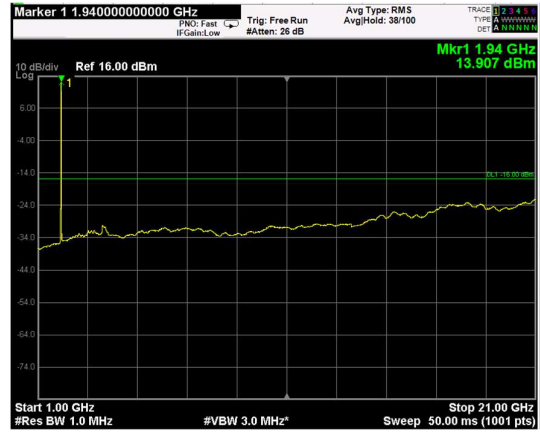

Channel: BOTTOM, Modulation: QPSK, BW=15MHz, Range: Upper