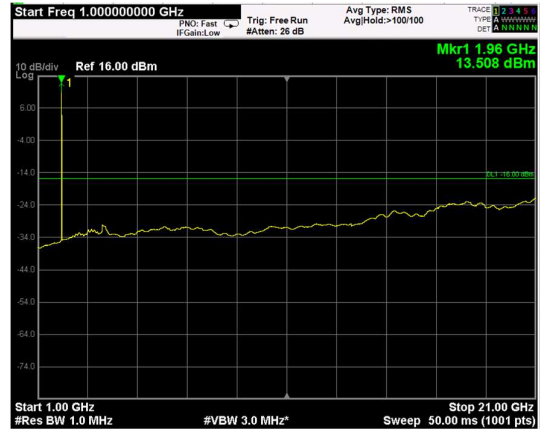

Channel: MIDDLE, Modulation: QPSK, BW=20MHz, Range: Upper