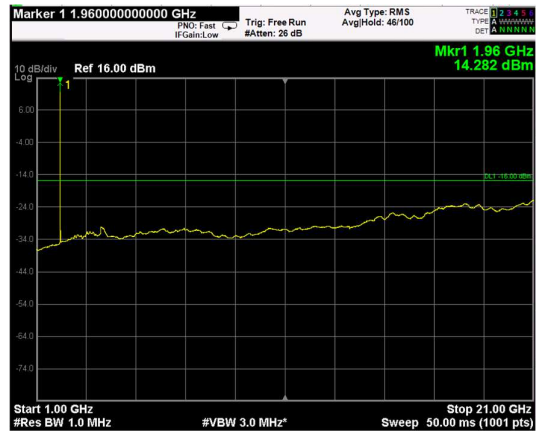

Channel: BOTTOM, Modulation: QPSK, BW=10MHz, Range: Lower

Channel: BOTTOM, Modulation: QPSK, BW=10MHz, Range: Upper

Channel: MIDDLE, Modulation: QPSK, BW=10MHz, Range: Lower

Channel: MIDDLE, Modulation: QPSK, BW=10MHz, Range: Upper