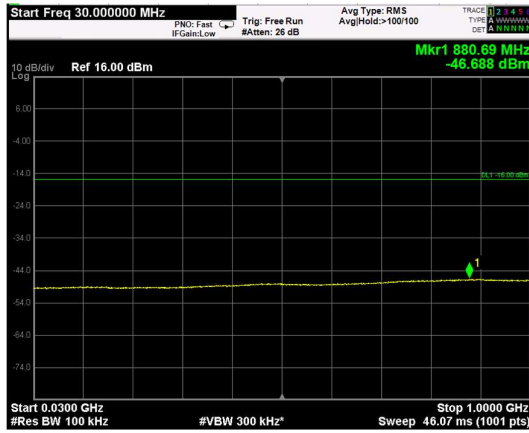

Channel: MIDDLE, Modulation: 16QAM, BW=20MHz, Range: Lower

Channel: MIDDLE, Modulation: 16QAM, BW=20MHz, Range: Upper

Channel: TOP, Modulation: 16QAM, BW=20MHz, Range: Lower

Channel: TOP, Modulation: 16QAM, BW=20MHz, Range: Upper