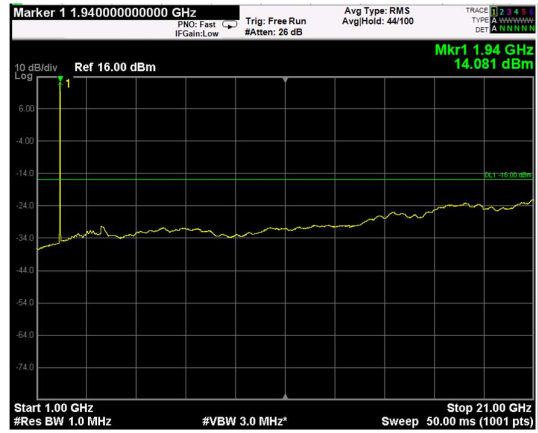

Channel: BOTTOM, Modulation: 256QAM, BW=20MHz, Range: Upper