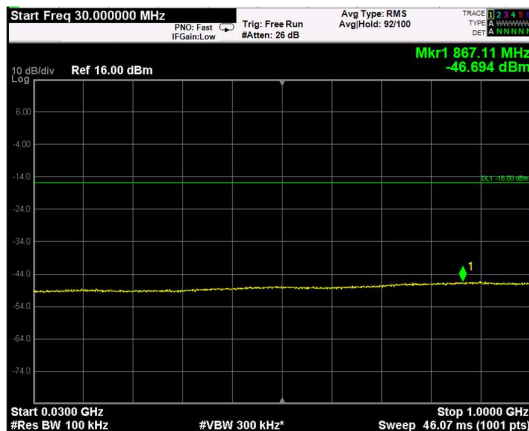

Channel: TOP, Modulation: QPSK, BW=20MHz, Range: Lower

Channel: TOP, Modulation: QPSK, BW=20MHz, Range: Upper

Channel: BOTTOM, Modulation: 16QAM, BW=20MHz, Range: Lower

Channel: BOTTOM, Modulation: 16QAM, BW=20MHz, Range: Upper