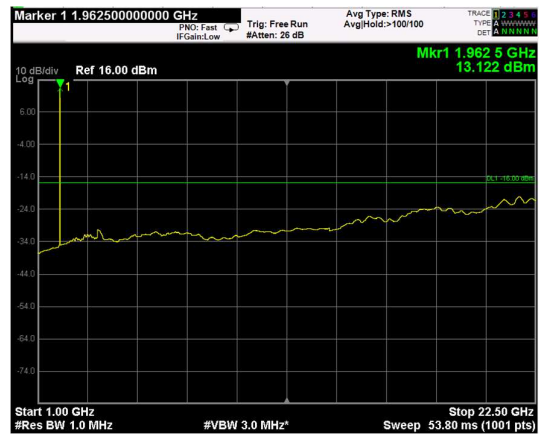

Channel: MIDDLE, Modulation: 16QAM, BW=5MHz, Range: Upper