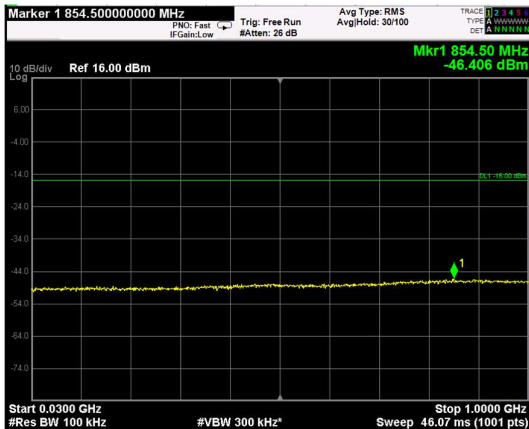

Channel: TOP, Modulation: 64QAM, BW=15MHz, Range: Lower

Channel: TOP, Modulation: 64QAM, BW=15MHz, Range: Upper

Channel: BOTTOM, Modulation: 256QAM, BW=15MHz, Range: Lower

Channel: BOTTOM, Modulation: 256QAM, BW=15MHz, Range: Upper