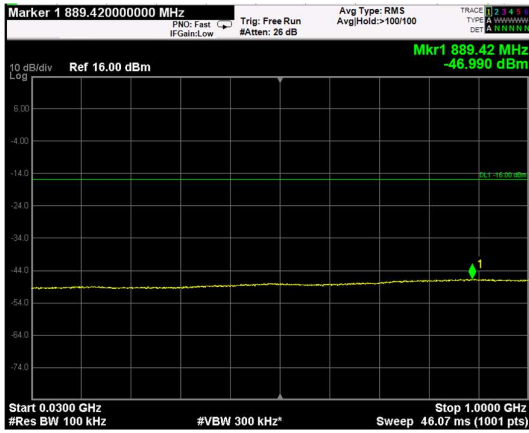

Channel: BOTTOM, Modulation: 256QAM, BW=20MHz, Range: Lower