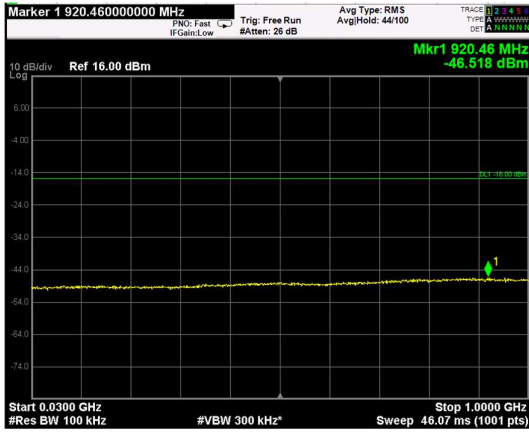

Channel: MIDDLE, Modulation: QPSK, BW=15MHz, Range: Lower