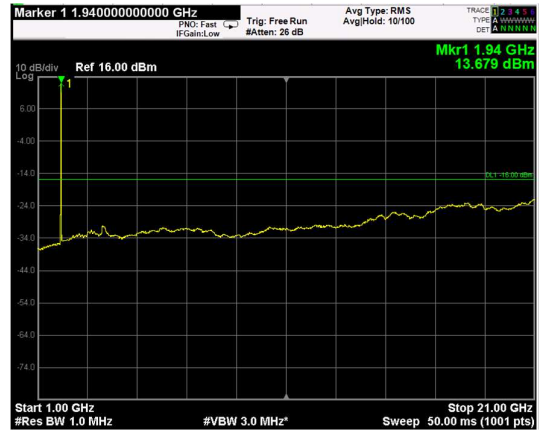

Channel: BOTTOM, Modulation: 256QAM, BW=15MHz, Range: Upper