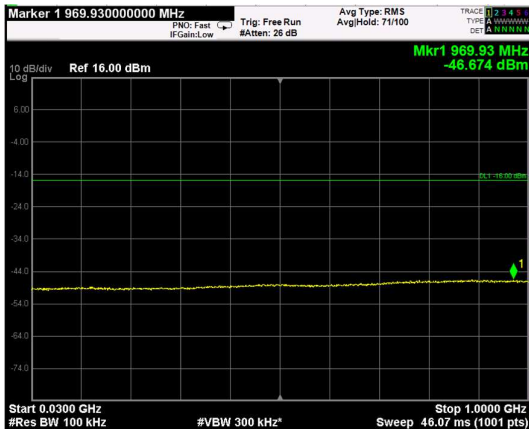

Channel: TOP, Modulation: 64QAM, BW=20MHz, Range: Lower

Channel: TOP, Modulation: 64QAM, BW=20MHz, Range: Upper

Channel: BOTTOM, Modulation: 256QAM, BW=20MHz, Range: Lower

Channel: BOTTOM, Modulation: 256QAM, BW=20MHz, Range: Upper