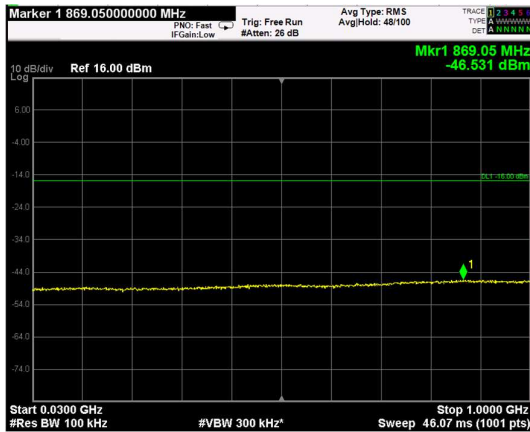

Channel: TOP, Modulation: QPSK, BW=10MHz, Range: Lower

Channel: TOP, Modulation: QPSK, BW=10MHz, Range: Upper

Channel: BOTTOM, Modulation: 16QAM, BW=10MHz, Range: Lower

Channel: BOTTOM, Modulation: 16QAM, BW=10MHz, Range: Upper