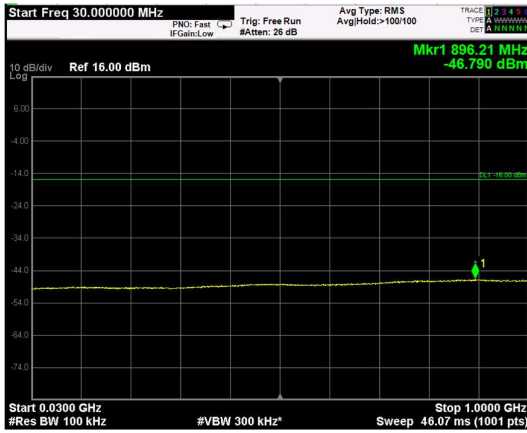

Channel: BOTTOM, Modulation: 256QAM, BW=5MHz, Range: Lower