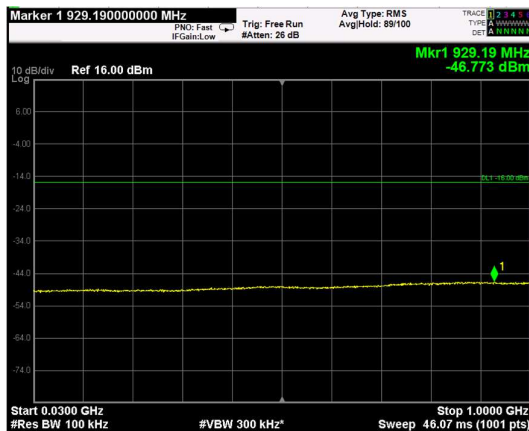

Channel: MIDDLE, Modulation: 64QAM, BW=20MHz, Range: Lower