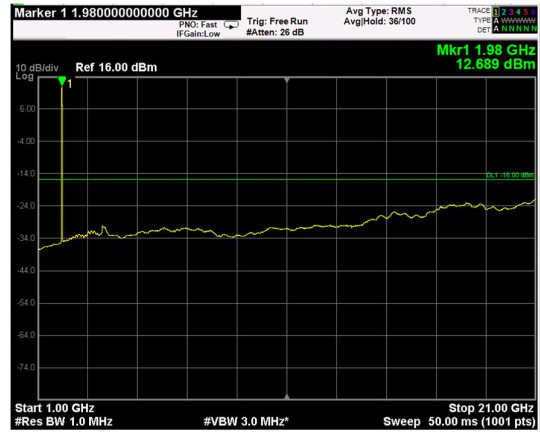

Channel: TOP, Modulation: QPSK, BW=20MHz, Range: Upper