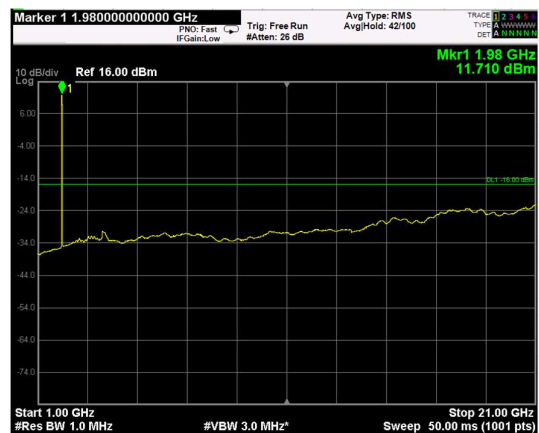

Channel: TOP, Modulation: 16QAM, BW=15MHz, Range: Upper