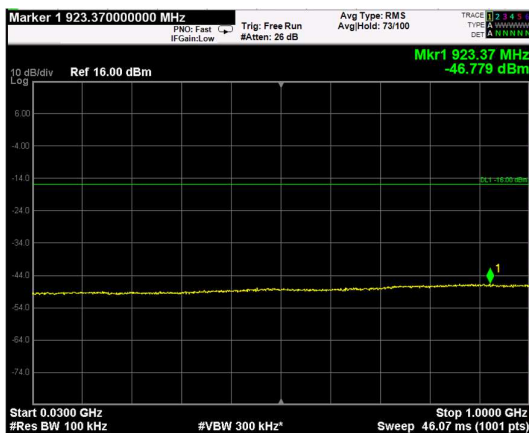

Channel: TOP, Modulation: 256QAM, BW=10MHz, Range: Lower