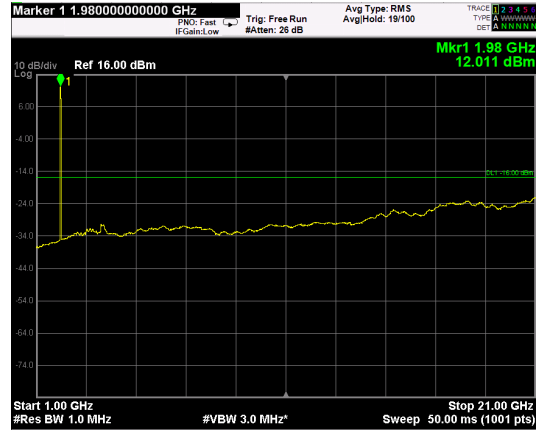

Channel: TOP, Modulation: QPSK, BW=15MHz, Range: Upper