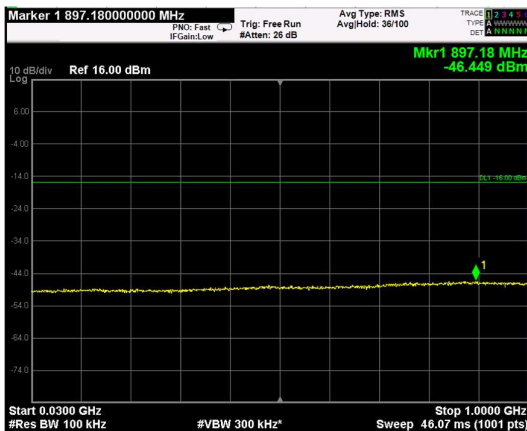

Channel: BOTTOM, Modulation: 64QAM, BW=15MHz, Range: Lower

Channel: BOTTOM, Modulation: 64QAM, BW=15MHz, Range: Upper

Channel: MIDDLE, Modulation: 64QAM, BW=15MHz, Range: Lower

Channel: MIDDLE, Modulation: 64QAM, BW=15MHz, Range: Upper