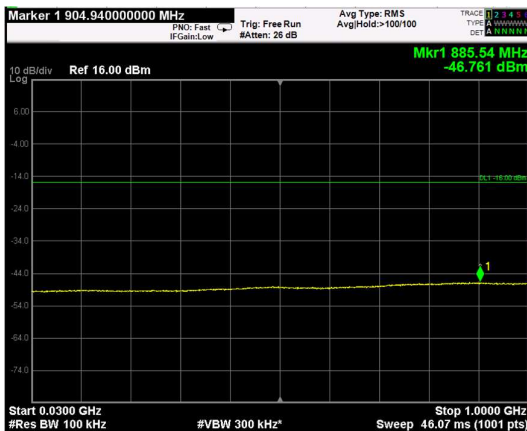

Channel: TOP, Modulation: 64QAM, BW=5MHz, Range: Lower

Channel: TOP, Modulation: 64QAM, BW=5MHz, Range: Upper

Channel: BOTTOM, Modulation: 256QAM, BW=5MHz, Range: Lower

Channel: BOTTOM, Modulation: 256QAM, BW=5MHz, Range: Upper