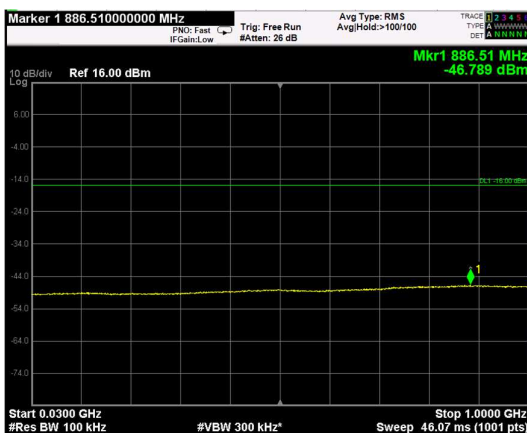

RF PORT 2

Channel: BOTTOM, Modulation: QPSK, BW=5MHz, Range: Lower

Channel: BOTTOM, Modulation: QPSK, BW=5MHz, Range: Upper

Channel: MIDDLE, Modulation: QPSK, BW=5MHz, Range: Lower

Channel: MIDDLE, Modulation: QPSK, BW=5MHz, Range: Upper