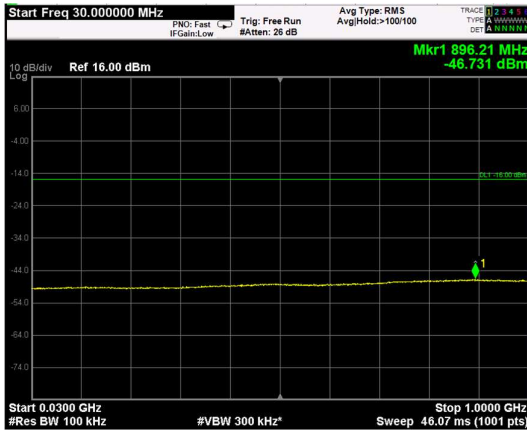

Channel: BOTTOM, Modulation: 16QAM, BW=5MHz, Range: Lower