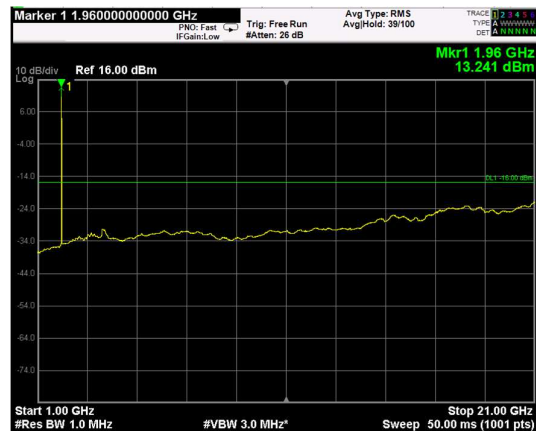

Channel: MIDDLE, Modulation: 64QAM, BW=20MHz, Range: Upper