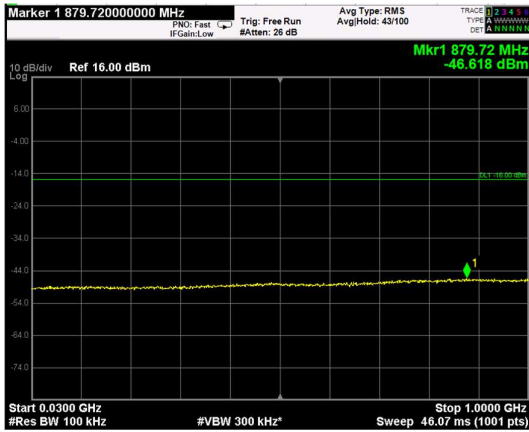

Channel: BOTTOM, Modulation: QPSK, BW=20MHz, Range: Lower

Channel: BOTTOM, Modulation: QPSK, BW=20MHz, Range: Upper

Channel: MIDDLE, Modulation: QPSK, BW=20MHz, Range: Lower

Channel: MIDDLE, Modulation: QPSK, BW=20MHz, Range: Upper