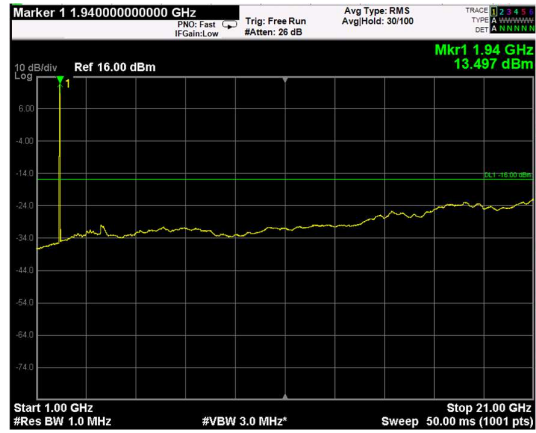

Channel: BOTTOM, Modulation: QPSK, BW=10MHz, Range: Lower

Channel: BOTTOM, Modulation: QPSK, BW=10MHz, Range: Upper

Channel: MIDDLE, Modulation: QPSK, BW=10MHz, Range: Lower

Channel: MIDDLE, Modulation: QPSK, BW=10MHz, Range: Upper

Channel: TOP, Modulation: QPSK, BW=10MHz, Range: Lower

Channel: TOP, Modulation: QPSK, BW=10MHz, Range: Upper

Channel: BOTTOM, Modulation: 16QAM, BW=10MHz, Range: Lower

Channel: BOTTOM, Modulation: 16QAM, BW=10MHz, Range: Upper