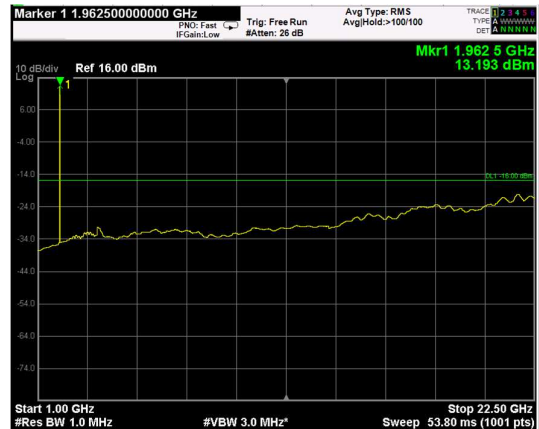

Channel: MIDDLE, Modulation: 64QAM, BW=5MHz, Range: Upper