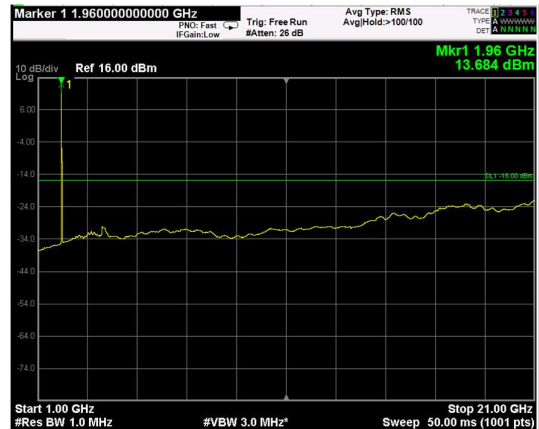

Channel: MIDDLE, Modulation: 256QAM, BW=15MHz, Range: Upper