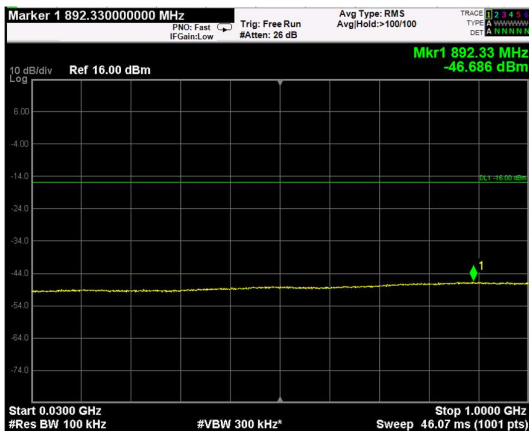

Channel: TOP, Modulation: 256QAM, BW=15MHz, Range: Lower