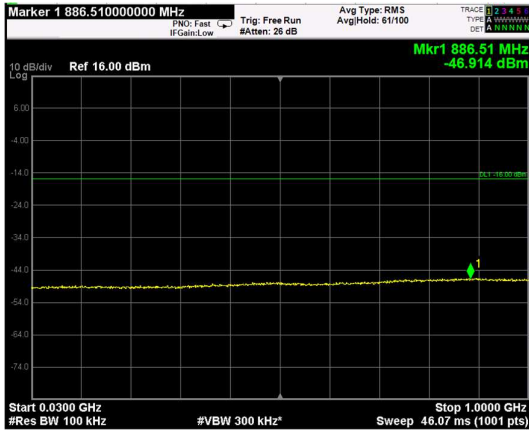

Channel: MIDDLE, Modulation: 256QAM, BW=15MHz, Range: Lower

Channel: MIDDLE, Modulation: 256QAM, BW=15MHz, Range: Upper

Channel: TOP, Modulation: 256QAM, BW=15MHz, Range: Lower

Channel: TOP, Modulation: 256QAM, BW=15MHz, Range: Upper