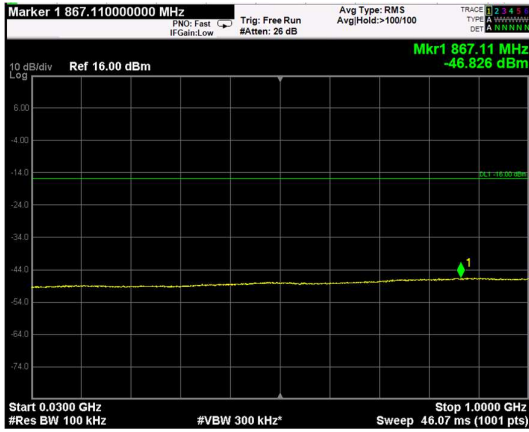

Channel: MIDDLE, Modulation: QPSK, BW=20MHz, Range: Lower