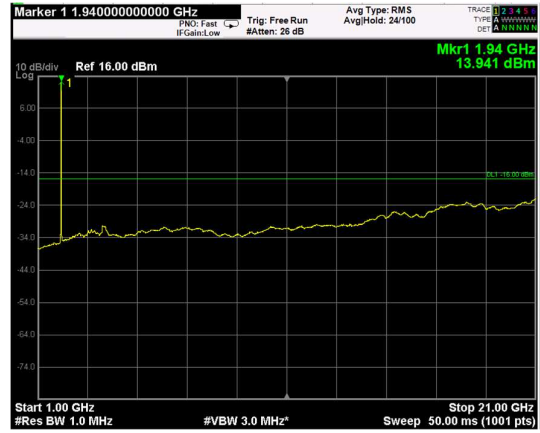

Channel: BOTTOM, Modulation: QPSK, BW=20MHz, Range: Upper