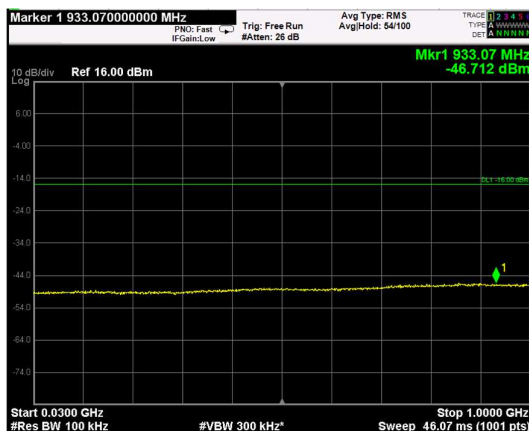

Channel: BOTTOM, Modulation: 64QAM, BW=20MHz, Range: Lower

Channel: BOTTOM, Modulation: 64QAM, BW=20MHz, Range: Upper

Channel: MIDDLE, Modulation: 64QAM, BW=20MHz, Range: Lower

Channel: MIDDLE, Modulation: 64QAM, BW=20MHz, Range: Upper