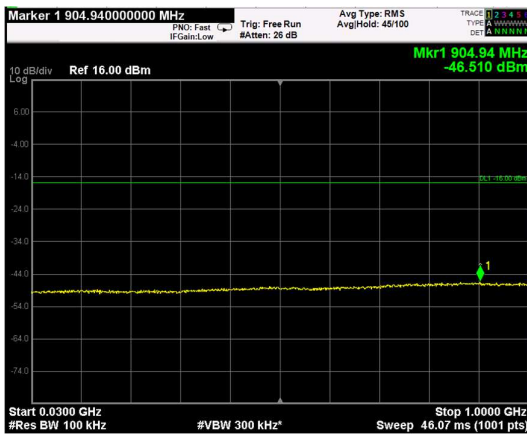

Channel: TOP, Modulation: QPSK, BW=5MHz, Range: Lower

Channel: TOP, Modulation: QPSK, BW=5MHz, Range: Upper

Channel: BOTTOM, Modulation: 16QAM, BW=5MHz, Range: Lower

Channel: BOTTOM, Modulation: 16QAM, BW=5MHz, Range: Upper