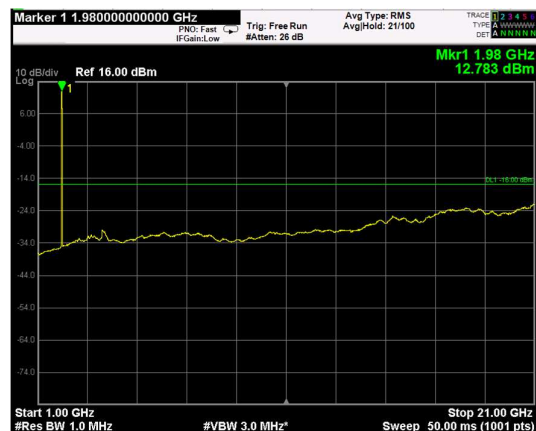

Channel: TOP, Modulation: 64QAM, BW=20MHz, Range: Upper