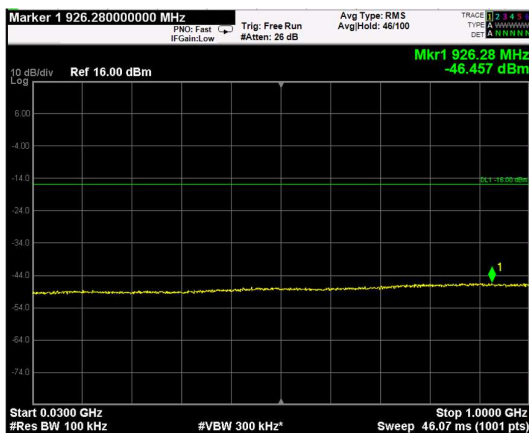

Channel: BOTTOM, Modulation: 64QAM, BW=10MHz, Range: Lower

Channel: BOTTOM, Modulation: 64QAM, BW=10MHz, Range: Upper

Channel: MIDDLE, Modulation: 64QAM, BW=10MHz, Range: Lower

Channel: MIDDLE, Modulation: 64QAM, BW=10MHz, Range: Upper

Channel: TOP, Modulation: 64QAM, BW=10MHz, Range: Lower

Channel: TOP, Modulation: 64QAM, BW=10MHz, Range: Upper

Channel: BOTTOM, Modulation: 256QAM, BW=10MHz, Range: Lower

Channel: BOTTOM, Modulation: 256QAM, BW=10MHz, Range: Upper