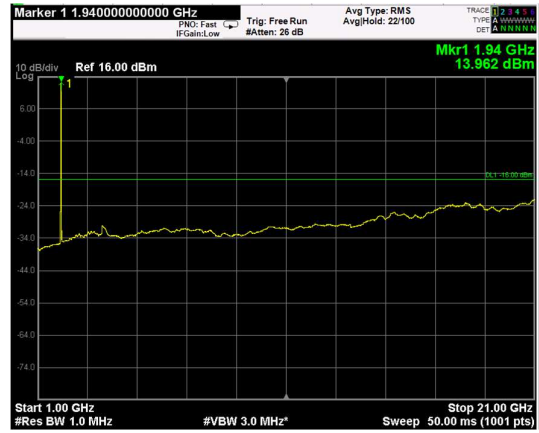

Channel: BOTTOM, Modulation: 64QAM, BW=15MHz, Range: Upper