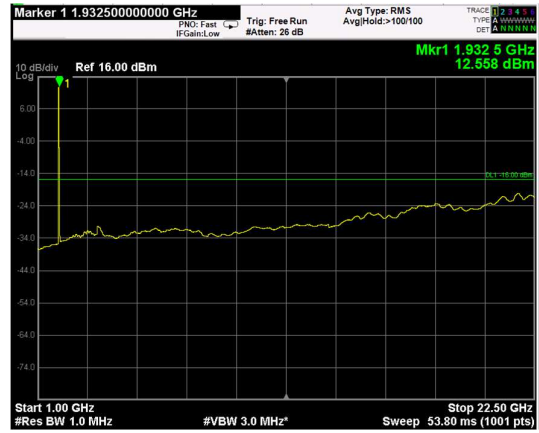

Channel: BOTTOM, Modulation: 256QAM, BW=5MHz, Range: Upper