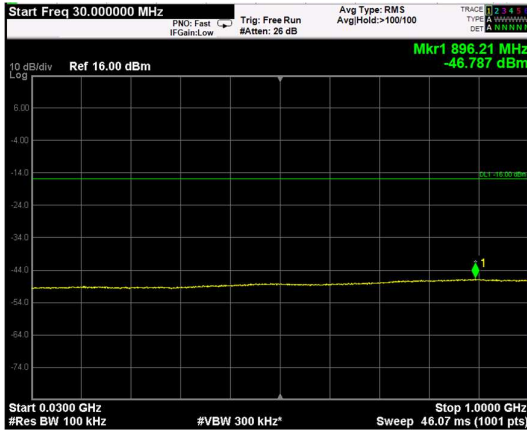

RF PORT 2

Channel: BOTTOM, Modulation: QPSK, BW=5MHz, Range: Lower