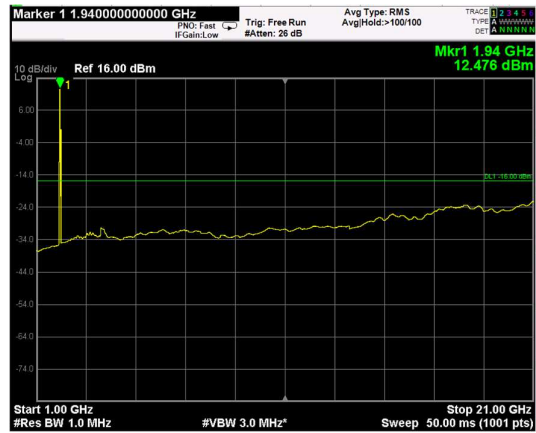

Channel: BOTTOM, Modulation: QPSK, BW=10MHz, Range: Lower

Channel: BOTTOM, Modulation: QPSK, BW=10MHz, Range: Upper

Channel: MIDDLE, Modulation: QPSK, BW=10MHz, Range: Lower

Channel: MIDDLE, Modulation: QPSK, BW=10MHz, Range: Upper