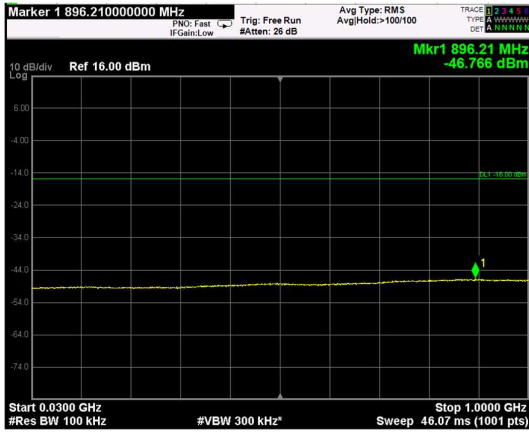

Channel: MIDDLE, Modulation: 256QAM, BW=10MHz, Range: Lower

Channel: MIDDLE, Modulation: 256QAM, BW=10MHz, Range: Upper

Channel: TOP, Modulation: 256QAM, BW=10MHz, Range: Lower

Channel: TOP, Modulation: 256QAM, BW=10MHz, Range: Upper