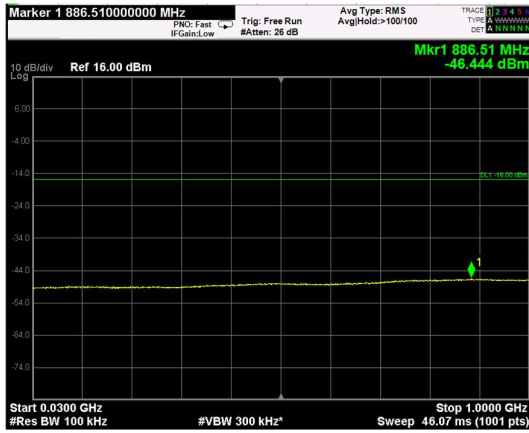

Channel: BOTTOM, Modulation: 64QAM, BW=10MHz, Range: Lower

Channel: BOTTOM, Modulation: 64QAM, BW=10MHz, Range: Upper

Channel: MIDDLE, Modulation: 64QAM, BW=10MHz, Range: Lower

Channel: MIDDLE, Modulation: 64QAM, BW=10MHz, Range: Upper

Channel: TOP, Modulation: 64QAM, BW=10MHz, Range: Lower

Channel: TOP, Modulation: 64QAM, BW=10MHz, Range: Upper

Channel: BOTTOM, Modulation: 256QAM, BW=10MHz, Range: Lower

Channel: BOTTOM, Modulation: 256QAM, BW=10MHz, Range: Upper