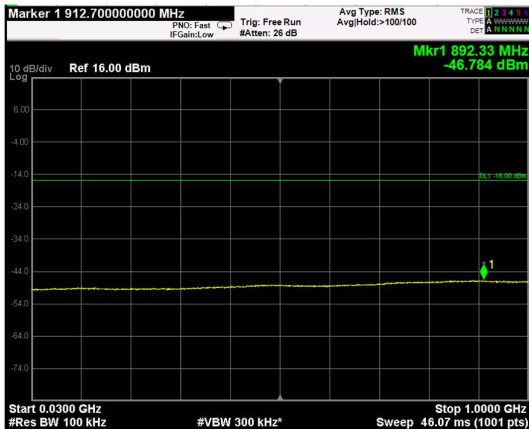

Channel: MIDDLE, Modulation: 64QAM, BW=5MHz, Range: Lower