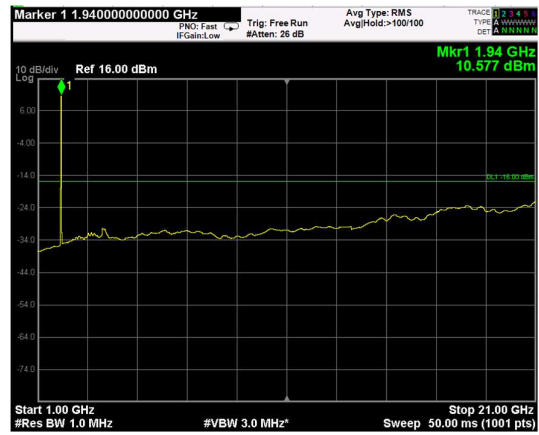

Channel: BOTTOM, Modulation: 16QAM, BW=15MHz, Range: Upper