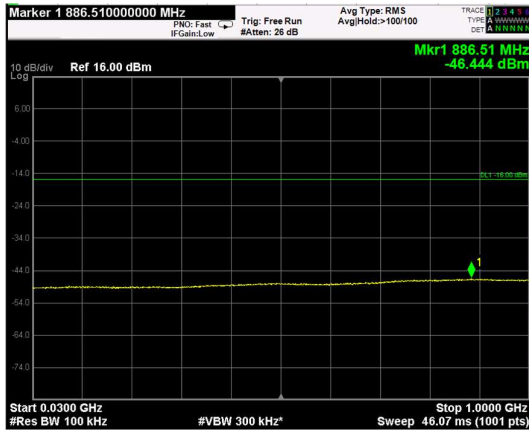

Channel: MIDDLE, Modulation: 16QAM, BW=10MHz, Range: Lower

Channel: MIDDLE, Modulation: 16QAM, BW=10MHz, Range: Upper

Channel: TOP, Modulation: 16QAM, BW=10MHz, Range: Lower

Channel: TOP, Modulation: 16QAM, BW=10MHz, Range: Upper