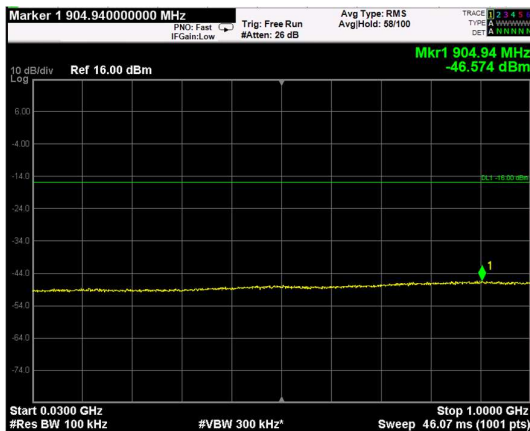

Channel: TOP, Modulation: 16QAM, BW=10MHz, Range: Lower