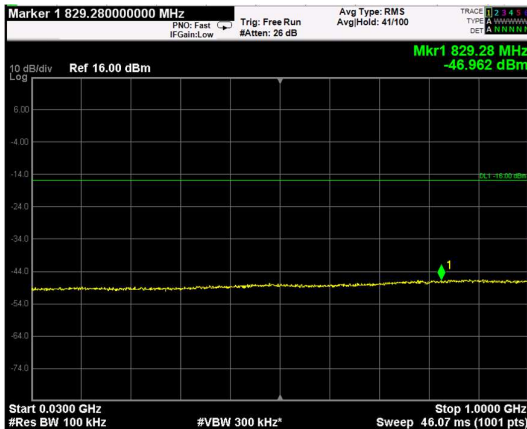

Channel: MIDDLE, Modulation: 64QAM, BW=15MHz, Range: Lower