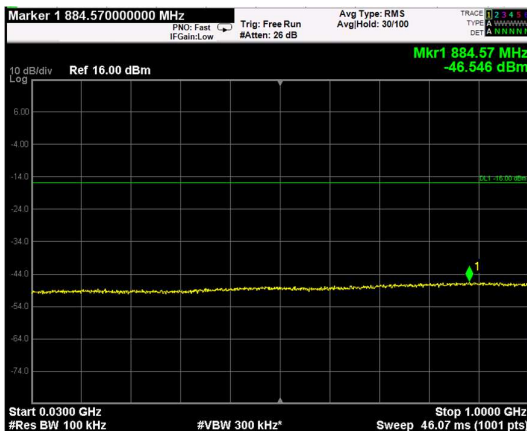

Channel: TOP, Modulation: QPSK, BW=15MHz, Range: Lower

Channel: TOP, Modulation: QPSK, BW=15MHz, Range: Upper

Channel: BOTTOM, Modulation: 16QAM, BW=15MHz, Range: Lower

Channel: BOTTOM, Modulation: 16QAM, BW=15MHz, Range: Upper