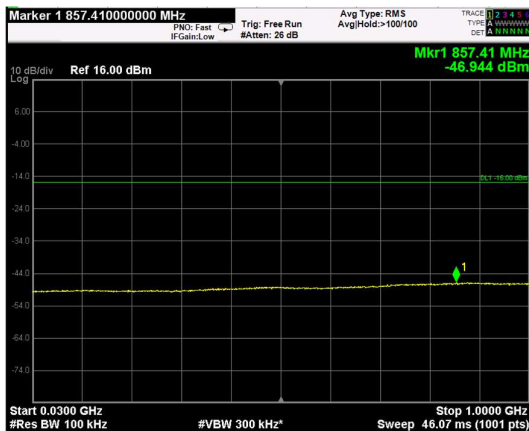

Channel: TOP, Modulation: 64QAM, BW=10MHz, Range: Lower

Channel: TOP, Modulation: 64QAM, BW=10MHz, Range: Upper

Channel: BOTTOM, Modulation: 256QAM, BW=10MHz, Range: Lower

Channel: BOTTOM, Modulation: 256QAM, BW=10MHz, Range: Upper