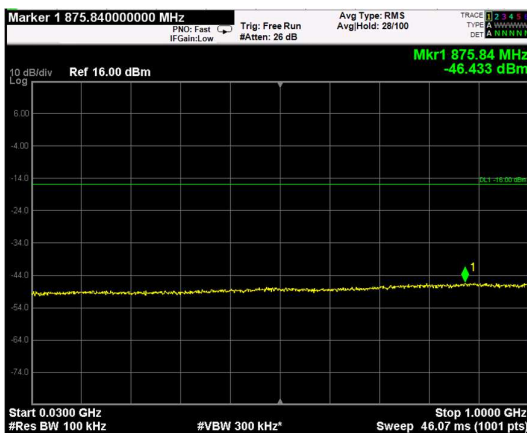

Channel: TOP, Modulation: 16QAM, BW=15MHz, Range: Lower