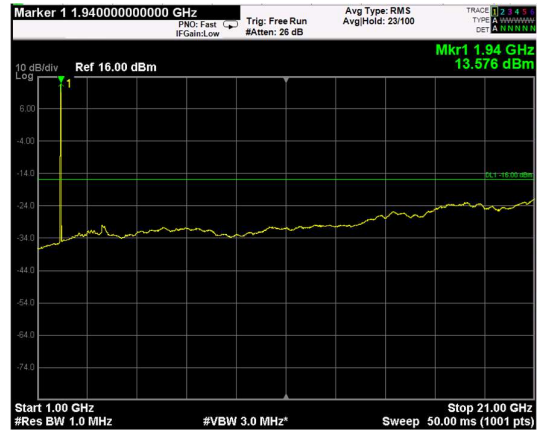

Channel: BOTTOM, Modulation: 64QAM, BW=10MHz, Range: Upper