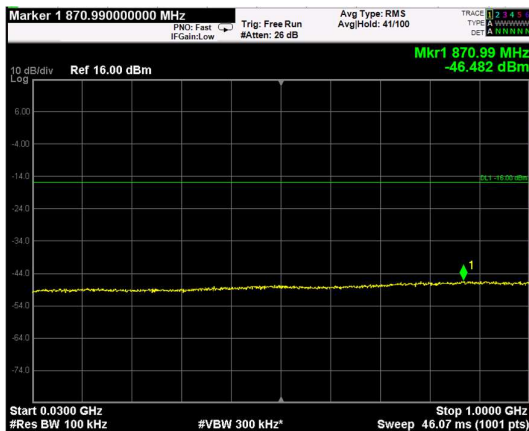

Channel: MIDDLE, Modulation: 64QAM, BW=10MHz, Range: Lower