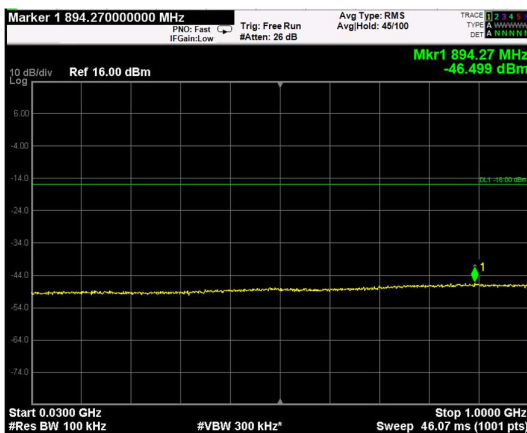

Channel: TOP, Modulation: 16QAM, BW=5MHz, Range: Lower