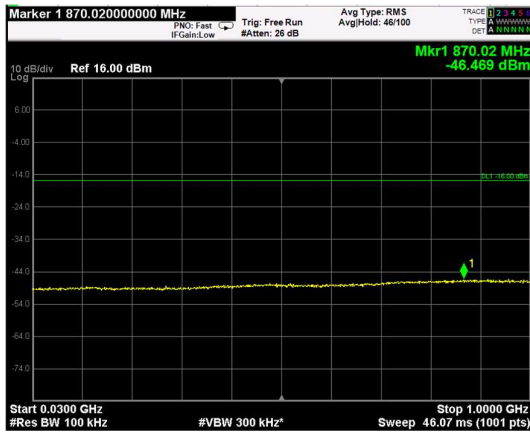

Channel: BOTTOM, Modulation: QPSK, BW=10MHz, Range: Lower

Channel: BOTTOM, Modulation: QPSK, BW=10MHz, Range: Upper

Channel: MIDDLE, Modulation: QPSK, BW=10MHz, Range: Lower

Channel: MIDDLE, Modulation: QPSK, BW=10MHz, Range: Upper