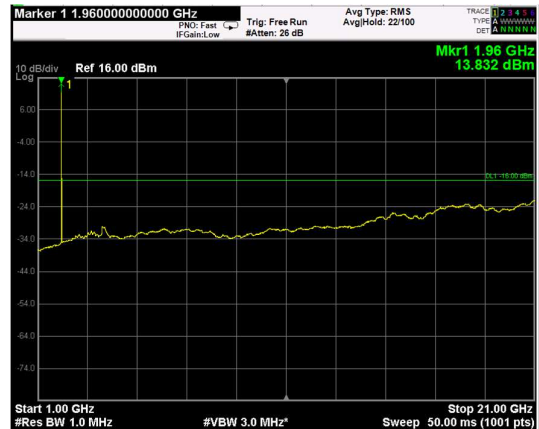

Channel: MIDDLE, Modulation: 64QAM, BW=15MHz, Range: Upper