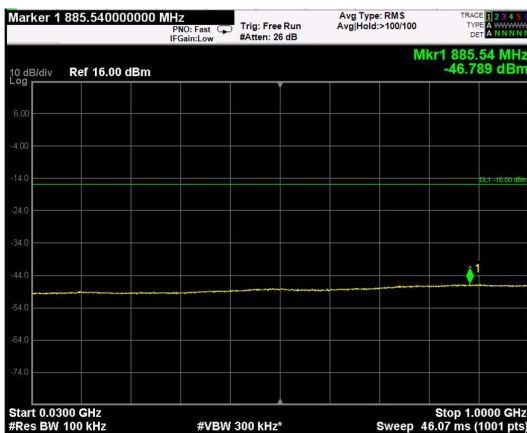

Channel: MIDDLE, Modulation: 256QAM, BW=20MHz, Range: Lower

Channel: MIDDLE, Modulation: 256QAM, BW=20MHz, Range: Upper

Channel: TOP, Modulation: 256QAM, BW=20MHz, Range: Lower

Channel: TOP, Modulation: 256QAM, BW=20MHz, Range: Upper

RF PORT 2

Channel: BOTTOM, Modulation: QPSK, BW=5MHz, Range: Lower

Channel: BOTTOM, Modulation: QPSK, BW=5MHz, Range: Upper

Channel: MIDDLE, Modulation: QPSK, BW=5MHz, Range: Lower

Channel: MIDDLE, Modulation: QPSK, BW=5MHz, Range: Upper