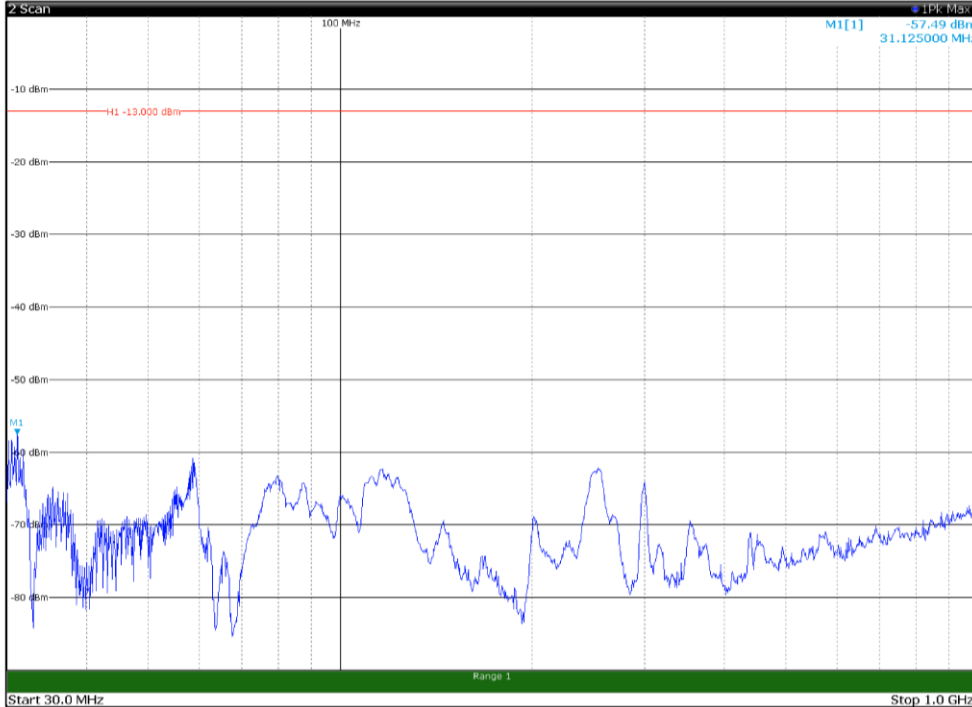

Channel: MIDDLE, Modulation: QPSK,
 BW=10MHz, Range: 30MHz - 1GHz, Polarization: Horizontal

Channel: MIDDLE, Modulation: QPSK,
 BW=10MHz, Range: 30MHz - 1GHz, Polarization: Vertical

Channel: MIDDLE, Modulation: QPSK,
BW=10MHz, Range: 1GHz - 18GHz, Polarization: Horizontal

Channel: MIDDLE, Modulation: QPSK,
BW=10MHz, Range: 1GHz - 18GHz, Polarization: Vertical

Channel: MIDDLE, Modulation: QPSK,
 BW=10MHz, Range: 18GHz - 22.5GHz, Polarization: Horizontal

Channel: MIDDLE, Modulation: QPSK,
 BW=10MHz, Range: 18GHz - 22.5GHz, Polarization: Vertical

Channel: TOP, Modulation: QPSK,
 BW=10MHz, Range: 30MHz - 1GHz, Polarization: Horizontal

Channel: TOP, Modulation: QPSK,
 BW=10MHz, Range: 30MHz - 1GHz, Polarization: Vertical

Channel: TOP, Modulation: QPSK,
 BW=10MHz, Range: 1GHz - 18GHz, Polarization: Horizontal

Channel: TOP, Modulation: QPSK,
 BW=10MHz, Range: 1GHz - 18GHz, Polarization: Vertical

Channel: TOP, Modulation: QPSK,
BW=10MHz, Range: 18GHz - 22.5GHz, Polarization: Horizontal

Channel: TOP, Modulation: QPSK,
BW=10MHz, Range: 18GHz - 22.5GHz, Polarization: Vertical