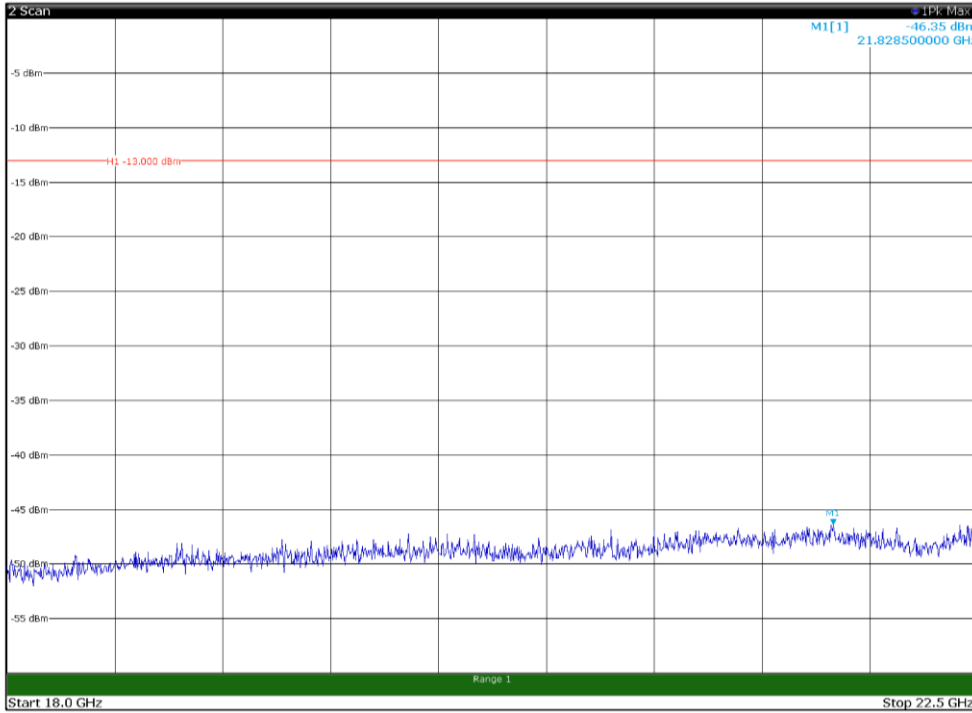

Channel: TOP, Modulation: 16QAM,
BW=10MHz, Range: 30MHz - 1GHz, Polarization: Horizontal

Channel: TOP, Modulation: 16QAM,
BW=10MHz, Range: 30MHz - 1GHz, Polarization: Vertical

Channel: TOP, Modulation: 16QAM,
BW=10MHz, Range: 1GHz - 18GHz, Polarization: Horizontal

Channel: TOP, Modulation: 16QAM,
BW=10MHz, Range: 1GHz - 18GHz, Polarization: Vertical

Channel: TOP, Modulation: 16QAM,
BW=10MHz, Range: 18GHz - 22.5GHz, Polarization: Horizontal

Channel: TOP, Modulation: 16QAM,
BW=10MHz, Range: 18GHz - 22.5GHz, Polarization: Vertical