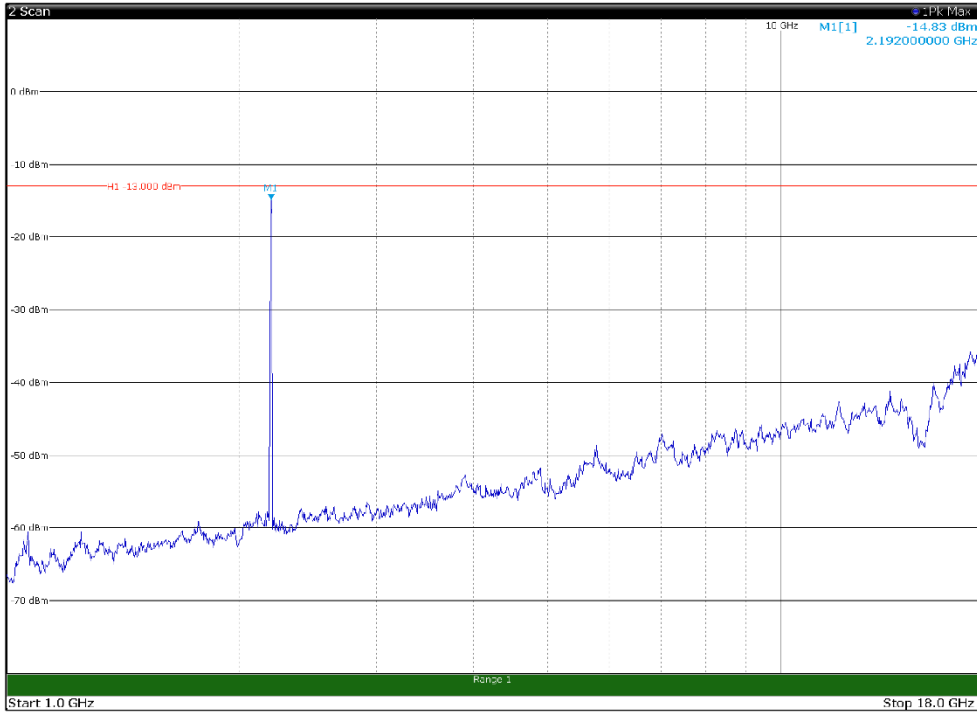

Channel: MIDDLE, Modulation: QPSK,
 BW=10MHz, Range: 30MHz - 1GHz, Polarization: Horizontal

Channel: MIDDLE, Modulation: QPSK,
 BW=10MHz, Range: 30MHz - 1GHz, Polarization: Vertical

Channel: MIDDLE, Modulation: QPSK,
BW=10MHz, Range: 1GHz - 18GHz, Polarization: Horizontal

Channel: MIDDLE, Modulation: QPSK,
BW=10MHz, Range: 1GHz - 18GHz, Polarization: Vertical

Channel: MIDDLE, Modulation: QPSK,
 BW=10MHz, Range: 18GHz - 22.5GHz, Polarization: Horizontal

Channel: MIDDLE, Modulation: QPSK,
 BW=10MHz, Range: 18GHz - 22.5GHz, Polarization: Vertical

Channel: TOP, Modulation: QPSK,
 BW=10MHz, Range: 30MHz - 1GHz, Polarization: Horizontal

Channel: TOP, Modulation: QPSK,
 BW=10MHz, Range: 30MHz - 1GHz, Polarization: Vertical

Channel: TOP, Modulation: QPSK,
 BW=10MHz, Range: 1GHz - 18GHz, Polarization: Horizontal

Channel: TOP, Modulation: QPSK,
 BW=10MHz, Range: 1GHz - 18GHz, Polarization: Vertical

Channel: TOP, Modulation: QPSK,
BW=10MHz, Range: 18GHz - 22.5GHz, Polarization: Horizontal

Channel: TOP, Modulation: QPSK,
BW=10MHz, Range: 18GHz - 22.5GHz, Polarization: Vertical