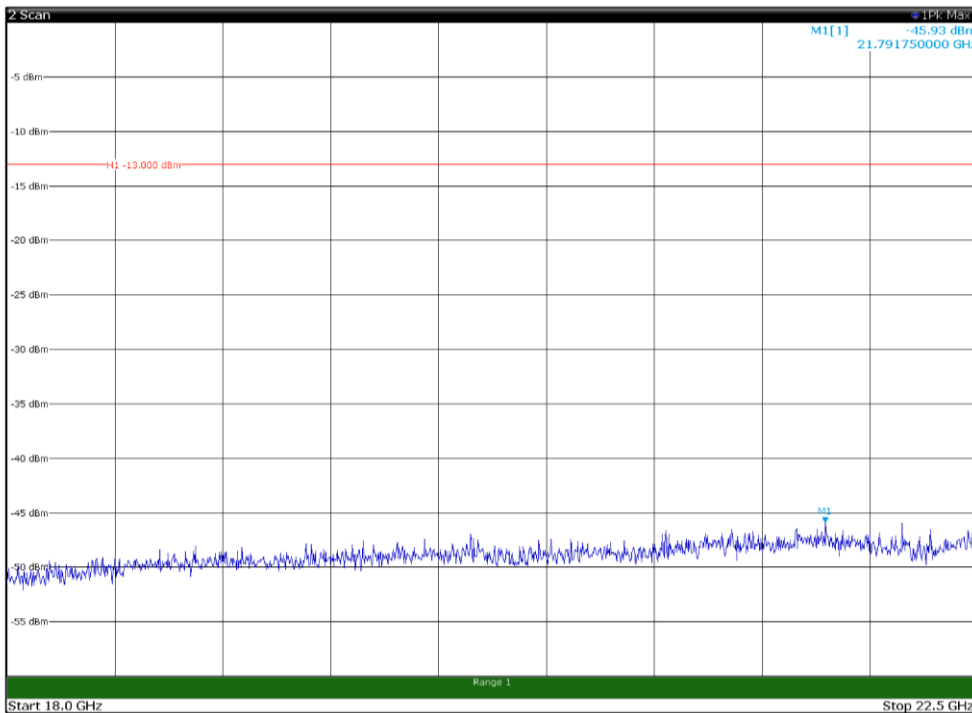

Channel: BOTTOM, Modulation: QPSK,
 BW=10MHz, Range: 1GHz - 18GHz, Polarization: Vertical

Channel: BOTTOM, Modulation: QPSK,
 BW=10MHz, Range: 18GHz - 22.5GHz, Polarization: Horizontal

Channel: BOTTOM, Modulation: QPSK,
 BW=10MHz, Range: 18GHz - 22.5GHz, Polarization: Vertical

Channel: MIDDLE, Modulation: QPSK,
 BW=10MHz, Range: 30MHz - 1GHz, Polarization: Horizontal

Channel: MIDDLE, Modulation: QPSK,
 BW=10MHz, Range: 30MHz - 1GHz, Polarization: Vertical

Channel: MIDDLE, Modulation: QPSK,
BW=10MHz, Range: 1GHz - 18GHz, Polarization: Horizontal

Channel: MIDDLE, Modulation: QPSK,
BW=10MHz, Range: 1GHz - 18GHz, Polarization: Vertical

Channel: MIDDLE, Modulation: QPSK,
 BW=10MHz, Range: 18GHz - 22.5GHz, Polarization: Horizontal

Channel: MIDDLE, Modulation: QPSK,
 BW=10MHz, Range: 18GHz - 22.5GHz, Polarization: Vertical