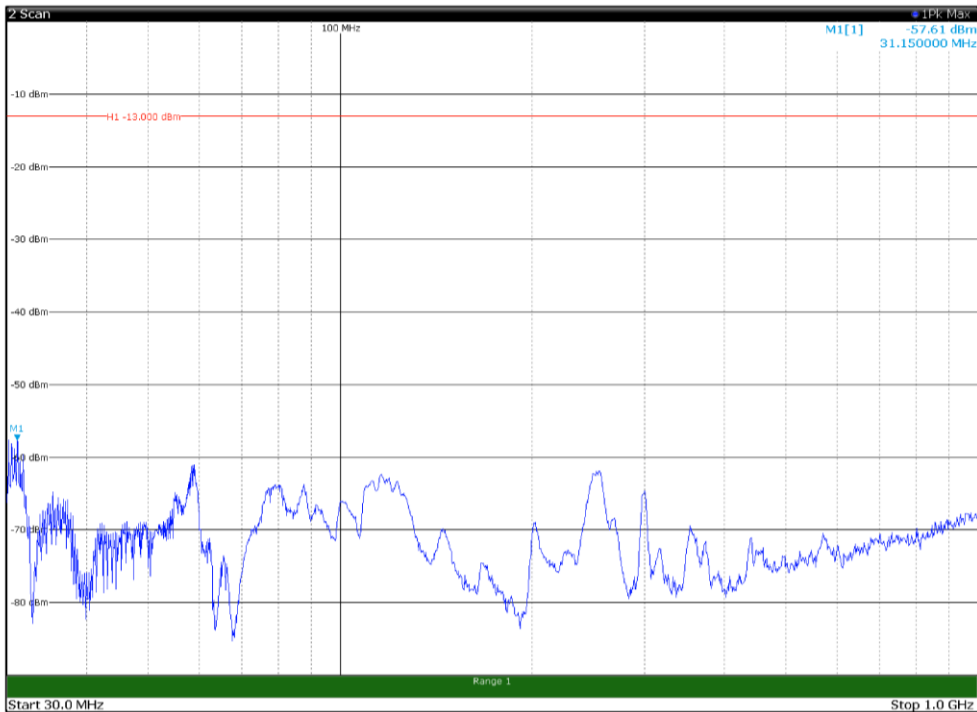

Channel: TOP, Modulation: 256QAM,
BW=5MHz, Range: 30MHz - 1GHz, Polarization: Horizontal

Channel: TOP, Modulation: 256QAM,
BW=5MHz, Range: 30MHz - 1GHz, Polarization: Vertical

Channel: TOP, Modulation: 256QAM,
BW=5MHz, Range: 1GHz - 18GHz, Polarization: Horizontal

Channel: TOP, Modulation: 256QAM,
BW=5MHz, Range: 1GHz - 18GHz, Polarization: Vertical

Channel: TOP, Modulation: 256QAM,
BW=5MHz, Range: 18GHz - 22.5GHz, Polarization: Horizontal

Channel: TOP, Modulation: 256QAM,
BW=5MHz, Range: 18GHz - 22.5GHz, Polarization: Vertical

Channel: BOTTOM, Modulation: QPSK,
BW=10MHz, Range: 30MHz - 1GHz, Polarization: Horizontal

Channel: BOTTOM, Modulation: QPSK,
BW=10MHz, Range: 30MHz - 1GHz, Polarization: Vertical

Channel: BOTTOM, Modulation: QPSK,
 BW=10MHz, Range: 1GHz - 18GHz, Polarization: Horizontal

Channel: BOTTOM, Modulation: QPSK,
 BW=10MHz, Range: 1GHz - 18GHz, Polarization: Vertical

Channel: BOTTOM, Modulation: QPSK,
 BW=10MHz, Range: 18GHz - 22.5GHz, Polarization: Horizontal

Channel: BOTTOM, Modulation: QPSK,
 BW=10MHz, Range: 18GHz - 22.5GHz, Polarization: Vertical