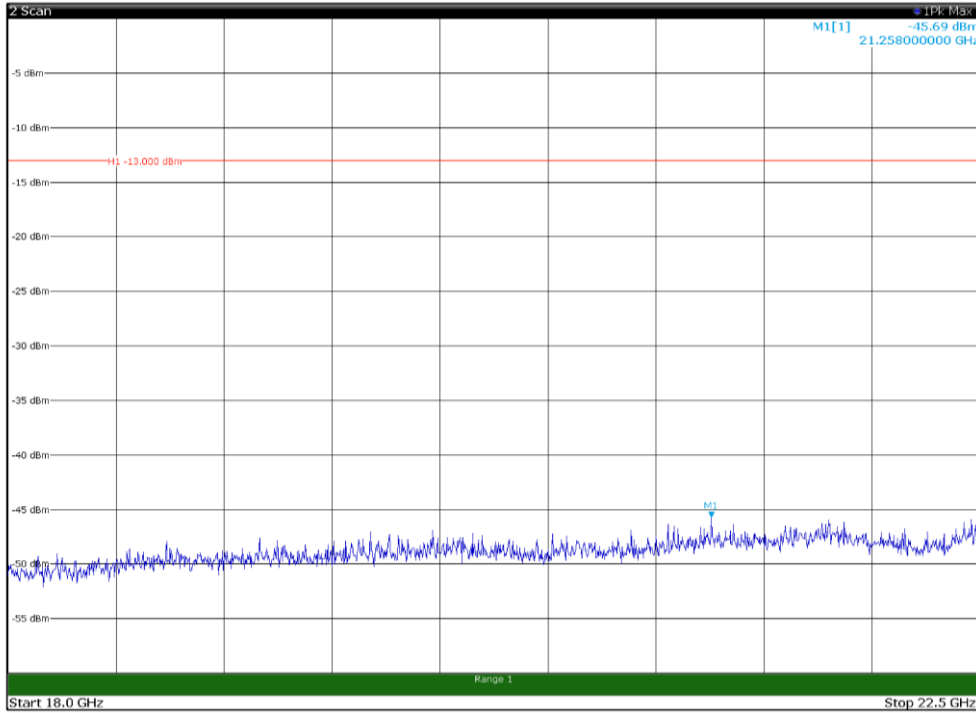

Channel: TOP, Modulation: 64QAM,
 BW=5MHz, Range: 30MHz - 1GHz, Polarization: Horizontal

Channel: TOP, Modulation: 64QAM,
 BW=5MHz, Range: 30MHz - 1GHz, Polarization: Vertical

Channel: TOP, Modulation: 64QAM,
 BW=5MHz, Range: 1GHz - 18GHz, Polarization: Horizontal

Channel: TOP, Modulation: 64QAM,
 BW=5MHz, Range: 1GHz - 18GHz, Polarization: Vertical

Channel: TOP, Modulation: 64QAM,
BW=5MHz, Range: 18GHz - 22.5GHz, Polarization: Horizontal

Channel: TOP, Modulation: 64QAM,
BW=5MHz, Range: 18GHz - 22.5GHz, Polarization: Vertical