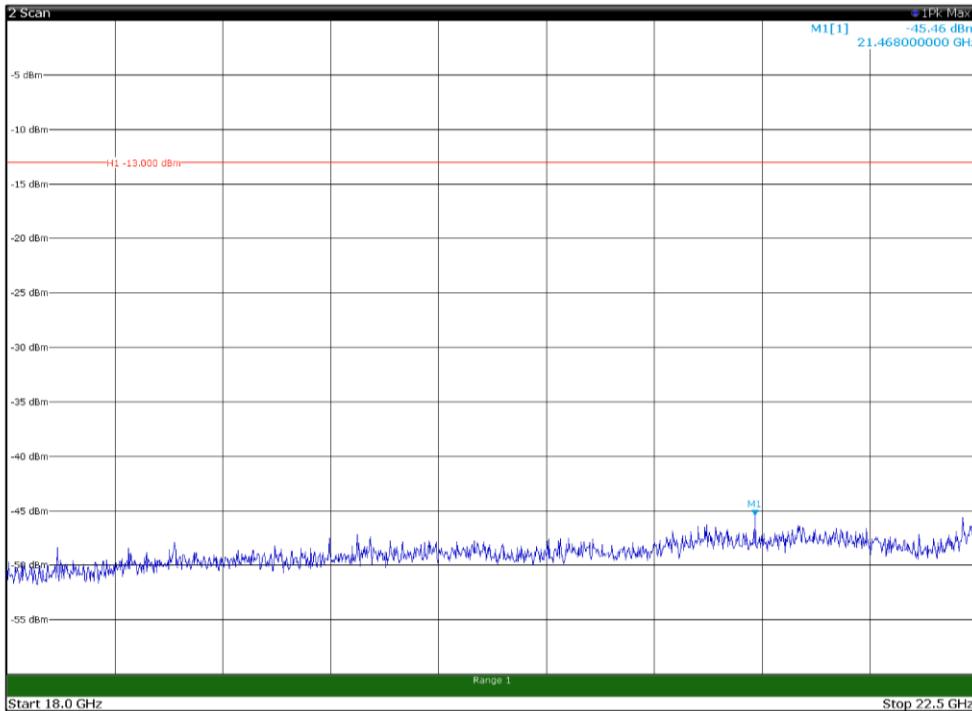

Channel: BOTTOM, Modulation: 16QAM,
BW=10MHz, Range: 1GHz - 18GHz, Polarization: Vertical

Channel: BOTTOM, Modulation: 16QAM,
BW=10MHz, Range: 18GHz - 22.5GHz, Polarization: Horizontal

Channel: BOTTOM, Modulation: 16QAM,
BW=10MHz, Range: 18GHz - 22.5GHz, Polarization: Vertical

Channel: MIDDLE, Modulation: 16QAM,
 BW=10MHz, Range: 30MHz - 1GHz, Polarization: Horizontal

Channel: MIDDLE, Modulation: 16QAM,
 BW=10MHz, Range: 30MHz - 1GHz, Polarization: Vertical

Channel: MIDDLE, Modulation: 16QAM,
BW=10MHz, Range: 1GHz - 18GHz, Polarization: Horizontal

Channel: MIDDLE, Modulation: 16QAM,
BW=10MHz, Range: 1GHz - 18GHz, Polarization: Vertical

Channel: MIDDLE, Modulation: 16QAM,
 BW=10MHz, Range: 18GHz - 22.5GHz, Polarization: Horizontal

Channel: MIDDLE, Modulation: 16QAM,
 BW=10MHz, Range: 18GHz - 22.5GHz, Polarization: Vertical