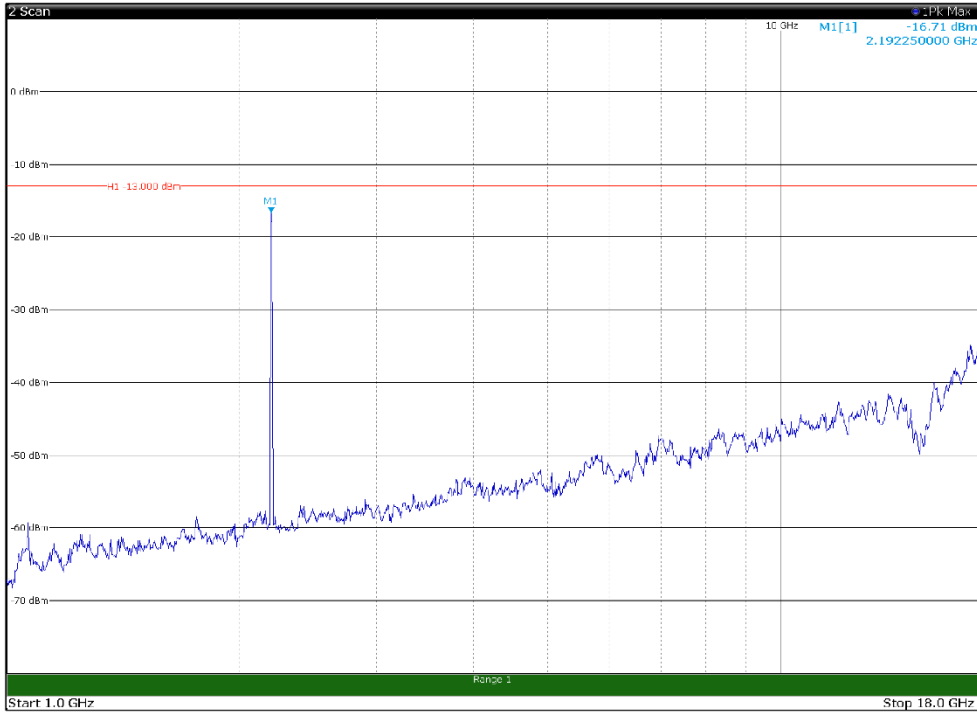

Channel: MIDDLE, Modulation: 16QAM,
 BW=10MHz, Range: 30MHz - 1GHz, Polarization: Horizontal

Channel: MIDDLE, Modulation: 16QAM,
 BW=10MHz, Range: 30MHz - 1GHz, Polarization: Vertical

Channel: MIDDLE, Modulation: 16QAM,
BW=10MHz, Range: 1GHz - 18GHz, Polarization: Horizontal

Channel: MIDDLE, Modulation: 16QAM,
BW=10MHz, Range: 1GHz - 18GHz, Polarization: Vertical

Channel: MIDDLE, Modulation: 16QAM,
 BW=10MHz, Range: 18GHz - 22.5GHz, Polarization: Horizontal

Channel: MIDDLE, Modulation: 16QAM,
 BW=10MHz, Range: 18GHz - 22.5GHz, Polarization: Vertical

Channel: TOP, Modulation: 16QAM,
BW=10MHz, Range: 30MHz - 1GHz, Polarization: Horizontal

Channel: TOP, Modulation: 16QAM,
BW=10MHz, Range: 30MHz - 1GHz, Polarization: Vertical

Channel: TOP, Modulation: 16QAM,
BW=10MHz, Range: 1GHz - 18GHz, Polarization: Horizontal

Channel: TOP, Modulation: 16QAM,
BW=10MHz, Range: 1GHz - 18GHz, Polarization: Vertical

Channel: TOP, Modulation: 16QAM,
BW=10MHz, Range: 18GHz - 22.5GHz, Polarization: Horizontal

Channel: TOP, Modulation: 16QAM,
BW=10MHz, Range: 18GHz - 22.5GHz, Polarization: Vertical