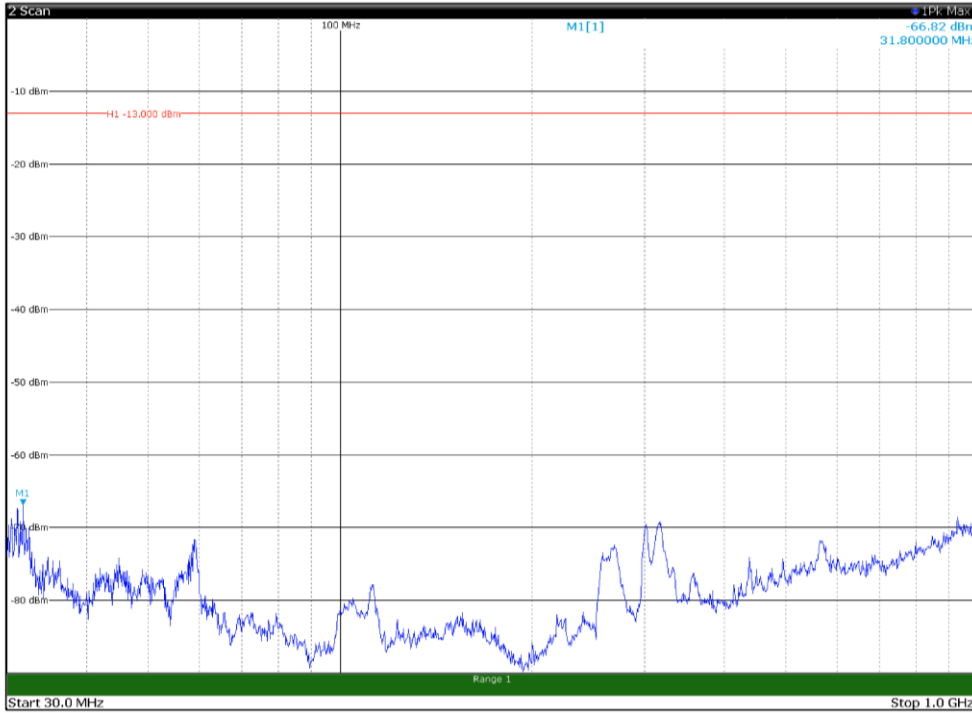

Channel: BOTTOM, Modulation: QPSK,
 BW=10MHz, Range: 1GHz - 18GHz, Polarization: Vertical

Channel: BOTTOM, Modulation: QPSK,
 BW=10MHz, Range: 18GHz - 22.5GHz, Polarization: Horizontal

Channel: BOTTOM, Modulation: QPSK,
 BW=10MHz, Range: 18GHz - 22.5GHz, Polarization: Vertical

Channel: MIDDLE, Modulation: QPSK,
 BW=10MHz, Range: 30MHz - 1GHz, Polarization: Horizontal

Channel: MIDDLE, Modulation: QPSK,
 BW=10MHz, Range: 30MHz - 1GHz, Polarization: Vertical

Channel: MIDDLE, Modulation: QPSK,
BW=10MHz, Range: 1GHz - 18GHz, Polarization: Horizontal

Channel: MIDDLE, Modulation: QPSK,
BW=10MHz, Range: 1GHz - 18GHz, Polarization: Vertical

Channel: MIDDLE, Modulation: QPSK,
 BW=10MHz, Range: 18GHz - 22.5GHz, Polarization: Horizontal

Channel: MIDDLE, Modulation: QPSK,
 BW=10MHz, Range: 18GHz - 22.5GHz, Polarization: Vertical

Channel: TOP, Modulation: QPSK,
 BW=10MHz, Range: 30MHz - 1GHz, Polarization: Horizontal

Channel: TOP, Modulation: QPSK,
 BW=10MHz, Range: 30MHz - 1GHz, Polarization: Vertical

Channel: TOP, Modulation: QPSK,
 BW=10MHz, Range: 1GHz - 18GHz, Polarization: Horizontal