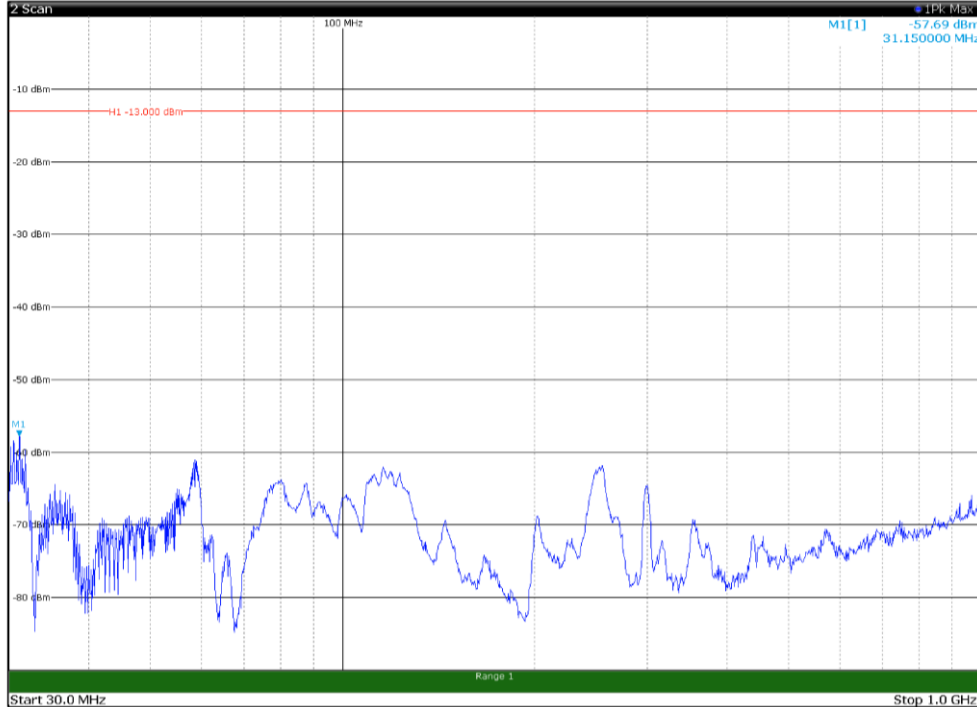

Channel: MIDDLE, Modulation: 256QAM,
BW=5MHz, Range: 30MHz - 1GHz, Polarization: Horizontal

Channel: MIDDLE, Modulation: 256QAM,
BW=5MHz, Range: 30MHz - 1GHz, Polarization: Vertical

Channel: MIDDLE, Modulation: 256QAM,
BW=5MHz, Range: 1GHz - 18GHz, Polarization: Horizontal

Channel: MIDDLE, Modulation: 256QAM,
BW=5MHz, Range: 1GHz - 18GHz, Polarization: Vertical

Channel: MIDDLE, Modulation: 256QAM,
BW=5MHz, Range: 18GHz - 22.5GHz, Polarization: Horizontal

Channel: MIDDLE, Modulation: 256QAM,
BW=5MHz, Range: 18GHz - 22.5GHz, Polarization: Vertical

Channel: TOP, Modulation: 256QAM,
BW=5MHz, Range: 30MHz - 1GHz, Polarization: Horizontal

Channel: TOP, Modulation: 256QAM,
BW=5MHz, Range: 30MHz - 1GHz, Polarization: Vertical

Channel: TOP, Modulation: 256QAM,
BW=5MHz, Range: 1GHz - 18GHz, Polarization: Horizontal

Channel: TOP, Modulation: 256QAM,
BW=5MHz, Range: 1GHz - 18GHz, Polarization: Vertical

Channel: TOP, Modulation: 256QAM,
BW=5MHz, Range: 18GHz - 22.5GHz, Polarization: Horizontal

Channel: TOP, Modulation: 256QAM,
BW=5MHz, Range: 18GHz - 22.5GHz, Polarization: Vertical