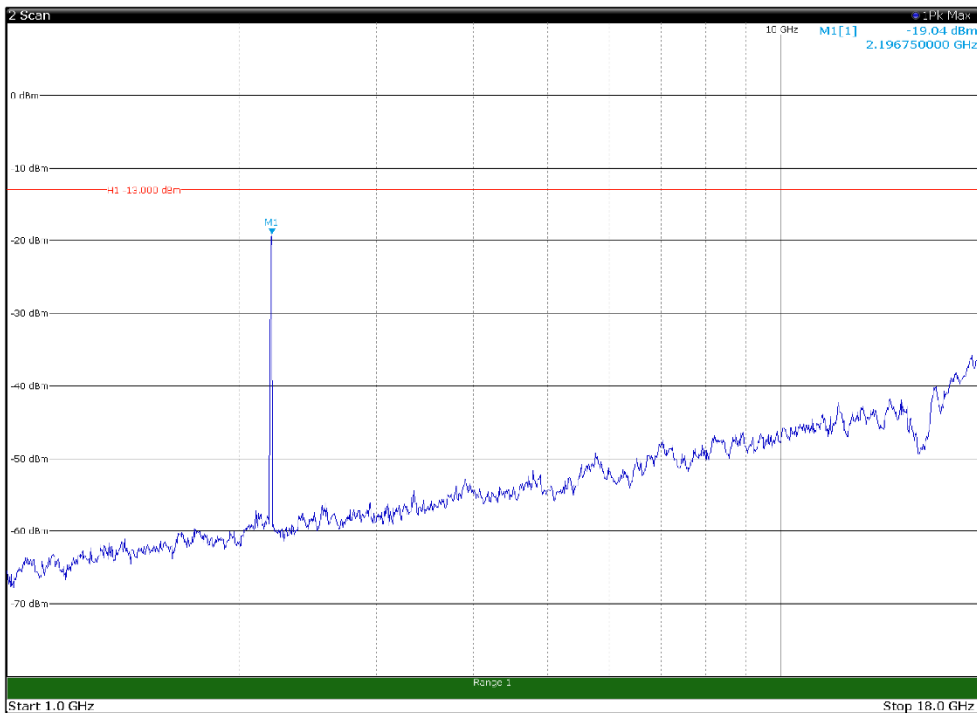

Channel: MIDDLE, Modulation: QPSK,
 BW=10MHz, Range: 30MHz - 1GHz, Polarization: Horizontal

Channel: MIDDLE, Modulation: QPSK,
 BW=10MHz, Range: 30MHz - 1GHz, Polarization: Vertical

Channel: MIDDLE, Modulation: QPSK,
BW=10MHz, Range: 1GHz - 18GHz, Polarization: Horizontal

Channel: MIDDLE, Modulation: QPSK,
BW=10MHz, Range: 1GHz - 18GHz, Polarization: Vertical

Channel: MIDDLE, Modulation: QPSK,
 BW=10MHz, Range: 18GHz - 22.5GHz, Polarization: Horizontal

Channel: MIDDLE, Modulation: QPSK,
 BW=10MHz, Range: 18GHz - 22.5GHz, Polarization: Vertical

Channel: TOP, Modulation: QPSK,
 BW=10MHz, Range: 30MHz - 1GHz, Polarization: Horizontal

Channel: TOP, Modulation: QPSK,
 BW=10MHz, Range: 30MHz - 1GHz, Polarization: Vertical

Channel: TOP, Modulation: QPSK,
 BW=10MHz, Range: 1GHz - 18GHz, Polarization: Horizontal

Channel: TOP, Modulation: QPSK,
 BW=10MHz, Range: 1GHz - 18GHz, Polarization: Vertical

Channel: TOP, Modulation: QPSK,
BW=10MHz, Range: 18GHz - 22.5GHz, Polarization: Horizontal

Channel: TOP, Modulation: QPSK,
BW=10MHz, Range: 18GHz - 22.5GHz, Polarization: Vertical