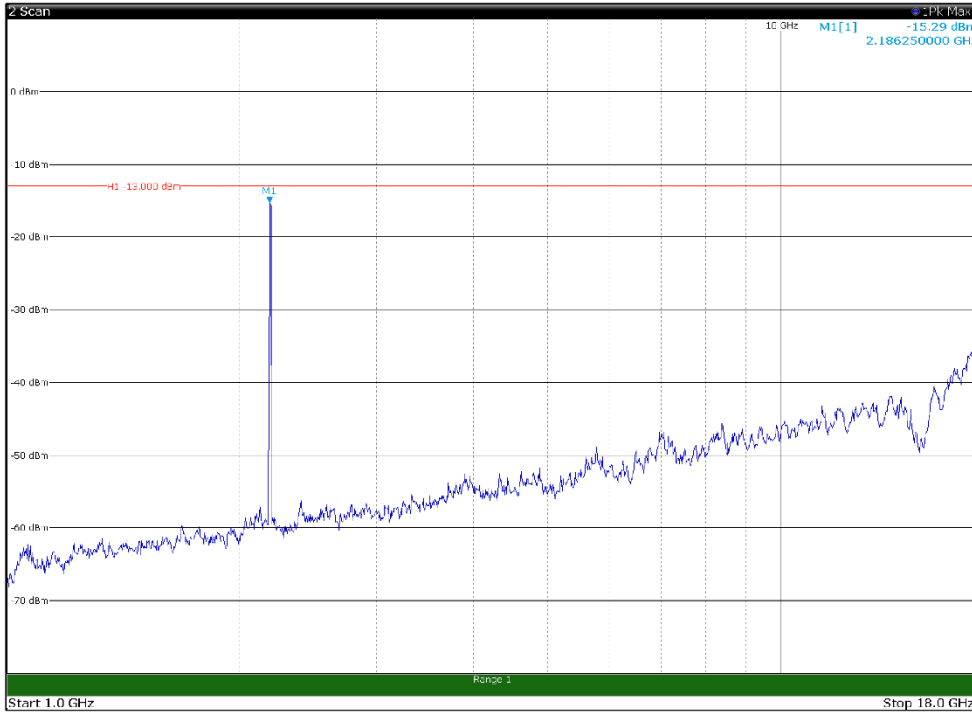

Channel: TOP, Modulation: 16QAM,
BW=10MHz, Range: 1GHz - 18GHz, Polarization: Vertical

Channel: TOP, Modulation: 16QAM,
BW=10MHz, Range: 18GHz - 22.5GHz, Polarization: Horizontal

Channel: TOP, Modulation: 16QAM,
BW=10MHz, Range: 18GHz - 22.5GHz, Polarization: Vertical

Channel: BOTTOM, Modulation: 64QAM,
 BW=10MHz, Range: 30MHz - 1GHz, Polarization: Horizontal

Channel: BOTTOM, Modulation: 64QAM,
 BW=10MHz, Range: 30MHz - 1GHz, Polarization: Vertical

Channel: BOTTOM, Modulation: 64QAM,
 BW=10MHz, Range: 1GHz - 18GHz, Polarization: Horizontal

Channel: BOTTOM, Modulation: 64QAM,
 BW=10MHz, Range: 1GHz - 18GHz, Polarization: Vertical

Channel: BOTTOM, Modulation: 64QAM,
 BW=10MHz, Range: 18GHz - 22.5GHz, Polarization: Horizontal

Channel: BOTTOM, Modulation: 64QAM,
 BW=10MHz, Range: 18GHz - 22.5GHz, Polarization: Vertical

Channel: MIDDLE, Modulation: 64QAM,
 BW=10MHz, Range: 30MHz - 1GHz, Polarization: Horizontal

Channel: MIDDLE, Modulation: 64QAM,
 BW=10MHz, Range: 30MHz - 1GHz, Polarization: Vertical

Channel: MIDDLE, Modulation: 64QAM,
 BW=10MHz, Range: 1GHz - 18GHz, Polarization: Horizontal