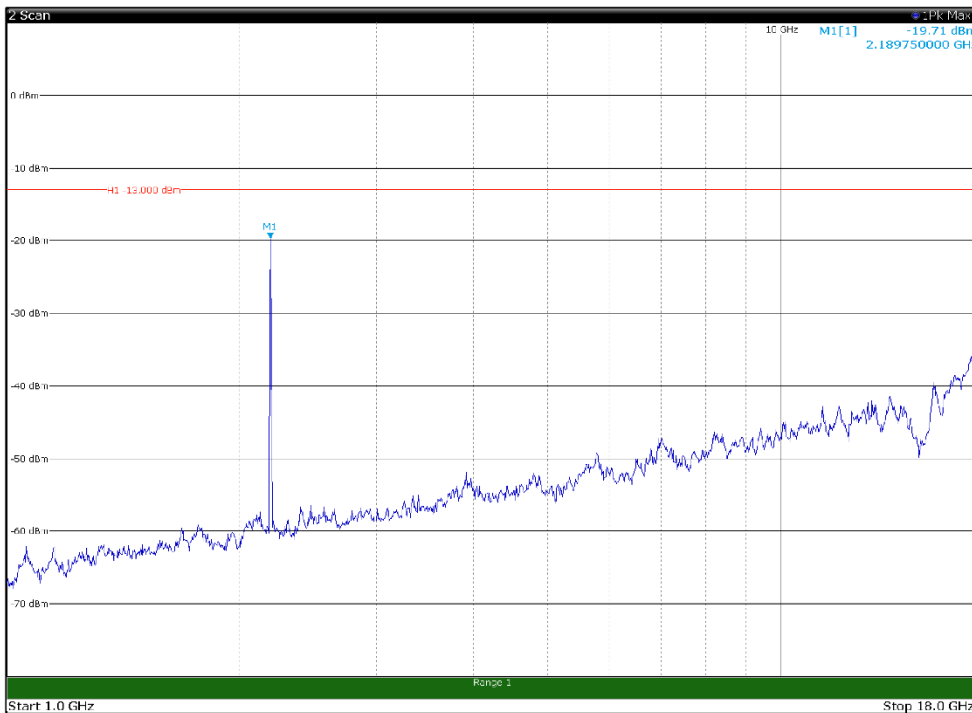

Channel: BOTTOM, Modulation: 16QAM,
 BW=10MHz, Range: 30MHz - 1GHz, Polarization: Horizontal

Channel: BOTTOM, Modulation: 16QAM,
 BW=10MHz, Range: 30MHz - 1GHz, Polarization: Vertical

Channel: BOTTOM, Modulation: 16QAM,
BW=10MHz, Range: 1GHz - 18GHz, Polarization: Horizontal

Channel: BOTTOM, Modulation: 16QAM,
BW=10MHz, Range: 1GHz - 18GHz, Polarization: Vertical

Channel: BOTTOM, Modulation: 16QAM,
BW=10MHz, Range: 18GHz - 22.5GHz, Polarization: Horizontal

Channel: BOTTOM, Modulation: 16QAM,
BW=10MHz, Range: 18GHz - 22.5GHz, Polarization: Vertical

Channel: MIDDLE, Modulation: 16QAM,
 BW=10MHz, Range: 30MHz - 1GHz, Polarization: Horizontal

Channel: MIDDLE, Modulation: 16QAM,
 BW=10MHz, Range: 30MHz - 1GHz, Polarization: Vertical

Channel: MIDDLE, Modulation: 16QAM,
BW=10MHz, Range: 1GHz - 18GHz, Polarization: Horizontal

Channel: MIDDLE, Modulation: 16QAM,
BW=10MHz, Range: 1GHz - 18GHz, Polarization: Vertical

Channel: MIDDLE, Modulation: 16QAM,
 BW=10MHz, Range: 18GHz - 22.5GHz, Polarization: Horizontal

Channel: MIDDLE, Modulation: 16QAM,
 BW=10MHz, Range: 18GHz - 22.5GHz, Polarization: Vertical