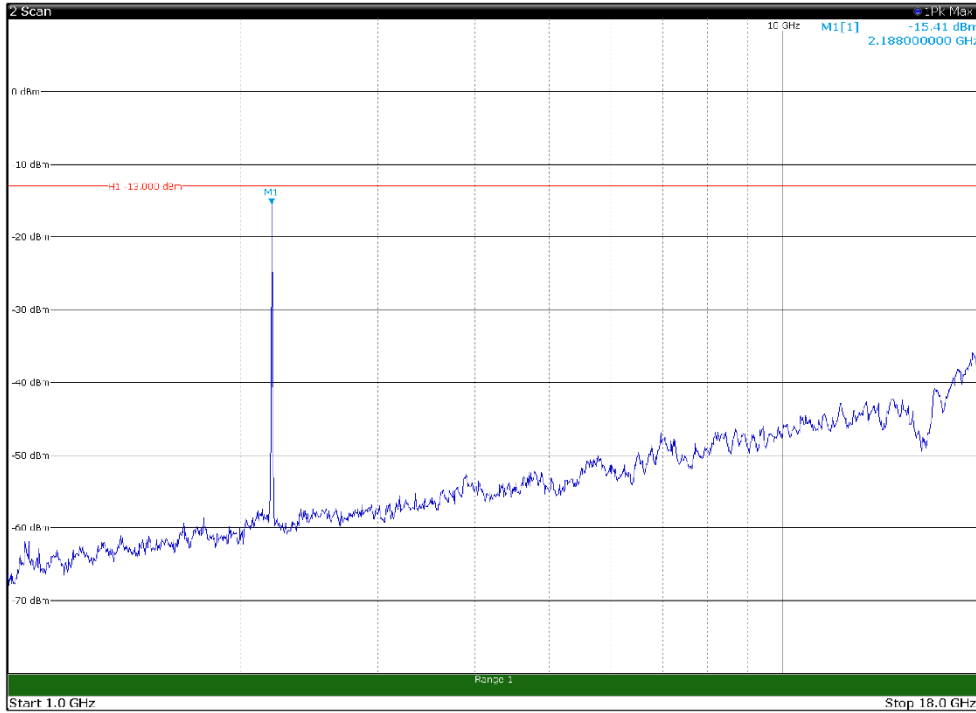

Channel: BOTTOM, Modulation: 256QAM,
 BW=5MHz, Range: 30MHz - 1GHz, Polarization: Horizontal

Channel: BOTTOM, Modulation: 256QAM,
 BW=5MHz, Range: 30MHz - 1GHz, Polarization: Vertical

Channel: BOTTOM, Modulation: 256QAM,
 BW=5MHz, Range: 1GHz - 18GHz, Polarization: Horizontal

Channel: BOTTOM, Modulation: 256QAM,
 BW=5MHz, Range: 1GHz - 18GHz, Polarization: Vertical

Channel: BOTTOM, Modulation: 256QAM,
BW=5MHz, Range: 18GHz - 22.5GHz, Polarization: Horizontal

Channel: BOTTOM, Modulation: 256QAM,
BW=5MHz, Range: 18GHz - 22.5GHz, Polarization: Vertical

Channel: MIDDLE, Modulation: 256QAM,
BW=5MHz, Range: 30MHz - 1GHz, Polarization: Horizontal

Channel: MIDDLE, Modulation: 256QAM,
BW=5MHz, Range: 30MHz - 1GHz, Polarization: Vertical

Channel: MIDDLE, Modulation: 256QAM,
BW=5MHz, Range: 1GHz - 18GHz, Polarization: Horizontal

Channel: MIDDLE, Modulation: 256QAM,
BW=5MHz, Range: 1GHz - 18GHz, Polarization: Vertical

Channel: MIDDLE, Modulation: 256QAM,
BW=5MHz, Range: 18GHz - 22.5GHz, Polarization: Horizontal

Channel: MIDDLE, Modulation: 256QAM,
BW=5MHz, Range: 18GHz - 22.5GHz, Polarization: Vertical