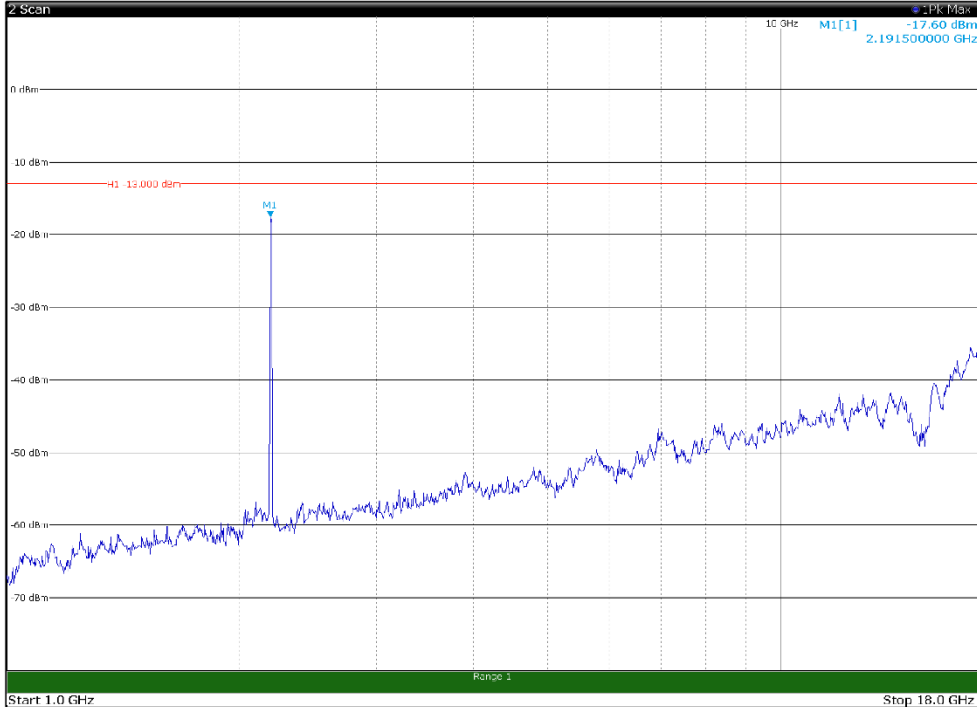

Channel: MIDDLE, Modulation: 16QAM,
 BW=10MHz, Range: 30MHz - 1GHz, Polarization: Horizontal

Channel: MIDDLE, Modulation: 16QAM,
 BW=10MHz, Range: 30MHz - 1GHz, Polarization: Vertical

Channel: MIDDLE, Modulation: 16QAM,
BW=10MHz, Range: 1GHz - 18GHz, Polarization: Horizontal

Channel: MIDDLE, Modulation: 16QAM,
BW=10MHz, Range: 1GHz - 18GHz, Polarization: Vertical

Channel: MIDDLE, Modulation: 16QAM,
 BW=10MHz, Range: 18GHz - 22.5GHz, Polarization: Horizontal

Channel: MIDDLE, Modulation: 16QAM,
 BW=10MHz, Range: 18GHz - 22.5GHz, Polarization: Vertical

Channel: TOP, Modulation: 16QAM,
BW=10MHz, Range: 30MHz - 1GHz, Polarization: Horizontal

Channel: TOP, Modulation: 16QAM,
BW=10MHz, Range: 30MHz - 1GHz, Polarization: Vertical

Channel: TOP, Modulation: 16QAM,
BW=10MHz, Range: 1GHz - 18GHz, Polarization: Horizontal

Channel: TOP, Modulation: 16QAM,
BW=10MHz, Range: 1GHz - 18GHz, Polarization: Vertical

Channel: TOP, Modulation: 16QAM,
BW=10MHz, Range: 18GHz - 22.5GHz, Polarization: Horizontal

Channel: TOP, Modulation: 16QAM,
BW=10MHz, Range: 18GHz - 22.5GHz, Polarization: Vertical