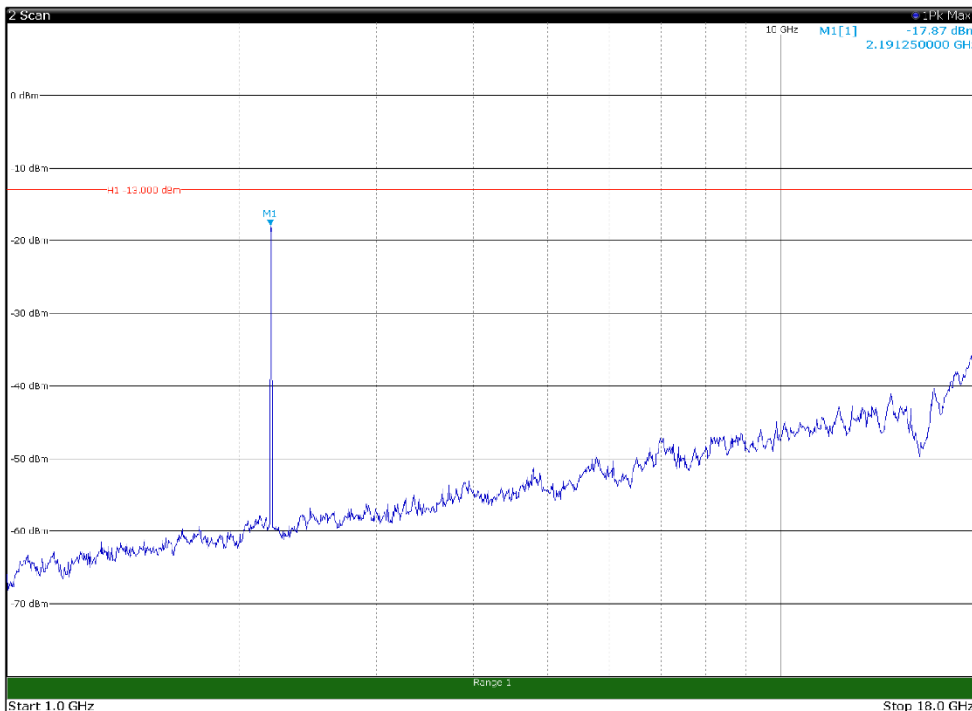

Channel: MIDDLE, Modulation: 64QAM,
 BW=10MHz, Range: 30MHz - 1GHz, Polarization: Horizontal

Channel: MIDDLE, Modulation: 64QAM,
 BW=10MHz, Range: 30MHz - 1GHz, Polarization: Vertical

Channel: MIDDLE, Modulation: 64QAM,
 BW=10MHz, Range: 1GHz - 18GHz, Polarization: Horizontal

Channel: MIDDLE, Modulation: 64QAM,
 BW=10MHz, Range: 1GHz - 18GHz, Polarization: Vertical

Channel: MIDDLE, Modulation: 64QAM,
 BW=10MHz, Range: 18GHz - 22.5GHz, Polarization: Horizontal

Channel: MIDDLE, Modulation: 64QAM,
 BW=10MHz, Range: 18GHz - 22.5GHz, Polarization: Vertical

Channel: TOP, Modulation: 64QAM,
BW=10MHz, Range: 30MHz - 1GHz, Polarization: Horizontal

Channel: TOP, Modulation: 64QAM,
BW=10MHz, Range: 30MHz - 1GHz, Polarization: Vertical

Channel: TOP, Modulation: 64QAM,
BW=10MHz, Range: 1GHz - 18GHz, Polarization: Horizontal

Channel: TOP, Modulation: 64QAM,
BW=10MHz, Range: 1GHz - 18GHz, Polarization: Vertical

Channel: TOP, Modulation: 64QAM,
 BW=10MHz, Range: 18GHz - 22.5GHz, Polarization: Horizontal

Channel: TOP, Modulation: 64QAM,
 BW=10MHz, Range: 18GHz - 22.5GHz, Polarization: Vertical