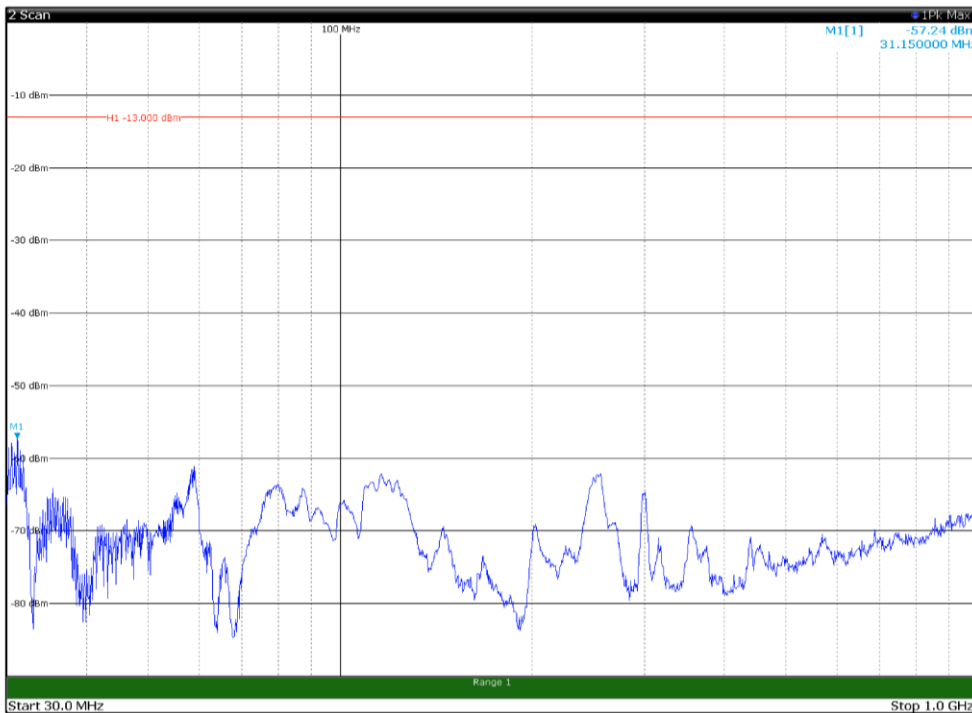

Channel: BOTTOM, Modulation: QPSK,
BW=10MHz, Range: 30MHz - 1GHz, Polarization: Horizontal

Channel: BOTTOM, Modulation: QPSK,
BW=10MHz, Range: 30MHz - 1GHz, Polarization: Vertical

Channel: BOTTOM, Modulation: QPSK,
 BW=10MHz, Range: 1GHz - 18GHz, Polarization: Horizontal

Channel: BOTTOM, Modulation: QPSK,
 BW=10MHz, Range: 1GHz - 18GHz, Polarization: Vertical

Channel: BOTTOM, Modulation: QPSK,
 BW=10MHz, Range: 18GHz - 22.5GHz, Polarization: Horizontal

Channel: BOTTOM, Modulation: QPSK,
 BW=10MHz, Range: 18GHz - 22.5GHz, Polarization: Vertical

Channel: MIDDLE, Modulation: QPSK,
 BW=10MHz, Range: 30MHz - 1GHz, Polarization: Horizontal

Channel: MIDDLE, Modulation: QPSK,
 BW=10MHz, Range: 30MHz - 1GHz, Polarization: Vertical

Channel: MIDDLE, Modulation: QPSK,
BW=10MHz, Range: 1GHz - 18GHz, Polarization: Horizontal

Channel: MIDDLE, Modulation: QPSK,
BW=10MHz, Range: 1GHz - 18GHz, Polarization: Vertical

Channel: MIDDLE, Modulation: QPSK,
 BW=10MHz, Range: 18GHz - 22.5GHz, Polarization: Horizontal

Channel: MIDDLE, Modulation: QPSK,
 BW=10MHz, Range: 18GHz - 22.5GHz, Polarization: Vertical