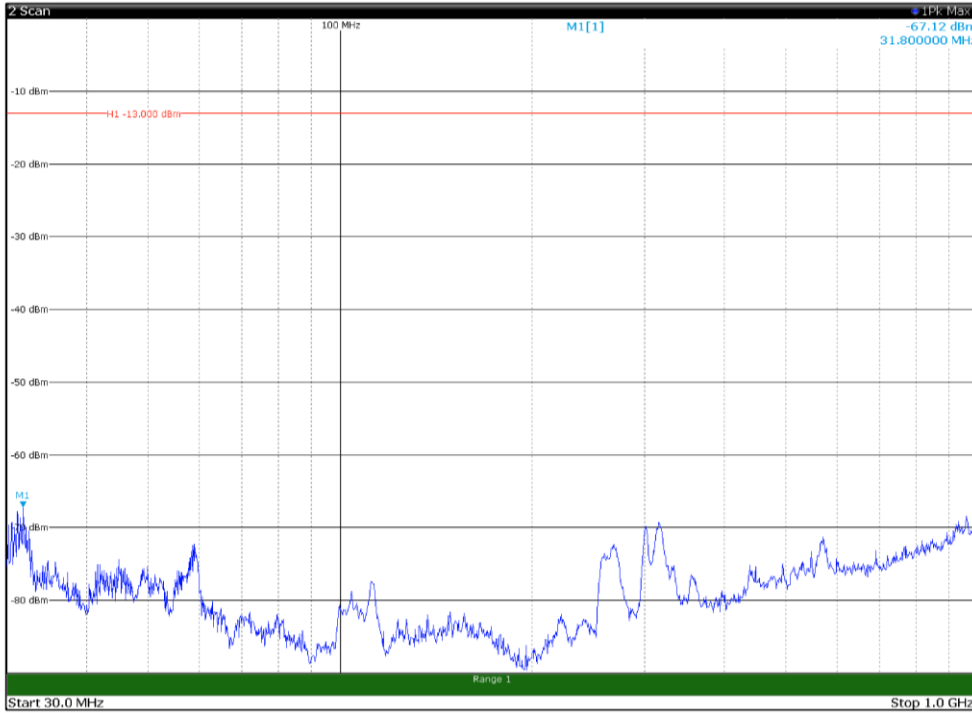

Channel: TOP, Modulation: 16QAM,
BW=10MHz, Range: 1GHz - 18GHz, Polarization: Vertical

Channel: TOP, Modulation: 16QAM,
BW=10MHz, Range: 18GHz - 22.5GHz, Polarization: Horizontal

Channel: TOP, Modulation: 16QAM,
BW=10MHz, Range: 18GHz - 22.5GHz, Polarization: Vertical

Channel: BOTTOM, Modulation: 64QAM,
 BW=10MHz, Range: 30MHz - 1GHz, Polarization: Horizontal

Channel: BOTTOM, Modulation: 64QAM,
 BW=10MHz, Range: 30MHz - 1GHz, Polarization: Vertical

Channel: BOTTOM, Modulation: 64QAM,
 BW=10MHz, Range: 1GHz - 18GHz, Polarization: Horizontal

Channel: BOTTOM, Modulation: 64QAM,
 BW=10MHz, Range: 1GHz - 18GHz, Polarization: Vertical

Channel: BOTTOM, Modulation: 64QAM,
 BW=10MHz, Range: 18GHz - 22.5GHz, Polarization: Horizontal

Channel: BOTTOM, Modulation: 64QAM,
 BW=10MHz, Range: 18GHz - 22.5GHz, Polarization: Vertical