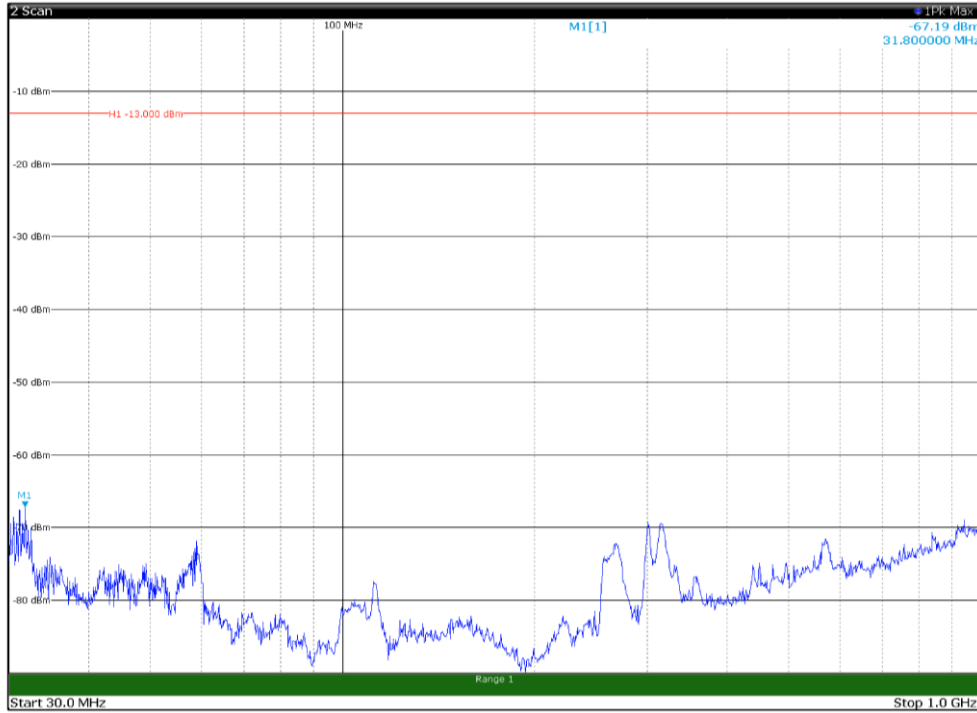

Channel: BOTTOM, Modulation: 256QAM,
 BW=5MHz, Range: 1GHz - 18GHz, Polarization: Vertical

Channel: BOTTOM, Modulation: 256QAM,
BW=5MHz, Range: 18GHz - 22.5GHz, Polarization: Horizontal

Channel: BOTTOM, Modulation: 256QAM,
BW=5MHz, Range: 18GHz - 22.5GHz, Polarization: Vertical

Channel: MIDDLE, Modulation: 256QAM,
BW=5MHz, Range: 30MHz - 1GHz, Polarization: Horizontal

Channel: MIDDLE, Modulation: 256QAM,
BW=5MHz, Range: 30MHz - 1GHz, Polarization: Vertical

Channel: MIDDLE, Modulation: 256QAM,
BW=5MHz, Range: 1GHz - 18GHz, Polarization: Horizontal

Channel: MIDDLE, Modulation: 256QAM,
BW=5MHz, Range: 1GHz - 18GHz, Polarization: Vertical

Channel: MIDDLE, Modulation: 256QAM,
BW=5MHz, Range: 18GHz - 22.5GHz, Polarization: Horizontal

Channel: MIDDLE, Modulation: 256QAM,
BW=5MHz, Range: 18GHz - 22.5GHz, Polarization: Vertical

Channel: TOP, Modulation: 256QAM,
BW=5MHz, Range: 30MHz - 1GHz, Polarization: Horizontal

Channel: TOP, Modulation: 256QAM,
BW=5MHz, Range: 30MHz - 1GHz, Polarization: Vertical

Channel: TOP, Modulation: 256QAM,
BW=5MHz, Range: 1GHz - 18GHz, Polarization: Horizontal