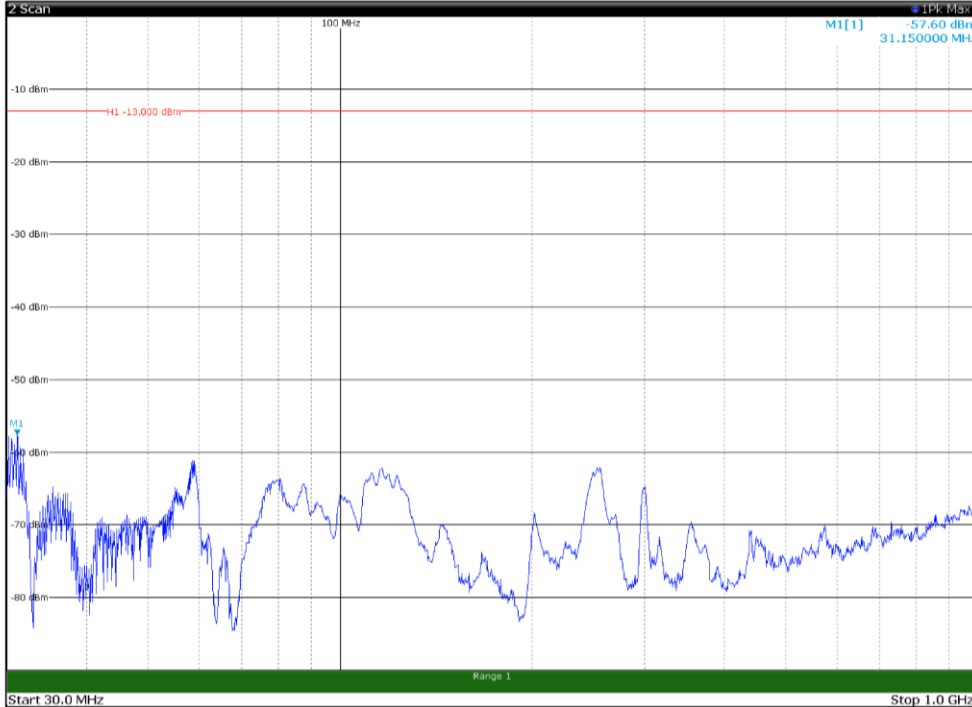

Channel: MIDDLE, Modulation: 16QAM,
 BW=10MHz, Range: 30MHz - 1GHz, Polarization: Horizontal

Channel: MIDDLE, Modulation: 16QAM,
 BW=10MHz, Range: 30MHz - 1GHz, Polarization: Vertical

Channel: MIDDLE, Modulation: 16QAM,
BW=10MHz, Range: 1GHz - 18GHz, Polarization: Horizontal

Channel: MIDDLE, Modulation: 16QAM,
BW=10MHz, Range: 1GHz - 18GHz, Polarization: Vertical

Channel: MIDDLE, Modulation: 16QAM,
 BW=10MHz, Range: 18GHz - 22.5GHz, Polarization: Horizontal

Channel: MIDDLE, Modulation: 16QAM,
 BW=10MHz, Range: 18GHz - 22.5GHz, Polarization: Vertical

Channel: TOP, Modulation: 16QAM,
BW=10MHz, Range: 30MHz - 1GHz, Polarization: Horizontal

Channel: TOP, Modulation: 16QAM,
BW=10MHz, Range: 30MHz - 1GHz, Polarization: Vertical

Channel: TOP, Modulation: 16QAM,
BW=10MHz, Range: 1GHz - 18GHz, Polarization: Horizontal

Channel: TOP, Modulation: 16QAM,
BW=10MHz, Range: 1GHz - 18GHz, Polarization: Vertical

Channel: TOP, Modulation: 16QAM,
BW=10MHz, Range: 18GHz - 22.5GHz, Polarization: Horizontal

Channel: TOP, Modulation: 16QAM,
BW=10MHz, Range: 18GHz - 22.5GHz, Polarization: Vertical