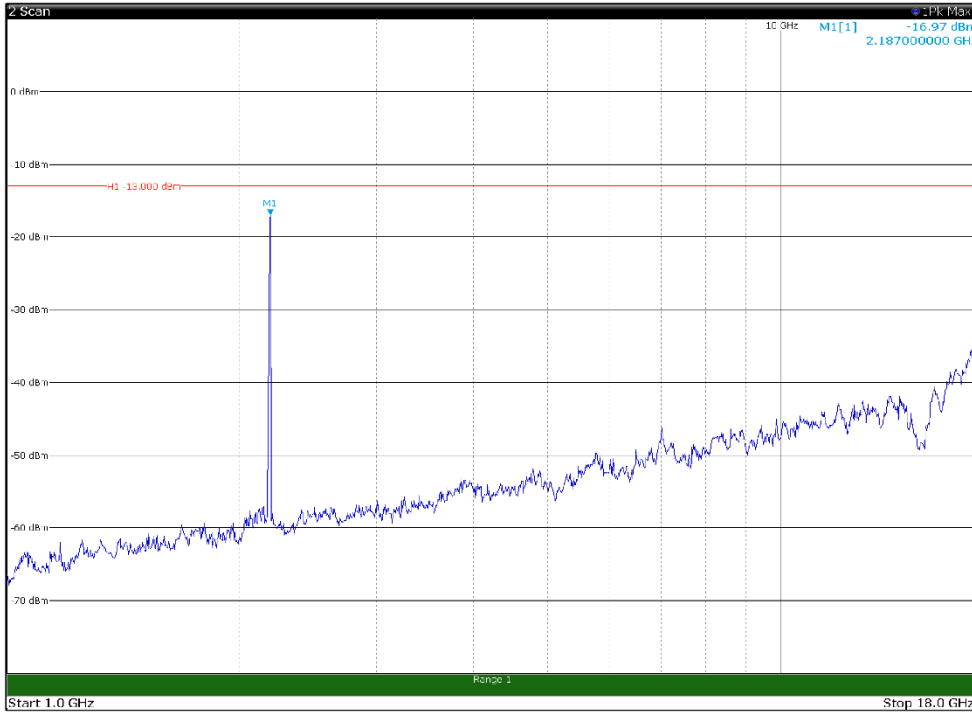

Channel: TOP, Modulation: 256QAM,
BW=5MHz, Range: 30MHz - 1GHz, Polarization: Horizontal

Channel: TOP, Modulation: 256QAM,
BW=5MHz, Range: 30MHz - 1GHz, Polarization: Vertical

Channel: TOP, Modulation: 256QAM,
BW=5MHz, Range: 1GHz - 18GHz, Polarization: Horizontal

Channel: TOP, Modulation: 256QAM,
BW=5MHz, Range: 1GHz - 18GHz, Polarization: Vertical

Channel: TOP, Modulation: 256QAM,
BW=5MHz, Range: 18GHz - 22.5GHz, Polarization: Horizontal

Channel: TOP, Modulation: 256QAM,
BW=5MHz, Range: 18GHz - 22.5GHz, Polarization: Vertical

Channel: BOTTOM, Modulation: QPSK,
BW=10MHz, Range: 30MHz - 1GHz, Polarization: Horizontal

Channel: BOTTOM, Modulation: QPSK,
BW=10MHz, Range: 30MHz - 1GHz, Polarization: Vertical

Channel: BOTTOM, Modulation: QPSK,
 BW=10MHz, Range: 1GHz - 18GHz, Polarization: Horizontal

Channel: BOTTOM, Modulation: QPSK,
 BW=10MHz, Range: 1GHz - 18GHz, Polarization: Vertical

Channel: BOTTOM, Modulation: QPSK,
 BW=10MHz, Range: 18GHz - 22.5GHz, Polarization: Horizontal

Channel: BOTTOM, Modulation: QPSK,
 BW=10MHz, Range: 18GHz - 22.5GHz, Polarization: Vertical