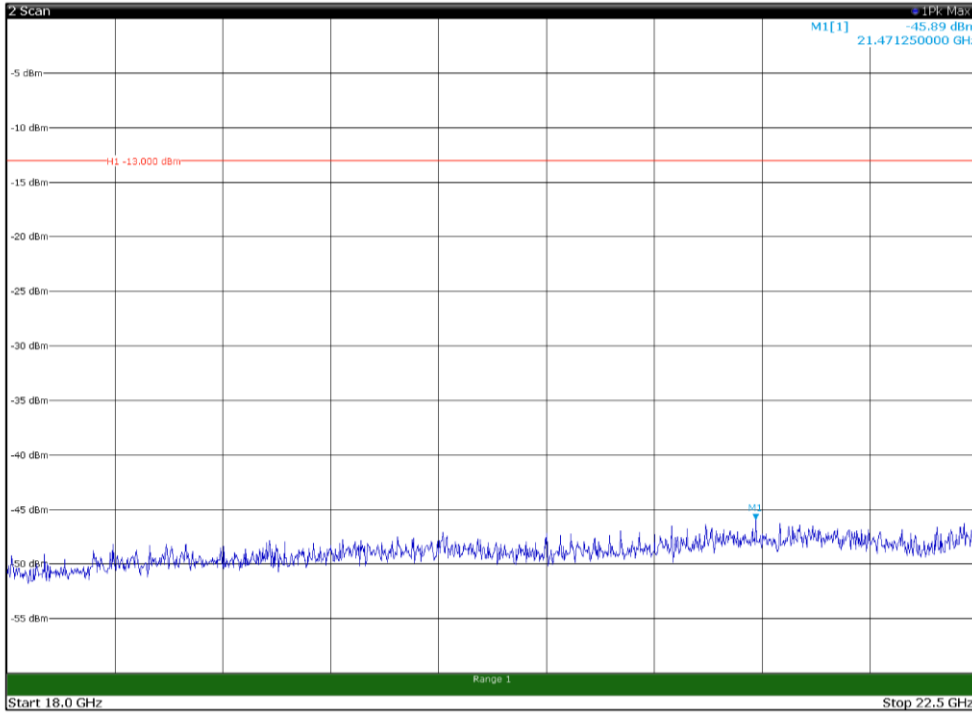

Channel: BOTTOM, Modulation: QPSK,
 BW=10MHz, Range: 1GHz - 18GHz, Polarization: Vertical

Channel: BOTTOM, Modulation: QPSK,
 BW=10MHz, Range: 18GHz - 22.5GHz, Polarization: Horizontal

Channel: BOTTOM, Modulation: QPSK,
 BW=10MHz, Range: 18GHz - 22.5GHz, Polarization: Vertical

Channel: MIDDLE, Modulation: QPSK,
 BW=10MHz, Range: 30MHz - 1GHz, Polarization: Horizontal

Channel: MIDDLE, Modulation: QPSK,
 BW=10MHz, Range: 30MHz - 1GHz, Polarization: Vertical

Channel: MIDDLE, Modulation: QPSK,
BW=10MHz, Range: 1GHz - 18GHz, Polarization: Horizontal

Channel: MIDDLE, Modulation: QPSK,
BW=10MHz, Range: 1GHz - 18GHz, Polarization: Vertical

Channel: MIDDLE, Modulation: QPSK,
 BW=10MHz, Range: 18GHz - 22.5GHz, Polarization: Horizontal

Channel: MIDDLE, Modulation: QPSK,
 BW=10MHz, Range: 18GHz - 22.5GHz, Polarization: Vertical