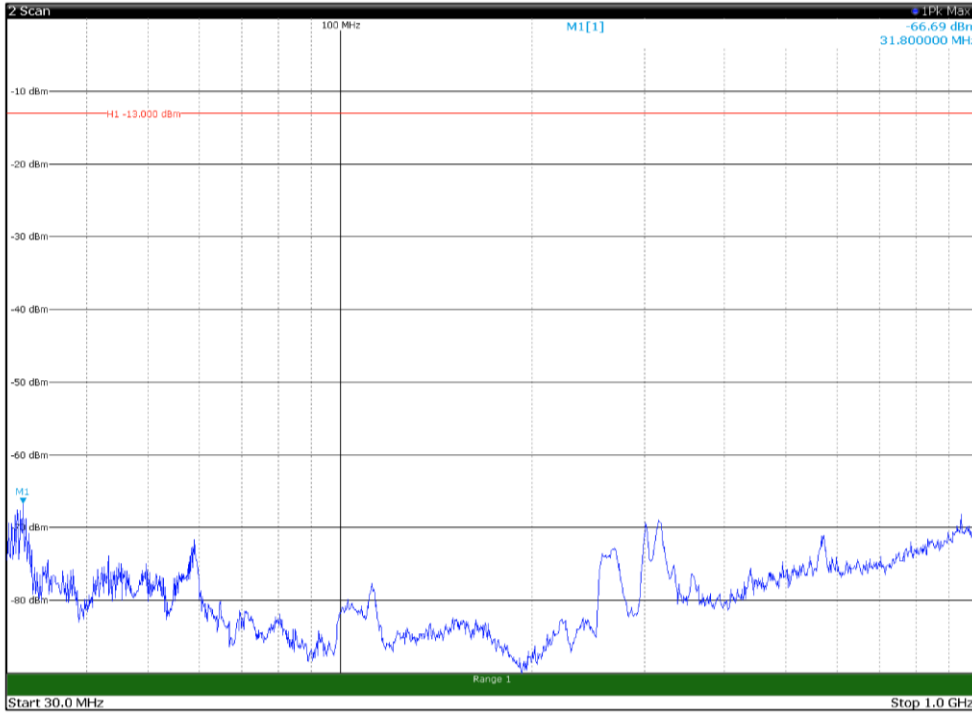

Channel: BOTTOM, Modulation: 16QAM,
BW=10MHz, Range: 1GHz - 18GHz, Polarization: Vertical

Channel: BOTTOM, Modulation: 16QAM,
BW=10MHz, Range: 18GHz - 22.5GHz, Polarization: Horizontal

Channel: BOTTOM, Modulation: 16QAM,
BW=10MHz, Range: 18GHz - 22.5GHz, Polarization: Vertical

Channel: MIDDLE, Modulation: 16QAM,
 BW=10MHz, Range: 30MHz - 1GHz, Polarization: Horizontal

Channel: MIDDLE, Modulation: 16QAM,
 BW=10MHz, Range: 30MHz - 1GHz, Polarization: Vertical

Channel: MIDDLE, Modulation: 16QAM,
BW=10MHz, Range: 1GHz - 18GHz, Polarization: Horizontal

Channel: MIDDLE, Modulation: 16QAM,
BW=10MHz, Range: 1GHz - 18GHz, Polarization: Vertical

Channel: MIDDLE, Modulation: 16QAM,
 BW=10MHz, Range: 18GHz - 22.5GHz, Polarization: Horizontal

Channel: MIDDLE, Modulation: 16QAM,
 BW=10MHz, Range: 18GHz - 22.5GHz, Polarization: Vertical

Channel: TOP, Modulation: 16QAM,
BW=10MHz, Range: 30MHz - 1GHz, Polarization: Horizontal

Channel: TOP, Modulation: 16QAM,
BW=10MHz, Range: 30MHz - 1GHz, Polarization: Vertical

Channel: TOP, Modulation: 16QAM,
BW=10MHz, Range: 1GHz - 18GHz, Polarization: Horizontal