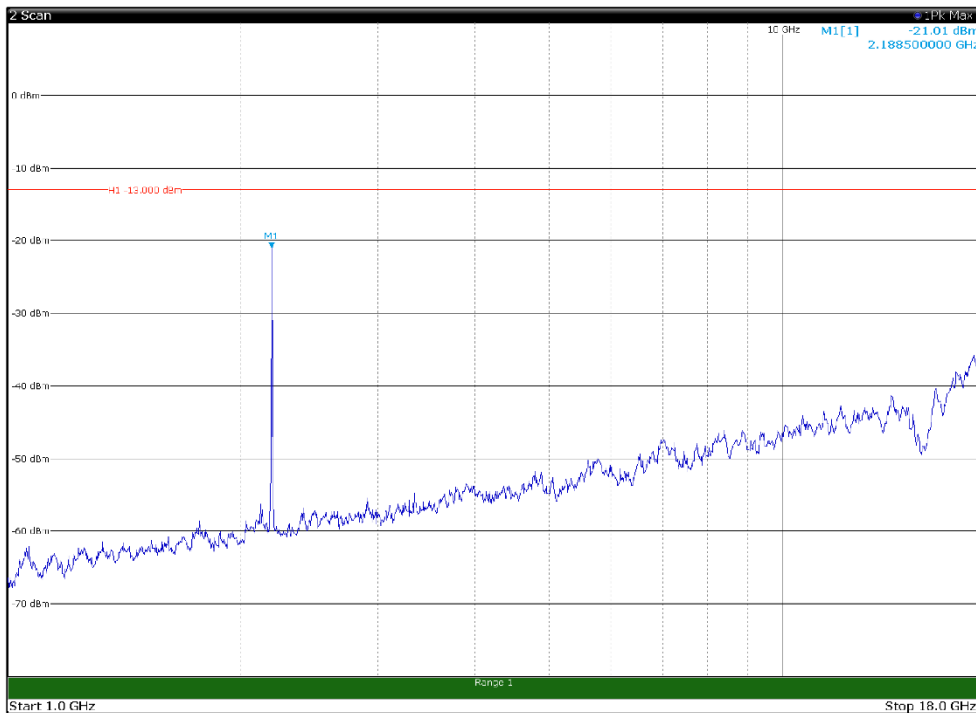

Channel: BOTTOM, Modulation: 256QAM,
 BW=5MHz, Range: 30MHz - 1GHz, Polarization: Horizontal

Channel: BOTTOM, Modulation: 256QAM,
 BW=5MHz, Range: 30MHz - 1GHz, Polarization: Vertical

Channel: BOTTOM, Modulation: 256QAM,
 BW=5MHz, Range: 1GHz - 18GHz, Polarization: Horizontal

Channel: BOTTOM, Modulation: 256QAM,
 BW=5MHz, Range: 1GHz - 18GHz, Polarization: Vertical

Channel: BOTTOM, Modulation: 256QAM,
BW=5MHz, Range: 18GHz - 22.5GHz, Polarization: Horizontal

Channel: BOTTOM, Modulation: 256QAM,
BW=5MHz, Range: 18GHz - 22.5GHz, Polarization: Vertical

Channel: MIDDLE, Modulation: 256QAM,
BW=5MHz, Range: 30MHz - 1GHz, Polarization: Horizontal

Channel: MIDDLE, Modulation: 256QAM,
BW=5MHz, Range: 30MHz - 1GHz, Polarization: Vertical

Channel: MIDDLE, Modulation: 256QAM,
BW=5MHz, Range: 1GHz - 18GHz, Polarization: Horizontal

Channel: MIDDLE, Modulation: 256QAM,
BW=5MHz, Range: 1GHz - 18GHz, Polarization: Vertical

Channel: MIDDLE, Modulation: 256QAM,
BW=5MHz, Range: 18GHz - 22.5GHz, Polarization: Horizontal

Channel: MIDDLE, Modulation: 256QAM,
BW=5MHz, Range: 18GHz - 22.5GHz, Polarization: Vertical