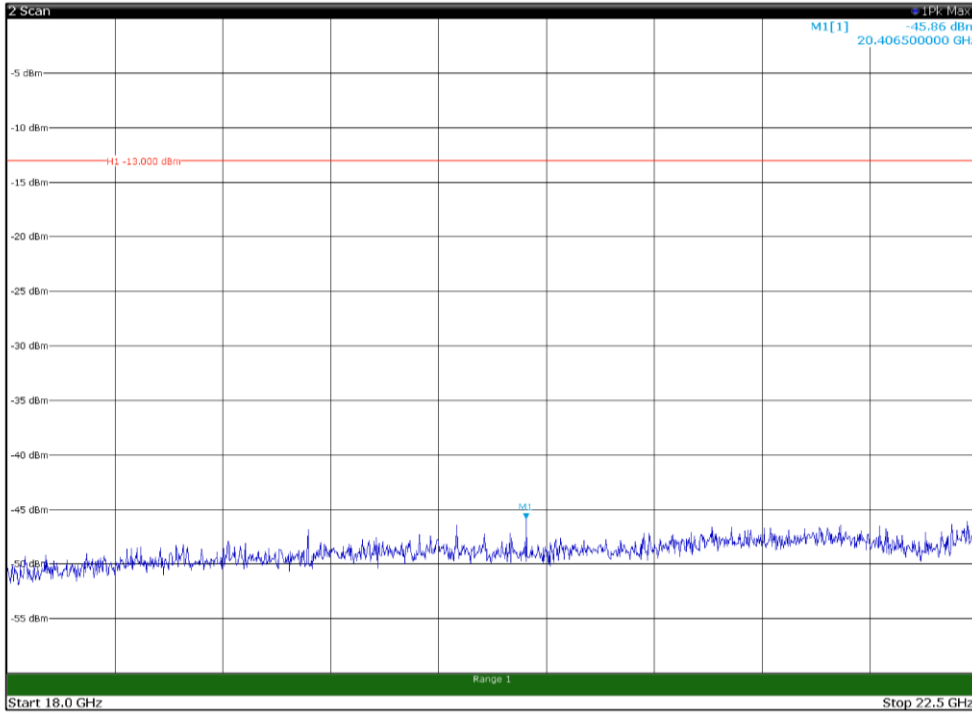

Channel: BOTTOM, Modulation: QPSK,
BW=10MHz, Range: 30MHz - 1GHz, Polarization: Horizontal

Channel: BOTTOM, Modulation: QPSK,
BW=10MHz, Range: 30MHz - 1GHz, Polarization: Vertical

Channel: BOTTOM, Modulation: QPSK,
 BW=10MHz, Range: 1GHz - 18GHz, Polarization: Horizontal

Channel: BOTTOM, Modulation: QPSK,
 BW=10MHz, Range: 1GHz - 18GHz, Polarization: Vertical

Channel: BOTTOM, Modulation: QPSK,
 BW=10MHz, Range: 18GHz - 22.5GHz, Polarization: Horizontal

Channel: BOTTOM, Modulation: QPSK,
 BW=10MHz, Range: 18GHz - 22.5GHz, Polarization: Vertical