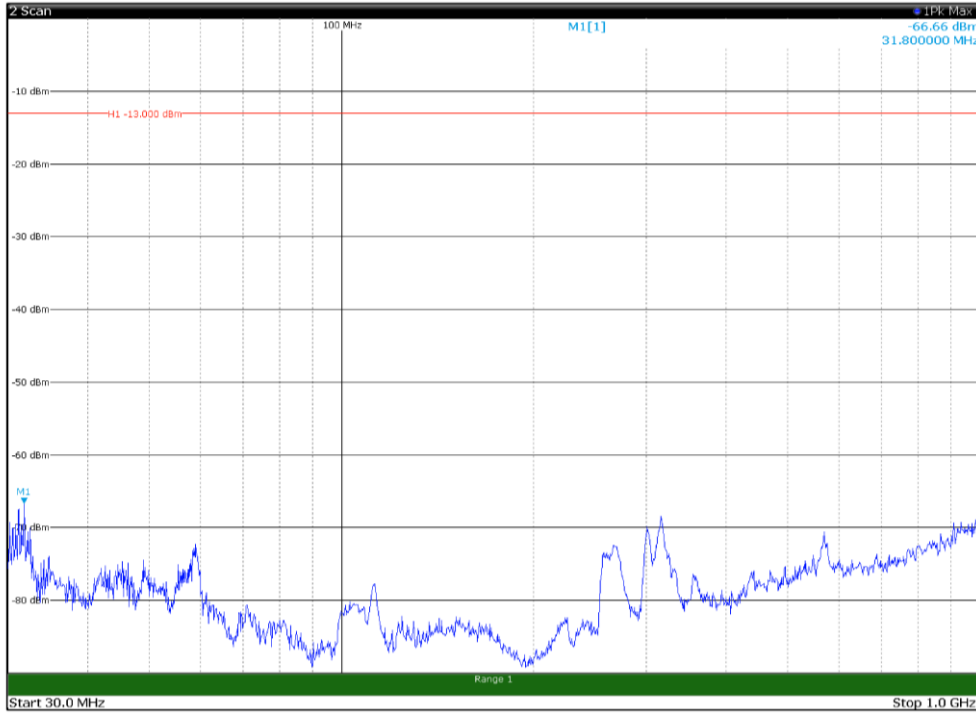

Channel: TOP, Modulation: 64QAM,
 BW=5MHz, Range: 30MHz - 1GHz, Polarization: Horizontal

Channel: TOP, Modulation: 64QAM,
 BW=5MHz, Range: 30MHz - 1GHz, Polarization: Vertical

Channel: TOP, Modulation: 64QAM,
 BW=5MHz, Range: 1GHz - 18GHz, Polarization: Horizontal

Channel: TOP, Modulation: 64QAM,
 BW=5MHz, Range: 1GHz - 18GHz, Polarization: Vertical

Channel: TOP, Modulation: 64QAM,
BW=5MHz, Range: 18GHz - 22.5GHz, Polarization: Horizontal

Channel: TOP, Modulation: 64QAM,
BW=5MHz, Range: 18GHz - 22.5GHz, Polarization: Vertical

Channel: BOTTOM, Modulation: 256QAM,
 BW=5MHz, Range: 30MHz - 1GHz, Polarization: Horizontal

Channel: BOTTOM, Modulation: 256QAM,
 BW=5MHz, Range: 30MHz - 1GHz, Polarization: Vertical

Channel: BOTTOM, Modulation: 256QAM,
 BW=5MHz, Range: 1GHz - 18GHz, Polarization: Horizontal

Channel: BOTTOM, Modulation: 256QAM,
 BW=5MHz, Range: 1GHz - 18GHz, Polarization: Vertical

Channel: BOTTOM, Modulation: 256QAM,
BW=5MHz, Range: 18GHz - 22.5GHz, Polarization: Horizontal

Channel: BOTTOM, Modulation: 256QAM,
BW=5MHz, Range: 18GHz - 22.5GHz, Polarization: Vertical