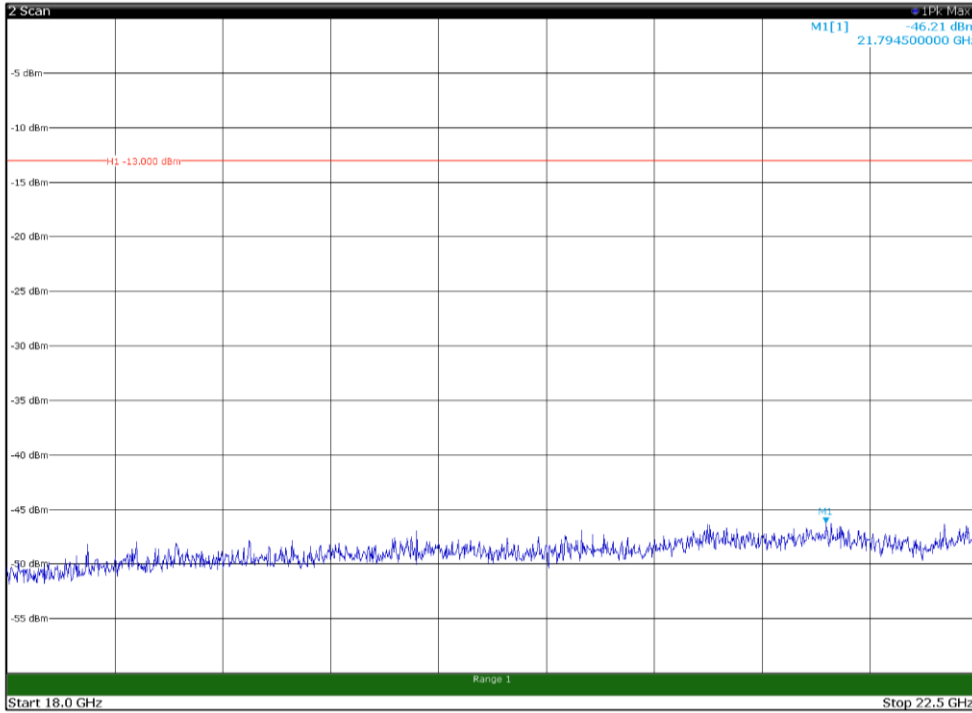

Channel: TOP, Modulation: QPSK,
 BW=10MHz, Range: 30MHz - 1GHz, Polarization: Horizontal

Channel: TOP, Modulation: QPSK,
 BW=10MHz, Range: 30MHz - 1GHz, Polarization: Vertical

Channel: TOP, Modulation: QPSK,
 BW=10MHz, Range: 1GHz - 18GHz, Polarization: Horizontal

Channel: TOP, Modulation: QPSK,
 BW=10MHz, Range: 1GHz - 18GHz, Polarization: Vertical

Channel: TOP, Modulation: QPSK,
BW=10MHz, Range: 18GHz - 22.5GHz, Polarization: Horizontal

Channel: TOP, Modulation: QPSK,
BW=10MHz, Range: 18GHz - 22.5GHz, Polarization: Vertical