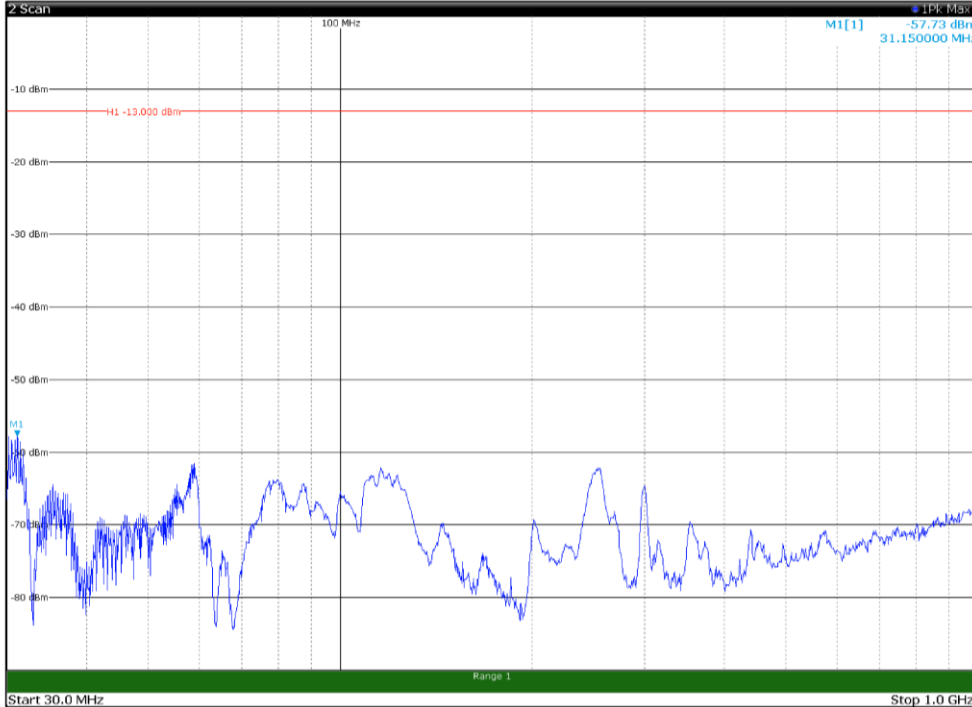

Channel: BOTTOM, Modulation: 16QAM,
 BW=10MHz, Range: 30MHz - 1GHz, Polarization: Horizontal

Channel: BOTTOM, Modulation: 16QAM,
 BW=10MHz, Range: 30MHz - 1GHz, Polarization: Vertical

Channel: BOTTOM, Modulation: 16QAM,
BW=10MHz, Range: 1GHz - 18GHz, Polarization: Horizontal

Channel: BOTTOM, Modulation: 16QAM,
BW=10MHz, Range: 1GHz - 18GHz, Polarization: Vertical

Channel: BOTTOM, Modulation: 16QAM,
BW=10MHz, Range: 18GHz - 22.5GHz, Polarization: Horizontal

Channel: BOTTOM, Modulation: 16QAM,
BW=10MHz, Range: 18GHz - 22.5GHz, Polarization: Vertical

Channel: MIDDLE, Modulation: 16QAM,
 BW=10MHz, Range: 30MHz - 1GHz, Polarization: Horizontal

Channel: MIDDLE, Modulation: 16QAM,
 BW=10MHz, Range: 30MHz - 1GHz, Polarization: Vertical

Channel: MIDDLE, Modulation: 16QAM,
BW=10MHz, Range: 1GHz - 18GHz, Polarization: Horizontal

Channel: MIDDLE, Modulation: 16QAM,
BW=10MHz, Range: 1GHz - 18GHz, Polarization: Vertical

Channel: MIDDLE, Modulation: 16QAM,
 BW=10MHz, Range: 18GHz - 22.5GHz, Polarization: Horizontal

Channel: MIDDLE, Modulation: 16QAM,
 BW=10MHz, Range: 18GHz - 22.5GHz, Polarization: Vertical