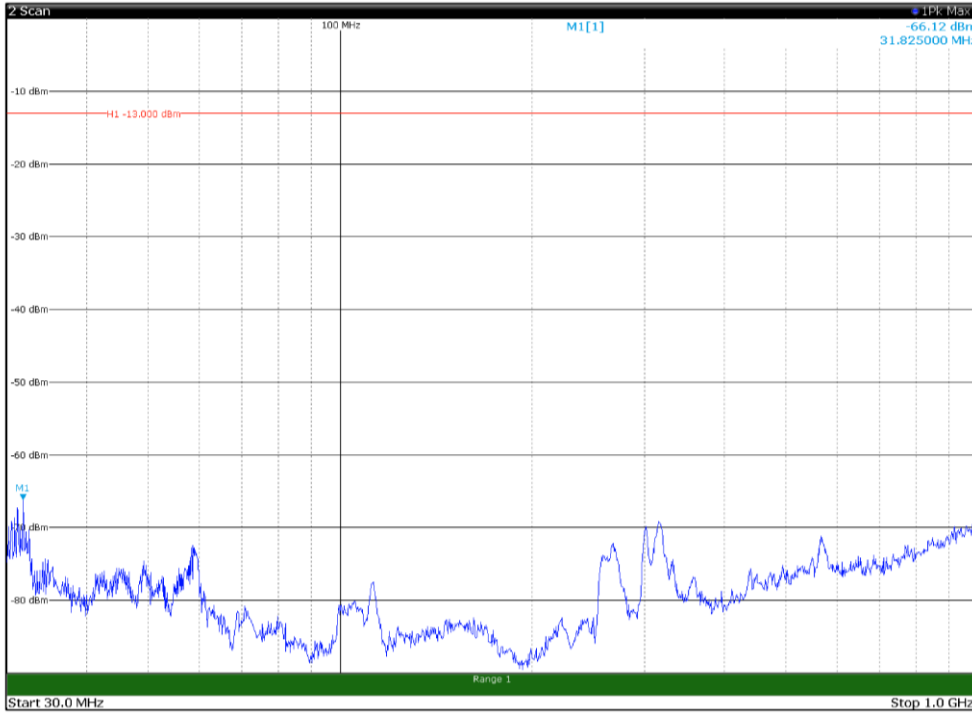

Channel: MIDDLE, Modulation: 16QAM,
BW=10MHz, Range: 1GHz - 18GHz, Polarization: Vertical

Channel: MIDDLE, Modulation: 16QAM,
 BW=10MHz, Range: 18GHz - 22.5GHz, Polarization: Horizontal

Channel: MIDDLE, Modulation: 16QAM,
 BW=10MHz, Range: 18GHz - 22.5GHz, Polarization: Vertical

Channel: TOP, Modulation: 16QAM,
BW=10MHz, Range: 30MHz - 1GHz, Polarization: Horizontal

Channel: TOP, Modulation: 16QAM,
BW=10MHz, Range: 30MHz - 1GHz, Polarization: Vertical

Channel: TOP, Modulation: 16QAM,
BW=10MHz, Range: 1GHz - 18GHz, Polarization: Horizontal

Channel: TOP, Modulation: 16QAM,
BW=10MHz, Range: 1GHz - 18GHz, Polarization: Vertical

Channel: TOP, Modulation: 16QAM,
BW=10MHz, Range: 18GHz - 22.5GHz, Polarization: Horizontal

Channel: TOP, Modulation: 16QAM,
BW=10MHz, Range: 18GHz - 22.5GHz, Polarization: Vertical