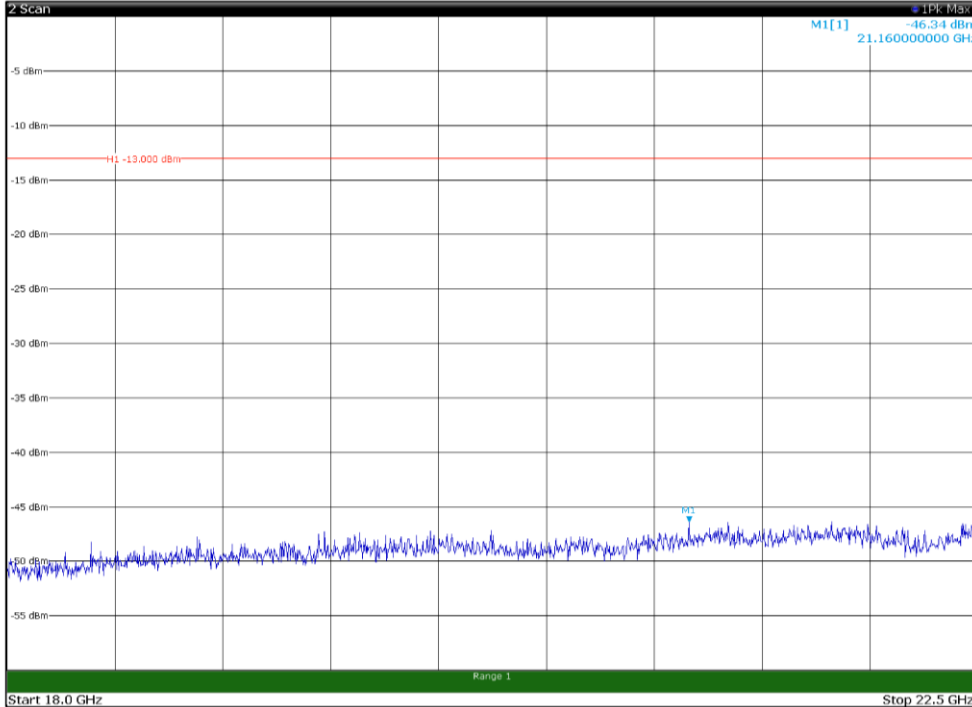

Channel: TOP, Modulation: 16QAM,
BW=10MHz, Range: 1GHz - 18GHz, Polarization: Vertical

Channel: TOP, Modulation: 16QAM,
BW=10MHz, Range: 18GHz - 22.5GHz, Polarization: Horizontal

Channel: TOP, Modulation: 16QAM,
BW=10MHz, Range: 18GHz - 22.5GHz, Polarization: Vertical

Channel: BOTTOM, Modulation: 64QAM,
 BW=10MHz, Range: 30MHz - 1GHz, Polarization: Horizontal

Channel: BOTTOM, Modulation: 64QAM,
 BW=10MHz, Range: 30MHz - 1GHz, Polarization: Vertical

Channel: BOTTOM, Modulation: 64QAM,
 BW=10MHz, Range: 1GHz - 18GHz, Polarization: Horizontal

Channel: BOTTOM, Modulation: 64QAM,
 BW=10MHz, Range: 1GHz - 18GHz, Polarization: Vertical

Channel: BOTTOM, Modulation: 64QAM,
 BW=10MHz, Range: 18GHz - 22.5GHz, Polarization: Horizontal

Channel: BOTTOM, Modulation: 64QAM,
 BW=10MHz, Range: 18GHz - 22.5GHz, Polarization: Vertical