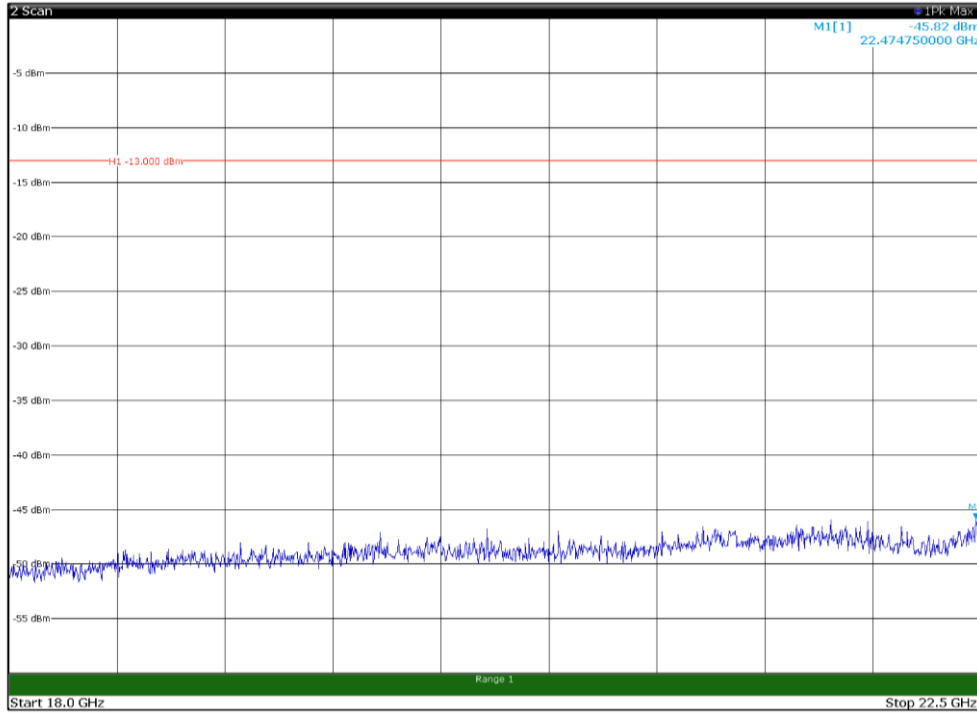

Channel: TOP, Modulation: 64QAM,
 BW=5MHz, Range: 30MHz - 1GHz, Polarization: Horizontal

Channel: TOP, Modulation: 64QAM,
 BW=5MHz, Range: 30MHz - 1GHz, Polarization: Vertical

Channel: TOP, Modulation: 64QAM,
 BW=5MHz, Range: 1GHz - 18GHz, Polarization: Horizontal

Channel: TOP, Modulation: 64QAM,
 BW=5MHz, Range: 1GHz - 18GHz, Polarization: Vertical

Channel: TOP, Modulation: 64QAM,
BW=5MHz, Range: 18GHz - 22.5GHz, Polarization: Horizontal

Channel: TOP, Modulation: 64QAM,
BW=5MHz, Range: 18GHz - 22.5GHz, Polarization: Vertical

Channel: BOTTOM, Modulation: 256QAM,
 BW=5MHz, Range: 30MHz - 1GHz, Polarization: Horizontal

Channel: BOTTOM, Modulation: 256QAM,
 BW=5MHz, Range: 30MHz - 1GHz, Polarization: Vertical

Channel: BOTTOM, Modulation: 256QAM,
 BW=5MHz, Range: 1GHz - 18GHz, Polarization: Horizontal

Channel: BOTTOM, Modulation: 256QAM,
 BW=5MHz, Range: 1GHz - 18GHz, Polarization: Vertical

Channel: BOTTOM, Modulation: 256QAM,
BW=5MHz, Range: 18GHz - 22.5GHz, Polarization: Horizontal

Channel: BOTTOM, Modulation: 256QAM,
BW=5MHz, Range: 18GHz - 22.5GHz, Polarization: Vertical