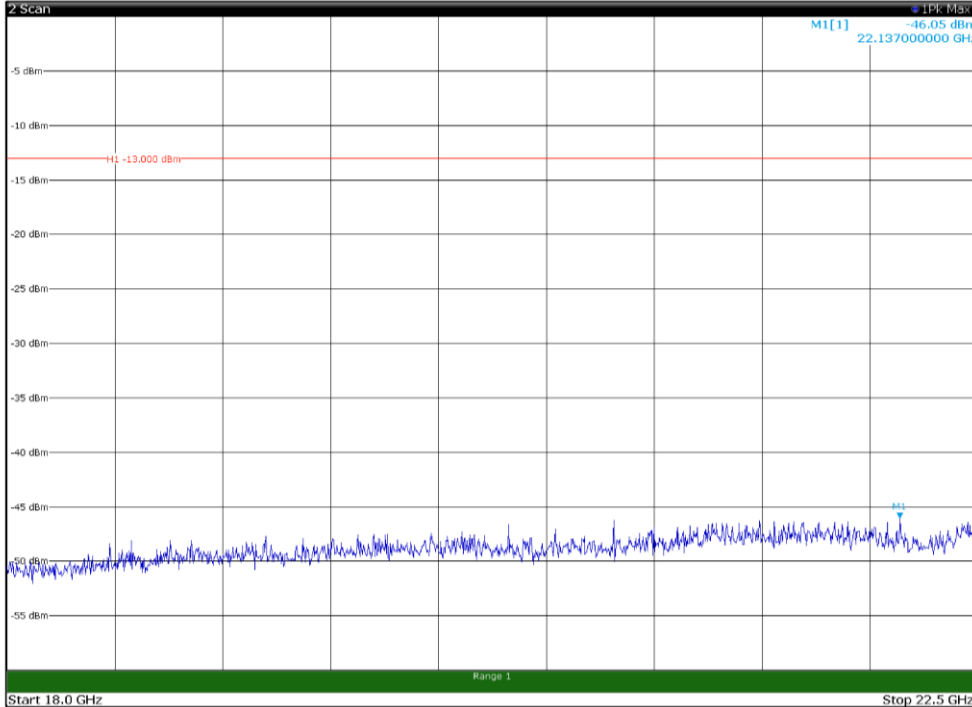

Channel: MIDDLE, Modulation: 16QAM,
BW=10MHz, Range: 1GHz - 18GHz, Polarization: Vertical

Channel: MIDDLE, Modulation: 16QAM,
 BW=10MHz, Range: 18GHz - 22.5GHz, Polarization: Horizontal

Channel: MIDDLE, Modulation: 16QAM,
 BW=10MHz, Range: 18GHz - 22.5GHz, Polarization: Vertical

Channel: TOP, Modulation: 16QAM,
BW=10MHz, Range: 30MHz - 1GHz, Polarization: Horizontal

Channel: TOP, Modulation: 16QAM,
BW=10MHz, Range: 30MHz - 1GHz, Polarization: Vertical

Channel: TOP, Modulation: 16QAM,
BW=10MHz, Range: 1GHz - 18GHz, Polarization: Horizontal

Channel: TOP, Modulation: 16QAM,
BW=10MHz, Range: 1GHz - 18GHz, Polarization: Vertical

Channel: TOP, Modulation: 16QAM,
BW=10MHz, Range: 18GHz - 22.5GHz, Polarization: Horizontal

Channel: TOP, Modulation: 16QAM,
BW=10MHz, Range: 18GHz - 22.5GHz, Polarization: Vertical