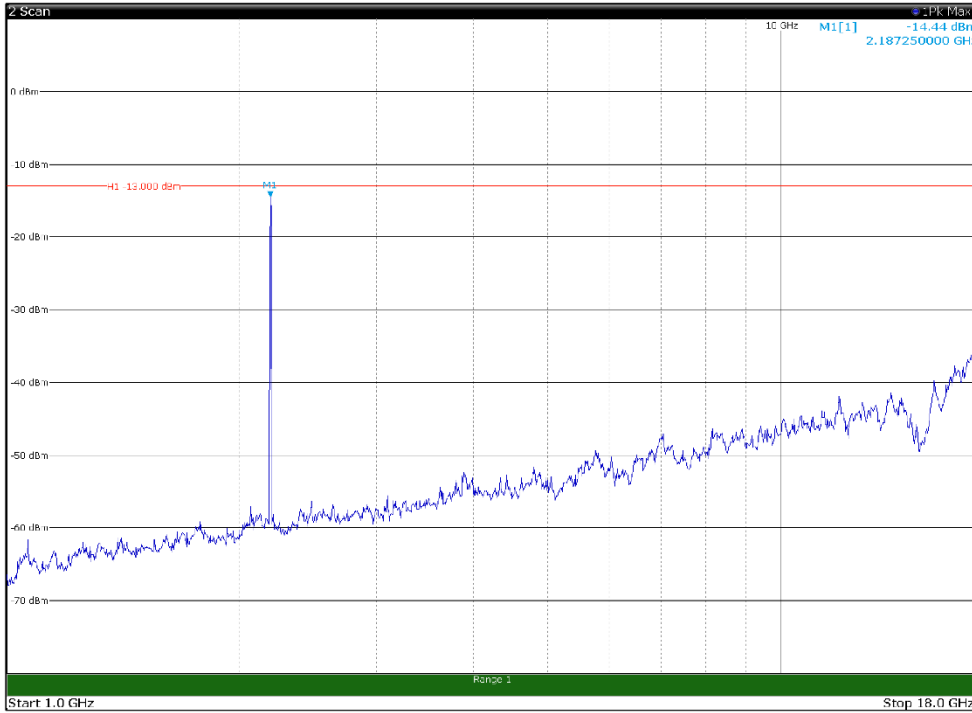

Channel: BOTTOM, Modulation: QPSK,
BW=10MHz, Range: 30MHz - 1GHz, Polarization: Horizontal

Channel: BOTTOM, Modulation: QPSK,
BW=10MHz, Range: 30MHz - 1GHz, Polarization: Vertical

Channel: BOTTOM, Modulation: QPSK,
 BW=10MHz, Range: 1GHz - 18GHz, Polarization: Horizontal

Channel: BOTTOM, Modulation: QPSK,
 BW=10MHz, Range: 1GHz - 18GHz, Polarization: Vertical

Channel: BOTTOM, Modulation: QPSK,
 BW=10MHz, Range: 18GHz - 22.5GHz, Polarization: Horizontal

Channel: BOTTOM, Modulation: QPSK,
 BW=10MHz, Range: 18GHz - 22.5GHz, Polarization: Vertical

Channel: MIDDLE, Modulation: QPSK,
 BW=10MHz, Range: 30MHz - 1GHz, Polarization: Horizontal

Channel: MIDDLE, Modulation: QPSK,
 BW=10MHz, Range: 30MHz - 1GHz, Polarization: Vertical

Channel: MIDDLE, Modulation: QPSK,
BW=10MHz, Range: 1GHz - 18GHz, Polarization: Horizontal

Channel: MIDDLE, Modulation: QPSK,
BW=10MHz, Range: 1GHz - 18GHz, Polarization: Vertical

Channel: MIDDLE, Modulation: QPSK,
 BW=10MHz, Range: 18GHz - 22.5GHz, Polarization: Horizontal

Channel: MIDDLE, Modulation: QPSK,
 BW=10MHz, Range: 18GHz - 22.5GHz, Polarization: Vertical