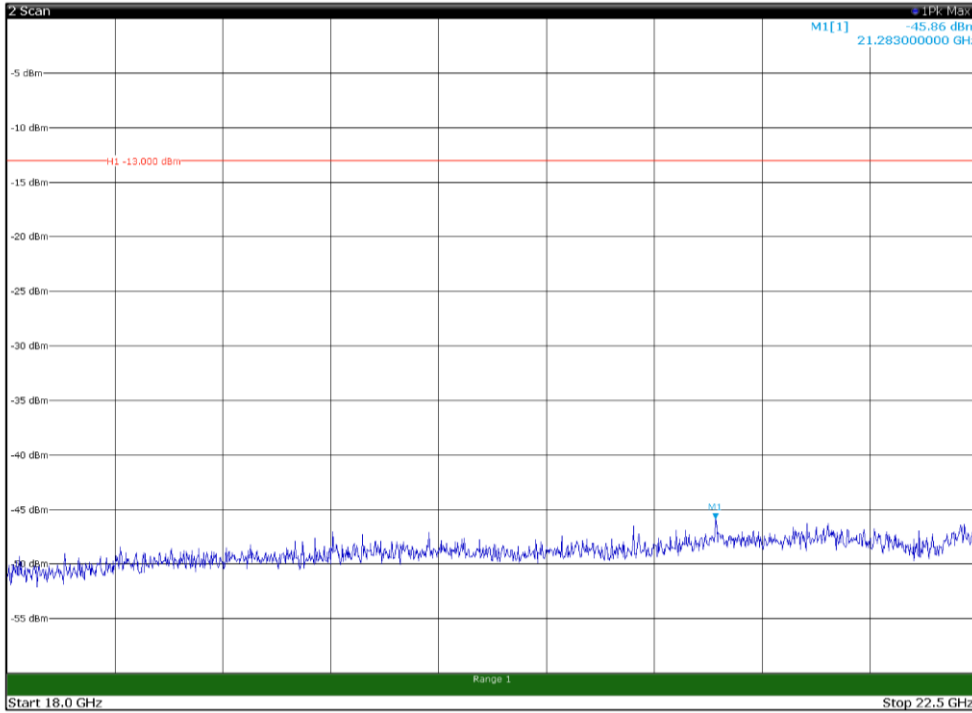

Channel: MIDDLE, Modulation: 64QAM,
 BW=10MHz, Range: 1GHz - 18GHz, Polarization: Vertical

Channel: MIDDLE, Modulation: 64QAM,
 BW=10MHz, Range: 18GHz - 22.5GHz, Polarization: Horizontal

Channel: MIDDLE, Modulation: 64QAM,
 BW=10MHz, Range: 18GHz - 22.5GHz, Polarization: Vertical

Channel: TOP, Modulation: 64QAM,
BW=10MHz, Range: 30MHz - 1GHz, Polarization: Horizontal

Channel: TOP, Modulation: 64QAM,
BW=10MHz, Range: 30MHz - 1GHz, Polarization: Vertical

Channel: TOP, Modulation: 64QAM,
BW=10MHz, Range: 1GHz - 18GHz, Polarization: Horizontal

Channel: TOP, Modulation: 64QAM,
BW=10MHz, Range: 1GHz - 18GHz, Polarization: Vertical

Channel: TOP, Modulation: 64QAM,
 BW=10MHz, Range: 18GHz - 22.5GHz, Polarization: Horizontal

Channel: TOP, Modulation: 64QAM,
 BW=10MHz, Range: 18GHz - 22.5GHz, Polarization: Vertical