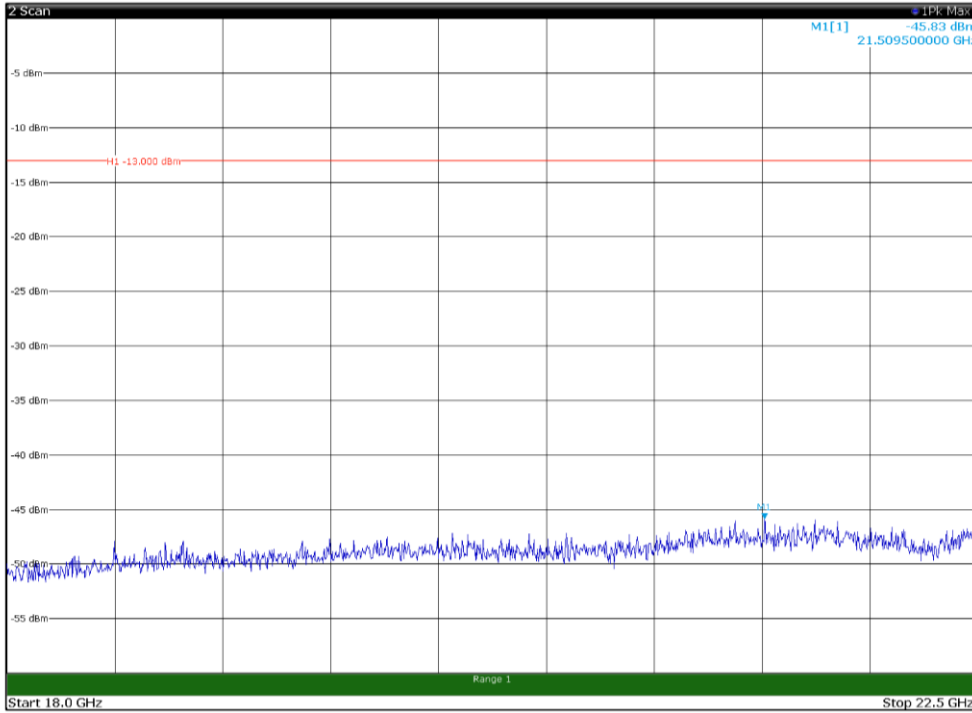

Channel: TOP, Modulation: 16QAM,
BW=10MHz, Range: 1GHz - 18GHz, Polarization: Vertical

Channel: TOP, Modulation: 16QAM,
BW=10MHz, Range: 18GHz - 22.5GHz, Polarization: Horizontal

Channel: TOP, Modulation: 16QAM,
BW=10MHz, Range: 18GHz - 22.5GHz, Polarization: Vertical

Channel: BOTTOM, Modulation: 64QAM,
 BW=10MHz, Range: 30MHz - 1GHz, Polarization: Horizontal

Channel: BOTTOM, Modulation: 64QAM,
 BW=10MHz, Range: 30MHz - 1GHz, Polarization: Vertical

Channel: BOTTOM, Modulation: 64QAM,
 BW=10MHz, Range: 1GHz - 18GHz, Polarization: Horizontal

Channel: BOTTOM, Modulation: 64QAM,
 BW=10MHz, Range: 1GHz - 18GHz, Polarization: Vertical

Channel: BOTTOM, Modulation: 64QAM,
 BW=10MHz, Range: 18GHz - 22.5GHz, Polarization: Horizontal

Channel: BOTTOM, Modulation: 64QAM,
 BW=10MHz, Range: 18GHz - 22.5GHz, Polarization: Vertical