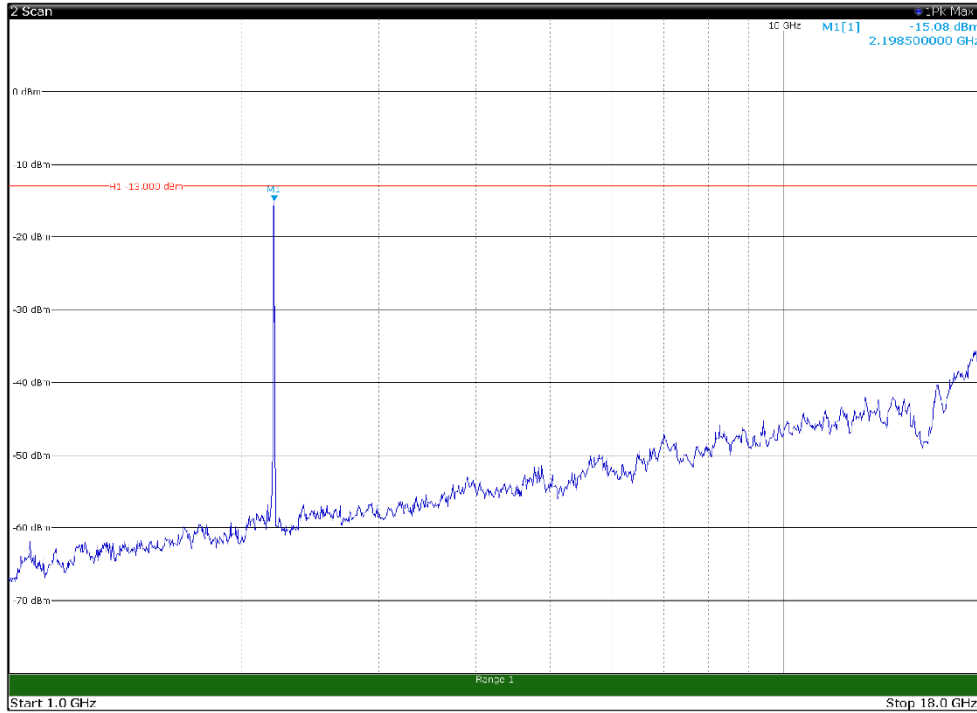

Channel: MIDDLE, Modulation: 256QAM,
BW=5MHz, Range: 30MHz - 1GHz, Polarization: Horizontal

Channel: MIDDLE, Modulation: 256QAM,
BW=5MHz, Range: 30MHz - 1GHz, Polarization: Vertical

Channel: MIDDLE, Modulation: 256QAM,
BW=5MHz, Range: 1GHz - 18GHz, Polarization: Horizontal

Channel: MIDDLE, Modulation: 256QAM,
BW=5MHz, Range: 1GHz - 18GHz, Polarization: Vertical

Channel: MIDDLE, Modulation: 256QAM,
BW=5MHz, Range: 18GHz - 22.5GHz, Polarization: Horizontal

Channel: MIDDLE, Modulation: 256QAM,
BW=5MHz, Range: 18GHz - 22.5GHz, Polarization: Vertical

Channel: TOP, Modulation: 256QAM,
BW=5MHz, Range: 30MHz - 1GHz, Polarization: Horizontal

Channel: TOP, Modulation: 256QAM,
BW=5MHz, Range: 30MHz - 1GHz, Polarization: Vertical

Channel: TOP, Modulation: 256QAM,
BW=5MHz, Range: 1GHz - 18GHz, Polarization: Horizontal

Channel: TOP, Modulation: 256QAM,
BW=5MHz, Range: 1GHz - 18GHz, Polarization: Vertical

Channel: TOP, Modulation: 256QAM,
BW=5MHz, Range: 18GHz - 22.5GHz, Polarization: Horizontal

Channel: TOP, Modulation: 256QAM,
BW=5MHz, Range: 18GHz - 22.5GHz, Polarization: Vertical