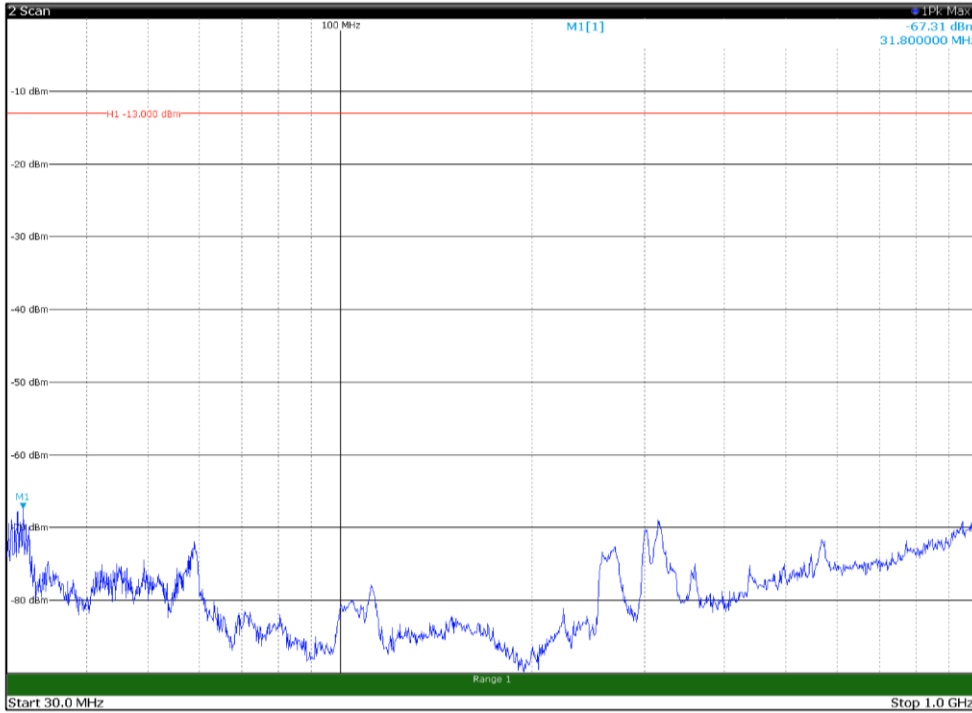

Channel: TOP, Modulation: QPSK,
 BW=10MHz, Range: 1GHz - 18GHz, Polarization: Vertical

Channel: TOP, Modulation: QPSK,
BW=10MHz, Range: 18GHz - 22.5GHz, Polarization: Horizontal

Channel: TOP, Modulation: QPSK,
BW=10MHz, Range: 18GHz - 22.5GHz, Polarization: Vertical

Channel: BOTTOM, Modulation: 16QAM,
 BW=10MHz, Range: 30MHz - 1GHz, Polarization: Horizontal

Channel: BOTTOM, Modulation: 16QAM,
 BW=10MHz, Range: 30MHz - 1GHz, Polarization: Vertical

Channel: BOTTOM, Modulation: 16QAM,
BW=10MHz, Range: 1GHz - 18GHz, Polarization: Horizontal

Channel: BOTTOM, Modulation: 16QAM,
BW=10MHz, Range: 1GHz - 18GHz, Polarization: Vertical

Channel: BOTTOM, Modulation: 16QAM,
BW=10MHz, Range: 18GHz - 22.5GHz, Polarization: Horizontal

Channel: BOTTOM, Modulation: 16QAM,
BW=10MHz, Range: 18GHz - 22.5GHz, Polarization: Vertical