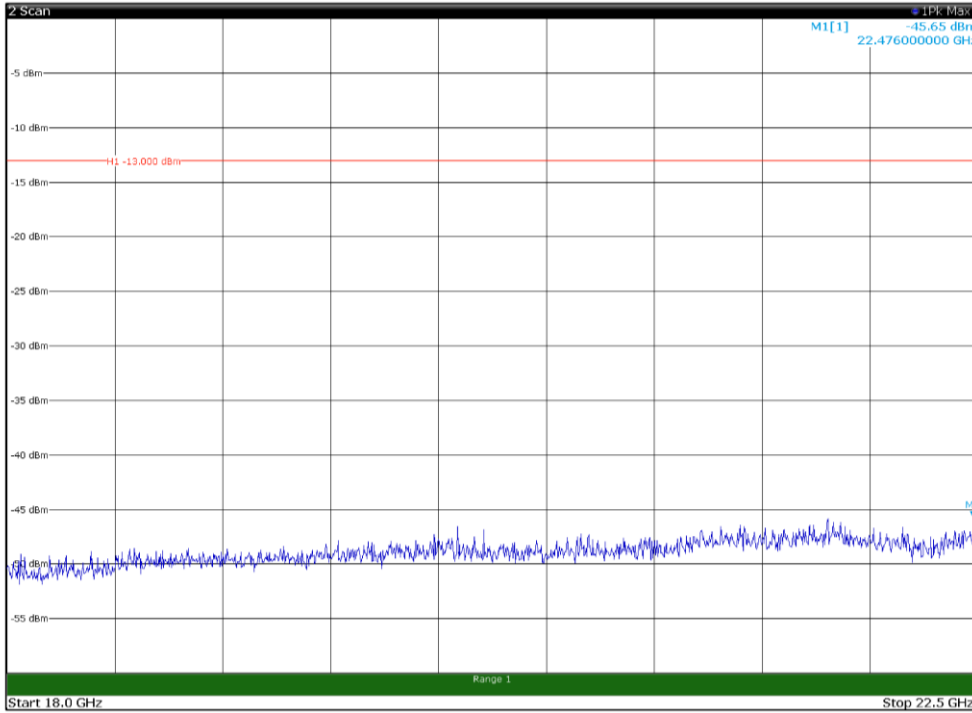

Channel: BOTTOM, Modulation: 64QAM,
 BW=10MHz, Range: 1GHz - 18GHz, Polarization: Vertical

Channel: BOTTOM, Modulation: 64QAM,
 BW=10MHz, Range: 18GHz - 22.5GHz, Polarization: Horizontal

Channel: BOTTOM, Modulation: 64QAM,
 BW=10MHz, Range: 18GHz - 22.5GHz, Polarization: Vertical

Channel: MIDDLE, Modulation: 64QAM,
 BW=10MHz, Range: 30MHz - 1GHz, Polarization: Horizontal

Channel: MIDDLE, Modulation: 64QAM,
 BW=10MHz, Range: 30MHz - 1GHz, Polarization: Vertical

Channel: MIDDLE, Modulation: 64QAM,
 BW=10MHz, Range: 1GHz - 18GHz, Polarization: Horizontal

Channel: MIDDLE, Modulation: 64QAM,
 BW=10MHz, Range: 1GHz - 18GHz, Polarization: Vertical

Channel: MIDDLE, Modulation: 64QAM,
 BW=10MHz, Range: 18GHz - 22.5GHz, Polarization: Horizontal

Channel: MIDDLE, Modulation: 64QAM,
 BW=10MHz, Range: 18GHz - 22.5GHz, Polarization: Vertical