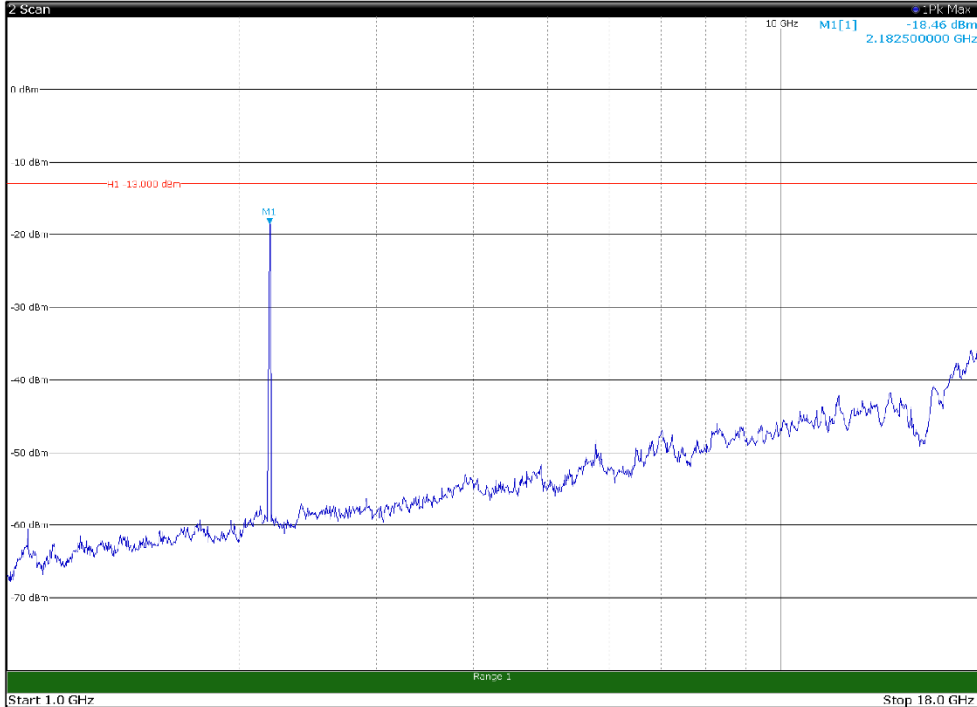

Channel: TOP, Modulation: QPSK,
 BW=10MHz, Range: 30MHz - 1GHz, Polarization: Horizontal

Channel: TOP, Modulation: QPSK,
 BW=10MHz, Range: 30MHz - 1GHz, Polarization: Vertical

Channel: TOP, Modulation: QPSK,
 BW=10MHz, Range: 1GHz - 18GHz, Polarization: Horizontal

Channel: TOP, Modulation: QPSK,
 BW=10MHz, Range: 1GHz - 18GHz, Polarization: Vertical

Channel: TOP, Modulation: QPSK,
BW=10MHz, Range: 18GHz - 22.5GHz, Polarization: Horizontal

Channel: TOP, Modulation: QPSK,
BW=10MHz, Range: 18GHz - 22.5GHz, Polarization: Vertical

Channel: BOTTOM, Modulation: 16QAM,
 BW=10MHz, Range: 30MHz - 1GHz, Polarization: Horizontal

Channel: BOTTOM, Modulation: 16QAM,
 BW=10MHz, Range: 30MHz - 1GHz, Polarization: Vertical

Channel: BOTTOM, Modulation: 16QAM,
BW=10MHz, Range: 1GHz - 18GHz, Polarization: Horizontal

Channel: BOTTOM, Modulation: 16QAM,
BW=10MHz, Range: 1GHz - 18GHz, Polarization: Vertical

Channel: BOTTOM, Modulation: 16QAM,
BW=10MHz, Range: 18GHz - 22.5GHz, Polarization: Horizontal

Channel: BOTTOM, Modulation: 16QAM,
BW=10MHz, Range: 18GHz - 22.5GHz, Polarization: Vertical