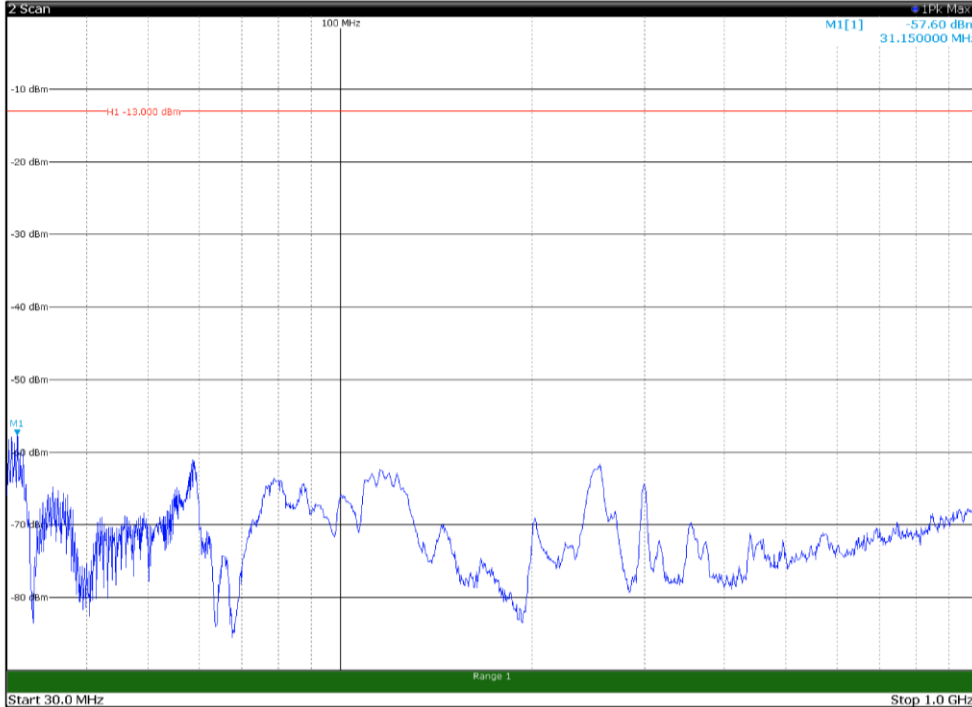

Channel: TOP, Modulation: 16QAM,
BW=10MHz, Range: 1GHz - 18GHz, Polarization: Vertical

Channel: TOP, Modulation: 16QAM,
BW=10MHz, Range: 18GHz - 22.5GHz, Polarization: Horizontal

Channel: TOP, Modulation: 16QAM,
BW=10MHz, Range: 18GHz - 22.5GHz, Polarization: Vertical

Channel: BOTTOM, Modulation: 64QAM,
 BW=10MHz, Range: 30MHz - 1GHz, Polarization: Horizontal

Channel: BOTTOM, Modulation: 64QAM,
 BW=10MHz, Range: 30MHz - 1GHz, Polarization: Vertical

Channel: BOTTOM, Modulation: 64QAM,
 BW=10MHz, Range: 1GHz - 18GHz, Polarization: Horizontal

Channel: BOTTOM, Modulation: 64QAM,
 BW=10MHz, Range: 1GHz - 18GHz, Polarization: Vertical

Channel: BOTTOM, Modulation: 64QAM,
 BW=10MHz, Range: 18GHz - 22.5GHz, Polarization: Horizontal

Channel: BOTTOM, Modulation: 64QAM,
 BW=10MHz, Range: 18GHz - 22.5GHz, Polarization: Vertical

Channel: MIDDLE, Modulation: 64QAM,
 BW=10MHz, Range: 30MHz - 1GHz, Polarization: Horizontal

Channel: MIDDLE, Modulation: 64QAM,
 BW=10MHz, Range: 30MHz - 1GHz, Polarization: Vertical

Channel: MIDDLE, Modulation: 64QAM,
 BW=10MHz, Range: 1GHz - 18GHz, Polarization: Horizontal