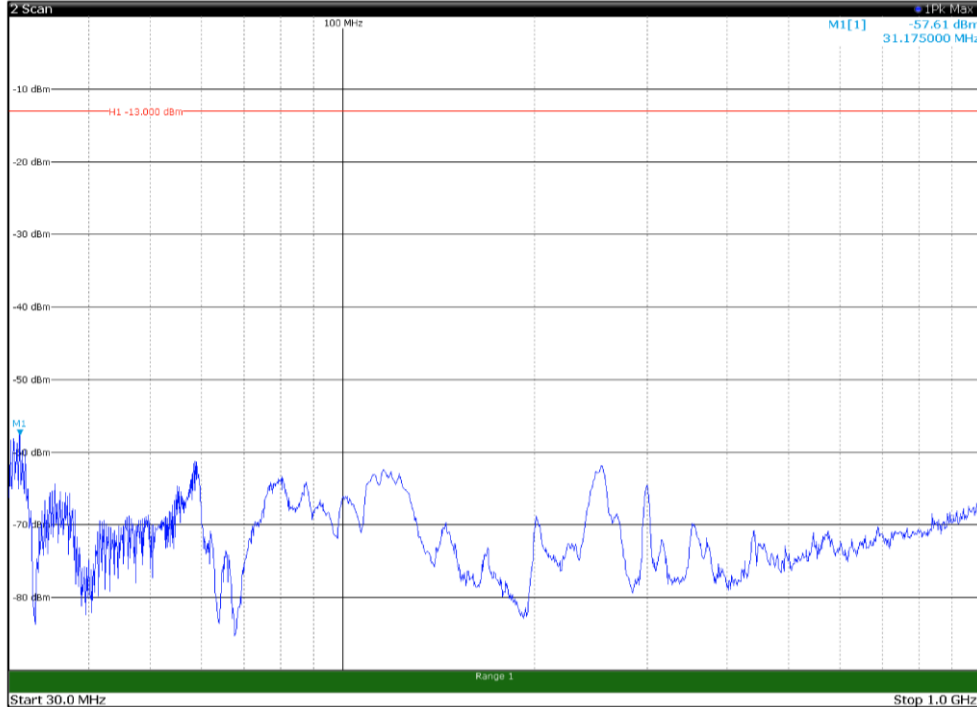

Channel: TOP, Modulation: 64QAM,
 BW=5MHz, Range: 30MHz - 1GHz, Polarization: Horizontal

Channel: TOP, Modulation: 64QAM,
 BW=5MHz, Range: 30MHz - 1GHz, Polarization: Vertical

Channel: TOP, Modulation: 64QAM,
 BW=5MHz, Range: 1GHz - 18GHz, Polarization: Horizontal

Channel: TOP, Modulation: 64QAM,
 BW=5MHz, Range: 1GHz - 18GHz, Polarization: Vertical

Channel: TOP, Modulation: 64QAM,
BW=5MHz, Range: 18GHz - 22.5GHz, Polarization: Horizontal

Channel: TOP, Modulation: 64QAM,
BW=5MHz, Range: 18GHz - 22.5GHz, Polarization: Vertical

Channel: BOTTOM, Modulation: 256QAM,
 BW=5MHz, Range: 30MHz - 1GHz, Polarization: Horizontal

Channel: BOTTOM, Modulation: 256QAM,
 BW=5MHz, Range: 30MHz - 1GHz, Polarization: Vertical

Channel: BOTTOM, Modulation: 256QAM,
 BW=5MHz, Range: 1GHz - 18GHz, Polarization: Horizontal

Channel: BOTTOM, Modulation: 256QAM,
 BW=5MHz, Range: 1GHz - 18GHz, Polarization: Vertical

Channel: BOTTOM, Modulation: 256QAM,
BW=5MHz, Range: 18GHz - 22.5GHz, Polarization: Horizontal

Channel: BOTTOM, Modulation: 256QAM,
BW=5MHz, Range: 18GHz - 22.5GHz, Polarization: Vertical