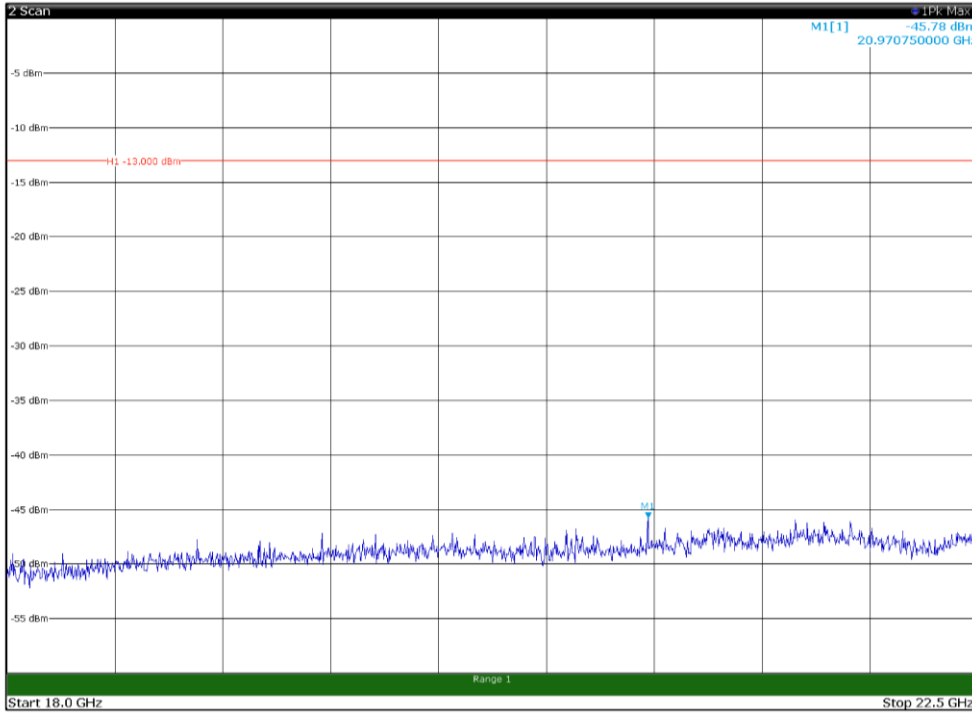

Channel: BOTTOM, Modulation: 16QAM,
BW=10MHz, Range: 1GHz - 18GHz, Polarization: Vertical

Channel: BOTTOM, Modulation: 16QAM,
BW=10MHz, Range: 18GHz - 22.5GHz, Polarization: Horizontal

Channel: BOTTOM, Modulation: 16QAM,
BW=10MHz, Range: 18GHz - 22.5GHz, Polarization: Vertical

Channel: MIDDLE, Modulation: 16QAM,
 BW=10MHz, Range: 30MHz - 1GHz, Polarization: Horizontal

Channel: MIDDLE, Modulation: 16QAM,
 BW=10MHz, Range: 30MHz - 1GHz, Polarization: Vertical

Channel: MIDDLE, Modulation: 16QAM,
BW=10MHz, Range: 1GHz - 18GHz, Polarization: Horizontal

Channel: MIDDLE, Modulation: 16QAM,
BW=10MHz, Range: 1GHz - 18GHz, Polarization: Vertical

Channel: MIDDLE, Modulation: 16QAM,
 BW=10MHz, Range: 18GHz - 22.5GHz, Polarization: Horizontal

Channel: MIDDLE, Modulation: 16QAM,
 BW=10MHz, Range: 18GHz - 22.5GHz, Polarization: Vertical