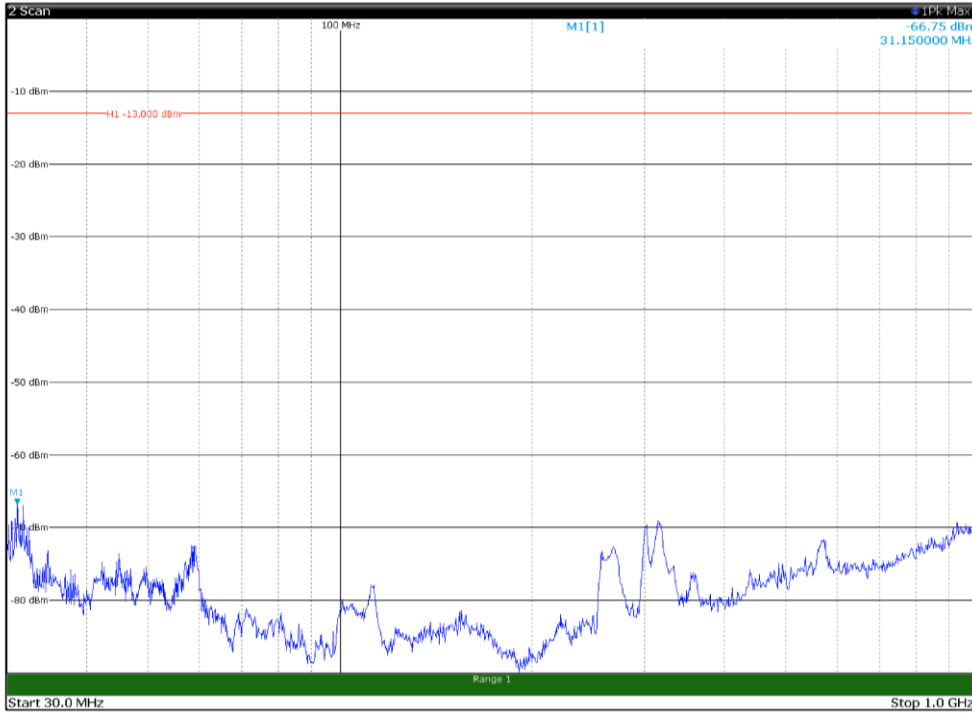

Channel: TOP, Modulation: 256QAM,
BW=5MHz, Range: 1GHz - 18GHz, Polarization: Vertical

Channel: TOP, Modulation: 256QAM,
BW=5MHz, Range: 18GHz - 22.5GHz, Polarization: Horizontal

Channel: TOP, Modulation: 256QAM,
BW=5MHz, Range: 18GHz - 22.5GHz, Polarization: Vertical

Channel: BOTTOM, Modulation: QPSK,
BW=10MHz, Range: 30MHz - 1GHz, Polarization: Horizontal

Channel: BOTTOM, Modulation: QPSK,
BW=10MHz, Range: 30MHz - 1GHz, Polarization: Vertical

Channel: BOTTOM, Modulation: QPSK,
 BW=10MHz, Range: 1GHz - 18GHz, Polarization: Horizontal

Channel: BOTTOM, Modulation: QPSK,
 BW=10MHz, Range: 1GHz - 18GHz, Polarization: Vertical

Channel: BOTTOM, Modulation: QPSK,
 BW=10MHz, Range: 18GHz - 22.5GHz, Polarization: Horizontal

Channel: BOTTOM, Modulation: QPSK,
 BW=10MHz, Range: 18GHz - 22.5GHz, Polarization: Vertical

Channel: MIDDLE, Modulation: QPSK,
 BW=10MHz, Range: 30MHz - 1GHz, Polarization: Horizontal

Channel: MIDDLE, Modulation: QPSK,
 BW=10MHz, Range: 30MHz - 1GHz, Polarization: Vertical

Channel: MIDDLE, Modulation: QPSK,
BW=10MHz, Range: 1GHz - 18GHz, Polarization: Horizontal