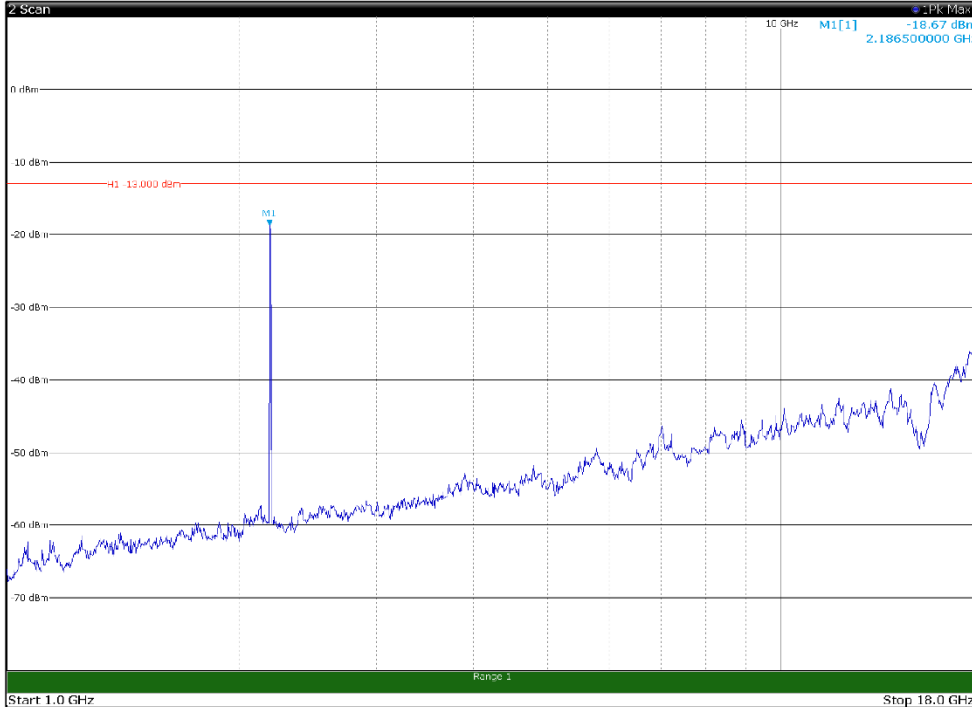

Channel: BOTTOM, Modulation: 64QAM,
 BW=10MHz, Range: 30MHz - 1GHz, Polarization: Horizontal

Channel: BOTTOM, Modulation: 64QAM,
 BW=10MHz, Range: 30MHz - 1GHz, Polarization: Vertical

Channel: BOTTOM, Modulation: 64QAM,
 BW=10MHz, Range: 1GHz - 18GHz, Polarization: Horizontal

Channel: BOTTOM, Modulation: 64QAM,
 BW=10MHz, Range: 1GHz - 18GHz, Polarization: Vertical

Channel: BOTTOM, Modulation: 64QAM,
 BW=10MHz, Range: 18GHz - 22.5GHz, Polarization: Horizontal

Channel: BOTTOM, Modulation: 64QAM,
 BW=10MHz, Range: 18GHz - 22.5GHz, Polarization: Vertical

Channel: MIDDLE, Modulation: 64QAM,
 BW=10MHz, Range: 30MHz - 1GHz, Polarization: Horizontal

Channel: MIDDLE, Modulation: 64QAM,
 BW=10MHz, Range: 30MHz - 1GHz, Polarization: Vertical

Channel: MIDDLE, Modulation: 64QAM,
 BW=10MHz, Range: 1GHz - 18GHz, Polarization: Horizontal