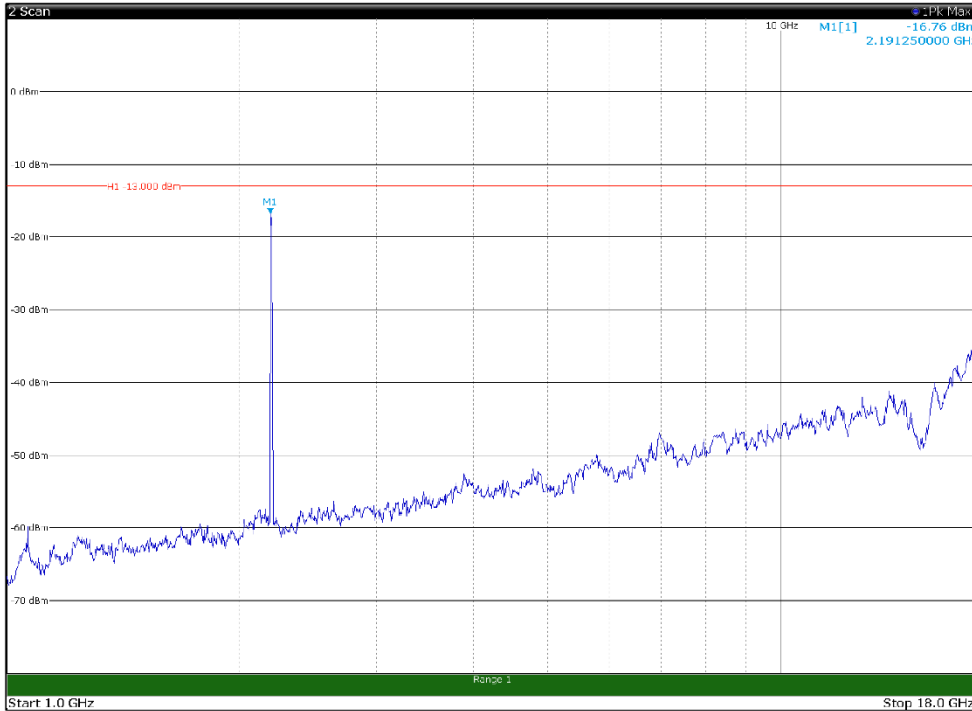

Channel: MIDDLE, Modulation: 64QAM,
 BW=10MHz, Range: 30MHz - 1GHz, Polarization: Horizontal

Channel: MIDDLE, Modulation: 64QAM,
 BW=10MHz, Range: 30MHz - 1GHz, Polarization: Vertical

Channel: MIDDLE, Modulation: 64QAM,
 BW=10MHz, Range: 1GHz - 18GHz, Polarization: Horizontal

Channel: MIDDLE, Modulation: 64QAM,
 BW=10MHz, Range: 1GHz - 18GHz, Polarization: Vertical

Channel: MIDDLE, Modulation: 64QAM,
 BW=10MHz, Range: 18GHz - 22.5GHz, Polarization: Horizontal

Channel: MIDDLE, Modulation: 64QAM,
 BW=10MHz, Range: 18GHz - 22.5GHz, Polarization: Vertical

Channel: TOP, Modulation: 64QAM,
BW=10MHz, Range: 30MHz - 1GHz, Polarization: Horizontal

Channel: TOP, Modulation: 64QAM,
BW=10MHz, Range: 30MHz - 1GHz, Polarization: Vertical

Channel: TOP, Modulation: 64QAM,
BW=10MHz, Range: 1GHz - 18GHz, Polarization: Horizontal

Channel: TOP, Modulation: 64QAM,
BW=10MHz, Range: 1GHz - 18GHz, Polarization: Vertical

Channel: TOP, Modulation: 64QAM,
 BW=10MHz, Range: 18GHz - 22.5GHz, Polarization: Horizontal

Channel: TOP, Modulation: 64QAM,
 BW=10MHz, Range: 18GHz - 22.5GHz, Polarization: Vertical