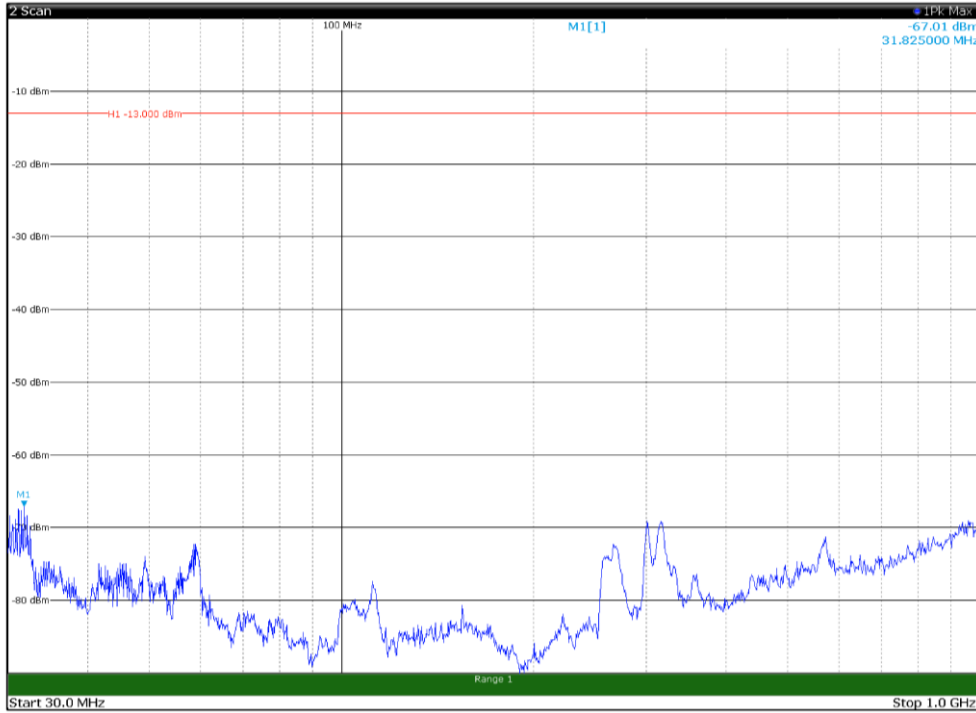

Channel: TOP, Modulation: 64QAM,
 BW=5MHz, Range: 30MHz - 1GHz, Polarization: Horizontal

Channel: TOP, Modulation: 64QAM,
 BW=5MHz, Range: 30MHz - 1GHz, Polarization: Vertical

Channel: TOP, Modulation: 64QAM,
 BW=5MHz, Range: 1GHz - 18GHz, Polarization: Horizontal

Channel: TOP, Modulation: 64QAM,
 BW=5MHz, Range: 1GHz - 18GHz, Polarization: Vertical

Channel: TOP, Modulation: 64QAM,
BW=5MHz, Range: 18GHz - 22.5GHz, Polarization: Horizontal

Channel: TOP, Modulation: 64QAM,
BW=5MHz, Range: 18GHz - 22.5GHz, Polarization: Vertical

Channel: BOTTOM, Modulation: 256QAM,
 BW=5MHz, Range: 30MHz - 1GHz, Polarization: Horizontal

Channel: BOTTOM, Modulation: 256QAM,
 BW=5MHz, Range: 30MHz - 1GHz, Polarization: Vertical

Channel: BOTTOM, Modulation: 256QAM,
 BW=5MHz, Range: 1GHz - 18GHz, Polarization: Horizontal

Channel: BOTTOM, Modulation: 256QAM,
 BW=5MHz, Range: 1GHz - 18GHz, Polarization: Vertical

Channel: BOTTOM, Modulation: 256QAM,
BW=5MHz, Range: 18GHz - 22.5GHz, Polarization: Horizontal

Channel: BOTTOM, Modulation: 256QAM,
BW=5MHz, Range: 18GHz - 22.5GHz, Polarization: Vertical