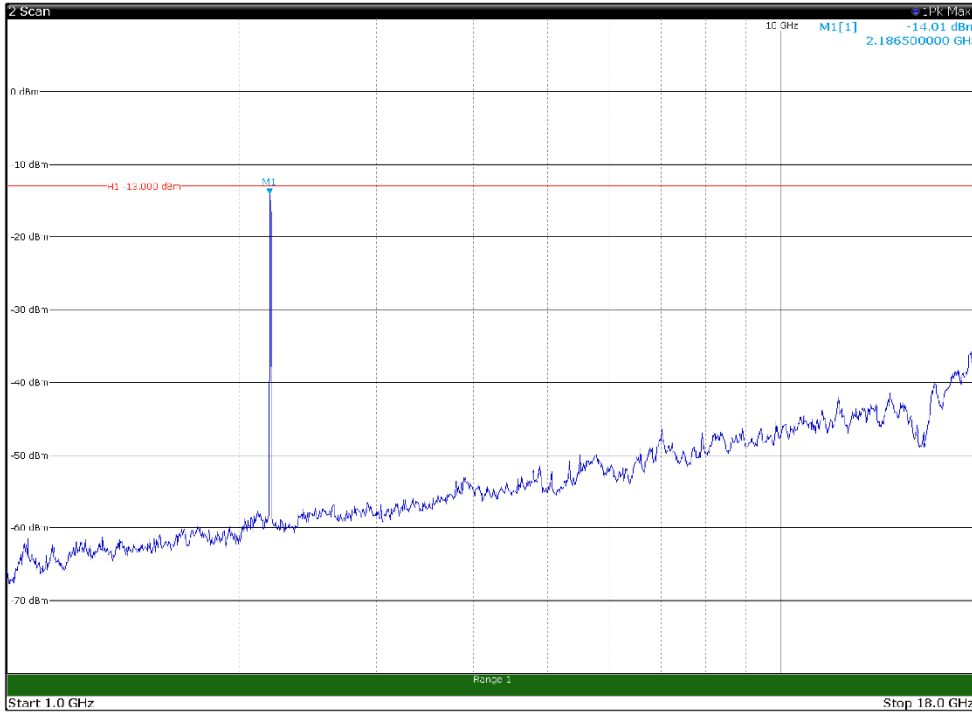

Channel: BOTTOM, Modulation: 16QAM,
 BW=10MHz, Range: 30MHz - 1GHz, Polarization: Horizontal

Channel: BOTTOM, Modulation: 16QAM,
 BW=10MHz, Range: 30MHz - 1GHz, Polarization: Vertical

Channel: BOTTOM, Modulation: 16QAM,
BW=10MHz, Range: 1GHz - 18GHz, Polarization: Horizontal

Channel: BOTTOM, Modulation: 16QAM,
BW=10MHz, Range: 1GHz - 18GHz, Polarization: Vertical

Channel: BOTTOM, Modulation: 16QAM,
BW=10MHz, Range: 18GHz - 22.5GHz, Polarization: Horizontal

Channel: BOTTOM, Modulation: 16QAM,
BW=10MHz, Range: 18GHz - 22.5GHz, Polarization: Vertical

Channel: MIDDLE, Modulation: 16QAM,
 BW=10MHz, Range: 30MHz - 1GHz, Polarization: Horizontal

Channel: MIDDLE, Modulation: 16QAM,
 BW=10MHz, Range: 30MHz - 1GHz, Polarization: Vertical

Channel: MIDDLE, Modulation: 16QAM,
BW=10MHz, Range: 1GHz - 18GHz, Polarization: Horizontal