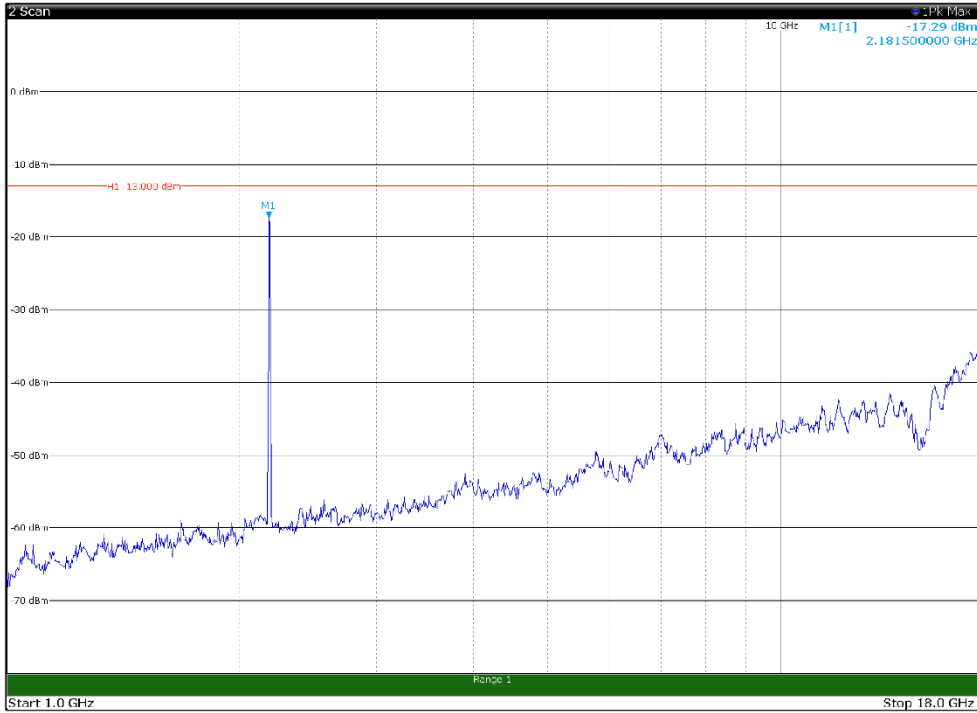

Channel: TOP, Modulation: QPSK,
 BW=10MHz, Range: 30MHz - 1GHz, Polarization: Horizontal

Channel: TOP, Modulation: QPSK,
 BW=10MHz, Range: 30MHz - 1GHz, Polarization: Vertical

Channel: TOP, Modulation: QPSK,
 BW=10MHz, Range: 1GHz - 18GHz, Polarization: Horizontal

Channel: TOP, Modulation: QPSK,
 BW=10MHz, Range: 1GHz - 18GHz, Polarization: Vertical

Channel: TOP, Modulation: QPSK,
BW=10MHz, Range: 18GHz - 22.5GHz, Polarization: Horizontal

Channel: TOP, Modulation: QPSK,
BW=10MHz, Range: 18GHz - 22.5GHz, Polarization: Vertical

Channel: BOTTOM, Modulation: 16QAM,
 BW=10MHz, Range: 30MHz - 1GHz, Polarization: Horizontal

Channel: BOTTOM, Modulation: 16QAM,
 BW=10MHz, Range: 30MHz - 1GHz, Polarization: Vertical

Channel: BOTTOM, Modulation: 16QAM,
BW=10MHz, Range: 1GHz - 18GHz, Polarization: Horizontal

Channel: BOTTOM, Modulation: 16QAM,
BW=10MHz, Range: 1GHz - 18GHz, Polarization: Vertical

Channel: BOTTOM, Modulation: 16QAM,
BW=10MHz, Range: 18GHz - 22.5GHz, Polarization: Horizontal

Channel: BOTTOM, Modulation: 16QAM,
BW=10MHz, Range: 18GHz - 22.5GHz, Polarization: Vertical