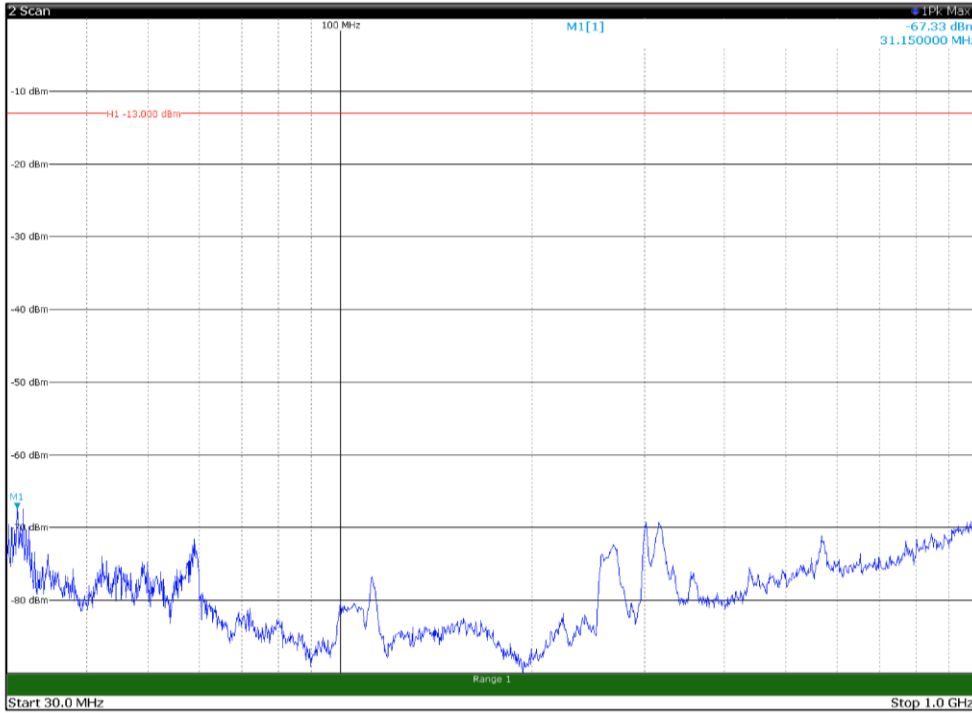

Channel: MIDDLE, Modulation: QPSK,
BW=10MHz, Range: 1GHz - 18GHz, Polarization: Vertical

Channel: MIDDLE, Modulation: QPSK,
 BW=10MHz, Range: 18GHz - 22.5GHz, Polarization: Horizontal

Channel: MIDDLE, Modulation: QPSK,
 BW=10MHz, Range: 18GHz - 22.5GHz, Polarization: Vertical

Channel: TOP, Modulation: QPSK,
 BW=10MHz, Range: 30MHz - 1GHz, Polarization: Horizontal

Channel: TOP, Modulation: QPSK,
 BW=10MHz, Range: 30MHz - 1GHz, Polarization: Vertical

Channel: TOP, Modulation: QPSK,
 BW=10MHz, Range: 1GHz - 18GHz, Polarization: Horizontal

Channel: TOP, Modulation: QPSK,
 BW=10MHz, Range: 1GHz - 18GHz, Polarization: Vertical

Channel: TOP, Modulation: QPSK,
BW=10MHz, Range: 18GHz - 22.5GHz, Polarization: Horizontal

Channel: TOP, Modulation: QPSK,
BW=10MHz, Range: 18GHz - 22.5GHz, Polarization: Vertical

Channel: BOTTOM, Modulation: 16QAM,
 BW=10MHz, Range: 30MHz - 1GHz, Polarization: Horizontal

Channel: BOTTOM, Modulation: 16QAM,
 BW=10MHz, Range: 30MHz - 1GHz, Polarization: Vertical

Channel: BOTTOM, Modulation: 16QAM,
BW=10MHz, Range: 1GHz - 18GHz, Polarization: Horizontal