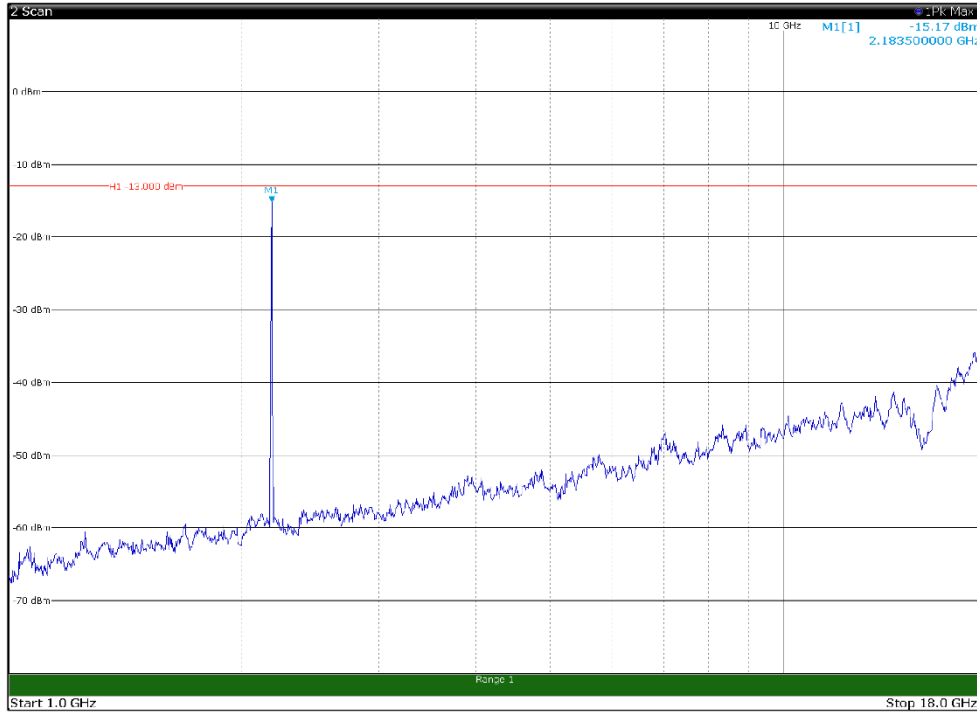

Channel: TOP, Modulation: 64QAM,
 BW=5MHz, Range: 30MHz - 1GHz, Polarization: Horizontal

Channel: TOP, Modulation: 64QAM,
 BW=5MHz, Range: 30MHz - 1GHz, Polarization: Vertical

Channel: TOP, Modulation: 64QAM,
 BW=5MHz, Range: 1GHz - 18GHz, Polarization: Horizontal

Channel: TOP, Modulation: 64QAM,
 BW=5MHz, Range: 1GHz - 18GHz, Polarization: Vertical

Channel: TOP, Modulation: 64QAM,
BW=5MHz, Range: 18GHz - 22.5GHz, Polarization: Horizontal

Channel: TOP, Modulation: 64QAM,
BW=5MHz, Range: 18GHz - 22.5GHz, Polarization: Vertical

Channel: BOTTOM, Modulation: 256QAM,
 BW=5MHz, Range: 30MHz - 1GHz, Polarization: Horizontal

Channel: BOTTOM, Modulation: 256QAM,
 BW=5MHz, Range: 30MHz - 1GHz, Polarization: Vertical

Channel: BOTTOM, Modulation: 256QAM,
 BW=5MHz, Range: 1GHz - 18GHz, Polarization: Horizontal

Channel: BOTTOM, Modulation: 256QAM,
 BW=5MHz, Range: 1GHz - 18GHz, Polarization: Vertical

Channel: BOTTOM, Modulation: 256QAM,
BW=5MHz, Range: 18GHz - 22.5GHz, Polarization: Horizontal

Channel: BOTTOM, Modulation: 256QAM,
BW=5MHz, Range: 18GHz - 22.5GHz, Polarization: Vertical