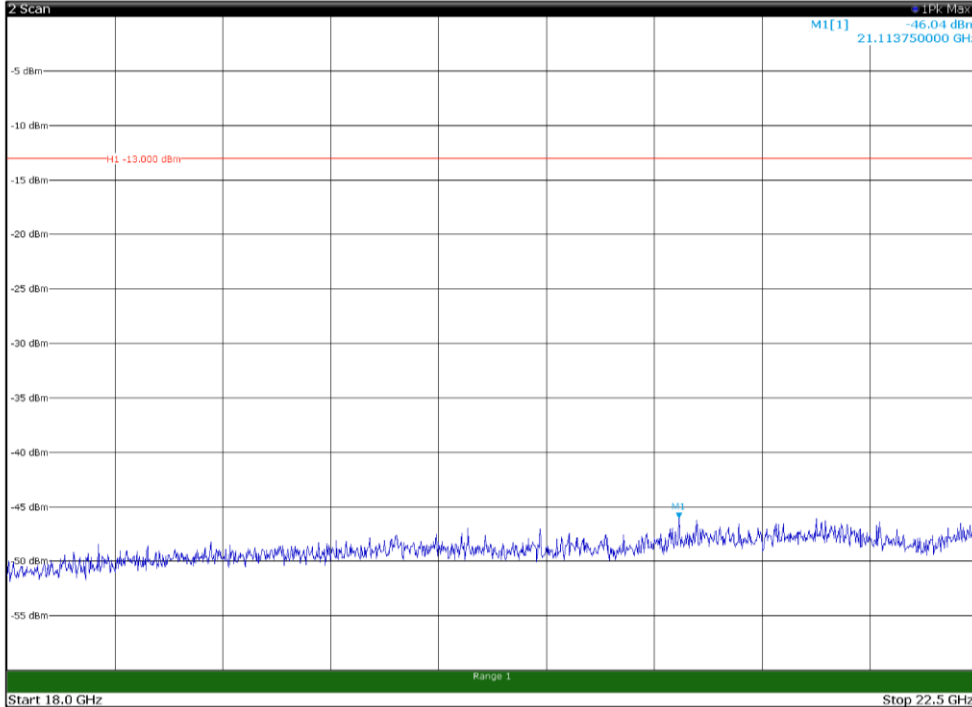

Channel: TOP, Modulation: QPSK,
 BW=10MHz, Range: 30MHz - 1GHz, Polarization: Horizontal

Channel: TOP, Modulation: QPSK,
 BW=10MHz, Range: 30MHz - 1GHz, Polarization: Vertical

Channel: TOP, Modulation: QPSK,
 BW=10MHz, Range: 1GHz - 18GHz, Polarization: Horizontal

Channel: TOP, Modulation: QPSK,
 BW=10MHz, Range: 1GHz - 18GHz, Polarization: Vertical

Channel: TOP, Modulation: QPSK,
BW=10MHz, Range: 18GHz - 22.5GHz, Polarization: Horizontal

Channel: TOP, Modulation: QPSK,
BW=10MHz, Range: 18GHz - 22.5GHz, Polarization: Vertical