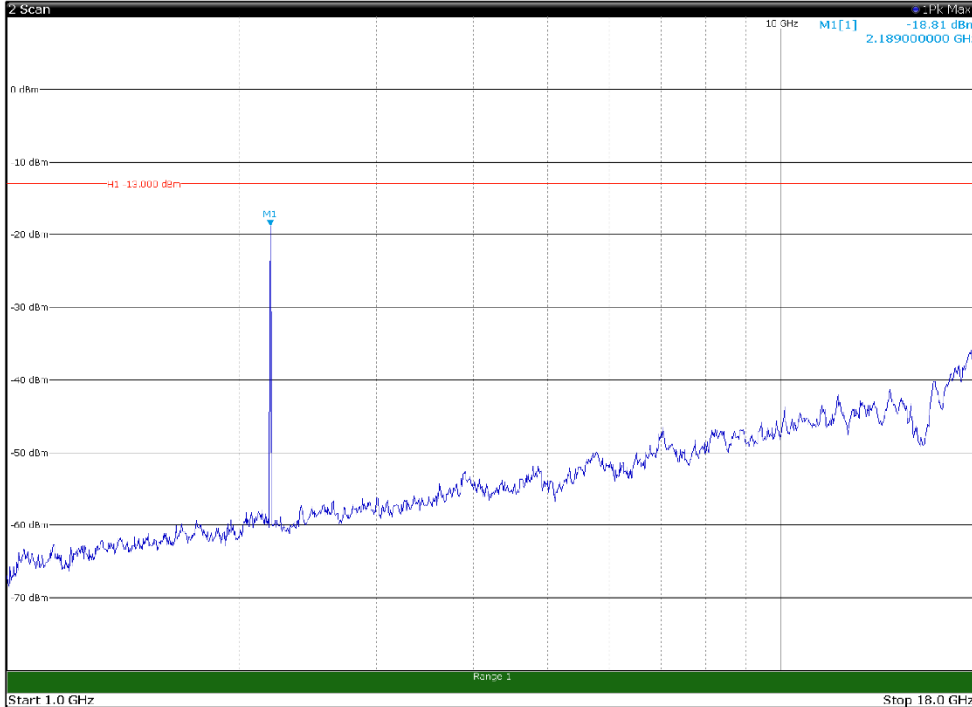

Channel: BOTTOM, Modulation: QPSK,
BW=10MHz, Range: 30MHz - 1GHz, Polarization: Horizontal

Channel: BOTTOM, Modulation: QPSK,
BW=10MHz, Range: 30MHz - 1GHz, Polarization: Vertical

Channel: BOTTOM, Modulation: QPSK,
 BW=10MHz, Range: 1GHz - 18GHz, Polarization: Horizontal

Channel: BOTTOM, Modulation: QPSK,
 BW=10MHz, Range: 1GHz - 18GHz, Polarization: Vertical

Channel: BOTTOM, Modulation: QPSK,
 BW=10MHz, Range: 18GHz - 22.5GHz, Polarization: Horizontal

Channel: BOTTOM, Modulation: QPSK,
 BW=10MHz, Range: 18GHz - 22.5GHz, Polarization: Vertical

Channel: MIDDLE, Modulation: QPSK,
 BW=10MHz, Range: 30MHz - 1GHz, Polarization: Horizontal

Channel: MIDDLE, Modulation: QPSK,
 BW=10MHz, Range: 30MHz - 1GHz, Polarization: Vertical

Channel: MIDDLE, Modulation: QPSK,
BW=10MHz, Range: 1GHz - 18GHz, Polarization: Horizontal

Channel: MIDDLE, Modulation: QPSK,
BW=10MHz, Range: 1GHz - 18GHz, Polarization: Vertical

Channel: MIDDLE, Modulation: QPSK,
 BW=10MHz, Range: 18GHz - 22.5GHz, Polarization: Horizontal

Channel: MIDDLE, Modulation: QPSK,
 BW=10MHz, Range: 18GHz - 22.5GHz, Polarization: Vertical