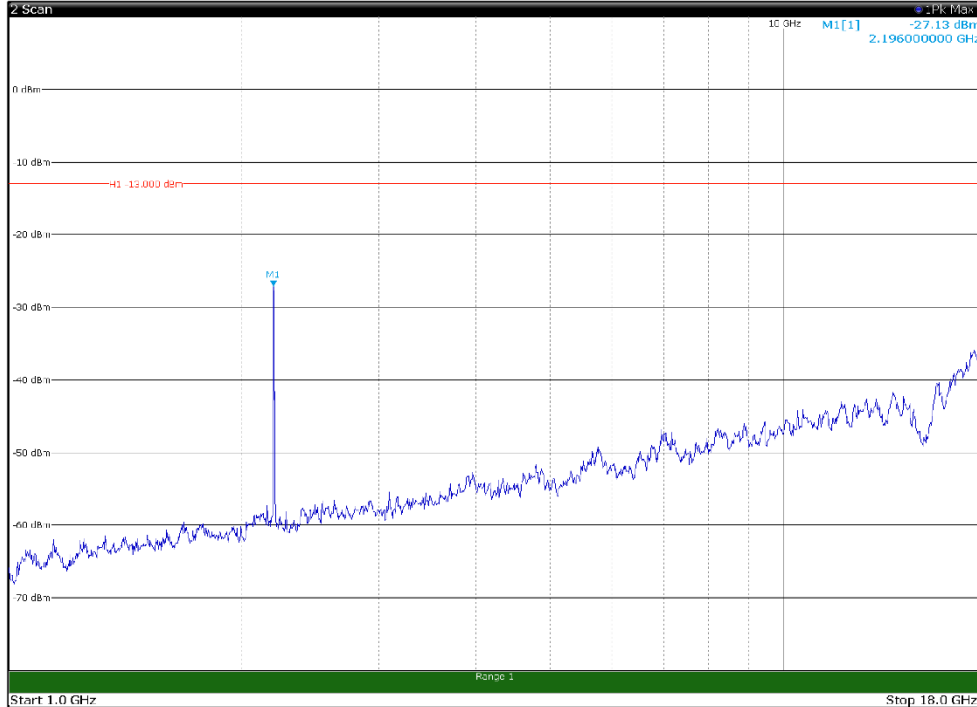

Channel: MIDDLE, Modulation: 256QAM,
BW=5MHz, Range: 30MHz - 1GHz, Polarization: Horizontal

Channel: MIDDLE, Modulation: 256QAM,
BW=5MHz, Range: 30MHz - 1GHz, Polarization: Vertical

Channel: MIDDLE, Modulation: 256QAM,
BW=5MHz, Range: 1GHz - 18GHz, Polarization: Horizontal

Channel: MIDDLE, Modulation: 256QAM,
BW=5MHz, Range: 1GHz - 18GHz, Polarization: Vertical

Channel: MIDDLE, Modulation: 256QAM,
BW=5MHz, Range: 18GHz - 22.5GHz, Polarization: Horizontal

Channel: MIDDLE, Modulation: 256QAM,
BW=5MHz, Range: 18GHz - 22.5GHz, Polarization: Vertical

Channel: TOP, Modulation: 256QAM,
BW=5MHz, Range: 30MHz - 1GHz, Polarization: Horizontal

Channel: TOP, Modulation: 256QAM,
BW=5MHz, Range: 30MHz - 1GHz, Polarization: Vertical

Channel: TOP, Modulation: 256QAM,
BW=5MHz, Range: 1GHz - 18GHz, Polarization: Horizontal

Channel: TOP, Modulation: 256QAM,
BW=5MHz, Range: 1GHz - 18GHz, Polarization: Vertical

Channel: TOP, Modulation: 256QAM,
BW=5MHz, Range: 18GHz - 22.5GHz, Polarization: Horizontal

Channel: TOP, Modulation: 256QAM,
BW=5MHz, Range: 18GHz - 22.5GHz, Polarization: Vertical