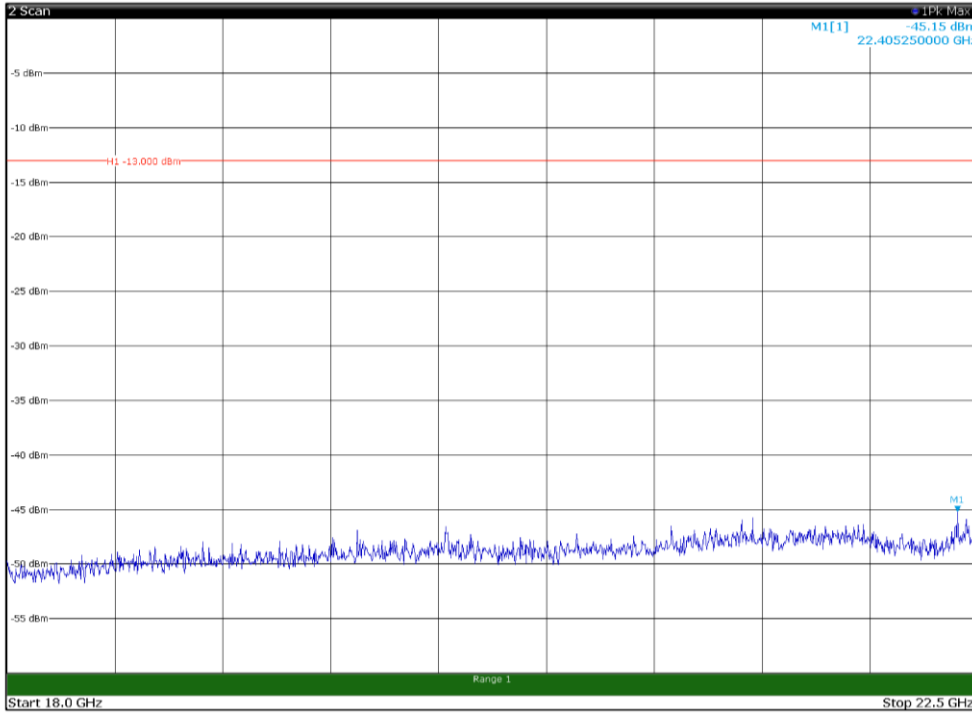

Channel: TOP, Modulation: QPSK,
 BW=10MHz, Range: 1GHz - 18GHz, Polarization: Vertical

Channel: TOP, Modulation: QPSK,
BW=10MHz, Range: 18GHz - 22.5GHz, Polarization: Horizontal

Channel: TOP, Modulation: QPSK,
BW=10MHz, Range: 18GHz - 22.5GHz, Polarization: Vertical

Channel: BOTTOM, Modulation: 16QAM,
 BW=10MHz, Range: 30MHz - 1GHz, Polarization: Horizontal

Channel: BOTTOM, Modulation: 16QAM,
 BW=10MHz, Range: 30MHz - 1GHz, Polarization: Vertical

Channel: BOTTOM, Modulation: 16QAM,
BW=10MHz, Range: 1GHz - 18GHz, Polarization: Horizontal

Channel: BOTTOM, Modulation: 16QAM,
BW=10MHz, Range: 1GHz - 18GHz, Polarization: Vertical

Channel: BOTTOM, Modulation: 16QAM,
BW=10MHz, Range: 18GHz - 22.5GHz, Polarization: Horizontal

Channel: BOTTOM, Modulation: 16QAM,
BW=10MHz, Range: 18GHz - 22.5GHz, Polarization: Vertical