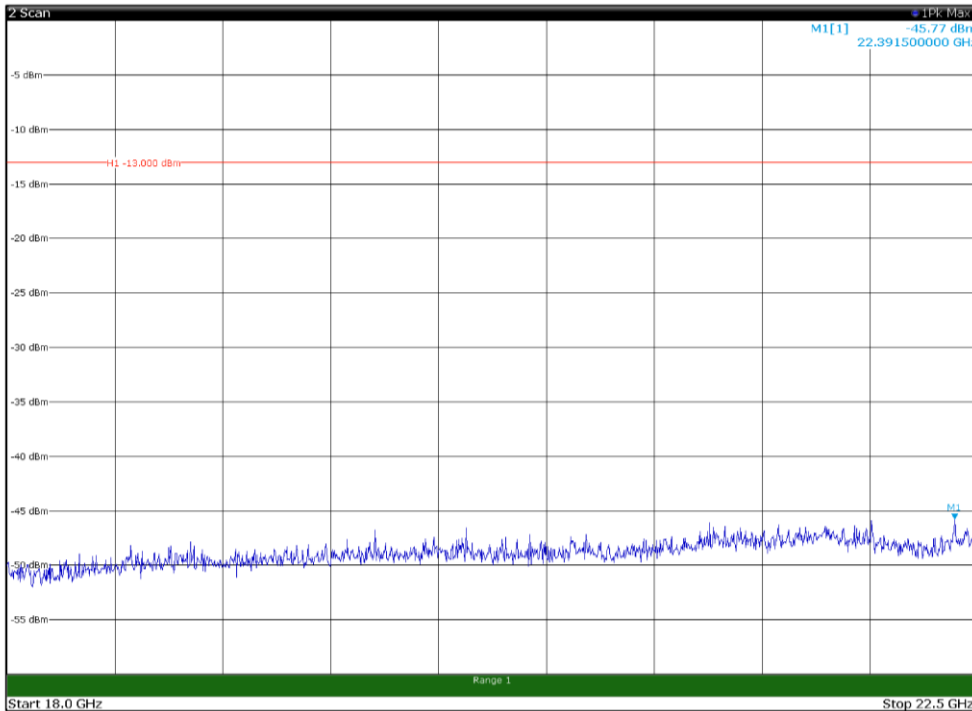

Channel: TOP, Modulation: QPSK,
 BW=10MHz, Range: 1GHz - 18GHz, Polarization: Vertical

Channel: TOP, Modulation: QPSK,
BW=10MHz, Range: 18GHz - 22.5GHz, Polarization: Horizontal

Channel: TOP, Modulation: QPSK,
BW=10MHz, Range: 18GHz - 22.5GHz, Polarization: Vertical

Channel: BOTTOM, Modulation: 16QAM,
 BW=10MHz, Range: 30MHz - 1GHz, Polarization: Horizontal

Channel: BOTTOM, Modulation: 16QAM,
 BW=10MHz, Range: 30MHz - 1GHz, Polarization: Vertical

Channel: BOTTOM, Modulation: 16QAM,
BW=10MHz, Range: 1GHz - 18GHz, Polarization: Horizontal

Channel: BOTTOM, Modulation: 16QAM,
BW=10MHz, Range: 1GHz - 18GHz, Polarization: Vertical

Channel: BOTTOM, Modulation: 16QAM,
BW=10MHz, Range: 18GHz - 22.5GHz, Polarization: Horizontal

Channel: BOTTOM, Modulation: 16QAM,
BW=10MHz, Range: 18GHz - 22.5GHz, Polarization: Vertical