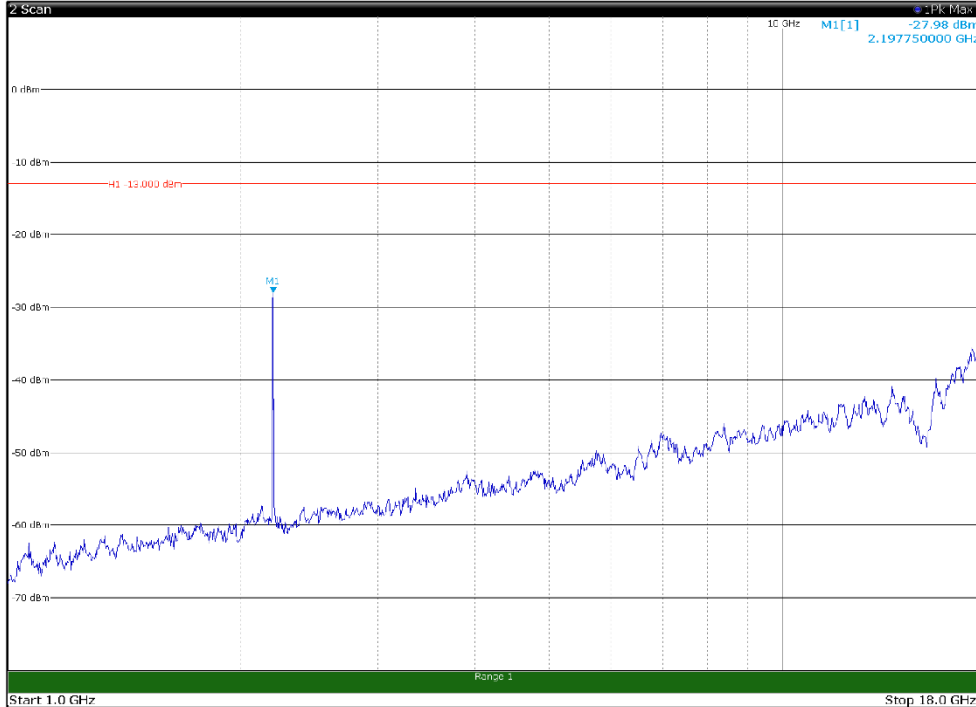

Channel: TOP, Modulation: 64QAM,
 BW=5MHz, Range: 30MHz - 1GHz, Polarization: Horizontal

Channel: TOP, Modulation: 64QAM,
 BW=5MHz, Range: 30MHz - 1GHz, Polarization: Vertical

Channel: TOP, Modulation: 64QAM,
 BW=5MHz, Range: 1GHz - 18GHz, Polarization: Horizontal

Channel: TOP, Modulation: 64QAM,
 BW=5MHz, Range: 1GHz - 18GHz, Polarization: Vertical

Channel: TOP, Modulation: 64QAM,
BW=5MHz, Range: 18GHz - 22.5GHz, Polarization: Horizontal

Channel: TOP, Modulation: 64QAM,
BW=5MHz, Range: 18GHz - 22.5GHz, Polarization: Vertical

Channel: BOTTOM, Modulation: 256QAM,
 BW=5MHz, Range: 30MHz - 1GHz, Polarization: Horizontal

Channel: BOTTOM, Modulation: 256QAM,
 BW=5MHz, Range: 30MHz - 1GHz, Polarization: Vertical

Channel: BOTTOM, Modulation: 256QAM,
 BW=5MHz, Range: 1GHz - 18GHz, Polarization: Horizontal

Channel: BOTTOM, Modulation: 256QAM,
 BW=5MHz, Range: 1GHz - 18GHz, Polarization: Vertical

Channel: BOTTOM, Modulation: 256QAM,
BW=5MHz, Range: 18GHz - 22.5GHz, Polarization: Horizontal

Channel: BOTTOM, Modulation: 256QAM,
BW=5MHz, Range: 18GHz - 22.5GHz, Polarization: Vertical