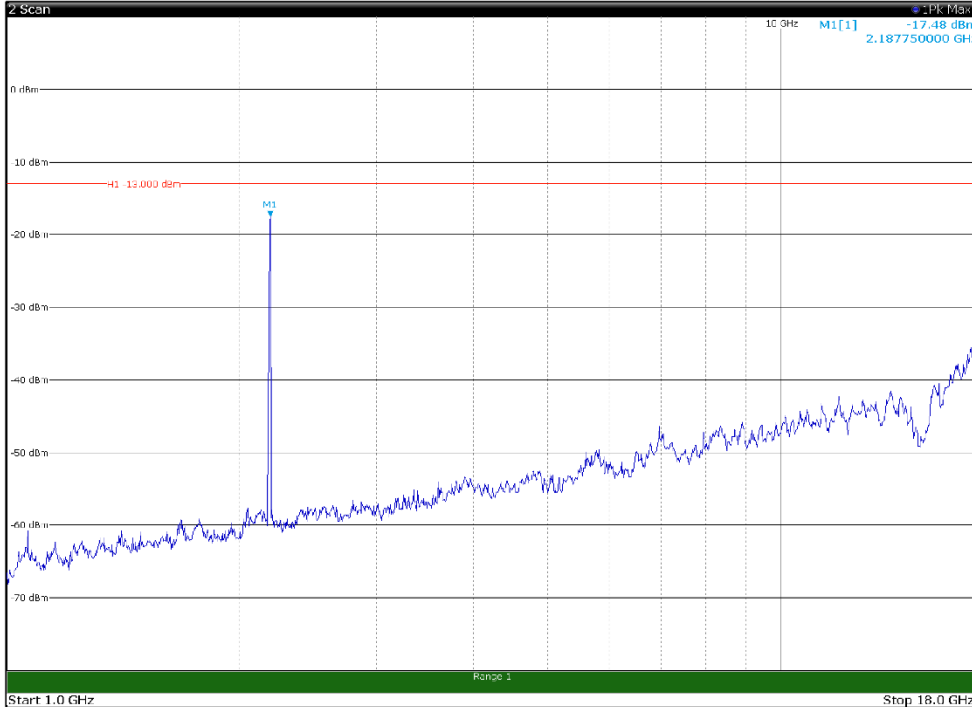

Channel: TOP, Modulation: 16QAM,
BW=10MHz, Range: 30MHz - 1GHz, Polarization: Horizontal

Channel: TOP, Modulation: 16QAM,
BW=10MHz, Range: 30MHz - 1GHz, Polarization: Vertical

Channel: TOP, Modulation: 16QAM,
BW=10MHz, Range: 1GHz - 18GHz, Polarization: Horizontal

Channel: TOP, Modulation: 16QAM,
BW=10MHz, Range: 1GHz - 18GHz, Polarization: Vertical

Channel: TOP, Modulation: 16QAM,
BW=10MHz, Range: 18GHz - 22.5GHz, Polarization: Horizontal

Channel: TOP, Modulation: 16QAM,
BW=10MHz, Range: 18GHz - 22.5GHz, Polarization: Vertical

Channel: BOTTOM, Modulation: 64QAM,
 BW=10MHz, Range: 30MHz - 1GHz, Polarization: Horizontal

Channel: BOTTOM, Modulation: 64QAM,
 BW=10MHz, Range: 30MHz - 1GHz, Polarization: Vertical

Channel: BOTTOM, Modulation: 64QAM,
 BW=10MHz, Range: 1GHz - 18GHz, Polarization: Horizontal

Channel: BOTTOM, Modulation: 64QAM,
 BW=10MHz, Range: 1GHz - 18GHz, Polarization: Vertical

Channel: BOTTOM, Modulation: 64QAM,
 BW=10MHz, Range: 18GHz - 22.5GHz, Polarization: Horizontal

Channel: BOTTOM, Modulation: 64QAM,
 BW=10MHz, Range: 18GHz - 22.5GHz, Polarization: Vertical