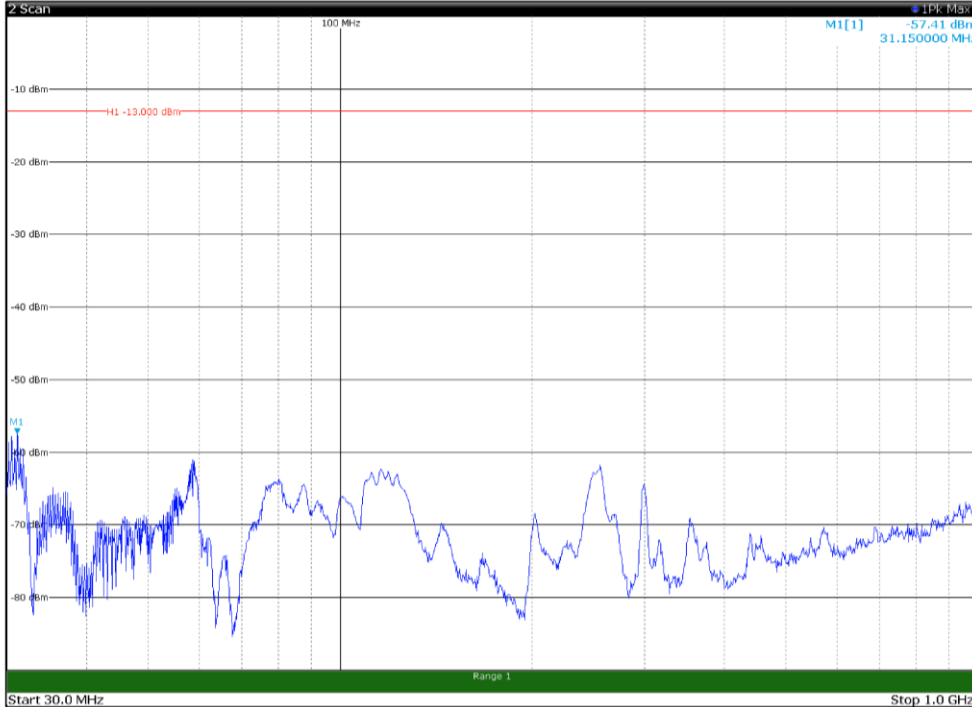

Channel: TOP, Modulation: QPSK,
 BW=10MHz, Range: 30MHz - 1GHz, Polarization: Horizontal

Channel: TOP, Modulation: QPSK,
 BW=10MHz, Range: 30MHz - 1GHz, Polarization: Vertical

Channel: TOP, Modulation: QPSK,
 BW=10MHz, Range: 1GHz - 18GHz, Polarization: Horizontal

Channel: TOP, Modulation: QPSK,
 BW=10MHz, Range: 1GHz - 18GHz, Polarization: Vertical

Channel: TOP, Modulation: QPSK,
BW=10MHz, Range: 18GHz - 22.5GHz, Polarization: Horizontal

Channel: TOP, Modulation: QPSK,
BW=10MHz, Range: 18GHz - 22.5GHz, Polarization: Vertical

Channel: BOTTOM, Modulation: 16QAM,
 BW=10MHz, Range: 30MHz - 1GHz, Polarization: Horizontal

Channel: BOTTOM, Modulation: 16QAM,
 BW=10MHz, Range: 30MHz - 1GHz, Polarization: Vertical

Channel: BOTTOM, Modulation: 16QAM,
BW=10MHz, Range: 1GHz - 18GHz, Polarization: Horizontal

Channel: BOTTOM, Modulation: 16QAM,
BW=10MHz, Range: 1GHz - 18GHz, Polarization: Vertical

Channel: BOTTOM, Modulation: 16QAM,
BW=10MHz, Range: 18GHz - 22.5GHz, Polarization: Horizontal

Channel: BOTTOM, Modulation: 16QAM,
BW=10MHz, Range: 18GHz - 22.5GHz, Polarization: Vertical