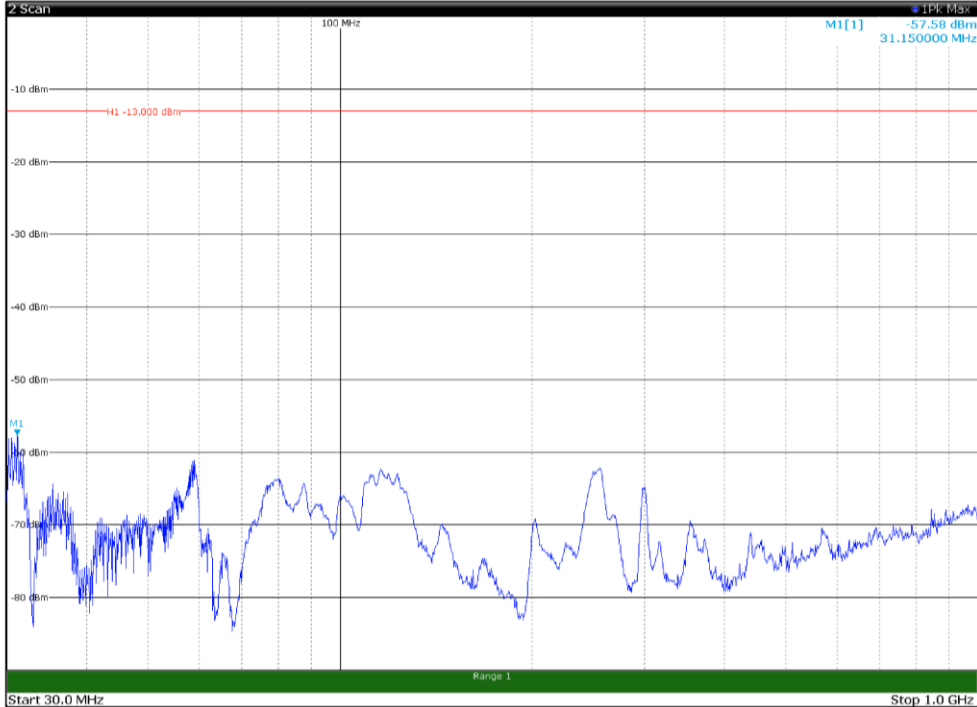

Channel: MIDDLE, Modulation: 64QAM,
 BW=10MHz, Range: 30MHz - 1GHz, Polarization: Horizontal

Channel: MIDDLE, Modulation: 64QAM,
 BW=10MHz, Range: 30MHz - 1GHz, Polarization: Vertical

Channel: MIDDLE, Modulation: 64QAM,
 BW=10MHz, Range: 1GHz - 18GHz, Polarization: Horizontal

Channel: MIDDLE, Modulation: 64QAM,
 BW=10MHz, Range: 1GHz - 18GHz, Polarization: Vertical

Channel: MIDDLE, Modulation: 64QAM,
 BW=10MHz, Range: 18GHz - 22.5GHz, Polarization: Horizontal

Channel: MIDDLE, Modulation: 64QAM,
 BW=10MHz, Range: 18GHz - 22.5GHz, Polarization: Vertical

Channel: TOP, Modulation: 64QAM,
BW=10MHz, Range: 30MHz - 1GHz, Polarization: Horizontal

Channel: TOP, Modulation: 64QAM,
BW=10MHz, Range: 30MHz - 1GHz, Polarization: Vertical

Channel: TOP, Modulation: 64QAM,
BW=10MHz, Range: 1GHz - 18GHz, Polarization: Horizontal

Channel: TOP, Modulation: 64QAM,
BW=10MHz, Range: 1GHz - 18GHz, Polarization: Vertical

Channel: TOP, Modulation: 64QAM,
 BW=10MHz, Range: 18GHz - 22.5GHz, Polarization: Horizontal

Channel: TOP, Modulation: 64QAM,
 BW=10MHz, Range: 18GHz - 22.5GHz, Polarization: Vertical