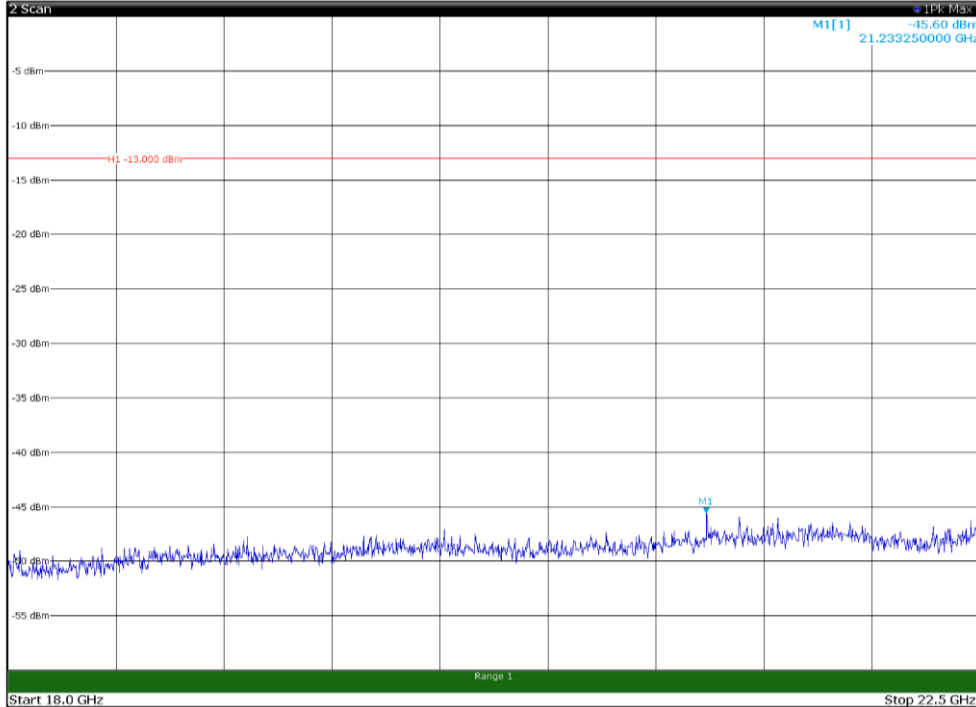

Channel: TOP, Modulation: 256QAM,
BW=5MHz, Range: 30MHz - 1GHz, Polarization: Horizontal

Channel: TOP, Modulation: 256QAM,
BW=5MHz, Range: 30MHz - 1GHz, Polarization: Vertical

Channel: TOP, Modulation: 256QAM,
BW=5MHz, Range: 1GHz - 18GHz, Polarization: Horizontal

Channel: TOP, Modulation: 256QAM,
BW=5MHz, Range: 1GHz - 18GHz, Polarization: Vertical

Channel: TOP, Modulation: 256QAM,
BW=5MHz, Range: 18GHz - 22.5GHz, Polarization: Horizontal

Channel: TOP, Modulation: 256QAM,
BW=5MHz, Range: 18GHz - 22.5GHz, Polarization: Vertical