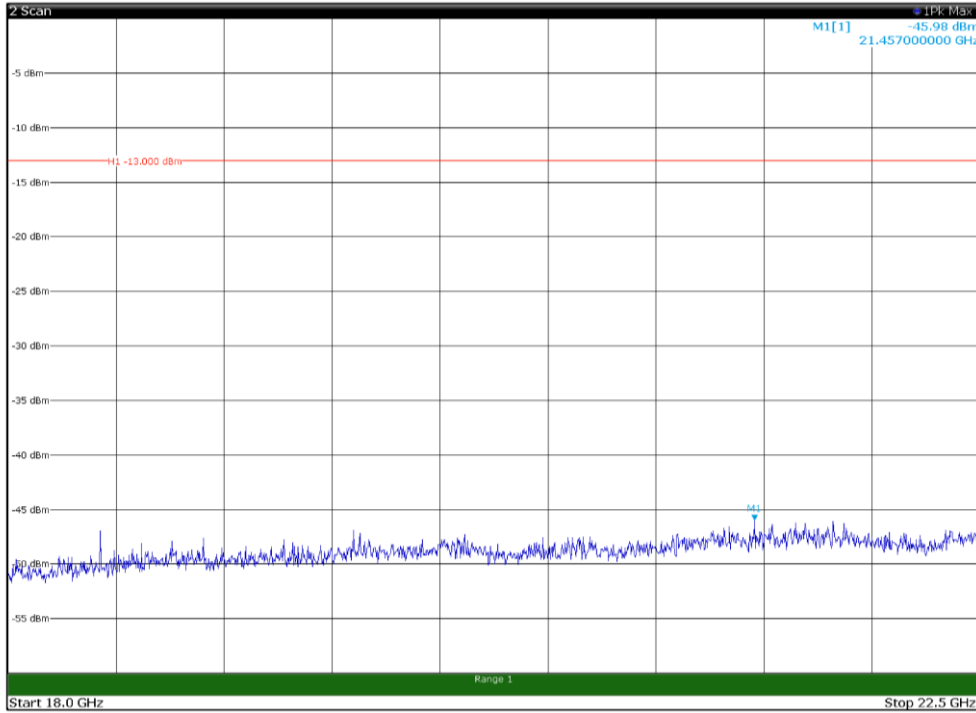

Channel: TOP, Modulation: 256QAM,
BW=5MHz, Range: 30MHz - 1GHz, Polarization: Horizontal

Channel: TOP, Modulation: 256QAM,
BW=5MHz, Range: 30MHz - 1GHz, Polarization: Vertical

Channel: TOP, Modulation: 256QAM,
BW=5MHz, Range: 1GHz - 18GHz, Polarization: Horizontal

Channel: TOP, Modulation: 256QAM,
BW=5MHz, Range: 1GHz - 18GHz, Polarization: Vertical

Channel: TOP, Modulation: 256QAM,
BW=5MHz, Range: 18GHz - 22.5GHz, Polarization: Horizontal

Channel: TOP, Modulation: 256QAM,
BW=5MHz, Range: 18GHz - 22.5GHz, Polarization: Vertical