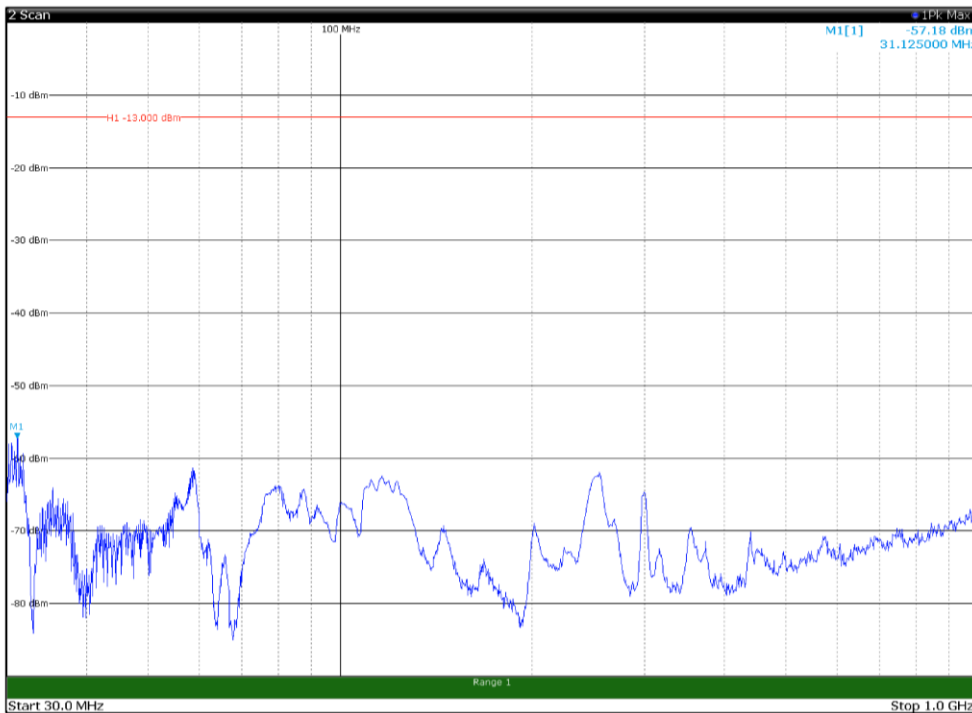

Channel: TOP, Modulation: 16QAM,
BW=10MHz, Range: 30MHz - 1GHz, Polarization: Horizontal

Channel: TOP, Modulation: 16QAM,
BW=10MHz, Range: 30MHz - 1GHz, Polarization: Vertical

Channel: TOP, Modulation: 16QAM,
BW=10MHz, Range: 1GHz - 18GHz, Polarization: Horizontal

Channel: TOP, Modulation: 16QAM,
BW=10MHz, Range: 1GHz - 18GHz, Polarization: Vertical

Channel: TOP, Modulation: 16QAM,
BW=10MHz, Range: 18GHz - 22.5GHz, Polarization: Horizontal

Channel: TOP, Modulation: 16QAM,
BW=10MHz, Range: 18GHz - 22.5GHz, Polarization: Vertical

Channel: BOTTOM, Modulation: 64QAM,
 BW=10MHz, Range: 30MHz - 1GHz, Polarization: Horizontal

Channel: BOTTOM, Modulation: 64QAM,
 BW=10MHz, Range: 30MHz - 1GHz, Polarization: Vertical

Channel: BOTTOM, Modulation: 64QAM,
 BW=10MHz, Range: 1GHz - 18GHz, Polarization: Horizontal

Channel: BOTTOM, Modulation: 64QAM,
 BW=10MHz, Range: 1GHz - 18GHz, Polarization: Vertical

Channel: BOTTOM, Modulation: 64QAM,
 BW=10MHz, Range: 18GHz - 22.5GHz, Polarization: Horizontal

Channel: BOTTOM, Modulation: 64QAM,
 BW=10MHz, Range: 18GHz - 22.5GHz, Polarization: Vertical