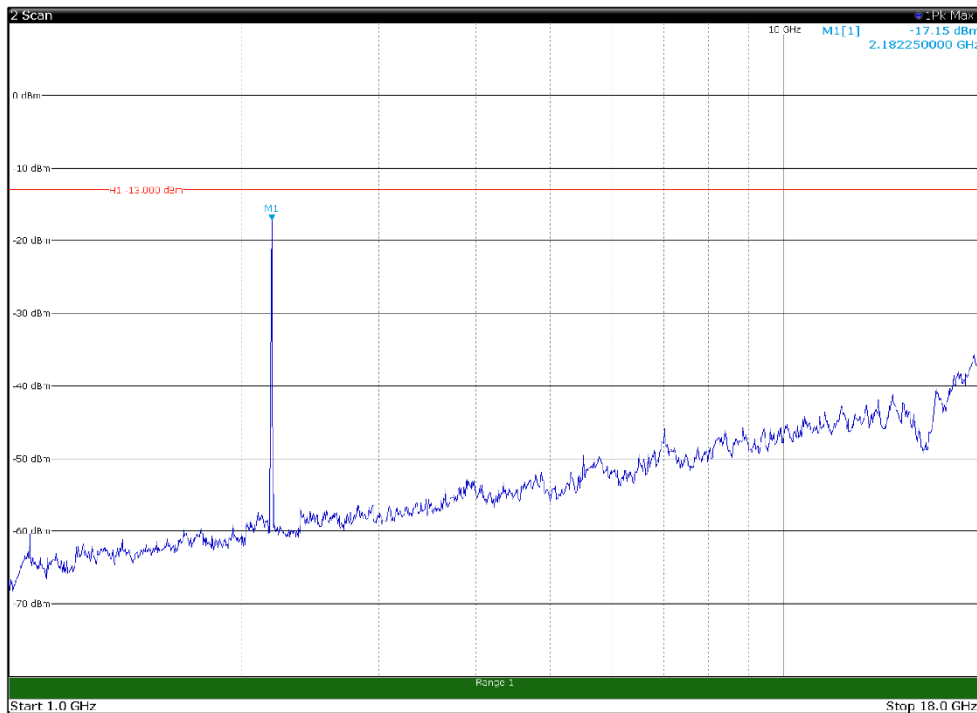

Channel: TOP, Modulation: 64QAM,
 BW=5MHz, Range: 30MHz - 1GHz, Polarization: Horizontal

Channel: TOP, Modulation: 64QAM,
 BW=5MHz, Range: 30MHz - 1GHz, Polarization: Vertical

Channel: TOP, Modulation: 64QAM,
 BW=5MHz, Range: 1GHz - 18GHz, Polarization: Horizontal

Channel: TOP, Modulation: 64QAM,
 BW=5MHz, Range: 1GHz - 18GHz, Polarization: Vertical

Channel: TOP, Modulation: 64QAM,
BW=5MHz, Range: 18GHz - 22.5GHz, Polarization: Horizontal

Channel: TOP, Modulation: 64QAM,
BW=5MHz, Range: 18GHz - 22.5GHz, Polarization: Vertical

Channel: BOTTOM, Modulation: 256QAM,
 BW=5MHz, Range: 30MHz - 1GHz, Polarization: Horizontal

Channel: BOTTOM, Modulation: 256QAM,
 BW=5MHz, Range: 30MHz - 1GHz, Polarization: Vertical

Channel: BOTTOM, Modulation: 256QAM,
 BW=5MHz, Range: 1GHz - 18GHz, Polarization: Horizontal

Channel: BOTTOM, Modulation: 256QAM,
 BW=5MHz, Range: 1GHz - 18GHz, Polarization: Vertical

Channel: BOTTOM, Modulation: 256QAM,
BW=5MHz, Range: 18GHz - 22.5GHz, Polarization: Horizontal

Channel: BOTTOM, Modulation: 256QAM,
BW=5MHz, Range: 18GHz - 22.5GHz, Polarization: Vertical