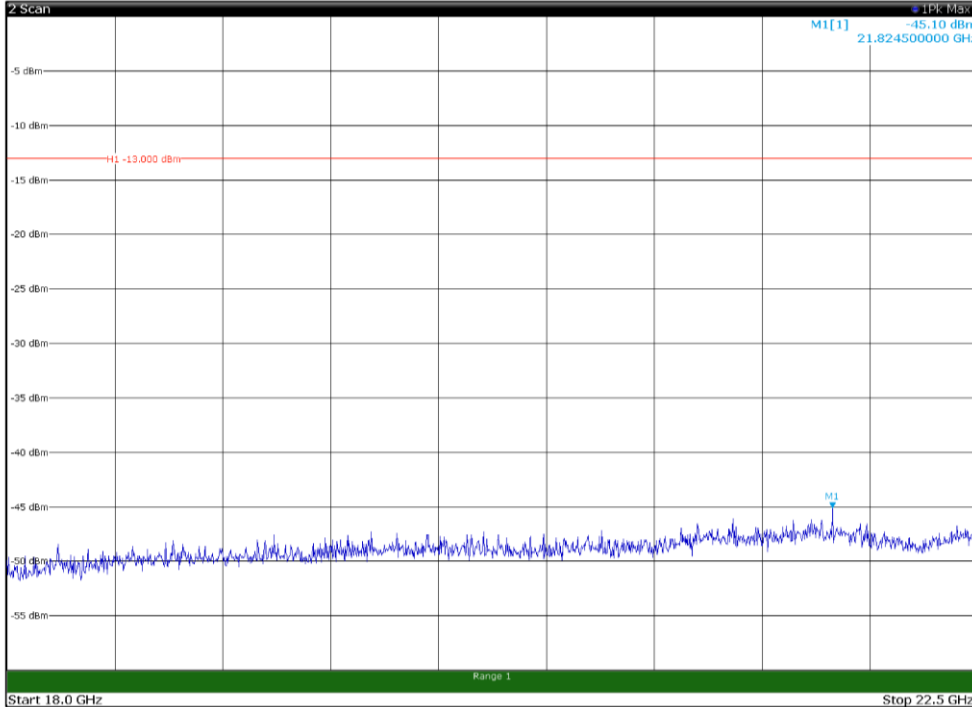

Channel: BOTTOM, Modulation: 64QAM,
 BW=10MHz, Range: 1GHz - 18GHz, Polarization: Vertical

Channel: BOTTOM, Modulation: 64QAM,
 BW=10MHz, Range: 18GHz - 22.5GHz, Polarization: Horizontal

Channel: BOTTOM, Modulation: 64QAM,
 BW=10MHz, Range: 18GHz - 22.5GHz, Polarization: Vertical

Channel: MIDDLE, Modulation: 64QAM,
 BW=10MHz, Range: 30MHz - 1GHz, Polarization: Horizontal

Channel: MIDDLE, Modulation: 64QAM,
 BW=10MHz, Range: 30MHz - 1GHz, Polarization: Vertical

Channel: MIDDLE, Modulation: 64QAM,
 BW=10MHz, Range: 1GHz - 18GHz, Polarization: Horizontal

Channel: MIDDLE, Modulation: 64QAM,
 BW=10MHz, Range: 1GHz - 18GHz, Polarization: Vertical

Channel: MIDDLE, Modulation: 64QAM,
 BW=10MHz, Range: 18GHz - 22.5GHz, Polarization: Horizontal

Channel: MIDDLE, Modulation: 64QAM,
 BW=10MHz, Range: 18GHz - 22.5GHz, Polarization: Vertical