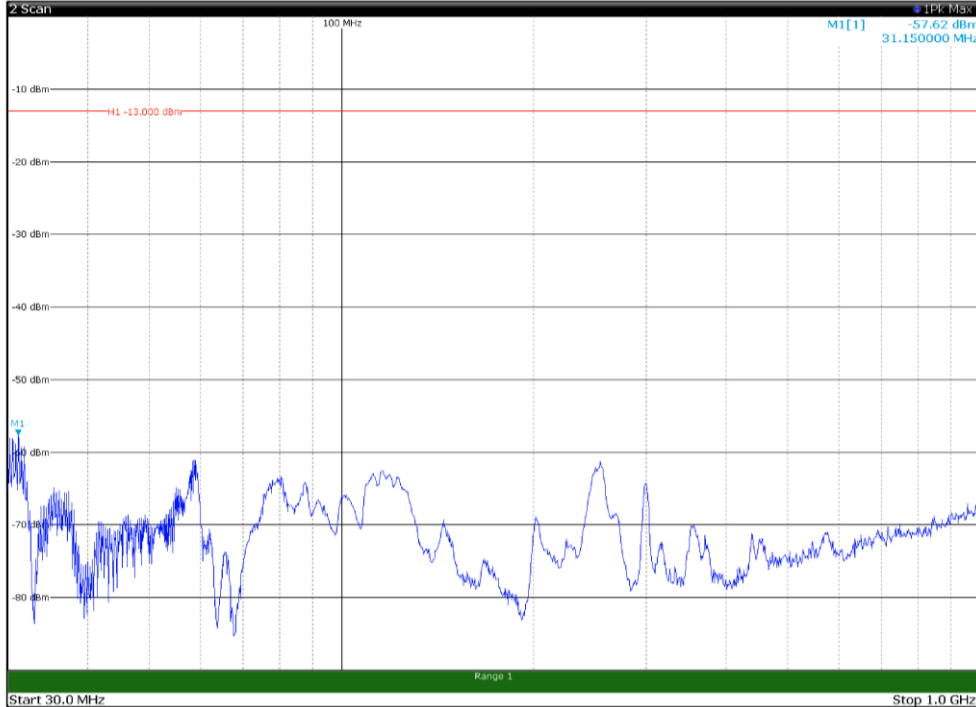

Channel: BOTTOM, Modulation: 256QAM,
 BW=5MHz, Range: 30MHz - 1GHz, Polarization: Horizontal

Channel: BOTTOM, Modulation: 256QAM,
 BW=5MHz, Range: 30MHz - 1GHz, Polarization: Vertical

Channel: BOTTOM, Modulation: 256QAM,
 BW=5MHz, Range: 1GHz - 18GHz, Polarization: Horizontal

Channel: BOTTOM, Modulation: 256QAM,
 BW=5MHz, Range: 1GHz - 18GHz, Polarization: Vertical

Channel: BOTTOM, Modulation: 256QAM,
BW=5MHz, Range: 18GHz - 22.5GHz, Polarization: Horizontal

Channel: BOTTOM, Modulation: 256QAM,
BW=5MHz, Range: 18GHz - 22.5GHz, Polarization: Vertical

Channel: MIDDLE, Modulation: 256QAM,
BW=5MHz, Range: 30MHz - 1GHz, Polarization: Horizontal

Channel: MIDDLE, Modulation: 256QAM,
BW=5MHz, Range: 30MHz - 1GHz, Polarization: Vertical

Channel: MIDDLE, Modulation: 256QAM,
BW=5MHz, Range: 1GHz - 18GHz, Polarization: Horizontal

Channel: MIDDLE, Modulation: 256QAM,
BW=5MHz, Range: 1GHz - 18GHz, Polarization: Vertical

Channel: MIDDLE, Modulation: 256QAM,
BW=5MHz, Range: 18GHz - 22.5GHz, Polarization: Horizontal

Channel: MIDDLE, Modulation: 256QAM,
BW=5MHz, Range: 18GHz - 22.5GHz, Polarization: Vertical