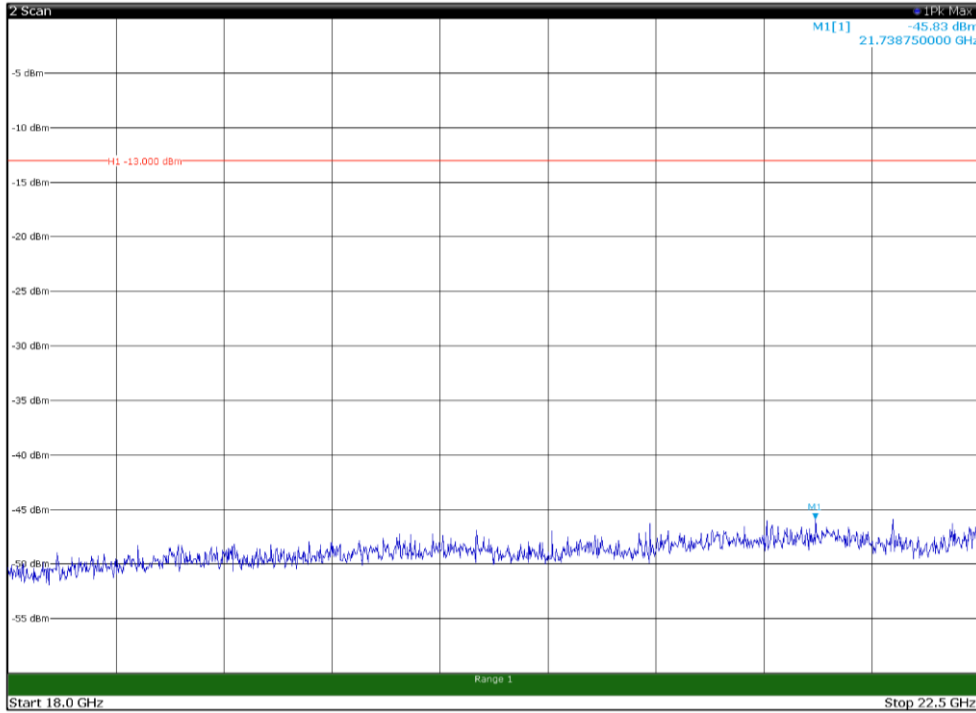

Channel: MIDDLE, Modulation: 256QAM,
BW=5MHz, Range: 30MHz - 1GHz, Polarization: Horizontal

Channel: MIDDLE, Modulation: 256QAM,
BW=5MHz, Range: 30MHz - 1GHz, Polarization: Vertical

Channel: MIDDLE, Modulation: 256QAM,
BW=5MHz, Range: 1GHz - 18GHz, Polarization: Horizontal

Channel: MIDDLE, Modulation: 256QAM,
BW=5MHz, Range: 1GHz - 18GHz, Polarization: Vertical

Channel: MIDDLE, Modulation: 256QAM,
BW=5MHz, Range: 18GHz - 22.5GHz, Polarization: Horizontal

Channel: MIDDLE, Modulation: 256QAM,
BW=5MHz, Range: 18GHz - 22.5GHz, Polarization: Vertical