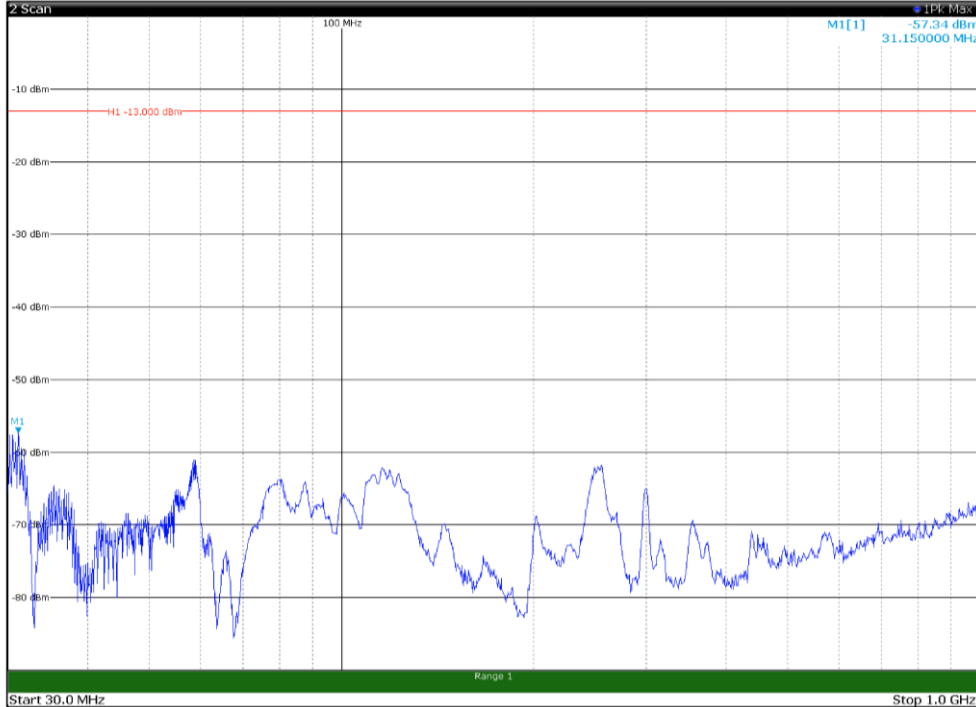

Channel: TOP, Modulation: 64QAM,
 BW=5MHz, Range: 30MHz - 1GHz, Polarization: Horizontal

Channel: TOP, Modulation: 64QAM,
 BW=5MHz, Range: 30MHz - 1GHz, Polarization: Vertical

Channel: TOP, Modulation: 64QAM,
 BW=5MHz, Range: 1GHz - 18GHz, Polarization: Horizontal

Channel: TOP, Modulation: 64QAM,
 BW=5MHz, Range: 1GHz - 18GHz, Polarization: Vertical

Channel: TOP, Modulation: 64QAM,
BW=5MHz, Range: 18GHz - 22.5GHz, Polarization: Horizontal

Channel: TOP, Modulation: 64QAM,
BW=5MHz, Range: 18GHz - 22.5GHz, Polarization: Vertical

Channel: BOTTOM, Modulation: 256QAM,
 BW=5MHz, Range: 30MHz - 1GHz, Polarization: Horizontal

Channel: BOTTOM, Modulation: 256QAM,
 BW=5MHz, Range: 30MHz - 1GHz, Polarization: Vertical

Channel: BOTTOM, Modulation: 256QAM,
 BW=5MHz, Range: 1GHz - 18GHz, Polarization: Horizontal

Channel: BOTTOM, Modulation: 256QAM,
 BW=5MHz, Range: 1GHz - 18GHz, Polarization: Vertical

Channel: BOTTOM, Modulation: 256QAM,
BW=5MHz, Range: 18GHz - 22.5GHz, Polarization: Horizontal

Channel: BOTTOM, Modulation: 256QAM,
BW=5MHz, Range: 18GHz - 22.5GHz, Polarization: Vertical