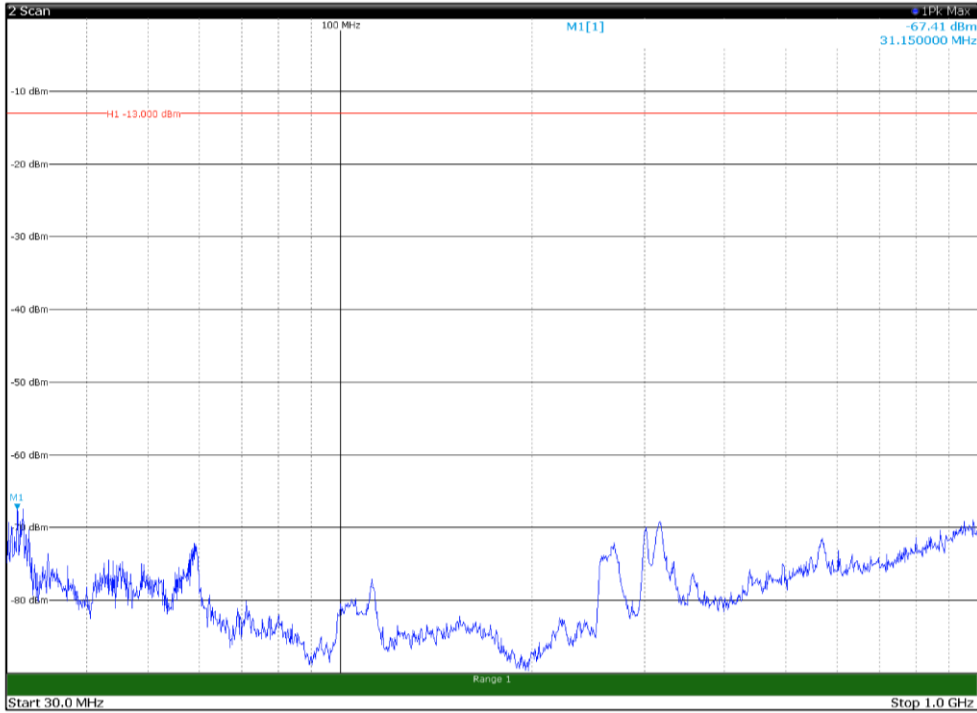

Channel: BOTTOM, Modulation: 64QAM,
 BW=10MHz, Range: 1GHz - 18GHz, Polarization: Vertical

Channel: BOTTOM, Modulation: 64QAM,
 BW=10MHz, Range: 18GHz - 22.5GHz, Polarization: Horizontal

Channel: BOTTOM, Modulation: 64QAM,
 BW=10MHz, Range: 18GHz - 22.5GHz, Polarization: Vertical

Channel: MIDDLE, Modulation: 64QAM,
 BW=10MHz, Range: 30MHz - 1GHz, Polarization: Horizontal

Channel: MIDDLE, Modulation: 64QAM,
 BW=10MHz, Range: 30MHz - 1GHz, Polarization: Vertical

Channel: MIDDLE, Modulation: 64QAM,
 BW=10MHz, Range: 1GHz - 18GHz, Polarization: Horizontal

Channel: MIDDLE, Modulation: 64QAM,
 BW=10MHz, Range: 1GHz - 18GHz, Polarization: Vertical

Channel: MIDDLE, Modulation: 64QAM,
 BW=10MHz, Range: 18GHz - 22.5GHz, Polarization: Horizontal

Channel: MIDDLE, Modulation: 64QAM,
 BW=10MHz, Range: 18GHz - 22.5GHz, Polarization: Vertical