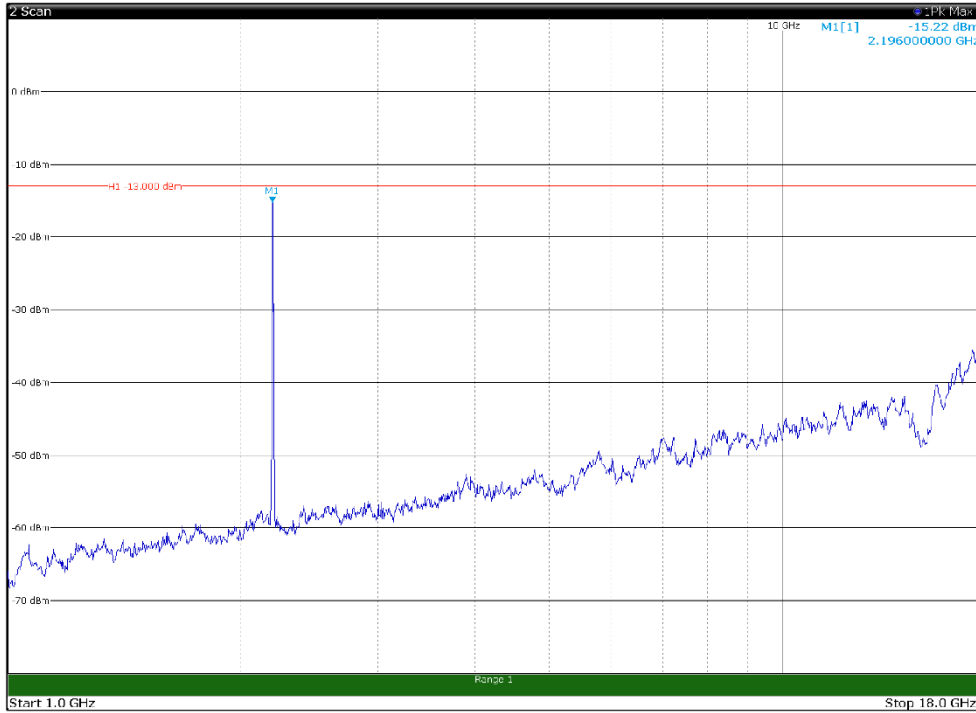

Channel: TOP, Modulation: 64QAM,
 BW=5MHz, Range: 30MHz - 1GHz, Polarization: Horizontal

Channel: TOP, Modulation: 64QAM,
 BW=5MHz, Range: 30MHz - 1GHz, Polarization: Vertical

Channel: TOP, Modulation: 64QAM,
 BW=5MHz, Range: 1GHz - 18GHz, Polarization: Horizontal

Channel: TOP, Modulation: 64QAM,
 BW=5MHz, Range: 1GHz - 18GHz, Polarization: Vertical

Channel: TOP, Modulation: 64QAM,
BW=5MHz, Range: 18GHz - 22.5GHz, Polarization: Horizontal

Channel: TOP, Modulation: 64QAM,
BW=5MHz, Range: 18GHz - 22.5GHz, Polarization: Vertical

Channel: BOTTOM, Modulation: 256QAM,
 BW=5MHz, Range: 30MHz - 1GHz, Polarization: Horizontal

Channel: BOTTOM, Modulation: 256QAM,
 BW=5MHz, Range: 30MHz - 1GHz, Polarization: Vertical

Channel: BOTTOM, Modulation: 256QAM,
 BW=5MHz, Range: 1GHz - 18GHz, Polarization: Horizontal

Channel: BOTTOM, Modulation: 256QAM,
 BW=5MHz, Range: 1GHz - 18GHz, Polarization: Vertical

Channel: BOTTOM, Modulation: 256QAM,
BW=5MHz, Range: 18GHz - 22.5GHz, Polarization: Horizontal

Channel: BOTTOM, Modulation: 256QAM,
BW=5MHz, Range: 18GHz - 22.5GHz, Polarization: Vertical