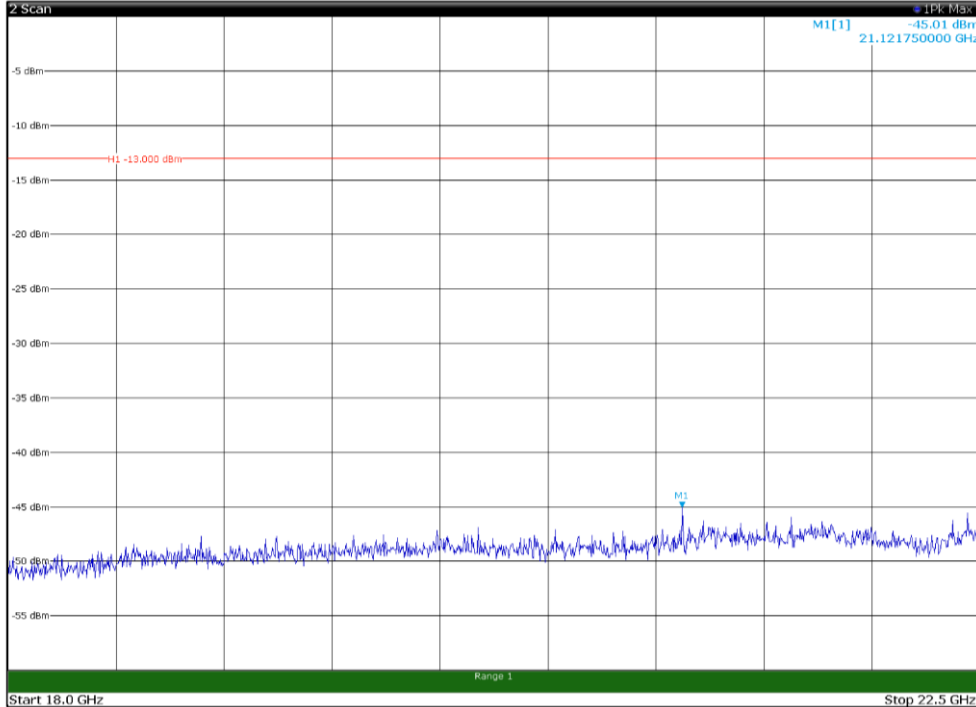

Channel: TOP, Modulation: 64QAM,
 BW=5MHz, Range: 30MHz - 1GHz, Polarization: Horizontal

Channel: TOP, Modulation: 64QAM,
 BW=5MHz, Range: 30MHz - 1GHz, Polarization: Vertical

Channel: TOP, Modulation: 64QAM,
 BW=5MHz, Range: 1GHz - 18GHz, Polarization: Horizontal

Channel: TOP, Modulation: 64QAM,
 BW=5MHz, Range: 1GHz - 18GHz, Polarization: Vertical

Channel: TOP, Modulation: 64QAM,
BW=5MHz, Range: 18GHz - 22.5GHz, Polarization: Horizontal

Channel: TOP, Modulation: 64QAM,
BW=5MHz, Range: 18GHz - 22.5GHz, Polarization: Vertical