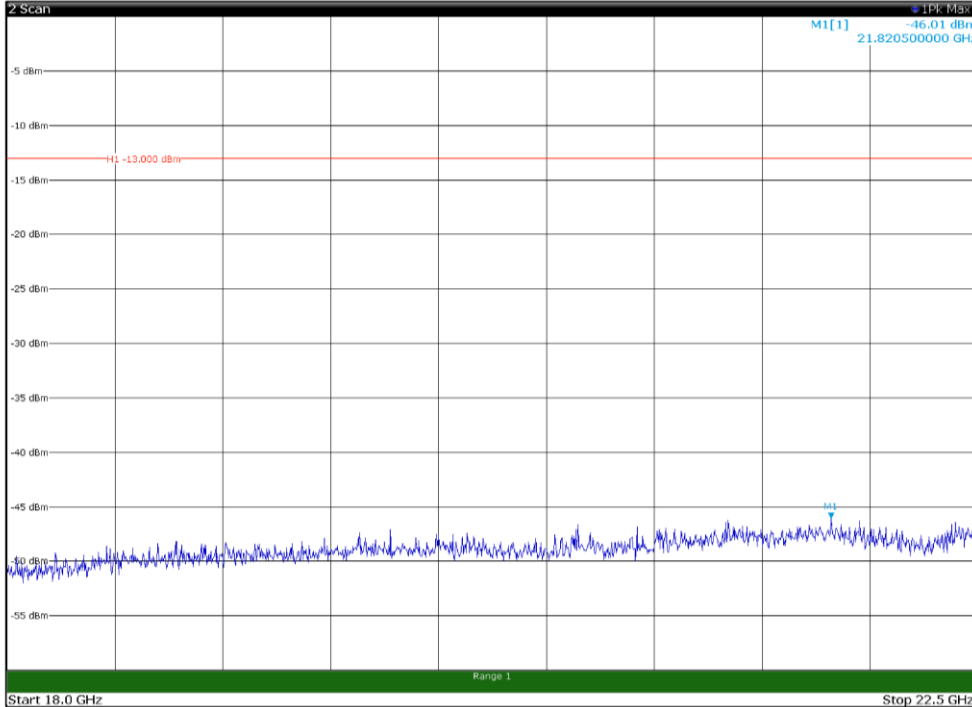

Channel: BOTTOM, Modulation: QPSK,
BW=10MHz, Range: 30MHz - 1GHz, Polarization: Horizontal

Channel: BOTTOM, Modulation: QPSK,
BW=10MHz, Range: 30MHz - 1GHz, Polarization: Vertical

Channel: BOTTOM, Modulation: QPSK,
 BW=10MHz, Range: 1GHz - 18GHz, Polarization: Horizontal

Channel: BOTTOM, Modulation: QPSK,
 BW=10MHz, Range: 1GHz - 18GHz, Polarization: Vertical

Channel: BOTTOM, Modulation: QPSK,
 BW=10MHz, Range: 18GHz - 22.5GHz, Polarization: Horizontal

Channel: BOTTOM, Modulation: QPSK,
 BW=10MHz, Range: 18GHz - 22.5GHz, Polarization: Vertical