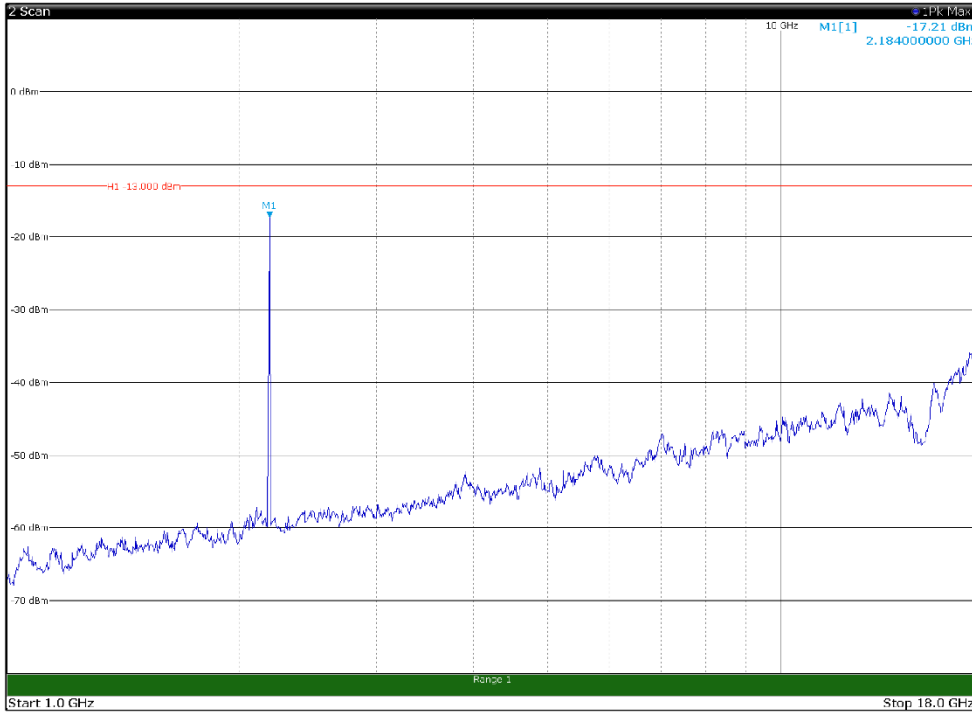

Channel: TOP, Modulation: 16QAM,
BW=10MHz, Range: 30MHz - 1GHz, Polarization: Horizontal

Channel: TOP, Modulation: 16QAM,
BW=10MHz, Range: 30MHz - 1GHz, Polarization: Vertical

Channel: TOP, Modulation: 16QAM,
BW=10MHz, Range: 1GHz - 18GHz, Polarization: Horizontal

Channel: TOP, Modulation: 16QAM,
BW=10MHz, Range: 1GHz - 18GHz, Polarization: Vertical

Channel: TOP, Modulation: 16QAM,
BW=10MHz, Range: 18GHz - 22.5GHz, Polarization: Horizontal

Channel: TOP, Modulation: 16QAM,
BW=10MHz, Range: 18GHz - 22.5GHz, Polarization: Vertical

Channel: BOTTOM, Modulation: 64QAM,
 BW=10MHz, Range: 30MHz - 1GHz, Polarization: Horizontal

Channel: BOTTOM, Modulation: 64QAM,
 BW=10MHz, Range: 30MHz - 1GHz, Polarization: Vertical

Channel: BOTTOM, Modulation: 64QAM,
 BW=10MHz, Range: 1GHz - 18GHz, Polarization: Horizontal

Channel: BOTTOM, Modulation: 64QAM,
 BW=10MHz, Range: 1GHz - 18GHz, Polarization: Vertical

Channel: BOTTOM, Modulation: 64QAM,
 BW=10MHz, Range: 18GHz - 22.5GHz, Polarization: Horizontal

Channel: BOTTOM, Modulation: 64QAM,
 BW=10MHz, Range: 18GHz - 22.5GHz, Polarization: Vertical