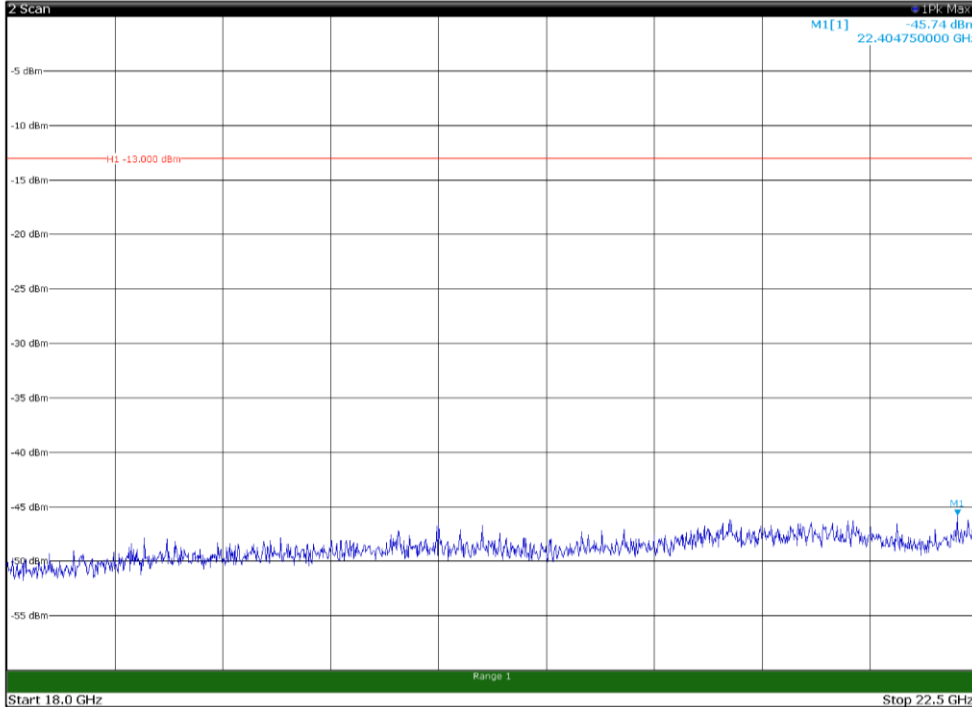

Channel: MIDDLE, Modulation: 64QAM,
 BW=10MHz, Range: 1GHz - 18GHz, Polarization: Vertical

Channel: MIDDLE, Modulation: 64QAM,
 BW=10MHz, Range: 18GHz - 22.5GHz, Polarization: Horizontal

Channel: MIDDLE, Modulation: 64QAM,
 BW=10MHz, Range: 18GHz - 22.5GHz, Polarization: Vertical

Channel: TOP, Modulation: 64QAM,
BW=10MHz, Range: 30MHz - 1GHz, Polarization: Horizontal

Channel: TOP, Modulation: 64QAM,
BW=10MHz, Range: 30MHz - 1GHz, Polarization: Vertical

Channel: TOP, Modulation: 64QAM,
BW=10MHz, Range: 1GHz - 18GHz, Polarization: Horizontal

Channel: TOP, Modulation: 64QAM,
BW=10MHz, Range: 1GHz - 18GHz, Polarization: Vertical

Channel: TOP, Modulation: 64QAM,
 BW=10MHz, Range: 18GHz - 22.5GHz, Polarization: Horizontal

Channel: TOP, Modulation: 64QAM,
 BW=10MHz, Range: 18GHz - 22.5GHz, Polarization: Vertical