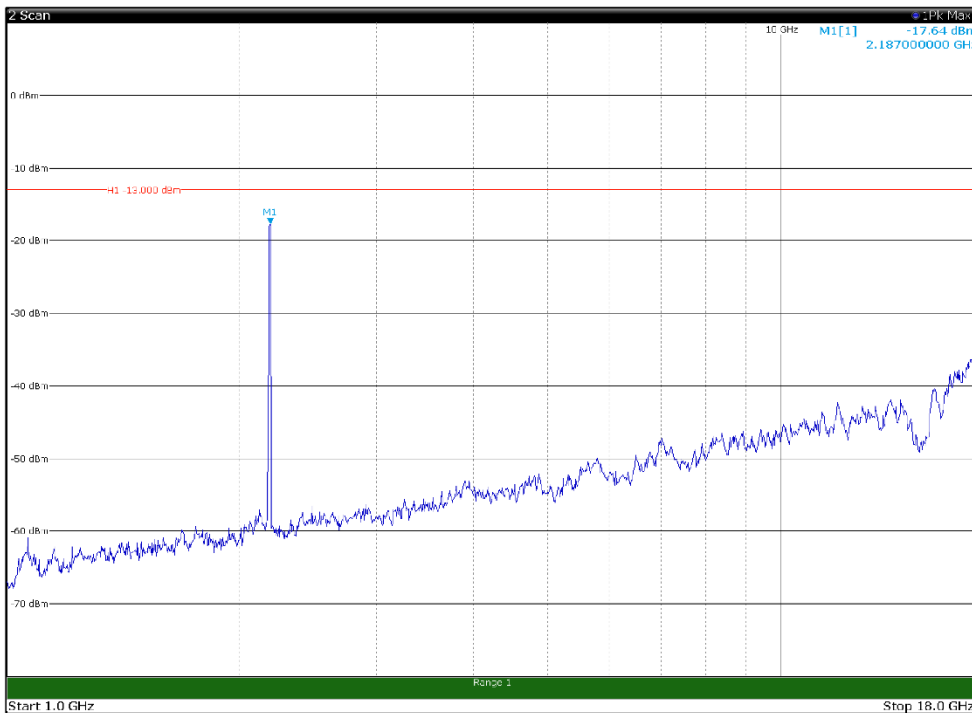

Channel: TOP, Modulation: 256QAM,
BW=5MHz, Range: 30MHz - 1GHz, Polarization: Horizontal

Channel: TOP, Modulation: 256QAM,
BW=5MHz, Range: 30MHz - 1GHz, Polarization: Vertical

Channel: TOP, Modulation: 256QAM,
BW=5MHz, Range: 1GHz - 18GHz, Polarization: Horizontal

Channel: TOP, Modulation: 256QAM,
BW=5MHz, Range: 1GHz - 18GHz, Polarization: Vertical

Channel: TOP, Modulation: 256QAM,
BW=5MHz, Range: 18GHz - 22.5GHz, Polarization: Horizontal

Channel: TOP, Modulation: 256QAM,
BW=5MHz, Range: 18GHz - 22.5GHz, Polarization: Vertical

Channel: BOTTOM, Modulation: QPSK,
BW=10MHz, Range: 30MHz - 1GHz, Polarization: Horizontal

Channel: BOTTOM, Modulation: QPSK,
BW=10MHz, Range: 30MHz - 1GHz, Polarization: Vertical

Channel: BOTTOM, Modulation: QPSK,
 BW=10MHz, Range: 1GHz - 18GHz, Polarization: Horizontal

Channel: BOTTOM, Modulation: QPSK,
 BW=10MHz, Range: 1GHz - 18GHz, Polarization: Vertical

Channel: BOTTOM, Modulation: QPSK,
 BW=10MHz, Range: 18GHz - 22.5GHz, Polarization: Horizontal

Channel: BOTTOM, Modulation: QPSK,
 BW=10MHz, Range: 18GHz - 22.5GHz, Polarization: Vertical