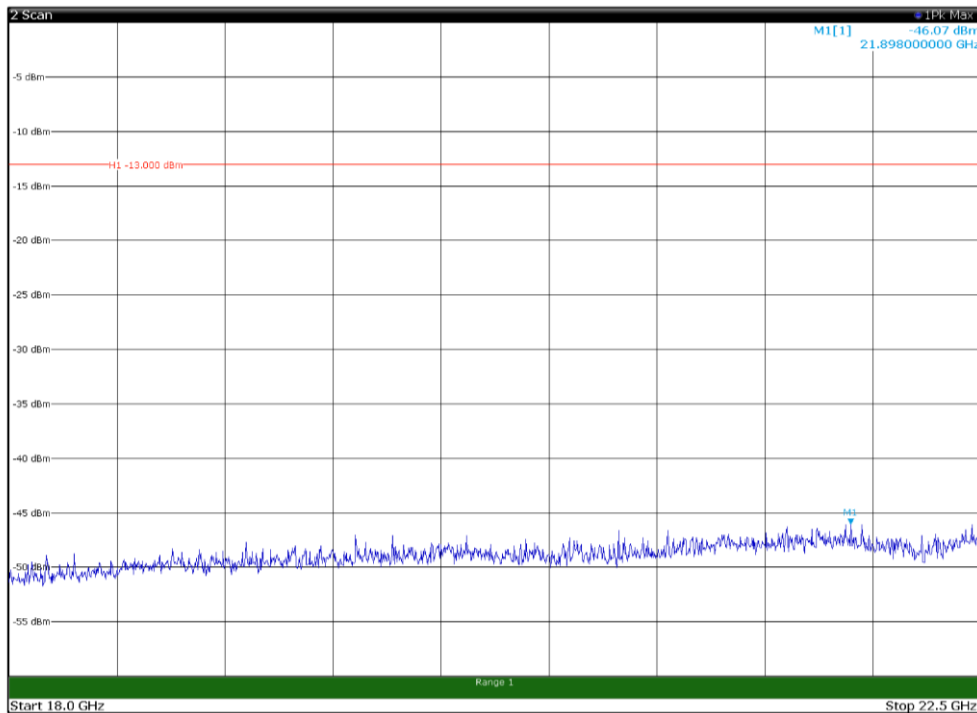

Channel: TOP, Modulation: 64QAM,
 BW=5MHz, Range: 1GHz - 18GHz, Polarization: Vertical

Channel: TOP, Modulation: 64QAM,
BW=5MHz, Range: 18GHz - 22.5GHz, Polarization: Horizontal

Channel: TOP, Modulation: 64QAM,
BW=5MHz, Range: 18GHz - 22.5GHz, Polarization: Vertical

Channel: BOTTOM, Modulation: 256QAM,
 BW=5MHz, Range: 30MHz - 1GHz, Polarization: Horizontal

Channel: BOTTOM, Modulation: 256QAM,
 BW=5MHz, Range: 30MHz - 1GHz, Polarization: Vertical

Channel: BOTTOM, Modulation: 256QAM,
 BW=5MHz, Range: 1GHz - 18GHz, Polarization: Horizontal

Channel: BOTTOM, Modulation: 256QAM,
 BW=5MHz, Range: 1GHz - 18GHz, Polarization: Vertical

Channel: BOTTOM, Modulation: 256QAM,
BW=5MHz, Range: 18GHz - 22.5GHz, Polarization: Horizontal

Channel: BOTTOM, Modulation: 256QAM,
BW=5MHz, Range: 18GHz - 22.5GHz, Polarization: Vertical