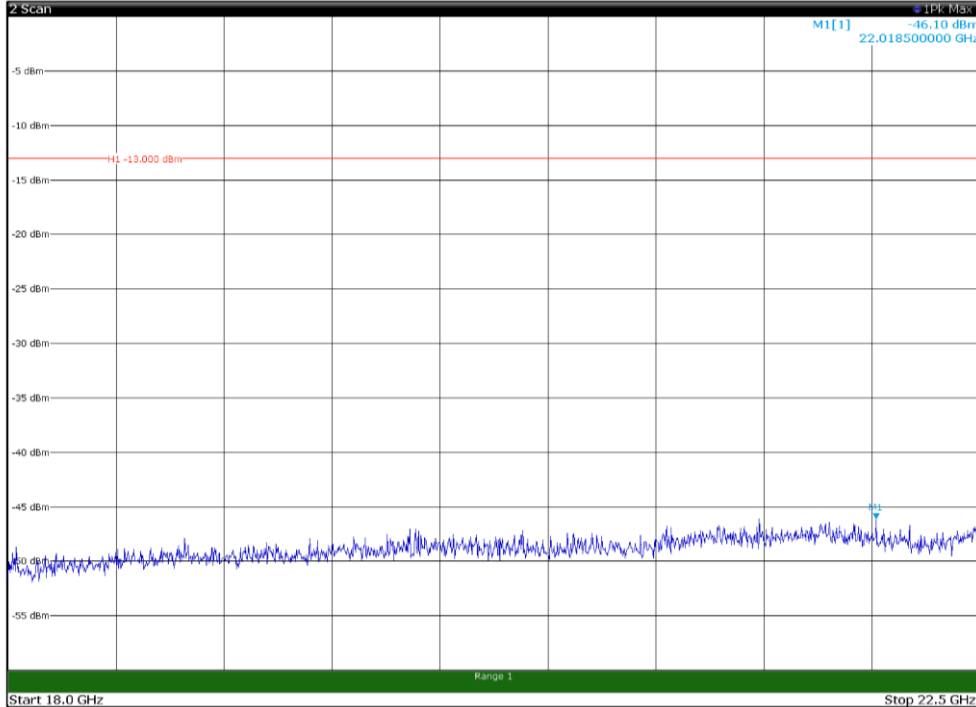

Channel: MIDDLE, Modulation: 256QAM,
BW=5MHz, Range: 30MHz - 1GHz, Polarization: Horizontal

Channel: MIDDLE, Modulation: 256QAM,
BW=5MHz, Range: 30MHz - 1GHz, Polarization: Vertical

Channel: MIDDLE, Modulation: 256QAM,
BW=5MHz, Range: 1GHz - 18GHz, Polarization: Horizontal

Channel: MIDDLE, Modulation: 256QAM,
BW=5MHz, Range: 1GHz - 18GHz, Polarization: Vertical

Channel: MIDDLE, Modulation: 256QAM,
BW=5MHz, Range: 18GHz - 22.5GHz, Polarization: Horizontal

Channel: MIDDLE, Modulation: 256QAM,
BW=5MHz, Range: 18GHz - 22.5GHz, Polarization: Vertical