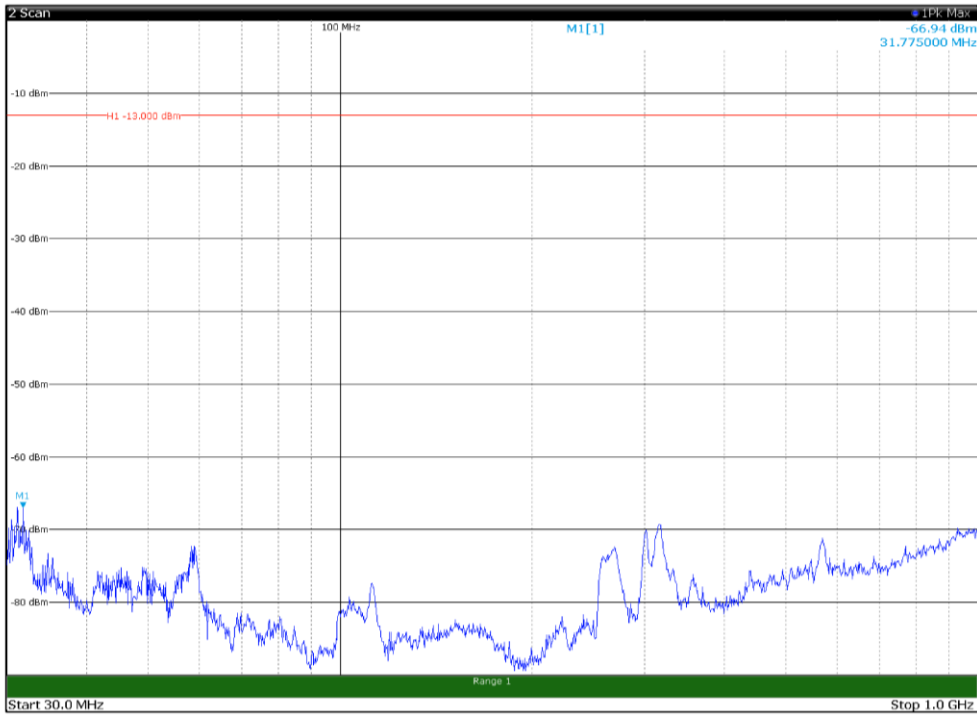

Channel: MIDDLE, Modulation: 256QAM,
BW=5MHz, Range: 1GHz - 18GHz, Polarization: Vertical

Channel: MIDDLE, Modulation: 256QAM,
BW=5MHz, Range: 18GHz - 22.5GHz, Polarization: Horizontal

Channel: MIDDLE, Modulation: 256QAM,
BW=5MHz, Range: 18GHz - 22.5GHz, Polarization: Vertical

Channel: TOP, Modulation: 256QAM,
BW=5MHz, Range: 30MHz - 1GHz, Polarization: Horizontal

Channel: TOP, Modulation: 256QAM,
BW=5MHz, Range: 30MHz - 1GHz, Polarization: Vertical

Channel: TOP, Modulation: 256QAM,
BW=5MHz, Range: 1GHz - 18GHz, Polarization: Horizontal

Channel: TOP, Modulation: 256QAM,
BW=5MHz, Range: 1GHz - 18GHz, Polarization: Vertical

Channel: TOP, Modulation: 256QAM,
BW=5MHz, Range: 18GHz - 22.5GHz, Polarization: Horizontal

Channel: TOP, Modulation: 256QAM,
BW=5MHz, Range: 18GHz - 22.5GHz, Polarization: Vertical

Channel: BOTTOM, Modulation: QPSK,
BW=10MHz, Range: 30MHz - 1GHz, Polarization: Horizontal

Channel: BOTTOM, Modulation: QPSK,
BW=10MHz, Range: 30MHz - 1GHz, Polarization: Vertical

Channel: BOTTOM, Modulation: QPSK,
 BW=10MHz, Range: 1GHz - 18GHz, Polarization: Horizontal