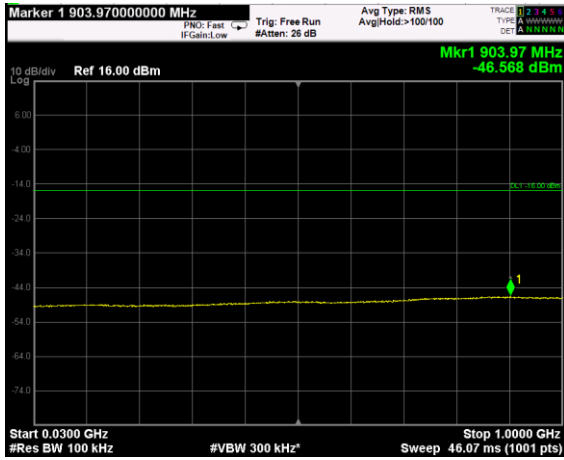

Channel: BOTTOM, Modulation: 16QAM, BW=15MHz, Range: Lower