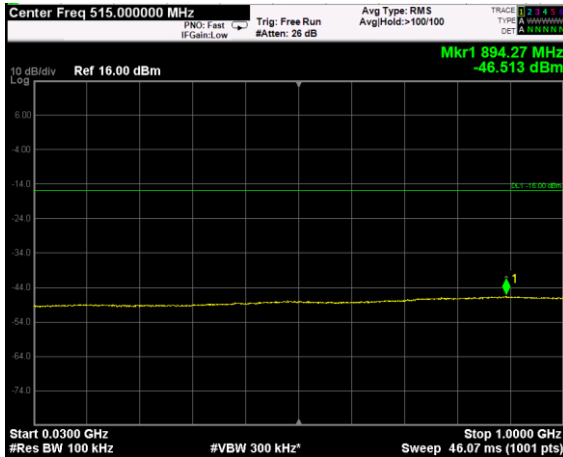

Channel: BOTTOM, Modulation: QPSK, BW=10MHz, Range: Lower

Channel: BOTTOM, Modulation: QPSK, BW=10MHz, Range: Upper

Channel: MIDDLE, Modulation: QPSK, BW=10MHz, Range: Lower

Channel: MIDDLE, Modulation: QPSK, BW=10MHz, Range: Upper