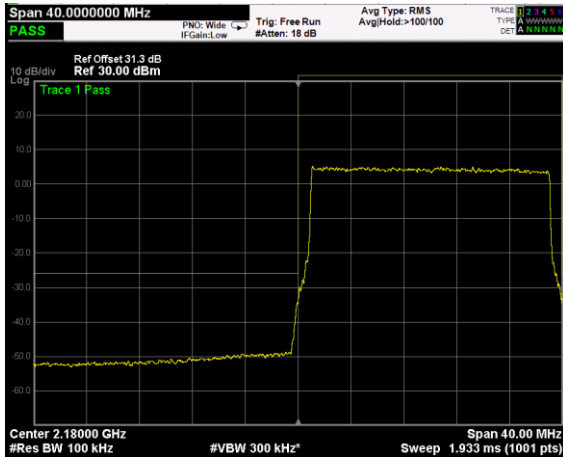

High Band Edge, 2 Carrier,
Modulation: 256QAM, BW=10MHz

Low Band Edge, 1 Carrier,
Modulation: QPSK, BW=15MHz

High Band Edge, 1 Carrier,
Modulation: QPSK, BW=15MHz

Low Band Edge, 1 Carrier,
Modulation: 16QAM, BW=15MHz

High Band Edge, 1 Carrier,
Modulation: 16QAM, BW=15MHz

Low Band Edge, 1 Carrier,
Modulation: 64QAM, BW=15MHz

High Band Edge, 1 Carrier,
Modulation: 64QAM, BW=15MHz

Low Band Edge, 1 Carrier,
 Modulation: 256QAM, BW=15MHz

High Band Edge, 1 Carrier,
 Modulation: 256QAM, BW=15MHz

Low Band Edge, 1 Carrier,
Modulation: QPSK, BW=20MHz

High Band Edge, 1 Carrier,
Modulation: QPSK, BW=20MHz

Low Band Edge, 1 Carrier,
Modulation: 16QAM, BW=20MHz