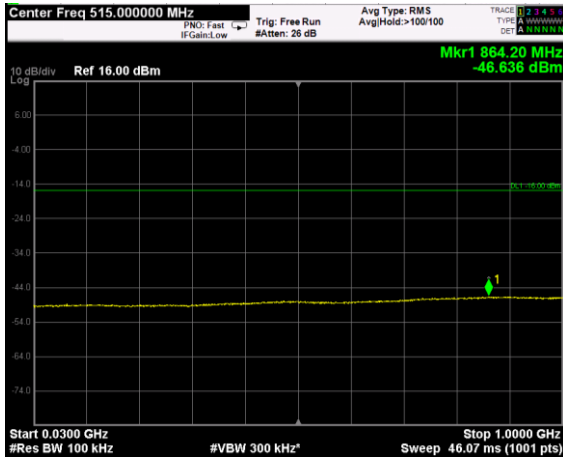

Channel: BOTTOM, Modulation: 256QAM, BW=10MHz, Range: Lower