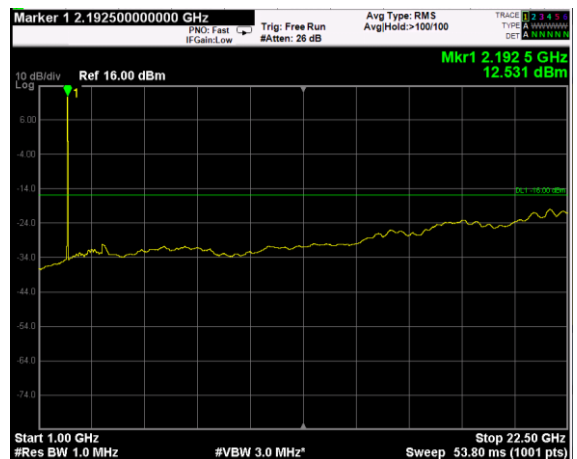

Channel: TOP, Modulation: 64QAM, BW=15MHz, Range: Upper