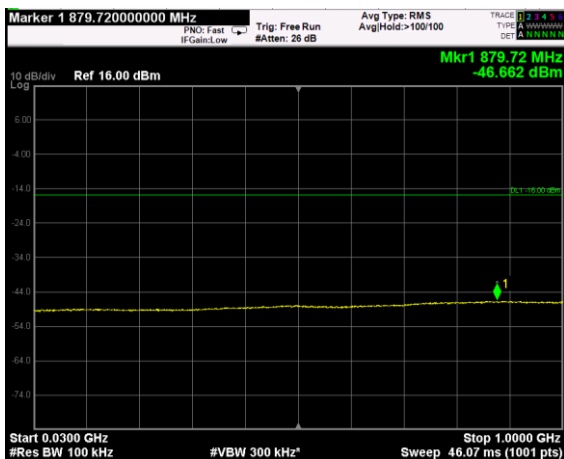

Channel: TOP, Modulation: 256QAM, BW=15MHz, Range: Lower