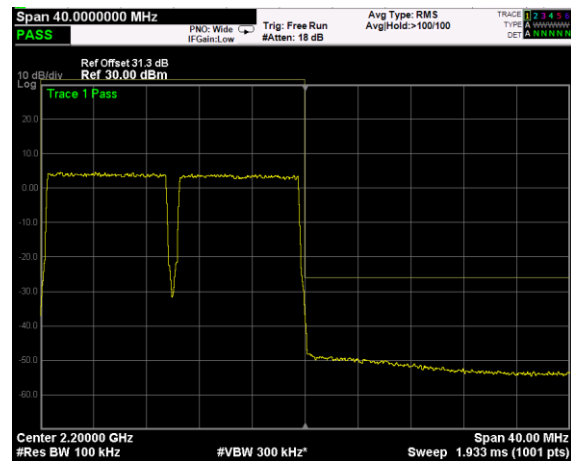

High Band Edge, 2 Carrier,
Modulation: QPSK, BW=10MHz

Low Band Edge, 1 Carrier,
Modulation: 16QAM, BW=10MHz

High Band Edge, 1 Carrier,
Modulation: 16QAM, BW=10MHz

Low Band Edge, 2 Carrier,
Modulation: 16QAM, BW=10MHz

High Band Edge, 2 Carrier,
Modulation: 16QAM, BW=10MHz

Low Band Edge, 1 Carrier,
 Modulation: 64QAM, BW=10MHz

High Band Edge, 1 Carrier,
 Modulation: 64QAM, BW=10MHz

Low Band Edge, 2 Carrier,
 Modulation: 64QAM, BW=10MHz