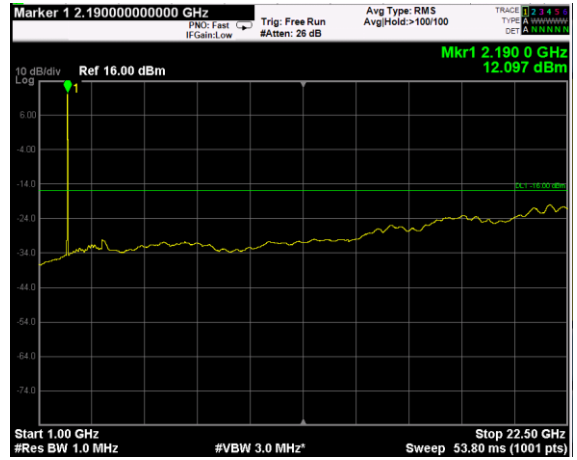

Channel: MIDDLE, Modulation: QPSK, BW=20MHz, Range: Upper