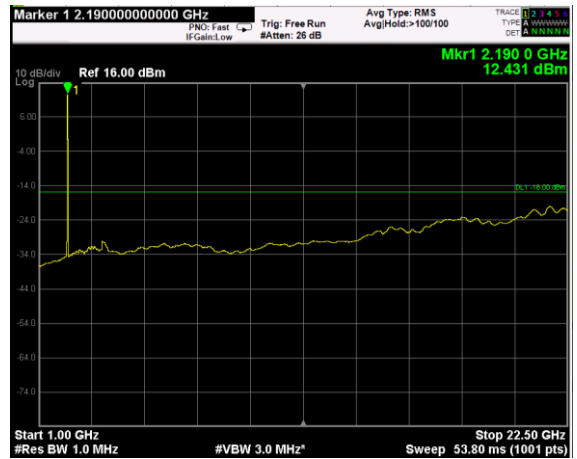

Channel: MIDDLE, Modulation: 64QAM, BW=15MHz, Range: Upper