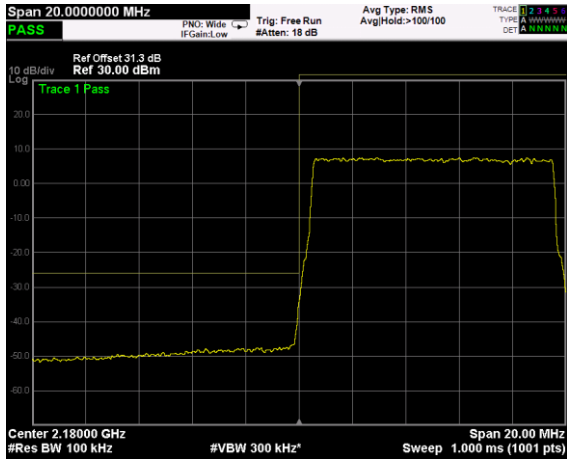

High Band Edge, 2 Carrier,
Modulation: 256QAM, BW=5MHz

Low Band Edge, 1 Carrier,
Modulation: QPSK, BW=10MHz

High Band Edge, 1 Carrier,
Modulation: QPSK, BW=10MHz

Low Band Edge, 2 Carrier,
Modulation: QPSK, BW=10MHz

High Band Edge, 2 Carrier,
Modulation: QPSK, BW=10MHz

Low Band Edge, 1 Carrier,
Modulation: 16QAM, BW=10MHz

High Band Edge, 1 Carrier,
Modulation: 16QAM, BW=10MHz

Low Band Edge, 2 Carrier,
Modulation: 16QAM, BW=10MHz