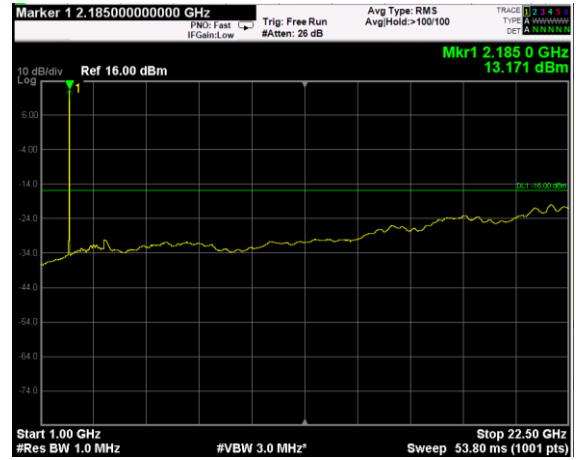

Channel: BOTTOM, Modulation: 64QAM, BW=10MHz, Range: Lower

Channel: BOTTOM, Modulation: 64QAM, BW=10MHz, Range: Upper

Channel: MIDDLE, Modulation: 64QAM, BW=10MHz, Range: Lower

Channel: MIDDLE, Modulation: 64QAM, BW=10MHz, Range: Upper

Channel: TOP, Modulation: 64QAM, BW=10MHz, Range: Lower

Channel: TOP, Modulation: 64QAM, BW=10MHz, Range: Upper

Channel: BOTTOM, Modulation: 256QAM, BW=10MHz, Range: Lower

Channel: BOTTOM, Modulation: 256QAM, BW=10MHz, Range: Upper