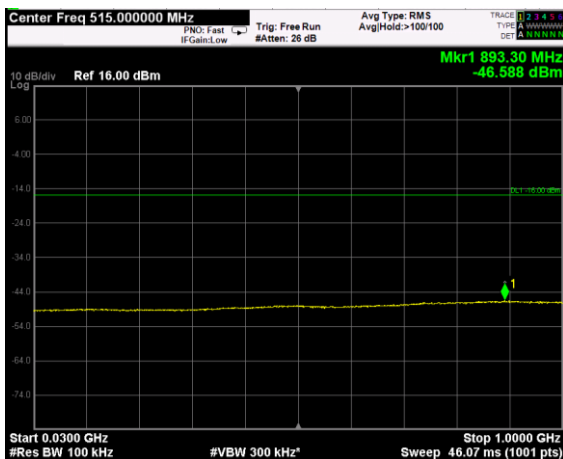

Channel: TOP, Modulation: 256QAM, BW=10MHz, Range: Lower