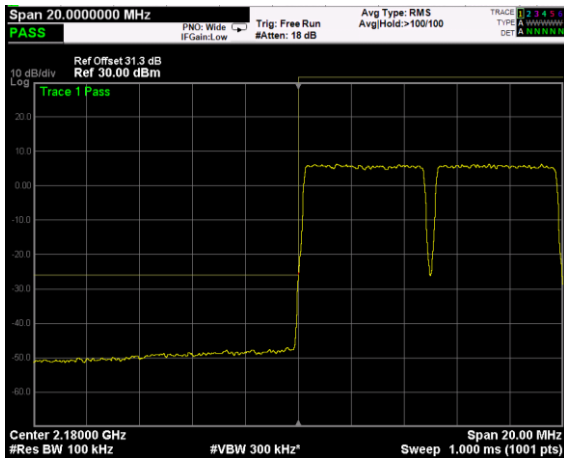

Low Band Edge, 2 Carrier,
Modulation: 64QAM, BW=5MHz