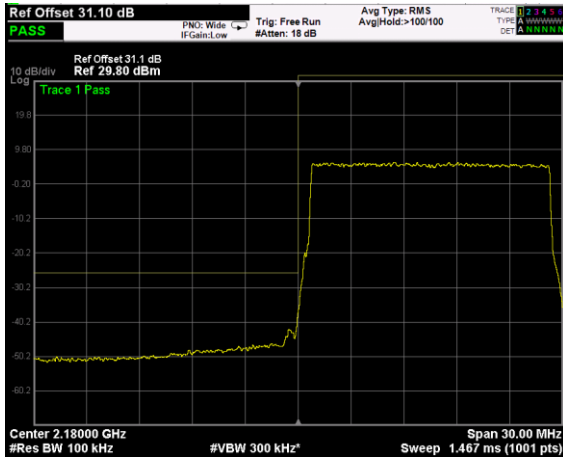

High Band Edge, 2 Carrier,
Modulation: 16QAM, BW=10MHz

Low Band Edge, 1 Carrier,
 Modulation: 64QAM, BW=10MHz

High Band Edge, 1 Carrier,
 Modulation: 64QAM, BW=10MHz

Low Band Edge, 2 Carrier,
 Modulation: 64QAM, BW=10MHz

High Band Edge, 2 Carrier,
 Modulation: 64QAM, BW=10MHz

Low Band Edge, 1 Carrier,
Modulation: 256QAM, BW=10MHz

High Band Edge, 1 Carrier,
Modulation: 256QAM, BW=10MHz

Low Band Edge, 2 Carrier,
Modulation: 256QAM, BW=10MHz

High Band Edge, 2 Carrier,
Modulation: 256QAM, BW=10MHz

Low Band Edge, 1 Carrier,
Modulation: QPSK, BW=15MHz

High Band Edge, 1 Carrier,
Modulation: QPSK, BW=15MHz

Low Band Edge, 1 Carrier,
Modulation: 16QAM, BW=15MHz