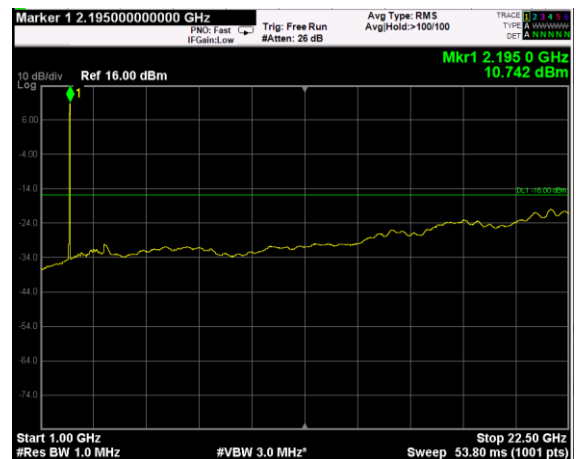

Channel: BOTTOM, Modulation: 64QAM, BW=10MHz, Range: Lower

Channel: BOTTOM, Modulation: 64QAM, BW=10MHz, Range: Upper

Channel: MIDDLE, Modulation: 64QAM, BW=10MHz, Range: Lower

Channel: MIDDLE, Modulation: 64QAM, BW=10MHz, Range: Upper

Channel: TOP, Modulation: 64QAM, BW=10MHz, Range: Lower

Channel: TOP, Modulation: 64QAM, BW=10MHz, Range: Upper

Channel: BOTTOM, Modulation: 256QAM, BW=10MHz, Range: Lower

Channel: BOTTOM, Modulation: 256QAM, BW=10MHz, Range: Upper