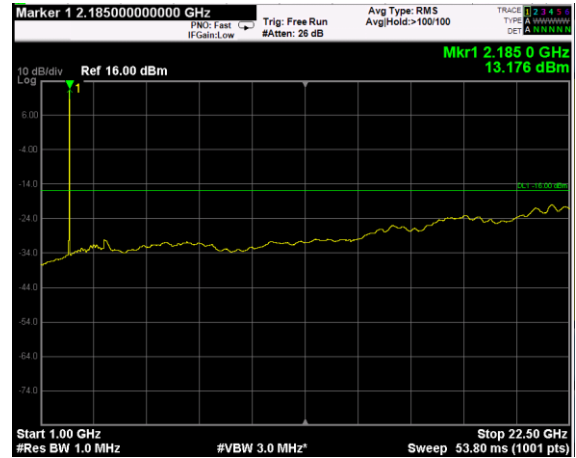

Channel: BOTTOM, Modulation: QPSK, BW=10MHz, Range: Lower

Channel: BOTTOM, Modulation: QPSK, BW=10MHz, Range: Upper

Channel: MIDDLE, Modulation: QPSK, BW=10MHz, Range: Lower

Channel: MIDDLE, Modulation: QPSK, BW=10MHz, Range: Upper