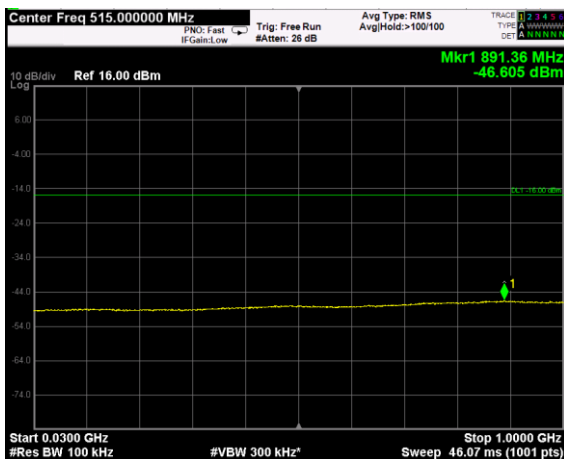

Channel: TOP, Modulation: 16QAM, BW=10MHz, Range: Lower