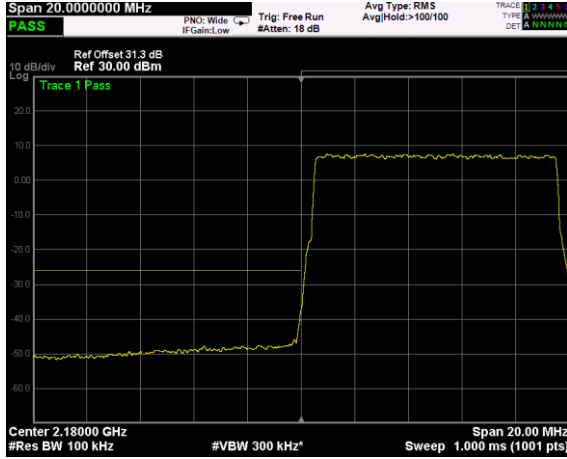

High Band Edge, 2 Carrier,
Modulation: 16QAM, BW=5MHz

Low Band Edge, 1 Carrier,
 Modulation: 64QAM, BW=5MHz

High Band Edge, 1 Carrier,
 Modulation: 64QAM, BW=5MHz

Low Band Edge, 2 Carrier,
 Modulation: 64QAM, BW=5MHz

High Band Edge, 2 Carrier,
 Modulation: 64QAM, BW=5MHz

Low Band Edge, 1 Carrier,
Modulation: 256QAM, BW=5MHz

High Band Edge, 1 Carrier,
Modulation: 256QAM, BW=5MHz

Low Band Edge, 2 Carrier,
Modulation: 256QAM, BW=5MHz

High Band Edge, 2 Carrier,
Modulation: 256QAM, BW=5MHz

Low Band Edge, 1 Carrier,
Modulation: QPSK, BW=10MHz

High Band Edge, 1 Carrier,
Modulation: QPSK, BW=10MHz

Low Band Edge, 2 Carrier,
Modulation: QPSK, BW=10MHz