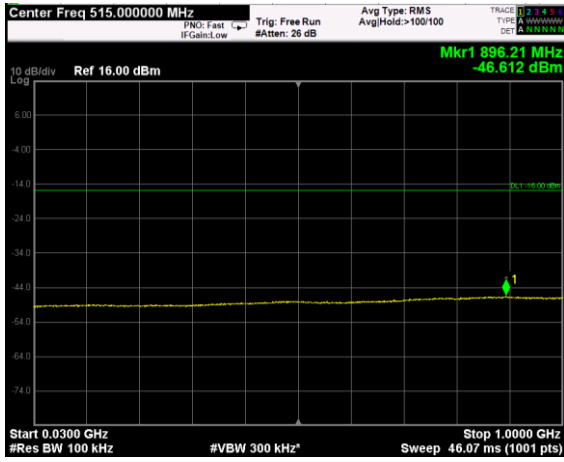

Channel: MIDDLE, Modulation: 256QAM,
BW=20MHz, Range: Lower