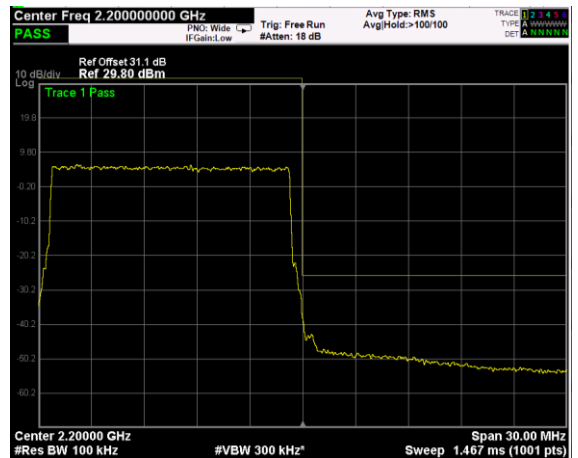

High Band Edge, 2 Carrier,
 Modulation: 64QAM, BW=10MHz

Low Band Edge, 1 Carrier,
Modulation: 256QAM, BW=10MHz

High Band Edge, 1 Carrier,
Modulation: 256QAM, BW=10MHz

Low Band Edge, 2 Carrier,
Modulation: 256QAM, BW=10MHz

High Band Edge, 2 Carrier,
Modulation: 256QAM, BW=10MHz

Low Band Edge, 1 Carrier,
Modulation: QPSK, BW=15MHz

High Band Edge, 1 Carrier,
Modulation: QPSK, BW=15MHz

Low Band Edge, 1 Carrier,
Modulation: 16QAM, BW=15MHz

High Band Edge, 1 Carrier,
Modulation: 16QAM, BW=15MHz

Low Band Edge, 1 Carrier,
Modulation: 64QAM, BW=15MHz

High Band Edge, 1 Carrier,
Modulation: 64QAM, BW=15MHz

Low Band Edge, 1 Carrier,
 Modulation: 256QAM, BW=15MHz