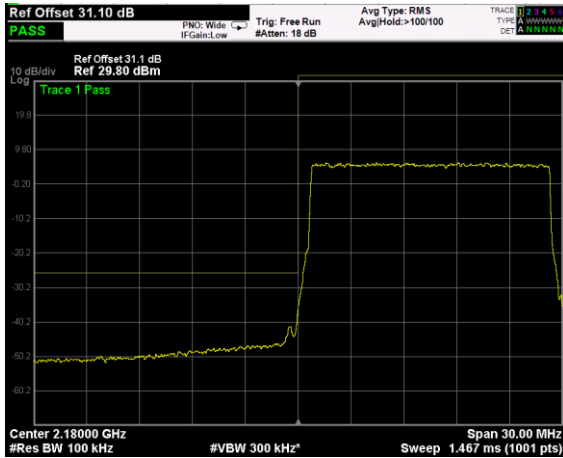

High Band Edge, 2 Carrier,
Modulation: 16QAM, BW=10MHz

Low Band Edge, 1 Carrier,
 Modulation: 64QAM, BW=10MHz

High Band Edge, 1 Carrier,
 Modulation: 64QAM, BW=10MHz

Low Band Edge, 2 Carrier,
 Modulation: 64QAM, BW=10MHz

High Band Edge, 2 Carrier,
 Modulation: 64QAM, BW=10MHz

Low Band Edge, 1 Carrier,
Modulation: 256QAM, BW=10MHz

High Band Edge, 1 Carrier,
Modulation: 256QAM, BW=10MHz

Low Band Edge, 2 Carrier,
Modulation: 256QAM, BW=10MHz

High Band Edge, 2 Carrier,
Modulation: 256QAM, BW=10MHz

Low Band Edge, 1 Carrier,
Modulation: QPSK, BW=15MHz

High Band Edge, 1 Carrier,
Modulation: QPSK, BW=15MHz

Low Band Edge, 1 Carrier,
Modulation: 16QAM, BW=15MHz