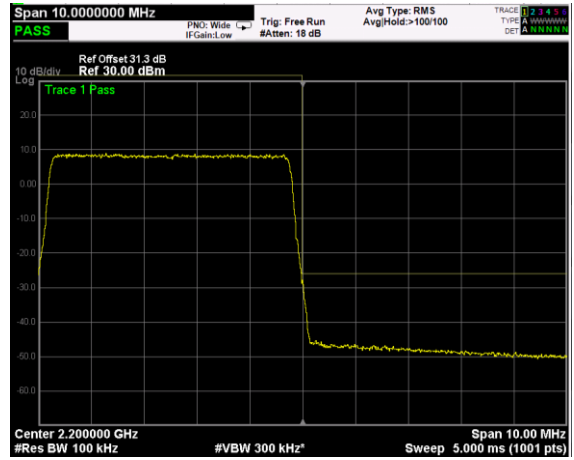

Test data, continued: band edges Inter modulation

RF PORT 1

Low Band Edge, 1 Carrier,
Modulation: QPSK, BW=5MHz

High Band Edge, 1 Carrier,
Modulation: QPSK, BW=5MHz

Low Band Edge, 2 Carrier,
Modulation: QPSK, BW=5MHz

High Band Edge, 2 Carrier,
Modulation: QPSK, BW=5MHz

Low Band Edge, 1 Carrier,
Modulation: 16QAM, BW=5MHz

High Band Edge, 1 Carrier,
Modulation: 16QAM, BW=5MHz

Low Band Edge, 2 Carrier,
Modulation: 16QAM, BW=5MHz

High Band Edge, 2 Carrier,
Modulation: 16QAM, BW=5MHz

Low Band Edge, 1 Carrier,
 Modulation: 64QAM, BW=5MHz

High Band Edge, 1 Carrier,
 Modulation: 64QAM, BW=5MHz

Low Band Edge, 2 Carrier,
 Modulation: 64QAM, BW=5MHz