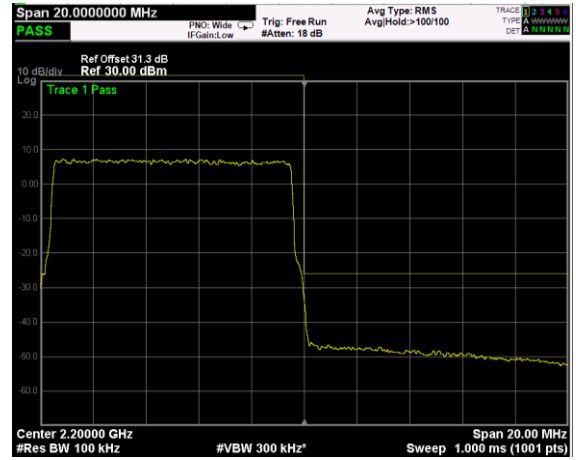

High Band Edge, 2 Carrier,
Modulation: 256QAM, BW=5MHz

Low Band Edge, 1 Carrier,
Modulation: QPSK, BW=10MHz

High Band Edge, 1 Carrier,
Modulation: QPSK, BW=10MHz

Low Band Edge, 2 Carrier,
Modulation: QPSK, BW=10MHz

High Band Edge, 2 Carrier,
Modulation: QPSK, BW=10MHz

Low Band Edge, 1 Carrier,
Modulation: 16QAM, BW=10MHz

High Band Edge, 1 Carrier,
Modulation: 16QAM, BW=10MHz

Low Band Edge, 2 Carrier,
Modulation: 16QAM, BW=10MHz

High Band Edge, 2 Carrier,
Modulation: 16QAM, BW=10MHz

Low Band Edge, 1 Carrier,
 Modulation: 64QAM, BW=10MHz

High Band Edge, 1 Carrier,
 Modulation: 64QAM, BW=10MHz

Low Band Edge, 2 Carrier,
 Modulation: 64QAM, BW=10MHz