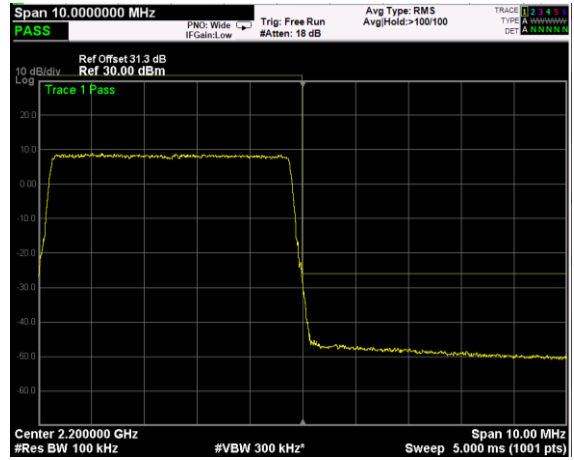

High Band Edge, 2 Carrier,
Modulation: QPSK, BW=5MHz

Low Band Edge, 1 Carrier,
Modulation: 16QAM, BW=5MHz

High Band Edge, 1 Carrier,
Modulation: 16QAM, BW=5MHz

Low Band Edge, 2 Carrier,
Modulation: 16QAM, BW=5MHz

High Band Edge, 2 Carrier,
Modulation: 16QAM, BW=5MHz

Low Band Edge, 1 Carrier,
 Modulation: 64QAM, BW=5MHz

High Band Edge, 1 Carrier,
 Modulation: 64QAM, BW=5MHz

Low Band Edge, 2 Carrier,
 Modulation: 64QAM, BW=5MHz

High Band Edge, 2 Carrier,
 Modulation: 64QAM, BW=5MHz

Low Band Edge, 1 Carrier,
Modulation: 256QAM, BW=5MHz

High Band Edge, 1 Carrier,
Modulation: 256QAM, BW=5MHz

Low Band Edge, 2 Carrier,
Modulation: 256QAM, BW=5MHz