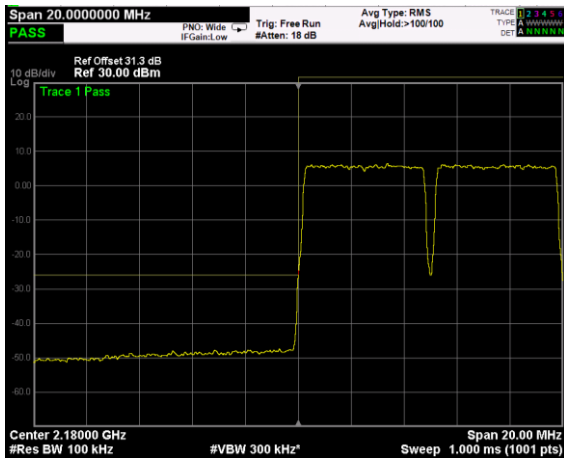

Low Band Edge, 2 Carrier,
Modulation: 256QAM, BW=5MHz