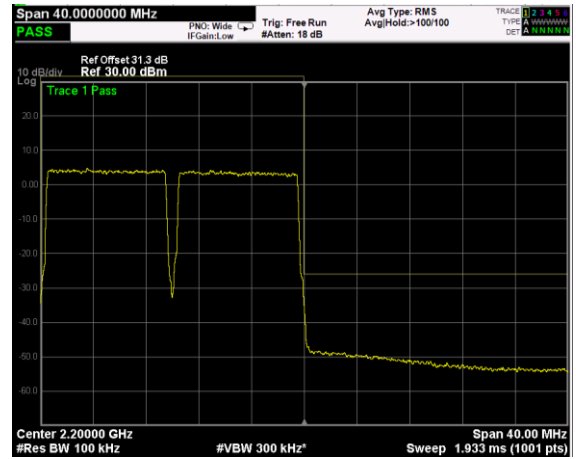

High Band Edge, 2 Carrier,
Modulation: 256QAM, BW=5MHz

Low Band Edge, 1 Carrier,
Modulation: QPSK, BW=10MHz

High Band Edge, 1 Carrier,
Modulation: QPSK, BW=10MHz

Low Band Edge, 2 Carrier,
Modulation: QPSK, BW=10MHz

High Band Edge, 2 Carrier,
Modulation: QPSK, BW=10MHz

Low Band Edge, 1 Carrier,
Modulation: 16QAM, BW=10MHz

High Band Edge, 1 Carrier,
Modulation: 16QAM, BW=10MHz

Low Band Edge, 2 Carrier,
Modulation: 16QAM, BW=10MHz