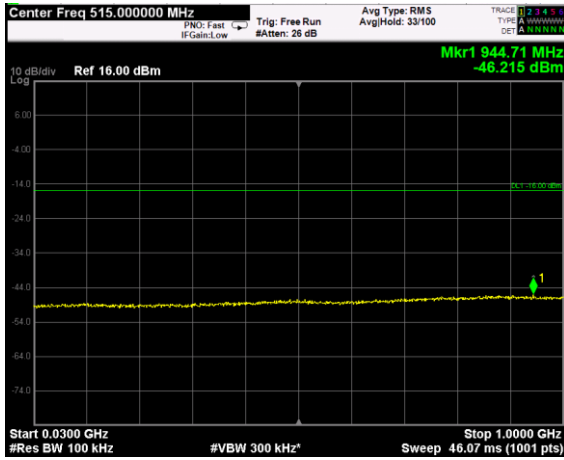

Channel: BOTTOM, Modulation: 16QAM, BW=10MHz, Range: Lower