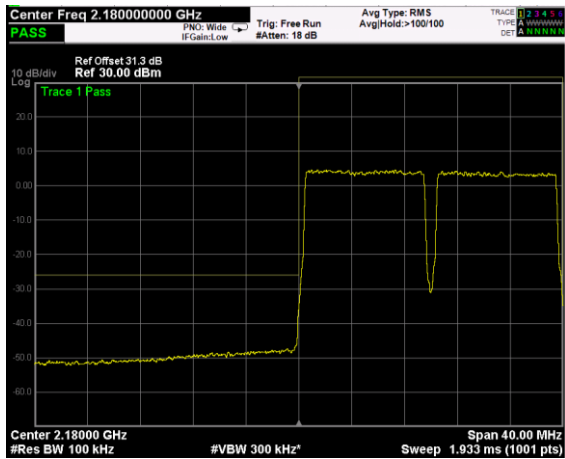

High Band Edge, 2 Carrier,
Modulation: 16QAM, BW=10MHz

Low Band Edge, 1 Carrier,
 Modulation: 64QAM, BW=10MHz

High Band Edge, 1 Carrier,
 Modulation: 64QAM, BW=10MHz

Low Band Edge, 2 Carrier,
 Modulation: 64QAM, BW=10MHz

High Band Edge, 2 Carrier,
 Modulation: 64QAM, BW=10MHz

Low Band Edge, 1 Carrier,
Modulation: 256QAM, BW=10MHz

High Band Edge, 1 Carrier,
Modulation: 256QAM, BW=10MHz

Low Band Edge, 2 Carrier,
Modulation: 256QAM, BW=10MHz