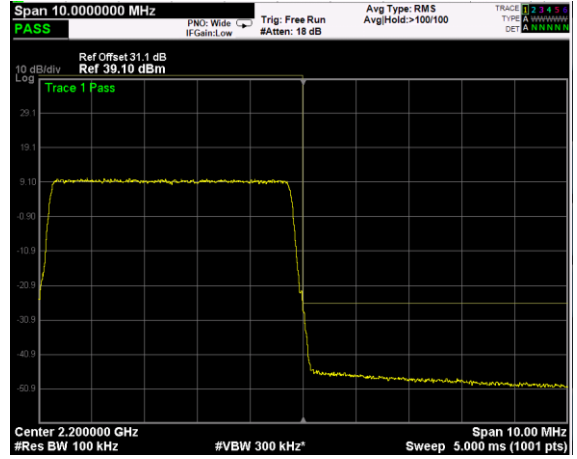

High Band Edge, 1 Carrier,
 Modulation: 256QAM, BW=15MHz

Low Band Edge, 1 Carrier,
Modulation: QPSK, BW=20MHz

High Band Edge, 1 Carrier,
Modulation: QPSK, BW=20MHz

Low Band Edge, 1 Carrier,
Modulation: 16QAM, BW=20MHz

High Band Edge, 1 Carrier,
Modulation: 16QAM, BW=20MHz

Low Band Edge, 1 Carrier,
Modulation: 64QAM, BW=20MHz

High Band Edge, 1 Carrier,
Modulation: 64QAM, BW=20MHz

Low Band Edge, 1 Carrier,
 Modulation: 256QAM, BW=20MHz

High Band Edge, 1 Carrier,
 Modulation: 256QAM, BW=20MHz

RF PORT 2

Low Band Edge, 1 Carrier,
Modulation: QPSK, BW=5MHz

High Band Edge, 1 Carrier,
Modulation: QPSK, BW=5MHz

Low Band Edge, 2 Carrier,
Modulation: QPSK, BW=5MHz