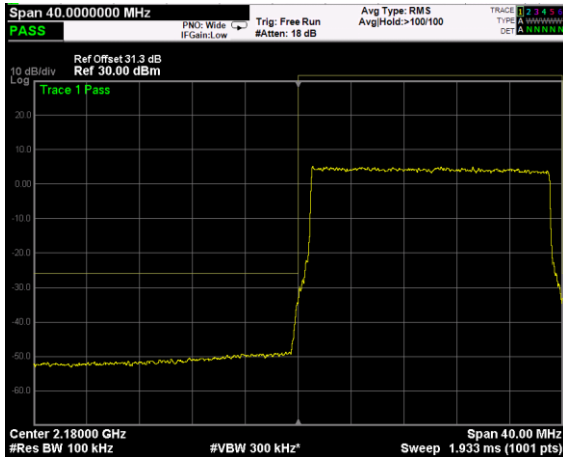

High Band Edge, 2 Carrier,
Modulation: 256QAM, BW=10MHz

Low Band Edge, 1 Carrier,
Modulation: QPSK, BW=15MHz

High Band Edge, 1 Carrier,
Modulation: QPSK, BW=15MHz

Low Band Edge, 1 Carrier,
Modulation: 16QAM, BW=15MHz

High Band Edge, 1 Carrier,
Modulation: 16QAM, BW=15MHz

Low Band Edge, 1 Carrier,
Modulation: 64QAM, BW=15MHz

High Band Edge, 1 Carrier,
Modulation: 64QAM, BW=15MHz

Low Band Edge, 1 Carrier,
 Modulation: 256QAM, BW=15MHz

High Band Edge, 1 Carrier,
 Modulation: 256QAM, BW=15MHz

Low Band Edge, 1 Carrier,
Modulation: QPSK, BW=20MHz

High Band Edge, 1 Carrier,
Modulation: QPSK, BW=20MHz

Low Band Edge, 1 Carrier,
Modulation: 16QAM, BW=20MHz