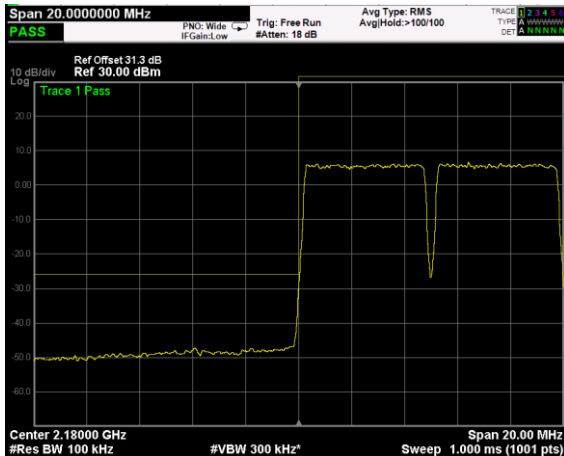

Test data, continued: band edges Inter modulation

RF PORT 1

Low Band Edge, 1 Carrier,
Modulation: QPSK, BW=5MHz

High Band Edge, 1 Carrier,
Modulation: QPSK, BW=5MHz

Low Band Edge, 2 Carrier,
Modulation: QPSK, BW=5MHz

High Band Edge, 2 Carrier,
Modulation: QPSK, BW=5MHz

Low Band Edge, 1 Carrier,
Modulation: 16QAM, BW=5MHz

High Band Edge, 1 Carrier,
Modulation: 16QAM, BW=5MHz

Low Band Edge, 2 Carrier,
Modulation: 16QAM, BW=5MHz