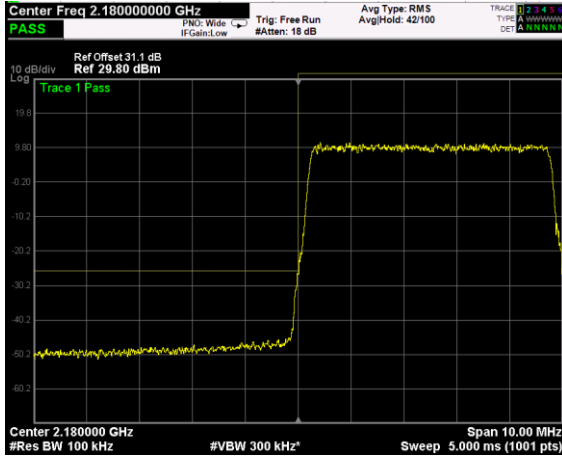

High Band Edge, 1 Carrier,
Modulation: 16QAM, BW=20MHz

Low Band Edge, 1 Carrier,
Modulation: 64QAM, BW=20MHz

High Band Edge, 1 Carrier,
Modulation: 64QAM, BW=20MHz

Low Band Edge, 1 Carrier,
 Modulation: 256QAM, BW=20MHz

High Band Edge, 1 Carrier,
 Modulation: 256QAM, BW=20MHz

RF PORT 2

Low Band Edge, 1 Carrier,
Modulation: QPSK, BW=5MHz

High Band Edge, 1 Carrier,
Modulation: QPSK, BW=5MHz

Low Band Edge, 2 Carrier,
Modulation: QPSK, BW=5MHz