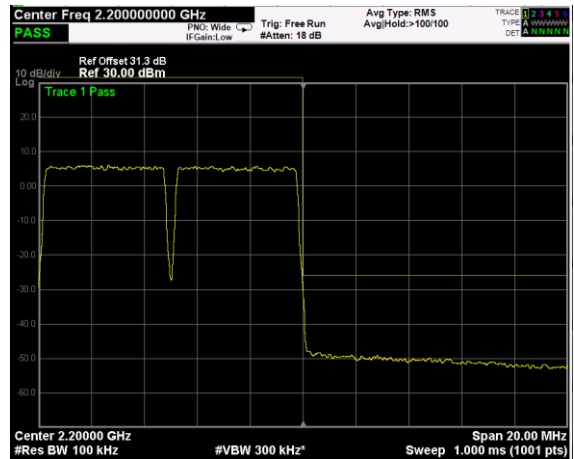

Test data, continued: band edges Inter modulation

RF PORT 1

Low Band Edge, 1 Carrier,
Modulation: QPSK, BW=5MHz

High Band Edge, 1 Carrier,
Modulation: QPSK, BW=5MHz

Low Band Edge, 2 Carrier,
Modulation: QPSK, BW=5MHz

High Band Edge, 2 Carrier,
Modulation: QPSK, BW=5MHz

Low Band Edge, 1 Carrier,
Modulation: 16QAM, BW=5MHz

High Band Edge, 1 Carrier,
Modulation: 16QAM, BW=5MHz

Low Band Edge, 2 Carrier,
Modulation: 16QAM, BW=5MHz

High Band Edge, 2 Carrier,
Modulation: 16QAM, BW=5MHz

Low Band Edge, 1 Carrier,
 Modulation: 64QAM, BW=5MHz

High Band Edge, 1 Carrier,
 Modulation: 64QAM, BW=5MHz

Low Band Edge, 2 Carrier,
 Modulation: 64QAM, BW=5MHz