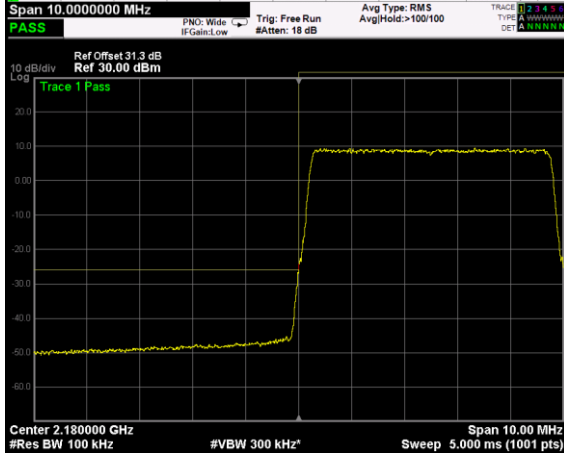

Test data, continued: band edges Inter modulation

RF PORT 1

Low Band Edge, 1 Carrier,
Modulation: QPSK, BW=5MHz

High Band Edge, 1 Carrier,
Modulation: QPSK, BW=5MHz

Low Band Edge, 2 Carrier,
Modulation: QPSK, BW=5MHz