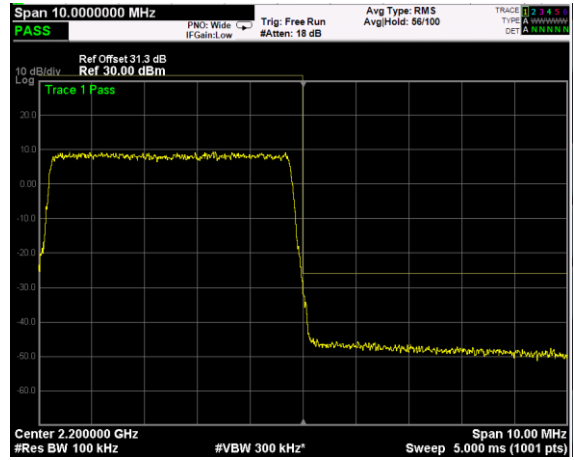

High Band Edge, 1 Carrier,
Modulation: 16QAM, BW=5MHz