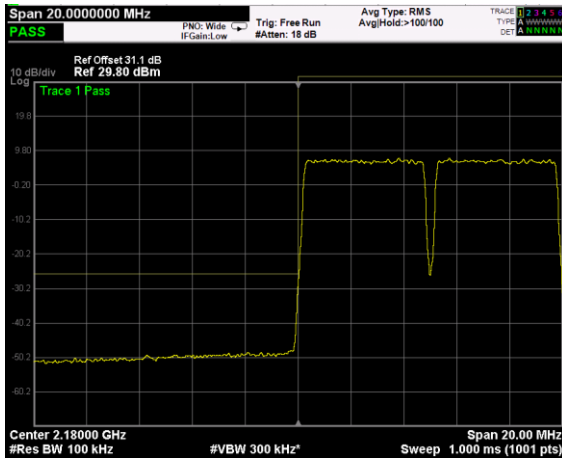

High Band Edge, 1 Carrier,
 Modulation: 256QAM, BW=20MHz

RF PORT 2

Low Band Edge, 1 Carrier,
Modulation: QPSK, BW=5MHz

High Band Edge, 1 Carrier,
Modulation: QPSK, BW=5MHz

Low Band Edge, 2 Carrier,
Modulation: QPSK, BW=5MHz

High Band Edge, 2 Carrier,
Modulation: QPSK, BW=5MHz