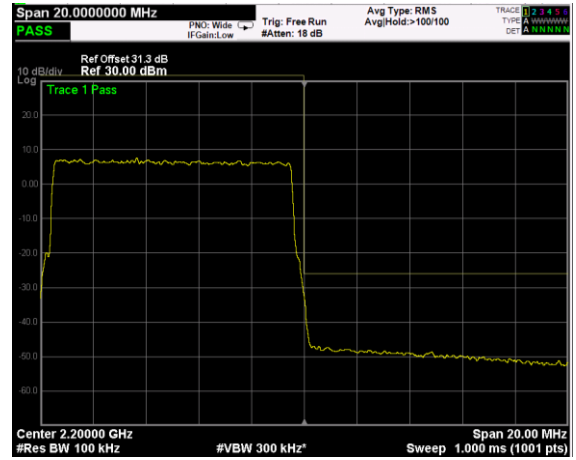

High Band Edge, 2 Carrier,
Modulation: QPSK, BW=10MHz

Low Band Edge, 1 Carrier,
Modulation: 16QAM, BW=10MHz

High Band Edge, 1 Carrier,
Modulation: 16QAM, BW=10MHz

Low Band Edge, 2 Carrier,
Modulation: 16QAM, BW=10MHz

High Band Edge, 2 Carrier,
Modulation: 16QAM, BW=10MHz

Low Band Edge, 1 Carrier,
 Modulation: 64QAM, BW=10MHz

High Band Edge, 1 Carrier,
 Modulation: 64QAM, BW=10MHz

Low Band Edge, 2 Carrier,
 Modulation: 64QAM, BW=10MHz

High Band Edge, 2 Carrier,
 Modulation: 64QAM, BW=10MHz

Low Band Edge, 1 Carrier,
Modulation: 256QAM, BW=10MHz

High Band Edge, 1 Carrier,
Modulation: 256QAM, BW=10MHz

Low Band Edge, 2 Carrier,
Modulation: 256QAM, BW=10MHz