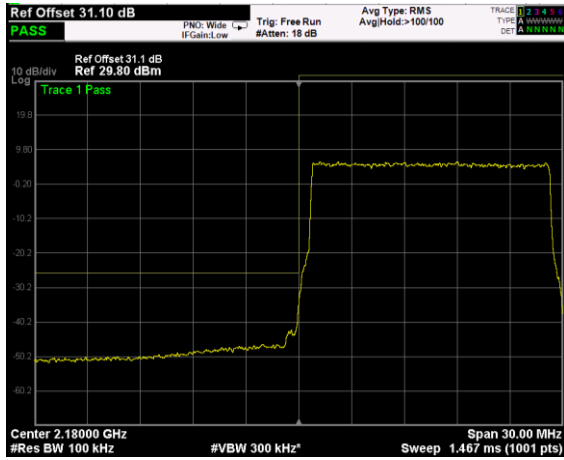

High Band Edge, 2 Carrier,
 Modulation: 64QAM, BW=10MHz

Low Band Edge, 1 Carrier,
Modulation: 256QAM, BW=10MHz

High Band Edge, 1 Carrier,
Modulation: 256QAM, BW=10MHz

Low Band Edge, 2 Carrier,
Modulation: 256QAM, BW=10MHz

High Band Edge, 2 Carrier,
Modulation: 256QAM, BW=10MHz

Low Band Edge, 1 Carrier,
Modulation: QPSK, BW=15MHz

High Band Edge, 1 Carrier,
Modulation: QPSK, BW=15MHz

Low Band Edge, 1 Carrier,
Modulation: 16QAM, BW=15MHz

High Band Edge, 1 Carrier,
Modulation: 16QAM, BW=15MHz

Low Band Edge, 1 Carrier,
Modulation: 64QAM, BW=15MHz

High Band Edge, 1 Carrier,
Modulation: 64QAM, BW=15MHz

Low Band Edge, 1 Carrier,
 Modulation: 256QAM, BW=15MHz