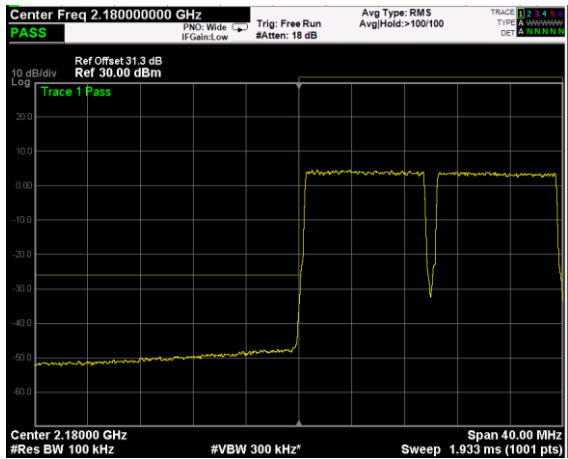

High Band Edge, 2 Carrier,
Modulation: QPSK, BW=10MHz

Low Band Edge, 1 Carrier,
Modulation: 16QAM, BW=10MHz

High Band Edge, 1 Carrier,
Modulation: 16QAM, BW=10MHz

Low Band Edge, 2 Carrier,
Modulation: 16QAM, BW=10MHz

High Band Edge, 2 Carrier,
Modulation: 16QAM, BW=10MHz

Low Band Edge, 1 Carrier,
 Modulation: 64QAM, BW=10MHz

High Band Edge, 1 Carrier,
 Modulation: 64QAM, BW=10MHz

Low Band Edge, 2 Carrier,
 Modulation: 64QAM, BW=10MHz