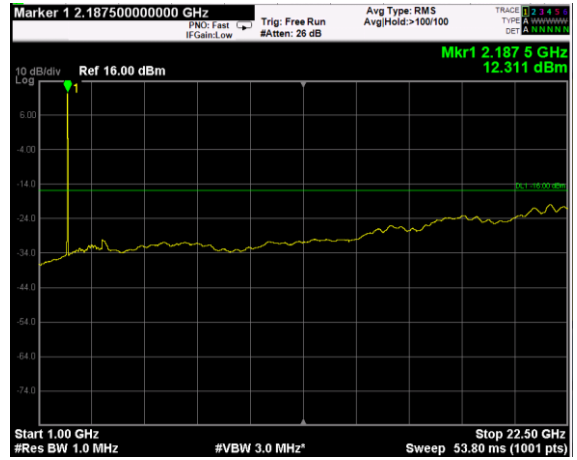

Channel: BOTTOM, Modulation: 256QAM, BW=15MHz, Range: Upper