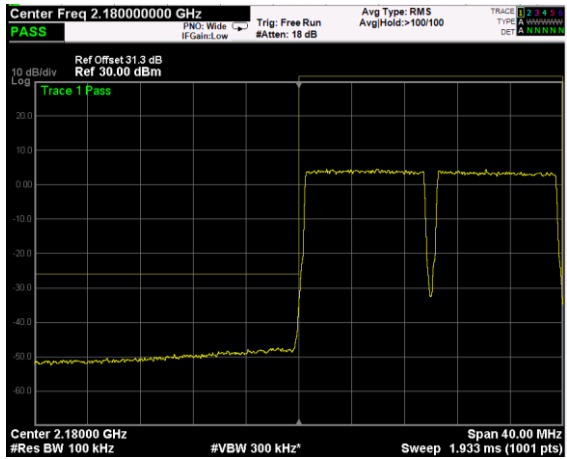

High Band Edge, 2 Carrier,
 Modulation: 64QAM, BW=5MHz

Low Band Edge, 1 Carrier,
Modulation: 256QAM, BW=5MHz

High Band Edge, 1 Carrier,
Modulation: 256QAM, BW=5MHz

Low Band Edge, 2 Carrier,
Modulation: 256QAM, BW=5MHz

High Band Edge, 2 Carrier,
Modulation: 256QAM, BW=5MHz

Low Band Edge, 1 Carrier,
Modulation: QPSK, BW=10MHz

High Band Edge, 1 Carrier,
Modulation: QPSK, BW=10MHz

Low Band Edge, 2 Carrier,
Modulation: QPSK, BW=10MHz