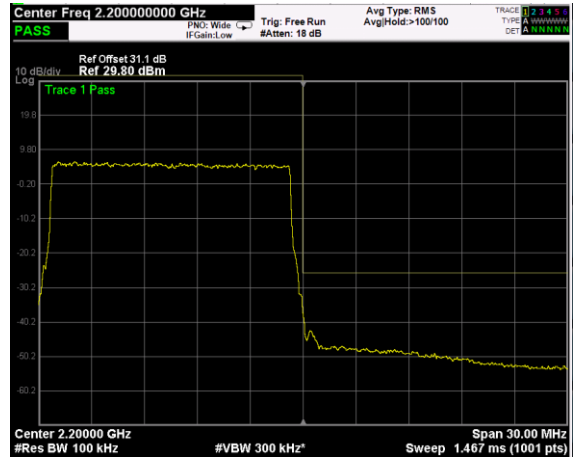

High Band Edge, 2 Carrier,
Modulation: 16QAM, BW=10MHz

Low Band Edge, 1 Carrier,
 Modulation: 64QAM, BW=10MHz

High Band Edge, 1 Carrier,
 Modulation: 64QAM, BW=10MHz

Low Band Edge, 2 Carrier,
 Modulation: 64QAM, BW=10MHz

High Band Edge, 2 Carrier,
 Modulation: 64QAM, BW=10MHz

Low Band Edge, 1 Carrier,
Modulation: 256QAM, BW=10MHz

High Band Edge, 1 Carrier,
Modulation: 256QAM, BW=10MHz

Low Band Edge, 2 Carrier,
Modulation: 256QAM, BW=10MHz

High Band Edge, 2 Carrier,
Modulation: 256QAM, BW=10MHz

Low Band Edge, 1 Carrier,
Modulation: QPSK, BW=15MHz

High Band Edge, 1 Carrier,
Modulation: QPSK, BW=15MHz

Low Band Edge, 1 Carrier,
Modulation: 16QAM, BW=15MHz