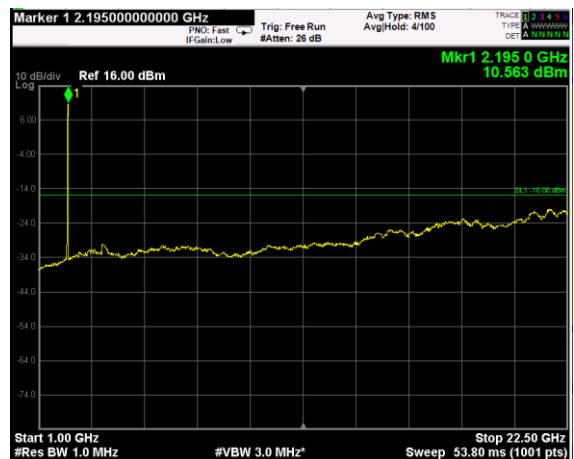

Channel: TOP, Modulation: 16QAM, BW=10MHz, Range: Upper