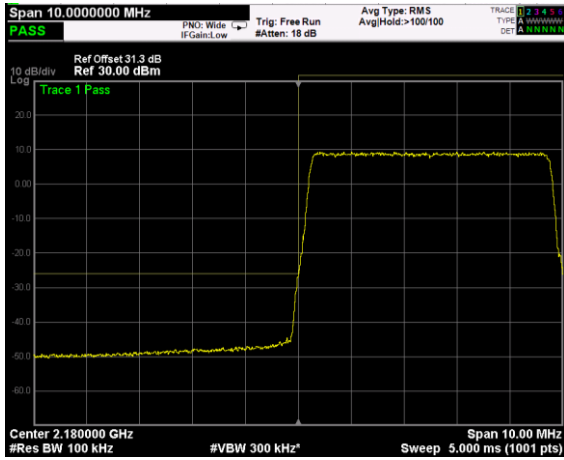

Low Band Edge, 1 Carrier,
Modulation: 256QAM, BW=5MHz