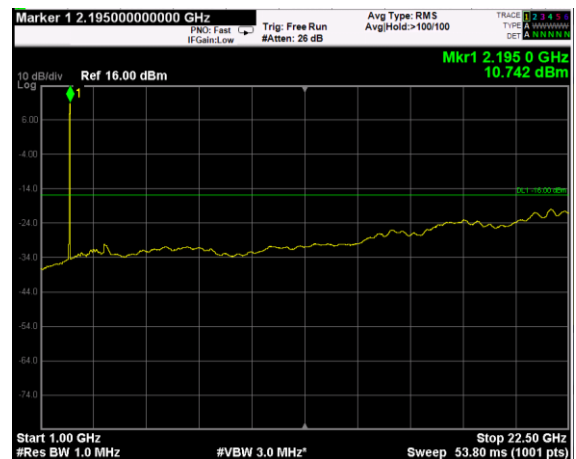

Channel: TOP, Modulation: 256QAM, BW=10MHz, Range: Upper