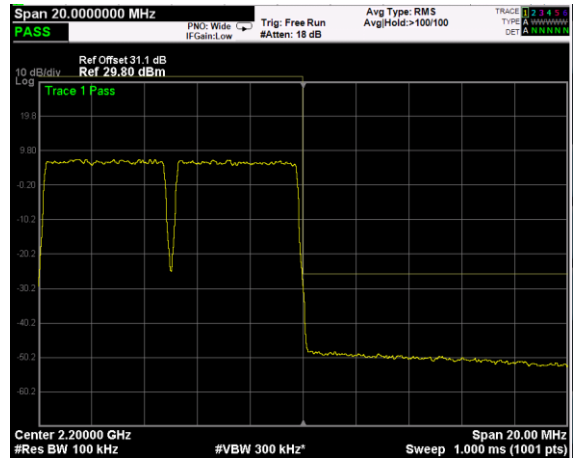

High Band Edge, 1 Carrier,
 Modulation: 256QAM, BW=20MHz

RF PORT 2

Low Band Edge, 1 Carrier,
Modulation: QPSK, BW=5MHz

High Band Edge, 1 Carrier,
Modulation: QPSK, BW=5MHz

Low Band Edge, 2 Carrier,
Modulation: QPSK, BW=5MHz

High Band Edge, 2 Carrier,
Modulation: QPSK, BW=5MHz