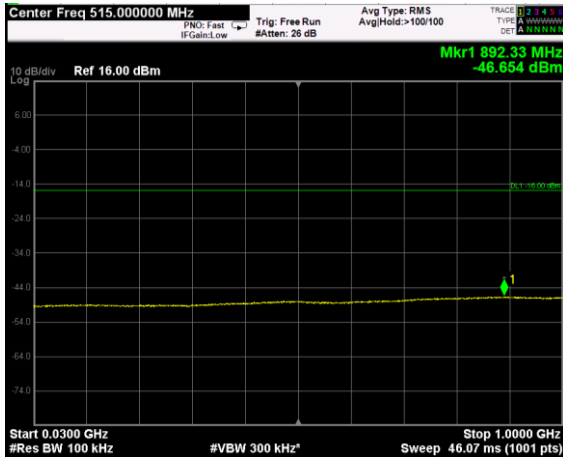

Channel: MIDDLE, Modulation: 16QAM, BW=10MHz, Range: Lower

Channel: MIDDLE, Modulation: 16QAM, BW=10MHz, Range: Upper

Channel: TOP, Modulation: 16QAM, BW=10MHz, Range: Lower

Channel: TOP, Modulation: 16QAM, BW=10MHz, Range: Upper