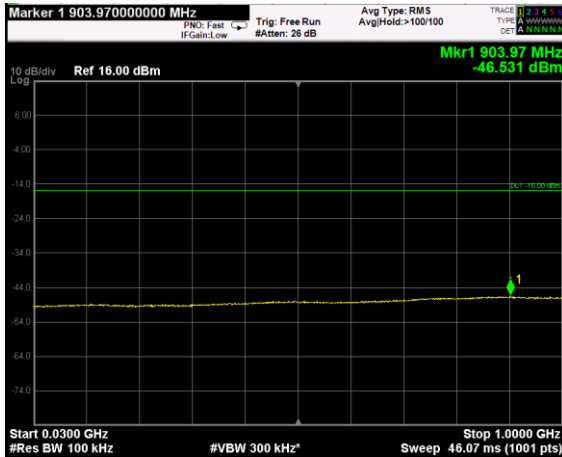

Channel: MIDDLE, Modulation: QPSK, BW=15MHz, Range: Lower