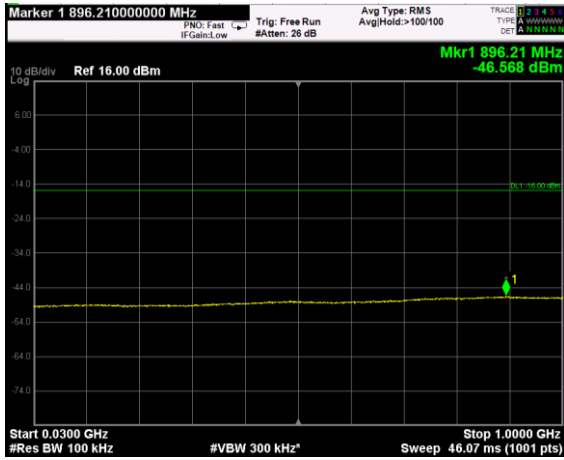

Channel: MIDDLE, Modulation: 16QAM, BW=15MHz, Range: Lower

Channel: MIDDLE, Modulation: 16QAM, BW=15MHz, Range: Upper

Channel: TOP, Modulation: 16QAM, BW=15MHz, Range: Lower

Channel: TOP, Modulation: 16QAM, BW=15MHz, Range: Upper