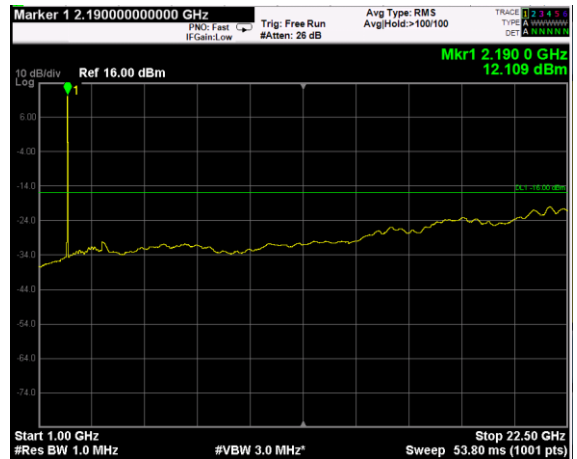

Channel: MIDDLE, Modulation: 16QAM, BW=20MHz, Range: Upper