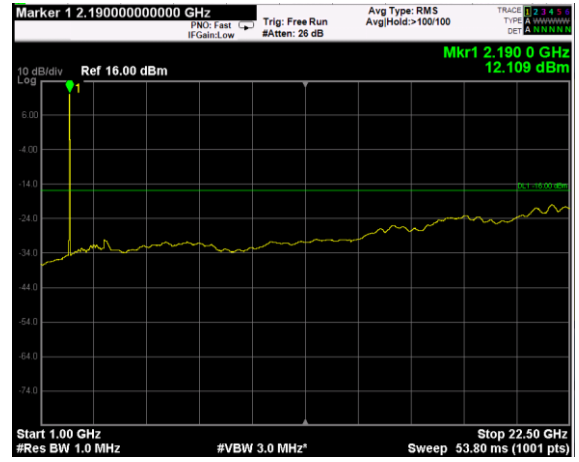

Channel: MIDDLE, Modulation: 256QAM,
BW=20MHz, Range: Upper