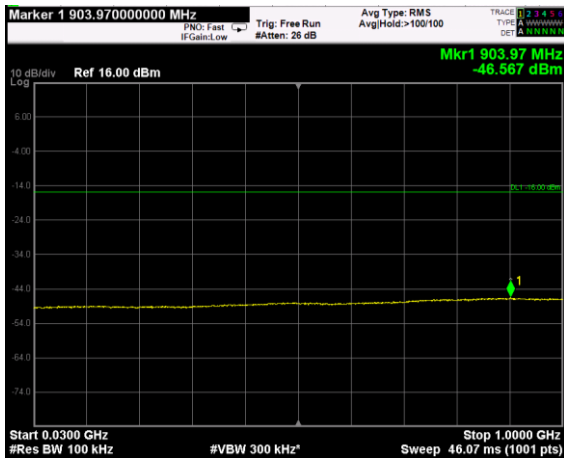

Channel: TOP, Modulation: 64QAM, BW=15MHz, Range: Lower

Channel: TOP, Modulation: 64QAM, BW=15MHz, Range: Upper

Channel: BOTTOM, Modulation: 256QAM, BW=15MHz, Range: Lower

Channel: BOTTOM, Modulation: 256QAM, BW=15MHz, Range: Upper