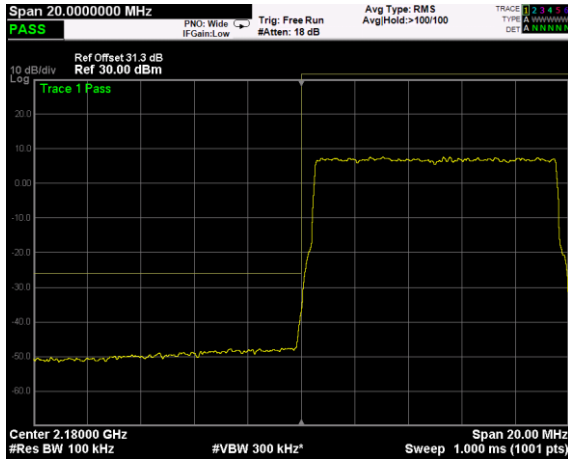

High Band Edge, 2 Carrier,
Modulation: 256QAM, BW=5MHz

Low Band Edge, 1 Carrier,
Modulation: QPSK, BW=10MHz

High Band Edge, 1 Carrier,
Modulation: QPSK, BW=10MHz

Low Band Edge, 2 Carrier,
Modulation: QPSK, BW=10MHz

High Band Edge, 2 Carrier,
Modulation: QPSK, BW=10MHz

Low Band Edge, 1 Carrier,
Modulation: 16QAM, BW=10MHz

High Band Edge, 1 Carrier,
Modulation: 16QAM, BW=10MHz

Low Band Edge, 2 Carrier,
Modulation: 16QAM, BW=10MHz

High Band Edge, 2 Carrier,
Modulation: 16QAM, BW=10MHz

Low Band Edge, 1 Carrier,
 Modulation: 64QAM, BW=10MHz

High Band Edge, 1 Carrier,
 Modulation: 64QAM, BW=10MHz

Low Band Edge, 2 Carrier,
 Modulation: 64QAM, BW=10MHz