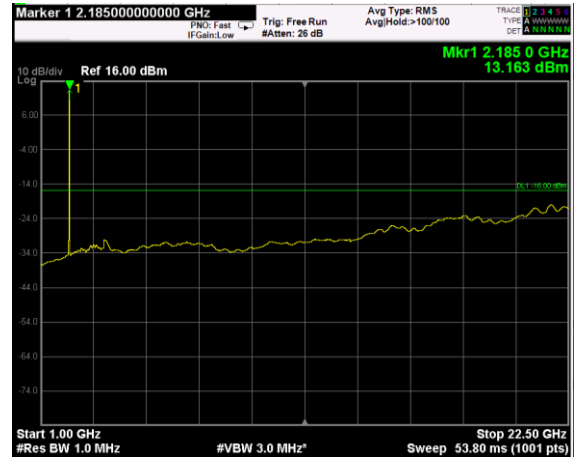

Channel: BOTTOM, Modulation: 64QAM, BW=10MHz, Range: Upper