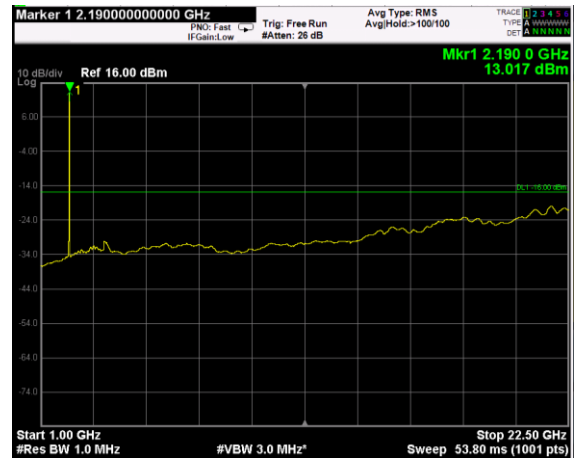

Channel: MIDDLE, Modulation: 256QAM, BW=10MHz, Range: Upper