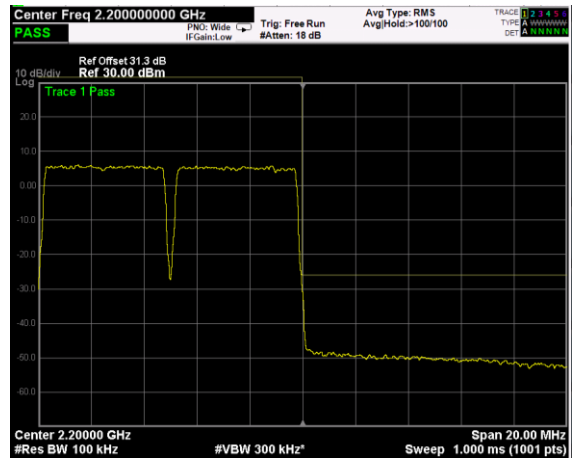

High Band Edge, 2 Carrier,
 Modulation: 64QAM, BW=5MHz

Low Band Edge, 1 Carrier,
Modulation: 256QAM, BW=5MHz

High Band Edge, 1 Carrier,
Modulation: 256QAM, BW=5MHz

Low Band Edge, 2 Carrier,
Modulation: 256QAM, BW=5MHz

High Band Edge, 2 Carrier,
Modulation: 256QAM, BW=5MHz

Low Band Edge, 1 Carrier,
Modulation: QPSK, BW=10MHz

High Band Edge, 1 Carrier,
Modulation: QPSK, BW=10MHz

Low Band Edge, 2 Carrier,
Modulation: QPSK, BW=10MHz