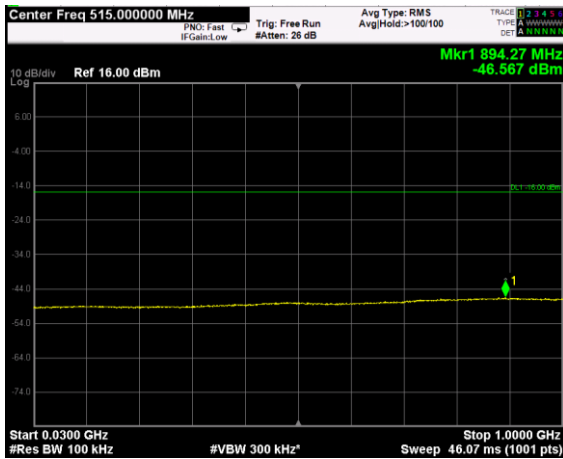

Channel: MIDDLE, Modulation: 64QAM, BW=10MHz, Range: Lower