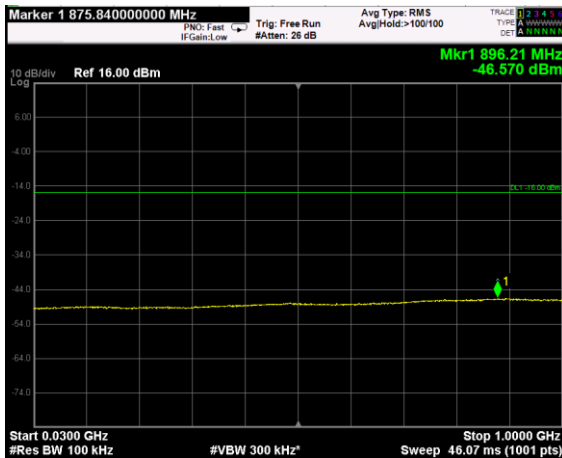

Channel: MIDDLE, Modulation: 256QAM, BW=10MHz, Range: Lower

Channel: MIDDLE, Modulation: 256QAM, BW=10MHz, Range: Upper

Channel: TOP, Modulation: 256QAM, BW=10MHz, Range: Lower

Channel: TOP, Modulation: 256QAM, BW=10MHz, Range: Upper