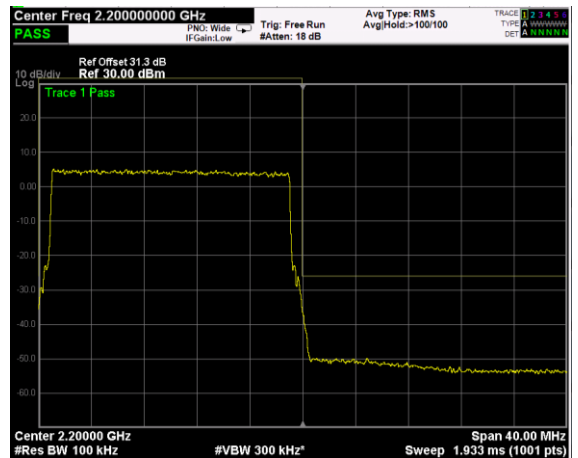

High Band Edge, 1 Carrier,
Modulation: 16QAM, BW=15MHz

Low Band Edge, 1 Carrier,
Modulation: 64QAM, BW=15MHz

High Band Edge, 1 Carrier,
Modulation: 64QAM, BW=15MHz

Low Band Edge, 1 Carrier,
 Modulation: 256QAM, BW=15MHz

High Band Edge, 1 Carrier,
 Modulation: 256QAM, BW=15MHz

Low Band Edge, 1 Carrier,
Modulation: QPSK, BW=20MHz

High Band Edge, 1 Carrier,
Modulation: QPSK, BW=20MHz

Low Band Edge, 1 Carrier,
Modulation: 16QAM, BW=20MHz

High Band Edge, 1 Carrier,
Modulation: 16QAM, BW=20MHz

Low Band Edge, 1 Carrier,
Modulation: 64QAM, BW=20MHz

High Band Edge, 1 Carrier,
Modulation: 64QAM, BW=20MHz

Low Band Edge, 1 Carrier,
 Modulation: 256QAM, BW=20MHz