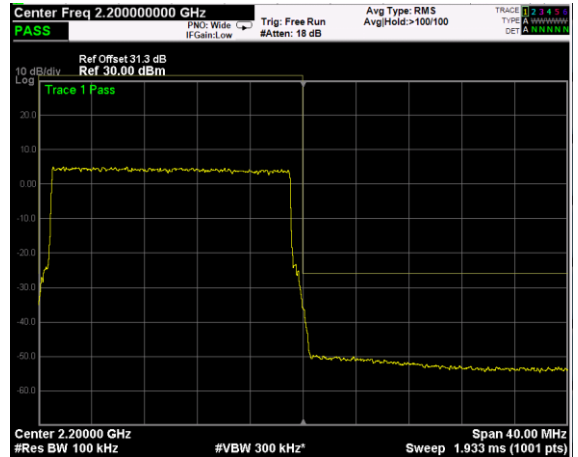

High Band Edge, 1 Carrier,
Modulation: 16QAM, BW=15MHz

Low Band Edge, 1 Carrier,
Modulation: 64QAM, BW=15MHz

High Band Edge, 1 Carrier,
Modulation: 64QAM, BW=15MHz

Low Band Edge, 1 Carrier,
 Modulation: 256QAM, BW=15MHz

High Band Edge, 1 Carrier,
 Modulation: 256QAM, BW=15MHz

Low Band Edge, 1 Carrier,
Modulation: QPSK, BW=20MHz

High Band Edge, 1 Carrier,
Modulation: QPSK, BW=20MHz

Low Band Edge, 1 Carrier,
Modulation: 16QAM, BW=20MHz

High Band Edge, 1 Carrier,
Modulation: 16QAM, BW=20MHz

Low Band Edge, 1 Carrier,
Modulation: 64QAM, BW=20MHz

High Band Edge, 1 Carrier,
Modulation: 64QAM, BW=20MHz

Low Band Edge, 1 Carrier,
 Modulation: 256QAM, BW=20MHz