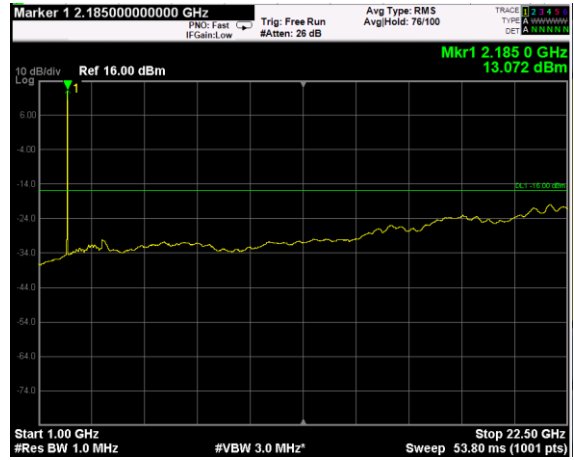

Channel: BOTTOM, Modulation: 16QAM, BW=10MHz, Range: Upper