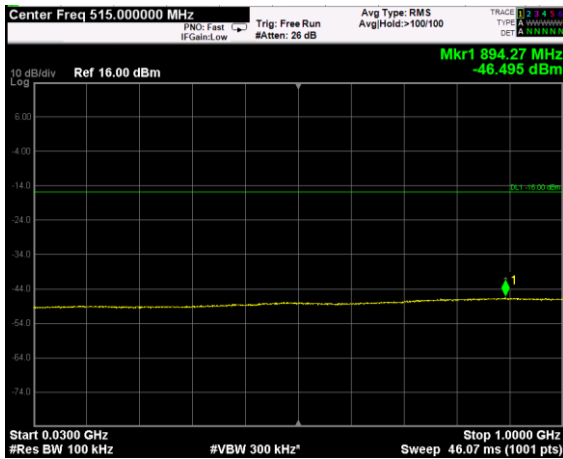

Channel: TOP, Modulation: 64QAM, BW=10MHz, Range: Lower

Channel: TOP, Modulation: 64QAM, BW=10MHz, Range: Upper

Channel: BOTTOM, Modulation: 256QAM, BW=10MHz, Range: Lower

Channel: BOTTOM, Modulation: 256QAM, BW=10MHz, Range: Upper