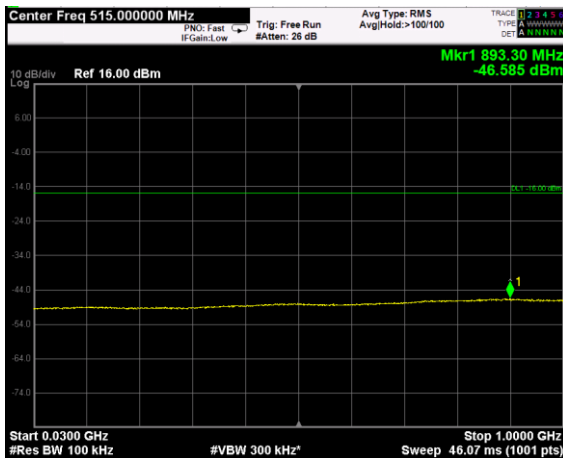

Channel: BOTTOM, Modulation: QPSK, BW=10MHz, Range: Lower

Channel: BOTTOM, Modulation: QPSK, BW=10MHz, Range: Upper

Channel: MIDDLE, Modulation: QPSK, BW=10MHz, Range: Lower

Channel: MIDDLE, Modulation: QPSK, BW=10MHz, Range: Upper