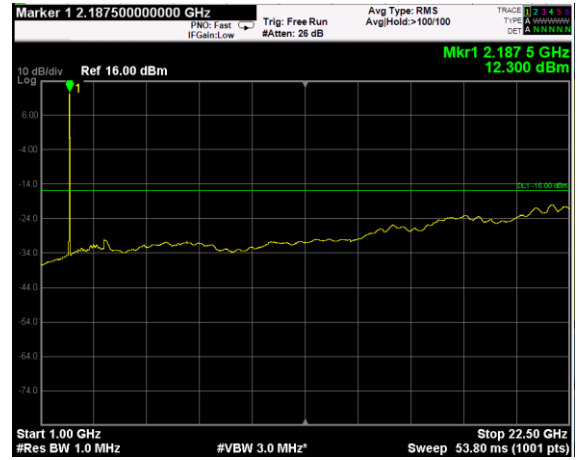

Channel: BOTTOM, Modulation: 16QAM, BW=15MHz, Range: Upper