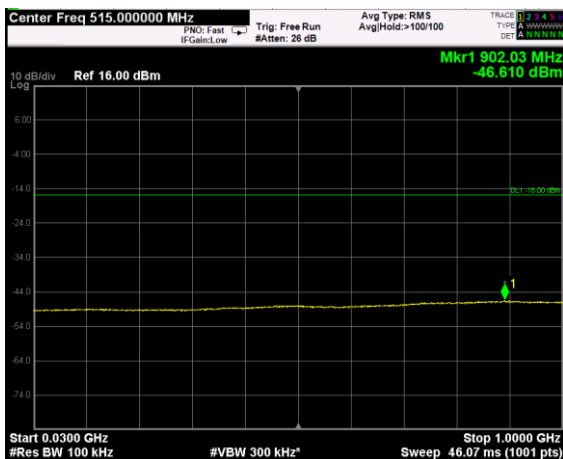

Channel: BOTTOM, Modulation: 64QAM, BW=10MHz, Range: Lower

Channel: BOTTOM, Modulation: 64QAM, BW=10MHz, Range: Upper

Channel: MIDDLE, Modulation: 64QAM, BW=10MHz, Range: Lower

Channel: MIDDLE, Modulation: 64QAM, BW=10MHz, Range: Upper