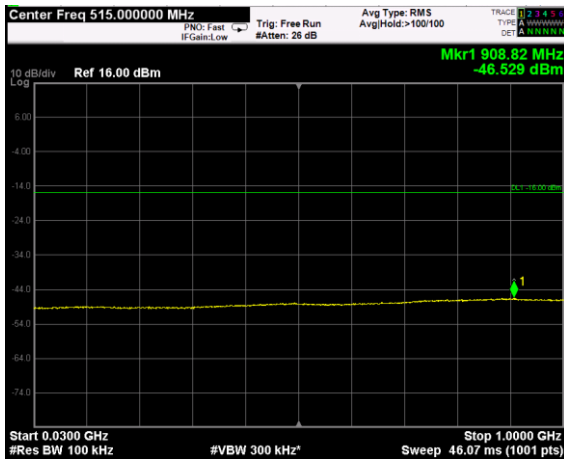

Channel: TOP, Modulation: QPSK, BW=10MHz, Range: Lower

Channel: TOP, Modulation: QPSK, BW=10MHz, Range: Upper

Channel: BOTTOM, Modulation: 16QAM, BW=10MHz, Range: Lower

Channel: BOTTOM, Modulation: 16QAM, BW=10MHz, Range: Upper