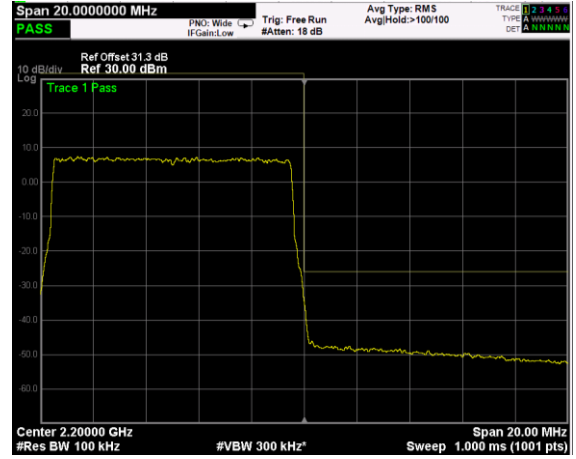

High Band Edge, 2 Carrier,
 Modulation: 64QAM, BW=5MHz

Low Band Edge, 1 Carrier,
Modulation: 256QAM, BW=5MHz

High Band Edge, 1 Carrier,
Modulation: 256QAM, BW=5MHz

Low Band Edge, 2 Carrier,
Modulation: 256QAM, BW=5MHz

High Band Edge, 2 Carrier,
Modulation: 256QAM, BW=5MHz

Low Band Edge, 1 Carrier,
Modulation: QPSK, BW=10MHz

High Band Edge, 1 Carrier,
Modulation: QPSK, BW=10MHz

Low Band Edge, 2 Carrier,
Modulation: QPSK, BW=10MHz