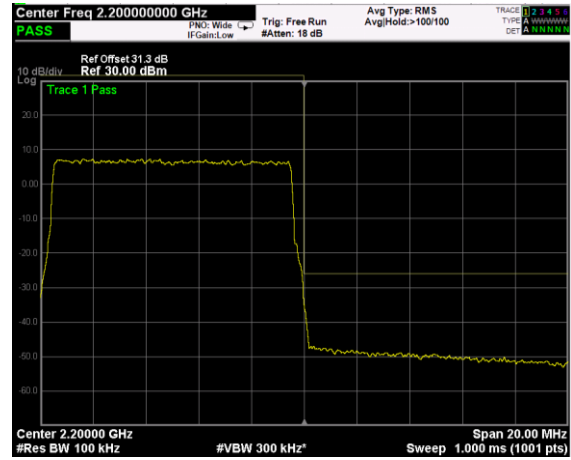

High Band Edge, 2 Carrier,
Modulation: 256QAM, BW=5MHz

Low Band Edge, 1 Carrier,
Modulation: QPSK, BW=10MHz

High Band Edge, 1 Carrier,
Modulation: QPSK, BW=10MHz

Low Band Edge, 2 Carrier,
Modulation: QPSK, BW=10MHz

High Band Edge, 2 Carrier,
Modulation: QPSK, BW=10MHz

Low Band Edge, 1 Carrier,
Modulation: 16QAM, BW=10MHz

High Band Edge, 1 Carrier,
Modulation: 16QAM, BW=10MHz

Low Band Edge, 2 Carrier,
Modulation: 16QAM, BW=10MHz