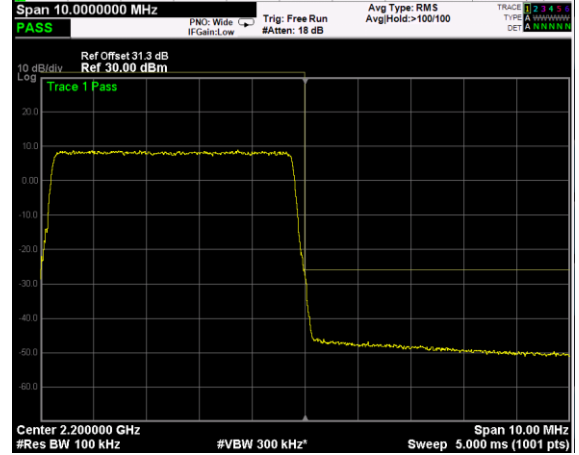

Test data, continued: band edges Inter modulation

RF PORT 1

Low Band Edge, 1 Carrier,
Modulation: QPSK, BW=5MHz

High Band Edge, 1 Carrier,
Modulation: QPSK, BW=5MHz

Low Band Edge, 2 Carrier,
Modulation: QPSK, BW=5MHz