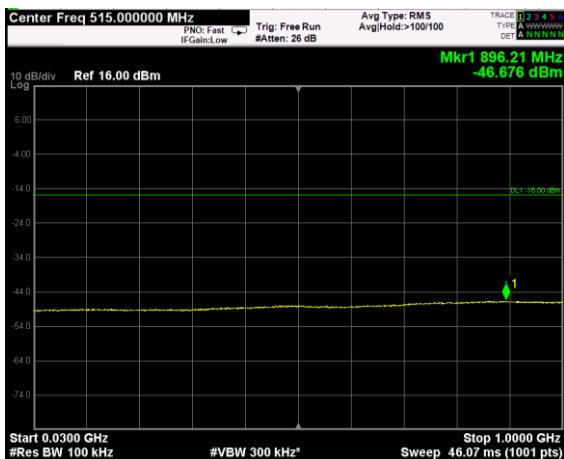

Channel: MIDDLE, Modulation: QPSK, BW=20MHz, Range: Lower

Channel: MIDDLE, Modulation: QPSK, BW=20MHz, Range: Upper

Channel: MIDDLE, Modulation: 16QAM, BW=20MHz, Range: Lower

Channel: MIDDLE, Modulation: 16QAM, BW=20MHz, Range: Upper