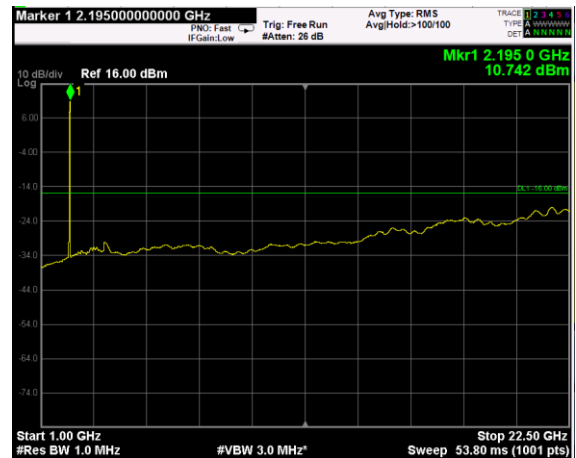

Channel: TOP, Modulation: QPSK, BW=10MHz, Range: Upper