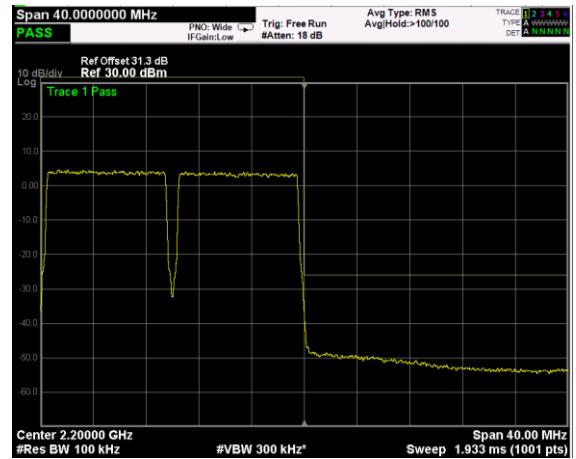

High Band Edge, 2 Carrier,
Modulation: 16QAM, BW=10MHz

Low Band Edge, 1 Carrier,
 Modulation: 64QAM, BW=10MHz

High Band Edge, 1 Carrier,
 Modulation: 64QAM, BW=10MHz

Low Band Edge, 2 Carrier,
 Modulation: 64QAM, BW=10MHz

High Band Edge, 2 Carrier,
 Modulation: 64QAM, BW=10MHz

Low Band Edge, 1 Carrier,
Modulation: 256QAM, BW=10MHz

High Band Edge, 1 Carrier,
Modulation: 256QAM, BW=10MHz

Low Band Edge, 2 Carrier,
Modulation: 256QAM, BW=10MHz

High Band Edge, 2 Carrier,
Modulation: 256QAM, BW=10MHz

Low Band Edge, 1 Carrier,
Modulation: QPSK, BW=15MHz

High Band Edge, 1 Carrier,
Modulation: QPSK, BW=15MHz

Low Band Edge, 1 Carrier,
Modulation: 16QAM, BW=15MHz