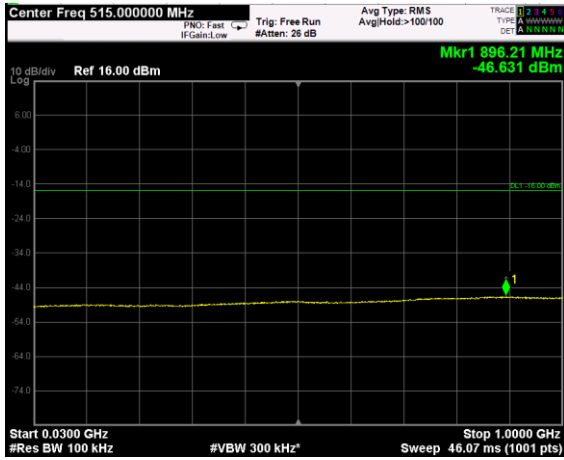

Channel: MIDDLE, Modulation: 256QAM, BW=15MHz, Range: Lower

Channel: MIDDLE, Modulation: 256QAM, BW=15MHz, Range: Upper

Channel: TOP, Modulation: 256QAM, BW=15MHz, Range: Lower

Channel: TOP, Modulation: 256QAM, BW=15MHz, Range: Upper