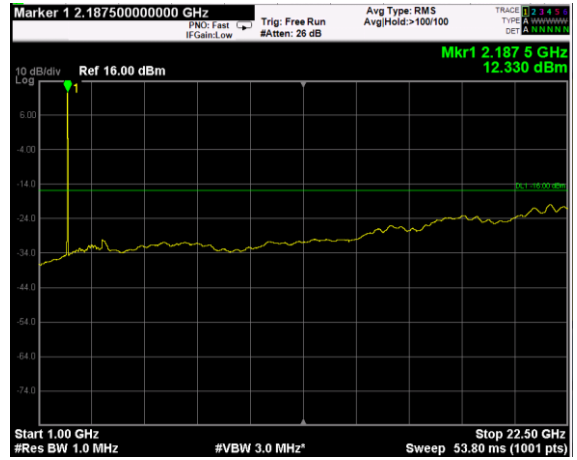

Channel: BOTTOM, Modulation: 64QAM, BW=15MHz, Range: Upper