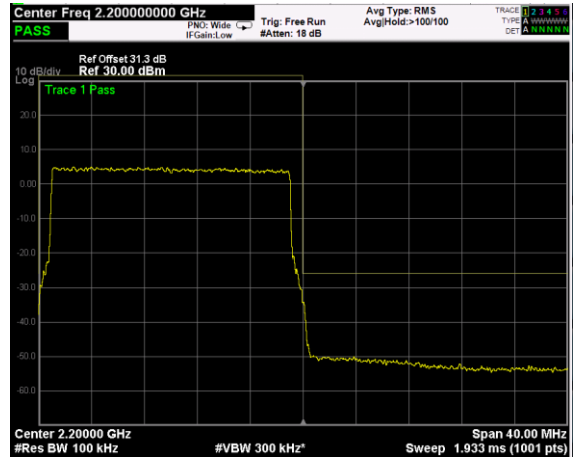

High Band Edge, 2 Carrier,
Modulation: 256QAM, BW=10MHz

Low Band Edge, 1 Carrier,
Modulation: QPSK, BW=15MHz

High Band Edge, 1 Carrier,
Modulation: QPSK, BW=15MHz

Low Band Edge, 1 Carrier,
Modulation: 16QAM, BW=15MHz

High Band Edge, 1 Carrier,
Modulation: 16QAM, BW=15MHz

Low Band Edge, 1 Carrier,
Modulation: 64QAM, BW=15MHz

High Band Edge, 1 Carrier,
Modulation: 64QAM, BW=15MHz

Low Band Edge, 1 Carrier,
 Modulation: 256QAM, BW=15MHz

High Band Edge, 1 Carrier,
 Modulation: 256QAM, BW=15MHz

Low Band Edge, 1 Carrier,
Modulation: QPSK, BW=20MHz

High Band Edge, 1 Carrier,
Modulation: QPSK, BW=20MHz

Low Band Edge, 1 Carrier,
Modulation: 16QAM, BW=20MHz