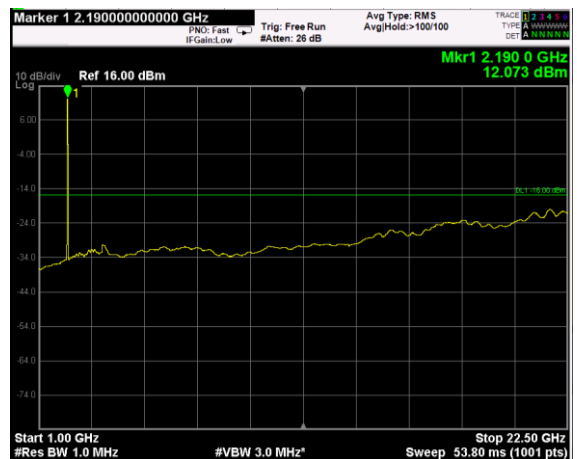

Channel: MIDDLE, Modulation: 64QAM, BW=20MHz, Range: Upper