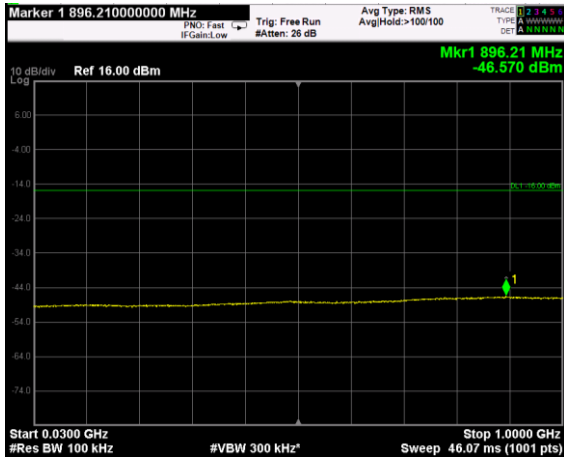

Channel: BOTTOM, Modulation: 256QAM, BW=15MHz, Range: Lower