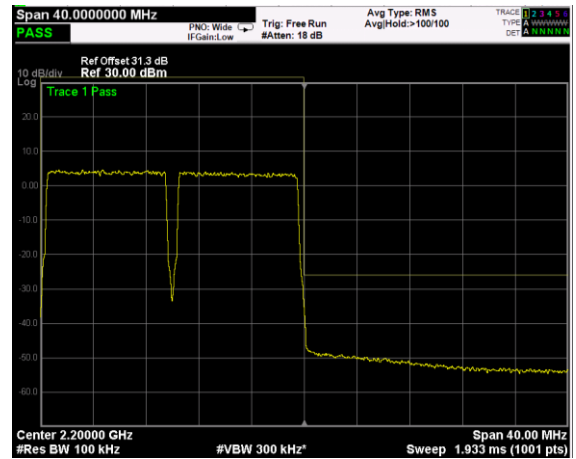

High Band Edge, 2 Carrier,
Modulation: QPSK, BW=10MHz

Low Band Edge, 1 Carrier,
Modulation: 16QAM, BW=10MHz

High Band Edge, 1 Carrier,
Modulation: 16QAM, BW=10MHz

Low Band Edge, 2 Carrier,
Modulation: 16QAM, BW=10MHz

High Band Edge, 2 Carrier,
Modulation: 16QAM, BW=10MHz

Low Band Edge, 1 Carrier,
 Modulation: 64QAM, BW=10MHz

High Band Edge, 1 Carrier,
 Modulation: 64QAM, BW=10MHz

Low Band Edge, 2 Carrier,
 Modulation: 64QAM, BW=10MHz

High Band Edge, 2 Carrier,
 Modulation: 64QAM, BW=10MHz

Low Band Edge, 1 Carrier,
Modulation: 256QAM, BW=10MHz

High Band Edge, 1 Carrier,
Modulation: 256QAM, BW=10MHz

Low Band Edge, 2 Carrier,
Modulation: 256QAM, BW=10MHz