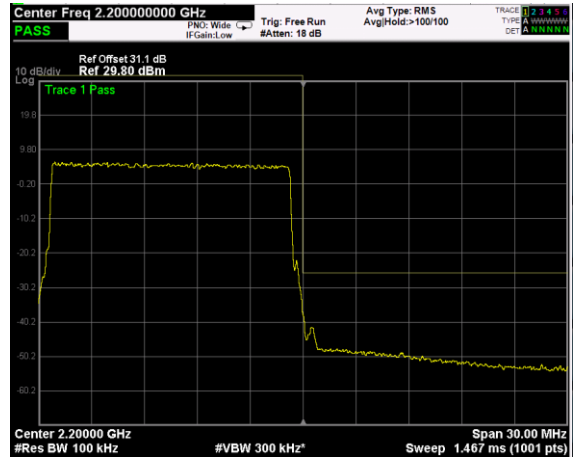

High Band Edge, 2 Carrier,
 Modulation: 64QAM, BW=10MHz

Low Band Edge, 1 Carrier,
Modulation: 256QAM, BW=10MHz

High Band Edge, 1 Carrier,
Modulation: 256QAM, BW=10MHz

Low Band Edge, 2 Carrier,
Modulation: 256QAM, BW=10MHz

High Band Edge, 2 Carrier,
Modulation: 256QAM, BW=10MHz

Low Band Edge, 1 Carrier,
Modulation: QPSK, BW=15MHz

High Band Edge, 1 Carrier,
Modulation: QPSK, BW=15MHz

Low Band Edge, 1 Carrier,
Modulation: 16QAM, BW=15MHz

High Band Edge, 1 Carrier,
Modulation: 16QAM, BW=15MHz

Low Band Edge, 1 Carrier,
Modulation: 64QAM, BW=15MHz

High Band Edge, 1 Carrier,
Modulation: 64QAM, BW=15MHz

Low Band Edge, 1 Carrier,
 Modulation: 256QAM, BW=15MHz