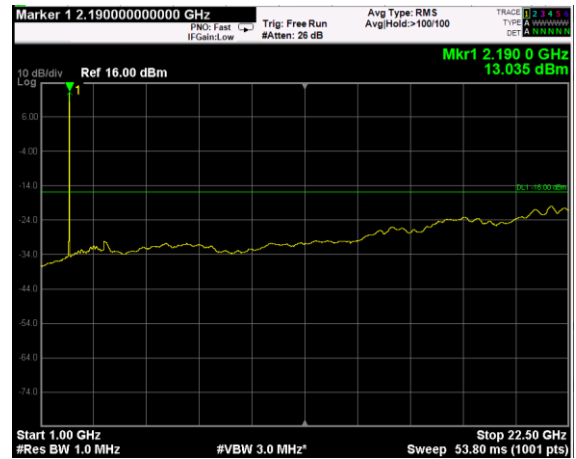

Channel: MIDDLE, Modulation: 64QAM, BW=10MHz, Range: Upper