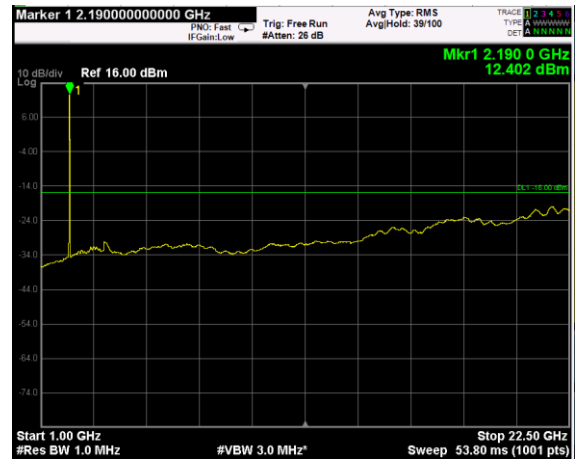

Channel: MIDDLE, Modulation: 16QAM, BW=15MHz, Range: Upper