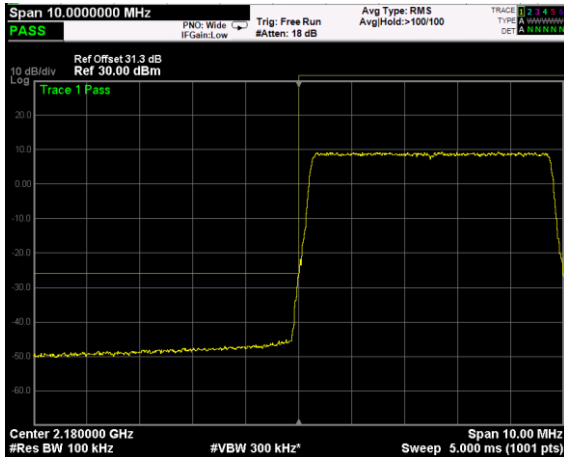

Low Band Edge, 1 Carrier,
Modulation: 16QAM, BW=5MHz