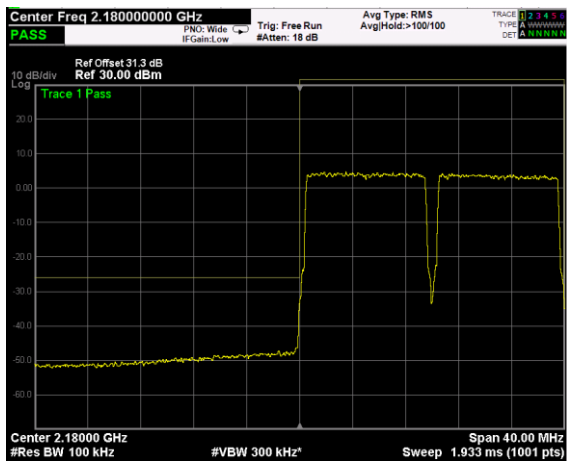

High Band Edge, 2 Carrier,
Modulation: 256QAM, BW=5MHz

Low Band Edge, 1 Carrier,
Modulation: QPSK, BW=10MHz

High Band Edge, 1 Carrier,
Modulation: QPSK, BW=10MHz

Low Band Edge, 2 Carrier,
Modulation: QPSK, BW=10MHz

High Band Edge, 2 Carrier,
Modulation: QPSK, BW=10MHz

Low Band Edge, 1 Carrier,
Modulation: 16QAM, BW=10MHz

High Band Edge, 1 Carrier,
Modulation: 16QAM, BW=10MHz

Low Band Edge, 2 Carrier,
Modulation: 16QAM, BW=10MHz