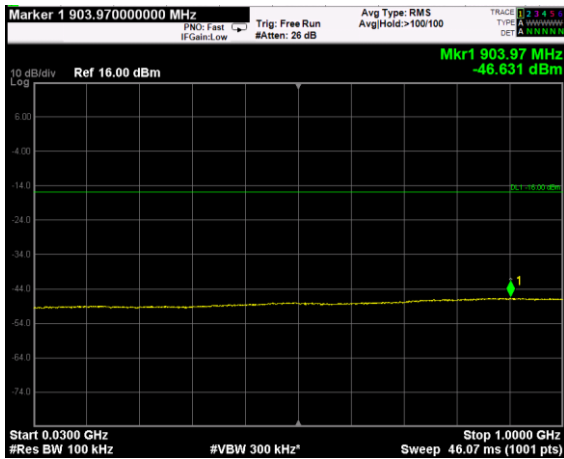

Channel: MIDDLE, Modulation: 64QAM, BW=15MHz, Range: Lower