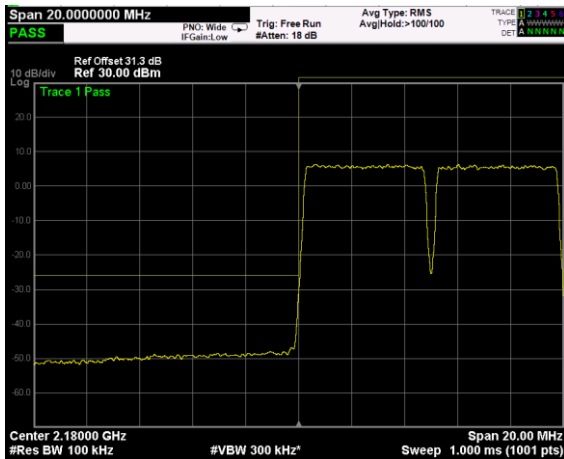

Test data, continued: band edges Inter modulation

RF PORT 1

Low Band Edge, 1 Carrier,
Modulation: QPSK, BW=5MHz

High Band Edge, 1 Carrier,
Modulation: QPSK, BW=5MHz

Low Band Edge, 2 Carrier,
Modulation: QPSK, BW=5MHz

High Band Edge, 2 Carrier,
Modulation: QPSK, BW=5MHz

Low Band Edge, 1 Carrier,
Modulation: 16QAM, BW=5MHz

High Band Edge, 1 Carrier,
Modulation: 16QAM, BW=5MHz

Low Band Edge, 2 Carrier,
Modulation: 16QAM, BW=5MHz