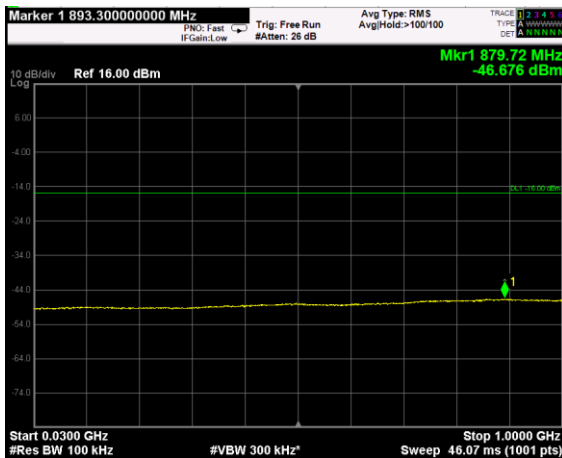

Channel: BOTTOM, Modulation: QPSK, BW=15MHz, Range: Lower

Channel: BOTTOM, Modulation: QPSK, BW=15MHz, Range: Upper

Channel: MIDDLE, Modulation: QPSK, BW=15MHz, Range: Lower

Channel: MIDDLE, Modulation: QPSK, BW=15MHz, Range: Upper