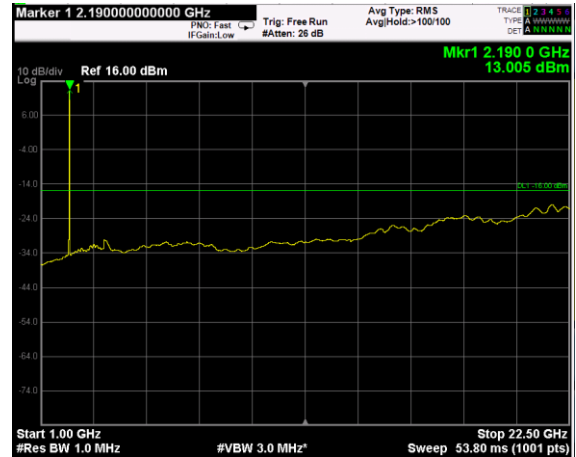

Channel: BOTTOM, Modulation: QPSK, BW=10MHz, Range: Lower

Channel: BOTTOM, Modulation: QPSK, BW=10MHz, Range: Upper

Channel: MIDDLE, Modulation: QPSK, BW=10MHz, Range: Lower

Channel: MIDDLE, Modulation: QPSK, BW=10MHz, Range: Upper

Channel: TOP, Modulation: QPSK, BW=10MHz, Range: Lower

Channel: TOP, Modulation: QPSK, BW=10MHz, Range: Upper

Channel: BOTTOM, Modulation: 16QAM, BW=10MHz, Range: Lower

Channel: BOTTOM, Modulation: 16QAM, BW=10MHz, Range: Upper