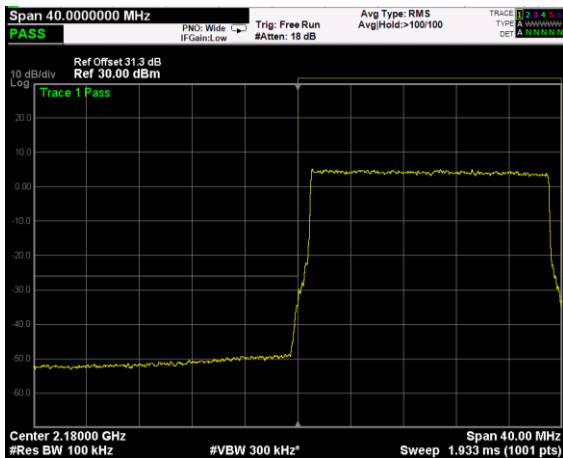

High Band Edge, 1 Carrier,
Modulation: 16QAM, BW=15MHz

Low Band Edge, 1 Carrier,
Modulation: 64QAM, BW=15MHz

High Band Edge, 1 Carrier,
Modulation: 64QAM, BW=15MHz

Low Band Edge, 1 Carrier,
 Modulation: 256QAM, BW=15MHz

High Band Edge, 1 Carrier,
 Modulation: 256QAM, BW=15MHz

Low Band Edge, 1 Carrier,
Modulation: QPSK, BW=20MHz

High Band Edge, 1 Carrier,
Modulation: QPSK, BW=20MHz

Low Band Edge, 1 Carrier,
Modulation: 16QAM, BW=20MHz

High Band Edge, 1 Carrier,
Modulation: 16QAM, BW=20MHz

Low Band Edge, 1 Carrier,
Modulation: 64QAM, BW=20MHz

High Band Edge, 1 Carrier,
Modulation: 64QAM, BW=20MHz

Low Band Edge, 1 Carrier,
 Modulation: 256QAM, BW=20MHz