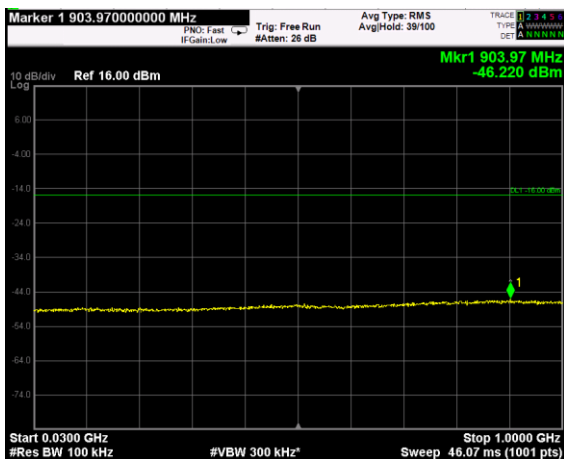

Channel: TOP, Modulation: 16QAM, BW=15MHz, Range: Lower