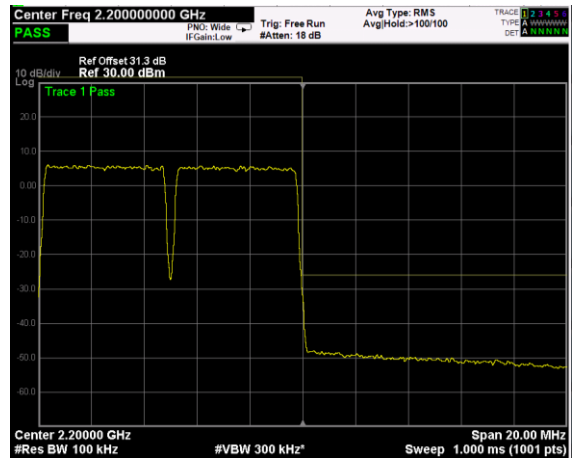

High Band Edge, 2 Carrier,
Modulation: 16QAM, BW=5MHz

Low Band Edge, 1 Carrier,
 Modulation: 64QAM, BW=5MHz

High Band Edge, 1 Carrier,
 Modulation: 64QAM, BW=5MHz

Low Band Edge, 2 Carrier,
 Modulation: 64QAM, BW=5MHz

High Band Edge, 2 Carrier,
 Modulation: 64QAM, BW=5MHz

Low Band Edge, 1 Carrier,
Modulation: 256QAM, BW=5MHz

High Band Edge, 1 Carrier,
Modulation: 256QAM, BW=5MHz

Low Band Edge, 2 Carrier,
Modulation: 256QAM, BW=5MHz