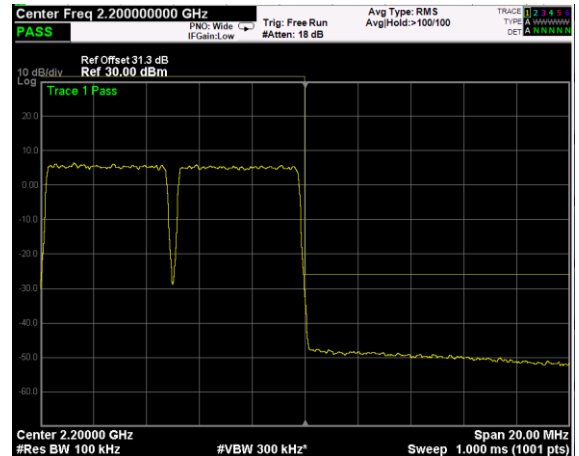

Test data, continued: band edges Inter modulation

RF PORT 1

Low Band Edge, 1 Carrier,
Modulation: QPSK, BW=5MHz

High Band Edge, 1 Carrier,
Modulation: QPSK, BW=5MHz

Low Band Edge, 2 Carrier,
Modulation: QPSK, BW=5MHz

High Band Edge, 2 Carrier,
Modulation: QPSK, BW=5MHz

Low Band Edge, 1 Carrier,
Modulation: 16QAM, BW=5MHz

High Band Edge, 1 Carrier,
Modulation: 16QAM, BW=5MHz

Low Band Edge, 2 Carrier,
Modulation: 16QAM, BW=5MHz