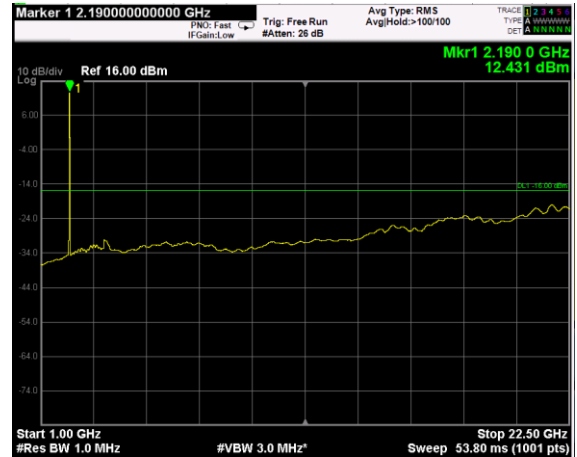

Channel: MIDDLE, Modulation: QPSK, BW=15MHz, Range: Upper