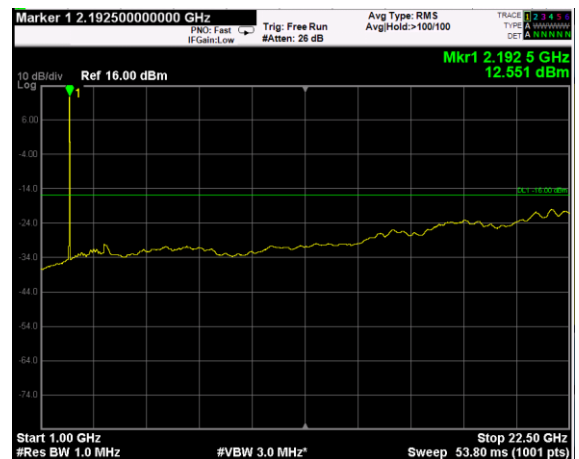

Channel: TOP, Modulation: 16QAM, BW=15MHz, Range: Upper