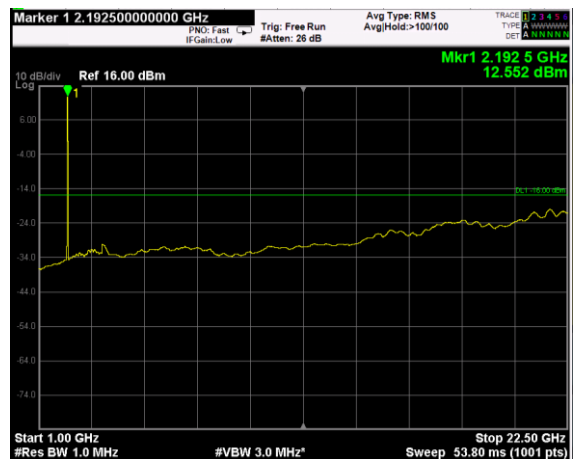

Channel: TOP, Modulation: 256QAM, BW=15MHz, Range: Upper