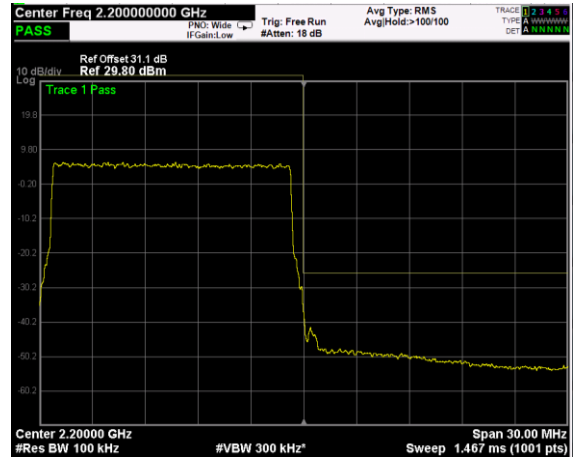

High Band Edge, 2 Carrier,
Modulation: 256QAM, BW=10MHz

Low Band Edge, 1 Carrier,
Modulation: QPSK, BW=15MHz

High Band Edge, 1 Carrier,
Modulation: QPSK, BW=15MHz

Low Band Edge, 1 Carrier,
Modulation: 16QAM, BW=15MHz

High Band Edge, 1 Carrier,
Modulation: 16QAM, BW=15MHz

Low Band Edge, 1 Carrier,
Modulation: 64QAM, BW=15MHz

High Band Edge, 1 Carrier,
Modulation: 64QAM, BW=15MHz

Low Band Edge, 1 Carrier,
 Modulation: 256QAM, BW=15MHz

High Band Edge, 1 Carrier,
 Modulation: 256QAM, BW=15MHz

Low Band Edge, 1 Carrier,
Modulation: QPSK, BW=20MHz

High Band Edge, 1 Carrier,
Modulation: QPSK, BW=20MHz

Low Band Edge, 1 Carrier,
Modulation: 16QAM, BW=20MHz