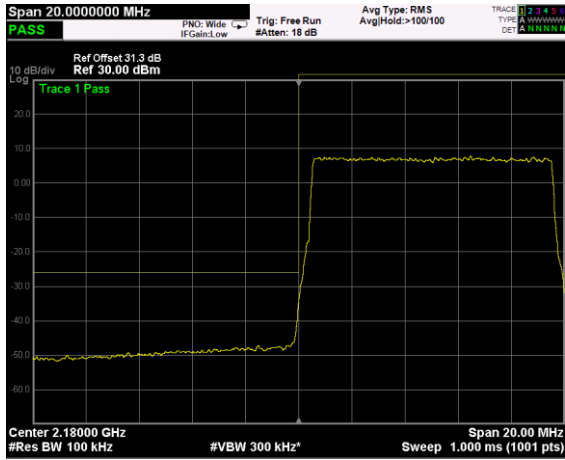

High Band Edge, 2 Carrier,
Modulation: QPSK, BW=10MHz

Low Band Edge, 1 Carrier,
Modulation: 16QAM, BW=10MHz

High Band Edge, 1 Carrier,
Modulation: 16QAM, BW=10MHz

Low Band Edge, 2 Carrier,
Modulation: 16QAM, BW=10MHz

High Band Edge, 2 Carrier,
Modulation: 16QAM, BW=10MHz

Low Band Edge, 1 Carrier,
 Modulation: 64QAM, BW=10MHz

High Band Edge, 1 Carrier,
 Modulation: 64QAM, BW=10MHz

Low Band Edge, 2 Carrier,
 Modulation: 64QAM, BW=10MHz

High Band Edge, 2 Carrier,
 Modulation: 64QAM, BW=10MHz

Low Band Edge, 1 Carrier,
Modulation: 256QAM, BW=10MHz

High Band Edge, 1 Carrier,
Modulation: 256QAM, BW=10MHz

Low Band Edge, 2 Carrier,
Modulation: 256QAM, BW=10MHz