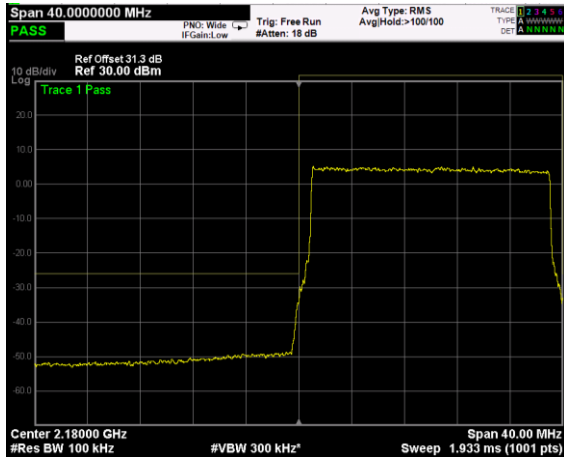

High Band Edge, 1 Carrier,
 Modulation: 256QAM, BW=15MHz

Low Band Edge, 1 Carrier,
Modulation: QPSK, BW=20MHz

High Band Edge, 1 Carrier,
Modulation: QPSK, BW=20MHz

Low Band Edge, 1 Carrier,
Modulation: 16QAM, BW=20MHz

High Band Edge, 1 Carrier,
Modulation: 16QAM, BW=20MHz

Low Band Edge, 1 Carrier,
Modulation: 64QAM, BW=20MHz

High Band Edge, 1 Carrier,
Modulation: 64QAM, BW=20MHz

Low Band Edge, 1 Carrier,
 Modulation: 256QAM, BW=20MHz