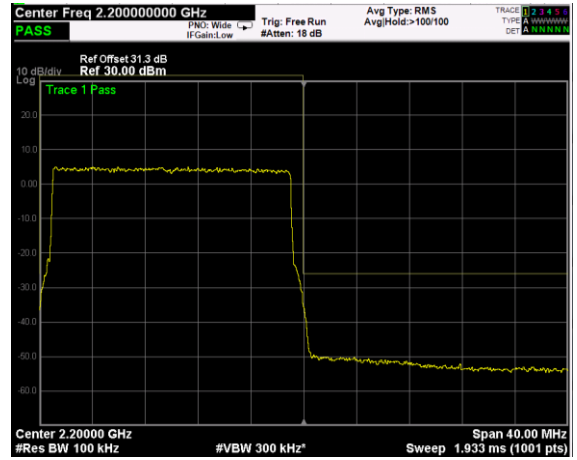

High Band Edge, 1 Carrier,
 Modulation: 256QAM, BW=15MHz

Low Band Edge, 1 Carrier,
Modulation: QPSK, BW=20MHz

High Band Edge, 1 Carrier,
Modulation: QPSK, BW=20MHz

Low Band Edge, 1 Carrier,
Modulation: 16QAM, BW=20MHz

High Band Edge, 1 Carrier,
Modulation: 16QAM, BW=20MHz

Low Band Edge, 1 Carrier,
Modulation: 64QAM, BW=20MHz

High Band Edge, 1 Carrier,
Modulation: 64QAM, BW=20MHz

Low Band Edge, 1 Carrier,
 Modulation: 256QAM, BW=20MHz

High Band Edge, 1 Carrier,
 Modulation: 256QAM, BW=20MHz

RF PORT 2

Low Band Edge, 1 Carrier,
Modulation: QPSK, BW=5MHz

High Band Edge, 1 Carrier,
Modulation: QPSK, BW=5MHz

Low Band Edge, 2 Carrier,
Modulation: QPSK, BW=5MHz