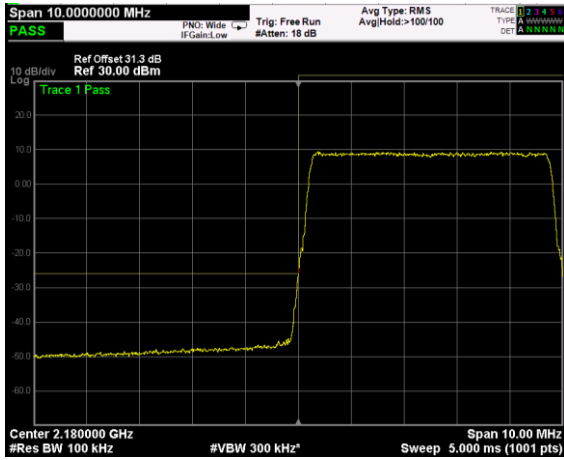

Test data, continued: band edges Inter modulation

RF PORT 1

Low Band Edge, 1 Carrier,
Modulation: QPSK, BW=5MHz

High Band Edge, 1 Carrier,
Modulation: QPSK, BW=5MHz

Low Band Edge, 2 Carrier,
Modulation: QPSK, BW=5MHz

High Band Edge, 2 Carrier,
Modulation: QPSK, BW=5MHz

Low Band Edge, 1 Carrier,
Modulation: 16QAM, BW=5MHz

High Band Edge, 1 Carrier,
Modulation: 16QAM, BW=5MHz

Low Band Edge, 2 Carrier,
Modulation: 16QAM, BW=5MHz

High Band Edge, 2 Carrier,
Modulation: 16QAM, BW=5MHz

Low Band Edge, 1 Carrier,
 Modulation: 64QAM, BW=5MHz

High Band Edge, 1 Carrier,
 Modulation: 64QAM, BW=5MHz

Low Band Edge, 2 Carrier,
 Modulation: 64QAM, BW=5MHz