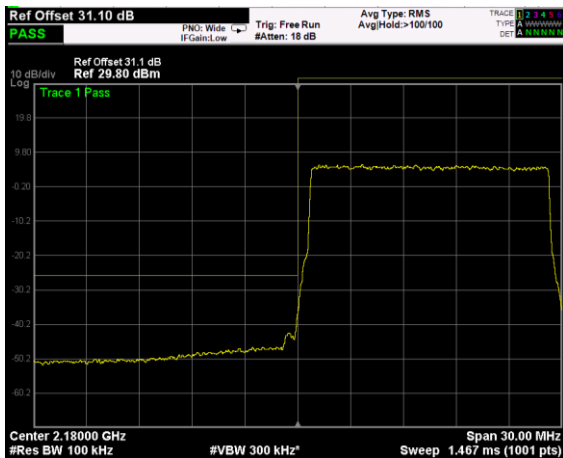

High Band Edge, 2 Carrier,
 Modulation: 64QAM, BW=10MHz

Low Band Edge, 1 Carrier,
Modulation: 256QAM, BW=10MHz

High Band Edge, 1 Carrier,
Modulation: 256QAM, BW=10MHz

Low Band Edge, 2 Carrier,
Modulation: 256QAM, BW=10MHz

High Band Edge, 2 Carrier,
Modulation: 256QAM, BW=10MHz

Low Band Edge, 1 Carrier,
Modulation: QPSK, BW=15MHz

High Band Edge, 1 Carrier,
Modulation: QPSK, BW=15MHz

Low Band Edge, 1 Carrier,
Modulation: 16QAM, BW=15MHz

High Band Edge, 1 Carrier,
Modulation: 16QAM, BW=15MHz

Low Band Edge, 1 Carrier,
Modulation: 64QAM, BW=15MHz

High Band Edge, 1 Carrier,
Modulation: 64QAM, BW=15MHz

Low Band Edge, 1 Carrier,
 Modulation: 256QAM, BW=15MHz