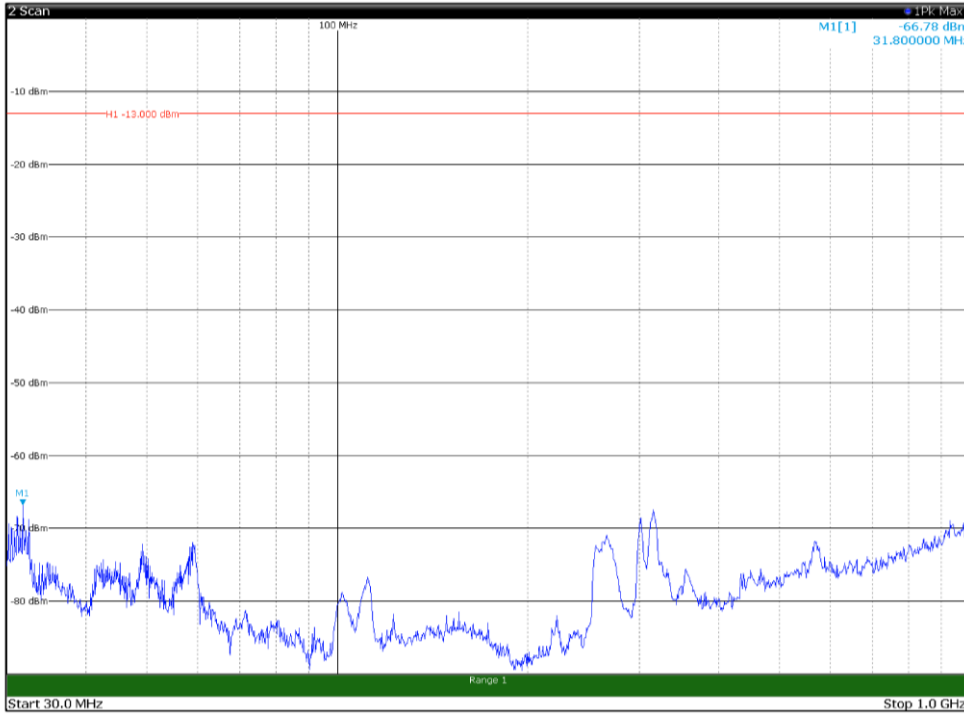

Channel: MIDDLE, Modulation: 64QAM,
 BW=15MHz, Range: 1GHz - 18GHz, Polarization: Vertical

Channel: MIDDLE, Modulation: 64QAM,
 BW=15MHz, Range: 18GHz - 22.5GHz, Polarization: Horizontal

Channel: MIDDLE, Modulation: 64QAM,
 BW=15MHz, Range: 18GHz - 22.5GHz, Polarization: Vertical

Channel: TOP, Modulation: 64QAM,
BW=15MHz, Range: 30MHz - 1GHz, Polarization: Horizontal

Channel: TOP, Modulation: 64QAM,
BW=15MHz, Range: 30MHz - 1GHz, Polarization: Vertical

Channel: TOP, Modulation: 64QAM,
BW=15MHz, Range: 1GHz - 18GHz, Polarization: Horizontal

Channel: TOP, Modulation: 64QAM,
BW=15MHz, Range: 1GHz - 18GHz, Polarization: Vertical

Channel: TOP, Modulation: 64QAM,
 BW=15MHz, Range: 18GHz - 22.5GHz, Polarization: Horizontal

Channel: TOP, Modulation: 64QAM,
 BW=15MHz, Range: 18GHz - 22.5GHz, Polarization: Vertical