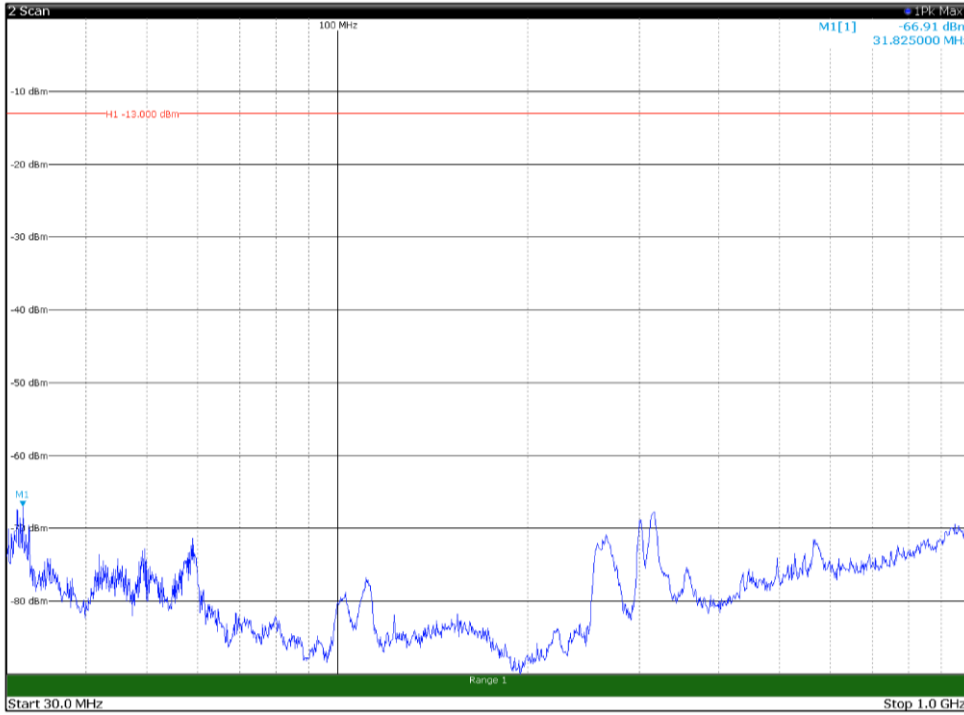

Channel: MIDDLE, Modulation: QPSK,
 BW=15MHz, Range: 1GHz - 18GHz, Polarization: Vertical

Channel: MIDDLE, Modulation: QPSK,
 BW=15MHz, Range: 18GHz - 22.5GHz, Polarization: Horizontal

Channel: MIDDLE, Modulation: QPSK,
 BW=15MHz, Range: 18GHz - 22.5GHz, Polarization: Vertical

Channel: TOP, Modulation: QPSK,
 BW=15MHz, Range: 30MHz - 1GHz, Polarization: Horizontal

Channel: TOP, Modulation: QPSK,
 BW=15MHz, Range: 30MHz - 1GHz, Polarization: Vertical

Channel: TOP, Modulation: QPSK,
BW=15MHz, Range: 1GHz - 18GHz, Polarization: Horizontal

Channel: TOP, Modulation: QPSK,
BW=15MHz, Range: 1GHz - 18GHz, Polarization: Vertical

Channel: TOP, Modulation: QPSK,
 BW=15MHz, Range: 18GHz - 22.5GHz, Polarization: Horizontal

Channel: TOP, Modulation: QPSK,
 BW=15MHz, Range: 18GHz - 22.5GHz, Polarization: Vertical

Channel: BOTTOM, Modulation: 16QAM,
 BW=15MHz, Range: 30MHz - 1GHz, Polarization: Horizontal

Channel: BOTTOM, Modulation: 16QAM,
 BW=15MHz, Range: 30MHz - 1GHz, Polarization: Vertical

Channel: BOTTOM, Modulation: 16QAM,
BW=15MHz, Range: 1GHz - 18GHz, Polarization: Horizontal