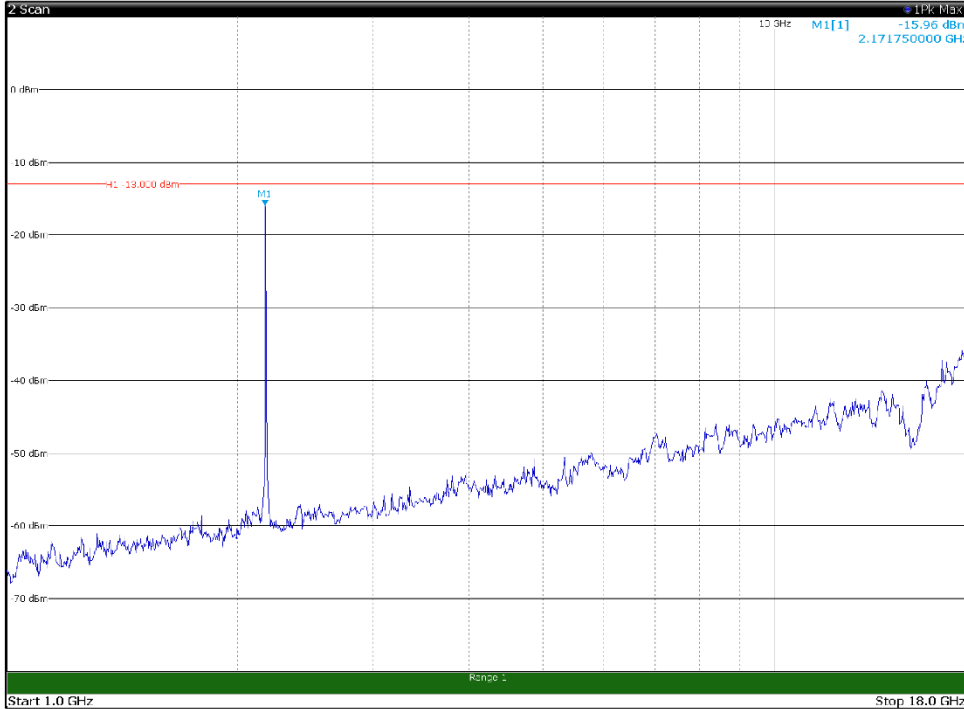

Channel: TOP, Modulation: 256QAM,
BW=10MHz, Range: 30MHz - 1GHz, Polarization: Horizontal

Channel: TOP, Modulation: 256QAM,
BW=10MHz, Range: 30MHz - 1GHz, Polarization: Vertical

Channel: TOP, Modulation: 256QAM,
 BW=10MHz, Range: 1GHz - 18GHz, Polarization: Horizontal

Channel: TOP, Modulation: 256QAM,
 BW=10MHz, Range: 1GHz - 18GHz, Polarization: Vertical

Channel: TOP, Modulation: 256QAM,
BW=10MHz, Range: 18GHz - 22.5GHz, Polarization: Horizontal

Channel: TOP, Modulation: 256QAM,
BW=10MHz, Range: 18GHz - 22.5GHz, Polarization: Vertical

Channel: BOTTOM, Modulation: QPSK,
BW=15MHz, Range: 30MHz - 1GHz, Polarization: Horizontal

Channel: BOTTOM, Modulation: QPSK,
BW=15MHz, Range: 30MHz - 1GHz, Polarization: Vertical

Channel: BOTTOM, Modulation: QPSK,
 BW=15MHz, Range: 1GHz - 18GHz, Polarization: Horizontal