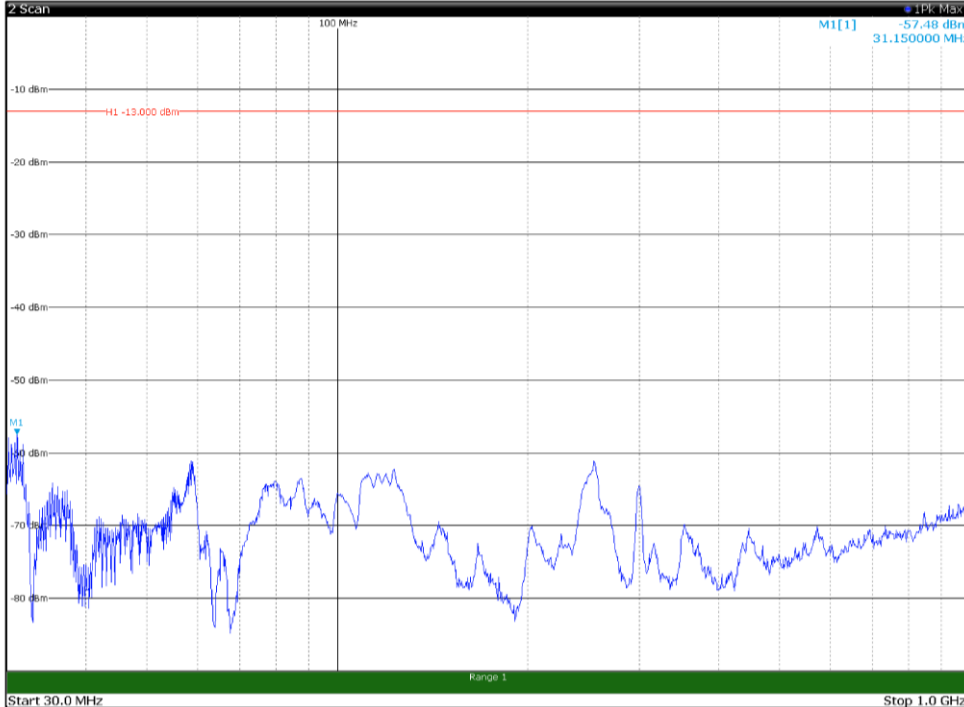

Channel: BOTTOM, Modulation: 16QAM,
 BW=15MHz, Range: 30MHz - 1GHz, Polarization: Horizontal

Channel: BOTTOM, Modulation: 16QAM,
 BW=15MHz, Range: 30MHz - 1GHz, Polarization: Vertical

Channel: BOTTOM, Modulation: 16QAM,
BW=15MHz, Range: 1GHz - 18GHz, Polarization: Horizontal

Channel: BOTTOM, Modulation: 16QAM,
BW=15MHz, Range: 1GHz - 18GHz, Polarization: Vertical

Channel: BOTTOM, Modulation: 16QAM,
BW=15MHz, Range: 18GHz - 22.5GHz, Polarization: Horizontal

Channel: BOTTOM, Modulation: 16QAM,
BW=15MHz, Range: 18GHz - 22.5GHz, Polarization: Vertical

Channel: MIDDLE, Modulation: 16QAM,
 BW=15MHz, Range: 30MHz - 1GHz, Polarization: Horizontal

Channel: MIDDLE, Modulation: 16QAM,
 BW=15MHz, Range: 30MHz - 1GHz, Polarization: Vertical

Channel: MIDDLE, Modulation: 16QAM,
 BW=15MHz, Range: 1GHz - 18GHz, Polarization: Horizontal

Channel: MIDDLE, Modulation: 16QAM,
 BW=15MHz, Range: 1GHz - 18GHz, Polarization: Vertical

Channel: MIDDLE, Modulation: 16QAM,
 BW=15MHz, Range: 18GHz - 22.5GHz, Polarization: Horizontal

Channel: MIDDLE, Modulation: 16QAM,
 BW=15MHz, Range: 18GHz - 22.5GHz, Polarization: Vertical