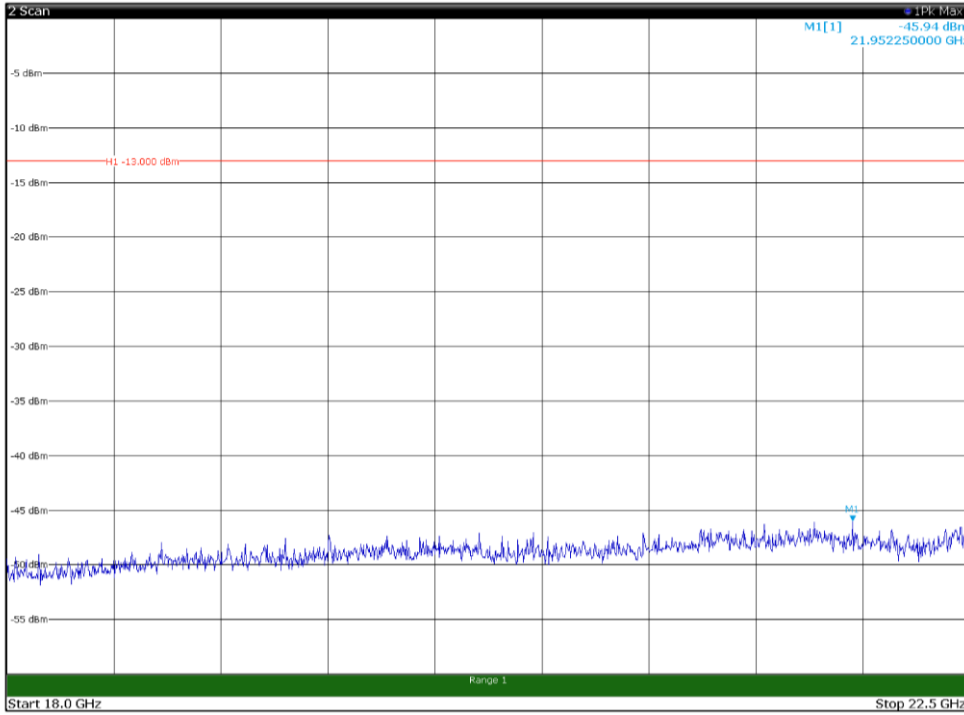

Channel: TOP, Modulation: 64QAM,
BW=15MHz, Range: 30MHz - 1GHz, Polarization: Horizontal

Channel: TOP, Modulation: 64QAM,
BW=15MHz, Range: 30MHz - 1GHz, Polarization: Vertical

Channel: TOP, Modulation: 64QAM,
BW=15MHz, Range: 1GHz - 18GHz, Polarization: Horizontal

Channel: TOP, Modulation: 64QAM,
BW=15MHz, Range: 1GHz - 18GHz, Polarization: Vertical

Channel: TOP, Modulation: 64QAM,
 BW=15MHz, Range: 18GHz - 22.5GHz, Polarization: Horizontal

Channel: TOP, Modulation: 64QAM,
 BW=15MHz, Range: 18GHz - 22.5GHz, Polarization: Vertical