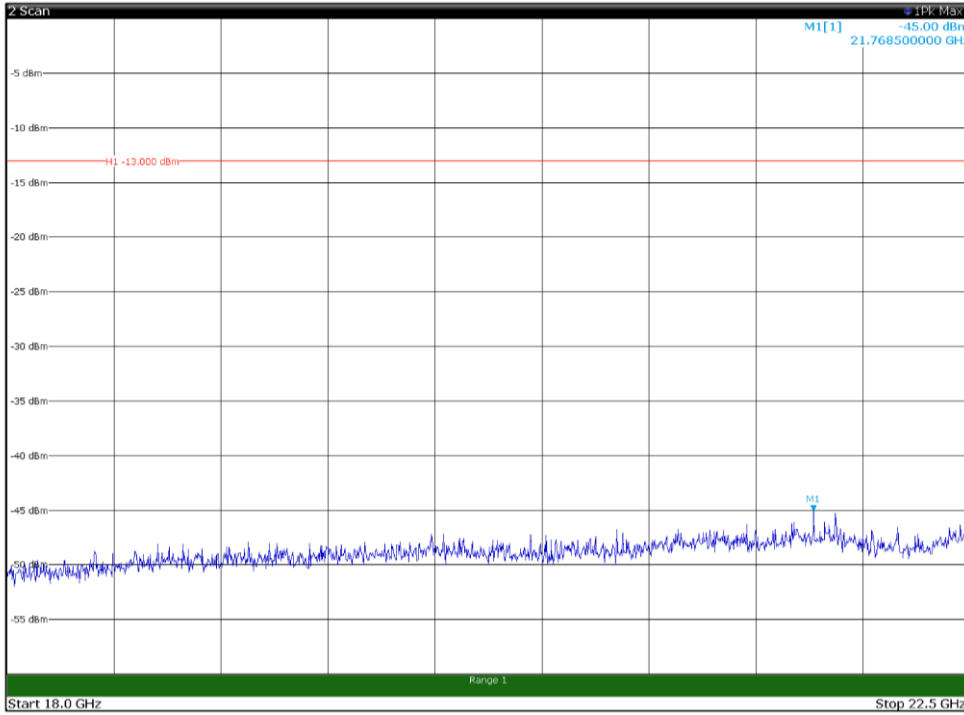

Channel: TOP, Modulation: 256QAM,
BW=15MHz, Range: 30MHz - 1GHz, Polarization: Horizontal

Channel: TOP, Modulation: 256QAM,
BW=15MHz, Range: 30MHz - 1GHz, Polarization: Vertical

Channel: TOP, Modulation: 256QAM,
BW=15MHz, Range: 1GHz - 18GHz, Polarization: Horizontal

Channel: TOP, Modulation: 256QAM,
BW=15MHz, Range: 1GHz - 18GHz, Polarization: Vertical

Channel: TOP, Modulation: 256QAM,
 BW=15MHz, Range: 18GHz - 22.5GHz, Polarization: Horizontal

Channel: TOP, Modulation: 256QAM,
 BW=15MHz, Range: 18GHz - 22.5GHz, Polarization: Vertical