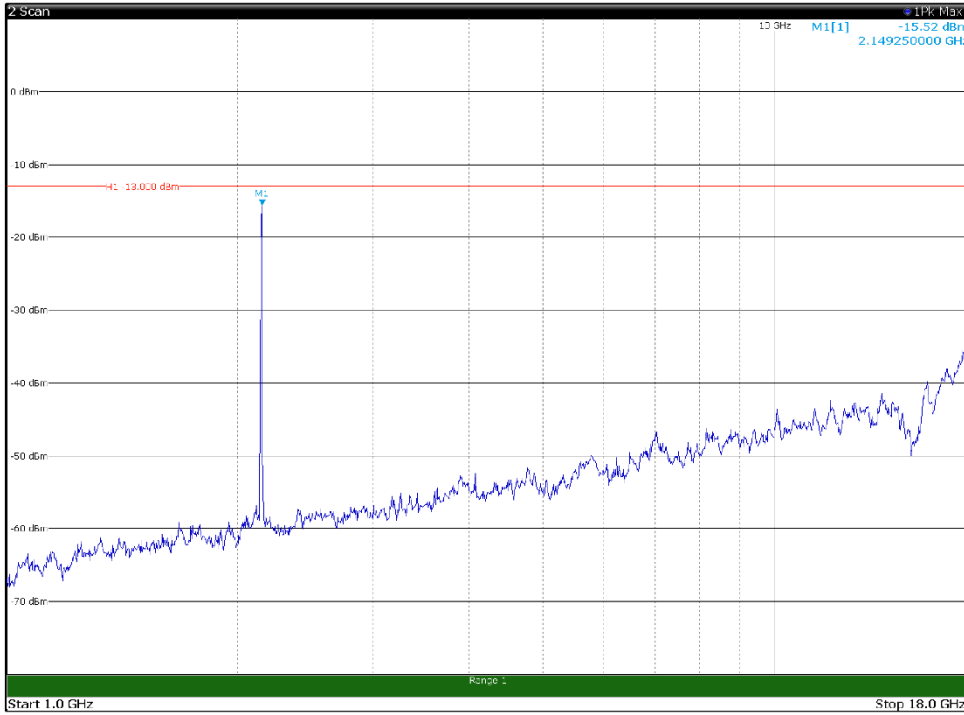

Channel: BOTTOM, Modulation: 16QAM,
 BW=15MHz, Range: 30MHz - 1GHz, Polarization: Horizontal

Channel: BOTTOM, Modulation: 16QAM,
 BW=15MHz, Range: 30MHz - 1GHz, Polarization: Vertical

Channel: BOTTOM, Modulation: 16QAM,
BW=15MHz, Range: 1GHz - 18GHz, Polarization: Horizontal

Channel: BOTTOM, Modulation: 16QAM,
BW=15MHz, Range: 1GHz - 18GHz, Polarization: Vertical

Channel: BOTTOM, Modulation: 16QAM,
BW=15MHz, Range: 18GHz - 22.5GHz, Polarization: Horizontal

Channel: BOTTOM, Modulation: 16QAM,
BW=15MHz, Range: 18GHz - 22.5GHz, Polarization: Vertical

Channel: MIDDLE, Modulation: 16QAM,
 BW=15MHz, Range: 30MHz - 1GHz, Polarization: Horizontal

Channel: MIDDLE, Modulation: 16QAM,
 BW=15MHz, Range: 30MHz - 1GHz, Polarization: Vertical

Channel: MIDDLE, Modulation: 16QAM,
 BW=15MHz, Range: 1GHz - 18GHz, Polarization: Horizontal

Channel: MIDDLE, Modulation: 16QAM,
 BW=15MHz, Range: 1GHz - 18GHz, Polarization: Vertical

Channel: MIDDLE, Modulation: 16QAM,
 BW=15MHz, Range: 18GHz - 22.5GHz, Polarization: Horizontal

Channel: MIDDLE, Modulation: 16QAM,
 BW=15MHz, Range: 18GHz - 22.5GHz, Polarization: Vertical