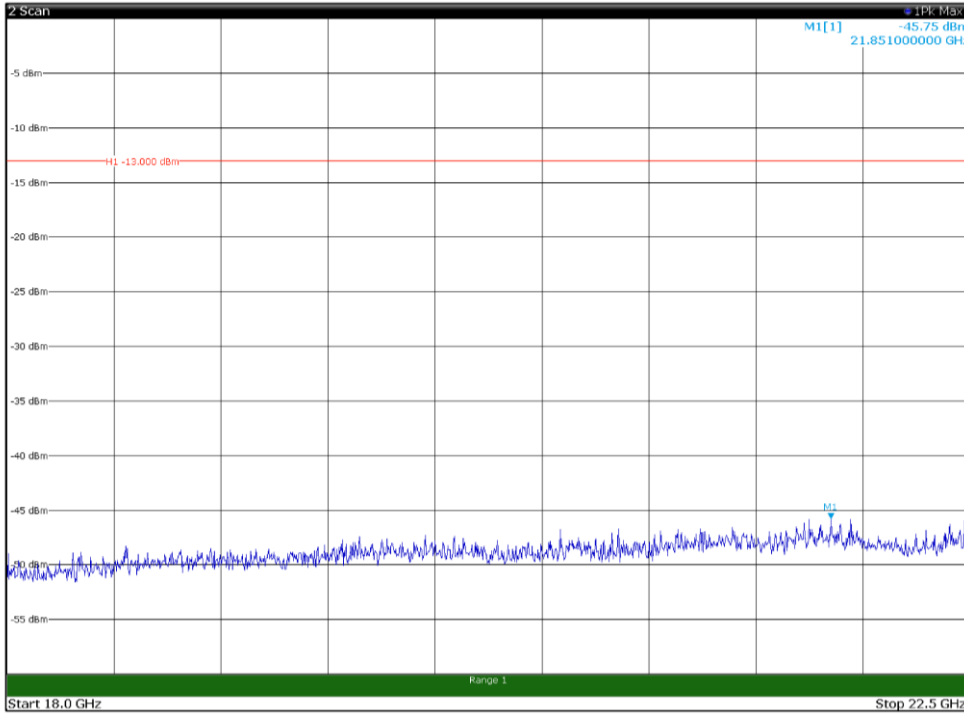

Channel: TOP, Modulation: 256QAM,
 BW=10MHz, Range: 1GHz - 18GHz, Polarization: Vertical

Channel: TOP, Modulation: 256QAM,
BW=10MHz, Range: 18GHz - 22.5GHz, Polarization: Horizontal

Channel: TOP, Modulation: 256QAM,
BW=10MHz, Range: 18GHz - 22.5GHz, Polarization: Vertical

Channel: BOTTOM, Modulation: QPSK,
BW=15MHz, Range: 30MHz - 1GHz, Polarization: Horizontal

Channel: BOTTOM, Modulation: QPSK,
BW=15MHz, Range: 30MHz - 1GHz, Polarization: Vertical

Channel: BOTTOM, Modulation: QPSK,
 BW=15MHz, Range: 1GHz - 18GHz, Polarization: Horizontal

Channel: BOTTOM, Modulation: QPSK,
 BW=15MHz, Range: 1GHz - 18GHz, Polarization: Vertical

Channel: BOTTOM, Modulation: QPSK,
 BW=15MHz, Range: 18GHz - 22.5GHz, Polarization: Horizontal

Channel: BOTTOM, Modulation: QPSK,
 BW=15MHz, Range: 18GHz - 22.5GHz, Polarization: Vertical