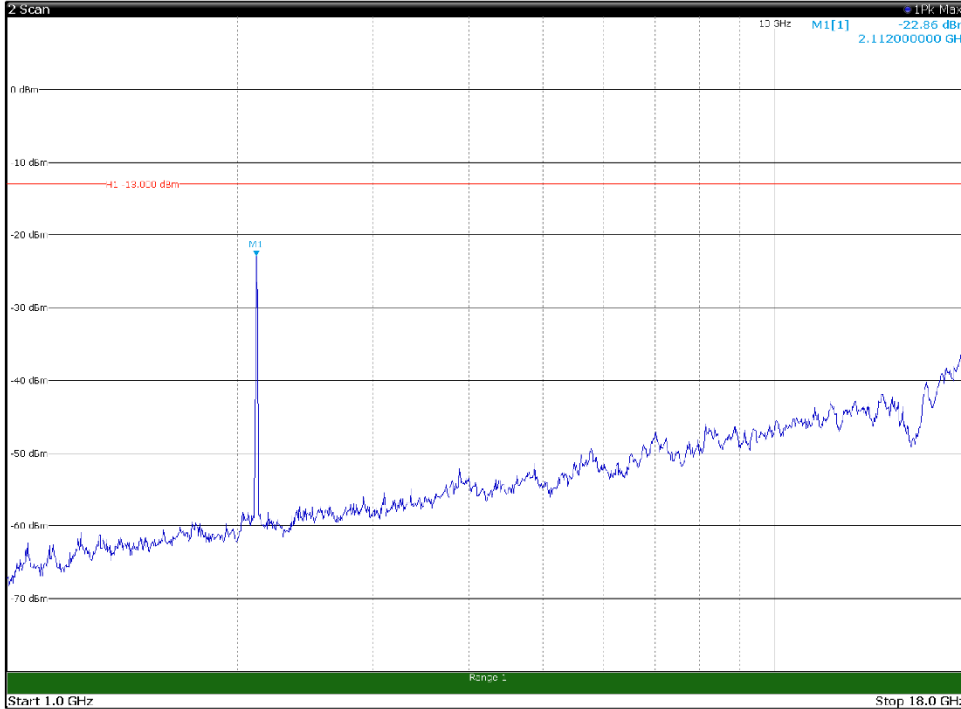

Channel: TOP, Modulation: QPSK,
 BW=15MHz, Range: 30MHz - 1GHz, Polarization: Horizontal

Channel: TOP, Modulation: QPSK,
 BW=15MHz, Range: 30MHz - 1GHz, Polarization: Vertical

Channel: TOP, Modulation: QPSK,
BW=15MHz, Range: 1GHz - 18GHz, Polarization: Horizontal

Channel: TOP, Modulation: QPSK,
BW=15MHz, Range: 1GHz - 18GHz, Polarization: Vertical

Channel: TOP, Modulation: QPSK,
 BW=15MHz, Range: 18GHz - 22.5GHz, Polarization: Horizontal

Channel: TOP, Modulation: QPSK,
 BW=15MHz, Range: 18GHz - 22.5GHz, Polarization: Vertical

Channel: BOTTOM, Modulation: 16QAM,
 BW=15MHz, Range: 30MHz - 1GHz, Polarization: Horizontal

Channel: BOTTOM, Modulation: 16QAM,
 BW=15MHz, Range: 30MHz - 1GHz, Polarization: Vertical

Channel: BOTTOM, Modulation: 16QAM,
BW=15MHz, Range: 1GHz - 18GHz, Polarization: Horizontal

Channel: BOTTOM, Modulation: 16QAM,
BW=15MHz, Range: 1GHz - 18GHz, Polarization: Vertical

Channel: BOTTOM, Modulation: 16QAM,
BW=15MHz, Range: 18GHz - 22.5GHz, Polarization: Horizontal

Channel: BOTTOM, Modulation: 16QAM,
BW=15MHz, Range: 18GHz - 22.5GHz, Polarization: Vertical