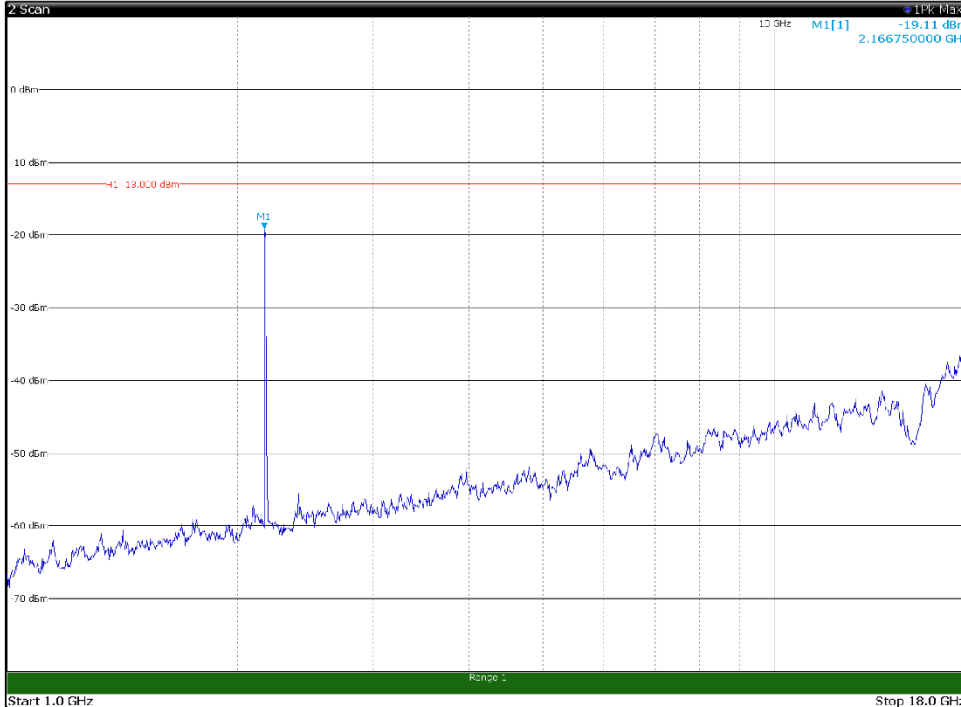

Channel: MIDDLE, Modulation: QPSK,
BW=15MHz, Range: 30MHz - 1GHz, Polarization: Horizontal

Channel: MIDDLE, Modulation: QPSK,
BW=15MHz, Range: 30MHz - 1GHz, Polarization: Vertical

Channel: MIDDLE, Modulation: QPSK,
 BW=15MHz, Range: 1GHz - 18GHz, Polarization: Horizontal

Channel: MIDDLE, Modulation: QPSK,
 BW=15MHz, Range: 1GHz - 18GHz, Polarization: Vertical

Channel: MIDDLE, Modulation: QPSK,
 BW=15MHz, Range: 18GHz - 22.5GHz, Polarization: Horizontal

Channel: MIDDLE, Modulation: QPSK,
 BW=15MHz, Range: 18GHz - 22.5GHz, Polarization: Vertical

Channel: TOP, Modulation: QPSK,
 BW=15MHz, Range: 30MHz - 1GHz, Polarization: Horizontal

Channel: TOP, Modulation: QPSK,
 BW=15MHz, Range: 30MHz - 1GHz, Polarization: Vertical

Channel: TOP, Modulation: QPSK,
BW=15MHz, Range: 1GHz - 18GHz, Polarization: Horizontal

Channel: TOP, Modulation: QPSK,
BW=15MHz, Range: 1GHz - 18GHz, Polarization: Vertical

Channel: TOP, Modulation: QPSK,
 BW=15MHz, Range: 18GHz - 22.5GHz, Polarization: Horizontal

Channel: TOP, Modulation: QPSK,
 BW=15MHz, Range: 18GHz - 22.5GHz, Polarization: Vertical