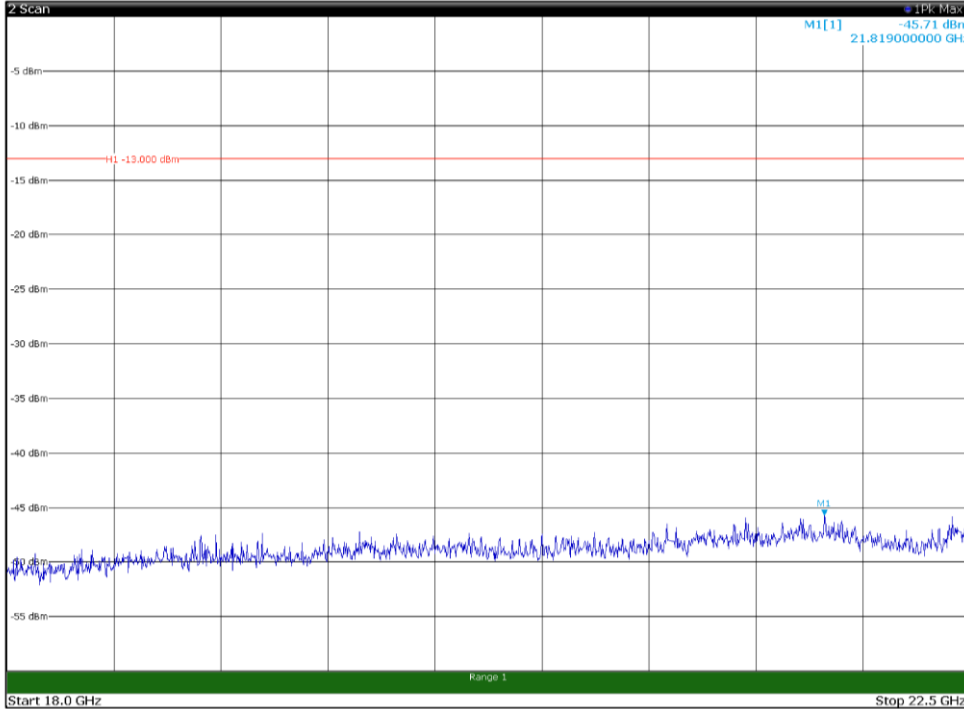

Channel: BOTTOM, Modulation: 16QAM,
 BW=15MHz, Range: 30MHz - 1GHz, Polarization: Horizontal

Channel: BOTTOM, Modulation: 16QAM,
 BW=15MHz, Range: 30MHz - 1GHz, Polarization: Vertical

Channel: BOTTOM, Modulation: 16QAM,
BW=15MHz, Range: 1GHz - 18GHz, Polarization: Horizontal

Channel: BOTTOM, Modulation: 16QAM,
BW=15MHz, Range: 1GHz - 18GHz, Polarization: Vertical

Channel: BOTTOM, Modulation: 16QAM,
BW=15MHz, Range: 18GHz - 22.5GHz, Polarization: Horizontal

Channel: BOTTOM, Modulation: 16QAM,
BW=15MHz, Range: 18GHz - 22.5GHz, Polarization: Vertical