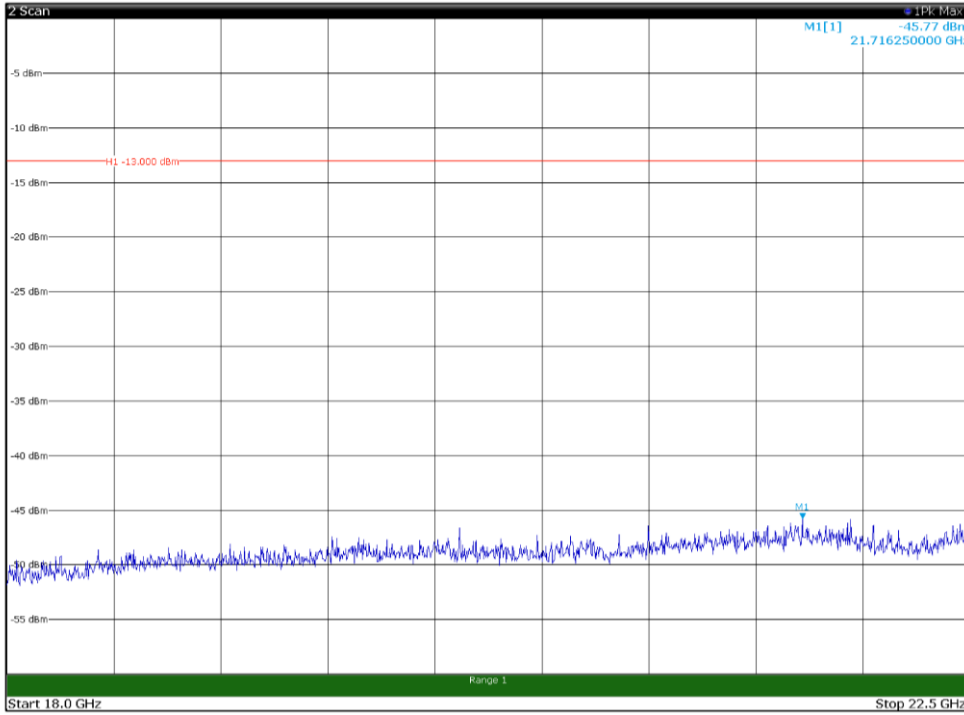

Channel: BOTTOM, Modulation: QPSK,
 BW=15MHz, Range: 1GHz - 18GHz, Polarization: Vertical

Channel: BOTTOM, Modulation: QPSK,
 BW=15MHz, Range: 18GHz - 22.5GHz, Polarization: Horizontal

Channel: BOTTOM, Modulation: QPSK,
 BW=15MHz, Range: 18GHz - 22.5GHz, Polarization: Vertical

Channel: MIDDLE, Modulation: QPSK,
BW=15MHz, Range: 30MHz - 1GHz, Polarization: Horizontal

Channel: MIDDLE, Modulation: QPSK,
BW=15MHz, Range: 30MHz - 1GHz, Polarization: Vertical

Channel: MIDDLE, Modulation: QPSK,
 BW=15MHz, Range: 1GHz - 18GHz, Polarization: Horizontal

Channel: MIDDLE, Modulation: QPSK,
 BW=15MHz, Range: 1GHz - 18GHz, Polarization: Vertical

Channel: MIDDLE, Modulation: QPSK,
 BW=15MHz, Range: 18GHz - 22.5GHz, Polarization: Horizontal

Channel: MIDDLE, Modulation: QPSK,
 BW=15MHz, Range: 18GHz - 22.5GHz, Polarization: Vertical