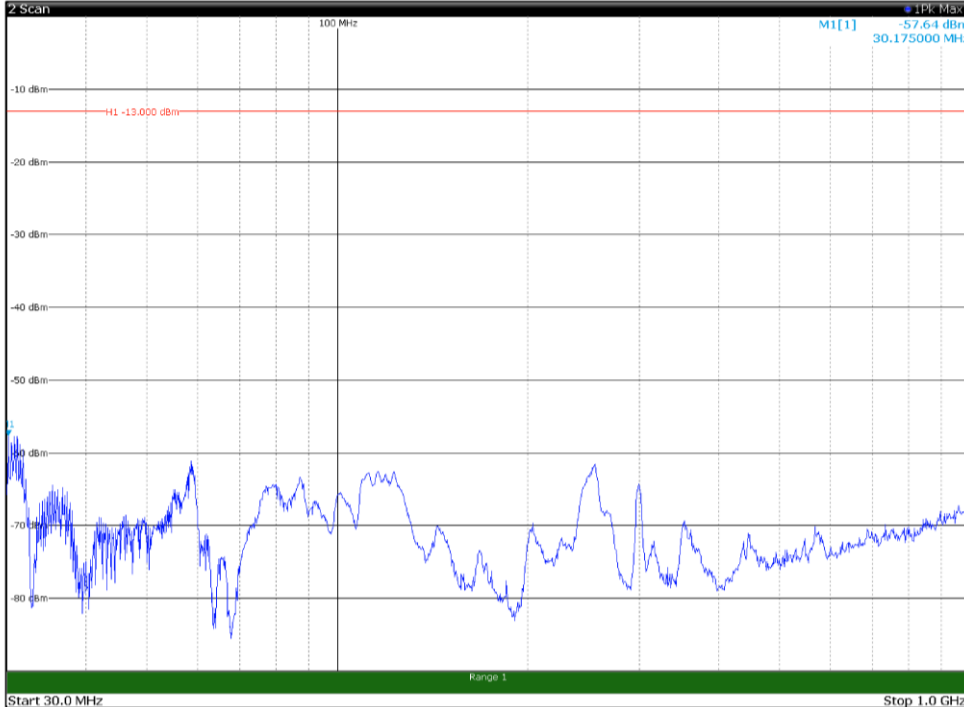

Channel: MIDDLE, Modulation: 16QAM,
 BW=15MHz, Range: 30MHz - 1GHz, Polarization: Horizontal

Channel: MIDDLE, Modulation: 16QAM,
 BW=15MHz, Range: 30MHz - 1GHz, Polarization: Vertical

Channel: MIDDLE, Modulation: 16QAM,
 BW=15MHz, Range: 1GHz - 18GHz, Polarization: Horizontal

Channel: MIDDLE, Modulation: 16QAM,
 BW=15MHz, Range: 1GHz - 18GHz, Polarization: Vertical

Channel: MIDDLE, Modulation: 16QAM,
 BW=15MHz, Range: 18GHz - 22.5GHz, Polarization: Horizontal

Channel: MIDDLE, Modulation: 16QAM,
 BW=15MHz, Range: 18GHz - 22.5GHz, Polarization: Vertical

Channel: TOP, Modulation: 16QAM,
BW=15MHz, Range: 30MHz - 1GHz, Polarization: Horizontal

Channel: TOP, Modulation: 16QAM,
BW=15MHz, Range: 30MHz - 1GHz, Polarization: Vertical

Channel: TOP, Modulation: 16QAM,
 BW=15MHz, Range: 1GHz - 18GHz, Polarization: Horizontal

Channel: TOP, Modulation: 16QAM,
 BW=15MHz, Range: 1GHz - 18GHz, Polarization: Vertical

Channel: TOP, Modulation: 16QAM,
BW=15MHz, Range: 18GHz - 22.5GHz, Polarization: Horizontal

Channel: TOP, Modulation: 16QAM,
BW=15MHz, Range: 18GHz - 22.5GHz, Polarization: Vertical