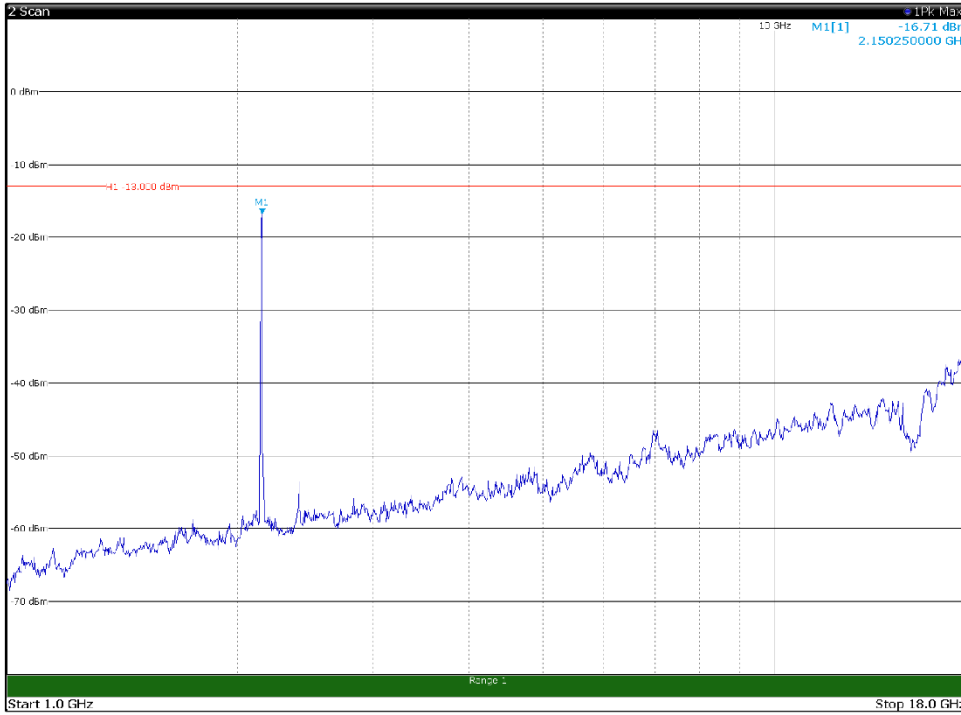

Channel: BOTTOM, Modulation: 256QAM,
BW=15MHz, Range: 30MHz - 1GHz, Polarization: Horizontal

Channel: BOTTOM, Modulation: 256QAM,
BW=15MHz, Range: 30MHz - 1GHz, Polarization: Vertical

Channel: BOTTOM, Modulation: 256QAM,
 BW=15MHz, Range: 1GHz - 18GHz, Polarization: Horizontal

Channel: BOTTOM, Modulation: 256QAM,
 BW=15MHz, Range: 1GHz - 18GHz, Polarization: Vertical

Channel: BOTTOM, Modulation: 256QAM,
BW=15MHz, Range: 18GHz - 22.5GHz, Polarization: Horizontal

Channel: BOTTOM, Modulation: 256QAM,
BW=15MHz, Range: 18GHz - 22.5GHz, Polarization: Vertical

Channel: MIDDLE, Modulation: 256QAM,
 BW=15MHz, Range: 30MHz - 1GHz, Polarization: Horizontal

Channel: MIDDLE, Modulation: 256QAM,
 BW=15MHz, Range: 30MHz - 1GHz, Polarization: Vertical

Channel: MIDDLE, Modulation: 256QAM,
BW=15MHz, Range: 1GHz - 18GHz, Polarization: Horizontal