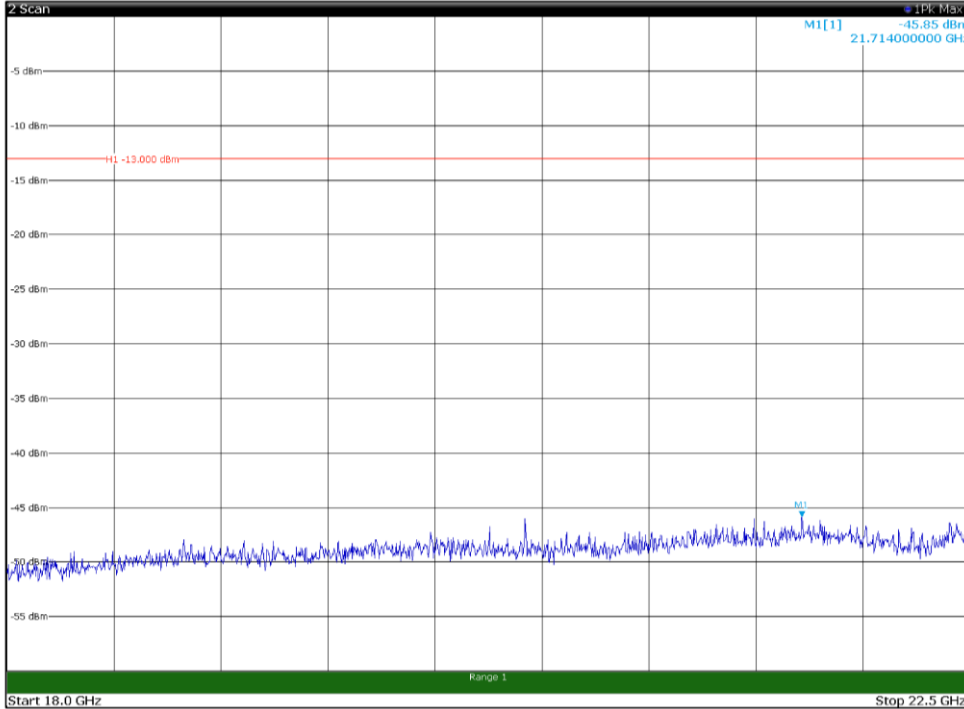

Channel: TOP, Modulation: 64QAM,
BW=15MHz, Range: 30MHz - 1GHz, Polarization: Horizontal

Channel: TOP, Modulation: 64QAM,
BW=15MHz, Range: 30MHz - 1GHz, Polarization: Vertical

Channel: TOP, Modulation: 64QAM,
BW=15MHz, Range: 1GHz - 18GHz, Polarization: Horizontal

Channel: TOP, Modulation: 64QAM,
BW=15MHz, Range: 1GHz - 18GHz, Polarization: Vertical

Channel: TOP, Modulation: 64QAM,
 BW=15MHz, Range: 18GHz - 22.5GHz, Polarization: Horizontal

Channel: TOP, Modulation: 64QAM,
 BW=15MHz, Range: 18GHz - 22.5GHz, Polarization: Vertical