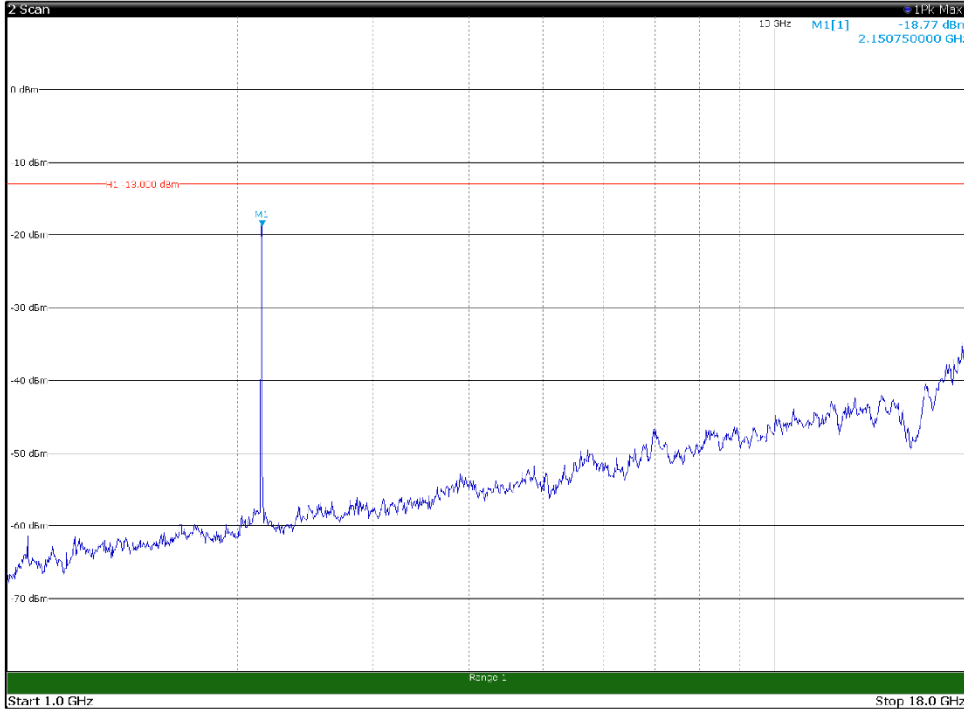

Channel: BOTTOM, Modulation: 64QAM,
BW=15MHz, Range: 30MHz - 1GHz, Polarization: Horizontal

Channel: BOTTOM, Modulation: 64QAM,
BW=15MHz, Range: 30MHz - 1GHz, Polarization: Vertical

Channel: BOTTOM, Modulation: 64QAM,
BW=15MHz, Range: 1GHz - 18GHz, Polarization: Horizontal

Channel: BOTTOM, Modulation: 64QAM,
BW=15MHz, Range: 1GHz - 18GHz, Polarization: Vertical

Channel: BOTTOM, Modulation: 64QAM,
BW=15MHz, Range: 18GHz - 22.5GHz, Polarization: Horizontal

Channel: BOTTOM, Modulation: 64QAM,
BW=15MHz, Range: 18GHz - 22.5GHz, Polarization: Vertical

Channel: MIDDLE, Modulation: 64QAM,
 BW=15MHz, Range: 30MHz - 1GHz, Polarization: Horizontal

Channel: MIDDLE, Modulation: 64QAM,
 BW=15MHz, Range: 30MHz - 1GHz, Polarization: Vertical

Channel: MIDDLE, Modulation: 64QAM,
 BW=15MHz, Range: 1GHz - 18GHz, Polarization: Horizontal