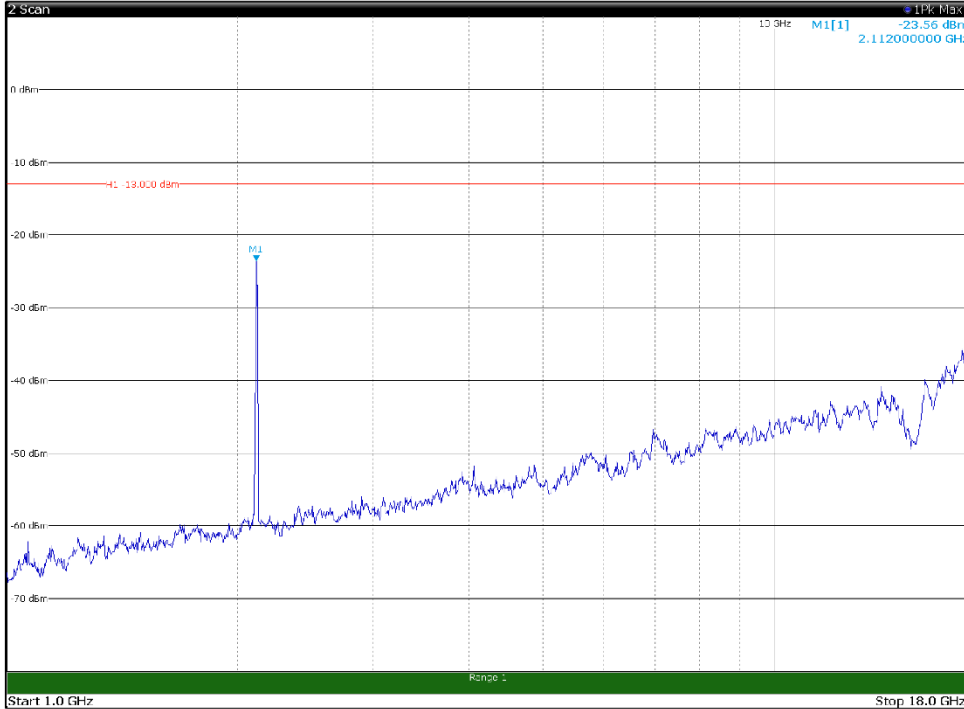

Channel: TOP, Modulation: 16QAM,
BW=15MHz, Range: 30MHz - 1GHz, Polarization: Horizontal

Channel: TOP, Modulation: 16QAM,
BW=15MHz, Range: 30MHz - 1GHz, Polarization: Vertical

Channel: TOP, Modulation: 16QAM,
 BW=15MHz, Range: 1GHz - 18GHz, Polarization: Horizontal

Channel: TOP, Modulation: 16QAM,
 BW=15MHz, Range: 1GHz - 18GHz, Polarization: Vertical

Channel: TOP, Modulation: 16QAM,
BW=15MHz, Range: 18GHz - 22.5GHz, Polarization: Horizontal

Channel: TOP, Modulation: 16QAM,
BW=15MHz, Range: 18GHz - 22.5GHz, Polarization: Vertical

Channel: BOTTOM, Modulation: 64QAM,
BW=15MHz, Range: 30MHz - 1GHz, Polarization: Horizontal

Channel: BOTTOM, Modulation: 64QAM,
BW=15MHz, Range: 30MHz - 1GHz, Polarization: Vertical

Channel: BOTTOM, Modulation: 64QAM,
BW=15MHz, Range: 1GHz - 18GHz, Polarization: Horizontal