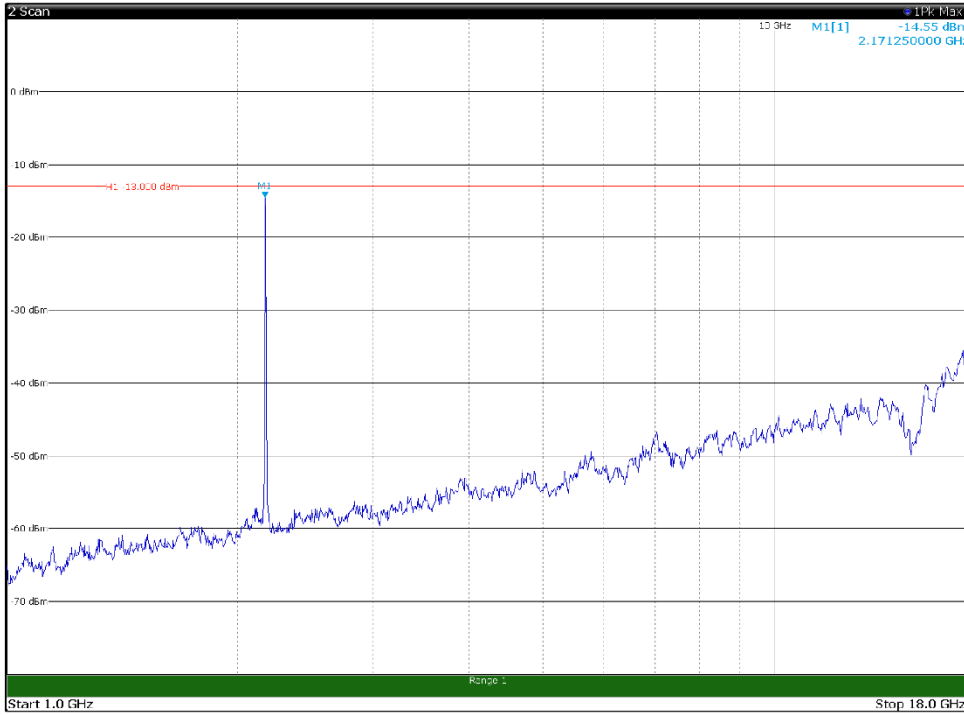

Channel: TOP, Modulation: 256QAM,
BW=10MHz, Range: 30MHz - 1GHz, Polarization: Horizontal

Channel: TOP, Modulation: 256QAM,
BW=10MHz, Range: 30MHz - 1GHz, Polarization: Vertical

Channel: TOP, Modulation: 256QAM,
 BW=10MHz, Range: 1GHz - 18GHz, Polarization: Horizontal

Channel: TOP, Modulation: 256QAM,
 BW=10MHz, Range: 1GHz - 18GHz, Polarization: Vertical

Channel: TOP, Modulation: 256QAM,
BW=10MHz, Range: 18GHz - 22.5GHz, Polarization: Horizontal

Channel: TOP, Modulation: 256QAM,
BW=10MHz, Range: 18GHz - 22.5GHz, Polarization: Vertical

Channel: BOTTOM, Modulation: QPSK,
BW=15MHz, Range: 30MHz - 1GHz, Polarization: Horizontal

Channel: BOTTOM, Modulation: QPSK,
BW=15MHz, Range: 30MHz - 1GHz, Polarization: Vertical

Channel: BOTTOM, Modulation: QPSK,
 BW=15MHz, Range: 1GHz - 18GHz, Polarization: Horizontal