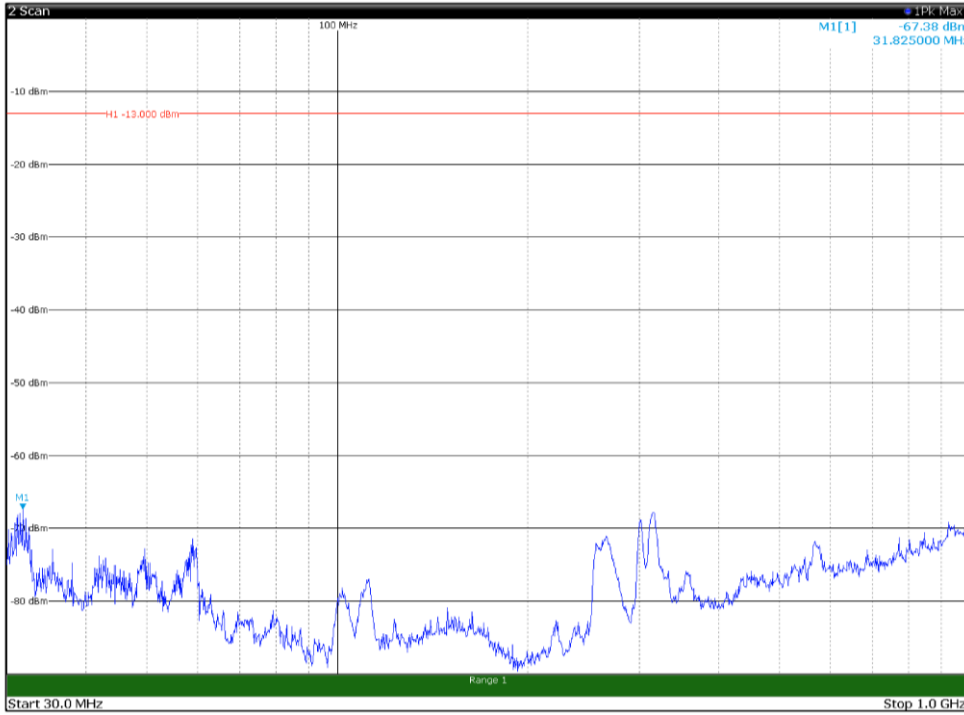

Channel: TOP, Modulation: 16QAM,
 BW=15MHz, Range: 1GHz - 18GHz, Polarization: Vertical

Channel: TOP, Modulation: 16QAM,
BW=15MHz, Range: 18GHz - 22.5GHz, Polarization: Horizontal

Channel: TOP, Modulation: 16QAM,
BW=15MHz, Range: 18GHz - 22.5GHz, Polarization: Vertical

Channel: BOTTOM, Modulation: 64QAM,
BW=15MHz, Range: 30MHz - 1GHz, Polarization: Horizontal

Channel: BOTTOM, Modulation: 64QAM,
BW=15MHz, Range: 30MHz - 1GHz, Polarization: Vertical

Channel: BOTTOM, Modulation: 64QAM,
BW=15MHz, Range: 1GHz - 18GHz, Polarization: Horizontal

Channel: BOTTOM, Modulation: 64QAM,
BW=15MHz, Range: 1GHz - 18GHz, Polarization: Vertical

Channel: BOTTOM, Modulation: 64QAM,
BW=15MHz, Range: 18GHz - 22.5GHz, Polarization: Horizontal

Channel: BOTTOM, Modulation: 64QAM,
BW=15MHz, Range: 18GHz - 22.5GHz, Polarization: Vertical