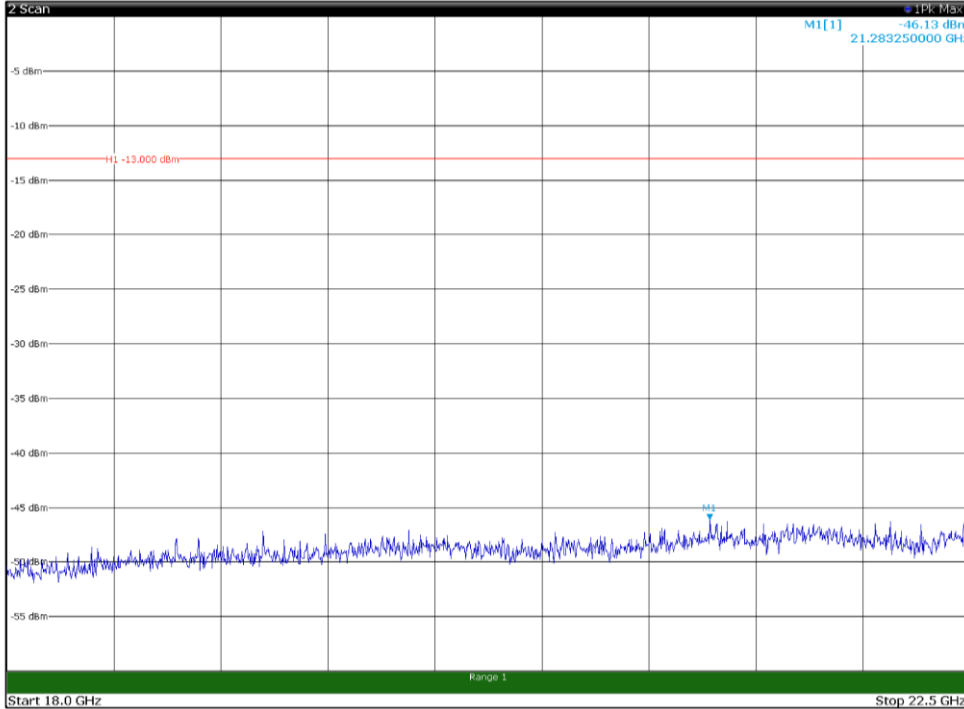

Channel: MIDDLE, Modulation: 256QAM,
 BW=15MHz, Range: 30MHz - 1GHz, Polarization: Horizontal

Channel: MIDDLE, Modulation: 256QAM,
 BW=15MHz, Range: 30MHz - 1GHz, Polarization: Vertical

Channel: MIDDLE, Modulation: 256QAM,
BW=15MHz, Range: 1GHz - 18GHz, Polarization: Horizontal

Channel: MIDDLE, Modulation: 256QAM,
BW=15MHz, Range: 1GHz - 18GHz, Polarization: Vertical

Channel: MIDDLE, Modulation: 256QAM,
 BW=15MHz, Range: 18GHz - 22.5GHz, Polarization: Horizontal

Channel: MIDDLE, Modulation: 256QAM,
 BW=15MHz, Range: 18GHz - 22.5GHz, Polarization: Vertical