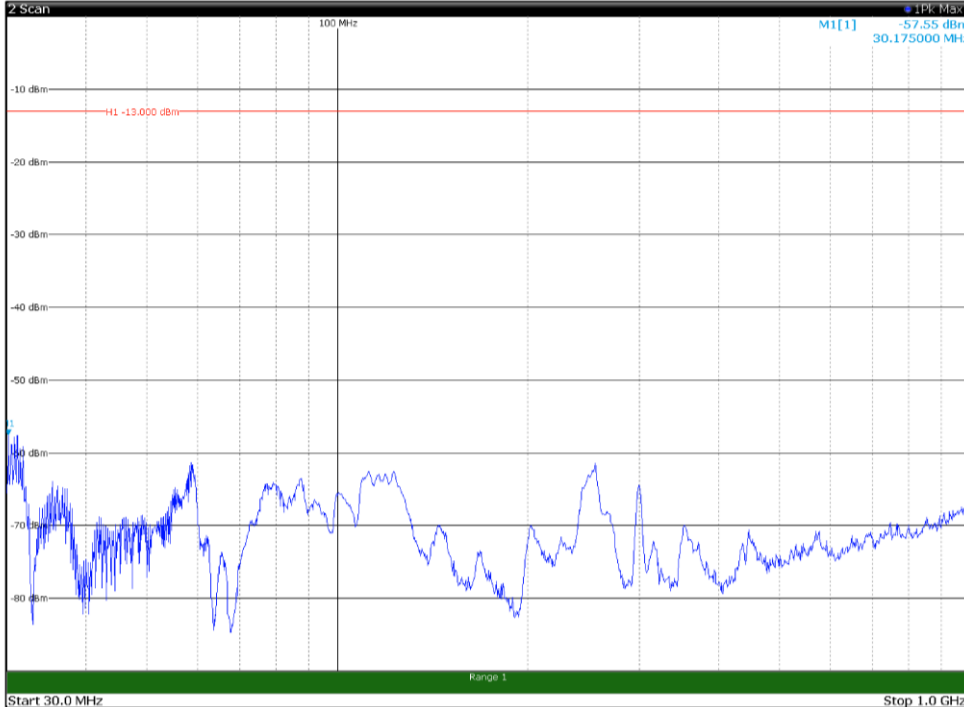

Channel: TOP, Modulation: QPSK,
 BW=15MHz, Range: 30MHz - 1GHz, Polarization: Horizontal

Channel: TOP, Modulation: QPSK,
 BW=15MHz, Range: 30MHz - 1GHz, Polarization: Vertical

Channel: TOP, Modulation: QPSK,
BW=15MHz, Range: 1GHz - 18GHz, Polarization: Horizontal

Channel: TOP, Modulation: QPSK,
BW=15MHz, Range: 1GHz - 18GHz, Polarization: Vertical

Channel: TOP, Modulation: QPSK,
 BW=15MHz, Range: 18GHz - 22.5GHz, Polarization: Horizontal

Channel: TOP, Modulation: QPSK,
 BW=15MHz, Range: 18GHz - 22.5GHz, Polarization: Vertical

Channel: BOTTOM, Modulation: 16QAM,
 BW=15MHz, Range: 30MHz - 1GHz, Polarization: Horizontal

Channel: BOTTOM, Modulation: 16QAM,
 BW=15MHz, Range: 30MHz - 1GHz, Polarization: Vertical

Channel: BOTTOM, Modulation: 16QAM,
BW=15MHz, Range: 1GHz - 18GHz, Polarization: Horizontal

Channel: BOTTOM, Modulation: 16QAM,
BW=15MHz, Range: 1GHz - 18GHz, Polarization: Vertical

Channel: BOTTOM, Modulation: 16QAM,
BW=15MHz, Range: 18GHz - 22.5GHz, Polarization: Horizontal

Channel: BOTTOM, Modulation: 16QAM,
BW=15MHz, Range: 18GHz - 22.5GHz, Polarization: Vertical