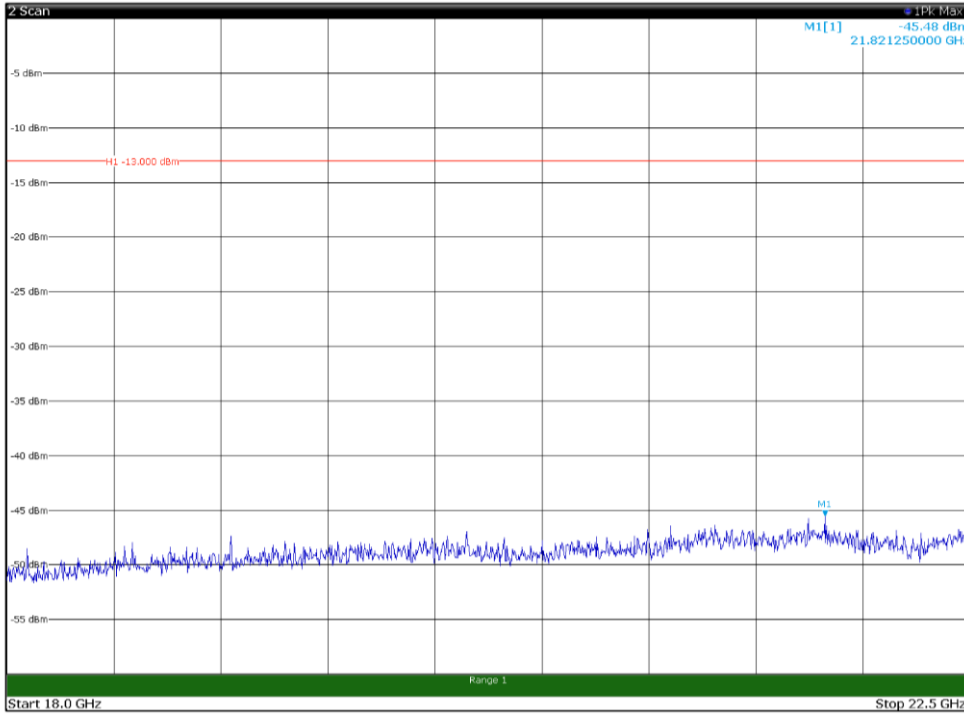

Channel: MIDDLE, Modulation: 256QAM,
 BW=15MHz, Range: 30MHz - 1GHz, Polarization: Horizontal

Channel: MIDDLE, Modulation: 256QAM,
 BW=15MHz, Range: 30MHz - 1GHz, Polarization: Vertical

Channel: MIDDLE, Modulation: 256QAM,
BW=15MHz, Range: 1GHz - 18GHz, Polarization: Horizontal

Channel: MIDDLE, Modulation: 256QAM,
BW=15MHz, Range: 1GHz - 18GHz, Polarization: Vertical

Channel: MIDDLE, Modulation: 256QAM,
 BW=15MHz, Range: 18GHz - 22.5GHz, Polarization: Horizontal

Channel: MIDDLE, Modulation: 256QAM,
 BW=15MHz, Range: 18GHz - 22.5GHz, Polarization: Vertical