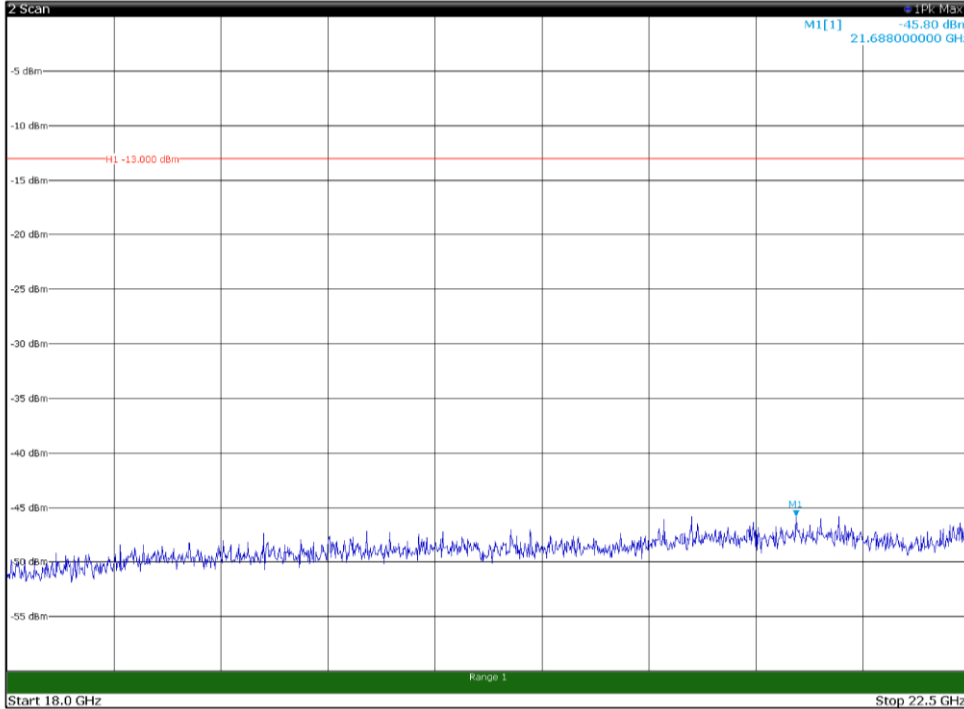

Channel: TOP, Modulation: 64QAM,
BW=15MHz, Range: 1GHz - 18GHz, Polarization: Vertical

Channel: TOP, Modulation: 64QAM,
 BW=15MHz, Range: 18GHz - 22.5GHz, Polarization: Horizontal

Channel: TOP, Modulation: 64QAM,
 BW=15MHz, Range: 18GHz - 22.5GHz, Polarization: Vertical

Channel: BOTTOM, Modulation: 256QAM,
BW=15MHz, Range: 30MHz - 1GHz, Polarization: Horizontal

Channel: BOTTOM, Modulation: 256QAM,
BW=15MHz, Range: 30MHz - 1GHz, Polarization: Vertical

Channel: BOTTOM, Modulation: 256QAM,
 BW=15MHz, Range: 1GHz - 18GHz, Polarization: Horizontal

Channel: BOTTOM, Modulation: 256QAM,
 BW=15MHz, Range: 1GHz - 18GHz, Polarization: Vertical

Channel: BOTTOM, Modulation: 256QAM,
BW=15MHz, Range: 18GHz - 22.5GHz, Polarization: Horizontal

Channel: BOTTOM, Modulation: 256QAM,
BW=15MHz, Range: 18GHz - 22.5GHz, Polarization: Vertical