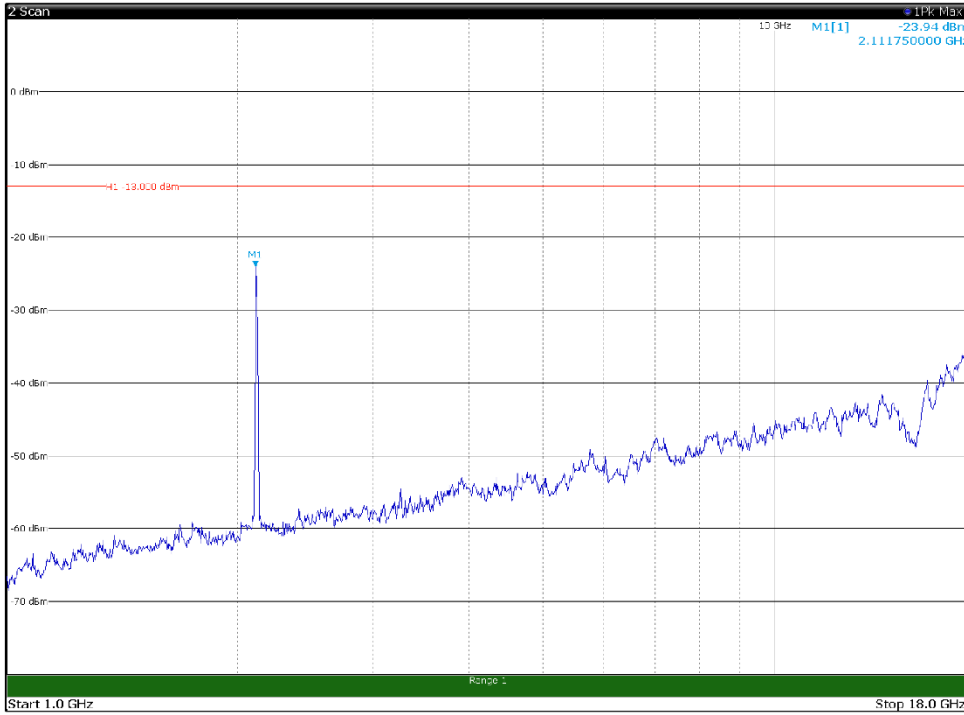

Channel: TOP, Modulation: 16QAM,
BW=15MHz, Range: 30MHz - 1GHz, Polarization: Horizontal

Channel: TOP, Modulation: 16QAM,
BW=15MHz, Range: 30MHz - 1GHz, Polarization: Vertical

Channel: TOP, Modulation: 16QAM,
 BW=15MHz, Range: 1GHz - 18GHz, Polarization: Horizontal

Channel: TOP, Modulation: 16QAM,
 BW=15MHz, Range: 1GHz - 18GHz, Polarization: Vertical

Channel: TOP, Modulation: 16QAM,
BW=15MHz, Range: 18GHz - 22.5GHz, Polarization: Horizontal

Channel: TOP, Modulation: 16QAM,
BW=15MHz, Range: 18GHz - 22.5GHz, Polarization: Vertical

Channel: BOTTOM, Modulation: 64QAM,
BW=15MHz, Range: 30MHz - 1GHz, Polarization: Horizontal

Channel: BOTTOM, Modulation: 64QAM,
BW=15MHz, Range: 30MHz - 1GHz, Polarization: Vertical

Channel: BOTTOM, Modulation: 64QAM,
BW=15MHz, Range: 1GHz - 18GHz, Polarization: Horizontal

Channel: BOTTOM, Modulation: 64QAM,
BW=15MHz, Range: 1GHz - 18GHz, Polarization: Vertical

Channel: BOTTOM, Modulation: 64QAM,
BW=15MHz, Range: 18GHz - 22.5GHz, Polarization: Horizontal

Channel: BOTTOM, Modulation: 64QAM,
BW=15MHz, Range: 18GHz - 22.5GHz, Polarization: Vertical