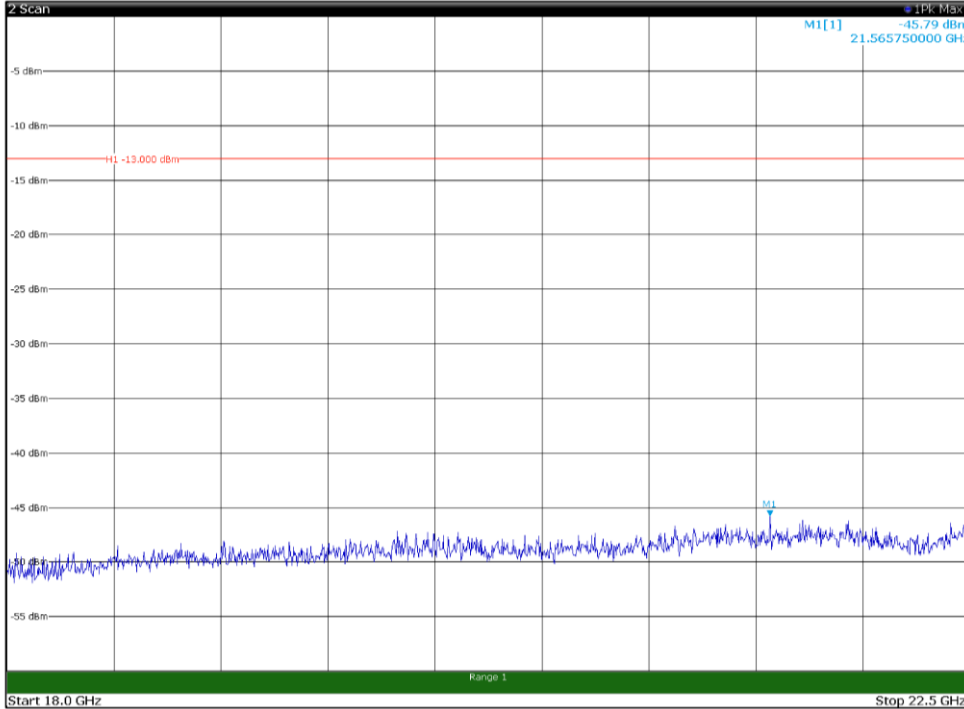

Channel: BOTTOM, Modulation: QPSK,
 BW=15MHz, Range: 1GHz - 18GHz, Polarization: Vertical

Channel: BOTTOM, Modulation: QPSK,
 BW=15MHz, Range: 18GHz - 22.5GHz, Polarization: Horizontal

Channel: BOTTOM, Modulation: QPSK,
 BW=15MHz, Range: 18GHz - 22.5GHz, Polarization: Vertical

Channel: MIDDLE, Modulation: QPSK,
BW=15MHz, Range: 30MHz - 1GHz, Polarization: Horizontal

Channel: MIDDLE, Modulation: QPSK,
BW=15MHz, Range: 30MHz - 1GHz, Polarization: Vertical

Channel: MIDDLE, Modulation: QPSK,
 BW=15MHz, Range: 1GHz - 18GHz, Polarization: Horizontal

Channel: MIDDLE, Modulation: QPSK,
 BW=15MHz, Range: 1GHz - 18GHz, Polarization: Vertical

Channel: MIDDLE, Modulation: QPSK,
 BW=15MHz, Range: 18GHz - 22.5GHz, Polarization: Horizontal

Channel: MIDDLE, Modulation: QPSK,
 BW=15MHz, Range: 18GHz - 22.5GHz, Polarization: Vertical