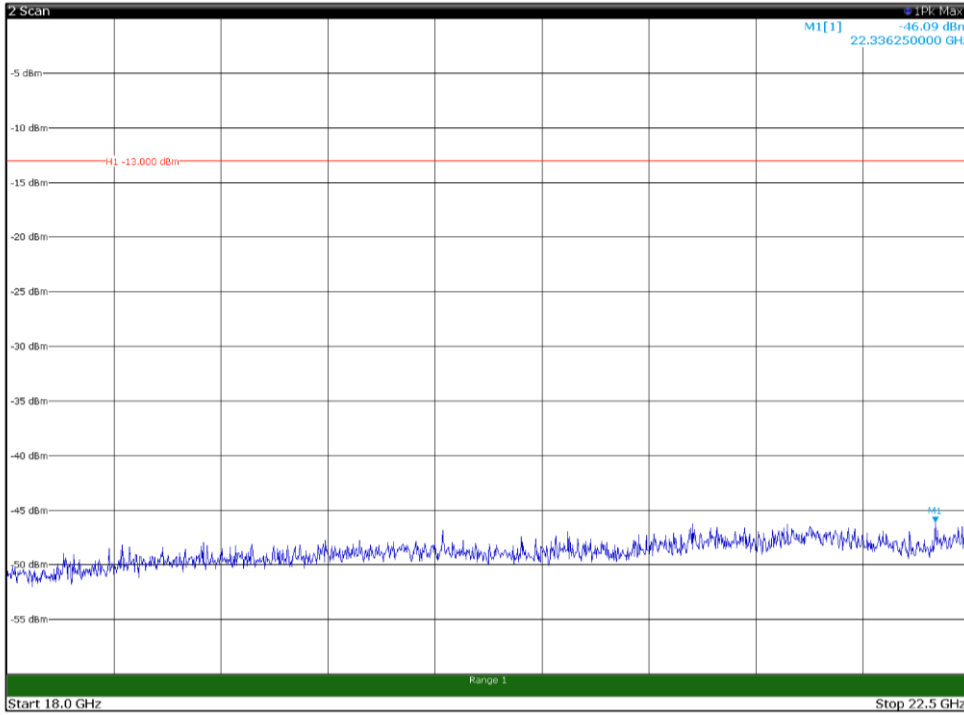

Channel: MIDDLE, Modulation: 16QAM,
 BW=15MHz, Range: 30MHz - 1GHz, Polarization: Horizontal

Channel: MIDDLE, Modulation: 16QAM,
 BW=15MHz, Range: 30MHz - 1GHz, Polarization: Vertical

Channel: MIDDLE, Modulation: 16QAM,
 BW=15MHz, Range: 1GHz - 18GHz, Polarization: Horizontal

Channel: MIDDLE, Modulation: 16QAM,
 BW=15MHz, Range: 1GHz - 18GHz, Polarization: Vertical

Channel: MIDDLE, Modulation: 16QAM,
 BW=15MHz, Range: 18GHz - 22.5GHz, Polarization: Horizontal

Channel: MIDDLE, Modulation: 16QAM,
 BW=15MHz, Range: 18GHz - 22.5GHz, Polarization: Vertical