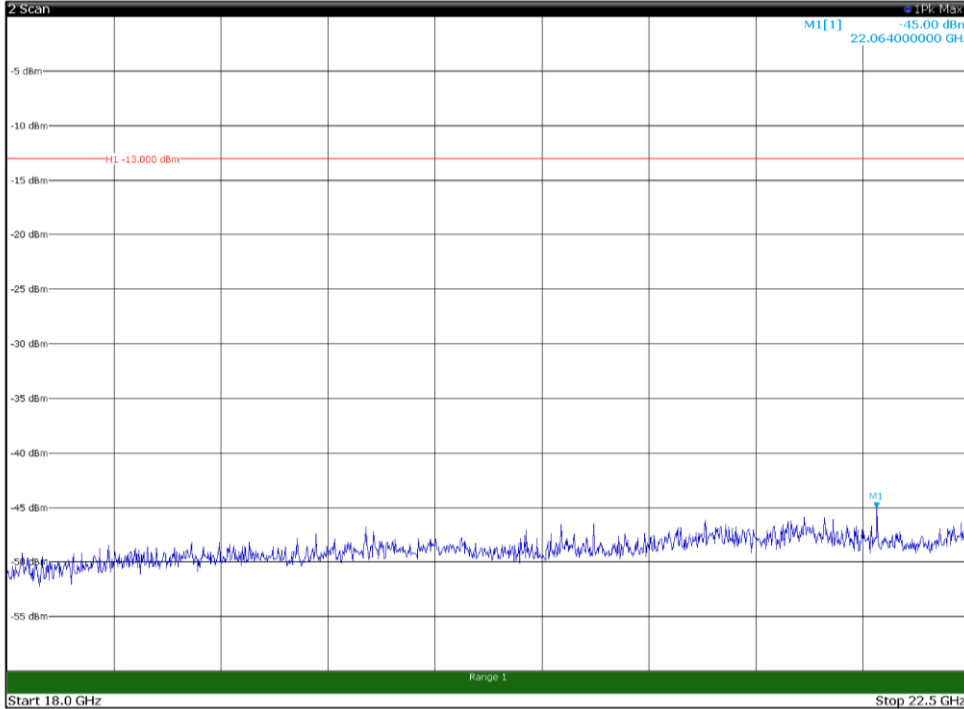

Channel: TOP, Modulation: 256QAM,
BW=10MHz, Range: 30MHz - 1GHz, Polarization: Horizontal

Channel: TOP, Modulation: 256QAM,
BW=10MHz, Range: 30MHz - 1GHz, Polarization: Vertical

Channel: TOP, Modulation: 256QAM,
 BW=10MHz, Range: 1GHz - 18GHz, Polarization: Horizontal

Channel: TOP, Modulation: 256QAM,
 BW=10MHz, Range: 1GHz - 18GHz, Polarization: Vertical

Channel: TOP, Modulation: 256QAM,
BW=10MHz, Range: 18GHz - 22.5GHz, Polarization: Horizontal

Channel: TOP, Modulation: 256QAM,
BW=10MHz, Range: 18GHz - 22.5GHz, Polarization: Vertical

Channel: BOTTOM, Modulation: QPSK,
BW=15MHz, Range: 30MHz - 1GHz, Polarization: Horizontal

Channel: BOTTOM, Modulation: QPSK,
BW=15MHz, Range: 30MHz - 1GHz, Polarization: Vertical

Channel: BOTTOM, Modulation: QPSK,
 BW=15MHz, Range: 1GHz - 18GHz, Polarization: Horizontal