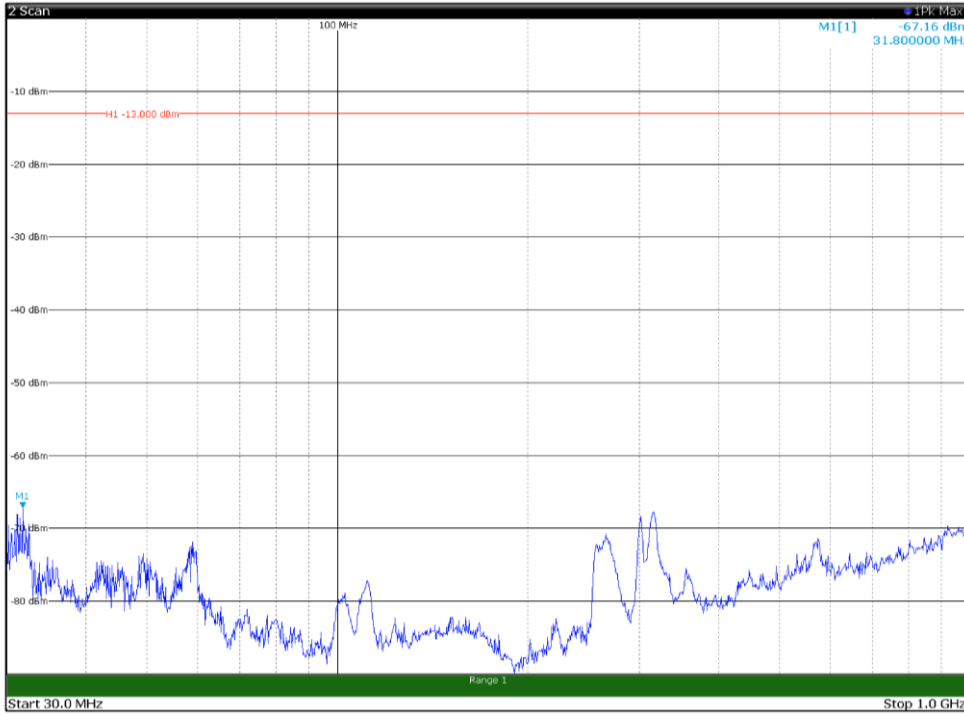

Channel: MIDDLE, Modulation: 16QAM,
 BW=15MHz, Range: 1GHz - 18GHz, Polarization: Vertical

Channel: MIDDLE, Modulation: 16QAM,
 BW=15MHz, Range: 18GHz - 22.5GHz, Polarization: Horizontal

Channel: MIDDLE, Modulation: 16QAM,
 BW=15MHz, Range: 18GHz - 22.5GHz, Polarization: Vertical

Channel: TOP, Modulation: 16QAM,
BW=15MHz, Range: 30MHz - 1GHz, Polarization: Horizontal

Channel: TOP, Modulation: 16QAM,
BW=15MHz, Range: 30MHz - 1GHz, Polarization: Vertical

Channel: TOP, Modulation: 16QAM,
 BW=15MHz, Range: 1GHz - 18GHz, Polarization: Horizontal

Channel: TOP, Modulation: 16QAM,
 BW=15MHz, Range: 1GHz - 18GHz, Polarization: Vertical

Channel: TOP, Modulation: 16QAM,
BW=15MHz, Range: 18GHz - 22.5GHz, Polarization: Horizontal

Channel: TOP, Modulation: 16QAM,
BW=15MHz, Range: 18GHz - 22.5GHz, Polarization: Vertical