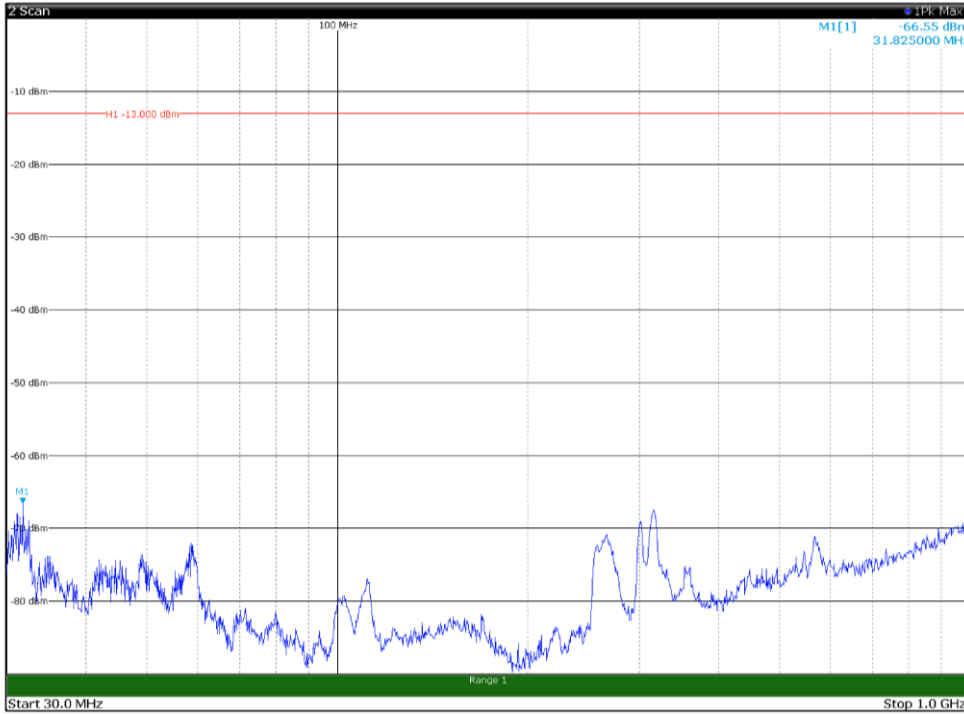

Channel: BOTTOM, Modulation: QPSK,
 BW=15MHz, Range: 1GHz - 18GHz, Polarization: Vertical

Channel: BOTTOM, Modulation: QPSK,
 BW=15MHz, Range: 18GHz - 22.5GHz, Polarization: Horizontal

Channel: BOTTOM, Modulation: QPSK,
 BW=15MHz, Range: 18GHz - 22.5GHz, Polarization: Vertical

Channel: MIDDLE, Modulation: QPSK,
BW=15MHz, Range: 30MHz - 1GHz, Polarization: Horizontal

Channel: MIDDLE, Modulation: QPSK,
BW=15MHz, Range: 30MHz - 1GHz, Polarization: Vertical

Channel: MIDDLE, Modulation: QPSK,
 BW=15MHz, Range: 1GHz - 18GHz, Polarization: Horizontal

Channel: MIDDLE, Modulation: QPSK,
 BW=15MHz, Range: 1GHz - 18GHz, Polarization: Vertical

Channel: MIDDLE, Modulation: QPSK,
 BW=15MHz, Range: 18GHz - 22.5GHz, Polarization: Horizontal

Channel: MIDDLE, Modulation: QPSK,
 BW=15MHz, Range: 18GHz - 22.5GHz, Polarization: Vertical

Channel: TOP, Modulation: QPSK,
 BW=15MHz, Range: 30MHz - 1GHz, Polarization: Horizontal

Channel: TOP, Modulation: QPSK,
 BW=15MHz, Range: 30MHz - 1GHz, Polarization: Vertical

Channel: TOP, Modulation: QPSK,
BW=15MHz, Range: 1GHz - 18GHz, Polarization: Horizontal