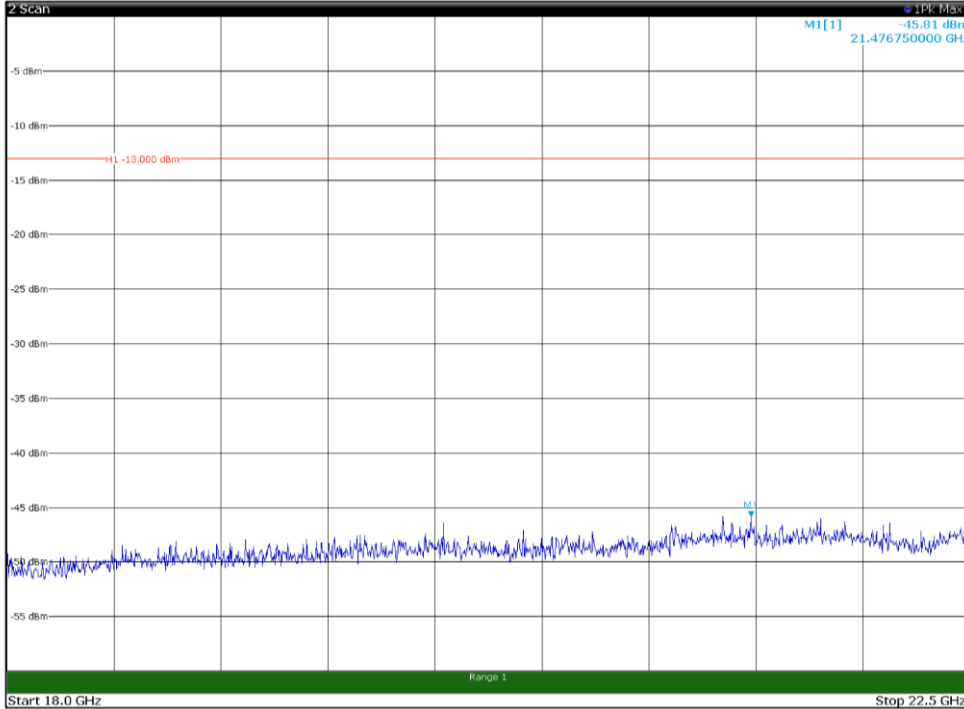

Channel: TOP, Modulation: QPSK,
 BW=15MHz, Range: 30MHz - 1GHz, Polarization: Horizontal

Channel: TOP, Modulation: QPSK,
 BW=15MHz, Range: 30MHz - 1GHz, Polarization: Vertical

Channel: TOP, Modulation: QPSK,
BW=15MHz, Range: 1GHz - 18GHz, Polarization: Horizontal

Channel: TOP, Modulation: QPSK,
BW=15MHz, Range: 1GHz - 18GHz, Polarization: Vertical

Channel: TOP, Modulation: QPSK,
 BW=15MHz, Range: 18GHz - 22.5GHz, Polarization: Horizontal

Channel: TOP, Modulation: QPSK,
 BW=15MHz, Range: 18GHz - 22.5GHz, Polarization: Vertical