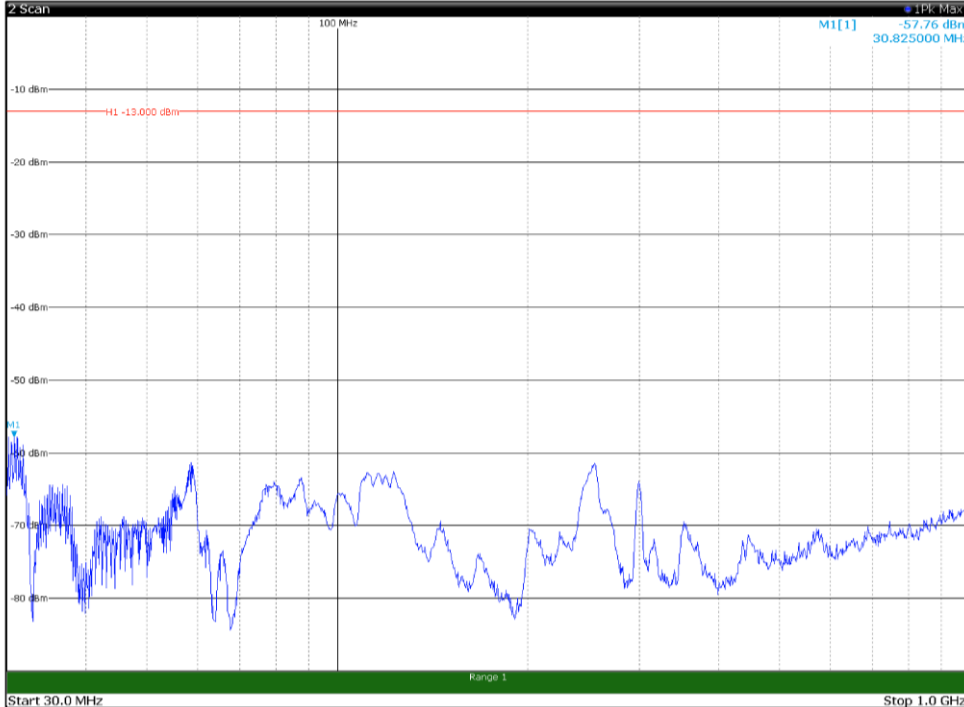

Channel: BOTTOM, Modulation: QPSK,
BW=15MHz, Range: 30MHz - 1GHz, Polarization: Horizontal

Channel: BOTTOM, Modulation: QPSK,
BW=15MHz, Range: 30MHz - 1GHz, Polarization: Vertical

Channel: BOTTOM, Modulation: QPSK,
 BW=15MHz, Range: 1GHz - 18GHz, Polarization: Horizontal

Channel: BOTTOM, Modulation: QPSK,
 BW=15MHz, Range: 1GHz - 18GHz, Polarization: Vertical

Channel: BOTTOM, Modulation: QPSK,
 BW=15MHz, Range: 18GHz - 22.5GHz, Polarization: Horizontal

Channel: BOTTOM, Modulation: QPSK,
 BW=15MHz, Range: 18GHz - 22.5GHz, Polarization: Vertical

Channel: MIDDLE, Modulation: QPSK,
BW=15MHz, Range: 30MHz - 1GHz, Polarization: Horizontal

Channel: MIDDLE, Modulation: QPSK,
BW=15MHz, Range: 30MHz - 1GHz, Polarization: Vertical

Channel: MIDDLE, Modulation: QPSK,
 BW=15MHz, Range: 1GHz - 18GHz, Polarization: Horizontal

Channel: MIDDLE, Modulation: QPSK,
 BW=15MHz, Range: 1GHz - 18GHz, Polarization: Vertical

Channel: MIDDLE, Modulation: QPSK,
 BW=15MHz, Range: 18GHz - 22.5GHz, Polarization: Horizontal

Channel: MIDDLE, Modulation: QPSK,
 BW=15MHz, Range: 18GHz - 22.5GHz, Polarization: Vertical