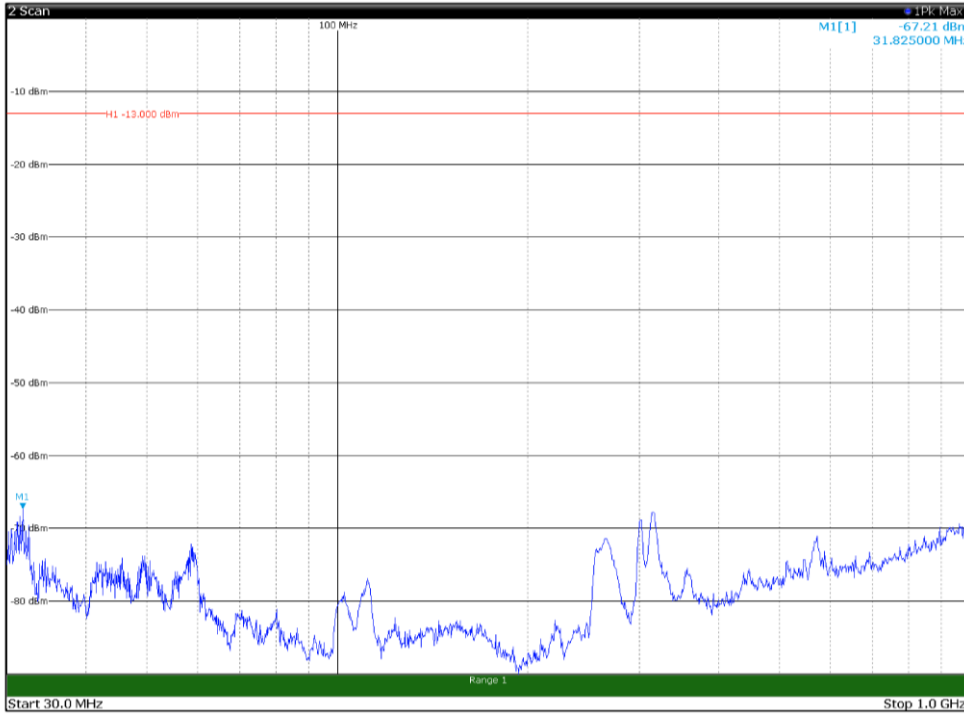

Channel: BOTTOM, Modulation: 64QAM,
BW=15MHz, Range: 1GHz - 18GHz, Polarization: Vertical

Channel: BOTTOM, Modulation: 64QAM,
BW=15MHz, Range: 18GHz - 22.5GHz, Polarization: Horizontal

Channel: BOTTOM, Modulation: 64QAM,
BW=15MHz, Range: 18GHz - 22.5GHz, Polarization: Vertical

Channel: MIDDLE, Modulation: 64QAM,
 BW=15MHz, Range: 30MHz - 1GHz, Polarization: Horizontal

Channel: MIDDLE, Modulation: 64QAM,
 BW=15MHz, Range: 30MHz - 1GHz, Polarization: Vertical

Channel: MIDDLE, Modulation: 64QAM,
 BW=15MHz, Range: 1GHz - 18GHz, Polarization: Horizontal

Channel: MIDDLE, Modulation: 64QAM,
 BW=15MHz, Range: 1GHz - 18GHz, Polarization: Vertical

Channel: MIDDLE, Modulation: 64QAM,
 BW=15MHz, Range: 18GHz - 22.5GHz, Polarization: Horizontal

Channel: MIDDLE, Modulation: 64QAM,
 BW=15MHz, Range: 18GHz - 22.5GHz, Polarization: Vertical