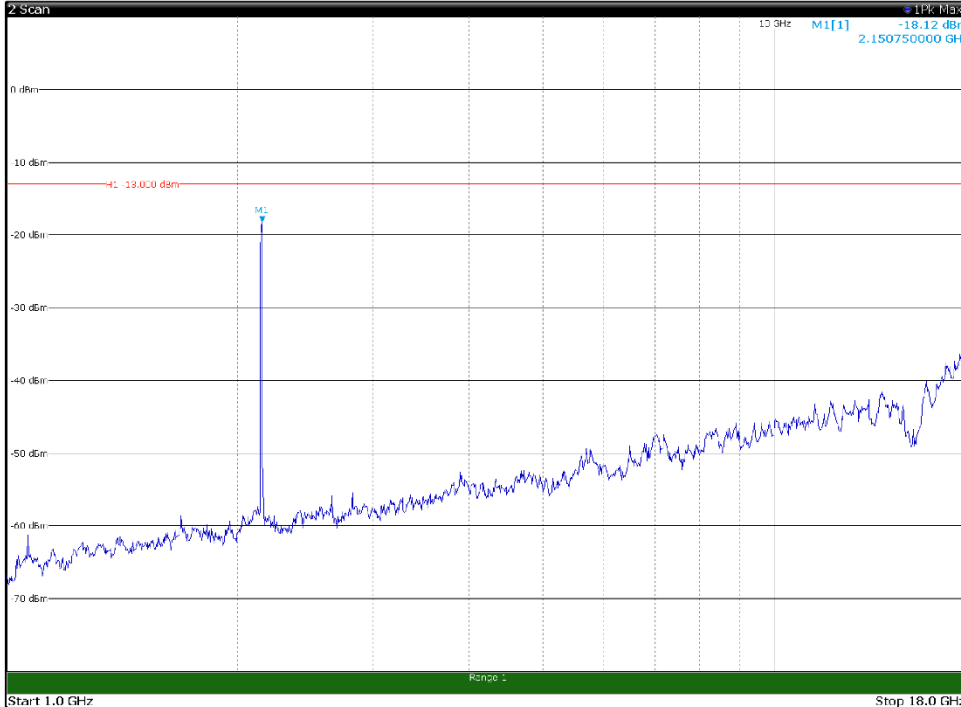

Channel: BOTTOM, Modulation: 256QAM,
BW=15MHz, Range: 30MHz - 1GHz, Polarization: Horizontal

Channel: BOTTOM, Modulation: 256QAM,
BW=15MHz, Range: 30MHz - 1GHz, Polarization: Vertical

Channel: BOTTOM, Modulation: 256QAM,
 BW=15MHz, Range: 1GHz - 18GHz, Polarization: Horizontal

Channel: BOTTOM, Modulation: 256QAM,
 BW=15MHz, Range: 1GHz - 18GHz, Polarization: Vertical

Channel: BOTTOM, Modulation: 256QAM,
BW=15MHz, Range: 18GHz - 22.5GHz, Polarization: Horizontal

Channel: BOTTOM, Modulation: 256QAM,
BW=15MHz, Range: 18GHz - 22.5GHz, Polarization: Vertical

Channel: MIDDLE, Modulation: 256QAM,
 BW=15MHz, Range: 30MHz - 1GHz, Polarization: Horizontal

Channel: MIDDLE, Modulation: 256QAM,
 BW=15MHz, Range: 30MHz - 1GHz, Polarization: Vertical

Channel: MIDDLE, Modulation: 256QAM,
BW=15MHz, Range: 1GHz - 18GHz, Polarization: Horizontal