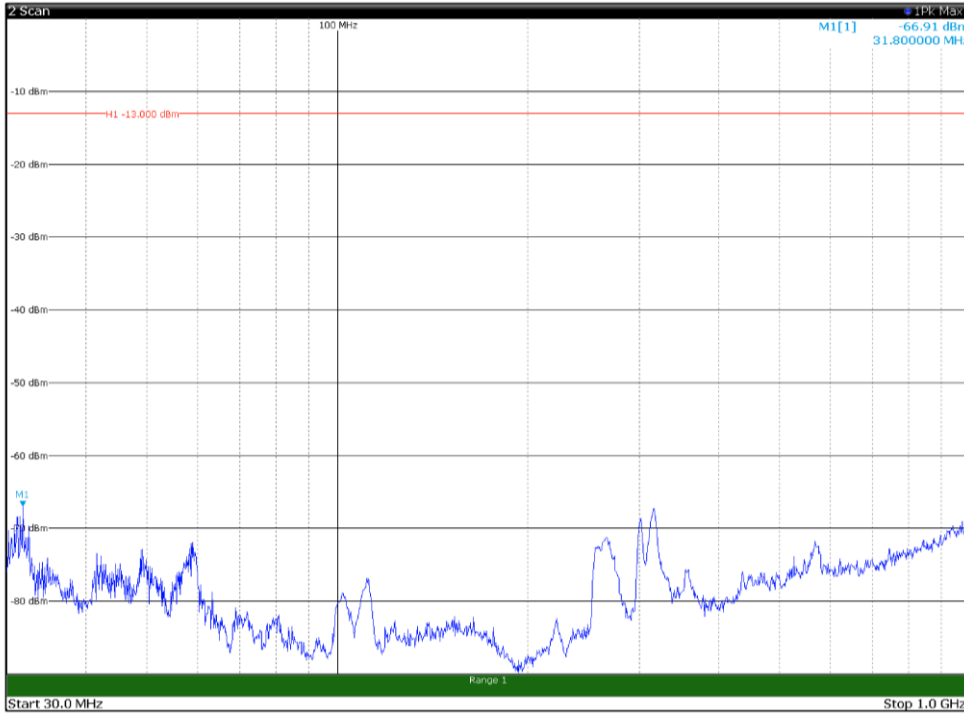

Channel: BOTTOM, Modulation: 16QAM,
BW=15MHz, Range: 1GHz - 18GHz, Polarization: Vertical

Channel: BOTTOM, Modulation: 16QAM,
BW=15MHz, Range: 18GHz - 22.5GHz, Polarization: Horizontal

Channel: BOTTOM, Modulation: 16QAM,
BW=15MHz, Range: 18GHz - 22.5GHz, Polarization: Vertical

Channel: MIDDLE, Modulation: 16QAM,
 BW=15MHz, Range: 30MHz - 1GHz, Polarization: Horizontal

Channel: MIDDLE, Modulation: 16QAM,
 BW=15MHz, Range: 30MHz - 1GHz, Polarization: Vertical

Channel: MIDDLE, Modulation: 16QAM,
 BW=15MHz, Range: 1GHz - 18GHz, Polarization: Horizontal

Channel: MIDDLE, Modulation: 16QAM,
 BW=15MHz, Range: 1GHz - 18GHz, Polarization: Vertical

Channel: MIDDLE, Modulation: 16QAM,
 BW=15MHz, Range: 18GHz - 22.5GHz, Polarization: Horizontal

Channel: MIDDLE, Modulation: 16QAM,
 BW=15MHz, Range: 18GHz - 22.5GHz, Polarization: Vertical

Channel: TOP, Modulation: 16QAM,
BW=15MHz, Range: 30MHz - 1GHz, Polarization: Horizontal

Channel: TOP, Modulation: 16QAM,
BW=15MHz, Range: 30MHz - 1GHz, Polarization: Vertical

Channel: TOP, Modulation: 16QAM,
 BW=15MHz, Range: 1GHz - 18GHz, Polarization: Horizontal