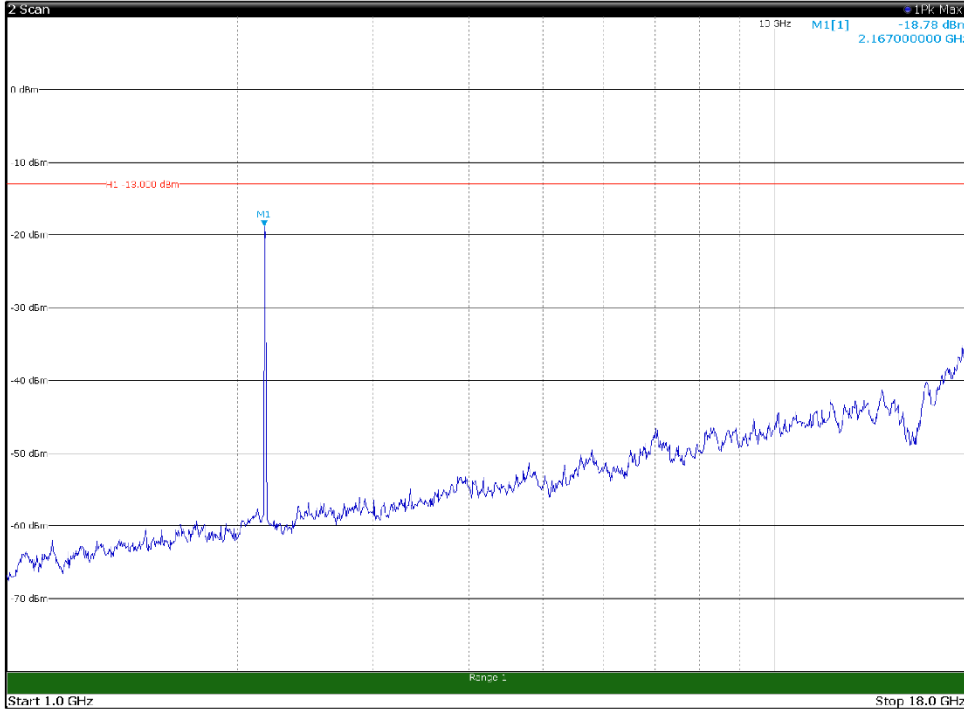

Channel: MIDDLE, Modulation: 256QAM,
 BW=15MHz, Range: 30MHz - 1GHz, Polarization: Horizontal

Channel: MIDDLE, Modulation: 256QAM,
 BW=15MHz, Range: 30MHz - 1GHz, Polarization: Vertical

Channel: MIDDLE, Modulation: 256QAM,
BW=15MHz, Range: 1GHz - 18GHz, Polarization: Horizontal

Channel: MIDDLE, Modulation: 256QAM,
BW=15MHz, Range: 1GHz - 18GHz, Polarization: Vertical

Channel: MIDDLE, Modulation: 256QAM,
 BW=15MHz, Range: 18GHz - 22.5GHz, Polarization: Horizontal

Channel: MIDDLE, Modulation: 256QAM,
 BW=15MHz, Range: 18GHz - 22.5GHz, Polarization: Vertical

Channel: TOP, Modulation: 256QAM,
BW=15MHz, Range: 30MHz - 1GHz, Polarization: Horizontal

Channel: TOP, Modulation: 256QAM,
BW=15MHz, Range: 30MHz - 1GHz, Polarization: Vertical

Channel: TOP, Modulation: 256QAM,
BW=15MHz, Range: 1GHz - 18GHz, Polarization: Horizontal