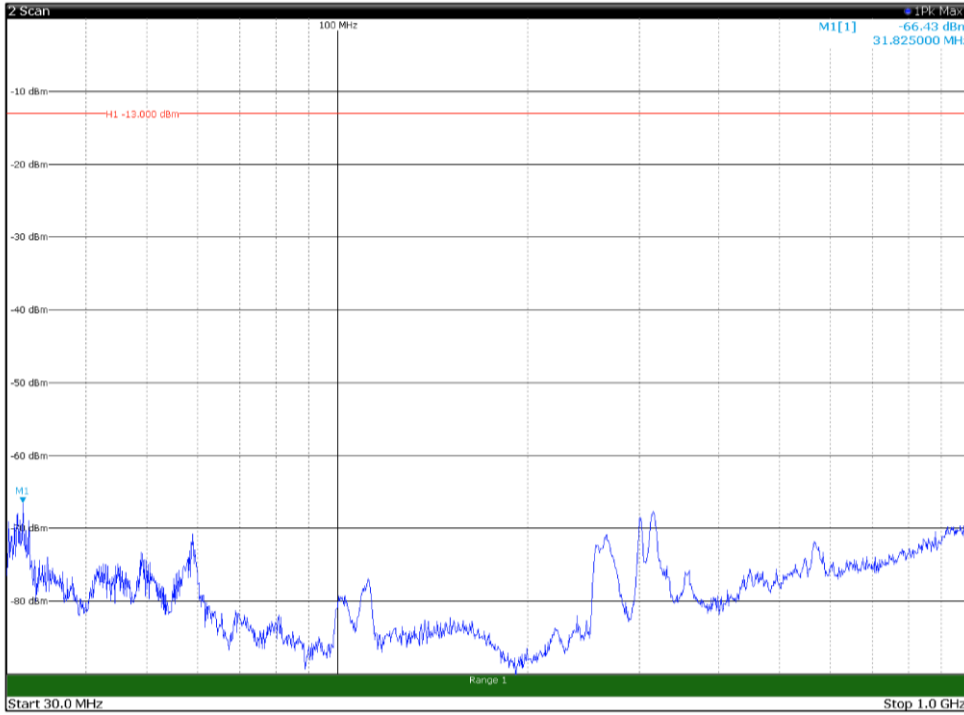

Channel: TOP, Modulation: QPSK,
BW=15MHz, Range: 1GHz - 18GHz, Polarization: Vertical

Channel: TOP, Modulation: QPSK,
 BW=15MHz, Range: 18GHz - 22.5GHz, Polarization: Horizontal

Channel: TOP, Modulation: QPSK,
 BW=15MHz, Range: 18GHz - 22.5GHz, Polarization: Vertical

Channel: BOTTOM, Modulation: 16QAM,
 BW=15MHz, Range: 30MHz - 1GHz, Polarization: Horizontal

Channel: BOTTOM, Modulation: 16QAM,
 BW=15MHz, Range: 30MHz - 1GHz, Polarization: Vertical

Channel: BOTTOM, Modulation: 16QAM,
BW=15MHz, Range: 1GHz - 18GHz, Polarization: Horizontal

Channel: BOTTOM, Modulation: 16QAM,
BW=15MHz, Range: 1GHz - 18GHz, Polarization: Vertical

Channel: BOTTOM, Modulation: 16QAM,
BW=15MHz, Range: 18GHz - 22.5GHz, Polarization: Horizontal

Channel: BOTTOM, Modulation: 16QAM,
BW=15MHz, Range: 18GHz - 22.5GHz, Polarization: Vertical

Channel: MIDDLE, Modulation: 16QAM,
 BW=15MHz, Range: 30MHz - 1GHz, Polarization: Horizontal

Channel: MIDDLE, Modulation: 16QAM,
 BW=15MHz, Range: 30MHz - 1GHz, Polarization: Vertical

Channel: MIDDLE, Modulation: 16QAM,
 BW=15MHz, Range: 1GHz - 18GHz, Polarization: Horizontal