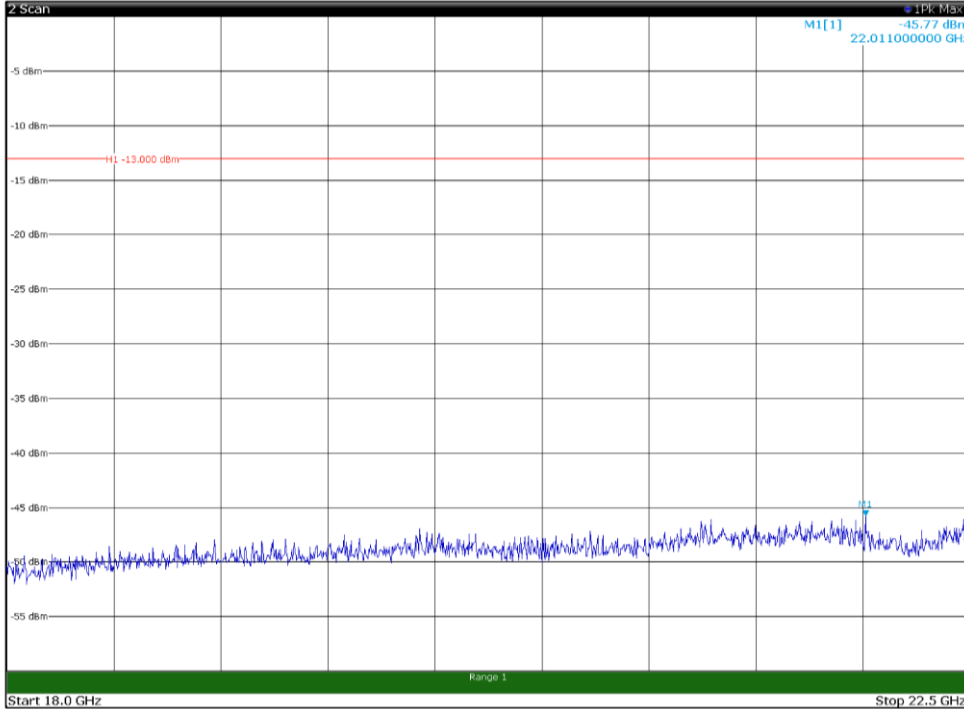

Channel: TOP, Modulation: 256QAM,
BW=15MHz, Range: 30MHz - 1GHz, Polarization: Horizontal

Channel: TOP, Modulation: 256QAM,
BW=15MHz, Range: 30MHz - 1GHz, Polarization: Vertical

Channel: TOP, Modulation: 256QAM,
BW=15MHz, Range: 1GHz - 18GHz, Polarization: Horizontal

Channel: TOP, Modulation: 256QAM,
BW=15MHz, Range: 1GHz - 18GHz, Polarization: Vertical

Channel: TOP, Modulation: 256QAM,
 BW=15MHz, Range: 18GHz - 22.5GHz, Polarization: Horizontal

Channel: TOP, Modulation: 256QAM,
 BW=15MHz, Range: 18GHz - 22.5GHz, Polarization: Vertical