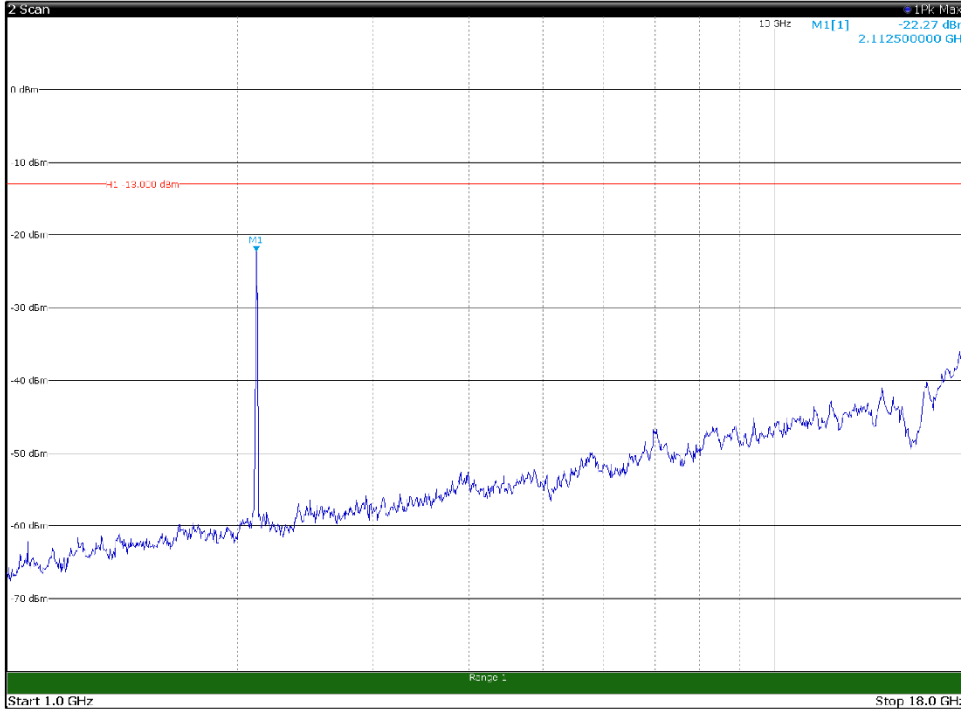

Channel: TOP, Modulation: 64QAM,
BW=15MHz, Range: 30MHz - 1GHz, Polarization: Horizontal

Channel: TOP, Modulation: 64QAM,
BW=15MHz, Range: 30MHz - 1GHz, Polarization: Vertical

Channel: TOP, Modulation: 64QAM,
BW=15MHz, Range: 1GHz - 18GHz, Polarization: Horizontal

Channel: TOP, Modulation: 64QAM,
BW=15MHz, Range: 1GHz - 18GHz, Polarization: Vertical

Channel: TOP, Modulation: 64QAM,
 BW=15MHz, Range: 18GHz - 22.5GHz, Polarization: Horizontal

Channel: TOP, Modulation: 64QAM,
 BW=15MHz, Range: 18GHz - 22.5GHz, Polarization: Vertical

Channel: BOTTOM, Modulation: 256QAM,
BW=15MHz, Range: 30MHz - 1GHz, Polarization: Horizontal

Channel: BOTTOM, Modulation: 256QAM,
BW=15MHz, Range: 30MHz - 1GHz, Polarization: Vertical

Channel: BOTTOM, Modulation: 256QAM,
 BW=15MHz, Range: 1GHz - 18GHz, Polarization: Horizontal