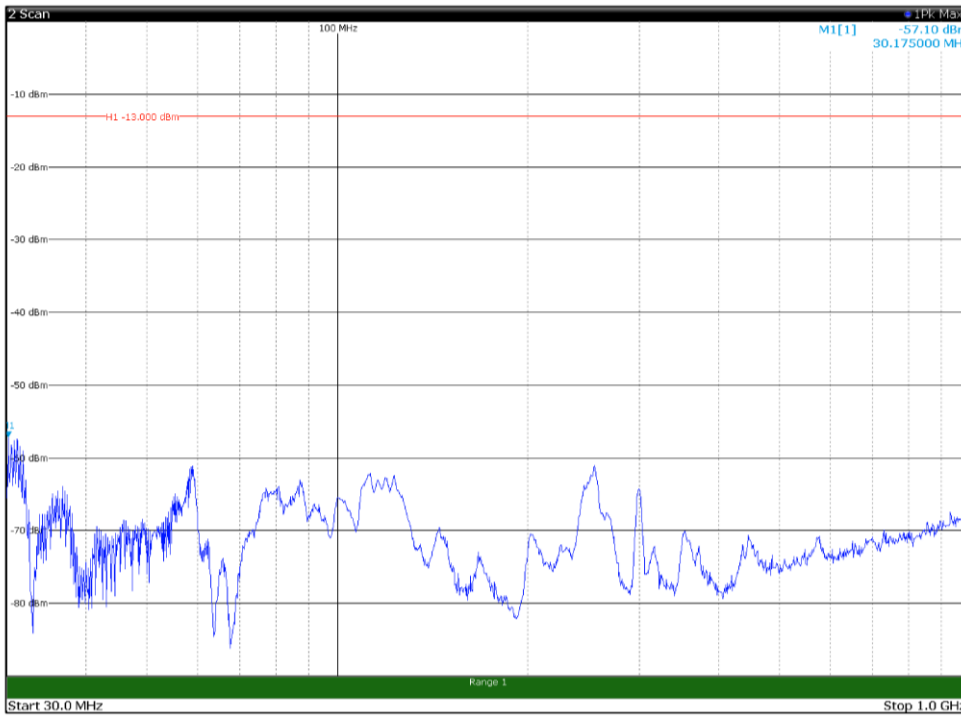

Channel: TOP, Modulation: 256QAM,
BW=10MHz, Range: 30MHz - 1GHz, Polarization: Horizontal

Channel: TOP, Modulation: 256QAM,
BW=10MHz, Range: 30MHz - 1GHz, Polarization: Vertical

Channel: TOP, Modulation: 256QAM,
 BW=10MHz, Range: 1GHz - 18GHz, Polarization: Horizontal

Channel: TOP, Modulation: 256QAM,
 BW=10MHz, Range: 1GHz - 18GHz, Polarization: Vertical

Channel: TOP, Modulation: 256QAM,
BW=10MHz, Range: 18GHz - 22.5GHz, Polarization: Horizontal

Channel: TOP, Modulation: 256QAM,
BW=10MHz, Range: 18GHz - 22.5GHz, Polarization: Vertical

Channel: BOTTOM, Modulation: QPSK,
BW=15MHz, Range: 30MHz - 1GHz, Polarization: Horizontal

Channel: BOTTOM, Modulation: QPSK,
BW=15MHz, Range: 30MHz - 1GHz, Polarization: Vertical

Channel: BOTTOM, Modulation: QPSK,
 BW=15MHz, Range: 1GHz - 18GHz, Polarization: Horizontal

Channel: BOTTOM, Modulation: QPSK,
 BW=15MHz, Range: 1GHz - 18GHz, Polarization: Vertical

Channel: BOTTOM, Modulation: QPSK,
 BW=15MHz, Range: 18GHz - 22.5GHz, Polarization: Horizontal

Channel: BOTTOM, Modulation: QPSK,
 BW=15MHz, Range: 18GHz - 22.5GHz, Polarization: Vertical