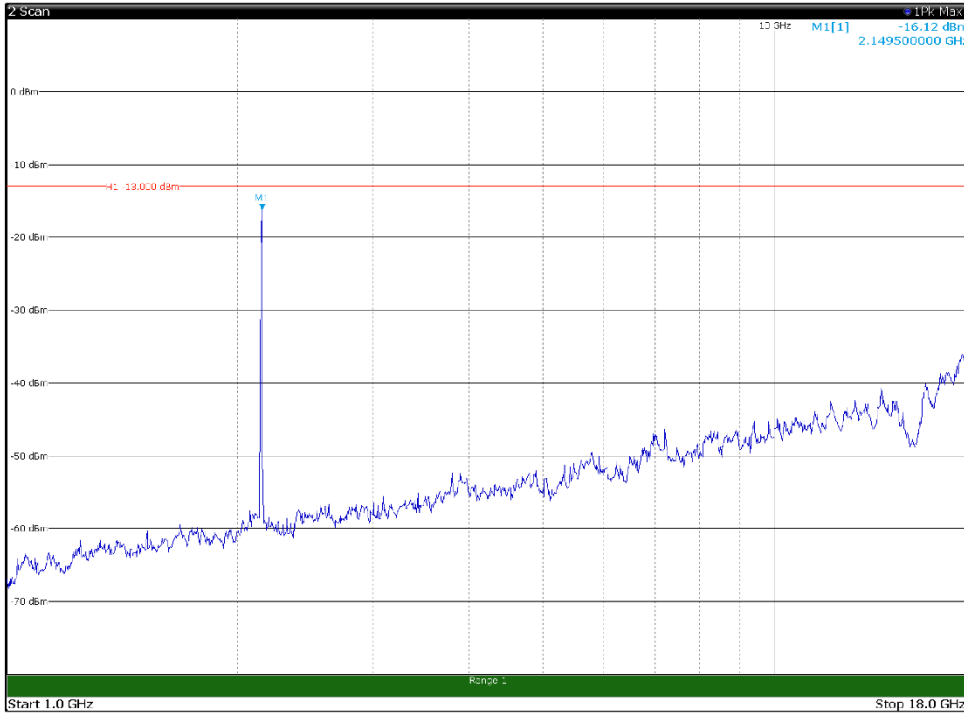

Channel: BOTTOM, Modulation: 64QAM,
BW=15MHz, Range: 30MHz - 1GHz, Polarization: Horizontal

Channel: BOTTOM, Modulation: 64QAM,
BW=15MHz, Range: 30MHz - 1GHz, Polarization: Vertical

Channel: BOTTOM, Modulation: 64QAM,
BW=15MHz, Range: 1GHz - 18GHz, Polarization: Horizontal

Channel: BOTTOM, Modulation: 64QAM,
BW=15MHz, Range: 1GHz - 18GHz, Polarization: Vertical

Channel: BOTTOM, Modulation: 64QAM,
BW=15MHz, Range: 18GHz - 22.5GHz, Polarization: Horizontal

Channel: BOTTOM, Modulation: 64QAM,
BW=15MHz, Range: 18GHz - 22.5GHz, Polarization: Vertical

Channel: MIDDLE, Modulation: 64QAM,
 BW=15MHz, Range: 30MHz - 1GHz, Polarization: Horizontal

Channel: MIDDLE, Modulation: 64QAM,
 BW=15MHz, Range: 30MHz - 1GHz, Polarization: Vertical

Channel: MIDDLE, Modulation: 64QAM,
 BW=15MHz, Range: 1GHz - 18GHz, Polarization: Horizontal