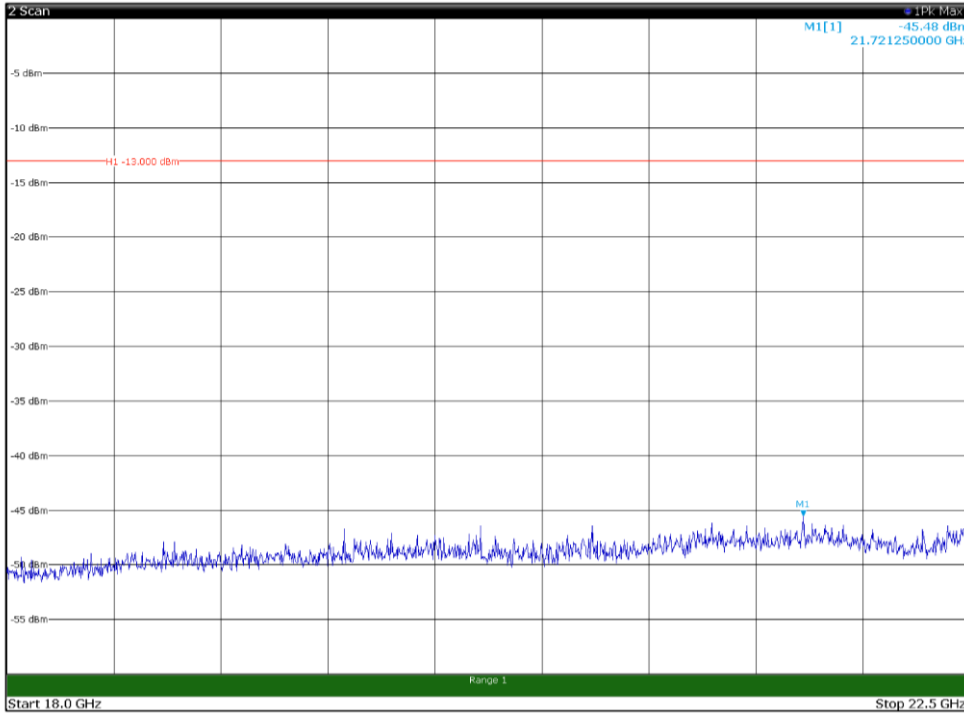

Channel: TOP, Modulation: 16QAM,
 BW=15MHz, Range: 1GHz - 18GHz, Polarization: Vertical

Channel: TOP, Modulation: 16QAM,
BW=15MHz, Range: 18GHz - 22.5GHz, Polarization: Horizontal

Channel: TOP, Modulation: 16QAM,
BW=15MHz, Range: 18GHz - 22.5GHz, Polarization: Vertical

Channel: BOTTOM, Modulation: 64QAM,
BW=15MHz, Range: 30MHz - 1GHz, Polarization: Horizontal

Channel: BOTTOM, Modulation: 64QAM,
BW=15MHz, Range: 30MHz - 1GHz, Polarization: Vertical

Channel: BOTTOM, Modulation: 64QAM,
BW=15MHz, Range: 1GHz - 18GHz, Polarization: Horizontal

Channel: BOTTOM, Modulation: 64QAM,
BW=15MHz, Range: 1GHz - 18GHz, Polarization: Vertical

Channel: BOTTOM, Modulation: 64QAM,
BW=15MHz, Range: 18GHz - 22.5GHz, Polarization: Horizontal

Channel: BOTTOM, Modulation: 64QAM,
BW=15MHz, Range: 18GHz - 22.5GHz, Polarization: Vertical