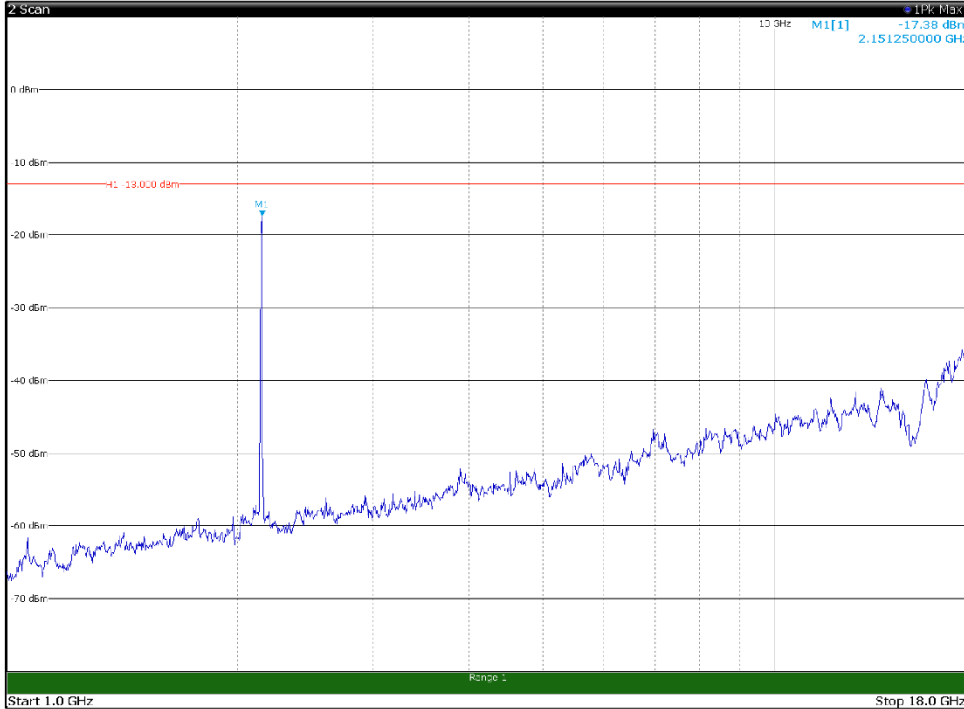

Channel: BOTTOM, Modulation: 16QAM,
 BW=15MHz, Range: 30MHz - 1GHz, Polarization: Horizontal

Channel: BOTTOM, Modulation: 16QAM,
 BW=15MHz, Range: 30MHz - 1GHz, Polarization: Vertical

Channel: BOTTOM, Modulation: 16QAM,
BW=15MHz, Range: 1GHz - 18GHz, Polarization: Horizontal

Channel: BOTTOM, Modulation: 16QAM,
BW=15MHz, Range: 1GHz - 18GHz, Polarization: Vertical

Channel: BOTTOM, Modulation: 16QAM,
BW=15MHz, Range: 18GHz - 22.5GHz, Polarization: Horizontal

Channel: BOTTOM, Modulation: 16QAM,
BW=15MHz, Range: 18GHz - 22.5GHz, Polarization: Vertical

Channel: MIDDLE, Modulation: 16QAM,
 BW=15MHz, Range: 30MHz - 1GHz, Polarization: Horizontal

Channel: MIDDLE, Modulation: 16QAM,
 BW=15MHz, Range: 30MHz - 1GHz, Polarization: Vertical

Channel: MIDDLE, Modulation: 16QAM,
 BW=15MHz, Range: 1GHz - 18GHz, Polarization: Horizontal

Channel: MIDDLE, Modulation: 16QAM,
 BW=15MHz, Range: 1GHz - 18GHz, Polarization: Vertical

Channel: MIDDLE, Modulation: 16QAM,
 BW=15MHz, Range: 18GHz - 22.5GHz, Polarization: Horizontal

Channel: MIDDLE, Modulation: 16QAM,
 BW=15MHz, Range: 18GHz - 22.5GHz, Polarization: Vertical