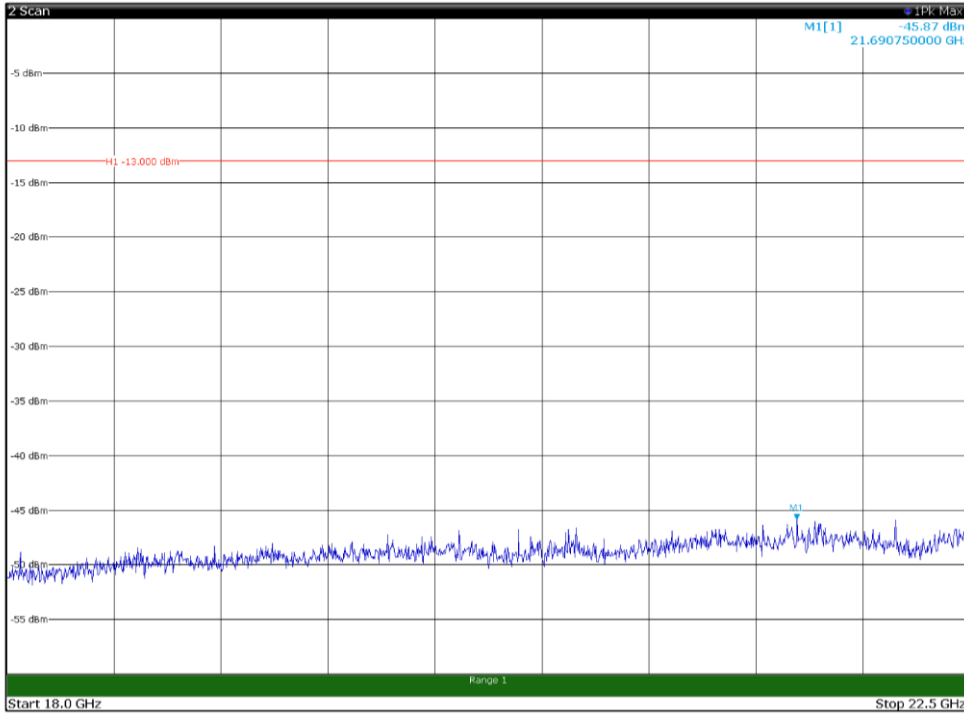

Channel: TOP, Modulation: 16QAM,
BW=15MHz, Range: 30MHz - 1GHz, Polarization: Horizontal

Channel: TOP, Modulation: 16QAM,
BW=15MHz, Range: 30MHz - 1GHz, Polarization: Vertical

Channel: TOP, Modulation: 16QAM,
 BW=15MHz, Range: 1GHz - 18GHz, Polarization: Horizontal

Channel: TOP, Modulation: 16QAM,
 BW=15MHz, Range: 1GHz - 18GHz, Polarization: Vertical

Channel: TOP, Modulation: 16QAM,
BW=15MHz, Range: 18GHz - 22.5GHz, Polarization: Horizontal

Channel: TOP, Modulation: 16QAM,
BW=15MHz, Range: 18GHz - 22.5GHz, Polarization: Vertical