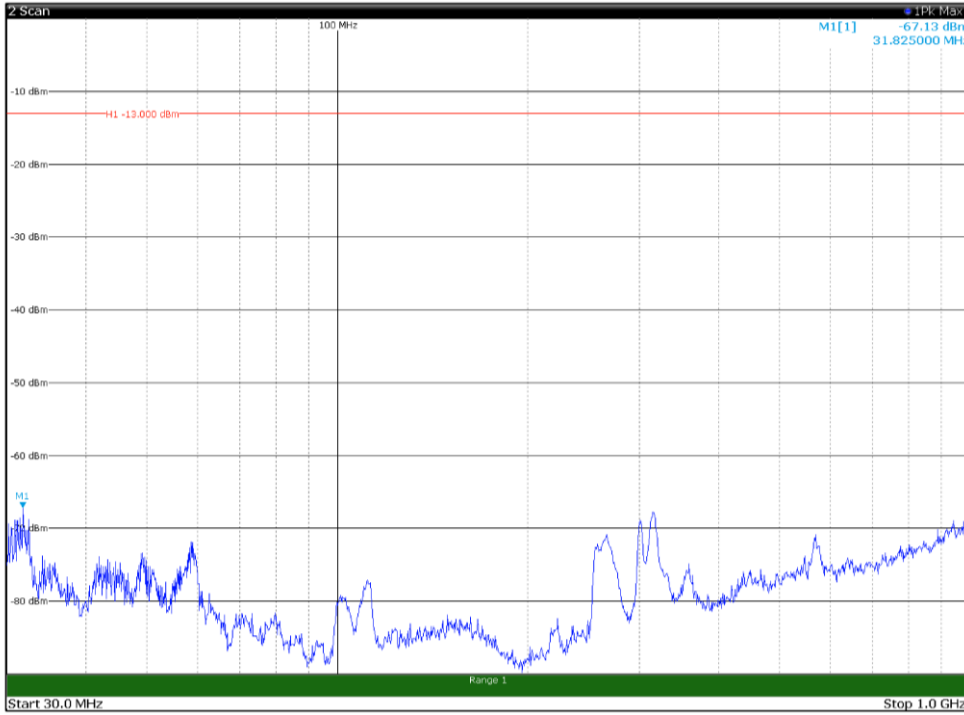

Channel: TOP, Modulation: 256QAM,
BW=10MHz, Range: 30MHz - 1GHz, Polarization: Horizontal

Channel: TOP, Modulation: 256QAM,
BW=10MHz, Range: 30MHz - 1GHz, Polarization: Vertical

Channel: TOP, Modulation: 256QAM,
 BW=10MHz, Range: 1GHz - 18GHz, Polarization: Horizontal

Channel: TOP, Modulation: 256QAM,
 BW=10MHz, Range: 1GHz - 18GHz, Polarization: Vertical

Channel: TOP, Modulation: 256QAM,
BW=10MHz, Range: 18GHz - 22.5GHz, Polarization: Horizontal

Channel: TOP, Modulation: 256QAM,
BW=10MHz, Range: 18GHz - 22.5GHz, Polarization: Vertical

Channel: BOTTOM, Modulation: QPSK,
BW=15MHz, Range: 30MHz - 1GHz, Polarization: Horizontal

Channel: BOTTOM, Modulation: QPSK,
BW=15MHz, Range: 30MHz - 1GHz, Polarization: Vertical

Channel: BOTTOM, Modulation: QPSK,
 BW=15MHz, Range: 1GHz - 18GHz, Polarization: Horizontal

Channel: BOTTOM, Modulation: QPSK,
 BW=15MHz, Range: 1GHz - 18GHz, Polarization: Vertical

Channel: BOTTOM, Modulation: QPSK,
 BW=15MHz, Range: 18GHz - 22.5GHz, Polarization: Horizontal

Channel: BOTTOM, Modulation: QPSK,
 BW=15MHz, Range: 18GHz - 22.5GHz, Polarization: Vertical