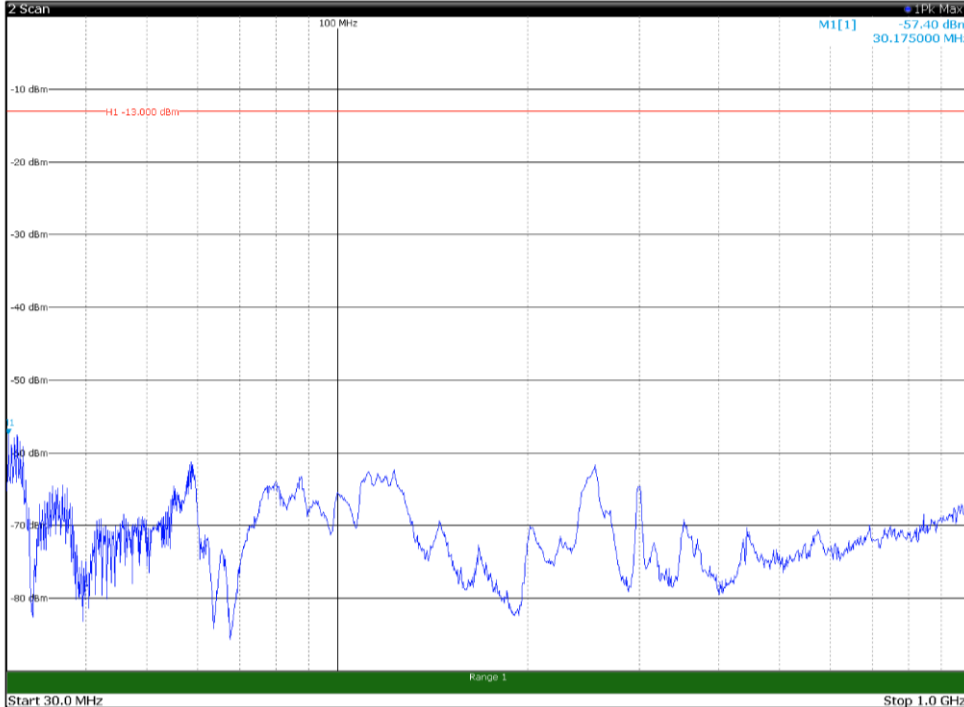

Channel: TOP, Modulation: 16QAM,
BW=15MHz, Range: 30MHz - 1GHz, Polarization: Horizontal

Channel: TOP, Modulation: 16QAM,
BW=15MHz, Range: 30MHz - 1GHz, Polarization: Vertical

Channel: TOP, Modulation: 16QAM,
 BW=15MHz, Range: 1GHz - 18GHz, Polarization: Horizontal

Channel: TOP, Modulation: 16QAM,
 BW=15MHz, Range: 1GHz - 18GHz, Polarization: Vertical

Channel: TOP, Modulation: 16QAM,
BW=15MHz, Range: 18GHz - 22.5GHz, Polarization: Horizontal

Channel: TOP, Modulation: 16QAM,
BW=15MHz, Range: 18GHz - 22.5GHz, Polarization: Vertical

Channel: BOTTOM, Modulation: 64QAM,
BW=15MHz, Range: 30MHz - 1GHz, Polarization: Horizontal

Channel: BOTTOM, Modulation: 64QAM,
BW=15MHz, Range: 30MHz - 1GHz, Polarization: Vertical

Channel: BOTTOM, Modulation: 64QAM,
BW=15MHz, Range: 1GHz - 18GHz, Polarization: Horizontal

Channel: BOTTOM, Modulation: 64QAM,
BW=15MHz, Range: 1GHz - 18GHz, Polarization: Vertical

Channel: BOTTOM, Modulation: 64QAM,
BW=15MHz, Range: 18GHz - 22.5GHz, Polarization: Horizontal

Channel: BOTTOM, Modulation: 64QAM,
BW=15MHz, Range: 18GHz - 22.5GHz, Polarization: Vertical