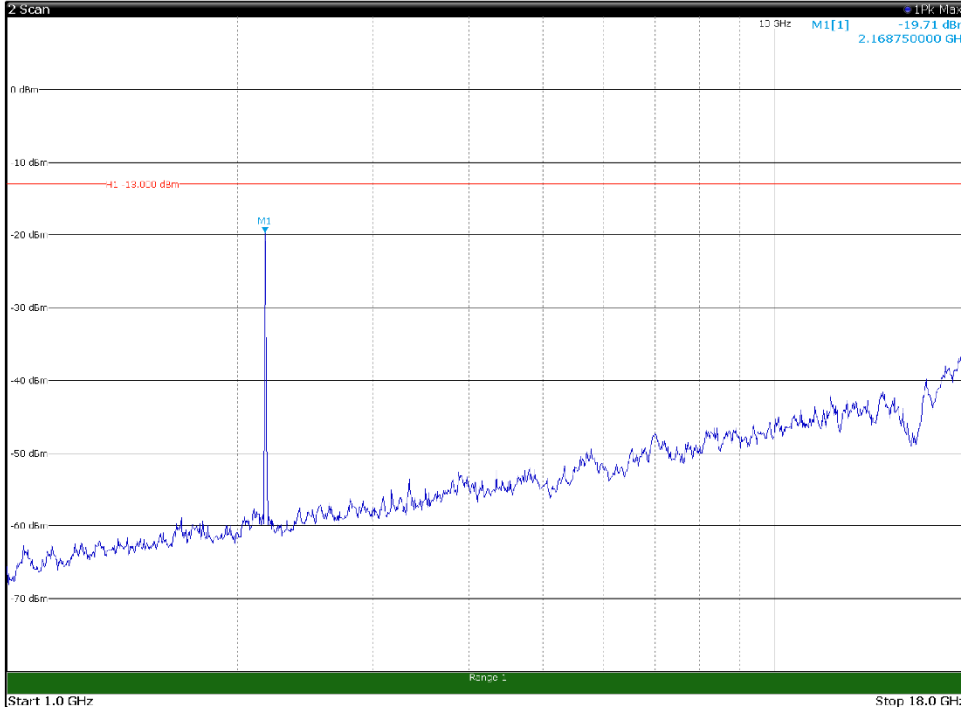

Channel: MIDDLE, Modulation: 64QAM,
 BW=15MHz, Range: 1GHz - 18GHz, Polarization: Vertical

Channel: MIDDLE, Modulation: 64QAM,
 BW=15MHz, Range: 18GHz - 22.5GHz, Polarization: Horizontal

Channel: MIDDLE, Modulation: 64QAM,
 BW=15MHz, Range: 18GHz - 22.5GHz, Polarization: Vertical

Channel: TOP, Modulation: 64QAM,
BW=15MHz, Range: 30MHz - 1GHz, Polarization: Horizontal

Channel: TOP, Modulation: 64QAM,
BW=15MHz, Range: 30MHz - 1GHz, Polarization: Vertical

Channel: TOP, Modulation: 64QAM,
BW=15MHz, Range: 1GHz - 18GHz, Polarization: Horizontal

Channel: TOP, Modulation: 64QAM,
BW=15MHz, Range: 1GHz - 18GHz, Polarization: Vertical

Channel: TOP, Modulation: 64QAM,
 BW=15MHz, Range: 18GHz - 22.5GHz, Polarization: Horizontal

Channel: TOP, Modulation: 64QAM,
 BW=15MHz, Range: 18GHz - 22.5GHz, Polarization: Vertical