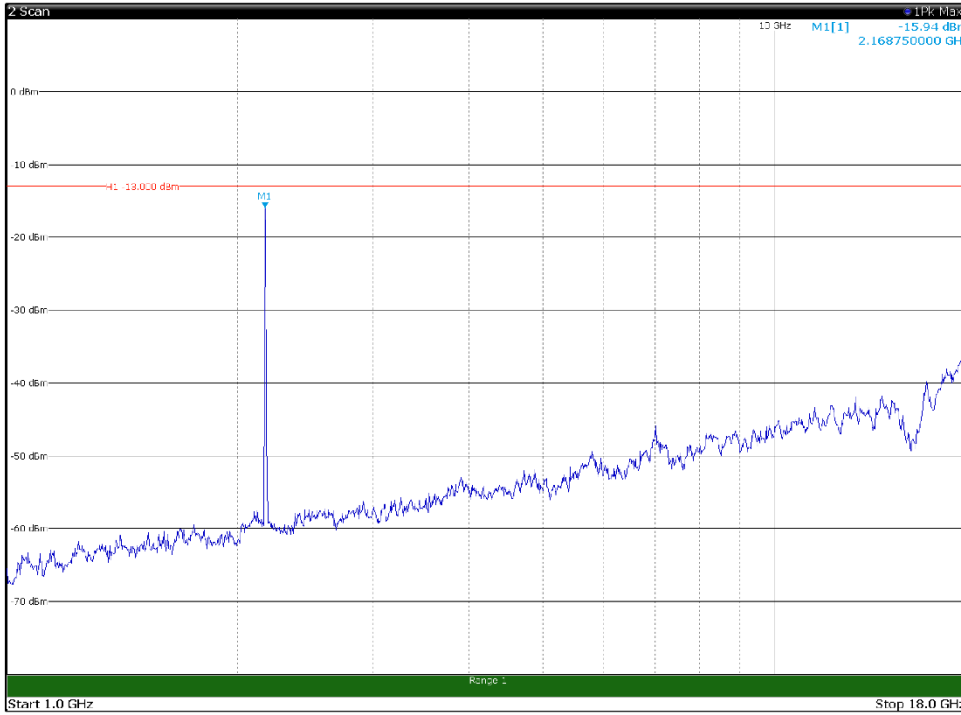

Channel: MIDDLE, Modulation: QPSK,
BW=15MHz, Range: 30MHz - 1GHz, Polarization: Horizontal

Channel: MIDDLE, Modulation: QPSK,
BW=15MHz, Range: 30MHz - 1GHz, Polarization: Vertical

Channel: MIDDLE, Modulation: QPSK,
 BW=15MHz, Range: 1GHz - 18GHz, Polarization: Horizontal

Channel: MIDDLE, Modulation: QPSK,
 BW=15MHz, Range: 1GHz - 18GHz, Polarization: Vertical

Channel: MIDDLE, Modulation: QPSK,
 BW=15MHz, Range: 18GHz - 22.5GHz, Polarization: Horizontal

Channel: MIDDLE, Modulation: QPSK,
 BW=15MHz, Range: 18GHz - 22.5GHz, Polarization: Vertical

Channel: TOP, Modulation: QPSK,
 BW=15MHz, Range: 30MHz - 1GHz, Polarization: Horizontal

Channel: TOP, Modulation: QPSK,
 BW=15MHz, Range: 30MHz - 1GHz, Polarization: Vertical

Channel: TOP, Modulation: QPSK,
BW=15MHz, Range: 1GHz - 18GHz, Polarization: Horizontal

Channel: TOP, Modulation: QPSK,
BW=15MHz, Range: 1GHz - 18GHz, Polarization: Vertical

Channel: TOP, Modulation: QPSK,
 BW=15MHz, Range: 18GHz - 22.5GHz, Polarization: Horizontal

Channel: TOP, Modulation: QPSK,
 BW=15MHz, Range: 18GHz - 22.5GHz, Polarization: Vertical