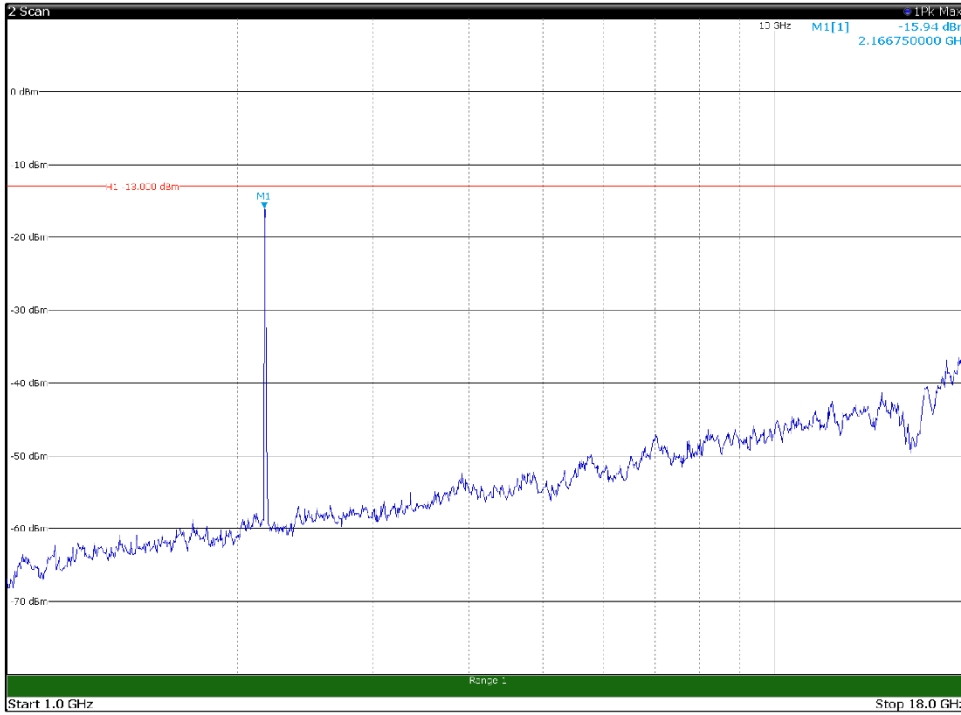

Channel: MIDDLE, Modulation: 64QAM,
 BW=15MHz, Range: 1GHz - 18GHz, Polarization: Vertical

Channel: MIDDLE, Modulation: 64QAM,
 BW=15MHz, Range: 18GHz - 22.5GHz, Polarization: Horizontal

Channel: MIDDLE, Modulation: 64QAM,
 BW=15MHz, Range: 18GHz - 22.5GHz, Polarization: Vertical

Channel: TOP, Modulation: 64QAM,
BW=15MHz, Range: 30MHz - 1GHz, Polarization: Horizontal

Channel: TOP, Modulation: 64QAM,
BW=15MHz, Range: 30MHz - 1GHz, Polarization: Vertical

Channel: TOP, Modulation: 64QAM,
BW=15MHz, Range: 1GHz - 18GHz, Polarization: Horizontal

Channel: TOP, Modulation: 64QAM,
BW=15MHz, Range: 1GHz - 18GHz, Polarization: Vertical

Channel: TOP, Modulation: 64QAM,
 BW=15MHz, Range: 18GHz - 22.5GHz, Polarization: Horizontal

Channel: TOP, Modulation: 64QAM,
 BW=15MHz, Range: 18GHz - 22.5GHz, Polarization: Vertical