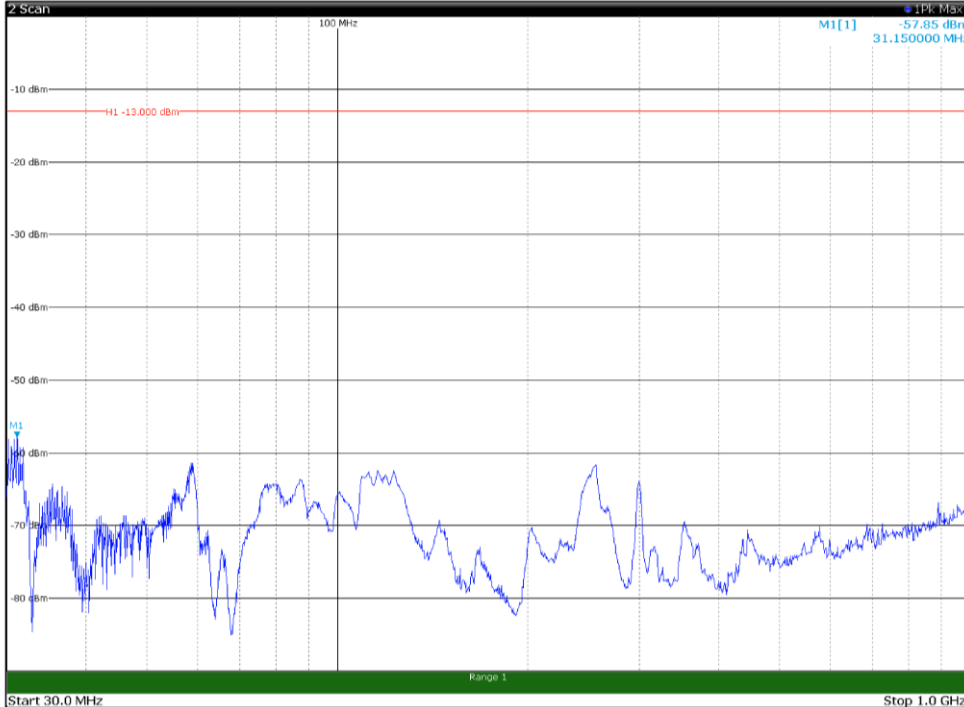

Channel: MIDDLE, Modulation: 64QAM,
 BW=15MHz, Range: 30MHz - 1GHz, Polarization: Horizontal

Channel: MIDDLE, Modulation: 64QAM,
 BW=15MHz, Range: 30MHz - 1GHz, Polarization: Vertical

Channel: MIDDLE, Modulation: 64QAM,
 BW=15MHz, Range: 1GHz - 18GHz, Polarization: Horizontal

Channel: MIDDLE, Modulation: 64QAM,
 BW=15MHz, Range: 1GHz - 18GHz, Polarization: Vertical

Channel: MIDDLE, Modulation: 64QAM,
 BW=15MHz, Range: 18GHz - 22.5GHz, Polarization: Horizontal

Channel: MIDDLE, Modulation: 64QAM,
 BW=15MHz, Range: 18GHz - 22.5GHz, Polarization: Vertical

Channel: TOP, Modulation: 64QAM,
BW=15MHz, Range: 30MHz - 1GHz, Polarization: Horizontal

Channel: TOP, Modulation: 64QAM,
BW=15MHz, Range: 30MHz - 1GHz, Polarization: Vertical

Channel: TOP, Modulation: 64QAM,
BW=15MHz, Range: 1GHz - 18GHz, Polarization: Horizontal

Channel: TOP, Modulation: 64QAM,
BW=15MHz, Range: 1GHz - 18GHz, Polarization: Vertical

Channel: TOP, Modulation: 64QAM,
 BW=15MHz, Range: 18GHz - 22.5GHz, Polarization: Horizontal

Channel: TOP, Modulation: 64QAM,
 BW=15MHz, Range: 18GHz - 22.5GHz, Polarization: Vertical