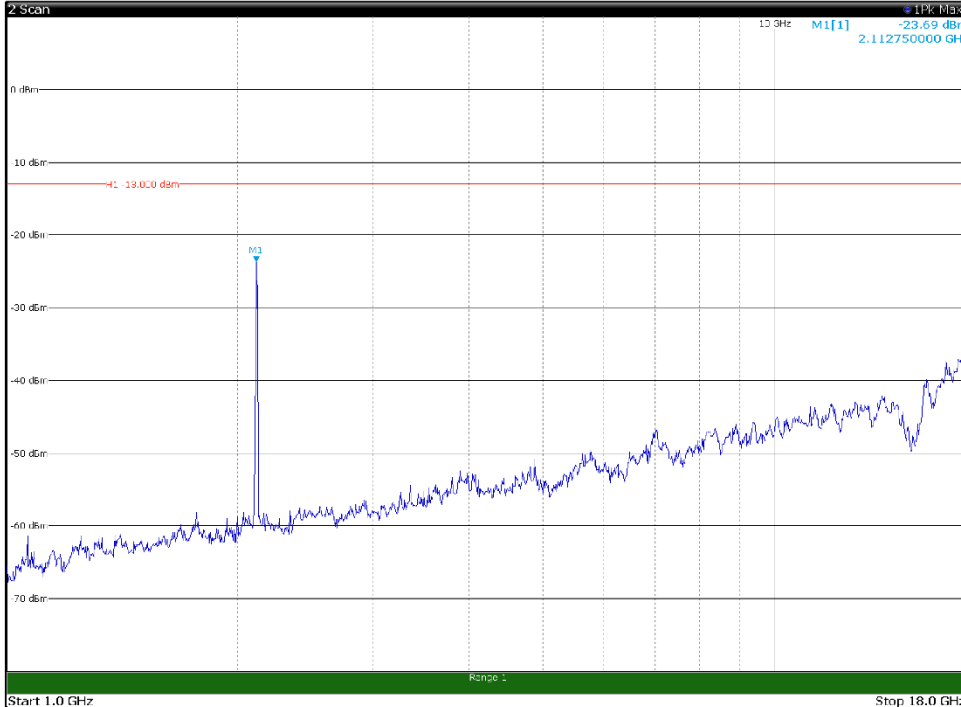

Channel: TOP, Modulation: 256QAM,
BW=10MHz, Range: 30MHz - 1GHz, Polarization: Horizontal

Channel: TOP, Modulation: 256QAM,
BW=10MHz, Range: 30MHz - 1GHz, Polarization: Vertical

Channel: TOP, Modulation: 256QAM,
 BW=10MHz, Range: 1GHz - 18GHz, Polarization: Horizontal

Channel: TOP, Modulation: 256QAM,
 BW=10MHz, Range: 1GHz - 18GHz, Polarization: Vertical

Channel: TOP, Modulation: 256QAM,
BW=10MHz, Range: 18GHz - 22.5GHz, Polarization: Horizontal

Channel: TOP, Modulation: 256QAM,
BW=10MHz, Range: 18GHz - 22.5GHz, Polarization: Vertical

Channel: BOTTOM, Modulation: QPSK,
BW=15MHz, Range: 30MHz - 1GHz, Polarization: Horizontal

Channel: BOTTOM, Modulation: QPSK,
BW=15MHz, Range: 30MHz - 1GHz, Polarization: Vertical

Channel: BOTTOM, Modulation: QPSK,
 BW=15MHz, Range: 1GHz - 18GHz, Polarization: Horizontal

Channel: BOTTOM, Modulation: QPSK,
 BW=15MHz, Range: 1GHz - 18GHz, Polarization: Vertical

Channel: BOTTOM, Modulation: QPSK,
 BW=15MHz, Range: 18GHz - 22.5GHz, Polarization: Horizontal

Channel: BOTTOM, Modulation: QPSK,
 BW=15MHz, Range: 18GHz - 22.5GHz, Polarization: Vertical