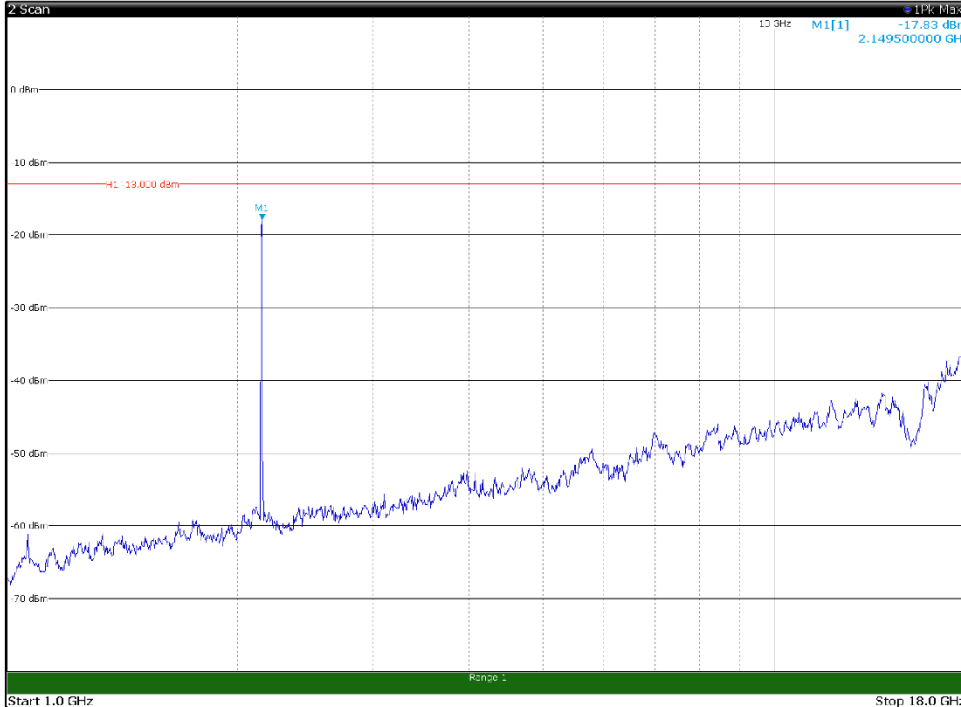

Channel: BOTTOM, Modulation: QPSK,
BW=15MHz, Range: 30MHz - 1GHz, Polarization: Horizontal

Channel: BOTTOM, Modulation: QPSK,
BW=15MHz, Range: 30MHz - 1GHz, Polarization: Vertical

Channel: BOTTOM, Modulation: QPSK,
 BW=15MHz, Range: 1GHz - 18GHz, Polarization: Horizontal

Channel: BOTTOM, Modulation: QPSK,
 BW=15MHz, Range: 1GHz - 18GHz, Polarization: Vertical

Channel: BOTTOM, Modulation: QPSK,
 BW=15MHz, Range: 18GHz - 22.5GHz, Polarization: Horizontal

Channel: BOTTOM, Modulation: QPSK,
 BW=15MHz, Range: 18GHz - 22.5GHz, Polarization: Vertical

Channel: MIDDLE, Modulation: QPSK,
BW=15MHz, Range: 30MHz - 1GHz, Polarization: Horizontal

Channel: MIDDLE, Modulation: QPSK,
BW=15MHz, Range: 30MHz - 1GHz, Polarization: Vertical

Channel: MIDDLE, Modulation: QPSK,
 BW=15MHz, Range: 1GHz - 18GHz, Polarization: Horizontal

Channel: MIDDLE, Modulation: QPSK,
 BW=15MHz, Range: 1GHz - 18GHz, Polarization: Vertical

Channel: MIDDLE, Modulation: QPSK,
 BW=15MHz, Range: 18GHz - 22.5GHz, Polarization: Horizontal

Channel: MIDDLE, Modulation: QPSK,
 BW=15MHz, Range: 18GHz - 22.5GHz, Polarization: Vertical