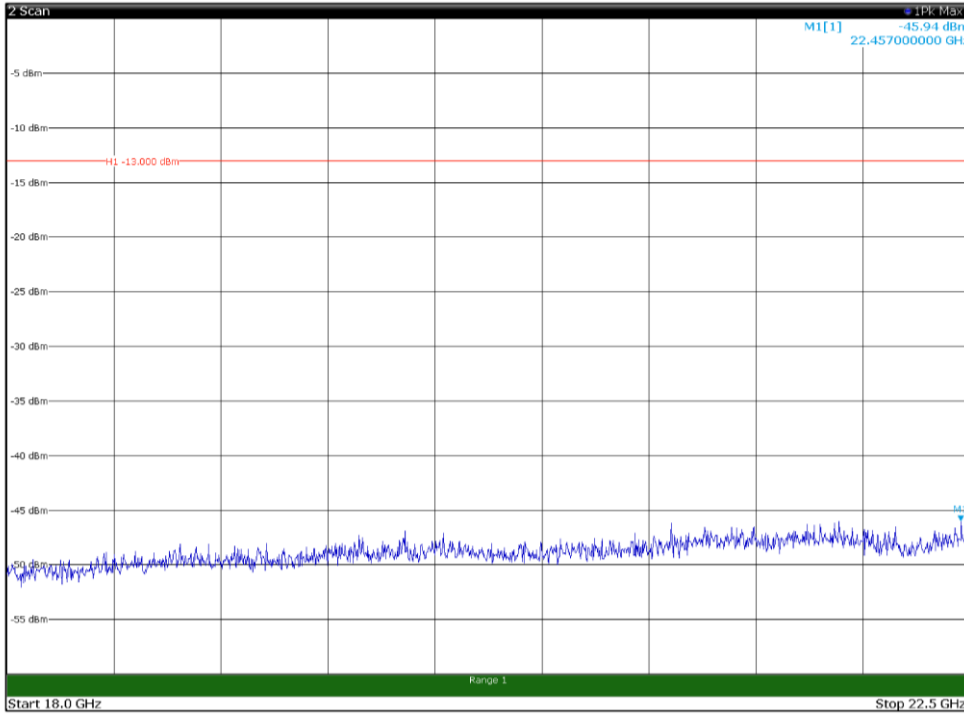

Channel: BOTTOM, Modulation: 16QAM,
 BW=15MHz, Range: 30MHz - 1GHz, Polarization: Horizontal

Channel: BOTTOM, Modulation: 16QAM,
 BW=15MHz, Range: 30MHz - 1GHz, Polarization: Vertical

Channel: BOTTOM, Modulation: 16QAM,
BW=15MHz, Range: 1GHz - 18GHz, Polarization: Horizontal

Channel: BOTTOM, Modulation: 16QAM,
BW=15MHz, Range: 1GHz - 18GHz, Polarization: Vertical

Channel: BOTTOM, Modulation: 16QAM,
BW=15MHz, Range: 18GHz - 22.5GHz, Polarization: Horizontal

Channel: BOTTOM, Modulation: 16QAM,
BW=15MHz, Range: 18GHz - 22.5GHz, Polarization: Vertical