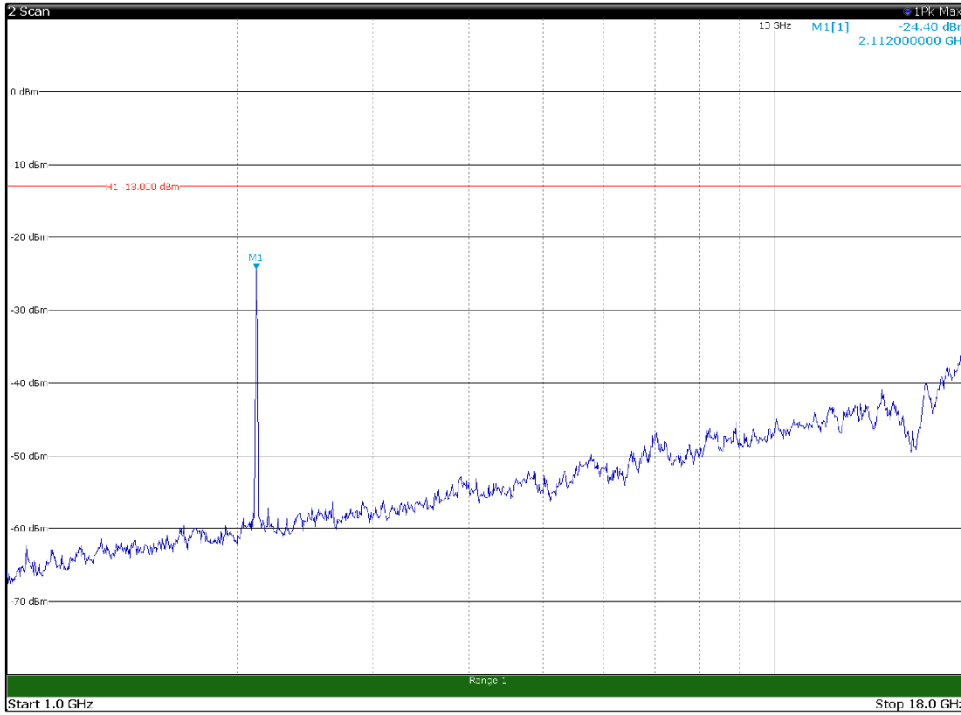

Channel: TOP, Modulation: 64QAM,
BW=15MHz, Range: 30MHz - 1GHz, Polarization: Horizontal

Channel: TOP, Modulation: 64QAM,
BW=15MHz, Range: 30MHz - 1GHz, Polarization: Vertical

Channel: TOP, Modulation: 64QAM,
BW=15MHz, Range: 1GHz - 18GHz, Polarization: Horizontal

Channel: TOP, Modulation: 64QAM,
BW=15MHz, Range: 1GHz - 18GHz, Polarization: Vertical

Channel: TOP, Modulation: 64QAM,
 BW=15MHz, Range: 18GHz - 22.5GHz, Polarization: Horizontal

Channel: TOP, Modulation: 64QAM,
 BW=15MHz, Range: 18GHz - 22.5GHz, Polarization: Vertical

Channel: BOTTOM, Modulation: 256QAM,
BW=15MHz, Range: 30MHz - 1GHz, Polarization: Horizontal

Channel: BOTTOM, Modulation: 256QAM,
BW=15MHz, Range: 30MHz - 1GHz, Polarization: Vertical

Channel: BOTTOM, Modulation: 256QAM,
 BW=15MHz, Range: 1GHz - 18GHz, Polarization: Horizontal