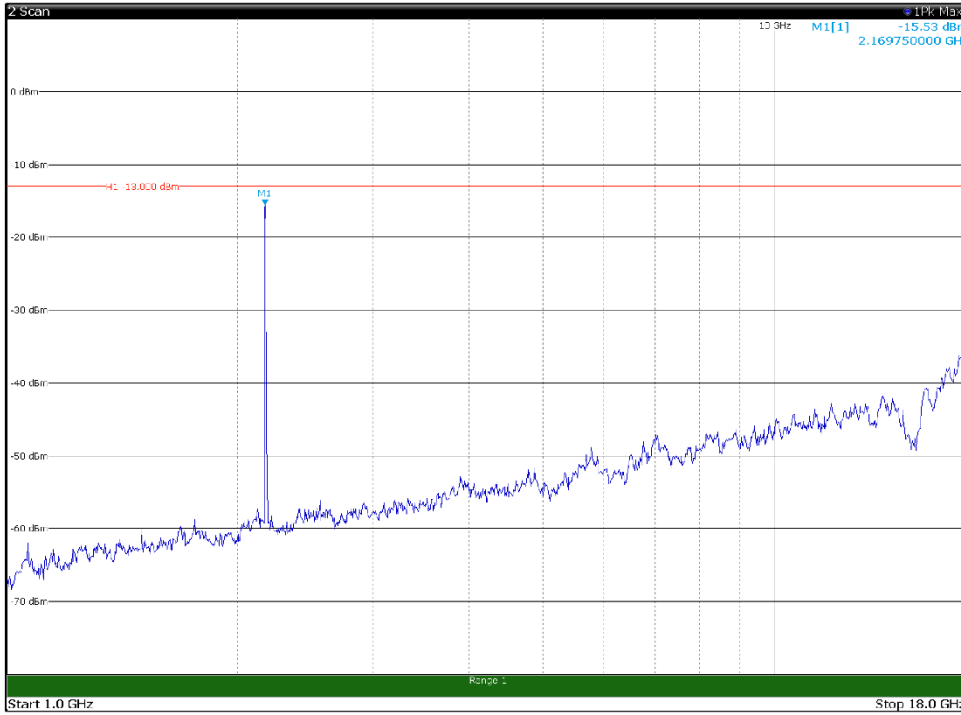

Channel: MIDDLE, Modulation: 16QAM,
 BW=15MHz, Range: 30MHz - 1GHz, Polarization: Horizontal

Channel: MIDDLE, Modulation: 16QAM,
 BW=15MHz, Range: 30MHz - 1GHz, Polarization: Vertical

Channel: MIDDLE, Modulation: 16QAM,
 BW=15MHz, Range: 1GHz - 18GHz, Polarization: Horizontal

Channel: MIDDLE, Modulation: 16QAM,
 BW=15MHz, Range: 1GHz - 18GHz, Polarization: Vertical

Channel: MIDDLE, Modulation: 16QAM,
 BW=15MHz, Range: 18GHz - 22.5GHz, Polarization: Horizontal

Channel: MIDDLE, Modulation: 16QAM,
 BW=15MHz, Range: 18GHz - 22.5GHz, Polarization: Vertical

Channel: TOP, Modulation: 16QAM,
BW=15MHz, Range: 30MHz - 1GHz, Polarization: Horizontal

Channel: TOP, Modulation: 16QAM,
BW=15MHz, Range: 30MHz - 1GHz, Polarization: Vertical

Channel: TOP, Modulation: 16QAM,
 BW=15MHz, Range: 1GHz - 18GHz, Polarization: Horizontal

Channel: TOP, Modulation: 16QAM,
 BW=15MHz, Range: 1GHz - 18GHz, Polarization: Vertical

Channel: TOP, Modulation: 16QAM,
BW=15MHz, Range: 18GHz - 22.5GHz, Polarization: Horizontal

Channel: TOP, Modulation: 16QAM,
BW=15MHz, Range: 18GHz - 22.5GHz, Polarization: Vertical