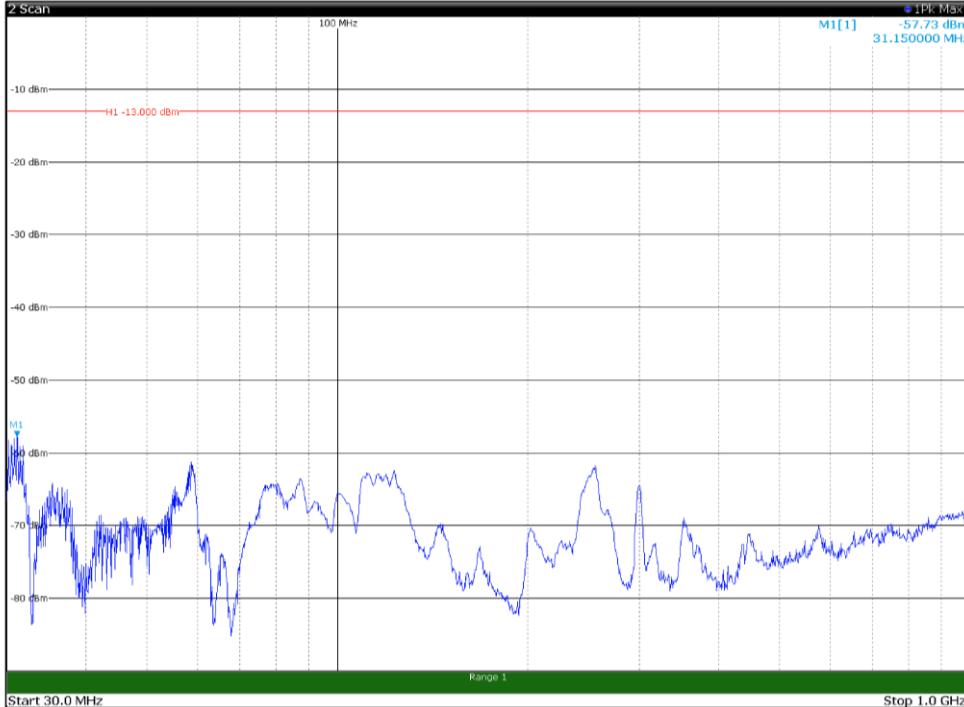

Channel: MIDDLE, Modulation: 256QAM,
 BW=15MHz, Range: 30MHz - 1GHz, Polarization: Horizontal

Channel: MIDDLE, Modulation: 256QAM,
 BW=15MHz, Range: 30MHz - 1GHz, Polarization: Vertical

Channel: MIDDLE, Modulation: 256QAM,
BW=15MHz, Range: 1GHz - 18GHz, Polarization: Horizontal

Channel: MIDDLE, Modulation: 256QAM,
BW=15MHz, Range: 1GHz - 18GHz, Polarization: Vertical

Channel: MIDDLE, Modulation: 256QAM,
 BW=15MHz, Range: 18GHz - 22.5GHz, Polarization: Horizontal

Channel: MIDDLE, Modulation: 256QAM,
 BW=15MHz, Range: 18GHz - 22.5GHz, Polarization: Vertical

Channel: TOP, Modulation: 256QAM,
BW=15MHz, Range: 30MHz - 1GHz, Polarization: Horizontal

Channel: TOP, Modulation: 256QAM,
BW=15MHz, Range: 30MHz - 1GHz, Polarization: Vertical

Channel: TOP, Modulation: 256QAM,
BW=15MHz, Range: 1GHz - 18GHz, Polarization: Horizontal