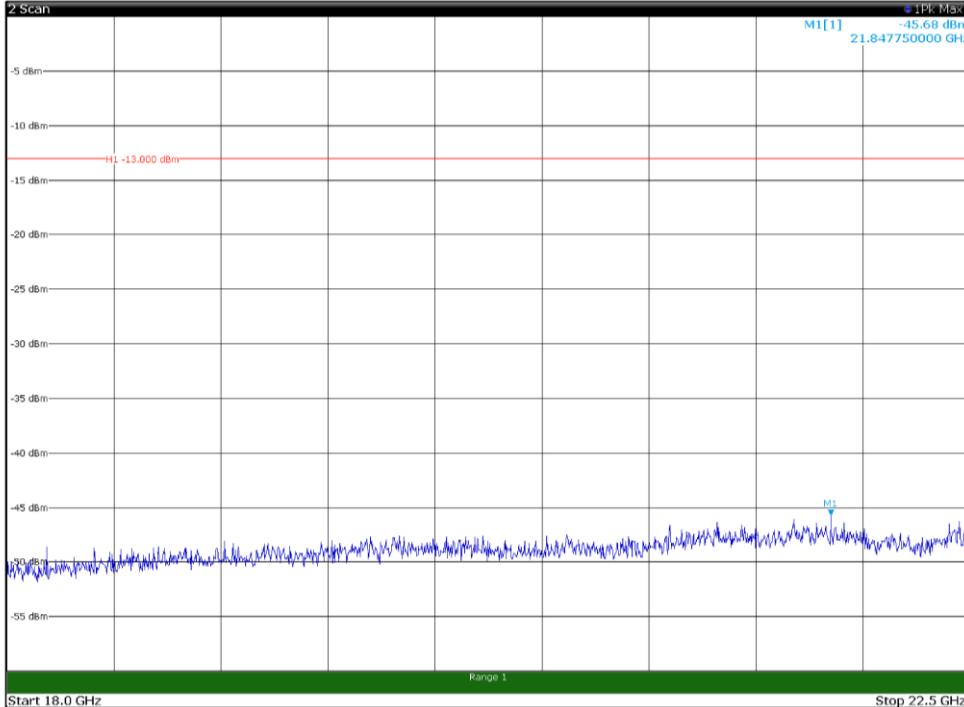

Channel: BOTTOM, Modulation: 64QAM,
BW=15MHz, Range: 1GHz - 18GHz, Polarization: Vertical

Channel: BOTTOM, Modulation: 64QAM,
BW=15MHz, Range: 18GHz - 22.5GHz, Polarization: Horizontal

Channel: BOTTOM, Modulation: 64QAM,
BW=15MHz, Range: 18GHz - 22.5GHz, Polarization: Vertical

Channel: MIDDLE, Modulation: 64QAM,
 BW=15MHz, Range: 30MHz - 1GHz, Polarization: Horizontal

Channel: MIDDLE, Modulation: 64QAM,
 BW=15MHz, Range: 30MHz - 1GHz, Polarization: Vertical

Channel: MIDDLE, Modulation: 64QAM,
 BW=15MHz, Range: 1GHz - 18GHz, Polarization: Horizontal

Channel: MIDDLE, Modulation: 64QAM,
 BW=15MHz, Range: 1GHz - 18GHz, Polarization: Vertical

Channel: MIDDLE, Modulation: 64QAM,
 BW=15MHz, Range: 18GHz - 22.5GHz, Polarization: Horizontal

Channel: MIDDLE, Modulation: 64QAM,
 BW=15MHz, Range: 18GHz - 22.5GHz, Polarization: Vertical