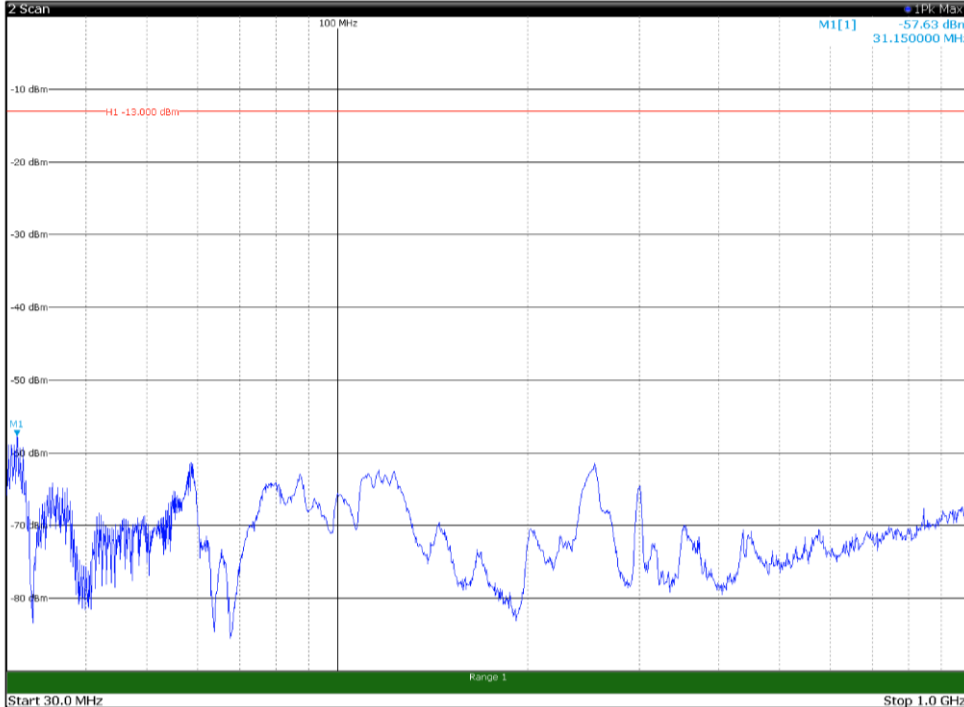

Channel: TOP, Modulation: 256QAM,
BW=10MHz, Range: 30MHz - 1GHz, Polarization: Horizontal

Channel: TOP, Modulation: 256QAM,
BW=10MHz, Range: 30MHz - 1GHz, Polarization: Vertical

Channel: TOP, Modulation: 256QAM,
 BW=10MHz, Range: 1GHz - 18GHz, Polarization: Horizontal

Channel: TOP, Modulation: 256QAM,
 BW=10MHz, Range: 1GHz - 18GHz, Polarization: Vertical

Channel: TOP, Modulation: 256QAM,
BW=10MHz, Range: 18GHz - 22.5GHz, Polarization: Horizontal

Channel: TOP, Modulation: 256QAM,
BW=10MHz, Range: 18GHz - 22.5GHz, Polarization: Vertical

Channel: BOTTOM, Modulation: QPSK,
BW=15MHz, Range: 30MHz - 1GHz, Polarization: Horizontal

Channel: BOTTOM, Modulation: QPSK,
BW=15MHz, Range: 30MHz - 1GHz, Polarization: Vertical

Channel: BOTTOM, Modulation: QPSK,
 BW=15MHz, Range: 1GHz - 18GHz, Polarization: Horizontal