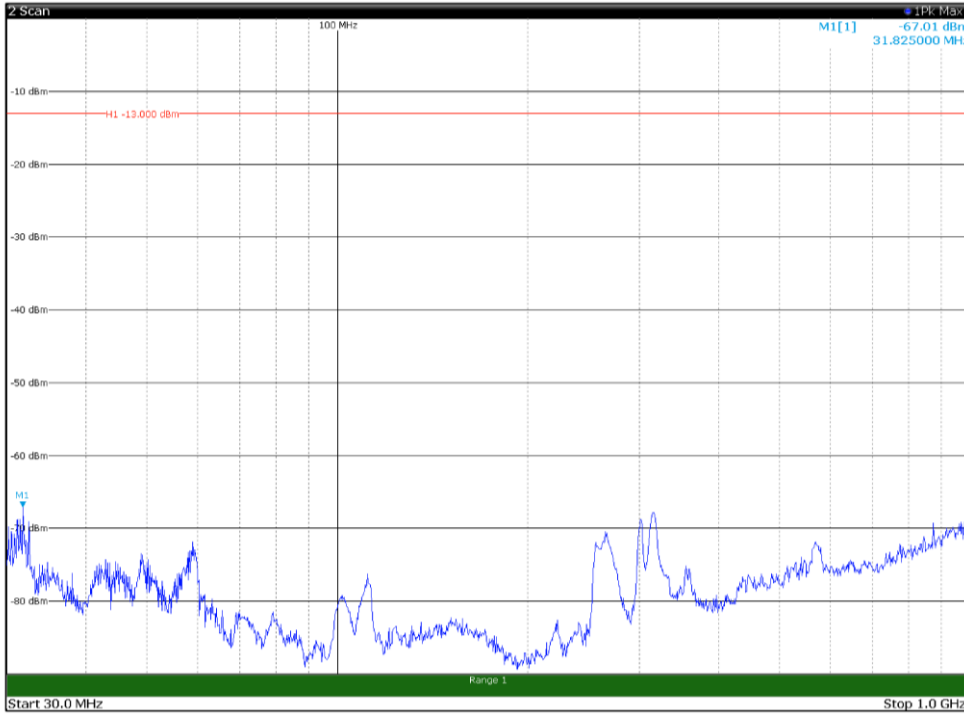

Channel: BOTTOM, Modulation: 256QAM,
 BW=15MHz, Range: 1GHz - 18GHz, Polarization: Vertical

Channel: BOTTOM, Modulation: 256QAM,
BW=15MHz, Range: 18GHz - 22.5GHz, Polarization: Horizontal

Channel: BOTTOM, Modulation: 256QAM,
BW=15MHz, Range: 18GHz - 22.5GHz, Polarization: Vertical

Channel: MIDDLE, Modulation: 256QAM,
 BW=15MHz, Range: 30MHz - 1GHz, Polarization: Horizontal

Channel: MIDDLE, Modulation: 256QAM,
 BW=15MHz, Range: 30MHz - 1GHz, Polarization: Vertical

Channel: MIDDLE, Modulation: 256QAM,
BW=15MHz, Range: 1GHz - 18GHz, Polarization: Horizontal

Channel: MIDDLE, Modulation: 256QAM,
BW=15MHz, Range: 1GHz - 18GHz, Polarization: Vertical

Channel: MIDDLE, Modulation: 256QAM,
 BW=15MHz, Range: 18GHz - 22.5GHz, Polarization: Horizontal

Channel: MIDDLE, Modulation: 256QAM,
 BW=15MHz, Range: 18GHz - 22.5GHz, Polarization: Vertical