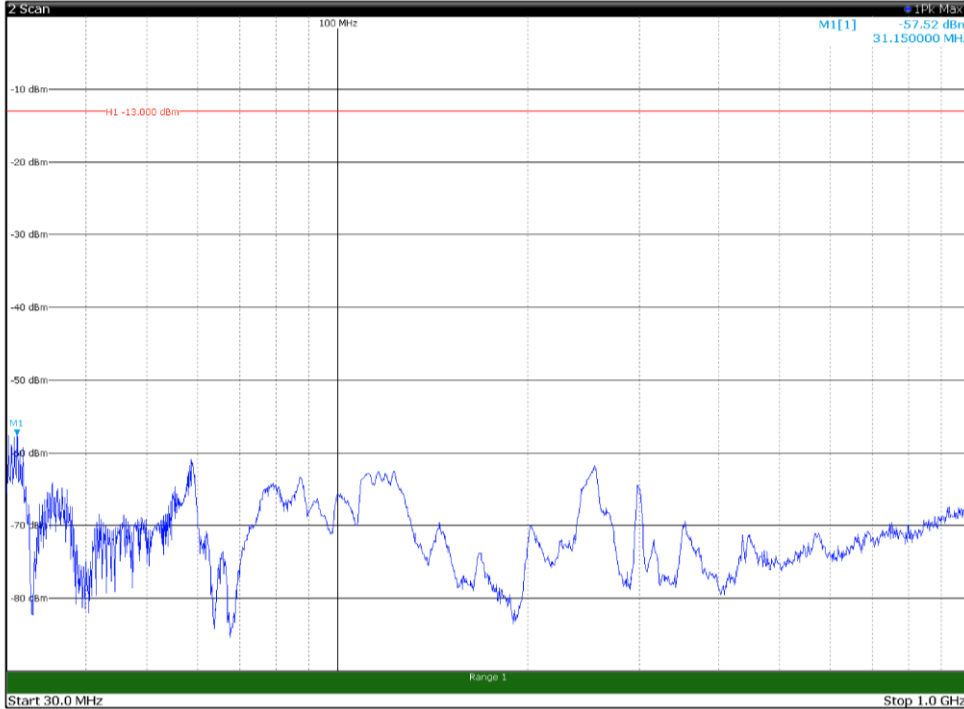

Channel: BOTTOM, Modulation: 256QAM,
BW=15MHz, Range: 30MHz - 1GHz, Polarization: Horizontal

Channel: BOTTOM, Modulation: 256QAM,
BW=15MHz, Range: 30MHz - 1GHz, Polarization: Vertical

Channel: BOTTOM, Modulation: 256QAM,
 BW=15MHz, Range: 1GHz - 18GHz, Polarization: Horizontal

Channel: BOTTOM, Modulation: 256QAM,
 BW=15MHz, Range: 1GHz - 18GHz, Polarization: Vertical

Channel: BOTTOM, Modulation: 256QAM,
BW=15MHz, Range: 18GHz - 22.5GHz, Polarization: Horizontal

Channel: BOTTOM, Modulation: 256QAM,
BW=15MHz, Range: 18GHz - 22.5GHz, Polarization: Vertical

Channel: MIDDLE, Modulation: 256QAM,
 BW=15MHz, Range: 30MHz - 1GHz, Polarization: Horizontal

Channel: MIDDLE, Modulation: 256QAM,
 BW=15MHz, Range: 30MHz - 1GHz, Polarization: Vertical

Channel: MIDDLE, Modulation: 256QAM,
BW=15MHz, Range: 1GHz - 18GHz, Polarization: Horizontal