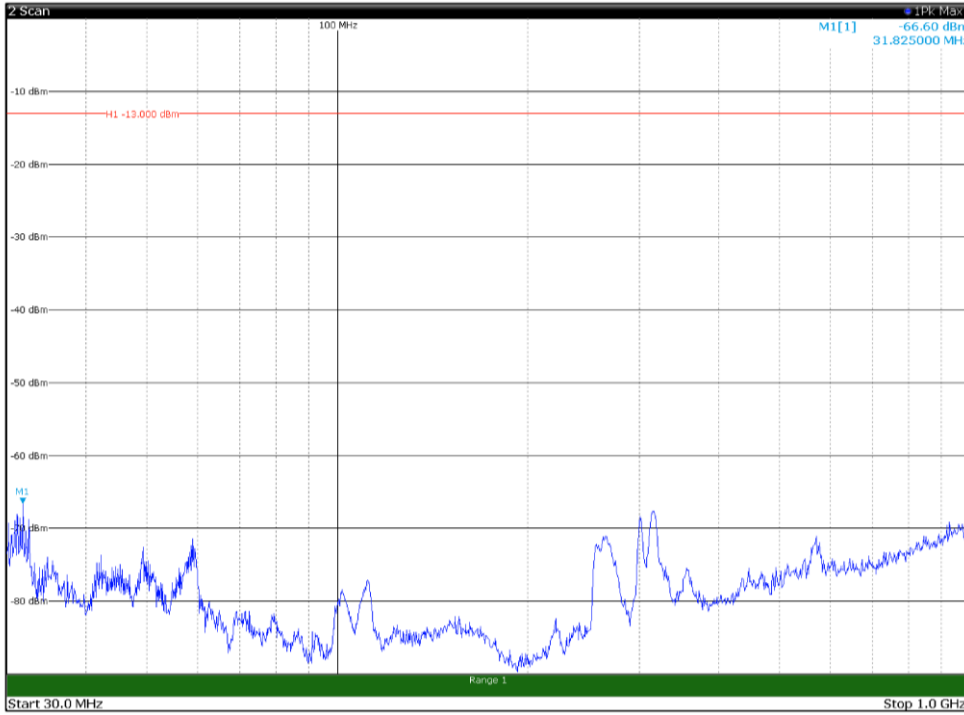

Channel: TOP, Modulation: 64QAM,
BW=15MHz, Range: 1GHz - 18GHz, Polarization: Vertical

Channel: TOP, Modulation: 64QAM,
 BW=15MHz, Range: 18GHz - 22.5GHz, Polarization: Horizontal

Channel: TOP, Modulation: 64QAM,
 BW=15MHz, Range: 18GHz - 22.5GHz, Polarization: Vertical

Channel: BOTTOM, Modulation: 256QAM,
BW=15MHz, Range: 30MHz - 1GHz, Polarization: Horizontal

Channel: BOTTOM, Modulation: 256QAM,
BW=15MHz, Range: 30MHz - 1GHz, Polarization: Vertical

Channel: BOTTOM, Modulation: 256QAM,
 BW=15MHz, Range: 1GHz - 18GHz, Polarization: Horizontal

Channel: BOTTOM, Modulation: 256QAM,
 BW=15MHz, Range: 1GHz - 18GHz, Polarization: Vertical

Channel: BOTTOM, Modulation: 256QAM,
BW=15MHz, Range: 18GHz - 22.5GHz, Polarization: Horizontal

Channel: BOTTOM, Modulation: 256QAM,
BW=15MHz, Range: 18GHz - 22.5GHz, Polarization: Vertical