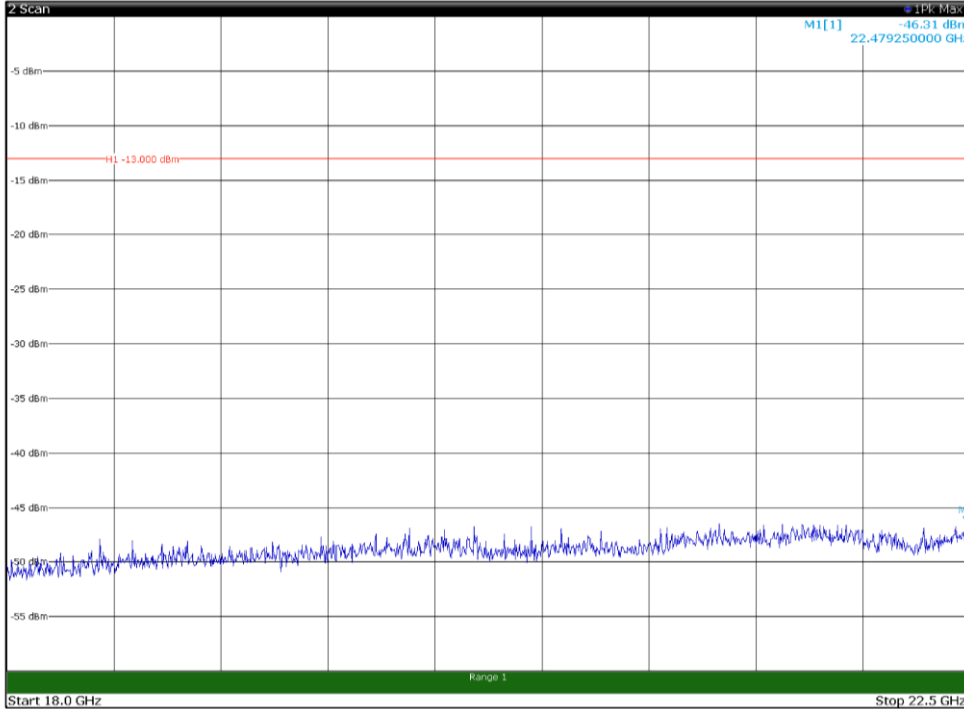

Channel: TOP, Modulation: 16QAM,
BW=15MHz, Range: 30MHz - 1GHz, Polarization: Horizontal

Channel: TOP, Modulation: 16QAM,
BW=15MHz, Range: 30MHz - 1GHz, Polarization: Vertical

Channel: TOP, Modulation: 16QAM,
 BW=15MHz, Range: 1GHz - 18GHz, Polarization: Horizontal

Channel: TOP, Modulation: 16QAM,
 BW=15MHz, Range: 1GHz - 18GHz, Polarization: Vertical

Channel: TOP, Modulation: 16QAM,
BW=15MHz, Range: 18GHz - 22.5GHz, Polarization: Horizontal

Channel: TOP, Modulation: 16QAM,
BW=15MHz, Range: 18GHz - 22.5GHz, Polarization: Vertical