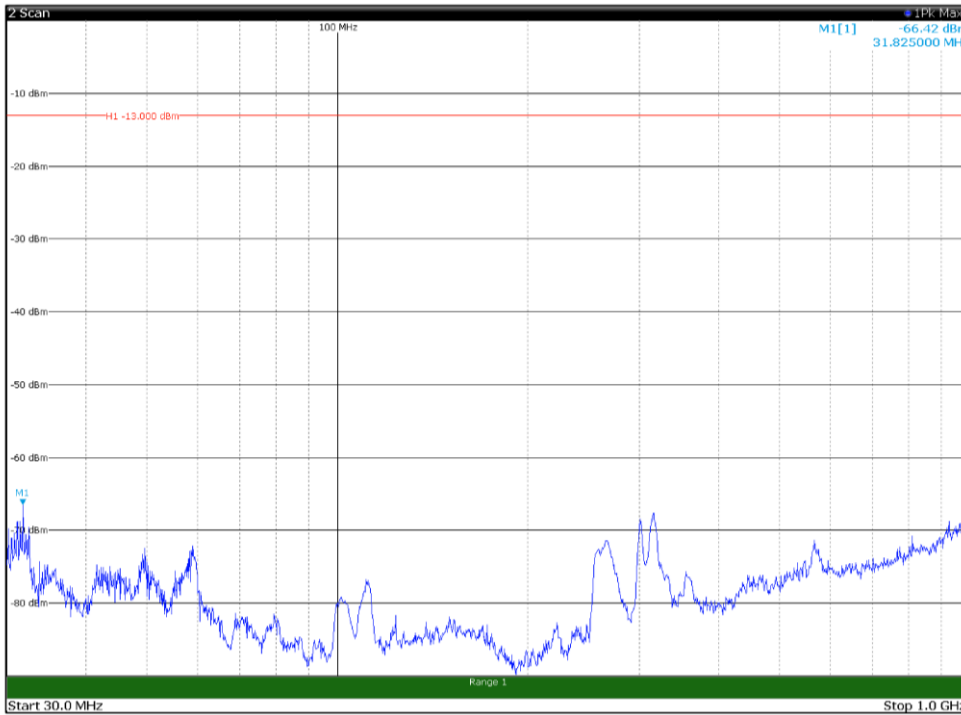

Channel: TOP, Modulation: 256QAM,
BW=10MHz, Range: 30MHz - 1GHz, Polarization: Horizontal

Channel: TOP, Modulation: 256QAM,
BW=10MHz, Range: 30MHz - 1GHz, Polarization: Vertical

Channel: TOP, Modulation: 256QAM,
 BW=10MHz, Range: 1GHz - 18GHz, Polarization: Horizontal

Channel: TOP, Modulation: 256QAM,
 BW=10MHz, Range: 1GHz - 18GHz, Polarization: Vertical

Channel: TOP, Modulation: 256QAM,
BW=10MHz, Range: 18GHz - 22.5GHz, Polarization: Horizontal

Channel: TOP, Modulation: 256QAM,
BW=10MHz, Range: 18GHz - 22.5GHz, Polarization: Vertical

Channel: BOTTOM, Modulation: QPSK,
BW=15MHz, Range: 30MHz - 1GHz, Polarization: Horizontal

Channel: BOTTOM, Modulation: QPSK,
BW=15MHz, Range: 30MHz - 1GHz, Polarization: Vertical

Channel: BOTTOM, Modulation: QPSK,
 BW=15MHz, Range: 1GHz - 18GHz, Polarization: Horizontal