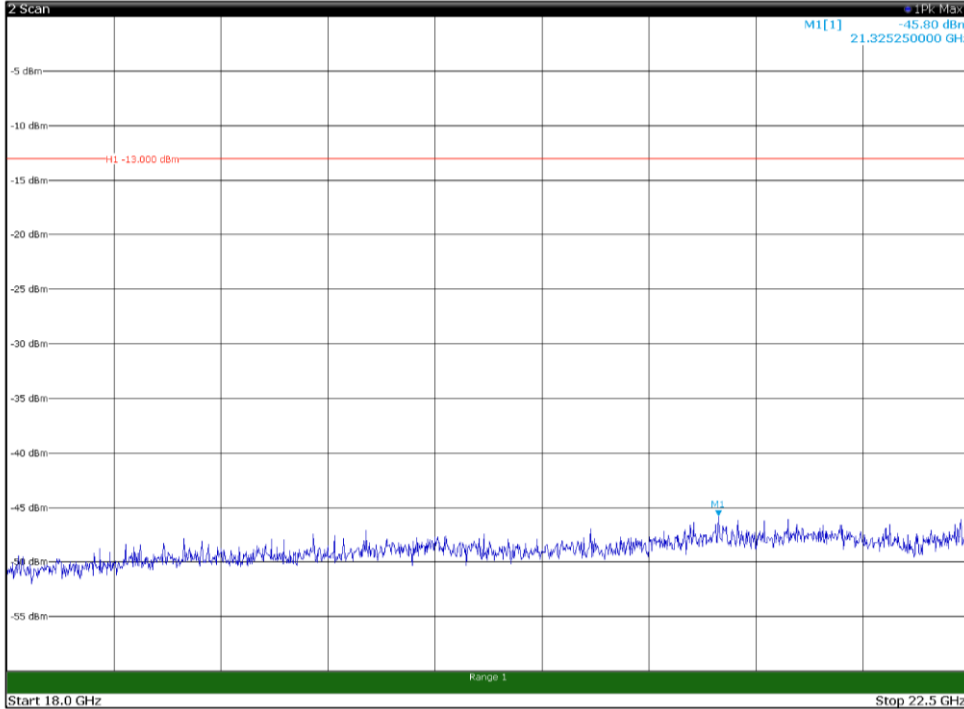

Channel: TOP, Modulation: 256QAM,
 BW=10MHz, Range: 1GHz - 18GHz, Polarization: Vertical

Channel: TOP, Modulation: 256QAM,
BW=10MHz, Range: 18GHz - 22.5GHz, Polarization: Horizontal

Channel: TOP, Modulation: 256QAM,
BW=10MHz, Range: 18GHz - 22.5GHz, Polarization: Vertical

Channel: BOTTOM, Modulation: QPSK,
BW=15MHz, Range: 30MHz - 1GHz, Polarization: Horizontal

Channel: BOTTOM, Modulation: QPSK,
BW=15MHz, Range: 30MHz - 1GHz, Polarization: Vertical

Channel: BOTTOM, Modulation: QPSK,
 BW=15MHz, Range: 1GHz - 18GHz, Polarization: Horizontal

Channel: BOTTOM, Modulation: QPSK,
 BW=15MHz, Range: 1GHz - 18GHz, Polarization: Vertical

Channel: BOTTOM, Modulation: QPSK,
 BW=15MHz, Range: 18GHz - 22.5GHz, Polarization: Horizontal

Channel: BOTTOM, Modulation: QPSK,
 BW=15MHz, Range: 18GHz - 22.5GHz, Polarization: Vertical