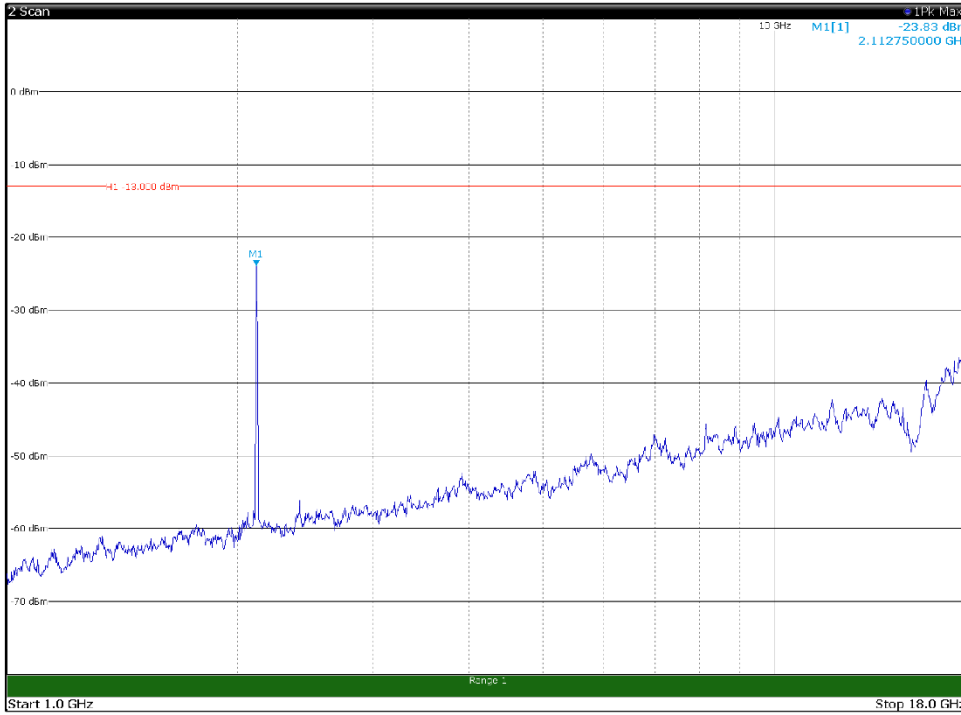

Channel: TOP, Modulation: QPSK,
 BW=15MHz, Range: 30MHz - 1GHz, Polarization: Horizontal

Channel: TOP, Modulation: QPSK,
 BW=15MHz, Range: 30MHz - 1GHz, Polarization: Vertical

Channel: TOP, Modulation: QPSK,
BW=15MHz, Range: 1GHz - 18GHz, Polarization: Horizontal

Channel: TOP, Modulation: QPSK,
BW=15MHz, Range: 1GHz - 18GHz, Polarization: Vertical

Channel: TOP, Modulation: QPSK,
 BW=15MHz, Range: 18GHz - 22.5GHz, Polarization: Horizontal

Channel: TOP, Modulation: QPSK,
 BW=15MHz, Range: 18GHz - 22.5GHz, Polarization: Vertical

Channel: BOTTOM, Modulation: 16QAM,
 BW=15MHz, Range: 30MHz - 1GHz, Polarization: Horizontal

Channel: BOTTOM, Modulation: 16QAM,
 BW=15MHz, Range: 30MHz - 1GHz, Polarization: Vertical

Channel: BOTTOM, Modulation: 16QAM,
BW=15MHz, Range: 1GHz - 18GHz, Polarization: Horizontal

Channel: BOTTOM, Modulation: 16QAM,
BW=15MHz, Range: 1GHz - 18GHz, Polarization: Vertical

Channel: BOTTOM, Modulation: 16QAM,
BW=15MHz, Range: 18GHz - 22.5GHz, Polarization: Horizontal

Channel: BOTTOM, Modulation: 16QAM,
BW=15MHz, Range: 18GHz - 22.5GHz, Polarization: Vertical