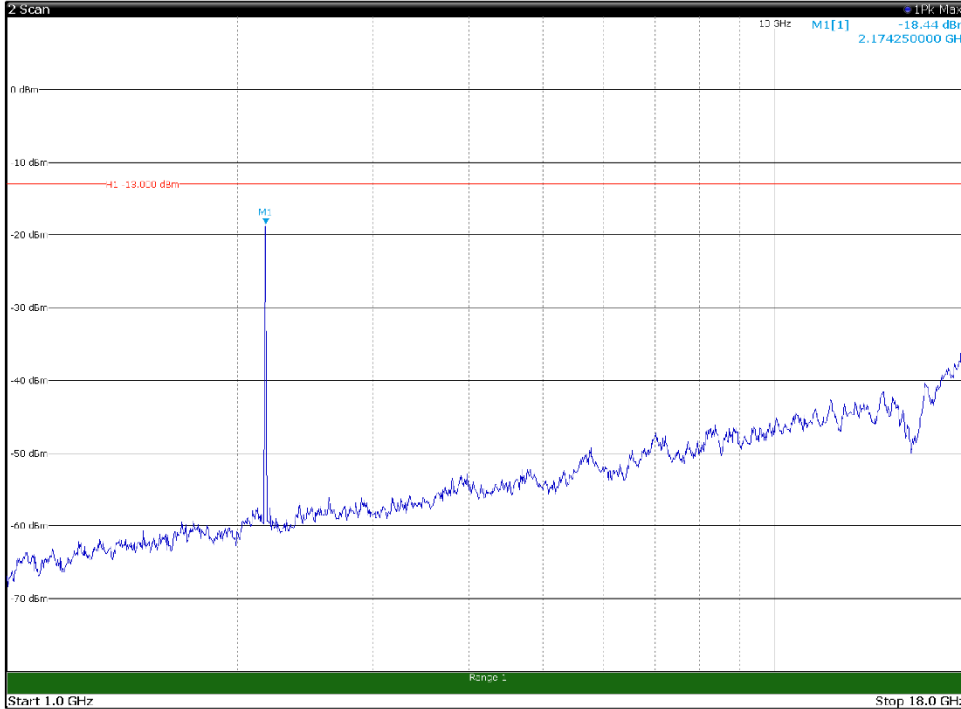

Channel: MIDDLE, Modulation: 16QAM,
 BW=15MHz, Range: 30MHz - 1GHz, Polarization: Horizontal

Channel: MIDDLE, Modulation: 16QAM,
 BW=15MHz, Range: 30MHz - 1GHz, Polarization: Vertical

Channel: MIDDLE, Modulation: 16QAM,
 BW=15MHz, Range: 1GHz - 18GHz, Polarization: Horizontal

Channel: MIDDLE, Modulation: 16QAM,
 BW=15MHz, Range: 1GHz - 18GHz, Polarization: Vertical

Channel: MIDDLE, Modulation: 16QAM,
 BW=15MHz, Range: 18GHz - 22.5GHz, Polarization: Horizontal

Channel: MIDDLE, Modulation: 16QAM,
 BW=15MHz, Range: 18GHz - 22.5GHz, Polarization: Vertical

Channel: TOP, Modulation: 16QAM,
BW=15MHz, Range: 30MHz - 1GHz, Polarization: Horizontal

Channel: TOP, Modulation: 16QAM,
BW=15MHz, Range: 30MHz - 1GHz, Polarization: Vertical

Channel: TOP, Modulation: 16QAM,
 BW=15MHz, Range: 1GHz - 18GHz, Polarization: Horizontal

Channel: TOP, Modulation: 16QAM,
 BW=15MHz, Range: 1GHz - 18GHz, Polarization: Vertical

Channel: TOP, Modulation: 16QAM,
BW=15MHz, Range: 18GHz - 22.5GHz, Polarization: Horizontal

Channel: TOP, Modulation: 16QAM,
BW=15MHz, Range: 18GHz - 22.5GHz, Polarization: Vertical