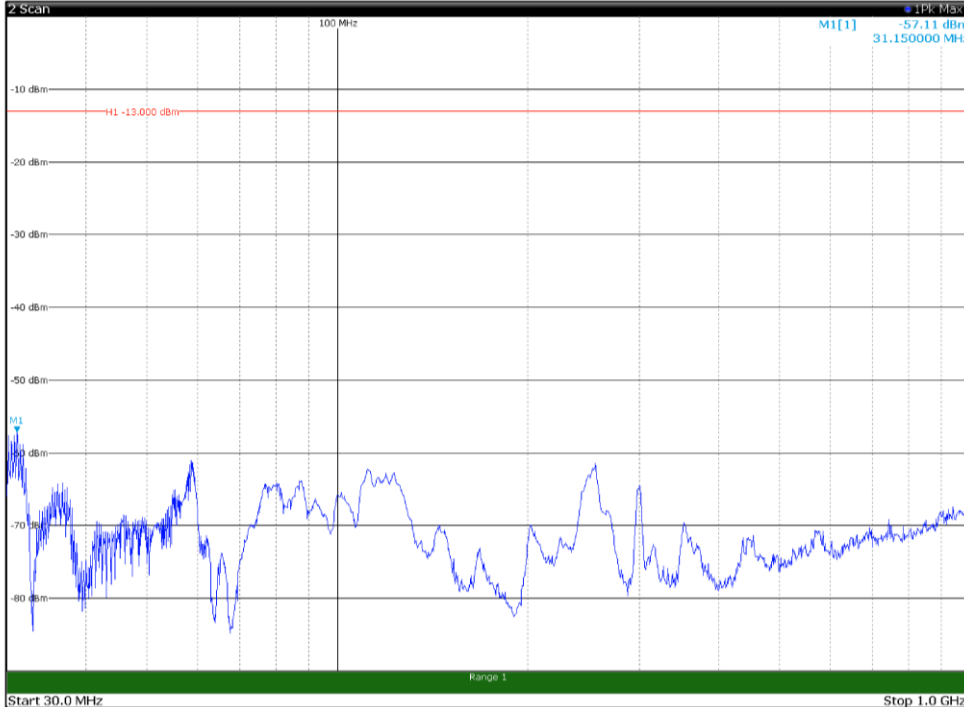

Channel: TOP, Modulation: 64QAM,
BW=15MHz, Range: 30MHz - 1GHz, Polarization: Horizontal

Channel: TOP, Modulation: 64QAM,
BW=15MHz, Range: 30MHz - 1GHz, Polarization: Vertical

Channel: TOP, Modulation: 64QAM,
BW=15MHz, Range: 1GHz - 18GHz, Polarization: Horizontal

Channel: TOP, Modulation: 64QAM,
BW=15MHz, Range: 1GHz - 18GHz, Polarization: Vertical

Channel: TOP, Modulation: 64QAM,
 BW=15MHz, Range: 18GHz - 22.5GHz, Polarization: Horizontal

Channel: TOP, Modulation: 64QAM,
 BW=15MHz, Range: 18GHz - 22.5GHz, Polarization: Vertical

Channel: BOTTOM, Modulation: 256QAM,
BW=15MHz, Range: 30MHz - 1GHz, Polarization: Horizontal

Channel: BOTTOM, Modulation: 256QAM,
BW=15MHz, Range: 30MHz - 1GHz, Polarization: Vertical

Channel: BOTTOM, Modulation: 256QAM,
 BW=15MHz, Range: 1GHz - 18GHz, Polarization: Horizontal