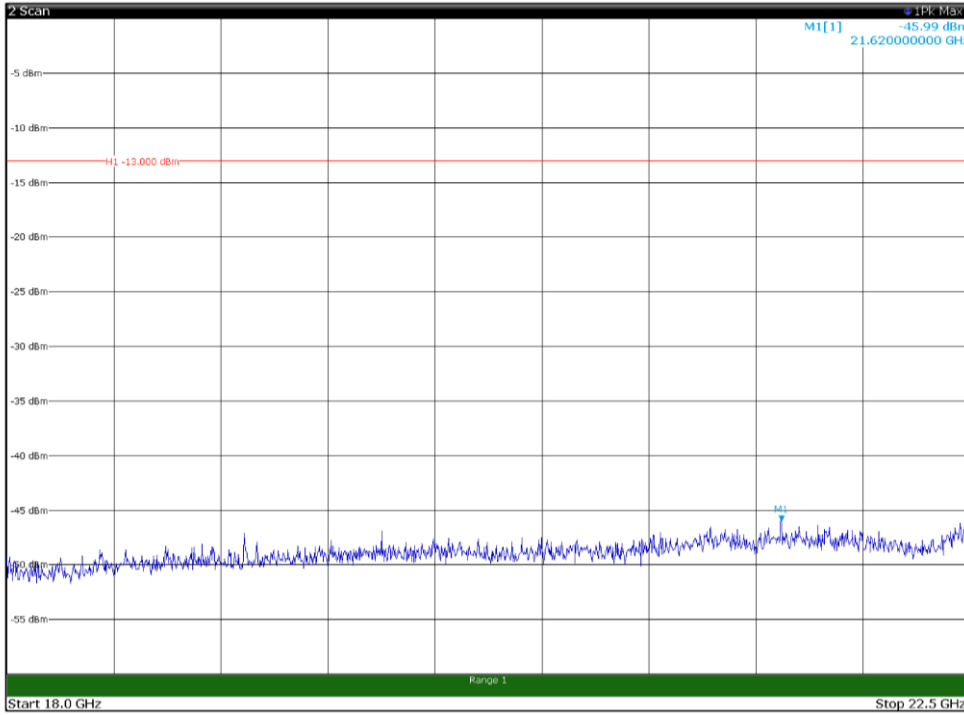

Channel: TOP, Modulation: 256QAM,
BW=10MHz, Range: 30MHz - 1GHz, Polarization: Horizontal

Channel: TOP, Modulation: 256QAM,
BW=10MHz, Range: 30MHz - 1GHz, Polarization: Vertical

Channel: TOP, Modulation: 256QAM,
 BW=10MHz, Range: 1GHz - 18GHz, Polarization: Horizontal

Channel: TOP, Modulation: 256QAM,
 BW=10MHz, Range: 1GHz - 18GHz, Polarization: Vertical

Channel: TOP, Modulation: 256QAM,
BW=10MHz, Range: 18GHz - 22.5GHz, Polarization: Horizontal

Channel: TOP, Modulation: 256QAM,
BW=10MHz, Range: 18GHz - 22.5GHz, Polarization: Vertical