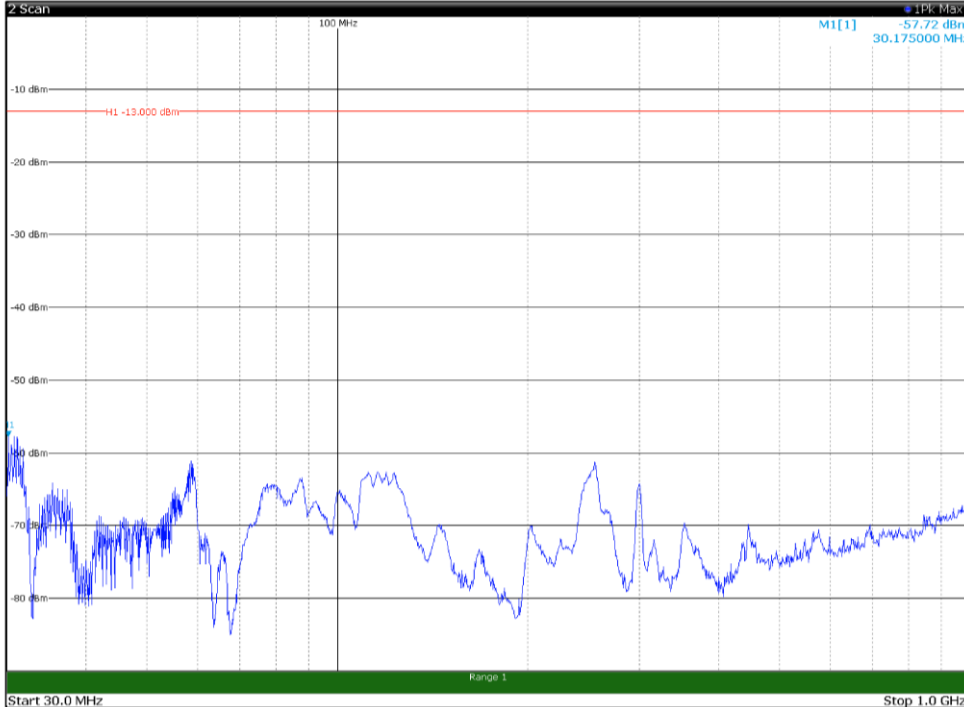

Channel: MIDDLE, Modulation: QPSK,
BW=15MHz, Range: 30MHz - 1GHz, Polarization: Horizontal

Channel: MIDDLE, Modulation: QPSK,
BW=15MHz, Range: 30MHz - 1GHz, Polarization: Vertical

Channel: MIDDLE, Modulation: QPSK,
 BW=15MHz, Range: 1GHz - 18GHz, Polarization: Horizontal

Channel: MIDDLE, Modulation: QPSK,
 BW=15MHz, Range: 1GHz - 18GHz, Polarization: Vertical

Channel: MIDDLE, Modulation: QPSK,
 BW=15MHz, Range: 18GHz - 22.5GHz, Polarization: Horizontal

Channel: MIDDLE, Modulation: QPSK,
 BW=15MHz, Range: 18GHz - 22.5GHz, Polarization: Vertical

Channel: TOP, Modulation: QPSK,
 BW=15MHz, Range: 30MHz - 1GHz, Polarization: Horizontal

Channel: TOP, Modulation: QPSK,
 BW=15MHz, Range: 30MHz - 1GHz, Polarization: Vertical

Channel: TOP, Modulation: QPSK,
BW=15MHz, Range: 1GHz - 18GHz, Polarization: Horizontal

Channel: TOP, Modulation: QPSK,
BW=15MHz, Range: 1GHz - 18GHz, Polarization: Vertical

Channel: TOP, Modulation: QPSK,
 BW=15MHz, Range: 18GHz - 22.5GHz, Polarization: Horizontal

Channel: TOP, Modulation: QPSK,
 BW=15MHz, Range: 18GHz - 22.5GHz, Polarization: Vertical