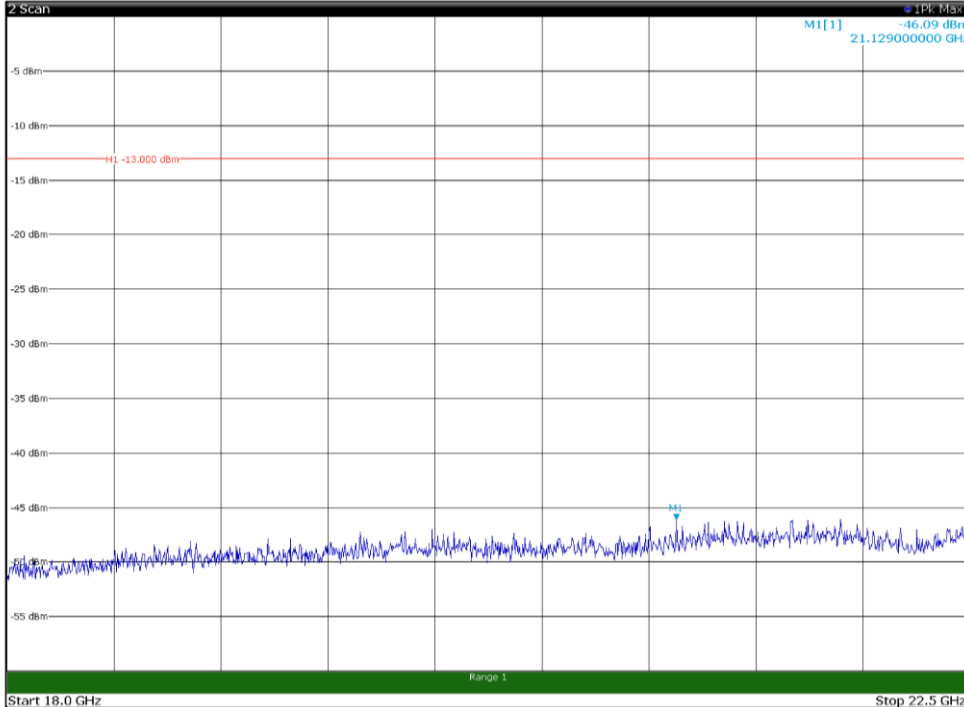

Channel: TOP, Modulation: 16QAM,
 BW=15MHz, Range: 1GHz - 18GHz, Polarization: Vertical

Channel: TOP, Modulation: 16QAM,
BW=15MHz, Range: 18GHz - 22.5GHz, Polarization: Horizontal

Channel: TOP, Modulation: 16QAM,
BW=15MHz, Range: 18GHz - 22.5GHz, Polarization: Vertical

Channel: BOTTOM, Modulation: 64QAM,
BW=15MHz, Range: 30MHz - 1GHz, Polarization: Horizontal

Channel: BOTTOM, Modulation: 64QAM,
BW=15MHz, Range: 30MHz - 1GHz, Polarization: Vertical

Channel: BOTTOM, Modulation: 64QAM,
BW=15MHz, Range: 1GHz - 18GHz, Polarization: Horizontal

Channel: BOTTOM, Modulation: 64QAM,
BW=15MHz, Range: 1GHz - 18GHz, Polarization: Vertical

Channel: BOTTOM, Modulation: 64QAM,
BW=15MHz, Range: 18GHz - 22.5GHz, Polarization: Horizontal

Channel: BOTTOM, Modulation: 64QAM,
BW=15MHz, Range: 18GHz - 22.5GHz, Polarization: Vertical