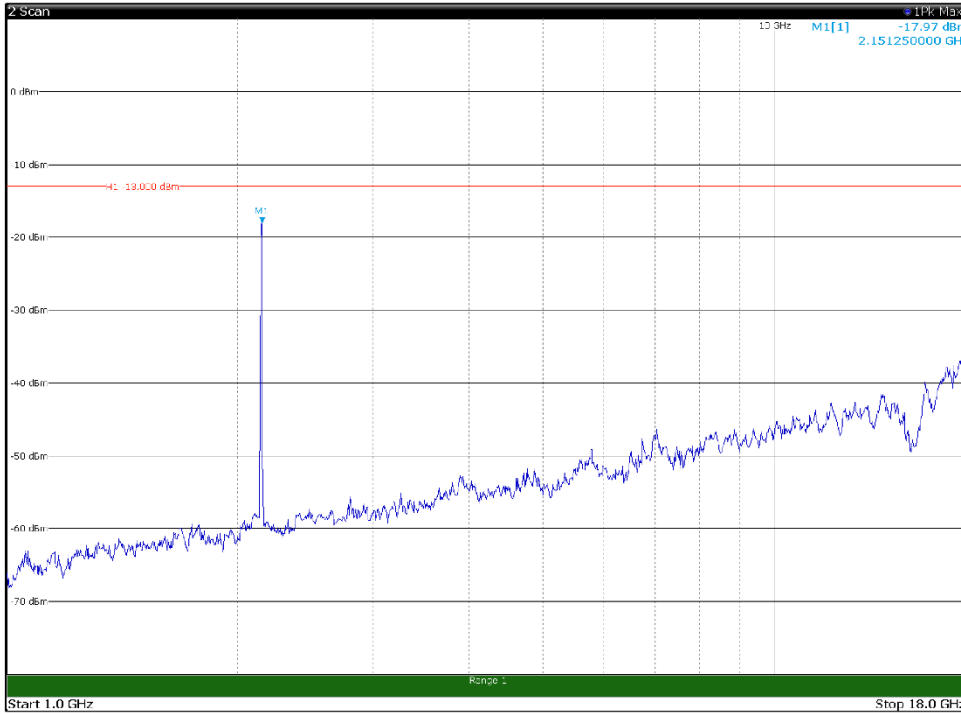

Channel: BOTTOM, Modulation: QPSK,
BW=15MHz, Range: 30MHz - 1GHz, Polarization: Horizontal

Channel: BOTTOM, Modulation: QPSK,
BW=15MHz, Range: 30MHz - 1GHz, Polarization: Vertical

Channel: BOTTOM, Modulation: QPSK,
 BW=15MHz, Range: 1GHz - 18GHz, Polarization: Horizontal

Channel: BOTTOM, Modulation: QPSK,
 BW=15MHz, Range: 1GHz - 18GHz, Polarization: Vertical

Channel: BOTTOM, Modulation: QPSK,
 BW=15MHz, Range: 18GHz - 22.5GHz, Polarization: Horizontal

Channel: BOTTOM, Modulation: QPSK,
 BW=15MHz, Range: 18GHz - 22.5GHz, Polarization: Vertical

Channel: MIDDLE, Modulation: QPSK,
BW=15MHz, Range: 30MHz - 1GHz, Polarization: Horizontal

Channel: MIDDLE, Modulation: QPSK,
BW=15MHz, Range: 30MHz - 1GHz, Polarization: Vertical

Channel: MIDDLE, Modulation: QPSK,
 BW=15MHz, Range: 1GHz - 18GHz, Polarization: Horizontal

Channel: MIDDLE, Modulation: QPSK,
 BW=15MHz, Range: 1GHz - 18GHz, Polarization: Vertical

Channel: MIDDLE, Modulation: QPSK,
 BW=15MHz, Range: 18GHz - 22.5GHz, Polarization: Horizontal

Channel: MIDDLE, Modulation: QPSK,
 BW=15MHz, Range: 18GHz - 22.5GHz, Polarization: Vertical