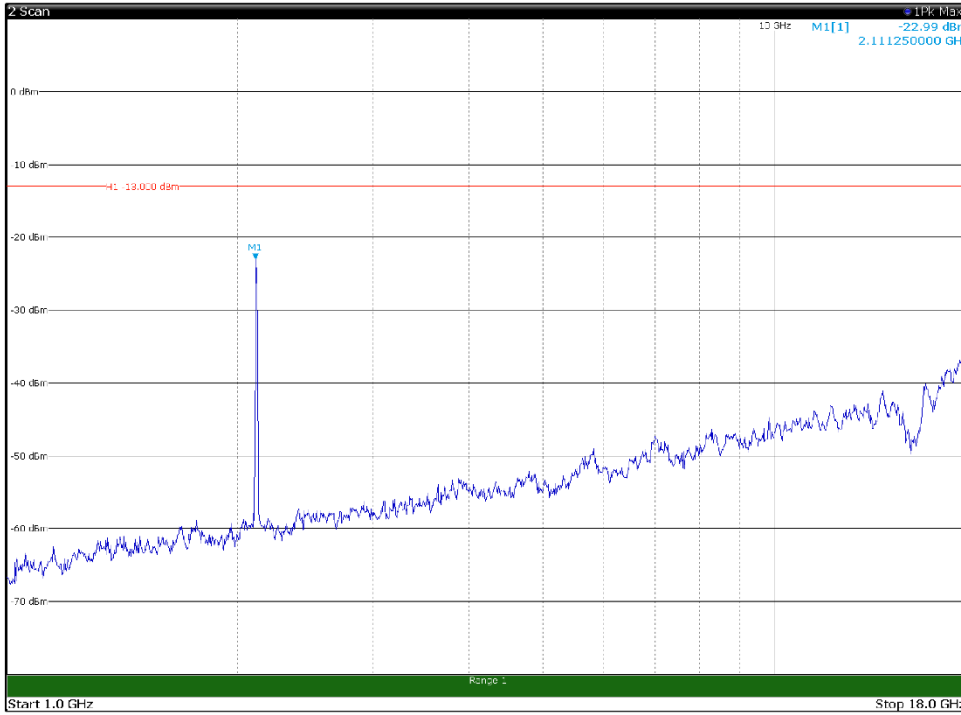

Channel: TOP, Modulation: 256QAM,
BW=10MHz, Range: 30MHz - 1GHz, Polarization: Horizontal

Channel: TOP, Modulation: 256QAM,
BW=10MHz, Range: 30MHz - 1GHz, Polarization: Vertical

Channel: TOP, Modulation: 256QAM,
 BW=10MHz, Range: 1GHz - 18GHz, Polarization: Horizontal

Channel: TOP, Modulation: 256QAM,
 BW=10MHz, Range: 1GHz - 18GHz, Polarization: Vertical

Channel: TOP, Modulation: 256QAM,
BW=10MHz, Range: 18GHz - 22.5GHz, Polarization: Horizontal

Channel: TOP, Modulation: 256QAM,
BW=10MHz, Range: 18GHz - 22.5GHz, Polarization: Vertical

Channel: BOTTOM, Modulation: QPSK,
BW=15MHz, Range: 30MHz - 1GHz, Polarization: Horizontal

Channel: BOTTOM, Modulation: QPSK,
BW=15MHz, Range: 30MHz - 1GHz, Polarization: Vertical

Channel: BOTTOM, Modulation: QPSK,
 BW=15MHz, Range: 1GHz - 18GHz, Polarization: Horizontal

Channel: BOTTOM, Modulation: QPSK,
 BW=15MHz, Range: 1GHz - 18GHz, Polarization: Vertical

Channel: BOTTOM, Modulation: QPSK,
 BW=15MHz, Range: 18GHz - 22.5GHz, Polarization: Horizontal

Channel: BOTTOM, Modulation: QPSK,
 BW=15MHz, Range: 18GHz - 22.5GHz, Polarization: Vertical