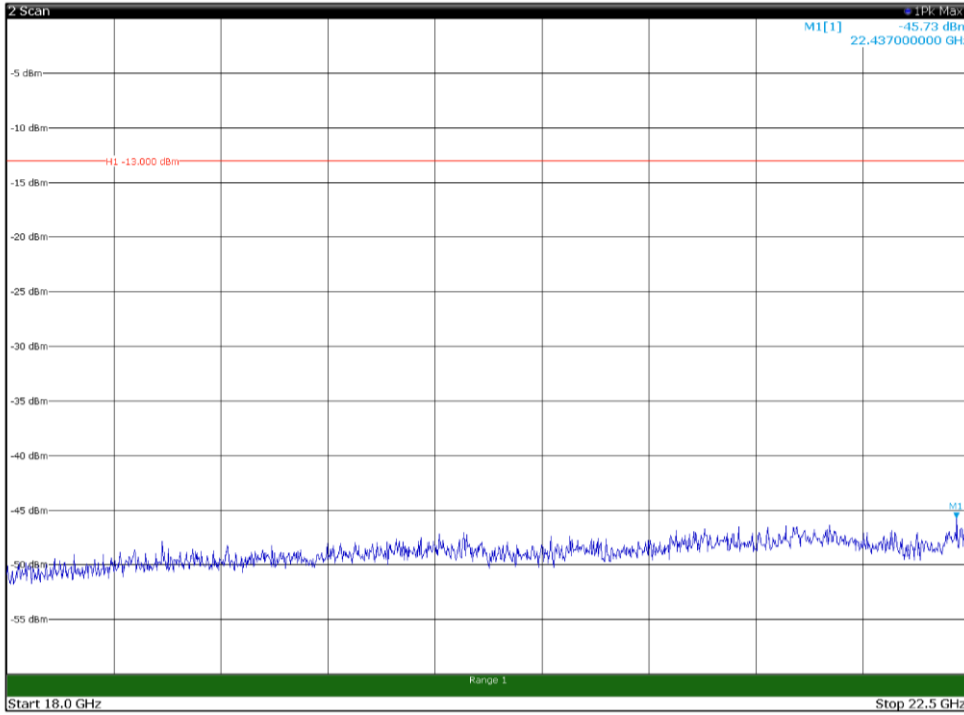

Channel: MIDDLE, Modulation: 64QAM,
 BW=15MHz, Range: 30MHz - 1GHz, Polarization: Horizontal

Channel: MIDDLE, Modulation: 64QAM,
 BW=15MHz, Range: 30MHz - 1GHz, Polarization: Vertical

Channel: MIDDLE, Modulation: 64QAM,
 BW=15MHz, Range: 1GHz - 18GHz, Polarization: Horizontal

Channel: MIDDLE, Modulation: 64QAM,
 BW=15MHz, Range: 1GHz - 18GHz, Polarization: Vertical

Channel: MIDDLE, Modulation: 64QAM,
 BW=15MHz, Range: 18GHz - 22.5GHz, Polarization: Horizontal

Channel: MIDDLE, Modulation: 64QAM,
 BW=15MHz, Range: 18GHz - 22.5GHz, Polarization: Vertical