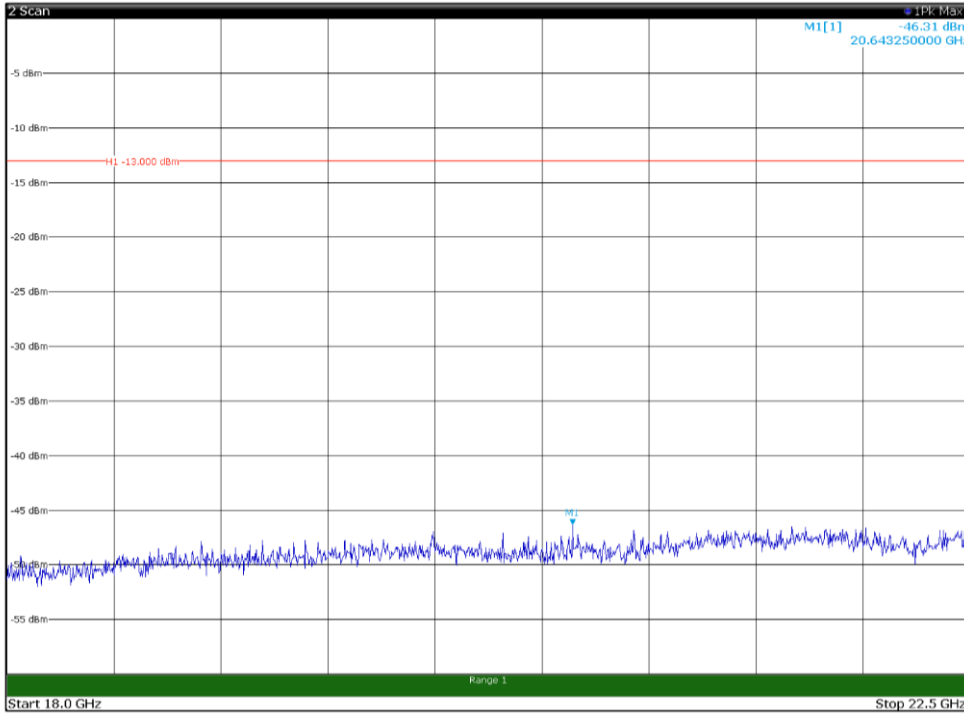

Channel: TOP, Modulation: 64QAM,
BW=15MHz, Range: 1GHz - 18GHz, Polarization: Vertical

Channel: TOP, Modulation: 64QAM,
 BW=15MHz, Range: 18GHz - 22.5GHz, Polarization: Horizontal

Channel: TOP, Modulation: 64QAM,
 BW=15MHz, Range: 18GHz - 22.5GHz, Polarization: Vertical

Channel: BOTTOM, Modulation: 256QAM,
BW=15MHz, Range: 30MHz - 1GHz, Polarization: Horizontal

Channel: BOTTOM, Modulation: 256QAM,
BW=15MHz, Range: 30MHz - 1GHz, Polarization: Vertical

Channel: BOTTOM, Modulation: 256QAM,
 BW=15MHz, Range: 1GHz - 18GHz, Polarization: Horizontal

Channel: BOTTOM, Modulation: 256QAM,
 BW=15MHz, Range: 1GHz - 18GHz, Polarization: Vertical

Channel: BOTTOM, Modulation: 256QAM,
BW=15MHz, Range: 18GHz - 22.5GHz, Polarization: Horizontal

Channel: BOTTOM, Modulation: 256QAM,
BW=15MHz, Range: 18GHz - 22.5GHz, Polarization: Vertical