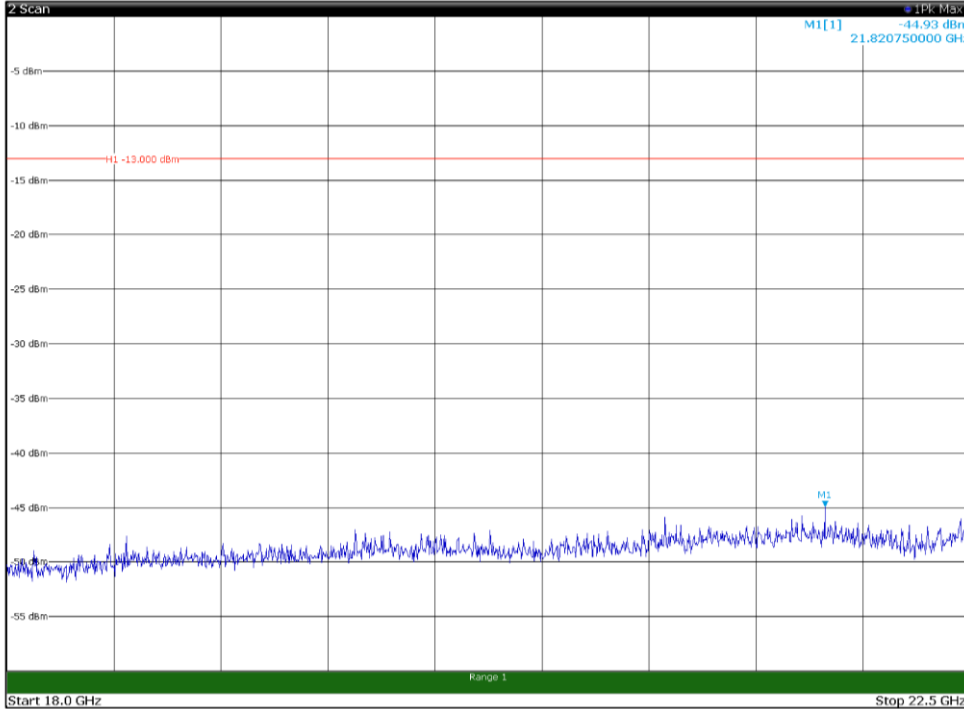

Channel: BOTTOM, Modulation: 16QAM,
BW=15MHz, Range: 1GHz - 18GHz, Polarization: Vertical

Channel: BOTTOM, Modulation: 16QAM,
BW=15MHz, Range: 18GHz - 22.5GHz, Polarization: Horizontal

Channel: BOTTOM, Modulation: 16QAM,
BW=15MHz, Range: 18GHz - 22.5GHz, Polarization: Vertical

Channel: MIDDLE, Modulation: 16QAM,
 BW=15MHz, Range: 30MHz - 1GHz, Polarization: Horizontal

Channel: MIDDLE, Modulation: 16QAM,
 BW=15MHz, Range: 30MHz - 1GHz, Polarization: Vertical

Channel: MIDDLE, Modulation: 16QAM,
 BW=15MHz, Range: 1GHz - 18GHz, Polarization: Horizontal

Channel: MIDDLE, Modulation: 16QAM,
 BW=15MHz, Range: 1GHz - 18GHz, Polarization: Vertical

Channel: MIDDLE, Modulation: 16QAM,
 BW=15MHz, Range: 18GHz - 22.5GHz, Polarization: Horizontal

Channel: MIDDLE, Modulation: 16QAM,
 BW=15MHz, Range: 18GHz - 22.5GHz, Polarization: Vertical