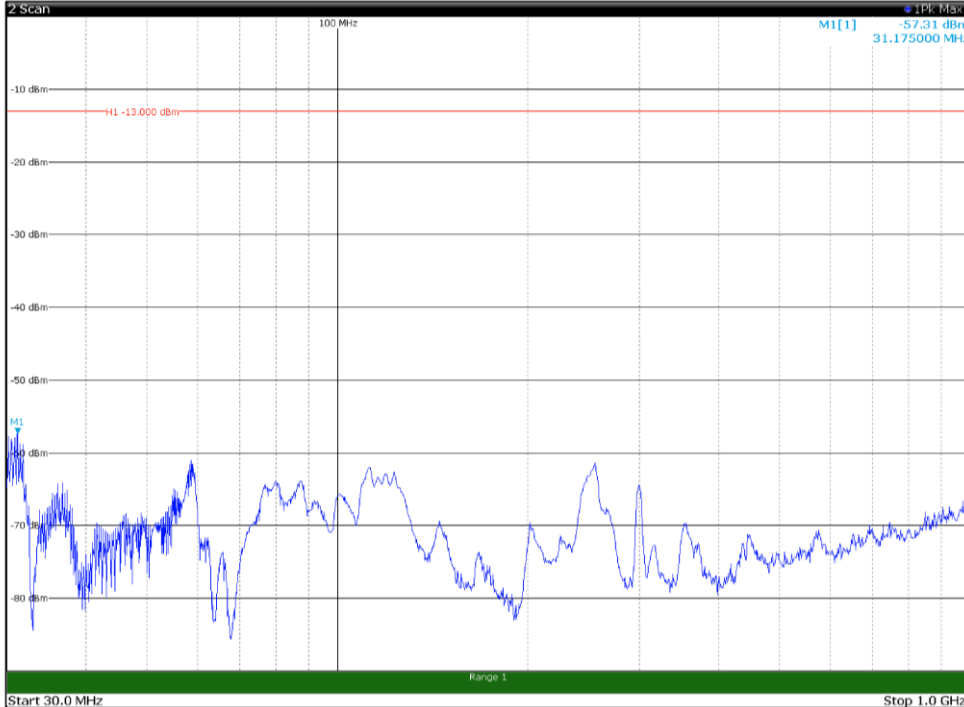

Channel: BOTTOM, Modulation: 64QAM,
BW=15MHz, Range: 30MHz - 1GHz, Polarization: Horizontal

Channel: BOTTOM, Modulation: 64QAM,
BW=15MHz, Range: 30MHz - 1GHz, Polarization: Vertical

Channel: BOTTOM, Modulation: 64QAM,
BW=15MHz, Range: 1GHz - 18GHz, Polarization: Horizontal

Channel: BOTTOM, Modulation: 64QAM,
BW=15MHz, Range: 1GHz - 18GHz, Polarization: Vertical

Channel: BOTTOM, Modulation: 64QAM,
BW=15MHz, Range: 18GHz - 22.5GHz, Polarization: Horizontal

Channel: BOTTOM, Modulation: 64QAM,
BW=15MHz, Range: 18GHz - 22.5GHz, Polarization: Vertical

Channel: MIDDLE, Modulation: 64QAM,
 BW=15MHz, Range: 30MHz - 1GHz, Polarization: Horizontal

Channel: MIDDLE, Modulation: 64QAM,
 BW=15MHz, Range: 30MHz - 1GHz, Polarization: Vertical

Channel: MIDDLE, Modulation: 64QAM,
 BW=15MHz, Range: 1GHz - 18GHz, Polarization: Horizontal