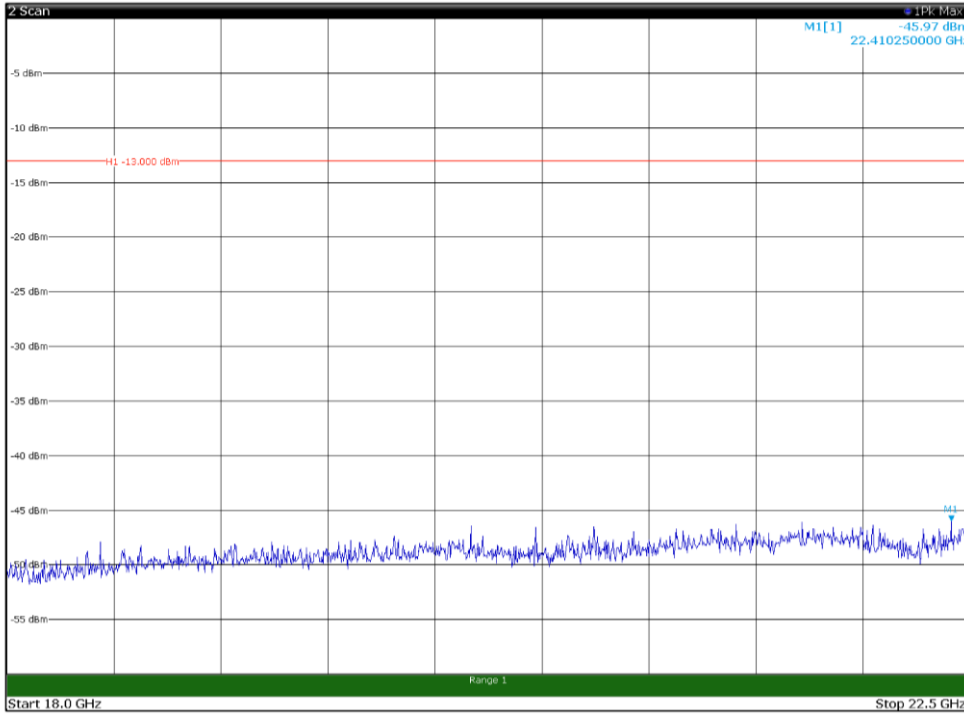

Channel: TOP, Modulation: QPSK,
 BW=15MHz, Range: 30MHz - 1GHz, Polarization: Horizontal

Channel: TOP, Modulation: QPSK,
 BW=15MHz, Range: 30MHz - 1GHz, Polarization: Vertical

Channel: TOP, Modulation: QPSK,
BW=15MHz, Range: 1GHz - 18GHz, Polarization: Horizontal

Channel: TOP, Modulation: QPSK,
BW=15MHz, Range: 1GHz - 18GHz, Polarization: Vertical

Channel: TOP, Modulation: QPSK,
 BW=15MHz, Range: 18GHz - 22.5GHz, Polarization: Horizontal

Channel: TOP, Modulation: QPSK,
 BW=15MHz, Range: 18GHz - 22.5GHz, Polarization: Vertical