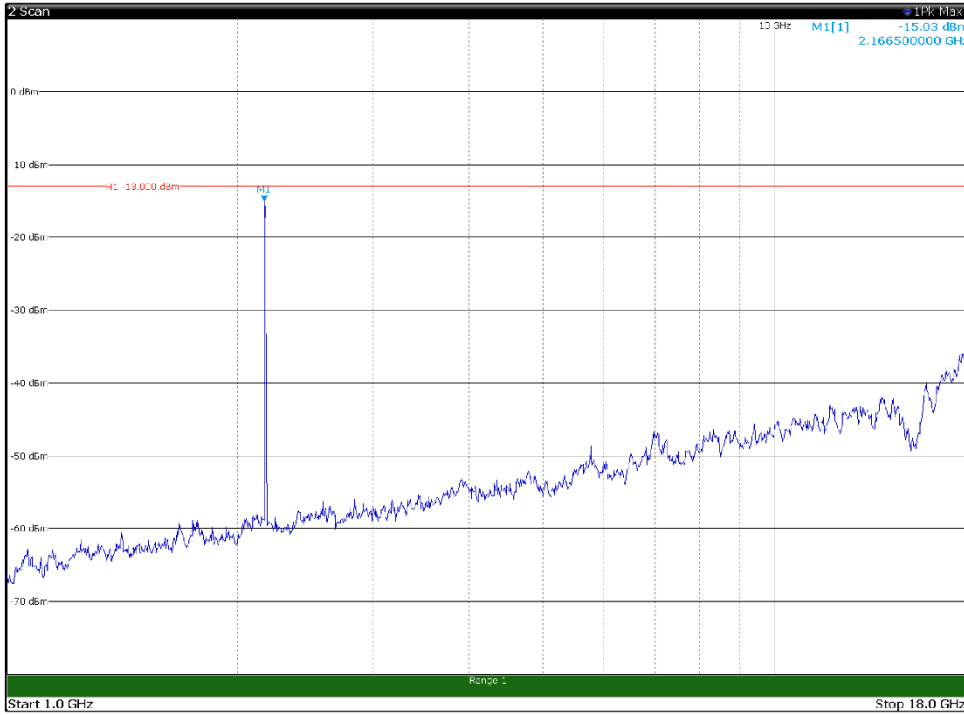

Channel: MIDDLE, Modulation: 256QAM,
 BW=15MHz, Range: 30MHz - 1GHz, Polarization: Horizontal

Channel: MIDDLE, Modulation: 256QAM,
 BW=15MHz, Range: 30MHz - 1GHz, Polarization: Vertical

Channel: MIDDLE, Modulation: 256QAM,
BW=15MHz, Range: 1GHz - 18GHz, Polarization: Horizontal

Channel: MIDDLE, Modulation: 256QAM,
BW=15MHz, Range: 1GHz - 18GHz, Polarization: Vertical

Channel: MIDDLE, Modulation: 256QAM,
 BW=15MHz, Range: 18GHz - 22.5GHz, Polarization: Horizontal

Channel: MIDDLE, Modulation: 256QAM,
 BW=15MHz, Range: 18GHz - 22.5GHz, Polarization: Vertical

Channel: TOP, Modulation: 256QAM,
BW=15MHz, Range: 30MHz - 1GHz, Polarization: Horizontal

Channel: TOP, Modulation: 256QAM,
BW=15MHz, Range: 30MHz - 1GHz, Polarization: Vertical

Channel: TOP, Modulation: 256QAM,
BW=15MHz, Range: 1GHz - 18GHz, Polarization: Horizontal