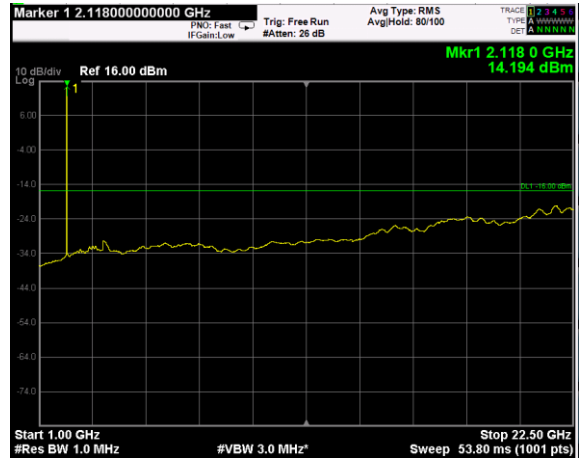

Channel: BOTTOM, Modulation: QPSK, BW=20MHz, Range: Upper