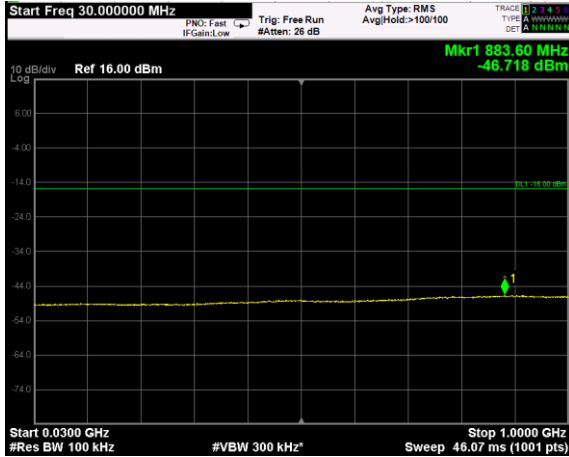

RF PORT 2

Channel: BOTTOM, Modulation: QPSK, BW=5MHz, Range: Lower