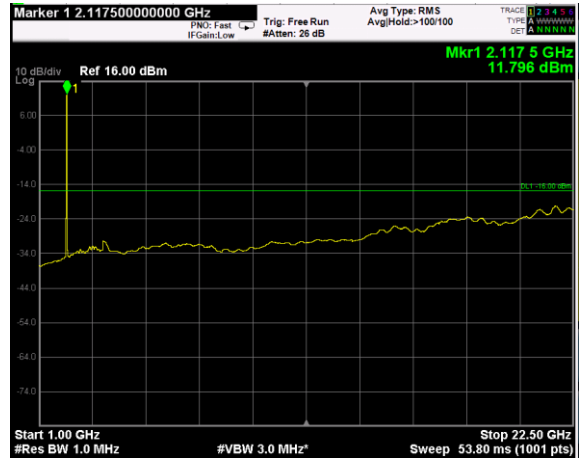

Channel: BOTTOM, Modulation: 64QAM, BW=15MHz, Range: Upper