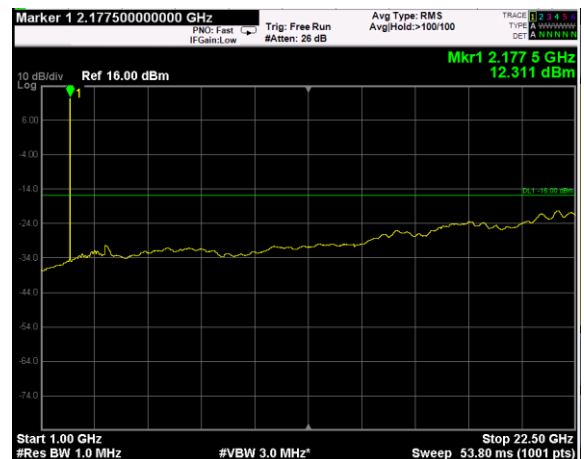

Channel: TOP, Modulation: 256QAM, BW=5MHz, Range: Upper