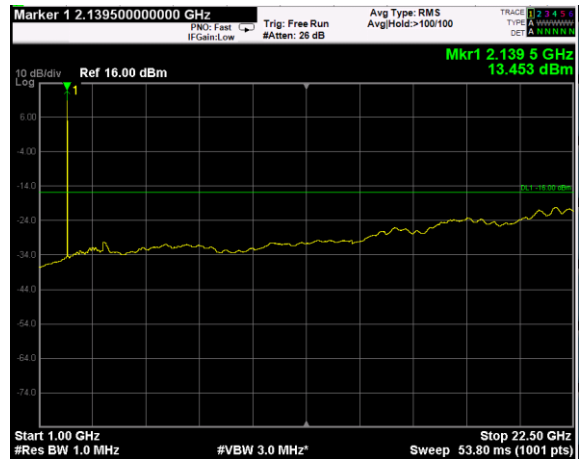

Channel: MIDDLE, Modulation: 256QAM, BW=15MHz, Range: Upper