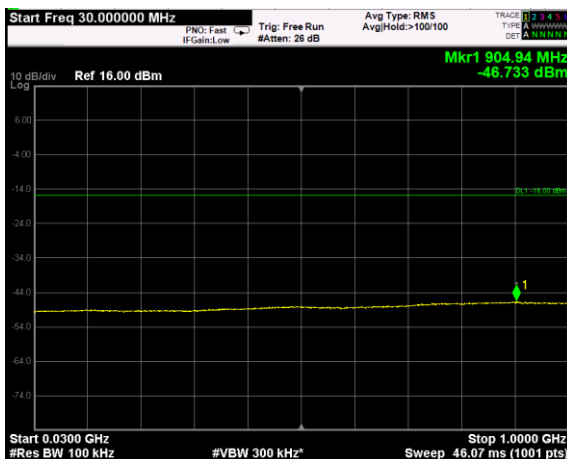

Channel: BOTTOM, Modulation: 256QAM, BW=5MHz, Range: Lower

Channel: BOTTOM, Modulation: 256QAM, BW=5MHz, Range: Upper

Channel: MIDDLE, Modulation: 256QAM, BW=5MHz, Range: Lower

Channel: MIDDLE, Modulation: 256QAM, BW=5MHz, Range: Upper