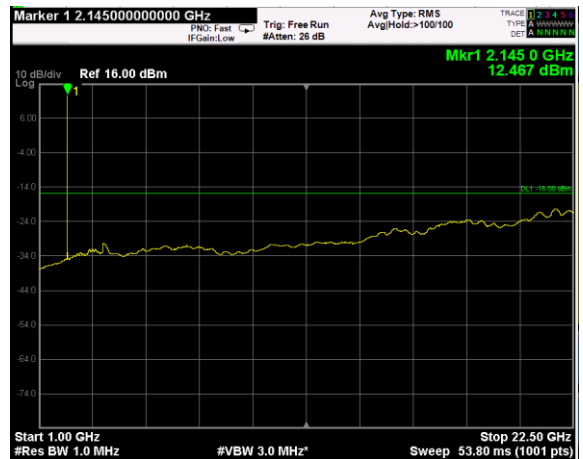

Channel: MIDDLE, Modulation: QPSK, BW=5MHz, Range: Upper