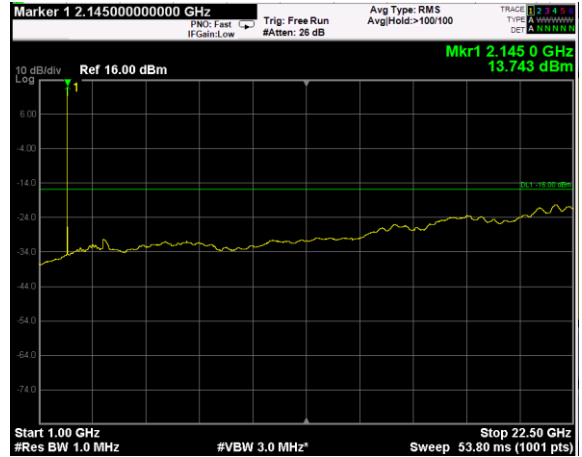

Channel: MIDDLE, Modulation: QPSK, BW=10MHz, Range: Upper