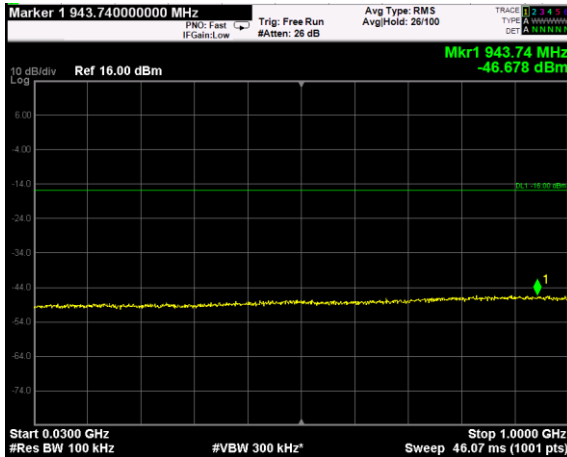

Channel: TOP, Modulation: 256QAM, BW=10MHz, Range: Lower

Channel: TOP, Modulation: 256QAM, BW=10MHz, Range: Upper

Channel: BOTTOM, Modulation: QPSK, BW=15MHz, Range: Lower

Channel: BOTTOM, Modulation: QPSK, BW=15MHz, Range: Upper