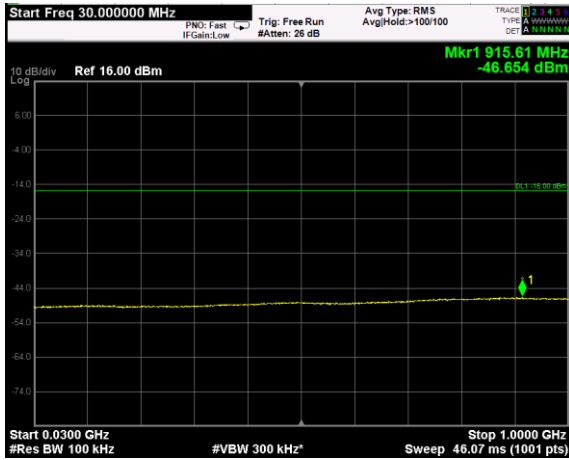

Channel: BOTTOM, Modulation: 64QAM, BW=5MHz, Range: Lower