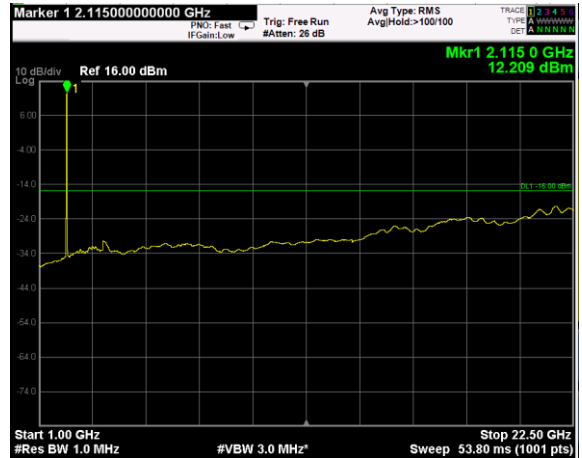

Channel: BOTTOM, Modulation: QPSK, BW=10MHz, Range: Upper