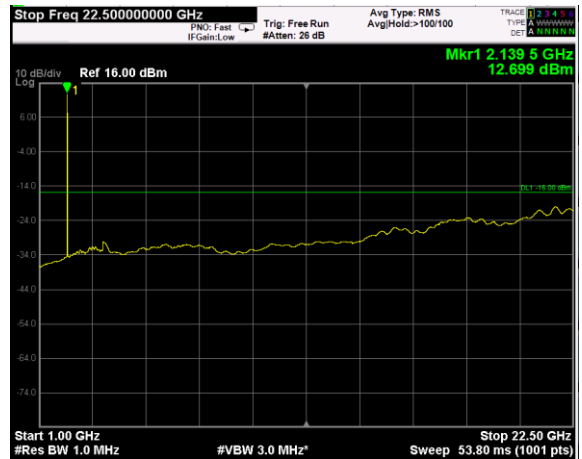

Channel: MIDDLE, Modulation: 64QAM, BW=20MHz, Range: Upper