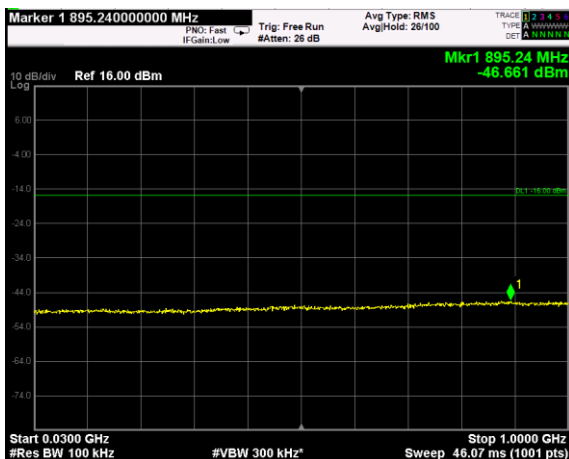

Channel: TOP, Modulation: 64QAM, BW=20MHz, Range: Lower