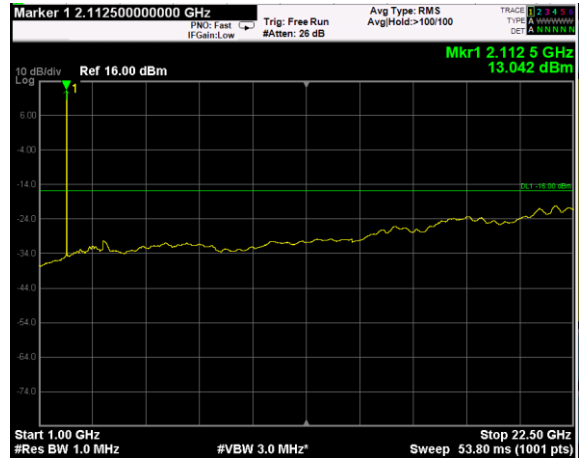

Channel: BOTTOM, Modulation: 64QAM, BW=5MHz, Range: Upper