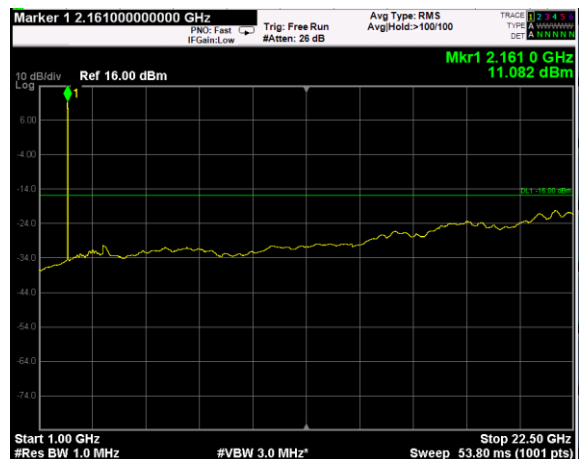

Channel: TOP, Modulation: 256QAM, BW=20MHz, Range: Lower

Channel: TOP, Modulation: 256QAM, BW=20MHz, Range: Upper

RF PORT 2

Channel: BOTTOM, Modulation: QPSK, BW=5MHz, Range: Lower

Channel: BOTTOM, Modulation: QPSK, BW=5MHz, Range: Upper