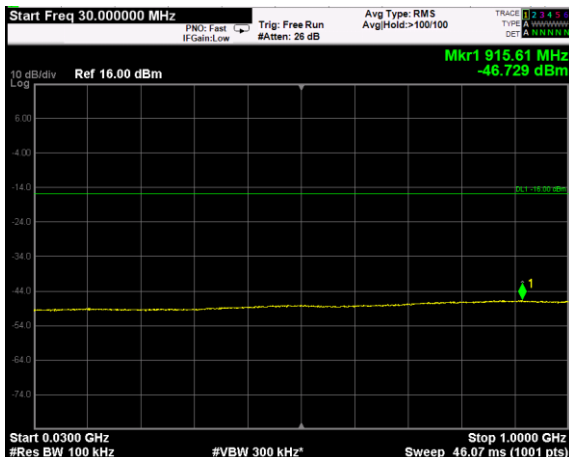

Channel: TOP, Modulation: QPSK, BW=10MHz, Range: Lower