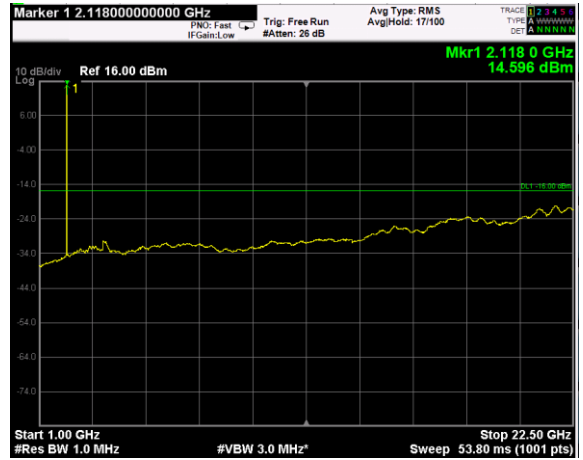

Channel: BOTTOM, Modulation: 256QAM, BW=20MHz, Range: Upper