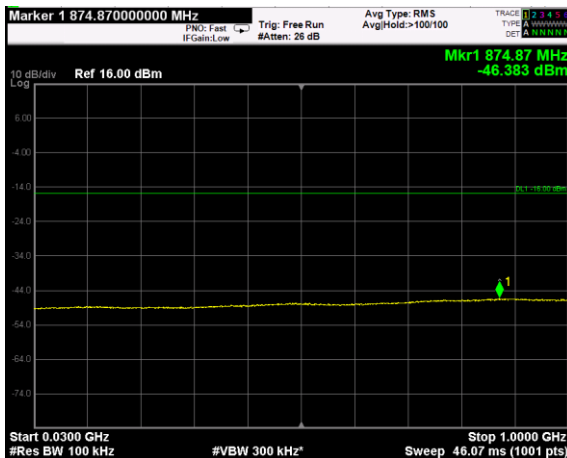

Channel: TOP, Modulation: QPSK, BW=15MHz, Range: Lower