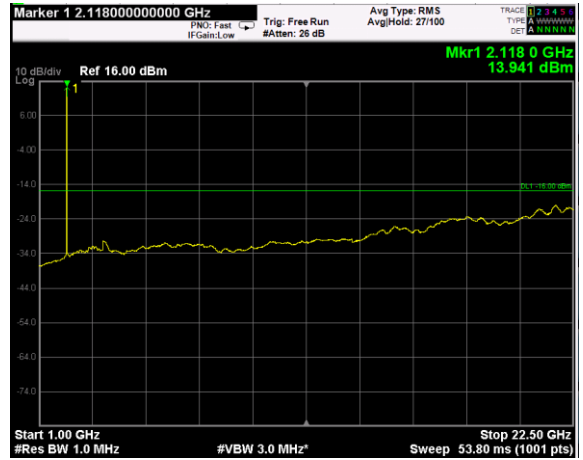

Channel: BOTTOM, Modulation: 16QAM, BW=20MHz, Range: Upper