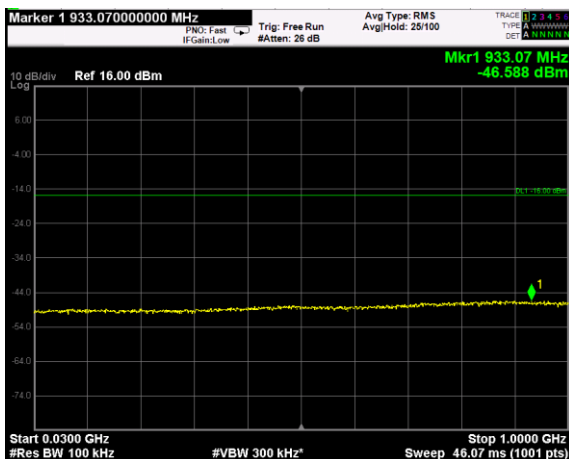

Channel: BOTTOM, Modulation: 16QAM, BW=15MHz, Range: Lower

Channel: BOTTOM, Modulation: 16QAM, BW=15MHz, Range: Upper

Channel: MIDDLE, Modulation: 16QAM, BW=15MHz, Range: Lower

Channel: MIDDLE, Modulation: 16QAM, BW=15MHz, Range: Upper