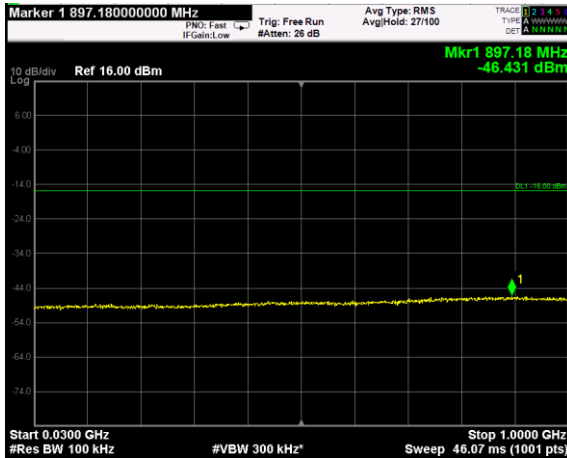

Channel: BOTTOM, Modulation: QPSK, BW=15MHz, Range: Lower