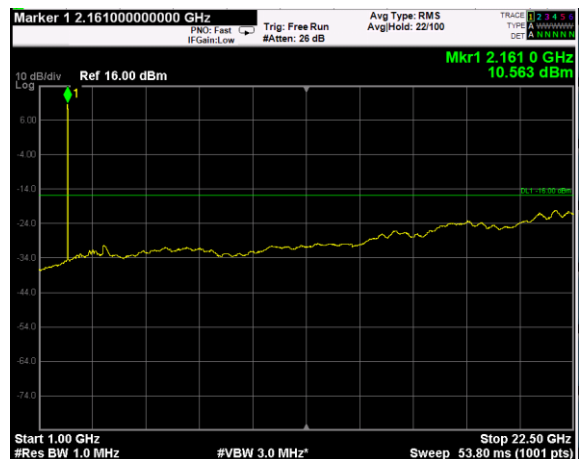

Channel: TOP, Modulation: 16QAM, BW=20MHz, Range: Upper