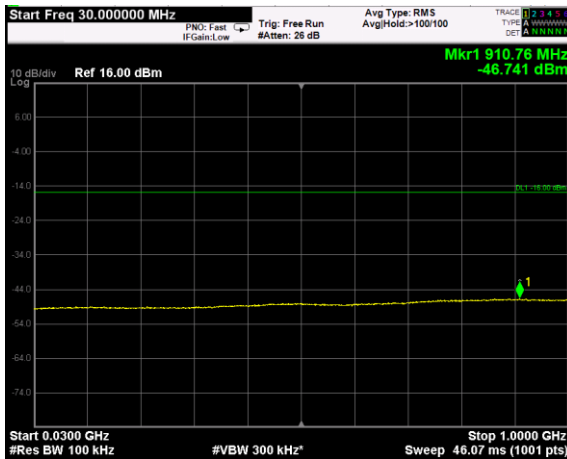

Channel: MIDDLE, Modulation: 256QAM, BW=5MHz, Range: Lower