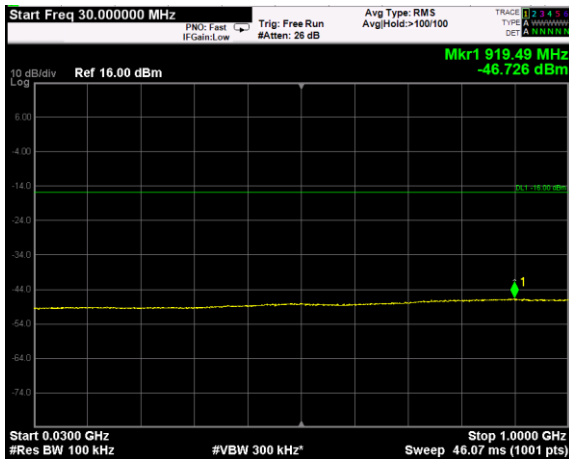

Channel: MIDDLE, Modulation: 16QAM,
BW=10MHz, Range: Lower