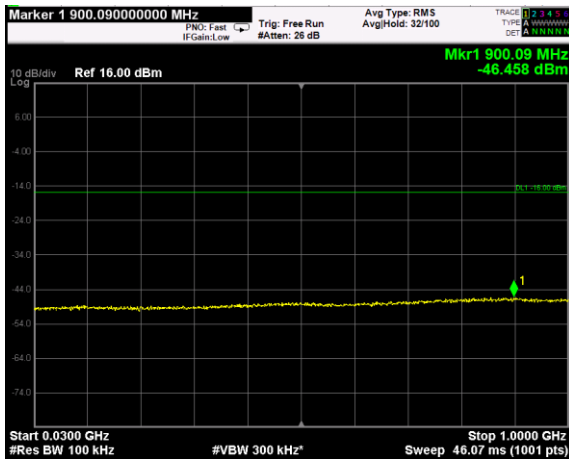

Channel: MIDDLE, Modulation: 16QAM, BW=20MHz, Range: Lower