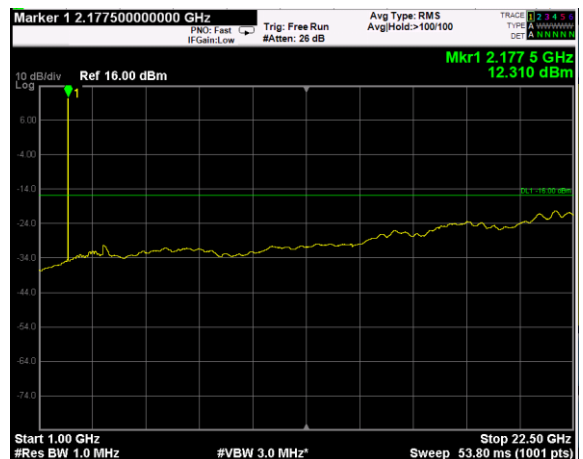

Channel: TOP, Modulation: 16QAM, BW=5MHz, Range: Upper