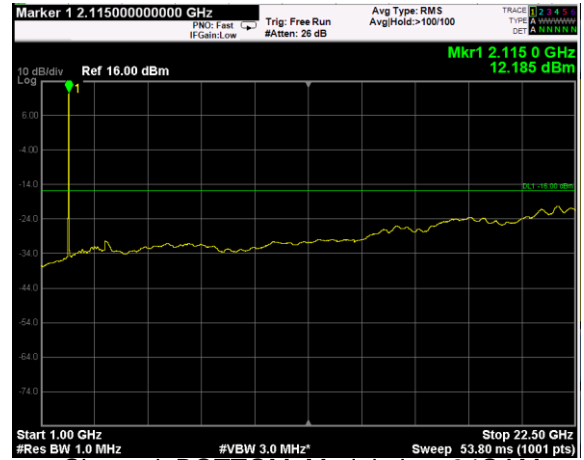

Channel: BOTTOM, Modulation: 64QAM,
BW=10MHz, Range: Upper