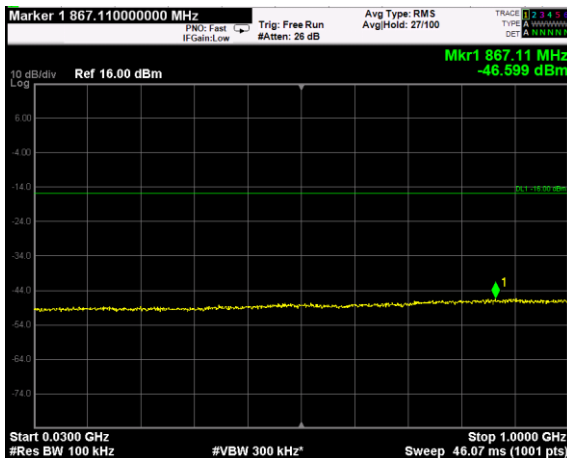

Channel: TOP, Modulation: QPSK, BW=15MHz, Range: Lower