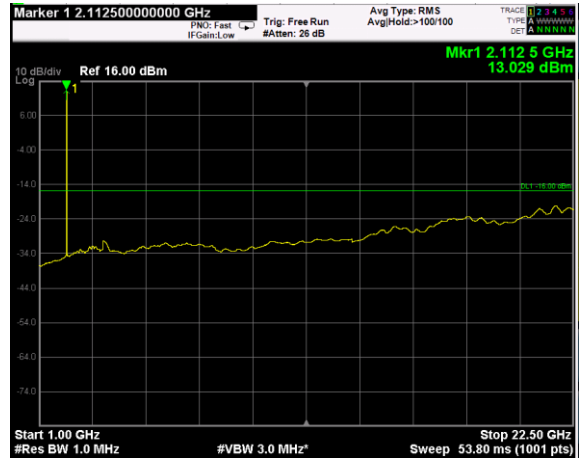

Channel: BOTTOM, Modulation: 16QAM, BW=5MHz, Range: Upper