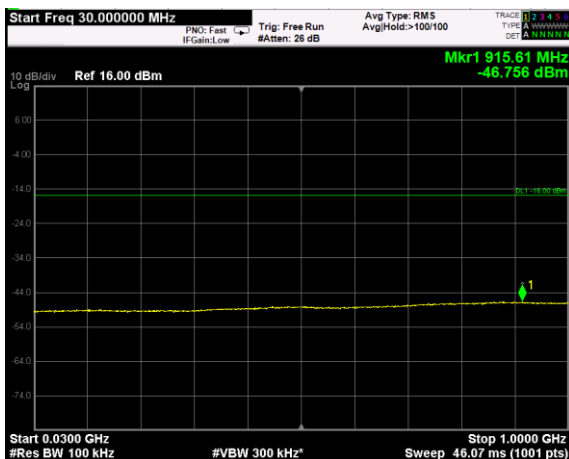

Channel: BOTTOM, Modulation: 256QAM, BW=10MHz, Range: Lower

Channel: BOTTOM, Modulation: 256QAM, BW=10MHz, Range: Upper

Channel: MIDDLE, Modulation: 256QAM, BW=10MHz, Range: Lower

Channel: MIDDLE, Modulation: 256QAM, BW=10MHz, Range: Upper