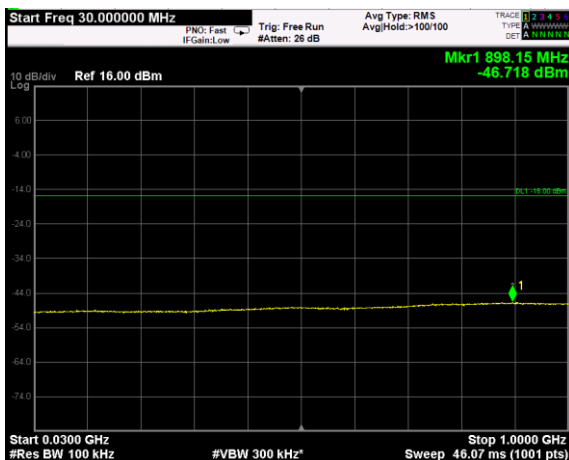

Channel: TOP, Modulation: QPSK, BW=5MHz, Range: Lower