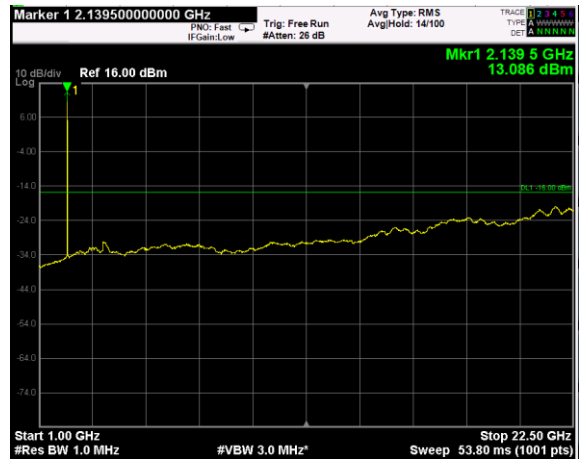

Channel: MIDDLE, Modulation: 16QAM, BW=15MHz, Range: Upper