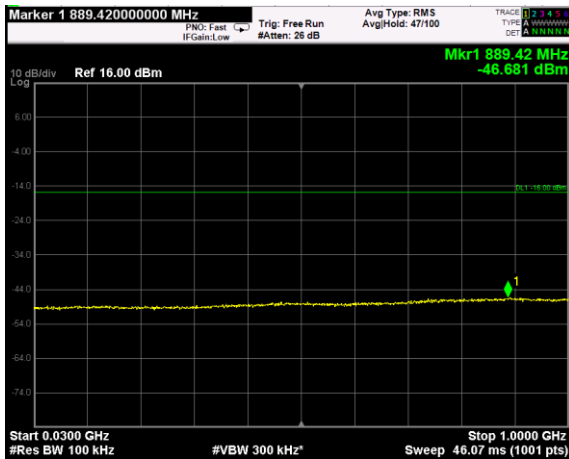

Channel: MIDDLE, Modulation: 256QAM, BW=20MHz, Range: Lower