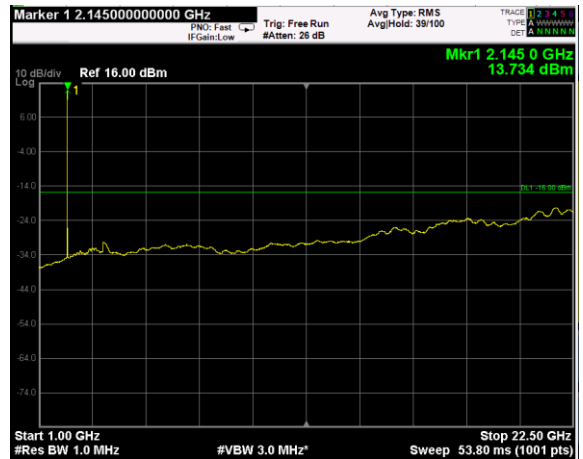

Channel: MIDDLE, Modulation: 16QAM,
BW=10MHz, Range: Upper