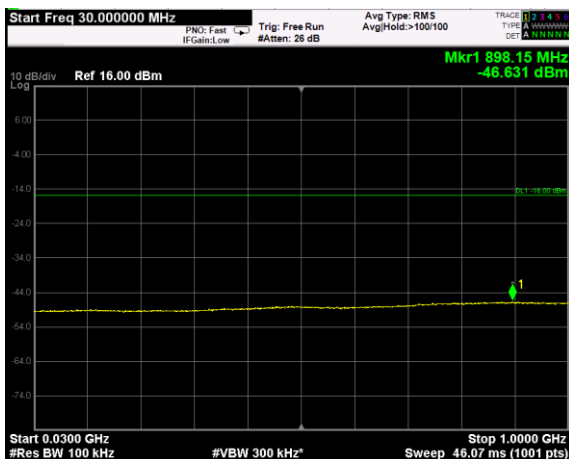

Channel: BOTTOM, Modulation: 16QAM, BW=5MHz, Range: Lower

Channel: BOTTOM, Modulation: 16QAM, BW=5MHz, Range: Upper

Channel: MIDDLE, Modulation: 16QAM, BW=5MHz, Range: Lower

Channel: MIDDLE, Modulation: 16QAM, BW=5MHz, Range: Upper