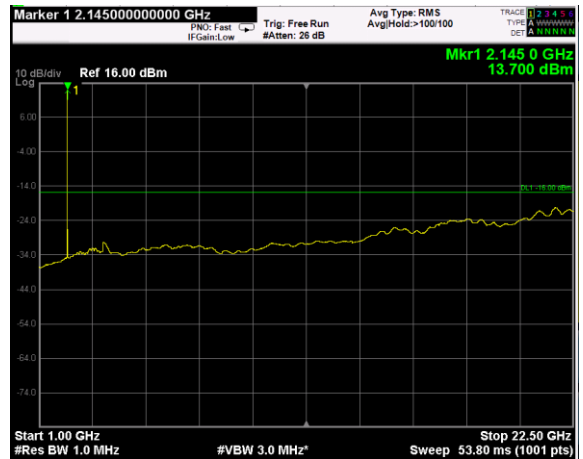

Channel: MIDDLE, Modulation: 16QAM, BW=15MHz, Range: Upper