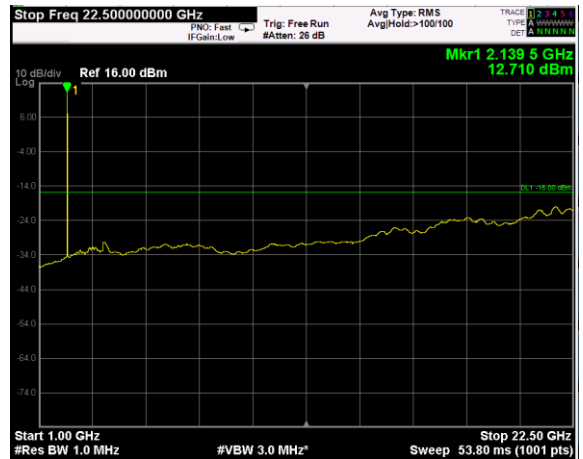

Channel: MIDDLE, Modulation: 16QAM, BW=20MHz, Range: Upper