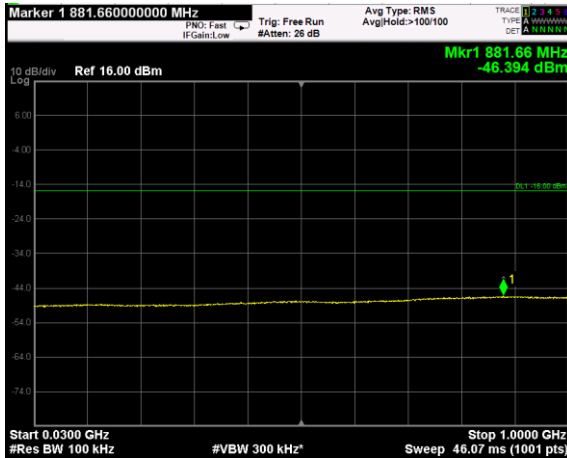

Channel: BOTTOM, Modulation: QPSK, BW=15MHz, Range: Lower