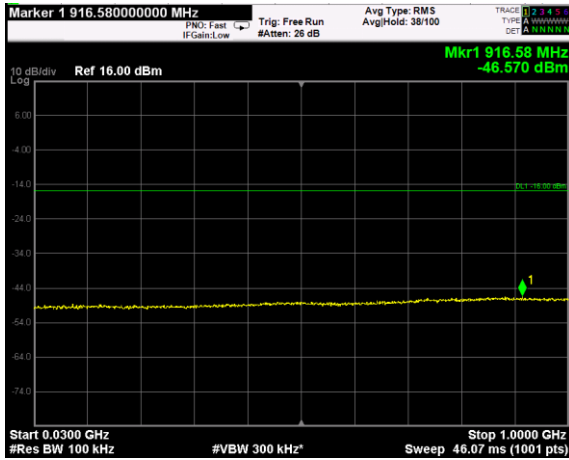

Channel: BOTTOM, Modulation: 64QAM, BW=20MHz, Range: Lower