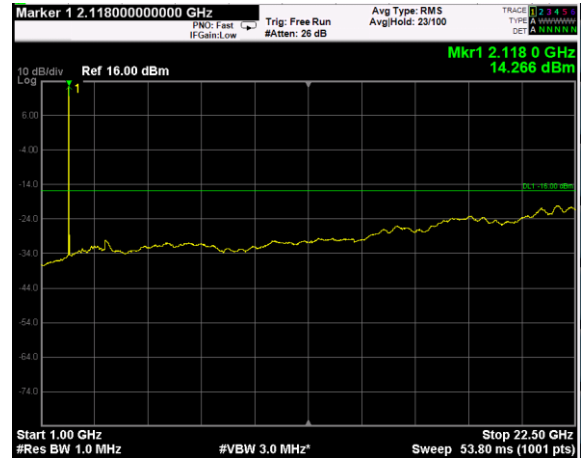

Channel: BOTTOM, Modulation: QPSK, BW=15MHz, Range: Upper