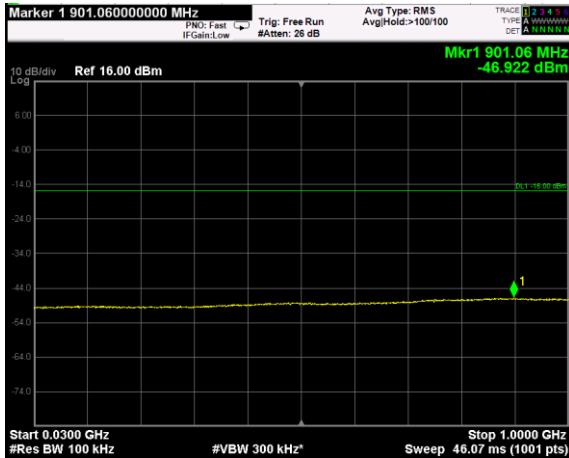

Channel: BOTTOM, Modulation: QPSK, BW=20MHz, Range: Lower