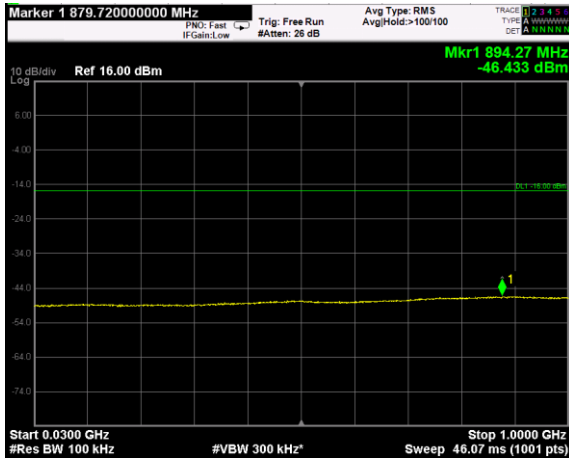

Channel: MIDDLE, Modulation: QPSK, BW=15MHz, Range: Lower

Channel: MIDDLE, Modulation: QPSK, BW=15MHz, Range: Upper

Channel: TOP, Modulation: QPSK, BW=15MHz, Range: Lower

Channel: TOP, Modulation: QPSK, BW=15MHz, Range: Upper