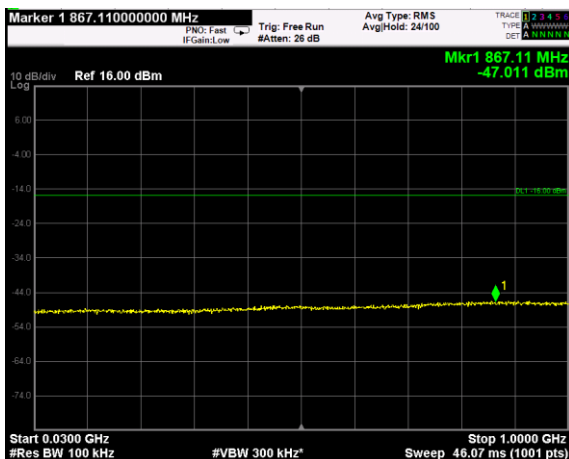

Channel: TOP, Modulation: 64QAM, BW=15MHz, Range: Lower