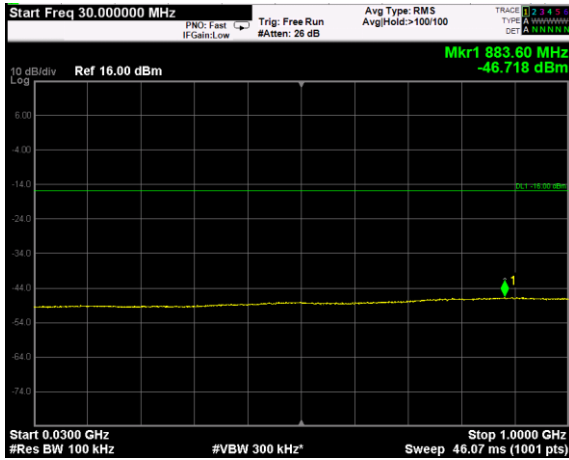

Channel: MIDDLE, Modulation: QPSK, BW=5MHz, Range: Lower

Channel: MIDDLE, Modulation: QPSK, BW=5MHz, Range: Upper

Channel: TOP, Modulation: QPSK, BW=5MHz, Range: Lower

Channel: TOP, Modulation: QPSK, BW=5MHz, Range: Upper