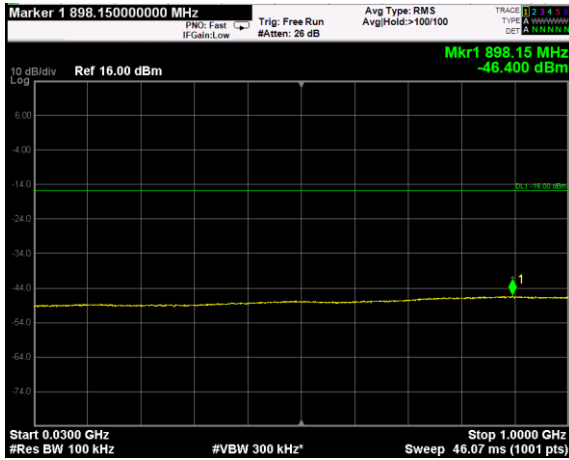

Channel: MIDDLE, Modulation: 64QAM, BW=15MHz, Range: Lower

Channel: MIDDLE, Modulation: 64QAM, BW=15MHz, Range: Upper

Channel: TOP, Modulation: 64QAM, BW=15MHz, Range: Lower

Channel: TOP, Modulation: 64QAM, BW=15MHz, Range: Upper