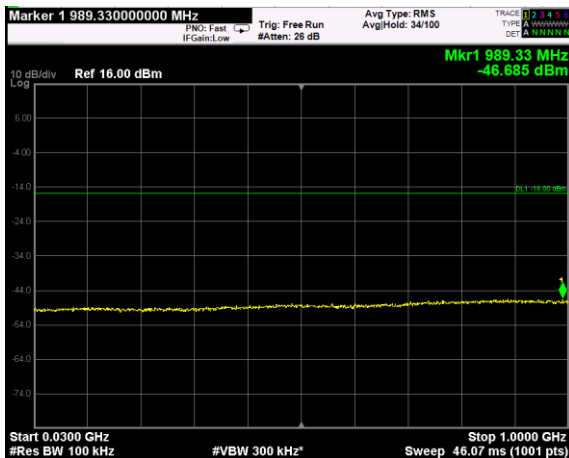

Channel: TOP, Modulation: QPSK, BW=20MHz, Range: Lower