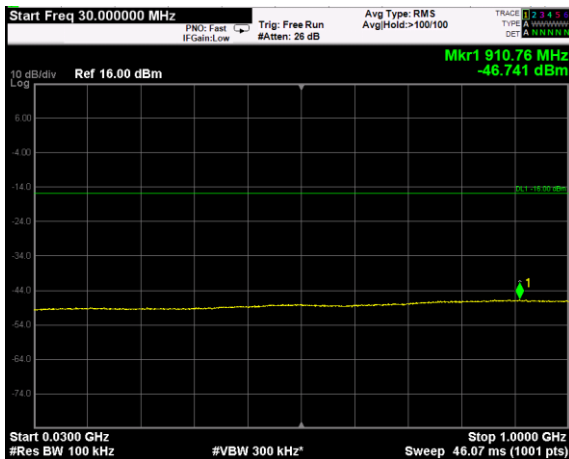

Channel: TOP, Modulation: 256QAM, BW=20MHz, Range: Lower

Channel: TOP, Modulation: 256QAM, BW=20MHz, Range: Upper

RF PORT 2

Channel: BOTTOM, Modulation: QPSK, BW=5MHz, Range: Lower

Channel: BOTTOM, Modulation: QPSK, BW=5MHz, Range: Upper