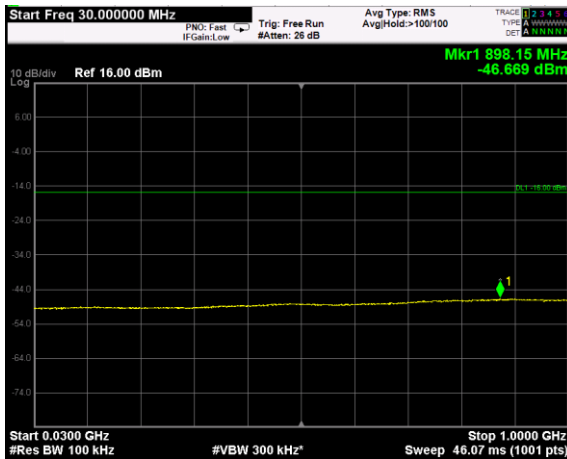

Channel: TOP, Modulation: 16QAM,
BW=10MHz, Range: Lower

Channel: TOP, Modulation: 16QAM,
BW=10MHz, Range: Upper

Channel: BOTTOM, Modulation: 64QAM,
BW=10MHz, Range: Lower

Channel: BOTTOM, Modulation: 64QAM,
BW=10MHz, Range: Upper