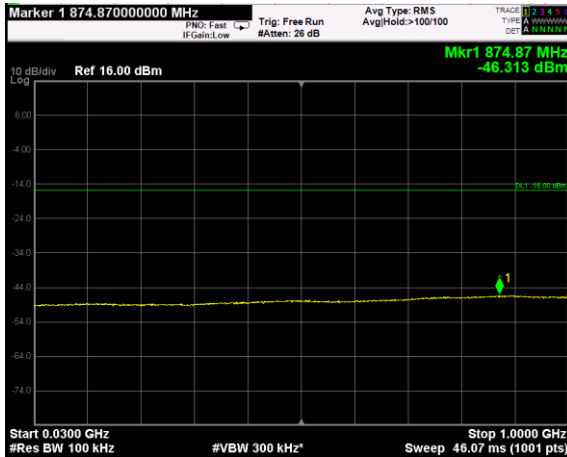

Channel: TOP, Modulation: 256QAM, BW=10MHz, Range: Lower

Channel: TOP, Modulation: 256QAM, BW=10MHz, Range: Upper

Channel: BOTTOM, Modulation: QPSK, BW=15MHz, Range: Lower

Channel: BOTTOM, Modulation: QPSK, BW=15MHz, Range: Upper