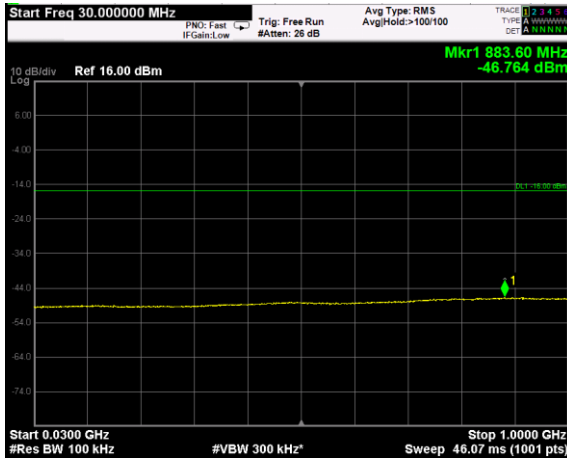

Channel: MIDDLE, Modulation: 64QAM, BW=5MHz, Range: Lower

Channel: MIDDLE, Modulation: 64QAM, BW=5MHz, Range: Upper

Channel: TOP, Modulation: 64QAM, BW=5MHz, Range: Lower

Channel: TOP, Modulation: 64QAM, BW=5MHz, Range: Upper