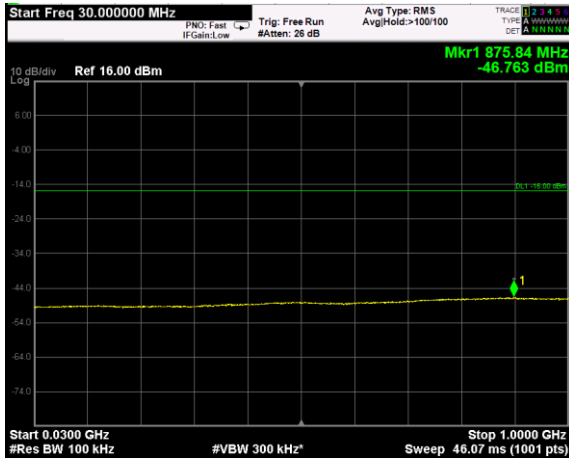

Channel: MIDDLE, Modulation: 64QAM,
BW=10MHz, Range: Lower

Channel: MIDDLE, Modulation: 64QAM,
BW=10MHz, Range: Upper

Channel: TOP, Modulation: 64QAM,
BW=10MHz, Range: Lower

Channel: TOP, Modulation: 64QAM,
BW=10MHz, Range: Upper