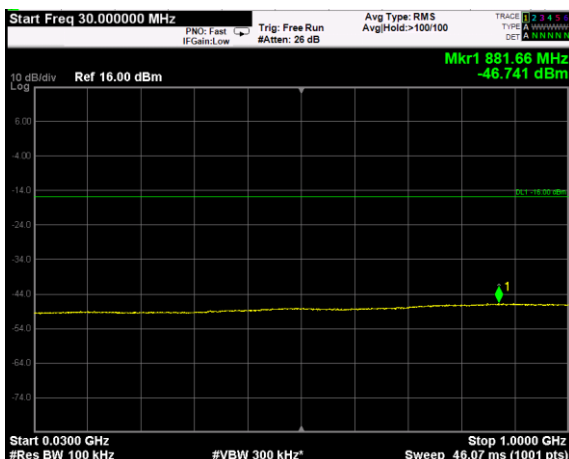

Channel: BOTTOM, Modulation: 16QAM,
BW=10MHz, Range: Lower

Channel: BOTTOM, Modulation: 16QAM,
BW=10MHz, Range: Upper

Channel: MIDDLE, Modulation: 16QAM,
BW=10MHz, Range: Lower

Channel: MIDDLE, Modulation: 16QAM,
BW=10MHz, Range: Upper