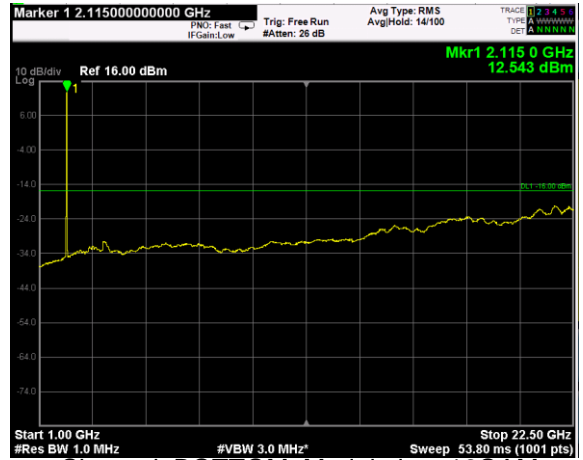

Channel: BOTTOM, Modulation: 16QAM,
BW=10MHz, Range: Upper