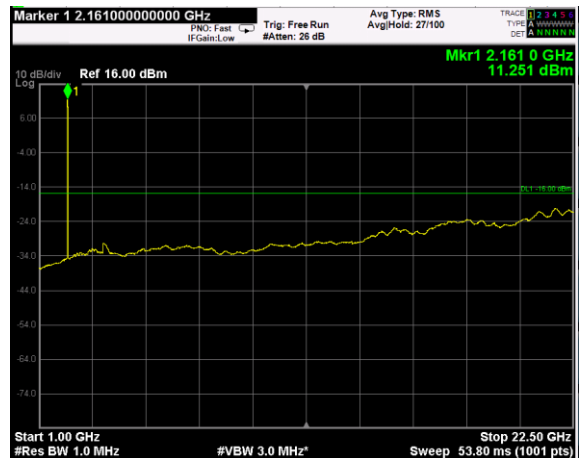

Channel: TOP, Modulation: QPSK, BW=20MHz, Range: Upper