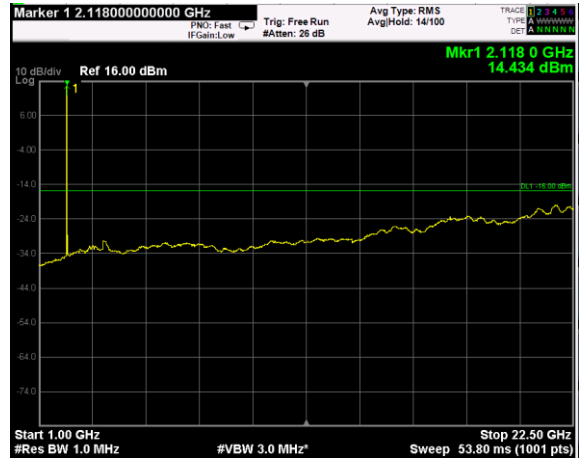

Channel: BOTTOM, Modulation: 16QAM, BW=15MHz, Range: Upper