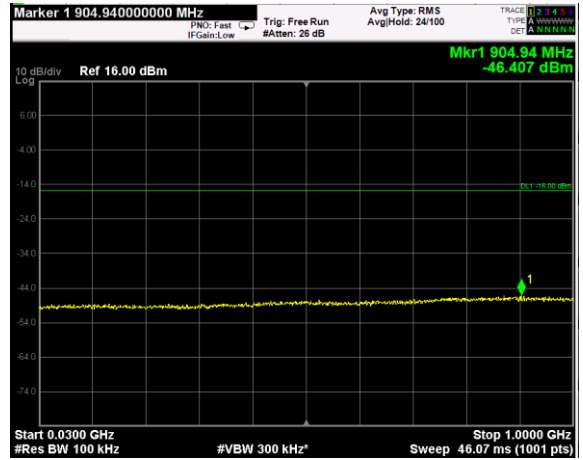

Channel: BOTTOM, Modulation: 64QAM, BW=15MHz, Range: Upper