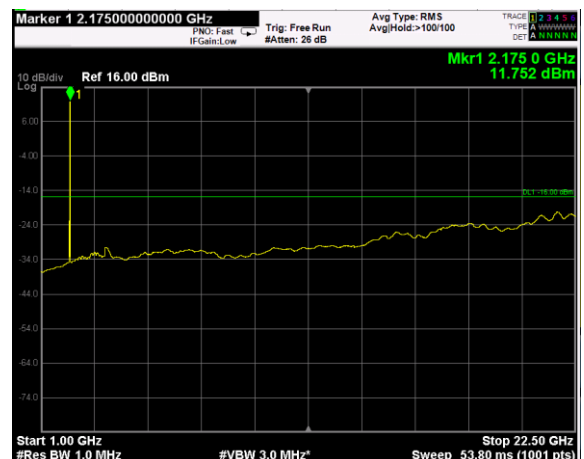

Channel: TOP, Modulation: 64QAM,
BW=10MHz, Range: Upper