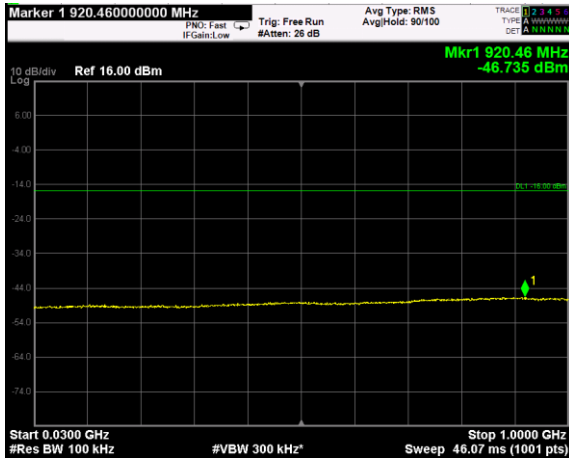

Channel: MIDDLE, Modulation: 64QAM, BW=15MHz, Range: Lower

Channel: MIDDLE, Modulation: 64QAM, BW=15MHz, Range: Upper

Channel: TOP, Modulation: 64QAM, BW=15MHz, Range: Lower

Channel: TOP, Modulation: 64QAM, BW=15MHz, Range: Upper