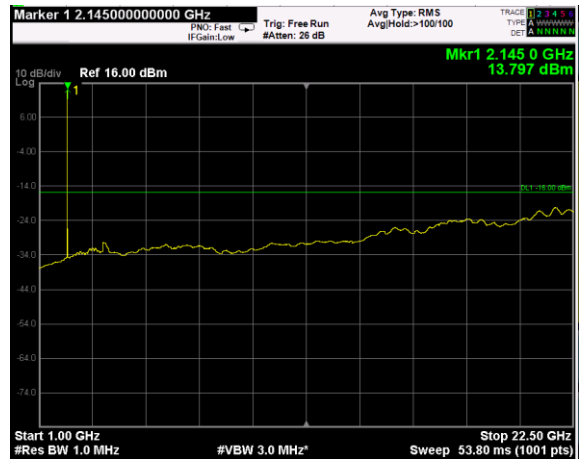

Channel: MIDDLE, Modulation: 64QAM, BW=15MHz, Range: Upper