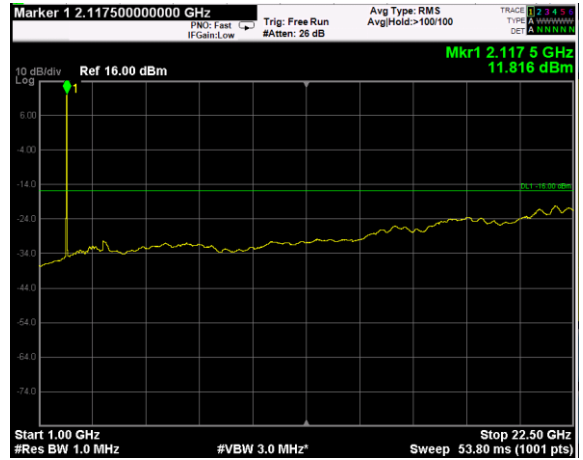

Channel: BOTTOM, Modulation: 16QAM, BW=15MHz, Range: Upper