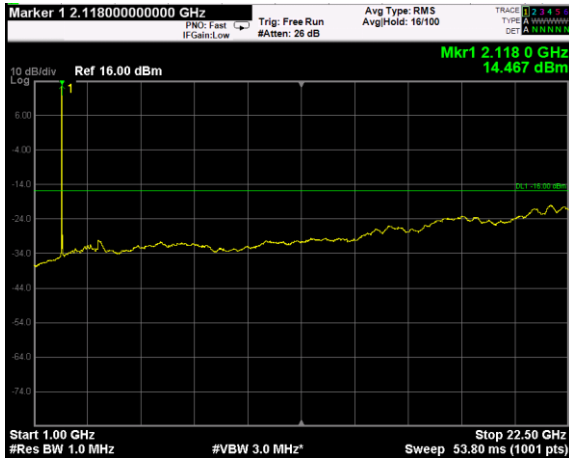

Channel: BOTTOM, Modulation: 16QAM, BW=15MHz, Range: Lower

Channel: BOTTOM, Modulation: 16QAM, BW=15MHz, Range: Upper

Channel: MIDDLE, Modulation: 16QAM, BW=15MHz, Range: Lower

Channel: MIDDLE, Modulation: 16QAM, BW=15MHz, Range: Upper

Channel: TOP, Modulation: 16QAM, BW=15MHz, Range: Lower

Channel: TOP, Modulation: 16QAM, BW=15MHz, Range: Upper

Channel: BOTTOM, Modulation: 64QAM, BW=15MHz, Range: Lower

Channel: BOTTOM, Modulation: 64QAM, BW=15MHz, Range: Upper