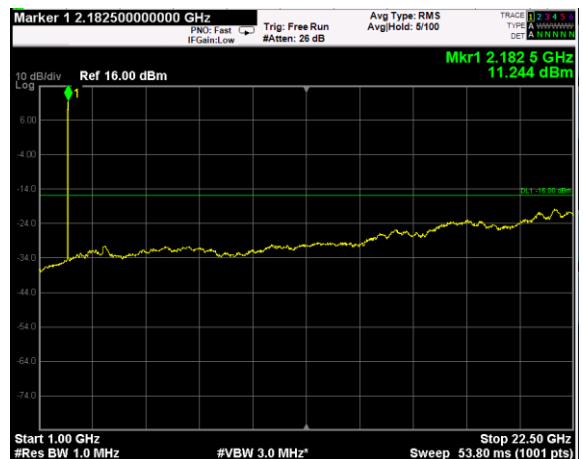

Channel: TOP, Modulation: 64QAM, BW=15MHz, Range: Upper