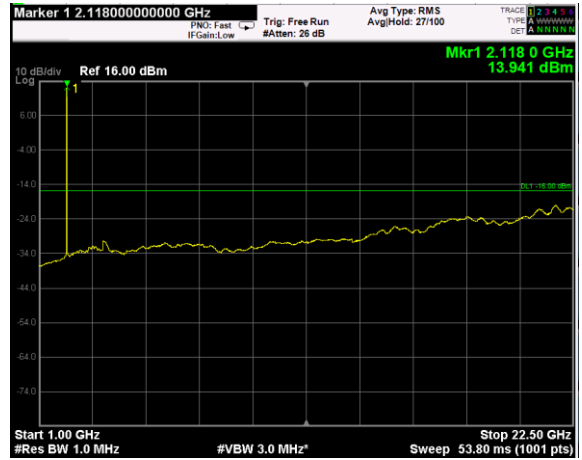

Channel: BOTTOM, Modulation: 64QAM, BW=20MHz, Range: Upper