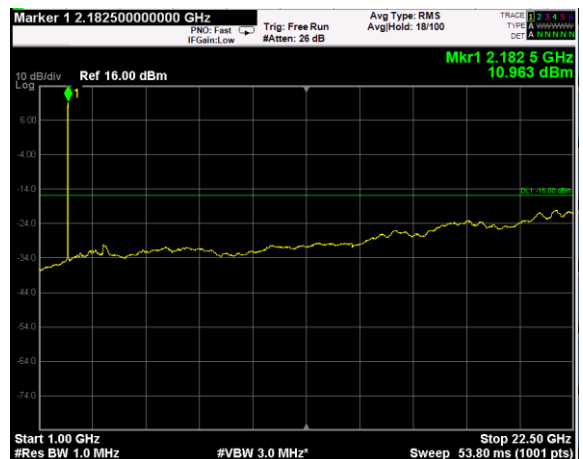

Channel: TOP, Modulation: 256QAM, BW=15MHz, Range: Upper