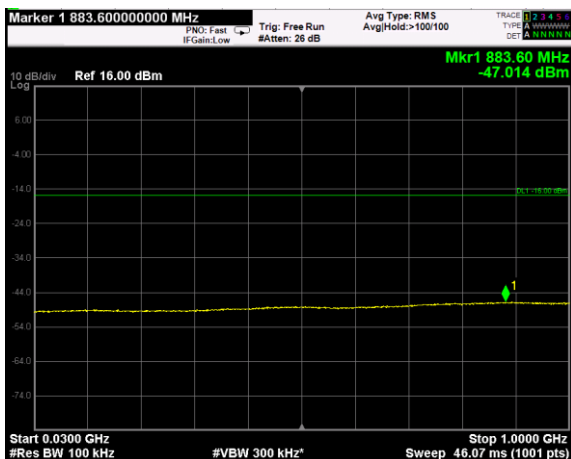

Channel: BOTTOM, Modulation: 256QAM, BW=10MHz, Range: Lower

Channel: BOTTOM, Modulation: 256QAM, BW=10MHz, Range: Upper

Channel: MIDDLE, Modulation: 256QAM, BW=10MHz, Range: Lower

Channel: MIDDLE, Modulation: 256QAM, BW=10MHz, Range: Upper