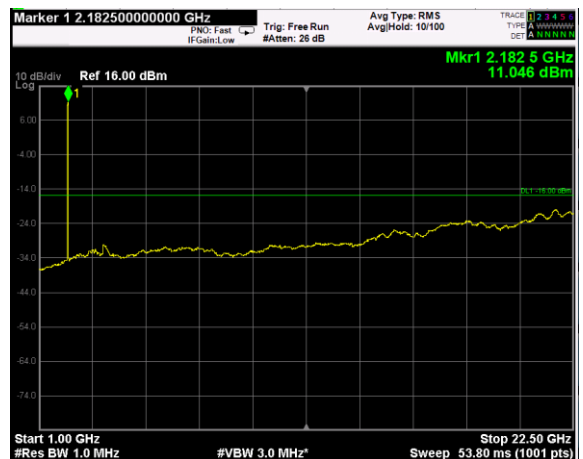

Channel: BOTTOM, Modulation: 16QAM, BW=15MHz, Range: Lower

Channel: BOTTOM, Modulation: 16QAM, BW=15MHz, Range: Upper

Channel: MIDDLE, Modulation: 16QAM, BW=15MHz, Range: Lower

Channel: MIDDLE, Modulation: 16QAM, BW=15MHz, Range: Upper

Channel: TOP, Modulation: 16QAM, BW=15MHz, Range: Lower

Channel: TOP, Modulation: 16QAM, BW=15MHz, Range: Upper

Channel: BOTTOM, Modulation: 64QAM, BW=15MHz, Range: Lower

Channel: BOTTOM, Modulation: 64QAM, BW=15MHz, Range: Upper