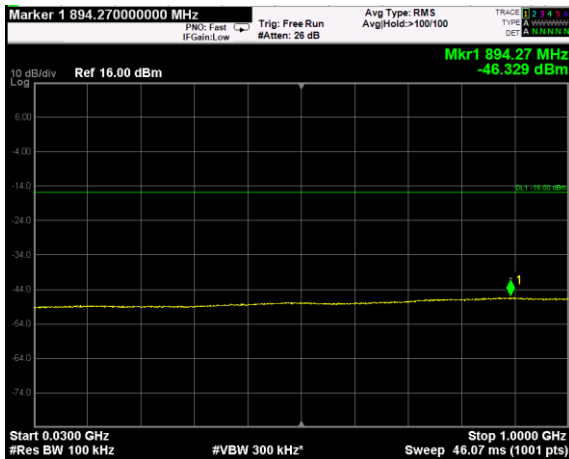

Channel: TOP, Modulation: 16QAM, BW=15MHz, Range: Lower

Channel: TOP, Modulation: 16QAM, BW=15MHz, Range: Upper

Channel: BOTTOM, Modulation: 64QAM, BW=15MHz, Range: Lower

Channel: BOTTOM, Modulation: 64QAM, BW=15MHz, Range: Upper