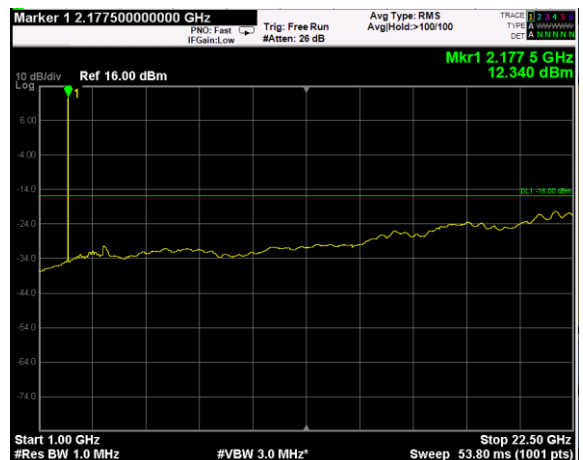

Channel: TOP, Modulation: QPSK, BW=5MHz, Range: Upper