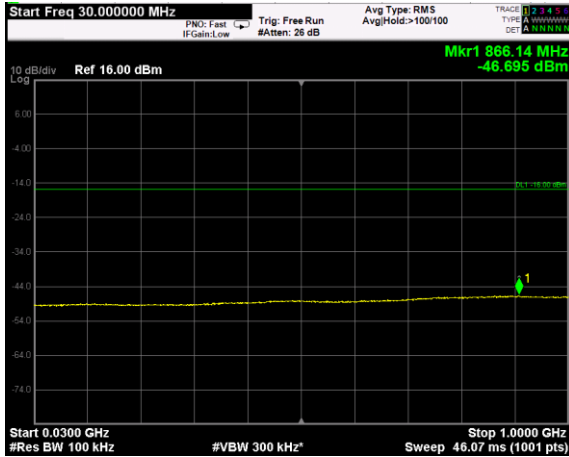

Channel: TOP, Modulation: 256QAM, BW=5MHz, Range: Lower

Channel: TOP, Modulation: 256QAM, BW=5MHz, Range: Upper

Channel: BOTTOM, Modulation: QPSK, BW=10MHz, Range: Lower

Channel: BOTTOM, Modulation: QPSK, BW=10MHz, Range: Upper