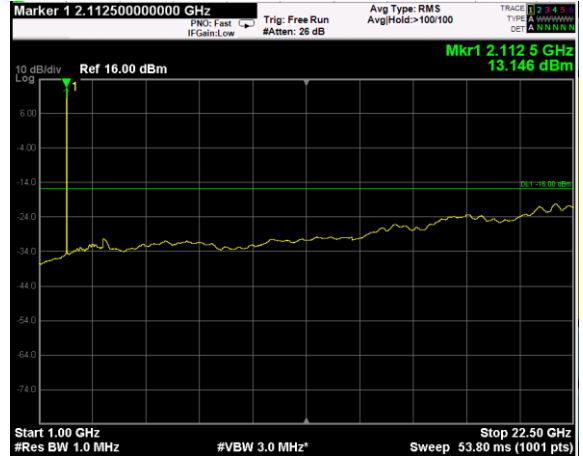

Channel: TOP, Modulation: 256QAM, BW=20MHz, Range: Lower

Channel: TOP, Modulation: 256QAM, BW=20MHz, Range: Upper

RF PORT 2

Channel: BOTTOM, Modulation: QPSK, BW=5MHz, Range: Lower

Channel: BOTTOM, Modulation: QPSK, BW=5MHz, Range: Upper