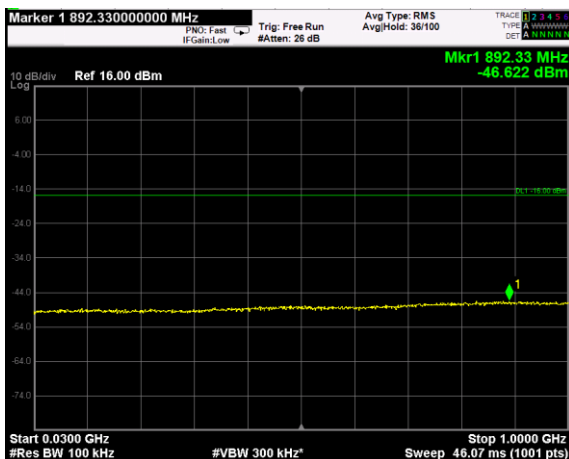

Channel: BOTTOM, Modulation: 256QAM, BW=15MHz, Range: Lower

Channel: BOTTOM, Modulation: 256QAM, BW=15MHz, Range: Upper

Channel: MIDDLE, Modulation: 256QAM, BW=15MHz, Range: Lower

Channel: MIDDLE, Modulation: 256QAM, BW=15MHz, Range: Upper