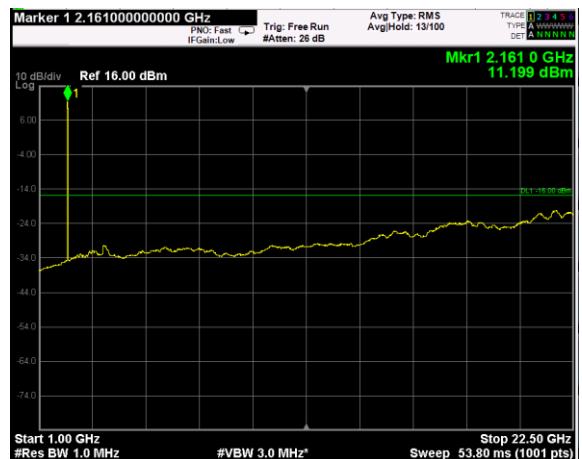

Channel: TOP, Modulation: 64QAM, BW=20MHz, Range: Upper