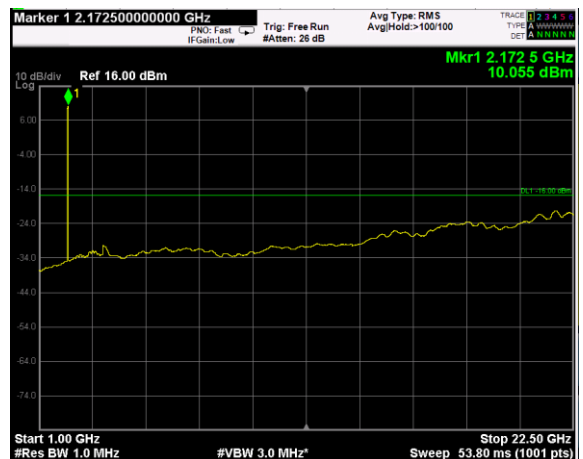

Channel: TOP, Modulation: 16QAM, BW=15MHz, Range: Upper