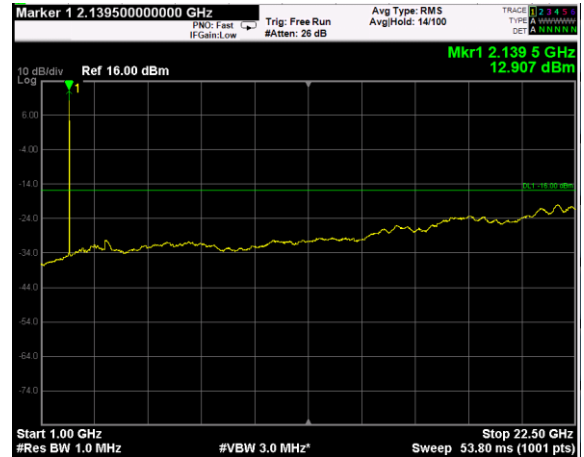

Channel: MIDDLE, Modulation: QPSK, BW=15MHz, Range: Upper