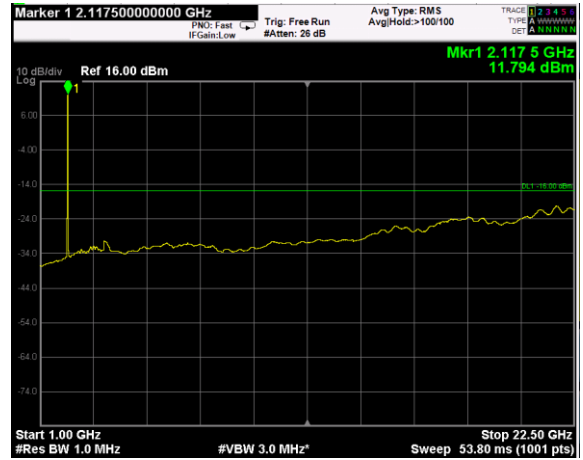

Channel: BOTTOM, Modulation: 256QAM, BW=15MHz, Range: Upper