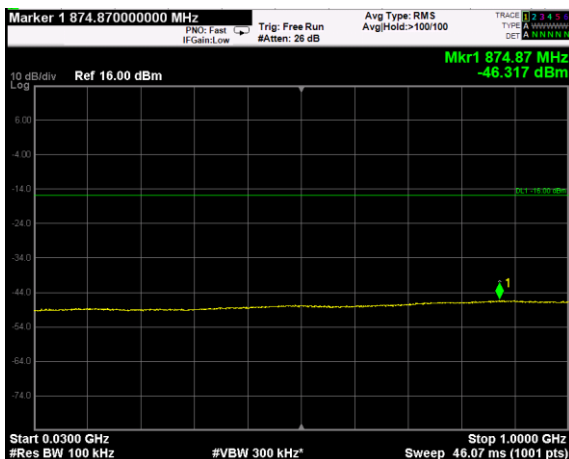

Channel: BOTTOM, Modulation: 256QAM, BW=15MHz, Range: Lower

Channel: BOTTOM, Modulation: 256QAM, BW=15MHz, Range: Upper

Channel: MIDDLE, Modulation: 256QAM, BW=15MHz, Range: Lower

Channel: MIDDLE, Modulation: 256QAM, BW=15MHz, Range: Upper