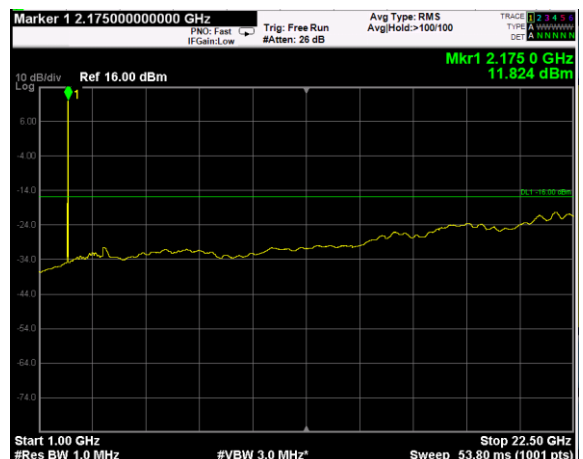

Channel: TOP, Modulation: 16QAM,
BW=10MHz, Range: Upper