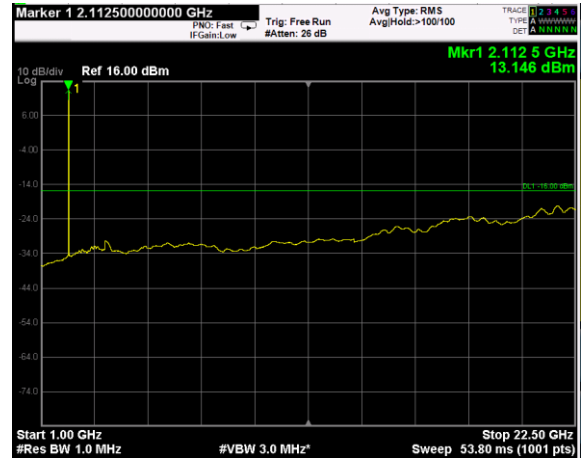

Channel: BOTTOM, Modulation: 256QAM, BW=5MHz, Range: Upper