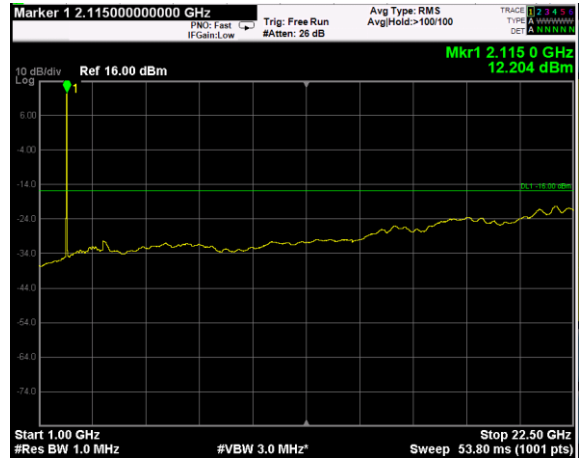

Channel: BOTTOM, Modulation: 256QAM, BW=10MHz, Range: Upper