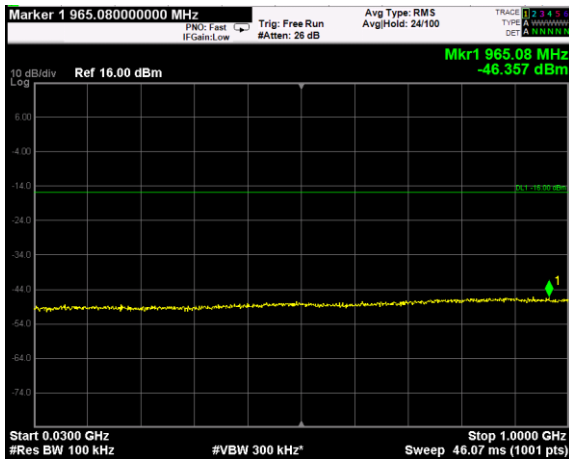

Channel: MIDDLE, Modulation: 16QAM, BW=15MHz, Range: Lower