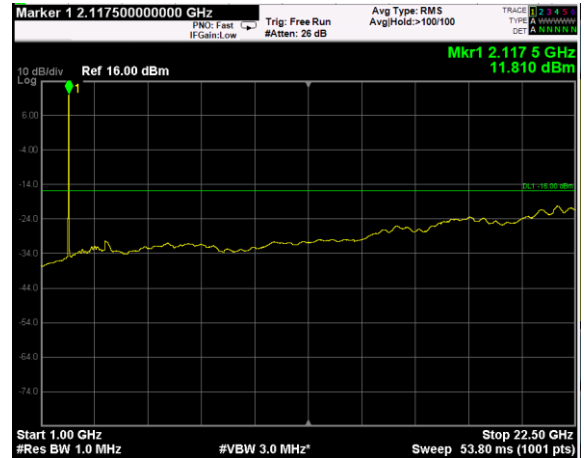

Channel: BOTTOM, Modulation: QPSK, BW=15MHz, Range: Upper