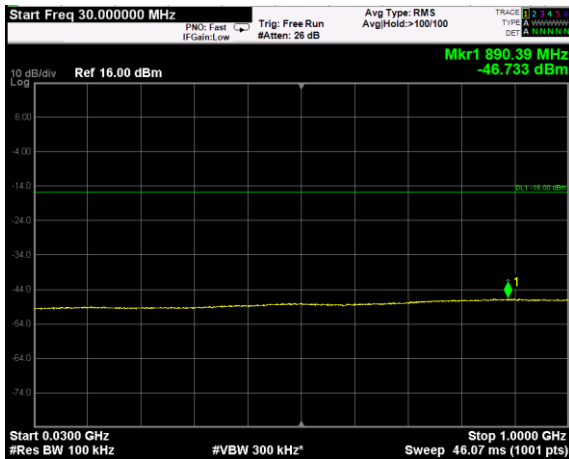

Channel: MIDDLE, Modulation: 16QAM, BW=5MHz, Range: Lower