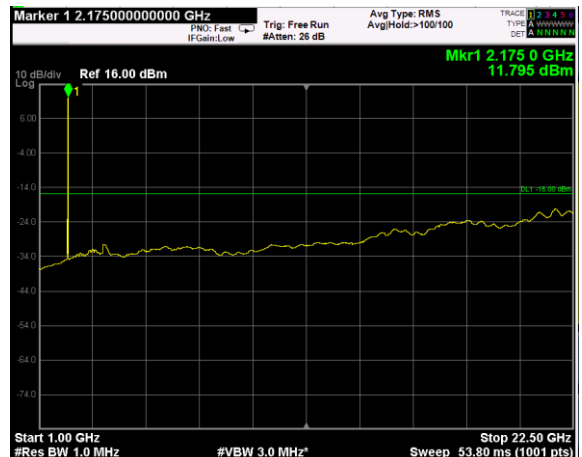

Channel: TOP, Modulation: QPSK, BW=10MHz, Range: Upper