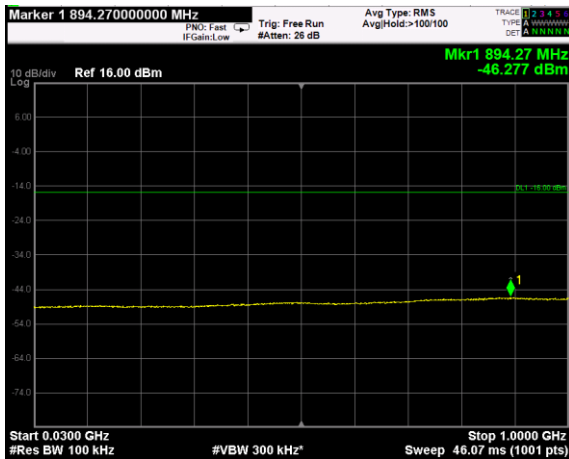

Channel: MIDDLE, Modulation: 256QAM, BW=15MHz, Range: Lower