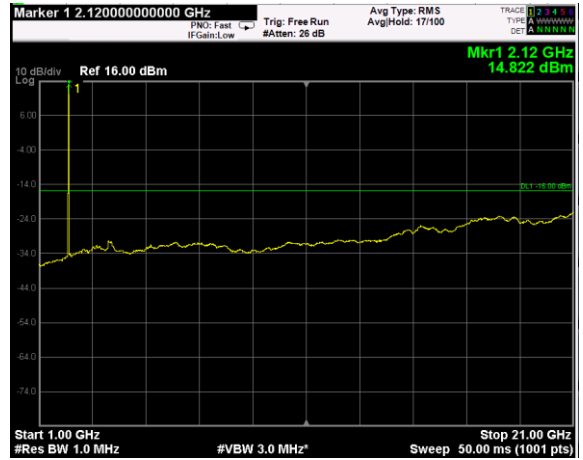

Channel: BOTTOM, Modulation: 256QAM, BW=10MHz, Range: Lower

Channel: BOTTOM, Modulation: 256QAM, BW=10MHz, Range: Upper

Channel: MIDDLE, Modulation: 256QAM, BW=10MHz, Range: Lower

Channel: MIDDLE, Modulation: 256QAM, BW=10MHz, Range: Upper

Channel: TOP, Modulation: 256QAM, BW=10MHz, Range: Lower

Channel: TOP, Modulation: 256QAM, BW=10MHz, Range: Upper

Channel: BOTTOM, Modulation: QPSK, BW=15MHz, Range: Lower

Channel: BOTTOM, Modulation: QPSK, BW=15MHz, Range: Upper