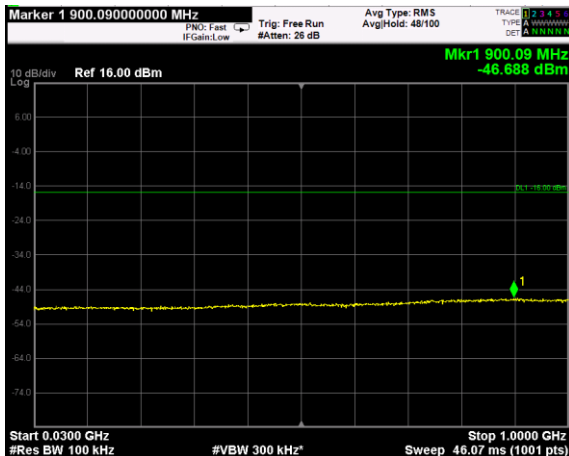

Channel: TOP, Modulation: 16QAM, BW=15MHz, Range: Lower

Channel: TOP, Modulation: 16QAM, BW=15MHz, Range: Upper

Channel: BOTTOM, Modulation: 64QAM, BW=15MHz, Range: Lower

Channel: BOTTOM, Modulation: 64QAM, BW=15MHz, Range: Upper