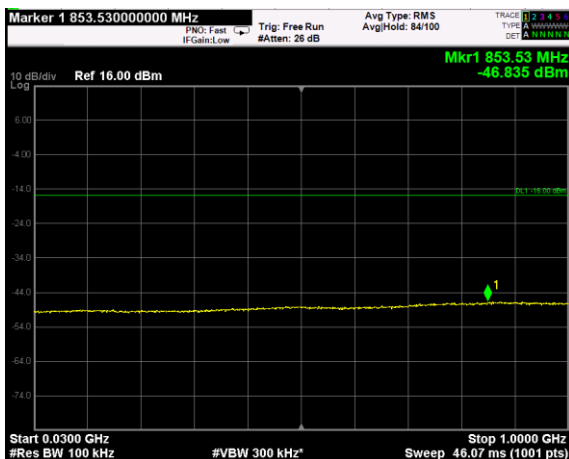

Channel: TOP, Modulation: 256QAM, BW=20MHz, Range: Lower

Channel: TOP, Modulation: 256QAM, BW=20MHz, Range: Upper

RF PORT 2

Channel: BOTTOM, Modulation: QPSK, BW=5MHz, Range: Lower

Channel: BOTTOM, Modulation: QPSK, BW=5MHz, Range: Upper