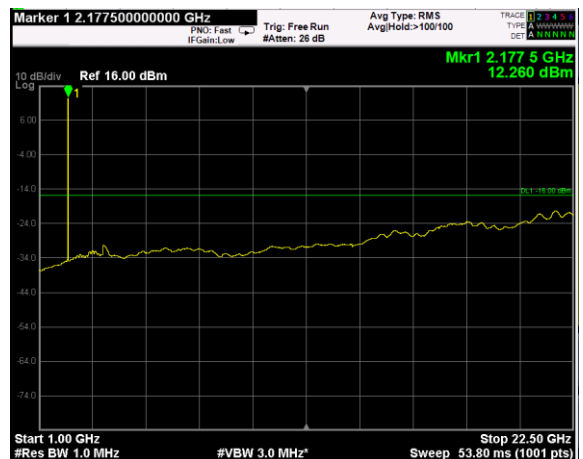

Channel: TOP, Modulation: 64QAM, BW=5MHz, Range: Upper