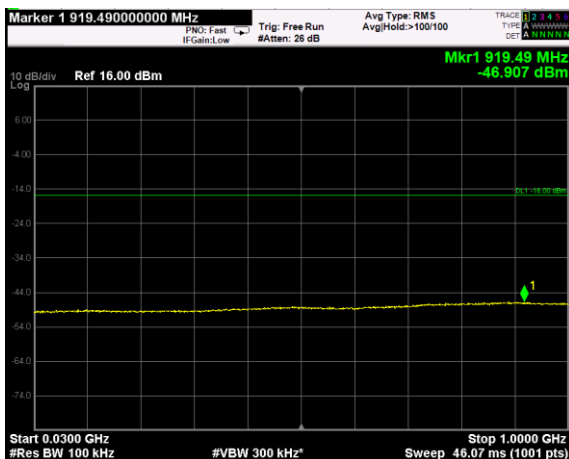

Channel: BOTTOM, Modulation: 16QAM, BW=20MHz, Range: Lower

Channel: BOTTOM, Modulation: 16QAM, BW=20MHz, Range: Upper

Channel: MIDDLE, Modulation: 16QAM, BW=20MHz, Range: Lower

Channel: MIDDLE, Modulation: 16QAM, BW=20MHz, Range: Upper