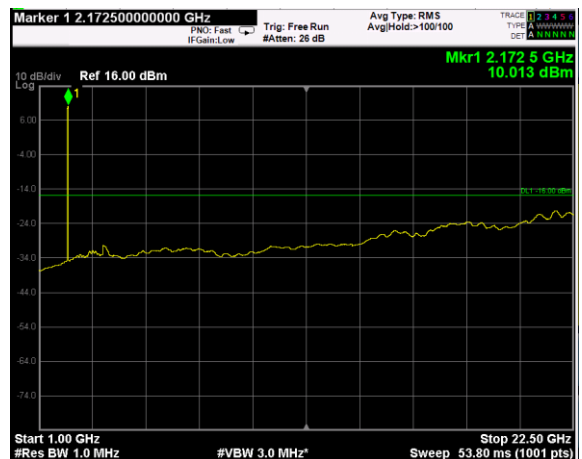

Channel: TOP, Modulation: 64QAM, BW=15MHz, Range: Upper