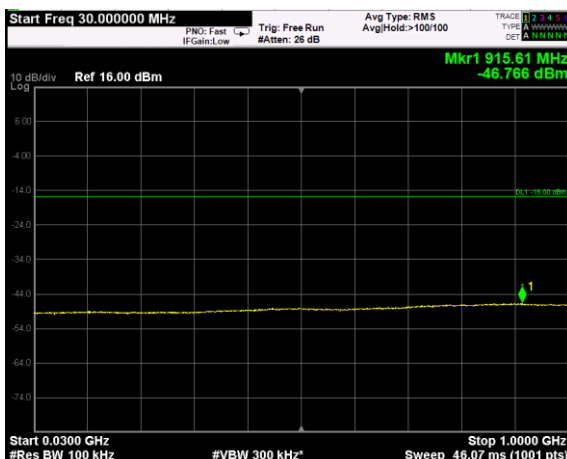

Channel: TOP, Modulation: 64QAM,
BW=10MHz, Range: Lower