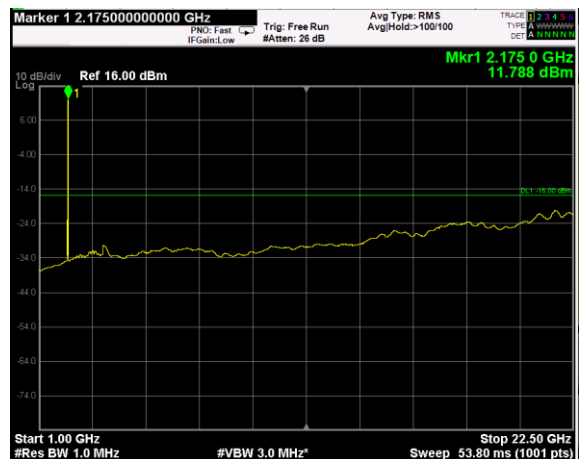

Channel: TOP, Modulation: 256QAM, BW=10MHz, Range: Upper