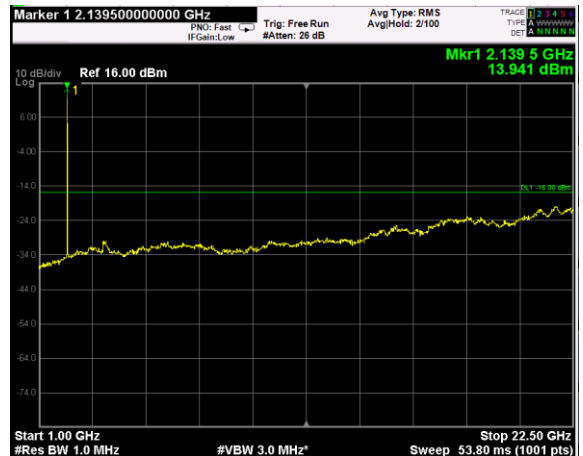

Channel: MIDDLE, Modulation: 64QAM, BW=15MHz, Range: Upper