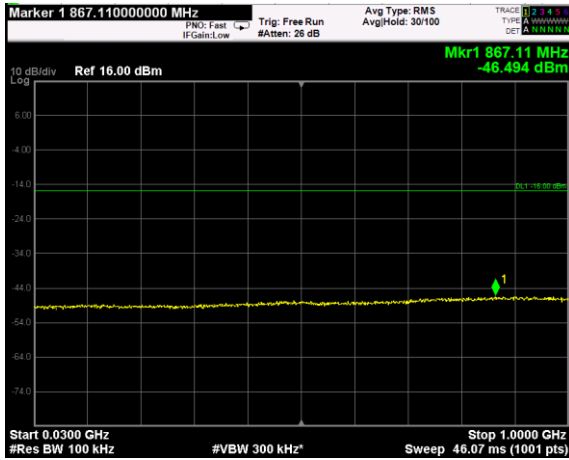

Channel: MIDDLE, Modulation: QPSK, BW=15MHz, Range: Lower

Channel: MIDDLE, Modulation: QPSK, BW=15MHz, Range: Upper

Channel: TOP, Modulation: QPSK, BW=15MHz, Range: Lower

Channel: TOP, Modulation: QPSK, BW=15MHz, Range: Upper