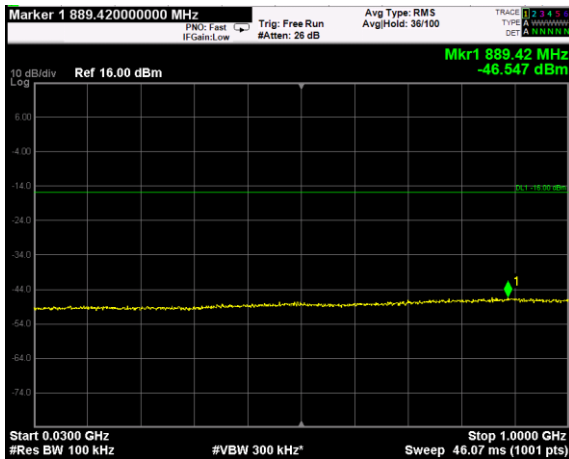

Channel: MIDDLE, Modulation: 256QAM, BW=15MHz, Range: Lower