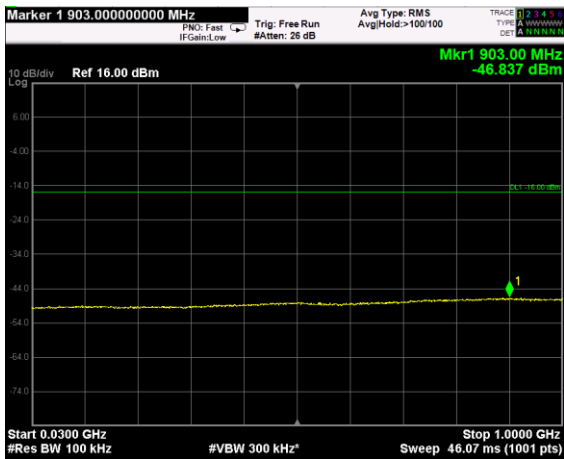

Channel: TOP, Modulation: 16QAM, BW=20MHz, Range: Lower

Channel: TOP, Modulation: 16QAM, BW=20MHz, Range: Upper

Channel: BOTTOM, Modulation: 64QAM, BW=20MHz, Range: Lower

Channel: BOTTOM, Modulation: 64QAM, BW=20MHz, Range: Upper