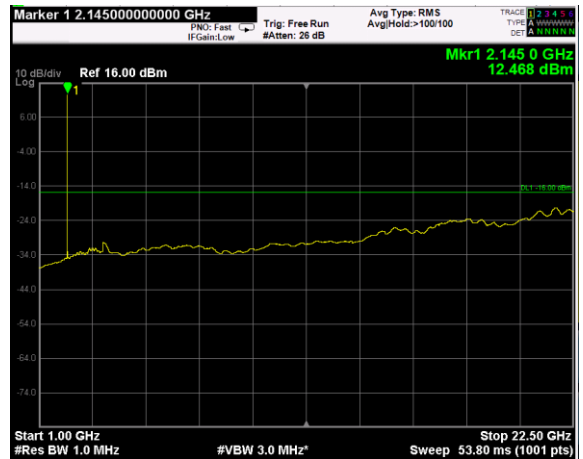

Channel: MIDDLE, Modulation: 16QAM, BW=5MHz, Range: Upper