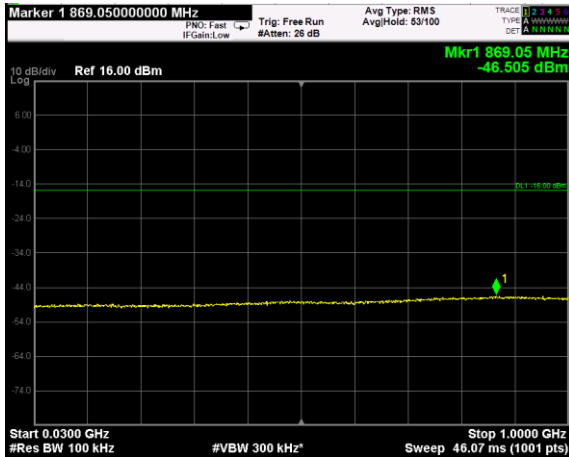

Channel: TOP, Modulation: 256QAM, BW=15MHz, Range: Lower

Channel: TOP, Modulation: 256QAM, BW=15MHz, Range: Upper

Channel: BOTTOM, Modulation: QPSK, BW=20MHz, Range: Lower

Channel: BOTTOM, Modulation: QPSK, BW=20MHz, Range: Upper