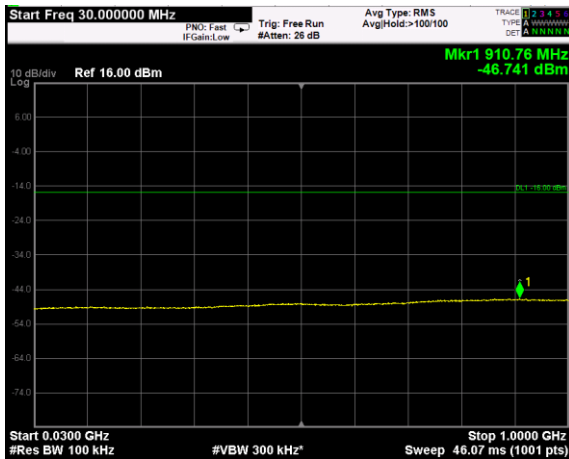

Channel: TOP, Modulation: 16QAM, BW=5MHz, Range: Lower

Channel: TOP, Modulation: 16QAM, BW=5MHz, Range: Upper

Channel: BOTTOM, Modulation: 64QAM, BW=5MHz, Range: Lower

Channel: BOTTOM, Modulation: 64QAM, BW=5MHz, Range: Upper