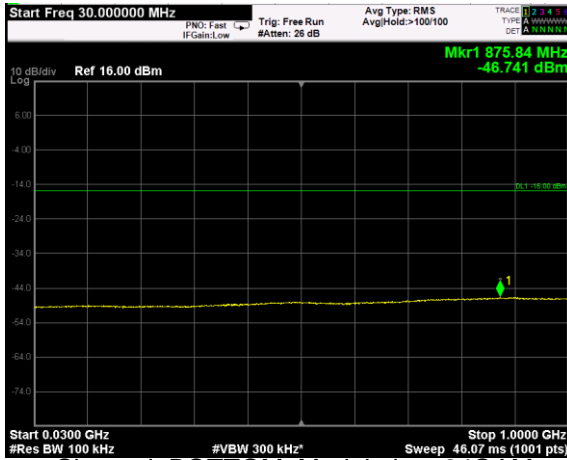

Channel: BOTTOM, Modulation: 64QAM,
BW=10MHz, Range: Lower