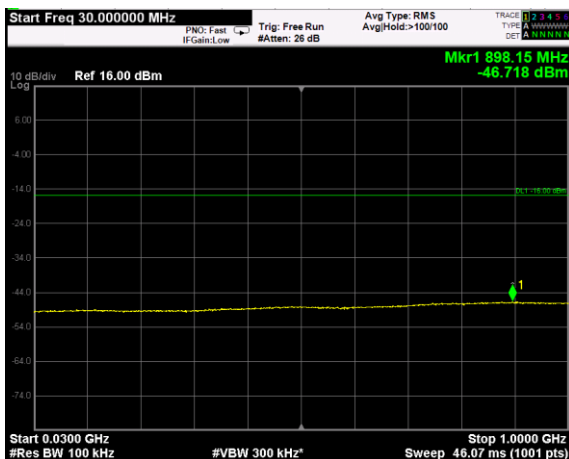

Channel: TOP, Modulation: 64QAM, BW=5MHz, Range: Lower