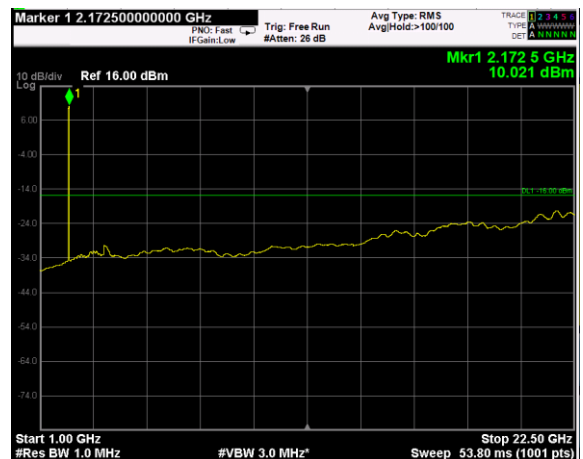

Channel: TOP, Modulation: 256QAM, BW=15MHz, Range: Upper