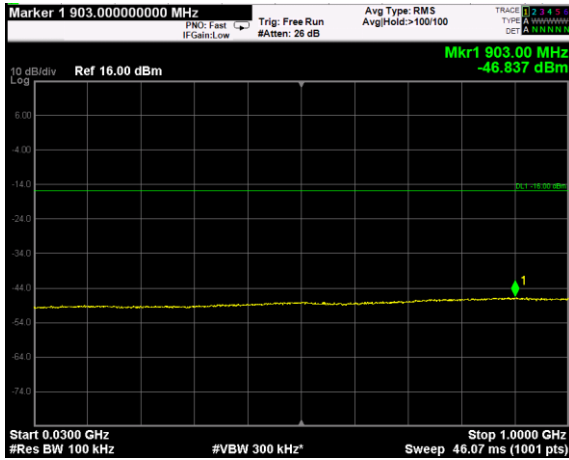

Channel: MIDDLE, Modulation: 64QAM, BW=20MHz, Range: Lower

Channel: MIDDLE, Modulation: 64QAM, BW=20MHz, Range: Upper

Channel: TOP, Modulation: 64QAM, BW=20MHz, Range: Lower

Channel: TOP, Modulation: 64QAM, BW=20MHz, Range: Upper