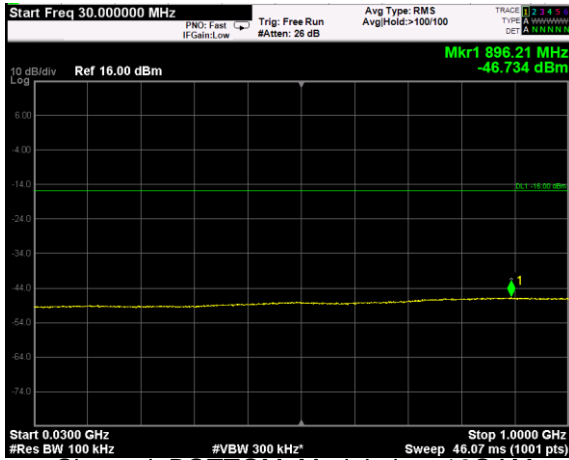

Channel: MIDDLE, Modulation: QPSK, BW=10MHz, Range: Lower

Channel: MIDDLE, Modulation: QPSK, BW=10MHz, Range: Upper

Channel: TOP, Modulation: QPSK, BW=10MHz, Range: Lower

Channel: TOP, Modulation: QPSK, BW=10MHz, Range: Upper