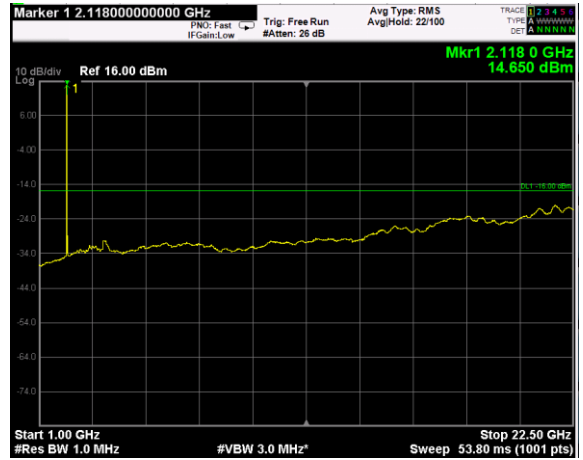

Channel: BOTTOM, Modulation: 256QAM, BW=15MHz, Range: Upper