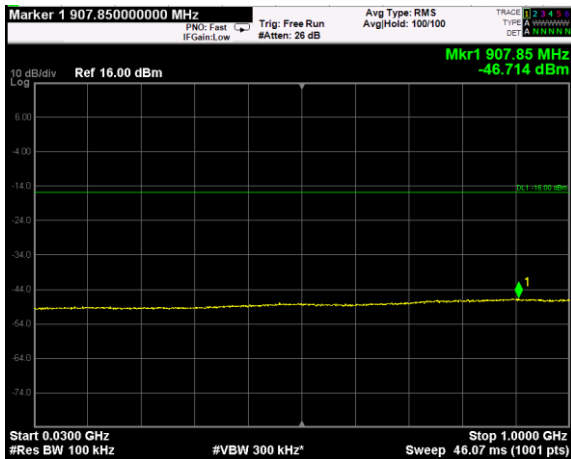

Channel: BOTTOM, Modulation: 256QAM, BW=10MHz, Range: Lower

Channel: BOTTOM, Modulation: 256QAM, BW=10MHz, Range: Upper

Channel: MIDDLE, Modulation: 256QAM, BW=10MHz, Range: Lower

Channel: MIDDLE, Modulation: 256QAM, BW=10MHz, Range: Upper