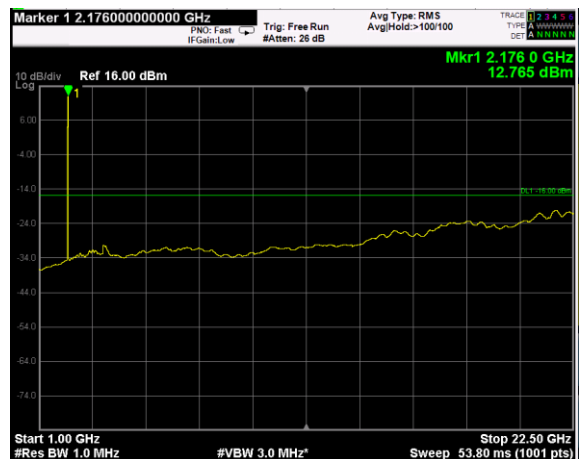

Channel: TOP, Modulation: 256QAM, BW=10MHz, Range: Upper