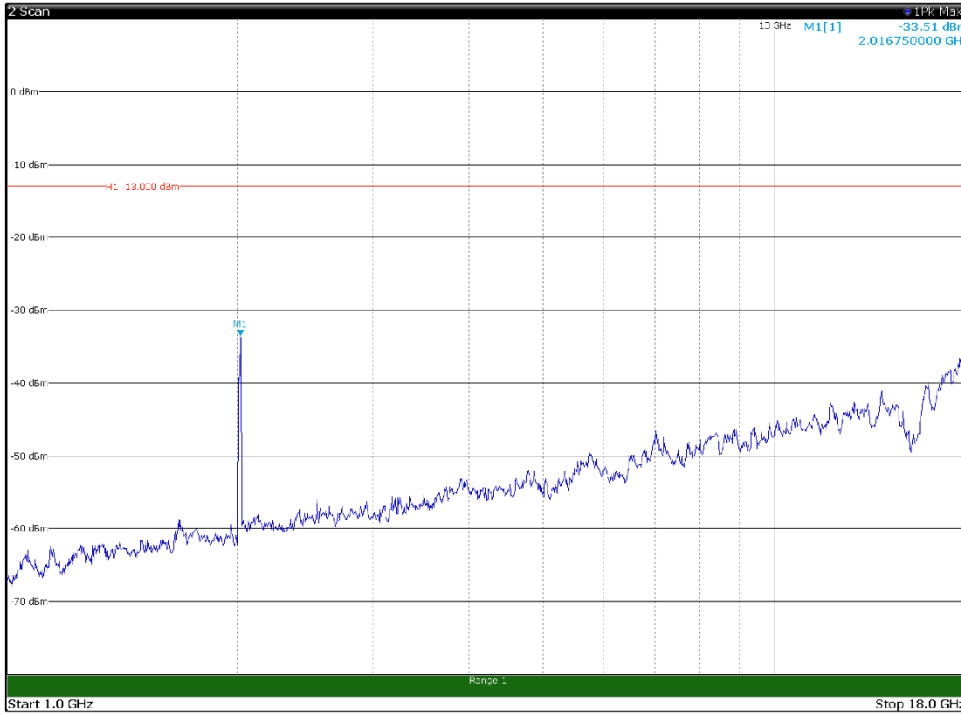

Channel: BOTTOM, Modulation: QPSK,
BW=20MHz, Range: 18GHz - 22.5GHz, Polarization: Vertical

Channel: MIDDLE, Modulation: QPSK,
BW=20MHz, Range: 30MHz - 1GHz, Polarization: Horizontal

Channel: MIDDLE, Modulation: QPSK,
BW=20MHz, Range: 30MHz - 1GHz, Polarization: Vertical

Channel: MIDDLE, Modulation: QPSK,
BW=20MHz, Range: 1GHz - 18GHz, Polarization: Horizontal

Channel: MIDDLE, Modulation: QPSK,
BW=20MHz, Range: 1GHz - 18GHz, Polarization: Vertical

Channel: MIDDLE, Modulation: QPSK,
BW=20MHz, Range: 18GHz - 22.5GHz, Polarization: Horizontal

Channel: MIDDLE, Modulation: QPSK,
BW=20MHz, Range: 18GHz - 22.5GHz, Polarization: Vertical

Channel: TOP, Modulation: QPSK,
BW=20MHz, Range: 30MHz - 1GHz, Polarization: Horizontal

Channel: TOP, Modulation: QPSK,
BW=20MHz, Range: 30MHz - 1GHz, Polarization: Vertical