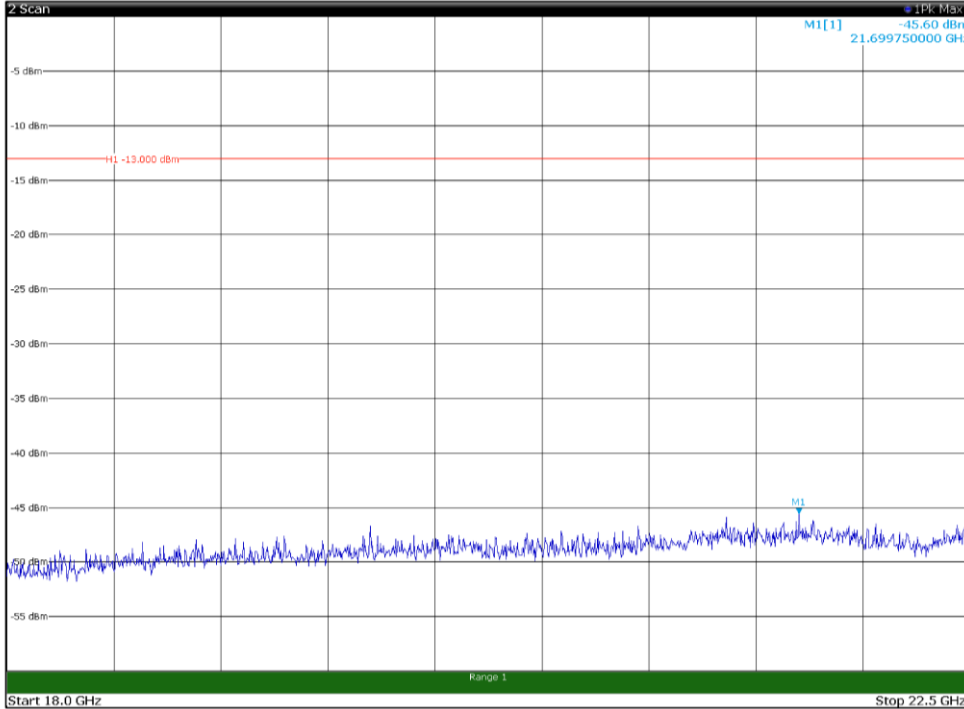

Channel: MIDDLE, Modulation: 16QAM,
 BW=15MHz, Range: 30MHz - 1GHz, Polarization: Horizontal

Channel: MIDDLE, Modulation: 16QAM,
 BW=15MHz, Range: 30MHz - 1GHz, Polarization: Vertical

Channel: MIDDLE, Modulation: 16QAM,
BW=15MHz, Range: 1GHz - 18GHz, Polarization: Horizontal

Channel: MIDDLE, Modulation: 16QAM,
BW=15MHz, Range: 1GHz - 18GHz, Polarization: Vertical

Channel: MIDDLE, Modulation: 16QAM,
 BW=15MHz, Range: 18GHz - 22.5GHz, Polarization: Horizontal

Channel: MIDDLE, Modulation: 16QAM,
 BW=15MHz, Range: 18GHz - 22.5GHz, Polarization: Vertical