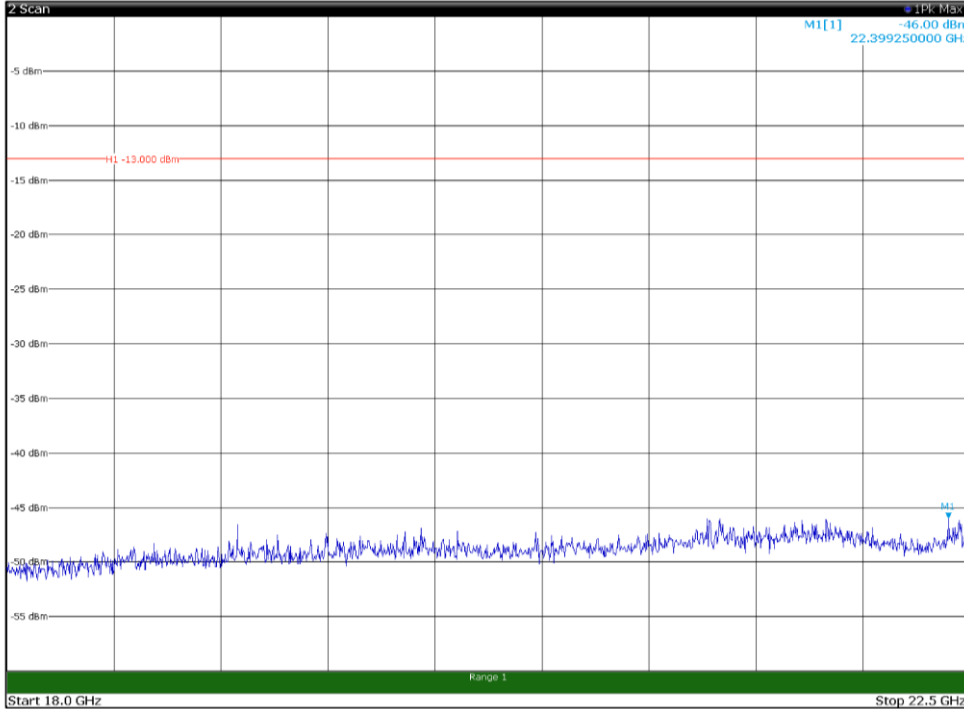

Channel: MIDDLE, Modulation: 256QAM,
BW=15MHz, Range: 18GHz - 22.5GHz, Polarization: Horizontal

Channel: MIDDLE, Modulation: 256QAM,
BW=15MHz, Range: 18GHz - 22.5GHz, Polarization: Vertical