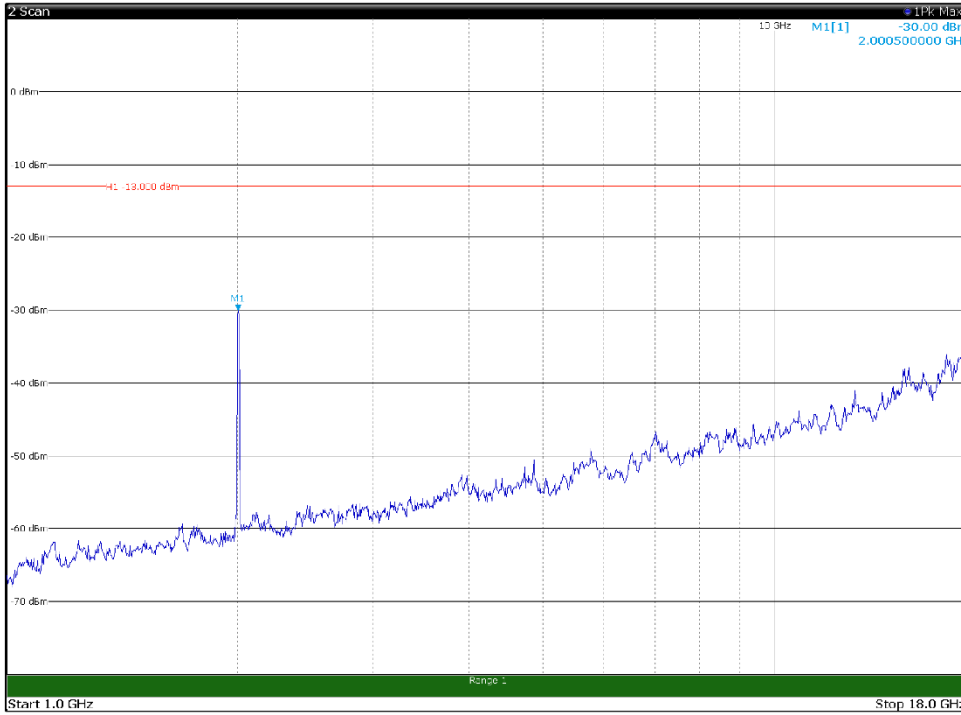

Channel: TOP, Modulation: QPSK,
BW=15MHz, Range: 30MHz - 1GHz, Polarization: Horizontal

Channel: TOP, Modulation: QPSK,
BW=15MHz, Range: 30MHz - 1GHz, Polarization: Vertical

Channel: TOP, Modulation: QPSK,
 BW=15MHz, Range: 1GHz - 18GHz, Polarization: Horizontal

Channel: TOP, Modulation: QPSK,
 BW=15MHz, Range: 1GHz - 18GHz, Polarization: Vertical

Channel: TOP, Modulation: QPSK,
BW=15MHz, Range: 18GHz - 22.5GHz, Polarization: Horizontal

Channel: TOP, Modulation: QPSK,
BW=15MHz, Range: 18GHz - 22.5GHz, Polarization: Vertical

Channel: BOTTOM, Modulation: 16QAM,
BW=15MHz, Range: 30MHz - 1GHz, Polarization: Horizontal

Channel: BOTTOM, Modulation: 16QAM,
BW=15MHz, Range: 30MHz - 1GHz, Polarization: Vertical

Channel: BOTTOM, Modulation: 16QAM,
BW=15MHz, Range: 1GHz - 18GHz, Polarization: Horizontal

Channel: BOTTOM, Modulation: 16QAM,
BW=15MHz, Range: 1GHz - 18GHz, Polarization: Vertical

Channel: BOTTOM, Modulation: 16QAM,
BW=15MHz, Range: 18GHz - 22.5GHz, Polarization: Horizontal

Channel: BOTTOM, Modulation: 16QAM,
BW=15MHz, Range: 18GHz - 22.5GHz, Polarization: Vertical