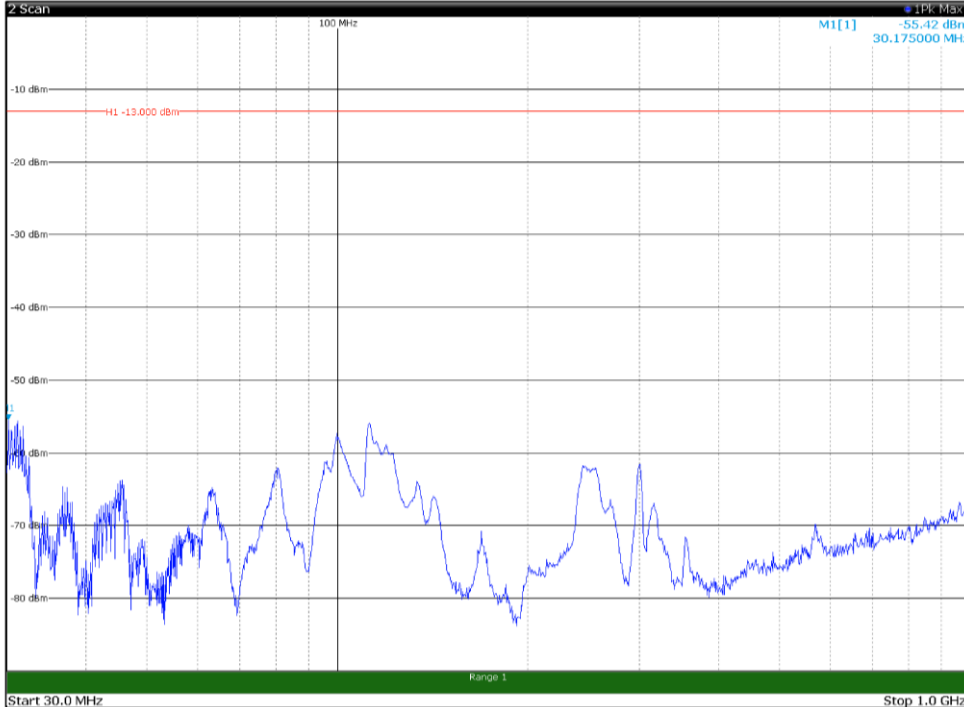

Channel: BOTTOM, Modulation: 16QAM,
BW=15MHz, Range: 30MHz - 1GHz, Polarization: Horizontal

Channel: BOTTOM, Modulation: 16QAM,
BW=15MHz, Range: 30MHz - 1GHz, Polarization: Vertical

Channel: BOTTOM, Modulation: 16QAM,
BW=15MHz, Range: 1GHz - 18GHz, Polarization: Horizontal

Channel: BOTTOM, Modulation: 16QAM,
BW=15MHz, Range: 1GHz - 18GHz, Polarization: Vertical

Channel: BOTTOM, Modulation: 16QAM,
BW=15MHz, Range: 18GHz - 22.5GHz, Polarization: Horizontal

Channel: BOTTOM, Modulation: 16QAM,
BW=15MHz, Range: 18GHz - 22.5GHz, Polarization: Vertical

Channel: MIDDLE, Modulation: 16QAM,
 BW=15MHz, Range: 30MHz - 1GHz, Polarization: Horizontal

Channel: MIDDLE, Modulation: 16QAM,
 BW=15MHz, Range: 30MHz - 1GHz, Polarization: Vertical

Channel: MIDDLE, Modulation: 16QAM,
BW=15MHz, Range: 1GHz - 18GHz, Polarization: Horizontal

Channel: MIDDLE, Modulation: 16QAM,
BW=15MHz, Range: 1GHz - 18GHz, Polarization: Vertical

Channel: MIDDLE, Modulation: 16QAM,
 BW=15MHz, Range: 18GHz - 22.5GHz, Polarization: Horizontal

Channel: MIDDLE, Modulation: 16QAM,
 BW=15MHz, Range: 18GHz - 22.5GHz, Polarization: Vertical