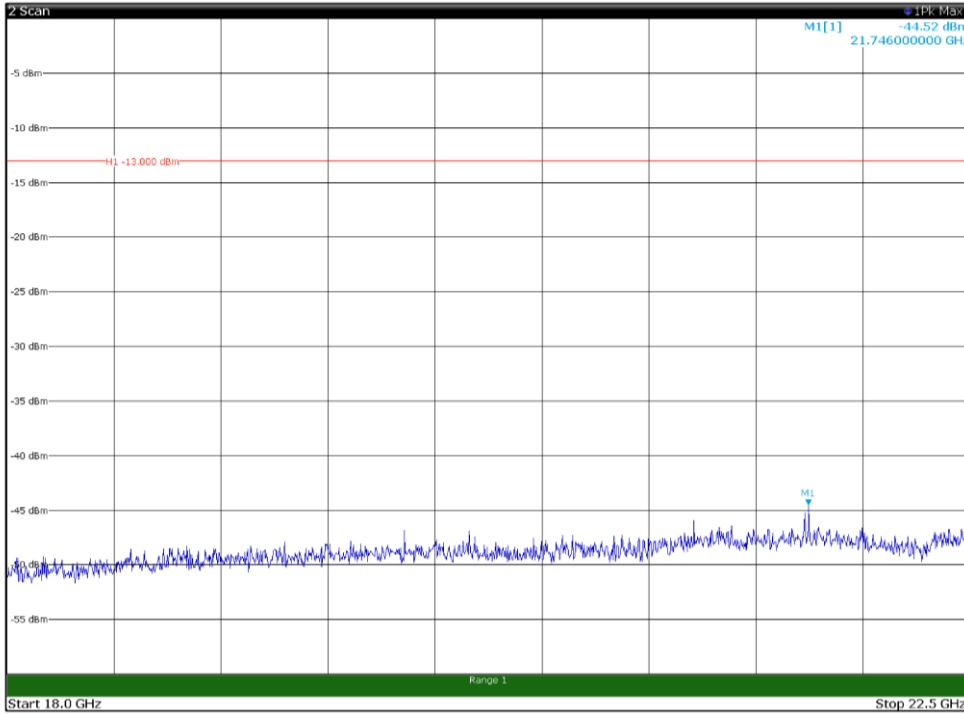

Channel: TOP, Modulation: 64QAM,
BW=15MHz, Range: 1GHz - 18GHz, Polarization: Vertical

Channel: TOP, Modulation: 64QAM,
BW=15MHz, Range: 18GHz - 22.5GHz, Polarization: Horizontal

Channel: TOP, Modulation: 64QAM,
BW=15MHz, Range: 18GHz - 22.5GHz, Polarization: Vertical

Channel: BOTTOM, Modulation: 256QAM,
BW=15MHz, Range: 30MHz - 1GHz, Polarization: Horizontal

Channel: BOTTOM, Modulation: 256QAM,
BW=15MHz, Range: 30MHz - 1GHz, Polarization: Vertical

Channel: BOTTOM, Modulation: 256QAM,
BW=15MHz, Range: 1GHz - 18GHz, Polarization: Horizontal

Channel: BOTTOM, Modulation: 256QAM,
BW=15MHz, Range: 1GHz - 18GHz, Polarization: Vertical

Channel: BOTTOM, Modulation: 256QAM,
 BW=15MHz, Range: 18GHz - 22.5GHz, Polarization: Horizontal

Channel: BOTTOM, Modulation: 256QAM,
 BW=15MHz, Range: 18GHz - 22.5GHz, Polarization: Vertical