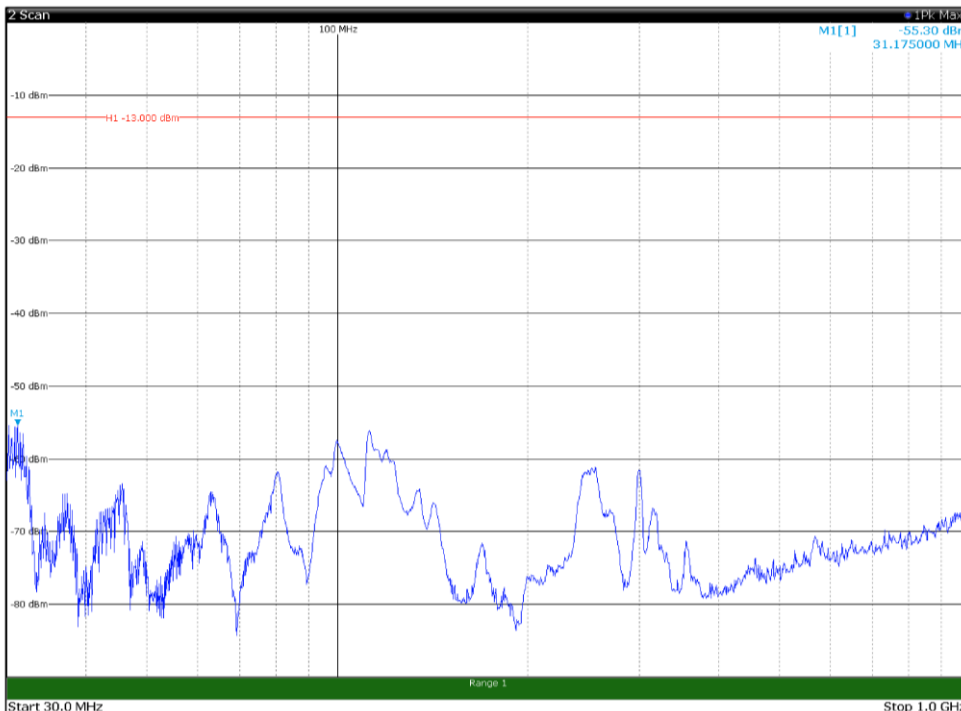

Channel: TOP, Modulation: 16QAM,
BW=15MHz, Range: 30MHz - 1GHz, Polarization: Horizontal

Channel: TOP, Modulation: 16QAM,
BW=15MHz, Range: 30MHz - 1GHz, Polarization: Vertical

Channel: TOP, Modulation: 16QAM,
 BW=15MHz, Range: 1GHz - 18GHz, Polarization: Horizontal

Channel: TOP, Modulation: 16QAM,
 BW=15MHz, Range: 1GHz - 18GHz, Polarization: Vertical

Channel: TOP, Modulation: 16QAM,
BW=15MHz, Range: 18GHz - 22.5GHz, Polarization: Horizontal

Channel: TOP, Modulation: 16QAM,
BW=15MHz, Range: 18GHz - 22.5GHz, Polarization: Vertical

Channel: BOTTOM, Modulation: 64QAM,
BW=15MHz, Range: 30MHz - 1GHz, Polarization: Horizontal

Channel: BOTTOM, Modulation: 64QAM,
BW=15MHz, Range: 30MHz - 1GHz, Polarization: Vertical

Channel: BOTTOM, Modulation: 64QAM,
 BW=15MHz, Range: 1GHz - 18GHz, Polarization: Horizontal

Channel: BOTTOM, Modulation: 64QAM,
 BW=15MHz, Range: 1GHz - 18GHz, Polarization: Vertical

Channel: BOTTOM, Modulation: 64QAM,
BW=15MHz, Range: 18GHz - 22.5GHz, Polarization: Horizontal

Channel: BOTTOM, Modulation: 64QAM,
BW=15MHz, Range: 18GHz - 22.5GHz, Polarization: Vertical