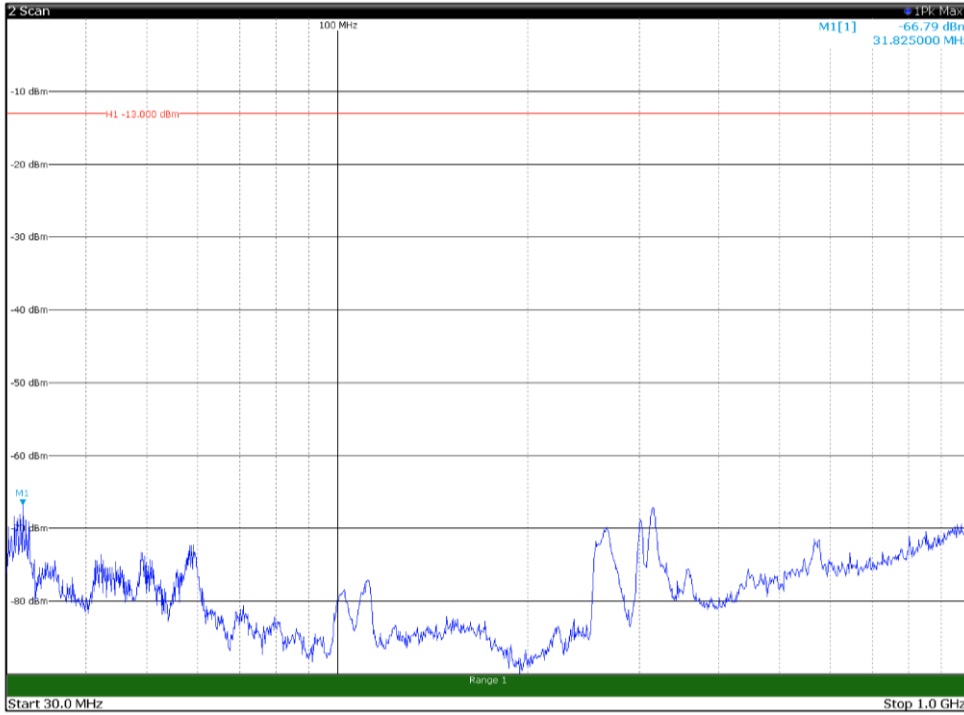

Channel: MIDDLE, Modulation: 64QAM,
BW=15MHz, Range: 1GHz - 18GHz, Polarization: Vertical

Channel: MIDDLE, Modulation: 64QAM,
BW=15MHz, Range: 18GHz - 22.5GHz, Polarization: Horizontal

Channel: MIDDLE, Modulation: 64QAM,
BW=15MHz, Range: 18GHz - 22.5GHz, Polarization: Vertical

Channel: TOP, Modulation: 64QAM,
BW=15MHz, Range: 30MHz - 1GHz, Polarization: Horizontal

Channel: TOP, Modulation: 64QAM,
BW=15MHz, Range: 30MHz - 1GHz, Polarization: Vertical

Channel: TOP, Modulation: 64QAM,
BW=15MHz, Range: 1GHz - 18GHz, Polarization: Horizontal

Channel: TOP, Modulation: 64QAM,
BW=15MHz, Range: 1GHz - 18GHz, Polarization: Vertical

Channel: TOP, Modulation: 64QAM,
BW=15MHz, Range: 18GHz - 22.5GHz, Polarization: Horizontal

Channel: TOP, Modulation: 64QAM,
BW=15MHz, Range: 18GHz - 22.5GHz, Polarization: Vertical

Channel: BOTTOM, Modulation: 256QAM,
BW=15MHz, Range: 30MHz - 1GHz, Polarization: Horizontal

Channel: BOTTOM, Modulation: 256QAM,
BW=15MHz, Range: 30MHz - 1GHz, Polarization: Vertical

Channel: BOTTOM, Modulation: 256QAM,
BW=15MHz, Range: 1GHz - 18GHz, Polarization: Horizontal