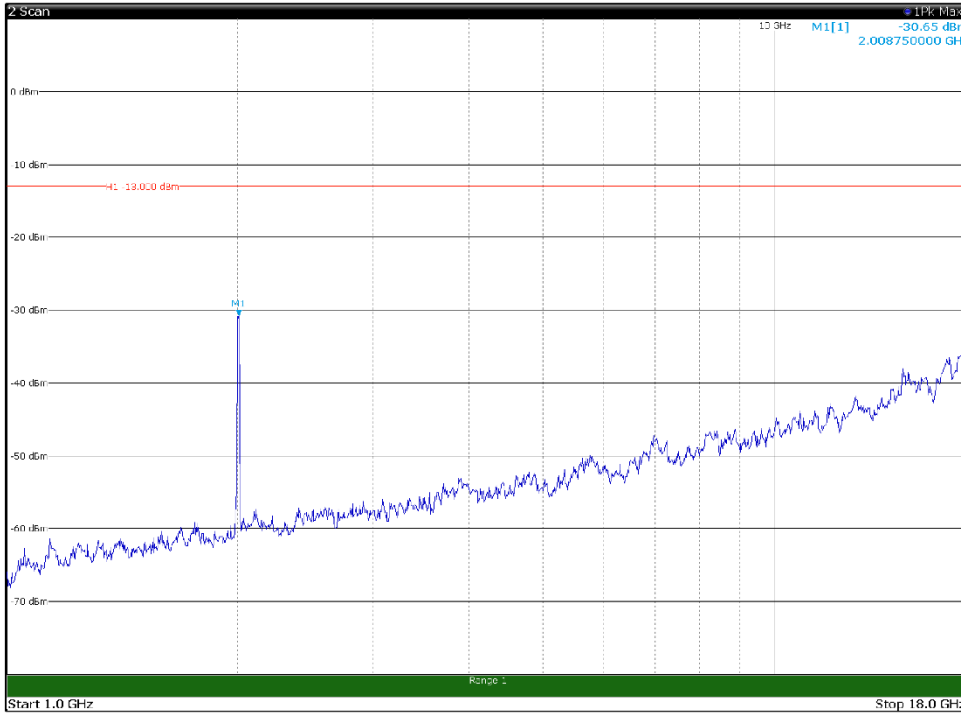

Channel: TOP, Modulation: 16QAM,
BW=15MHz, Range: 30MHz - 1GHz, Polarization: Horizontal

Channel: TOP, Modulation: 16QAM,
BW=15MHz, Range: 30MHz - 1GHz, Polarization: Vertical

Channel: TOP, Modulation: 16QAM,
 BW=15MHz, Range: 1GHz - 18GHz, Polarization: Horizontal

Channel: TOP, Modulation: 16QAM,
 BW=15MHz, Range: 1GHz - 18GHz, Polarization: Vertical

Channel: TOP, Modulation: 16QAM,
BW=15MHz, Range: 18GHz - 22.5GHz, Polarization: Horizontal

Channel: TOP, Modulation: 16QAM,
BW=15MHz, Range: 18GHz - 22.5GHz, Polarization: Vertical

Channel: BOTTOM, Modulation: 64QAM,
BW=15MHz, Range: 30MHz - 1GHz, Polarization: Horizontal

Channel: BOTTOM, Modulation: 64QAM,
BW=15MHz, Range: 30MHz - 1GHz, Polarization: Vertical

Channel: BOTTOM, Modulation: 64QAM,
 BW=15MHz, Range: 1GHz - 18GHz, Polarization: Horizontal

Channel: BOTTOM, Modulation: 64QAM,
 BW=15MHz, Range: 1GHz - 18GHz, Polarization: Vertical

Channel: BOTTOM, Modulation: 64QAM,
BW=15MHz, Range: 18GHz - 22.5GHz, Polarization: Horizontal

Channel: BOTTOM, Modulation: 64QAM,
BW=15MHz, Range: 18GHz - 22.5GHz, Polarization: Vertical