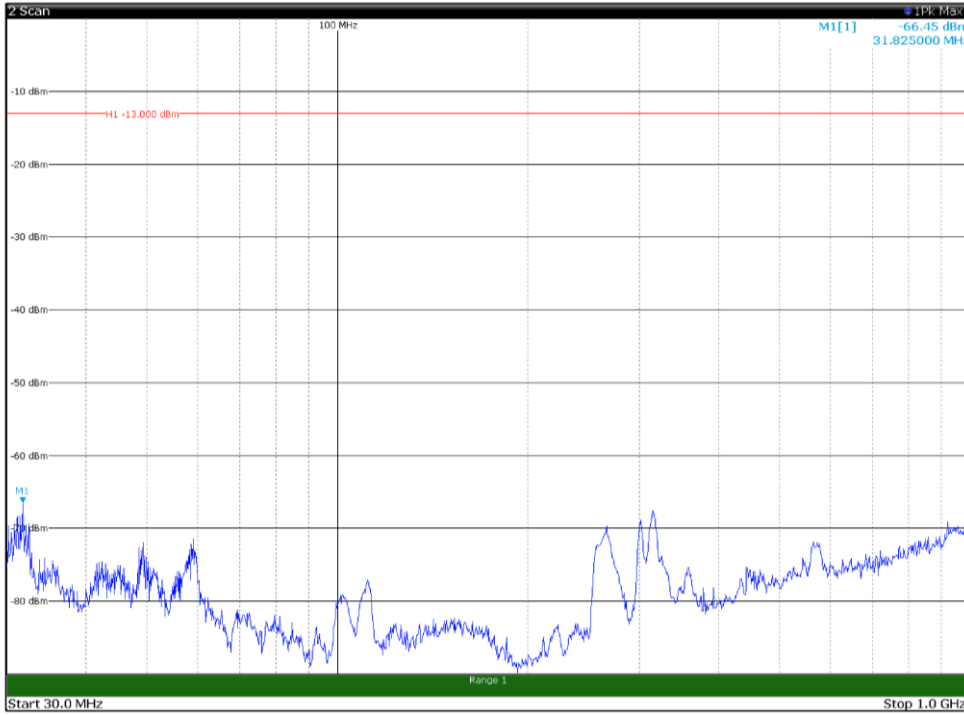

Channel: BOTTOM, Modulation: QPSK,
BW=20MHz, Range: 18GHz - 22.5GHz, Polarization: Vertical

Channel: MIDDLE, Modulation: QPSK,
BW=20MHz, Range: 30MHz - 1GHz, Polarization: Horizontal

Channel: MIDDLE, Modulation: QPSK,
BW=20MHz, Range: 30MHz - 1GHz, Polarization: Vertical

Channel: MIDDLE, Modulation: QPSK,
BW=20MHz, Range: 1GHz - 18GHz, Polarization: Horizontal

Channel: MIDDLE, Modulation: QPSK,
BW=20MHz, Range: 1GHz - 18GHz, Polarization: Vertical

Channel: MIDDLE, Modulation: QPSK,
BW=20MHz, Range: 18GHz - 22.5GHz, Polarization: Horizontal

Channel: MIDDLE, Modulation: QPSK,
BW=20MHz, Range: 18GHz - 22.5GHz, Polarization: Vertical

Channel: TOP, Modulation: QPSK,
BW=20MHz, Range: 30MHz - 1GHz, Polarization: Horizontal

Channel: TOP, Modulation: QPSK,
BW=20MHz, Range: 30MHz - 1GHz, Polarization: Vertical