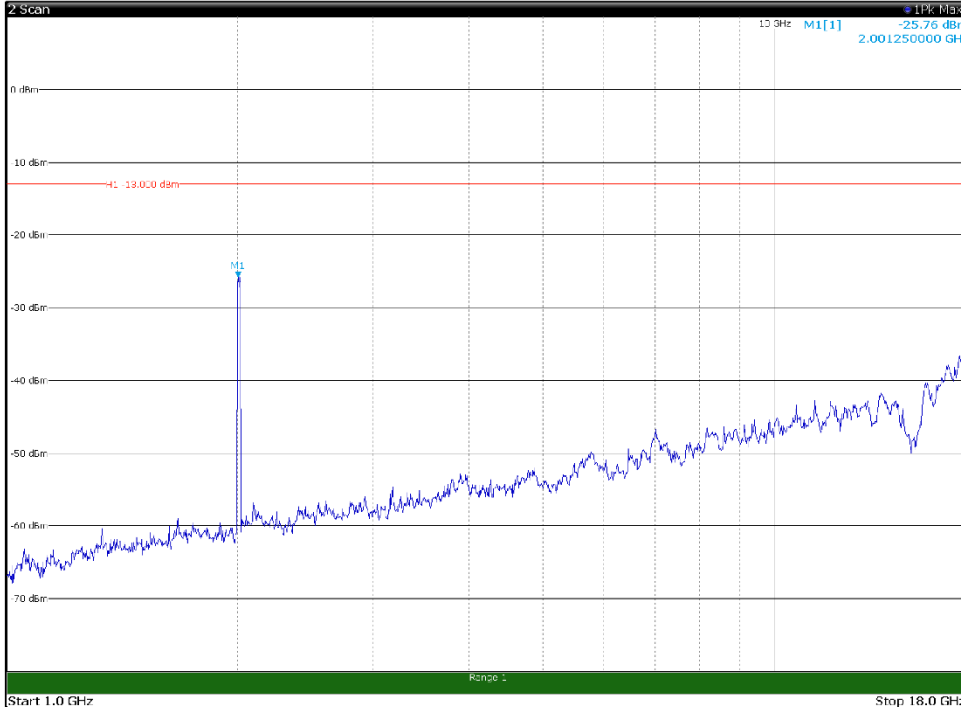

Channel: TOP, Modulation: 256QAM,
BW=15MHz, Range: 1GHz - 18GHz, Polarization: Horizontal

Channel: TOP, Modulation: 256QAM,
BW=15MHz, Range: 1GHz - 18GHz, Polarization: Vertical

Channel: TOP, Modulation: 256QAM,
BW=15MHz, Range: 18GHz - 22.5GHz, Polarization: Horizontal

Channel: TOP, Modulation: 256QAM,
BW=15MHz, Range: 18GHz - 22.5GHz, Polarization: Vertical

Channel: BOTTOM, Modulation: QPSK,
BW=20MHz, Range: 30MHz - 1GHz, Polarization: Horizontal

Channel: BOTTOM, Modulation: QPSK,
BW=20MHz, Range: 30MHz - 1GHz, Polarization: Vertical

Channel: BOTTOM, Modulation: QPSK,
BW=20MHz, Range: 1GHz - 18GHz, Polarization: Horizontal

Channel: BOTTOM, Modulation: QPSK,
BW=20MHz, Range: 1GHz - 18GHz, Polarization: Vertical

Channel: BOTTOM, Modulation: QPSK,
BW=20MHz, Range: 18GHz - 22.5GHz, Polarization: Horizontal