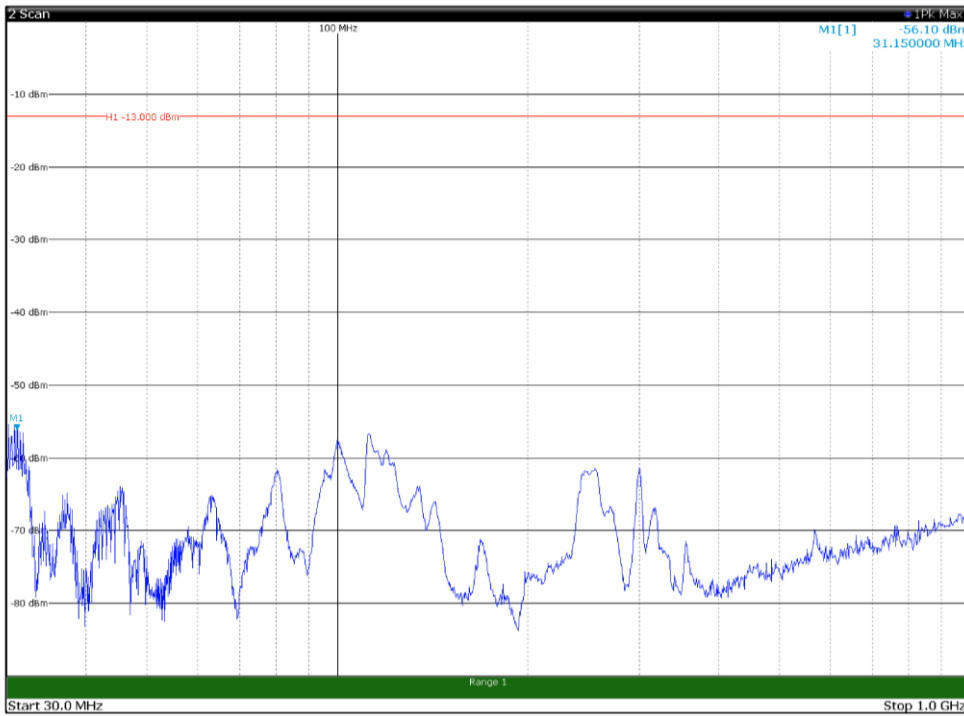

Channel: MIDDLE, Modulation: 256QAM,
BW=15MHz, Range: 18GHz - 22.5GHz, Polarization: Vertical

Channel: TOP, Modulation: 256QAM,
BW=15MHz, Range: 30MHz - 1GHz, Polarization: Horizontal

Channel: TOP, Modulation: 256QAM,
BW=15MHz, Range: 30MHz - 1GHz, Polarization: Vertical

Channel: TOP, Modulation: 256QAM,
BW=15MHz, Range: 1GHz - 18GHz, Polarization: Horizontal

Channel: TOP, Modulation: 256QAM,
BW=15MHz, Range: 1GHz - 18GHz, Polarization: Vertical

Channel: TOP, Modulation: 256QAM,
BW=15MHz, Range: 18GHz - 22.5GHz, Polarization: Horizontal

Channel: TOP, Modulation: 256QAM,
BW=15MHz, Range: 18GHz - 22.5GHz, Polarization: Vertical

Channel: BOTTOM, Modulation: QPSK,
BW=20MHz, Range: 30MHz - 1GHz, Polarization: Horizontal

Channel: BOTTOM, Modulation: QPSK,
BW=20MHz, Range: 30MHz - 1GHz, Polarization: Vertical