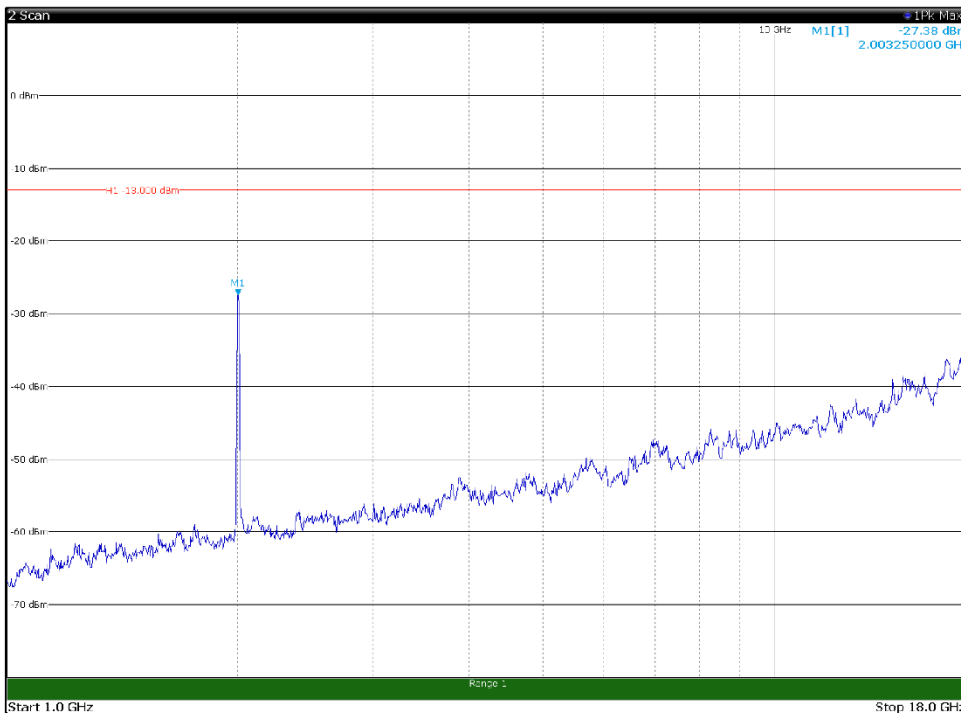

Channel: TOP, Modulation: QPSK,
BW=15MHz, Range: 30MHz - 1GHz, Polarization: Horizontal

Channel: TOP, Modulation: QPSK,
BW=15MHz, Range: 30MHz - 1GHz, Polarization: Vertical

Channel: TOP, Modulation: QPSK,
 BW=15MHz, Range: 1GHz - 18GHz, Polarization: Horizontal

Channel: TOP, Modulation: QPSK,
 BW=15MHz, Range: 1GHz - 18GHz, Polarization: Vertical

Channel: TOP, Modulation: QPSK,
BW=15MHz, Range: 18GHz - 22.5GHz, Polarization: Horizontal

Channel: TOP, Modulation: QPSK,
BW=15MHz, Range: 18GHz - 22.5GHz, Polarization: Vertical

Channel: BOTTOM, Modulation: 16QAM,
BW=15MHz, Range: 30MHz - 1GHz, Polarization: Horizontal

Channel: BOTTOM, Modulation: 16QAM,
BW=15MHz, Range: 30MHz - 1GHz, Polarization: Vertical

Channel: BOTTOM, Modulation: 16QAM,
BW=15MHz, Range: 1GHz - 18GHz, Polarization: Horizontal

Channel: BOTTOM, Modulation: 16QAM,
BW=15MHz, Range: 1GHz - 18GHz, Polarization: Vertical

Channel: BOTTOM, Modulation: 16QAM,
BW=15MHz, Range: 18GHz - 22.5GHz, Polarization: Horizontal

Channel: BOTTOM, Modulation: 16QAM,
BW=15MHz, Range: 18GHz - 22.5GHz, Polarization: Vertical