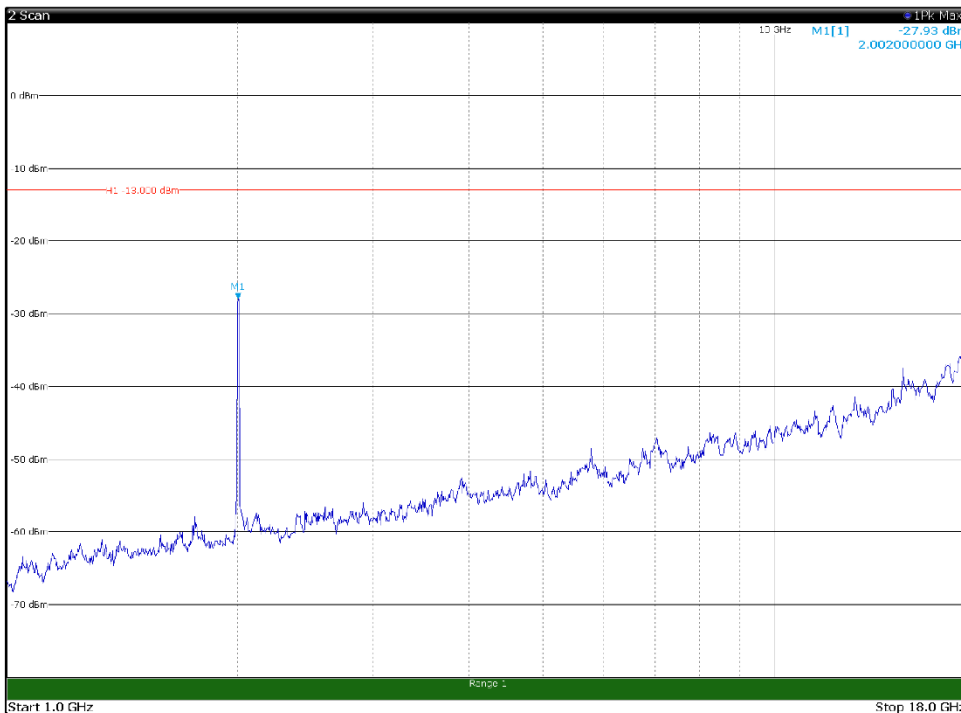

Channel: TOP, Modulation: 16QAM,
BW=15MHz, Range: 30MHz - 1GHz, Polarization: Horizontal

Channel: TOP, Modulation: 16QAM,
BW=15MHz, Range: 30MHz - 1GHz, Polarization: Vertical

Channel: TOP, Modulation: 16QAM,
 BW=15MHz, Range: 1GHz - 18GHz, Polarization: Horizontal

Channel: TOP, Modulation: 16QAM,
 BW=15MHz, Range: 1GHz - 18GHz, Polarization: Vertical

Channel: TOP, Modulation: 16QAM,
BW=15MHz, Range: 18GHz - 22.5GHz, Polarization: Horizontal

Channel: TOP, Modulation: 16QAM,
BW=15MHz, Range: 18GHz - 22.5GHz, Polarization: Vertical

Channel: BOTTOM, Modulation: 64QAM,
BW=15MHz, Range: 30MHz - 1GHz, Polarization: Horizontal

Channel: BOTTOM, Modulation: 64QAM,
BW=15MHz, Range: 30MHz - 1GHz, Polarization: Vertical

Channel: BOTTOM, Modulation: 64QAM,
 BW=15MHz, Range: 1GHz - 18GHz, Polarization: Horizontal

Channel: BOTTOM, Modulation: 64QAM,
 BW=15MHz, Range: 1GHz - 18GHz, Polarization: Vertical

Channel: BOTTOM, Modulation: 64QAM,
BW=15MHz, Range: 18GHz - 22.5GHz, Polarization: Horizontal

Channel: BOTTOM, Modulation: 64QAM,
BW=15MHz, Range: 18GHz - 22.5GHz, Polarization: Vertical