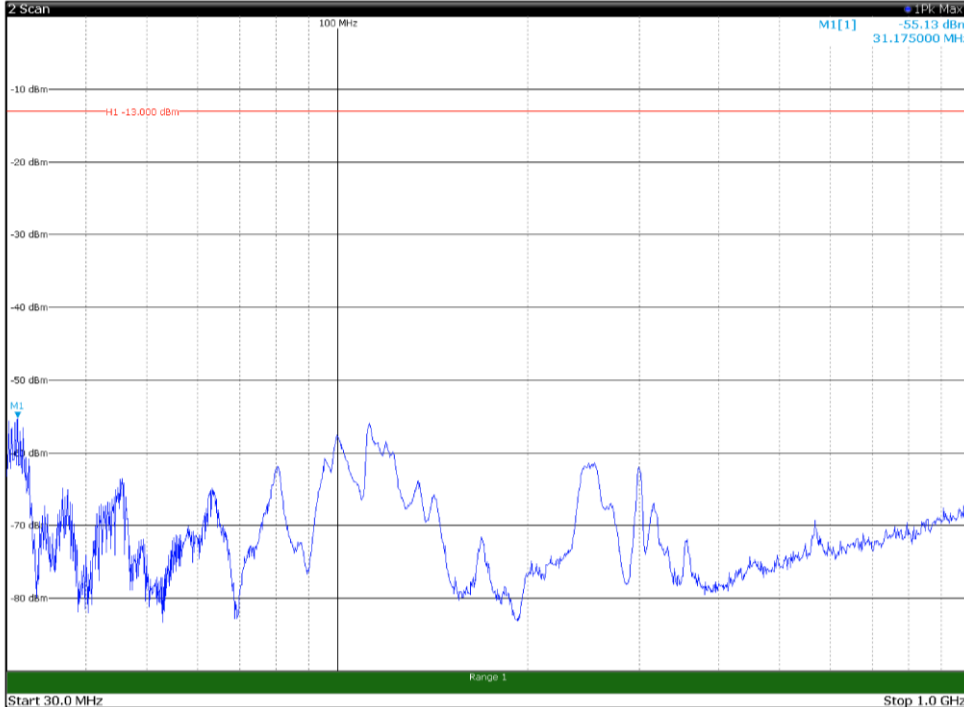

Channel: MIDDLE, Modulation: 64QAM,
BW=15MHz, Range: 30MHz - 1GHz, Polarization: Horizontal

Channel: MIDDLE, Modulation: 64QAM,
BW=15MHz, Range: 30MHz - 1GHz, Polarization: Vertical

Channel: MIDDLE, Modulation: 64QAM,
BW=15MHz, Range: 1GHz - 18GHz, Polarization: Horizontal

Channel: MIDDLE, Modulation: 64QAM,
BW=15MHz, Range: 1GHz - 18GHz, Polarization: Vertical

Channel: MIDDLE, Modulation: 64QAM,
BW=15MHz, Range: 18GHz - 22.5GHz, Polarization: Horizontal

Channel: MIDDLE, Modulation: 64QAM,
BW=15MHz, Range: 18GHz - 22.5GHz, Polarization: Vertical

Channel: TOP, Modulation: 64QAM,
BW=15MHz, Range: 30MHz - 1GHz, Polarization: Horizontal

Channel: TOP, Modulation: 64QAM,
BW=15MHz, Range: 30MHz - 1GHz, Polarization: Vertical

Channel: TOP, Modulation: 64QAM,
BW=15MHz, Range: 1GHz - 18GHz, Polarization: Horizontal

Channel: TOP, Modulation: 64QAM,
BW=15MHz, Range: 1GHz - 18GHz, Polarization: Vertical

Channel: TOP, Modulation: 64QAM,
BW=15MHz, Range: 18GHz - 22.5GHz, Polarization: Horizontal

Channel: TOP, Modulation: 64QAM,
BW=15MHz, Range: 18GHz - 22.5GHz, Polarization: Vertical