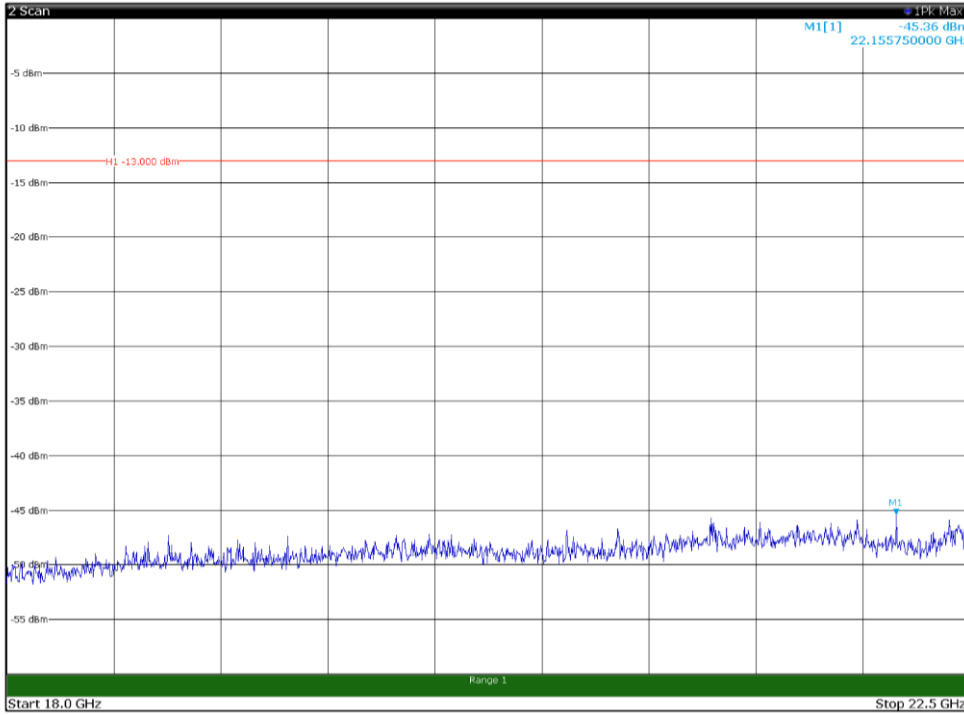

Channel: BOTTOM, Modulation: 256QAM,
BW=15MHz, Range: 1GHz - 18GHz, Polarization: Vertical

Channel: BOTTOM, Modulation: 256QAM,
 BW=15MHz, Range: 18GHz - 22.5GHz, Polarization: Horizontal

Channel: BOTTOM, Modulation: 256QAM,
 BW=15MHz, Range: 18GHz - 22.5GHz, Polarization: Vertical

Channel: MIDDLE, Modulation: 256QAM, BW=15MHz, Range: 1GHz - 18GHz, Polarization: Horizontal

Channel: MIDDLE, Modulation: 256QAM, BW=15MHz, Range: 1GHz - 18GHz, Polarization: Vertical

Channel: MIDDLE, Modulation: 256QAM,
BW=15MHz, Range: 18GHz - 22.5GHz, Polarization: Horizontal