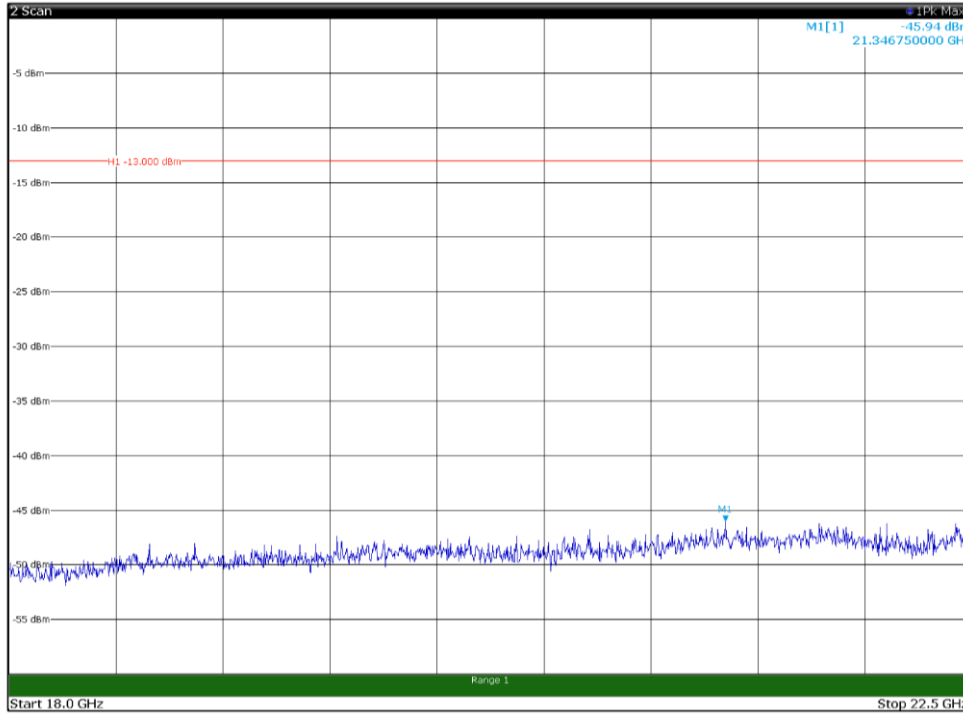

Channel: BOTTOM, Modulation: 64QAM,
BW=15MHz, Range: 30MHz - 1GHz, Polarization: Horizontal

Channel: BOTTOM, Modulation: 64QAM,
BW=15MHz, Range: 30MHz - 1GHz, Polarization: Vertical

Channel: BOTTOM, Modulation: 64QAM,
 BW=15MHz, Range: 1GHz - 18GHz, Polarization: Horizontal

Channel: BOTTOM, Modulation: 64QAM,
 BW=15MHz, Range: 1GHz - 18GHz, Polarization: Vertical

Channel: BOTTOM, Modulation: 64QAM,
BW=15MHz, Range: 18GHz - 22.5GHz, Polarization: Horizontal

Channel: BOTTOM, Modulation: 64QAM,
BW=15MHz, Range: 18GHz - 22.5GHz, Polarization: Vertical