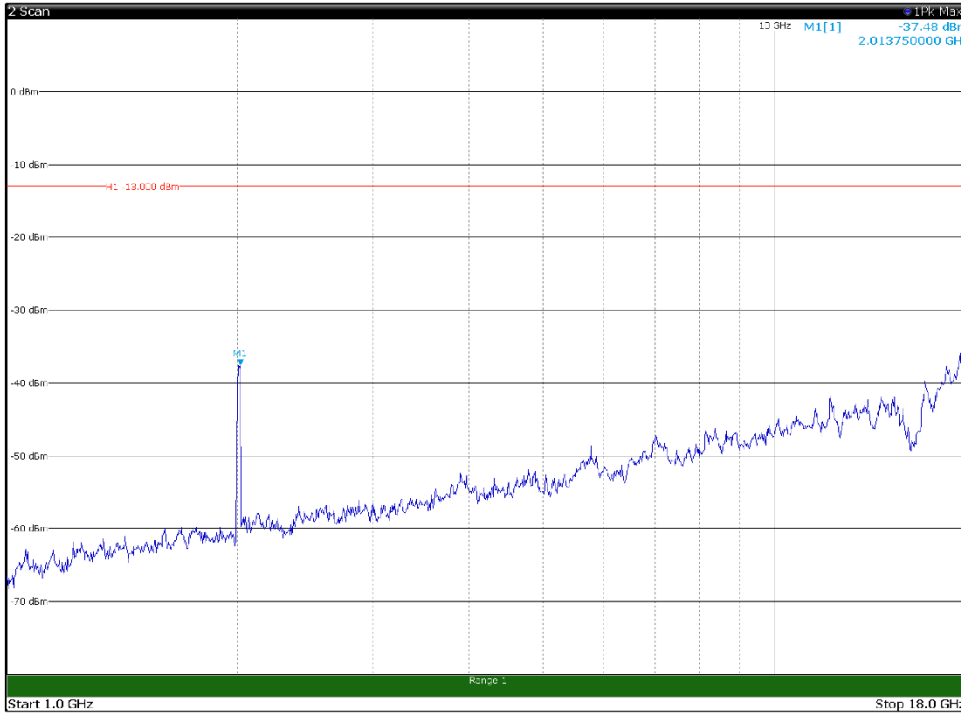

Channel: MIDDLE, Modulation: 256QAM,
BW=15MHz, Range: 18GHz - 22.5GHz, Polarization: Vertical

Channel: TOP, Modulation: 256QAM,
BW=15MHz, Range: 30MHz - 1GHz, Polarization: Horizontal

Channel: TOP, Modulation: 256QAM,
BW=15MHz, Range: 30MHz - 1GHz, Polarization: Vertical

Channel: TOP, Modulation: 256QAM,
BW=15MHz, Range: 1GHz - 18GHz, Polarization: Horizontal

Channel: TOP, Modulation: 256QAM,
BW=15MHz, Range: 1GHz - 18GHz, Polarization: Vertical

Channel: TOP, Modulation: 256QAM,
BW=15MHz, Range: 18GHz - 22.5GHz, Polarization: Horizontal

Channel: TOP, Modulation: 256QAM,
BW=15MHz, Range: 18GHz - 22.5GHz, Polarization: Vertical

Channel: BOTTOM, Modulation: QPSK,
BW=20MHz, Range: 30MHz - 1GHz, Polarization: Horizontal

Channel: BOTTOM, Modulation: QPSK,
BW=20MHz, Range: 30MHz - 1GHz, Polarization: Vertical