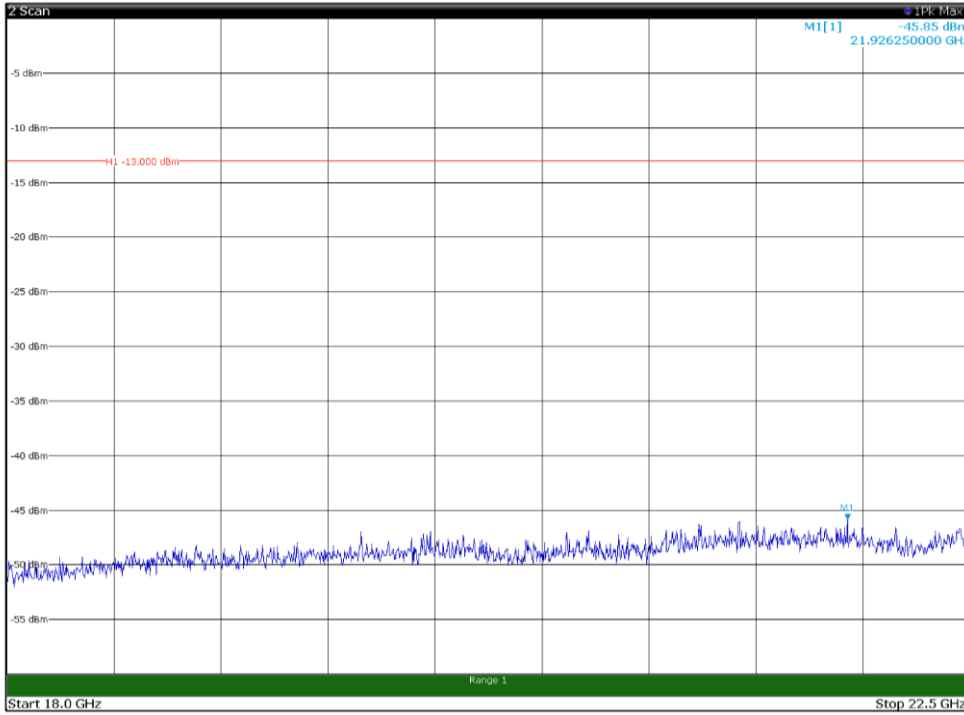

Channel: MIDDLE, Modulation: QPSK,
BW=20MHz, Range: 1GHz - 18GHz, Polarization: Vertical

Channel: MIDDLE, Modulation: QPSK,
BW=20MHz, Range: 18GHz - 22.5GHz, Polarization: Horizontal