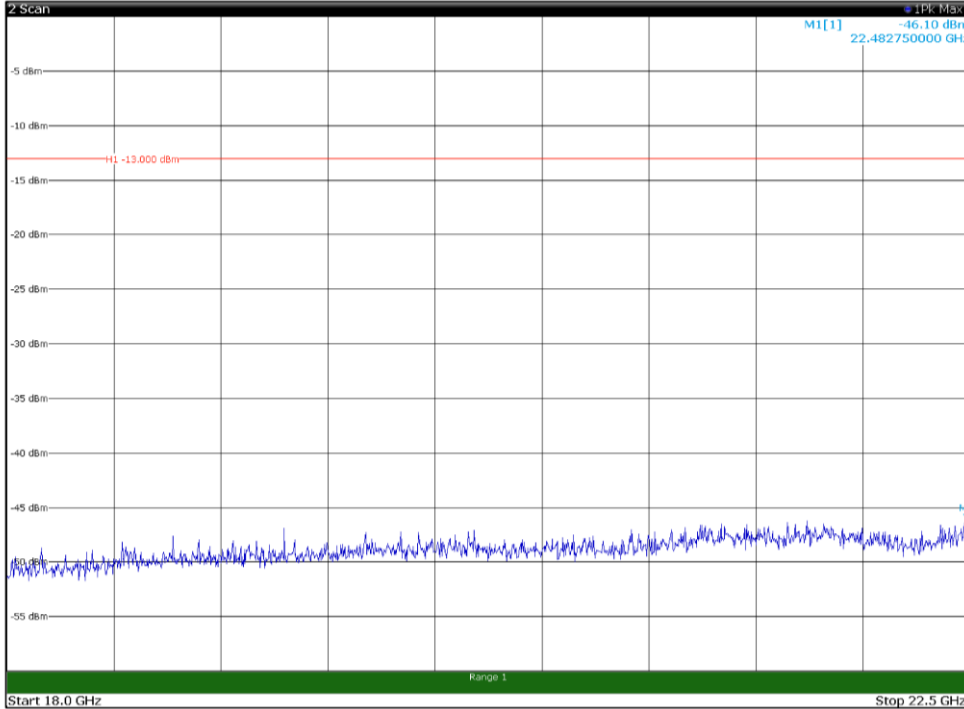

Channel: TOP, Modulation: 64QAM,
BW=15MHz, Range: 1GHz - 18GHz, Polarization: Vertical

Channel: TOP, Modulation: 64QAM,
BW=15MHz, Range: 18GHz - 22.5GHz, Polarization: Horizontal

Channel: TOP, Modulation: 64QAM,
BW=15MHz, Range: 18GHz - 22.5GHz, Polarization: Vertical

Channel: BOTTOM, Modulation: 256QAM,
BW=15MHz, Range: 30MHz - 1GHz, Polarization: Horizontal

Channel: BOTTOM, Modulation: 256QAM,
BW=15MHz, Range: 30MHz - 1GHz, Polarization: Vertical

Channel: BOTTOM, Modulation: 256QAM,
BW=15MHz, Range: 1GHz - 18GHz, Polarization: Horizontal

Channel: BOTTOM, Modulation: 256QAM,
BW=15MHz, Range: 1GHz - 18GHz, Polarization: Vertical

Channel: BOTTOM, Modulation: 256QAM,
 BW=15MHz, Range: 18GHz - 22.5GHz, Polarization: Horizontal

Channel: BOTTOM, Modulation: 256QAM,
 BW=15MHz, Range: 18GHz - 22.5GHz, Polarization: Vertical