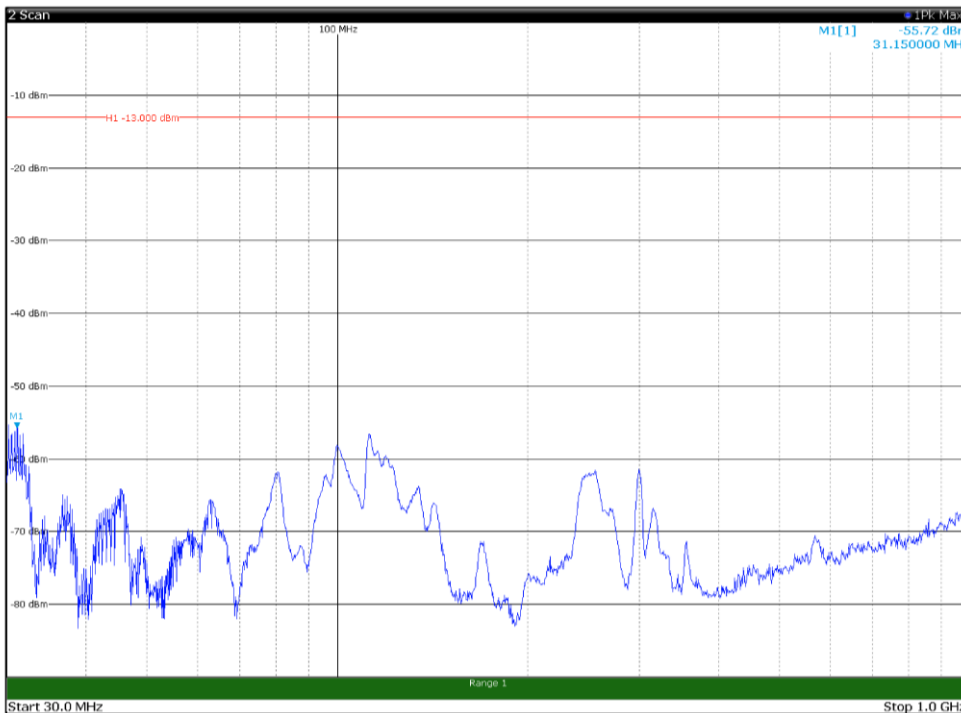

Channel: TOP, Modulation: 256QAM,
BW=15MHz, Range: 18GHz - 22.5GHz, Polarization: Vertical

Channel: BOTTOM, Modulation: QPSK,
BW=20MHz, Range: 30MHz - 1GHz, Polarization: Horizontal

Channel: BOTTOM, Modulation: QPSK,
BW=20MHz, Range: 30MHz - 1GHz, Polarization: Vertical

Channel: BOTTOM, Modulation: QPSK,
BW=20MHz, Range: 1GHz - 18GHz, Polarization: Horizontal

Channel: BOTTOM, Modulation: QPSK,
BW=20MHz, Range: 1GHz - 18GHz, Polarization: Vertical

Channel: BOTTOM, Modulation: QPSK,
BW=20MHz, Range: 18GHz - 22.5GHz, Polarization: Horizontal

Channel: BOTTOM, Modulation: QPSK,
BW=20MHz, Range: 18GHz - 22.5GHz, Polarization: Vertical

Channel: MIDDLE, Modulation: QPSK,
BW=20MHz, Range: 30MHz - 1GHz, Polarization: Horizontal

Channel: MIDDLE, Modulation: QPSK,
BW=20MHz, Range: 30MHz - 1GHz, Polarization: Vertical