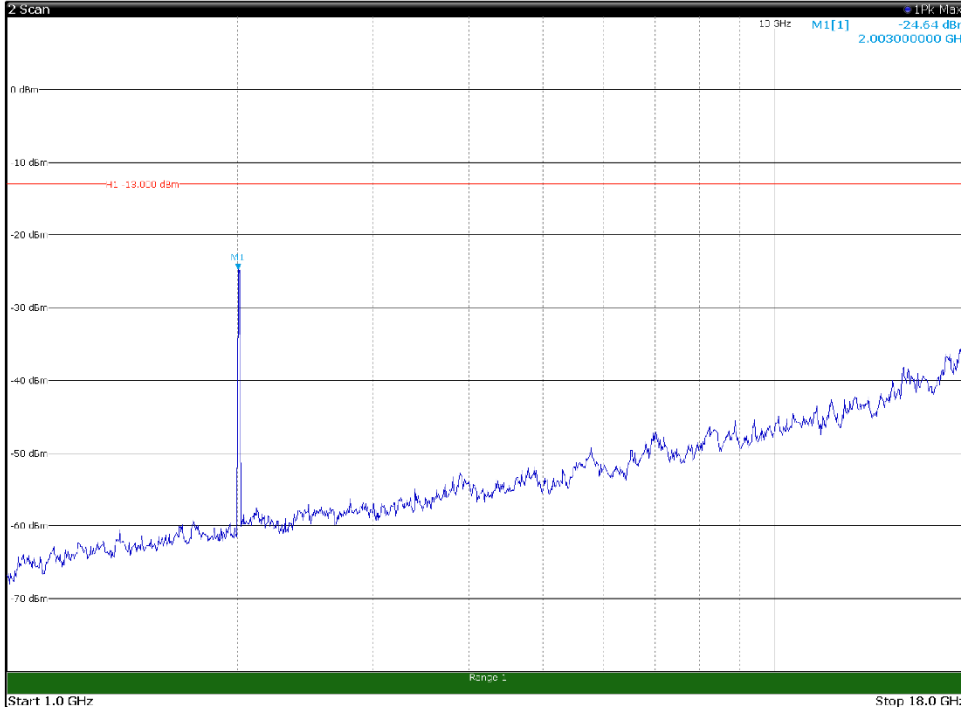

Channel: BOTTOM, Modulation: 256QAM,
BW=15MHz, Range: 30MHz - 1GHz, Polarization: Horizontal

Channel: BOTTOM, Modulation: 256QAM,
BW=15MHz, Range: 30MHz - 1GHz, Polarization: Vertical

Channel: BOTTOM, Modulation: 256QAM,
BW=15MHz, Range: 1GHz - 18GHz, Polarization: Horizontal

Channel: BOTTOM, Modulation: 256QAM,
BW=15MHz, Range: 1GHz - 18GHz, Polarization: Vertical

Channel: BOTTOM, Modulation: 256QAM,
 BW=15MHz, Range: 18GHz - 22.5GHz, Polarization: Horizontal

Channel: BOTTOM, Modulation: 256QAM,
 BW=15MHz, Range: 18GHz - 22.5GHz, Polarization: Vertical

Channel: MIDDLE, Modulation: 256QAM, BW=15MHz, Range: 1GHz - 18GHz, Polarization: Horizontal

Channel: MIDDLE, Modulation: 256QAM, BW=15MHz, Range: 1GHz - 18GHz, Polarization: Vertical

Channel: MIDDLE, Modulation: 256QAM,
BW=15MHz, Range: 18GHz - 22.5GHz, Polarization: Horizontal

Channel: MIDDLE, Modulation: 256QAM,
BW=15MHz, Range: 18GHz - 22.5GHz, Polarization: Vertical

Channel: TOP, Modulation: 256QAM,
BW=15MHz, Range: 30MHz - 1GHz, Polarization: Horizontal

Channel: TOP, Modulation: 256QAM,
BW=15MHz, Range: 30MHz - 1GHz, Polarization: Vertical