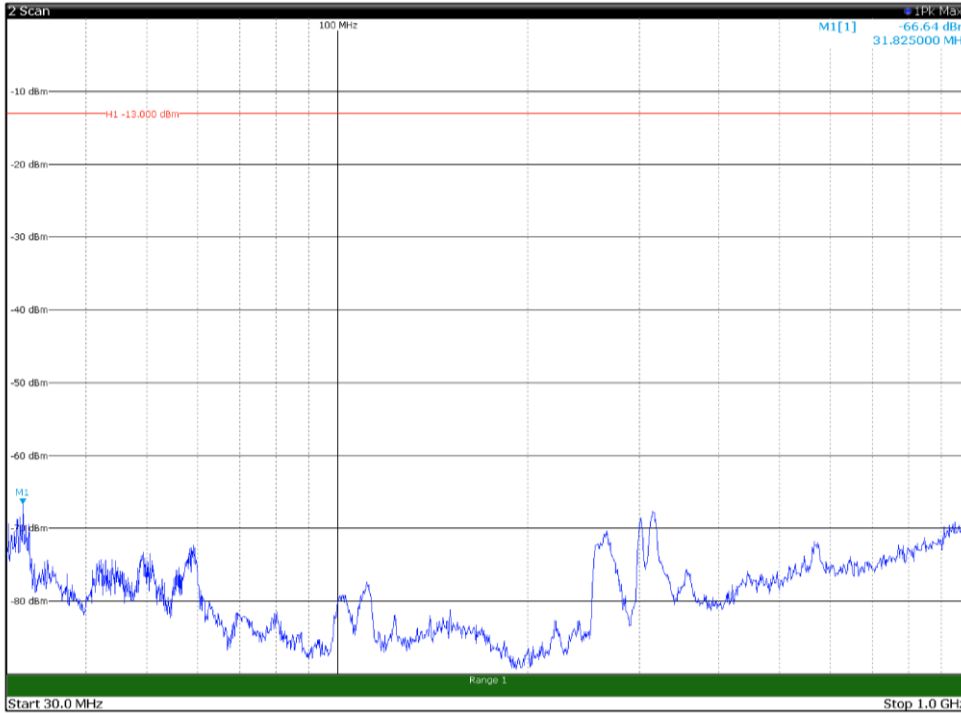

Channel: TOP, Modulation: 256QAM,
BW=15MHz, Range: 18GHz - 22.5GHz, Polarization: Vertical

Channel: BOTTOM, Modulation: QPSK,
BW=20MHz, Range: 30MHz - 1GHz, Polarization: Horizontal

Channel: BOTTOM, Modulation: QPSK,
BW=20MHz, Range: 30MHz - 1GHz, Polarization: Vertical

Channel: BOTTOM, Modulation: QPSK,
BW=20MHz, Range: 1GHz - 18GHz, Polarization: Horizontal

Channel: BOTTOM, Modulation: QPSK,
BW=20MHz, Range: 1GHz - 18GHz, Polarization: Vertical

Channel: BOTTOM, Modulation: QPSK,
BW=20MHz, Range: 18GHz - 22.5GHz, Polarization: Horizontal

Channel: BOTTOM, Modulation: QPSK,
BW=20MHz, Range: 18GHz - 22.5GHz, Polarization: Vertical

Channel: MIDDLE, Modulation: QPSK,
BW=20MHz, Range: 30MHz - 1GHz, Polarization: Horizontal

Channel: MIDDLE, Modulation: QPSK,
BW=20MHz, Range: 30MHz - 1GHz, Polarization: Vertical