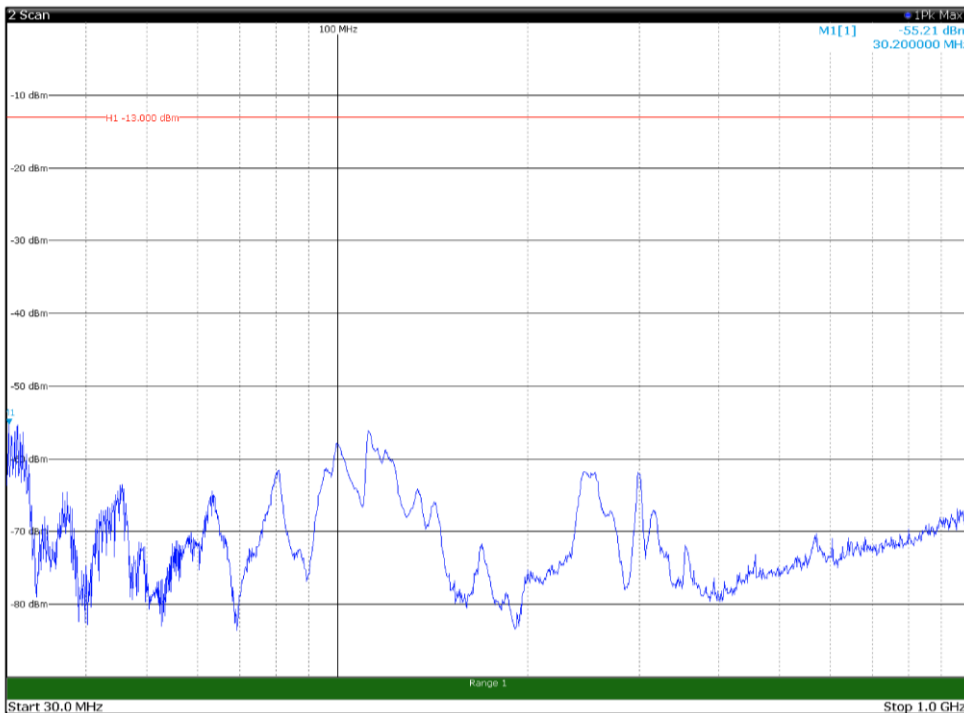

Channel: TOP, Modulation: QPSK,
BW=15MHz, Range: 30MHz - 1GHz, Polarization: Horizontal

Channel: TOP, Modulation: QPSK,
BW=15MHz, Range: 30MHz - 1GHz, Polarization: Vertical

Channel: TOP, Modulation: QPSK,
 BW=15MHz, Range: 1GHz - 18GHz, Polarization: Horizontal

Channel: TOP, Modulation: QPSK,
 BW=15MHz, Range: 1GHz - 18GHz, Polarization: Vertical

Channel: TOP, Modulation: QPSK,
BW=15MHz, Range: 18GHz - 22.5GHz, Polarization: Horizontal

Channel: TOP, Modulation: QPSK,
BW=15MHz, Range: 18GHz - 22.5GHz, Polarization: Vertical

Channel: BOTTOM, Modulation: 16QAM,
BW=15MHz, Range: 30MHz - 1GHz, Polarization: Horizontal

Channel: BOTTOM, Modulation: 16QAM,
BW=15MHz, Range: 30MHz - 1GHz, Polarization: Vertical

Channel: BOTTOM, Modulation: 16QAM,
BW=15MHz, Range: 1GHz - 18GHz, Polarization: Horizontal