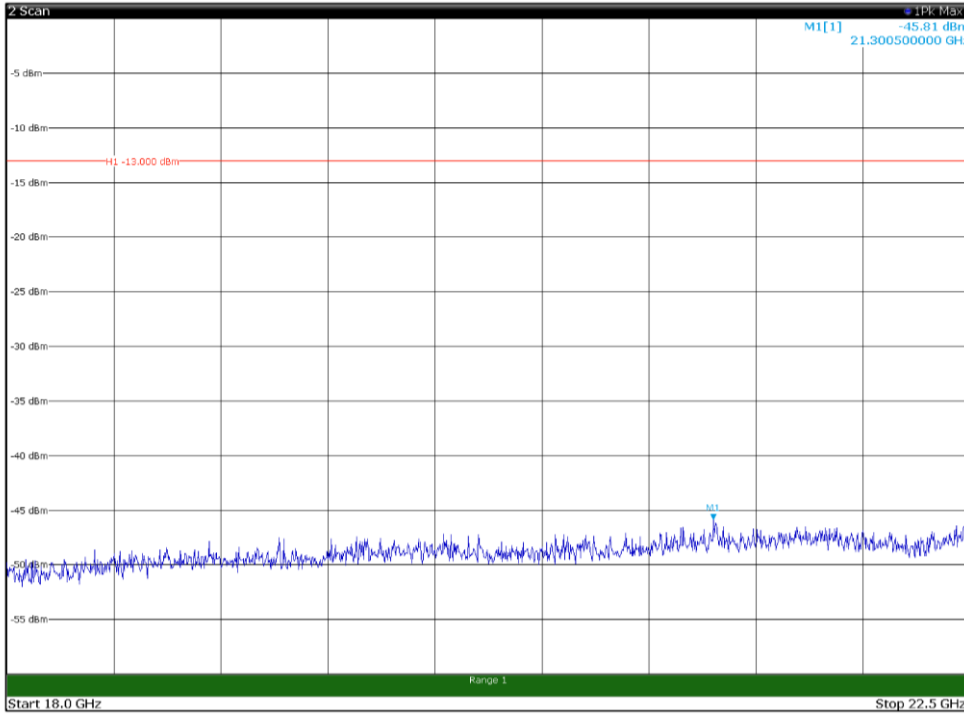

Channel: MIDDLE, Modulation: 64QAM,
BW=15MHz, Range: 30MHz - 1GHz, Polarization: Horizontal

Channel: MIDDLE, Modulation: 64QAM,
BW=15MHz, Range: 30MHz - 1GHz, Polarization: Vertical

Channel: MIDDLE, Modulation: 64QAM,
BW=15MHz, Range: 1GHz - 18GHz, Polarization: Horizontal

Channel: MIDDLE, Modulation: 64QAM,
BW=15MHz, Range: 1GHz - 18GHz, Polarization: Vertical

Channel: MIDDLE, Modulation: 64QAM,
BW=15MHz, Range: 18GHz - 22.5GHz, Polarization: Horizontal

Channel: MIDDLE, Modulation: 64QAM,
BW=15MHz, Range: 18GHz - 22.5GHz, Polarization: Vertical