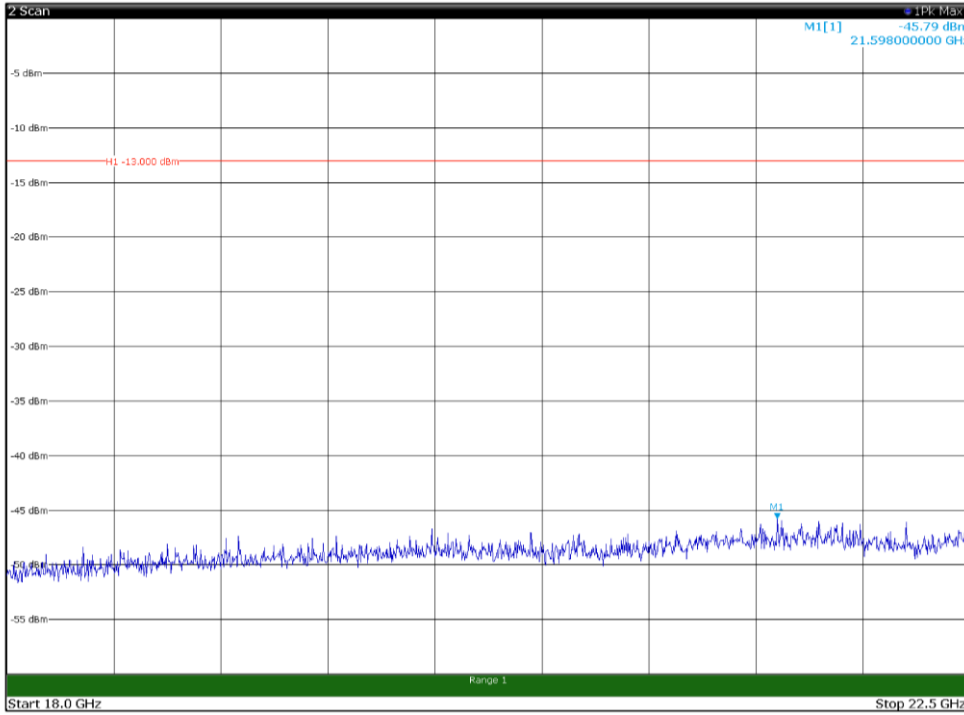

Channel: BOTTOM, Modulation: 16QAM,
BW=15MHz, Range: 30MHz - 1GHz, Polarization: Horizontal

Channel: BOTTOM, Modulation: 16QAM,
BW=15MHz, Range: 30MHz - 1GHz, Polarization: Vertical

Channel: BOTTOM, Modulation: 16QAM,
BW=15MHz, Range: 1GHz - 18GHz, Polarization: Horizontal

Channel: BOTTOM, Modulation: 16QAM,
BW=15MHz, Range: 1GHz - 18GHz, Polarization: Vertical

Channel: BOTTOM, Modulation: 16QAM,
BW=15MHz, Range: 18GHz - 22.5GHz, Polarization: Horizontal

Channel: BOTTOM, Modulation: 16QAM,
BW=15MHz, Range: 18GHz - 22.5GHz, Polarization: Vertical