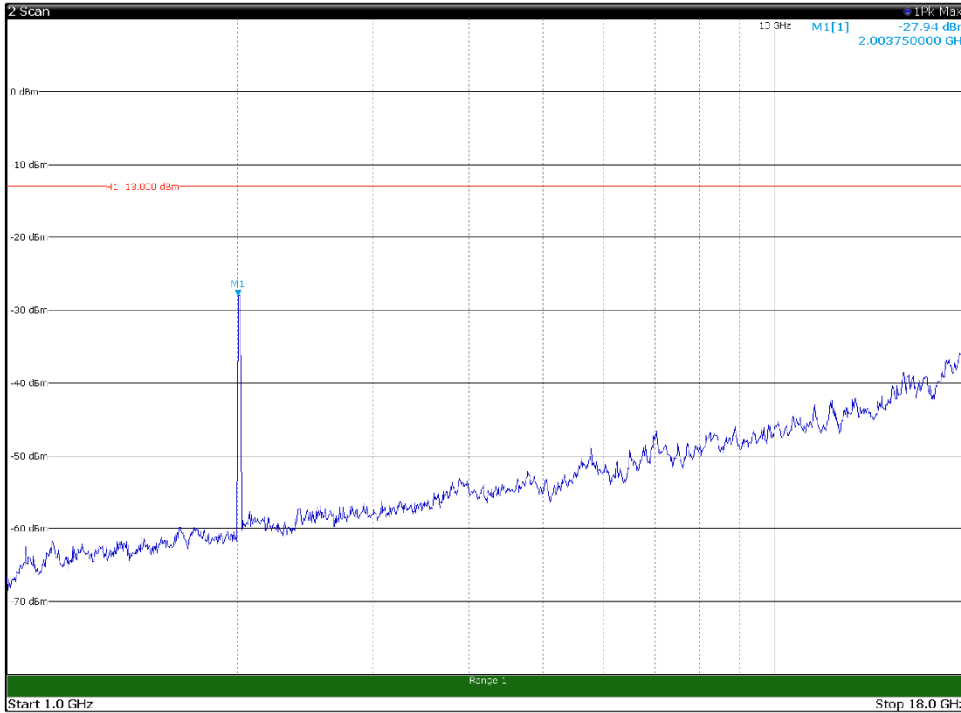

Channel: BOTTOM, Modulation: 16QAM,
BW=15MHz, Range: 30MHz - 1GHz, Polarization: Horizontal

Channel: BOTTOM, Modulation: 16QAM,
BW=15MHz, Range: 30MHz - 1GHz, Polarization: Vertical

Channel: BOTTOM, Modulation: 16QAM,
BW=15MHz, Range: 1GHz - 18GHz, Polarization: Horizontal

Channel: BOTTOM, Modulation: 16QAM,
BW=15MHz, Range: 1GHz - 18GHz, Polarization: Vertical

Channel: BOTTOM, Modulation: 16QAM,
BW=15MHz, Range: 18GHz - 22.5GHz, Polarization: Horizontal

Channel: BOTTOM, Modulation: 16QAM,
BW=15MHz, Range: 18GHz - 22.5GHz, Polarization: Vertical

Channel: MIDDLE, Modulation: 16QAM,
 BW=15MHz, Range: 30MHz - 1GHz, Polarization: Horizontal

Channel: MIDDLE, Modulation: 16QAM,
 BW=15MHz, Range: 30MHz - 1GHz, Polarization: Vertical

Channel: MIDDLE, Modulation: 16QAM,
BW=15MHz, Range: 1GHz - 18GHz, Polarization: Horizontal

Channel: MIDDLE, Modulation: 16QAM,
BW=15MHz, Range: 1GHz - 18GHz, Polarization: Vertical

Channel: MIDDLE, Modulation: 16QAM,
 BW=15MHz, Range: 18GHz - 22.5GHz, Polarization: Horizontal

Channel: MIDDLE, Modulation: 16QAM,
 BW=15MHz, Range: 18GHz - 22.5GHz, Polarization: Vertical