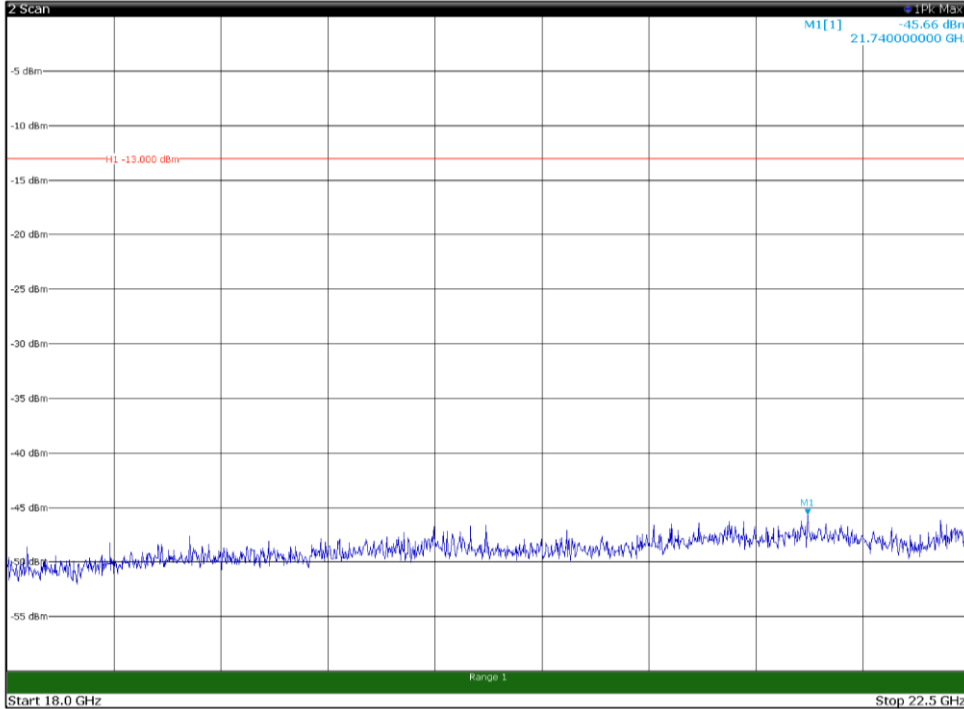

Channel: MIDDLE, Modulation: QPSK,
BW=20MHz, Range: 18GHz - 22.5GHz, Polarization: Horizontal

Channel: MIDDLE, Modulation: QPSK,
BW=20MHz, Range: 18GHz - 22.5GHz, Polarization: Vertical