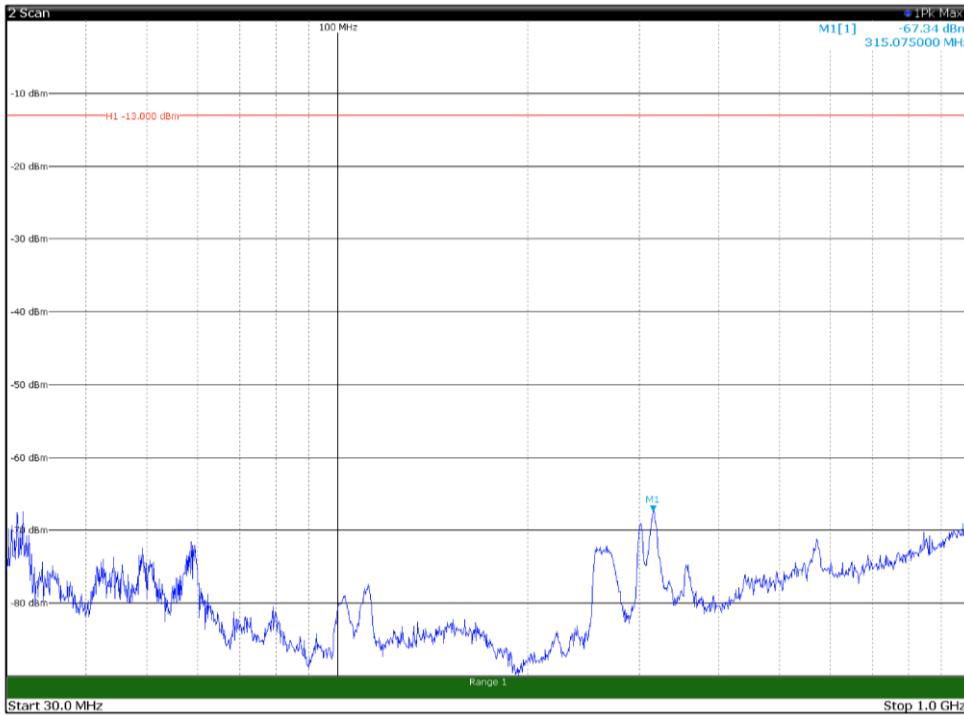

Channel: MIDDLE, Modulation: 256QAM,
BW=15MHz, Range: 18GHz - 22.5GHz, Polarization: Vertical

Channel: TOP, Modulation: 256QAM,
BW=15MHz, Range: 30MHz - 1GHz, Polarization: Horizontal

Channel: TOP, Modulation: 256QAM,
BW=15MHz, Range: 30MHz - 1GHz, Polarization: Vertical

Channel: TOP, Modulation: 256QAM,
BW=15MHz, Range: 1GHz - 18GHz, Polarization: Horizontal

Channel: TOP, Modulation: 256QAM,
BW=15MHz, Range: 1GHz - 18GHz, Polarization: Vertical

Channel: TOP, Modulation: 256QAM,
BW=15MHz, Range: 18GHz - 22.5GHz, Polarization: Horizontal

Channel: TOP, Modulation: 256QAM,
BW=15MHz, Range: 18GHz - 22.5GHz, Polarization: Vertical

Channel: BOTTOM, Modulation: QPSK,
BW=20MHz, Range: 30MHz - 1GHz, Polarization: Horizontal

Channel: BOTTOM, Modulation: QPSK,
BW=20MHz, Range: 30MHz - 1GHz, Polarization: Vertical