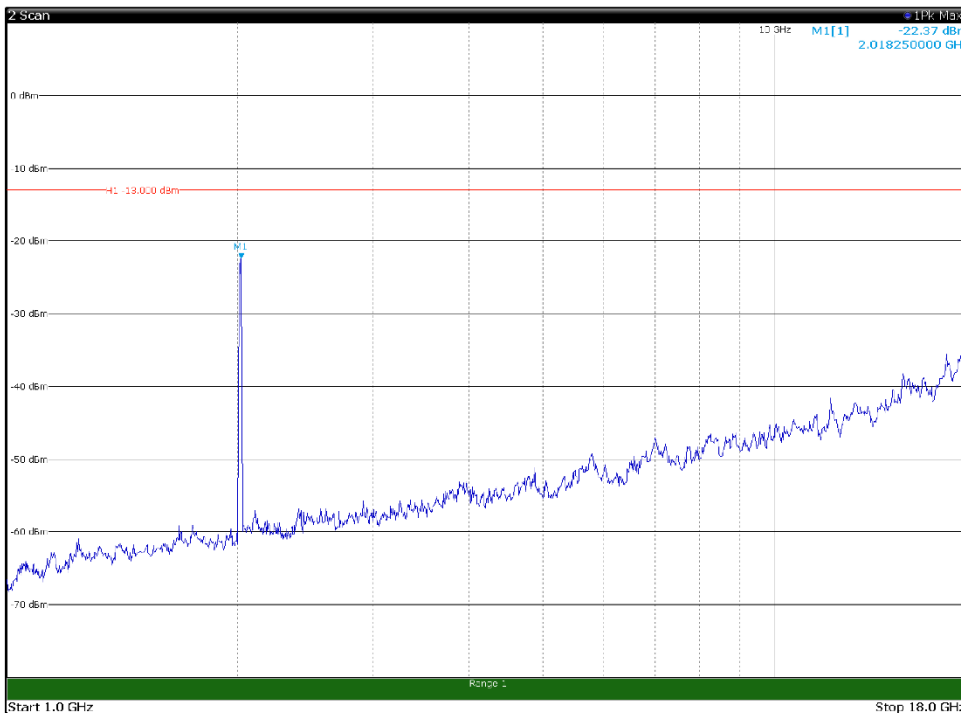

Channel: MIDDLE, Modulation: 64QAM,
BW=15MHz, Range: 30MHz - 1GHz, Polarization: Horizontal

Channel: MIDDLE, Modulation: 64QAM,
BW=15MHz, Range: 30MHz - 1GHz, Polarization: Vertical

Channel: MIDDLE, Modulation: 64QAM,
BW=15MHz, Range: 1GHz - 18GHz, Polarization: Horizontal

Channel: MIDDLE, Modulation: 64QAM,
BW=15MHz, Range: 1GHz - 18GHz, Polarization: Vertical

Channel: MIDDLE, Modulation: 64QAM,
BW=15MHz, Range: 18GHz - 22.5GHz, Polarization: Horizontal

Channel: MIDDLE, Modulation: 64QAM,
BW=15MHz, Range: 18GHz - 22.5GHz, Polarization: Vertical

Channel: TOP, Modulation: 64QAM,
BW=15MHz, Range: 30MHz - 1GHz, Polarization: Horizontal

Channel: TOP, Modulation: 64QAM,
BW=15MHz, Range: 30MHz - 1GHz, Polarization: Vertical

Channel: TOP, Modulation: 64QAM,
BW=15MHz, Range: 1GHz - 18GHz, Polarization: Horizontal

Channel: TOP, Modulation: 64QAM,
BW=15MHz, Range: 1GHz - 18GHz, Polarization: Vertical

Channel: TOP, Modulation: 64QAM,
BW=15MHz, Range: 18GHz - 22.5GHz, Polarization: Horizontal

Channel: TOP, Modulation: 64QAM,
BW=15MHz, Range: 18GHz - 22.5GHz, Polarization: Vertical