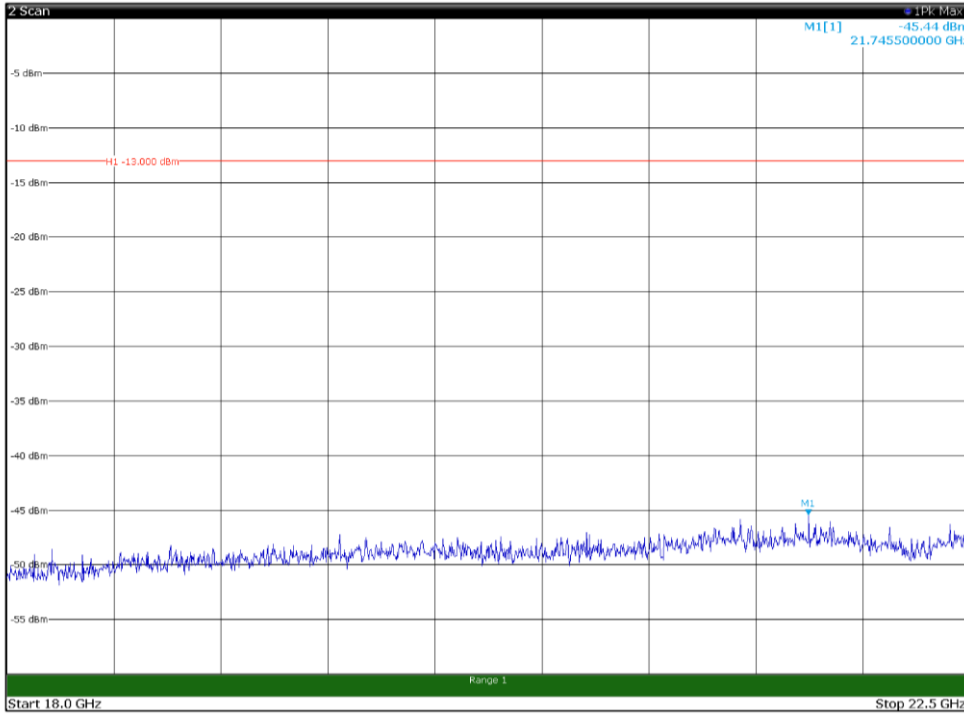

Channel: MIDDLE, Modulation: QPSK,
BW=20MHz, Range: 18GHz - 22.5GHz, Polarization: Vertical

Channel: TOP, Modulation: QPSK,
BW=20MHz, Range: 30MHz - 1GHz, Polarization: Horizontal

Channel: TOP, Modulation: QPSK,
BW=20MHz, Range: 30MHz - 1GHz, Polarization: Vertical

Channel: TOP, Modulation: QPSK,
BW=20MHz, Range: 1GHz - 18GHz, Polarization: Horizontal

Channel: TOP, Modulation: QPSK,
BW=20MHz, Range: 1GHz - 18GHz, Polarization: Vertical

Channel: TOP, Modulation: QPSK,
BW=20MHz, Range: 18GHz - 22.5GHz, Polarization: Horizontal