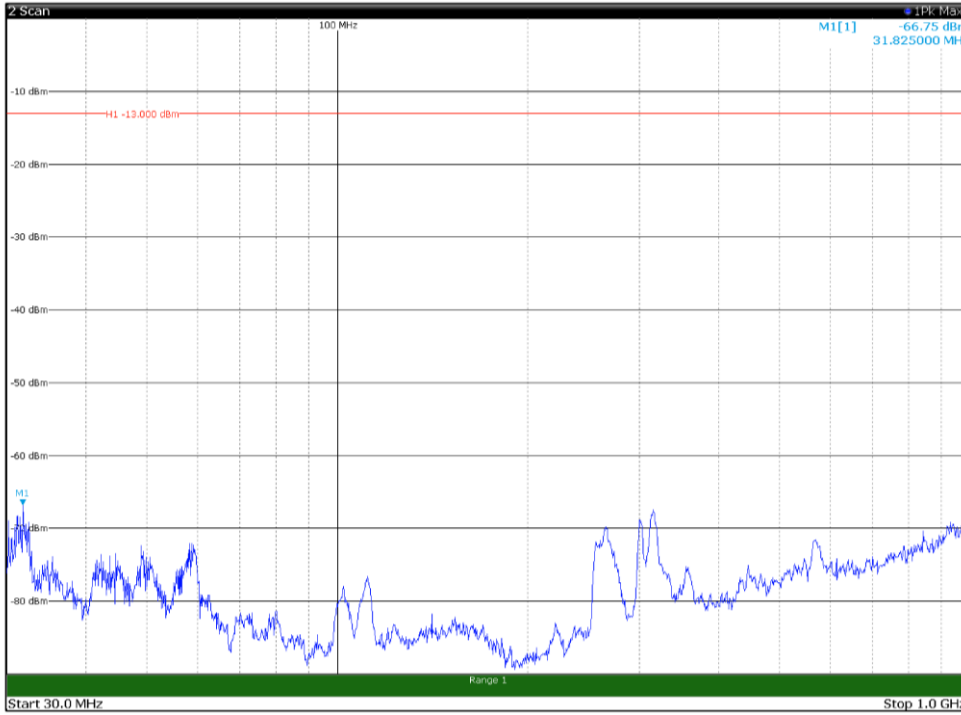

Channel: TOP, Modulation: QPSK,
BW=15MHz, Range: 30MHz - 1GHz, Polarization: Horizontal

Channel: TOP, Modulation: QPSK,
BW=15MHz, Range: 30MHz - 1GHz, Polarization: Vertical

Channel: TOP, Modulation: QPSK,
 BW=15MHz, Range: 1GHz - 18GHz, Polarization: Horizontal

Channel: TOP, Modulation: QPSK,
 BW=15MHz, Range: 1GHz - 18GHz, Polarization: Vertical

Channel: TOP, Modulation: QPSK,
BW=15MHz, Range: 18GHz - 22.5GHz, Polarization: Horizontal

Channel: TOP, Modulation: QPSK,
BW=15MHz, Range: 18GHz - 22.5GHz, Polarization: Vertical

Channel: BOTTOM, Modulation: 16QAM,
BW=15MHz, Range: 30MHz - 1GHz, Polarization: Horizontal

Channel: BOTTOM, Modulation: 16QAM,
BW=15MHz, Range: 30MHz - 1GHz, Polarization: Vertical

Channel: BOTTOM, Modulation: 16QAM,
BW=15MHz, Range: 1GHz - 18GHz, Polarization: Horizontal

Channel: BOTTOM, Modulation: 16QAM,
BW=15MHz, Range: 1GHz - 18GHz, Polarization: Vertical

Channel: BOTTOM, Modulation: 16QAM,
BW=15MHz, Range: 18GHz - 22.5GHz, Polarization: Horizontal

Channel: BOTTOM, Modulation: 16QAM,
BW=15MHz, Range: 18GHz - 22.5GHz, Polarization: Vertical