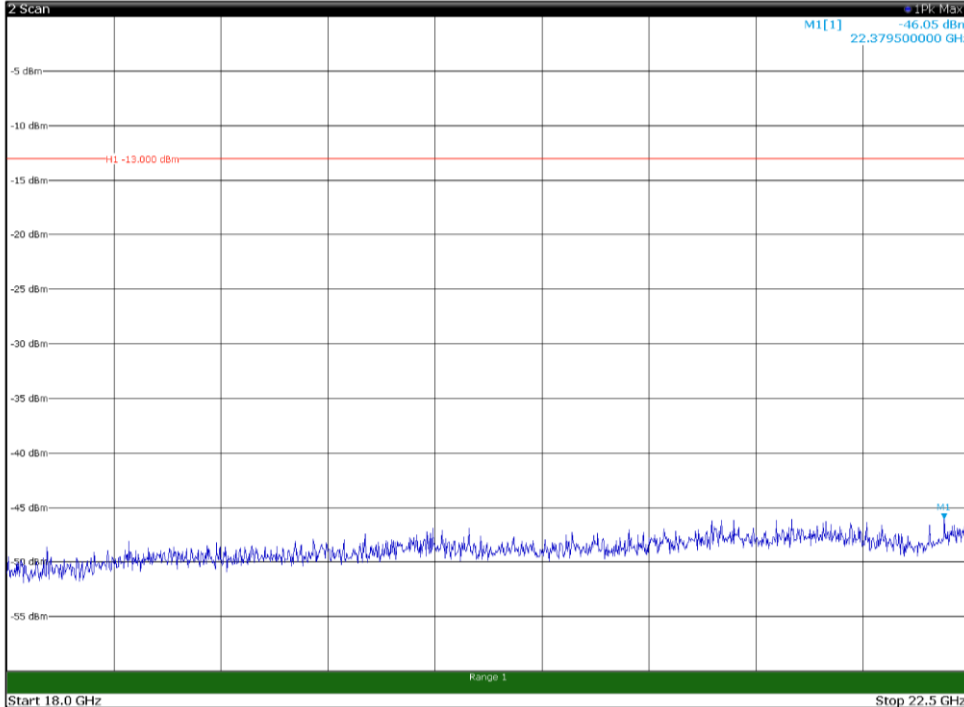

Channel: TOP, Modulation: QPSK,
BW=15MHz, Range: 30MHz - 1GHz, Polarization: Horizontal

Channel: TOP, Modulation: QPSK,
BW=15MHz, Range: 30MHz - 1GHz, Polarization: Vertical

Channel: TOP, Modulation: QPSK,
 BW=15MHz, Range: 1GHz - 18GHz, Polarization: Horizontal

Channel: TOP, Modulation: QPSK,
 BW=15MHz, Range: 1GHz - 18GHz, Polarization: Vertical

Channel: TOP, Modulation: QPSK,
BW=15MHz, Range: 18GHz - 22.5GHz, Polarization: Horizontal

Channel: TOP, Modulation: QPSK,
BW=15MHz, Range: 18GHz - 22.5GHz, Polarization: Vertical