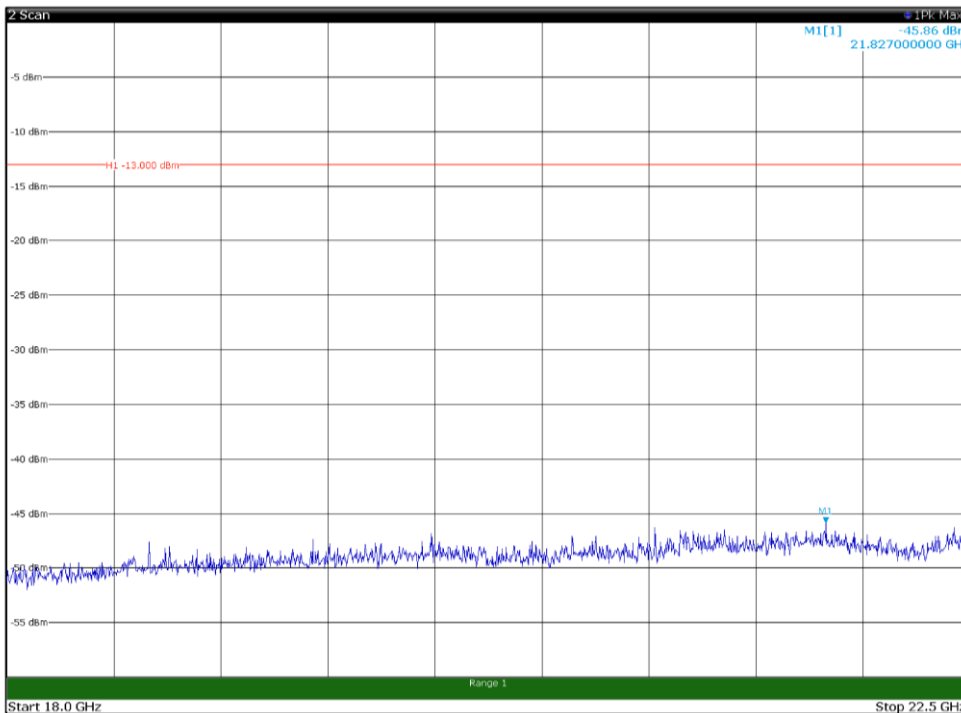

Channel: TOP, Modulation: 16QAM,
BW=15MHz, Range: 30MHz - 1GHz, Polarization: Horizontal

Channel: TOP, Modulation: 16QAM,
BW=15MHz, Range: 30MHz - 1GHz, Polarization: Vertical

Channel: TOP, Modulation: 16QAM,
 BW=15MHz, Range: 1GHz - 18GHz, Polarization: Horizontal

Channel: TOP, Modulation: 16QAM,
 BW=15MHz, Range: 1GHz - 18GHz, Polarization: Vertical

Channel: TOP, Modulation: 16QAM,
BW=15MHz, Range: 18GHz - 22.5GHz, Polarization: Horizontal

Channel: TOP, Modulation: 16QAM,
BW=15MHz, Range: 18GHz - 22.5GHz, Polarization: Vertical