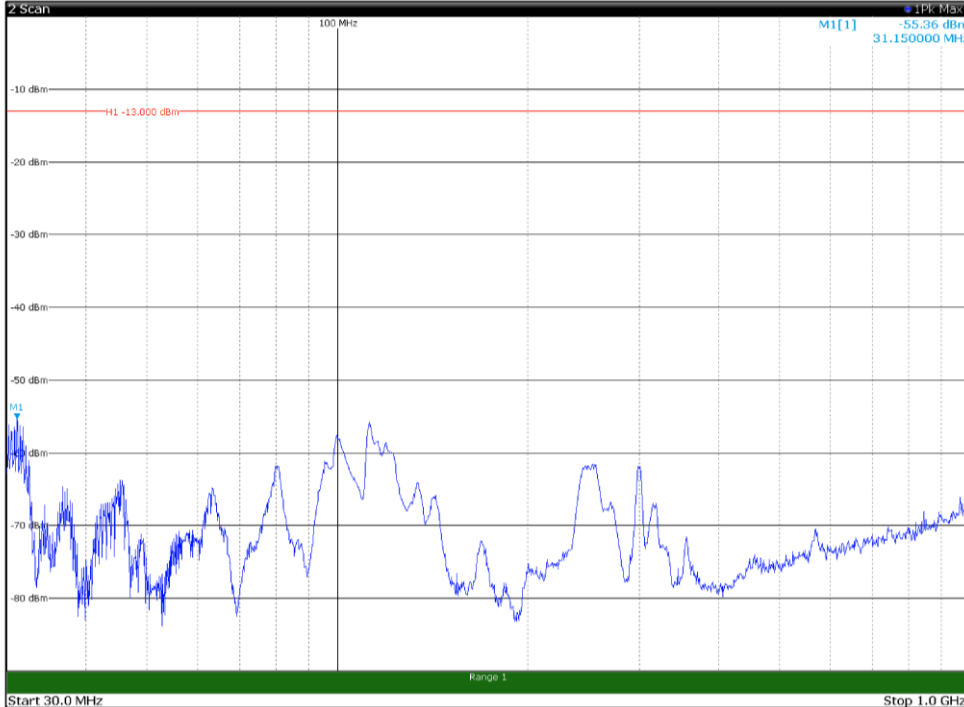

Channel: BOTTOM, Modulation: 256QAM,
BW=15MHz, Range: 1GHz - 18GHz, Polarization: Vertical

Channel: BOTTOM, Modulation: 256QAM,
 BW=15MHz, Range: 18GHz - 22.5GHz, Polarization: Horizontal

Channel: BOTTOM, Modulation: 256QAM,
 BW=15MHz, Range: 18GHz - 22.5GHz, Polarization: Vertical

Channel: MIDDLE, Modulation: 256QAM, BW=15MHz, Range: 1GHz - 18GHz, Polarization: Horizontal

Channel: MIDDLE, Modulation: 256QAM, BW=15MHz, Range: 1GHz - 18GHz, Polarization: Vertical

Channel: MIDDLE, Modulation: 256QAM,
BW=15MHz, Range: 18GHz - 22.5GHz, Polarization: Horizontal

Channel: MIDDLE, Modulation: 256QAM,
BW=15MHz, Range: 18GHz - 22.5GHz, Polarization: Vertical

Channel: TOP, Modulation: 256QAM,
BW=15MHz, Range: 30MHz - 1GHz, Polarization: Horizontal

Channel: TOP, Modulation: 256QAM,
BW=15MHz, Range: 30MHz - 1GHz, Polarization: Vertical