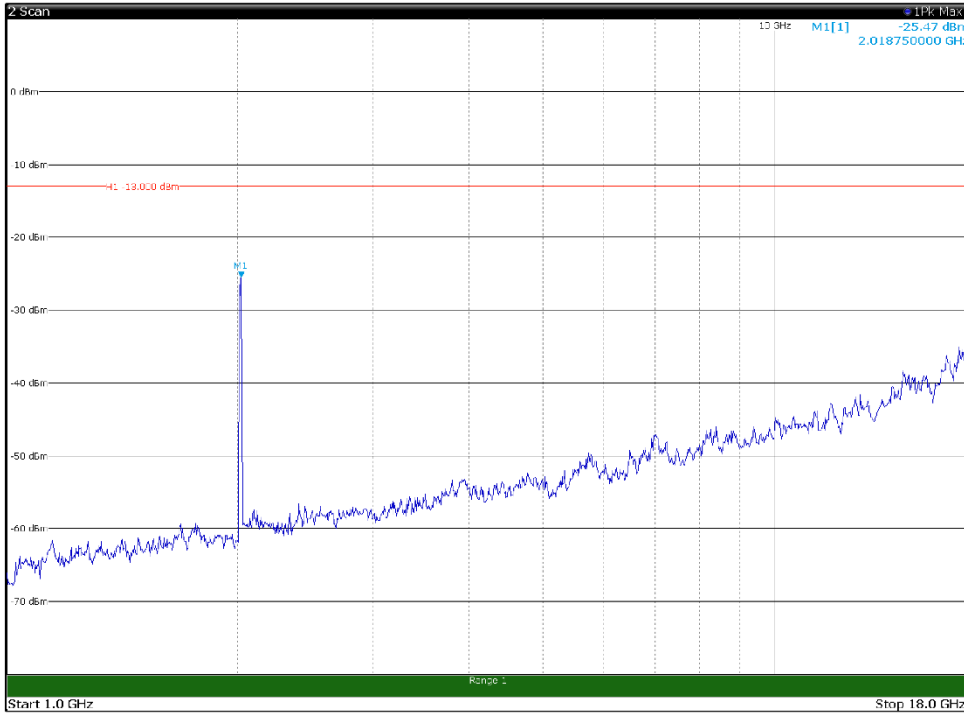

Channel: BOTTOM, Modulation: 256QAM,
BW=15MHz, Range: 1GHz - 18GHz, Polarization: Vertical

Channel: BOTTOM, Modulation: 256QAM,
 BW=15MHz, Range: 18GHz - 22.5GHz, Polarization: Horizontal

Channel: BOTTOM, Modulation: 256QAM,
 BW=15MHz, Range: 18GHz - 22.5GHz, Polarization: Vertical

Channel: MIDDLE, Modulation: 256QAM, BW=15MHz, Range: 1GHz - 18GHz, Polarization: Horizontal

Channel: MIDDLE, Modulation: 256QAM, BW=15MHz, Range: 1GHz - 18GHz, Polarization: Vertical

Channel: MIDDLE, Modulation: 256QAM,
BW=15MHz, Range: 18GHz - 22.5GHz, Polarization: Horizontal

Channel: MIDDLE, Modulation: 256QAM,
BW=15MHz, Range: 18GHz - 22.5GHz, Polarization: Vertical

Channel: TOP, Modulation: 256QAM,
BW=15MHz, Range: 30MHz - 1GHz, Polarization: Horizontal

Channel: TOP, Modulation: 256QAM,
BW=15MHz, Range: 30MHz - 1GHz, Polarization: Vertical

Channel: TOP, Modulation: 256QAM,
BW=15MHz, Range: 1GHz - 18GHz, Polarization: Horizontal

Channel: TOP, Modulation: 256QAM,
BW=15MHz, Range: 1GHz - 18GHz, Polarization: Vertical

Channel: TOP, Modulation: 256QAM,
BW=15MHz, Range: 18GHz - 22.5GHz, Polarization: Horizontal