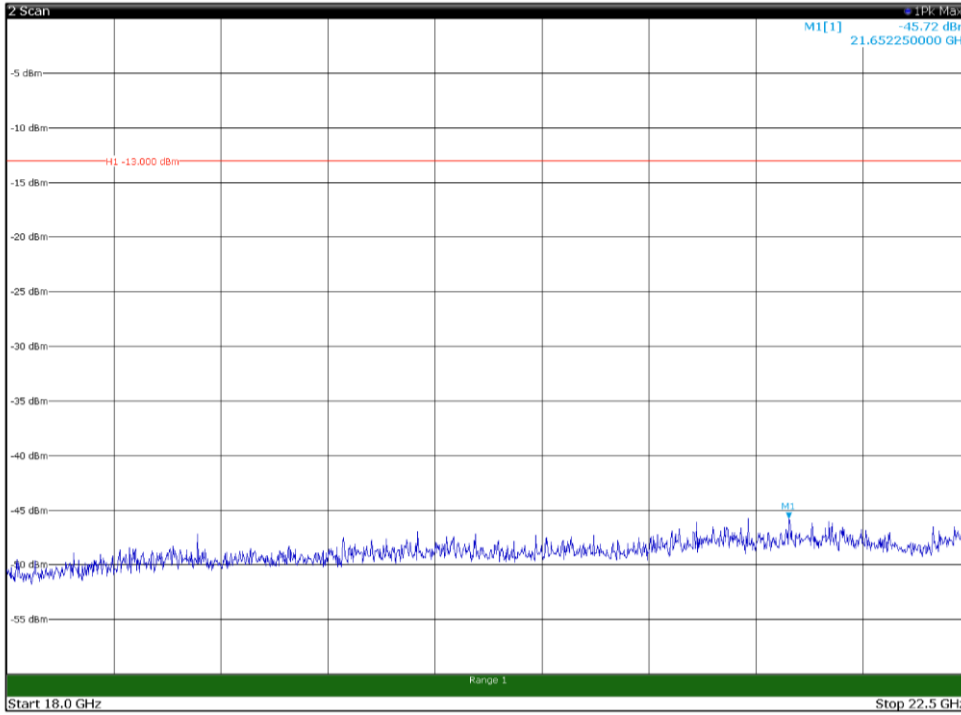

Channel: TOP, Modulation: 16QAM,
BW=15MHz, Range: 30MHz - 1GHz, Polarization: Horizontal

Channel: TOP, Modulation: 16QAM,
BW=15MHz, Range: 30MHz - 1GHz, Polarization: Vertical

Channel: TOP, Modulation: 16QAM,
 BW=15MHz, Range: 1GHz - 18GHz, Polarization: Horizontal

Channel: TOP, Modulation: 16QAM,
 BW=15MHz, Range: 1GHz - 18GHz, Polarization: Vertical

Channel: TOP, Modulation: 16QAM,
BW=15MHz, Range: 18GHz - 22.5GHz, Polarization: Horizontal

Channel: TOP, Modulation: 16QAM,
BW=15MHz, Range: 18GHz - 22.5GHz, Polarization: Vertical