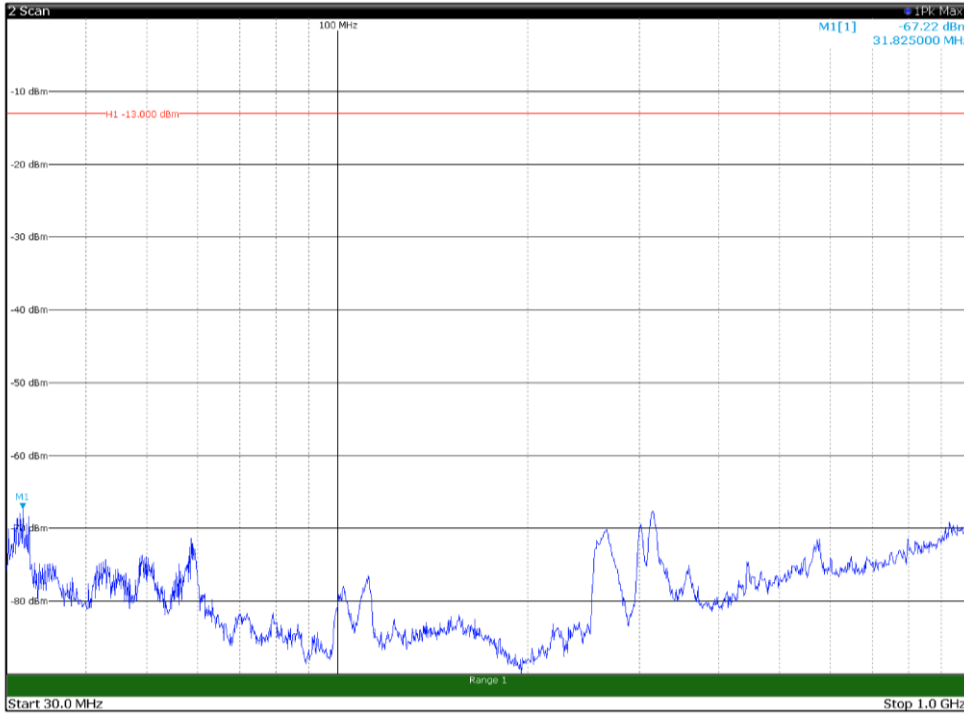

Channel: BOTTOM, Modulation: 256QAM,
BW=15MHz, Range: 1GHz - 18GHz, Polarization: Vertical

Channel: BOTTOM, Modulation: 256QAM,
 BW=15MHz, Range: 18GHz - 22.5GHz, Polarization: Horizontal

Channel: BOTTOM, Modulation: 256QAM,
 BW=15MHz, Range: 18GHz - 22.5GHz, Polarization: Vertical

Channel: MIDDLE, Modulation: 256QAM, BW=15MHz, Range: 1GHz - 18GHz, Polarization: Horizontal

Channel: MIDDLE, Modulation: 256QAM, BW=15MHz, Range: 1GHz - 18GHz, Polarization: Vertical

Channel: MIDDLE, Modulation: 256QAM,
BW=15MHz, Range: 18GHz - 22.5GHz, Polarization: Horizontal

Channel: MIDDLE, Modulation: 256QAM,
BW=15MHz, Range: 18GHz - 22.5GHz, Polarization: Vertical

Channel: TOP, Modulation: 256QAM,
BW=15MHz, Range: 30MHz - 1GHz, Polarization: Horizontal

Channel: TOP, Modulation: 256QAM,
BW=15MHz, Range: 30MHz - 1GHz, Polarization: Vertical

Channel: TOP, Modulation: 256QAM,
BW=15MHz, Range: 1GHz - 18GHz, Polarization: Horizontal

Channel: TOP, Modulation: 256QAM,
BW=15MHz, Range: 1GHz - 18GHz, Polarization: Vertical

Channel: TOP, Modulation: 256QAM,
BW=15MHz, Range: 18GHz - 22.5GHz, Polarization: Horizontal