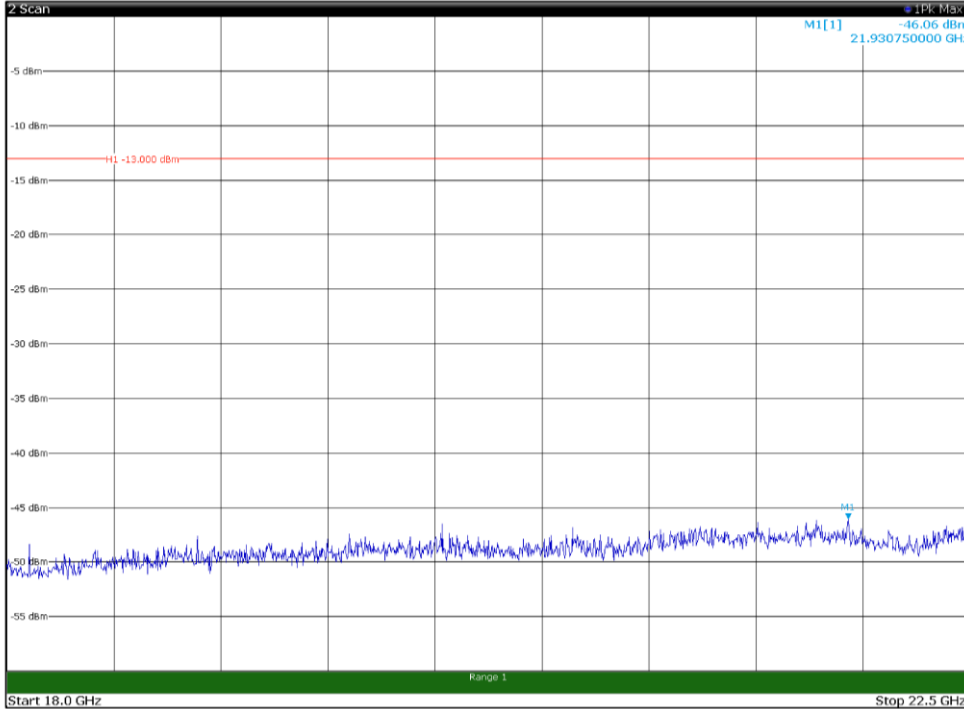

Channel: MIDDLE, Modulation: 256QAM,
BW=15MHz, Range: 18GHz - 22.5GHz, Polarization: Vertical

Channel: TOP, Modulation: 256QAM,
BW=15MHz, Range: 30MHz - 1GHz, Polarization: Horizontal

Channel: TOP, Modulation: 256QAM,
BW=15MHz, Range: 30MHz - 1GHz, Polarization: Vertical

Channel: TOP, Modulation: 256QAM,
BW=15MHz, Range: 1GHz - 18GHz, Polarization: Horizontal

Channel: TOP, Modulation: 256QAM,
BW=15MHz, Range: 1GHz - 18GHz, Polarization: Vertical

Channel: TOP, Modulation: 256QAM,
BW=15MHz, Range: 18GHz - 22.5GHz, Polarization: Horizontal