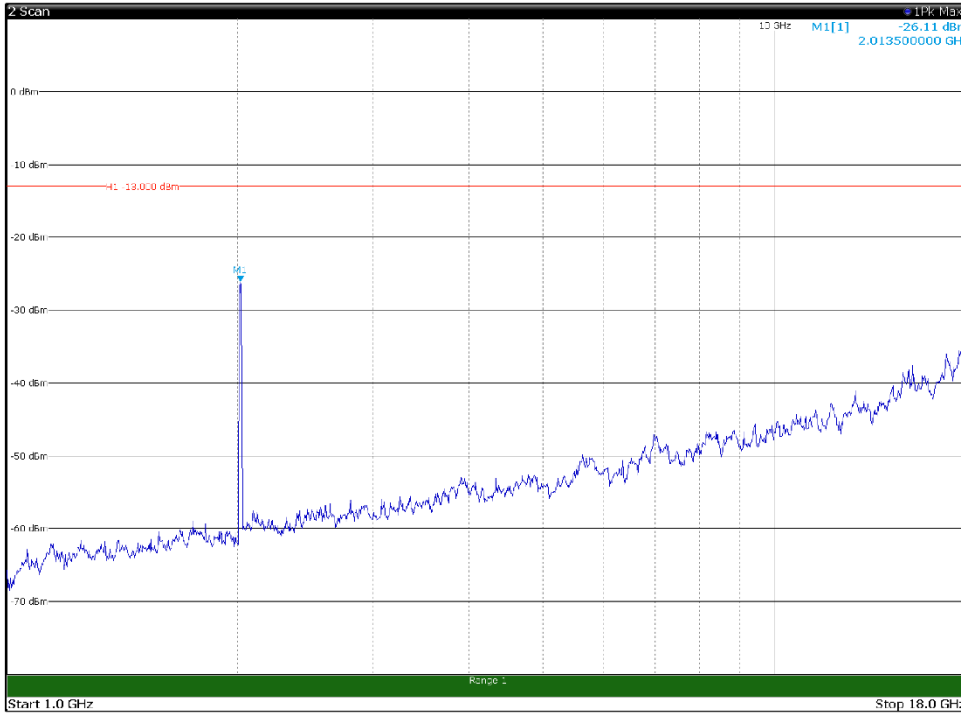

Channel: MIDDLE, Modulation: 64QAM,
BW=15MHz, Range: 30MHz - 1GHz, Polarization: Horizontal

Channel: MIDDLE, Modulation: 64QAM,
BW=15MHz, Range: 30MHz - 1GHz, Polarization: Vertical

Channel: MIDDLE, Modulation: 64QAM,
BW=15MHz, Range: 1GHz - 18GHz, Polarization: Horizontal

Channel: MIDDLE, Modulation: 64QAM,
BW=15MHz, Range: 1GHz - 18GHz, Polarization: Vertical

Channel: MIDDLE, Modulation: 64QAM,
BW=15MHz, Range: 18GHz - 22.5GHz, Polarization: Horizontal

Channel: MIDDLE, Modulation: 64QAM,
BW=15MHz, Range: 18GHz - 22.5GHz, Polarization: Vertical

Channel: TOP, Modulation: 64QAM,
BW=15MHz, Range: 30MHz - 1GHz, Polarization: Horizontal

Channel: TOP, Modulation: 64QAM,
BW=15MHz, Range: 30MHz - 1GHz, Polarization: Vertical

Channel: TOP, Modulation: 64QAM,
BW=15MHz, Range: 1GHz - 18GHz, Polarization: Horizontal

Channel: TOP, Modulation: 64QAM,
BW=15MHz, Range: 1GHz - 18GHz, Polarization: Vertical

Channel: TOP, Modulation: 64QAM,
BW=15MHz, Range: 18GHz - 22.5GHz, Polarization: Horizontal

Channel: TOP, Modulation: 64QAM,
BW=15MHz, Range: 18GHz - 22.5GHz, Polarization: Vertical