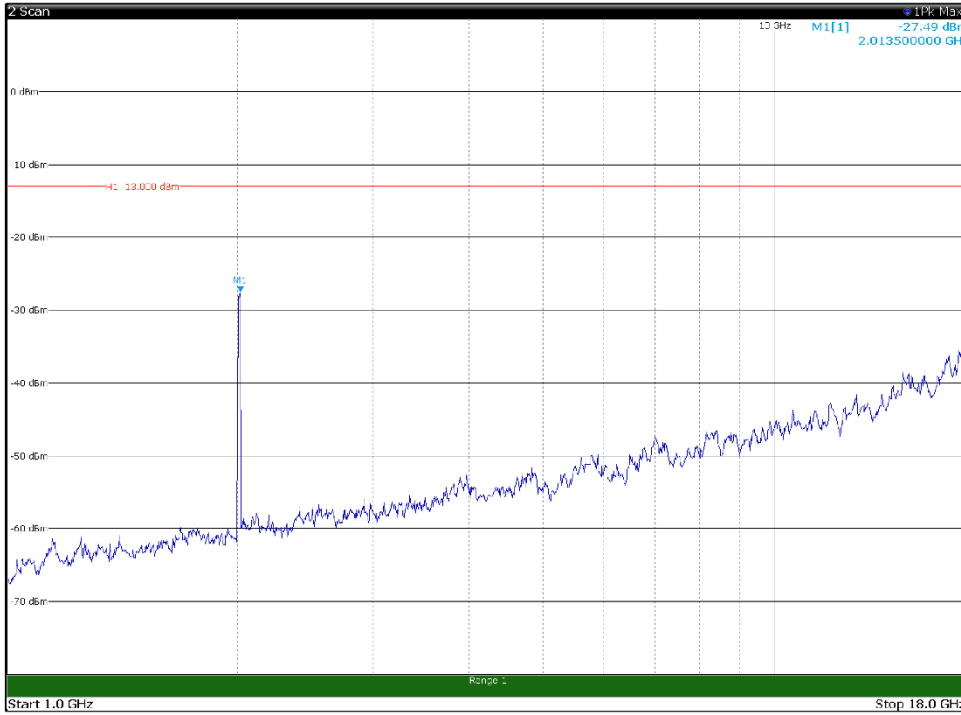

Channel: BOTTOM, Modulation: 256QAM,
BW=15MHz, Range: 30MHz - 1GHz, Polarization: Horizontal

Channel: BOTTOM, Modulation: 256QAM,
BW=15MHz, Range: 30MHz - 1GHz, Polarization: Vertical

Channel: BOTTOM, Modulation: 256QAM,
BW=15MHz, Range: 1GHz - 18GHz, Polarization: Horizontal

Channel: BOTTOM, Modulation: 256QAM,
BW=15MHz, Range: 1GHz - 18GHz, Polarization: Vertical

Channel: BOTTOM, Modulation: 256QAM,
 BW=15MHz, Range: 18GHz - 22.5GHz, Polarization: Horizontal

Channel: BOTTOM, Modulation: 256QAM,
 BW=15MHz, Range: 18GHz - 22.5GHz, Polarization: Vertical

Channel: MIDDLE, Modulation: 256QAM, BW=15MHz, Range: 1GHz - 18GHz, Polarization: Horizontal

Channel: MIDDLE, Modulation: 256QAM, BW=15MHz, Range: 1GHz - 18GHz, Polarization: Vertical

Channel: MIDDLE, Modulation: 256QAM,
BW=15MHz, Range: 18GHz - 22.5GHz, Polarization: Horizontal

Channel: MIDDLE, Modulation: 256QAM,
BW=15MHz, Range: 18GHz - 22.5GHz, Polarization: Vertical

Channel: TOP, Modulation: 256QAM,
BW=15MHz, Range: 30MHz - 1GHz, Polarization: Horizontal

Channel: TOP, Modulation: 256QAM,
BW=15MHz, Range: 30MHz - 1GHz, Polarization: Vertical