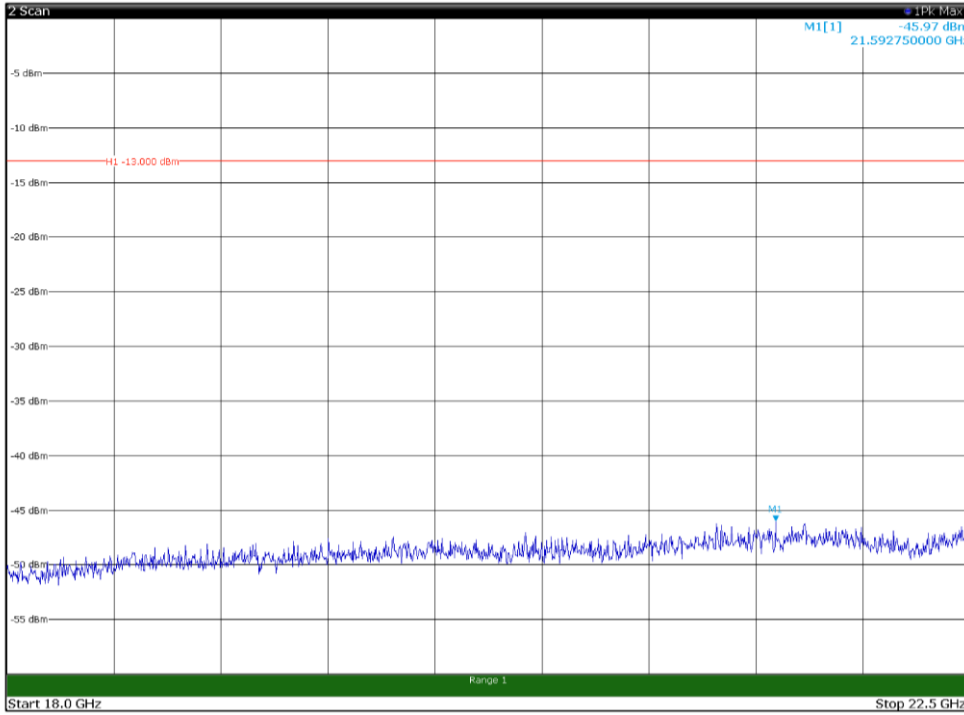

Channel: MIDDLE, Modulation: 256QAM,
BW=15MHz, Range: 18GHz - 22.5GHz, Polarization: Vertical

Channel: TOP, Modulation: 256QAM,
BW=15MHz, Range: 30MHz - 1GHz, Polarization: Horizontal

Channel: TOP, Modulation: 256QAM,
BW=15MHz, Range: 30MHz - 1GHz, Polarization: Vertical

Channel: TOP, Modulation: 256QAM,
BW=15MHz, Range: 1GHz - 18GHz, Polarization: Horizontal

Channel: TOP, Modulation: 256QAM,
BW=15MHz, Range: 1GHz - 18GHz, Polarization: Vertical

Channel: TOP, Modulation: 256QAM,
BW=15MHz, Range: 18GHz - 22.5GHz, Polarization: Horizontal