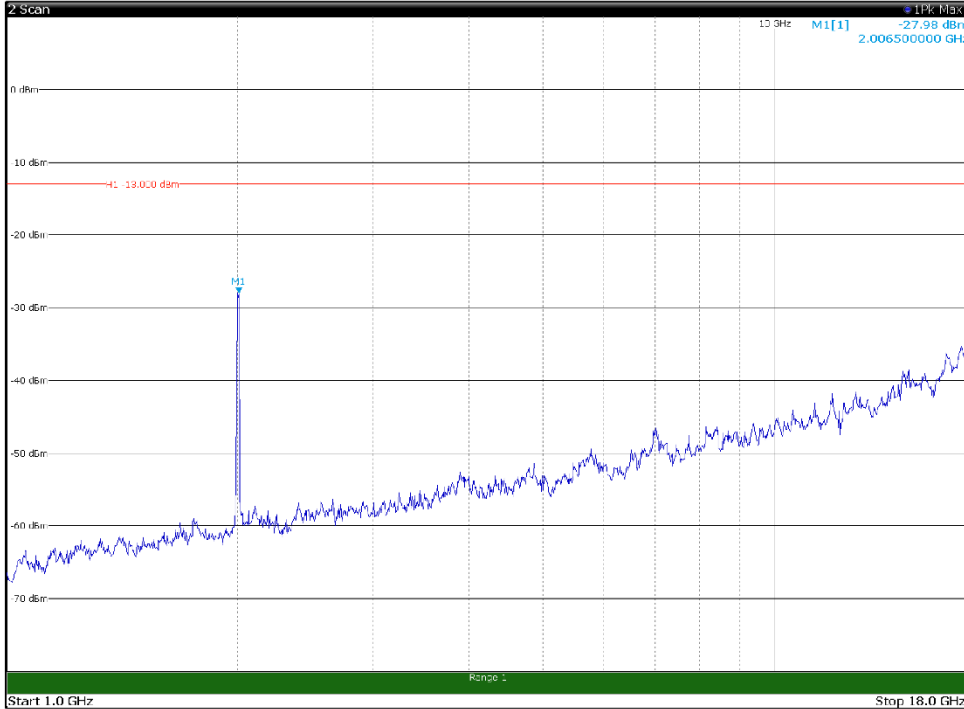

Channel: TOP, Modulation: 64QAM,
BW=15MHz, Range: 30MHz - 1GHz, Polarization: Horizontal

Channel: TOP, Modulation: 64QAM,
BW=15MHz, Range: 30MHz - 1GHz, Polarization: Vertical

Channel: TOP, Modulation: 64QAM,
BW=15MHz, Range: 1GHz - 18GHz, Polarization: Horizontal

Channel: TOP, Modulation: 64QAM,
BW=15MHz, Range: 1GHz - 18GHz, Polarization: Vertical

Channel: TOP, Modulation: 64QAM,
BW=15MHz, Range: 18GHz - 22.5GHz, Polarization: Horizontal

Channel: TOP, Modulation: 64QAM,
BW=15MHz, Range: 18GHz - 22.5GHz, Polarization: Vertical

Channel: BOTTOM, Modulation: 256QAM,
BW=15MHz, Range: 30MHz - 1GHz, Polarization: Horizontal

Channel: BOTTOM, Modulation: 256QAM,
BW=15MHz, Range: 30MHz - 1GHz, Polarization: Vertical

Channel: BOTTOM, Modulation: 256QAM,
BW=15MHz, Range: 1GHz - 18GHz, Polarization: Horizontal

Channel: BOTTOM, Modulation: 256QAM,
BW=15MHz, Range: 1GHz - 18GHz, Polarization: Vertical

Channel: BOTTOM, Modulation: 256QAM,
 BW=15MHz, Range: 18GHz - 22.5GHz, Polarization: Horizontal

Channel: BOTTOM, Modulation: 256QAM,
 BW=15MHz, Range: 18GHz - 22.5GHz, Polarization: Vertical