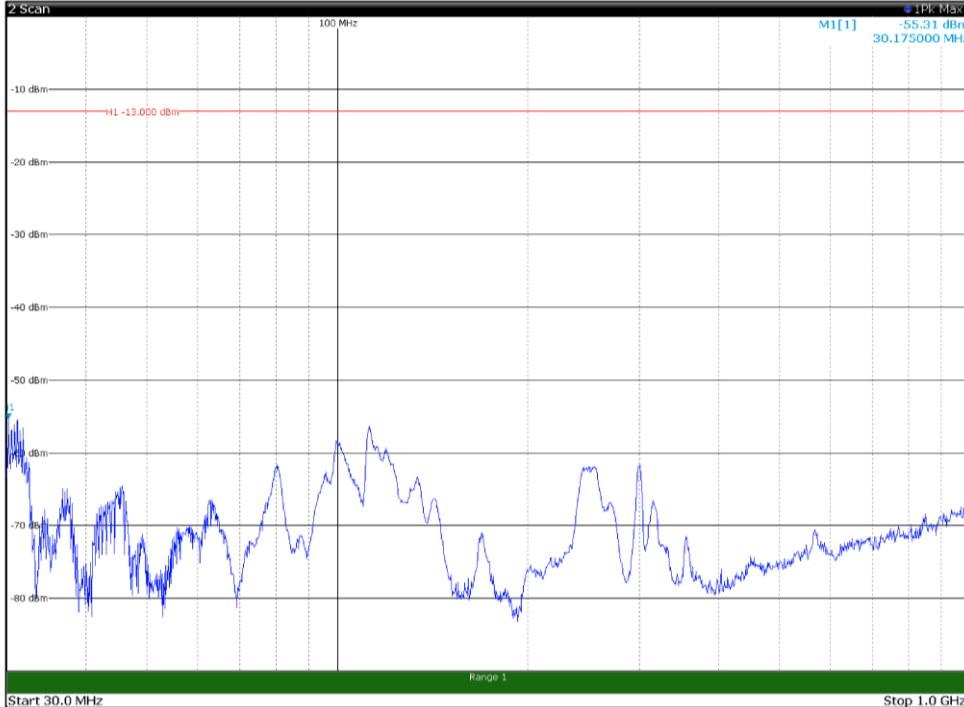

Channel: BOTTOM, Modulation: QPSK,
BW=20MHz, Range: 18GHz - 22.5GHz, Polarization: Vertical

Channel: MIDDLE, Modulation: QPSK,
BW=20MHz, Range: 30MHz - 1GHz, Polarization: Horizontal

Channel: MIDDLE, Modulation: QPSK,
BW=20MHz, Range: 30MHz - 1GHz, Polarization: Vertical

Channel: MIDDLE, Modulation: QPSK,
BW=20MHz, Range: 1GHz - 18GHz, Polarization: Horizontal

Channel: MIDDLE, Modulation: QPSK,
BW=20MHz, Range: 1GHz - 18GHz, Polarization: Vertical

Channel: MIDDLE, Modulation: QPSK,
BW=20MHz, Range: 18GHz - 22.5GHz, Polarization: Horizontal

Channel: MIDDLE, Modulation: QPSK,
BW=20MHz, Range: 18GHz - 22.5GHz, Polarization: Vertical

Channel: TOP, Modulation: QPSK,
BW=20MHz, Range: 30MHz - 1GHz, Polarization: Horizontal

Channel: TOP, Modulation: QPSK,
BW=20MHz, Range: 30MHz - 1GHz, Polarization: Vertical