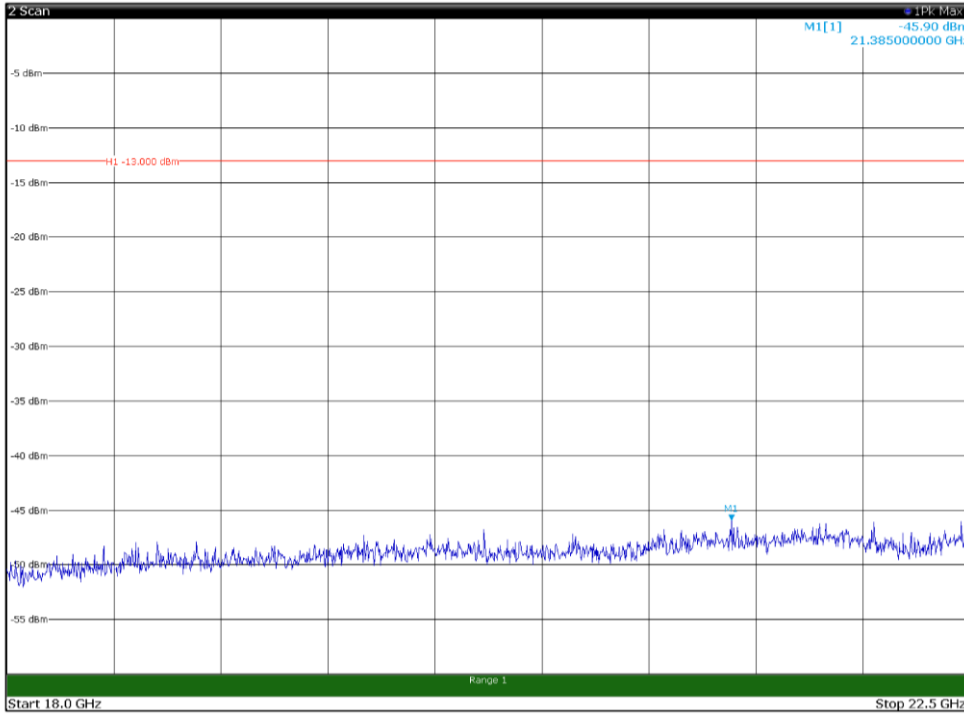

Channel: TOP, Modulation: 256QAM,
BW=15MHz, Range: 1GHz - 18GHz, Polarization: Horizontal

Channel: TOP, Modulation: 256QAM,
BW=15MHz, Range: 1GHz - 18GHz, Polarization: Vertical

Channel: TOP, Modulation: 256QAM,
BW=15MHz, Range: 18GHz - 22.5GHz, Polarization: Horizontal

Channel: TOP, Modulation: 256QAM,
BW=15MHz, Range: 18GHz - 22.5GHz, Polarization: Vertical

Channel: BOTTOM, Modulation: QPSK,
BW=20MHz, Range: 30MHz - 1GHz, Polarization: Horizontal

Channel: BOTTOM, Modulation: QPSK,
BW=20MHz, Range: 30MHz - 1GHz, Polarization: Vertical

Channel: BOTTOM, Modulation: QPSK,
BW=20MHz, Range: 1GHz - 18GHz, Polarization: Horizontal

Channel: BOTTOM, Modulation: QPSK,
BW=20MHz, Range: 1GHz - 18GHz, Polarization: Vertical

Channel: BOTTOM, Modulation: QPSK,
BW=20MHz, Range: 18GHz - 22.5GHz, Polarization: Horizontal