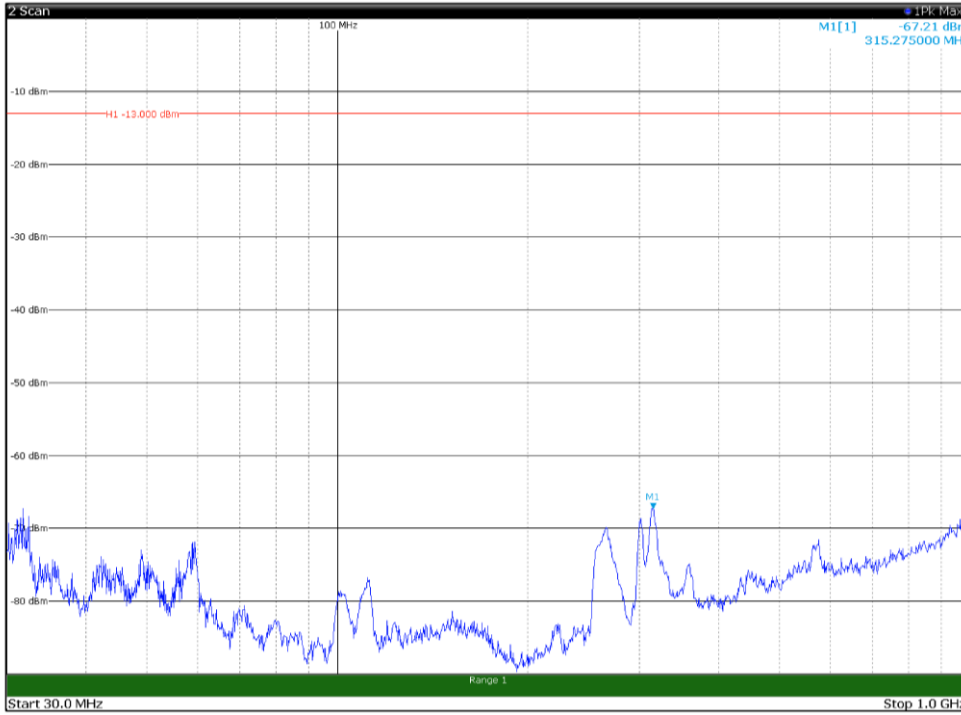

Channel: TOP, Modulation: 64QAM,
BW=15MHz, Range: 1GHz - 18GHz, Polarization: Vertical

Channel: TOP, Modulation: 64QAM,
BW=15MHz, Range: 18GHz - 22.5GHz, Polarization: Horizontal

Channel: TOP, Modulation: 64QAM,
BW=15MHz, Range: 18GHz - 22.5GHz, Polarization: Vertical

Channel: BOTTOM, Modulation: 256QAM,
BW=15MHz, Range: 30MHz - 1GHz, Polarization: Horizontal

Channel: BOTTOM, Modulation: 256QAM,
BW=15MHz, Range: 30MHz - 1GHz, Polarization: Vertical

Channel: BOTTOM, Modulation: 256QAM,
BW=15MHz, Range: 1GHz - 18GHz, Polarization: Horizontal

Channel: BOTTOM, Modulation: 256QAM,
BW=15MHz, Range: 1GHz - 18GHz, Polarization: Vertical

Channel: BOTTOM, Modulation: 256QAM,
 BW=15MHz, Range: 18GHz - 22.5GHz, Polarization: Horizontal

Channel: BOTTOM, Modulation: 256QAM,
 BW=15MHz, Range: 18GHz - 22.5GHz, Polarization: Vertical

Channel: MIDDLE, Modulation: 256QAM, BW=15MHz, Range: 1GHz - 18GHz, Polarization: Horizontal

Channel: MIDDLE, Modulation: 256QAM, BW=15MHz, Range: 1GHz - 18GHz, Polarization: Vertical

Channel: MIDDLE, Modulation: 256QAM,
BW=15MHz, Range: 18GHz - 22.5GHz, Polarization: Horizontal