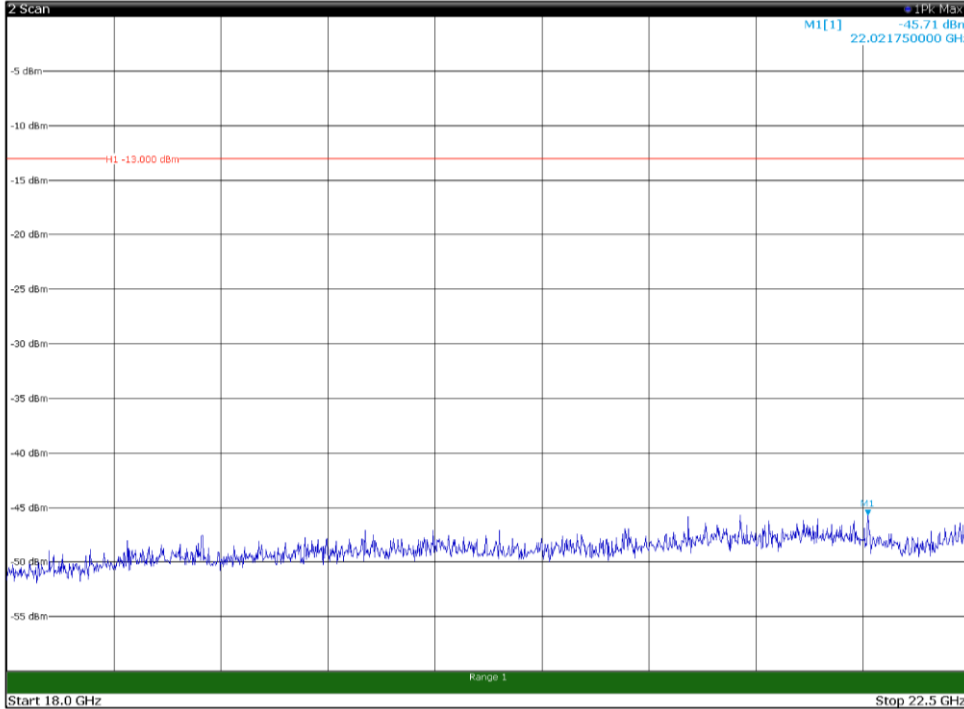

Channel: TOP, Modulation: QPSK,
 BW=15MHz, Range: 1GHz - 18GHz, Polarization: Vertical

Channel: TOP, Modulation: QPSK,
BW=15MHz, Range: 18GHz - 22.5GHz, Polarization: Horizontal

Channel: TOP, Modulation: QPSK,
BW=15MHz, Range: 18GHz - 22.5GHz, Polarization: Vertical

Channel: BOTTOM, Modulation: 16QAM,
BW=15MHz, Range: 30MHz - 1GHz, Polarization: Horizontal

Channel: BOTTOM, Modulation: 16QAM,
BW=15MHz, Range: 30MHz - 1GHz, Polarization: Vertical

Channel: BOTTOM, Modulation: 16QAM,
BW=15MHz, Range: 1GHz - 18GHz, Polarization: Horizontal

Channel: BOTTOM, Modulation: 16QAM,
BW=15MHz, Range: 1GHz - 18GHz, Polarization: Vertical

Channel: BOTTOM, Modulation: 16QAM,
BW=15MHz, Range: 18GHz - 22.5GHz, Polarization: Horizontal

Channel: BOTTOM, Modulation: 16QAM,
BW=15MHz, Range: 18GHz - 22.5GHz, Polarization: Vertical