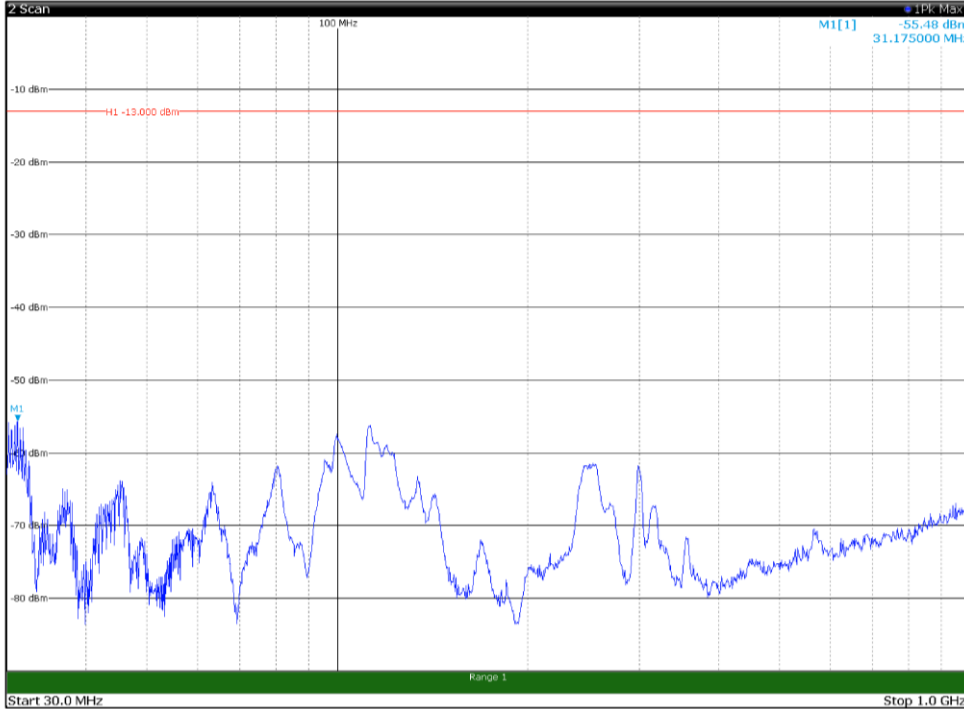

Channel: TOP, Modulation: 64QAM,
BW=15MHz, Range: 30MHz - 1GHz, Polarization: Horizontal

Channel: TOP, Modulation: 64QAM,
BW=15MHz, Range: 30MHz - 1GHz, Polarization: Vertical

Channel: TOP, Modulation: 64QAM,
BW=15MHz, Range: 1GHz - 18GHz, Polarization: Horizontal

Channel: TOP, Modulation: 64QAM,
BW=15MHz, Range: 1GHz - 18GHz, Polarization: Vertical

Channel: TOP, Modulation: 64QAM,
BW=15MHz, Range: 18GHz - 22.5GHz, Polarization: Horizontal

Channel: TOP, Modulation: 64QAM,
BW=15MHz, Range: 18GHz - 22.5GHz, Polarization: Vertical

Channel: BOTTOM, Modulation: 256QAM,
BW=15MHz, Range: 30MHz - 1GHz, Polarization: Horizontal

Channel: BOTTOM, Modulation: 256QAM,
BW=15MHz, Range: 30MHz - 1GHz, Polarization: Vertical

Channel: BOTTOM, Modulation: 256QAM,
BW=15MHz, Range: 1GHz - 18GHz, Polarization: Horizontal

Channel: BOTTOM, Modulation: 256QAM,
BW=15MHz, Range: 1GHz - 18GHz, Polarization: Vertical

Channel: BOTTOM, Modulation: 256QAM,
 BW=15MHz, Range: 18GHz - 22.5GHz, Polarization: Horizontal

Channel: BOTTOM, Modulation: 256QAM,
 BW=15MHz, Range: 18GHz - 22.5GHz, Polarization: Vertical