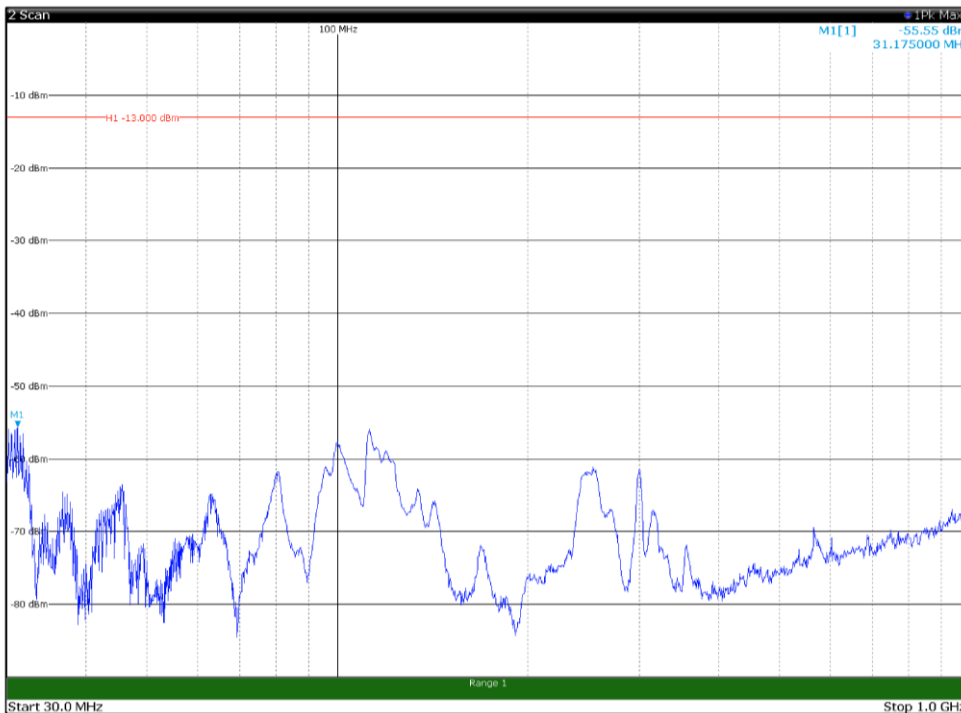

Channel: TOP, Modulation: QPSK,
BW=15MHz, Range: 30MHz - 1GHz, Polarization: Horizontal

Channel: TOP, Modulation: QPSK,
BW=15MHz, Range: 30MHz - 1GHz, Polarization: Vertical

Channel: TOP, Modulation: QPSK,
 BW=15MHz, Range: 1GHz - 18GHz, Polarization: Horizontal

Channel: TOP, Modulation: QPSK,
 BW=15MHz, Range: 1GHz - 18GHz, Polarization: Vertical

Channel: TOP, Modulation: QPSK,
BW=15MHz, Range: 18GHz - 22.5GHz, Polarization: Horizontal

Channel: TOP, Modulation: QPSK,
BW=15MHz, Range: 18GHz - 22.5GHz, Polarization: Vertical

Channel: BOTTOM, Modulation: 16QAM,
BW=15MHz, Range: 30MHz - 1GHz, Polarization: Horizontal

Channel: BOTTOM, Modulation: 16QAM,
BW=15MHz, Range: 30MHz - 1GHz, Polarization: Vertical

Channel: BOTTOM, Modulation: 16QAM,
BW=15MHz, Range: 1GHz - 18GHz, Polarization: Horizontal

Channel: BOTTOM, Modulation: 16QAM,
BW=15MHz, Range: 1GHz - 18GHz, Polarization: Vertical

Channel: BOTTOM, Modulation: 16QAM,
BW=15MHz, Range: 18GHz - 22.5GHz, Polarization: Horizontal

Channel: BOTTOM, Modulation: 16QAM,
BW=15MHz, Range: 18GHz - 22.5GHz, Polarization: Vertical