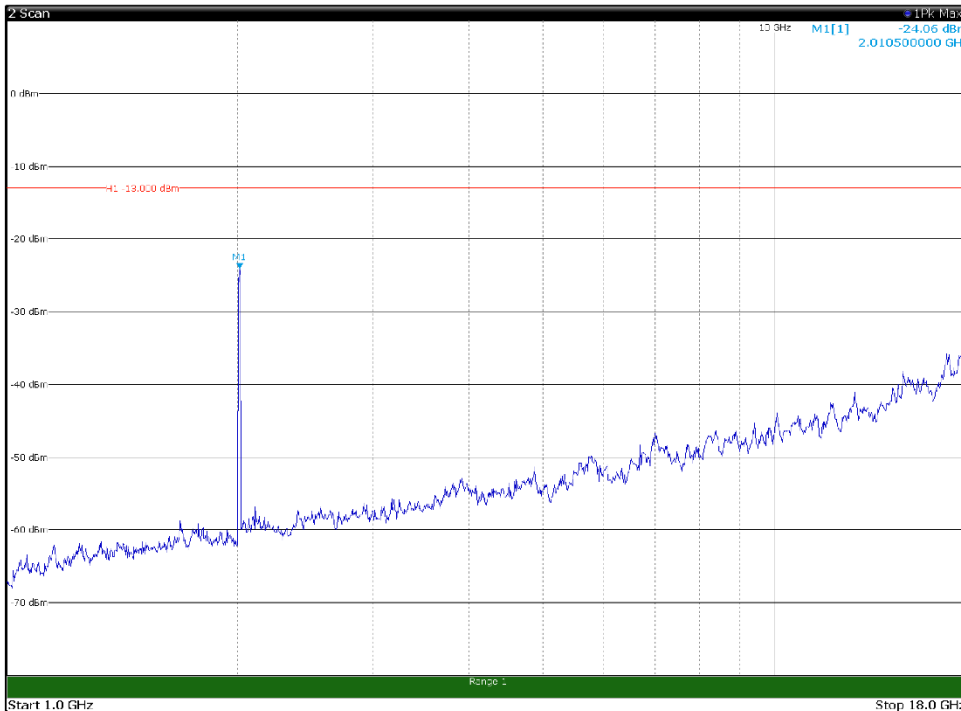

Channel: BOTTOM, Modulation: 16QAM,
BW=15MHz, Range: 30MHz - 1GHz, Polarization: Horizontal

Channel: BOTTOM, Modulation: 16QAM,
BW=15MHz, Range: 30MHz - 1GHz, Polarization: Vertical

Channel: BOTTOM, Modulation: 16QAM,
BW=15MHz, Range: 1GHz - 18GHz, Polarization: Horizontal

Channel: BOTTOM, Modulation: 16QAM,
BW=15MHz, Range: 1GHz - 18GHz, Polarization: Vertical

Channel: BOTTOM, Modulation: 16QAM,
BW=15MHz, Range: 18GHz - 22.5GHz, Polarization: Horizontal

Channel: BOTTOM, Modulation: 16QAM,
BW=15MHz, Range: 18GHz - 22.5GHz, Polarization: Vertical

Channel: MIDDLE, Modulation: 16QAM,
 BW=15MHz, Range: 30MHz - 1GHz, Polarization: Horizontal

Channel: MIDDLE, Modulation: 16QAM,
 BW=15MHz, Range: 30MHz - 1GHz, Polarization: Vertical

Channel: MIDDLE, Modulation: 16QAM,
BW=15MHz, Range: 1GHz - 18GHz, Polarization: Horizontal

Channel: MIDDLE, Modulation: 16QAM,
BW=15MHz, Range: 1GHz - 18GHz, Polarization: Vertical

Channel: MIDDLE, Modulation: 16QAM,
 BW=15MHz, Range: 18GHz - 22.5GHz, Polarization: Horizontal

Channel: MIDDLE, Modulation: 16QAM,
 BW=15MHz, Range: 18GHz - 22.5GHz, Polarization: Vertical