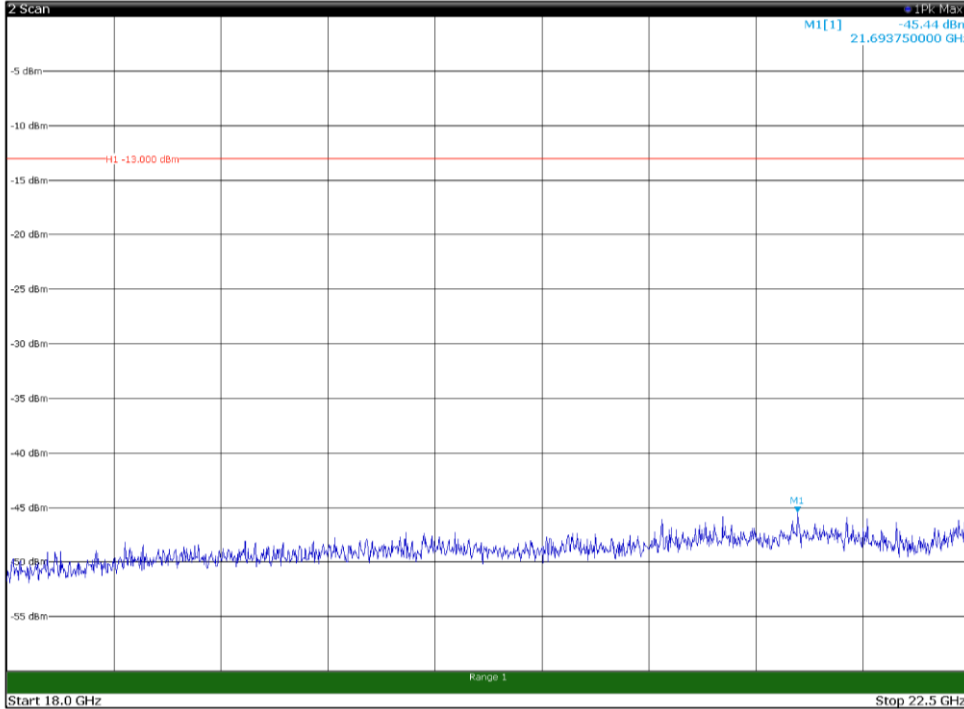

Channel: TOP, Modulation: 256QAM,
BW=15MHz, Range: 1GHz - 18GHz, Polarization: Horizontal

Channel: TOP, Modulation: 256QAM,
BW=15MHz, Range: 1GHz - 18GHz, Polarization: Vertical

Channel: TOP, Modulation: 256QAM,
BW=15MHz, Range: 18GHz - 22.5GHz, Polarization: Horizontal

Channel: TOP, Modulation: 256QAM,
BW=15MHz, Range: 18GHz - 22.5GHz, Polarization: Vertical

Channel: BOTTOM, Modulation: QPSK,
BW=20MHz, Range: 30MHz - 1GHz, Polarization: Horizontal

Channel: BOTTOM, Modulation: QPSK,
BW=20MHz, Range: 30MHz - 1GHz, Polarization: Vertical

Channel: BOTTOM, Modulation: QPSK,
BW=20MHz, Range: 1GHz - 18GHz, Polarization: Horizontal

Channel: BOTTOM, Modulation: QPSK,
BW=20MHz, Range: 1GHz - 18GHz, Polarization: Vertical

Channel: BOTTOM, Modulation: QPSK,
BW=20MHz, Range: 18GHz - 22.5GHz, Polarization: Horizontal