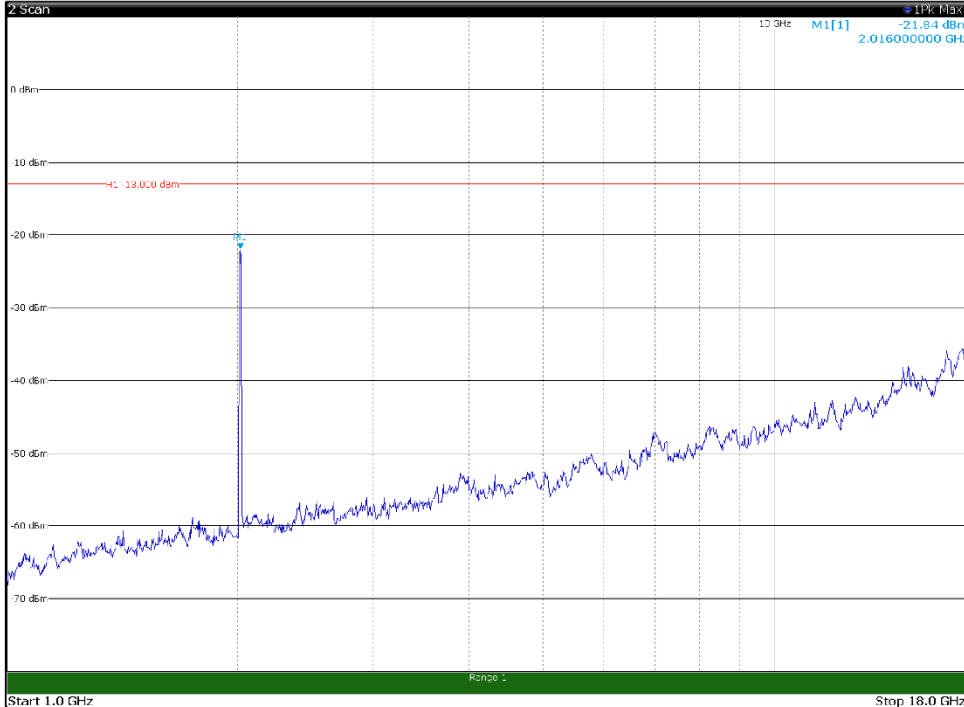

Channel: MIDDLE, Modulation: 256QAM, BW=15MHz, Range: 1GHz - 18GHz, Polarization: Horizontal

Channel: MIDDLE, Modulation: 256QAM, BW=15MHz, Range: 1GHz - 18GHz, Polarization: Vertical

Channel: MIDDLE, Modulation: 256QAM,
BW=15MHz, Range: 18GHz - 22.5GHz, Polarization: Horizontal

Channel: MIDDLE, Modulation: 256QAM,
BW=15MHz, Range: 18GHz - 22.5GHz, Polarization: Vertical

Channel: TOP, Modulation: 256QAM,
BW=15MHz, Range: 30MHz - 1GHz, Polarization: Horizontal

Channel: TOP, Modulation: 256QAM,
BW=15MHz, Range: 30MHz - 1GHz, Polarization: Vertical

Channel: TOP, Modulation: 256QAM,
BW=15MHz, Range: 1GHz - 18GHz, Polarization: Horizontal

Channel: TOP, Modulation: 256QAM,
BW=15MHz, Range: 1GHz - 18GHz, Polarization: Vertical

Channel: TOP, Modulation: 256QAM,
BW=15MHz, Range: 18GHz - 22.5GHz, Polarization: Horizontal