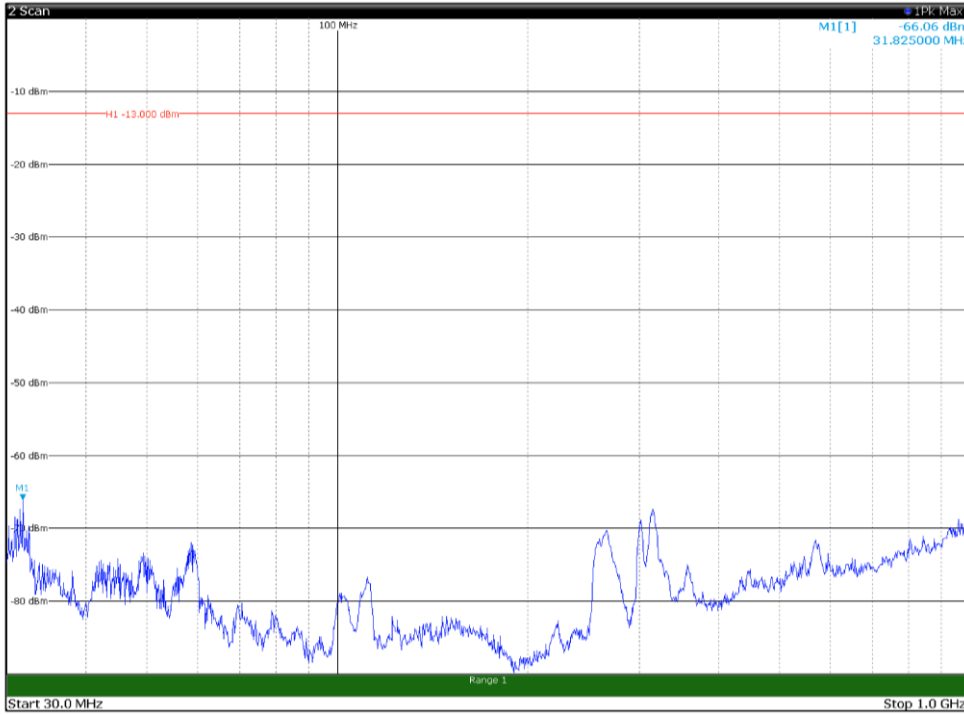

Channel: TOP, Modulation: 16QAM,
 BW=15MHz, Range: 1GHz - 18GHz, Polarization: Vertical

Channel: TOP, Modulation: 16QAM,
BW=15MHz, Range: 18GHz - 22.5GHz, Polarization: Horizontal

Channel: TOP, Modulation: 16QAM,
BW=15MHz, Range: 18GHz - 22.5GHz, Polarization: Vertical

Channel: BOTTOM, Modulation: 64QAM,
BW=15MHz, Range: 30MHz - 1GHz, Polarization: Horizontal

Channel: BOTTOM, Modulation: 64QAM,
BW=15MHz, Range: 30MHz - 1GHz, Polarization: Vertical

Channel: BOTTOM, Modulation: 64QAM,
 BW=15MHz, Range: 1GHz - 18GHz, Polarization: Horizontal

Channel: BOTTOM, Modulation: 64QAM,
 BW=15MHz, Range: 1GHz - 18GHz, Polarization: Vertical

Channel: BOTTOM, Modulation: 64QAM,
BW=15MHz, Range: 18GHz - 22.5GHz, Polarization: Horizontal

Channel: BOTTOM, Modulation: 64QAM,
BW=15MHz, Range: 18GHz - 22.5GHz, Polarization: Vertical