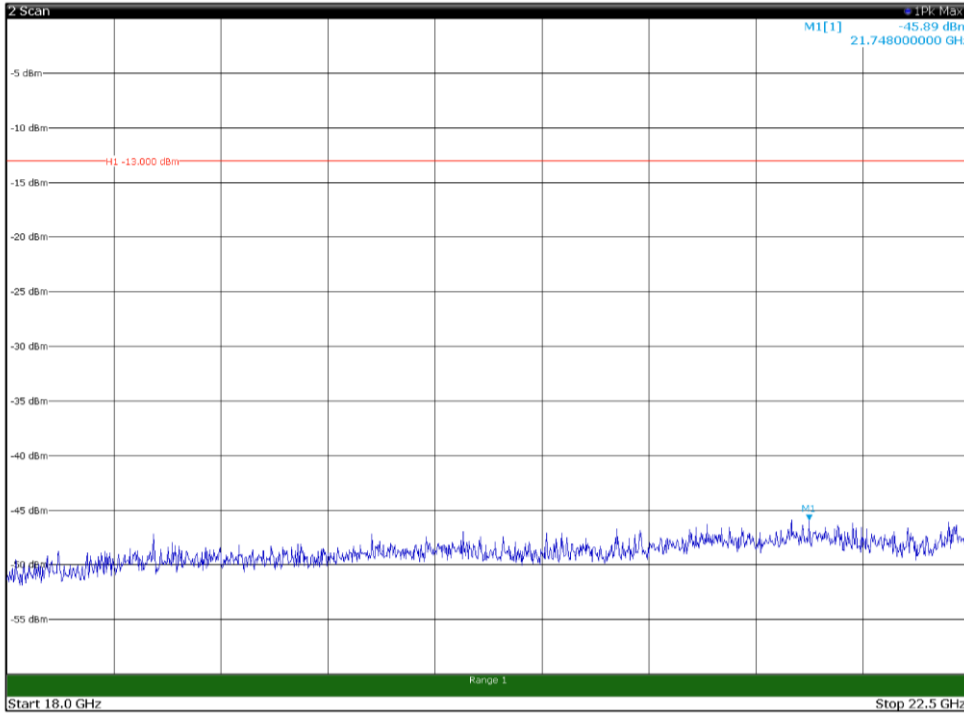

Channel: TOP, Modulation: QPSK,
BW=15MHz, Range: 30MHz - 1GHz, Polarization: Horizontal

Channel: TOP, Modulation: QPSK,
BW=15MHz, Range: 30MHz - 1GHz, Polarization: Vertical

Channel: TOP, Modulation: QPSK,
 BW=15MHz, Range: 1GHz - 18GHz, Polarization: Horizontal

Channel: TOP, Modulation: QPSK,
 BW=15MHz, Range: 1GHz - 18GHz, Polarization: Vertical

Channel: TOP, Modulation: QPSK,
BW=15MHz, Range: 18GHz - 22.5GHz, Polarization: Horizontal

Channel: TOP, Modulation: QPSK,
BW=15MHz, Range: 18GHz - 22.5GHz, Polarization: Vertical