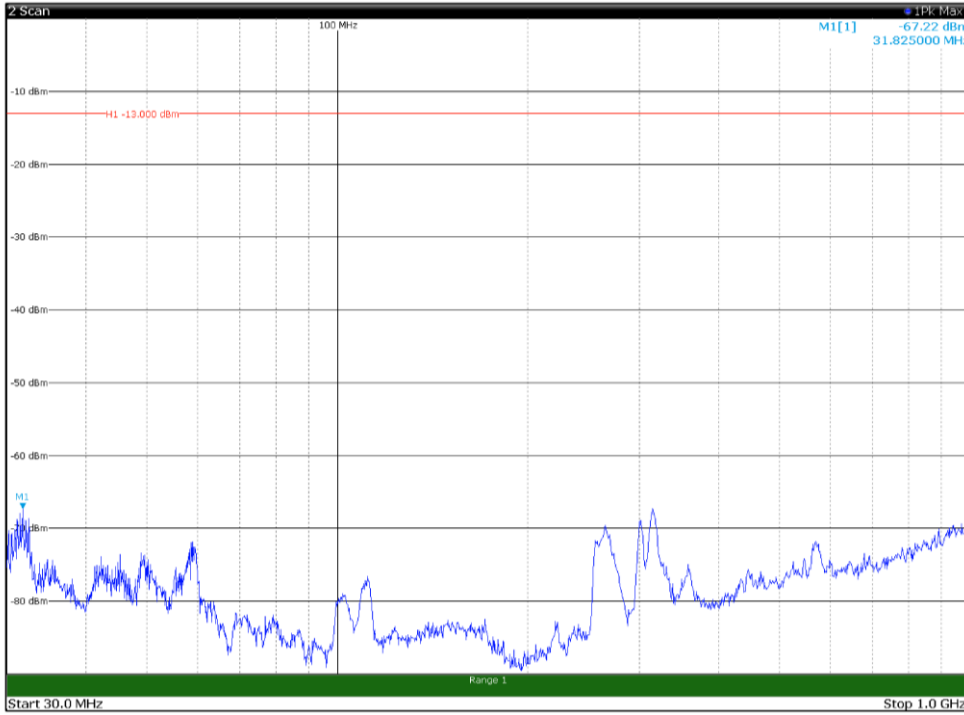

Channel: BOTTOM, Modulation: 64QAM,
 BW=15MHz, Range: 1GHz - 18GHz, Polarization: Vertical

Channel: BOTTOM, Modulation: 64QAM,
BW=15MHz, Range: 18GHz - 22.5GHz, Polarization: Horizontal

Channel: BOTTOM, Modulation: 64QAM,
BW=15MHz, Range: 18GHz - 22.5GHz, Polarization: Vertical

Channel: MIDDLE, Modulation: 64QAM,
BW=15MHz, Range: 30MHz - 1GHz, Polarization: Horizontal

Channel: MIDDLE, Modulation: 64QAM,
BW=15MHz, Range: 30MHz - 1GHz, Polarization: Vertical

Channel: MIDDLE, Modulation: 64QAM,
BW=15MHz, Range: 1GHz - 18GHz, Polarization: Horizontal

Channel: MIDDLE, Modulation: 64QAM,
BW=15MHz, Range: 1GHz - 18GHz, Polarization: Vertical

Channel: MIDDLE, Modulation: 64QAM,
BW=15MHz, Range: 18GHz - 22.5GHz, Polarization: Horizontal

Channel: MIDDLE, Modulation: 64QAM,
BW=15MHz, Range: 18GHz - 22.5GHz, Polarization: Vertical

Channel: TOP, Modulation: 64QAM,
BW=15MHz, Range: 30MHz - 1GHz, Polarization: Horizontal

Channel: TOP, Modulation: 64QAM,
BW=15MHz, Range: 30MHz - 1GHz, Polarization: Vertical

Channel: TOP, Modulation: 64QAM,
BW=15MHz, Range: 1GHz - 18GHz, Polarization: Horizontal