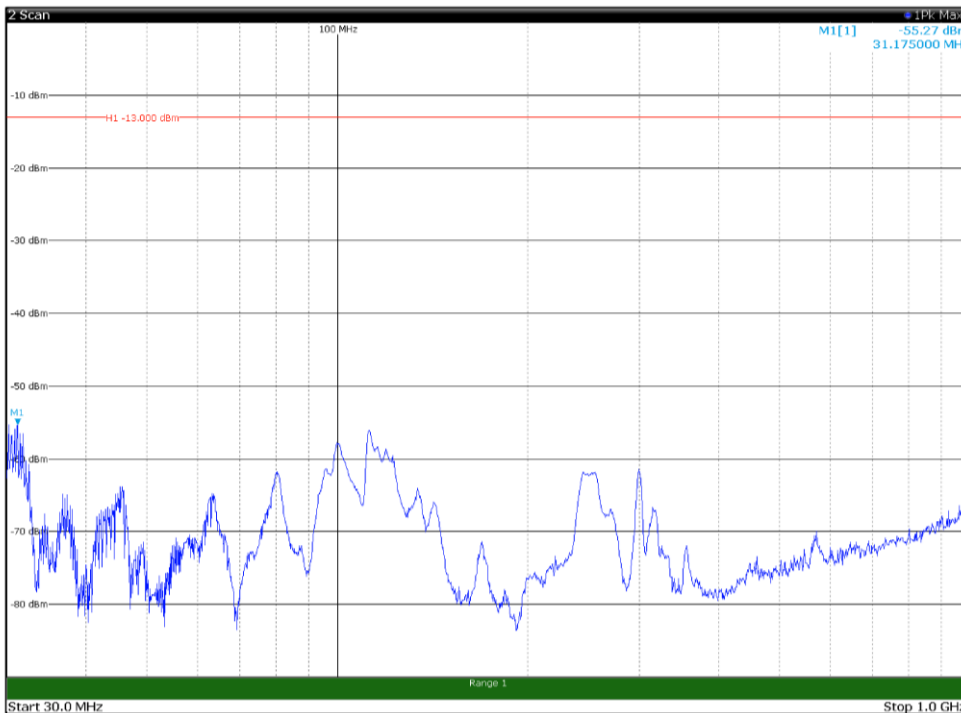

Channel: TOP, Modulation: 64QAM,
BW=15MHz, Range: 1GHz - 18GHz, Polarization: Vertical

Channel: TOP, Modulation: 64QAM,
BW=15MHz, Range: 18GHz - 22.5GHz, Polarization: Horizontal

Channel: TOP, Modulation: 64QAM,
BW=15MHz, Range: 18GHz - 22.5GHz, Polarization: Vertical

Channel: BOTTOM, Modulation: 256QAM,
BW=15MHz, Range: 30MHz - 1GHz, Polarization: Horizontal

Channel: BOTTOM, Modulation: 256QAM,
BW=15MHz, Range: 30MHz - 1GHz, Polarization: Vertical

Channel: BOTTOM, Modulation: 256QAM,
BW=15MHz, Range: 1GHz - 18GHz, Polarization: Horizontal

Channel: BOTTOM, Modulation: 256QAM,
BW=15MHz, Range: 1GHz - 18GHz, Polarization: Vertical

Channel: BOTTOM, Modulation: 256QAM,
 BW=15MHz, Range: 18GHz - 22.5GHz, Polarization: Horizontal

Channel: BOTTOM, Modulation: 256QAM,
 BW=15MHz, Range: 18GHz - 22.5GHz, Polarization: Vertical