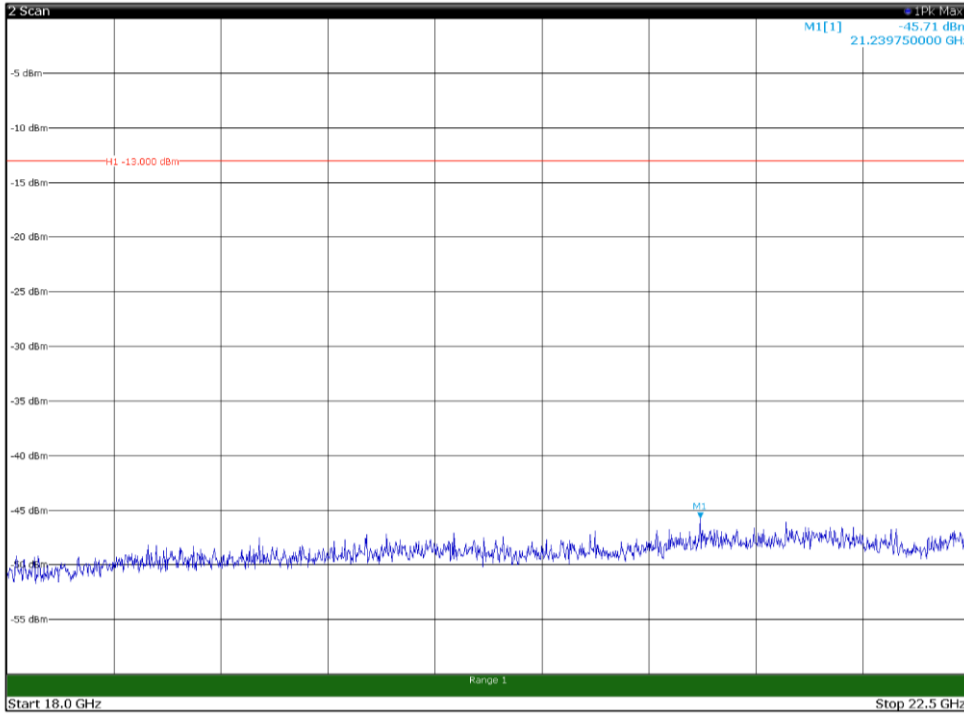

Channel: TOP, Modulation: 64QAM,
BW=15MHz, Range: 30MHz - 1GHz, Polarization: Horizontal

Channel: TOP, Modulation: 64QAM,
BW=15MHz, Range: 30MHz - 1GHz, Polarization: Vertical

Channel: TOP, Modulation: 64QAM,
BW=15MHz, Range: 1GHz - 18GHz, Polarization: Horizontal

Channel: TOP, Modulation: 64QAM,
BW=15MHz, Range: 1GHz - 18GHz, Polarization: Vertical

Channel: TOP, Modulation: 64QAM,
BW=15MHz, Range: 18GHz - 22.5GHz, Polarization: Horizontal

Channel: TOP, Modulation: 64QAM,
BW=15MHz, Range: 18GHz - 22.5GHz, Polarization: Vertical