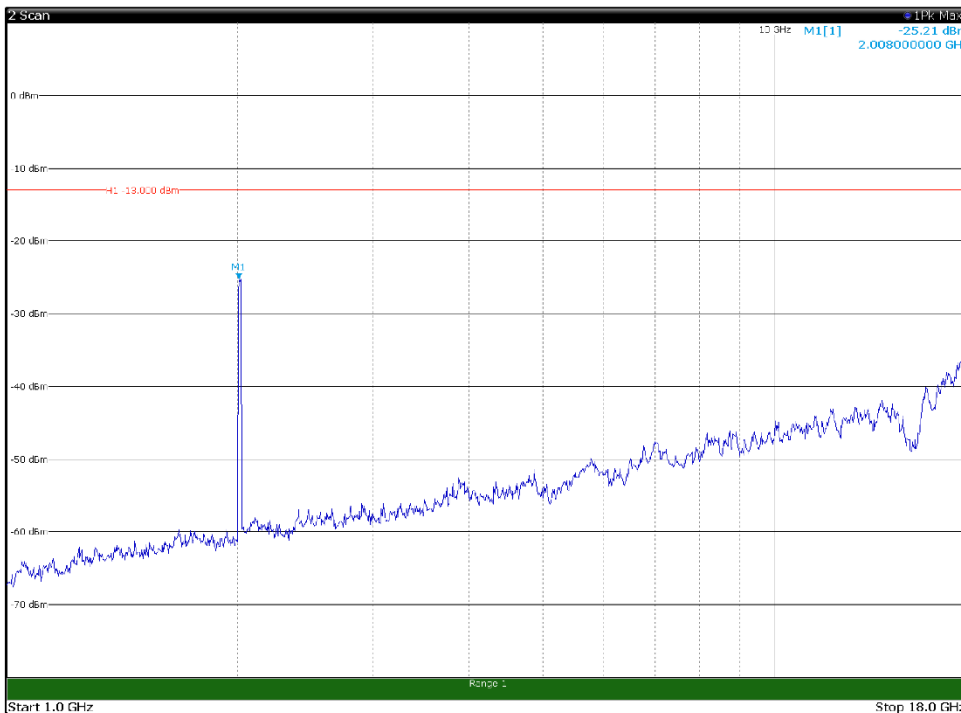

Channel: MIDDLE, Modulation: QPSK,
BW=20MHz, Range: 1GHz - 18GHz, Polarization: Horizontal

Channel: MIDDLE, Modulation: QPSK,
BW=20MHz, Range: 1GHz - 18GHz, Polarization: Vertical

Channel: MIDDLE, Modulation: QPSK,
BW=20MHz, Range: 18GHz - 22.5GHz, Polarization: Horizontal

Channel: MIDDLE, Modulation: QPSK,
BW=20MHz, Range: 18GHz - 22.5GHz, Polarization: Vertical

Channel: TOP, Modulation: QPSK,
BW=20MHz, Range: 30MHz - 1GHz, Polarization: Horizontal

Channel: TOP, Modulation: QPSK,
BW=20MHz, Range: 30MHz - 1GHz, Polarization: Vertical

Channel: TOP, Modulation: QPSK,
BW=20MHz, Range: 1GHz - 18GHz, Polarization: Horizontal

Channel: TOP, Modulation: QPSK,
BW=20MHz, Range: 1GHz - 18GHz, Polarization: Vertical

Channel: TOP, Modulation: QPSK,
BW=20MHz, Range: 18GHz - 22.5GHz, Polarization: Horizontal

Channel: TOP, Modulation: QPSK,
BW=20MHz, Range: 18GHz - 22.5GHz, Polarization: Vertical