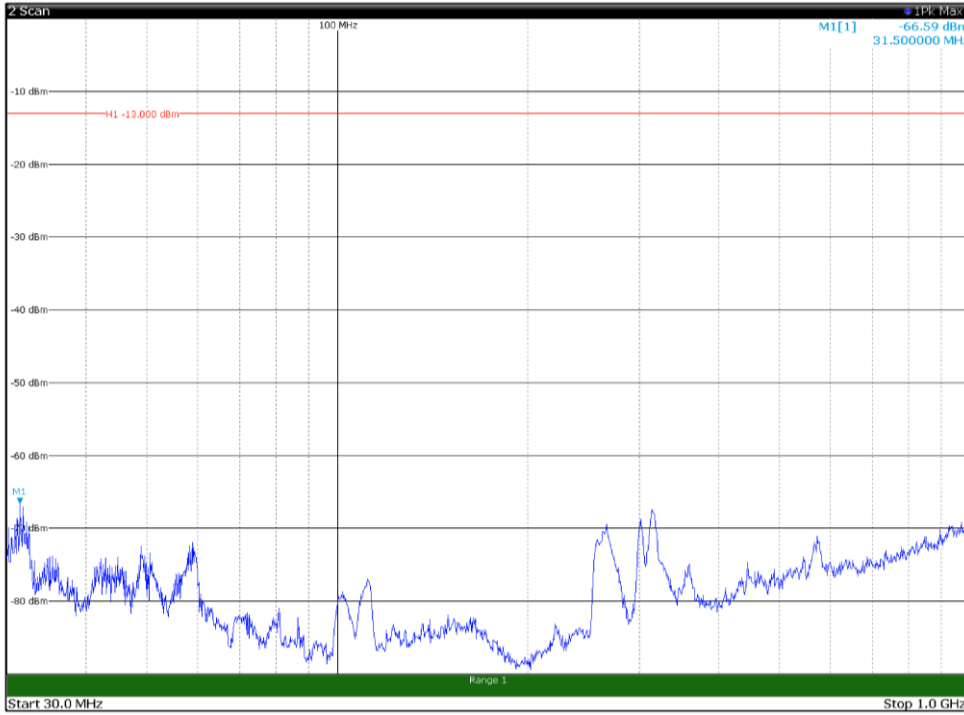

Channel: TOP, Modulation: QPSK,
 BW=15MHz, Range: 1GHz - 18GHz, Polarization: Vertical

Channel: TOP, Modulation: QPSK,
BW=15MHz, Range: 18GHz - 22.5GHz, Polarization: Horizontal

Channel: TOP, Modulation: QPSK,
BW=15MHz, Range: 18GHz - 22.5GHz, Polarization: Vertical

Channel: BOTTOM, Modulation: 16QAM,
BW=15MHz, Range: 30MHz - 1GHz, Polarization: Horizontal

Channel: BOTTOM, Modulation: 16QAM,
BW=15MHz, Range: 30MHz - 1GHz, Polarization: Vertical

Channel: BOTTOM, Modulation: 16QAM,
BW=15MHz, Range: 1GHz - 18GHz, Polarization: Horizontal

Channel: BOTTOM, Modulation: 16QAM,
BW=15MHz, Range: 1GHz - 18GHz, Polarization: Vertical

Channel: BOTTOM, Modulation: 16QAM,
BW=15MHz, Range: 18GHz - 22.5GHz, Polarization: Horizontal

Channel: BOTTOM, Modulation: 16QAM,
BW=15MHz, Range: 18GHz - 22.5GHz, Polarization: Vertical

Channel: MIDDLE, Modulation: 16QAM,
 BW=15MHz, Range: 30MHz - 1GHz, Polarization: Horizontal

Channel: MIDDLE, Modulation: 16QAM,
 BW=15MHz, Range: 30MHz - 1GHz, Polarization: Vertical

Channel: MIDDLE, Modulation: 16QAM,
BW=15MHz, Range: 1GHz - 18GHz, Polarization: Horizontal