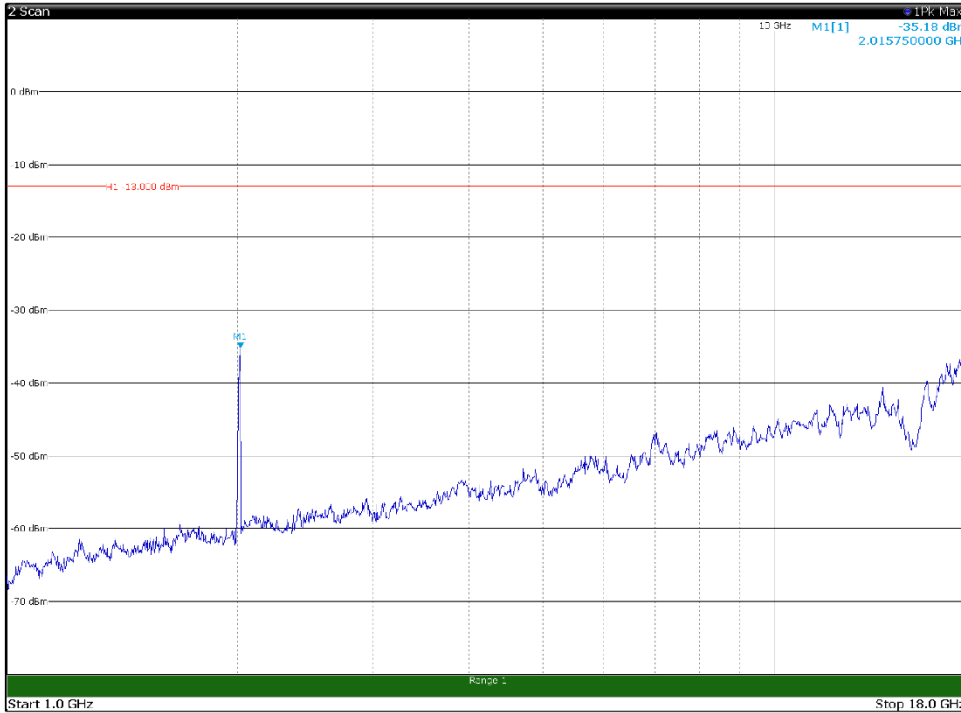

Channel: TOP, Modulation: 256QAM,
BW=15MHz, Range: 18GHz - 22.5GHz, Polarization: Vertical

Channel: BOTTOM, Modulation: QPSK,
BW=20MHz, Range: 30MHz - 1GHz, Polarization: Horizontal

Channel: BOTTOM, Modulation: QPSK,
BW=20MHz, Range: 30MHz - 1GHz, Polarization: Vertical

Channel: BOTTOM, Modulation: QPSK,
BW=20MHz, Range: 1GHz - 18GHz, Polarization: Horizontal

Channel: BOTTOM, Modulation: QPSK,
BW=20MHz, Range: 1GHz - 18GHz, Polarization: Vertical

Channel: BOTTOM, Modulation: QPSK,
BW=20MHz, Range: 18GHz - 22.5GHz, Polarization: Horizontal

Channel: BOTTOM, Modulation: QPSK,
BW=20MHz, Range: 18GHz - 22.5GHz, Polarization: Vertical

Channel: MIDDLE, Modulation: QPSK,
BW=20MHz, Range: 30MHz - 1GHz, Polarization: Horizontal

Channel: MIDDLE, Modulation: QPSK,
BW=20MHz, Range: 30MHz - 1GHz, Polarization: Vertical