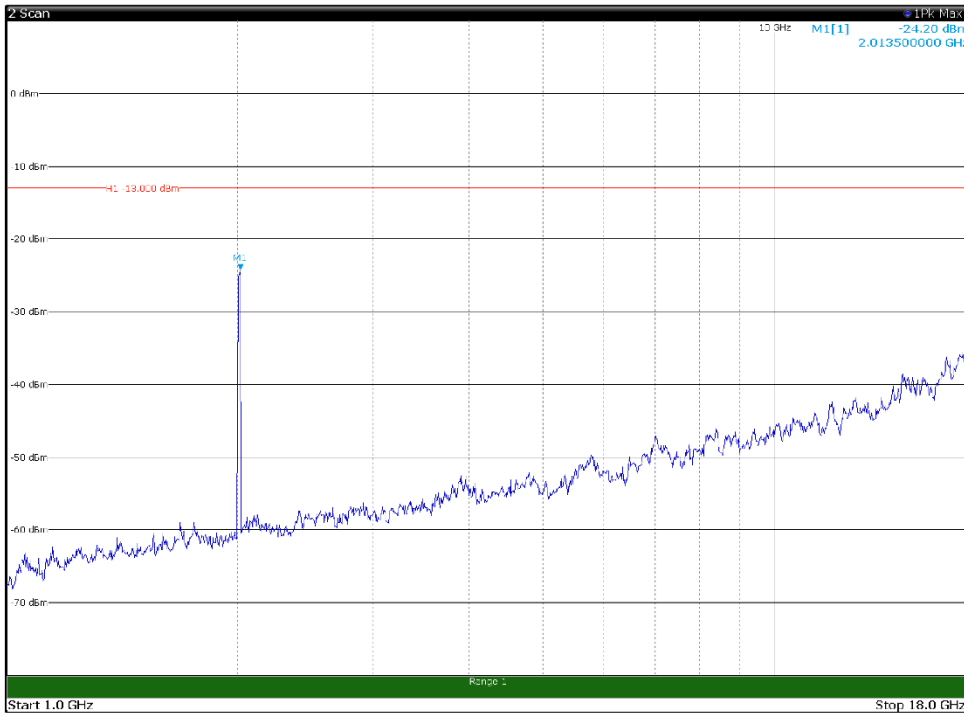

Channel: BOTTOM, Modulation: 64QAM,
BW=15MHz, Range: 30MHz - 1GHz, Polarization: Horizontal

Channel: BOTTOM, Modulation: 64QAM,
BW=15MHz, Range: 30MHz - 1GHz, Polarization: Vertical

Channel: BOTTOM, Modulation: 64QAM,
 BW=15MHz, Range: 1GHz - 18GHz, Polarization: Horizontal

Channel: BOTTOM, Modulation: 64QAM,
 BW=15MHz, Range: 1GHz - 18GHz, Polarization: Vertical

Channel: BOTTOM, Modulation: 64QAM,
BW=15MHz, Range: 18GHz - 22.5GHz, Polarization: Horizontal

Channel: BOTTOM, Modulation: 64QAM,
BW=15MHz, Range: 18GHz - 22.5GHz, Polarization: Vertical

Channel: MIDDLE, Modulation: 64QAM,
BW=15MHz, Range: 30MHz - 1GHz, Polarization: Horizontal

Channel: MIDDLE, Modulation: 64QAM,
BW=15MHz, Range: 30MHz - 1GHz, Polarization: Vertical

Channel: MIDDLE, Modulation: 64QAM,
BW=15MHz, Range: 1GHz - 18GHz, Polarization: Horizontal

Channel: MIDDLE, Modulation: 64QAM,
BW=15MHz, Range: 1GHz - 18GHz, Polarization: Vertical

Channel: MIDDLE, Modulation: 64QAM,
BW=15MHz, Range: 18GHz - 22.5GHz, Polarization: Horizontal

Channel: MIDDLE, Modulation: 64QAM,
BW=15MHz, Range: 18GHz - 22.5GHz, Polarization: Vertical