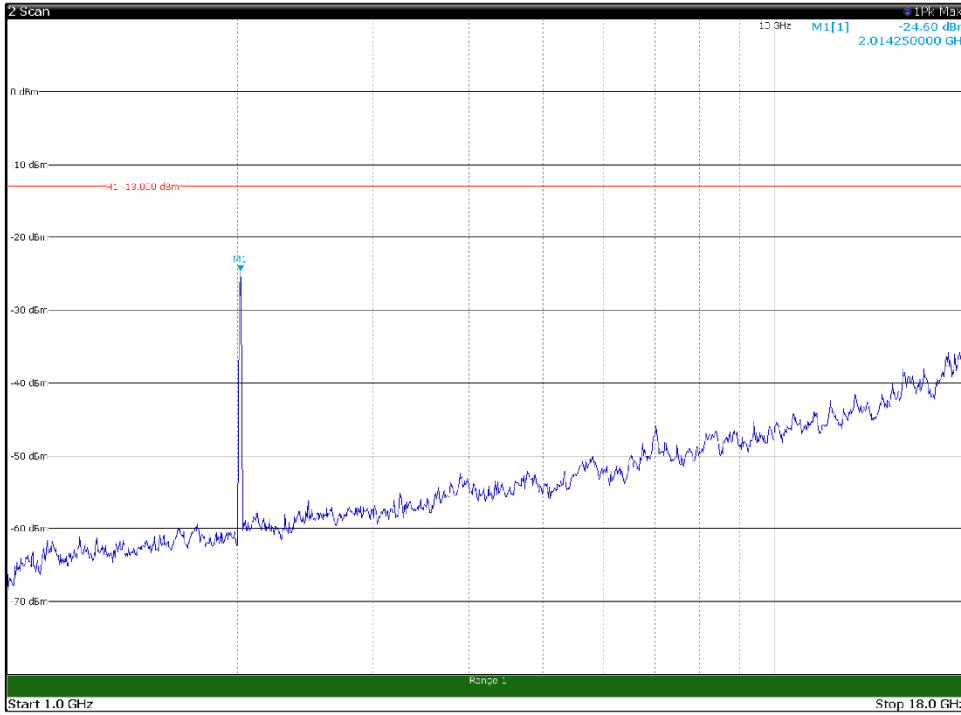

Channel: MIDDLE, Modulation: 16QAM,
 BW=15MHz, Range: 30MHz - 1GHz, Polarization: Horizontal

Channel: MIDDLE, Modulation: 16QAM,
 BW=15MHz, Range: 30MHz - 1GHz, Polarization: Vertical

Channel: MIDDLE, Modulation: 16QAM,
BW=15MHz, Range: 1GHz - 18GHz, Polarization: Horizontal

Channel: MIDDLE, Modulation: 16QAM,
BW=15MHz, Range: 1GHz - 18GHz, Polarization: Vertical

Channel: MIDDLE, Modulation: 16QAM,
 BW=15MHz, Range: 18GHz - 22.5GHz, Polarization: Horizontal

Channel: MIDDLE, Modulation: 16QAM,
 BW=15MHz, Range: 18GHz - 22.5GHz, Polarization: Vertical

Channel: TOP, Modulation: 16QAM,
BW=15MHz, Range: 30MHz - 1GHz, Polarization: Horizontal

Channel: TOP, Modulation: 16QAM,
BW=15MHz, Range: 30MHz - 1GHz, Polarization: Vertical

Channel: TOP, Modulation: 16QAM,
 BW=15MHz, Range: 1GHz - 18GHz, Polarization: Horizontal

Channel: TOP, Modulation: 16QAM,
 BW=15MHz, Range: 1GHz - 18GHz, Polarization: Vertical

Channel: TOP, Modulation: 16QAM,
BW=15MHz, Range: 18GHz - 22.5GHz, Polarization: Horizontal

Channel: TOP, Modulation: 16QAM,
BW=15MHz, Range: 18GHz - 22.5GHz, Polarization: Vertical