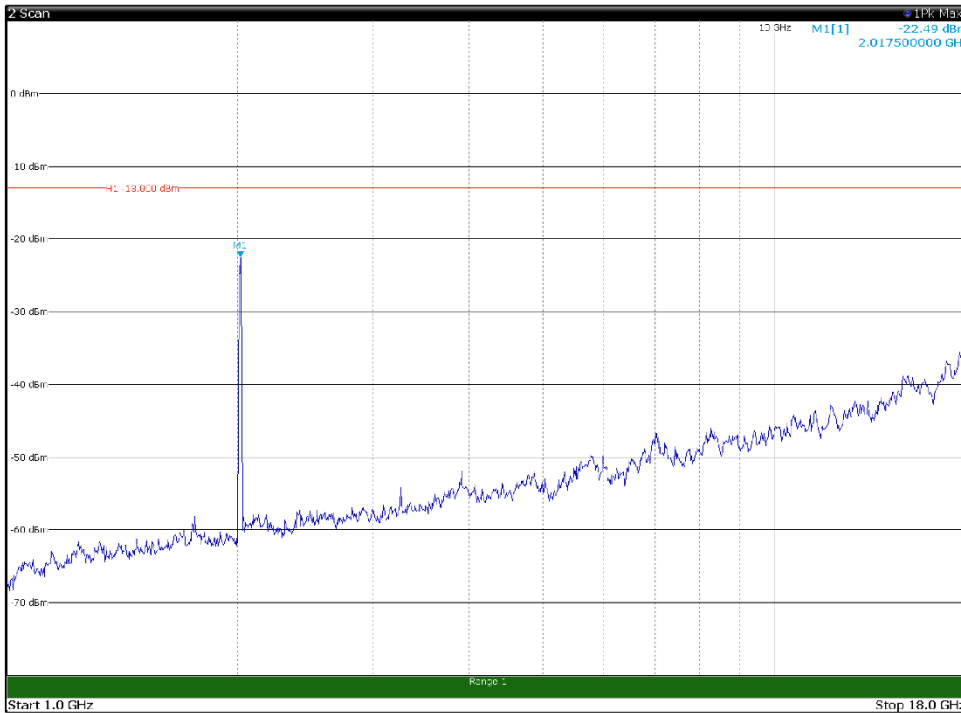

Channel: MIDDLE, Modulation: 16QAM,
 BW=15MHz, Range: 30MHz - 1GHz, Polarization: Horizontal

Channel: MIDDLE, Modulation: 16QAM,
 BW=15MHz, Range: 30MHz - 1GHz, Polarization: Vertical

Channel: MIDDLE, Modulation: 16QAM,
BW=15MHz, Range: 1GHz - 18GHz, Polarization: Horizontal

Channel: MIDDLE, Modulation: 16QAM,
BW=15MHz, Range: 1GHz - 18GHz, Polarization: Vertical

Channel: MIDDLE, Modulation: 16QAM,
 BW=15MHz, Range: 18GHz - 22.5GHz, Polarization: Horizontal

Channel: MIDDLE, Modulation: 16QAM,
 BW=15MHz, Range: 18GHz - 22.5GHz, Polarization: Vertical

Channel: TOP, Modulation: 16QAM,
BW=15MHz, Range: 30MHz - 1GHz, Polarization: Horizontal

Channel: TOP, Modulation: 16QAM,
BW=15MHz, Range: 30MHz - 1GHz, Polarization: Vertical

Channel: TOP, Modulation: 16QAM,
 BW=15MHz, Range: 1GHz - 18GHz, Polarization: Horizontal

Channel: TOP, Modulation: 16QAM,
 BW=15MHz, Range: 1GHz - 18GHz, Polarization: Vertical

Channel: TOP, Modulation: 16QAM,
BW=15MHz, Range: 18GHz - 22.5GHz, Polarization: Horizontal

Channel: TOP, Modulation: 16QAM,
BW=15MHz, Range: 18GHz - 22.5GHz, Polarization: Vertical