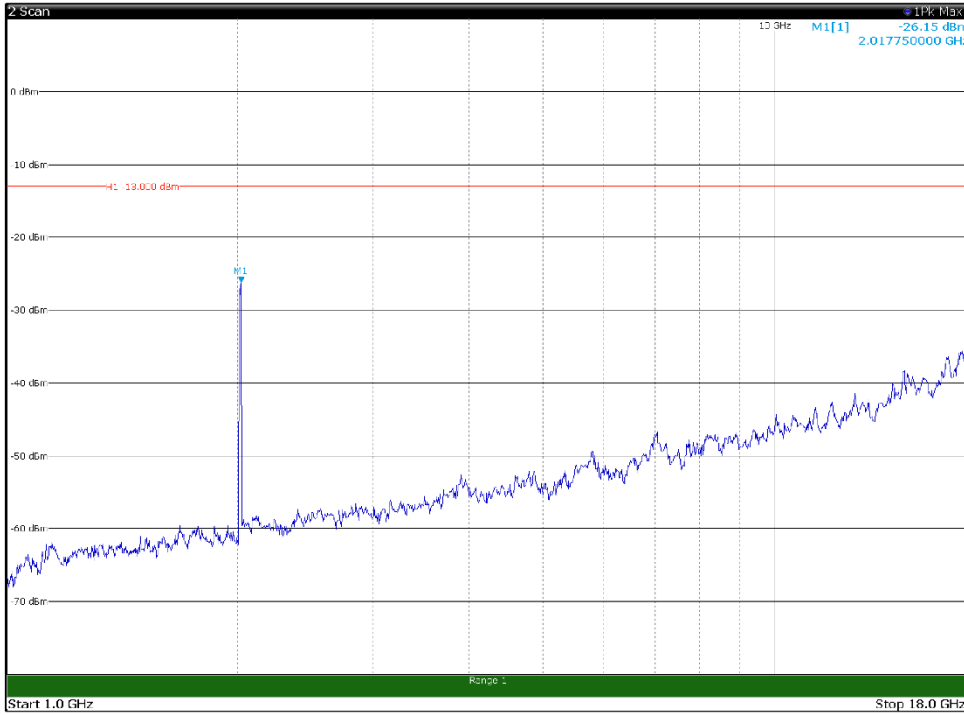

Channel: TOP, Modulation: QPSK,
BW=15MHz, Range: 30MHz - 1GHz, Polarization: Horizontal

Channel: TOP, Modulation: QPSK,
BW=15MHz, Range: 30MHz - 1GHz, Polarization: Vertical

Channel: TOP, Modulation: QPSK,
 BW=15MHz, Range: 1GHz - 18GHz, Polarization: Horizontal

Channel: TOP, Modulation: QPSK,
 BW=15MHz, Range: 1GHz - 18GHz, Polarization: Vertical

Channel: TOP, Modulation: QPSK,
BW=15MHz, Range: 18GHz - 22.5GHz, Polarization: Horizontal

Channel: TOP, Modulation: QPSK,
BW=15MHz, Range: 18GHz - 22.5GHz, Polarization: Vertical

Channel: BOTTOM, Modulation: 16QAM,
BW=15MHz, Range: 30MHz - 1GHz, Polarization: Horizontal

Channel: BOTTOM, Modulation: 16QAM,
BW=15MHz, Range: 30MHz - 1GHz, Polarization: Vertical

Channel: BOTTOM, Modulation: 16QAM,
BW=15MHz, Range: 1GHz - 18GHz, Polarization: Horizontal