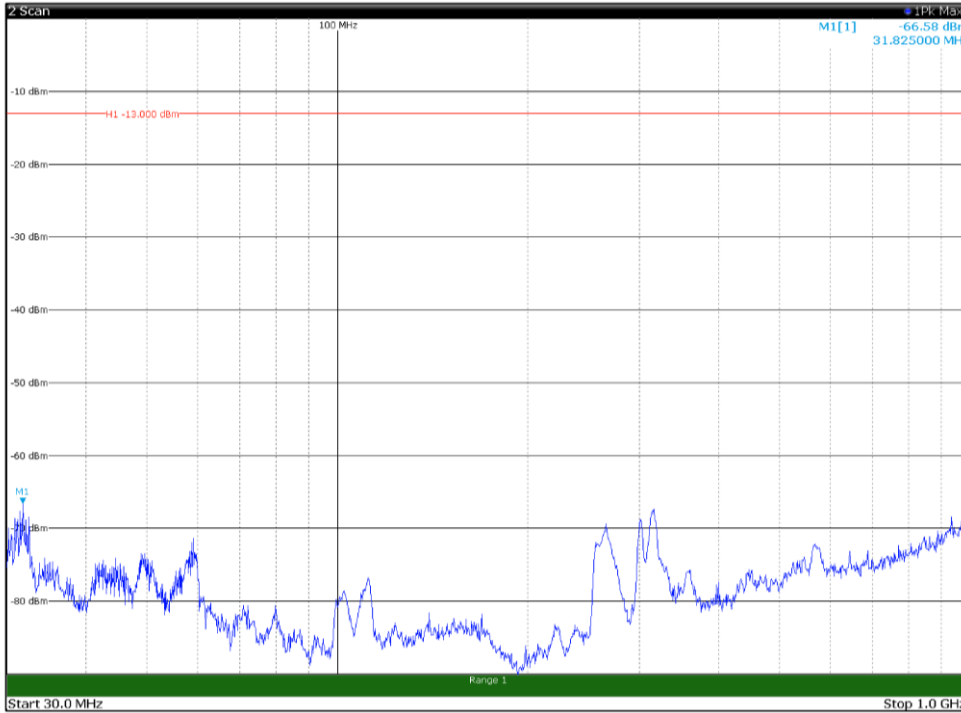

Channel: MIDDLE, Modulation: 16QAM,
BW=15MHz, Range: 1GHz - 18GHz, Polarization: Vertical

Channel: MIDDLE, Modulation: 16QAM,
 BW=15MHz, Range: 18GHz - 22.5GHz, Polarization: Horizontal

Channel: MIDDLE, Modulation: 16QAM,
 BW=15MHz, Range: 18GHz - 22.5GHz, Polarization: Vertical

Channel: TOP, Modulation: 16QAM,
BW=15MHz, Range: 30MHz - 1GHz, Polarization: Horizontal

Channel: TOP, Modulation: 16QAM,
BW=15MHz, Range: 30MHz - 1GHz, Polarization: Vertical

Channel: TOP, Modulation: 16QAM,
 BW=15MHz, Range: 1GHz - 18GHz, Polarization: Horizontal

Channel: TOP, Modulation: 16QAM,
 BW=15MHz, Range: 1GHz - 18GHz, Polarization: Vertical

Channel: TOP, Modulation: 16QAM,
BW=15MHz, Range: 18GHz - 22.5GHz, Polarization: Horizontal

Channel: TOP, Modulation: 16QAM,
BW=15MHz, Range: 18GHz - 22.5GHz, Polarization: Vertical

Channel: BOTTOM, Modulation: 64QAM,
BW=15MHz, Range: 30MHz - 1GHz, Polarization: Horizontal

Channel: BOTTOM, Modulation: 64QAM,
BW=15MHz, Range: 30MHz - 1GHz, Polarization: Vertical

Channel: BOTTOM, Modulation: 64QAM,
 BW=15MHz, Range: 1GHz - 18GHz, Polarization: Horizontal