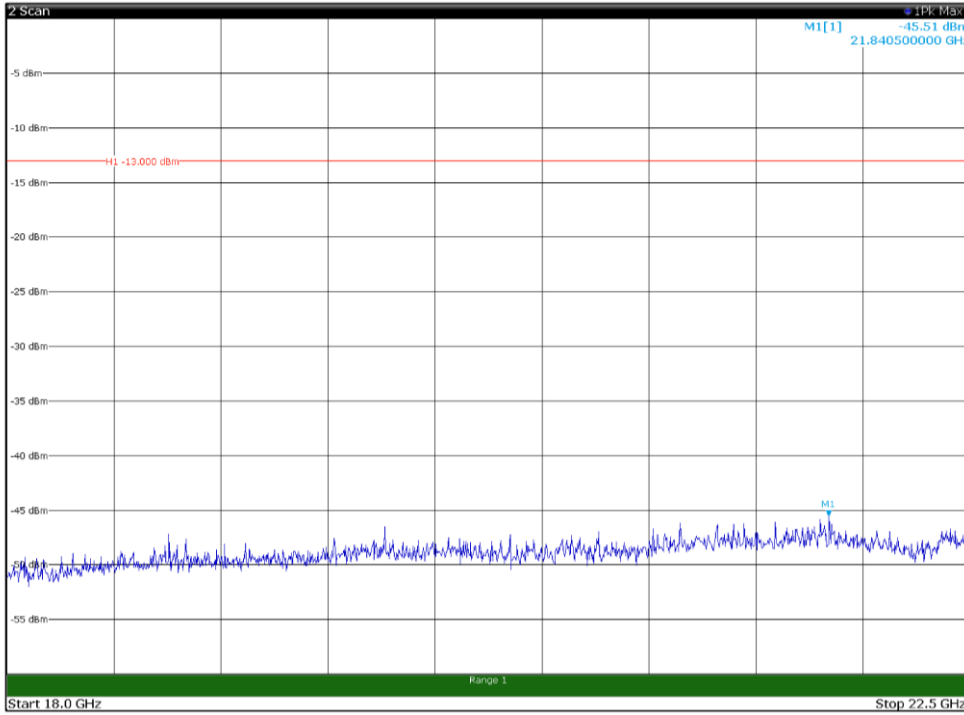

Channel: BOTTOM, Modulation: 16QAM,
BW=15MHz, Range: 1GHz - 18GHz, Polarization: Vertical

Channel: BOTTOM, Modulation: 16QAM,
BW=15MHz, Range: 18GHz - 22.5GHz, Polarization: Horizontal

Channel: BOTTOM, Modulation: 16QAM,
BW=15MHz, Range: 18GHz - 22.5GHz, Polarization: Vertical

Channel: MIDDLE, Modulation: 16QAM,
 BW=15MHz, Range: 30MHz - 1GHz, Polarization: Horizontal

Channel: MIDDLE, Modulation: 16QAM,
 BW=15MHz, Range: 30MHz - 1GHz, Polarization: Vertical

Channel: MIDDLE, Modulation: 16QAM,
BW=15MHz, Range: 1GHz - 18GHz, Polarization: Horizontal

Channel: MIDDLE, Modulation: 16QAM,
BW=15MHz, Range: 1GHz - 18GHz, Polarization: Vertical

Channel: MIDDLE, Modulation: 16QAM,
 BW=15MHz, Range: 18GHz - 22.5GHz, Polarization: Horizontal

Channel: MIDDLE, Modulation: 16QAM,
 BW=15MHz, Range: 18GHz - 22.5GHz, Polarization: Vertical