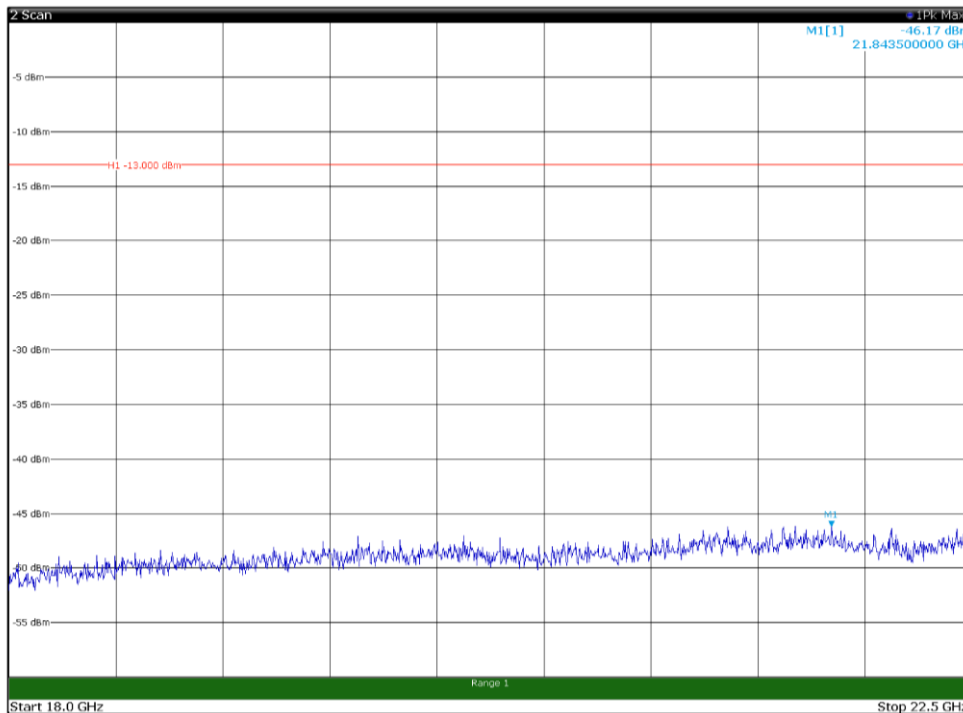

Channel: BOTTOM, Modulation: 64QAM,
BW=15MHz, Range: 30MHz - 1GHz, Polarization: Horizontal

Channel: BOTTOM, Modulation: 64QAM,
BW=15MHz, Range: 30MHz - 1GHz, Polarization: Vertical

Channel: BOTTOM, Modulation: 64QAM,
 BW=15MHz, Range: 1GHz - 18GHz, Polarization: Horizontal

Channel: BOTTOM, Modulation: 64QAM,
 BW=15MHz, Range: 1GHz - 18GHz, Polarization: Vertical

Channel: BOTTOM, Modulation: 64QAM,
BW=15MHz, Range: 18GHz - 22.5GHz, Polarization: Horizontal

Channel: BOTTOM, Modulation: 64QAM,
BW=15MHz, Range: 18GHz - 22.5GHz, Polarization: Vertical