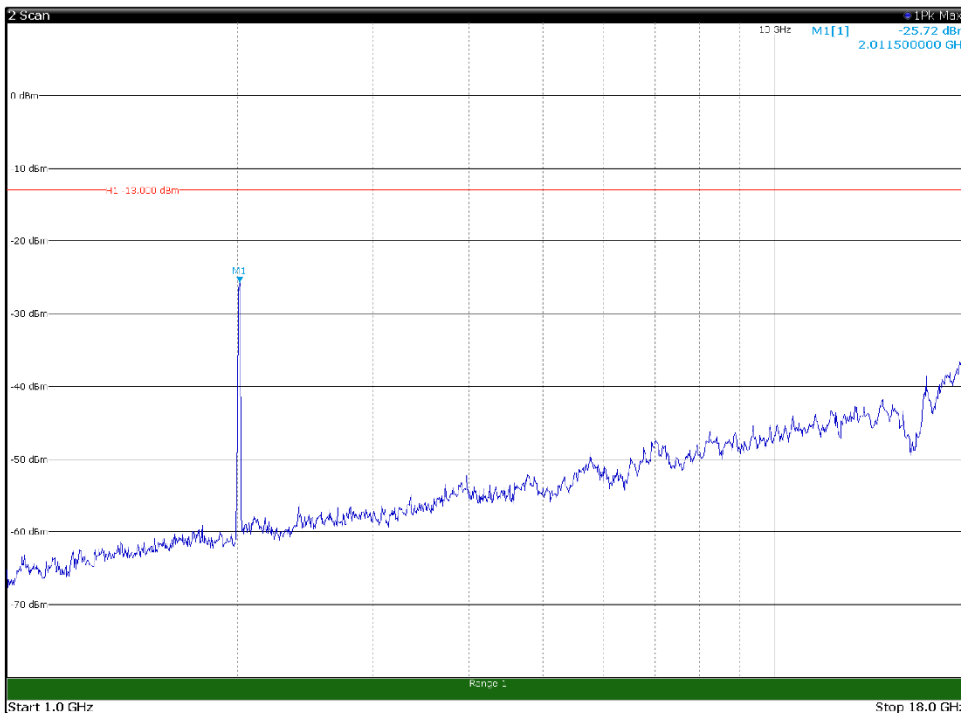

Channel: BOTTOM, Modulation: QPSK,
BW=20MHz, Range: 1GHz - 18GHz, Polarization: Horizontal

Channel: BOTTOM, Modulation: QPSK,
BW=20MHz, Range: 1GHz - 18GHz, Polarization: Vertical

Channel: BOTTOM, Modulation: QPSK,
BW=20MHz, Range: 18GHz - 22.5GHz, Polarization: Horizontal

Channel: BOTTOM, Modulation: QPSK,
BW=20MHz, Range: 18GHz - 22.5GHz, Polarization: Vertical

Channel: MIDDLE, Modulation: QPSK,
BW=20MHz, Range: 30MHz - 1GHz, Polarization: Horizontal

Channel: MIDDLE, Modulation: QPSK,
BW=20MHz, Range: 30MHz - 1GHz, Polarization: Vertical

Channel: MIDDLE, Modulation: QPSK,
BW=20MHz, Range: 1GHz - 18GHz, Polarization: Horizontal

Channel: MIDDLE, Modulation: QPSK,
BW=20MHz, Range: 1GHz - 18GHz, Polarization: Vertical

Channel: MIDDLE, Modulation: QPSK,
BW=20MHz, Range: 18GHz - 22.5GHz, Polarization: Horizontal