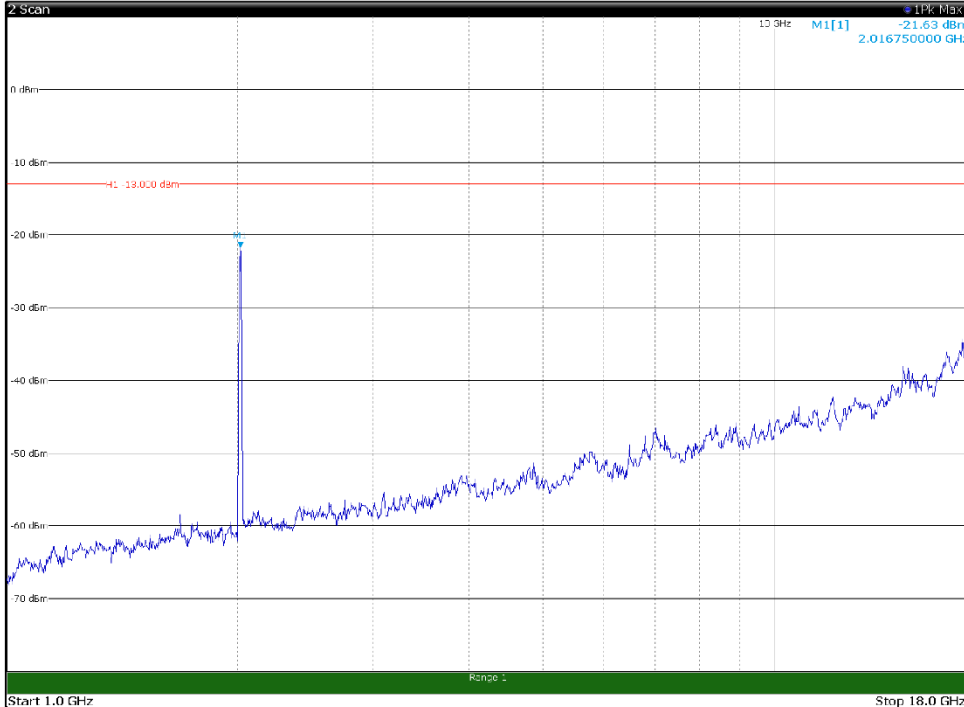

Channel: TOP, Modulation: QPSK,
BW=15MHz, Range: 30MHz - 1GHz, Polarization: Horizontal

Channel: TOP, Modulation: QPSK,
BW=15MHz, Range: 30MHz - 1GHz, Polarization: Vertical

Channel: TOP, Modulation: QPSK,
 BW=15MHz, Range: 1GHz - 18GHz, Polarization: Horizontal

Channel: TOP, Modulation: QPSK,
 BW=15MHz, Range: 1GHz - 18GHz, Polarization: Vertical

Channel: TOP, Modulation: QPSK,
BW=15MHz, Range: 18GHz - 22.5GHz, Polarization: Horizontal

Channel: TOP, Modulation: QPSK,
BW=15MHz, Range: 18GHz - 22.5GHz, Polarization: Vertical

Channel: BOTTOM, Modulation: 16QAM,
BW=15MHz, Range: 30MHz - 1GHz, Polarization: Horizontal

Channel: BOTTOM, Modulation: 16QAM,
BW=15MHz, Range: 30MHz - 1GHz, Polarization: Vertical

Channel: BOTTOM, Modulation: 16QAM,
BW=15MHz, Range: 1GHz - 18GHz, Polarization: Horizontal