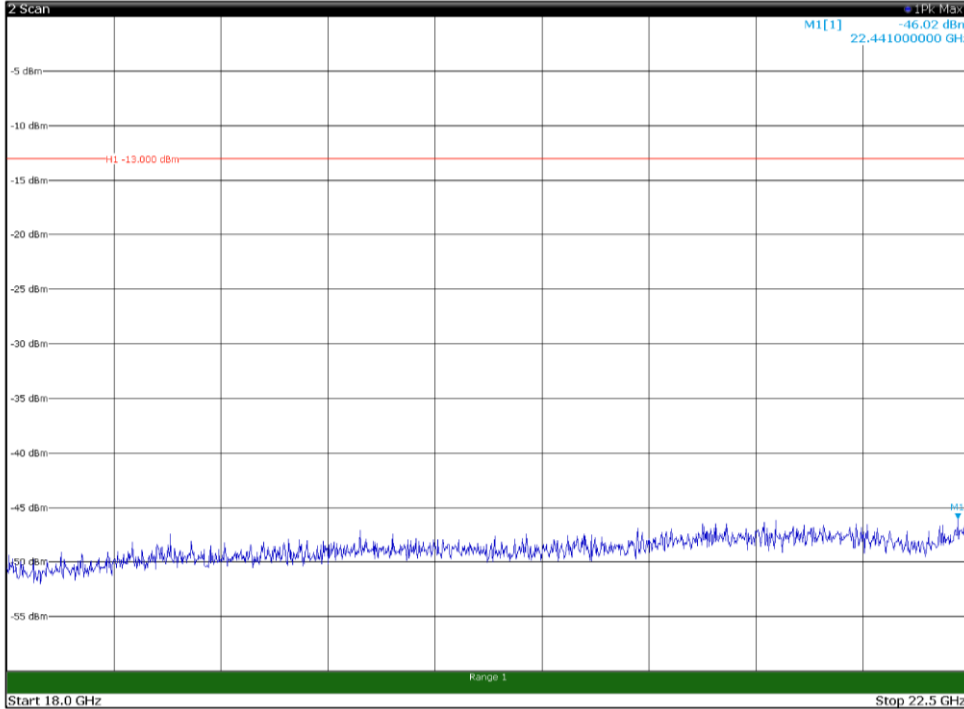

Channel: TOP, Modulation: 64QAM,
BW=15MHz, Range: 30MHz - 1GHz, Polarization: Horizontal

Channel: TOP, Modulation: 64QAM,
BW=15MHz, Range: 30MHz - 1GHz, Polarization: Vertical

Channel: TOP, Modulation: 64QAM,
BW=15MHz, Range: 1GHz - 18GHz, Polarization: Horizontal

Channel: TOP, Modulation: 64QAM,
BW=15MHz, Range: 1GHz - 18GHz, Polarization: Vertical

Channel: TOP, Modulation: 64QAM,
BW=15MHz, Range: 18GHz - 22.5GHz, Polarization: Horizontal

Channel: TOP, Modulation: 64QAM,
BW=15MHz, Range: 18GHz - 22.5GHz, Polarization: Vertical