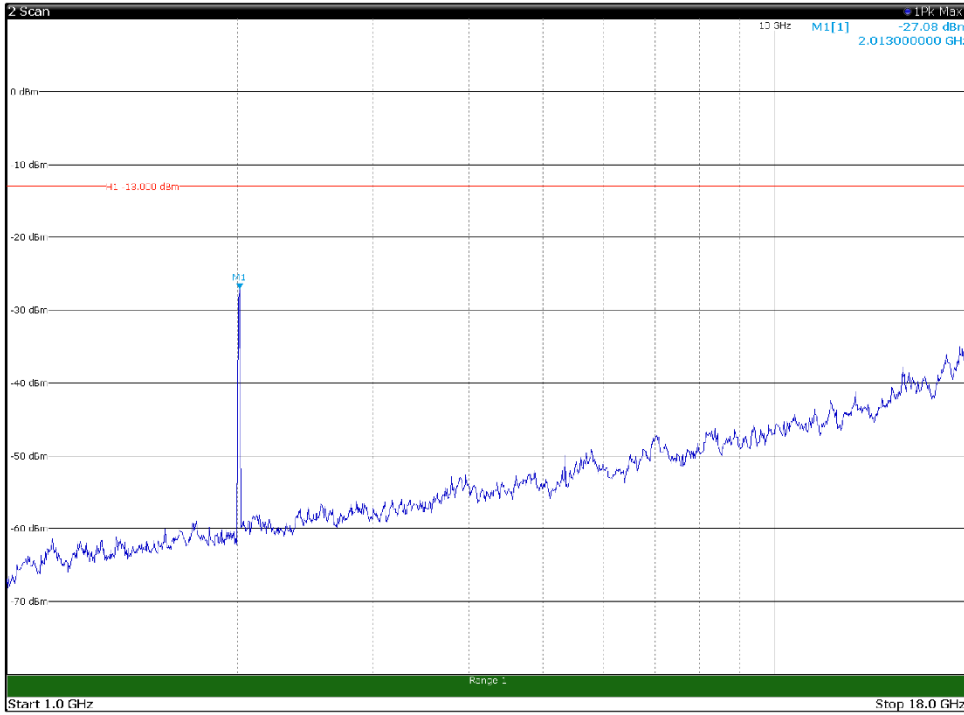

Channel: BOTTOM, Modulation: 64QAM,
BW=15MHz, Range: 30MHz - 1GHz, Polarization: Horizontal

Channel: BOTTOM, Modulation: 64QAM,
BW=15MHz, Range: 30MHz - 1GHz, Polarization: Vertical

Channel: BOTTOM, Modulation: 64QAM,
 BW=15MHz, Range: 1GHz - 18GHz, Polarization: Horizontal

Channel: BOTTOM, Modulation: 64QAM,
 BW=15MHz, Range: 1GHz - 18GHz, Polarization: Vertical

Channel: BOTTOM, Modulation: 64QAM,
BW=15MHz, Range: 18GHz - 22.5GHz, Polarization: Horizontal

Channel: BOTTOM, Modulation: 64QAM,
BW=15MHz, Range: 18GHz - 22.5GHz, Polarization: Vertical

Channel: MIDDLE, Modulation: 64QAM,
BW=15MHz, Range: 30MHz - 1GHz, Polarization: Horizontal

Channel: MIDDLE, Modulation: 64QAM,
BW=15MHz, Range: 30MHz - 1GHz, Polarization: Vertical

Channel: MIDDLE, Modulation: 64QAM,
BW=15MHz, Range: 1GHz - 18GHz, Polarization: Horizontal

Channel: MIDDLE, Modulation: 64QAM,
BW=15MHz, Range: 1GHz - 18GHz, Polarization: Vertical

Channel: MIDDLE, Modulation: 64QAM,
BW=15MHz, Range: 18GHz - 22.5GHz, Polarization: Horizontal

Channel: MIDDLE, Modulation: 64QAM,
BW=15MHz, Range: 18GHz - 22.5GHz, Polarization: Vertical