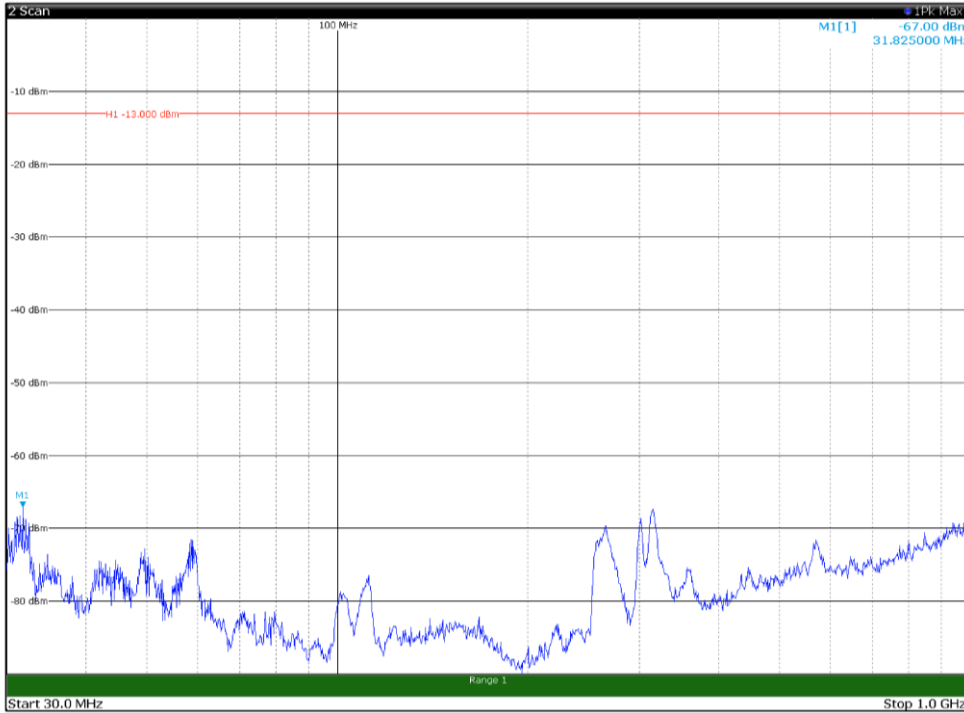

Channel: BOTTOM, Modulation: 16QAM,
BW=15MHz, Range: 1GHz - 18GHz, Polarization: Vertical

Channel: BOTTOM, Modulation: 16QAM,
BW=15MHz, Range: 18GHz - 22.5GHz, Polarization: Horizontal

Channel: BOTTOM, Modulation: 16QAM,
BW=15MHz, Range: 18GHz - 22.5GHz, Polarization: Vertical

Channel: MIDDLE, Modulation: 16QAM,
 BW=15MHz, Range: 30MHz - 1GHz, Polarization: Horizontal

Channel: MIDDLE, Modulation: 16QAM,
 BW=15MHz, Range: 30MHz - 1GHz, Polarization: Vertical

Channel: MIDDLE, Modulation: 16QAM,
BW=15MHz, Range: 1GHz - 18GHz, Polarization: Horizontal

Channel: MIDDLE, Modulation: 16QAM,
BW=15MHz, Range: 1GHz - 18GHz, Polarization: Vertical

Channel: MIDDLE, Modulation: 16QAM,
 BW=15MHz, Range: 18GHz - 22.5GHz, Polarization: Horizontal

Channel: MIDDLE, Modulation: 16QAM,
 BW=15MHz, Range: 18GHz - 22.5GHz, Polarization: Vertical

Channel: TOP, Modulation: 16QAM,
BW=15MHz, Range: 30MHz - 1GHz, Polarization: Horizontal

Channel: TOP, Modulation: 16QAM,
BW=15MHz, Range: 30MHz - 1GHz, Polarization: Vertical

Channel: TOP, Modulation: 16QAM,
 BW=15MHz, Range: 1GHz - 18GHz, Polarization: Horizontal