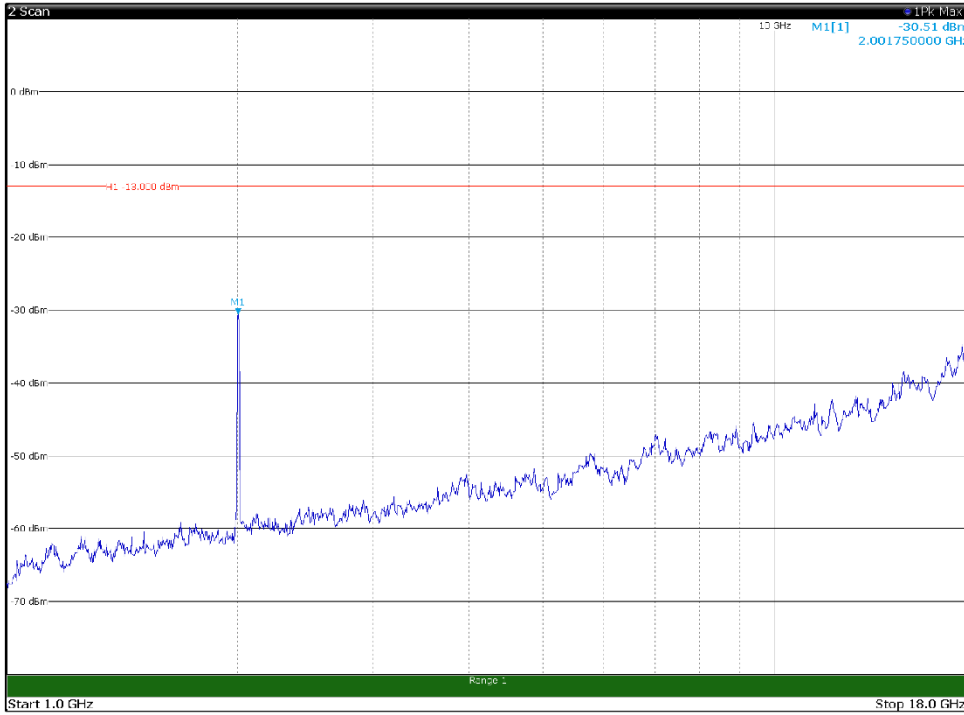

Channel: TOP, Modulation: 64QAM,
BW=15MHz, Range: 30MHz - 1GHz, Polarization: Horizontal

Channel: TOP, Modulation: 64QAM,
BW=15MHz, Range: 30MHz - 1GHz, Polarization: Vertical

Channel: TOP, Modulation: 64QAM,
BW=15MHz, Range: 1GHz - 18GHz, Polarization: Horizontal

Channel: TOP, Modulation: 64QAM,
BW=15MHz, Range: 1GHz - 18GHz, Polarization: Vertical

Channel: TOP, Modulation: 64QAM,
BW=15MHz, Range: 18GHz - 22.5GHz, Polarization: Horizontal

Channel: TOP, Modulation: 64QAM,
BW=15MHz, Range: 18GHz - 22.5GHz, Polarization: Vertical

Channel: BOTTOM, Modulation: 256QAM,
BW=15MHz, Range: 30MHz - 1GHz, Polarization: Horizontal

Channel: BOTTOM, Modulation: 256QAM,
BW=15MHz, Range: 30MHz - 1GHz, Polarization: Vertical

Channel: BOTTOM, Modulation: 256QAM,
BW=15MHz, Range: 1GHz - 18GHz, Polarization: Horizontal

Channel: BOTTOM, Modulation: 256QAM,
BW=15MHz, Range: 1GHz - 18GHz, Polarization: Vertical

Channel: BOTTOM, Modulation: 256QAM,
 BW=15MHz, Range: 18GHz - 22.5GHz, Polarization: Horizontal

Channel: BOTTOM, Modulation: 256QAM,
 BW=15MHz, Range: 18GHz - 22.5GHz, Polarization: Vertical