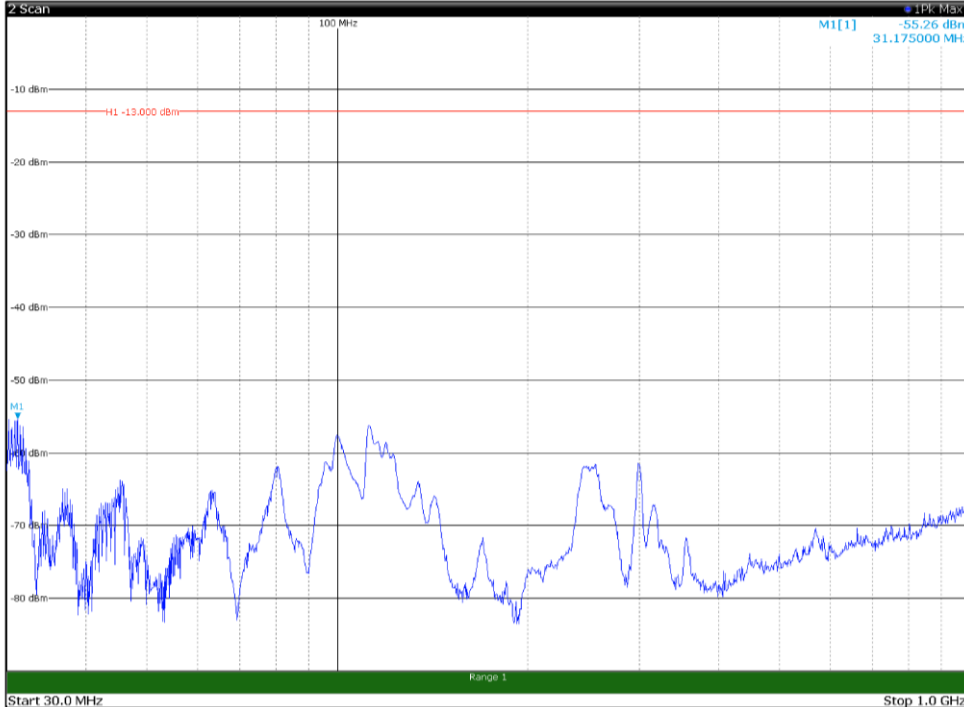

Channel: BOTTOM, Modulation: 64QAM,
BW=15MHz, Range: 30MHz - 1GHz, Polarization: Horizontal

Channel: BOTTOM, Modulation: 64QAM,
BW=15MHz, Range: 30MHz - 1GHz, Polarization: Vertical

Channel: BOTTOM, Modulation: 64QAM,
 BW=15MHz, Range: 1GHz - 18GHz, Polarization: Horizontal

Channel: BOTTOM, Modulation: 64QAM,
 BW=15MHz, Range: 1GHz - 18GHz, Polarization: Vertical

Channel: BOTTOM, Modulation: 64QAM,
BW=15MHz, Range: 18GHz - 22.5GHz, Polarization: Horizontal

Channel: BOTTOM, Modulation: 64QAM,
BW=15MHz, Range: 18GHz - 22.5GHz, Polarization: Vertical

Channel: MIDDLE, Modulation: 64QAM,
BW=15MHz, Range: 30MHz - 1GHz, Polarization: Horizontal

Channel: MIDDLE, Modulation: 64QAM,
BW=15MHz, Range: 30MHz - 1GHz, Polarization: Vertical

Channel: MIDDLE, Modulation: 64QAM,
BW=15MHz, Range: 1GHz - 18GHz, Polarization: Horizontal