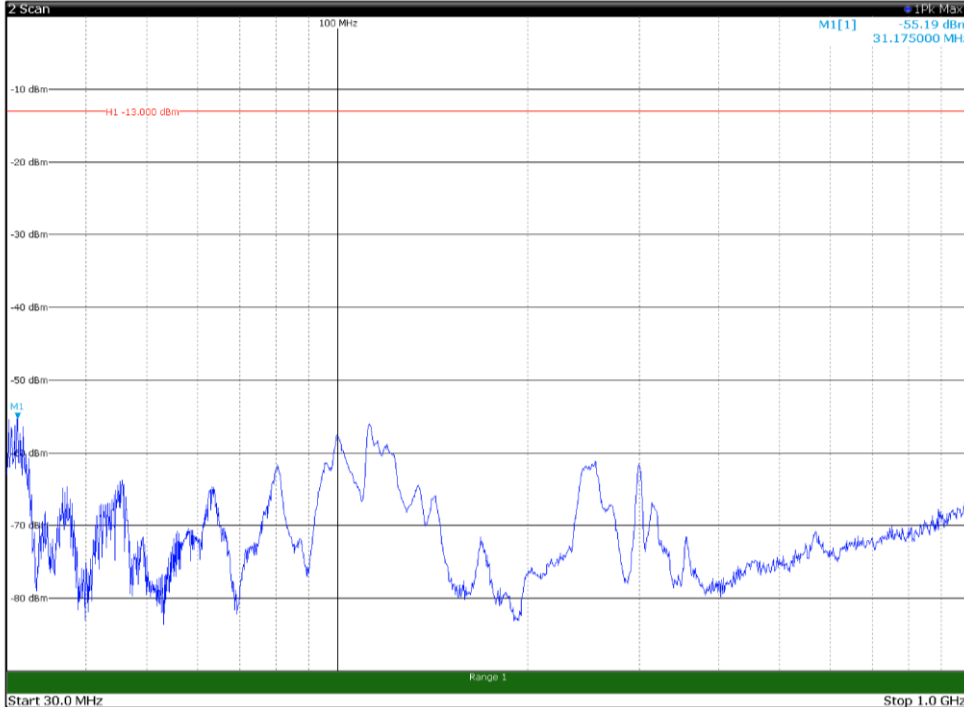

Channel: MIDDLE, Modulation: 16QAM,
 BW=15MHz, Range: 30MHz - 1GHz, Polarization: Horizontal

Channel: MIDDLE, Modulation: 16QAM,
 BW=15MHz, Range: 30MHz - 1GHz, Polarization: Vertical

Channel: MIDDLE, Modulation: 16QAM,
BW=15MHz, Range: 1GHz - 18GHz, Polarization: Horizontal

Channel: MIDDLE, Modulation: 16QAM,
BW=15MHz, Range: 1GHz - 18GHz, Polarization: Vertical

Channel: MIDDLE, Modulation: 16QAM,
 BW=15MHz, Range: 18GHz - 22.5GHz, Polarization: Horizontal

Channel: MIDDLE, Modulation: 16QAM,
 BW=15MHz, Range: 18GHz - 22.5GHz, Polarization: Vertical

Channel: TOP, Modulation: 16QAM,
BW=15MHz, Range: 30MHz - 1GHz, Polarization: Horizontal

Channel: TOP, Modulation: 16QAM,
BW=15MHz, Range: 30MHz - 1GHz, Polarization: Vertical

Channel: TOP, Modulation: 16QAM,
 BW=15MHz, Range: 1GHz - 18GHz, Polarization: Horizontal

Channel: TOP, Modulation: 16QAM,
 BW=15MHz, Range: 1GHz - 18GHz, Polarization: Vertical

Channel: TOP, Modulation: 16QAM,
BW=15MHz, Range: 18GHz - 22.5GHz, Polarization: Horizontal

Channel: TOP, Modulation: 16QAM,
BW=15MHz, Range: 18GHz - 22.5GHz, Polarization: Vertical