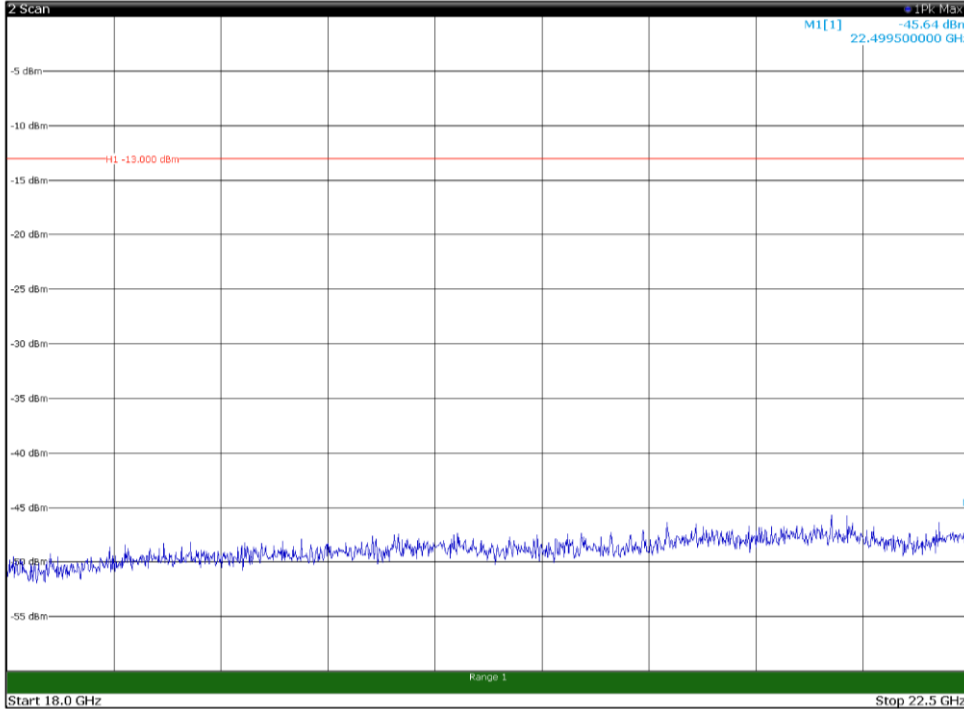

Channel: MIDDLE, Modulation: 64QAM,
BW=15MHz, Range: 30MHz - 1GHz, Polarization: Horizontal

Channel: MIDDLE, Modulation: 64QAM,
BW=15MHz, Range: 30MHz - 1GHz, Polarization: Vertical

Channel: MIDDLE, Modulation: 64QAM,
BW=15MHz, Range: 1GHz - 18GHz, Polarization: Horizontal

Channel: MIDDLE, Modulation: 64QAM,
BW=15MHz, Range: 1GHz - 18GHz, Polarization: Vertical

Channel: MIDDLE, Modulation: 64QAM,
BW=15MHz, Range: 18GHz - 22.5GHz, Polarization: Horizontal

Channel: MIDDLE, Modulation: 64QAM,
BW=15MHz, Range: 18GHz - 22.5GHz, Polarization: Vertical