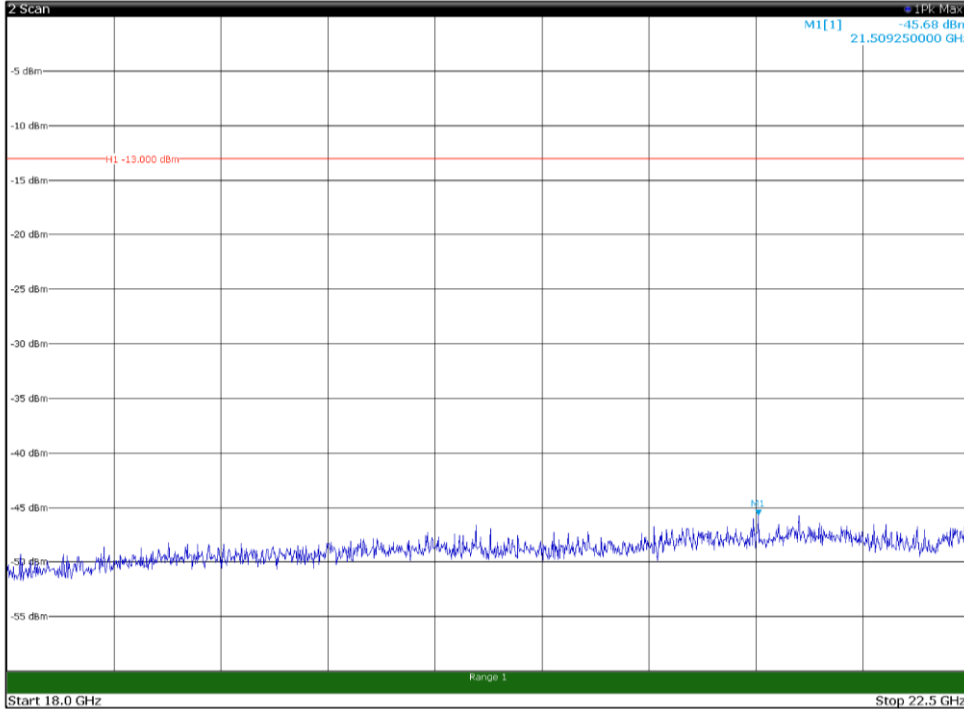

Channel: MIDDLE, Modulation: QPSK,
BW=20MHz, Range: 18GHz - 22.5GHz, Polarization: Vertical

Channel: TOP, Modulation: QPSK,
BW=20MHz, Range: 30MHz - 1GHz, Polarization: Horizontal

Channel: TOP, Modulation: QPSK,
BW=20MHz, Range: 30MHz - 1GHz, Polarization: Vertical

Channel: TOP, Modulation: QPSK,
BW=20MHz, Range: 1GHz - 18GHz, Polarization: Horizontal

Channel: TOP, Modulation: QPSK,
BW=20MHz, Range: 1GHz - 18GHz, Polarization: Vertical

Channel: TOP, Modulation: QPSK,
BW=20MHz, Range: 18GHz - 22.5GHz, Polarization: Horizontal