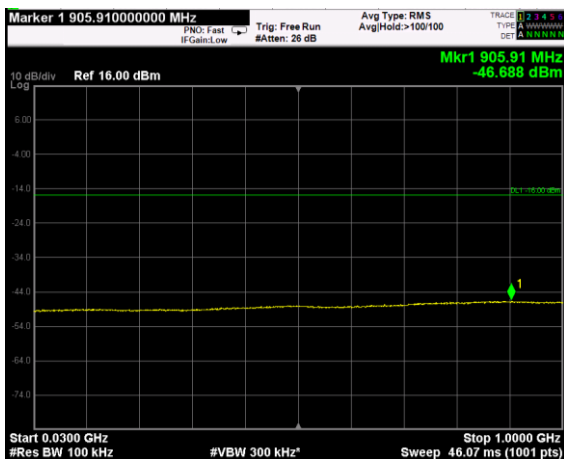

Channel: TOP, Modulation: 64QAM, BW=10MHz, Range: Lower