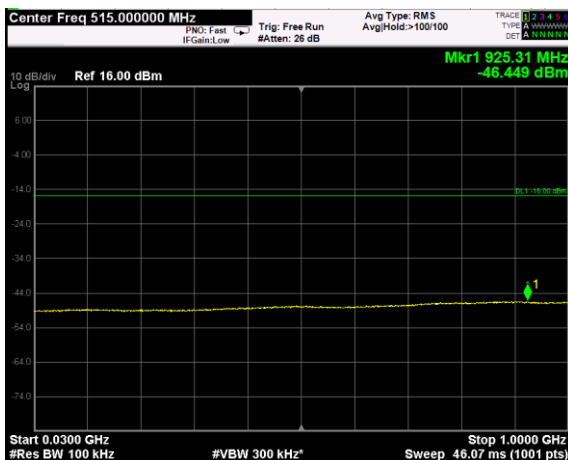

Channel: TOP, Modulation: QPSK, BW=5MHz, Range: Lower