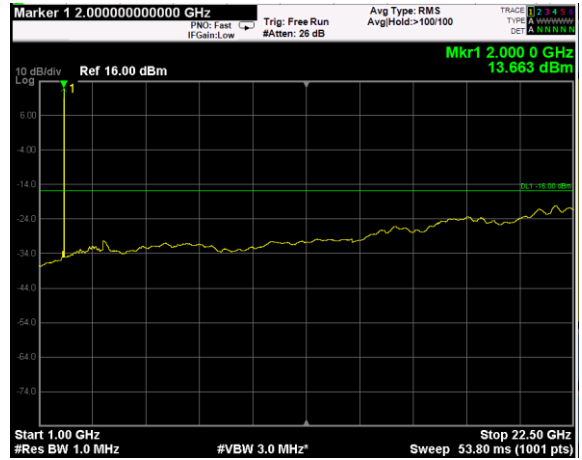

Channel: BOTTOM, Modulation: 256QAM, BW=10MHz, Range: Upper