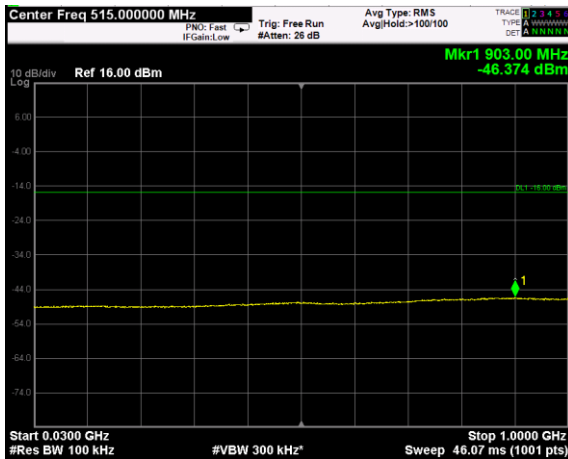

Channel: MIDDLE, Modulation: 256QAM, BW=10MHz, Range: Lower