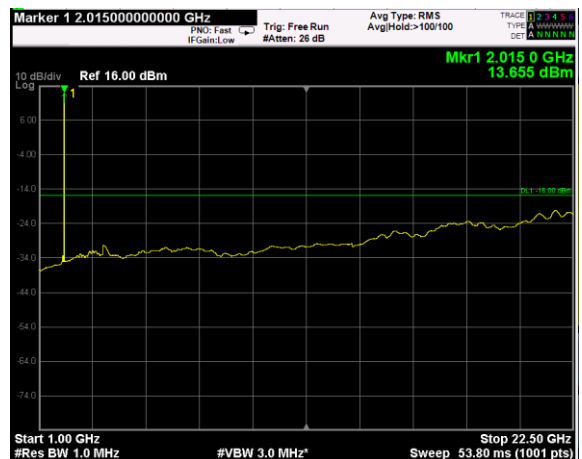

Channel: TOP, Modulation: 256QAM, BW=10MHz, Range: Upper