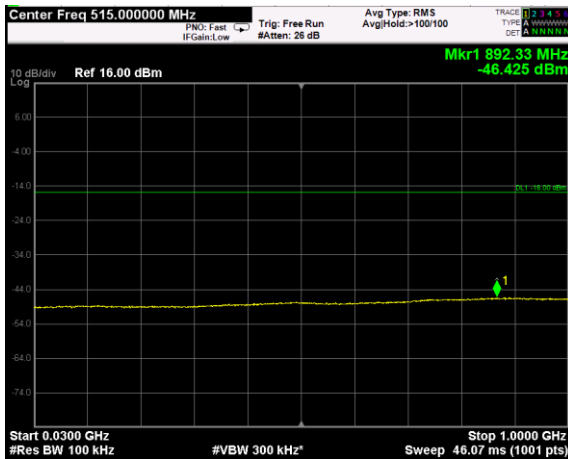

Channel: MIDDLE, Modulation: 256QAM,
BW=5MHz, Range: Lower