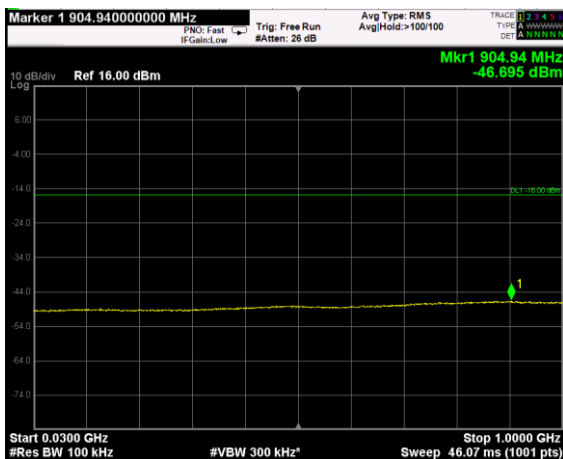

Channel: BOTTOM, Modulation: 256QAM, BW=15MHz, Range: Lower

Channel: BOTTOM, Modulation: 256QAM, BW=15MHz, Range: Upper

Channel: MIDDLE, Modulation: 256QAM, BW=15MHz, Range: Lower

Channel: MIDDLE, Modulation: 256QAM, BW=15MHz, Range: Upper