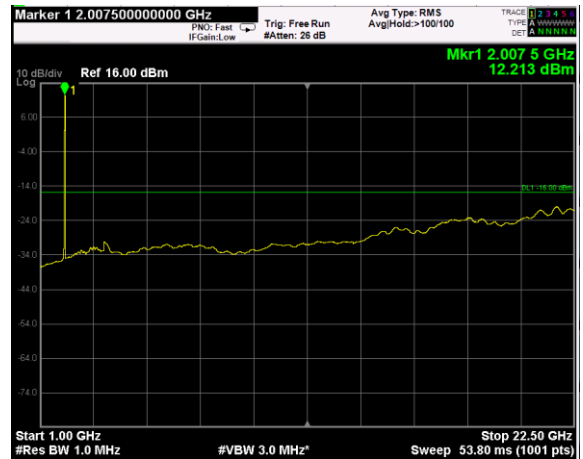

Channel: MIDDLE, Modulation: 16QAM,
BW=20MHz, Range: Upper