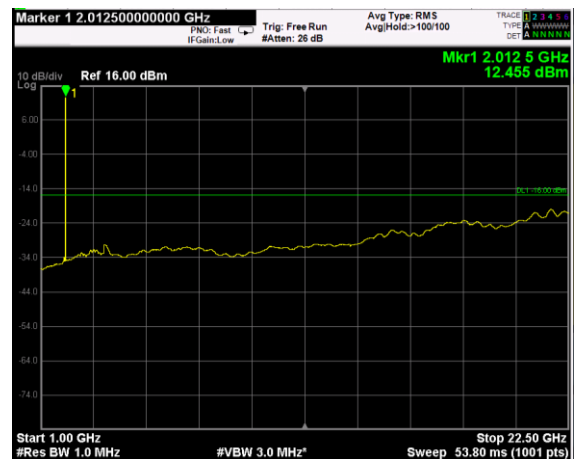

Channel: TOP, Modulation: 256QAM, BW=15MHz, Range: Upper