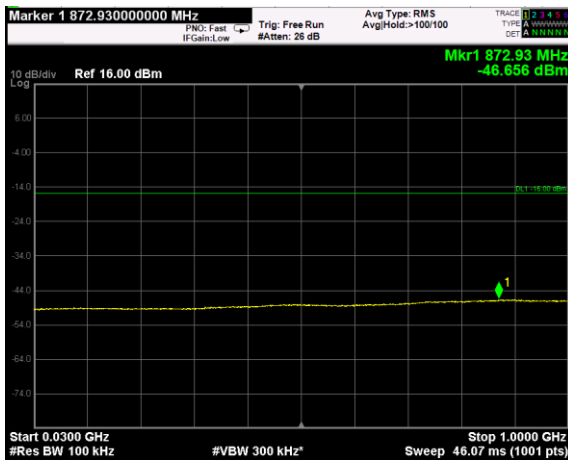

Channel: TOP, Modulation: QPSK, BW=20MHz, Range: Lower