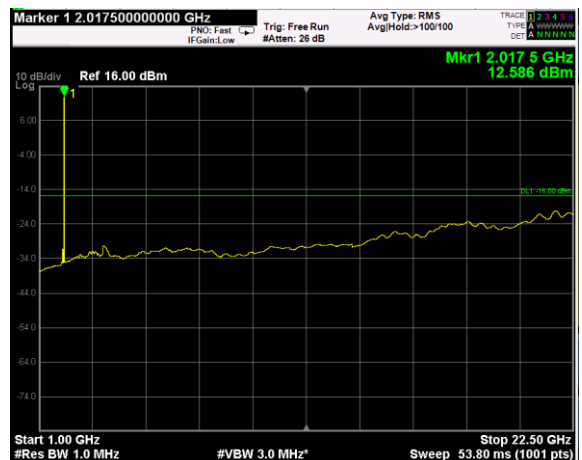

Channel: TOP, Modulation: QPSK, BW=5MHz, Range: Upper