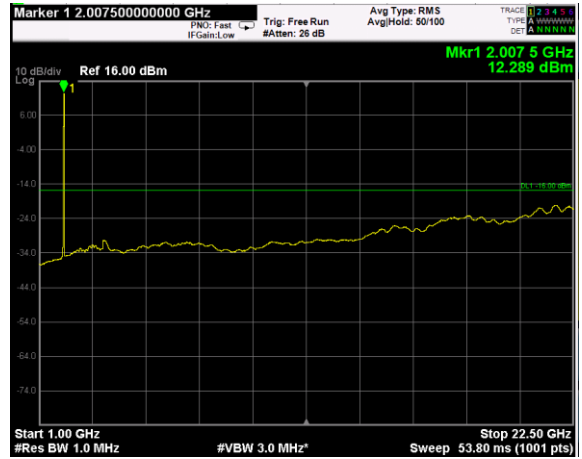

Channel: MIDDLE, Modulation: QPSK, BW=20MHz, Range: Upper