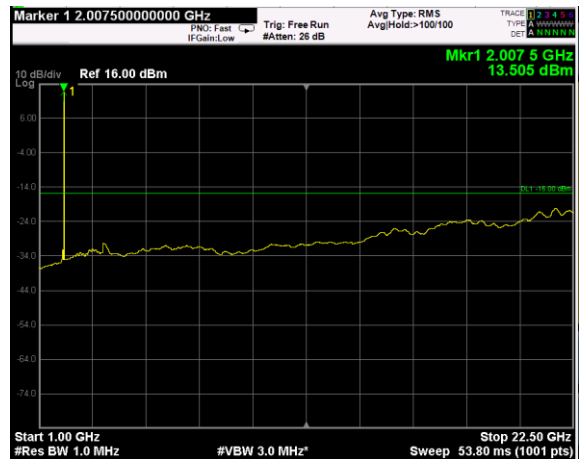

Channel: MIDDLE, Modulation: QPSK, BW=5MHz, Range: Upper