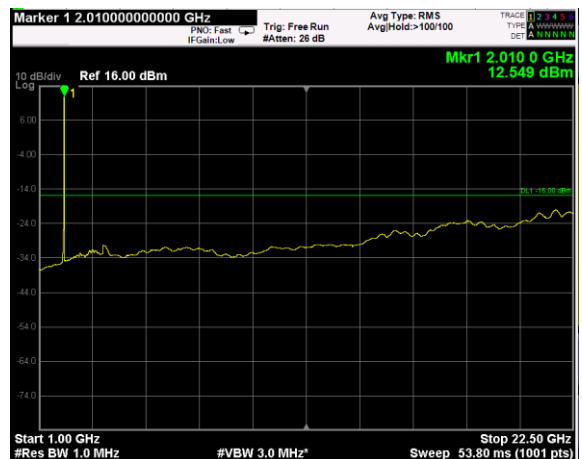

Channel: TOP, Modulation: 256QAM, BW=20MHz, Range: Lower

Channel: TOP, Modulation: 256QAM, BW=20MHz, Range: Upper

RF PORT 2

Channel: BOTTOM, Modulation: QPSK, BW=5MHz, Range: Lower

Channel: BOTTOM, Modulation: QPSK, BW=5MHz, Range: Upper