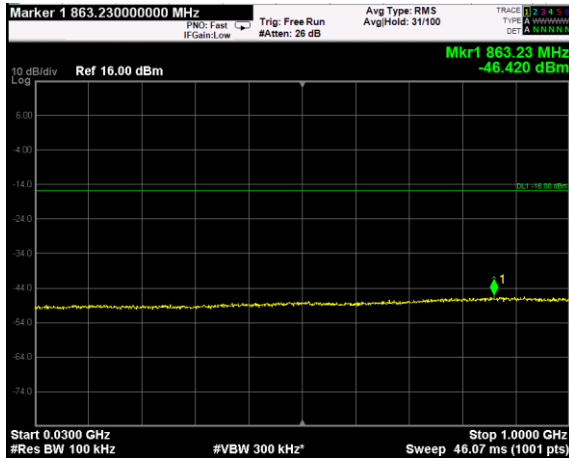

Channel: MIDDLE, Modulation: QPSK, BW=5MHz, Range: Lower

Channel: MIDDLE, Modulation: QPSK, BW=5MHz, Range: Upper

Channel: TOP, Modulation: QPSK, BW=5MHz, Range: Lower

Channel: TOP, Modulation: QPSK, BW=5MHz, Range: Upper