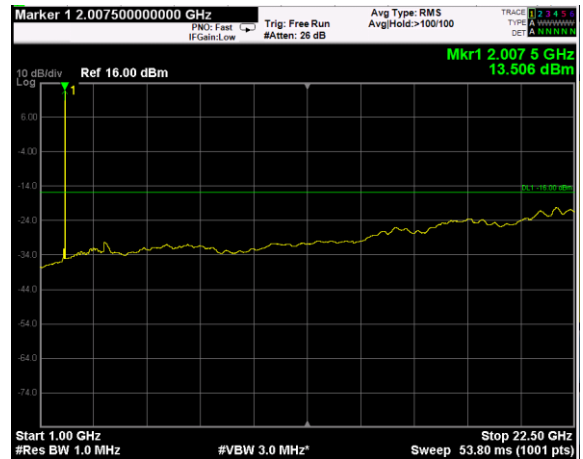

Channel: MIDDLE, Modulation: 16QAM, BW=10MHz, Range: Upper