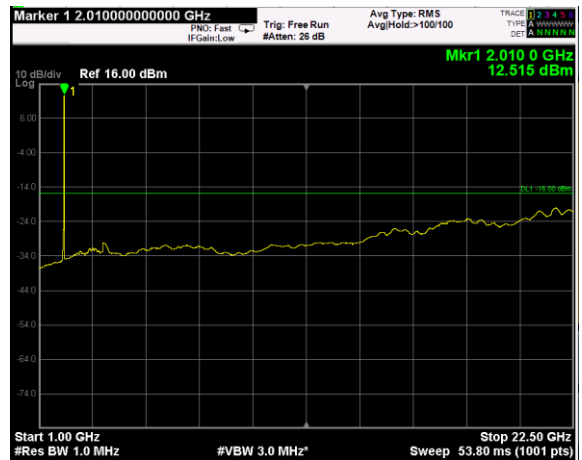

Channel: TOP, Modulation: QPSK, BW=20MHz, Range: Upper