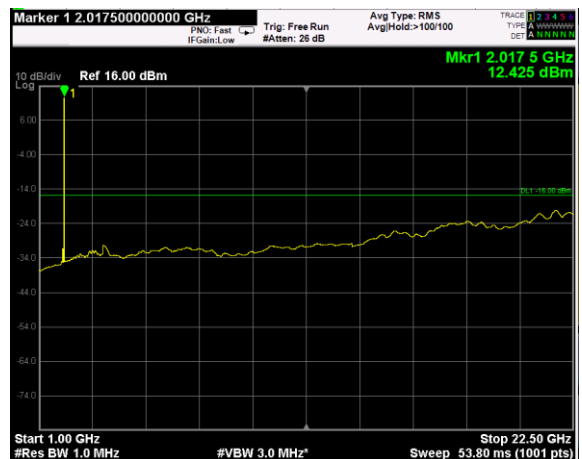

Channel: TOP, Modulation: 64QAM,
BW=5MHz, Range: Upper