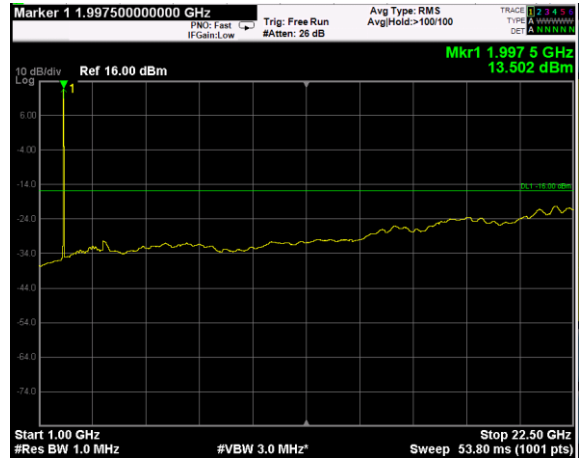

Channel: BOTTOM, Modulation: 256QAM,
BW=5MHz, Range: Upper