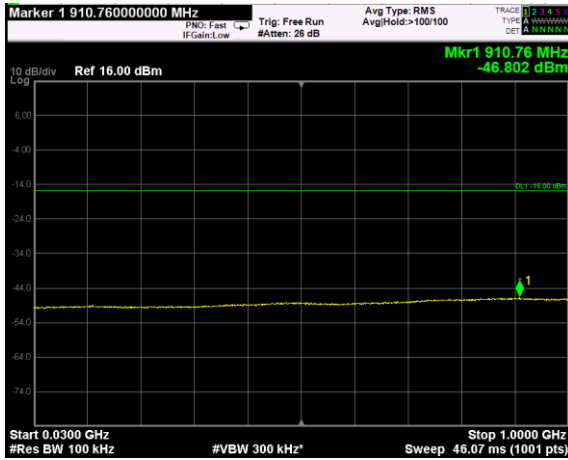

Channel: MIDDLE, Modulation: 64QAM, BW=10MHz, Range: Lower

Channel: MIDDLE, Modulation: 64QAM, BW=10MHz, Range: Upper

Channel: TOP, Modulation: 64QAM, BW=10MHz, Range: Lower

Channel: TOP, Modulation: 64QAM, BW=10MHz, Range: Upper