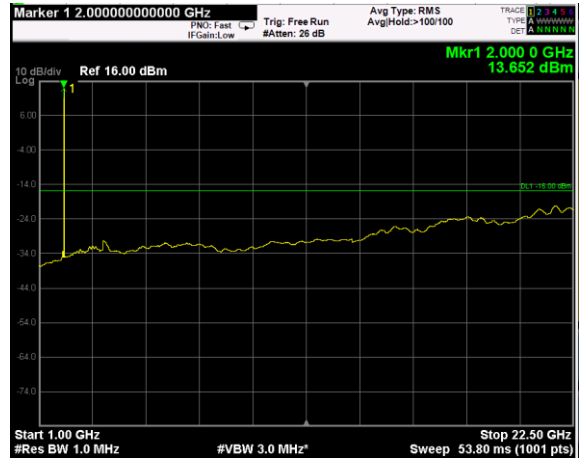

Channel: BOTTOM, Modulation: 64QAM, BW=10MHz, Range: Upper