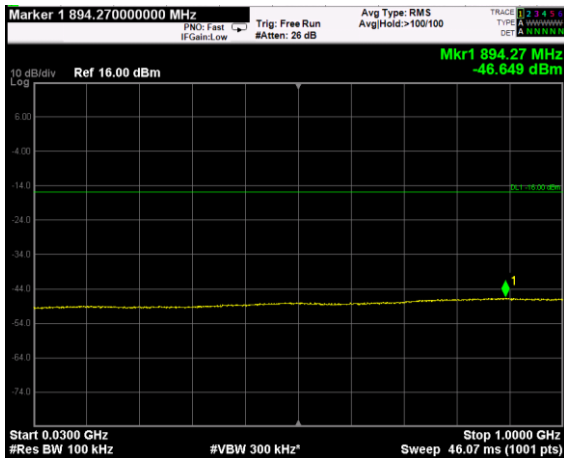

Channel: TOP, Modulation: 16QAM, BW=10MHz, Range: Lower

Channel: TOP, Modulation: 16QAM, BW=10MHz, Range: Upper

Channel: BOTTOM, Modulation: 64QAM, BW=10MHz, Range: Lower

Channel: BOTTOM, Modulation: 64QAM, BW=10MHz, Range: Upper