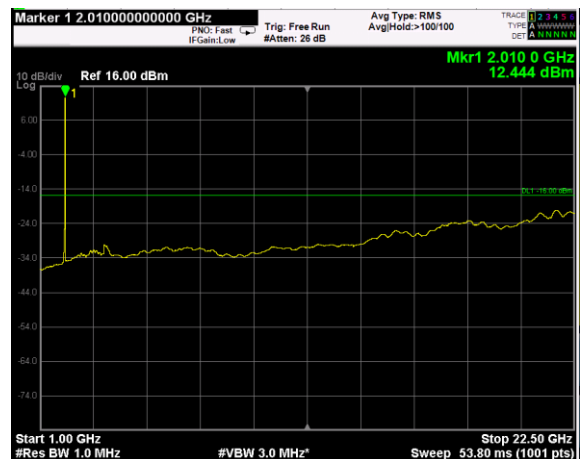

Channel: TOP, Modulation: 16QAM,
BW=20MHz, Range: Upper