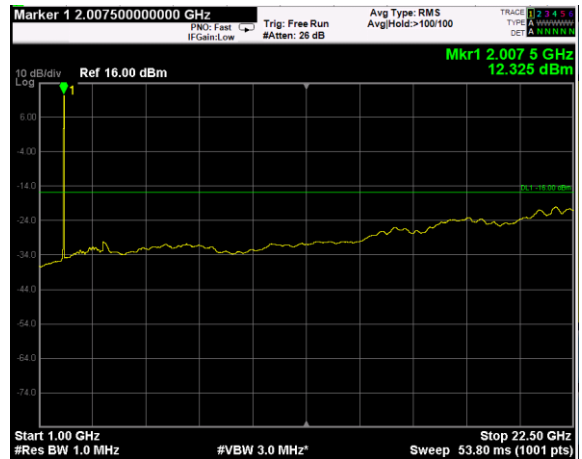

Channel: MIDDLE, Modulation: 256QAM, BW=20MHz, Range: Upper