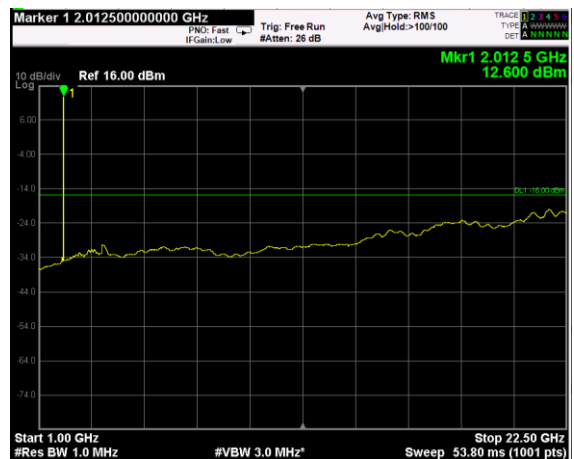

Channel: TOP, Modulation: 64QAM, BW=15MHz, Range: Upper