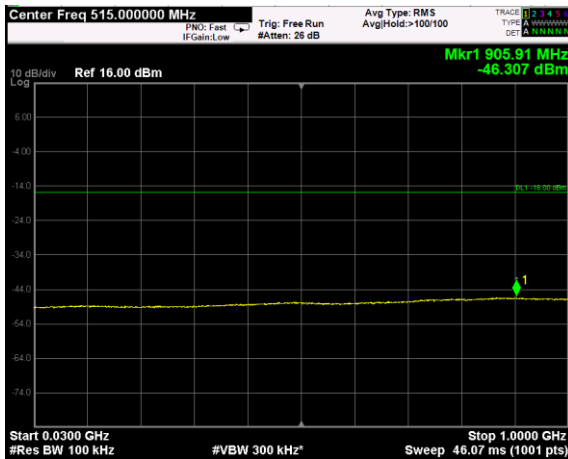

Channel: TOP, Modulation: 16QAM,  
BW=5MHz, Range: Lower

Channel: TOP, Modulation: 16QAM,  
BW=5MHz, Range: Upper

Channel: BOTTOM, Modulation: 64QAM,  
 BW=5MHz, Range: Lower

Channel: BOTTOM, Modulation: 64QAM,  
 BW=5MHz, Range: Upper