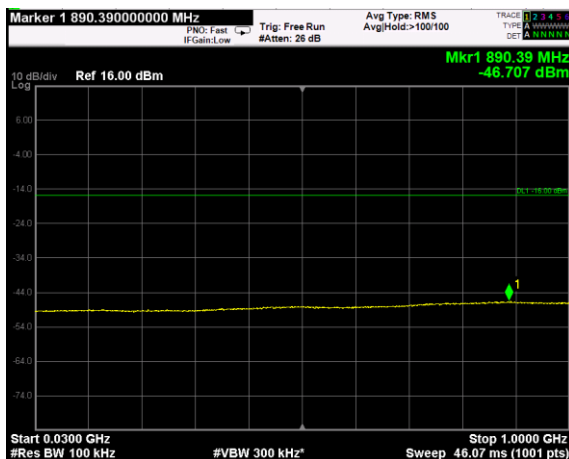

Channel: BOTTOM, Modulation: 16QAM,  
BW=20MHz, Range: Lower

Channel: BOTTOM, Modulation: 16QAM,  
BW=20MHz, Range: Upper

Channel: MIDDLE, Modulation: 16QAM,  
BW=20MHz, Range: Lower

Channel: MIDDLE, Modulation: 16QAM,  
BW=20MHz, Range: Upper