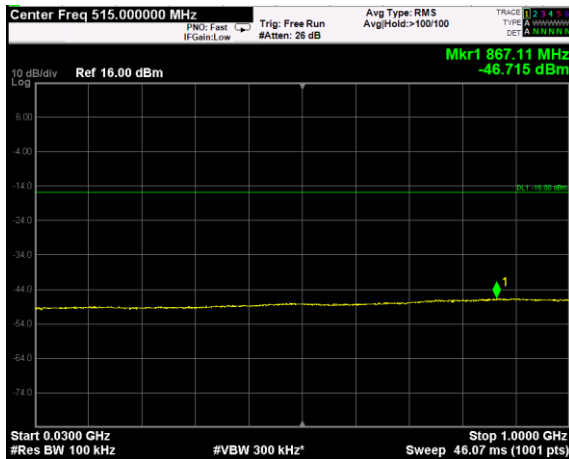

Channel: MIDDLE, Modulation: 16QAM,
BW=20MHz, Range: Lower