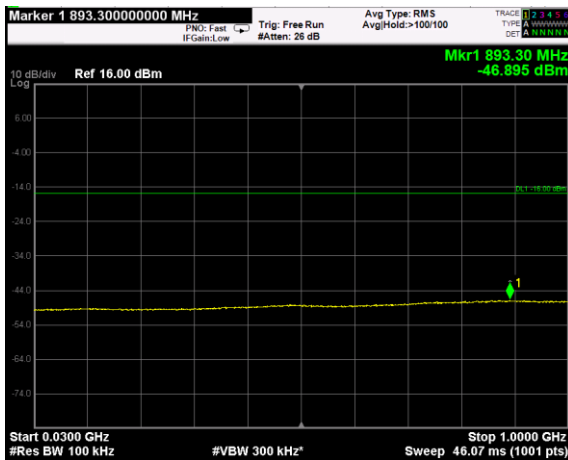

Channel: TOP, Modulation: QPSK, BW=10MHz, Range: Lower