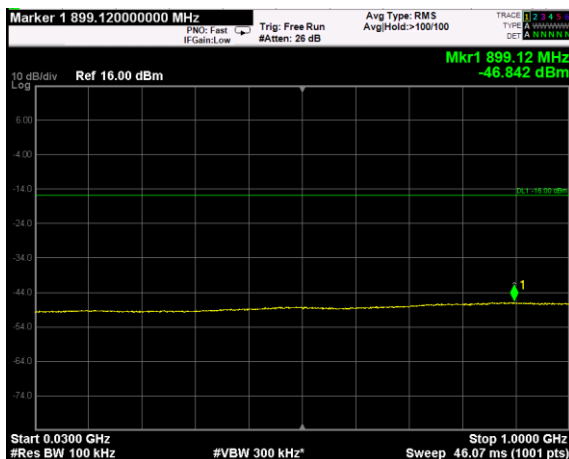

Channel: BOTTOM, Modulation: 16QAM, BW=10MHz, Range: Lower

Channel: BOTTOM, Modulation: 16QAM, BW=10MHz, Range: Upper

Channel: MIDDLE, Modulation: 16QAM, BW=10MHz, Range: Lower

Channel: MIDDLE, Modulation: 16QAM, BW=10MHz, Range: Upper