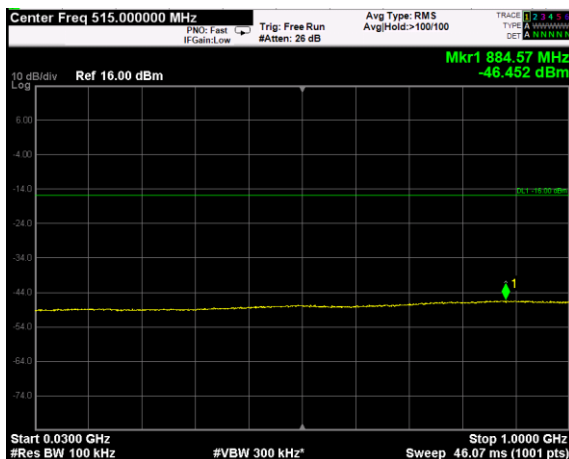

Channel: BOTTOM, Modulation: 16QAM,  
BW=5MHz, Range: Lower

Channel: BOTTOM, Modulation: 16QAM,  
BW=5MHz, Range: Upper

Channel: MIDDLE, Modulation: 16QAM,  
BW=5MHz, Range: Lower

Channel: MIDDLE, Modulation: 16QAM,  
BW=5MHz, Range: Upper