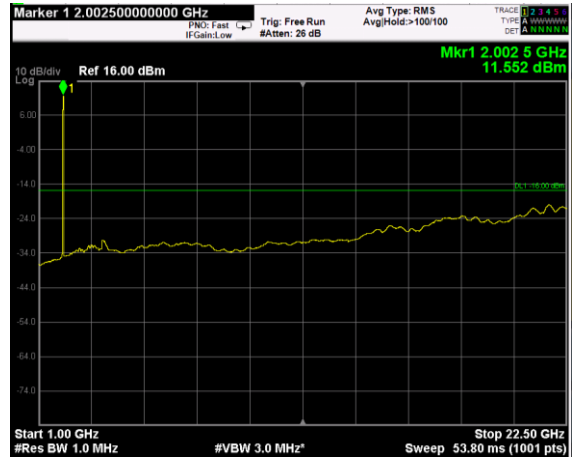

Channel: BOTTOM, Modulation: 16QAM, BW=15MHz, Range: Lower

Channel: BOTTOM, Modulation: 16QAM, BW=15MHz, Range: Upper

Channel: MIDDLE, Modulation: 16QAM, BW=15MHz, Range: Lower

Channel: MIDDLE, Modulation: 16QAM, BW=15MHz, Range: Upper

Channel: TOP, Modulation: 16QAM, BW=15MHz, Range: Lower

Channel: TOP, Modulation: 16QAM, BW=15MHz, Range: Upper

Channel: BOTTOM, Modulation: 64QAM, BW=15MHz, Range: Lower

Channel: BOTTOM, Modulation: 64QAM, BW=15MHz, Range: Upper