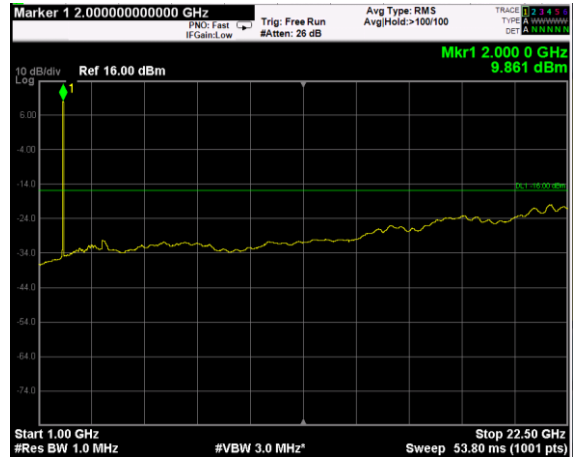

Channel: BOTTOM, Modulation: 256QAM, BW=10MHz, Range: Upper