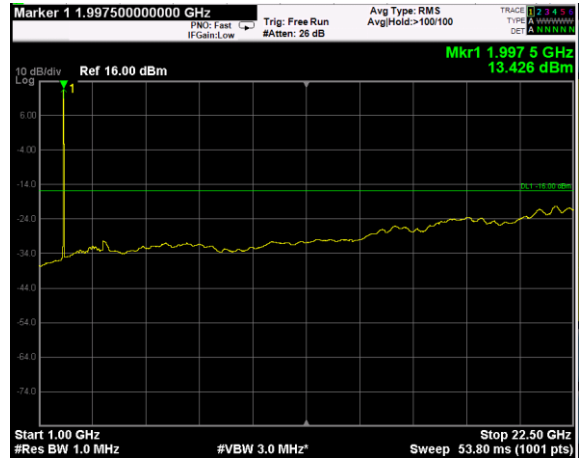

Channel: BOTTOM, Modulation: 64QAM,
BW=5MHz, Range: Upper