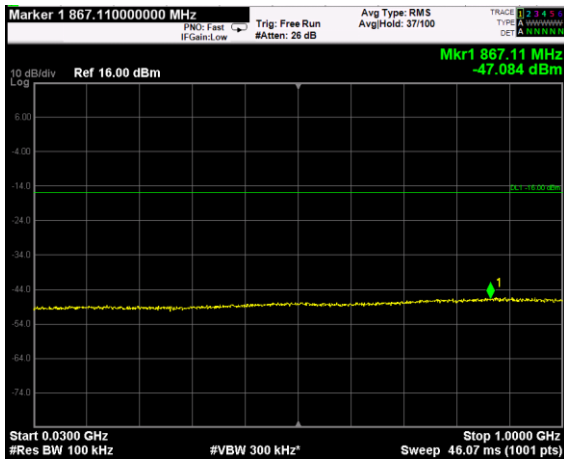

Channel: BOTTOM, Modulation: 16QAM, BW=10MHz, Range: Lower

Channel: BOTTOM, Modulation: 16QAM, BW=10MHz, Range: Upper

Channel: MIDDLE, Modulation: 16QAM, BW=10MHz, Range: Lower

Channel: MIDDLE, Modulation: 16QAM, BW=10MHz, Range: Upper

Channel: TOP, Modulation: 16QAM, BW=10MHz, Range: Lower

Channel: TOP, Modulation: 16QAM, BW=10MHz, Range: Upper

Channel: BOTTOM, Modulation: 64QAM, BW=10MHz, Range: Lower

Channel: BOTTOM, Modulation: 64QAM, BW=10MHz, Range: Upper