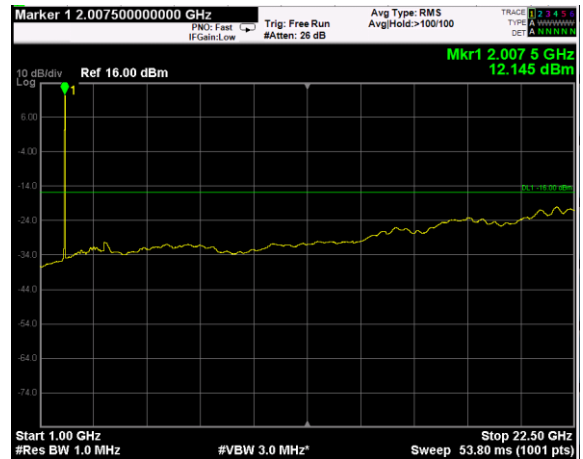

Channel: MIDDLE, Modulation: 64QAM,
BW=20MHz, Range: Upper