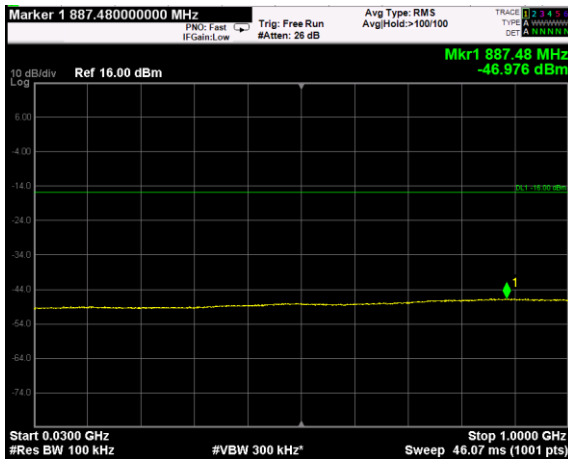

Channel: MIDDLE, Modulation: 256QAM, BW=20MHz, Range: Lower