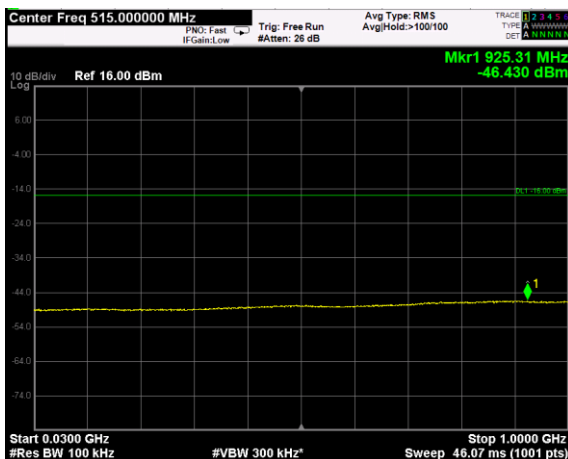

Channel: BOTTOM, Modulation: 256QAM,  
BW=5MHz, Range: Lower

Channel: BOTTOM, Modulation: 256QAM,  
BW=5MHz, Range: Upper

Channel: MIDDLE, Modulation: 256QAM,  
BW=5MHz, Range: Lower

Channel: MIDDLE, Modulation: 256QAM,  
BW=5MHz, Range: Upper