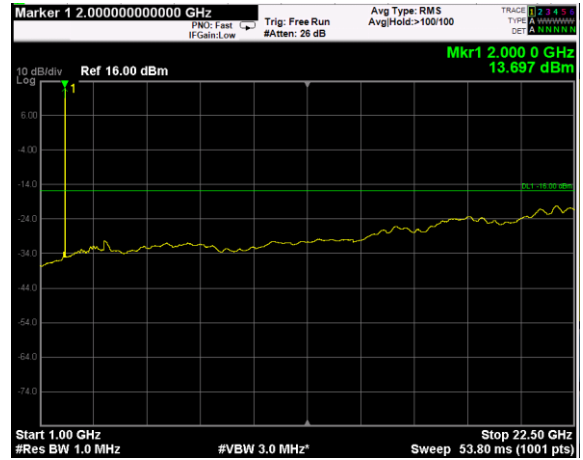

Channel: BOTTOM, Modulation: 16QAM, BW=10MHz, Range: Upper