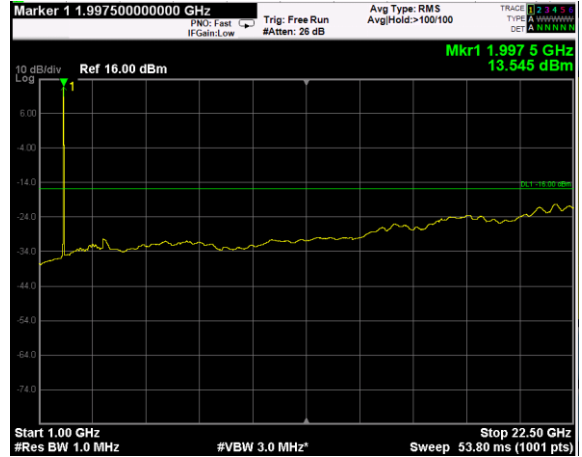

Channel: TOP, Modulation: 256QAM, BW=20MHz, Range: Lower

Channel: TOP, Modulation: 256QAM, BW=20MHz, Range: Upper

RF PORT 2

Channel: BOTTOM, Modulation: QPSK, BW=5MHz, Range: Lower

Channel: BOTTOM, Modulation: QPSK, BW=5MHz, Range: Upper