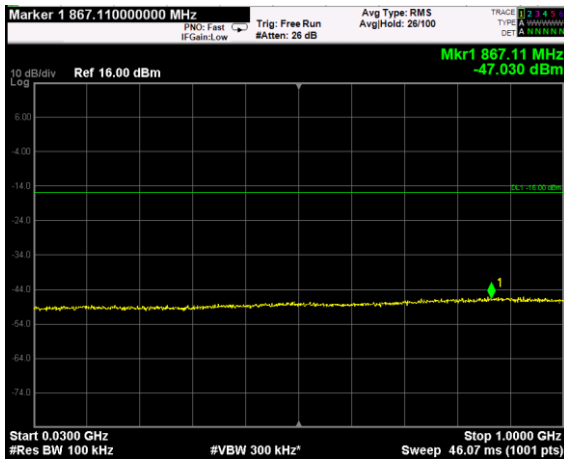

Channel: MIDDLE, Modulation: 16QAM, BW=15MHz, Range: Lower