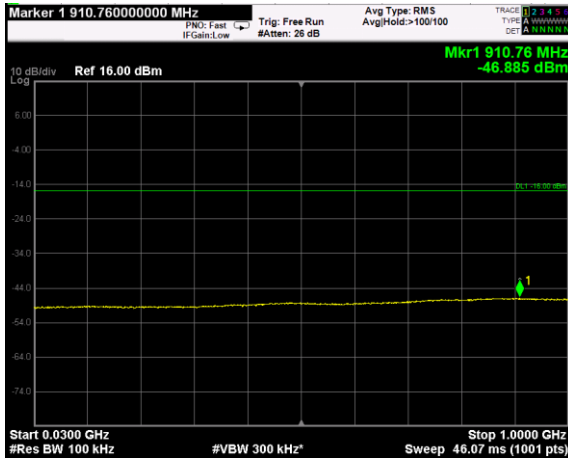

Channel: BOTTOM, Modulation: QPSK, BW=10MHz, Range: Lower