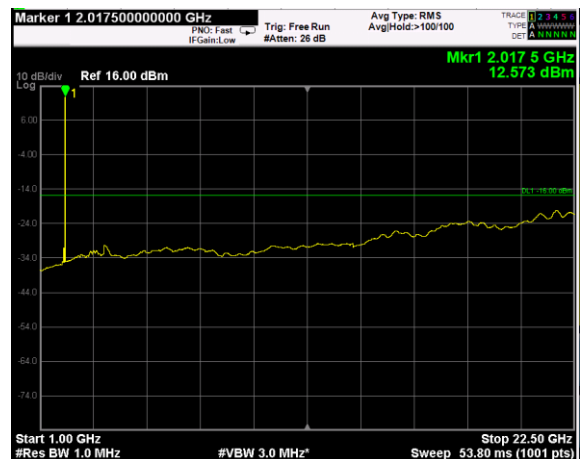

Channel: TOP, Modulation: 16QAM,
BW=5MHz, Range: Upper