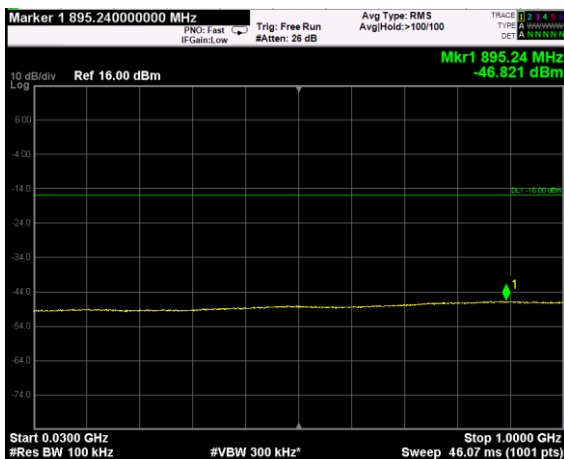

Channel: BOTTOM, Modulation: 16QAM, BW=15MHz, Range: Lower

Channel: BOTTOM, Modulation: 16QAM, BW=15MHz, Range: Upper

Channel: MIDDLE, Modulation: 16QAM, BW=15MHz, Range: Lower

Channel: MIDDLE, Modulation: 16QAM, BW=15MHz, Range: Upper