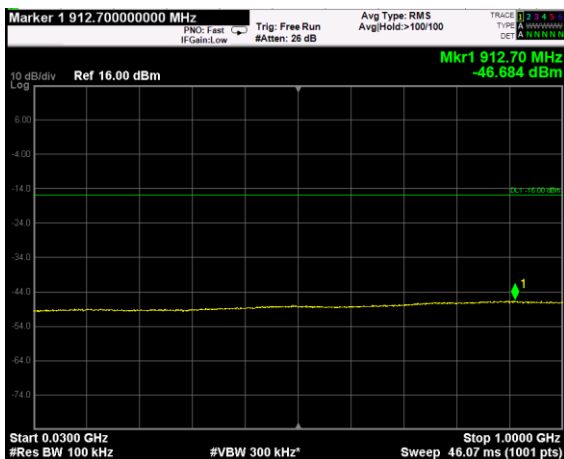

Channel: BOTTOM, Modulation: 16QAM, BW=10MHz, Range: Lower

Channel: BOTTOM, Modulation: 16QAM, BW=10MHz, Range: Upper

Channel: MIDDLE, Modulation: 16QAM, BW=10MHz, Range: Lower

Channel: MIDDLE, Modulation: 16QAM, BW=10MHz, Range: Upper