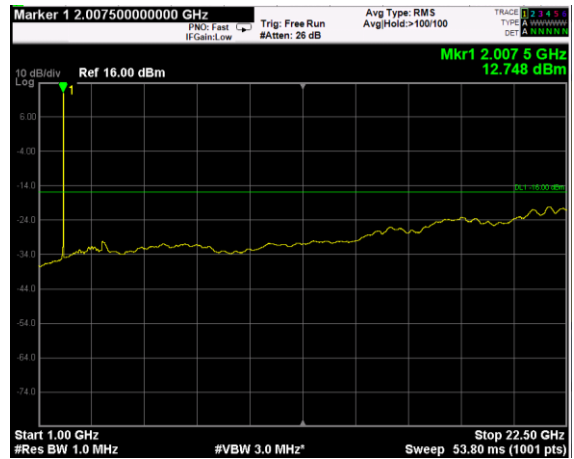

Channel: MIDDLE, Modulation: 64QAM, BW=15MHz, Range: Upper