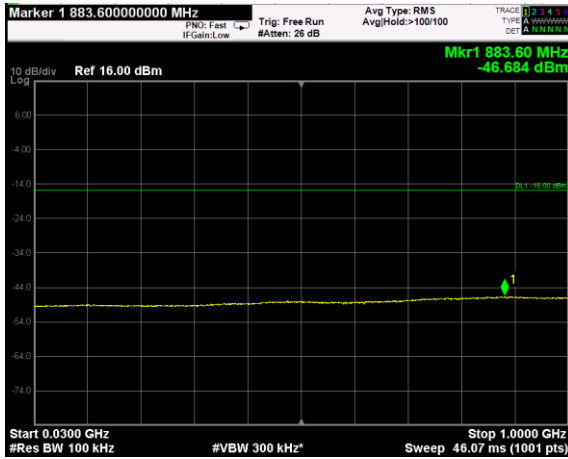

Channel: TOP, Modulation: 256QAM, BW=15MHz, Range: Lower

Channel: TOP, Modulation: 256QAM, BW=15MHz, Range: Upper

Channel: BOTTOM, Modulation: QPSK, BW=20MHz, Range: Lower

Channel: BOTTOM, Modulation: QPSK, BW=20MHz, Range: Upper