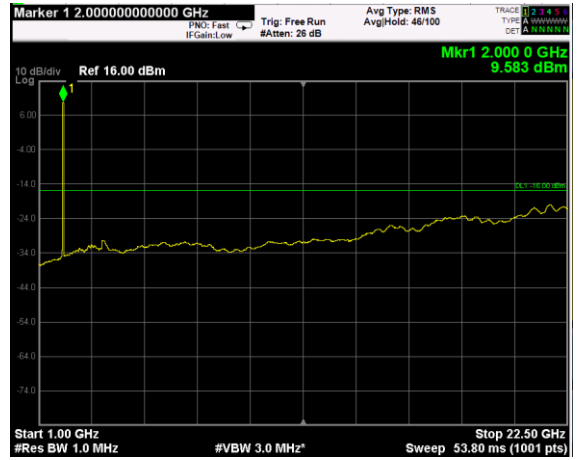

Channel: BOTTOM, Modulation: 16QAM, BW=10MHz, Range: Lower

Channel: BOTTOM, Modulation: 16QAM, BW=10MHz, Range: Upper

Channel: MIDDLE, Modulation: 16QAM, BW=10MHz, Range: Lower

Channel: MIDDLE, Modulation: 16QAM, BW=10MHz, Range: Upper

Channel: TOP, Modulation: 16QAM, BW=10MHz, Range: Lower

Channel: TOP, Modulation: 16QAM, BW=10MHz, Range: Upper

Channel: BOTTOM, Modulation: 64QAM, BW=10MHz, Range: Lower

Channel: BOTTOM, Modulation: 64QAM, BW=10MHz, Range: Upper