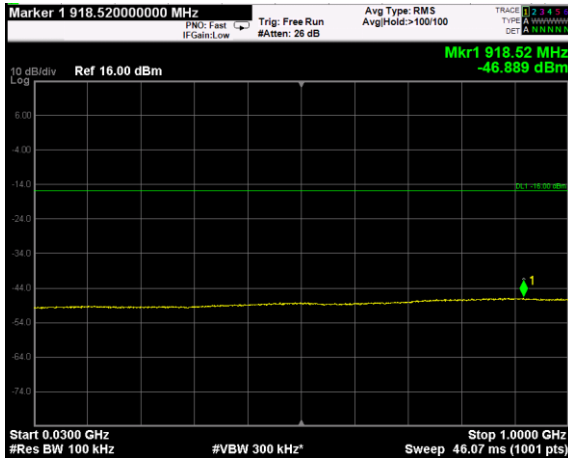

Channel: BOTTOM, Modulation: 64QAM,
BW=5MHz, Range: Lower