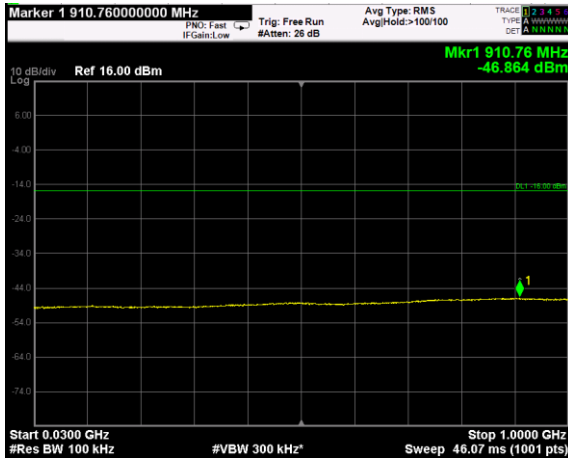

Channel: BOTTOM, Modulation: 64QAM, BW=10MHz, Range: Lower