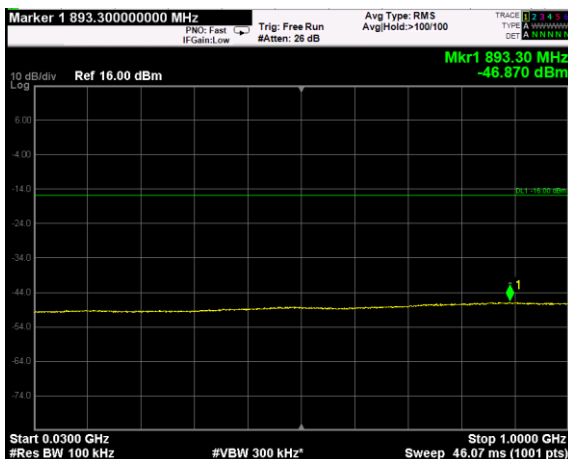

Channel: TOP, Modulation: 64QAM, BW=10MHz, Range: Lower