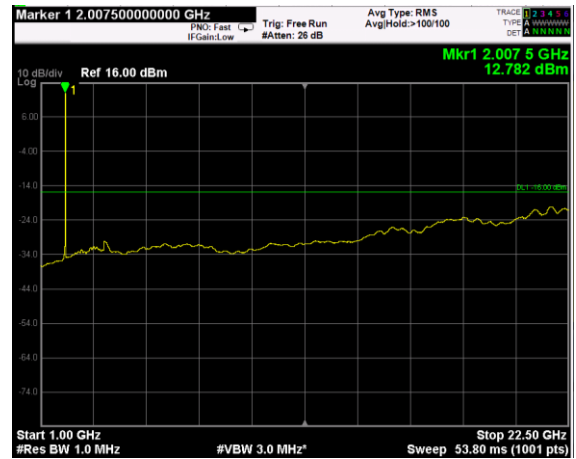

Channel: MIDDLE, Modulation: 256QAM, BW=15MHz, Range: Upper