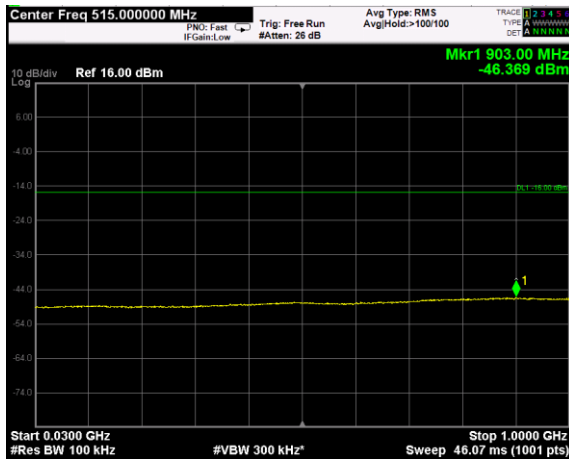

Channel: MIDDLE, Modulation: 16QAM, BW=10MHz, Range: Lower