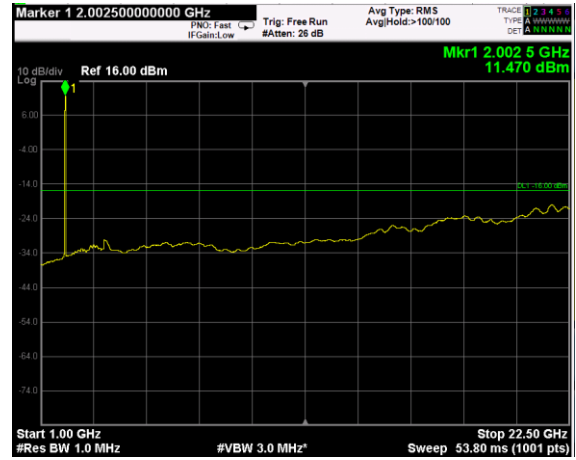

Channel: BOTTOM, Modulation: 16QAM, BW=15MHz, Range: Upper