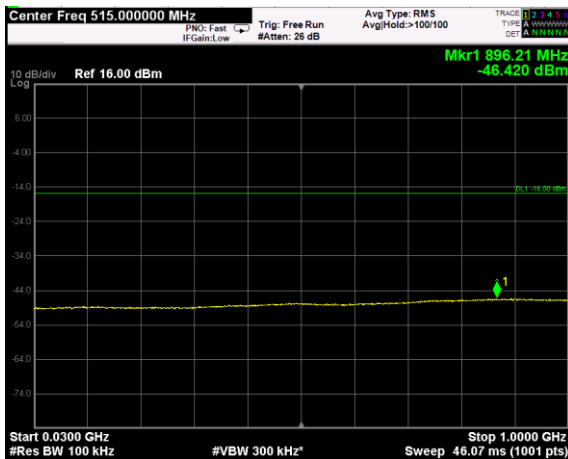

Channel: TOP, Modulation: 256QAM, BW=20MHz, Range: Lower

Channel: TOP, Modulation: 256QAM, BW=20MHz, Range: Upper

RF PORT 2

Channel: BOTTOM, Modulation: QPSK, BW=5MHz, Range: Lower

Channel: BOTTOM, Modulation: QPSK, BW=5MHz, Range: Upper