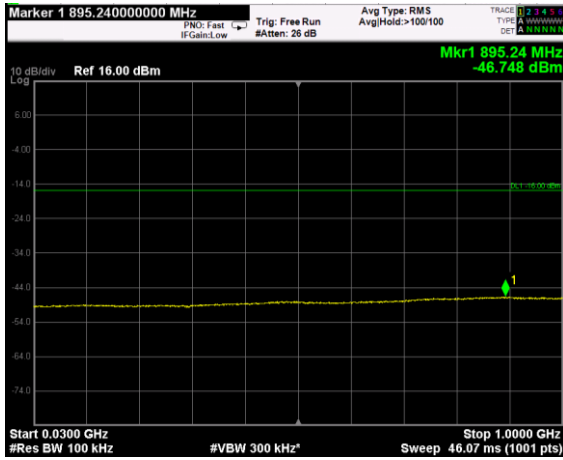

Channel: MIDDLE, Modulation: 64QAM, BW=15MHz, Range: Lower

Channel: MIDDLE, Modulation: 64QAM, BW=15MHz, Range: Upper

Channel: TOP, Modulation: 64QAM, BW=15MHz, Range: Lower

Channel: TOP, Modulation: 64QAM, BW=15MHz, Range: Upper