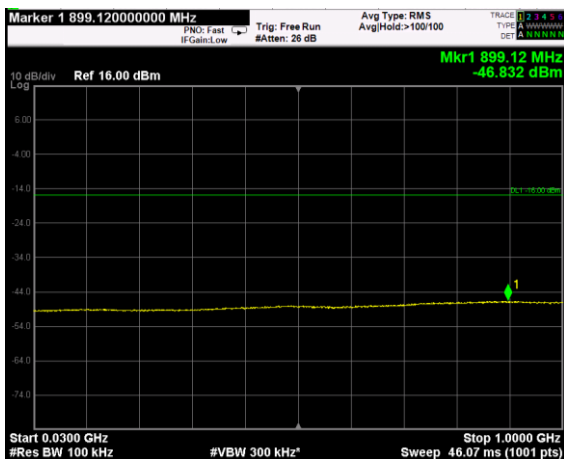

Channel: BOTTOM, Modulation: 256QAM, BW=10MHz, Range: Lower

Channel: BOTTOM, Modulation: 256QAM, BW=10MHz, Range: Upper

Channel: MIDDLE, Modulation: 256QAM, BW=10MHz, Range: Lower

Channel: MIDDLE, Modulation: 256QAM, BW=10MHz, Range: Upper