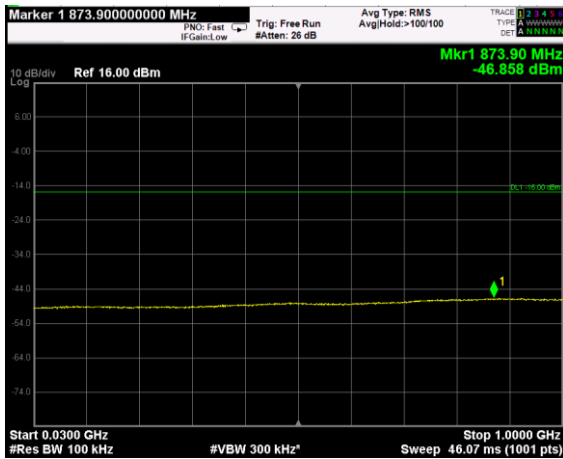

Channel: MIDDLE, Modulation: 256QAM, BW=15MHz, Range: Lower