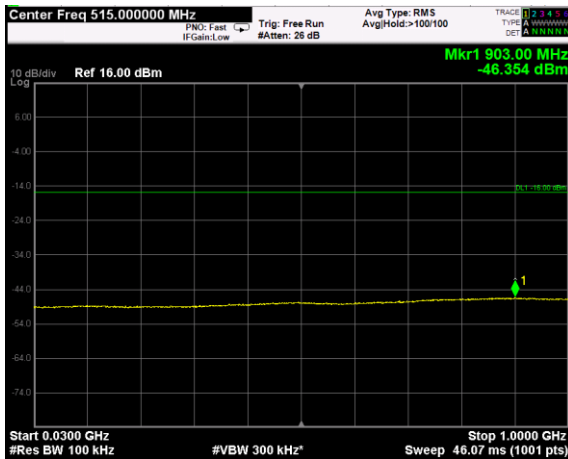

Channel: TOP, Modulation: 16QAM, BW=10MHz, Range: Lower

Channel: TOP, Modulation: 16QAM, BW=10MHz, Range: Upper

Channel: BOTTOM, Modulation: 64QAM, BW=10MHz, Range: Lower

Channel: BOTTOM, Modulation: 64QAM, BW=10MHz, Range: Upper