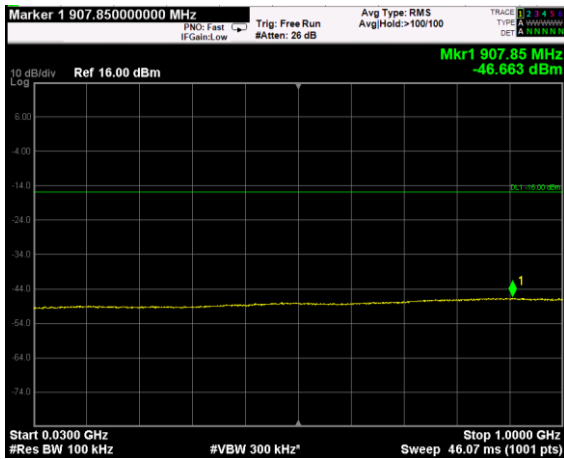

Channel: MIDDLE, Modulation: 256QAM, BW=10MHz, Range: Lower