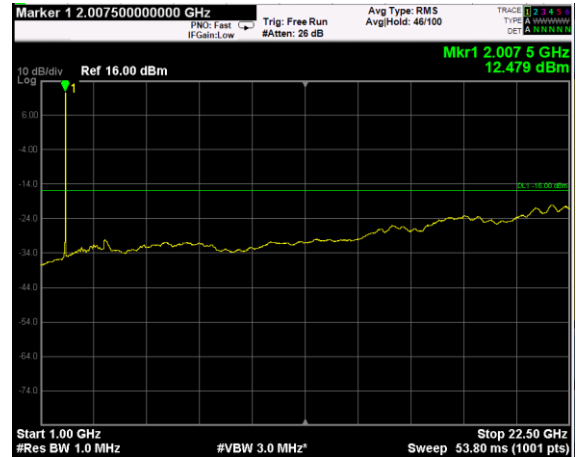

Channel: MIDDLE, Modulation: QPSK, BW=15MHz, Range: Upper