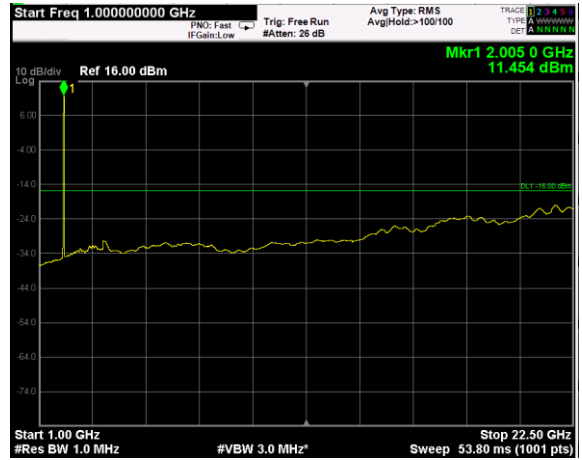

Channel: BOTTOM, Modulation: 256QAM, BW=20MHz, Range: Upper