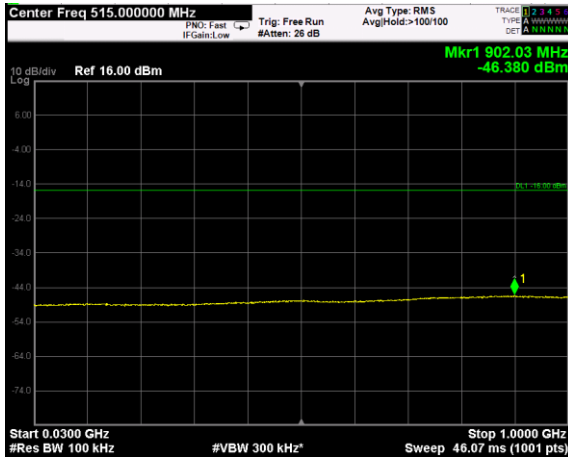

Channel: TOP, Modulation: 256QAM,  
BW=5MHz, Range: Lower

Channel: TOP, Modulation: 256QAM,  
BW=5MHz, Range: Upper

Channel: BOTTOM, Modulation: QPSK, BW=10MHz, Range: Lower

Channel: BOTTOM, Modulation: QPSK, BW=10MHz, Range: Upper