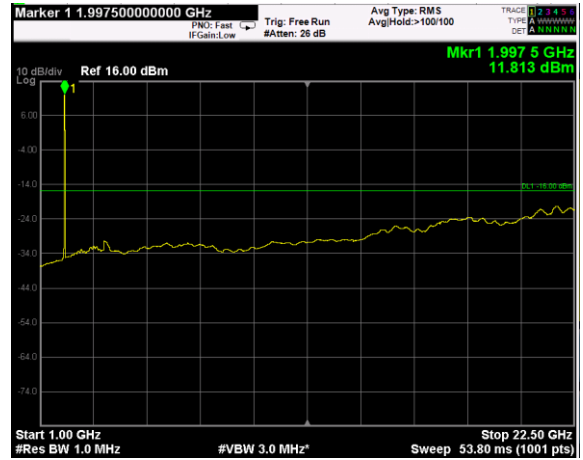

Channel: BOTTOM, Modulation: 16QAM,
BW=5MHz, Range: Upper