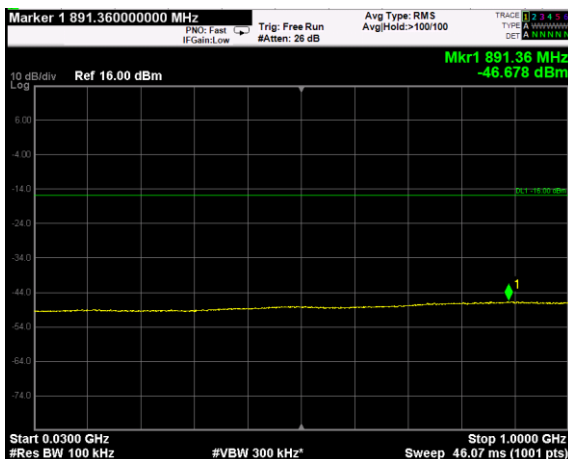

Channel: BOTTOM, Modulation: 256QAM, BW=20MHz, Range: Lower

Channel: BOTTOM, Modulation: 256QAM, BW=20MHz, Range: Upper

Channel: MIDDLE, Modulation: 256QAM, BW=20MHz, Range: Lower

Channel: MIDDLE, Modulation: 256QAM, BW=20MHz, Range: Upper