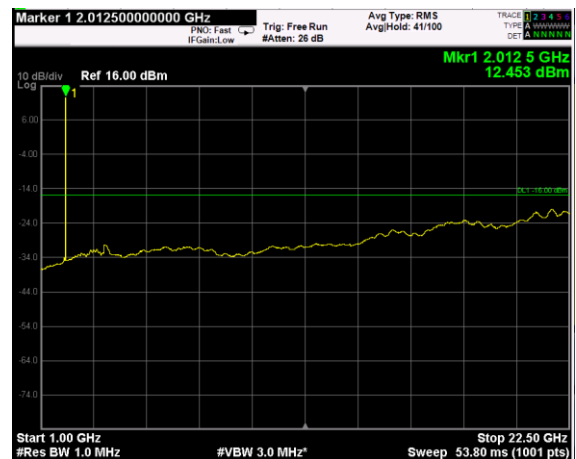

Channel: BOTTOM, Modulation: 16QAM, BW=15MHz, Range: Lower

Channel: BOTTOM, Modulation: 16QAM, BW=15MHz, Range: Upper

Channel: MIDDLE, Modulation: 16QAM, BW=15MHz, Range: Lower

Channel: MIDDLE, Modulation: 16QAM, BW=15MHz, Range: Upper

Channel: TOP, Modulation: 16QAM, BW=15MHz, Range: Lower

Channel: TOP, Modulation: 16QAM, BW=15MHz, Range: Upper

Channel: BOTTOM, Modulation: 64QAM, BW=15MHz, Range: Lower

Channel: BOTTOM, Modulation: 64QAM, BW=15MHz, Range: Upper