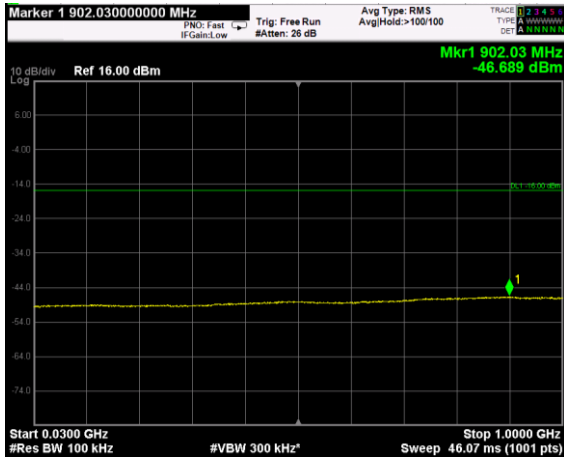

Channel: MIDDLE, Modulation: 64QAM, BW=10MHz, Range: Lower

Channel: MIDDLE, Modulation: 64QAM, BW=10MHz, Range: Upper

Channel: TOP, Modulation: 64QAM, BW=10MHz, Range: Lower

Channel: TOP, Modulation: 64QAM, BW=10MHz, Range: Upper