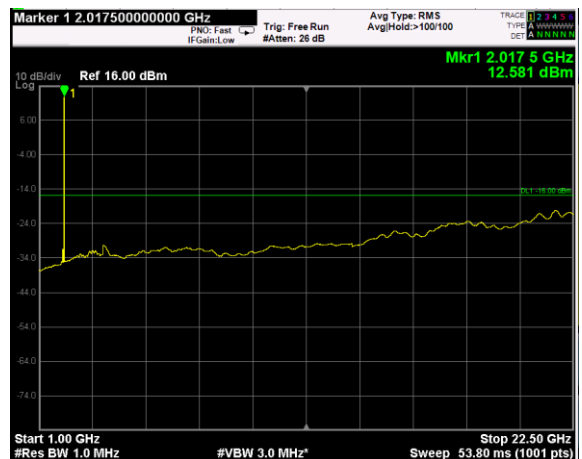

Channel: TOP, Modulation: 256QAM,
BW=5MHz, Range: Upper