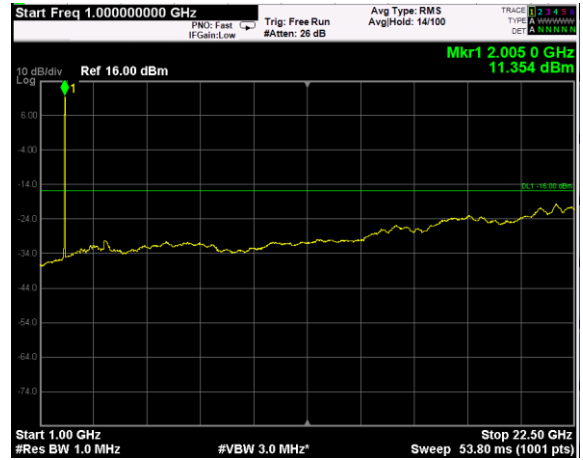

Channel: BOTTOM, Modulation: 16QAM,
BW=20MHz, Range: Upper