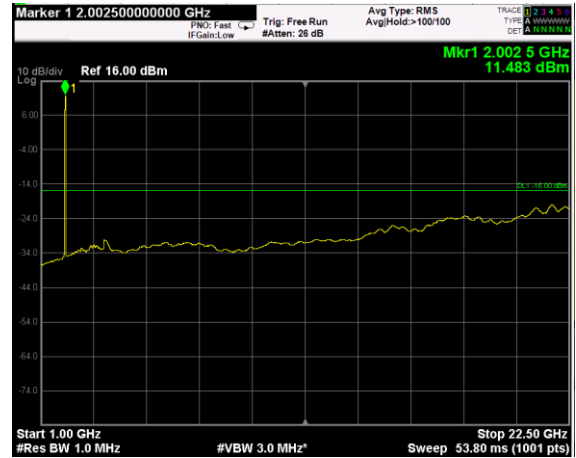

Channel: BOTTOM, Modulation: QPSK, BW=15MHz, Range: Upper