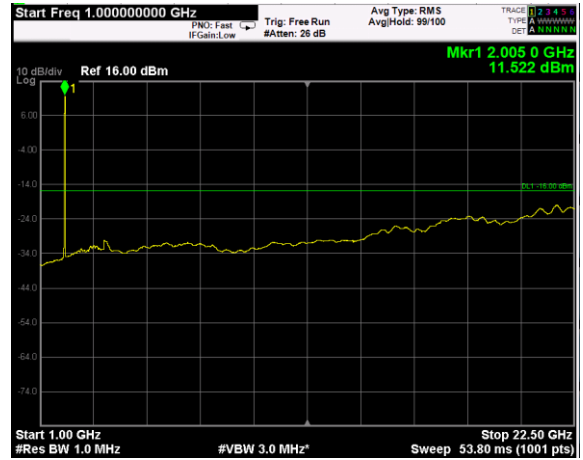

Channel: BOTTOM, Modulation: 64QAM,
BW=20MHz, Range: Upper