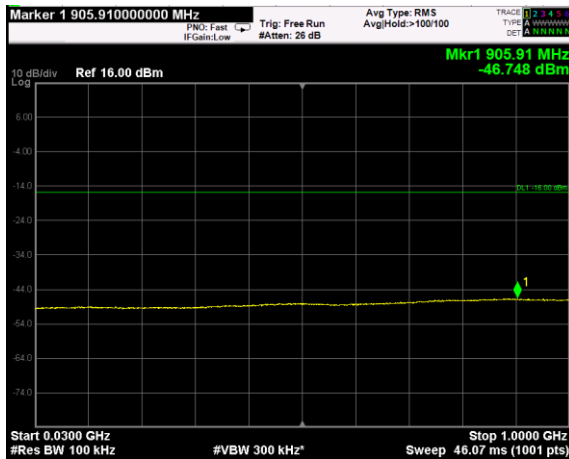

Channel: TOP, Modulation: 16QAM,  
BW=20MHz, Range: Lower

Channel: TOP, Modulation: 16QAM,  
BW=20MHz, Range: Upper

Channel: BOTTOM, Modulation: 64QAM,  
BW=20MHz, Range: Lower

Channel: BOTTOM, Modulation: 64QAM,  
BW=20MHz, Range: Upper