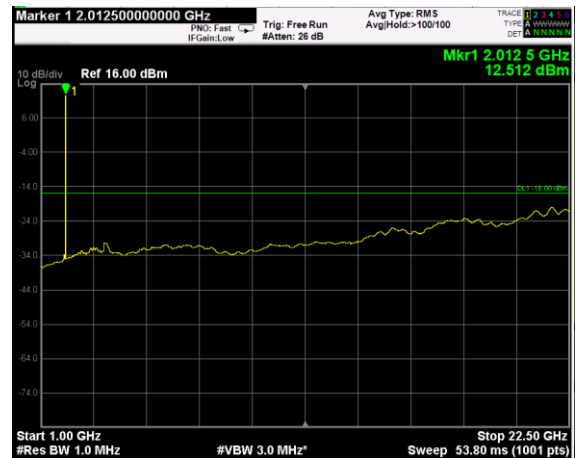

Channel: TOP, Modulation: QPSK, BW=15MHz, Range: Upper