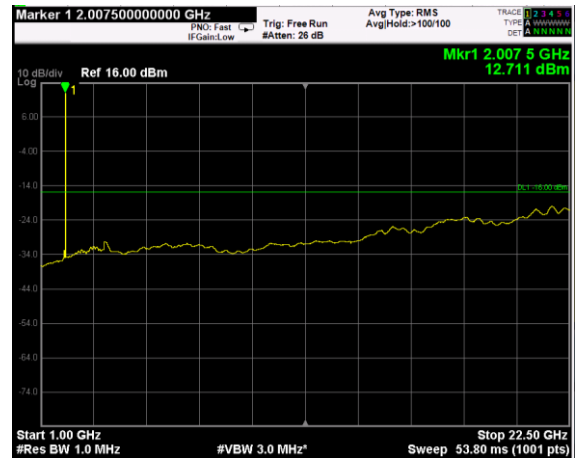

Channel: MIDDLE, Modulation: 64QAM, BW=10MHz, Range: Upper