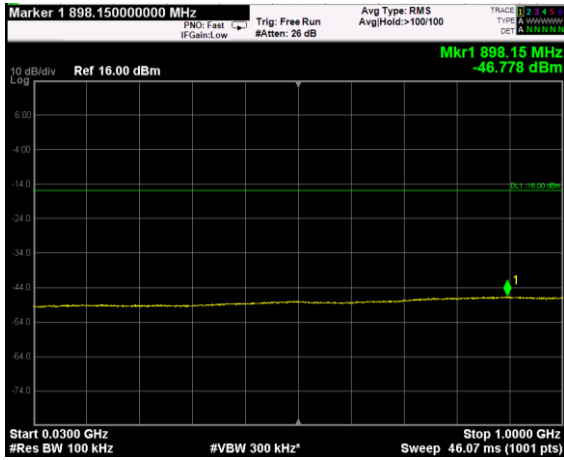

Channel: BOTTOM, Modulation: 64QAM, BW=10MHz, Range: Lower