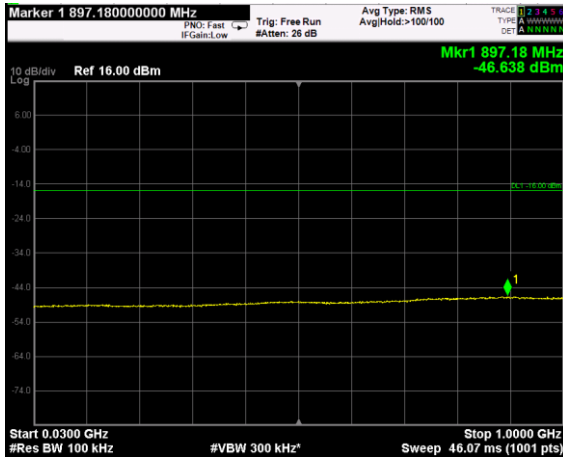

Channel: BOTTOM, Modulation: QPSK, BW=15MHz, Range: Lower