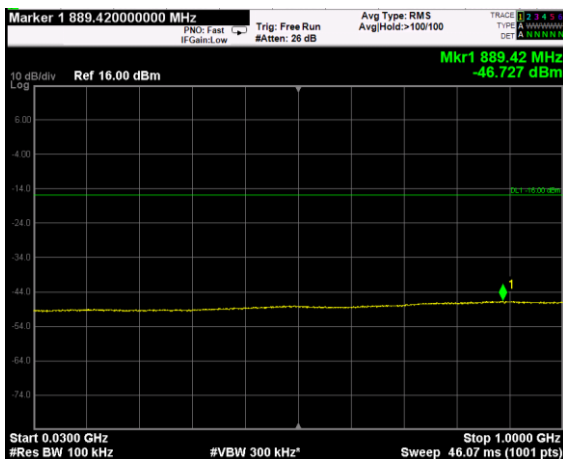

Channel: TOP, Modulation: 64QAM, BW=15MHz, Range: Lower