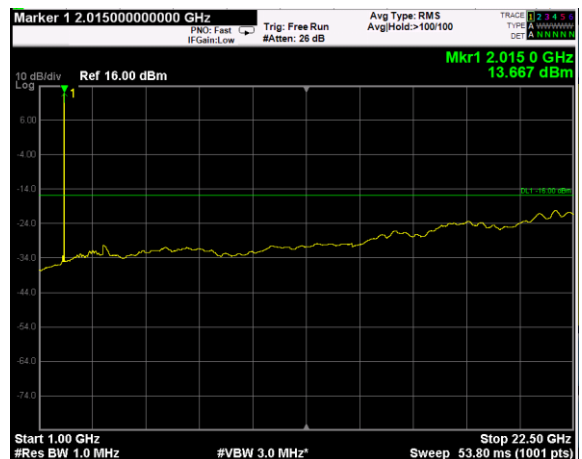

Channel: TOP, Modulation: 64QAM, BW=10MHz, Range: Upper