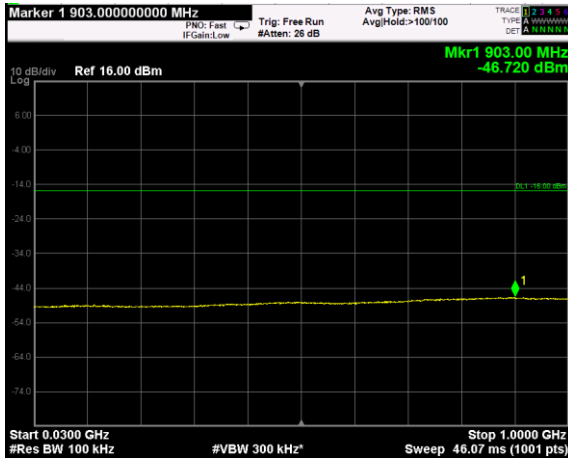

Channel: MIDDLE, Modulation: 64QAM,  
BW=20MHz, Range: Lower

Channel: MIDDLE, Modulation: 64QAM,  
BW=20MHz, Range: Upper

Channel: TOP, Modulation: 64QAM,  
BW=20MHz, Range: Lower

Channel: TOP, Modulation: 64QAM,  
BW=20MHz, Range: Upper