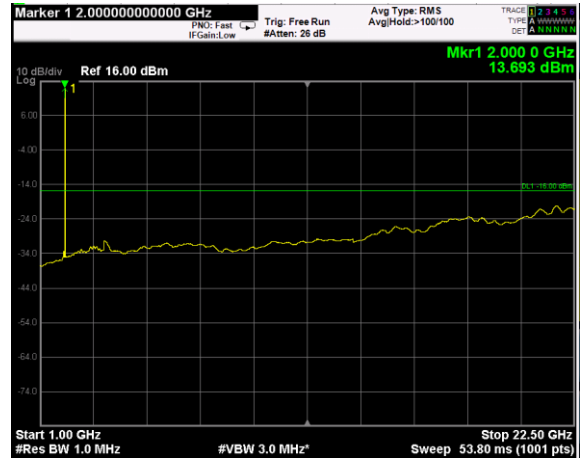

Channel: BOTTOM, Modulation: QPSK, BW=10MHz, Range: Upper