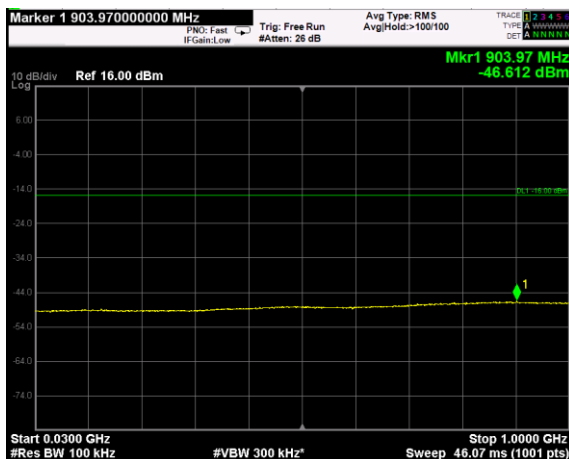

Channel: TOP, Modulation: 64QAM,
BW=20MHz, Range: Lower