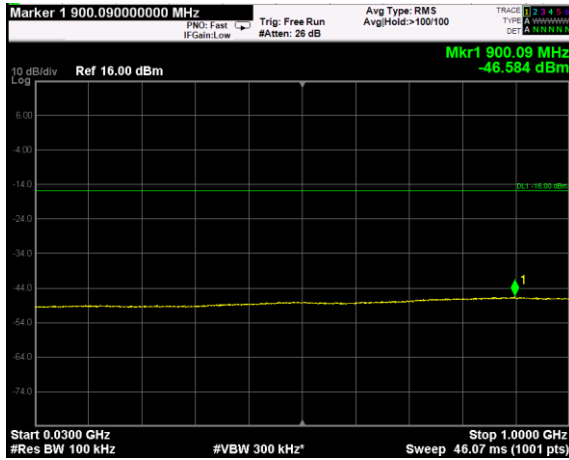

Channel: BOTTOM, Modulation: 64QAM,
BW=20MHz, Range: Lower