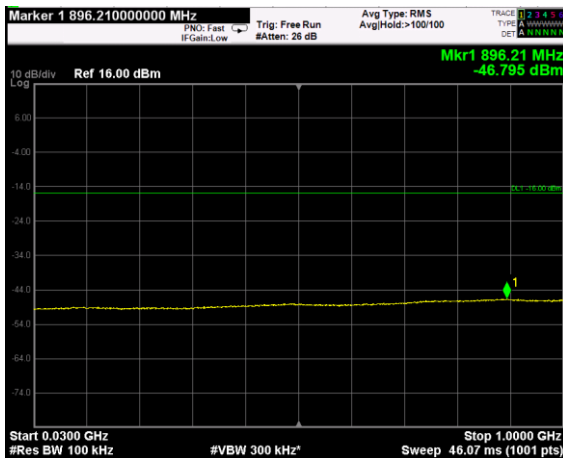

Channel: TOP, Modulation: QPSK, BW=15MHz, Range: Lower