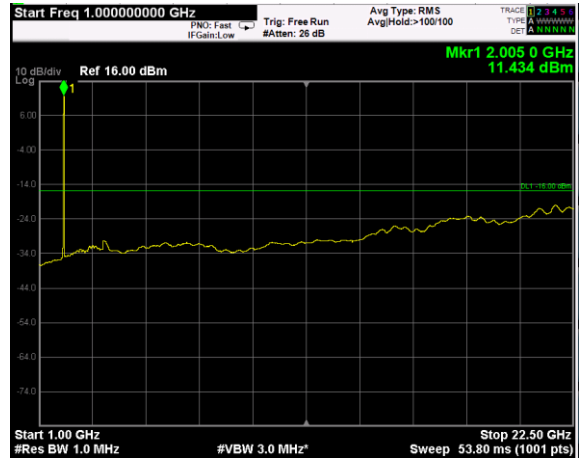

Channel: BOTTOM, Modulation: QPSK, BW=20MHz, Range: Upper