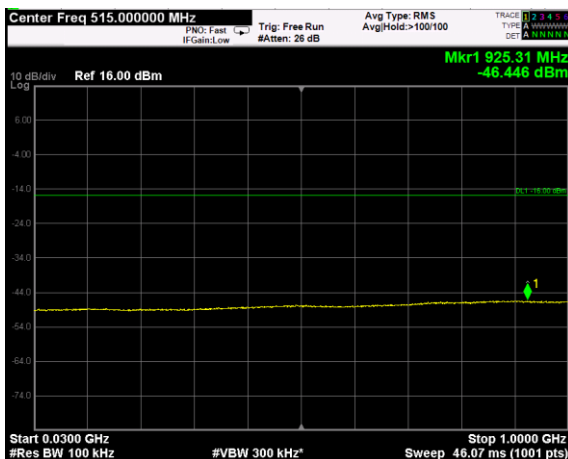

Channel: TOP, Modulation: 64QAM,
BW=5MHz, Range: Lower