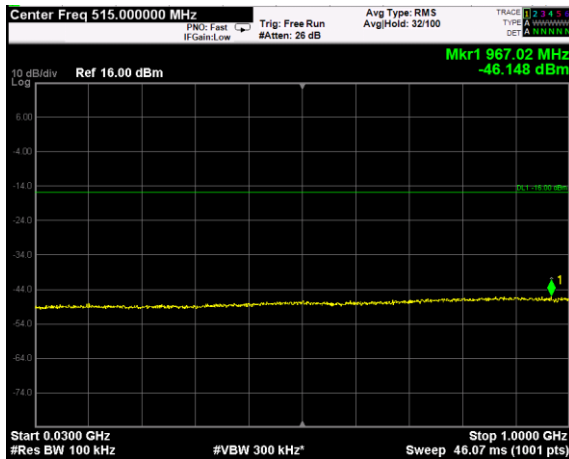

Channel: MIDDLE, Modulation: 16QAM,
BW=5MHz, Range: Lower