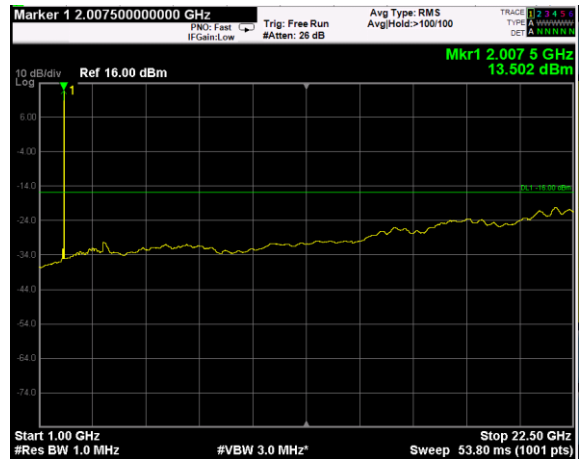

Channel: MIDDLE, Modulation: 256QAM,
BW=5MHz, Range: Upper