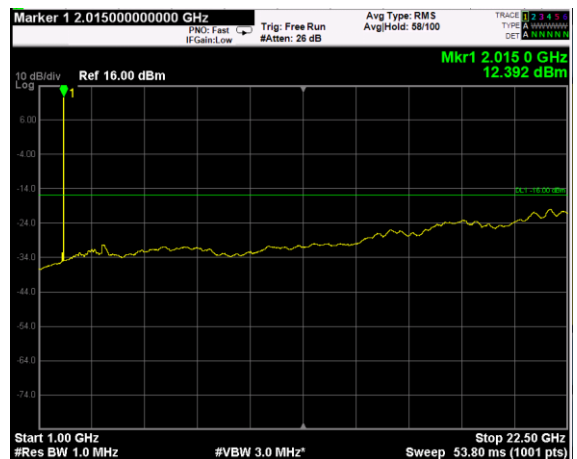

Channel: BOTTOM, Modulation: 16QAM, BW=10MHz, Range: Lower

Channel: BOTTOM, Modulation: 16QAM, BW=10MHz, Range: Upper

Channel: MIDDLE, Modulation: 16QAM, BW=10MHz, Range: Lower

Channel: MIDDLE, Modulation: 16QAM, BW=10MHz, Range: Upper

Channel: TOP, Modulation: 16QAM, BW=10MHz, Range: Lower

Channel: TOP, Modulation: 16QAM, BW=10MHz, Range: Upper

Channel: BOTTOM, Modulation: 64QAM, BW=10MHz, Range: Lower

Channel: BOTTOM, Modulation: 64QAM, BW=10MHz, Range: Upper