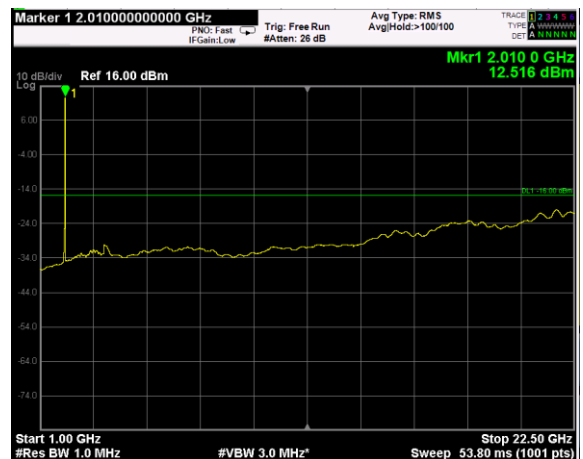

Channel: TOP, Modulation: 64QAM,
BW=20MHz, Range: Upper