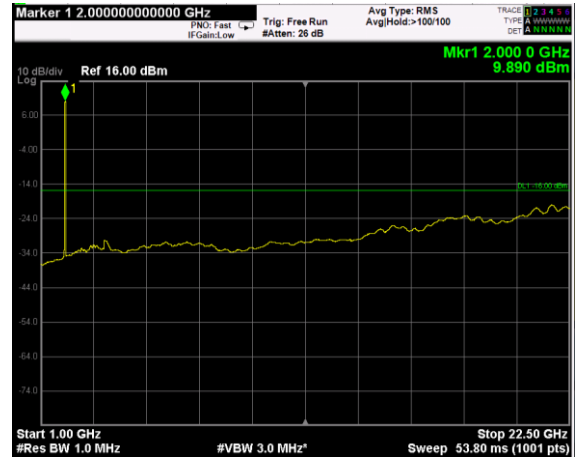

Channel: BOTTOM, Modulation: 16QAM, BW=10MHz, Range: Lower

Channel: BOTTOM, Modulation: 16QAM, BW=10MHz, Range: Upper

Channel: MIDDLE, Modulation: 16QAM, BW=10MHz, Range: Lower

Channel: MIDDLE, Modulation: 16QAM, BW=10MHz, Range: Upper

Channel: TOP, Modulation: 16QAM, BW=10MHz, Range: Lower

Channel: TOP, Modulation: 16QAM, BW=10MHz, Range: Upper

Channel: BOTTOM, Modulation: 64QAM, BW=10MHz, Range: Lower

Channel: BOTTOM, Modulation: 64QAM, BW=10MHz, Range: Upper