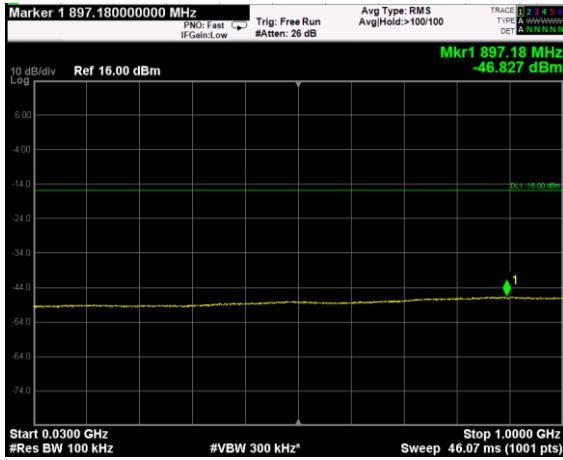

Channel: BOTTOM, Modulation: 64QAM, BW=15MHz, Range: Lower