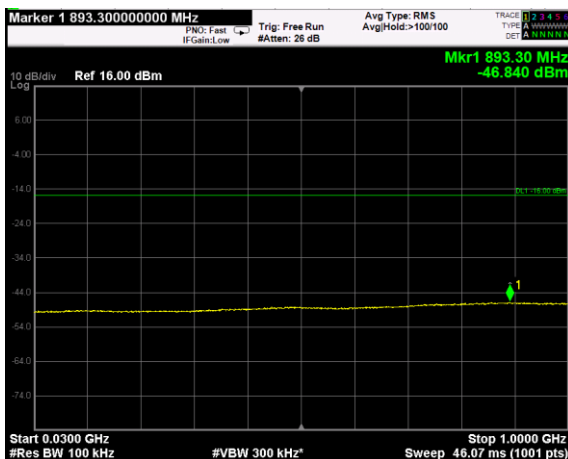

Channel: BOTTOM, Modulation: 256QAM, BW=10MHz, Range: Lower

Channel: BOTTOM, Modulation: 256QAM, BW=10MHz, Range: Upper

Channel: MIDDLE, Modulation: 256QAM, BW=10MHz, Range: Lower

Channel: MIDDLE, Modulation: 256QAM, BW=10MHz, Range: Upper