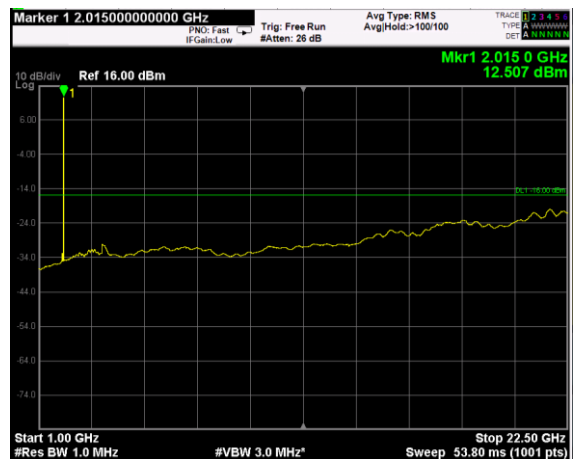

Channel: TOP, Modulation: 256QAM, BW=10MHz, Range: Upper