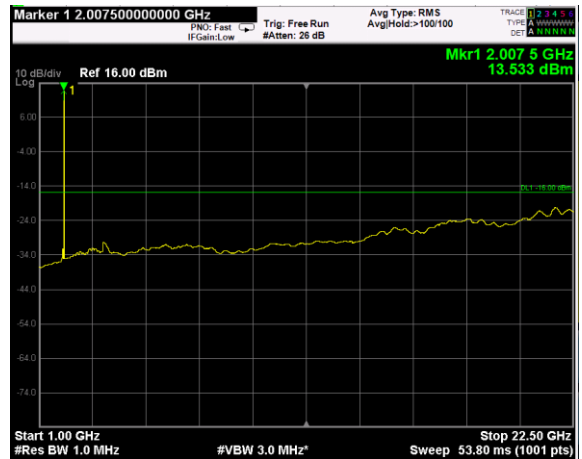

Channel: MIDDLE, Modulation: 64QAM, BW=10MHz, Range: Upper