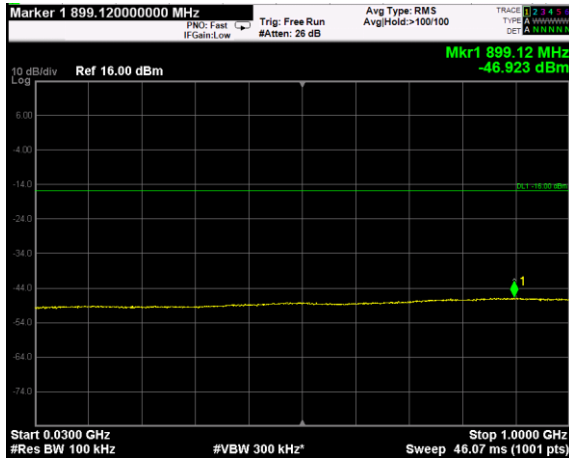

Channel: MIDDLE, Modulation: QPSK, BW=10MHz, Range: Lower

Channel: MIDDLE, Modulation: QPSK, BW=10MHz, Range: Upper

Channel: TOP, Modulation: QPSK, BW=10MHz, Range: Lower

Channel: TOP, Modulation: QPSK, BW=10MHz, Range: Upper