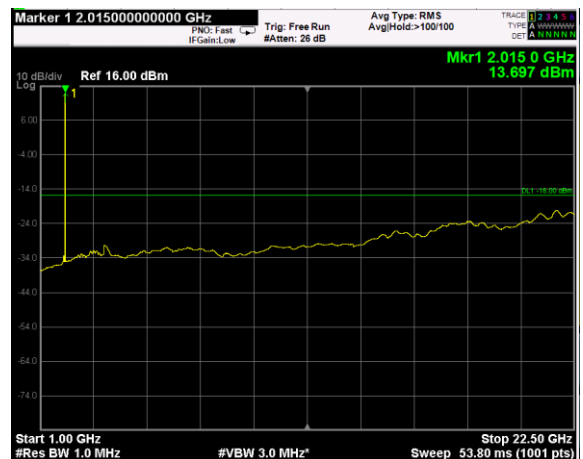

Channel: TOP, Modulation: 16QAM, BW=10MHz, Range: Upper