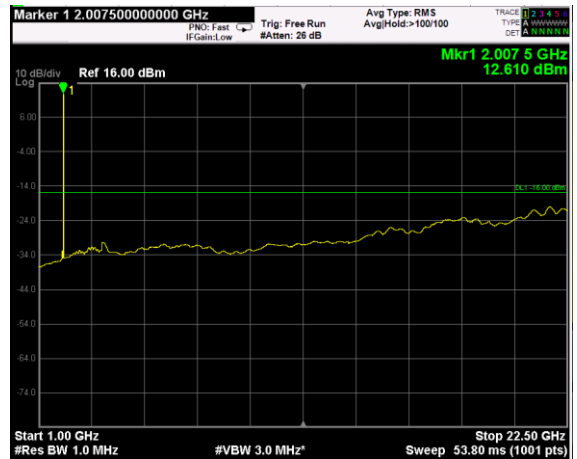

Channel: BOTTOM, Modulation: 16QAM, BW=10MHz, Range: Lower

Channel: BOTTOM, Modulation: 16QAM, BW=10MHz, Range: Upper

Channel: MIDDLE, Modulation: 16QAM, BW=10MHz, Range: Lower

Channel: MIDDLE, Modulation: 16QAM, BW=10MHz, Range: Upper

Channel: TOP, Modulation: 16QAM, BW=10MHz, Range: Lower

Channel: TOP, Modulation: 16QAM, BW=10MHz, Range: Upper

Channel: BOTTOM, Modulation: 64QAM, BW=10MHz, Range: Lower

Channel: BOTTOM, Modulation: 64QAM, BW=10MHz, Range: Upper