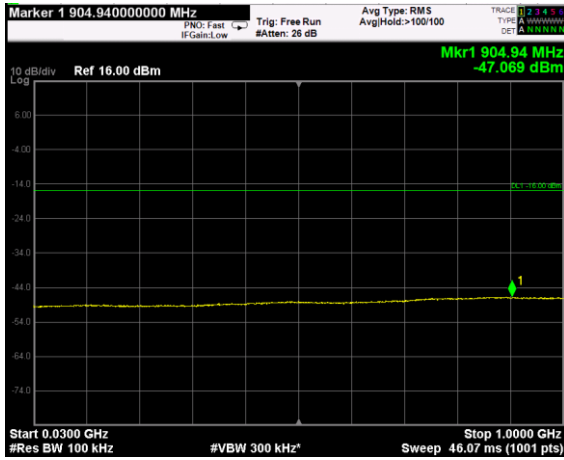

Channel: MIDDLE, Modulation: QPSK, BW=15MHz, Range: Lower

Channel: MIDDLE, Modulation: QPSK, BW=15MHz, Range: Upper

Channel: TOP, Modulation: QPSK, BW=15MHz, Range: Lower

Channel: TOP, Modulation: QPSK, BW=15MHz, Range: Upper