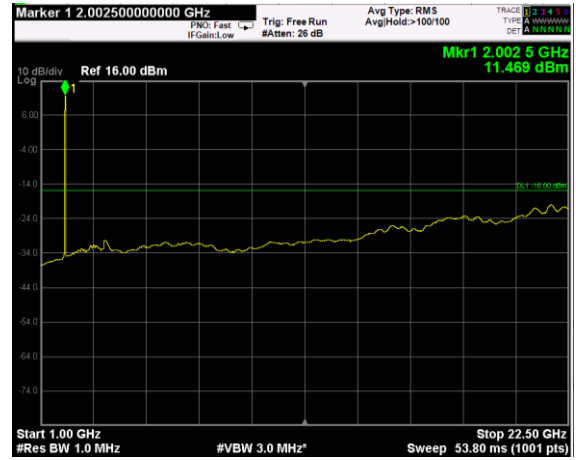

Channel: BOTTOM, Modulation: 256QAM, BW=15MHz, Range: Upper