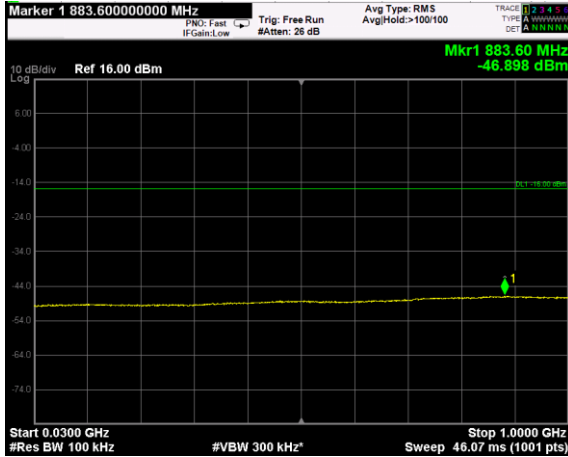

RF PORT 2

Channel: BOTTOM, Modulation: QPSK, BW=5MHz, Range: Lower