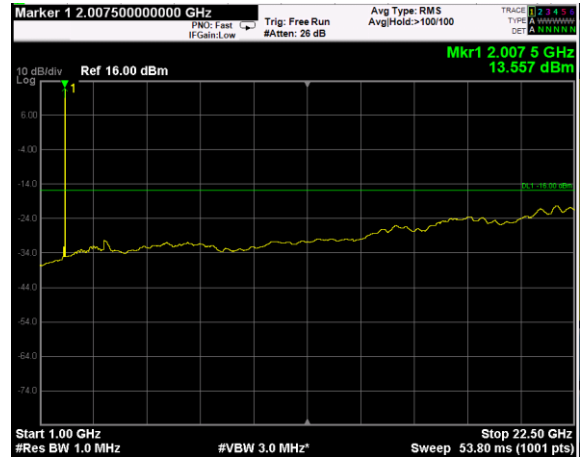

Channel: MIDDLE, Modulation: QPSK, BW=10MHz, Range: Upper