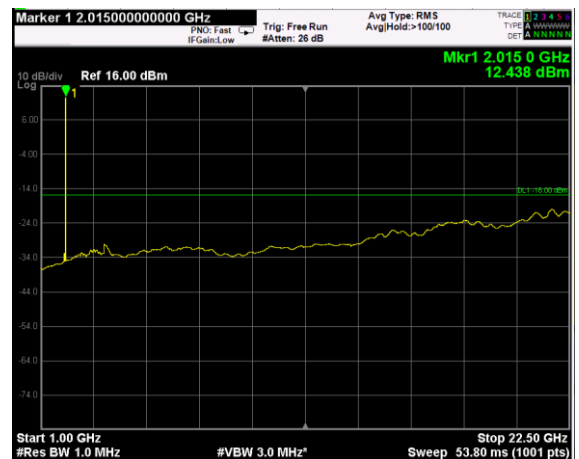

Channel: TOP, Modulation: 64QAM, BW=10MHz, Range: Upper