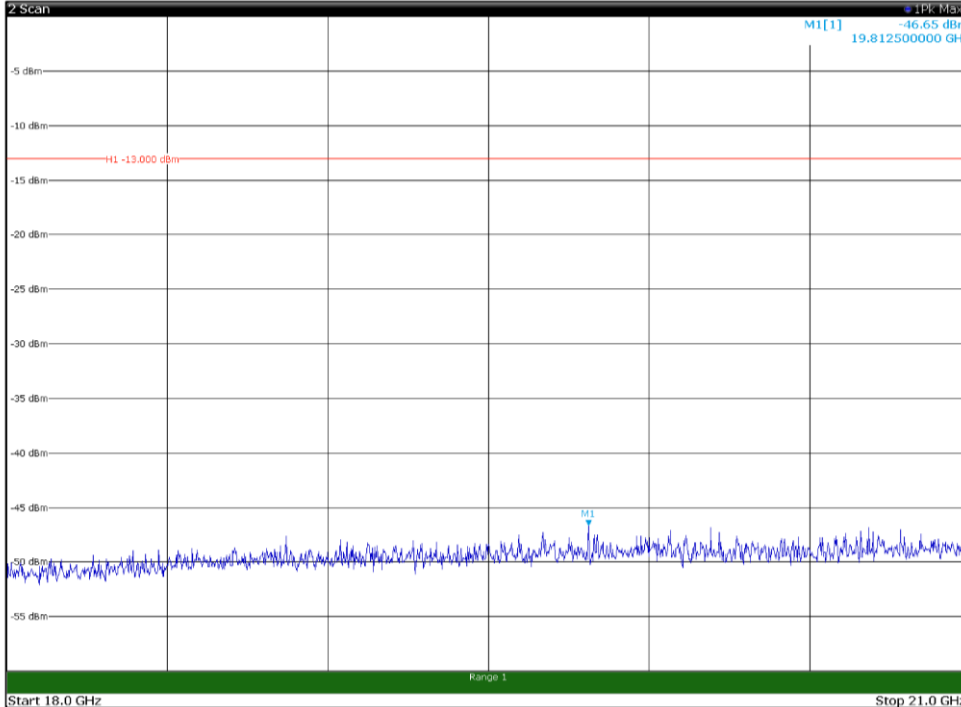

Channel: TOP, Modulation: 64QAM,
BW=10MHz, Range: 30MHz - 1GHz, Polarization: Vertical

Channel: TOP, Modulation: 64QAM,
BW=10MHz, Range: 1GHz - 18GHz, Polarization: Horizontal

Channel: TOP, Modulation: 64QAM,
BW=10MHz, Range: 1GHz - 18GHz, Polarization: Vertical

Channel: TOP, Modulation: 64QAM,
BW=10MHz, Range: 18GHz - 21GHz, Polarization: Horizontal

Channel: TOP, Modulation: 64QAM,
BW=10MHz, Range: 18GHz - 21GHz, Polarization: Vertical

Channel: BOTTOM, Modulation: 256QAM,
 BW=10MHz, Range: 30MHz - 1GHz, Polarization: Horizontal