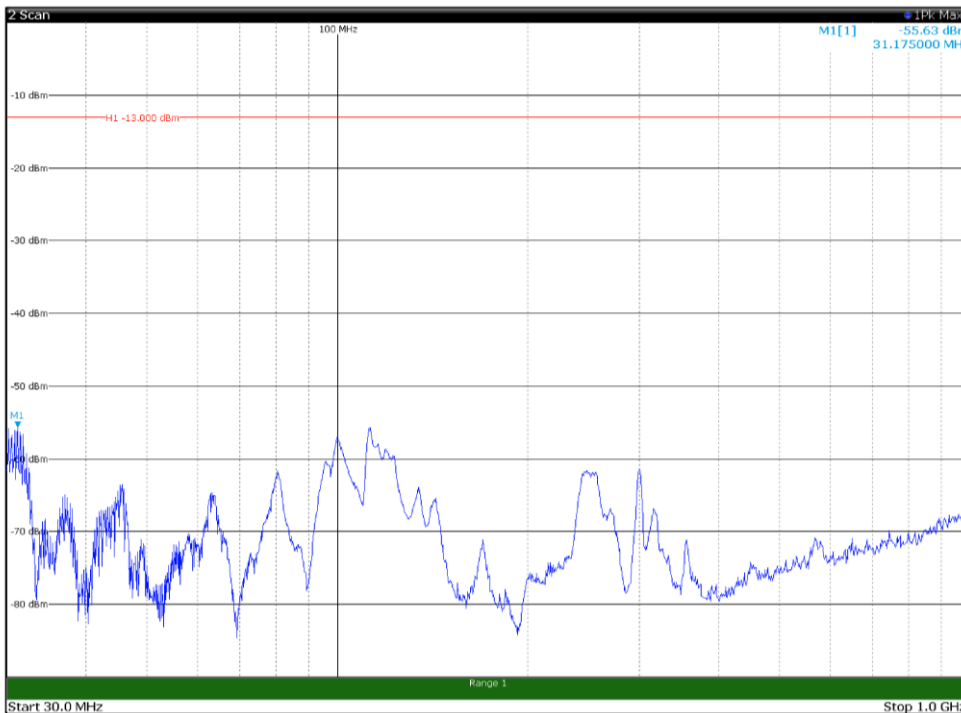

Channel: TOP, Modulation: 256QAM,
BW=10MHz, Range: 18GHz - 21GHz, Polarization: Horizontal

Channel: TOP, Modulation: 256QAM,
BW=10MHz, Range: 18GHz - 21GHz, Polarization: Vertical

Channel: BOTTOM, Modulation: QPSK,
 BW=15MHz, Range: 30MHz - 1GHz, Polarization: Horizontal

Channel: BOTTOM, Modulation: QPSK,
 BW=15MHz, Range: 30MHz - 1GHz, Polarization: Vertical

Channel: BOTTOM, Modulation: QPSK,
 BW=15MHz, Range: 1GHz - 18GHz, Polarization: Horizontal

Channel: BOTTOM, Modulation: QPSK,
 BW=15MHz, Range: 1GHz - 18GHz, Polarization: Vertical

Channel: BOTTOM, Modulation: QPSK,
BW=15MHz, Range: 18GHz - 21GHz, Polarization: Horizontal

Channel: BOTTOM, Modulation: QPSK,
BW=15MHz, Range: 18GHz - 21GHz, Polarization: Vertical

Channel: MIDDLE, Modulation: QPSK,
BW=15MHz, Range: 30MHz - 1GHz, Polarization: Horizontal