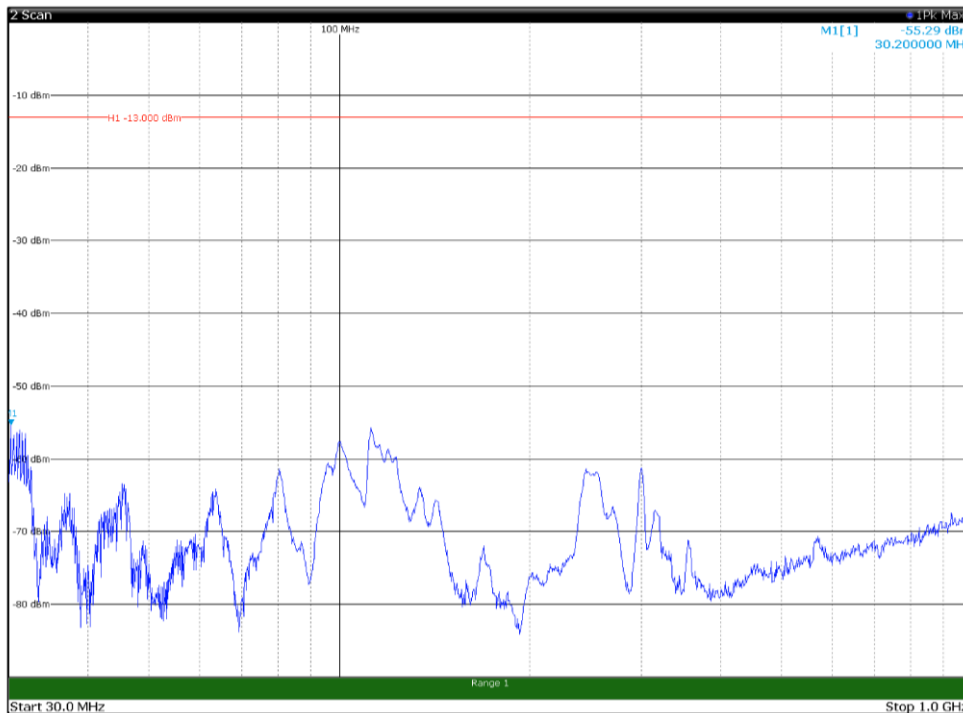

Channel: BOTTOM, Modulation: 64QAM,
BW=10MHz, Range: 18GHz - 21GHz, Polarization: Horizontal

Channel: BOTTOM, Modulation: 64QAM,
BW=10MHz, Range: 18GHz - 21GHz, Polarization: Vertical

Channel: MIDDLE, Modulation: 64QAM,
 BW=10MHz, Range: 30MHz - 1GHz, Polarization: Horizontal

Channel: MIDDLE, Modulation: 64QAM,
 BW=10MHz, Range: 30MHz - 1GHz, Polarization: Vertical

Channel: MIDDLE, Modulation: 64QAM,
BW=10MHz, Range: 1GHz - 18GHz, Polarization: Horizontal

Channel: MIDDLE, Modulation: 64QAM,
BW=10MHz, Range: 1GHz - 18GHz, Polarization: Vertical

Channel: MIDDLE, Modulation: 64QAM,
BW=10MHz, Range: 18GHz - 21GHz, Polarization: Horizontal

Channel: MIDDLE, Modulation: 64QAM,
BW=10MHz, Range: 18GHz - 21GHz, Polarization: Vertical

Channel: TOP, Modulation: 64QAM,
BW=10MHz, Range: 30MHz - 1GHz, Polarization: Horizontal

Channel: TOP, Modulation: 64QAM,
BW=10MHz, Range: 30MHz - 1GHz, Polarization: Vertical

Channel: TOP, Modulation: 64QAM,
BW=10MHz, Range: 1GHz - 18GHz, Polarization: Horizontal

Channel: TOP, Modulation: 64QAM,
BW=10MHz, Range: 1GHz - 18GHz, Polarization: Vertical