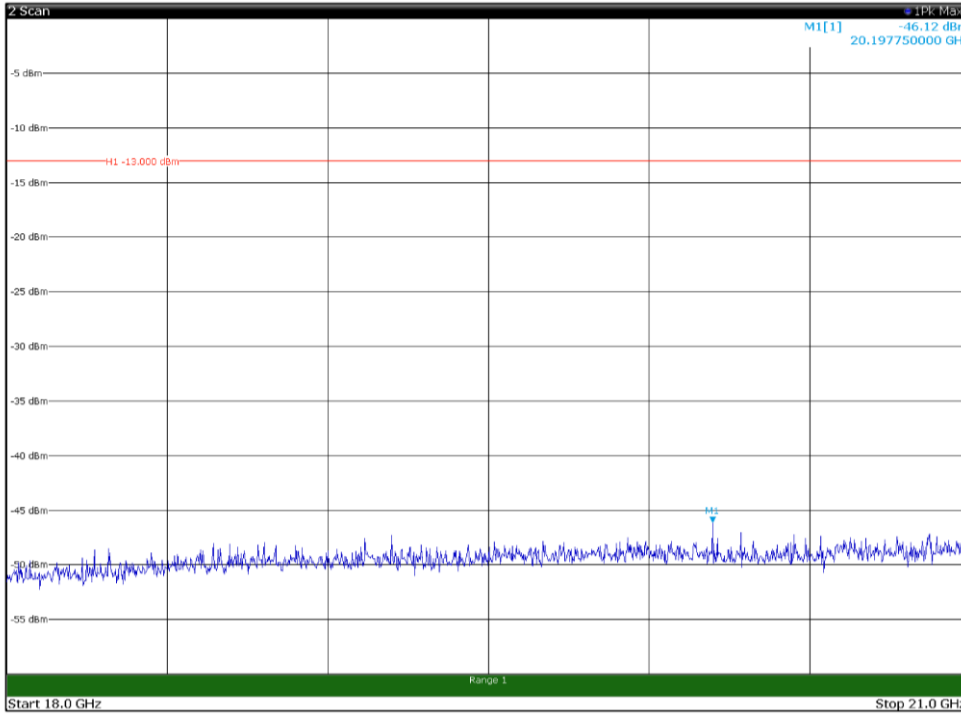

Channel: MIDDLE, Modulation: 16QAM,
BW=15MHz, Range: 18GHz - 21GHz, Polarization: Horizontal

Channel: MIDDLE, Modulation: 16QAM,
BW=15MHz, Range: 18GHz - 21GHz, Polarization: Vertical

Channel: TOP, Modulation: 16QAM,
 BW=15MHz, Range: 30MHz - 1GHz, Polarization: Horizontal

Channel: TOP, Modulation: 16QAM,
 BW=15MHz, Range: 30MHz - 1GHz, Polarization: Vertical

Channel: TOP, Modulation: 16QAM,
BW=15MHz, Range: 1GHz - 18GHz, Polarization: Horizontal

Channel: TOP, Modulation: 16QAM,
BW=15MHz, Range: 1GHz - 18GHz, Polarization: Vertical