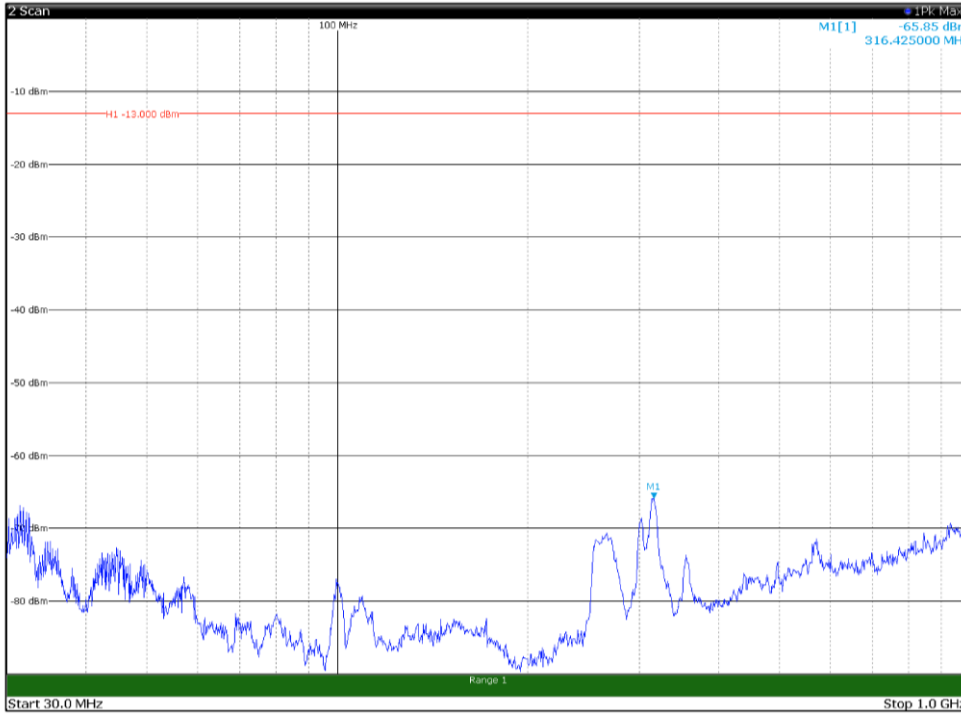

Channel: MIDDLE, Modulation: QPSK,
BW=15MHz, Range: 18GHz - 21GHz, Polarization: Horizontal

Channel: MIDDLE, Modulation: QPSK,
BW=15MHz, Range: 18GHz - 21GHz, Polarization: Vertical

Channel: TOP, Modulation: QPSK,
 BW=15MHz, Range: 30MHz - 1GHz, Polarization: Horizontal

Channel: TOP, Modulation: QPSK,
 BW=15MHz, Range: 30MHz - 1GHz, Polarization: Vertical

Channel: TOP, Modulation: QPSK,
 BW=15MHz, Range: 1GHz - 18GHz, Polarization: Horizontal

Channel: TOP, Modulation: QPSK,
 BW=15MHz, Range: 1GHz - 18GHz, Polarization: Vertical

Channel: TOP, Modulation: QPSK,
BW=15MHz, Range: 18GHz - 21GHz, Polarization: Horizontal

Channel: TOP, Modulation: QPSK,
BW=15MHz, Range: 18GHz - 21GHz, Polarization: Vertical

Channel: BOTTOM, Modulation: 16QAM,
BW=15MHz, Range: 30MHz - 1GHz, Polarization: Horizontal