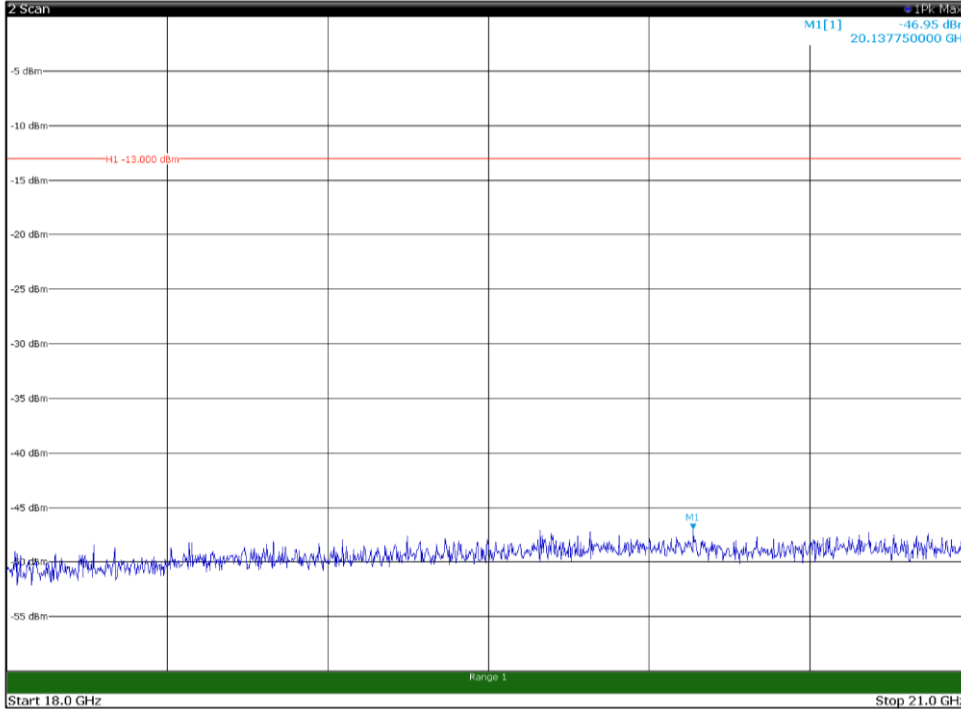

Channel: TOP, Modulation: 16QAM,
 BW=15MHz, Range: 18GHz - 21GHz, Polarization: Horizontal

Channel: TOP, Modulation: 16QAM,
 BW=15MHz, Range: 18GHz - 21GHz, Polarization: Vertical

Channel: BOTTOM, Modulation: 64QAM,
BW=15MHz, Range: 30MHz - 1GHz, Polarization: Horizontal

Channel: BOTTOM, Modulation: 64QAM,
BW=15MHz, Range: 30MHz - 1GHz, Polarization: Vertical

Channel: BOTTOM, Modulation: 64QAM,
BW=15MHz, Range: 1GHz - 18GHz, Polarization: Horizontal

Channel: BOTTOM, Modulation: 64QAM,
BW=15MHz, Range: 1GHz - 18GHz, Polarization: Vertical

Channel: BOTTOM, Modulation: 64QAM,
BW=15MHz, Range: 18GHz - 21GHz, Polarization: Horizontal

Channel: BOTTOM, Modulation: 64QAM,
BW=15MHz, Range: 18GHz - 21GHz, Polarization: Vertical