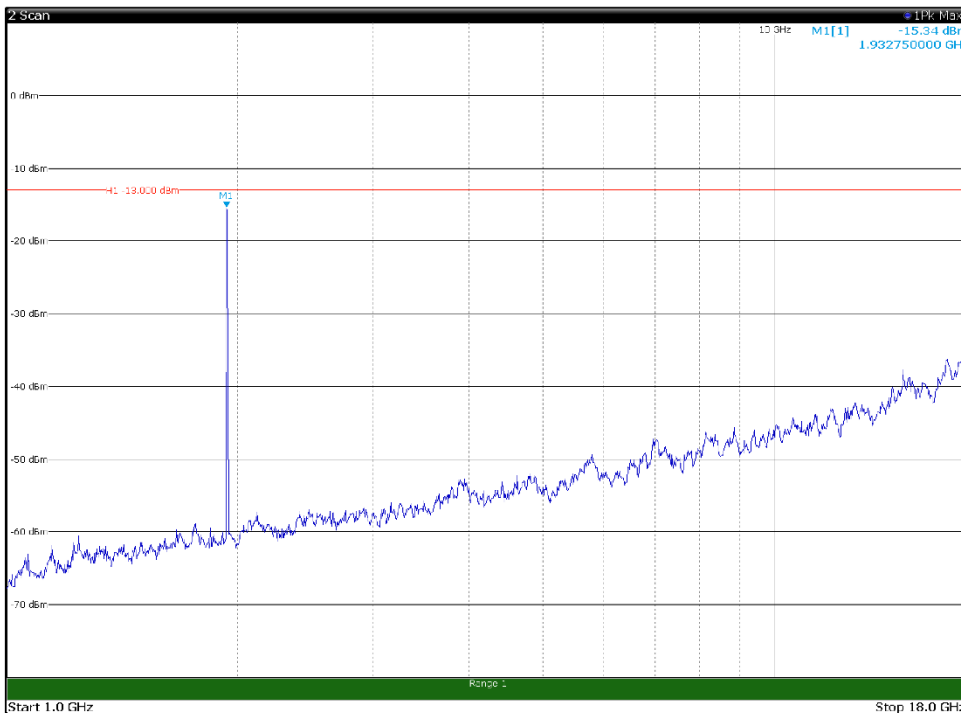

Channel: TOP, Modulation: 16QAM,
BW=10MHz, Range: 18GHz - 21GHz, Polarization: Horizontal

Channel: TOP, Modulation: 16QAM,
BW=10MHz, Range: 18GHz - 21GHz, Polarization: Vertical

Channel: BOTTOM, Modulation: 64QAM,
BW=10MHz, Range: 30MHz - 1GHz, Polarization: Horizontal

Channel: BOTTOM, Modulation: 64QAM,
BW=10MHz, Range: 30MHz - 1GHz, Polarization: Vertical

Channel: BOTTOM, Modulation: 64QAM,
 BW=10MHz, Range: 1GHz - 18GHz, Polarization: Horizontal

Channel: BOTTOM, Modulation: 64QAM,
 BW=10MHz, Range: 1GHz - 18GHz, Polarization: Vertical

Channel: BOTTOM, Modulation: 64QAM,
BW=10MHz, Range: 18GHz - 21GHz, Polarization: Horizontal

Channel: BOTTOM, Modulation: 64QAM,
BW=10MHz, Range: 18GHz - 21GHz, Polarization: Vertical

Channel: MIDDLE, Modulation: 64QAM,
 BW=10MHz, Range: 30MHz - 1GHz, Polarization: Horizontal