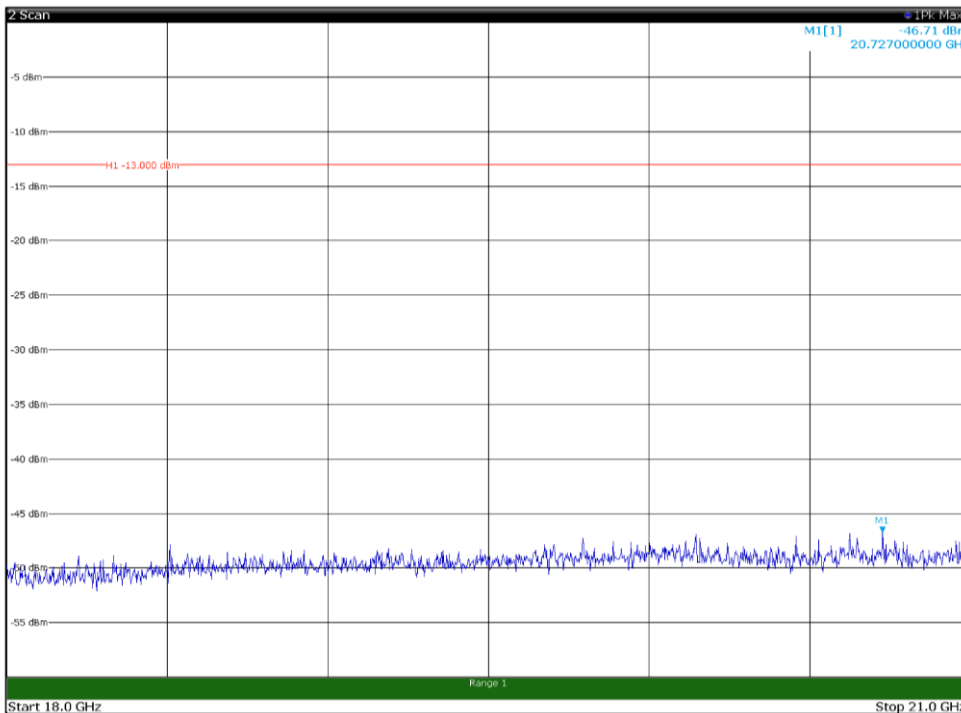

Channel: TOP, Modulation: 16QAM,
BW=10MHz, Range: 18GHz - 21GHz, Polarization: Horizontal

Channel: TOP, Modulation: 16QAM,
BW=10MHz, Range: 18GHz - 21GHz, Polarization: Vertical

Channel: BOTTOM, Modulation: 64QAM,
BW=10MHz, Range: 30MHz - 1GHz, Polarization: Horizontal

Channel: BOTTOM, Modulation: 64QAM,
BW=10MHz, Range: 30MHz - 1GHz, Polarization: Vertical

Channel: BOTTOM, Modulation: 64QAM,
 BW=10MHz, Range: 1GHz - 18GHz, Polarization: Horizontal

Channel: BOTTOM, Modulation: 64QAM,
 BW=10MHz, Range: 1GHz - 18GHz, Polarization: Vertical