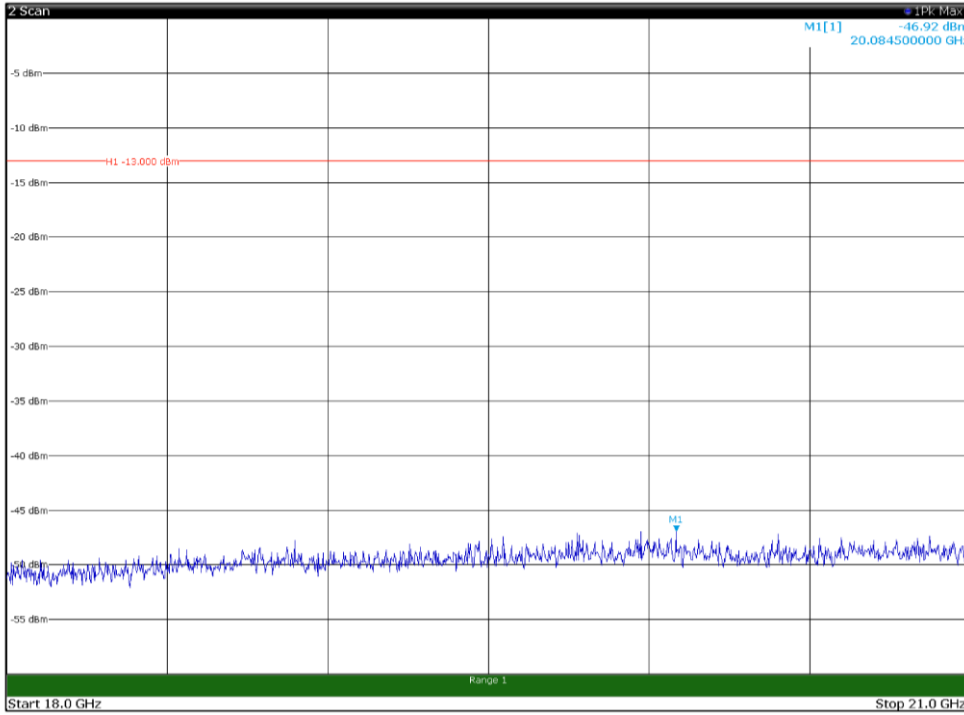

Channel: MIDDLE, Modulation: 256QAM,
BW=10MHz, Range: 1GHz - 18GHz, Polarization: Vertical

Channel: MIDDLE, Modulation: 256QAM,
BW=10MHz, Range: 18GHz - 21GHz, Polarization: Horizontal