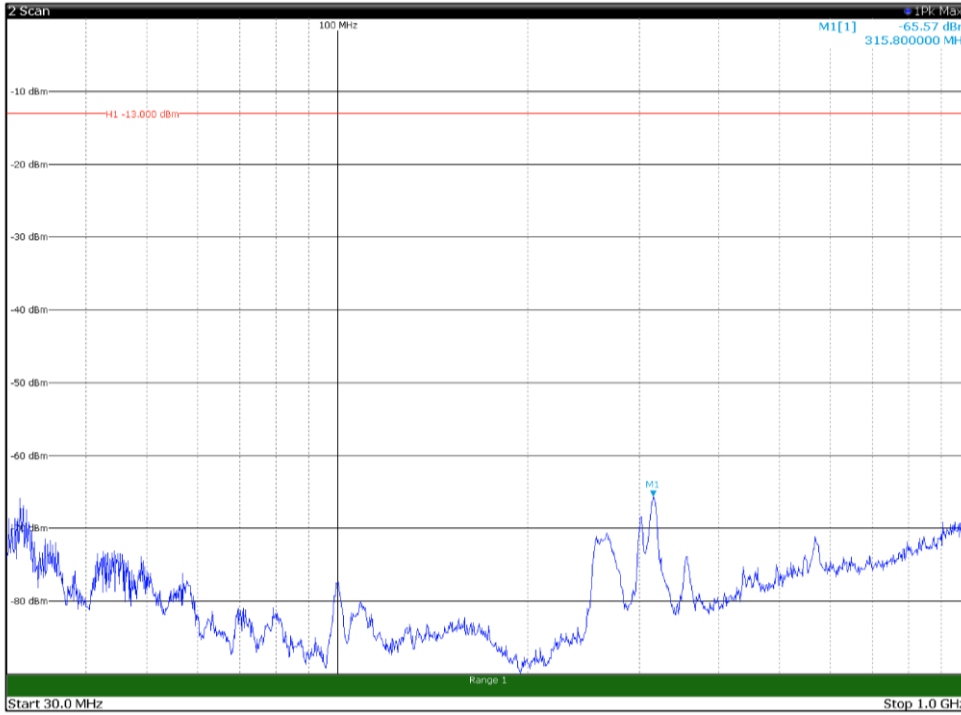

Channel: TOP, Modulation: 64QAM,
BW=10MHz, Range: 18GHz - 21GHz, Polarization: Horizontal

Channel: TOP, Modulation: 64QAM,
BW=10MHz, Range: 18GHz - 21GHz, Polarization: Vertical

Channel: BOTTOM, Modulation: 256QAM,
 BW=10MHz, Range: 30MHz - 1GHz, Polarization: Horizontal

Channel: BOTTOM, Modulation: 256QAM,
 BW=10MHz, Range: 30MHz - 1GHz, Polarization: Vertical

Channel: BOTTOM, Modulation: 256QAM,
BW=10MHz, Range: 1GHz - 18GHz, Polarization: Horizontal

Channel: BOTTOM, Modulation: 256QAM,
BW=10MHz, Range: 1GHz - 18GHz, Polarization: Vertical

Channel: BOTTOM, Modulation: 256QAM,
 BW=10MHz, Range: 18GHz - 21GHz, Polarization: Horizontal

Channel: BOTTOM, Modulation: 256QAM,
 BW=10MHz, Range: 18GHz - 21GHz, Polarization: Vertical

Channel: MIDDLE, Modulation: 256QAM,
BW=10MHz, Range: 30MHz - 1GHz, Polarization: Horizontal

Channel: MIDDLE, Modulation: 256QAM,
BW=10MHz, Range: 30MHz - 1GHz, Polarization: Vertical

Channel: MIDDLE, Modulation: 256QAM,
BW=10MHz, Range: 1GHz - 18GHz, Polarization: Horizontal

Channel: MIDDLE, Modulation: 256QAM,
BW=10MHz, Range: 1GHz - 18GHz, Polarization: Vertical