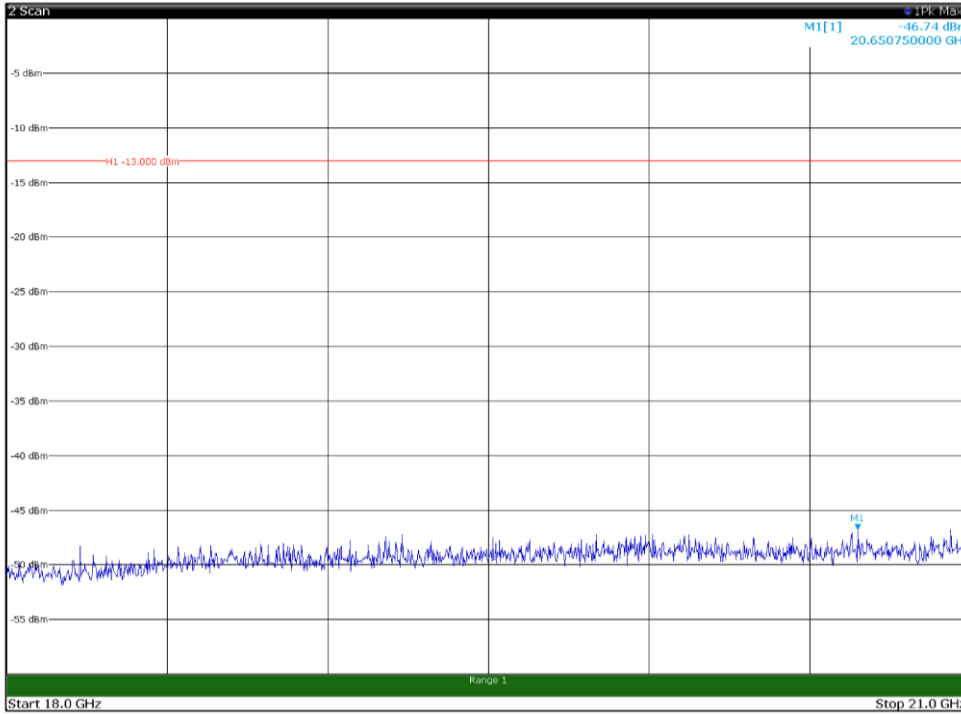

Channel: BOTTOM, Modulation: 64QAM,
BW=15MHz, Range: 1GHz - 18GHz, Polarization: Vertical

Channel: BOTTOM, Modulation: 64QAM,
BW=15MHz, Range: 18GHz - 21GHz, Polarization: Horizontal