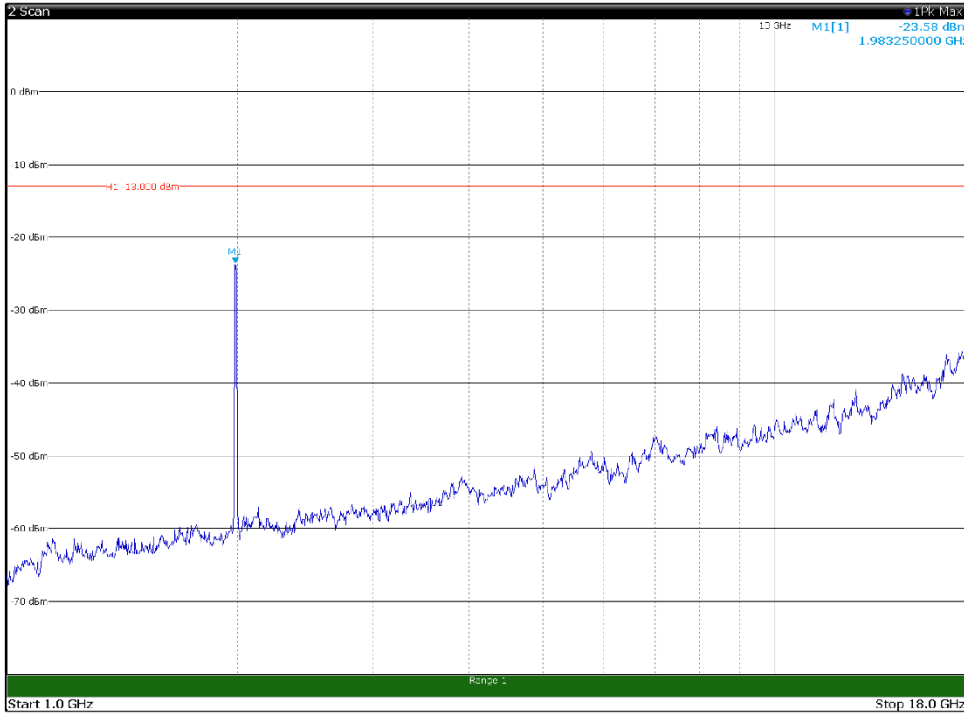

Channel: MIDDLE, Modulation: 16QAM,
 BW=15MHz, Range: 30MHz - 1GHz, Polarization: Vertical

Channel: MIDDLE, Modulation: 16QAM,
BW=15MHz, Range: 1GHz - 18GHz, Polarization: Horizontal

Channel: MIDDLE, Modulation: 16QAM,
BW=15MHz, Range: 1GHz - 18GHz, Polarization: Vertical

Channel: MIDDLE, Modulation: 16QAM,
BW=15MHz, Range: 18GHz - 21GHz, Polarization: Horizontal

Channel: MIDDLE, Modulation: 16QAM,
BW=15MHz, Range: 18GHz - 21GHz, Polarization: Vertical

Channel: TOP, Modulation: 16QAM,
 BW=15MHz, Range: 30MHz - 1GHz, Polarization: Horizontal

Channel: TOP, Modulation: 16QAM,
 BW=15MHz, Range: 30MHz - 1GHz, Polarization: Vertical

Channel: TOP, Modulation: 16QAM,
BW=15MHz, Range: 1GHz - 18GHz, Polarization: Horizontal

Channel: TOP, Modulation: 16QAM,
BW=15MHz, Range: 1GHz - 18GHz, Polarization: Vertical