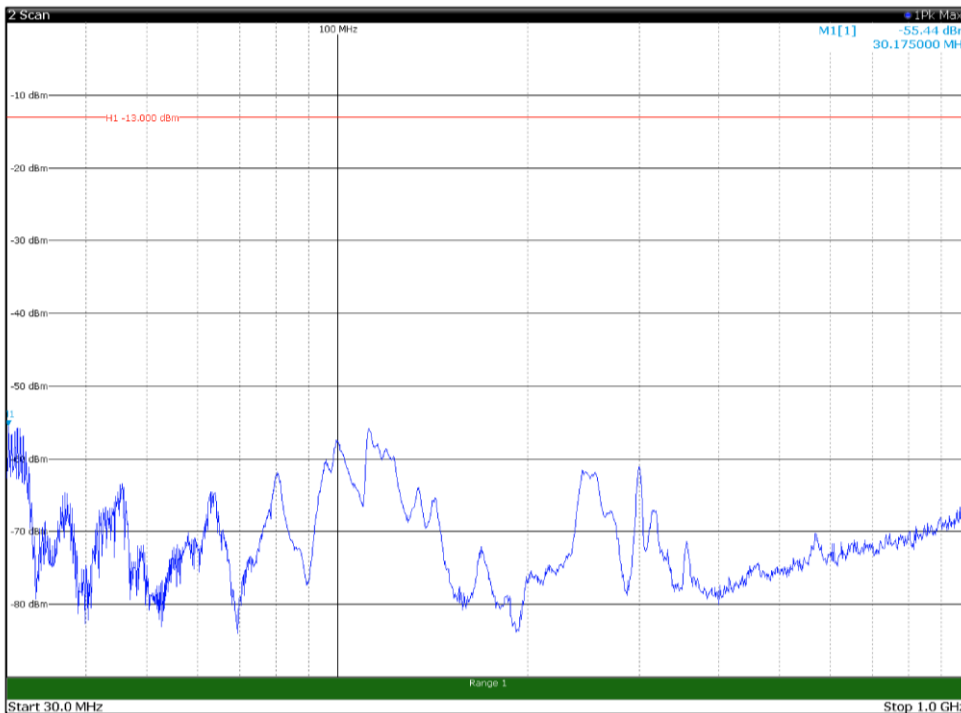

Channel: BOTTOM, Modulation: QPSK,
BW=15MHz, Range: 18GHz - 21GHz, Polarization: Horizontal

Channel: BOTTOM, Modulation: QPSK,
BW=15MHz, Range: 18GHz - 21GHz, Polarization: Vertical

Channel: MIDDLE, Modulation: QPSK,
BW=15MHz, Range: 30MHz - 1GHz, Polarization: Horizontal

Channel: MIDDLE, Modulation: QPSK,
BW=15MHz, Range: 30MHz - 1GHz, Polarization: Vertical

Channel: MIDDLE, Modulation: QPSK,
BW=15MHz, Range: 1GHz - 18GHz, Polarization: Horizontal

Channel: MIDDLE, Modulation: QPSK,
BW=15MHz, Range: 1GHz - 18GHz, Polarization: Vertical

Channel: MIDDLE, Modulation: QPSK,
BW=15MHz, Range: 18GHz - 21GHz, Polarization: Horizontal

Channel: MIDDLE, Modulation: QPSK,
BW=15MHz, Range: 18GHz - 21GHz, Polarization: Vertical

Channel: TOP, Modulation: QPSK,
 BW=15MHz, Range: 30MHz - 1GHz, Polarization: Horizontal