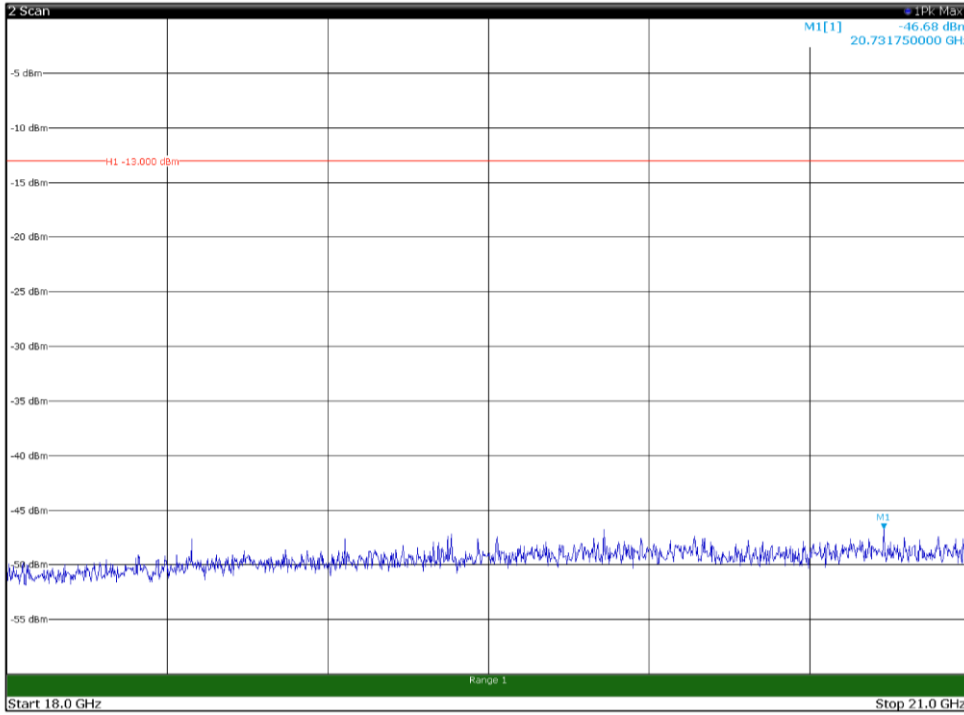

Channel: MIDDLE, Modulation: 256QAM,
 BW=10MHz, Range: 18GHz - 21GHz, Polarization: Horizontal

Channel: MIDDLE, Modulation: 256QAM,
 BW=10MHz, Range: 18GHz - 21GHz, Polarization: Vertical

Channel: TOP, Modulation: 256QAM,
BW=10MHz, Range: 30MHz - 1GHz, Polarization: Horizontal

Channel: TOP, Modulation: 256QAM,
BW=10MHz, Range: 30MHz - 1GHz, Polarization: Vertical

Channel: TOP, Modulation: 256QAM,
BW=10MHz, Range: 1GHz - 18GHz, Polarization: Horizontal

Channel: TOP, Modulation: 256QAM,
BW=10MHz, Range: 1GHz - 18GHz, Polarization: Vertical