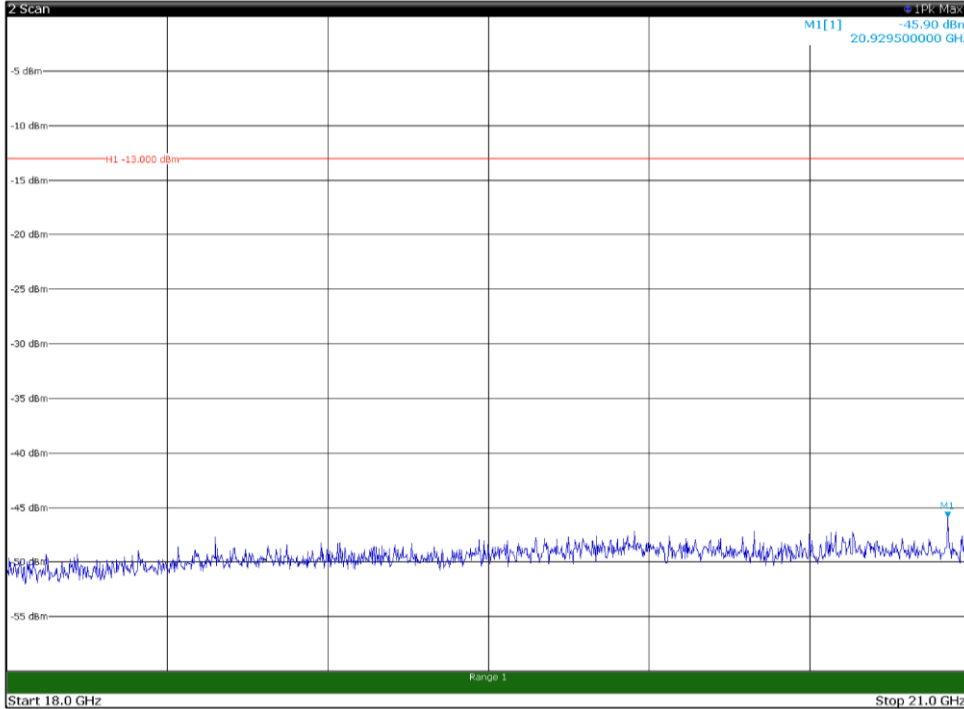

Channel: TOP, Modulation: 256QAM,
BW=10MHz, Range: 30MHz - 1GHz, Polarization: Vertical

Channel: TOP, Modulation: 256QAM,
BW=10MHz, Range: 1GHz - 18GHz, Polarization: Horizontal

Channel: TOP, Modulation: 256QAM,
BW=10MHz, Range: 1GHz - 18GHz, Polarization: Vertical

Channel: TOP, Modulation: 256QAM,
BW=10MHz, Range: 18GHz - 21GHz, Polarization: Horizontal

Channel: TOP, Modulation: 256QAM,
BW=10MHz, Range: 18GHz - 21GHz, Polarization: Vertical

Channel: BOTTOM, Modulation: QPSK,
 BW=15MHz, Range: 30MHz - 1GHz, Polarization: Horizontal