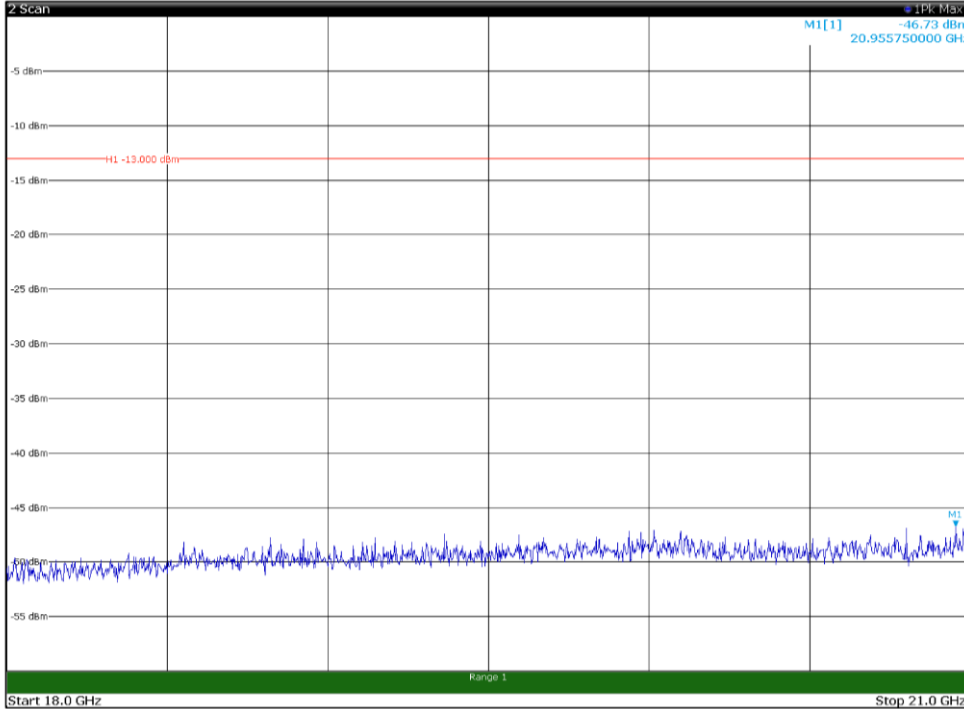

Channel: MIDDLE, Modulation: QPSK,
BW=15MHz, Range: 18GHz - 21GHz, Polarization: Horizontal

Channel: MIDDLE, Modulation: QPSK,
BW=15MHz, Range: 18GHz - 21GHz, Polarization: Vertical