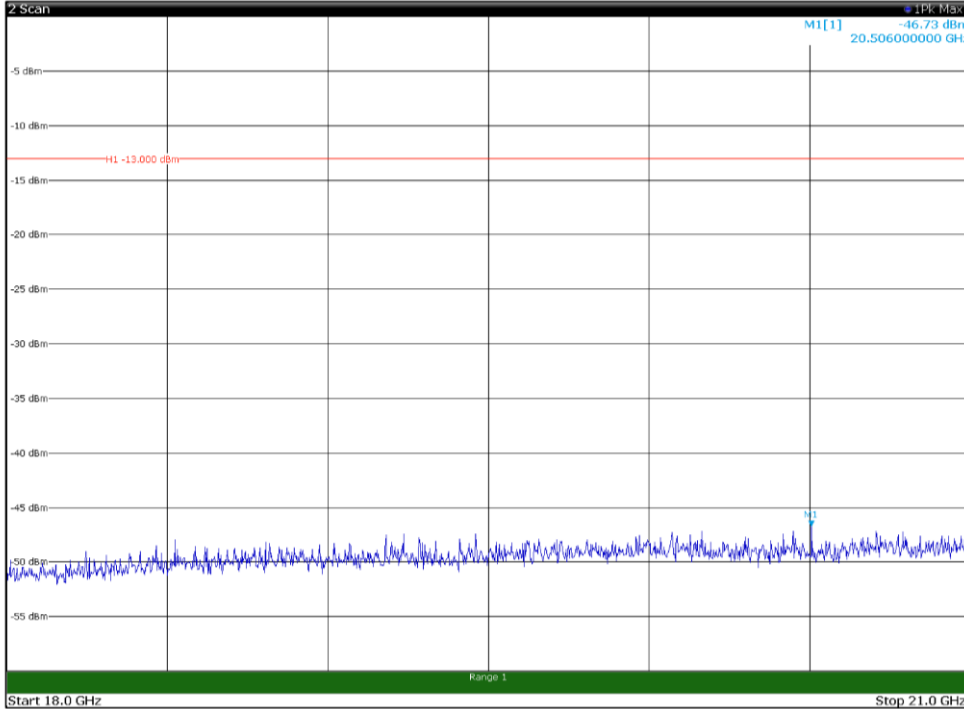

Channel: TOP, Modulation: QPSK,
 BW=15MHz, Range: 30MHz - 1GHz, Polarization: Vertical

Channel: TOP, Modulation: QPSK,
 BW=15MHz, Range: 1GHz - 18GHz, Polarization: Horizontal

Channel: TOP, Modulation: QPSK,
 BW=15MHz, Range: 1GHz - 18GHz, Polarization: Vertical

Channel: TOP, Modulation: QPSK,
BW=15MHz, Range: 18GHz - 21GHz, Polarization: Horizontal

Channel: TOP, Modulation: QPSK,
BW=15MHz, Range: 18GHz - 21GHz, Polarization: Vertical

Channel: BOTTOM, Modulation: 16QAM,
BW=15MHz, Range: 30MHz - 1GHz, Polarization: Horizontal