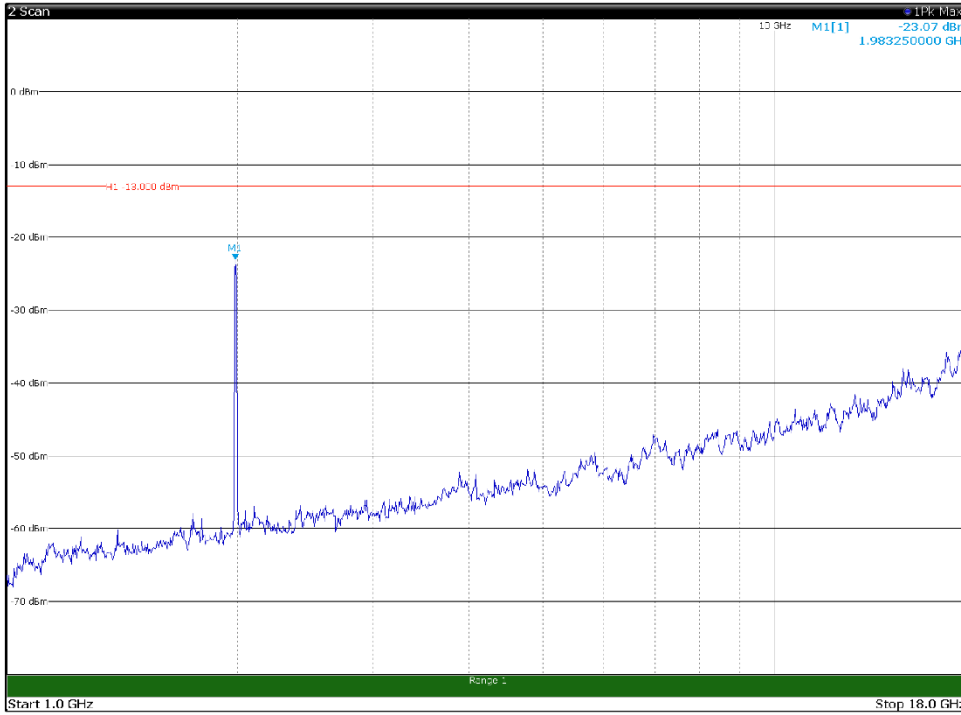

Channel: MIDDLE, Modulation: QPSK,
BW=15MHz, Range: 30MHz - 1GHz, Polarization: Vertical

Channel: MIDDLE, Modulation: QPSK,
BW=15MHz, Range: 1GHz - 18GHz, Polarization: Horizontal

Channel: MIDDLE, Modulation: QPSK,
BW=15MHz, Range: 1GHz - 18GHz, Polarization: Vertical

Channel: MIDDLE, Modulation: QPSK,
BW=15MHz, Range: 18GHz - 21GHz, Polarization: Horizontal

Channel: MIDDLE, Modulation: QPSK,
BW=15MHz, Range: 18GHz - 21GHz, Polarization: Vertical

Channel: TOP, Modulation: QPSK,
 BW=15MHz, Range: 30MHz - 1GHz, Polarization: Horizontal

Channel: TOP, Modulation: QPSK,
 BW=15MHz, Range: 30MHz - 1GHz, Polarization: Vertical

Channel: TOP, Modulation: QPSK,
 BW=15MHz, Range: 1GHz - 18GHz, Polarization: Horizontal

Channel: TOP, Modulation: QPSK,
 BW=15MHz, Range: 1GHz - 18GHz, Polarization: Vertical