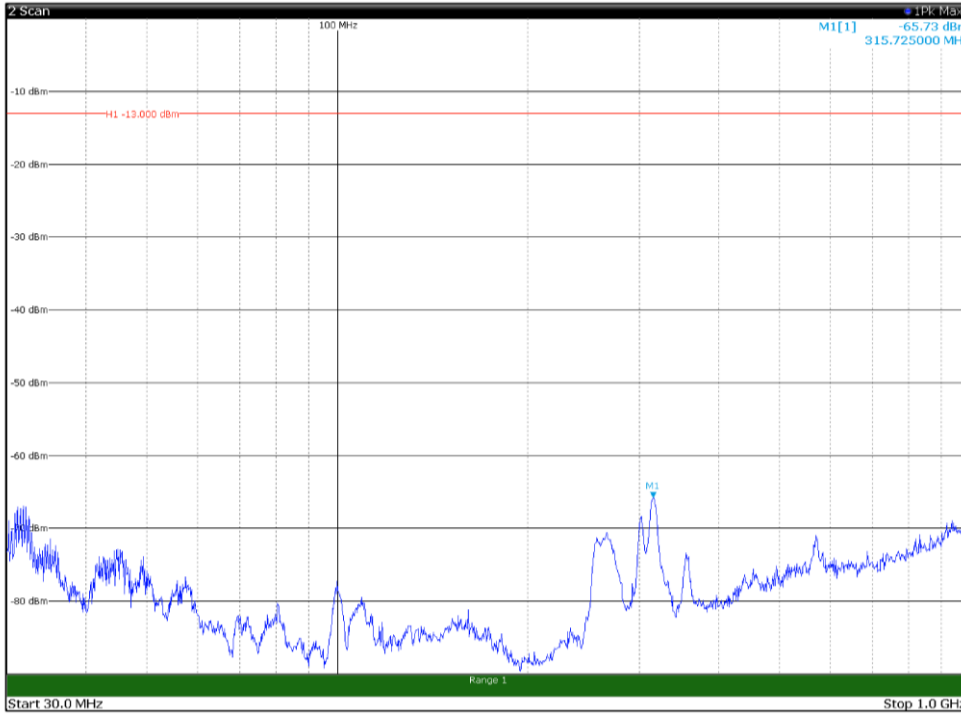

Channel: BOTTOM, Modulation: 256QAM,
 BW=10MHz, Range: 18GHz - 21GHz, Polarization: Horizontal

Channel: BOTTOM, Modulation: 256QAM,
 BW=10MHz, Range: 18GHz - 21GHz, Polarization: Vertical

Channel: MIDDLE, Modulation: 256QAM,
BW=10MHz, Range: 30MHz - 1GHz, Polarization: Horizontal

Channel: MIDDLE, Modulation: 256QAM,
BW=10MHz, Range: 30MHz - 1GHz, Polarization: Vertical

Channel: MIDDLE, Modulation: 256QAM,
BW=10MHz, Range: 1GHz - 18GHz, Polarization: Horizontal

Channel: MIDDLE, Modulation: 256QAM,
BW=10MHz, Range: 1GHz - 18GHz, Polarization: Vertical

Channel: MIDDLE, Modulation: 256QAM,
 BW=10MHz, Range: 18GHz - 21GHz, Polarization: Horizontal

Channel: MIDDLE, Modulation: 256QAM,
 BW=10MHz, Range: 18GHz - 21GHz, Polarization: Vertical

Channel: TOP, Modulation: 256QAM,
BW=10MHz, Range: 30MHz - 1GHz, Polarization: Horizontal

Channel: TOP, Modulation: 256QAM,
BW=10MHz, Range: 30MHz - 1GHz, Polarization: Vertical

Channel: TOP, Modulation: 256QAM,
BW=10MHz, Range: 1GHz - 18GHz, Polarization: Horizontal

Channel: TOP, Modulation: 256QAM,
BW=10MHz, Range: 1GHz - 18GHz, Polarization: Vertical