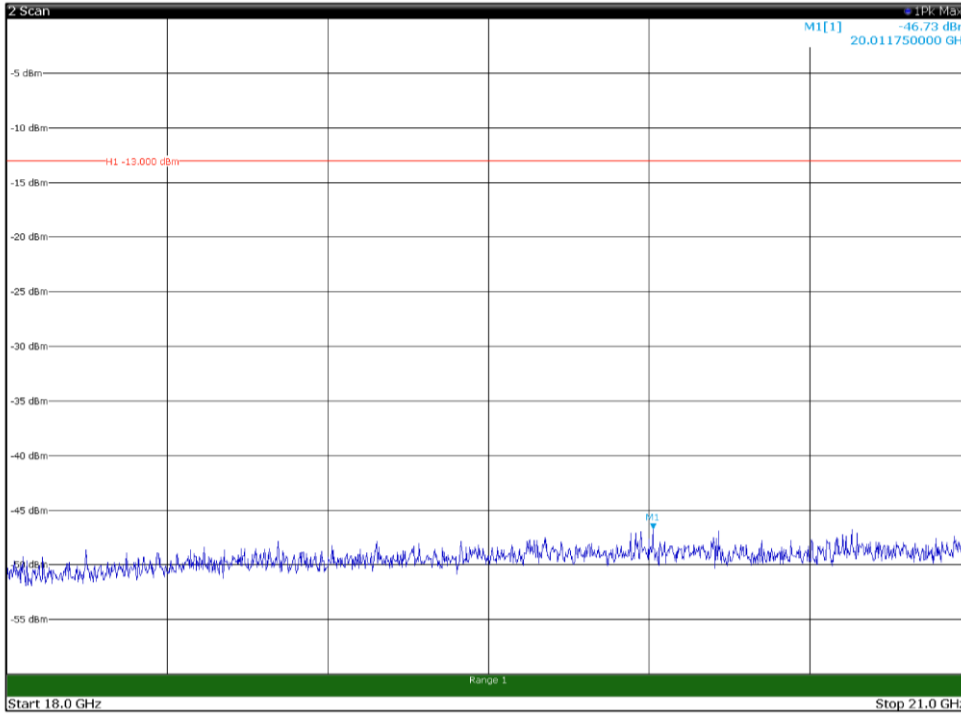

Channel: MIDDLE, Modulation: 16QAM,
BW=15MHz, Range: 1GHz - 18GHz, Polarization: Vertical

Channel: MIDDLE, Modulation: 16QAM,
BW=15MHz, Range: 18GHz - 21GHz, Polarization: Horizontal