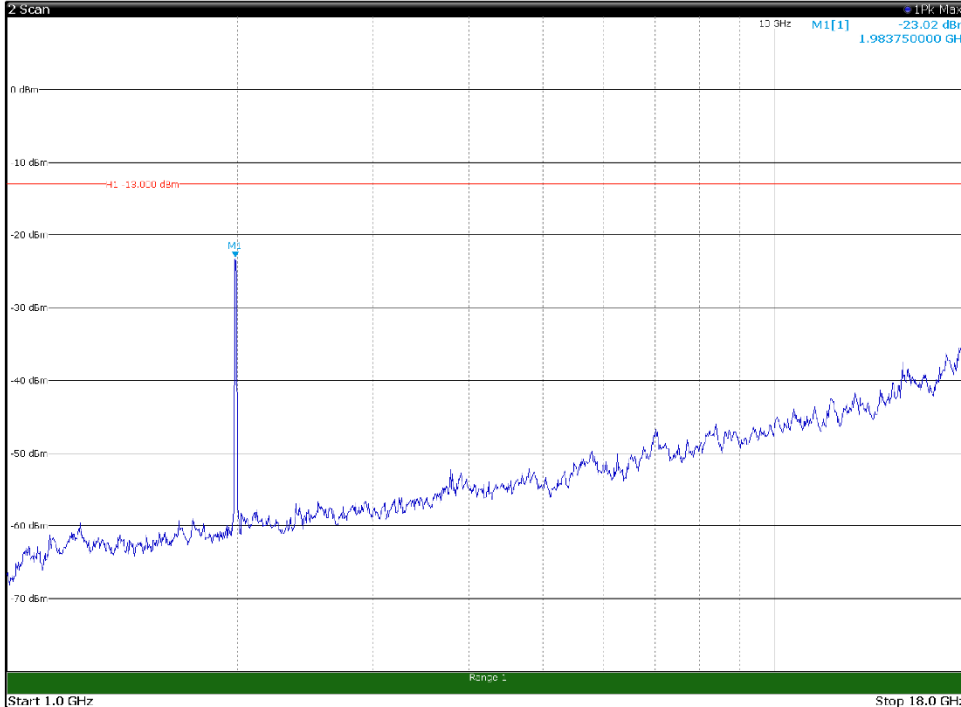

Channel: MIDDLE, Modulation: QPSK,
BW=15MHz, Range: 30MHz - 1GHz, Polarization: Vertical

Channel: MIDDLE, Modulation: QPSK,
BW=15MHz, Range: 1GHz - 18GHz, Polarization: Horizontal

Channel: MIDDLE, Modulation: QPSK,
BW=15MHz, Range: 1GHz - 18GHz, Polarization: Vertical

Channel: MIDDLE, Modulation: QPSK,
BW=15MHz, Range: 18GHz - 21GHz, Polarization: Horizontal

Channel: MIDDLE, Modulation: QPSK,
BW=15MHz, Range: 18GHz - 21GHz, Polarization: Vertical

Channel: TOP, Modulation: QPSK,
 BW=15MHz, Range: 30MHz - 1GHz, Polarization: Horizontal

Channel: TOP, Modulation: QPSK,
 BW=15MHz, Range: 30MHz - 1GHz, Polarization: Vertical

Channel: TOP, Modulation: QPSK,
 BW=15MHz, Range: 1GHz - 18GHz, Polarization: Horizontal

Channel: TOP, Modulation: QPSK,
 BW=15MHz, Range: 1GHz - 18GHz, Polarization: Vertical