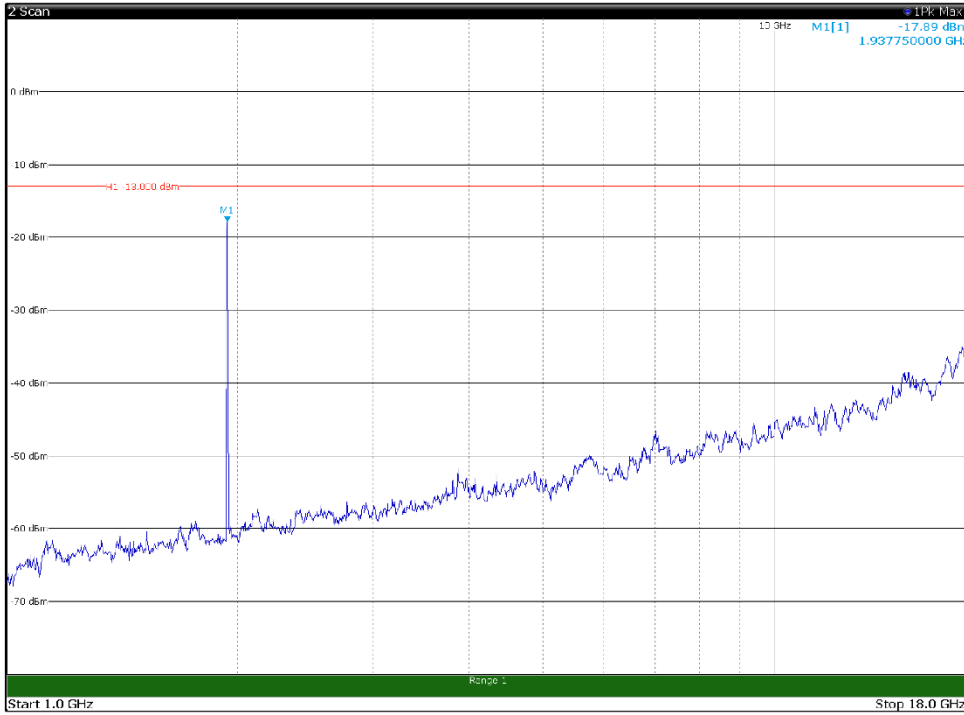

Channel: TOP, Modulation: 64QAM,
BW=10MHz, Range: 30MHz - 1GHz, Polarization: Vertical

Channel: TOP, Modulation: 64QAM,
BW=10MHz, Range: 1GHz - 18GHz, Polarization: Horizontal

Channel: TOP, Modulation: 64QAM,
BW=10MHz, Range: 1GHz - 18GHz, Polarization: Vertical

Channel: TOP, Modulation: 64QAM,
BW=10MHz, Range: 18GHz - 21GHz, Polarization: Horizontal

Channel: TOP, Modulation: 64QAM,
BW=10MHz, Range: 18GHz - 21GHz, Polarization: Vertical

Channel: BOTTOM, Modulation: 256QAM,
 BW=10MHz, Range: 30MHz - 1GHz, Polarization: Horizontal

Channel: BOTTOM, Modulation: 256QAM,
 BW=10MHz, Range: 30MHz - 1GHz, Polarization: Vertical

Channel: BOTTOM, Modulation: 256QAM,
BW=10MHz, Range: 1GHz - 18GHz, Polarization: Horizontal

Channel: BOTTOM, Modulation: 256QAM,
BW=10MHz, Range: 1GHz - 18GHz, Polarization: Vertical

Channel: BOTTOM, Modulation: 256QAM,
 BW=10MHz, Range: 18GHz - 21GHz, Polarization: Horizontal

Channel: BOTTOM, Modulation: 256QAM,
 BW=10MHz, Range: 18GHz - 21GHz, Polarization: Vertical

Channel: MIDDLE, Modulation: 256QAM,
BW=10MHz, Range: 30MHz - 1GHz, Polarization: Horizontal