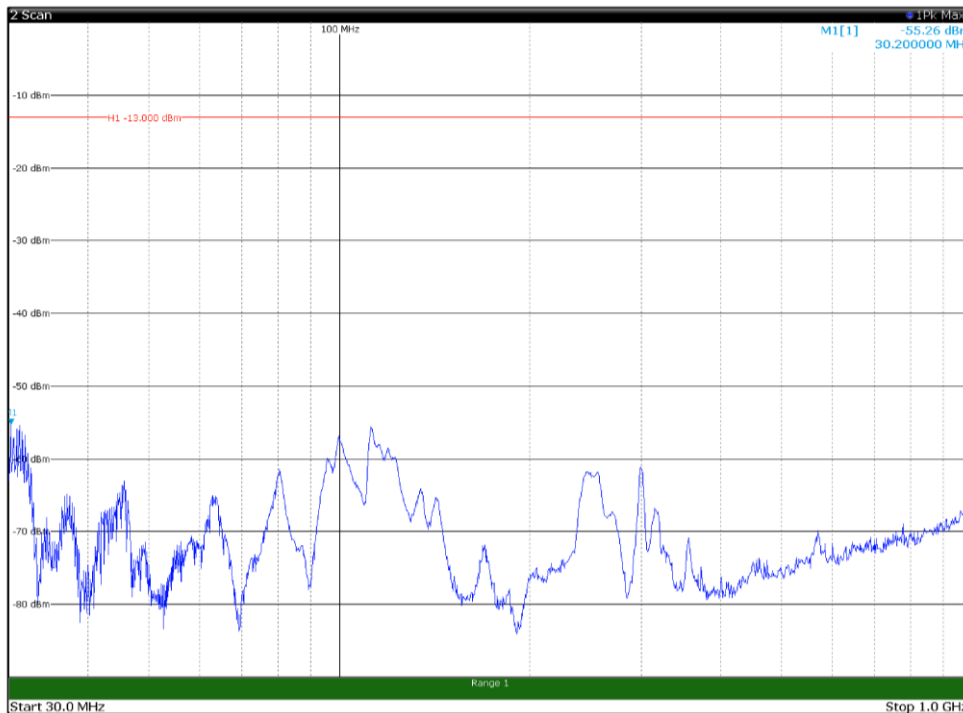

Channel: MIDDLE, Modulation: 64QAM,
BW=10MHz, Range: 18GHz - 21GHz, Polarization: Horizontal

Channel: MIDDLE, Modulation: 64QAM,
BW=10MHz, Range: 18GHz - 21GHz, Polarization: Vertical

Channel: TOP, Modulation: 64QAM,
BW=10MHz, Range: 30MHz - 1GHz, Polarization: Horizontal

Channel: TOP, Modulation: 64QAM,
BW=10MHz, Range: 30MHz - 1GHz, Polarization: Vertical

Channel: TOP, Modulation: 64QAM,
BW=10MHz, Range: 1GHz - 18GHz, Polarization: Horizontal

Channel: TOP, Modulation: 64QAM,
BW=10MHz, Range: 1GHz - 18GHz, Polarization: Vertical

Channel: TOP, Modulation: 64QAM,
BW=10MHz, Range: 18GHz - 21GHz, Polarization: Horizontal

Channel: TOP, Modulation: 64QAM,
BW=10MHz, Range: 18GHz - 21GHz, Polarization: Vertical

Channel: BOTTOM, Modulation: 256QAM,
 BW=10MHz, Range: 30MHz - 1GHz, Polarization: Horizontal

Channel: BOTTOM, Modulation: 256QAM,
 BW=10MHz, Range: 30MHz - 1GHz, Polarization: Vertical

Channel: BOTTOM, Modulation: 256QAM,
BW=10MHz, Range: 1GHz - 18GHz, Polarization: Horizontal

Channel: BOTTOM, Modulation: 256QAM,
BW=10MHz, Range: 1GHz - 18GHz, Polarization: Vertical