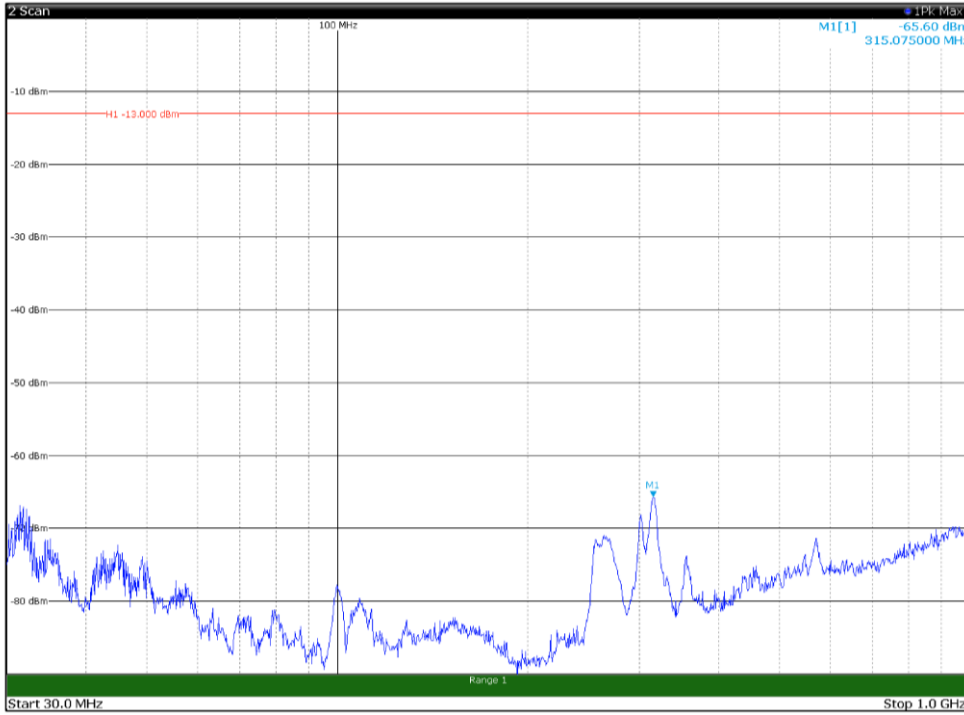

Channel: BOTTOM, Modulation: 16QAM,
BW=15MHz, Range: 18GHz - 21GHz, Polarization: Horizontal

Channel: BOTTOM, Modulation: 16QAM,
BW=15MHz, Range: 18GHz - 21GHz, Polarization: Vertical

Channel: MIDDLE, Modulation: 16QAM,
 BW=15MHz, Range: 30MHz - 1GHz, Polarization: Horizontal

Channel: MIDDLE, Modulation: 16QAM,
 BW=15MHz, Range: 30MHz - 1GHz, Polarization: Vertical

Channel: MIDDLE, Modulation: 16QAM,
BW=15MHz, Range: 1GHz - 18GHz, Polarization: Horizontal

Channel: MIDDLE, Modulation: 16QAM,
BW=15MHz, Range: 1GHz - 18GHz, Polarization: Vertical

Channel: MIDDLE, Modulation: 16QAM,
BW=15MHz, Range: 18GHz - 21GHz, Polarization: Horizontal

Channel: MIDDLE, Modulation: 16QAM,
BW=15MHz, Range: 18GHz - 21GHz, Polarization: Vertical

Channel: TOP, Modulation: 16QAM,
 BW=15MHz, Range: 30MHz - 1GHz, Polarization: Horizontal

Channel: TOP, Modulation: 16QAM,
 BW=15MHz, Range: 30MHz - 1GHz, Polarization: Vertical

Channel: TOP, Modulation: 16QAM,
BW=15MHz, Range: 1GHz - 18GHz, Polarization: Horizontal

Channel: TOP, Modulation: 16QAM,
BW=15MHz, Range: 1GHz - 18GHz, Polarization: Vertical