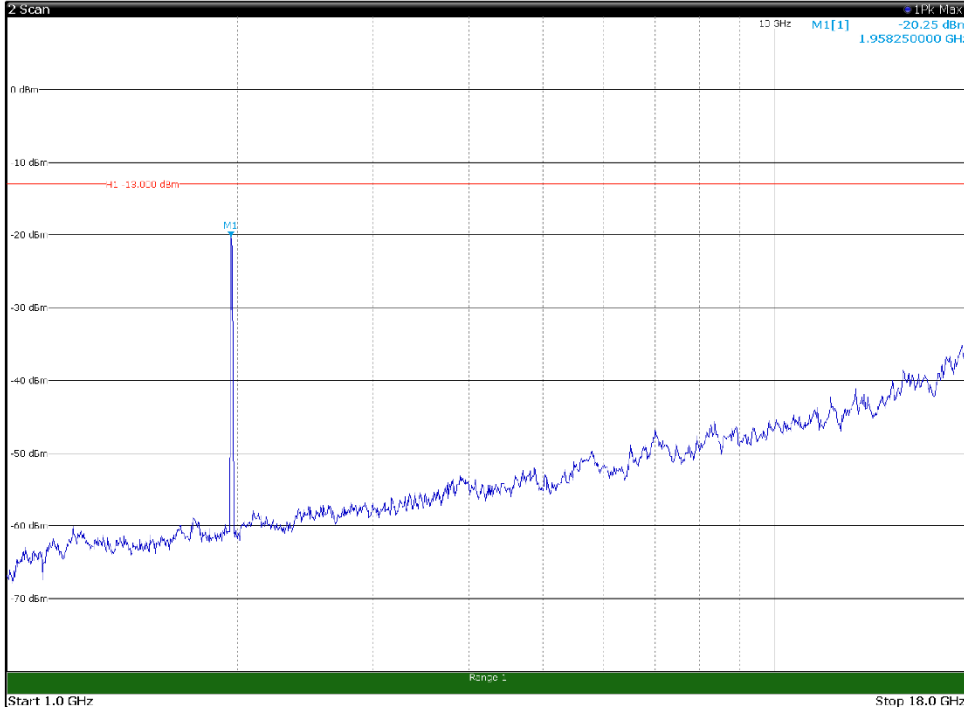

Channel: BOTTOM, Modulation: 16QAM,
BW=15MHz, Range: 30MHz - 1GHz, Polarization: Vertical

Channel: BOTTOM, Modulation: 16QAM, BW=15MHz, Range: 1GHz - 18GHz, Polarization: Horizontal

Channel: BOTTOM, Modulation: 16QAM, BW=15MHz, Range: 1GHz - 18GHz, Polarization: Vertical

Channel: BOTTOM, Modulation: 16QAM,
BW=15MHz, Range: 18GHz - 21GHz, Polarization: Horizontal

Channel: BOTTOM, Modulation: 16QAM,
BW=15MHz, Range: 18GHz - 21GHz, Polarization: Vertical

Channel: MIDDLE, Modulation: 16QAM,
 BW=15MHz, Range: 30MHz - 1GHz, Polarization: Horizontal

Channel: MIDDLE, Modulation: 16QAM,
 BW=15MHz, Range: 30MHz - 1GHz, Polarization: Vertical

Channel: MIDDLE, Modulation: 16QAM,
BW=15MHz, Range: 1GHz - 18GHz, Polarization: Horizontal

Channel: MIDDLE, Modulation: 16QAM,
BW=15MHz, Range: 1GHz - 18GHz, Polarization: Vertical