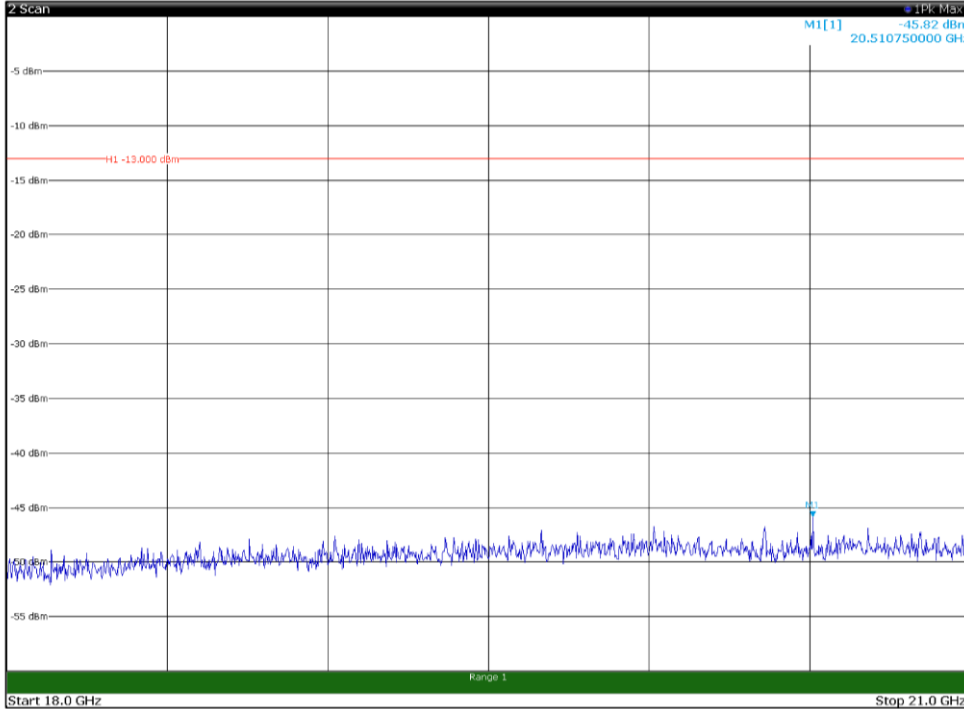

Channel: BOTTOM, Modulation: 16QAM,
BW=15MHz, Range: 18GHz - 21GHz, Polarization: Horizontal

Channel: BOTTOM, Modulation: 16QAM,
BW=15MHz, Range: 18GHz - 21GHz, Polarization: Vertical