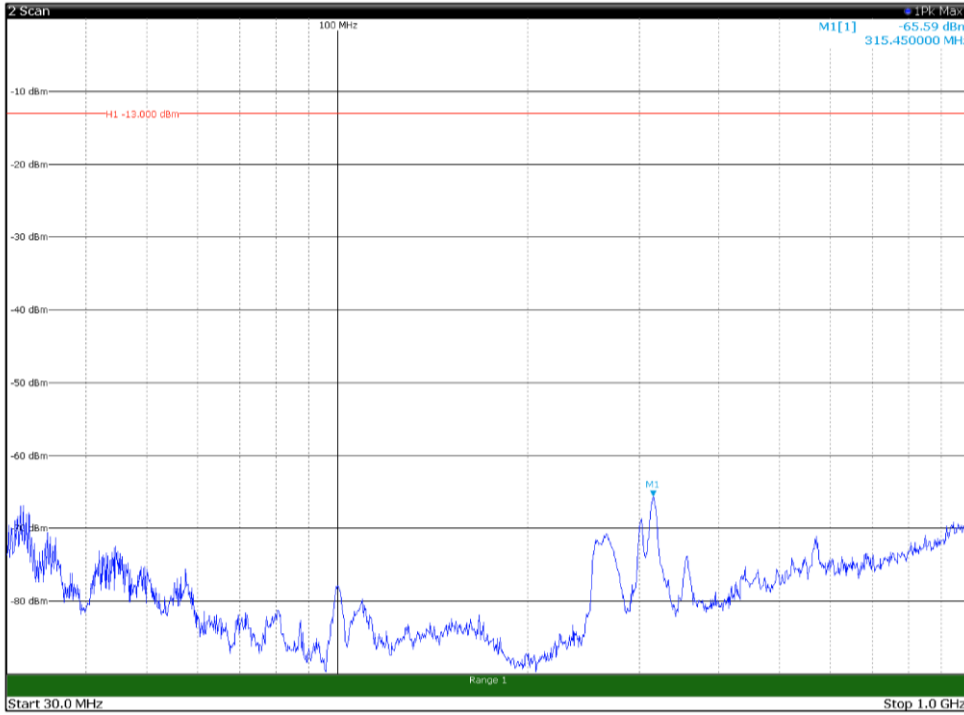

Channel: TOP, Modulation: 16QAM,
BW=10MHz, Range: 18GHz - 21GHz, Polarization: Horizontal

Channel: TOP, Modulation: 16QAM,
BW=10MHz, Range: 18GHz - 21GHz, Polarization: Vertical

Channel: BOTTOM, Modulation: 64QAM,
BW=10MHz, Range: 30MHz - 1GHz, Polarization: Horizontal

Channel: BOTTOM, Modulation: 64QAM,
BW=10MHz, Range: 30MHz - 1GHz, Polarization: Vertical

Channel: BOTTOM, Modulation: 64QAM,
 BW=10MHz, Range: 1GHz - 18GHz, Polarization: Horizontal

Channel: BOTTOM, Modulation: 64QAM,
 BW=10MHz, Range: 1GHz - 18GHz, Polarization: Vertical

Channel: BOTTOM, Modulation: 64QAM,
BW=10MHz, Range: 18GHz - 21GHz, Polarization: Horizontal

Channel: BOTTOM, Modulation: 64QAM,
BW=10MHz, Range: 18GHz - 21GHz, Polarization: Vertical

Channel: MIDDLE, Modulation: 64QAM,
 BW=10MHz, Range: 30MHz - 1GHz, Polarization: Horizontal