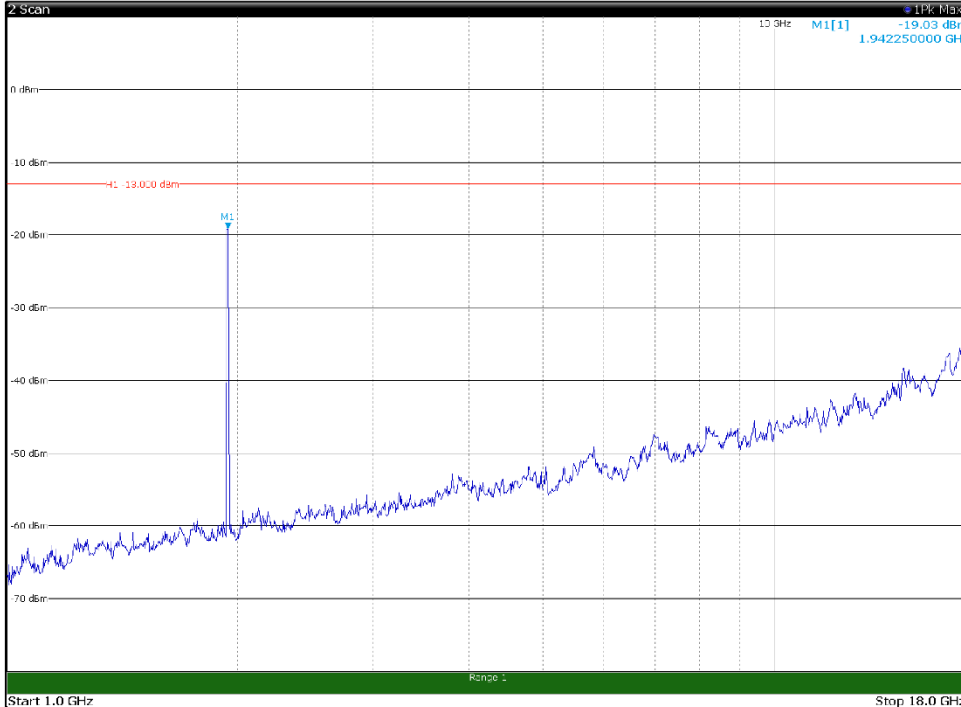

Channel: TOP, Modulation: 256QAM,
BW=10MHz, Range: 30MHz - 1GHz, Polarization: Vertical

Channel: TOP, Modulation: 256QAM,
BW=10MHz, Range: 1GHz - 18GHz, Polarization: Horizontal

Channel: TOP, Modulation: 256QAM,
BW=10MHz, Range: 1GHz - 18GHz, Polarization: Vertical

Channel: TOP, Modulation: 256QAM,
BW=10MHz, Range: 18GHz - 21GHz, Polarization: Horizontal

Channel: TOP, Modulation: 256QAM,
BW=10MHz, Range: 18GHz - 21GHz, Polarization: Vertical

Channel: BOTTOM, Modulation: QPSK,
 BW=15MHz, Range: 30MHz - 1GHz, Polarization: Horizontal

Channel: BOTTOM, Modulation: QPSK,
 BW=15MHz, Range: 30MHz - 1GHz, Polarization: Vertical

Channel: BOTTOM, Modulation: QPSK,
 BW=15MHz, Range: 1GHz - 18GHz, Polarization: Horizontal

Channel: BOTTOM, Modulation: QPSK,
 BW=15MHz, Range: 1GHz - 18GHz, Polarization: Vertical