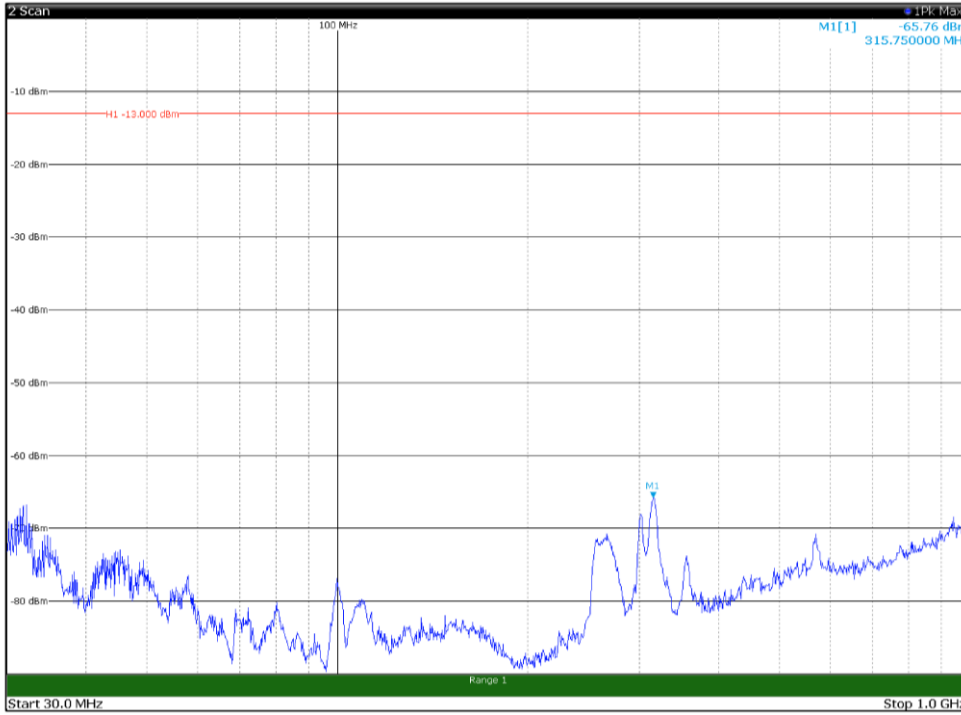

Channel: TOP, Modulation: 256QAM,
BW=10MHz, Range: 18GHz - 21GHz, Polarization: Horizontal

Channel: TOP, Modulation: 256QAM,
BW=10MHz, Range: 18GHz - 21GHz, Polarization: Vertical

Channel: BOTTOM, Modulation: QPSK,
 BW=15MHz, Range: 30MHz - 1GHz, Polarization: Horizontal

Channel: BOTTOM, Modulation: QPSK,
 BW=15MHz, Range: 30MHz - 1GHz, Polarization: Vertical

Channel: BOTTOM, Modulation: QPSK,
 BW=15MHz, Range: 1GHz - 18GHz, Polarization: Horizontal

Channel: BOTTOM, Modulation: QPSK,
 BW=15MHz, Range: 1GHz - 18GHz, Polarization: Vertical

Channel: BOTTOM, Modulation: QPSK,
BW=15MHz, Range: 18GHz - 21GHz, Polarization: Horizontal

Channel: BOTTOM, Modulation: QPSK,
BW=15MHz, Range: 18GHz - 21GHz, Polarization: Vertical

Channel: MIDDLE, Modulation: QPSK,
BW=15MHz, Range: 30MHz - 1GHz, Polarization: Horizontal