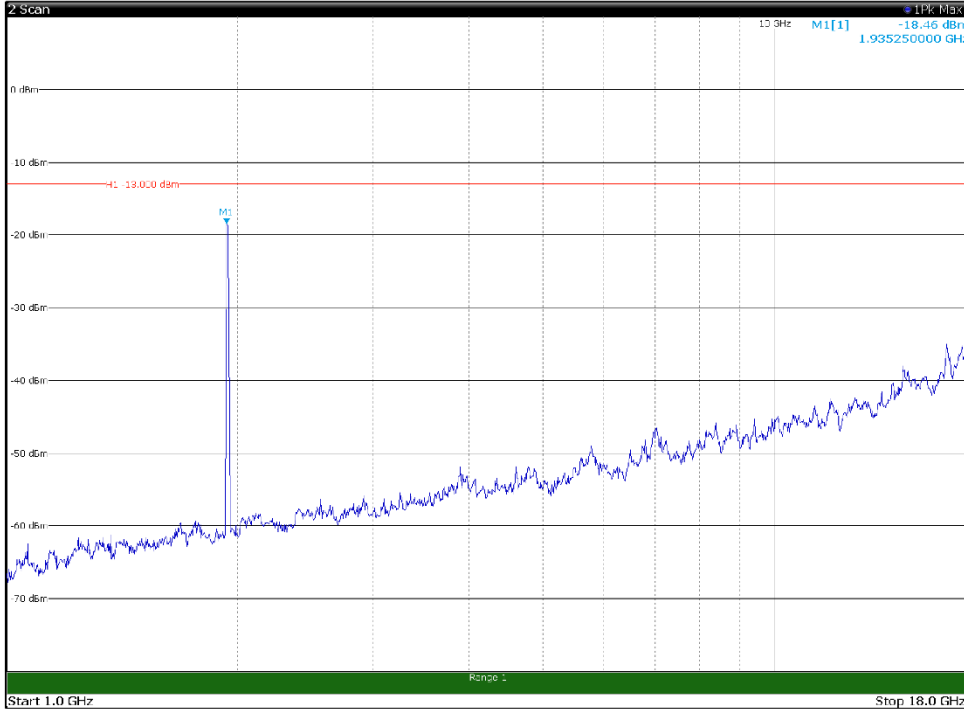

Channel: TOP, Modulation: QPSK,
 BW=15MHz, Range: 30MHz - 1GHz, Polarization: Vertical

Channel: TOP, Modulation: QPSK,
 BW=15MHz, Range: 1GHz - 18GHz, Polarization: Horizontal

Channel: TOP, Modulation: QPSK,
 BW=15MHz, Range: 1GHz - 18GHz, Polarization: Vertical

Channel: TOP, Modulation: QPSK,
BW=15MHz, Range: 18GHz - 21GHz, Polarization: Horizontal

Channel: TOP, Modulation: QPSK,
BW=15MHz, Range: 18GHz - 21GHz, Polarization: Vertical

Channel: BOTTOM, Modulation: 16QAM,
BW=15MHz, Range: 30MHz - 1GHz, Polarization: Horizontal

Channel: BOTTOM, Modulation: 16QAM,
BW=15MHz, Range: 30MHz - 1GHz, Polarization: Vertical

Channel: BOTTOM, Modulation: 16QAM, BW=15MHz, Range: 1GHz - 18GHz, Polarization: Horizontal

Channel: BOTTOM, Modulation: 16QAM, BW=15MHz, Range: 1GHz - 18GHz, Polarization: Vertical