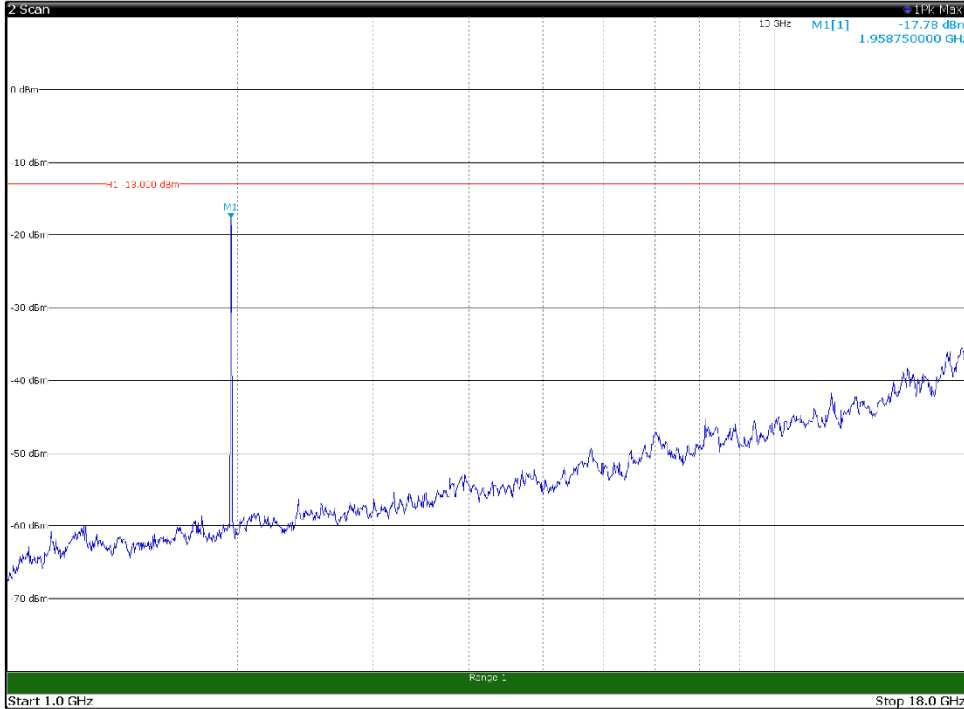

Channel: BOTTOM, Modulation: 64QAM,
BW=10MHz, Range: 30MHz - 1GHz, Polarization: Vertical

Channel: BOTTOM, Modulation: 64QAM,
 BW=10MHz, Range: 1GHz - 18GHz, Polarization: Horizontal

Channel: BOTTOM, Modulation: 64QAM,
 BW=10MHz, Range: 1GHz - 18GHz, Polarization: Vertical

Channel: BOTTOM, Modulation: 64QAM,
BW=10MHz, Range: 18GHz - 21GHz, Polarization: Horizontal

Channel: BOTTOM, Modulation: 64QAM,
BW=10MHz, Range: 18GHz - 21GHz, Polarization: Vertical

Channel: MIDDLE, Modulation: 64QAM,
 BW=10MHz, Range: 30MHz - 1GHz, Polarization: Horizontal

Channel: MIDDLE, Modulation: 64QAM,
 BW=10MHz, Range: 30MHz - 1GHz, Polarization: Vertical

Channel: MIDDLE, Modulation: 64QAM,
BW=10MHz, Range: 1GHz - 18GHz, Polarization: Horizontal

Channel: MIDDLE, Modulation: 64QAM,
BW=10MHz, Range: 1GHz - 18GHz, Polarization: Vertical

Channel: MIDDLE, Modulation: 64QAM,
BW=10MHz, Range: 18GHz - 21GHz, Polarization: Horizontal

Channel: MIDDLE, Modulation: 64QAM,
BW=10MHz, Range: 18GHz - 21GHz, Polarization: Vertical

Channel: TOP, Modulation: 64QAM,
BW=10MHz, Range: 30MHz - 1GHz, Polarization: Horizontal