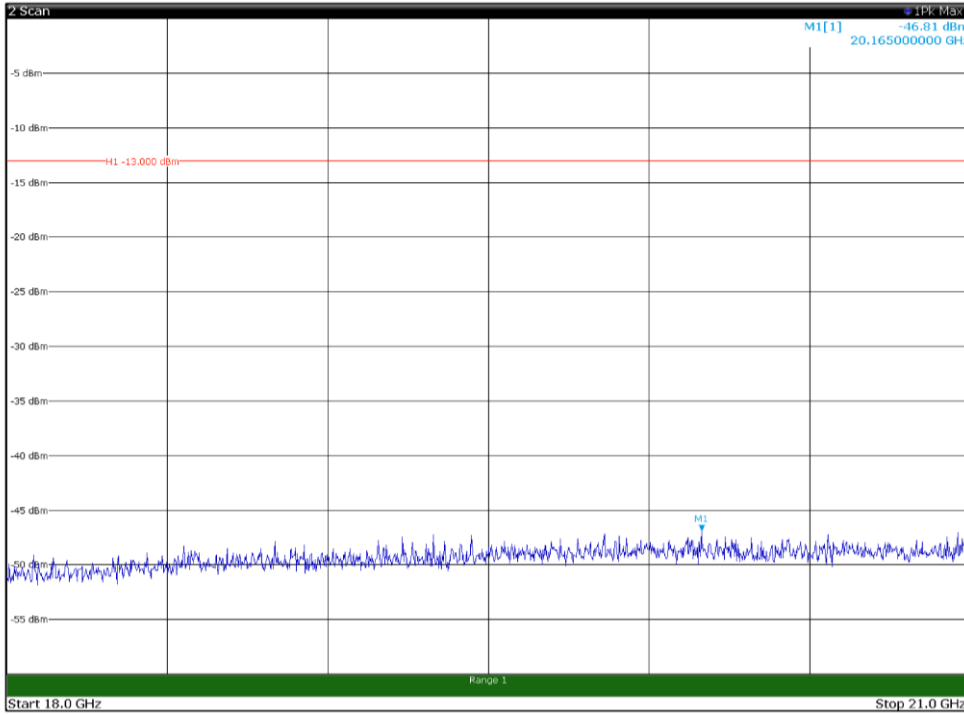

Channel: TOP, Modulation: QPSK,
BW=15MHz, Range: 18GHz - 21GHz, Polarization: Horizontal

Channel: TOP, Modulation: QPSK,
BW=15MHz, Range: 18GHz - 21GHz, Polarization: Vertical

Channel: BOTTOM, Modulation: 16QAM,
BW=15MHz, Range: 30MHz - 1GHz, Polarization: Horizontal

Channel: BOTTOM, Modulation: 16QAM,
BW=15MHz, Range: 30MHz - 1GHz, Polarization: Vertical

Channel: BOTTOM, Modulation: 16QAM, BW=15MHz, Range: 1GHz - 18GHz, Polarization: Horizontal

Channel: BOTTOM, Modulation: 16QAM, BW=15MHz, Range: 1GHz - 18GHz, Polarization: Vertical