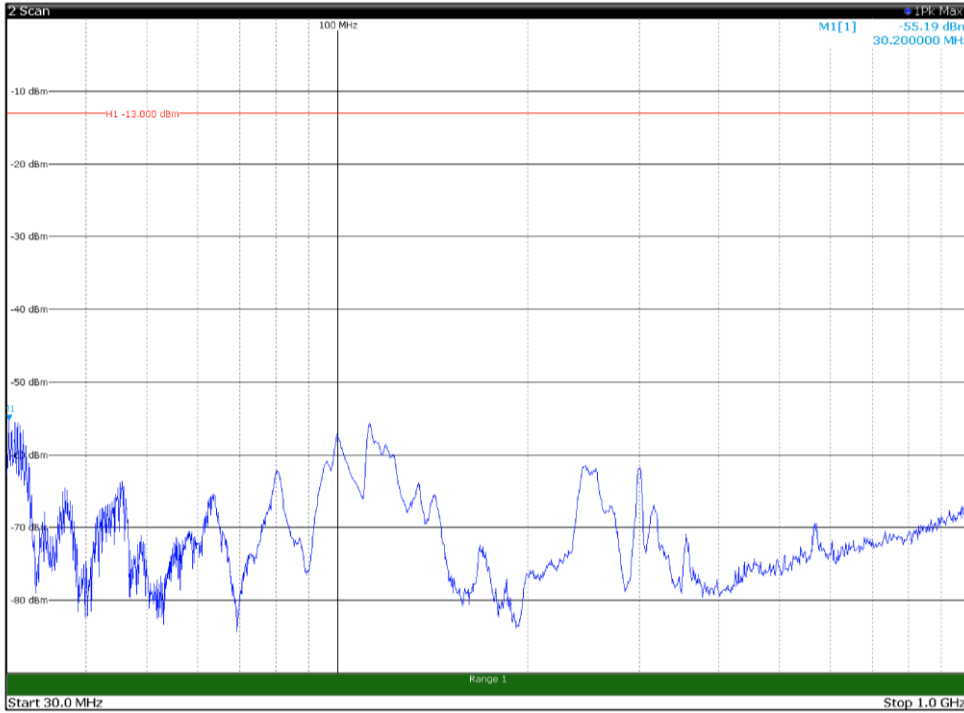

Channel: MIDDLE, Modulation: 256QAM,
 BW=10MHz, Range: 18GHz - 21GHz, Polarization: Horizontal

Channel: MIDDLE, Modulation: 256QAM,
 BW=10MHz, Range: 18GHz - 21GHz, Polarization: Vertical

Channel: TOP, Modulation: 256QAM,
BW=10MHz, Range: 30MHz - 1GHz, Polarization: Horizontal

Channel: TOP, Modulation: 256QAM,
BW=10MHz, Range: 30MHz - 1GHz, Polarization: Vertical

Channel: TOP, Modulation: 256QAM,
BW=10MHz, Range: 1GHz - 18GHz, Polarization: Horizontal

Channel: TOP, Modulation: 256QAM,
BW=10MHz, Range: 1GHz - 18GHz, Polarization: Vertical

Channel: TOP, Modulation: 256QAM,
BW=10MHz, Range: 18GHz - 21GHz, Polarization: Horizontal

Channel: TOP, Modulation: 256QAM,
BW=10MHz, Range: 18GHz - 21GHz, Polarization: Vertical

Channel: BOTTOM, Modulation: QPSK,
 BW=15MHz, Range: 30MHz - 1GHz, Polarization: Horizontal