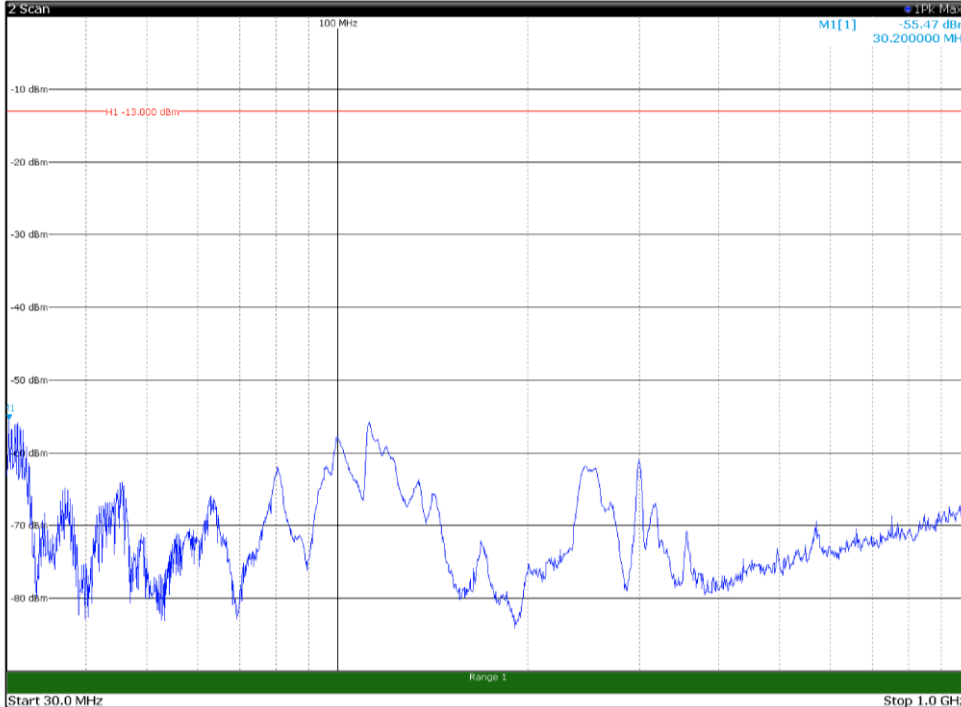

Channel: MIDDLE, Modulation: QPSK,
BW=15MHz, Range: 18GHz - 21GHz, Polarization: Horizontal

Channel: MIDDLE, Modulation: QPSK,
BW=15MHz, Range: 18GHz - 21GHz, Polarization: Vertical

Channel: TOP, Modulation: QPSK,
 BW=15MHz, Range: 30MHz - 1GHz, Polarization: Horizontal

Channel: TOP, Modulation: QPSK,
 BW=15MHz, Range: 30MHz - 1GHz, Polarization: Vertical

Channel: TOP, Modulation: QPSK,
 BW=15MHz, Range: 1GHz - 18GHz, Polarization: Horizontal

Channel: TOP, Modulation: QPSK,
 BW=15MHz, Range: 1GHz - 18GHz, Polarization: Vertical

Channel: TOP, Modulation: QPSK,
BW=15MHz, Range: 18GHz - 21GHz, Polarization: Horizontal

Channel: TOP, Modulation: QPSK,
BW=15MHz, Range: 18GHz - 21GHz, Polarization: Vertical

Channel: BOTTOM, Modulation: 16QAM,
BW=15MHz, Range: 30MHz - 1GHz, Polarization: Horizontal