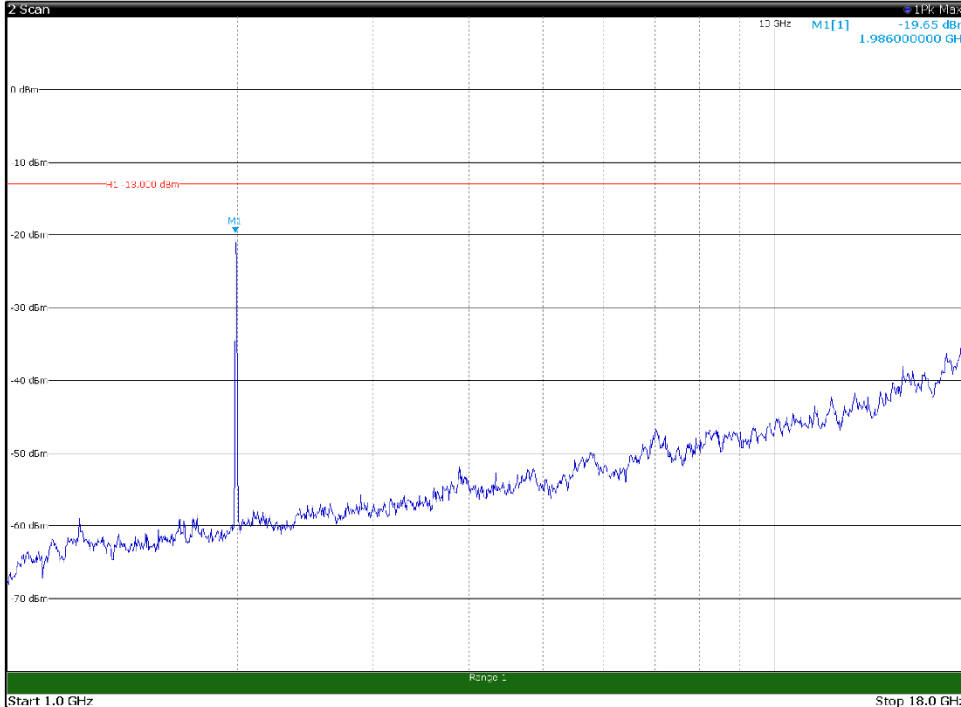

Channel: MIDDLE, Modulation: 256QAM,
BW=10MHz, Range: 30MHz - 1GHz, Polarization: Vertical

Channel: MIDDLE, Modulation: 256QAM,
BW=10MHz, Range: 1GHz - 18GHz, Polarization: Horizontal

Channel: MIDDLE, Modulation: 256QAM,
BW=10MHz, Range: 1GHz - 18GHz, Polarization: Vertical

Channel: MIDDLE, Modulation: 256QAM,
 BW=10MHz, Range: 18GHz - 21GHz, Polarization: Horizontal

Channel: MIDDLE, Modulation: 256QAM,
 BW=10MHz, Range: 18GHz - 21GHz, Polarization: Vertical

Channel: TOP, Modulation: 256QAM,
BW=10MHz, Range: 30MHz - 1GHz, Polarization: Horizontal

Channel: TOP, Modulation: 256QAM,
BW=10MHz, Range: 30MHz - 1GHz, Polarization: Vertical

Channel: TOP, Modulation: 256QAM,
BW=10MHz, Range: 1GHz - 18GHz, Polarization: Horizontal

Channel: TOP, Modulation: 256QAM,
BW=10MHz, Range: 1GHz - 18GHz, Polarization: Vertical

Channel: TOP, Modulation: 256QAM,
BW=10MHz, Range: 18GHz - 21GHz, Polarization: Horizontal

Channel: TOP, Modulation: 256QAM,
BW=10MHz, Range: 18GHz - 21GHz, Polarization: Vertical

Channel: BOTTOM, Modulation: QPSK,
 BW=15MHz, Range: 30MHz - 1GHz, Polarization: Horizontal