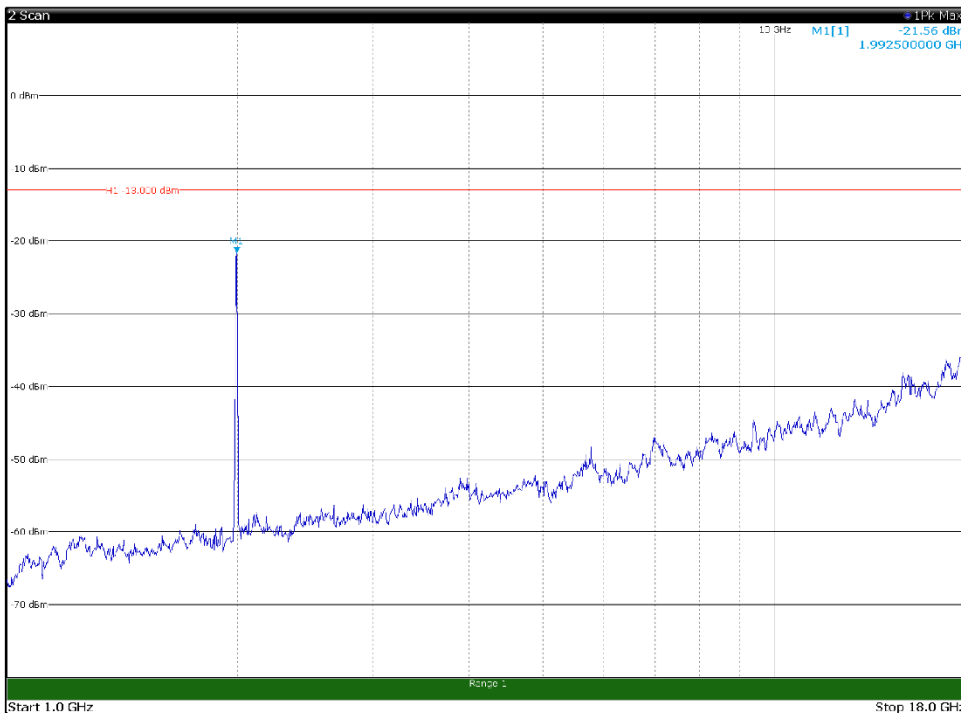

Channel: MIDDLE, Modulation: 64QAM,
 BW=10MHz, Range: 30MHz - 1GHz, Polarization: Vertical

Channel: MIDDLE, Modulation: 64QAM,
BW=10MHz, Range: 1GHz - 18GHz, Polarization: Horizontal

Channel: MIDDLE, Modulation: 64QAM,
BW=10MHz, Range: 1GHz - 18GHz, Polarization: Vertical

Channel: MIDDLE, Modulation: 64QAM,
BW=10MHz, Range: 18GHz - 21GHz, Polarization: Horizontal

Channel: MIDDLE, Modulation: 64QAM,
BW=10MHz, Range: 18GHz - 21GHz, Polarization: Vertical

Channel: TOP, Modulation: 64QAM,
BW=10MHz, Range: 30MHz - 1GHz, Polarization: Horizontal

Channel: TOP, Modulation: 64QAM,
BW=10MHz, Range: 30MHz - 1GHz, Polarization: Vertical

Channel: TOP, Modulation: 64QAM,
BW=10MHz, Range: 1GHz - 18GHz, Polarization: Horizontal

Channel: TOP, Modulation: 64QAM,
BW=10MHz, Range: 1GHz - 18GHz, Polarization: Vertical

Channel: TOP, Modulation: 64QAM,
BW=10MHz, Range: 18GHz - 21GHz, Polarization: Horizontal

Channel: TOP, Modulation: 64QAM,
BW=10MHz, Range: 18GHz - 21GHz, Polarization: Vertical

Channel: BOTTOM, Modulation: 256QAM,
 BW=10MHz, Range: 30MHz - 1GHz, Polarization: Horizontal