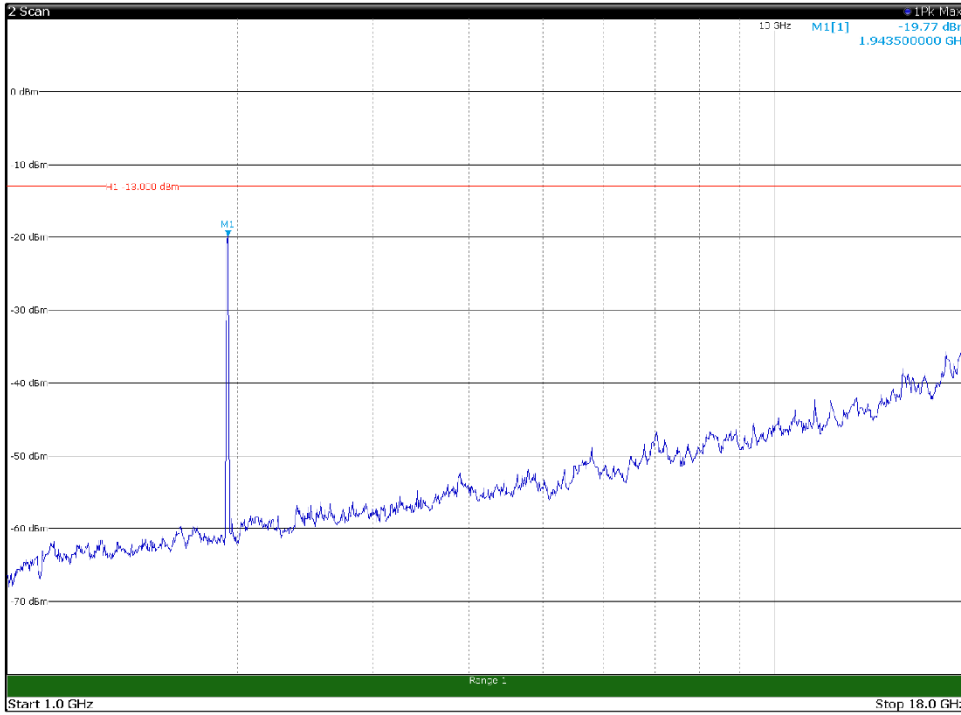

Channel: TOP, Modulation: 256QAM,
BW=10MHz, Range: 30MHz - 1GHz, Polarization: Vertical

Channel: TOP, Modulation: 256QAM,
BW=10MHz, Range: 1GHz - 18GHz, Polarization: Horizontal

Channel: TOP, Modulation: 256QAM,
BW=10MHz, Range: 1GHz - 18GHz, Polarization: Vertical

Channel: TOP, Modulation: 256QAM,
BW=10MHz, Range: 18GHz - 21GHz, Polarization: Horizontal

Channel: TOP, Modulation: 256QAM,
BW=10MHz, Range: 18GHz - 21GHz, Polarization: Vertical

Channel: BOTTOM, Modulation: QPSK,
 BW=15MHz, Range: 30MHz - 1GHz, Polarization: Horizontal

Channel: BOTTOM, Modulation: QPSK,
 BW=15MHz, Range: 30MHz - 1GHz, Polarization: Vertical

Channel: BOTTOM, Modulation: QPSK,
 BW=15MHz, Range: 1GHz - 18GHz, Polarization: Horizontal

Channel: BOTTOM, Modulation: QPSK,
 BW=15MHz, Range: 1GHz - 18GHz, Polarization: Vertical