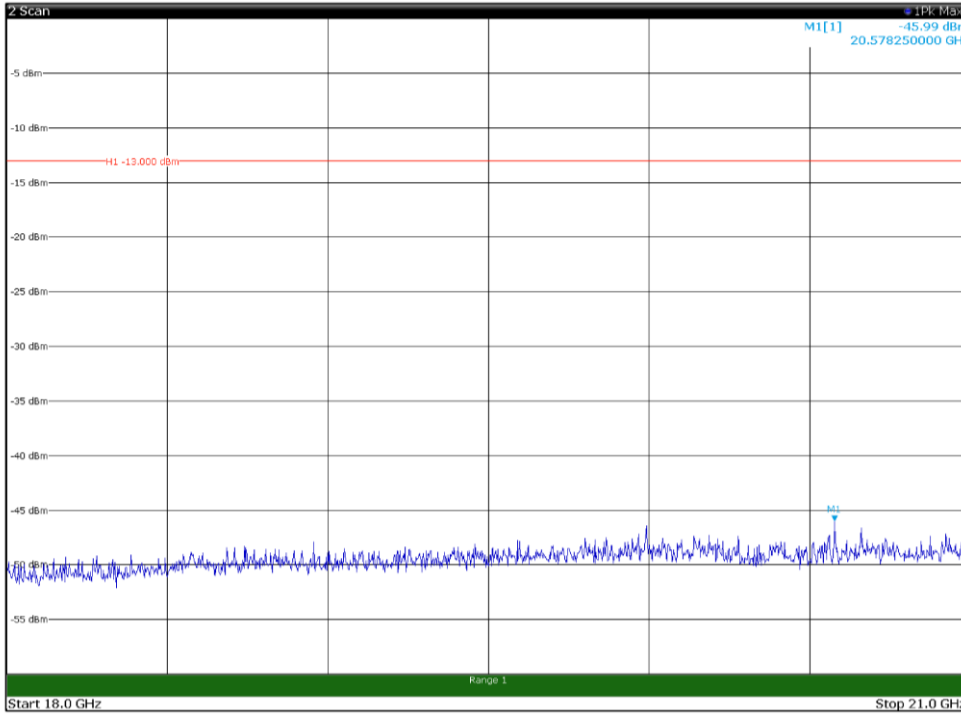

Channel: BOTTOM, Modulation: 64QAM,
BW=10MHz, Range: 30MHz - 1GHz, Polarization: Vertical

Channel: BOTTOM, Modulation: 64QAM,
 BW=10MHz, Range: 1GHz - 18GHz, Polarization: Horizontal

Channel: BOTTOM, Modulation: 64QAM,
 BW=10MHz, Range: 1GHz - 18GHz, Polarization: Vertical

Channel: BOTTOM, Modulation: 64QAM,
BW=10MHz, Range: 18GHz - 21GHz, Polarization: Horizontal

Channel: BOTTOM, Modulation: 64QAM,
BW=10MHz, Range: 18GHz - 21GHz, Polarization: Vertical

Channel: MIDDLE, Modulation: 64QAM,
 BW=10MHz, Range: 30MHz - 1GHz, Polarization: Horizontal

Channel: MIDDLE, Modulation: 64QAM,
 BW=10MHz, Range: 30MHz - 1GHz, Polarization: Vertical

Channel: MIDDLE, Modulation: 64QAM,
BW=10MHz, Range: 1GHz - 18GHz, Polarization: Horizontal

Channel: MIDDLE, Modulation: 64QAM,
BW=10MHz, Range: 1GHz - 18GHz, Polarization: Vertical