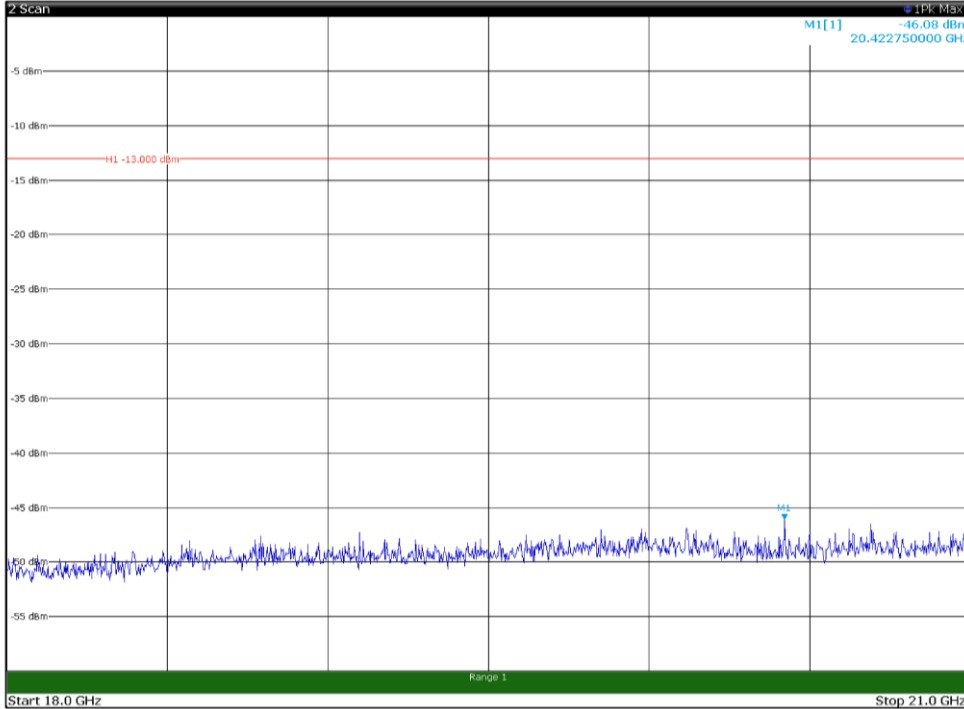

Channel: TOP, Modulation: 16QAM,
BW=10MHz, Range: 18GHz - 21GHz, Polarization: Horizontal

Channel: TOP, Modulation: 16QAM,
BW=10MHz, Range: 18GHz - 21GHz, Polarization: Vertical

Channel: BOTTOM, Modulation: 64QAM,
BW=10MHz, Range: 30MHz - 1GHz, Polarization: Horizontal

Channel: BOTTOM, Modulation: 64QAM,
BW=10MHz, Range: 30MHz - 1GHz, Polarization: Vertical

Channel: BOTTOM, Modulation: 64QAM,
 BW=10MHz, Range: 1GHz - 18GHz, Polarization: Horizontal

Channel: BOTTOM, Modulation: 64QAM,
 BW=10MHz, Range: 1GHz - 18GHz, Polarization: Vertical

Channel: BOTTOM, Modulation: 64QAM,
BW=10MHz, Range: 18GHz - 21GHz, Polarization: Horizontal

Channel: BOTTOM, Modulation: 64QAM,
BW=10MHz, Range: 18GHz - 21GHz, Polarization: Vertical

Channel: MIDDLE, Modulation: 64QAM,
 BW=10MHz, Range: 30MHz - 1GHz, Polarization: Horizontal