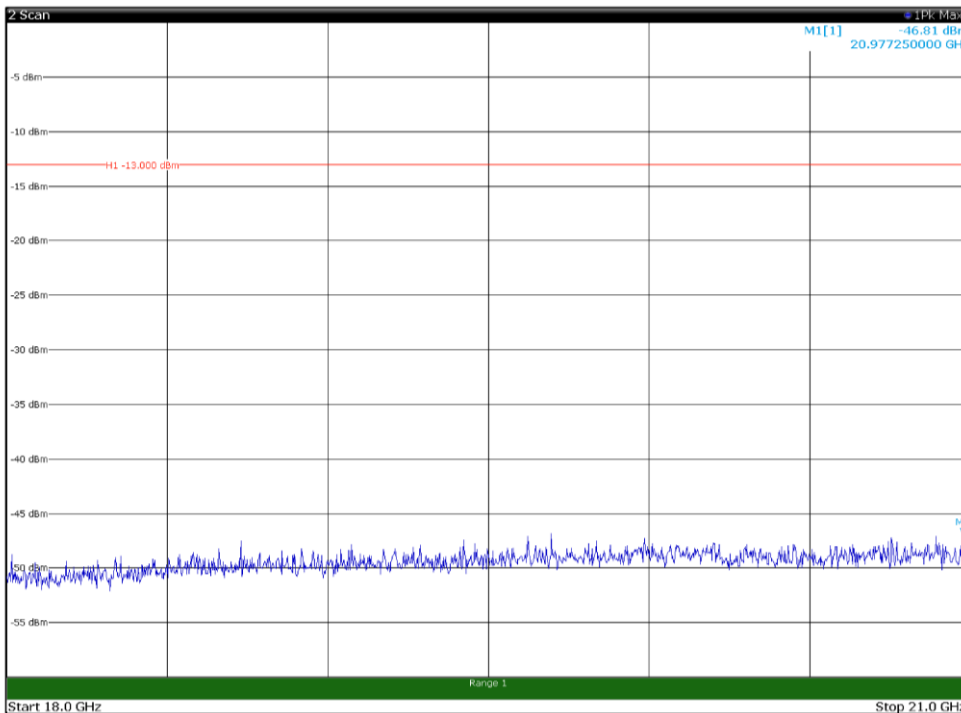

Channel: MIDDLE, Modulation: 16QAM,
BW=15MHz, Range: 18GHz - 21GHz, Polarization: Horizontal

Channel: MIDDLE, Modulation: 16QAM,
BW=15MHz, Range: 18GHz - 21GHz, Polarization: Vertical