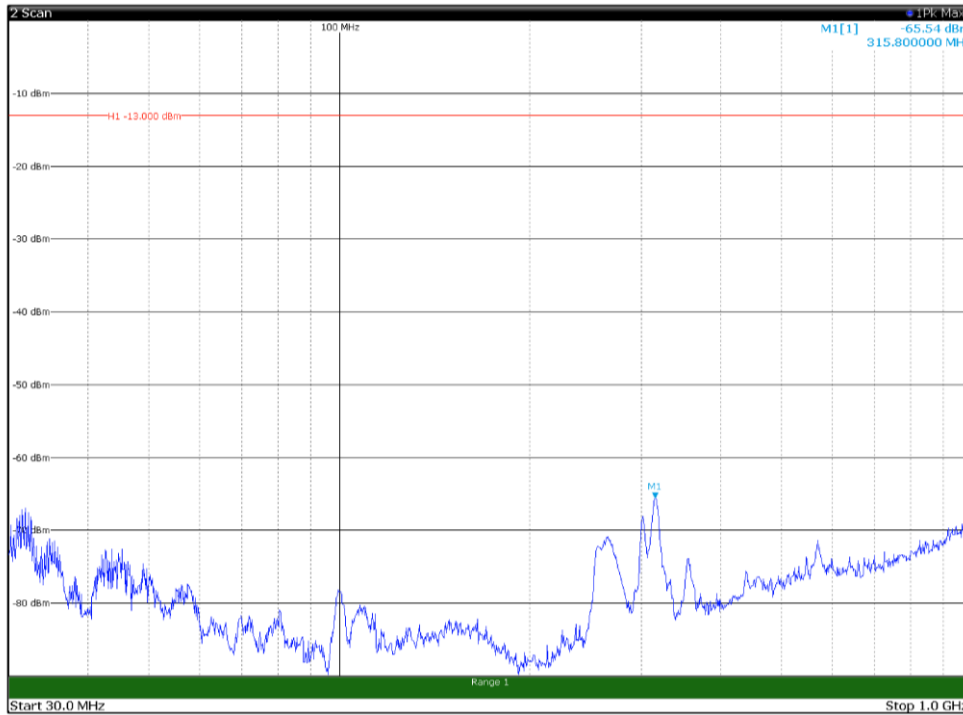

Channel: BOTTOM, Modulation: 64QAM,
BW=10MHz, Range: 18GHz - 21GHz, Polarization: Horizontal

Channel: BOTTOM, Modulation: 64QAM,
BW=10MHz, Range: 18GHz - 21GHz, Polarization: Vertical

Channel: MIDDLE, Modulation: 64QAM,
 BW=10MHz, Range: 30MHz - 1GHz, Polarization: Horizontal

Channel: MIDDLE, Modulation: 64QAM,
 BW=10MHz, Range: 30MHz - 1GHz, Polarization: Vertical

Channel: MIDDLE, Modulation: 64QAM,
BW=10MHz, Range: 1GHz - 18GHz, Polarization: Horizontal

Channel: MIDDLE, Modulation: 64QAM,
BW=10MHz, Range: 1GHz - 18GHz, Polarization: Vertical

Channel: MIDDLE, Modulation: 64QAM,
BW=10MHz, Range: 18GHz - 21GHz, Polarization: Horizontal

Channel: MIDDLE, Modulation: 64QAM,
BW=10MHz, Range: 18GHz - 21GHz, Polarization: Vertical

Channel: TOP, Modulation: 64QAM,
BW=10MHz, Range: 30MHz - 1GHz, Polarization: Horizontal

Channel: TOP, Modulation: 64QAM,
BW=10MHz, Range: 30MHz - 1GHz, Polarization: Vertical

Channel: TOP, Modulation: 64QAM,
BW=10MHz, Range: 1GHz - 18GHz, Polarization: Horizontal

Channel: TOP, Modulation: 64QAM,
BW=10MHz, Range: 1GHz - 18GHz, Polarization: Vertical