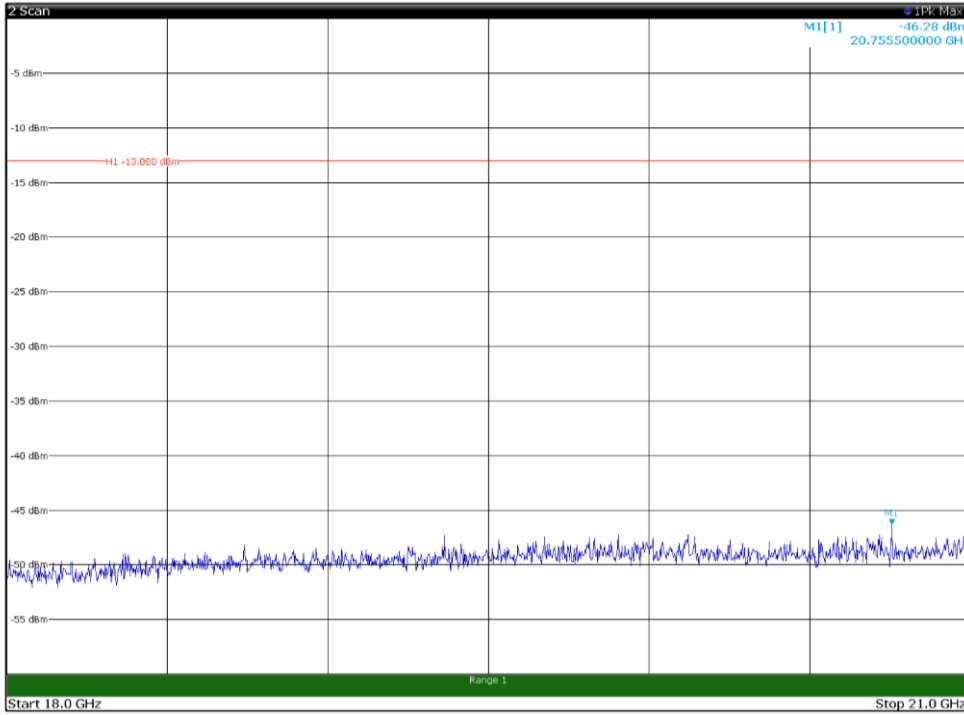

Channel: MIDDLE, Modulation: QPSK,
BW=15MHz, Range: 1GHz - 18GHz, Polarization: Vertical

Channel: MIDDLE, Modulation: QPSK,
BW=15MHz, Range: 18GHz - 21GHz, Polarization: Horizontal