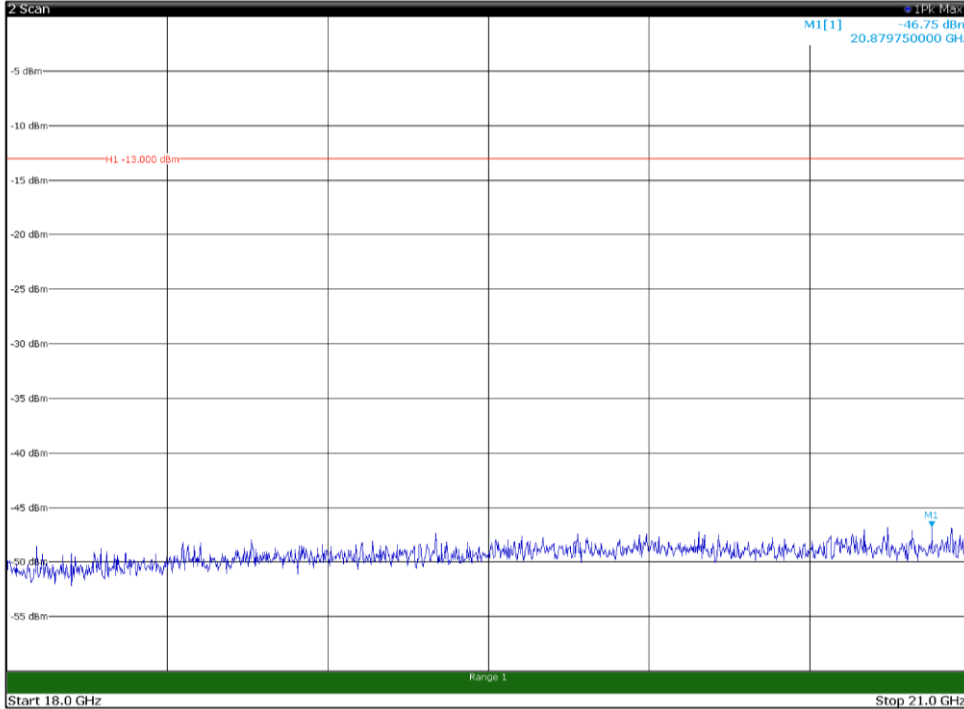

Channel: BOTTOM, Modulation: QPSK,
BW=15MHz, Range: 18GHz - 21GHz, Polarization: Horizontal

Channel: BOTTOM, Modulation: QPSK,
BW=15MHz, Range: 18GHz - 21GHz, Polarization: Vertical