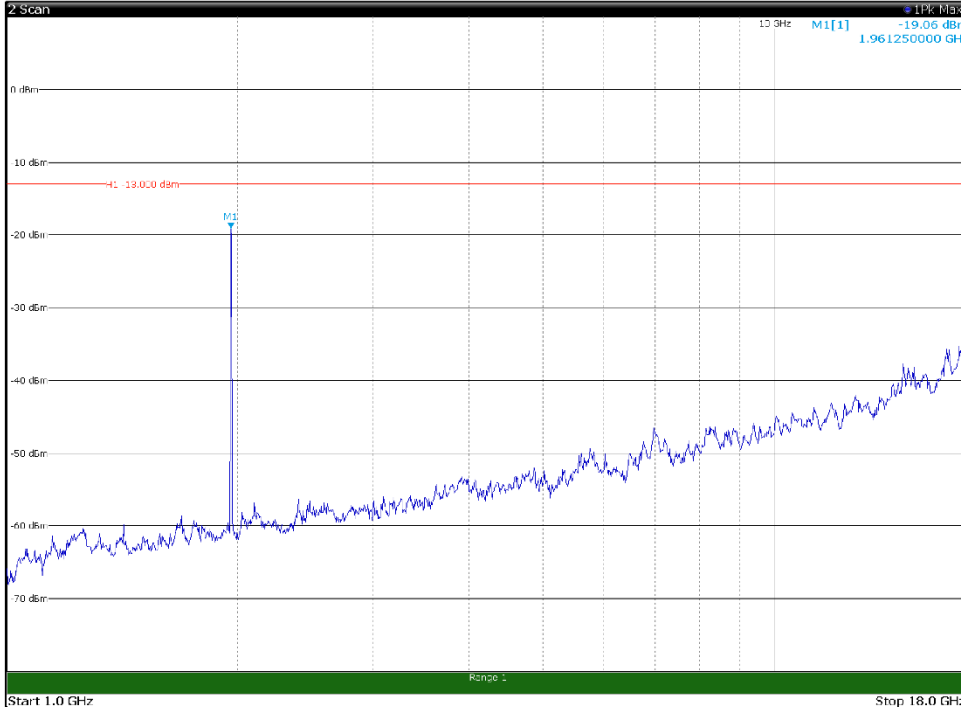

Channel: BOTTOM, Modulation: 256QAM,
 BW=10MHz, Range: 30MHz - 1GHz, Polarization: Vertical

Channel: BOTTOM, Modulation: 256QAM,
BW=10MHz, Range: 1GHz - 18GHz, Polarization: Horizontal

Channel: BOTTOM, Modulation: 256QAM,
BW=10MHz, Range: 1GHz - 18GHz, Polarization: Vertical

Channel: BOTTOM, Modulation: 256QAM,
 BW=10MHz, Range: 18GHz - 21GHz, Polarization: Horizontal

Channel: BOTTOM, Modulation: 256QAM,
 BW=10MHz, Range: 18GHz - 21GHz, Polarization: Vertical

Channel: MIDDLE, Modulation: 256QAM,
BW=10MHz, Range: 30MHz - 1GHz, Polarization: Horizontal

Channel: MIDDLE, Modulation: 256QAM,
BW=10MHz, Range: 30MHz - 1GHz, Polarization: Vertical

Channel: MIDDLE, Modulation: 256QAM,
BW=10MHz, Range: 1GHz - 18GHz, Polarization: Horizontal

Channel: MIDDLE, Modulation: 256QAM,
BW=10MHz, Range: 1GHz - 18GHz, Polarization: Vertical

Channel: MIDDLE, Modulation: 256QAM,
 BW=10MHz, Range: 18GHz - 21GHz, Polarization: Horizontal

Channel: MIDDLE, Modulation: 256QAM,
 BW=10MHz, Range: 18GHz - 21GHz, Polarization: Vertical

Channel: TOP, Modulation: 256QAM,
BW=10MHz, Range: 30MHz - 1GHz, Polarization: Horizontal