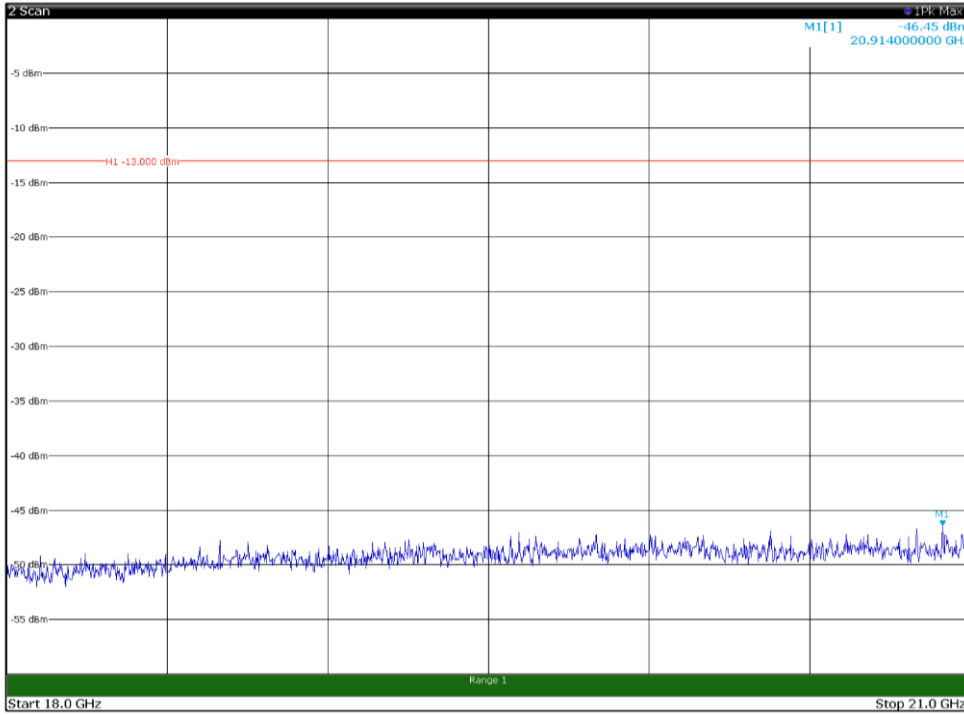

Channel: TOP, Modulation: 16QAM,
BW=10MHz, Range: 18GHz - 21GHz, Polarization: Horizontal

Channel: TOP, Modulation: 16QAM,
BW=10MHz, Range: 18GHz - 21GHz, Polarization: Vertical

Channel: BOTTOM, Modulation: 64QAM,
BW=10MHz, Range: 30MHz - 1GHz, Polarization: Horizontal

Channel: BOTTOM, Modulation: 64QAM,
BW=10MHz, Range: 30MHz - 1GHz, Polarization: Vertical

Channel: BOTTOM, Modulation: 64QAM,
 BW=10MHz, Range: 1GHz - 18GHz, Polarization: Horizontal

Channel: BOTTOM, Modulation: 64QAM,
 BW=10MHz, Range: 1GHz - 18GHz, Polarization: Vertical