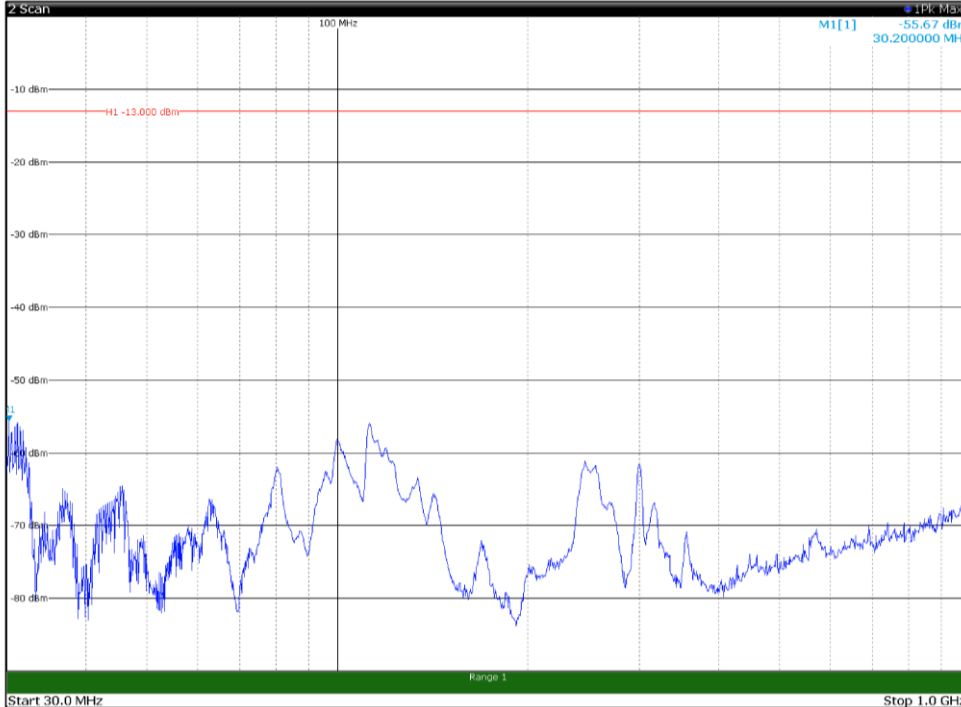

Channel: MIDDLE, Modulation: 16QAM,
BW=15MHz, Range: 18GHz - 21GHz, Polarization: Horizontal

Channel: MIDDLE, Modulation: 16QAM,
BW=15MHz, Range: 18GHz - 21GHz, Polarization: Vertical

Channel: TOP, Modulation: 16QAM,
 BW=15MHz, Range: 30MHz - 1GHz, Polarization: Horizontal

Channel: TOP, Modulation: 16QAM,
 BW=15MHz, Range: 30MHz - 1GHz, Polarization: Vertical

Channel: TOP, Modulation: 16QAM,
BW=15MHz, Range: 1GHz - 18GHz, Polarization: Horizontal

Channel: TOP, Modulation: 16QAM,
BW=15MHz, Range: 1GHz - 18GHz, Polarization: Vertical

Channel: TOP, Modulation: 16QAM,
 BW=15MHz, Range: 18GHz - 21GHz, Polarization: Horizontal

Channel: TOP, Modulation: 16QAM,
 BW=15MHz, Range: 18GHz - 21GHz, Polarization: Vertical

Channel: BOTTOM, Modulation: 64QAM,
BW=15MHz, Range: 30MHz - 1GHz, Polarization: Horizontal