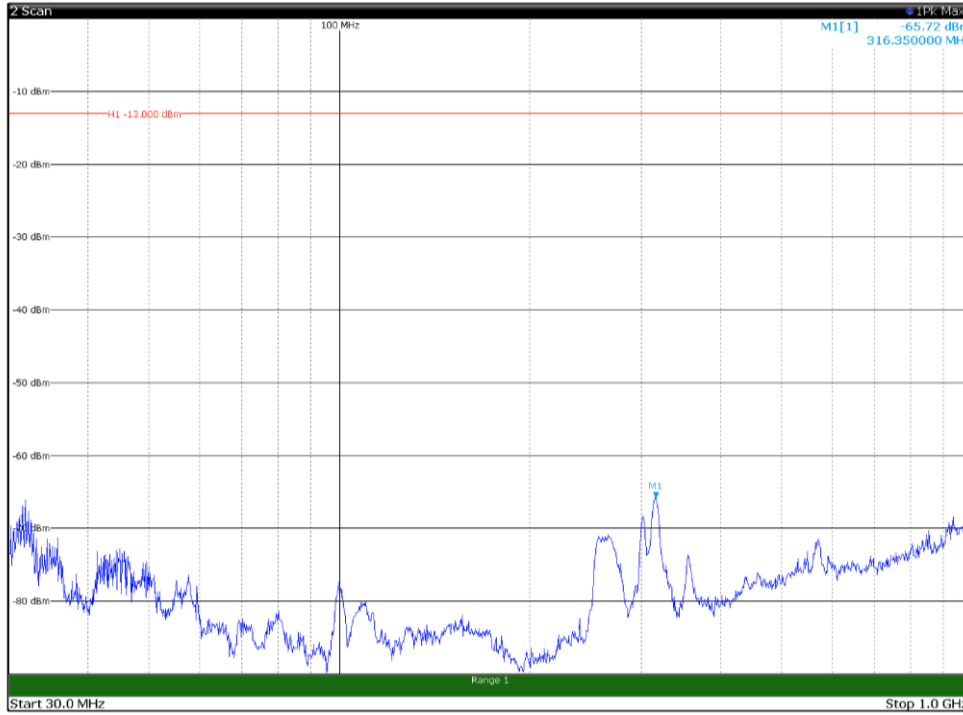

Channel: TOP, Modulation: QPSK,
BW=15MHz, Range: 18GHz - 21GHz, Polarization: Horizontal

Channel: TOP, Modulation: QPSK,
BW=15MHz, Range: 18GHz - 21GHz, Polarization: Vertical

Channel: BOTTOM, Modulation: 16QAM,
BW=15MHz, Range: 30MHz - 1GHz, Polarization: Horizontal

Channel: BOTTOM, Modulation: 16QAM,
BW=15MHz, Range: 30MHz - 1GHz, Polarization: Vertical

Channel: BOTTOM, Modulation: 16QAM, BW=15MHz, Range: 1GHz - 18GHz, Polarization: Horizontal

Channel: BOTTOM, Modulation: 16QAM, BW=15MHz, Range: 1GHz - 18GHz, Polarization: Vertical

Channel: BOTTOM, Modulation: 16QAM,
BW=15MHz, Range: 18GHz - 21GHz, Polarization: Horizontal

Channel: BOTTOM, Modulation: 16QAM,
BW=15MHz, Range: 18GHz - 21GHz, Polarization: Vertical

Channel: MIDDLE, Modulation: 16QAM,
 BW=15MHz, Range: 30MHz - 1GHz, Polarization: Horizontal