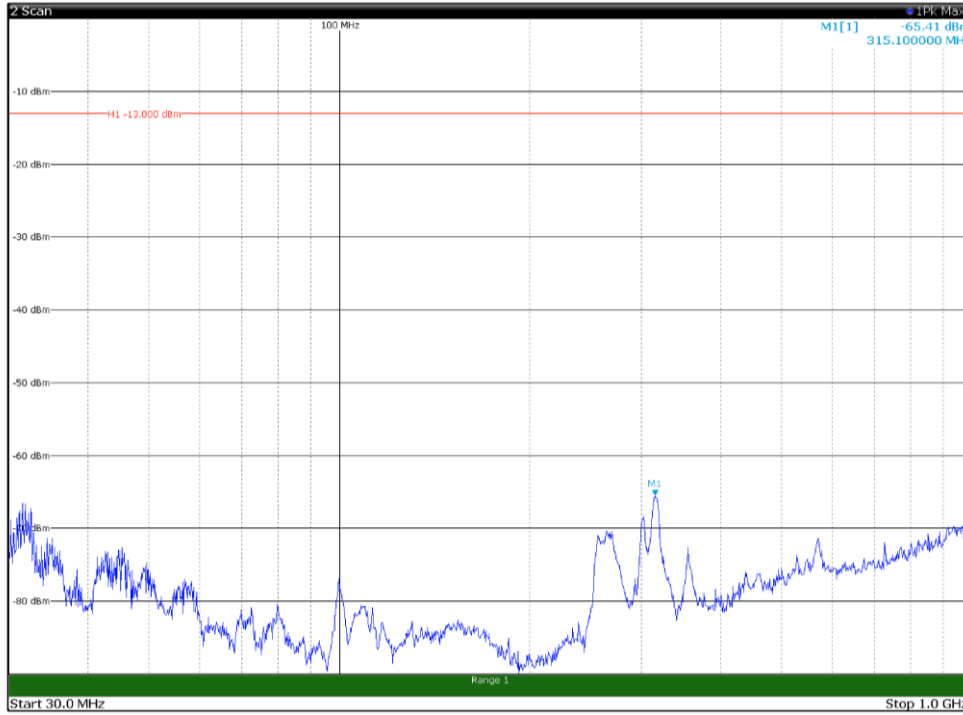

Channel: TOP, Modulation: 16QAM,
BW=10MHz, Range: 18GHz - 21GHz, Polarization: Horizontal

Channel: TOP, Modulation: 16QAM,
BW=10MHz, Range: 18GHz - 21GHz, Polarization: Vertical

Channel: BOTTOM, Modulation: 64QAM,
BW=10MHz, Range: 30MHz - 1GHz, Polarization: Horizontal

Channel: BOTTOM, Modulation: 64QAM,
BW=10MHz, Range: 30MHz - 1GHz, Polarization: Vertical

Channel: BOTTOM, Modulation: 64QAM,
 BW=10MHz, Range: 1GHz - 18GHz, Polarization: Horizontal

Channel: BOTTOM, Modulation: 64QAM,
 BW=10MHz, Range: 1GHz - 18GHz, Polarization: Vertical

Channel: BOTTOM, Modulation: 64QAM,
BW=10MHz, Range: 18GHz - 21GHz, Polarization: Horizontal

Channel: BOTTOM, Modulation: 64QAM,
BW=10MHz, Range: 18GHz - 21GHz, Polarization: Vertical

Channel: MIDDLE, Modulation: 64QAM,
 BW=10MHz, Range: 30MHz - 1GHz, Polarization: Horizontal

Channel: MIDDLE, Modulation: 64QAM,
 BW=10MHz, Range: 30MHz - 1GHz, Polarization: Vertical

Channel: MIDDLE, Modulation: 64QAM,
BW=10MHz, Range: 1GHz - 18GHz, Polarization: Horizontal

Channel: MIDDLE, Modulation: 64QAM,
BW=10MHz, Range: 1GHz - 18GHz, Polarization: Vertical