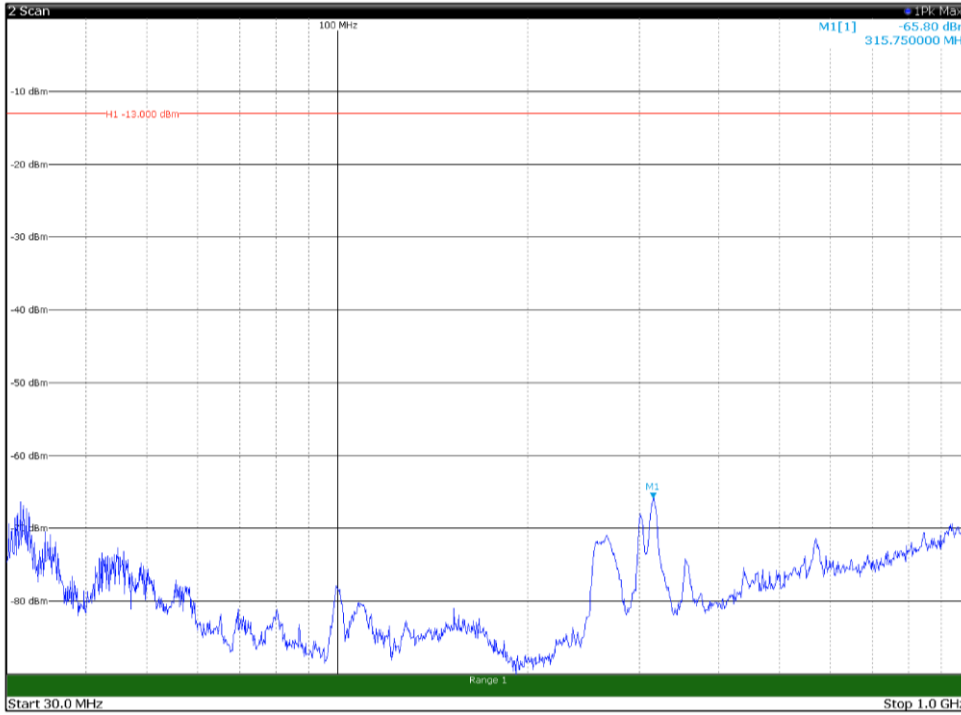

Channel: MIDDLE, Modulation: 16QAM,
BW=15MHz, Range: 18GHz - 21GHz, Polarization: Horizontal

Channel: MIDDLE, Modulation: 16QAM,
BW=15MHz, Range: 18GHz - 21GHz, Polarization: Vertical

Channel: TOP, Modulation: 16QAM,
 BW=15MHz, Range: 30MHz - 1GHz, Polarization: Horizontal

Channel: TOP, Modulation: 16QAM,
 BW=15MHz, Range: 30MHz - 1GHz, Polarization: Vertical

Channel: TOP, Modulation: 16QAM,
BW=15MHz, Range: 1GHz - 18GHz, Polarization: Horizontal

Channel: TOP, Modulation: 16QAM,
BW=15MHz, Range: 1GHz - 18GHz, Polarization: Vertical

Channel: TOP, Modulation: 16QAM,
 BW=15MHz, Range: 18GHz - 21GHz, Polarization: Horizontal

Channel: TOP, Modulation: 16QAM,
 BW=15MHz, Range: 18GHz - 21GHz, Polarization: Vertical

Channel: BOTTOM, Modulation: 64QAM,
BW=15MHz, Range: 30MHz - 1GHz, Polarization: Horizontal