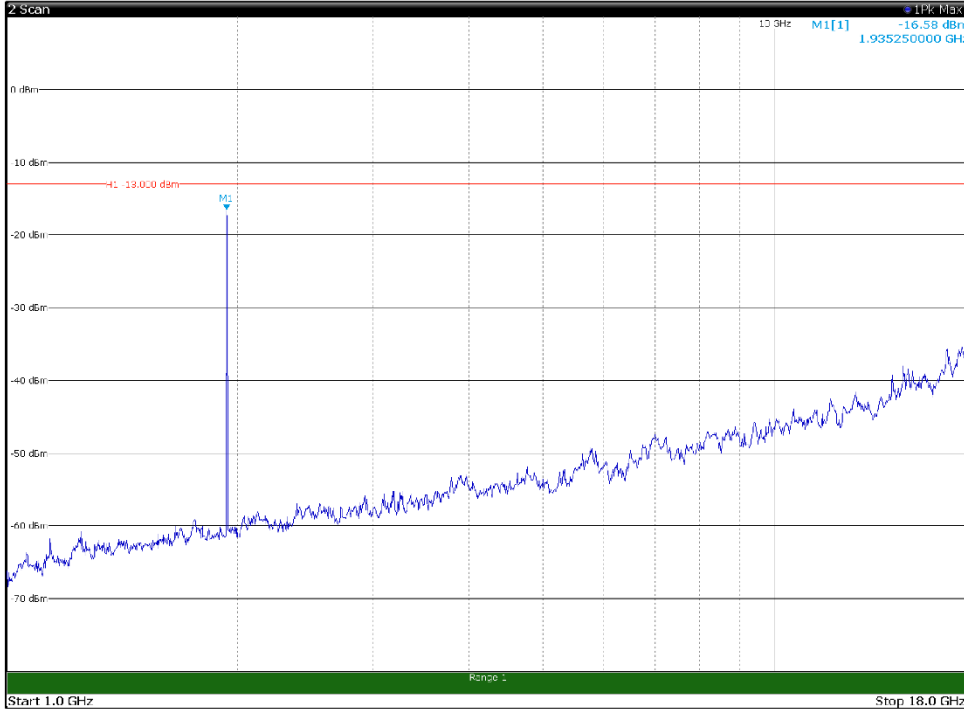

Channel: TOP, Modulation: 64QAM,
BW=10MHz, Range: 30MHz - 1GHz, Polarization: Vertical

Channel: TOP, Modulation: 64QAM,
BW=10MHz, Range: 1GHz - 18GHz, Polarization: Horizontal

Channel: TOP, Modulation: 64QAM,
BW=10MHz, Range: 1GHz - 18GHz, Polarization: Vertical

Channel: TOP, Modulation: 64QAM,
BW=10MHz, Range: 18GHz - 21GHz, Polarization: Horizontal

Channel: TOP, Modulation: 64QAM,
BW=10MHz, Range: 18GHz - 21GHz, Polarization: Vertical

Channel: BOTTOM, Modulation: 256QAM,
 BW=10MHz, Range: 30MHz - 1GHz, Polarization: Horizontal

Channel: BOTTOM, Modulation: 256QAM,
 BW=10MHz, Range: 30MHz - 1GHz, Polarization: Vertical

Channel: BOTTOM, Modulation: 256QAM,
BW=10MHz, Range: 1GHz - 18GHz, Polarization: Horizontal

Channel: BOTTOM, Modulation: 256QAM,
BW=10MHz, Range: 1GHz - 18GHz, Polarization: Vertical

Channel: BOTTOM, Modulation: 256QAM,
 BW=10MHz, Range: 18GHz - 21GHz, Polarization: Horizontal

Channel: BOTTOM, Modulation: 256QAM,
 BW=10MHz, Range: 18GHz - 21GHz, Polarization: Vertical

Channel: MIDDLE, Modulation: 256QAM,
BW=10MHz, Range: 30MHz - 1GHz, Polarization: Horizontal