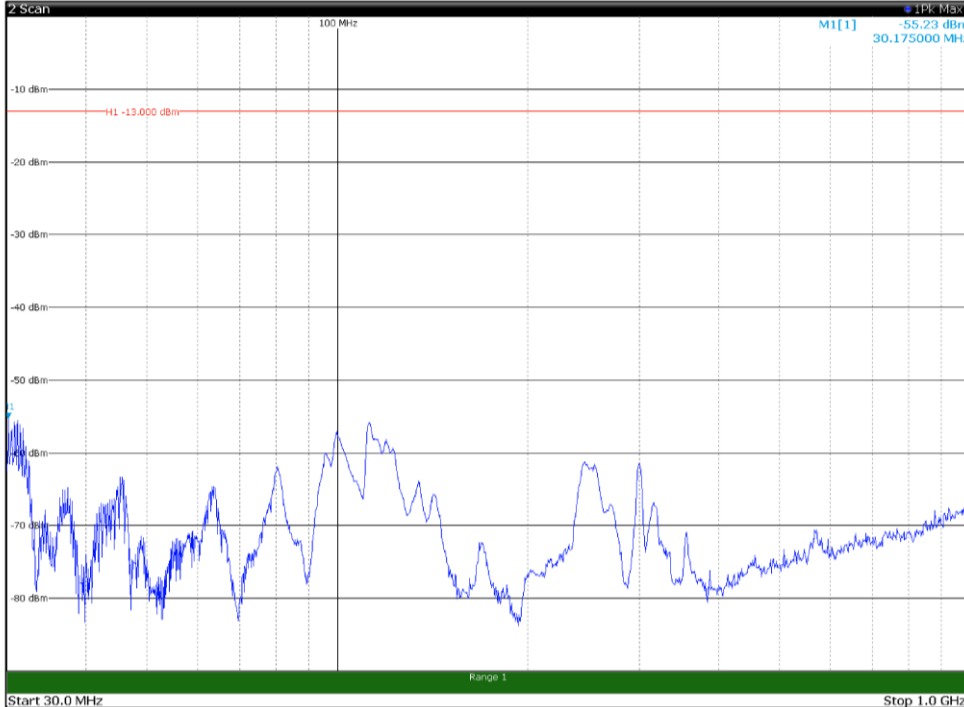

Channel: TOP, Modulation: 16QAM,
BW=10MHz, Range: 18GHz - 21GHz, Polarization: Horizontal

Channel: TOP, Modulation: 16QAM,
BW=10MHz, Range: 18GHz - 21GHz, Polarization: Vertical

Channel: BOTTOM, Modulation: 64QAM,
BW=10MHz, Range: 30MHz - 1GHz, Polarization: Horizontal

Channel: BOTTOM, Modulation: 64QAM,
BW=10MHz, Range: 30MHz - 1GHz, Polarization: Vertical

Channel: BOTTOM, Modulation: 64QAM,
 BW=10MHz, Range: 1GHz - 18GHz, Polarization: Horizontal

Channel: BOTTOM, Modulation: 64QAM,
 BW=10MHz, Range: 1GHz - 18GHz, Polarization: Vertical

Channel: BOTTOM, Modulation: 64QAM,
BW=10MHz, Range: 18GHz - 21GHz, Polarization: Horizontal

Channel: BOTTOM, Modulation: 64QAM,
BW=10MHz, Range: 18GHz - 21GHz, Polarization: Vertical

Channel: MIDDLE, Modulation: 64QAM,
 BW=10MHz, Range: 30MHz - 1GHz, Polarization: Horizontal