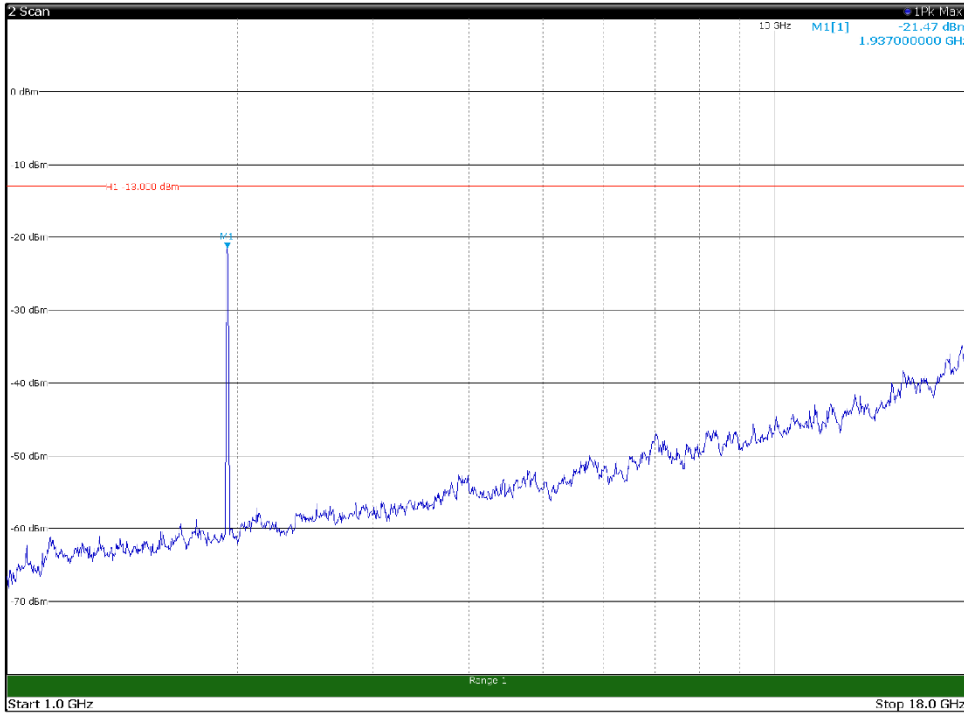

Channel: TOP, Modulation: QPSK,
 BW=15MHz, Range: 30MHz - 1GHz, Polarization: Vertical

Channel: TOP, Modulation: QPSK,
 BW=15MHz, Range: 1GHz - 18GHz, Polarization: Horizontal

Channel: TOP, Modulation: QPSK,
 BW=15MHz, Range: 1GHz - 18GHz, Polarization: Vertical

Channel: TOP, Modulation: QPSK,
BW=15MHz, Range: 18GHz - 21GHz, Polarization: Horizontal

Channel: TOP, Modulation: QPSK,
BW=15MHz, Range: 18GHz - 21GHz, Polarization: Vertical

Channel: BOTTOM, Modulation: 16QAM,
BW=15MHz, Range: 30MHz - 1GHz, Polarization: Horizontal

Channel: BOTTOM, Modulation: 16QAM,
BW=15MHz, Range: 30MHz - 1GHz, Polarization: Vertical

Channel: BOTTOM, Modulation: 16QAM, BW=15MHz, Range: 1GHz - 18GHz, Polarization: Horizontal

Channel: BOTTOM, Modulation: 16QAM, BW=15MHz, Range: 1GHz - 18GHz, Polarization: Vertical