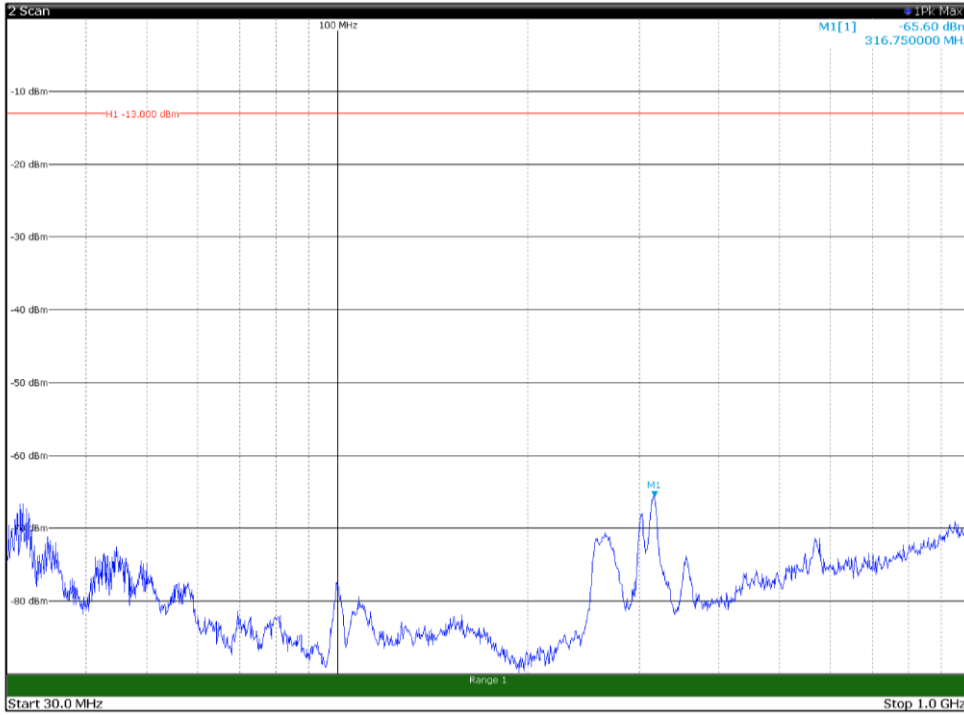

Channel: MIDDLE, Modulation: 256QAM,
 BW=10MHz, Range: 18GHz - 21GHz, Polarization: Horizontal

Channel: MIDDLE, Modulation: 256QAM,
 BW=10MHz, Range: 18GHz - 21GHz, Polarization: Vertical

Channel: TOP, Modulation: 256QAM,
BW=10MHz, Range: 30MHz - 1GHz, Polarization: Horizontal

Channel: TOP, Modulation: 256QAM,
BW=10MHz, Range: 30MHz - 1GHz, Polarization: Vertical

Channel: TOP, Modulation: 256QAM,
BW=10MHz, Range: 1GHz - 18GHz, Polarization: Horizontal

Channel: TOP, Modulation: 256QAM,
BW=10MHz, Range: 1GHz - 18GHz, Polarization: Vertical

Channel: TOP, Modulation: 256QAM,
BW=10MHz, Range: 18GHz - 21GHz, Polarization: Horizontal

Channel: TOP, Modulation: 256QAM,
BW=10MHz, Range: 18GHz - 21GHz, Polarization: Vertical

Channel: BOTTOM, Modulation: QPSK,
 BW=15MHz, Range: 30MHz - 1GHz, Polarization: Horizontal

Channel: BOTTOM, Modulation: QPSK,
 BW=15MHz, Range: 30MHz - 1GHz, Polarization: Vertical

Channel: BOTTOM, Modulation: QPSK,
 BW=15MHz, Range: 1GHz - 18GHz, Polarization: Horizontal

Channel: BOTTOM, Modulation: QPSK,
 BW=15MHz, Range: 1GHz - 18GHz, Polarization: Vertical