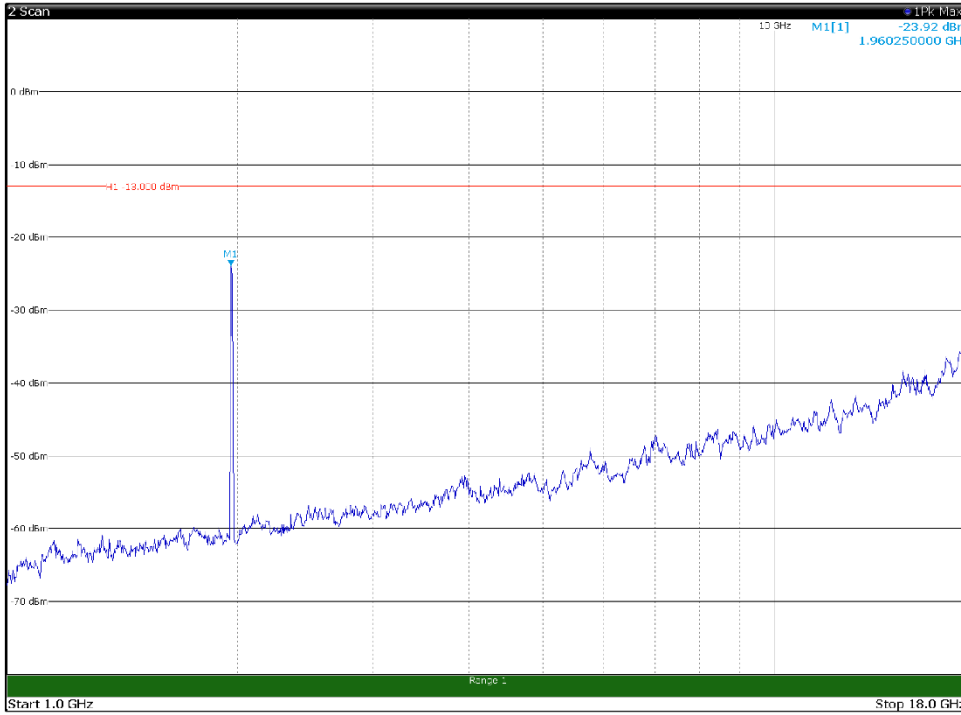

Channel: BOTTOM, Modulation: QPSK,
 BW=15MHz, Range: 30MHz - 1GHz, Polarization: Vertical

Channel: BOTTOM, Modulation: QPSK,
 BW=15MHz, Range: 1GHz - 18GHz, Polarization: Horizontal

Channel: BOTTOM, Modulation: QPSK,
 BW=15MHz, Range: 1GHz - 18GHz, Polarization: Vertical

Channel: BOTTOM, Modulation: QPSK,
BW=15MHz, Range: 18GHz - 21GHz, Polarization: Horizontal

Channel: BOTTOM, Modulation: QPSK,
BW=15MHz, Range: 18GHz - 21GHz, Polarization: Vertical

Channel: MIDDLE, Modulation: QPSK,
BW=15MHz, Range: 30MHz - 1GHz, Polarization: Horizontal

Channel: MIDDLE, Modulation: QPSK,
BW=15MHz, Range: 30MHz - 1GHz, Polarization: Vertical

Channel: MIDDLE, Modulation: QPSK,
BW=15MHz, Range: 1GHz - 18GHz, Polarization: Horizontal

Channel: MIDDLE, Modulation: QPSK,
BW=15MHz, Range: 1GHz - 18GHz, Polarization: Vertical