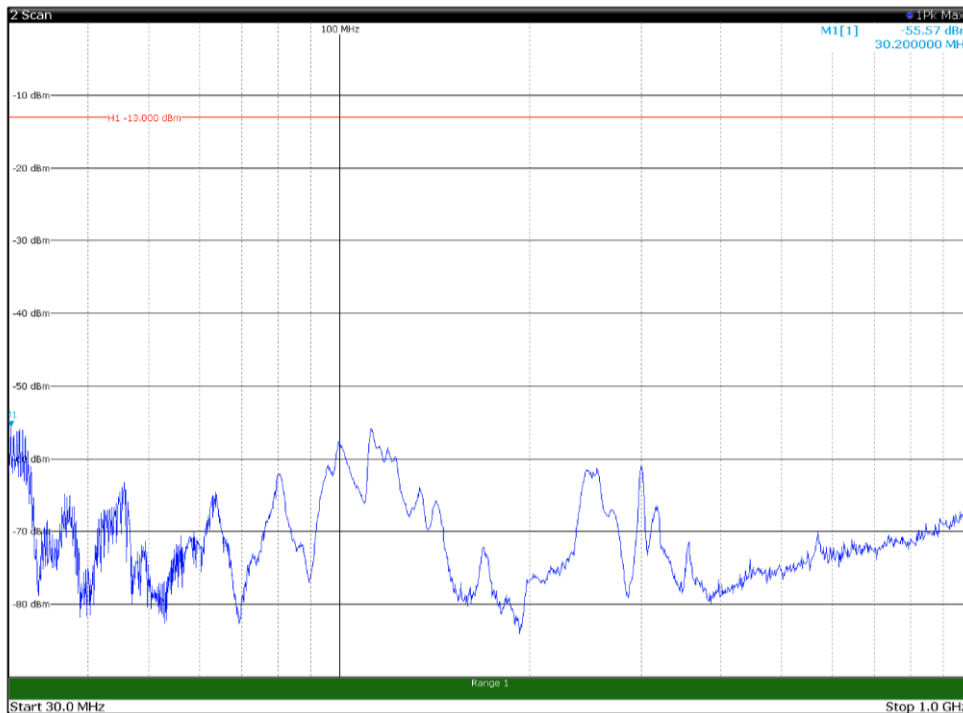

Channel: TOP, Modulation: QPSK,
BW=15MHz, Range: 18GHz - 21GHz, Polarization: Horizontal

Channel: TOP, Modulation: QPSK,
BW=15MHz, Range: 18GHz - 21GHz, Polarization: Vertical

Channel: BOTTOM, Modulation: 16QAM,
BW=15MHz, Range: 30MHz - 1GHz, Polarization: Horizontal

Channel: BOTTOM, Modulation: 16QAM,
BW=15MHz, Range: 30MHz - 1GHz, Polarization: Vertical

Channel: BOTTOM, Modulation: 16QAM, BW=15MHz, Range: 1GHz - 18GHz, Polarization: Horizontal

Channel: BOTTOM, Modulation: 16QAM, BW=15MHz, Range: 1GHz - 18GHz, Polarization: Vertical

Channel: BOTTOM, Modulation: 16QAM,
BW=15MHz, Range: 18GHz - 21GHz, Polarization: Horizontal

Channel: BOTTOM, Modulation: 16QAM,
BW=15MHz, Range: 18GHz - 21GHz, Polarization: Vertical

Channel: MIDDLE, Modulation: 16QAM,
 BW=15MHz, Range: 30MHz - 1GHz, Polarization: Horizontal