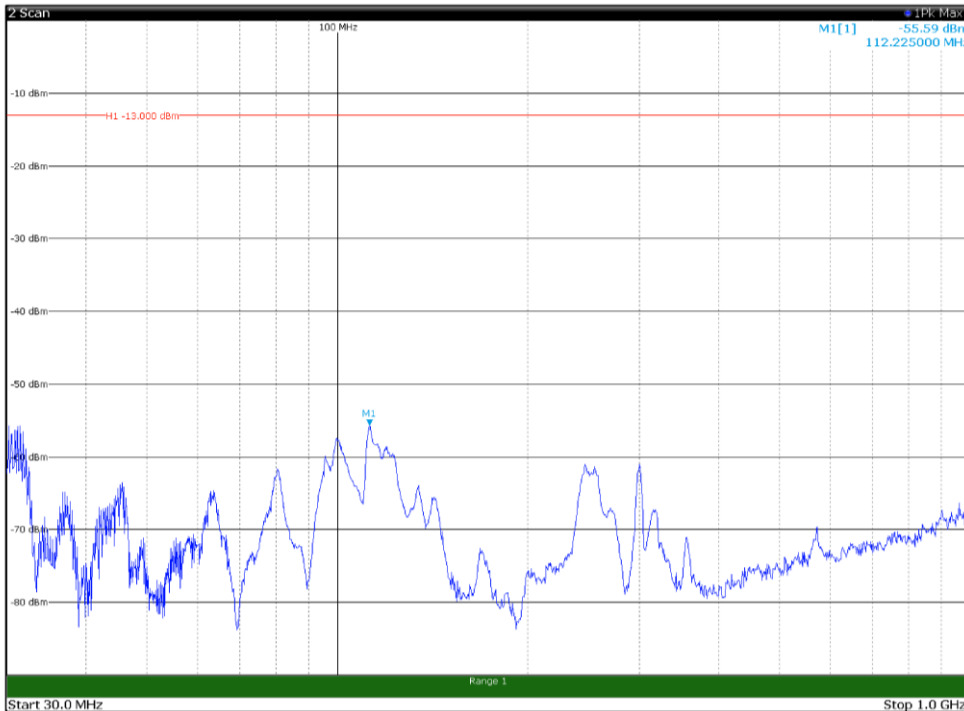

Channel: BOTTOM, Modulation: 16QAM,
BW=15MHz, Range: 18GHz - 21GHz, Polarization: Horizontal

Channel: BOTTOM, Modulation: 16QAM,
BW=15MHz, Range: 18GHz - 21GHz, Polarization: Vertical

Channel: MIDDLE, Modulation: 16QAM,
 BW=15MHz, Range: 30MHz - 1GHz, Polarization: Horizontal

Channel: MIDDLE, Modulation: 16QAM,
 BW=15MHz, Range: 30MHz - 1GHz, Polarization: Vertical

Channel: MIDDLE, Modulation: 16QAM,
BW=15MHz, Range: 1GHz - 18GHz, Polarization: Horizontal

Channel: MIDDLE, Modulation: 16QAM,
BW=15MHz, Range: 1GHz - 18GHz, Polarization: Vertical

Channel: MIDDLE, Modulation: 16QAM,
BW=15MHz, Range: 18GHz - 21GHz, Polarization: Horizontal

Channel: MIDDLE, Modulation: 16QAM,
BW=15MHz, Range: 18GHz - 21GHz, Polarization: Vertical

Channel: TOP, Modulation: 16QAM,
 BW=15MHz, Range: 30MHz - 1GHz, Polarization: Horizontal