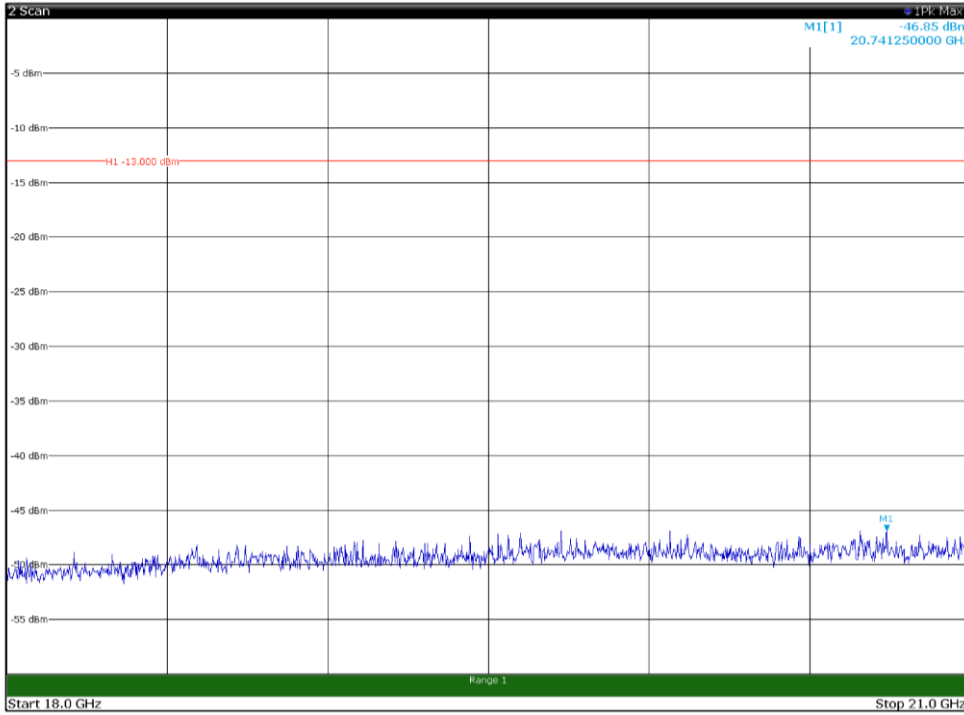

Channel: TOP, Modulation: 256QAM,
BW=10MHz, Range: 18GHz - 21GHz, Polarization: Horizontal

Channel: TOP, Modulation: 256QAM,
BW=10MHz, Range: 18GHz - 21GHz, Polarization: Vertical

Channel: BOTTOM, Modulation: QPSK,
 BW=15MHz, Range: 30MHz - 1GHz, Polarization: Horizontal

Channel: BOTTOM, Modulation: QPSK,
 BW=15MHz, Range: 30MHz - 1GHz, Polarization: Vertical

Channel: BOTTOM, Modulation: QPSK,
 BW=15MHz, Range: 1GHz - 18GHz, Polarization: Horizontal

Channel: BOTTOM, Modulation: QPSK,
 BW=15MHz, Range: 1GHz - 18GHz, Polarization: Vertical