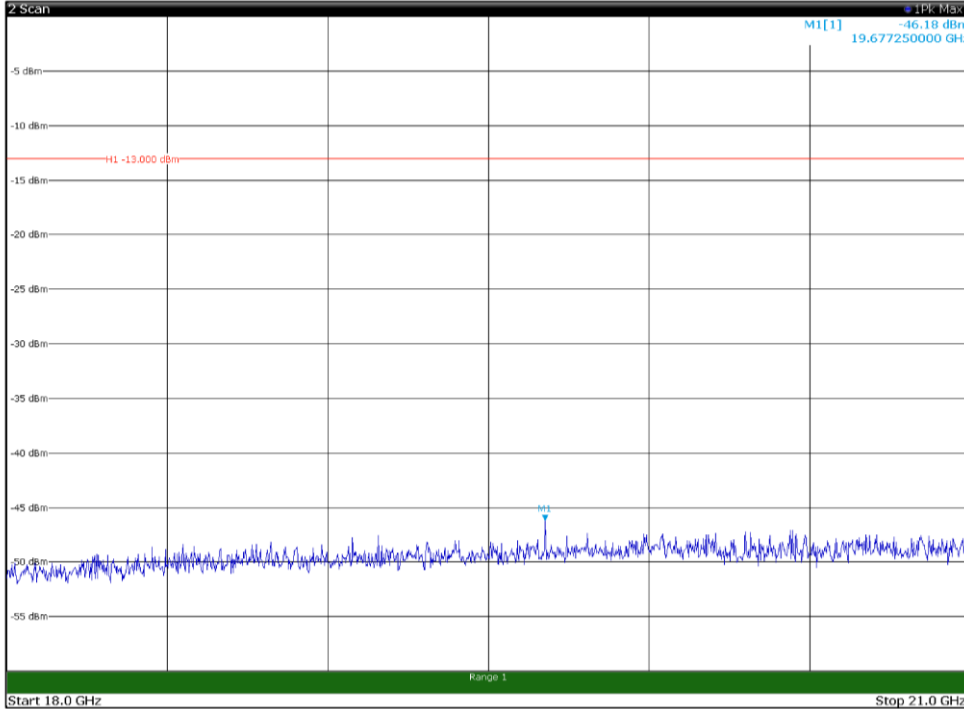

Channel: MIDDLE, Modulation: 256QAM,
BW=10MHz, Range: 30MHz - 1GHz, Polarization: Vertical

Channel: MIDDLE, Modulation: 256QAM,
BW=10MHz, Range: 1GHz - 18GHz, Polarization: Horizontal

Channel: MIDDLE, Modulation: 256QAM,
BW=10MHz, Range: 1GHz - 18GHz, Polarization: Vertical

Channel: MIDDLE, Modulation: 256QAM,
 BW=10MHz, Range: 18GHz - 21GHz, Polarization: Horizontal

Channel: MIDDLE, Modulation: 256QAM,
 BW=10MHz, Range: 18GHz - 21GHz, Polarization: Vertical

Channel: TOP, Modulation: 256QAM,
BW=10MHz, Range: 30MHz - 1GHz, Polarization: Horizontal