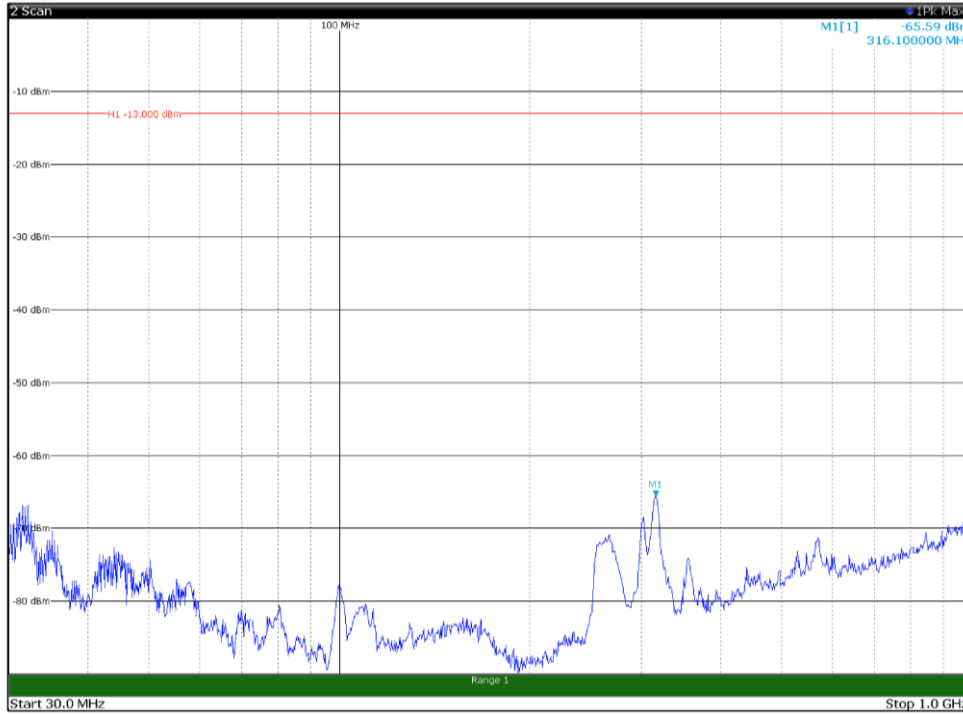

Channel: MIDDLE, Modulation: 64QAM,
BW=10MHz, Range: 18GHz - 21GHz, Polarization: Horizontal

Channel: MIDDLE, Modulation: 64QAM,
BW=10MHz, Range: 18GHz - 21GHz, Polarization: Vertical

Channel: TOP, Modulation: 64QAM,
BW=10MHz, Range: 30MHz - 1GHz, Polarization: Horizontal

Channel: TOP, Modulation: 64QAM,
BW=10MHz, Range: 30MHz - 1GHz, Polarization: Vertical

Channel: TOP, Modulation: 64QAM,
BW=10MHz, Range: 1GHz - 18GHz, Polarization: Horizontal

Channel: TOP, Modulation: 64QAM,
BW=10MHz, Range: 1GHz - 18GHz, Polarization: Vertical

Channel: TOP, Modulation: 64QAM,
BW=10MHz, Range: 18GHz - 21GHz, Polarization: Horizontal

Channel: TOP, Modulation: 64QAM,
BW=10MHz, Range: 18GHz - 21GHz, Polarization: Vertical

Channel: BOTTOM, Modulation: 256QAM,
 BW=10MHz, Range: 30MHz - 1GHz, Polarization: Horizontal

Channel: BOTTOM, Modulation: 256QAM,
 BW=10MHz, Range: 30MHz - 1GHz, Polarization: Vertical

Channel: BOTTOM, Modulation: 256QAM,
BW=10MHz, Range: 1GHz - 18GHz, Polarization: Horizontal

Channel: BOTTOM, Modulation: 256QAM,
BW=10MHz, Range: 1GHz - 18GHz, Polarization: Vertical