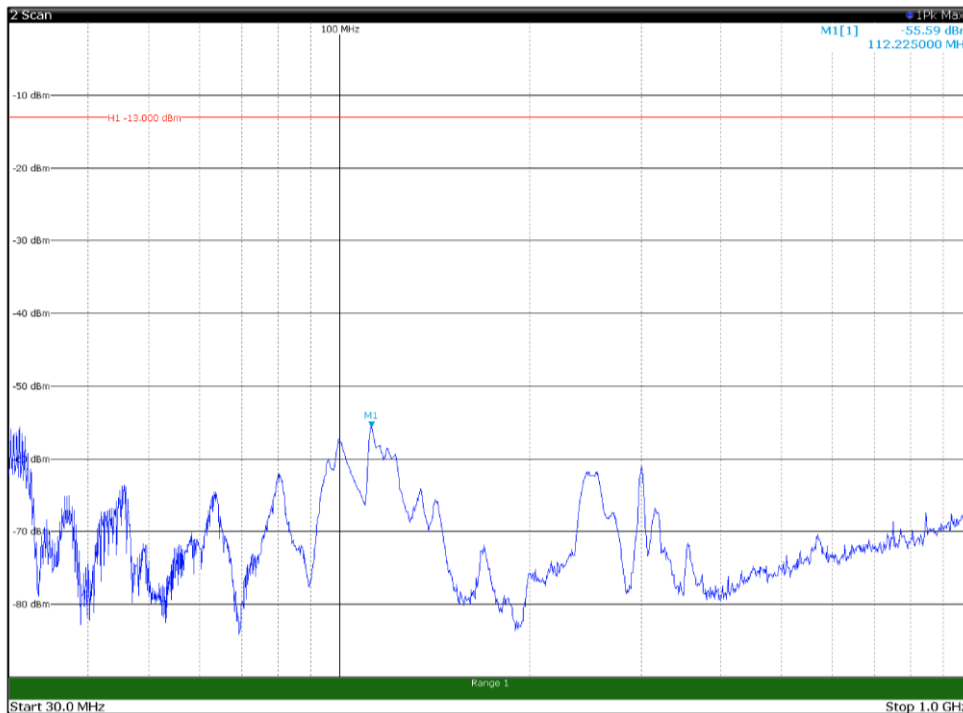

Channel: TOP, Modulation: 16QAM,
BW=10MHz, Range: 18GHz - 21GHz, Polarization: Horizontal

Channel: TOP, Modulation: 16QAM,
BW=10MHz, Range: 18GHz - 21GHz, Polarization: Vertical

Channel: BOTTOM, Modulation: 64QAM,
BW=10MHz, Range: 30MHz - 1GHz, Polarization: Horizontal

Channel: BOTTOM, Modulation: 64QAM,
BW=10MHz, Range: 30MHz - 1GHz, Polarization: Vertical

Channel: BOTTOM, Modulation: 64QAM,
 BW=10MHz, Range: 1GHz - 18GHz, Polarization: Horizontal

Channel: BOTTOM, Modulation: 64QAM,
 BW=10MHz, Range: 1GHz - 18GHz, Polarization: Vertical

Channel: BOTTOM, Modulation: 64QAM,
BW=10MHz, Range: 18GHz - 21GHz, Polarization: Horizontal

Channel: BOTTOM, Modulation: 64QAM,
BW=10MHz, Range: 18GHz - 21GHz, Polarization: Vertical

Channel: MIDDLE, Modulation: 64QAM,
 BW=10MHz, Range: 30MHz - 1GHz, Polarization: Horizontal

Channel: MIDDLE, Modulation: 64QAM,
 BW=10MHz, Range: 30MHz - 1GHz, Polarization: Vertical

Channel: MIDDLE, Modulation: 64QAM,
BW=10MHz, Range: 1GHz - 18GHz, Polarization: Horizontal

Channel: MIDDLE, Modulation: 64QAM,
BW=10MHz, Range: 1GHz - 18GHz, Polarization: Vertical