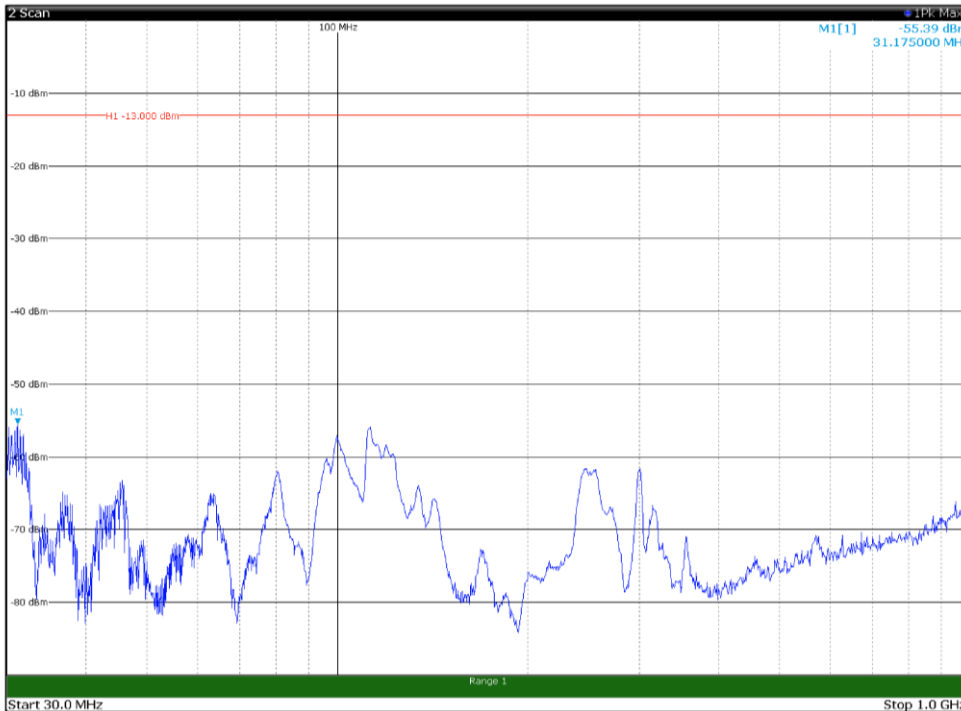

Channel: TOP, Modulation: 64QAM,
BW=10MHz, Range: 18GHz - 21GHz, Polarization: Horizontal

Channel: TOP, Modulation: 64QAM,
BW=10MHz, Range: 18GHz - 21GHz, Polarization: Vertical

Channel: BOTTOM, Modulation: 256QAM,
 BW=10MHz, Range: 30MHz - 1GHz, Polarization: Horizontal

Channel: BOTTOM, Modulation: 256QAM,
 BW=10MHz, Range: 30MHz - 1GHz, Polarization: Vertical

Channel: BOTTOM, Modulation: 256QAM,
BW=10MHz, Range: 1GHz - 18GHz, Polarization: Horizontal

Channel: BOTTOM, Modulation: 256QAM,
BW=10MHz, Range: 1GHz - 18GHz, Polarization: Vertical

Channel: BOTTOM, Modulation: 256QAM,
 BW=10MHz, Range: 18GHz - 21GHz, Polarization: Horizontal

Channel: BOTTOM, Modulation: 256QAM,
 BW=10MHz, Range: 18GHz - 21GHz, Polarization: Vertical

Channel: MIDDLE, Modulation: 256QAM,
BW=10MHz, Range: 30MHz - 1GHz, Polarization: Horizontal

Channel: MIDDLE, Modulation: 256QAM,
BW=10MHz, Range: 30MHz - 1GHz, Polarization: Vertical

Channel: MIDDLE, Modulation: 256QAM,
BW=10MHz, Range: 1GHz - 18GHz, Polarization: Horizontal

Channel: MIDDLE, Modulation: 256QAM,
BW=10MHz, Range: 1GHz - 18GHz, Polarization: Vertical