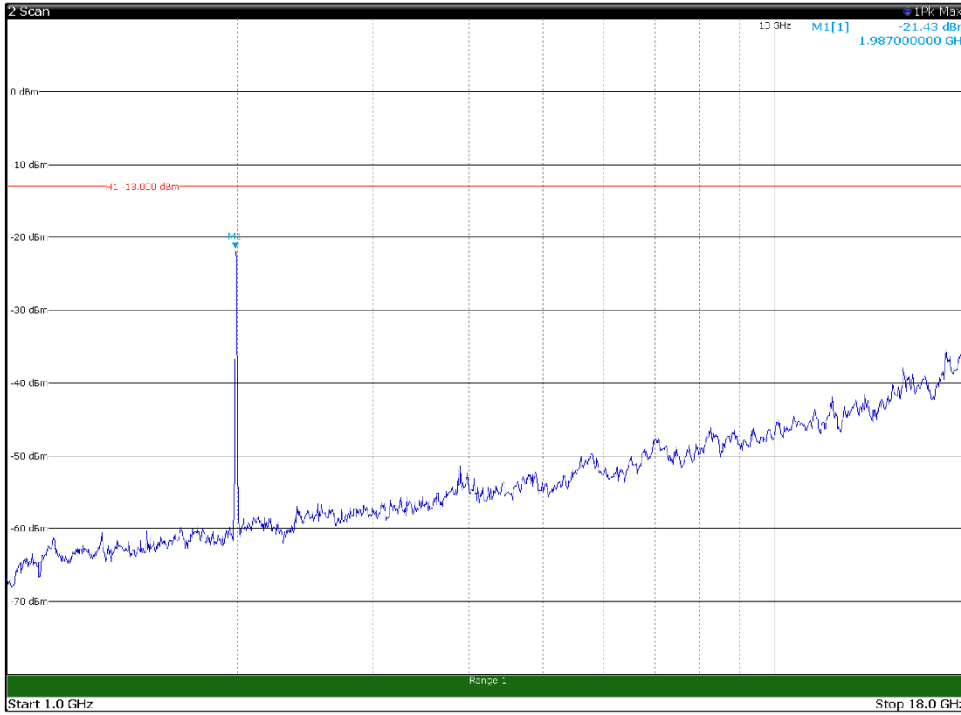

Channel: MIDDLE, Modulation: 256QAM,
BW=10MHz, Range: 30MHz - 1GHz, Polarization: Vertical

Channel: MIDDLE, Modulation: 256QAM,
BW=10MHz, Range: 1GHz - 18GHz, Polarization: Horizontal

Channel: MIDDLE, Modulation: 256QAM,
BW=10MHz, Range: 1GHz - 18GHz, Polarization: Vertical

Channel: MIDDLE, Modulation: 256QAM,
 BW=10MHz, Range: 18GHz - 21GHz, Polarization: Horizontal

Channel: MIDDLE, Modulation: 256QAM,
 BW=10MHz, Range: 18GHz - 21GHz, Polarization: Vertical

Channel: TOP, Modulation: 256QAM,
BW=10MHz, Range: 30MHz - 1GHz, Polarization: Horizontal

Channel: TOP, Modulation: 256QAM,
BW=10MHz, Range: 30MHz - 1GHz, Polarization: Vertical

Channel: TOP, Modulation: 256QAM,
BW=10MHz, Range: 1GHz - 18GHz, Polarization: Horizontal

Channel: TOP, Modulation: 256QAM,
BW=10MHz, Range: 1GHz - 18GHz, Polarization: Vertical

Channel: TOP, Modulation: 256QAM,
BW=10MHz, Range: 18GHz - 21GHz, Polarization: Horizontal

Channel: TOP, Modulation: 256QAM,
BW=10MHz, Range: 18GHz - 21GHz, Polarization: Vertical

Channel: BOTTOM, Modulation: QPSK,
 BW=15MHz, Range: 30MHz - 1GHz, Polarization: Horizontal