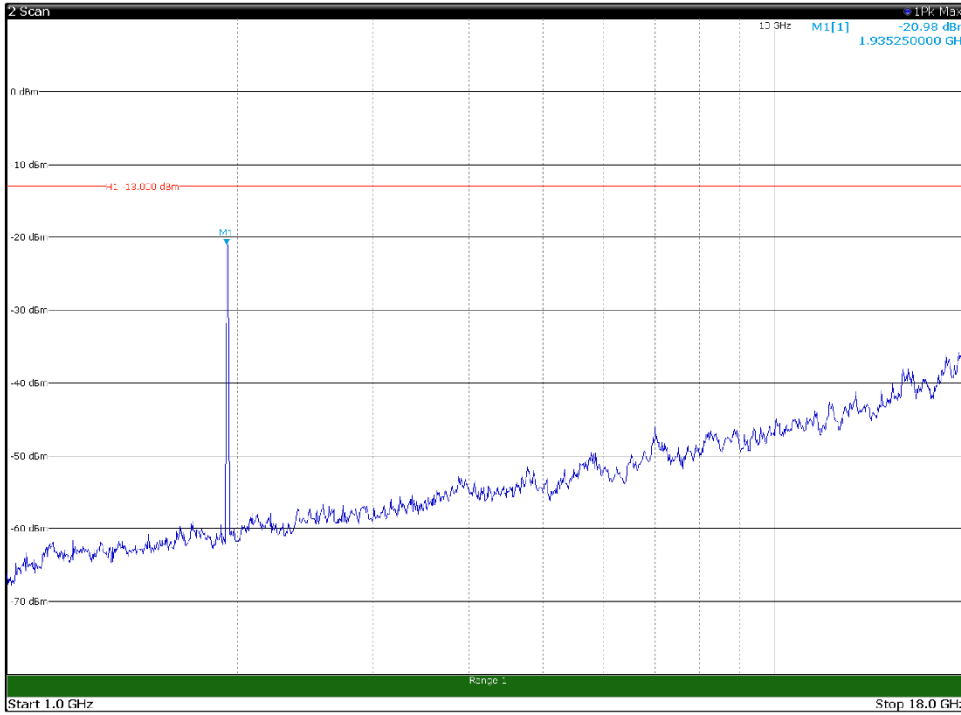

Channel: TOP, Modulation: 16QAM,
 BW=15MHz, Range: 30MHz - 1GHz, Polarization: Vertical

Channel: TOP, Modulation: 16QAM,
BW=15MHz, Range: 1GHz - 18GHz, Polarization: Horizontal

Channel: TOP, Modulation: 16QAM,
BW=15MHz, Range: 1GHz - 18GHz, Polarization: Vertical

Channel: TOP, Modulation: 16QAM,
 BW=15MHz, Range: 18GHz - 21GHz, Polarization: Horizontal

Channel: TOP, Modulation: 16QAM,
 BW=15MHz, Range: 18GHz - 21GHz, Polarization: Vertical

Channel: BOTTOM, Modulation: 64QAM,
BW=15MHz, Range: 30MHz - 1GHz, Polarization: Horizontal

Channel: BOTTOM, Modulation: 64QAM,
BW=15MHz, Range: 30MHz - 1GHz, Polarization: Vertical

Channel: BOTTOM, Modulation: 64QAM,
BW=15MHz, Range: 1GHz - 18GHz, Polarization: Horizontal

Channel: BOTTOM, Modulation: 64QAM,
BW=15MHz, Range: 1GHz - 18GHz, Polarization: Vertical