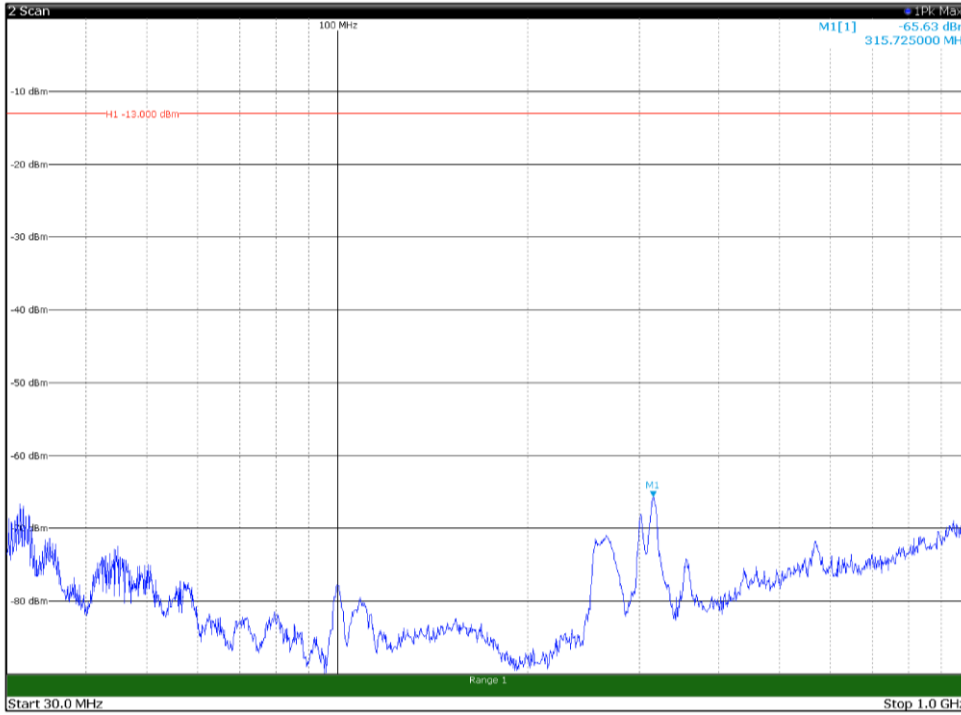

Channel: BOTTOM, Modulation: QPSK,
BW=15MHz, Range: 18GHz - 21GHz, Polarization: Horizontal

Channel: BOTTOM, Modulation: QPSK,
BW=15MHz, Range: 18GHz - 21GHz, Polarization: Vertical

Channel: MIDDLE, Modulation: QPSK,
BW=15MHz, Range: 30MHz - 1GHz, Polarization: Horizontal

Channel: MIDDLE, Modulation: QPSK,
BW=15MHz, Range: 30MHz - 1GHz, Polarization: Vertical

Channel: MIDDLE, Modulation: QPSK,
BW=15MHz, Range: 1GHz - 18GHz, Polarization: Horizontal

Channel: MIDDLE, Modulation: QPSK,
BW=15MHz, Range: 1GHz - 18GHz, Polarization: Vertical

Channel: MIDDLE, Modulation: QPSK,
BW=15MHz, Range: 18GHz - 21GHz, Polarization: Horizontal

Channel: MIDDLE, Modulation: QPSK,
BW=15MHz, Range: 18GHz - 21GHz, Polarization: Vertical

Channel: TOP, Modulation: QPSK,
 BW=15MHz, Range: 30MHz - 1GHz, Polarization: Horizontal

Channel: TOP, Modulation: QPSK,
 BW=15MHz, Range: 30MHz - 1GHz, Polarization: Vertical

Channel: TOP, Modulation: QPSK,
 BW=15MHz, Range: 1GHz - 18GHz, Polarization: Horizontal

Channel: TOP, Modulation: QPSK,
 BW=15MHz, Range: 1GHz - 18GHz, Polarization: Vertical