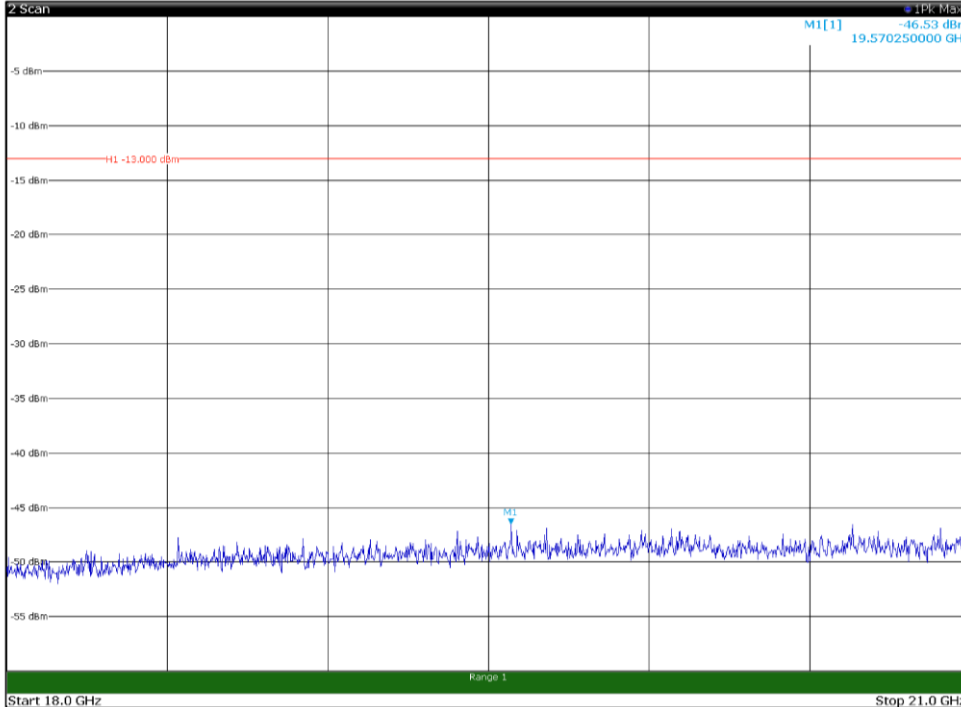

Channel: BOTTOM, Modulation: 256QAM,
 BW=10MHz, Range: 30MHz - 1GHz, Polarization: Vertical

Channel: BOTTOM, Modulation: 256QAM,
BW=10MHz, Range: 1GHz - 18GHz, Polarization: Horizontal

Channel: BOTTOM, Modulation: 256QAM,
BW=10MHz, Range: 1GHz - 18GHz, Polarization: Vertical

Channel: BOTTOM, Modulation: 256QAM,
 BW=10MHz, Range: 18GHz - 21GHz, Polarization: Horizontal

Channel: BOTTOM, Modulation: 256QAM,
 BW=10MHz, Range: 18GHz - 21GHz, Polarization: Vertical

Channel: MIDDLE, Modulation: 256QAM,
BW=10MHz, Range: 30MHz - 1GHz, Polarization: Horizontal