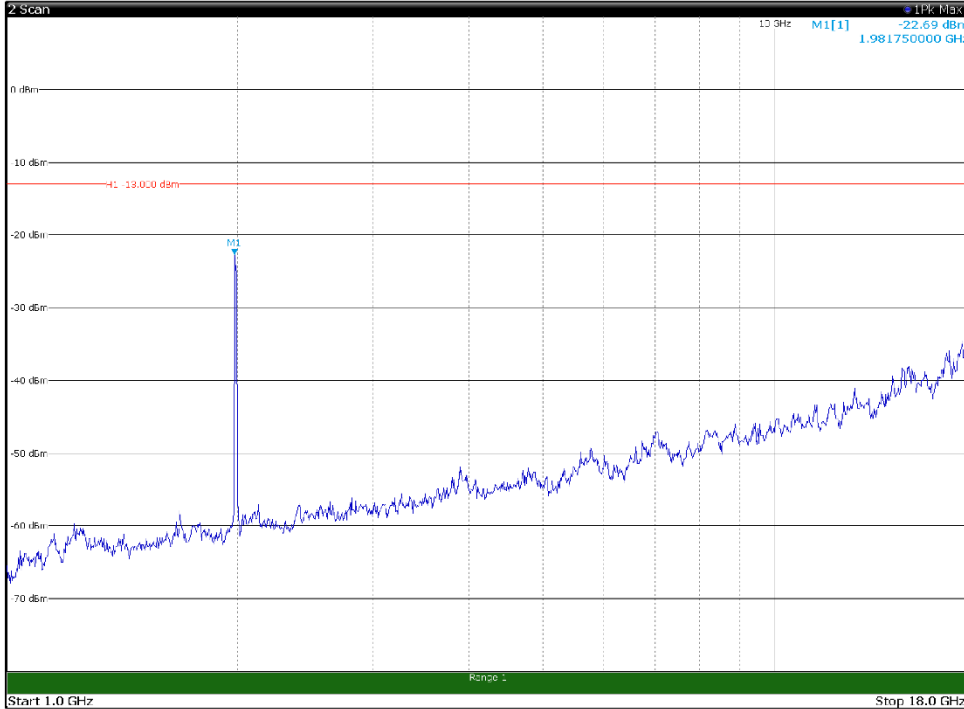

Channel: MIDDLE, Modulation: 16QAM,
 BW=15MHz, Range: 30MHz - 1GHz, Polarization: Vertical

Channel: MIDDLE, Modulation: 16QAM,
BW=15MHz, Range: 1GHz - 18GHz, Polarization: Horizontal

Channel: MIDDLE, Modulation: 16QAM,
BW=15MHz, Range: 1GHz - 18GHz, Polarization: Vertical

Channel: MIDDLE, Modulation: 16QAM,
BW=15MHz, Range: 18GHz - 21GHz, Polarization: Horizontal

Channel: MIDDLE, Modulation: 16QAM,
BW=15MHz, Range: 18GHz - 21GHz, Polarization: Vertical

Channel: TOP, Modulation: 16QAM,
 BW=15MHz, Range: 30MHz - 1GHz, Polarization: Horizontal

Channel: TOP, Modulation: 16QAM,
 BW=15MHz, Range: 30MHz - 1GHz, Polarization: Vertical

Channel: TOP, Modulation: 16QAM,
BW=15MHz, Range: 1GHz - 18GHz, Polarization: Horizontal

Channel: TOP, Modulation: 16QAM,
BW=15MHz, Range: 1GHz - 18GHz, Polarization: Vertical