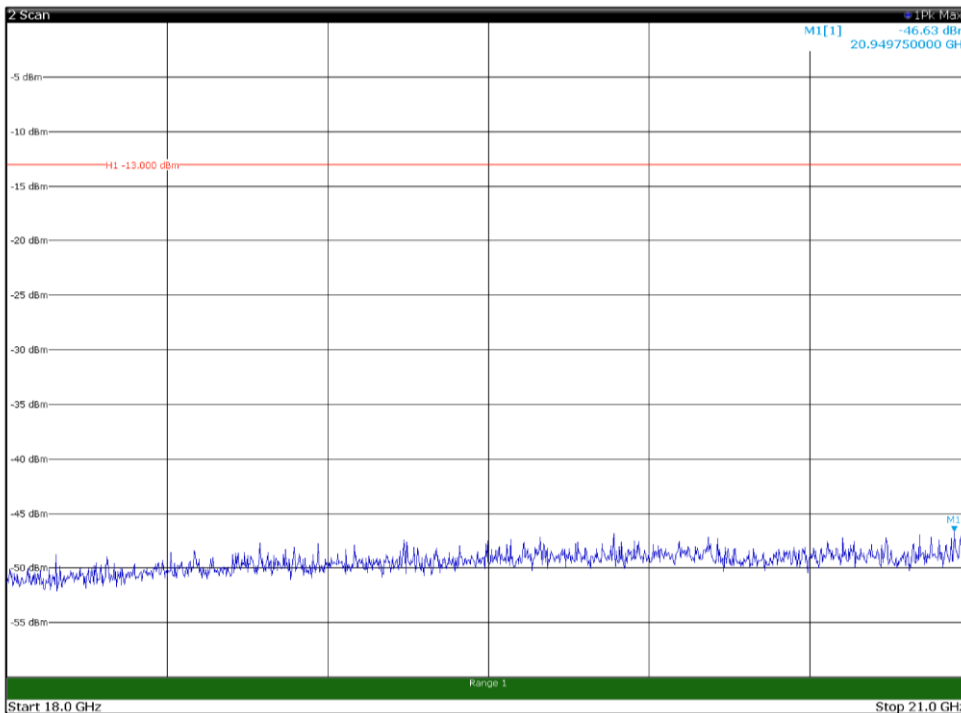

Channel: MIDDLE, Modulation: 64QAM,
 BW=10MHz, Range: 30MHz - 1GHz, Polarization: Vertical

Channel: MIDDLE, Modulation: 64QAM,
BW=10MHz, Range: 1GHz - 18GHz, Polarization: Horizontal

Channel: MIDDLE, Modulation: 64QAM,
BW=10MHz, Range: 1GHz - 18GHz, Polarization: Vertical

Channel: MIDDLE, Modulation: 64QAM,
BW=10MHz, Range: 18GHz - 21GHz, Polarization: Horizontal

Channel: MIDDLE, Modulation: 64QAM,
BW=10MHz, Range: 18GHz - 21GHz, Polarization: Vertical

Channel: TOP, Modulation: 64QAM,
BW=10MHz, Range: 30MHz - 1GHz, Polarization: Horizontal

Channel: TOP, Modulation: 64QAM,
BW=10MHz, Range: 30MHz - 1GHz, Polarization: Vertical

Channel: TOP, Modulation: 64QAM,
BW=10MHz, Range: 1GHz - 18GHz, Polarization: Horizontal

Channel: TOP, Modulation: 64QAM,
BW=10MHz, Range: 1GHz - 18GHz, Polarization: Vertical