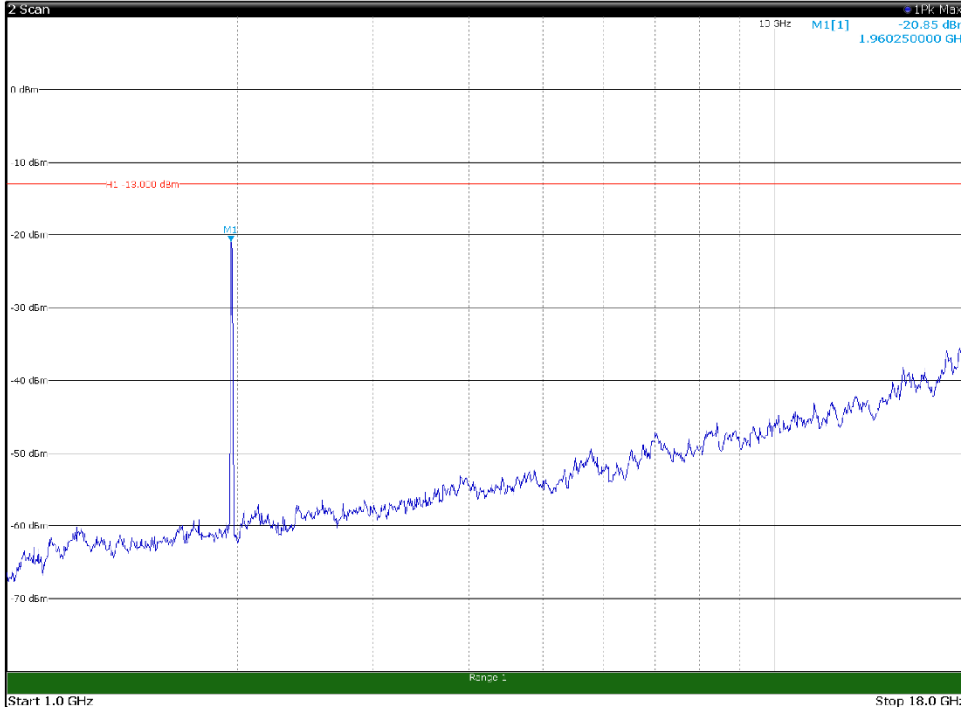

Channel: BOTTOM, Modulation: QPSK,
 BW=15MHz, Range: 30MHz - 1GHz, Polarization: Vertical

Channel: BOTTOM, Modulation: QPSK,
 BW=15MHz, Range: 1GHz - 18GHz, Polarization: Horizontal

Channel: BOTTOM, Modulation: QPSK,
 BW=15MHz, Range: 1GHz - 18GHz, Polarization: Vertical

Channel: BOTTOM, Modulation: QPSK,
BW=15MHz, Range: 18GHz - 21GHz, Polarization: Horizontal

Channel: BOTTOM, Modulation: QPSK,
BW=15MHz, Range: 18GHz - 21GHz, Polarization: Vertical

Channel: MIDDLE, Modulation: QPSK,
BW=15MHz, Range: 30MHz - 1GHz, Polarization: Horizontal

Channel: MIDDLE, Modulation: QPSK,
BW=15MHz, Range: 30MHz - 1GHz, Polarization: Vertical

Channel: MIDDLE, Modulation: QPSK,
BW=15MHz, Range: 1GHz - 18GHz, Polarization: Horizontal

Channel: MIDDLE, Modulation: QPSK,
BW=15MHz, Range: 1GHz - 18GHz, Polarization: Vertical