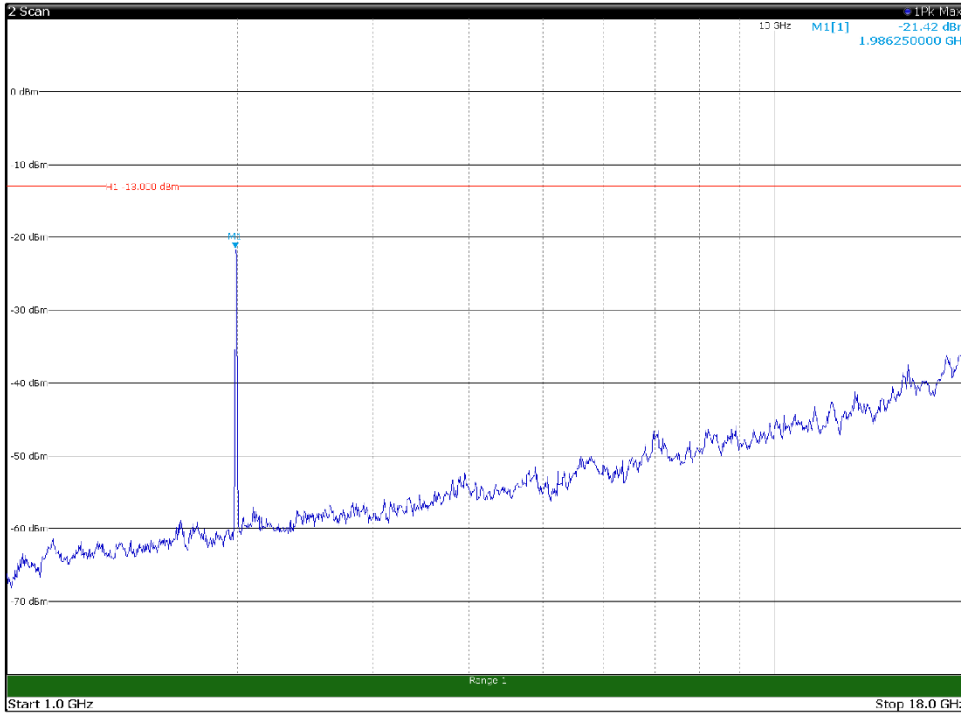

Channel: MIDDLE, Modulation: 64QAM,
 BW=10MHz, Range: 30MHz - 1GHz, Polarization: Vertical

Channel: MIDDLE, Modulation: 64QAM,
BW=10MHz, Range: 1GHz - 18GHz, Polarization: Horizontal

Channel: MIDDLE, Modulation: 64QAM,
BW=10MHz, Range: 1GHz - 18GHz, Polarization: Vertical

Channel: MIDDLE, Modulation: 64QAM,
BW=10MHz, Range: 18GHz - 21GHz, Polarization: Horizontal

Channel: MIDDLE, Modulation: 64QAM,
BW=10MHz, Range: 18GHz - 21GHz, Polarization: Vertical

Channel: TOP, Modulation: 64QAM,
BW=10MHz, Range: 30MHz - 1GHz, Polarization: Horizontal

Channel: TOP, Modulation: 64QAM,
BW=10MHz, Range: 30MHz - 1GHz, Polarization: Vertical

Channel: TOP, Modulation: 64QAM,
BW=10MHz, Range: 1GHz - 18GHz, Polarization: Horizontal

Channel: TOP, Modulation: 64QAM,
BW=10MHz, Range: 1GHz - 18GHz, Polarization: Vertical

Channel: TOP, Modulation: 64QAM,
BW=10MHz, Range: 18GHz - 21GHz, Polarization: Horizontal

Channel: TOP, Modulation: 64QAM,
BW=10MHz, Range: 18GHz - 21GHz, Polarization: Vertical

Channel: BOTTOM, Modulation: 256QAM,
 BW=10MHz, Range: 30MHz - 1GHz, Polarization: Horizontal