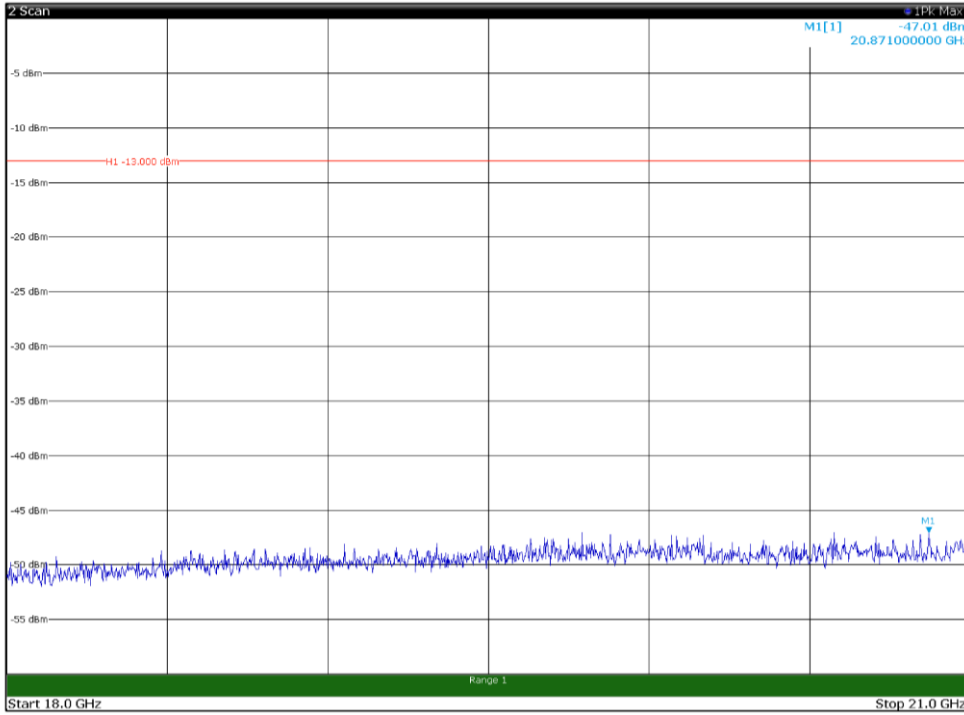

Channel: MIDDLE, Modulation: QPSK,
BW=15MHz, Range: 18GHz - 21GHz, Polarization: Horizontal

Channel: MIDDLE, Modulation: QPSK,
BW=15MHz, Range: 18GHz - 21GHz, Polarization: Vertical

Channel: TOP, Modulation: QPSK,
 BW=15MHz, Range: 30MHz - 1GHz, Polarization: Horizontal

Channel: TOP, Modulation: QPSK,
 BW=15MHz, Range: 30MHz - 1GHz, Polarization: Vertical

Channel: TOP, Modulation: QPSK,
 BW=15MHz, Range: 1GHz - 18GHz, Polarization: Horizontal

Channel: TOP, Modulation: QPSK,
 BW=15MHz, Range: 1GHz - 18GHz, Polarization: Vertical