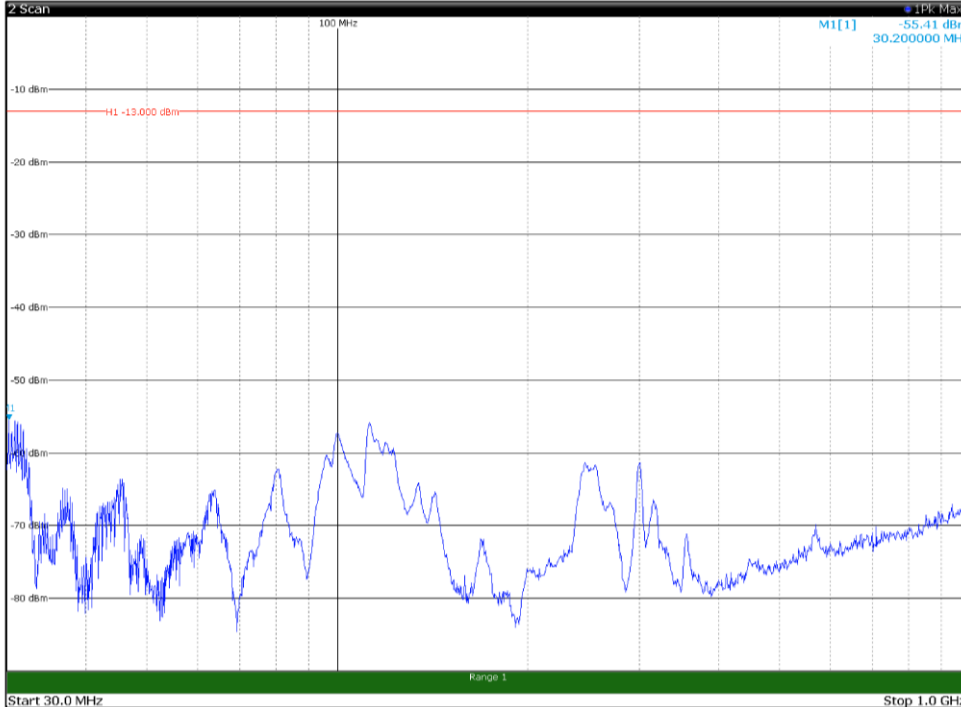

Channel: BOTTOM, Modulation: 256QAM,
 BW=10MHz, Range: 18GHz - 21GHz, Polarization: Horizontal

Channel: BOTTOM, Modulation: 256QAM,
 BW=10MHz, Range: 18GHz - 21GHz, Polarization: Vertical

Channel: MIDDLE, Modulation: 256QAM,
BW=10MHz, Range: 30MHz - 1GHz, Polarization: Horizontal

Channel: MIDDLE, Modulation: 256QAM,
BW=10MHz, Range: 30MHz - 1GHz, Polarization: Vertical

Channel: MIDDLE, Modulation: 256QAM,
BW=10MHz, Range: 1GHz - 18GHz, Polarization: Horizontal

Channel: MIDDLE, Modulation: 256QAM,
BW=10MHz, Range: 1GHz - 18GHz, Polarization: Vertical

Channel: MIDDLE, Modulation: 256QAM,
 BW=10MHz, Range: 18GHz - 21GHz, Polarization: Horizontal

Channel: MIDDLE, Modulation: 256QAM,
 BW=10MHz, Range: 18GHz - 21GHz, Polarization: Vertical

Channel: TOP, Modulation: 256QAM,
BW=10MHz, Range: 30MHz - 1GHz, Polarization: Horizontal

Channel: TOP, Modulation: 256QAM,
BW=10MHz, Range: 30MHz - 1GHz, Polarization: Vertical

Channel: TOP, Modulation: 256QAM,
BW=10MHz, Range: 1GHz - 18GHz, Polarization: Horizontal

Channel: TOP, Modulation: 256QAM,
BW=10MHz, Range: 1GHz - 18GHz, Polarization: Vertical