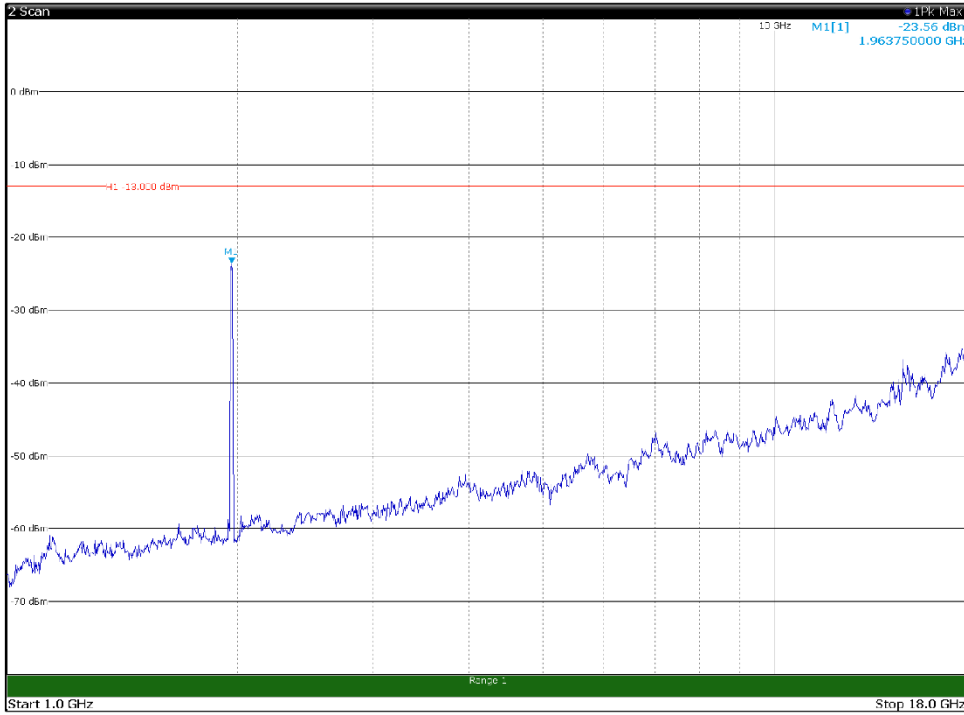

Channel: BOTTOM, Modulation: 16QAM,
BW=15MHz, Range: 30MHz - 1GHz, Polarization: Vertical

Channel: BOTTOM, Modulation: 16QAM, BW=15MHz, Range: 1GHz - 18GHz, Polarization: Horizontal

Channel: BOTTOM, Modulation: 16QAM, BW=15MHz, Range: 1GHz - 18GHz, Polarization: Vertical

Channel: BOTTOM, Modulation: 16QAM,
BW=15MHz, Range: 18GHz - 21GHz, Polarization: Horizontal

Channel: BOTTOM, Modulation: 16QAM,
BW=15MHz, Range: 18GHz - 21GHz, Polarization: Vertical

Channel: MIDDLE, Modulation: 16QAM,
 BW=15MHz, Range: 30MHz - 1GHz, Polarization: Horizontal

Channel: MIDDLE, Modulation: 16QAM,
 BW=15MHz, Range: 30MHz - 1GHz, Polarization: Vertical

Channel: MIDDLE, Modulation: 16QAM,
BW=15MHz, Range: 1GHz - 18GHz, Polarization: Horizontal

Channel: MIDDLE, Modulation: 16QAM,
BW=15MHz, Range: 1GHz - 18GHz, Polarization: Vertical