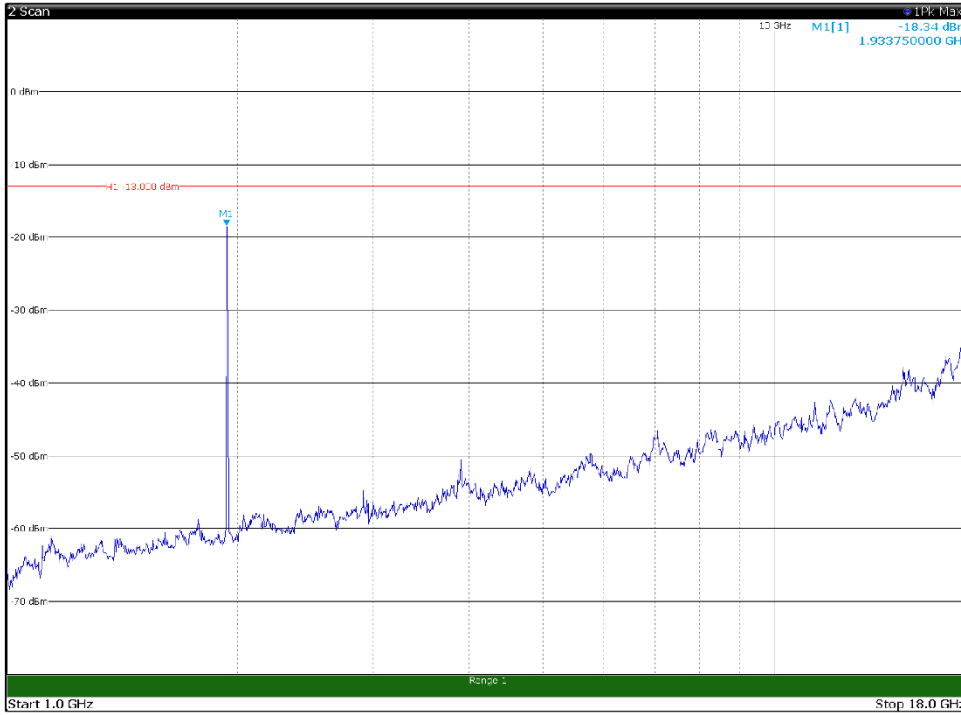

Channel: TOP, Modulation: 16QAM,
BW=10MHz, Range: 18GHz - 21GHz, Polarization: Horizontal

Channel: TOP, Modulation: 16QAM,
BW=10MHz, Range: 18GHz - 21GHz, Polarization: Vertical

Channel: BOTTOM, Modulation: 64QAM,
BW=10MHz, Range: 30MHz - 1GHz, Polarization: Horizontal

Channel: BOTTOM, Modulation: 64QAM,
BW=10MHz, Range: 30MHz - 1GHz, Polarization: Vertical

Channel: BOTTOM, Modulation: 64QAM,
 BW=10MHz, Range: 1GHz - 18GHz, Polarization: Horizontal

Channel: BOTTOM, Modulation: 64QAM,
 BW=10MHz, Range: 1GHz - 18GHz, Polarization: Vertical

Channel: BOTTOM, Modulation: 64QAM,
BW=10MHz, Range: 18GHz - 21GHz, Polarization: Horizontal

Channel: BOTTOM, Modulation: 64QAM,
BW=10MHz, Range: 18GHz - 21GHz, Polarization: Vertical

Channel: MIDDLE, Modulation: 64QAM,
 BW=10MHz, Range: 30MHz - 1GHz, Polarization: Horizontal