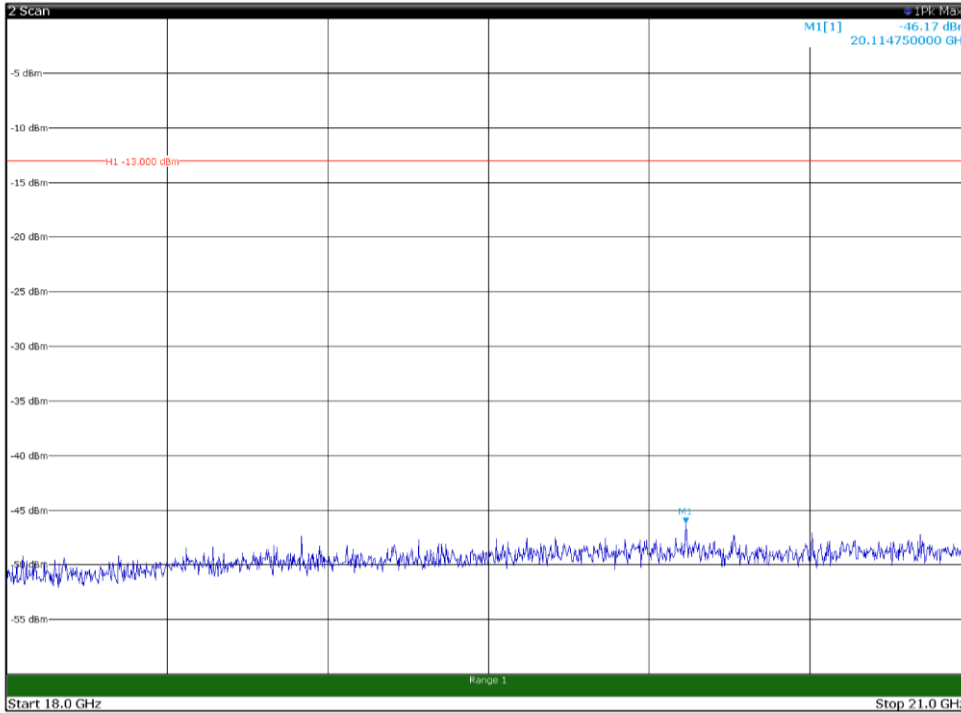

Channel: MIDDLE, Modulation: 64QAM,
BW=10MHz, Range: 18GHz - 21GHz, Polarization: Horizontal

Channel: MIDDLE, Modulation: 64QAM,
BW=10MHz, Range: 18GHz - 21GHz, Polarization: Vertical

Channel: TOP, Modulation: 64QAM,
BW=10MHz, Range: 30MHz - 1GHz, Polarization: Horizontal

Channel: TOP, Modulation: 64QAM,
BW=10MHz, Range: 30MHz - 1GHz, Polarization: Vertical

Channel: TOP, Modulation: 64QAM,
BW=10MHz, Range: 1GHz - 18GHz, Polarization: Horizontal

Channel: TOP, Modulation: 64QAM,
BW=10MHz, Range: 1GHz - 18GHz, Polarization: Vertical