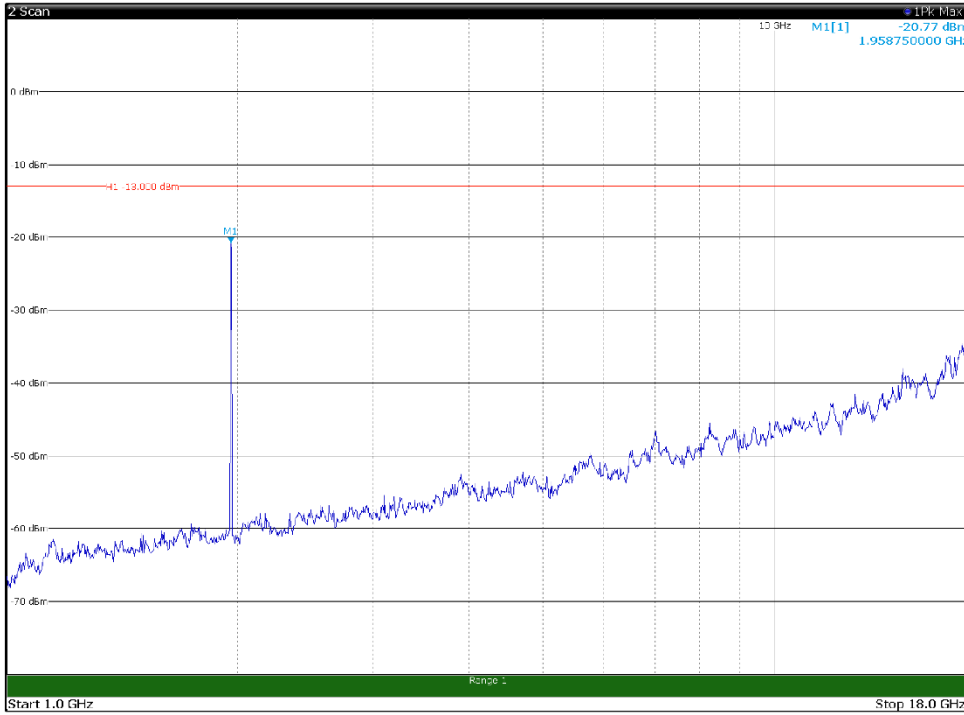

Channel: BOTTOM, Modulation: 64QAM,
BW=10MHz, Range: 30MHz - 1GHz, Polarization: Vertical

Channel: BOTTOM, Modulation: 64QAM,
 BW=10MHz, Range: 1GHz - 18GHz, Polarization: Horizontal

Channel: BOTTOM, Modulation: 64QAM,
 BW=10MHz, Range: 1GHz - 18GHz, Polarization: Vertical

Channel: BOTTOM, Modulation: 64QAM,
BW=10MHz, Range: 18GHz - 21GHz, Polarization: Horizontal

Channel: BOTTOM, Modulation: 64QAM,
BW=10MHz, Range: 18GHz - 21GHz, Polarization: Vertical

Channel: MIDDLE, Modulation: 64QAM,
 BW=10MHz, Range: 30MHz - 1GHz, Polarization: Horizontal

Channel: MIDDLE, Modulation: 64QAM,
 BW=10MHz, Range: 30MHz - 1GHz, Polarization: Vertical

Channel: MIDDLE, Modulation: 64QAM,
BW=10MHz, Range: 1GHz - 18GHz, Polarization: Horizontal

Channel: MIDDLE, Modulation: 64QAM,
BW=10MHz, Range: 1GHz - 18GHz, Polarization: Vertical

Channel: MIDDLE, Modulation: 64QAM,
BW=10MHz, Range: 18GHz - 21GHz, Polarization: Horizontal

Channel: MIDDLE, Modulation: 64QAM,
BW=10MHz, Range: 18GHz - 21GHz, Polarization: Vertical

Channel: TOP, Modulation: 64QAM,
BW=10MHz, Range: 30MHz - 1GHz, Polarization: Horizontal