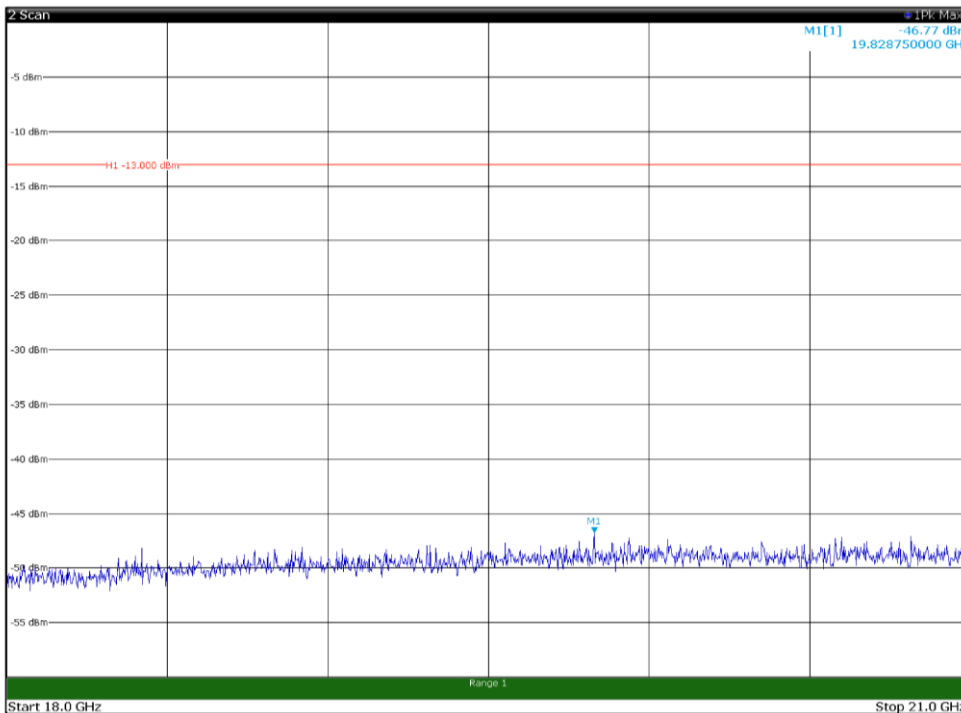

Channel: TOP, Modulation: 16QAM,
 BW=15MHz, Range: 30MHz - 1GHz, Polarization: Vertical

Channel: TOP, Modulation: 16QAM,
BW=15MHz, Range: 1GHz - 18GHz, Polarization: Horizontal

Channel: TOP, Modulation: 16QAM,
BW=15MHz, Range: 1GHz - 18GHz, Polarization: Vertical

Channel: TOP, Modulation: 16QAM,
 BW=15MHz, Range: 18GHz - 21GHz, Polarization: Horizontal

Channel: TOP, Modulation: 16QAM,
 BW=15MHz, Range: 18GHz - 21GHz, Polarization: Vertical

Channel: BOTTOM, Modulation: 64QAM,
BW=15MHz, Range: 30MHz - 1GHz, Polarization: Horizontal