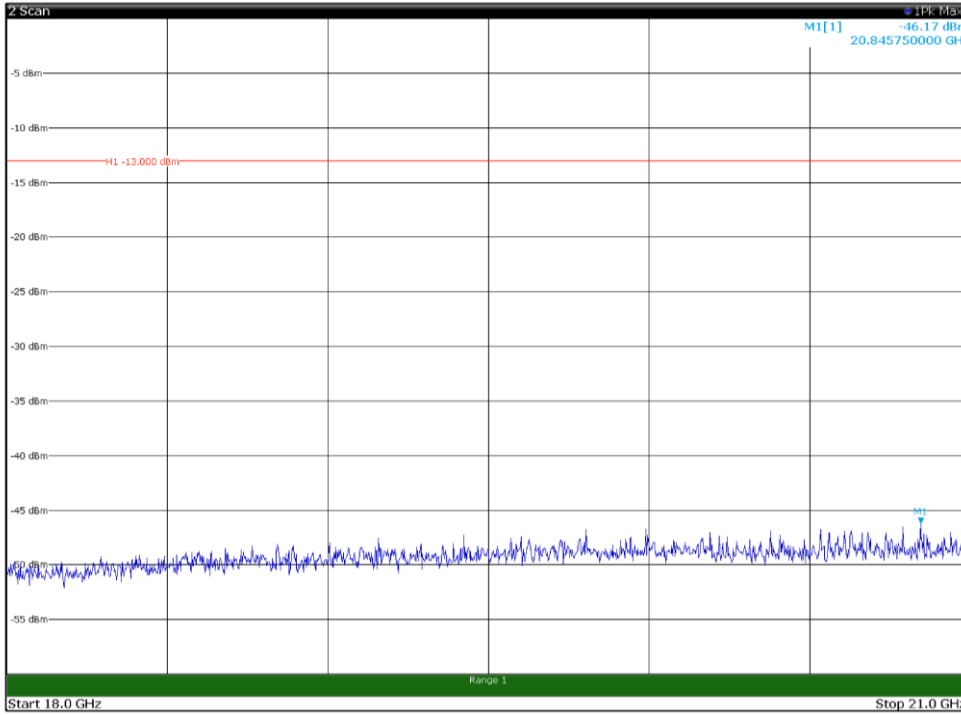

Channel: TOP, Modulation: 64QAM,
BW=10MHz, Range: 18GHz - 21GHz, Polarization: Horizontal

Channel: TOP, Modulation: 64QAM,
BW=10MHz, Range: 18GHz - 21GHz, Polarization: Vertical

Channel: BOTTOM, Modulation: 256QAM,
 BW=10MHz, Range: 30MHz - 1GHz, Polarization: Horizontal

Channel: BOTTOM, Modulation: 256QAM,
 BW=10MHz, Range: 30MHz - 1GHz, Polarization: Vertical

Channel: BOTTOM, Modulation: 256QAM,
BW=10MHz, Range: 1GHz - 18GHz, Polarization: Horizontal

Channel: BOTTOM, Modulation: 256QAM,
BW=10MHz, Range: 1GHz - 18GHz, Polarization: Vertical