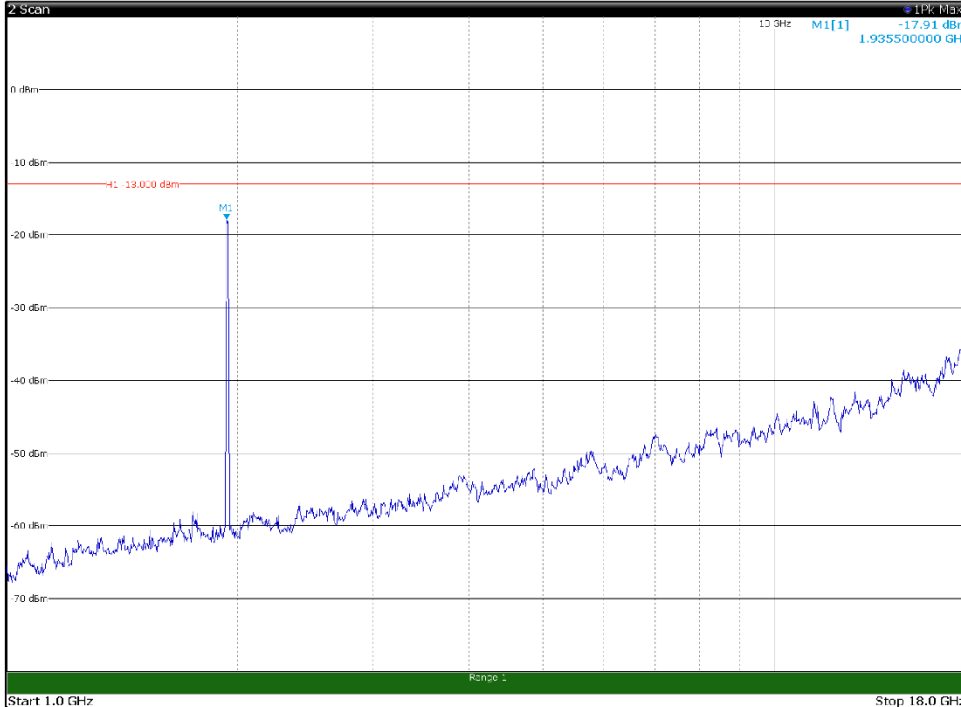

Channel: TOP, Modulation: 16QAM,
 BW=15MHz, Range: 30MHz - 1GHz, Polarization: Vertical

Channel: TOP, Modulation: 16QAM,
BW=15MHz, Range: 1GHz - 18GHz, Polarization: Horizontal

Channel: TOP, Modulation: 16QAM,
BW=15MHz, Range: 1GHz - 18GHz, Polarization: Vertical

Channel: TOP, Modulation: 16QAM,
 BW=15MHz, Range: 18GHz - 21GHz, Polarization: Horizontal

Channel: TOP, Modulation: 16QAM,
 BW=15MHz, Range: 18GHz - 21GHz, Polarization: Vertical

Channel: BOTTOM, Modulation: 64QAM,
BW=15MHz, Range: 30MHz - 1GHz, Polarization: Horizontal

Channel: BOTTOM, Modulation: 64QAM,
BW=15MHz, Range: 30MHz - 1GHz, Polarization: Vertical

Channel: BOTTOM, Modulation: 64QAM,
BW=15MHz, Range: 1GHz - 18GHz, Polarization: Horizontal

Channel: BOTTOM, Modulation: 64QAM,
BW=15MHz, Range: 1GHz - 18GHz, Polarization: Vertical