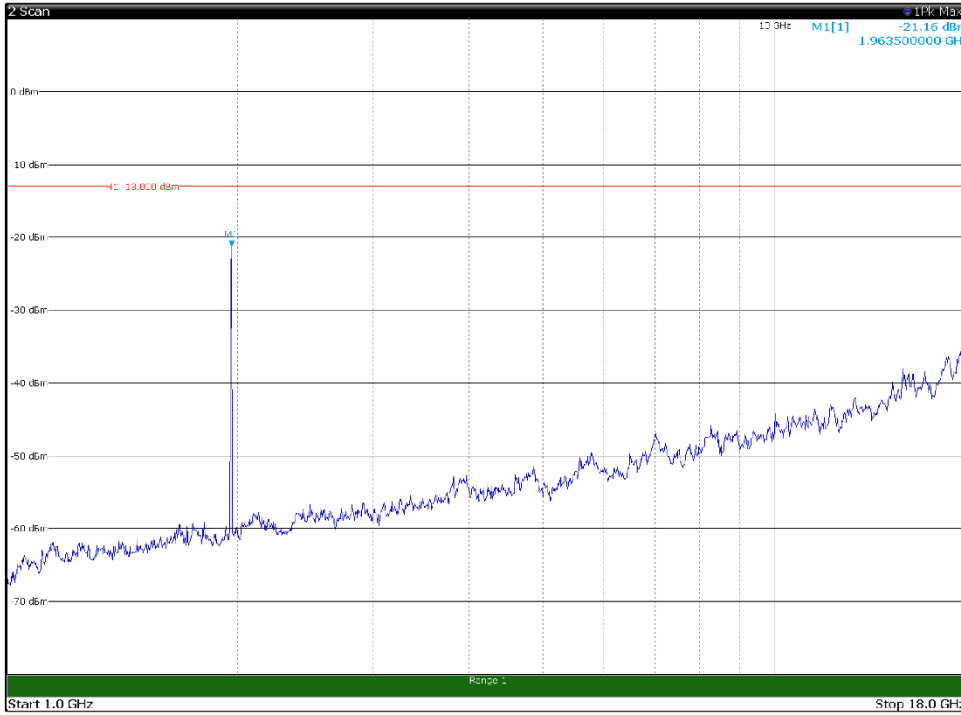

Channel: BOTTOM, Modulation: 256QAM,
 BW=10MHz, Range: 30MHz - 1GHz, Polarization: Vertical

Channel: BOTTOM, Modulation: 256QAM,
BW=10MHz, Range: 1GHz - 18GHz, Polarization: Horizontal

Channel: BOTTOM, Modulation: 256QAM,
BW=10MHz, Range: 1GHz - 18GHz, Polarization: Vertical

Channel: BOTTOM, Modulation: 256QAM,
 BW=10MHz, Range: 18GHz - 21GHz, Polarization: Horizontal

Channel: BOTTOM, Modulation: 256QAM,
 BW=10MHz, Range: 18GHz - 21GHz, Polarization: Vertical

Channel: MIDDLE, Modulation: 256QAM,
BW=10MHz, Range: 30MHz - 1GHz, Polarization: Horizontal

Channel: MIDDLE, Modulation: 256QAM,
BW=10MHz, Range: 30MHz - 1GHz, Polarization: Vertical

Channel: MIDDLE, Modulation: 256QAM,
BW=10MHz, Range: 1GHz - 18GHz, Polarization: Horizontal

Channel: MIDDLE, Modulation: 256QAM,
BW=10MHz, Range: 1GHz - 18GHz, Polarization: Vertical

Channel: MIDDLE, Modulation: 256QAM,
 BW=10MHz, Range: 18GHz - 21GHz, Polarization: Horizontal

Channel: MIDDLE, Modulation: 256QAM,
 BW=10MHz, Range: 18GHz - 21GHz, Polarization: Vertical

Channel: TOP, Modulation: 256QAM,
BW=10MHz, Range: 30MHz - 1GHz, Polarization: Horizontal