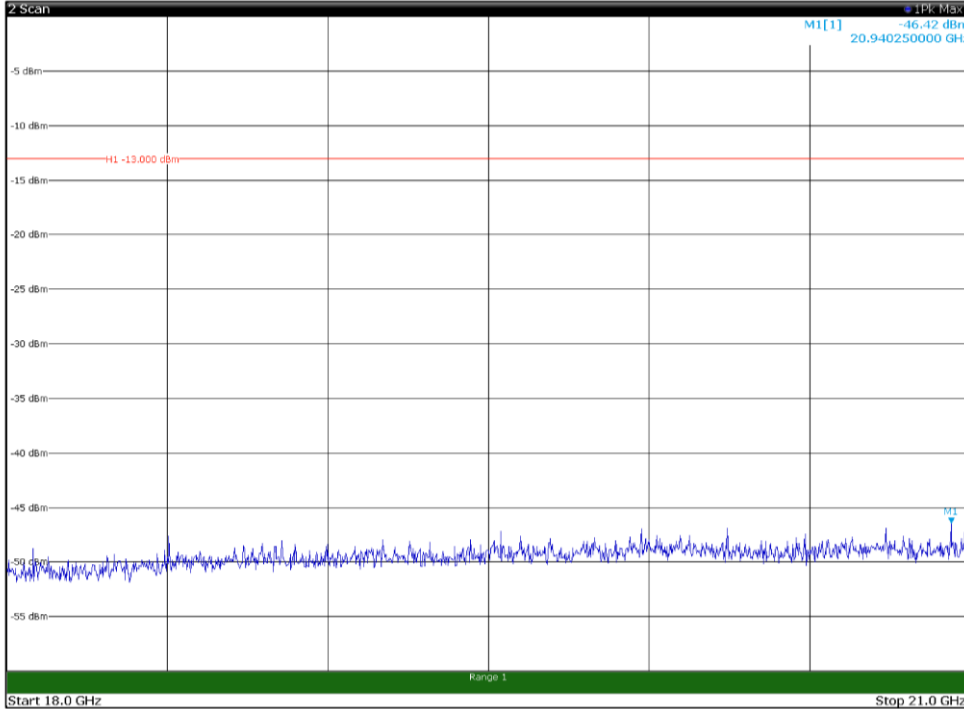

Channel: MIDDLE, Modulation: 64QAM,
BW=5MHz, Range: 18GHz - 21GHz, Polarization: Horizontal

Channel: MIDDLE, Modulation: 64QAM,
BW=5MHz, Range: 18GHz - 21GHz, Polarization: Vertical