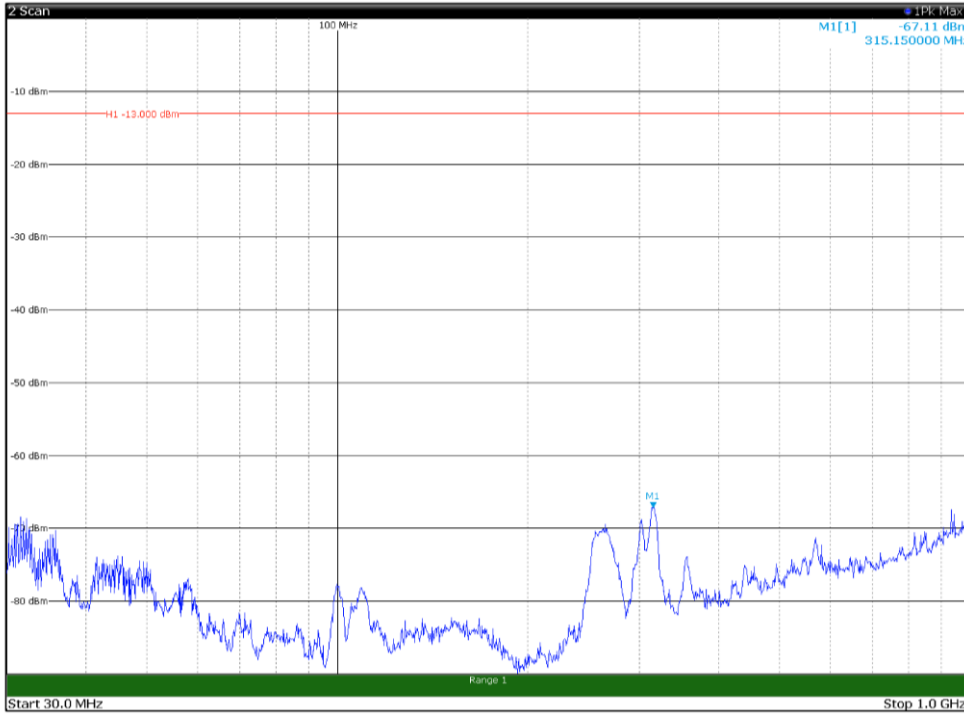

Channel: MIDDLE, Modulation: 16QAM,
BW=5MHz, Range: 18GHz - 21GHz, Polarization: Vertical

Channel: TOP, Modulation: 16QAM,
 BW=5MHz, Range: 30MHz - 1GHz, Polarization: Horizontal

Channel: TOP, Modulation: 16QAM,
 BW=5MHz, Range: 30MHz - 1GHz, Polarization: Vertical

Channel: TOP, Modulation: 16QAM,
 BW=5MHz, Range: 1GHz -18GHz, Polarization: Horizontal

Channel: TOP, Modulation: 16QAM,
 BW=5MHz, Range: 1GHz -18GHz, Polarization: Vertical

Channel: TOP, Modulation: 16QAM,
BW=5MHz, Range: 18GHz - 21GHz, Polarization: Horizontal

Channel: TOP, Modulation: 16QAM,
BW=5MHz, Range: 18GHz - 21GHz, Polarization: Vertical

Channel: BOTTOM, Modulation: 64QAM,
 BW=5MHz, Range: 30MHz - 1GHz, Polarization: Horizontal

Channel: BOTTOM, Modulation: 64QAM,
 BW=5MHz, Range: 30MHz - 1GHz, Polarization: Vertical

Channel: BOTTOM, Modulation: 64QAM,
BW=5MHz, Range: 1GHz -18GHz, Polarization: Horizontal

Channel: BOTTOM, Modulation: 64QAM,
BW=5MHz, Range: 1GHz -18GHz, Polarization: Vertical

Channel: BOTTOM, Modulation: 64QAM,
BW=5MHz, Range: 18GHz - 21GHz, Polarization: Horizontal