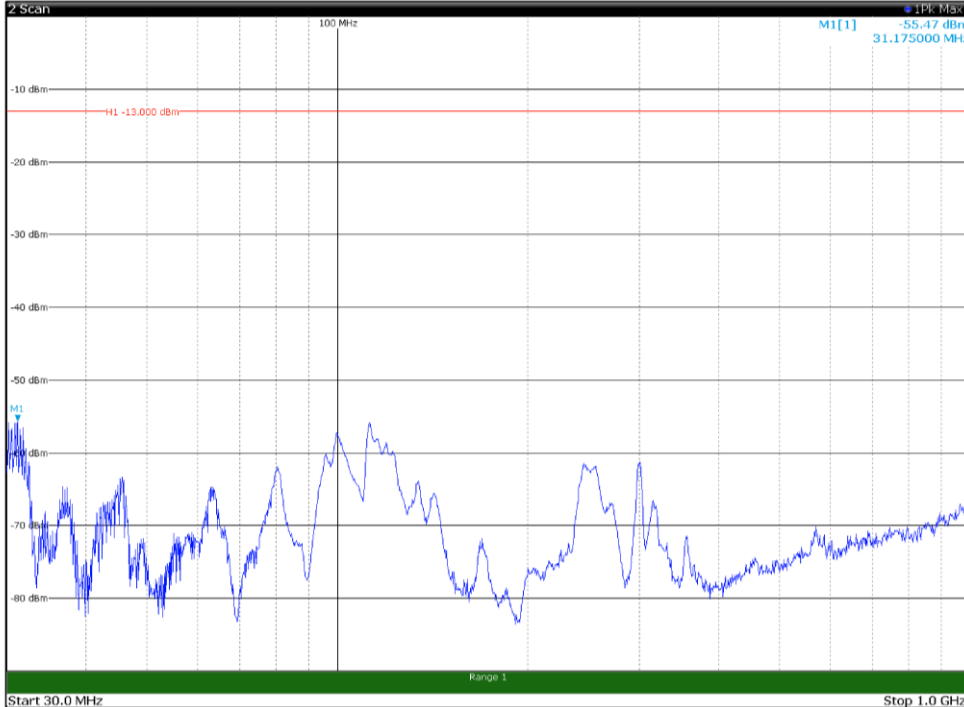

Channel: TOP, Modulation: 256QAM,
BW=5MHz, Range: 18GHz - 21GHz, Polarization: Vertical

Channel: BOTTOM, Modulation: QPSK,
BW=10MHz, Range: 30MHz - 1GHz, Polarization: Horizontal

Channel: BOTTOM, Modulation: QPSK,
BW=10MHz, Range: 30MHz - 1GHz, Polarization: Vertical

Channel: BOTTOM, Modulation: QPSK,
BW=10MHz, Range: 1GHz - 18GHz, Polarization: Horizontal

Channel: BOTTOM, Modulation: QPSK,
BW=10MHz, Range: 1GHz - 18GHz, Polarization: Vertical

Channel: BOTTOM, Modulation: QPSK,
BW=10MHz, Range: 18GHz - 21GHz, Polarization: Horizontal

Channel: BOTTOM, Modulation: QPSK,
BW=10MHz, Range: 18GHz - 21GHz, Polarization: Vertical

Channel: MIDDLE, Modulation: QPSK,
BW=10MHz, Range: 30MHz - 1GHz, Polarization: Horizontal

Channel: MIDDLE, Modulation: QPSK,
BW=10MHz, Range: 30MHz - 1GHz, Polarization: Vertical