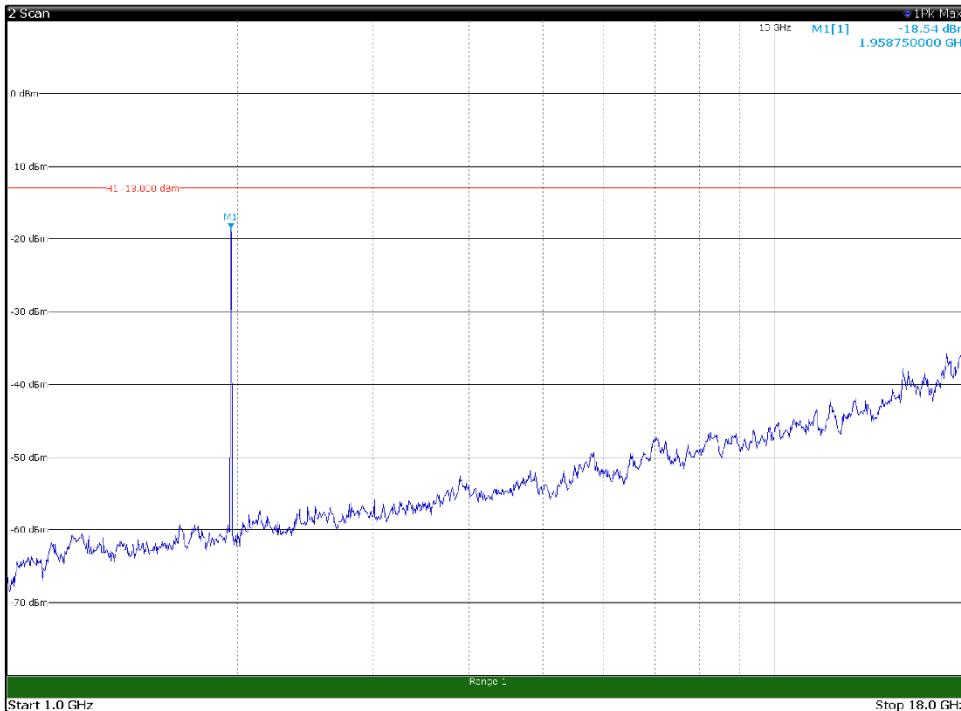

Channel: BOTTOM, Modulation: QPSK,
BW=10MHz, Range: 1GHz - 18GHz, Polarization: Horizontal

Channel: BOTTOM, Modulation: QPSK,
BW=10MHz, Range: 1GHz - 18GHz, Polarization: Vertical

Channel: BOTTOM, Modulation: QPSK,
BW=10MHz, Range: 18GHz - 21GHz, Polarization: Horizontal

Channel: BOTTOM, Modulation: QPSK,
BW=10MHz, Range: 18GHz - 21GHz, Polarization: Vertical

Channel: MIDDLE, Modulation: QPSK,
BW=10MHz, Range: 30MHz - 1GHz, Polarization: Horizontal

Channel: MIDDLE, Modulation: QPSK,
BW=10MHz, Range: 30MHz - 1GHz, Polarization: Vertical

Channel: MIDDLE, Modulation: QPSK,
BW=10MHz, Range: 1GHz - 18GHz, Polarization: Horizontal

Channel: MIDDLE, Modulation: QPSK,
BW=10MHz, Range: 1GHz - 18GHz, Polarization: Vertical

Channel: MIDDLE, Modulation: QPSK,
 BW=10MHz, Range: 18GHz - 21GHz, Polarization: Horizontal