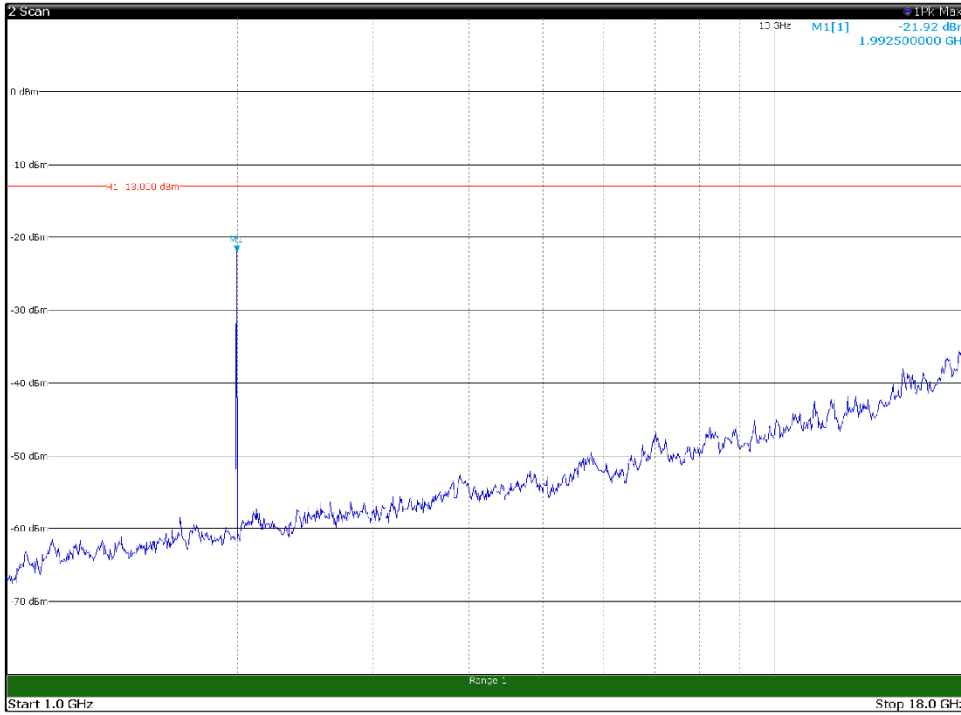

Channel: BOTTOM, Modulation: 64QAM,
BW=5MHz, Range: 18GHz - 21GHz, Polarization: Vertical

Channel: MIDDLE, Modulation: 64QAM,
BW=5MHz, Range: 30MHz - 1GHz, Polarization: Horizontal

Channel: MIDDLE, Modulation: 64QAM,
BW=5MHz, Range: 30MHz - 1GHz, Polarization: Vertical

Channel: MIDDLE, Modulation: 64QAM,
BW=5MHz, Range: 1GHz -18GHz, Polarization: Horizontal

Channel: MIDDLE, Modulation: 64QAM,
BW=5MHz, Range: 1GHz -18GHz, Polarization: Vertical

Channel: MIDDLE, Modulation: 64QAM,
BW=5MHz, Range: 18GHz - 21GHz, Polarization: Horizontal

Channel: MIDDLE, Modulation: 64QAM,
BW=5MHz, Range: 18GHz - 21GHz, Polarization: Vertical

Channel: TOP, Modulation: 64QAM,
BW=5MHz, Range: 30MHz - 1GHz, Polarization: Horizontal

Channel: TOP, Modulation: 64QAM,
BW=5MHz, Range: 30MHz - 1GHz, Polarization: Vertical

Channel: TOP, Modulation: 64QAM,
 BW=5MHz, Range: 1GHz -18GHz, Polarization: Horizontal

Channel: TOP, Modulation: 64QAM,
 BW=5MHz, Range: 1GHz -18GHz, Polarization: Vertical

Channel: TOP, Modulation: 64QAM,
 BW=5MHz, Range: 18GHz - 21GHz, Polarization: Horizontal