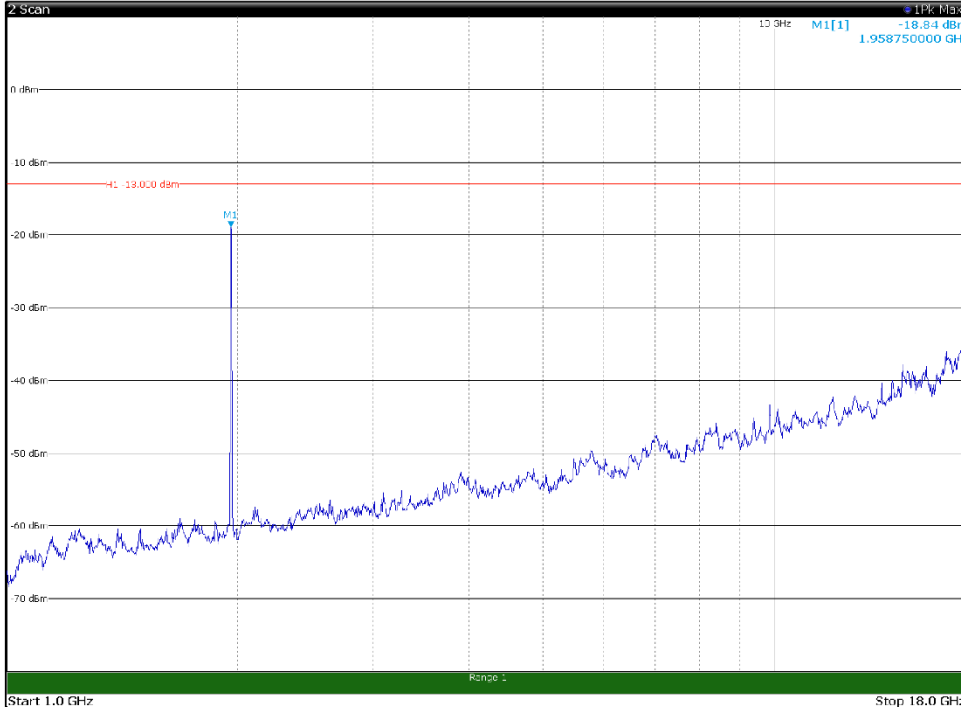

Channel: BOTTOM, Modulation: 16QAM,
BW=10MHz, Range: 1GHz - 18GHz, Polarization: Horizontal

Channel: BOTTOM, Modulation: 16QAM,
BW=10MHz, Range: 1GHz - 18GHz, Polarization: Vertical

Channel: BOTTOM, Modulation: 16QAM,
 BW=10MHz, Range: 18GHz - 21GHz, Polarization: Horizontal

Channel: BOTTOM, Modulation: 16QAM,
 BW=10MHz, Range: 18GHz - 21GHz, Polarization: Vertical

Channel: MIDDLE, Modulation: 16QAM,
BW=10MHz, Range: 30MHz - 1GHz, Polarization: Horizontal

Channel: MIDDLE, Modulation: 16QAM,
BW=10MHz, Range: 30MHz - 1GHz, Polarization: Vertical

Channel: MIDDLE, Modulation: 16QAM,
 BW=10MHz, Range: 1GHz - 18GHz, Polarization: Horizontal

Channel: MIDDLE, Modulation: 16QAM,
 BW=10MHz, Range: 1GHz - 18GHz, Polarization: Vertical

Channel: MIDDLE, Modulation: 16QAM,
 BW=10MHz, Range: 18GHz - 21GHz, Polarization: Horizontal