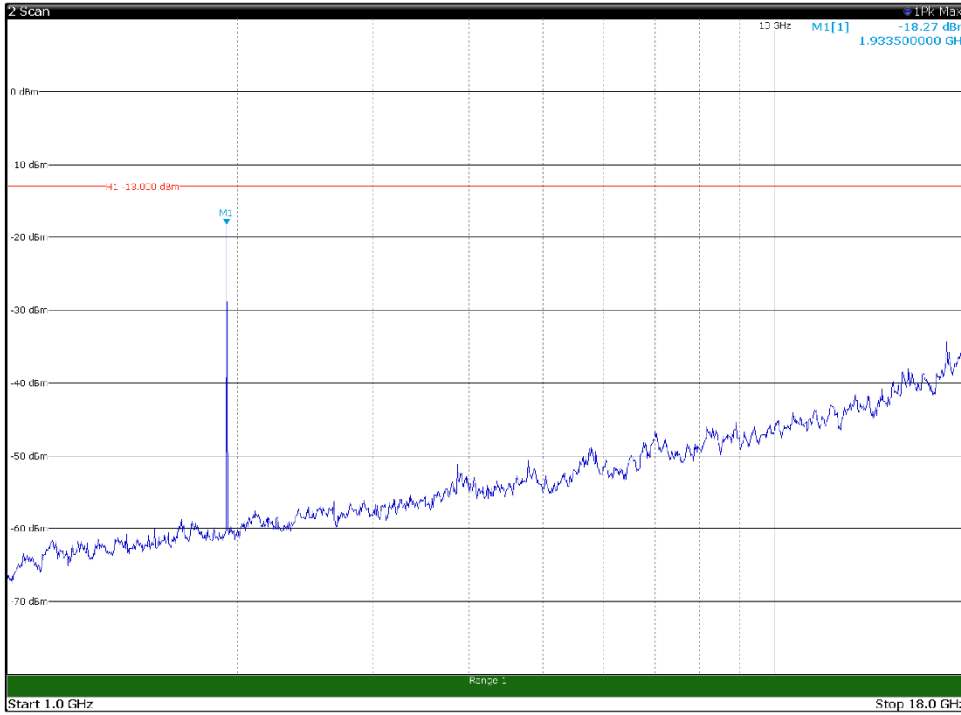

Channel: MIDDLE, Modulation: 16QAM,
BW=5MHz, Range: 18GHz - 21GHz, Polarization: Vertical

Channel: TOP, Modulation: 16QAM,
 BW=5MHz, Range: 30MHz - 1GHz, Polarization: Horizontal

Channel: TOP, Modulation: 16QAM,
 BW=5MHz, Range: 30MHz - 1GHz, Polarization: Vertical

Channel: TOP, Modulation: 16QAM,
 BW=5MHz, Range: 1GHz -18GHz, Polarization: Horizontal

Channel: TOP, Modulation: 16QAM,
 BW=5MHz, Range: 1GHz -18GHz, Polarization: Vertical

Channel: TOP, Modulation: 16QAM,
BW=5MHz, Range: 18GHz - 21GHz, Polarization: Horizontal

Channel: TOP, Modulation: 16QAM,
BW=5MHz, Range: 18GHz - 21GHz, Polarization: Vertical

Channel: BOTTOM, Modulation: 64QAM,
 BW=5MHz, Range: 30MHz - 1GHz, Polarization: Horizontal

Channel: BOTTOM, Modulation: 64QAM,
 BW=5MHz, Range: 30MHz - 1GHz, Polarization: Vertical

Channel: BOTTOM, Modulation: 64QAM,
BW=5MHz, Range: 1GHz -18GHz, Polarization: Horizontal

Channel: BOTTOM, Modulation: 64QAM,
BW=5MHz, Range: 1GHz -18GHz, Polarization: Vertical

Channel: BOTTOM, Modulation: 64QAM,
BW=5MHz, Range: 18GHz - 21GHz, Polarization: Horizontal