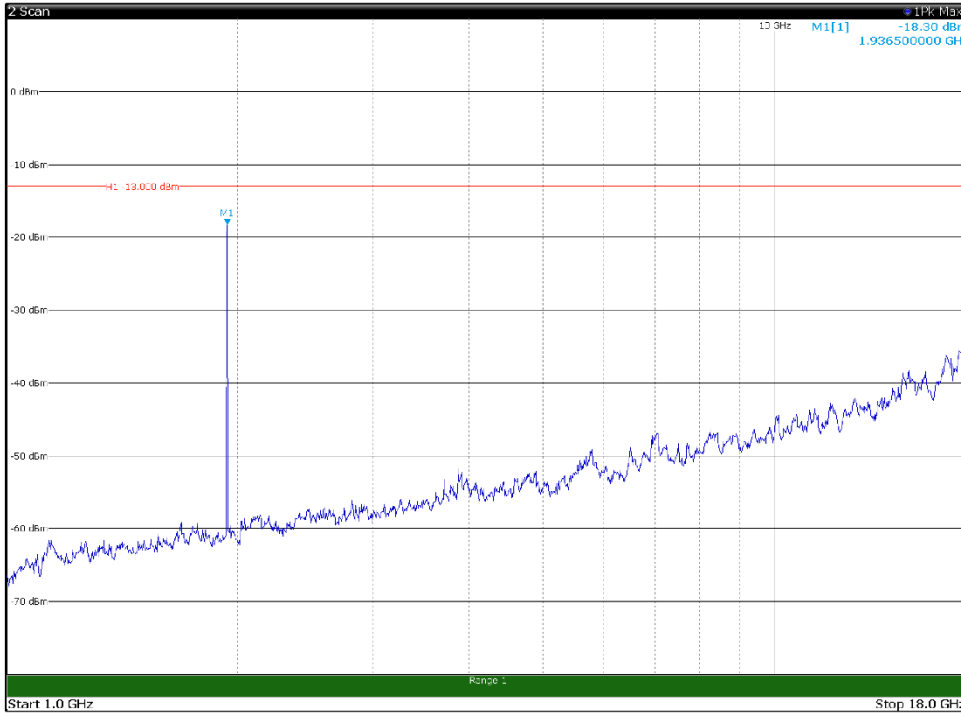

Channel: MIDDLE, Modulation: 256QAM,
BW=5MHz, Range: 18GHz - 21GHz, Polarization: Vertical

Channel: TOP, Modulation: 256QAM,
BW=5MHz, Range: 30MHz - 1GHz, Polarization: Horizontal

Channel: TOP, Modulation: 256QAM,
BW=5MHz, Range: 30MHz - 1GHz, Polarization: Vertical

Channel: TOP, Modulation: 256QAM,
BW=5MHz, Range: 1GHz -18GHz, Polarization: Horizontal

Channel: TOP, Modulation: 256QAM,
BW=5MHz, Range: 1GHz -18GHz, Polarization: Vertical

Channel: TOP, Modulation: 256QAM,
BW=5MHz, Range: 18GHz - 21GHz, Polarization: Horizontal

Channel: TOP, Modulation: 256QAM,
BW=5MHz, Range: 18GHz - 21GHz, Polarization: Vertical

Channel: BOTTOM, Modulation: QPSK,
BW=10MHz, Range: 30MHz - 1GHz, Polarization: Horizontal

Channel: BOTTOM, Modulation: QPSK,
BW=10MHz, Range: 30MHz - 1GHz, Polarization: Vertical