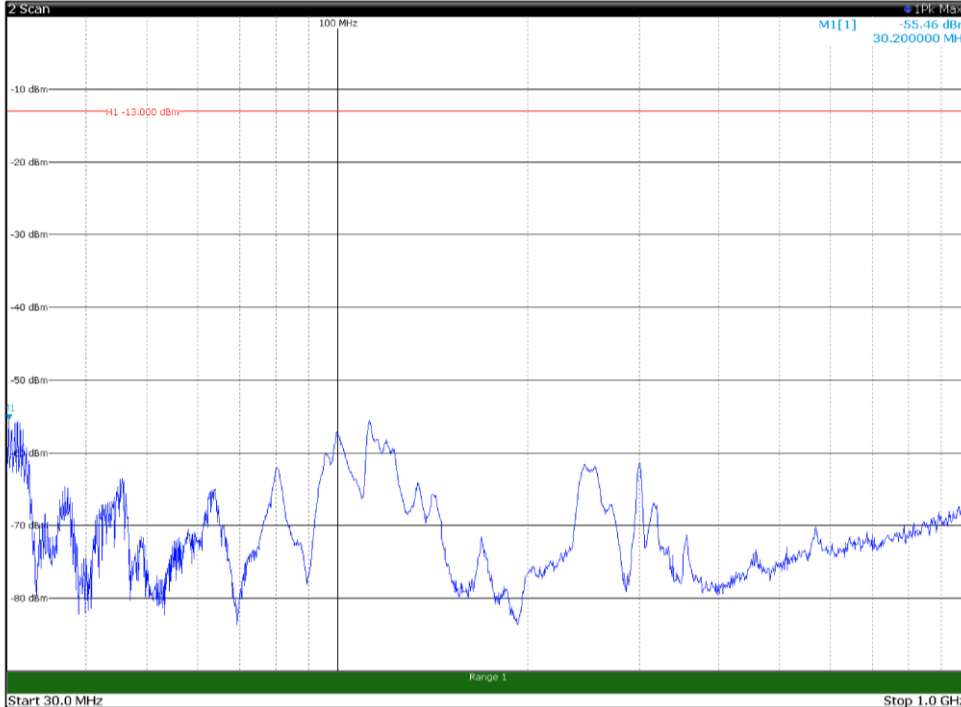

Channel: MIDDLE, Modulation: QPSK,
 BW=10MHz, Range: 18GHz - 21GHz, Polarization: Vertical

Channel: TOP, Modulation: QPSK,
 BW=10MHz, Range: 30MHz - 1GHz, Polarization: Horizontal

Channel: TOP, Modulation: QPSK,
 BW=10MHz, Range: 30MHz - 1GHz, Polarization: Vertical

Channel: TOP, Modulation: QPSK,
BW=10MHz, Range: 1GHz - 18GHz, Polarization: Horizontal

Channel: TOP, Modulation: QPSK,
BW=10MHz, Range: 1GHz - 18GHz, Polarization: Vertical

Channel: TOP, Modulation: QPSK,
BW=10MHz, Range: 18GHz - 21GHz, Polarization: Horizontal

Channel: TOP, Modulation: QPSK,
BW=10MHz, Range: 18GHz - 21GHz, Polarization: Vertical

Channel: BOTTOM, Modulation: 16QAM,
BW=10MHz, Range: 30MHz - 1GHz, Polarization: Horizontal

Channel: BOTTOM, Modulation: 16QAM,
BW=10MHz, Range: 30MHz - 1GHz, Polarization: Vertical