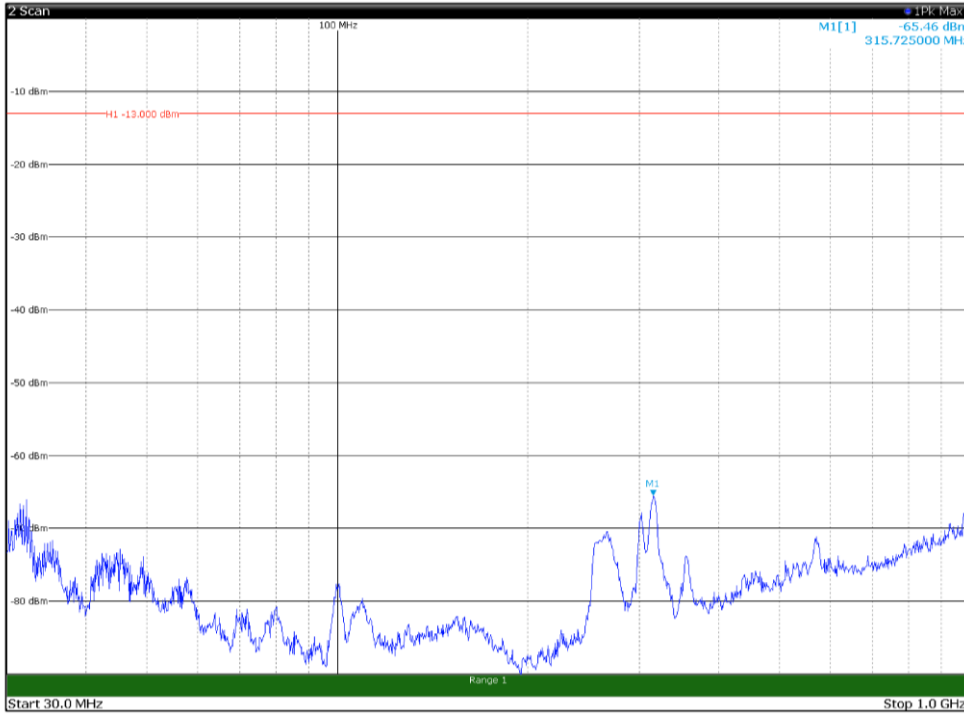

Channel: BOTTOM, Modulation: 16QAM,
 BW=10MHz, Range: 18GHz - 21GHz, Polarization: Vertical

Channel: MIDDLE, Modulation: 16QAM,
BW=10MHz, Range: 30MHz - 1GHz, Polarization: Horizontal

Channel: MIDDLE, Modulation: 16QAM,
BW=10MHz, Range: 30MHz - 1GHz, Polarization: Vertical

Channel: MIDDLE, Modulation: 16QAM,
 BW=10MHz, Range: 1GHz - 18GHz, Polarization: Horizontal

Channel: MIDDLE, Modulation: 16QAM,
 BW=10MHz, Range: 1GHz - 18GHz, Polarization: Vertical

Channel: MIDDLE, Modulation: 16QAM,
 BW=10MHz, Range: 18GHz - 21GHz, Polarization: Horizontal

Channel: MIDDLE, Modulation: 16QAM,
 BW=10MHz, Range: 18GHz - 21GHz, Polarization: Vertical

Channel: TOP, Modulation: 16QAM,
BW=10MHz, Range: 30MHz - 1GHz, Polarization: Horizontal

Channel: TOP, Modulation: 16QAM,
BW=10MHz, Range: 30MHz - 1GHz, Polarization: Vertical

Channel: TOP, Modulation: 16QAM,
BW=10MHz, Range: 1GHz - 18GHz, Polarization: Horizontal

Channel: TOP, Modulation: 16QAM,
BW=10MHz, Range: 1GHz - 18GHz, Polarization: Vertical