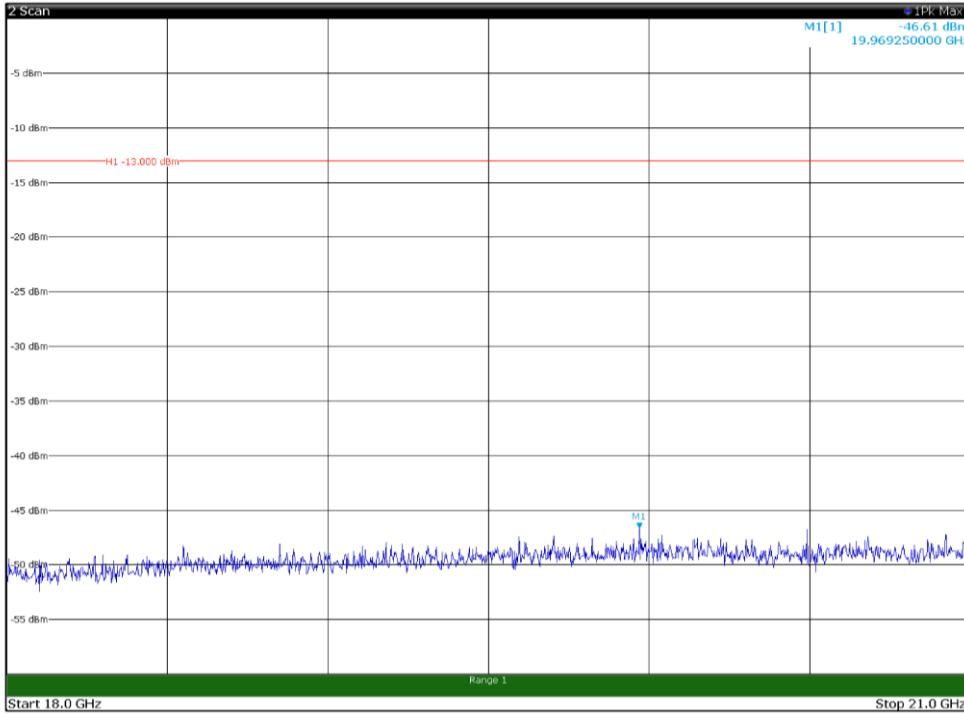

Channel: MIDDLE, Modulation: QPSK,
 BW=10MHz, Range: 18GHz - 21GHz, Polarization: Vertical

Channel: TOP, Modulation: QPSK,
 BW=10MHz, Range: 30MHz - 1GHz, Polarization: Horizontal

Channel: TOP, Modulation: QPSK,
 BW=10MHz, Range: 30MHz - 1GHz, Polarization: Vertical

Channel: TOP, Modulation: QPSK,
BW=10MHz, Range: 1GHz - 18GHz, Polarization: Horizontal

Channel: TOP, Modulation: QPSK,
BW=10MHz, Range: 1GHz - 18GHz, Polarization: Vertical

Channel: TOP, Modulation: QPSK,
BW=10MHz, Range: 18GHz - 21GHz, Polarization: Horizontal