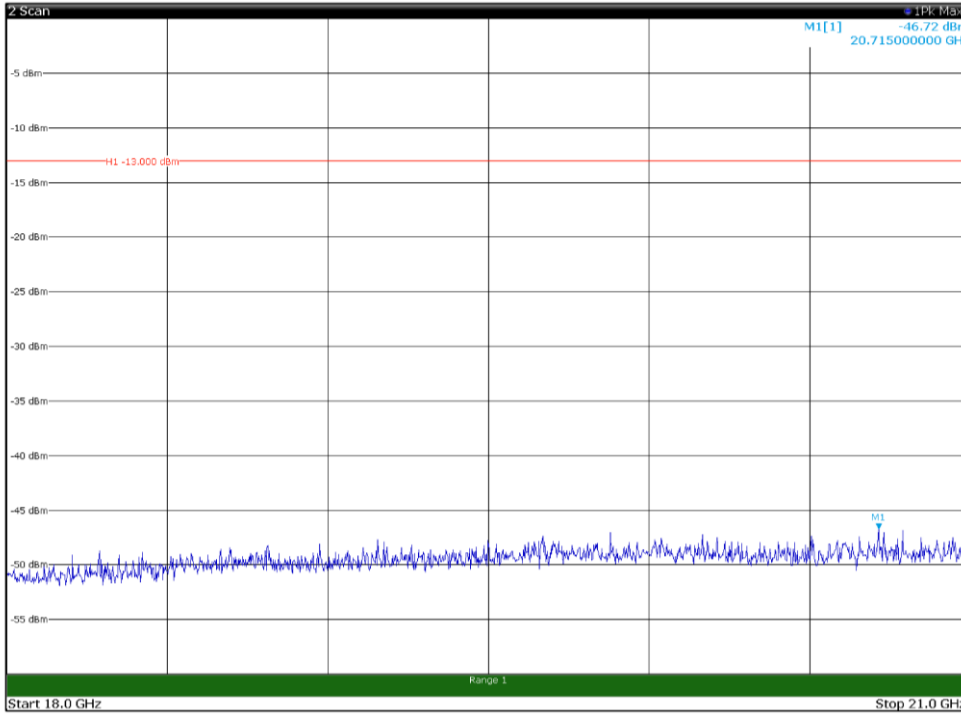

Channel: MIDDLE, Modulation: 64QAM,
BW=5MHz, Range: 18GHz - 21GHz, Polarization: Vertical

Channel: TOP, Modulation: 64QAM,
BW=5MHz, Range: 30MHz - 1GHz, Polarization: Horizontal

Channel: TOP, Modulation: 64QAM,
BW=5MHz, Range: 30MHz - 1GHz, Polarization: Vertical

Channel: TOP, Modulation: 64QAM,
 BW=5MHz, Range: 1GHz -18GHz, Polarization: Horizontal

Channel: TOP, Modulation: 64QAM,
 BW=5MHz, Range: 1GHz -18GHz, Polarization: Vertical

Channel: TOP, Modulation: 64QAM,
 BW=5MHz, Range: 18GHz - 21GHz, Polarization: Horizontal