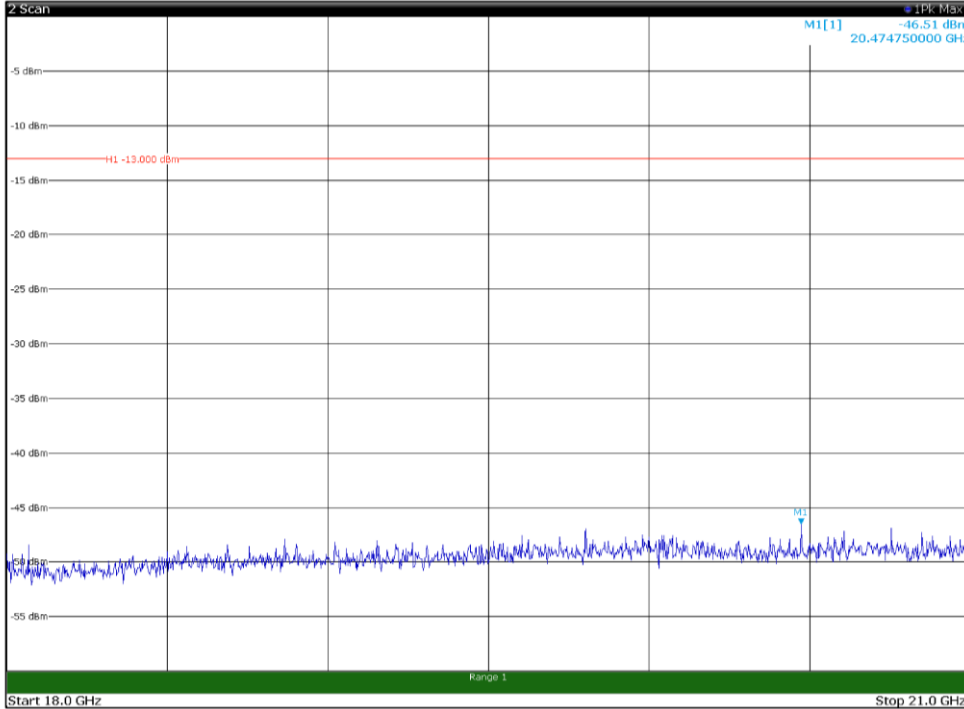

Channel: MIDDLE, Modulation: 16QAM,
BW=5MHz, Range: 18GHz - 21GHz, Polarization: Vertical

Channel: TOP, Modulation: 16QAM,
 BW=5MHz, Range: 30MHz - 1GHz, Polarization: Horizontal

Channel: TOP, Modulation: 16QAM,
 BW=5MHz, Range: 30MHz - 1GHz, Polarization: Vertical

Channel: TOP, Modulation: 16QAM,
 BW=5MHz, Range: 1GHz -18GHz, Polarization: Horizontal

Channel: TOP, Modulation: 16QAM,
 BW=5MHz, Range: 1GHz -18GHz, Polarization: Vertical

Channel: TOP, Modulation: 16QAM,
BW=5MHz, Range: 18GHz - 21GHz, Polarization: Horizontal