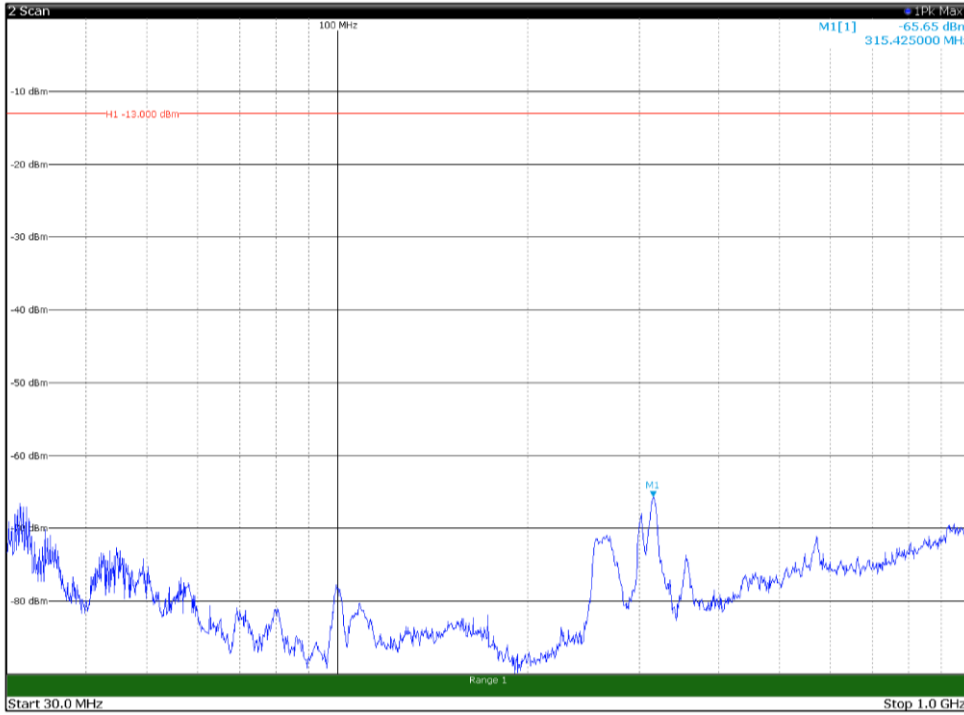

Channel: TOP, Modulation: QPSK,
BW=10MHz, Range: 18GHz - 21GHz, Polarization: Vertical

Channel: BOTTOM, Modulation: 16QAM,
BW=10MHz, Range: 30MHz - 1GHz, Polarization: Horizontal

Channel: BOTTOM, Modulation: 16QAM,
BW=10MHz, Range: 30MHz - 1GHz, Polarization: Vertical

Channel: BOTTOM, Modulation: 16QAM,
BW=10MHz, Range: 1GHz - 18GHz, Polarization: Horizontal

Channel: BOTTOM, Modulation: 16QAM,
BW=10MHz, Range: 1GHz - 18GHz, Polarization: Vertical

Channel: BOTTOM, Modulation: 16QAM,
 BW=10MHz, Range: 18GHz - 21GHz, Polarization: Horizontal

Channel: BOTTOM, Modulation: 16QAM,
 BW=10MHz, Range: 18GHz - 21GHz, Polarization: Vertical

Channel: MIDDLE, Modulation: 16QAM,
BW=10MHz, Range: 30MHz - 1GHz, Polarization: Horizontal

Channel: MIDDLE, Modulation: 16QAM,
BW=10MHz, Range: 30MHz - 1GHz, Polarization: Vertical