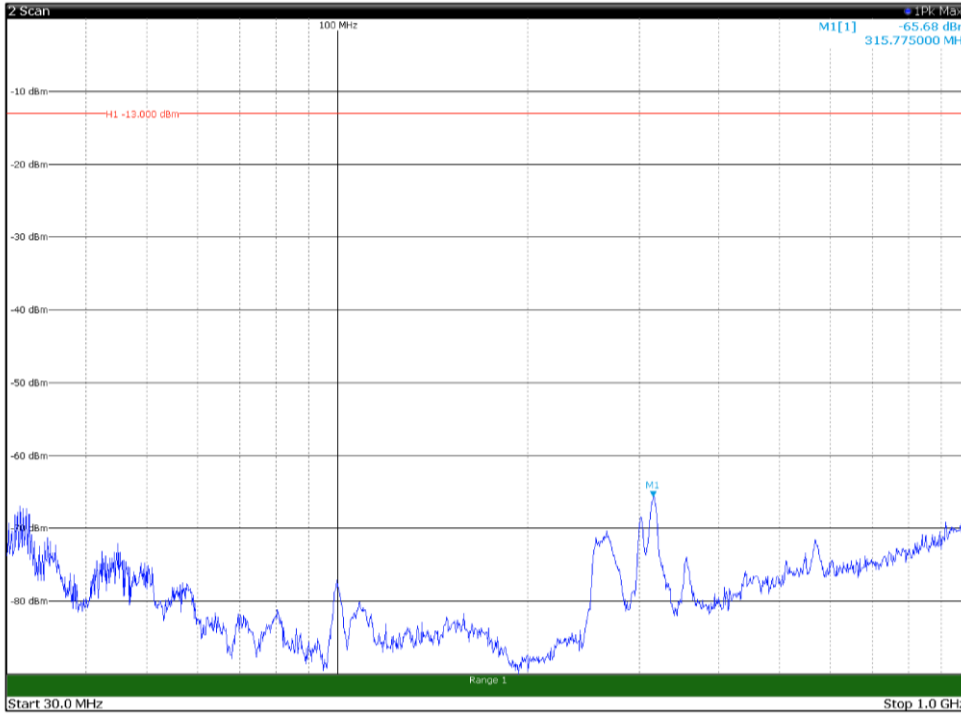

Channel: MIDDLE, Modulation: QPSK,
 BW=10MHz, Range: 18GHz - 21GHz, Polarization: Vertical

Channel: TOP, Modulation: QPSK,
 BW=10MHz, Range: 30MHz - 1GHz, Polarization: Horizontal

Channel: TOP, Modulation: QPSK,
 BW=10MHz, Range: 30MHz - 1GHz, Polarization: Vertical

Channel: TOP, Modulation: QPSK,
BW=10MHz, Range: 1GHz - 18GHz, Polarization: Horizontal

Channel: TOP, Modulation: QPSK,
BW=10MHz, Range: 1GHz - 18GHz, Polarization: Vertical

Channel: TOP, Modulation: QPSK,
BW=10MHz, Range: 18GHz - 21GHz, Polarization: Horizontal

Channel: TOP, Modulation: QPSK,
BW=10MHz, Range: 18GHz - 21GHz, Polarization: Vertical

Channel: BOTTOM, Modulation: 16QAM,
BW=10MHz, Range: 30MHz - 1GHz, Polarization: Horizontal

Channel: BOTTOM, Modulation: 16QAM,
BW=10MHz, Range: 30MHz - 1GHz, Polarization: Vertical