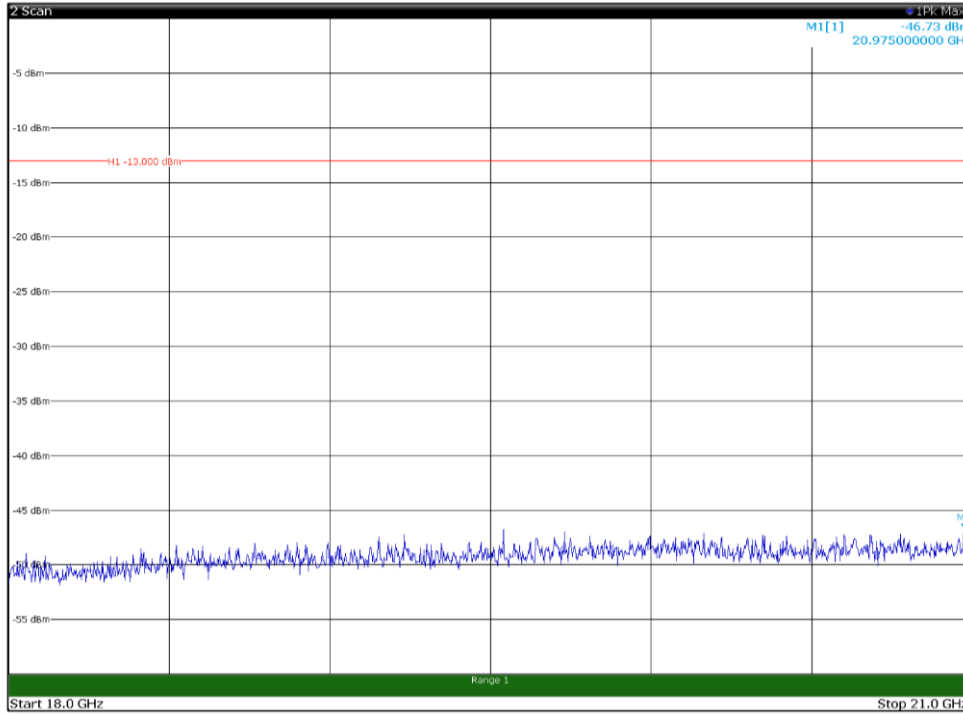

Channel: TOP, Modulation: QPSK,
BW=10MHz, Range: 1GHz - 18GHz, Polarization: Horizontal

Channel: TOP, Modulation: QPSK,
BW=10MHz, Range: 1GHz - 18GHz, Polarization: Vertical

Channel: TOP, Modulation: QPSK,
BW=10MHz, Range: 18GHz - 21GHz, Polarization: Horizontal

Channel: TOP, Modulation: QPSK,
BW=10MHz, Range: 18GHz - 21GHz, Polarization: Vertical

Channel: BOTTOM, Modulation: 16QAM,
BW=10MHz, Range: 30MHz - 1GHz, Polarization: Horizontal

Channel: BOTTOM, Modulation: 16QAM,
BW=10MHz, Range: 30MHz - 1GHz, Polarization: Vertical

Channel: BOTTOM, Modulation: 16QAM,
BW=10MHz, Range: 1GHz - 18GHz, Polarization: Horizontal

Channel: BOTTOM, Modulation: 16QAM,
BW=10MHz, Range: 1GHz - 18GHz, Polarization: Vertical

Channel: BOTTOM, Modulation: 16QAM,
 BW=10MHz, Range: 18GHz - 21GHz, Polarization: Horizontal