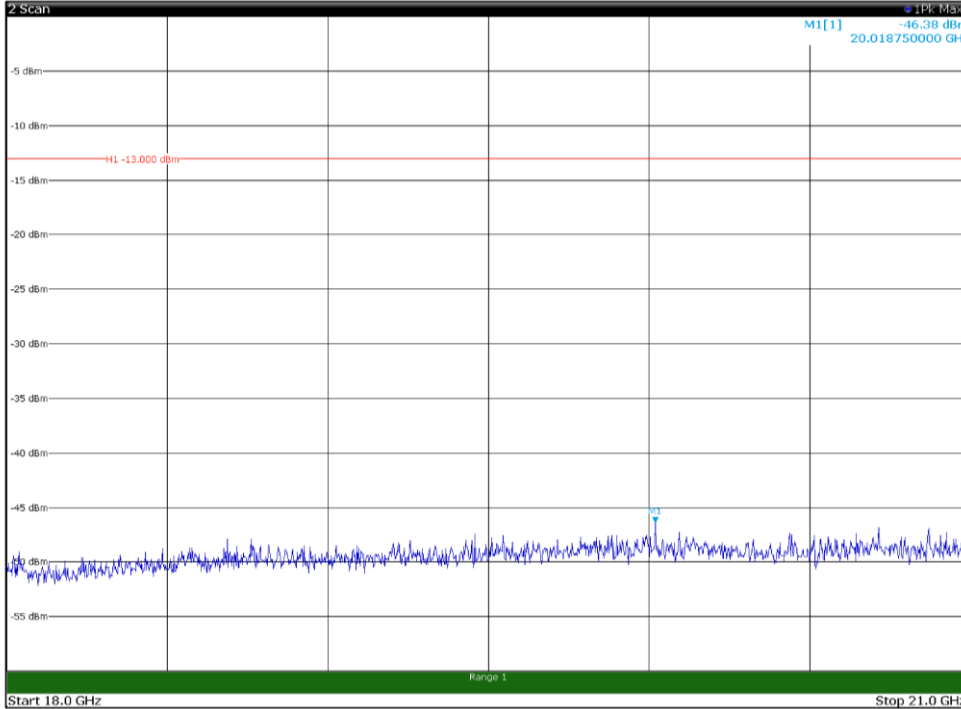

Channel: BOTTOM, Modulation: 16QAM,
BW=10MHz, Range: 1GHz - 18GHz, Polarization: Horizontal

Channel: BOTTOM, Modulation: 16QAM,
BW=10MHz, Range: 1GHz - 18GHz, Polarization: Vertical

Channel: BOTTOM, Modulation: 16QAM,
 BW=10MHz, Range: 18GHz - 21GHz, Polarization: Horizontal

Channel: BOTTOM, Modulation: 16QAM,
 BW=10MHz, Range: 18GHz - 21GHz, Polarization: Vertical

Channel: MIDDLE, Modulation: 16QAM,
BW=10MHz, Range: 30MHz - 1GHz, Polarization: Horizontal

Channel: MIDDLE, Modulation: 16QAM,
BW=10MHz, Range: 30MHz - 1GHz, Polarization: Vertical

Channel: MIDDLE, Modulation: 16QAM,
 BW=10MHz, Range: 1GHz - 18GHz, Polarization: Horizontal

Channel: MIDDLE, Modulation: 16QAM,
 BW=10MHz, Range: 1GHz - 18GHz, Polarization: Vertical

Channel: MIDDLE, Modulation: 16QAM,
 BW=10MHz, Range: 18GHz - 21GHz, Polarization: Horizontal