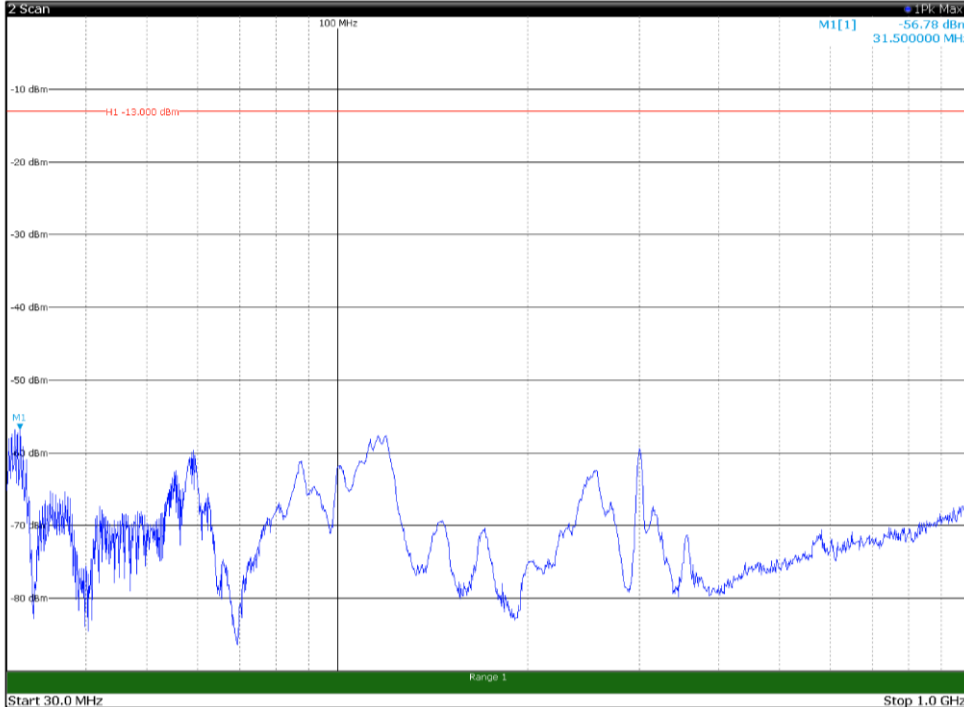

Channel: TOP, Modulation: 16QAM,
BW=5MHz, Range: 18GHz - 21GHz, Polarization: Vertical

Channel: BOTTOM, Modulation: 64QAM,
 BW=5MHz, Range: 30MHz - 1GHz, Polarization: Horizontal

Channel: BOTTOM, Modulation: 64QAM,
 BW=5MHz, Range: 30MHz - 1GHz, Polarization: Vertical

Channel: BOTTOM, Modulation: 64QAM,
BW=5MHz, Range: 1GHz -18GHz, Polarization: Horizontal

Channel: BOTTOM, Modulation: 64QAM,
BW=5MHz, Range: 1GHz -18GHz, Polarization: Vertical

Channel: BOTTOM, Modulation: 64QAM,
BW=5MHz, Range: 18GHz - 21GHz, Polarization: Horizontal

Channel: BOTTOM, Modulation: 64QAM,
BW=5MHz, Range: 18GHz - 21GHz, Polarization: Vertical

Channel: MIDDLE, Modulation: 64QAM,
BW=5MHz, Range: 30MHz - 1GHz, Polarization: Horizontal

Channel: MIDDLE, Modulation: 64QAM,
BW=5MHz, Range: 30MHz - 1GHz, Polarization: Vertical

Channel: MIDDLE, Modulation: 64QAM,
BW=5MHz, Range: 1GHz -18GHz, Polarization: Horizontal

Channel: MIDDLE, Modulation: 64QAM,
BW=5MHz, Range: 1GHz -18GHz, Polarization: Vertical

Channel: MIDDLE, Modulation: 64QAM,
BW=5MHz, Range: 18GHz - 21GHz, Polarization: Horizontal