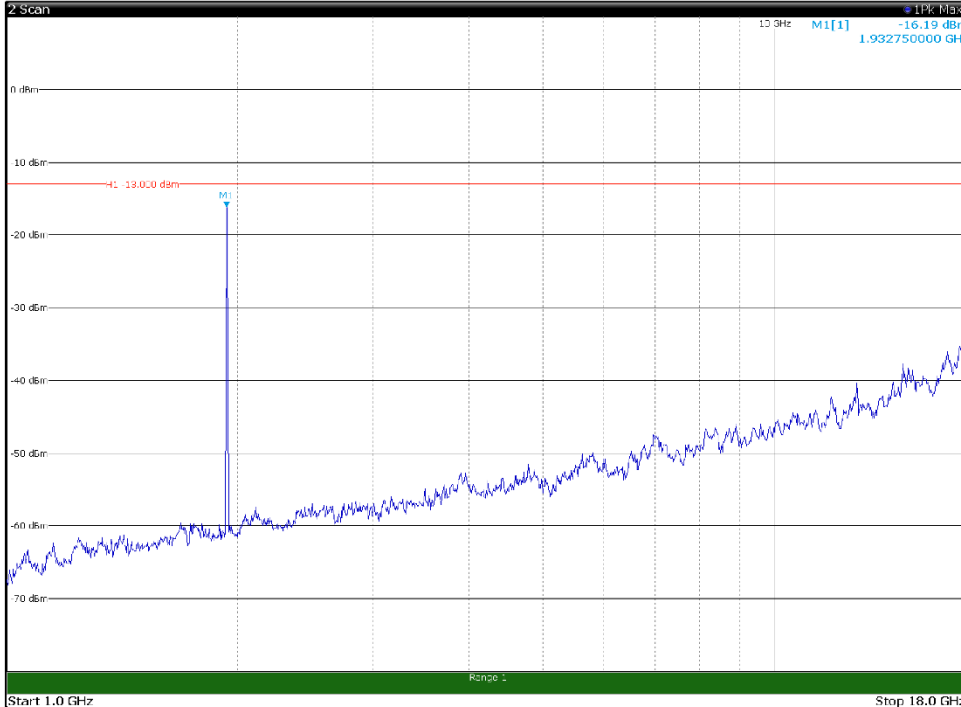

Channel: TOP, Modulation: 256QAM,
BW=5MHz, Range: 1GHz -18GHz, Polarization: Horizontal

Channel: TOP, Modulation: 256QAM,
BW=5MHz, Range: 1GHz -18GHz, Polarization: Vertical

Channel: TOP, Modulation: 256QAM,
BW=5MHz, Range: 18GHz - 21GHz, Polarization: Horizontal

Channel: TOP, Modulation: 256QAM,
BW=5MHz, Range: 18GHz - 21GHz, Polarization: Vertical

Channel: BOTTOM, Modulation: QPSK,
BW=10MHz, Range: 30MHz - 1GHz, Polarization: Horizontal

Channel: BOTTOM, Modulation: QPSK,
BW=10MHz, Range: 30MHz - 1GHz, Polarization: Vertical

Channel: BOTTOM, Modulation: QPSK,
BW=10MHz, Range: 1GHz - 18GHz, Polarization: Horizontal

Channel: BOTTOM, Modulation: QPSK,
BW=10MHz, Range: 1GHz - 18GHz, Polarization: Vertical

Channel: BOTTOM, Modulation: QPSK,
BW=10MHz, Range: 18GHz - 21GHz, Polarization: Horizontal