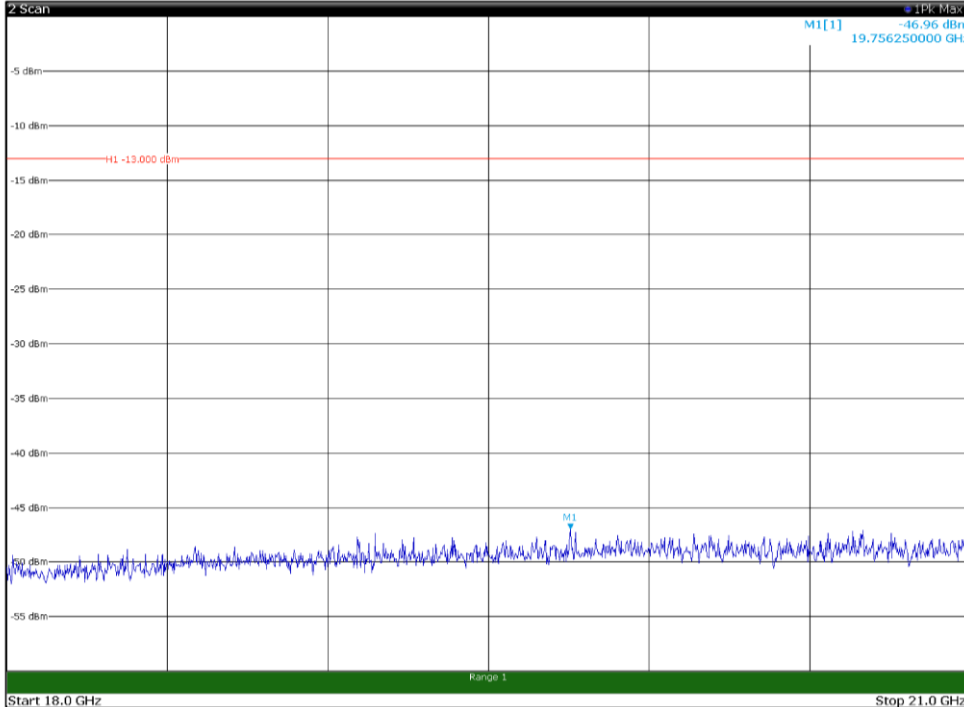

Channel: MIDDLE, Modulation: 16QAM,
 BW=5MHz, Range: 1GHz -18GHz, Polarization: Horizontal

Channel: MIDDLE, Modulation: 16QAM,
 BW=5MHz, Range: 1GHz -18GHz, Polarization: Vertical

Channel: MIDDLE, Modulation: 16QAM,
BW=5MHz, Range: 18GHz - 21GHz, Polarization: Horizontal

Channel: MIDDLE, Modulation: 16QAM,
BW=5MHz, Range: 18GHz - 21GHz, Polarization: Vertical

Channel: TOP, Modulation: 16QAM,
 BW=5MHz, Range: 30MHz - 1GHz, Polarization: Horizontal

Channel: TOP, Modulation: 16QAM,
 BW=5MHz, Range: 30MHz - 1GHz, Polarization: Vertical

Channel: TOP, Modulation: 16QAM,
 BW=5MHz, Range: 1GHz -18GHz, Polarization: Horizontal

Channel: TOP, Modulation: 16QAM,
 BW=5MHz, Range: 1GHz -18GHz, Polarization: Vertical

Channel: TOP, Modulation: 16QAM,
BW=5MHz, Range: 18GHz - 21GHz, Polarization: Horizontal