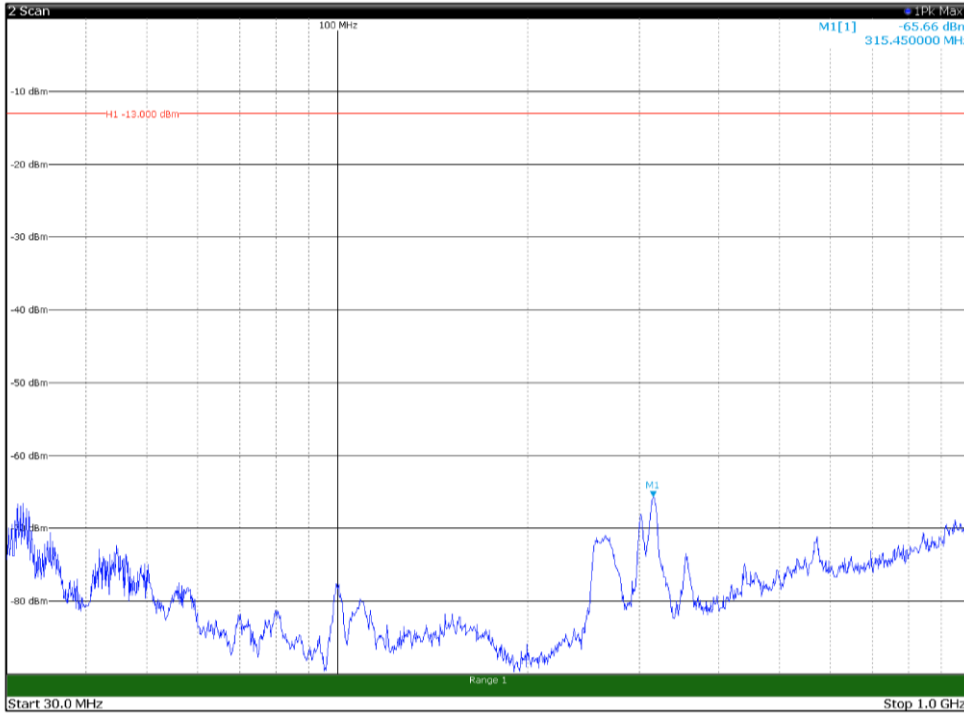

Channel: BOTTOM, Modulation: QPSK,
BW=10MHz, Range: 18GHz - 21GHz, Polarization: Vertical

Channel: MIDDLE, Modulation: QPSK,
BW=10MHz, Range: 30MHz - 1GHz, Polarization: Horizontal

Channel: MIDDLE, Modulation: QPSK,
BW=10MHz, Range: 30MHz - 1GHz, Polarization: Vertical

Channel: MIDDLE, Modulation: QPSK,
BW=10MHz, Range: 1GHz - 18GHz, Polarization: Horizontal

Channel: MIDDLE, Modulation: QPSK,
BW=10MHz, Range: 1GHz - 18GHz, Polarization: Vertical

Channel: MIDDLE, Modulation: QPSK,
 BW=10MHz, Range: 18GHz - 21GHz, Polarization: Horizontal

Channel: MIDDLE, Modulation: QPSK,
 BW=10MHz, Range: 18GHz - 21GHz, Polarization: Vertical

Channel: TOP, Modulation: QPSK,
 BW=10MHz, Range: 30MHz - 1GHz, Polarization: Horizontal

Channel: TOP, Modulation: QPSK,
 BW=10MHz, Range: 30MHz - 1GHz, Polarization: Vertical