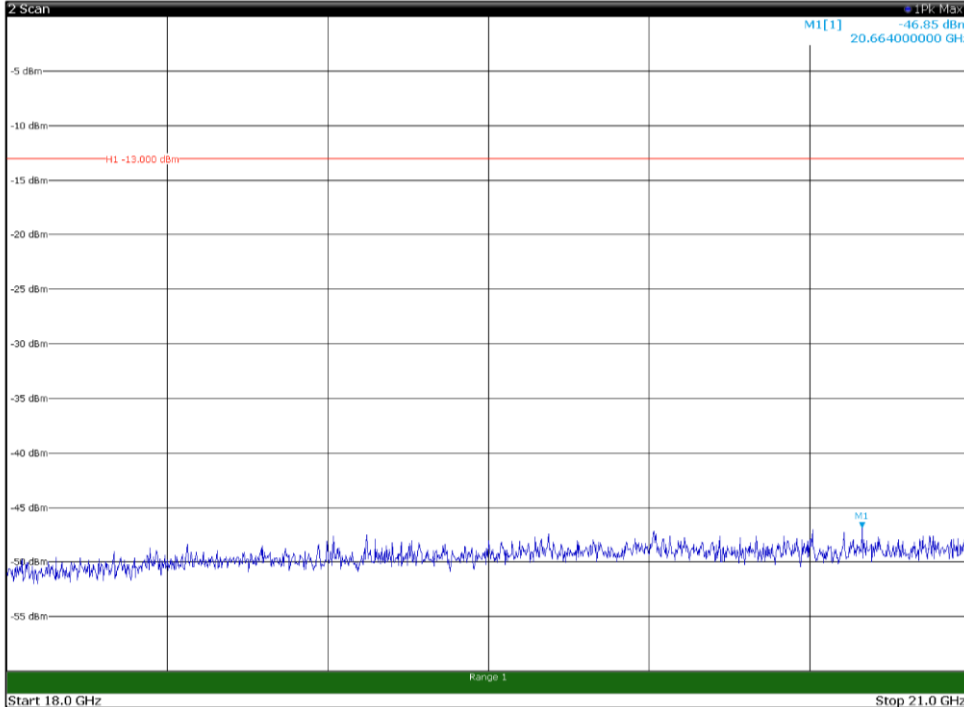

Channel: MIDDLE, Modulation: QPSK,
BW=10MHz, Range: 18GHz - 21GHz, Polarization: Horizontal

Channel: MIDDLE, Modulation: QPSK,
BW=10MHz, Range: 18GHz - 21GHz, Polarization: Vertical