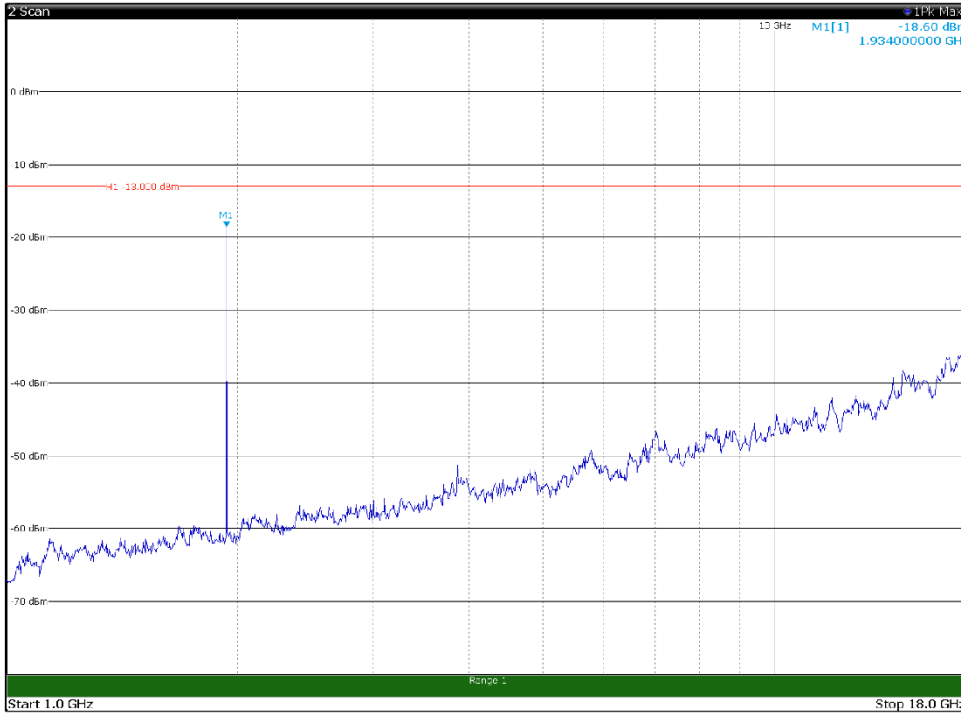

Channel: MIDDLE, Modulation: 64QAM,
BW=5MHz, Range: 18GHz - 21GHz, Polarization: Vertical

Channel: TOP, Modulation: 64QAM,
BW=5MHz, Range: 30MHz - 1GHz, Polarization: Horizontal

Channel: TOP, Modulation: 64QAM,
BW=5MHz, Range: 30MHz - 1GHz, Polarization: Vertical

Channel: TOP, Modulation: 64QAM,
 BW=5MHz, Range: 1GHz -18GHz, Polarization: Horizontal

Channel: TOP, Modulation: 64QAM,
 BW=5MHz, Range: 1GHz -18GHz, Polarization: Vertical

Channel: TOP, Modulation: 64QAM,
 BW=5MHz, Range: 18GHz - 21GHz, Polarization: Horizontal

Channel: TOP, Modulation: 64QAM,
 BW=5MHz, Range: 18GHz - 21GHz, Polarization: Vertical

Channel: BOTTOM, Modulation: 256QAM,
 BW=5MHz, Range: 30MHz - 1GHz, Polarization: Horizontal

Channel: BOTTOM, Modulation: 256QAM,
 BW=5MHz, Range: 30MHz - 1GHz, Polarization: Vertical

Channel: BOTTOM, Modulation: 256QAM,
 BW=5MHz, Range: 1GHz -18GHz, Polarization: Horizontal

Channel: BOTTOM, Modulation: 256QAM,
 BW=5MHz, Range: 1GHz -18GHz, Polarization: Vertical

Channel: BOTTOM, Modulation: 256QAM,
BW=5MHz, Range: 18GHz - 21GHz, Polarization: Horizontal