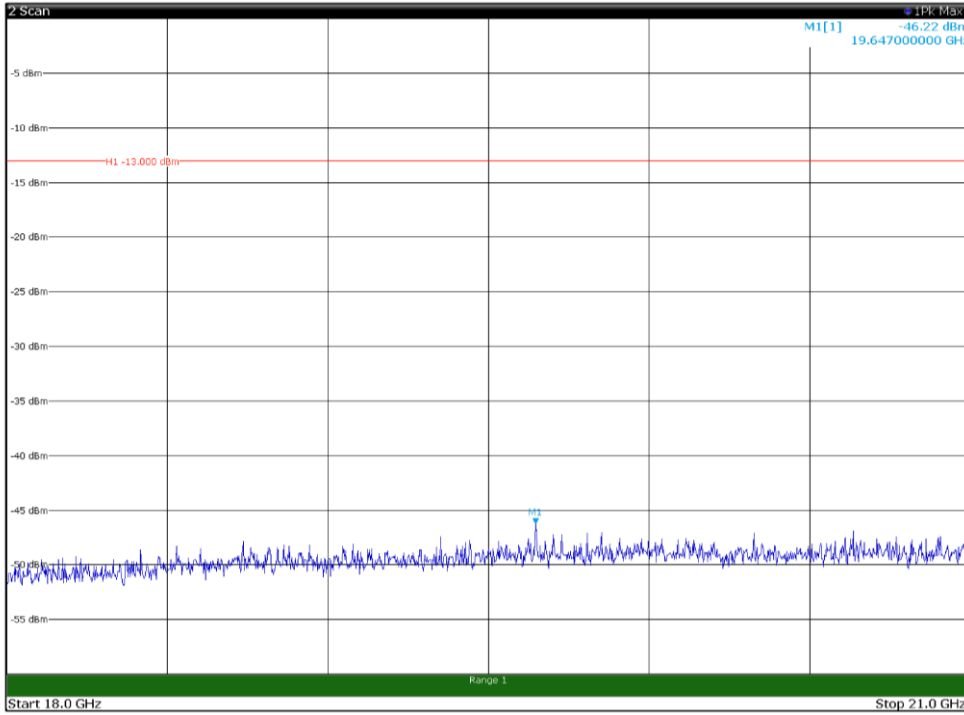

Channel: MIDDLE, Modulation: QPSK,
BW=10MHz, Range: 1GHz - 18GHz, Polarization: Vertical

Channel: MIDDLE, Modulation: QPSK,
BW=10MHz, Range: 18GHz - 21GHz, Polarization: Horizontal