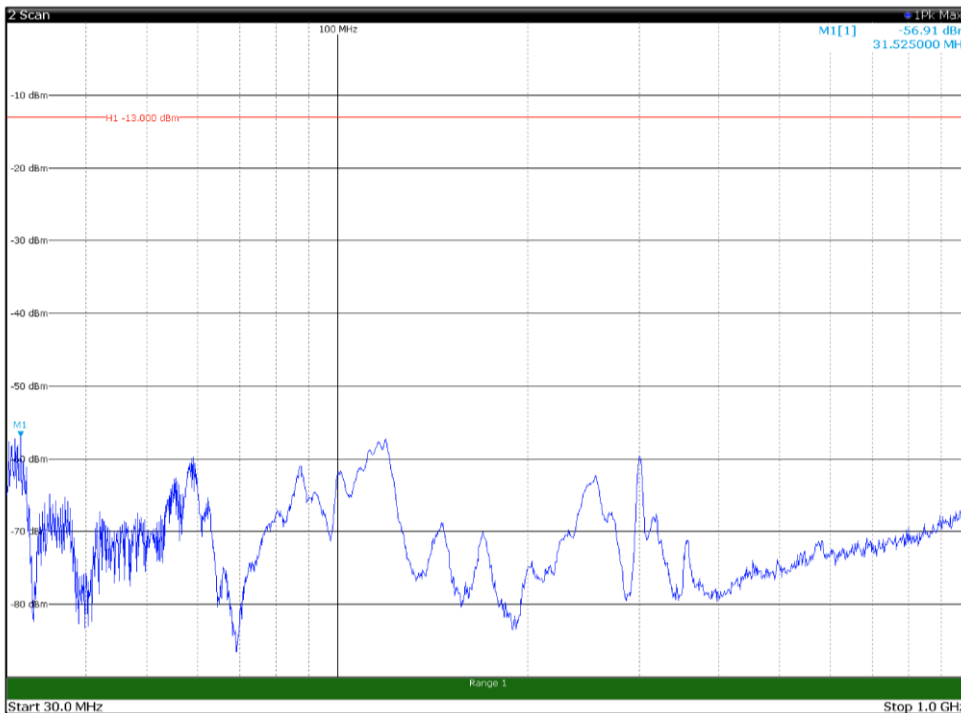

Channel: BOTTOM, Modulation: 256QAM,
BW=5MHz, Range: 18GHz - 21GHz, Polarization: Vertical

Channel: MIDDLE, Modulation: 256QAM,
BW=5MHz, Range: 30MHz - 1GHz, Polarization: Horizontal

Channel: MIDDLE, Modulation: 256QAM,
BW=5MHz, Range: 30MHz - 1GHz, Polarization: Vertical

Channel: MIDDLE, Modulation: 256QAM,
BW=5MHz, Range: 1GHz -18GHz, Polarization: Horizontal

Channel: MIDDLE, Modulation: 256QAM,
BW=5MHz, Range: 1GHz -18GHz, Polarization: Vertical

Channel: MIDDLE, Modulation: 256QAM,
BW=5MHz, Range: 18GHz - 21GHz, Polarization: Horizontal

Channel: MIDDLE, Modulation: 256QAM,
BW=5MHz, Range: 18GHz - 21GHz, Polarization: Vertical

Channel: TOP, Modulation: 256QAM,
BW=5MHz, Range: 30MHz - 1GHz, Polarization: Horizontal

Channel: TOP, Modulation: 256QAM,
BW=5MHz, Range: 30MHz - 1GHz, Polarization: Vertical

Channel: TOP, Modulation: 256QAM,
BW=5MHz, Range: 1GHz -18GHz, Polarization: Horizontal

Channel: TOP, Modulation: 256QAM,
BW=5MHz, Range: 1GHz -18GHz, Polarization: Vertical

Channel: TOP, Modulation: 256QAM,
BW=5MHz, Range: 18GHz - 21GHz, Polarization: Horizontal