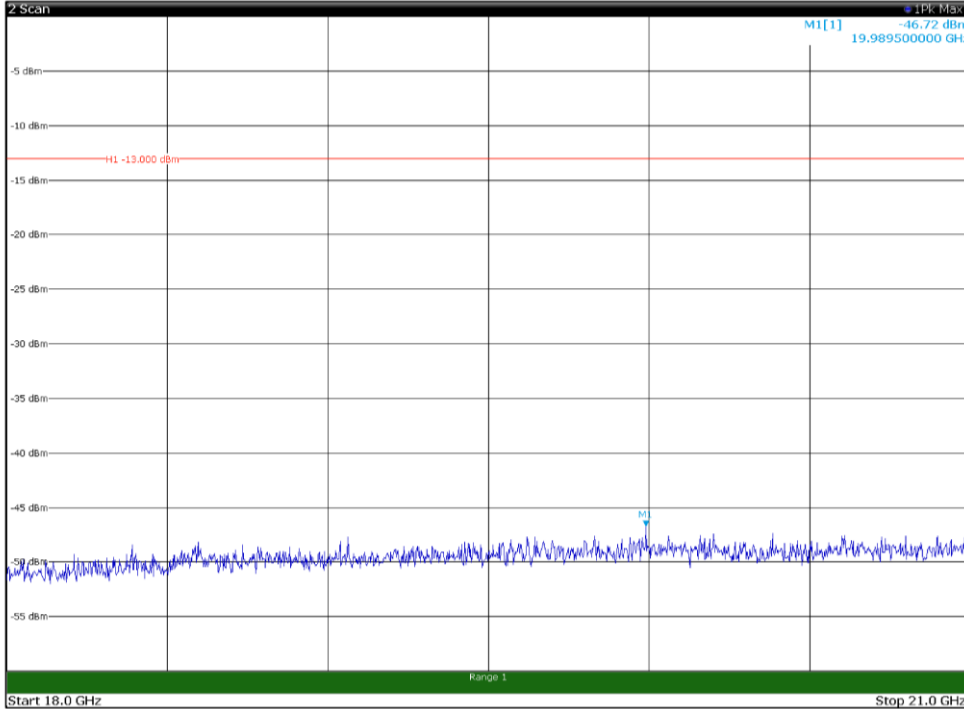

Channel: MIDDLE, Modulation: QPSK,
 BW=10MHz, Range: 18GHz - 21GHz, Polarization: Vertical

Channel: TOP, Modulation: QPSK,
 BW=10MHz, Range: 30MHz - 1GHz, Polarization: Horizontal

Channel: TOP, Modulation: QPSK,
 BW=10MHz, Range: 30MHz - 1GHz, Polarization: Vertical

Channel: TOP, Modulation: QPSK,
BW=10MHz, Range: 1GHz - 18GHz, Polarization: Horizontal

Channel: TOP, Modulation: QPSK,
BW=10MHz, Range: 1GHz - 18GHz, Polarization: Vertical

Channel: TOP, Modulation: QPSK,
BW=10MHz, Range: 18GHz - 21GHz, Polarization: Horizontal