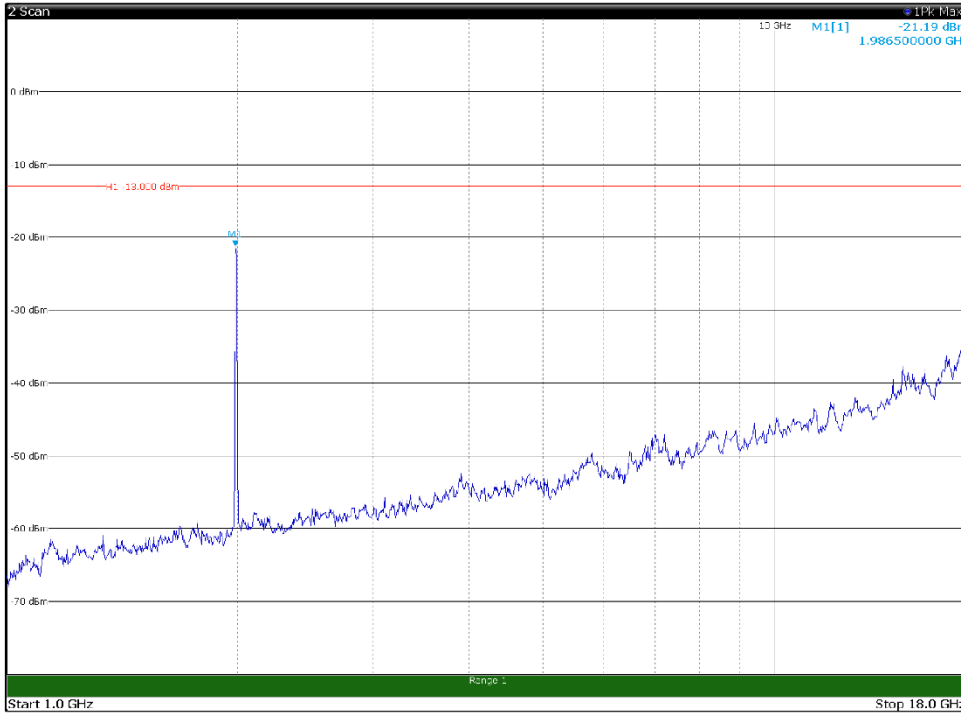

Channel: BOTTOM, Modulation: 16QAM,
 BW=10MHz, Range: 18GHz - 21GHz, Polarization: Vertical

Channel: MIDDLE, Modulation: 16QAM,
BW=10MHz, Range: 30MHz - 1GHz, Polarization: Horizontal

Channel: MIDDLE, Modulation: 16QAM,
BW=10MHz, Range: 30MHz - 1GHz, Polarization: Vertical

Channel: MIDDLE, Modulation: 16QAM,
 BW=10MHz, Range: 1GHz - 18GHz, Polarization: Horizontal

Channel: MIDDLE, Modulation: 16QAM,
 BW=10MHz, Range: 1GHz - 18GHz, Polarization: Vertical

Channel: MIDDLE, Modulation: 16QAM,
 BW=10MHz, Range: 18GHz - 21GHz, Polarization: Horizontal

Channel: MIDDLE, Modulation: 16QAM,
 BW=10MHz, Range: 18GHz - 21GHz, Polarization: Vertical

Channel: TOP, Modulation: 16QAM,
BW=10MHz, Range: 30MHz - 1GHz, Polarization: Horizontal

Channel: TOP, Modulation: 16QAM,
BW=10MHz, Range: 30MHz - 1GHz, Polarization: Vertical

Channel: TOP, Modulation: 16QAM,
BW=10MHz, Range: 1GHz - 18GHz, Polarization: Horizontal

Channel: TOP, Modulation: 16QAM,
BW=10MHz, Range: 1GHz - 18GHz, Polarization: Vertical