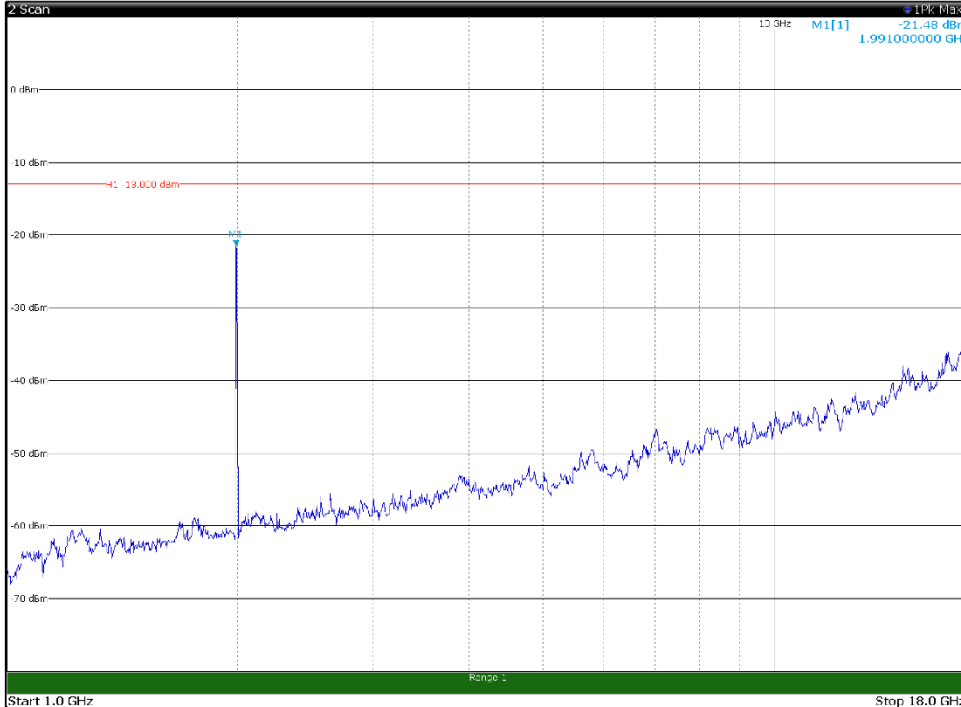

Channel: MIDDLE, Modulation: 16QAM,
 BW=5MHz, Range: 1GHz -18GHz, Polarization: Horizontal

Channel: MIDDLE, Modulation: 16QAM,
 BW=5MHz, Range: 1GHz -18GHz, Polarization: Vertical

Channel: MIDDLE, Modulation: 16QAM,
BW=5MHz, Range: 18GHz - 21GHz, Polarization: Horizontal

Channel: MIDDLE, Modulation: 16QAM,
BW=5MHz, Range: 18GHz - 21GHz, Polarization: Vertical

Channel: TOP, Modulation: 16QAM,
 BW=5MHz, Range: 30MHz - 1GHz, Polarization: Horizontal

Channel: TOP, Modulation: 16QAM,
 BW=5MHz, Range: 30MHz - 1GHz, Polarization: Vertical

Channel: TOP, Modulation: 16QAM,
 BW=5MHz, Range: 1GHz -18GHz, Polarization: Horizontal

Channel: TOP, Modulation: 16QAM,
 BW=5MHz, Range: 1GHz -18GHz, Polarization: Vertical

Channel: TOP, Modulation: 16QAM,
BW=5MHz, Range: 18GHz - 21GHz, Polarization: Horizontal

Channel: TOP, Modulation: 16QAM,
BW=5MHz, Range: 18GHz - 21GHz, Polarization: Vertical

Channel: BOTTOM, Modulation: 64QAM,
 BW=5MHz, Range: 30MHz - 1GHz, Polarization: Horizontal

Channel: BOTTOM, Modulation: 64QAM,
 BW=5MHz, Range: 30MHz - 1GHz, Polarization: Vertical