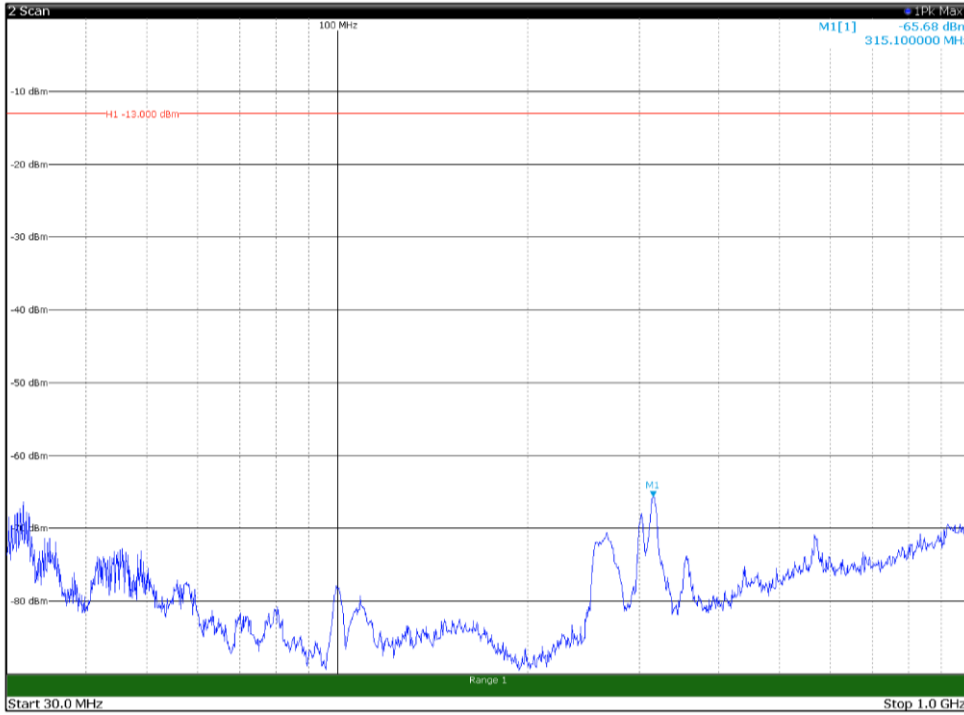

Channel: TOP, Modulation: 256QAM,
BW=5MHz, Range: 18GHz - 21GHz, Polarization: Vertical

Channel: BOTTOM, Modulation: QPSK,
BW=10MHz, Range: 30MHz - 1GHz, Polarization: Horizontal

Channel: BOTTOM, Modulation: QPSK,
BW=10MHz, Range: 30MHz - 1GHz, Polarization: Vertical

Channel: BOTTOM, Modulation: QPSK,
BW=10MHz, Range: 1GHz - 18GHz, Polarization: Horizontal

Channel: BOTTOM, Modulation: QPSK,
BW=10MHz, Range: 1GHz - 18GHz, Polarization: Vertical

Channel: BOTTOM, Modulation: QPSK,
BW=10MHz, Range: 18GHz - 21GHz, Polarization: Horizontal

Channel: BOTTOM, Modulation: QPSK,
BW=10MHz, Range: 18GHz - 21GHz, Polarization: Vertical

Channel: MIDDLE, Modulation: QPSK,
BW=10MHz, Range: 30MHz - 1GHz, Polarization: Horizontal

Channel: MIDDLE, Modulation: QPSK,
BW=10MHz, Range: 30MHz - 1GHz, Polarization: Vertical