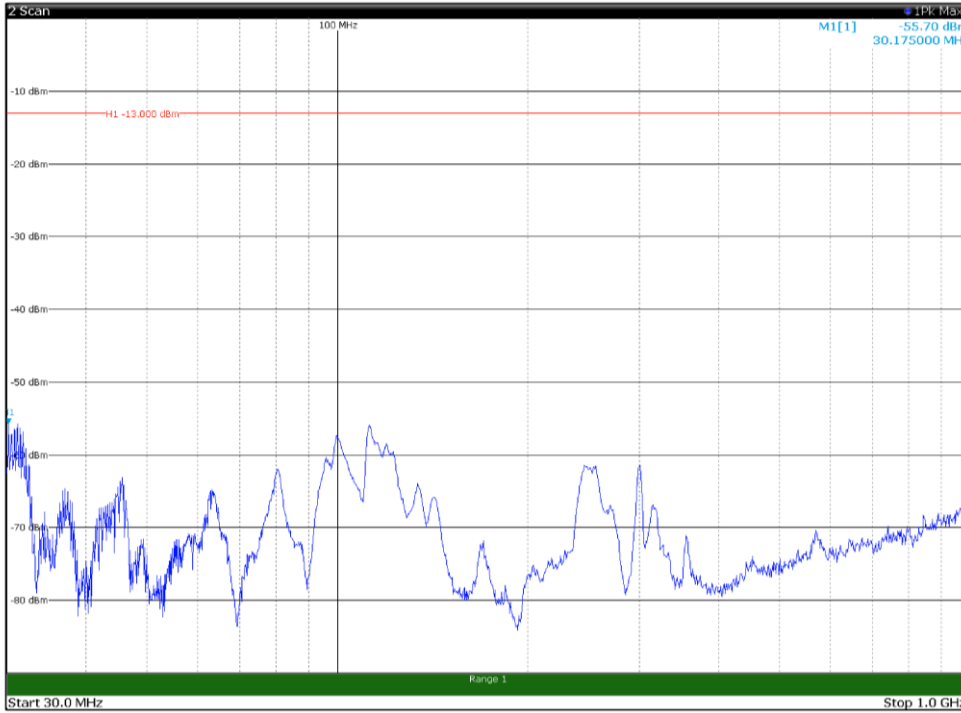

Channel: MIDDLE, Modulation: 256QAM,
BW=5MHz, Range: 18GHz - 21GHz, Polarization: Vertical

Channel: TOP, Modulation: 256QAM,
BW=5MHz, Range: 30MHz - 1GHz, Polarization: Horizontal

Channel: TOP, Modulation: 256QAM,
BW=5MHz, Range: 30MHz - 1GHz, Polarization: Vertical

Channel: TOP, Modulation: 256QAM,
BW=5MHz, Range: 1GHz -18GHz, Polarization: Horizontal

Channel: TOP, Modulation: 256QAM,
BW=5MHz, Range: 1GHz -18GHz, Polarization: Vertical

Channel: TOP, Modulation: 256QAM,
BW=5MHz, Range: 18GHz - 21GHz, Polarization: Horizontal

Channel: TOP, Modulation: 256QAM,
BW=5MHz, Range: 18GHz - 21GHz, Polarization: Vertical

Channel: BOTTOM, Modulation: QPSK,
BW=10MHz, Range: 30MHz - 1GHz, Polarization: Horizontal

Channel: BOTTOM, Modulation: QPSK,
BW=10MHz, Range: 30MHz - 1GHz, Polarization: Vertical