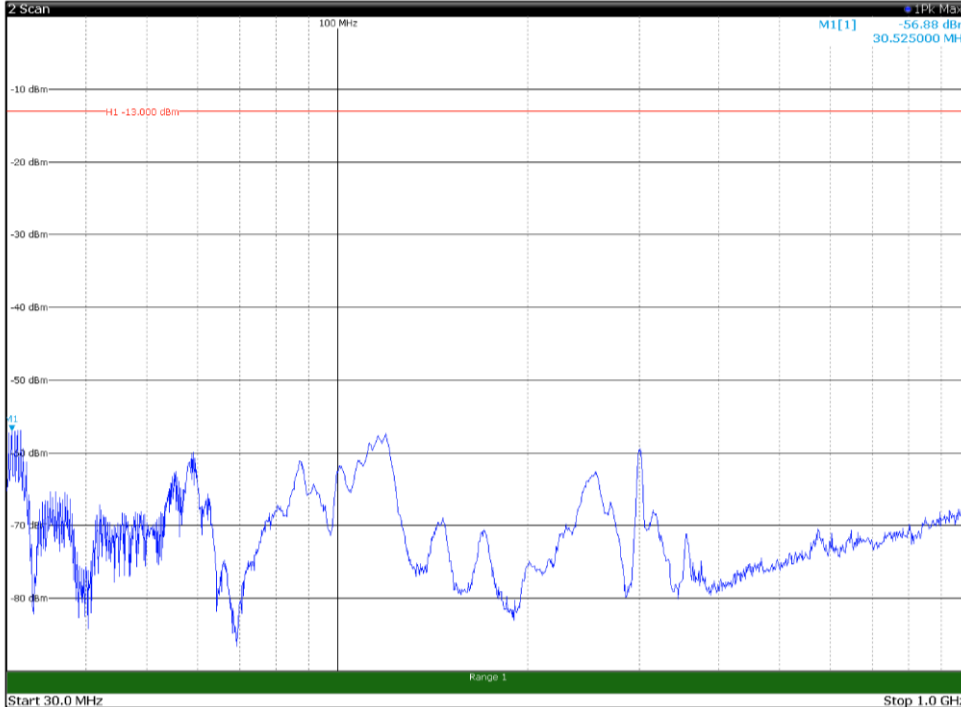

Channel: TOP, Modulation: 64QAM,
 BW=5MHz, Range: 18GHz - 21GHz, Polarization: Vertical

Channel: BOTTOM, Modulation: 256QAM,
 BW=5MHz, Range: 30MHz - 1GHz, Polarization: Horizontal

Channel: BOTTOM, Modulation: 256QAM,
 BW=5MHz, Range: 30MHz - 1GHz, Polarization: Vertical

Channel: BOTTOM, Modulation: 256QAM,
 BW=5MHz, Range: 1GHz -18GHz, Polarization: Horizontal

Channel: BOTTOM, Modulation: 256QAM,
 BW=5MHz, Range: 1GHz -18GHz, Polarization: Vertical

Channel: BOTTOM, Modulation: 256QAM,
BW=5MHz, Range: 18GHz - 21GHz, Polarization: Horizontal

Channel: BOTTOM, Modulation: 256QAM,
BW=5MHz, Range: 18GHz - 21GHz, Polarization: Vertical

Channel: MIDDLE, Modulation: 256QAM,
BW=5MHz, Range: 30MHz - 1GHz, Polarization: Horizontal

Channel: MIDDLE, Modulation: 256QAM,
BW=5MHz, Range: 30MHz - 1GHz, Polarization: Vertical