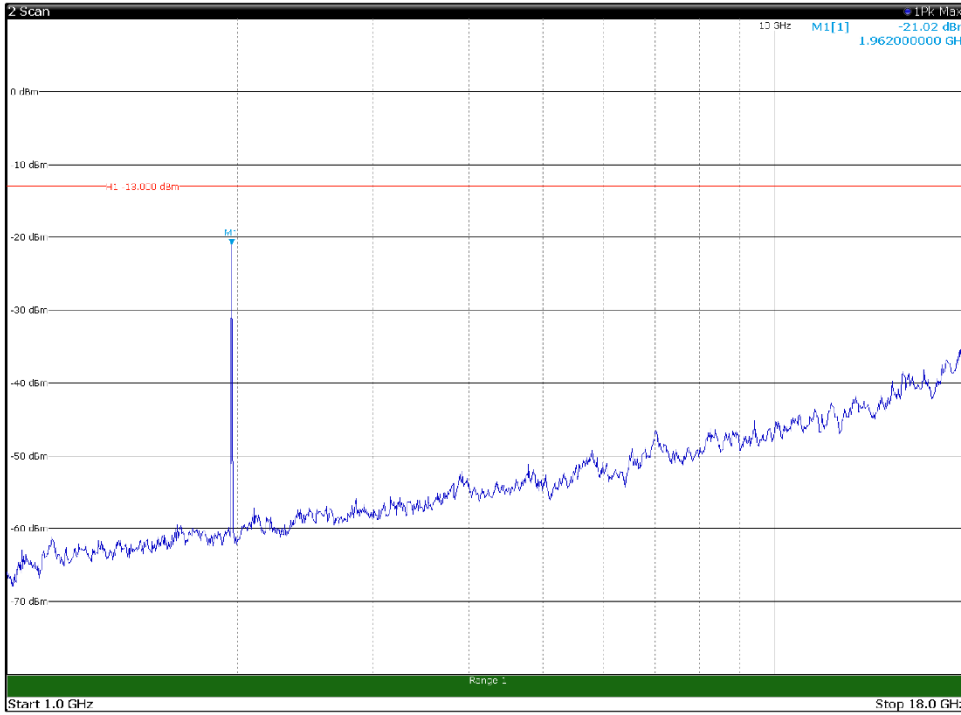

Channel: TOP, Modulation: 64QAM,
 BW=5MHz, Range: 18GHz - 21GHz, Polarization: Vertical

Channel: BOTTOM, Modulation: 256QAM,
 BW=5MHz, Range: 30MHz - 1GHz, Polarization: Horizontal

Channel: BOTTOM, Modulation: 256QAM,
 BW=5MHz, Range: 30MHz - 1GHz, Polarization: Vertical

Channel: BOTTOM, Modulation: 256QAM,
 BW=5MHz, Range: 1GHz -18GHz, Polarization: Horizontal

Channel: BOTTOM, Modulation: 256QAM,
 BW=5MHz, Range: 1GHz -18GHz, Polarization: Vertical

Channel: BOTTOM, Modulation: 256QAM,
BW=5MHz, Range: 18GHz - 21GHz, Polarization: Horizontal

Channel: BOTTOM, Modulation: 256QAM,
BW=5MHz, Range: 18GHz - 21GHz, Polarization: Vertical

Channel: MIDDLE, Modulation: 256QAM,
BW=5MHz, Range: 30MHz - 1GHz, Polarization: Horizontal

Channel: MIDDLE, Modulation: 256QAM,
BW=5MHz, Range: 30MHz - 1GHz, Polarization: Vertical