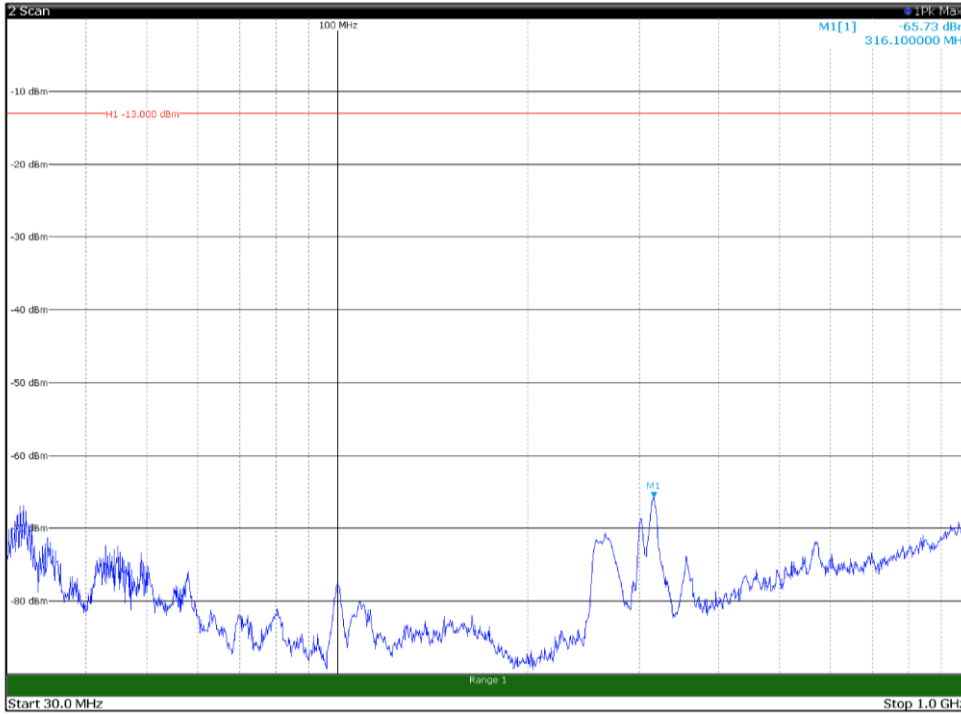

Channel: MIDDLE, Modulation: 256QAM,
BW=5MHz, Range: 18GHz - 21GHz, Polarization: Vertical

Channel: TOP, Modulation: 256QAM,
BW=5MHz, Range: 30MHz - 1GHz, Polarization: Horizontal

Channel: TOP, Modulation: 256QAM,
BW=5MHz, Range: 30MHz - 1GHz, Polarization: Vertical

Channel: TOP, Modulation: 256QAM,
BW=5MHz, Range: 1GHz -18GHz, Polarization: Horizontal

Channel: TOP, Modulation: 256QAM,
BW=5MHz, Range: 1GHz -18GHz, Polarization: Vertical

Channel: TOP, Modulation: 256QAM,
BW=5MHz, Range: 18GHz - 21GHz, Polarization: Horizontal

Channel: TOP, Modulation: 256QAM,
BW=5MHz, Range: 18GHz - 21GHz, Polarization: Vertical

Channel: BOTTOM, Modulation: QPSK,
BW=10MHz, Range: 30MHz - 1GHz, Polarization: Horizontal

Channel: BOTTOM, Modulation: QPSK,
BW=10MHz, Range: 30MHz - 1GHz, Polarization: Vertical

Channel: BOTTOM, Modulation: QPSK,
BW=10MHz, Range: 1GHz - 18GHz, Polarization: Horizontal

Channel: BOTTOM, Modulation: QPSK,
BW=10MHz, Range: 1GHz - 18GHz, Polarization: Vertical

Channel: BOTTOM, Modulation: QPSK,
BW=10MHz, Range: 18GHz - 21GHz, Polarization: Horizontal