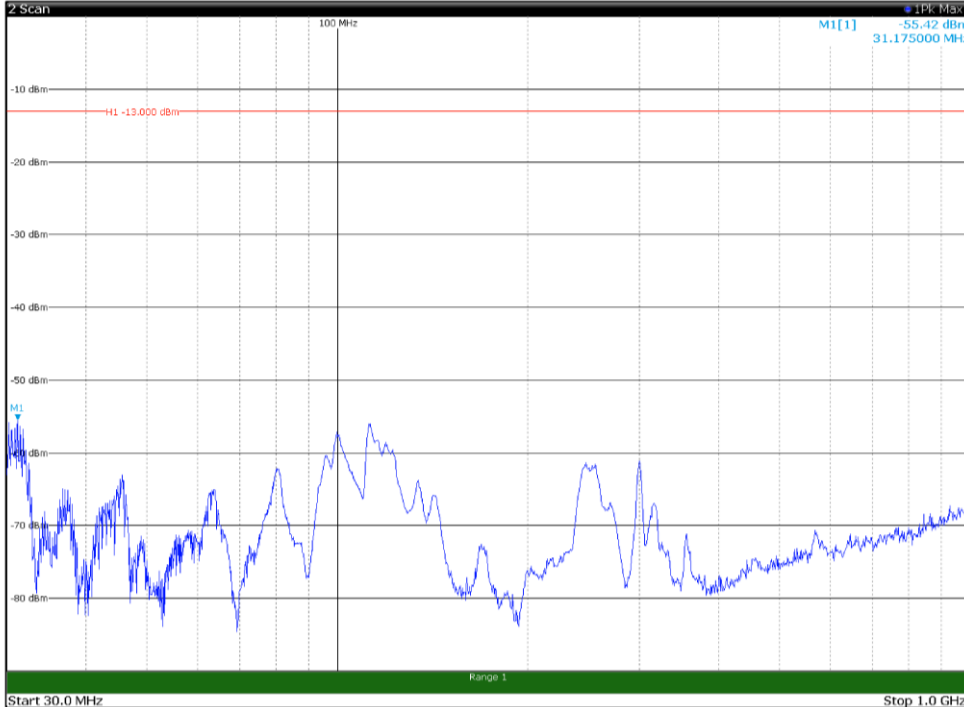

Channel: BOTTOM, Modulation: QPSK,
BW=10MHz, Range: 18GHz - 21GHz, Polarization: Vertical

Channel: MIDDLE, Modulation: QPSK,
BW=10MHz, Range: 30MHz - 1GHz, Polarization: Horizontal

Channel: MIDDLE, Modulation: QPSK,
BW=10MHz, Range: 30MHz - 1GHz, Polarization: Vertical

Channel: MIDDLE, Modulation: QPSK,
BW=10MHz, Range: 1GHz - 18GHz, Polarization: Horizontal

Channel: MIDDLE, Modulation: QPSK,
BW=10MHz, Range: 1GHz - 18GHz, Polarization: Vertical

Channel: MIDDLE, Modulation: QPSK,
 BW=10MHz, Range: 18GHz - 21GHz, Polarization: Horizontal

Channel: MIDDLE, Modulation: QPSK,
 BW=10MHz, Range: 18GHz - 21GHz, Polarization: Vertical

Channel: TOP, Modulation: QPSK,
 BW=10MHz, Range: 30MHz - 1GHz, Polarization: Horizontal

Channel: TOP, Modulation: QPSK,
 BW=10MHz, Range: 30MHz - 1GHz, Polarization: Vertical