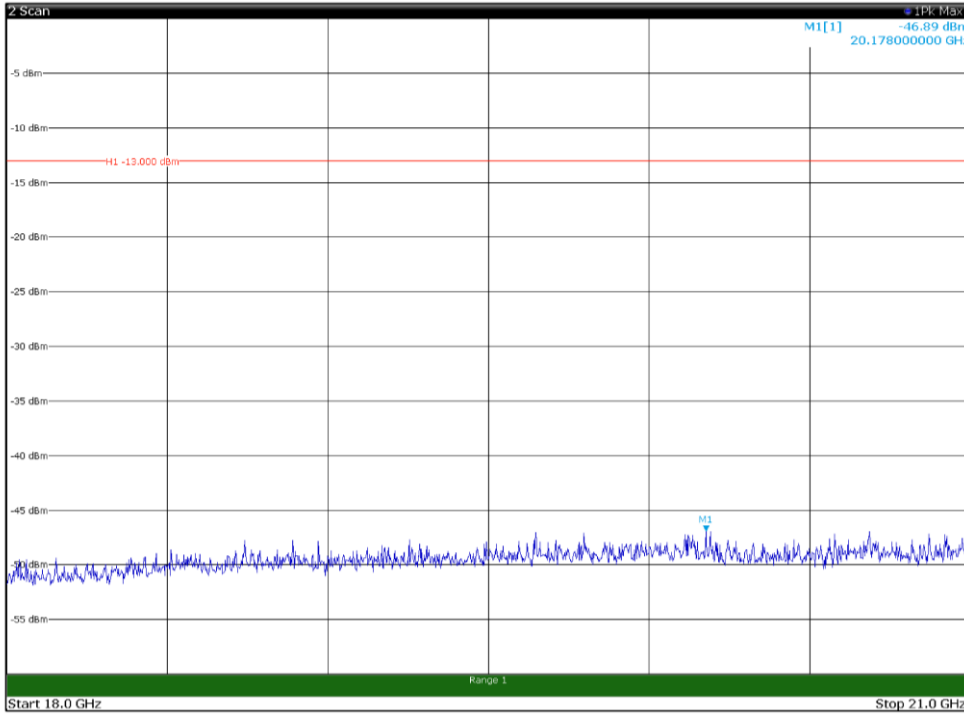

Channel: MIDDLE, Modulation: 16QAM,
BW=5MHz, Range: 18GHz - 21GHz, Polarization: Vertical

Channel: TOP, Modulation: 16QAM,
 BW=5MHz, Range: 30MHz - 1GHz, Polarization: Horizontal

Channel: TOP, Modulation: 16QAM,
 BW=5MHz, Range: 30MHz - 1GHz, Polarization: Vertical

Channel: TOP, Modulation: 16QAM,
 BW=5MHz, Range: 1GHz -18GHz, Polarization: Horizontal

Channel: TOP, Modulation: 16QAM,
 BW=5MHz, Range: 1GHz -18GHz, Polarization: Vertical

Channel: TOP, Modulation: 16QAM,
BW=5MHz, Range: 18GHz - 21GHz, Polarization: Horizontal