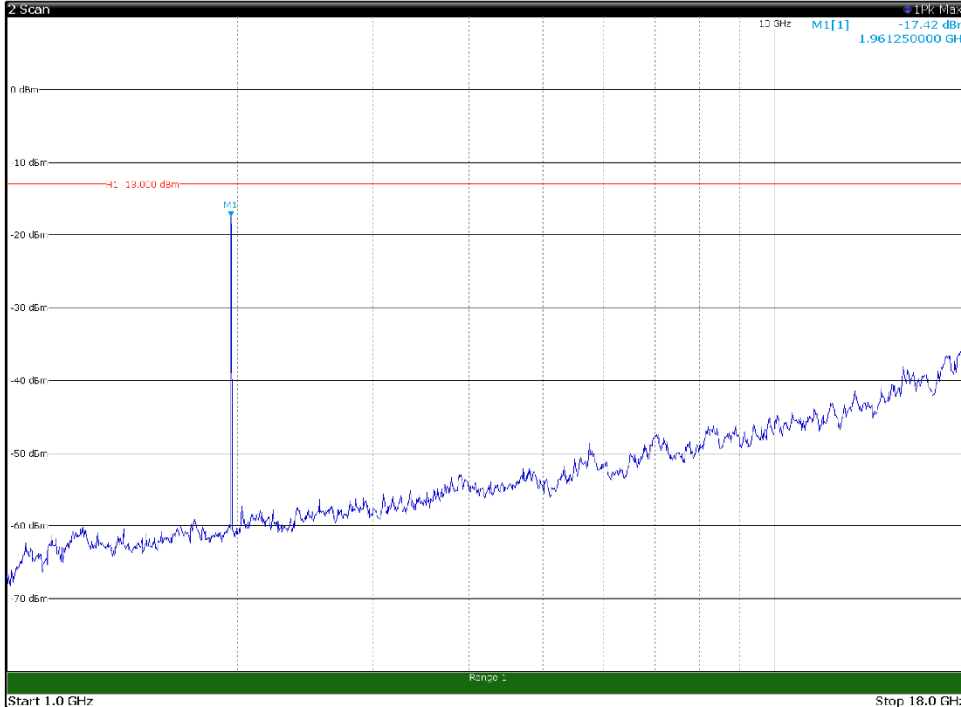

Channel: MIDDLE, Modulation: 16QAM,
 BW=5MHz, Range: 1GHz -18GHz, Polarization: Horizontal

Channel: MIDDLE, Modulation: 16QAM,
 BW=5MHz, Range: 1GHz -18GHz, Polarization: Vertical

Channel: MIDDLE, Modulation: 16QAM,
BW=5MHz, Range: 18GHz - 21GHz, Polarization: Horizontal

Channel: MIDDLE, Modulation: 16QAM,
BW=5MHz, Range: 18GHz - 21GHz, Polarization: Vertical

Channel: TOP, Modulation: 16QAM,
 BW=5MHz, Range: 30MHz - 1GHz, Polarization: Horizontal

Channel: TOP, Modulation: 16QAM,
 BW=5MHz, Range: 30MHz - 1GHz, Polarization: Vertical

Channel: TOP, Modulation: 16QAM,
 BW=5MHz, Range: 1GHz -18GHz, Polarization: Horizontal

Channel: TOP, Modulation: 16QAM,
 BW=5MHz, Range: 1GHz -18GHz, Polarization: Vertical

Channel: TOP, Modulation: 16QAM,
BW=5MHz, Range: 18GHz - 21GHz, Polarization: Horizontal