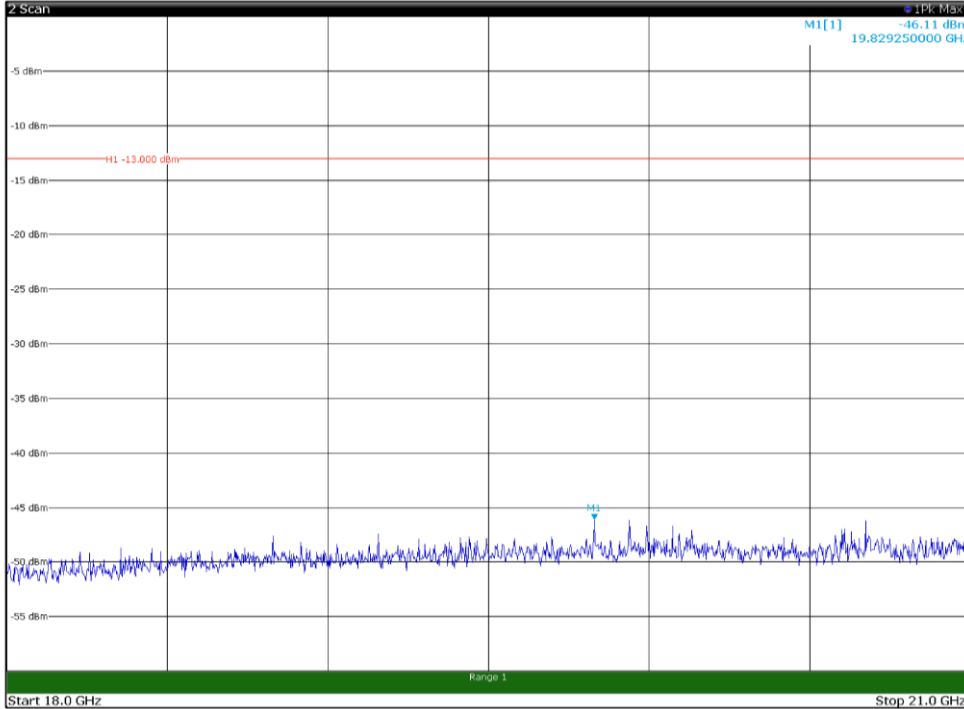

Channel: MIDDLE, Modulation: 256QAM,
BW=5MHz, Range: 18GHz - 21GHz, Polarization: Horizontal

Channel: MIDDLE, Modulation: 256QAM,
BW=5MHz, Range: 18GHz - 21GHz, Polarization: Vertical