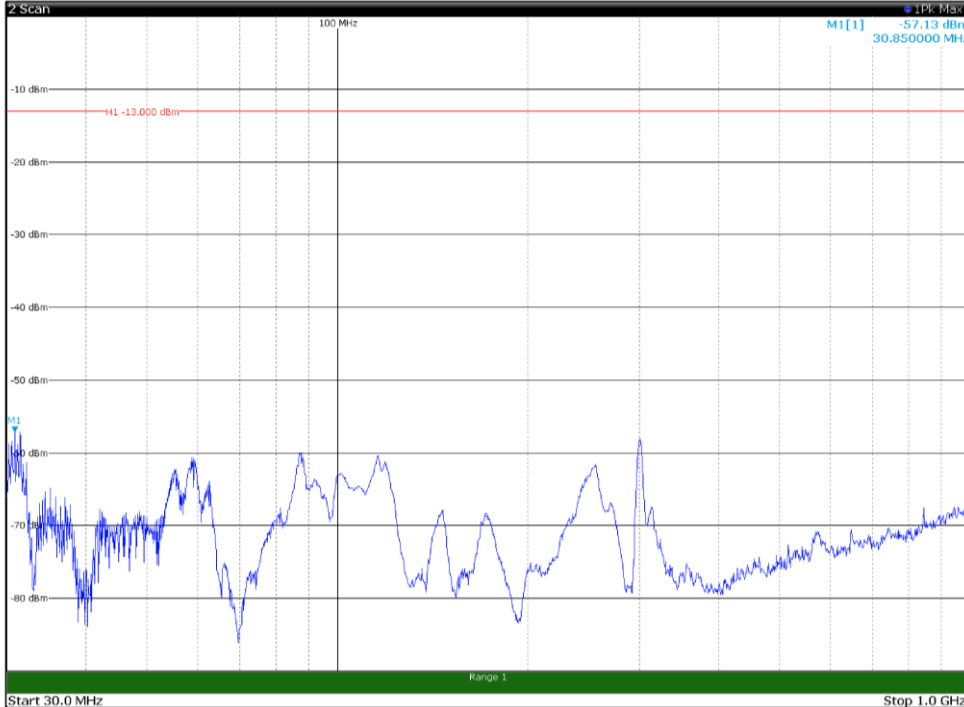

Channel: MIDDLE, Modulation: 64QAM,
BW=5MHz, Range: 18GHz - 21GHz, Polarization: Vertical

Channel: TOP, Modulation: 64QAM,
BW=5MHz, Range: 30MHz - 1GHz, Polarization: Horizontal

Channel: TOP, Modulation: 64QAM,
BW=5MHz, Range: 30MHz - 1GHz, Polarization: Vertical

Channel: TOP, Modulation: 64QAM,
 BW=5MHz, Range: 1GHz -18GHz, Polarization: Horizontal

Channel: TOP, Modulation: 64QAM,
 BW=5MHz, Range: 1GHz -18GHz, Polarization: Vertical

Channel: TOP, Modulation: 64QAM,
 BW=5MHz, Range: 18GHz - 21GHz, Polarization: Horizontal

Channel: TOP, Modulation: 64QAM,
 BW=5MHz, Range: 18GHz - 21GHz, Polarization: Vertical

Channel: BOTTOM, Modulation: 256QAM,
 BW=5MHz, Range: 30MHz - 1GHz, Polarization: Horizontal

Channel: BOTTOM, Modulation: 256QAM,
 BW=5MHz, Range: 30MHz - 1GHz, Polarization: Vertical

Channel: BOTTOM, Modulation: 256QAM,
 BW=5MHz, Range: 1GHz -18GHz, Polarization: Horizontal

Channel: BOTTOM, Modulation: 256QAM,
 BW=5MHz, Range: 1GHz -18GHz, Polarization: Vertical

Channel: BOTTOM, Modulation: 256QAM,
BW=5MHz, Range: 18GHz - 21GHz, Polarization: Horizontal