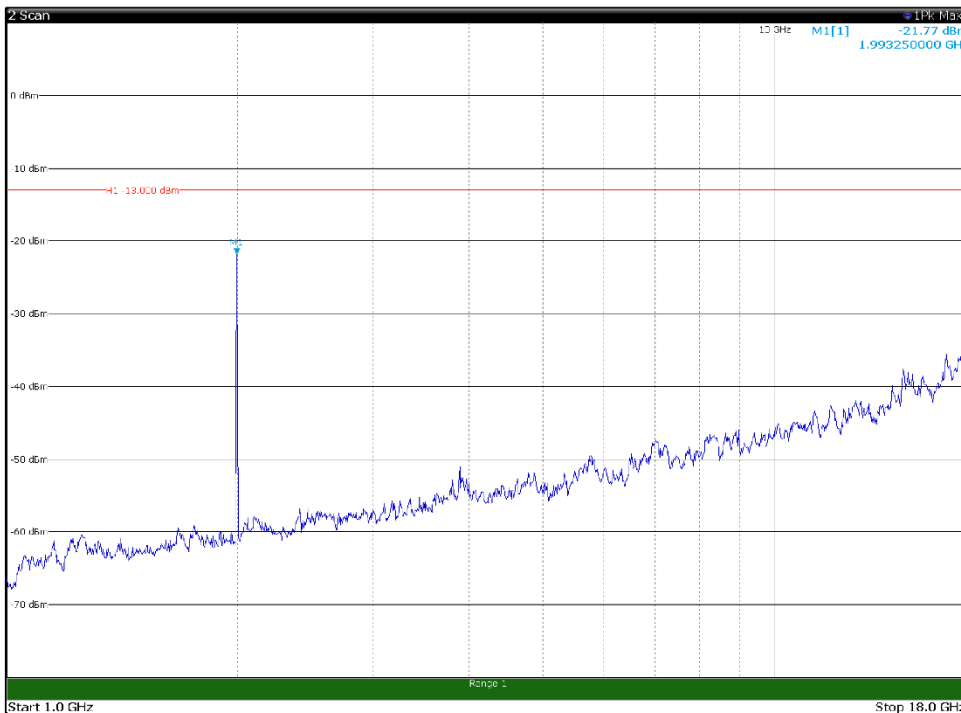

Channel: MIDDLE, Modulation: 256QAM,
BW=5MHz, Range: 1GHz -18GHz, Polarization: Horizontal

Channel: MIDDLE, Modulation: 256QAM,
BW=5MHz, Range: 1GHz -18GHz, Polarization: Vertical

Channel: MIDDLE, Modulation: 256QAM,
BW=5MHz, Range: 18GHz - 21GHz, Polarization: Horizontal

Channel: MIDDLE, Modulation: 256QAM,
BW=5MHz, Range: 18GHz - 21GHz, Polarization: Vertical

Channel: TOP, Modulation: 256QAM,
BW=5MHz, Range: 30MHz - 1GHz, Polarization: Horizontal

Channel: TOP, Modulation: 256QAM,
BW=5MHz, Range: 30MHz - 1GHz, Polarization: Vertical

Channel: TOP, Modulation: 256QAM,
BW=5MHz, Range: 1GHz -18GHz, Polarization: Horizontal

Channel: TOP, Modulation: 256QAM,
BW=5MHz, Range: 1GHz -18GHz, Polarization: Vertical

Channel: TOP, Modulation: 256QAM,
BW=5MHz, Range: 18GHz - 21GHz, Polarization: Horizontal