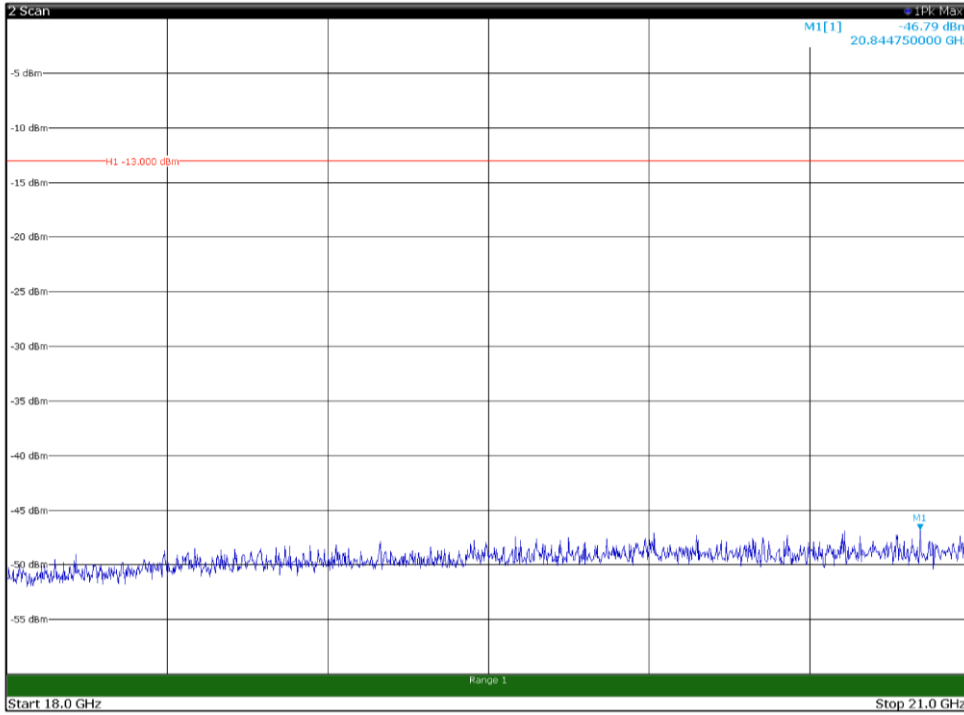

Channel: MIDDLE, Modulation: 64QAM,
BW=5MHz, Range: 1GHz -18GHz, Polarization: Vertical

Channel: MIDDLE, Modulation: 64QAM,
BW=5MHz, Range: 18GHz - 21GHz, Polarization: Horizontal