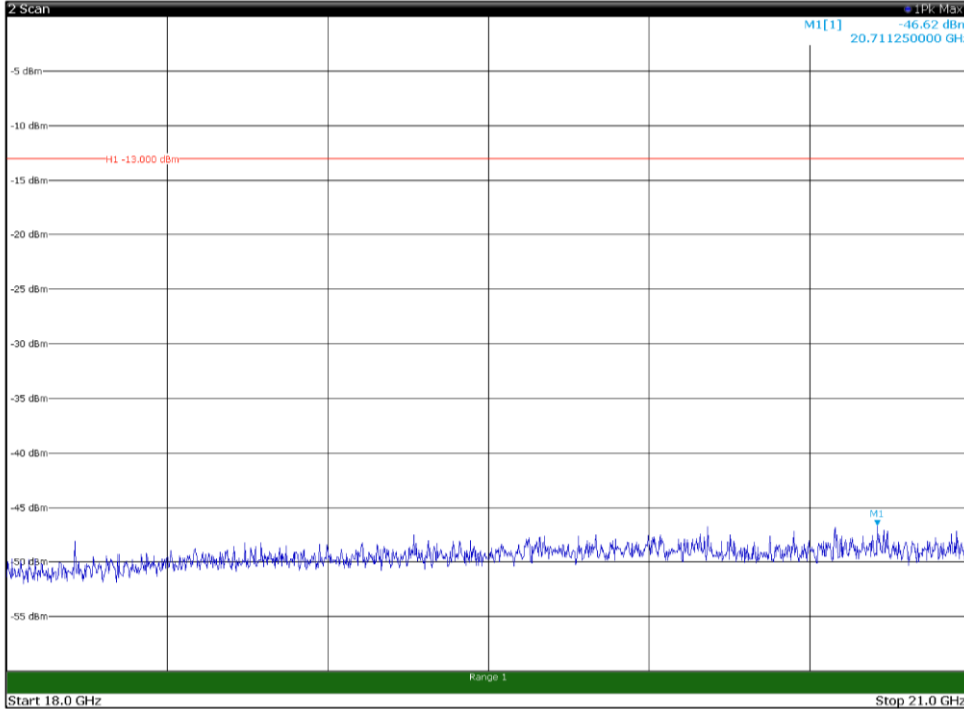

Channel: MIDDLE, Modulation: 256QAM,
BW=5MHz, Range: 18GHz - 21GHz, Polarization: Vertical

Channel: TOP, Modulation: 256QAM,
BW=5MHz, Range: 30MHz - 1GHz, Polarization: Horizontal

Channel: TOP, Modulation: 256QAM,
BW=5MHz, Range: 30MHz - 1GHz, Polarization: Vertical

Channel: TOP, Modulation: 256QAM,
BW=5MHz, Range: 1GHz -18GHz, Polarization: Horizontal

Channel: TOP, Modulation: 256QAM,
BW=5MHz, Range: 1GHz -18GHz, Polarization: Vertical

Channel: TOP, Modulation: 256QAM,
BW=5MHz, Range: 18GHz - 21GHz, Polarization: Horizontal