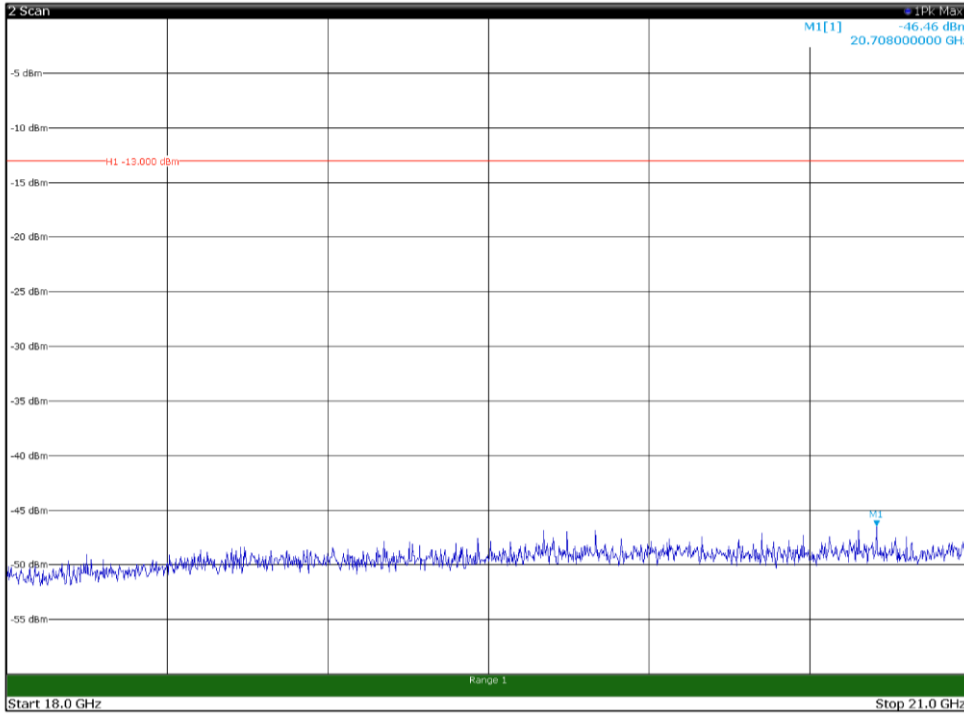

Channel: MIDDLE, Modulation: 256QAM,
BW=5MHz, Range: 18GHz - 21GHz, Polarization: Vertical

Channel: TOP, Modulation: 256QAM,
BW=5MHz, Range: 30MHz - 1GHz, Polarization: Horizontal

Channel: TOP, Modulation: 256QAM,
BW=5MHz, Range: 30MHz - 1GHz, Polarization: Vertical

Channel: TOP, Modulation: 256QAM,
BW=5MHz, Range: 1GHz -18GHz, Polarization: Horizontal

Channel: TOP, Modulation: 256QAM,
BW=5MHz, Range: 1GHz -18GHz, Polarization: Vertical

Channel: TOP, Modulation: 256QAM,
BW=5MHz, Range: 18GHz - 21GHz, Polarization: Horizontal