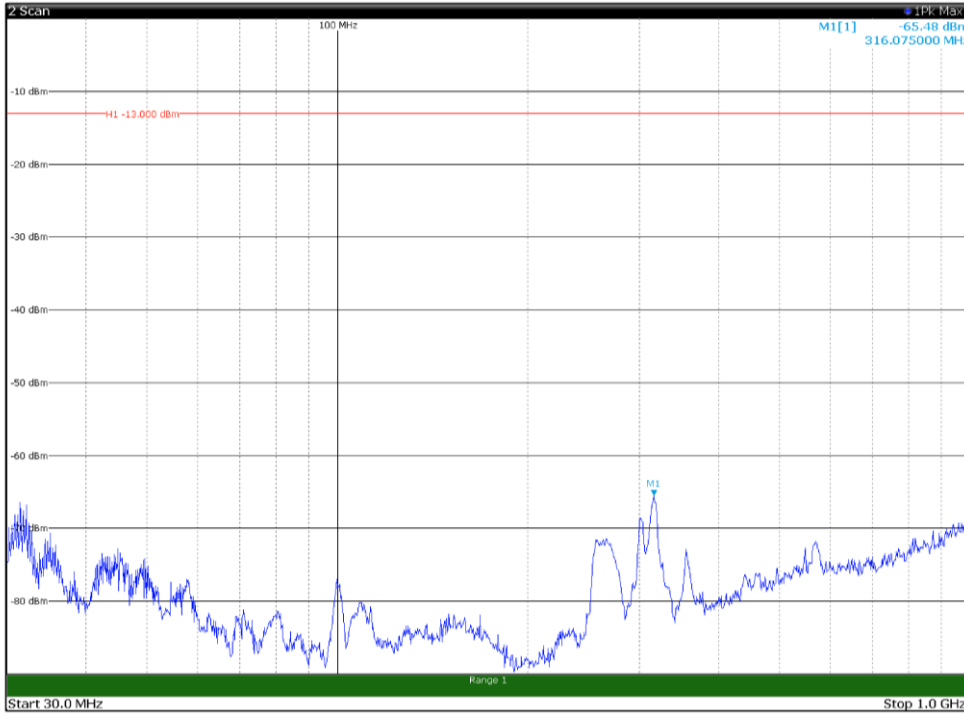

Channel: BOTTOM, Modulation: 64QAM,
BW=5MHz, Range: 18GHz - 21GHz, Polarization: Vertical

Channel: MIDDLE, Modulation: 64QAM,
BW=5MHz, Range: 30MHz - 1GHz, Polarization: Horizontal

Channel: MIDDLE, Modulation: 64QAM,
BW=5MHz, Range: 30MHz - 1GHz, Polarization: Vertical

Channel: MIDDLE, Modulation: 64QAM,
BW=5MHz, Range: 1GHz -18GHz, Polarization: Horizontal

Channel: MIDDLE, Modulation: 64QAM,
BW=5MHz, Range: 1GHz -18GHz, Polarization: Vertical

Channel: MIDDLE, Modulation: 64QAM,
BW=5MHz, Range: 18GHz - 21GHz, Polarization: Horizontal

Channel: MIDDLE, Modulation: 64QAM,
BW=5MHz, Range: 18GHz - 21GHz, Polarization: Vertical

Channel: TOP, Modulation: 64QAM,
BW=5MHz, Range: 30MHz - 1GHz, Polarization: Horizontal

Channel: TOP, Modulation: 64QAM,
BW=5MHz, Range: 30MHz - 1GHz, Polarization: Vertical

Channel: TOP, Modulation: 64QAM,
 BW=5MHz, Range: 1GHz -18GHz, Polarization: Horizontal

Channel: TOP, Modulation: 64QAM,
 BW=5MHz, Range: 1GHz -18GHz, Polarization: Vertical

Channel: TOP, Modulation: 64QAM,
 BW=5MHz, Range: 18GHz - 21GHz, Polarization: Horizontal