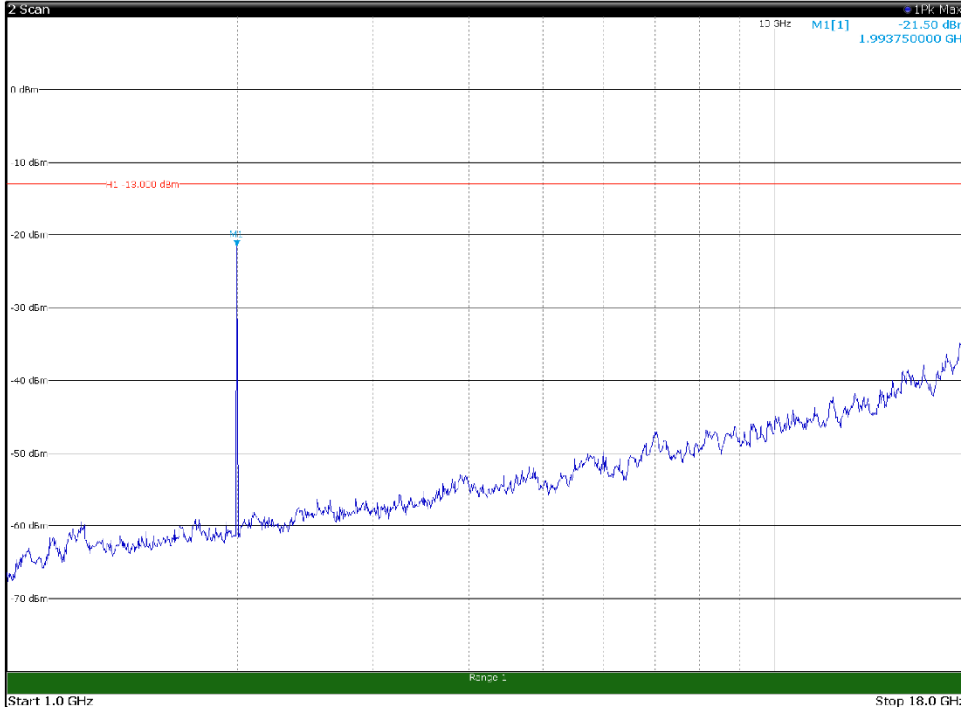

Channel: MIDDLE, Modulation: 64QAM,
BW=5MHz, Range: 1GHz -18GHz, Polarization: Horizontal

Channel: MIDDLE, Modulation: 64QAM,
BW=5MHz, Range: 1GHz -18GHz, Polarization: Vertical

Channel: MIDDLE, Modulation: 64QAM,
BW=5MHz, Range: 18GHz - 21GHz, Polarization: Horizontal

Channel: MIDDLE, Modulation: 64QAM,
BW=5MHz, Range: 18GHz - 21GHz, Polarization: Vertical

Channel: TOP, Modulation: 64QAM,
BW=5MHz, Range: 30MHz - 1GHz, Polarization: Horizontal

Channel: TOP, Modulation: 64QAM,
BW=5MHz, Range: 30MHz - 1GHz, Polarization: Vertical

Channel: TOP, Modulation: 64QAM,
 BW=5MHz, Range: 1GHz -18GHz, Polarization: Horizontal

Channel: TOP, Modulation: 64QAM,
 BW=5MHz, Range: 1GHz -18GHz, Polarization: Vertical

Channel: TOP, Modulation: 64QAM,
 BW=5MHz, Range: 18GHz - 21GHz, Polarization: Horizontal

Channel: TOP, Modulation: 64QAM,
 BW=5MHz, Range: 18GHz - 21GHz, Polarization: Vertical

Channel: BOTTOM, Modulation: 256QAM,
 BW=5MHz, Range: 30MHz - 1GHz, Polarization: Horizontal

Channel: BOTTOM, Modulation: 256QAM,
 BW=5MHz, Range: 30MHz - 1GHz, Polarization: Vertical