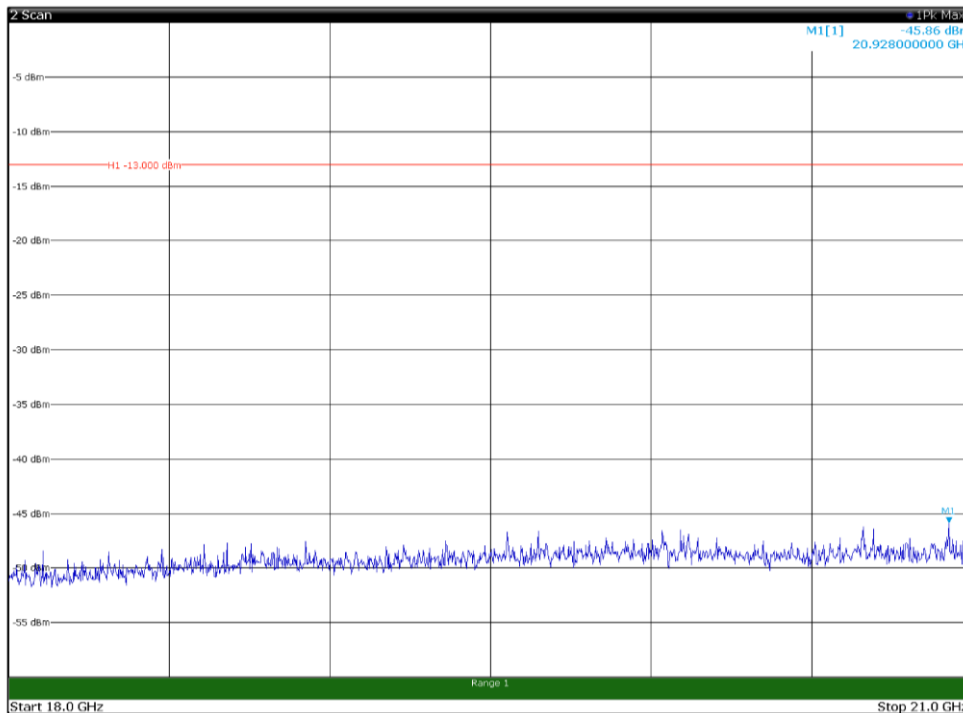

Channel: TOP, Modulation: QPSK,
BW=10MHz, Range: 1GHz - 18GHz, Polarization: Horizontal

Channel: TOP, Modulation: QPSK,
BW=10MHz, Range: 1GHz - 18GHz, Polarization: Vertical

Channel: TOP, Modulation: QPSK,
BW=10MHz, Range: 18GHz - 21GHz, Polarization: Horizontal

Channel: TOP, Modulation: QPSK,
BW=10MHz, Range: 18GHz - 21GHz, Polarization: Vertical

Channel: BOTTOM, Modulation: 16QAM,
BW=10MHz, Range: 30MHz - 1GHz, Polarization: Horizontal

Channel: BOTTOM, Modulation: 16QAM,
BW=10MHz, Range: 30MHz - 1GHz, Polarization: Vertical

Channel: BOTTOM, Modulation: 16QAM,
BW=10MHz, Range: 1GHz - 18GHz, Polarization: Horizontal

Channel: BOTTOM, Modulation: 16QAM,
BW=10MHz, Range: 1GHz - 18GHz, Polarization: Vertical

Channel: BOTTOM, Modulation: 16QAM,
 BW=10MHz, Range: 18GHz - 21GHz, Polarization: Horizontal