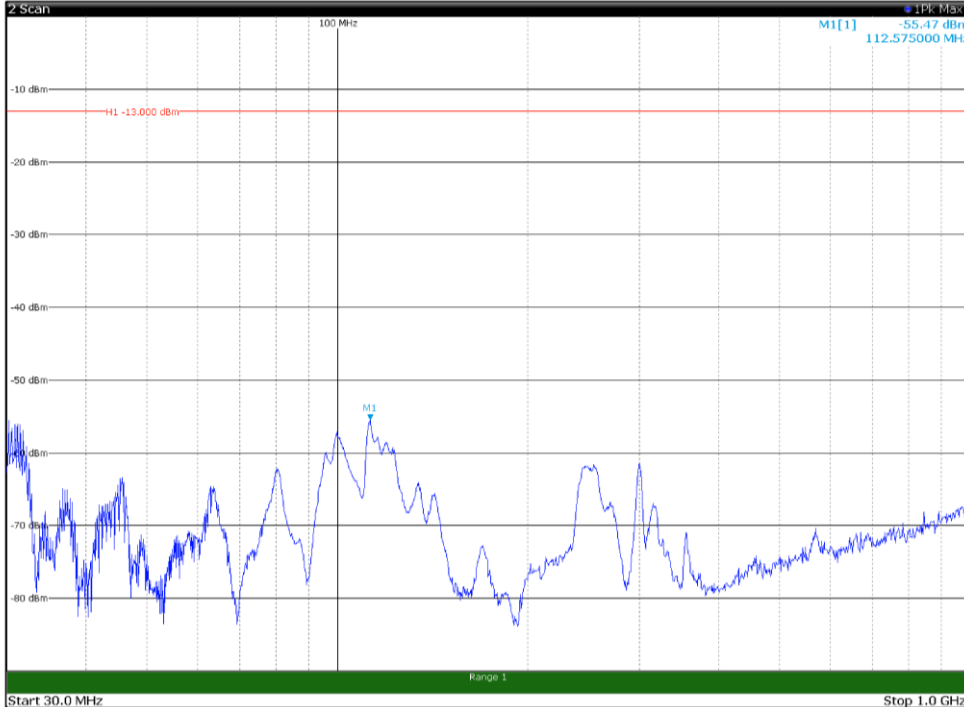

Channel: TOP, Modulation: QPSK,
BW=10MHz, Range: 18GHz - 21GHz, Polarization: Vertical

Channel: BOTTOM, Modulation: 16QAM,
BW=10MHz, Range: 30MHz - 1GHz, Polarization: Horizontal

Channel: BOTTOM, Modulation: 16QAM,
BW=10MHz, Range: 30MHz - 1GHz, Polarization: Vertical

Channel: BOTTOM, Modulation: 16QAM,
BW=10MHz, Range: 1GHz - 18GHz, Polarization: Horizontal

Channel: BOTTOM, Modulation: 16QAM,
BW=10MHz, Range: 1GHz - 18GHz, Polarization: Vertical

Channel: BOTTOM, Modulation: 16QAM,
 BW=10MHz, Range: 18GHz - 21GHz, Polarization: Horizontal

Channel: BOTTOM, Modulation: 16QAM,
 BW=10MHz, Range: 18GHz - 21GHz, Polarization: Vertical

Channel: MIDDLE, Modulation: 16QAM,
BW=10MHz, Range: 30MHz - 1GHz, Polarization: Horizontal

Channel: MIDDLE, Modulation: 16QAM,
BW=10MHz, Range: 30MHz - 1GHz, Polarization: Vertical