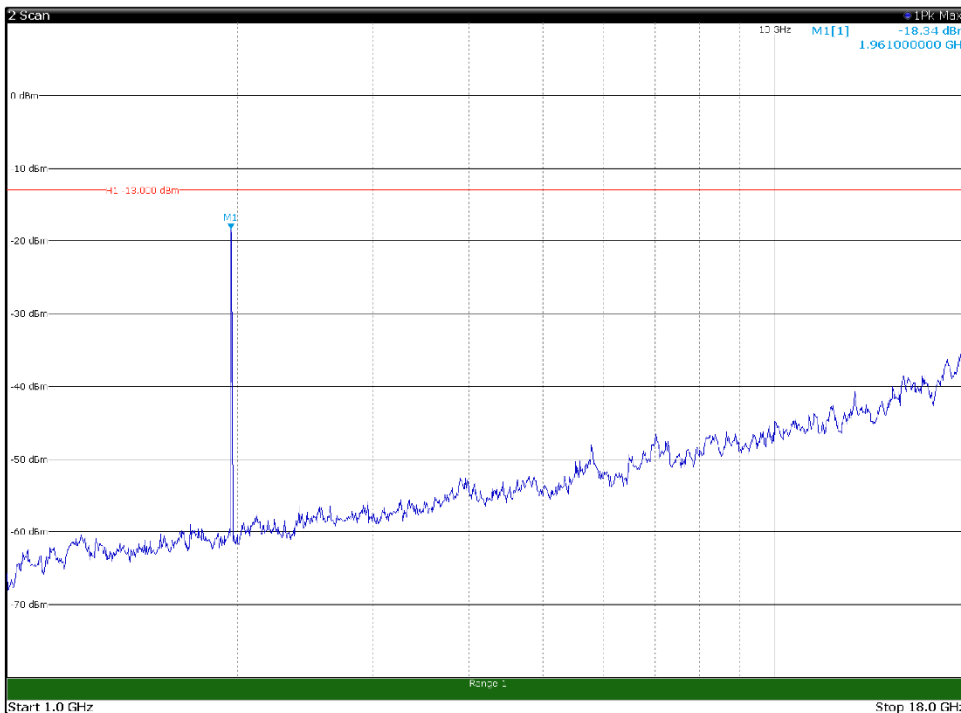

Channel: BOTTOM, Modulation: 256QAM,
 BW=5MHz, Range: 1GHz -18GHz, Polarization: Horizontal

Channel: BOTTOM, Modulation: 256QAM,
 BW=5MHz, Range: 1GHz -18GHz, Polarization: Vertical

Channel: BOTTOM, Modulation: 256QAM,
BW=5MHz, Range: 18GHz - 21GHz, Polarization: Horizontal

Channel: BOTTOM, Modulation: 256QAM,
BW=5MHz, Range: 18GHz - 21GHz, Polarization: Vertical

Channel: MIDDLE, Modulation: 256QAM,
BW=5MHz, Range: 30MHz - 1GHz, Polarization: Horizontal

Channel: MIDDLE, Modulation: 256QAM,
BW=5MHz, Range: 30MHz - 1GHz, Polarization: Vertical

Channel: MIDDLE, Modulation: 256QAM,
BW=5MHz, Range: 1GHz -18GHz, Polarization: Horizontal

Channel: MIDDLE, Modulation: 256QAM,
BW=5MHz, Range: 1GHz -18GHz, Polarization: Vertical

Channel: MIDDLE, Modulation: 256QAM,
BW=5MHz, Range: 18GHz - 21GHz, Polarization: Horizontal

Channel: MIDDLE, Modulation: 256QAM,
BW=5MHz, Range: 18GHz - 21GHz, Polarization: Vertical

Channel: TOP, Modulation: 256QAM,
BW=5MHz, Range: 30MHz - 1GHz, Polarization: Horizontal

Channel: TOP, Modulation: 256QAM,
BW=5MHz, Range: 30MHz - 1GHz, Polarization: Vertical