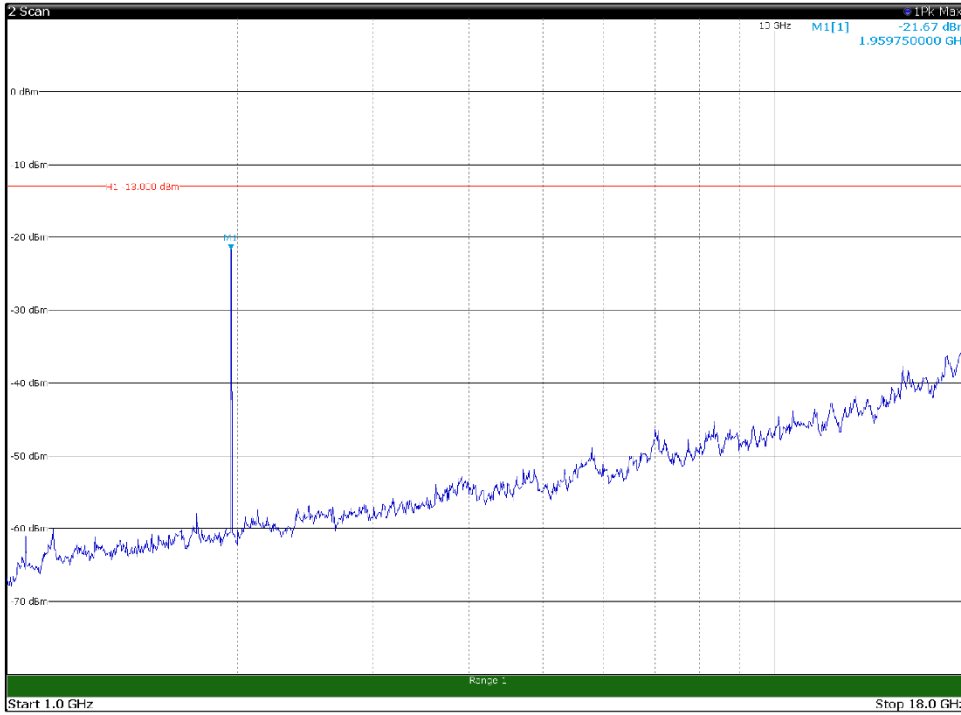

Channel: TOP, Modulation: QPSK,
BW=10MHz, Range: 18GHz - 21GHz, Polarization: Vertical

Channel: BOTTOM, Modulation: 16QAM,
BW=10MHz, Range: 30MHz - 1GHz, Polarization: Horizontal

Channel: BOTTOM, Modulation: 16QAM,
BW=10MHz, Range: 30MHz - 1GHz, Polarization: Vertical

Channel: BOTTOM, Modulation: 16QAM,
BW=10MHz, Range: 1GHz - 18GHz, Polarization: Horizontal

Channel: BOTTOM, Modulation: 16QAM,
BW=10MHz, Range: 1GHz - 18GHz, Polarization: Vertical

Channel: BOTTOM, Modulation: 16QAM,
 BW=10MHz, Range: 18GHz - 21GHz, Polarization: Horizontal

Channel: BOTTOM, Modulation: 16QAM,
 BW=10MHz, Range: 18GHz - 21GHz, Polarization: Vertical

Channel: MIDDLE, Modulation: 16QAM,
BW=10MHz, Range: 30MHz - 1GHz, Polarization: Horizontal

Channel: MIDDLE, Modulation: 16QAM,
BW=10MHz, Range: 30MHz - 1GHz, Polarization: Vertical