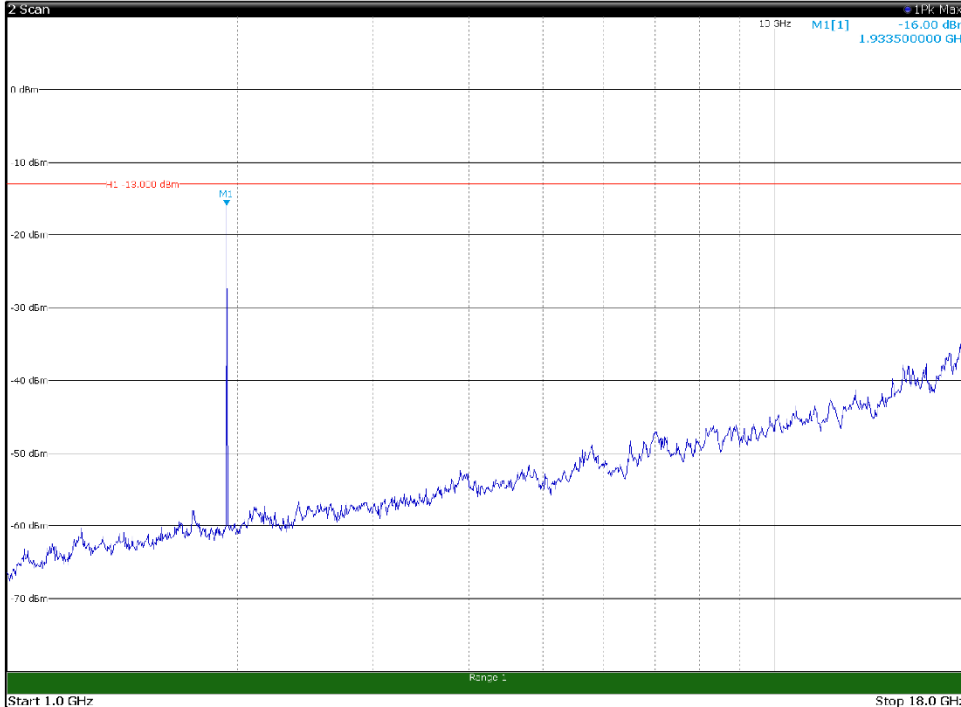

Channel: TOP, Modulation: 16QAM,
 BW=5MHz, Range: 1GHz -18GHz, Polarization: Horizontal

Channel: TOP, Modulation: 16QAM,
 BW=5MHz, Range: 1GHz -18GHz, Polarization: Vertical

Channel: TOP, Modulation: 16QAM,
BW=5MHz, Range: 18GHz - 21GHz, Polarization: Horizontal

Channel: TOP, Modulation: 16QAM,
BW=5MHz, Range: 18GHz - 21GHz, Polarization: Vertical

Channel: BOTTOM, Modulation: 64QAM,
 BW=5MHz, Range: 30MHz - 1GHz, Polarization: Horizontal

Channel: BOTTOM, Modulation: 64QAM,
 BW=5MHz, Range: 30MHz - 1GHz, Polarization: Vertical

Channel: BOTTOM, Modulation: 64QAM,
BW=5MHz, Range: 1GHz -18GHz, Polarization: Horizontal

Channel: BOTTOM, Modulation: 64QAM,
BW=5MHz, Range: 1GHz -18GHz, Polarization: Vertical

Channel: BOTTOM, Modulation: 64QAM,
BW=5MHz, Range: 18GHz - 21GHz, Polarization: Horizontal

Channel: BOTTOM, Modulation: 64QAM,
BW=5MHz, Range: 18GHz - 21GHz, Polarization: Vertical

Channel: MIDDLE, Modulation: 64QAM,
BW=5MHz, Range: 30MHz - 1GHz, Polarization: Horizontal

Channel: MIDDLE, Modulation: 64QAM,
BW=5MHz, Range: 30MHz - 1GHz, Polarization: Vertical