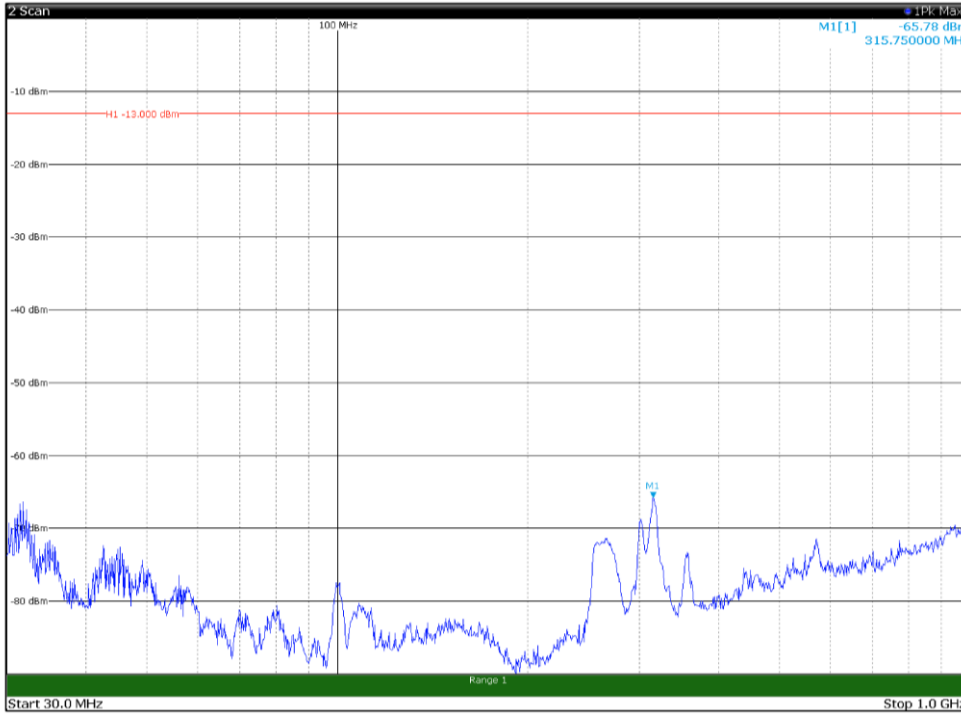

Channel: BOTTOM, Modulation: 256QAM,
BW=5MHz, Range: 18GHz - 21GHz, Polarization: Vertical

Channel: MIDDLE, Modulation: 256QAM,
BW=5MHz, Range: 30MHz - 1GHz, Polarization: Horizontal

Channel: MIDDLE, Modulation: 256QAM,
BW=5MHz, Range: 30MHz - 1GHz, Polarization: Vertical

Channel: MIDDLE, Modulation: 256QAM,
BW=5MHz, Range: 1GHz -18GHz, Polarization: Horizontal

Channel: MIDDLE, Modulation: 256QAM,
BW=5MHz, Range: 1GHz -18GHz, Polarization: Vertical

Channel: MIDDLE, Modulation: 256QAM,
BW=5MHz, Range: 18GHz - 21GHz, Polarization: Horizontal

Channel: MIDDLE, Modulation: 256QAM,
BW=5MHz, Range: 18GHz - 21GHz, Polarization: Vertical

Channel: TOP, Modulation: 256QAM,
BW=5MHz, Range: 30MHz - 1GHz, Polarization: Horizontal

Channel: TOP, Modulation: 256QAM,
BW=5MHz, Range: 30MHz - 1GHz, Polarization: Vertical

Channel: TOP, Modulation: 256QAM,
BW=5MHz, Range: 1GHz -18GHz, Polarization: Horizontal

Channel: TOP, Modulation: 256QAM,
BW=5MHz, Range: 1GHz -18GHz, Polarization: Vertical

Channel: TOP, Modulation: 256QAM,
BW=5MHz, Range: 18GHz - 21GHz, Polarization: Horizontal