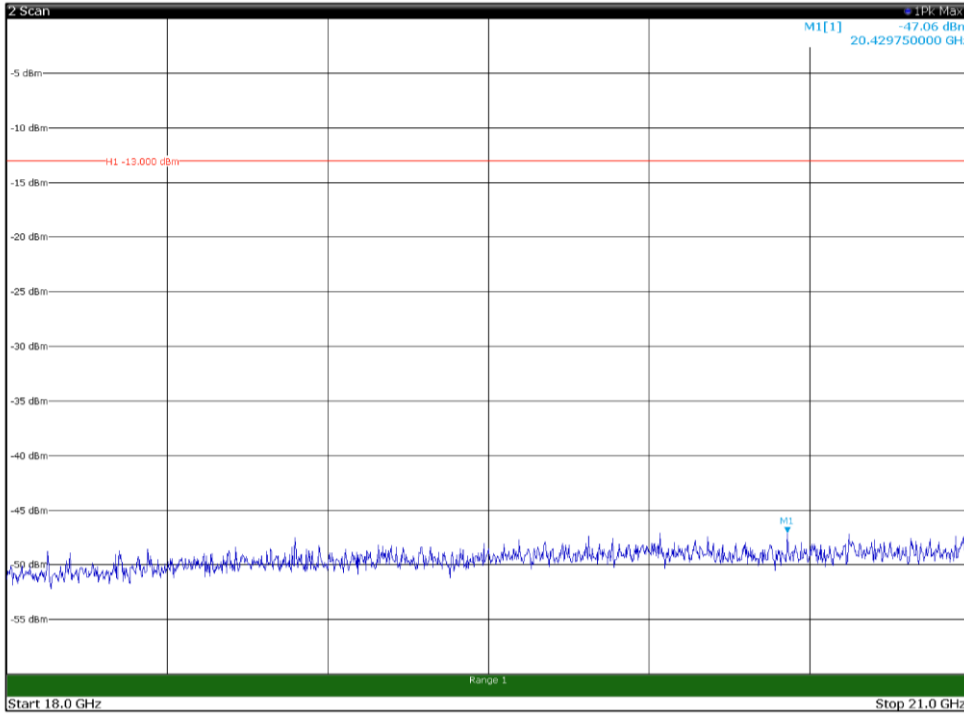

Channel: MIDDLE, Modulation: 256QAM,
BW=5MHz, Range: 1GHz -18GHz, Polarization: Vertical

Channel: MIDDLE, Modulation: 256QAM,
BW=5MHz, Range: 18GHz - 21GHz, Polarization: Horizontal