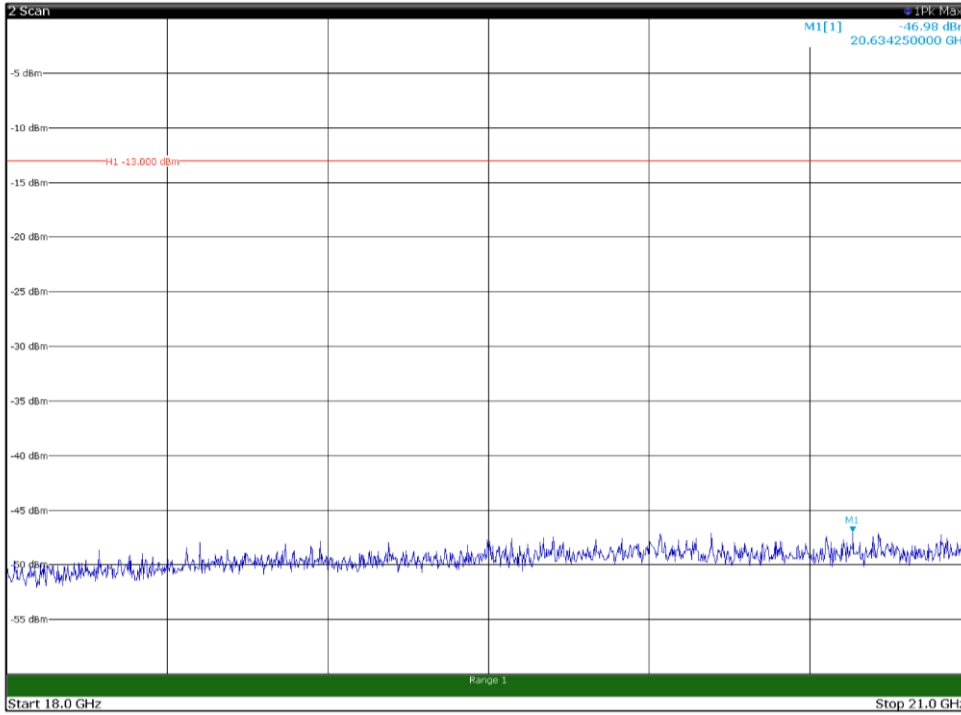

Channel: BOTTOM, Modulation: 16QAM,
BW=10MHz, Range: 1GHz - 18GHz, Polarization: Horizontal

Channel: BOTTOM, Modulation: 16QAM,
BW=10MHz, Range: 1GHz - 18GHz, Polarization: Vertical

Channel: BOTTOM, Modulation: 16QAM,
 BW=10MHz, Range: 18GHz - 21GHz, Polarization: Horizontal

Channel: BOTTOM, Modulation: 16QAM,
 BW=10MHz, Range: 18GHz - 21GHz, Polarization: Vertical

Channel: MIDDLE, Modulation: 16QAM,
BW=10MHz, Range: 30MHz - 1GHz, Polarization: Horizontal

Channel: MIDDLE, Modulation: 16QAM,
BW=10MHz, Range: 30MHz - 1GHz, Polarization: Vertical

Channel: MIDDLE, Modulation: 16QAM,
 BW=10MHz, Range: 1GHz - 18GHz, Polarization: Horizontal

Channel: MIDDLE, Modulation: 16QAM,
 BW=10MHz, Range: 1GHz - 18GHz, Polarization: Vertical

Channel: MIDDLE, Modulation: 16QAM,
 BW=10MHz, Range: 18GHz - 21GHz, Polarization: Horizontal