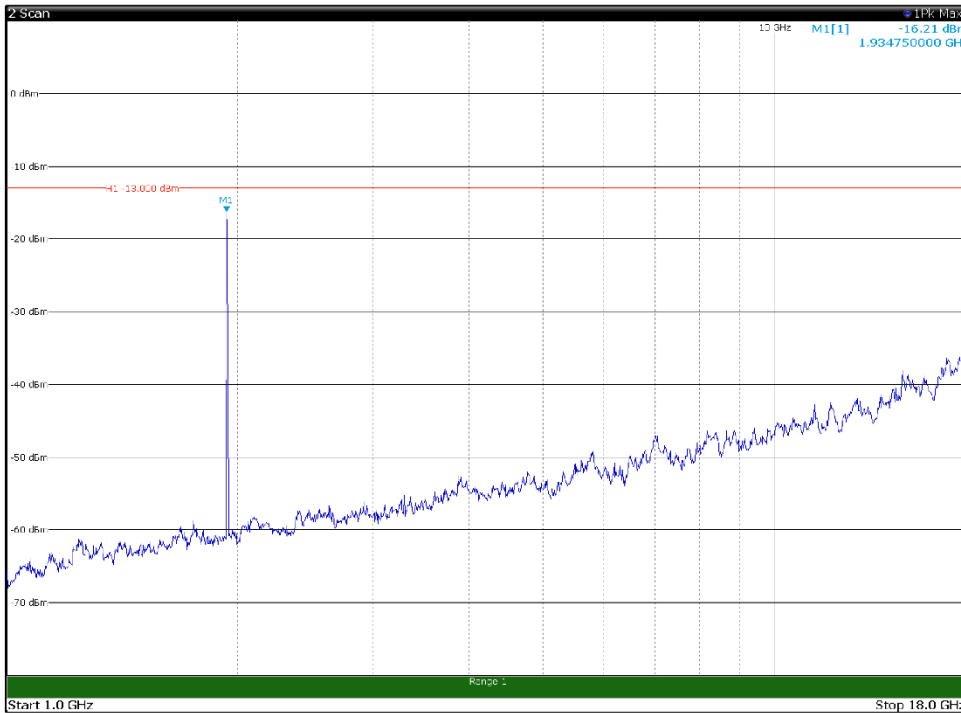

Channel: TOP, Modulation: QPSK,
BW=10MHz, Range: 1GHz - 18GHz, Polarization: Horizontal

Channel: TOP, Modulation: QPSK,
BW=10MHz, Range: 1GHz - 18GHz, Polarization: Vertical

Channel: TOP, Modulation: QPSK,
BW=10MHz, Range: 18GHz - 21GHz, Polarization: Horizontal

Channel: TOP, Modulation: QPSK,
BW=10MHz, Range: 18GHz - 21GHz, Polarization: Vertical

Channel: BOTTOM, Modulation: 16QAM,
BW=10MHz, Range: 30MHz - 1GHz, Polarization: Horizontal

Channel: BOTTOM, Modulation: 16QAM,
BW=10MHz, Range: 30MHz - 1GHz, Polarization: Vertical

Channel: BOTTOM, Modulation: 16QAM,
BW=10MHz, Range: 1GHz - 18GHz, Polarization: Horizontal

Channel: BOTTOM, Modulation: 16QAM,
BW=10MHz, Range: 1GHz - 18GHz, Polarization: Vertical

Channel: BOTTOM, Modulation: 16QAM,
 BW=10MHz, Range: 18GHz - 21GHz, Polarization: Horizontal