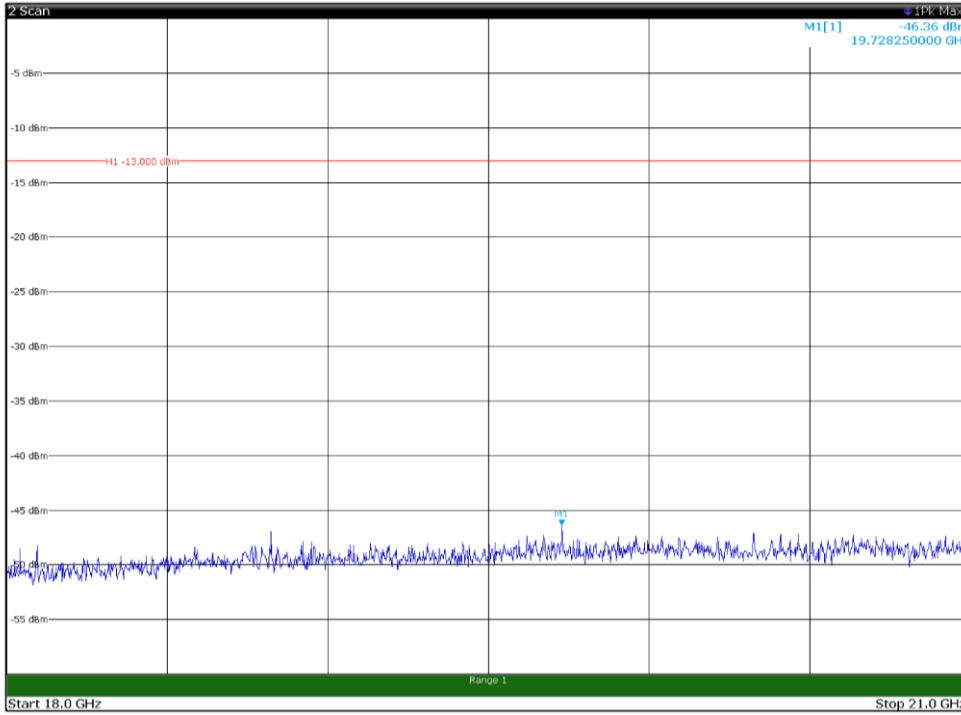

Channel: TOP, Modulation: 256QAM,
BW=5MHz, Range: 18GHz - 21GHz, Polarization: Vertical

Channel: BOTTOM, Modulation: QPSK,
BW=10MHz, Range: 30MHz - 1GHz, Polarization: Horizontal

Channel: BOTTOM, Modulation: QPSK,
BW=10MHz, Range: 30MHz - 1GHz, Polarization: Vertical

Channel: BOTTOM, Modulation: QPSK,
BW=10MHz, Range: 1GHz - 18GHz, Polarization: Horizontal

Channel: BOTTOM, Modulation: QPSK,
BW=10MHz, Range: 1GHz - 18GHz, Polarization: Vertical

Channel: BOTTOM, Modulation: QPSK,
BW=10MHz, Range: 18GHz - 21GHz, Polarization: Horizontal