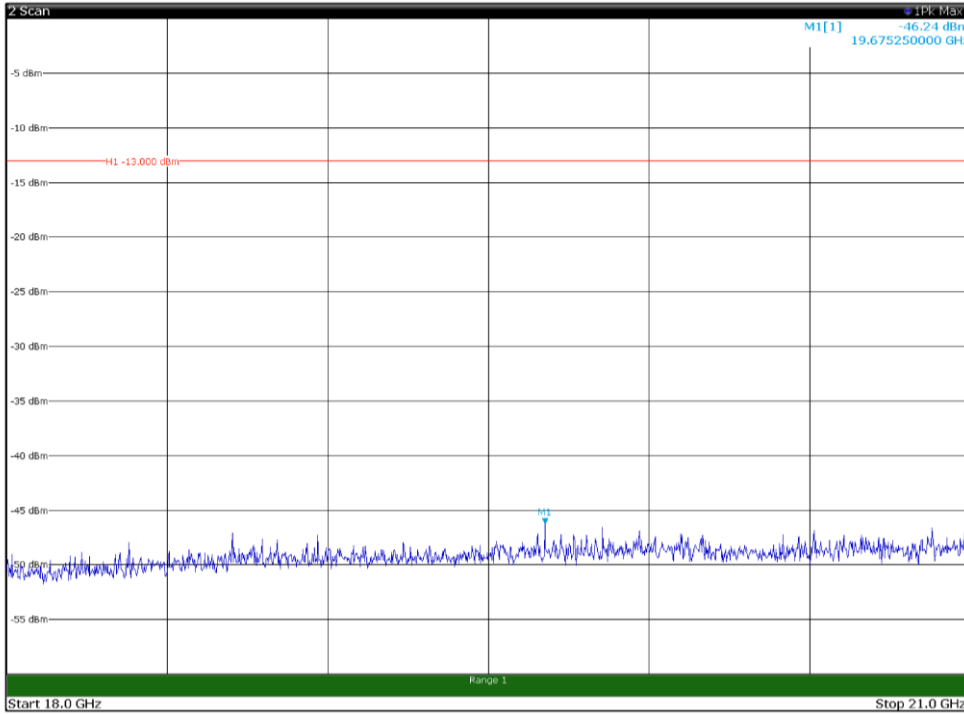

Channel: TOP, Modulation: 16QAM,
 BW=5MHz, Range: 1GHz -18GHz, Polarization: Horizontal

Channel: TOP, Modulation: 16QAM,
 BW=5MHz, Range: 1GHz -18GHz, Polarization: Vertical

Channel: TOP, Modulation: 16QAM,
BW=5MHz, Range: 18GHz - 21GHz, Polarization: Horizontal

Channel: TOP, Modulation: 16QAM,
BW=5MHz, Range: 18GHz - 21GHz, Polarization: Vertical

Channel: BOTTOM, Modulation: 64QAM,
 BW=5MHz, Range: 30MHz - 1GHz, Polarization: Horizontal

Channel: BOTTOM, Modulation: 64QAM,
 BW=5MHz, Range: 30MHz - 1GHz, Polarization: Vertical

Channel: BOTTOM, Modulation: 64QAM,
BW=5MHz, Range: 1GHz -18GHz, Polarization: Horizontal

Channel: BOTTOM, Modulation: 64QAM,
BW=5MHz, Range: 1GHz -18GHz, Polarization: Vertical

Channel: BOTTOM, Modulation: 64QAM,
BW=5MHz, Range: 18GHz - 21GHz, Polarization: Horizontal