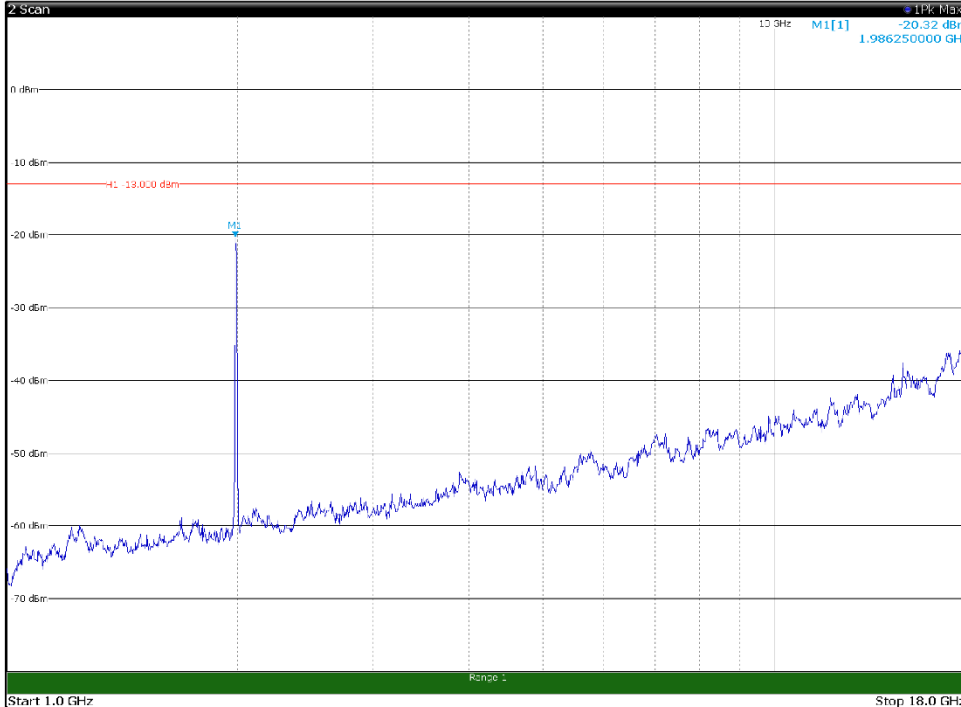

Channel: MIDDLE, Modulation: QPSK,
BW=10MHz, Range: 1GHz - 18GHz, Polarization: Horizontal

Channel: MIDDLE, Modulation: QPSK,
BW=10MHz, Range: 1GHz - 18GHz, Polarization: Vertical

Channel: MIDDLE, Modulation: QPSK,
 BW=10MHz, Range: 18GHz - 21GHz, Polarization: Horizontal

Channel: MIDDLE, Modulation: QPSK,
 BW=10MHz, Range: 18GHz - 21GHz, Polarization: Vertical

Channel: TOP, Modulation: QPSK,
 BW=10MHz, Range: 30MHz - 1GHz, Polarization: Horizontal

Channel: TOP, Modulation: QPSK,
 BW=10MHz, Range: 30MHz - 1GHz, Polarization: Vertical

Channel: TOP, Modulation: QPSK,
BW=10MHz, Range: 1GHz - 18GHz, Polarization: Horizontal

Channel: TOP, Modulation: QPSK,
BW=10MHz, Range: 1GHz - 18GHz, Polarization: Vertical

Channel: TOP, Modulation: QPSK,
BW=10MHz, Range: 18GHz - 21GHz, Polarization: Horizontal