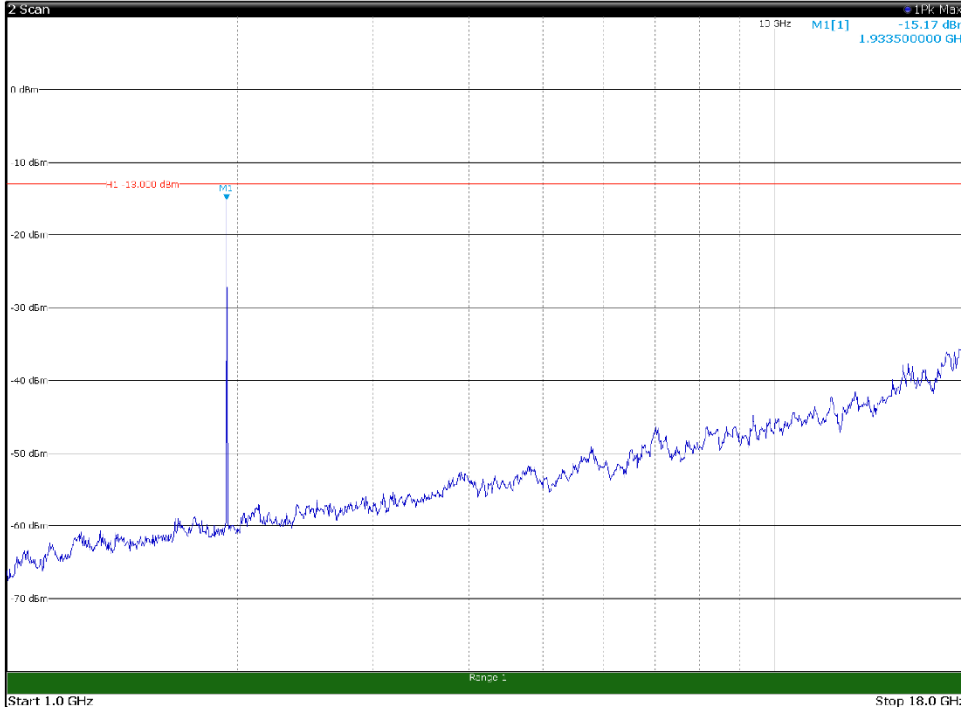

Channel: TOP, Modulation: 64QAM,
 BW=5MHz, Range: 1GHz -18GHz, Polarization: Horizontal

Channel: TOP, Modulation: 64QAM,
 BW=5MHz, Range: 1GHz -18GHz, Polarization: Vertical

Channel: TOP, Modulation: 64QAM,
 BW=5MHz, Range: 18GHz - 21GHz, Polarization: Horizontal

Channel: TOP, Modulation: 64QAM,
 BW=5MHz, Range: 18GHz - 21GHz, Polarization: Vertical

Channel: BOTTOM, Modulation: 256QAM,
 BW=5MHz, Range: 30MHz - 1GHz, Polarization: Horizontal

Channel: BOTTOM, Modulation: 256QAM,
 BW=5MHz, Range: 30MHz - 1GHz, Polarization: Vertical

Channel: BOTTOM, Modulation: 256QAM,
 BW=5MHz, Range: 1GHz -18GHz, Polarization: Horizontal

Channel: BOTTOM, Modulation: 256QAM,
 BW=5MHz, Range: 1GHz -18GHz, Polarization: Vertical

Channel: BOTTOM, Modulation: 256QAM,
BW=5MHz, Range: 18GHz - 21GHz, Polarization: Horizontal