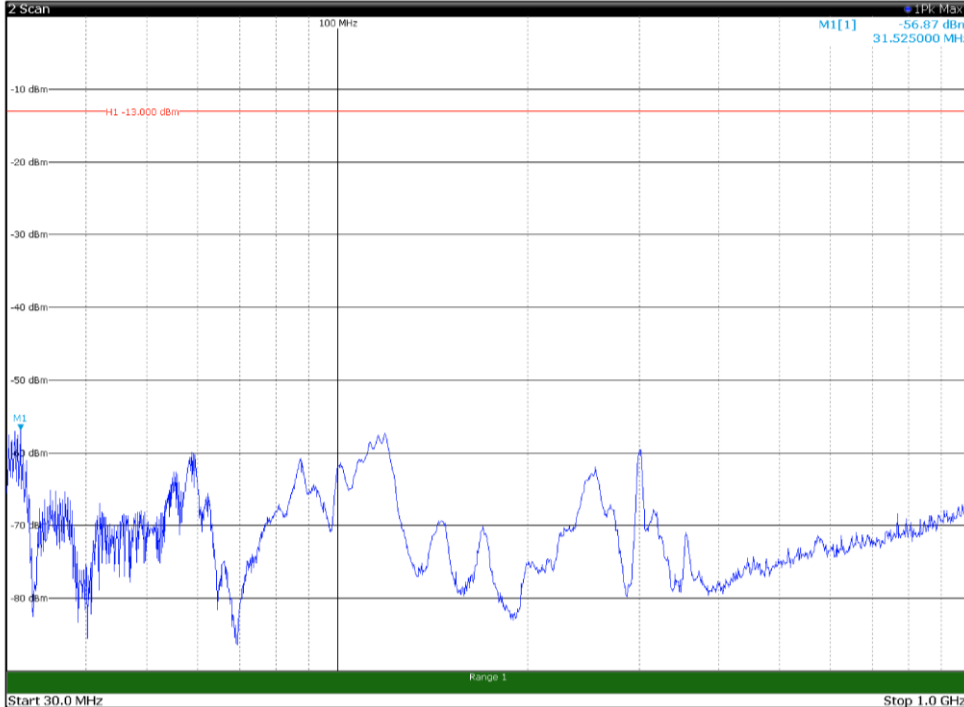

Channel: BOTTOM, Modulation: 64QAM,
BW=5MHz, Range: 18GHz - 21GHz, Polarization: Vertical

Channel: MIDDLE, Modulation: 64QAM,
BW=5MHz, Range: 30MHz - 1GHz, Polarization: Horizontal

Channel: MIDDLE, Modulation: 64QAM,
BW=5MHz, Range: 30MHz - 1GHz, Polarization: Vertical

Channel: MIDDLE, Modulation: 64QAM,
BW=5MHz, Range: 1GHz -18GHz, Polarization: Horizontal

Channel: MIDDLE, Modulation: 64QAM,
BW=5MHz, Range: 1GHz -18GHz, Polarization: Vertical

Channel: MIDDLE, Modulation: 64QAM,
BW=5MHz, Range: 18GHz - 21GHz, Polarization: Horizontal

Channel: MIDDLE, Modulation: 64QAM,
BW=5MHz, Range: 18GHz - 21GHz, Polarization: Vertical

Channel: TOP, Modulation: 64QAM,
BW=5MHz, Range: 30MHz - 1GHz, Polarization: Horizontal

Channel: TOP, Modulation: 64QAM,
BW=5MHz, Range: 30MHz - 1GHz, Polarization: Vertical

Channel: TOP, Modulation: 64QAM,
 BW=5MHz, Range: 1GHz -18GHz, Polarization: Horizontal

Channel: TOP, Modulation: 64QAM,
 BW=5MHz, Range: 1GHz -18GHz, Polarization: Vertical

Channel: TOP, Modulation: 64QAM,
 BW=5MHz, Range: 18GHz - 21GHz, Polarization: Horizontal