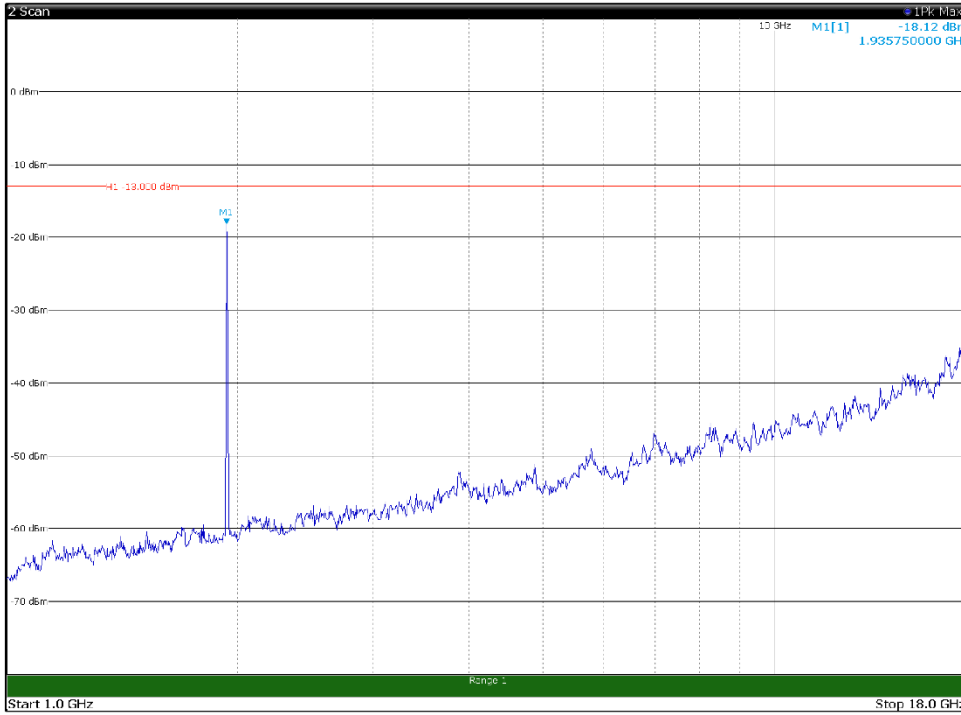

Channel: MIDDLE, Modulation: QPSK,
 BW=10MHz, Range: 18GHz - 21GHz, Polarization: Vertical

Channel: TOP, Modulation: QPSK,
 BW=10MHz, Range: 30MHz - 1GHz, Polarization: Horizontal

Channel: TOP, Modulation: QPSK,
 BW=10MHz, Range: 30MHz - 1GHz, Polarization: Vertical

Channel: TOP, Modulation: QPSK,
BW=10MHz, Range: 1GHz - 18GHz, Polarization: Horizontal

Channel: TOP, Modulation: QPSK,
BW=10MHz, Range: 1GHz - 18GHz, Polarization: Vertical

Channel: TOP, Modulation: QPSK,
BW=10MHz, Range: 18GHz - 21GHz, Polarization: Horizontal

Channel: TOP, Modulation: QPSK,
BW=10MHz, Range: 18GHz - 21GHz, Polarization: Vertical

Channel: BOTTOM, Modulation: 16QAM,
BW=10MHz, Range: 30MHz - 1GHz, Polarization: Horizontal

Channel: BOTTOM, Modulation: 16QAM,
BW=10MHz, Range: 30MHz - 1GHz, Polarization: Vertical