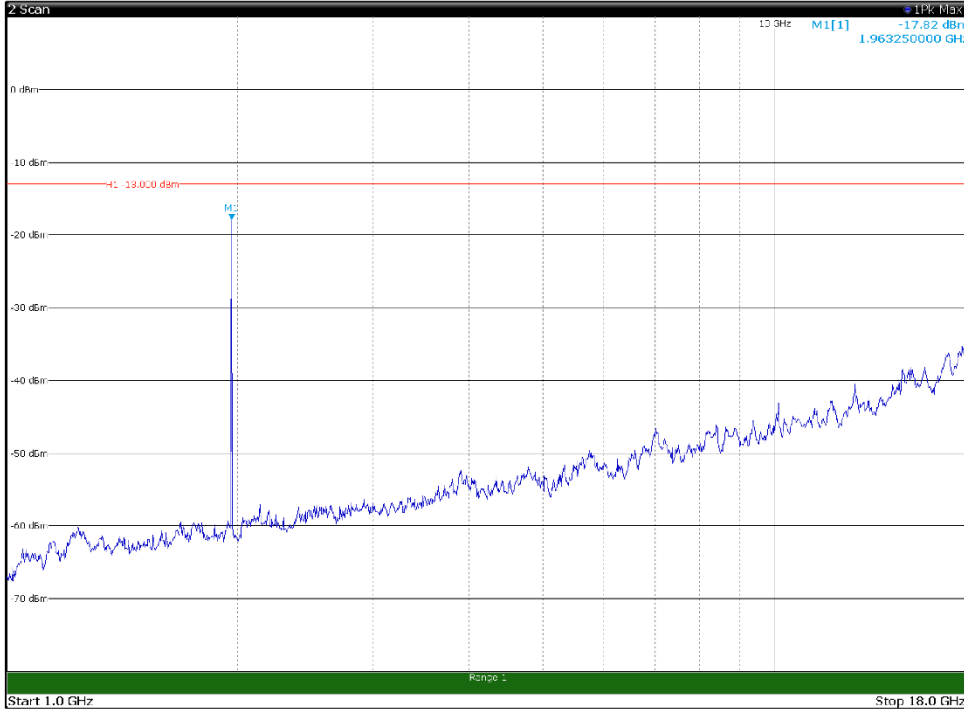

Channel: BOTTOM, Modulation: 64QAM,
BW=5MHz, Range: 1GHz -18GHz, Polarization: Horizontal

Channel: BOTTOM, Modulation: 64QAM,
BW=5MHz, Range: 1GHz -18GHz, Polarization: Vertical

Channel: BOTTOM, Modulation: 64QAM,
BW=5MHz, Range: 18GHz - 21GHz, Polarization: Horizontal

Channel: BOTTOM, Modulation: 64QAM,
BW=5MHz, Range: 18GHz - 21GHz, Polarization: Vertical

Channel: MIDDLE, Modulation: 64QAM,
BW=5MHz, Range: 30MHz - 1GHz, Polarization: Horizontal

Channel: MIDDLE, Modulation: 64QAM,
BW=5MHz, Range: 30MHz - 1GHz, Polarization: Vertical

Channel: MIDDLE, Modulation: 64QAM,
BW=5MHz, Range: 1GHz -18GHz, Polarization: Horizontal

Channel: MIDDLE, Modulation: 64QAM,
BW=5MHz, Range: 1GHz -18GHz, Polarization: Vertical

Channel: MIDDLE, Modulation: 64QAM,
BW=5MHz, Range: 18GHz - 21GHz, Polarization: Horizontal

Channel: MIDDLE, Modulation: 64QAM,
BW=5MHz, Range: 18GHz - 21GHz, Polarization: Vertical

Channel: TOP, Modulation: 64QAM,
BW=5MHz, Range: 30MHz - 1GHz, Polarization: Horizontal

Channel: TOP, Modulation: 64QAM,
BW=5MHz, Range: 30MHz - 1GHz, Polarization: Vertical