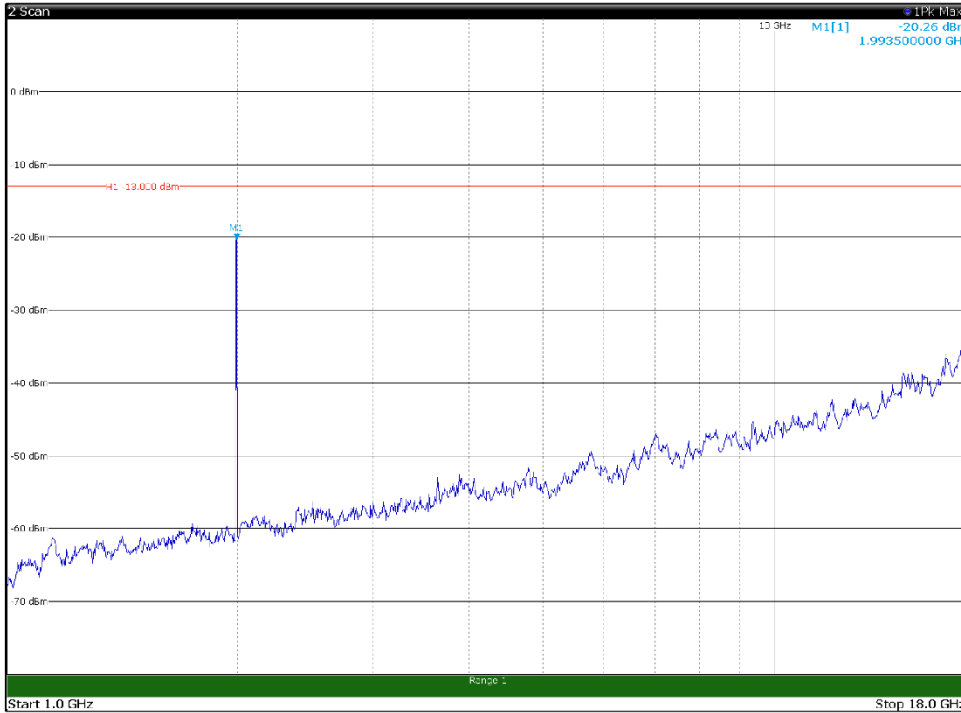

Channel: BOTTOM, Modulation: 256QAM,
BW=5MHz, Range: 18GHz - 21GHz, Polarization: Vertical

Channel: MIDDLE, Modulation: 256QAM,
BW=5MHz, Range: 30MHz - 1GHz, Polarization: Horizontal

Channel: MIDDLE, Modulation: 256QAM,
BW=5MHz, Range: 30MHz - 1GHz, Polarization: Vertical

Channel: MIDDLE, Modulation: 256QAM,
BW=5MHz, Range: 1GHz -18GHz, Polarization: Horizontal

Channel: MIDDLE, Modulation: 256QAM,
BW=5MHz, Range: 1GHz -18GHz, Polarization: Vertical

Channel: MIDDLE, Modulation: 256QAM,
BW=5MHz, Range: 18GHz - 21GHz, Polarization: Horizontal

Channel: MIDDLE, Modulation: 256QAM,
BW=5MHz, Range: 18GHz - 21GHz, Polarization: Vertical

Channel: TOP, Modulation: 256QAM,
BW=5MHz, Range: 30MHz - 1GHz, Polarization: Horizontal

Channel: TOP, Modulation: 256QAM,
BW=5MHz, Range: 30MHz - 1GHz, Polarization: Vertical

Channel: TOP, Modulation: 256QAM,
BW=5MHz, Range: 1GHz -18GHz, Polarization: Horizontal

Channel: TOP, Modulation: 256QAM,
BW=5MHz, Range: 1GHz -18GHz, Polarization: Vertical

Channel: TOP, Modulation: 256QAM,
BW=5MHz, Range: 18GHz - 21GHz, Polarization: Horizontal