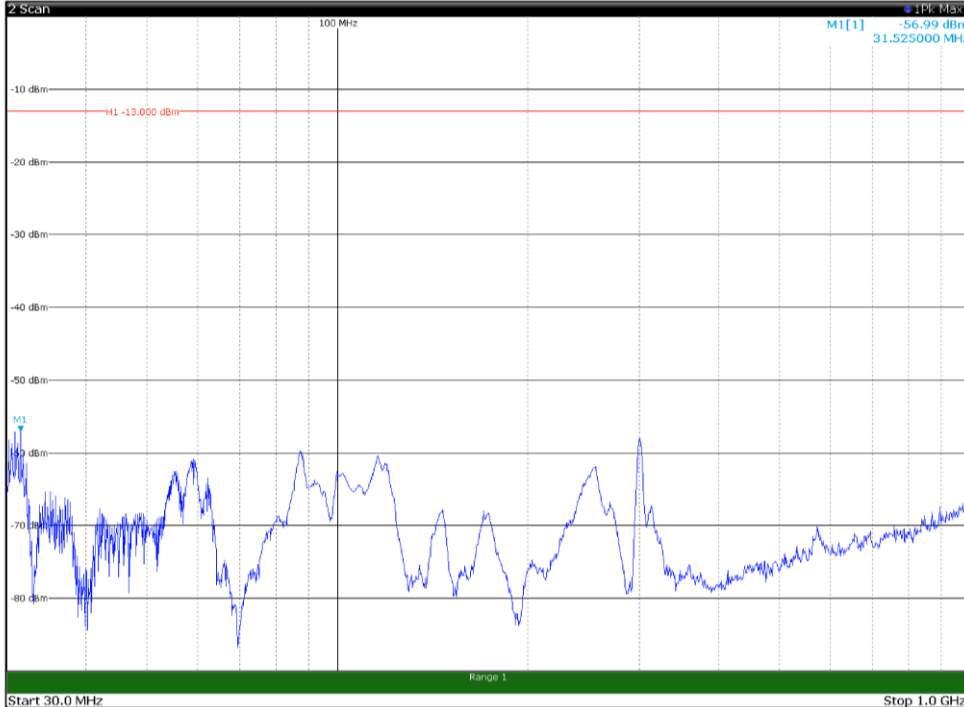

Channel: MIDDLE, Modulation: 16QAM,
BW=5MHz, Range: 18GHz - 21GHz, Polarization: Vertical

Channel: TOP, Modulation: 16QAM,
 BW=5MHz, Range: 30MHz - 1GHz, Polarization: Horizontal

Channel: TOP, Modulation: 16QAM,
 BW=5MHz, Range: 30MHz - 1GHz, Polarization: Vertical

Channel: TOP, Modulation: 16QAM,
 BW=5MHz, Range: 1GHz -18GHz, Polarization: Horizontal

Channel: TOP, Modulation: 16QAM,
 BW=5MHz, Range: 1GHz -18GHz, Polarization: Vertical

Channel: TOP, Modulation: 16QAM,
BW=5MHz, Range: 18GHz - 21GHz, Polarization: Horizontal

Channel: TOP, Modulation: 16QAM,
BW=5MHz, Range: 18GHz - 21GHz, Polarization: Vertical

Channel: BOTTOM, Modulation: 64QAM,
 BW=5MHz, Range: 30MHz - 1GHz, Polarization: Horizontal

Channel: BOTTOM, Modulation: 64QAM,
 BW=5MHz, Range: 30MHz - 1GHz, Polarization: Vertical

Channel: BOTTOM, Modulation: 64QAM,
BW=5MHz, Range: 1GHz -18GHz, Polarization: Horizontal

Channel: BOTTOM, Modulation: 64QAM,
BW=5MHz, Range: 1GHz -18GHz, Polarization: Vertical

Channel: BOTTOM, Modulation: 64QAM,
BW=5MHz, Range: 18GHz - 21GHz, Polarization: Horizontal