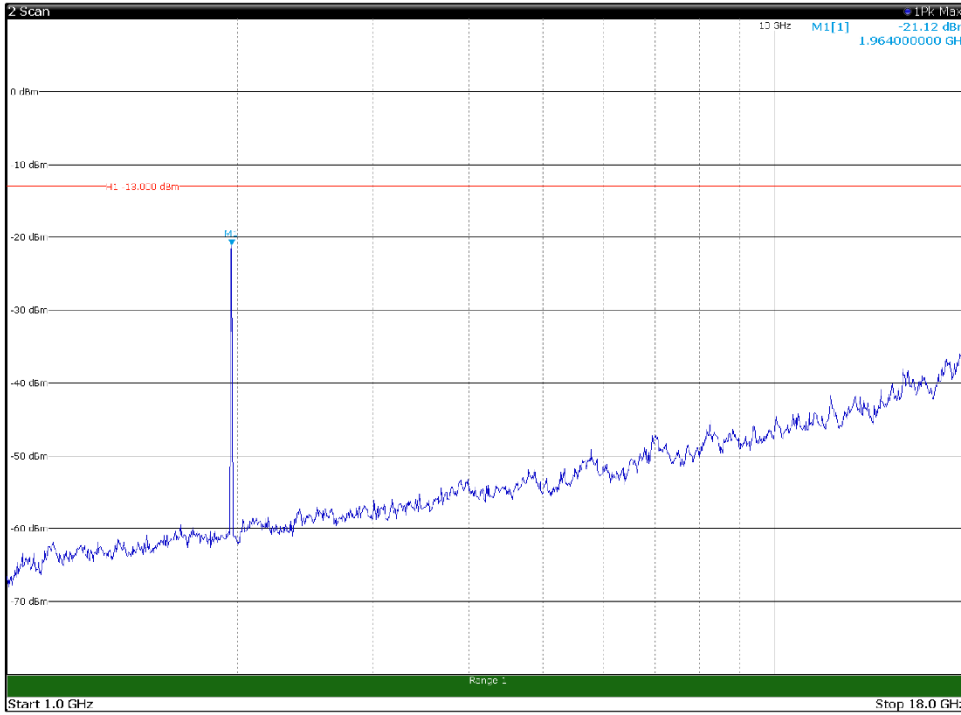

Channel: TOP, Modulation: 256QAM,
BW=5MHz, Range: 18GHz - 21GHz, Polarization: Vertical

Channel: BOTTOM, Modulation: QPSK,
BW=10MHz, Range: 30MHz - 1GHz, Polarization: Horizontal

Channel: BOTTOM, Modulation: QPSK,
BW=10MHz, Range: 30MHz - 1GHz, Polarization: Vertical

Channel: BOTTOM, Modulation: QPSK,
BW=10MHz, Range: 1GHz - 18GHz, Polarization: Horizontal

Channel: BOTTOM, Modulation: QPSK,
BW=10MHz, Range: 1GHz - 18GHz, Polarization: Vertical

Channel: BOTTOM, Modulation: QPSK,
BW=10MHz, Range: 18GHz - 21GHz, Polarization: Horizontal

Channel: BOTTOM, Modulation: QPSK,
BW=10MHz, Range: 18GHz - 21GHz, Polarization: Vertical

Channel: MIDDLE, Modulation: QPSK,
BW=10MHz, Range: 30MHz - 1GHz, Polarization: Horizontal

Channel: MIDDLE, Modulation: QPSK,
BW=10MHz, Range: 30MHz - 1GHz, Polarization: Vertical