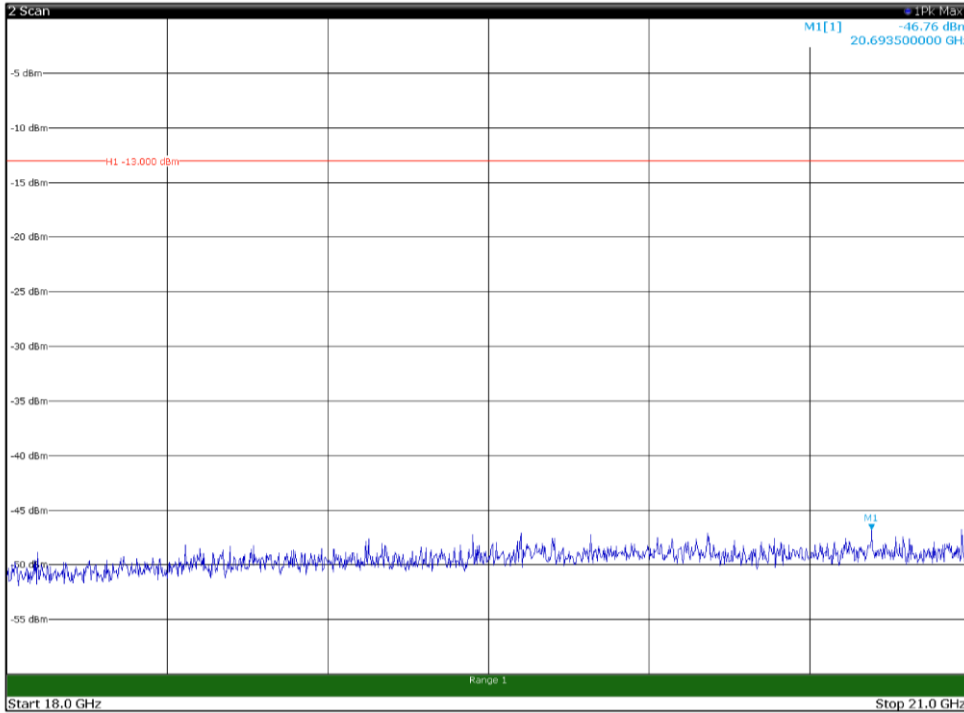

Channel: MIDDLE, Modulation: 16QAM,
 BW=5MHz, Range: 1GHz -18GHz, Polarization: Horizontal

Channel: MIDDLE, Modulation: 16QAM,
 BW=5MHz, Range: 1GHz -18GHz, Polarization: Vertical

Channel: MIDDLE, Modulation: 16QAM,
BW=5MHz, Range: 18GHz - 21GHz, Polarization: Horizontal

Channel: MIDDLE, Modulation: 16QAM,
BW=5MHz, Range: 18GHz - 21GHz, Polarization: Vertical

Channel: TOP, Modulation: 16QAM,
 BW=5MHz, Range: 30MHz - 1GHz, Polarization: Horizontal

Channel: TOP, Modulation: 16QAM,
 BW=5MHz, Range: 30MHz - 1GHz, Polarization: Vertical

Channel: TOP, Modulation: 16QAM,
 BW=5MHz, Range: 1GHz -18GHz, Polarization: Horizontal

Channel: TOP, Modulation: 16QAM,
 BW=5MHz, Range: 1GHz -18GHz, Polarization: Vertical

Channel: TOP, Modulation: 16QAM,
BW=5MHz, Range: 18GHz - 21GHz, Polarization: Horizontal