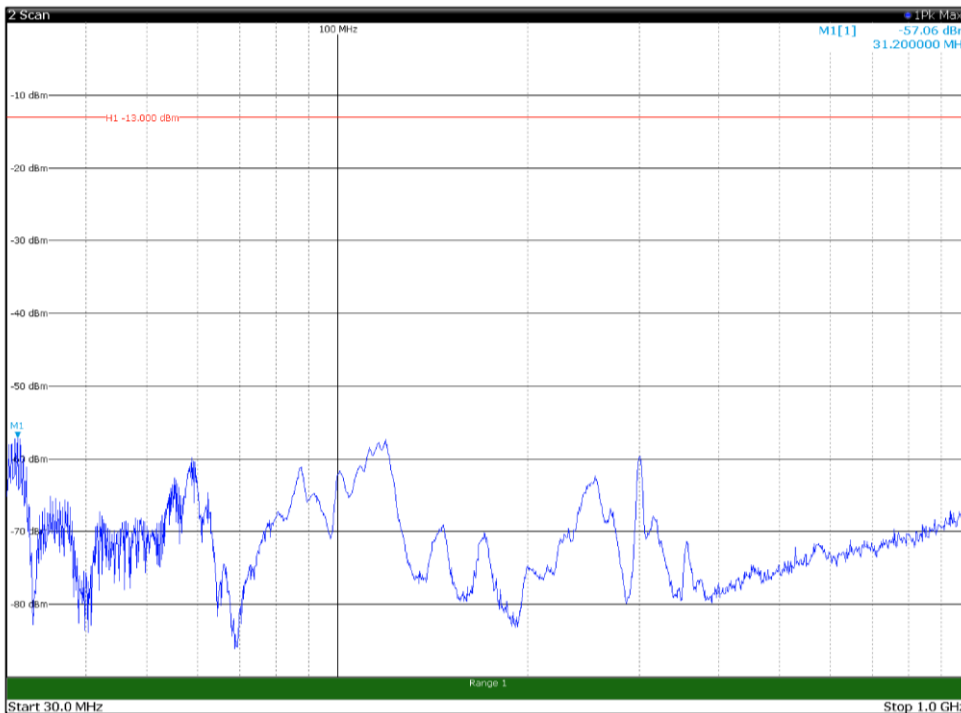

Channel: MIDDLE, Modulation: 16QAM,
 BW=5MHz, Range: 1GHz -18GHz, Polarization: Horizontal

Channel: MIDDLE, Modulation: 16QAM,
 BW=5MHz, Range: 1GHz -18GHz, Polarization: Vertical

Channel: MIDDLE, Modulation: 16QAM,
BW=5MHz, Range: 18GHz - 21GHz, Polarization: Horizontal

Channel: MIDDLE, Modulation: 16QAM,
BW=5MHz, Range: 18GHz - 21GHz, Polarization: Vertical

Channel: TOP, Modulation: 16QAM,
 BW=5MHz, Range: 30MHz - 1GHz, Polarization: Horizontal

Channel: TOP, Modulation: 16QAM,
 BW=5MHz, Range: 30MHz - 1GHz, Polarization: Vertical

Channel: TOP, Modulation: 16QAM,
 BW=5MHz, Range: 1GHz -18GHz, Polarization: Horizontal

Channel: TOP, Modulation: 16QAM,
 BW=5MHz, Range: 1GHz -18GHz, Polarization: Vertical

Channel: TOP, Modulation: 16QAM,
BW=5MHz, Range: 18GHz - 21GHz, Polarization: Horizontal

Channel: TOP, Modulation: 16QAM,
BW=5MHz, Range: 18GHz - 21GHz, Polarization: Vertical

Channel: BOTTOM, Modulation: 64QAM,
 BW=5MHz, Range: 30MHz - 1GHz, Polarization: Horizontal

Channel: BOTTOM, Modulation: 64QAM,
 BW=5MHz, Range: 30MHz - 1GHz, Polarization: Vertical