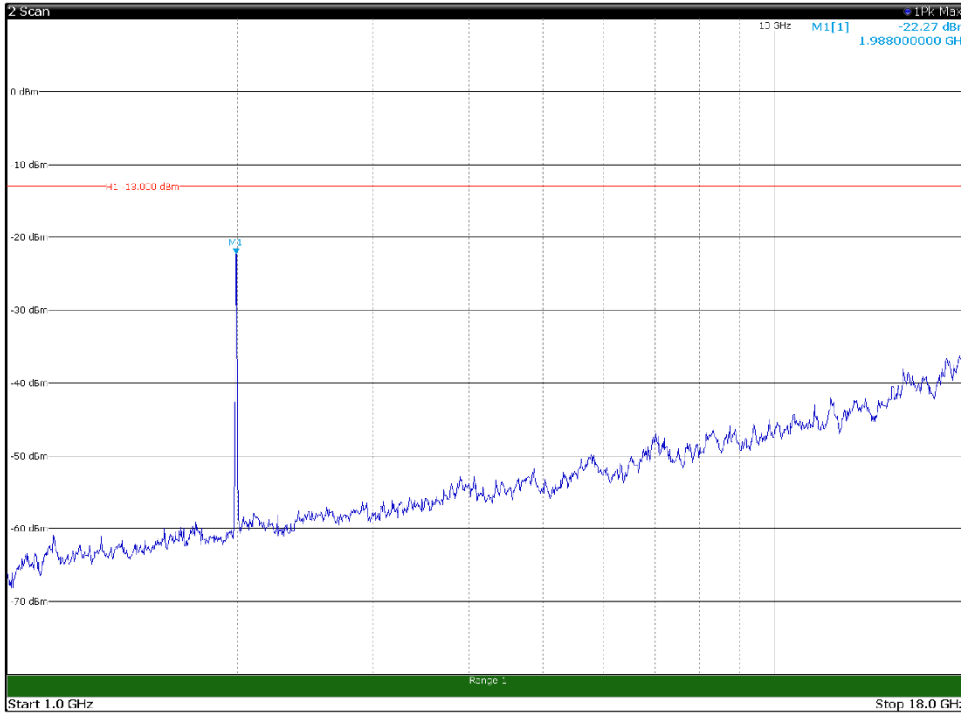

Channel: BOTTOM, Modulation: QPSK,
BW=10MHz, Range: 18GHz - 21GHz, Polarization: Vertical

Channel: MIDDLE, Modulation: QPSK,
BW=10MHz, Range: 30MHz - 1GHz, Polarization: Horizontal

Channel: MIDDLE, Modulation: QPSK,
BW=10MHz, Range: 30MHz - 1GHz, Polarization: Vertical

Channel: MIDDLE, Modulation: QPSK,
BW=10MHz, Range: 1GHz - 18GHz, Polarization: Horizontal

Channel: MIDDLE, Modulation: QPSK,
BW=10MHz, Range: 1GHz - 18GHz, Polarization: Vertical

Channel: MIDDLE, Modulation: QPSK,
 BW=10MHz, Range: 18GHz - 21GHz, Polarization: Horizontal

Channel: MIDDLE, Modulation: QPSK,
 BW=10MHz, Range: 18GHz - 21GHz, Polarization: Vertical

Channel: TOP, Modulation: QPSK,
 BW=10MHz, Range: 30MHz - 1GHz, Polarization: Horizontal

Channel: TOP, Modulation: QPSK,
 BW=10MHz, Range: 30MHz - 1GHz, Polarization: Vertical