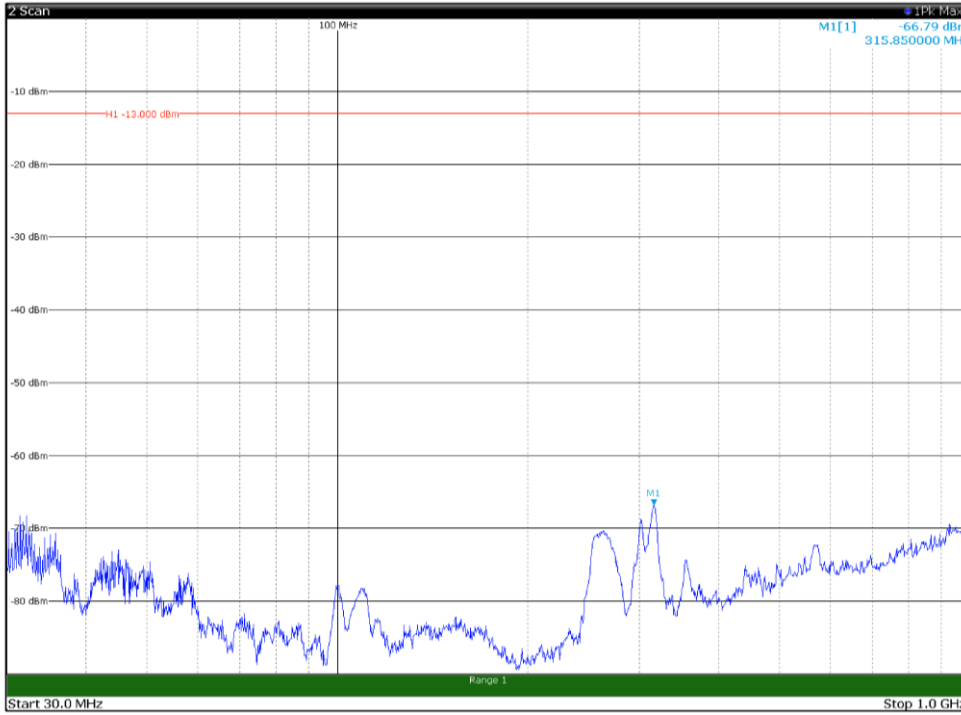

Channel: TOP, Modulation: 64QAM,
 BW=5MHz, Range: 18GHz - 21GHz, Polarization: Vertical

Channel: BOTTOM, Modulation: 256QAM,
 BW=5MHz, Range: 30MHz - 1GHz, Polarization: Horizontal

Channel: BOTTOM, Modulation: 256QAM,
 BW=5MHz, Range: 30MHz - 1GHz, Polarization: Vertical

Channel: BOTTOM, Modulation: 256QAM,
 BW=5MHz, Range: 1GHz -18GHz, Polarization: Horizontal

Channel: BOTTOM, Modulation: 256QAM,
 BW=5MHz, Range: 1GHz -18GHz, Polarization: Vertical

Channel: BOTTOM, Modulation: 256QAM,
BW=5MHz, Range: 18GHz - 21GHz, Polarization: Horizontal

Channel: BOTTOM, Modulation: 256QAM,
BW=5MHz, Range: 18GHz - 21GHz, Polarization: Vertical

Channel: MIDDLE, Modulation: 256QAM,
BW=5MHz, Range: 30MHz - 1GHz, Polarization: Horizontal

Channel: MIDDLE, Modulation: 256QAM,
BW=5MHz, Range: 30MHz - 1GHz, Polarization: Vertical

Channel: MIDDLE, Modulation: 256QAM,
BW=5MHz, Range: 1GHz -18GHz, Polarization: Horizontal

Channel: MIDDLE, Modulation: 256QAM,
BW=5MHz, Range: 1GHz -18GHz, Polarization: Vertical

Channel: MIDDLE, Modulation: 256QAM,
BW=5MHz, Range: 18GHz - 21GHz, Polarization: Horizontal