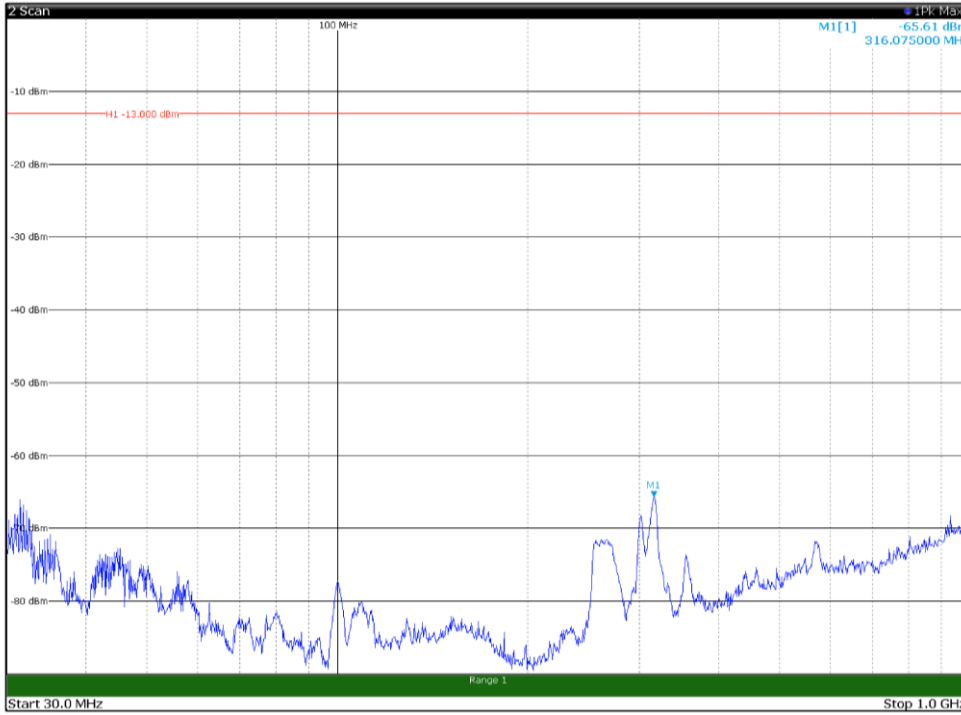

Channel: MIDDLE, Modulation: 16QAM,
 BW=5MHz, Range: 1GHz -18GHz, Polarization: Horizontal

Channel: MIDDLE, Modulation: 16QAM,
 BW=5MHz, Range: 1GHz -18GHz, Polarization: Vertical

Channel: MIDDLE, Modulation: 16QAM,
BW=5MHz, Range: 18GHz - 21GHz, Polarization: Horizontal

Channel: MIDDLE, Modulation: 16QAM,
BW=5MHz, Range: 18GHz - 21GHz, Polarization: Vertical

Channel: TOP, Modulation: 16QAM,
 BW=5MHz, Range: 30MHz - 1GHz, Polarization: Horizontal

Channel: TOP, Modulation: 16QAM,
 BW=5MHz, Range: 30MHz - 1GHz, Polarization: Vertical

Channel: TOP, Modulation: 16QAM,
 BW=5MHz, Range: 1GHz -18GHz, Polarization: Horizontal

Channel: TOP, Modulation: 16QAM,
 BW=5MHz, Range: 1GHz -18GHz, Polarization: Vertical

Channel: TOP, Modulation: 16QAM,
BW=5MHz, Range: 18GHz - 21GHz, Polarization: Horizontal

Channel: TOP, Modulation: 16QAM,
BW=5MHz, Range: 18GHz - 21GHz, Polarization: Vertical

Channel: BOTTOM, Modulation: 64QAM,
 BW=5MHz, Range: 30MHz - 1GHz, Polarization: Horizontal

Channel: BOTTOM, Modulation: 64QAM,
 BW=5MHz, Range: 30MHz - 1GHz, Polarization: Vertical