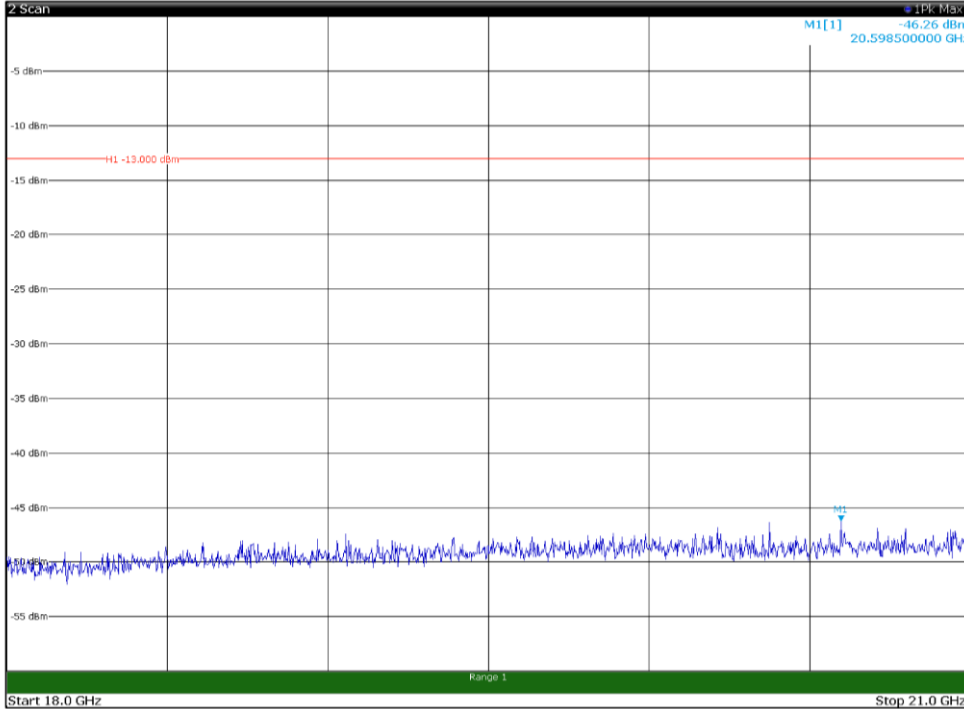

Channel: TOP, Modulation: 16QAM,
 BW=5MHz, Range: 1GHz -18GHz, Polarization: Horizontal

Channel: TOP, Modulation: 16QAM,
 BW=5MHz, Range: 1GHz -18GHz, Polarization: Vertical

Channel: TOP, Modulation: 16QAM,
BW=5MHz, Range: 18GHz - 21GHz, Polarization: Horizontal

Channel: TOP, Modulation: 16QAM,
BW=5MHz, Range: 18GHz - 21GHz, Polarization: Vertical

Channel: BOTTOM, Modulation: 64QAM,
 BW=5MHz, Range: 30MHz - 1GHz, Polarization: Horizontal

Channel: BOTTOM, Modulation: 64QAM,
 BW=5MHz, Range: 30MHz - 1GHz, Polarization: Vertical

Channel: BOTTOM, Modulation: 64QAM,
BW=5MHz, Range: 1GHz -18GHz, Polarization: Horizontal

Channel: BOTTOM, Modulation: 64QAM,
BW=5MHz, Range: 1GHz -18GHz, Polarization: Vertical

Channel: BOTTOM, Modulation: 64QAM,
BW=5MHz, Range: 18GHz - 21GHz, Polarization: Horizontal