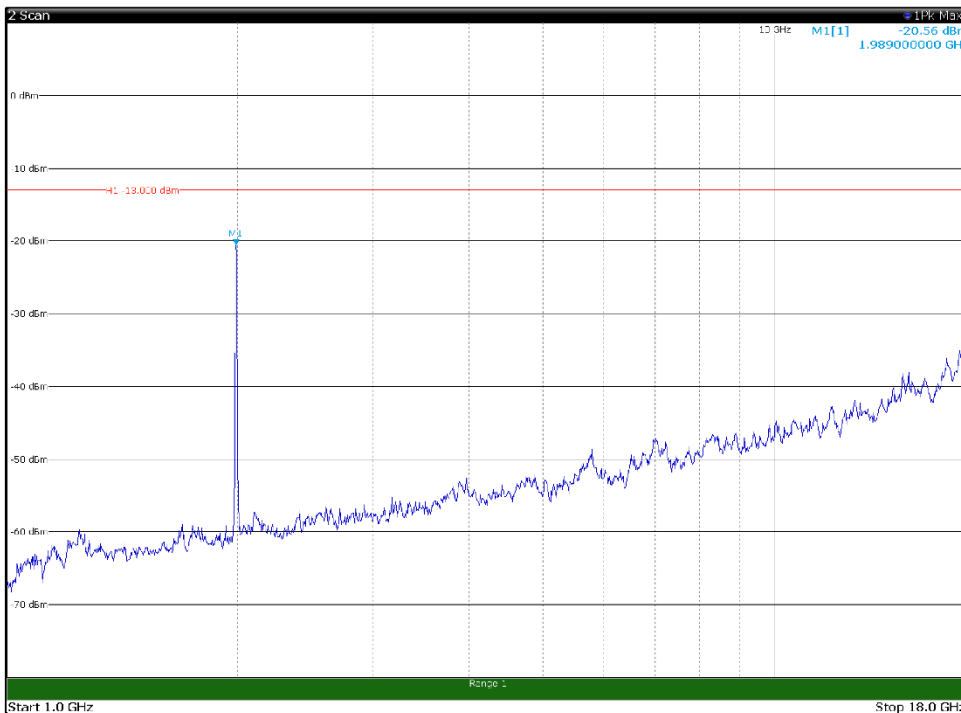

Channel: MIDDLE, Modulation: 16QAM,
 BW=10MHz, Range: 1GHz - 18GHz, Polarization: Horizontal

Channel: MIDDLE, Modulation: 16QAM,
 BW=10MHz, Range: 1GHz - 18GHz, Polarization: Vertical

Channel: MIDDLE, Modulation: 16QAM,
 BW=10MHz, Range: 18GHz - 21GHz, Polarization: Horizontal

Channel: MIDDLE, Modulation: 16QAM,
 BW=10MHz, Range: 18GHz - 21GHz, Polarization: Vertical

Channel: TOP, Modulation: 16QAM,
BW=10MHz, Range: 30MHz - 1GHz, Polarization: Horizontal

Channel: TOP, Modulation: 16QAM,
BW=10MHz, Range: 30MHz - 1GHz, Polarization: Vertical

Channel: TOP, Modulation: 16QAM,
BW=10MHz, Range: 1GHz - 18GHz, Polarization: Horizontal

Channel: TOP, Modulation: 16QAM,
BW=10MHz, Range: 1GHz - 18GHz, Polarization: Vertical