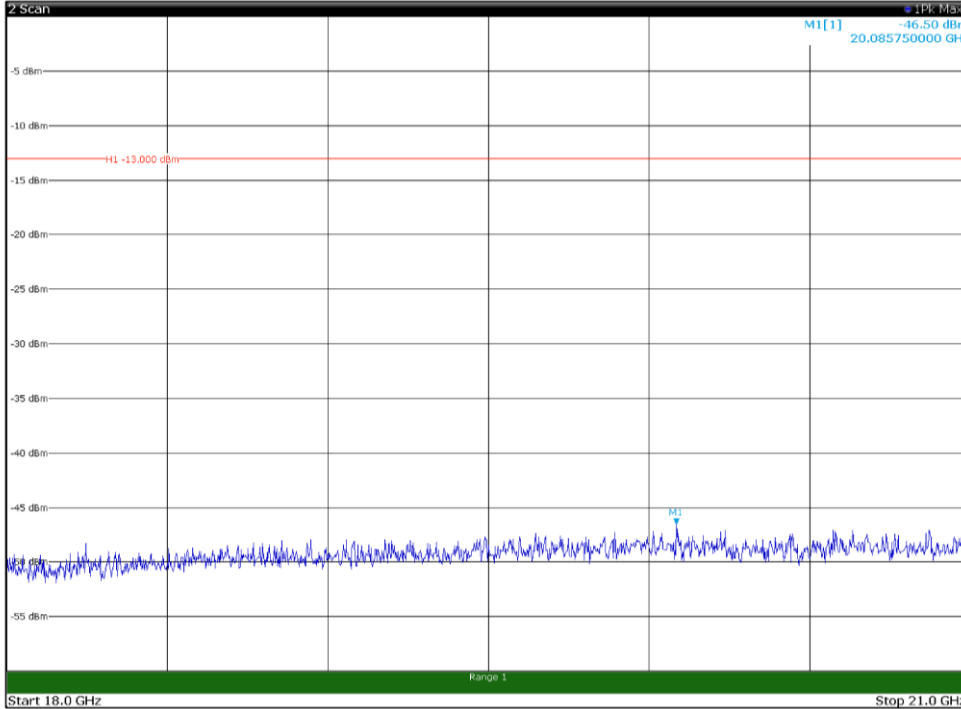

Channel: TOP, Modulation: 256QAM,
BW=5MHz, Range: 18GHz - 21GHz, Polarization: Vertical

Channel: BOTTOM, Modulation: QPSK,
BW=10MHz, Range: 30MHz - 1GHz, Polarization: Horizontal

Channel: BOTTOM, Modulation: QPSK,
BW=10MHz, Range: 30MHz - 1GHz, Polarization: Vertical

Channel: BOTTOM, Modulation: QPSK,
BW=10MHz, Range: 1GHz - 18GHz, Polarization: Horizontal

Channel: BOTTOM, Modulation: QPSK,
BW=10MHz, Range: 1GHz - 18GHz, Polarization: Vertical

Channel: BOTTOM, Modulation: QPSK,
BW=10MHz, Range: 18GHz - 21GHz, Polarization: Horizontal