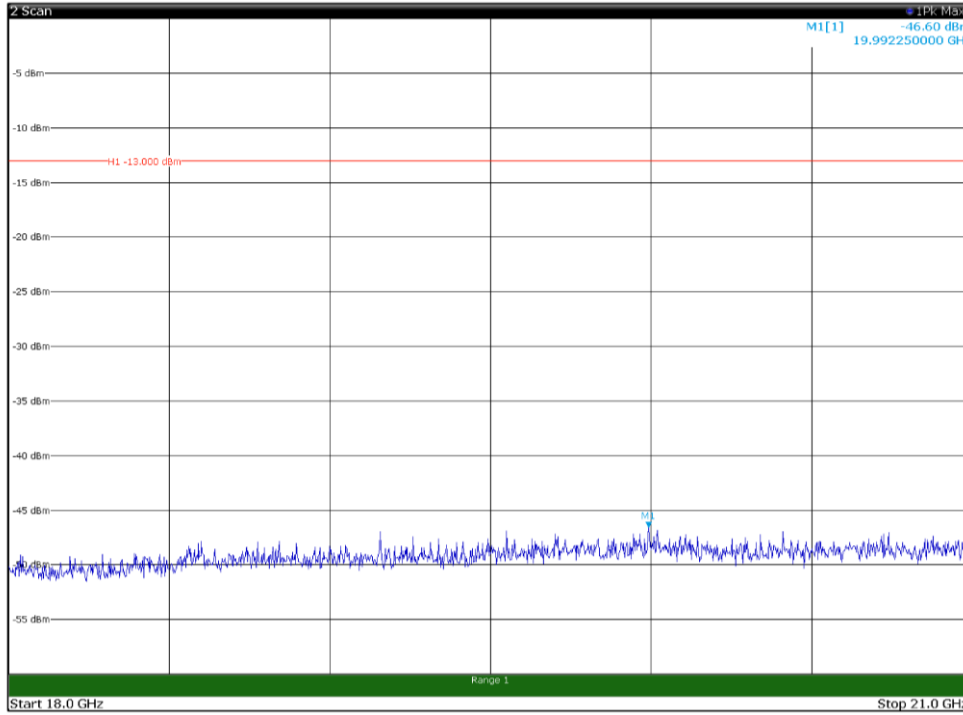

Channel: BOTTOM, Modulation: 256QAM,
BW=5MHz, Range: 1GHz -18GHz, Polarization: Vertical

Channel: BOTTOM, Modulation: 256QAM,
BW=5MHz, Range: 18GHz - 21GHz, Polarization: Horizontal