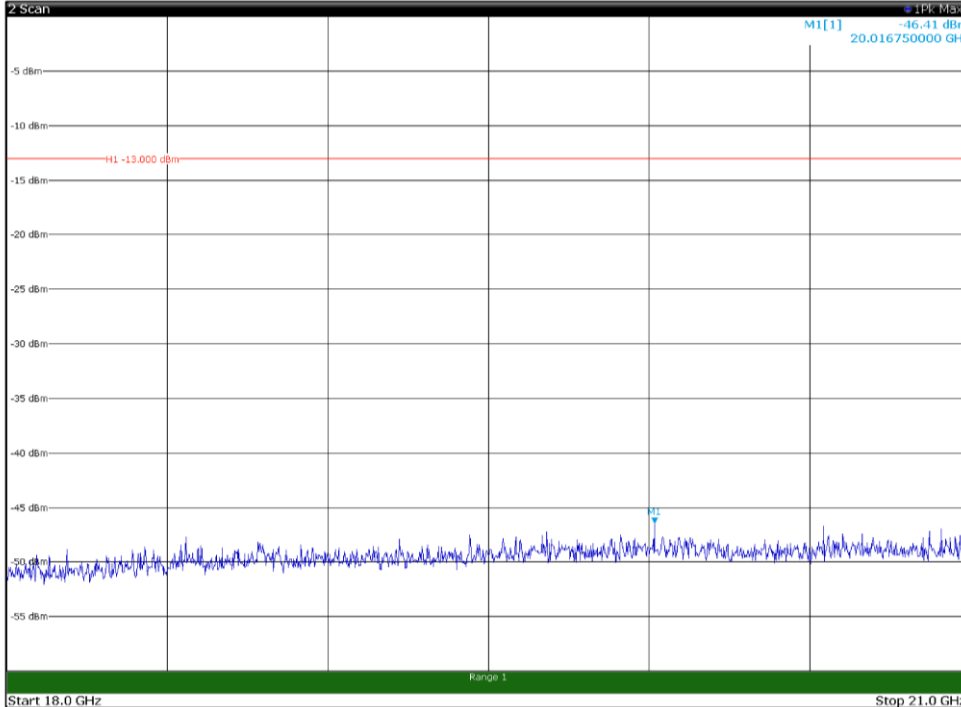

Channel: MIDDLE, Modulation: 64QAM,
BW=5MHz, Range: 18GHz - 21GHz, Polarization: Vertical

Channel: TOP, Modulation: 64QAM,
BW=5MHz, Range: 30MHz - 1GHz, Polarization: Horizontal

Channel: TOP, Modulation: 64QAM,
BW=5MHz, Range: 30MHz - 1GHz, Polarization: Vertical

Channel: TOP, Modulation: 64QAM,
 BW=5MHz, Range: 1GHz -18GHz, Polarization: Horizontal

Channel: TOP, Modulation: 64QAM,
 BW=5MHz, Range: 1GHz -18GHz, Polarization: Vertical

Channel: TOP, Modulation: 64QAM,
 BW=5MHz, Range: 18GHz - 21GHz, Polarization: Horizontal