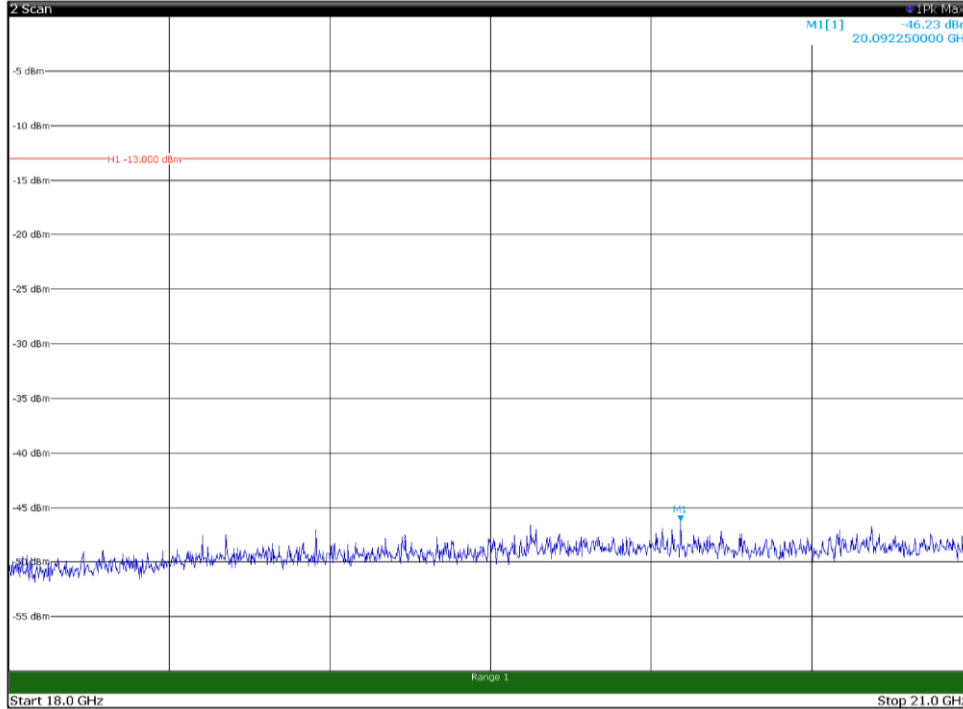

Channel: TOP, Modulation: 64QAM,
 BW=5MHz, Range: 18GHz - 21GHz, Polarization: Vertical

Channel: BOTTOM, Modulation: 256QAM,
 BW=5MHz, Range: 30MHz - 1GHz, Polarization: Horizontal

Channel: BOTTOM, Modulation: 256QAM,
 BW=5MHz, Range: 30MHz - 1GHz, Polarization: Vertical

Channel: BOTTOM, Modulation: 256QAM,
 BW=5MHz, Range: 1GHz -18GHz, Polarization: Horizontal

Channel: BOTTOM, Modulation: 256QAM,
 BW=5MHz, Range: 1GHz -18GHz, Polarization: Vertical

Channel: BOTTOM, Modulation: 256QAM,
BW=5MHz, Range: 18GHz - 21GHz, Polarization: Horizontal