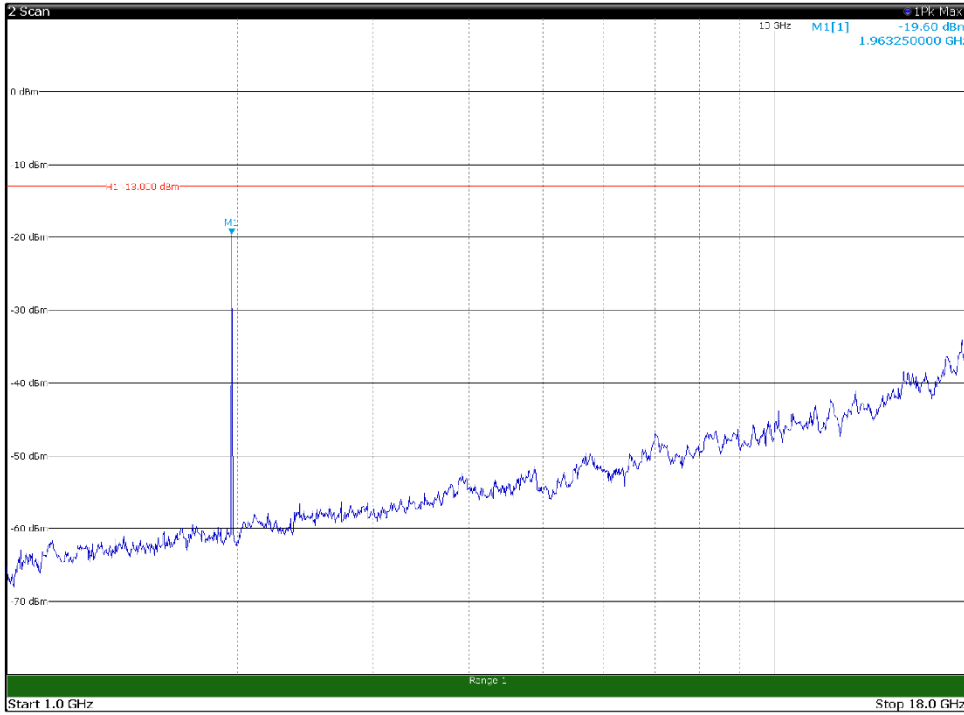

Channel: TOP, Modulation: 16QAM,
BW=5MHz, Range: 18GHz - 21GHz, Polarization: Vertical

Channel: BOTTOM, Modulation: 64QAM,
 BW=5MHz, Range: 30MHz - 1GHz, Polarization: Horizontal

Channel: BOTTOM, Modulation: 64QAM,
 BW=5MHz, Range: 30MHz - 1GHz, Polarization: Vertical

Channel: BOTTOM, Modulation: 64QAM,
BW=5MHz, Range: 1GHz -18GHz, Polarization: Horizontal

Channel: BOTTOM, Modulation: 64QAM,
BW=5MHz, Range: 1GHz -18GHz, Polarization: Vertical

Channel: BOTTOM, Modulation: 64QAM,
BW=5MHz, Range: 18GHz - 21GHz, Polarization: Horizontal

Channel: BOTTOM, Modulation: 64QAM,
BW=5MHz, Range: 18GHz - 21GHz, Polarization: Vertical

Channel: MIDDLE, Modulation: 64QAM,
BW=5MHz, Range: 30MHz - 1GHz, Polarization: Horizontal

Channel: MIDDLE, Modulation: 64QAM,
BW=5MHz, Range: 30MHz - 1GHz, Polarization: Vertical

Channel: MIDDLE, Modulation: 64QAM,
BW=5MHz, Range: 1GHz -18GHz, Polarization: Horizontal

Channel: MIDDLE, Modulation: 64QAM,
BW=5MHz, Range: 1GHz -18GHz, Polarization: Vertical

Channel: MIDDLE, Modulation: 64QAM,
BW=5MHz, Range: 18GHz - 21GHz, Polarization: Horizontal