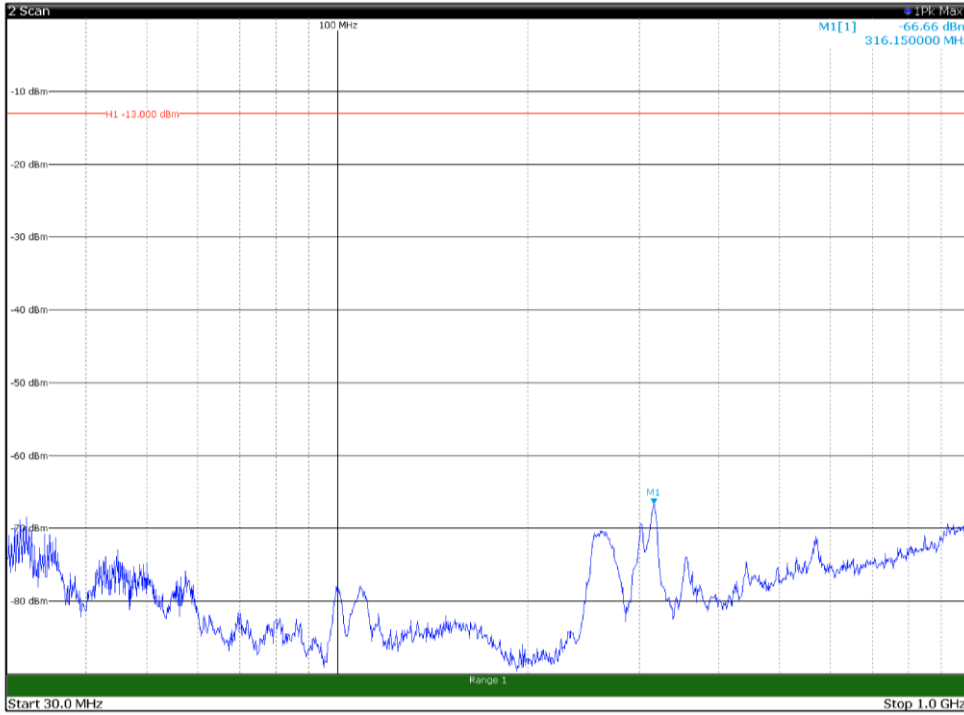

Channel: TOP, Modulation: 16QAM,
BW=5MHz, Range: 18GHz - 21GHz, Polarization: Vertical

Channel: BOTTOM, Modulation: 64QAM,
 BW=5MHz, Range: 30MHz - 1GHz, Polarization: Horizontal

Channel: BOTTOM, Modulation: 64QAM,
 BW=5MHz, Range: 30MHz - 1GHz, Polarization: Vertical

Channel: BOTTOM, Modulation: 64QAM,
BW=5MHz, Range: 1GHz -18GHz, Polarization: Horizontal

Channel: BOTTOM, Modulation: 64QAM,
BW=5MHz, Range: 1GHz -18GHz, Polarization: Vertical

Channel: BOTTOM, Modulation: 64QAM,
BW=5MHz, Range: 18GHz - 21GHz, Polarization: Horizontal

Channel: BOTTOM, Modulation: 64QAM,
BW=5MHz, Range: 18GHz - 21GHz, Polarization: Vertical

Channel: MIDDLE, Modulation: 64QAM,
BW=5MHz, Range: 30MHz - 1GHz, Polarization: Horizontal

Channel: MIDDLE, Modulation: 64QAM,
BW=5MHz, Range: 30MHz - 1GHz, Polarization: Vertical

Channel: MIDDLE, Modulation: 64QAM,
BW=5MHz, Range: 1GHz -18GHz, Polarization: Horizontal

Channel: MIDDLE, Modulation: 64QAM,
BW=5MHz, Range: 1GHz -18GHz, Polarization: Vertical

Channel: MIDDLE, Modulation: 64QAM,
BW=5MHz, Range: 18GHz - 21GHz, Polarization: Horizontal