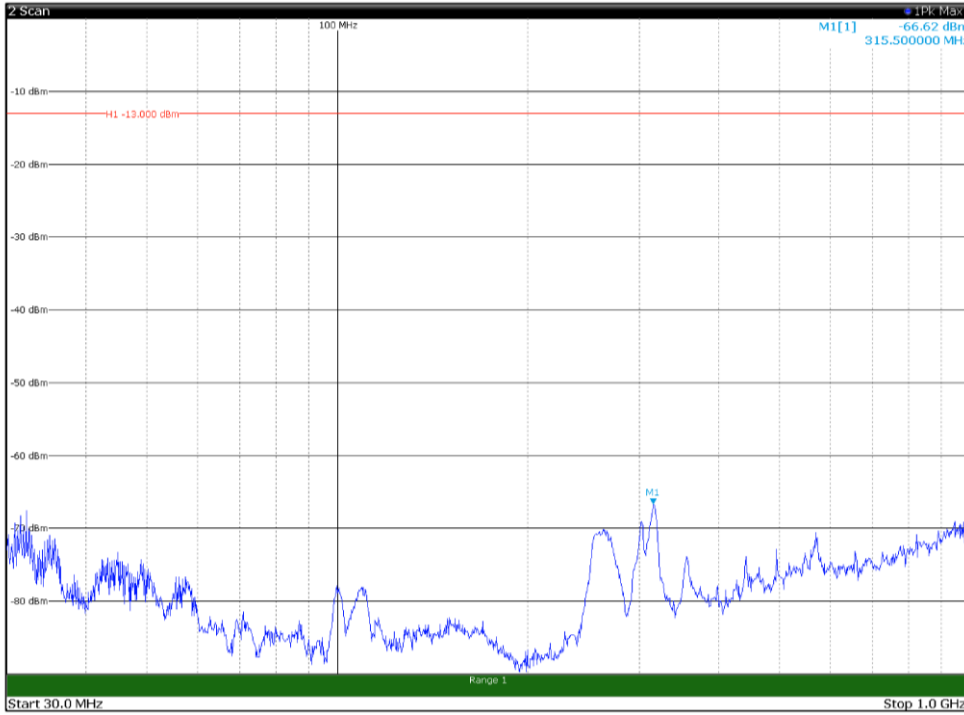

Channel: MIDDLE, Modulation: 64QAM,
BW=5MHz, Range: 18GHz - 21GHz, Polarization: Vertical

Channel: TOP, Modulation: 64QAM,
BW=5MHz, Range: 30MHz - 1GHz, Polarization: Horizontal

Channel: TOP, Modulation: 64QAM,
BW=5MHz, Range: 30MHz - 1GHz, Polarization: Vertical

Channel: TOP, Modulation: 64QAM,
 BW=5MHz, Range: 1GHz -18GHz, Polarization: Horizontal

Channel: TOP, Modulation: 64QAM,
 BW=5MHz, Range: 1GHz -18GHz, Polarization: Vertical

Channel: TOP, Modulation: 64QAM,
 BW=5MHz, Range: 18GHz - 21GHz, Polarization: Horizontal

Channel: TOP, Modulation: 64QAM,
 BW=5MHz, Range: 18GHz - 21GHz, Polarization: Vertical

Channel: BOTTOM, Modulation: 256QAM,
 BW=5MHz, Range: 30MHz - 1GHz, Polarization: Horizontal

Channel: BOTTOM, Modulation: 256QAM,
 BW=5MHz, Range: 30MHz - 1GHz, Polarization: Vertical

Channel: BOTTOM, Modulation: 256QAM,
 BW=5MHz, Range: 1GHz -18GHz, Polarization: Horizontal

Channel: BOTTOM, Modulation: 256QAM,
 BW=5MHz, Range: 1GHz -18GHz, Polarization: Vertical

Channel: BOTTOM, Modulation: 256QAM,
BW=5MHz, Range: 18GHz - 21GHz, Polarization: Horizontal