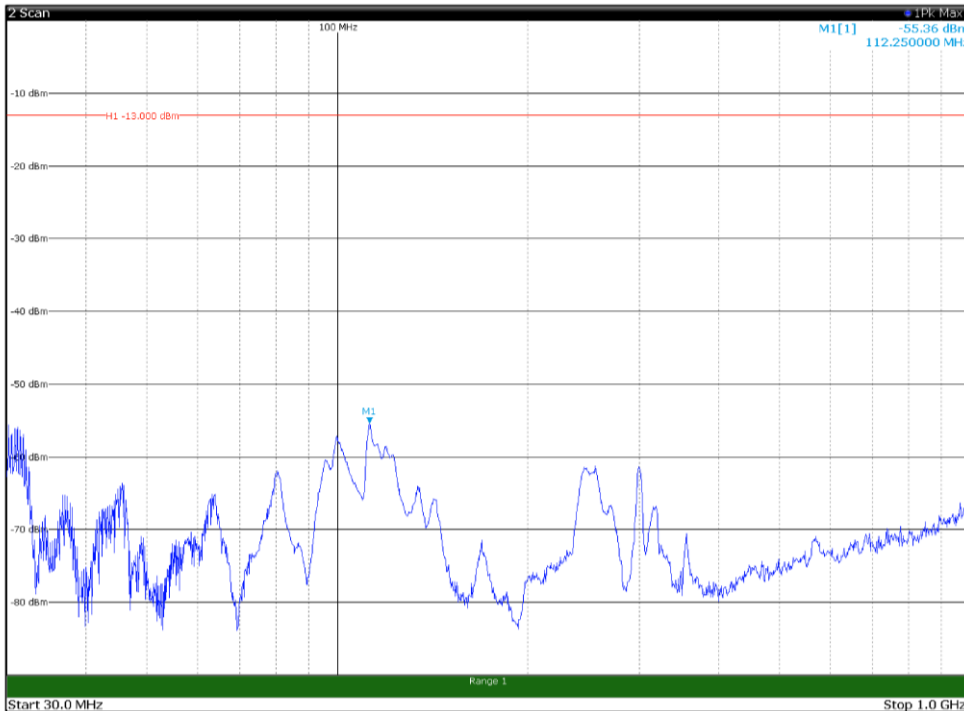

Channel: BOTTOM, Modulation: 16QAM,
 BW=10MHz, Range: 18GHz - 21GHz, Polarization: Vertical

Channel: MIDDLE, Modulation: 16QAM,
BW=10MHz, Range: 30MHz - 1GHz, Polarization: Horizontal

Channel: MIDDLE, Modulation: 16QAM,
BW=10MHz, Range: 30MHz - 1GHz, Polarization: Vertical

Channel: MIDDLE, Modulation: 16QAM,
 BW=10MHz, Range: 1GHz - 18GHz, Polarization: Horizontal

Channel: MIDDLE, Modulation: 16QAM,
 BW=10MHz, Range: 1GHz - 18GHz, Polarization: Vertical

Channel: MIDDLE, Modulation: 16QAM,
 BW=10MHz, Range: 18GHz - 21GHz, Polarization: Horizontal

Channel: MIDDLE, Modulation: 16QAM,
 BW=10MHz, Range: 18GHz - 21GHz, Polarization: Vertical

Channel: TOP, Modulation: 16QAM,
BW=10MHz, Range: 30MHz - 1GHz, Polarization: Horizontal

Channel: TOP, Modulation: 16QAM,
BW=10MHz, Range: 30MHz - 1GHz, Polarization: Vertical