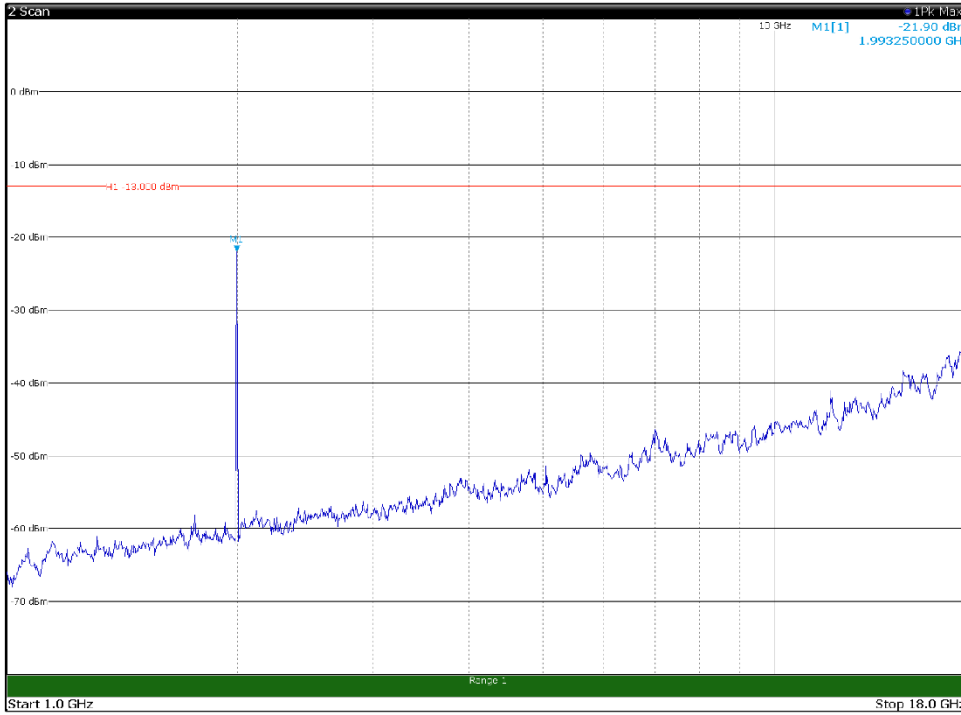

Channel: MIDDLE, Modulation: 16QAM,
 BW=5MHz, Range: 1GHz -18GHz, Polarization: Horizontal

Channel: MIDDLE, Modulation: 16QAM,
 BW=5MHz, Range: 1GHz -18GHz, Polarization: Vertical

Channel: MIDDLE, Modulation: 16QAM,
BW=5MHz, Range: 18GHz - 21GHz, Polarization: Horizontal

Channel: MIDDLE, Modulation: 16QAM,
BW=5MHz, Range: 18GHz - 21GHz, Polarization: Vertical

Channel: TOP, Modulation: 16QAM,
 BW=5MHz, Range: 30MHz - 1GHz, Polarization: Horizontal

Channel: TOP, Modulation: 16QAM,
 BW=5MHz, Range: 30MHz - 1GHz, Polarization: Vertical

Channel: TOP, Modulation: 16QAM,
 BW=5MHz, Range: 1GHz -18GHz, Polarization: Horizontal

Channel: TOP, Modulation: 16QAM,
 BW=5MHz, Range: 1GHz -18GHz, Polarization: Vertical

Channel: TOP, Modulation: 16QAM,
BW=5MHz, Range: 18GHz - 21GHz, Polarization: Horizontal