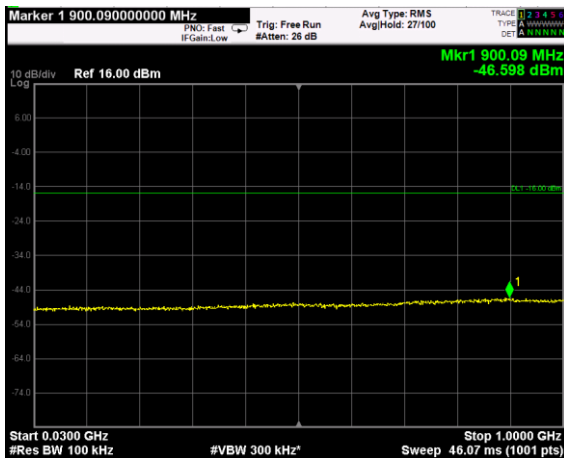

Channel: BOTTOM, Modulation: QPSK, BW=10MHz, Range: Lower

Channel: BOTTOM, Modulation: QPSK, BW=10MHz, Range: Upper

Channel: MIDDLE, Modulation: QPSK, BW=10MHz, Range: Lower

Channel: MIDDLE, Modulation: QPSK, BW=10MHz, Range: Upper