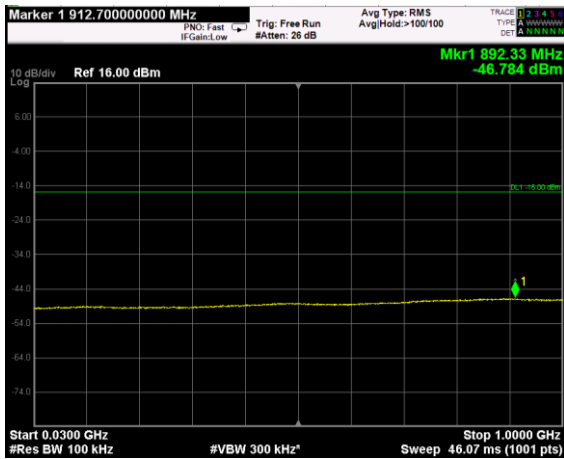

Channel: MIDDLE, Modulation: 64QAM, BW=5MHz, Range: Lower