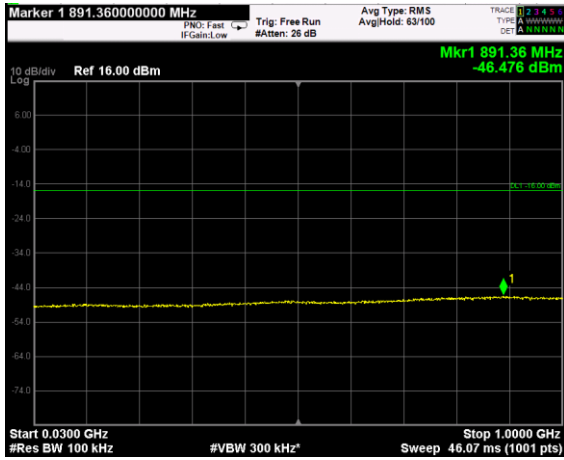

Channel: BOTTOM, Modulation: 16QAM, BW=20MHz, Range: Lower