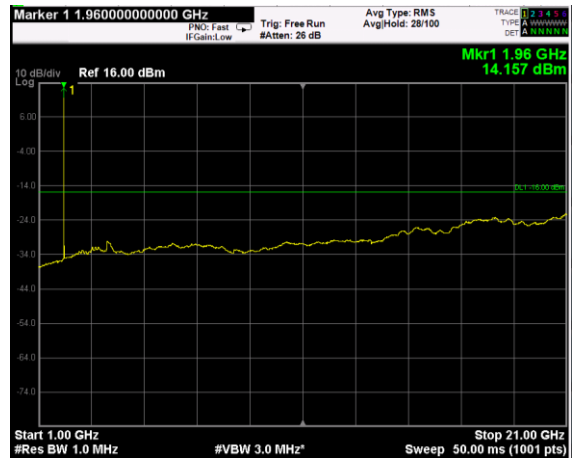

Channel: MIDDLE, Modulation: 256QAM, BW=10MHz, Range: Upper