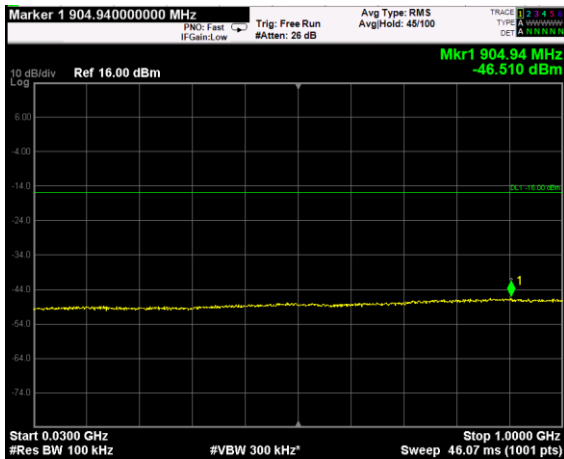

Channel: TOP, Modulation: QPSK, BW=5MHz, Range: Lower

Channel: TOP, Modulation: QPSK, BW=5MHz, Range: Upper

Channel: BOTTOM, Modulation: 16QAM, BW=5MHz, Range: Lower

Channel: BOTTOM, Modulation: 16QAM, BW=5MHz, Range: Upper