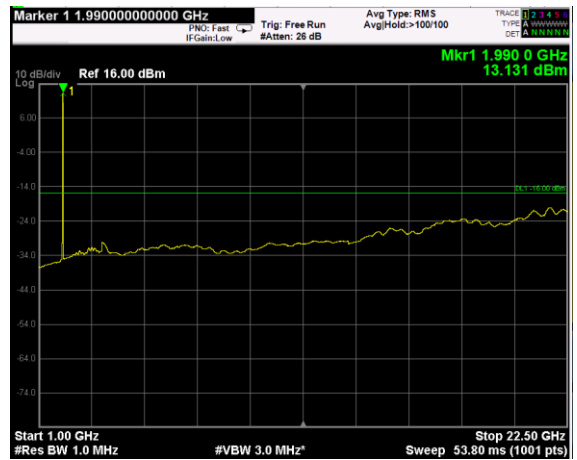

Channel: TOP, Modulation: QPSK, BW=10MHz, Range: Upper