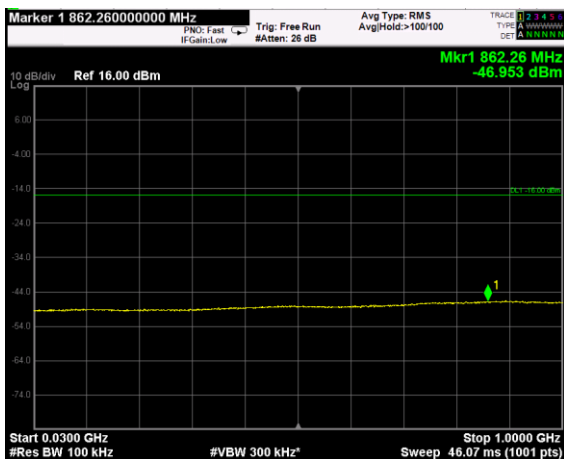

Channel: TOP, Modulation: 16QAM, BW=20MHz, Range: Lower