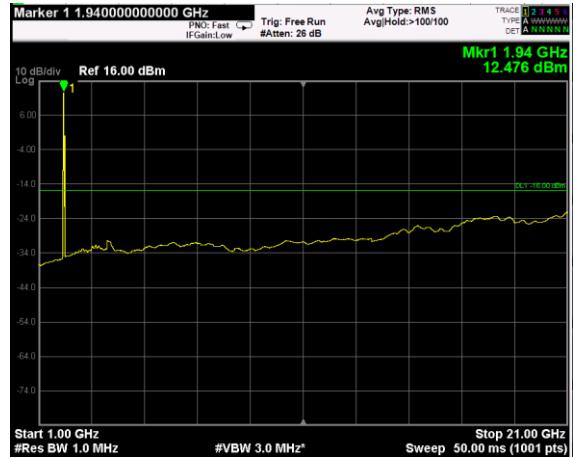

Channel: BOTTOM, Modulation: QPSK, BW=10MHz, Range: Lower

Channel: BOTTOM, Modulation: QPSK, BW=10MHz, Range: Upper

Channel: MIDDLE, Modulation: QPSK, BW=10MHz, Range: Lower

Channel: MIDDLE, Modulation: QPSK, BW=10MHz, Range: Upper

Channel: TOP, Modulation: QPSK, BW=10MHz, Range: Lower

Channel: TOP, Modulation: QPSK, BW=10MHz, Range: Upper

Channel: BOTTOM, Modulation: 16QAM, BW=10MHz, Range: Lower

Channel: BOTTOM, Modulation: 16QAM, BW=10MHz, Range: Upper