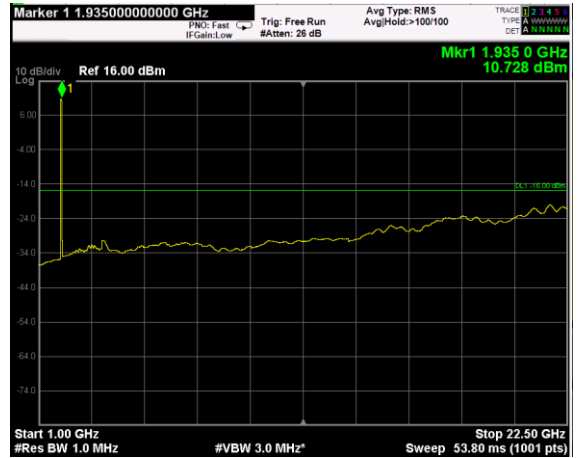

Channel: BOTTOM, Modulation: QPSK, BW=10MHz, Range: Upper