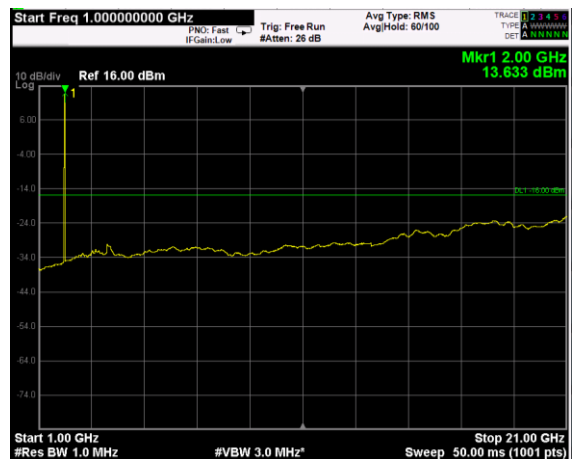

Channel: TOP, Modulation: 256QAM, BW=10MHz, Range: Upper