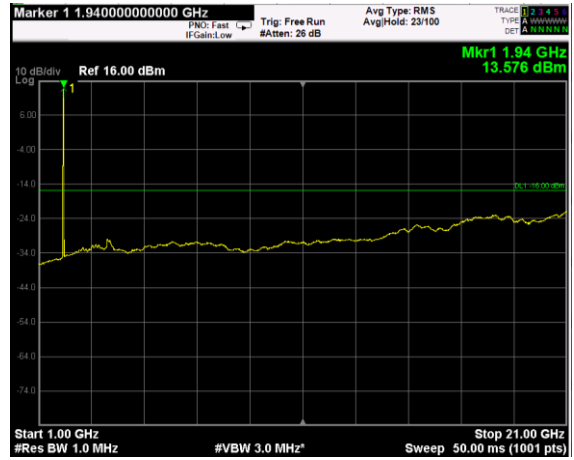

Channel: BOTTOM, Modulation: 64QAM, BW=10MHz, Range: Lower

Channel: BOTTOM, Modulation: 64QAM, BW=10MHz, Range: Upper

Channel: MIDDLE, Modulation: 64QAM, BW=10MHz, Range: Lower

Channel: MIDDLE, Modulation: 64QAM, BW=10MHz, Range: Upper

Channel: TOP, Modulation: 64QAM, BW=10MHz, Range: Lower

Channel: TOP, Modulation: 64QAM, BW=10MHz, Range: Upper

Channel: BOTTOM, Modulation: 256QAM, BW=10MHz, Range: Lower

Channel: BOTTOM, Modulation: 256QAM, BW=10MHz, Range: Upper