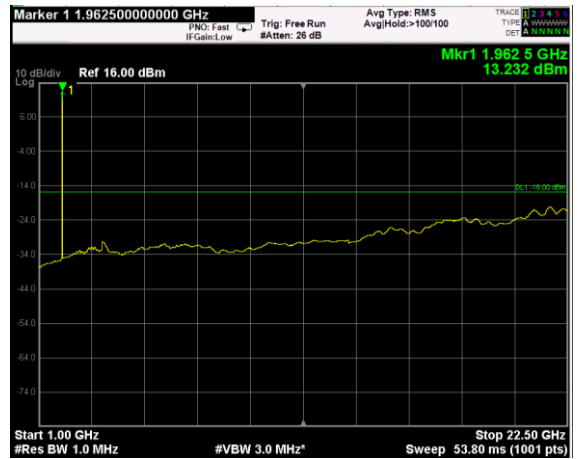

Channel: MIDDLE, Modulation: 256QAM, BW=5MHz, Range: Upper