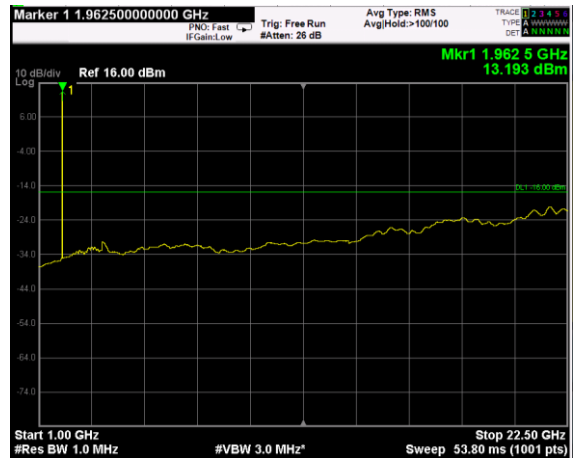

Channel: MIDDLE, Modulation: 64QAM, BW=5MHz, Range: Upper