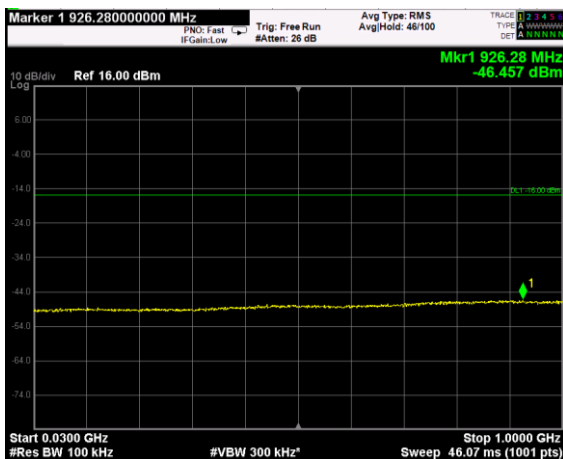

Channel: BOTTOM, Modulation: 64QAM, BW=10MHz, Range: Lower

Channel: BOTTOM, Modulation: 64QAM, BW=10MHz, Range: Upper

Channel: MIDDLE, Modulation: 64QAM, BW=10MHz, Range: Lower

Channel: MIDDLE, Modulation: 64QAM, BW=10MHz, Range: Upper