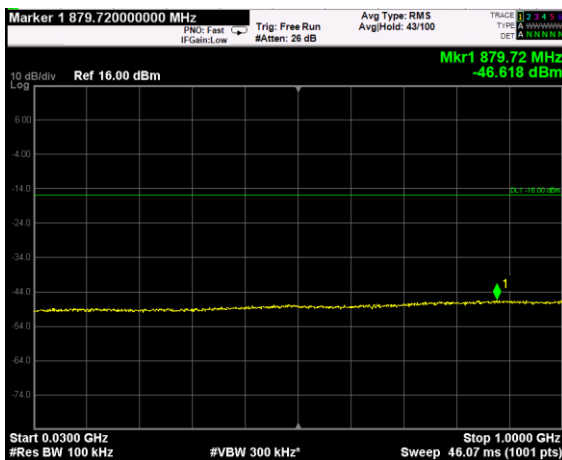

Channel: BOTTOM, Modulation: QPSK, BW=20MHz, Range: Lower

Channel: BOTTOM, Modulation: QPSK, BW=20MHz, Range: Upper

Channel: MIDDLE, Modulation: QPSK, BW=20MHz, Range: Lower

Channel: MIDDLE, Modulation: QPSK, BW=20MHz, Range: Upper