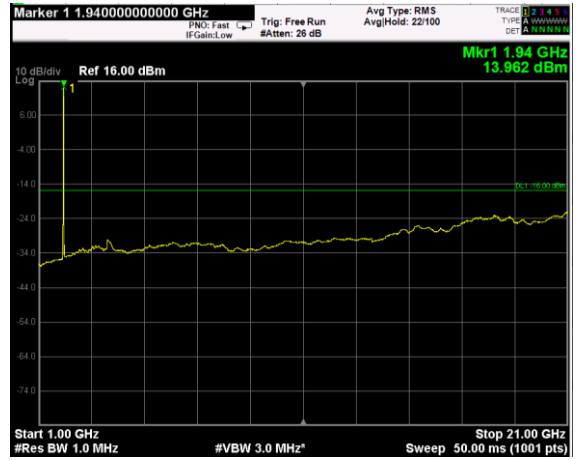

Channel: BOTTOM, Modulation: 64QAM, BW=15MHz, Range: Upper