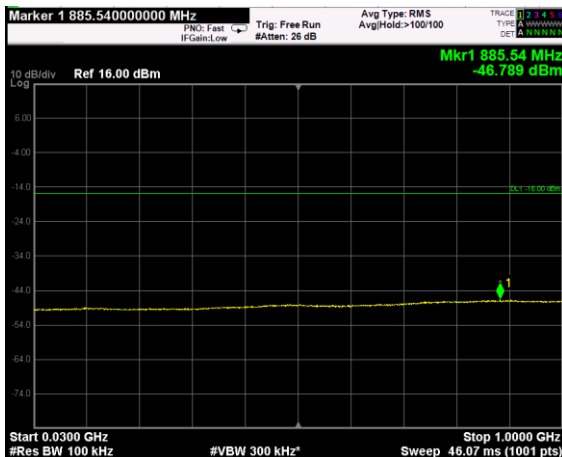

Channel: MIDDLE, Modulation: QPSK, BW=5MHz, Range: Lower