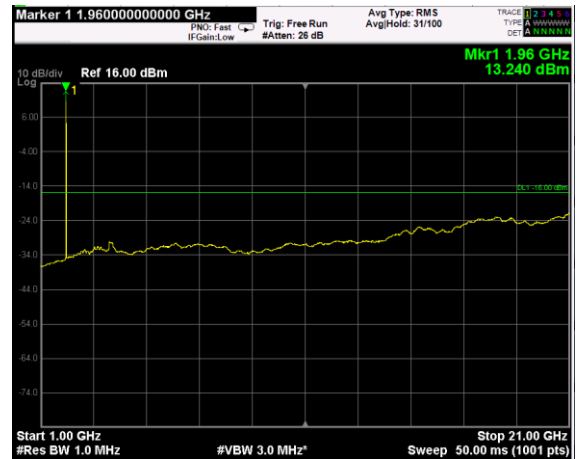

Channel: MIDDLE, Modulation: 16QAM, BW=20MHz, Range: Upper