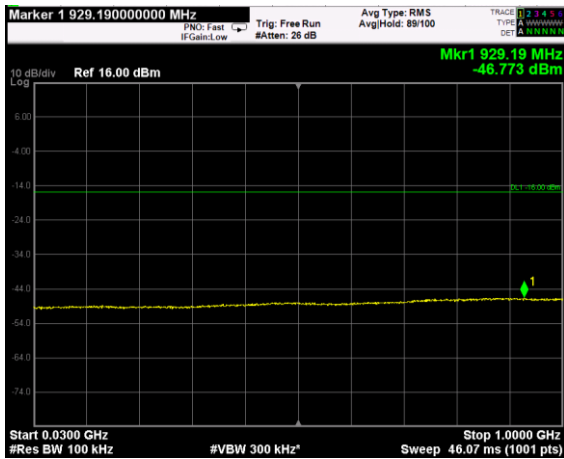

Channel: MIDDLE, Modulation: 64QAM, BW=20MHz, Range: Lower