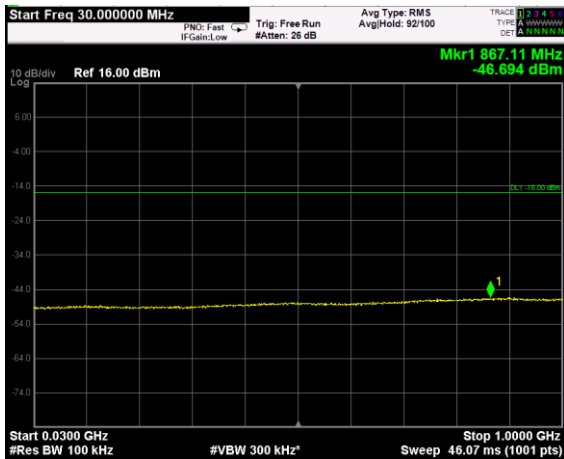

Channel: TOP, Modulation: QPSK, BW=20MHz, Range: Lower

Channel: TOP, Modulation: QPSK, BW=20MHz, Range: Upper

Channel: BOTTOM, Modulation: 16QAM, BW=20MHz, Range: Lower

Channel: BOTTOM, Modulation: 16QAM, BW=20MHz, Range: Upper