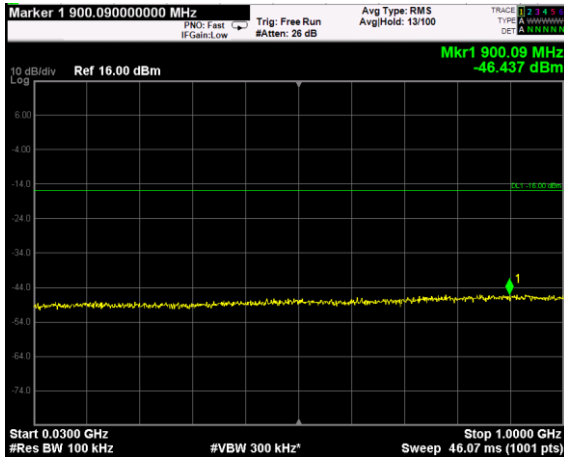

Channel: BOTTOM, Modulation: 16QAM, BW=10MHz, Range: Lower