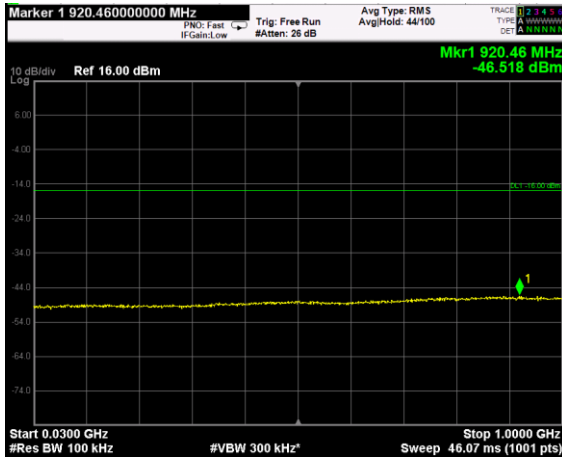

Channel: MIDDLE, Modulation: QPSK, BW=15MHz, Range: Lower