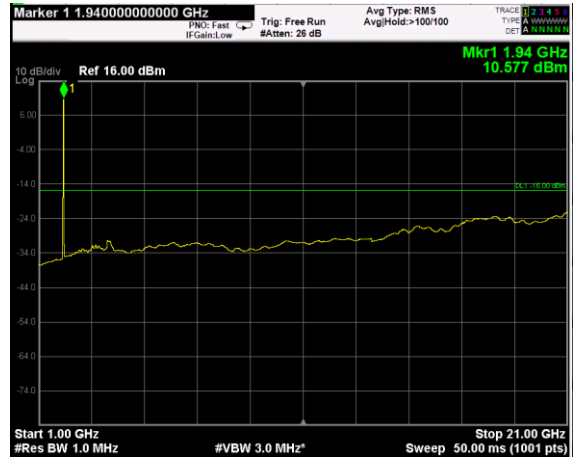

Channel: BOTTOM, Modulation: 16QAM, BW=15MHz, Range: Upper