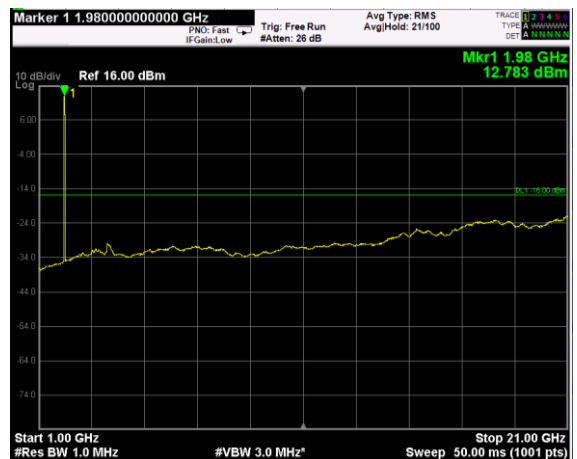

Channel: TOP, Modulation: 64QAM, BW=20MHz, Range: Upper