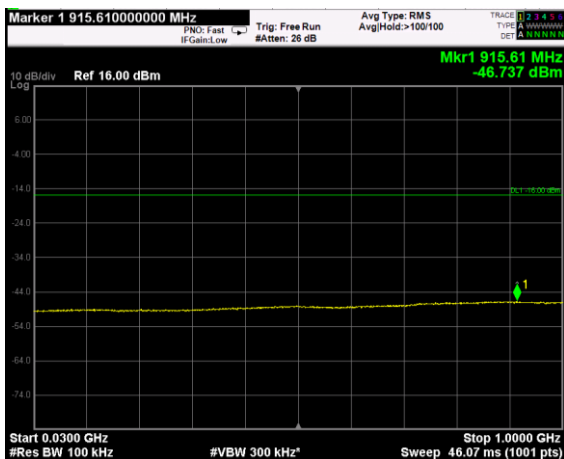

Channel: TOP, Modulation: 256QAM, BW=5MHz, Range: Lower