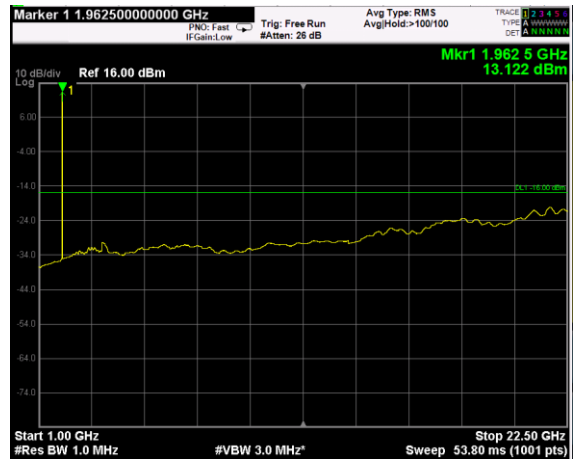

Channel: MIDDLE, Modulation: 16QAM, BW=5MHz, Range: Upper