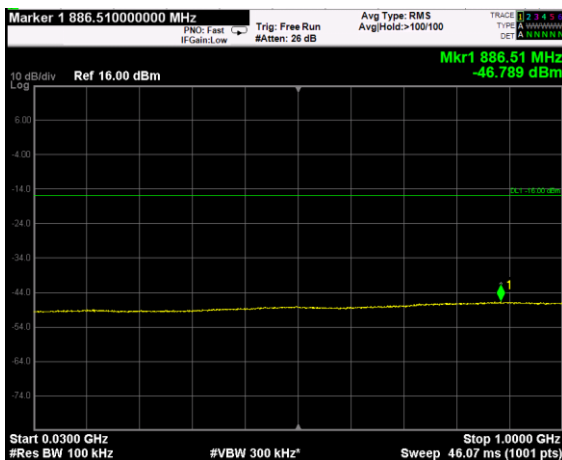

RF PORT 2

Channel: BOTTOM, Modulation: QPSK, BW=5MHz, Range: Lower

Channel: BOTTOM, Modulation: QPSK, BW=5MHz, Range: Upper

Channel: MIDDLE, Modulation: QPSK, BW=5MHz, Range: Lower

Channel: MIDDLE, Modulation: QPSK, BW=5MHz, Range: Upper