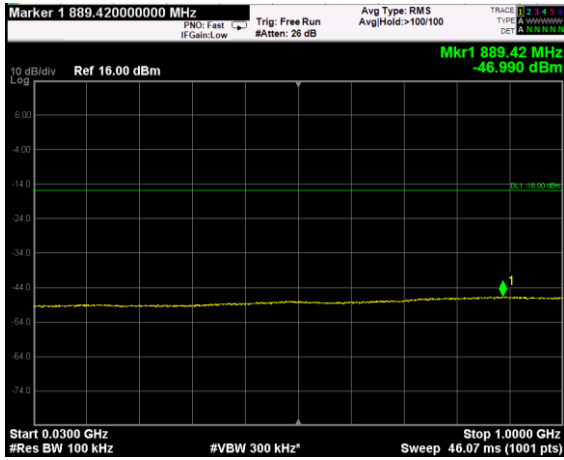

Channel: BOTTOM, Modulation: 256QAM, BW=20MHz, Range: Lower