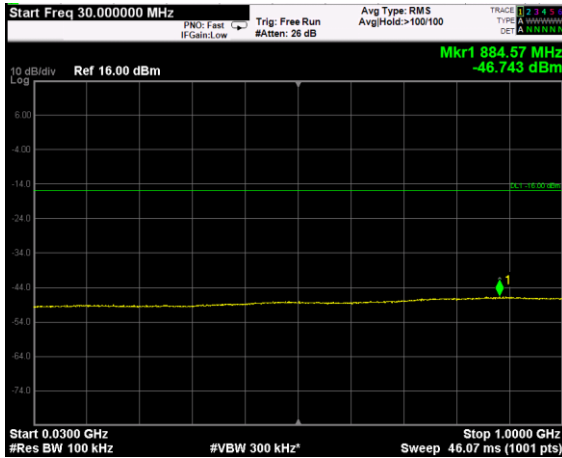

Channel: MIDDLE, Modulation: 256QAM, BW=5MHz, Range: Lower

Channel: MIDDLE, Modulation: 256QAM, BW=5MHz, Range: Upper

Channel: TOP, Modulation: 256QAM, BW=5MHz, Range: Lower

Channel: TOP, Modulation: 256QAM, BW=5MHz, Range: Upper