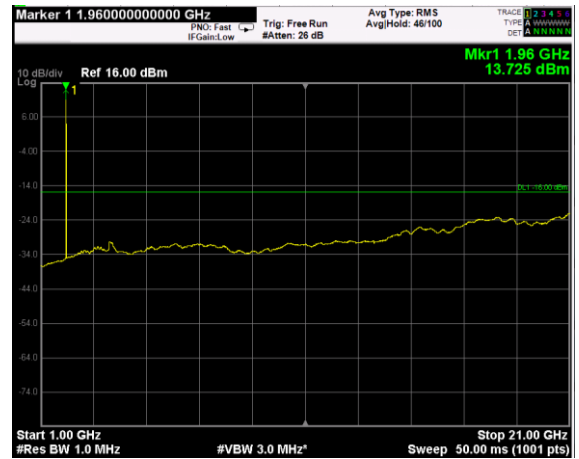

Channel: MIDDLE, Modulation: 256QAM, BW=20MHz, Range: Upper