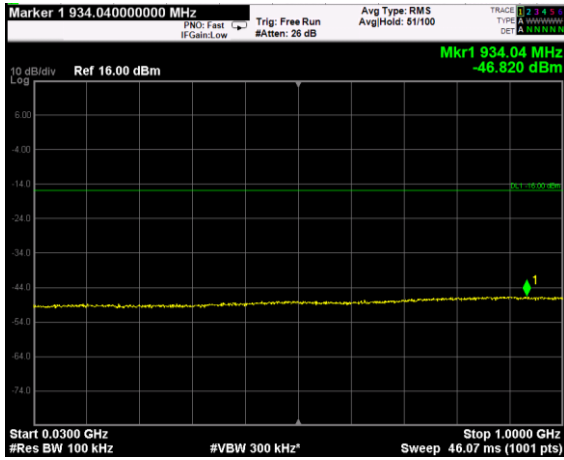

Channel: BOTTOM, Modulation: 256QAM, BW=15MHz, Range: Lower