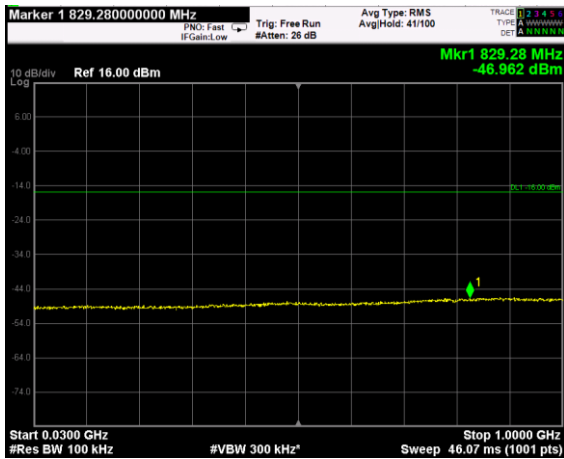

Channel: MIDDLE, Modulation: 64QAM, BW=15MHz, Range: Lower