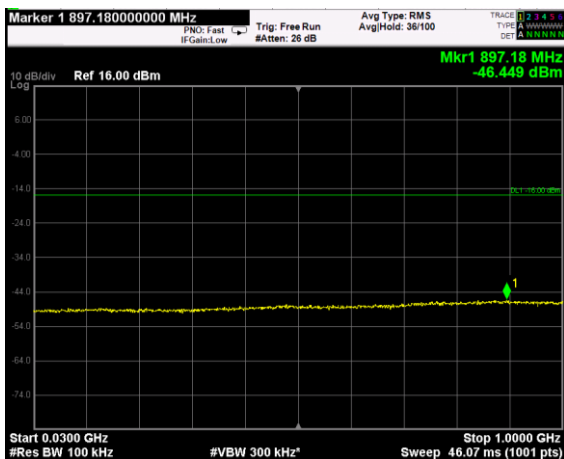

Channel: BOTTOM, Modulation: 64QAM, BW=15MHz, Range: Lower

Channel: BOTTOM, Modulation: 64QAM, BW=15MHz, Range: Upper

Channel: MIDDLE, Modulation: 64QAM, BW=15MHz, Range: Lower

Channel: MIDDLE, Modulation: 64QAM, BW=15MHz, Range: Upper