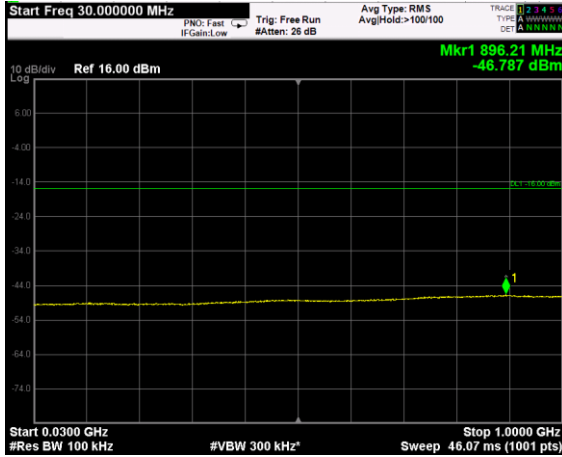

RF PORT 2

Channel: BOTTOM, Modulation: QPSK, BW=5MHz, Range: Lower