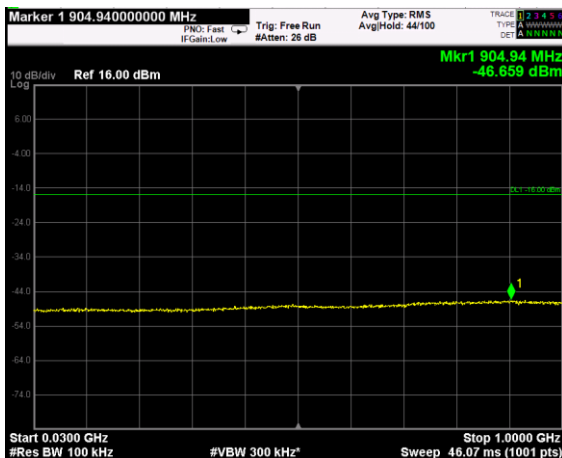

Channel: BOTTOM, Modulation: QPSK, BW=15MHz, Range: Lower

Channel: BOTTOM, Modulation: QPSK, BW=15MHz, Range: Upper

Channel: MIDDLE, Modulation: QPSK, BW=15MHz, Range: Lower

Channel: MIDDLE, Modulation: QPSK, BW=15MHz, Range: Upper