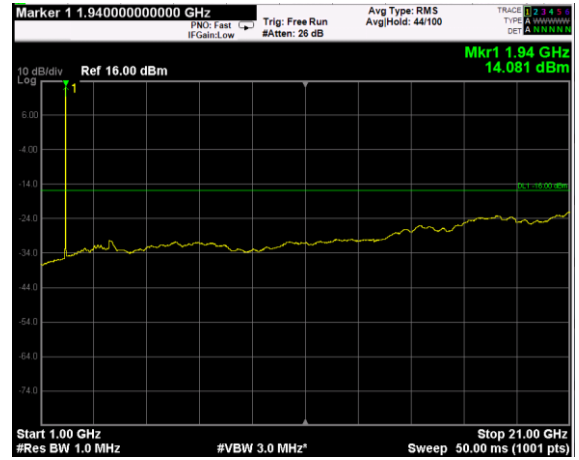

Channel: BOTTOM, Modulation: 256QAM, BW=20MHz, Range: Upper