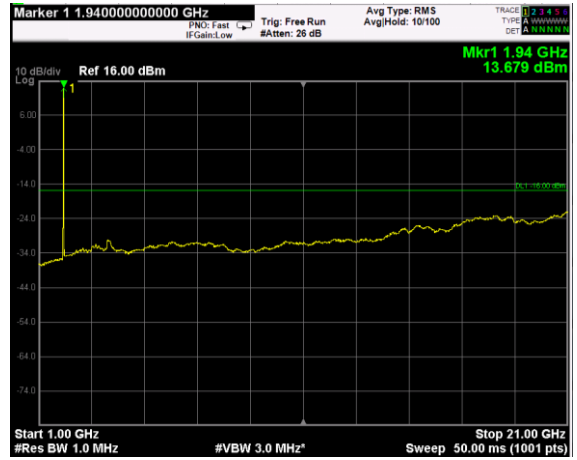

Channel: BOTTOM, Modulation: 256QAM, BW=15MHz, Range: Upper