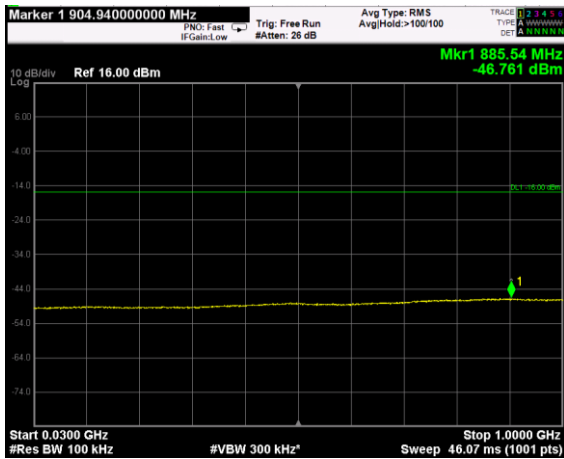

Channel: TOP, Modulation: 64QAM, BW=5MHz, Range: Lower

Channel: TOP, Modulation: 64QAM, BW=5MHz, Range: Upper

Channel: BOTTOM, Modulation: 256QAM, BW=5MHz, Range: Lower

Channel: BOTTOM, Modulation: 256QAM, BW=5MHz, Range: Upper