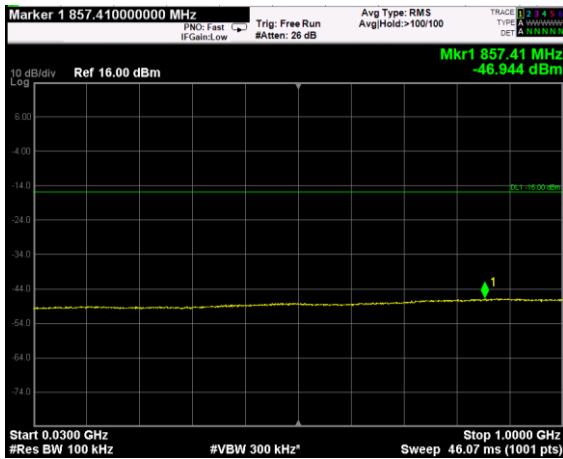

Channel: TOP, Modulation: 64QAM, BW=10MHz, Range: Lower

Channel: TOP, Modulation: 64QAM, BW=10MHz, Range: Upper

Channel: BOTTOM, Modulation: 256QAM, BW=10MHz, Range: Lower

Channel: BOTTOM, Modulation: 256QAM, BW=10MHz, Range: Upper