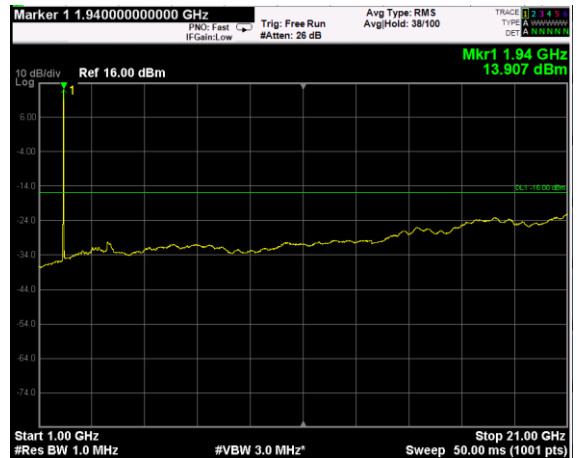

Channel: BOTTOM, Modulation: QPSK, BW=15MHz, Range: Upper