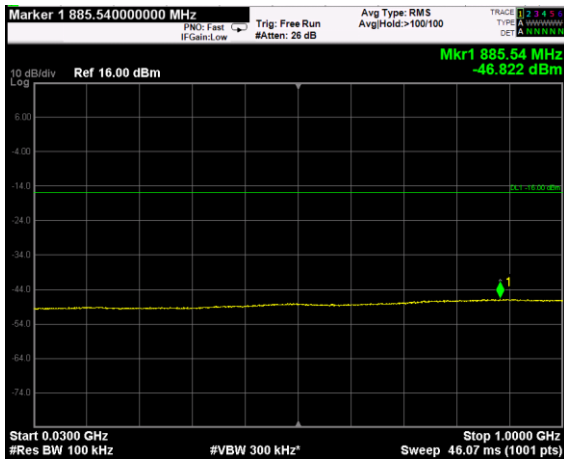

Channel: TOP, Modulation: QPSK, BW=10MHz, Range: Lower

Channel: TOP, Modulation: QPSK, BW=10MHz, Range: Upper

Channel: BOTTOM, Modulation: 16QAM, BW=10MHz, Range: Lower

Channel: BOTTOM, Modulation: 16QAM, BW=10MHz, Range: Upper