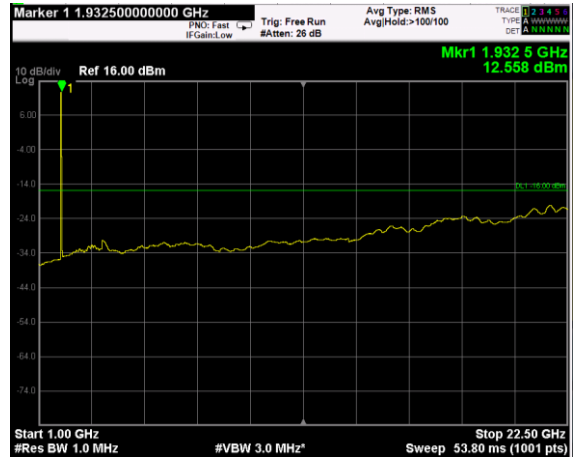

Channel: BOTTOM, Modulation: 256QAM, BW=5MHz, Range: Upper