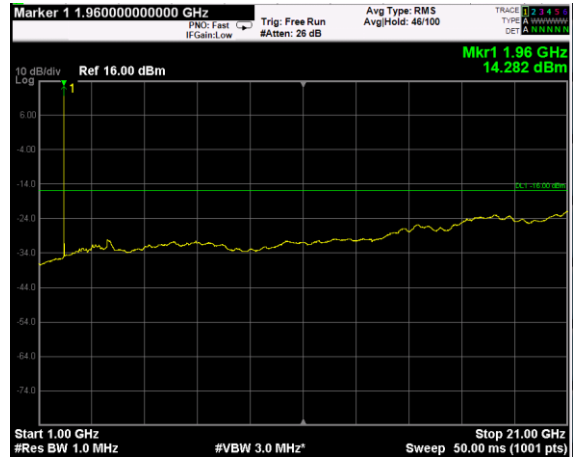

Channel: BOTTOM, Modulation: QPSK, BW=10MHz, Range: Lower

Channel: BOTTOM, Modulation: QPSK, BW=10MHz, Range: Upper

Channel: MIDDLE, Modulation: QPSK, BW=10MHz, Range: Lower

Channel: MIDDLE, Modulation: QPSK, BW=10MHz, Range: Upper

Channel: TOP, Modulation: QPSK, BW=10MHz, Range: Lower

Channel: TOP, Modulation: QPSK, BW=10MHz, Range: Upper

Channel: BOTTOM, Modulation: 16QAM, BW=10MHz, Range: Lower

Channel: BOTTOM, Modulation: 16QAM, BW=10MHz, Range: Upper