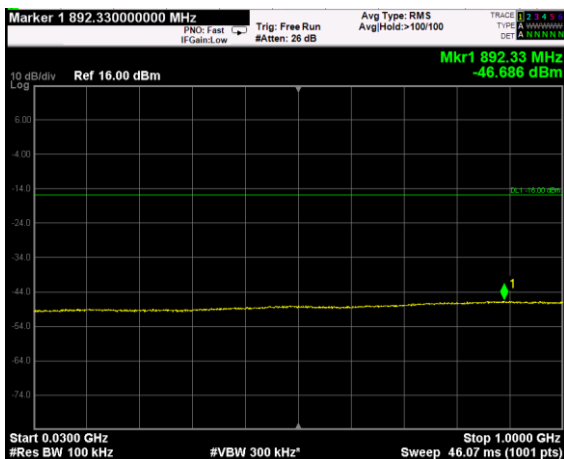

Channel: TOP, Modulation: 256QAM, BW=15MHz, Range: Lower