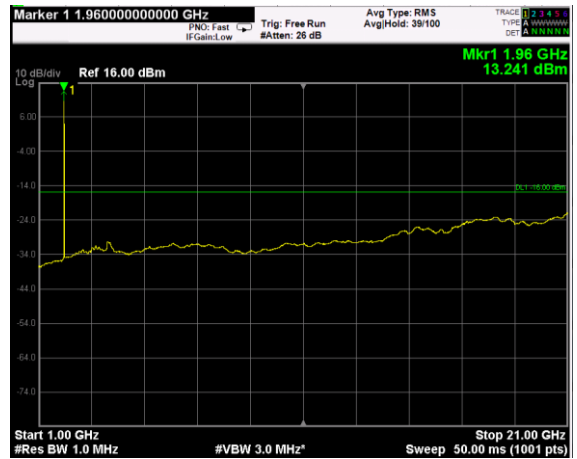

Channel: MIDDLE, Modulation: 64QAM, BW=20MHz, Range: Upper