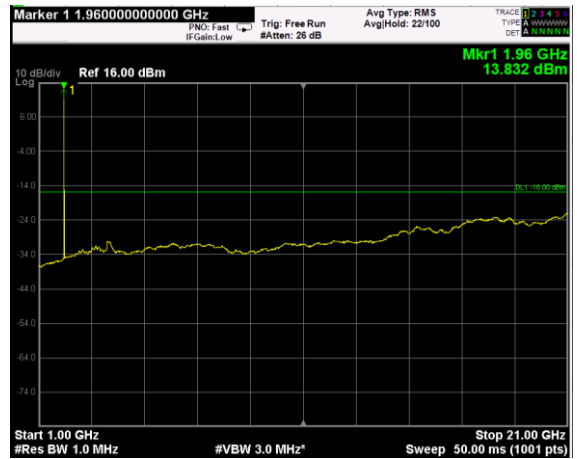

Channel: MIDDLE, Modulation: 64QAM, BW=15MHz, Range: Upper