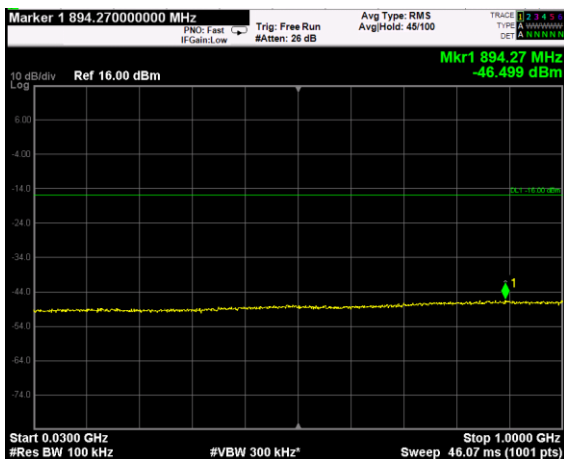

Channel: TOP, Modulation: 16QAM, BW=5MHz, Range: Lower