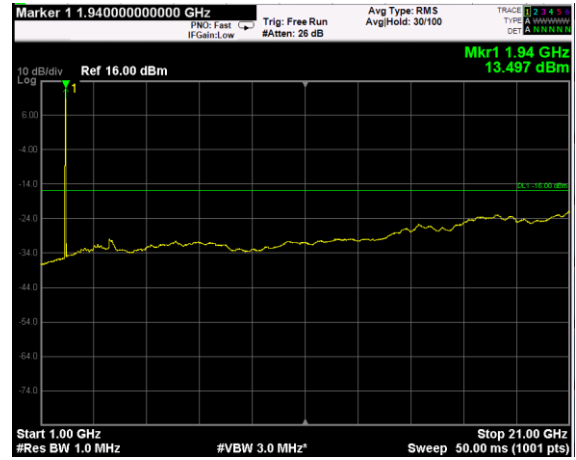

Channel: BOTTOM, Modulation: 16QAM, BW=10MHz, Range: Upper