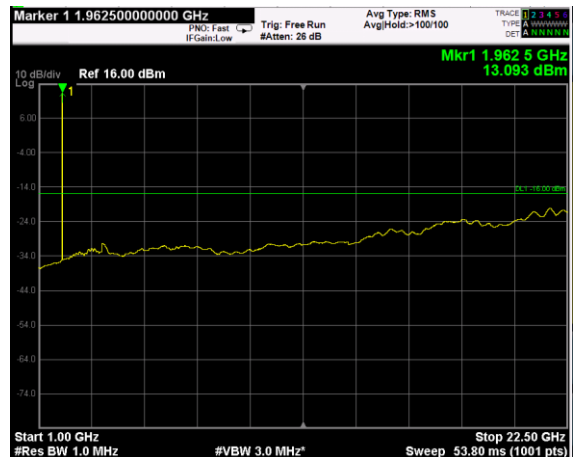

RF PORT 2

Channel: BOTTOM, Modulation: QPSK, BW=5MHz, Range: Lower

Channel: BOTTOM, Modulation: QPSK, BW=5MHz, Range: Upper

Channel: MIDDLE, Modulation: QPSK, BW=5MHz, Range: Lower

Channel: MIDDLE, Modulation: QPSK, BW=5MHz, Range: Upper