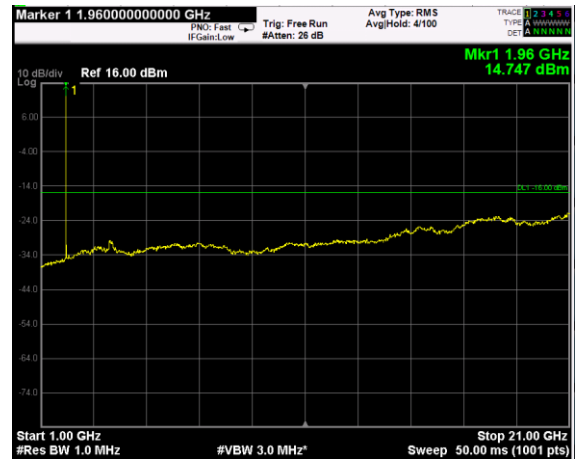

Channel: MIDDLE, Modulation: 16QAM, BW=10MHz, Range: Upper