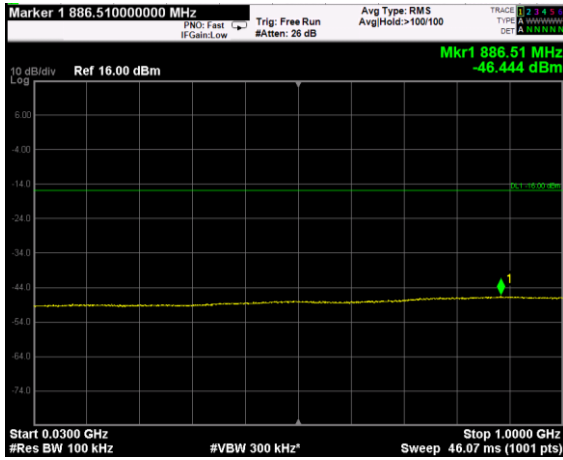

Channel: BOTTOM, Modulation: 256QAM, BW=10MHz, Range: Lower