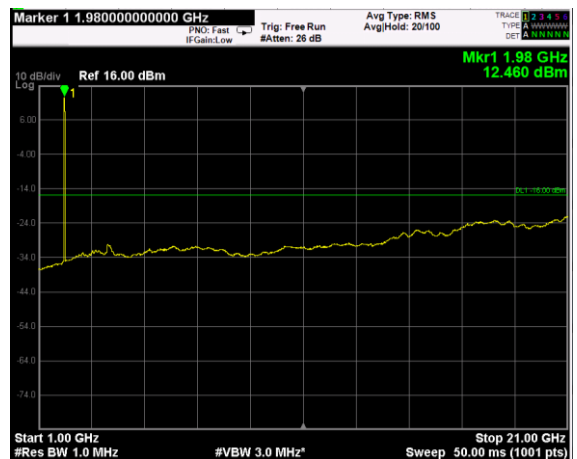

Channel: TOP, Modulation: 256QAM, BW=15MHz, Range: Upper