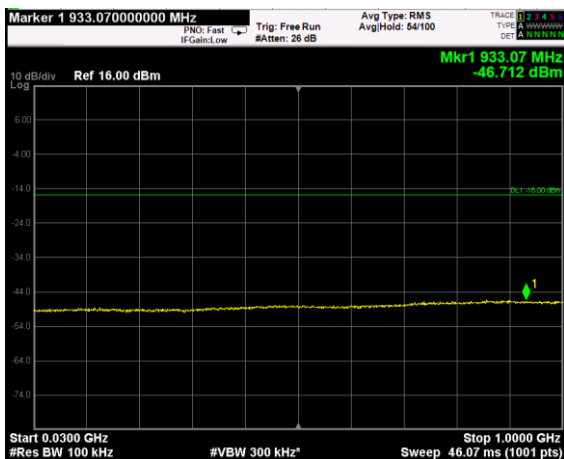

Channel: BOTTOM, Modulation: 64QAM, BW=20MHz, Range: Lower

Channel: BOTTOM, Modulation: 64QAM, BW=20MHz, Range: Upper

Channel: MIDDLE, Modulation: 64QAM, BW=20MHz, Range: Lower

Channel: MIDDLE, Modulation: 64QAM, BW=20MHz, Range: Upper