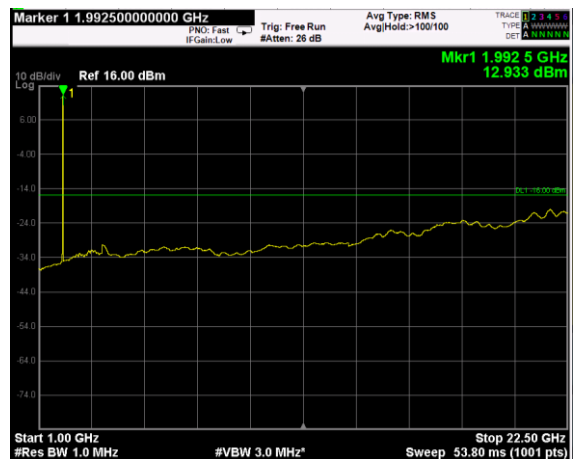

Channel: TOP, Modulation: 256QAM, BW=5MHz, Range: Upper