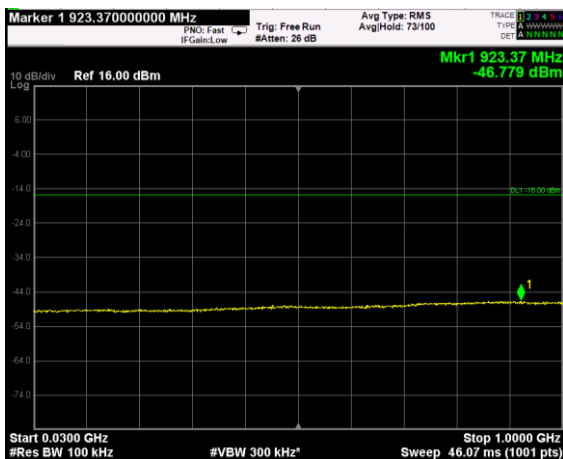

Channel: TOP, Modulation: 256QAM, BW=10MHz, Range: Lower