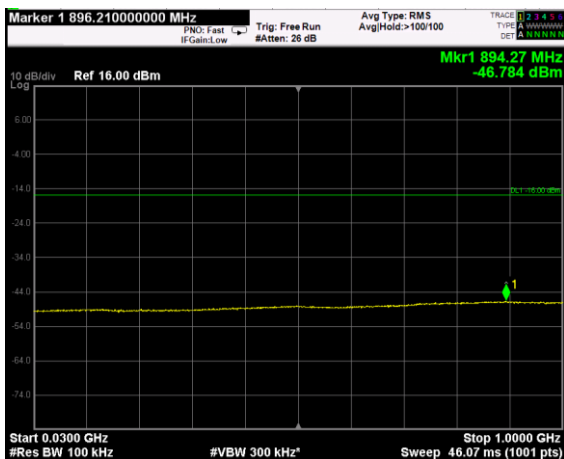

Channel: BOTTOM, Modulation: 64QAM, BW=5MHz, Range: Lower

Channel: BOTTOM, Modulation: 64QAM, BW=5MHz, Range: Upper

Channel: MIDDLE, Modulation: 64QAM, BW=5MHz, Range: Lower

Channel: MIDDLE, Modulation: 64QAM, BW=5MHz, Range: Upper