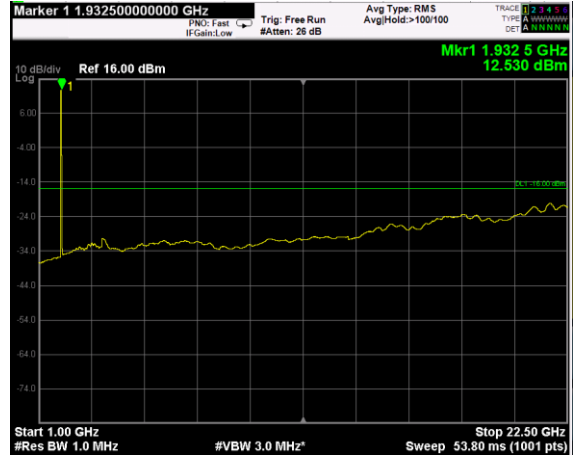

RF PORT 2

Channel: BOTTOM, Modulation: QPSK, BW=5MHz, Range: Lower

Channel: BOTTOM, Modulation: QPSK, BW=5MHz, Range: Upper

Channel: MIDDLE, Modulation: QPSK, BW=5MHz, Range: Lower

Channel: MIDDLE, Modulation: QPSK, BW=5MHz, Range: Upper