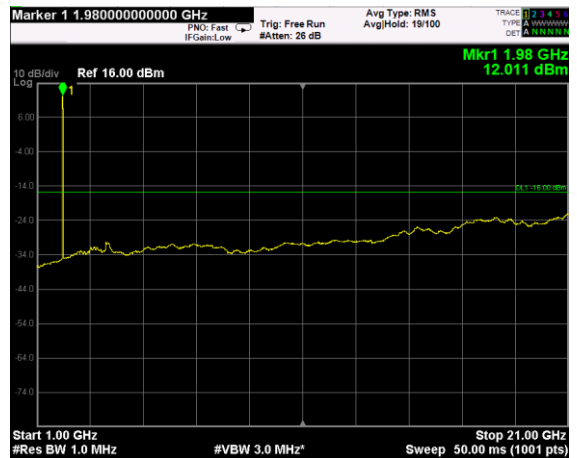

Channel: TOP, Modulation: QPSK, BW=15MHz, Range: Upper