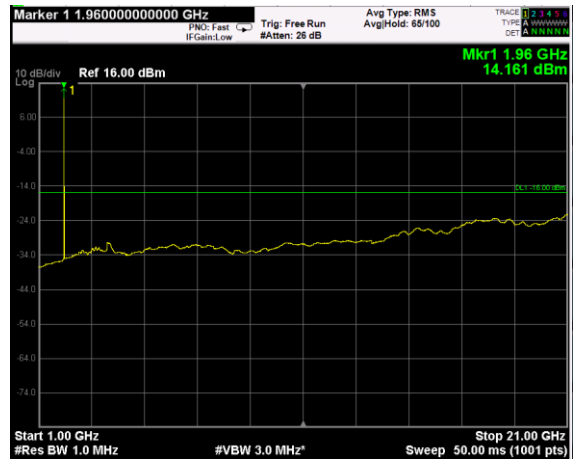

Channel: MIDDLE, Modulation: 16QAM, BW=15MHz, Range: Upper