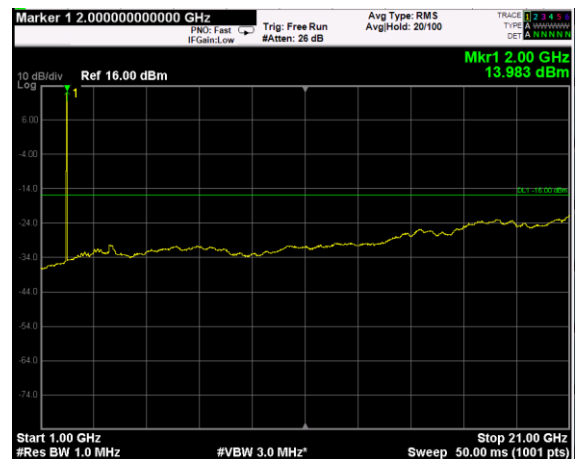

Channel: TOP, Modulation: 16QAM, BW=10MHz, Range: Upper