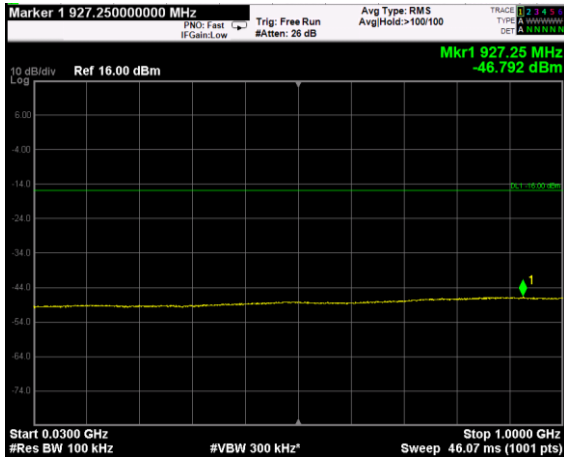

Channel: MIDDLE, Modulation: 16QAM, BW=15MHz, Range: Lower

Channel: MIDDLE, Modulation: 16QAM, BW=15MHz, Range: Upper

Channel: TOP, Modulation: 16QAM, BW=15MHz, Range: Lower

Channel: TOP, Modulation: 16QAM, BW=15MHz, Range: Upper