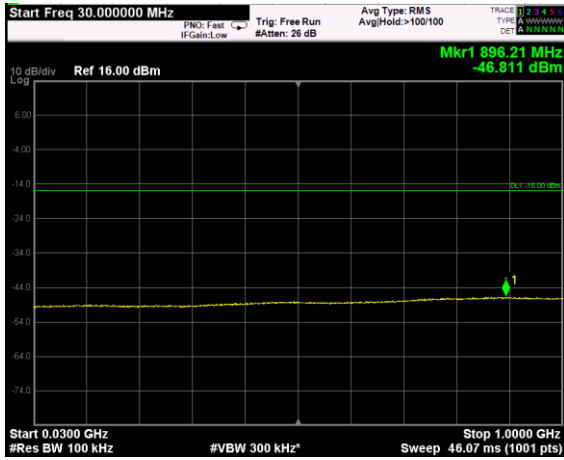

Channel: BOTTOM, Modulation: 16QAM, BW=10MHz, Range: Lower