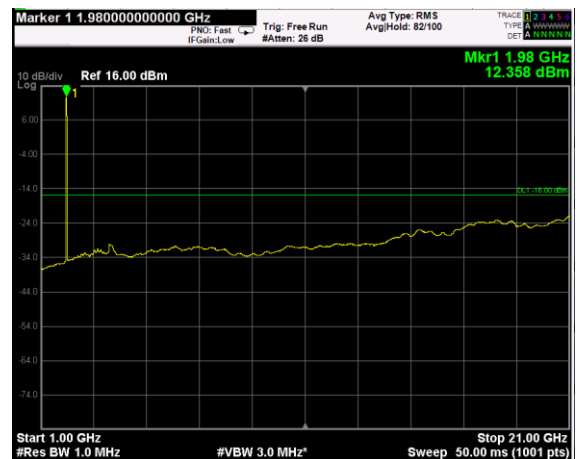

Channel: TOP, Modulation: 16QAM, BW=20MHz, Range: Upper