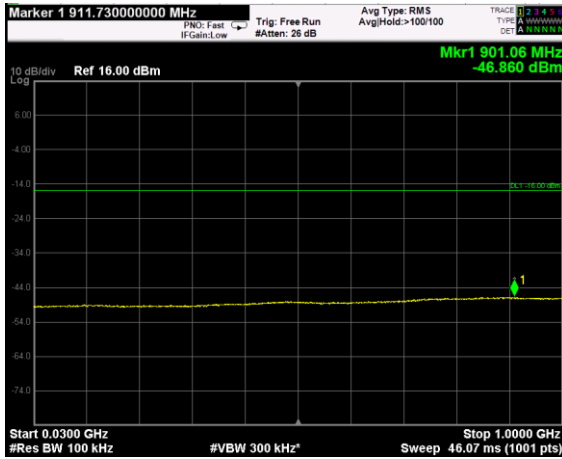

Channel: MIDDLE, Modulation: QPSK, BW=10MHz, Range: Lower