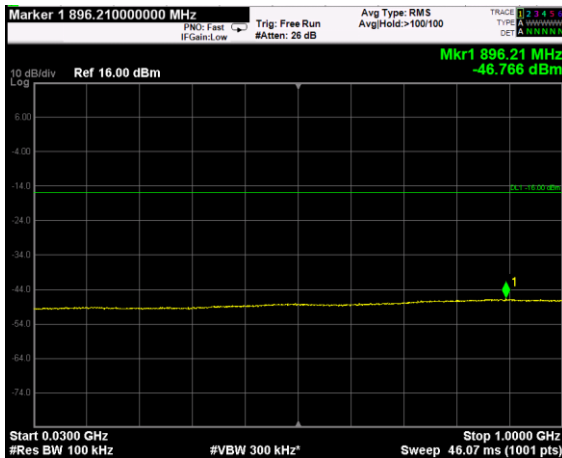

Channel: MIDDLE, Modulation: 256QAM, BW=10MHz, Range: Lower

Channel: MIDDLE, Modulation: 256QAM, BW=10MHz, Range: Upper

Channel: TOP, Modulation: 256QAM, BW=10MHz, Range: Lower

Channel: TOP, Modulation: 256QAM, BW=10MHz, Range: Upper