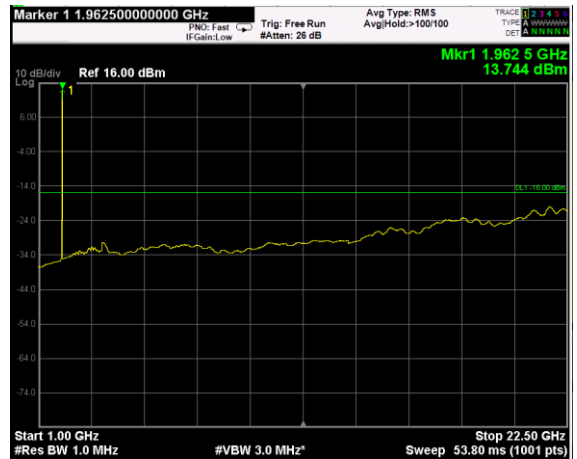

Channel: MIDDLE, Modulation: 16QAM, BW=10MHz, Range: Upper