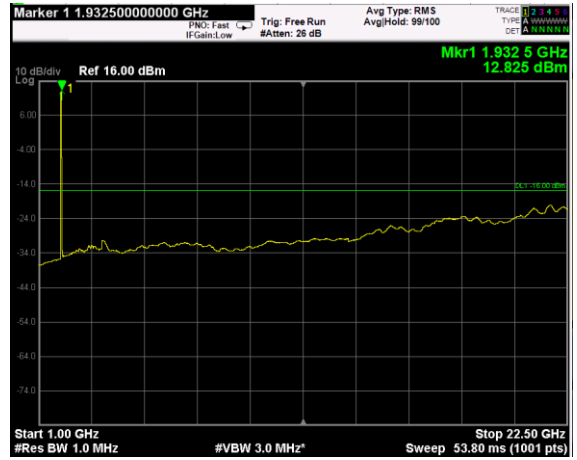

Channel: BOTTOM, Modulation: 16QAM, BW=5MHz, Range: Upper