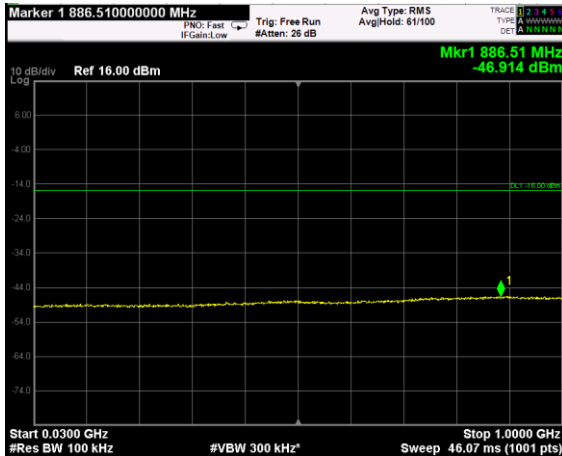

Channel: MIDDLE, Modulation: 256QAM, BW=15MHz, Range: Lower

Channel: MIDDLE, Modulation: 256QAM, BW=15MHz, Range: Upper

Channel: TOP, Modulation: 256QAM, BW=15MHz, Range: Lower

Channel: TOP, Modulation: 256QAM, BW=15MHz, Range: Upper