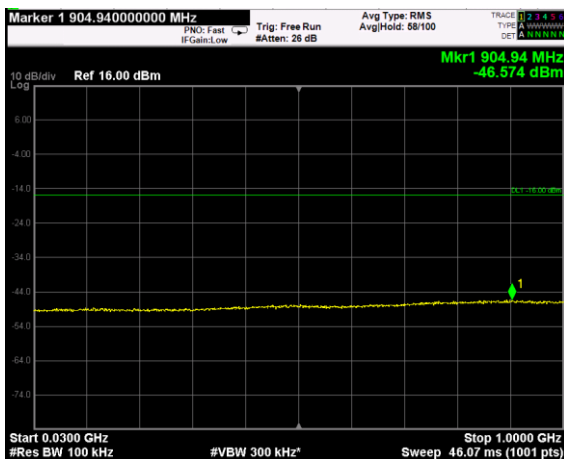

Channel: TOP, Modulation: 16QAM, BW=10MHz, Range: Lower