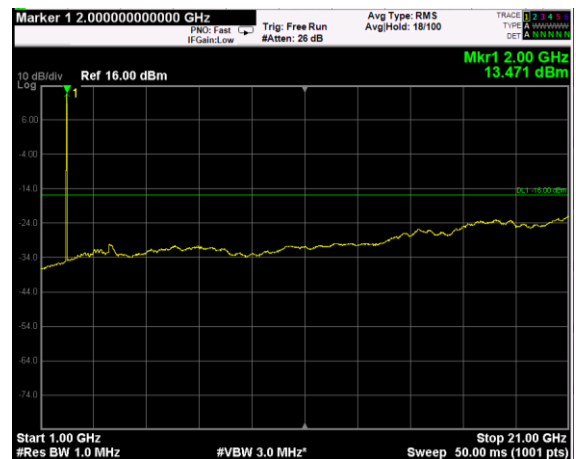

Channel: BOTTOM, Modulation: 64QAM, BW=10MHz, Range: Lower

Channel: BOTTOM, Modulation: 64QAM, BW=10MHz, Range: Upper

Channel: MIDDLE, Modulation: 64QAM, BW=10MHz, Range: Lower

Channel: MIDDLE, Modulation: 64QAM, BW=10MHz, Range: Upper

Channel: TOP, Modulation: 64QAM, BW=10MHz, Range: Lower

Channel: TOP, Modulation: 64QAM, BW=10MHz, Range: Upper

Channel: BOTTOM, Modulation: 256QAM, BW=10MHz, Range: Lower

Channel: BOTTOM, Modulation: 256QAM, BW=10MHz, Range: Upper