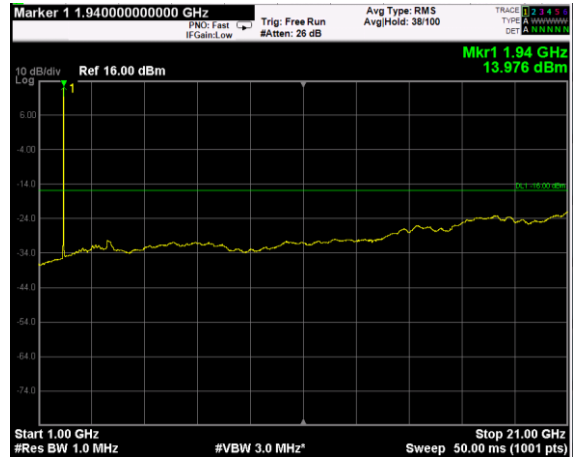

Channel: BOTTOM, Modulation: 64QAM, BW=20MHz, Range: Upper