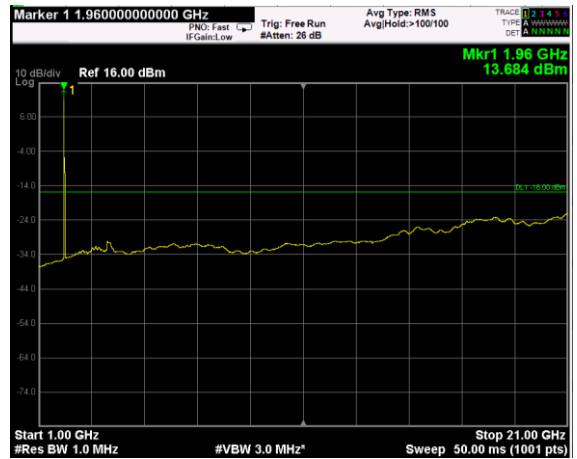

Channel: MIDDLE, Modulation: 256QAM, BW=15MHz, Range: Upper