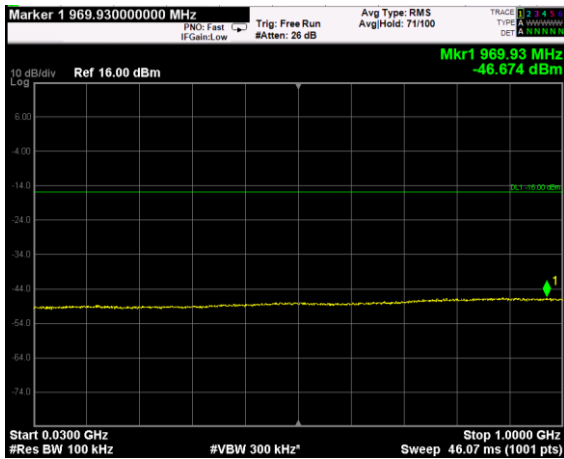

Channel: TOP, Modulation: 64QAM, BW=20MHz, Range: Lower

Channel: TOP, Modulation: 64QAM, BW=20MHz, Range: Upper

Channel: BOTTOM, Modulation: 256QAM, BW=20MHz, Range: Lower

Channel: BOTTOM, Modulation: 256QAM, BW=20MHz, Range: Upper