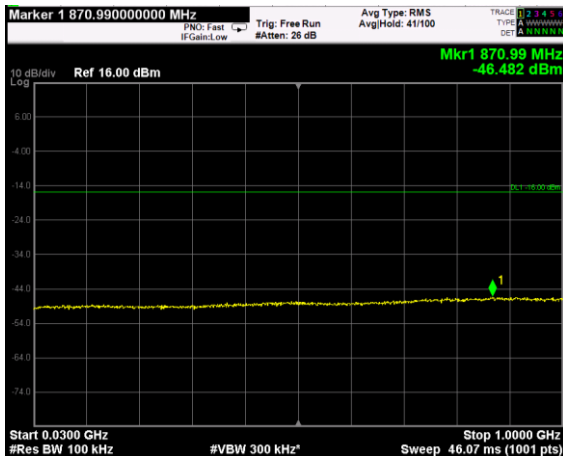

Channel: MIDDLE, Modulation: 64QAM, BW=10MHz, Range: Lower