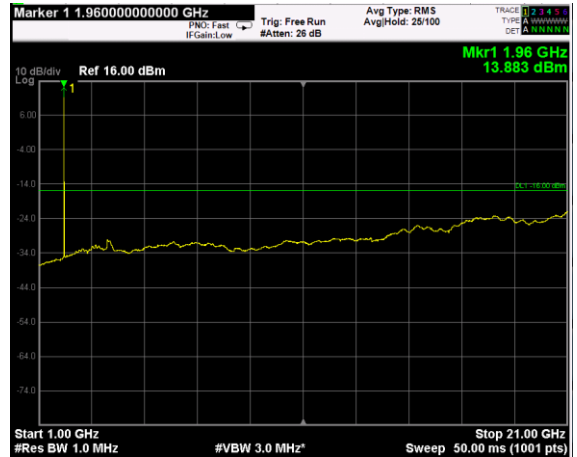

Channel: MIDDLE, Modulation: QPSK, BW=15MHz, Range: Upper