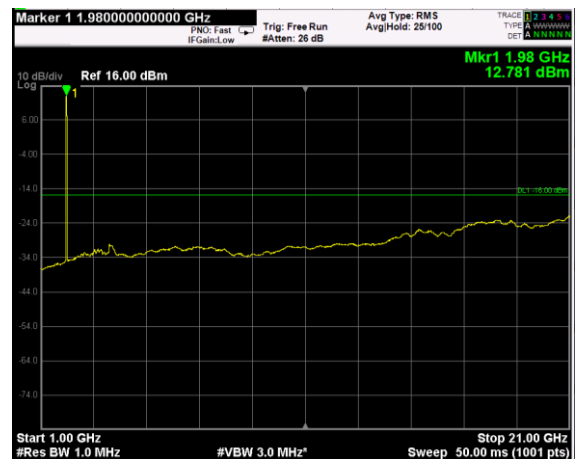

Channel: TOP, Modulation: 256QAM, BW=20MHz, Range: Upper