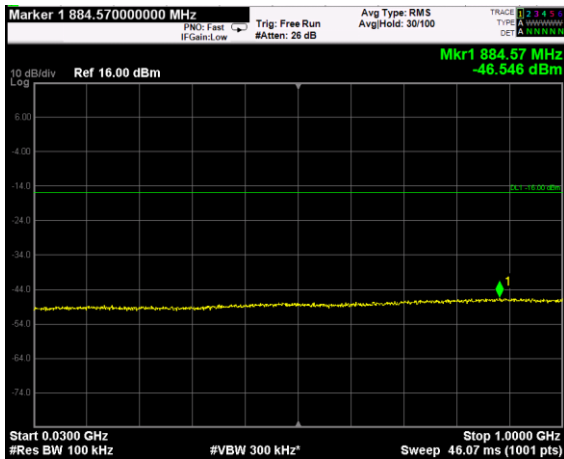

Channel: TOP, Modulation: QPSK, BW=15MHz, Range: Lower

Channel: TOP, Modulation: QPSK, BW=15MHz, Range: Upper

Channel: BOTTOM, Modulation: 16QAM, BW=15MHz, Range: Lower

Channel: BOTTOM, Modulation: 16QAM, BW=15MHz, Range: Upper