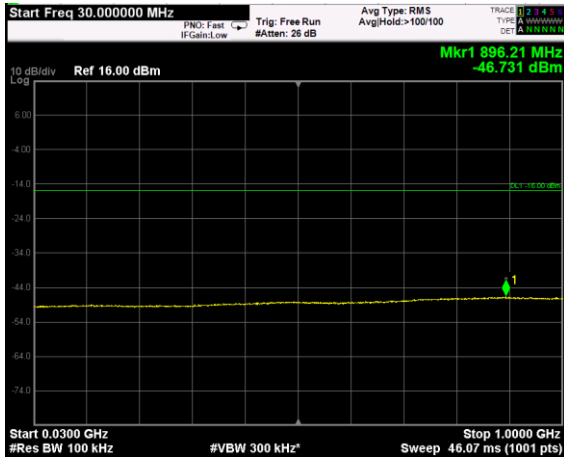

Channel: BOTTOM, Modulation: 16QAM, BW=5MHz, Range: Lower