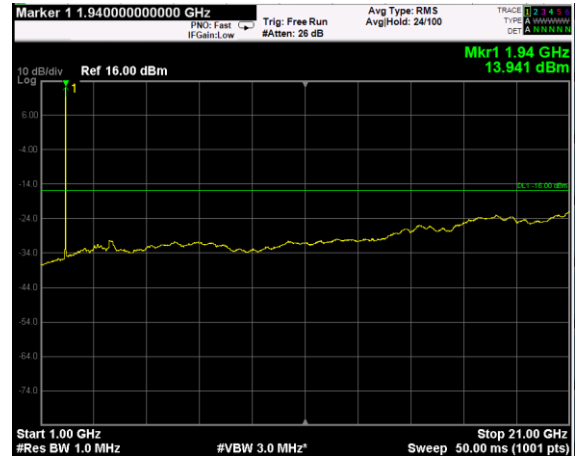

Channel: BOTTOM, Modulation: QPSK, BW=20MHz, Range: Upper