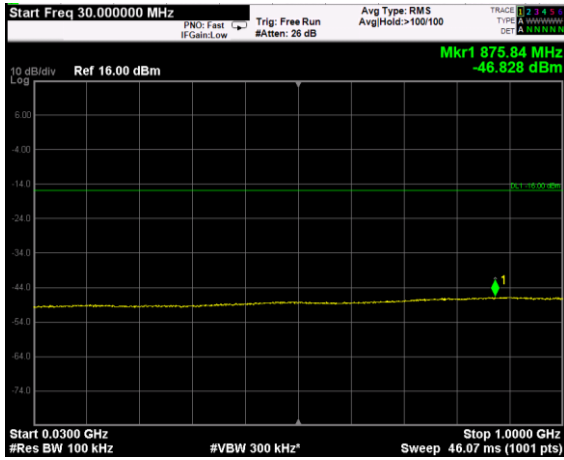

Channel: MIDDLE, Modulation: 16QAM, BW=5MHz, Range: Lower

Channel: MIDDLE, Modulation: 16QAM, BW=5MHz, Range: Upper

Channel: TOP, Modulation: 16QAM, BW=5MHz, Range: Lower

Channel: TOP, Modulation: 16QAM, BW=5MHz, Range: Upper