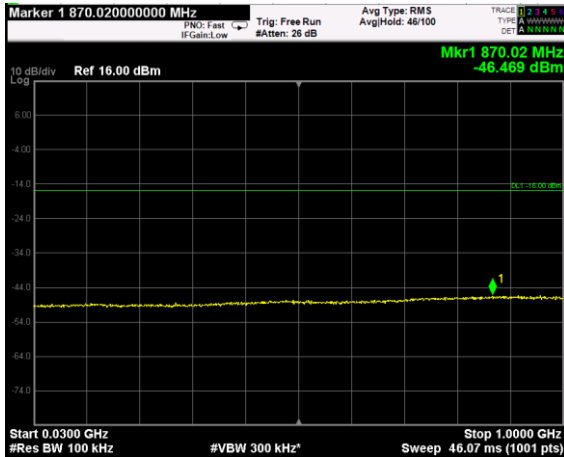

Channel: BOTTOM, Modulation: QPSK, BW=10MHz, Range: Lower

Channel: BOTTOM, Modulation: QPSK, BW=10MHz, Range: Upper

Channel: MIDDLE, Modulation: QPSK, BW=10MHz, Range: Lower

Channel: MIDDLE, Modulation: QPSK, BW=10MHz, Range: Upper