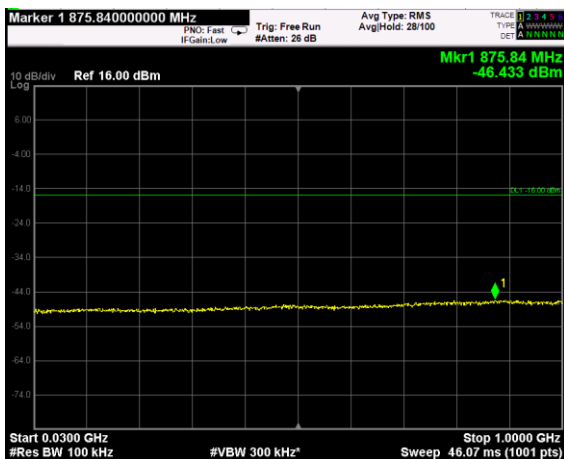

Channel: TOP, Modulation: 16QAM, BW=15MHz, Range: Lower