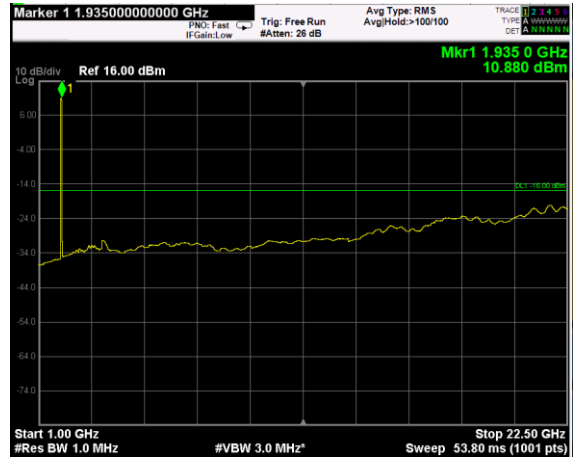

Channel: BOTTOM, Modulation: 16QAM, BW=10MHz, Range: Upper