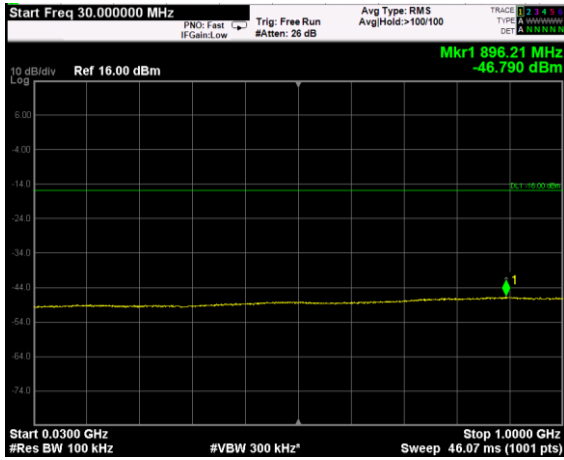

Channel: BOTTOM, Modulation: 256QAM, BW=5MHz, Range: Lower