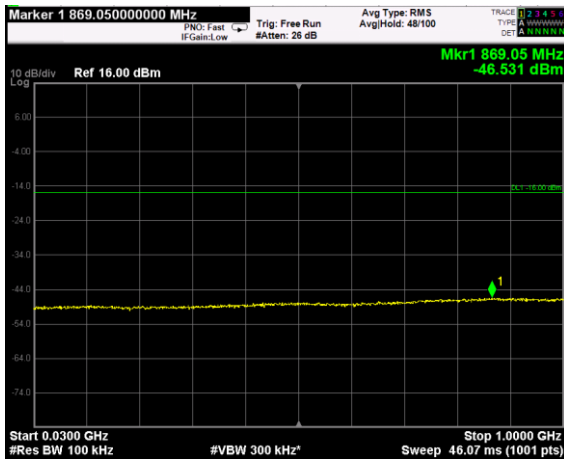

Channel: TOP, Modulation: QPSK, BW=10MHz, Range: Lower

Channel: TOP, Modulation: QPSK, BW=10MHz, Range: Upper

Channel: BOTTOM, Modulation: 16QAM, BW=10MHz, Range: Lower

Channel: BOTTOM, Modulation: 16QAM, BW=10MHz, Range: Upper