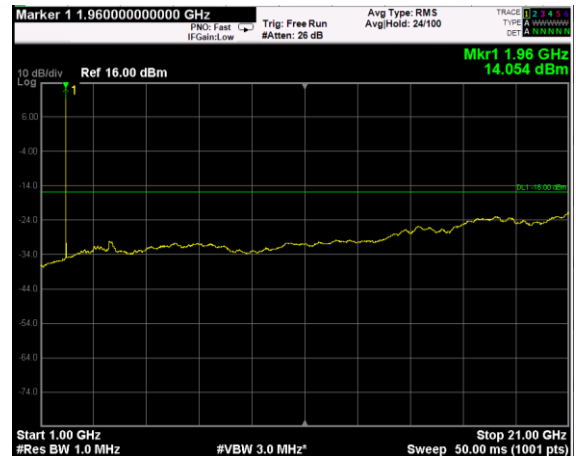

Channel: MIDDLE, Modulation: 64QAM, BW=10MHz, Range: Upper