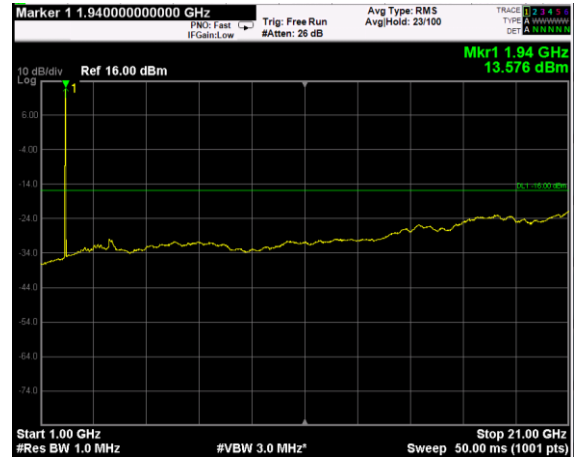

Channel: BOTTOM, Modulation: 64QAM, BW=10MHz, Range: Upper