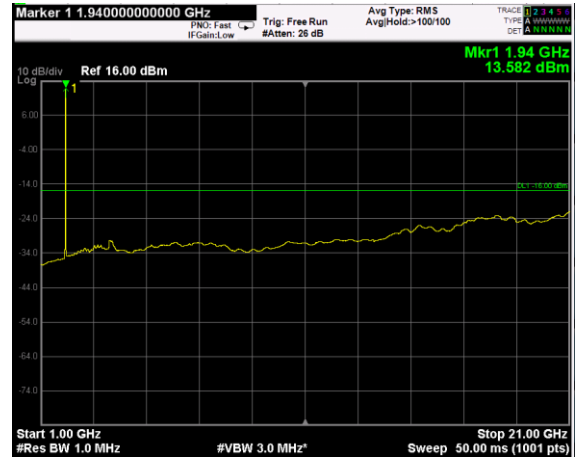

Channel: BOTTOM, Modulation: 16QAM, BW=20MHz, Range: Upper