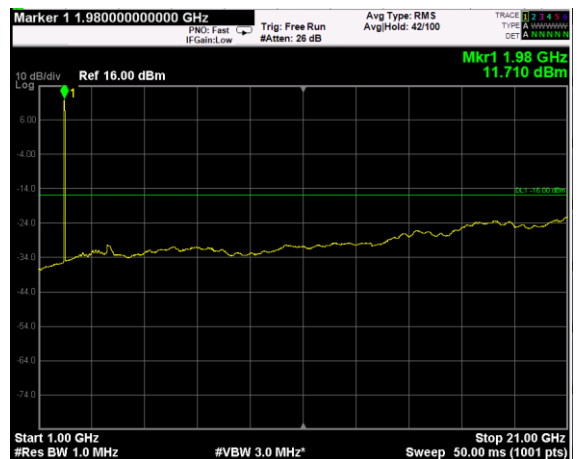

Channel: TOP, Modulation: 16QAM, BW=15MHz, Range: Upper