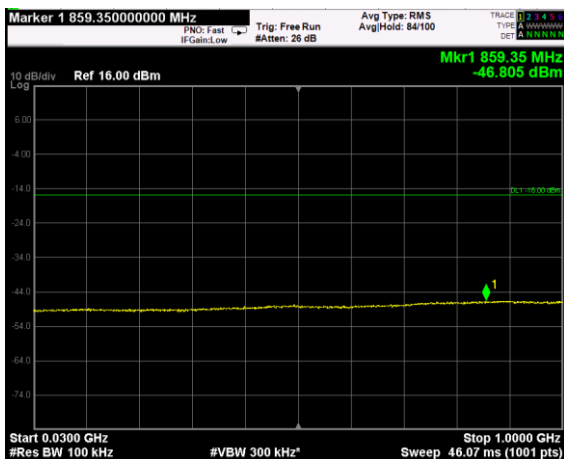

Channel: TOP, Modulation: 256QAM, BW=20MHz, Range: Lower