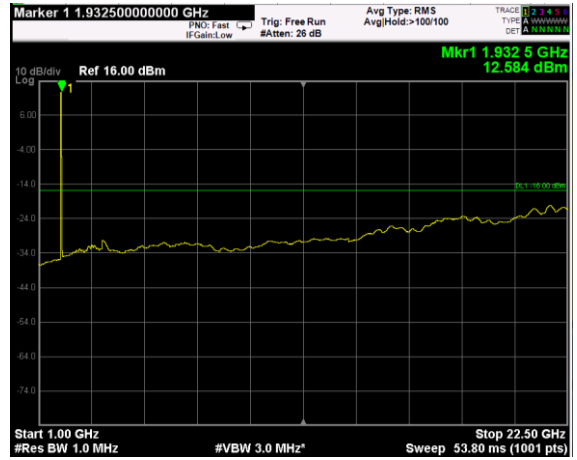

Channel: BOTTOM, Modulation: 64QAM, BW=5MHz, Range: Upper