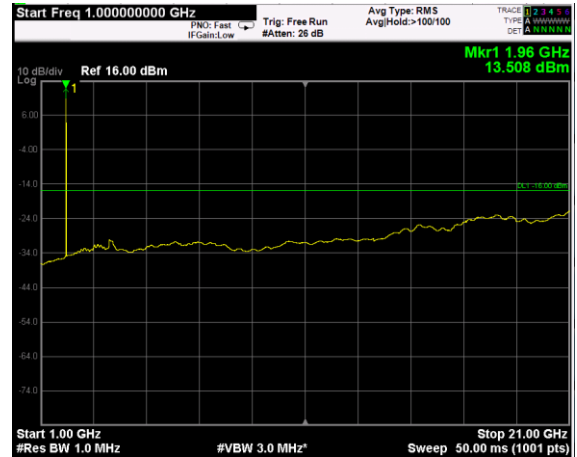

Channel: MIDDLE, Modulation: QPSK, BW=20MHz, Range: Upper