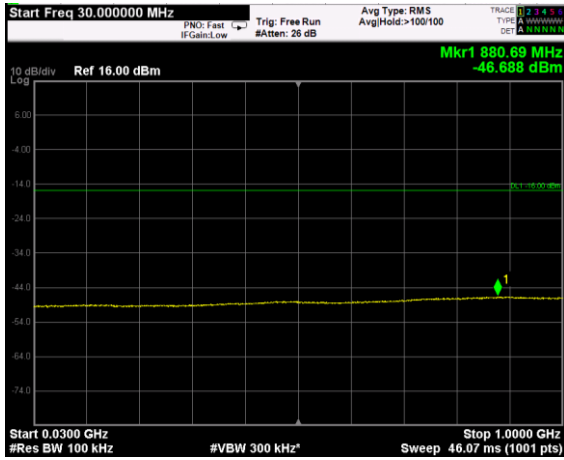

Channel: MIDDLE, Modulation: 16QAM, BW=20MHz, Range: Lower

Channel: MIDDLE, Modulation: 16QAM, BW=20MHz, Range: Upper

Channel: TOP, Modulation: 16QAM, BW=20MHz, Range: Lower

Channel: TOP, Modulation: 16QAM, BW=20MHz, Range: Upper