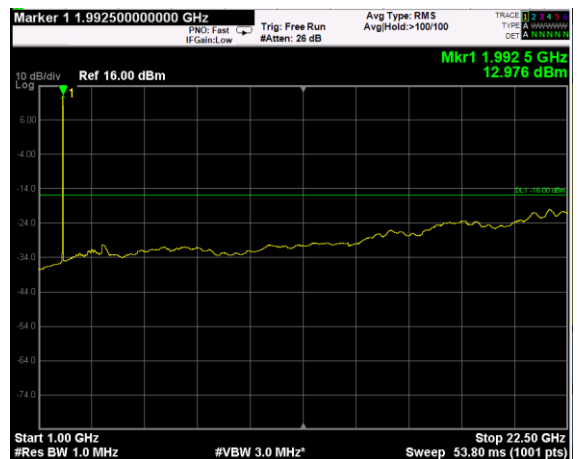

Channel: TOP, Modulation: 16QAM, BW=5MHz, Range: Upper