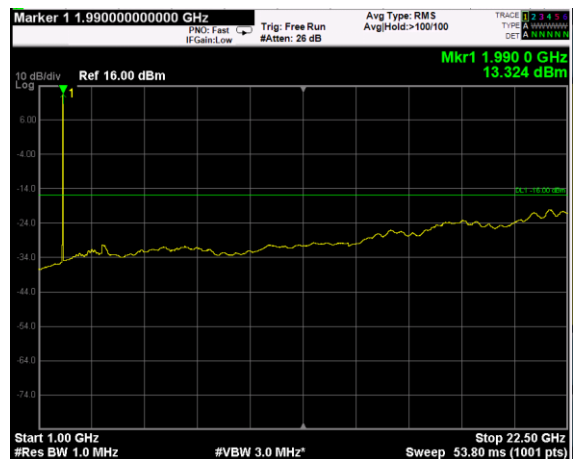

Channel: TOP, Modulation: 16QAM, BW=10MHz, Range: Upper