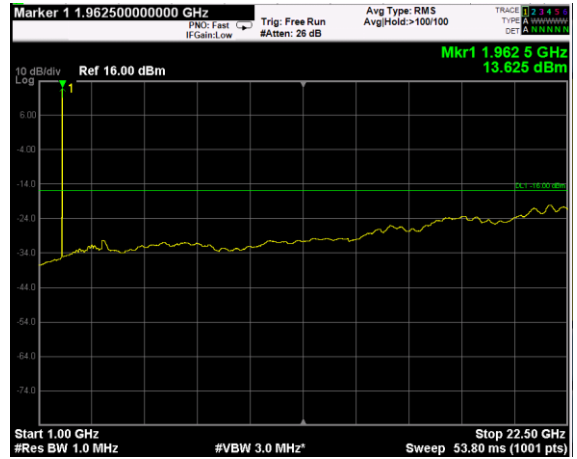

Channel: MIDDLE, Modulation: QPSK, BW=10MHz, Range: Upper