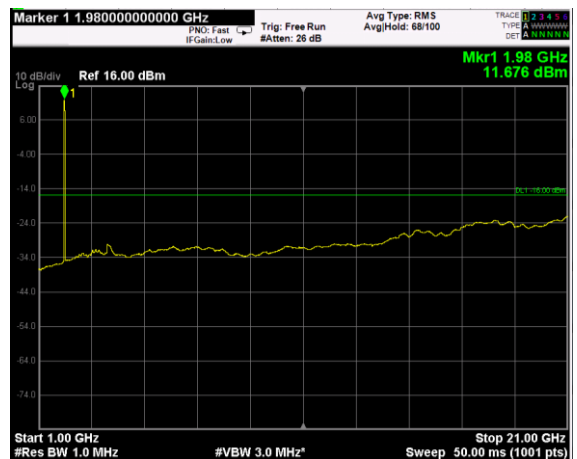

Channel: TOP, Modulation: 64QAM, BW=15MHz, Range: Upper