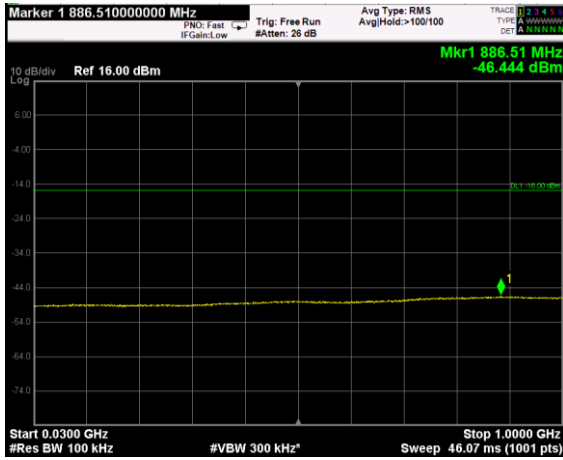

Channel: MIDDLE, Modulation: 16QAM, BW=10MHz, Range: Lower

Channel: MIDDLE, Modulation: 16QAM, BW=10MHz, Range: Upper

Channel: TOP, Modulation: 16QAM, BW=10MHz, Range: Lower

Channel: TOP, Modulation: 16QAM, BW=10MHz, Range: Upper