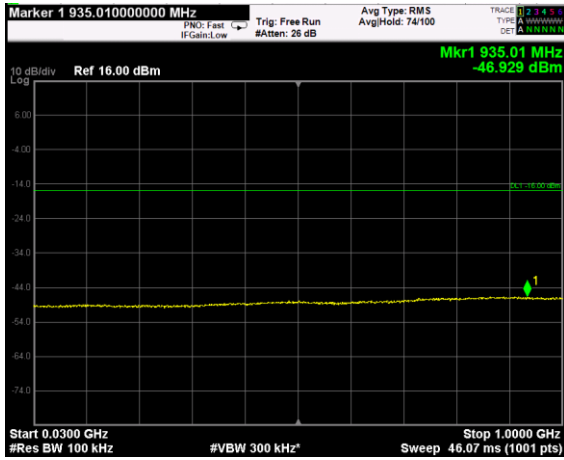

Channel: BOTTOM, Modulation: 16QAM, BW=15MHz, Range: Lower