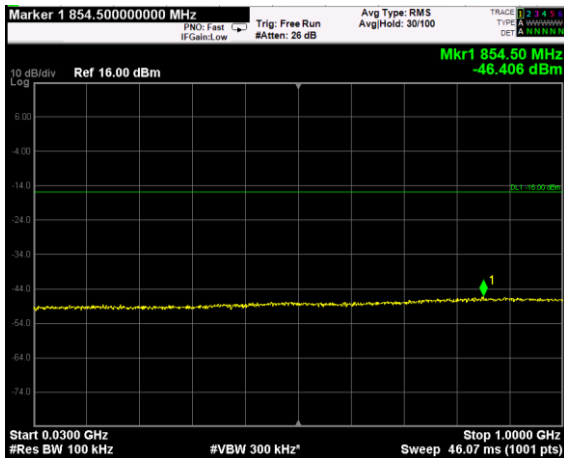

Channel: TOP, Modulation: 64QAM, BW=15MHz, Range: Lower

Channel: TOP, Modulation: 64QAM, BW=15MHz, Range: Upper

Channel: BOTTOM, Modulation: 256QAM, BW=15MHz, Range: Lower

Channel: BOTTOM, Modulation: 256QAM, BW=15MHz, Range: Upper