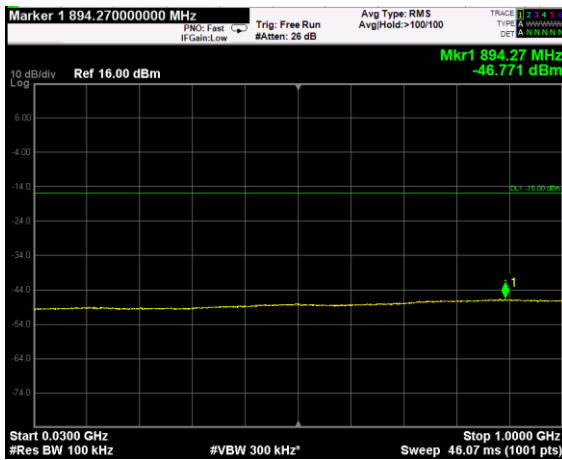

Channel: BOTTOM, Modulation: QPSK, BW=10MHz, Range: Lower

Channel: BOTTOM, Modulation: QPSK, BW=10MHz, Range: Upper

Channel: MIDDLE, Modulation: QPSK, BW=10MHz, Range: Lower

Channel: MIDDLE, Modulation: QPSK, BW=10MHz, Range: Upper