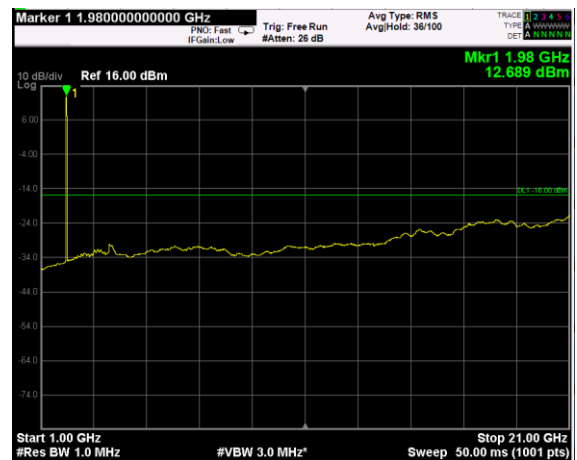

Channel: TOP, Modulation: QPSK, BW=20MHz, Range: Upper