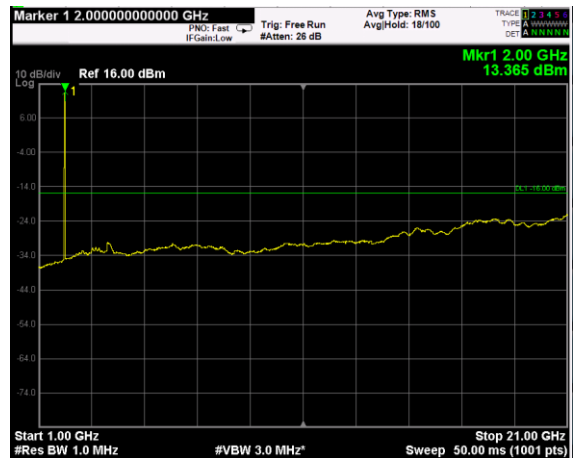

Channel: TOP, Modulation: QPSK, BW=10MHz, Range: Upper