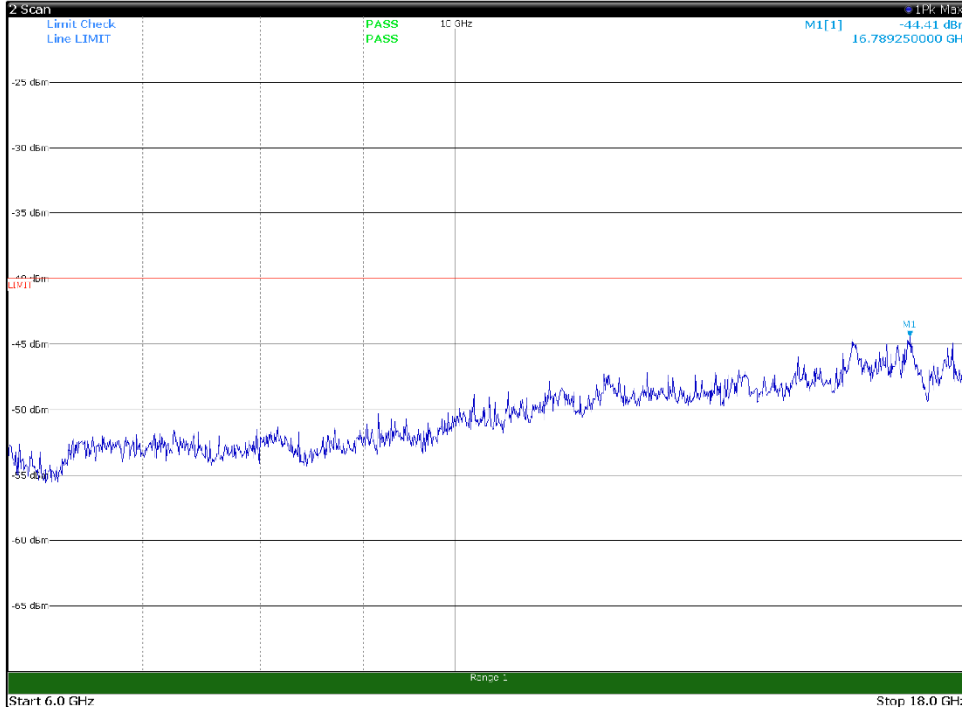

Channel: TOP, Modulation: 256QAM,
BW=15MHz, Range: 6GHz -18GHz, Polarization: Horizontal

Channel: TOP, Modulation: 256QAM,
BW=15MHz, Range: 6GHz -18GHz, Polarization: Vertical

Channel: TOP, Modulation: 256QAM,
BW=15MHz, Range: 18GHz - 37GHz, Polarization: Horizontal

Channel: TOP, Modulation: 256QAM,
BW=15MHz, Range: 18GHz - 37GHz, Polarization: Vertical

Channel: BOTTOM, Modulation: QPSK,
BW=20MHz, Range: 30MHz- 1GHz, Polarization: Horizontal

Channel: BOTTOM, Modulation: QPSK,
BW=20MHz, Range: 30MHz- 1GHz, Polarization: Vertical

Channel: BOTTOM, Modulation: QPSK,
BW=20MHz, Range: 1GHz -6GHz, Polarization: Horizontal

Channel: BOTTOM, Modulation: QPSK,
BW=20MHz, Range: 1GHz -6GHz, Polarization: Vertical

Channel: BOTTOM, Modulation: QPSK,
BW=20MHz, Range: 6GHz -18GHz, Polarization: Horizontal