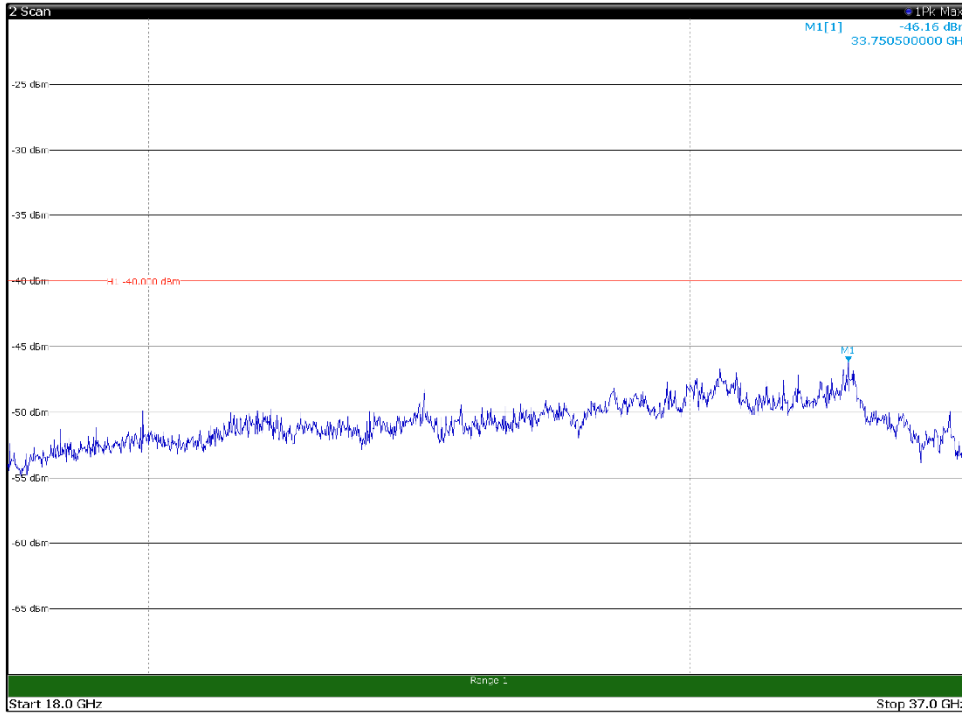

Channel: TOP, Modulation: 64QAM,
BW=20MHz, Range: 18GHz - 37GHz, Polarization: Horizontal

Channel: TOP, Modulation: 64QAM,
BW=20MHz, Range: 18GHz - 37GHz, Polarization: Vertical

Channel: BOTTOM, Modulation: 256QAM,
BW=20MHz, Range: 30MHz- 1GHz, Polarization: Horizontal

Channel: BOTTOM, Modulation: 256QAM,
BW=20MHz, Range: 30MHz- 1GHz, Polarization: Vertical

Channel: BOTTOM, Modulation: 256QAM, BW=20MHz, Range: 1GHz -6GHz, Polarization: Horizontal

Channel: BOTTOM, Modulation: 256QAM, BW=20MHz, Range: 1GHz -6GHz, Polarization: Vertical

Channel: BOTTOM, Modulation: 256QAM,
 BW=20MHz, Range: 6GHz -18GHz, Polarization: Horizontal

Channel: BOTTOM, Modulation: 256QAM,
 BW=20MHz, Range: 6GHz -18GHz, Polarization: Vertical

Channel: BOTTOM, Modulation: 256QAM,
BW=20MHz, Range: 18GHz - 37GHz, Polarization: Horizontal