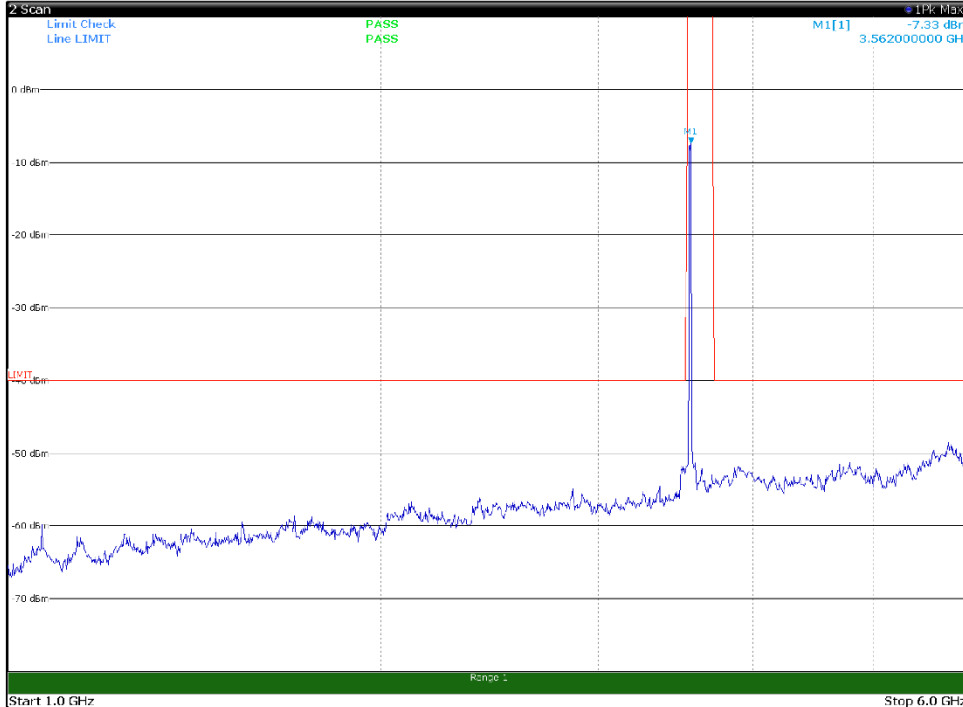

Channel: BOTTOM, Modulation: 256QAM,
BW=15MHz, Range: 1GHz -6GHz, Polarization: Horizontal

Channel: BOTTOM, Modulation: 256QAM,
BW=15MHz, Range: 1GHz -6GHz, Polarization: Vertical

Channel: BOTTOM, Modulation: 256QAM,
BW=15MHz, Range: 6GHz -18GHz, Polarization: Horizontal

Channel: BOTTOM, Modulation: 256QAM,
BW=15MHz, Range: 6GHz -18GHz, Polarization: Vertical

Channel: BOTTOM, Modulation: 256QAM,
BW=15MHz, Range: 18GHz - 37GHz, Polarization: Horizontal

Channel: BOTTOM, Modulation: 256QAM,
BW=15MHz, Range: 18GHz - 37GHz, Polarization: Vertical