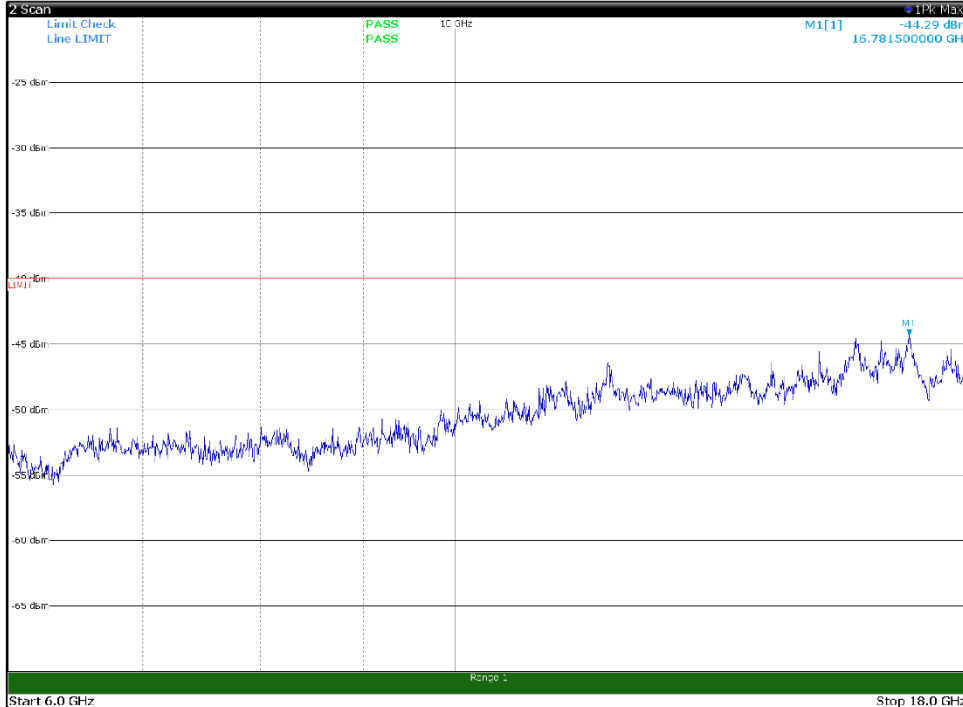

Channel: BOTTOM, Modulation: 256QAM,
BW=15MHz, Range: 6GHz -18GHz, Polarization: Vertical

Channel: BOTTOM, Modulation: 256QAM,
BW=15MHz, Range: 18GHz - 37GHz, Polarization: Horizontal

Channel: BOTTOM, Modulation: 256QAM,
BW=15MHz, Range: 18GHz - 37GHz, Polarization: Vertical

Channel: MIDDLE, Modulation: 256QAM,
BW=15MHz, Range: 30MHz- 1GHz, Polarization: Horizontal

Channel: MIDDLE, Modulation: 256QAM,
BW=15MHz, Range: 30MHz- 1GHz, Polarization: Vertical

Channel: MIDDLE, Modulation: 256QAM,
BW=15MHz, Range: 1GHz -6GHz, Polarization: Horizontal

Channel: MIDDLE, Modulation: 256QAM,
BW=15MHz, Range: 1GHz -6GHz, Polarization: Vertical

Channel: MIDDLE, Modulation: 256QAM,
BW=15MHz, Range: 6GHz -18GHz, Polarization: Horizontal

Channel: MIDDLE, Modulation: 256QAM,
BW=15MHz, Range: 6GHz -18GHz, Polarization: Vertical