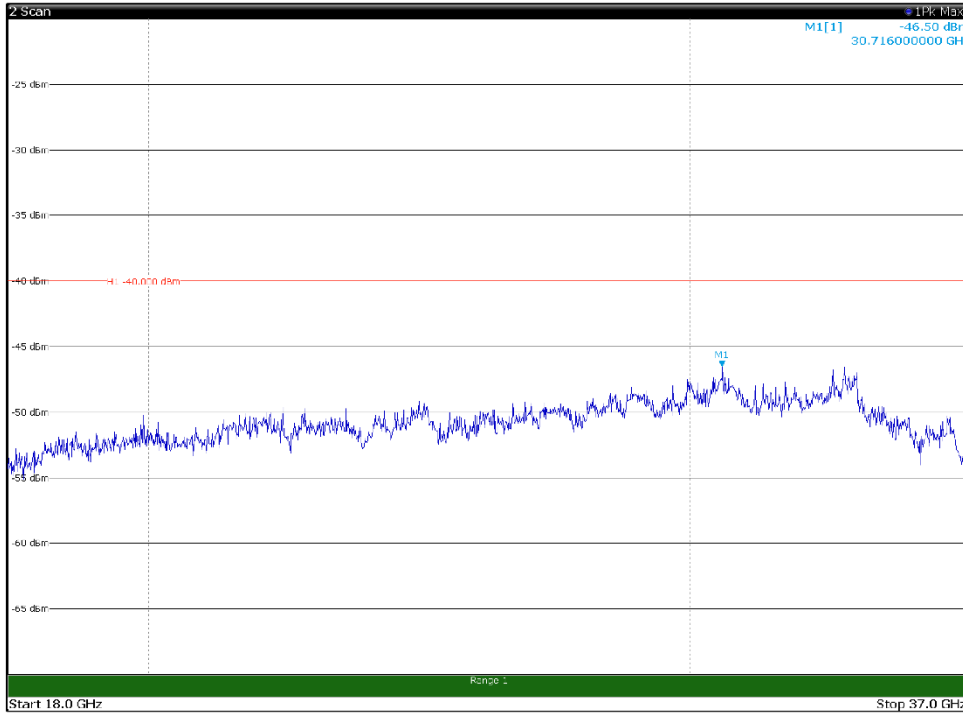

Channel: BOTTOM, Modulation: 256QAM,
BW=15MHz, Range: 1GHz -6GHz, Polarization: Horizontal

Channel: BOTTOM, Modulation: 256QAM,
BW=15MHz, Range: 1GHz -6GHz, Polarization: Vertical

Channel: BOTTOM, Modulation: 256QAM,
BW=15MHz, Range: 6GHz -18GHz, Polarization: Horizontal

Channel: BOTTOM, Modulation: 256QAM,
BW=15MHz, Range: 6GHz -18GHz, Polarization: Vertical

Channel: BOTTOM, Modulation: 256QAM,
BW=15MHz, Range: 18GHz - 37GHz, Polarization: Horizontal

Channel: BOTTOM, Modulation: 256QAM,
BW=15MHz, Range: 18GHz - 37GHz, Polarization: Vertical