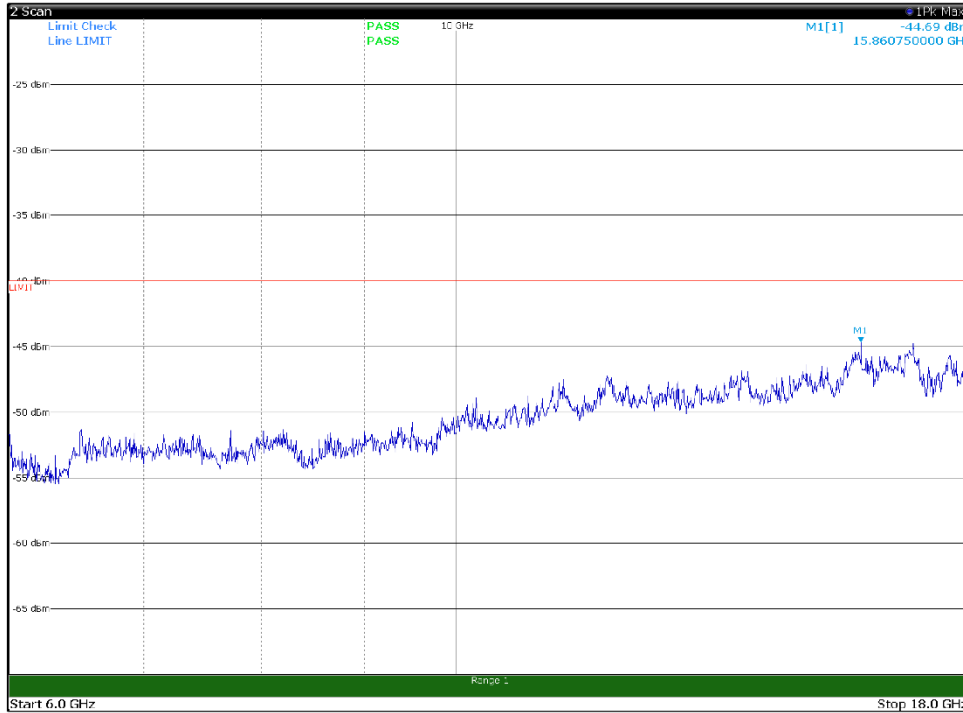

Channel: MIDDLE, Modulation: 64QAM,
BW=20MHz, Range: 6GHz -18GHz, Polarization: Vertical

Channel: MIDDLE, Modulation: 64QAM,
BW=20MHz, Range: 18GHz - 37GHz, Polarization: Horizontal

Channel: MIDDLE, Modulation: 64QAM,
BW=20MHz, Range: 18GHz - 37GHz, Polarization: Vertical

Channel: TOP, Modulation: 64QAM,
 BW=20MHz, Range: 30MHz- 1GHz, Polarization: Horizontal

Channel: TOP, Modulation: 64QAM,
 BW=20MHz, Range: 30MHz- 1GHz, Polarization: Vertical

Channel: TOP, Modulation: 64QAM,
 BW=20MHz, Range: 1GHz -6GHz, Polarization: Horizontal

Channel: TOP, Modulation: 64QAM,
 BW=20MHz, Range: 1GHz -6GHz, Polarization: Vertical

Channel: TOP, Modulation: 64QAM,
BW=20MHz, Range: 6GHz -18GHz, Polarization: Horizontal

Channel: TOP, Modulation: 64QAM,
BW=20MHz, Range: 6GHz -18GHz, Polarization: Vertical