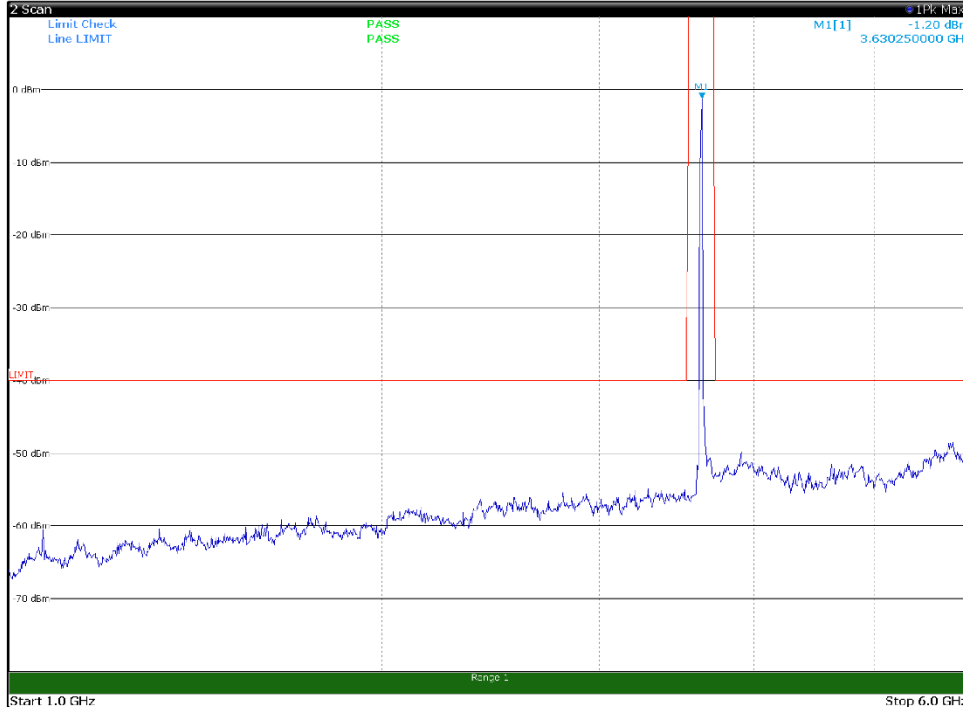

Channel: MIDDLE, Modulation: 16QAM,
BW=20MHz, Range: 1GHz -6GHz, Polarization: Horizontal

Channel: MIDDLE, Modulation: 16QAM,
BW=20MHz, Range: 1GHz -6GHz, Polarization: Vertical