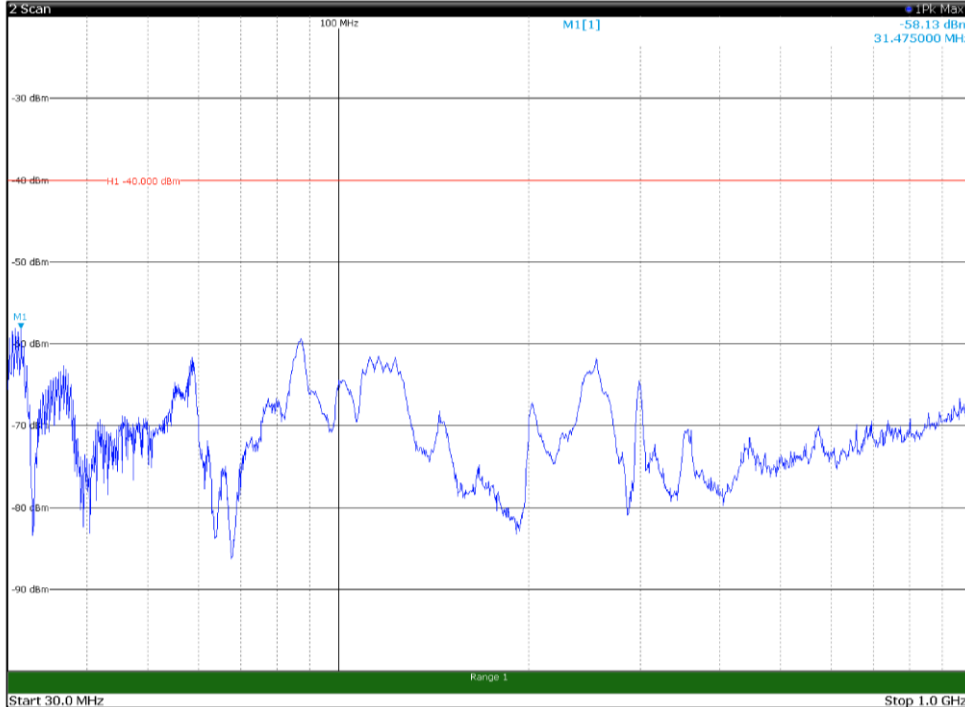

Channel: TOP, Modulation: 16QAM,
 BW=20MHz, Range: 30MHz- 1GHz, Polarization: Vertical

Channel: TOP, Modulation: 16QAM,
 BW=20MHz, Range: 1GHz -6GHz, Polarization: Horizontal

Channel: TOP, Modulation: 16QAM,
 BW=20MHz, Range: 1GHz -6GHz, Polarization: Vertical

Channel: TOP, Modulation: 16QAM,
BW=20MHz, Range: 6GHz -18GHz, Polarization: Horizontal

Channel: TOP, Modulation: 16QAM,
BW=20MHz, Range: 6GHz -18GHz, Polarization: Vertical

Channel: BOTTOM, Modulation: 64QAM,
 BW=20MHz, Range: 30MHz- 1GHz, Polarization: Horizontal

Channel: BOTTOM, Modulation: 64QAM,
 BW=20MHz, Range: 30MHz- 1GHz, Polarization: Vertical

Channel: BOTTOM, Modulation: 64QAM,
 BW=20MHz, Range: 1GHz -6GHz, Polarization: Horizontal

Channel: BOTTOM, Modulation: 64QAM,
 BW=20MHz, Range: 1GHz -6GHz, Polarization: Vertical