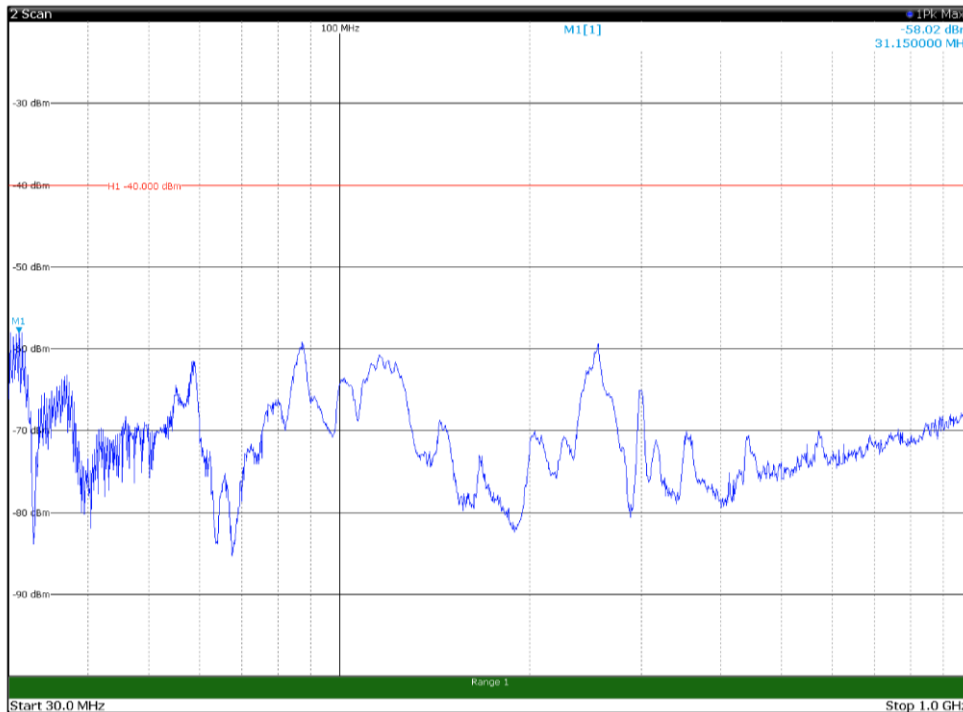

Channel: TOP, Modulation: 256QAM,
BW=15MHz, Range: 30MHz- 1GHz, Polarization: Vertical

Channel: TOP, Modulation: 256QAM,
 BW=15MHz, Range: 1GHz -6GHz, Polarization: Horizontal

Channel: TOP, Modulation: 256QAM,
 BW=15MHz, Range: 1GHz -6GHz, Polarization: Vertical

Channel: TOP, Modulation: 256QAM,
BW=15MHz, Range: 6GHz -18GHz, Polarization: Horizontal

Channel: TOP, Modulation: 256QAM,
BW=15MHz, Range: 6GHz -18GHz, Polarization: Vertical

Channel: TOP, Modulation: 256QAM,
BW=15MHz, Range: 18GHz - 37GHz, Polarization: Horizontal

Channel: TOP, Modulation: 256QAM,
BW=15MHz, Range: 18GHz - 37GHz, Polarization: Vertical

Channel: BOTTOM, Modulation: QPSK,
BW=20MHz, Range: 30MHz- 1GHz, Polarization: Horizontal

Channel: BOTTOM, Modulation: QPSK,
BW=20MHz, Range: 30MHz- 1GHz, Polarization: Vertical

Channel: BOTTOM, Modulation: QPSK,
BW=20MHz, Range: 1GHz -6GHz, Polarization: Horizontal

Channel: BOTTOM, Modulation: QPSK,
BW=20MHz, Range: 1GHz -6GHz, Polarization: Vertical

Channel: BOTTOM, Modulation: QPSK,
BW=20MHz, Range: 6GHz -18GHz, Polarization: Horizontal