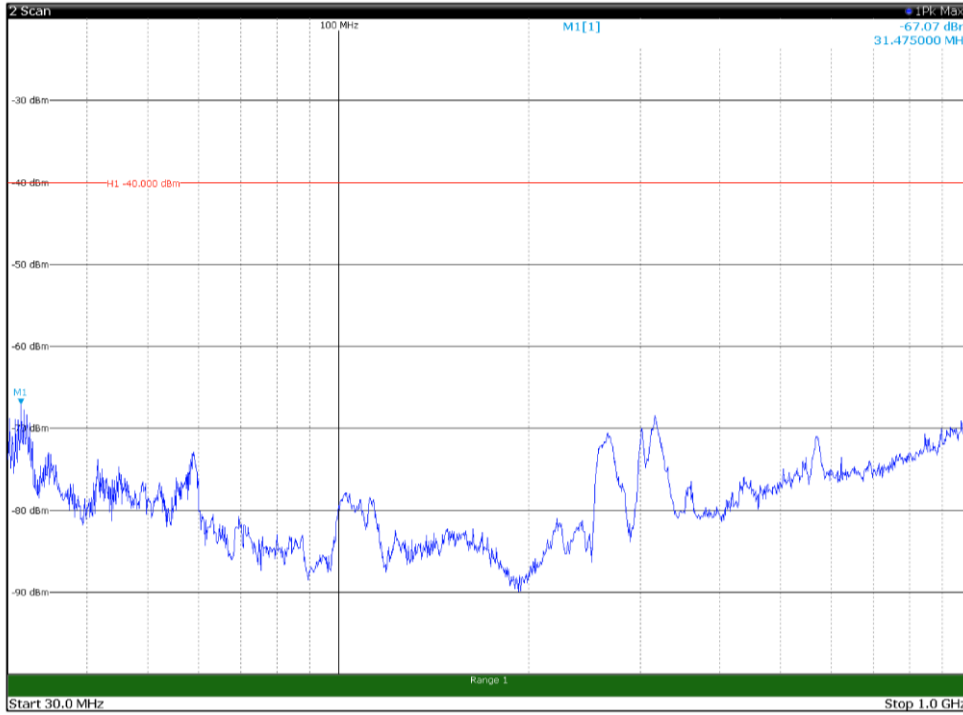

Channel: MIDDLE, Modulation: 256QAM,
BW=15MHz, Range: 30MHz- 1GHz, Polarization: Horizontal

Channel: MIDDLE, Modulation: 256QAM,
BW=15MHz, Range: 30MHz- 1GHz, Polarization: Vertical

Channel: MIDDLE, Modulation: 256QAM,
BW=15MHz, Range: 1GHz -6GHz, Polarization: Horizontal

Channel: MIDDLE, Modulation: 256QAM,
BW=15MHz, Range: 1GHz -6GHz, Polarization: Vertical

Channel: MIDDLE, Modulation: 256QAM,
BW=15MHz, Range: 6GHz -18GHz, Polarization: Horizontal

Channel: MIDDLE, Modulation: 256QAM,
BW=15MHz, Range: 6GHz -18GHz, Polarization: Vertical

Channel: MIDDLE, Modulation: 256QAM,
BW=15MHz, Range: 18GHz - 37GHz, Polarization: Horizontal

Channel: MIDDLE, Modulation: 256QAM,
BW=15MHz, Range: 18GHz - 37GHz, Polarization: Vertical

Channel: TOP, Modulation: 256QAM,
BW=15MHz, Range: 30MHz- 1GHz, Polarization: Horizontal

Channel: TOP, Modulation: 256QAM,
BW=15MHz, Range: 30MHz- 1GHz, Polarization: Vertical

Channel: TOP, Modulation: 256QAM,
 BW=15MHz, Range: 1GHz -6GHz, Polarization: Horizontal

Channel: TOP, Modulation: 256QAM,
 BW=15MHz, Range: 1GHz -6GHz, Polarization: Vertical