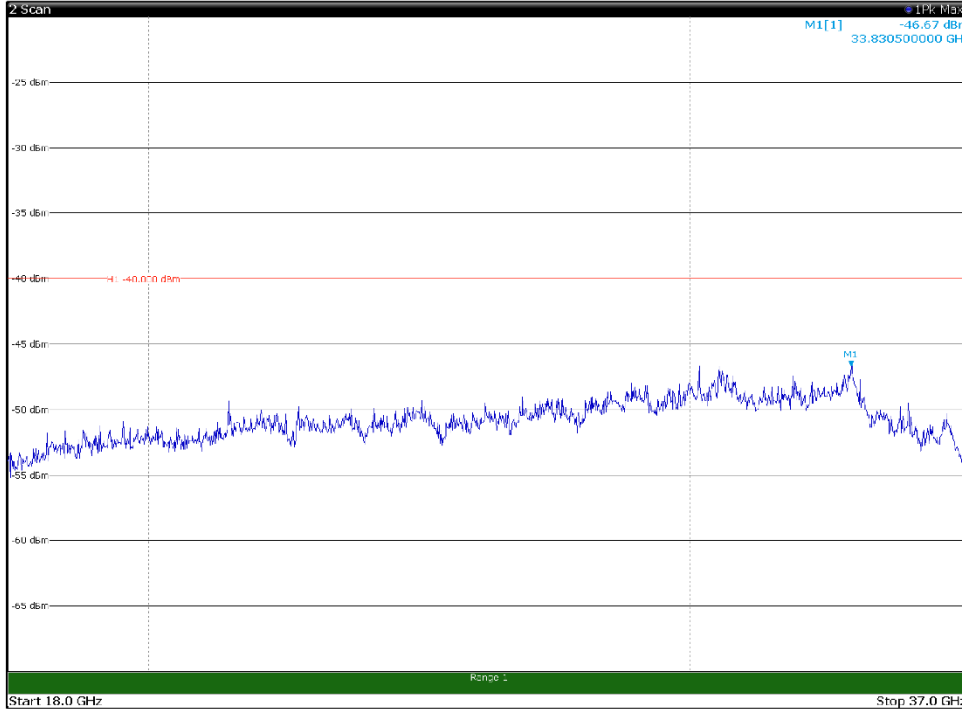

Channel: MIDDLE, Modulation: 16QAM,
 BW=20MHz, Range: 1GHz -6GHz, Polarization: Vertical

Channel: MIDDLE, Modulation: 16QAM,
BW=20MHz, Range: 6GHz -18GHz, Polarization: Horizontal

Channel: MIDDLE, Modulation: 16QAM,
BW=20MHz, Range: 6GHz -18GHz, Polarization: Vertical

Channel: MIDDLE, Modulation: 16QAM,
BW=20MHz, Range: 18GHz - 37GHz, Polarization: Horizontal

Channel: MIDDLE, Modulation: 16QAM,
BW=20MHz, Range: 18GHz - 37GHz, Polarization: Vertical

Channel: TOP, Modulation: 16QAM,
 BW=20MHz, Range: 30MHz- 1GHz, Polarization: Horizontal