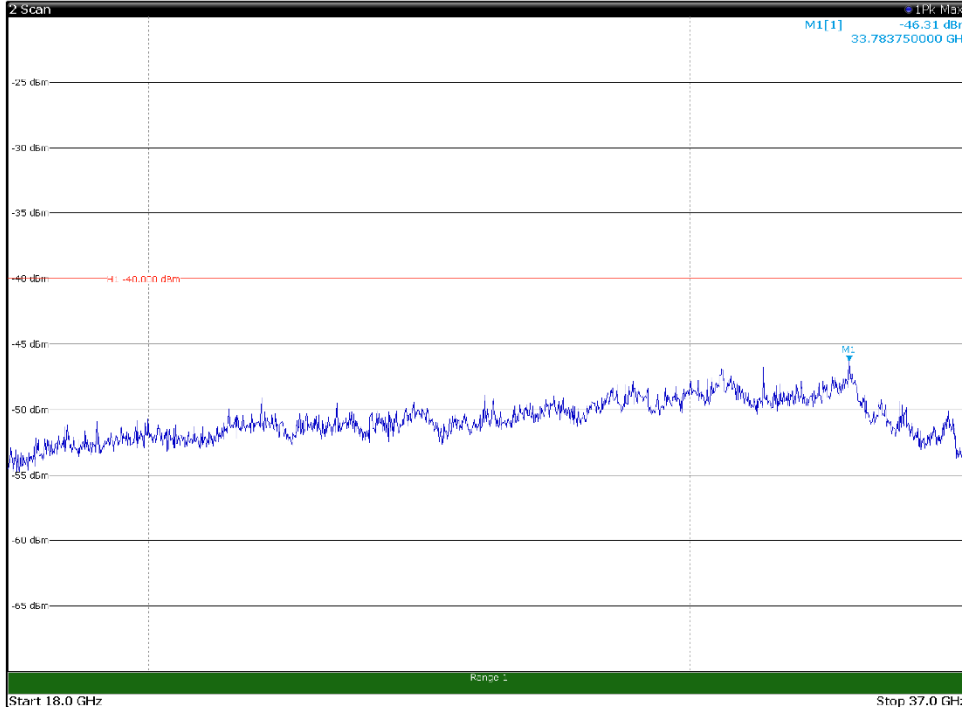

Channel: BOTTOM, Modulation: 64QAM,
BW=20MHz, Range: 18GHz - 37GHz, Polarization: Vertical

Channel: MIDDLE, Modulation: 64QAM,
BW=20MHz, Range: 30MHz- 1GHz, Polarization: Horizontal

Channel: MIDDLE, Modulation: 64QAM,
BW=20MHz, Range: 30MHz- 1GHz, Polarization: Vertical

Channel: MIDDLE, Modulation: 64QAM,
 BW=20MHz, Range: 1GHz -6GHz, Polarization: Horizontal

Channel: MIDDLE, Modulation: 64QAM,
 BW=20MHz, Range: 1GHz -6GHz, Polarization: Vertical

Channel: MIDDLE, Modulation: 64QAM,
BW=20MHz, Range: 6GHz -18GHz, Polarization: Horizontal

Channel: MIDDLE, Modulation: 64QAM,
BW=20MHz, Range: 6GHz -18GHz, Polarization: Vertical

Channel: MIDDLE, Modulation: 64QAM,
BW=20MHz, Range: 18GHz - 37GHz, Polarization: Horizontal

Channel: MIDDLE, Modulation: 64QAM,
BW=20MHz, Range: 18GHz - 37GHz, Polarization: Vertical