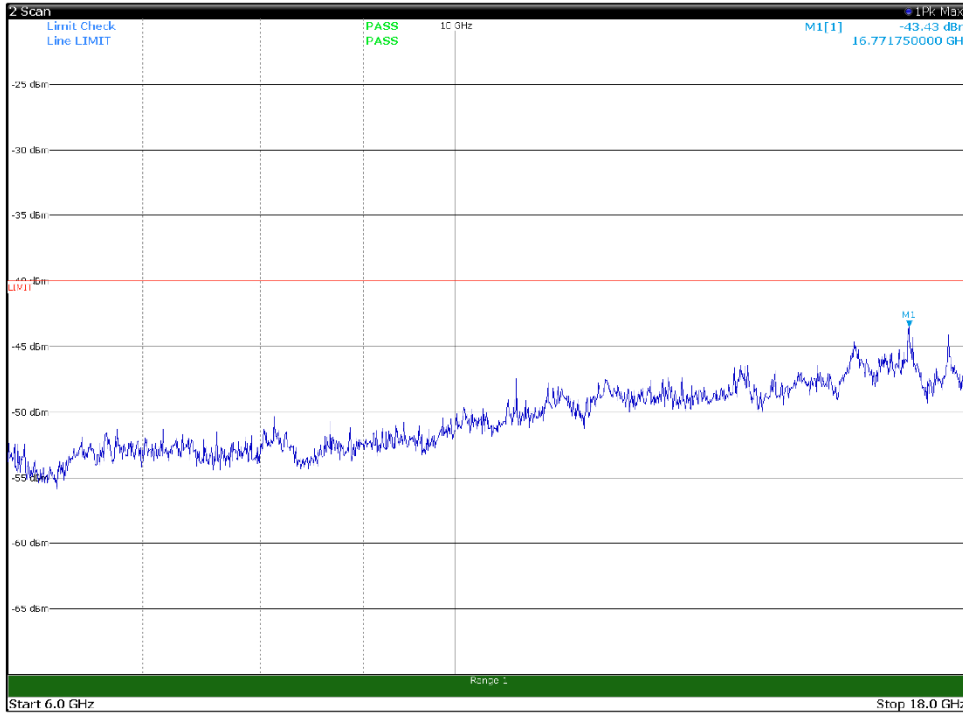

Channel: MIDDLE, Modulation: 256QAM,
BW=15MHz, Range: 18GHz - 37GHz, Polarization: Horizontal

Channel: MIDDLE, Modulation: 256QAM,
BW=15MHz, Range: 18GHz - 37GHz, Polarization: Vertical

Channel: TOP, Modulation: 256QAM,
BW=15MHz, Range: 30MHz- 1GHz, Polarization: Horizontal

Channel: TOP, Modulation: 256QAM,
BW=15MHz, Range: 30MHz- 1GHz, Polarization: Vertical

Channel: TOP, Modulation: 256QAM,
 BW=15MHz, Range: 1GHz -6GHz, Polarization: Horizontal

Channel: TOP, Modulation: 256QAM,
 BW=15MHz, Range: 1GHz -6GHz, Polarization: Vertical

Channel: TOP, Modulation: 256QAM,
BW=15MHz, Range: 6GHz -18GHz, Polarization: Horizontal

Channel: TOP, Modulation: 256QAM,
BW=15MHz, Range: 6GHz -18GHz, Polarization: Vertical

Channel: TOP, Modulation: 256QAM,
BW=15MHz, Range: 18GHz - 37GHz, Polarization: Horizontal