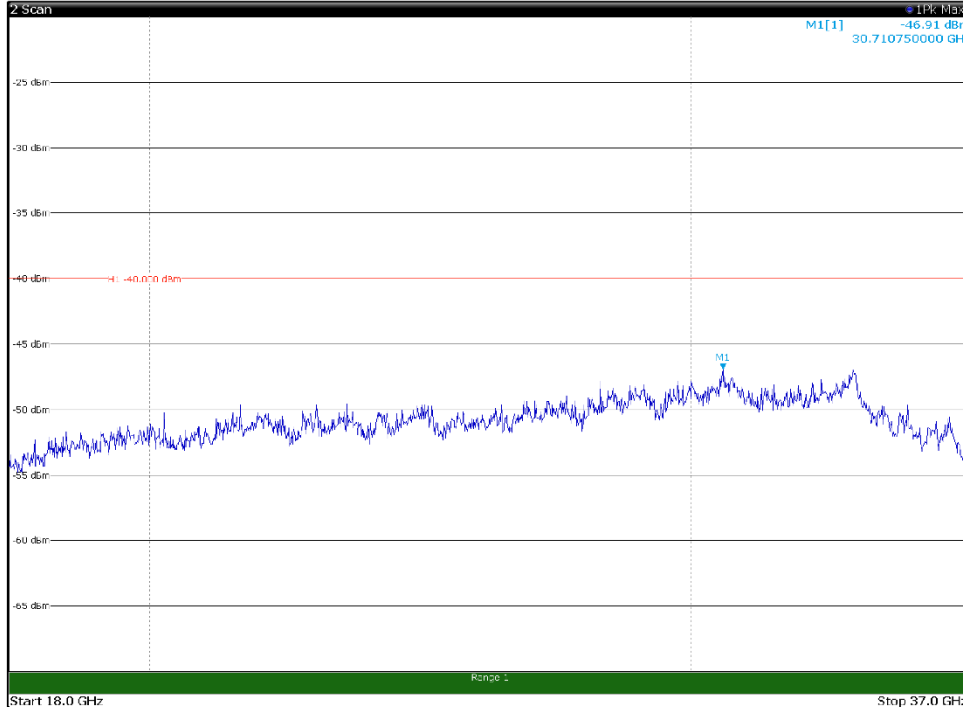

Channel: TOP, Modulation: 16QAM,
BW=20MHz, Range: 6GHz -18GHz, Polarization: Horizontal

Channel: TOP, Modulation: 16QAM,
BW=20MHz, Range: 6GHz -18GHz, Polarization: Vertical

Channel: BOTTOM, Modulation: 64QAM,
 BW=20MHz, Range: 30MHz- 1GHz, Polarization: Horizontal

Channel: BOTTOM, Modulation: 64QAM,
 BW=20MHz, Range: 30MHz- 1GHz, Polarization: Vertical

Channel: BOTTOM, Modulation: 64QAM,
 BW=20MHz, Range: 1GHz -6GHz, Polarization: Horizontal

Channel: BOTTOM, Modulation: 64QAM,
 BW=20MHz, Range: 1GHz -6GHz, Polarization: Vertical

Channel: BOTTOM, Modulation: 64QAM,
BW=20MHz, Range: 6GHz -18GHz, Polarization: Horizontal

Channel: BOTTOM, Modulation: 64QAM,
BW=20MHz, Range: 6GHz -18GHz, Polarization: Vertical

Channel: BOTTOM, Modulation: 64QAM,
BW=20MHz, Range: 18GHz - 37GHz, Polarization: Horizontal