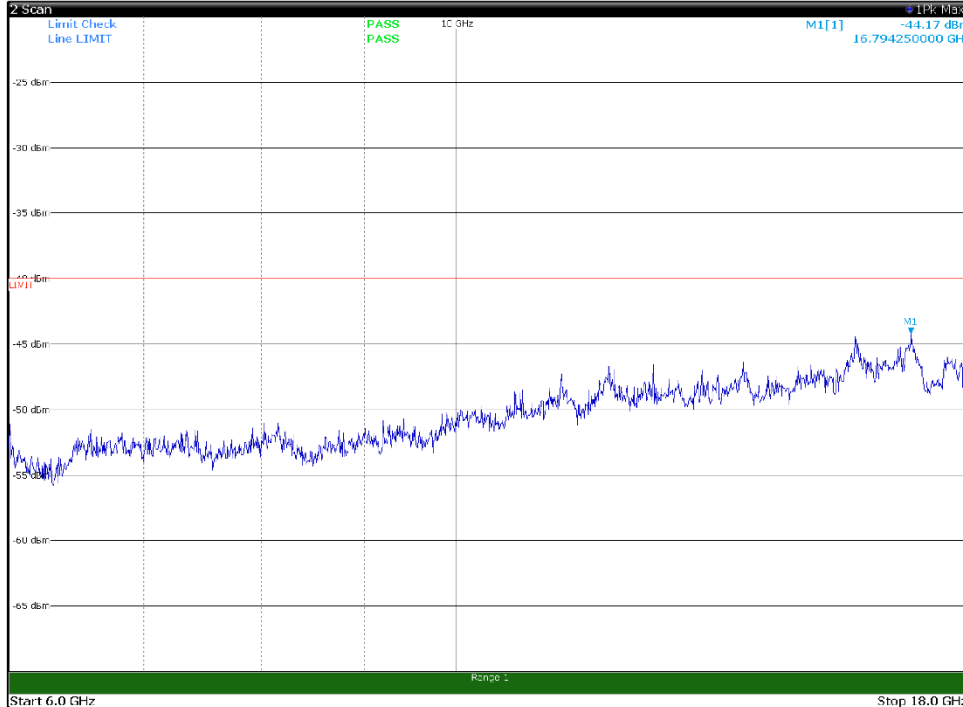

Channel: MIDDLE, Modulation: 256QAM,
BW=20MHz, Range: 6GHz -18GHz, Polarization: Horizontal

Channel: MIDDLE, Modulation: 256QAM,
BW=20MHz, Range: 6GHz -18GHz, Polarization: Vertical