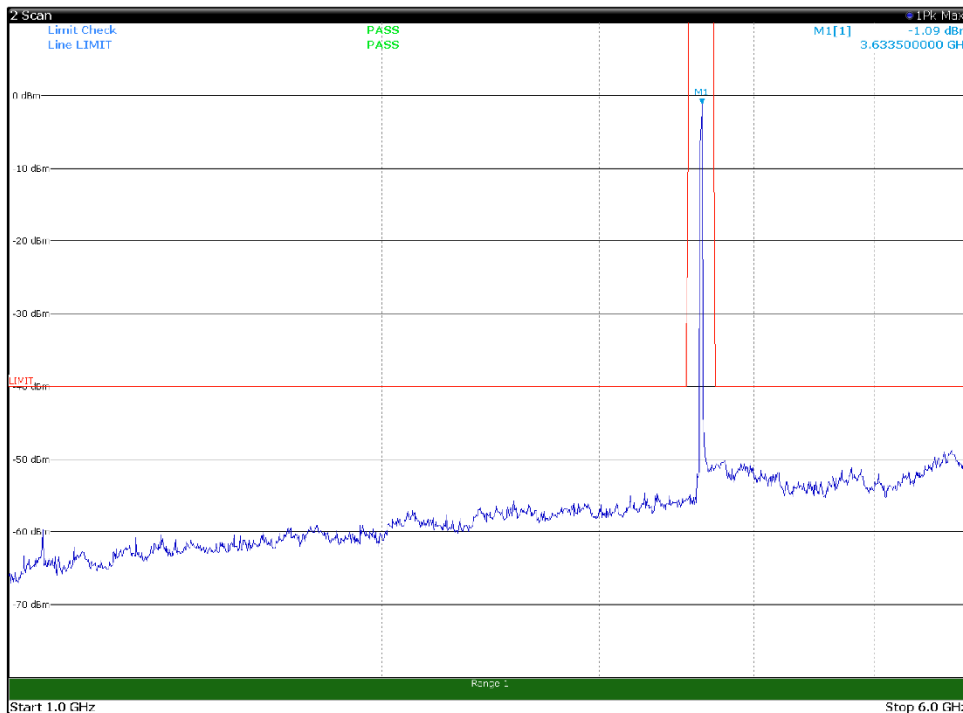

Channel: BOTTOM, Modulation: QPSK,
BW=20MHz, Range: 1GHz -6GHz, Polarization: Horizontal

Channel: BOTTOM, Modulation: QPSK,
BW=20MHz, Range: 1GHz -6GHz, Polarization: Vertical

Channel: BOTTOM, Modulation: QPSK,
BW=20MHz, Range: 6GHz -18GHz, Polarization: Horizontal

Channel: BOTTOM, Modulation: QPSK,
BW=20MHz, Range: 6GHz -18GHz, Polarization: Vertical

Channel: BOTTOM, Modulation: QPSK,
BW=20MHz, Range: 18GHz - 37GHz, Polarization: Horizontal

Channel: BOTTOM, Modulation: QPSK,
BW=20MHz, Range: 18GHz - 37GHz, Polarization: Vertical

Channel: MIDDLE, Modulation: QPSK,
BW=20MHz, Range: 30MHz- 1GHz, Polarization: Horizontal

Channel: MIDDLE, Modulation: QPSK,
BW=20MHz, Range: 30MHz- 1GHz, Polarization: Vertical

Channel: MIDDLE, Modulation: QPSK,
BW=20MHz, Range: 1GHz -6GHz, Polarization: Horizontal