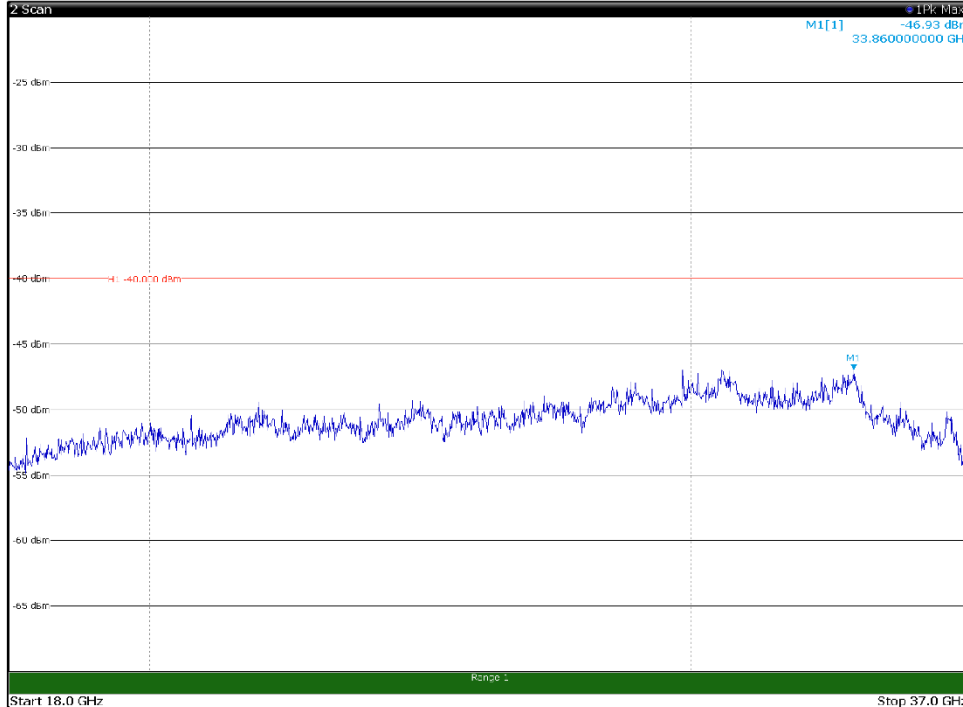

Channel: TOP, Modulation: 256QAM,
BW=15MHz, Range: 18GHz - 37GHz, Polarization: Vertical

Channel: BOTTOM, Modulation: QPSK,
BW=20MHz, Range: 30MHz- 1GHz, Polarization: Horizontal

Channel: BOTTOM, Modulation: QPSK,
BW=20MHz, Range: 30MHz- 1GHz, Polarization: Vertical

Channel: BOTTOM, Modulation: QPSK,
BW=20MHz, Range: 1GHz -6GHz, Polarization: Horizontal

Channel: BOTTOM, Modulation: QPSK,
BW=20MHz, Range: 1GHz -6GHz, Polarization: Vertical

Channel: BOTTOM, Modulation: QPSK,
BW=20MHz, Range: 6GHz -18GHz, Polarization: Horizontal

Channel: BOTTOM, Modulation: QPSK,
BW=20MHz, Range: 6GHz -18GHz, Polarization: Vertical

Channel: BOTTOM, Modulation: QPSK,
BW=20MHz, Range: 18GHz - 37GHz, Polarization: Horizontal

Channel: BOTTOM, Modulation: QPSK,
BW=20MHz, Range: 18GHz - 37GHz, Polarization: Vertical