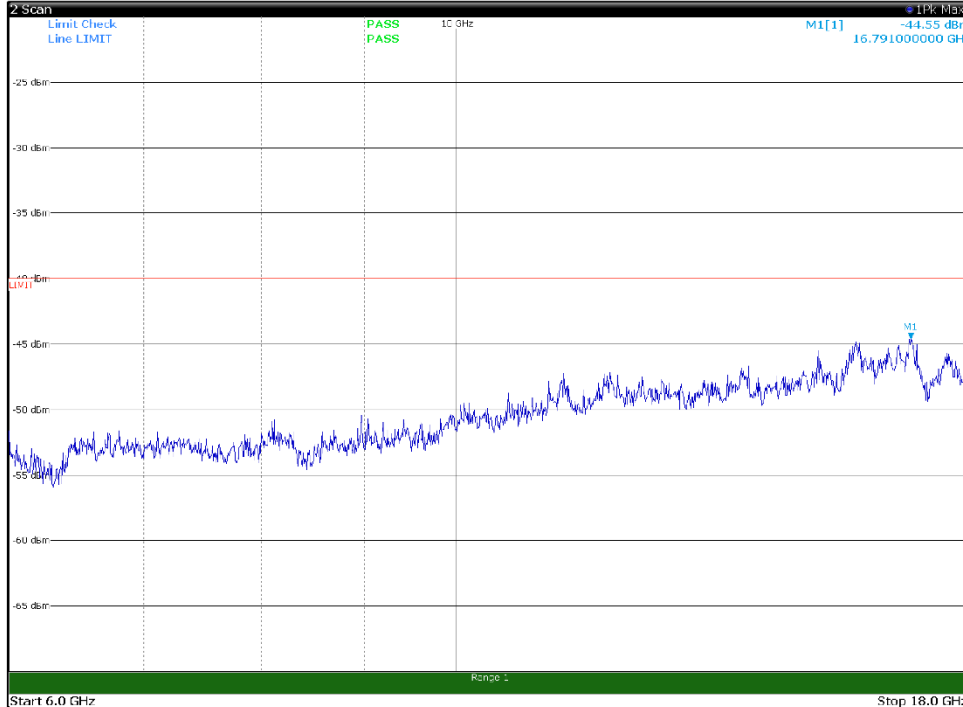

Channel: TOP, Modulation: 64QAM,
BW=20MHz, Range: 18GHz - 37GHz, Polarization: Horizontal

Channel: TOP, Modulation: 64QAM,
BW=20MHz, Range: 18GHz - 37GHz, Polarization: Vertical

Channel: BOTTOM, Modulation: 256QAM,
BW=20MHz, Range: 30MHz- 1GHz, Polarization: Horizontal

Channel: BOTTOM, Modulation: 256QAM,
BW=20MHz, Range: 30MHz- 1GHz, Polarization: Vertical

Channel: BOTTOM, Modulation: 256QAM, BW=20MHz, Range: 1GHz -6GHz, Polarization: Horizontal

Channel: BOTTOM, Modulation: 256QAM, BW=20MHz, Range: 1GHz -6GHz, Polarization: Vertical

Channel: BOTTOM, Modulation: 256QAM,
 BW=20MHz, Range: 6GHz -18GHz, Polarization: Horizontal

Channel: BOTTOM, Modulation: 256QAM,
 BW=20MHz, Range: 6GHz -18GHz, Polarization: Vertical

Channel: BOTTOM, Modulation: 256QAM,
BW=20MHz, Range: 18GHz - 37GHz, Polarization: Horizontal