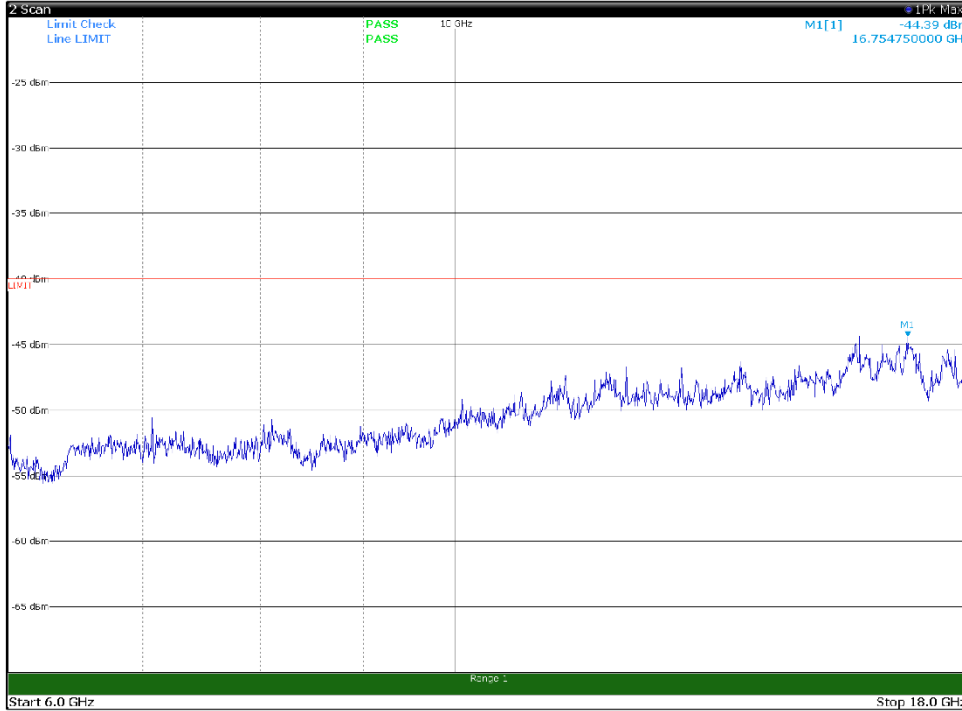

Channel: TOP, Modulation: QPSK,
BW=20MHz, Range: 6GHz -18GHz, Polarization: Horizontal

Channel: TOP, Modulation: QPSK,
BW=20MHz, Range: 6GHz -18GHz, Polarization: Vertical

Channel: TOP, Modulation: QPSK,
BW=20MHz, Range: 18GHz - 37GHz, Polarization: Horizontal

Channel: TOP, Modulation: QPSK,
BW=20MHz, Range: 18GHz - 37GHz, Polarization: Vertical

Channel: BOTTOM, Modulation: 16QAM,
BW=20MHz, Range: 30MHz- 1GHz, Polarization: Horizontal

Channel: BOTTOM, Modulation: 16QAM,
BW=20MHz, Range: 30MHz- 1GHz, Polarization: Vertical

Channel: BOTTOM, Modulation: 16QAM,
 BW=20MHz, Range: 1GHz -6GHz, Polarization: Horizontal

Channel: BOTTOM, Modulation: 16QAM,
 BW=20MHz, Range: 1GHz -6GHz, Polarization: Vertical

Channel: BOTTOM, Modulation: 16QAM,
 BW=20MHz, Range: 6GHz -18GHz, Polarization: Horizontal

Channel: BOTTOM, Modulation: 16QAM,
 BW=20MHz, Range: 6GHz -18GHz, Polarization: Vertical

Channel: BOTTOM, Modulation: 16QAM,
BW=20MHz, Range: 18GHz - 37GHz, Polarization: Horizontal

Channel: BOTTOM, Modulation: 16QAM,
BW=20MHz, Range: 18GHz - 37GHz, Polarization: Vertical