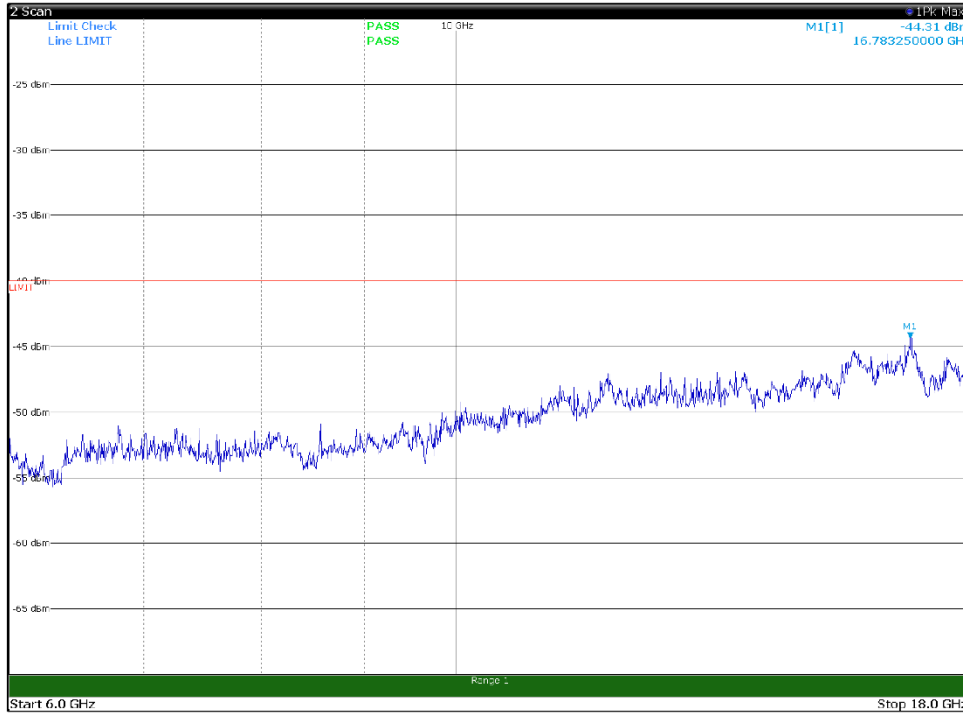

Channel: MIDDLE, Modulation: 64QAM,
BW=20MHz, Range: 1GHz -6GHz, Polarization: Vertical

Channel: MIDDLE, Modulation: 64QAM,
BW=20MHz, Range: 6GHz -18GHz, Polarization: Horizontal