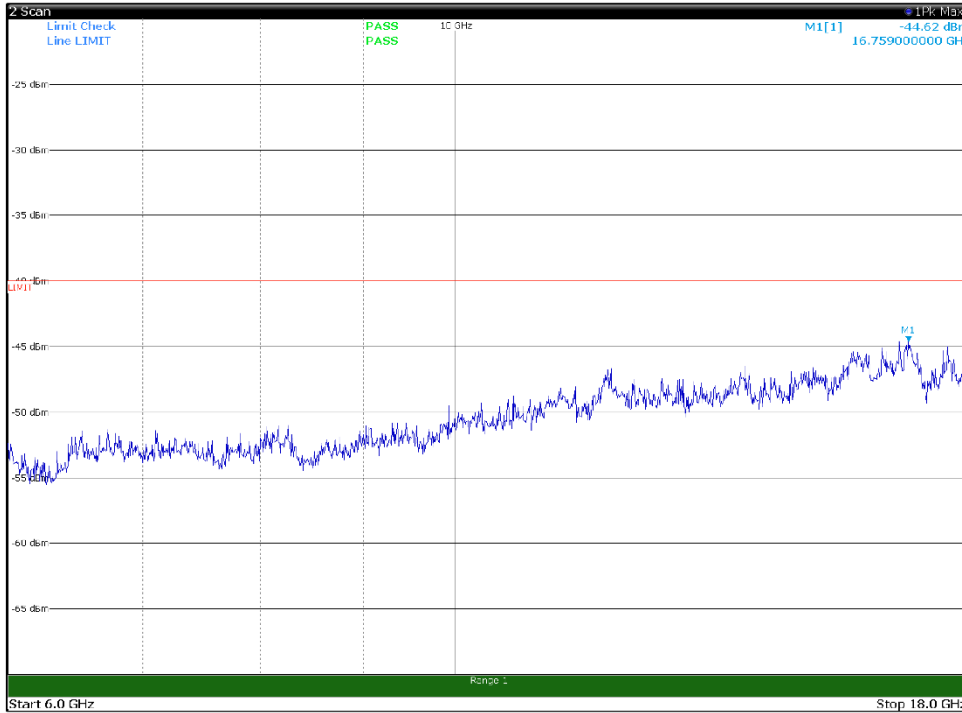

Channel: TOP, Modulation: 256QAM,
BW=15MHz, Range: 6GHz -18GHz, Polarization: Horizontal

Channel: TOP, Modulation: 256QAM,
BW=15MHz, Range: 6GHz -18GHz, Polarization: Vertical

Channel: TOP, Modulation: 256QAM,
BW=15MHz, Range: 18GHz - 37GHz, Polarization: Horizontal

Channel: TOP, Modulation: 256QAM,
BW=15MHz, Range: 18GHz - 37GHz, Polarization: Vertical

Channel: BOTTOM, Modulation: QPSK,
BW=20MHz, Range: 30MHz- 1GHz, Polarization: Horizontal

Channel: BOTTOM, Modulation: QPSK,
BW=20MHz, Range: 30MHz- 1GHz, Polarization: Vertical

Channel: BOTTOM, Modulation: QPSK,
BW=20MHz, Range: 1GHz -6GHz, Polarization: Horizontal

Channel: BOTTOM, Modulation: QPSK,
BW=20MHz, Range: 1GHz -6GHz, Polarization: Vertical

Channel: BOTTOM, Modulation: QPSK,
BW=20MHz, Range: 6GHz -18GHz, Polarization: Horizontal

Channel: BOTTOM, Modulation: QPSK,
BW=20MHz, Range: 6GHz -18GHz, Polarization: Vertical

Channel: BOTTOM, Modulation: QPSK,
BW=20MHz, Range: 18GHz - 37GHz, Polarization: Horizontal

Channel: BOTTOM, Modulation: QPSK,
BW=20MHz, Range: 18GHz - 37GHz, Polarization: Vertical