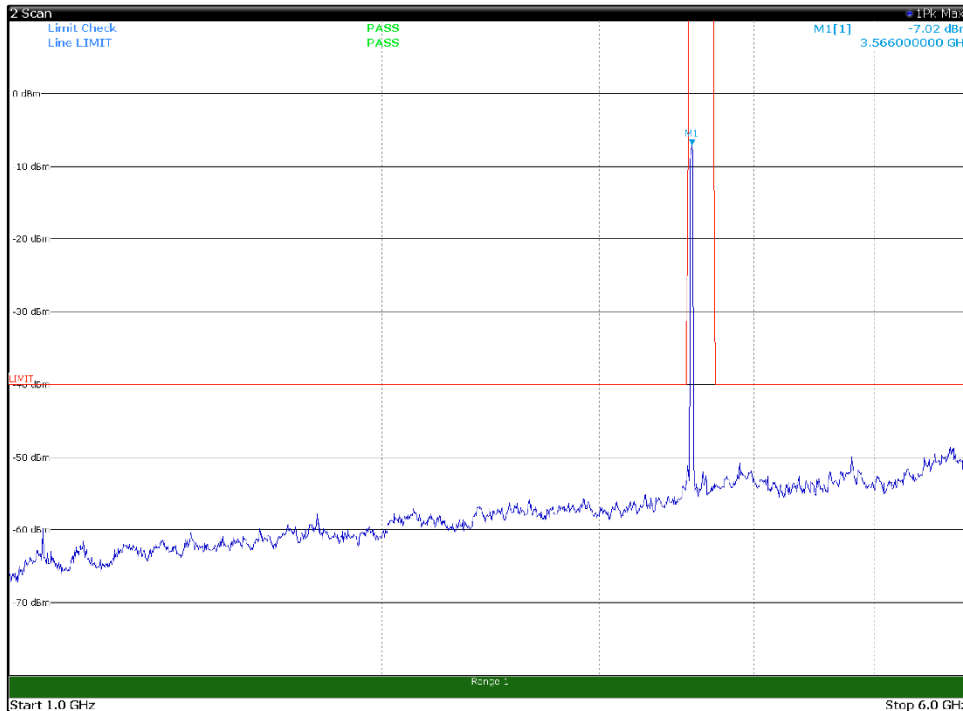

Channel: TOP, Modulation: QPSK,
BW=20MHz, Range: 6GHz -18GHz, Polarization: Horizontal

Channel: TOP, Modulation: QPSK,
BW=20MHz, Range: 6GHz -18GHz, Polarization: Vertical

Channel: TOP, Modulation: QPSK,
BW=20MHz, Range: 18GHz - 37GHz, Polarization: Horizontal

Channel: TOP, Modulation: QPSK,
BW=20MHz, Range: 18GHz - 37GHz, Polarization: Vertical

Channel: BOTTOM, Modulation: 16QAM,
BW=20MHz, Range: 30MHz- 1GHz, Polarization: Horizontal

Channel: BOTTOM, Modulation: 16QAM,
BW=20MHz, Range: 30MHz- 1GHz, Polarization: Vertical

Channel: BOTTOM, Modulation: 16QAM,
 BW=20MHz, Range: 1GHz -6GHz, Polarization: Horizontal

Channel: BOTTOM, Modulation: 16QAM,
 BW=20MHz, Range: 1GHz -6GHz, Polarization: Vertical

Channel: BOTTOM, Modulation: 16QAM,
 BW=20MHz, Range: 6GHz -18GHz, Polarization: Horizontal