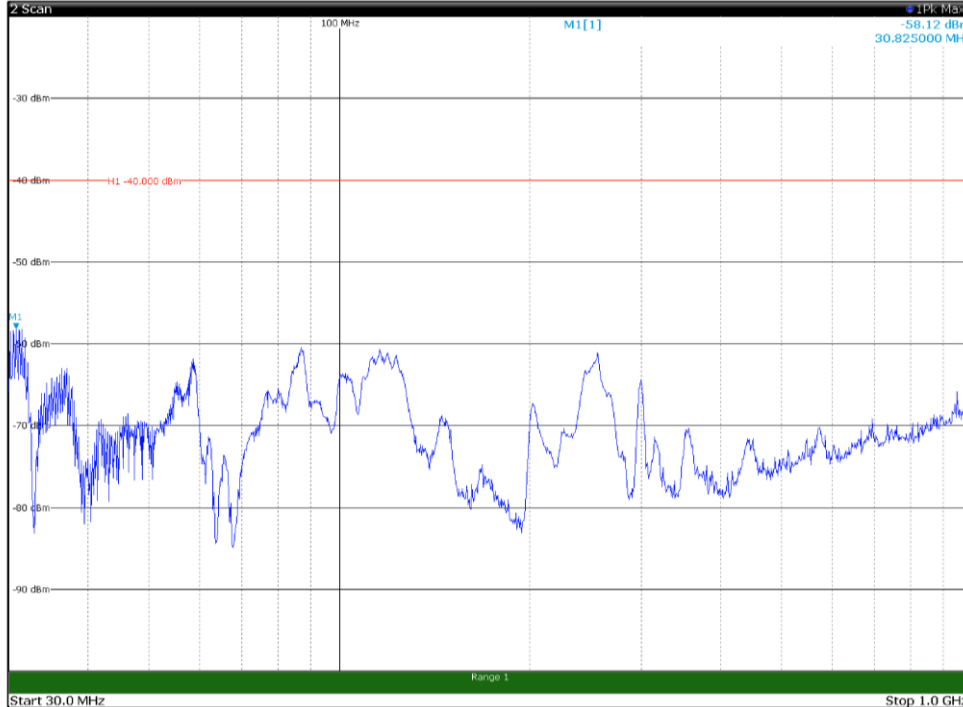

Channel: BOTTOM, Modulation: 16QAM,
 BW=20MHz, Range: 1GHz -6GHz, Polarization: Horizontal

Channel: BOTTOM, Modulation: 16QAM,
 BW=20MHz, Range: 1GHz -6GHz, Polarization: Vertical

Channel: BOTTOM, Modulation: 16QAM,
 BW=20MHz, Range: 6GHz -18GHz, Polarization: Horizontal

Channel: BOTTOM, Modulation: 16QAM,
 BW=20MHz, Range: 6GHz -18GHz, Polarization: Vertical

Channel: BOTTOM, Modulation: 16QAM,
BW=20MHz, Range: 18GHz - 37GHz, Polarization: Horizontal

Channel: BOTTOM, Modulation: 16QAM,
BW=20MHz, Range: 18GHz - 37GHz, Polarization: Vertical

Channel: MIDDLE, Modulation: 16QAM,
 BW=20MHz, Range: 30MHz- 1GHz, Polarization: Horizontal

Channel: MIDDLE, Modulation: 16QAM,
 BW=20MHz, Range: 30MHz- 1GHz, Polarization: Vertical

Channel: MIDDLE, Modulation: 16QAM,
 BW=20MHz, Range: 1GHz -6GHz, Polarization: Horizontal