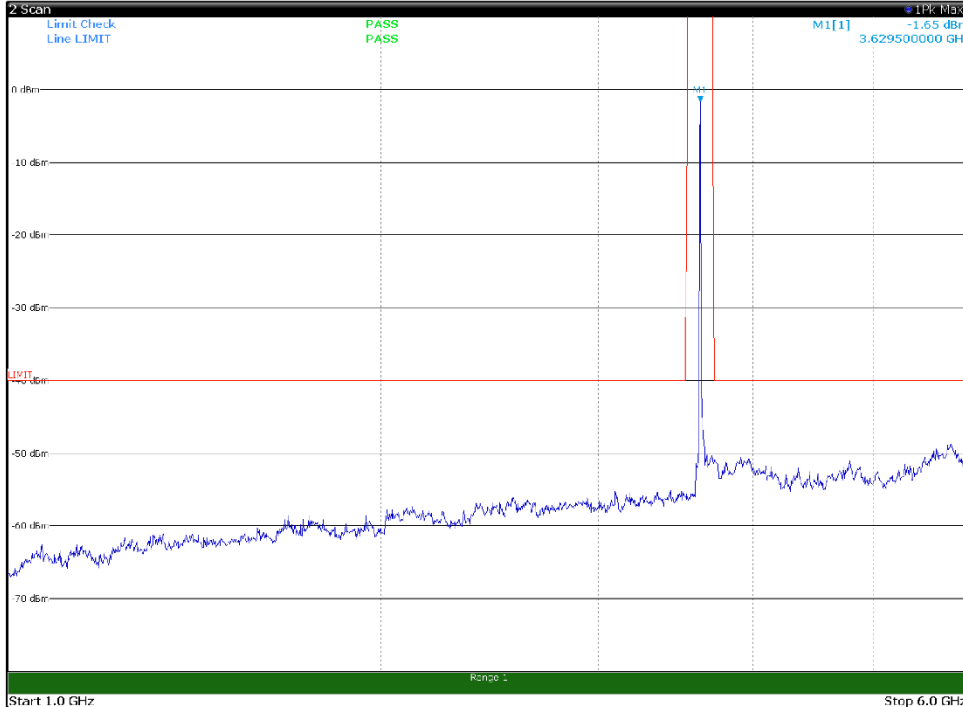

Channel: MIDDLE, Modulation: 256QAM,
BW=15MHz, Range: 1GHz -6GHz, Polarization: Horizontal

Channel: MIDDLE, Modulation: 256QAM,
BW=15MHz, Range: 1GHz -6GHz, Polarization: Vertical