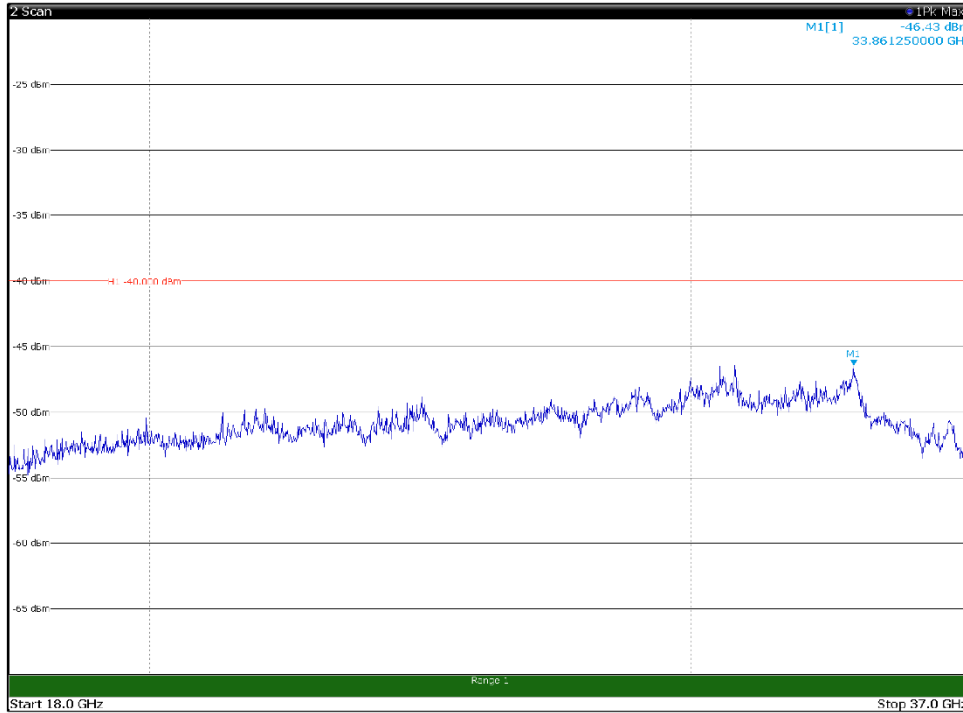

Channel: BOTTOM, Modulation: 256QAM,
BW=20MHz, Range: 18GHz - 37GHz, Polarization: Vertical

Channel: MIDDLE, Modulation: 256QAM,
 BW=20MHz, Range: 30MHz- 1GHz, Polarization: Horizontal

Channel: MIDDLE, Modulation: 256QAM,
 BW=20MHz, Range: 30MHz- 1GHz, Polarization: Vertical

Channel: MIDDLE, Modulation: 256QAM,
 BW=20MHz, Range: 1GHz -6GHz, Polarization: Horizontal

Channel: MIDDLE, Modulation: 256QAM,
 BW=20MHz, Range: 1GHz -6GHz, Polarization: Vertical

Channel: MIDDLE, Modulation: 256QAM,
BW=20MHz, Range: 6GHz -18GHz, Polarization: Horizontal

Channel: MIDDLE, Modulation: 256QAM,
BW=20MHz, Range: 6GHz -18GHz, Polarization: Vertical

Channel: MIDDLE, Modulation: 256QAM,
BW=20MHz, Range: 18GHz - 37GHz, Polarization: Horizontal

Channel: MIDDLE, Modulation: 256QAM,
BW=20MHz, Range: 18GHz - 37GHz, Polarization: Vertical