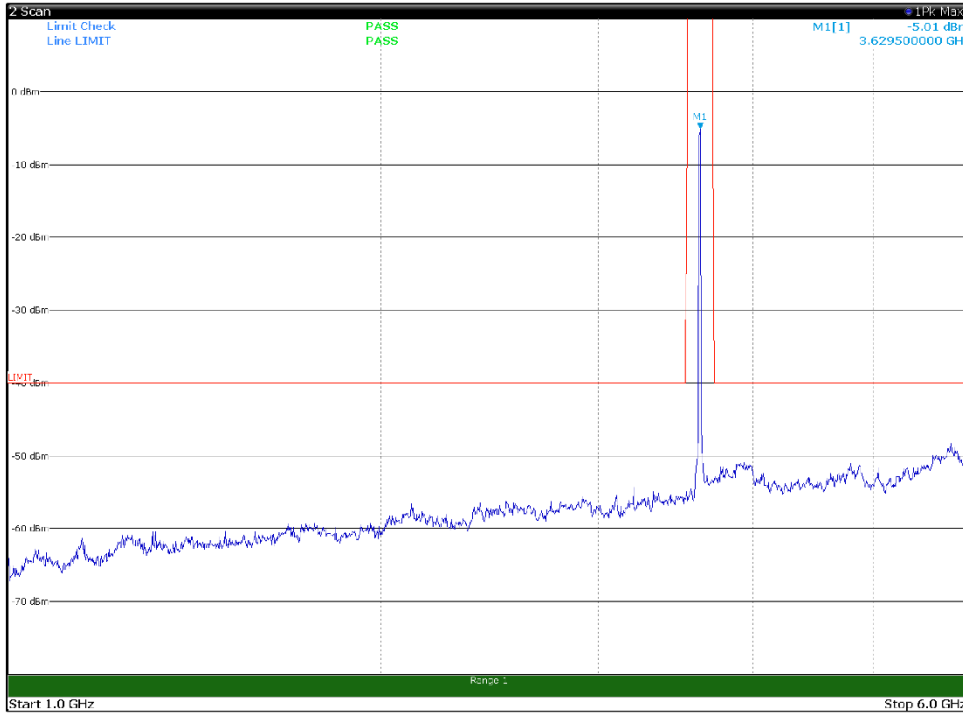

Channel: BOTTOM, Modulation: 256QAM,
BW=15MHz, Range: 1GHz -6GHz, Polarization: Horizontal

Channel: BOTTOM, Modulation: 256QAM,
BW=15MHz, Range: 1GHz -6GHz, Polarization: Vertical

Channel: BOTTOM, Modulation: 256QAM,
BW=15MHz, Range: 6GHz -18GHz, Polarization: Horizontal

Channel: BOTTOM, Modulation: 256QAM,
BW=15MHz, Range: 6GHz -18GHz, Polarization: Vertical

Channel: BOTTOM, Modulation: 256QAM,
BW=15MHz, Range: 18GHz - 37GHz, Polarization: Horizontal

Channel: BOTTOM, Modulation: 256QAM,
BW=15MHz, Range: 18GHz - 37GHz, Polarization: Vertical

Channel: MIDDLE, Modulation: 256QAM,
BW=15MHz, Range: 30MHz- 1GHz, Polarization: Horizontal

Channel: MIDDLE, Modulation: 256QAM,
BW=15MHz, Range: 30MHz- 1GHz, Polarization: Vertical

Channel: MIDDLE, Modulation: 256QAM,
BW=15MHz, Range: 1GHz -6GHz, Polarization: Horizontal