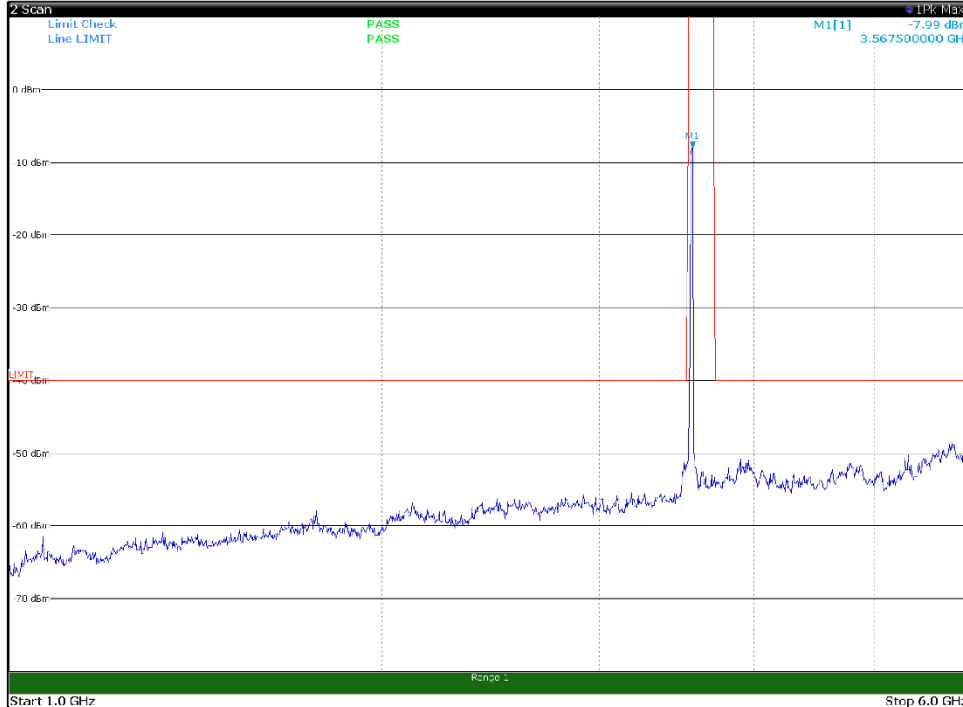

Channel: BOTTOM, Modulation: 256QAM, BW=20MHz, Range: 1GHz -6GHz, Polarization: Horizontal

Channel: BOTTOM, Modulation: 256QAM, BW=20MHz, Range: 1GHz -6GHz, Polarization: Vertical