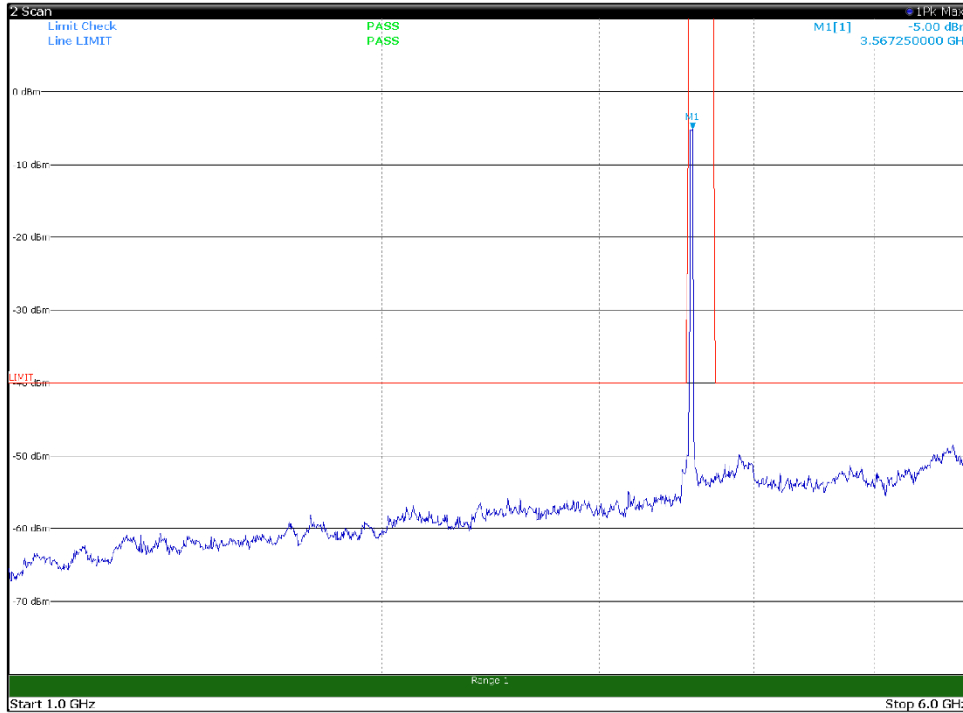

Channel: TOP, Modulation: 256QAM,
BW=15MHz, Range: 30MHz- 1GHz, Polarization: Vertical

Channel: TOP, Modulation: 256QAM,
 BW=15MHz, Range: 1GHz -6GHz, Polarization: Horizontal

Channel: TOP, Modulation: 256QAM,
 BW=15MHz, Range: 1GHz -6GHz, Polarization: Vertical

Channel: TOP, Modulation: 256QAM,
BW=15MHz, Range: 6GHz -18GHz, Polarization: Horizontal

Channel: TOP, Modulation: 256QAM,
BW=15MHz, Range: 6GHz -18GHz, Polarization: Vertical

Channel: TOP, Modulation: 256QAM,
BW=15MHz, Range: 18GHz - 37GHz, Polarization: Horizontal

Channel: TOP, Modulation: 256QAM,
BW=15MHz, Range: 18GHz - 37GHz, Polarization: Vertical

Channel: BOTTOM, Modulation: QPSK,
BW=20MHz, Range: 30MHz- 1GHz, Polarization: Horizontal

Channel: BOTTOM, Modulation: QPSK,
BW=20MHz, Range: 30MHz- 1GHz, Polarization: Vertical