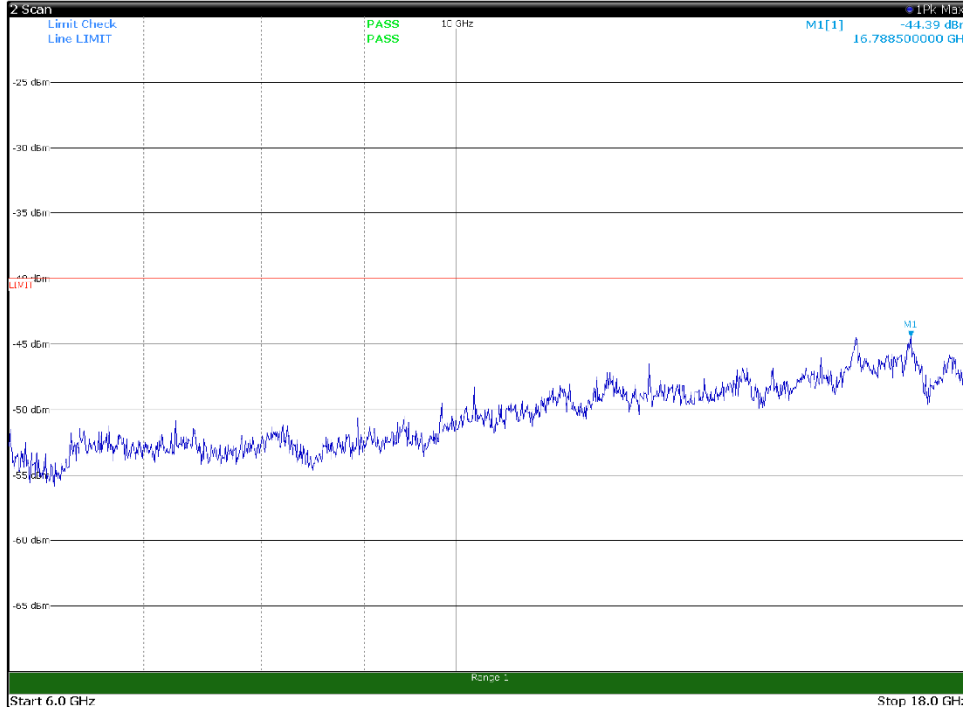

Channel: BOTTOM, Modulation: 16QAM,
 BW=20MHz, Range: 6GHz -18GHz, Polarization: Vertical

Channel: BOTTOM, Modulation: 16QAM,
BW=20MHz, Range: 18GHz - 37GHz, Polarization: Horizontal

Channel: BOTTOM, Modulation: 16QAM,
BW=20MHz, Range: 18GHz - 37GHz, Polarization: Vertical

Channel: MIDDLE, Modulation: 16QAM,
 BW=20MHz, Range: 30MHz- 1GHz, Polarization: Horizontal

Channel: MIDDLE, Modulation: 16QAM,
 BW=20MHz, Range: 30MHz- 1GHz, Polarization: Vertical

Channel: MIDDLE, Modulation: 16QAM,
 BW=20MHz, Range: 1GHz -6GHz, Polarization: Horizontal

Channel: MIDDLE, Modulation: 16QAM,
 BW=20MHz, Range: 1GHz -6GHz, Polarization: Vertical

Channel: MIDDLE, Modulation: 16QAM,
BW=20MHz, Range: 6GHz -18GHz, Polarization: Horizontal

Channel: MIDDLE, Modulation: 16QAM,
BW=20MHz, Range: 6GHz -18GHz, Polarization: Vertical