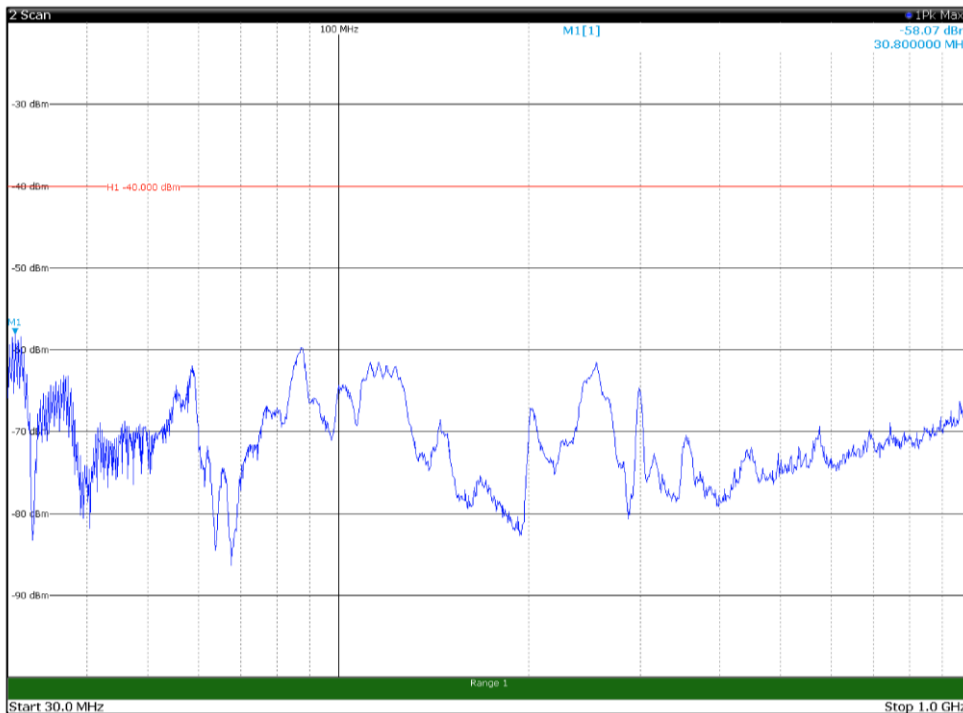

Channel: BOTTOM, Modulation: 256QAM,
BW=15MHz, Range: 1GHz -6GHz, Polarization: Horizontal

Channel: BOTTOM, Modulation: 256QAM,
BW=15MHz, Range: 1GHz -6GHz, Polarization: Vertical

Channel: BOTTOM, Modulation: 256QAM,
BW=15MHz, Range: 6GHz -18GHz, Polarization: Horizontal

Channel: BOTTOM, Modulation: 256QAM,
BW=15MHz, Range: 6GHz -18GHz, Polarization: Vertical

Channel: BOTTOM, Modulation: 256QAM,
BW=15MHz, Range: 18GHz - 37GHz, Polarization: Horizontal

Channel: BOTTOM, Modulation: 256QAM,
BW=15MHz, Range: 18GHz - 37GHz, Polarization: Vertical

Channel: MIDDLE, Modulation: 256QAM,
BW=15MHz, Range: 30MHz- 1GHz, Polarization: Horizontal

Channel: MIDDLE, Modulation: 256QAM,
BW=15MHz, Range: 30MHz- 1GHz, Polarization: Vertical

Channel: MIDDLE, Modulation: 256QAM,
BW=15MHz, Range: 1GHz -6GHz, Polarization: Horizontal

Channel: MIDDLE, Modulation: 256QAM,
BW=15MHz, Range: 1GHz -6GHz, Polarization: Vertical

Channel: MIDDLE, Modulation: 256QAM,
BW=15MHz, Range: 6GHz -18GHz, Polarization: Horizontal

Channel: MIDDLE, Modulation: 256QAM,
BW=15MHz, Range: 6GHz -18GHz, Polarization: Vertical