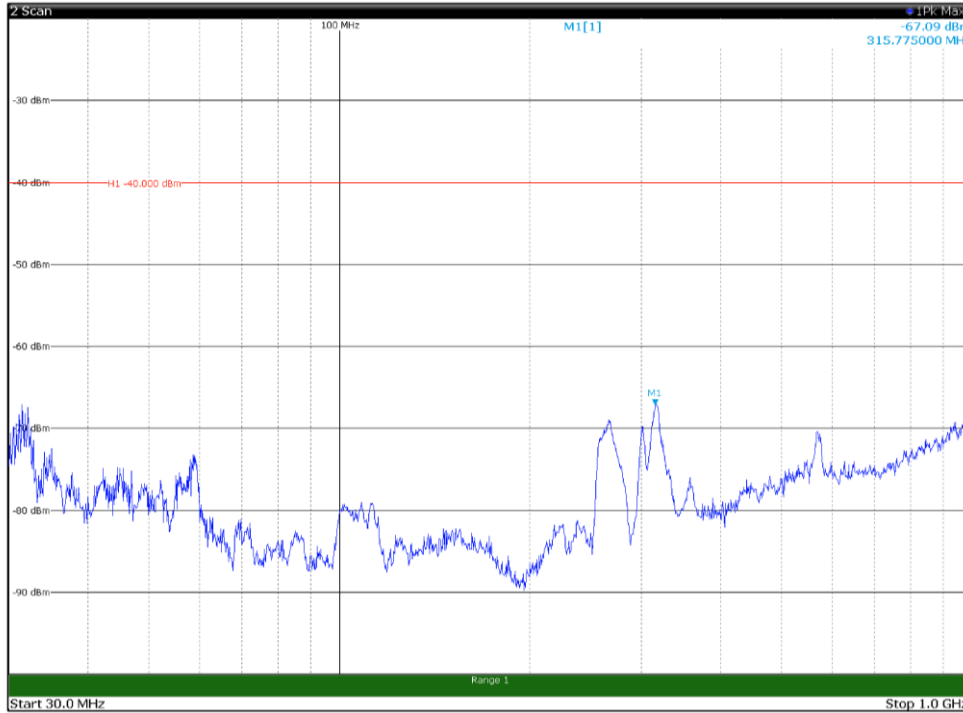

Channel: MIDDLE, Modulation: 16QAM,
 BW=20MHz, Range: 30MHz- 1GHz, Polarization: Horizontal

Channel: MIDDLE, Modulation: 16QAM,
 BW=20MHz, Range: 30MHz- 1GHz, Polarization: Vertical

Channel: MIDDLE, Modulation: 16QAM,
 BW=20MHz, Range: 1GHz -6GHz, Polarization: Horizontal

Channel: MIDDLE, Modulation: 16QAM,
 BW=20MHz, Range: 1GHz -6GHz, Polarization: Vertical

Channel: MIDDLE, Modulation: 16QAM,
BW=20MHz, Range: 6GHz -18GHz, Polarization: Horizontal

Channel: MIDDLE, Modulation: 16QAM,
BW=20MHz, Range: 6GHz -18GHz, Polarization: Vertical

Channel: MIDDLE, Modulation: 16QAM,
BW=20MHz, Range: 18GHz - 37GHz, Polarization: Horizontal

Channel: MIDDLE, Modulation: 16QAM,
BW=20MHz, Range: 18GHz - 37GHz, Polarization: Vertical

Channel: TOP, Modulation: 16QAM,
 BW=20MHz, Range: 30MHz- 1GHz, Polarization: Horizontal

Channel: TOP, Modulation: 16QAM,
 BW=20MHz, Range: 30MHz- 1GHz, Polarization: Vertical

Channel: TOP, Modulation: 16QAM,
 BW=20MHz, Range: 1GHz -6GHz, Polarization: Horizontal

Channel: TOP, Modulation: 16QAM,
 BW=20MHz, Range: 1GHz -6GHz, Polarization: Vertical