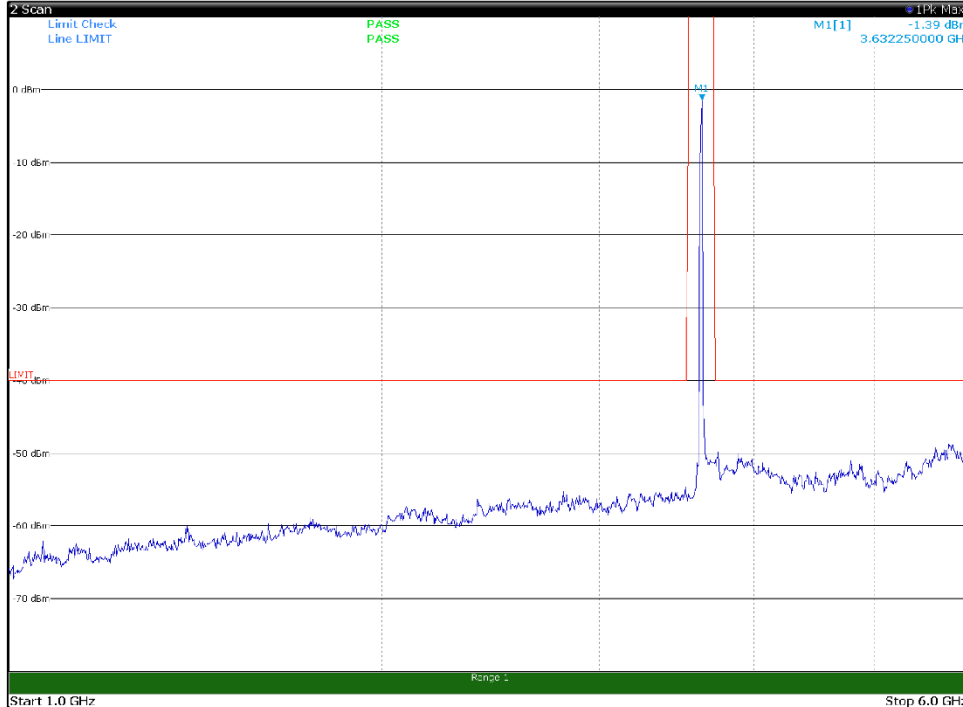

Channel: MIDDLE, Modulation: 256QAM,
BW=20MHz, Range: 1GHz -6GHz, Polarization: Horizontal

Channel: MIDDLE, Modulation: 256QAM,
BW=20MHz, Range: 1GHz -6GHz, Polarization: Vertical