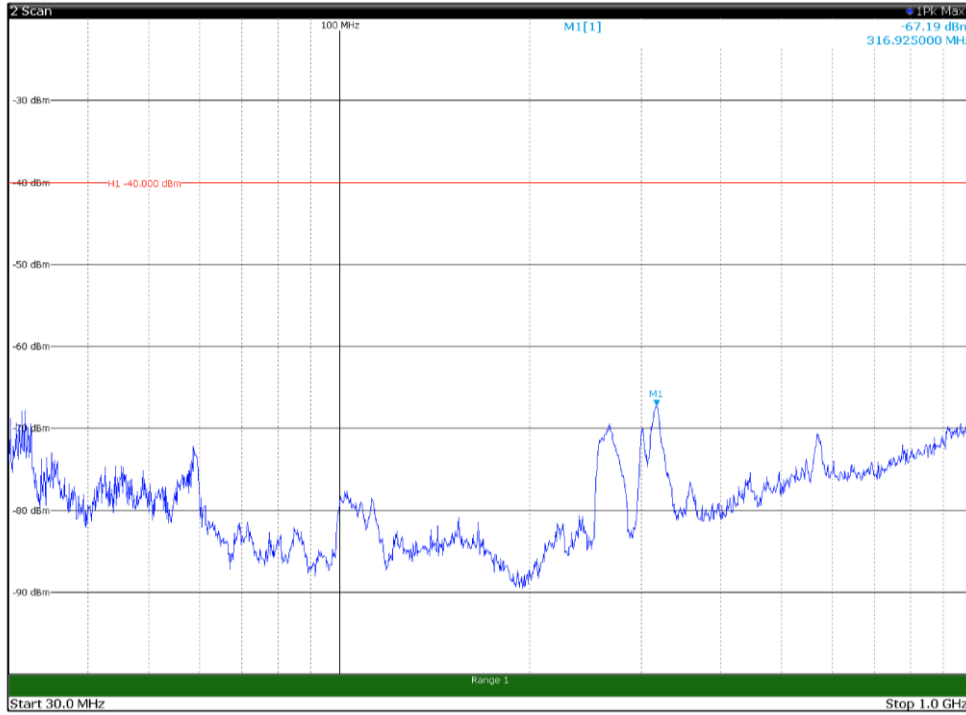

Channel: TOP, Modulation: QPSK,
BW=20MHz, Range: 30MHz- 1GHz, Polarization: Vertical

Channel: TOP, Modulation: QPSK,
 BW=20MHz, Range: 1GHz -6GHz, Polarization: Horizontal

Channel: TOP, Modulation: QPSK,
 BW=20MHz, Range: 1GHz -6GHz, Polarization: Vertical

Channel: TOP, Modulation: QPSK,
BW=20MHz, Range: 6GHz -18GHz, Polarization: Horizontal

Channel: TOP, Modulation: QPSK,
BW=20MHz, Range: 6GHz -18GHz, Polarization: Vertical

Channel: TOP, Modulation: QPSK,
BW=20MHz, Range: 18GHz - 37GHz, Polarization: Horizontal

Channel: TOP, Modulation: QPSK,
BW=20MHz, Range: 18GHz - 37GHz, Polarization: Vertical

Channel: BOTTOM, Modulation: 16QAM,
BW=20MHz, Range: 30MHz- 1GHz, Polarization: Horizontal

Channel: BOTTOM, Modulation: 16QAM,
BW=20MHz, Range: 30MHz- 1GHz, Polarization: Vertical

Channel: BOTTOM, Modulation: 16QAM,
 BW=20MHz, Range: 1GHz -6GHz, Polarization: Horizontal

Channel: BOTTOM, Modulation: 16QAM,
 BW=20MHz, Range: 1GHz -6GHz, Polarization: Vertical

Channel: BOTTOM, Modulation: 16QAM,
 BW=20MHz, Range: 6GHz -18GHz, Polarization: Horizontal