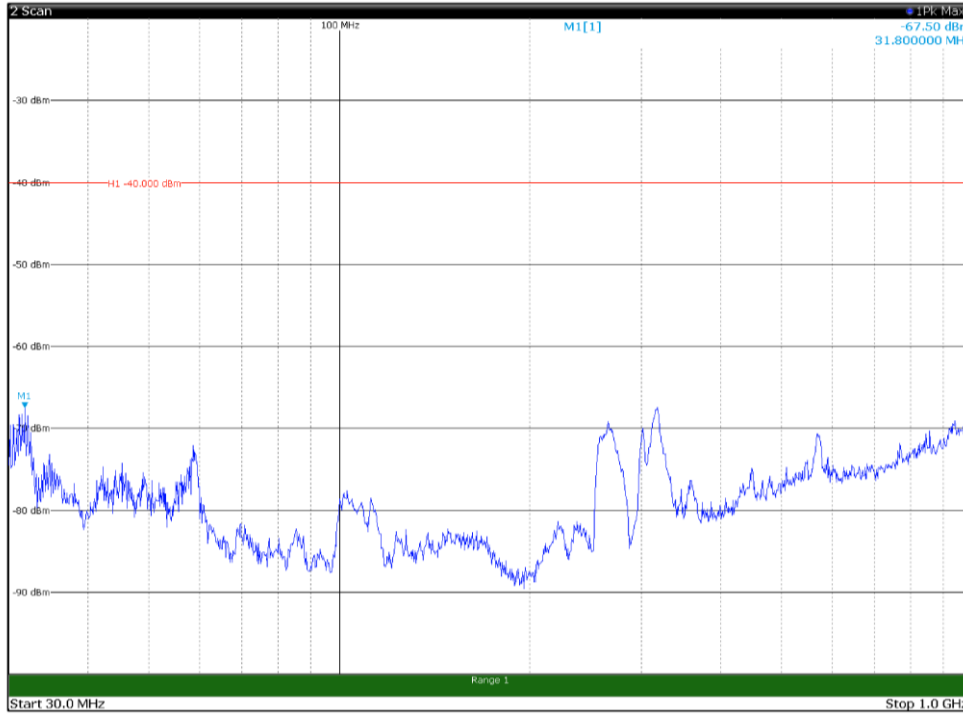

Channel: BOTTOM, Modulation: 64QAM,
 BW=20MHz, Range: 30MHz- 1GHz, Polarization: Vertical

Channel: BOTTOM, Modulation: 64QAM,
 BW=20MHz, Range: 1GHz -6GHz, Polarization: Horizontal

Channel: BOTTOM, Modulation: 64QAM,
 BW=20MHz, Range: 1GHz -6GHz, Polarization: Vertical

Channel: BOTTOM, Modulation: 64QAM,
BW=20MHz, Range: 6GHz -18GHz, Polarization: Horizontal

Channel: BOTTOM, Modulation: 64QAM,
BW=20MHz, Range: 6GHz -18GHz, Polarization: Vertical

Channel: BOTTOM, Modulation: 64QAM,
BW=20MHz, Range: 18GHz - 37GHz, Polarization: Horizontal

Channel: BOTTOM, Modulation: 64QAM,
BW=20MHz, Range: 18GHz - 37GHz, Polarization: Vertical

Channel: MIDDLE, Modulation: 64QAM,
BW=20MHz, Range: 30MHz- 1GHz, Polarization: Horizontal

Channel: MIDDLE, Modulation: 64QAM,
BW=20MHz, Range: 30MHz- 1GHz, Polarization: Vertical