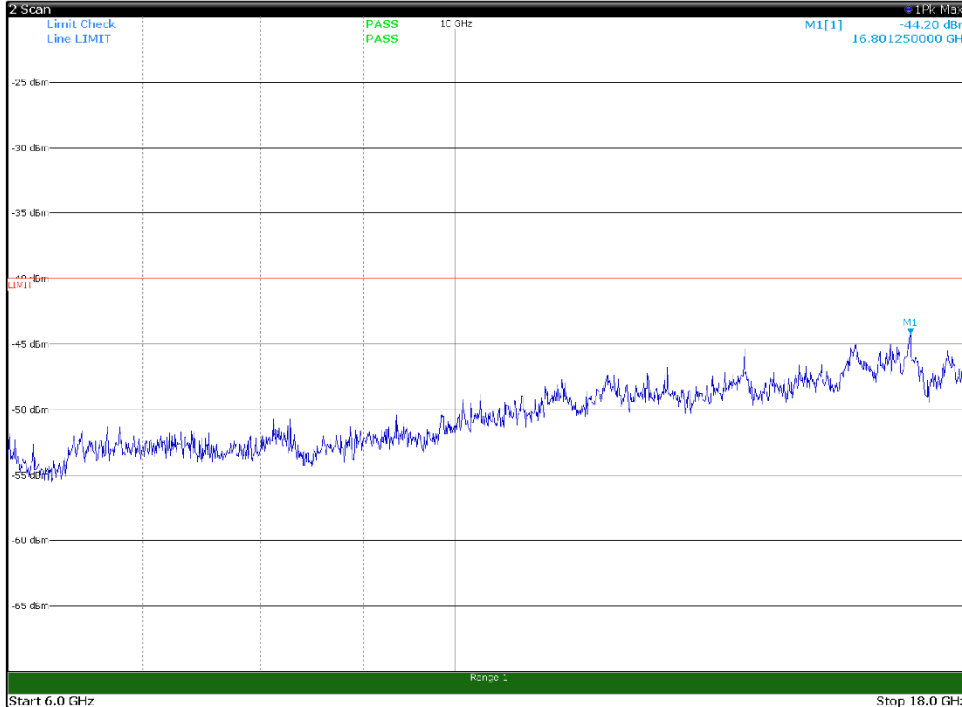

Channel: TOP, Modulation: QPSK,
BW=20MHz, Range: 6GHz -18GHz, Polarization: Horizontal

Channel: TOP, Modulation: QPSK,
BW=20MHz, Range: 6GHz -18GHz, Polarization: Vertical

Channel: TOP, Modulation: QPSK,
BW=20MHz, Range: 18GHz - 37GHz, Polarization: Horizontal

Channel: TOP, Modulation: QPSK,
BW=20MHz, Range: 18GHz - 37GHz, Polarization: Vertical

Channel: BOTTOM, Modulation: 16QAM,
BW=20MHz, Range: 30MHz- 1GHz, Polarization: Horizontal

Channel: BOTTOM, Modulation: 16QAM,
BW=20MHz, Range: 30MHz- 1GHz, Polarization: Vertical

Channel: BOTTOM, Modulation: 16QAM,
 BW=20MHz, Range: 1GHz -6GHz, Polarization: Horizontal

Channel: BOTTOM, Modulation: 16QAM,
 BW=20MHz, Range: 1GHz -6GHz, Polarization: Vertical

Channel: BOTTOM, Modulation: 16QAM,
 BW=20MHz, Range: 6GHz -18GHz, Polarization: Horizontal