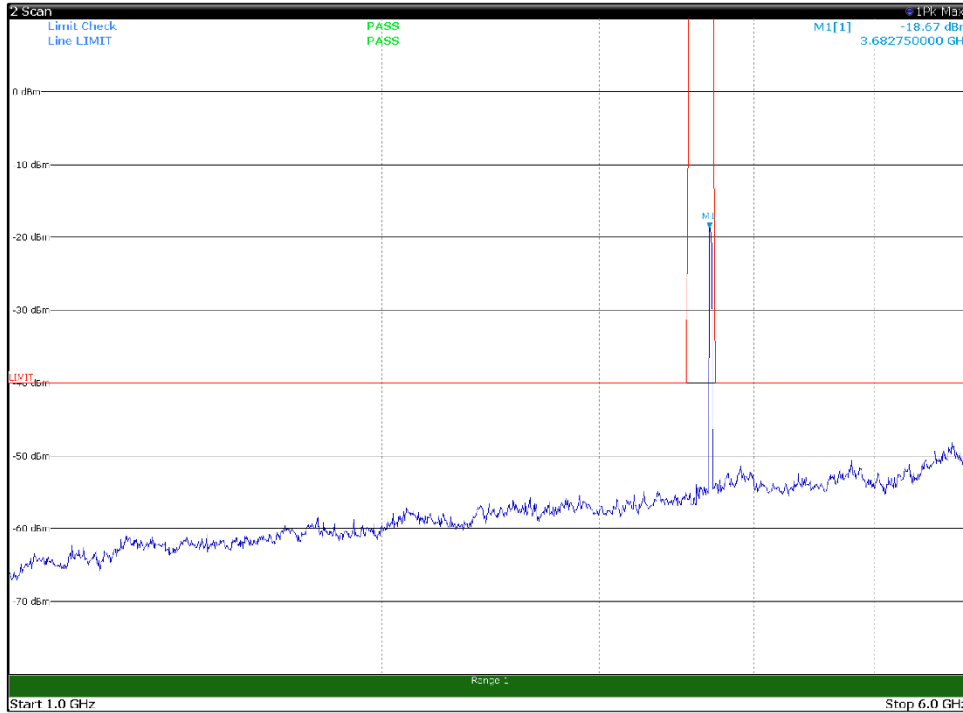

Channel: MIDDLE, Modulation: QPSK,
BW=20MHz, Range: 18GHz - 37GHz, Polarization: Horizontal

Channel: MIDDLE, Modulation: QPSK,
BW=20MHz, Range: 18GHz - 37GHz, Polarization: Vertical

Channel: TOP, Modulation: QPSK,
BW=20MHz, Range: 30MHz- 1GHz, Polarization: Horizontal

Channel: TOP, Modulation: QPSK,
BW=20MHz, Range: 30MHz- 1GHz, Polarization: Vertical

Channel: TOP, Modulation: QPSK,
 BW=20MHz, Range: 1GHz -6GHz, Polarization: Horizontal

Channel: TOP, Modulation: QPSK,
 BW=20MHz, Range: 1GHz -6GHz, Polarization: Vertical