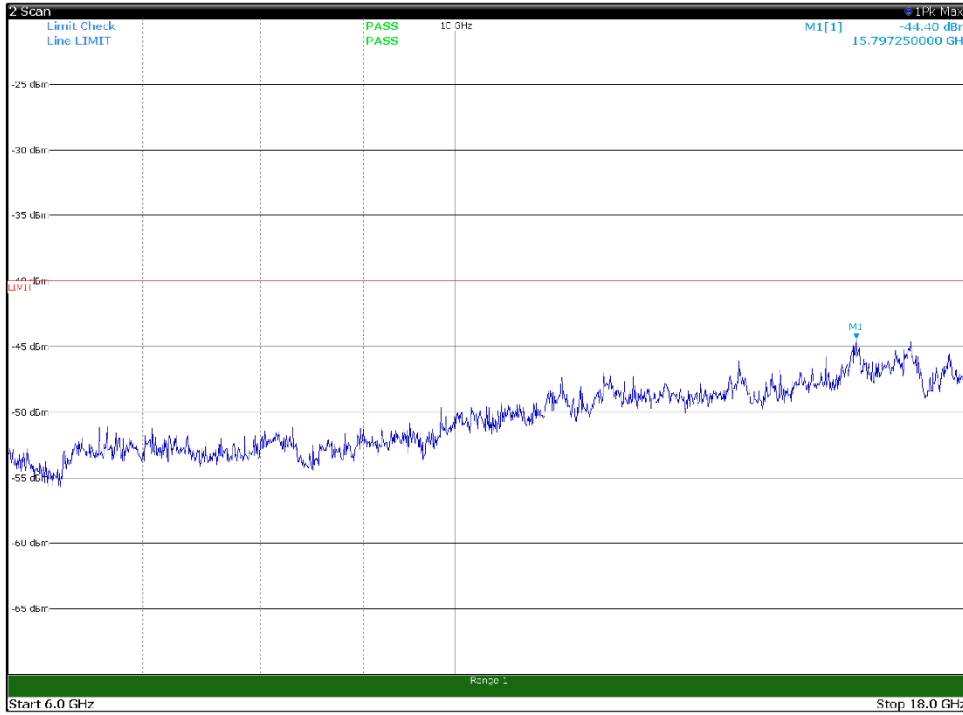

Channel: BOTTOM, Modulation: 256QAM,
BW=15MHz, Range: 1GHz -6GHz, Polarization: Horizontal

Channel: BOTTOM, Modulation: 256QAM,
BW=15MHz, Range: 1GHz -6GHz, Polarization: Vertical

Channel: BOTTOM, Modulation: 256QAM,
BW=15MHz, Range: 6GHz -18GHz, Polarization: Horizontal

Channel: BOTTOM, Modulation: 256QAM,
BW=15MHz, Range: 6GHz -18GHz, Polarization: Vertical

Channel: BOTTOM, Modulation: 256QAM,
BW=15MHz, Range: 18GHz - 37GHz, Polarization: Horizontal

Channel: BOTTOM, Modulation: 256QAM,
BW=15MHz, Range: 18GHz - 37GHz, Polarization: Vertical