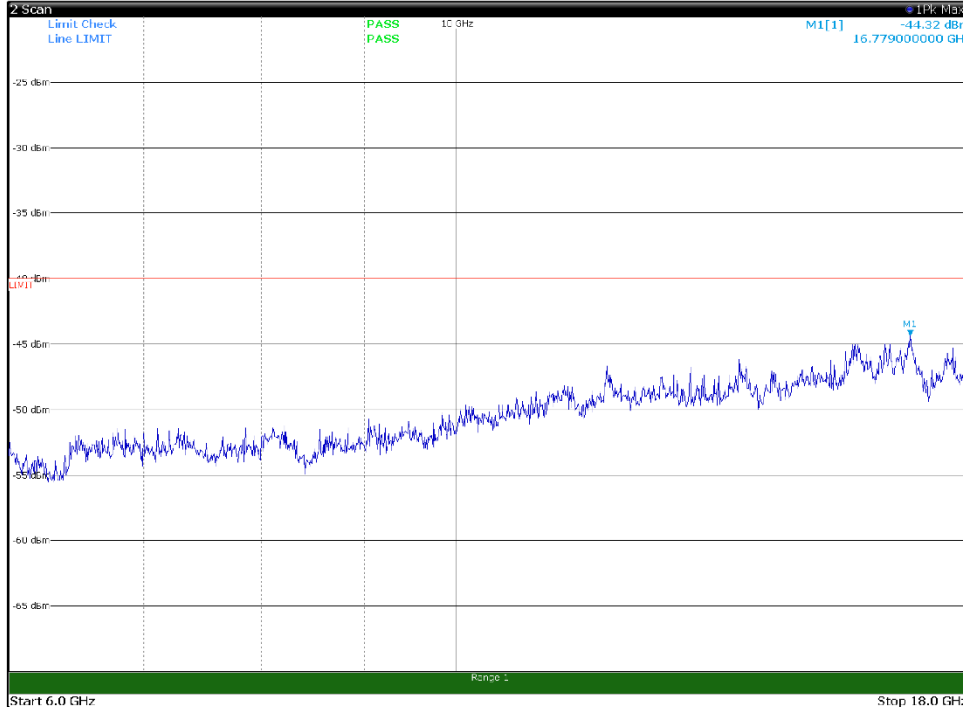

Channel: MIDDLE, Modulation: 64QAM,
BW=20MHz, Range: 6GHz -18GHz, Polarization: Horizontal

Channel: MIDDLE, Modulation: 64QAM,
BW=20MHz, Range: 6GHz -18GHz, Polarization: Vertical