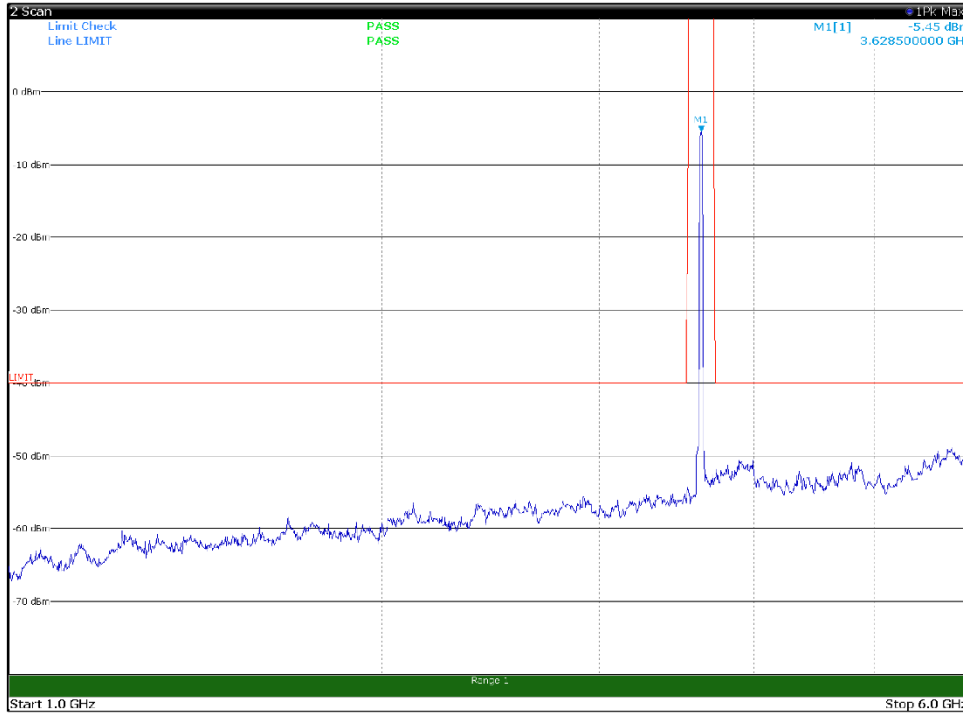

Channel: MIDDLE, Modulation: 64QAM,
BW=20MHz, Range: 30MHz- 1GHz, Polarization: Vertical

Channel: MIDDLE, Modulation: 64QAM,
BW=20MHz, Range: 1GHz -6GHz, Polarization: Horizontal