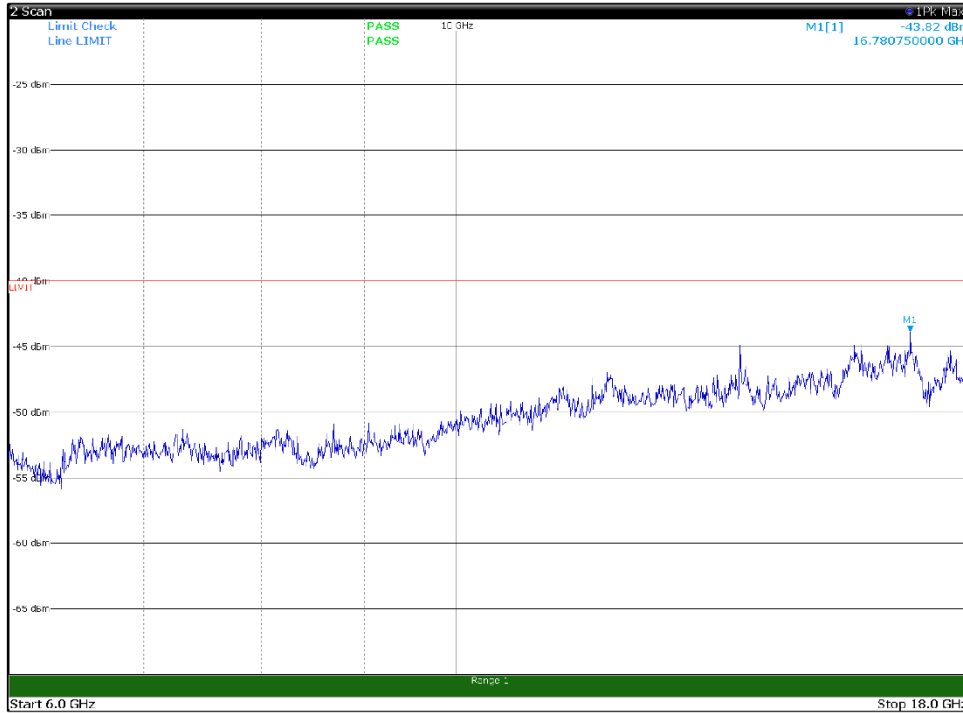

Channel: MIDDLE, Modulation: 16QAM,
 BW=20MHz, Range: 1GHz -6GHz, Polarization: Vertical

Channel: MIDDLE, Modulation: 16QAM,
BW=20MHz, Range: 6GHz -18GHz, Polarization: Horizontal

Channel: MIDDLE, Modulation: 16QAM,
BW=20MHz, Range: 6GHz -18GHz, Polarization: Vertical

Channel: MIDDLE, Modulation: 16QAM,
BW=20MHz, Range: 18GHz - 37GHz, Polarization: Horizontal

Channel: MIDDLE, Modulation: 16QAM,
BW=20MHz, Range: 18GHz - 37GHz, Polarization: Vertical

Channel: TOP, Modulation: 16QAM,
 BW=20MHz, Range: 30MHz- 1GHz, Polarization: Horizontal

Channel: TOP, Modulation: 16QAM,
 BW=20MHz, Range: 30MHz- 1GHz, Polarization: Vertical

Channel: TOP, Modulation: 16QAM,
 BW=20MHz, Range: 1GHz -6GHz, Polarization: Horizontal

Channel: TOP, Modulation: 16QAM,
 BW=20MHz, Range: 1GHz -6GHz, Polarization: Vertical