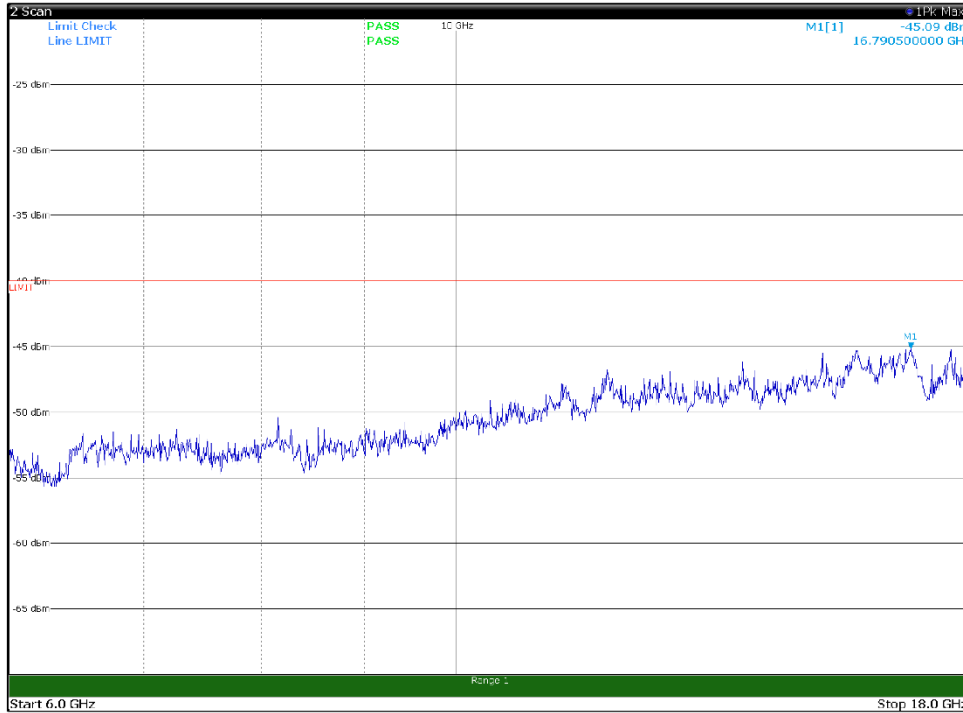

Channel: MIDDLE, Modulation: QPSK,
BW=20MHz, Range: 1GHz -6GHz, Polarization: Vertical

Channel: MIDDLE, Modulation: QPSK,
BW=20MHz, Range: 6GHz -18GHz, Polarization: Horizontal

Channel: MIDDLE, Modulation: QPSK,
BW=20MHz, Range: 6GHz -18GHz, Polarization: Vertical

Channel: MIDDLE, Modulation: QPSK,
BW=20MHz, Range: 18GHz - 37GHz, Polarization: Horizontal

Channel: MIDDLE, Modulation: QPSK,
BW=20MHz, Range: 18GHz - 37GHz, Polarization: Vertical

Channel: TOP, Modulation: QPSK,
BW=20MHz, Range: 30MHz- 1GHz, Polarization: Horizontal

Channel: TOP, Modulation: QPSK,
BW=20MHz, Range: 30MHz- 1GHz, Polarization: Vertical

Channel: TOP, Modulation: QPSK,
 BW=20MHz, Range: 1GHz -6GHz, Polarization: Horizontal

Channel: TOP, Modulation: QPSK,
 BW=20MHz, Range: 1GHz -6GHz, Polarization: Vertical