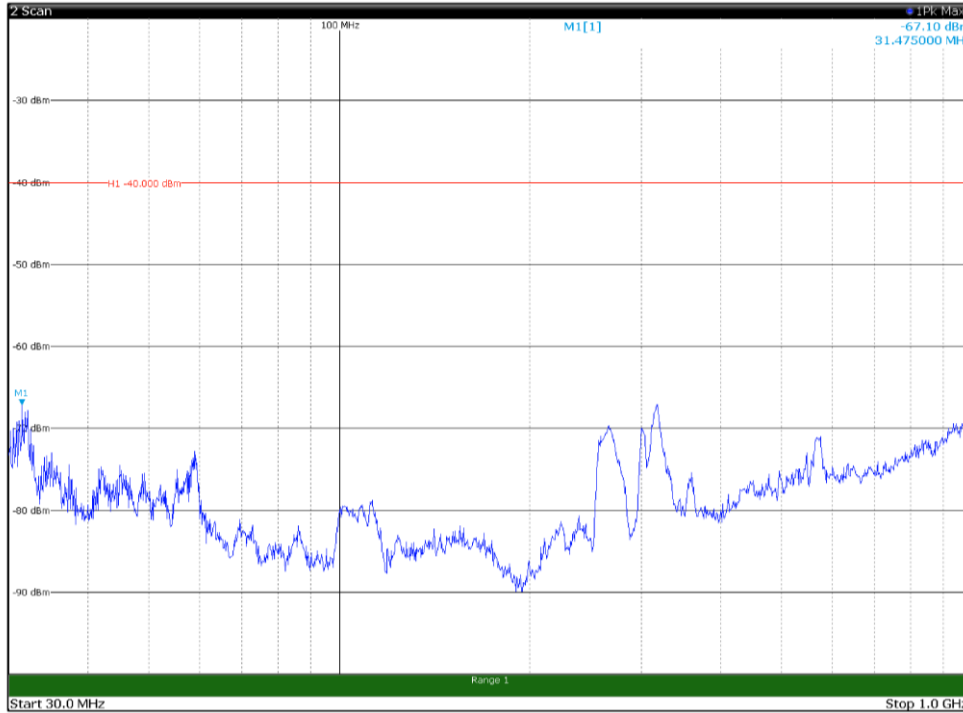

Channel: TOP, Modulation: QPSK,
BW=20MHz, Range: 18GHz - 37GHz, Polarization: Vertical

Channel: BOTTOM, Modulation: 16QAM,
BW=20MHz, Range: 30MHz- 1GHz, Polarization: Horizontal

Channel: BOTTOM, Modulation: 16QAM,
BW=20MHz, Range: 30MHz- 1GHz, Polarization: Vertical

Channel: BOTTOM, Modulation: 16QAM,
 BW=20MHz, Range: 1GHz -6GHz, Polarization: Horizontal

Channel: BOTTOM, Modulation: 16QAM,
 BW=20MHz, Range: 1GHz -6GHz, Polarization: Vertical

Channel: BOTTOM, Modulation: 16QAM,
 BW=20MHz, Range: 6GHz -18GHz, Polarization: Horizontal

Channel: BOTTOM, Modulation: 16QAM,
 BW=20MHz, Range: 6GHz -18GHz, Polarization: Vertical

Channel: BOTTOM, Modulation: 16QAM,
BW=20MHz, Range: 18GHz - 37GHz, Polarization: Horizontal

Channel: BOTTOM, Modulation: 16QAM,
BW=20MHz, Range: 18GHz - 37GHz, Polarization: Vertical