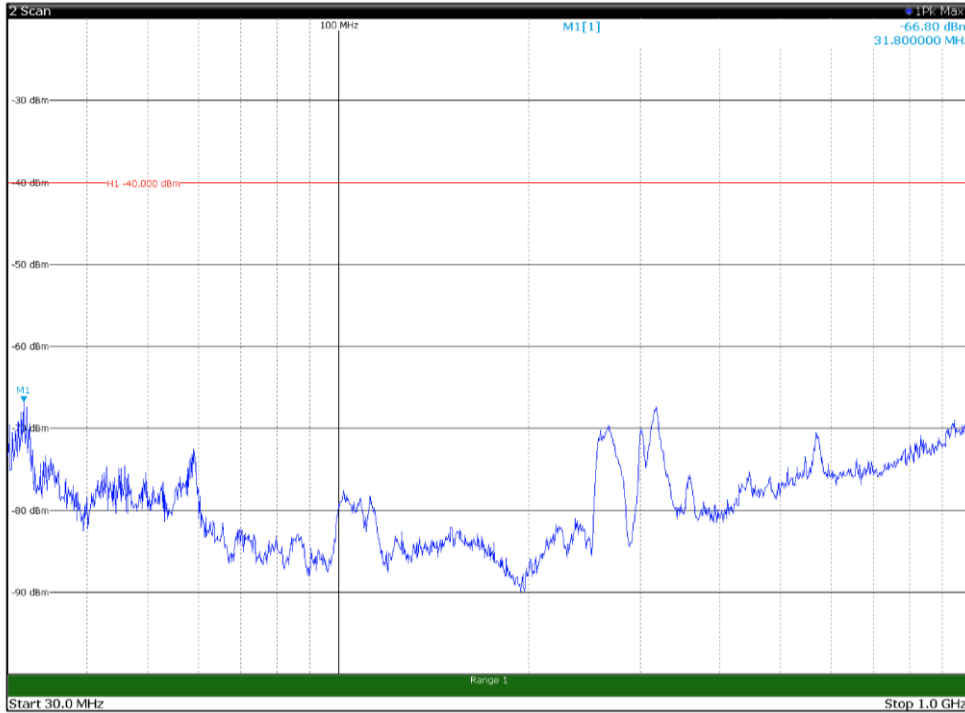

Channel: MIDDLE, Modulation: 16QAM,
BW=20MHz, Range: 18GHz - 37GHz, Polarization: Horizontal

Channel: MIDDLE, Modulation: 16QAM,
BW=20MHz, Range: 18GHz - 37GHz, Polarization: Vertical

Channel: TOP, Modulation: 16QAM,
 BW=20MHz, Range: 30MHz- 1GHz, Polarization: Horizontal

Channel: TOP, Modulation: 16QAM,
 BW=20MHz, Range: 30MHz- 1GHz, Polarization: Vertical

Channel: TOP, Modulation: 16QAM,
 BW=20MHz, Range: 1GHz -6GHz, Polarization: Horizontal

Channel: TOP, Modulation: 16QAM,
 BW=20MHz, Range: 1GHz -6GHz, Polarization: Vertical

Channel: TOP, Modulation: 16QAM,
BW=20MHz, Range: 6GHz -18GHz, Polarization: Horizontal

Channel: TOP, Modulation: 16QAM,
BW=20MHz, Range: 6GHz -18GHz, Polarization: Vertical

Channel: BOTTOM, Modulation: 64QAM,
 BW=20MHz, Range: 30MHz- 1GHz, Polarization: Horizontal