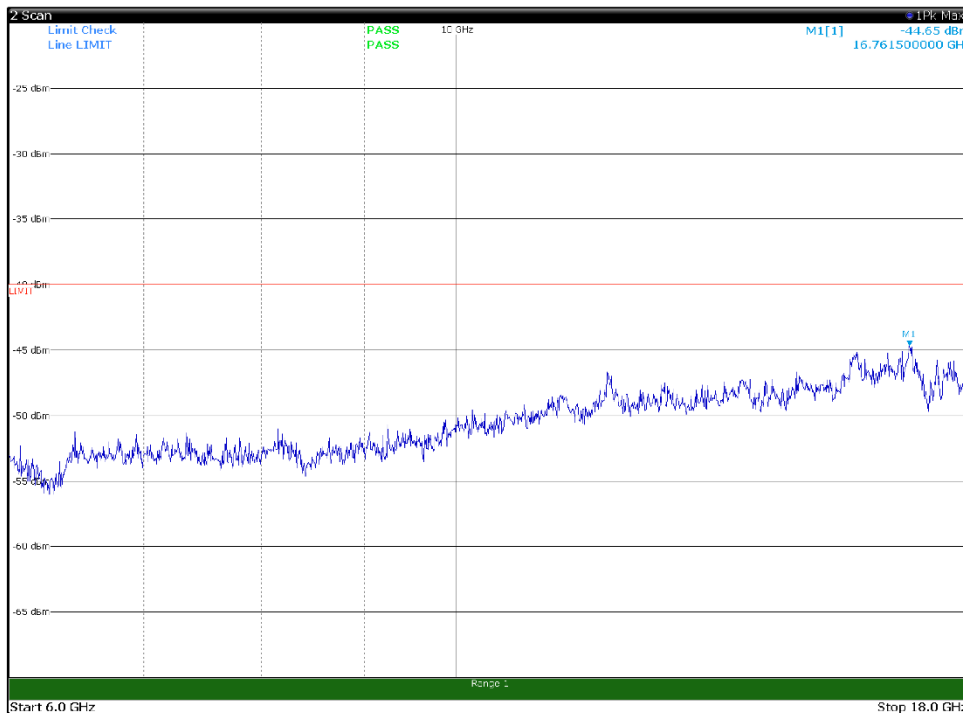

Channel: TOP, Modulation: 64QAM,
 BW=20MHz, Range: 30MHz- 1GHz, Polarization: Horizontal

Channel: TOP, Modulation: 64QAM,
 BW=20MHz, Range: 30MHz- 1GHz, Polarization: Vertical

Channel: TOP, Modulation: 64QAM,
 BW=20MHz, Range: 1GHz -6GHz, Polarization: Horizontal

Channel: TOP, Modulation: 64QAM,
 BW=20MHz, Range: 1GHz -6GHz, Polarization: Vertical

Channel: TOP, Modulation: 64QAM,
BW=20MHz, Range: 6GHz -18GHz, Polarization: Horizontal

Channel: TOP, Modulation: 64QAM,
BW=20MHz, Range: 6GHz -18GHz, Polarization: Vertical