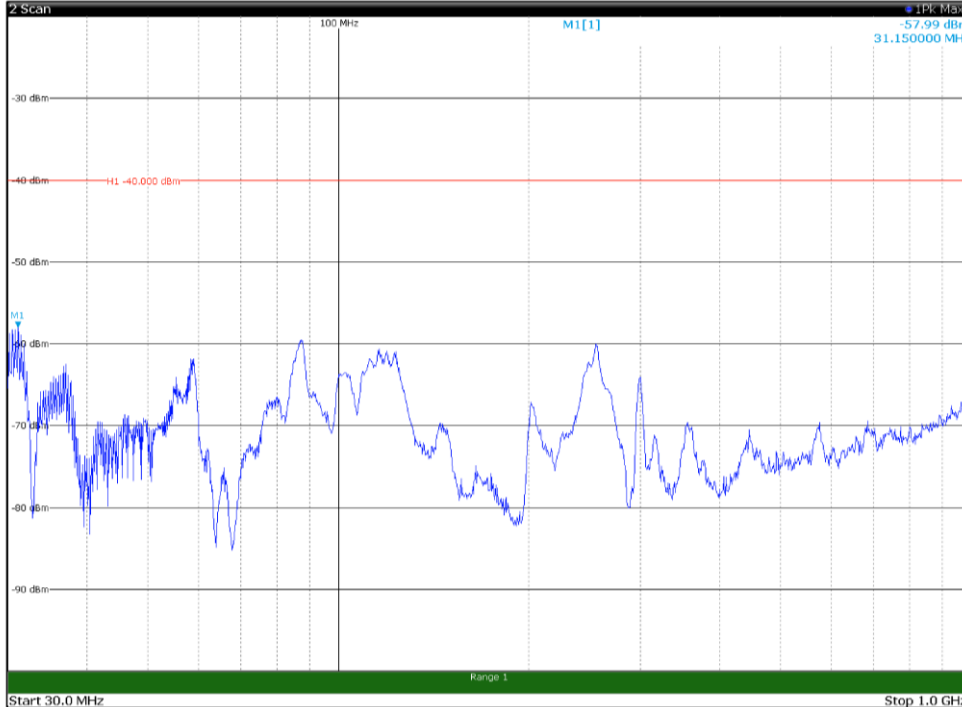

Channel: MIDDLE, Modulation: QPSK,
BW=20MHz, Range: 30MHz- 1GHz, Polarization: Horizontal

Channel: MIDDLE, Modulation: QPSK,
BW=20MHz, Range: 30MHz- 1GHz, Polarization: Vertical

Channel: MIDDLE, Modulation: QPSK,
BW=20MHz, Range: 1GHz -6GHz, Polarization: Horizontal

Channel: MIDDLE, Modulation: QPSK,
BW=20MHz, Range: 1GHz -6GHz, Polarization: Vertical

Channel: MIDDLE, Modulation: QPSK,
BW=20MHz, Range: 6GHz -18GHz, Polarization: Horizontal

Channel: MIDDLE, Modulation: QPSK,
BW=20MHz, Range: 6GHz -18GHz, Polarization: Vertical

Channel: MIDDLE, Modulation: QPSK,
BW=20MHz, Range: 18GHz - 37GHz, Polarization: Horizontal

Channel: MIDDLE, Modulation: QPSK,
BW=20MHz, Range: 18GHz - 37GHz, Polarization: Vertical

Channel: TOP, Modulation: QPSK,
BW=20MHz, Range: 30MHz- 1GHz, Polarization: Horizontal

Channel: TOP, Modulation: QPSK,
BW=20MHz, Range: 30MHz- 1GHz, Polarization: Vertical

Channel: TOP, Modulation: QPSK,
 BW=20MHz, Range: 1GHz -6GHz, Polarization: Horizontal

Channel: TOP, Modulation: QPSK,
 BW=20MHz, Range: 1GHz -6GHz, Polarization: Vertical