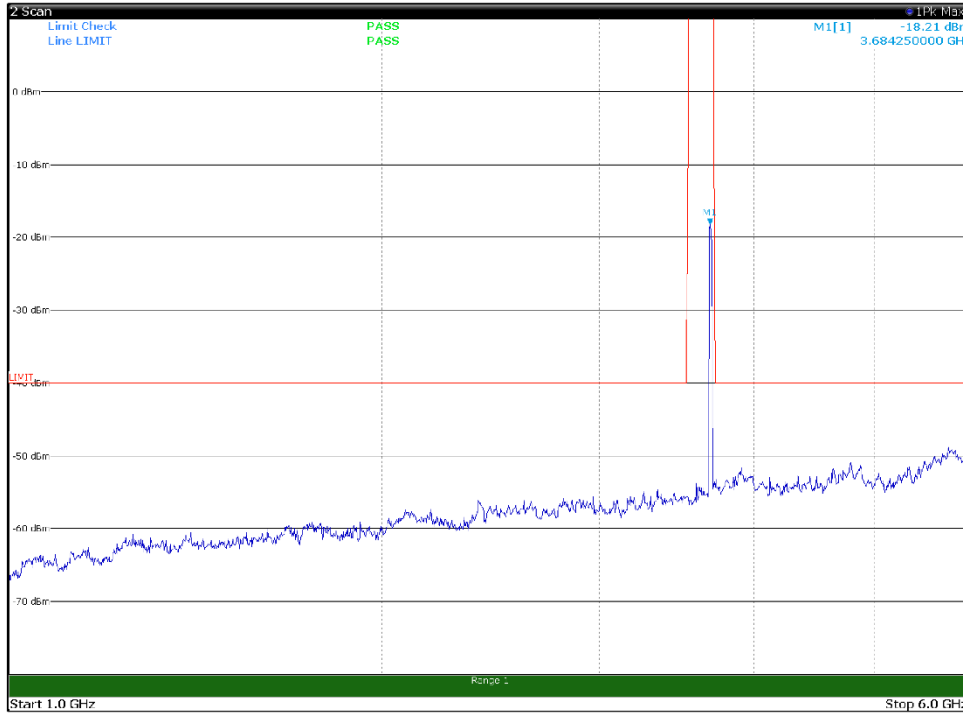

Channel: MIDDLE, Modulation: 16QAM,
BW=20MHz, Range: 18GHz - 37GHz, Polarization: Horizontal

Channel: MIDDLE, Modulation: 16QAM,
BW=20MHz, Range: 18GHz - 37GHz, Polarization: Vertical

Channel: TOP, Modulation: 16QAM,
 BW=20MHz, Range: 30MHz- 1GHz, Polarization: Horizontal

Channel: TOP, Modulation: 16QAM,
 BW=20MHz, Range: 30MHz- 1GHz, Polarization: Vertical

Channel: TOP, Modulation: 16QAM,
 BW=20MHz, Range: 1GHz -6GHz, Polarization: Horizontal

Channel: TOP, Modulation: 16QAM,
 BW=20MHz, Range: 1GHz -6GHz, Polarization: Vertical