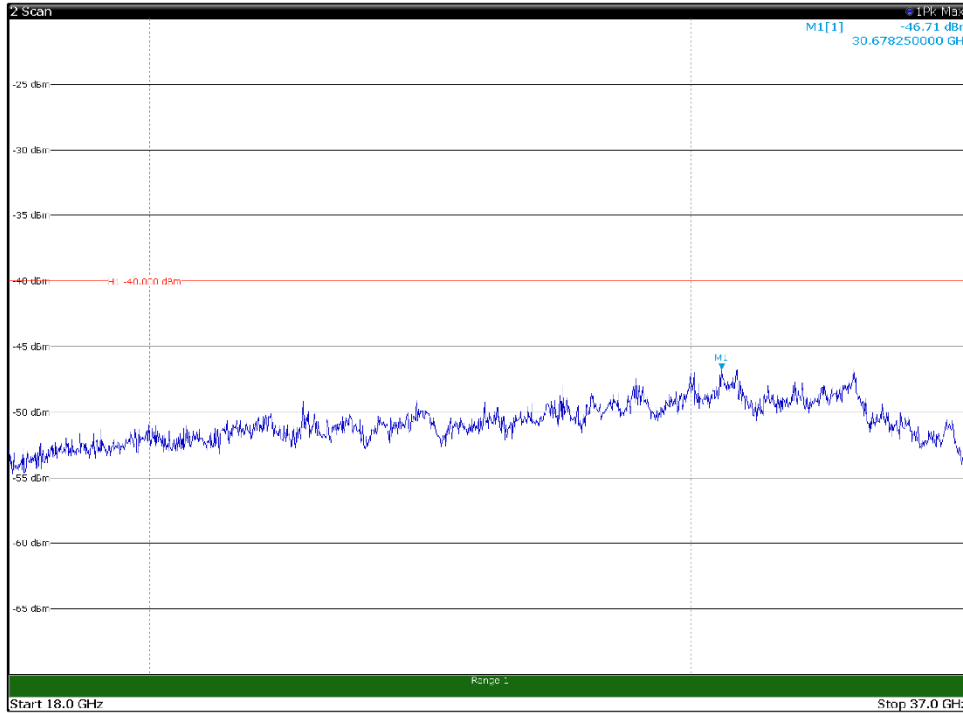

Channel: MIDDLE, Modulation: 64QAM,
BW=20MHz, Range: 6GHz -18GHz, Polarization: Vertical

Channel: MIDDLE, Modulation: 64QAM,
BW=20MHz, Range: 18GHz - 37GHz, Polarization: Horizontal

Channel: MIDDLE, Modulation: 64QAM,
BW=20MHz, Range: 18GHz - 37GHz, Polarization: Vertical

Channel: TOP, Modulation: 64QAM,
 BW=20MHz, Range: 30MHz- 1GHz, Polarization: Horizontal

Channel: TOP, Modulation: 64QAM,
 BW=20MHz, Range: 30MHz- 1GHz, Polarization: Vertical

Channel: TOP, Modulation: 64QAM,
 BW=20MHz, Range: 1GHz -6GHz, Polarization: Horizontal

Channel: TOP, Modulation: 64QAM,
 BW=20MHz, Range: 1GHz -6GHz, Polarization: Vertical

Channel: TOP, Modulation: 64QAM,
BW=20MHz, Range: 6GHz -18GHz, Polarization: Horizontal

Channel: TOP, Modulation: 64QAM,
BW=20MHz, Range: 6GHz -18GHz, Polarization: Vertical