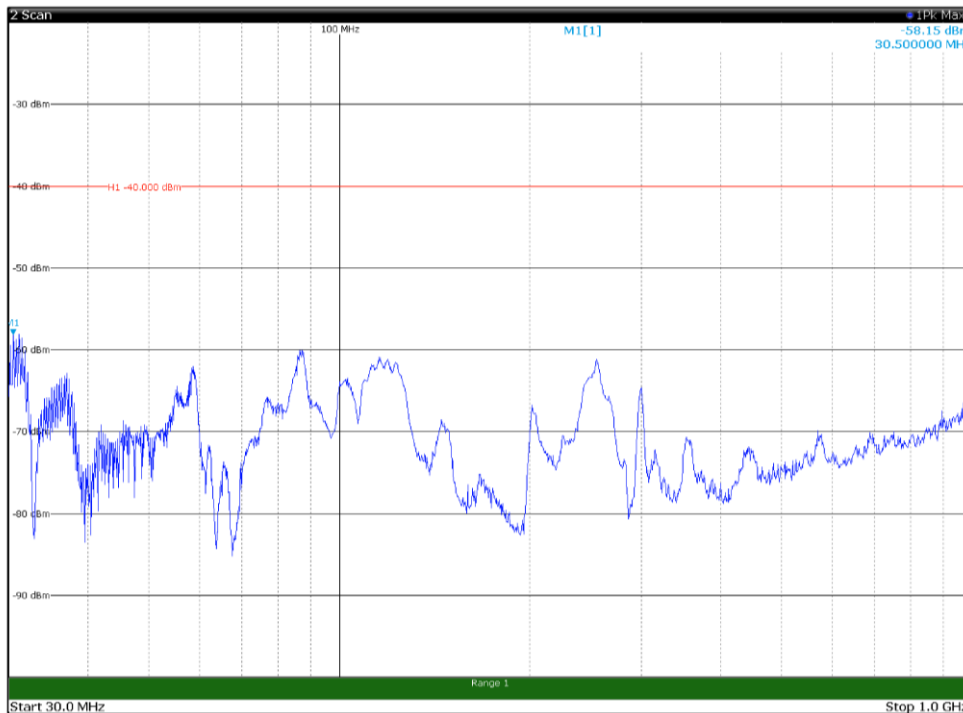

Channel: MIDDLE, Modulation: 16QAM,
 BW=20MHz, Range: 30MHz- 1GHz, Polarization: Horizontal

Channel: MIDDLE, Modulation: 16QAM,
 BW=20MHz, Range: 30MHz- 1GHz, Polarization: Vertical

Channel: MIDDLE, Modulation: 16QAM,
 BW=20MHz, Range: 1GHz -6GHz, Polarization: Horizontal

Channel: MIDDLE, Modulation: 16QAM,
 BW=20MHz, Range: 1GHz -6GHz, Polarization: Vertical

Channel: MIDDLE, Modulation: 16QAM,
BW=20MHz, Range: 6GHz -18GHz, Polarization: Horizontal

Channel: MIDDLE, Modulation: 16QAM,
BW=20MHz, Range: 6GHz -18GHz, Polarization: Vertical

Channel: MIDDLE, Modulation: 16QAM,
BW=20MHz, Range: 18GHz - 37GHz, Polarization: Horizontal

Channel: MIDDLE, Modulation: 16QAM,
BW=20MHz, Range: 18GHz - 37GHz, Polarization: Vertical

Channel: TOP, Modulation: 16QAM,
 BW=20MHz, Range: 30MHz- 1GHz, Polarization: Horizontal

Channel: TOP, Modulation: 16QAM,
 BW=20MHz, Range: 30MHz- 1GHz, Polarization: Vertical

Channel: TOP, Modulation: 16QAM,
 BW=20MHz, Range: 1GHz -6GHz, Polarization: Horizontal

Channel: TOP, Modulation: 16QAM,
 BW=20MHz, Range: 1GHz -6GHz, Polarization: Vertical