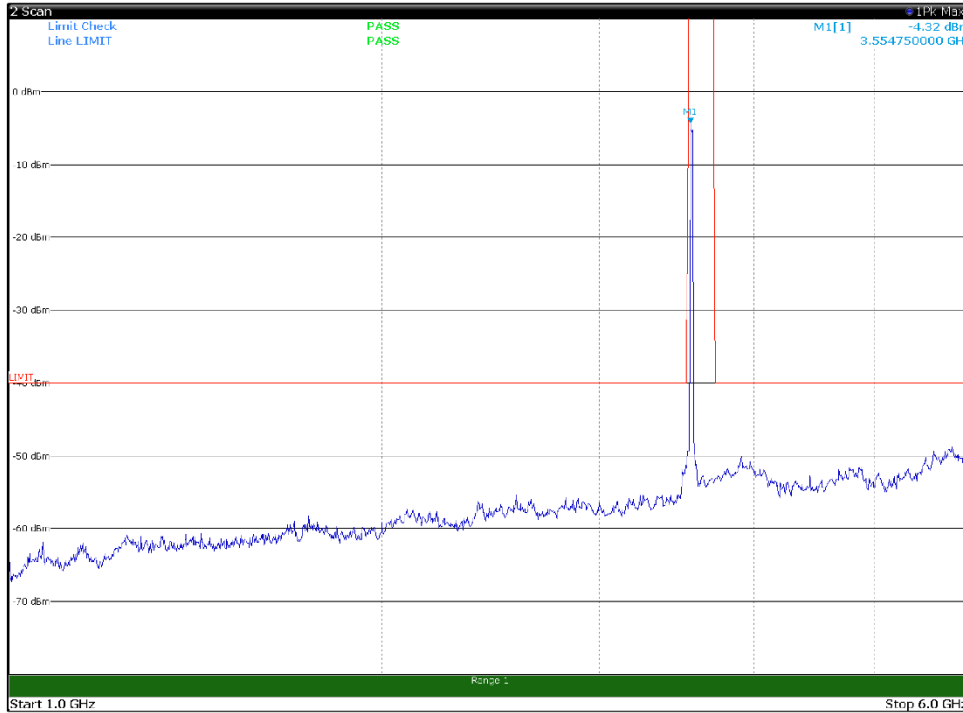

Channel: BOTTOM, Modulation: 256QAM,
BW=20MHz, Range: 30MHz- 1GHz, Polarization: Vertical

Channel: BOTTOM, Modulation: 256QAM, BW=20MHz, Range: 1GHz -6GHz, Polarization: Horizontal