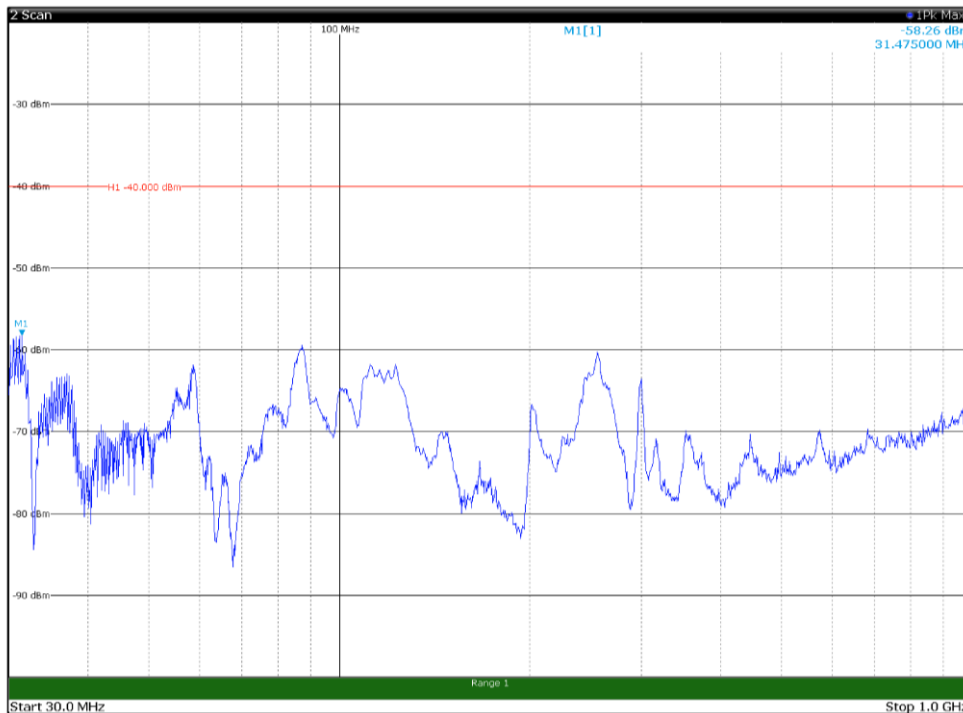

Channel: MIDDLE, Modulation: 64QAM,
 BW=20MHz, Range: 1GHz -6GHz, Polarization: Horizontal

Channel: MIDDLE, Modulation: 64QAM,
 BW=20MHz, Range: 1GHz -6GHz, Polarization: Vertical

Channel: MIDDLE, Modulation: 64QAM,
BW=20MHz, Range: 6GHz -18GHz, Polarization: Horizontal

Channel: MIDDLE, Modulation: 64QAM,
BW=20MHz, Range: 6GHz -18GHz, Polarization: Vertical

Channel: MIDDLE, Modulation: 64QAM,
BW=20MHz, Range: 18GHz - 37GHz, Polarization: Horizontal

Channel: MIDDLE, Modulation: 64QAM,
BW=20MHz, Range: 18GHz - 37GHz, Polarization: Vertical

Channel: TOP, Modulation: 64QAM,
 BW=20MHz, Range: 30MHz- 1GHz, Polarization: Horizontal

Channel: TOP, Modulation: 64QAM,
 BW=20MHz, Range: 30MHz- 1GHz, Polarization: Vertical

Channel: TOP, Modulation: 64QAM,
 BW=20MHz, Range: 1GHz -6GHz, Polarization: Horizontal