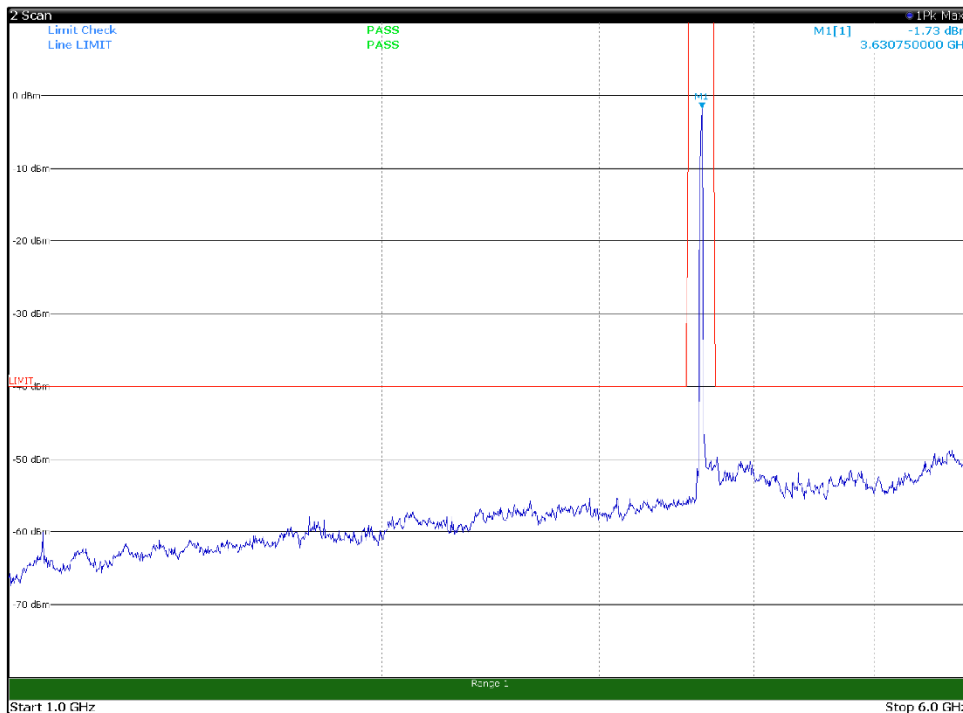

Channel: MIDDLE, Modulation: 64QAM,
BW=20MHz, Range: 1GHz -6GHz, Polarization: Horizontal

Channel: MIDDLE, Modulation: 64QAM,
BW=20MHz, Range: 1GHz -6GHz, Polarization: Vertical