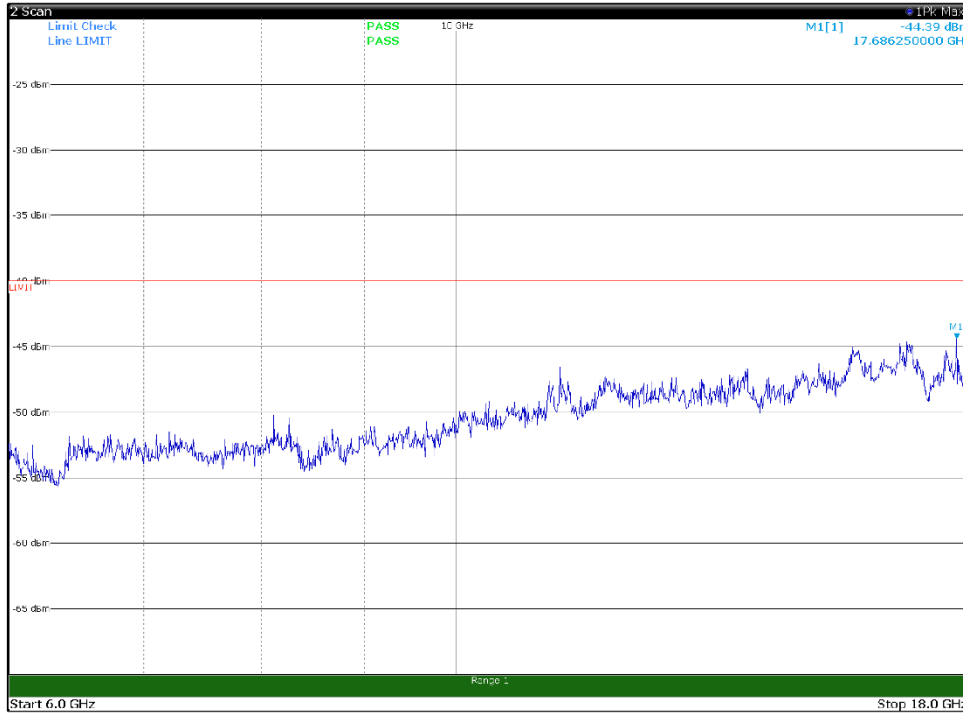

Channel: TOP, Modulation: 16QAM,
 BW=20MHz, Range: 30MHz- 1GHz, Polarization: Vertical

Channel: TOP, Modulation: 16QAM,
 BW=20MHz, Range: 1GHz -6GHz, Polarization: Horizontal

Channel: TOP, Modulation: 16QAM,
 BW=20MHz, Range: 1GHz -6GHz, Polarization: Vertical

Channel: TOP, Modulation: 16QAM,
BW=20MHz, Range: 6GHz -18GHz, Polarization: Horizontal

Channel: TOP, Modulation: 16QAM,
BW=20MHz, Range: 6GHz -18GHz, Polarization: Vertical

Channel: BOTTOM, Modulation: 64QAM,
 BW=20MHz, Range: 30MHz- 1GHz, Polarization: Horizontal

Channel: BOTTOM, Modulation: 64QAM,
 BW=20MHz, Range: 30MHz- 1GHz, Polarization: Vertical

Channel: BOTTOM, Modulation: 64QAM,
 BW=20MHz, Range: 1GHz -6GHz, Polarization: Horizontal

Channel: BOTTOM, Modulation: 64QAM,
 BW=20MHz, Range: 1GHz -6GHz, Polarization: Vertical