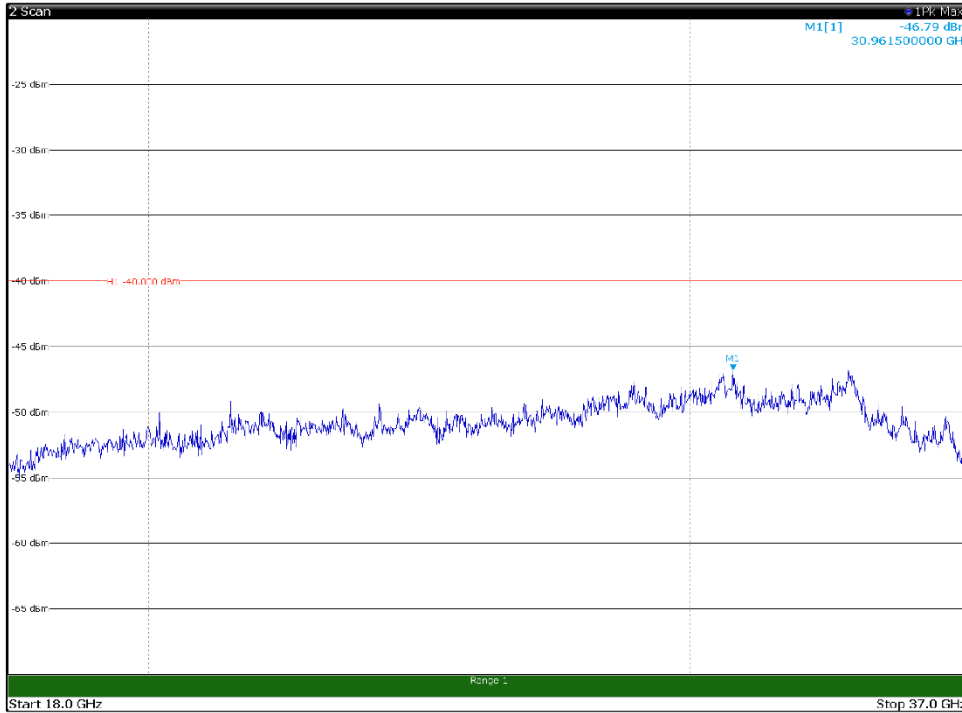

Channel: BOTTOM, Modulation: QPSK,
BW=20MHz, Range: 6GHz -18GHz, Polarization: Vertical

Channel: BOTTOM, Modulation: QPSK,
BW=20MHz, Range: 18GHz - 37GHz, Polarization: Horizontal

Channel: BOTTOM, Modulation: QPSK,
BW=20MHz, Range: 18GHz - 37GHz, Polarization: Vertical

Channel: MIDDLE, Modulation: QPSK,
BW=20MHz, Range: 30MHz- 1GHz, Polarization: Horizontal

Channel: MIDDLE, Modulation: QPSK,
BW=20MHz, Range: 30MHz- 1GHz, Polarization: Vertical

Channel: MIDDLE, Modulation: QPSK,
BW=20MHz, Range: 1GHz -6GHz, Polarization: Horizontal

Channel: MIDDLE, Modulation: QPSK,
BW=20MHz, Range: 1GHz -6GHz, Polarization: Vertical

Channel: MIDDLE, Modulation: QPSK,
BW=20MHz, Range: 6GHz -18GHz, Polarization: Horizontal

Channel: MIDDLE, Modulation: QPSK,
BW=20MHz, Range: 6GHz -18GHz, Polarization: Vertical

Channel: MIDDLE, Modulation: QPSK,
BW=20MHz, Range: 18GHz - 37GHz, Polarization: Horizontal

Channel: MIDDLE, Modulation: QPSK,
BW=20MHz, Range: 18GHz - 37GHz, Polarization: Vertical

Channel: TOP, Modulation: QPSK,
BW=20MHz, Range: 30MHz- 1GHz, Polarization: Horizontal