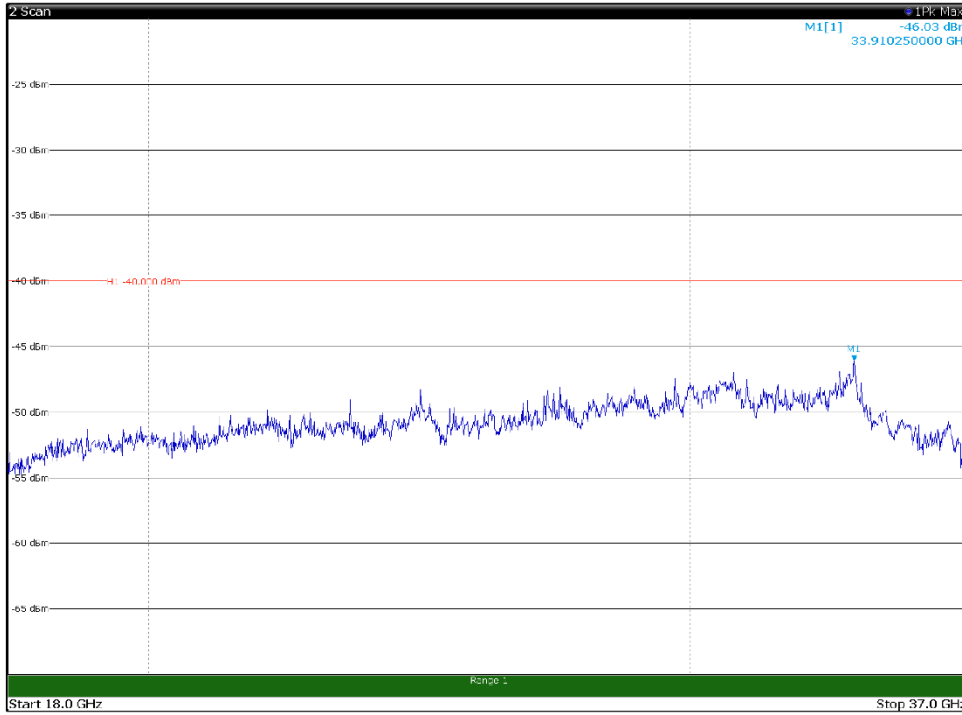

Channel: BOTTOM, Modulation: 16QAM,
 BW=20MHz, Range: 6GHz -18GHz, Polarization: Vertical

Channel: BOTTOM, Modulation: 16QAM,
BW=20MHz, Range: 18GHz - 37GHz, Polarization: Horizontal

Channel: BOTTOM, Modulation: 16QAM,
BW=20MHz, Range: 18GHz - 37GHz, Polarization: Vertical

Channel: MIDDLE, Modulation: 16QAM,
 BW=20MHz, Range: 30MHz- 1GHz, Polarization: Horizontal

Channel: MIDDLE, Modulation: 16QAM,
 BW=20MHz, Range: 30MHz- 1GHz, Polarization: Vertical

Channel: MIDDLE, Modulation: 16QAM,
 BW=20MHz, Range: 1GHz -6GHz, Polarization: Horizontal

Channel: MIDDLE, Modulation: 16QAM,
 BW=20MHz, Range: 1GHz -6GHz, Polarization: Vertical

Channel: MIDDLE, Modulation: 16QAM,
BW=20MHz, Range: 6GHz -18GHz, Polarization: Horizontal

Channel: MIDDLE, Modulation: 16QAM,
BW=20MHz, Range: 6GHz -18GHz, Polarization: Vertical