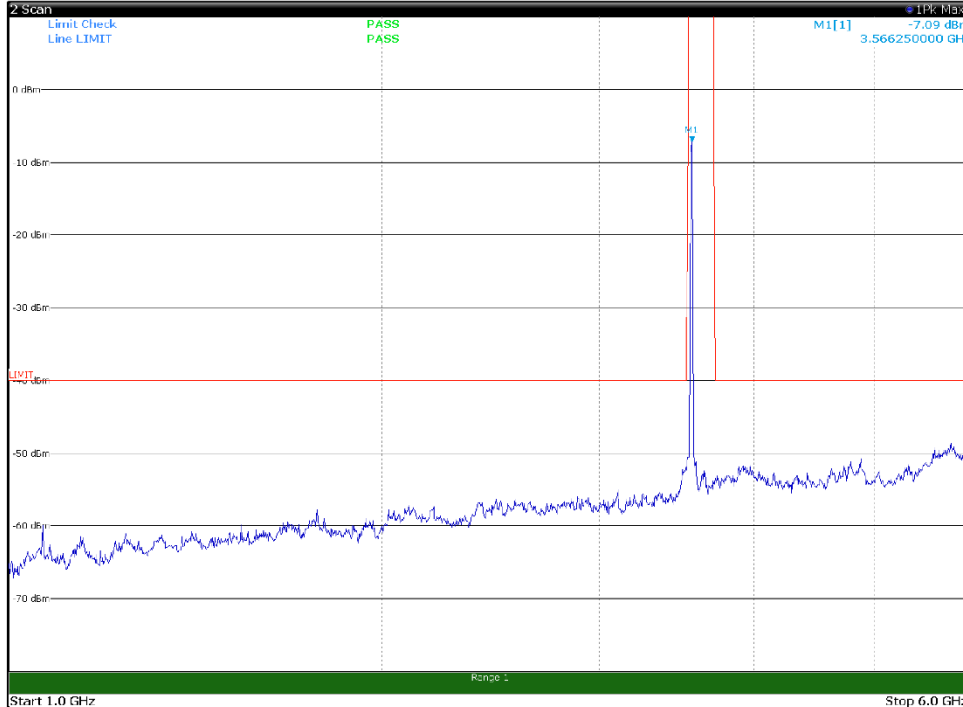

Channel: TOP, Modulation: 256QAM,
BW=15MHz, Range: 6GHz -18GHz, Polarization: Horizontal

Channel: TOP, Modulation: 256QAM,
BW=15MHz, Range: 6GHz -18GHz, Polarization: Vertical

Channel: TOP, Modulation: 256QAM,
BW=15MHz, Range: 18GHz - 37GHz, Polarization: Horizontal

Channel: TOP, Modulation: 256QAM,
BW=15MHz, Range: 18GHz - 37GHz, Polarization: Vertical

Channel: BOTTOM, Modulation: QPSK,
BW=20MHz, Range: 30MHz- 1GHz, Polarization: Horizontal

Channel: BOTTOM, Modulation: QPSK,
BW=20MHz, Range: 30MHz- 1GHz, Polarization: Vertical

Channel: BOTTOM, Modulation: QPSK,
BW=20MHz, Range: 1GHz -6GHz, Polarization: Horizontal

Channel: BOTTOM, Modulation: QPSK,
BW=20MHz, Range: 1GHz -6GHz, Polarization: Vertical

Channel: BOTTOM, Modulation: QPSK,
BW=20MHz, Range: 6GHz -18GHz, Polarization: Horizontal