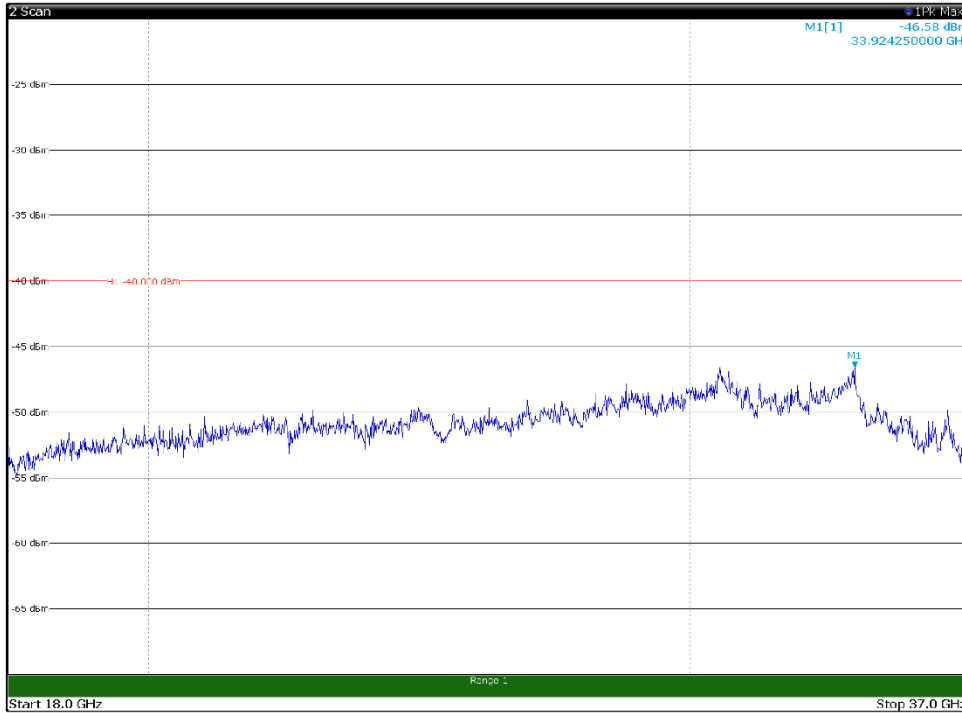

Channel: BOTTOM, Modulation: 64QAM,
BW=20MHz, Range: 18GHz - 37GHz, Polarization: Vertical

Channel: MIDDLE, Modulation: 64QAM,
BW=20MHz, Range: 30MHz- 1GHz, Polarization: Horizontal

Channel: MIDDLE, Modulation: 64QAM,
BW=20MHz, Range: 30MHz- 1GHz, Polarization: Vertical

Channel: MIDDLE, Modulation: 64QAM,
 BW=20MHz, Range: 1GHz -6GHz, Polarization: Horizontal

Channel: MIDDLE, Modulation: 64QAM,
 BW=20MHz, Range: 1GHz -6GHz, Polarization: Vertical

Channel: MIDDLE, Modulation: 64QAM,
BW=20MHz, Range: 6GHz -18GHz, Polarization: Horizontal

Channel: MIDDLE, Modulation: 64QAM,
BW=20MHz, Range: 6GHz -18GHz, Polarization: Vertical

Channel: MIDDLE, Modulation: 64QAM,
BW=20MHz, Range: 18GHz - 37GHz, Polarization: Horizontal

Channel: MIDDLE, Modulation: 64QAM,
BW=20MHz, Range: 18GHz - 37GHz, Polarization: Vertical

Channel: TOP, Modulation: 64QAM,
 BW=20MHz, Range: 30MHz- 1GHz, Polarization: Horizontal

Channel: TOP, Modulation: 64QAM,
 BW=20MHz, Range: 30MHz- 1GHz, Polarization: Vertical

Channel: TOP, Modulation: 64QAM,
 BW=20MHz, Range: 1GHz -6GHz, Polarization: Horizontal