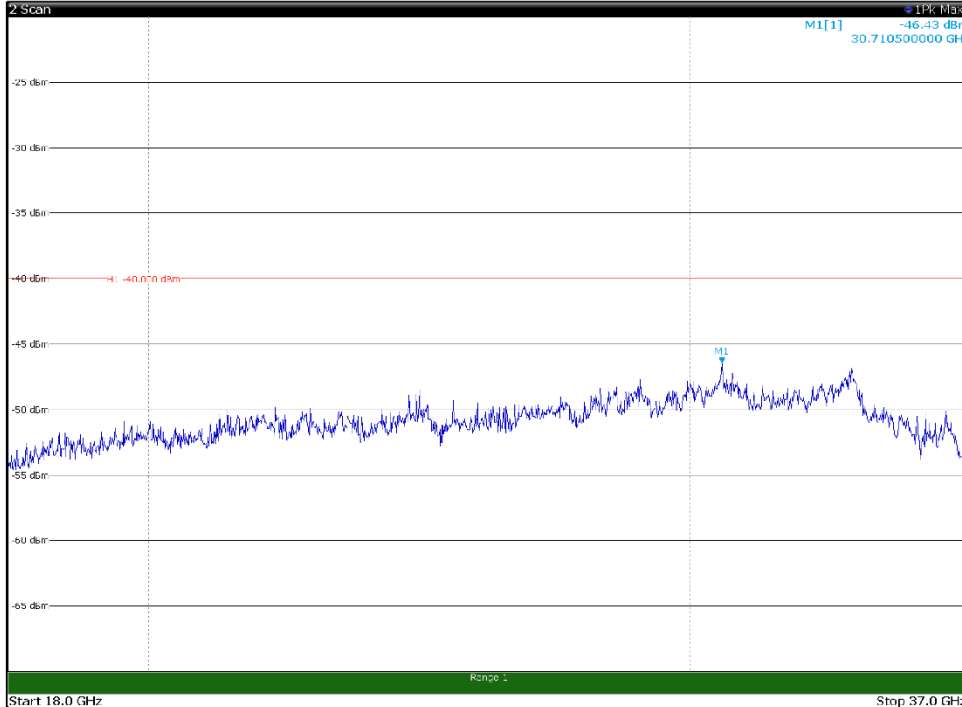

Channel: MIDDLE, Modulation: QPSK,
BW=20MHz, Range: 30MHz- 1GHz, Polarization: Horizontal

Channel: MIDDLE, Modulation: QPSK,
BW=20MHz, Range: 30MHz- 1GHz, Polarization: Vertical

Channel: MIDDLE, Modulation: QPSK,
BW=20MHz, Range: 1GHz -6GHz, Polarization: Horizontal

Channel: MIDDLE, Modulation: QPSK,
BW=20MHz, Range: 1GHz -6GHz, Polarization: Vertical

Channel: MIDDLE, Modulation: QPSK,
BW=20MHz, Range: 6GHz -18GHz, Polarization: Horizontal

Channel: MIDDLE, Modulation: QPSK,
BW=20MHz, Range: 6GHz -18GHz, Polarization: Vertical

Channel: MIDDLE, Modulation: QPSK,
BW=20MHz, Range: 18GHz - 37GHz, Polarization: Horizontal

Channel: MIDDLE, Modulation: QPSK,
BW=20MHz, Range: 18GHz - 37GHz, Polarization: Vertical

Channel: TOP, Modulation: QPSK,
BW=20MHz, Range: 30MHz- 1GHz, Polarization: Horizontal

Channel: TOP, Modulation: QPSK,
BW=20MHz, Range: 30MHz- 1GHz, Polarization: Vertical

Channel: TOP, Modulation: QPSK,
 BW=20MHz, Range: 1GHz -6GHz, Polarization: Horizontal

Channel: TOP, Modulation: QPSK,
 BW=20MHz, Range: 1GHz -6GHz, Polarization: Vertical