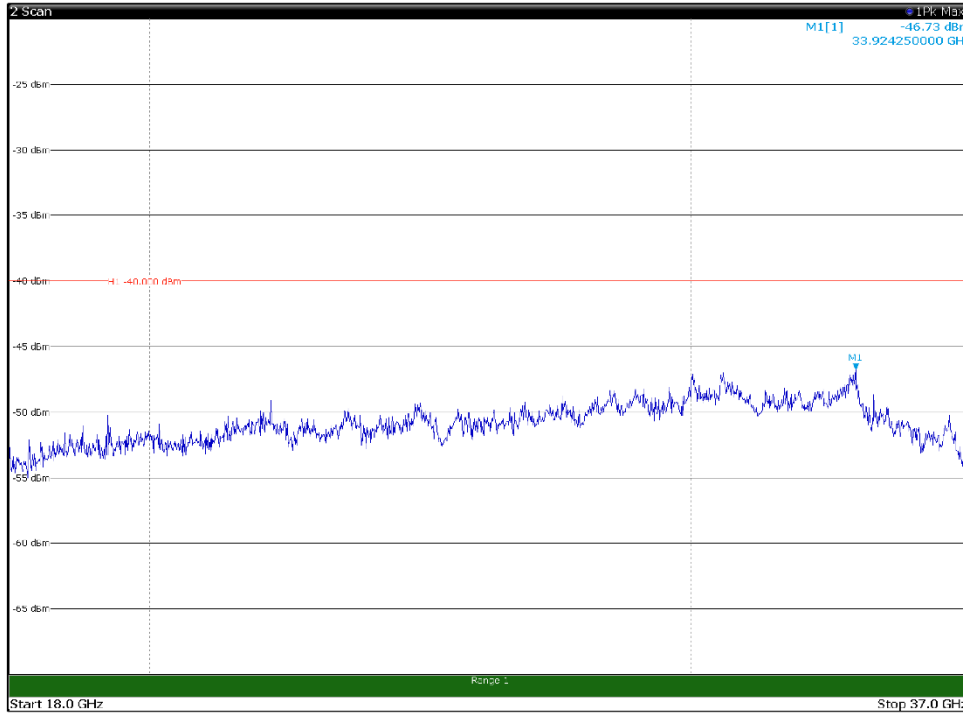

Channel: TOP, Modulation: 256QAM,
BW=15MHz, Range: 18GHz - 37GHz, Polarization: Vertical

Channel: BOTTOM, Modulation: QPSK,
BW=20MHz, Range: 30MHz- 1GHz, Polarization: Horizontal

Channel: BOTTOM, Modulation: QPSK,
BW=20MHz, Range: 30MHz- 1GHz, Polarization: Vertical

Channel: BOTTOM, Modulation: QPSK,
BW=20MHz, Range: 1GHz -6GHz, Polarization: Horizontal

Channel: BOTTOM, Modulation: QPSK,
BW=20MHz, Range: 1GHz -6GHz, Polarization: Vertical

Channel: BOTTOM, Modulation: QPSK,
BW=20MHz, Range: 6GHz -18GHz, Polarization: Horizontal

Channel: BOTTOM, Modulation: QPSK,
BW=20MHz, Range: 6GHz -18GHz, Polarization: Vertical

Channel: BOTTOM, Modulation: QPSK,
BW=20MHz, Range: 18GHz - 37GHz, Polarization: Horizontal

Channel: BOTTOM, Modulation: QPSK,
BW=20MHz, Range: 18GHz - 37GHz, Polarization: Vertical