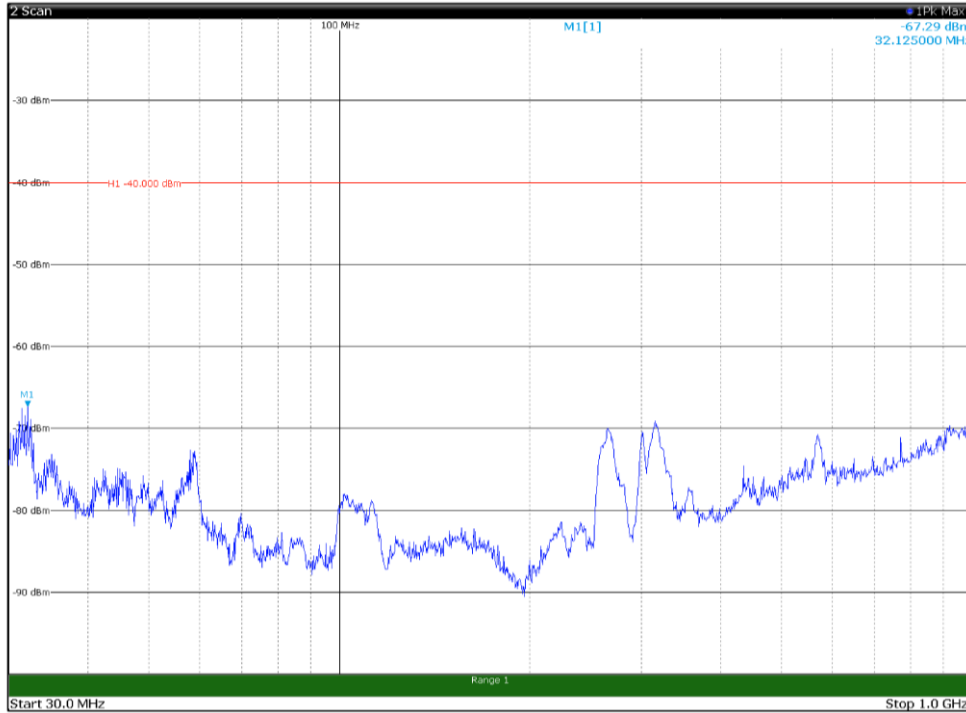

Channel: BOTTOM, Modulation: 256QAM,
BW=20MHz, Range: 30MHz- 1GHz, Polarization: Vertical

Channel: BOTTOM, Modulation: 256QAM, BW=20MHz, Range: 1GHz -6GHz, Polarization: Horizontal

Channel: BOTTOM, Modulation: 256QAM, BW=20MHz, Range: 1GHz -6GHz, Polarization: Vertical

Channel: BOTTOM, Modulation: 256QAM,
 BW=20MHz, Range: 6GHz -18GHz, Polarization: Horizontal

Channel: BOTTOM, Modulation: 256QAM,
 BW=20MHz, Range: 6GHz -18GHz, Polarization: Vertical

Channel: BOTTOM, Modulation: 256QAM,
BW=20MHz, Range: 18GHz - 37GHz, Polarization: Horizontal

Channel: BOTTOM, Modulation: 256QAM,
BW=20MHz, Range: 18GHz - 37GHz, Polarization: Vertical

Channel: MIDDLE, Modulation: 256QAM,
 BW=20MHz, Range: 30MHz- 1GHz, Polarization: Horizontal

Channel: MIDDLE, Modulation: 256QAM,
 BW=20MHz, Range: 30MHz- 1GHz, Polarization: Vertical