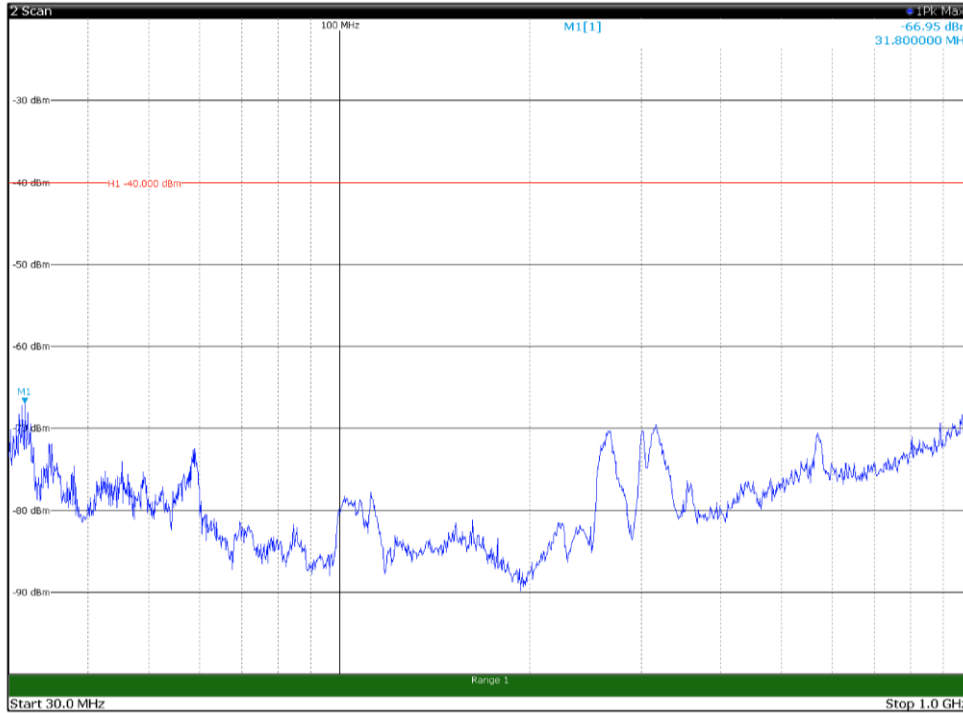

Channel: BOTTOM, Modulation: 64QAM,
BW=20MHz, Range: 18GHz - 37GHz, Polarization: Vertical

Channel: MIDDLE, Modulation: 64QAM,
BW=20MHz, Range: 30MHz- 1GHz, Polarization: Horizontal

Channel: MIDDLE, Modulation: 64QAM,
BW=20MHz, Range: 30MHz- 1GHz, Polarization: Vertical

Channel: MIDDLE, Modulation: 64QAM,
 BW=20MHz, Range: 1GHz -6GHz, Polarization: Horizontal

Channel: MIDDLE, Modulation: 64QAM,
 BW=20MHz, Range: 1GHz -6GHz, Polarization: Vertical

Channel: MIDDLE, Modulation: 64QAM,
BW=20MHz, Range: 6GHz -18GHz, Polarization: Horizontal

Channel: MIDDLE, Modulation: 64QAM,
BW=20MHz, Range: 6GHz -18GHz, Polarization: Vertical

Channel: MIDDLE, Modulation: 64QAM,
BW=20MHz, Range: 18GHz - 37GHz, Polarization: Horizontal

Channel: MIDDLE, Modulation: 64QAM,
BW=20MHz, Range: 18GHz - 37GHz, Polarization: Vertical