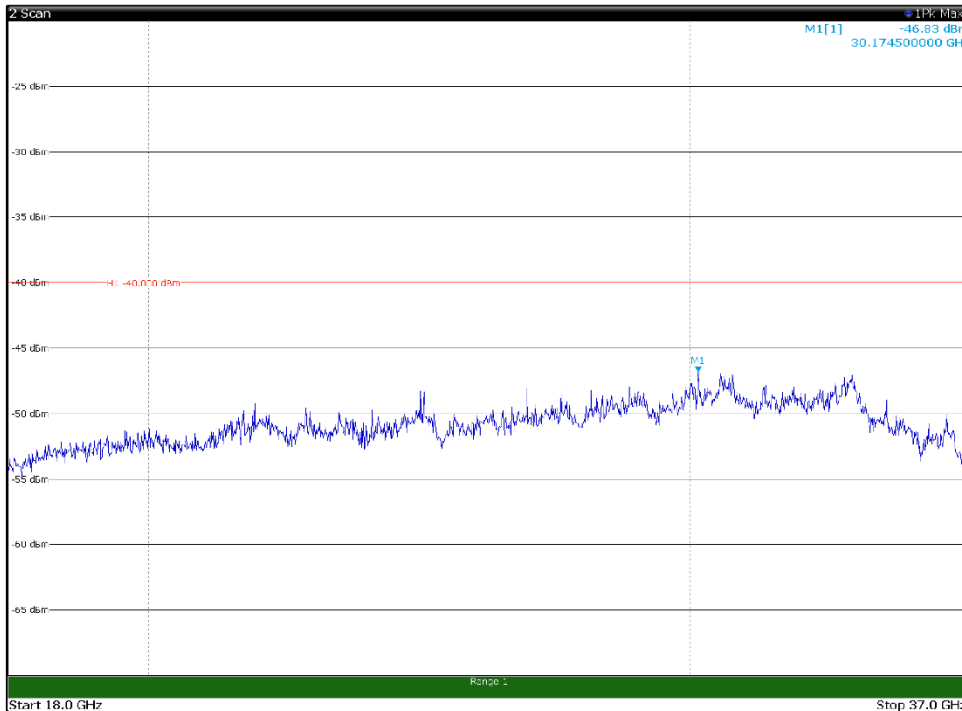

Channel: TOP, Modulation: 64QAM,
BW=20MHz, Range: 18GHz - 37GHz, Polarization: Horizontal

Channel: TOP, Modulation: 64QAM,
BW=20MHz, Range: 18GHz - 37GHz, Polarization: Vertical

Channel: BOTTOM, Modulation: 256QAM,
BW=20MHz, Range: 30MHz- 1GHz, Polarization: Horizontal

Channel: BOTTOM, Modulation: 256QAM,
BW=20MHz, Range: 30MHz- 1GHz, Polarization: Vertical

Channel: BOTTOM, Modulation: 256QAM, BW=20MHz, Range: 1GHz -6GHz, Polarization: Horizontal

Channel: BOTTOM, Modulation: 256QAM, BW=20MHz, Range: 1GHz -6GHz, Polarization: Vertical

Channel: BOTTOM, Modulation: 256QAM,
 BW=20MHz, Range: 6GHz -18GHz, Polarization: Horizontal

Channel: BOTTOM, Modulation: 256QAM,
 BW=20MHz, Range: 6GHz -18GHz, Polarization: Vertical

Channel: BOTTOM, Modulation: 256QAM,
BW=20MHz, Range: 18GHz - 37GHz, Polarization: Horizontal