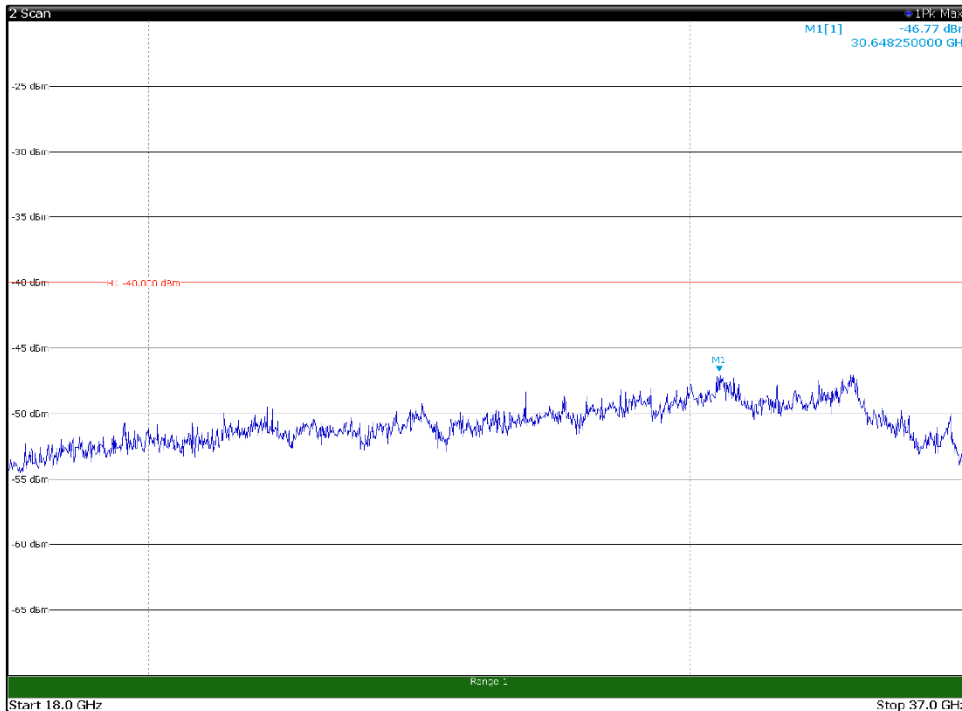

Channel: MIDDLE, Modulation: QPSK,
BW=20MHz, Range: 18GHz - 37GHz, Polarization: Horizontal

Channel: MIDDLE, Modulation: QPSK,
BW=20MHz, Range: 18GHz - 37GHz, Polarization: Vertical

Channel: TOP, Modulation: QPSK,
BW=20MHz, Range: 30MHz- 1GHz, Polarization: Horizontal

Channel: TOP, Modulation: QPSK,
BW=20MHz, Range: 30MHz- 1GHz, Polarization: Vertical

Channel: TOP, Modulation: QPSK,
 BW=20MHz, Range: 1GHz -6GHz, Polarization: Horizontal

Channel: TOP, Modulation: QPSK,
 BW=20MHz, Range: 1GHz -6GHz, Polarization: Vertical

Channel: TOP, Modulation: QPSK,
BW=20MHz, Range: 6GHz -18GHz, Polarization: Horizontal

Channel: TOP, Modulation: QPSK,
BW=20MHz, Range: 6GHz -18GHz, Polarization: Vertical

Channel: TOP, Modulation: QPSK,
BW=20MHz, Range: 18GHz - 37GHz, Polarization: Horizontal

Channel: TOP, Modulation: QPSK,
BW=20MHz, Range: 18GHz - 37GHz, Polarization: Vertical

Channel: BOTTOM, Modulation: 16QAM,
BW=20MHz, Range: 30MHz- 1GHz, Polarization: Horizontal

Channel: BOTTOM, Modulation: 16QAM,
BW=20MHz, Range: 30MHz- 1GHz, Polarization: Vertical