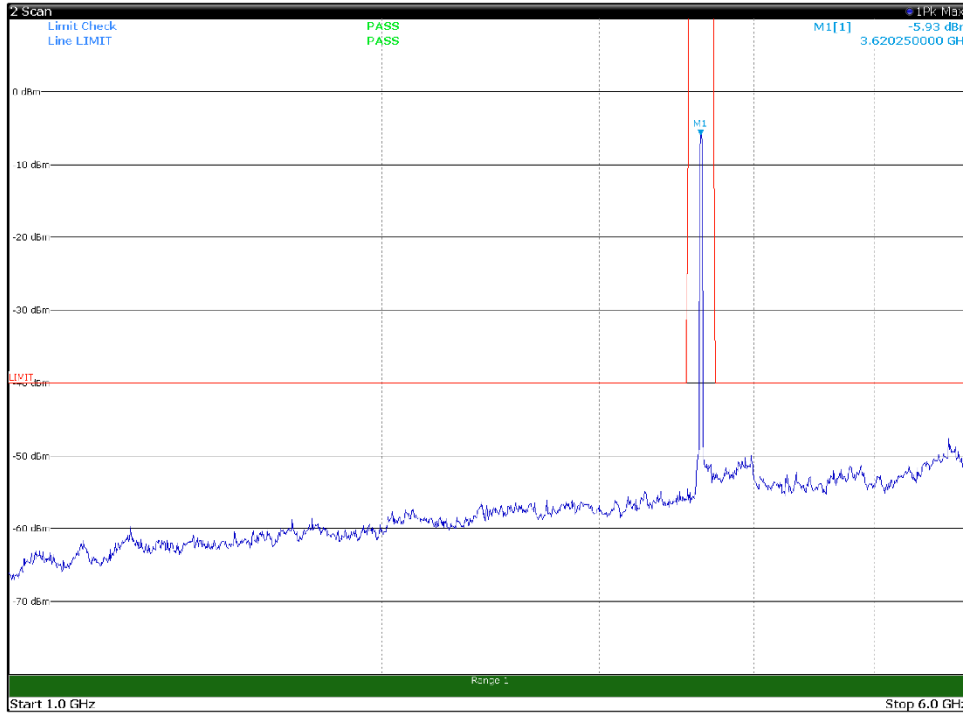

Channel: BOTTOM, Modulation: QPSK,
BW=20MHz, Range: 1GHz -6GHz, Polarization: Horizontal

Channel: BOTTOM, Modulation: QPSK,
BW=20MHz, Range: 1GHz -6GHz, Polarization: Vertical

Channel: BOTTOM, Modulation: QPSK,
BW=20MHz, Range: 6GHz -18GHz, Polarization: Horizontal

Channel: BOTTOM, Modulation: QPSK,
BW=20MHz, Range: 6GHz -18GHz, Polarization: Vertical

Channel: BOTTOM, Modulation: QPSK,
BW=20MHz, Range: 18GHz - 37GHz, Polarization: Horizontal

Channel: BOTTOM, Modulation: QPSK,
BW=20MHz, Range: 18GHz - 37GHz, Polarization: Vertical

Channel: MIDDLE, Modulation: QPSK,
BW=20MHz, Range: 30MHz- 1GHz, Polarization: Horizontal

Channel: MIDDLE, Modulation: QPSK,
BW=20MHz, Range: 30MHz- 1GHz, Polarization: Vertical

Channel: MIDDLE, Modulation: QPSK,
BW=20MHz, Range: 1GHz -6GHz, Polarization: Horizontal