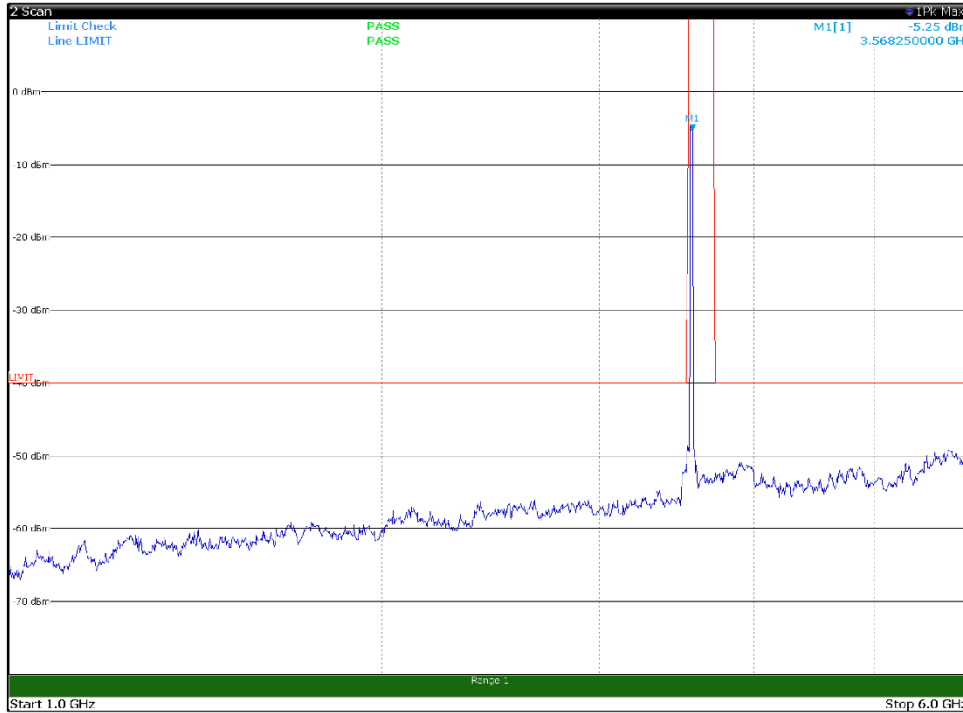

Channel: BOTTOM, Modulation: 64QAM,
BW=20MHz, Range: 30MHz- 1GHz, Polarization: Vertical

Channel: BOTTOM, Modulation: 64QAM,
BW=20MHz, Range: 1GHz -6GHz, Polarization: Horizontal