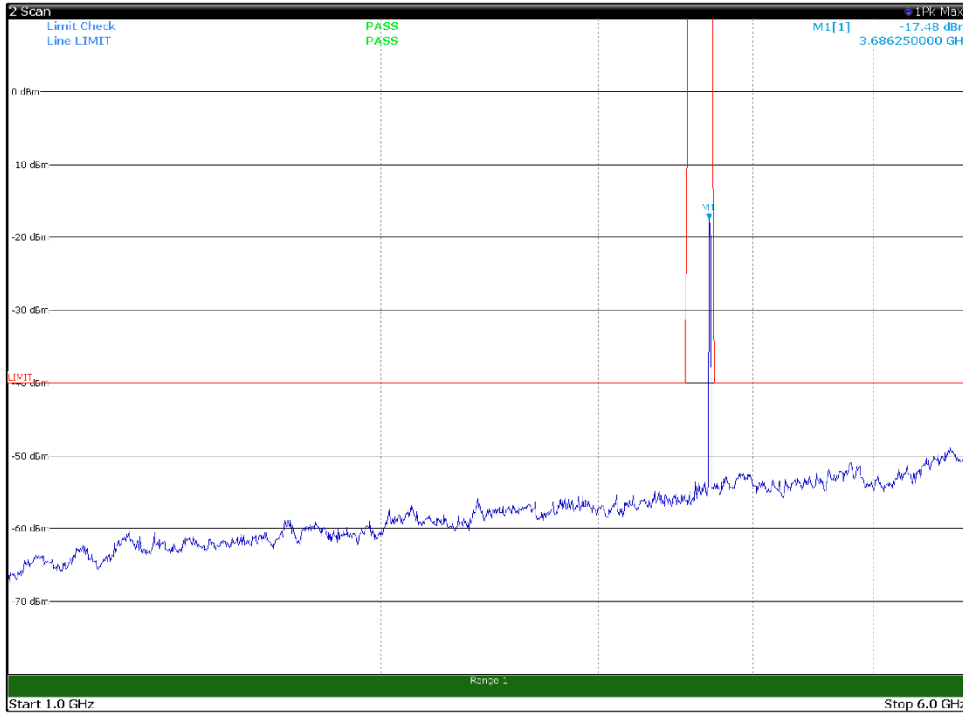

Channel: MIDDLE, Modulation: 256QAM,
BW=15MHz, Range: 18GHz - 37GHz, Polarization: Horizontal

Channel: MIDDLE, Modulation: 256QAM,
BW=15MHz, Range: 18GHz - 37GHz, Polarization: Vertical

Channel: TOP, Modulation: 256QAM,
BW=15MHz, Range: 30MHz- 1GHz, Polarization: Horizontal

Channel: TOP, Modulation: 256QAM,
BW=15MHz, Range: 30MHz- 1GHz, Polarization: Vertical

Channel: TOP, Modulation: 256QAM,
 BW=15MHz, Range: 1GHz -6GHz, Polarization: Horizontal

Channel: TOP, Modulation: 256QAM,
 BW=15MHz, Range: 1GHz -6GHz, Polarization: Vertical

Channel: TOP, Modulation: 256QAM,
BW=15MHz, Range: 6GHz -18GHz, Polarization: Horizontal

Channel: TOP, Modulation: 256QAM,
BW=15MHz, Range: 6GHz -18GHz, Polarization: Vertical

Channel: TOP, Modulation: 256QAM,
BW=15MHz, Range: 18GHz - 37GHz, Polarization: Horizontal