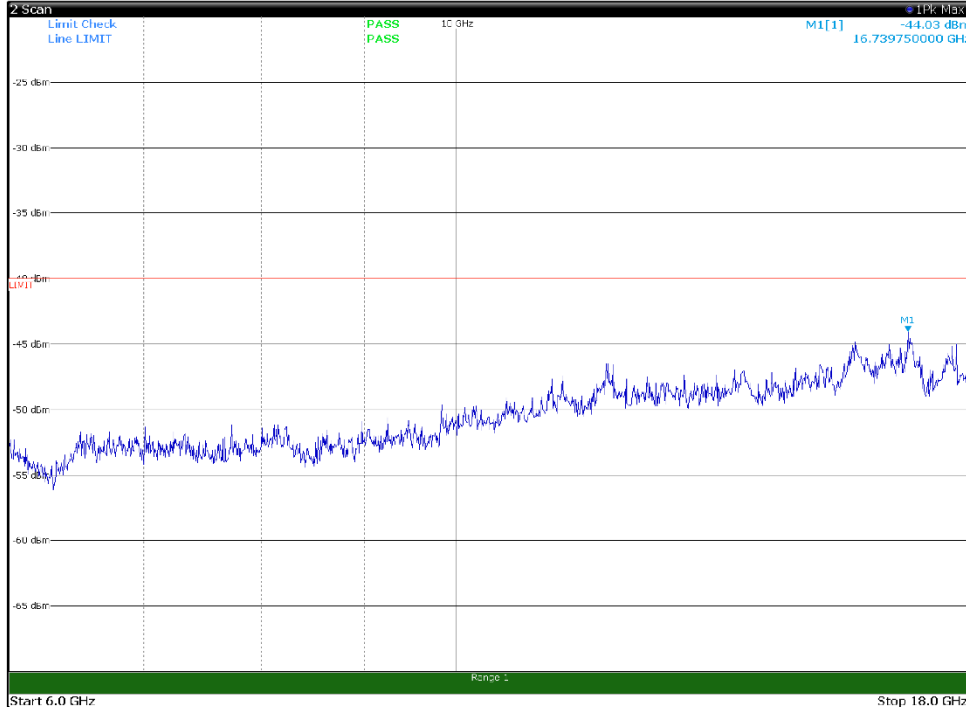

Channel: BOTTOM, Modulation: QPSK,
BW=20MHz, Range: 6GHz -18GHz, Polarization: Vertical

Channel: BOTTOM, Modulation: QPSK,
BW=20MHz, Range: 18GHz - 37GHz, Polarization: Horizontal

Channel: BOTTOM, Modulation: QPSK,
BW=20MHz, Range: 18GHz - 37GHz, Polarization: Vertical

Channel: MIDDLE, Modulation: QPSK,
BW=20MHz, Range: 30MHz- 1GHz, Polarization: Horizontal

Channel: MIDDLE, Modulation: QPSK,
BW=20MHz, Range: 30MHz- 1GHz, Polarization: Vertical

Channel: MIDDLE, Modulation: QPSK,
BW=20MHz, Range: 1GHz -6GHz, Polarization: Horizontal

Channel: MIDDLE, Modulation: QPSK,
BW=20MHz, Range: 1GHz -6GHz, Polarization: Vertical

Channel: MIDDLE, Modulation: QPSK,
BW=20MHz, Range: 6GHz -18GHz, Polarization: Horizontal

Channel: MIDDLE, Modulation: QPSK,
BW=20MHz, Range: 6GHz -18GHz, Polarization: Vertical