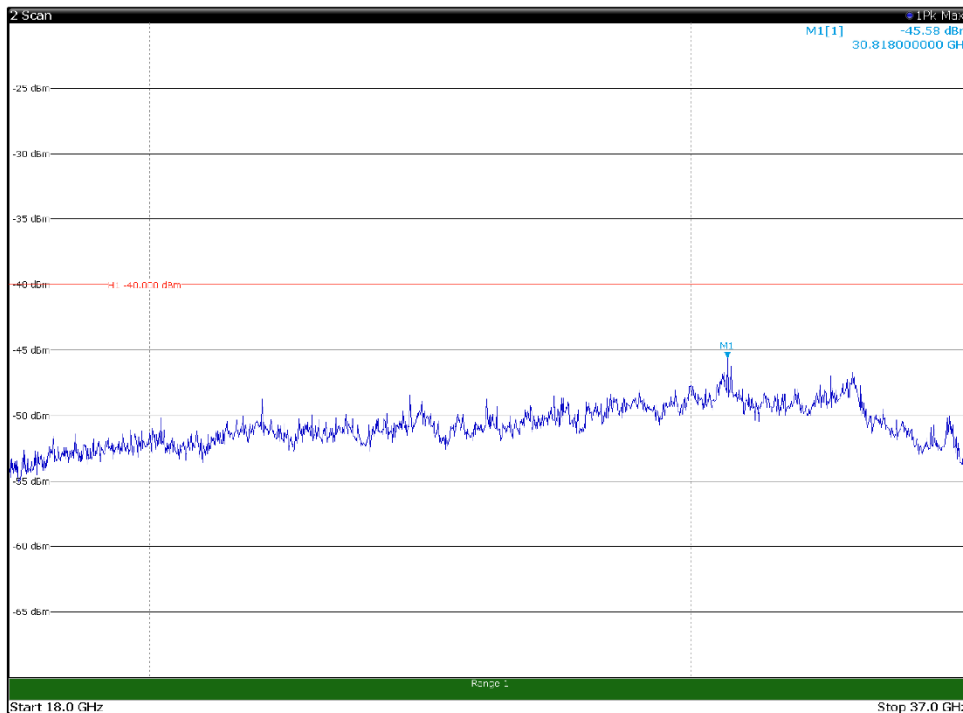

Channel: MIDDLE, Modulation: 256QAM,
 BW=20MHz, Range: 1GHz -6GHz, Polarization: Horizontal

Channel: MIDDLE, Modulation: 256QAM,
 BW=20MHz, Range: 1GHz -6GHz, Polarization: Vertical

Channel: MIDDLE, Modulation: 256QAM,
BW=20MHz, Range: 6GHz -18GHz, Polarization: Horizontal

Channel: MIDDLE, Modulation: 256QAM,
BW=20MHz, Range: 6GHz -18GHz, Polarization: Vertical

Channel: MIDDLE, Modulation: 256QAM,
BW=20MHz, Range: 18GHz - 37GHz, Polarization: Horizontal

Channel: MIDDLE, Modulation: 256QAM,
BW=20MHz, Range: 18GHz - 37GHz, Polarization: Vertical