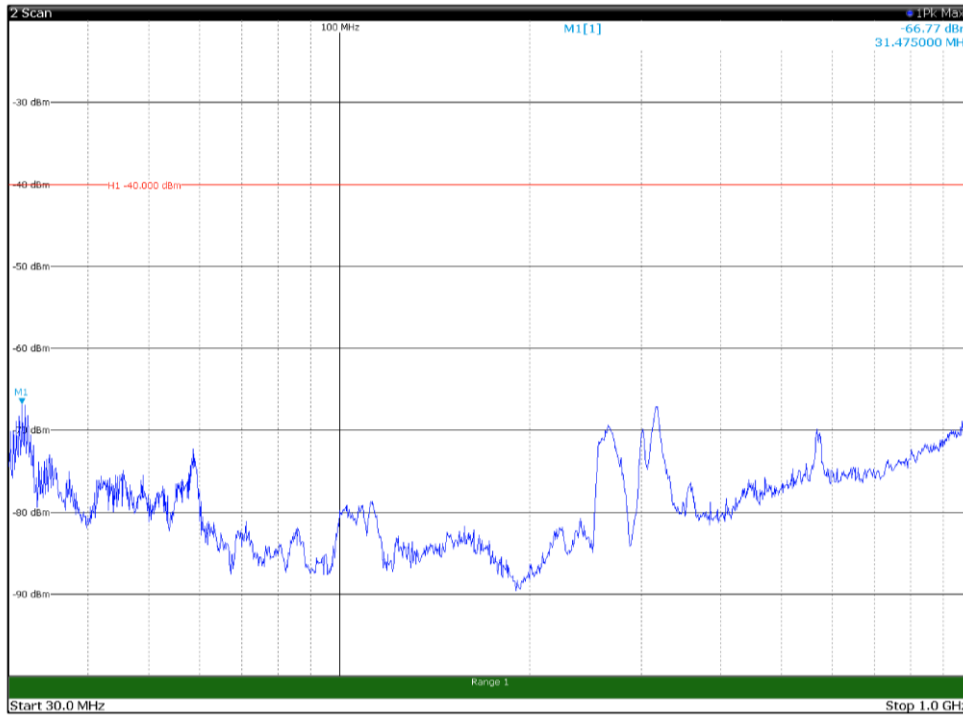

Channel: TOP, Modulation: 256QAM,
BW=15MHz, Range: 30MHz- 1GHz, Polarization: Vertical

Channel: TOP, Modulation: 256QAM,
 BW=15MHz, Range: 1GHz -6GHz, Polarization: Horizontal

Channel: TOP, Modulation: 256QAM,
 BW=15MHz, Range: 1GHz -6GHz, Polarization: Vertical

Channel: TOP, Modulation: 256QAM,
BW=15MHz, Range: 6GHz -18GHz, Polarization: Horizontal

Channel: TOP, Modulation: 256QAM,
BW=15MHz, Range: 6GHz -18GHz, Polarization: Vertical

Channel: TOP, Modulation: 256QAM,
BW=15MHz, Range: 18GHz - 37GHz, Polarization: Horizontal

Channel: TOP, Modulation: 256QAM,
BW=15MHz, Range: 18GHz - 37GHz, Polarization: Vertical

Channel: BOTTOM, Modulation: QPSK,
BW=20MHz, Range: 30MHz- 1GHz, Polarization: Horizontal

Channel: BOTTOM, Modulation: QPSK,
BW=20MHz, Range: 30MHz- 1GHz, Polarization: Vertical

Channel: BOTTOM, Modulation: QPSK,
BW=20MHz, Range: 1GHz -6GHz, Polarization: Horizontal

Channel: BOTTOM, Modulation: QPSK,
BW=20MHz, Range: 1GHz -6GHz, Polarization: Vertical

Channel: BOTTOM, Modulation: QPSK,
BW=20MHz, Range: 6GHz -18GHz, Polarization: Horizontal