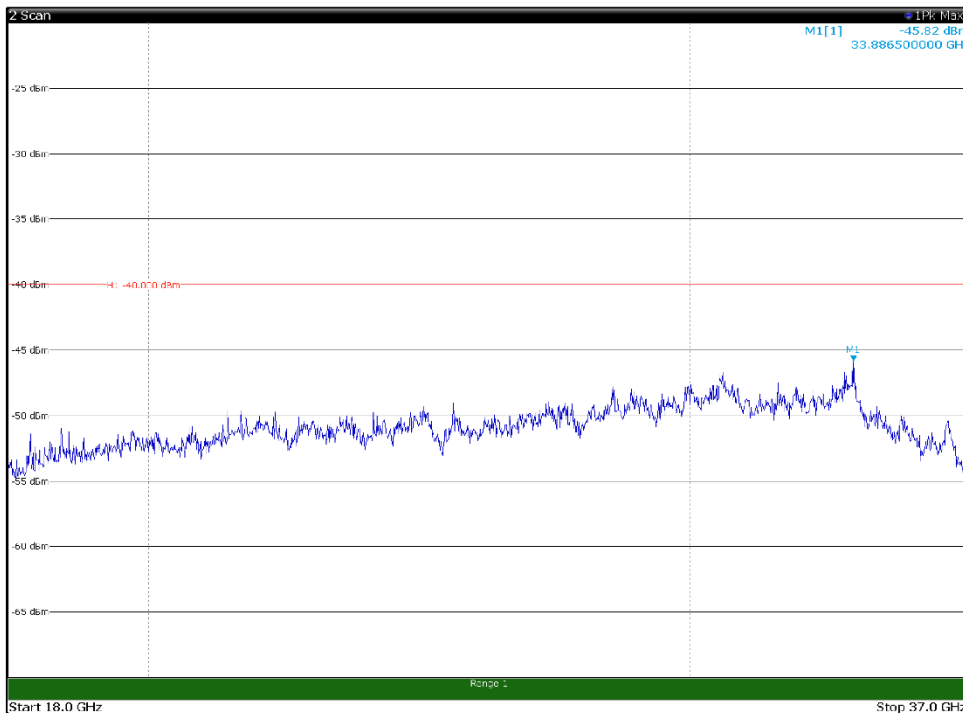

Channel: BOTTOM, Modulation: 256QAM,
BW=15MHz, Range: 1GHz -6GHz, Polarization: Horizontal

Channel: BOTTOM, Modulation: 256QAM,
BW=15MHz, Range: 1GHz -6GHz, Polarization: Vertical

Channel: BOTTOM, Modulation: 256QAM,
BW=15MHz, Range: 6GHz -18GHz, Polarization: Horizontal

Channel: BOTTOM, Modulation: 256QAM,
BW=15MHz, Range: 6GHz -18GHz, Polarization: Vertical

Channel: BOTTOM, Modulation: 256QAM,
BW=15MHz, Range: 18GHz - 37GHz, Polarization: Horizontal

Channel: BOTTOM, Modulation: 256QAM,
BW=15MHz, Range: 18GHz - 37GHz, Polarization: Vertical