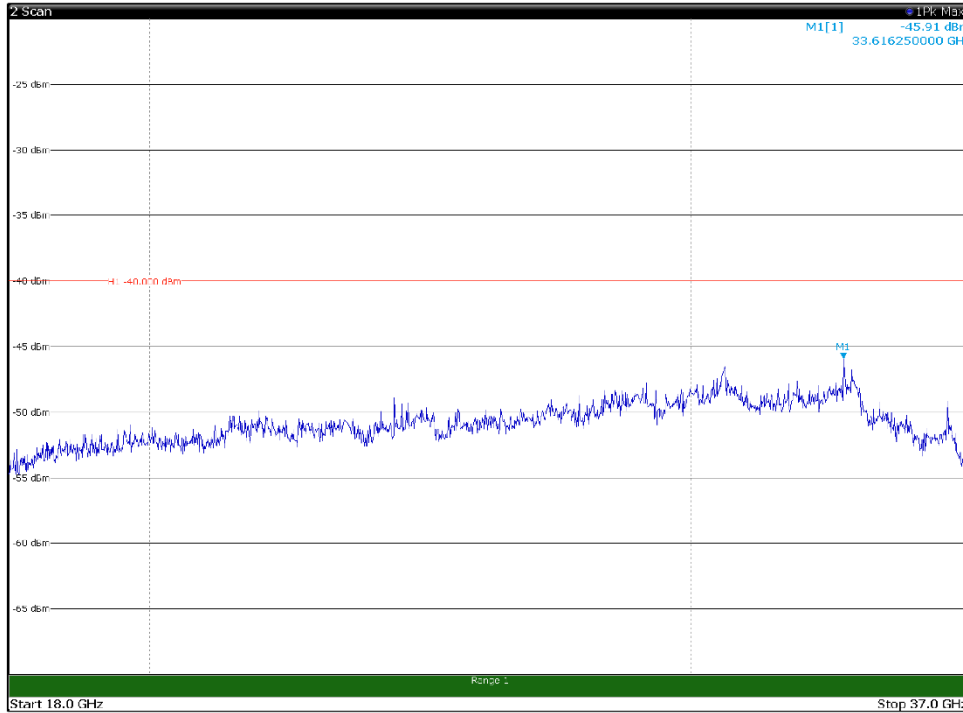

Channel: MIDDLE, Modulation: 16QAM,
BW=20MHz, Range: 18GHz - 37GHz, Polarization: Horizontal

Channel: MIDDLE, Modulation: 16QAM,
BW=20MHz, Range: 18GHz - 37GHz, Polarization: Vertical

Channel: TOP, Modulation: 16QAM,
 BW=20MHz, Range: 30MHz- 1GHz, Polarization: Horizontal

Channel: TOP, Modulation: 16QAM,
 BW=20MHz, Range: 30MHz- 1GHz, Polarization: Vertical

Channel: TOP, Modulation: 16QAM,
 BW=20MHz, Range: 1GHz -6GHz, Polarization: Horizontal

Channel: TOP, Modulation: 16QAM,
 BW=20MHz, Range: 1GHz -6GHz, Polarization: Vertical

Channel: TOP, Modulation: 16QAM,
BW=20MHz, Range: 6GHz -18GHz, Polarization: Horizontal

Channel: TOP, Modulation: 16QAM,
BW=20MHz, Range: 6GHz -18GHz, Polarization: Vertical

Channel: BOTTOM, Modulation: 64QAM,
 BW=20MHz, Range: 30MHz- 1GHz, Polarization: Horizontal