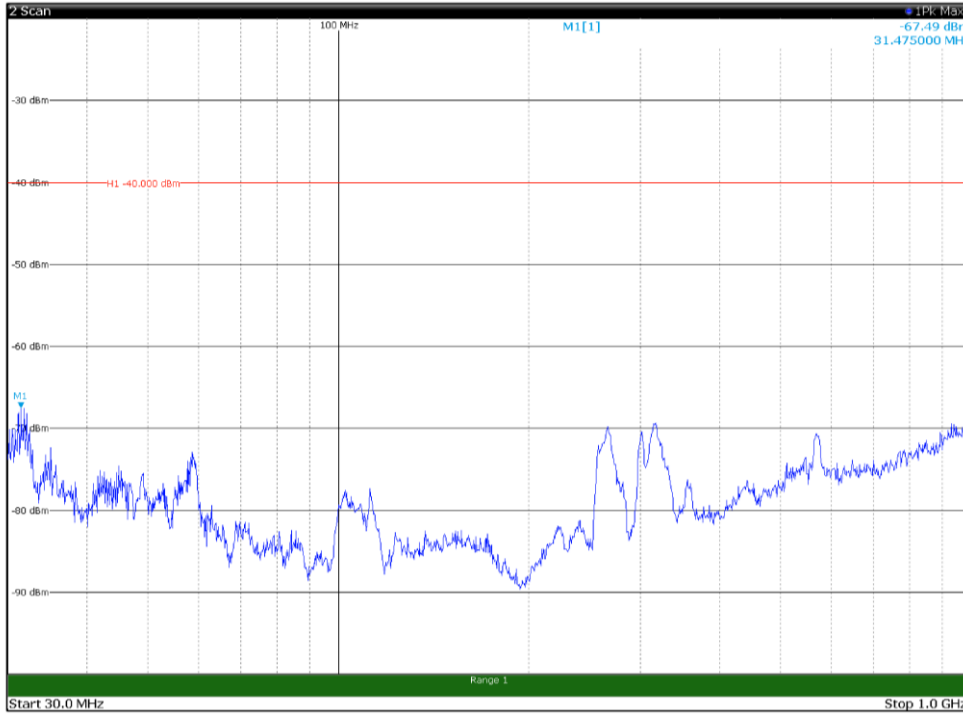

Channel: BOTTOM, Modulation: 256QAM,
BW=15MHz, Range: 1GHz -6GHz, Polarization: Horizontal

Channel: BOTTOM, Modulation: 256QAM,
BW=15MHz, Range: 1GHz -6GHz, Polarization: Vertical

Channel: BOTTOM, Modulation: 256QAM,
BW=15MHz, Range: 6GHz -18GHz, Polarization: Horizontal

Channel: BOTTOM, Modulation: 256QAM,
BW=15MHz, Range: 6GHz -18GHz, Polarization: Vertical

Channel: BOTTOM, Modulation: 256QAM,
BW=15MHz, Range: 18GHz - 37GHz, Polarization: Horizontal

Channel: BOTTOM, Modulation: 256QAM,
BW=15MHz, Range: 18GHz - 37GHz, Polarization: Vertical

Channel: MIDDLE, Modulation: 256QAM,
BW=15MHz, Range: 30MHz- 1GHz, Polarization: Horizontal

Channel: MIDDLE, Modulation: 256QAM,
BW=15MHz, Range: 30MHz- 1GHz, Polarization: Vertical

Channel: MIDDLE, Modulation: 256QAM,
BW=15MHz, Range: 1GHz -6GHz, Polarization: Horizontal