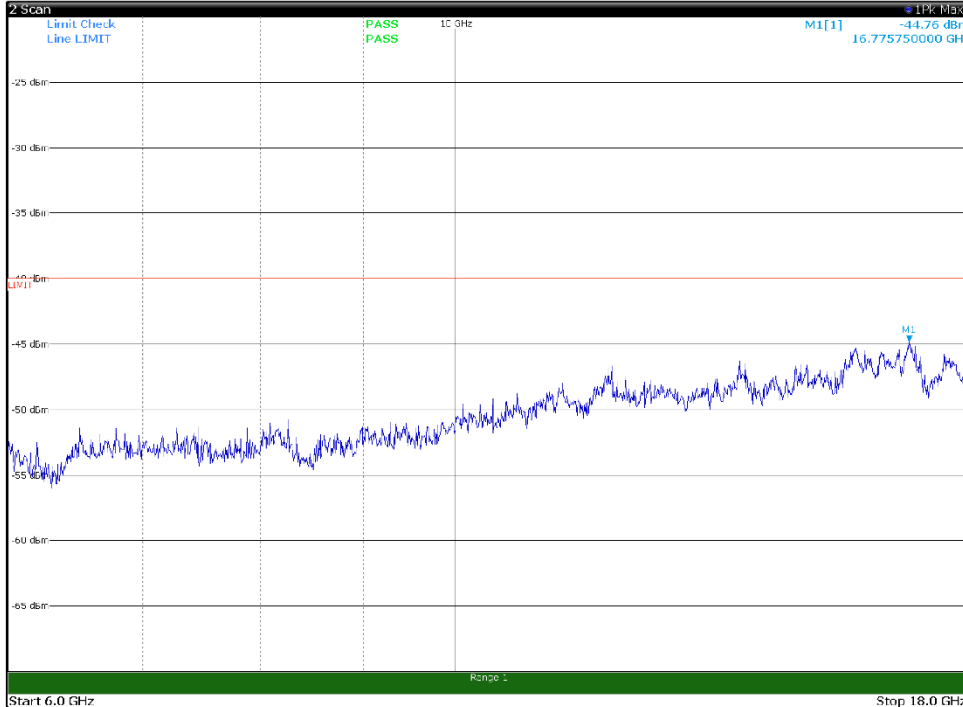

Channel: MIDDLE, Modulation: 256QAM,
BW=15MHz, Range: 18GHz - 37GHz, Polarization: Horizontal

Channel: MIDDLE, Modulation: 256QAM,
BW=15MHz, Range: 18GHz - 37GHz, Polarization: Vertical

Channel: TOP, Modulation: 256QAM,
BW=15MHz, Range: 30MHz- 1GHz, Polarization: Horizontal

Channel: TOP, Modulation: 256QAM,
BW=15MHz, Range: 30MHz- 1GHz, Polarization: Vertical

Channel: TOP, Modulation: 256QAM,
 BW=15MHz, Range: 1GHz -6GHz, Polarization: Horizontal

Channel: TOP, Modulation: 256QAM,
 BW=15MHz, Range: 1GHz -6GHz, Polarization: Vertical

Channel: TOP, Modulation: 256QAM,
BW=15MHz, Range: 6GHz -18GHz, Polarization: Horizontal

Channel: TOP, Modulation: 256QAM,
BW=15MHz, Range: 6GHz -18GHz, Polarization: Vertical

Channel: TOP, Modulation: 256QAM,
BW=15MHz, Range: 18GHz - 37GHz, Polarization: Horizontal