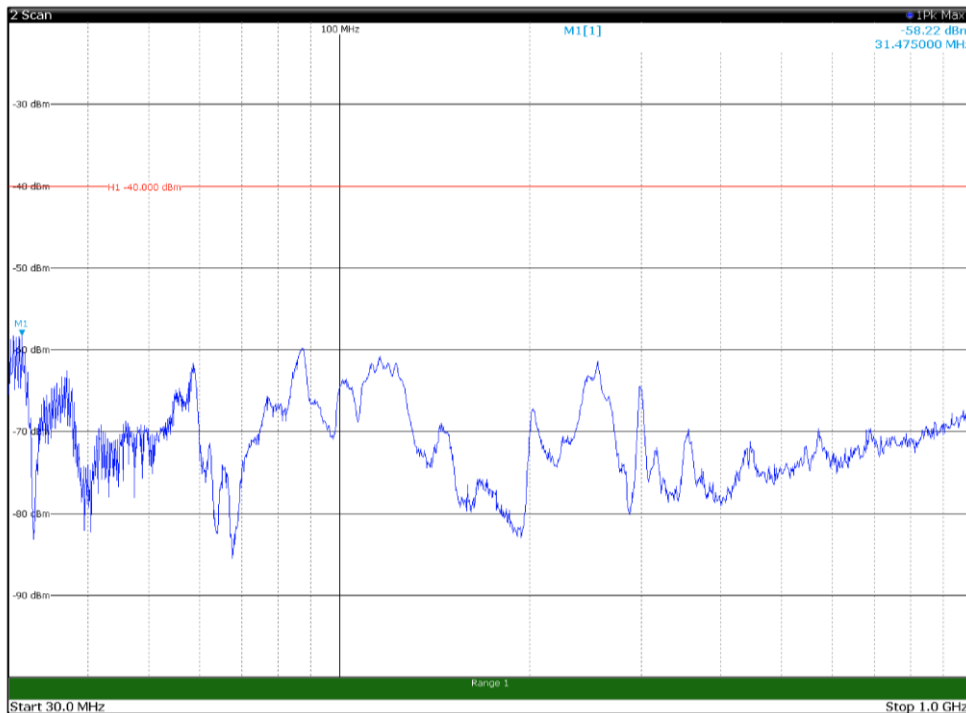

Channel: BOTTOM, Modulation: 256QAM,
BW=20MHz, Range: 30MHz- 1GHz, Polarization: Vertical

Channel: BOTTOM, Modulation: 256QAM, BW=20MHz, Range: 1GHz -6GHz, Polarization: Horizontal

Channel: BOTTOM, Modulation: 256QAM, BW=20MHz, Range: 1GHz -6GHz, Polarization: Vertical

Channel: BOTTOM, Modulation: 256QAM,
 BW=20MHz, Range: 6GHz -18GHz, Polarization: Horizontal

Channel: BOTTOM, Modulation: 256QAM,
 BW=20MHz, Range: 6GHz -18GHz, Polarization: Vertical

Channel: BOTTOM, Modulation: 256QAM,
BW=20MHz, Range: 18GHz - 37GHz, Polarization: Horizontal

Channel: BOTTOM, Modulation: 256QAM,
BW=20MHz, Range: 18GHz - 37GHz, Polarization: Vertical

Channel: MIDDLE, Modulation: 256QAM,
 BW=20MHz, Range: 30MHz- 1GHz, Polarization: Horizontal

Channel: MIDDLE, Modulation: 256QAM,
 BW=20MHz, Range: 30MHz- 1GHz, Polarization: Vertical