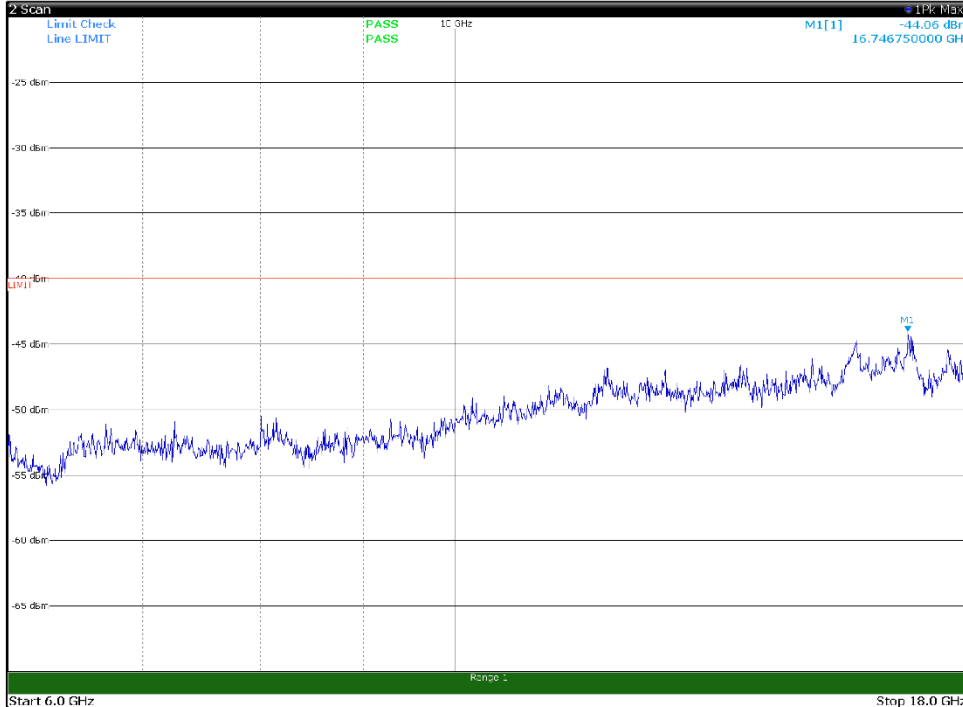

Channel: BOTTOM, Modulation: 256QAM,
BW=15MHz, Range: 1GHz -6GHz, Polarization: Horizontal

Channel: BOTTOM, Modulation: 256QAM,
BW=15MHz, Range: 1GHz -6GHz, Polarization: Vertical

Channel: BOTTOM, Modulation: 256QAM,
BW=15MHz, Range: 6GHz -18GHz, Polarization: Horizontal

Channel: BOTTOM, Modulation: 256QAM,
BW=15MHz, Range: 6GHz -18GHz, Polarization: Vertical

Channel: BOTTOM, Modulation: 256QAM,
BW=15MHz, Range: 18GHz - 37GHz, Polarization: Horizontal

Channel: BOTTOM, Modulation: 256QAM,
BW=15MHz, Range: 18GHz - 37GHz, Polarization: Vertical