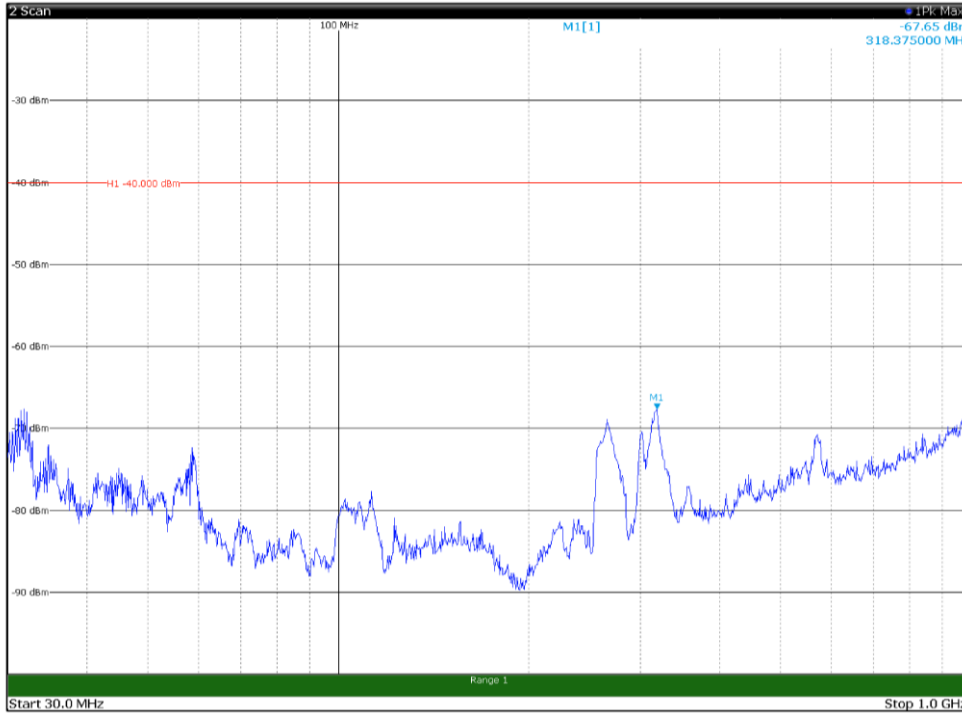

Channel: TOP, Modulation: 64QAM,
 BW=20MHz, Range: 30MHz- 1GHz, Polarization: Horizontal

Channel: TOP, Modulation: 64QAM,
 BW=20MHz, Range: 30MHz- 1GHz, Polarization: Vertical

Channel: TOP, Modulation: 64QAM,
 BW=20MHz, Range: 1GHz -6GHz, Polarization: Horizontal

Channel: TOP, Modulation: 64QAM,
 BW=20MHz, Range: 1GHz -6GHz, Polarization: Vertical

Channel: TOP, Modulation: 64QAM,
BW=20MHz, Range: 6GHz -18GHz, Polarization: Horizontal

Channel: TOP, Modulation: 64QAM,
BW=20MHz, Range: 6GHz -18GHz, Polarization: Vertical

Channel: TOP, Modulation: 64QAM,
BW=20MHz, Range: 18GHz - 37GHz, Polarization: Horizontal

Channel: TOP, Modulation: 64QAM,
BW=20MHz, Range: 18GHz - 37GHz, Polarization: Vertical

Channel: BOTTOM, Modulation: 256QAM,
BW=20MHz, Range: 30MHz- 1GHz, Polarization: Horizontal