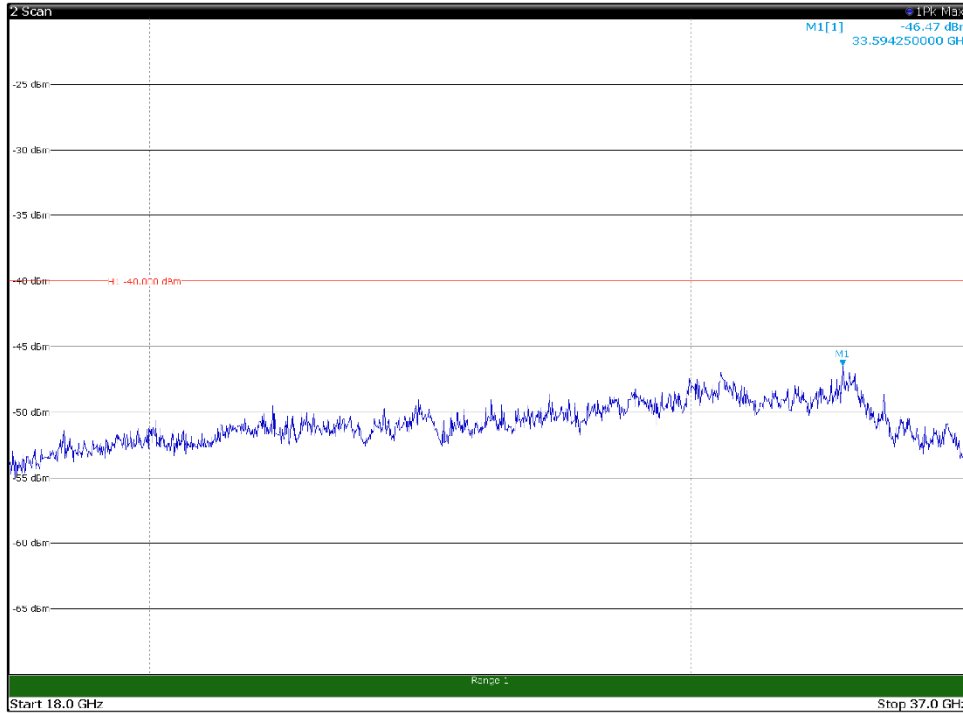

Channel: TOP, Modulation: QPSK,
BW=20MHz, Range: 18GHz - 37GHz, Polarization: Vertical

Channel: BOTTOM, Modulation: 16QAM,
BW=20MHz, Range: 30MHz- 1GHz, Polarization: Horizontal

Channel: BOTTOM, Modulation: 16QAM,
BW=20MHz, Range: 30MHz- 1GHz, Polarization: Vertical

Channel: BOTTOM, Modulation: 16QAM,
 BW=20MHz, Range: 1GHz -6GHz, Polarization: Horizontal

Channel: BOTTOM, Modulation: 16QAM,
 BW=20MHz, Range: 1GHz -6GHz, Polarization: Vertical

Channel: BOTTOM, Modulation: 16QAM,
 BW=20MHz, Range: 6GHz -18GHz, Polarization: Horizontal

Channel: BOTTOM, Modulation: 16QAM,
 BW=20MHz, Range: 6GHz -18GHz, Polarization: Vertical

Channel: BOTTOM, Modulation: 16QAM,
BW=20MHz, Range: 18GHz - 37GHz, Polarization: Horizontal

Channel: BOTTOM, Modulation: 16QAM,
BW=20MHz, Range: 18GHz - 37GHz, Polarization: Vertical