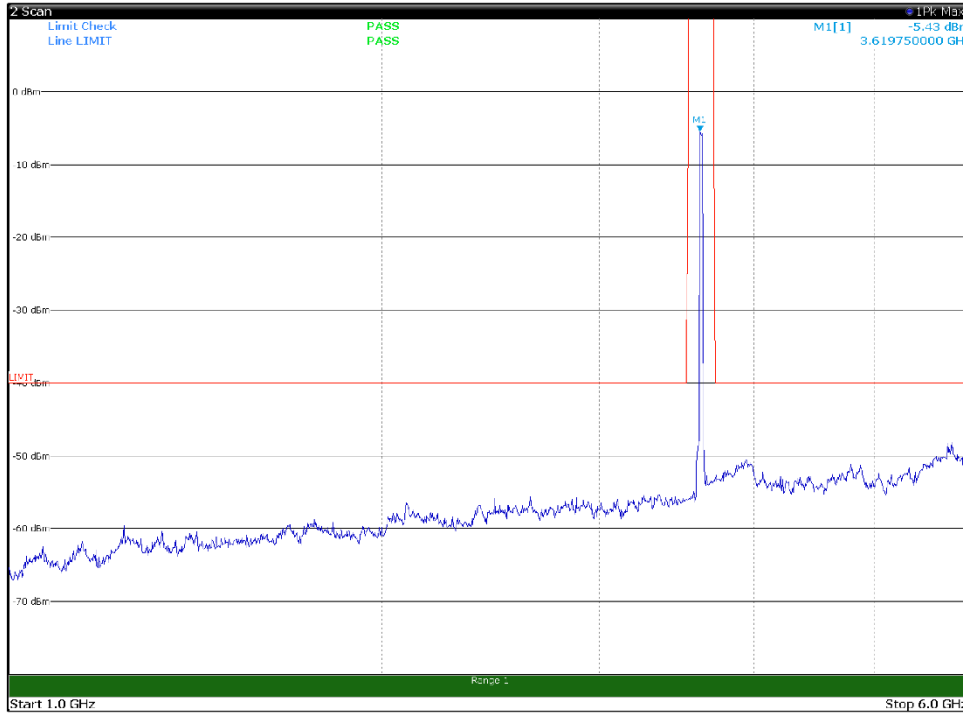

Channel: MIDDLE, Modulation: 256QAM,
BW=20MHz, Range: 30MHz- 1GHz, Polarization: Vertical

Channel: MIDDLE, Modulation: 256QAM,
BW=20MHz, Range: 1GHz -6GHz, Polarization: Horizontal