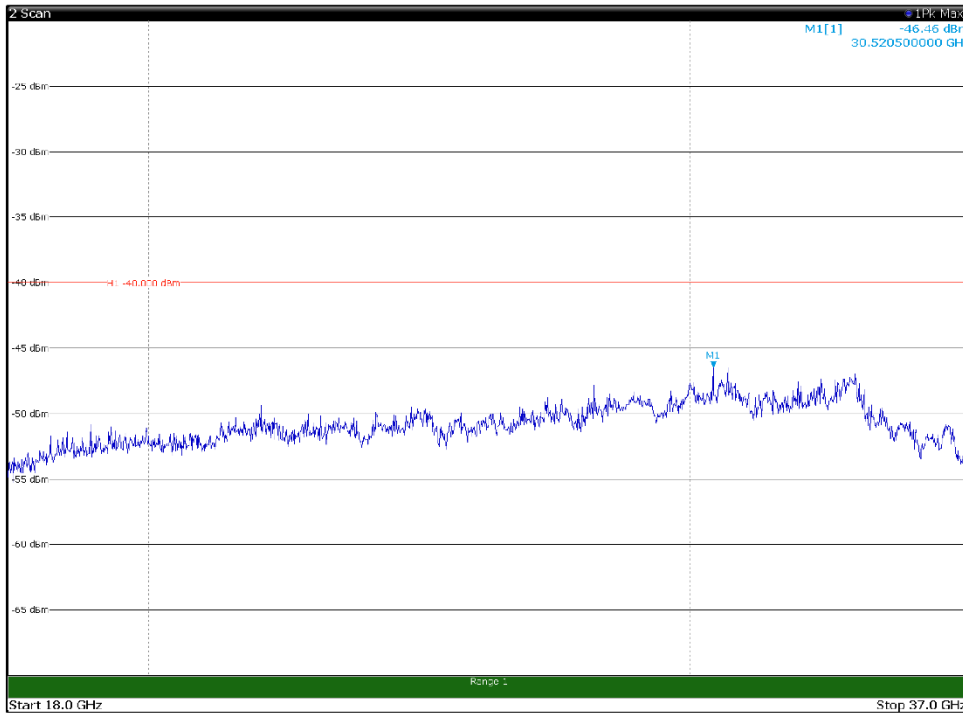

Channel: MIDDLE, Modulation: 256QAM,
BW=15MHz, Range: 18GHz - 37GHz, Polarization: Horizontal

Channel: MIDDLE, Modulation: 256QAM,
BW=15MHz, Range: 18GHz - 37GHz, Polarization: Vertical

Channel: TOP, Modulation: 256QAM,
BW=15MHz, Range: 30MHz- 1GHz, Polarization: Horizontal

Channel: TOP, Modulation: 256QAM,
BW=15MHz, Range: 30MHz- 1GHz, Polarization: Vertical

Channel: TOP, Modulation: 256QAM,
 BW=15MHz, Range: 1GHz -6GHz, Polarization: Horizontal

Channel: TOP, Modulation: 256QAM,
 BW=15MHz, Range: 1GHz -6GHz, Polarization: Vertical

Channel: TOP, Modulation: 256QAM,
BW=15MHz, Range: 6GHz -18GHz, Polarization: Horizontal

Channel: TOP, Modulation: 256QAM,
BW=15MHz, Range: 6GHz -18GHz, Polarization: Vertical

Channel: TOP, Modulation: 256QAM,
BW=15MHz, Range: 18GHz - 37GHz, Polarization: Horizontal

Channel: TOP, Modulation: 256QAM,
BW=15MHz, Range: 18GHz - 37GHz, Polarization: Vertical

Channel: BOTTOM, Modulation: QPSK,
BW=20MHz, Range: 30MHz- 1GHz, Polarization: Horizontal

Channel: BOTTOM, Modulation: QPSK,
BW=20MHz, Range: 30MHz- 1GHz, Polarization: Vertical