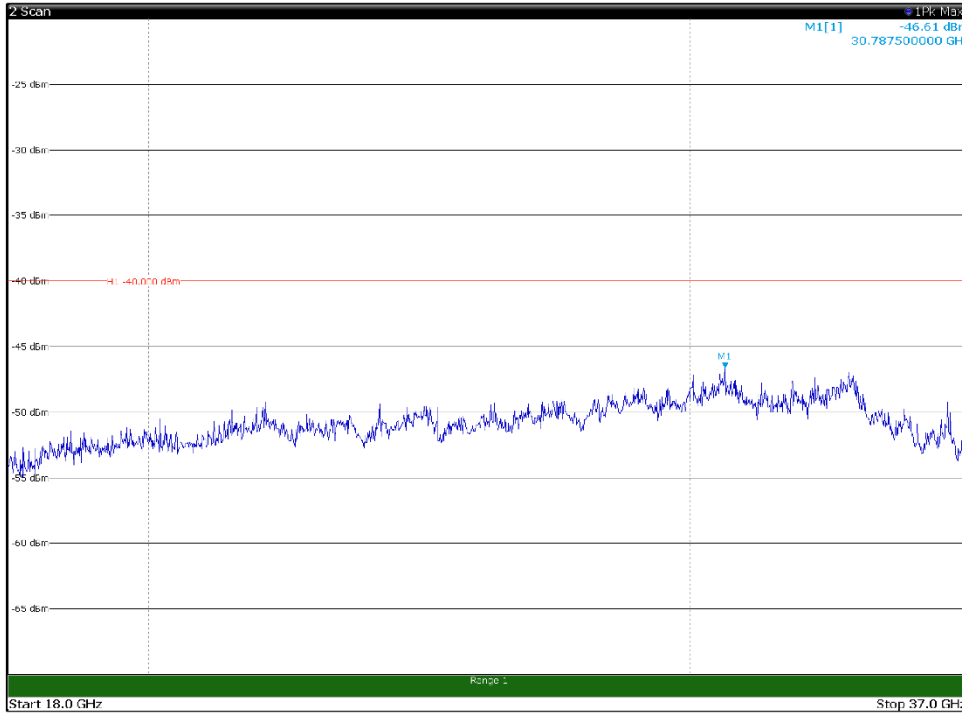

Channel: MIDDLE, Modulation: QPSK,
BW=20MHz, Range: 18GHz - 37GHz, Polarization: Horizontal

Channel: MIDDLE, Modulation: QPSK,
BW=20MHz, Range: 18GHz - 37GHz, Polarization: Vertical

Channel: TOP, Modulation: QPSK,
BW=20MHz, Range: 30MHz- 1GHz, Polarization: Horizontal

Channel: TOP, Modulation: QPSK,
BW=20MHz, Range: 30MHz- 1GHz, Polarization: Vertical

Channel: TOP, Modulation: QPSK,
 BW=20MHz, Range: 1GHz -6GHz, Polarization: Horizontal

Channel: TOP, Modulation: QPSK,
 BW=20MHz, Range: 1GHz -6GHz, Polarization: Vertical

Channel: TOP, Modulation: QPSK,
BW=20MHz, Range: 6GHz -18GHz, Polarization: Horizontal

Channel: TOP, Modulation: QPSK,
BW=20MHz, Range: 6GHz -18GHz, Polarization: Vertical

Channel: TOP, Modulation: QPSK,
BW=20MHz, Range: 18GHz - 37GHz, Polarization: Horizontal

Channel: TOP, Modulation: QPSK,
BW=20MHz, Range: 18GHz - 37GHz, Polarization: Vertical

Channel: BOTTOM, Modulation: 16QAM,
BW=20MHz, Range: 30MHz- 1GHz, Polarization: Horizontal

Channel: BOTTOM, Modulation: 16QAM,
BW=20MHz, Range: 30MHz- 1GHz, Polarization: Vertical