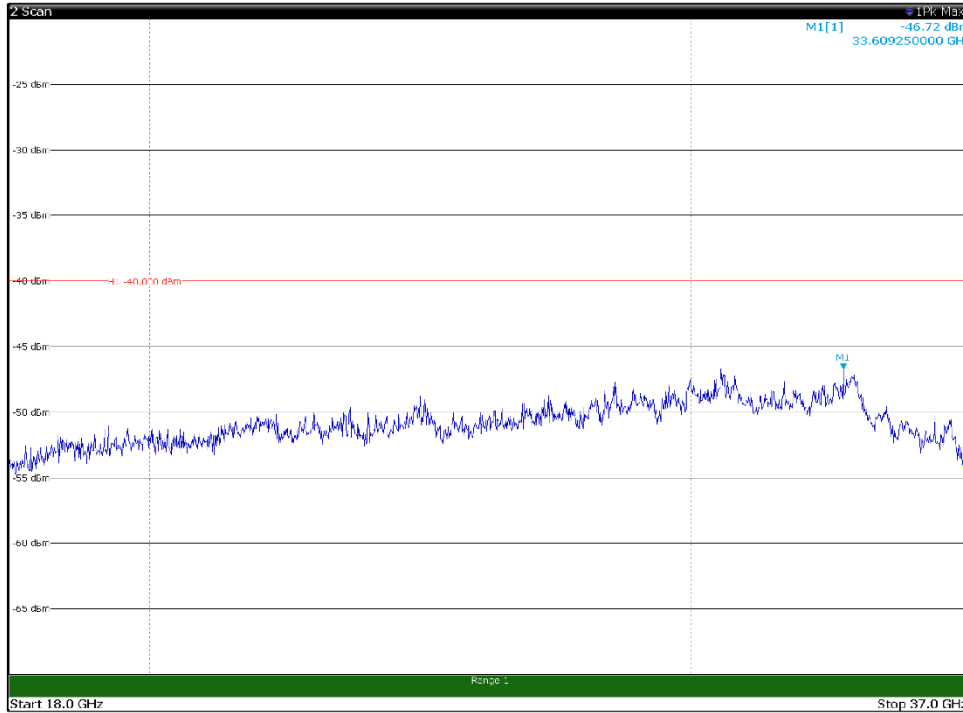

Channel: TOP, Modulation: 16QAM,
BW=20MHz, Range: 6GHz -18GHz, Polarization: Horizontal

Channel: TOP, Modulation: 16QAM,
BW=20MHz, Range: 6GHz -18GHz, Polarization: Vertical

Channel: BOTTOM, Modulation: 64QAM,
 BW=20MHz, Range: 30MHz- 1GHz, Polarization: Horizontal

Channel: BOTTOM, Modulation: 64QAM,
 BW=20MHz, Range: 30MHz- 1GHz, Polarization: Vertical

Channel: BOTTOM, Modulation: 64QAM,
 BW=20MHz, Range: 1GHz -6GHz, Polarization: Horizontal

Channel: BOTTOM, Modulation: 64QAM,
 BW=20MHz, Range: 1GHz -6GHz, Polarization: Vertical

Channel: BOTTOM, Modulation: 64QAM,
BW=20MHz, Range: 6GHz -18GHz, Polarization: Horizontal

Channel: BOTTOM, Modulation: 64QAM,
BW=20MHz, Range: 6GHz -18GHz, Polarization: Vertical

Channel: BOTTOM, Modulation: 64QAM,
BW=20MHz, Range: 18GHz - 37GHz, Polarization: Horizontal