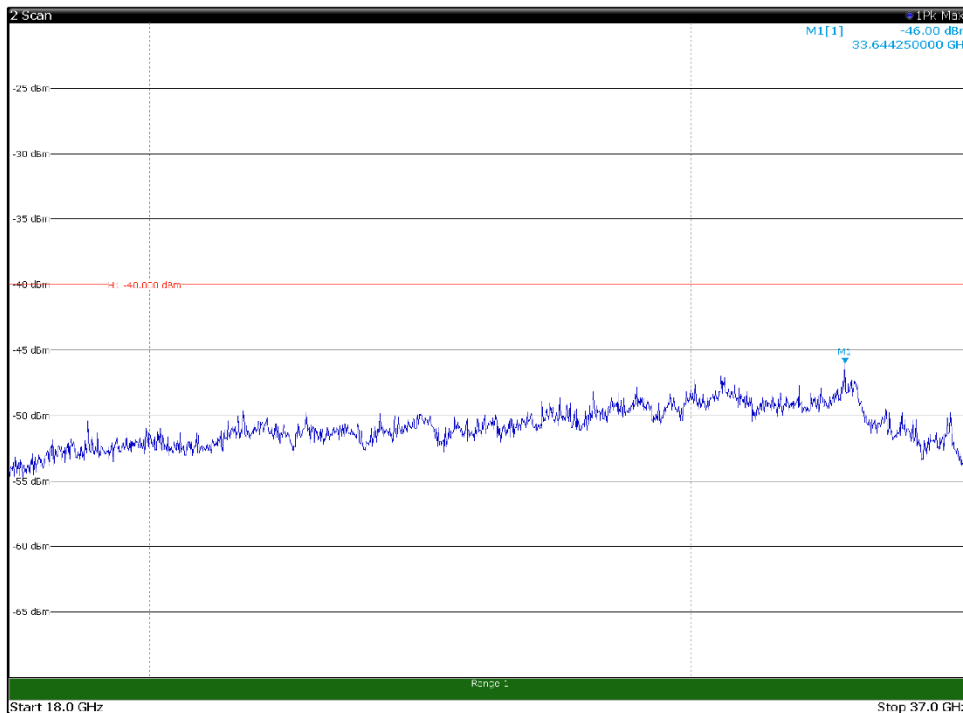

Channel: TOP, Modulation: QPSK,
BW=20MHz, Range: 18GHz - 37GHz, Polarization: Vertical

Channel: BOTTOM, Modulation: 16QAM,
BW=20MHz, Range: 30MHz- 1GHz, Polarization: Horizontal

Channel: BOTTOM, Modulation: 16QAM,
BW=20MHz, Range: 30MHz- 1GHz, Polarization: Vertical

Channel: BOTTOM, Modulation: 16QAM,
 BW=20MHz, Range: 1GHz -6GHz, Polarization: Horizontal

Channel: BOTTOM, Modulation: 16QAM,
 BW=20MHz, Range: 1GHz -6GHz, Polarization: Vertical

Channel: BOTTOM, Modulation: 16QAM,
 BW=20MHz, Range: 6GHz -18GHz, Polarization: Horizontal

Channel: BOTTOM, Modulation: 16QAM,
 BW=20MHz, Range: 6GHz -18GHz, Polarization: Vertical

Channel: BOTTOM, Modulation: 16QAM,
BW=20MHz, Range: 18GHz - 37GHz, Polarization: Horizontal

Channel: BOTTOM, Modulation: 16QAM,
BW=20MHz, Range: 18GHz - 37GHz, Polarization: Vertical