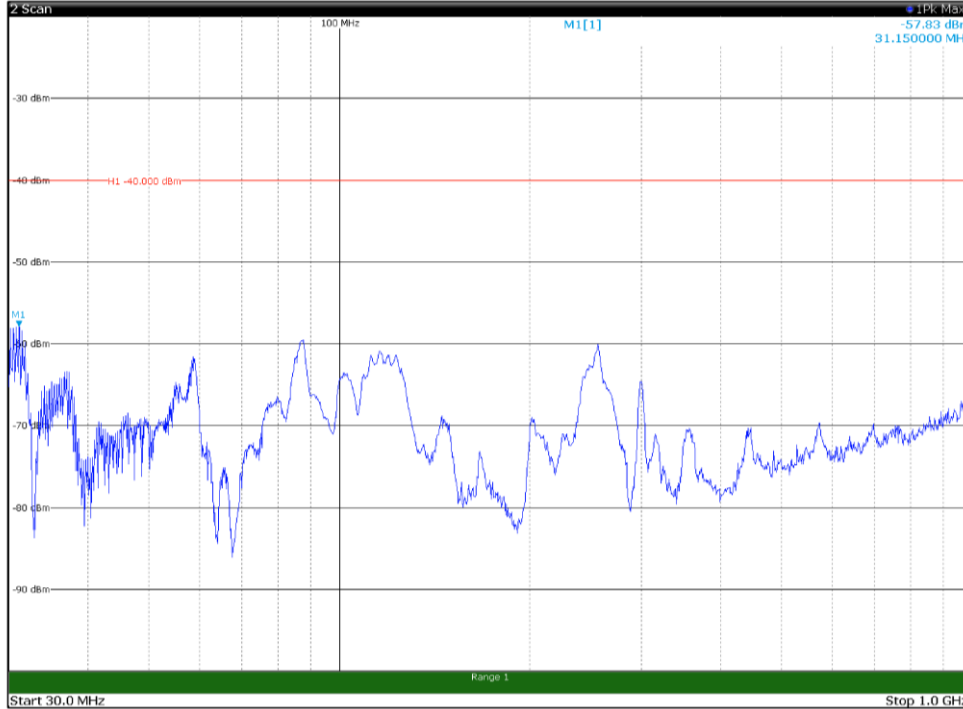

Channel: BOTTOM, Modulation: 64QAM,
 BW=20MHz, Range: 30MHz- 1GHz, Polarization: Vertical

Channel: BOTTOM, Modulation: 64QAM,
 BW=20MHz, Range: 1GHz -6GHz, Polarization: Horizontal

Channel: BOTTOM, Modulation: 64QAM,
 BW=20MHz, Range: 1GHz -6GHz, Polarization: Vertical

Channel: BOTTOM, Modulation: 64QAM,
BW=20MHz, Range: 6GHz -18GHz, Polarization: Horizontal

Channel: BOTTOM, Modulation: 64QAM,
BW=20MHz, Range: 6GHz -18GHz, Polarization: Vertical

Channel: BOTTOM, Modulation: 64QAM,
BW=20MHz, Range: 18GHz - 37GHz, Polarization: Horizontal

Channel: BOTTOM, Modulation: 64QAM,
BW=20MHz, Range: 18GHz - 37GHz, Polarization: Vertical

Channel: MIDDLE, Modulation: 64QAM,
BW=20MHz, Range: 30MHz- 1GHz, Polarization: Horizontal

Channel: MIDDLE, Modulation: 64QAM,
BW=20MHz, Range: 30MHz- 1GHz, Polarization: Vertical