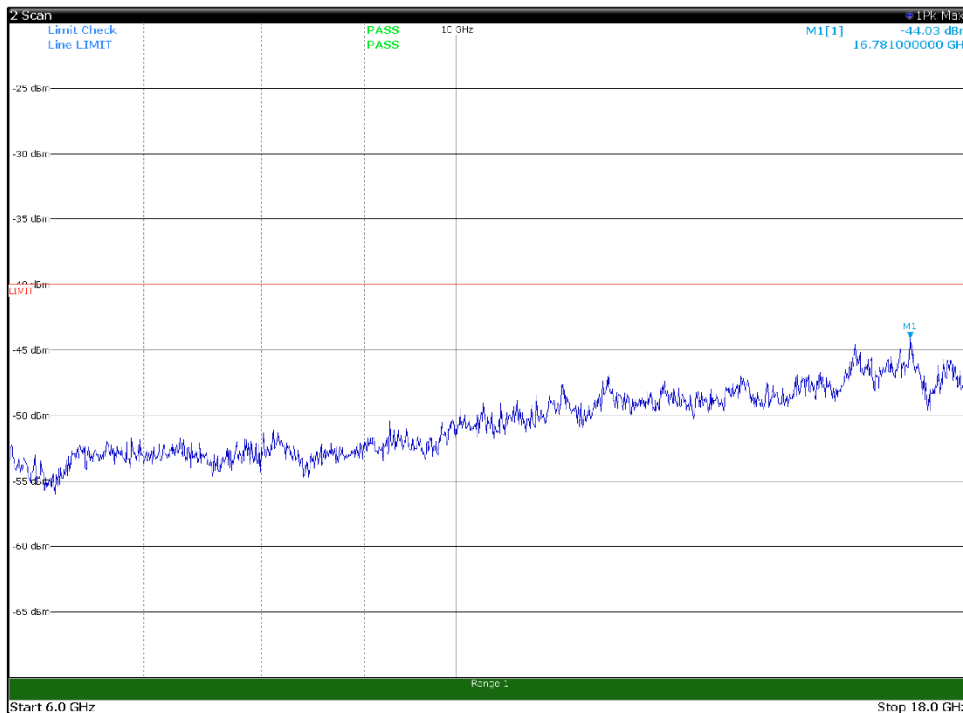

Channel: MIDDLE, Modulation: QPSK,
BW=20MHz, Range: 18GHz - 37GHz, Polarization: Horizontal

Channel: MIDDLE, Modulation: QPSK,
BW=20MHz, Range: 18GHz - 37GHz, Polarization: Vertical

Channel: TOP, Modulation: QPSK,
BW=20MHz, Range: 30MHz- 1GHz, Polarization: Horizontal

Channel: TOP, Modulation: QPSK,
BW=20MHz, Range: 30MHz- 1GHz, Polarization: Vertical

Channel: TOP, Modulation: QPSK,
 BW=20MHz, Range: 1GHz -6GHz, Polarization: Horizontal

Channel: TOP, Modulation: QPSK,
 BW=20MHz, Range: 1GHz -6GHz, Polarization: Vertical

Channel: TOP, Modulation: QPSK,
BW=20MHz, Range: 6GHz -18GHz, Polarization: Horizontal

Channel: TOP, Modulation: QPSK,
BW=20MHz, Range: 6GHz -18GHz, Polarization: Vertical

Channel: TOP, Modulation: QPSK,
BW=20MHz, Range: 18GHz - 37GHz, Polarization: Horizontal