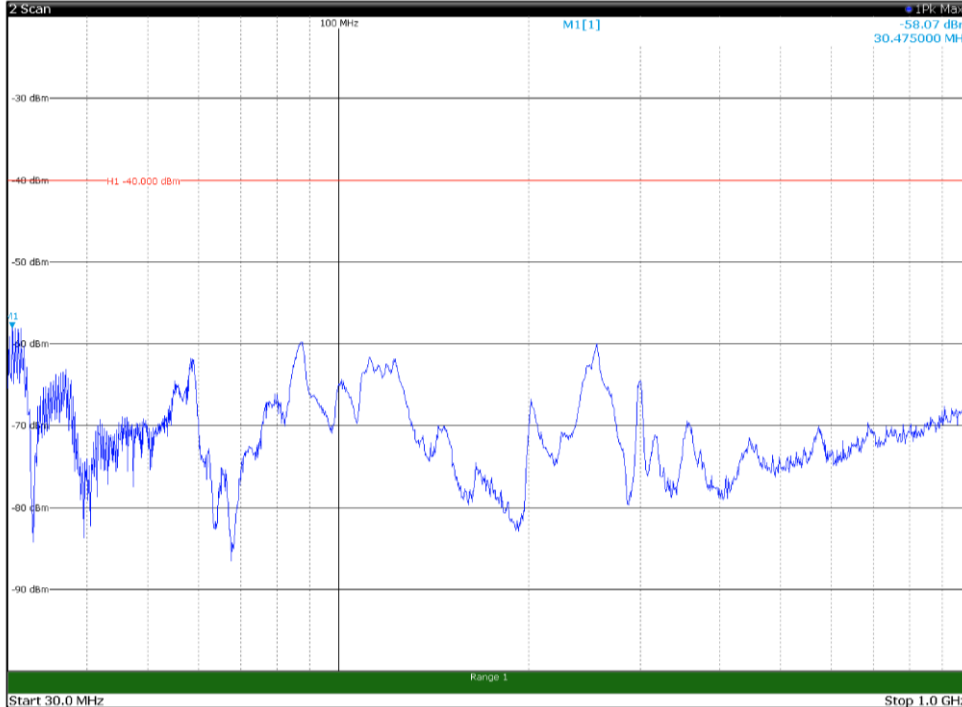

Channel: TOP, Modulation: 64QAM,
 BW=20MHz, Range: 30MHz- 1GHz, Polarization: Horizontal

Channel: TOP, Modulation: 64QAM,
 BW=20MHz, Range: 30MHz- 1GHz, Polarization: Vertical

Channel: TOP, Modulation: 64QAM,
 BW=20MHz, Range: 1GHz -6GHz, Polarization: Horizontal

Channel: TOP, Modulation: 64QAM,
 BW=20MHz, Range: 1GHz -6GHz, Polarization: Vertical

Channel: TOP, Modulation: 64QAM,
BW=20MHz, Range: 6GHz -18GHz, Polarization: Horizontal

Channel: TOP, Modulation: 64QAM,
BW=20MHz, Range: 6GHz -18GHz, Polarization: Vertical

Channel: TOP, Modulation: 64QAM,
BW=20MHz, Range: 18GHz - 37GHz, Polarization: Horizontal

Channel: TOP, Modulation: 64QAM,
BW=20MHz, Range: 18GHz - 37GHz, Polarization: Vertical

Channel: BOTTOM, Modulation: 256QAM,
BW=20MHz, Range: 30MHz- 1GHz, Polarization: Horizontal