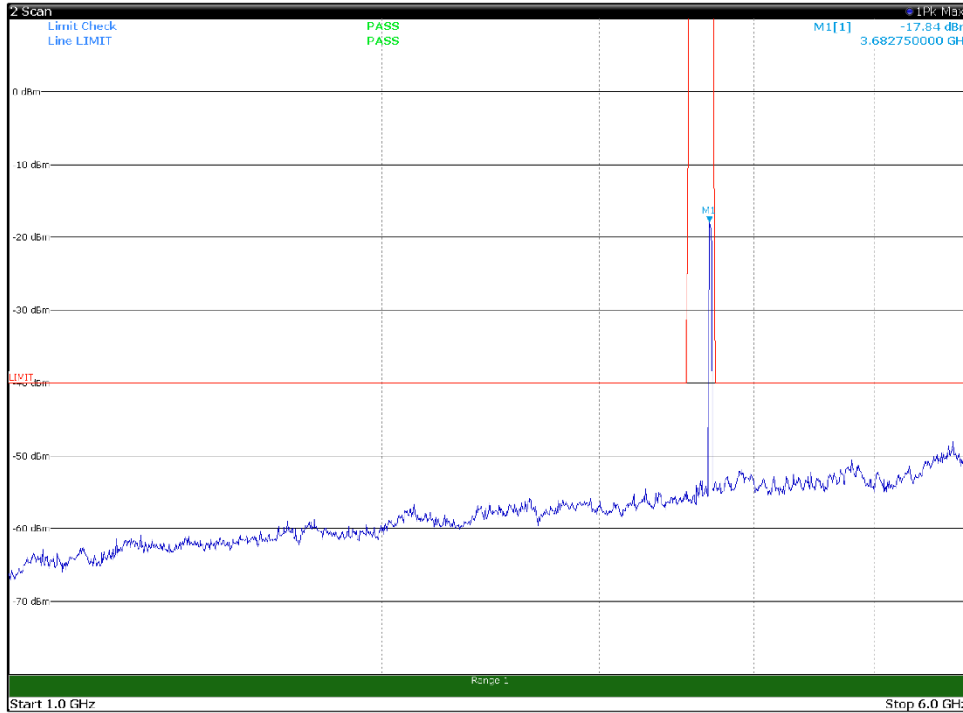

Channel: MIDDLE, Modulation: 64QAM,
BW=20MHz, Range: 6GHz -18GHz, Polarization: Vertical

Channel: MIDDLE, Modulation: 64QAM,
BW=20MHz, Range: 18GHz - 37GHz, Polarization: Horizontal

Channel: MIDDLE, Modulation: 64QAM,
BW=20MHz, Range: 18GHz - 37GHz, Polarization: Vertical

Channel: TOP, Modulation: 64QAM,
 BW=20MHz, Range: 30MHz- 1GHz, Polarization: Horizontal

Channel: TOP, Modulation: 64QAM,
 BW=20MHz, Range: 30MHz- 1GHz, Polarization: Vertical

Channel: TOP, Modulation: 64QAM,
 BW=20MHz, Range: 1GHz -6GHz, Polarization: Horizontal