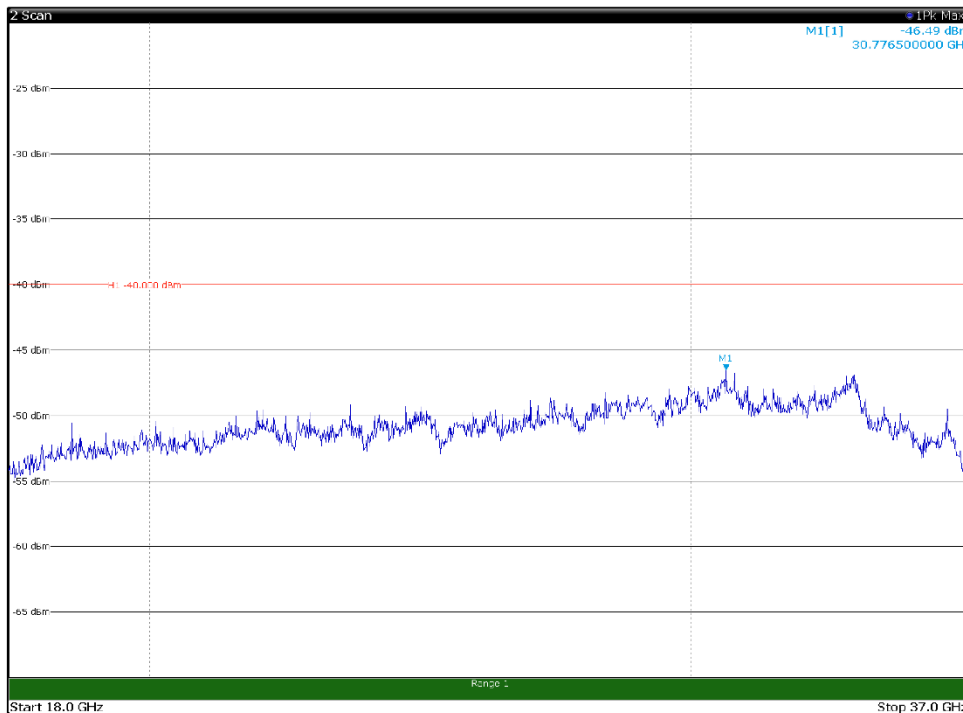

Channel: TOP, Modulation: 64QAM,
 BW=20MHz, Range: 30MHz- 1GHz, Polarization: Horizontal

Channel: TOP, Modulation: 64QAM,
 BW=20MHz, Range: 30MHz- 1GHz, Polarization: Vertical

Channel: TOP, Modulation: 64QAM,
 BW=20MHz, Range: 1GHz -6GHz, Polarization: Horizontal

Channel: TOP, Modulation: 64QAM,
 BW=20MHz, Range: 1GHz -6GHz, Polarization: Vertical

Channel: TOP, Modulation: 64QAM,
BW=20MHz, Range: 6GHz -18GHz, Polarization: Horizontal

Channel: TOP, Modulation: 64QAM,
BW=20MHz, Range: 6GHz -18GHz, Polarization: Vertical

Channel: TOP, Modulation: 64QAM,
BW=20MHz, Range: 18GHz - 37GHz, Polarization: Horizontal

Channel: TOP, Modulation: 64QAM,
BW=20MHz, Range: 18GHz - 37GHz, Polarization: Vertical

Channel: BOTTOM, Modulation: 256QAM,
BW=20MHz, Range: 30MHz- 1GHz, Polarization: Horizontal