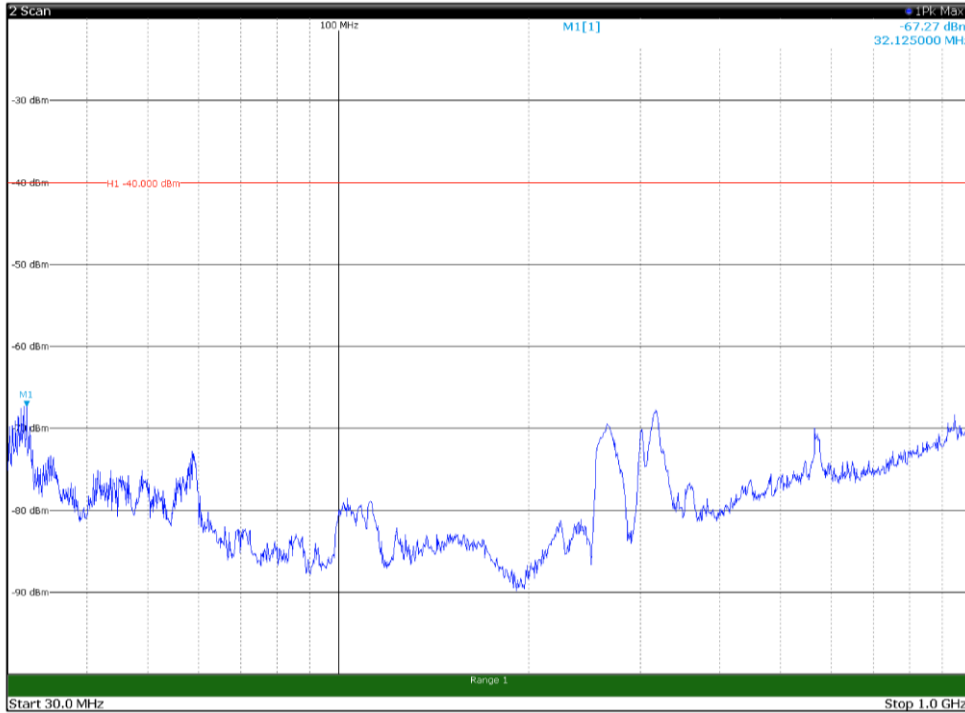

Channel: TOP, Modulation: 256QAM,
BW=15MHz, Range: 18GHz - 37GHz, Polarization: Vertical

Channel: BOTTOM, Modulation: QPSK,
BW=20MHz, Range: 30MHz- 1GHz, Polarization: Horizontal

Channel: BOTTOM, Modulation: QPSK,
BW=20MHz, Range: 30MHz- 1GHz, Polarization: Vertical

Channel: BOTTOM, Modulation: QPSK,
BW=20MHz, Range: 1GHz -6GHz, Polarization: Horizontal

Channel: BOTTOM, Modulation: QPSK,
BW=20MHz, Range: 1GHz -6GHz, Polarization: Vertical

Channel: BOTTOM, Modulation: QPSK,
BW=20MHz, Range: 6GHz -18GHz, Polarization: Horizontal

Channel: BOTTOM, Modulation: QPSK,
BW=20MHz, Range: 6GHz -18GHz, Polarization: Vertical

Channel: BOTTOM, Modulation: QPSK,
BW=20MHz, Range: 18GHz - 37GHz, Polarization: Horizontal

Channel: BOTTOM, Modulation: QPSK,
BW=20MHz, Range: 18GHz - 37GHz, Polarization: Vertical