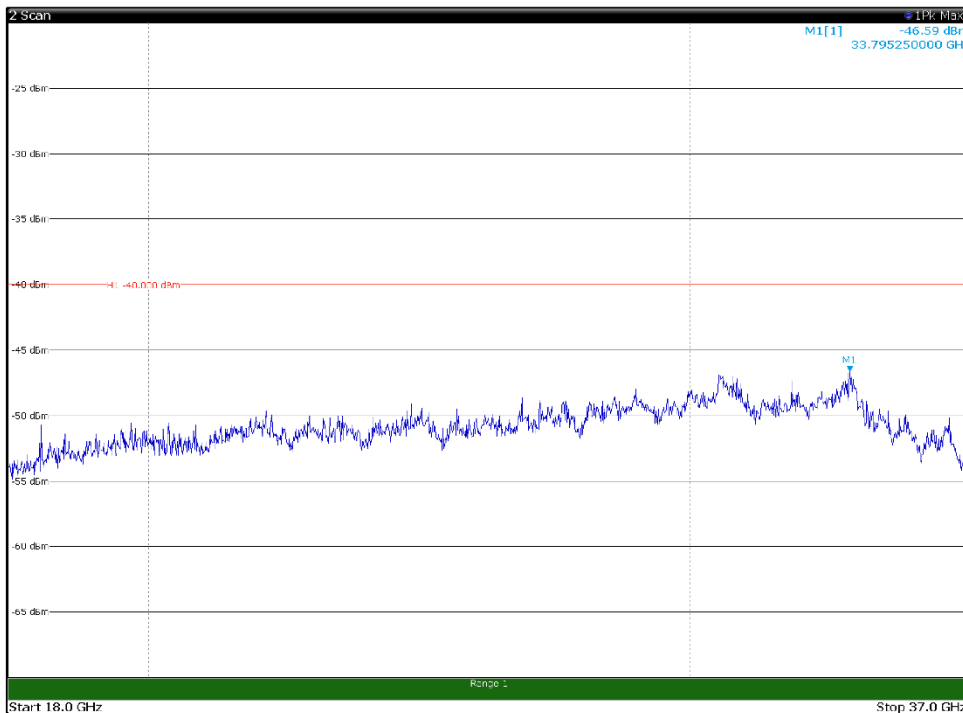

Channel: MIDDLE, Modulation: 256QAM,
BW=15MHz, Range: 30MHz- 1GHz, Polarization: Horizontal

Channel: MIDDLE, Modulation: 256QAM,
BW=15MHz, Range: 30MHz- 1GHz, Polarization: Vertical

Channel: MIDDLE, Modulation: 256QAM,
BW=15MHz, Range: 1GHz -6GHz, Polarization: Horizontal

Channel: MIDDLE, Modulation: 256QAM,
BW=15MHz, Range: 1GHz -6GHz, Polarization: Vertical

Channel: MIDDLE, Modulation: 256QAM,
BW=15MHz, Range: 6GHz -18GHz, Polarization: Horizontal

Channel: MIDDLE, Modulation: 256QAM,
BW=15MHz, Range: 6GHz -18GHz, Polarization: Vertical

Channel: MIDDLE, Modulation: 256QAM,
BW=15MHz, Range: 18GHz - 37GHz, Polarization: Horizontal

Channel: MIDDLE, Modulation: 256QAM,
BW=15MHz, Range: 18GHz - 37GHz, Polarization: Vertical

Channel: TOP, Modulation: 256QAM,
BW=15MHz, Range: 30MHz- 1GHz, Polarization: Horizontal

Channel: TOP, Modulation: 256QAM,
BW=15MHz, Range: 30MHz- 1GHz, Polarization: Vertical

Channel: TOP, Modulation: 256QAM,
 BW=15MHz, Range: 1GHz -6GHz, Polarization: Horizontal

Channel: TOP, Modulation: 256QAM,
 BW=15MHz, Range: 1GHz -6GHz, Polarization: Vertical