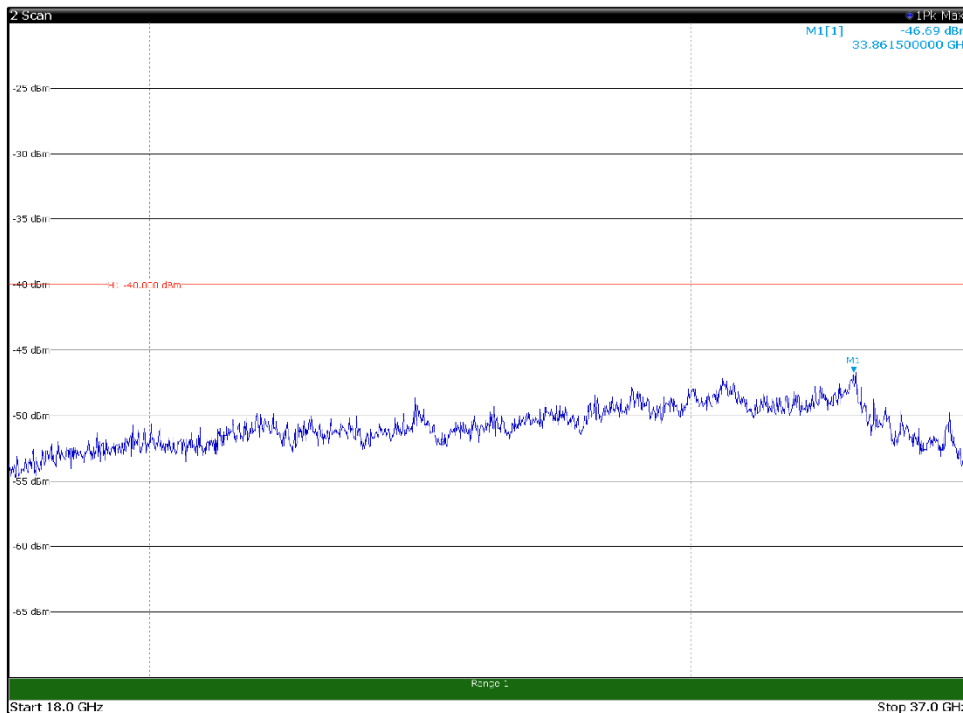

Channel: MIDDLE, Modulation: 16QAM,
BW=20MHz, Range: 18GHz - 37GHz, Polarization: Horizontal

Channel: MIDDLE, Modulation: 16QAM,
BW=20MHz, Range: 18GHz - 37GHz, Polarization: Vertical

Channel: TOP, Modulation: 16QAM,
 BW=20MHz, Range: 30MHz- 1GHz, Polarization: Horizontal

Channel: TOP, Modulation: 16QAM,
 BW=20MHz, Range: 30MHz- 1GHz, Polarization: Vertical

Channel: TOP, Modulation: 16QAM,
 BW=20MHz, Range: 1GHz -6GHz, Polarization: Horizontal

Channel: TOP, Modulation: 16QAM,
 BW=20MHz, Range: 1GHz -6GHz, Polarization: Vertical

Channel: TOP, Modulation: 16QAM,
BW=20MHz, Range: 6GHz -18GHz, Polarization: Horizontal

Channel: TOP, Modulation: 16QAM,
BW=20MHz, Range: 6GHz -18GHz, Polarization: Vertical

Channel: BOTTOM, Modulation: 64QAM,
 BW=20MHz, Range: 30MHz- 1GHz, Polarization: Horizontal