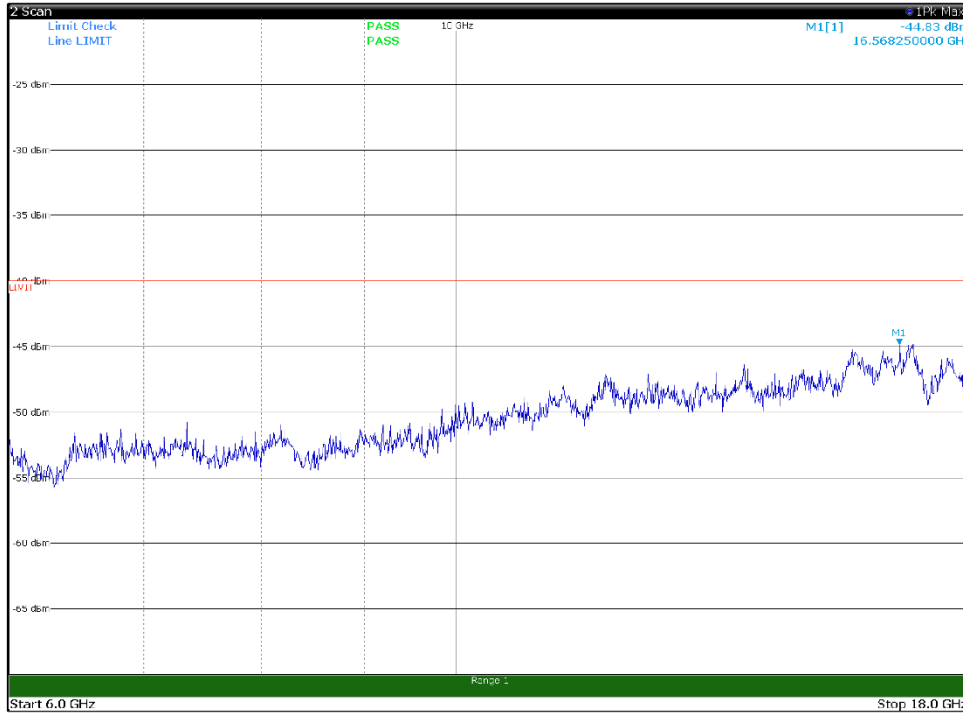

Channel: BOTTOM, Modulation: 16QAM,
 BW=20MHz, Range: 6GHz -18GHz, Polarization: Vertical

Channel: BOTTOM, Modulation: 16QAM,
BW=20MHz, Range: 18GHz - 37GHz, Polarization: Horizontal

Channel: BOTTOM, Modulation: 16QAM,
BW=20MHz, Range: 18GHz - 37GHz, Polarization: Vertical

Channel: MIDDLE, Modulation: 16QAM,
 BW=20MHz, Range: 30MHz- 1GHz, Polarization: Horizontal

Channel: MIDDLE, Modulation: 16QAM,
 BW=20MHz, Range: 30MHz- 1GHz, Polarization: Vertical

Channel: MIDDLE, Modulation: 16QAM,
 BW=20MHz, Range: 1GHz -6GHz, Polarization: Horizontal

Channel: MIDDLE, Modulation: 16QAM,
 BW=20MHz, Range: 1GHz -6GHz, Polarization: Vertical

Channel: MIDDLE, Modulation: 16QAM,
BW=20MHz, Range: 6GHz -18GHz, Polarization: Horizontal

Channel: MIDDLE, Modulation: 16QAM,
BW=20MHz, Range: 6GHz -18GHz, Polarization: Vertical