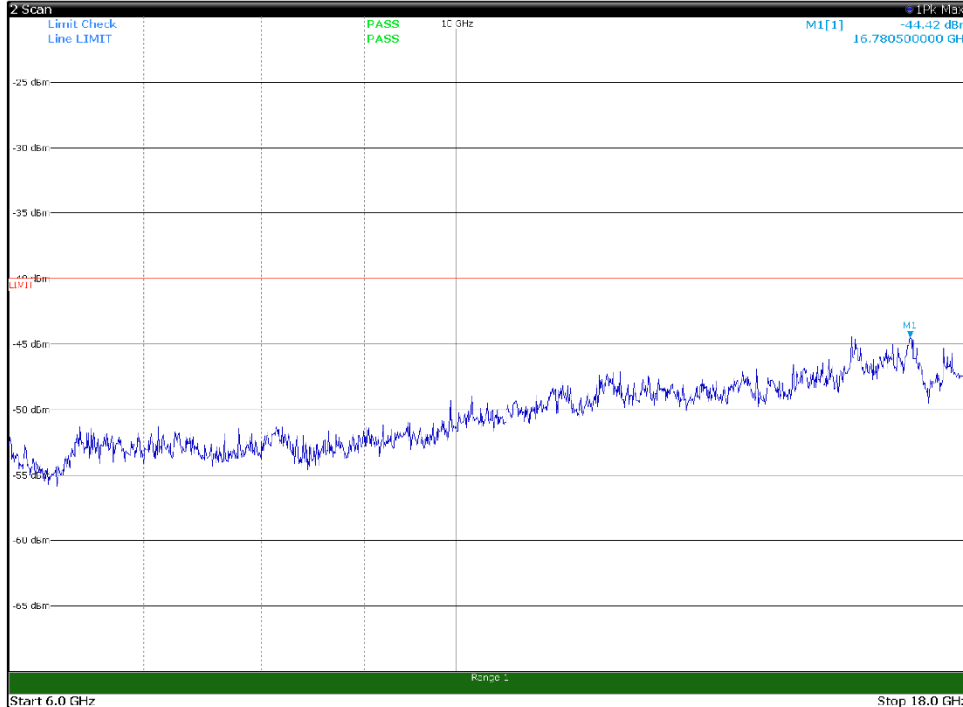

Channel: TOP, Modulation: 16QAM,
BW=20MHz, Range: 6GHz -18GHz, Polarization: Horizontal

Channel: TOP, Modulation: 16QAM,
BW=20MHz, Range: 6GHz -18GHz, Polarization: Vertical

Channel: BOTTOM, Modulation: 64QAM,
 BW=20MHz, Range: 30MHz- 1GHz, Polarization: Horizontal

Channel: BOTTOM, Modulation: 64QAM,
 BW=20MHz, Range: 30MHz- 1GHz, Polarization: Vertical

Channel: BOTTOM, Modulation: 64QAM,
 BW=20MHz, Range: 1GHz -6GHz, Polarization: Horizontal

Channel: BOTTOM, Modulation: 64QAM,
 BW=20MHz, Range: 1GHz -6GHz, Polarization: Vertical

Channel: BOTTOM, Modulation: 64QAM,
BW=20MHz, Range: 6GHz -18GHz, Polarization: Horizontal

Channel: BOTTOM, Modulation: 64QAM,
BW=20MHz, Range: 6GHz -18GHz, Polarization: Vertical

Channel: BOTTOM, Modulation: 64QAM,
BW=20MHz, Range: 18GHz - 37GHz, Polarization: Horizontal