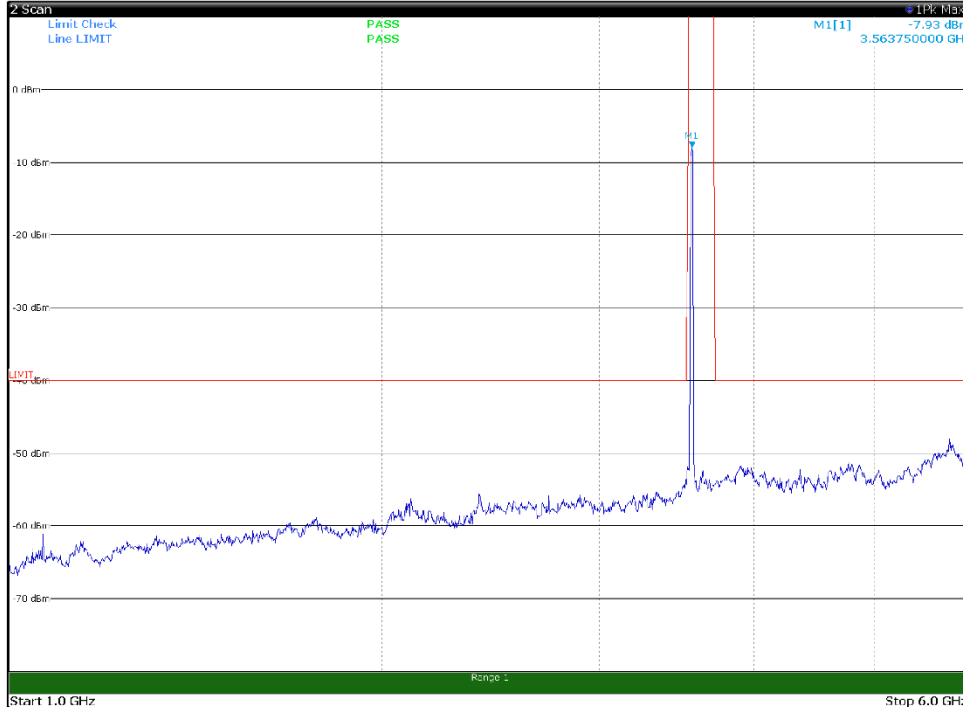

Channel: BOTTOM, Modulation: 64QAM,
BW=20MHz, Range: 1GHz -6GHz, Polarization: Horizontal

Channel: BOTTOM, Modulation: 64QAM,
BW=20MHz, Range: 1GHz -6GHz, Polarization: Vertical