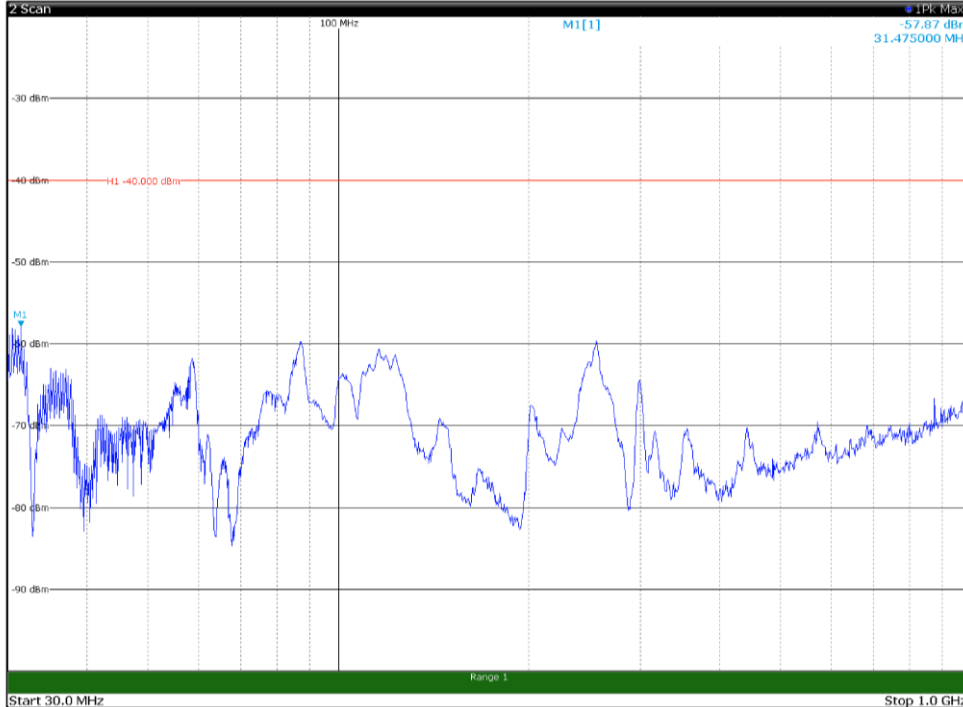

Channel: MIDDLE, Modulation: 256QAM,
BW=15MHz, Range: 30MHz- 1GHz, Polarization: Horizontal

Channel: MIDDLE, Modulation: 256QAM,
BW=15MHz, Range: 30MHz- 1GHz, Polarization: Vertical

Channel: MIDDLE, Modulation: 256QAM,
BW=15MHz, Range: 1GHz -6GHz, Polarization: Horizontal

Channel: MIDDLE, Modulation: 256QAM,
BW=15MHz, Range: 1GHz -6GHz, Polarization: Vertical

Channel: MIDDLE, Modulation: 256QAM,
BW=15MHz, Range: 6GHz -18GHz, Polarization: Horizontal

Channel: MIDDLE, Modulation: 256QAM,
BW=15MHz, Range: 6GHz -18GHz, Polarization: Vertical

Channel: MIDDLE, Modulation: 256QAM,
BW=15MHz, Range: 18GHz - 37GHz, Polarization: Horizontal

Channel: MIDDLE, Modulation: 256QAM,
BW=15MHz, Range: 18GHz - 37GHz, Polarization: Vertical

Channel: TOP, Modulation: 256QAM,
BW=15MHz, Range: 30MHz- 1GHz, Polarization: Horizontal

Channel: TOP, Modulation: 256QAM,
BW=15MHz, Range: 30MHz- 1GHz, Polarization: Vertical

Channel: TOP, Modulation: 256QAM,
 BW=15MHz, Range: 1GHz -6GHz, Polarization: Horizontal

Channel: TOP, Modulation: 256QAM,
 BW=15MHz, Range: 1GHz -6GHz, Polarization: Vertical