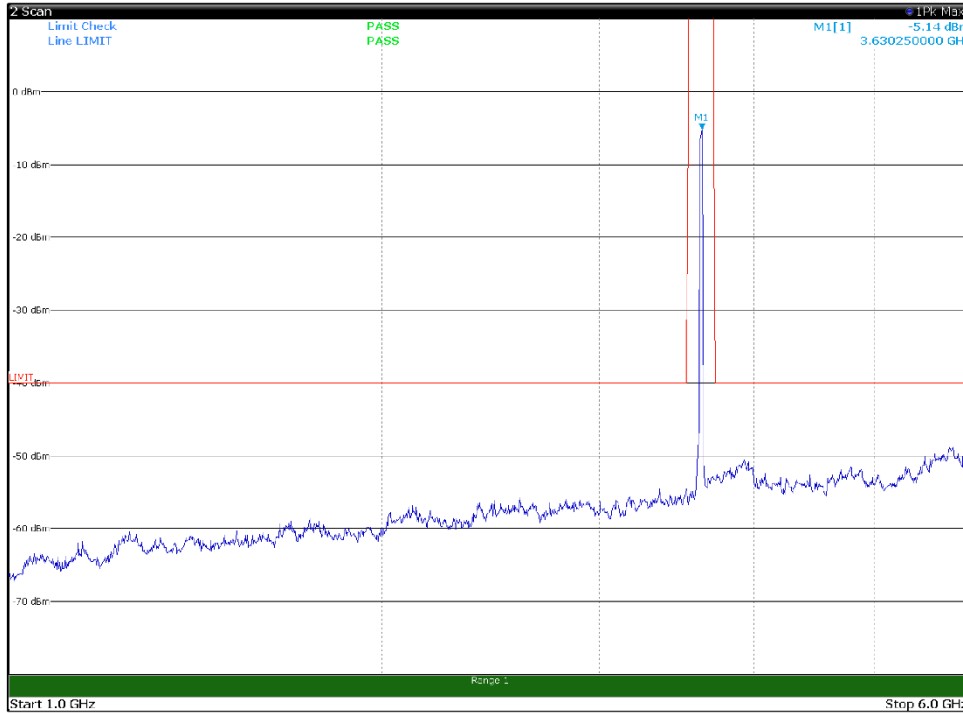

Channel: MIDDLE, Modulation: 16QAM,
BW=20MHz, Range: 30MHz- 1GHz, Polarization: Vertical

Channel: MIDDLE, Modulation: 16QAM,
BW=20MHz, Range: 1GHz -6GHz, Polarization: Horizontal