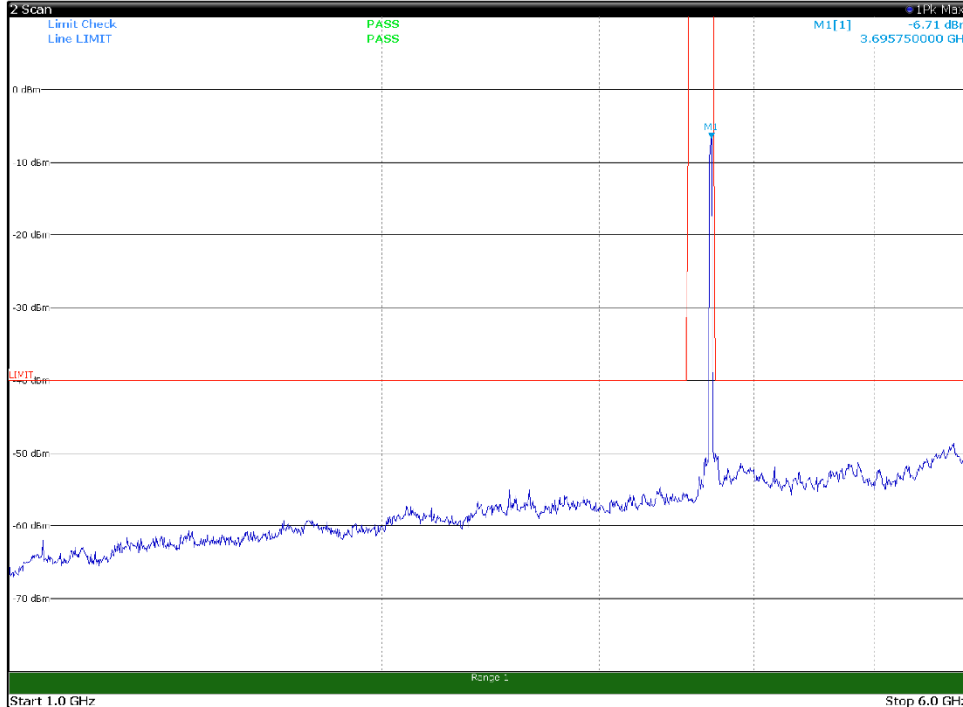

Channel: TOP, Modulation: 64QAM,
BW=20MHz, Range: 1GHz -6GHz, Polarization: Horizontal

Channel: TOP, Modulation: 64QAM,
BW=20MHz, Range: 1GHz -6GHz, Polarization: Vertical