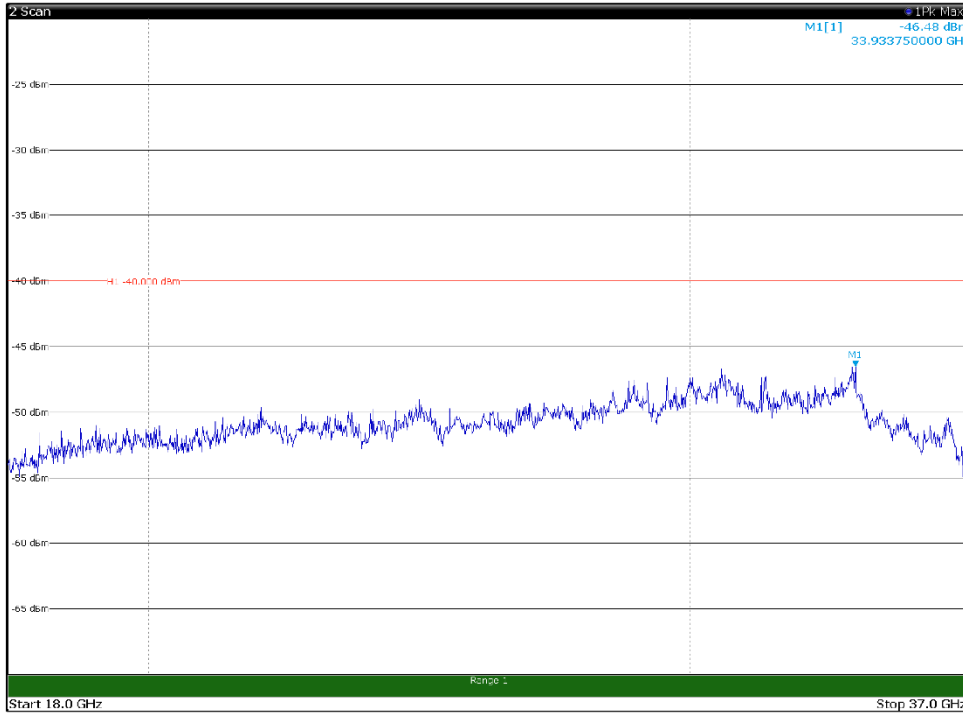

Channel: MIDDLE, Modulation: 256QAM,
BW=15MHz, Range: 18GHz - 37GHz, Polarization: Horizontal

Channel: MIDDLE, Modulation: 256QAM,
BW=15MHz, Range: 18GHz - 37GHz, Polarization: Vertical

Channel: TOP, Modulation: 256QAM,
BW=15MHz, Range: 30MHz- 1GHz, Polarization: Horizontal

Channel: TOP, Modulation: 256QAM,
BW=15MHz, Range: 30MHz- 1GHz, Polarization: Vertical

Channel: TOP, Modulation: 256QAM,
 BW=15MHz, Range: 1GHz -6GHz, Polarization: Horizontal

Channel: TOP, Modulation: 256QAM,
 BW=15MHz, Range: 1GHz -6GHz, Polarization: Vertical

Channel: TOP, Modulation: 256QAM,
BW=15MHz, Range: 6GHz -18GHz, Polarization: Horizontal

Channel: TOP, Modulation: 256QAM,
BW=15MHz, Range: 6GHz -18GHz, Polarization: Vertical

Channel: TOP, Modulation: 256QAM,
BW=15MHz, Range: 18GHz - 37GHz, Polarization: Horizontal