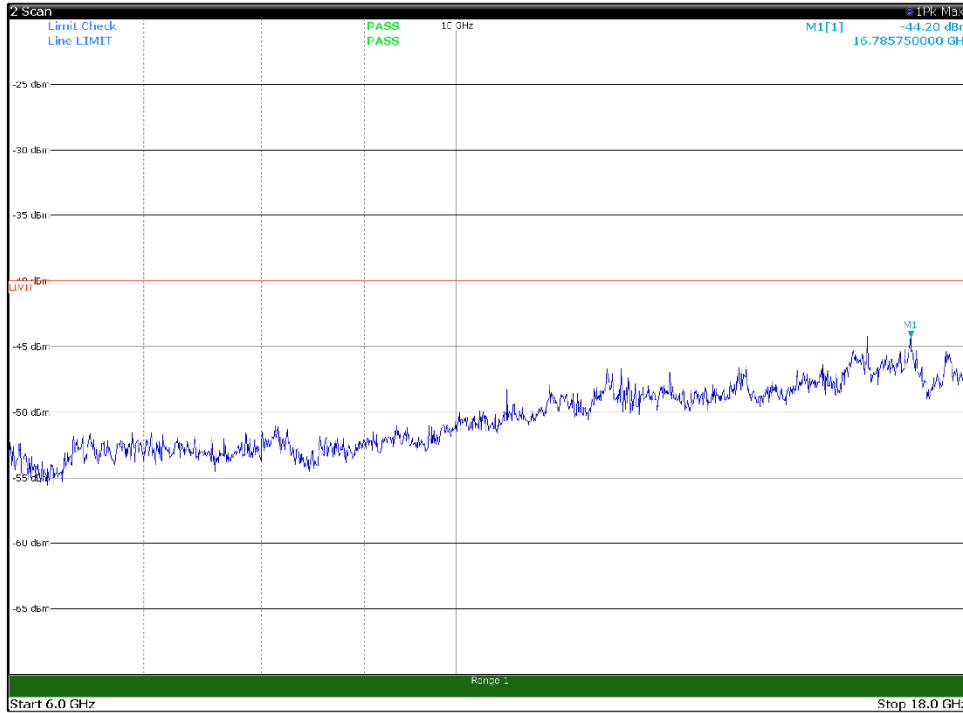

Channel: TOP, Modulation: 64QAM,
 BW=20MHz, Range: 1GHz -6GHz, Polarization: Vertical

Channel: TOP, Modulation: 64QAM,
BW=20MHz, Range: 6GHz -18GHz, Polarization: Horizontal

Channel: TOP, Modulation: 64QAM,
BW=20MHz, Range: 6GHz -18GHz, Polarization: Vertical

Channel: TOP, Modulation: 64QAM,
BW=20MHz, Range: 18GHz - 37GHz, Polarization: Horizontal

Channel: TOP, Modulation: 64QAM,
BW=20MHz, Range: 18GHz - 37GHz, Polarization: Vertical

Channel: BOTTOM, Modulation: 256QAM,
BW=20MHz, Range: 30MHz- 1GHz, Polarization: Horizontal

Channel: BOTTOM, Modulation: 256QAM,
BW=20MHz, Range: 30MHz- 1GHz, Polarization: Vertical

Channel: BOTTOM, Modulation: 256QAM, BW=20MHz, Range: 1GHz -6GHz, Polarization: Horizontal

Channel: BOTTOM, Modulation: 256QAM, BW=20MHz, Range: 1GHz -6GHz, Polarization: Vertical