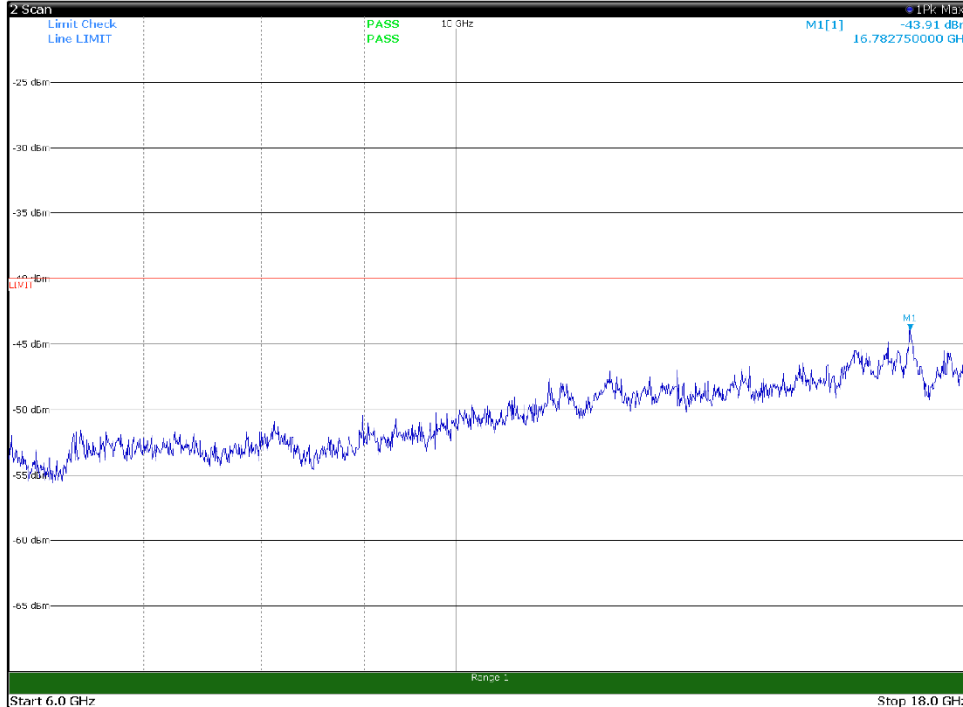

Channel: MIDDLE, Modulation: 16QAM,
BW=20MHz, Range: 18GHz - 37GHz, Polarization: Horizontal

Channel: MIDDLE, Modulation: 16QAM,
BW=20MHz, Range: 18GHz - 37GHz, Polarization: Vertical

Channel: TOP, Modulation: 16QAM,
 BW=20MHz, Range: 30MHz- 1GHz, Polarization: Horizontal

Channel: TOP, Modulation: 16QAM,
 BW=20MHz, Range: 30MHz- 1GHz, Polarization: Vertical

Channel: TOP, Modulation: 16QAM,
 BW=20MHz, Range: 1GHz -6GHz, Polarization: Horizontal

Channel: TOP, Modulation: 16QAM,
 BW=20MHz, Range: 1GHz -6GHz, Polarization: Vertical

Channel: TOP, Modulation: 16QAM,
BW=20MHz, Range: 6GHz -18GHz, Polarization: Horizontal

Channel: TOP, Modulation: 16QAM,
BW=20MHz, Range: 6GHz -18GHz, Polarization: Vertical

Channel: BOTTOM, Modulation: 64QAM,
 BW=20MHz, Range: 30MHz- 1GHz, Polarization: Horizontal