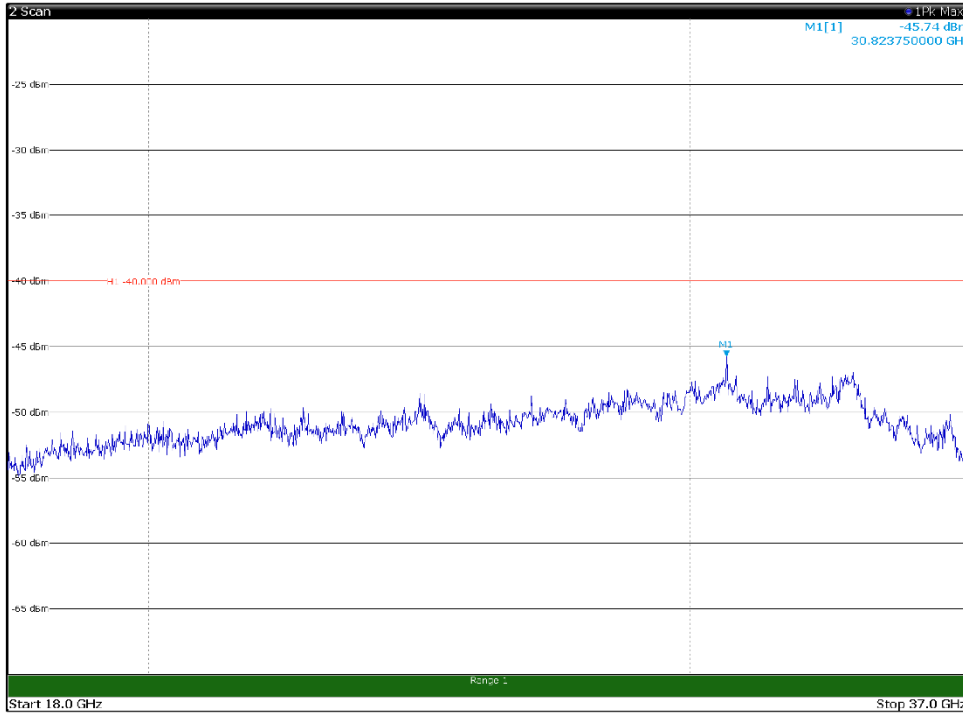

Channel: BOTTOM, Modulation: 256QAM,
BW=15MHz, Range: 6GHz -18GHz, Polarization: Vertical

Channel: BOTTOM, Modulation: 256QAM,
BW=15MHz, Range: 18GHz - 37GHz, Polarization: Horizontal

Channel: BOTTOM, Modulation: 256QAM,
BW=15MHz, Range: 18GHz - 37GHz, Polarization: Vertical

Channel: MIDDLE, Modulation: 256QAM,
BW=15MHz, Range: 30MHz- 1GHz, Polarization: Horizontal

Channel: MIDDLE, Modulation: 256QAM,
BW=15MHz, Range: 30MHz- 1GHz, Polarization: Vertical

Channel: MIDDLE, Modulation: 256QAM,
BW=15MHz, Range: 1GHz -6GHz, Polarization: Horizontal

Channel: MIDDLE, Modulation: 256QAM,
BW=15MHz, Range: 1GHz -6GHz, Polarization: Vertical

Channel: MIDDLE, Modulation: 256QAM,
BW=15MHz, Range: 6GHz -18GHz, Polarization: Horizontal

Channel: MIDDLE, Modulation: 256QAM,
BW=15MHz, Range: 6GHz -18GHz, Polarization: Vertical

Channel: MIDDLE, Modulation: 256QAM,
BW=15MHz, Range: 18GHz - 37GHz, Polarization: Horizontal

Channel: MIDDLE, Modulation: 256QAM,
BW=15MHz, Range: 18GHz - 37GHz, Polarization: Vertical

Channel: TOP, Modulation: 256QAM,
BW=15MHz, Range: 30MHz- 1GHz, Polarization: Horizontal