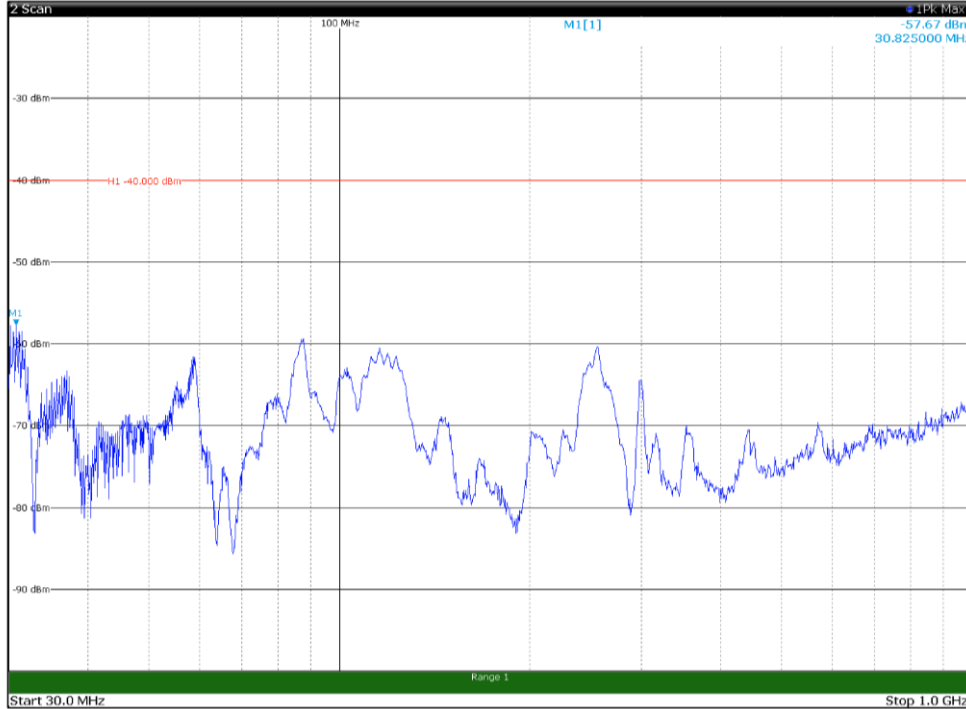

Channel: TOP, Modulation: QPSK,
BW=20MHz, Range: 30MHz- 1GHz, Polarization: Vertical

Channel: TOP, Modulation: QPSK,
 BW=20MHz, Range: 1GHz -6GHz, Polarization: Horizontal

Channel: TOP, Modulation: QPSK,
 BW=20MHz, Range: 1GHz -6GHz, Polarization: Vertical

Channel: TOP, Modulation: QPSK,
BW=20MHz, Range: 6GHz -18GHz, Polarization: Horizontal

Channel: TOP, Modulation: QPSK,
BW=20MHz, Range: 6GHz -18GHz, Polarization: Vertical

Channel: TOP, Modulation: QPSK,
BW=20MHz, Range: 18GHz - 37GHz, Polarization: Horizontal

Channel: TOP, Modulation: QPSK,
BW=20MHz, Range: 18GHz - 37GHz, Polarization: Vertical

Channel: BOTTOM, Modulation: 16QAM,
BW=20MHz, Range: 30MHz- 1GHz, Polarization: Horizontal

Channel: BOTTOM, Modulation: 16QAM,
BW=20MHz, Range: 30MHz- 1GHz, Polarization: Vertical