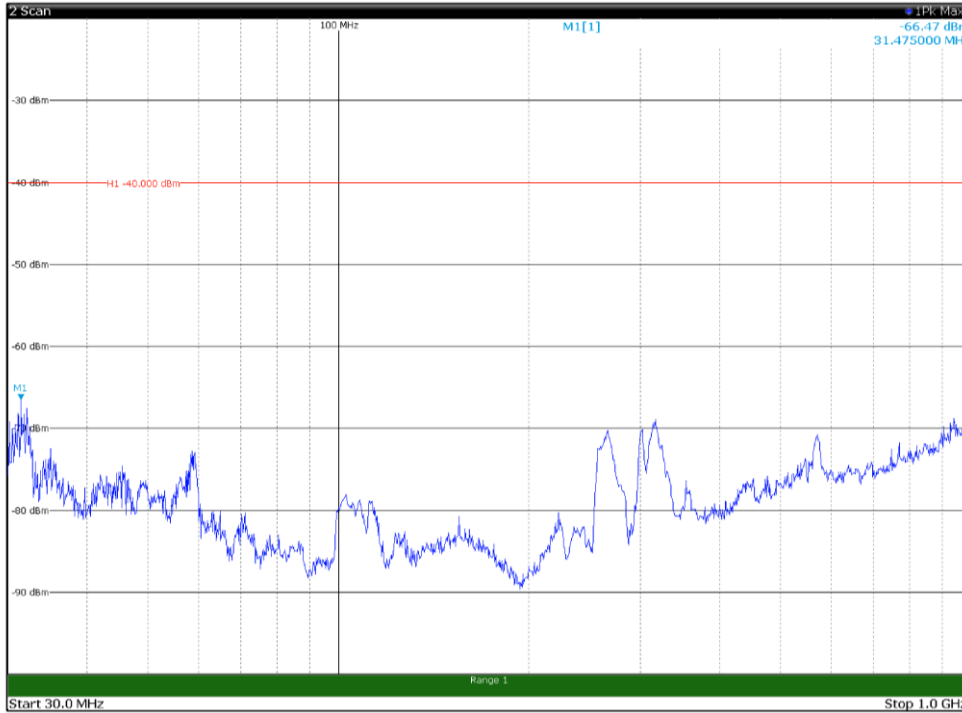

Channel: MIDDLE, Modulation: QPSK,
BW=20MHz, Range: 30MHz- 1GHz, Polarization: Horizontal

Channel: MIDDLE, Modulation: QPSK,
BW=20MHz, Range: 30MHz- 1GHz, Polarization: Vertical

Channel: MIDDLE, Modulation: QPSK,
BW=20MHz, Range: 1GHz -6GHz, Polarization: Horizontal

Channel: MIDDLE, Modulation: QPSK,
BW=20MHz, Range: 1GHz -6GHz, Polarization: Vertical

Channel: MIDDLE, Modulation: QPSK,
BW=20MHz, Range: 6GHz -18GHz, Polarization: Horizontal

Channel: MIDDLE, Modulation: QPSK,
BW=20MHz, Range: 6GHz -18GHz, Polarization: Vertical

Channel: MIDDLE, Modulation: QPSK,
BW=20MHz, Range: 18GHz - 37GHz, Polarization: Horizontal

Channel: MIDDLE, Modulation: QPSK,
BW=20MHz, Range: 18GHz - 37GHz, Polarization: Vertical

Channel: TOP, Modulation: QPSK,
BW=20MHz, Range: 30MHz- 1GHz, Polarization: Horizontal

Channel: TOP, Modulation: QPSK,
BW=20MHz, Range: 30MHz- 1GHz, Polarization: Vertical

Channel: TOP, Modulation: QPSK,
 BW=20MHz, Range: 1GHz -6GHz, Polarization: Horizontal

Channel: TOP, Modulation: QPSK,
 BW=20MHz, Range: 1GHz -6GHz, Polarization: Vertical