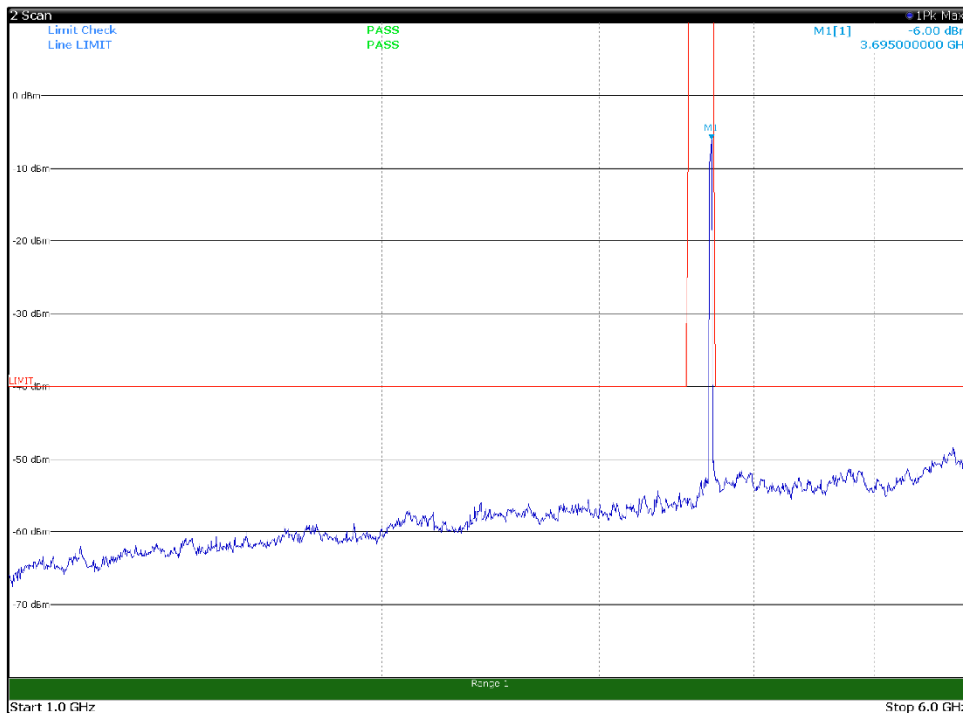

Channel: MIDDLE, Modulation: 16QAM,
BW=20MHz, Range: 18GHz - 37GHz, Polarization: Horizontal

Channel: MIDDLE, Modulation: 16QAM,
BW=20MHz, Range: 18GHz - 37GHz, Polarization: Vertical

Channel: TOP, Modulation: 16QAM,
 BW=20MHz, Range: 30MHz- 1GHz, Polarization: Horizontal

Channel: TOP, Modulation: 16QAM,
 BW=20MHz, Range: 30MHz- 1GHz, Polarization: Vertical

Channel: TOP, Modulation: 16QAM,
 BW=20MHz, Range: 1GHz -6GHz, Polarization: Horizontal

Channel: TOP, Modulation: 16QAM,
 BW=20MHz, Range: 1GHz -6GHz, Polarization: Vertical