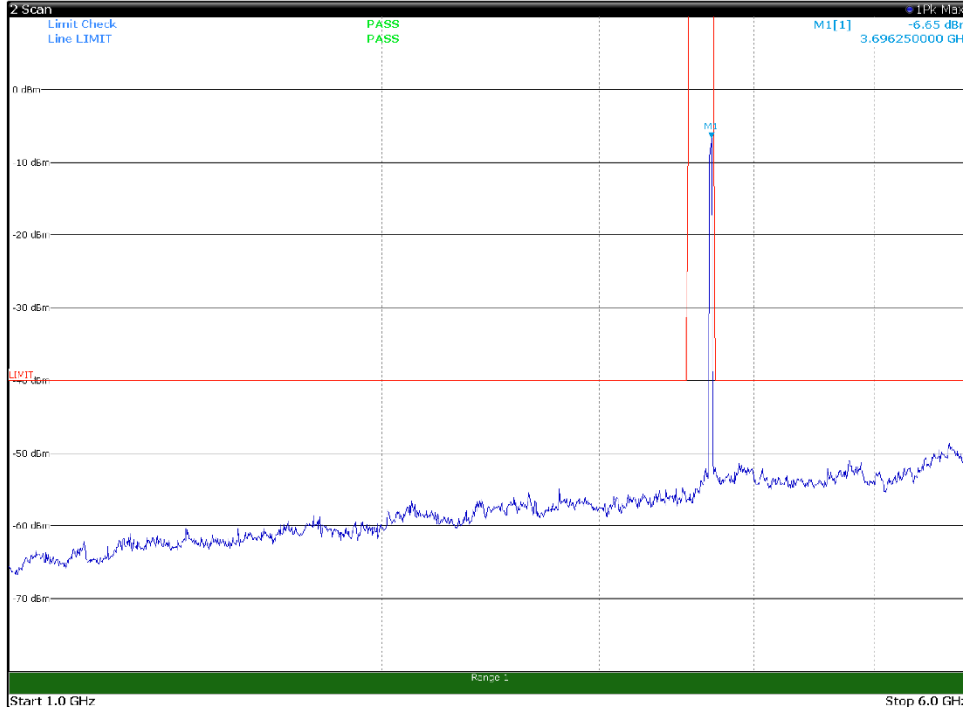

Channel: MIDDLE, Modulation: QPSK,
BW=20MHz, Range: 1GHz -6GHz, Polarization: Vertical

Channel: MIDDLE, Modulation: QPSK,
BW=20MHz, Range: 6GHz -18GHz, Polarization: Horizontal

Channel: MIDDLE, Modulation: QPSK,
BW=20MHz, Range: 6GHz -18GHz, Polarization: Vertical

Channel: MIDDLE, Modulation: QPSK,
BW=20MHz, Range: 18GHz - 37GHz, Polarization: Horizontal

Channel: MIDDLE, Modulation: QPSK,
BW=20MHz, Range: 18GHz - 37GHz, Polarization: Vertical

Channel: TOP, Modulation: QPSK,
BW=20MHz, Range: 30MHz- 1GHz, Polarization: Horizontal

Channel: TOP, Modulation: QPSK,
BW=20MHz, Range: 30MHz- 1GHz, Polarization: Vertical

Channel: TOP, Modulation: QPSK,
 BW=20MHz, Range: 1GHz -6GHz, Polarization: Horizontal

Channel: TOP, Modulation: QPSK,
 BW=20MHz, Range: 1GHz -6GHz, Polarization: Vertical