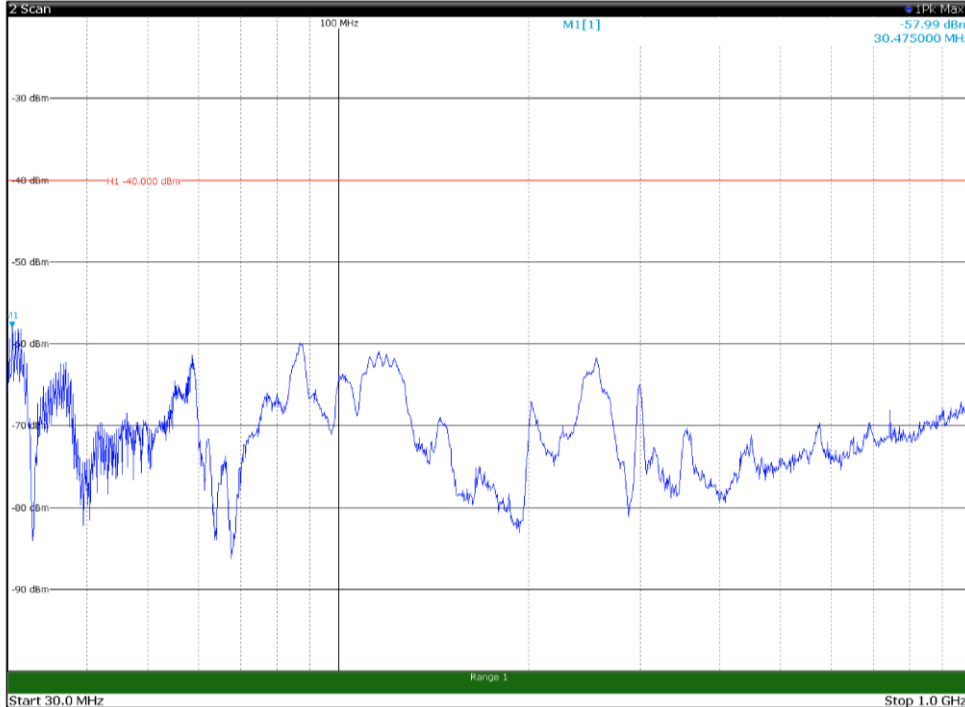

Channel: BOTTOM, Modulation: QPSK,
BW=20MHz, Range: 1GHz -6GHz, Polarization: Horizontal

Channel: BOTTOM, Modulation: QPSK,
BW=20MHz, Range: 1GHz -6GHz, Polarization: Vertical

Channel: BOTTOM, Modulation: QPSK,
BW=20MHz, Range: 6GHz -18GHz, Polarization: Horizontal

Channel: BOTTOM, Modulation: QPSK,
BW=20MHz, Range: 6GHz -18GHz, Polarization: Vertical

Channel: BOTTOM, Modulation: QPSK,
BW=20MHz, Range: 18GHz - 37GHz, Polarization: Horizontal

Channel: BOTTOM, Modulation: QPSK,
BW=20MHz, Range: 18GHz - 37GHz, Polarization: Vertical

Channel: MIDDLE, Modulation: QPSK,
BW=20MHz, Range: 30MHz- 1GHz, Polarization: Horizontal

Channel: MIDDLE, Modulation: QPSK,
BW=20MHz, Range: 30MHz- 1GHz, Polarization: Vertical

Channel: MIDDLE, Modulation: QPSK,
BW=20MHz, Range: 1GHz -6GHz, Polarization: Horizontal