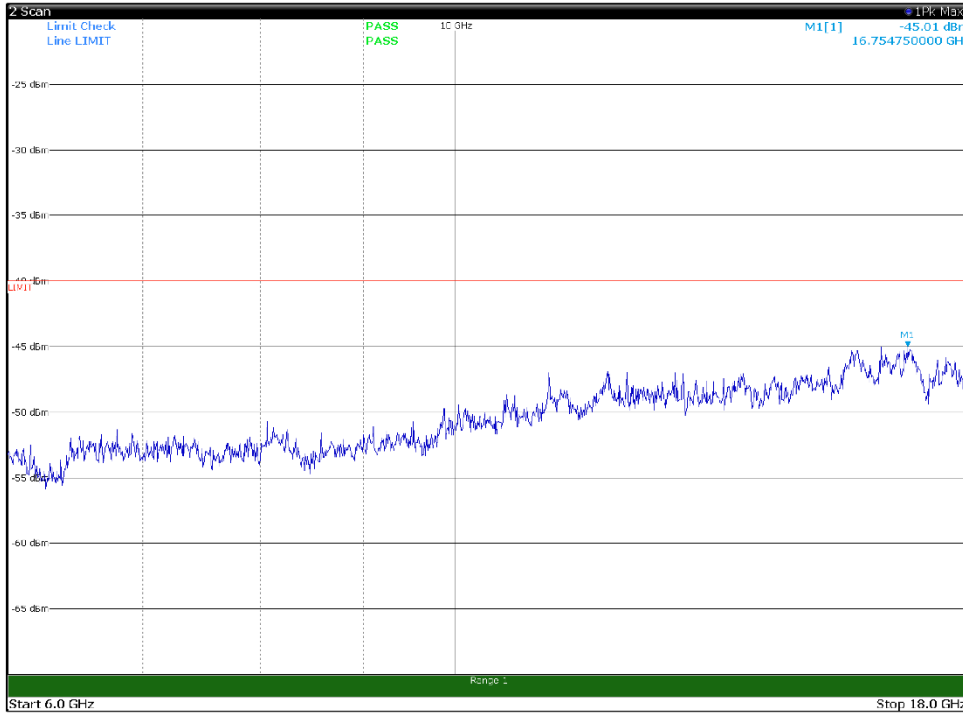

Channel: BOTTOM, Modulation: 256QAM,
BW=15MHz, Range: 6GHz -18GHz, Polarization: Vertical

Channel: BOTTOM, Modulation: 256QAM,
BW=15MHz, Range: 18GHz - 37GHz, Polarization: Horizontal

Channel: BOTTOM, Modulation: 256QAM,
BW=15MHz, Range: 18GHz - 37GHz, Polarization: Vertical

Channel: MIDDLE, Modulation: 256QAM,
BW=15MHz, Range: 30MHz- 1GHz, Polarization: Horizontal

Channel: MIDDLE, Modulation: 256QAM,
BW=15MHz, Range: 30MHz- 1GHz, Polarization: Vertical

Channel: MIDDLE, Modulation: 256QAM,
BW=15MHz, Range: 1GHz -6GHz, Polarization: Horizontal

Channel: MIDDLE, Modulation: 256QAM,
BW=15MHz, Range: 1GHz -6GHz, Polarization: Vertical

Channel: MIDDLE, Modulation: 256QAM,
BW=15MHz, Range: 6GHz -18GHz, Polarization: Horizontal

Channel: MIDDLE, Modulation: 256QAM,
BW=15MHz, Range: 6GHz -18GHz, Polarization: Vertical