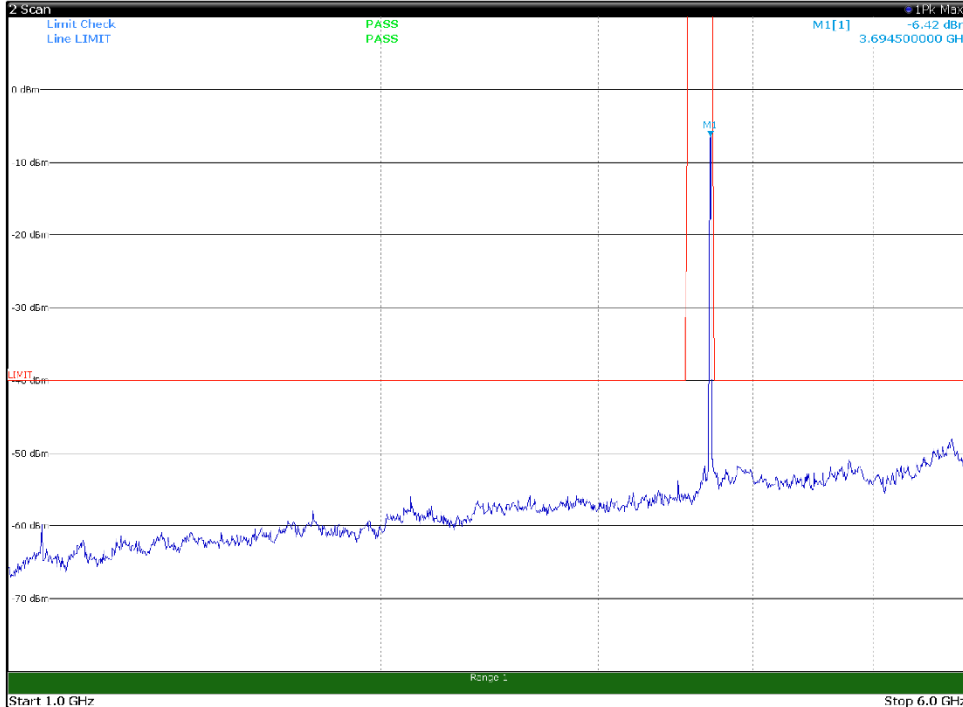

Channel: MIDDLE, Modulation: 256QAM,
BW=15MHz, Range: 18GHz - 37GHz, Polarization: Horizontal

Channel: MIDDLE, Modulation: 256QAM,
BW=15MHz, Range: 18GHz - 37GHz, Polarization: Vertical

Channel: TOP, Modulation: 256QAM,
BW=15MHz, Range: 30MHz- 1GHz, Polarization: Horizontal

Channel: TOP, Modulation: 256QAM,
BW=15MHz, Range: 30MHz- 1GHz, Polarization: Vertical

Channel: TOP, Modulation: 256QAM,
 BW=15MHz, Range: 1GHz -6GHz, Polarization: Horizontal

Channel: TOP, Modulation: 256QAM,
 BW=15MHz, Range: 1GHz -6GHz, Polarization: Vertical

Channel: TOP, Modulation: 256QAM,
BW=15MHz, Range: 6GHz -18GHz, Polarization: Horizontal

Channel: TOP, Modulation: 256QAM,
BW=15MHz, Range: 6GHz -18GHz, Polarization: Vertical

Channel: TOP, Modulation: 256QAM,
BW=15MHz, Range: 18GHz - 37GHz, Polarization: Horizontal