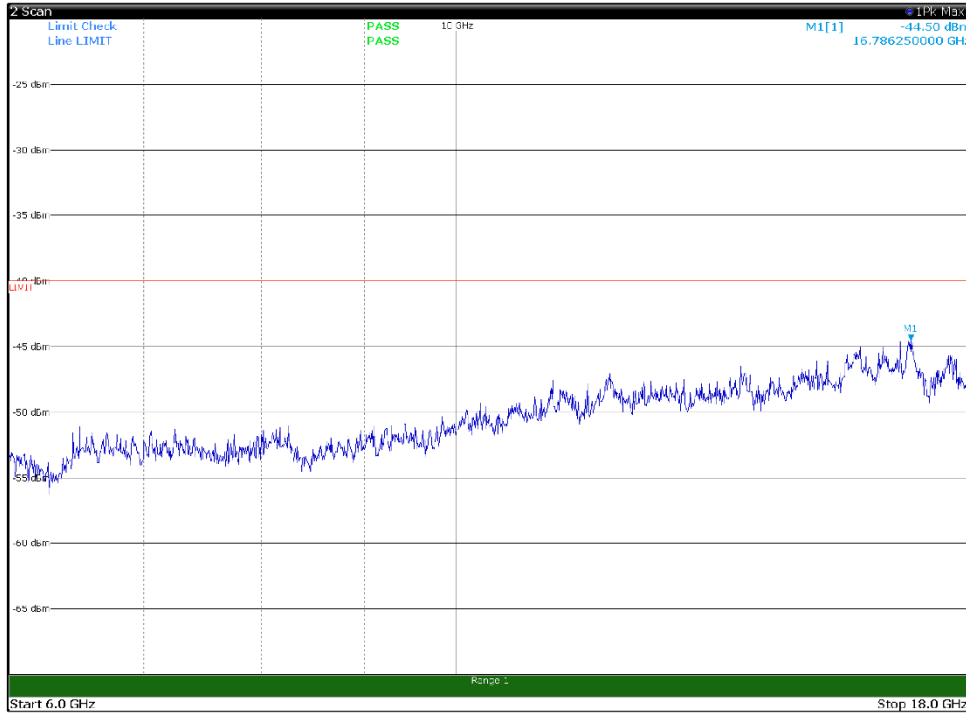

Channel: BOTTOM, Modulation: QPSK,
BW=20MHz, Range: 6GHz -18GHz, Polarization: Vertical

Channel: BOTTOM, Modulation: QPSK,
BW=20MHz, Range: 18GHz - 37GHz, Polarization: Horizontal

Channel: BOTTOM, Modulation: QPSK,
BW=20MHz, Range: 18GHz - 37GHz, Polarization: Vertical

Channel: MIDDLE, Modulation: QPSK,
BW=20MHz, Range: 30MHz- 1GHz, Polarization: Horizontal

Channel: MIDDLE, Modulation: QPSK,
BW=20MHz, Range: 30MHz- 1GHz, Polarization: Vertical

Channel: MIDDLE, Modulation: QPSK,
BW=20MHz, Range: 1GHz -6GHz, Polarization: Horizontal

Channel: MIDDLE, Modulation: QPSK,
BW=20MHz, Range: 1GHz -6GHz, Polarization: Vertical

Channel: MIDDLE, Modulation: QPSK,
BW=20MHz, Range: 6GHz -18GHz, Polarization: Horizontal

Channel: MIDDLE, Modulation: QPSK,
BW=20MHz, Range: 6GHz -18GHz, Polarization: Vertical