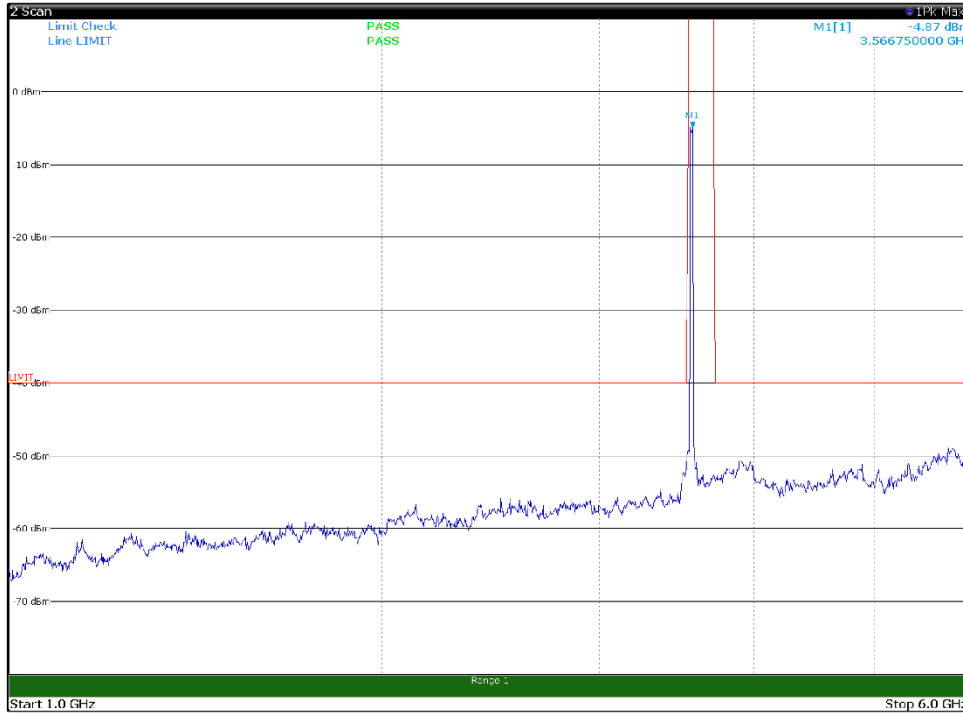

Channel: TOP, Modulation: QPSK,
BW=20MHz, Range: 30MHz- 1GHz, Polarization: Vertical

Channel: TOP, Modulation: QPSK,
 BW=20MHz, Range: 1GHz -6GHz, Polarization: Horizontal

Channel: TOP, Modulation: QPSK,
 BW=20MHz, Range: 1GHz -6GHz, Polarization: Vertical

Channel: TOP, Modulation: QPSK,
BW=20MHz, Range: 6GHz -18GHz, Polarization: Horizontal

Channel: TOP, Modulation: QPSK,
BW=20MHz, Range: 6GHz -18GHz, Polarization: Vertical

Channel: TOP, Modulation: QPSK,
BW=20MHz, Range: 18GHz - 37GHz, Polarization: Horizontal

Channel: TOP, Modulation: QPSK,
BW=20MHz, Range: 18GHz - 37GHz, Polarization: Vertical

Channel: BOTTOM, Modulation: 16QAM,
BW=20MHz, Range: 30MHz- 1GHz, Polarization: Horizontal

Channel: BOTTOM, Modulation: 16QAM,
BW=20MHz, Range: 30MHz- 1GHz, Polarization: Vertical