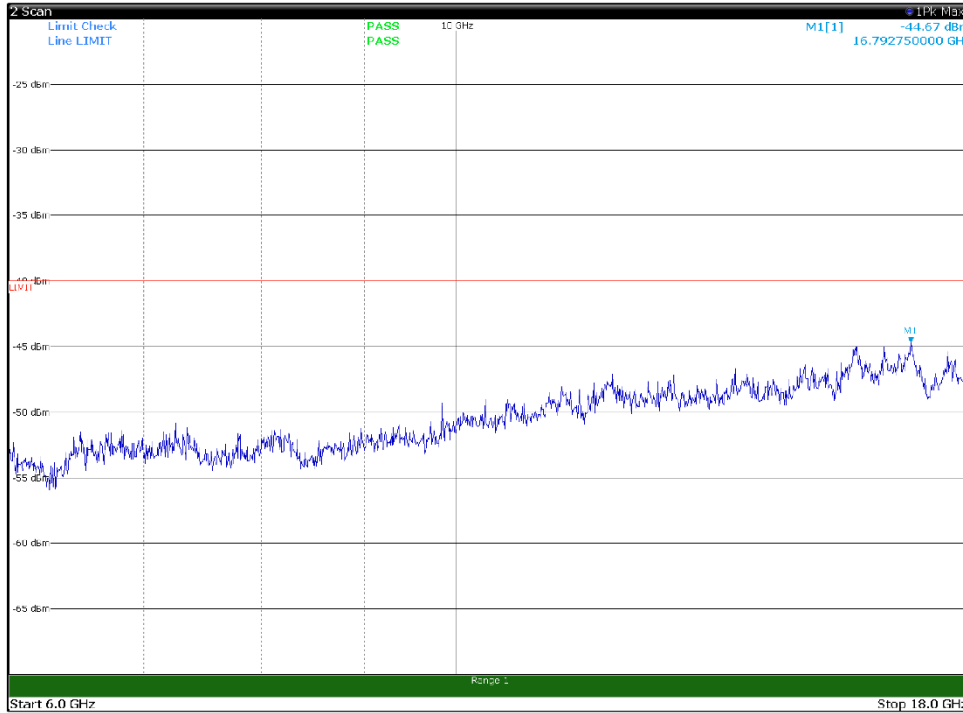

Channel: MIDDLE, Modulation: 256QAM,
BW=20MHz, Range: 1GHz -6GHz, Polarization: Vertical

Channel: MIDDLE, Modulation: 256QAM,
BW=20MHz, Range: 6GHz -18GHz, Polarization: Horizontal