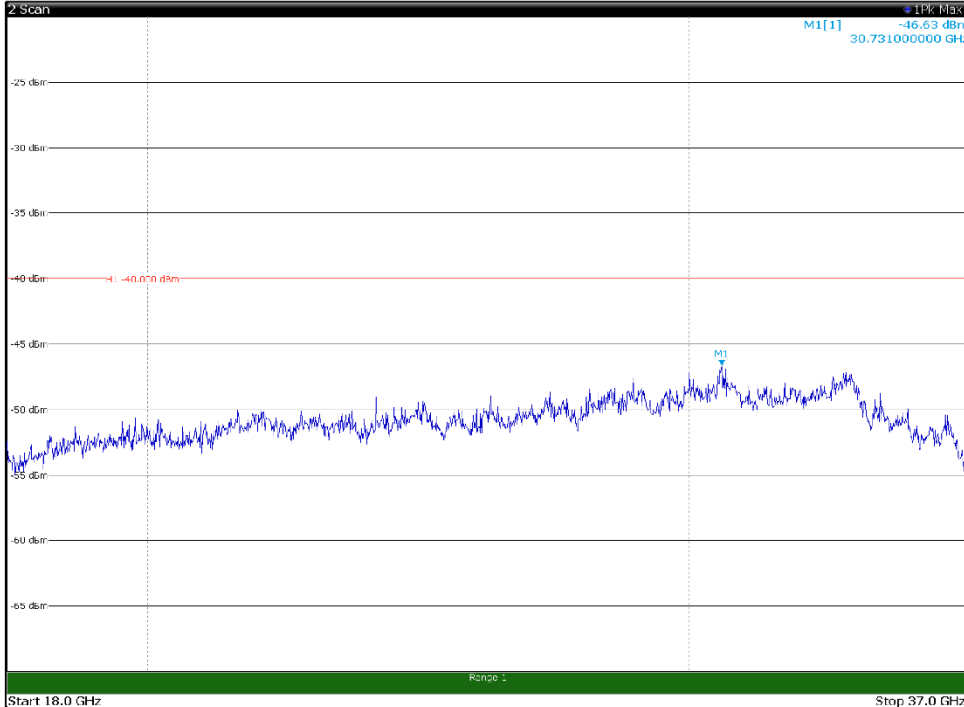

Channel: MIDDLE, Modulation: 64QAM,  
BW=10MHz, Range: 18GHz - 37GHz, Polarization: Vertical

Channel: TOP, Modulation: 64QAM,  
BW=10MHz, Range: 30MHz- 1GHz, Polarization: Horizontal

Channel: TOP, Modulation: 64QAM,  
BW=10MHz, Range: 30MHz- 1GHz, Polarization: Vertical

Channel: TOP, Modulation: 64QAM,  
BW=10MHz, Range: 1GHz -6GHz, Polarization: Horizontal

Channel: TOP, Modulation: 64QAM,  
BW=10MHz, Range: 1GHz -6GHz, Polarization: Vertical

Channel: TOP, Modulation: 64QAM,  
BW=10MHz, Range: 6GHz -18GHz, Polarization: Horizontal

Channel: TOP, Modulation: 64QAM,  
BW=10MHz, Range: 6GHz -18GHz, Polarization: Vertical

Channel: TOP, Modulation: 64QAM,  
BW=10MHz, Range: 18GHz - 37GHz, Polarization: Horizontal

Channel: TOP, Modulation: 64QAM,  
BW=10MHz, Range: 18GHz - 37GHz, Polarization: Vertical

Channel: BOTTOM, Modulation: 256QAM,  
 BW=10MHz, Range: 30MHz- 1GHz, Polarization: Horizontal

Channel: BOTTOM, Modulation: 256QAM,  
 BW=10MHz, Range: 30MHz- 1GHz, Polarization: Vertical

Channel: BOTTOM, Modulation: 256QAM,  
BW=10MHz, Range: 1GHz -6GHz, Polarization: Horizontal