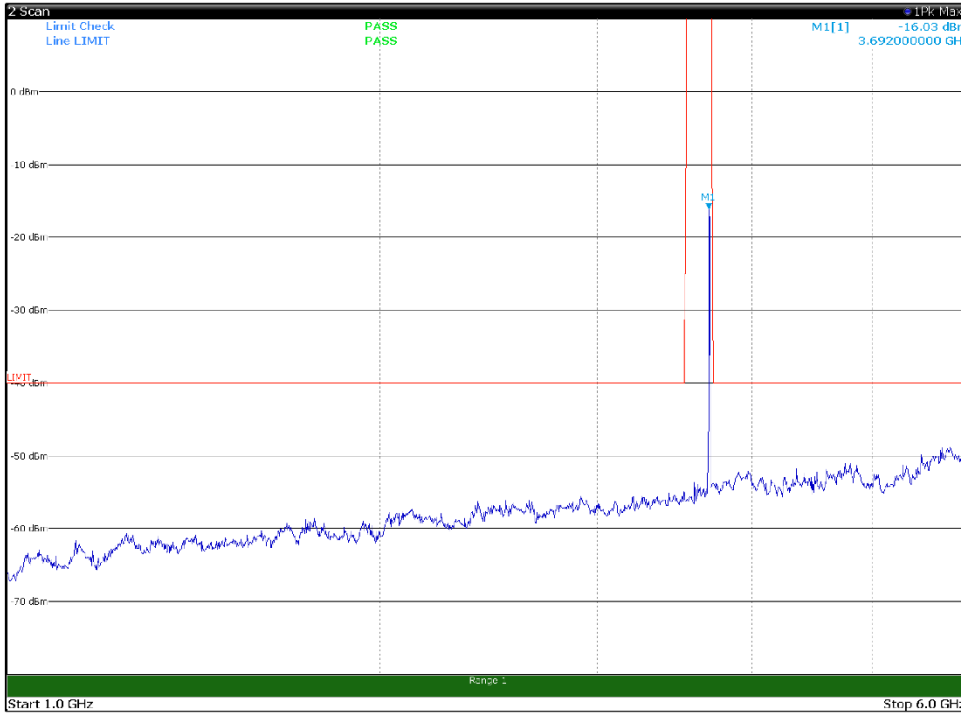

Channel: MIDDLE, Modulation: 256QAM,  
BW=10MHz, Range: 30MHz- 1GHz, Polarization: Vertical

Channel: MIDDLE, Modulation: 256QAM,  
BW=10MHz, Range: 1GHz -6GHz, Polarization: Horizontal

Channel: MIDDLE, Modulation: 256QAM,  
BW=10MHz, Range: 1GHz -6GHz, Polarization: Vertical

Channel: MIDDLE, Modulation: 256QAM,  
BW=10MHz, Range: 6GHz -18GHz, Polarization: Horizontal

Channel: MIDDLE, Modulation: 256QAM,  
BW=10MHz, Range: 6GHz -18GHz, Polarization: Vertical

Channel: MIDDLE, Modulation: 256QAM,  
BW=10MHz, Range: 18GHz - 37GHz, Polarization: Horizontal

Channel: MIDDLE, Modulation: 256QAM,  
BW=10MHz, Range: 18GHz - 37GHz, Polarization: Vertical

Channel: TOP, Modulation: 256QAM,  
 BW=10MHz, Range: 30MHz- 1GHz, Polarization: Horizontal

Channel: TOP, Modulation: 256QAM,  
 BW=10MHz, Range: 30MHz- 1GHz, Polarization: Vertical

Channel: TOP, Modulation: 256QAM,  
BW=10MHz, Range: 1GHz -6GHz, Polarization: Horizontal

Channel: TOP, Modulation: 256QAM,  
BW=10MHz, Range: 1GHz -6GHz, Polarization: Vertical

Channel: TOP, Modulation: 256QAM,  
BW=10MHz, Range: 6GHz -18GHz, Polarization: Horizontal