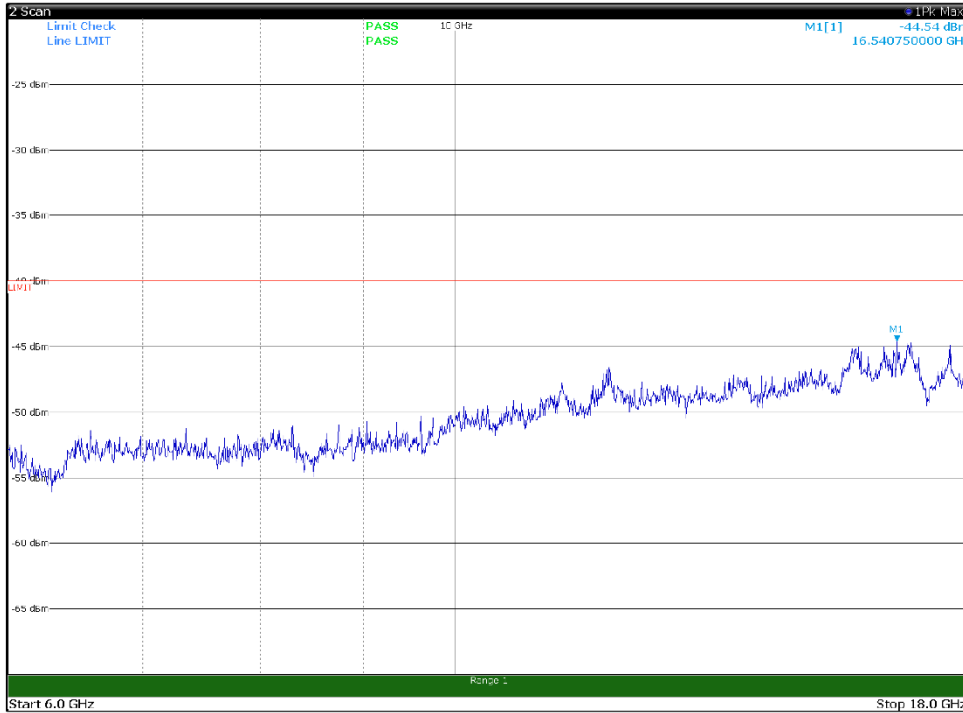

Channel: MIDDLE, Modulation: QPSK,  
BW=15MHz, Range: 6GHz -18GHz, Polarization: Horizontal

Channel: MIDDLE, Modulation: QPSK,  
BW=15MHz, Range: 6GHz -18GHz, Polarization: Vertical

Channel: MIDDLE, Modulation: QPSK,  
BW=15MHz, Range: 18GHz - 37GHz, Polarization: Horizontal

Channel: MIDDLE, Modulation: QPSK,  
BW=15MHz, Range: 18GHz - 37GHz, Polarization: Vertical

Channel: TOP, Modulation: QPSK,  
 BW=15MHz, Range: 30MHz- 1GHz, Polarization: Horizontal

Channel: TOP, Modulation: QPSK,  
 BW=15MHz, Range: 30MHz- 1GHz, Polarization: Vertical

Channel: TOP, Modulation: QPSK,  
BW=15MHz, Range: 1GHz -6GHz, Polarization: Horizontal

Channel: TOP, Modulation: QPSK,  
BW=15MHz, Range: 1GHz -6GHz, Polarization: Vertical

Channel: TOP, Modulation: QPSK,  
BW=15MHz, Range: 6GHz -18GHz, Polarization: Horizontal