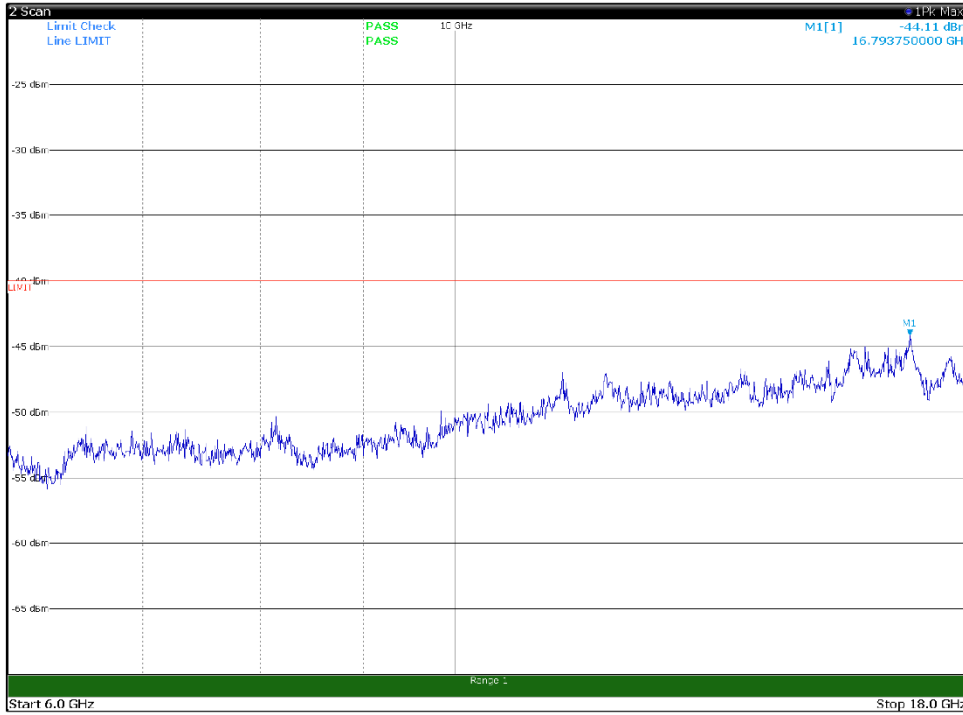

Channel: BOTTOM, Modulation: 16QAM,  
BW=15MHz, Range: 1GHz -6GHz, Polarization: Vertical

Channel: BOTTOM, Modulation: 16QAM,  
BW=15MHz, Range: 6GHz -18GHz, Polarization: Horizontal

Channel: BOTTOM, Modulation: 16QAM,  
BW=15MHz, Range: 6GHz -18GHz, Polarization: Vertical

Channel: BOTTOM, Modulation: 16QAM,  
BW=15MHz, Range: 18GHz - 37GHz, Polarization: Horizontal

Channel: BOTTOM, Modulation: 16QAM,  
BW=15MHz, Range: 18GHz - 37GHz, Polarization: Vertical

Channel: MIDDLE, Modulation: 16QAM,  
BW=15MHz, Range: 30MHz- 1GHz, Polarization: Horizontal

Channel: MIDDLE, Modulation: 16QAM,  
BW=15MHz, Range: 30MHz- 1GHz, Polarization: Vertical

Channel: MIDDLE, Modulation: 16QAM,  
BW=15MHz, Range: 1GHz -6GHz, Polarization: Horizontal

Channel: MIDDLE, Modulation: 16QAM,  
BW=15MHz, Range: 1GHz -6GHz, Polarization: Vertical