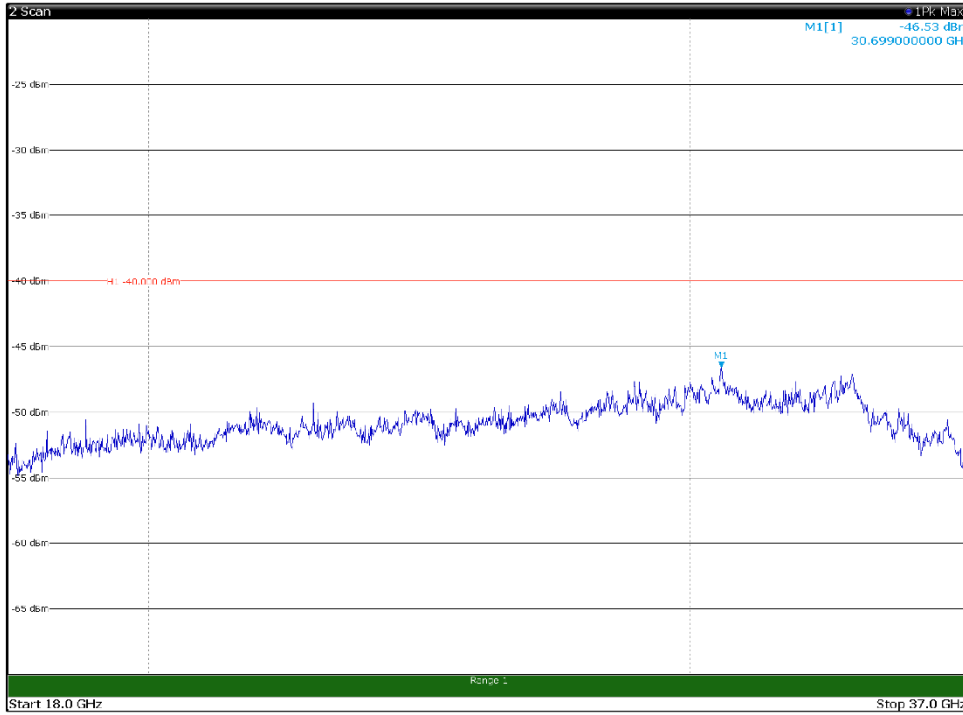

Channel: TOP, Modulation: 16QAM,  
BW=15MHz, Range: 6GHz -18GHz, Polarization: Vertical

Channel: TOP, Modulation: 16QAM,  
BW=15MHz, Range: 18GHz - 37GHz, Polarization: Horizontal

Channel: TOP, Modulation: 16QAM,  
BW=15MHz, Range: 18GHz - 37GHz, Polarization: Vertical

Channel: BOTTOM, Modulation: 64QAM,  
 BW=15MHz, Range: 30MHz- 1GHz, Polarization: Horizontal

Channel: BOTTOM, Modulation: 64QAM,  
 BW=15MHz, Range: 30MHz- 1GHz, Polarization: Vertical

Channel: BOTTOM, Modulation: 64QAM,  
BW=15MHz, Range: 1GHz -6GHz, Polarization: Horizontal

Channel: BOTTOM, Modulation: 64QAM,  
BW=15MHz, Range: 1GHz -6GHz, Polarization: Vertical

Channel: BOTTOM, Modulation: 64QAM,  
BW=15MHz, Range: 6GHz -18GHz, Polarization: Horizontal

Channel: BOTTOM, Modulation: 64QAM,  
BW=15MHz, Range: 6GHz -18GHz, Polarization: Vertical