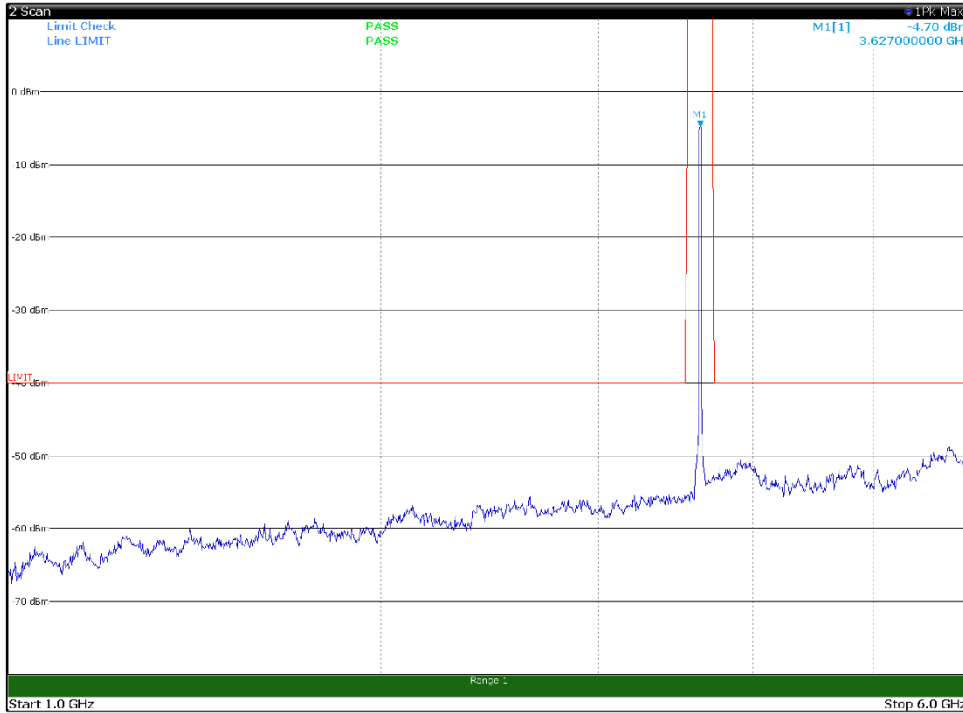

Channel: MIDDLE, Modulation: 16QAM,
BW=15MHz, Range: 30MHz- 1GHz, Polarization: Vertical

Channel: MIDDLE, Modulation: 16QAM,
BW=15MHz, Range: 1GHz -6GHz, Polarization: Horizontal