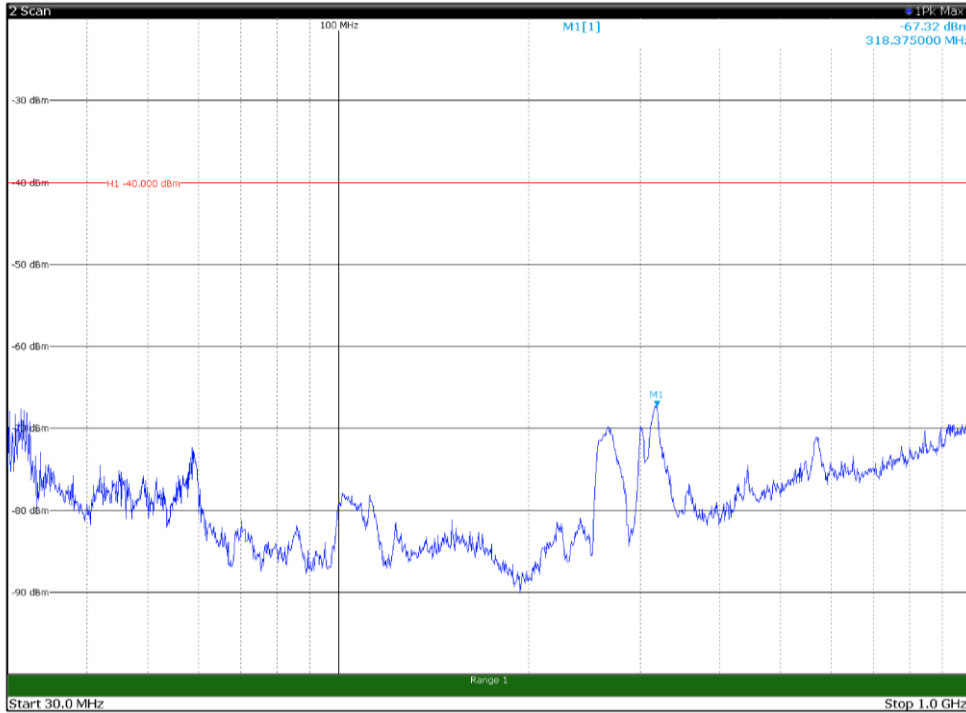

Channel: MIDDLE, Modulation: 16QAM,  
BW=15MHz, Range: 30MHz- 1GHz, Polarization: Vertical

Channel: MIDDLE, Modulation: 16QAM,  
BW=15MHz, Range: 1GHz -6GHz, Polarization: Horizontal

Channel: MIDDLE, Modulation: 16QAM,  
BW=15MHz, Range: 1GHz -6GHz, Polarization: Vertical

Channel: MIDDLE, Modulation: 16QAM,  
BW=15MHz, Range: 6GHz -18GHz, Polarization: Horizontal

Channel: MIDDLE, Modulation: 16QAM,  
BW=15MHz, Range: 6GHz -18GHz, Polarization: Vertical

Channel: MIDDLE, Modulation: 16QAM,  
 BW=15MHz, Range: 18GHz - 37GHz, Polarization: Horizontal

Channel: MIDDLE, Modulation: 16QAM,  
 BW=15MHz, Range: 18GHz - 37GHz, Polarization: Vertical

Channel: TOP, Modulation: 16QAM,  
BW=15MHz, Range: 30MHz- 1GHz, Polarization: Horizontal

Channel: TOP, Modulation: 16QAM,  
BW=15MHz, Range: 30MHz- 1GHz, Polarization: Vertical