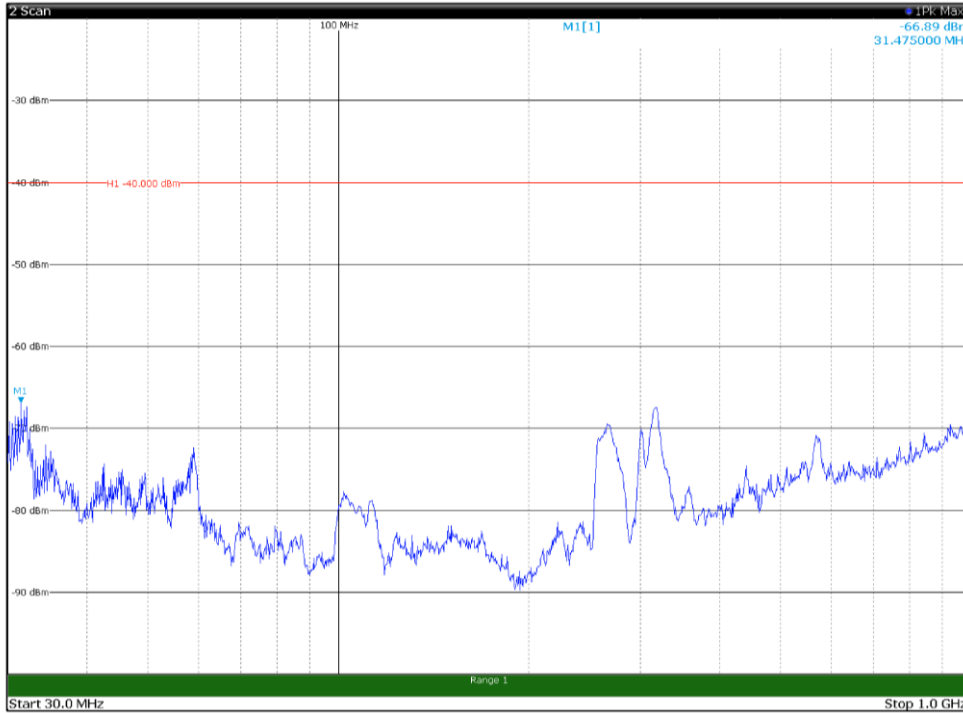

Channel: MIDDLE, Modulation: QPSK,  
BW=15MHz, Range: 18GHz - 37GHz, Polarization: Vertical

Channel: TOP, Modulation: QPSK,  
 BW=15MHz, Range: 30MHz- 1GHz, Polarization: Horizontal

Channel: TOP, Modulation: QPSK,  
 BW=15MHz, Range: 30MHz- 1GHz, Polarization: Vertical

Channel: TOP, Modulation: QPSK,  
BW=15MHz, Range: 1GHz -6GHz, Polarization: Horizontal

Channel: TOP, Modulation: QPSK,  
BW=15MHz, Range: 1GHz -6GHz, Polarization: Vertical

Channel: TOP, Modulation: QPSK,  
BW=15MHz, Range: 6GHz -18GHz, Polarization: Horizontal

Channel: TOP, Modulation: QPSK,  
BW=15MHz, Range: 6GHz -18GHz, Polarization: Vertical

Channel: TOP, Modulation: QPSK,  
BW=15MHz, Range: 18GHz - 37GHz, Polarization: Horizontal

Channel: TOP, Modulation: QPSK,  
BW=15MHz, Range: 18GHz - 37GHz, Polarization: Vertical