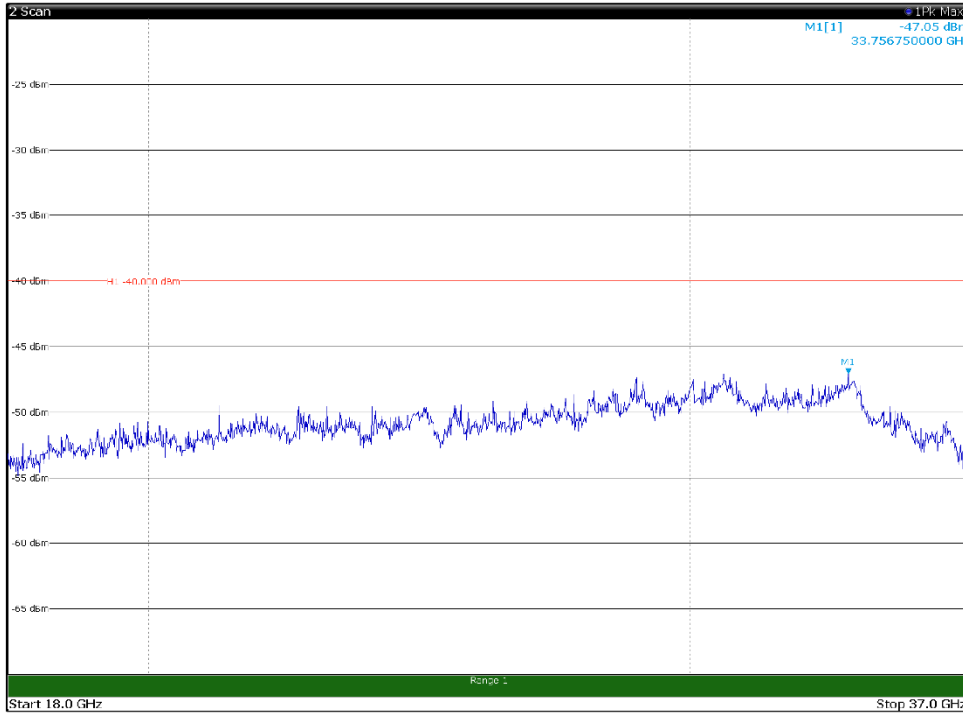

Channel: BOTTOM, Modulation: 16QAM,  
BW=15MHz, Range: 1GHz -6GHz, Polarization: Vertical

Channel: BOTTOM, Modulation: 16QAM,  
BW=15MHz, Range: 6GHz -18GHz, Polarization: Horizontal

Channel: BOTTOM, Modulation: 16QAM,  
BW=15MHz, Range: 6GHz -18GHz, Polarization: Vertical

Channel: BOTTOM, Modulation: 16QAM,  
BW=15MHz, Range: 18GHz - 37GHz, Polarization: Horizontal

Channel: BOTTOM, Modulation: 16QAM,  
BW=15MHz, Range: 18GHz - 37GHz, Polarization: Vertical

Channel: MIDDLE, Modulation: 16QAM,  
BW=15MHz, Range: 30MHz- 1GHz, Polarization: Horizontal