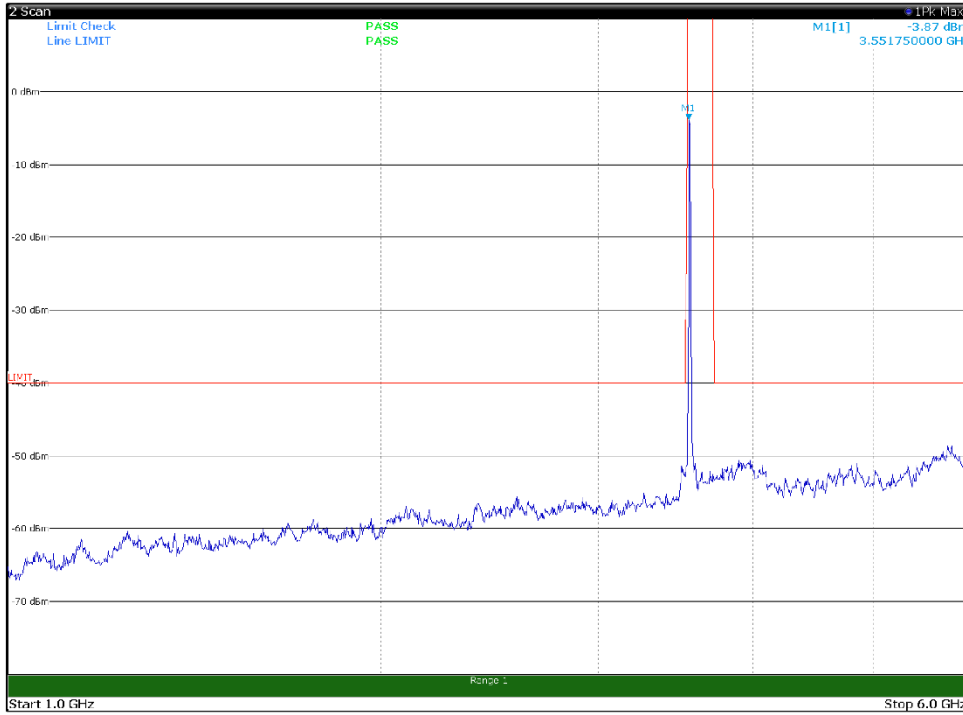

Channel: TOP, Modulation: QPSK,  
BW=15MHz, Range: 6GHz -18GHz, Polarization: Vertical

Channel: TOP, Modulation: QPSK,  
BW=15MHz, Range: 18GHz - 37GHz, Polarization: Horizontal

Channel: TOP, Modulation: QPSK,  
BW=15MHz, Range: 18GHz - 37GHz, Polarization: Vertical

Channel: BOTTOM, Modulation: 16QAM,  
BW=15MHz, Range: 30MHz- 1GHz, Polarization: Horizontal

Channel: BOTTOM, Modulation: 16QAM,  
BW=15MHz, Range: 30MHz- 1GHz, Polarization: Vertical

Channel: BOTTOM, Modulation: 16QAM,  
BW=15MHz, Range: 1GHz -6GHz, Polarization: Horizontal