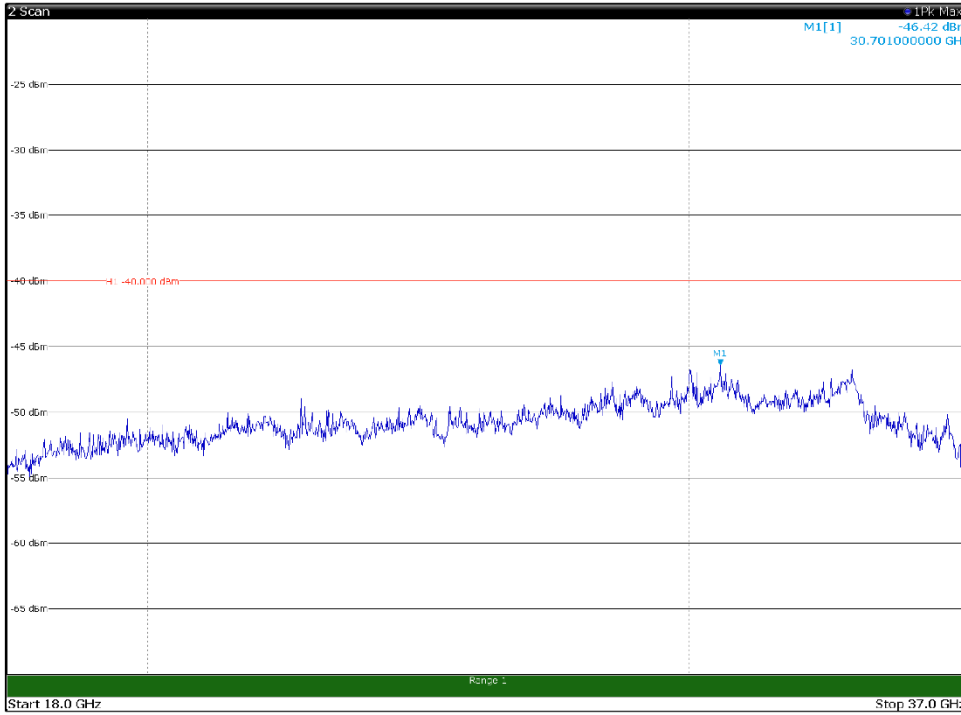

Channel: MIDDLE, Modulation: 64QAM,  
BW=10MHz, Range: 6GHz -18GHz, Polarization: Horizontal

Channel: MIDDLE, Modulation: 64QAM,  
BW=10MHz, Range: 6GHz -18GHz, Polarization: Vertical

Channel: MIDDLE, Modulation: 64QAM,  
BW=10MHz, Range: 18GHz - 37GHz, Polarization: Horizontal

Channel: MIDDLE, Modulation: 64QAM,  
BW=10MHz, Range: 18GHz - 37GHz, Polarization: Vertical

Channel: TOP, Modulation: 64QAM,  
BW=10MHz, Range: 30MHz- 1GHz, Polarization: Horizontal

Channel: TOP, Modulation: 64QAM,  
BW=10MHz, Range: 30MHz- 1GHz, Polarization: Vertical

Channel: TOP, Modulation: 64QAM,  
BW=10MHz, Range: 1GHz -6GHz, Polarization: Horizontal

Channel: TOP, Modulation: 64QAM,  
BW=10MHz, Range: 1GHz -6GHz, Polarization: Vertical

Channel: TOP, Modulation: 64QAM,  
BW=10MHz, Range: 6GHz -18GHz, Polarization: Horizontal

Channel: TOP, Modulation: 64QAM,  
BW=10MHz, Range: 6GHz -18GHz, Polarization: Vertical

Channel: TOP, Modulation: 64QAM,  
BW=10MHz, Range: 18GHz - 37GHz, Polarization: Horizontal

Channel: TOP, Modulation: 64QAM,  
BW=10MHz, Range: 18GHz - 37GHz, Polarization: Vertical