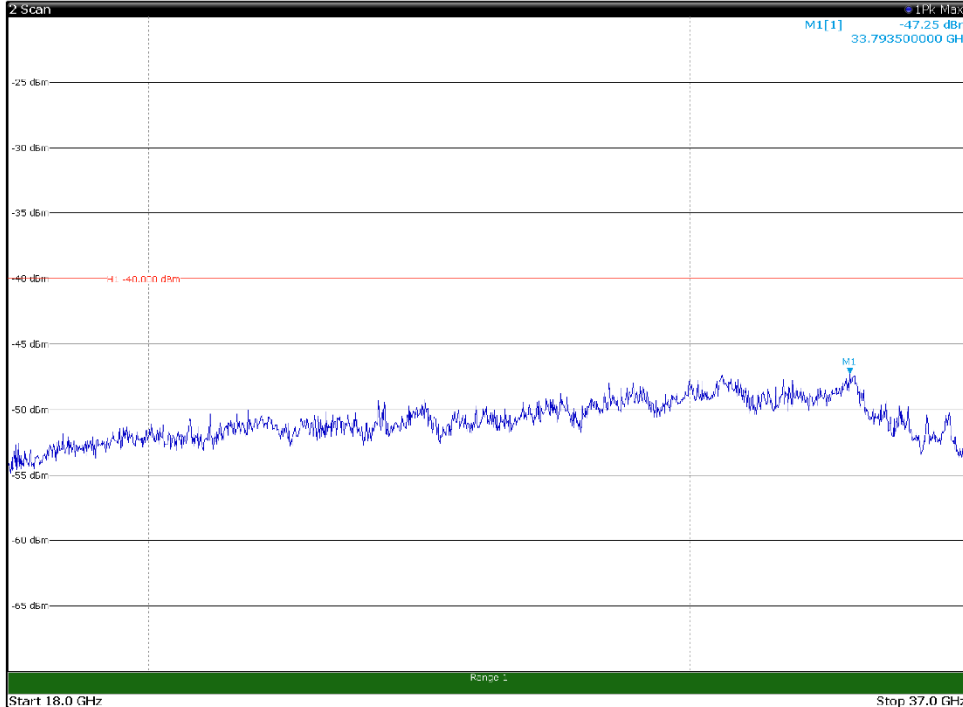

Channel: BOTTOM, Modulation: QPSK,  
 BW=15MHz, Range: 30MHz- 1GHz, Polarization: Horizontal

Channel: BOTTOM, Modulation: QPSK,  
 BW=15MHz, Range: 30MHz- 1GHz, Polarization: Vertical

Channel: BOTTOM, Modulation: QPSK,  
BW=15MHz, Range: 1GHz -6GHz, Polarization: Horizontal

Channel: BOTTOM, Modulation: QPSK,  
BW=15MHz, Range: 1GHz -6GHz, Polarization: Vertical

Channel: BOTTOM, Modulation: QPSK,  
BW=15MHz, Range: 6GHz -18GHz, Polarization: Horizontal

Channel: BOTTOM, Modulation: QPSK,  
BW=15MHz, Range: 6GHz -18GHz, Polarization: Vertical

Channel: BOTTOM, Modulation: QPSK,  
BW=15MHz, Range: 18GHz - 37GHz, Polarization: Horizontal

Channel: BOTTOM, Modulation: QPSK,  
BW=15MHz, Range: 18GHz - 37GHz, Polarization: Vertical

Channel: MIDDLE, Modulation: QPSK,  
 BW=15MHz, Range: 30MHz- 1GHz, Polarization: Horizontal