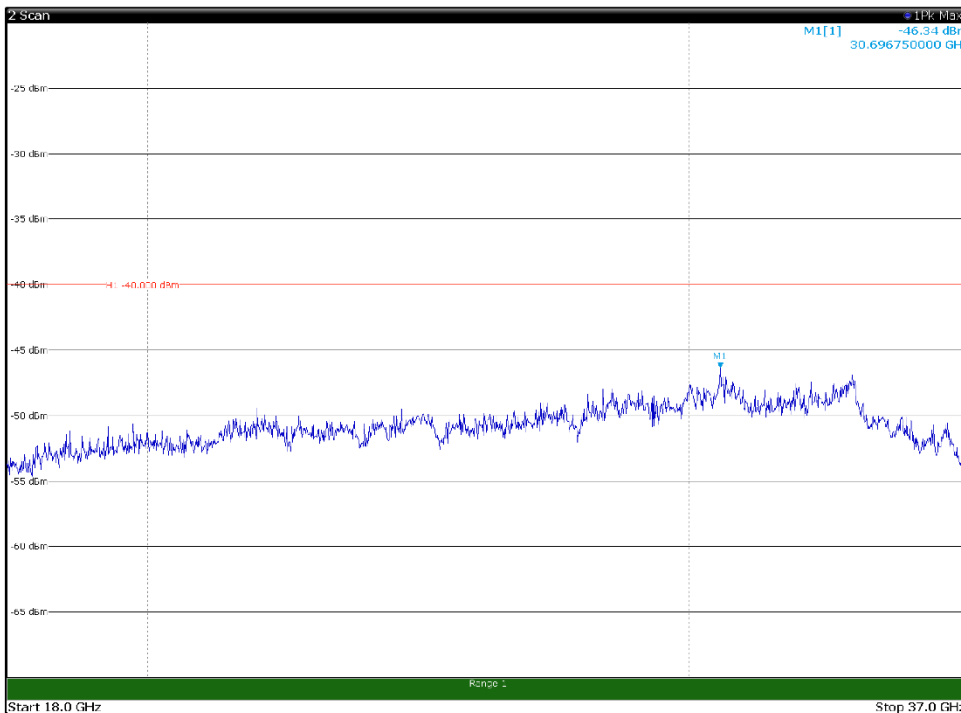

Channel: MIDDLE, Modulation: 256QAM,  
BW=10MHz, Range: 18GHz - 37GHz, Polarization: Vertical

Channel: TOP, Modulation: 256QAM,  
 BW=10MHz, Range: 30MHz- 1GHz, Polarization: Horizontal

Channel: TOP, Modulation: 256QAM,  
 BW=10MHz, Range: 30MHz- 1GHz, Polarization: Vertical

Channel: TOP, Modulation: 256QAM,  
BW=10MHz, Range: 1GHz -6GHz, Polarization: Horizontal

Channel: TOP, Modulation: 256QAM,  
BW=10MHz, Range: 1GHz -6GHz, Polarization: Vertical

Channel: TOP, Modulation: 256QAM,  
BW=10MHz, Range: 6GHz -18GHz, Polarization: Horizontal

Channel: TOP, Modulation: 256QAM,  
BW=10MHz, Range: 6GHz -18GHz, Polarization: Vertical

Channel: TOP, Modulation: 256QAM,  
BW=10MHz, Range: 18GHz - 37GHz, Polarization: Horizontal

Channel: TOP, Modulation: 256QAM,  
BW=10MHz, Range: 18GHz - 37GHz, Polarization: Vertical