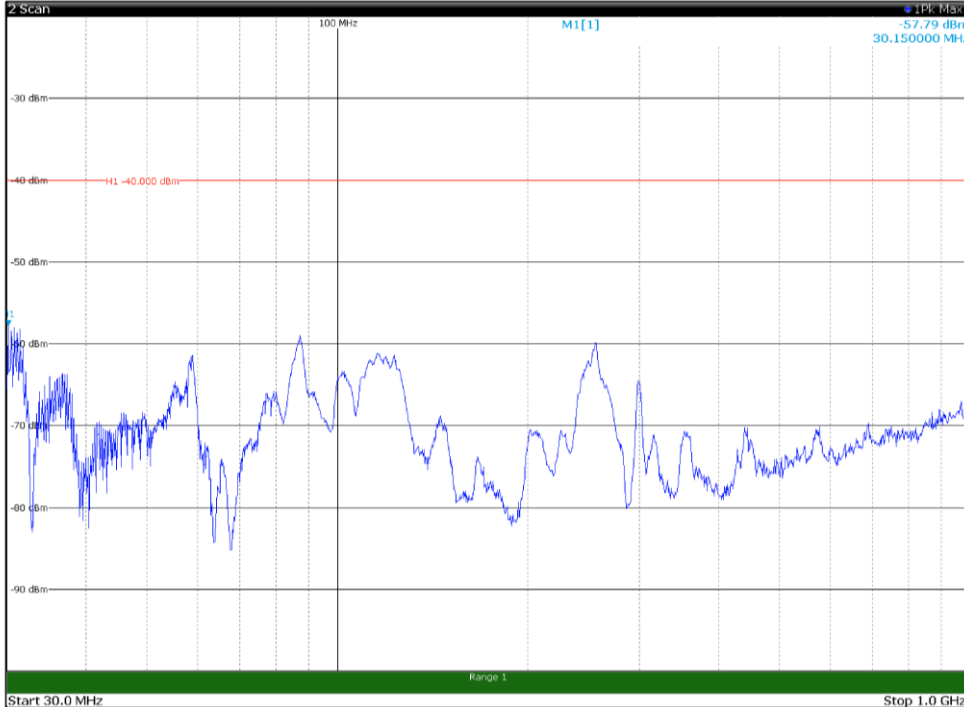

Channel: MIDDLE, Modulation: 64QAM,  
BW=10MHz, Range: 6GHz -18GHz, Polarization: Horizontal

Channel: MIDDLE, Modulation: 64QAM,  
BW=10MHz, Range: 6GHz -18GHz, Polarization: Vertical

Channel: MIDDLE, Modulation: 64QAM,  
BW=10MHz, Range: 18GHz - 37GHz, Polarization: Horizontal

Channel: MIDDLE, Modulation: 64QAM,  
BW=10MHz, Range: 18GHz - 37GHz, Polarization: Vertical

Channel: TOP, Modulation: 64QAM,  
BW=10MHz, Range: 30MHz- 1GHz, Polarization: Horizontal

Channel: TOP, Modulation: 64QAM,  
BW=10MHz, Range: 30MHz- 1GHz, Polarization: Vertical

Channel: TOP, Modulation: 64QAM,  
BW=10MHz, Range: 1GHz -6GHz, Polarization: Horizontal

Channel: TOP, Modulation: 64QAM,  
BW=10MHz, Range: 1GHz -6GHz, Polarization: Vertical

Channel: TOP, Modulation: 64QAM,  
BW=10MHz, Range: 6GHz -18GHz, Polarization: Horizontal

Channel: TOP, Modulation: 64QAM,  
BW=10MHz, Range: 6GHz -18GHz, Polarization: Vertical

Channel: TOP, Modulation: 64QAM,  
BW=10MHz, Range: 18GHz - 37GHz, Polarization: Horizontal

Channel: TOP, Modulation: 64QAM,  
BW=10MHz, Range: 18GHz - 37GHz, Polarization: Vertical