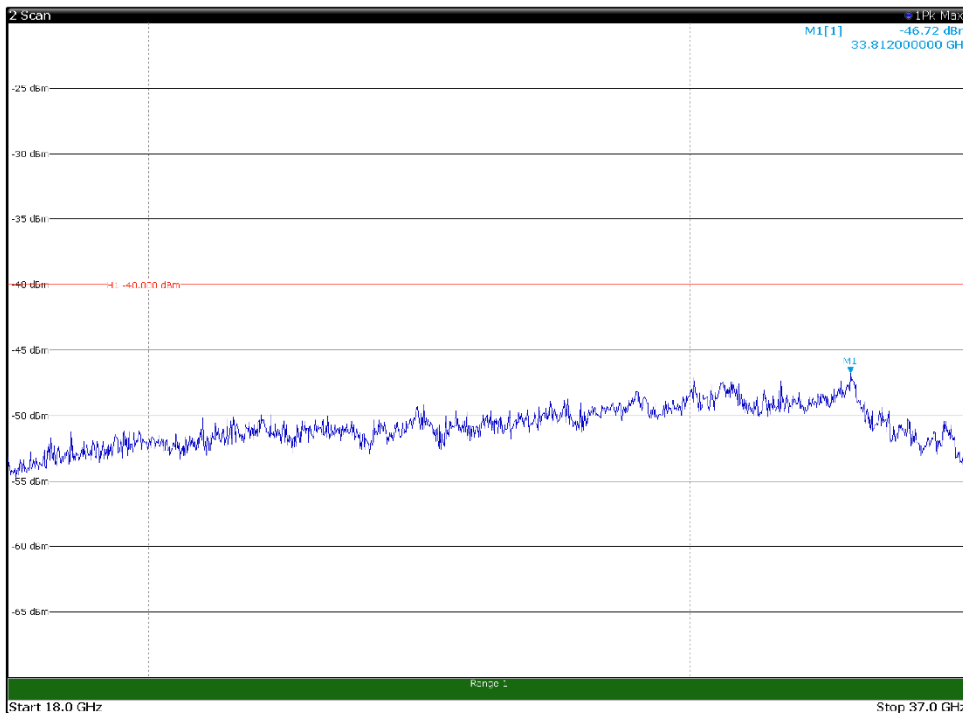

Channel: MIDDLE, Modulation: 64QAM,  
BW=15MHz, Range: 18GHz - 37GHz, Polarization: Vertical

Channel: TOP, Modulation: 64QAM,  
 BW=15MHz, Range: 30MHz- 1GHz, Polarization: Horizontal

Channel: TOP, Modulation: 64QAM,  
 BW=15MHz, Range: 30MHz- 1GHz, Polarization: Vertical

Channel: TOP, Modulation: 64QAM,  
BW=15MHz, Range: 1GHz -6GHz, Polarization: Horizontal

Channel: TOP, Modulation: 64QAM,  
BW=15MHz, Range: 1GHz -6GHz, Polarization: Vertical

Channel: TOP, Modulation: 64QAM,  
BW=15MHz, Range: 6GHz -18GHz, Polarization: Horizontal

Channel: TOP, Modulation: 64QAM,  
BW=15MHz, Range: 6GHz -18GHz, Polarization: Vertical

Channel: TOP, Modulation: 64QAM,  
BW=15MHz, Range: 18GHz - 37GHz, Polarization: Horizontal

Channel: TOP, Modulation: 64QAM,  
BW=15MHz, Range: 18GHz - 37GHz, Polarization: Vertical