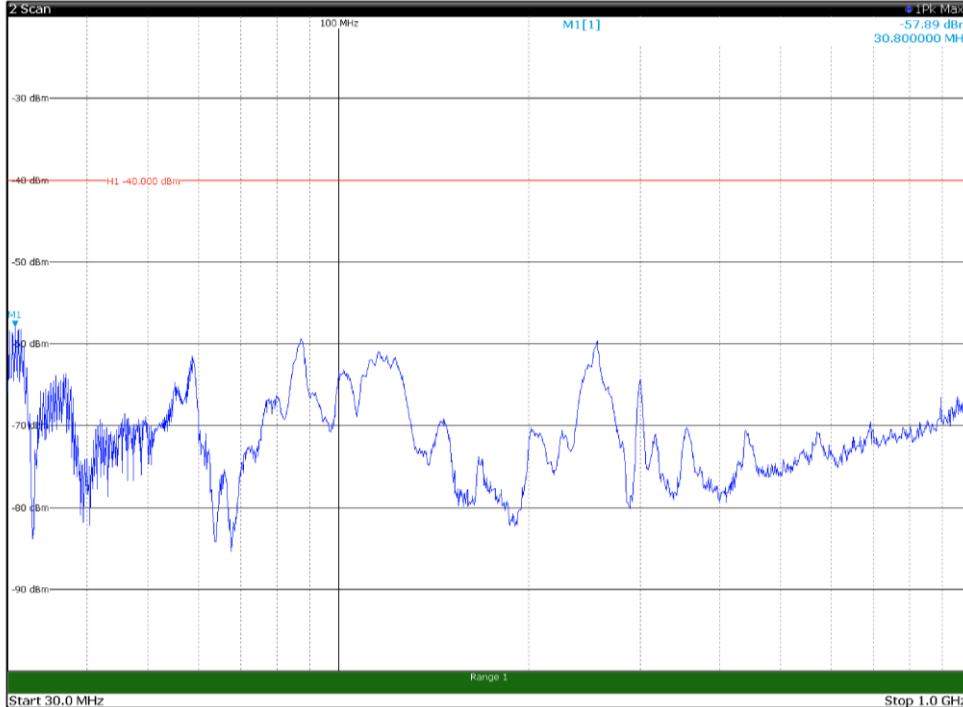

Channel: BOTTOM, Modulation: QPSK,  
 BW=15MHz, Range: 30MHz- 1GHz, Polarization: Horizontal

Channel: BOTTOM, Modulation: QPSK,  
 BW=15MHz, Range: 30MHz- 1GHz, Polarization: Vertical

Channel: BOTTOM, Modulation: QPSK,  
BW=15MHz, Range: 1GHz -6GHz, Polarization: Horizontal

Channel: BOTTOM, Modulation: QPSK,  
BW=15MHz, Range: 1GHz -6GHz, Polarization: Vertical

Channel: BOTTOM, Modulation: QPSK,  
BW=15MHz, Range: 6GHz -18GHz, Polarization: Horizontal

Channel: BOTTOM, Modulation: QPSK,  
BW=15MHz, Range: 6GHz -18GHz, Polarization: Vertical

Channel: BOTTOM, Modulation: QPSK,  
BW=15MHz, Range: 18GHz - 37GHz, Polarization: Horizontal

Channel: BOTTOM, Modulation: QPSK,  
BW=15MHz, Range: 18GHz - 37GHz, Polarization: Vertical

Channel: MIDDLE, Modulation: QPSK,  
 BW=15MHz, Range: 30MHz- 1GHz, Polarization: Horizontal