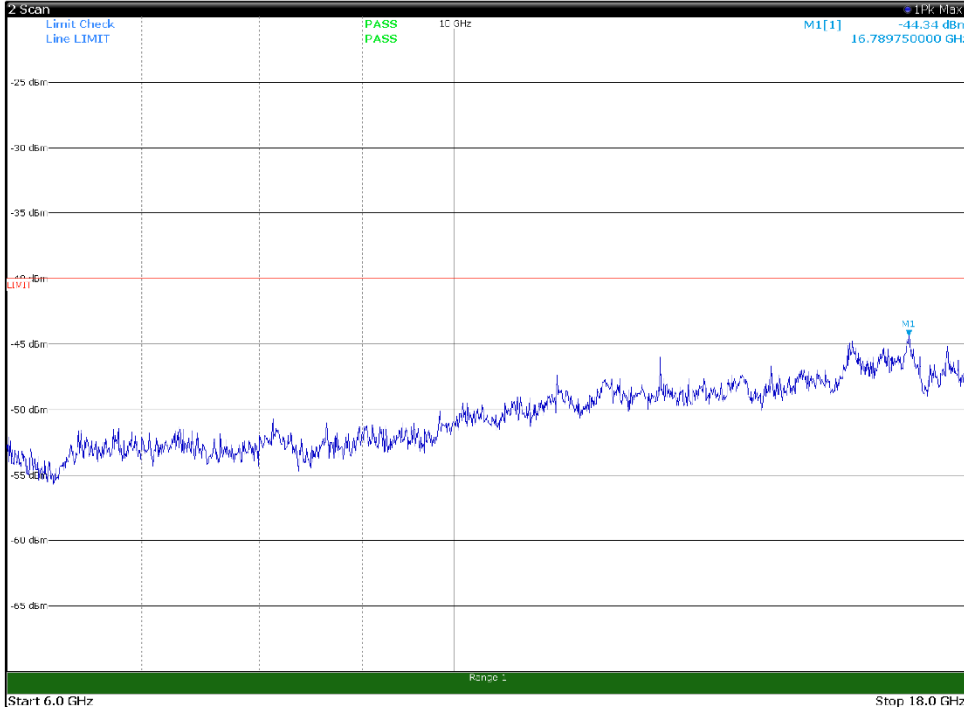

Channel: MIDDLE, Modulation: 64QAM,  
BW=10MHz, Range: 6GHz -18GHz, Polarization: Horizontal

Channel: MIDDLE, Modulation: 64QAM,  
BW=10MHz, Range: 6GHz -18GHz, Polarization: Vertical

Channel: MIDDLE, Modulation: 64QAM,  
BW=10MHz, Range: 18GHz - 37GHz, Polarization: Horizontal

Channel: MIDDLE, Modulation: 64QAM,  
BW=10MHz, Range: 18GHz - 37GHz, Polarization: Vertical

Channel: TOP, Modulation: 64QAM,  
BW=10MHz, Range: 30MHz- 1GHz, Polarization: Horizontal

Channel: TOP, Modulation: 64QAM,  
BW=10MHz, Range: 30MHz- 1GHz, Polarization: Vertical

Channel: TOP, Modulation: 64QAM,  
BW=10MHz, Range: 1GHz -6GHz, Polarization: Horizontal

Channel: TOP, Modulation: 64QAM,  
BW=10MHz, Range: 1GHz -6GHz, Polarization: Vertical

Channel: TOP, Modulation: 64QAM,  
BW=10MHz, Range: 6GHz -18GHz, Polarization: Horizontal