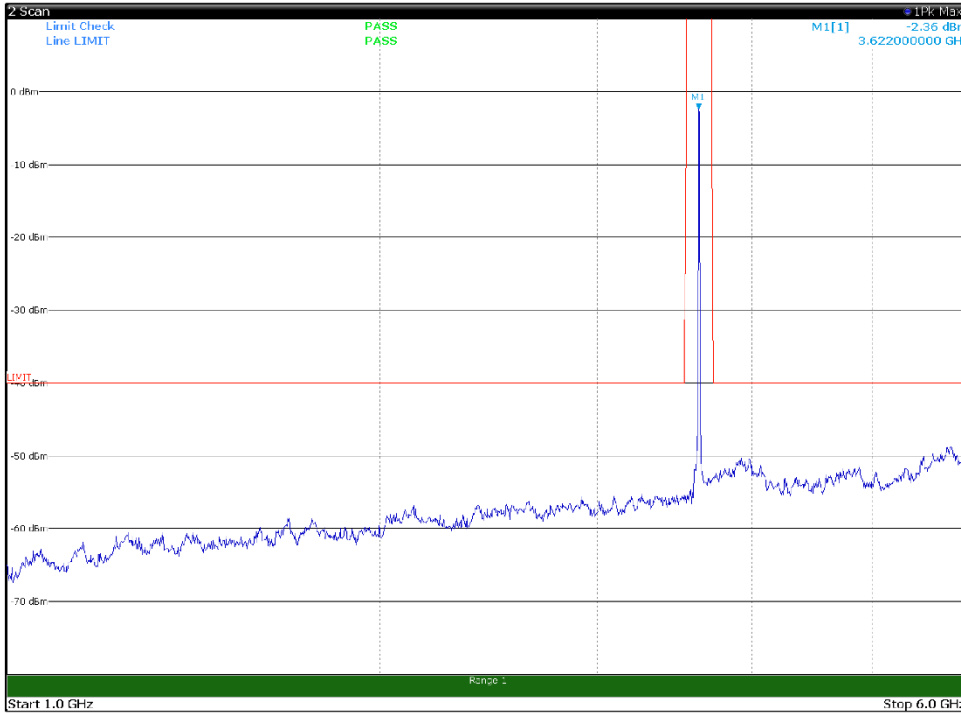

Channel: BOTTOM, Modulation: 256QAM,  
BW=10MHz, Range: 1GHz -6GHz, Polarization: Vertical

Channel: BOTTOM, Modulation: 256QAM,  
BW=10MHz, Range: 6GHz -18GHz, Polarization: Horizontal

Channel: BOTTOM, Modulation: 256QAM,  
BW=10MHz, Range: 6GHz -18GHz, Polarization: Vertical

Channel: BOTTOM, Modulation: 256QAM,  
BW=10MHz, Range: 18GHz - 37GHz, Polarization: Horizontal

Channel: BOTTOM, Modulation: 256QAM,  
BW=10MHz, Range: 18GHz - 37GHz, Polarization: Vertical

Channel: MIDDLE, Modulation: 256QAM,  
BW=10MHz, Range: 30MHz- 1GHz, Polarization: Horizontal

Channel: MIDDLE, Modulation: 256QAM,  
BW=10MHz, Range: 30MHz- 1GHz, Polarization: Vertical

Channel: MIDDLE, Modulation: 256QAM,  
BW=10MHz, Range: 1GHz -6GHz, Polarization: Horizontal

Channel: MIDDLE, Modulation: 256QAM,  
BW=10MHz, Range: 1GHz -6GHz, Polarization: Vertical