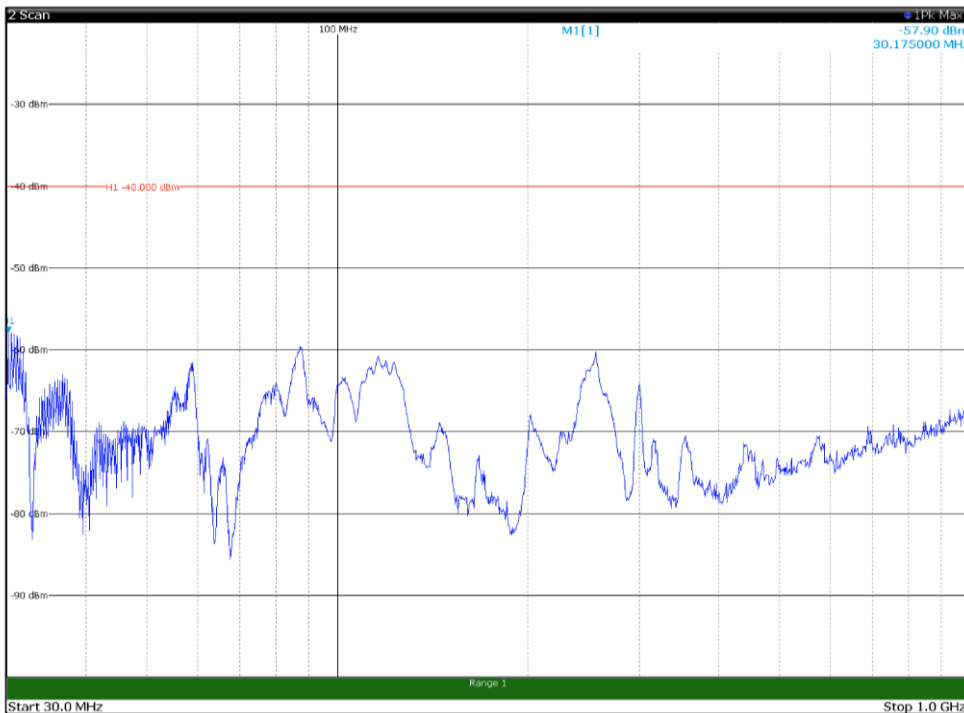

Channel: TOP, Modulation: 64QAM,  
BW=10MHz, Range: 1GHz -6GHz, Polarization: Horizontal

Channel: TOP, Modulation: 64QAM,  
BW=10MHz, Range: 1GHz -6GHz, Polarization: Vertical

Channel: TOP, Modulation: 64QAM,  
BW=10MHz, Range: 6GHz -18GHz, Polarization: Horizontal

Channel: TOP, Modulation: 64QAM,  
BW=10MHz, Range: 6GHz -18GHz, Polarization: Vertical

Channel: TOP, Modulation: 64QAM,  
BW=10MHz, Range: 18GHz - 37GHz, Polarization: Horizontal

Channel: TOP, Modulation: 64QAM,  
BW=10MHz, Range: 18GHz - 37GHz, Polarization: Vertical

Channel: BOTTOM, Modulation: 256QAM,  
 BW=10MHz, Range: 30MHz- 1GHz, Polarization: Horizontal

Channel: BOTTOM, Modulation: 256QAM,  
 BW=10MHz, Range: 30MHz- 1GHz, Polarization: Vertical

Channel: BOTTOM, Modulation: 256QAM,  
BW=10MHz, Range: 1GHz -6GHz, Polarization: Horizontal

Channel: BOTTOM, Modulation: 256QAM,  
BW=10MHz, Range: 1GHz -6GHz, Polarization: Vertical

Channel: BOTTOM, Modulation: 256QAM,  
BW=10MHz, Range: 6GHz -18GHz, Polarization: Horizontal

Channel: BOTTOM, Modulation: 256QAM,  
BW=10MHz, Range: 6GHz -18GHz, Polarization: Vertical