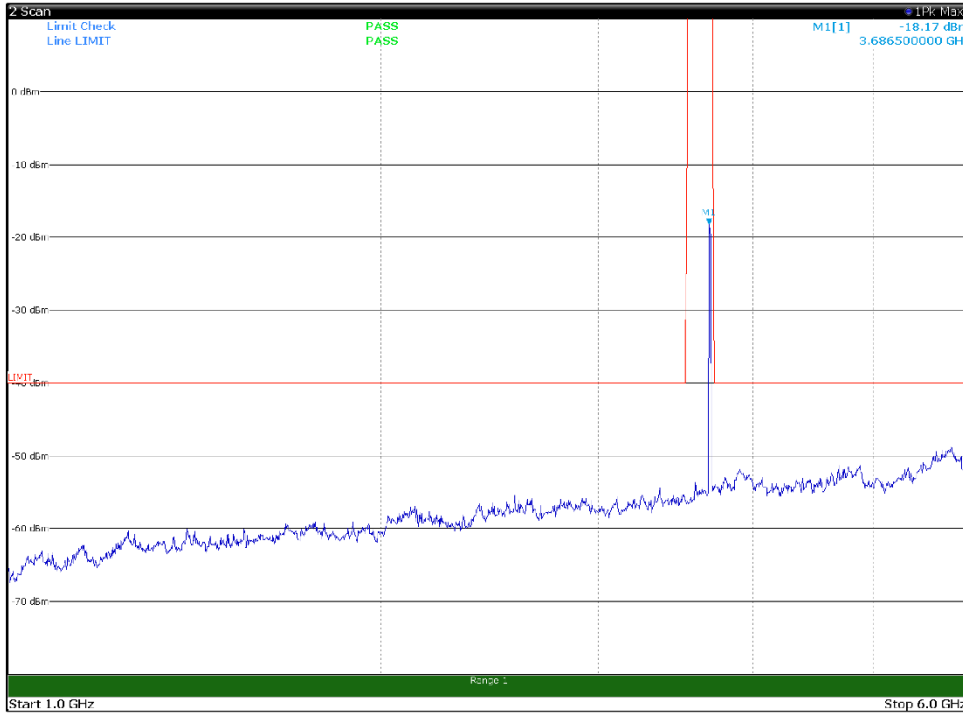

Channel: MIDDLE, Modulation: QPSK,  
BW=15MHz, Range: 6GHz -18GHz, Polarization: Horizontal

Channel: MIDDLE, Modulation: QPSK,  
BW=15MHz, Range: 6GHz -18GHz, Polarization: Vertical

Channel: MIDDLE, Modulation: QPSK,  
BW=15MHz, Range: 18GHz - 37GHz, Polarization: Horizontal

Channel: MIDDLE, Modulation: QPSK,  
BW=15MHz, Range: 18GHz - 37GHz, Polarization: Vertical

Channel: TOP, Modulation: QPSK,  
 BW=15MHz, Range: 30MHz- 1GHz, Polarization: Horizontal

Channel: TOP, Modulation: QPSK,  
 BW=15MHz, Range: 30MHz- 1GHz, Polarization: Vertical