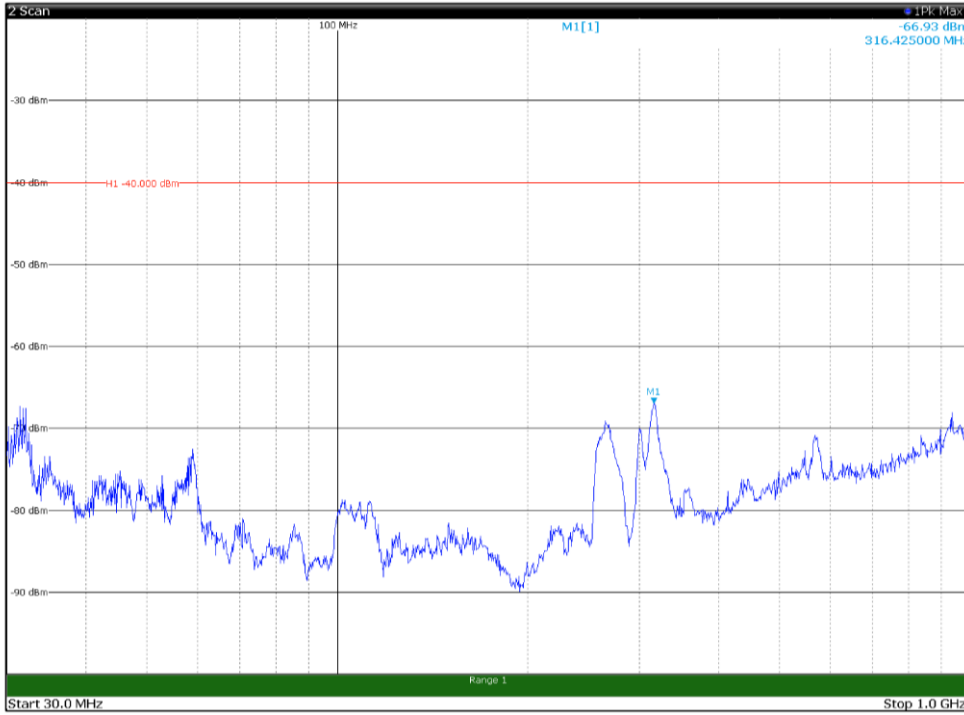

Channel: MIDDLE, Modulation: 64QAM,  
BW=10MHz, Range: 6GHz -18GHz, Polarization: Horizontal

Channel: MIDDLE, Modulation: 64QAM,  
BW=10MHz, Range: 6GHz -18GHz, Polarization: Vertical

Channel: MIDDLE, Modulation: 64QAM,  
BW=10MHz, Range: 18GHz - 37GHz, Polarization: Horizontal

Channel: MIDDLE, Modulation: 64QAM,  
BW=10MHz, Range: 18GHz - 37GHz, Polarization: Vertical

Channel: TOP, Modulation: 64QAM,  
BW=10MHz, Range: 30MHz- 1GHz, Polarization: Horizontal

Channel: TOP, Modulation: 64QAM,  
BW=10MHz, Range: 30MHz- 1GHz, Polarization: Vertical

Channel: TOP, Modulation: 64QAM,  
BW=10MHz, Range: 1GHz -6GHz, Polarization: Horizontal

Channel: TOP, Modulation: 64QAM,  
BW=10MHz, Range: 1GHz -6GHz, Polarization: Vertical

Channel: TOP, Modulation: 64QAM,  
BW=10MHz, Range: 6GHz -18GHz, Polarization: Horizontal

Channel: TOP, Modulation: 64QAM,  
BW=10MHz, Range: 6GHz -18GHz, Polarization: Vertical

Channel: TOP, Modulation: 64QAM,  
BW=10MHz, Range: 18GHz - 37GHz, Polarization: Horizontal

Channel: TOP, Modulation: 64QAM,  
BW=10MHz, Range: 18GHz - 37GHz, Polarization: Vertical