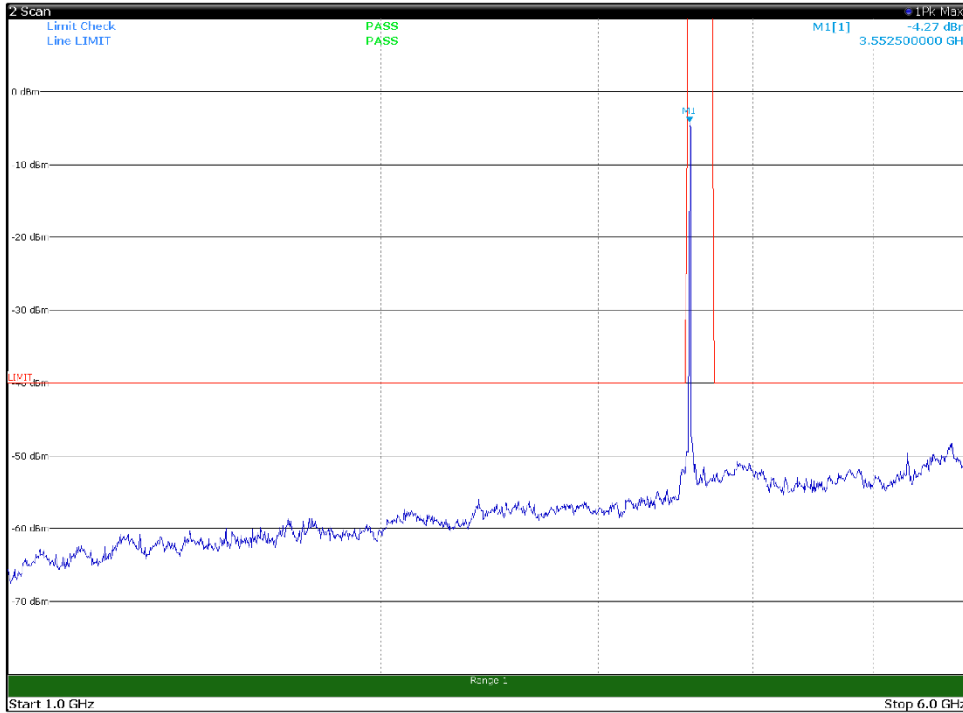

Channel: BOTTOM, Modulation: 64QAM,
BW=15MHz, Range: 30MHz- 1GHz, Polarization: Vertical

Channel: BOTTOM, Modulation: 64QAM,
BW=15MHz, Range: 1GHz -6GHz, Polarization: Horizontal