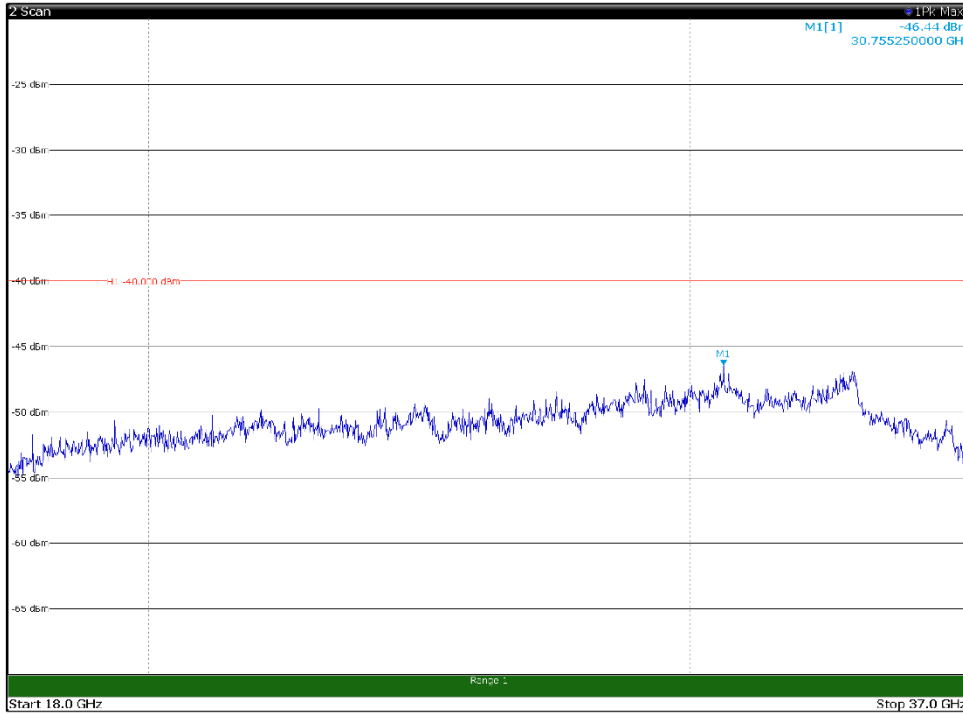

Channel: MIDDLE, Modulation: QPSK,  
BW=15MHz, Range: 18GHz - 37GHz, Polarization: Vertical

Channel: TOP, Modulation: QPSK,  
 BW=15MHz, Range: 30MHz- 1GHz, Polarization: Horizontal

Channel: TOP, Modulation: QPSK,  
 BW=15MHz, Range: 30MHz- 1GHz, Polarization: Vertical

Channel: TOP, Modulation: QPSK,  
BW=15MHz, Range: 1GHz -6GHz, Polarization: Horizontal

Channel: TOP, Modulation: QPSK,  
BW=15MHz, Range: 1GHz -6GHz, Polarization: Vertical

Channel: TOP, Modulation: QPSK,  
BW=15MHz, Range: 6GHz -18GHz, Polarization: Horizontal

Channel: TOP, Modulation: QPSK,  
BW=15MHz, Range: 6GHz -18GHz, Polarization: Vertical

Channel: TOP, Modulation: QPSK,  
BW=15MHz, Range: 18GHz - 37GHz, Polarization: Horizontal

Channel: TOP, Modulation: QPSK,  
BW=15MHz, Range: 18GHz - 37GHz, Polarization: Vertical