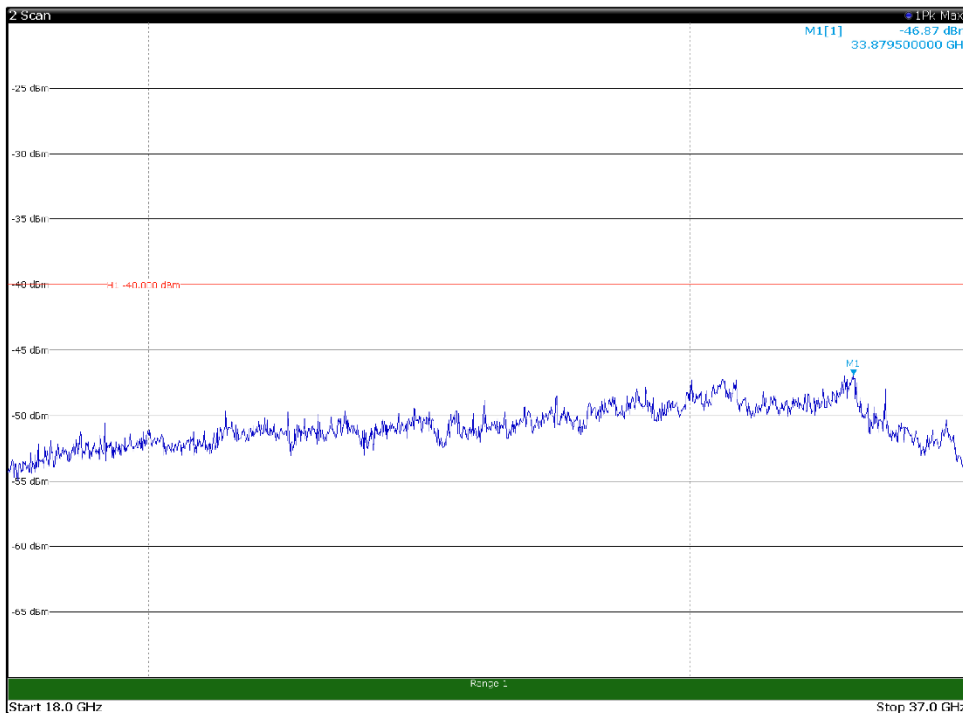

Channel: MIDDLE, Modulation: 16QAM,  
 BW=15MHz, Range: 18GHz - 37GHz, Polarization: Vertical

Channel: TOP, Modulation: 16QAM,  
BW=15MHz, Range: 30MHz- 1GHz, Polarization: Horizontal

Channel: TOP, Modulation: 16QAM,  
BW=15MHz, Range: 30MHz- 1GHz, Polarization: Vertical

Channel: TOP, Modulation: 16QAM,  
BW=15MHz, Range: 1GHz -6GHz, Polarization: Horizontal

Channel: TOP, Modulation: 16QAM,  
BW=15MHz, Range: 1GHz -6GHz, Polarization: Vertical

Channel: TOP, Modulation: 16QAM,  
BW=15MHz, Range: 6GHz -18GHz, Polarization: Horizontal

Channel: TOP, Modulation: 16QAM,  
BW=15MHz, Range: 6GHz -18GHz, Polarization: Vertical

Channel: TOP, Modulation: 16QAM,  
BW=15MHz, Range: 18GHz - 37GHz, Polarization: Horizontal

Channel: TOP, Modulation: 16QAM,  
BW=15MHz, Range: 18GHz - 37GHz, Polarization: Vertical