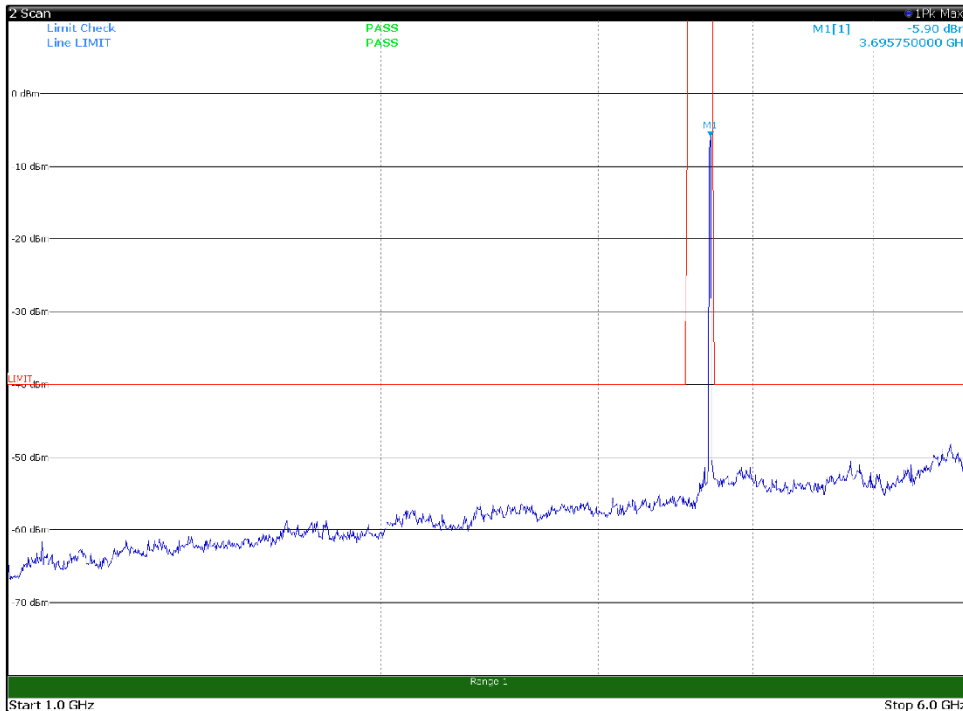

Channel: MIDDLE, Modulation: QPSK,  
BW=15MHz, Range: 18GHz - 37GHz, Polarization: Vertical

Channel: TOP, Modulation: QPSK,  
 BW=15MHz, Range: 30MHz- 1GHz, Polarization: Horizontal

Channel: TOP, Modulation: QPSK,  
 BW=15MHz, Range: 30MHz- 1GHz, Polarization: Vertical

Channel: TOP, Modulation: QPSK,  
BW=15MHz, Range: 1GHz -6GHz, Polarization: Horizontal

Channel: TOP, Modulation: QPSK,  
BW=15MHz, Range: 1GHz -6GHz, Polarization: Vertical

Channel: TOP, Modulation: QPSK,  
BW=15MHz, Range: 6GHz -18GHz, Polarization: Horizontal