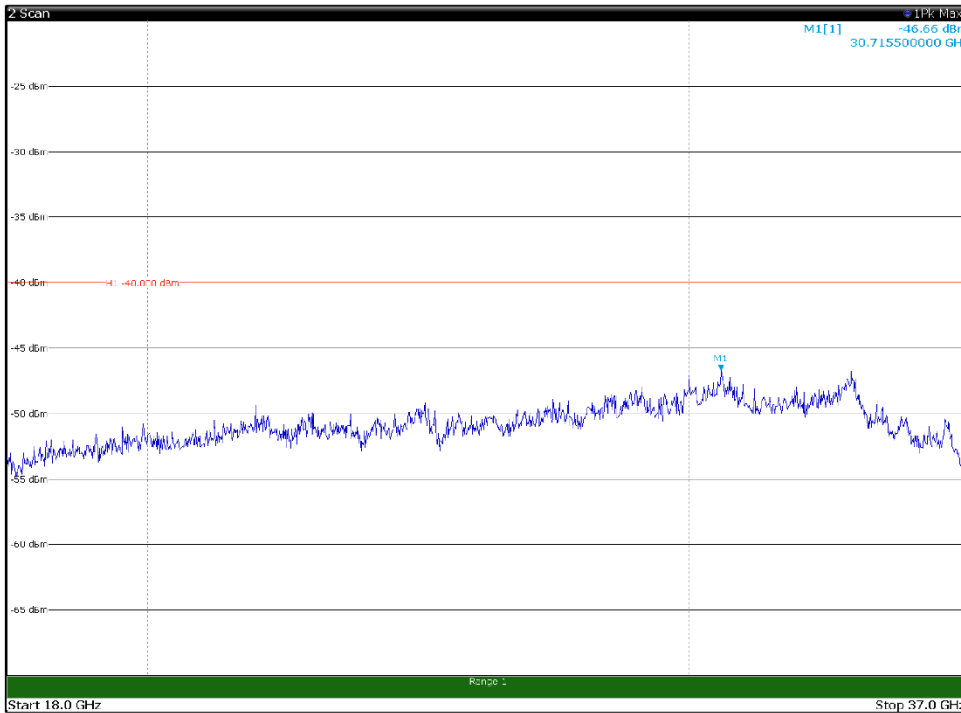

Channel: TOP, Modulation: 64QAM,  
BW=10MHz, Range: 6GHz -18GHz, Polarization: Vertical

Channel: TOP, Modulation: 64QAM,  
BW=10MHz, Range: 18GHz - 37GHz, Polarization: Horizontal

Channel: TOP, Modulation: 64QAM,  
BW=10MHz, Range: 18GHz - 37GHz, Polarization: Vertical

Channel: BOTTOM, Modulation: 256QAM,  
 BW=10MHz, Range: 30MHz- 1GHz, Polarization: Horizontal

Channel: BOTTOM, Modulation: 256QAM,  
 BW=10MHz, Range: 30MHz- 1GHz, Polarization: Vertical

Channel: BOTTOM, Modulation: 256QAM,  
BW=10MHz, Range: 1GHz -6GHz, Polarization: Horizontal

Channel: BOTTOM, Modulation: 256QAM,  
BW=10MHz, Range: 1GHz -6GHz, Polarization: Vertical

Channel: BOTTOM, Modulation: 256QAM,  
BW=10MHz, Range: 6GHz -18GHz, Polarization: Horizontal

Channel: BOTTOM, Modulation: 256QAM,  
BW=10MHz, Range: 6GHz -18GHz, Polarization: Vertical

Channel: BOTTOM, Modulation: 256QAM,  
BW=10MHz, Range: 18GHz - 37GHz, Polarization: Horizontal

Channel: BOTTOM, Modulation: 256QAM,  
BW=10MHz, Range: 18GHz - 37GHz, Polarization: Vertical

Channel: MIDDLE, Modulation: 256QAM,  
BW=10MHz, Range: 30MHz- 1GHz, Polarization: Horizontal