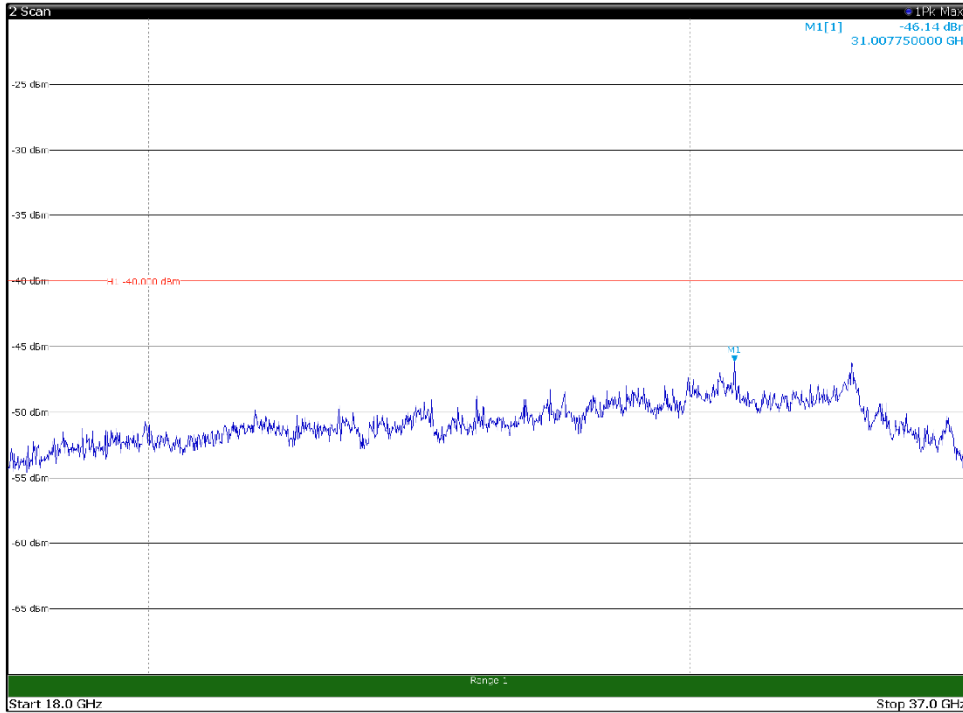

Channel: BOTTOM, Modulation: QPSK,  
BW=15MHz, Range: 18GHz - 37GHz, Polarization: Horizontal

Channel: BOTTOM, Modulation: QPSK,  
BW=15MHz, Range: 18GHz - 37GHz, Polarization: Vertical

Channel: MIDDLE, Modulation: QPSK,  
 BW=15MHz, Range: 30MHz- 1GHz, Polarization: Horizontal

Channel: MIDDLE, Modulation: QPSK,  
 BW=15MHz, Range: 30MHz- 1GHz, Polarization: Vertical

Channel: MIDDLE, Modulation: QPSK,  
BW=15MHz, Range: 1GHz -6GHz, Polarization: Horizontal

Channel: MIDDLE, Modulation: QPSK,  
BW=15MHz, Range: 1GHz -6GHz, Polarization: Vertical

Channel: MIDDLE, Modulation: QPSK,  
BW=15MHz, Range: 6GHz -18GHz, Polarization: Horizontal

Channel: MIDDLE, Modulation: QPSK,  
BW=15MHz, Range: 6GHz -18GHz, Polarization: Vertical

Channel: MIDDLE, Modulation: QPSK,  
BW=15MHz, Range: 18GHz - 37GHz, Polarization: Horizontal