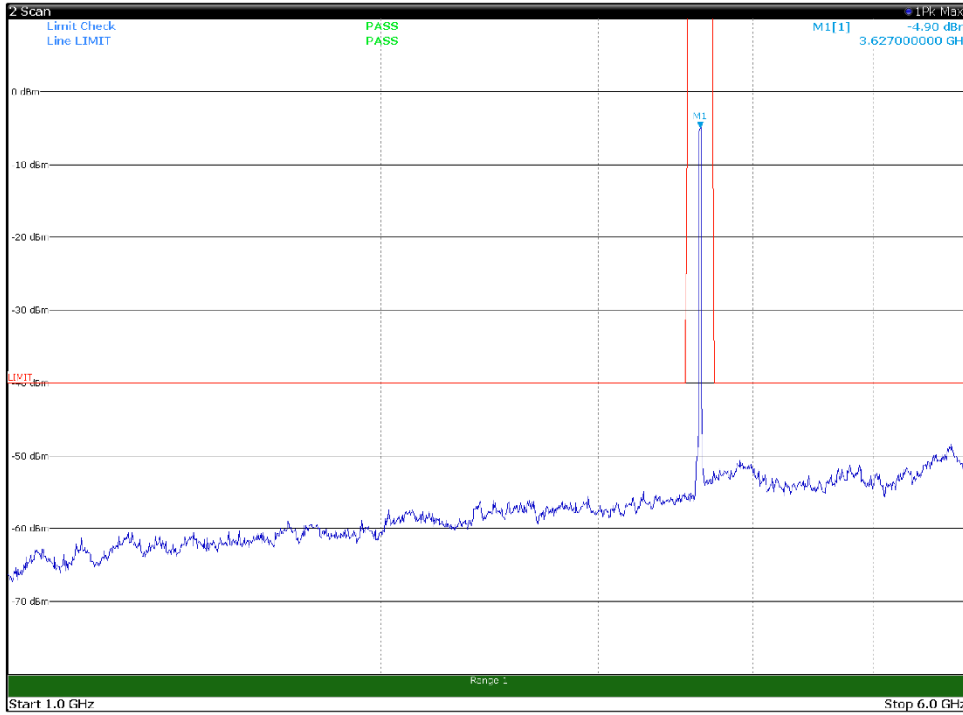

Channel: BOTTOM, Modulation: QPSK,  
BW=15MHz, Range: 1GHz -6GHz, Polarization: Vertical

Channel: BOTTOM, Modulation: QPSK,  
BW=15MHz, Range: 6GHz -18GHz, Polarization: Horizontal

Channel: BOTTOM, Modulation: QPSK,  
BW=15MHz, Range: 6GHz -18GHz, Polarization: Vertical

Channel: BOTTOM, Modulation: QPSK,  
BW=15MHz, Range: 18GHz - 37GHz, Polarization: Horizontal

Channel: BOTTOM, Modulation: QPSK,  
BW=15MHz, Range: 18GHz - 37GHz, Polarization: Vertical

Channel: MIDDLE, Modulation: QPSK,  
 BW=15MHz, Range: 30MHz- 1GHz, Polarization: Horizontal

Channel: MIDDLE, Modulation: QPSK,  
 BW=15MHz, Range: 30MHz- 1GHz, Polarization: Vertical

Channel: MIDDLE, Modulation: QPSK,  
BW=15MHz, Range: 1GHz -6GHz, Polarization: Horizontal

Channel: MIDDLE, Modulation: QPSK,  
BW=15MHz, Range: 1GHz -6GHz, Polarization: Vertical