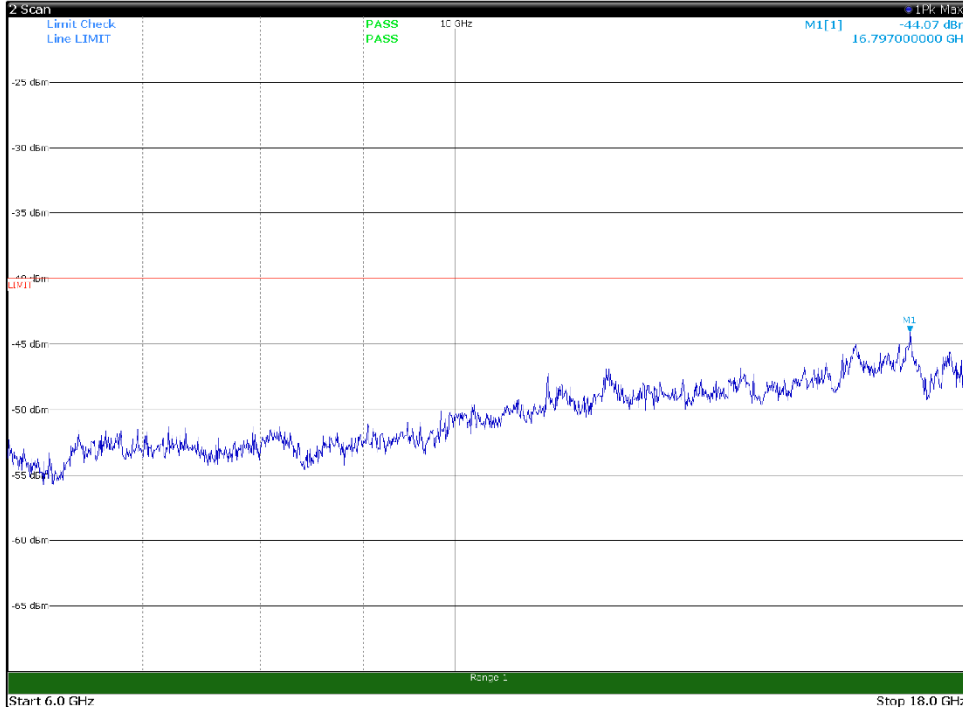

Channel: MIDDLE, Modulation: 64QAM,
BW=15MHz, Range: 6GHz -18GHz, Polarization: Horizontal

Channel: MIDDLE, Modulation: 64QAM,
BW=15MHz, Range: 6GHz -18GHz, Polarization: Vertical