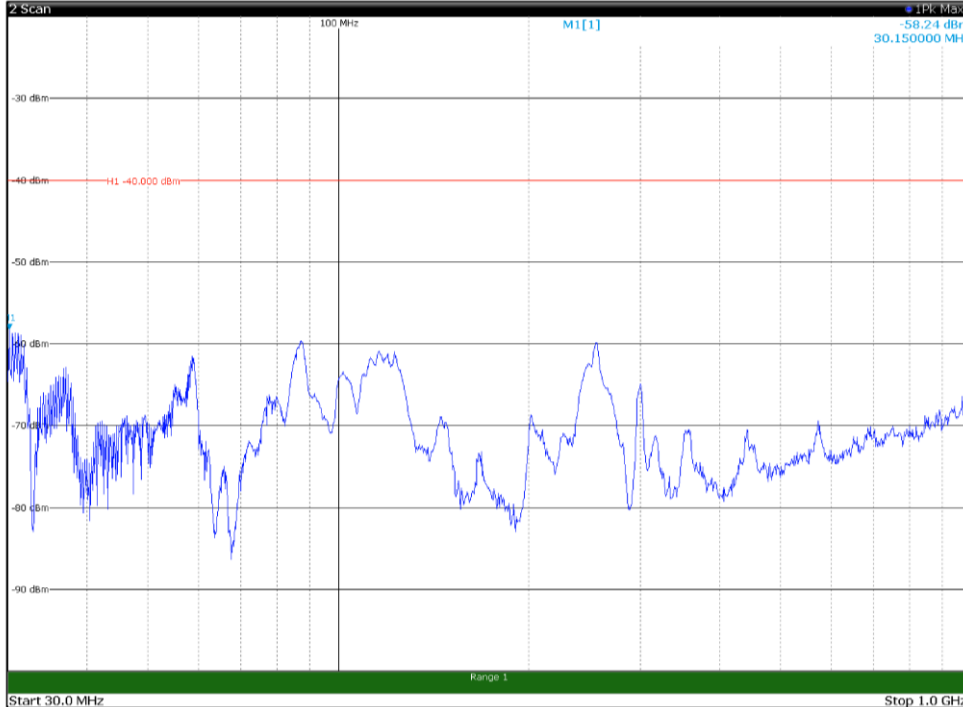

Channel: BOTTOM, Modulation: 16QAM,  
BW=15MHz, Range: 30MHz- 1GHz, Polarization: Horizontal

Channel: BOTTOM, Modulation: 16QAM,  
BW=15MHz, Range: 30MHz- 1GHz, Polarization: Vertical

Channel: BOTTOM, Modulation: 16QAM,  
BW=15MHz, Range: 1GHz -6GHz, Polarization: Horizontal

Channel: BOTTOM, Modulation: 16QAM,  
BW=15MHz, Range: 1GHz -6GHz, Polarization: Vertical

Channel: BOTTOM, Modulation: 16QAM,  
BW=15MHz, Range: 6GHz -18GHz, Polarization: Horizontal

Channel: BOTTOM, Modulation: 16QAM,  
BW=15MHz, Range: 6GHz -18GHz, Polarization: Vertical

Channel: BOTTOM, Modulation: 16QAM,  
BW=15MHz, Range: 18GHz - 37GHz, Polarization: Horizontal

Channel: BOTTOM, Modulation: 16QAM,  
BW=15MHz, Range: 18GHz - 37GHz, Polarization: Vertical

Channel: MIDDLE, Modulation: 16QAM,  
BW=15MHz, Range: 30MHz- 1GHz, Polarization: Horizontal