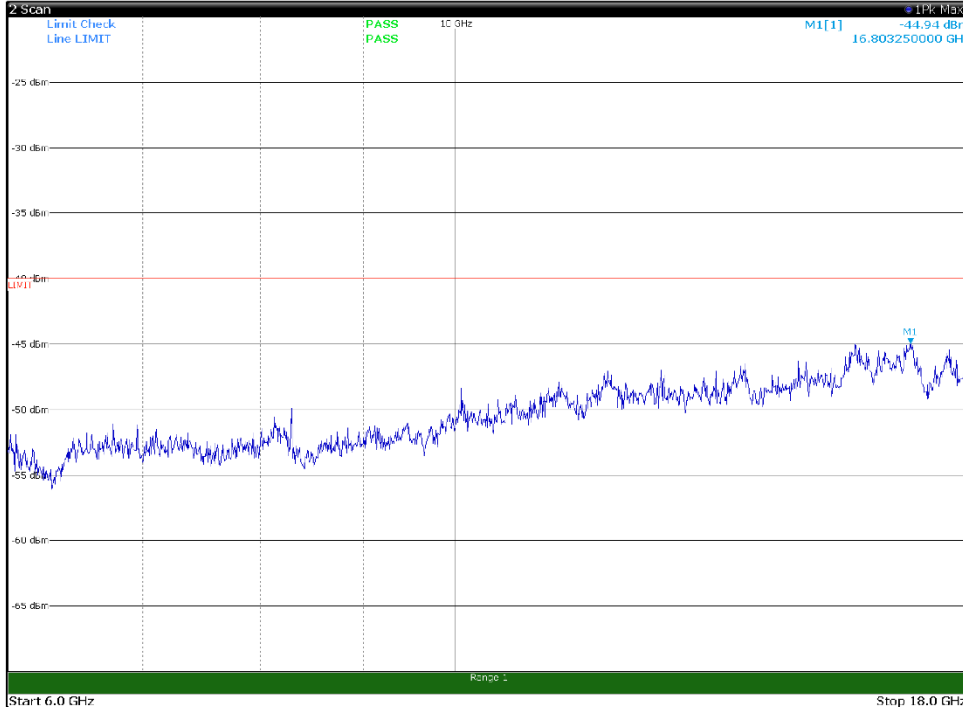

Channel: TOP, Modulation: 256QAM,  
BW=10MHz, Range: 6GHz -18GHz, Polarization: Vertical

Channel: TOP, Modulation: 256QAM,  
BW=10MHz, Range: 18GHz - 37GHz, Polarization: Horizontal

Channel: TOP, Modulation: 256QAM,  
BW=10MHz, Range: 18GHz - 37GHz, Polarization: Vertical

Channel: BOTTOM, Modulation: QPSK,  
 BW=15MHz, Range: 30MHz- 1GHz, Polarization: Horizontal

Channel: BOTTOM, Modulation: QPSK,  
 BW=15MHz, Range: 30MHz- 1GHz, Polarization: Vertical

Channel: BOTTOM, Modulation: QPSK,  
BW=15MHz, Range: 1GHz -6GHz, Polarization: Horizontal

Channel: BOTTOM, Modulation: QPSK,  
BW=15MHz, Range: 1GHz -6GHz, Polarization: Vertical

Channel: BOTTOM, Modulation: QPSK,  
BW=15MHz, Range: 6GHz -18GHz, Polarization: Horizontal

Channel: BOTTOM, Modulation: QPSK,  
BW=15MHz, Range: 6GHz -18GHz, Polarization: Vertical