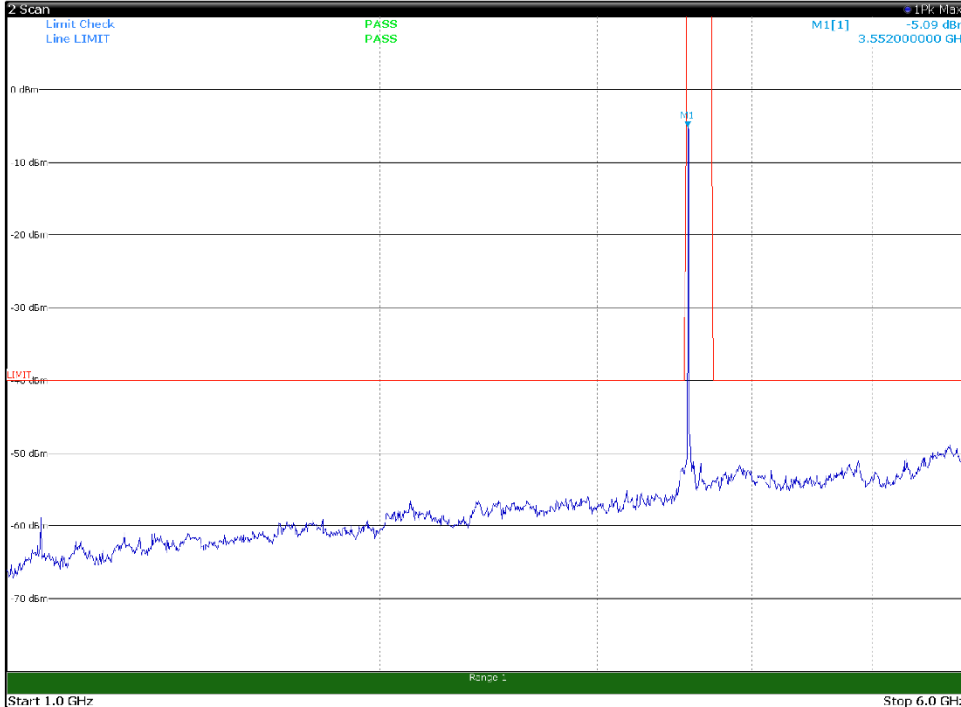

Channel: TOP, Modulation: 64QAM,  
BW=10MHz, Range: 1GHz -6GHz, Polarization: Horizontal

Channel: TOP, Modulation: 64QAM,  
BW=10MHz, Range: 1GHz -6GHz, Polarization: Vertical

Channel: TOP, Modulation: 64QAM,  
BW=10MHz, Range: 6GHz -18GHz, Polarization: Horizontal

Channel: TOP, Modulation: 64QAM,  
BW=10MHz, Range: 6GHz -18GHz, Polarization: Vertical

Channel: TOP, Modulation: 64QAM,  
BW=10MHz, Range: 18GHz - 37GHz, Polarization: Horizontal

Channel: TOP, Modulation: 64QAM,  
BW=10MHz, Range: 18GHz - 37GHz, Polarization: Vertical

Channel: BOTTOM, Modulation: 256QAM,  
 BW=10MHz, Range: 30MHz- 1GHz, Polarization: Horizontal

Channel: BOTTOM, Modulation: 256QAM,  
 BW=10MHz, Range: 30MHz- 1GHz, Polarization: Vertical

Channel: BOTTOM, Modulation: 256QAM,  
BW=10MHz, Range: 1GHz -6GHz, Polarization: Horizontal