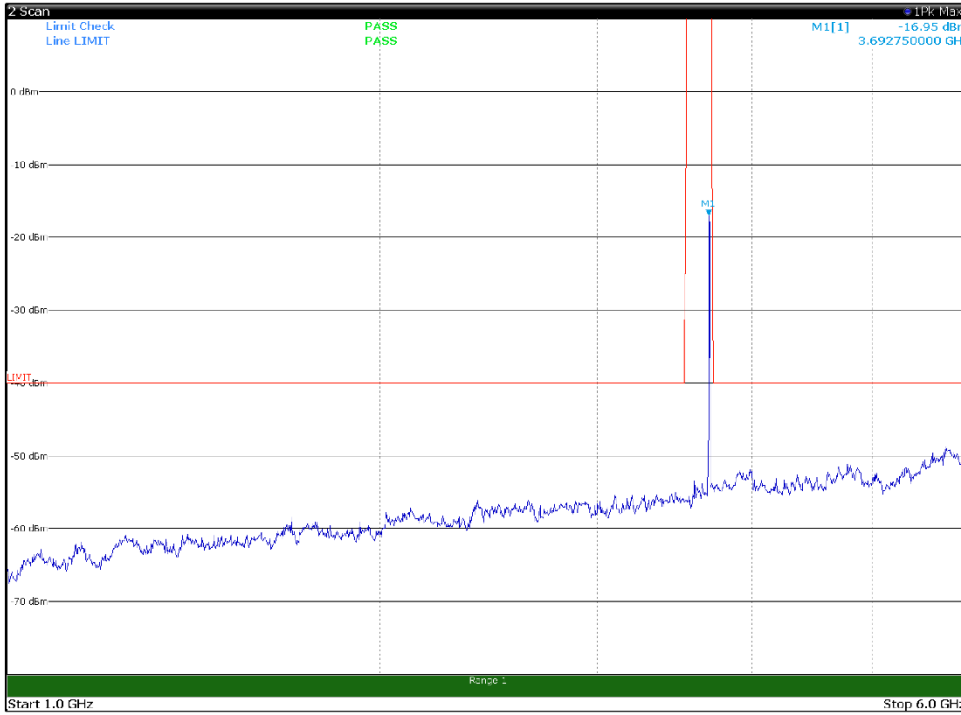

Channel: MIDDLE, Modulation: 64QAM,  
BW=10MHz, Range: 6GHz -18GHz, Polarization: Horizontal

Channel: MIDDLE, Modulation: 64QAM,  
BW=10MHz, Range: 6GHz -18GHz, Polarization: Vertical

Channel: MIDDLE, Modulation: 64QAM,  
BW=10MHz, Range: 18GHz - 37GHz, Polarization: Horizontal

Channel: MIDDLE, Modulation: 64QAM,  
BW=10MHz, Range: 18GHz - 37GHz, Polarization: Vertical

Channel: TOP, Modulation: 64QAM,  
BW=10MHz, Range: 30MHz- 1GHz, Polarization: Horizontal

Channel: TOP, Modulation: 64QAM,  
BW=10MHz, Range: 30MHz- 1GHz, Polarization: Vertical

Channel: TOP, Modulation: 64QAM,  
BW=10MHz, Range: 1GHz -6GHz, Polarization: Horizontal

Channel: TOP, Modulation: 64QAM,  
BW=10MHz, Range: 1GHz -6GHz, Polarization: Vertical

Channel: TOP, Modulation: 64QAM,  
BW=10MHz, Range: 6GHz -18GHz, Polarization: Horizontal

Channel: TOP, Modulation: 64QAM,  
BW=10MHz, Range: 6GHz -18GHz, Polarization: Vertical

Channel: TOP, Modulation: 64QAM,  
BW=10MHz, Range: 18GHz - 37GHz, Polarization: Horizontal

Channel: TOP, Modulation: 64QAM,  
BW=10MHz, Range: 18GHz - 37GHz, Polarization: Vertical