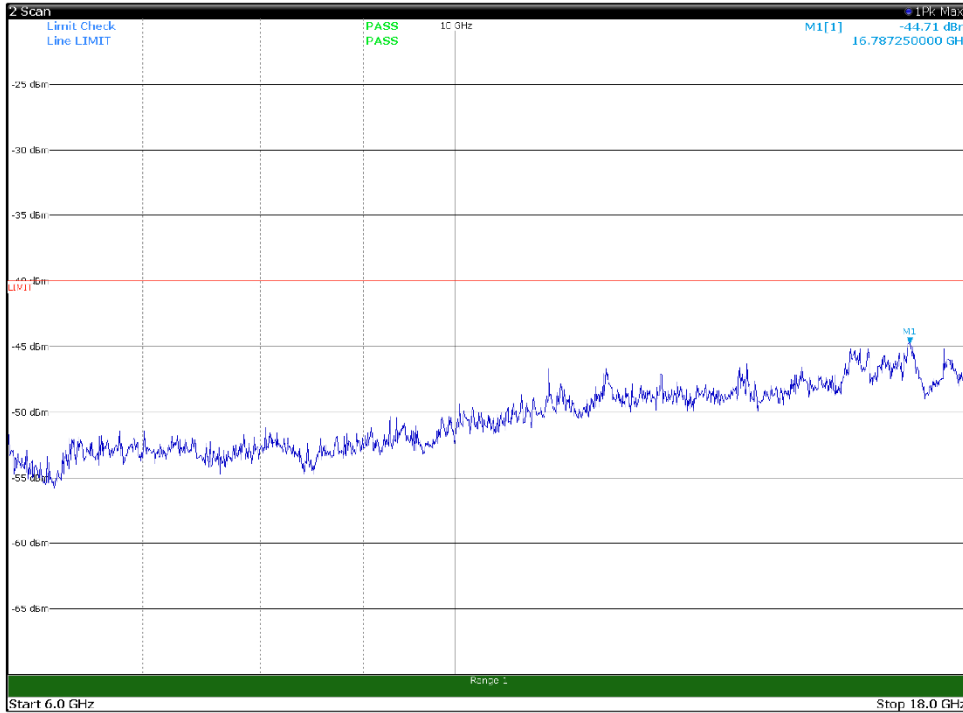

Channel: MIDDLE, Modulation: 16QAM,  
 BW=15MHz, Range: 18GHz - 37GHz, Polarization: Vertical

Channel: TOP, Modulation: 16QAM,  
BW=15MHz, Range: 30MHz- 1GHz, Polarization: Horizontal

Channel: TOP, Modulation: 16QAM,  
BW=15MHz, Range: 30MHz- 1GHz, Polarization: Vertical

Channel: TOP, Modulation: 16QAM,  
BW=15MHz, Range: 1GHz -6GHz, Polarization: Horizontal

Channel: TOP, Modulation: 16QAM,  
BW=15MHz, Range: 1GHz -6GHz, Polarization: Vertical

Channel: TOP, Modulation: 16QAM,  
BW=15MHz, Range: 6GHz -18GHz, Polarization: Horizontal