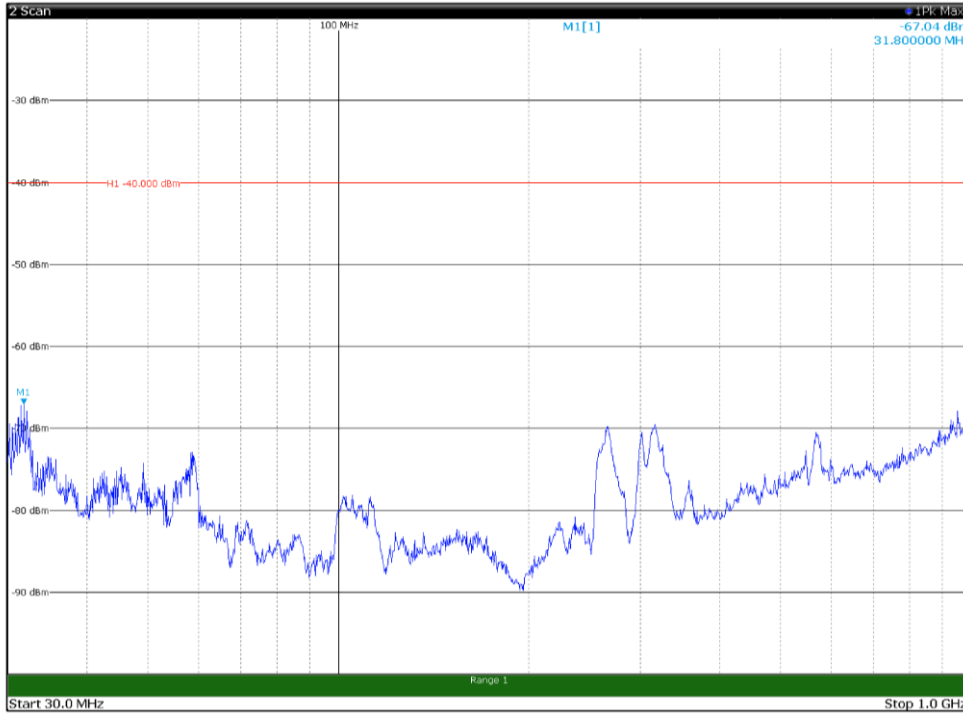

Channel: BOTTOM, Modulation: QPSK,  
 BW=15MHz, Range: 30MHz- 1GHz, Polarization: Horizontal

Channel: BOTTOM, Modulation: QPSK,  
 BW=15MHz, Range: 30MHz- 1GHz, Polarization: Vertical

Channel: BOTTOM, Modulation: QPSK,  
BW=15MHz, Range: 1GHz -6GHz, Polarization: Horizontal

Channel: BOTTOM, Modulation: QPSK,  
BW=15MHz, Range: 1GHz -6GHz, Polarization: Vertical

Channel: BOTTOM, Modulation: QPSK,  
BW=15MHz, Range: 6GHz -18GHz, Polarization: Horizontal

Channel: BOTTOM, Modulation: QPSK,  
BW=15MHz, Range: 6GHz -18GHz, Polarization: Vertical

Channel: BOTTOM, Modulation: QPSK,  
BW=15MHz, Range: 18GHz - 37GHz, Polarization: Horizontal

Channel: BOTTOM, Modulation: QPSK,  
BW=15MHz, Range: 18GHz - 37GHz, Polarization: Vertical

Channel: MIDDLE, Modulation: QPSK,  
 BW=15MHz, Range: 30MHz- 1GHz, Polarization: Horizontal