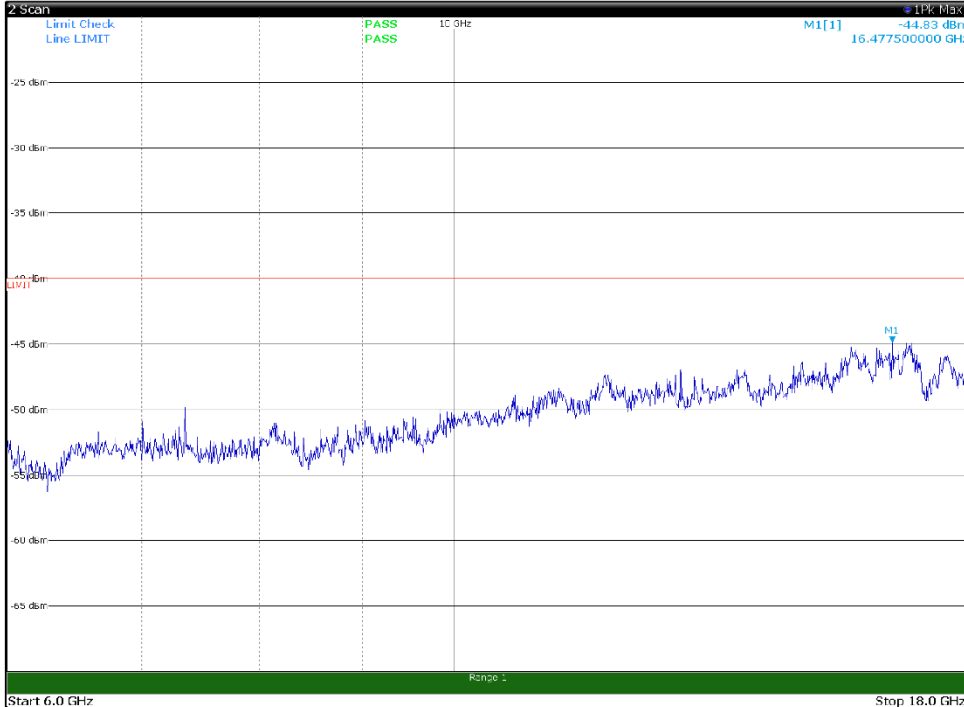

Channel: MIDDLE, Modulation: 64QAM,  
BW=10MHz, Range: 6GHz -18GHz, Polarization: Horizontal

Channel: MIDDLE, Modulation: 64QAM,  
BW=10MHz, Range: 6GHz -18GHz, Polarization: Vertical

Channel: MIDDLE, Modulation: 64QAM,  
BW=10MHz, Range: 18GHz - 37GHz, Polarization: Horizontal

Channel: MIDDLE, Modulation: 64QAM,  
BW=10MHz, Range: 18GHz - 37GHz, Polarization: Vertical

Channel: TOP, Modulation: 64QAM,  
BW=10MHz, Range: 30MHz- 1GHz, Polarization: Horizontal

Channel: TOP, Modulation: 64QAM,  
BW=10MHz, Range: 30MHz- 1GHz, Polarization: Vertical

Channel: TOP, Modulation: 64QAM,  
BW=10MHz, Range: 1GHz -6GHz, Polarization: Horizontal

Channel: TOP, Modulation: 64QAM,  
BW=10MHz, Range: 1GHz -6GHz, Polarization: Vertical

Channel: TOP, Modulation: 64QAM,  
BW=10MHz, Range: 6GHz -18GHz, Polarization: Horizontal

Channel: TOP, Modulation: 64QAM,  
BW=10MHz, Range: 6GHz -18GHz, Polarization: Vertical

Channel: TOP, Modulation: 64QAM,  
BW=10MHz, Range: 18GHz - 37GHz, Polarization: Horizontal

Channel: TOP, Modulation: 64QAM,  
BW=10MHz, Range: 18GHz - 37GHz, Polarization: Vertical