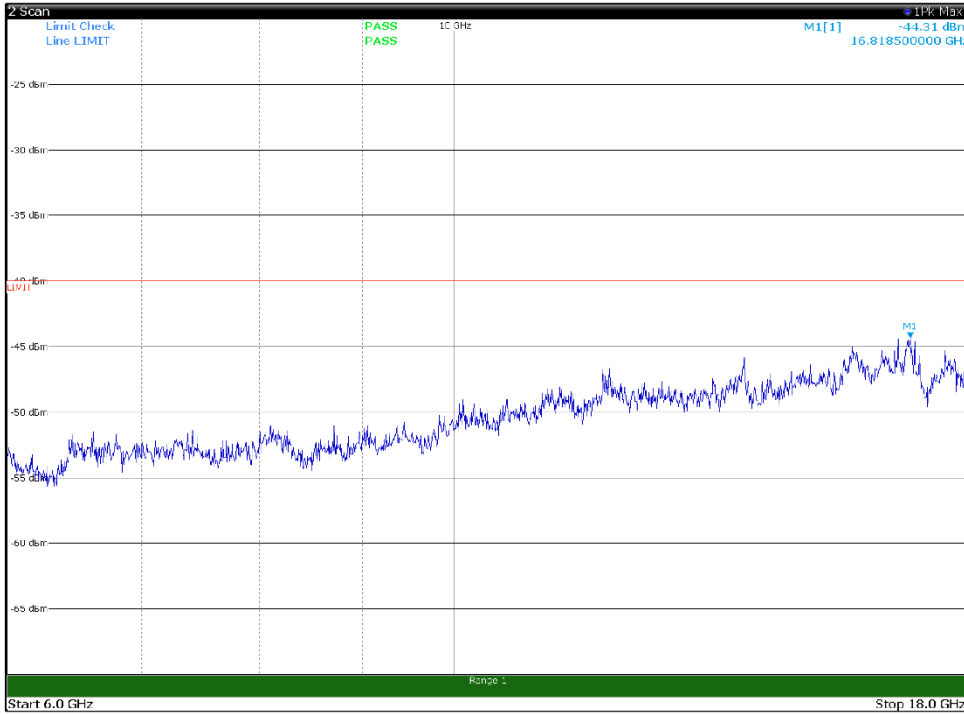

Channel: MIDDLE, Modulation: 64QAM,  
BW=10MHz, Range: 6GHz -18GHz, Polarization: Horizontal

Channel: MIDDLE, Modulation: 64QAM,  
BW=10MHz, Range: 6GHz -18GHz, Polarization: Vertical

Channel: MIDDLE, Modulation: 64QAM,  
BW=10MHz, Range: 18GHz - 37GHz, Polarization: Horizontal

Channel: MIDDLE, Modulation: 64QAM,  
BW=10MHz, Range: 18GHz - 37GHz, Polarization: Vertical

Channel: TOP, Modulation: 64QAM,  
BW=10MHz, Range: 30MHz- 1GHz, Polarization: Horizontal

Channel: TOP, Modulation: 64QAM,  
BW=10MHz, Range: 30MHz- 1GHz, Polarization: Vertical

Channel: TOP, Modulation: 64QAM,  
BW=10MHz, Range: 1GHz -6GHz, Polarization: Horizontal

Channel: TOP, Modulation: 64QAM,  
BW=10MHz, Range: 1GHz -6GHz, Polarization: Vertical

Channel: TOP, Modulation: 64QAM,  
BW=10MHz, Range: 6GHz -18GHz, Polarization: Horizontal

Channel: TOP, Modulation: 64QAM,  
BW=10MHz, Range: 6GHz -18GHz, Polarization: Vertical

Channel: TOP, Modulation: 64QAM,  
BW=10MHz, Range: 18GHz - 37GHz, Polarization: Horizontal

Channel: TOP, Modulation: 64QAM,  
BW=10MHz, Range: 18GHz - 37GHz, Polarization: Vertical