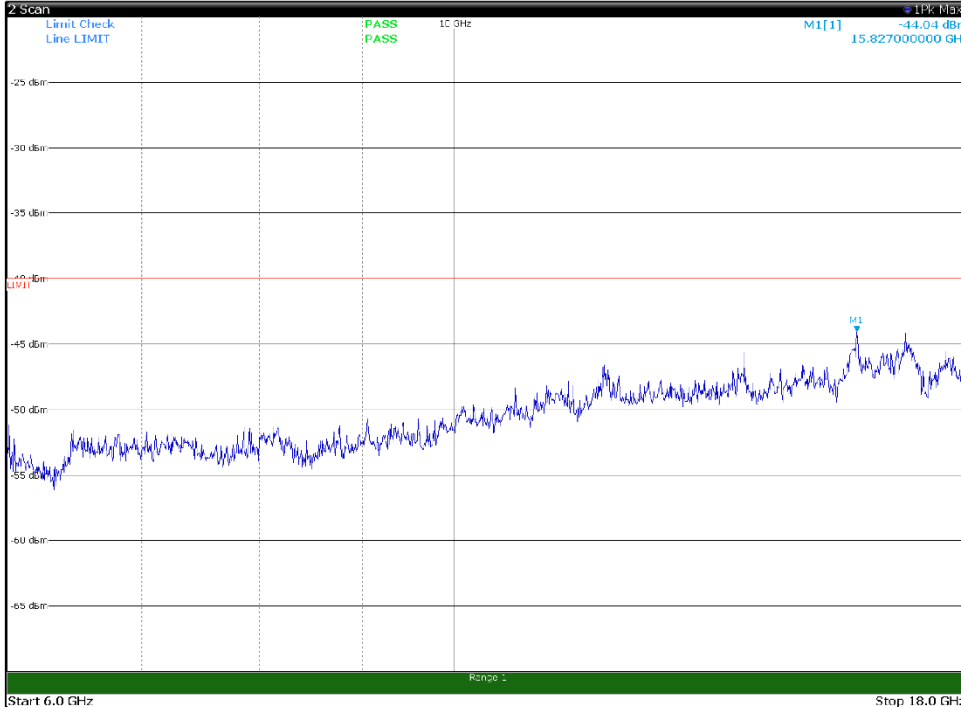

Channel: BOTTOM, Modulation: 256QAM,  
BW=10MHz, Range: 18GHz - 37GHz, Polarization: Horizontal

Channel: BOTTOM, Modulation: 256QAM,  
BW=10MHz, Range: 18GHz - 37GHz, Polarization: Vertical

Channel: MIDDLE, Modulation: 256QAM,  
BW=10MHz, Range: 30MHz- 1GHz, Polarization: Horizontal

Channel: MIDDLE, Modulation: 256QAM,  
BW=10MHz, Range: 30MHz- 1GHz, Polarization: Vertical

Channel: MIDDLE, Modulation: 256QAM,  
BW=10MHz, Range: 1GHz -6GHz, Polarization: Horizontal

Channel: MIDDLE, Modulation: 256QAM,  
BW=10MHz, Range: 1GHz -6GHz, Polarization: Vertical

Channel: MIDDLE, Modulation: 256QAM,  
BW=10MHz, Range: 6GHz -18GHz, Polarization: Horizontal

Channel: MIDDLE, Modulation: 256QAM,  
BW=10MHz, Range: 6GHz -18GHz, Polarization: Vertical

Channel: MIDDLE, Modulation: 256QAM,  
BW=10MHz, Range: 18GHz - 37GHz, Polarization: Horizontal