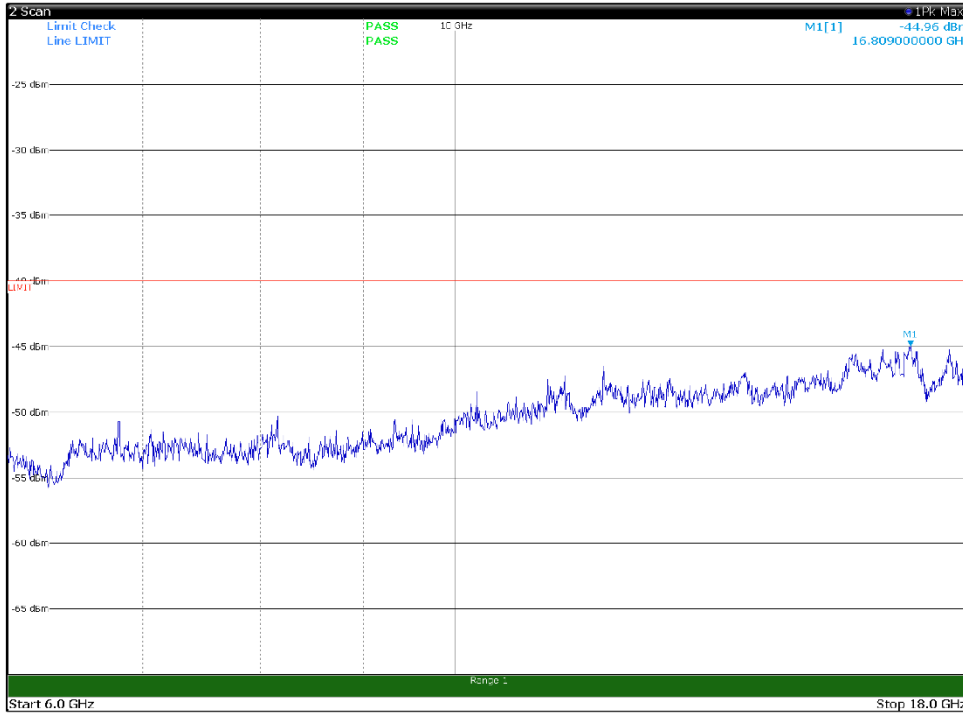

Channel: TOP, Modulation: 256QAM,  
BW=10MHz, Range: 6GHz -18GHz, Polarization: Vertical

Channel: TOP, Modulation: 256QAM,  
BW=10MHz, Range: 18GHz - 37GHz, Polarization: Horizontal

Channel: TOP, Modulation: 256QAM,  
BW=10MHz, Range: 18GHz - 37GHz, Polarization: Vertical

Channel: BOTTOM, Modulation: QPSK,  
 BW=15MHz, Range: 30MHz- 1GHz, Polarization: Horizontal

Channel: BOTTOM, Modulation: QPSK,  
 BW=15MHz, Range: 30MHz- 1GHz, Polarization: Vertical

Channel: BOTTOM, Modulation: QPSK,  
BW=15MHz, Range: 1GHz -6GHz, Polarization: Horizontal

Channel: BOTTOM, Modulation: QPSK,  
BW=15MHz, Range: 1GHz -6GHz, Polarization: Vertical

Channel: BOTTOM, Modulation: QPSK,  
BW=15MHz, Range: 6GHz -18GHz, Polarization: Horizontal

Channel: BOTTOM, Modulation: QPSK,  
BW=15MHz, Range: 6GHz -18GHz, Polarization: Vertical