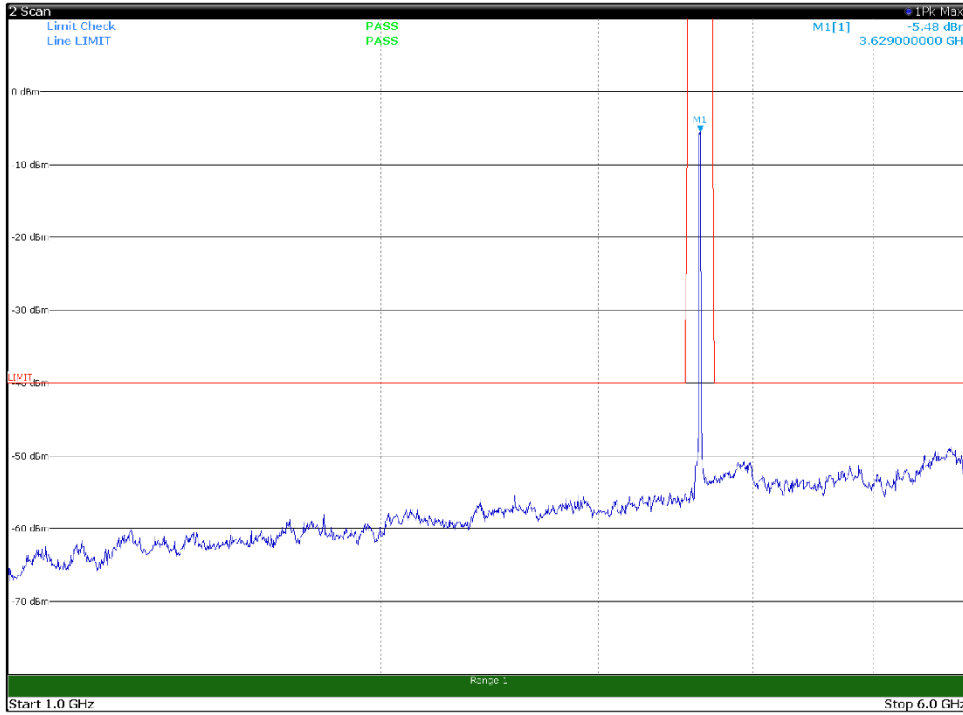

Channel: MIDDLE, Modulation: 64QAM,
BW=15MHz, Range: 30MHz- 1GHz, Polarization: Vertical

Channel: MIDDLE, Modulation: 64QAM,
BW=15MHz, Range: 1GHz -6GHz, Polarization: Horizontal