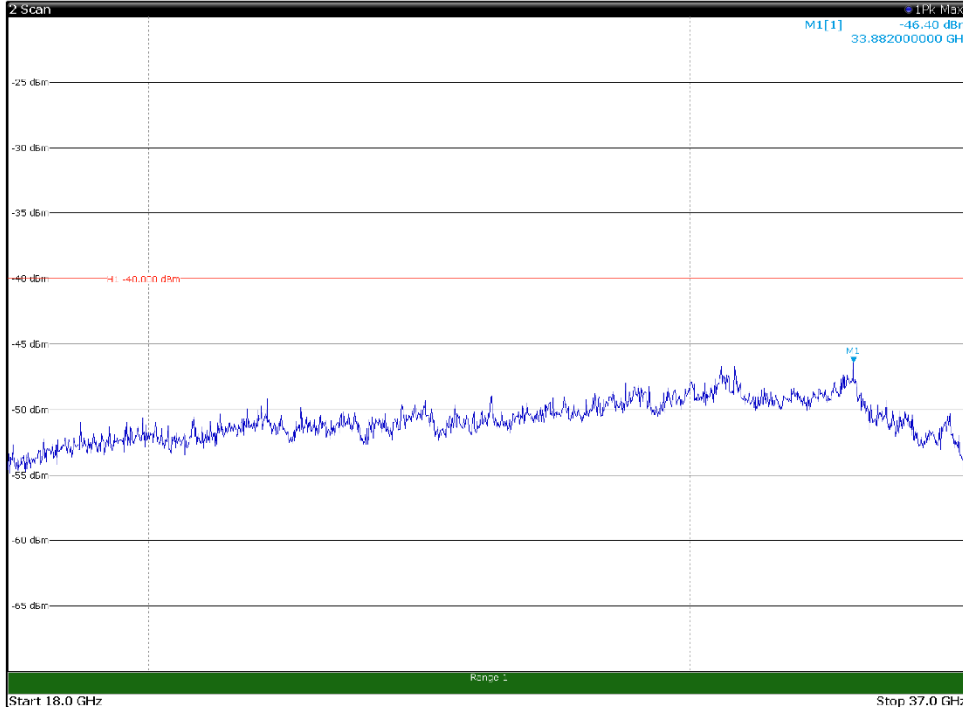

Channel: BOTTOM, Modulation: 16QAM,  
BW=15MHz, Range: 18GHz - 37GHz, Polarization: Horizontal

Channel: BOTTOM, Modulation: 16QAM,  
BW=15MHz, Range: 18GHz - 37GHz, Polarization: Vertical

Channel: MIDDLE, Modulation: 16QAM,  
BW=15MHz, Range: 30MHz- 1GHz, Polarization: Horizontal

Channel: MIDDLE, Modulation: 16QAM,  
BW=15MHz, Range: 30MHz- 1GHz, Polarization: Vertical

Channel: MIDDLE, Modulation: 16QAM,  
BW=15MHz, Range: 1GHz -6GHz, Polarization: Horizontal

Channel: MIDDLE, Modulation: 16QAM,  
BW=15MHz, Range: 1GHz -6GHz, Polarization: Vertical

Channel: MIDDLE, Modulation: 16QAM,  
BW=15MHz, Range: 6GHz -18GHz, Polarization: Horizontal

Channel: MIDDLE, Modulation: 16QAM,  
BW=15MHz, Range: 6GHz -18GHz, Polarization: Vertical

Channel: MIDDLE, Modulation: 16QAM,  
 BW=15MHz, Range: 18GHz - 37GHz, Polarization: Horizontal