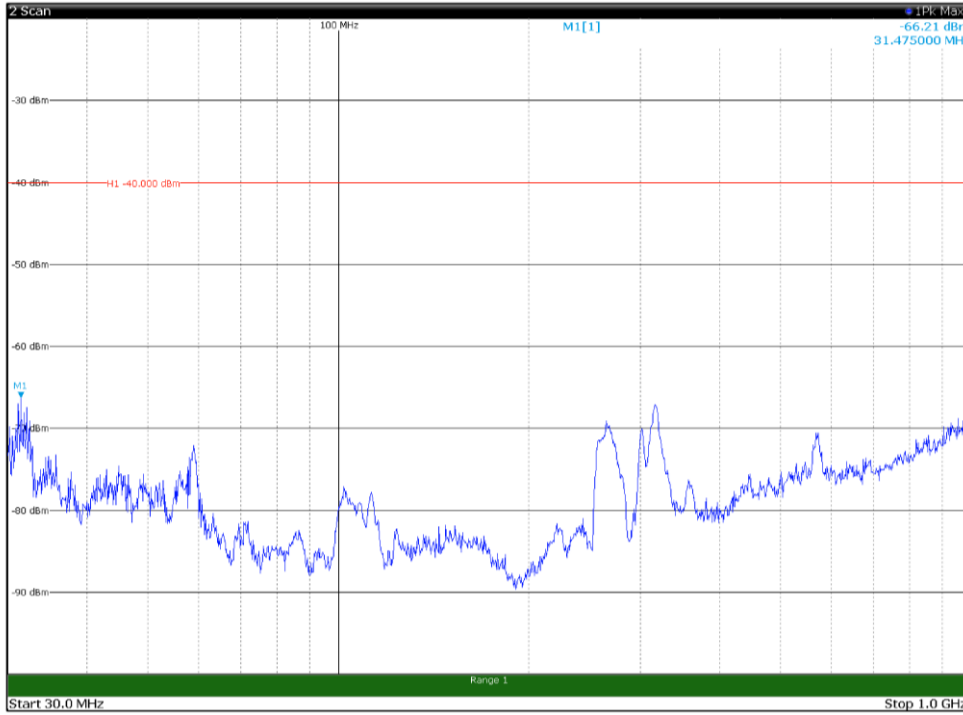

Channel: MIDDLE, Modulation: QPSK,  
 BW=15MHz, Range: 30MHz- 1GHz, Polarization: Vertical

Channel: MIDDLE, Modulation: QPSK,  
BW=15MHz, Range: 1GHz -6GHz, Polarization: Horizontal

Channel: MIDDLE, Modulation: QPSK,  
BW=15MHz, Range: 1GHz -6GHz, Polarization: Vertical

Channel: MIDDLE, Modulation: QPSK,  
BW=15MHz, Range: 6GHz -18GHz, Polarization: Horizontal

Channel: MIDDLE, Modulation: QPSK,  
BW=15MHz, Range: 6GHz -18GHz, Polarization: Vertical

Channel: MIDDLE, Modulation: QPSK,  
BW=15MHz, Range: 18GHz - 37GHz, Polarization: Horizontal

Channel: MIDDLE, Modulation: QPSK,  
BW=15MHz, Range: 18GHz - 37GHz, Polarization: Vertical

Channel: TOP, Modulation: QPSK,  
 BW=15MHz, Range: 30MHz- 1GHz, Polarization: Horizontal

Channel: TOP, Modulation: QPSK,  
 BW=15MHz, Range: 30MHz- 1GHz, Polarization: Vertical