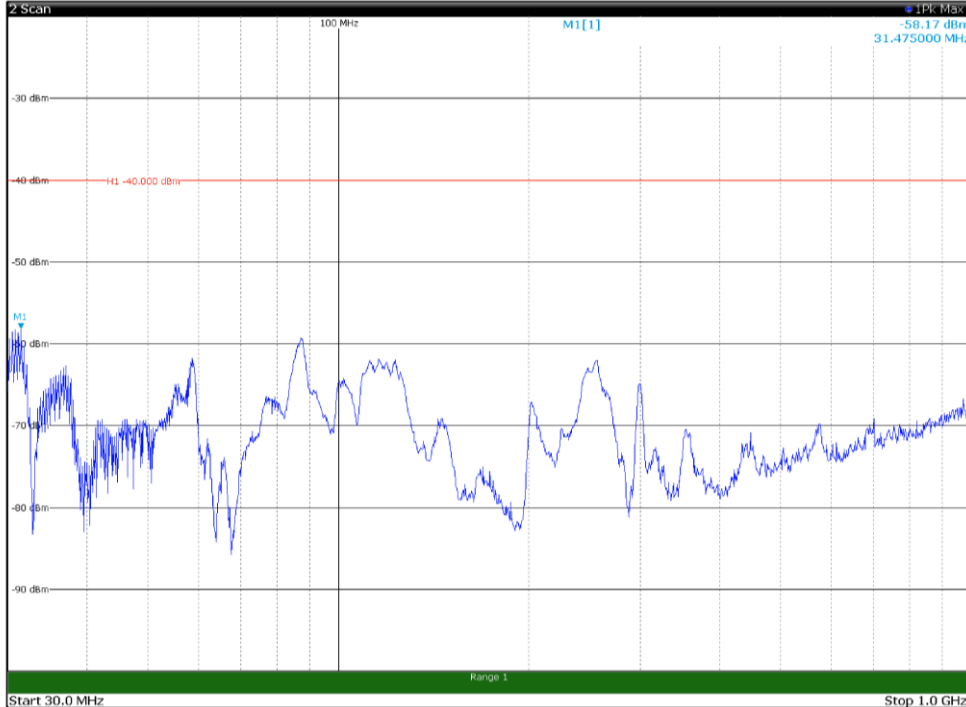

Channel: MIDDLE, Modulation: 16QAM,  
BW=15MHz, Range: 30MHz- 1GHz, Polarization: Vertical

Channel: MIDDLE, Modulation: 16QAM,  
BW=15MHz, Range: 1GHz -6GHz, Polarization: Horizontal

Channel: MIDDLE, Modulation: 16QAM,  
BW=15MHz, Range: 1GHz -6GHz, Polarization: Vertical

Channel: MIDDLE, Modulation: 16QAM,  
BW=15MHz, Range: 6GHz -18GHz, Polarization: Horizontal

Channel: MIDDLE, Modulation: 16QAM,  
BW=15MHz, Range: 6GHz -18GHz, Polarization: Vertical

Channel: MIDDLE, Modulation: 16QAM,  
 BW=15MHz, Range: 18GHz - 37GHz, Polarization: Horizontal

Channel: MIDDLE, Modulation: 16QAM,  
 BW=15MHz, Range: 18GHz - 37GHz, Polarization: Vertical

Channel: TOP, Modulation: 16QAM,  
BW=15MHz, Range: 30MHz- 1GHz, Polarization: Horizontal

Channel: TOP, Modulation: 16QAM,  
BW=15MHz, Range: 30MHz- 1GHz, Polarization: Vertical