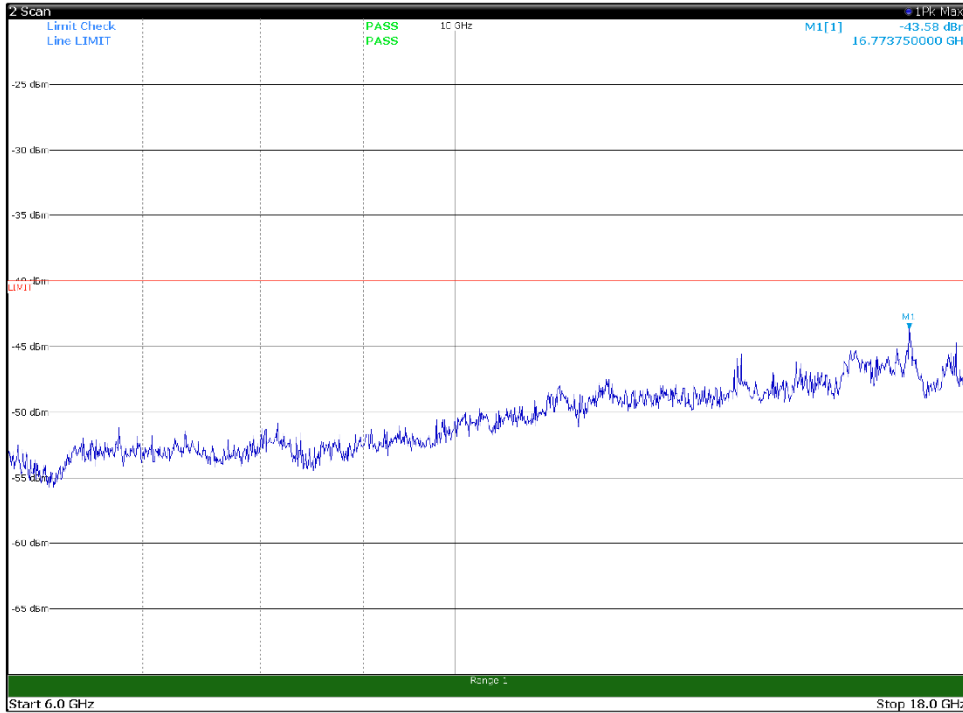

Channel: TOP, Modulation: 64QAM,
BW=15MHz, Range: 1GHz -6GHz, Polarization: Vertical

Channel: TOP, Modulation: 64QAM,
BW=15MHz, Range: 6GHz -18GHz, Polarization: Horizontal