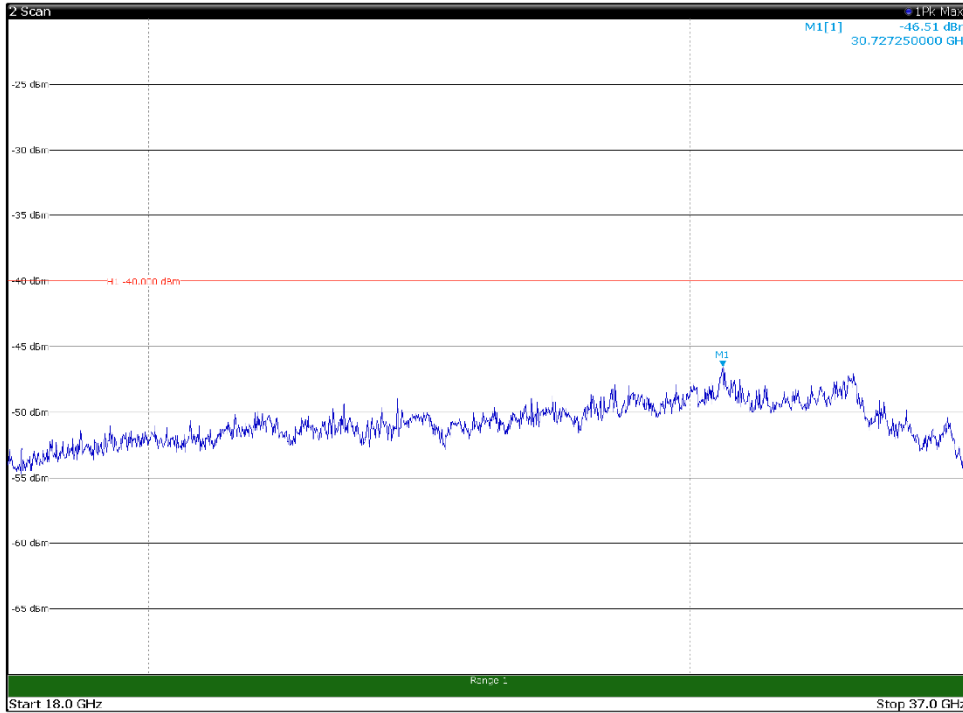

Channel: BOTTOM, Modulation: 16QAM,  
BW=15MHz, Range: 18GHz - 37GHz, Polarization: Horizontal

Channel: BOTTOM, Modulation: 16QAM,  
BW=15MHz, Range: 18GHz - 37GHz, Polarization: Vertical

Channel: MIDDLE, Modulation: 16QAM,  
BW=15MHz, Range: 30MHz- 1GHz, Polarization: Horizontal

Channel: MIDDLE, Modulation: 16QAM,  
BW=15MHz, Range: 30MHz- 1GHz, Polarization: Vertical

Channel: MIDDLE, Modulation: 16QAM,  
BW=15MHz, Range: 1GHz -6GHz, Polarization: Horizontal

Channel: MIDDLE, Modulation: 16QAM,  
BW=15MHz, Range: 1GHz -6GHz, Polarization: Vertical

Channel: MIDDLE, Modulation: 16QAM,  
BW=15MHz, Range: 6GHz -18GHz, Polarization: Horizontal

Channel: MIDDLE, Modulation: 16QAM,  
BW=15MHz, Range: 6GHz -18GHz, Polarization: Vertical

Channel: MIDDLE, Modulation: 16QAM,  
 BW=15MHz, Range: 18GHz - 37GHz, Polarization: Horizontal