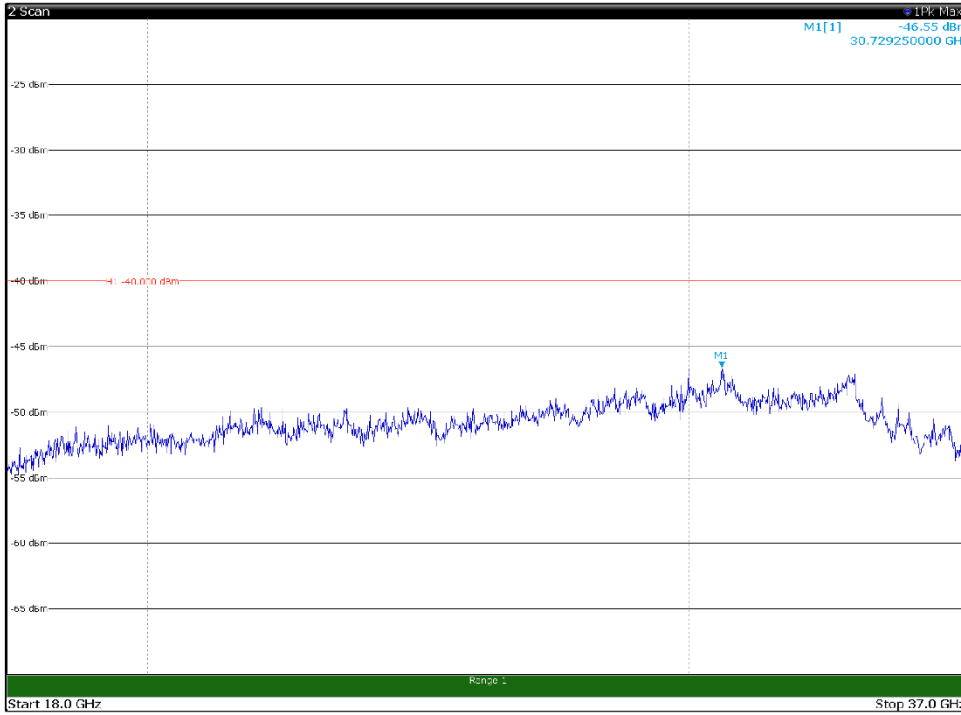

Channel: BOTTOM, Modulation: 256QAM,  
BW=10MHz, Range: 18GHz - 37GHz, Polarization: Horizontal

Channel: BOTTOM, Modulation: 256QAM,  
BW=10MHz, Range: 18GHz - 37GHz, Polarization: Vertical

Channel: MIDDLE, Modulation: 256QAM,  
BW=10MHz, Range: 30MHz- 1GHz, Polarization: Horizontal

Channel: MIDDLE, Modulation: 256QAM,  
BW=10MHz, Range: 30MHz- 1GHz, Polarization: Vertical

Channel: MIDDLE, Modulation: 256QAM,  
BW=10MHz, Range: 1GHz -6GHz, Polarization: Horizontal

Channel: MIDDLE, Modulation: 256QAM,  
BW=10MHz, Range: 1GHz -6GHz, Polarization: Vertical

Channel: MIDDLE, Modulation: 256QAM,  
BW=10MHz, Range: 6GHz -18GHz, Polarization: Horizontal

Channel: MIDDLE, Modulation: 256QAM,  
BW=10MHz, Range: 6GHz -18GHz, Polarization: Vertical

Channel: MIDDLE, Modulation: 256QAM,  
BW=10MHz, Range: 18GHz - 37GHz, Polarization: Horizontal

Channel: MIDDLE, Modulation: 256QAM,  
BW=10MHz, Range: 18GHz - 37GHz, Polarization: Vertical

Channel: TOP, Modulation: 256QAM,  
 BW=10MHz, Range: 30MHz- 1GHz, Polarization: Horizontal

Channel: TOP, Modulation: 256QAM,  
 BW=10MHz, Range: 30MHz- 1GHz, Polarization: Vertical