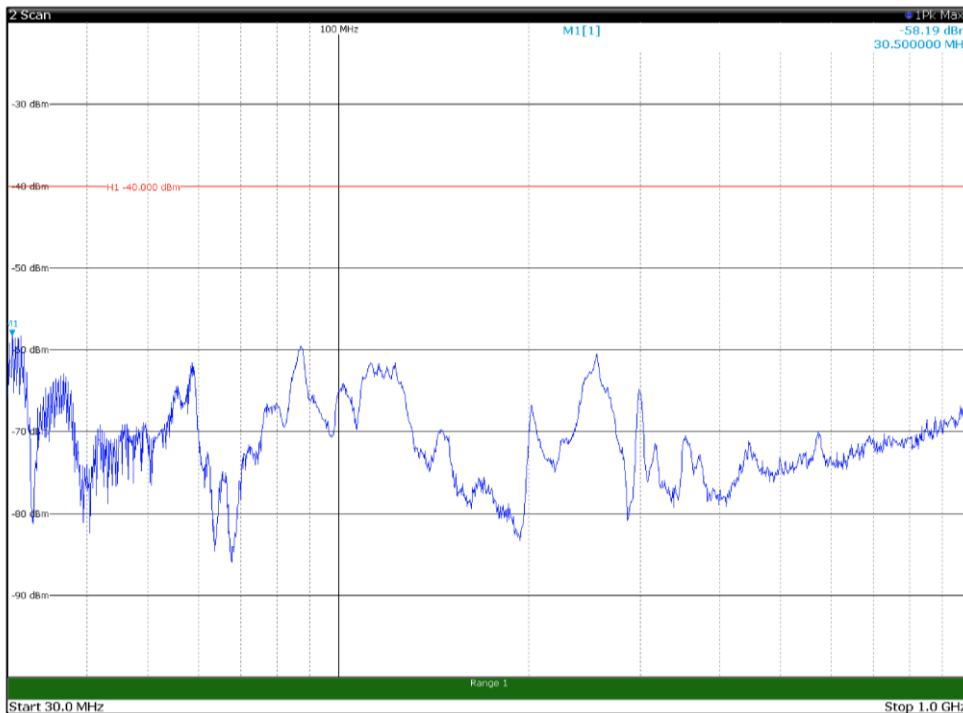

Channel: TOP, Modulation: QPSK,  
BW=15MHz, Range: 1GHz -6GHz, Polarization: Horizontal

Channel: TOP, Modulation: QPSK,  
BW=15MHz, Range: 1GHz -6GHz, Polarization: Vertical

Channel: TOP, Modulation: QPSK,  
BW=15MHz, Range: 6GHz -18GHz, Polarization: Horizontal

Channel: TOP, Modulation: QPSK,  
BW=15MHz, Range: 6GHz -18GHz, Polarization: Vertical

Channel: TOP, Modulation: QPSK,  
BW=15MHz, Range: 18GHz - 37GHz, Polarization: Horizontal

Channel: TOP, Modulation: QPSK,  
BW=15MHz, Range: 18GHz - 37GHz, Polarization: Vertical

Channel: BOTTOM, Modulation: 16QAM,  
BW=15MHz, Range: 30MHz- 1GHz, Polarization: Horizontal

Channel: BOTTOM, Modulation: 16QAM,  
BW=15MHz, Range: 30MHz- 1GHz, Polarization: Vertical

Channel: BOTTOM, Modulation: 16QAM,  
BW=15MHz, Range: 1GHz -6GHz, Polarization: Horizontal