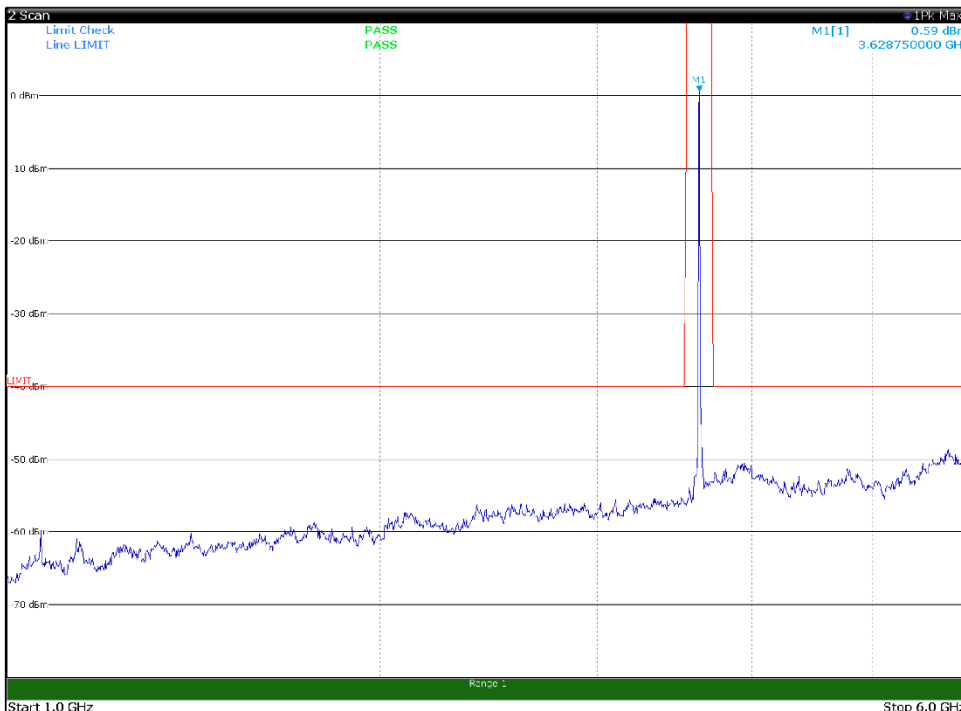

Channel: BOTTOM, Modulation: 256QAM,  
BW=10MHz, Range: 1GHz -6GHz, Polarization: Vertical

Channel: BOTTOM, Modulation: 256QAM,  
BW=10MHz, Range: 6GHz -18GHz, Polarization: Horizontal

Channel: BOTTOM, Modulation: 256QAM,  
BW=10MHz, Range: 6GHz -18GHz, Polarization: Vertical

Channel: BOTTOM, Modulation: 256QAM,  
BW=10MHz, Range: 18GHz - 37GHz, Polarization: Horizontal

Channel: BOTTOM, Modulation: 256QAM,  
BW=10MHz, Range: 18GHz - 37GHz, Polarization: Vertical

Channel: MIDDLE, Modulation: 256QAM,  
BW=10MHz, Range: 30MHz- 1GHz, Polarization: Horizontal

Channel: MIDDLE, Modulation: 256QAM,  
BW=10MHz, Range: 30MHz- 1GHz, Polarization: Vertical

Channel: MIDDLE, Modulation: 256QAM,  
BW=10MHz, Range: 1GHz -6GHz, Polarization: Horizontal

Channel: MIDDLE, Modulation: 256QAM,  
BW=10MHz, Range: 1GHz -6GHz, Polarization: Vertical