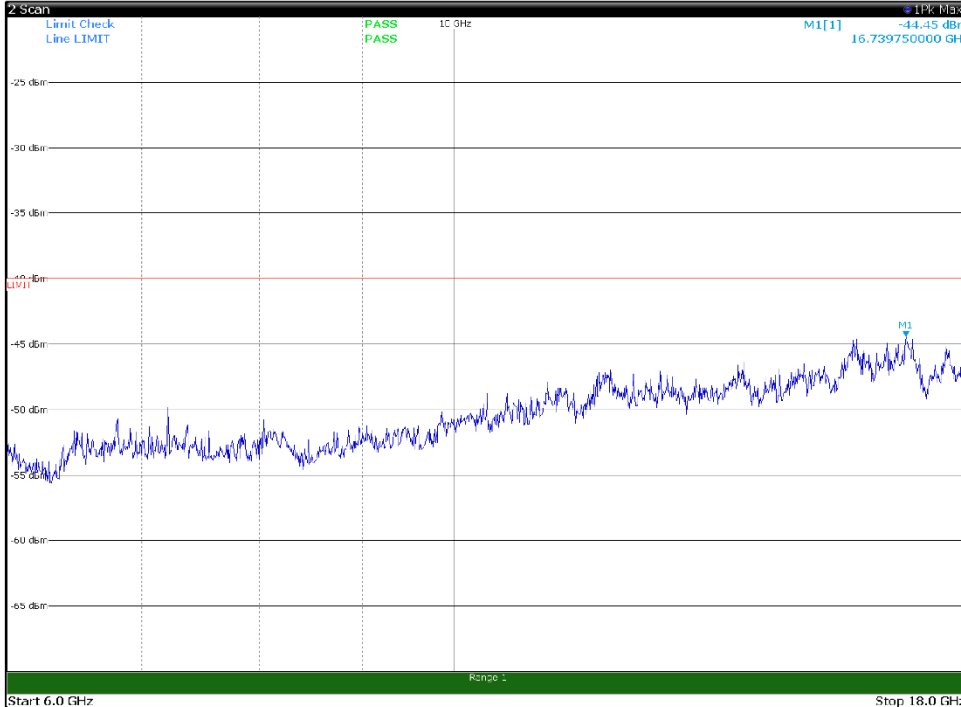

Channel: TOP, Modulation: 64QAM,  
BW=10MHz, Range: 6GHz -18GHz, Polarization: Vertical

Channel: TOP, Modulation: 64QAM,  
BW=10MHz, Range: 18GHz - 37GHz, Polarization: Horizontal

Channel: TOP, Modulation: 64QAM,  
BW=10MHz, Range: 18GHz - 37GHz, Polarization: Vertical

Channel: BOTTOM, Modulation: 256QAM,  
 BW=10MHz, Range: 30MHz- 1GHz, Polarization: Horizontal

Channel: BOTTOM, Modulation: 256QAM,  
 BW=10MHz, Range: 30MHz- 1GHz, Polarization: Vertical

Channel: BOTTOM, Modulation: 256QAM,  
BW=10MHz, Range: 1GHz -6GHz, Polarization: Horizontal

Channel: BOTTOM, Modulation: 256QAM,  
BW=10MHz, Range: 1GHz -6GHz, Polarization: Vertical

Channel: BOTTOM, Modulation: 256QAM,  
BW=10MHz, Range: 6GHz -18GHz, Polarization: Horizontal

Channel: BOTTOM, Modulation: 256QAM,  
BW=10MHz, Range: 6GHz -18GHz, Polarization: Vertical