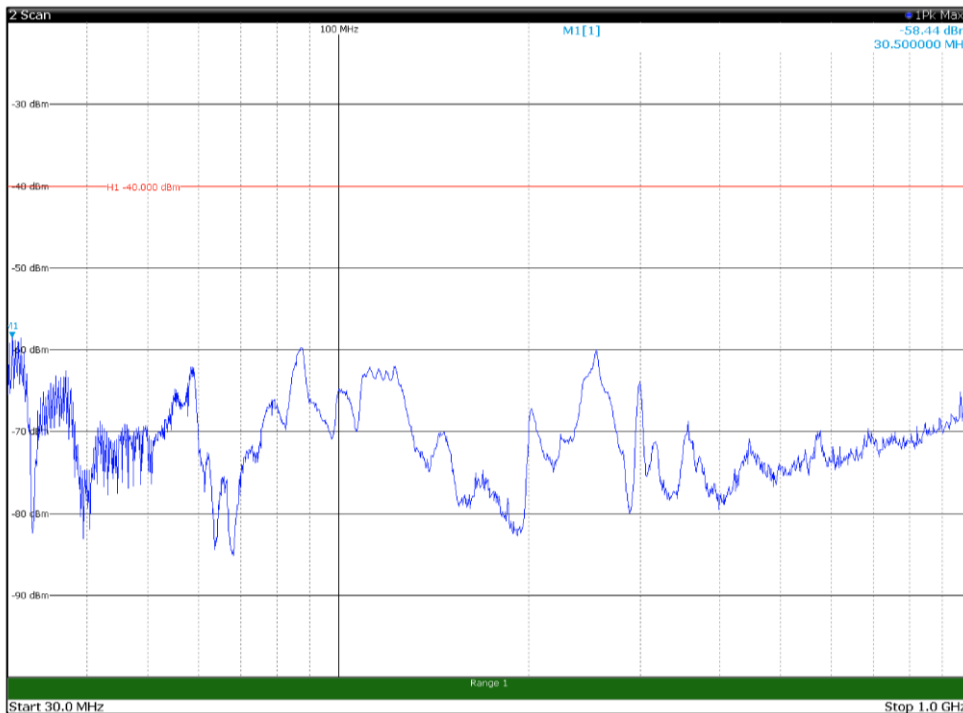

Channel: MIDDLE, Modulation: 64QAM,  
BW=15MHz, Range: 30MHz- 1GHz, Polarization: Vertical

Channel: MIDDLE, Modulation: 64QAM,  
BW=15MHz, Range: 1GHz -6GHz, Polarization: Horizontal

Channel: MIDDLE, Modulation: 64QAM,  
BW=15MHz, Range: 1GHz -6GHz, Polarization: Vertical

Channel: MIDDLE, Modulation: 64QAM,  
BW=15MHz, Range: 6GHz -18GHz, Polarization: Horizontal

Channel: MIDDLE, Modulation: 64QAM,  
BW=15MHz, Range: 6GHz -18GHz, Polarization: Vertical

Channel: MIDDLE, Modulation: 64QAM,  
BW=15MHz, Range: 18GHz - 37GHz, Polarization: Horizontal

Channel: MIDDLE, Modulation: 64QAM,  
BW=15MHz, Range: 18GHz - 37GHz, Polarization: Vertical

Channel: TOP, Modulation: 64QAM,  
 BW=15MHz, Range: 30MHz- 1GHz, Polarization: Horizontal

Channel: TOP, Modulation: 64QAM,  
 BW=15MHz, Range: 30MHz- 1GHz, Polarization: Vertical