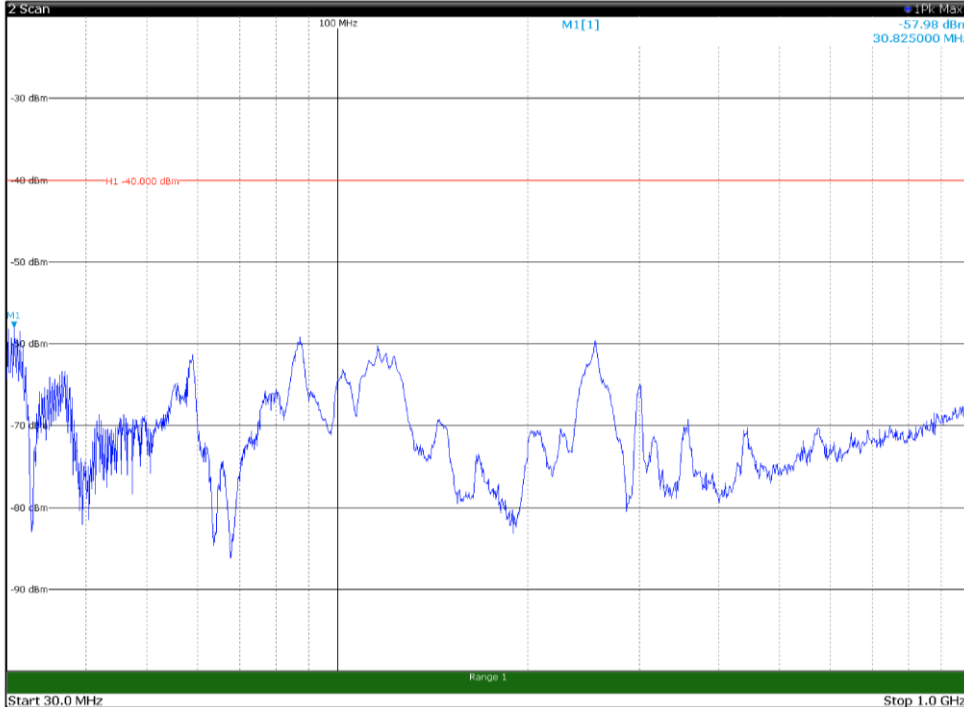

Channel: TOP, Modulation: 64QAM,  
BW=10MHz, Range: 6GHz -18GHz, Polarization: Vertical

Channel: TOP, Modulation: 64QAM,  
BW=10MHz, Range: 18GHz - 37GHz, Polarization: Horizontal

Channel: TOP, Modulation: 64QAM,  
BW=10MHz, Range: 18GHz - 37GHz, Polarization: Vertical

Channel: BOTTOM, Modulation: 256QAM,  
 BW=10MHz, Range: 30MHz- 1GHz, Polarization: Horizontal

Channel: BOTTOM, Modulation: 256QAM,  
 BW=10MHz, Range: 30MHz- 1GHz, Polarization: Vertical

Channel: BOTTOM, Modulation: 256QAM,  
BW=10MHz, Range: 1GHz -6GHz, Polarization: Horizontal

Channel: BOTTOM, Modulation: 256QAM,  
BW=10MHz, Range: 1GHz -6GHz, Polarization: Vertical

Channel: BOTTOM, Modulation: 256QAM,  
BW=10MHz, Range: 6GHz -18GHz, Polarization: Horizontal

Channel: BOTTOM, Modulation: 256QAM,  
BW=10MHz, Range: 6GHz -18GHz, Polarization: Vertical

Channel: BOTTOM, Modulation: 256QAM,  
BW=10MHz, Range: 18GHz - 37GHz, Polarization: Horizontal

Channel: BOTTOM, Modulation: 256QAM,  
BW=10MHz, Range: 18GHz - 37GHz, Polarization: Vertical

Channel: MIDDLE, Modulation: 256QAM,  
BW=10MHz, Range: 30MHz- 1GHz, Polarization: Horizontal