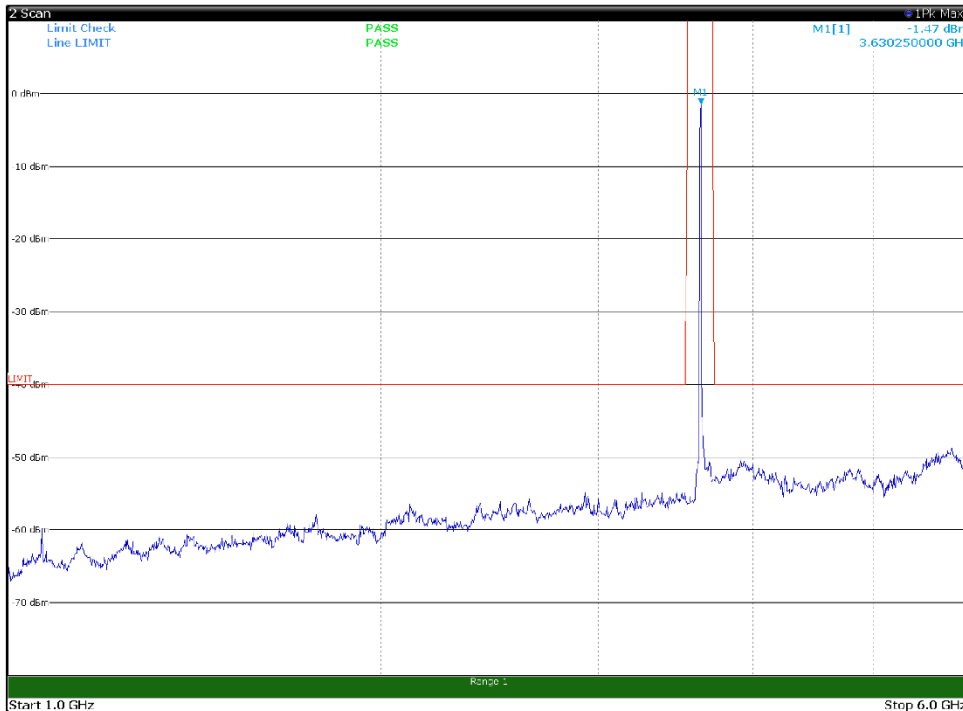

Channel: BOTTOM, Modulation: QPSK,  
BW=15MHz, Range: 1GHz -6GHz, Polarization: Vertical

Channel: BOTTOM, Modulation: QPSK,  
BW=15MHz, Range: 6GHz -18GHz, Polarization: Horizontal

Channel: BOTTOM, Modulation: QPSK,  
BW=15MHz, Range: 6GHz -18GHz, Polarization: Vertical

Channel: BOTTOM, Modulation: QPSK,  
BW=15MHz, Range: 18GHz - 37GHz, Polarization: Horizontal

Channel: BOTTOM, Modulation: QPSK,  
BW=15MHz, Range: 18GHz - 37GHz, Polarization: Vertical

Channel: MIDDLE, Modulation: QPSK,  
 BW=15MHz, Range: 30MHz- 1GHz, Polarization: Horizontal

Channel: MIDDLE, Modulation: QPSK,  
 BW=15MHz, Range: 30MHz- 1GHz, Polarization: Vertical

Channel: MIDDLE, Modulation: QPSK,  
BW=15MHz, Range: 1GHz -6GHz, Polarization: Horizontal

Channel: MIDDLE, Modulation: QPSK,  
BW=15MHz, Range: 1GHz -6GHz, Polarization: Vertical