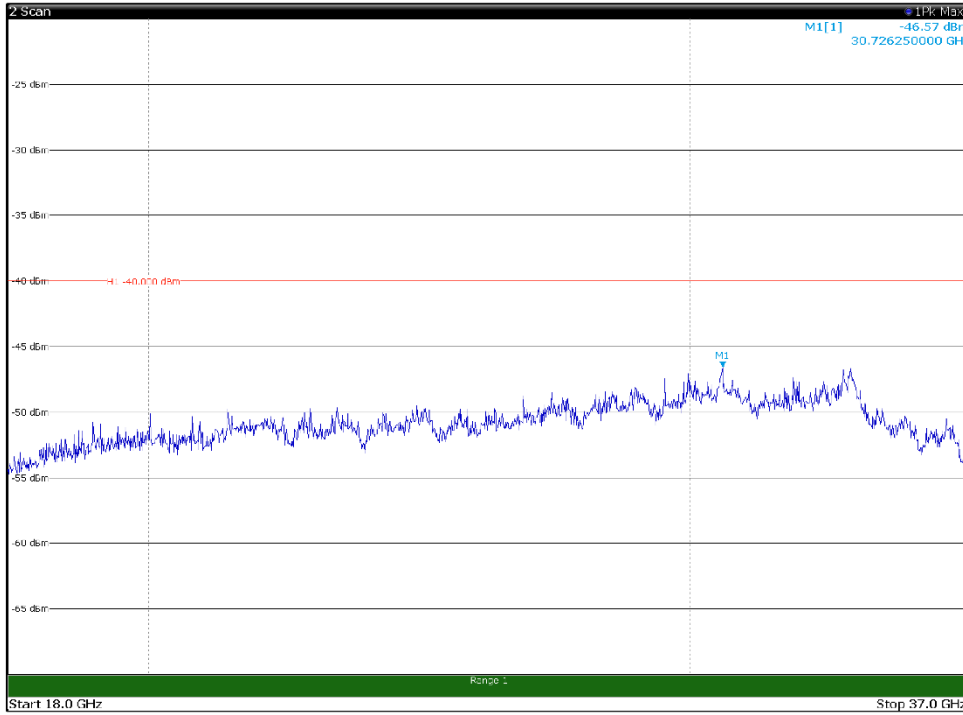

Channel: MIDDLE, Modulation: 16QAM,  
 BW=15MHz, Range: 18GHz - 37GHz, Polarization: Vertical

Channel: TOP, Modulation: 16QAM,  
BW=15MHz, Range: 30MHz- 1GHz, Polarization: Horizontal

Channel: TOP, Modulation: 16QAM,  
BW=15MHz, Range: 30MHz- 1GHz, Polarization: Vertical

Channel: TOP, Modulation: 16QAM,  
BW=15MHz, Range: 1GHz -6GHz, Polarization: Horizontal

Channel: TOP, Modulation: 16QAM,  
BW=15MHz, Range: 1GHz -6GHz, Polarization: Vertical

Channel: TOP, Modulation: 16QAM,  
BW=15MHz, Range: 6GHz -18GHz, Polarization: Horizontal

Channel: TOP, Modulation: 16QAM,  
BW=15MHz, Range: 6GHz -18GHz, Polarization: Vertical

Channel: TOP, Modulation: 16QAM,  
BW=15MHz, Range: 18GHz - 37GHz, Polarization: Horizontal

Channel: TOP, Modulation: 16QAM,  
BW=15MHz, Range: 18GHz - 37GHz, Polarization: Vertical