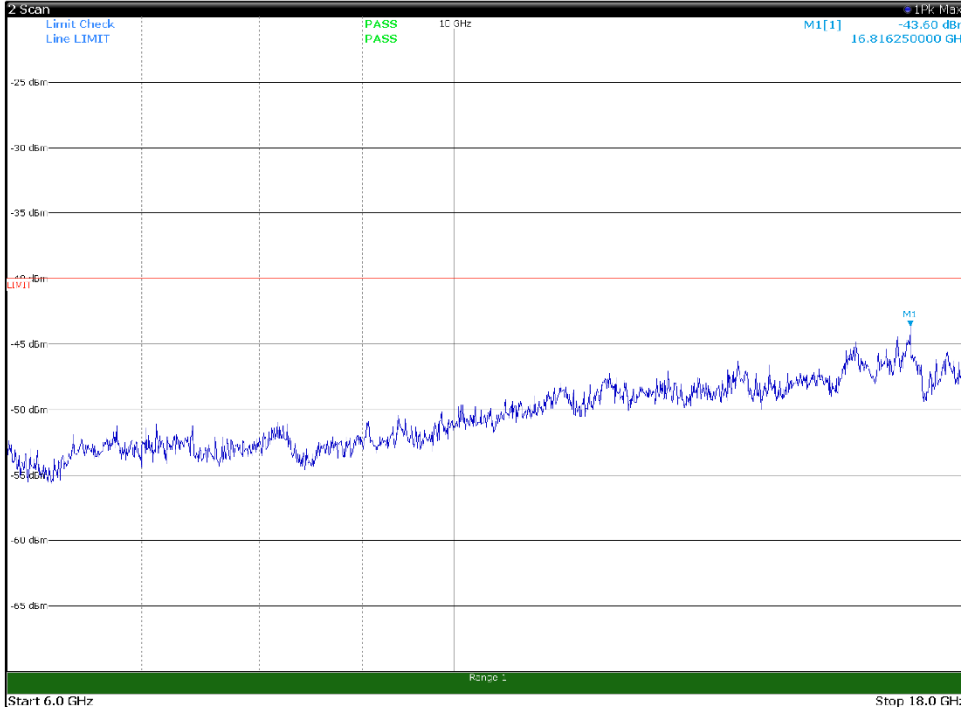

Channel: MIDDLE, Modulation: 256QAM,  
BW=10MHz, Range: 18GHz - 37GHz, Polarization: Vertical

Channel: TOP, Modulation: 256QAM,  
 BW=10MHz, Range: 30MHz- 1GHz, Polarization: Horizontal

Channel: TOP, Modulation: 256QAM,  
 BW=10MHz, Range: 30MHz- 1GHz, Polarization: Vertical

Channel: TOP, Modulation: 256QAM,  
BW=10MHz, Range: 1GHz -6GHz, Polarization: Horizontal

Channel: TOP, Modulation: 256QAM,  
BW=10MHz, Range: 1GHz -6GHz, Polarization: Vertical

Channel: TOP, Modulation: 256QAM,  
BW=10MHz, Range: 6GHz -18GHz, Polarization: Horizontal

Channel: TOP, Modulation: 256QAM,  
BW=10MHz, Range: 6GHz -18GHz, Polarization: Vertical

Channel: TOP, Modulation: 256QAM,  
BW=10MHz, Range: 18GHz - 37GHz, Polarization: Horizontal

Channel: TOP, Modulation: 256QAM,  
BW=10MHz, Range: 18GHz - 37GHz, Polarization: Vertical