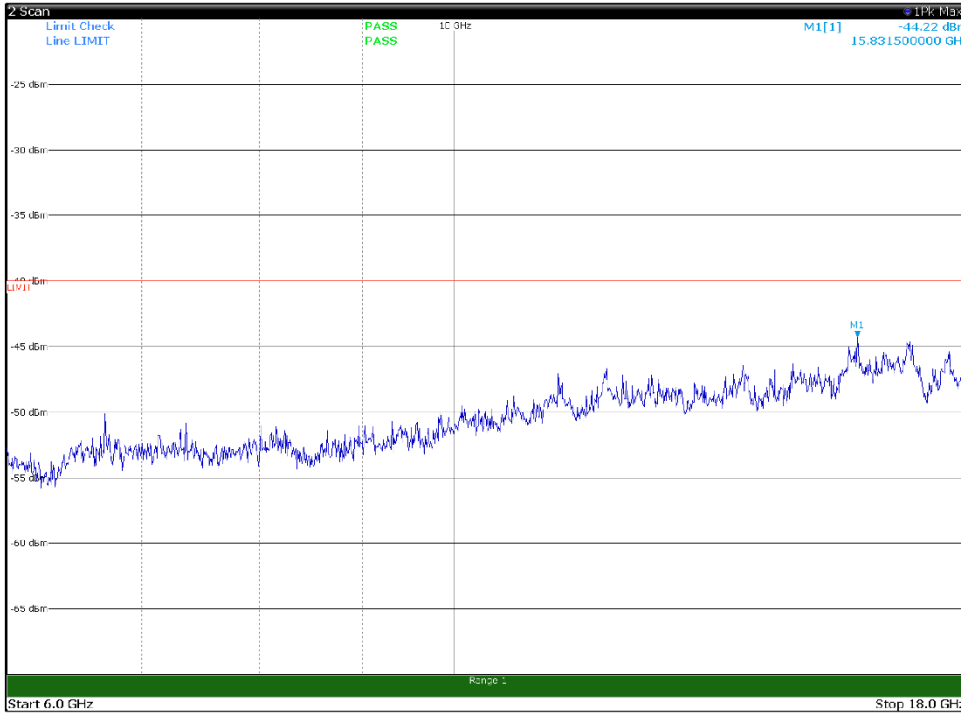

Channel: MIDDLE, Modulation: 256QAM,  
BW=10MHz, Range: 6GHz -18GHz, Polarization: Horizontal

Channel: MIDDLE, Modulation: 256QAM,  
BW=10MHz, Range: 6GHz -18GHz, Polarization: Vertical

Channel: MIDDLE, Modulation: 256QAM,  
BW=10MHz, Range: 18GHz - 37GHz, Polarization: Horizontal

Channel: MIDDLE, Modulation: 256QAM,  
BW=10MHz, Range: 18GHz - 37GHz, Polarization: Vertical

Channel: TOP, Modulation: 256QAM,  
 BW=10MHz, Range: 30MHz- 1GHz, Polarization: Horizontal

Channel: TOP, Modulation: 256QAM,  
 BW=10MHz, Range: 30MHz- 1GHz, Polarization: Vertical

Channel: TOP, Modulation: 256QAM,  
BW=10MHz, Range: 1GHz -6GHz, Polarization: Horizontal

Channel: TOP, Modulation: 256QAM,  
BW=10MHz, Range: 1GHz -6GHz, Polarization: Vertical

Channel: TOP, Modulation: 256QAM,  
BW=10MHz, Range: 6GHz -18GHz, Polarization: Horizontal

Channel: TOP, Modulation: 256QAM,  
BW=10MHz, Range: 6GHz -18GHz, Polarization: Vertical

Channel: TOP, Modulation: 256QAM,  
BW=10MHz, Range: 18GHz - 37GHz, Polarization: Horizontal

Channel: TOP, Modulation: 256QAM,  
BW=10MHz, Range: 18GHz - 37GHz, Polarization: Vertical