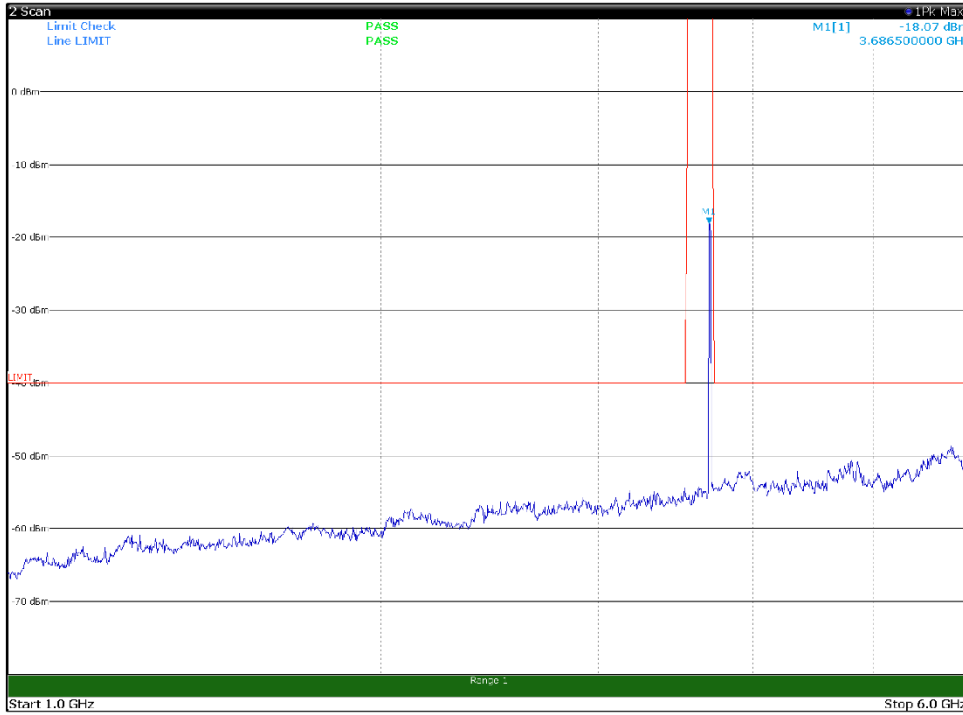

Channel: MIDDLE, Modulation: 16QAM,  
BW=15MHz, Range: 6GHz -18GHz, Polarization: Horizontal

Channel: MIDDLE, Modulation: 16QAM,  
BW=15MHz, Range: 6GHz -18GHz, Polarization: Vertical

Channel: MIDDLE, Modulation: 16QAM,  
 BW=15MHz, Range: 18GHz - 37GHz, Polarization: Horizontal

Channel: MIDDLE, Modulation: 16QAM,  
 BW=15MHz, Range: 18GHz - 37GHz, Polarization: Vertical

Channel: TOP, Modulation: 16QAM,  
BW=15MHz, Range: 30MHz- 1GHz, Polarization: Horizontal

Channel: TOP, Modulation: 16QAM,  
BW=15MHz, Range: 30MHz- 1GHz, Polarization: Vertical