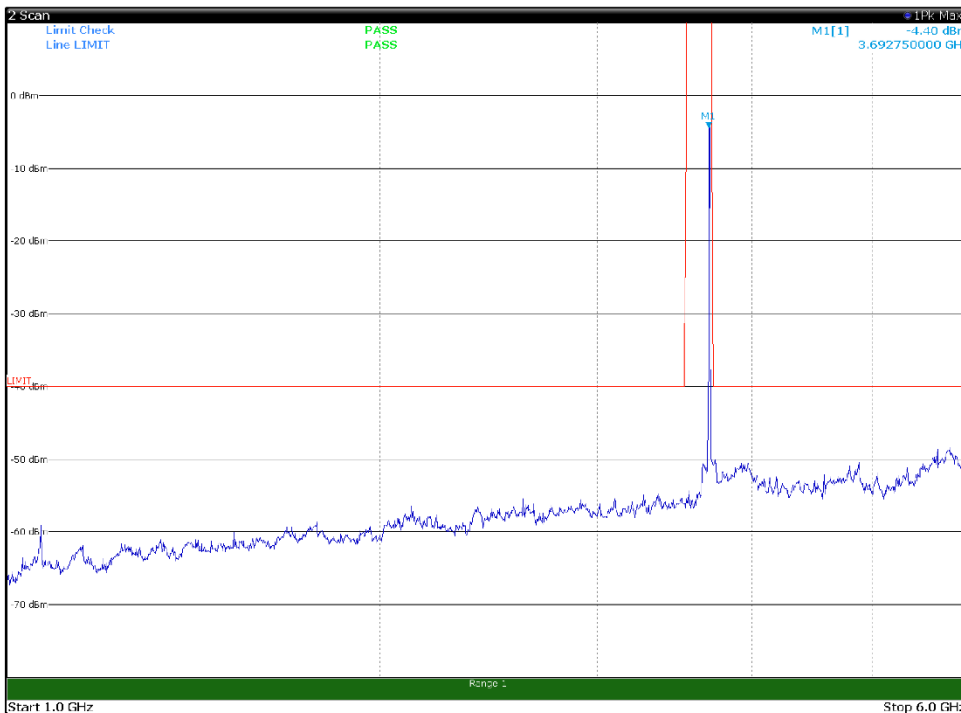

Channel: MIDDLE, Modulation: 64QAM,  
BW=10MHz, Range: 18GHz - 37GHz, Polarization: Vertical

Channel: TOP, Modulation: 64QAM,  
BW=10MHz, Range: 30MHz- 1GHz, Polarization: Horizontal

Channel: TOP, Modulation: 64QAM,  
BW=10MHz, Range: 30MHz- 1GHz, Polarization: Vertical

Channel: TOP, Modulation: 64QAM,  
BW=10MHz, Range: 1GHz -6GHz, Polarization: Horizontal

Channel: TOP, Modulation: 64QAM,  
BW=10MHz, Range: 1GHz -6GHz, Polarization: Vertical

Channel: TOP, Modulation: 64QAM,  
BW=10MHz, Range: 6GHz -18GHz, Polarization: Horizontal

Channel: TOP, Modulation: 64QAM,  
BW=10MHz, Range: 6GHz -18GHz, Polarization: Vertical

Channel: TOP, Modulation: 64QAM,  
BW=10MHz, Range: 18GHz - 37GHz, Polarization: Horizontal

Channel: TOP, Modulation: 64QAM,  
BW=10MHz, Range: 18GHz - 37GHz, Polarization: Vertical