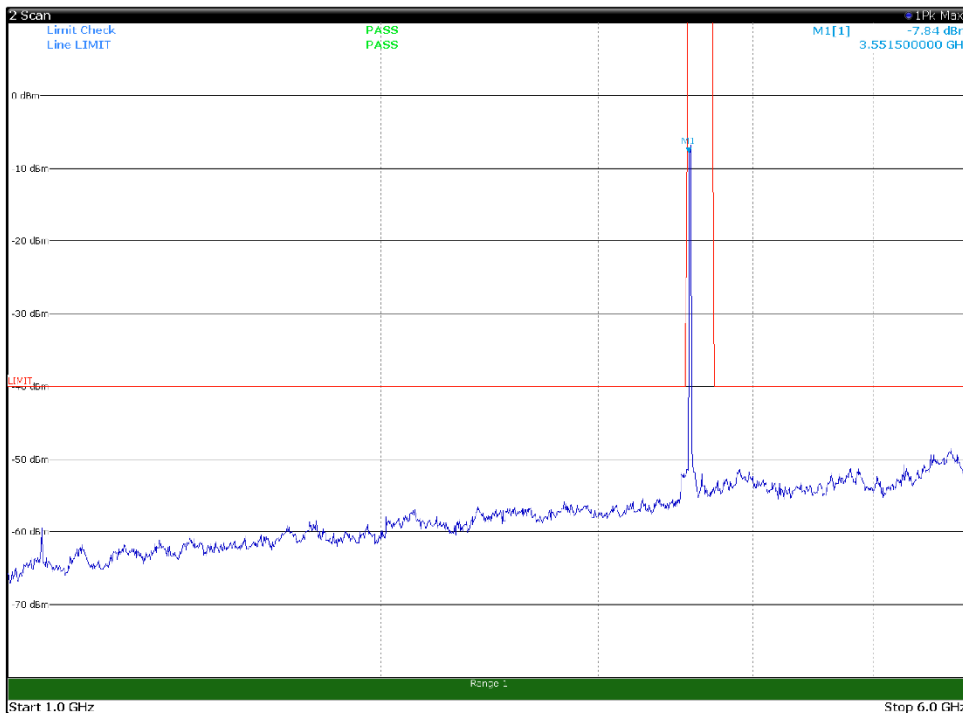

Channel: TOP, Modulation: 256QAM,  
BW=10MHz, Range: 1GHz -6GHz, Polarization: Horizontal

Channel: TOP, Modulation: 256QAM,  
BW=10MHz, Range: 1GHz -6GHz, Polarization: Vertical

Channel: TOP, Modulation: 256QAM,  
BW=10MHz, Range: 6GHz -18GHz, Polarization: Horizontal

Channel: TOP, Modulation: 256QAM,  
BW=10MHz, Range: 6GHz -18GHz, Polarization: Vertical

Channel: TOP, Modulation: 256QAM,  
BW=10MHz, Range: 18GHz - 37GHz, Polarization: Horizontal

Channel: TOP, Modulation: 256QAM,  
BW=10MHz, Range: 18GHz - 37GHz, Polarization: Vertical

Channel: BOTTOM, Modulation: QPSK,  
 BW=15MHz, Range: 30MHz- 1GHz, Polarization: Horizontal

Channel: BOTTOM, Modulation: QPSK,  
 BW=15MHz, Range: 30MHz- 1GHz, Polarization: Vertical

Channel: BOTTOM, Modulation: QPSK,  
BW=15MHz, Range: 1GHz -6GHz, Polarization: Horizontal