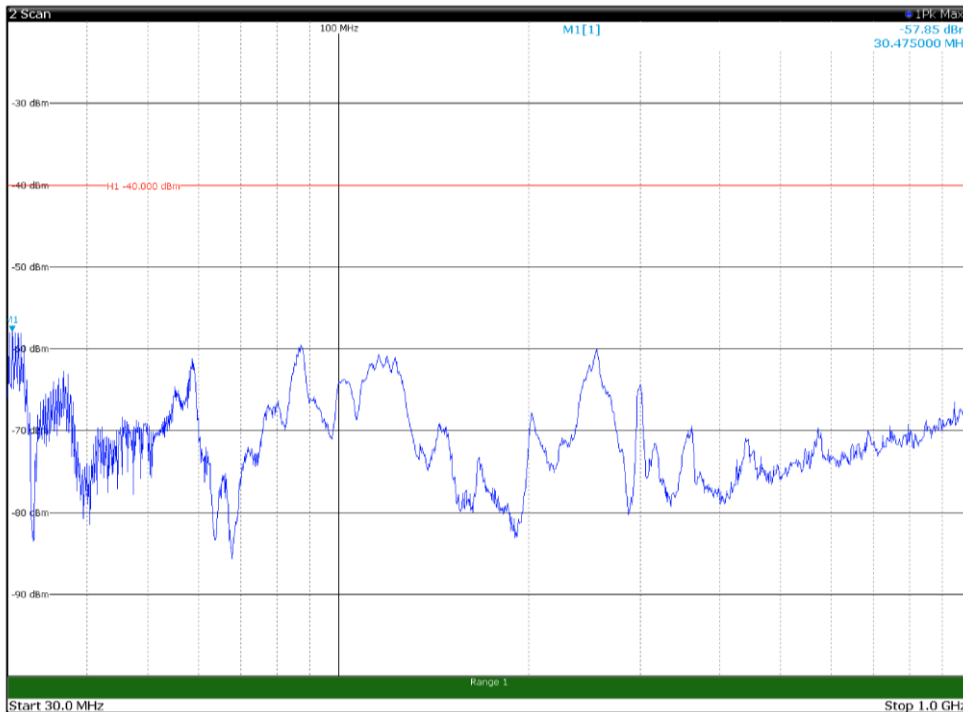

Channel: TOP, Modulation: 256QAM,  
BW=10MHz, Range: 1GHz -6GHz, Polarization: Horizontal

Channel: TOP, Modulation: 256QAM,  
BW=10MHz, Range: 1GHz -6GHz, Polarization: Vertical

Channel: TOP, Modulation: 256QAM,  
BW=10MHz, Range: 6GHz -18GHz, Polarization: Horizontal

Channel: TOP, Modulation: 256QAM,  
BW=10MHz, Range: 6GHz -18GHz, Polarization: Vertical

Channel: TOP, Modulation: 256QAM,  
BW=10MHz, Range: 18GHz - 37GHz, Polarization: Horizontal

Channel: TOP, Modulation: 256QAM,  
BW=10MHz, Range: 18GHz - 37GHz, Polarization: Vertical

Channel: BOTTOM, Modulation: QPSK,  
 BW=15MHz, Range: 30MHz- 1GHz, Polarization: Horizontal

Channel: BOTTOM, Modulation: QPSK,  
 BW=15MHz, Range: 30MHz- 1GHz, Polarization: Vertical

Channel: BOTTOM, Modulation: QPSK,  
BW=15MHz, Range: 1GHz -6GHz, Polarization: Horizontal

Channel: BOTTOM, Modulation: QPSK,  
BW=15MHz, Range: 1GHz -6GHz, Polarization: Vertical

Channel: BOTTOM, Modulation: QPSK,  
BW=15MHz, Range: 6GHz -18GHz, Polarization: Horizontal

Channel: BOTTOM, Modulation: QPSK,  
BW=15MHz, Range: 6GHz -18GHz, Polarization: Vertical