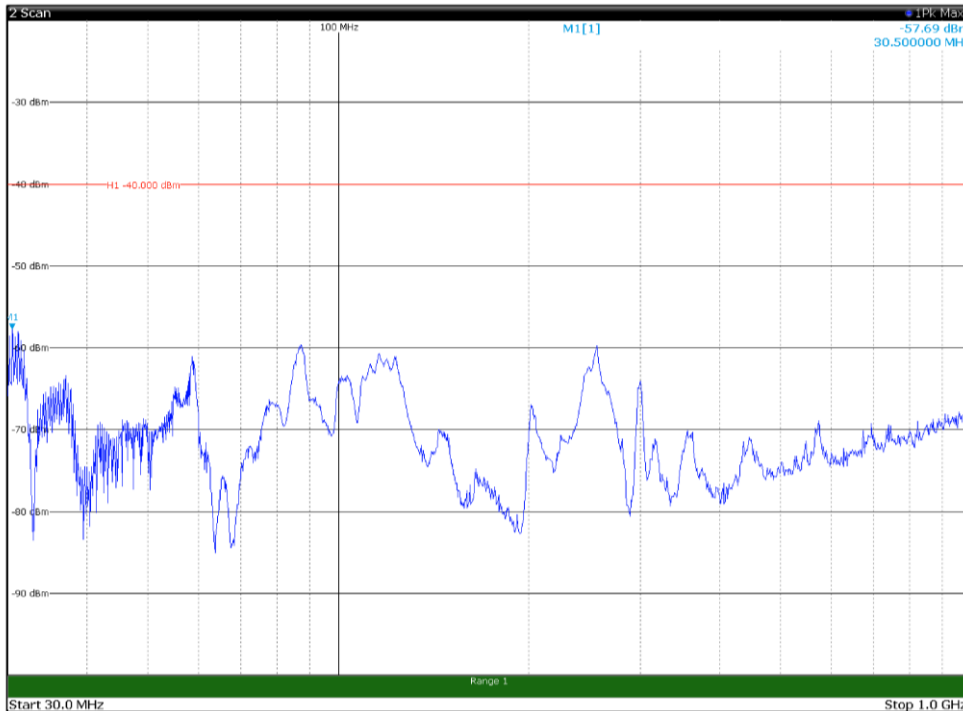

Channel: MIDDLE, Modulation: QPSK,  
 BW=15MHz, Range: 30MHz- 1GHz, Polarization: Vertical

Channel: MIDDLE, Modulation: QPSK,  
BW=15MHz, Range: 1GHz -6GHz, Polarization: Horizontal

Channel: MIDDLE, Modulation: QPSK,  
BW=15MHz, Range: 1GHz -6GHz, Polarization: Vertical

Channel: MIDDLE, Modulation: QPSK,  
BW=15MHz, Range: 6GHz -18GHz, Polarization: Horizontal

Channel: MIDDLE, Modulation: QPSK,  
BW=15MHz, Range: 6GHz -18GHz, Polarization: Vertical

Channel: MIDDLE, Modulation: QPSK,  
BW=15MHz, Range: 18GHz - 37GHz, Polarization: Horizontal

Channel: MIDDLE, Modulation: QPSK,  
BW=15MHz, Range: 18GHz - 37GHz, Polarization: Vertical

Channel: TOP, Modulation: QPSK,  
 BW=15MHz, Range: 30MHz- 1GHz, Polarization: Horizontal

Channel: TOP, Modulation: QPSK,  
 BW=15MHz, Range: 30MHz- 1GHz, Polarization: Vertical