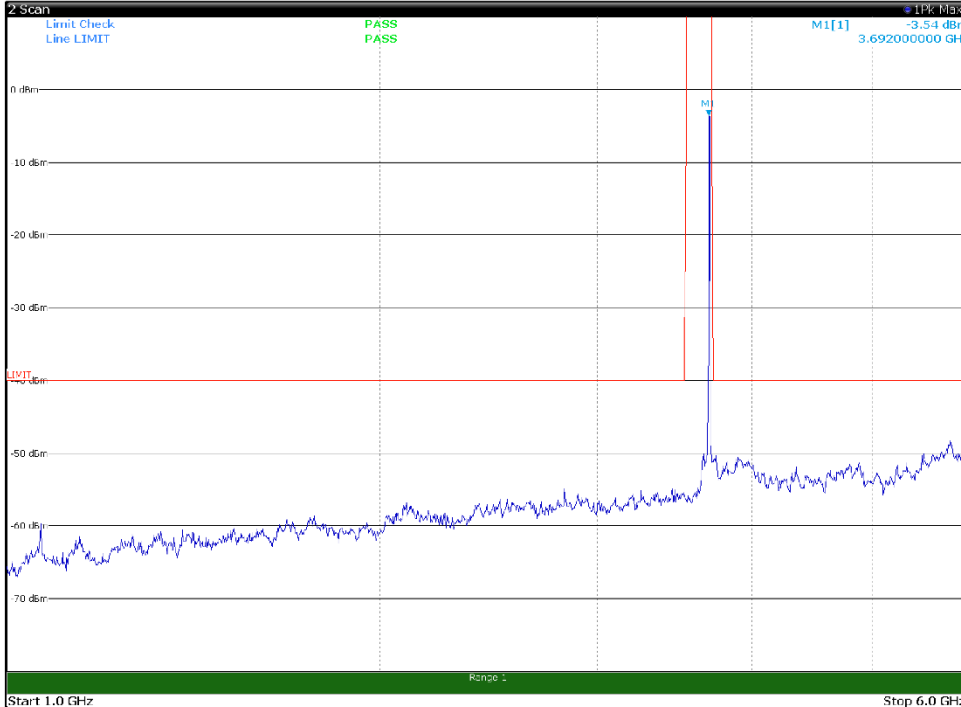

Channel: MIDDLE, Modulation: 256QAM,  
BW=10MHz, Range: 18GHz - 37GHz, Polarization: Vertical

Channel: TOP, Modulation: 256QAM,  
 BW=10MHz, Range: 30MHz- 1GHz, Polarization: Horizontal

Channel: TOP, Modulation: 256QAM,  
 BW=10MHz, Range: 30MHz- 1GHz, Polarization: Vertical

Channel: TOP, Modulation: 256QAM,  
BW=10MHz, Range: 1GHz -6GHz, Polarization: Horizontal

Channel: TOP, Modulation: 256QAM,  
BW=10MHz, Range: 1GHz -6GHz, Polarization: Vertical

Channel: TOP, Modulation: 256QAM,  
BW=10MHz, Range: 6GHz -18GHz, Polarization: Horizontal

Channel: TOP, Modulation: 256QAM,  
BW=10MHz, Range: 6GHz -18GHz, Polarization: Vertical

Channel: TOP, Modulation: 256QAM,  
BW=10MHz, Range: 18GHz - 37GHz, Polarization: Horizontal

Channel: TOP, Modulation: 256QAM,  
BW=10MHz, Range: 18GHz - 37GHz, Polarization: Vertical