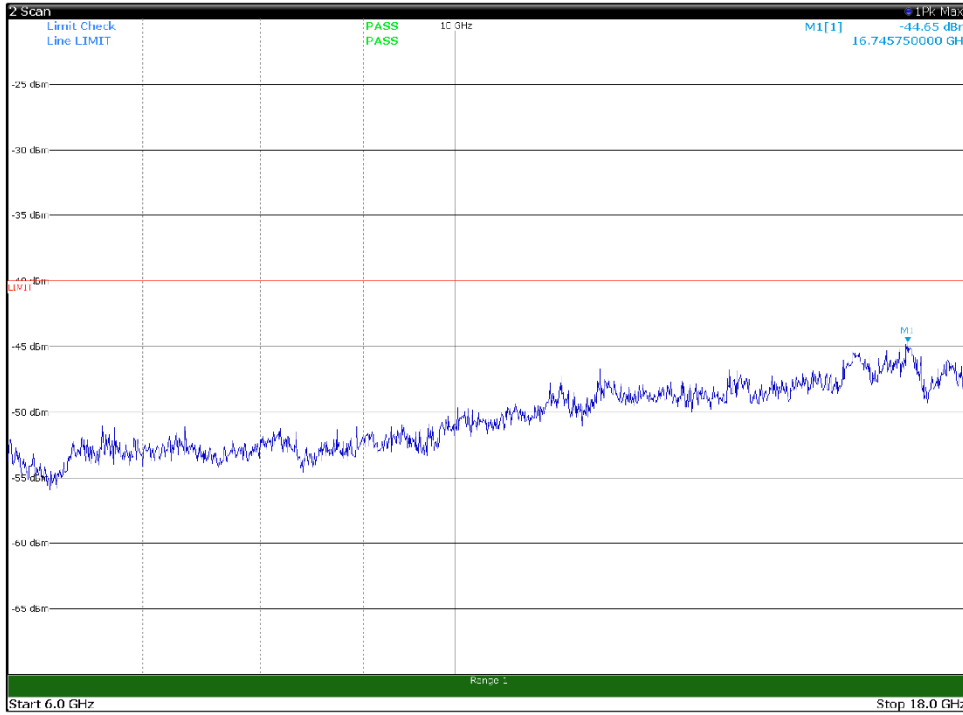

Channel: BOTTOM, Modulation: 64QAM,
BW=15MHz, Range: 1GHz -6GHz, Polarization: Vertical

Channel: BOTTOM, Modulation: 64QAM,
BW=15MHz, Range: 6GHz -18GHz, Polarization: Horizontal