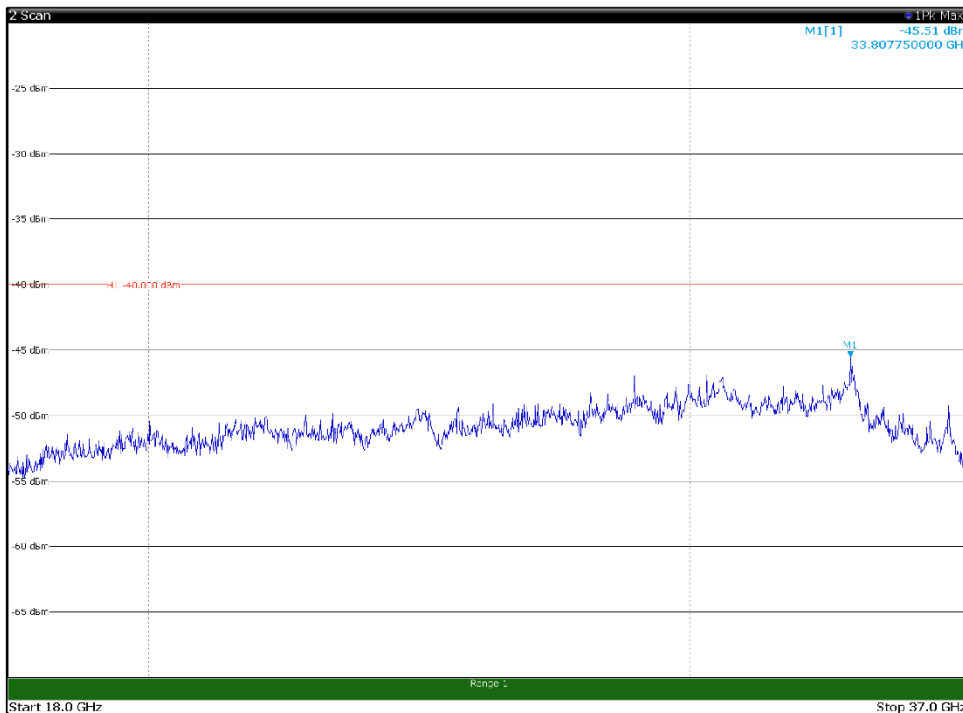

Channel: BOTTOM, Modulation: QPSK,  
BW=15MHz, Range: 18GHz - 37GHz, Polarization: Horizontal

Channel: BOTTOM, Modulation: QPSK,  
BW=15MHz, Range: 18GHz - 37GHz, Polarization: Vertical

Channel: MIDDLE, Modulation: QPSK,  
 BW=15MHz, Range: 30MHz- 1GHz, Polarization: Horizontal

Channel: MIDDLE, Modulation: QPSK,  
 BW=15MHz, Range: 30MHz- 1GHz, Polarization: Vertical

Channel: MIDDLE, Modulation: QPSK,  
BW=15MHz, Range: 1GHz -6GHz, Polarization: Horizontal

Channel: MIDDLE, Modulation: QPSK,  
BW=15MHz, Range: 1GHz -6GHz, Polarization: Vertical

Channel: MIDDLE, Modulation: QPSK,  
BW=15MHz, Range: 6GHz -18GHz, Polarization: Horizontal

Channel: MIDDLE, Modulation: QPSK,  
BW=15MHz, Range: 6GHz -18GHz, Polarization: Vertical

Channel: MIDDLE, Modulation: QPSK,  
BW=15MHz, Range: 18GHz - 37GHz, Polarization: Horizontal