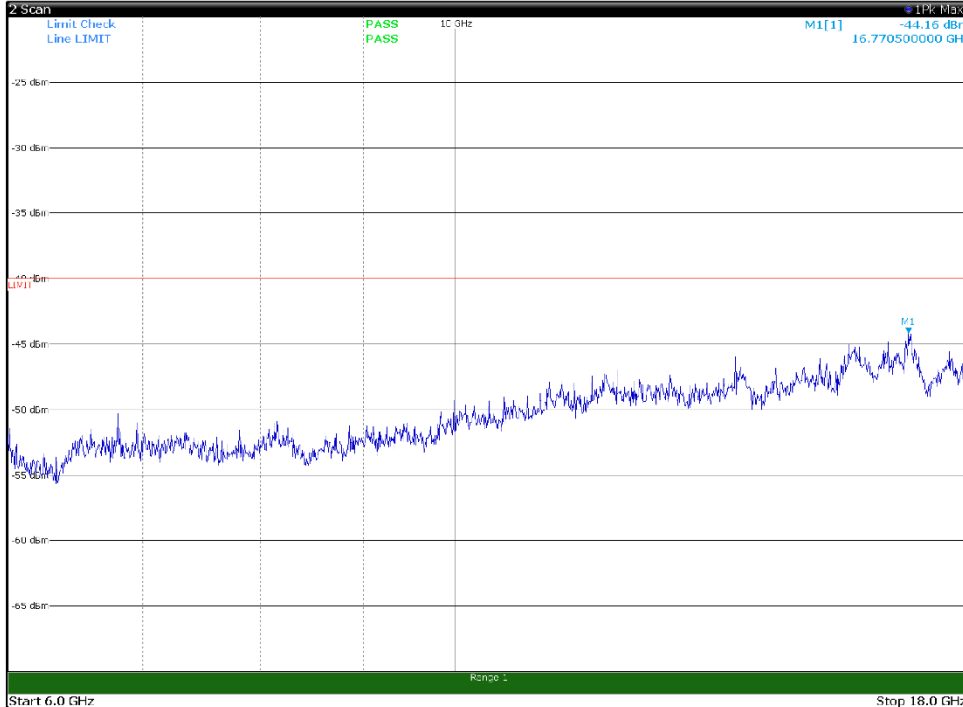

Channel: BOTTOM, Modulation: 64QAM,
BW=15MHz, Range: 6GHz -18GHz, Polarization: Horizontal

Channel: BOTTOM, Modulation: 64QAM,
BW=15MHz, Range: 6GHz -18GHz, Polarization: Vertical