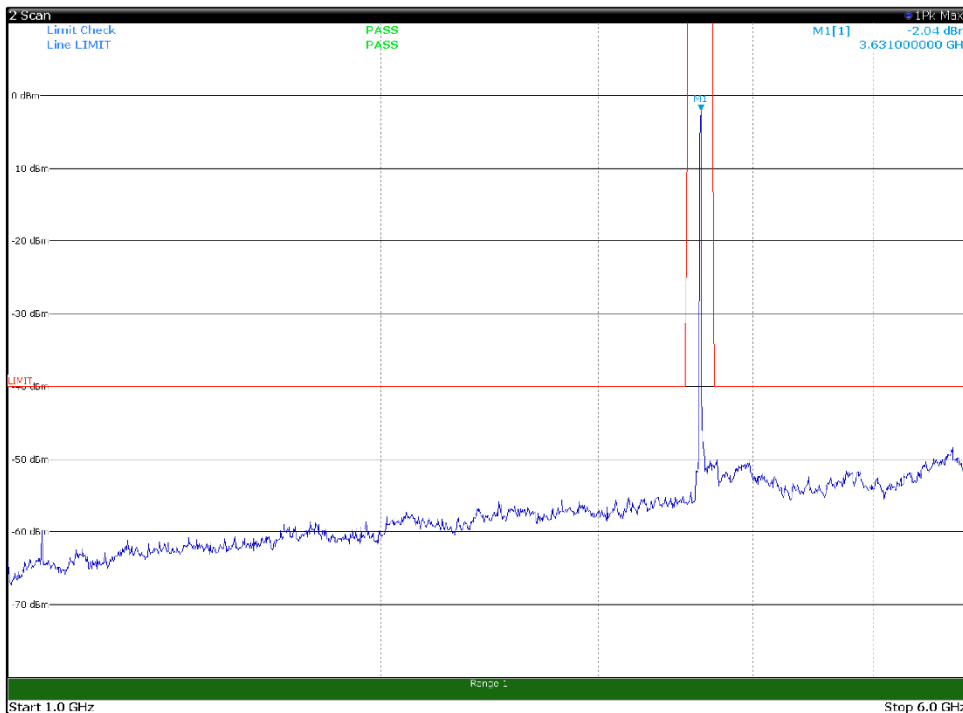

Channel: MIDDLE, Modulation: 64QAM,
BW=15MHz, Range: 1GHz -6GHz, Polarization: Horizontal

Channel: MIDDLE, Modulation: 64QAM,
BW=15MHz, Range: 1GHz -6GHz, Polarization: Vertical