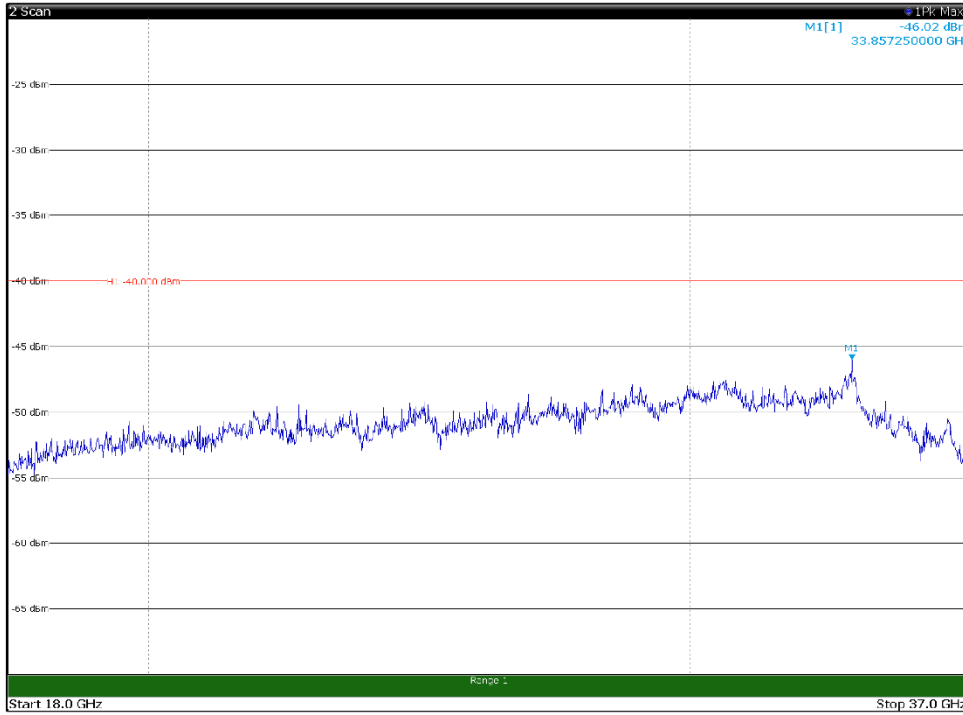

Channel: TOP, Modulation: 256QAM,  
BW=10MHz, Range: 6GHz -18GHz, Polarization: Vertical

Channel: TOP, Modulation: 256QAM,  
BW=10MHz, Range: 18GHz - 37GHz, Polarization: Horizontal

Channel: TOP, Modulation: 256QAM,  
BW=10MHz, Range: 18GHz - 37GHz, Polarization: Vertical

Channel: BOTTOM, Modulation: QPSK,  
 BW=15MHz, Range: 30MHz- 1GHz, Polarization: Horizontal

Channel: BOTTOM, Modulation: QPSK,  
 BW=15MHz, Range: 30MHz- 1GHz, Polarization: Vertical

Channel: BOTTOM, Modulation: QPSK,  
BW=15MHz, Range: 1GHz -6GHz, Polarization: Horizontal

Channel: BOTTOM, Modulation: QPSK,  
BW=15MHz, Range: 1GHz -6GHz, Polarization: Vertical

Channel: BOTTOM, Modulation: QPSK,  
BW=15MHz, Range: 6GHz -18GHz, Polarization: Horizontal

Channel: BOTTOM, Modulation: QPSK,  
BW=15MHz, Range: 6GHz -18GHz, Polarization: Vertical