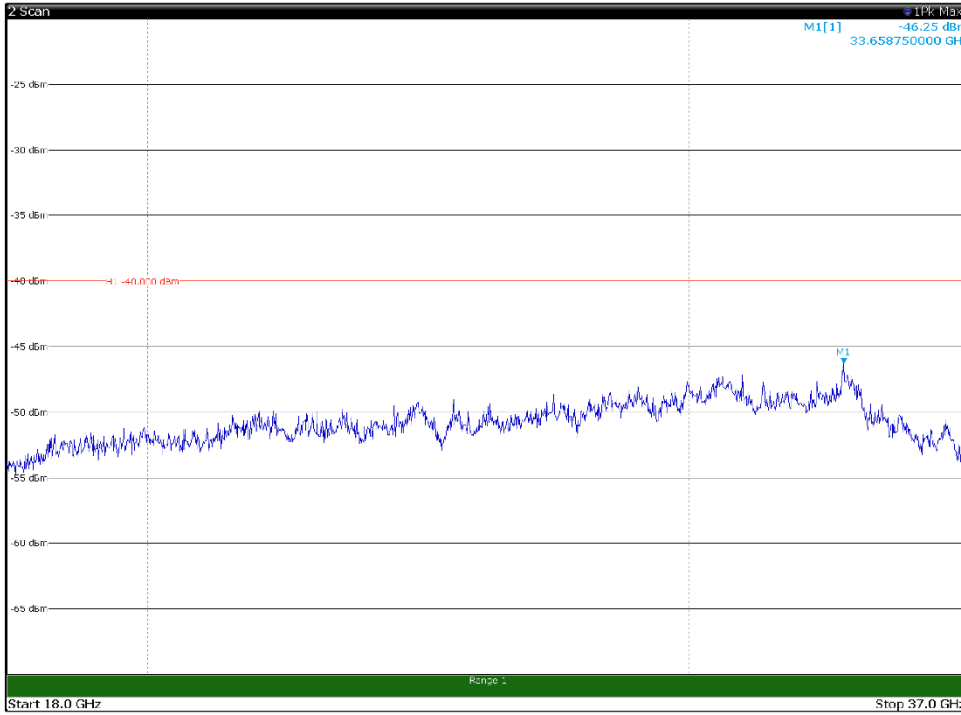

Channel: TOP, Modulation: 64QAM,  
BW=10MHz, Range: 6GHz -18GHz, Polarization: Vertical

Channel: TOP, Modulation: 64QAM,  
BW=10MHz, Range: 18GHz - 37GHz, Polarization: Horizontal

Channel: TOP, Modulation: 64QAM,  
BW=10MHz, Range: 18GHz - 37GHz, Polarization: Vertical

Channel: BOTTOM, Modulation: 256QAM,  
 BW=10MHz, Range: 30MHz- 1GHz, Polarization: Horizontal

Channel: BOTTOM, Modulation: 256QAM,  
 BW=10MHz, Range: 30MHz- 1GHz, Polarization: Vertical

Channel: BOTTOM, Modulation: 256QAM,  
BW=10MHz, Range: 1GHz -6GHz, Polarization: Horizontal

Channel: BOTTOM, Modulation: 256QAM,  
BW=10MHz, Range: 1GHz -6GHz, Polarization: Vertical

Channel: BOTTOM, Modulation: 256QAM,  
BW=10MHz, Range: 6GHz -18GHz, Polarization: Horizontal

Channel: BOTTOM, Modulation: 256QAM,  
BW=10MHz, Range: 6GHz -18GHz, Polarization: Vertical

Channel: BOTTOM, Modulation: 256QAM,  
BW=10MHz, Range: 18GHz - 37GHz, Polarization: Horizontal

Channel: BOTTOM, Modulation: 256QAM,  
BW=10MHz, Range: 18GHz - 37GHz, Polarization: Vertical

Channel: MIDDLE, Modulation: 256QAM,  
BW=10MHz, Range: 30MHz- 1GHz, Polarization: Horizontal