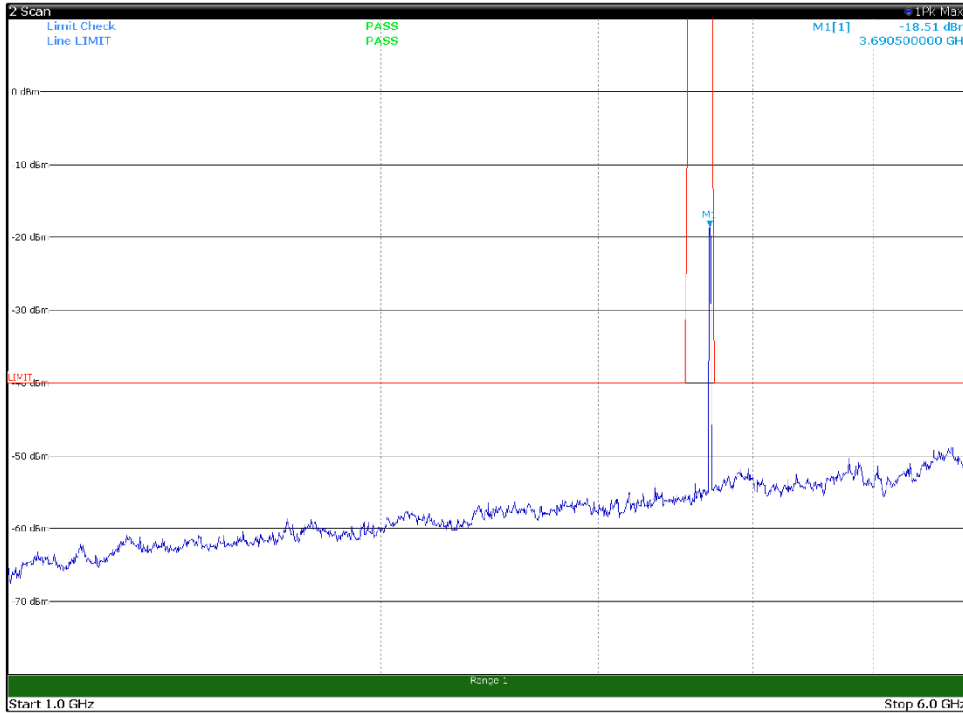

Channel: TOP, Modulation: 64QAM,
BW=15MHz, Range: 30MHz- 1GHz, Polarization: Vertical

Channel: TOP, Modulation: 64QAM,
BW=15MHz, Range: 1GHz -6GHz, Polarization: Horizontal