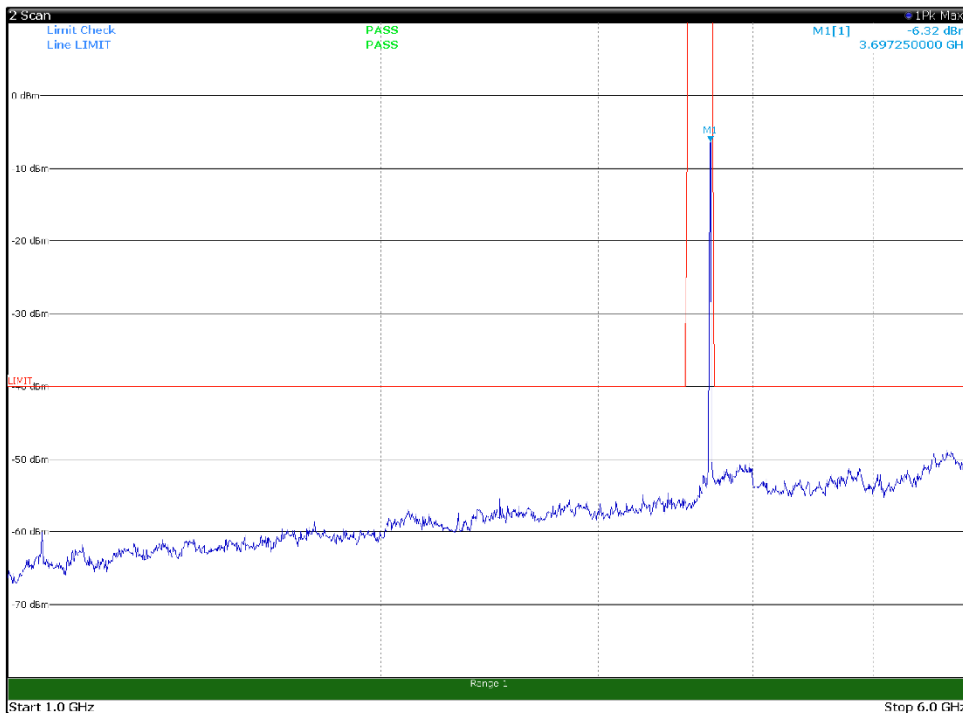

Channel: TOP, Modulation: 64QAM,
BW=15MHz, Range: 1GHz -6GHz, Polarization: Horizontal

Channel: TOP, Modulation: 64QAM,
BW=15MHz, Range: 1GHz -6GHz, Polarization: Vertical