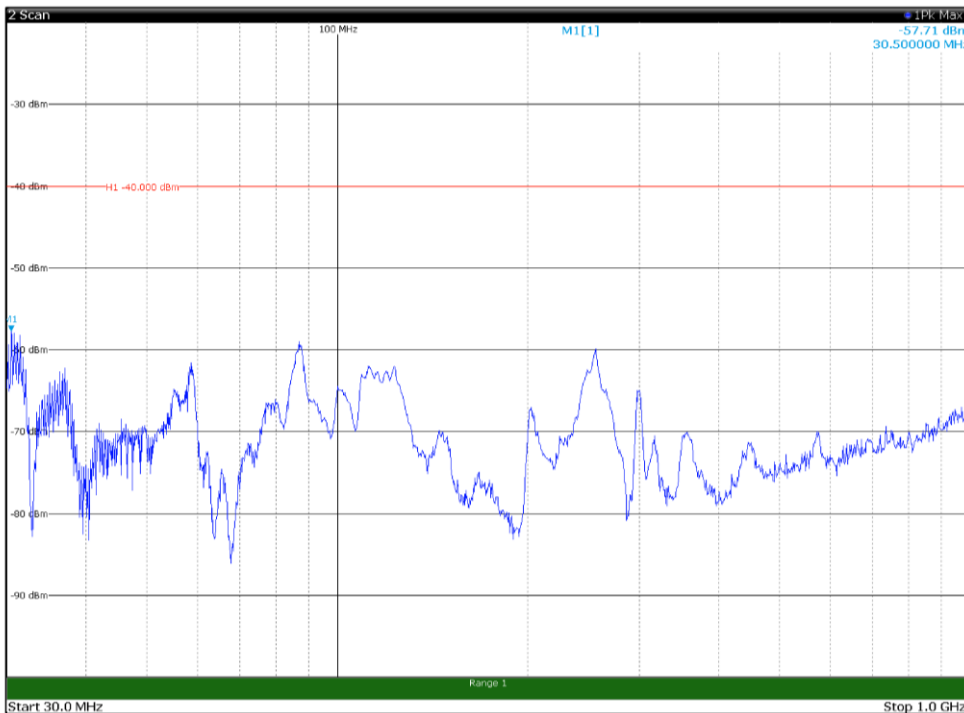

Channel: MIDDLE, Modulation: 256QAM,  
BW=10MHz, Range: 30MHz- 1GHz, Polarization: Vertical

Channel: MIDDLE, Modulation: 256QAM,  
BW=10MHz, Range: 1GHz -6GHz, Polarization: Horizontal

Channel: MIDDLE, Modulation: 256QAM,  
BW=10MHz, Range: 1GHz -6GHz, Polarization: Vertical

Channel: MIDDLE, Modulation: 256QAM,  
BW=10MHz, Range: 6GHz -18GHz, Polarization: Horizontal

Channel: MIDDLE, Modulation: 256QAM,  
BW=10MHz, Range: 6GHz -18GHz, Polarization: Vertical

Channel: MIDDLE, Modulation: 256QAM,  
BW=10MHz, Range: 18GHz - 37GHz, Polarization: Horizontal

Channel: MIDDLE, Modulation: 256QAM,  
BW=10MHz, Range: 18GHz - 37GHz, Polarization: Vertical

Channel: TOP, Modulation: 256QAM,  
 BW=10MHz, Range: 30MHz- 1GHz, Polarization: Horizontal

Channel: TOP, Modulation: 256QAM,  
 BW=10MHz, Range: 30MHz- 1GHz, Polarization: Vertical

Channel: TOP, Modulation: 256QAM,  
BW=10MHz, Range: 1GHz -6GHz, Polarization: Horizontal

Channel: TOP, Modulation: 256QAM,  
BW=10MHz, Range: 1GHz -6GHz, Polarization: Vertical

Channel: TOP, Modulation: 256QAM,  
BW=10MHz, Range: 6GHz -18GHz, Polarization: Horizontal