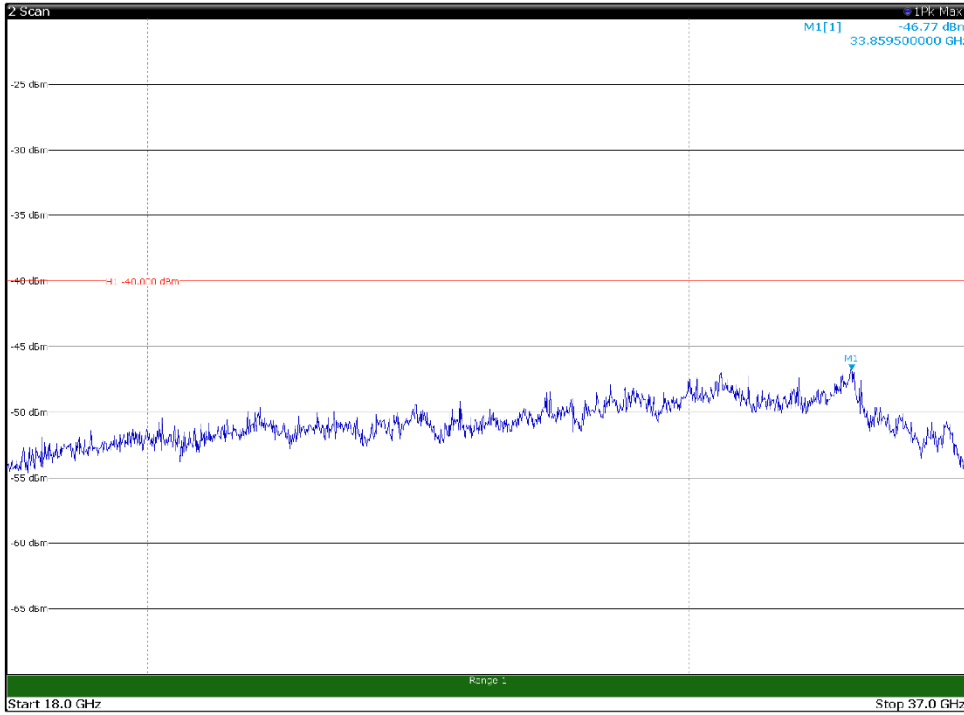

Channel: MIDDLE, Modulation: 64QAM,  
BW=10MHz, Range: 18GHz - 37GHz, Polarization: Vertical

Channel: TOP, Modulation: 64QAM,  
BW=10MHz, Range: 30MHz- 1GHz, Polarization: Horizontal

Channel: TOP, Modulation: 64QAM,  
BW=10MHz, Range: 30MHz- 1GHz, Polarization: Vertical

Channel: TOP, Modulation: 64QAM,  
BW=10MHz, Range: 1GHz -6GHz, Polarization: Horizontal

Channel: TOP, Modulation: 64QAM,  
BW=10MHz, Range: 1GHz -6GHz, Polarization: Vertical

Channel: TOP, Modulation: 64QAM,  
BW=10MHz, Range: 6GHz -18GHz, Polarization: Horizontal

Channel: TOP, Modulation: 64QAM,  
BW=10MHz, Range: 6GHz -18GHz, Polarization: Vertical

Channel: TOP, Modulation: 64QAM,  
BW=10MHz, Range: 18GHz - 37GHz, Polarization: Horizontal

Channel: TOP, Modulation: 64QAM,  
BW=10MHz, Range: 18GHz - 37GHz, Polarization: Vertical

Channel: BOTTOM, Modulation: 256QAM,  
 BW=10MHz, Range: 30MHz- 1GHz, Polarization: Horizontal

Channel: BOTTOM, Modulation: 256QAM,  
 BW=10MHz, Range: 30MHz- 1GHz, Polarization: Vertical

Channel: BOTTOM, Modulation: 256QAM,  
BW=10MHz, Range: 1GHz -6GHz, Polarization: Horizontal