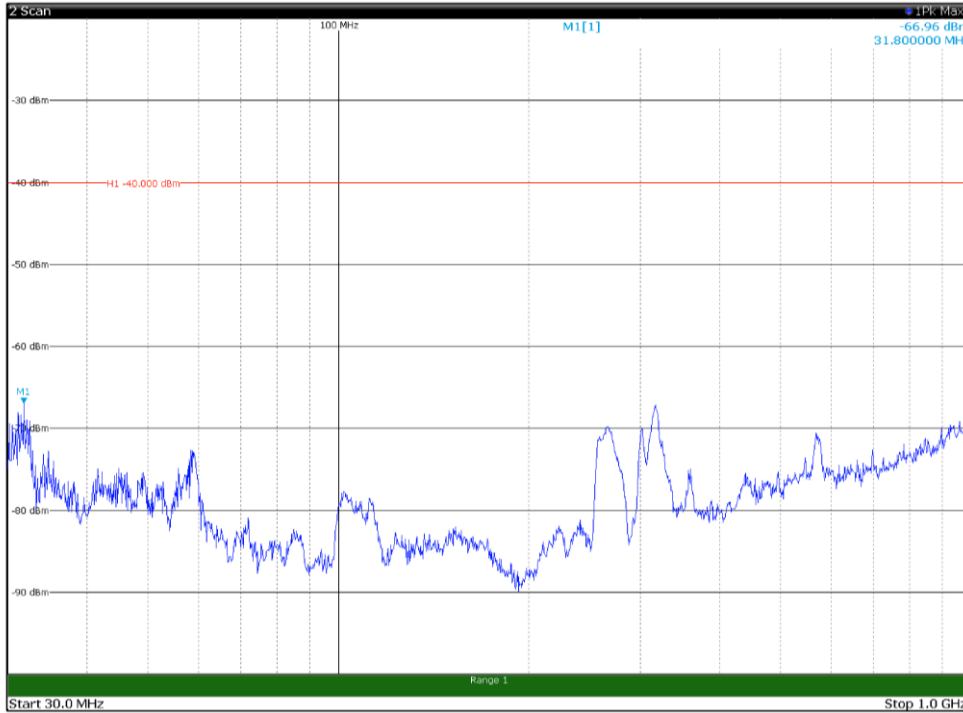

Channel: BOTTOM, Modulation: 64QAM,  
 BW=15MHz, Range: 30MHz- 1GHz, Polarization: Horizontal

Channel: BOTTOM, Modulation: 64QAM,  
 BW=15MHz, Range: 30MHz- 1GHz, Polarization: Vertical

Channel: BOTTOM, Modulation: 64QAM,  
BW=15MHz, Range: 1GHz -6GHz, Polarization: Horizontal

Channel: BOTTOM, Modulation: 64QAM,  
BW=15MHz, Range: 1GHz -6GHz, Polarization: Vertical

Channel: BOTTOM, Modulation: 64QAM,  
BW=15MHz, Range: 6GHz -18GHz, Polarization: Horizontal

Channel: BOTTOM, Modulation: 64QAM,  
BW=15MHz, Range: 6GHz -18GHz, Polarization: Vertical

Channel: BOTTOM, Modulation: 64QAM,  
BW=15MHz, Range: 18GHz - 37GHz, Polarization: Horizontal

Channel: BOTTOM, Modulation: 64QAM,  
BW=15MHz, Range: 18GHz - 37GHz, Polarization: Vertical

Channel: MIDDLE, Modulation: 64QAM,  
BW=15MHz, Range: 30MHz- 1GHz, Polarization: Horizontal