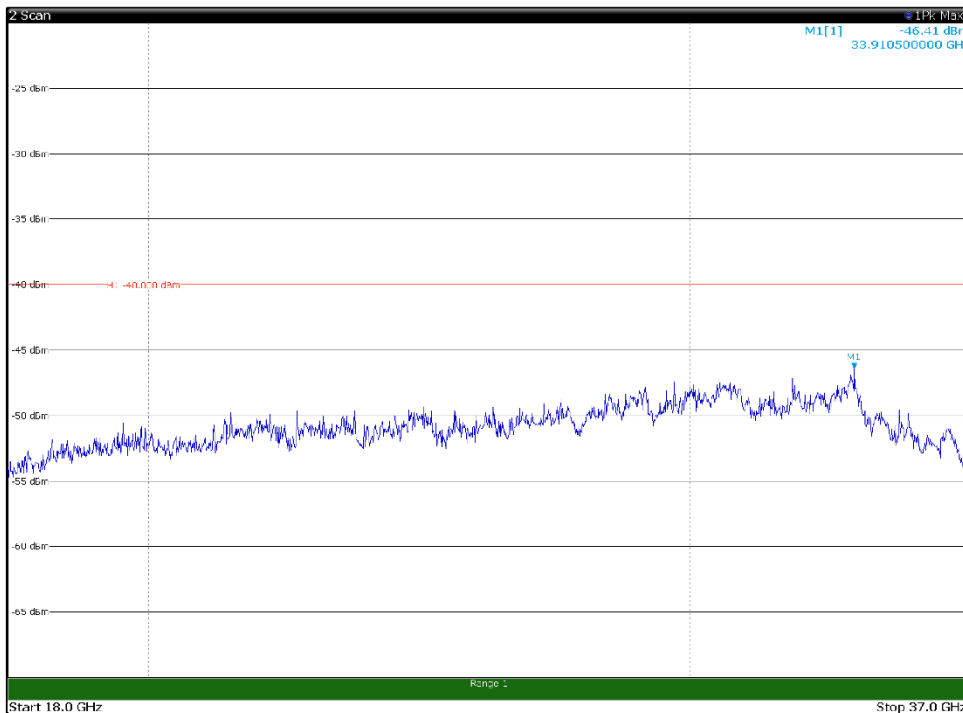

Channel: BOTTOM, Modulation: 16QAM,  
BW=15MHz, Range: 1GHz -6GHz, Polarization: Vertical

Channel: BOTTOM, Modulation: 16QAM,  
BW=15MHz, Range: 6GHz -18GHz, Polarization: Horizontal

Channel: BOTTOM, Modulation: 16QAM,  
BW=15MHz, Range: 6GHz -18GHz, Polarization: Vertical

Channel: BOTTOM, Modulation: 16QAM,  
BW=15MHz, Range: 18GHz - 37GHz, Polarization: Horizontal

Channel: BOTTOM, Modulation: 16QAM,  
BW=15MHz, Range: 18GHz - 37GHz, Polarization: Vertical

Channel: MIDDLE, Modulation: 16QAM,  
BW=15MHz, Range: 30MHz- 1GHz, Polarization: Horizontal