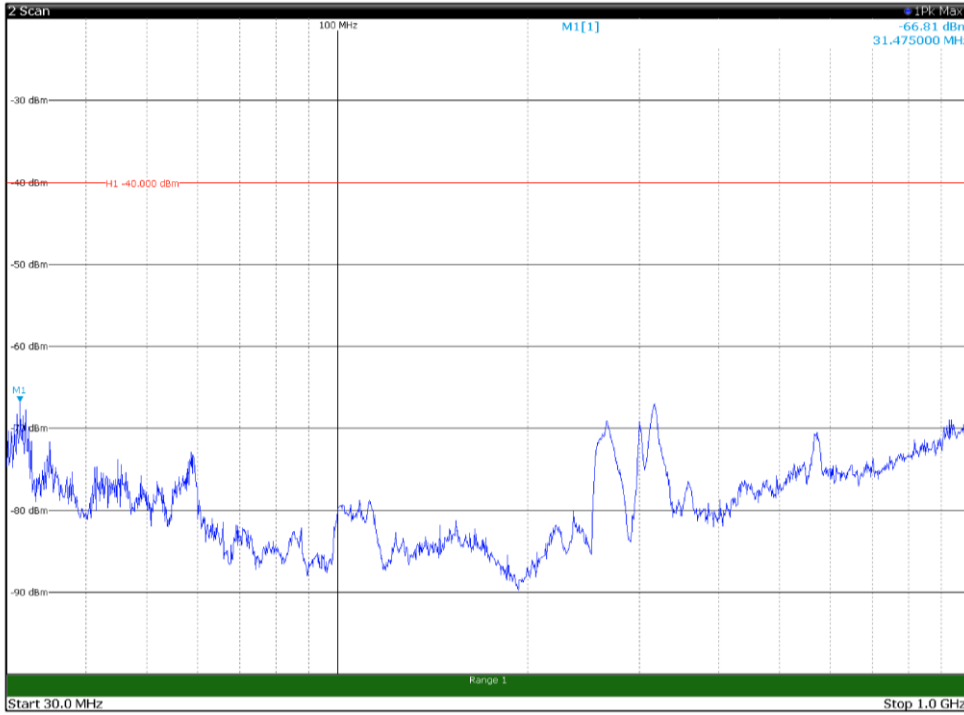

Channel: BOTTOM, Modulation: 256QAM,  
 BW=10MHz, Range: 30MHz- 1GHz, Polarization: Horizontal

Channel: BOTTOM, Modulation: 256QAM,  
 BW=10MHz, Range: 30MHz- 1GHz, Polarization: Vertical

Channel: BOTTOM, Modulation: 256QAM,  
BW=10MHz, Range: 1GHz -6GHz, Polarization: Horizontal

Channel: BOTTOM, Modulation: 256QAM,  
BW=10MHz, Range: 1GHz -6GHz, Polarization: Vertical

Channel: BOTTOM, Modulation: 256QAM,  
BW=10MHz, Range: 6GHz -18GHz, Polarization: Horizontal

Channel: BOTTOM, Modulation: 256QAM,  
BW=10MHz, Range: 6GHz -18GHz, Polarization: Vertical

Channel: BOTTOM, Modulation: 256QAM,  
BW=10MHz, Range: 18GHz - 37GHz, Polarization: Horizontal

Channel: BOTTOM, Modulation: 256QAM,  
BW=10MHz, Range: 18GHz - 37GHz, Polarization: Vertical

Channel: MIDDLE, Modulation: 256QAM,  
BW=10MHz, Range: 30MHz- 1GHz, Polarization: Horizontal

Channel: MIDDLE, Modulation: 256QAM,  
BW=10MHz, Range: 30MHz- 1GHz, Polarization: Vertical

Channel: MIDDLE, Modulation: 256QAM,  
BW=10MHz, Range: 1GHz -6GHz, Polarization: Horizontal

Channel: MIDDLE, Modulation: 256QAM,  
BW=10MHz, Range: 1GHz -6GHz, Polarization: Vertical