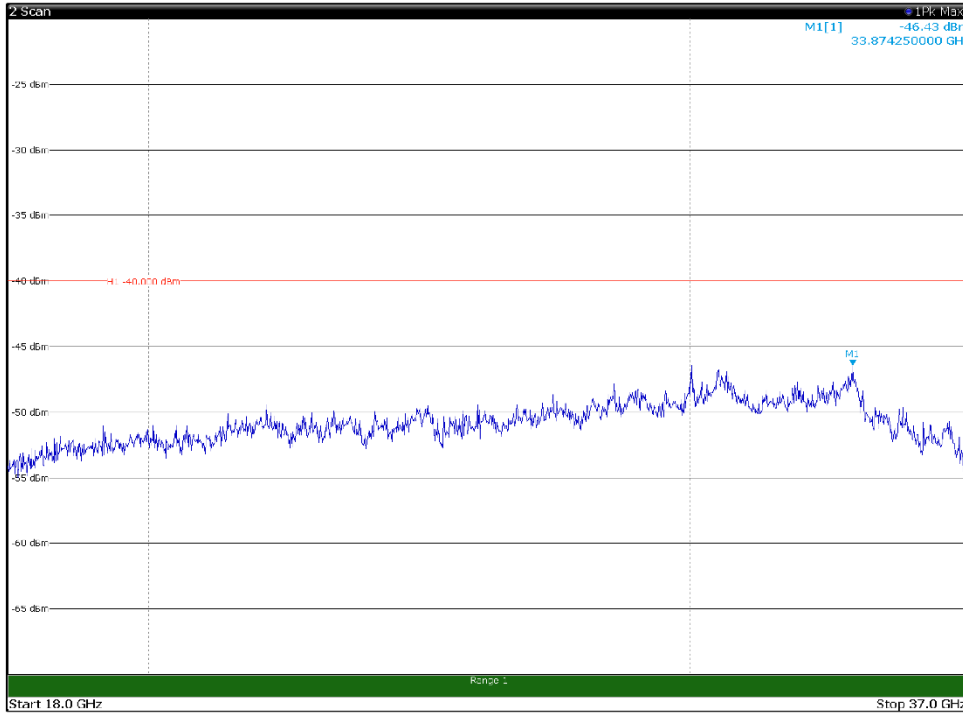

Channel: MIDDLE, Modulation: 64QAM,  
BW=15MHz, Range: 18GHz - 37GHz, Polarization: Vertical

Channel: TOP, Modulation: 64QAM,  
 BW=15MHz, Range: 30MHz- 1GHz, Polarization: Horizontal

Channel: TOP, Modulation: 64QAM,  
 BW=15MHz, Range: 30MHz- 1GHz, Polarization: Vertical

Channel: TOP, Modulation: 64QAM,  
BW=15MHz, Range: 1GHz -6GHz, Polarization: Horizontal

Channel: TOP, Modulation: 64QAM,  
BW=15MHz, Range: 1GHz -6GHz, Polarization: Vertical

Channel: TOP, Modulation: 64QAM,  
BW=15MHz, Range: 6GHz -18GHz, Polarization: Horizontal

Channel: TOP, Modulation: 64QAM,  
BW=15MHz, Range: 6GHz -18GHz, Polarization: Vertical

Channel: TOP, Modulation: 64QAM,  
BW=15MHz, Range: 18GHz - 37GHz, Polarization: Horizontal

Channel: TOP, Modulation: 64QAM,  
BW=15MHz, Range: 18GHz - 37GHz, Polarization: Vertical