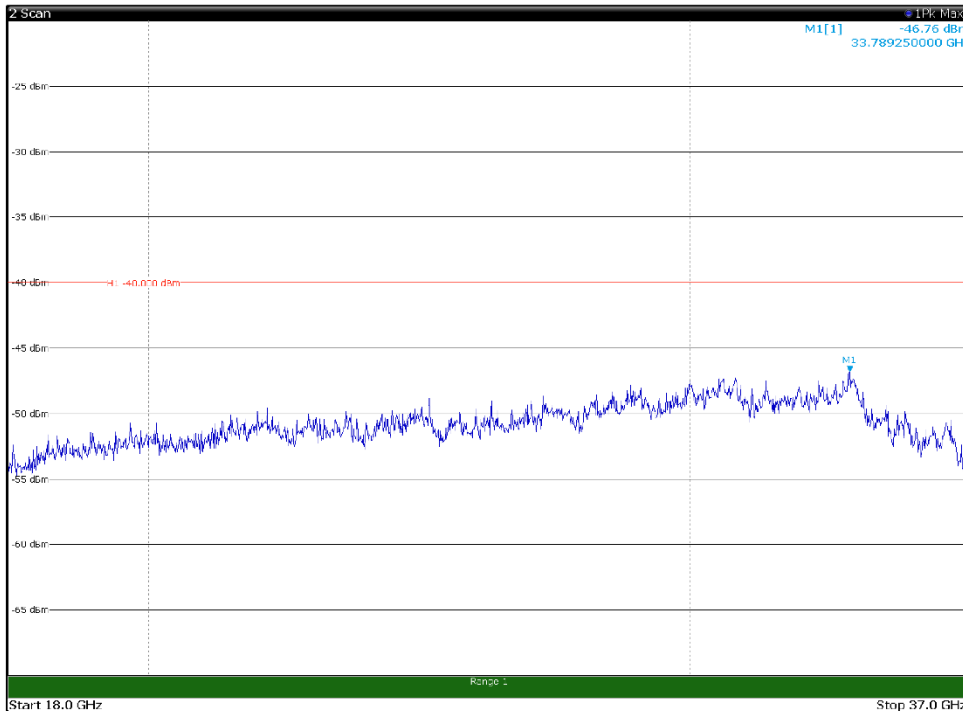

Channel: BOTTOM, Modulation: 64QAM,  
BW=15MHz, Range: 1GHz -6GHz, Polarization: Vertical

Channel: BOTTOM, Modulation: 64QAM,  
BW=15MHz, Range: 6GHz -18GHz, Polarization: Horizontal

Channel: BOTTOM, Modulation: 64QAM,  
BW=15MHz, Range: 6GHz -18GHz, Polarization: Vertical

Channel: BOTTOM, Modulation: 64QAM,  
BW=15MHz, Range: 18GHz - 37GHz, Polarization: Horizontal

Channel: BOTTOM, Modulation: 64QAM,  
BW=15MHz, Range: 18GHz - 37GHz, Polarization: Vertical

Channel: MIDDLE, Modulation: 64QAM,  
BW=15MHz, Range: 30MHz- 1GHz, Polarization: Horizontal