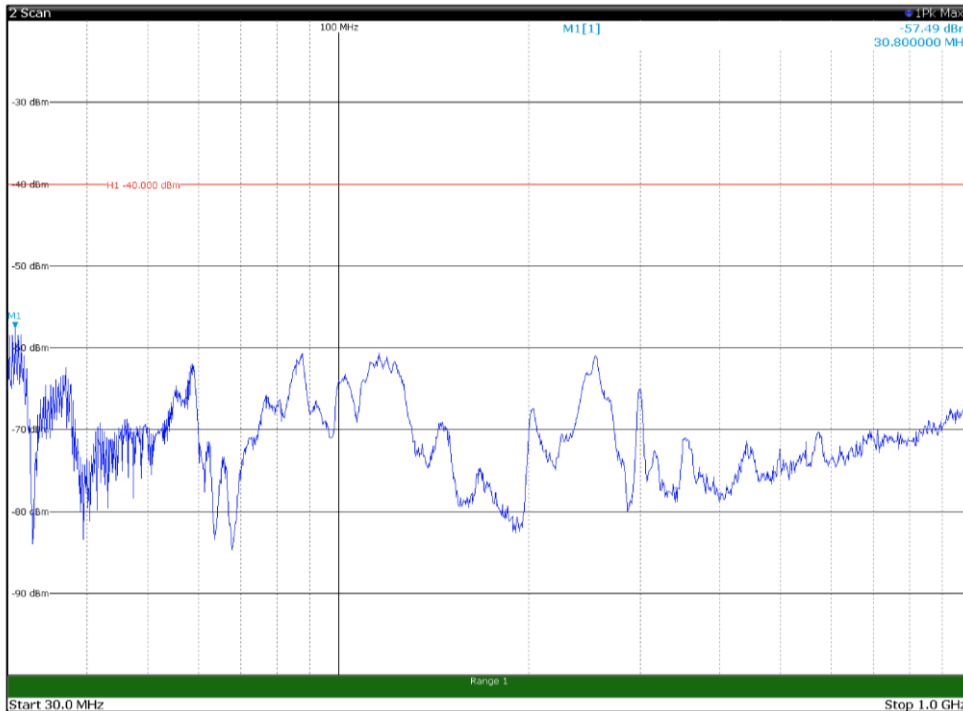

Channel: TOP, Modulation: 16QAM,  
BW=15MHz, Range: 1GHz -6GHz, Polarization: Horizontal

Channel: TOP, Modulation: 16QAM,  
BW=15MHz, Range: 1GHz -6GHz, Polarization: Vertical

Channel: TOP, Modulation: 16QAM,  
BW=15MHz, Range: 6GHz -18GHz, Polarization: Horizontal

Channel: TOP, Modulation: 16QAM,  
BW=15MHz, Range: 6GHz -18GHz, Polarization: Vertical

Channel: TOP, Modulation: 16QAM,  
BW=15MHz, Range: 18GHz - 37GHz, Polarization: Horizontal

Channel: TOP, Modulation: 16QAM,  
BW=15MHz, Range: 18GHz - 37GHz, Polarization: Vertical

Channel: BOTTOM, Modulation: 64QAM,  
 BW=15MHz, Range: 30MHz- 1GHz, Polarization: Horizontal

Channel: BOTTOM, Modulation: 64QAM,  
 BW=15MHz, Range: 30MHz- 1GHz, Polarization: Vertical

Channel: BOTTOM, Modulation: 64QAM,  
BW=15MHz, Range: 1GHz -6GHz, Polarization: Horizontal