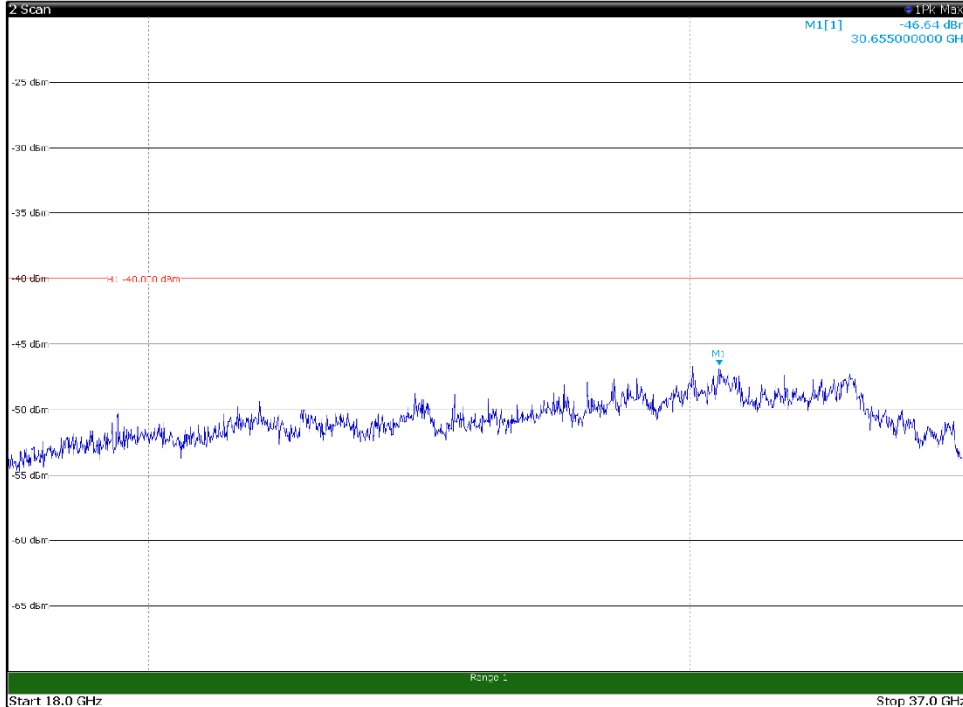

Channel: MIDDLE, Modulation: QPSK,  
BW=15MHz, Range: 18GHz - 37GHz, Polarization: Vertical

Channel: TOP, Modulation: QPSK,  
 BW=15MHz, Range: 30MHz- 1GHz, Polarization: Horizontal

Channel: TOP, Modulation: QPSK,  
 BW=15MHz, Range: 30MHz- 1GHz, Polarization: Vertical

Channel: TOP, Modulation: QPSK,  
BW=15MHz, Range: 1GHz -6GHz, Polarization: Horizontal

Channel: TOP, Modulation: QPSK,  
BW=15MHz, Range: 1GHz -6GHz, Polarization: Vertical

Channel: TOP, Modulation: QPSK,  
BW=15MHz, Range: 6GHz -18GHz, Polarization: Horizontal

Channel: TOP, Modulation: QPSK,  
BW=15MHz, Range: 6GHz -18GHz, Polarization: Vertical

Channel: TOP, Modulation: QPSK,  
BW=15MHz, Range: 18GHz - 37GHz, Polarization: Horizontal

Channel: TOP, Modulation: QPSK,  
BW=15MHz, Range: 18GHz - 37GHz, Polarization: Vertical