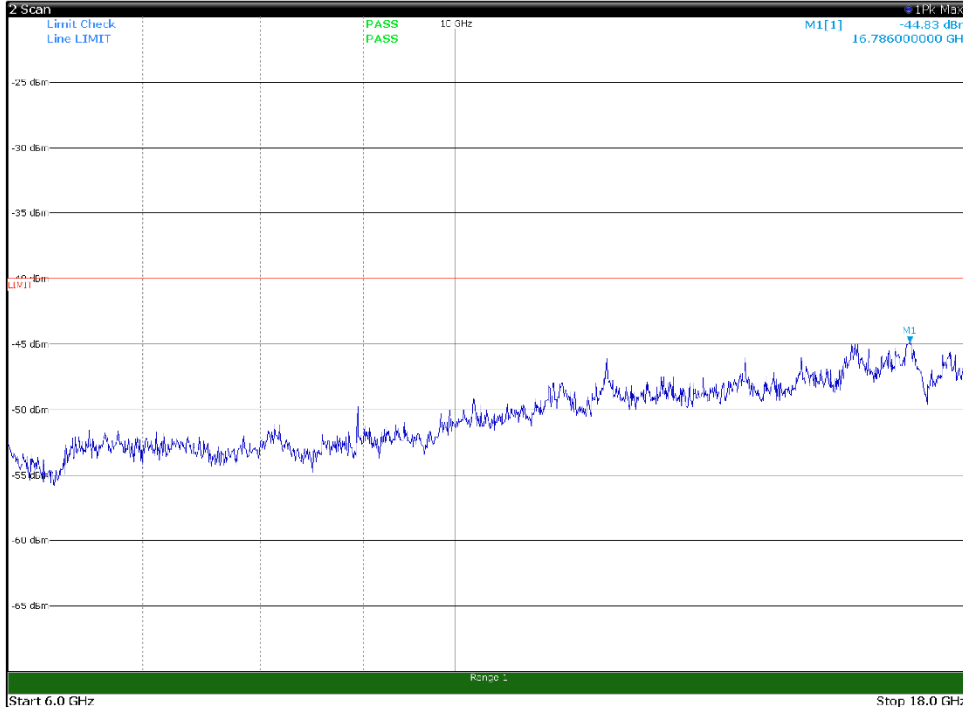

Channel: MIDDLE, Modulation: 16QAM,  
BW=15MHz, Range: 30MHz- 1GHz, Polarization: Vertical

Channel: MIDDLE, Modulation: 16QAM,  
BW=15MHz, Range: 1GHz -6GHz, Polarization: Horizontal

Channel: MIDDLE, Modulation: 16QAM,  
BW=15MHz, Range: 1GHz -6GHz, Polarization: Vertical

Channel: MIDDLE, Modulation: 16QAM,  
BW=15MHz, Range: 6GHz -18GHz, Polarization: Horizontal

Channel: MIDDLE, Modulation: 16QAM,  
BW=15MHz, Range: 6GHz -18GHz, Polarization: Vertical

Channel: MIDDLE, Modulation: 16QAM,  
 BW=15MHz, Range: 18GHz - 37GHz, Polarization: Horizontal