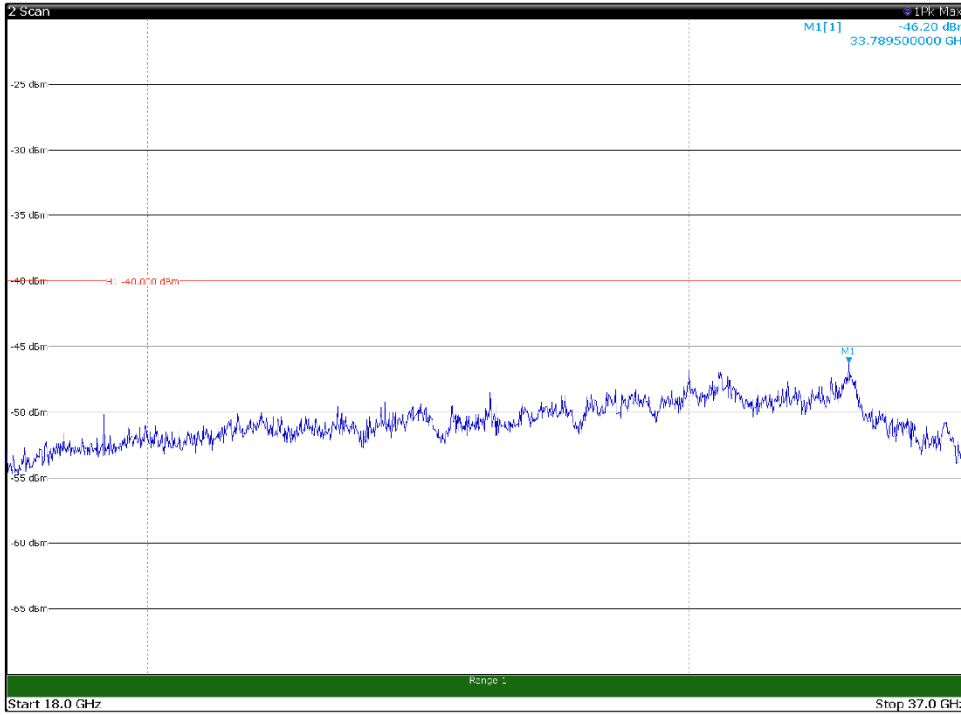

Channel: MIDDLE, Modulation: 256QAM,  
BW=10MHz, Range: 18GHz - 37GHz, Polarization: Vertical

Channel: TOP, Modulation: 256QAM,  
 BW=10MHz, Range: 30MHz- 1GHz, Polarization: Horizontal

Channel: TOP, Modulation: 256QAM,  
 BW=10MHz, Range: 30MHz- 1GHz, Polarization: Vertical

Channel: TOP, Modulation: 256QAM,  
BW=10MHz, Range: 1GHz -6GHz, Polarization: Horizontal

Channel: TOP, Modulation: 256QAM,  
BW=10MHz, Range: 1GHz -6GHz, Polarization: Vertical

Channel: TOP, Modulation: 256QAM,  
BW=10MHz, Range: 6GHz -18GHz, Polarization: Horizontal

Channel: TOP, Modulation: 256QAM,  
BW=10MHz, Range: 6GHz -18GHz, Polarization: Vertical

Channel: TOP, Modulation: 256QAM,  
BW=10MHz, Range: 18GHz - 37GHz, Polarization: Horizontal

Channel: TOP, Modulation: 256QAM,  
BW=10MHz, Range: 18GHz - 37GHz, Polarization: Vertical