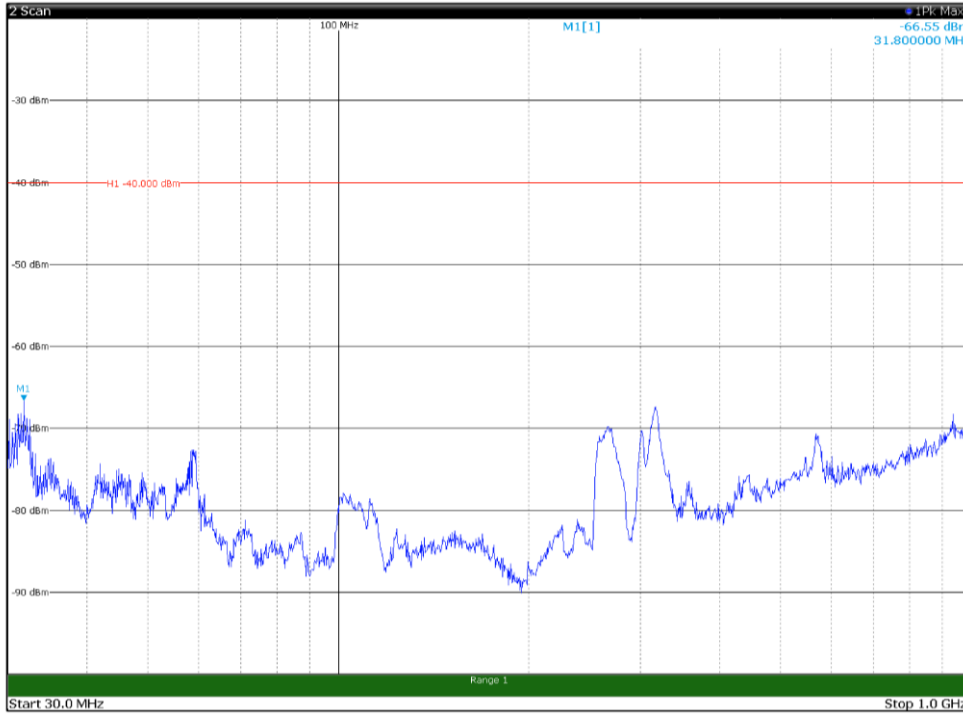

Channel: MIDDLE, Modulation: 64QAM,  
BW=15MHz, Range: 18GHz - 37GHz, Polarization: Vertical

Channel: TOP, Modulation: 64QAM,  
 BW=15MHz, Range: 30MHz- 1GHz, Polarization: Horizontal

Channel: TOP, Modulation: 64QAM,  
 BW=15MHz, Range: 30MHz- 1GHz, Polarization: Vertical

Channel: TOP, Modulation: 64QAM,  
BW=15MHz, Range: 1GHz -6GHz, Polarization: Horizontal

Channel: TOP, Modulation: 64QAM,  
BW=15MHz, Range: 1GHz -6GHz, Polarization: Vertical

Channel: TOP, Modulation: 64QAM,  
BW=15MHz, Range: 6GHz -18GHz, Polarization: Horizontal

Channel: TOP, Modulation: 64QAM,  
BW=15MHz, Range: 6GHz -18GHz, Polarization: Vertical

Channel: TOP, Modulation: 64QAM,  
BW=15MHz, Range: 18GHz - 37GHz, Polarization: Horizontal

Channel: TOP, Modulation: 64QAM,  
BW=15MHz, Range: 18GHz - 37GHz, Polarization: Vertical