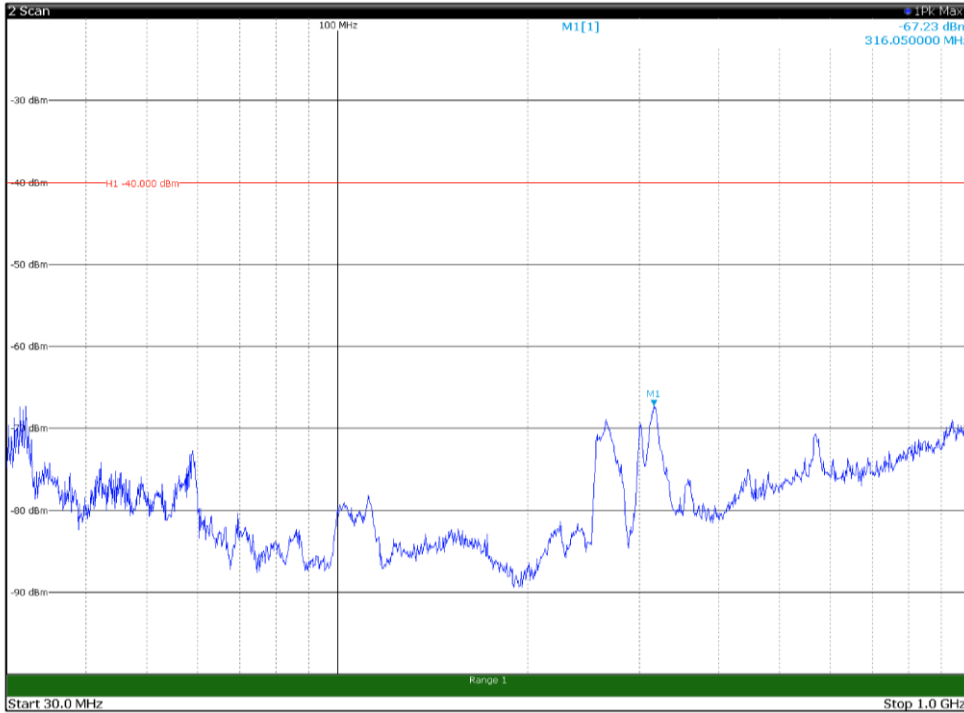

Channel: MIDDLE, Modulation: 64QAM,  
BW=10MHz, Range: 18GHz - 37GHz, Polarization: Vertical

Channel: TOP, Modulation: 64QAM,  
BW=10MHz, Range: 30MHz- 1GHz, Polarization: Horizontal

Channel: TOP, Modulation: 64QAM,  
BW=10MHz, Range: 30MHz- 1GHz, Polarization: Vertical

Channel: TOP, Modulation: 64QAM,  
BW=10MHz, Range: 1GHz -6GHz, Polarization: Horizontal

Channel: TOP, Modulation: 64QAM,  
BW=10MHz, Range: 1GHz -6GHz, Polarization: Vertical

Channel: TOP, Modulation: 64QAM,  
BW=10MHz, Range: 6GHz -18GHz, Polarization: Horizontal

Channel: TOP, Modulation: 64QAM,  
BW=10MHz, Range: 6GHz -18GHz, Polarization: Vertical

Channel: TOP, Modulation: 64QAM,  
BW=10MHz, Range: 18GHz - 37GHz, Polarization: Horizontal

Channel: TOP, Modulation: 64QAM,  
BW=10MHz, Range: 18GHz - 37GHz, Polarization: Vertical

Channel: BOTTOM, Modulation: 256QAM,  
 BW=10MHz, Range: 30MHz- 1GHz, Polarization: Horizontal

Channel: BOTTOM, Modulation: 256QAM,  
 BW=10MHz, Range: 30MHz- 1GHz, Polarization: Vertical

Channel: BOTTOM, Modulation: 256QAM,  
BW=10MHz, Range: 1GHz -6GHz, Polarization: Horizontal