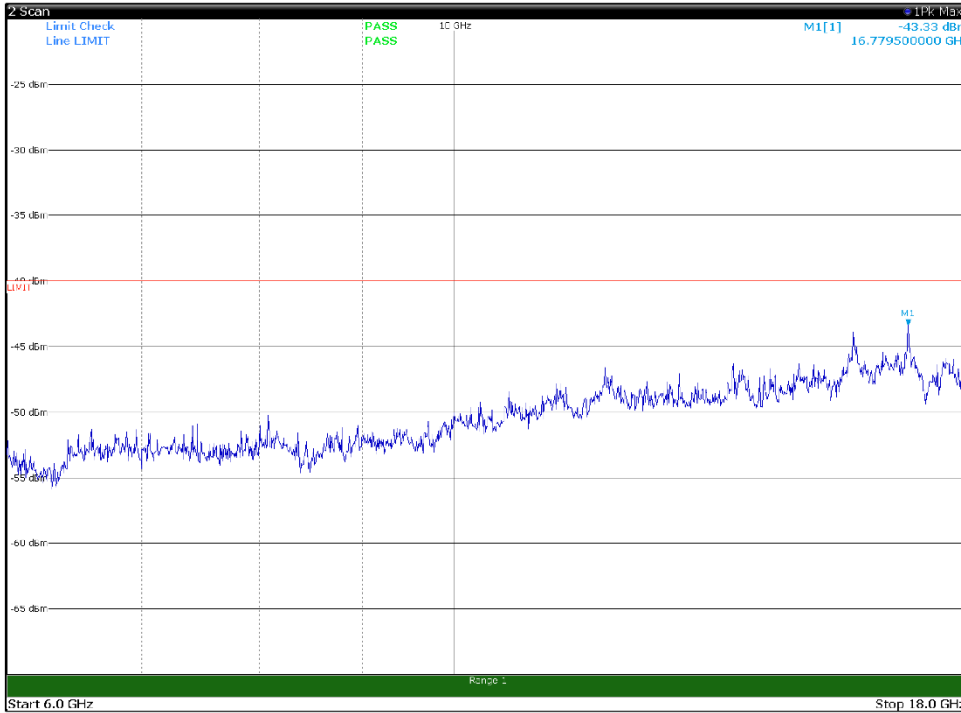

Channel: TOP, Modulation: 64QAM,  
BW=10MHz, Range: 6GHz -18GHz, Polarization: Vertical

Channel: TOP, Modulation: 64QAM,  
BW=10MHz, Range: 18GHz - 37GHz, Polarization: Horizontal

Channel: TOP, Modulation: 64QAM,  
BW=10MHz, Range: 18GHz - 37GHz, Polarization: Vertical

Channel: BOTTOM, Modulation: 256QAM,  
 BW=10MHz, Range: 30MHz- 1GHz, Polarization: Horizontal

Channel: BOTTOM, Modulation: 256QAM,  
 BW=10MHz, Range: 30MHz- 1GHz, Polarization: Vertical

Channel: BOTTOM, Modulation: 256QAM,  
BW=10MHz, Range: 1GHz -6GHz, Polarization: Horizontal

Channel: BOTTOM, Modulation: 256QAM,  
BW=10MHz, Range: 1GHz -6GHz, Polarization: Vertical

Channel: BOTTOM, Modulation: 256QAM,  
BW=10MHz, Range: 6GHz -18GHz, Polarization: Horizontal

Channel: BOTTOM, Modulation: 256QAM,  
BW=10MHz, Range: 6GHz -18GHz, Polarization: Vertical