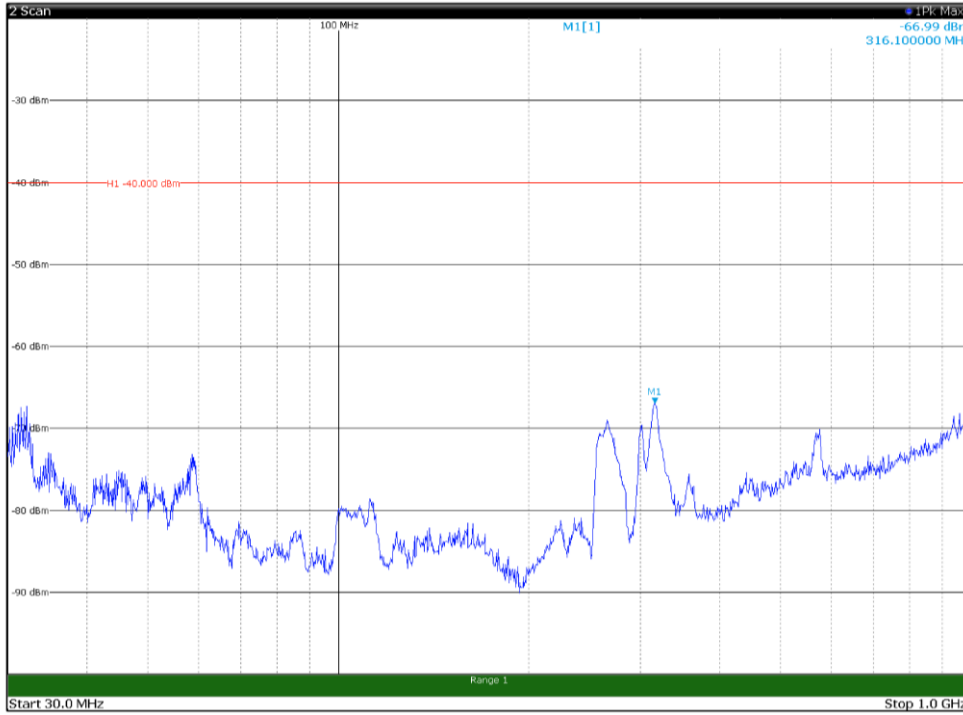

Channel: MIDDLE, Modulation: 64QAM,  
BW=15MHz, Range: 30MHz- 1GHz, Polarization: Vertical

Channel: MIDDLE, Modulation: 64QAM,  
BW=15MHz, Range: 1GHz -6GHz, Polarization: Horizontal

Channel: MIDDLE, Modulation: 64QAM,  
BW=15MHz, Range: 1GHz -6GHz, Polarization: Vertical

Channel: MIDDLE, Modulation: 64QAM,  
BW=15MHz, Range: 6GHz -18GHz, Polarization: Horizontal

Channel: MIDDLE, Modulation: 64QAM,  
BW=15MHz, Range: 6GHz -18GHz, Polarization: Vertical

Channel: MIDDLE, Modulation: 64QAM,  
BW=15MHz, Range: 18GHz - 37GHz, Polarization: Horizontal

Channel: MIDDLE, Modulation: 64QAM,  
BW=15MHz, Range: 18GHz - 37GHz, Polarization: Vertical

Channel: TOP, Modulation: 64QAM,  
 BW=15MHz, Range: 30MHz- 1GHz, Polarization: Horizontal

Channel: TOP, Modulation: 64QAM,  
 BW=15MHz, Range: 30MHz- 1GHz, Polarization: Vertical