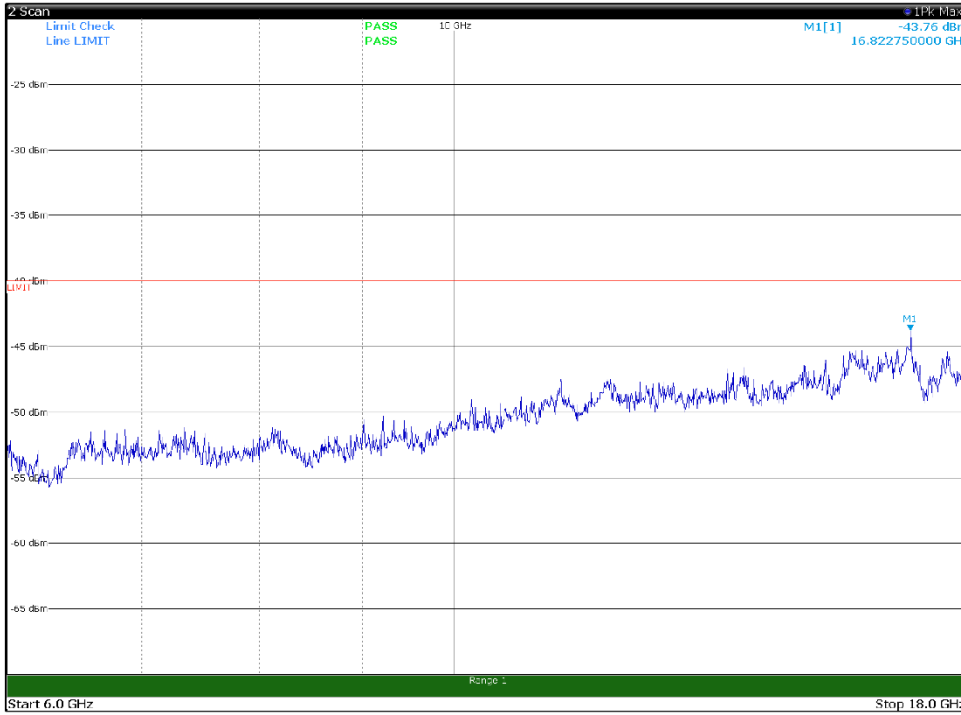

Channel: BOTTOM, Modulation: 256QAM,  
BW=10MHz, Range: 1GHz -6GHz, Polarization: Vertical

Channel: BOTTOM, Modulation: 256QAM,  
BW=10MHz, Range: 6GHz -18GHz, Polarization: Horizontal

Channel: BOTTOM, Modulation: 256QAM,  
BW=10MHz, Range: 6GHz -18GHz, Polarization: Vertical

Channel: BOTTOM, Modulation: 256QAM,  
BW=10MHz, Range: 18GHz - 37GHz, Polarization: Horizontal

Channel: BOTTOM, Modulation: 256QAM,  
BW=10MHz, Range: 18GHz - 37GHz, Polarization: Vertical

Channel: MIDDLE, Modulation: 256QAM,  
BW=10MHz, Range: 30MHz- 1GHz, Polarization: Horizontal

Channel: MIDDLE, Modulation: 256QAM,  
BW=10MHz, Range: 30MHz- 1GHz, Polarization: Vertical

Channel: MIDDLE, Modulation: 256QAM,  
BW=10MHz, Range: 1GHz -6GHz, Polarization: Horizontal

Channel: MIDDLE, Modulation: 256QAM,  
BW=10MHz, Range: 1GHz -6GHz, Polarization: Vertical