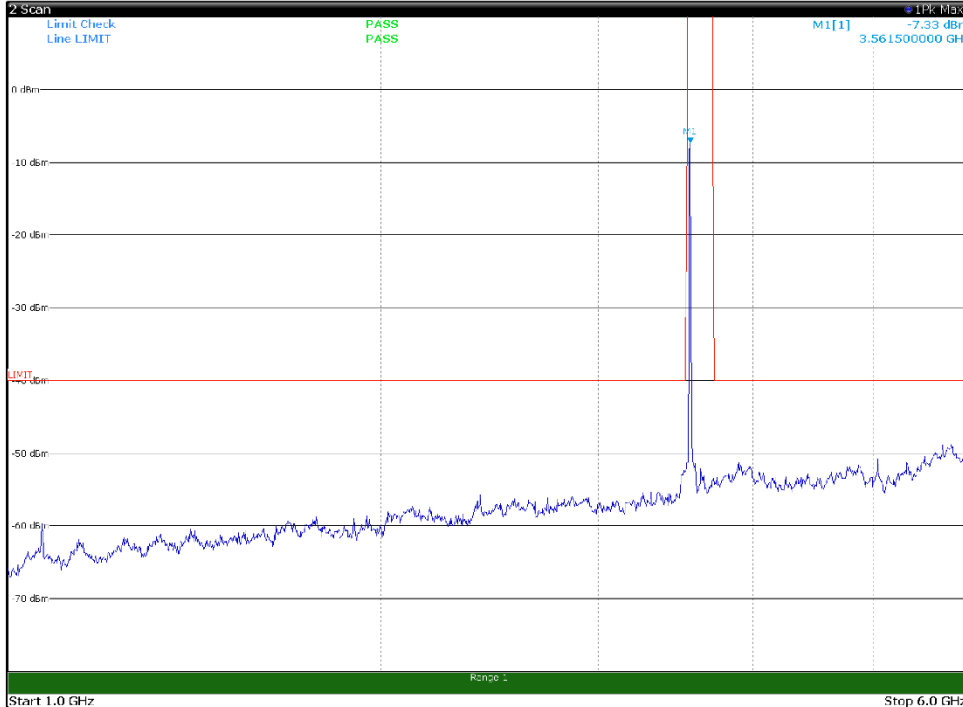

Channel: BOTTOM, Modulation: 64QAM,
BW=15MHz, Range: 1GHz -6GHz, Polarization: Horizontal

Channel: BOTTOM, Modulation: 64QAM,
BW=15MHz, Range: 1GHz -6GHz, Polarization: Vertical