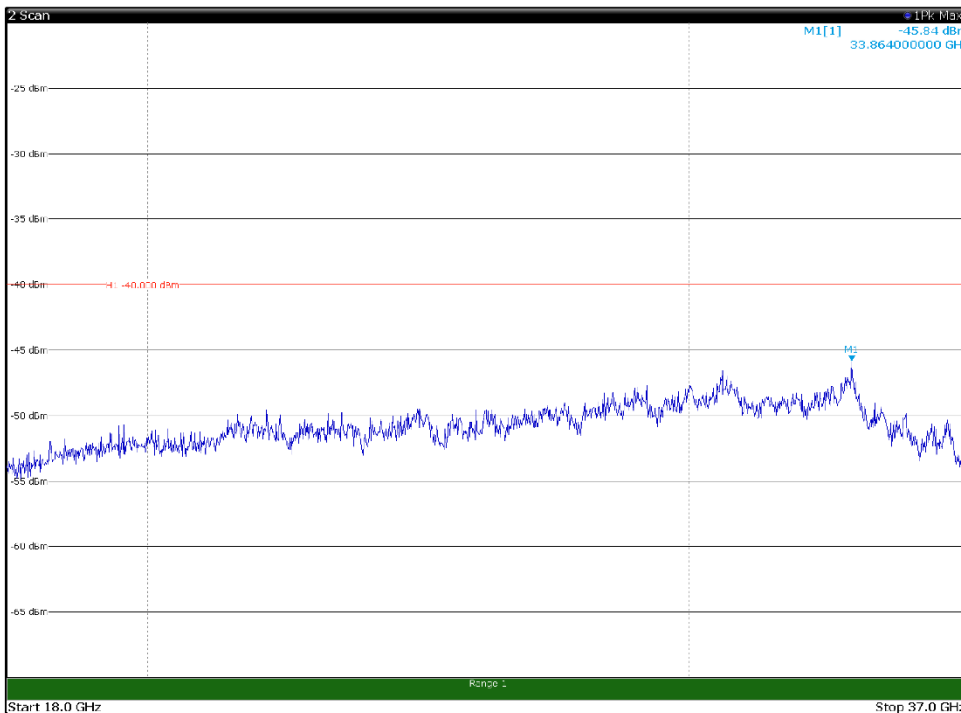

Channel: MIDDLE, Modulation: 64QAM,  
BW=10MHz, Range: 6GHz -18GHz, Polarization: Horizontal

Channel: MIDDLE, Modulation: 64QAM,  
BW=10MHz, Range: 6GHz -18GHz, Polarization: Vertical

Channel: MIDDLE, Modulation: 64QAM,  
BW=10MHz, Range: 18GHz - 37GHz, Polarization: Horizontal

Channel: MIDDLE, Modulation: 64QAM,  
BW=10MHz, Range: 18GHz - 37GHz, Polarization: Vertical

Channel: TOP, Modulation: 64QAM,  
BW=10MHz, Range: 30MHz- 1GHz, Polarization: Horizontal

Channel: TOP, Modulation: 64QAM,  
BW=10MHz, Range: 30MHz- 1GHz, Polarization: Vertical

Channel: TOP, Modulation: 64QAM,  
BW=10MHz, Range: 1GHz -6GHz, Polarization: Horizontal

Channel: TOP, Modulation: 64QAM,  
BW=10MHz, Range: 1GHz -6GHz, Polarization: Vertical

Channel: TOP, Modulation: 64QAM,  
BW=10MHz, Range: 6GHz -18GHz, Polarization: Horizontal

Channel: TOP, Modulation: 64QAM,  
BW=10MHz, Range: 6GHz -18GHz, Polarization: Vertical

Channel: TOP, Modulation: 64QAM,  
BW=10MHz, Range: 18GHz - 37GHz, Polarization: Horizontal

Channel: TOP, Modulation: 64QAM,  
BW=10MHz, Range: 18GHz - 37GHz, Polarization: Vertical