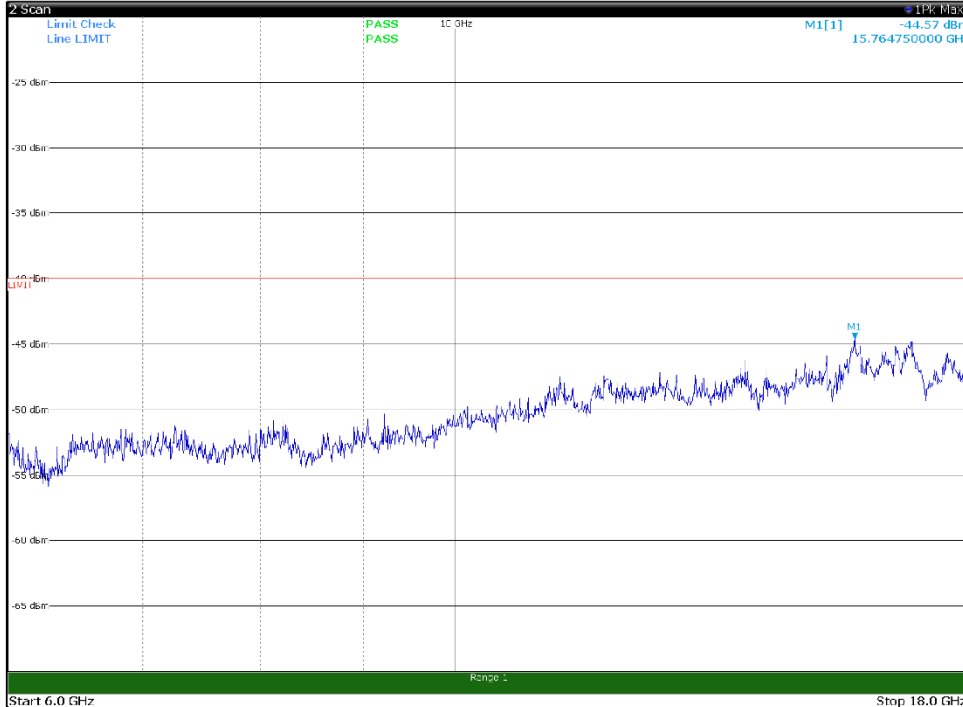

Channel: TOP, Modulation: QPSK,  
BW=15MHz, Range: 6GHz -18GHz, Polarization: Vertical

Channel: TOP, Modulation: QPSK,  
BW=15MHz, Range: 18GHz - 37GHz, Polarization: Horizontal

Channel: TOP, Modulation: QPSK,  
BW=15MHz, Range: 18GHz - 37GHz, Polarization: Vertical

Channel: BOTTOM, Modulation: 16QAM,  
BW=15MHz, Range: 30MHz- 1GHz, Polarization: Horizontal

Channel: BOTTOM, Modulation: 16QAM,  
BW=15MHz, Range: 30MHz- 1GHz, Polarization: Vertical

Channel: BOTTOM, Modulation: 16QAM,  
BW=15MHz, Range: 1GHz -6GHz, Polarization: Horizontal

Channel: BOTTOM, Modulation: 16QAM,  
BW=15MHz, Range: 1GHz -6GHz, Polarization: Vertical

Channel: BOTTOM, Modulation: 16QAM,  
BW=15MHz, Range: 6GHz -18GHz, Polarization: Horizontal

Channel: BOTTOM, Modulation: 16QAM,  
BW=15MHz, Range: 6GHz -18GHz, Polarization: Vertical