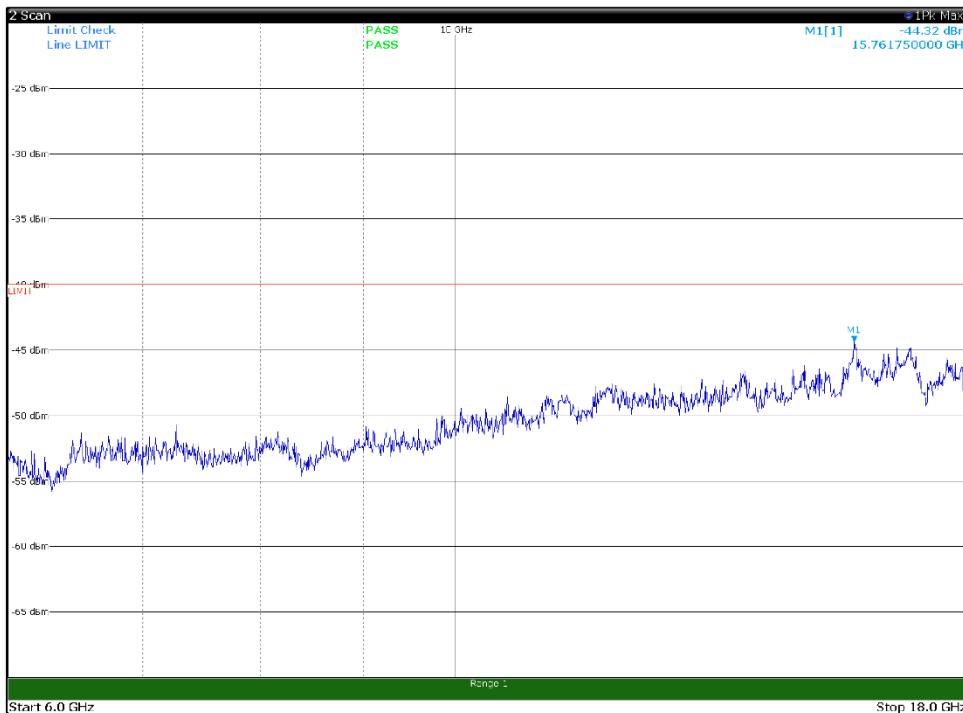

Channel: BOTTOM, Modulation: QPSK,  
BW=15MHz, Range: 18GHz - 37GHz, Polarization: Horizontal

Channel: BOTTOM, Modulation: QPSK,  
BW=15MHz, Range: 18GHz - 37GHz, Polarization: Vertical

Channel: MIDDLE, Modulation: QPSK,  
 BW=15MHz, Range: 30MHz- 1GHz, Polarization: Horizontal

Channel: MIDDLE, Modulation: QPSK,  
 BW=15MHz, Range: 30MHz- 1GHz, Polarization: Vertical

Channel: MIDDLE, Modulation: QPSK,  
BW=15MHz, Range: 1GHz -6GHz, Polarization: Horizontal

Channel: MIDDLE, Modulation: QPSK,  
BW=15MHz, Range: 1GHz -6GHz, Polarization: Vertical

Channel: MIDDLE, Modulation: QPSK,  
BW=15MHz, Range: 6GHz -18GHz, Polarization: Horizontal

Channel: MIDDLE, Modulation: QPSK,  
BW=15MHz, Range: 6GHz -18GHz, Polarization: Vertical

Channel: MIDDLE, Modulation: QPSK,  
BW=15MHz, Range: 18GHz - 37GHz, Polarization: Horizontal