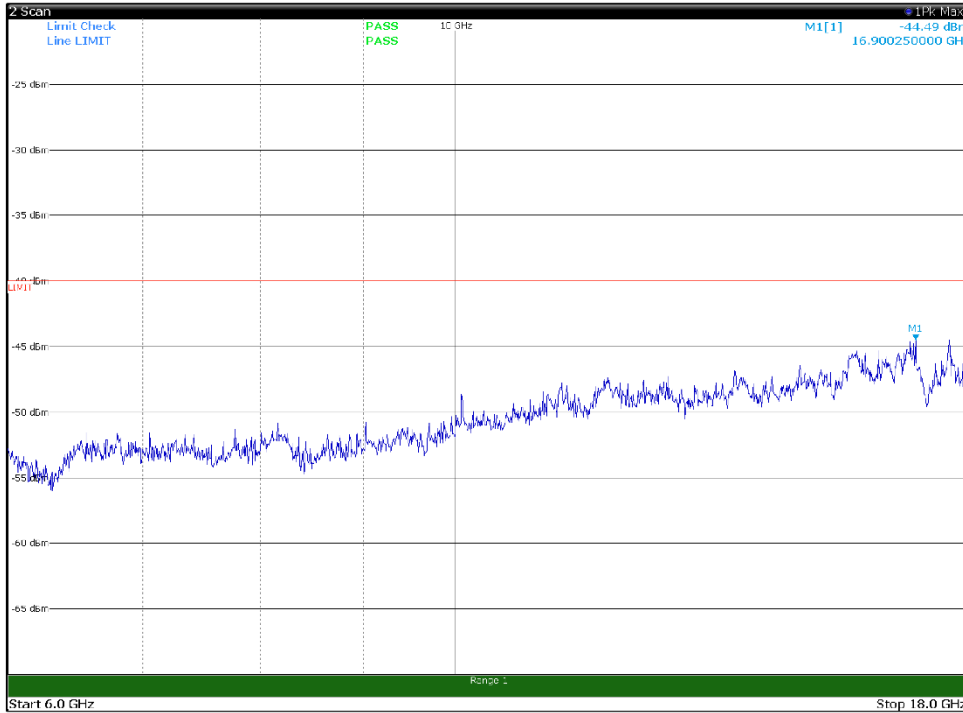

Channel: BOTTOM, Modulation: QPSK,  
BW=15MHz, Range: 18GHz - 37GHz, Polarization: Horizontal

Channel: BOTTOM, Modulation: QPSK,  
BW=15MHz, Range: 18GHz - 37GHz, Polarization: Vertical

Channel: MIDDLE, Modulation: QPSK,  
 BW=15MHz, Range: 30MHz- 1GHz, Polarization: Horizontal

Channel: MIDDLE, Modulation: QPSK,  
 BW=15MHz, Range: 30MHz- 1GHz, Polarization: Vertical

Channel: MIDDLE, Modulation: QPSK,  
BW=15MHz, Range: 1GHz -6GHz, Polarization: Horizontal

Channel: MIDDLE, Modulation: QPSK,  
BW=15MHz, Range: 1GHz -6GHz, Polarization: Vertical

Channel: MIDDLE, Modulation: QPSK,  
BW=15MHz, Range: 6GHz -18GHz, Polarization: Horizontal

Channel: MIDDLE, Modulation: QPSK,  
BW=15MHz, Range: 6GHz -18GHz, Polarization: Vertical

Channel: MIDDLE, Modulation: QPSK,  
BW=15MHz, Range: 18GHz - 37GHz, Polarization: Horizontal