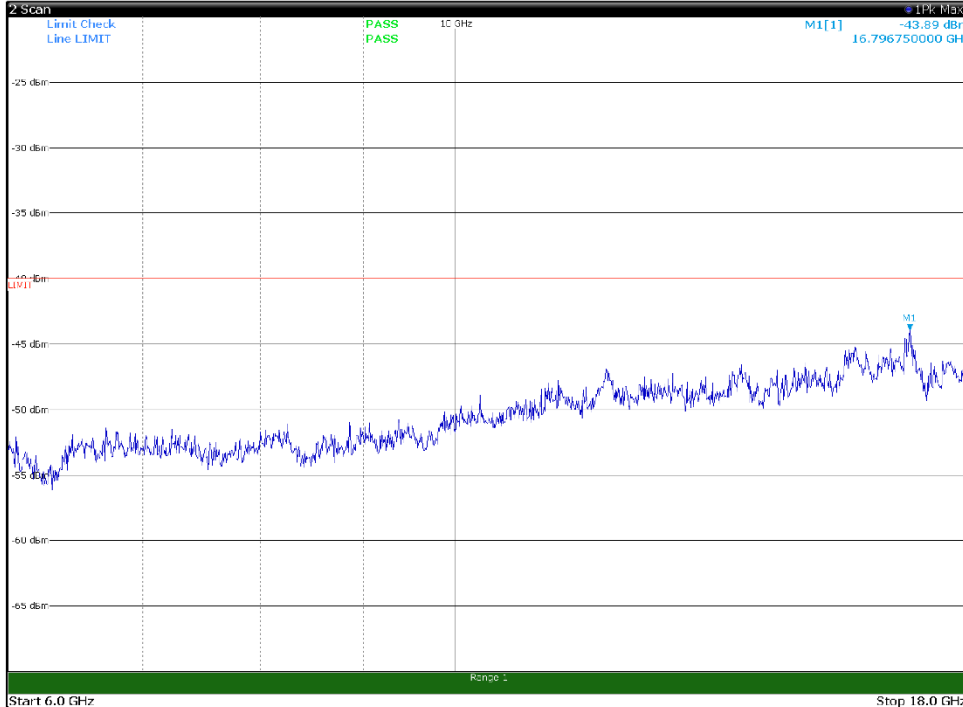

Channel: TOP, Modulation: 64QAM,
BW=15MHz, Range: 6GHz -18GHz, Polarization: Horizontal

Channel: TOP, Modulation: 64QAM,
BW=15MHz, Range: 6GHz -18GHz, Polarization: Vertical