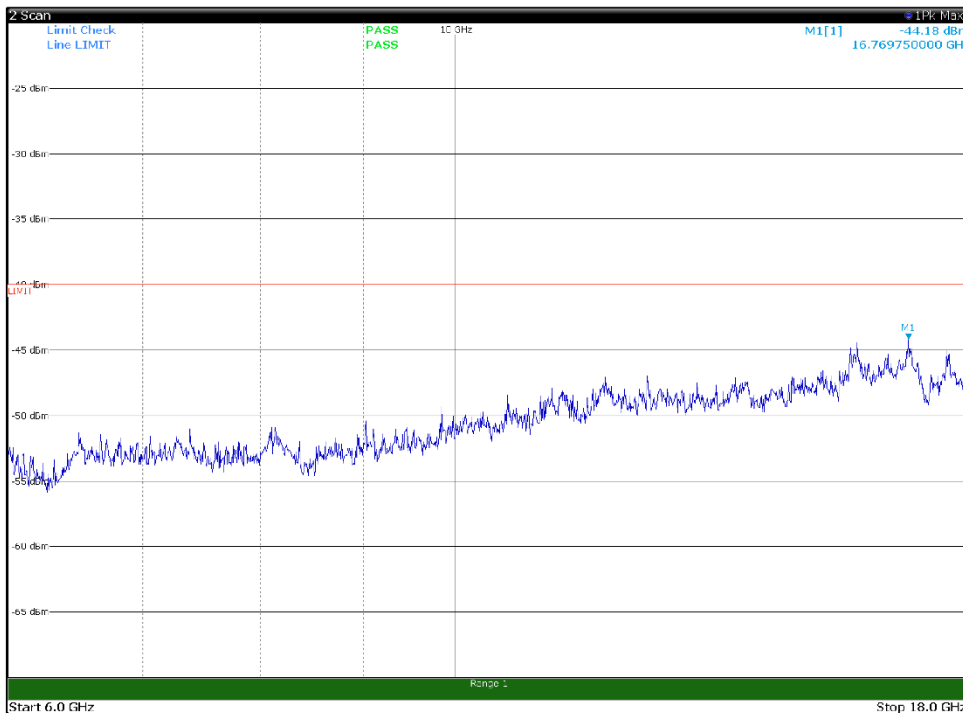

Channel: MIDDLE, Modulation: 16QAM,  
 BW=15MHz, Range: 18GHz - 37GHz, Polarization: Vertical

Channel: TOP, Modulation: 16QAM,  
BW=15MHz, Range: 30MHz- 1GHz, Polarization: Horizontal

Channel: TOP, Modulation: 16QAM,  
BW=15MHz, Range: 30MHz- 1GHz, Polarization: Vertical

Channel: TOP, Modulation: 16QAM,  
BW=15MHz, Range: 1GHz -6GHz, Polarization: Horizontal

Channel: TOP, Modulation: 16QAM,  
BW=15MHz, Range: 1GHz -6GHz, Polarization: Vertical

Channel: TOP, Modulation: 16QAM,  
BW=15MHz, Range: 6GHz -18GHz, Polarization: Horizontal

Channel: TOP, Modulation: 16QAM,  
BW=15MHz, Range: 6GHz -18GHz, Polarization: Vertical

Channel: TOP, Modulation: 16QAM,  
BW=15MHz, Range: 18GHz - 37GHz, Polarization: Horizontal

Channel: TOP, Modulation: 16QAM,  
BW=15MHz, Range: 18GHz - 37GHz, Polarization: Vertical