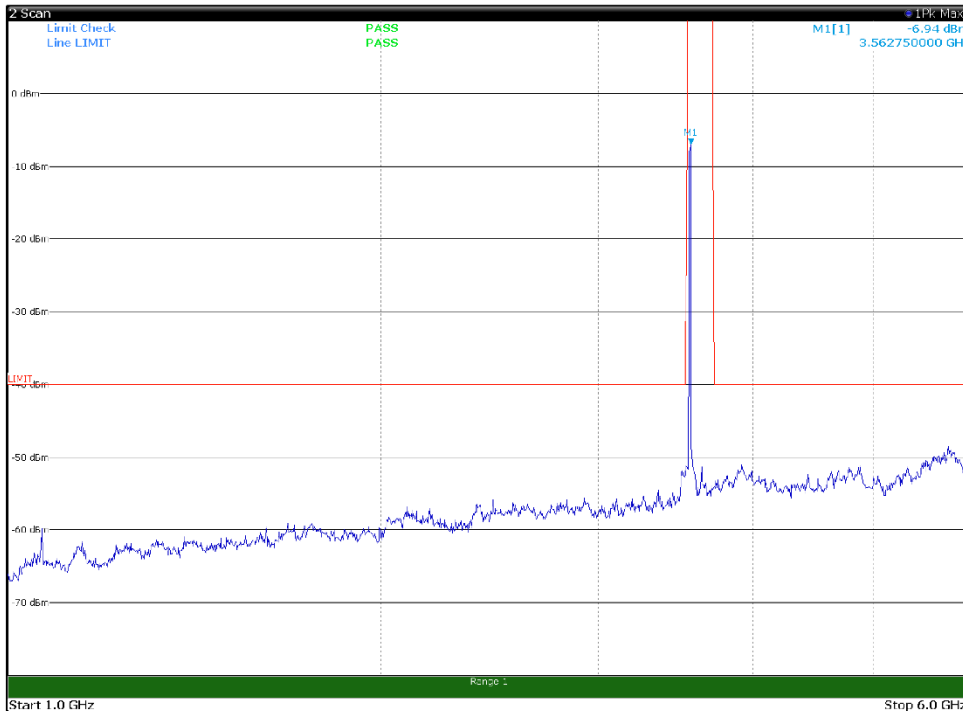

Channel: BOTTOM, Modulation: 16QAM,
BW=15MHz, Range: 1GHz -6GHz, Polarization: Horizontal

Channel: BOTTOM, Modulation: 16QAM,
BW=15MHz, Range: 1GHz -6GHz, Polarization: Vertical