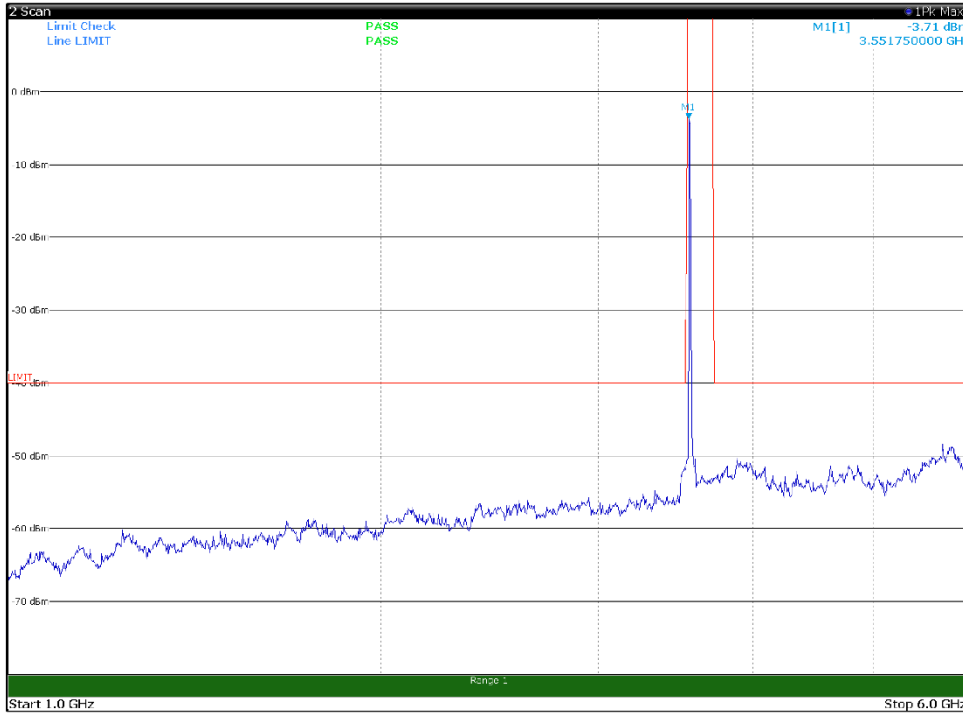

Channel: TOP, Modulation: 256QAM,  
BW=10MHz, Range: 1GHz -6GHz, Polarization: Horizontal

Channel: TOP, Modulation: 256QAM,  
BW=10MHz, Range: 1GHz -6GHz, Polarization: Vertical

Channel: TOP, Modulation: 256QAM,  
BW=10MHz, Range: 6GHz -18GHz, Polarization: Horizontal

Channel: TOP, Modulation: 256QAM,  
BW=10MHz, Range: 6GHz -18GHz, Polarization: Vertical

Channel: TOP, Modulation: 256QAM,  
BW=10MHz, Range: 18GHz - 37GHz, Polarization: Horizontal

Channel: TOP, Modulation: 256QAM,  
BW=10MHz, Range: 18GHz - 37GHz, Polarization: Vertical

Channel: BOTTOM, Modulation: QPSK,  
 BW=15MHz, Range: 30MHz- 1GHz, Polarization: Horizontal

Channel: BOTTOM, Modulation: QPSK,  
 BW=15MHz, Range: 30MHz- 1GHz, Polarization: Vertical

Channel: BOTTOM, Modulation: QPSK,  
BW=15MHz, Range: 1GHz -6GHz, Polarization: Horizontal