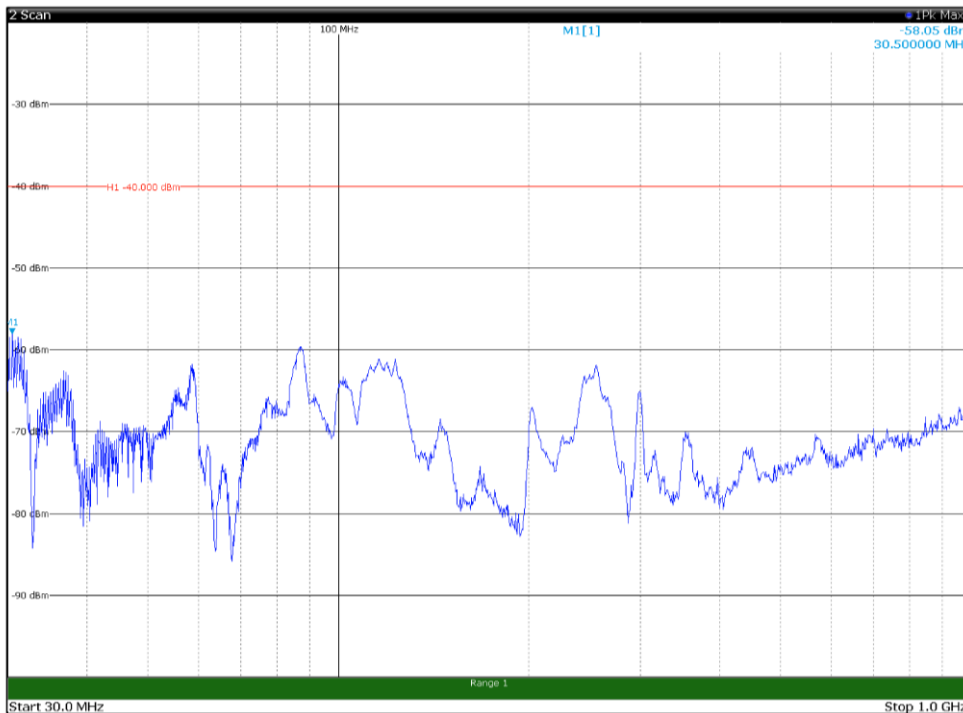

Channel: BOTTOM, Modulation: 64QAM,  
 BW=15MHz, Range: 30MHz- 1GHz, Polarization: Horizontal

Channel: BOTTOM, Modulation: 64QAM,  
 BW=15MHz, Range: 30MHz- 1GHz, Polarization: Vertical

Channel: BOTTOM, Modulation: 64QAM,  
BW=15MHz, Range: 1GHz -6GHz, Polarization: Horizontal

Channel: BOTTOM, Modulation: 64QAM,  
BW=15MHz, Range: 1GHz -6GHz, Polarization: Vertical

Channel: BOTTOM, Modulation: 64QAM,  
BW=15MHz, Range: 6GHz -18GHz, Polarization: Horizontal

Channel: BOTTOM, Modulation: 64QAM,  
BW=15MHz, Range: 6GHz -18GHz, Polarization: Vertical

Channel: BOTTOM, Modulation: 64QAM,  
BW=15MHz, Range: 18GHz - 37GHz, Polarization: Horizontal

Channel: BOTTOM, Modulation: 64QAM,  
BW=15MHz, Range: 18GHz - 37GHz, Polarization: Vertical

Channel: MIDDLE, Modulation: 64QAM,  
BW=15MHz, Range: 30MHz- 1GHz, Polarization: Horizontal