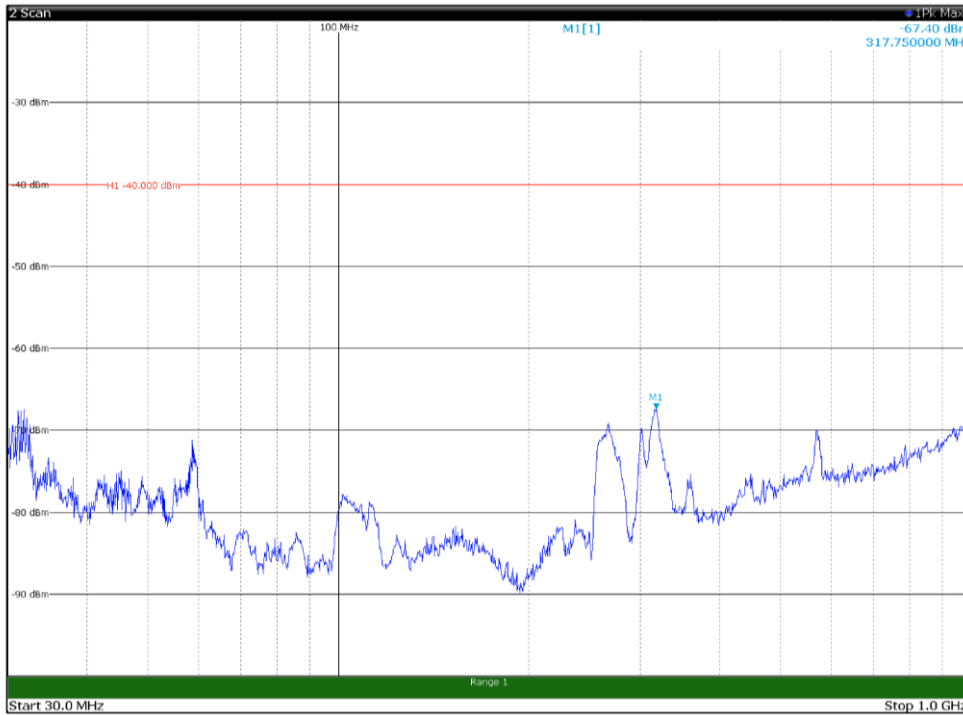

Channel: MIDDLE, Modulation: 256QAM,  
BW=10MHz, Range: 18GHz - 37GHz, Polarization: Vertical

Channel: TOP, Modulation: 256QAM,  
 BW=10MHz, Range: 30MHz- 1GHz, Polarization: Horizontal

Channel: TOP, Modulation: 256QAM,  
 BW=10MHz, Range: 30MHz- 1GHz, Polarization: Vertical

Channel: TOP, Modulation: 256QAM,  
BW=10MHz, Range: 1GHz -6GHz, Polarization: Horizontal

Channel: TOP, Modulation: 256QAM,  
BW=10MHz, Range: 1GHz -6GHz, Polarization: Vertical

Channel: TOP, Modulation: 256QAM,  
BW=10MHz, Range: 6GHz -18GHz, Polarization: Horizontal

Channel: TOP, Modulation: 256QAM,  
BW=10MHz, Range: 6GHz -18GHz, Polarization: Vertical

Channel: TOP, Modulation: 256QAM,  
BW=10MHz, Range: 18GHz - 37GHz, Polarization: Horizontal

Channel: TOP, Modulation: 256QAM,  
BW=10MHz, Range: 18GHz - 37GHz, Polarization: Vertical