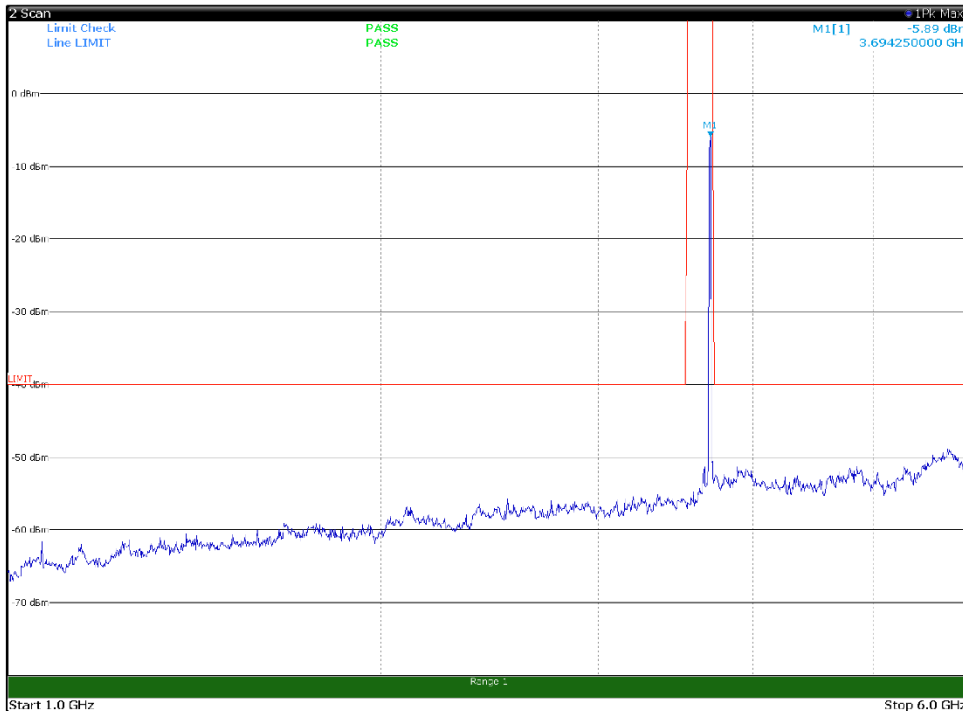

Channel: TOP, Modulation: 16QAM,
BW=15MHz, Range: 1GHz -6GHz, Polarization: Horizontal

Channel: TOP, Modulation: 16QAM,
BW=15MHz, Range: 1GHz -6GHz, Polarization: Vertical