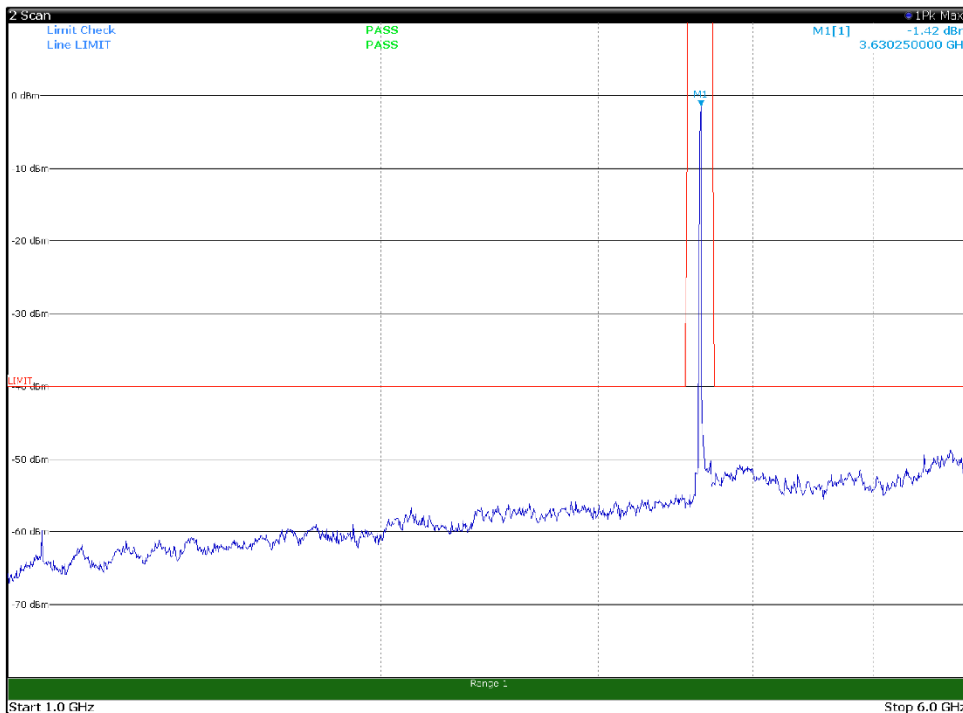

Channel: MIDDLE, Modulation: 16QAM,
BW=15MHz, Range: 1GHz -6GHz, Polarization: Horizontal

Channel: MIDDLE, Modulation: 16QAM,
BW=15MHz, Range: 1GHz -6GHz, Polarization: Vertical