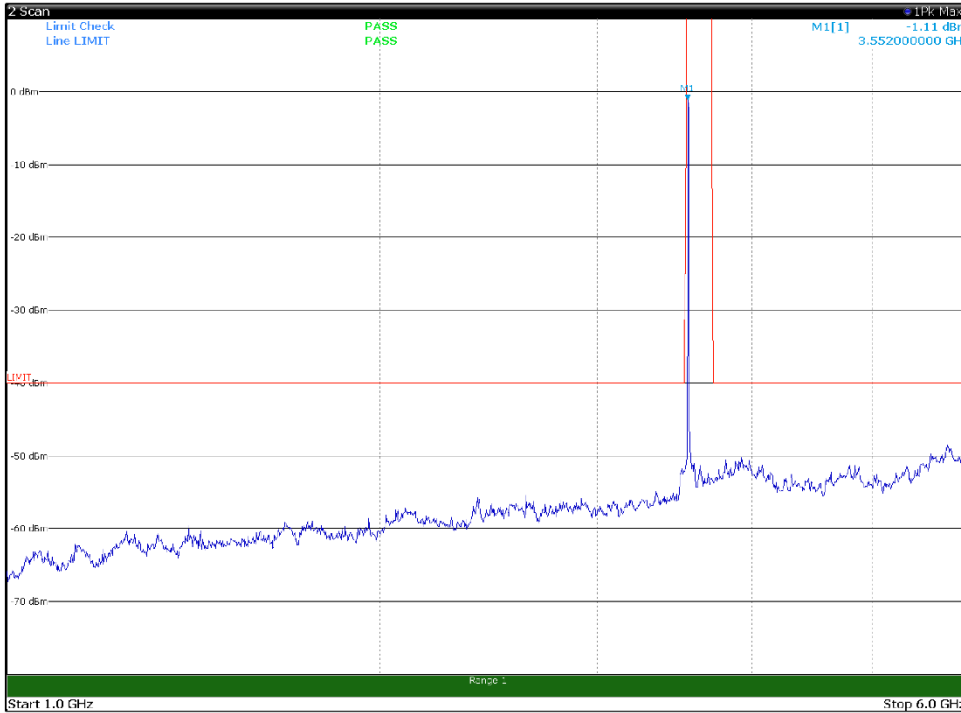

Channel: TOP, Modulation: 64QAM,  
BW=10MHz, Range: 1GHz -6GHz, Polarization: Horizontal

Channel: TOP, Modulation: 64QAM,  
BW=10MHz, Range: 1GHz -6GHz, Polarization: Vertical

Channel: TOP, Modulation: 64QAM,  
BW=10MHz, Range: 6GHz -18GHz, Polarization: Horizontal

Channel: TOP, Modulation: 64QAM,  
BW=10MHz, Range: 6GHz -18GHz, Polarization: Vertical

Channel: TOP, Modulation: 64QAM,  
BW=10MHz, Range: 18GHz - 37GHz, Polarization: Horizontal

Channel: TOP, Modulation: 64QAM,  
BW=10MHz, Range: 18GHz - 37GHz, Polarization: Vertical

Channel: BOTTOM, Modulation: 256QAM,  
 BW=10MHz, Range: 30MHz- 1GHz, Polarization: Horizontal

Channel: BOTTOM, Modulation: 256QAM,  
 BW=10MHz, Range: 30MHz- 1GHz, Polarization: Vertical

Channel: BOTTOM, Modulation: 256QAM,  
BW=10MHz, Range: 1GHz -6GHz, Polarization: Horizontal