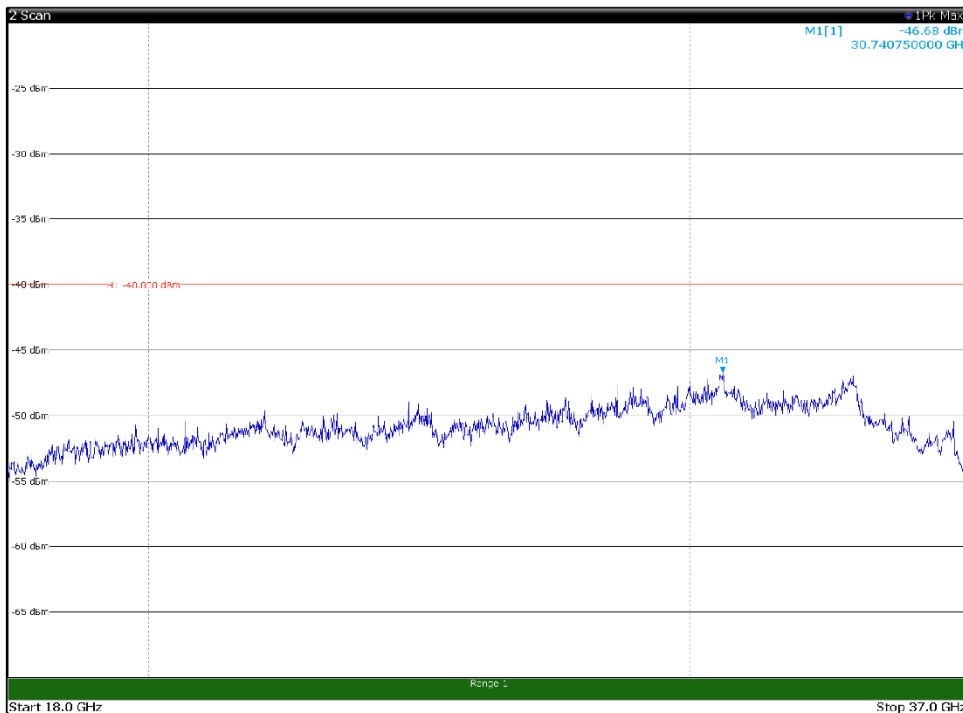

Channel: MIDDLE, Modulation: 64QAM,  
BW=15MHz, Range: 30MHz- 1GHz, Polarization: Vertical

Channel: MIDDLE, Modulation: 64QAM,  
BW=15MHz, Range: 1GHz -6GHz, Polarization: Horizontal

Channel: MIDDLE, Modulation: 64QAM,  
BW=15MHz, Range: 1GHz -6GHz, Polarization: Vertical

Channel: MIDDLE, Modulation: 64QAM,  
BW=15MHz, Range: 6GHz -18GHz, Polarization: Horizontal

Channel: MIDDLE, Modulation: 64QAM,  
BW=15MHz, Range: 6GHz -18GHz, Polarization: Vertical

Channel: MIDDLE, Modulation: 64QAM,  
BW=15MHz, Range: 18GHz - 37GHz, Polarization: Horizontal