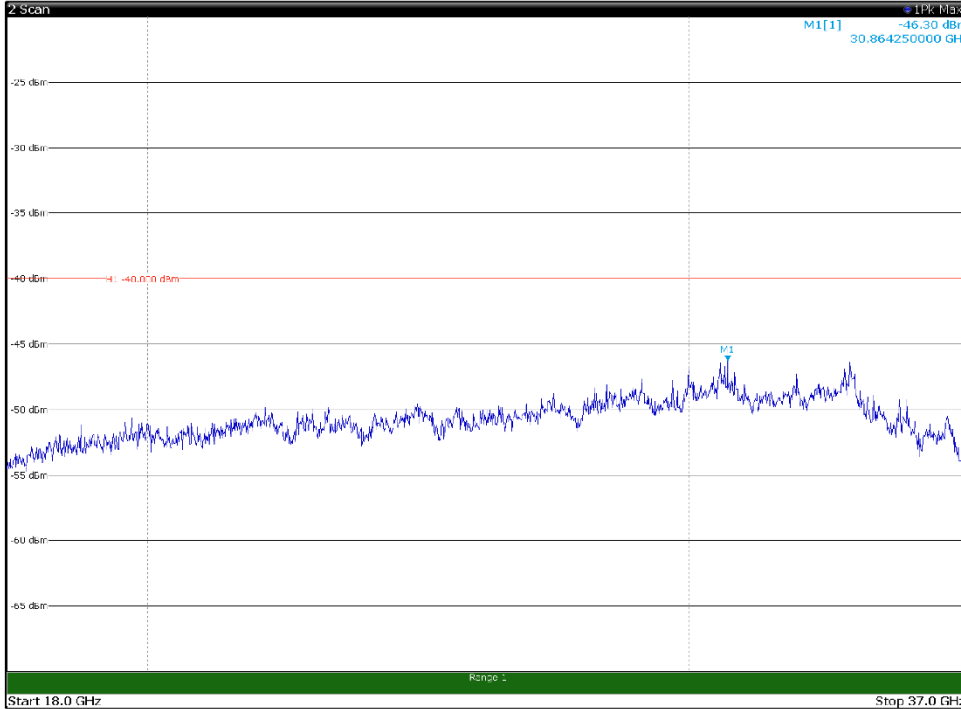

Channel: BOTTOM, Modulation: 256QAM,  
BW=10MHz, Range: 18GHz - 37GHz, Polarization: Horizontal

Channel: BOTTOM, Modulation: 256QAM,  
BW=10MHz, Range: 18GHz - 37GHz, Polarization: Vertical

Channel: MIDDLE, Modulation: 256QAM,  
BW=10MHz, Range: 30MHz- 1GHz, Polarization: Horizontal

Channel: MIDDLE, Modulation: 256QAM,  
BW=10MHz, Range: 30MHz- 1GHz, Polarization: Vertical

Channel: MIDDLE, Modulation: 256QAM,  
BW=10MHz, Range: 1GHz -6GHz, Polarization: Horizontal

Channel: MIDDLE, Modulation: 256QAM,  
BW=10MHz, Range: 1GHz -6GHz, Polarization: Vertical

Channel: MIDDLE, Modulation: 256QAM,  
BW=10MHz, Range: 6GHz -18GHz, Polarization: Horizontal

Channel: MIDDLE, Modulation: 256QAM,  
BW=10MHz, Range: 6GHz -18GHz, Polarization: Vertical

Channel: MIDDLE, Modulation: 256QAM,  
BW=10MHz, Range: 18GHz - 37GHz, Polarization: Horizontal

Channel: MIDDLE, Modulation: 256QAM,  
BW=10MHz, Range: 18GHz - 37GHz, Polarization: Vertical

Channel: TOP, Modulation: 256QAM,  
 BW=10MHz, Range: 30MHz- 1GHz, Polarization: Horizontal

Channel: TOP, Modulation: 256QAM,  
 BW=10MHz, Range: 30MHz- 1GHz, Polarization: Vertical