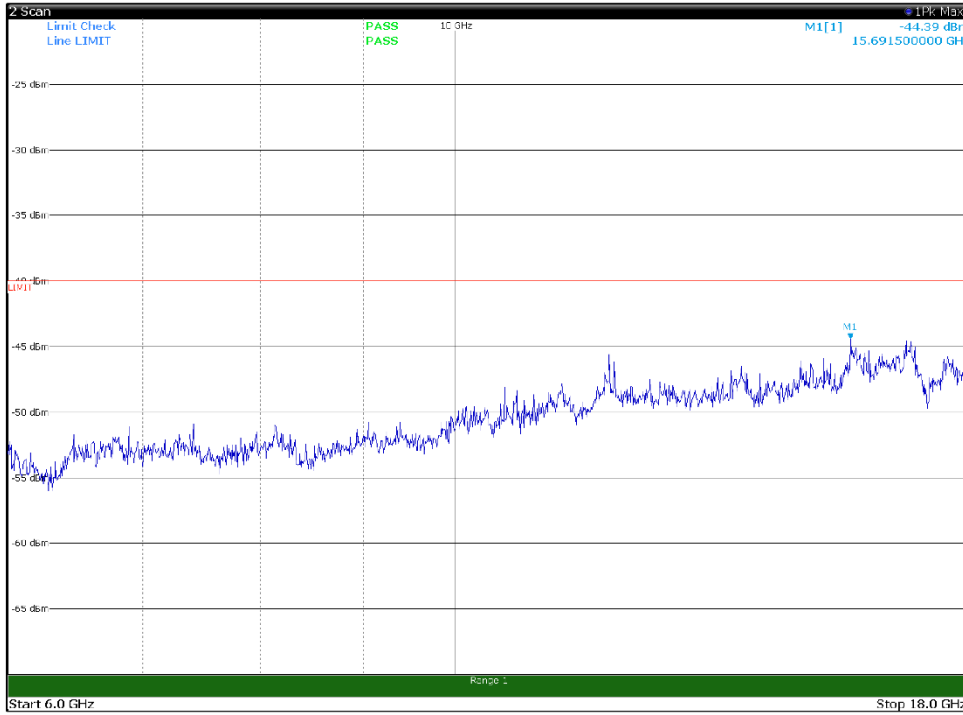

Channel: TOP, Modulation: QPSK,  
BW=15MHz, Range: 6GHz -18GHz, Polarization: Vertical

Channel: TOP, Modulation: QPSK,  
BW=15MHz, Range: 18GHz - 37GHz, Polarization: Horizontal

Channel: TOP, Modulation: QPSK,  
BW=15MHz, Range: 18GHz - 37GHz, Polarization: Vertical

Channel: BOTTOM, Modulation: 16QAM,  
BW=15MHz, Range: 30MHz- 1GHz, Polarization: Horizontal

Channel: BOTTOM, Modulation: 16QAM,  
BW=15MHz, Range: 30MHz- 1GHz, Polarization: Vertical

Channel: BOTTOM, Modulation: 16QAM,  
BW=15MHz, Range: 1GHz -6GHz, Polarization: Horizontal

Channel: BOTTOM, Modulation: 16QAM,  
BW=15MHz, Range: 1GHz -6GHz, Polarization: Vertical

Channel: BOTTOM, Modulation: 16QAM,  
BW=15MHz, Range: 6GHz -18GHz, Polarization: Horizontal

Channel: BOTTOM, Modulation: 16QAM,  
BW=15MHz, Range: 6GHz -18GHz, Polarization: Vertical