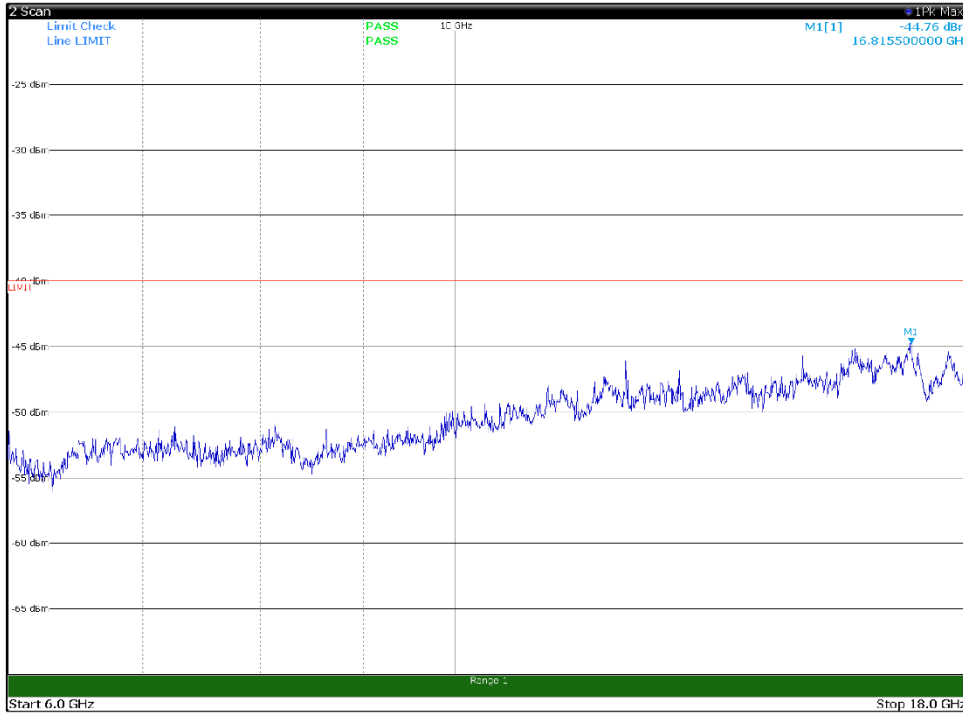

Channel: MIDDLE, Modulation: 64QAM,  
BW=15MHz, Range: 30MHz- 1GHz, Polarization: Vertical

Channel: MIDDLE, Modulation: 64QAM,  
BW=15MHz, Range: 1GHz -6GHz, Polarization: Horizontal

Channel: MIDDLE, Modulation: 64QAM,  
BW=15MHz, Range: 1GHz -6GHz, Polarization: Vertical