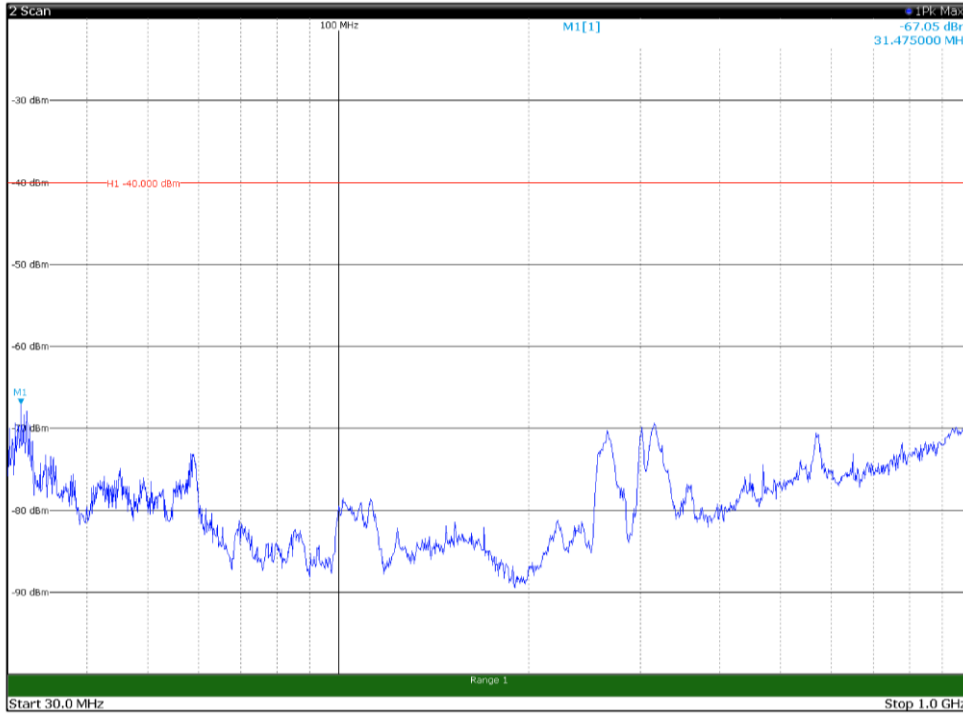

Channel: MIDDLE, Modulation: 16QAM,  
 BW=15MHz, Range: 18GHz - 37GHz, Polarization: Vertical

Channel: TOP, Modulation: 16QAM,  
BW=15MHz, Range: 30MHz- 1GHz, Polarization: Horizontal

Channel: TOP, Modulation: 16QAM,  
BW=15MHz, Range: 30MHz- 1GHz, Polarization: Vertical

Channel: TOP, Modulation: 16QAM,  
BW=15MHz, Range: 1GHz -6GHz, Polarization: Horizontal

Channel: TOP, Modulation: 16QAM,  
BW=15MHz, Range: 1GHz -6GHz, Polarization: Vertical

Channel: TOP, Modulation: 16QAM,  
BW=15MHz, Range: 6GHz -18GHz, Polarization: Horizontal

Channel: TOP, Modulation: 16QAM,  
BW=15MHz, Range: 6GHz -18GHz, Polarization: Vertical

Channel: TOP, Modulation: 16QAM,  
BW=15MHz, Range: 18GHz - 37GHz, Polarization: Horizontal

Channel: TOP, Modulation: 16QAM,  
BW=15MHz, Range: 18GHz - 37GHz, Polarization: Vertical