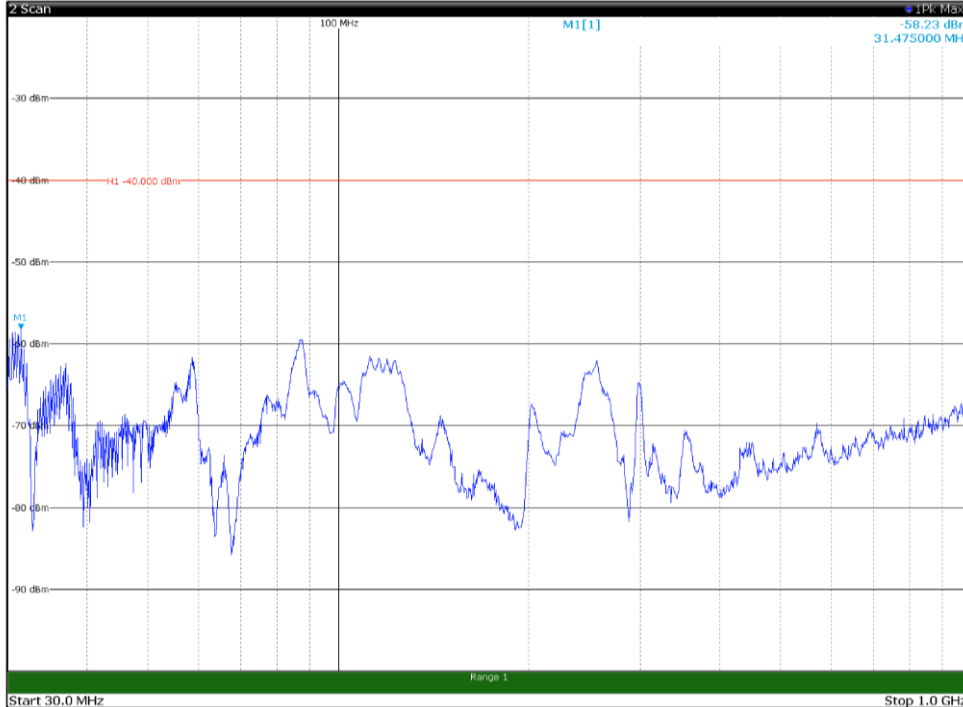

Channel: BOTTOM, Modulation: 256QAM,
BW=15MHz, Range: 30MHz- 1GHz, Polarization: Horizontal

Channel: BOTTOM, Modulation: 256QAM,
BW=15MHz, Range: 30MHz- 1GHz, Polarization: Vertical