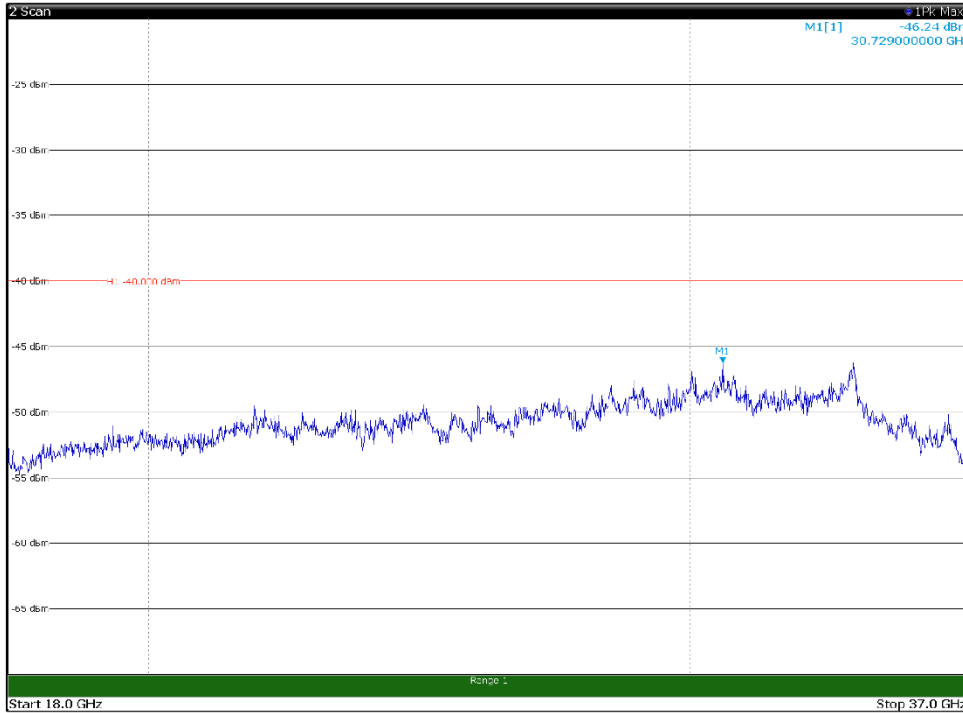

Channel: BOTTOM, Modulation: 64QAM,  
BW=15MHz, Range: 18GHz - 37GHz, Polarization: Horizontal

Channel: BOTTOM, Modulation: 64QAM,  
BW=15MHz, Range: 18GHz - 37GHz, Polarization: Vertical

Channel: MIDDLE, Modulation: 64QAM,  
BW=15MHz, Range: 30MHz- 1GHz, Polarization: Horizontal

Channel: MIDDLE, Modulation: 64QAM,  
BW=15MHz, Range: 30MHz- 1GHz, Polarization: Vertical

Channel: MIDDLE, Modulation: 64QAM,  
BW=15MHz, Range: 1GHz -6GHz, Polarization: Horizontal

Channel: MIDDLE, Modulation: 64QAM,  
BW=15MHz, Range: 1GHz -6GHz, Polarization: Vertical

Channel: MIDDLE, Modulation: 64QAM,  
BW=15MHz, Range: 6GHz -18GHz, Polarization: Horizontal

Channel: MIDDLE, Modulation: 64QAM,  
BW=15MHz, Range: 6GHz -18GHz, Polarization: Vertical

Channel: MIDDLE, Modulation: 64QAM,  
BW=15MHz, Range: 18GHz - 37GHz, Polarization: Horizontal