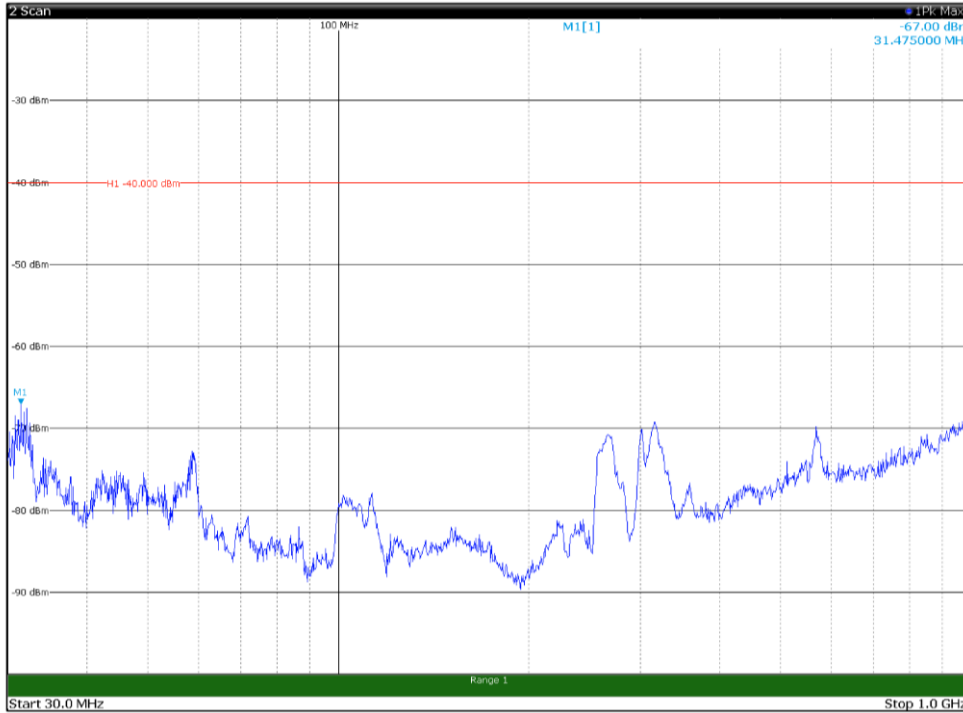

Channel: BOTTOM, Modulation: 16QAM,  
BW=15MHz, Range: 30MHz- 1GHz, Polarization: Horizontal

Channel: BOTTOM, Modulation: 16QAM,  
BW=15MHz, Range: 30MHz- 1GHz, Polarization: Vertical

Channel: BOTTOM, Modulation: 16QAM,  
BW=15MHz, Range: 1GHz -6GHz, Polarization: Horizontal

Channel: BOTTOM, Modulation: 16QAM,  
BW=15MHz, Range: 1GHz -6GHz, Polarization: Vertical

Channel: BOTTOM, Modulation: 16QAM,  
BW=15MHz, Range: 6GHz -18GHz, Polarization: Horizontal

Channel: BOTTOM, Modulation: 16QAM,  
BW=15MHz, Range: 6GHz -18GHz, Polarization: Vertical

Channel: BOTTOM, Modulation: 16QAM,  
BW=15MHz, Range: 18GHz - 37GHz, Polarization: Horizontal

Channel: BOTTOM, Modulation: 16QAM,  
BW=15MHz, Range: 18GHz - 37GHz, Polarization: Vertical

Channel: MIDDLE, Modulation: 16QAM,  
BW=15MHz, Range: 30MHz- 1GHz, Polarization: Horizontal