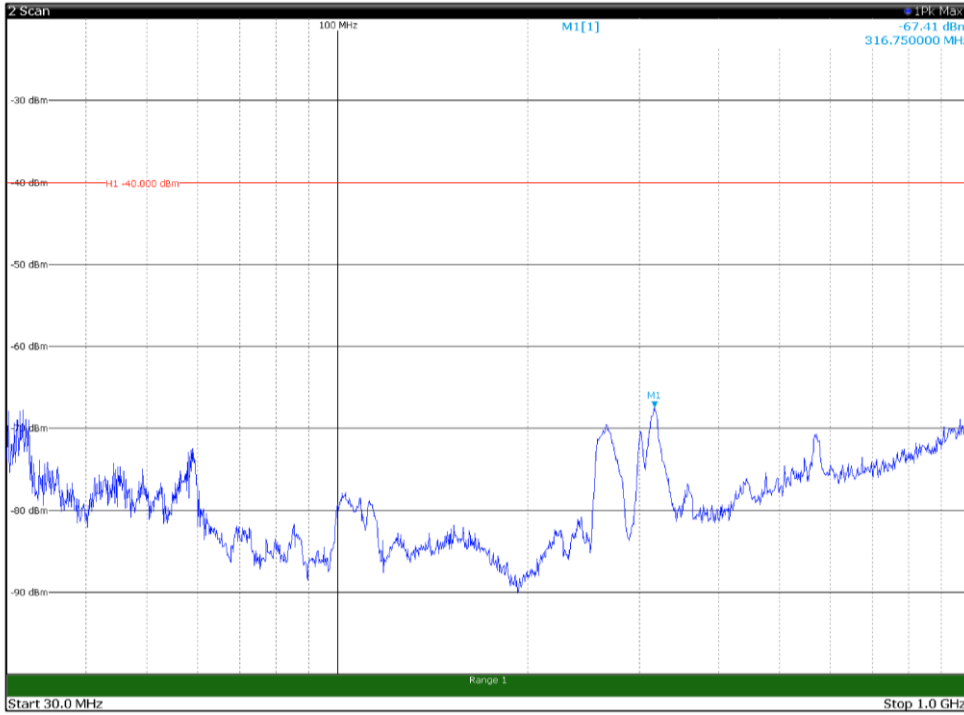

Channel: MIDDLE, Modulation: 256QAM,  
BW=10MHz, Range: 30MHz- 1GHz, Polarization: Vertical

Channel: MIDDLE, Modulation: 256QAM,  
BW=10MHz, Range: 1GHz -6GHz, Polarization: Horizontal

Channel: MIDDLE, Modulation: 256QAM,  
BW=10MHz, Range: 1GHz -6GHz, Polarization: Vertical

Channel: MIDDLE, Modulation: 256QAM,  
BW=10MHz, Range: 6GHz -18GHz, Polarization: Horizontal

Channel: MIDDLE, Modulation: 256QAM,  
BW=10MHz, Range: 6GHz -18GHz, Polarization: Vertical

Channel: MIDDLE, Modulation: 256QAM,  
BW=10MHz, Range: 18GHz - 37GHz, Polarization: Horizontal

Channel: MIDDLE, Modulation: 256QAM,  
BW=10MHz, Range: 18GHz - 37GHz, Polarization: Vertical

Channel: TOP, Modulation: 256QAM,  
 BW=10MHz, Range: 30MHz- 1GHz, Polarization: Horizontal

Channel: TOP, Modulation: 256QAM,  
 BW=10MHz, Range: 30MHz- 1GHz, Polarization: Vertical

Channel: TOP, Modulation: 256QAM,  
BW=10MHz, Range: 1GHz -6GHz, Polarization: Horizontal

Channel: TOP, Modulation: 256QAM,  
BW=10MHz, Range: 1GHz -6GHz, Polarization: Vertical

Channel: TOP, Modulation: 256QAM,  
BW=10MHz, Range: 6GHz -18GHz, Polarization: Horizontal