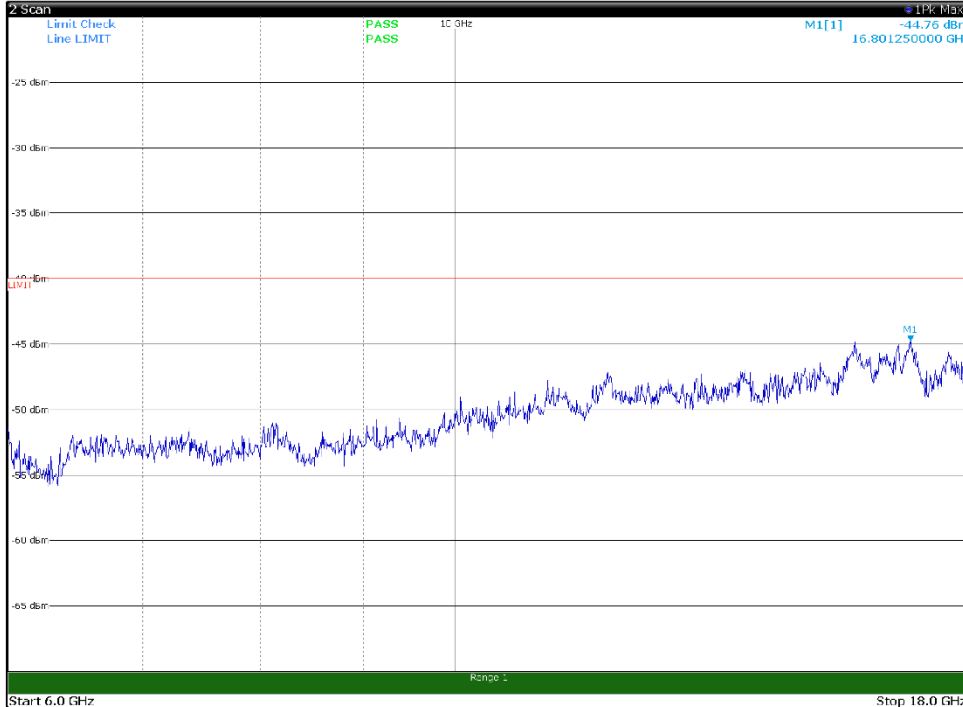

Channel: MIDDLE, Modulation: QPSK,  
BW=15MHz, Range: 6GHz -18GHz, Polarization: Horizontal

Channel: MIDDLE, Modulation: QPSK,  
BW=15MHz, Range: 6GHz -18GHz, Polarization: Vertical

Channel: MIDDLE, Modulation: QPSK,  
BW=15MHz, Range: 18GHz - 37GHz, Polarization: Horizontal

Channel: MIDDLE, Modulation: QPSK,  
BW=15MHz, Range: 18GHz - 37GHz, Polarization: Vertical

Channel: TOP, Modulation: QPSK,  
 BW=15MHz, Range: 30MHz- 1GHz, Polarization: Horizontal

Channel: TOP, Modulation: QPSK,  
 BW=15MHz, Range: 30MHz- 1GHz, Polarization: Vertical

Channel: TOP, Modulation: QPSK,  
BW=15MHz, Range: 1GHz -6GHz, Polarization: Horizontal

Channel: TOP, Modulation: QPSK,  
BW=15MHz, Range: 1GHz -6GHz, Polarization: Vertical

Channel: TOP, Modulation: QPSK,  
BW=15MHz, Range: 6GHz -18GHz, Polarization: Horizontal