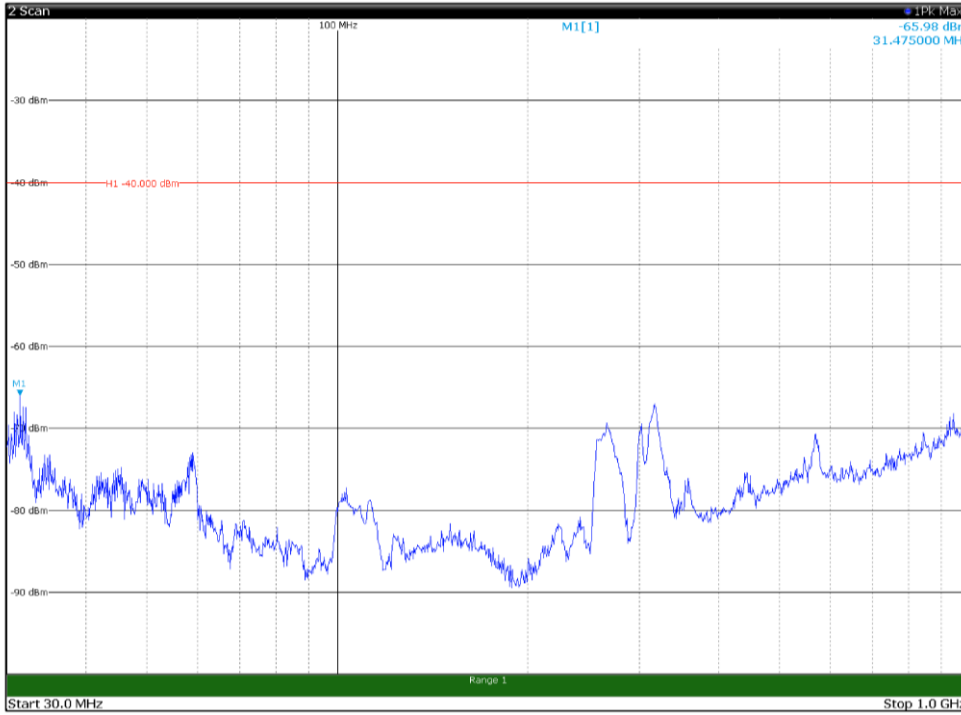

Channel: TOP, Modulation: 16QAM,
BW=5MHz, Range: 1GHz -6GHz, Polarization: Horizontal

Channel: TOP, Modulation: 16QAM,
BW=5MHz, Range: 1GHz -6GHz, Polarization: Vertical

Channel: TOP, Modulation: 16QAM,
BW=5MHz, Range: 6GHz -18GHz, Polarization: Horizontal

Channel: TOP, Modulation: 16QAM,
BW=5MHz, Range: 6GHz -18GHz, Polarization: Vertical

Channel: TOP, Modulation: 16QAM,
BW=5MHz, Range: 18GHz - 37GHz, Polarization: Horizontal

Channel: TOP, Modulation: 16QAM,
BW=5MHz, Range: 18GHz - 37GHz, Polarization: Vertical

Channel: BOTTOM, Modulation: 64QAM,
BW=5MHz, Range: 30MHz- 1GHz, Polarization: Horizontal

Channel: BOTTOM, Modulation: 64QAM,
BW=5MHz, Range: 30MHz- 1GHz, Polarization: Vertical

Channel: BOTTOM, Modulation: 64QAM,
BW=5MHz, Range: 1GHz -6GHz, Polarization: Horizontal