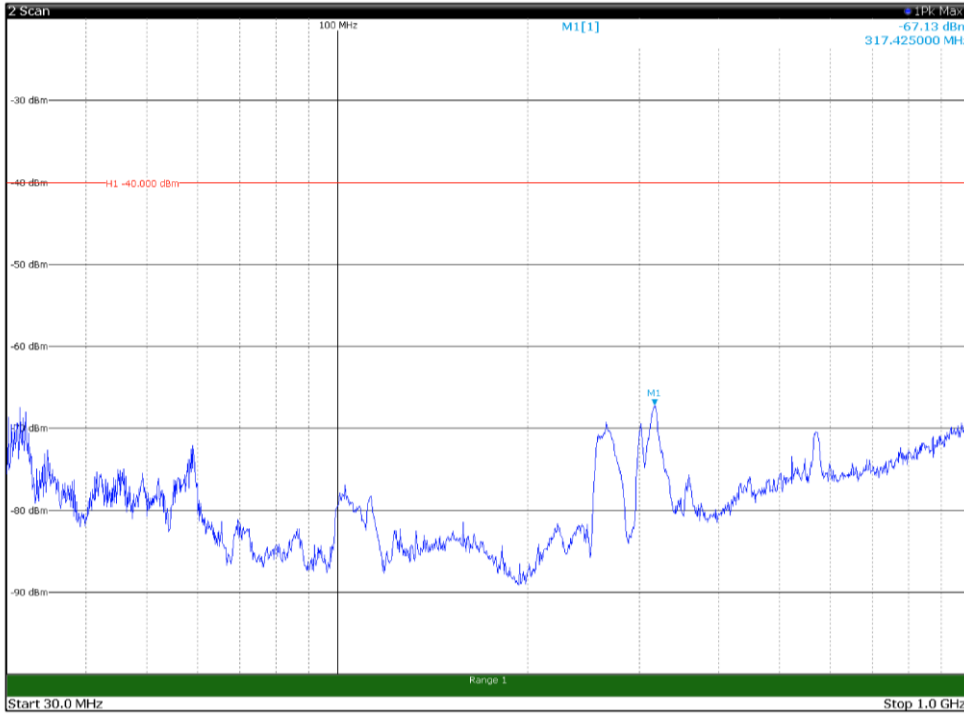

Channel: BOTTOM, Modulation: 16QAM,
 BW=10MHz, Range: 30MHz- 1GHz, Polarization: Horizontal

Channel: BOTTOM, Modulation: 16QAM,
 BW=10MHz, Range: 30MHz- 1GHz, Polarization: Vertical

Channel: BOTTOM, Modulation: 16QAM,
 BW=10MHz, Range: 1GHz -6GHz, Polarization: Horizontal

Channel: BOTTOM, Modulation: 16QAM,
 BW=10MHz, Range: 1GHz -6GHz, Polarization: Vertical

Channel: BOTTOM, Modulation: 16QAM,
BW=10MHz, Range: 6GHz -18GHz, Polarization: Horizontal

Channel: BOTTOM, Modulation: 16QAM,
BW=10MHz, Range: 6GHz -18GHz, Polarization: Vertical

Channel: BOTTOM, Modulation: 16QAM,
BW=10MHz, Range: 18GHz - 37GHz, Polarization: Horizontal

Channel: BOTTOM, Modulation: 16QAM,
BW=10MHz, Range: 18GHz - 37GHz, Polarization: Vertical

Channel: MIDDLE, Modulation: 16QAM,
BW=10MHz, Range: 30MHz- 1GHz, Polarization: Horizontal