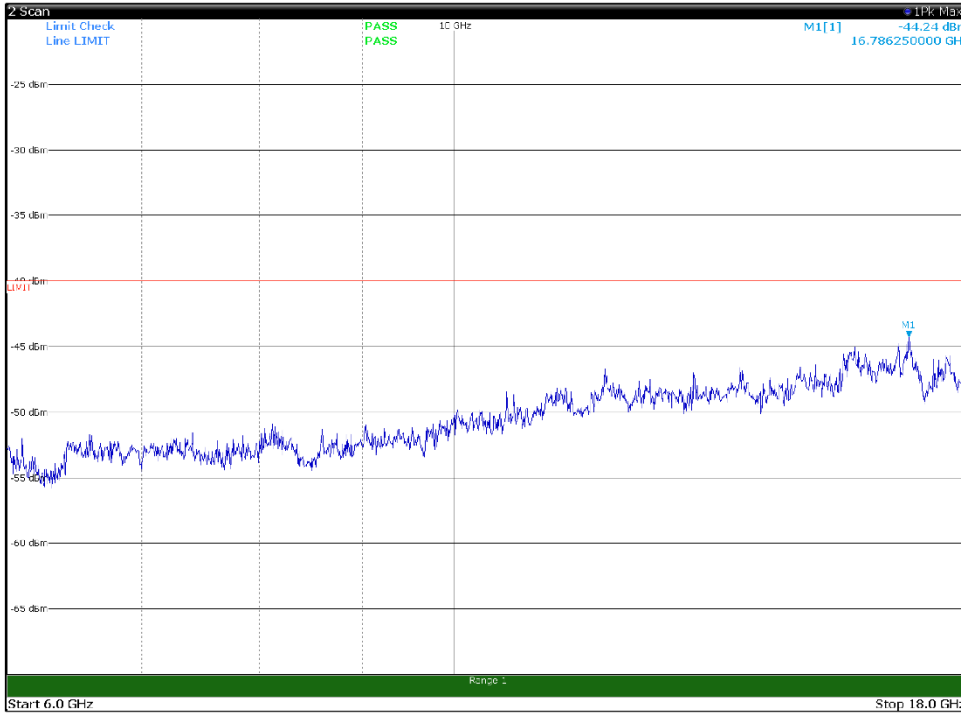

Channel: BOTTOM, Modulation: 64QAM,
BW=5MHz, Range: 1GHz -6GHz, Polarization: Vertical

Channel: BOTTOM, Modulation: 64QAM,
BW=5MHz, Range: 6GHz -18GHz, Polarization: Horizontal

Channel: BOTTOM, Modulation: 64QAM,
BW=5MHz, Range: 6GHz -18GHz, Polarization: Vertical

Channel: BOTTOM, Modulation: 64QAM,
BW=5MHz, Range: 18GHz - 37GHz, Polarization: Horizontal

Channel: BOTTOM, Modulation: 64QAM,
BW=5MHz, Range: 18GHz - 37GHz, Polarization: Vertical

Channel: MIDDLE, Modulation: 64QAM,
BW=5MHz, Range: 30MHz- 1GHz, Polarization: Horizontal

Channel: MIDDLE, Modulation: 64QAM,
BW=5MHz, Range: 30MHz- 1GHz, Polarization: Vertical

Channel: MIDDLE, Modulation: 64QAM,
BW=5MHz, Range: 1GHz -6GHz, Polarization: Horizontal

Channel: MIDDLE, Modulation: 64QAM,
BW=5MHz, Range: 1GHz -6GHz, Polarization: Vertical