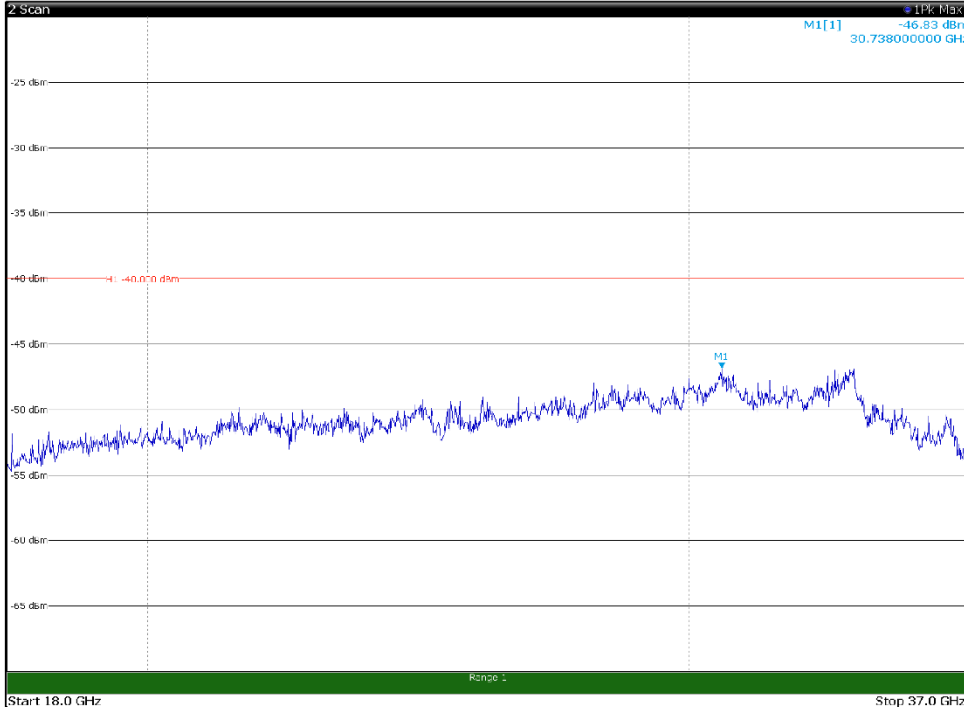

Channel: BOTTOM, Modulation: 256QAM,
BW=5MHz, Range: 18GHz - 37GHz, Polarization: Horizontal

Channel: BOTTOM, Modulation: 256QAM,
BW=5MHz, Range: 18GHz - 37GHz, Polarization: Vertical

Channel: MIDDLE, Modulation: 256QAM,
BW=5MHz, Range: 30MHz- 1GHz, Polarization: Horizontal

Channel: MIDDLE, Modulation: 256QAM,
BW=5MHz, Range: 30MHz- 1GHz, Polarization: Vertical

Channel: MIDDLE, Modulation: 256QAM,
 BW=5MHz, Range: 1GHz -6GHz, Polarization: Horizontal

Channel: MIDDLE, Modulation: 256QAM,
 BW=5MHz, Range: 1GHz -6GHz, Polarization: Vertical

Channel: MIDDLE, Modulation: 256QAM,
BW=5MHz, Range: 6GHz -18GHz, Polarization: Horizontal

Channel: MIDDLE, Modulation: 256QAM,
BW=5MHz, Range: 6GHz -18GHz, Polarization: Vertical

Channel: MIDDLE, Modulation: 256QAM,
BW=5MHz, Range: 18GHz - 37GHz, Polarization: Horizontal