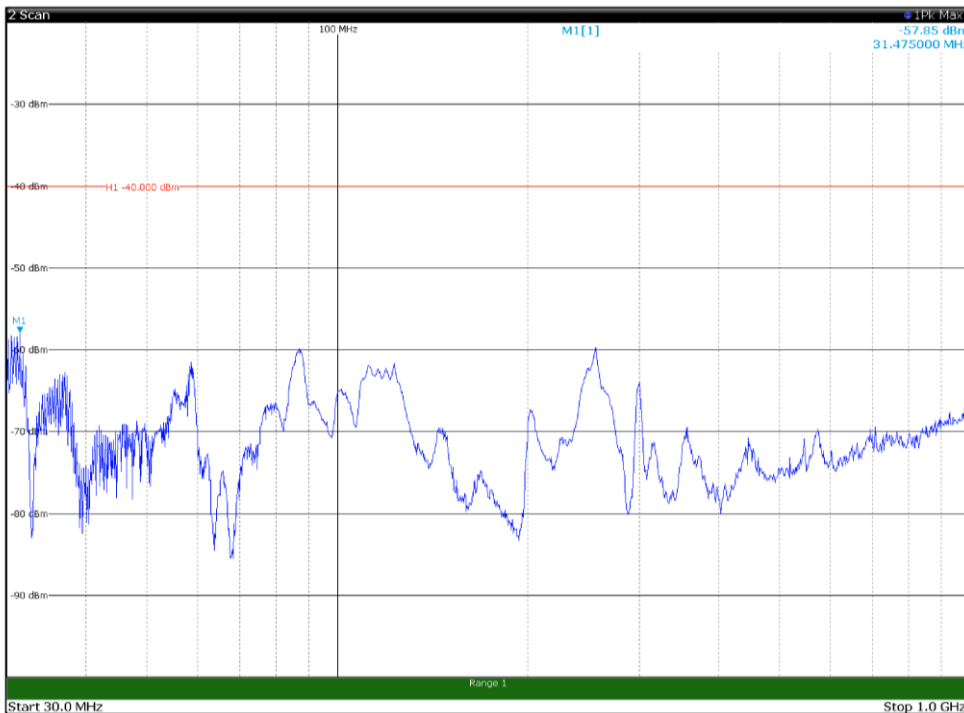

Channel: BOTTOM, Modulation: 256QAM,
BW=5MHz, Range: 30MHz- 1GHz, Polarization: Horizontal

Channel: BOTTOM, Modulation: 256QAM,
BW=5MHz, Range: 30MHz- 1GHz, Polarization: Vertical

Channel: BOTTOM, Modulation: 256QAM,
BW=5MHz, Range: 1GHz -6GHz, Polarization: Horizontal

Channel: BOTTOM, Modulation: 256QAM,
BW=5MHz, Range: 1GHz -6GHz, Polarization: Vertical

Channel: BOTTOM, Modulation: 256QAM,
BW=5MHz, Range: 6GHz -18GHz, Polarization: Horizontal

Channel: BOTTOM, Modulation: 256QAM,
BW=5MHz, Range: 6GHz -18GHz, Polarization: Vertical

Channel: BOTTOM, Modulation: 256QAM,
BW=5MHz, Range: 18GHz - 37GHz, Polarization: Horizontal

Channel: BOTTOM, Modulation: 256QAM,
BW=5MHz, Range: 18GHz - 37GHz, Polarization: Vertical

Channel: MIDDLE, Modulation: 256QAM,
BW=5MHz, Range: 30MHz- 1GHz, Polarization: Horizontal