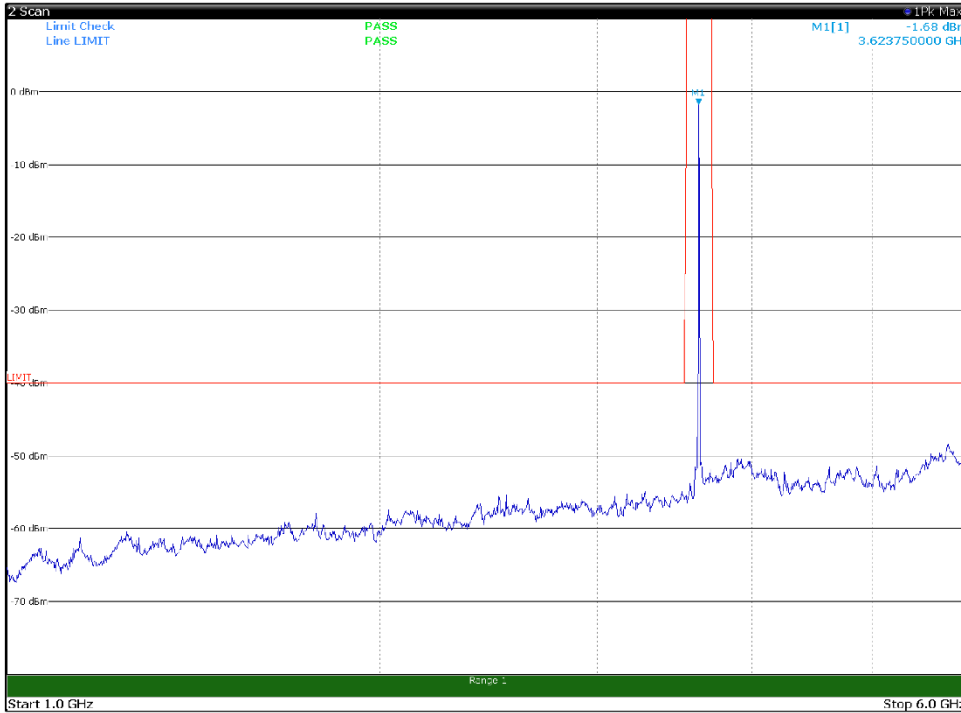

Channel: BOTTOM, Modulation: 64QAM,
BW=5MHz, Range: 1GHz -6GHz, Polarization: Vertical

Channel: BOTTOM, Modulation: 64QAM,
BW=5MHz, Range: 6GHz -18GHz, Polarization: Horizontal

Channel: BOTTOM, Modulation: 64QAM,
BW=5MHz, Range: 6GHz -18GHz, Polarization: Vertical

Channel: BOTTOM, Modulation: 64QAM,
BW=5MHz, Range: 18GHz - 37GHz, Polarization: Horizontal

Channel: BOTTOM, Modulation: 64QAM,
BW=5MHz, Range: 18GHz - 37GHz, Polarization: Vertical

Channel: MIDDLE, Modulation: 64QAM,
BW=5MHz, Range: 30MHz- 1GHz, Polarization: Horizontal

Channel: MIDDLE, Modulation: 64QAM,
BW=5MHz, Range: 30MHz- 1GHz, Polarization: Vertical

Channel: MIDDLE, Modulation: 64QAM,
BW=5MHz, Range: 1GHz -6GHz, Polarization: Horizontal

Channel: MIDDLE, Modulation: 64QAM,
BW=5MHz, Range: 1GHz -6GHz, Polarization: Vertical