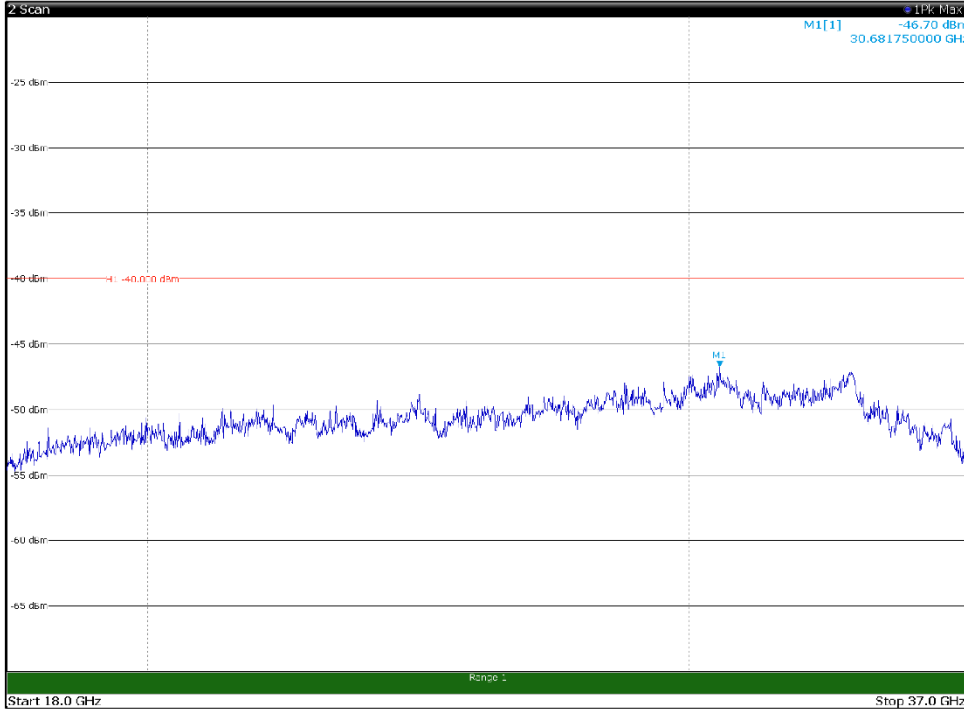

Channel: TOP, Modulation: 16QAM,
BW=5MHz, Range: 1GHz -6GHz, Polarization: Horizontal

Channel: TOP, Modulation: 16QAM,
BW=5MHz, Range: 1GHz -6GHz, Polarization: Vertical

Channel: TOP, Modulation: 16QAM,
BW=5MHz, Range: 6GHz -18GHz, Polarization: Horizontal

Channel: TOP, Modulation: 16QAM,
BW=5MHz, Range: 6GHz -18GHz, Polarization: Vertical

Channel: TOP, Modulation: 16QAM,
BW=5MHz, Range: 18GHz - 37GHz, Polarization: Horizontal

Channel: TOP, Modulation: 16QAM,
BW=5MHz, Range: 18GHz - 37GHz, Polarization: Vertical

Channel: BOTTOM, Modulation: 64QAM,
BW=5MHz, Range: 30MHz- 1GHz, Polarization: Horizontal

Channel: BOTTOM, Modulation: 64QAM,
BW=5MHz, Range: 30MHz- 1GHz, Polarization: Vertical

Channel: BOTTOM, Modulation: 64QAM,
BW=5MHz, Range: 1GHz -6GHz, Polarization: Horizontal