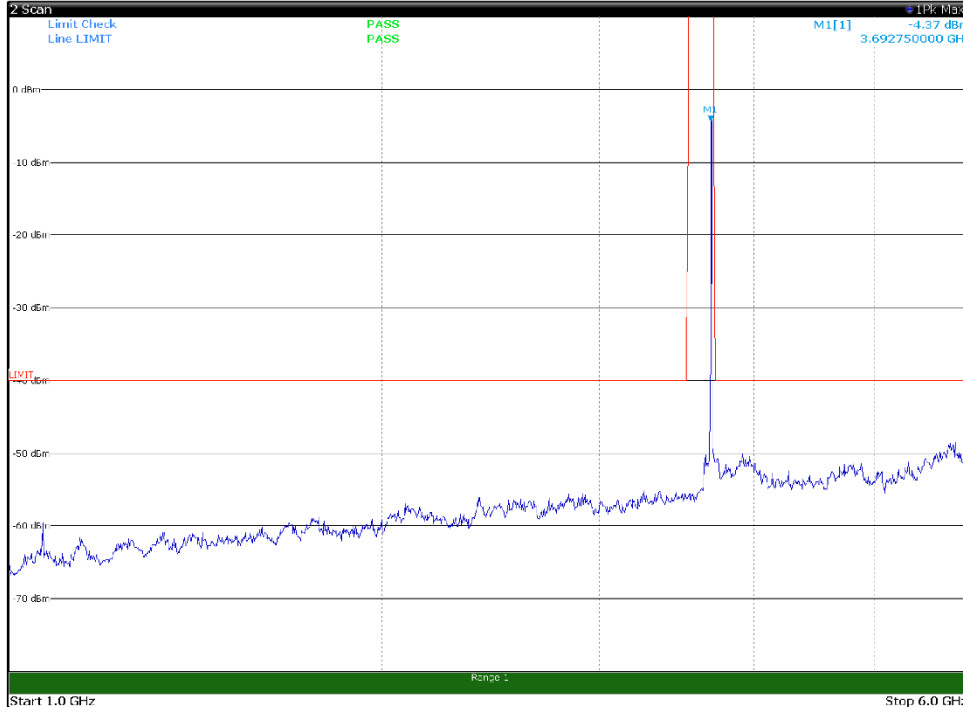

Channel: TOP, Modulation: QPSK,
BW=10MHz, Range: 1GHz -6GHz, Polarization: Horizontal

Channel: TOP, Modulation: QPSK,
BW=10MHz, Range: 1GHz -6GHz, Polarization: Vertical