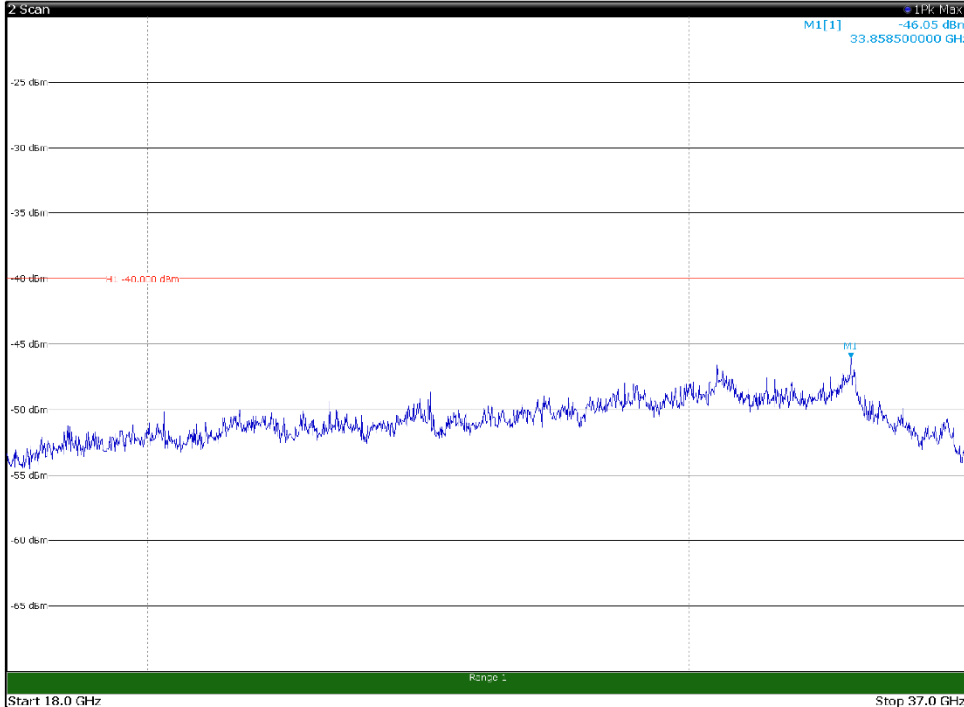

Channel: BOTTOM, Modulation: 64QAM,
 BW=10MHz, Range: 30MHz- 1GHz, Polarization: Horizontal

Channel: BOTTOM, Modulation: 64QAM,
 BW=10MHz, Range: 30MHz- 1GHz, Polarization: Vertical

Channel: BOTTOM, Modulation: 64QAM,
BW=10MHz, Range: 1GHz -6GHz, Polarization: Horizontal

Channel: BOTTOM, Modulation: 64QAM,
BW=10MHz, Range: 1GHz -6GHz, Polarization: Vertical

Channel: BOTTOM, Modulation: 64QAM,
BW=10MHz, Range: 6GHz -18GHz, Polarization: Horizontal

Channel: BOTTOM, Modulation: 64QAM,
BW=10MHz, Range: 6GHz -18GHz, Polarization: Vertical

Channel: BOTTOM, Modulation: 64QAM,
BW=10MHz, Range: 18GHz - 37GHz, Polarization: Horizontal

Channel: BOTTOM, Modulation: 64QAM,
BW=10MHz, Range: 18GHz - 37GHz, Polarization: Vertical

Channel: MIDDLE, Modulation: 64QAM,
 BW=10MHz, Range: 30MHz- 1GHz, Polarization: Horizontal