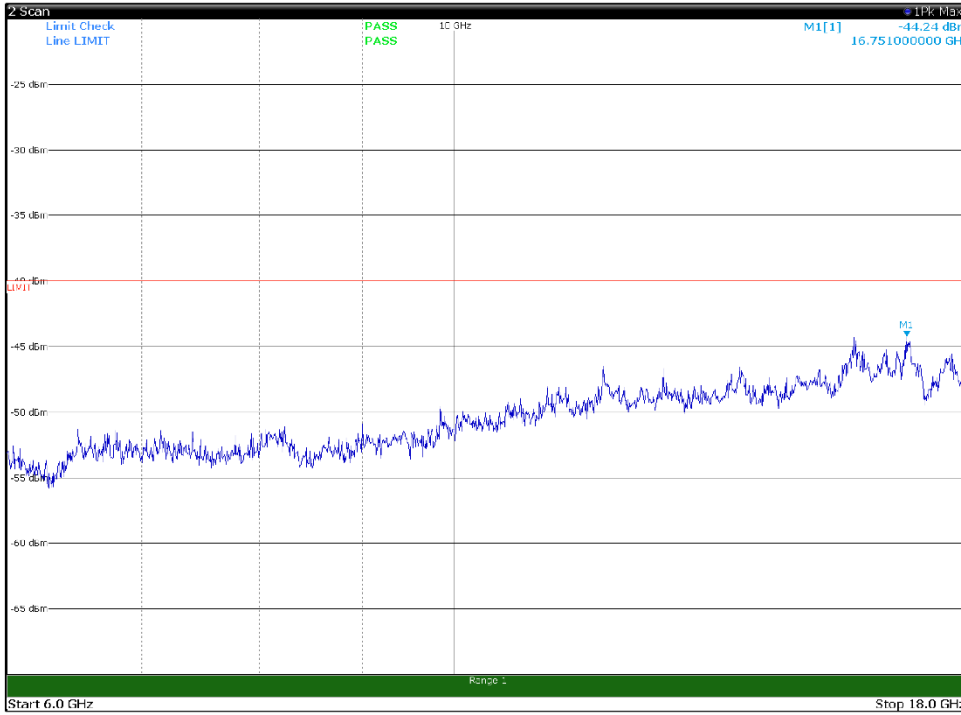

Channel: BOTTOM, Modulation: 256QAM,
BW=5MHz, Range: 1GHz -6GHz, Polarization: Vertical

Channel: BOTTOM, Modulation: 256QAM,
BW=5MHz, Range: 6GHz -18GHz, Polarization: Horizontal

Channel: BOTTOM, Modulation: 256QAM,
BW=5MHz, Range: 6GHz -18GHz, Polarization: Vertical

Channel: BOTTOM, Modulation: 256QAM,
BW=5MHz, Range: 18GHz - 37GHz, Polarization: Horizontal

Channel: BOTTOM, Modulation: 256QAM,
BW=5MHz, Range: 18GHz - 37GHz, Polarization: Vertical

Channel: MIDDLE, Modulation: 256QAM,
BW=5MHz, Range: 30MHz- 1GHz, Polarization: Horizontal

Channel: MIDDLE, Modulation: 256QAM,
BW=5MHz, Range: 30MHz- 1GHz, Polarization: Vertical

Channel: MIDDLE, Modulation: 256QAM,
 BW=5MHz, Range: 1GHz -6GHz, Polarization: Horizontal

Channel: MIDDLE, Modulation: 256QAM,
 BW=5MHz, Range: 1GHz -6GHz, Polarization: Vertical