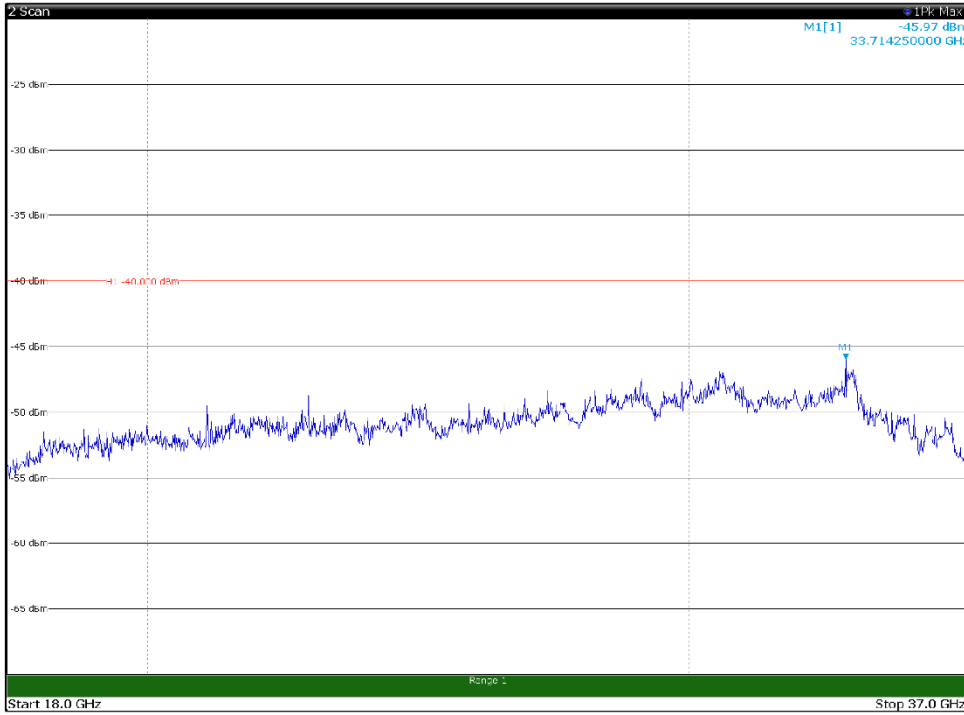

Channel: MIDDLE, Modulation: 256QAM,
BW=5MHz, Range: 30MHz- 1GHz, Polarization: Vertical

Channel: MIDDLE, Modulation: 256QAM,
 BW=5MHz, Range: 1GHz -6GHz, Polarization: Horizontal

Channel: MIDDLE, Modulation: 256QAM,
 BW=5MHz, Range: 1GHz -6GHz, Polarization: Vertical

Channel: MIDDLE, Modulation: 256QAM,
BW=5MHz, Range: 6GHz -18GHz, Polarization: Horizontal

Channel: MIDDLE, Modulation: 256QAM,
BW=5MHz, Range: 6GHz -18GHz, Polarization: Vertical

Channel: MIDDLE, Modulation: 256QAM,
BW=5MHz, Range: 18GHz - 37GHz, Polarization: Horizontal