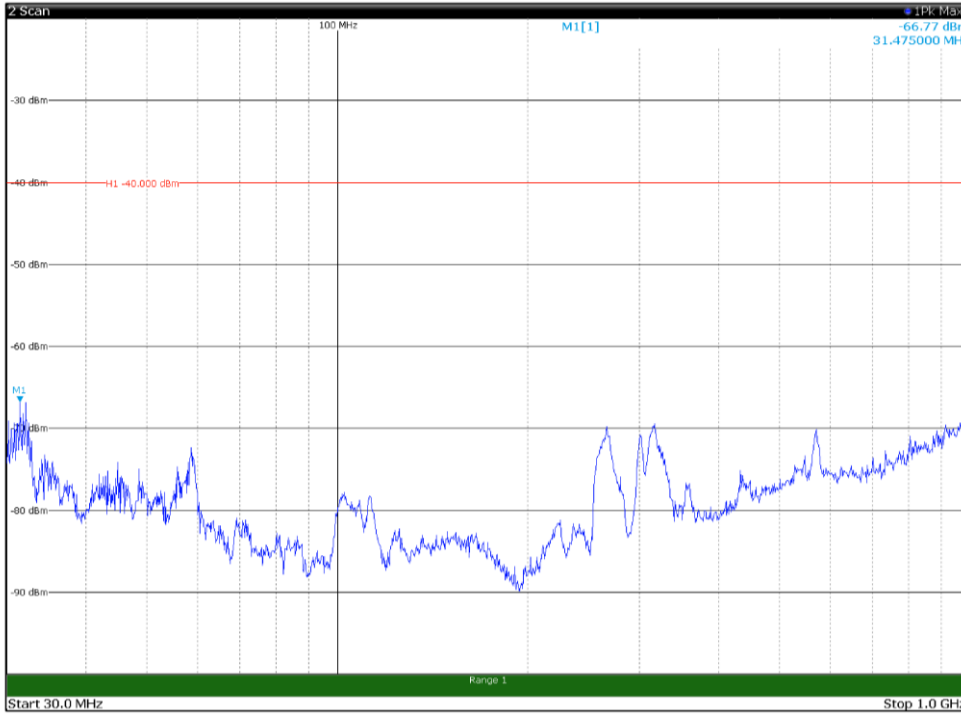

Channel: MIDDLE, Modulation: 16QAM,
BW=10MHz, Range: 30MHz- 1GHz, Polarization: Vertical

Channel: MIDDLE, Modulation: 16QAM,
BW=10MHz, Range: 1GHz -6GHz, Polarization: Horizontal

Channel: MIDDLE, Modulation: 16QAM,
BW=10MHz, Range: 1GHz -6GHz, Polarization: Vertical

Channel: MIDDLE, Modulation: 16QAM,
BW=10MHz, Range: 6GHz -18GHz, Polarization: Horizontal

Channel: MIDDLE, Modulation: 16QAM,
BW=10MHz, Range: 6GHz -18GHz, Polarization: Vertical

Channel: MIDDLE, Modulation: 16QAM,
BW=10MHz, Range: 18GHz - 37GHz, Polarization: Horizontal

Channel: MIDDLE, Modulation: 16QAM,
BW=10MHz, Range: 18GHz - 37GHz, Polarization: Vertical

Channel: TOP, Modulation: 16QAM,
 BW=10MHz, Range: 30MHz- 1GHz, Polarization: Horizontal

Channel: TOP, Modulation: 16QAM,
 BW=10MHz, Range: 30MHz- 1GHz, Polarization: Vertical