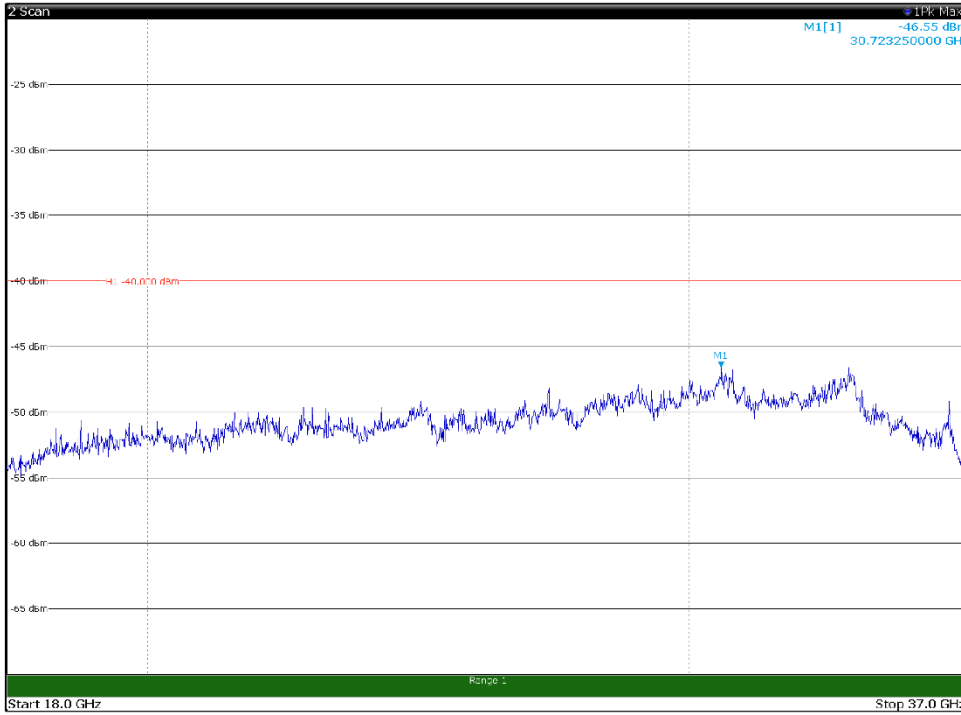

Channel: TOP, Modulation: 64QAM,
BW=5MHz, Range: 6GHz -18GHz, Polarization: Vertical

Channel: TOP, Modulation: 64QAM,
BW=5MHz, Range: 18GHz - 37GHz, Polarization: Horizontal

Channel: TOP, Modulation: 64QAM,
BW=5MHz, Range: 18GHz - 37GHz, Polarization: Vertical

Channel: BOTTOM, Modulation: 256QAM,
BW=5MHz, Range: 30MHz- 1GHz, Polarization: Horizontal

Channel: BOTTOM, Modulation: 256QAM,
BW=5MHz, Range: 30MHz- 1GHz, Polarization: Vertical

Channel: BOTTOM, Modulation: 256QAM,
BW=5MHz, Range: 1GHz -6GHz, Polarization: Horizontal

Channel: BOTTOM, Modulation: 256QAM,
BW=5MHz, Range: 1GHz -6GHz, Polarization: Vertical

Channel: BOTTOM, Modulation: 256QAM,
BW=5MHz, Range: 6GHz -18GHz, Polarization: Horizontal

Channel: BOTTOM, Modulation: 256QAM,
BW=5MHz, Range: 6GHz -18GHz, Polarization: Vertical