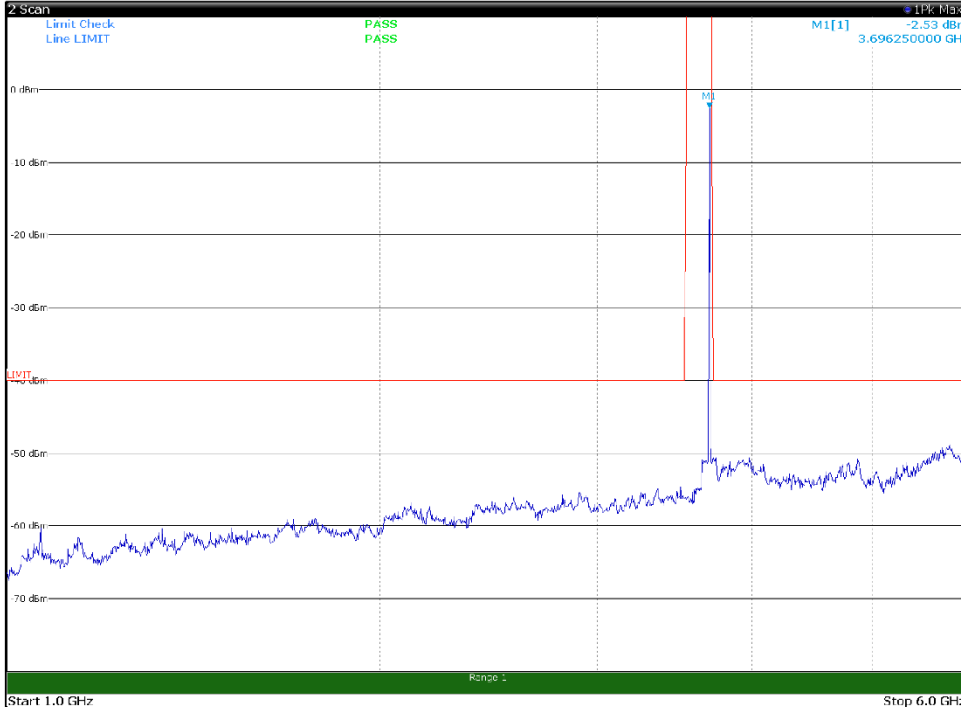

Channel: MIDDLE, Modulation: 256QAM,
BW=5MHz, Range: 18GHz - 37GHz, Polarization: Vertical

Channel: TOP, Modulation: 256QAM,
BW=5MHz, Range: 30MHz- 1GHz, Polarization: Horizontal

Channel: TOP, Modulation: 256QAM,
BW=5MHz, Range: 30MHz- 1GHz, Polarization: Vertical

Channel: TOP, Modulation: 256QAM,
 BW=5MHz, Range: 1GHz -6GHz, Polarization: Horizontal

Channel: TOP, Modulation: 256QAM,
 BW=5MHz, Range: 1GHz -6GHz, Polarization: Vertical

Channel: TOP, Modulation: 256QAM,
BW=5MHz, Range: 6GHz -18GHz, Polarization: Horizontal