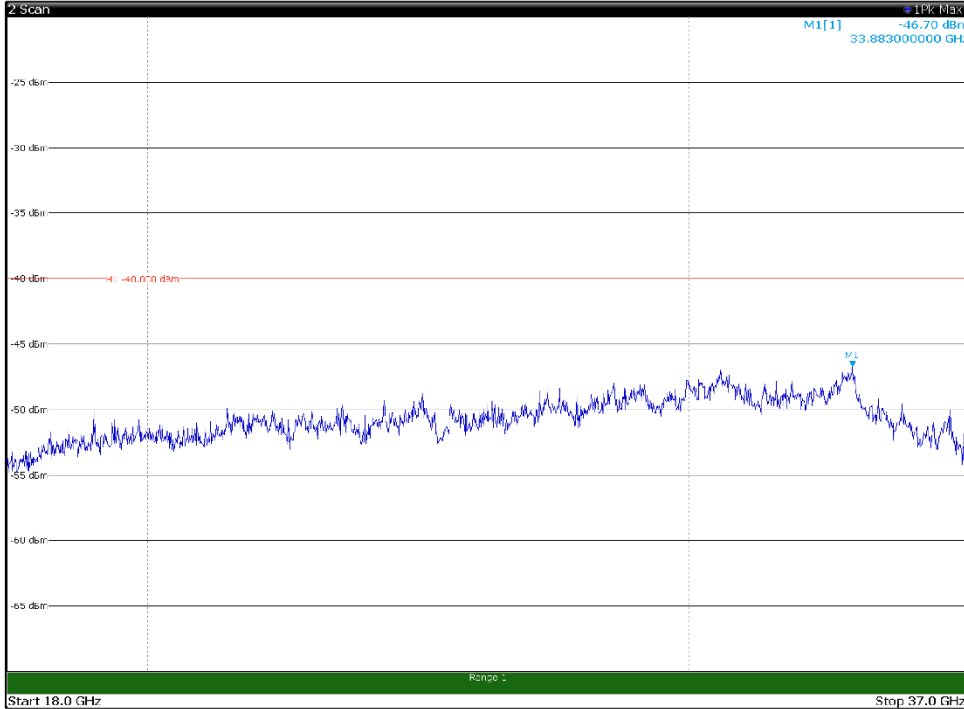

Channel: BOTTOM, Modulation: 64QAM,
BW=5MHz, Range: 18GHz - 37GHz, Polarization: Horizontal

Channel: BOTTOM, Modulation: 64QAM,
BW=5MHz, Range: 18GHz - 37GHz, Polarization: Vertical

Channel: MIDDLE, Modulation: 64QAM,
BW=5MHz, Range: 30MHz- 1GHz, Polarization: Horizontal

Channel: MIDDLE, Modulation: 64QAM,
BW=5MHz, Range: 30MHz- 1GHz, Polarization: Vertical

Channel: MIDDLE, Modulation: 64QAM,
BW=5MHz, Range: 1GHz -6GHz, Polarization: Horizontal

Channel: MIDDLE, Modulation: 64QAM,
BW=5MHz, Range: 1GHz -6GHz, Polarization: Vertical

Channel: MIDDLE, Modulation: 64QAM,
BW=5MHz, Range: 6GHz -18GHz, Polarization: Horizontal

Channel: MIDDLE, Modulation: 64QAM,
BW=5MHz, Range: 6GHz -18GHz, Polarization: Vertical

Channel: MIDDLE, Modulation: 64QAM,
BW=5MHz, Range: 18GHz - 37GHz, Polarization: Horizontal