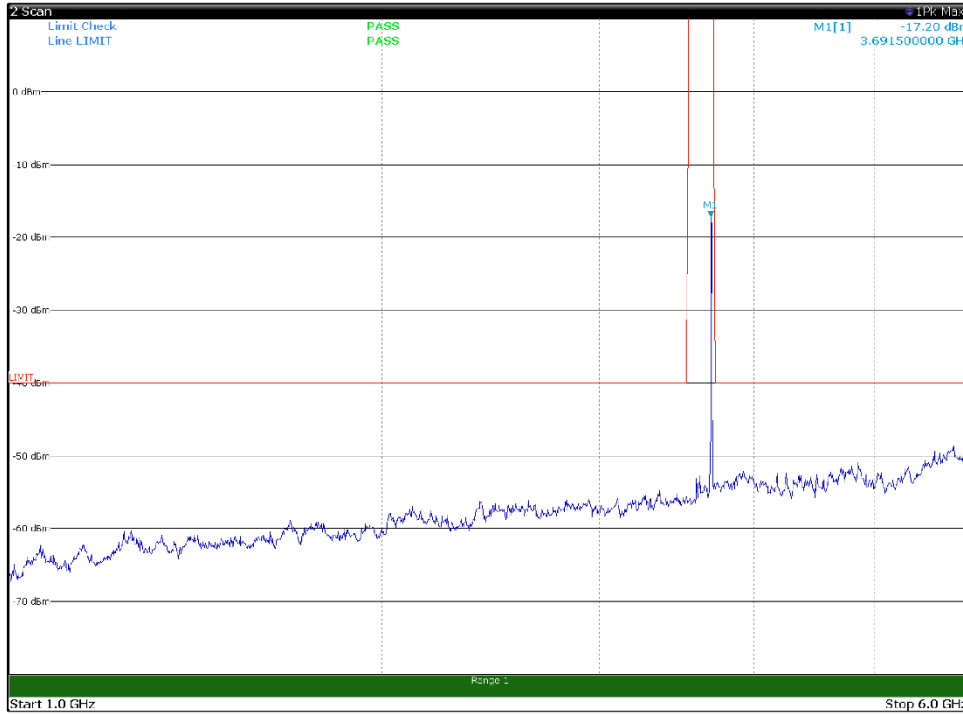

Channel: MIDDLE, Modulation: QPSK,
BW=10MHz, Range: 6GHz -18GHz, Polarization: Horizontal

Channel: MIDDLE, Modulation: QPSK,
BW=10MHz, Range: 6GHz -18GHz, Polarization: Vertical

Channel: MIDDLE, Modulation: QPSK,
BW=10MHz, Range: 18GHz - 37GHz, Polarization: Horizontal

Channel: MIDDLE, Modulation: QPSK,
BW=10MHz, Range: 18GHz - 37GHz, Polarization: Vertical

Channel: TOP, Modulation: QPSK,
 BW=10MHz, Range: 30MHz- 1GHz, Polarization: Horizontal

Channel: TOP, Modulation: QPSK,
 BW=10MHz, Range: 30MHz- 1GHz, Polarization: Vertical