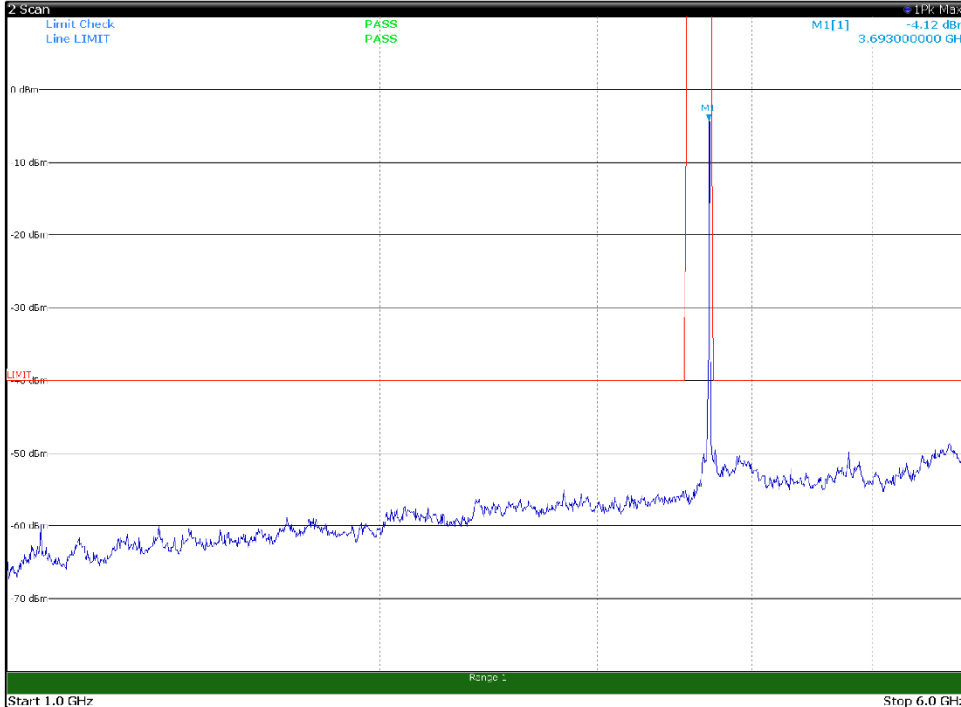

Channel: MIDDLE, Modulation: 16QAM,
BW=10MHz, Range: 18GHz - 37GHz, Polarization: Vertical

Channel: TOP, Modulation: 16QAM,
 BW=10MHz, Range: 30MHz- 1GHz, Polarization: Horizontal

Channel: TOP, Modulation: 16QAM,
 BW=10MHz, Range: 30MHz- 1GHz, Polarization: Vertical

Channel: TOP, Modulation: 16QAM,
BW=10MHz, Range: 1GHz -6GHz, Polarization: Horizontal

Channel: TOP, Modulation: 16QAM,
BW=10MHz, Range: 1GHz -6GHz, Polarization: Vertical

Channel: TOP, Modulation: 16QAM,
BW=10MHz, Range: 6GHz -18GHz, Polarization: Horizontal