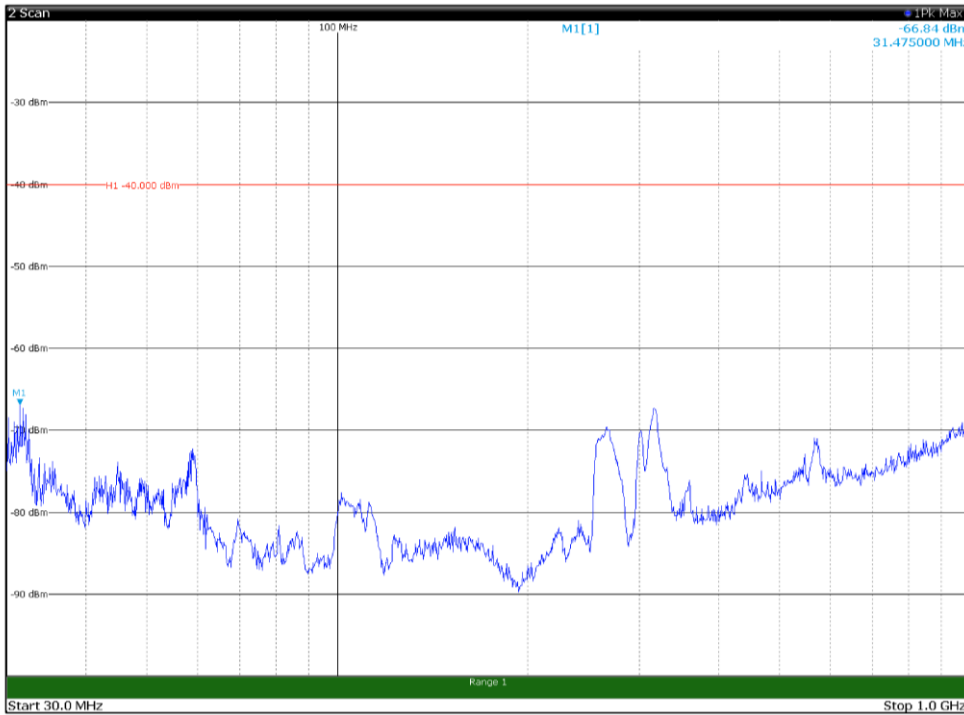

Channel: MIDDLE, Modulation: 256QAM,
BW=5MHz, Range: 18GHz - 37GHz, Polarization: Vertical

Channel: TOP, Modulation: 256QAM,
BW=5MHz, Range: 30MHz- 1GHz, Polarization: Horizontal

Channel: TOP, Modulation: 256QAM,
BW=5MHz, Range: 30MHz- 1GHz, Polarization: Vertical

Channel: TOP, Modulation: 256QAM,
 BW=5MHz, Range: 1GHz -6GHz, Polarization: Horizontal

Channel: TOP, Modulation: 256QAM,
 BW=5MHz, Range: 1GHz -6GHz, Polarization: Vertical

Channel: TOP, Modulation: 256QAM,
BW=5MHz, Range: 6GHz -18GHz, Polarization: Horizontal

Channel: TOP, Modulation: 256QAM,
BW=5MHz, Range: 6GHz -18GHz, Polarization: Vertical

Channel: TOP, Modulation: 256QAM,
BW=5MHz, Range: 18GHz - 37GHz, Polarization: Horizontal

Channel: TOP, Modulation: 256QAM,
BW=5MHz, Range: 18GHz - 37GHz, Polarization: Vertical