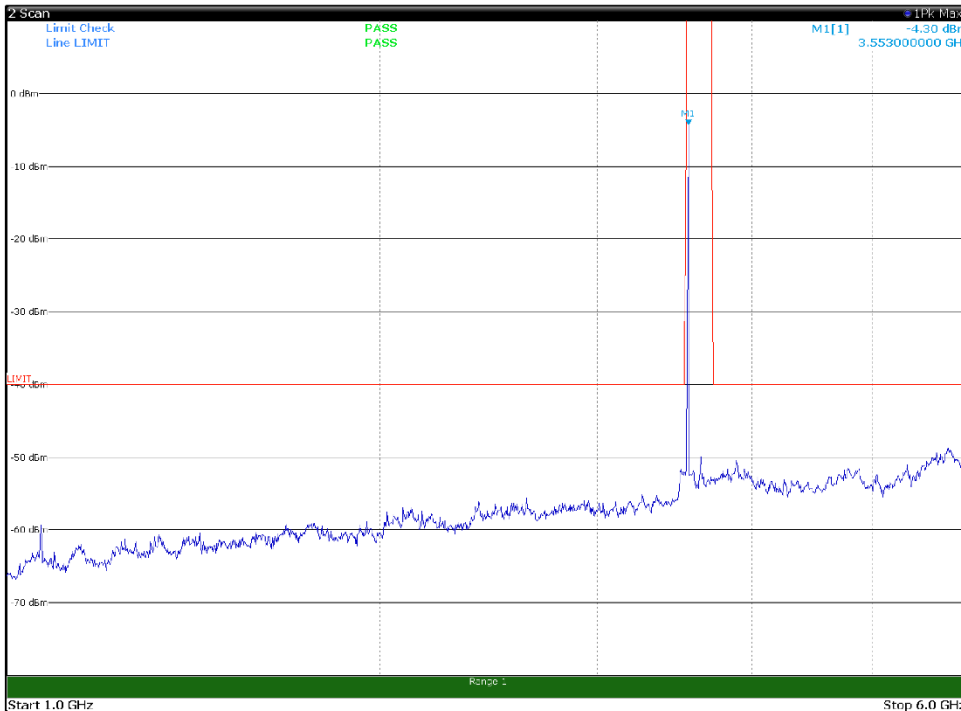

Channel: TOP, Modulation: 64QAM,
BW=5MHz, Range: 1GHz -6GHz, Polarization: Horizontal

Channel: TOP, Modulation: 64QAM,
BW=5MHz, Range: 1GHz -6GHz, Polarization: Vertical

Channel: TOP, Modulation: 64QAM,
BW=5MHz, Range: 6GHz -18GHz, Polarization: Horizontal

Channel: TOP, Modulation: 64QAM,
BW=5MHz, Range: 6GHz -18GHz, Polarization: Vertical

Channel: TOP, Modulation: 64QAM,
BW=5MHz, Range: 18GHz - 37GHz, Polarization: Horizontal

Channel: TOP, Modulation: 64QAM,
BW=5MHz, Range: 18GHz - 37GHz, Polarization: Vertical

Channel: BOTTOM, Modulation: 256QAM,
BW=5MHz, Range: 30MHz- 1GHz, Polarization: Horizontal

Channel: BOTTOM, Modulation: 256QAM,
BW=5MHz, Range: 30MHz- 1GHz, Polarization: Vertical

Channel: BOTTOM, Modulation: 256QAM,
BW=5MHz, Range: 1GHz -6GHz, Polarization: Horizontal