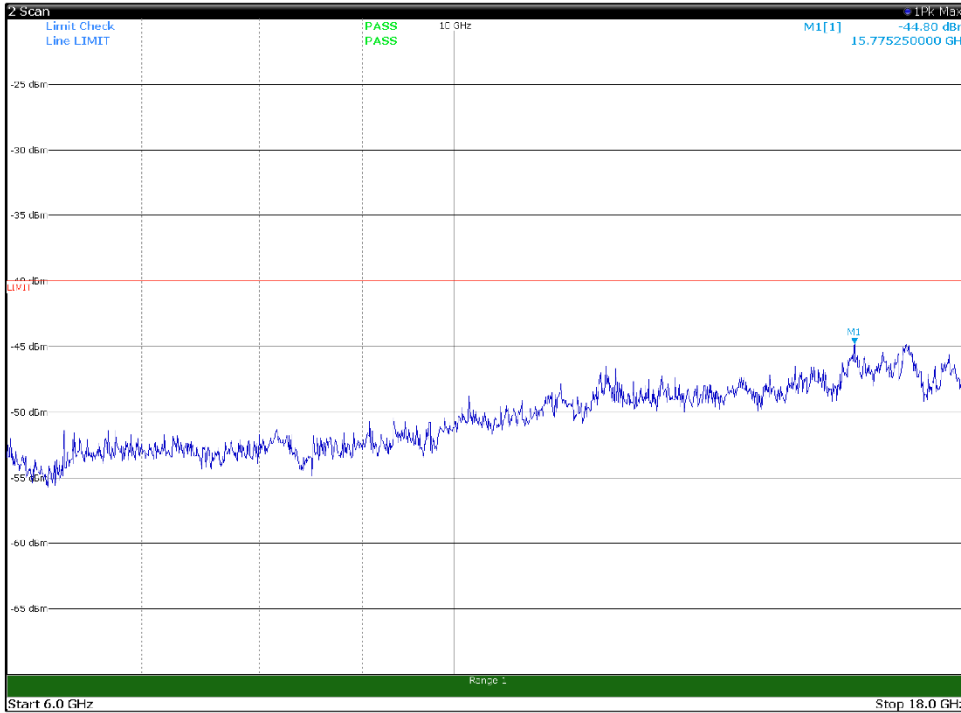

Channel: MIDDLE, Modulation: QPSK,
BW=10MHz, Range: 6GHz -18GHz, Polarization: Horizontal

Channel: MIDDLE, Modulation: QPSK,
BW=10MHz, Range: 6GHz -18GHz, Polarization: Vertical

Channel: MIDDLE, Modulation: QPSK,
BW=10MHz, Range: 18GHz - 37GHz, Polarization: Horizontal

Channel: MIDDLE, Modulation: QPSK,
BW=10MHz, Range: 18GHz - 37GHz, Polarization: Vertical

Channel: TOP, Modulation: QPSK,
 BW=10MHz, Range: 30MHz- 1GHz, Polarization: Horizontal

Channel: TOP, Modulation: QPSK,
 BW=10MHz, Range: 30MHz- 1GHz, Polarization: Vertical

Channel: TOP, Modulation: QPSK,
BW=10MHz, Range: 1GHz -6GHz, Polarization: Horizontal

Channel: TOP, Modulation: QPSK,
BW=10MHz, Range: 1GHz -6GHz, Polarization: Vertical

Channel: TOP, Modulation: QPSK,
BW=10MHz, Range: 6GHz -18GHz, Polarization: Horizontal