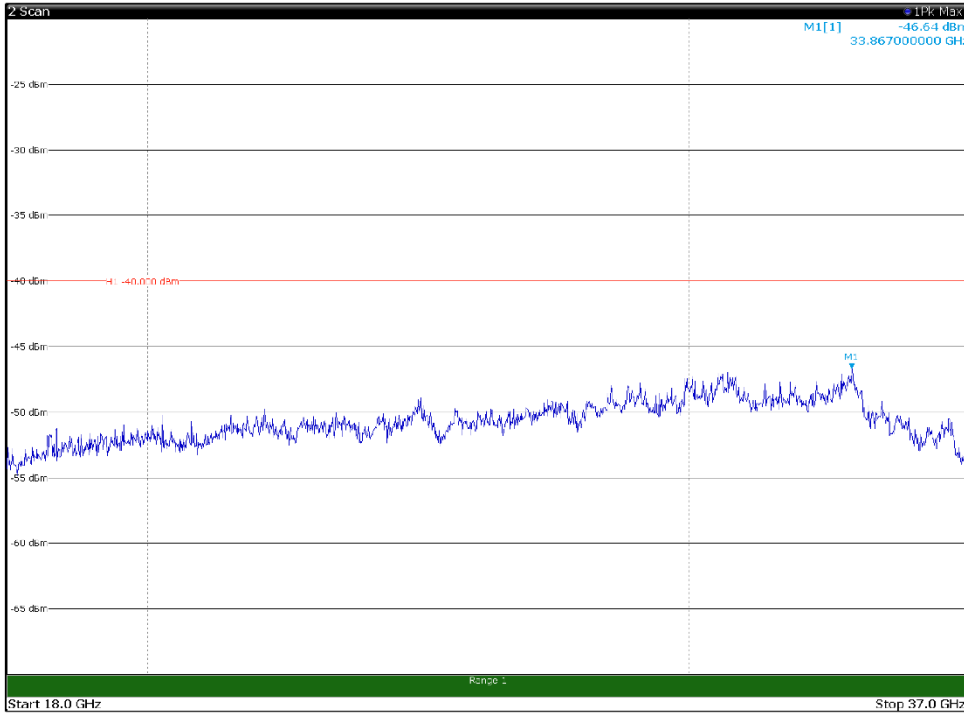

Channel: TOP, Modulation: 16QAM,
BW=5MHz, Range: 1GHz -6GHz, Polarization: Horizontal

Channel: TOP, Modulation: 16QAM,
BW=5MHz, Range: 1GHz -6GHz, Polarization: Vertical

Channel: TOP, Modulation: 16QAM,
BW=5MHz, Range: 6GHz -18GHz, Polarization: Horizontal

Channel: TOP, Modulation: 16QAM,
BW=5MHz, Range: 6GHz -18GHz, Polarization: Vertical

Channel: TOP, Modulation: 16QAM,
BW=5MHz, Range: 18GHz - 37GHz, Polarization: Horizontal

Channel: TOP, Modulation: 16QAM,
BW=5MHz, Range: 18GHz - 37GHz, Polarization: Vertical

Channel: BOTTOM, Modulation: 64QAM,
BW=5MHz, Range: 30MHz- 1GHz, Polarization: Horizontal

Channel: BOTTOM, Modulation: 64QAM,
BW=5MHz, Range: 30MHz- 1GHz, Polarization: Vertical

Channel: BOTTOM, Modulation: 64QAM,
BW=5MHz, Range: 1GHz -6GHz, Polarization: Horizontal