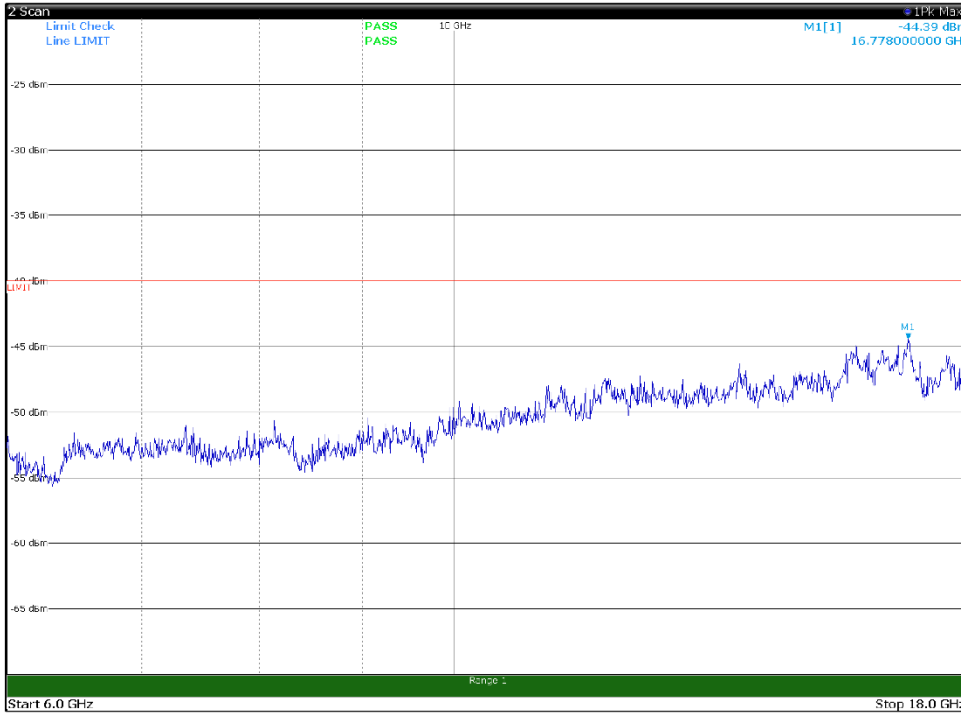

Channel: TOP, Modulation: QPSK,
BW=10MHz, Range: 6GHz -18GHz, Polarization: Vertical

Channel: TOP, Modulation: QPSK,
BW=10MHz, Range: 18GHz - 37GHz, Polarization: Horizontal

Channel: TOP, Modulation: QPSK,
BW=10MHz, Range: 18GHz - 37GHz, Polarization: Vertical

Channel: BOTTOM, Modulation: 16QAM,
 BW=10MHz, Range: 30MHz- 1GHz, Polarization: Horizontal

Channel: BOTTOM, Modulation: 16QAM,
 BW=10MHz, Range: 30MHz- 1GHz, Polarization: Vertical

Channel: BOTTOM, Modulation: 16QAM,
 BW=10MHz, Range: 1GHz -6GHz, Polarization: Horizontal

Channel: BOTTOM, Modulation: 16QAM,
 BW=10MHz, Range: 1GHz -6GHz, Polarization: Vertical

Channel: BOTTOM, Modulation: 16QAM,
BW=10MHz, Range: 6GHz -18GHz, Polarization: Horizontal

Channel: BOTTOM, Modulation: 16QAM,
BW=10MHz, Range: 6GHz -18GHz, Polarization: Vertical