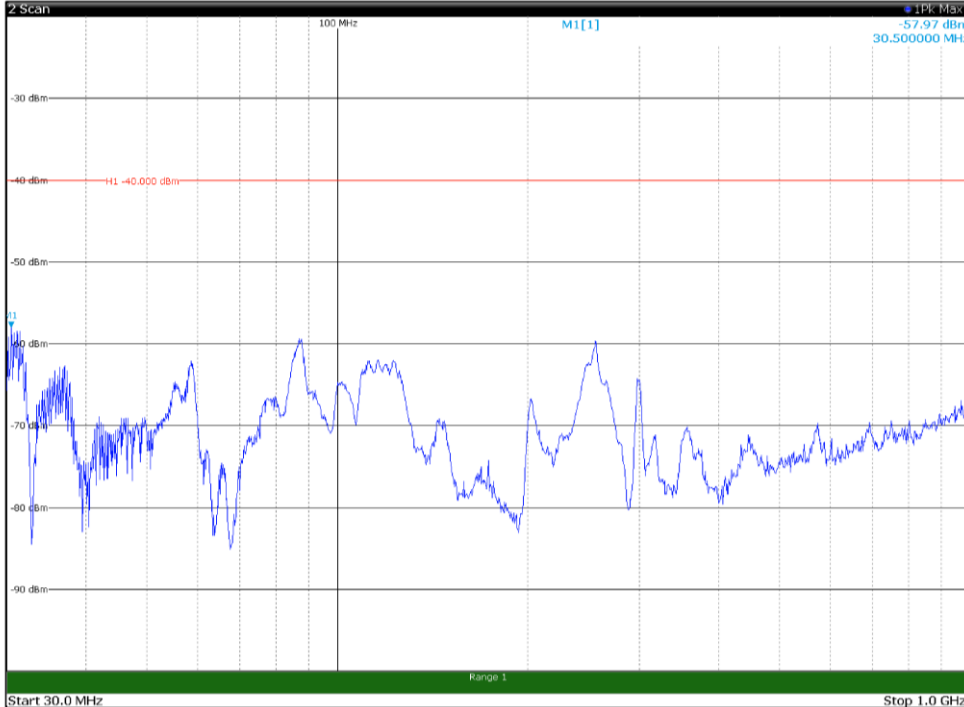

Channel: BOTTOM, Modulation: QPSK,
 BW=10MHz, Range: 30MHz- 1GHz, Polarization: Horizontal

Channel: BOTTOM, Modulation: QPSK,
 BW=10MHz, Range: 30MHz- 1GHz, Polarization: Vertical

Channel: BOTTOM, Modulation: QPSK,
 BW=10MHz, Range: 1GHz -6GHz, Polarization: Horizontal

Channel: BOTTOM, Modulation: QPSK,
 BW=10MHz, Range: 1GHz -6GHz, Polarization: Vertical

Channel: BOTTOM, Modulation: QPSK,
BW=10MHz, Range: 6GHz -18GHz, Polarization: Horizontal

Channel: BOTTOM, Modulation: QPSK,
BW=10MHz, Range: 6GHz -18GHz, Polarization: Vertical

Channel: BOTTOM, Modulation: QPSK,
BW=10MHz, Range: 18GHz - 37GHz, Polarization: Horizontal

Channel: BOTTOM, Modulation: QPSK,
BW=10MHz, Range: 18GHz - 37GHz, Polarization: Vertical

Channel: MIDDLE, Modulation: QPSK,
 BW=10MHz, Range: 30MHz- 1GHz, Polarization: Horizontal