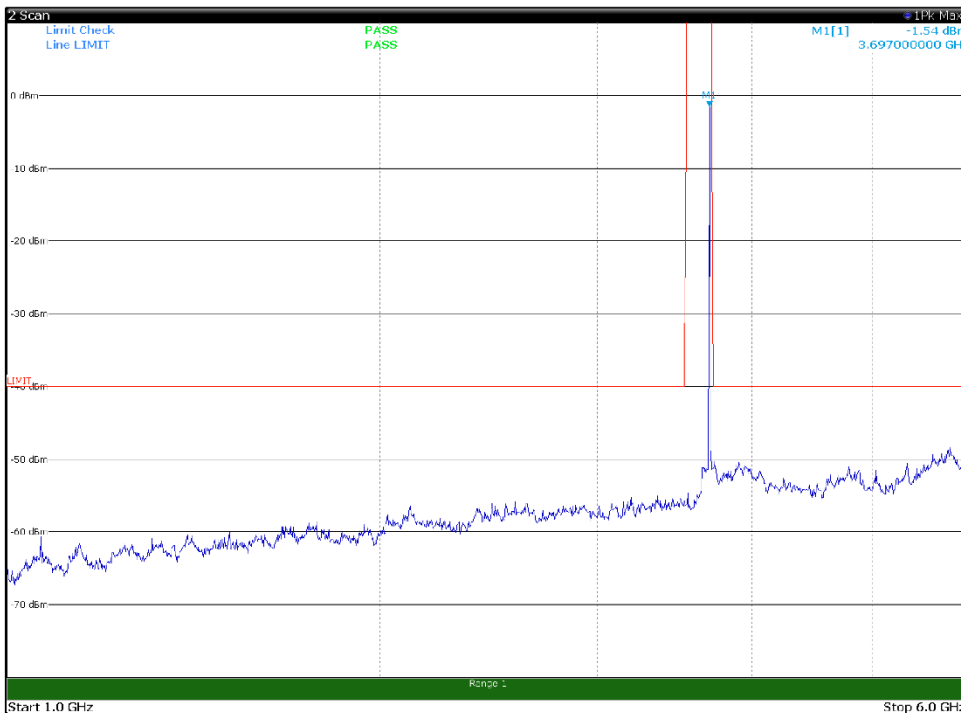

Channel: MIDDLE, Modulation: 64QAM,
BW=5MHz, Range: 18GHz - 37GHz, Polarization: Vertical

Channel: TOP, Modulation: 64QAM,
 BW=5MHz, Range: 30MHz- 1GHz, Polarization: Horizontal

Channel: TOP, Modulation: 64QAM,
 BW=5MHz, Range: 30MHz- 1GHz, Polarization: Vertical

Channel: TOP, Modulation: 64QAM,
BW=5MHz, Range: 1GHz -6GHz, Polarization: Horizontal

Channel: TOP, Modulation: 64QAM,
BW=5MHz, Range: 1GHz -6GHz, Polarization: Vertical

Channel: TOP, Modulation: 64QAM,
BW=5MHz, Range: 6GHz -18GHz, Polarization: Horizontal