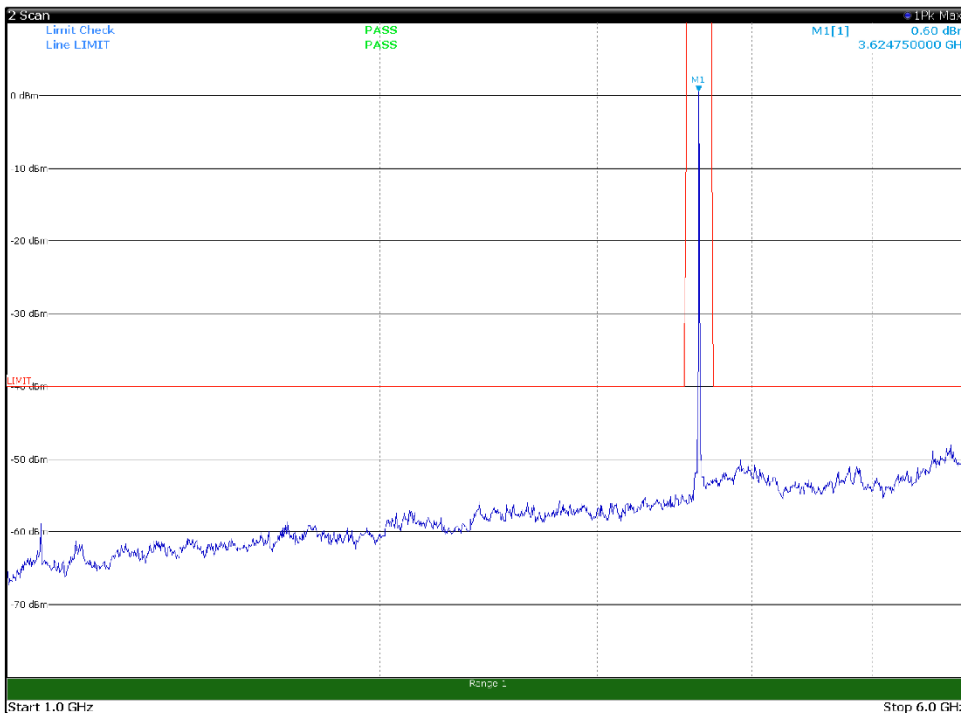

Channel: BOTTOM, Modulation: 64QAM,
BW=5MHz, Range: 1GHz -6GHz, Polarization: Vertical

Channel: BOTTOM, Modulation: 64QAM,
BW=5MHz, Range: 6GHz -18GHz, Polarization: Horizontal

Channel: BOTTOM, Modulation: 64QAM,
BW=5MHz, Range: 6GHz -18GHz, Polarization: Vertical

Channel: BOTTOM, Modulation: 64QAM,
BW=5MHz, Range: 18GHz - 37GHz, Polarization: Horizontal

Channel: BOTTOM, Modulation: 64QAM,
BW=5MHz, Range: 18GHz - 37GHz, Polarization: Vertical

Channel: MIDDLE, Modulation: 64QAM,
BW=5MHz, Range: 30MHz- 1GHz, Polarization: Horizontal

Channel: MIDDLE, Modulation: 64QAM,
BW=5MHz, Range: 30MHz- 1GHz, Polarization: Vertical

Channel: MIDDLE, Modulation: 64QAM,
BW=5MHz, Range: 1GHz -6GHz, Polarization: Horizontal

Channel: MIDDLE, Modulation: 64QAM,
BW=5MHz, Range: 1GHz -6GHz, Polarization: Vertical