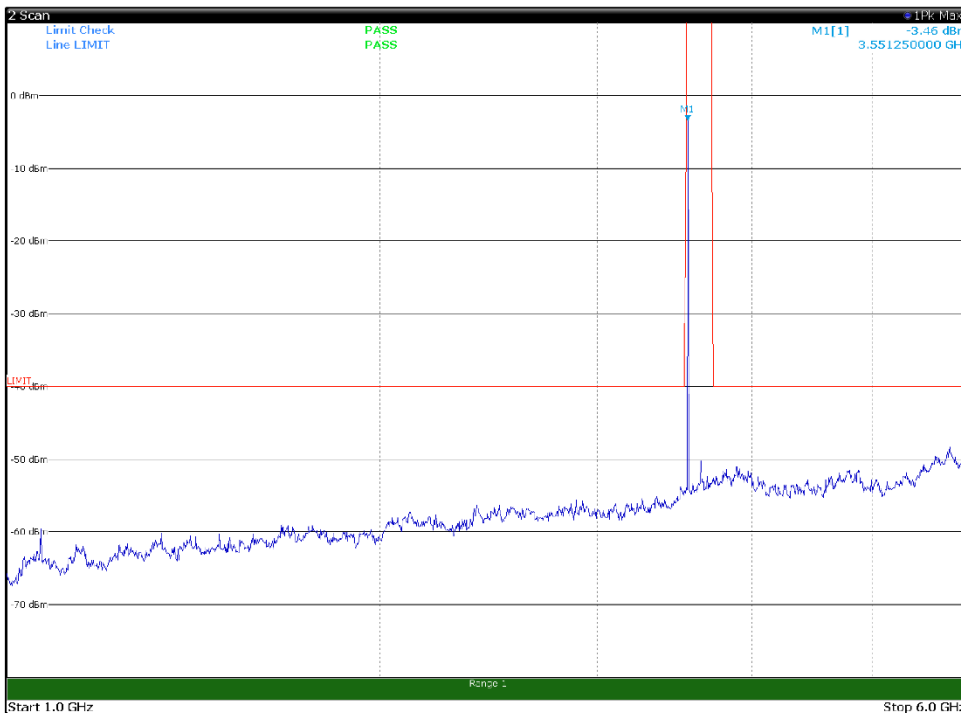

Channel: TOP, Modulation: 16QAM,
BW=5MHz, Range: 1GHz -6GHz, Polarization: Horizontal

Channel: TOP, Modulation: 16QAM,
BW=5MHz, Range: 1GHz -6GHz, Polarization: Vertical

Channel: TOP, Modulation: 16QAM,
BW=5MHz, Range: 6GHz -18GHz, Polarization: Horizontal

Channel: TOP, Modulation: 16QAM,
BW=5MHz, Range: 6GHz -18GHz, Polarization: Vertical

Channel: TOP, Modulation: 16QAM,
BW=5MHz, Range: 18GHz - 37GHz, Polarization: Horizontal

Channel: TOP, Modulation: 16QAM,
BW=5MHz, Range: 18GHz - 37GHz, Polarization: Vertical

Channel: BOTTOM, Modulation: 64QAM,
BW=5MHz, Range: 30MHz- 1GHz, Polarization: Horizontal

Channel: BOTTOM, Modulation: 64QAM,
BW=5MHz, Range: 30MHz- 1GHz, Polarization: Vertical

Channel: BOTTOM, Modulation: 64QAM,
BW=5MHz, Range: 1GHz -6GHz, Polarization: Horizontal