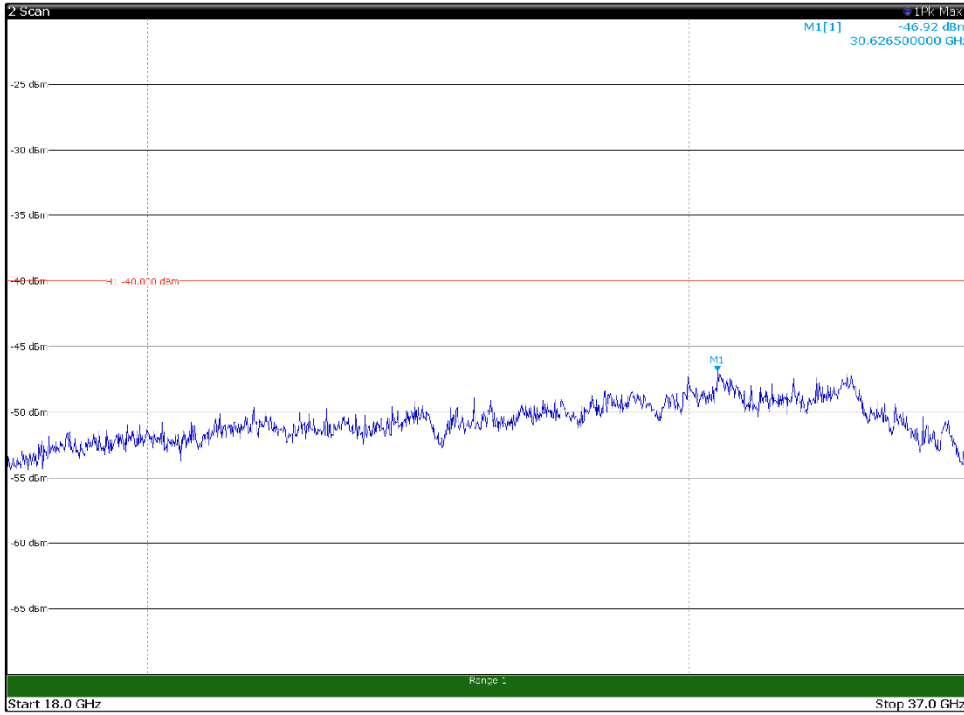

Channel: BOTTOM, Modulation: 64QAM,
BW=5MHz, Range: 18GHz - 37GHz, Polarization: Horizontal

Channel: BOTTOM, Modulation: 64QAM,
BW=5MHz, Range: 18GHz - 37GHz, Polarization: Vertical

Channel: MIDDLE, Modulation: 64QAM,
BW=5MHz, Range: 30MHz- 1GHz, Polarization: Horizontal

Channel: MIDDLE, Modulation: 64QAM,
BW=5MHz, Range: 30MHz- 1GHz, Polarization: Vertical

Channel: MIDDLE, Modulation: 64QAM,
BW=5MHz, Range: 1GHz -6GHz, Polarization: Horizontal

Channel: MIDDLE, Modulation: 64QAM,
BW=5MHz, Range: 1GHz -6GHz, Polarization: Vertical

Channel: MIDDLE, Modulation: 64QAM,
BW=5MHz, Range: 6GHz -18GHz, Polarization: Horizontal

Channel: MIDDLE, Modulation: 64QAM,
BW=5MHz, Range: 6GHz -18GHz, Polarization: Vertical

Channel: MIDDLE, Modulation: 64QAM,
BW=5MHz, Range: 18GHz - 37GHz, Polarization: Horizontal