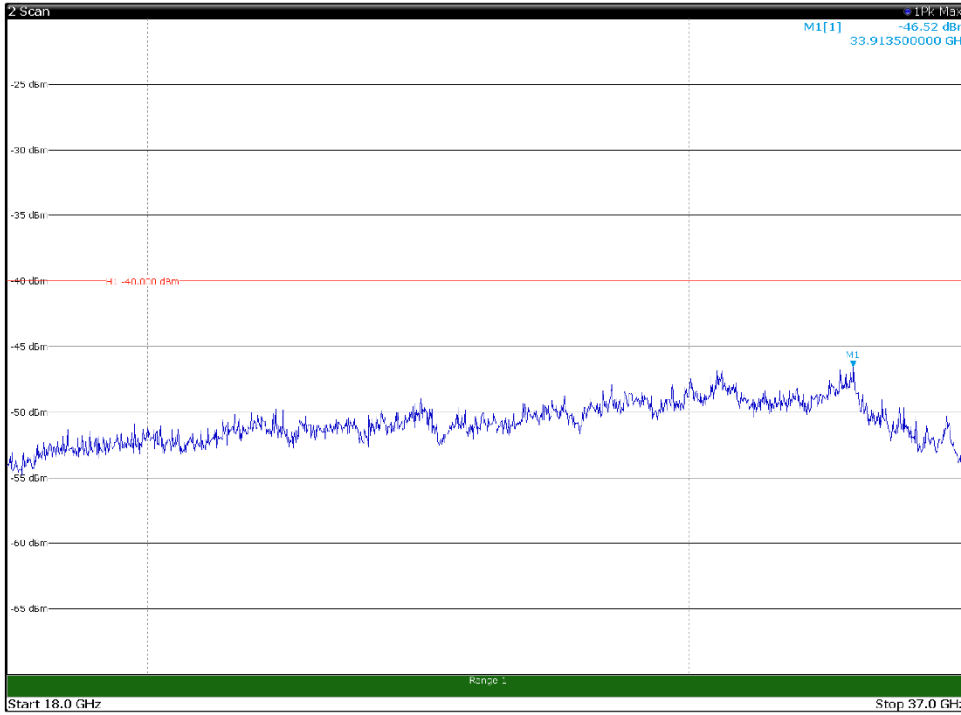

Channel: TOP, Modulation: 256QAM,
BW=5MHz, Range: 6GHz -18GHz, Polarization: Vertical

Channel: TOP, Modulation: 256QAM,
BW=5MHz, Range: 18GHz - 37GHz, Polarization: Horizontal

Channel: TOP, Modulation: 256QAM,
BW=5MHz, Range: 18GHz - 37GHz, Polarization: Vertical

Channel: BOTTOM, Modulation: QPSK,
 BW=10MHz, Range: 30MHz- 1GHz, Polarization: Horizontal

Channel: BOTTOM, Modulation: QPSK,
 BW=10MHz, Range: 30MHz- 1GHz, Polarization: Vertical

Channel: BOTTOM, Modulation: QPSK,
 BW=10MHz, Range: 1GHz -6GHz, Polarization: Horizontal

Channel: BOTTOM, Modulation: QPSK,
 BW=10MHz, Range: 1GHz -6GHz, Polarization: Vertical

Channel: BOTTOM, Modulation: QPSK,
BW=10MHz, Range: 6GHz -18GHz, Polarization: Horizontal

Channel: BOTTOM, Modulation: QPSK,
BW=10MHz, Range: 6GHz -18GHz, Polarization: Vertical