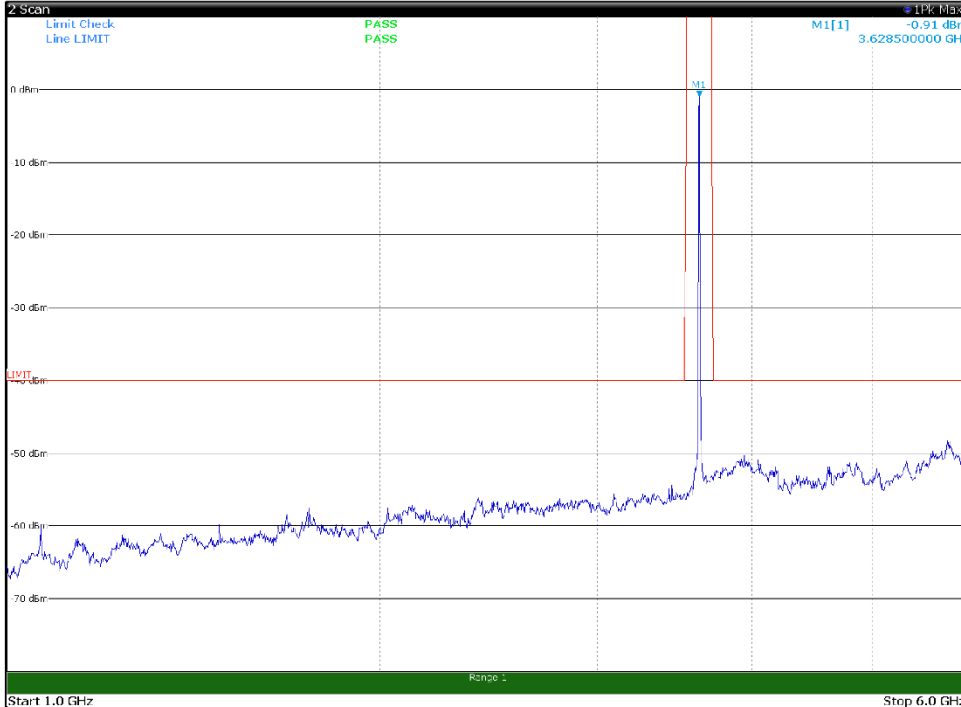

Channel: MIDDLE, Modulation: QPSK,
BW=10MHz, Range: 1GHz -6GHz, Polarization: Horizontal

Channel: MIDDLE, Modulation: QPSK,
BW=10MHz, Range: 1GHz -6GHz, Polarization: Vertical