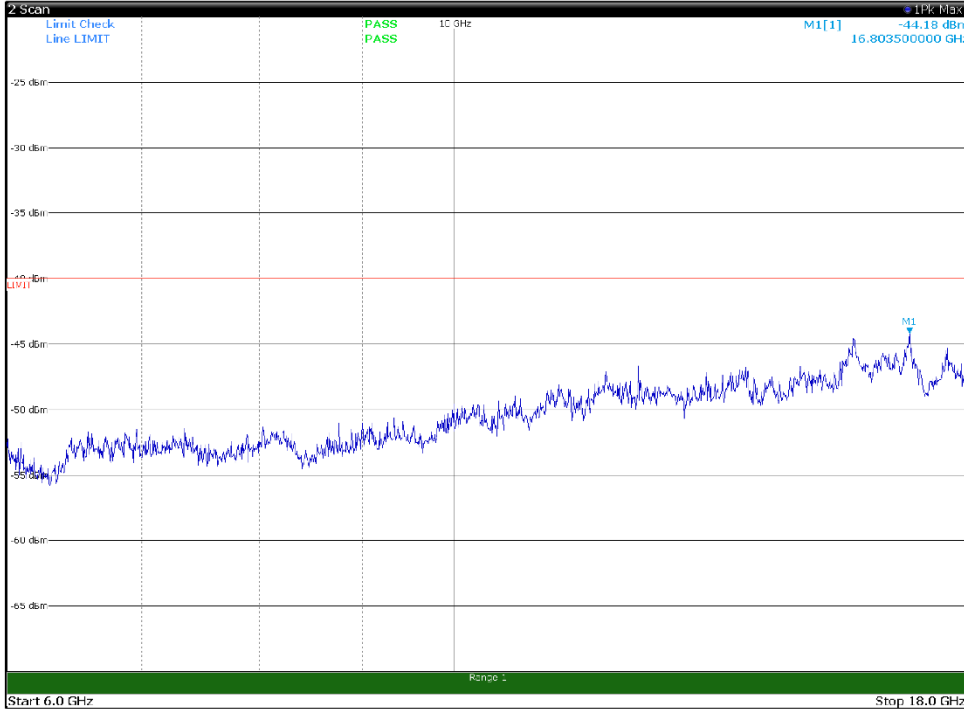

Channel: TOP, Modulation: 16QAM,
BW=5MHz, Range: 1GHz -6GHz, Polarization: Horizontal

Channel: TOP, Modulation: 16QAM,
BW=5MHz, Range: 1GHz -6GHz, Polarization: Vertical

Channel: TOP, Modulation: 16QAM,
BW=5MHz, Range: 6GHz -18GHz, Polarization: Horizontal

Channel: TOP, Modulation: 16QAM,
BW=5MHz, Range: 6GHz -18GHz, Polarization: Vertical

Channel: TOP, Modulation: 16QAM,
BW=5MHz, Range: 18GHz - 37GHz, Polarization: Horizontal

Channel: TOP, Modulation: 16QAM,
BW=5MHz, Range: 18GHz - 37GHz, Polarization: Vertical

Channel: BOTTOM, Modulation: 64QAM,
BW=5MHz, Range: 30MHz- 1GHz, Polarization: Horizontal

Channel: BOTTOM, Modulation: 64QAM,
BW=5MHz, Range: 30MHz- 1GHz, Polarization: Vertical

Channel: BOTTOM, Modulation: 64QAM,
BW=5MHz, Range: 1GHz -6GHz, Polarization: Horizontal