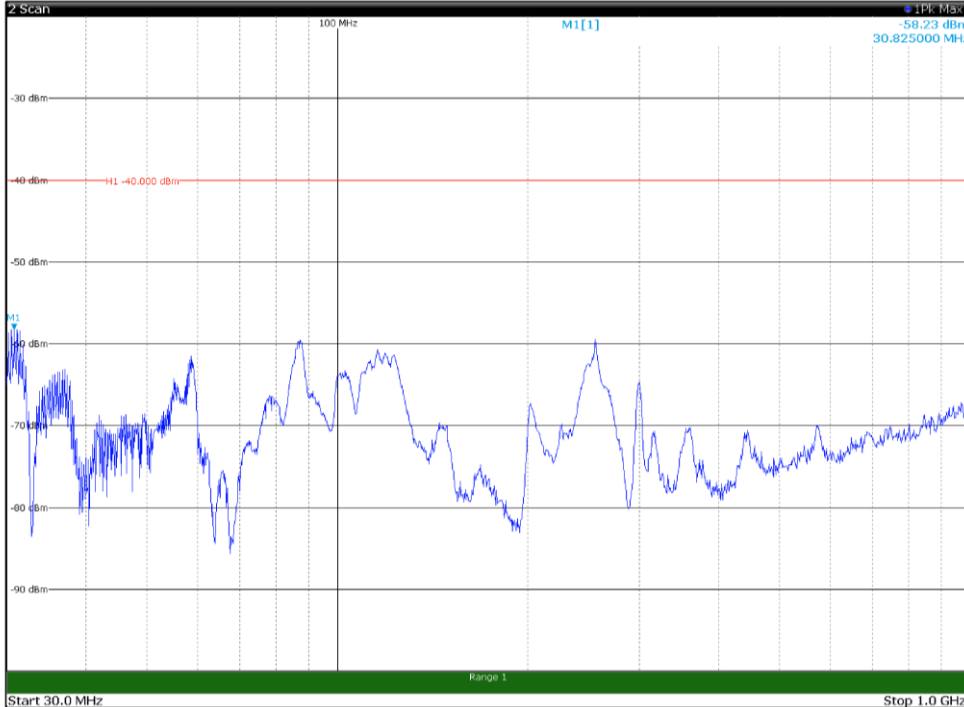

Channel: BOTTOM, Modulation: 16QAM,
 BW=10MHz, Range: 30MHz- 1GHz, Polarization: Horizontal

Channel: BOTTOM, Modulation: 16QAM,
 BW=10MHz, Range: 30MHz- 1GHz, Polarization: Vertical

Channel: BOTTOM, Modulation: 16QAM,
 BW=10MHz, Range: 1GHz -6GHz, Polarization: Horizontal

Channel: BOTTOM, Modulation: 16QAM,
 BW=10MHz, Range: 1GHz -6GHz, Polarization: Vertical

Channel: BOTTOM, Modulation: 16QAM,
BW=10MHz, Range: 6GHz -18GHz, Polarization: Horizontal

Channel: BOTTOM, Modulation: 16QAM,
BW=10MHz, Range: 6GHz -18GHz, Polarization: Vertical

Channel: BOTTOM, Modulation: 16QAM,
BW=10MHz, Range: 18GHz - 37GHz, Polarization: Horizontal

Channel: BOTTOM, Modulation: 16QAM,
BW=10MHz, Range: 18GHz - 37GHz, Polarization: Vertical

Channel: MIDDLE, Modulation: 16QAM,
BW=10MHz, Range: 30MHz- 1GHz, Polarization: Horizontal