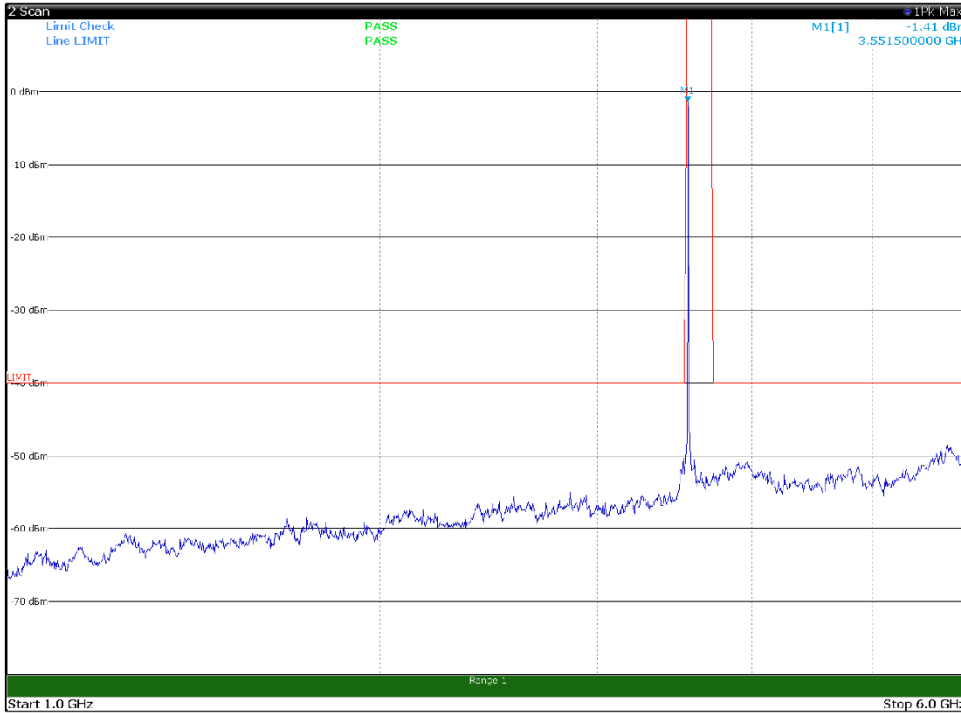

Channel: BOTTOM, Modulation: 64QAM,
BW=10MHz, Range: 30MHz- 1GHz, Polarization: Vertical

Channel: BOTTOM, Modulation: 64QAM,
BW=10MHz, Range: 1GHz -6GHz, Polarization: Horizontal