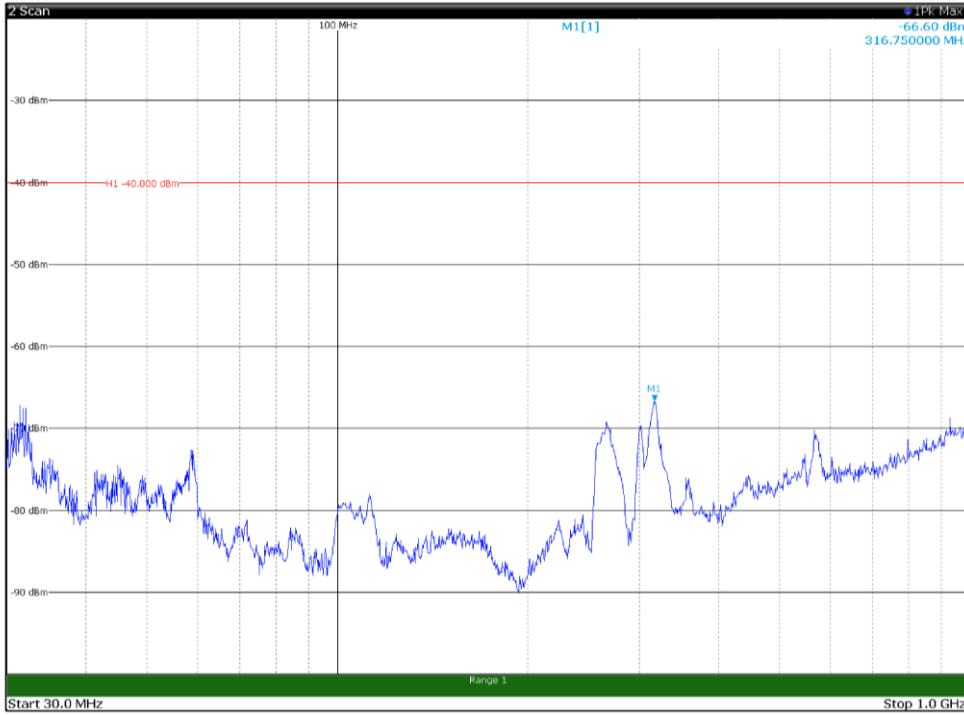

Channel: MIDDLE, Modulation: QPSK,
BW=10MHz, Range: 18GHz - 37GHz, Polarization: Vertical

Channel: TOP, Modulation: QPSK,
 BW=10MHz, Range: 30MHz- 1GHz, Polarization: Horizontal

Channel: TOP, Modulation: QPSK,
 BW=10MHz, Range: 30MHz- 1GHz, Polarization: Vertical

Channel: TOP, Modulation: QPSK,
BW=10MHz, Range: 1GHz -6GHz, Polarization: Horizontal

Channel: TOP, Modulation: QPSK,
BW=10MHz, Range: 1GHz -6GHz, Polarization: Vertical

Channel: TOP, Modulation: QPSK,
BW=10MHz, Range: 6GHz -18GHz, Polarization: Horizontal

Channel: TOP, Modulation: QPSK,
BW=10MHz, Range: 6GHz -18GHz, Polarization: Vertical

Channel: TOP, Modulation: QPSK,
BW=10MHz, Range: 18GHz - 37GHz, Polarization: Horizontal

Channel: TOP, Modulation: QPSK,
BW=10MHz, Range: 18GHz - 37GHz, Polarization: Vertical