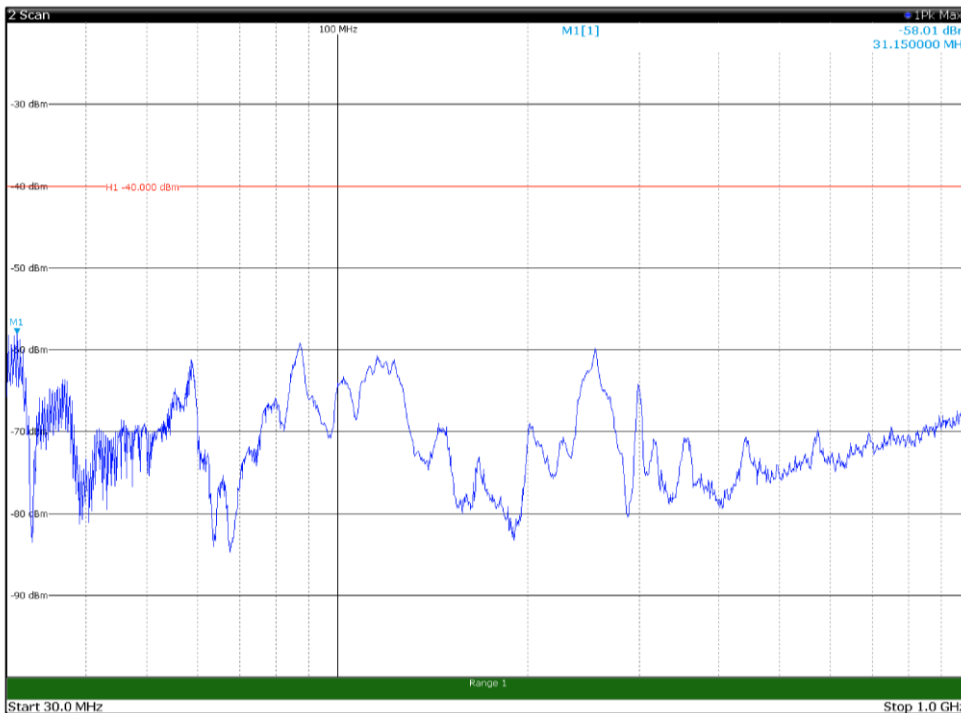

Channel: BOTTOM, Modulation: 64QAM,
 BW=10MHz, Range: 30MHz- 1GHz, Polarization: Horizontal

Channel: BOTTOM, Modulation: 64QAM,
 BW=10MHz, Range: 30MHz- 1GHz, Polarization: Vertical

Channel: BOTTOM, Modulation: 64QAM,
BW=10MHz, Range: 1GHz -6GHz, Polarization: Horizontal

Channel: BOTTOM, Modulation: 64QAM,
BW=10MHz, Range: 1GHz -6GHz, Polarization: Vertical

Channel: BOTTOM, Modulation: 64QAM,
BW=10MHz, Range: 6GHz -18GHz, Polarization: Horizontal

Channel: BOTTOM, Modulation: 64QAM,
BW=10MHz, Range: 6GHz -18GHz, Polarization: Vertical

Channel: BOTTOM, Modulation: 64QAM,
BW=10MHz, Range: 18GHz - 37GHz, Polarization: Horizontal

Channel: BOTTOM, Modulation: 64QAM,
BW=10MHz, Range: 18GHz - 37GHz, Polarization: Vertical

Channel: MIDDLE, Modulation: 64QAM,
 BW=10MHz, Range: 30MHz- 1GHz, Polarization: Horizontal