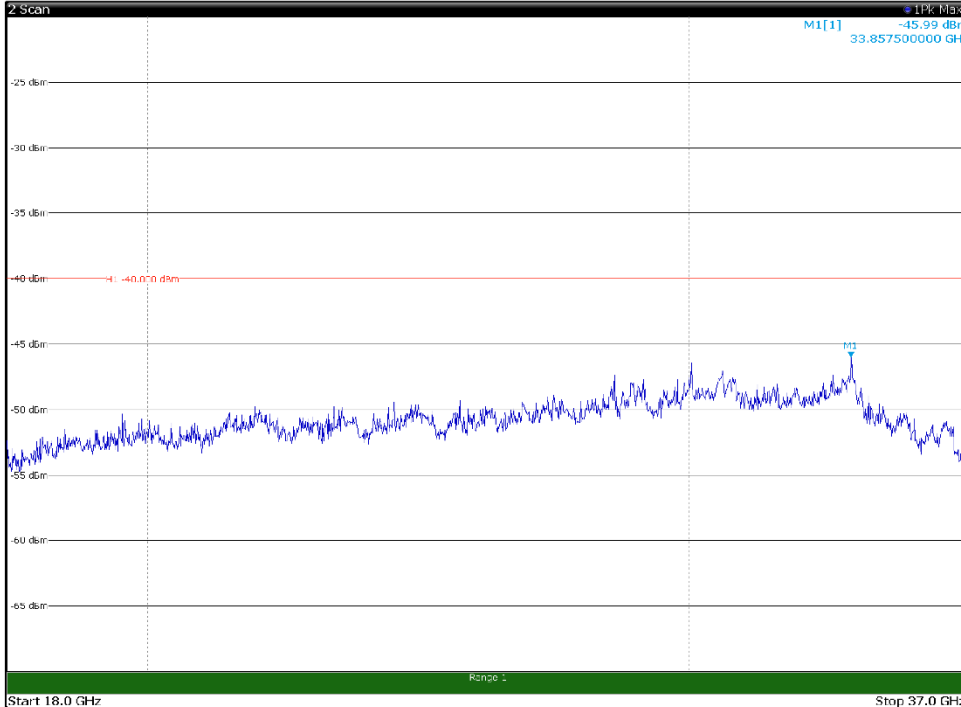

Channel: MIDDLE, Modulation: QPSK,
BW=10MHz, Range: 18GHz - 37GHz, Polarization: Vertical

Channel: TOP, Modulation: QPSK,
 BW=10MHz, Range: 30MHz- 1GHz, Polarization: Horizontal

Channel: TOP, Modulation: QPSK,
 BW=10MHz, Range: 30MHz- 1GHz, Polarization: Vertical

Channel: TOP, Modulation: QPSK,
BW=10MHz, Range: 1GHz -6GHz, Polarization: Horizontal

Channel: TOP, Modulation: QPSK,
BW=10MHz, Range: 1GHz -6GHz, Polarization: Vertical

Channel: TOP, Modulation: QPSK,
BW=10MHz, Range: 6GHz -18GHz, Polarization: Horizontal

Channel: TOP, Modulation: QPSK,
BW=10MHz, Range: 6GHz -18GHz, Polarization: Vertical

Channel: TOP, Modulation: QPSK,
BW=10MHz, Range: 18GHz - 37GHz, Polarization: Horizontal

Channel: TOP, Modulation: QPSK,
BW=10MHz, Range: 18GHz - 37GHz, Polarization: Vertical