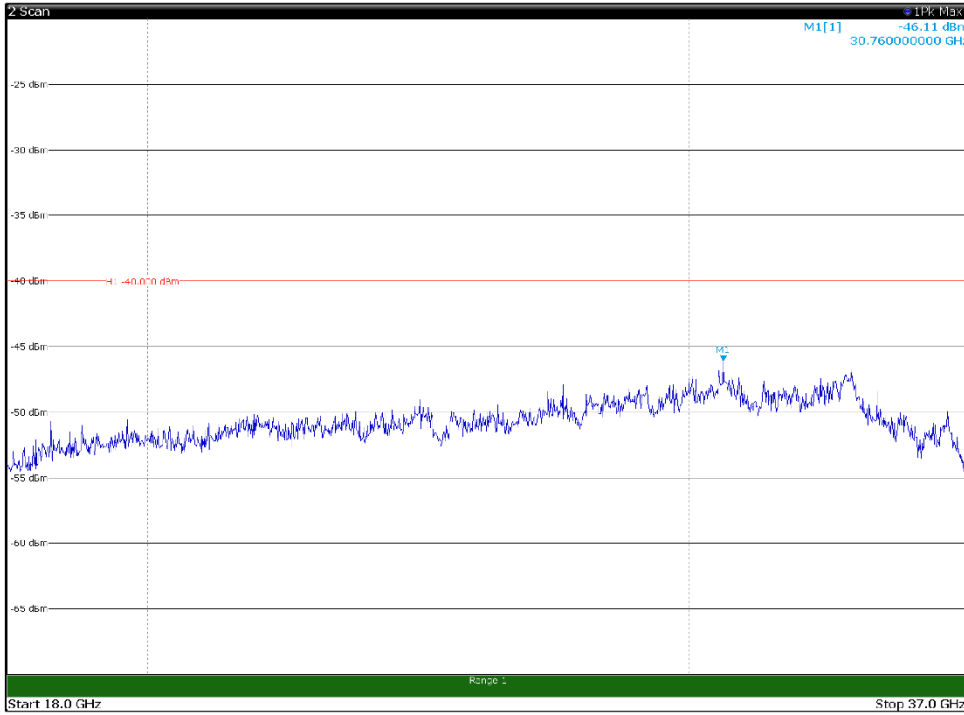

Channel: TOP, Modulation: 16QAM,
BW=5MHz, Range: 6GHz -18GHz, Polarization: Vertical

Channel: TOP, Modulation: 16QAM,
BW=5MHz, Range: 18GHz - 37GHz, Polarization: Horizontal

Channel: TOP, Modulation: 16QAM,
BW=5MHz, Range: 18GHz - 37GHz, Polarization: Vertical

Channel: BOTTOM, Modulation: 64QAM,
BW=5MHz, Range: 30MHz- 1GHz, Polarization: Horizontal

Channel: BOTTOM, Modulation: 64QAM,
BW=5MHz, Range: 30MHz- 1GHz, Polarization: Vertical

Channel: BOTTOM, Modulation: 64QAM,
BW=5MHz, Range: 1GHz -6GHz, Polarization: Horizontal

Channel: BOTTOM, Modulation: 64QAM,
BW=5MHz, Range: 1GHz -6GHz, Polarization: Vertical

Channel: BOTTOM, Modulation: 64QAM,
BW=5MHz, Range: 6GHz -18GHz, Polarization: Horizontal

Channel: BOTTOM, Modulation: 64QAM,
BW=5MHz, Range: 6GHz -18GHz, Polarization: Vertical