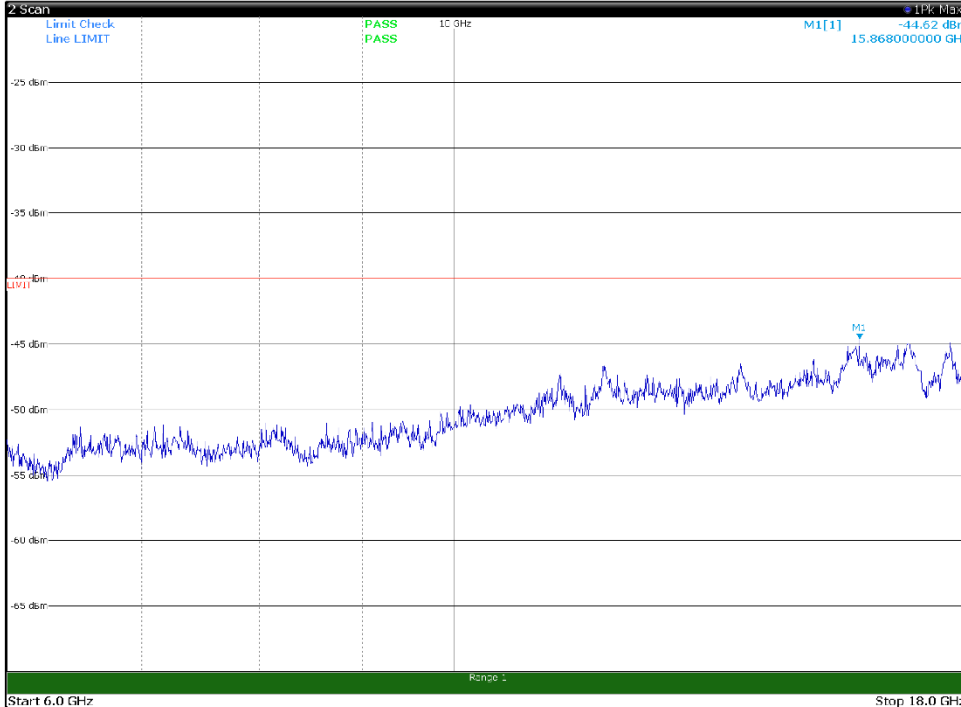

Channel: TOP, Modulation: 256QAM,
BW=5MHz, Range: 6GHz -18GHz, Polarization: Vertical

Channel: TOP, Modulation: 256QAM,
BW=5MHz, Range: 18GHz - 37GHz, Polarization: Horizontal

Channel: TOP, Modulation: 256QAM,
BW=5MHz, Range: 18GHz - 37GHz, Polarization: Vertical

Channel: BOTTOM, Modulation: QPSK,
 BW=10MHz, Range: 30MHz- 1GHz, Polarization: Horizontal

Channel: BOTTOM, Modulation: QPSK,
 BW=10MHz, Range: 30MHz- 1GHz, Polarization: Vertical

Channel: BOTTOM, Modulation: QPSK,
 BW=10MHz, Range: 1GHz -6GHz, Polarization: Horizontal

Channel: BOTTOM, Modulation: QPSK,
 BW=10MHz, Range: 1GHz -6GHz, Polarization: Vertical

Channel: BOTTOM, Modulation: QPSK,
BW=10MHz, Range: 6GHz -18GHz, Polarization: Horizontal

Channel: BOTTOM, Modulation: QPSK,
BW=10MHz, Range: 6GHz -18GHz, Polarization: Vertical