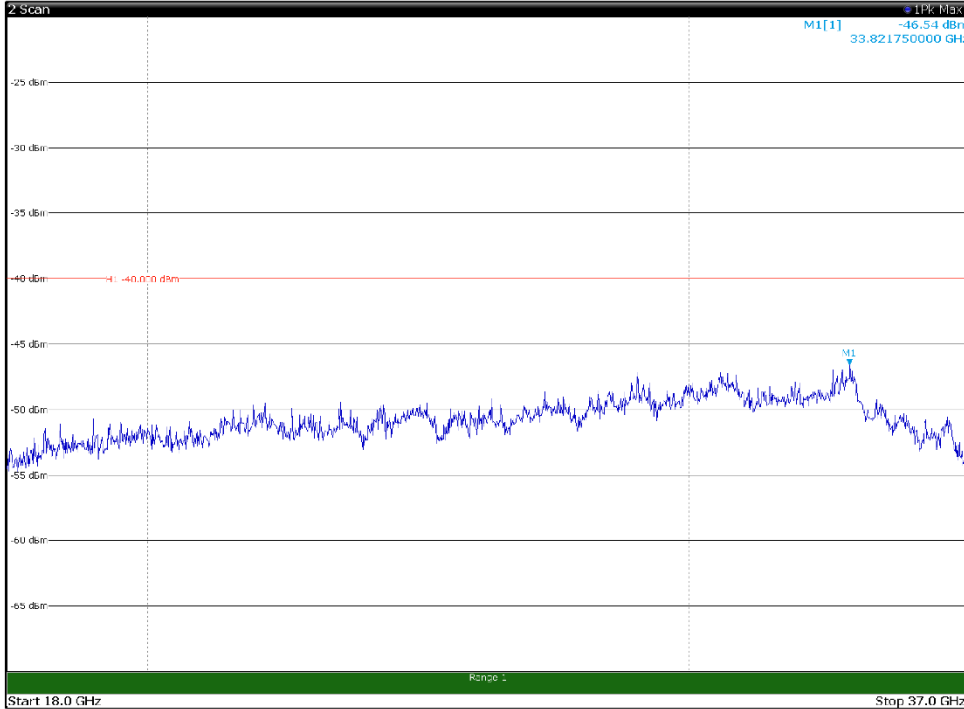

Channel: MIDDLE, Modulation: 16QAM,
BW=10MHz, Range: 18GHz - 37GHz, Polarization: Vertical

Channel: TOP, Modulation: 16QAM,
 BW=10MHz, Range: 30MHz- 1GHz, Polarization: Horizontal

Channel: TOP, Modulation: 16QAM,
 BW=10MHz, Range: 30MHz- 1GHz, Polarization: Vertical

Channel: TOP, Modulation: 16QAM,
BW=10MHz, Range: 1GHz -6GHz, Polarization: Horizontal

Channel: TOP, Modulation: 16QAM,
BW=10MHz, Range: 1GHz -6GHz, Polarization: Vertical

Channel: TOP, Modulation: 16QAM,
BW=10MHz, Range: 6GHz -18GHz, Polarization: Horizontal

Channel: TOP, Modulation: 16QAM,
BW=10MHz, Range: 6GHz -18GHz, Polarization: Vertical

Channel: TOP, Modulation: 16QAM,
BW=10MHz, Range: 18GHz - 37GHz, Polarization: Horizontal

Channel: TOP, Modulation: 16QAM,
BW=10MHz, Range: 18GHz - 37GHz, Polarization: Vertical