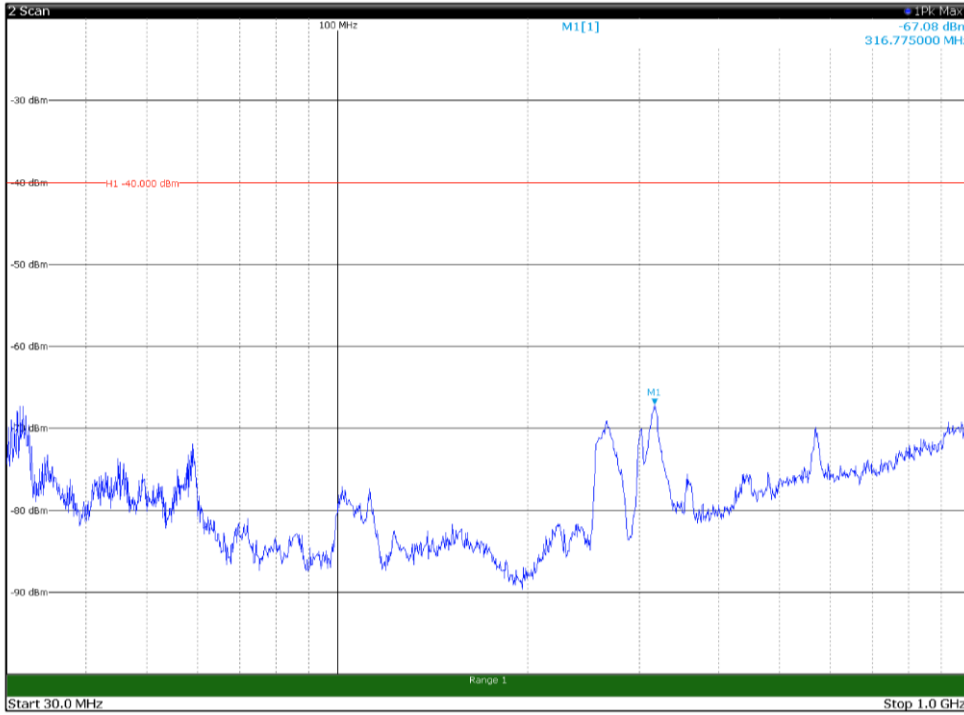

Channel: MIDDLE, Modulation: 64QAM,
BW=5MHz, Range: 30MHz- 1GHz, Polarization: Vertical

Channel: MIDDLE, Modulation: 64QAM,
BW=5MHz, Range: 1GHz -6GHz, Polarization: Horizontal

Channel: MIDDLE, Modulation: 64QAM,
BW=5MHz, Range: 1GHz -6GHz, Polarization: Vertical

Channel: MIDDLE, Modulation: 64QAM,
BW=5MHz, Range: 6GHz -18GHz, Polarization: Horizontal

Channel: MIDDLE, Modulation: 64QAM,
BW=5MHz, Range: 6GHz -18GHz, Polarization: Vertical

Channel: MIDDLE, Modulation: 64QAM,
BW=5MHz, Range: 18GHz - 37GHz, Polarization: Horizontal

Channel: MIDDLE, Modulation: 64QAM,
BW=5MHz, Range: 18GHz - 37GHz, Polarization: Vertical

Channel: TOP, Modulation: 64QAM,
 BW=5MHz, Range: 30MHz- 1GHz, Polarization: Horizontal

Channel: TOP, Modulation: 64QAM,
 BW=5MHz, Range: 30MHz- 1GHz, Polarization: Vertical

Channel: TOP, Modulation: 64QAM,
BW=5MHz, Range: 1GHz -6GHz, Polarization: Horizontal

Channel: TOP, Modulation: 64QAM,
BW=5MHz, Range: 1GHz -6GHz, Polarization: Vertical

Channel: TOP, Modulation: 64QAM,
BW=5MHz, Range: 6GHz -18GHz, Polarization: Horizontal