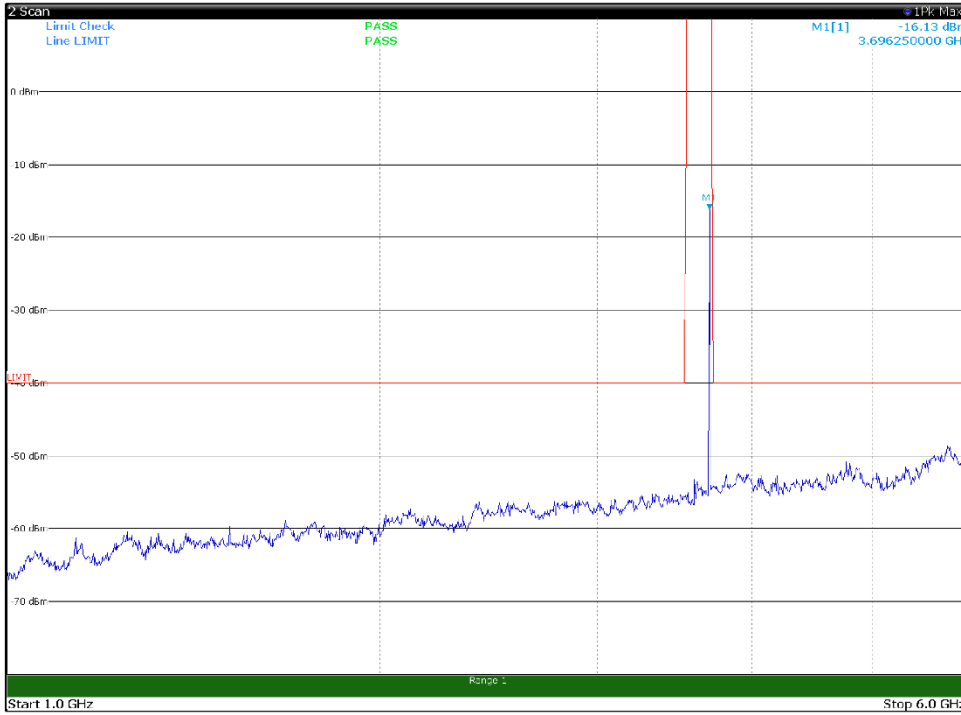

Channel: MIDDLE, Modulation: 256QAM,
BW=5MHz, Range: 6GHz -18GHz, Polarization: Horizontal

Channel: MIDDLE, Modulation: 256QAM,
BW=5MHz, Range: 6GHz -18GHz, Polarization: Vertical

Channel: MIDDLE, Modulation: 256QAM,
BW=5MHz, Range: 18GHz - 37GHz, Polarization: Horizontal

Channel: MIDDLE, Modulation: 256QAM,
BW=5MHz, Range: 18GHz - 37GHz, Polarization: Vertical

Channel: TOP, Modulation: 256QAM,
BW=5MHz, Range: 30MHz- 1GHz, Polarization: Horizontal

Channel: TOP, Modulation: 256QAM,
BW=5MHz, Range: 30MHz- 1GHz, Polarization: Vertical