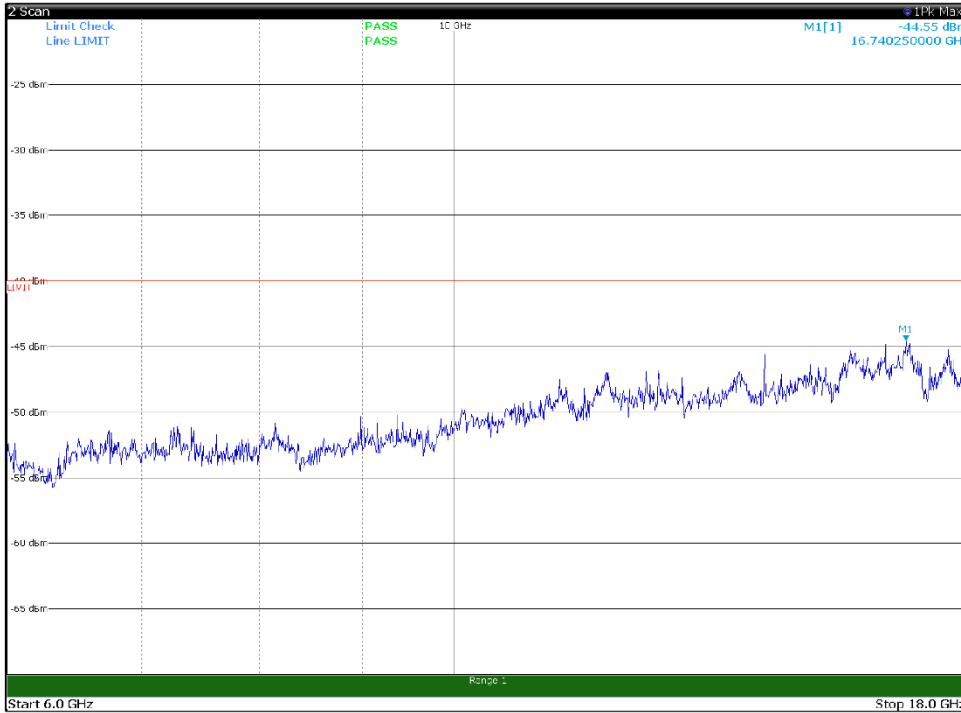

Channel: MIDDLE, Modulation: 256QAM,
BW=5MHz, Range: 6GHz -18GHz, Polarization: Horizontal

Channel: MIDDLE, Modulation: 256QAM,
BW=5MHz, Range: 6GHz -18GHz, Polarization: Vertical

Channel: MIDDLE, Modulation: 256QAM,
BW=5MHz, Range: 18GHz - 37GHz, Polarization: Horizontal

Channel: MIDDLE, Modulation: 256QAM,
BW=5MHz, Range: 18GHz - 37GHz, Polarization: Vertical

Channel: TOP, Modulation: 256QAM,
BW=5MHz, Range: 30MHz- 1GHz, Polarization: Horizontal

Channel: TOP, Modulation: 256QAM,
BW=5MHz, Range: 30MHz- 1GHz, Polarization: Vertical

Channel: TOP, Modulation: 256QAM,
 BW=5MHz, Range: 1GHz -6GHz, Polarization: Horizontal

Channel: TOP, Modulation: 256QAM,
 BW=5MHz, Range: 1GHz -6GHz, Polarization: Vertical

Channel: TOP, Modulation: 256QAM,
BW=5MHz, Range: 6GHz -18GHz, Polarization: Horizontal

Channel: TOP, Modulation: 256QAM,
BW=5MHz, Range: 6GHz -18GHz, Polarization: Vertical

Channel: TOP, Modulation: 256QAM,
BW=5MHz, Range: 18GHz - 37GHz, Polarization: Horizontal

Channel: TOP, Modulation: 256QAM,
BW=5MHz, Range: 18GHz - 37GHz, Polarization: Vertical