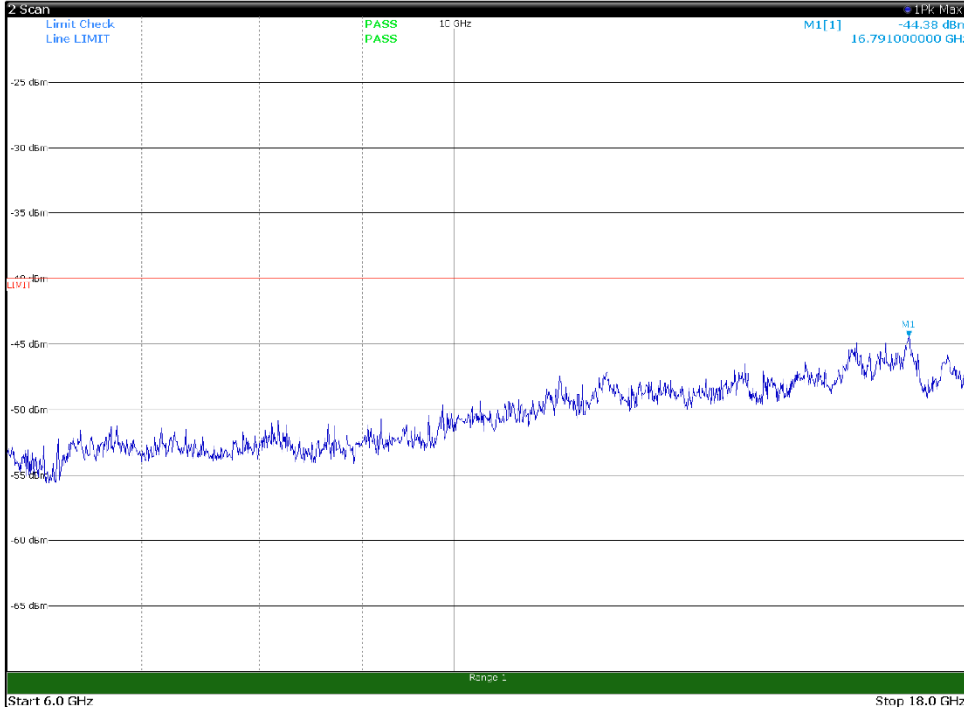

Channel: BOTTOM, Modulation: QPSK,
BW=10MHz, Range: 18GHz - 37GHz, Polarization: Horizontal

Channel: BOTTOM, Modulation: QPSK,
BW=10MHz, Range: 18GHz - 37GHz, Polarization: Vertical

Channel: MIDDLE, Modulation: QPSK,
 BW=10MHz, Range: 30MHz- 1GHz, Polarization: Horizontal

Channel: MIDDLE, Modulation: QPSK,
 BW=10MHz, Range: 30MHz- 1GHz, Polarization: Vertical

Channel: MIDDLE, Modulation: QPSK,
 BW=10MHz, Range: 1GHz -6GHz, Polarization: Horizontal

Channel: MIDDLE, Modulation: QPSK,
 BW=10MHz, Range: 1GHz -6GHz, Polarization: Vertical

Channel: MIDDLE, Modulation: QPSK,
BW=10MHz, Range: 6GHz -18GHz, Polarization: Horizontal

Channel: MIDDLE, Modulation: QPSK,
BW=10MHz, Range: 6GHz -18GHz, Polarization: Vertical

Channel: MIDDLE, Modulation: QPSK,
BW=10MHz, Range: 18GHz - 37GHz, Polarization: Horizontal