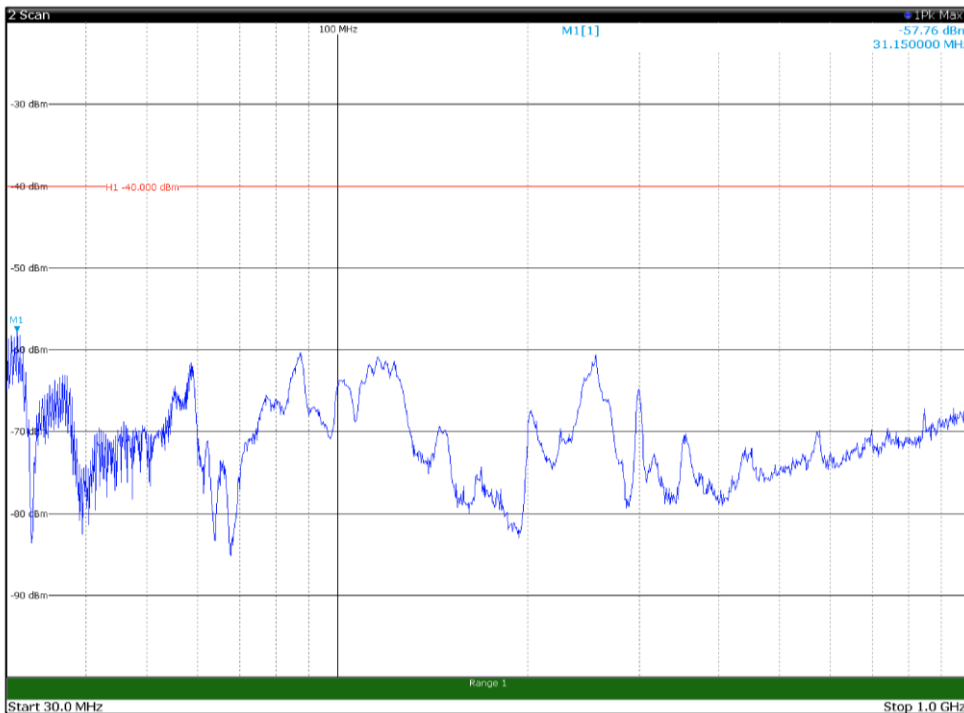

Channel: MIDDLE, Modulation: QPSK,
 BW=10MHz, Range: 30MHz- 1GHz, Polarization: Vertical

Channel: MIDDLE, Modulation: QPSK,
 BW=10MHz, Range: 1GHz -6GHz, Polarization: Horizontal

Channel: MIDDLE, Modulation: QPSK,
 BW=10MHz, Range: 1GHz -6GHz, Polarization: Vertical

Channel: MIDDLE, Modulation: QPSK,
BW=10MHz, Range: 6GHz -18GHz, Polarization: Horizontal

Channel: MIDDLE, Modulation: QPSK,
BW=10MHz, Range: 6GHz -18GHz, Polarization: Vertical

Channel: MIDDLE, Modulation: QPSK,
BW=10MHz, Range: 18GHz - 37GHz, Polarization: Horizontal

Channel: MIDDLE, Modulation: QPSK,
BW=10MHz, Range: 18GHz - 37GHz, Polarization: Vertical

Channel: TOP, Modulation: QPSK,
 BW=10MHz, Range: 30MHz- 1GHz, Polarization: Horizontal

Channel: TOP, Modulation: QPSK,
 BW=10MHz, Range: 30MHz- 1GHz, Polarization: Vertical