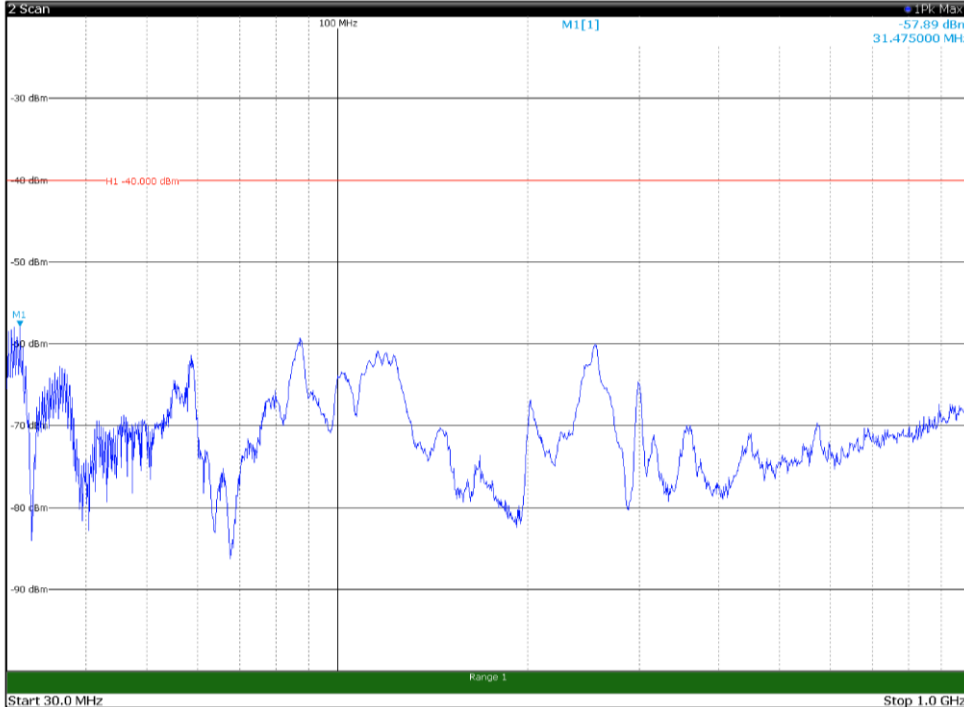

Channel: BOTTOM, Modulation: 64QAM,
BW=5MHz, Range: 30MHz- 1GHz, Polarization: Horizontal

Channel: BOTTOM, Modulation: 64QAM,
BW=5MHz, Range: 30MHz- 1GHz, Polarization: Vertical

Channel: BOTTOM, Modulation: 64QAM,
BW=5MHz, Range: 1GHz -6GHz, Polarization: Horizontal

Channel: BOTTOM, Modulation: 64QAM,
BW=5MHz, Range: 1GHz -6GHz, Polarization: Vertical

Channel: BOTTOM, Modulation: 64QAM,
BW=5MHz, Range: 6GHz -18GHz, Polarization: Horizontal

Channel: BOTTOM, Modulation: 64QAM,
BW=5MHz, Range: 6GHz -18GHz, Polarization: Vertical

Channel: BOTTOM, Modulation: 64QAM,
BW=5MHz, Range: 18GHz - 37GHz, Polarization: Horizontal

Channel: BOTTOM, Modulation: 64QAM,
BW=5MHz, Range: 18GHz - 37GHz, Polarization: Vertical

Channel: MIDDLE, Modulation: 64QAM,
BW=5MHz, Range: 30MHz- 1GHz, Polarization: Horizontal

Channel: MIDDLE, Modulation: 64QAM,
BW=5MHz, Range: 30MHz- 1GHz, Polarization: Vertical

Channel: MIDDLE, Modulation: 64QAM,
BW=5MHz, Range: 1GHz -6GHz, Polarization: Horizontal

Channel: MIDDLE, Modulation: 64QAM,
BW=5MHz, Range: 1GHz -6GHz, Polarization: Vertical