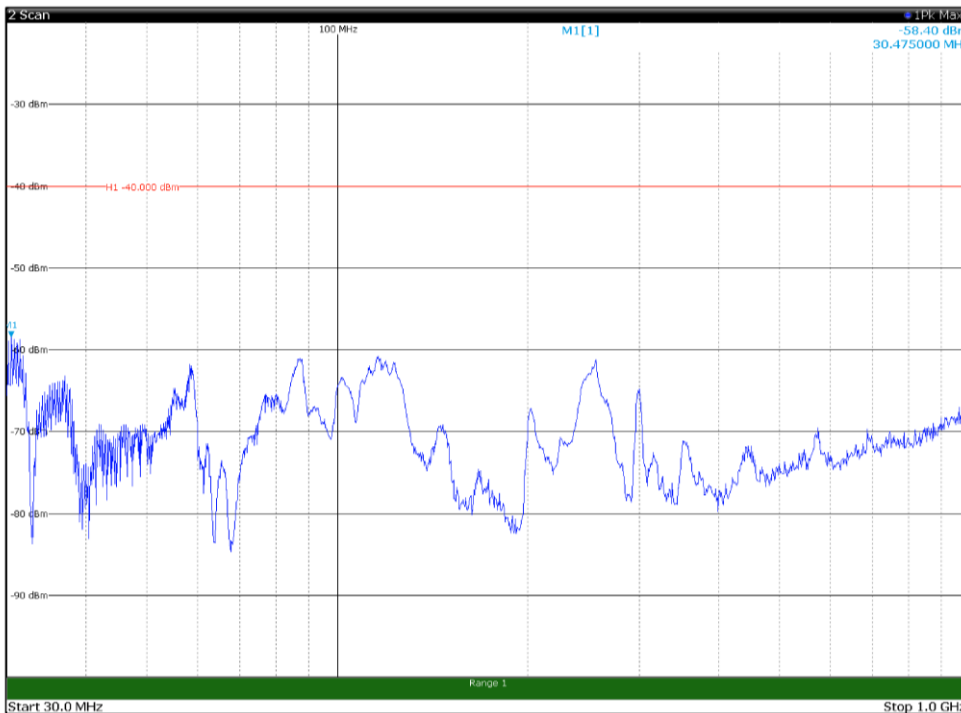

Channel: MIDDLE, Modulation: 16QAM,
BW=10MHz, Range: 30MHz- 1GHz, Polarization: Vertical

Channel: MIDDLE, Modulation: 16QAM,
BW=10MHz, Range: 1GHz -6GHz, Polarization: Horizontal

Channel: MIDDLE, Modulation: 16QAM,
BW=10MHz, Range: 1GHz -6GHz, Polarization: Vertical

Channel: MIDDLE, Modulation: 16QAM,
BW=10MHz, Range: 6GHz -18GHz, Polarization: Horizontal

Channel: MIDDLE, Modulation: 16QAM,
BW=10MHz, Range: 6GHz -18GHz, Polarization: Vertical

Channel: MIDDLE, Modulation: 16QAM,
BW=10MHz, Range: 18GHz - 37GHz, Polarization: Horizontal

Channel: MIDDLE, Modulation: 16QAM,
BW=10MHz, Range: 18GHz - 37GHz, Polarization: Vertical

Channel: TOP, Modulation: 16QAM,
 BW=10MHz, Range: 30MHz- 1GHz, Polarization: Horizontal

Channel: TOP, Modulation: 16QAM,
 BW=10MHz, Range: 30MHz- 1GHz, Polarization: Vertical