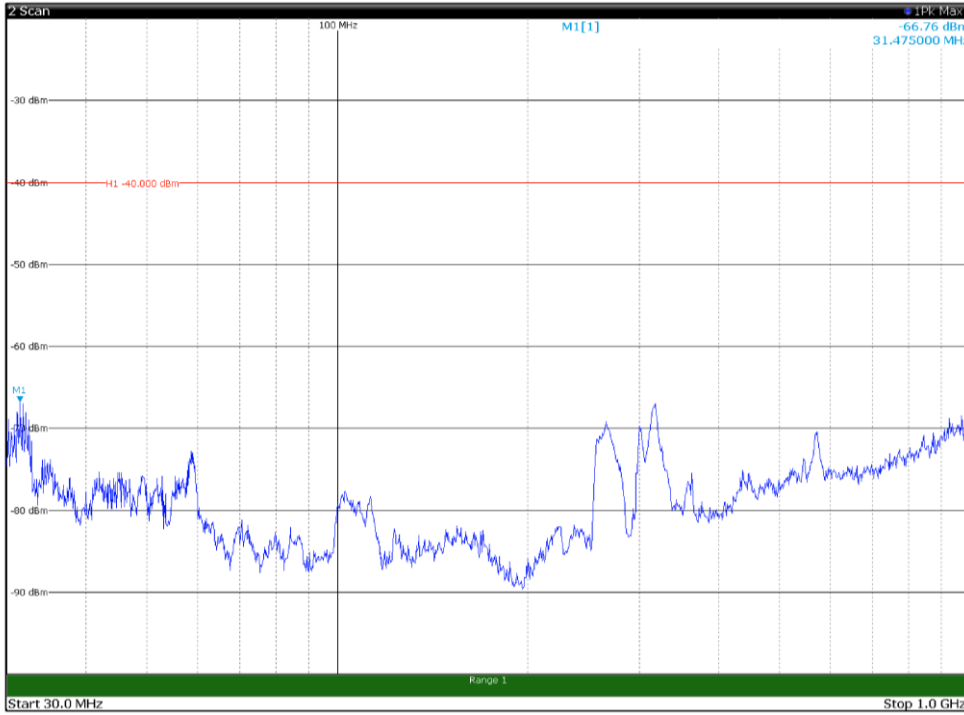

Channel: BOTTOM, Modulation: 64QAM,
BW=5MHz, Range: 30MHz- 1GHz, Polarization: Horizontal

Channel: BOTTOM, Modulation: 64QAM,
BW=5MHz, Range: 30MHz- 1GHz, Polarization: Vertical

Channel: BOTTOM, Modulation: 64QAM,
BW=5MHz, Range: 1GHz -6GHz, Polarization: Horizontal

Channel: BOTTOM, Modulation: 64QAM,
BW=5MHz, Range: 1GHz -6GHz, Polarization: Vertical

Channel: BOTTOM, Modulation: 64QAM,
BW=5MHz, Range: 6GHz -18GHz, Polarization: Horizontal

Channel: BOTTOM, Modulation: 64QAM,
BW=5MHz, Range: 6GHz -18GHz, Polarization: Vertical

Channel: BOTTOM, Modulation: 64QAM,
BW=5MHz, Range: 18GHz - 37GHz, Polarization: Horizontal

Channel: BOTTOM, Modulation: 64QAM,
BW=5MHz, Range: 18GHz - 37GHz, Polarization: Vertical

Channel: MIDDLE, Modulation: 64QAM,
BW=5MHz, Range: 30MHz- 1GHz, Polarization: Horizontal

Channel: MIDDLE, Modulation: 64QAM,
BW=5MHz, Range: 30MHz- 1GHz, Polarization: Vertical

Channel: MIDDLE, Modulation: 64QAM,
BW=5MHz, Range: 1GHz -6GHz, Polarization: Horizontal

Channel: MIDDLE, Modulation: 64QAM,
BW=5MHz, Range: 1GHz -6GHz, Polarization: Vertical