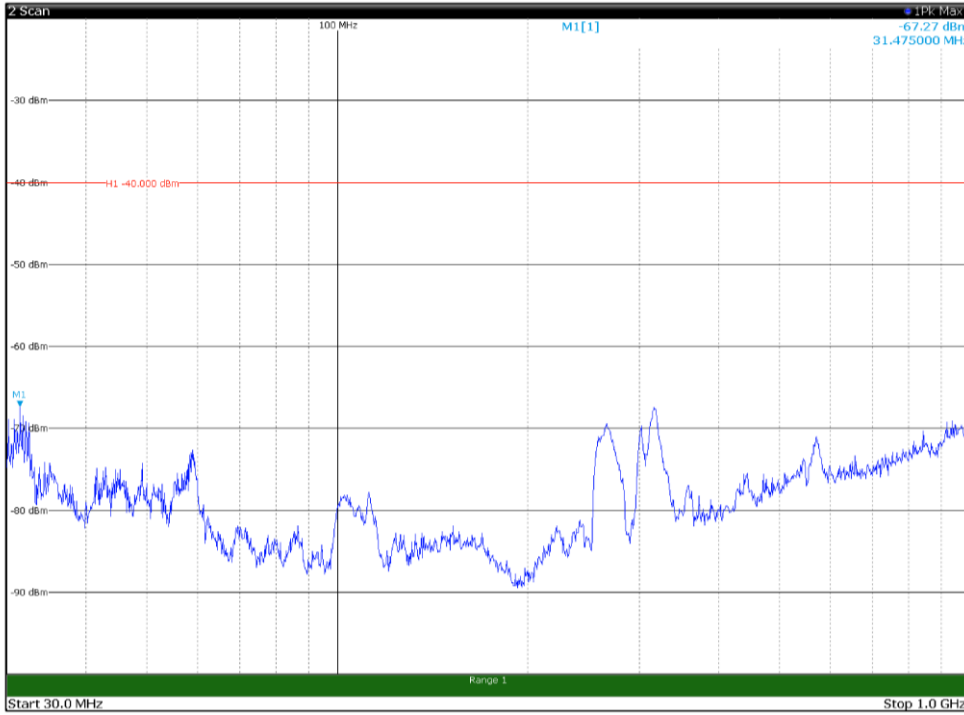

Channel: MIDDLE, Modulation: 64QAM,
BW=5MHz, Range: 18GHz - 37GHz, Polarization: Vertical

Channel: TOP, Modulation: 64QAM,
 BW=5MHz, Range: 30MHz- 1GHz, Polarization: Horizontal

Channel: TOP, Modulation: 64QAM,
 BW=5MHz, Range: 30MHz- 1GHz, Polarization: Vertical

Channel: TOP, Modulation: 64QAM,
BW=5MHz, Range: 1GHz -6GHz, Polarization: Horizontal

Channel: TOP, Modulation: 64QAM,
BW=5MHz, Range: 1GHz -6GHz, Polarization: Vertical

Channel: TOP, Modulation: 64QAM,
BW=5MHz, Range: 6GHz -18GHz, Polarization: Horizontal

Channel: TOP, Modulation: 64QAM,
BW=5MHz, Range: 6GHz -18GHz, Polarization: Vertical

Channel: TOP, Modulation: 64QAM,
BW=5MHz, Range: 18GHz - 37GHz, Polarization: Horizontal

Channel: TOP, Modulation: 64QAM,
BW=5MHz, Range: 18GHz - 37GHz, Polarization: Vertical

Channel: BOTTOM, Modulation: 256QAM,
BW=5MHz, Range: 30MHz- 1GHz, Polarization: Horizontal

Channel: BOTTOM, Modulation: 256QAM,
BW=5MHz, Range: 30MHz- 1GHz, Polarization: Vertical

Channel: BOTTOM, Modulation: 256QAM,
BW=5MHz, Range: 1GHz -6GHz, Polarization: Horizontal