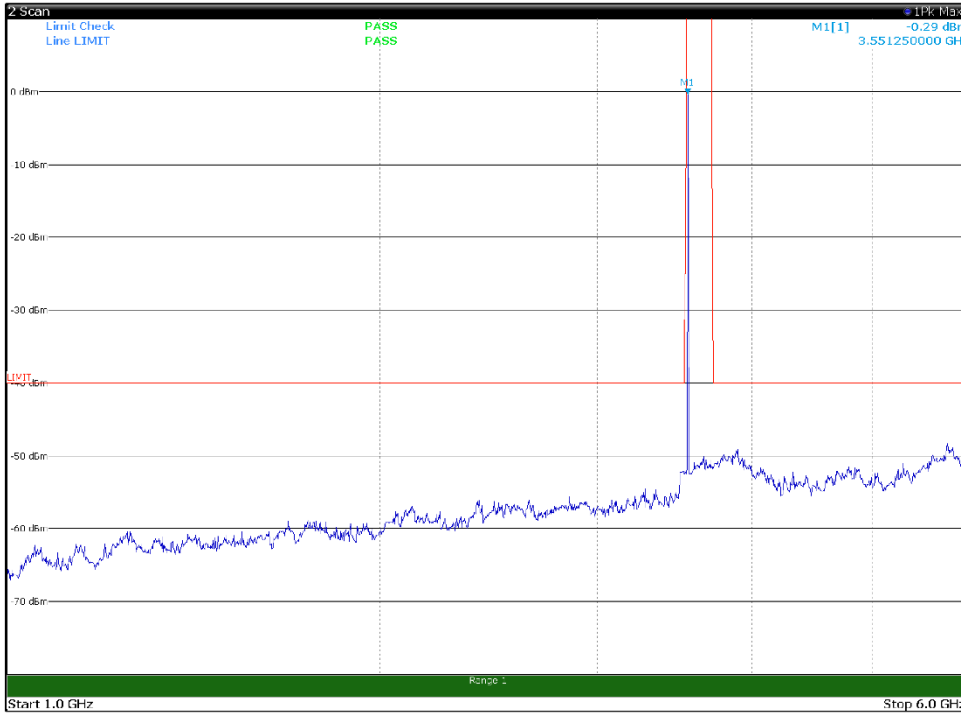

Channel: TOP, Modulation: 64QAM,
BW=5MHz, Range: 1GHz -6GHz, Polarization: Horizontal

Channel: TOP, Modulation: 64QAM,
BW=5MHz, Range: 1GHz -6GHz, Polarization: Vertical

Channel: TOP, Modulation: 64QAM,
BW=5MHz, Range: 6GHz -18GHz, Polarization: Horizontal

Channel: TOP, Modulation: 64QAM,
BW=5MHz, Range: 6GHz -18GHz, Polarization: Vertical

Channel: TOP, Modulation: 64QAM,
BW=5MHz, Range: 18GHz - 37GHz, Polarization: Horizontal

Channel: TOP, Modulation: 64QAM,
BW=5MHz, Range: 18GHz - 37GHz, Polarization: Vertical

Channel: BOTTOM, Modulation: 256QAM,
BW=5MHz, Range: 30MHz- 1GHz, Polarization: Horizontal

Channel: BOTTOM, Modulation: 256QAM,
BW=5MHz, Range: 30MHz- 1GHz, Polarization: Vertical

Channel: BOTTOM, Modulation: 256QAM,
BW=5MHz, Range: 1GHz -6GHz, Polarization: Horizontal