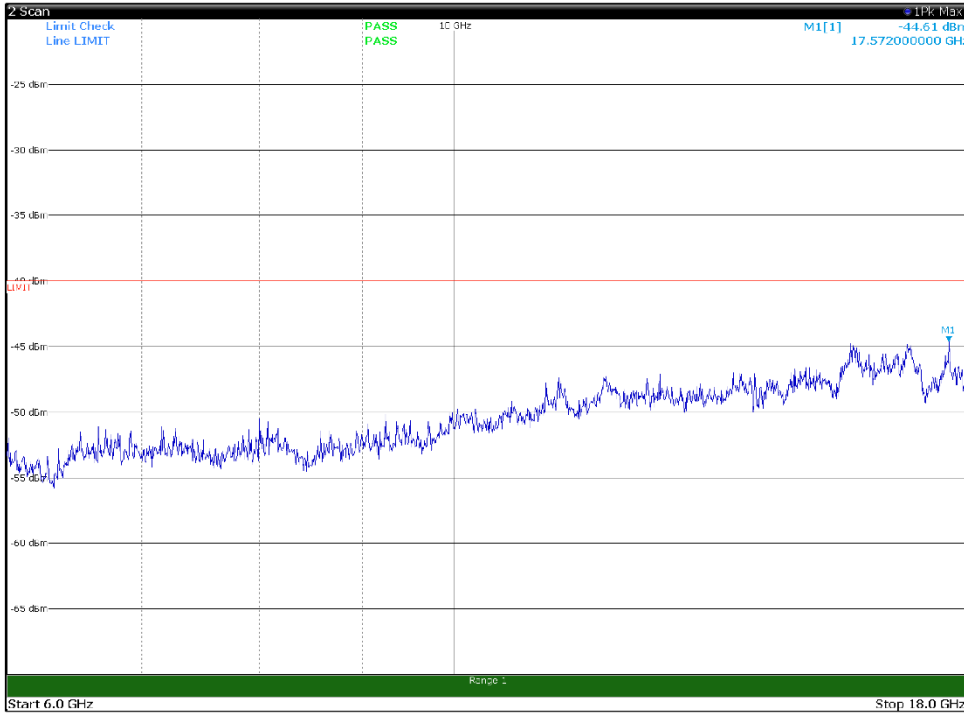

Channel: BOTTOM, Modulation: QPSK,
 BW=10MHz, Range: 1GHz -6GHz, Polarization: Vertical

Channel: BOTTOM, Modulation: QPSK,
BW=10MHz, Range: 6GHz -18GHz, Polarization: Horizontal

Channel: BOTTOM, Modulation: QPSK,
BW=10MHz, Range: 6GHz -18GHz, Polarization: Vertical

Channel: BOTTOM, Modulation: QPSK,
BW=10MHz, Range: 18GHz - 37GHz, Polarization: Horizontal

Channel: BOTTOM, Modulation: QPSK,
BW=10MHz, Range: 18GHz - 37GHz, Polarization: Vertical

Channel: MIDDLE, Modulation: QPSK,
 BW=10MHz, Range: 30MHz- 1GHz, Polarization: Horizontal

Channel: MIDDLE, Modulation: QPSK,
 BW=10MHz, Range: 30MHz- 1GHz, Polarization: Vertical

Channel: MIDDLE, Modulation: QPSK,
 BW=10MHz, Range: 1GHz -6GHz, Polarization: Horizontal

Channel: MIDDLE, Modulation: QPSK,
 BW=10MHz, Range: 1GHz -6GHz, Polarization: Vertical