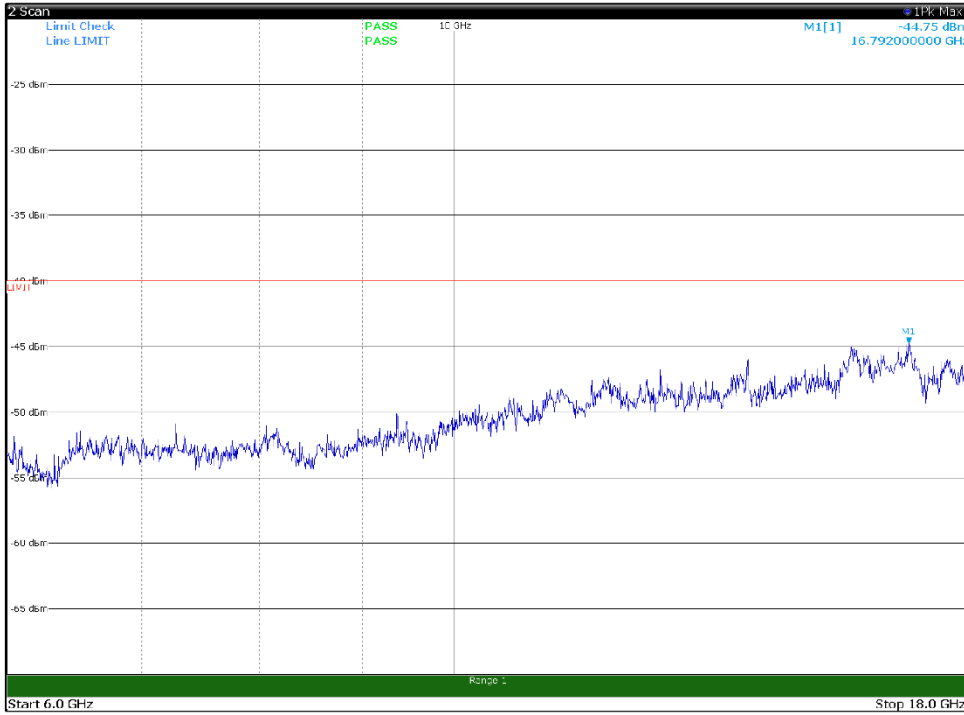

Channel: TOP, Modulation: 64QAM,
BW=5MHz, Range: 6GHz -18GHz, Polarization: Vertical

Channel: TOP, Modulation: 64QAM,
BW=5MHz, Range: 18GHz - 37GHz, Polarization: Horizontal

Channel: TOP, Modulation: 64QAM,
BW=5MHz, Range: 18GHz - 37GHz, Polarization: Vertical

Channel: BOTTOM, Modulation: 256QAM,
BW=5MHz, Range: 30MHz- 1GHz, Polarization: Horizontal

Channel: BOTTOM, Modulation: 256QAM,
BW=5MHz, Range: 30MHz- 1GHz, Polarization: Vertical

Channel: BOTTOM, Modulation: 256QAM,
BW=5MHz, Range: 1GHz -6GHz, Polarization: Horizontal

Channel: BOTTOM, Modulation: 256QAM,
BW=5MHz, Range: 1GHz -6GHz, Polarization: Vertical

Channel: BOTTOM, Modulation: 256QAM,
BW=5MHz, Range: 6GHz -18GHz, Polarization: Horizontal

Channel: BOTTOM, Modulation: 256QAM,
BW=5MHz, Range: 6GHz -18GHz, Polarization: Vertical