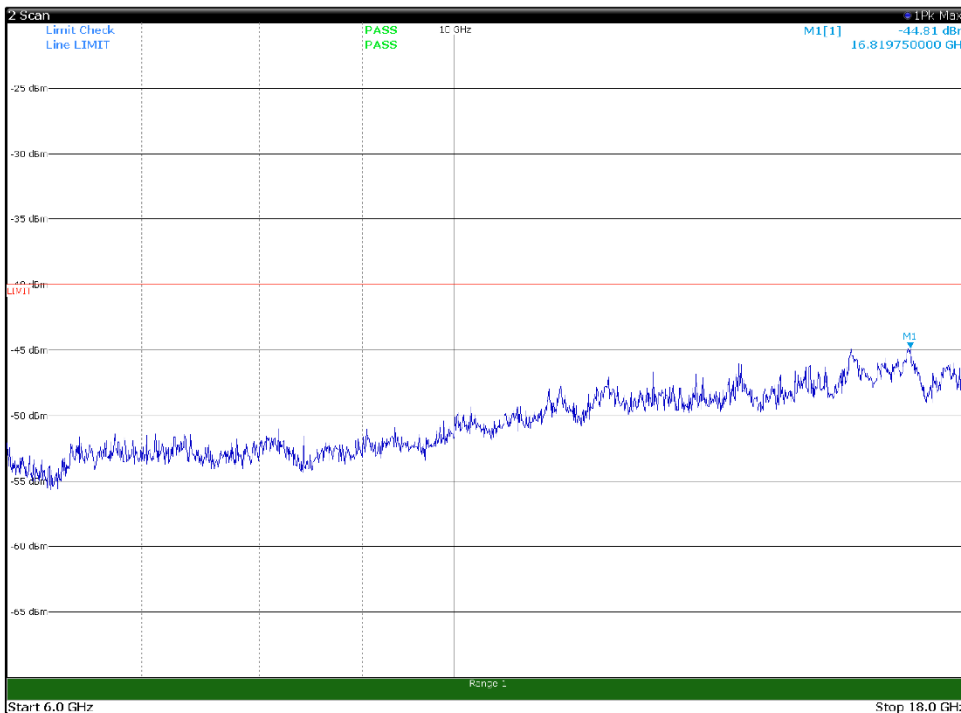

Channel: MIDDLE, Modulation: QPSK,
BW=10MHz, Range: 6GHz -18GHz, Polarization: Horizontal

Channel: MIDDLE, Modulation: QPSK,
BW=10MHz, Range: 6GHz -18GHz, Polarization: Vertical

Channel: MIDDLE, Modulation: QPSK,
BW=10MHz, Range: 18GHz - 37GHz, Polarization: Horizontal

Channel: MIDDLE, Modulation: QPSK,
BW=10MHz, Range: 18GHz - 37GHz, Polarization: Vertical

Channel: TOP, Modulation: QPSK,
 BW=10MHz, Range: 30MHz- 1GHz, Polarization: Horizontal

Channel: TOP, Modulation: QPSK,
 BW=10MHz, Range: 30MHz- 1GHz, Polarization: Vertical

Channel: TOP, Modulation: QPSK,
BW=10MHz, Range: 1GHz -6GHz, Polarization: Horizontal

Channel: TOP, Modulation: QPSK,
BW=10MHz, Range: 1GHz -6GHz, Polarization: Vertical

Channel: TOP, Modulation: QPSK,
BW=10MHz, Range: 6GHz -18GHz, Polarization: Horizontal