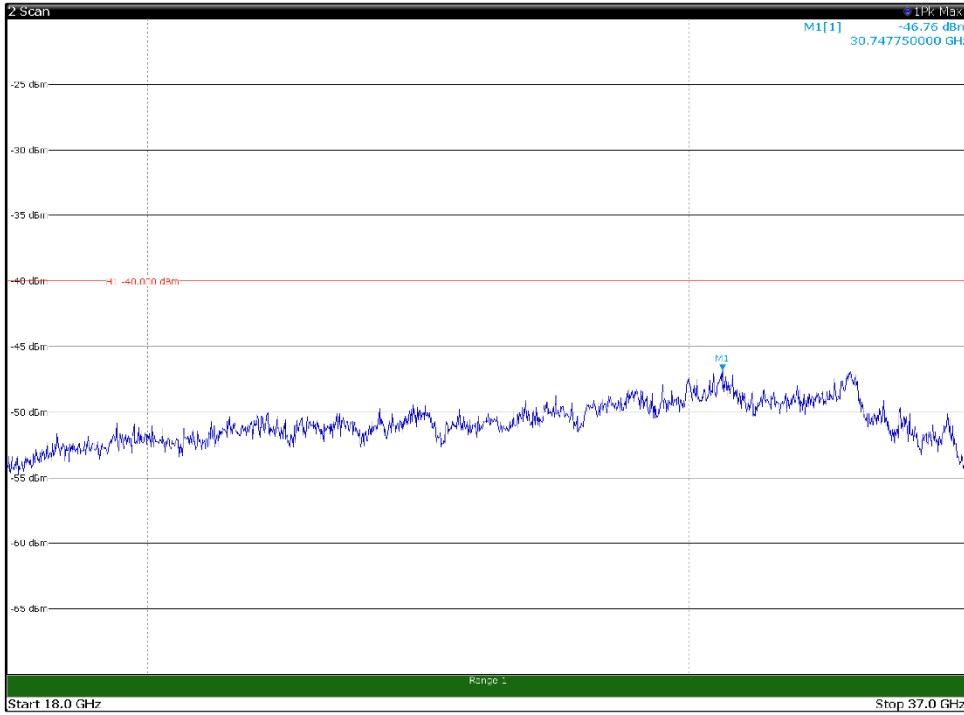

Channel: BOTTOM, Modulation: QPSK,
BW=10MHz, Range: 18GHz - 37GHz, Polarization: Horizontal

Channel: BOTTOM, Modulation: QPSK,
BW=10MHz, Range: 18GHz - 37GHz, Polarization: Vertical

Channel: MIDDLE, Modulation: QPSK,
 BW=10MHz, Range: 30MHz- 1GHz, Polarization: Horizontal

Channel: MIDDLE, Modulation: QPSK,
 BW=10MHz, Range: 30MHz- 1GHz, Polarization: Vertical

Channel: MIDDLE, Modulation: QPSK,
 BW=10MHz, Range: 1GHz -6GHz, Polarization: Horizontal

Channel: MIDDLE, Modulation: QPSK,
 BW=10MHz, Range: 1GHz -6GHz, Polarization: Vertical

Channel: MIDDLE, Modulation: QPSK,
BW=10MHz, Range: 6GHz -18GHz, Polarization: Horizontal

Channel: MIDDLE, Modulation: QPSK,
BW=10MHz, Range: 6GHz -18GHz, Polarization: Vertical

Channel: MIDDLE, Modulation: QPSK,
BW=10MHz, Range: 18GHz - 37GHz, Polarization: Horizontal