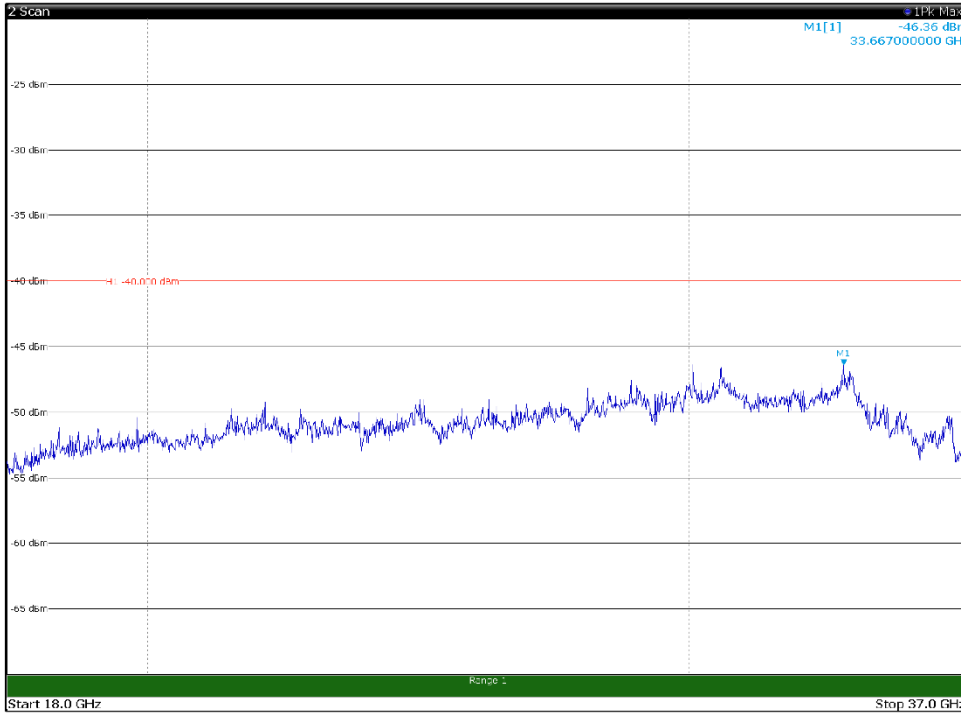

Channel: MIDDLE, Modulation: QPSK,
BW=10MHz, Range: 18GHz - 37GHz, Polarization: Vertical

Channel: TOP, Modulation: QPSK,
 BW=10MHz, Range: 30MHz- 1GHz, Polarization: Horizontal

Channel: TOP, Modulation: QPSK,
 BW=10MHz, Range: 30MHz- 1GHz, Polarization: Vertical

Channel: TOP, Modulation: QPSK,
BW=10MHz, Range: 1GHz -6GHz, Polarization: Horizontal

Channel: TOP, Modulation: QPSK,
BW=10MHz, Range: 1GHz -6GHz, Polarization: Vertical

Channel: TOP, Modulation: QPSK,
BW=10MHz, Range: 6GHz -18GHz, Polarization: Horizontal

Channel: TOP, Modulation: QPSK,
BW=10MHz, Range: 6GHz -18GHz, Polarization: Vertical

Channel: TOP, Modulation: QPSK,
BW=10MHz, Range: 18GHz - 37GHz, Polarization: Horizontal

Channel: TOP, Modulation: QPSK,
BW=10MHz, Range: 18GHz - 37GHz, Polarization: Vertical