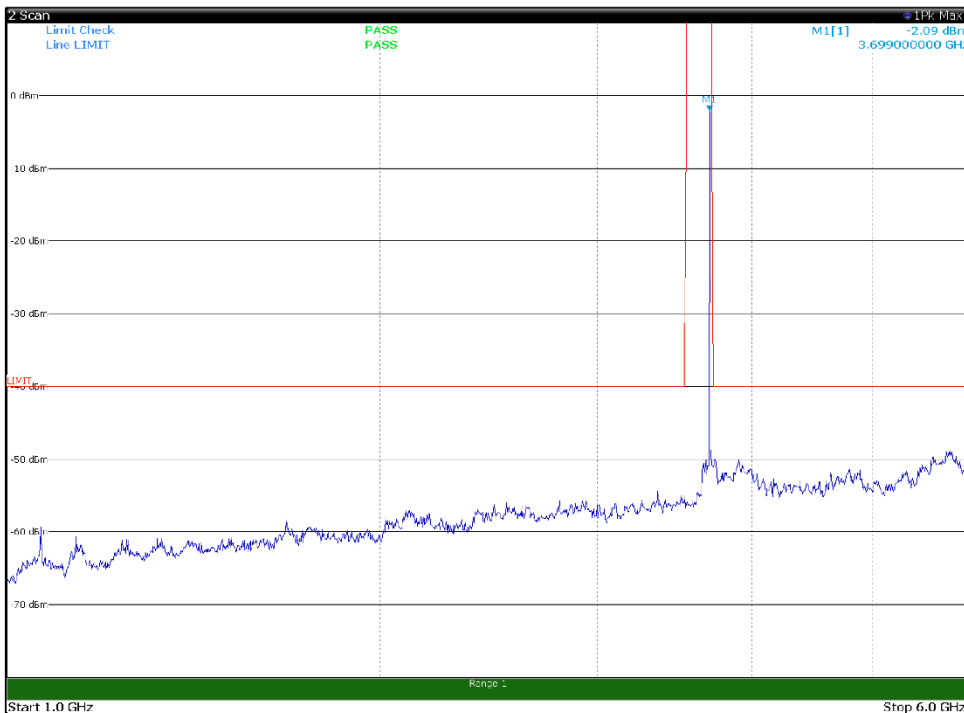

Channel: TOP, Modulation: 16QAM,
BW=5MHz, Range: 1GHz -6GHz, Polarization: Horizontal

Channel: TOP, Modulation: 16QAM,
BW=5MHz, Range: 1GHz -6GHz, Polarization: Vertical

Channel: TOP, Modulation: 16QAM,
BW=5MHz, Range: 6GHz -18GHz, Polarization: Horizontal

Channel: TOP, Modulation: 16QAM,
BW=5MHz, Range: 6GHz -18GHz, Polarization: Vertical

Channel: TOP, Modulation: 16QAM,
BW=5MHz, Range: 18GHz - 37GHz, Polarization: Horizontal

Channel: TOP, Modulation: 16QAM,
BW=5MHz, Range: 18GHz - 37GHz, Polarization: Vertical