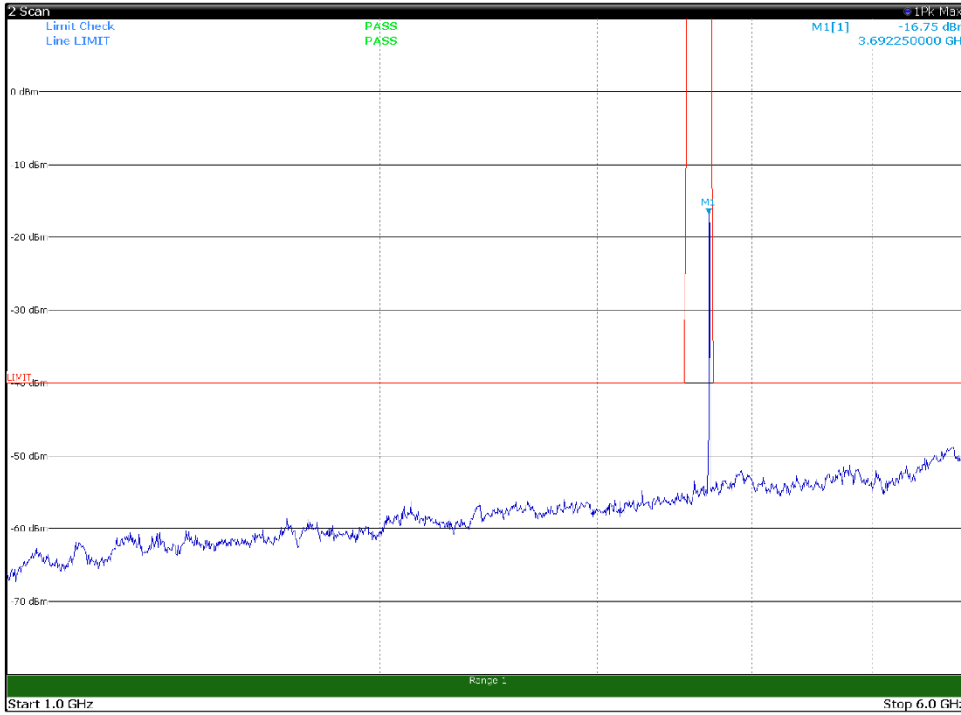

Channel: MIDDLE, Modulation: 16QAM,
BW=10MHz, Range: 6GHz -18GHz, Polarization: Horizontal

Channel: MIDDLE, Modulation: 16QAM,
BW=10MHz, Range: 6GHz -18GHz, Polarization: Vertical

Channel: MIDDLE, Modulation: 16QAM,
BW=10MHz, Range: 18GHz - 37GHz, Polarization: Horizontal

Channel: MIDDLE, Modulation: 16QAM,
BW=10MHz, Range: 18GHz - 37GHz, Polarization: Vertical

Channel: TOP, Modulation: 16QAM,
 BW=10MHz, Range: 30MHz- 1GHz, Polarization: Horizontal

Channel: TOP, Modulation: 16QAM,
 BW=10MHz, Range: 30MHz- 1GHz, Polarization: Vertical