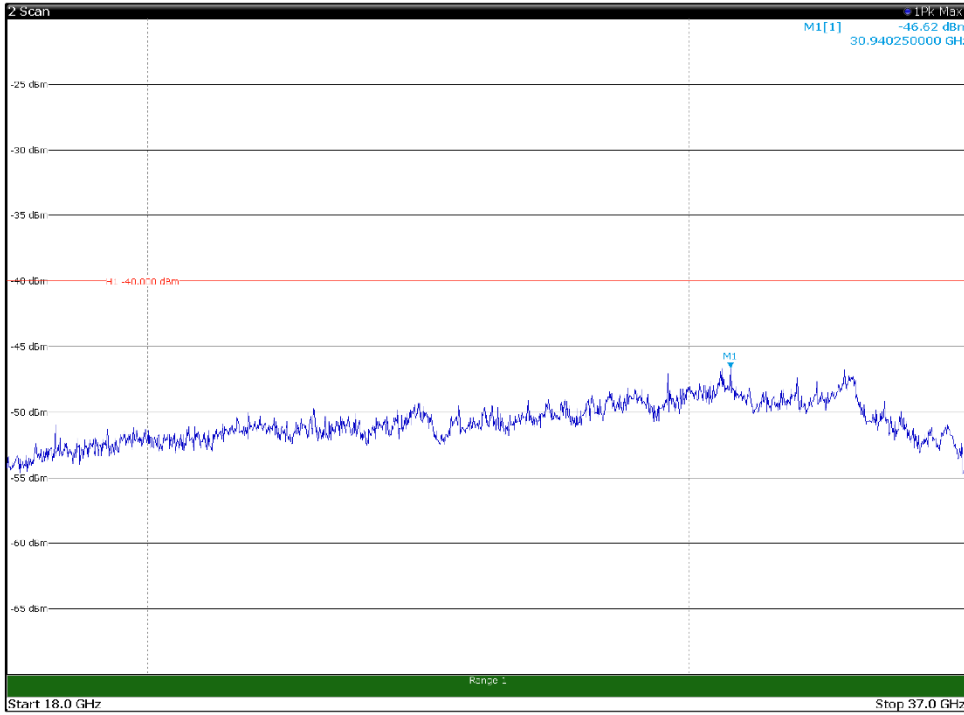

Channel: TOP, Modulation: 16QAM,
BW=10MHz, Range: 6GHz -18GHz, Polarization: Vertical

Channel: TOP, Modulation: 16QAM,
BW=10MHz, Range: 18GHz - 37GHz, Polarization: Horizontal

Channel: TOP, Modulation: 16QAM,
BW=10MHz, Range: 18GHz - 37GHz, Polarization: Vertical

Channel: BOTTOM, Modulation: 64QAM,
 BW=10MHz, Range: 30MHz- 1GHz, Polarization: Horizontal

Channel: BOTTOM, Modulation: 64QAM,
 BW=10MHz, Range: 30MHz- 1GHz, Polarization: Vertical

Channel: BOTTOM, Modulation: 64QAM,
BW=10MHz, Range: 1GHz -6GHz, Polarization: Horizontal

Channel: BOTTOM, Modulation: 64QAM,
BW=10MHz, Range: 1GHz -6GHz, Polarization: Vertical

Channel: BOTTOM, Modulation: 64QAM,
BW=10MHz, Range: 6GHz -18GHz, Polarization: Horizontal

Channel: BOTTOM, Modulation: 64QAM,
BW=10MHz, Range: 6GHz -18GHz, Polarization: Vertical