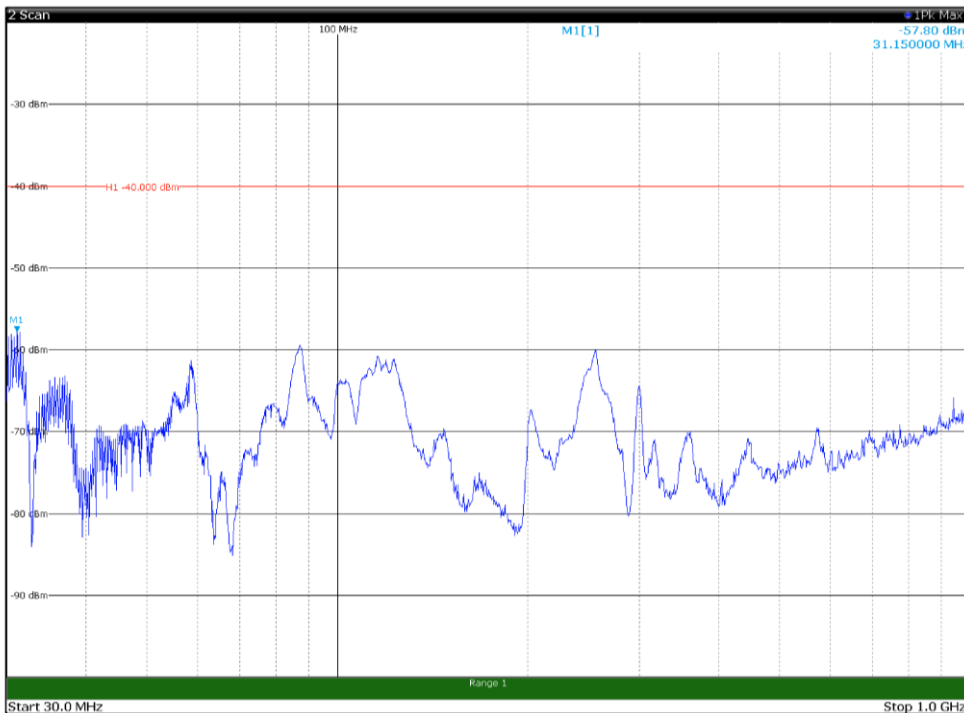

Channel: TOP, Modulation: QPSK,
BW=10MHz, Range: 1GHz -6GHz, Polarization: Horizontal

Channel: TOP, Modulation: QPSK,
BW=10MHz, Range: 1GHz -6GHz, Polarization: Vertical

Channel: TOP, Modulation: QPSK,
BW=10MHz, Range: 6GHz -18GHz, Polarization: Horizontal

Channel: TOP, Modulation: QPSK,
BW=10MHz, Range: 6GHz -18GHz, Polarization: Vertical

Channel: TOP, Modulation: QPSK,
BW=10MHz, Range: 18GHz - 37GHz, Polarization: Horizontal

Channel: TOP, Modulation: QPSK,
BW=10MHz, Range: 18GHz - 37GHz, Polarization: Vertical

Channel: BOTTOM, Modulation: 16QAM,
 BW=10MHz, Range: 30MHz- 1GHz, Polarization: Horizontal

Channel: BOTTOM, Modulation: 16QAM,
 BW=10MHz, Range: 30MHz- 1GHz, Polarization: Vertical

Channel: BOTTOM, Modulation: 16QAM,
 BW=10MHz, Range: 1GHz -6GHz, Polarization: Horizontal