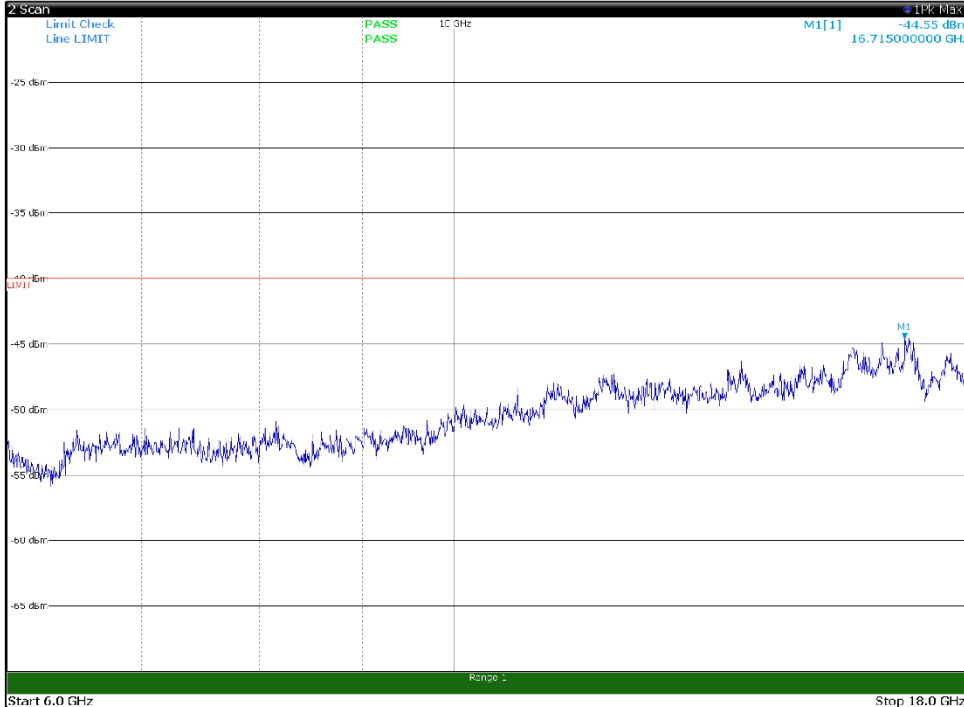

Channel: MIDDLE, Modulation: 64QAM,
BW=5MHz, Range: 18GHz - 37GHz, Polarization: Vertical

Channel: TOP, Modulation: 64QAM,
 BW=5MHz, Range: 30MHz- 1GHz, Polarization: Horizontal

Channel: TOP, Modulation: 64QAM,
 BW=5MHz, Range: 30MHz- 1GHz, Polarization: Vertical

Channel: TOP, Modulation: 64QAM,
BW=5MHz, Range: 1GHz -6GHz, Polarization: Horizontal

Channel: TOP, Modulation: 64QAM,
BW=5MHz, Range: 1GHz -6GHz, Polarization: Vertical

Channel: TOP, Modulation: 64QAM,
BW=5MHz, Range: 6GHz -18GHz, Polarization: Horizontal

Channel: TOP, Modulation: 64QAM,
BW=5MHz, Range: 6GHz -18GHz, Polarization: Vertical

Channel: TOP, Modulation: 64QAM,
BW=5MHz, Range: 18GHz - 37GHz, Polarization: Horizontal

Channel: TOP, Modulation: 64QAM,
BW=5MHz, Range: 18GHz - 37GHz, Polarization: Vertical