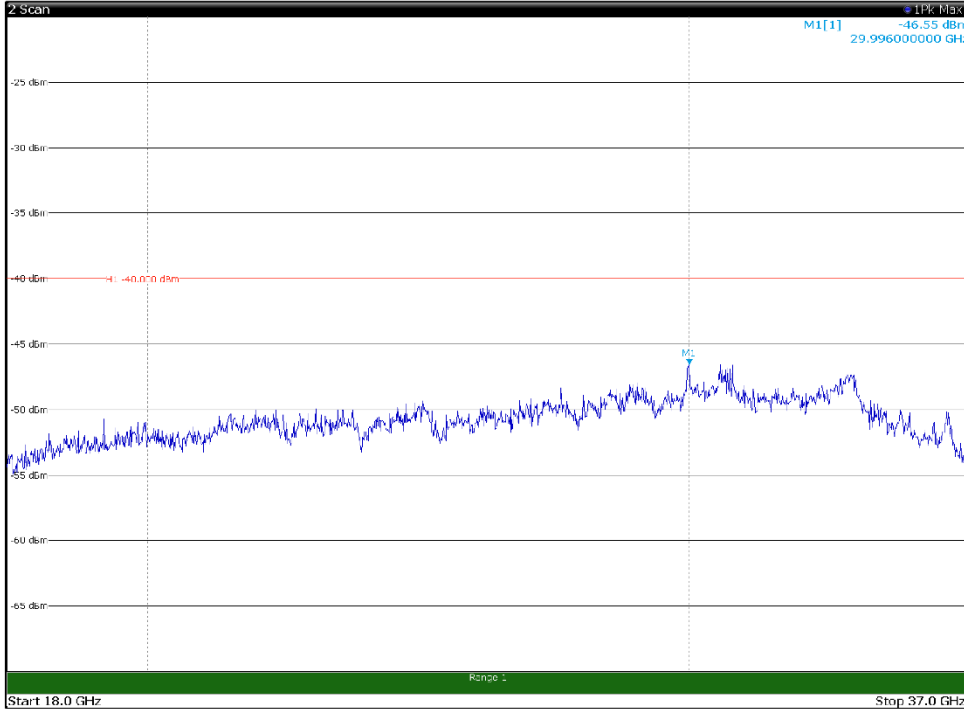

Channel: BOTTOM, Modulation: 16QAM,
 BW=10MHz, Range: 30MHz- 1GHz, Polarization: Horizontal

Channel: BOTTOM, Modulation: 16QAM,
 BW=10MHz, Range: 30MHz- 1GHz, Polarization: Vertical

Channel: BOTTOM, Modulation: 16QAM,
 BW=10MHz, Range: 1GHz -6GHz, Polarization: Horizontal

Channel: BOTTOM, Modulation: 16QAM,
 BW=10MHz, Range: 1GHz -6GHz, Polarization: Vertical

Channel: BOTTOM, Modulation: 16QAM,
BW=10MHz, Range: 6GHz -18GHz, Polarization: Horizontal

Channel: BOTTOM, Modulation: 16QAM,
BW=10MHz, Range: 6GHz -18GHz, Polarization: Vertical

Channel: BOTTOM, Modulation: 16QAM,
BW=10MHz, Range: 18GHz - 37GHz, Polarization: Horizontal

Channel: BOTTOM, Modulation: 16QAM,
BW=10MHz, Range: 18GHz - 37GHz, Polarization: Vertical

Channel: MIDDLE, Modulation: 16QAM,
BW=10MHz, Range: 30MHz- 1GHz, Polarization: Horizontal