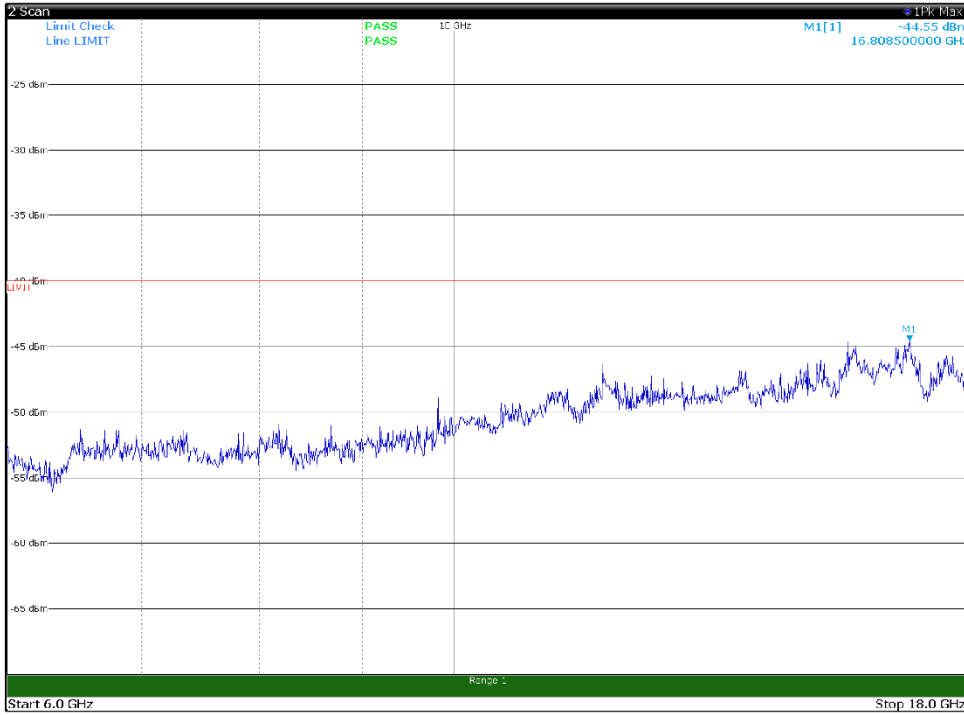

Channel: TOP, Modulation: 16QAM,
BW=5MHz, Range: 1GHz -6GHz, Polarization: Horizontal

Channel: TOP, Modulation: 16QAM,
BW=5MHz, Range: 1GHz -6GHz, Polarization: Vertical

Channel: TOP, Modulation: 16QAM,
BW=5MHz, Range: 6GHz -18GHz, Polarization: Horizontal

Channel: TOP, Modulation: 16QAM,
BW=5MHz, Range: 6GHz -18GHz, Polarization: Vertical

Channel: TOP, Modulation: 16QAM,
BW=5MHz, Range: 18GHz - 37GHz, Polarization: Horizontal

Channel: TOP, Modulation: 16QAM,
BW=5MHz, Range: 18GHz - 37GHz, Polarization: Vertical

Channel: BOTTOM, Modulation: 64QAM,
BW=5MHz, Range: 30MHz- 1GHz, Polarization: Horizontal

Channel: BOTTOM, Modulation: 64QAM,
BW=5MHz, Range: 30MHz- 1GHz, Polarization: Vertical

Channel: BOTTOM, Modulation: 64QAM,
BW=5MHz, Range: 1GHz -6GHz, Polarization: Horizontal