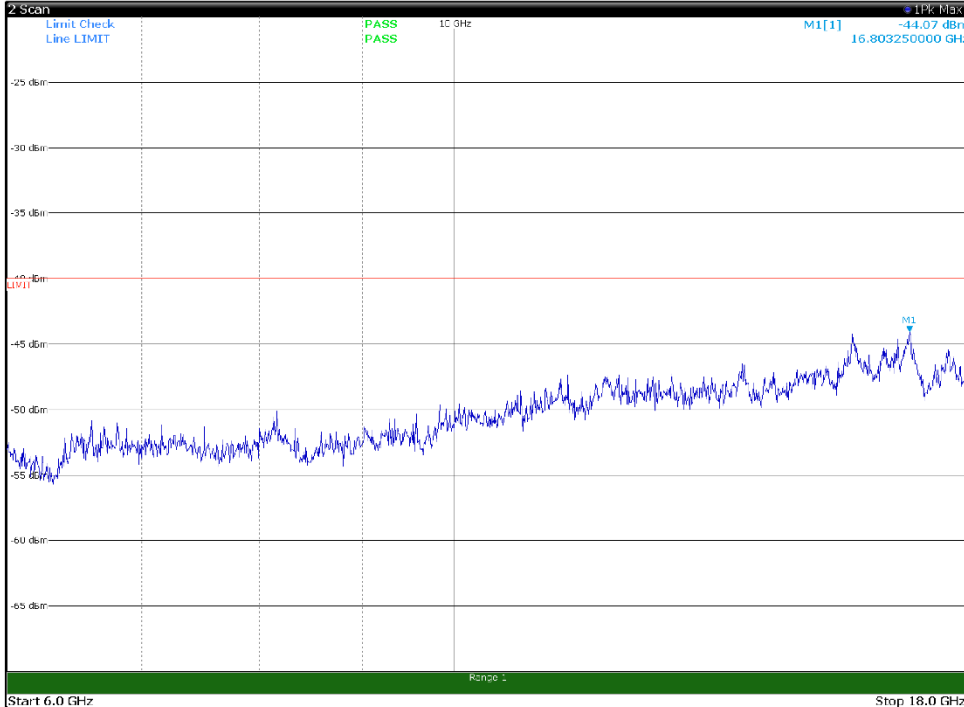

Channel: TOP, Modulation: 16QAM,
BW=5MHz, Range: 6GHz -18GHz, Polarization: Vertical

Channel: TOP, Modulation: 16QAM,
BW=5MHz, Range: 18GHz - 37GHz, Polarization: Horizontal

Channel: TOP, Modulation: 16QAM,
BW=5MHz, Range: 18GHz - 37GHz, Polarization: Vertical

Channel: BOTTOM, Modulation: 64QAM,
BW=5MHz, Range: 30MHz- 1GHz, Polarization: Horizontal

Channel: BOTTOM, Modulation: 64QAM,
BW=5MHz, Range: 30MHz- 1GHz, Polarization: Vertical

Channel: BOTTOM, Modulation: 64QAM,
BW=5MHz, Range: 1GHz -6GHz, Polarization: Horizontal

Channel: BOTTOM, Modulation: 64QAM,
BW=5MHz, Range: 1GHz -6GHz, Polarization: Vertical

Channel: BOTTOM, Modulation: 64QAM,
BW=5MHz, Range: 6GHz -18GHz, Polarization: Horizontal

Channel: BOTTOM, Modulation: 64QAM,
BW=5MHz, Range: 6GHz -18GHz, Polarization: Vertical