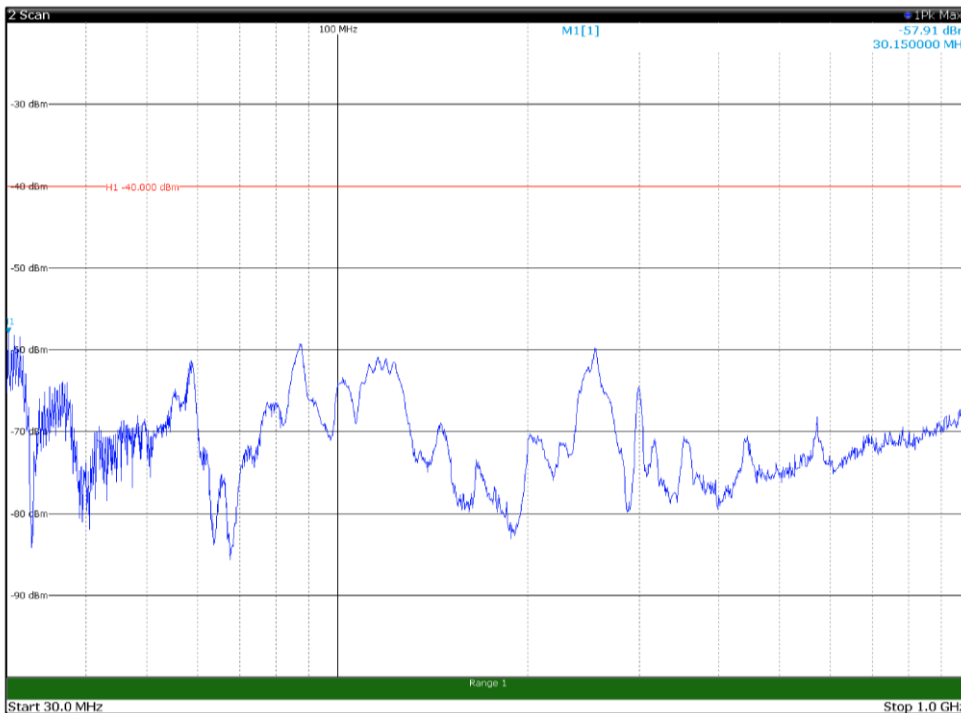

Channel: TOP, Modulation: 16QAM,
BW=5MHz, Range: 1GHz -6GHz, Polarization: Horizontal

Channel: TOP, Modulation: 16QAM,
BW=5MHz, Range: 1GHz -6GHz, Polarization: Vertical

Channel: TOP, Modulation: 16QAM,
BW=5MHz, Range: 6GHz -18GHz, Polarization: Horizontal

Channel: TOP, Modulation: 16QAM,
BW=5MHz, Range: 6GHz -18GHz, Polarization: Vertical

Channel: TOP, Modulation: 16QAM,
BW=5MHz, Range: 18GHz - 37GHz, Polarization: Horizontal

Channel: TOP, Modulation: 16QAM,
BW=5MHz, Range: 18GHz - 37GHz, Polarization: Vertical

Channel: BOTTOM, Modulation: 64QAM,
BW=5MHz, Range: 30MHz- 1GHz, Polarization: Horizontal

Channel: BOTTOM, Modulation: 64QAM,
BW=5MHz, Range: 30MHz- 1GHz, Polarization: Vertical

Channel: BOTTOM, Modulation: 64QAM,
BW=5MHz, Range: 1GHz -6GHz, Polarization: Horizontal

Channel: BOTTOM, Modulation: 64QAM,
BW=5MHz, Range: 1GHz -6GHz, Polarization: Vertical

Channel: BOTTOM, Modulation: 64QAM,
BW=5MHz, Range: 6GHz -18GHz, Polarization: Horizontal

Channel: BOTTOM, Modulation: 64QAM,
BW=5MHz, Range: 6GHz -18GHz, Polarization: Vertical