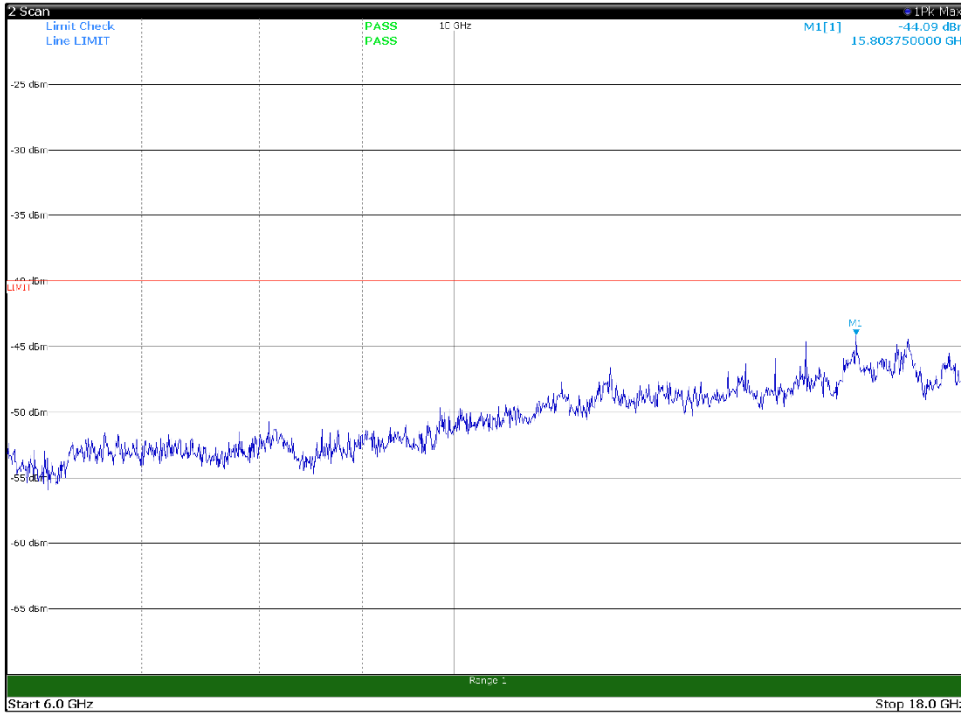

Channel: BOTTOM, Modulation: 16QAM,
 BW=10MHz, Range: 1GHz -6GHz, Polarization: Vertical

Channel: BOTTOM, Modulation: 16QAM,
BW=10MHz, Range: 6GHz -18GHz, Polarization: Horizontal

Channel: BOTTOM, Modulation: 16QAM,
BW=10MHz, Range: 6GHz -18GHz, Polarization: Vertical

Channel: BOTTOM, Modulation: 16QAM,
BW=10MHz, Range: 18GHz - 37GHz, Polarization: Horizontal

Channel: BOTTOM, Modulation: 16QAM,
BW=10MHz, Range: 18GHz - 37GHz, Polarization: Vertical

Channel: MIDDLE, Modulation: 16QAM,
BW=10MHz, Range: 30MHz- 1GHz, Polarization: Horizontal

Channel: MIDDLE, Modulation: 16QAM,
BW=10MHz, Range: 30MHz- 1GHz, Polarization: Vertical

Channel: MIDDLE, Modulation: 16QAM,
BW=10MHz, Range: 1GHz -6GHz, Polarization: Horizontal

Channel: MIDDLE, Modulation: 16QAM,
BW=10MHz, Range: 1GHz -6GHz, Polarization: Vertical