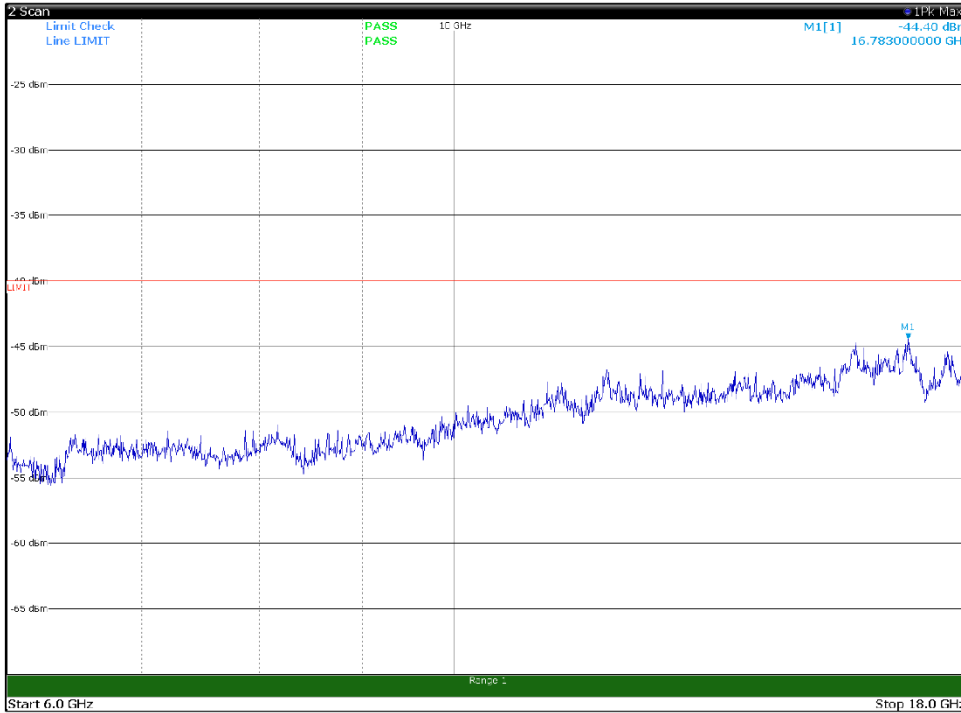

Channel: MIDDLE, Modulation: 16QAM,
BW=10MHz, Range: 6GHz -18GHz, Polarization: Horizontal

Channel: MIDDLE, Modulation: 16QAM,
BW=10MHz, Range: 6GHz -18GHz, Polarization: Vertical

Channel: MIDDLE, Modulation: 16QAM,
BW=10MHz, Range: 18GHz - 37GHz, Polarization: Horizontal

Channel: MIDDLE, Modulation: 16QAM,
BW=10MHz, Range: 18GHz - 37GHz, Polarization: Vertical

Channel: TOP, Modulation: 16QAM,
 BW=10MHz, Range: 30MHz- 1GHz, Polarization: Horizontal

Channel: TOP, Modulation: 16QAM,
 BW=10MHz, Range: 30MHz- 1GHz, Polarization: Vertical

Channel: TOP, Modulation: 16QAM,
BW=10MHz, Range: 1GHz -6GHz, Polarization: Horizontal

Channel: TOP, Modulation: 16QAM,
BW=10MHz, Range: 1GHz -6GHz, Polarization: Vertical

Channel: TOP, Modulation: 16QAM,
BW=10MHz, Range: 6GHz -18GHz, Polarization: Horizontal