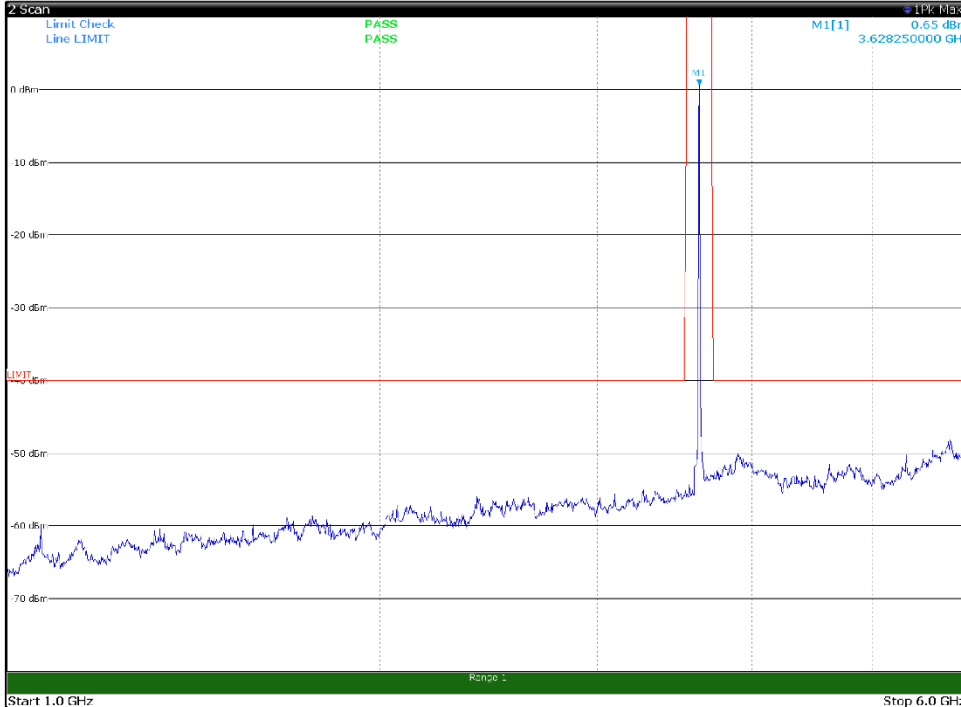

Channel: MIDDLE, Modulation: 16QAM,
BW=10MHz, Range: 1GHz -6GHz, Polarization: Horizontal

Channel: MIDDLE, Modulation: 16QAM,
BW=10MHz, Range: 1GHz -6GHz, Polarization: Vertical