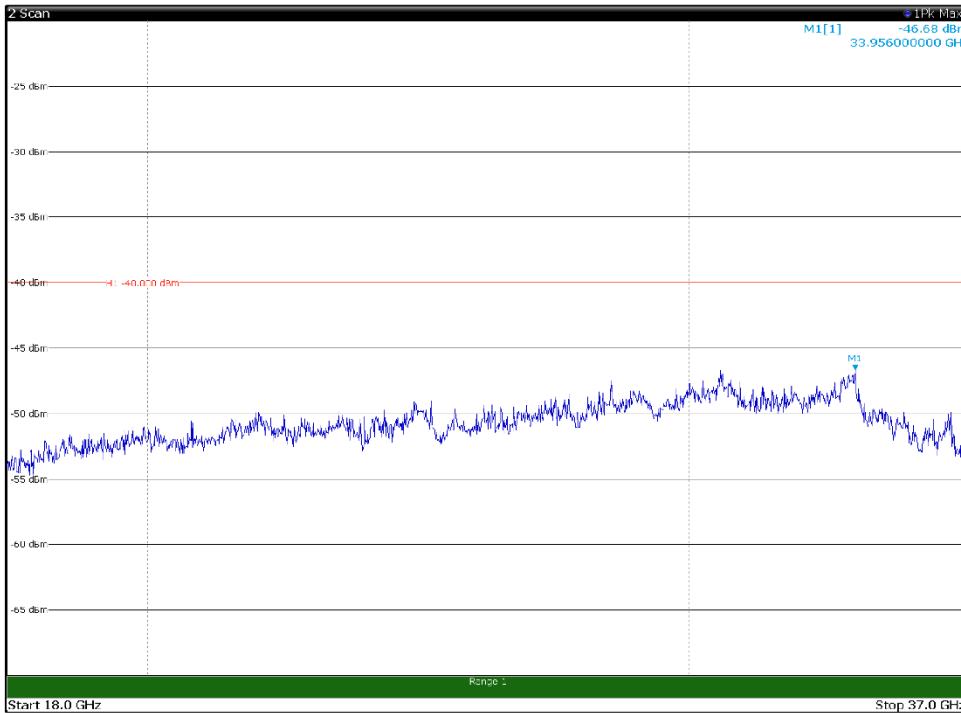

Channel: MIDDLE, Modulation: 64QAM,
BW=5MHz, Range: 18GHz - 37GHz, Polarization: Vertical

Channel: TOP, Modulation: 64QAM,
 BW=5MHz, Range: 30MHz- 1GHz, Polarization: Horizontal

Channel: TOP, Modulation: 64QAM,
 BW=5MHz, Range: 30MHz- 1GHz, Polarization: Vertical

Channel: TOP, Modulation: 64QAM,
BW=5MHz, Range: 1GHz -6GHz, Polarization: Horizontal

Channel: TOP, Modulation: 64QAM,
BW=5MHz, Range: 1GHz -6GHz, Polarization: Vertical

Channel: TOP, Modulation: 64QAM,
BW=5MHz, Range: 6GHz -18GHz, Polarization: Horizontal

Channel: TOP, Modulation: 64QAM,
BW=5MHz, Range: 6GHz -18GHz, Polarization: Vertical

Channel: TOP, Modulation: 64QAM,
BW=5MHz, Range: 18GHz - 37GHz, Polarization: Horizontal

Channel: TOP, Modulation: 64QAM,
BW=5MHz, Range: 18GHz - 37GHz, Polarization: Vertical