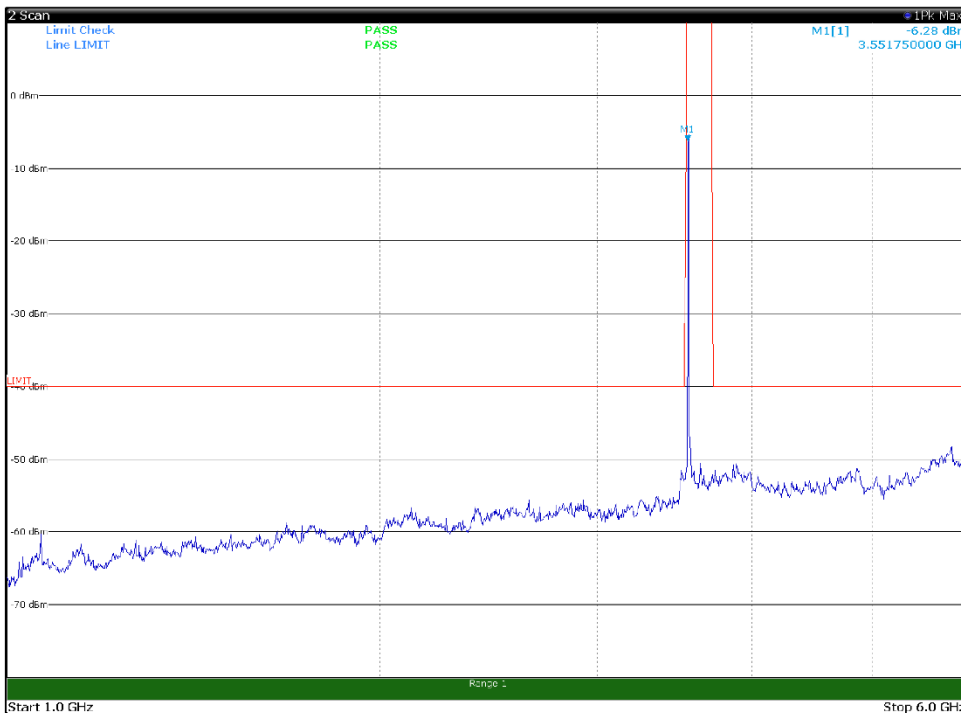

Channel: BOTTOM, Modulation: 16QAM,
BW=10MHz, Range: 1GHz -6GHz, Polarization: Horizontal

Channel: BOTTOM, Modulation: 16QAM,
BW=10MHz, Range: 1GHz -6GHz, Polarization: Vertical