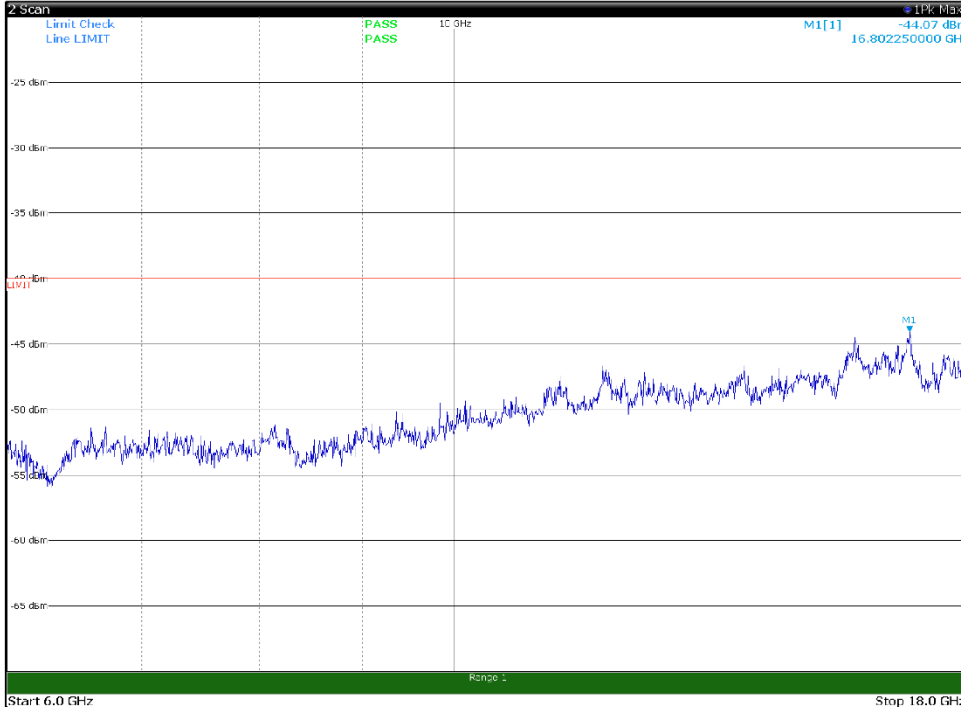

Channel: BOTTOM, Modulation: 16QAM,
BW=10MHz, Range: 18GHz - 37GHz, Polarization: Horizontal

Channel: BOTTOM, Modulation: 16QAM,
BW=10MHz, Range: 18GHz - 37GHz, Polarization: Vertical

Channel: MIDDLE, Modulation: 16QAM,
BW=10MHz, Range: 30MHz- 1GHz, Polarization: Horizontal

Channel: MIDDLE, Modulation: 16QAM,
BW=10MHz, Range: 30MHz- 1GHz, Polarization: Vertical

Channel: MIDDLE, Modulation: 16QAM,
BW=10MHz, Range: 1GHz -6GHz, Polarization: Horizontal

Channel: MIDDLE, Modulation: 16QAM,
BW=10MHz, Range: 1GHz -6GHz, Polarization: Vertical

Channel: MIDDLE, Modulation: 16QAM,
BW=10MHz, Range: 6GHz -18GHz, Polarization: Horizontal

Channel: MIDDLE, Modulation: 16QAM,
BW=10MHz, Range: 6GHz -18GHz, Polarization: Vertical

Channel: MIDDLE, Modulation: 16QAM,
BW=10MHz, Range: 18GHz - 37GHz, Polarization: Horizontal