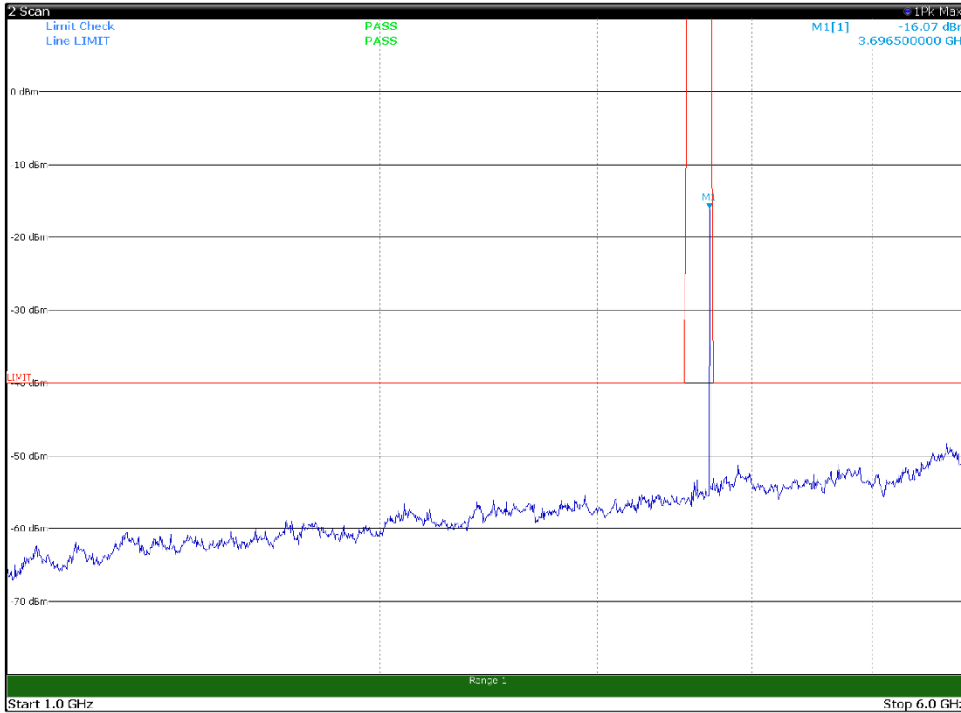

Channel: MIDDLE, Modulation: 64QAM,
BW=5MHz, Range: 6GHz -18GHz, Polarization: Horizontal

Channel: MIDDLE, Modulation: 64QAM,
BW=5MHz, Range: 6GHz -18GHz, Polarization: Vertical

Channel: MIDDLE, Modulation: 64QAM,
BW=5MHz, Range: 18GHz - 37GHz, Polarization: Horizontal

Channel: MIDDLE, Modulation: 64QAM,
BW=5MHz, Range: 18GHz - 37GHz, Polarization: Vertical

Channel: TOP, Modulation: 64QAM,
 BW=5MHz, Range: 30MHz- 1GHz, Polarization: Horizontal

Channel: TOP, Modulation: 64QAM,
 BW=5MHz, Range: 30MHz- 1GHz, Polarization: Vertical