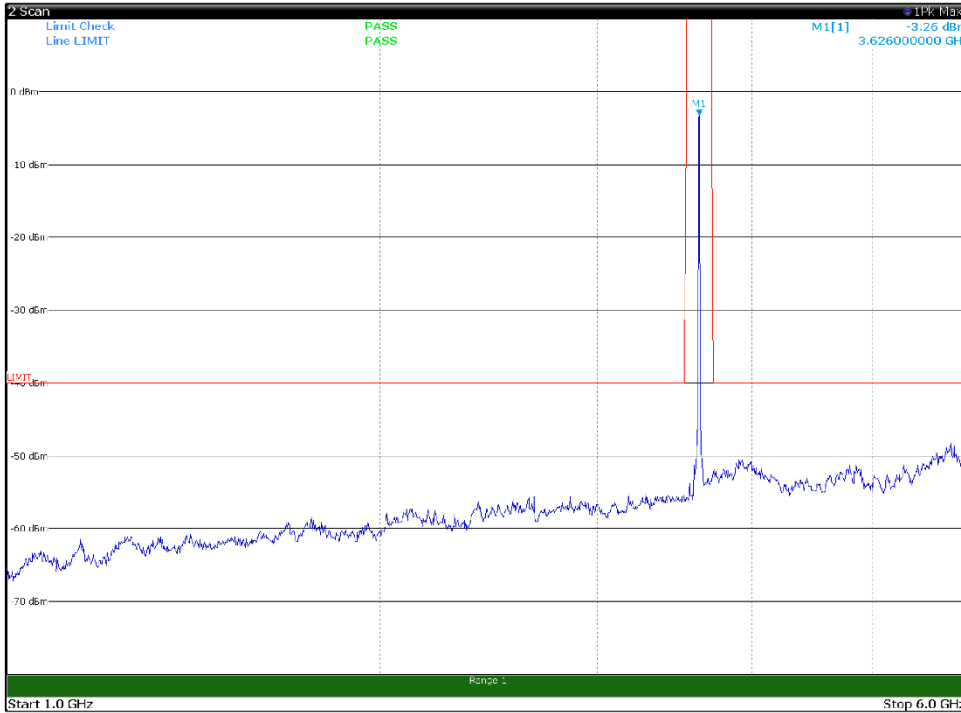

Channel: MIDDLE, Modulation: 64QAM,
BW=10MHz, Range: 30MHz- 1GHz, Polarization: Vertical

Channel: MIDDLE, Modulation: 64QAM,
BW=10MHz, Range: 1GHz -6GHz, Polarization: Horizontal