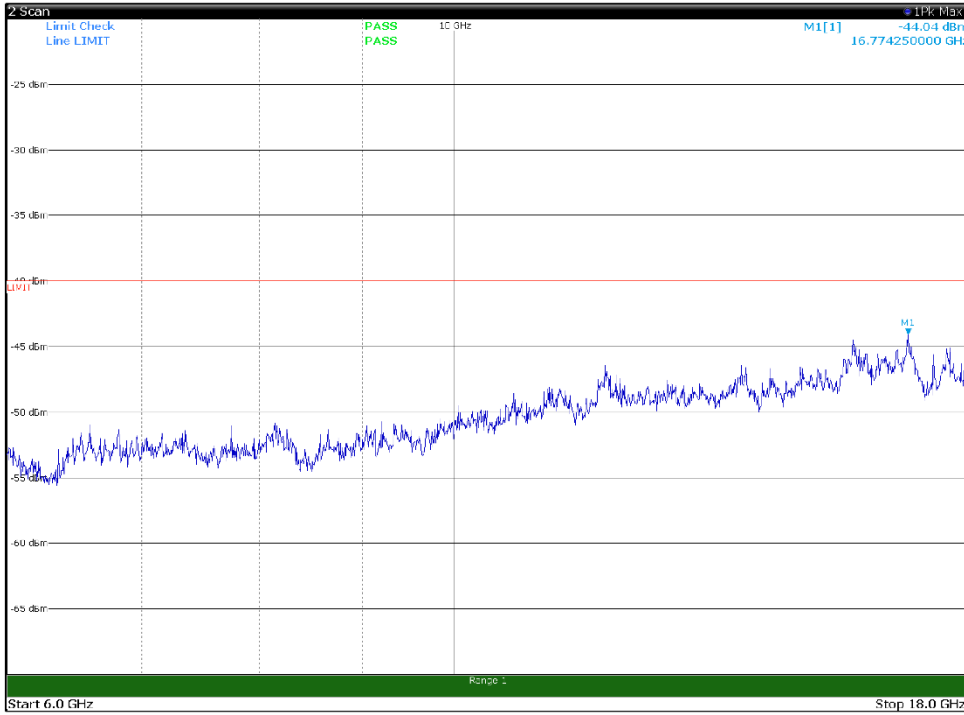

Channel: TOP, Modulation: 16QAM,
BW=5MHz, Range: 6GHz -18GHz, Polarization: Vertical

Channel: TOP, Modulation: 16QAM,
BW=5MHz, Range: 18GHz - 37GHz, Polarization: Horizontal

Channel: TOP, Modulation: 16QAM,
BW=5MHz, Range: 18GHz - 37GHz, Polarization: Vertical

Channel: BOTTOM, Modulation: 64QAM,
BW=5MHz, Range: 30MHz- 1GHz, Polarization: Horizontal

Channel: BOTTOM, Modulation: 64QAM,
BW=5MHz, Range: 30MHz- 1GHz, Polarization: Vertical

Channel: BOTTOM, Modulation: 64QAM,
BW=5MHz, Range: 1GHz -6GHz, Polarization: Horizontal

Channel: BOTTOM, Modulation: 64QAM,
BW=5MHz, Range: 1GHz -6GHz, Polarization: Vertical

Channel: BOTTOM, Modulation: 64QAM,
BW=5MHz, Range: 6GHz -18GHz, Polarization: Horizontal

Channel: BOTTOM, Modulation: 64QAM,
BW=5MHz, Range: 6GHz -18GHz, Polarization: Vertical