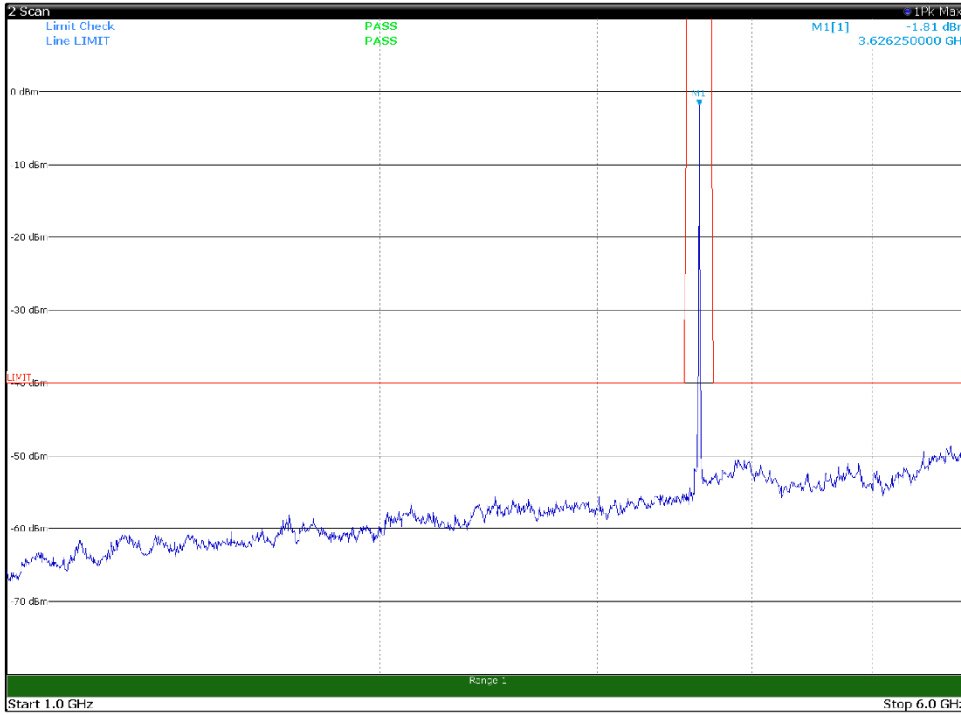

Channel: BOTTOM, Modulation: 256QAM,
BW=5MHz, Range: 1GHz -6GHz, Polarization: Vertical

Channel: BOTTOM, Modulation: 256QAM,
BW=5MHz, Range: 6GHz -18GHz, Polarization: Horizontal

Channel: BOTTOM, Modulation: 256QAM,
BW=5MHz, Range: 6GHz -18GHz, Polarization: Vertical

Channel: BOTTOM, Modulation: 256QAM,
BW=5MHz, Range: 18GHz - 37GHz, Polarization: Horizontal

Channel: BOTTOM, Modulation: 256QAM,
BW=5MHz, Range: 18GHz - 37GHz, Polarization: Vertical

Channel: MIDDLE, Modulation: 256QAM,
BW=5MHz, Range: 30MHz- 1GHz, Polarization: Horizontal

Channel: MIDDLE, Modulation: 256QAM,
BW=5MHz, Range: 30MHz- 1GHz, Polarization: Vertical

Channel: MIDDLE, Modulation: 256QAM,
 BW=5MHz, Range: 1GHz -6GHz, Polarization: Horizontal

Channel: MIDDLE, Modulation: 256QAM,
 BW=5MHz, Range: 1GHz -6GHz, Polarization: Vertical