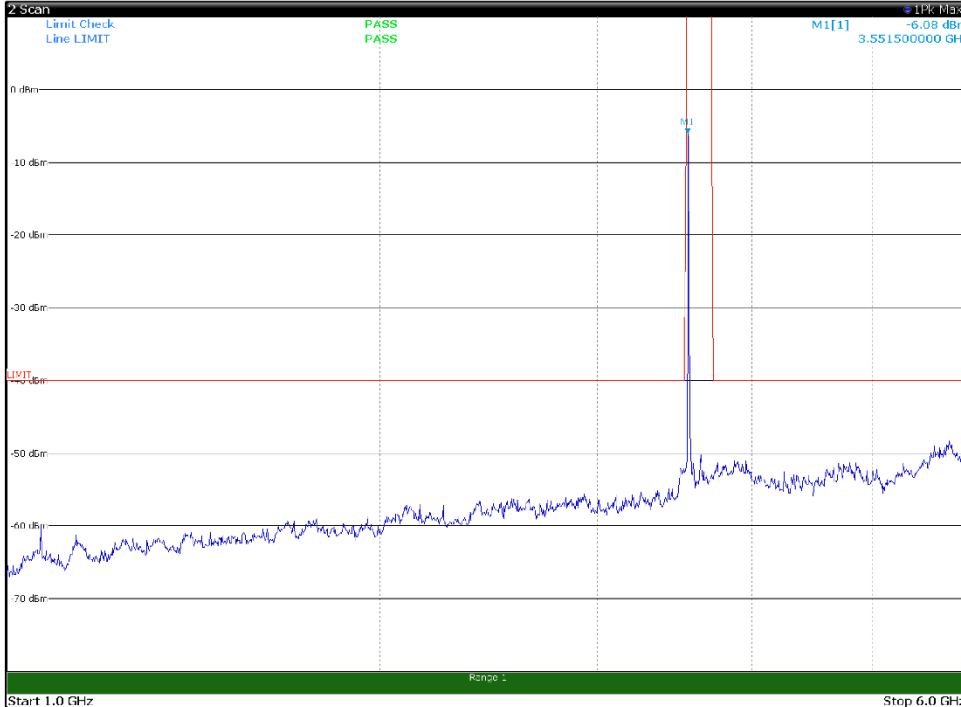

Channel: TOP, Modulation: 256QAM,
BW=5MHz, Range: 6GHz -18GHz, Polarization: Vertical

Channel: TOP, Modulation: 256QAM,
BW=5MHz, Range: 18GHz - 37GHz, Polarization: Horizontal

Channel: TOP, Modulation: 256QAM,
BW=5MHz, Range: 18GHz - 37GHz, Polarization: Vertical

Channel: BOTTOM, Modulation: QPSK,
 BW=10MHz, Range: 30MHz- 1GHz, Polarization: Horizontal

Channel: BOTTOM, Modulation: QPSK,
 BW=10MHz, Range: 30MHz- 1GHz, Polarization: Vertical

Channel: BOTTOM, Modulation: QPSK,
 BW=10MHz, Range: 1GHz -6GHz, Polarization: Horizontal