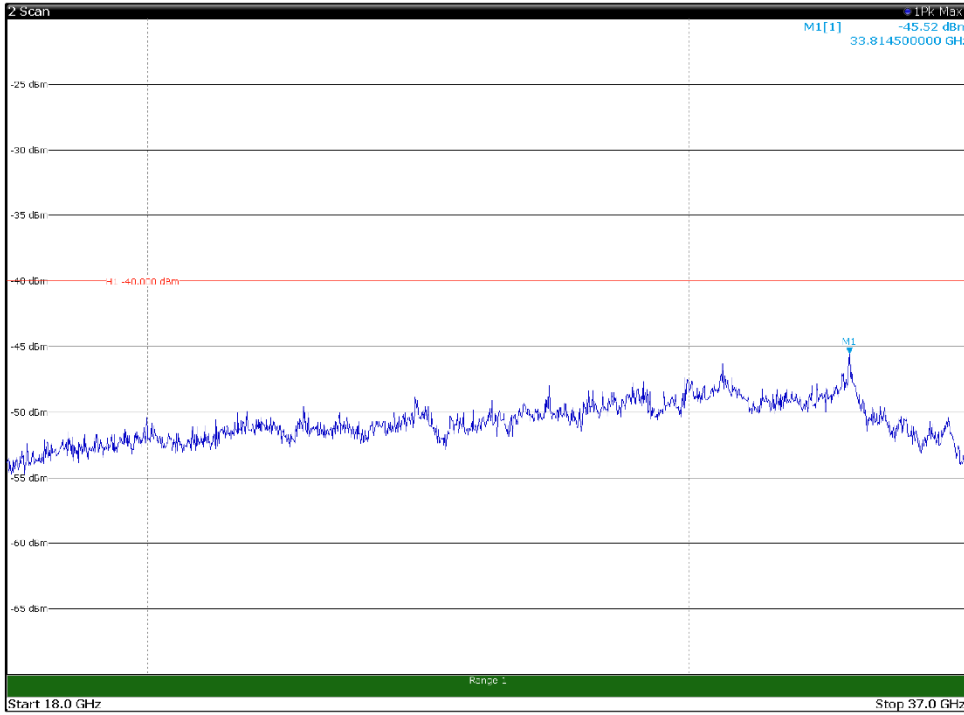

Channel: MIDDLE, Modulation: 16QAM,
BW=10MHz, Range: 18GHz - 37GHz, Polarization: Vertical

Channel: TOP, Modulation: 16QAM,
 BW=10MHz, Range: 30MHz- 1GHz, Polarization: Horizontal

Channel: TOP, Modulation: 16QAM,
 BW=10MHz, Range: 30MHz- 1GHz, Polarization: Vertical

Channel: TOP, Modulation: 16QAM,
BW=10MHz, Range: 1GHz -6GHz, Polarization: Horizontal

Channel: TOP, Modulation: 16QAM,
BW=10MHz, Range: 1GHz -6GHz, Polarization: Vertical

Channel: TOP, Modulation: 16QAM,
BW=10MHz, Range: 6GHz -18GHz, Polarization: Horizontal

Channel: TOP, Modulation: 16QAM,
BW=10MHz, Range: 6GHz -18GHz, Polarization: Vertical

Channel: TOP, Modulation: 16QAM,
BW=10MHz, Range: 18GHz - 37GHz, Polarization: Horizontal

Channel: TOP, Modulation: 16QAM,
BW=10MHz, Range: 18GHz - 37GHz, Polarization: Vertical