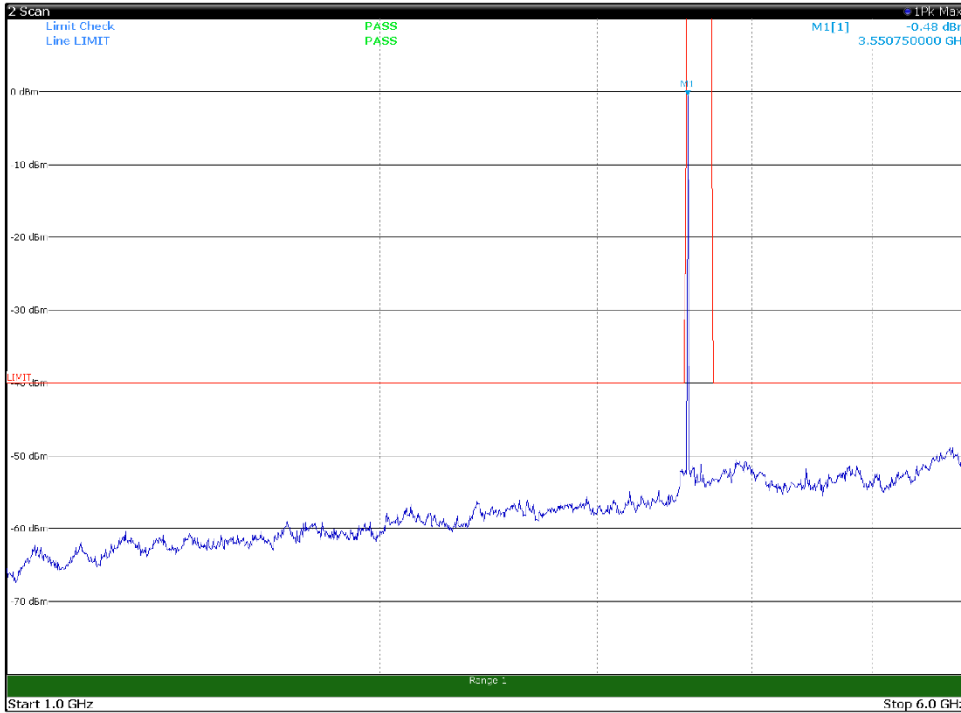

Channel: TOP, Modulation: 16QAM,
BW=5MHz, Range: 1GHz -6GHz, Polarization: Horizontal

Channel: TOP, Modulation: 16QAM,
BW=5MHz, Range: 1GHz -6GHz, Polarization: Vertical

Channel: TOP, Modulation: 16QAM,
BW=5MHz, Range: 6GHz -18GHz, Polarization: Horizontal

Channel: TOP, Modulation: 16QAM,
BW=5MHz, Range: 6GHz -18GHz, Polarization: Vertical

Channel: TOP, Modulation: 16QAM,
BW=5MHz, Range: 18GHz - 37GHz, Polarization: Horizontal

Channel: TOP, Modulation: 16QAM,
BW=5MHz, Range: 18GHz - 37GHz, Polarization: Vertical

Channel: BOTTOM, Modulation: 64QAM,
BW=5MHz, Range: 30MHz- 1GHz, Polarization: Horizontal

Channel: BOTTOM, Modulation: 64QAM,
BW=5MHz, Range: 30MHz- 1GHz, Polarization: Vertical

Channel: BOTTOM, Modulation: 64QAM,
BW=5MHz, Range: 1GHz -6GHz, Polarization: Horizontal