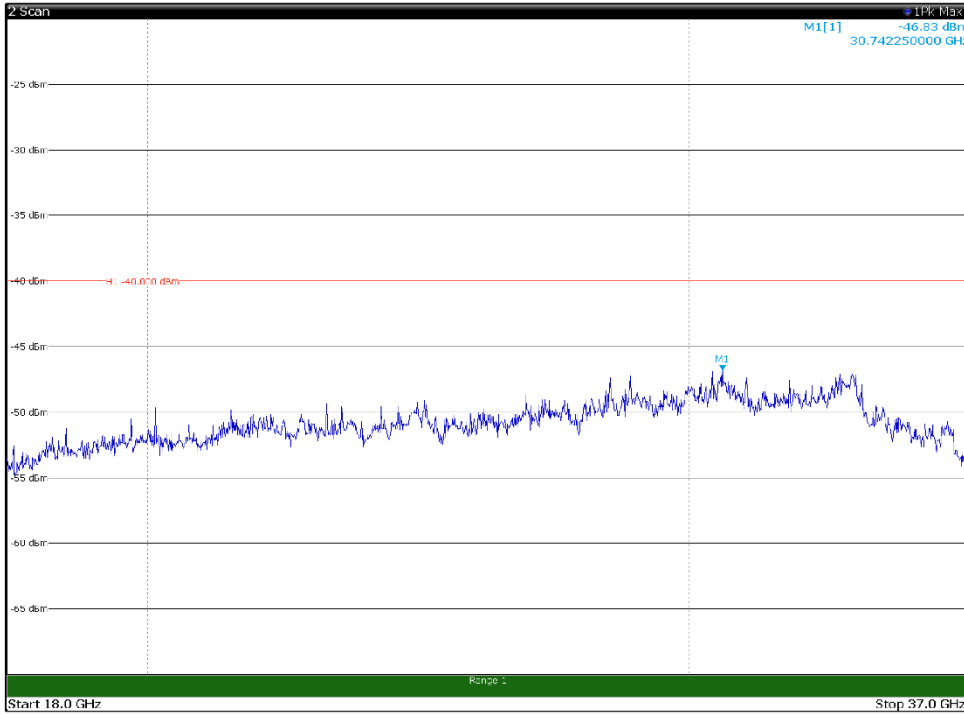

Channel: TOP, Modulation: QPSK,
BW=10MHz, Range: 6GHz -18GHz, Polarization: Vertical

Channel: TOP, Modulation: QPSK,
BW=10MHz, Range: 18GHz - 37GHz, Polarization: Horizontal

Channel: TOP, Modulation: QPSK,
BW=10MHz, Range: 18GHz - 37GHz, Polarization: Vertical

Channel: BOTTOM, Modulation: 16QAM,
 BW=10MHz, Range: 30MHz- 1GHz, Polarization: Horizontal

Channel: BOTTOM, Modulation: 16QAM,
 BW=10MHz, Range: 30MHz- 1GHz, Polarization: Vertical

Channel: BOTTOM, Modulation: 16QAM,
 BW=10MHz, Range: 1GHz -6GHz, Polarization: Horizontal

Channel: BOTTOM, Modulation: 16QAM,
 BW=10MHz, Range: 1GHz -6GHz, Polarization: Vertical

Channel: BOTTOM, Modulation: 16QAM,
BW=10MHz, Range: 6GHz -18GHz, Polarization: Horizontal

Channel: BOTTOM, Modulation: 16QAM,
BW=10MHz, Range: 6GHz -18GHz, Polarization: Vertical