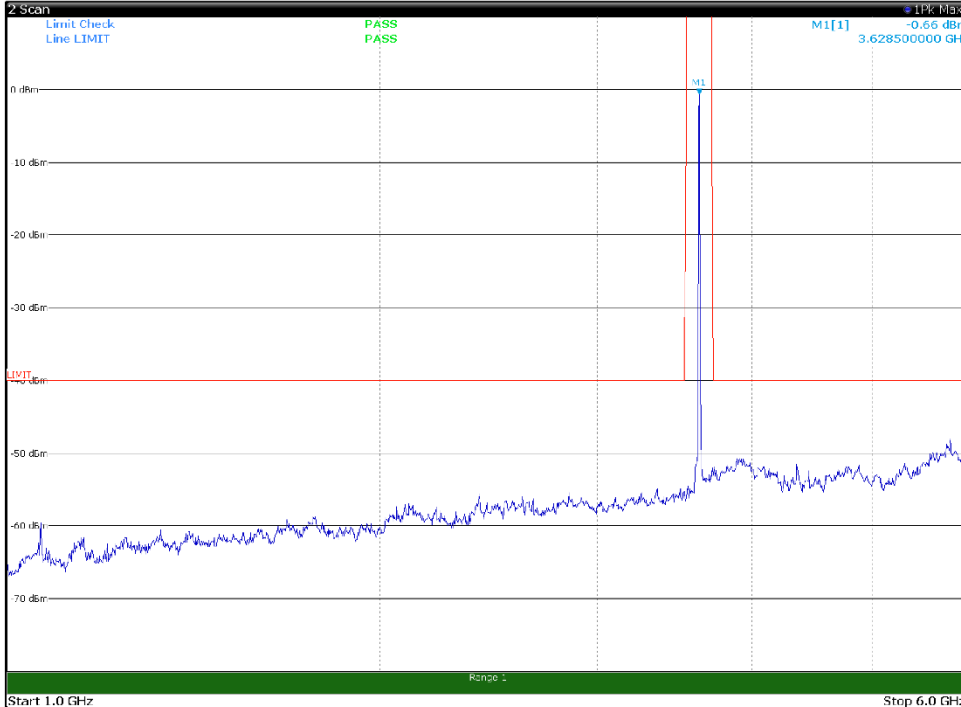

Channel: MIDDLE, Modulation: 64QAM,
BW=10MHz, Range: 1GHz -6GHz, Polarization: Horizontal

Channel: MIDDLE, Modulation: 64QAM,
BW=10MHz, Range: 1GHz -6GHz, Polarization: Vertical