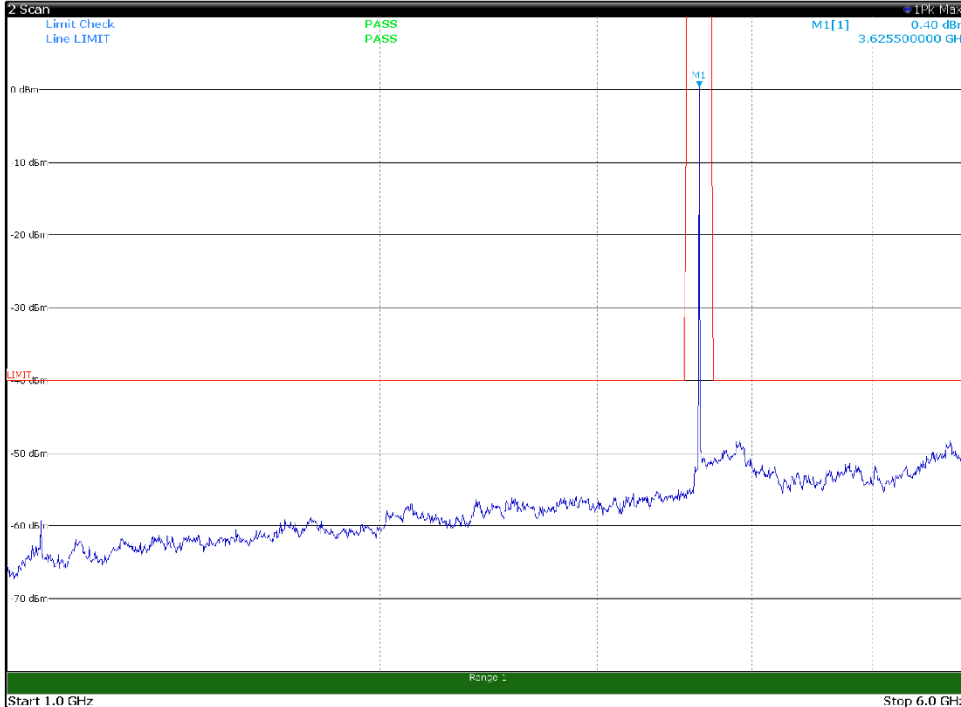

Channel: MIDDLE, Modulation: 256QAM,
BW=5MHz, Range: 1GHz -6GHz, Polarization: Horizontal

Channel: MIDDLE, Modulation: 256QAM,
BW=5MHz, Range: 1GHz -6GHz, Polarization: Vertical