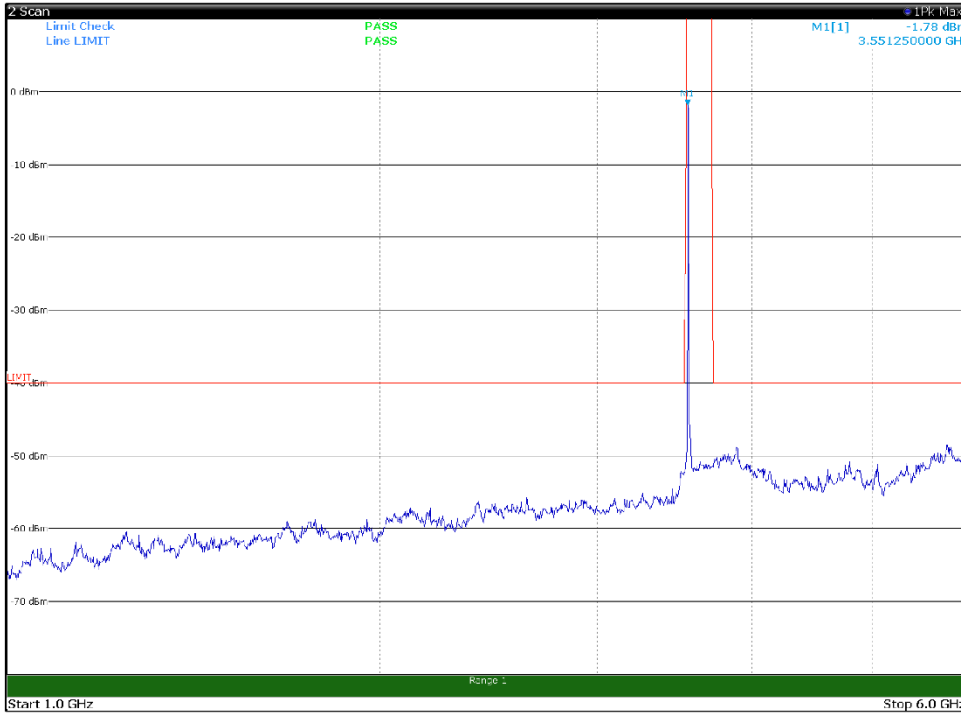

Channel: BOTTOM, Modulation: 16QAM,
BW=10MHz, Range: 30MHz- 1GHz, Polarization: Vertical

Channel: BOTTOM, Modulation: 16QAM,
BW=10MHz, Range: 1GHz -6GHz, Polarization: Horizontal