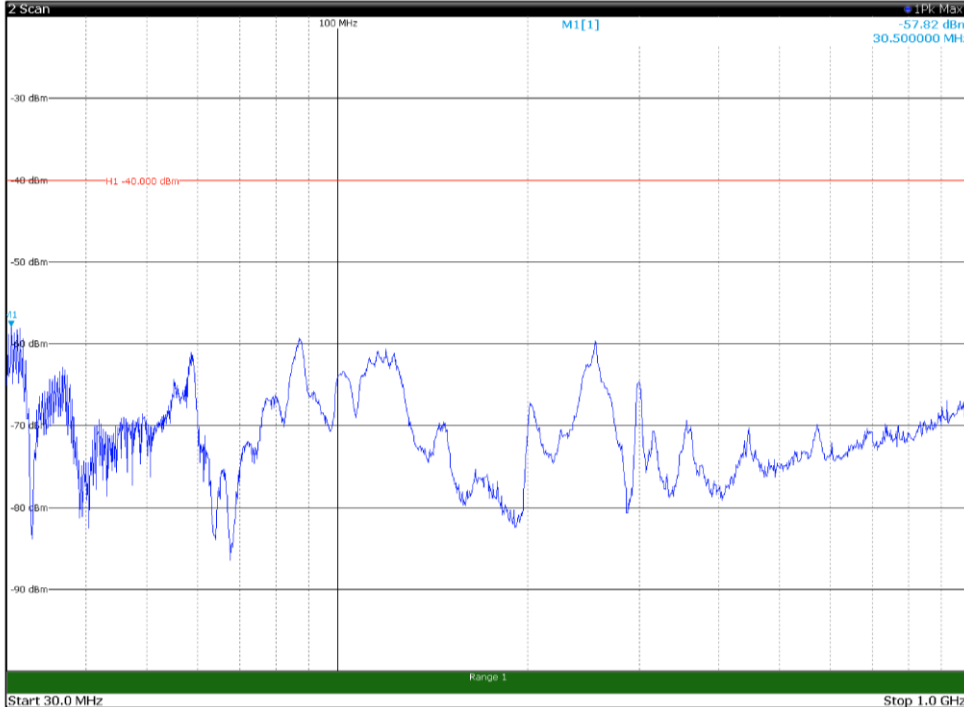

Channel: TOP, Modulation: 64QAM,
BW=5MHz, Range: 1GHz -6GHz, Polarization: Horizontal

Channel: TOP, Modulation: 64QAM,
BW=5MHz, Range: 1GHz -6GHz, Polarization: Vertical

Channel: TOP, Modulation: 64QAM,
BW=5MHz, Range: 6GHz -18GHz, Polarization: Horizontal

Channel: TOP, Modulation: 64QAM,
BW=5MHz, Range: 6GHz -18GHz, Polarization: Vertical

Channel: TOP, Modulation: 64QAM,
BW=5MHz, Range: 18GHz - 37GHz, Polarization: Horizontal

Channel: TOP, Modulation: 64QAM,
BW=5MHz, Range: 18GHz - 37GHz, Polarization: Vertical

Channel: BOTTOM, Modulation: 256QAM,
BW=5MHz, Range: 30MHz- 1GHz, Polarization: Horizontal

Channel: BOTTOM, Modulation: 256QAM,
BW=5MHz, Range: 30MHz- 1GHz, Polarization: Vertical

Channel: BOTTOM, Modulation: 256QAM,
BW=5MHz, Range: 1GHz -6GHz, Polarization: Horizontal

Channel: BOTTOM, Modulation: 256QAM,
BW=5MHz, Range: 1GHz -6GHz, Polarization: Vertical

Channel: BOTTOM, Modulation: 256QAM,
BW=5MHz, Range: 6GHz -18GHz, Polarization: Horizontal

Channel: BOTTOM, Modulation: 256QAM,
BW=5MHz, Range: 6GHz -18GHz, Polarization: Vertical