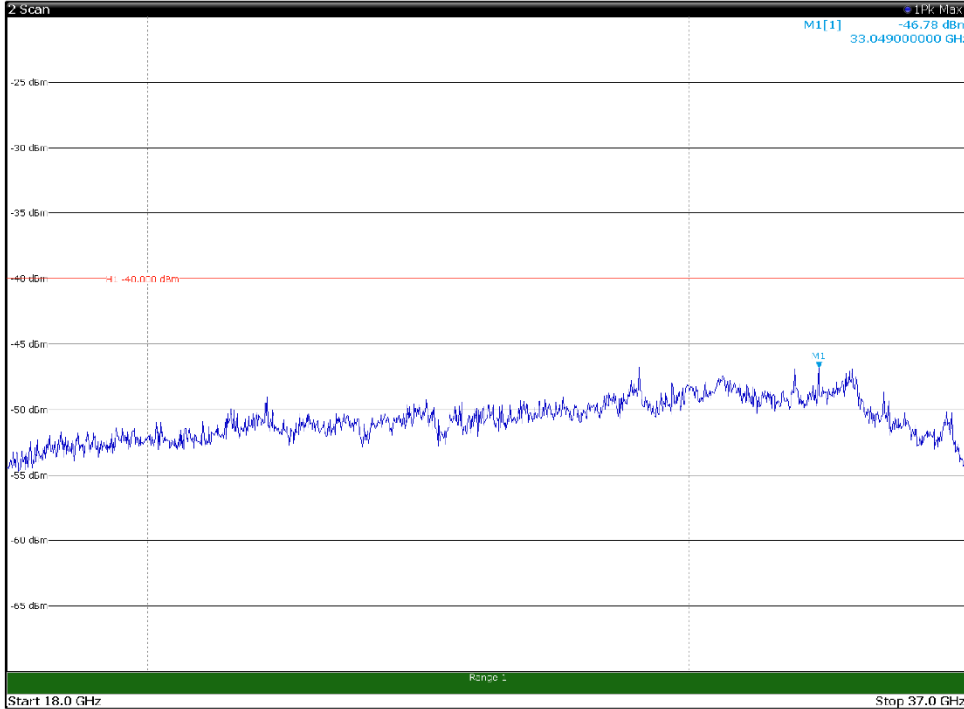

Channel: BOTTOM, Modulation: QPSK,
BW=10MHz, Range: 18GHz - 37GHz, Polarization: Horizontal

Channel: BOTTOM, Modulation: QPSK,
BW=10MHz, Range: 18GHz - 37GHz, Polarization: Vertical

Channel: MIDDLE, Modulation: QPSK,
 BW=10MHz, Range: 30MHz- 1GHz, Polarization: Horizontal

Channel: MIDDLE, Modulation: QPSK,
 BW=10MHz, Range: 30MHz- 1GHz, Polarization: Vertical

Channel: MIDDLE, Modulation: QPSK,
 BW=10MHz, Range: 1GHz -6GHz, Polarization: Horizontal

Channel: MIDDLE, Modulation: QPSK,
 BW=10MHz, Range: 1GHz -6GHz, Polarization: Vertical

Channel: MIDDLE, Modulation: QPSK,
BW=10MHz, Range: 6GHz -18GHz, Polarization: Horizontal

Channel: MIDDLE, Modulation: QPSK,
BW=10MHz, Range: 6GHz -18GHz, Polarization: Vertical

Channel: MIDDLE, Modulation: QPSK,
BW=10MHz, Range: 18GHz - 37GHz, Polarization: Horizontal