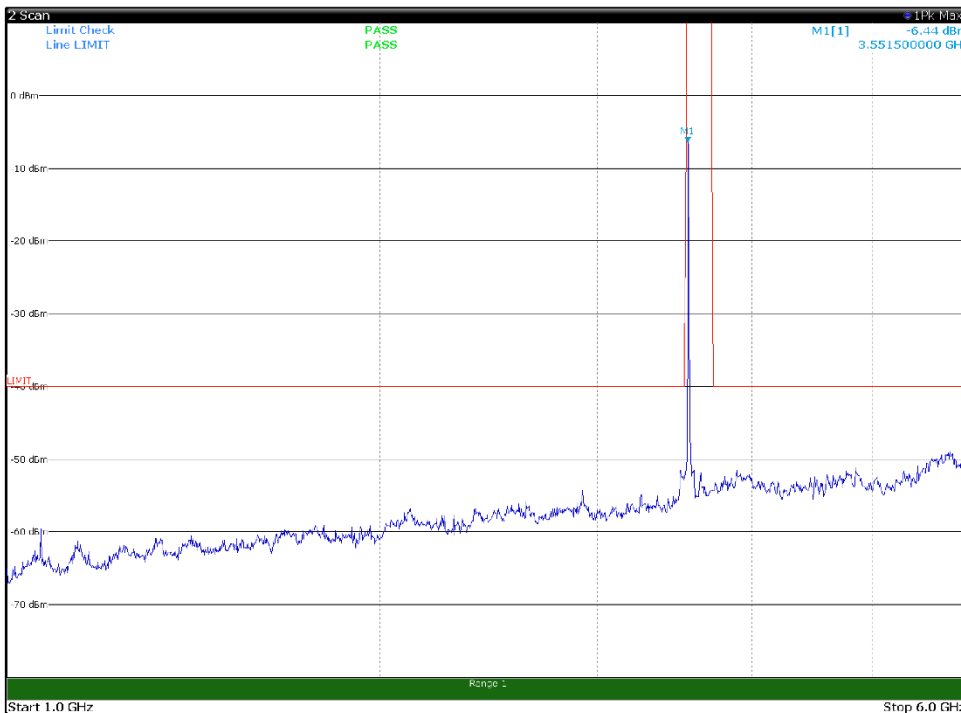

Channel: BOTTOM, Modulation: 64QAM,
BW=10MHz, Range: 1GHz -6GHz, Polarization: Horizontal

Channel: BOTTOM, Modulation: 64QAM,
BW=10MHz, Range: 1GHz -6GHz, Polarization: Vertical