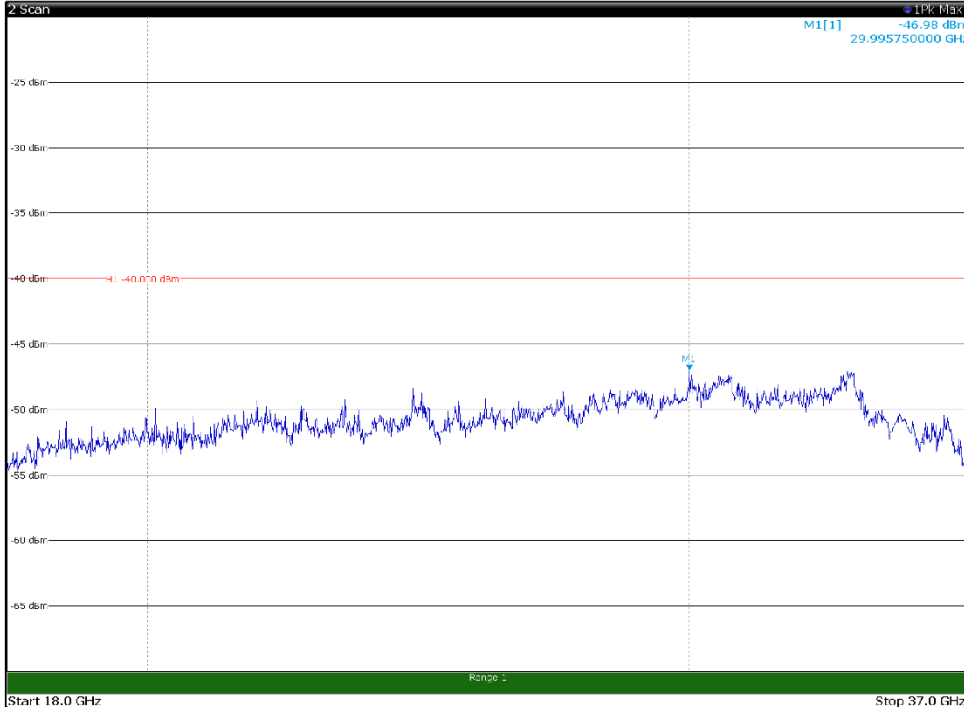

Channel: BOTTOM, Modulation: 16QAM,
BW=10MHz, Range: 18GHz - 37GHz, Polarization: Horizontal

Channel: BOTTOM, Modulation: 16QAM,
BW=10MHz, Range: 18GHz - 37GHz, Polarization: Vertical

Channel: MIDDLE, Modulation: 16QAM,
BW=10MHz, Range: 30MHz- 1GHz, Polarization: Horizontal

Channel: MIDDLE, Modulation: 16QAM,
BW=10MHz, Range: 30MHz- 1GHz, Polarization: Vertical

Channel: MIDDLE, Modulation: 16QAM,
BW=10MHz, Range: 1GHz -6GHz, Polarization: Horizontal

Channel: MIDDLE, Modulation: 16QAM,
BW=10MHz, Range: 1GHz -6GHz, Polarization: Vertical

Channel: MIDDLE, Modulation: 16QAM,
BW=10MHz, Range: 6GHz -18GHz, Polarization: Horizontal

Channel: MIDDLE, Modulation: 16QAM,
BW=10MHz, Range: 6GHz -18GHz, Polarization: Vertical

Channel: MIDDLE, Modulation: 16QAM,
BW=10MHz, Range: 18GHz - 37GHz, Polarization: Horizontal