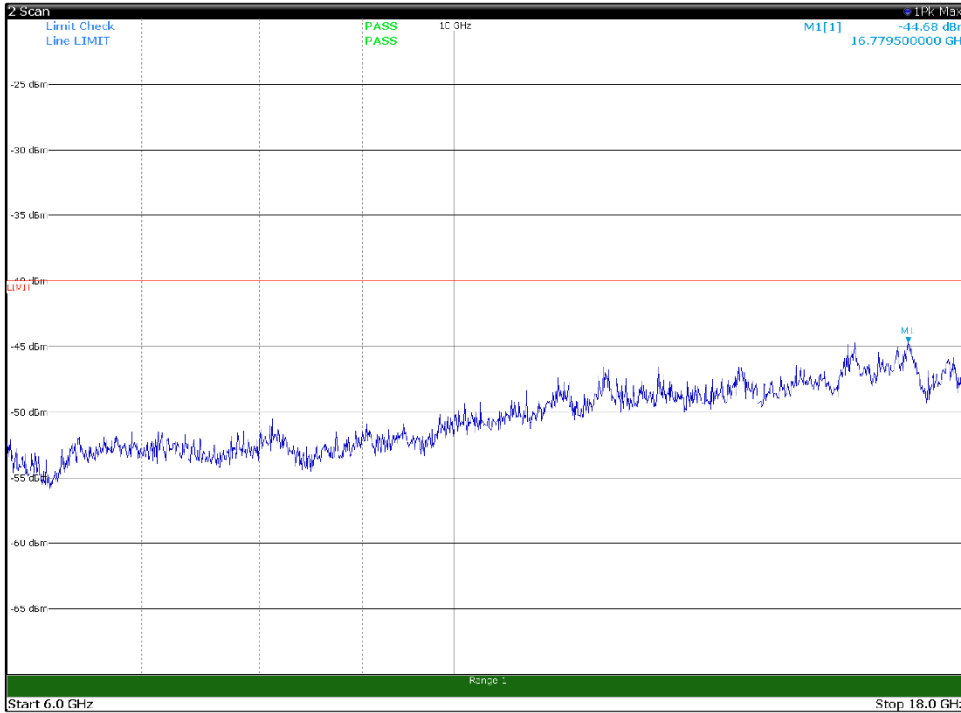

Channel: TOP, Modulation: 256QAM,
BW=5MHz, Range: 6GHz -18GHz, Polarization: Vertical

Channel: TOP, Modulation: 256QAM,
BW=5MHz, Range: 18GHz - 37GHz, Polarization: Horizontal

Channel: TOP, Modulation: 256QAM,
BW=5MHz, Range: 18GHz - 37GHz, Polarization: Vertical

Channel: BOTTOM, Modulation: QPSK,
 BW=10MHz, Range: 30MHz- 1GHz, Polarization: Horizontal

Channel: BOTTOM, Modulation: QPSK,
 BW=10MHz, Range: 30MHz- 1GHz, Polarization: Vertical

Channel: BOTTOM, Modulation: QPSK,
 BW=10MHz, Range: 1GHz -6GHz, Polarization: Horizontal

Channel: BOTTOM, Modulation: QPSK,
 BW=10MHz, Range: 1GHz -6GHz, Polarization: Vertical

Channel: BOTTOM, Modulation: QPSK,
BW=10MHz, Range: 6GHz -18GHz, Polarization: Horizontal

Channel: BOTTOM, Modulation: QPSK,
BW=10MHz, Range: 6GHz -18GHz, Polarization: Vertical