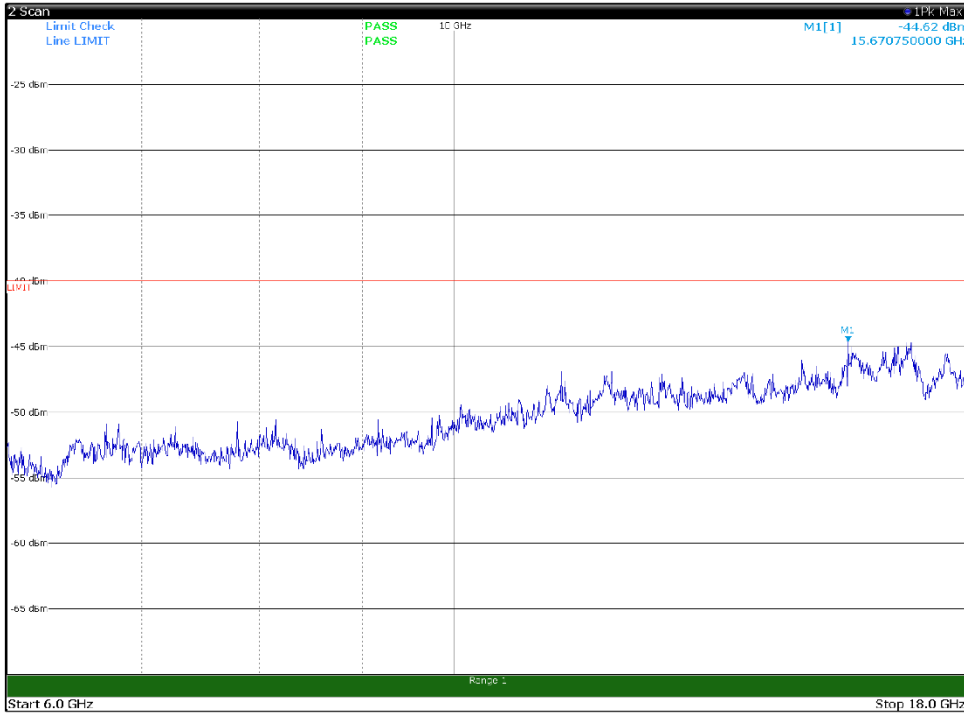

Channel: MIDDLE, Modulation: 64QAM,
BW=5MHz, Range: 6GHz -18GHz, Polarization: Horizontal

Channel: MIDDLE, Modulation: 64QAM,
BW=5MHz, Range: 6GHz -18GHz, Polarization: Vertical

Channel: MIDDLE, Modulation: 64QAM,
BW=5MHz, Range: 18GHz - 37GHz, Polarization: Horizontal

Channel: MIDDLE, Modulation: 64QAM,
BW=5MHz, Range: 18GHz - 37GHz, Polarization: Vertical

Channel: TOP, Modulation: 64QAM,
 BW=5MHz, Range: 30MHz- 1GHz, Polarization: Horizontal

Channel: TOP, Modulation: 64QAM,
 BW=5MHz, Range: 30MHz- 1GHz, Polarization: Vertical

Channel: TOP, Modulation: 64QAM,
BW=5MHz, Range: 1GHz -6GHz, Polarization: Horizontal

Channel: TOP, Modulation: 64QAM,
BW=5MHz, Range: 1GHz -6GHz, Polarization: Vertical

Channel: TOP, Modulation: 64QAM,
BW=5MHz, Range: 6GHz -18GHz, Polarization: Horizontal

Channel: TOP, Modulation: 64QAM,
BW=5MHz, Range: 6GHz -18GHz, Polarization: Vertical

Channel: TOP, Modulation: 64QAM,
BW=5MHz, Range: 18GHz - 37GHz, Polarization: Horizontal

Channel: TOP, Modulation: 64QAM,
BW=5MHz, Range: 18GHz - 37GHz, Polarization: Vertical