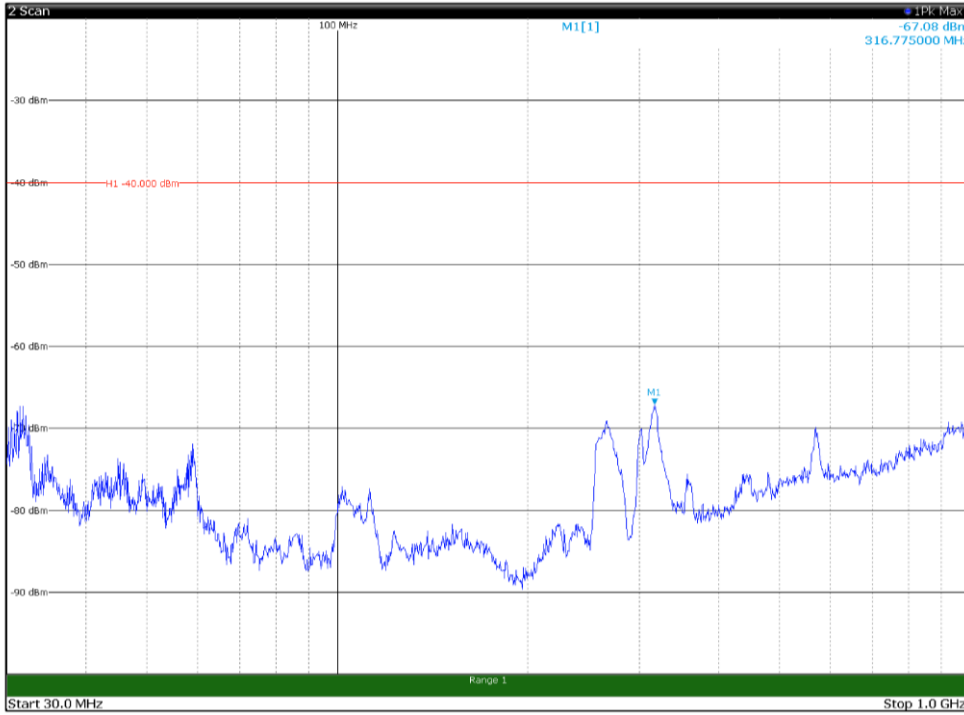

Channel: MIDDLE, Modulation: 256QAM,
BW=5MHz, Range: 30MHz- 1GHz, Polarization: Vertical

Channel: MIDDLE, Modulation: 256QAM,
 BW=5MHz, Range: 1GHz -6GHz, Polarization: Horizontal

Channel: MIDDLE, Modulation: 256QAM,
 BW=5MHz, Range: 1GHz -6GHz, Polarization: Vertical

Channel: MIDDLE, Modulation: 256QAM,
BW=5MHz, Range: 6GHz -18GHz, Polarization: Horizontal

Channel: MIDDLE, Modulation: 256QAM,
BW=5MHz, Range: 6GHz -18GHz, Polarization: Vertical

Channel: MIDDLE, Modulation: 256QAM,
BW=5MHz, Range: 18GHz - 37GHz, Polarization: Horizontal

Channel: MIDDLE, Modulation: 256QAM,
BW=5MHz, Range: 18GHz - 37GHz, Polarization: Vertical

Channel: TOP, Modulation: 256QAM,
BW=5MHz, Range: 30MHz- 1GHz, Polarization: Horizontal

Channel: TOP, Modulation: 256QAM,
BW=5MHz, Range: 30MHz- 1GHz, Polarization: Vertical

Channel: TOP, Modulation: 256QAM,
 BW=5MHz, Range: 1GHz -6GHz, Polarization: Horizontal

Channel: TOP, Modulation: 256QAM,
 BW=5MHz, Range: 1GHz -6GHz, Polarization: Vertical

Channel: TOP, Modulation: 256QAM,
BW=5MHz, Range: 6GHz -18GHz, Polarization: Horizontal