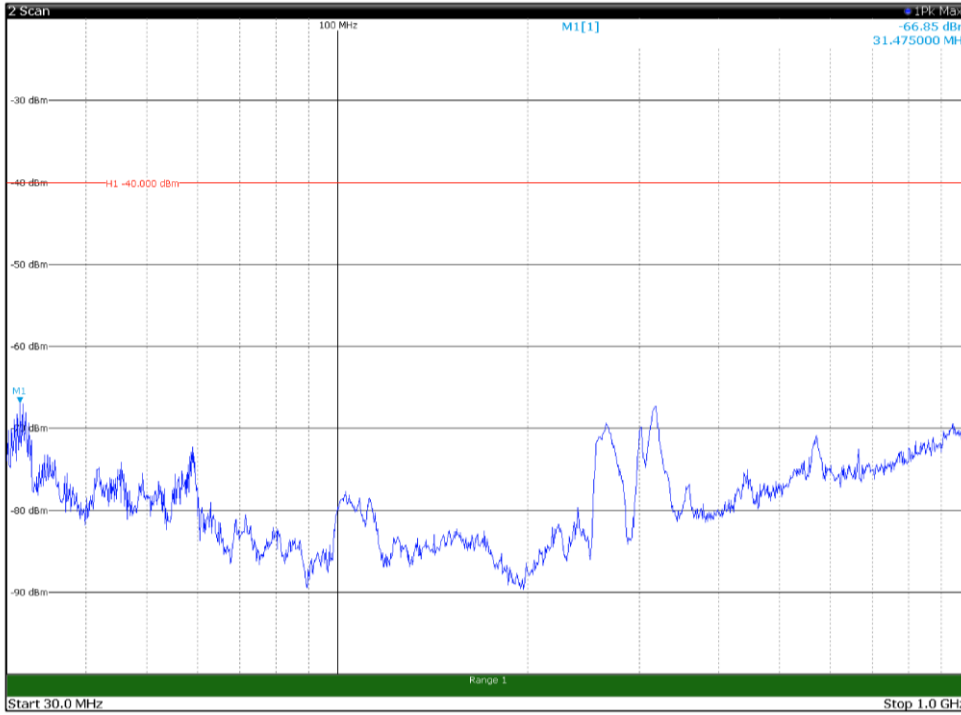

Channel: BOTTOM, Modulation: 64QAM,
BW=10MHz, Range: 1GHz -6GHz, Polarization: Vertical

Channel: BOTTOM, Modulation: 64QAM,
BW=10MHz, Range: 6GHz -18GHz, Polarization: Horizontal

Channel: BOTTOM, Modulation: 64QAM,
BW=10MHz, Range: 6GHz -18GHz, Polarization: Vertical

Channel: BOTTOM, Modulation: 64QAM,
BW=10MHz, Range: 18GHz - 37GHz, Polarization: Horizontal

Channel: BOTTOM, Modulation: 64QAM,
BW=10MHz, Range: 18GHz - 37GHz, Polarization: Vertical

Channel: MIDDLE, Modulation: 64QAM,
 BW=10MHz, Range: 30MHz- 1GHz, Polarization: Horizontal