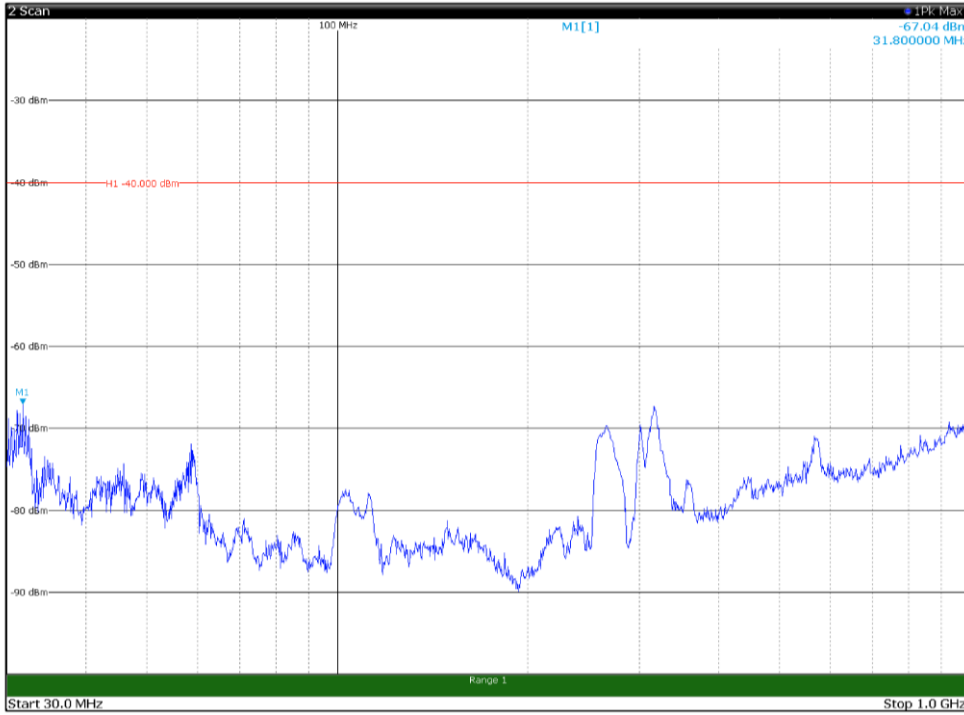

Channel: MIDDLE, Modulation: 16QAM,
BW=10MHz, Range: 18GHz - 37GHz, Polarization: Vertical

Channel: TOP, Modulation: 16QAM,
 BW=10MHz, Range: 30MHz- 1GHz, Polarization: Horizontal

Channel: TOP, Modulation: 16QAM,
 BW=10MHz, Range: 30MHz- 1GHz, Polarization: Vertical

Channel: TOP, Modulation: 16QAM,
BW=10MHz, Range: 1GHz -6GHz, Polarization: Horizontal

Channel: TOP, Modulation: 16QAM,
BW=10MHz, Range: 1GHz -6GHz, Polarization: Vertical

Channel: TOP, Modulation: 16QAM,
BW=10MHz, Range: 6GHz -18GHz, Polarization: Horizontal

Channel: TOP, Modulation: 16QAM,
BW=10MHz, Range: 6GHz -18GHz, Polarization: Vertical

Channel: TOP, Modulation: 16QAM,
BW=10MHz, Range: 18GHz - 37GHz, Polarization: Horizontal

Channel: TOP, Modulation: 16QAM,
BW=10MHz, Range: 18GHz - 37GHz, Polarization: Vertical