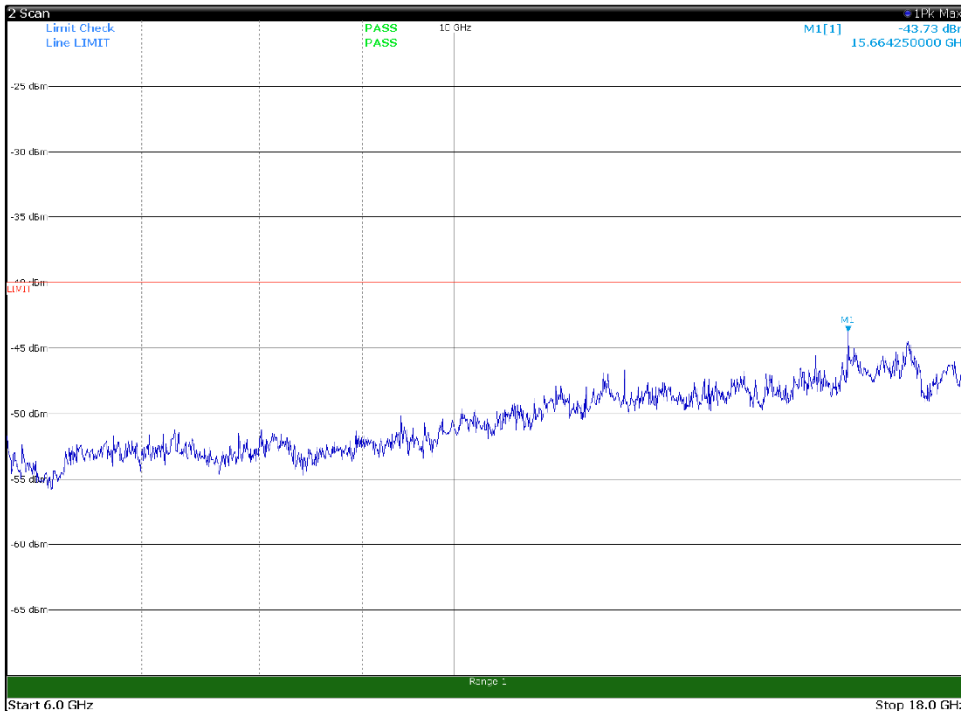

Channel: MIDDLE, Modulation: 16QAM,
BW=10MHz, Range: 6GHz -18GHz, Polarization: Horizontal

Channel: MIDDLE, Modulation: 16QAM,
BW=10MHz, Range: 6GHz -18GHz, Polarization: Vertical

Channel: MIDDLE, Modulation: 16QAM,
BW=10MHz, Range: 18GHz - 37GHz, Polarization: Horizontal

Channel: MIDDLE, Modulation: 16QAM,
BW=10MHz, Range: 18GHz - 37GHz, Polarization: Vertical

Channel: TOP, Modulation: 16QAM,
 BW=10MHz, Range: 30MHz- 1GHz, Polarization: Horizontal

Channel: TOP, Modulation: 16QAM,
 BW=10MHz, Range: 30MHz- 1GHz, Polarization: Vertical

Channel: TOP, Modulation: 16QAM,
BW=10MHz, Range: 1GHz -6GHz, Polarization: Horizontal

Channel: TOP, Modulation: 16QAM,
BW=10MHz, Range: 1GHz -6GHz, Polarization: Vertical

Channel: TOP, Modulation: 16QAM,
BW=10MHz, Range: 6GHz -18GHz, Polarization: Horizontal