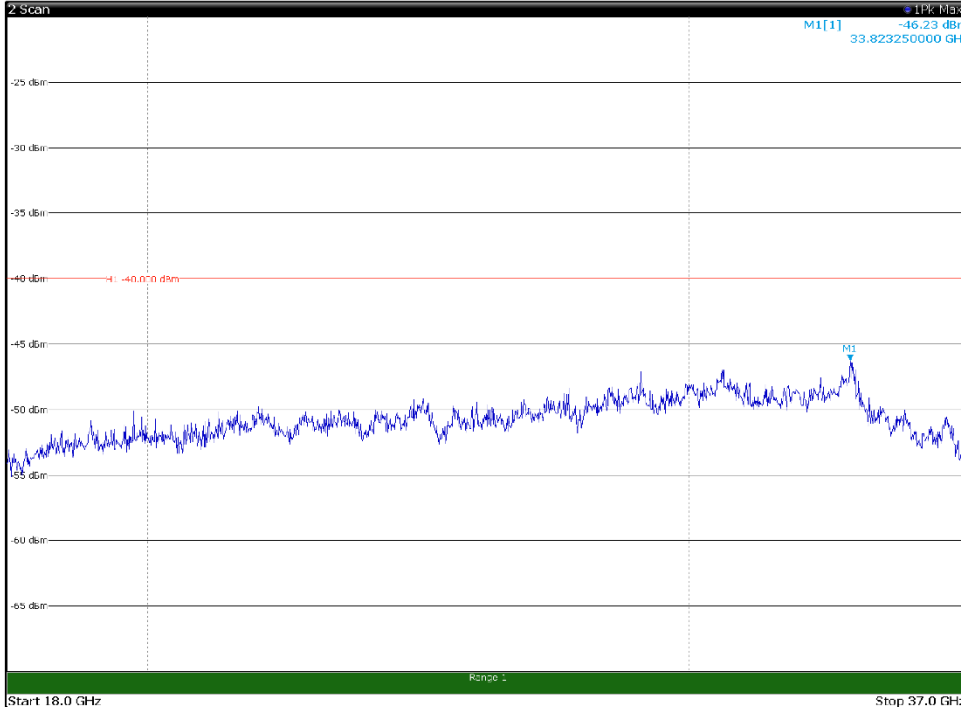

Channel: BOTTOM, Modulation: 256QAM,
BW=5MHz, Range: 30MHz- 1GHz, Polarization: Horizontal

Channel: BOTTOM, Modulation: 256QAM,
BW=5MHz, Range: 30MHz- 1GHz, Polarization: Vertical

Channel: BOTTOM, Modulation: 256QAM,
BW=5MHz, Range: 1GHz -6GHz, Polarization: Horizontal

Channel: BOTTOM, Modulation: 256QAM,
BW=5MHz, Range: 1GHz -6GHz, Polarization: Vertical

Channel: BOTTOM, Modulation: 256QAM,
BW=5MHz, Range: 6GHz -18GHz, Polarization: Horizontal

Channel: BOTTOM, Modulation: 256QAM,
BW=5MHz, Range: 6GHz -18GHz, Polarization: Vertical

Channel: BOTTOM, Modulation: 256QAM,
BW=5MHz, Range: 18GHz - 37GHz, Polarization: Horizontal

Channel: BOTTOM, Modulation: 256QAM,
BW=5MHz, Range: 18GHz - 37GHz, Polarization: Vertical

Channel: MIDDLE, Modulation: 256QAM,
BW=5MHz, Range: 30MHz- 1GHz, Polarization: Horizontal