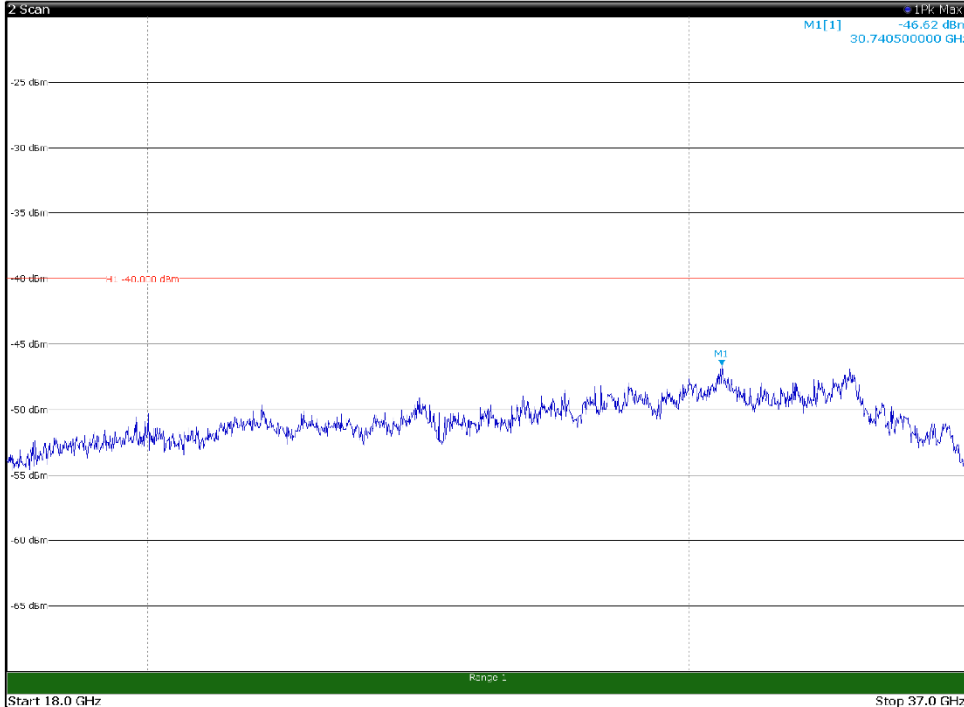

Channel: MIDDLE, Modulation: 256QAM,
BW=5MHz, Range: 18GHz - 37GHz, Polarization: Vertical

Channel: TOP, Modulation: 256QAM,
BW=5MHz, Range: 30MHz- 1GHz, Polarization: Horizontal

Channel: TOP, Modulation: 256QAM,
BW=5MHz, Range: 30MHz- 1GHz, Polarization: Vertical

Channel: TOP, Modulation: 256QAM,
 BW=5MHz, Range: 1GHz -6GHz, Polarization: Horizontal

Channel: TOP, Modulation: 256QAM,
 BW=5MHz, Range: 1GHz -6GHz, Polarization: Vertical

Channel: TOP, Modulation: 256QAM,
BW=5MHz, Range: 6GHz -18GHz, Polarization: Horizontal

Channel: TOP, Modulation: 256QAM,
BW=5MHz, Range: 6GHz -18GHz, Polarization: Vertical

Channel: TOP, Modulation: 256QAM,
BW=5MHz, Range: 18GHz - 37GHz, Polarization: Horizontal

Channel: TOP, Modulation: 256QAM,
BW=5MHz, Range: 18GHz - 37GHz, Polarization: Vertical