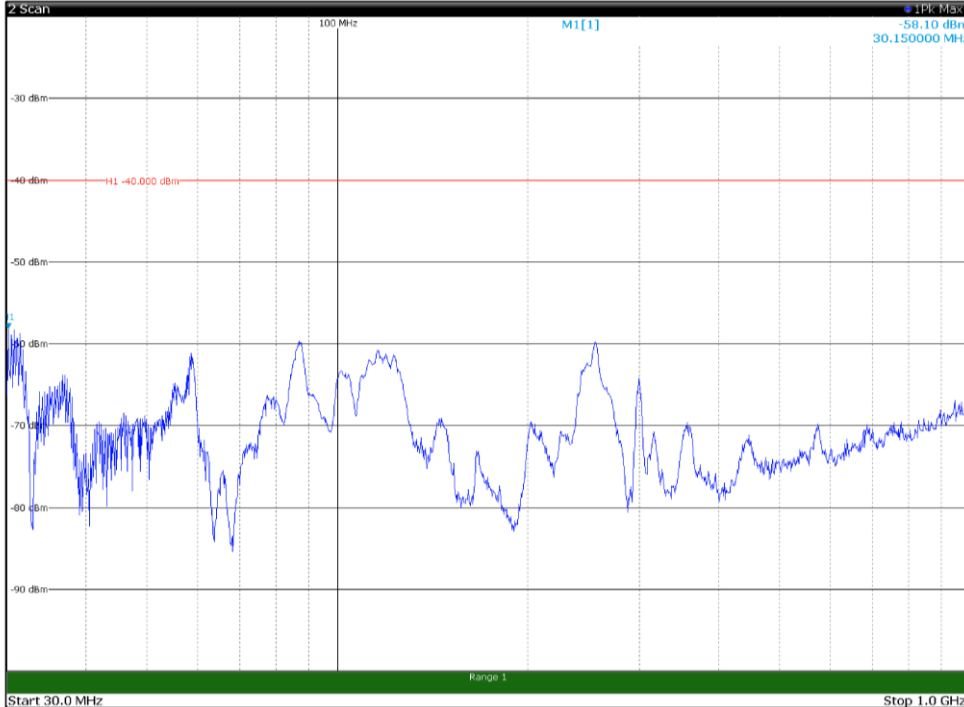

Channel: MIDDLE, Modulation: 256QAM,
BW=5MHz, Range: 30MHz- 1GHz, Polarization: Vertical

Channel: MIDDLE, Modulation: 256QAM,
 BW=5MHz, Range: 1GHz -6GHz, Polarization: Horizontal

Channel: MIDDLE, Modulation: 256QAM,
 BW=5MHz, Range: 1GHz -6GHz, Polarization: Vertical

Channel: MIDDLE, Modulation: 256QAM,
BW=5MHz, Range: 6GHz -18GHz, Polarization: Horizontal

Channel: MIDDLE, Modulation: 256QAM,
BW=5MHz, Range: 6GHz -18GHz, Polarization: Vertical

Channel: MIDDLE, Modulation: 256QAM,
BW=5MHz, Range: 18GHz - 37GHz, Polarization: Horizontal

Channel: MIDDLE, Modulation: 256QAM,
BW=5MHz, Range: 18GHz - 37GHz, Polarization: Vertical

Channel: TOP, Modulation: 256QAM,
BW=5MHz, Range: 30MHz- 1GHz, Polarization: Horizontal

Channel: TOP, Modulation: 256QAM,
BW=5MHz, Range: 30MHz- 1GHz, Polarization: Vertical

Channel: TOP, Modulation: 256QAM,
 BW=5MHz, Range: 1GHz -6GHz, Polarization: Horizontal

Channel: TOP, Modulation: 256QAM,
 BW=5MHz, Range: 1GHz -6GHz, Polarization: Vertical

Channel: TOP, Modulation: 256QAM,
BW=5MHz, Range: 6GHz -18GHz, Polarization: Horizontal