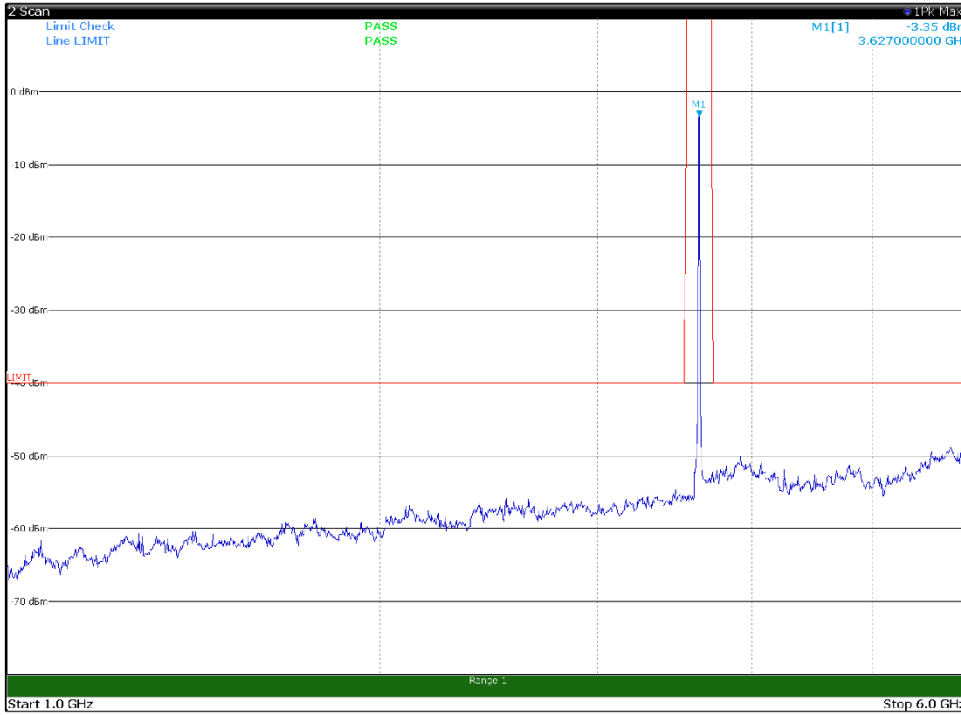

Channel: MIDDLE, Modulation: QPSK,
BW=10MHz, Range: 30MHz- 1GHz, Polarization: Vertical

Channel: MIDDLE, Modulation: QPSK,
BW=10MHz, Range: 1GHz -6GHz, Polarization: Horizontal