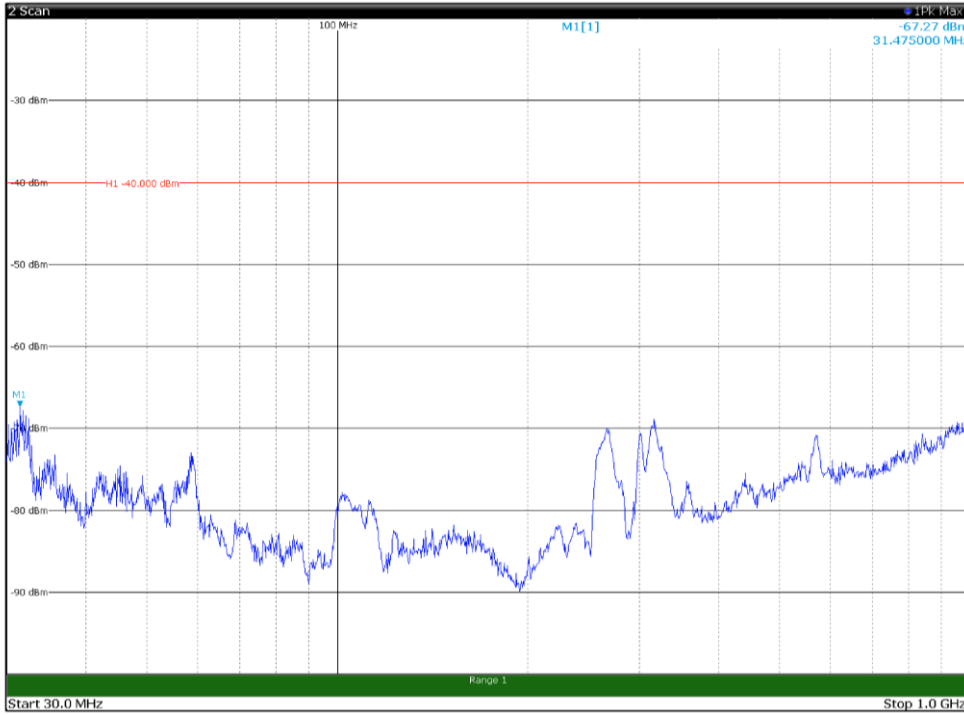

Channel: MIDDLE, Modulation: QPSK,
 BW=10MHz, Range: 30MHz- 1GHz, Polarization: Vertical

Channel: MIDDLE, Modulation: QPSK,
 BW=10MHz, Range: 1GHz -6GHz, Polarization: Horizontal

Channel: MIDDLE, Modulation: QPSK,
 BW=10MHz, Range: 1GHz -6GHz, Polarization: Vertical

Channel: MIDDLE, Modulation: QPSK,
BW=10MHz, Range: 6GHz -18GHz, Polarization: Horizontal

Channel: MIDDLE, Modulation: QPSK,
BW=10MHz, Range: 6GHz -18GHz, Polarization: Vertical

Channel: MIDDLE, Modulation: QPSK,
BW=10MHz, Range: 18GHz - 37GHz, Polarization: Horizontal

Channel: MIDDLE, Modulation: QPSK,
BW=10MHz, Range: 18GHz - 37GHz, Polarization: Vertical

Channel: TOP, Modulation: QPSK,
 BW=10MHz, Range: 30MHz- 1GHz, Polarization: Horizontal

Channel: TOP, Modulation: QPSK,
 BW=10MHz, Range: 30MHz- 1GHz, Polarization: Vertical