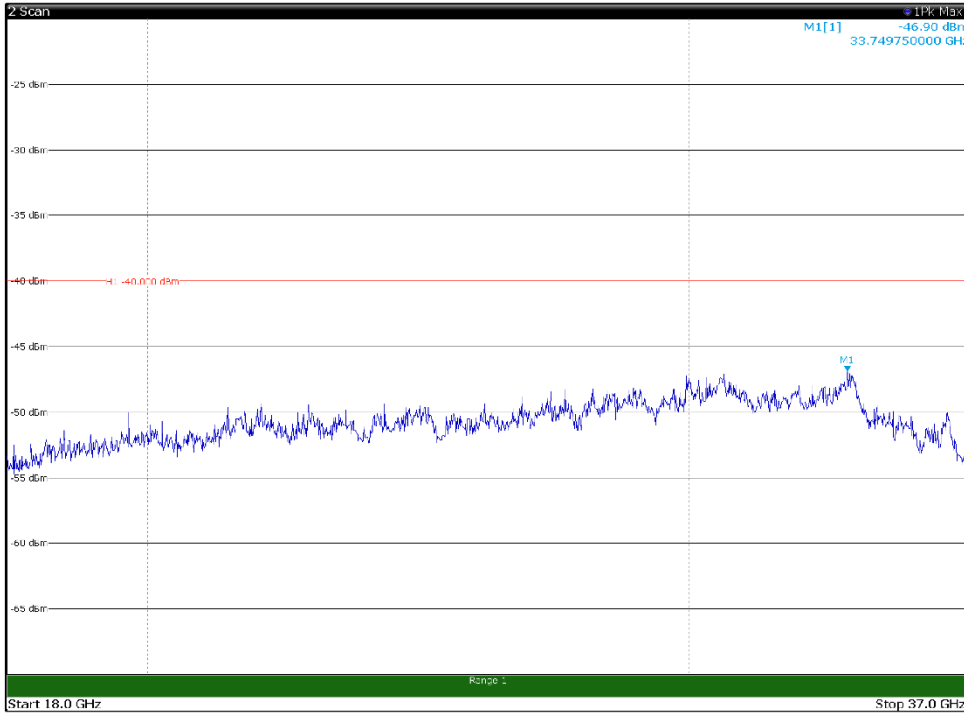

Channel: TOP, Modulation: 256QAM,
 BW=5MHz, Range: 1GHz -6GHz, Polarization: Horizontal

Channel: TOP, Modulation: 256QAM,
 BW=5MHz, Range: 1GHz -6GHz, Polarization: Vertical

Channel: TOP, Modulation: 256QAM,
BW=5MHz, Range: 6GHz -18GHz, Polarization: Horizontal

Channel: TOP, Modulation: 256QAM,
BW=5MHz, Range: 6GHz -18GHz, Polarization: Vertical

Channel: TOP, Modulation: 256QAM,
BW=5MHz, Range: 18GHz - 37GHz, Polarization: Horizontal

Channel: TOP, Modulation: 256QAM,
BW=5MHz, Range: 18GHz - 37GHz, Polarization: Vertical