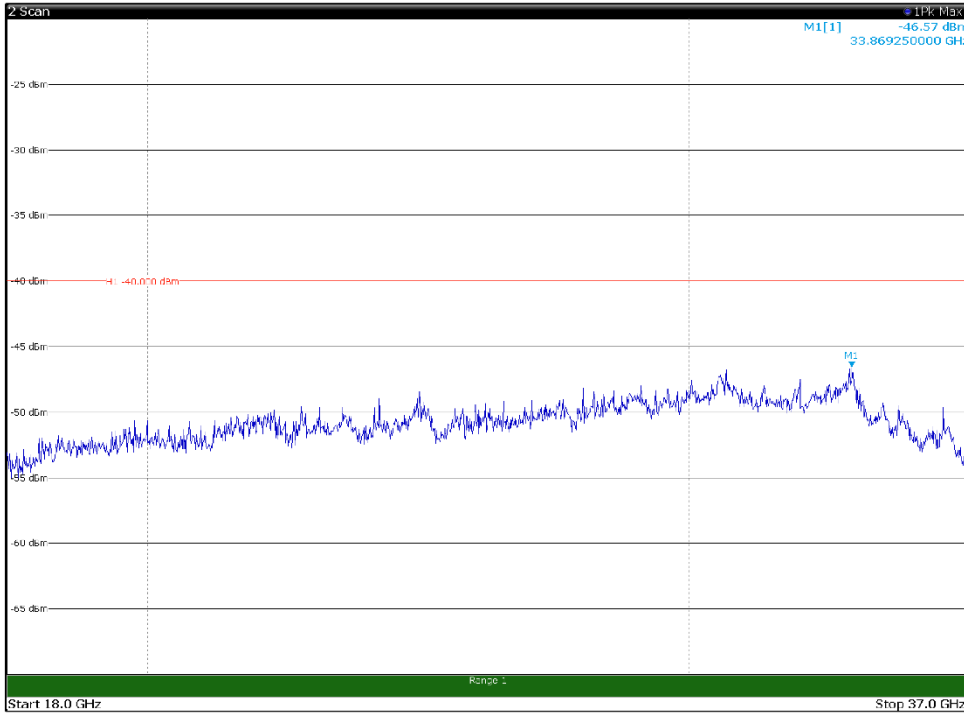

Channel: BOTTOM, Modulation: 16QAM,
BW=10MHz, Range: 18GHz - 37GHz, Polarization: Horizontal

Channel: BOTTOM, Modulation: 16QAM,
BW=10MHz, Range: 18GHz - 37GHz, Polarization: Vertical

Channel: MIDDLE, Modulation: 16QAM,
BW=10MHz, Range: 30MHz- 1GHz, Polarization: Horizontal

Channel: MIDDLE, Modulation: 16QAM,
BW=10MHz, Range: 30MHz- 1GHz, Polarization: Vertical

Channel: MIDDLE, Modulation: 16QAM,
BW=10MHz, Range: 1GHz -6GHz, Polarization: Horizontal

Channel: MIDDLE, Modulation: 16QAM,
BW=10MHz, Range: 1GHz -6GHz, Polarization: Vertical

Channel: MIDDLE, Modulation: 16QAM,
BW=10MHz, Range: 6GHz -18GHz, Polarization: Horizontal

Channel: MIDDLE, Modulation: 16QAM,
BW=10MHz, Range: 6GHz -18GHz, Polarization: Vertical

Channel: MIDDLE, Modulation: 16QAM,
BW=10MHz, Range: 18GHz - 37GHz, Polarization: Horizontal