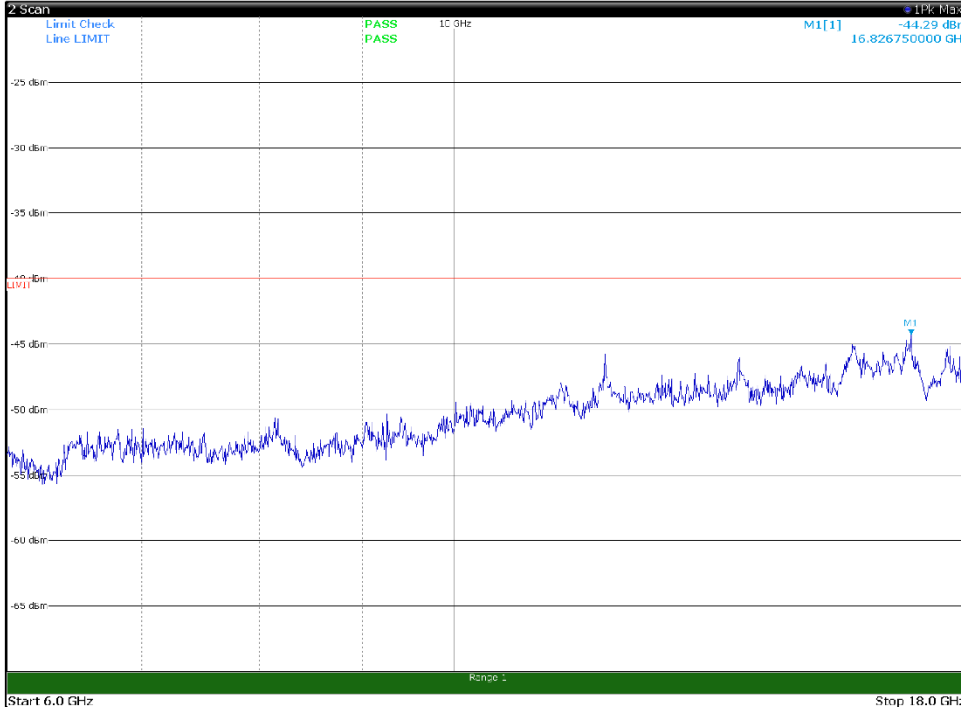

Channel: BOTTOM, Modulation: 256QAM,
BW=5MHz, Range: 18GHz - 37GHz, Polarization: Horizontal

Channel: BOTTOM, Modulation: 256QAM,
BW=5MHz, Range: 18GHz - 37GHz, Polarization: Vertical

Channel: MIDDLE, Modulation: 256QAM,
BW=5MHz, Range: 30MHz- 1GHz, Polarization: Horizontal

Channel: MIDDLE, Modulation: 256QAM,
BW=5MHz, Range: 30MHz- 1GHz, Polarization: Vertical

Channel: MIDDLE, Modulation: 256QAM,
 BW=5MHz, Range: 1GHz -6GHz, Polarization: Horizontal

Channel: MIDDLE, Modulation: 256QAM,
 BW=5MHz, Range: 1GHz -6GHz, Polarization: Vertical

Channel: MIDDLE, Modulation: 256QAM,
BW=5MHz, Range: 6GHz -18GHz, Polarization: Horizontal

Channel: MIDDLE, Modulation: 256QAM,
BW=5MHz, Range: 6GHz -18GHz, Polarization: Vertical

Channel: MIDDLE, Modulation: 256QAM,
BW=5MHz, Range: 18GHz - 37GHz, Polarization: Horizontal