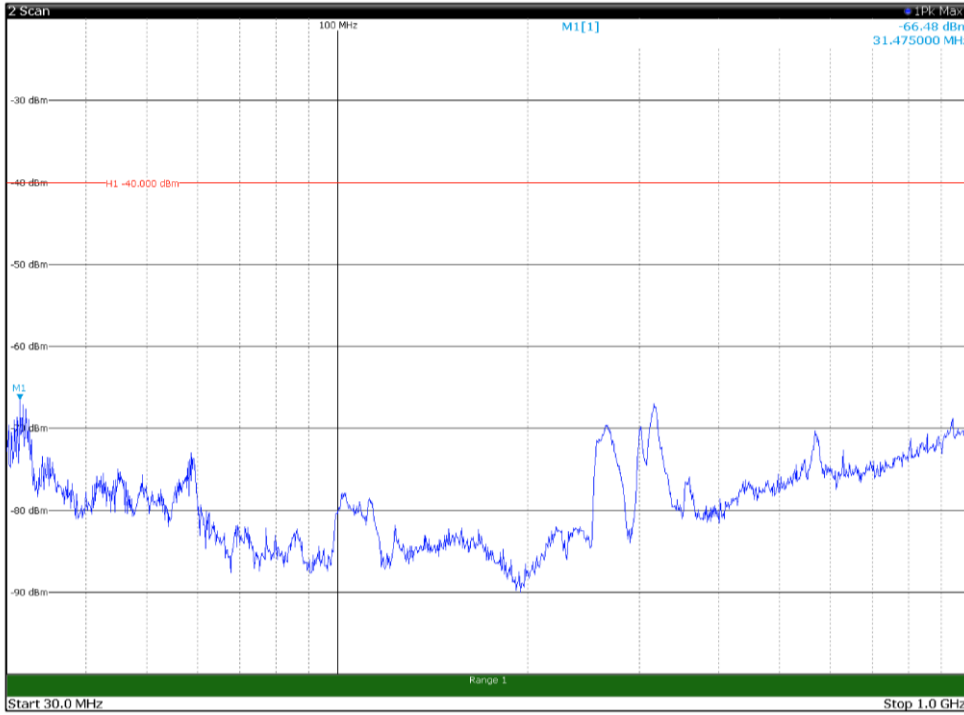

Channel: BOTTOM, Modulation: QPSK,
 BW=10MHz, Range: 30MHz- 1GHz, Polarization: Horizontal

Channel: BOTTOM, Modulation: QPSK,
 BW=10MHz, Range: 30MHz- 1GHz, Polarization: Vertical

Channel: BOTTOM, Modulation: QPSK,
 BW=10MHz, Range: 1GHz -6GHz, Polarization: Horizontal

Channel: BOTTOM, Modulation: QPSK,
 BW=10MHz, Range: 1GHz -6GHz, Polarization: Vertical

Channel: BOTTOM, Modulation: QPSK,
BW=10MHz, Range: 6GHz -18GHz, Polarization: Horizontal

Channel: BOTTOM, Modulation: QPSK,
BW=10MHz, Range: 6GHz -18GHz, Polarization: Vertical

Channel: BOTTOM, Modulation: QPSK,
BW=10MHz, Range: 18GHz - 37GHz, Polarization: Horizontal

Channel: BOTTOM, Modulation: QPSK,
BW=10MHz, Range: 18GHz - 37GHz, Polarization: Vertical

Channel: MIDDLE, Modulation: QPSK,
 BW=10MHz, Range: 30MHz- 1GHz, Polarization: Horizontal