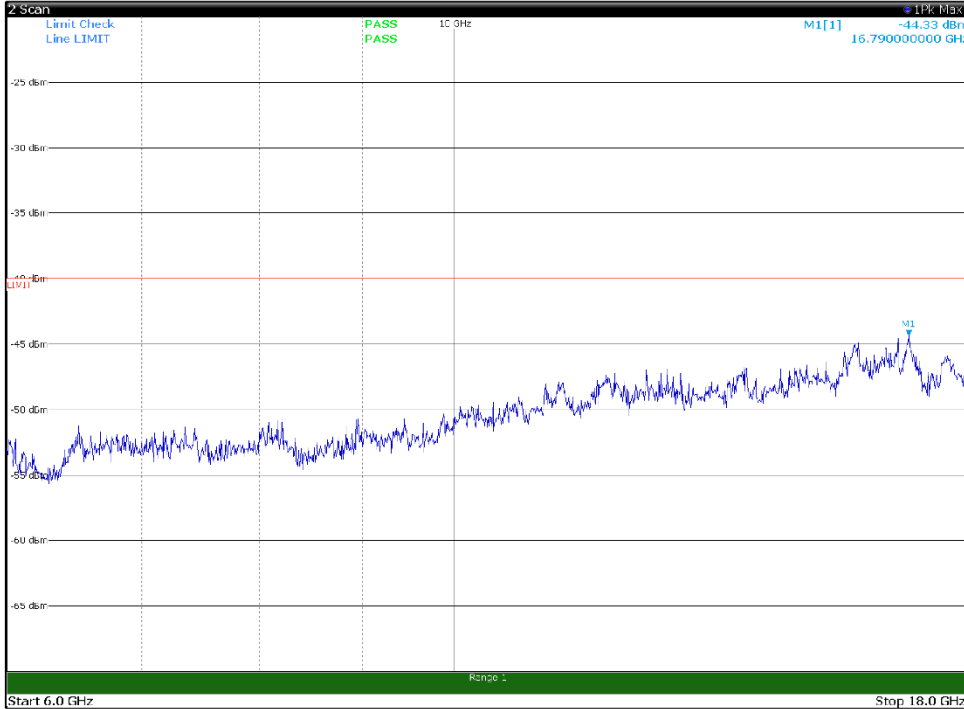

Channel: TOP, Modulation: 16QAM,
BW=10MHz, Range: 6GHz -18GHz, Polarization: Vertical

Channel: TOP, Modulation: 16QAM,
BW=10MHz, Range: 18GHz - 37GHz, Polarization: Horizontal

Channel: TOP, Modulation: 16QAM,
BW=10MHz, Range: 18GHz - 37GHz, Polarization: Vertical

Channel: BOTTOM, Modulation: 64QAM,
 BW=10MHz, Range: 30MHz- 1GHz, Polarization: Horizontal

Channel: BOTTOM, Modulation: 64QAM,
 BW=10MHz, Range: 30MHz- 1GHz, Polarization: Vertical

Channel: BOTTOM, Modulation: 64QAM,
BW=10MHz, Range: 1GHz -6GHz, Polarization: Horizontal

Channel: BOTTOM, Modulation: 64QAM,
BW=10MHz, Range: 1GHz -6GHz, Polarization: Vertical

Channel: BOTTOM, Modulation: 64QAM,
BW=10MHz, Range: 6GHz -18GHz, Polarization: Horizontal

Channel: BOTTOM, Modulation: 64QAM,
BW=10MHz, Range: 6GHz -18GHz, Polarization: Vertical