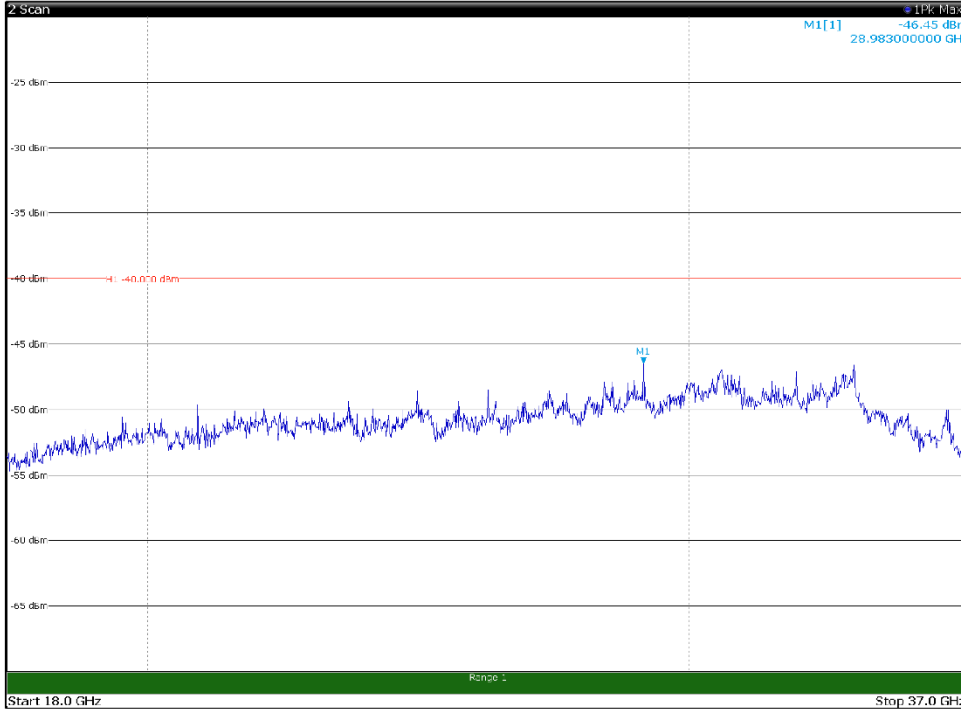

Channel: BOTTOM, Modulation: QPSK,
 BW=10MHz, Range: 30MHz- 1GHz, Polarization: Horizontal

Channel: BOTTOM, Modulation: QPSK,
 BW=10MHz, Range: 30MHz- 1GHz, Polarization: Vertical

Channel: BOTTOM, Modulation: QPSK,
 BW=10MHz, Range: 1GHz -6GHz, Polarization: Horizontal

Channel: BOTTOM, Modulation: QPSK,
 BW=10MHz, Range: 1GHz -6GHz, Polarization: Vertical

Channel: BOTTOM, Modulation: QPSK,
BW=10MHz, Range: 6GHz -18GHz, Polarization: Horizontal

Channel: BOTTOM, Modulation: QPSK,
BW=10MHz, Range: 6GHz -18GHz, Polarization: Vertical

Channel: BOTTOM, Modulation: QPSK,
BW=10MHz, Range: 18GHz - 37GHz, Polarization: Horizontal

Channel: BOTTOM, Modulation: QPSK,
BW=10MHz, Range: 18GHz - 37GHz, Polarization: Vertical

Channel: MIDDLE, Modulation: QPSK,
 BW=10MHz, Range: 30MHz- 1GHz, Polarization: Horizontal