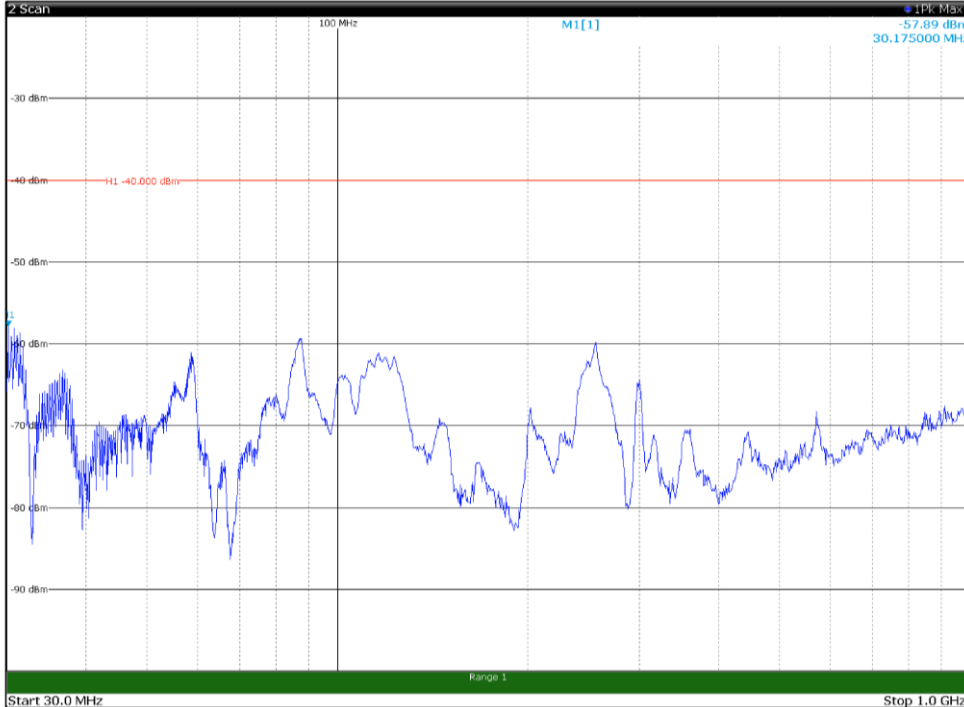

Channel: MIDDLE, Modulation: 64QAM,
BW=5MHz, Range: 30MHz- 1GHz, Polarization: Vertical

Channel: MIDDLE, Modulation: 64QAM,
BW=5MHz, Range: 1GHz -6GHz, Polarization: Horizontal

Channel: MIDDLE, Modulation: 64QAM,
BW=5MHz, Range: 1GHz -6GHz, Polarization: Vertical

Channel: MIDDLE, Modulation: 64QAM,
BW=5MHz, Range: 6GHz -18GHz, Polarization: Horizontal

Channel: MIDDLE, Modulation: 64QAM,
BW=5MHz, Range: 6GHz -18GHz, Polarization: Vertical

Channel: MIDDLE, Modulation: 64QAM,
BW=5MHz, Range: 18GHz - 37GHz, Polarization: Horizontal

Channel: MIDDLE, Modulation: 64QAM,
BW=5MHz, Range: 18GHz - 37GHz, Polarization: Vertical

Channel: TOP, Modulation: 64QAM,
 BW=5MHz, Range: 30MHz- 1GHz, Polarization: Horizontal

Channel: TOP, Modulation: 64QAM,
 BW=5MHz, Range: 30MHz- 1GHz, Polarization: Vertical

Channel: TOP, Modulation: 64QAM,
BW=5MHz, Range: 1GHz -6GHz, Polarization: Horizontal

Channel: TOP, Modulation: 64QAM,
BW=5MHz, Range: 1GHz -6GHz, Polarization: Vertical

Channel: TOP, Modulation: 64QAM,
BW=5MHz, Range: 6GHz -18GHz, Polarization: Horizontal