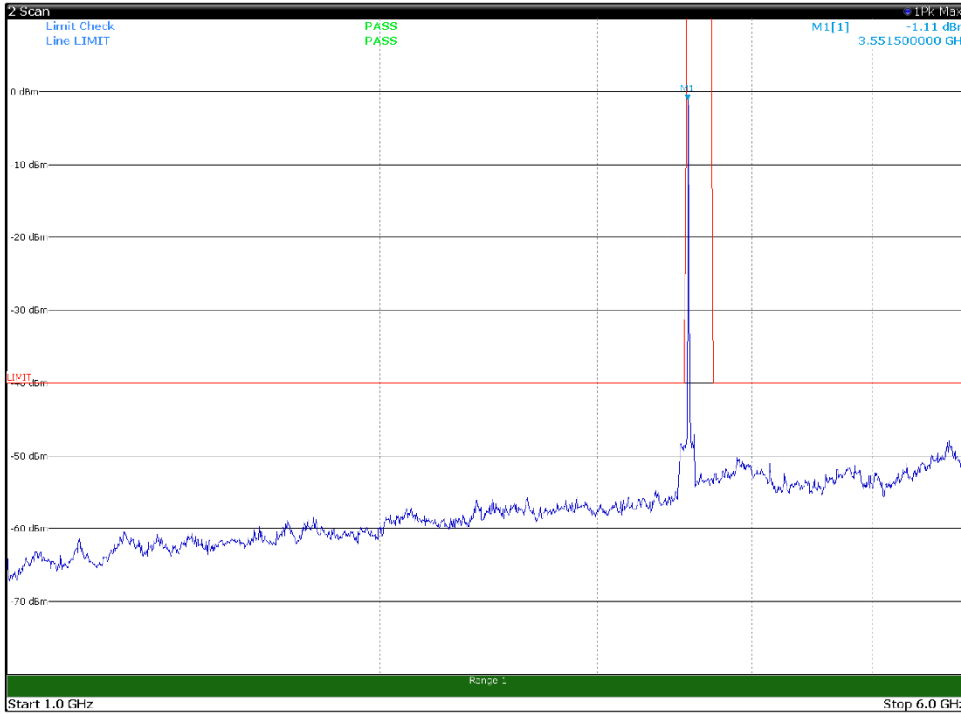

Channel: TOP, Modulation: 256QAM,
BW=5MHz, Range: 6GHz -18GHz, Polarization: Vertical

Channel: TOP, Modulation: 256QAM,
BW=5MHz, Range: 18GHz - 37GHz, Polarization: Horizontal

Channel: TOP, Modulation: 256QAM,
BW=5MHz, Range: 18GHz - 37GHz, Polarization: Vertical

Channel: BOTTOM, Modulation: QPSK,
 BW=10MHz, Range: 30MHz- 1GHz, Polarization: Horizontal

Channel: BOTTOM, Modulation: QPSK,
 BW=10MHz, Range: 30MHz- 1GHz, Polarization: Vertical

Channel: BOTTOM, Modulation: QPSK,
 BW=10MHz, Range: 1GHz -6GHz, Polarization: Horizontal