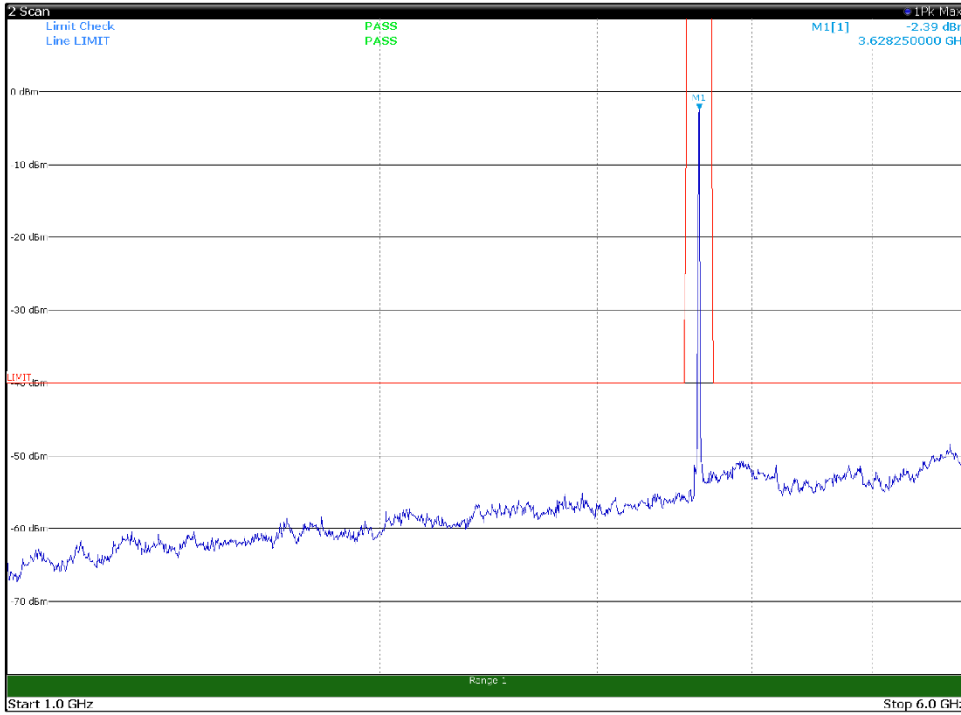

Channel: MIDDLE, Modulation: 16QAM,
BW=10MHz, Range: 30MHz- 1GHz, Polarization: Vertical

Channel: MIDDLE, Modulation: 16QAM,
BW=10MHz, Range: 1GHz -6GHz, Polarization: Horizontal