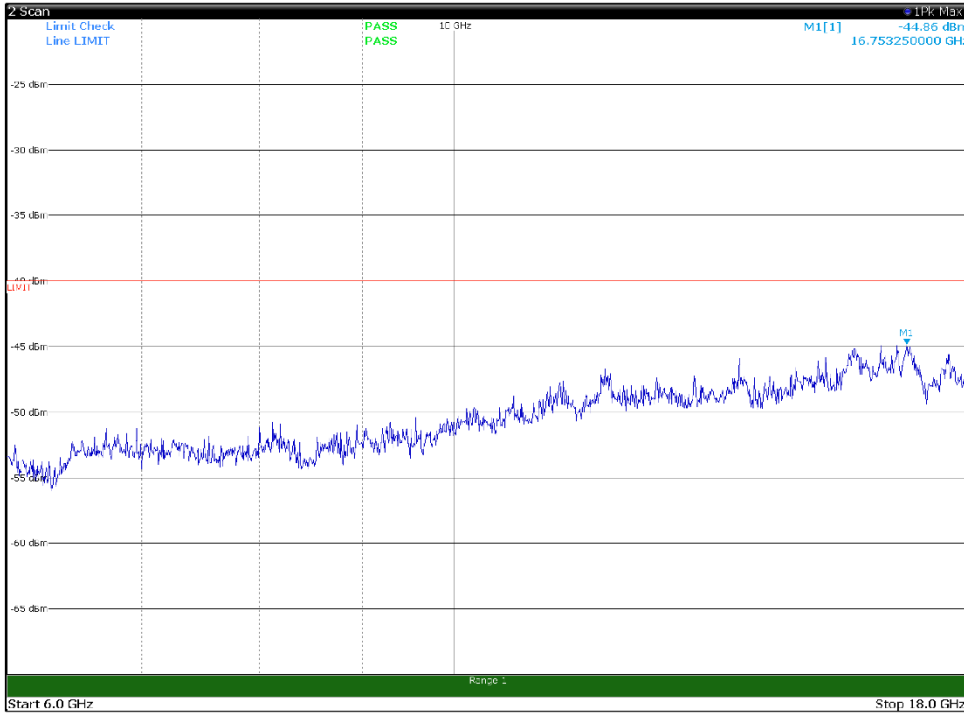

Channel: TOP, Modulation: 16QAM,
BW=10MHz, Range: 6GHz -18GHz, Polarization: Vertical

Channel: TOP, Modulation: 16QAM,
BW=10MHz, Range: 18GHz - 37GHz, Polarization: Horizontal

Channel: TOP, Modulation: 16QAM,
BW=10MHz, Range: 18GHz - 37GHz, Polarization: Vertical

Channel: BOTTOM, Modulation: 64QAM,
 BW=10MHz, Range: 30MHz- 1GHz, Polarization: Horizontal

Channel: BOTTOM, Modulation: 64QAM,
 BW=10MHz, Range: 30MHz- 1GHz, Polarization: Vertical

Channel: BOTTOM, Modulation: 64QAM,
BW=10MHz, Range: 1GHz -6GHz, Polarization: Horizontal

Channel: BOTTOM, Modulation: 64QAM,
BW=10MHz, Range: 1GHz -6GHz, Polarization: Vertical

Channel: BOTTOM, Modulation: 64QAM,
BW=10MHz, Range: 6GHz -18GHz, Polarization: Horizontal

Channel: BOTTOM, Modulation: 64QAM,
BW=10MHz, Range: 6GHz -18GHz, Polarization: Vertical