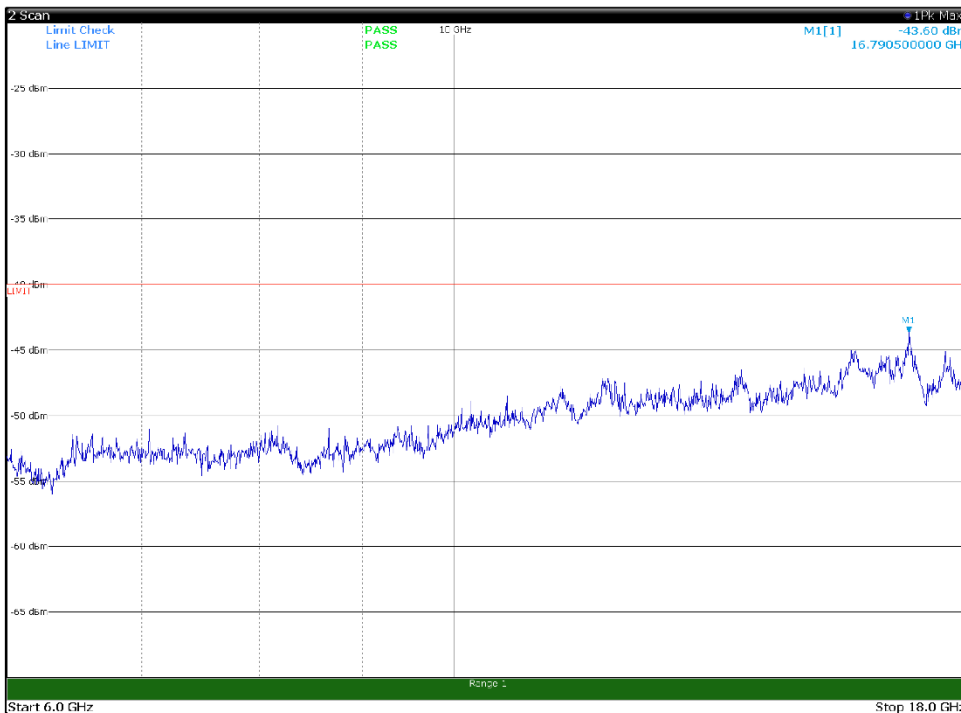

Channel: BOTTOM, Modulation: 64QAM,
BW=5MHz, Range: 18GHz - 37GHz, Polarization: Horizontal

Channel: BOTTOM, Modulation: 64QAM,
BW=5MHz, Range: 18GHz - 37GHz, Polarization: Vertical

Channel: MIDDLE, Modulation: 64QAM,
BW=5MHz, Range: 30MHz- 1GHz, Polarization: Horizontal

Channel: MIDDLE, Modulation: 64QAM,
BW=5MHz, Range: 30MHz- 1GHz, Polarization: Vertical

Channel: MIDDLE, Modulation: 64QAM,
BW=5MHz, Range: 1GHz -6GHz, Polarization: Horizontal

Channel: MIDDLE, Modulation: 64QAM,
BW=5MHz, Range: 1GHz -6GHz, Polarization: Vertical

Channel: MIDDLE, Modulation: 64QAM,
BW=5MHz, Range: 6GHz -18GHz, Polarization: Horizontal

Channel: MIDDLE, Modulation: 64QAM,
BW=5MHz, Range: 6GHz -18GHz, Polarization: Vertical

Channel: MIDDLE, Modulation: 64QAM,
BW=5MHz, Range: 18GHz - 37GHz, Polarization: Horizontal