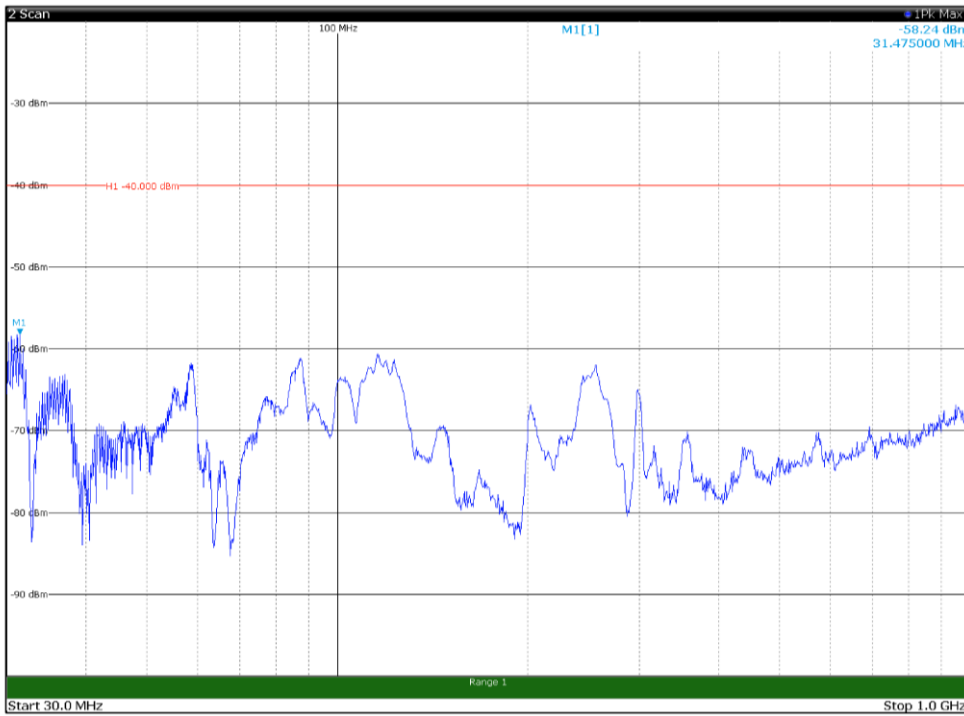

Channel: TOP, Modulation: 256QAM,
 BW=5MHz, Range: 1GHz -6GHz, Polarization: Horizontal

Channel: TOP, Modulation: 256QAM,
 BW=5MHz, Range: 1GHz -6GHz, Polarization: Vertical

Channel: TOP, Modulation: 256QAM,
BW=5MHz, Range: 6GHz -18GHz, Polarization: Horizontal

Channel: TOP, Modulation: 256QAM,
BW=5MHz, Range: 6GHz -18GHz, Polarization: Vertical

Channel: TOP, Modulation: 256QAM,
BW=5MHz, Range: 18GHz - 37GHz, Polarization: Horizontal

Channel: TOP, Modulation: 256QAM,
BW=5MHz, Range: 18GHz - 37GHz, Polarization: Vertical

Channel: BOTTOM, Modulation: QPSK,
 BW=10MHz, Range: 30MHz- 1GHz, Polarization: Horizontal

Channel: BOTTOM, Modulation: QPSK,
 BW=10MHz, Range: 30MHz- 1GHz, Polarization: Vertical

Channel: BOTTOM, Modulation: QPSK,
 BW=10MHz, Range: 1GHz -6GHz, Polarization: Horizontal