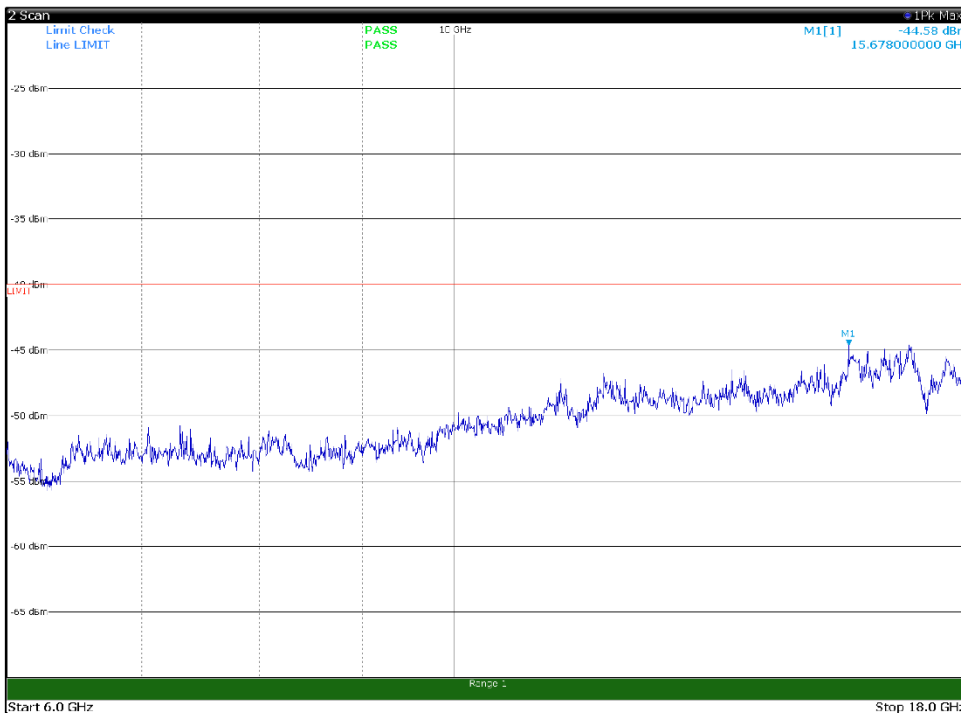

Channel: MIDDLE, Modulation: 256QAM,
BW=5MHz, Range: 6GHz -18GHz, Polarization: Horizontal

Channel: MIDDLE, Modulation: 256QAM,
BW=5MHz, Range: 6GHz -18GHz, Polarization: Vertical

Channel: MIDDLE, Modulation: 256QAM,
BW=5MHz, Range: 18GHz - 37GHz, Polarization: Horizontal

Channel: MIDDLE, Modulation: 256QAM,
BW=5MHz, Range: 18GHz - 37GHz, Polarization: Vertical

Channel: TOP, Modulation: 256QAM,
BW=5MHz, Range: 30MHz- 1GHz, Polarization: Horizontal

Channel: TOP, Modulation: 256QAM,
BW=5MHz, Range: 30MHz- 1GHz, Polarization: Vertical

Channel: TOP, Modulation: 256QAM,
 BW=5MHz, Range: 1GHz -6GHz, Polarization: Horizontal

Channel: TOP, Modulation: 256QAM,
 BW=5MHz, Range: 1GHz -6GHz, Polarization: Vertical

Channel: TOP, Modulation: 256QAM,
BW=5MHz, Range: 6GHz -18GHz, Polarization: Horizontal

Channel: TOP, Modulation: 256QAM,
BW=5MHz, Range: 6GHz -18GHz, Polarization: Vertical

Channel: TOP, Modulation: 256QAM,
BW=5MHz, Range: 18GHz - 37GHz, Polarization: Horizontal

Channel: TOP, Modulation: 256QAM,
BW=5MHz, Range: 18GHz - 37GHz, Polarization: Vertical