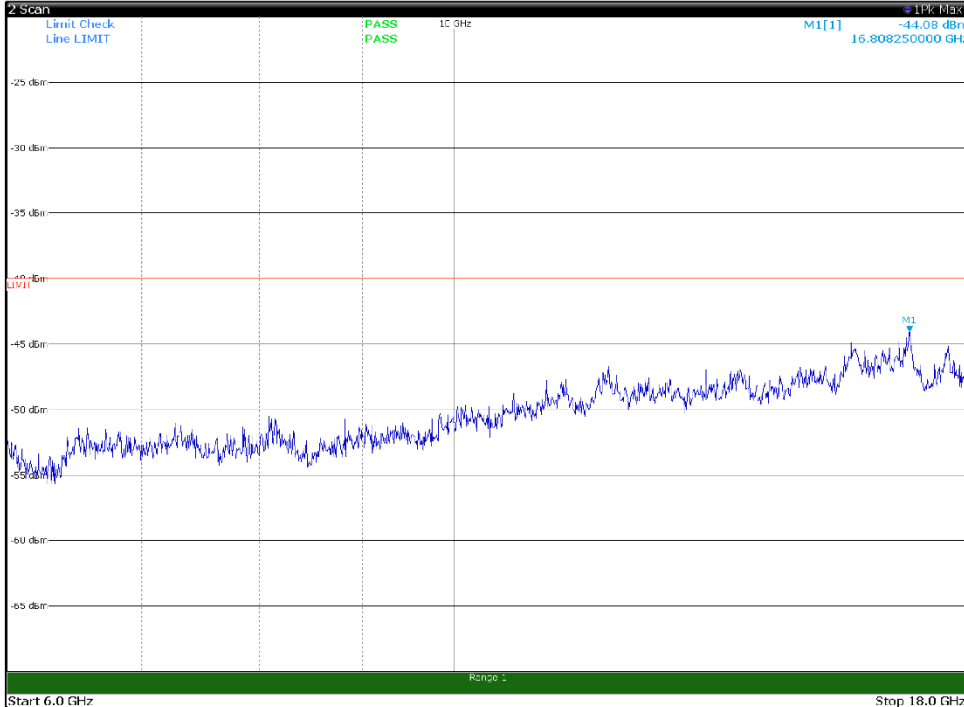

Channel: TOP, Modulation: 64QAM,
BW=5MHz, Range: 6GHz -18GHz, Polarization: Vertical

Channel: TOP, Modulation: 64QAM,
BW=5MHz, Range: 18GHz - 37GHz, Polarization: Horizontal

Channel: TOP, Modulation: 64QAM,
BW=5MHz, Range: 18GHz - 37GHz, Polarization: Vertical

Channel: BOTTOM, Modulation: 256QAM,
BW=5MHz, Range: 30MHz- 1GHz, Polarization: Horizontal

Channel: BOTTOM, Modulation: 256QAM,
BW=5MHz, Range: 30MHz- 1GHz, Polarization: Vertical

Channel: BOTTOM, Modulation: 256QAM,
BW=5MHz, Range: 1GHz -6GHz, Polarization: Horizontal

Channel: BOTTOM, Modulation: 256QAM,
BW=5MHz, Range: 1GHz -6GHz, Polarization: Vertical

Channel: BOTTOM, Modulation: 256QAM,
BW=5MHz, Range: 6GHz -18GHz, Polarization: Horizontal

Channel: BOTTOM, Modulation: 256QAM,
BW=5MHz, Range: 6GHz -18GHz, Polarization: Vertical