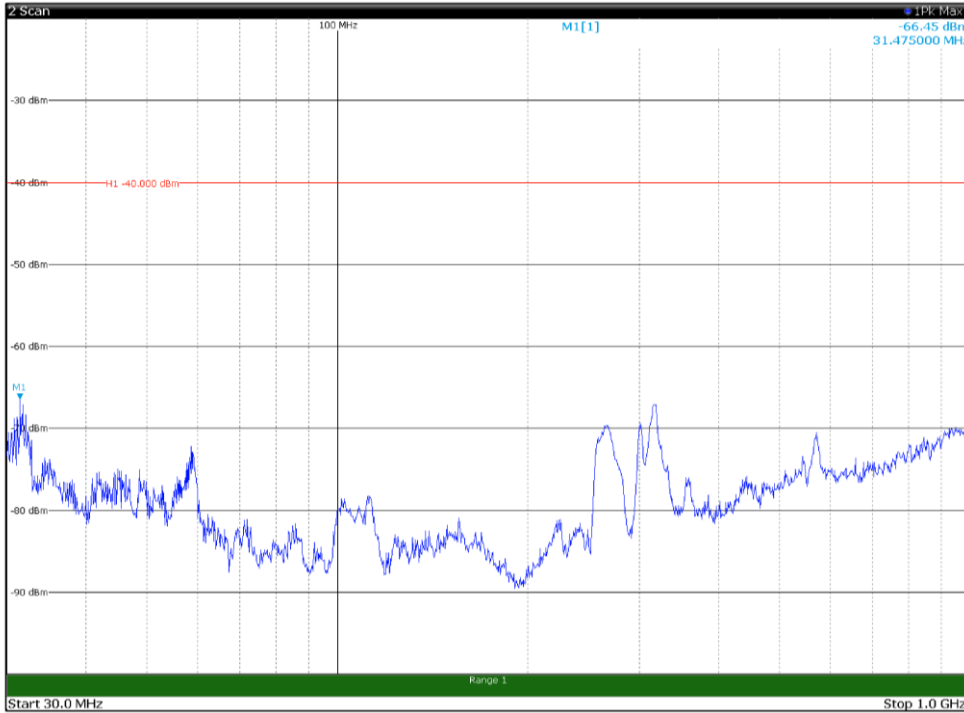

Channel: BOTTOM, Modulation: 256QAM,
BW=5MHz, Range: 30MHz- 1GHz, Polarization: Horizontal

Channel: BOTTOM, Modulation: 256QAM,
BW=5MHz, Range: 30MHz- 1GHz, Polarization: Vertical

Channel: BOTTOM, Modulation: 256QAM,
BW=5MHz, Range: 1GHz -6GHz, Polarization: Horizontal

Channel: BOTTOM, Modulation: 256QAM,
BW=5MHz, Range: 1GHz -6GHz, Polarization: Vertical

Channel: BOTTOM, Modulation: 256QAM,
BW=5MHz, Range: 6GHz -18GHz, Polarization: Horizontal

Channel: BOTTOM, Modulation: 256QAM,
BW=5MHz, Range: 6GHz -18GHz, Polarization: Vertical

Channel: BOTTOM, Modulation: 256QAM,
BW=5MHz, Range: 18GHz - 37GHz, Polarization: Horizontal

Channel: BOTTOM, Modulation: 256QAM,
BW=5MHz, Range: 18GHz - 37GHz, Polarization: Vertical

Channel: MIDDLE, Modulation: 256QAM,
BW=5MHz, Range: 30MHz- 1GHz, Polarization: Horizontal