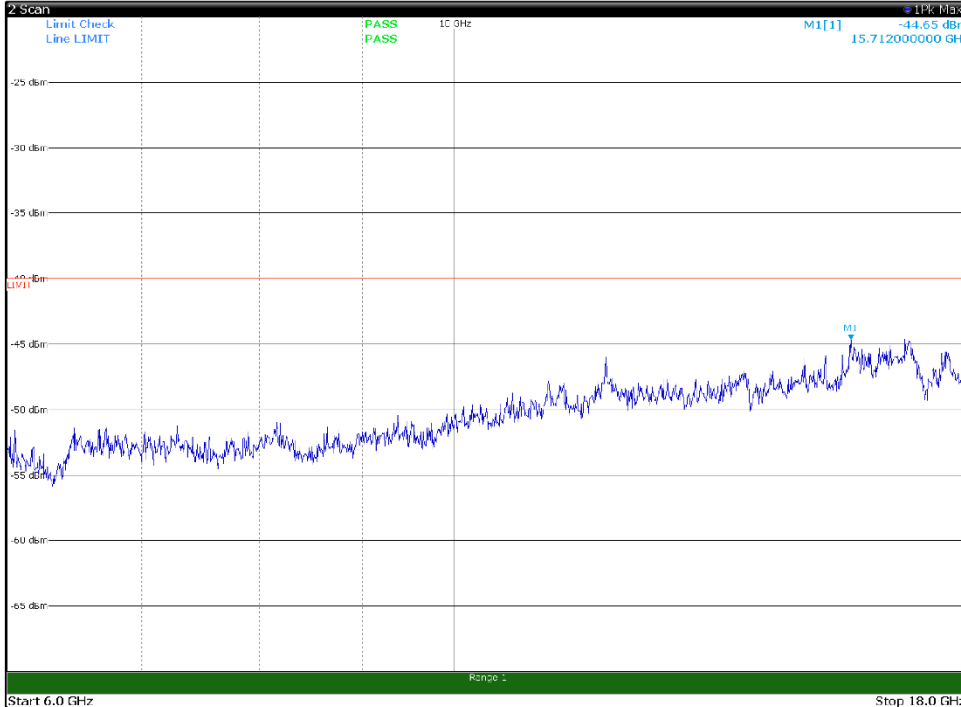

Channel: TOP, Modulation: QPSK,
BW=10MHz, Range: 6GHz -18GHz, Polarization: Vertical

Channel: TOP, Modulation: QPSK,
BW=10MHz, Range: 18GHz - 37GHz, Polarization: Horizontal

Channel: TOP, Modulation: QPSK,
BW=10MHz, Range: 18GHz - 37GHz, Polarization: Vertical

Channel: BOTTOM, Modulation: 16QAM,
 BW=10MHz, Range: 30MHz- 1GHz, Polarization: Horizontal

Channel: BOTTOM, Modulation: 16QAM,
 BW=10MHz, Range: 30MHz- 1GHz, Polarization: Vertical

Channel: BOTTOM, Modulation: 16QAM,
 BW=10MHz, Range: 1GHz -6GHz, Polarization: Horizontal

Channel: BOTTOM, Modulation: 16QAM,
 BW=10MHz, Range: 1GHz -6GHz, Polarization: Vertical

Channel: BOTTOM, Modulation: 16QAM,
BW=10MHz, Range: 6GHz -18GHz, Polarization: Horizontal

Channel: BOTTOM, Modulation: 16QAM,
BW=10MHz, Range: 6GHz -18GHz, Polarization: Vertical