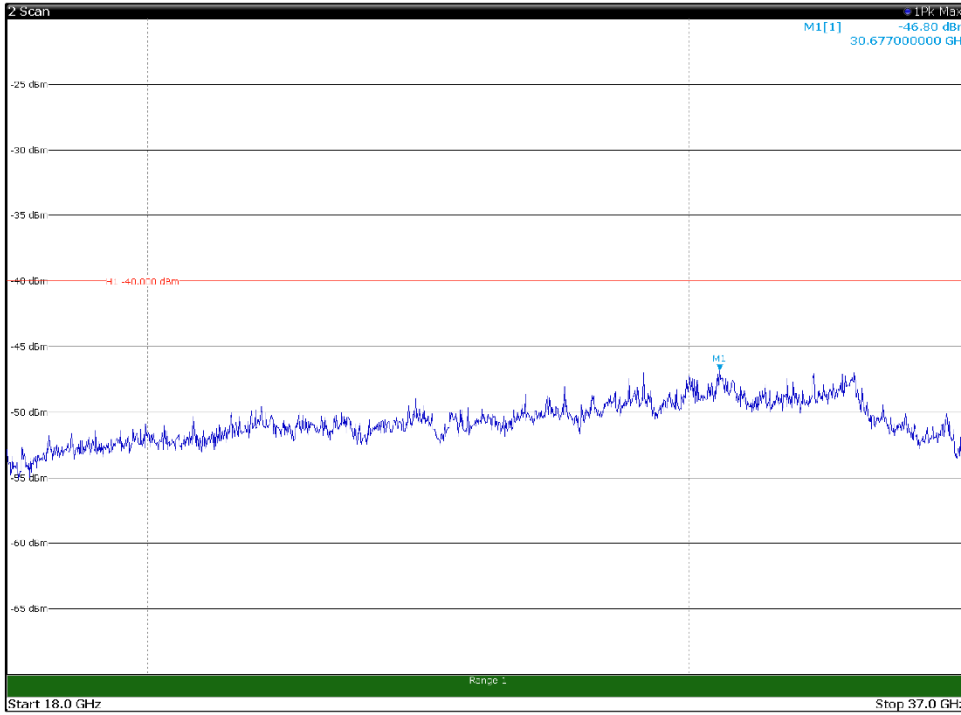

Channel: MIDDLE, Modulation: 64QAM,
BW=5MHz, Range: 18GHz - 37GHz, Polarization: Vertical

Channel: TOP, Modulation: 64QAM,
 BW=5MHz, Range: 30MHz- 1GHz, Polarization: Horizontal

Channel: TOP, Modulation: 64QAM,
 BW=5MHz, Range: 30MHz- 1GHz, Polarization: Vertical

Channel: TOP, Modulation: 64QAM,
BW=5MHz, Range: 1GHz -6GHz, Polarization: Horizontal

Channel: TOP, Modulation: 64QAM,
BW=5MHz, Range: 1GHz -6GHz, Polarization: Vertical

Channel: TOP, Modulation: 64QAM,
BW=5MHz, Range: 6GHz -18GHz, Polarization: Horizontal

Channel: TOP, Modulation: 64QAM,
BW=5MHz, Range: 6GHz -18GHz, Polarization: Vertical

Channel: TOP, Modulation: 64QAM,
BW=5MHz, Range: 18GHz - 37GHz, Polarization: Horizontal

Channel: TOP, Modulation: 64QAM,
BW=5MHz, Range: 18GHz - 37GHz, Polarization: Vertical