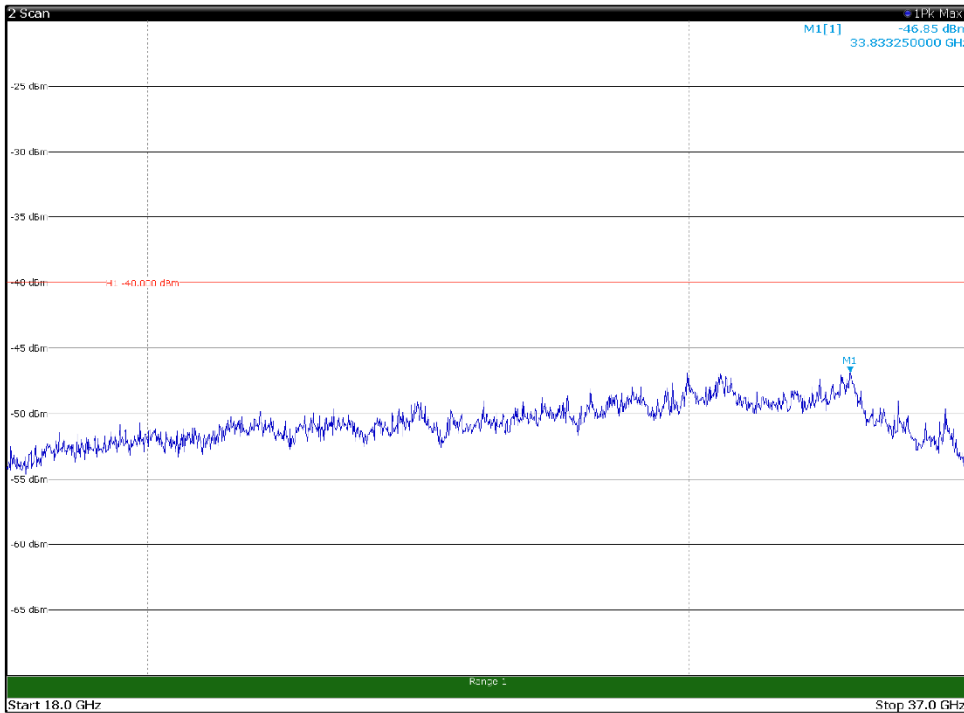

Channel: TOP, Modulation: 16QAM,
BW=5MHz, Range: 6GHz -18GHz, Polarization: Vertical

Channel: TOP, Modulation: 16QAM,
BW=5MHz, Range: 18GHz - 37GHz, Polarization: Horizontal

Channel: TOP, Modulation: 16QAM,
BW=5MHz, Range: 18GHz - 37GHz, Polarization: Vertical

Channel: BOTTOM, Modulation: 64QAM,
BW=5MHz, Range: 30MHz- 1GHz, Polarization: Horizontal

Channel: BOTTOM, Modulation: 64QAM,
BW=5MHz, Range: 30MHz- 1GHz, Polarization: Vertical

Channel: BOTTOM, Modulation: 64QAM,
BW=5MHz, Range: 1GHz -6GHz, Polarization: Horizontal

Channel: BOTTOM, Modulation: 64QAM,
BW=5MHz, Range: 1GHz -6GHz, Polarization: Vertical

Channel: BOTTOM, Modulation: 64QAM,
BW=5MHz, Range: 6GHz -18GHz, Polarization: Horizontal

Channel: BOTTOM, Modulation: 64QAM,
BW=5MHz, Range: 6GHz -18GHz, Polarization: Vertical

Channel: BOTTOM, Modulation: 64QAM,
BW=5MHz, Range: 18GHz - 37GHz, Polarization: Horizontal

Channel: BOTTOM, Modulation: 64QAM,
BW=5MHz, Range: 18GHz - 37GHz, Polarization: Vertical

Channel: MIDDLE, Modulation: 64QAM,
BW=5MHz, Range: 30MHz- 1GHz, Polarization: Horizontal