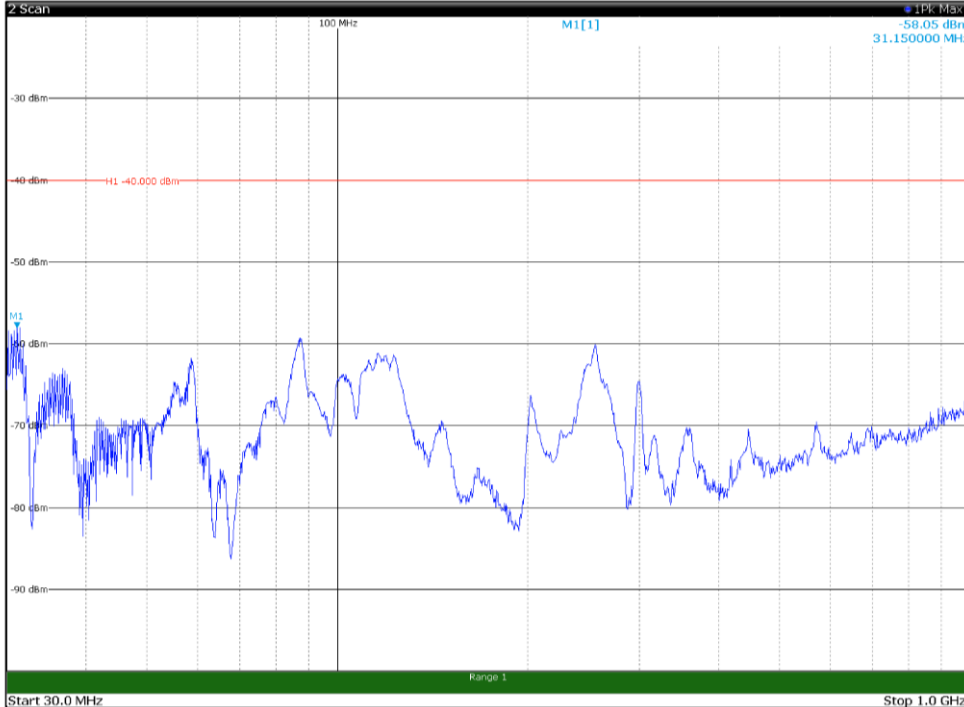

Channel: TOP, Modulation: 16QAM,
BW=10MHz, Range: 1GHz -6GHz, Polarization: Horizontal

Channel: TOP, Modulation: 16QAM,
BW=10MHz, Range: 1GHz -6GHz, Polarization: Vertical

Channel: TOP, Modulation: 16QAM,
BW=10MHz, Range: 6GHz -18GHz, Polarization: Horizontal

Channel: TOP, Modulation: 16QAM,
BW=10MHz, Range: 6GHz -18GHz, Polarization: Vertical

Channel: TOP, Modulation: 16QAM,
BW=10MHz, Range: 18GHz - 37GHz, Polarization: Horizontal

Channel: TOP, Modulation: 16QAM,
BW=10MHz, Range: 18GHz - 37GHz, Polarization: Vertical

Channel: BOTTOM, Modulation: 64QAM,
 BW=10MHz, Range: 30MHz- 1GHz, Polarization: Horizontal

Channel: BOTTOM, Modulation: 64QAM,
 BW=10MHz, Range: 30MHz- 1GHz, Polarization: Vertical

Channel: BOTTOM, Modulation: 64QAM,
BW=10MHz, Range: 1GHz -6GHz, Polarization: Horizontal