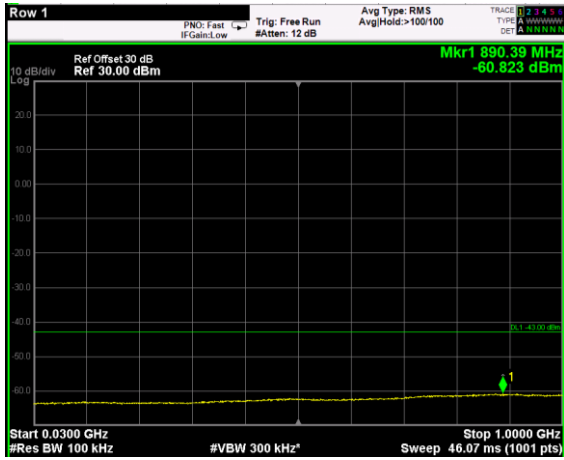

Channel: BOTTOM, Modulation: QPSK, BW=20MHz, Range: 6GHz - 37GHz

Channel: BOTTOM, Modulation: 16QAM, BW=20MHz, Range: 30MHz - 1GHz