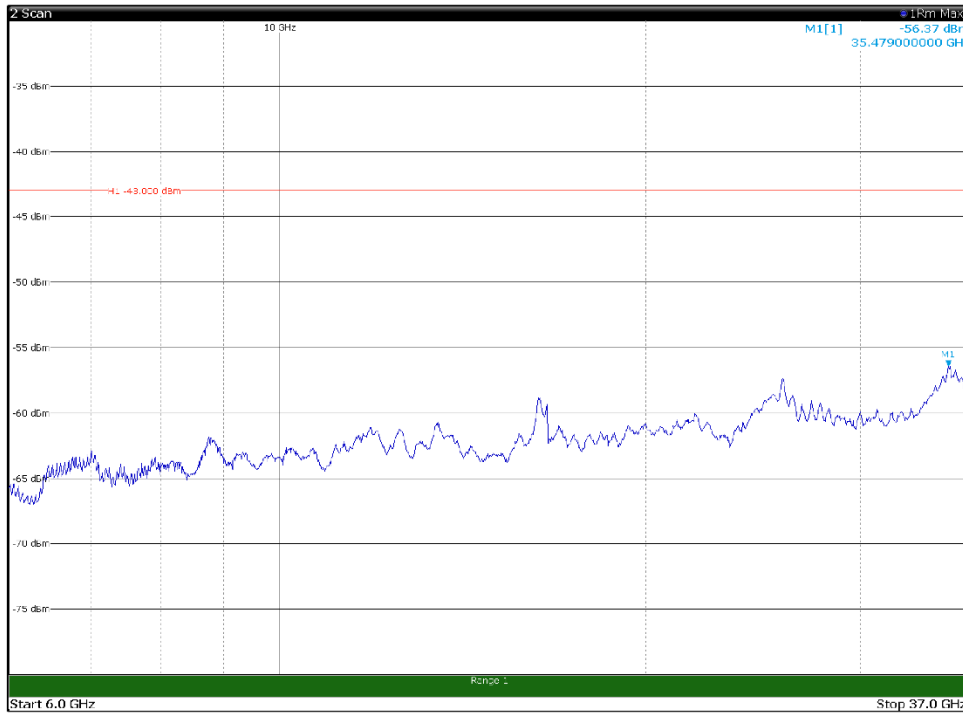

Channel: TOP, Modulation: 64QAM, BW=5MHz, Range: 30MHz - 1GHz

Channel: TOP, Modulation: 64QAM, BW=5MHz, Range: 1GHz - 6GHz

Channel: TOP, Modulation: 64QAM, BW=5MHz, Range: 6GHz - 37GHz

Channel: TOP, Modulation: 256QAM,  
 BW=5MHz, Range: 30MHz - 1GHz

Channel: TOP, Modulation: 256QAM,  
 BW=5MHz, Range: 1GHz - 6GHz

Channel: TOP, Modulation: 256QAM,  
 BW=5MHz, Range: 6GHz - 37GHz

Channel: BOTTOM, Modulation: QPSK, BW=10MHz, Range: 30MHz - 1GHz

Channel: BOTTOM, Modulation: QPSK, BW=10MHz, Range: 1GHz - 6GHz

Channel: BOTTOM, Modulation: QPSK, BW=10MHz, Range: 6GHz - 37GHz

Channel: BOTTOM, Modulation: 16QAM, BW=10MHz, Range: 30MHz - 1GHz

Channel: BOTTOM, Modulation: 16QAM, BW=10MHz, Range: 1GHz - 6GHz

Channel: BOTTOM, Modulation: 16QAM, BW=10MHz, Range: 6GHz - 37GHz

Channel: BOTTOM, Modulation: 64QAM,  
BW=10MHz, Range: 30MHz - 1GHz

Channel: BOTTOM, Modulation: 64QAM,  
BW=10MHz, Range: 1GHz - 6GHz

Channel: BOTTOM, Modulation: 64QAM,  
BW=10MHz, Range: 6GHz - 37GHz