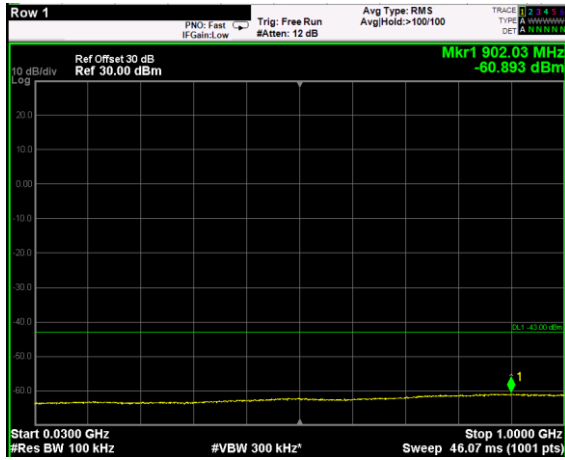

Channel: BOTTOM, Modulation: QPSK, BW=10MHz, Range: 6GHz - 37GHz

Channel: BOTTOM, Modulation: 16QAM, BW=10MHz, Range: 30MHz - 1GHz

Channel: BOTTOM, Modulation: 16QAM, BW=10MHz, Range: 1GHz - 6GHz

Channel: BOTTOM, Modulation: 16QAM, BW=10MHz, Range: 6GHz - 37GHz

Channel: BOTTOM, Modulation: 64QAM,  
BW=10MHz, Range: 30MHz - 1GHz

Channel: BOTTOM, Modulation: 64QAM,  
BW=10MHz, Range: 1GHz - 6GHz

Channel: BOTTOM, Modulation: 64QAM,  
BW=10MHz, Range: 6GHz - 37GHz