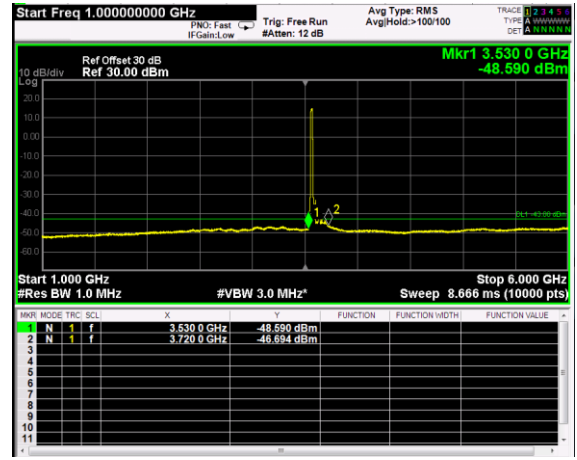

Channel: BOTTOM, Modulation: 256QAM, BW=20MHz, Range: 1GHz - 6GHz