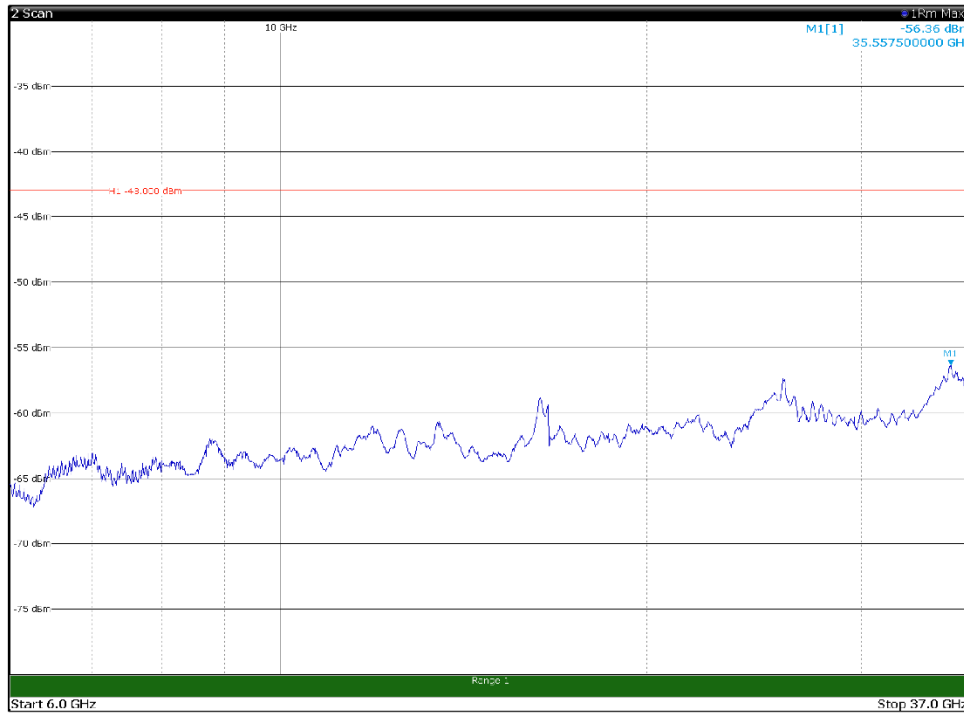

Channel: BOTTOM, Modulation: QPSK, BW=15MHz, Range: 30MHz - 1GHz

Channel: BOTTOM, Modulation: QPSK, BW=15MHz, Range: 1GHz - 6GHz

Channel: BOTTOM, Modulation: QPSK, BW=15MHz, Range: 6GHz - 37GHz

Channel: BOTTOM, Modulation: 16QAM, BW=15MHz, Range: 30MHz - 1GHz

Channel: BOTTOM, Modulation: 16QAM, BW=15MHz, Range: 1GHz - 6GHz

Channel: BOTTOM, Modulation: 16QAM, BW=15MHz, Range: 6GHz - 37GHz

Channel: BOTTOM, Modulation: 64QAM, BW=15MHz, Range: 30MHz - 1GHz

Channel: BOTTOM, Modulation: 64QAM, BW=15MHz, Range: 1GHz - 6GHz

Channel: BOTTOM, Modulation: 64QAM, BW=15MHz, Range: 6GHz - 37GHz

Channel: BOTTOM, Modulation: 256QAM, BW=15MHz, Range: 30MHz - 1GHz

Channel: BOTTOM, Modulation: 256QAM, BW=15MHz, Range: 1GHz - 6GHz

Channel: BOTTOM, Modulation: 256QAM, BW=15MHz, Range: 6GHz - 37GHz