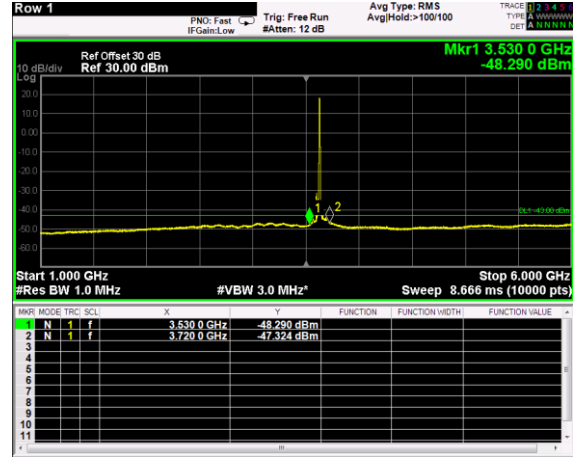

Channel: MIDDLE, Modulation: 16QAM, BW=10MHz, Range: 1GHz - 6GHz