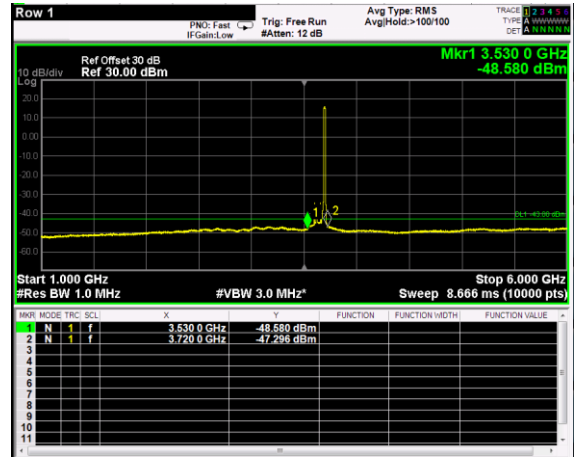

Channel: TOP, Modulation: 64QAM,
BW=15MHz, Range: 1GHz - 6GHz