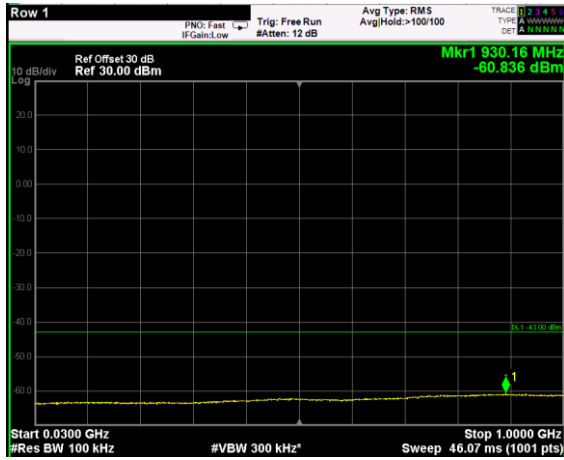

Channel: BOTTOM, Modulation: 64QAM, BW=15MHz, Range: 6GHz - 37GHz

Channel: BOTTOM, Modulation: 256QAM, BW=15MHz, Range: 30MHz - 1GHz

Channel: BOTTOM, Modulation: 256QAM, BW=15MHz, Range: 1GHz - 6GHz

Channel: BOTTOM, Modulation: 256QAM, BW=15MHz, Range: 6GHz - 37GHz