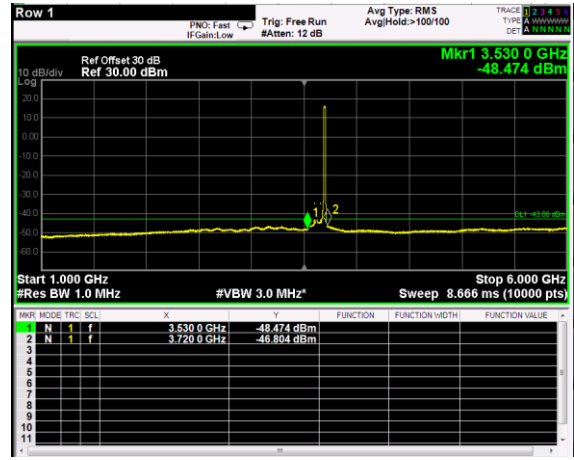

Channel: TOP, Modulation: 256QAM, BW=15MHz, Range: 1GHz - 6GHz