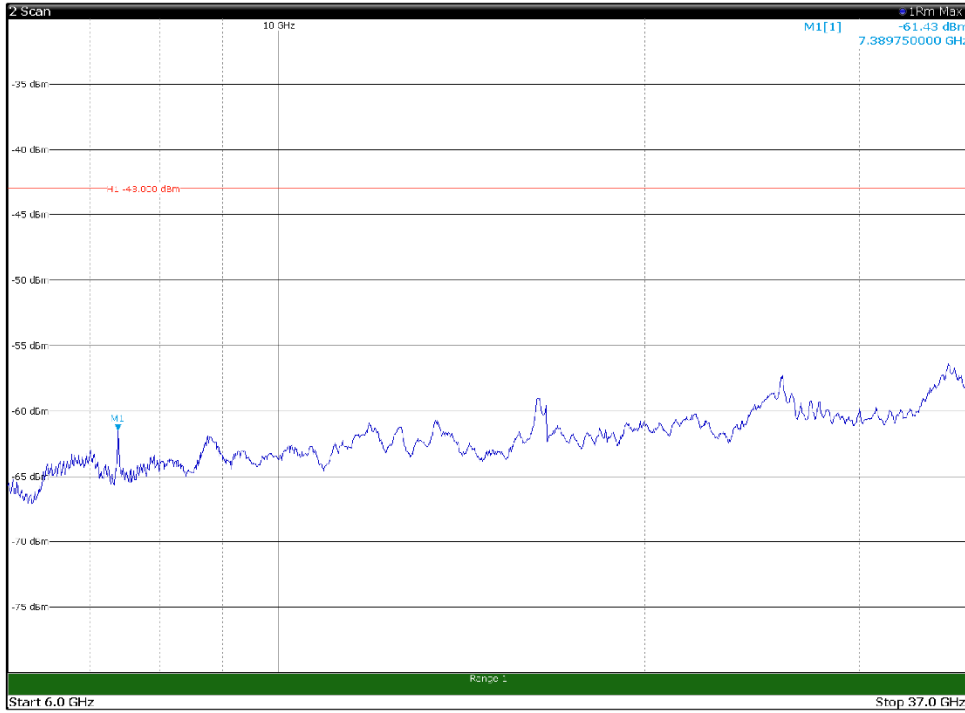

Channel: TOP, Modulation: QPSK, BW=10MHz, Range: 30MHz - 1GHz

Channel: TOP, Modulation: QPSK, BW=10MHz, Range: 1GHz - 6GHz

Channel: TOP, Modulation: QPSK, BW=10MHz, Range: 6GHz - 37GHz

Channel: TOP, Modulation: 16QAM, BW=10MHz, Range: 30MHz - 1GHz

Channel: TOP, Modulation: 16QAM, BW=10MHz, Range: 1GHz - 6GHz

Channel: TOP, Modulation: 16QAM, BW=10MHz, Range: 6GHz - 37GHz

Channel: TOP, Modulation: 64QAM, BW=10MHz, Range: 30MHz - 1GHz

Channel: TOP, Modulation: 64QAM, BW=10MHz, Range: 1GHz - 6GHz

Channel: TOP, Modulation: 64QAM, BW=10MHz, Range: 6GHz - 37GHz

Channel: TOP, Modulation: 256QAM, BW=10MHz, Range: 30MHz - 1GHz

Channel: TOP, Modulation: 256QAM, BW=10MHz, Range: 1GHz - 6GHz

Channel: TOP, Modulation: 256QAM, BW=10MHz, Range: 6GHz - 37GHz