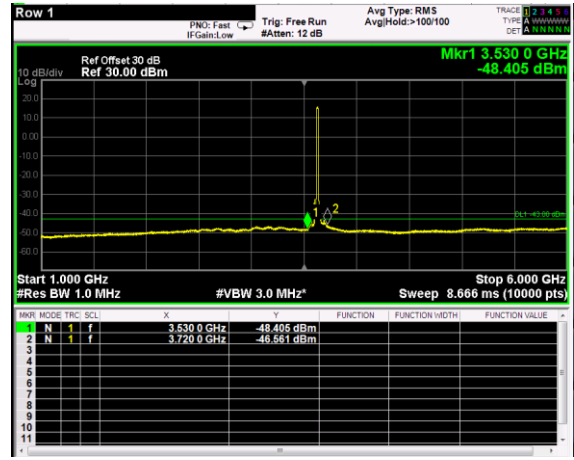

Channel: MIDDLE, Modulation: 64QAM,
BW=15MHz, Range: 1GHz - 6GHz