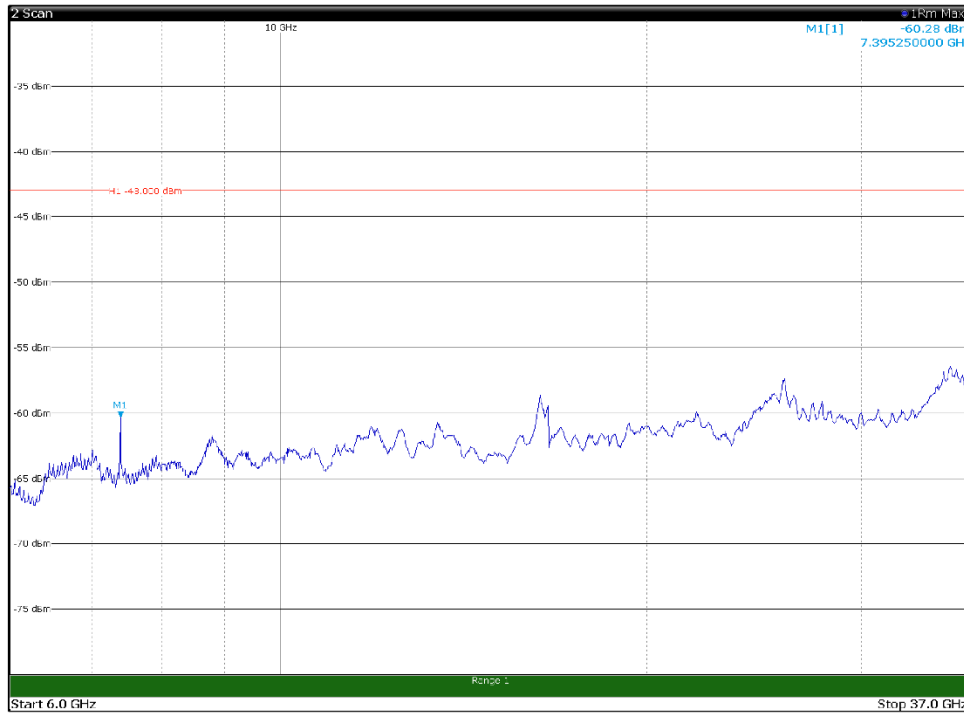

Channel: TOP, Modulation: 64QAM, BW=5MHz, Range: 30MHz - 1GHz

Channel: TOP, Modulation: 64QAM, BW=5MHz, Range: 1GHz - 6GHz

Channel: TOP, Modulation: 64QAM, BW=5MHz, Range: 6GHz - 37GHz

Channel: TOP, Modulation: 256QAM,  
 BW=5MHz, Range: 30MHz - 1GHz

Channel: TOP, Modulation: 256QAM,  
 BW=5MHz, Range: 1GHz - 6GHz

Channel: TOP, Modulation: 256QAM,  
 BW=5MHz, Range: 6GHz - 37GHz

Channel: BOTTOM, Modulation: QPSK, BW=10MHz, Range: 30MHz - 1GHz

Channel: BOTTOM, Modulation: QPSK, BW=10MHz, Range: 1GHz - 6GHz

Channel: BOTTOM, Modulation: QPSK, BW=10MHz, Range: 6GHz - 37GHz

Channel: BOTTOM, Modulation: 16QAM, BW=10MHz, Range: 30MHz - 1GHz

Channel: BOTTOM, Modulation: 16QAM, BW=10MHz, Range: 1GHz - 6GHz

Channel: BOTTOM, Modulation: 16QAM, BW=10MHz, Range: 6GHz - 37GHz