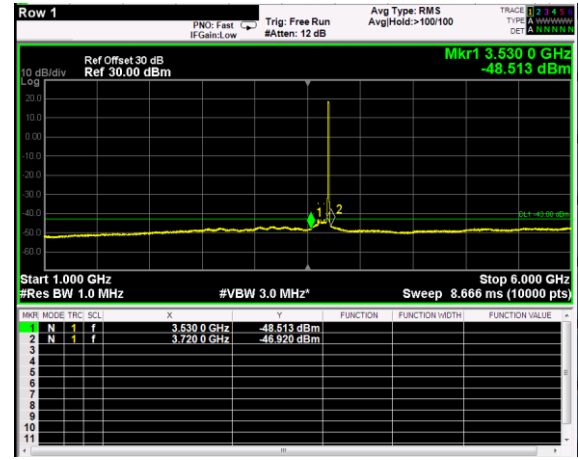

Channel: TOP, Modulation: 256QAM, BW=10MHz, Range: 1GHz - 6GHz