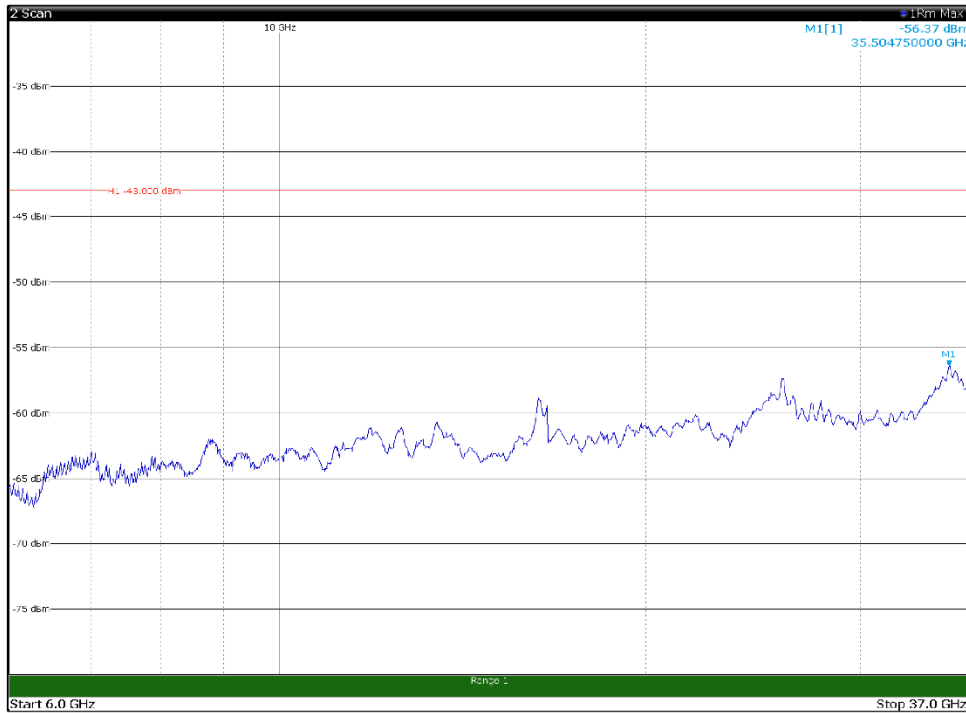

Channel: MIDDLE, Modulation: QPSK, BW=10MHz, Range: 1GHz - 6GHz

Channel: MIDDLE, Modulation: QPSK, BW=10MHz, Range: 6GHz - 37GHz

Channel: MIDDLE, Modulation: 16QAM, BW=10MHz, Range: 30MHz - 1GHz

Channel: MIDDLE, Modulation: 16QAM, BW=10MHz, Range: 1GHz - 6GHz

Channel: MIDDLE, Modulation: 16QAM, BW=10MHz, Range: 6GHz - 37GHz

Channel: MIDDLE, Modulation: 64QAM, BW=10MHz, Range: 30MHz - 1GHz

Channel: MIDDLE, Modulation: 64QAM, BW=10MHz, Range: 1GHz - 6GHz

Channel: MIDDLE, Modulation: 64QAM, BW=10MHz, Range: 6GHz - 37GHz

Channel: MIDDLE, Modulation: 256QAM,  
BW=10MHz, Range: 30MHz - 1GHz

Channel: MIDDLE, Modulation: 256QAM,  
BW=10MHz, Range: 1GHz - 6GHz

Channel: MIDDLE, Modulation: 256QAM,  
BW=10MHz, Range: 6GHz - 37GHz

Channel: TOP, Modulation: QPSK, BW=10MHz, Range: 30MHz - 1GHz

Channel: TOP, Modulation: QPSK, BW=10MHz, Range: 1GHz - 6GHz

Channel: TOP, Modulation: QPSK, BW=10MHz, Range: 6GHz - 37GHz

Channel: TOP, Modulation: 16QAM, BW=10MHz, Range: 30MHz - 1GHz