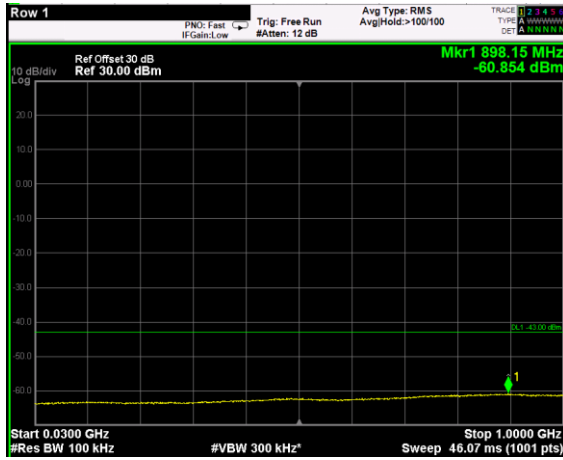

Channel: BOTTOM, Modulation: 16QAM, BW=15MHz, Range: 6GHz - 37GHz

Channel: BOTTOM, Modulation: 64QAM, BW=15MHz, Range: 30MHz - 1GHz