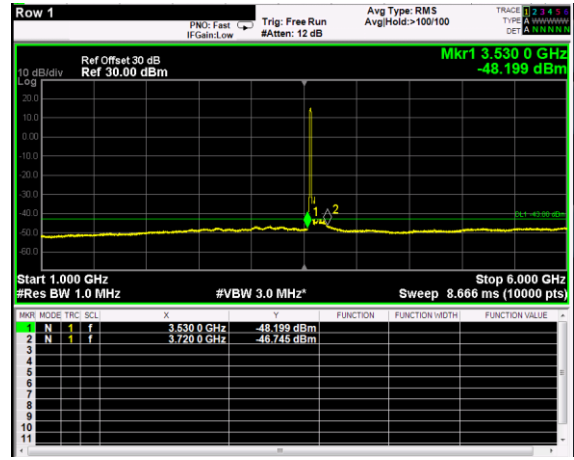

Channel: BOTTOM, Modulation: 16QAM, BW=15MHz, Range: 1GHz - 6GHz

Channel: BOTTOM, Modulation: 16QAM, BW=15MHz, Range: 6GHz - 37GHz

Channel: BOTTOM, Modulation: 64QAM, BW=15MHz, Range: 30MHz - 1GHz

Channel: BOTTOM, Modulation: 64QAM, BW=15MHz, Range: 1GHz - 6GHz