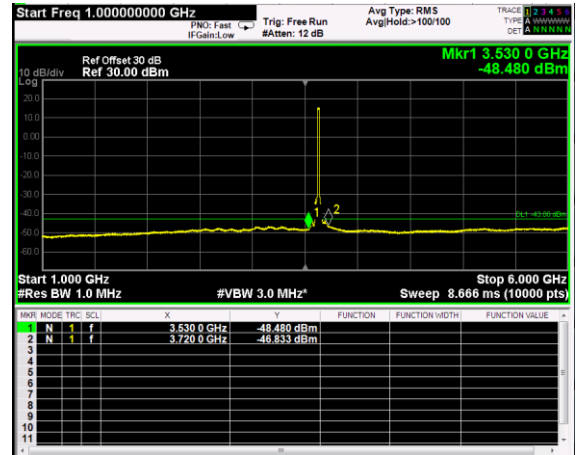

Channel: MIDDLE, Modulation: 64QAM, BW=20MHz, Range: 1GHz - 6GHz