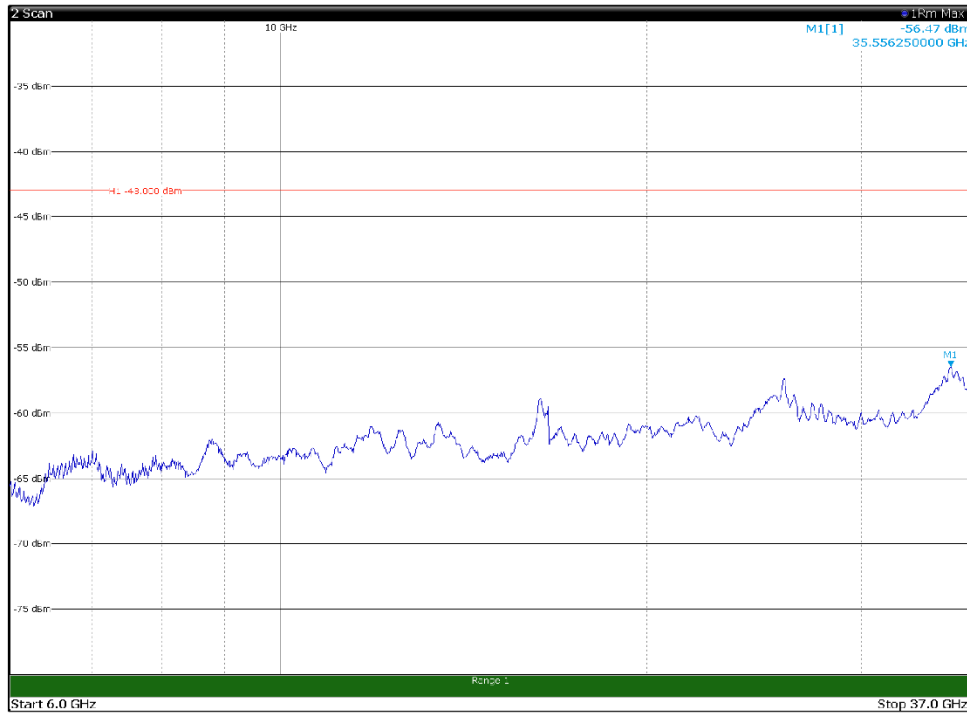

Channel: MIDDLE, Modulation: 16QAM,  
BW=20MHz, Range: 6GHz - 37GHz

Channel: MIDDLE, Modulation: 64QAM, BW=20MHz, Range: 30MHz - 1GHz

Channel: MIDDLE, Modulation: 64QAM, BW=20MHz, Range: 1GHz - 6GHz

Channel: MIDDLE, Modulation: 64QAM, BW=20MHz, Range: 6GHz - 37GHz