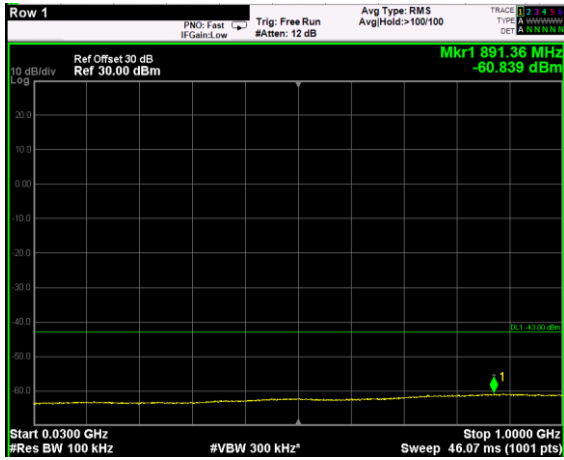

Channel: BOTTOM, Modulation: QPSK, BW=10MHz, Range: 6GHz - 37GHz

Channel: BOTTOM, Modulation: 16QAM, BW=10MHz, Range: 30MHz - 1GHz