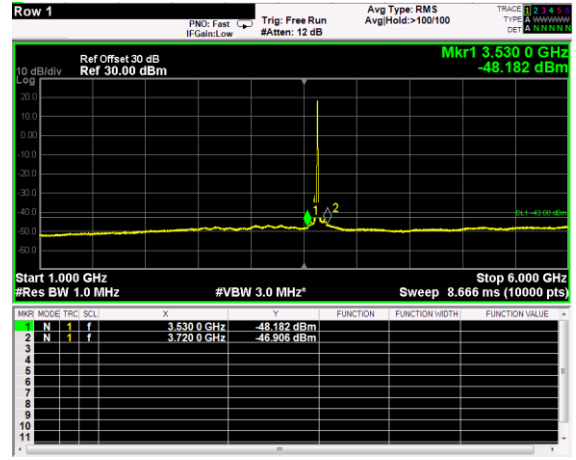

Channel: MIDDLE, Modulation: 64QAM, BW=10MHz, Range: 1GHz - 6GHz