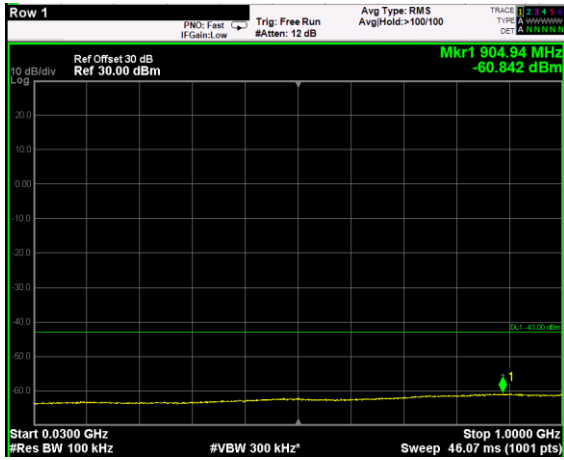

Channel: TOP, Modulation: 256QAM, BW=15MHz, Range: 6GHz - 37GHz

Channel: BOTTOM, Modulation: QPSK, BW=20MHz, Range: 30MHz - 1GHz