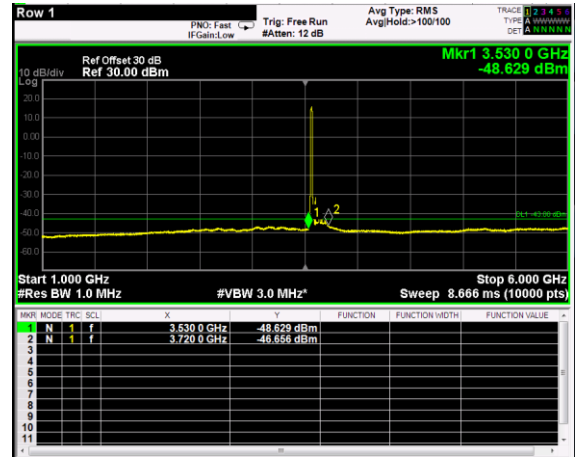

Channel: BOTTOM, Modulation: 256QAM, BW=15MHz, Range: 1GHz - 6GHz