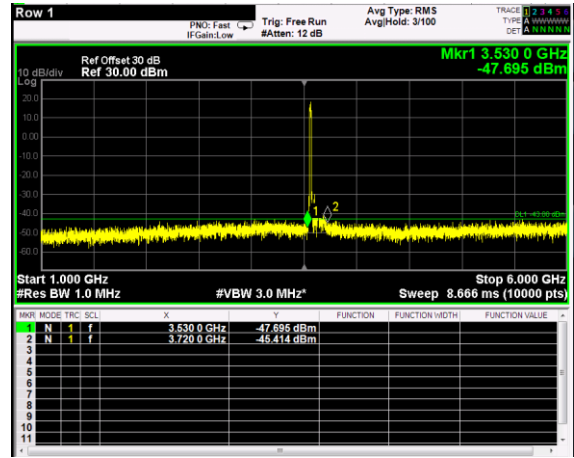

Channel: BOTTOM, Modulation: QPSK, BW=15MHz, Range: 1GHz - 6GHz