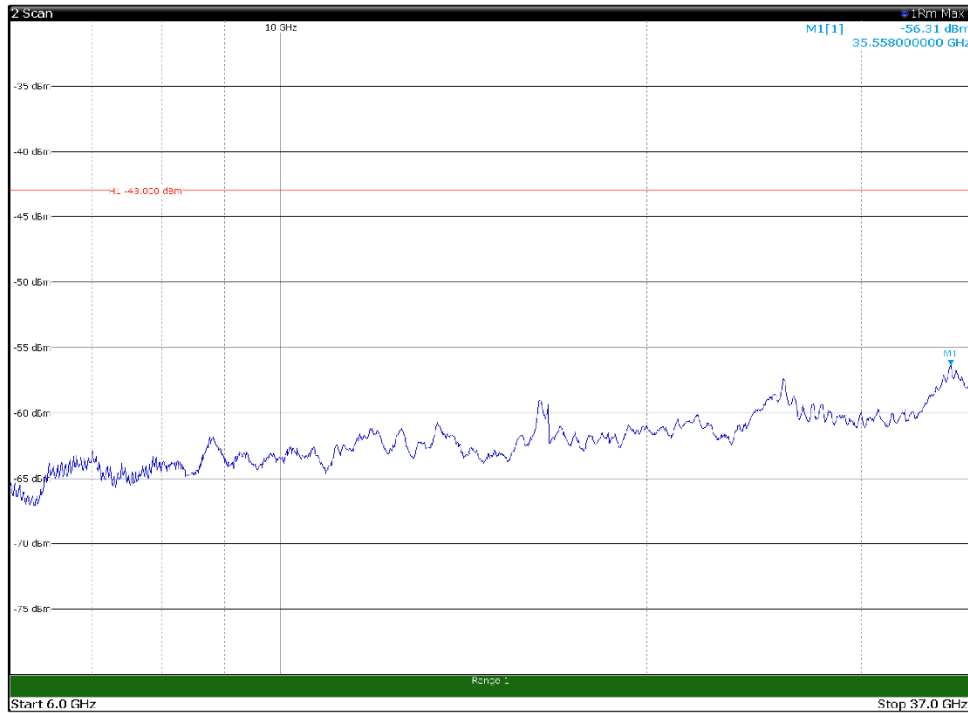

Channel: BOTTOM, Modulation: QPSK, BW=20MHz, Range: 1GHz - 6GHz

Channel: BOTTOM, Modulation: QPSK, BW=20MHz, Range: 6GHz - 37GHz

Channel: BOTTOM, Modulation: 16QAM, BW=20MHz, Range: 30MHz - 1GHz

Channel: BOTTOM, Modulation: 16QAM, BW=20MHz, Range: 1GHz - 6GHz

Channel: BOTTOM, Modulation: 16QAM, BW=20MHz, Range: 6GHz - 37GHz

Channel: BOTTOM, Modulation: 64QAM, BW=20MHz, Range: 30MHz - 1GHz

Channel: BOTTOM, Modulation: 64QAM, BW=20MHz, Range: 1GHz - 6GHz

Channel: BOTTOM, Modulation: 64QAM, BW=20MHz, Range: 6GHz - 37GHz