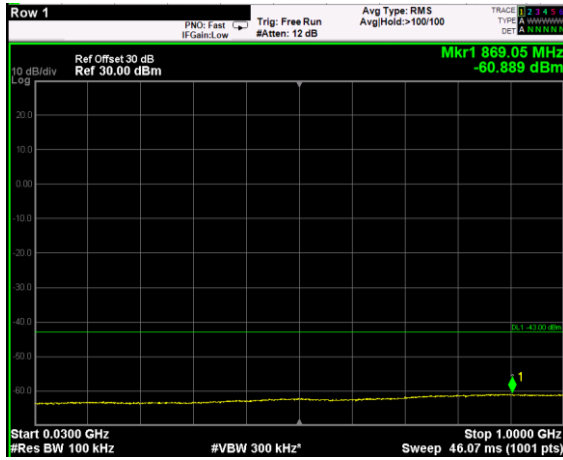

Channel: BOTTOM, Modulation: QPSK, BW=15MHz, Range: 6GHz - 37GHz

Channel: BOTTOM, Modulation: 16QAM, BW=15MHz, Range: 30MHz - 1GHz