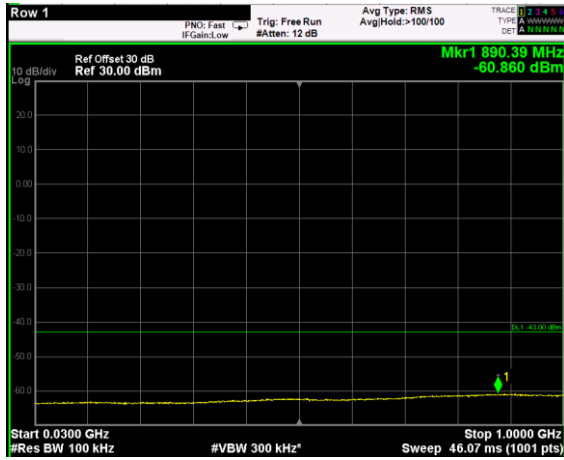

Channel: MIDDLE, Modulation: 64QAM,
BW=15MHz, Range: 6GHz - 37GHz

Channel: MIDDLE, Modulation: 256QAM, BW=15MHz, Range: 30MHz - 1GHz