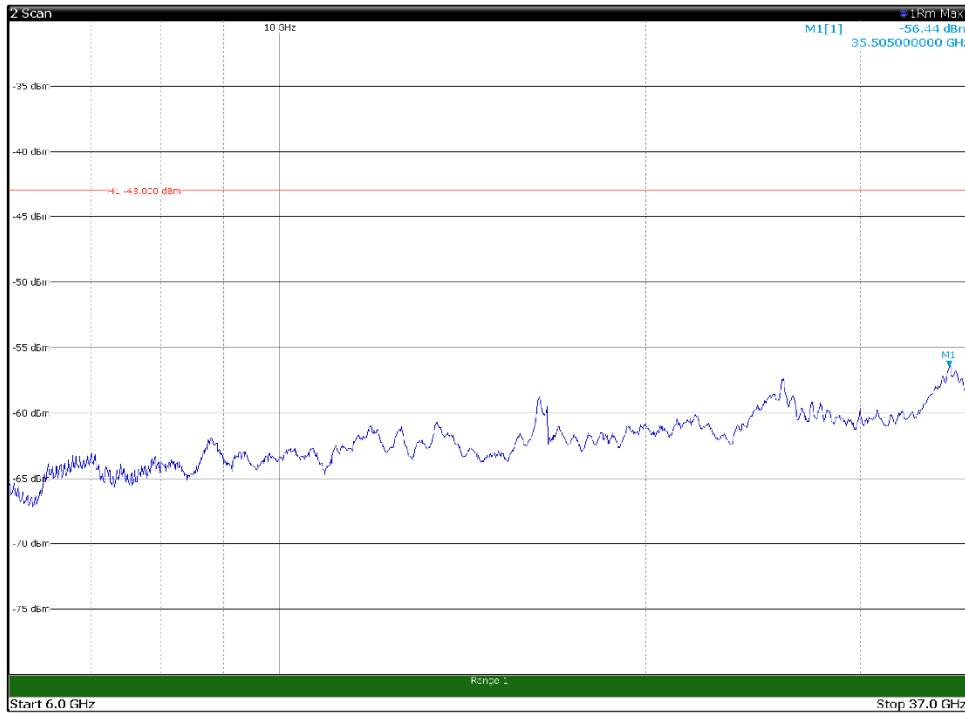

Channel: BOTTOM, Modulation: 16QAM, BW=15MHz, Range: 1GHz - 6GHz

Channel: BOTTOM, Modulation: 16QAM, BW=15MHz, Range: 6GHz - 37GHz

Channel: BOTTOM, Modulation: 64QAM, BW=15MHz, Range: 30MHz - 1GHz

Channel: BOTTOM, Modulation: 64QAM, BW=15MHz, Range: 1GHz - 6GHz

Channel: BOTTOM, Modulation: 64QAM, BW=15MHz, Range: 6GHz - 37GHz

Channel: BOTTOM, Modulation: 256QAM, BW=15MHz, Range: 30MHz - 1GHz

Channel: BOTTOM, Modulation: 256QAM, BW=15MHz, Range: 1GHz - 6GHz

Channel: BOTTOM, Modulation: 256QAM, BW=15MHz, Range: 6GHz - 37GHz

Channel: MIDDLE, Modulation: QPSK,  
 BW=15MHz, Range: 30MHz - 1GHz

Channel: MIDDLE, Modulation: QPSK,  
 BW=15MHz, Range: 1GHz - 6GHz

Channel: MIDDLE, Modulation: QPSK,  
 BW=15MHz, Range: 6GHz - 37GHz