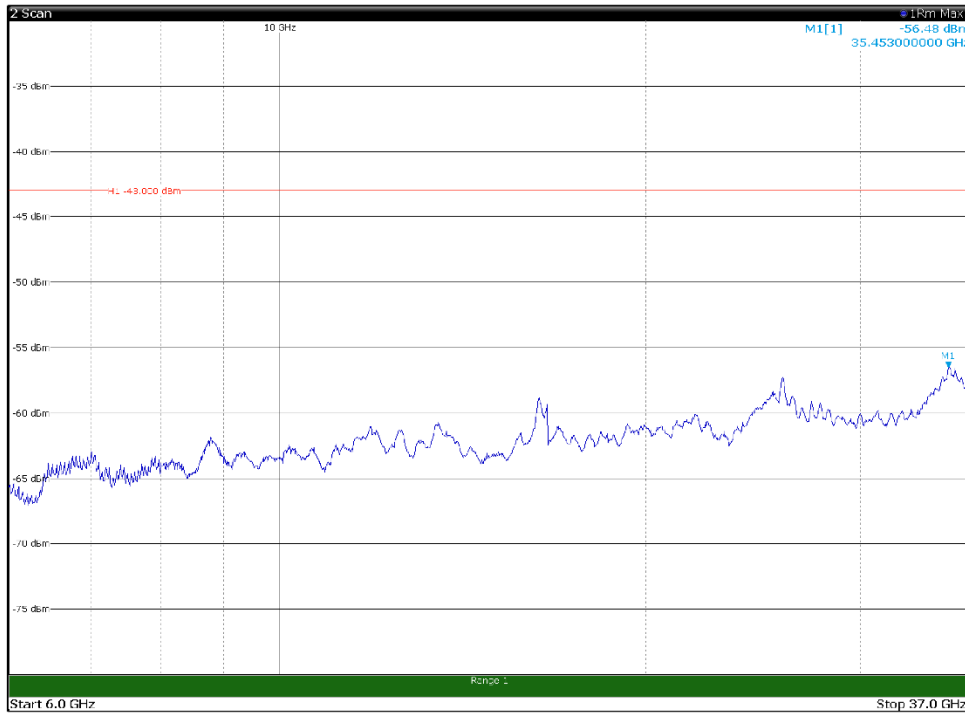

Channel: MIDDLE, Modulation: 64QAM,  
 BW=15MHz, Range: 30MHz - 1GHz

Channel: MIDDLE, Modulation: 64QAM,  
 BW=15MHz, Range: 1GHz - 6GHz

Channel: MIDDLE, Modulation: 64QAM,  
 BW=15MHz, Range: 6GHz - 37GHz

Channel: MIDDLE, Modulation: 256QAM, BW=15MHz, Range: 30MHz - 1GHz

Channel: MIDDLE, Modulation: 256QAM, BW=15MHz, Range: 1GHz - 6GHz

Channel: MIDDLE, Modulation: 256QAM, BW=15MHz, Range: 6GHz - 37GHz

Channel: TOP, Modulation: QPSK, BW=15MHz, Range: 30MHz - 1GHz