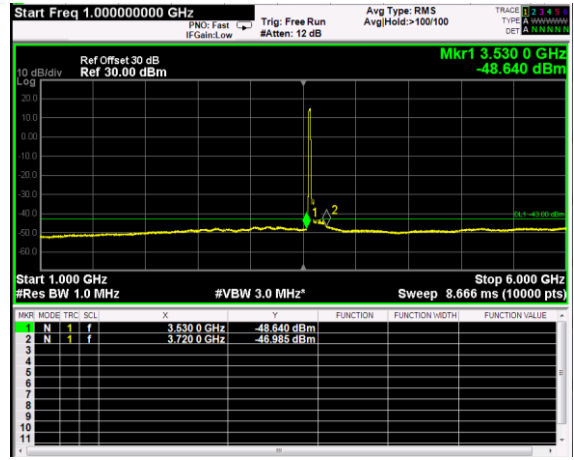

Channel: BOTTOM, Modulation: 16QAM, BW=20MHz, Range: 1GHz - 6GHz