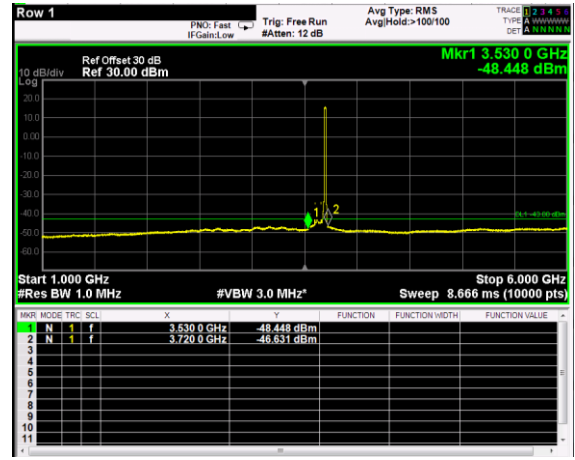

Channel: TOP, Modulation: 16QAM,
BW=15MHz, Range: 1GHz - 6GHz