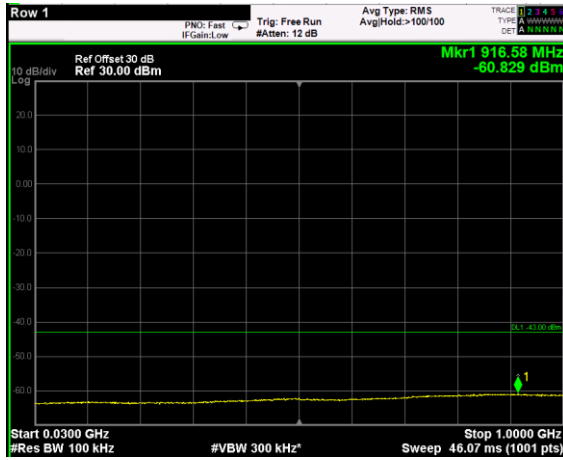

Channel: TOP, Modulation: 64QAM, BW=5MHz, Range: 30MHz - 1GHz

Channel: TOP, Modulation: 64QAM, BW=5MHz, Range: 1GHz - 6GHz

Channel: TOP, Modulation: 64QAM, BW=5MHz, Range: 6GHz - 37GHz

Channel: TOP, Modulation: 256QAM,  
 BW=5MHz, Range: 30MHz - 1GHz