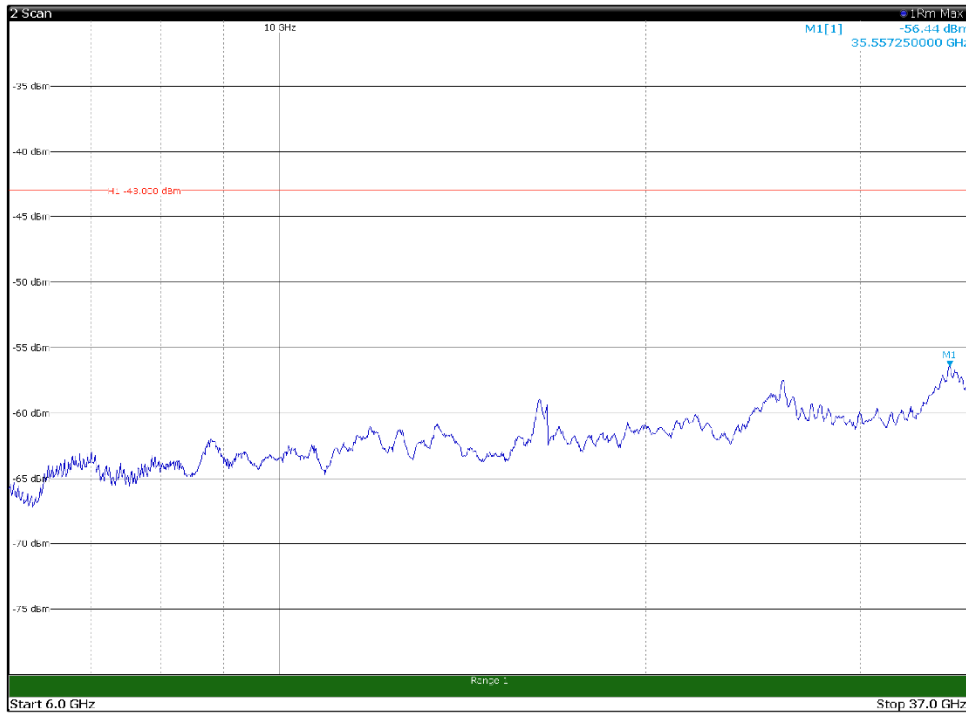

Channel: BOTTOM, Modulation: 256QAM, BW=10MHz, Range: 30MHz - 1GHz

Channel: BOTTOM, Modulation: 256QAM, BW=10MHz, Range: 1GHz - 6GHz

Channel: BOTTOM, Modulation: 256QAM, BW=10MHz, Range: 6GHz - 37GHz

Channel: MIDDLE, Modulation: QPSK, BW=10MHz, Range: 30MHz - 1GHz

Channel: MIDDLE, Modulation: QPSK, BW=10MHz, Range: 1GHz - 6GHz

Channel: MIDDLE, Modulation: QPSK, BW=10MHz, Range: 6GHz - 37GHz

Channel: MIDDLE, Modulation: 16QAM, BW=10MHz, Range: 30MHz - 1GHz

Channel: MIDDLE, Modulation: 16QAM, BW=10MHz, Range: 1GHz - 6GHz

Channel: MIDDLE, Modulation: 16QAM, BW=10MHz, Range: 6GHz - 37GHz

Channel: MIDDLE, Modulation: 64QAM, BW=10MHz, Range: 30MHz - 1GHz

Channel: MIDDLE, Modulation: 64QAM, BW=10MHz, Range: 1GHz - 6GHz

Channel: MIDDLE, Modulation: 64QAM, BW=10MHz, Range: 6GHz - 37GHz