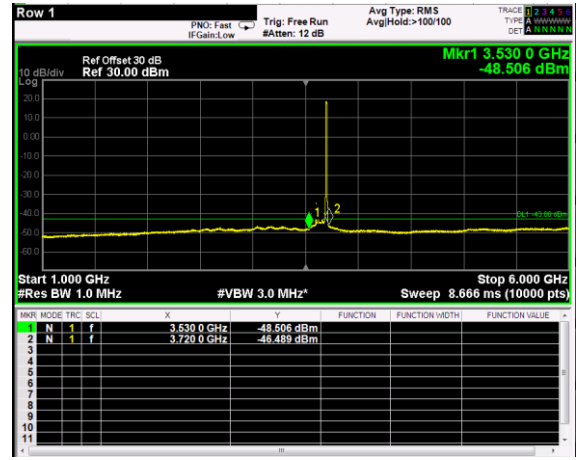

Channel: TOP, Modulation: 64QAM, BW=10MHz, Range: 1GHz - 6GHz