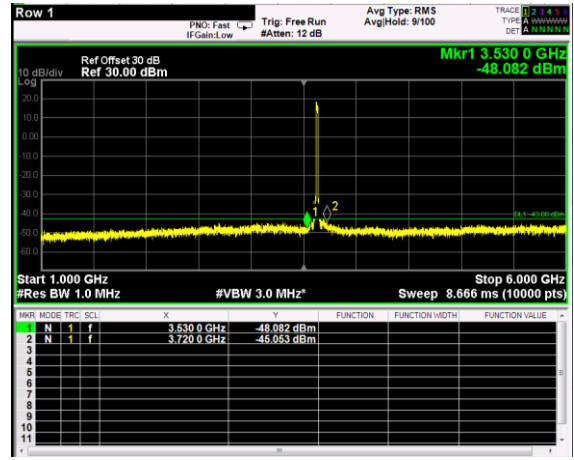

Channel: MIDDLE, Modulation: 256QAM, BW=15MHz, Range: 1GHz - 6GHz