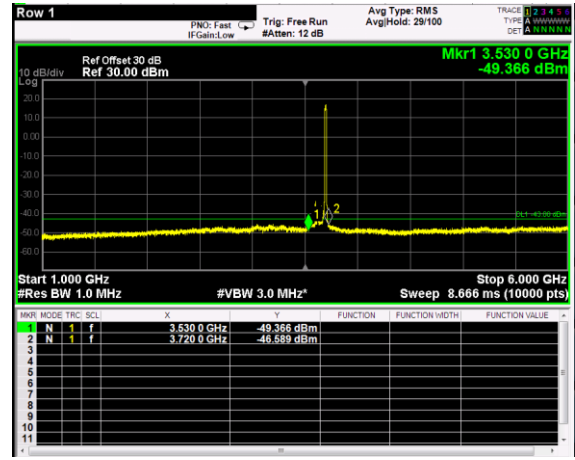

Channel: MIDDLE, Modulation: 256QAM, BW=15MHz, Range: 30MHz - 1GHz

Channel: MIDDLE, Modulation: 256QAM, BW=15MHz, Range: 1GHz - 6GHz

Channel: MIDDLE, Modulation: 256QAM, BW=15MHz, Range: 6GHz - 37GHz

Channel: TOP, Modulation: QPSK, BW=15MHz, Range: 30MHz - 1GHz