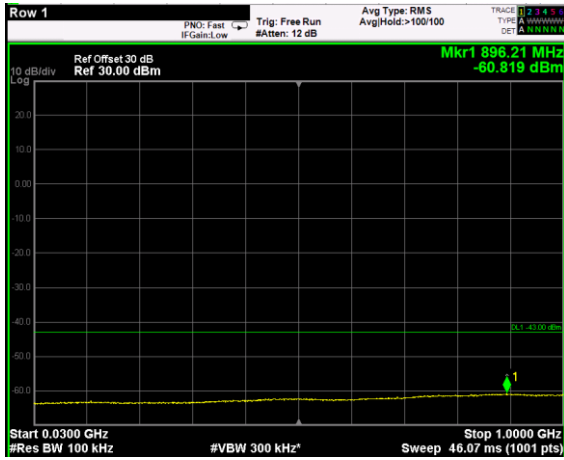

Channel: TOP, Modulation: 16QAM, BW=10MHz, Range: 6GHz - 37GHz

Channel: TOP, Modulation: 64QAM, BW=10MHz, Range: 30MHz - 1GHz