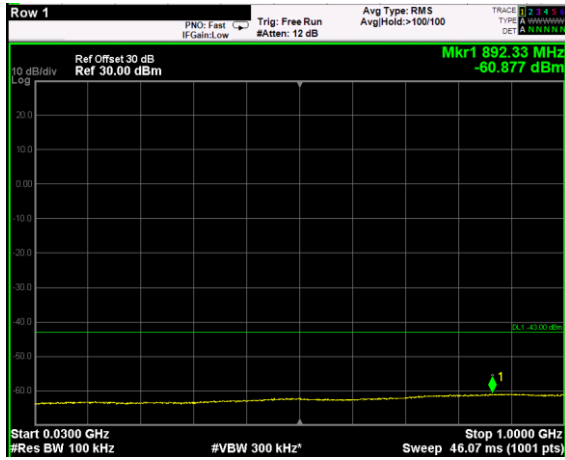

Channel: TOP, Modulation: 64QAM, BW=10MHz, Range: 6GHz - 37GHz

Channel: TOP, Modulation: 256QAM, BW=10MHz, Range: 30MHz - 1GHz