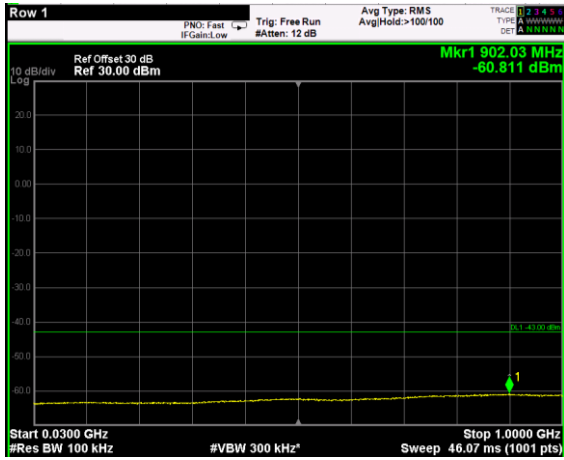

Channel: MIDDLE, Modulation: 16QAM,  
BW=20MHz, Range: 6GHz - 37GHz

Channel: MIDDLE, Modulation: 64QAM, BW=20MHz, Range: 30MHz - 1GHz

Channel: MIDDLE, Modulation: 64QAM, BW=20MHz, Range: 1GHz - 6GHz

Channel: MIDDLE, Modulation: 64QAM, BW=20MHz, Range: 6GHz - 37GHz