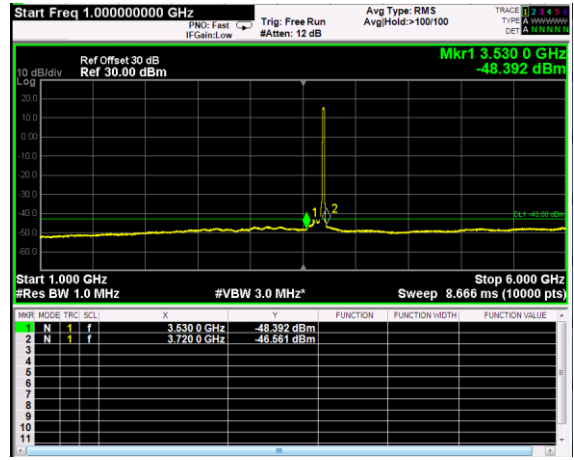

Channel: MIDDLE, Modulation: 256QAM, BW=20MHz, Range: 30MHz - 1GHz

Channel: MIDDLE, Modulation: 256QAM, BW=20MHz, Range: 1GHz - 6GHz

Channel: MIDDLE, Modulation: 256QAM, BW=20MHz, Range: 6GHz - 37GHz

Channel: TOP, Modulation: QPSK, BW=20MHz, Range: 30MHz - 1GHz