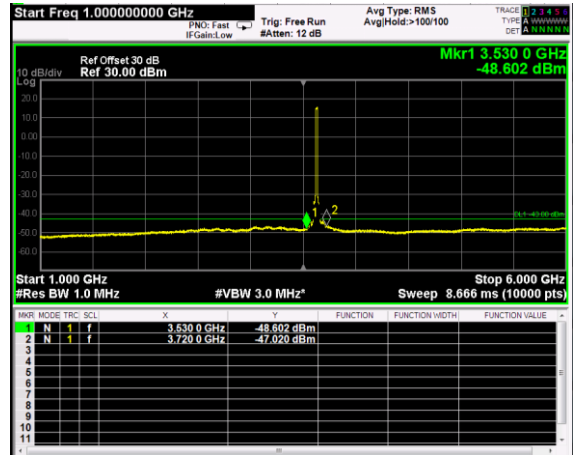

Channel: BOTTOM, Modulation: 256QAM, BW=20MHz, Range: 30MHz - 1GHz

Channel: BOTTOM, Modulation: 256QAM, BW=20MHz, Range: 1GHz - 6GHz

Channel: BOTTOM, Modulation: 256QAM, BW=20MHz, Range: 6GHz - 37GHz

Channel: MIDDLE, Modulation: QPSK, BW=20MHz, Range: 30MHz - 1GHz