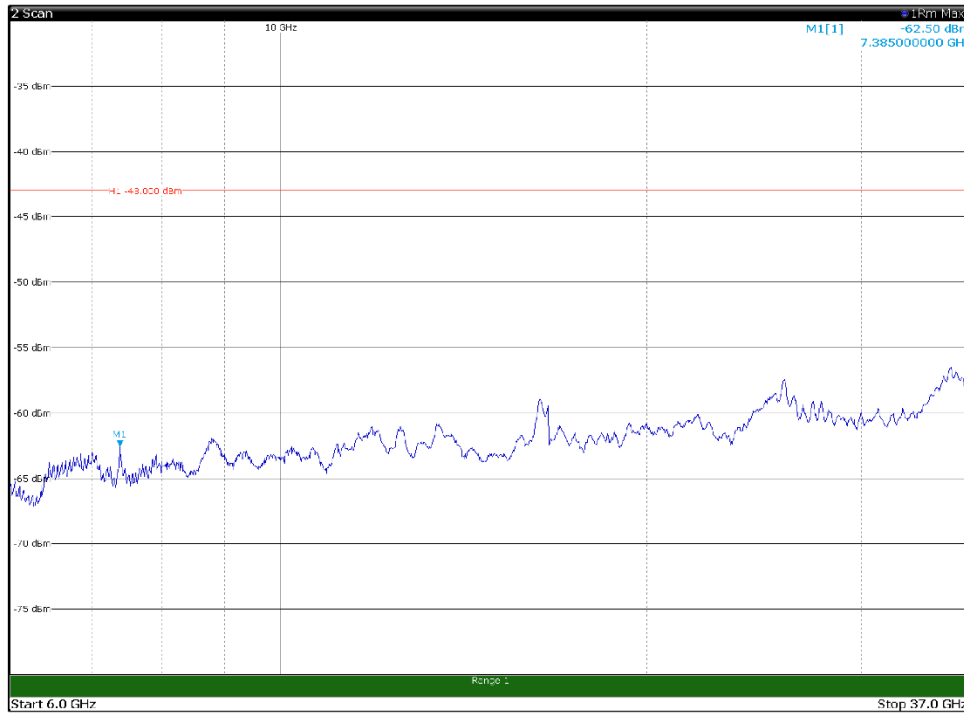

Channel: MIDDLE, Modulation: 256QAM, BW=15MHz, Range: 30MHz - 1GHz

Channel: MIDDLE, Modulation: 256QAM, BW=15MHz, Range: 1GHz - 6GHz

Channel: MIDDLE, Modulation: 256QAM, BW=15MHz, Range: 6GHz - 37GHz

Channel: TOP, Modulation: QPSK, BW=15MHz, Range: 30MHz - 1GHz

Channel: TOP, Modulation: QPSK, BW=15MHz, Range: 1GHz - 6GHz

Channel: TOP, Modulation: QPSK, BW=15MHz, Range: 6GHz - 37GHz

Channel: TOP, Modulation: 16QAM,  
 BW=15MHz, Range: 30MHz - 1GHz

Channel: TOP, Modulation: 16QAM,  
 BW=15MHz, Range: 1GHz - 6GHz