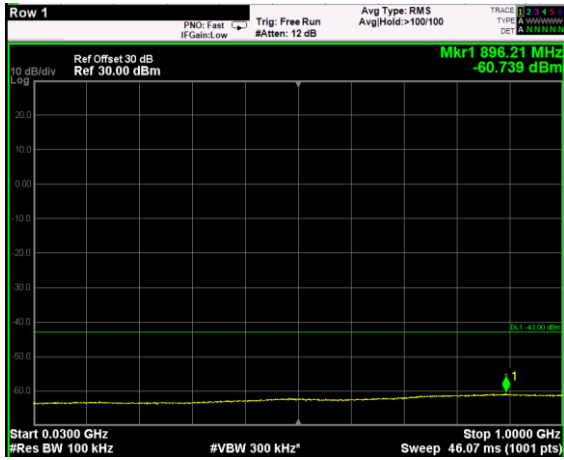

Channel: BOTTOM, Modulation: 256QAM, BW=20MHz, Range: 6GHz - 37GHz

Channel: MIDDLE, Modulation: QPSK, BW=20MHz, Range: 30MHz - 1GHz