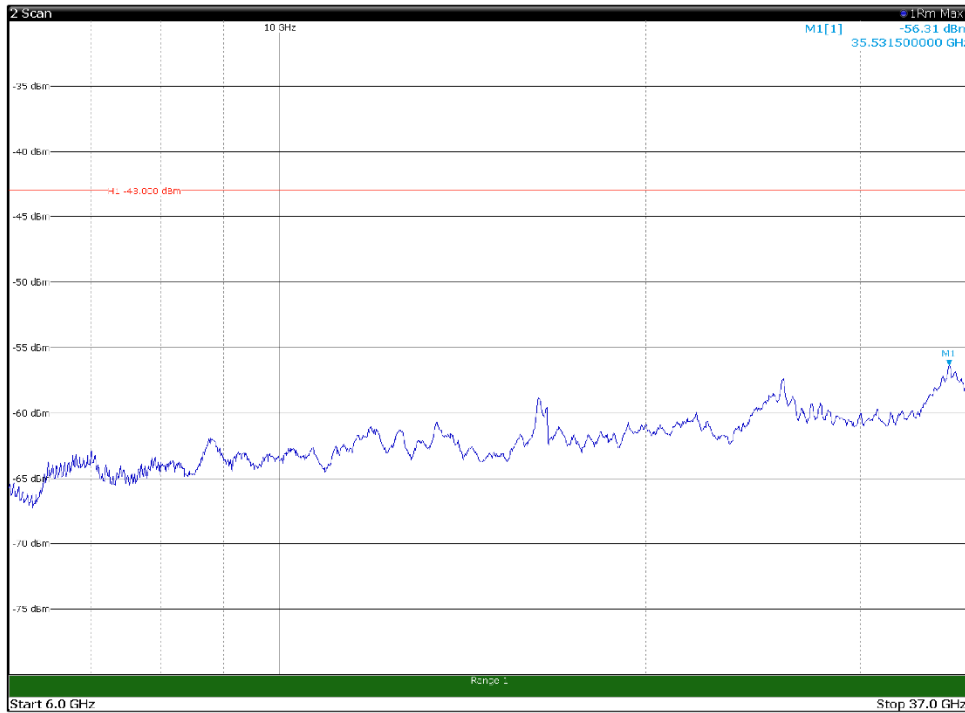

Channel: TOP, Modulation: 16QAM, BW=10MHz, Range: 1GHz - 6GHz

Channel: TOP, Modulation: 16QAM, BW=10MHz, Range: 6GHz - 37GHz

Channel: TOP, Modulation: 64QAM, BW=10MHz, Range: 30MHz - 1GHz

Channel: TOP, Modulation: 64QAM, BW=10MHz, Range: 1GHz - 6GHz

Channel: TOP, Modulation: 64QAM, BW=10MHz, Range: 6GHz - 37GHz

Channel: TOP, Modulation: 256QAM, BW=10MHz, Range: 30MHz - 1GHz

Channel: TOP, Modulation: 256QAM, BW=10MHz, Range: 1GHz - 6GHz

Channel: TOP, Modulation: 256QAM, BW=10MHz, Range: 6GHz - 37GHz

Channel: BOTTOM, Modulation: QPSK, BW=15MHz, Range: 30MHz - 1GHz

Channel: BOTTOM, Modulation: QPSK, BW=15MHz, Range: 1GHz - 6GHz

Channel: BOTTOM, Modulation: QPSK, BW=15MHz, Range: 6GHz - 37GHz

Channel: BOTTOM, Modulation: 16QAM, BW=15MHz, Range: 30MHz - 1GHz