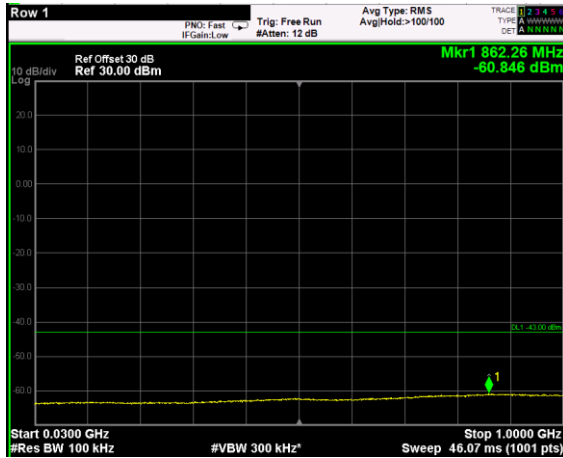

Channel: TOP, Modulation: 64QAM, BW=10MHz, Range: 6GHz - 37GHz

Channel: TOP, Modulation: 256QAM, BW=10MHz, Range: 30MHz - 1GHz

Channel: TOP, Modulation: 256QAM, BW=10MHz, Range: 1GHz - 6GHz

Channel: TOP, Modulation: 256QAM, BW=10MHz, Range: 6GHz - 37GHz