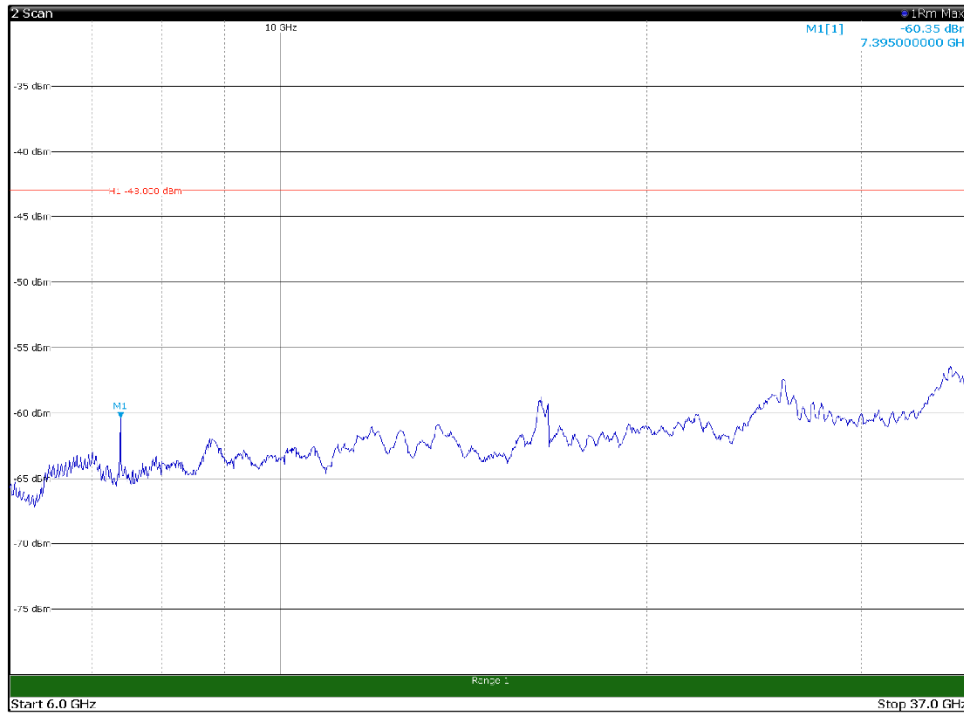

Channel: TOP, Modulation: 64QAM, BW=5MHz, Range: 30MHz - 1GHz

Channel: TOP, Modulation: 64QAM, BW=5MHz, Range: 1GHz - 6GHz

Channel: TOP, Modulation: 64QAM, BW=5MHz, Range: 6GHz - 37GHz

Channel: TOP, Modulation: 256QAM,  
 BW=5MHz, Range: 30MHz - 1GHz

Channel: TOP, Modulation: 256QAM,  
 BW=5MHz, Range: 1GHz - 6GHz

Channel: TOP, Modulation: 256QAM,  
 BW=5MHz, Range: 6GHz - 37GHz

Channel: BOTTOM, Modulation: QPSK, BW=10MHz, Range: 30MHz - 1GHz

Channel: BOTTOM, Modulation: QPSK, BW=10MHz, Range: 1GHz - 6GHz

Channel: BOTTOM, Modulation: QPSK, BW=10MHz, Range: 6GHz - 37GHz

Channel: BOTTOM, Modulation: 16QAM, BW=10MHz, Range: 30MHz - 1GHz

Channel: BOTTOM, Modulation: 16QAM, BW=10MHz, Range: 1GHz - 6GHz

Channel: BOTTOM, Modulation: 16QAM, BW=10MHz, Range: 6GHz - 37GHz