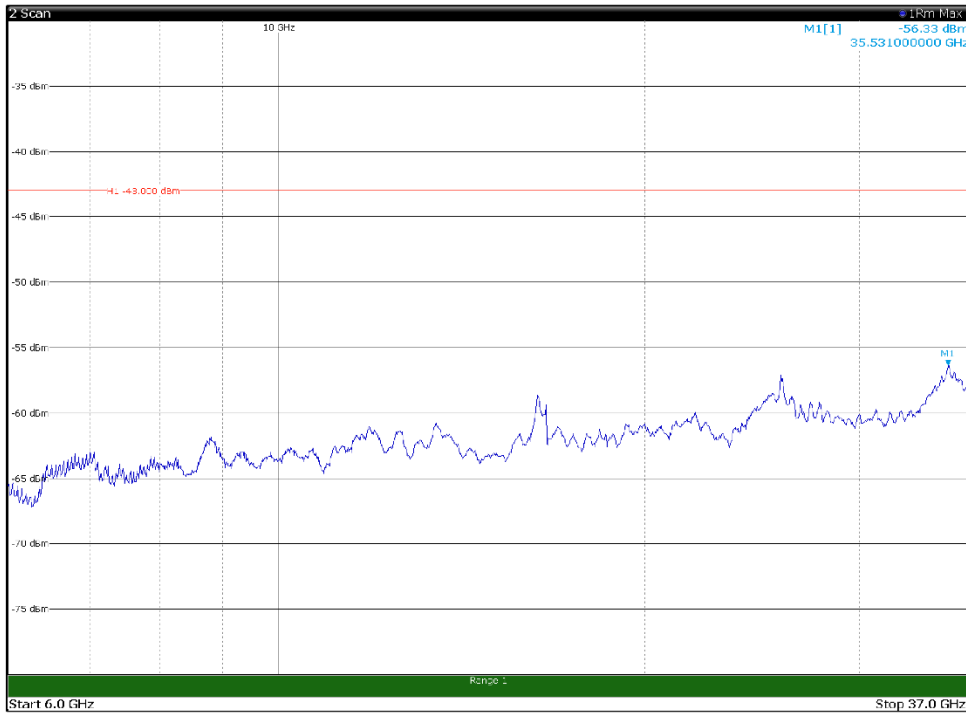

Channel: MIDDLE, Modulation: 256QAM, BW=20MHz, Range: 30MHz - 1GHz

Channel: MIDDLE, Modulation: 256QAM, BW=20MHz, Range: 1GHz - 6GHz

Channel: MIDDLE, Modulation: 256QAM, BW=20MHz, Range: 6GHz - 37GHz