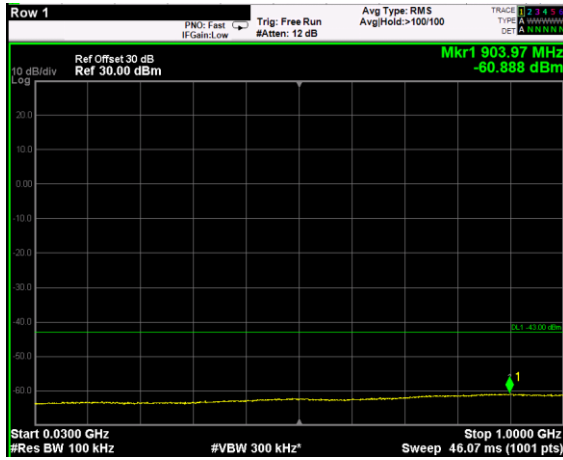

Channel: BOTTOM, Modulation: 64QAM, BW=15MHz, Range: 6GHz - 37GHz

Channel: BOTTOM, Modulation: 256QAM, BW=15MHz, Range: 30MHz - 1GHz