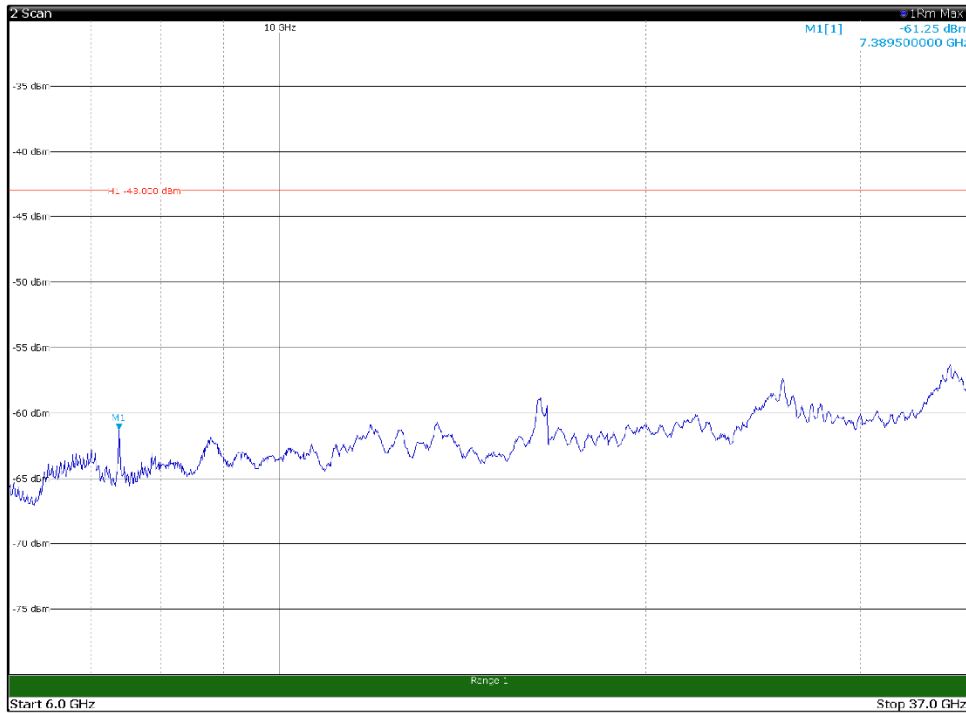

Channel: MIDDLE, Modulation: 16QAM, BW=10MHz, Range: 6GHz - 37GHz

Channel: MIDDLE, Modulation: 64QAM, BW=10MHz, Range: 30MHz - 1GHz

Channel: MIDDLE, Modulation: 64QAM, BW=10MHz, Range: 1GHz - 6GHz

Channel: MIDDLE, Modulation: 64QAM, BW=10MHz, Range: 6GHz - 37GHz

Channel: MIDDLE, Modulation: 256QAM,  
BW=10MHz, Range: 30MHz - 1GHz

Channel: MIDDLE, Modulation: 256QAM,  
BW=10MHz, Range: 1GHz - 6GHz

Channel: MIDDLE, Modulation: 256QAM,  
BW=10MHz, Range: 6GHz - 37GHz

Channel: TOP, Modulation: QPSK, BW=10MHz, Range: 30MHz - 1GHz

Channel: TOP, Modulation: QPSK, BW=10MHz, Range: 1GHz - 6GHz

Channel: TOP, Modulation: QPSK, BW=10MHz, Range: 6GHz - 37GHz

Channel: TOP, Modulation: 16QAM, BW=10MHz, Range: 30MHz - 1GHz

Channel: TOP, Modulation: 16QAM, BW=10MHz, Range: 1GHz - 6GHz

Channel: TOP, Modulation: 16QAM, BW=10MHz, Range: 6GHz - 37GHz

Channel: TOP, Modulation: 64QAM, BW=10MHz, Range: 30MHz - 1GHz

Channel: TOP, Modulation: 64QAM, BW=10MHz, Range: 1GHz - 6GHz