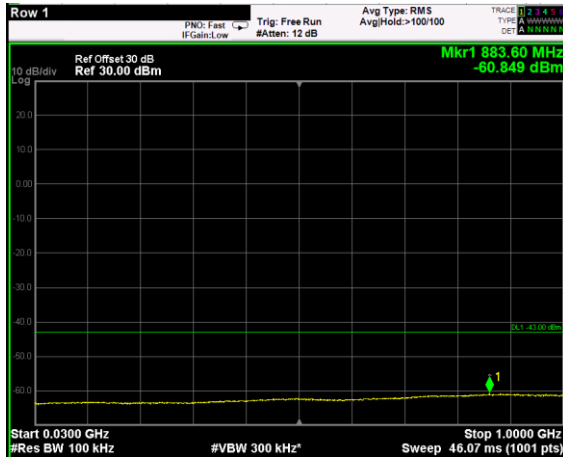

Channel: MIDDLE, Modulation: QPSK,
BW=15MHz, Range: 6GHz - 37GHz

Channel: MIDDLE, Modulation: 16QAM,
BW=15MHz, Range: 30MHz - 1GHz