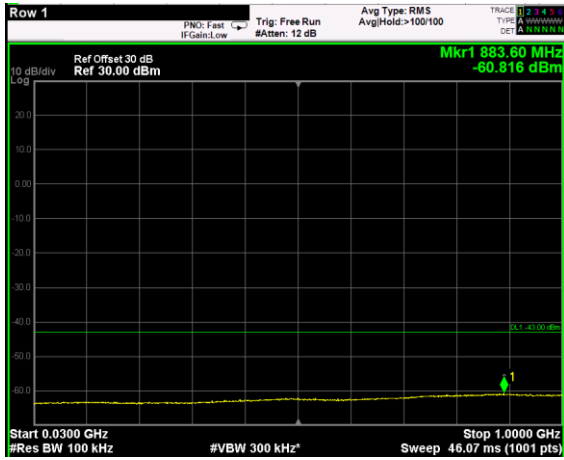

Channel: MIDDLE, Modulation: QPSK, BW=20MHz, Range: 6GHz - 37GHz

Channel: MIDDLE, Modulation: 16QAM,
BW=20MHz, Range: 30MHz - 1GHz