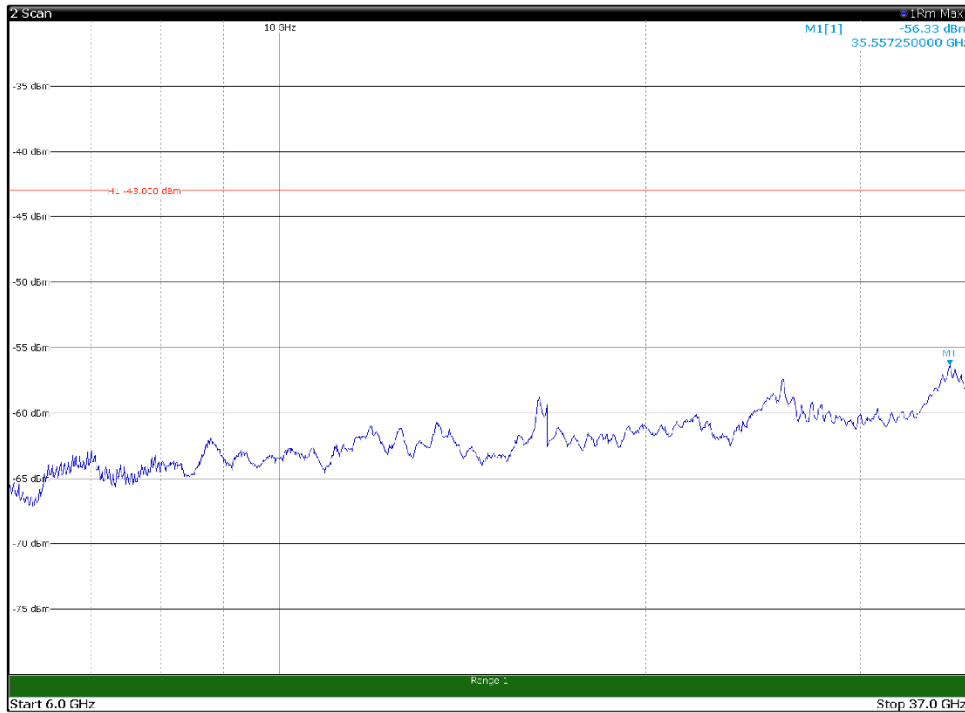

Channel: MIDDLE, Modulation: QPSK,  
 BW=15MHz, Range: 30MHz - 1GHz

Channel: MIDDLE, Modulation: QPSK,  
 BW=15MHz, Range: 1GHz - 6GHz

Channel: MIDDLE, Modulation: QPSK,  
 BW=15MHz, Range: 6GHz - 37GHz

Channel: MIDDLE, Modulation: 16QAM,  
BW=15MHz, Range: 30MHz - 1GHz

Channel: MIDDLE, Modulation: 16QAM,  
BW=15MHz, Range: 1GHz - 6GHz

Channel: MIDDLE, Modulation: 16QAM,  
BW=15MHz, Range: 6GHz - 37GHz

Channel: MIDDLE, Modulation: 64QAM,  
 BW=15MHz, Range: 30MHz - 1GHz

Channel: MIDDLE, Modulation: 64QAM,  
 BW=15MHz, Range: 1GHz - 6GHz

Channel: MIDDLE, Modulation: 64QAM,  
 BW=15MHz, Range: 6GHz - 37GHz