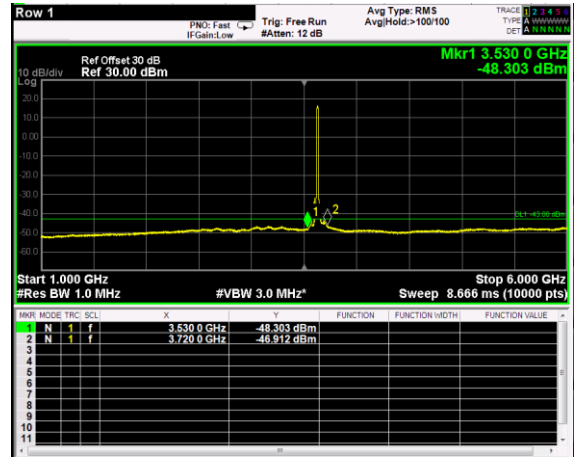

Channel: MIDDLE, Modulation: 16QAM,
BW=15MHz, Range: 1GHz - 6GHz