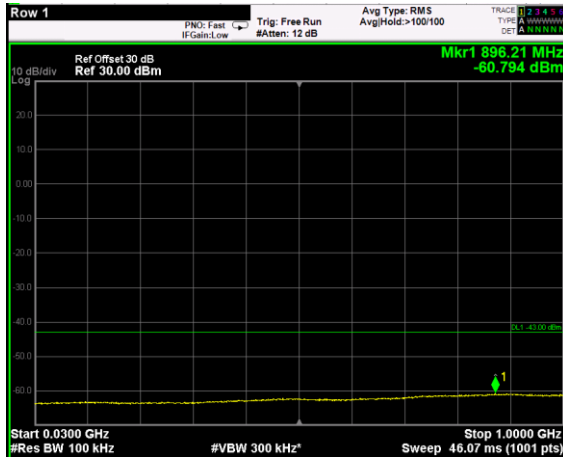

Channel: MIDDLE, Modulation: 256QAM, BW=15MHz, Range: 6GHz - 37GHz

Channel: TOP, Modulation: QPSK, BW=15MHz, Range: 30MHz - 1GHz