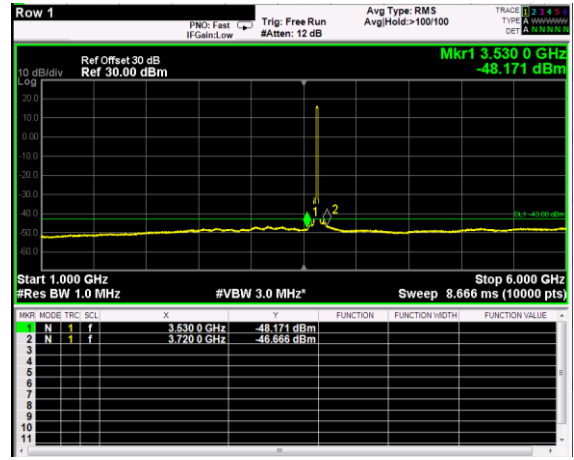

Channel: MIDDLE, Modulation: QPSK,
BW=15MHz, Range: 1GHz - 6GHz