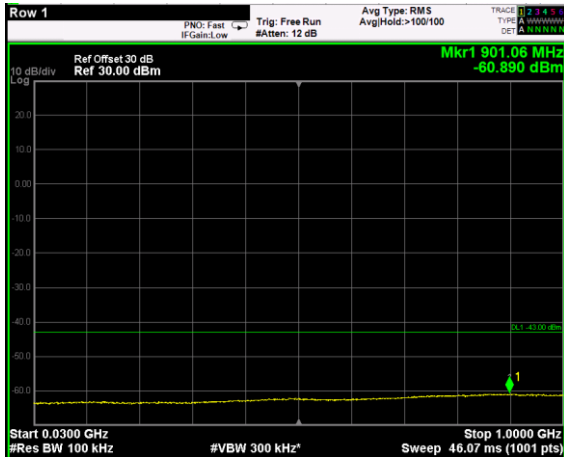

Channel: MIDDLE, Modulation: 16QAM, BW=10MHz, Range: 6GHz - 37GHz

Channel: MIDDLE, Modulation: 64QAM, BW=10MHz, Range: 30MHz - 1GHz