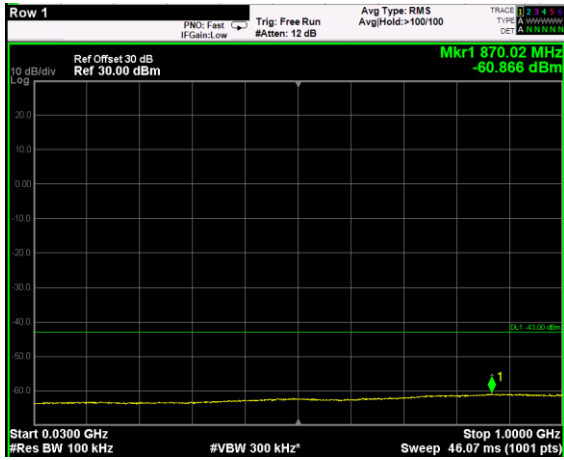

Channel: BOTTOM, Modulation: 16QAM, BW=20MHz, Range: 6GHz - 37GHz

Channel: BOTTOM, Modulation: 64QAM, BW=20MHz, Range: 30MHz - 1GHz

Channel: BOTTOM, Modulation: 64QAM, BW=20MHz, Range: 1GHz - 6GHz

Channel: BOTTOM, Modulation: 64QAM, BW=20MHz, Range: 6GHz - 37GHz