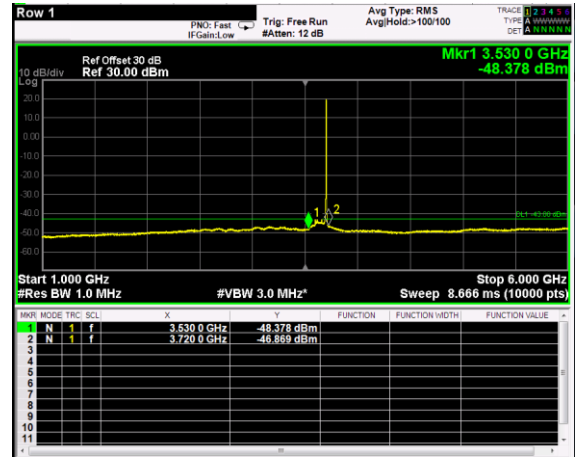

Channel: TOP, Modulation: 64QAM, BW=5MHz, Range: 30MHz - 1GHz

Channel: TOP, Modulation: 64QAM, BW=5MHz, Range: 1GHz - 6GHz

Channel: TOP, Modulation: 64QAM, BW=5MHz, Range: 6GHz - 37GHz

Channel: TOP, Modulation: 256QAM,  
 BW=5MHz, Range: 30MHz - 1GHz