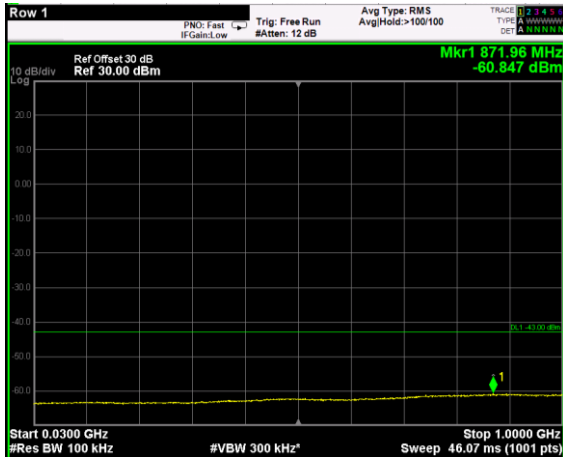

Channel: MIDDLE, Modulation: 16QAM, BW=10MHz, Range: 6GHz - 37GHz

Channel: MIDDLE, Modulation: 64QAM, BW=10MHz, Range: 30MHz - 1GHz

Channel: MIDDLE, Modulation: 64QAM, BW=10MHz, Range: 1GHz - 6GHz

Channel: MIDDLE, Modulation: 64QAM, BW=10MHz, Range: 6GHz - 37GHz