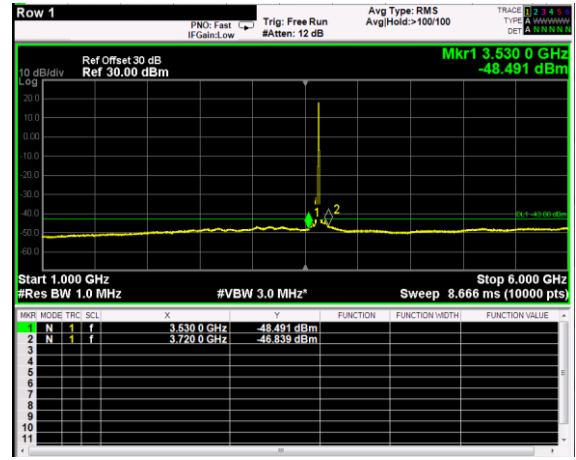

Channel: MIDDLE, Modulation: 256QAM,
BW=10MHz, Range: 1GHz - 6GHz