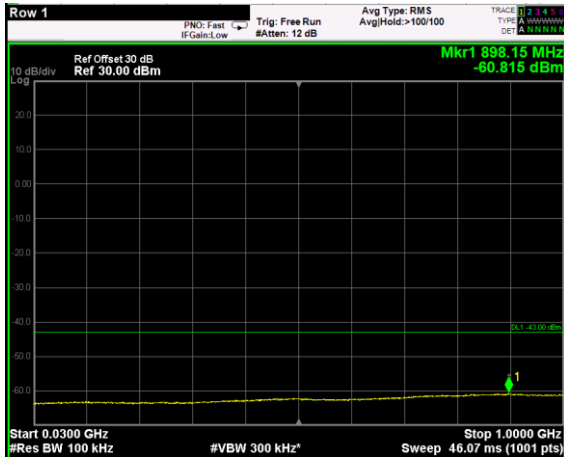

Channel: TOP, Modulation: 256QAM,
BW=5MHz, Range: 6GHz - 37GHz

Channel: BOTTOM, Modulation: QPSK, BW=10MHz, Range: 30MHz - 1GHz