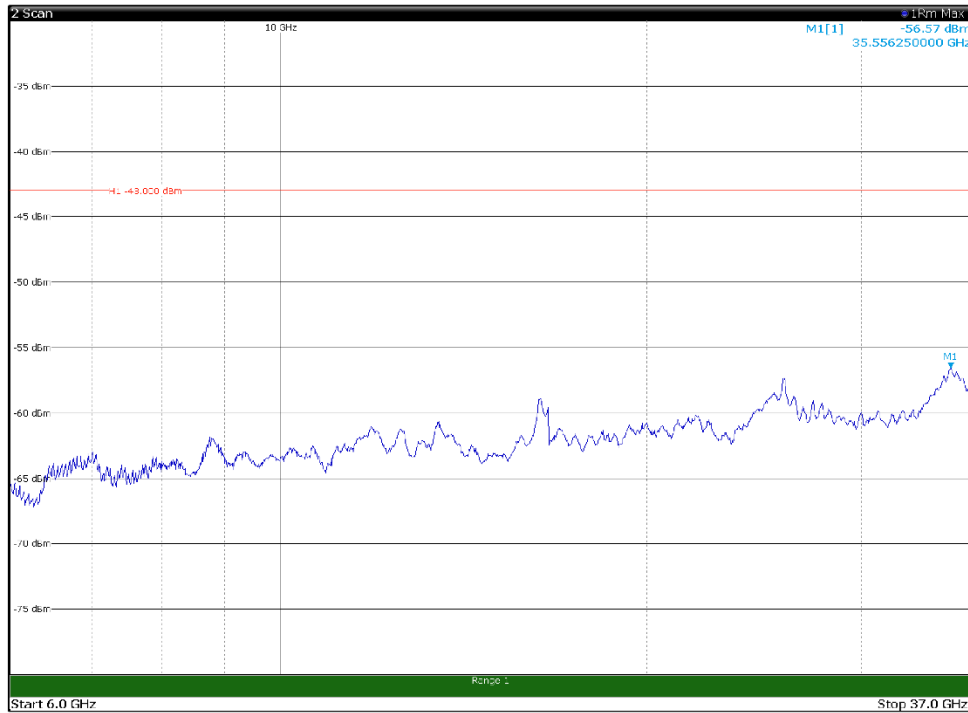

Channel: MIDDLE, Modulation: QPSK, BW=20MHz, Range: 30MHz - 1GHz

Channel: MIDDLE, Modulation: QPSK, BW=20MHz, Range: 1GHz - 6GHz

Channel: MIDDLE, Modulation: QPSK, BW=20MHz, Range: 6GHz - 37GHz