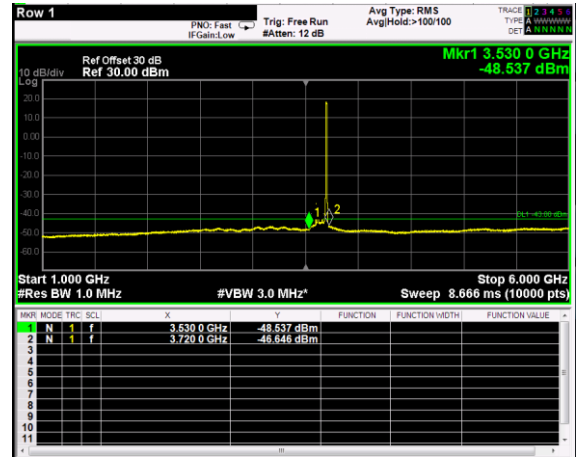

Channel: TOP, Modulation: QPSK, BW=10MHz, Range: 1GHz - 6GHz