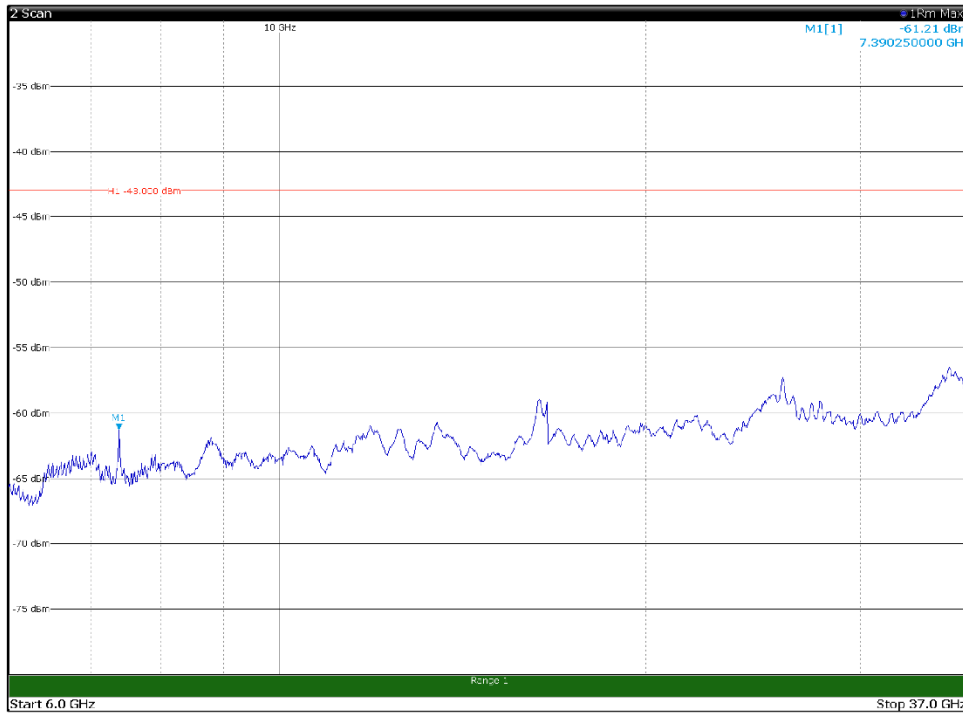

Channel: TOP, Modulation: QPSK, BW=10MHz, Range: 30MHz - 1GHz

Channel: TOP, Modulation: QPSK, BW=10MHz, Range: 1GHz - 6GHz

Channel: TOP, Modulation: QPSK, BW=10MHz, Range: 6GHz - 37GHz

Channel: TOP, Modulation: 16QAM, BW=10MHz, Range: 30MHz - 1GHz

Channel: TOP, Modulation: 16QAM, BW=10MHz, Range: 1GHz - 6GHz

Channel: TOP, Modulation: 16QAM, BW=10MHz, Range: 6GHz - 37GHz

Channel: TOP, Modulation: 64QAM, BW=10MHz, Range: 30MHz - 1GHz

Channel: TOP, Modulation: 64QAM, BW=10MHz, Range: 1GHz - 6GHz

Channel: TOP, Modulation: 64QAM, BW=10MHz, Range: 6GHz - 37GHz

Channel: TOP, Modulation: 256QAM, BW=10MHz, Range: 30MHz - 1GHz

Channel: TOP, Modulation: 256QAM, BW=10MHz, Range: 1GHz - 6GHz

Channel: TOP, Modulation: 256QAM, BW=10MHz, Range: 6GHz - 37GHz