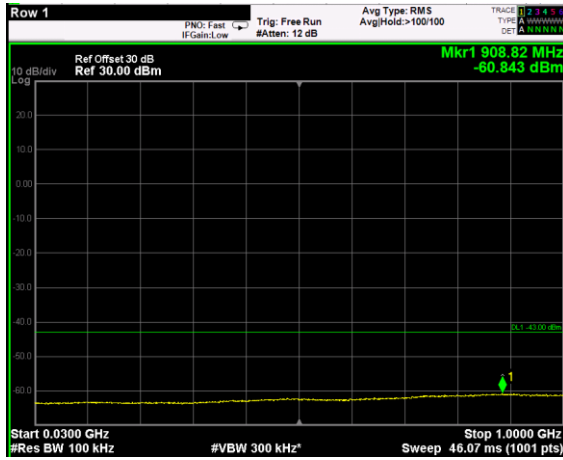

Channel: MIDDLE, Modulation: 16QAM,
BW=15MHz, Range: 6GHz - 37GHz

Channel: MIDDLE, Modulation: 64QAM,
BW=15MHz, Range: 30MHz - 1GHz