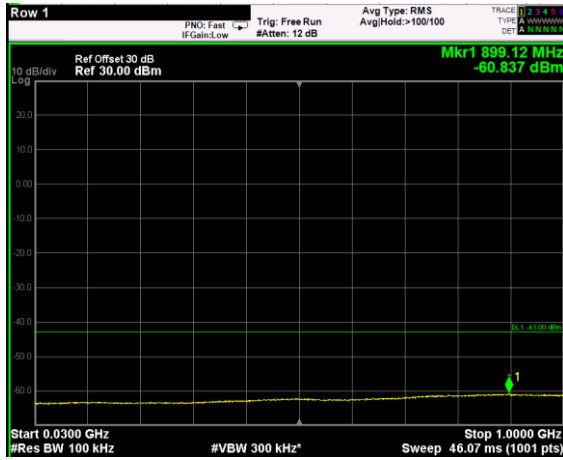

Channel: TOP, Modulation: QPSK, BW=15MHz, Range: 6GHz - 37GHz

Channel: TOP, Modulation: 16QAM,
BW=15MHz, Range: 30MHz - 1GHz