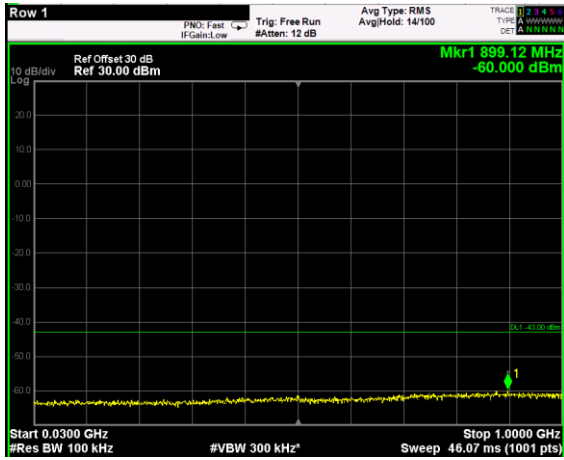

Channel: MIDDLE, Modulation: 256QAM, BW=20MHz, Range: 6GHz - 37GHz

Channel: TOP, Modulation: QPSK, BW=20MHz, Range: 30MHz - 1GHz