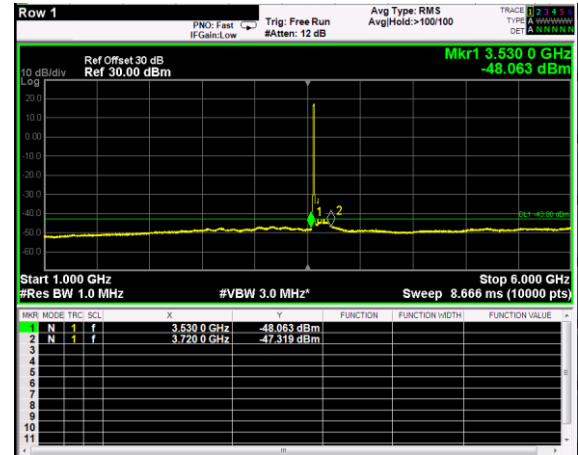

Channel: BOTTOM, Modulation: QPSK, BW=10MHz, Range: 6GHz - 37GHz

Channel: BOTTOM, Modulation: 16QAM, BW=10MHz, Range: 30MHz - 1GHz

Channel: BOTTOM, Modulation: 16QAM, BW=10MHz, Range: 1GHz - 6GHz

Channel: BOTTOM, Modulation: 16QAM, BW=10MHz, Range: 6GHz - 37GHz

Channel: BOTTOM, Modulation: 64QAM,  
BW=10MHz, Range: 30MHz - 1GHz

Channel: BOTTOM, Modulation: 64QAM,  
BW=10MHz, Range: 1GHz - 6GHz

Channel: BOTTOM, Modulation: 64QAM,  
BW=10MHz, Range: 6GHz - 37GHz