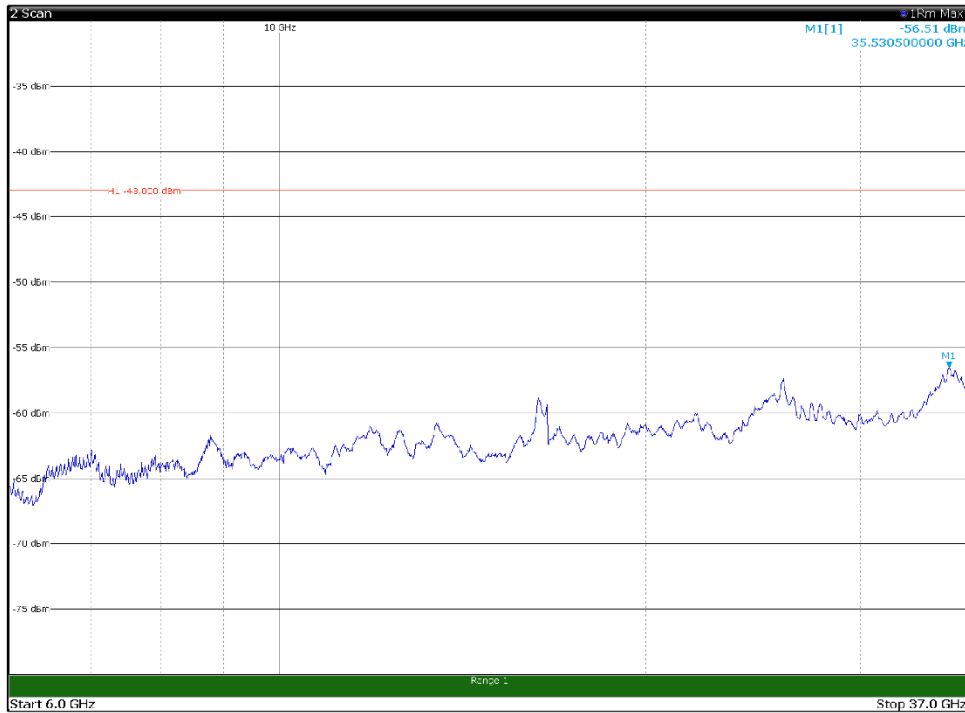

Channel: BOTTOM, Modulation: 64QAM, BW=15MHz, Range: 6GHz - 37GHz

Channel: BOTTOM, Modulation: 256QAM, BW=15MHz, Range: 30MHz - 1GHz

Channel: BOTTOM, Modulation: 256QAM, BW=15MHz, Range: 1GHz - 6GHz

Channel: BOTTOM, Modulation: 256QAM, BW=15MHz, Range: 6GHz - 37GHz

Channel: MIDDLE, Modulation: QPSK,  
 BW=15MHz, Range: 30MHz - 1GHz

Channel: MIDDLE, Modulation: QPSK,  
 BW=15MHz, Range: 1GHz - 6GHz

Channel: MIDDLE, Modulation: QPSK,  
 BW=15MHz, Range: 6GHz - 37GHz

Channel: MIDDLE, Modulation: 16QAM,  
BW=15MHz, Range: 30MHz - 1GHz

Channel: MIDDLE, Modulation: 16QAM,  
BW=15MHz, Range: 1GHz - 6GHz

Channel: MIDDLE, Modulation: 16QAM,  
BW=15MHz, Range: 6GHz - 37GHz