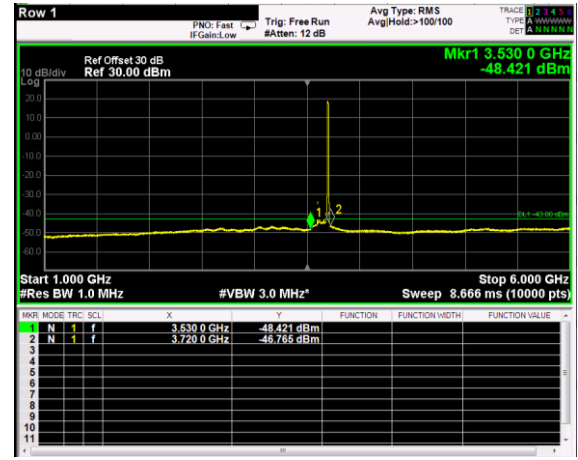

Channel: TOP, Modulation: QPSK, BW=10MHz, Range: 30MHz - 1GHz

Channel: TOP, Modulation: QPSK, BW=10MHz, Range: 1GHz - 6GHz

Channel: TOP, Modulation: QPSK, BW=10MHz, Range: 6GHz - 37GHz

Channel: TOP, Modulation: 16QAM, BW=10MHz, Range: 30MHz - 1GHz