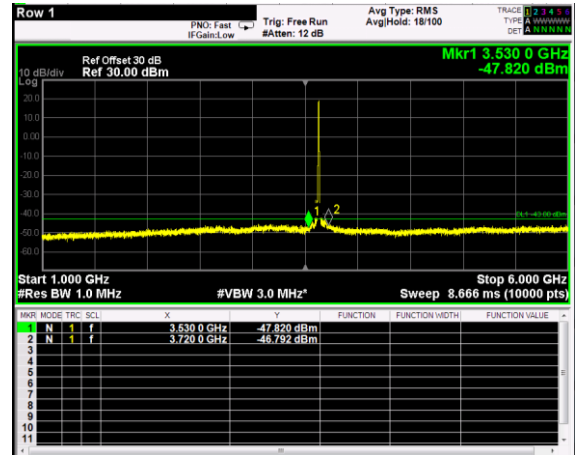

Channel: BOTTOM, Modulation: 256QAM, BW=10MHz, Range: 30MHz - 1GHz

Channel: BOTTOM, Modulation: 256QAM, BW=10MHz, Range: 1GHz - 6GHz

Channel: BOTTOM, Modulation: 256QAM, BW=10MHz, Range: 6GHz - 37GHz

Channel: MIDDLE, Modulation: QPSK, BW=10MHz, Range: 30MHz - 1GHz