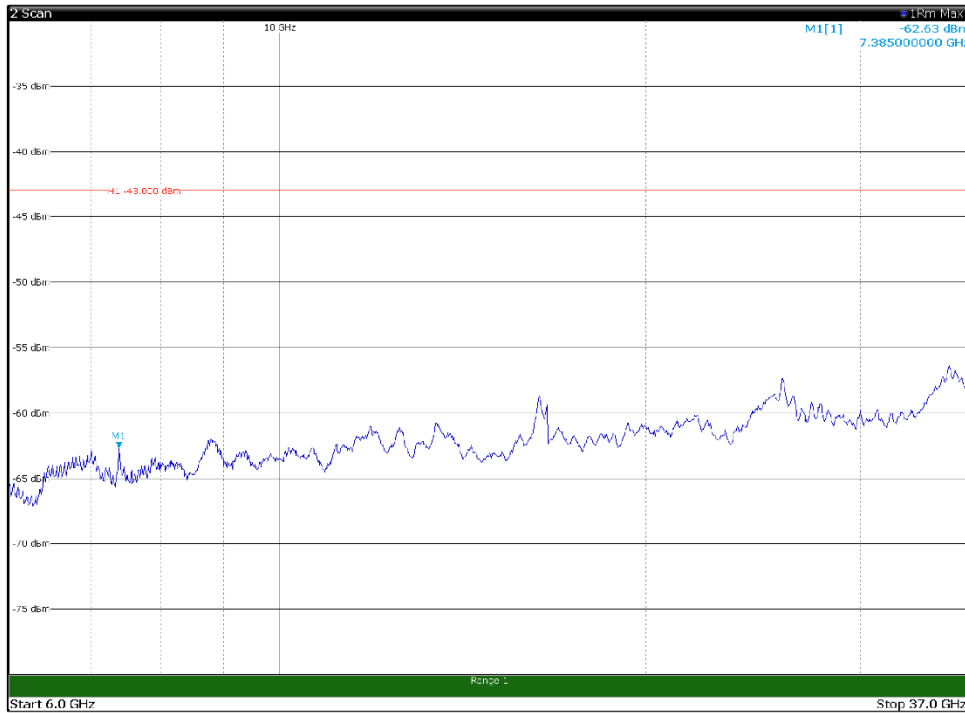

Channel: TOP, Modulation: 16QAM,  
 BW=15MHz, Range: 6GHz - 37GHz

Channel: TOP, Modulation: 64QAM,  
 BW=15MHz, Range: 30MHz - 1GHz

Channel: TOP, Modulation: 64QAM,  
 BW=15MHz, Range: 1GHz - 6GHz

Channel: TOP, Modulation: 64QAM,  
 BW=15MHz, Range: 6GHz - 37GHz

Channel: TOP, Modulation: 256QAM, BW=15MHz, Range: 30MHz - 1GHz

Channel: TOP, Modulation: 256QAM, BW=15MHz, Range: 1GHz - 6GHz

Channel: TOP, Modulation: 256QAM, BW=15MHz, Range: 6GHz - 37GHz

Channel: BOTTOM, Modulation: QPSK, BW=20MHz, Range: 30MHz - 1GHz