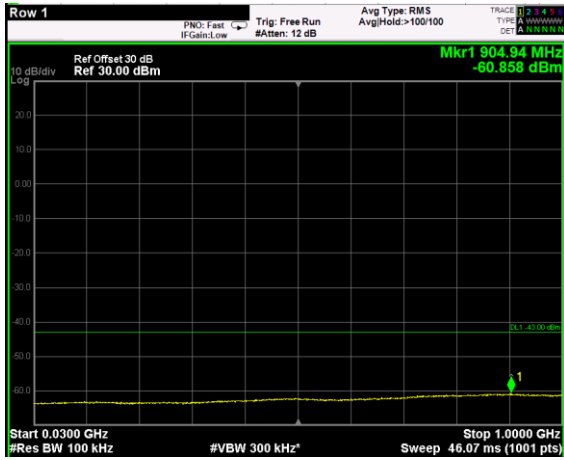

Channel: MIDDLE, Modulation: 16QAM,
BW=20MHz, Range: 6GHz - 37GHz

Channel: MIDDLE, Modulation: 64QAM, BW=20MHz, Range: 30MHz - 1GHz