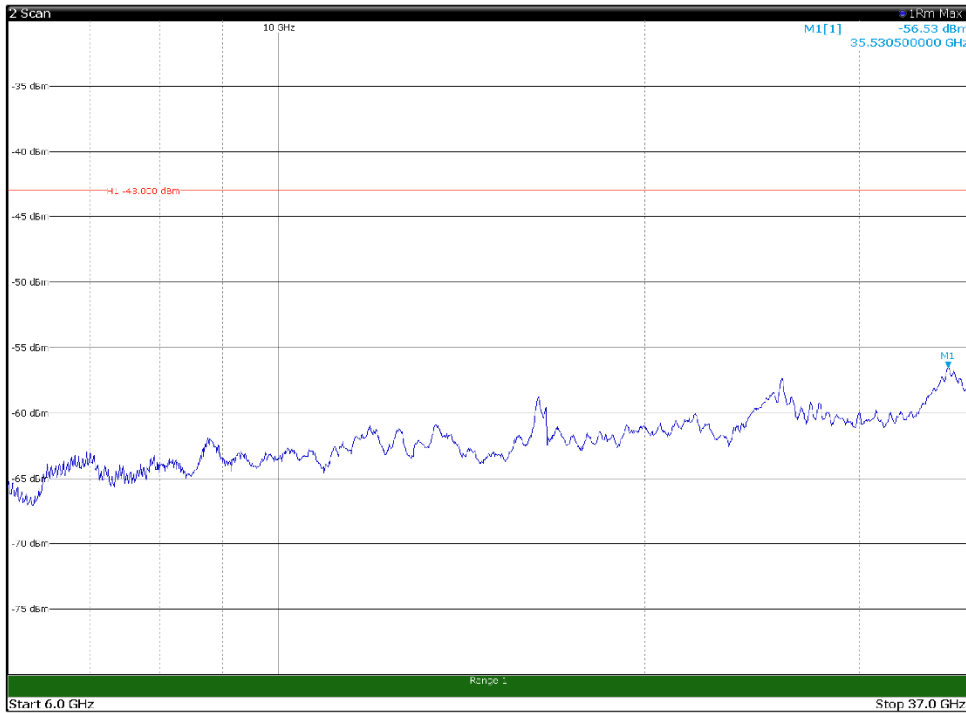

Channel: BOTTOM, Modulation: 256QAM, BW=20MHz, Range: 30MHz - 1GHz

Channel: BOTTOM, Modulation: 256QAM, BW=20MHz, Range: 1GHz - 6GHz

Channel: BOTTOM, Modulation: 256QAM, BW=20MHz, Range: 6GHz - 37GHz