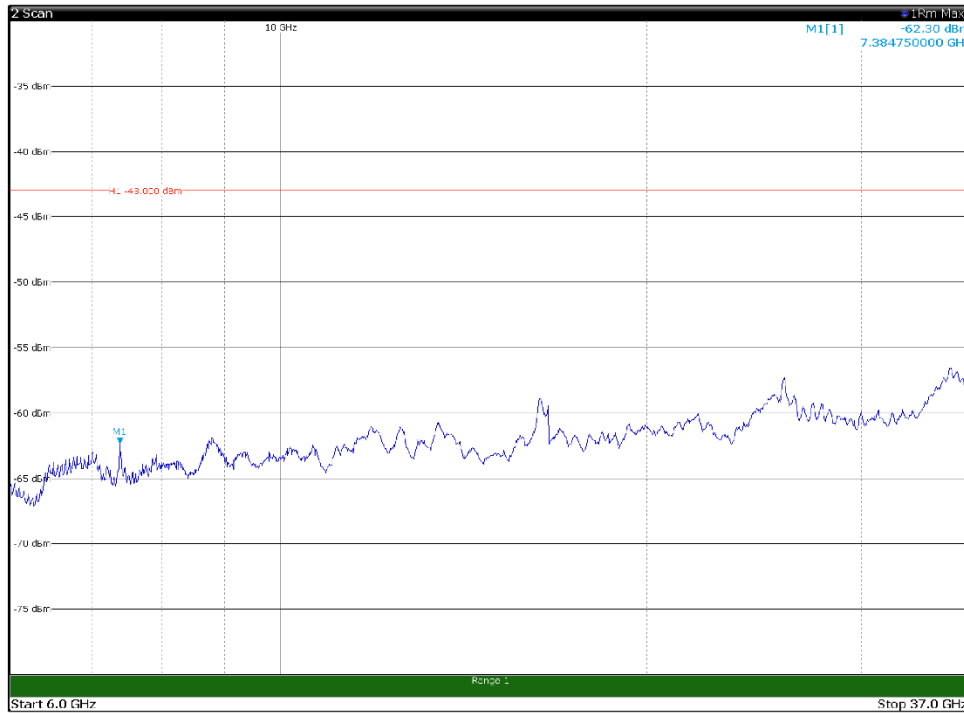

Channel: TOP, Modulation: QPSK, BW=15MHz, Range: 1GHz - 6GHz

Channel: TOP, Modulation: QPSK, BW=15MHz, Range: 6GHz - 37GHz

Channel: TOP, Modulation: 16QAM,  
 BW=15MHz, Range: 30MHz - 1GHz

Channel: TOP, Modulation: 16QAM,  
 BW=15MHz, Range: 1GHz - 6GHz

Channel: TOP, Modulation: 16QAM,  
 BW=15MHz, Range: 6GHz - 37GHz

Channel: TOP, Modulation: 64QAM,  
 BW=15MHz, Range: 30MHz - 1GHz

Channel: TOP, Modulation: 64QAM,  
 BW=15MHz, Range: 1GHz - 6GHz

Channel: TOP, Modulation: 64QAM,  
 BW=15MHz, Range: 6GHz - 37GHz