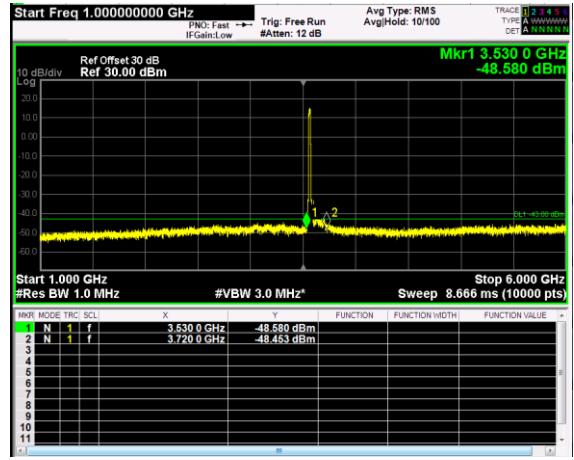

Channel: TOP, Modulation: 256QAM, BW=15MHz, Range: 30MHz - 1GHz

Channel: TOP, Modulation: 256QAM, BW=15MHz, Range: 1GHz - 6GHz

Channel: TOP, Modulation: 256QAM, BW=15MHz, Range: 6GHz - 37GHz

Channel: BOTTOM, Modulation: QPSK, BW=20MHz, Range: 30MHz - 1GHz