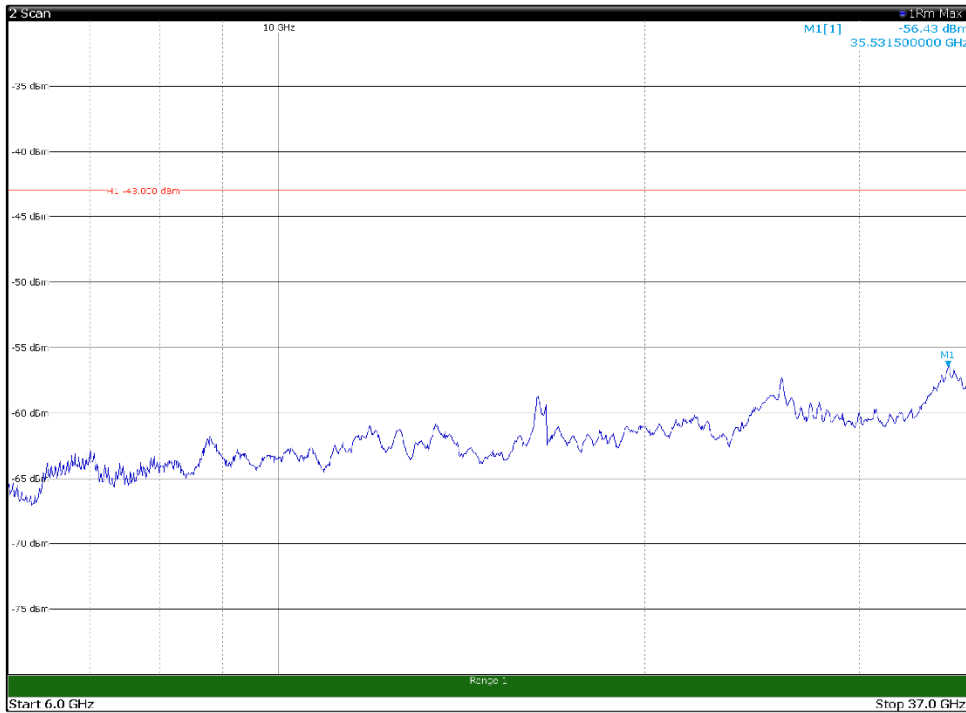

Channel: BOTTOM, Modulation: QPSK, BW=20MHz, Range: 1GHz - 6GHz

Channel: BOTTOM, Modulation: QPSK, BW=20MHz, Range: 6GHz - 37GHz

Channel: BOTTOM, Modulation: 16QAM, BW=20MHz, Range: 30MHz - 1GHz

Channel: BOTTOM, Modulation: 16QAM, BW=20MHz, Range: 1GHz - 6GHz

Channel: BOTTOM, Modulation: 16QAM, BW=20MHz, Range: 6GHz - 37GHz

Channel: BOTTOM, Modulation: 64QAM, BW=20MHz, Range: 30MHz - 1GHz

Channel: BOTTOM, Modulation: 64QAM, BW=20MHz, Range: 1GHz - 6GHz

Channel: BOTTOM, Modulation: 64QAM, BW=20MHz, Range: 6GHz - 37GHz