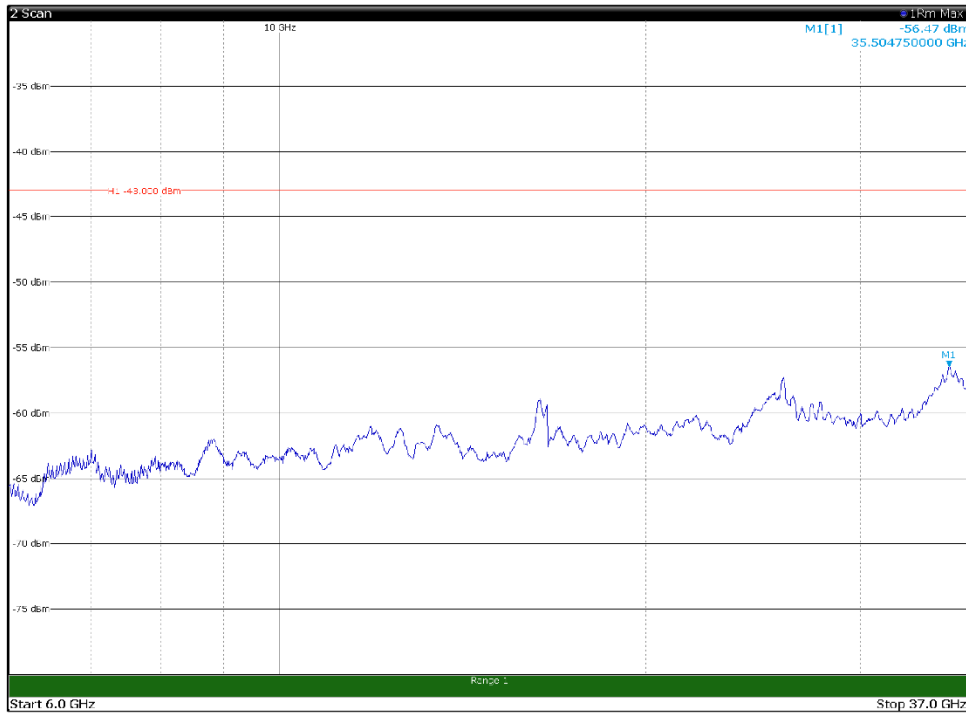

Channel: TOP, Modulation: 64QAM, BW=5MHz, Range: 30MHz - 1GHz

Channel: TOP, Modulation: 64QAM, BW=5MHz, Range: 1GHz - 6GHz

Channel: TOP, Modulation: 64QAM, BW=5MHz, Range: 6GHz - 37GHz

Channel: TOP, Modulation: 256QAM,  
 BW=5MHz, Range: 30MHz - 1GHz

Channel: TOP, Modulation: 256QAM,  
 BW=5MHz, Range: 1GHz - 6GHz

Channel: TOP, Modulation: 256QAM,  
 BW=5MHz, Range: 6GHz - 37GHz

Channel: BOTTOM, Modulation: QPSK, BW=10MHz, Range: 30MHz - 1GHz

Channel: BOTTOM, Modulation: QPSK, BW=10MHz, Range: 1GHz - 6GHz

Channel: BOTTOM, Modulation: QPSK, BW=10MHz, Range: 6GHz - 37GHz

Channel: BOTTOM, Modulation: 16QAM, BW=10MHz, Range: 30MHz - 1GHz

Channel: BOTTOM, Modulation: 16QAM, BW=10MHz, Range: 1GHz - 6GHz

Channel: BOTTOM, Modulation: 16QAM, BW=10MHz, Range: 6GHz - 37GHz

Channel: BOTTOM, Modulation: 64QAM,  
BW=10MHz, Range: 30MHz - 1GHz

Channel: BOTTOM, Modulation: 64QAM,  
BW=10MHz, Range: 1GHz - 6GHz

Channel: BOTTOM, Modulation: 64QAM,  
BW=10MHz, Range: 6GHz - 37GHz