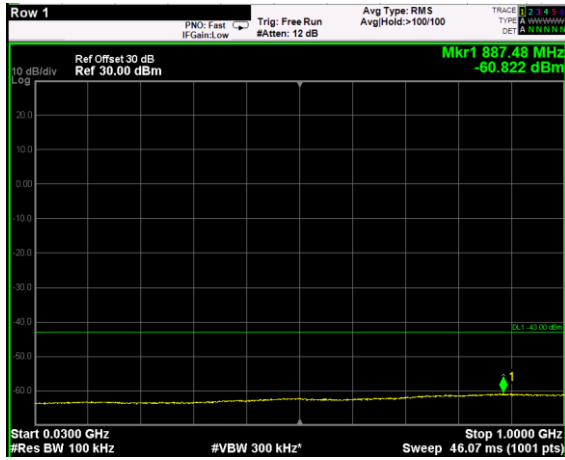

Channel: BOTTOM, Modulation: QPSK, BW=10MHz, Range: 6GHz - 37GHz

Channel: BOTTOM, Modulation: 16QAM, BW=10MHz, Range: 30MHz - 1GHz

Channel: BOTTOM, Modulation: 16QAM, BW=10MHz, Range: 1GHz - 6GHz

Channel: BOTTOM, Modulation: 16QAM, BW=10MHz, Range: 6GHz - 37GHz

Channel: BOTTOM, Modulation: 64QAM,  
BW=10MHz, Range: 30MHz - 1GHz

Channel: BOTTOM, Modulation: 64QAM,  
BW=10MHz, Range: 1GHz - 6GHz

Channel: BOTTOM, Modulation: 64QAM,  
BW=10MHz, Range: 6GHz - 37GHz