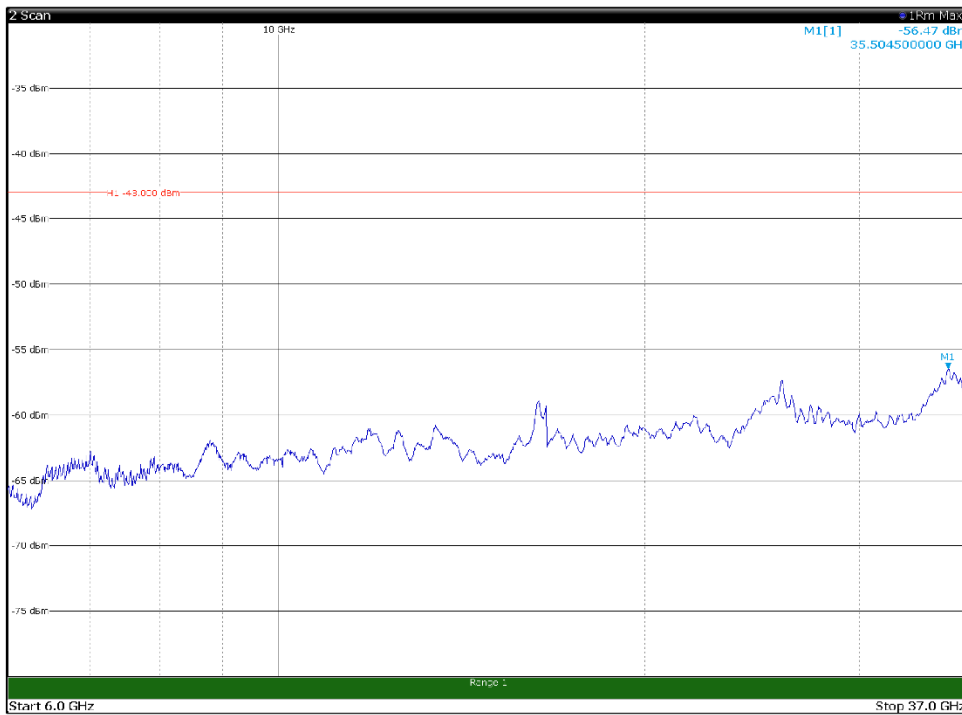

Channel: TOP, Modulation: 64QAM, BW=5MHz, Range: 30MHz - 1GHz

Channel: TOP, Modulation: 64QAM, BW=5MHz, Range: 1GHz - 6GHz

Channel: TOP, Modulation: 64QAM, BW=5MHz, Range: 6GHz - 37GHz

Channel: TOP, Modulation: 256QAM,  
 BW=5MHz, Range: 30MHz - 1GHz

Channel: TOP, Modulation: 256QAM,  
 BW=5MHz, Range: 1GHz - 6GHz

Channel: TOP, Modulation: 256QAM,  
 BW=5MHz, Range: 6GHz - 37GHz

Channel: BOTTOM, Modulation: QPSK, BW=10MHz, Range: 30MHz - 1GHz

Channel: BOTTOM, Modulation: QPSK, BW=10MHz, Range: 1GHz - 6GHz

Channel: BOTTOM, Modulation: QPSK, BW=10MHz, Range: 6GHz - 37GHz

Channel: BOTTOM, Modulation: 16QAM, BW=10MHz, Range: 30MHz - 1GHz

Channel: BOTTOM, Modulation: 16QAM, BW=10MHz, Range: 1GHz - 6GHz

Channel: BOTTOM, Modulation: 16QAM, BW=10MHz, Range: 6GHz - 37GHz

Channel: BOTTOM, Modulation: 64QAM,  
BW=10MHz, Range: 30MHz - 1GHz

Channel: BOTTOM, Modulation: 64QAM,  
BW=10MHz, Range: 1GHz - 6GHz

Channel: BOTTOM, Modulation: 64QAM,  
BW=10MHz, Range: 6GHz - 37GHz