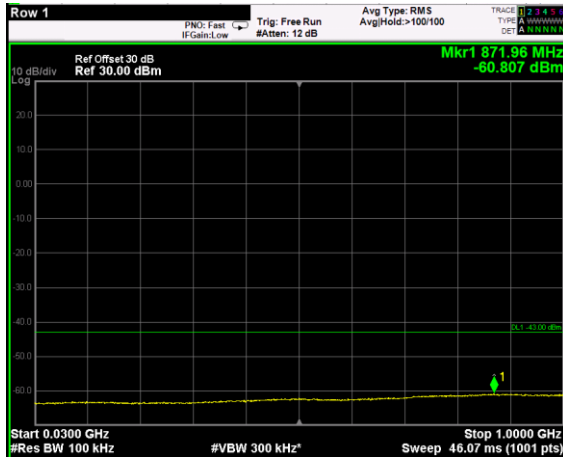

Channel: TOP, Modulation: 16QAM,
BW=15MHz, Range: 6GHz - 37GHz

Channel: TOP, Modulation: 64QAM,
BW=15MHz, Range: 30MHz - 1GHz