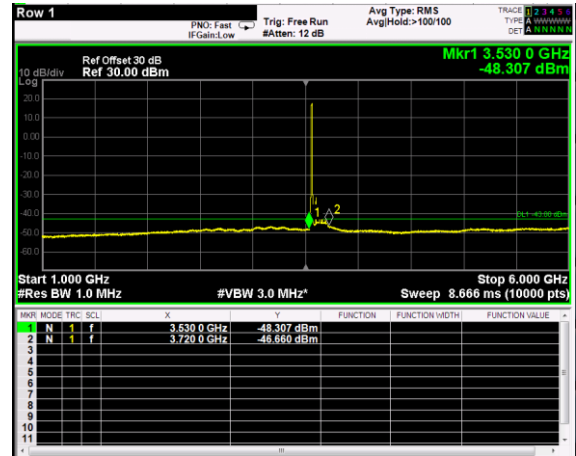

Channel: BOTTOM, Modulation: QPSK, BW=10MHz, Range: 1GHz - 6GHz