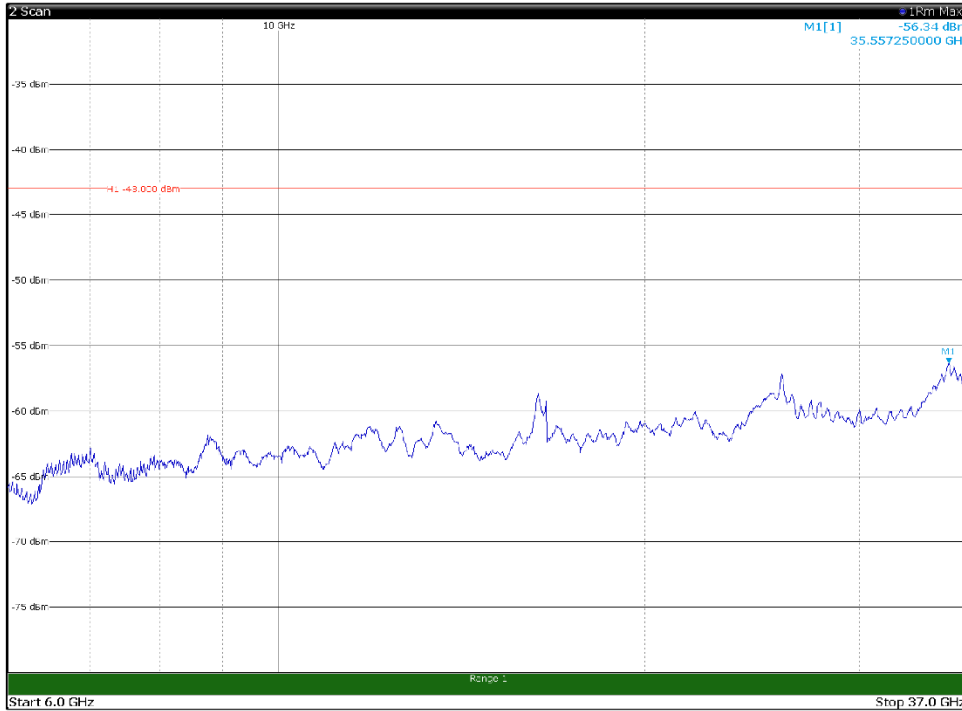

Channel: MIDDLE, Modulation: QPSK, BW=10MHz, Range: 1GHz - 6GHz

Channel: MIDDLE, Modulation: QPSK, BW=10MHz, Range: 6GHz - 37GHz

Channel: MIDDLE, Modulation: 16QAM, BW=10MHz, Range: 30MHz - 1GHz

Channel: MIDDLE, Modulation: 16QAM, BW=10MHz, Range: 1GHz - 6GHz

Channel: MIDDLE, Modulation: 16QAM, BW=10MHz, Range: 6GHz - 37GHz

Channel: MIDDLE, Modulation: 64QAM, BW=10MHz, Range: 30MHz - 1GHz

Channel: MIDDLE, Modulation: 64QAM, BW=10MHz, Range: 1GHz - 6GHz

Channel: MIDDLE, Modulation: 64QAM, BW=10MHz, Range: 6GHz - 37GHz

Channel: MIDDLE, Modulation: 256QAM,  
BW=10MHz, Range: 30MHz - 1GHz

Channel: MIDDLE, Modulation: 256QAM,  
BW=10MHz, Range: 1GHz - 6GHz

Channel: MIDDLE, Modulation: 256QAM,  
BW=10MHz, Range: 6GHz - 37GHz