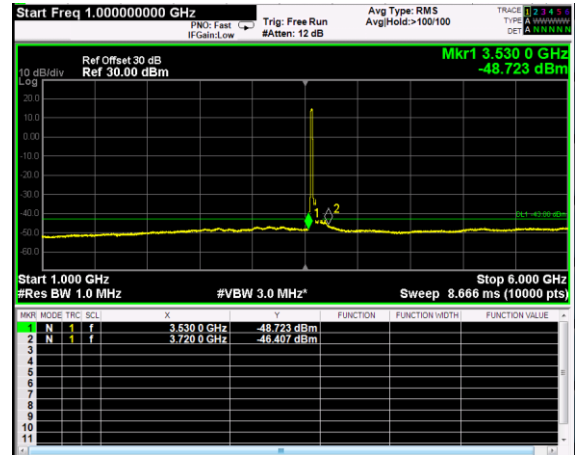

Channel: BOTTOM, Modulation: 64QAM, BW=20MHz, Range: 1GHz - 6GHz