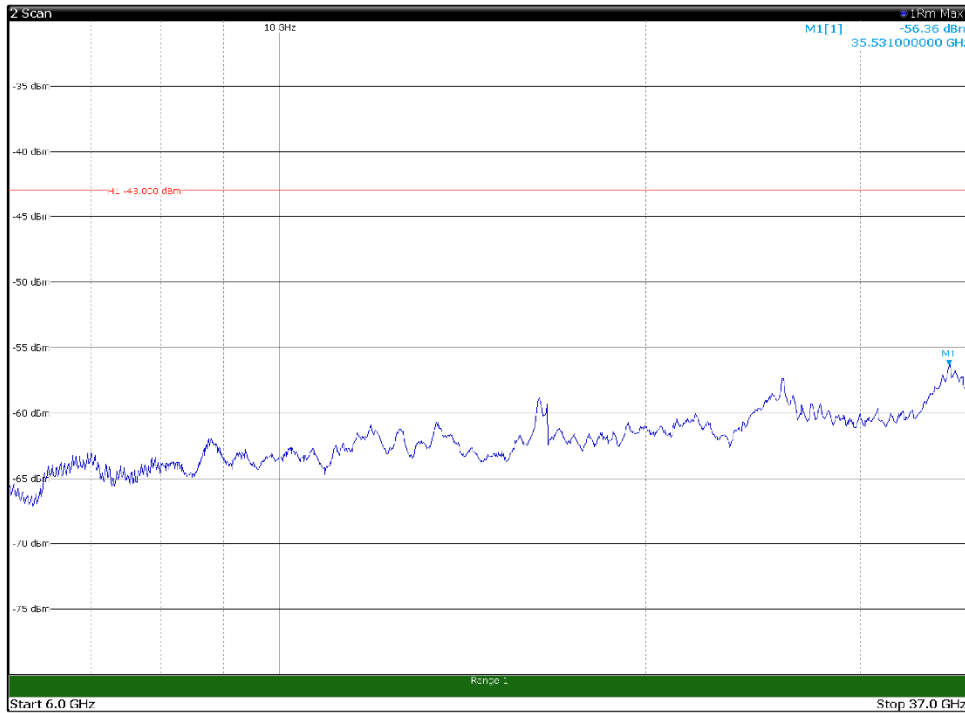

Channel: BOTTOM, Modulation: QPSK, BW=15MHz, Range: 30MHz - 1GHz

Channel: BOTTOM, Modulation: QPSK, BW=15MHz, Range: 1GHz - 6GHz

Channel: BOTTOM, Modulation: QPSK, BW=15MHz, Range: 6GHz - 37GHz

Channel: BOTTOM, Modulation: 16QAM, BW=15MHz, Range: 30MHz - 1GHz

Channel: BOTTOM, Modulation: 16QAM, BW=15MHz, Range: 1GHz - 6GHz

Channel: BOTTOM, Modulation: 16QAM, BW=15MHz, Range: 6GHz - 37GHz

Channel: BOTTOM, Modulation: 64QAM, BW=15MHz, Range: 30MHz - 1GHz

Channel: BOTTOM, Modulation: 64QAM, BW=15MHz, Range: 1GHz - 6GHz

Channel: BOTTOM, Modulation: 64QAM, BW=15MHz, Range: 6GHz - 37GHz

Channel: BOTTOM, Modulation: 256QAM, BW=15MHz, Range: 30MHz - 1GHz

Channel: BOTTOM, Modulation: 256QAM, BW=15MHz, Range: 1GHz - 6GHz

Channel: BOTTOM, Modulation: 256QAM, BW=15MHz, Range: 6GHz - 37GHz