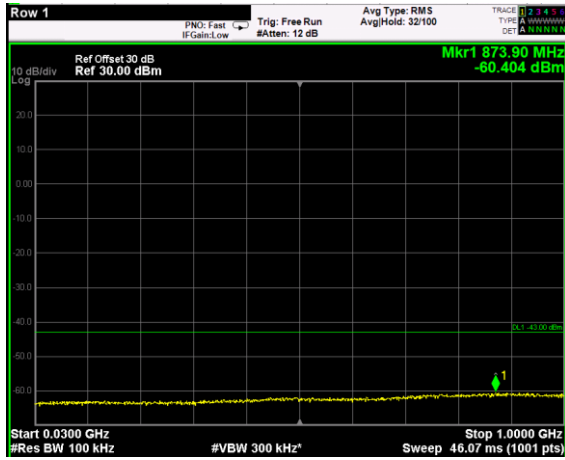

Channel: MIDDLE, Modulation: 256QAM,
BW=10MHz, Range: 6GHz - 37GHz

Channel: TOP, Modulation: QPSK, BW=10MHz, Range: 30MHz - 1GHz