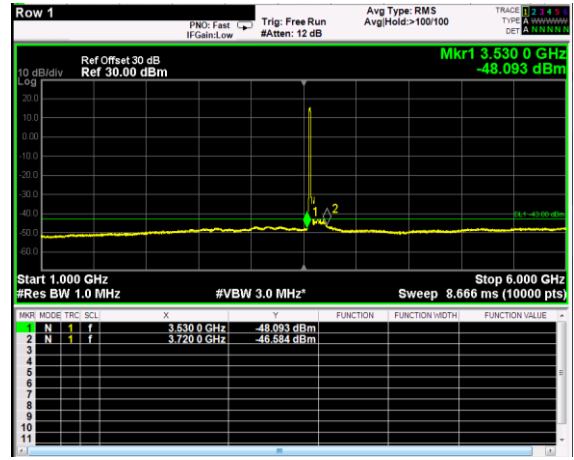

Channel: BOTTOM, Modulation: QPSK, BW=15MHz, Range: 30MHz - 1GHz

Channel: BOTTOM, Modulation: QPSK, BW=15MHz, Range: 1GHz - 6GHz

Channel: BOTTOM, Modulation: QPSK, BW=15MHz, Range: 6GHz - 37GHz

Channel: BOTTOM, Modulation: 16QAM, BW=15MHz, Range: 30MHz - 1GHz