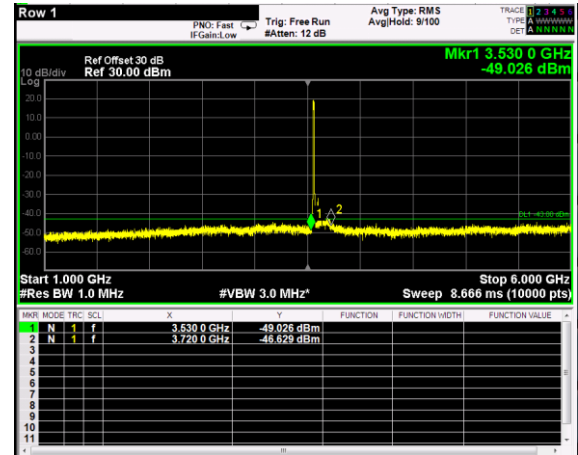

Channel: BOTTOM, Modulation: 256QAM, BW=10MHz, Range: 1GHz - 6GHz