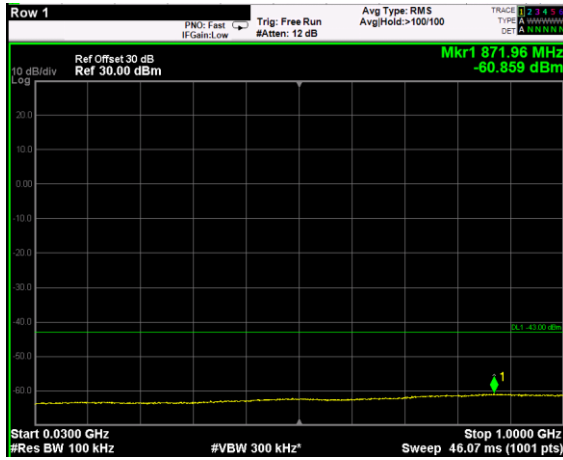

Channel: TOP, Modulation: 16QAM,  
 BW=15MHz, Range: 6GHz - 37GHz

Channel: TOP, Modulation: 64QAM,  
 BW=15MHz, Range: 30MHz - 1GHz

Channel: TOP, Modulation: 64QAM,  
 BW=15MHz, Range: 1GHz - 6GHz

Channel: TOP, Modulation: 64QAM,  
 BW=15MHz, Range: 6GHz - 37GHz