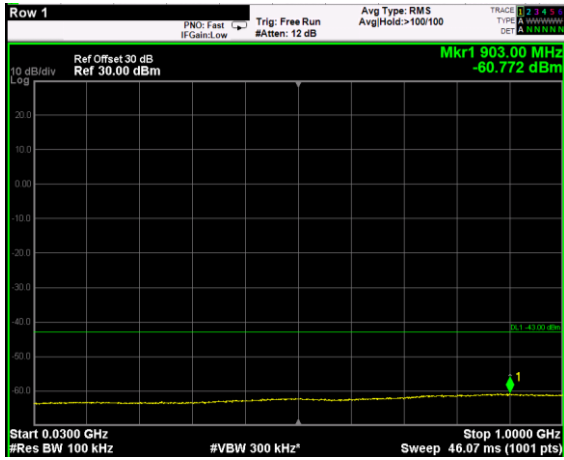

Channel: BOTTOM, Modulation: 256QAM, BW=10MHz, Range: 6GHz - 37GHz

Channel: MIDDLE, Modulation: QPSK, BW=10MHz, Range: 30MHz - 1GHz