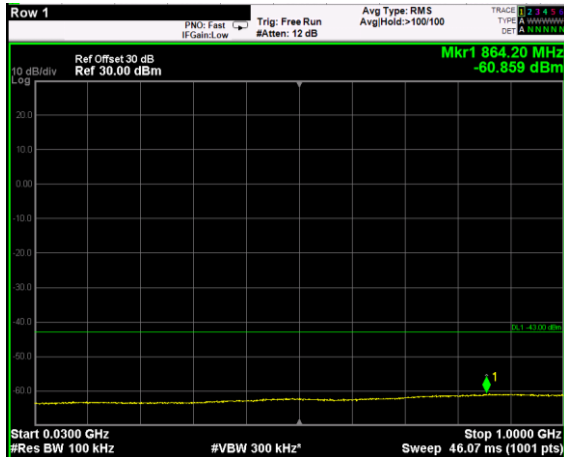

Channel: TOP, Modulation: QPSK, BW=10MHz, Range: 6GHz - 37GHz

Channel: TOP, Modulation: 16QAM, BW=10MHz, Range: 30MHz - 1GHz