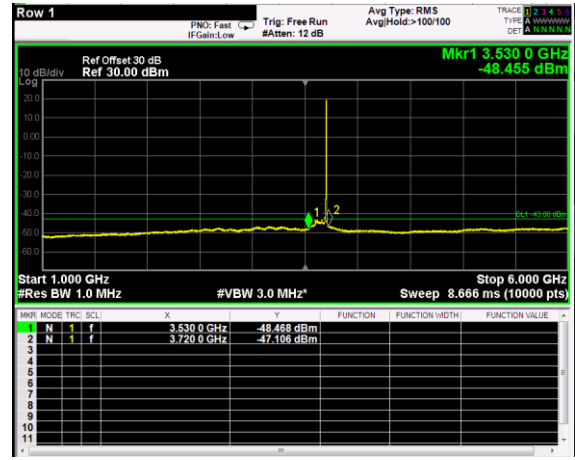

Channel: TOP, Modulation: 64QAM, BW=5MHz, Range: 30MHz - 1GHz

Channel: TOP, Modulation: 64QAM, BW=5MHz, Range: 1GHz - 6GHz

Channel: TOP, Modulation: 64QAM, BW=5MHz, Range: 6GHz - 37GHz

Channel: TOP, Modulation: 256QAM,  
 BW=5MHz, Range: 30MHz - 1GHz