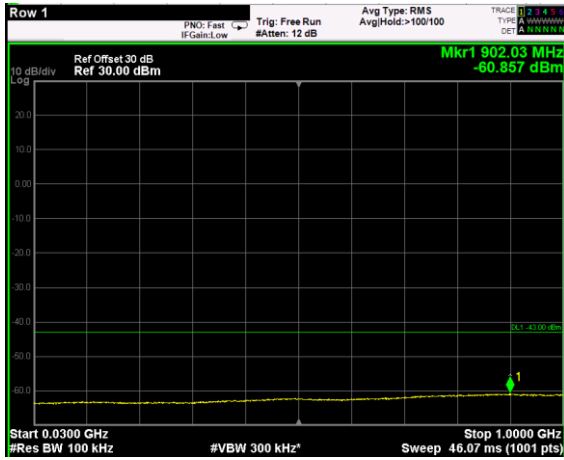

Channel: MIDDLE, Modulation: QPSK, BW=10MHz, Range: 6GHz - 37GHz

Channel: MIDDLE, Modulation: 16QAM, BW=10MHz, Range: 30MHz - 1GHz