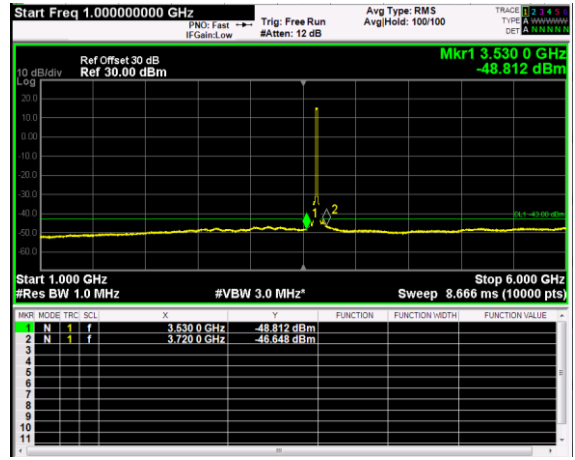

Channel: MIDDLE, Modulation: 256QAM, BW=20MHz, Range: 1GHz - 6GHz