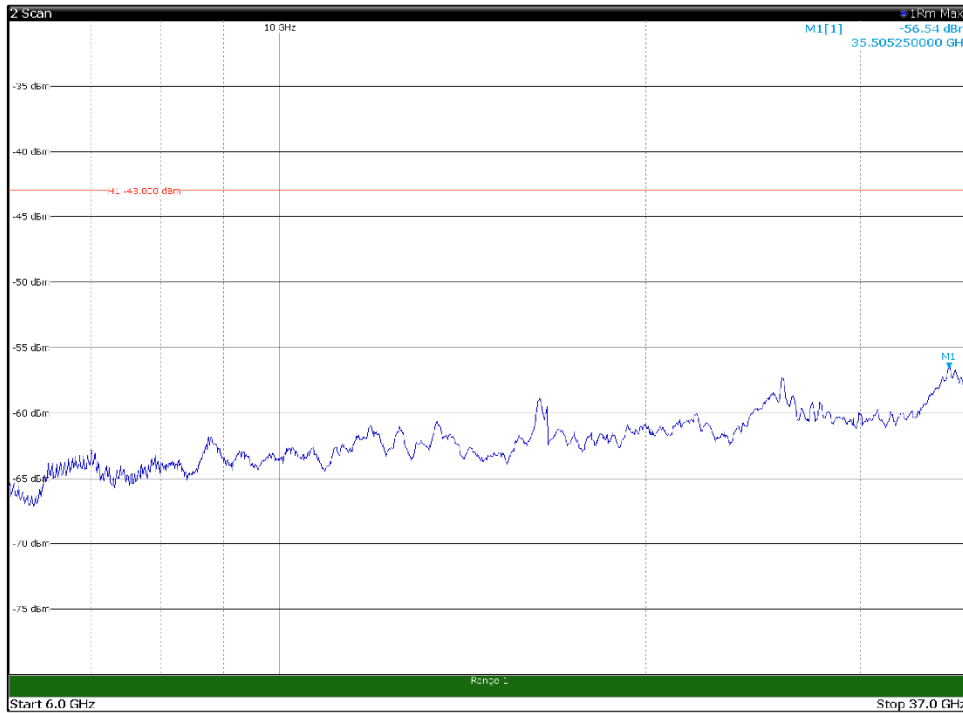

Channel: BOTTOM, Modulation: QPSK, BW=10MHz, Range: 6GHz - 37GHz

Channel: BOTTOM, Modulation: 16QAM, BW=10MHz, Range: 30MHz - 1GHz

Channel: BOTTOM, Modulation: 16QAM, BW=10MHz, Range: 1GHz - 6GHz

Channel: BOTTOM, Modulation: 16QAM, BW=10MHz, Range: 6GHz - 37GHz

Channel: BOTTOM, Modulation: 64QAM,  
BW=10MHz, Range: 30MHz - 1GHz

Channel: BOTTOM, Modulation: 64QAM,  
BW=10MHz, Range: 1GHz - 6GHz

Channel: BOTTOM, Modulation: 64QAM,  
BW=10MHz, Range: 6GHz - 37GHz

Channel: BOTTOM, Modulation: 256QAM, BW=10MHz, Range: 30MHz - 1GHz

Channel: BOTTOM, Modulation: 256QAM, BW=10MHz, Range: 1GHz - 6GHz

Channel: BOTTOM, Modulation: 256QAM, BW=10MHz, Range: 6GHz - 37GHz

Channel: MIDDLE, Modulation: QPSK, BW=10MHz, Range: 30MHz - 1GHz