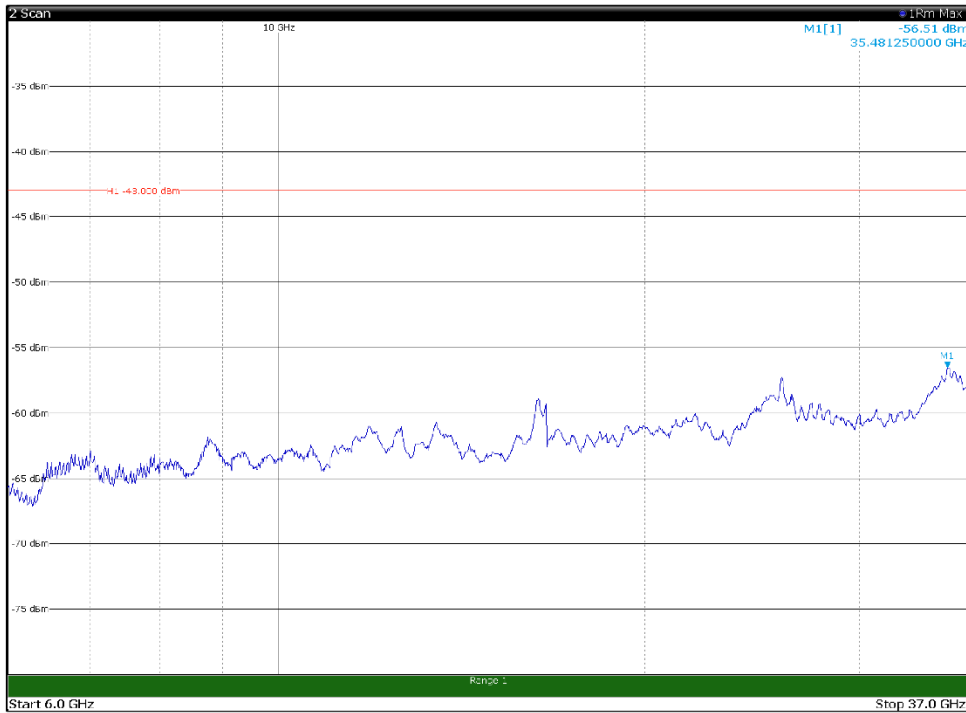

Channel: MIDDLE, Modulation: QPSK, BW=20MHz, Range: 1GHz - 6GHz

Channel: MIDDLE, Modulation: QPSK, BW=20MHz, Range: 6GHz - 37GHz

Channel: MIDDLE, Modulation: 16QAM,  
BW=20MHz, Range: 30MHz - 1GHz

Channel: MIDDLE, Modulation: 16QAM,  
BW=20MHz, Range: 1GHz - 6GHz