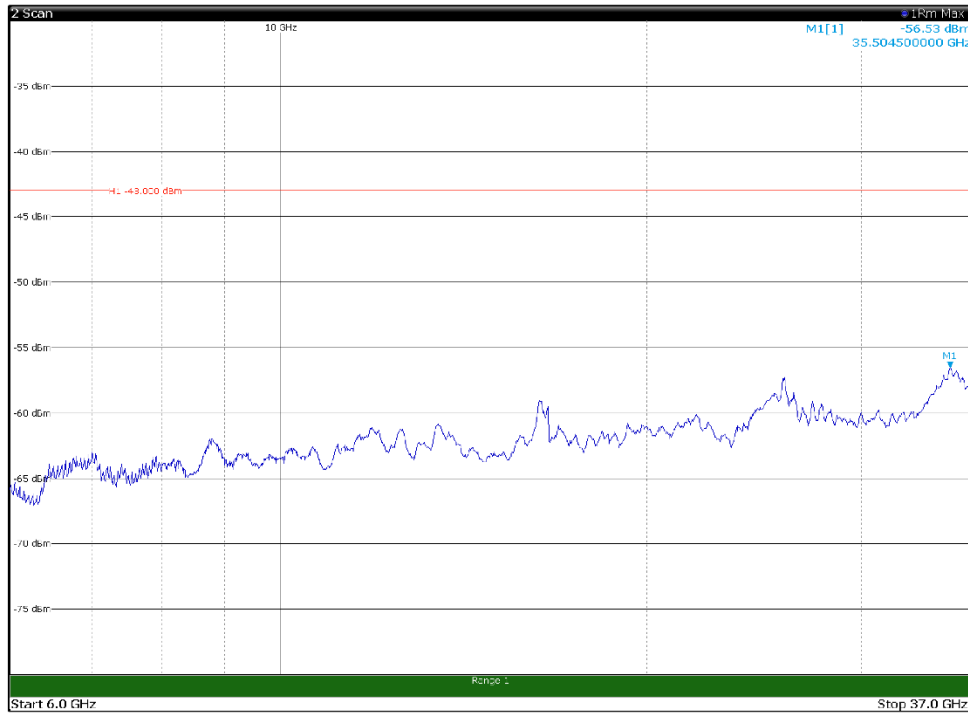

Channel: BOTTOM, Modulation: QPSK, BW=20MHz, Range: 30MHz - 1GHz

Channel: BOTTOM, Modulation: QPSK, BW=20MHz, Range: 1GHz - 6GHz

Channel: BOTTOM, Modulation: QPSK, BW=20MHz, Range: 6GHz - 37GHz