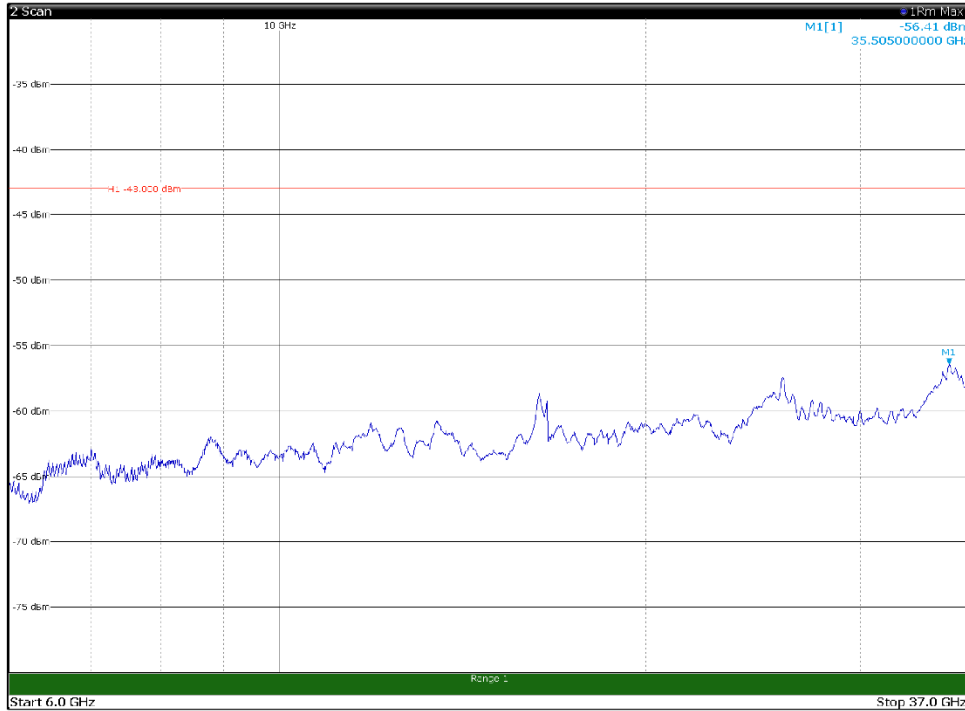

Channel: TOP, Modulation: 64QAM, BW=10MHz, Range: 6GHz - 37GHz

Channel: TOP, Modulation: 256QAM, BW=10MHz, Range: 30MHz - 1GHz

Channel: TOP, Modulation: 256QAM, BW=10MHz, Range: 1GHz - 6GHz

Channel: TOP, Modulation: 256QAM, BW=10MHz, Range: 6GHz - 37GHz

Channel: BOTTOM, Modulation: QPSK, BW=15MHz, Range: 30MHz - 1GHz

Channel: BOTTOM, Modulation: QPSK, BW=15MHz, Range: 1GHz - 6GHz

Channel: BOTTOM, Modulation: QPSK, BW=15MHz, Range: 6GHz - 37GHz

Channel: BOTTOM, Modulation: 16QAM, BW=15MHz, Range: 30MHz - 1GHz

Channel: BOTTOM, Modulation: 16QAM, BW=15MHz, Range: 1GHz - 6GHz

Channel: BOTTOM, Modulation: 16QAM, BW=15MHz, Range: 6GHz - 37GHz

Channel: BOTTOM, Modulation: 64QAM, BW=15MHz, Range: 30MHz - 1GHz

Channel: BOTTOM, Modulation: 64QAM, BW=15MHz, Range: 1GHz - 6GHz