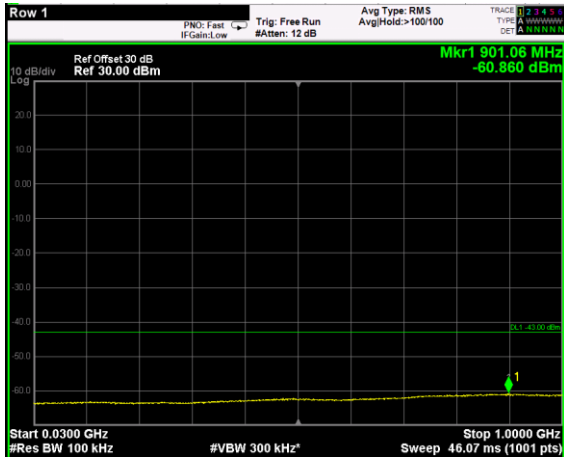

Channel: BOTTOM, Modulation: 16QAM, BW=20MHz, Range: 6GHz - 37GHz

Channel: BOTTOM, Modulation: 64QAM, BW=20MHz, Range: 30MHz - 1GHz