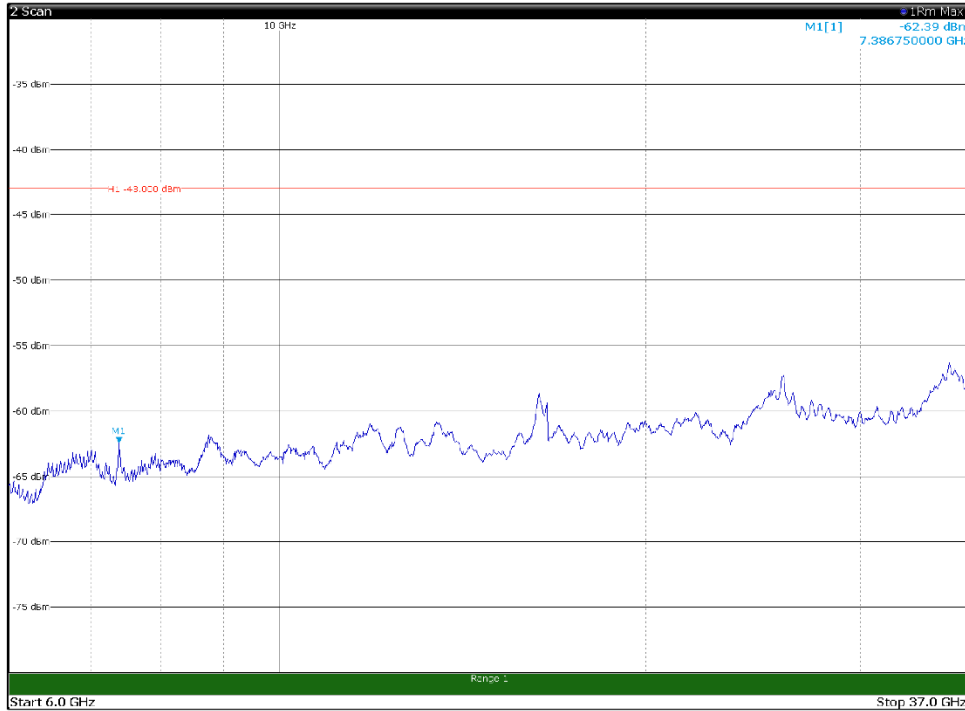

Channel: TOP, Modulation: 16QAM,  
 BW=15MHz, Range: 6GHz - 37GHz

Channel: TOP, Modulation: 64QAM,  
 BW=15MHz, Range: 30MHz - 1GHz

Channel: TOP, Modulation: 64QAM,  
 BW=15MHz, Range: 1GHz - 6GHz

Channel: TOP, Modulation: 64QAM,  
 BW=15MHz, Range: 6GHz - 37GHz

Channel: TOP, Modulation: 256QAM, BW=15MHz, Range: 30MHz - 1GHz

Channel: TOP, Modulation: 256QAM, BW=15MHz, Range: 1GHz - 6GHz

Channel: TOP, Modulation: 256QAM, BW=15MHz, Range: 6GHz - 37GHz

Channel: BOTTOM, Modulation: QPSK, BW=20MHz, Range: 30MHz - 1GHz