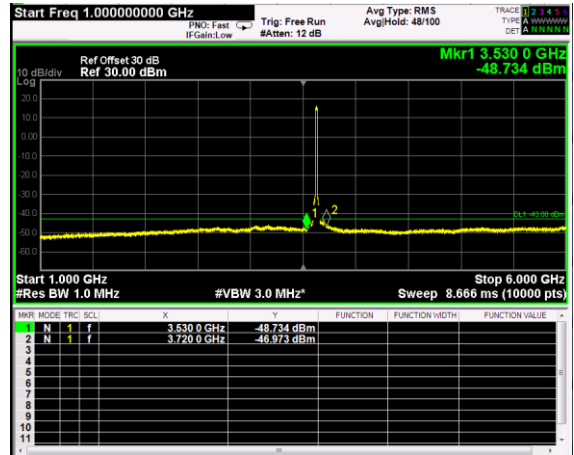

Channel: MIDDLE, Modulation: 16QAM,
BW=20MHz, Range: 1GHz - 6GHz