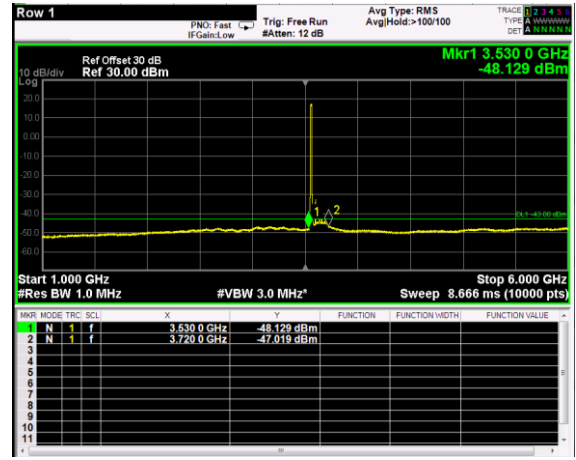

Channel: BOTTOM, Modulation: 16QAM, BW=10MHz, Range: 1GHz - 6GHz