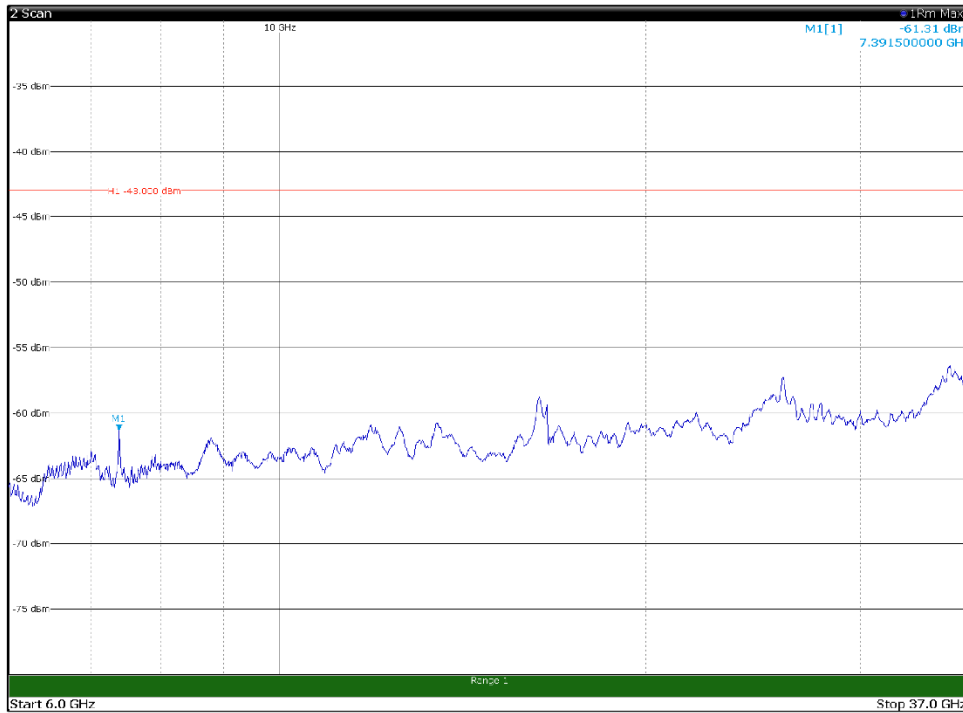

Channel: MIDDLE, Modulation: 256QAM,  
BW=10MHz, Range: 30MHz - 1GHz

Channel: MIDDLE, Modulation: 256QAM,  
BW=10MHz, Range: 1GHz - 6GHz

Channel: MIDDLE, Modulation: 256QAM,  
BW=10MHz, Range: 6GHz - 37GHz

Channel: TOP, Modulation: QPSK, BW=10MHz, Range: 30MHz - 1GHz

Channel: TOP, Modulation: QPSK, BW=10MHz, Range: 1GHz - 6GHz

Channel: TOP, Modulation: QPSK, BW=10MHz, Range: 6GHz - 37GHz

Channel: TOP, Modulation: 16QAM, BW=10MHz, Range: 30MHz - 1GHz

Channel: TOP, Modulation: 16QAM, BW=10MHz, Range: 1GHz - 6GHz

Channel: TOP, Modulation: 16QAM, BW=10MHz, Range: 6GHz - 37GHz

Channel: TOP, Modulation: 64QAM, BW=10MHz, Range: 30MHz - 1GHz

Channel: TOP, Modulation: 64QAM, BW=10MHz, Range: 1GHz - 6GHz

Channel: TOP, Modulation: 64QAM, BW=10MHz, Range: 6GHz - 37GHz

Channel: TOP, Modulation: 256QAM, BW=10MHz, Range: 30MHz - 1GHz

Channel: TOP, Modulation: 256QAM, BW=10MHz, Range: 1GHz - 6GHz

Channel: TOP, Modulation: 256QAM, BW=10MHz, Range: 6GHz - 37GHz