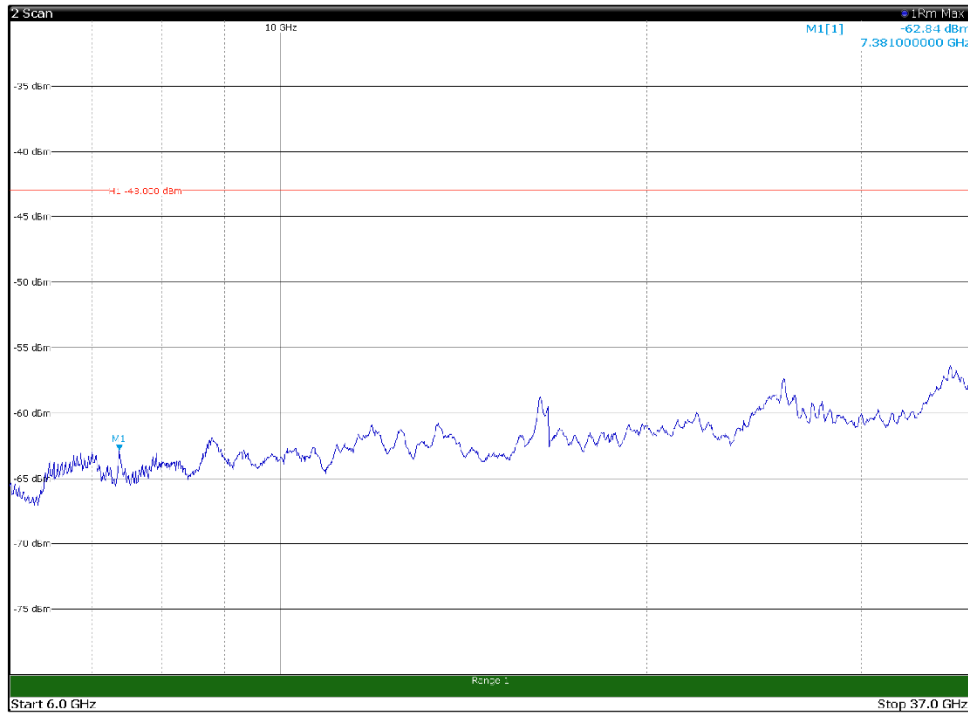

Channel: TOP, Modulation: QPSK, BW=20MHz, Range: 30MHz - 1GHz

Channel: TOP, Modulation: QPSK, BW=20MHz, Range: 1GHz - 6GHz

Channel: TOP, Modulation: QPSK, BW=20MHz, Range: 6GHz - 37GHz