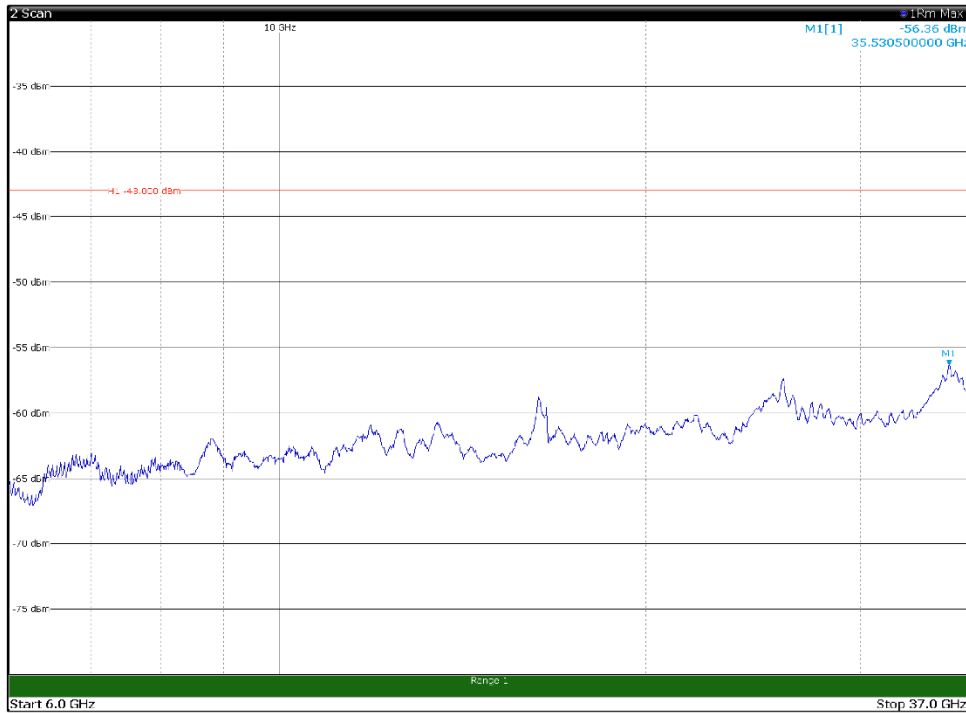

Channel: BOTTOM, Modulation: 64QAM,  
BW=10MHz, Range: 30MHz - 1GHz

Channel: BOTTOM, Modulation: 64QAM,  
BW=10MHz, Range: 1GHz - 6GHz

Channel: BOTTOM, Modulation: 64QAM,  
BW=10MHz, Range: 6GHz - 37GHz

Channel: BOTTOM, Modulation: 256QAM, BW=10MHz, Range: 30MHz - 1GHz

Channel: BOTTOM, Modulation: 256QAM, BW=10MHz, Range: 1GHz - 6GHz

Channel: BOTTOM, Modulation: 256QAM, BW=10MHz, Range: 6GHz - 37GHz

Channel: MIDDLE, Modulation: QPSK, BW=10MHz, Range: 30MHz - 1GHz

Channel: MIDDLE, Modulation: QPSK, BW=10MHz, Range: 1GHz - 6GHz

Channel: MIDDLE, Modulation: QPSK, BW=10MHz, Range: 6GHz - 37GHz

Channel: MIDDLE, Modulation: 16QAM, BW=10MHz, Range: 30MHz - 1GHz

Channel: MIDDLE, Modulation: 16QAM, BW=10MHz, Range: 1GHz - 6GHz