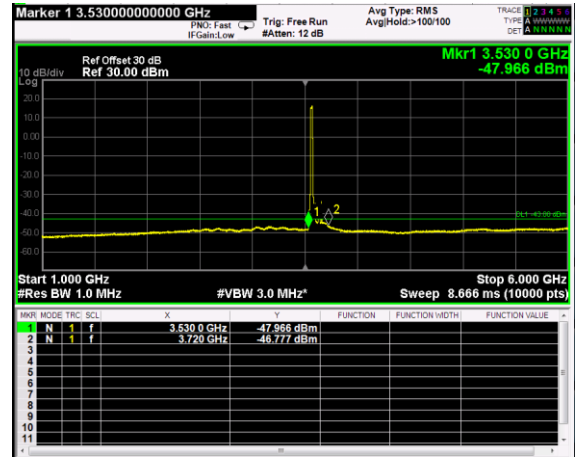

Channel: BOTTOM, Modulation: 64QAM, BW=20MHz, Range: 1GHz - 6GHz