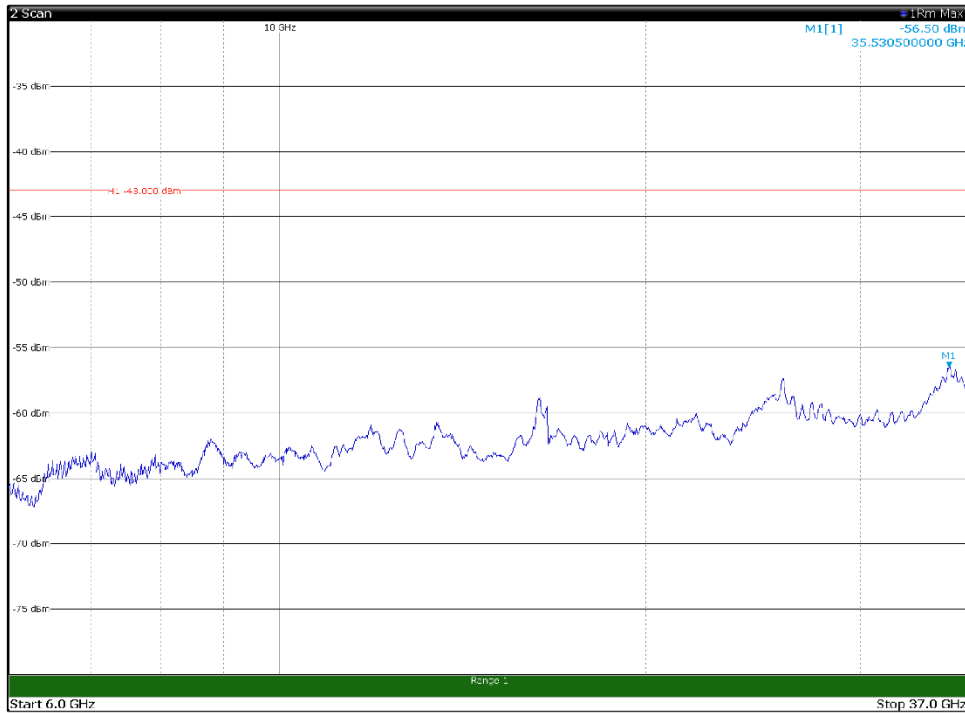

Channel: MIDDLE, Modulation: QPSK,
 BW=5MHz, Range: 1GHz - 6GHz

Channel: MIDDLE, Modulation: QPSK,
 BW=5MHz, Range: 6GHz - 37GHz

Channel: MIDDLE, Modulation: 16QAM, BW=5MHz, Range: 30MHz - 1GHz

Channel: MIDDLE, Modulation: 16QAM, BW=5MHz, Range: 1GHz - 6GHz