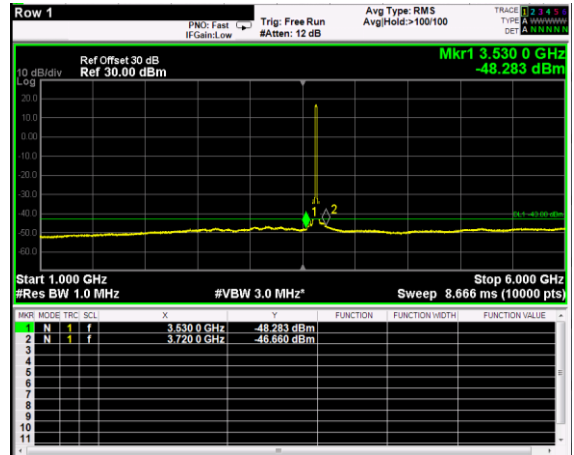

Channel: BOTTOM, Modulation: 256QAM, BW=15MHz, Range: 30MHz - 1GHz

Channel: BOTTOM, Modulation: 256QAM, BW=15MHz, Range: 1GHz - 6GHz

Channel: BOTTOM, Modulation: 256QAM, BW=15MHz, Range: 6GHz - 37GHz

Channel: MIDDLE, Modulation: QPSK,
 BW=15MHz, Range: 30MHz - 1GHz