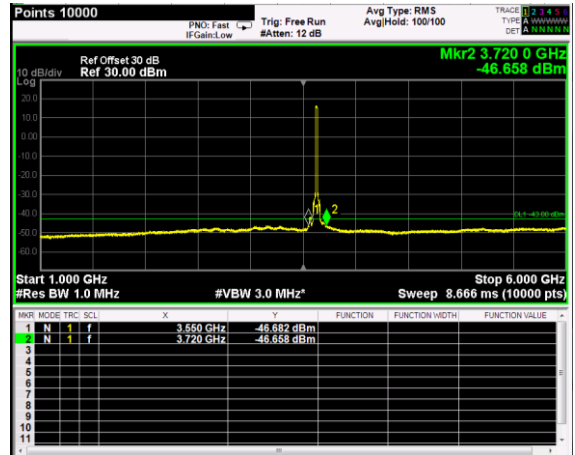

Channel: MIDDLE, Modulation: 256QAM,
BW=20MHz, Range: 1GHz - 6GHz