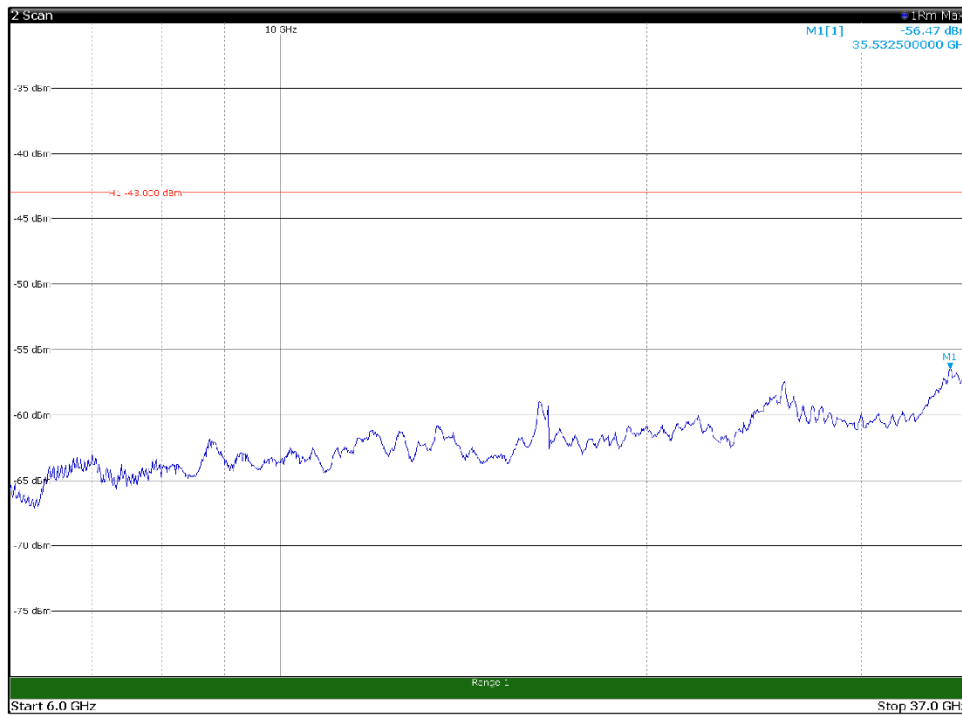

Channel: TOP, Modulation: 16QAM,
BW=15MHz, Range: 6GHz - 37GHz

Channel: TOP, Modulation: 64QAM, BW=15MHz, Range: 30MHz - 1GHz

Channel: TOP, Modulation: 64QAM, BW=15MHz, Range: 1GHz - 6GHz

Channel: TOP, Modulation: 64QAM, BW=15MHz, Range: 6GHz - 37GHz

Channel: TOP, Modulation: 256QAM, BW=15MHz, Range: 30MHz - 1GHz

Channel: TOP, Modulation: 256QAM, BW=15MHz, Range: 1GHz - 6GHz

Channel: TOP, Modulation: 256QAM, BW=15MHz, Range: 6GHz - 37GHz

Channel: BOTTOM, Modulation: QPSK, BW=20MHz, Range: 30MHz - 1GHz

Channel: BOTTOM, Modulation: QPSK, BW=20MHz, Range: 1GHz - 6GHz

Channel: BOTTOM, Modulation: QPSK, BW=20MHz, Range: 6GHz - 37GHz

Channel: BOTTOM, Modulation: 16QAM,
 BW=20MHz, Range: 30MHz - 1GHz

Channel: BOTTOM, Modulation: 16QAM,
 BW=20MHz, Range: 1GHz - 6GHz