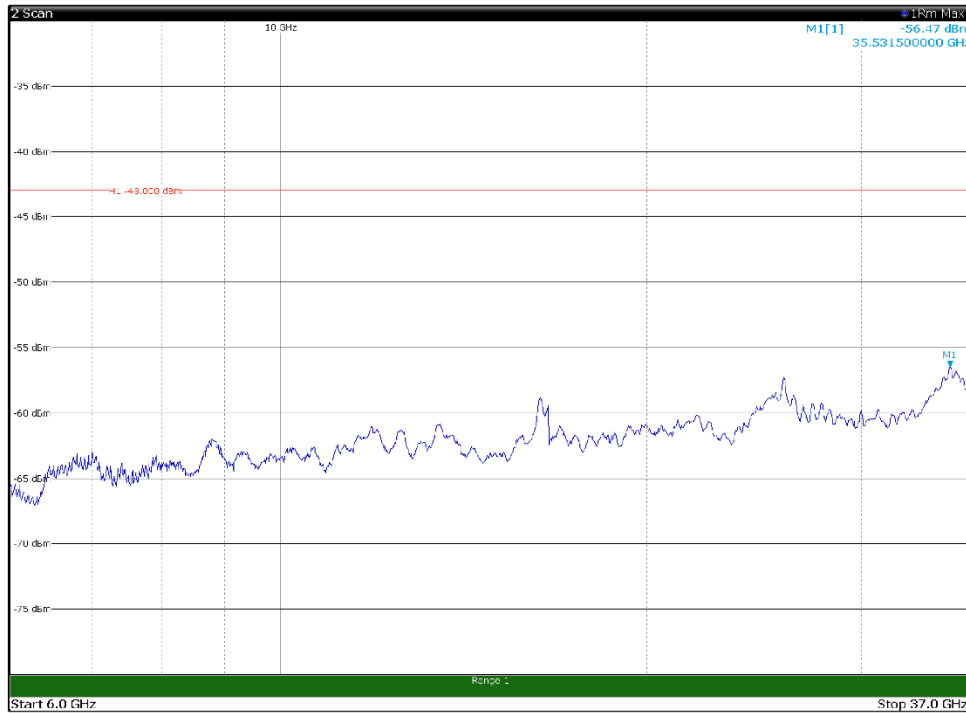

Channel: MIDDLE, Modulation: 64QAM, BW=5MHz, Range: 6GHz - 37GHz