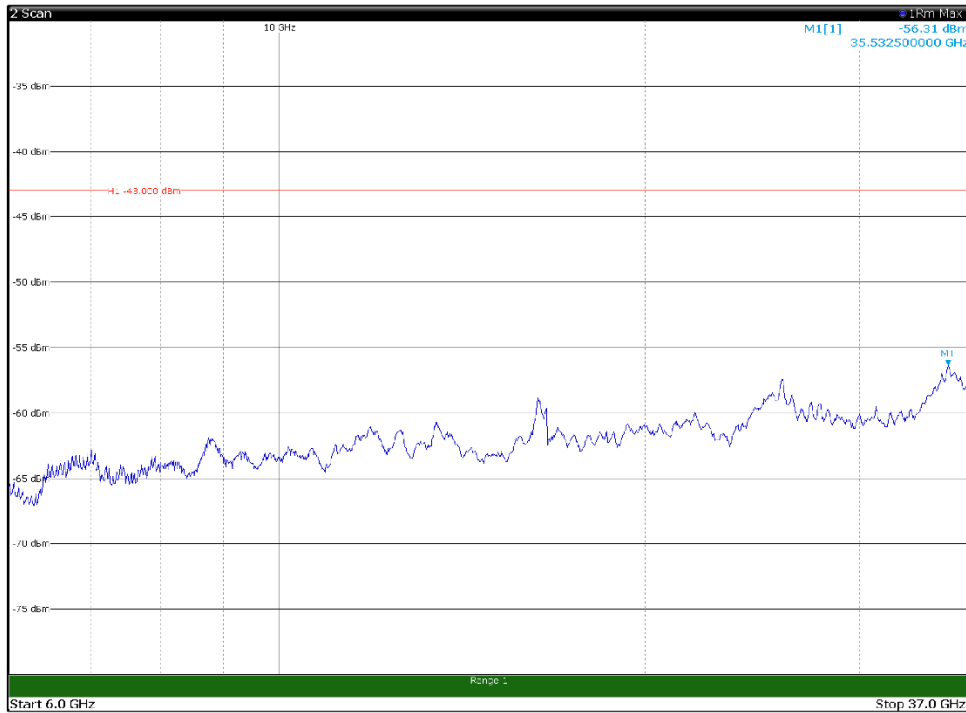

Channel: MIDDLE, Modulation: QPSK,
 BW=15MHz, Range: 1GHz - 6GHz

Channel: MIDDLE, Modulation: QPSK,
 BW=15MHz, Range: 6GHz - 37GHz

Channel: MIDDLE, Modulation: 16QAM,
 BW=15MHz, Range: 30MHz - 1GHz

Channel: MIDDLE, Modulation: 16QAM,
 BW=15MHz, Range: 1GHz - 6GHz

Channel: MIDDLE, Modulation: 16QAM,
 BW=15MHz, Range: 6GHz - 37GHz

Channel: MIDDLE, Modulation: 64QAM,
 BW=15MHz, Range: 30MHz - 1GHz

Channel: MIDDLE, Modulation: 64QAM,
 BW=15MHz, Range: 1GHz - 6GHz

Channel: MIDDLE, Modulation: 64QAM,
 BW=15MHz, Range: 6GHz - 37GHz

Channel: MIDDLE, Modulation: 256QAM, BW=15MHz, Range: 30MHz - 1GHz

Channel: MIDDLE, Modulation: 256QAM, BW=15MHz, Range: 1GHz - 6GHz

Channel: MIDDLE, Modulation: 256QAM, BW=15MHz, Range: 6GHz - 37GHz

Channel: TOP, Modulation: QPSK,
 BW=15MHz, Range: 30MHz - 1GHz

Channel: TOP, Modulation: QPSK,
 BW=15MHz, Range: 1GHz - 6GHz

Channel: TOP, Modulation: QPSK,
 BW=15MHz, Range: 6GHz - 37GHz

Channel: TOP, Modulation: 16QAM,
BW=15MHz, Range: 30MHz - 1GHz

Channel: TOP, Modulation: 16QAM,
BW=15MHz, Range: 1GHz - 6GHz