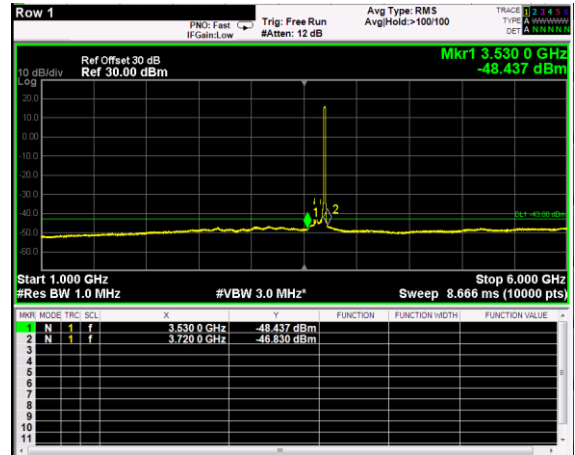

Channel: TOP, Modulation: 64QAM, BW=15MHz, Range: 1GHz - 6GHz