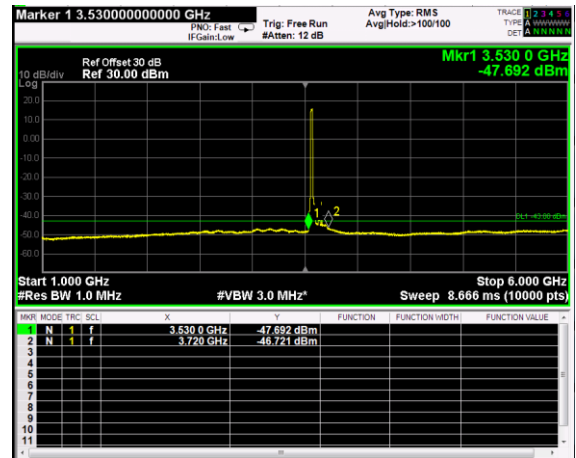

Channel: TOP, Modulation: 256QAM, BW=15MHz, Range: 30MHz - 1GHz

Channel: TOP, Modulation: 256QAM, BW=15MHz, Range: 1GHz - 6GHz

Channel: TOP, Modulation: 256QAM, BW=15MHz, Range: 6GHz - 37GHz

Channel: BOTTOM, Modulation: QPSK, BW=20MHz, Range: 30MHz - 1GHz