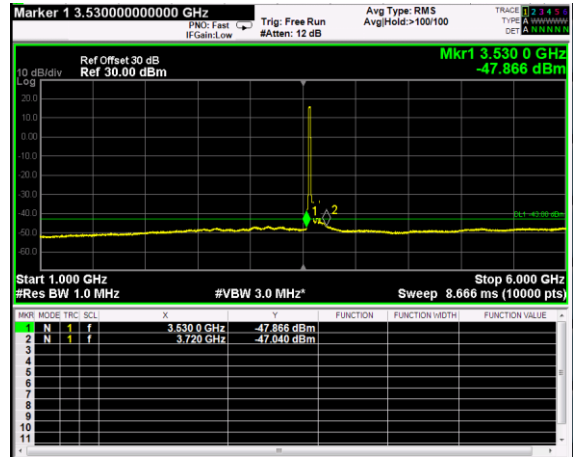

Channel: BOTTOM, Modulation: 256QAM, BW=20MHz, Range: 1GHz - 6GHz