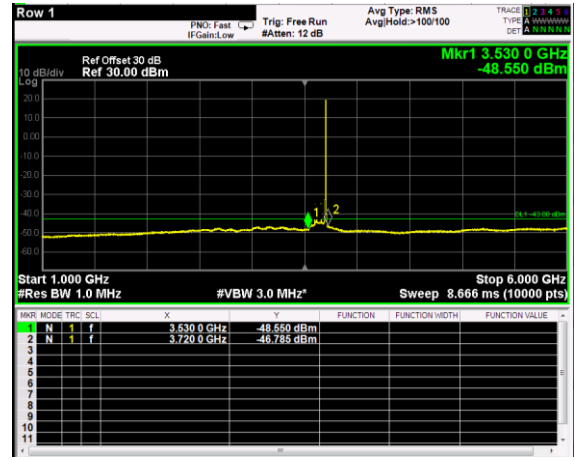

Channel: BOTTOM, Modulation: 16QAM, BW=5MHz, Range: 1GHz - 6GHz