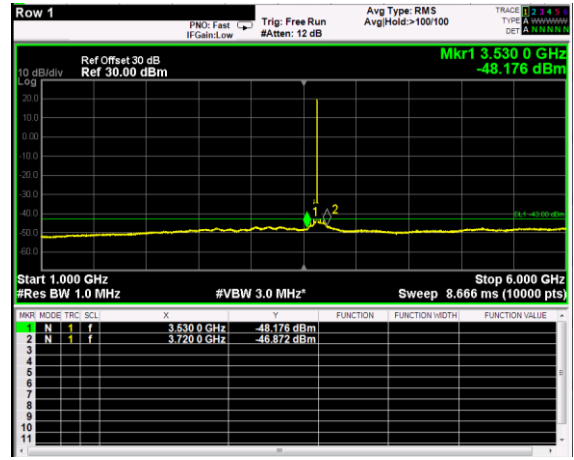

Channel: BOTTOM, Modulation: 256QAM,
 BW=5MHz, Range: 30MHz - 1GHz

Channel: BOTTOM, Modulation: 256QAM,
 BW=5MHz, Range: 1GHz - 6GHz

Channel: BOTTOM, Modulation: 256QAM,
 BW=5MHz, Range: 6GHz - 37GHz

Channel: MIDDLE, Modulation: QPSK,
 BW=5MHz, Range: 30MHz - 1GHz