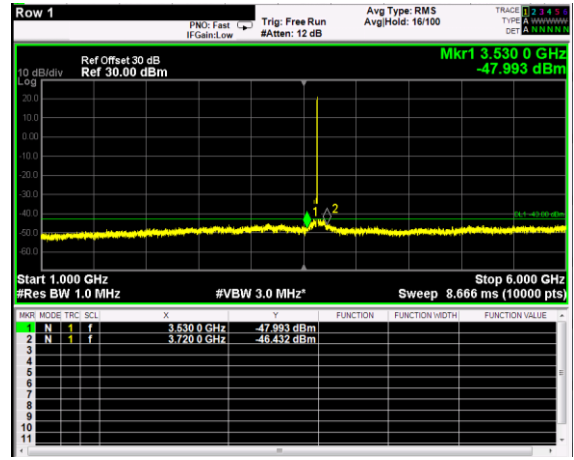

Channel: MIDDLE, Modulation: 256QAM,
BW=5MHz, Range: 1GHz - 6GHz