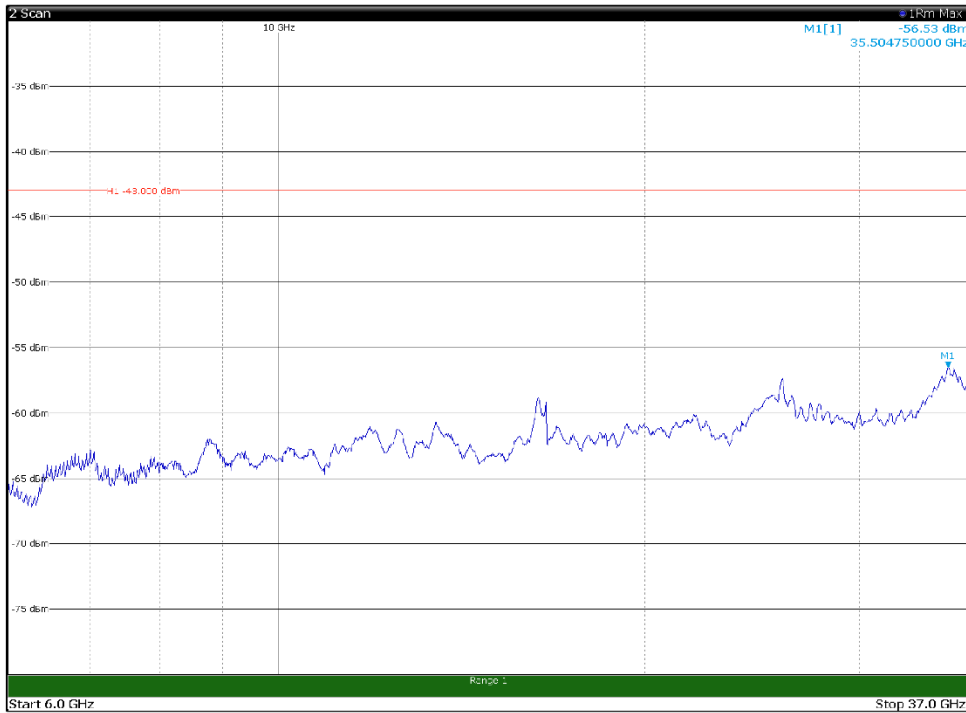

Channel: BOTTOM, Modulation: 256QAM, BW=20MHz, Range: 30MHz - 1GHz

Channel: BOTTOM, Modulation: 256QAM, BW=20MHz, Range: 1GHz - 6GHz

Channel: BOTTOM, Modulation: 256QAM, BW=20MHz, Range: 6GHz - 37GHz

Channel: MIDDLE, Modulation: QPSK, BW=20MHz, Range: 30MHz - 1GHz

Channel: MIDDLE, Modulation: QPSK, BW=20MHz, Range: 1GHz - 6GHz

Channel: MIDDLE, Modulation: QPSK, BW=20MHz, Range: 6GHz - 37GHz

Channel: MIDDLE, Modulation: 16QAM,
 BW=20MHz, Range: 30MHz - 1GHz

Channel: MIDDLE, Modulation: 16QAM,
 BW=20MHz, Range: 1GHz - 6GHz

Channel: MIDDLE, Modulation: 16QAM,
 BW=20MHz, Range: 6GHz - 37GHz

Channel: MIDDLE, Modulation: 64QAM, BW=20MHz, Range: 30MHz - 1GHz

Channel: MIDDLE, Modulation: 64QAM, BW=20MHz, Range: 1GHz - 6GHz

Channel: MIDDLE, Modulation: 64QAM, BW=20MHz, Range: 6GHz - 37GHz