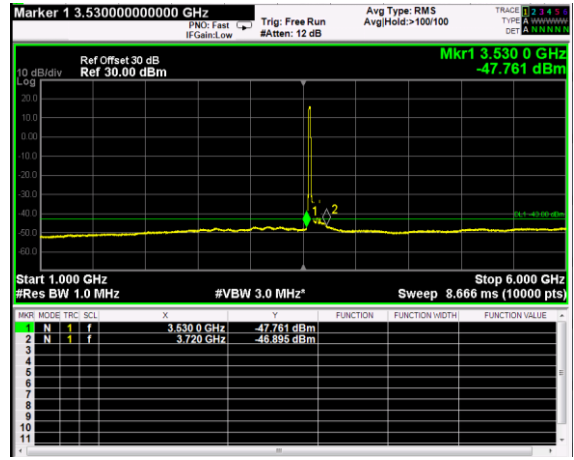

Channel: BOTTOM, Modulation: 16QAM,
BW=20MHz, Range: 1GHz - 6GHz