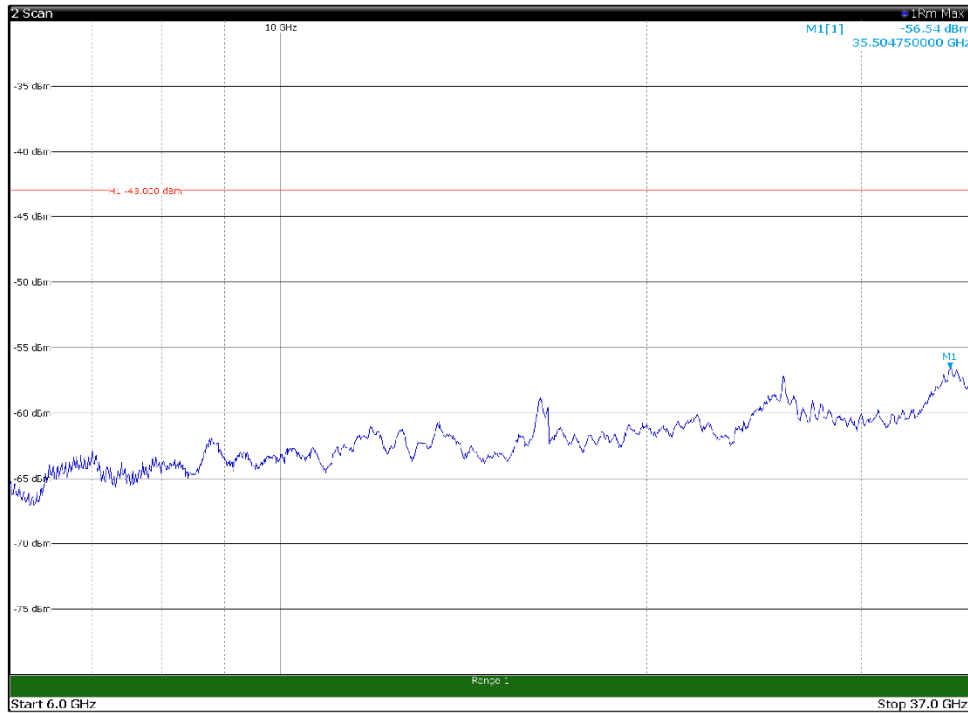

Channel: TOP, Modulation: 256QAM, BW=15MHz, Range: 30MHz - 1GHz

Channel: TOP, Modulation: 256QAM, BW=15MHz, Range: 1GHz - 6GHz

Channel: TOP, Modulation: 256QAM, BW=15MHz, Range: 6GHz - 37GHz

Channel: BOTTOM, Modulation: QPSK, BW=20MHz, Range: 30MHz - 1GHz

Channel: BOTTOM, Modulation: QPSK, BW=20MHz, Range: 1GHz - 6GHz

Channel: BOTTOM, Modulation: QPSK, BW=20MHz, Range: 6GHz - 37GHz

Channel: BOTTOM, Modulation: 16QAM,
 BW=20MHz, Range: 30MHz - 1GHz

Channel: BOTTOM, Modulation: 16QAM,
 BW=20MHz, Range: 1GHz - 6GHz

Channel: BOTTOM, Modulation: 16QAM,
 BW=20MHz, Range: 6GHz - 37GHz

Channel: BOTTOM, Modulation: 64QAM, BW=20MHz, Range: 30MHz - 1GHz

Channel: BOTTOM, Modulation: 64QAM, BW=20MHz, Range: 1GHz - 6GHz

Channel: BOTTOM, Modulation: 64QAM, BW=20MHz, Range: 6GHz - 37GHz