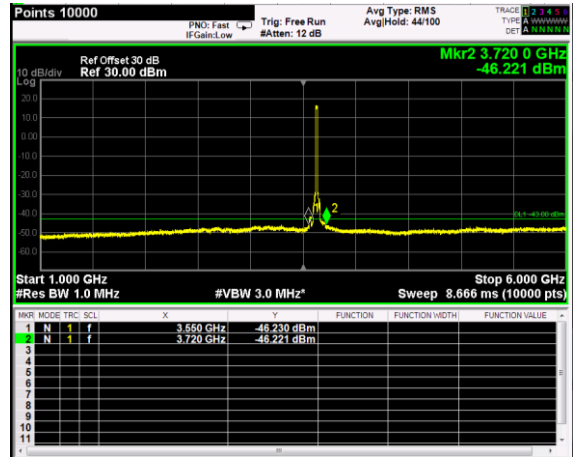

Channel: BOTTOM, Modulation: 256QAM, BW=20MHz, Range: 30MHz - 1GHz

Channel: BOTTOM, Modulation: 256QAM, BW=20MHz, Range: 1GHz - 6GHz

Channel: BOTTOM, Modulation: 256QAM, BW=20MHz, Range: 6GHz - 37GHz

Channel: MIDDLE, Modulation: QPSK, BW=20MHz, Range: 30MHz - 1GHz