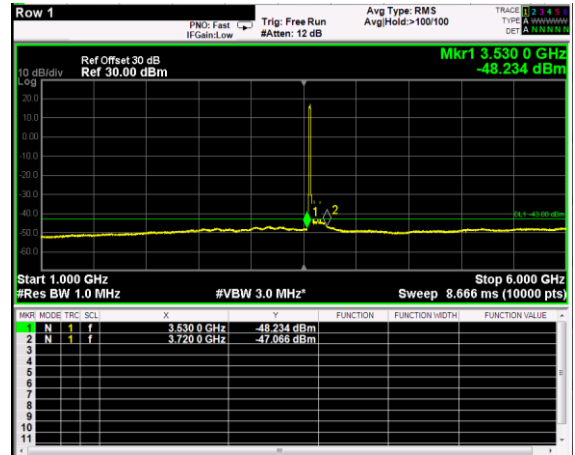

Channel: BOTTOM, Modulation: 16QAM, BW=15MHz, Range: 1GHz - 6GHz