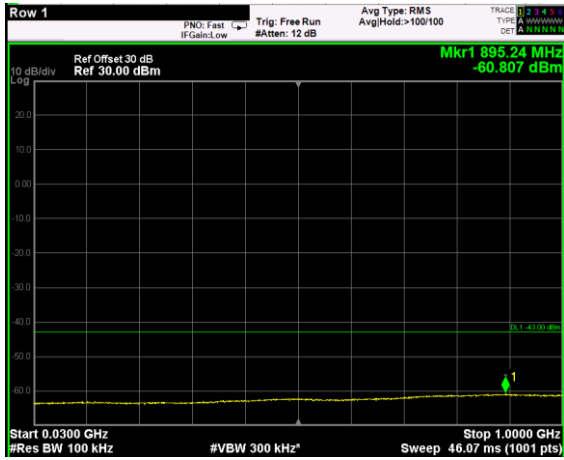

Channel: MIDDLE, Modulation: 16QAM,
 BW=20MHz, Range: 6GHz - 37GHz

Channel: MIDDLE, Modulation: 64QAM, BW=20MHz, Range: 30MHz - 1GHz

Channel: MIDDLE, Modulation: 64QAM, BW=20MHz, Range: 1GHz - 6GHz

Channel: MIDDLE, Modulation: 64QAM, BW=20MHz, Range: 6GHz - 37GHz