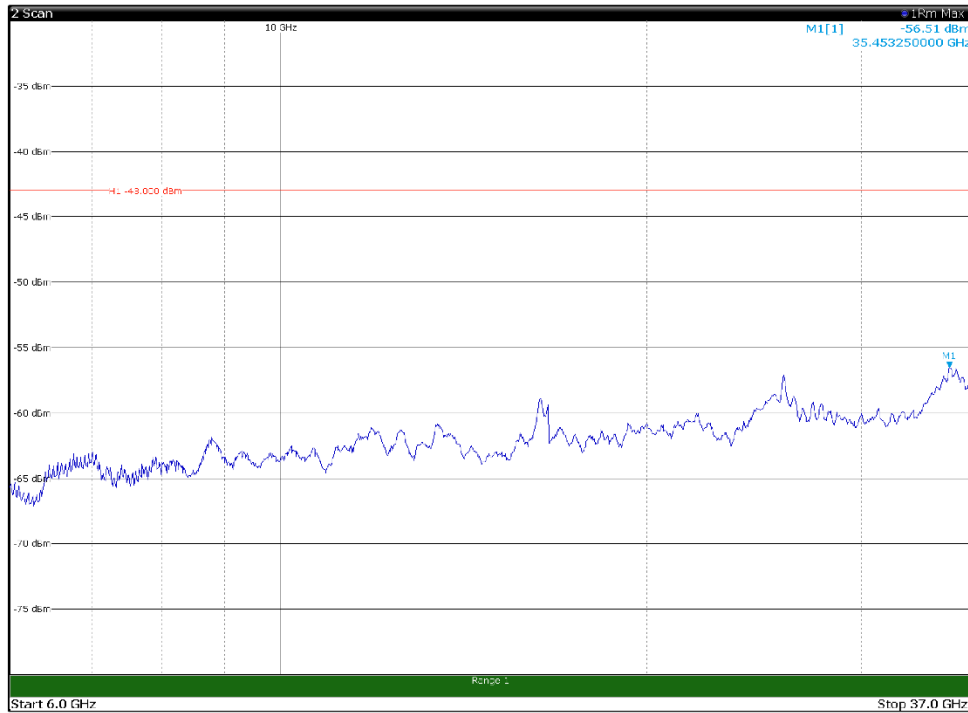

Channel: TOP, Modulation: 256QAM, BW=15MHz, Range: 30MHz - 1GHz

Channel: TOP, Modulation: 256QAM, BW=15MHz, Range: 1GHz - 6GHz

Channel: TOP, Modulation: 256QAM, BW=15MHz, Range: 6GHz - 37GHz

Channel: BOTTOM, Modulation: QPSK, BW=20MHz, Range: 30MHz - 1GHz

Channel: BOTTOM, Modulation: QPSK, BW=20MHz, Range: 1GHz - 6GHz

Channel: BOTTOM, Modulation: QPSK, BW=20MHz, Range: 6GHz - 37GHz

Channel: BOTTOM, Modulation: 16QAM,
 BW=20MHz, Range: 30MHz - 1GHz

Channel: BOTTOM, Modulation: 16QAM,
 BW=20MHz, Range: 1GHz - 6GHz

Channel: BOTTOM, Modulation: 16QAM,
 BW=20MHz, Range: 6GHz - 37GHz

Channel: BOTTOM, Modulation: 64QAM, BW=20MHz, Range: 30MHz - 1GHz

Channel: BOTTOM, Modulation: 64QAM, BW=20MHz, Range: 1GHz - 6GHz

Channel: BOTTOM, Modulation: 64QAM, BW=20MHz, Range: 6GHz - 37GHz