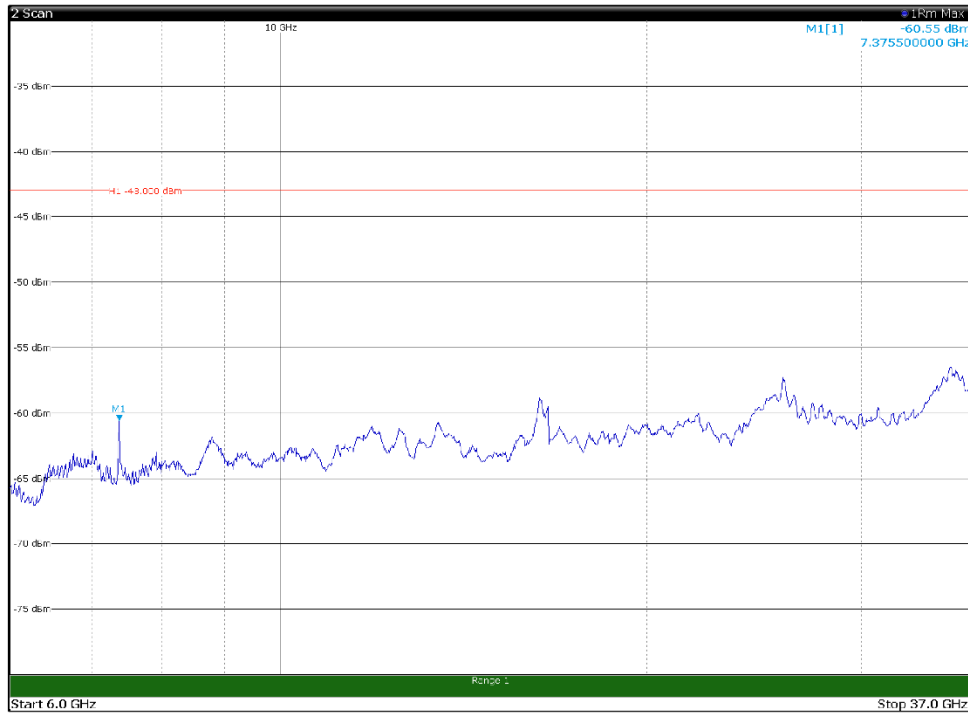

Channel: TOP, Modulation: QPSK,
 BW=20MHz, Range: 1GHz - 6GHz

Channel: TOP, Modulation: QPSK,
 BW=20MHz, Range: 6GHz - 37GHz

Channel: TOP, Modulation: 16QAM, BW=20MHz, Range: 30MHz - 1GHz

Channel: TOP, Modulation: 16QAM, BW=20MHz, Range: 1GHz - 6GHz

Channel: TOP, Modulation: 16QAM, BW=20MHz, Range: 6GHz - 37GHz

Channel: TOP, Modulation: 64QAM,
 BW=20MHz, Range: 30MHz - 1GHz

Channel: TOP, Modulation: 64QAM,
 BW=20MHz, Range: 1GHz - 6GHz

Channel: TOP, Modulation: 64QAM,
 BW=20MHz, Range: 6GHz - 37GHz