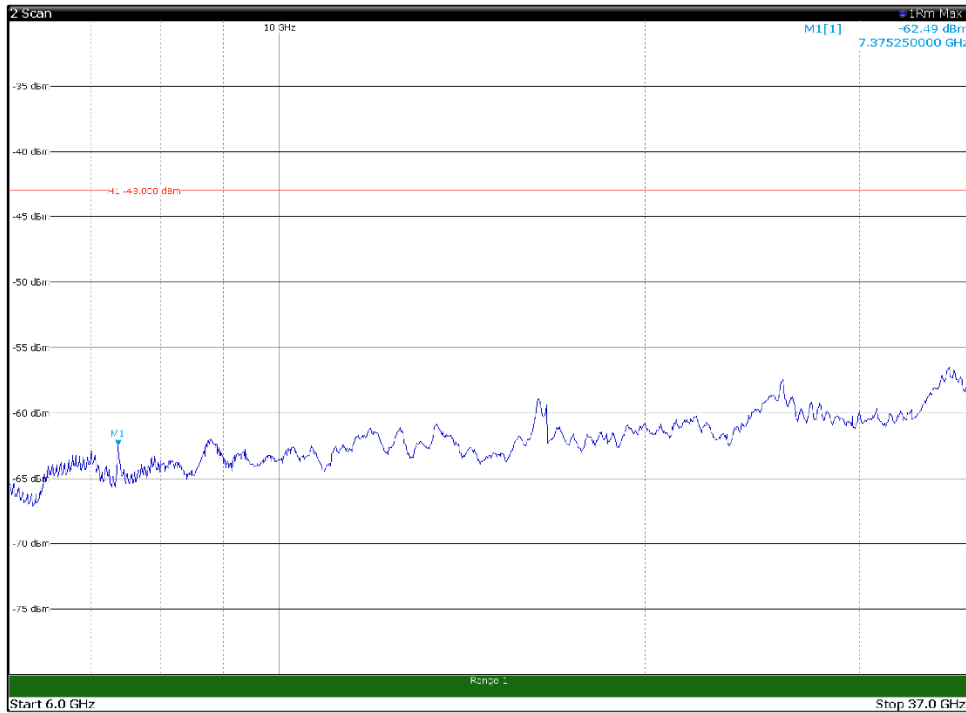

Channel: MIDDLE, Modulation: 256QAM, BW=15MHz, Range: 30MHz - 1GHz

Channel: MIDDLE, Modulation: 256QAM, BW=15MHz, Range: 1GHz - 6GHz

Channel: MIDDLE, Modulation: 256QAM, BW=15MHz, Range: 6GHz - 37GHz

Channel: TOP, Modulation: QPSK,
 BW=15MHz, Range: 30MHz - 1GHz

Channel: TOP, Modulation: QPSK,
 BW=15MHz, Range: 1GHz - 6GHz

Channel: TOP, Modulation: QPSK,
 BW=15MHz, Range: 6GHz - 37GHz

Channel: TOP, Modulation: 16QAM,
BW=15MHz, Range: 30MHz - 1GHz

Channel: TOP, Modulation: 16QAM,
BW=15MHz, Range: 1GHz - 6GHz

Channel: TOP, Modulation: 16QAM,
BW=15MHz, Range: 6GHz - 37GHz

Channel: TOP, Modulation: 64QAM, BW=15MHz, Range: 30MHz - 1GHz

Channel: TOP, Modulation: 64QAM, BW=15MHz, Range: 1GHz - 6GHz

Channel: TOP, Modulation: 64QAM, BW=15MHz, Range: 6GHz - 37GHz