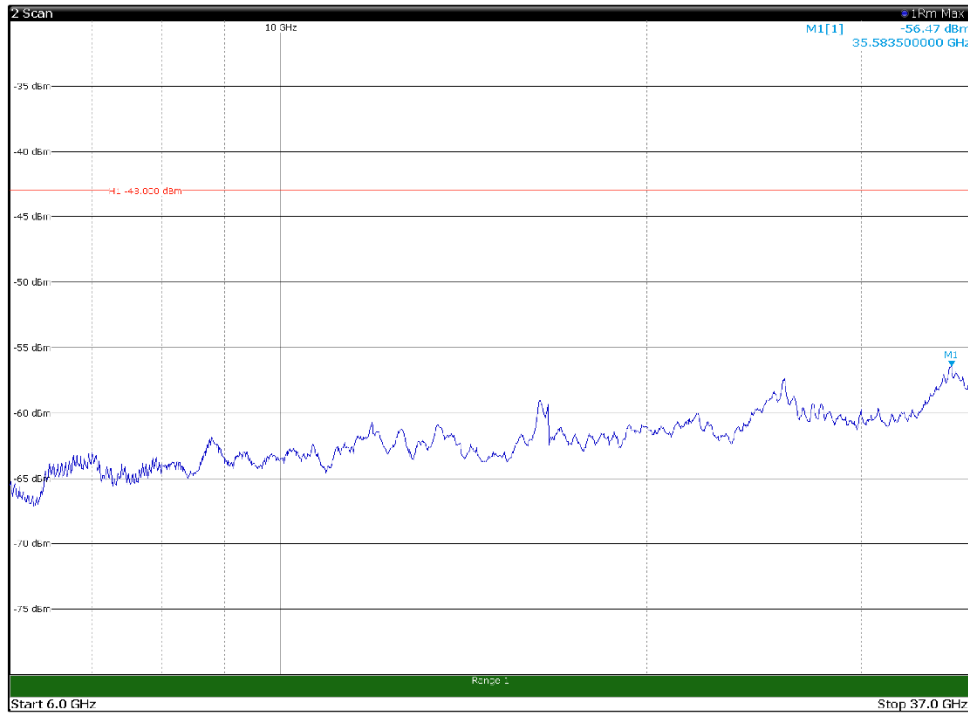

Channel: BOTTOM, Modulation: 16QAM,
 BW=20MHz, Range: 6GHz - 37GHz

Channel: BOTTOM, Modulation: 64QAM, BW=20MHz, Range: 30MHz - 1GHz

Channel: BOTTOM, Modulation: 64QAM, BW=20MHz, Range: 1GHz - 6GHz

Channel: BOTTOM, Modulation: 64QAM, BW=20MHz, Range: 6GHz - 37GHz

Channel: BOTTOM, Modulation: 256QAM, BW=20MHz, Range: 30MHz - 1GHz

Channel: BOTTOM, Modulation: 256QAM, BW=20MHz, Range: 1GHz - 6GHz

Channel: BOTTOM, Modulation: 256QAM, BW=20MHz, Range: 6GHz - 37GHz

Channel: MIDDLE, Modulation: QPSK, BW=20MHz, Range: 30MHz - 1GHz

Channel: MIDDLE, Modulation: QPSK, BW=20MHz, Range: 1GHz - 6GHz

Channel: MIDDLE, Modulation: QPSK, BW=20MHz, Range: 6GHz - 37GHz

Channel: MIDDLE, Modulation: 16QAM,
 BW=20MHz, Range: 30MHz - 1GHz

Channel: MIDDLE, Modulation: 16QAM,
 BW=20MHz, Range: 1GHz - 6GHz