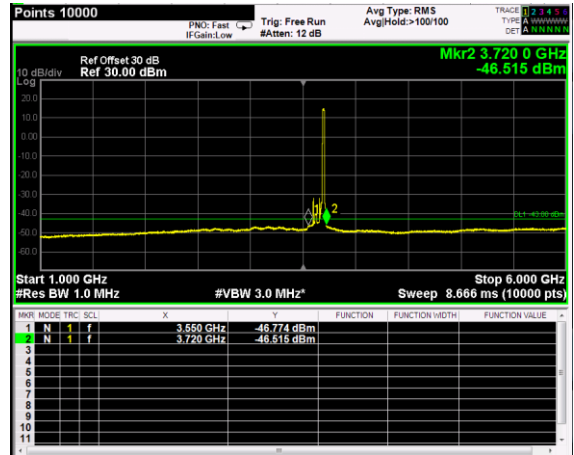

Channel: TOP, Modulation: 16QAM, BW=20MHz, Range: 6GHz - 37GHz

Channel: TOP, Modulation: 64QAM,
 BW=20MHz, Range: 30MHz - 1GHz

Channel: TOP, Modulation: 64QAM,
 BW=20MHz, Range: 1GHz - 6GHz

Channel: TOP, Modulation: 64QAM,
 BW=20MHz, Range: 6GHz - 37GHz

Channel: TOP, Modulation: 256QAM, BW=20MHz, Range: 30MHz - 1GHz

Channel: TOP, Modulation: 256QAM, BW=20MHz, Range: 1GHz - 6GHz

Channel: TOP, Modulation: 256QAM, BW=20MHz, Range: 6GHz - 37GHz

RF PORT 2

Channel: BOTTOM, Modulation: QPSK, BW=5MHz, Range: 30MHz - 1GHz