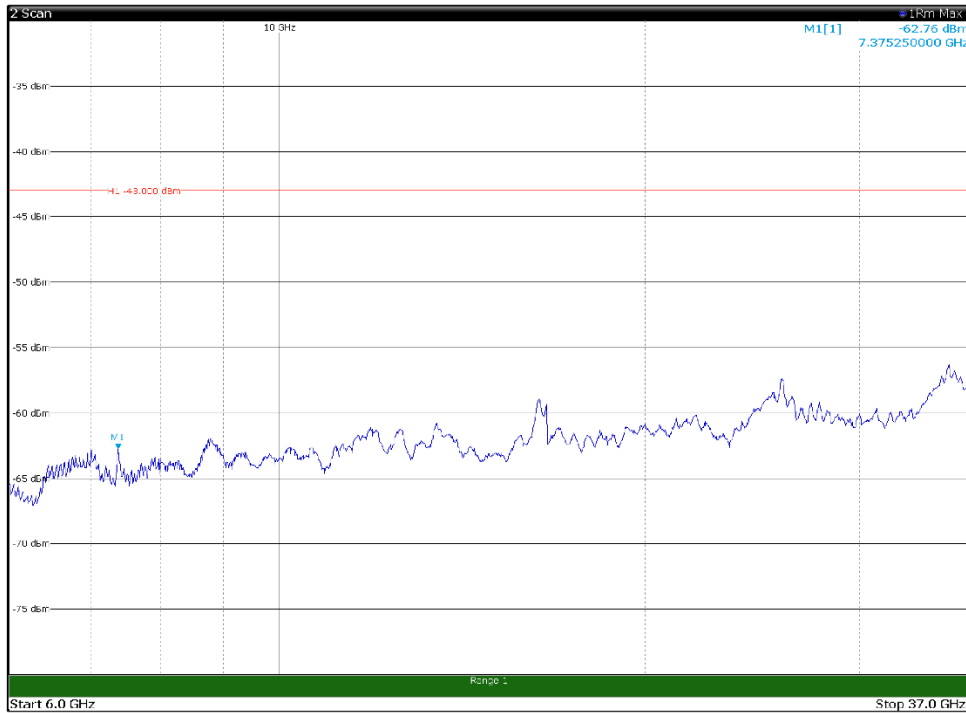

Channel: MIDDLE, Modulation: 16QAM,
 BW=15MHz, Range: 6GHz - 37GHz

Channel: MIDDLE, Modulation: 64QAM,
 BW=15MHz, Range: 30MHz - 1GHz

Channel: MIDDLE, Modulation: 64QAM,
 BW=15MHz, Range: 1GHz - 6GHz

Channel: MIDDLE, Modulation: 64QAM,
 BW=15MHz, Range: 6GHz - 37GHz

Channel: MIDDLE, Modulation: 256QAM, BW=15MHz, Range: 30MHz - 1GHz

Channel: MIDDLE, Modulation: 256QAM, BW=15MHz, Range: 1GHz - 6GHz

Channel: MIDDLE, Modulation: 256QAM, BW=15MHz, Range: 6GHz - 37GHz

Channel: TOP, Modulation: QPSK,
 BW=15MHz, Range: 30MHz - 1GHz

Channel: TOP, Modulation: QPSK,
 BW=15MHz, Range: 1GHz - 6GHz

Channel: TOP, Modulation: QPSK,
 BW=15MHz, Range: 6GHz - 37GHz

Channel: TOP, Modulation: 16QAM,
BW=15MHz, Range: 30MHz - 1GHz

Channel: TOP, Modulation: 16QAM,
BW=15MHz, Range: 1GHz - 6GHz

Channel: TOP, Modulation: 16QAM,
BW=15MHz, Range: 6GHz - 37GHz

Channel: TOP, Modulation: 64QAM, BW=15MHz, Range: 30MHz - 1GHz

Channel: TOP, Modulation: 64QAM, BW=15MHz, Range: 1GHz - 6GHz

Channel: TOP, Modulation: 64QAM, BW=15MHz, Range: 6GHz - 37GHz