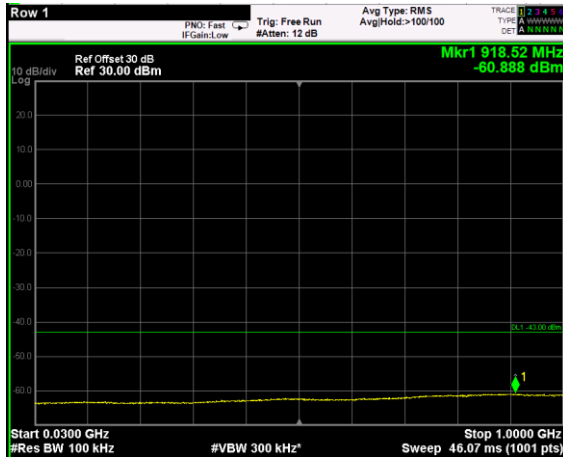

Channel: BOTTOM, Modulation: 64QAM,
BW=5MHz, Range: 30MHz - 1GHz