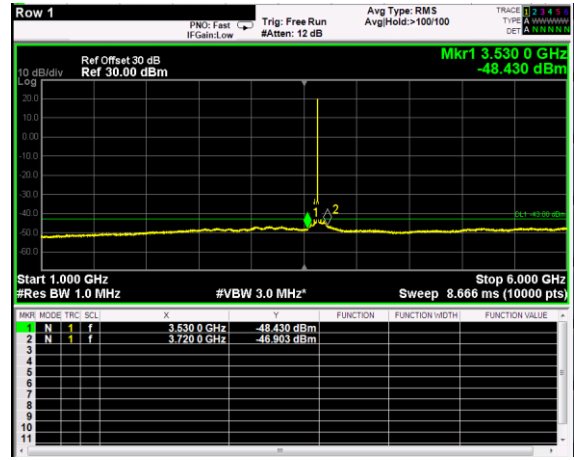

Channel: MIDDLE, Modulation: 64QAM, BW=5MHz, Range: 1GHz - 6GHz