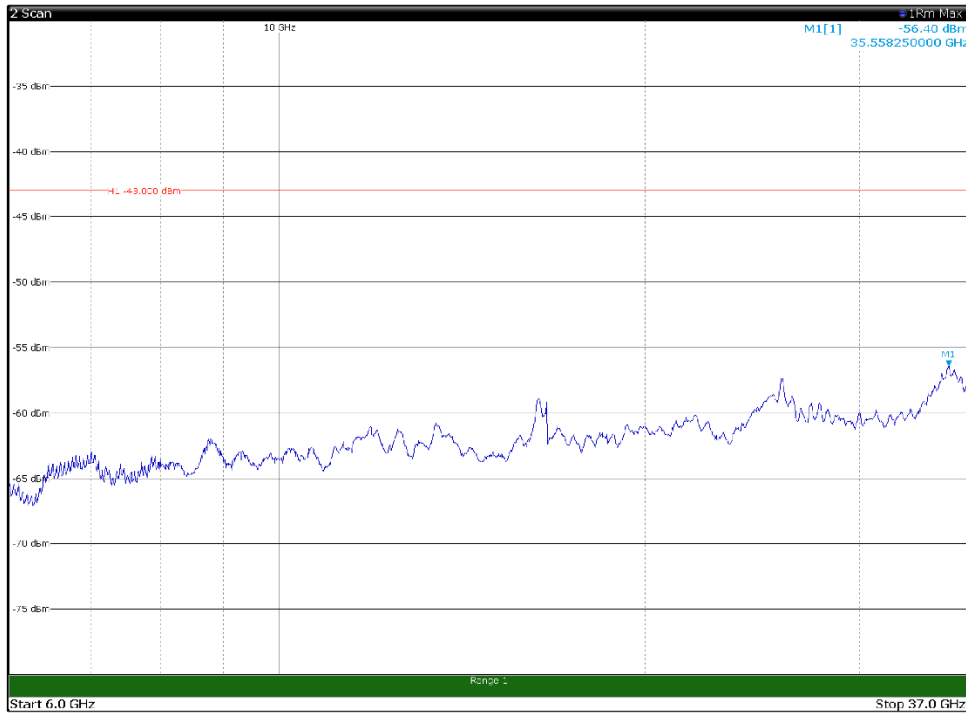

Channel: TOP, Modulation: 256QAM, BW=10MHz, Range: 30MHz - 1GHz

Channel: TOP, Modulation: 256QAM, BW=10MHz, Range: 1GHz - 6GHz

Channel: TOP, Modulation: 256QAM, BW=10MHz, Range: 6GHz - 37GHz

Channel: BOTTOM, Modulation: QPSK, BW=15MHz, Range: 30MHz - 1GHz

Channel: BOTTOM, Modulation: QPSK, BW=15MHz, Range: 1GHz - 6GHz

Channel: BOTTOM, Modulation: QPSK, BW=15MHz, Range: 6GHz - 37GHz

Channel: BOTTOM, Modulation: 16QAM, BW=15MHz, Range: 30MHz - 1GHz

Channel: BOTTOM, Modulation: 16QAM, BW=15MHz, Range: 1GHz - 6GHz

Channel: BOTTOM, Modulation: 16QAM, BW=15MHz, Range: 6GHz - 37GHz

Channel: BOTTOM, Modulation: 64QAM, BW=15MHz, Range: 30MHz - 1GHz

Channel: BOTTOM, Modulation: 64QAM, BW=15MHz, Range: 1GHz - 6GHz

Channel: BOTTOM, Modulation: 64QAM, BW=15MHz, Range: 6GHz - 37GHz