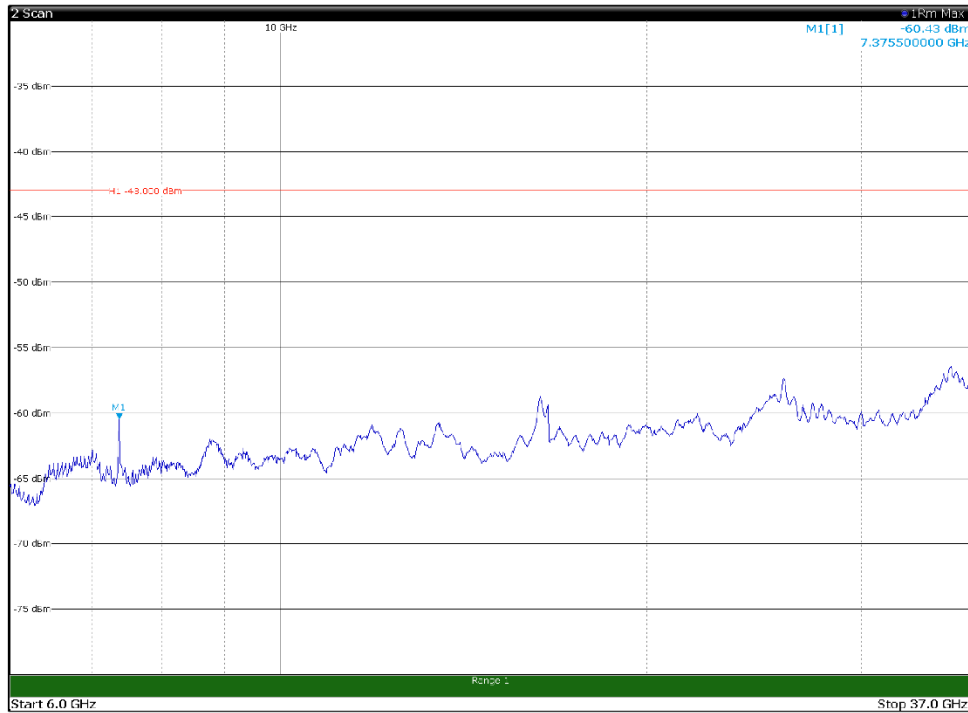

Channel: MIDDLE, Modulation: 16QAM,
 BW=20MHz, Range: 6GHz - 37GHz

Channel: MIDDLE, Modulation: 64QAM, BW=20MHz, Range: 30MHz - 1GHz

Channel: MIDDLE, Modulation: 64QAM, BW=20MHz, Range: 1GHz - 6GHz

Channel: MIDDLE, Modulation: 64QAM, BW=20MHz, Range: 6GHz - 37GHz

Channel: MIDDLE, Modulation: 256QAM,
BW=20MHz, Range: 30MHz - 1GHz

Channel: MIDDLE, Modulation: 256QAM,
BW=20MHz, Range: 1GHz - 6GHz

Channel: MIDDLE, Modulation: 256QAM,
BW=20MHz, Range: 6GHz - 37GHz

Channel: TOP, Modulation: QPSK,
 BW=20MHz, Range: 30MHz - 1GHz

Channel: TOP, Modulation: QPSK,
 BW=20MHz, Range: 1GHz - 6GHz

Channel: TOP, Modulation: QPSK,
 BW=20MHz, Range: 6GHz - 37GHz

Channel: TOP, Modulation: 16QAM, BW=20MHz, Range: 30MHz - 1GHz

Channel: TOP, Modulation: 16QAM, BW=20MHz, Range: 1GHz - 6GHz