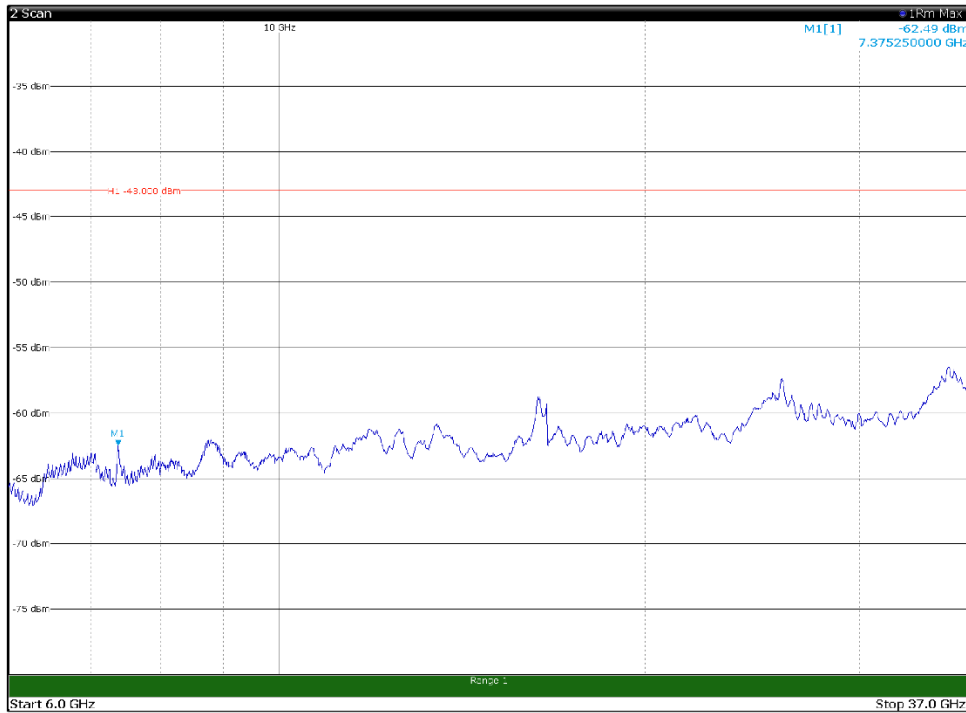

Channel: TOP, Modulation: QPSK,
 BW=15MHz, Range: 1GHz - 6GHz

Channel: TOP, Modulation: QPSK,
 BW=15MHz, Range: 6GHz - 37GHz

Channel: TOP, Modulation: 16QAM,
BW=15MHz, Range: 30MHz - 1GHz

Channel: TOP, Modulation: 16QAM,
BW=15MHz, Range: 1GHz - 6GHz

Channel: TOP, Modulation: 16QAM,
BW=15MHz, Range: 6GHz - 37GHz

Channel: TOP, Modulation: 64QAM, BW=15MHz, Range: 30MHz - 1GHz

Channel: TOP, Modulation: 64QAM, BW=15MHz, Range: 1GHz - 6GHz

Channel: TOP, Modulation: 64QAM, BW=15MHz, Range: 6GHz - 37GHz

Channel: TOP, Modulation: 256QAM, BW=15MHz, Range: 30MHz - 1GHz

Channel: TOP, Modulation: 256QAM, BW=15MHz, Range: 1GHz - 6GHz

Channel: TOP, Modulation: 256QAM, BW=15MHz, Range: 6GHz - 37GHz

Channel: BOTTOM, Modulation: QPSK, BW=20MHz, Range: 30MHz - 1GHz