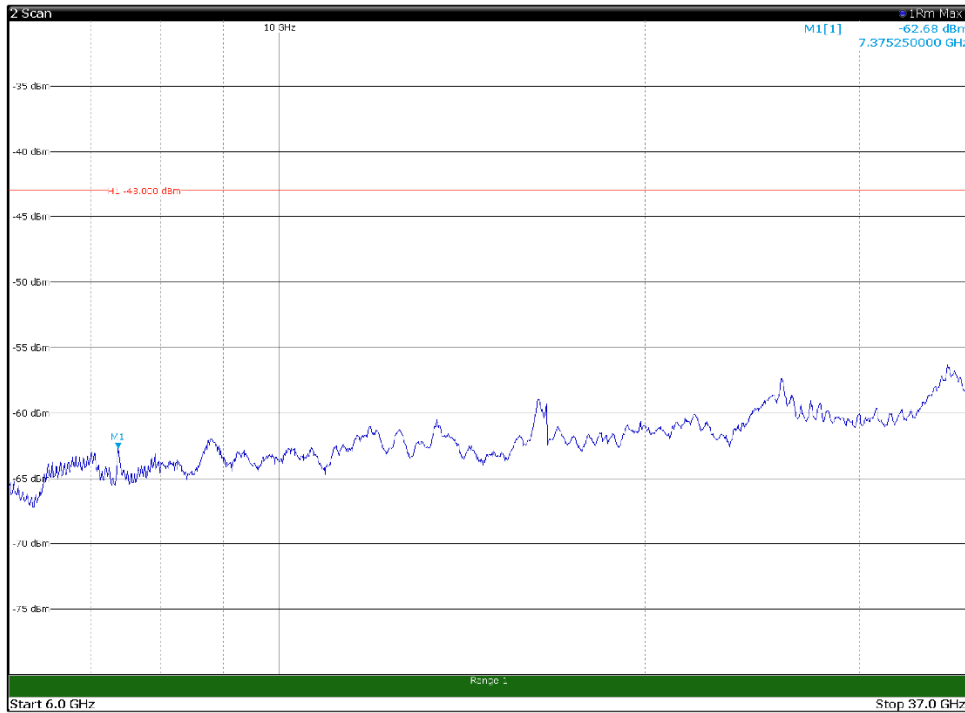

Channel: MIDDLE, Modulation: 256QAM, BW=15MHz, Range: 30MHz - 1GHz

Channel: MIDDLE, Modulation: 256QAM, BW=15MHz, Range: 1GHz - 6GHz

Channel: MIDDLE, Modulation: 256QAM, BW=15MHz, Range: 6GHz - 37GHz

Channel: TOP, Modulation: QPSK,
 BW=15MHz, Range: 30MHz - 1GHz

Channel: TOP, Modulation: QPSK,
 BW=15MHz, Range: 1GHz - 6GHz

Channel: TOP, Modulation: QPSK,
 BW=15MHz, Range: 6GHz - 37GHz

Channel: TOP, Modulation: 16QAM,
BW=15MHz, Range: 30MHz - 1GHz

Channel: TOP, Modulation: 16QAM,
BW=15MHz, Range: 1GHz - 6GHz

Channel: TOP, Modulation: 16QAM,
BW=15MHz, Range: 6GHz - 37GHz

Channel: TOP, Modulation: 64QAM, BW=15MHz, Range: 30MHz - 1GHz

Channel: TOP, Modulation: 64QAM, BW=15MHz, Range: 1GHz - 6GHz

Channel: TOP, Modulation: 64QAM, BW=15MHz, Range: 6GHz - 37GHz

Channel: TOP, Modulation: 256QAM, BW=15MHz, Range: 30MHz - 1GHz

Channel: TOP, Modulation: 256QAM, BW=15MHz, Range: 1GHz - 6GHz

Channel: TOP, Modulation: 256QAM, BW=15MHz, Range: 6GHz - 37GHz

Channel: BOTTOM, Modulation: QPSK, BW=20MHz, Range: 30MHz - 1GHz