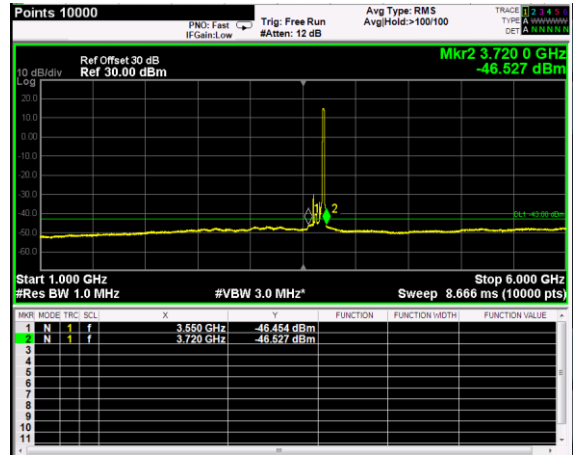

Channel: TOP, Modulation: 64QAM,
BW=20MHz, Range: 1GHz - 6GHz