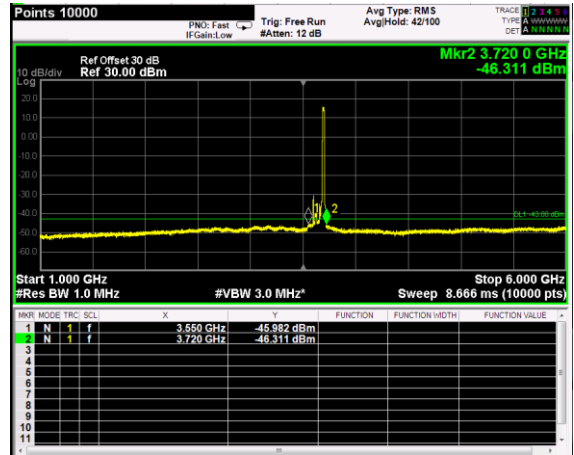

Channel: MIDDLE, Modulation: 256QAM,
BW=20MHz, Range: 30MHz - 1GHz

Channel: MIDDLE, Modulation: 256QAM,
BW=20MHz, Range: 1GHz - 6GHz

Channel: MIDDLE, Modulation: 256QAM,
BW=20MHz, Range: 6GHz - 37GHz

Channel: TOP, Modulation: QPSK,
 BW=20MHz, Range: 30MHz - 1GHz