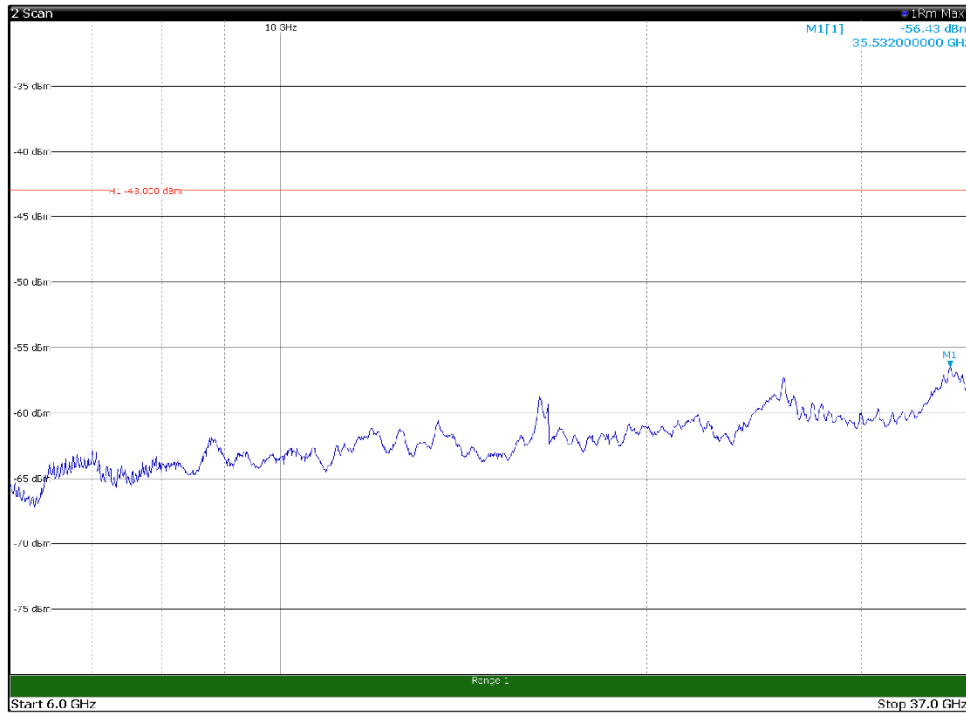

Channel: TOP, Modulation: 256QAM, BW=20MHz, Range: 30MHz - 1GHz

Channel: TOP, Modulation: 256QAM, BW=20MHz, Range: 1GHz - 6GHz

Channel: TOP, Modulation: 256QAM, BW=20MHz, Range: 6GHz - 37GHz

RF PORT 2

Channel: BOTTOM, Modulation: QPSK, BW=5MHz, Range: 30MHz - 1GHz

Channel: BOTTOM, Modulation: QPSK, BW=5MHz, Range: 1GHz - 6GHz

Channel: BOTTOM, Modulation: QPSK, BW=5MHz, Range: 6GHz - 37GHz

Channel: BOTTOM, Modulation: 16QAM, BW=5MHz, Range: 30MHz - 1GHz

Channel: BOTTOM, Modulation: 16QAM, BW=5MHz, Range: 1GHz - 6GHz

Channel: BOTTOM, Modulation: 16QAM, BW=5MHz, Range: 6GHz - 37GHz

Channel: BOTTOM, Modulation: 64QAM,
 BW=5MHz, Range: 30MHz - 1GHz

Channel: BOTTOM, Modulation: 64QAM,
 BW=5MHz, Range: 1GHz - 6GHz

Channel: BOTTOM, Modulation: 64QAM,
 BW=5MHz, Range: 6GHz - 37GHz