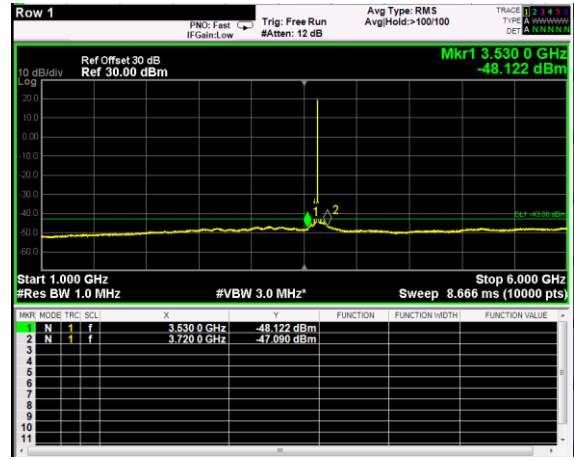

Channel: MIDDLE, Modulation: 16QAM, BW=5MHz, Range: 1GHz - 6GHz