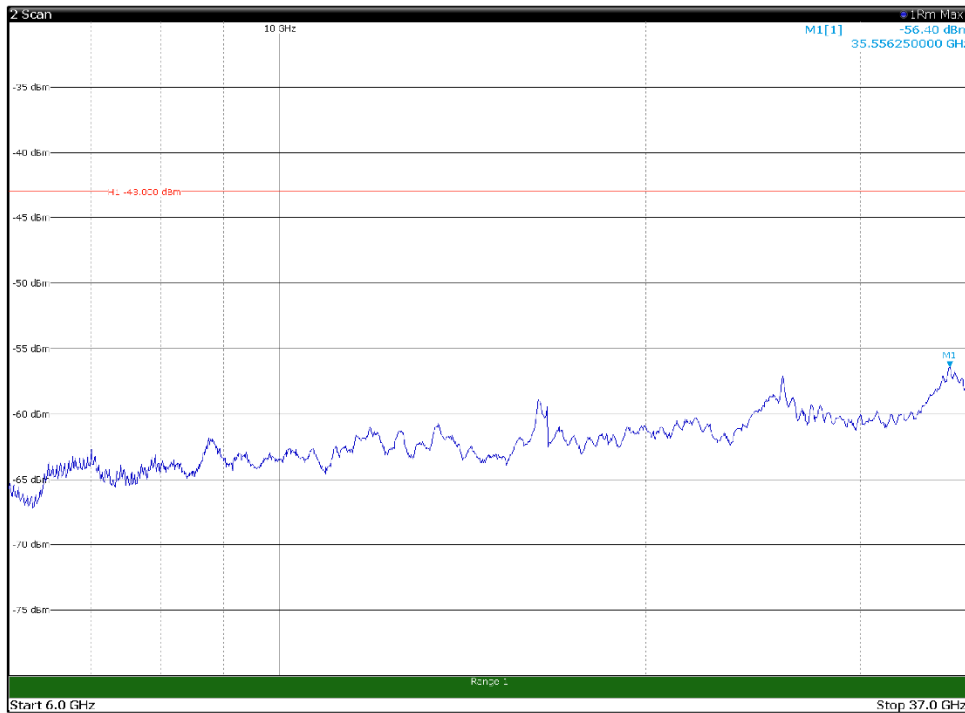

Channel: BOTTOM, Modulation: QPSK, BW=5MHz, Range: 6GHz - 37GHz