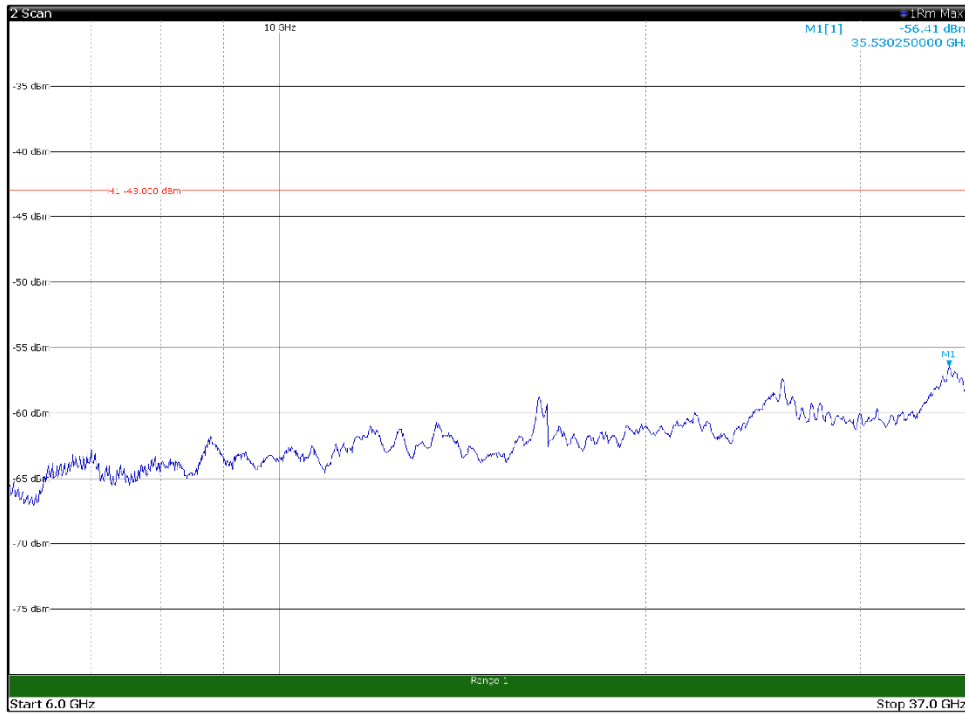

Channel: TOP, Modulation: 256QAM, BW=20MHz, Range: 30MHz - 1GHz

Channel: TOP, Modulation: 256QAM, BW=20MHz, Range: 1GHz - 6GHz

Channel: TOP, Modulation: 256QAM, BW=20MHz, Range: 6GHz - 37GHz

RF PORT 2

Channel: BOTTOM, Modulation: QPSK, BW=5MHz, Range: 30MHz - 1GHz

Channel: BOTTOM, Modulation: QPSK, BW=5MHz, Range: 1GHz - 6GHz

Channel: BOTTOM, Modulation: QPSK, BW=5MHz, Range: 6GHz - 37GHz

Channel: BOTTOM, Modulation: 16QAM, BW=5MHz, Range: 30MHz - 1GHz

Channel: BOTTOM, Modulation: 16QAM, BW=5MHz, Range: 1GHz - 6GHz

Channel: BOTTOM, Modulation: 16QAM, BW=5MHz, Range: 6GHz - 37GHz

Channel: BOTTOM, Modulation: 64QAM,
 BW=5MHz, Range: 30MHz - 1GHz

Channel: BOTTOM, Modulation: 64QAM,
 BW=5MHz, Range: 1GHz - 6GHz

Channel: BOTTOM, Modulation: 64QAM,
 BW=5MHz, Range: 6GHz - 37GHz