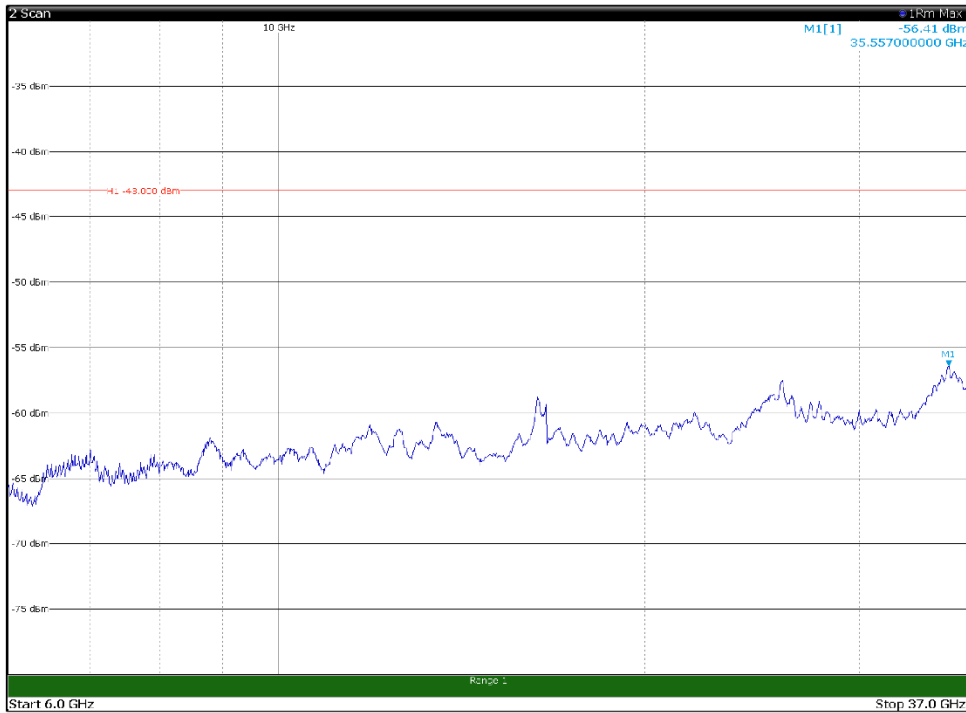

Channel: MIDDLE, Modulation: QPSK, BW=20MHz, Range: 1GHz - 6GHz

Channel: MIDDLE, Modulation: QPSK, BW=20MHz, Range: 6GHz - 37GHz

Channel: MIDDLE, Modulation: 16QAM,
 BW=20MHz, Range: 30MHz - 1GHz

Channel: MIDDLE, Modulation: 16QAM,
 BW=20MHz, Range: 1GHz - 6GHz

Channel: MIDDLE, Modulation: 16QAM,
 BW=20MHz, Range: 6GHz - 37GHz

Channel: MIDDLE, Modulation: 64QAM, BW=20MHz, Range: 30MHz - 1GHz

Channel: MIDDLE, Modulation: 64QAM, BW=20MHz, Range: 1GHz - 6GHz

Channel: MIDDLE, Modulation: 64QAM, BW=20MHz, Range: 6GHz - 37GHz

Channel: MIDDLE, Modulation: 256QAM,
BW=20MHz, Range: 30MHz - 1GHz

Channel: MIDDLE, Modulation: 256QAM,
BW=20MHz, Range: 1GHz - 6GHz

Channel: MIDDLE, Modulation: 256QAM,
BW=20MHz, Range: 6GHz - 37GHz

Channel: TOP, Modulation: QPSK,
 BW=20MHz, Range: 30MHz - 1GHz