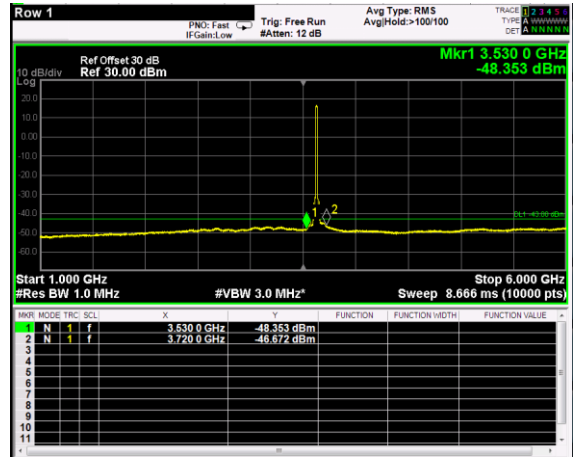

Channel: MIDDLE, Modulation: 16QAM,
BW=15MHz, Range: 1GHz - 6GHz