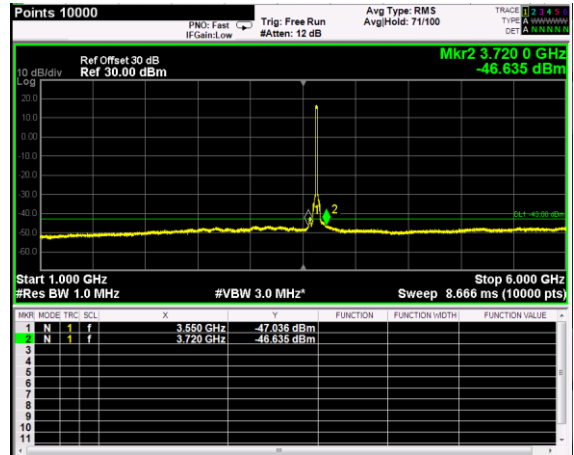

Channel: MIDDLE, Modulation: 64QAM, BW=20MHz, Range: 1GHz - 6GHz