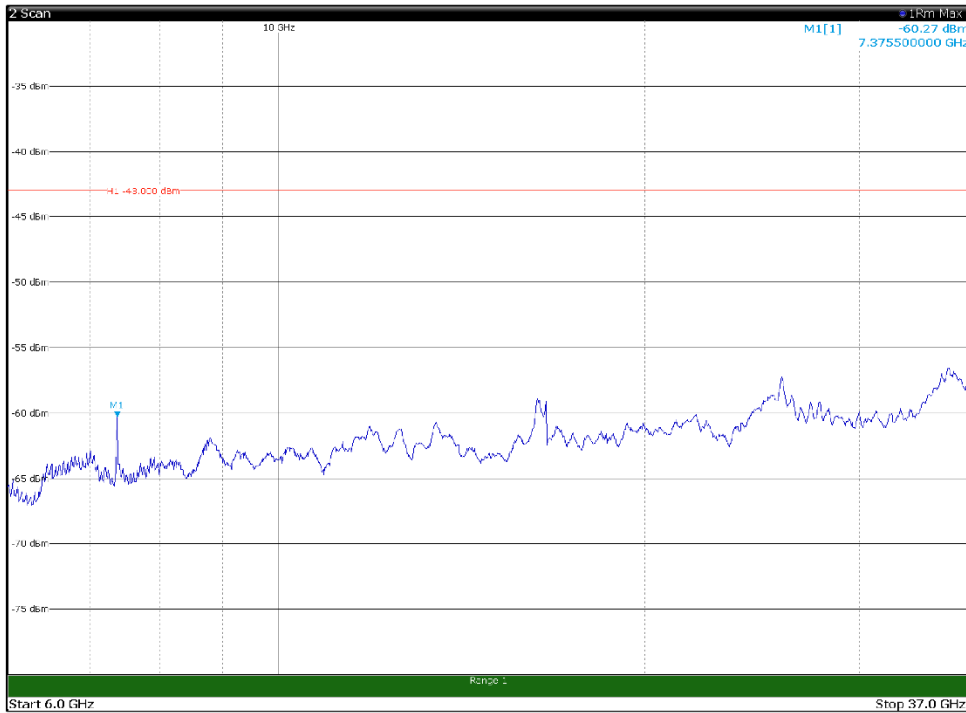

Channel: TOP, Modulation: QPSK,
 BW=20MHz, Range: 1GHz - 6GHz

Channel: TOP, Modulation: QPSK,
 BW=20MHz, Range: 6GHz - 37GHz

Channel: TOP, Modulation: 16QAM, BW=20MHz, Range: 30MHz - 1GHz

Channel: TOP, Modulation: 16QAM, BW=20MHz, Range: 1GHz - 6GHz

Channel: TOP, Modulation: 16QAM, BW=20MHz, Range: 6GHz - 37GHz

Channel: TOP, Modulation: 64QAM,
 BW=20MHz, Range: 30MHz - 1GHz

Channel: TOP, Modulation: 64QAM,
 BW=20MHz, Range: 1GHz - 6GHz

Channel: TOP, Modulation: 64QAM,
 BW=20MHz, Range: 6GHz - 37GHz