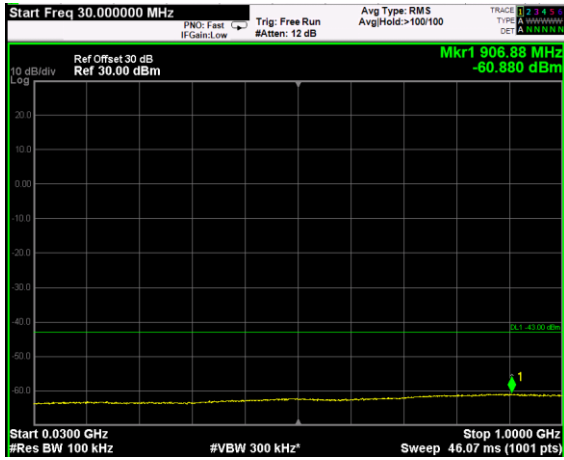

Channel: MIDDLE, Modulation: 16QAM,
BW=15MHz, Range: 30MHz - 1GHz