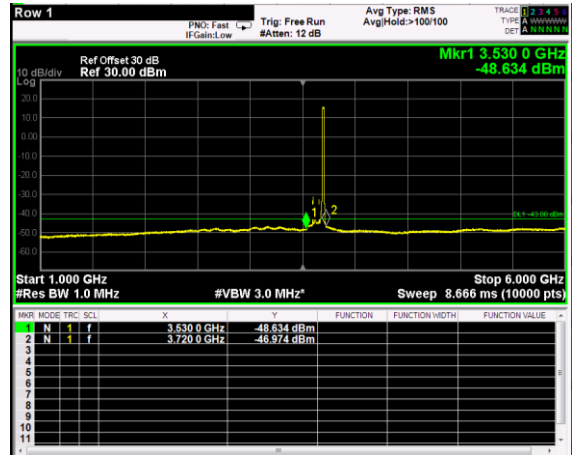

Channel: TOP, Modulation: 16QAM,
BW=15MHz, Range: 1GHz - 6GHz