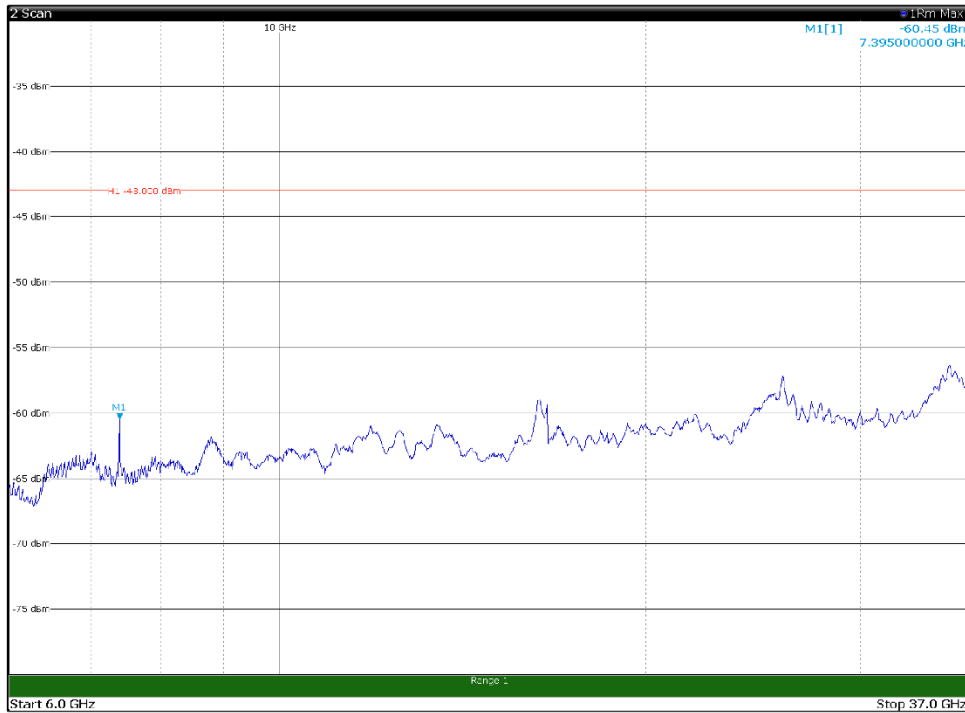

Channel: TOP, Modulation: QPSK,
 BW=5MHz, Range: 1GHz - 6GHz

Channel: TOP, Modulation: QPSK,
 BW=5MHz, Range: 6GHz - 37GHz

Channel: TOP, Modulation: 16QAM,
BW=5MHz, Range: 30MHz - 1GHz

Channel: TOP, Modulation: 16QAM,
BW=5MHz, Range: 1GHz - 6GHz

Channel: TOP, Modulation: 16QAM,
BW=5MHz, Range: 6GHz - 37GHz