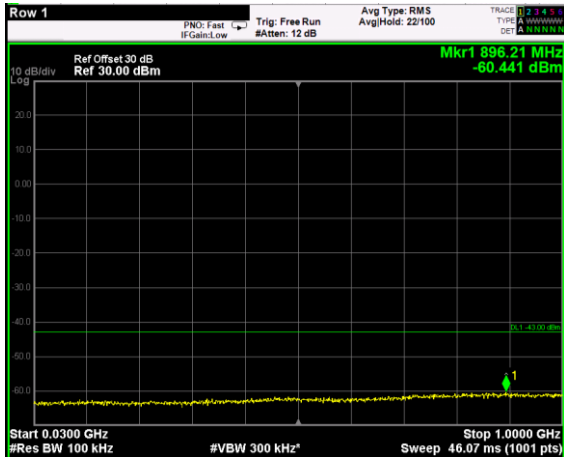

Channel: MIDDLE, Modulation: QPSK, BW=20MHz, Range: 30MHz - 1GHz