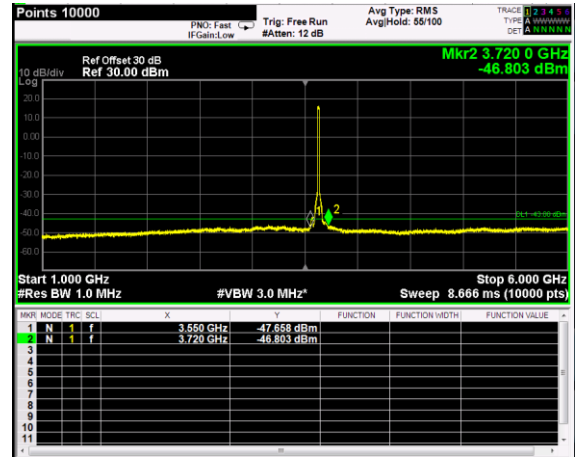

Channel: MIDDLE, Modulation: 16QAM,
BW=20MHz, Range: 1GHz - 6GHz