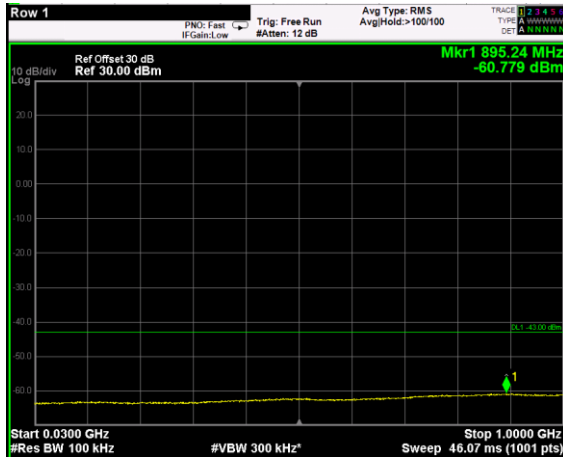

Channel: MIDDLE, Modulation: 64QAM, BW=5MHz, Range: 30MHz - 1GHz