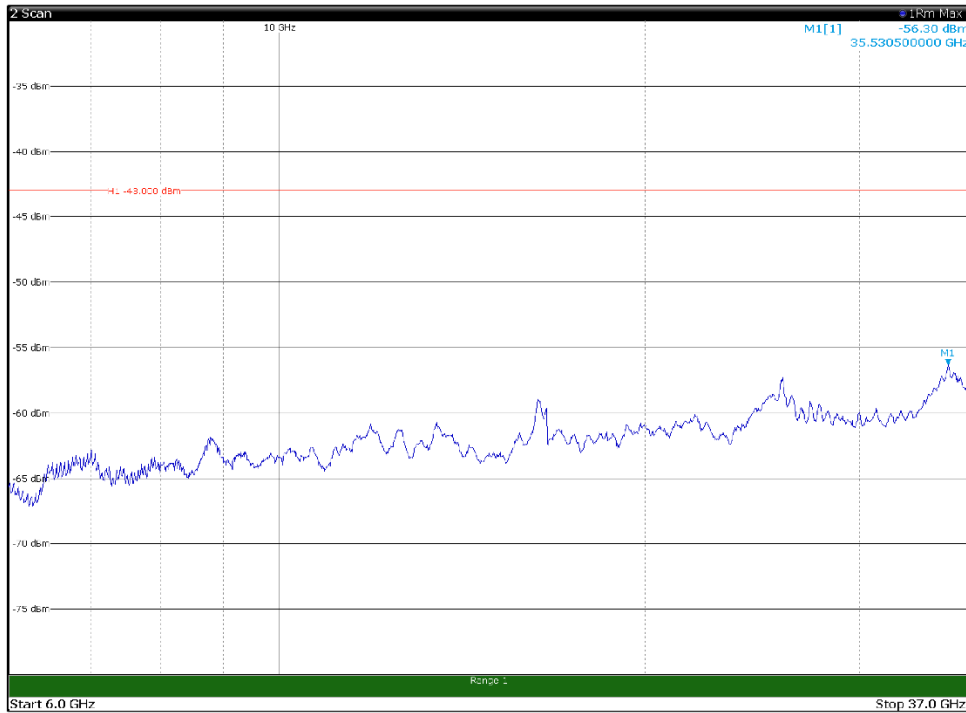

Channel: TOP, Modulation: 256QAM, BW=10MHz, Range: 30MHz - 1GHz

Channel: TOP, Modulation: 256QAM, BW=10MHz, Range: 1GHz - 6GHz

Channel: TOP, Modulation: 256QAM, BW=10MHz, Range: 6GHz - 37GHz

Channel: BOTTOM, Modulation: QPSK, BW=15MHz, Range: 30MHz - 1GHz

Channel: BOTTOM, Modulation: QPSK, BW=15MHz, Range: 1GHz - 6GHz

Channel: BOTTOM, Modulation: QPSK, BW=15MHz, Range: 6GHz - 37GHz

Channel: BOTTOM, Modulation: 16QAM, BW=15MHz, Range: 30MHz - 1GHz

Channel: BOTTOM, Modulation: 16QAM, BW=15MHz, Range: 1GHz - 6GHz

Channel: BOTTOM, Modulation: 16QAM, BW=15MHz, Range: 6GHz - 37GHz

Channel: BOTTOM, Modulation: 64QAM, BW=15MHz, Range: 30MHz - 1GHz

Channel: BOTTOM, Modulation: 64QAM, BW=15MHz, Range: 1GHz - 6GHz

Channel: BOTTOM, Modulation: 64QAM, BW=15MHz, Range: 6GHz - 37GHz