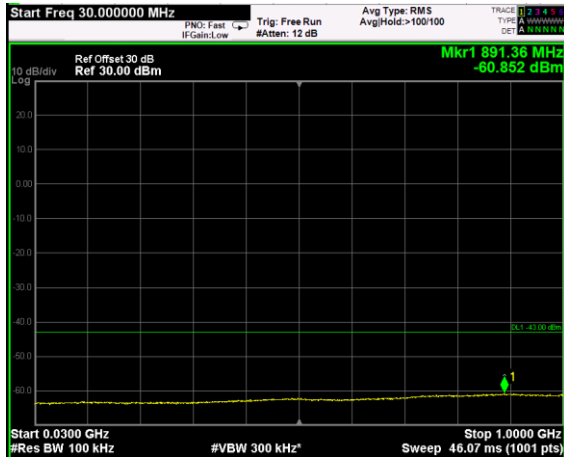

Channel: TOP, Modulation: 64QAM, BW=15MHz, Range: 30MHz - 1GHz