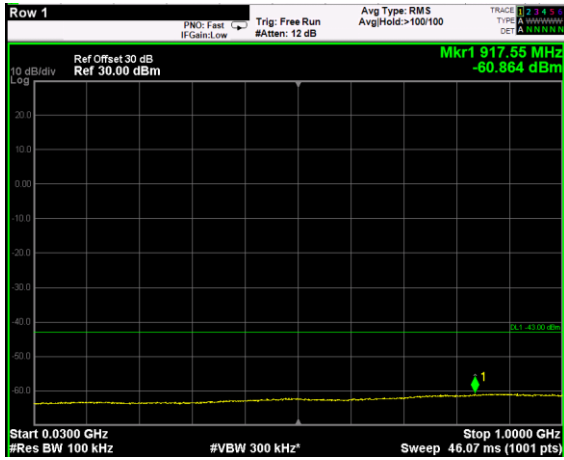

Channel: BOTTOM, Modulation: 16QAM, BW=15MHz, Range: 6GHz - 37GHz

Channel: BOTTOM, Modulation: 64QAM, BW=15MHz, Range: 30MHz - 1GHz

Channel: BOTTOM, Modulation: 64QAM, BW=15MHz, Range: 1GHz - 6GHz

Channel: BOTTOM, Modulation: 64QAM, BW=15MHz, Range: 6GHz - 37GHz