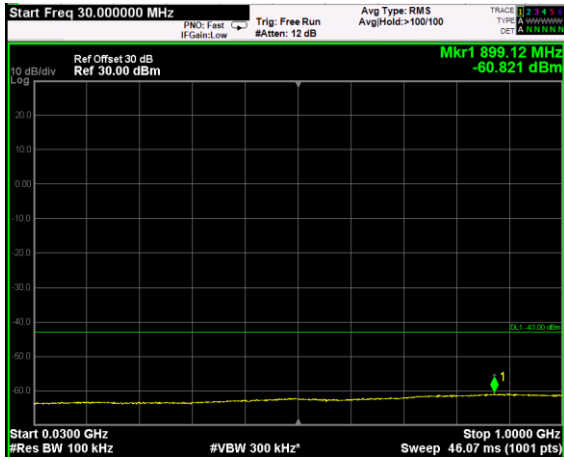

Channel: TOP, Modulation: 16QAM,
BW=15MHz, Range: 6GHz - 37GHz

Channel: TOP, Modulation: 64QAM, BW=15MHz, Range: 30MHz - 1GHz

Channel: TOP, Modulation: 64QAM, BW=15MHz, Range: 1GHz - 6GHz

Channel: TOP, Modulation: 64QAM, BW=15MHz, Range: 6GHz - 37GHz