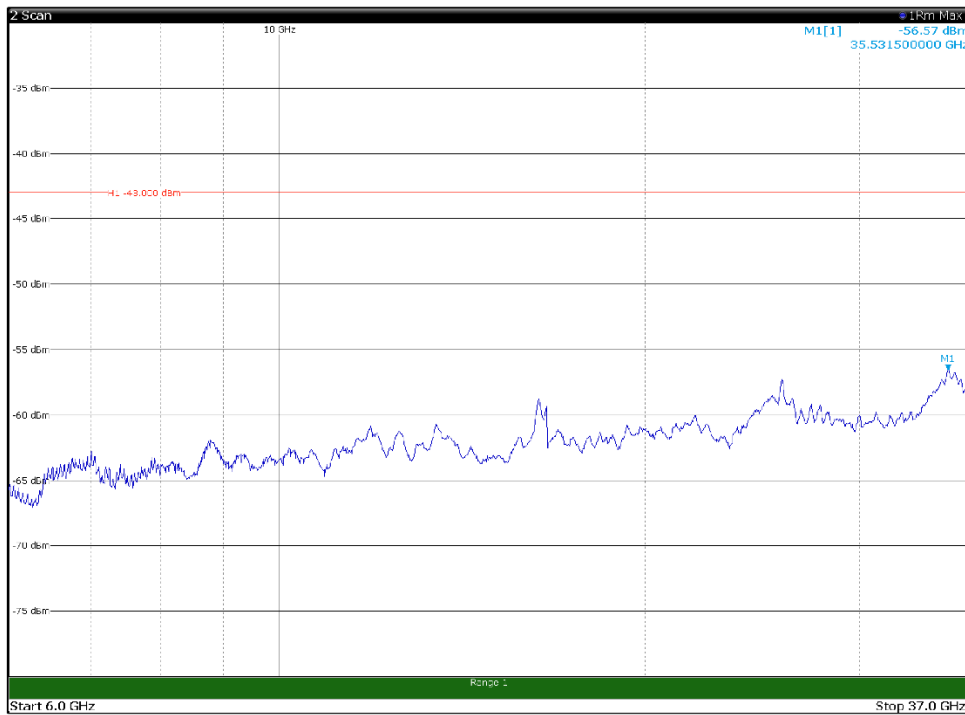

Channel: TOP, Modulation: 256QAM, BW=10MHz, Range: 30MHz - 1GHz

Channel: TOP, Modulation: 256QAM, BW=10MHz, Range: 1GHz - 6GHz

Channel: TOP, Modulation: 256QAM, BW=10MHz, Range: 6GHz - 37GHz

Channel: BOTTOM, Modulation: QPSK, BW=15MHz, Range: 30MHz - 1GHz

Channel: BOTTOM, Modulation: QPSK, BW=15MHz, Range: 1GHz - 6GHz

Channel: BOTTOM, Modulation: QPSK, BW=15MHz, Range: 6GHz - 37GHz

Channel: BOTTOM, Modulation: 16QAM, BW=15MHz, Range: 30MHz - 1GHz

Channel: BOTTOM, Modulation: 16QAM, BW=15MHz, Range: 1GHz - 6GHz