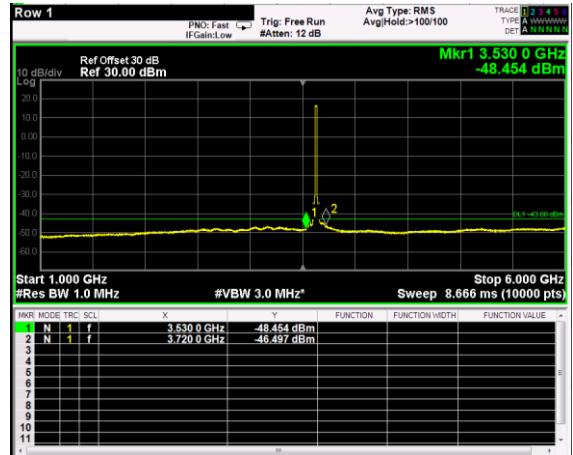

Channel: MIDDLE, Modulation: 256QAM, BW=15MHz, Range: 1GHz - 6GHz