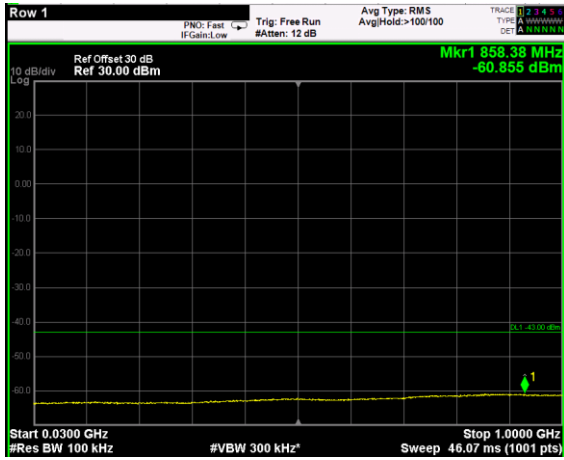

Channel: BOTTOM, Modulation: 16QAM,
 BW=20MHz, Range: 6GHz - 37GHz

Channel: BOTTOM, Modulation: 64QAM, BW=20MHz, Range: 30MHz - 1GHz

Channel: BOTTOM, Modulation: 64QAM, BW=20MHz, Range: 1GHz - 6GHz

Channel: BOTTOM, Modulation: 64QAM, BW=20MHz, Range: 6GHz - 37GHz