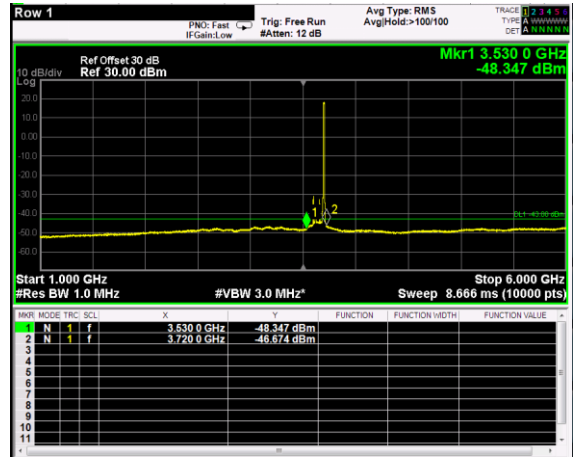

Channel: TOP, Modulation: 256QAM, BW=10MHz, Range: 30MHz - 1GHz

Channel: TOP, Modulation: 256QAM, BW=10MHz, Range: 1GHz - 6GHz

Channel: TOP, Modulation: 256QAM, BW=10MHz, Range: 6GHz - 37GHz

Channel: BOTTOM, Modulation: QPSK, BW=15MHz, Range: 30MHz - 1GHz