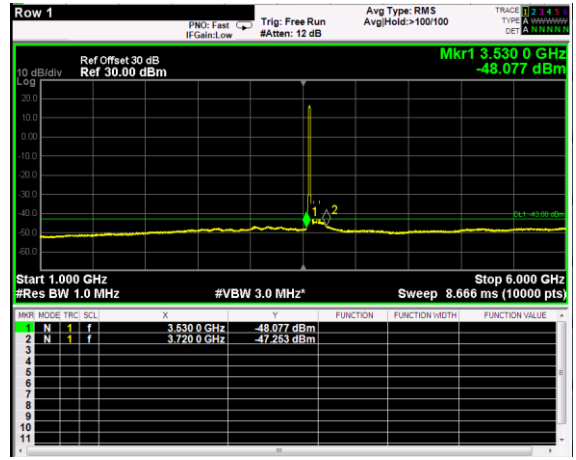

Channel: BOTTOM, Modulation: 256QAM, BW=15MHz, Range: 1GHz - 6GHz