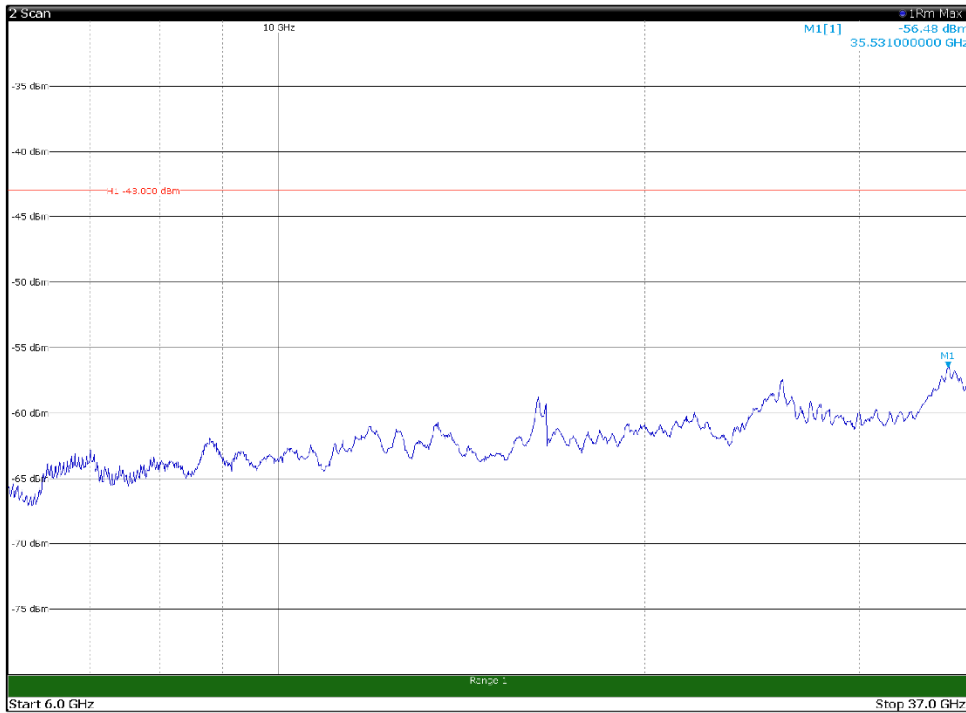

Channel: BOTTOM, Modulation: QPSK, BW=20MHz, Range: 1GHz - 6GHz

Channel: BOTTOM, Modulation: QPSK, BW=20MHz, Range: 6GHz - 37GHz

Channel: BOTTOM, Modulation: 16QAM,
 BW=20MHz, Range: 30MHz - 1GHz

Channel: BOTTOM, Modulation: 16QAM,
 BW=20MHz, Range: 1GHz - 6GHz

Channel: BOTTOM, Modulation: 16QAM,
 BW=20MHz, Range: 6GHz - 37GHz

Channel: BOTTOM, Modulation: 64QAM, BW=20MHz, Range: 30MHz - 1GHz

Channel: BOTTOM, Modulation: 64QAM, BW=20MHz, Range: 1GHz - 6GHz

Channel: BOTTOM, Modulation: 64QAM, BW=20MHz, Range: 6GHz - 37GHz

Channel: BOTTOM, Modulation: 256QAM, BW=20MHz, Range: 30MHz - 1GHz

Channel: BOTTOM, Modulation: 256QAM, BW=20MHz, Range: 1GHz - 6GHz

Channel: BOTTOM, Modulation: 256QAM, BW=20MHz, Range: 6GHz - 37GHz

Channel: MIDDLE, Modulation: QPSK, BW=20MHz, Range: 30MHz - 1GHz