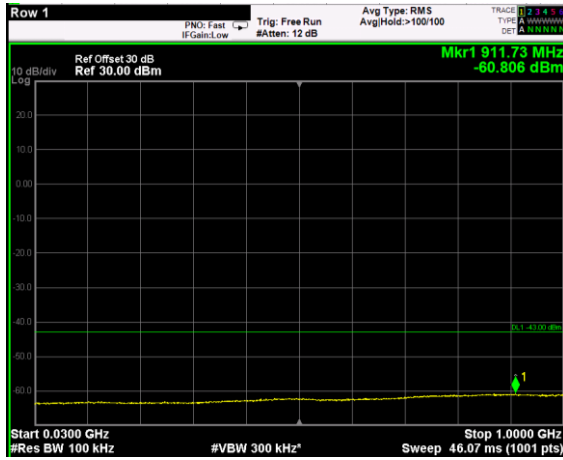

Channel: BOTTOM, Modulation: 16QAM, BW=5MHz, Range: 30MHz - 1GHz