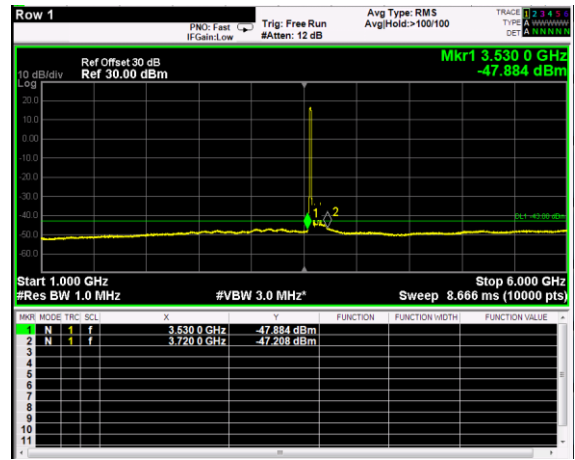

Channel: TOP, Modulation: 256QAM, BW=10MHz, Range: 30MHz - 1GHz

Channel: TOP, Modulation: 256QAM, BW=10MHz, Range: 1GHz - 6GHz

Channel: TOP, Modulation: 256QAM, BW=10MHz, Range: 6GHz - 37GHz

Channel: BOTTOM, Modulation: QPSK, BW=15MHz, Range: 30MHz - 1GHz