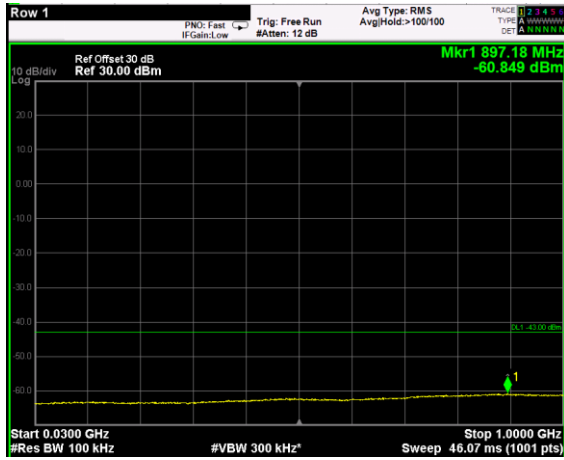

Channel: BOTTOM, Modulation: 64QAM, BW=15MHz, Range: 30MHz - 1GHz