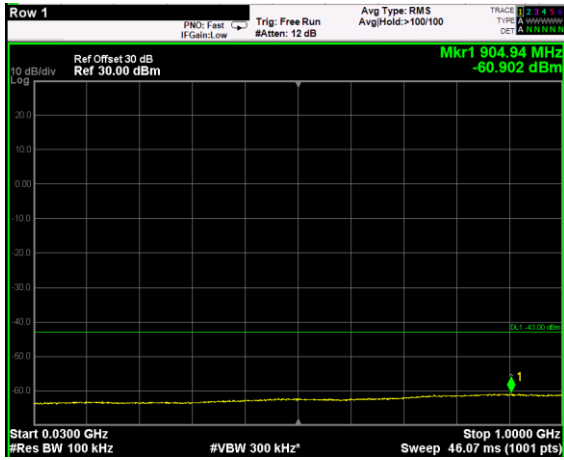

Channel: TOP, Modulation: 64QAM,
BW=20MHz, Range: 30MHz - 1GHz