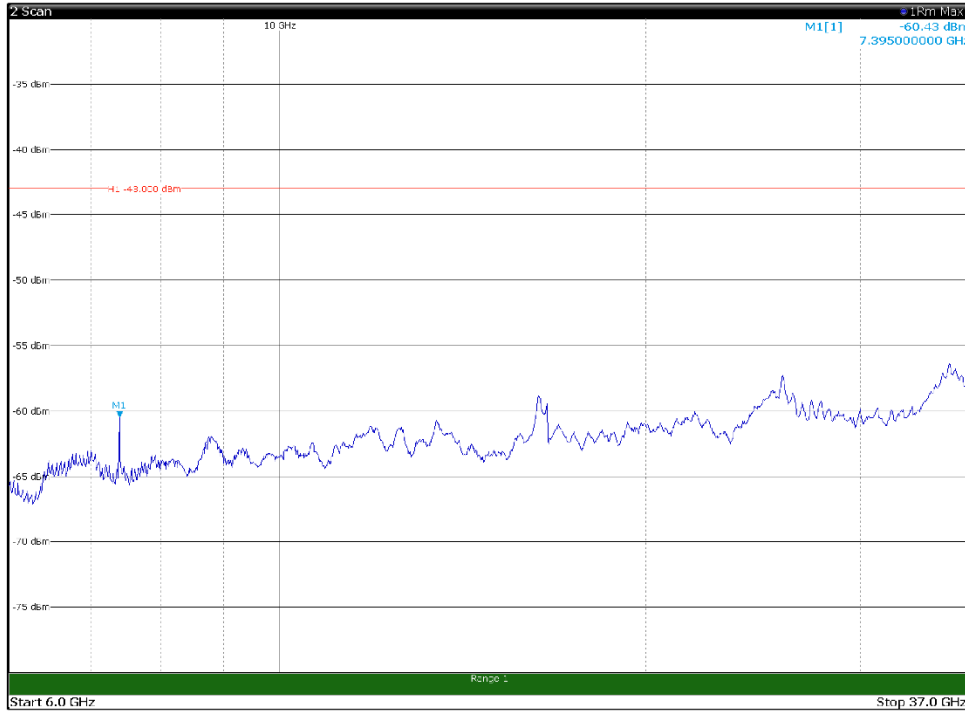

Channel: TOP, Modulation: QPSK,
BW=5MHz, Range: 6GHz - 37GHz