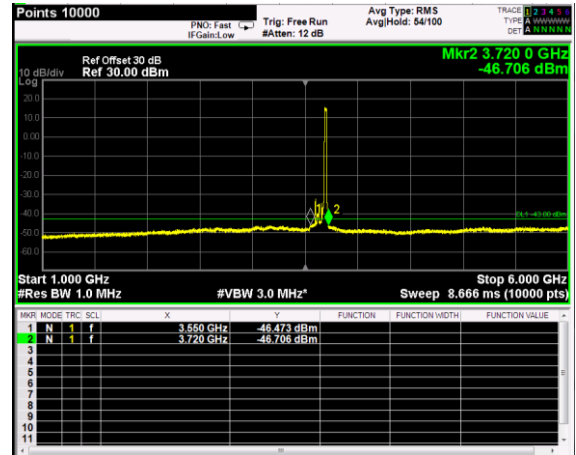

Channel: TOP, Modulation: 16QAM, BW=20MHz, Range: 1GHz - 6GHz