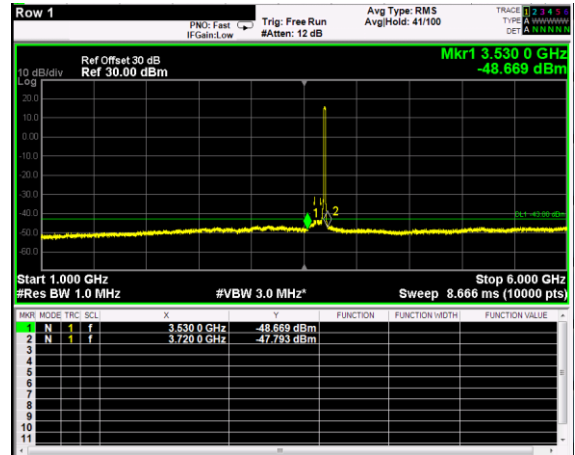

Channel: MIDDLE, Modulation: 256QAM, BW=15MHz, Range: 30MHz - 1GHz

Channel: MIDDLE, Modulation: 256QAM, BW=15MHz, Range: 1GHz - 6GHz

Channel: MIDDLE, Modulation: 256QAM, BW=15MHz, Range: 6GHz - 37GHz

Channel: TOP, Modulation: QPSK,
 BW=15MHz, Range: 30MHz - 1GHz