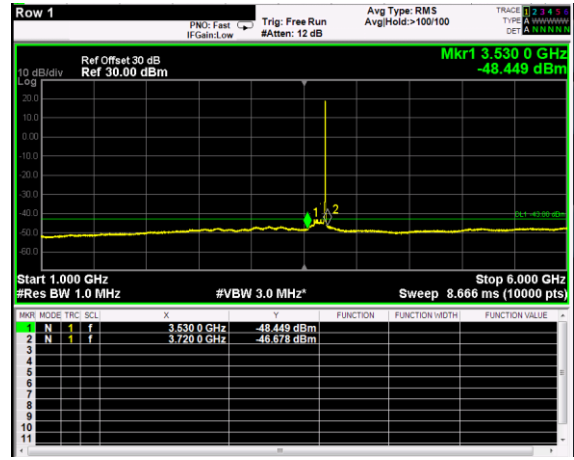

Channel: MIDDLE, Modulation: 256QAM,
 BW=5MHz, Range: 30MHz - 1GHz

Channel: MIDDLE, Modulation: 256QAM,
 BW=5MHz, Range: 1GHz - 6GHz

Channel: MIDDLE, Modulation: 256QAM,
 BW=5MHz, Range: 6GHz - 37GHz

Channel: TOP, Modulation: QPSK,
 BW=5MHz, Range: 30MHz - 1GHz