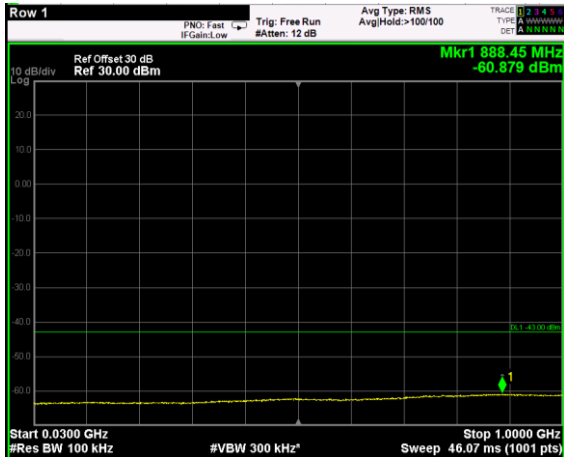

Channel: TOP, Modulation: 16QAM, BW=20MHz, Range: 30MHz - 1GHz