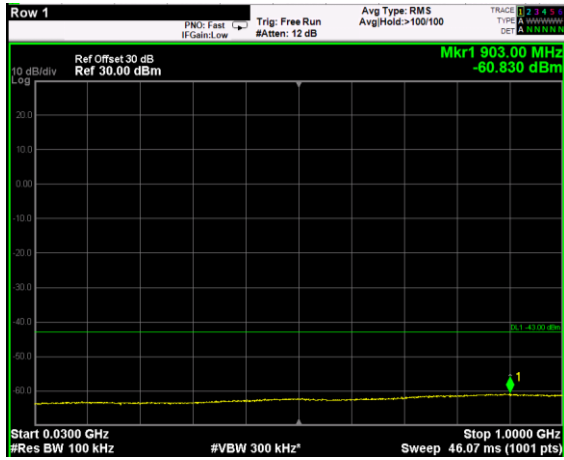

Channel: BOTTOM, Modulation: 16QAM, BW=15MHz, Range: 30MHz - 1GHz