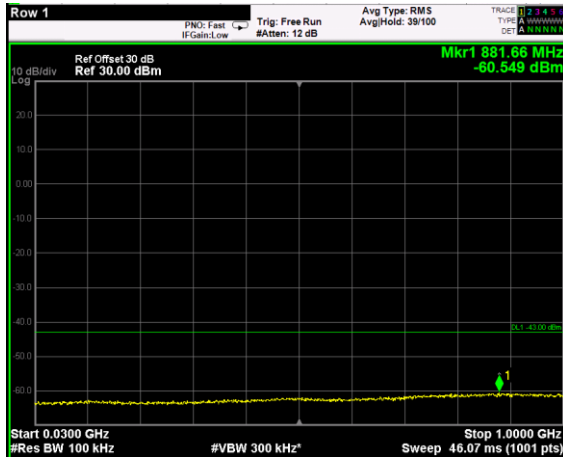

Channel: TOP, Modulation: QPSK,
BW=5MHz, Range: 30MHz - 1GHz