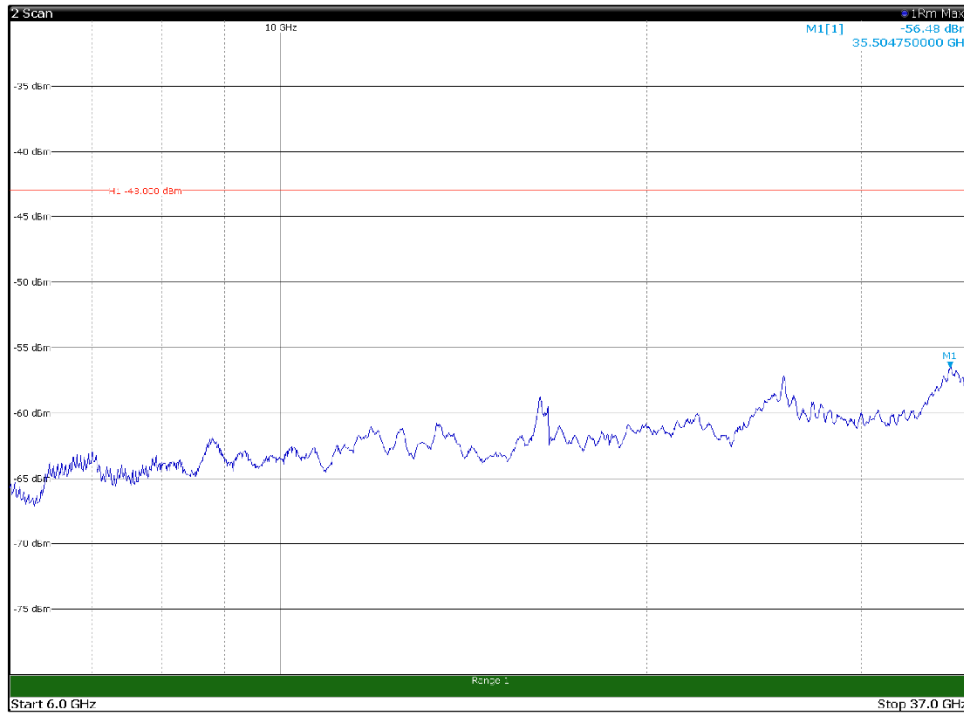

Channel: BOTTOM, Modulation: 256QAM,
BW=5MHz, Range: 6GHz - 37GHz