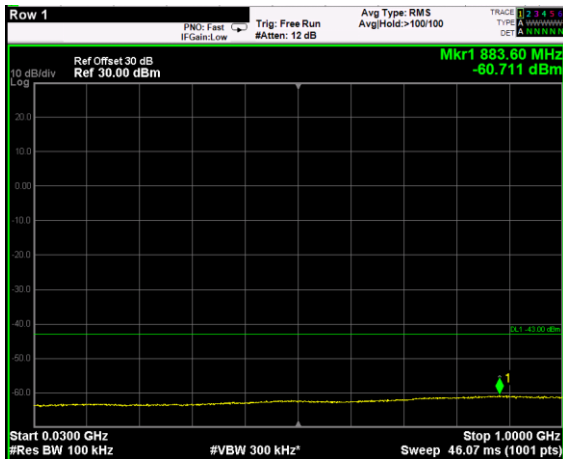

Channel: TOP, Modulation: 256QAM, BW=10MHz, Range: 30MHz - 1GHz

Channel: TOP, Modulation: 256QAM, BW=10MHz, Range: 1GHz - 6GHz

Channel: TOP, Modulation: 256QAM, BW=10MHz, Range: 6GHz - 37GHz

Channel: BOTTOM, Modulation: QPSK, BW=15MHz, Range: 30MHz - 1GHz