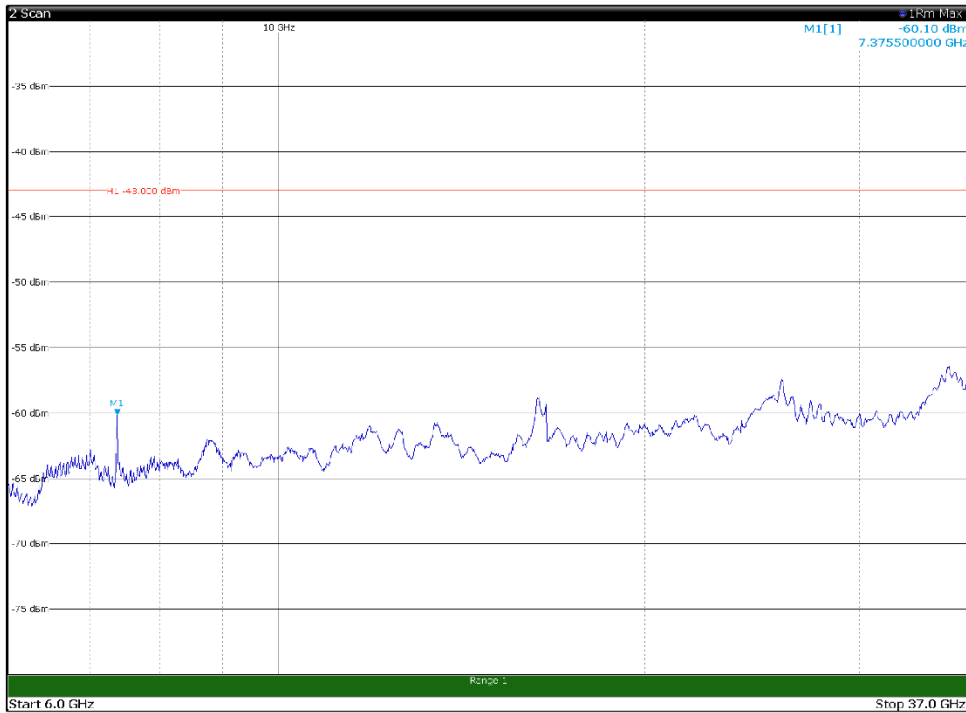

Channel: TOP, Modulation: QPSK,
 BW=20MHz, Range: 1GHz - 6GHz

Channel: TOP, Modulation: QPSK,
 BW=20MHz, Range: 6GHz - 37GHz

Channel: TOP, Modulation: 16QAM, BW=20MHz, Range: 30MHz - 1GHz

Channel: TOP, Modulation: 16QAM, BW=20MHz, Range: 1GHz - 6GHz

Channel: TOP, Modulation: 16QAM, BW=20MHz, Range: 6GHz - 37GHz

Channel: TOP, Modulation: 64QAM,
 BW=20MHz, Range: 30MHz - 1GHz

Channel: TOP, Modulation: 64QAM,
 BW=20MHz, Range: 1GHz - 6GHz

Channel: TOP, Modulation: 64QAM,
 BW=20MHz, Range: 6GHz - 37GHz

Channel: TOP, Modulation: 256QAM, BW=20MHz, Range: 30MHz - 1GHz

Channel: TOP, Modulation: 256QAM, BW=20MHz, Range: 1GHz - 6GHz

Channel: TOP, Modulation: 256QAM, BW=20MHz, Range: 6GHz - 37GHz

RF PORT 2

Channel: BOTTOM, Modulation: QPSK, BW=5MHz, Range: 30MHz - 1GHz