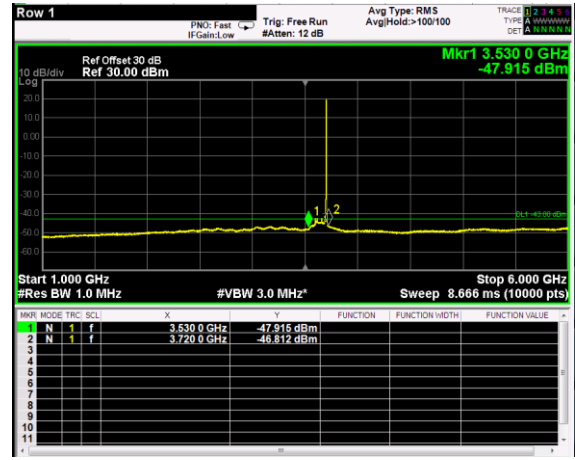

Channel: BOTTOM, Modulation: 256QAM,
BW=5MHz, Range: 1GHz - 6GHz