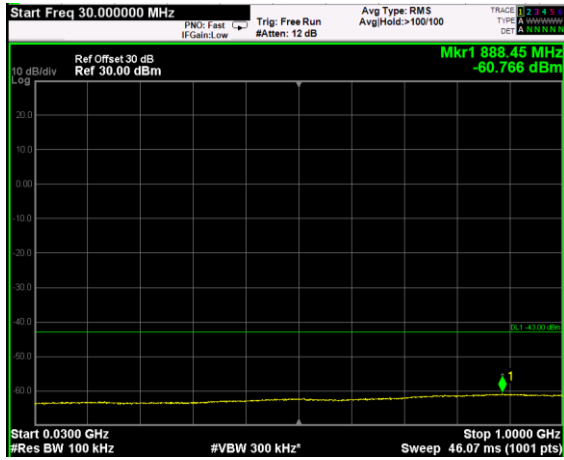

Channel: MIDDLE, Modulation: 16QAM,
 BW=15MHz, Range: 6GHz - 37GHz

Channel: MIDDLE, Modulation: 64QAM,
 BW=15MHz, Range: 30MHz - 1GHz

Channel: MIDDLE, Modulation: 64QAM,
 BW=15MHz, Range: 1GHz - 6GHz

Channel: MIDDLE, Modulation: 64QAM,
 BW=15MHz, Range: 6GHz - 37GHz