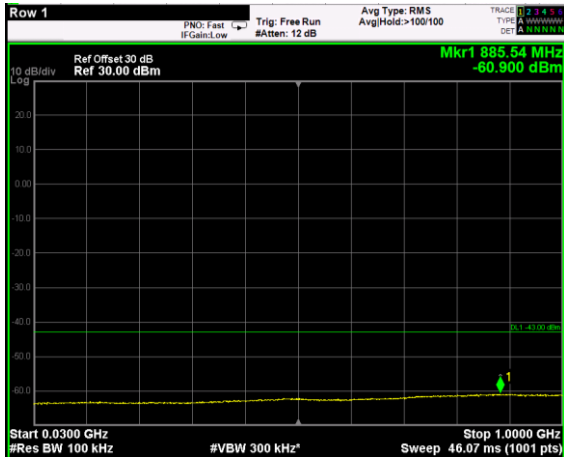

Channel: BOTTOM, Modulation: 16QAM,
BW=20MHz, Range: 30MHz - 1GHz