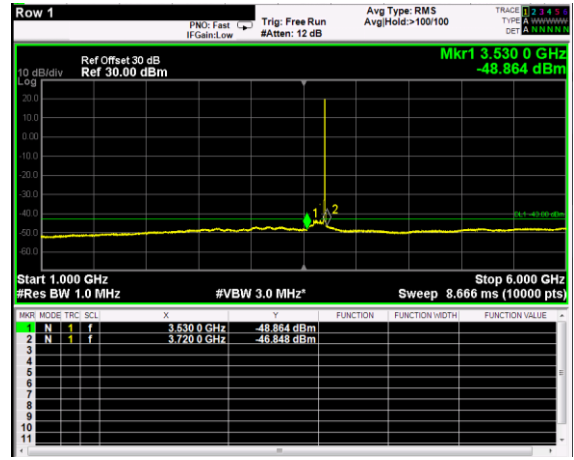

Channel: TOP, Modulation: 16QAM,
BW=5MHz, Range: 1GHz - 6GHz