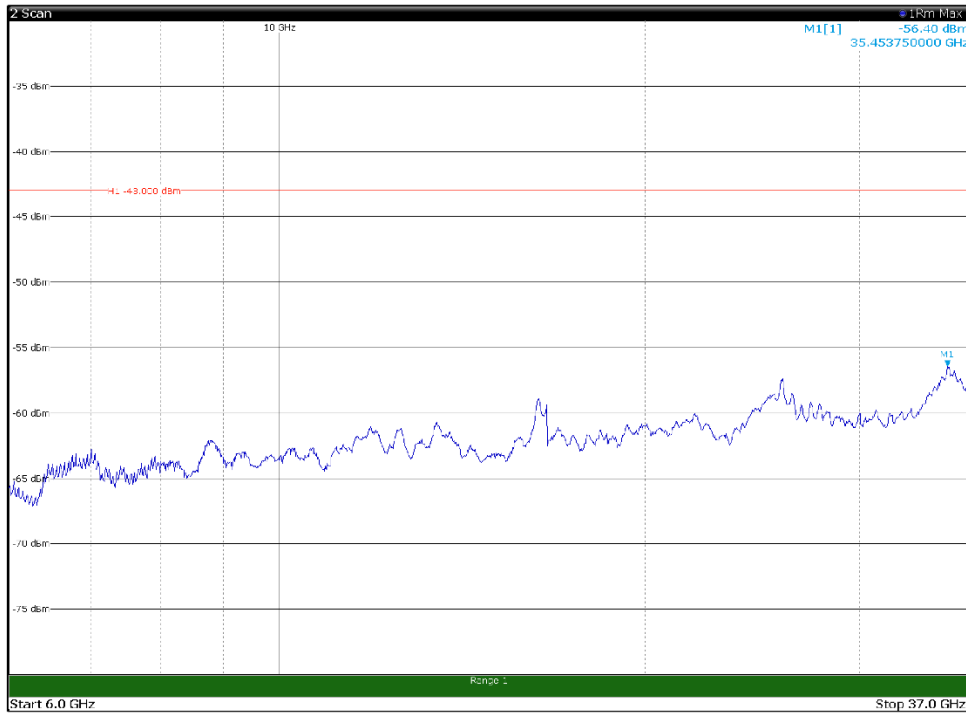

Channel: BOTTOM, Modulation: 16QAM, BW=15MHz, Range: 6GHz - 37GHz

Channel: BOTTOM, Modulation: 64QAM, BW=15MHz, Range: 30MHz - 1GHz

Channel: BOTTOM, Modulation: 64QAM, BW=15MHz, Range: 1GHz - 6GHz

Channel: BOTTOM, Modulation: 64QAM, BW=15MHz, Range: 6GHz - 37GHz

Channel: BOTTOM, Modulation: 256QAM, BW=15MHz, Range: 30MHz - 1GHz

Channel: BOTTOM, Modulation: 256QAM, BW=15MHz, Range: 1GHz - 6GHz

Channel: BOTTOM, Modulation: 256QAM, BW=15MHz, Range: 6GHz - 37GHz

Channel: MIDDLE, Modulation: QPSK,
 BW=15MHz, Range: 30MHz - 1GHz

Channel: MIDDLE, Modulation: QPSK,
 BW=15MHz, Range: 1GHz - 6GHz

Channel: MIDDLE, Modulation: QPSK,
 BW=15MHz, Range: 6GHz - 37GHz

Channel: MIDDLE, Modulation: 16QAM,
 BW=15MHz, Range: 30MHz - 1GHz

Channel: MIDDLE, Modulation: 16QAM,
 BW=15MHz, Range: 1GHz - 6GHz