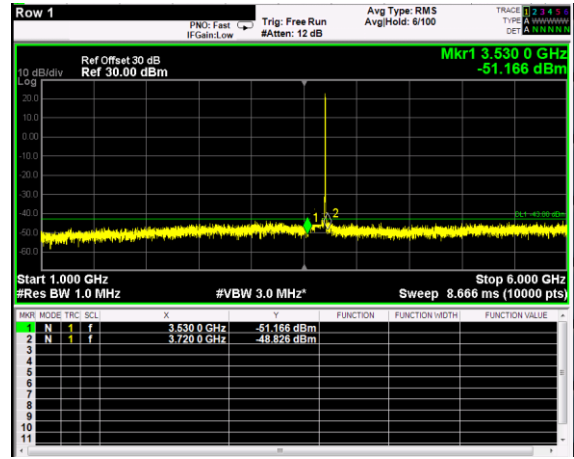

Channel: TOP, Modulation: 256QAM, BW=20MHz, Range: 30MHz - 1GHz

Channel: TOP, Modulation: 256QAM, BW=20MHz, Range: 1GHz - 6GHz

Channel: TOP, Modulation: 256QAM, BW=20MHz, Range: 6GHz - 37GHz

RF PORT 2

Channel: BOTTOM, Modulation: QPSK, BW=5MHz, Range: 30MHz - 1GHz