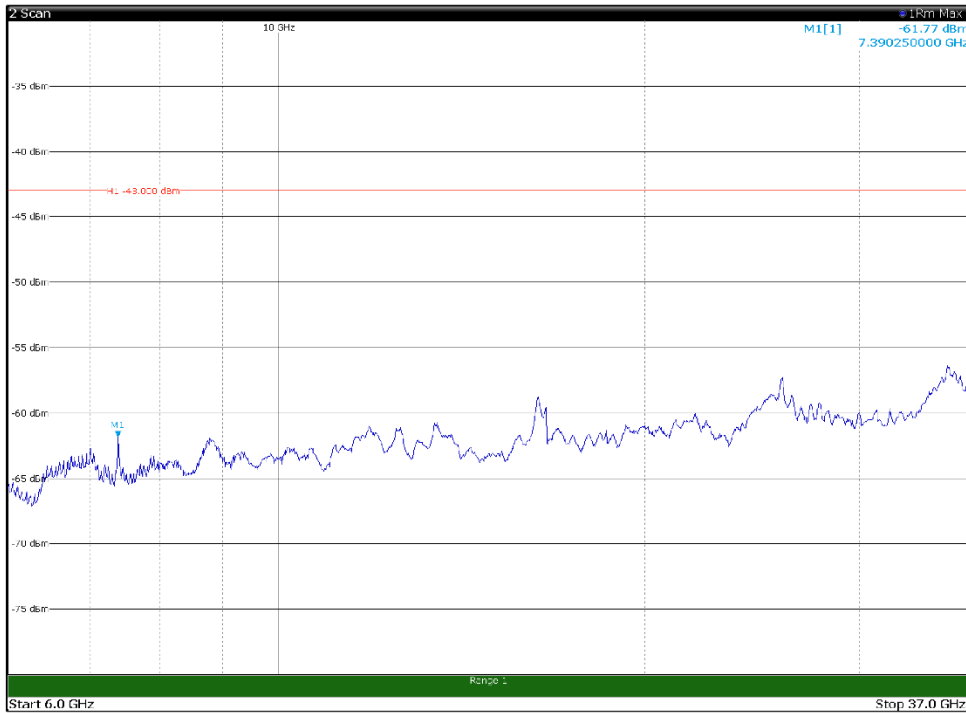

Channel: TOP, Modulation: 256QAM, BW=10MHz, Range: 30MHz - 1GHz

Channel: TOP, Modulation: 256QAM, BW=10MHz, Range: 1GHz - 6GHz

Channel: TOP, Modulation: 256QAM, BW=10MHz, Range: 6GHz - 37GHz

Channel: BOTTOM, Modulation: QPSK, BW=15MHz, Range: 30MHz - 1GHz

Channel: BOTTOM, Modulation: QPSK, BW=15MHz, Range: 1GHz - 6GHz

Channel: BOTTOM, Modulation: QPSK, BW=15MHz, Range: 6GHz - 37GHz

Channel: BOTTOM, Modulation: 16QAM, BW=15MHz, Range: 30MHz - 1GHz

Channel: BOTTOM, Modulation: 16QAM, BW=15MHz, Range: 1GHz - 6GHz

Channel: BOTTOM, Modulation: 16QAM, BW=15MHz, Range: 6GHz - 37GHz

Channel: BOTTOM, Modulation: 64QAM, BW=15MHz, Range: 30MHz - 1GHz

Channel: BOTTOM, Modulation: 64QAM, BW=15MHz, Range: 1GHz - 6GHz

Channel: BOTTOM, Modulation: 64QAM, BW=15MHz, Range: 6GHz - 37GHz