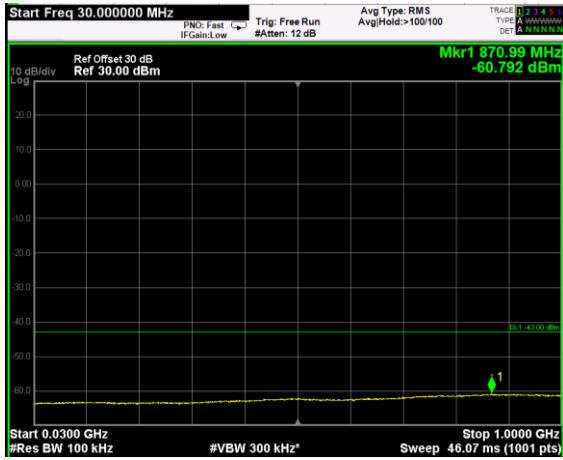

Channel: TOP, Modulation: 16QAM,
BW=15MHz, Range: 30MHz - 1GHz