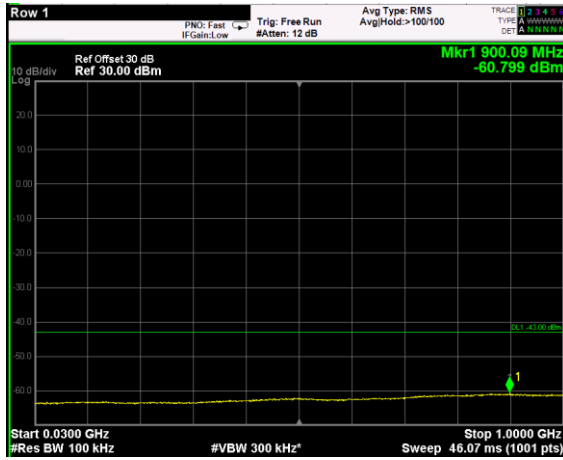

Channel: MIDDLE, Modulation: 16QAM, BW=5MHz, Range: 30MHz - 1GHz