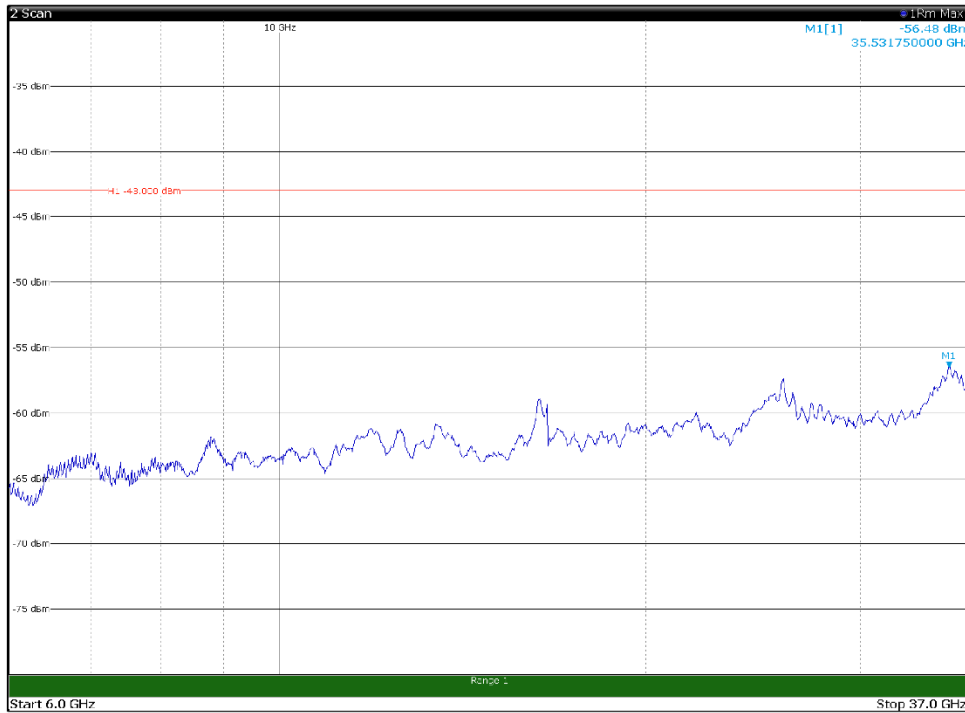

Channel: MIDDLE, Modulation: 256QAM,
BW=5MHz, Range: 6GHz - 37GHz