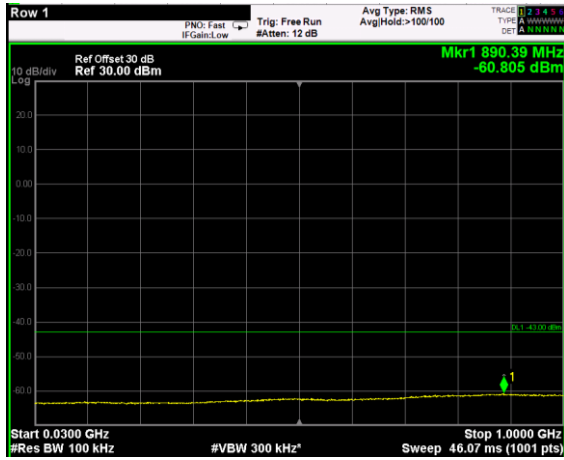

Channel: MIDDLE, Modulation: QPSK,
BW=5MHz, Range: 30MHz - 1GHz