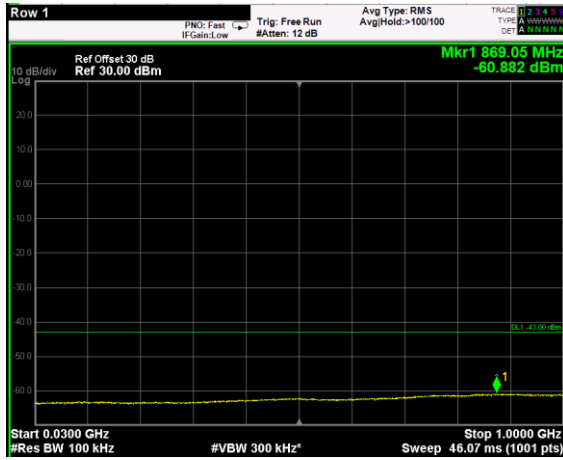

Channel: BOTTOM, Modulation: 16QAM, BW=5MHz, Range: 6GHz - 37GHz

Channel: BOTTOM, Modulation: 64QAM,
 BW=5MHz, Range: 30MHz - 1GHz

Channel: BOTTOM, Modulation: 64QAM,
 BW=5MHz, Range: 1GHz - 6GHz

Channel: BOTTOM, Modulation: 64QAM,
 BW=5MHz, Range: 6GHz - 37GHz