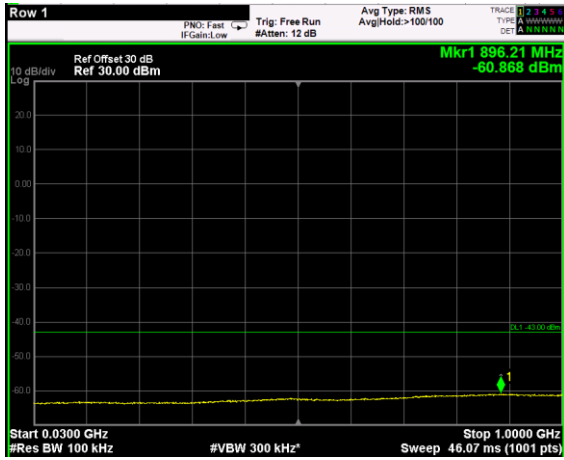

Channel: MIDDLE, Modulation: 16QAM,
BW=20MHz, Range: 30MHz - 1GHz