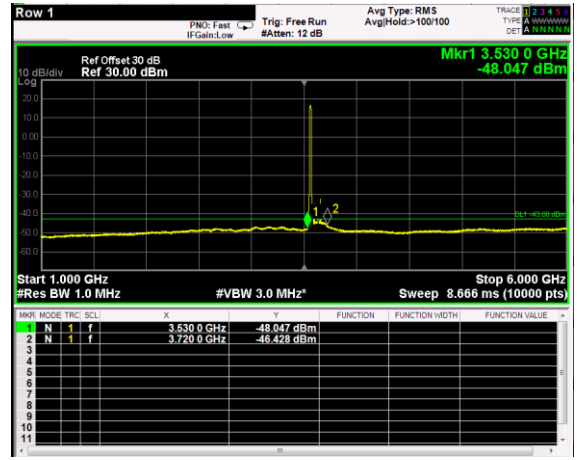

Channel: BOTTOM, Modulation: 64QAM, BW=15MHz, Range: 1GHz - 6GHz