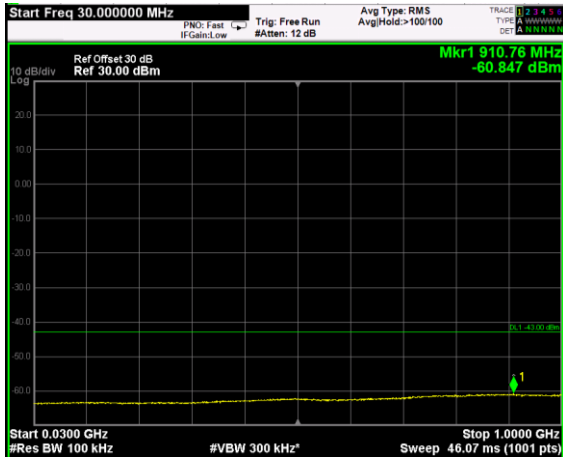

Channel: MIDDLE, Modulation: QPSK,
BW=15MHz, Range: 30MHz - 1GHz