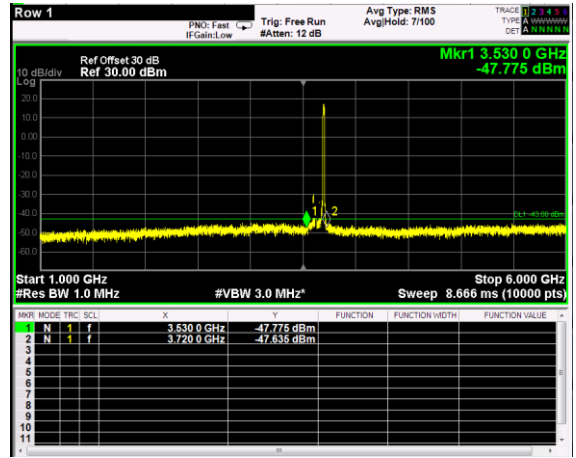

Channel: TOP, Modulation: 256QAM, BW=15MHz, Range: 1GHz - 6GHz