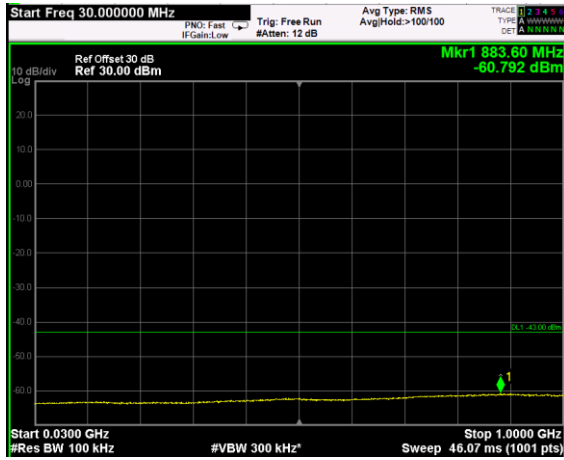

Channel: TOP, Modulation: QPSK,
BW=15MHz, Range: 30MHz - 1GHz