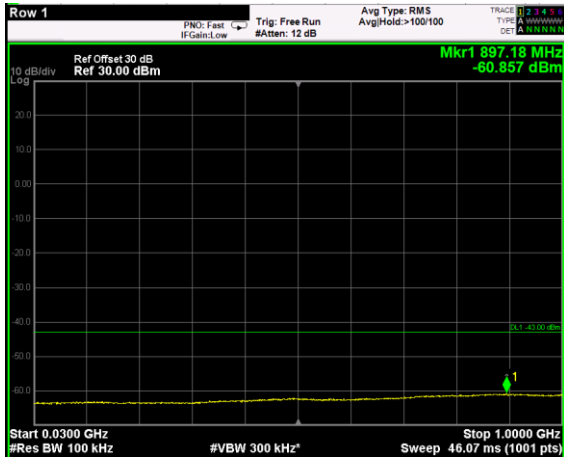

Channel: TOP, Modulation: 16QAM, BW=20MHz, Range: 6GHz - 37GHz

Channel: TOP, Modulation: 64QAM,
 BW=20MHz, Range: 30MHz - 1GHz

Channel: TOP, Modulation: 64QAM,
 BW=20MHz, Range: 1GHz - 6GHz

Channel: TOP, Modulation: 64QAM,
 BW=20MHz, Range: 6GHz - 37GHz