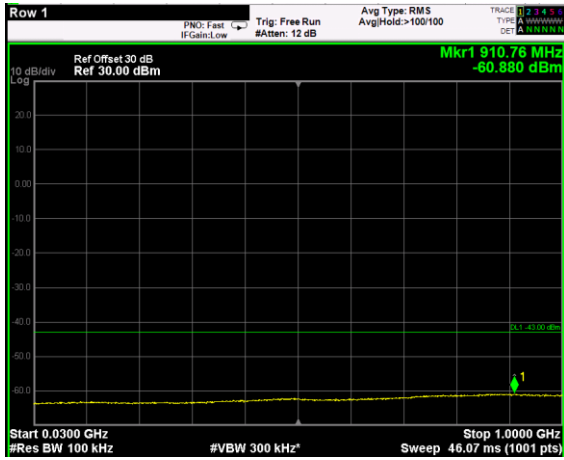

Channel: MIDDLE, Modulation: 64QAM, BW=20MHz, Range: 30MHz - 1GHz