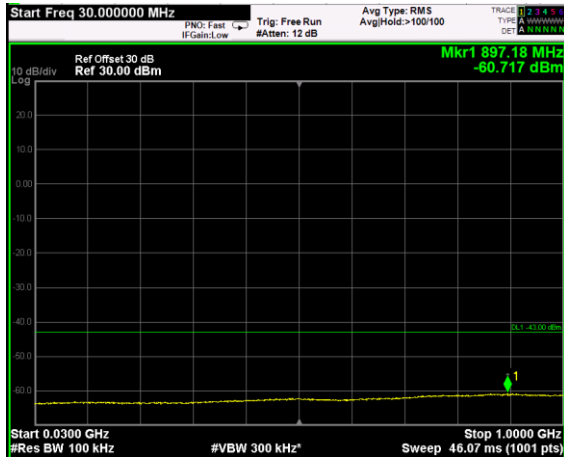

Channel: MIDDLE, Modulation: 64QAM,
BW=15MHz, Range: 30MHz - 1GHz