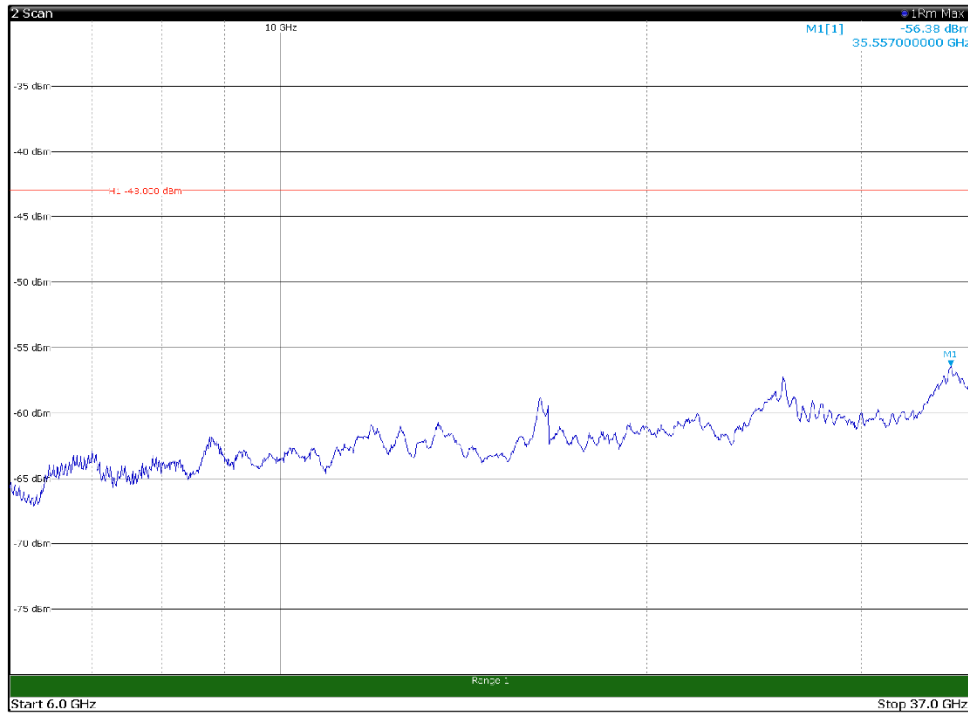

Channel: BOTTOM, Modulation: 256QAM, BW=20MHz, Range: 30MHz - 1GHz

Channel: BOTTOM, Modulation: 256QAM, BW=20MHz, Range: 1GHz - 6GHz

Channel: BOTTOM, Modulation: 256QAM, BW=20MHz, Range: 6GHz - 37GHz

Channel: MIDDLE, Modulation: QPSK, BW=20MHz, Range: 30MHz - 1GHz

Channel: MIDDLE, Modulation: QPSK, BW=20MHz, Range: 1GHz - 6GHz

Channel: MIDDLE, Modulation: QPSK, BW=20MHz, Range: 6GHz - 37GHz

Channel: MIDDLE, Modulation: 16QAM,
 BW=20MHz, Range: 30MHz - 1GHz

Channel: MIDDLE, Modulation: 16QAM,
 BW=20MHz, Range: 1GHz - 6GHz

Channel: MIDDLE, Modulation: 16QAM,
 BW=20MHz, Range: 6GHz - 37GHz

Channel: MIDDLE, Modulation: 64QAM, BW=20MHz, Range: 30MHz - 1GHz

Channel: MIDDLE, Modulation: 64QAM, BW=20MHz, Range: 1GHz - 6GHz

Channel: MIDDLE, Modulation: 64QAM, BW=20MHz, Range: 6GHz - 37GHz