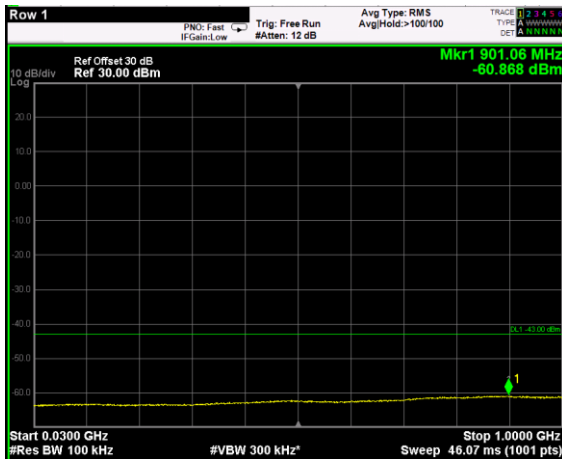

Channel: BOTTOM, Modulation: QPSK, BW=20MHz, Range: 30MHz - 1GHz