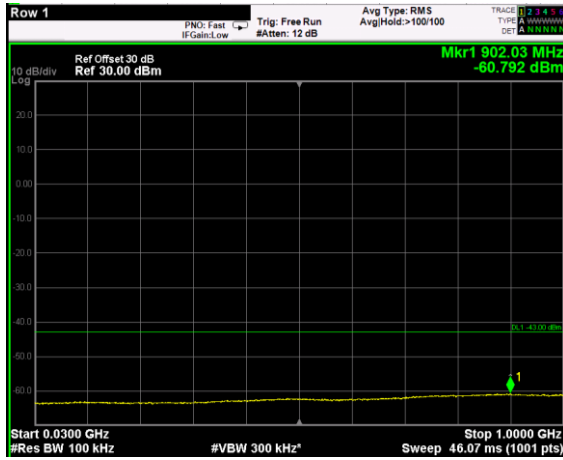

Channel: TOP, Modulation: 16QAM,
BW=5MHz, Range: 30MHz - 1GHz