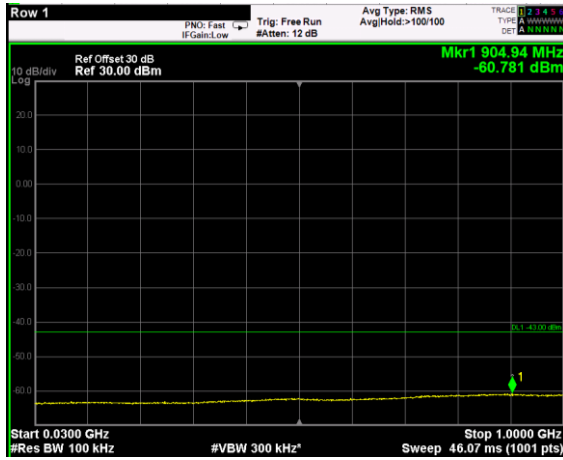

Channel: MIDDLE, Modulation: 16QAM, BW=5MHz, Range: 6GHz - 37GHz

Channel: MIDDLE, Modulation: 64QAM, BW=5MHz, Range: 30MHz - 1GHz

Channel: MIDDLE, Modulation: 64QAM, BW=5MHz, Range: 1GHz - 6GHz

Channel: MIDDLE, Modulation: 64QAM, BW=5MHz, Range: 6GHz - 37GHz