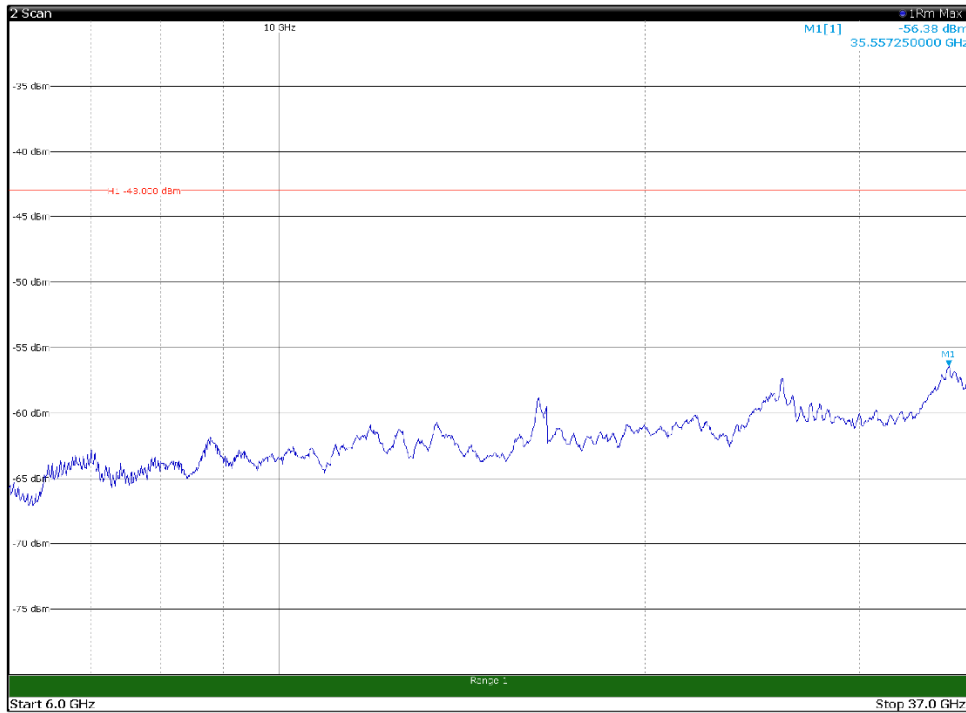

Channel: BOTTOM, Modulation: 256QAM, BW=15MHz, Range: 30MHz - 1GHz

Channel: BOTTOM, Modulation: 256QAM, BW=15MHz, Range: 1GHz - 6GHz

Channel: BOTTOM, Modulation: 256QAM, BW=15MHz, Range: 6GHz - 37GHz

Channel: MIDDLE, Modulation: QPSK,
 BW=15MHz, Range: 30MHz - 1GHz

Channel: MIDDLE, Modulation: QPSK,
 BW=15MHz, Range: 1GHz - 6GHz

Channel: MIDDLE, Modulation: QPSK,
 BW=15MHz, Range: 6GHz - 37GHz

Channel: MIDDLE, Modulation: 16QAM,
 BW=15MHz, Range: 30MHz - 1GHz

Channel: MIDDLE, Modulation: 16QAM,
 BW=15MHz, Range: 1GHz - 6GHz

Channel: MIDDLE, Modulation: 16QAM,
 BW=15MHz, Range: 6GHz - 37GHz

Channel: MIDDLE, Modulation: 64QAM,
 BW=15MHz, Range: 30MHz - 1GHz

Channel: MIDDLE, Modulation: 64QAM,
 BW=15MHz, Range: 1GHz - 6GHz

Channel: MIDDLE, Modulation: 64QAM,
 BW=15MHz, Range: 6GHz - 37GHz