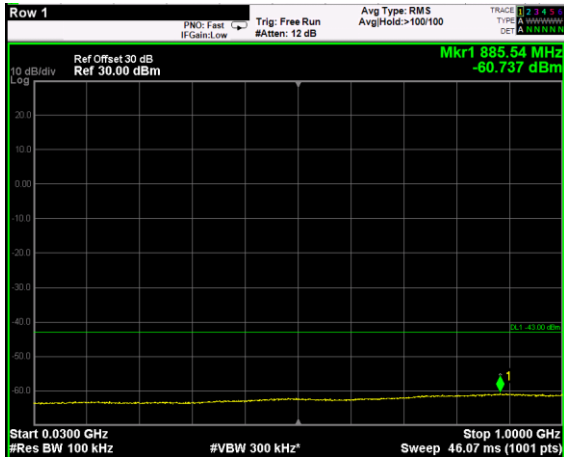

Channel: TOP, Modulation: QPSK,
BW=20MHz, Range: 30MHz - 1GHz