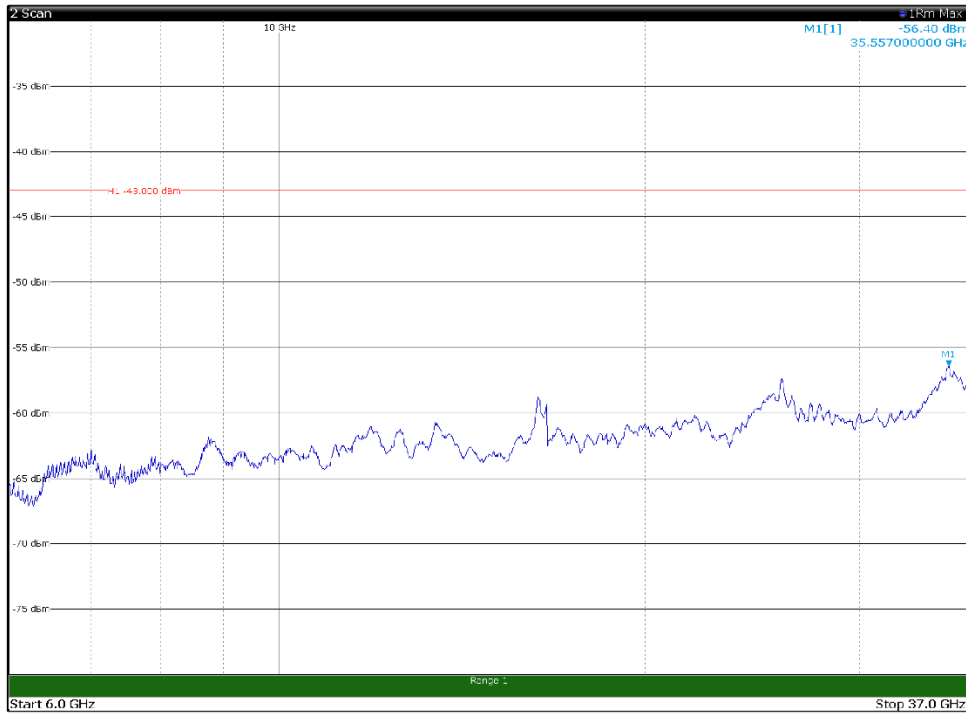

Channel: TOP, Modulation: 256QAM, BW=10MHz, Range: 30MHz - 1GHz

Channel: TOP, Modulation: 256QAM, BW=10MHz, Range: 1GHz - 6GHz

Channel: TOP, Modulation: 256QAM, BW=10MHz, Range: 6GHz - 37GHz

Channel: BOTTOM, Modulation: QPSK, BW=15MHz, Range: 30MHz - 1GHz

Channel: BOTTOM, Modulation: QPSK, BW=15MHz, Range: 1GHz - 6GHz

Channel: BOTTOM, Modulation: QPSK, BW=15MHz, Range: 6GHz - 37GHz

Channel: BOTTOM, Modulation: 16QAM, BW=15MHz, Range: 30MHz - 1GHz

Channel: BOTTOM, Modulation: 16QAM, BW=15MHz, Range: 1GHz - 6GHz

Channel: BOTTOM, Modulation: 16QAM, BW=15MHz, Range: 6GHz - 37GHz

Channel: BOTTOM, Modulation: 64QAM, BW=15MHz, Range: 30MHz - 1GHz

Channel: BOTTOM, Modulation: 64QAM, BW=15MHz, Range: 1GHz - 6GHz

Channel: BOTTOM, Modulation: 64QAM, BW=15MHz, Range: 6GHz - 37GHz

Channel: BOTTOM, Modulation: 256QAM, BW=15MHz, Range: 30MHz - 1GHz

Channel: BOTTOM, Modulation: 256QAM, BW=15MHz, Range: 1GHz - 6GHz

Channel: BOTTOM, Modulation: 256QAM, BW=15MHz, Range: 6GHz - 37GHz

Channel: MIDDLE, Modulation: QPSK,
 BW=15MHz, Range: 30MHz - 1GHz