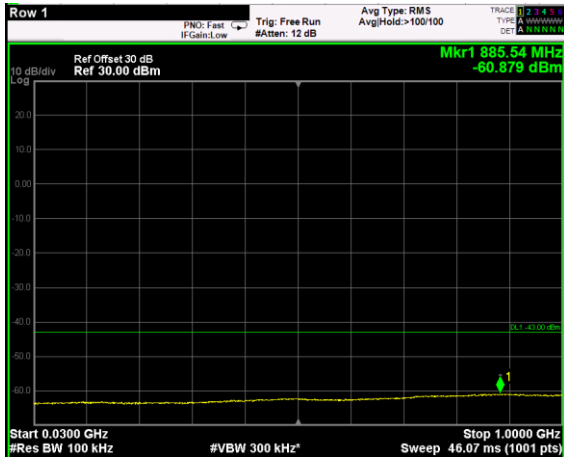

Channel: BOTTOM, Modulation: 64QAM, BW=20MHz, Range: 30MHz - 1GHz