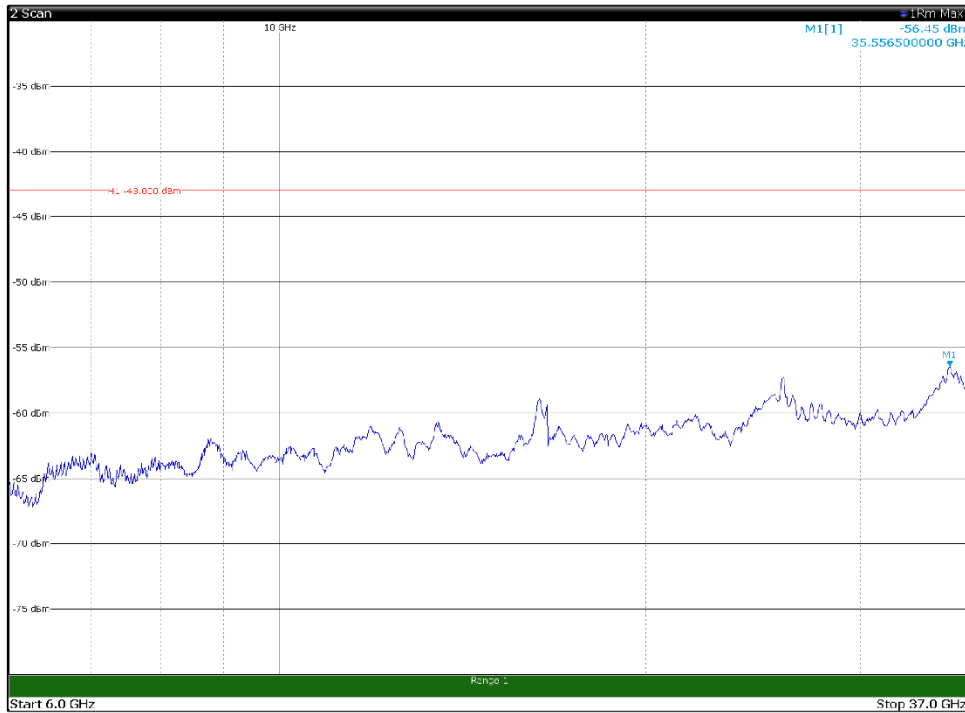

Channel: MIDDLE, Modulation: QPSK,
BW=5MHz, Range: 6GHz - 37GHz