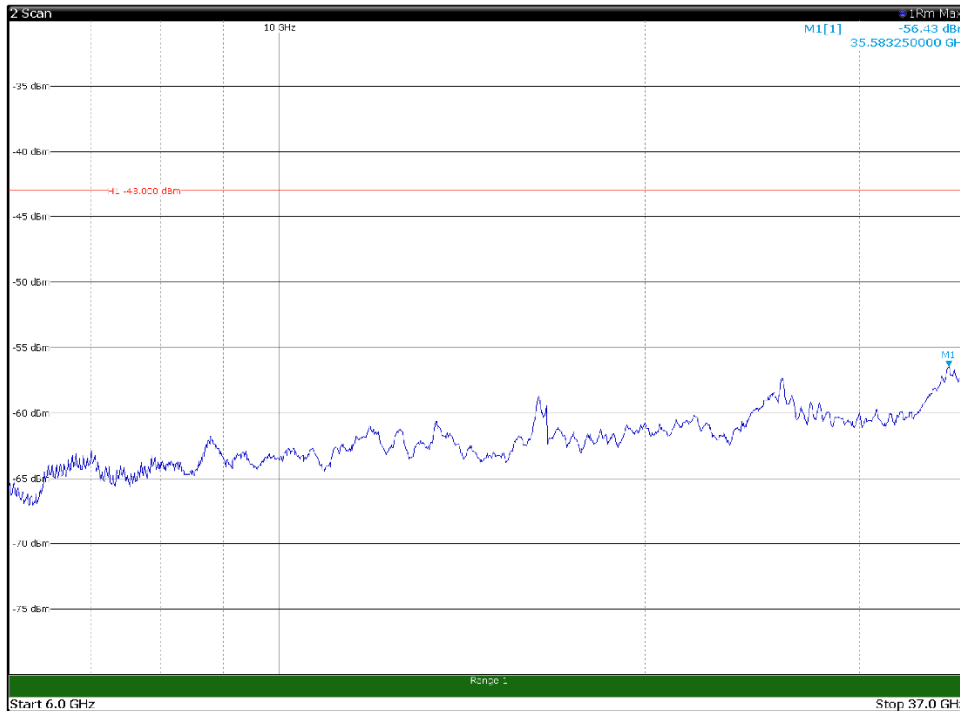

Channel: BOTTOM, Modulation: 256QAM, BW=15MHz, Range: 30MHz - 1GHz

Channel: BOTTOM, Modulation: 256QAM, BW=15MHz, Range: 1GHz - 6GHz

Channel: BOTTOM, Modulation: 256QAM, BW=15MHz, Range: 6GHz - 37GHz

Channel: MIDDLE, Modulation: QPSK,
 BW=15MHz, Range: 30MHz - 1GHz

Channel: MIDDLE, Modulation: QPSK,
 BW=15MHz, Range: 1GHz - 6GHz

Channel: MIDDLE, Modulation: QPSK,
 BW=15MHz, Range: 6GHz - 37GHz

Channel: MIDDLE, Modulation: 16QAM,
 BW=15MHz, Range: 30MHz - 1GHz

Channel: MIDDLE, Modulation: 16QAM,
 BW=15MHz, Range: 1GHz - 6GHz

Channel: MIDDLE, Modulation: 16QAM,
 BW=15MHz, Range: 6GHz - 37GHz

Channel: MIDDLE, Modulation: 64QAM,
 BW=15MHz, Range: 30MHz - 1GHz

Channel: MIDDLE, Modulation: 64QAM,
 BW=15MHz, Range: 1GHz - 6GHz

Channel: MIDDLE, Modulation: 64QAM,
 BW=15MHz, Range: 6GHz - 37GHz