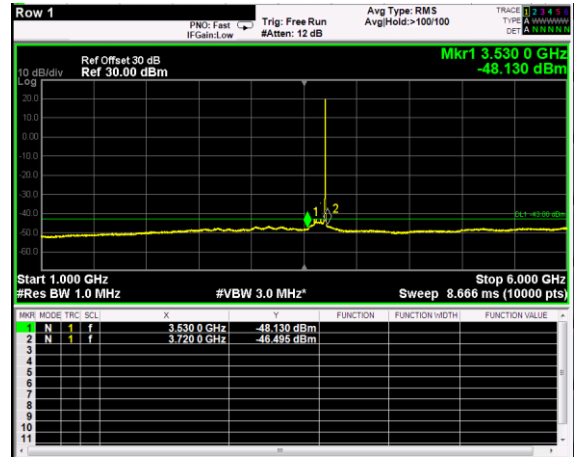

Channel: BOTTOM, Modulation: 64QAM,
BW=5MHz, Range: 1GHz - 6GHz