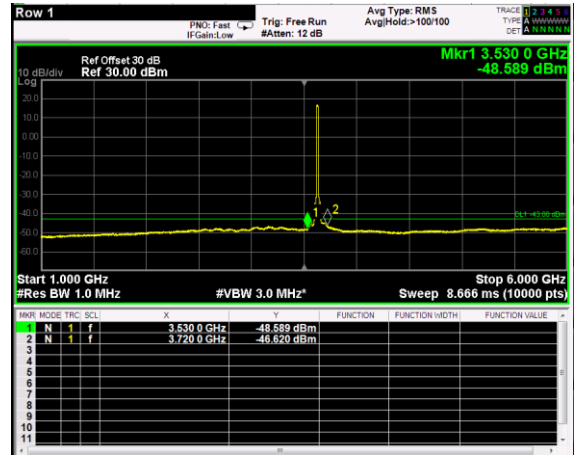

Channel: MIDDLE, Modulation: 64QAM,
BW=15MHz, Range: 1GHz - 6GHz