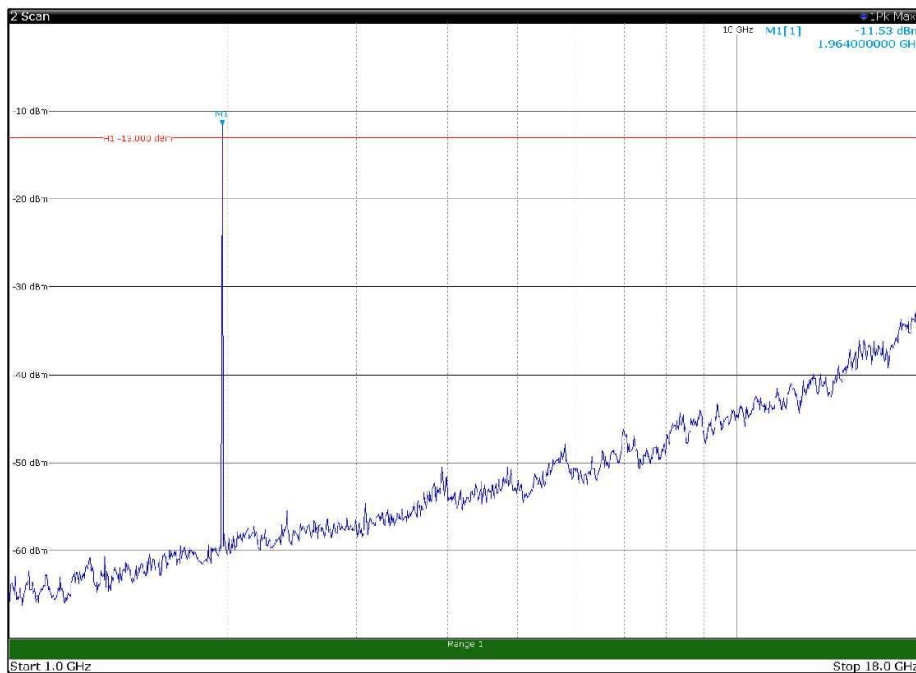

Channel: BOTTOM, Modulation: 64QAM,
BW=5MHz, Range: 30MHz - 1GHz, Polarization: Horizontal

Channel: BOTTOM, Modulation: 64QAM,
BW=5MHz, Range: 30MHz - 1GHz, Polarization: Vertical

Channel: BOTTOM, Modulation: 64QAM,
 BW=5MHz, Range: 1GHz - 18GHz, Polarization: Horizontal

Channel: BOTTOM, Modulation: 64QAM,
 BW=5MHz, Range: 1GHz - 18GHz, Polarization: Vertical

Channel: BOTTOM, Modulation: 64QAM,
BW=5MHz, Range: 18GHz - 22.5GHz, Polarization: Horizontal

Channel: BOTTOM, Modulation: 64QAM,
BW=5MHz, Range: 18GHz - 22.5GHz, Polarization: Vertical

Channel: MIDDLE, Modulation: 64QAM,
BW=5MHz, Range: 30MHz - 1GHz, Polarization: Horizontal

Channel: MIDDLE, Modulation: 64QAM,
BW=5MHz, Range: 30MHz - 1GHz, Polarization: Vertical

Channel: MIDDLE, Modulation: 64QAM,
 BW=5MHz, Range: 1GHz - 18GHz, Polarization: Horizontal