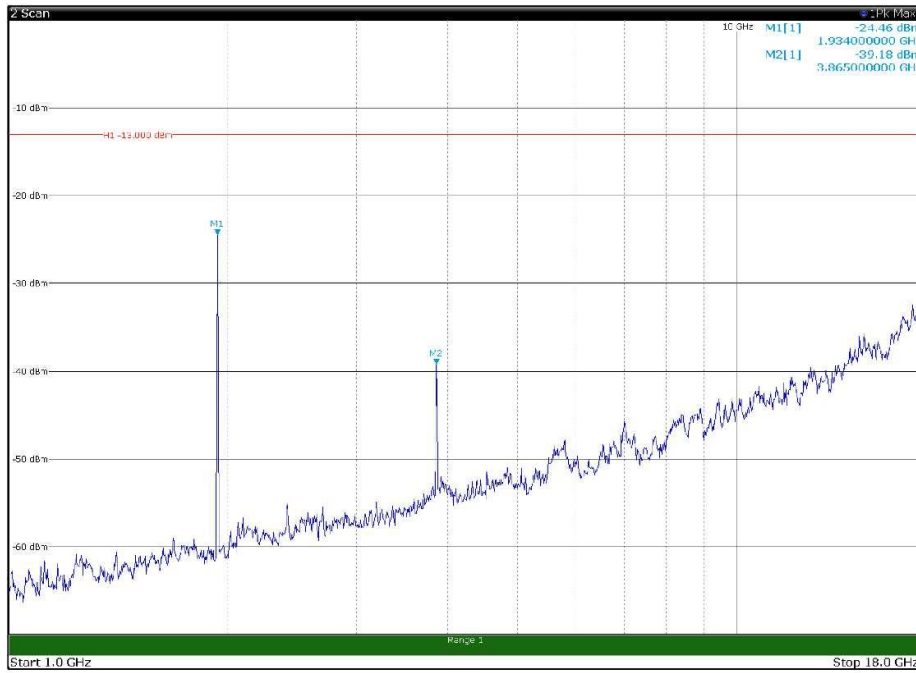

Channel: TOP, Modulation: 16QAM,
BW=5MHz, Range: 30MHz - 1GHz, Polarization: Horizontal

Channel: TOP, Modulation: 16QAM,
BW=5MHz, Range: 30MHz - 1GHz, Polarization: Vertical

Channel: TOP, Modulation: 16QAM,
BW=5MHz, Range: 1GHz - 18GHz, Polarization: Horizontal

Channel: TOP, Modulation: 16QAM,
BW=5MHz, Range: 1GHz - 18GHz, Polarization: Vertical

Channel: TOP, Modulation: 16QAM,
BW=5MHz, Range: 18GHz - 22.5GHz, Polarization: Horizontal

Channel: TOP, Modulation: 16QAM,
BW=5MHz, Range: 18GHz - 22.5GHz, Polarization: Vertical

Channel: BOTTOM, Modulation: 64QAM,
BW=5MHz, Range: 30MHz - 1GHz, Polarization: Horizontal

Channel: BOTTOM, Modulation: 64QAM,
BW=5MHz, Range: 30MHz - 1GHz, Polarization: Vertical

Channel: BOTTOM, Modulation: 64QAM,
 BW=5MHz, Range: 1GHz - 18GHz, Polarization: Horizontal

Channel: BOTTOM, Modulation: 64QAM,
 BW=5MHz, Range: 1GHz - 18GHz, Polarization: Vertical

Channel: BOTTOM, Modulation: 64QAM,
BW=5MHz, Range: 18GHz - 22.5GHz, Polarization: Horizontal

Channel: BOTTOM, Modulation: 64QAM,
BW=5MHz, Range: 18GHz - 22.5GHz, Polarization: Vertical