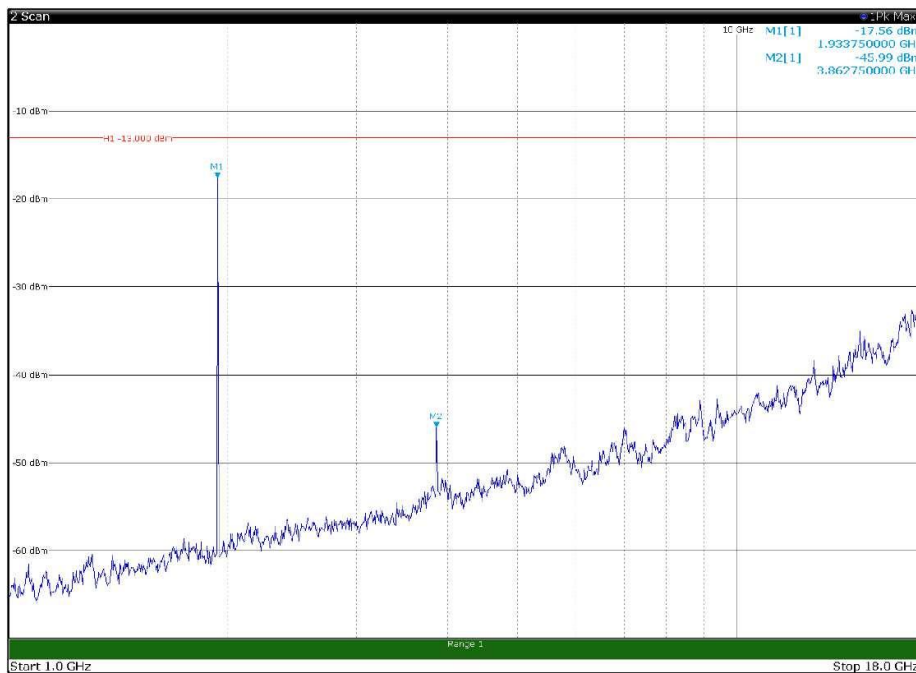

Channel: TOP, Modulation: QPSK,
BW=5MHz, Range: 18GHz - 22.5GHz, Polarization: Horizontal

Channel: TOP, Modulation: QPSK,
BW=5MHz, Range: 18GHz - 22.5GHz, Polarization: Vertical

Channel: BOTTOM, Modulation: 16QAM,
BW=5MHz, Range: 30MHz - 1GHz, Polarization: Horizontal

Channel: BOTTOM, Modulation: 16QAM,
BW=5MHz, Range: 30MHz - 1GHz, Polarization: Vertical

Channel: BOTTOM, Modulation: 16QAM,
 BW=5MHz, Range: 1GHz - 18GHz, Polarization: Horizontal

Channel: BOTTOM, Modulation: 16QAM,
 BW=5MHz, Range: 1GHz - 18GHz, Polarization: Vertical

Channel: MIDDLE, Modulation: 16QAM,
BW=5MHz, Range: 30MHz - 1GHz, Polarization: Horizontal

Channel: MIDDLE, Modulation: 16QAM,
BW=5MHz, Range: 30MHz - 1GHz, Polarization: Vertical

Channel: MIDDLE, Modulation: 16QAM,
 BW=5MHz, Range: 1GHz - 18GHz, Polarization: Horizontal