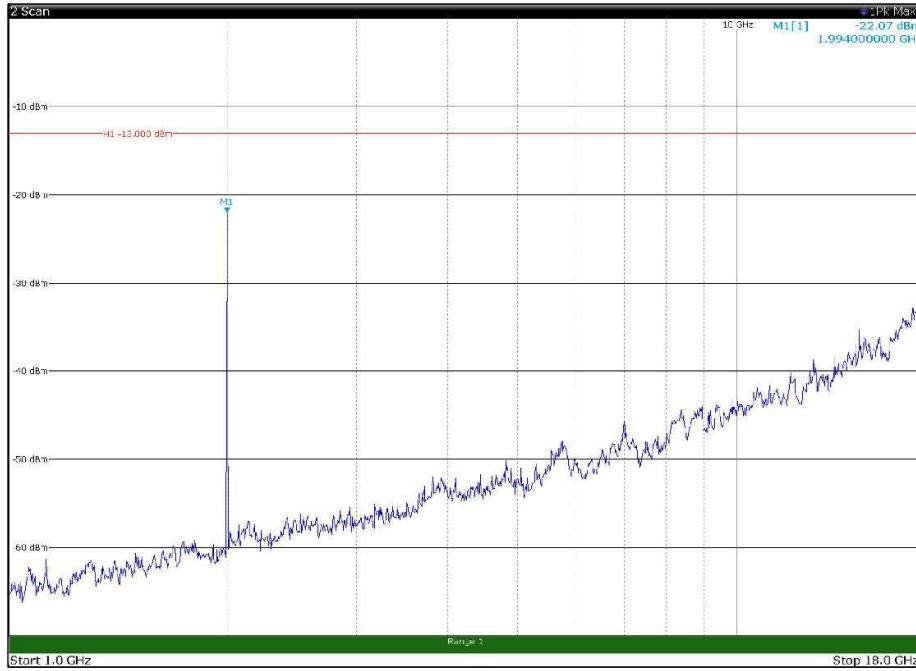

Channel: MIDDLE, Modulation: 16QAM,
BW=5MHz, Range: 30MHz - 1GHz, Polarization: Horizontal

Channel: MIDDLE, Modulation: 16QAM,
BW=5MHz, Range: 30MHz - 1GHz, Polarization: Vertical

Channel: MIDDLE, Modulation: 16QAM,
 BW=5MHz, Range: 1GHz - 18GHz, Polarization: Horizontal

Channel: MIDDLE, Modulation: 16QAM,
 BW=5MHz, Range: 1GHz - 18GHz, Polarization: Vertical

Channel: MIDDLE, Modulation: 16QAM,
 BW=5MHz, Range: 18GHz - 22.5GHz, Polarization: Horizontal

Channel: MIDDLE, Modulation: 16QAM,
 BW=5MHz, Range: 18GHz - 22.5GHz, Polarization: Vertical

Channel: TOP, Modulation: 16QAM,
BW=5MHz, Range: 30MHz - 1GHz, Polarization: Horizontal

Channel: TOP, Modulation: 16QAM,
BW=5MHz, Range: 30MHz - 1GHz, Polarization: Vertical

Channel: TOP, Modulation: 16QAM,
BW=5MHz, Range: 1GHz - 18GHz, Polarization: Horizontal

Channel: TOP, Modulation: 16QAM,
BW=5MHz, Range: 1GHz - 18GHz, Polarization: Vertical

Channel: TOP, Modulation: 16QAM,
BW=5MHz, Range: 18GHz - 22.5GHz, Polarization: Horizontal

Channel: TOP, Modulation: 16QAM,
BW=5MHz, Range: 18GHz - 22.5GHz, Polarization: Vertical