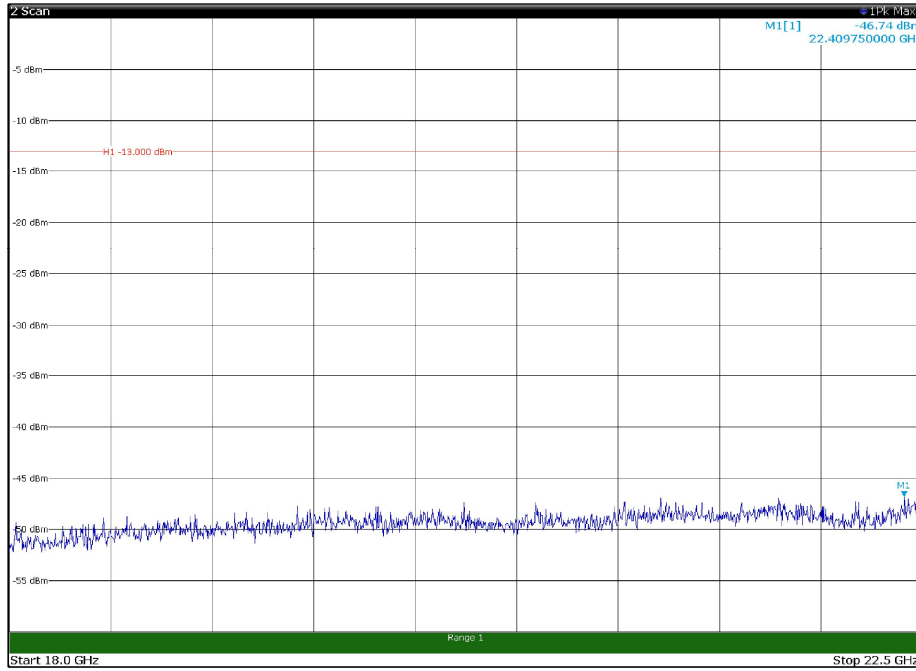

Channel: TOP, Modulation: QPSK,
BW=5MHz, Range: 18GHz - 22.5GHz, Polarization: Horizontal

Channel: TOP, Modulation: QPSK,
BW=5MHz, Range: 18GHz - 22.5GHz, Polarization: Vertical

Channel: BOTTOM, Modulation: 16QAM,
BW=5MHz, Range: 30MHz - 1GHz, Polarization: Horizontal

Channel: BOTTOM, Modulation: 16QAM,
BW=5MHz, Range: 30MHz - 1GHz, Polarization: Vertical

Channel: BOTTOM, Modulation: 16QAM,
 BW=5MHz, Range: 1GHz - 18GHz, Polarization: Horizontal

Channel: BOTTOM, Modulation: 16QAM,
 BW=5MHz, Range: 1GHz - 18GHz, Polarization: Vertical