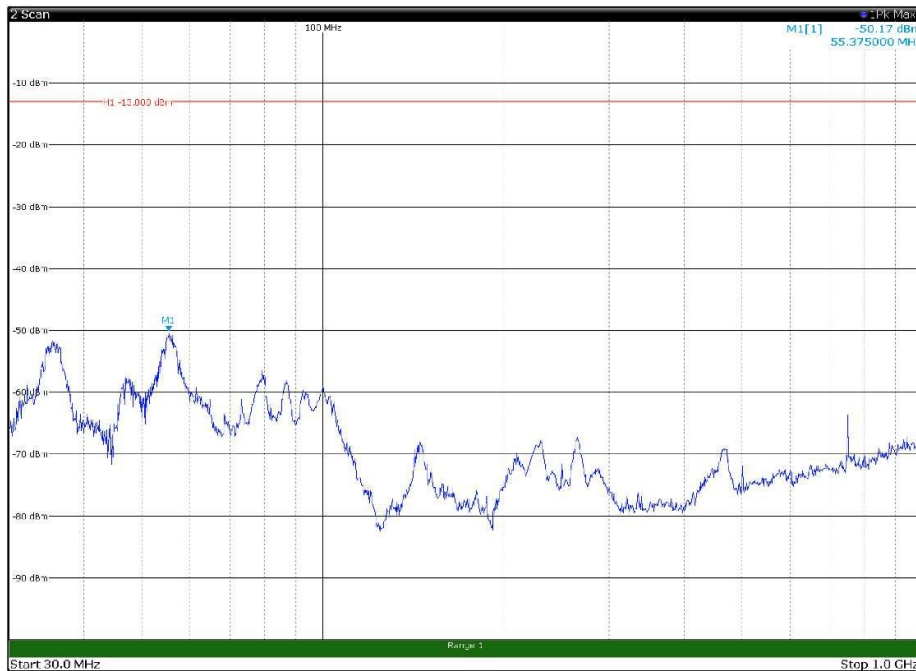

Channel: BOTTOM, Modulation: 64QAM,
BW=5MHz, Range: 30MHz - 1GHz, Polarization: Horizontal

Channel: BOTTOM, Modulation: 64QAM,
BW=5MHz, Range: 30MHz - 1GHz, Polarization: Vertical

Channel: BOTTOM, Modulation: 64QAM,
 BW=5MHz, Range: 1GHz - 18GHz, Polarization: Horizontal

Channel: BOTTOM, Modulation: 64QAM,
 BW=5MHz, Range: 1GHz - 18GHz, Polarization: Vertical

Channel: BOTTOM, Modulation: 64QAM,
BW=5MHz, Range: 18GHz - 22.5GHz, Polarization: Horizontal

Channel: BOTTOM, Modulation: 64QAM,
BW=5MHz, Range: 18GHz - 22.5GHz, Polarization: Vertical

Channel: MIDDLE, Modulation: 64QAM,
BW=5MHz, Range: 30MHz - 1GHz, Polarization: Horizontal

Channel: MIDDLE, Modulation: 64QAM,
BW=5MHz, Range: 30MHz - 1GHz, Polarization: Vertical

Channel: MIDDLE, Modulation: 64QAM,
 BW=5MHz, Range: 1GHz - 18GHz, Polarization: Horizontal

Channel: MIDDLE, Modulation: 64QAM,
 BW=5MHz, Range: 1GHz - 18GHz, Polarization: Vertical

Channel: MIDDLE, Modulation: 64QAM,
 BW=5MHz, Range: 18GHz - 22.5GHz, Polarization: Horizontal

Channel: MIDDLE, Modulation: 64QAM,
 BW=5MHz, Range: 18GHz - 22.5GHz, Polarization: Vertical