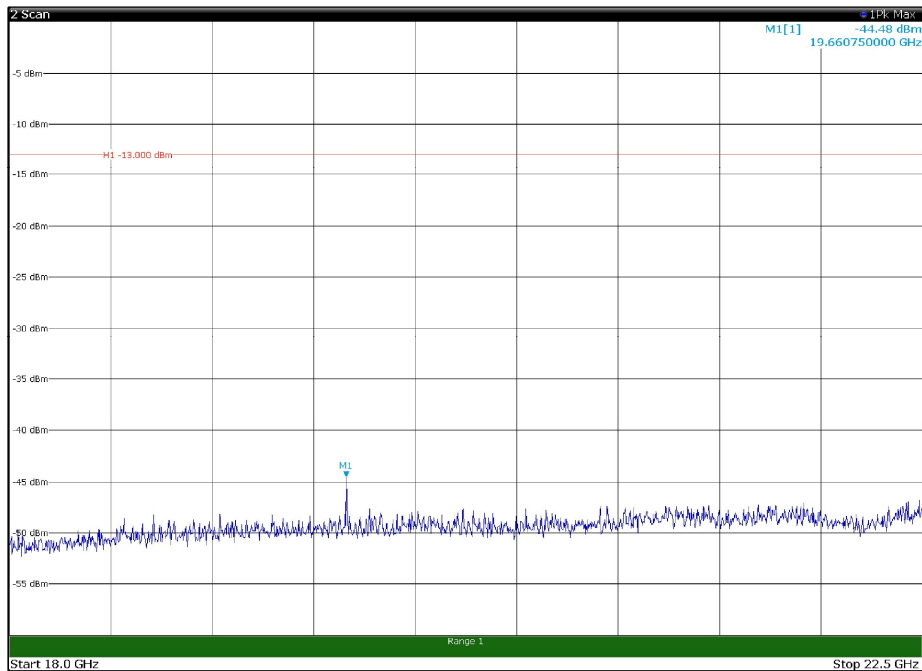

Channel: TOP, Modulation: 64QAM,
 BW=5MHz, Range: 30MHz - 1GHz, Polarization: Horizontal

Channel: TOP, Modulation: 64QAM,
 BW=5MHz, Range: 30MHz - 1GHz, Polarization: Vertical

Channel: TOP, Modulation: 64QAM,
BW=5MHz, Range: 1GHz - 18GHz, Polarization: Horizontal

Channel: TOP, Modulation: 64QAM,
BW=5MHz, Range: 1GHz - 18GHz, Polarization: Vertical

Channel: BOTTOM, Modulation: 256QAM,
BW=5MHz, Range: 30MHz - 1GHz, Polarization: Horizontal

Channel: BOTTOM, Modulation: 256QAM,
BW=5MHz, Range: 30MHz - 1GHz, Polarization: Vertical

Channel: BOTTOM, Modulation: 256QAM,
 BW=5MHz, Range: 1GHz - 18GHz, Polarization: Horizontal

Channel: BOTTOM, Modulation: 256QAM,
 BW=5MHz, Range: 1GHz - 18GHz, Polarization: Vertical

Channel: BOTTOM, Modulation: 256QAM,
BW=5MHz, Range: 18GHz - 22.5GHz, Polarization: Horizontal