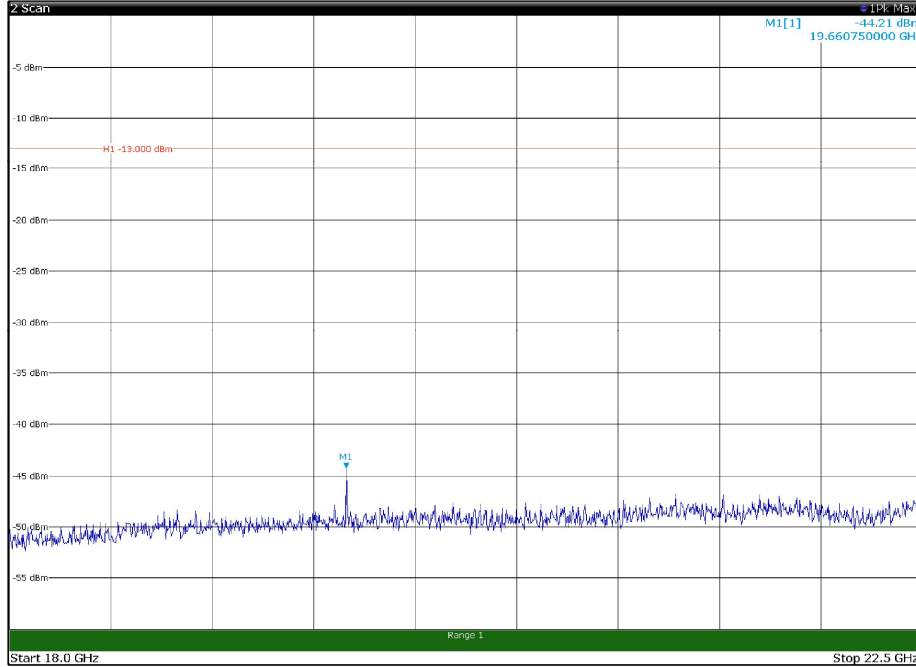

Channel: TOP, Modulation: QPSK,
BW=5MHz, Range: 18GHz - 22.5GHz, Polarization: Horizontal

Channel: TOP, Modulation: QPSK,
BW=5MHz, Range: 18GHz - 22.5GHz, Polarization: Vertical

Channel: BOTTOM, Modulation: 16QAM,
BW=5MHz, Range: 30MHz - 1GHz, Polarization: Horizontal

Channel: BOTTOM, Modulation: 16QAM,
BW=5MHz, Range: 30MHz - 1GHz, Polarization: Vertical

Channel: BOTTOM, Modulation: 16QAM,
 BW=5MHz, Range: 1GHz - 18GHz, Polarization: Horizontal

Channel: BOTTOM, Modulation: 16QAM,
 BW=5MHz, Range: 1GHz - 18GHz, Polarization: Vertical

Channel: MIDDLE, Modulation: 16QAM,
BW=5MHz, Range: 30MHz - 1GHz, Polarization: Horizontal

Channel: MIDDLE, Modulation: 16QAM,
BW=5MHz, Range: 30MHz - 1GHz, Polarization: Vertical

Channel: MIDDLE, Modulation: 16QAM,
 BW=5MHz, Range: 1GHz - 18GHz, Polarization: Horizontal