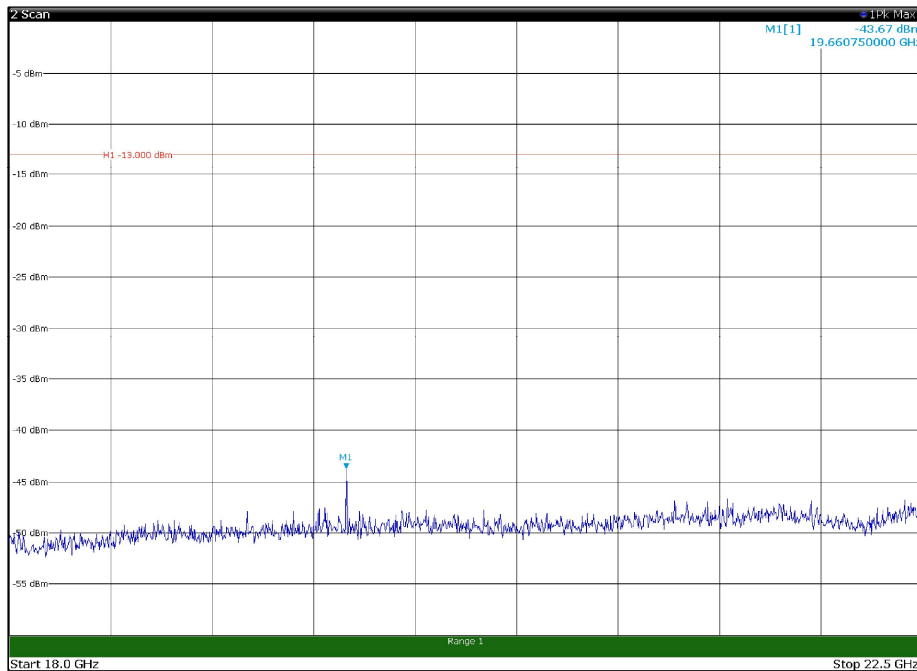

Channel: BOTTOM, Modulation: 16QAM,
BW=5MHz, Range: 30MHz - 1GHz, Polarization: Vertical

Channel: BOTTOM, Modulation: 16QAM,
 BW=5MHz, Range: 1GHz - 18GHz, Polarization: Horizontal

Channel: BOTTOM, Modulation: 16QAM,
 BW=5MHz, Range: 1GHz - 18GHz, Polarization: Vertical

Channel: MIDDLE, Modulation: 16QAM,
BW=5MHz, Range: 30MHz - 1GHz, Polarization: Horizontal

Channel: MIDDLE, Modulation: 16QAM,
BW=5MHz, Range: 30MHz - 1GHz, Polarization: Vertical

Channel: MIDDLE, Modulation: 16QAM,
 BW=5MHz, Range: 1GHz - 18GHz, Polarization: Horizontal

Channel: MIDDLE, Modulation: 16QAM,
 BW=5MHz, Range: 1GHz - 18GHz, Polarization: Vertical

Channel: MIDDLE, Modulation: 16QAM,
 BW=5MHz, Range: 18GHz - 22.5GHz, Polarization: Horizontal

Channel: MIDDLE, Modulation: 16QAM,
 BW=5MHz, Range: 18GHz - 22.5GHz, Polarization: Vertical

Channel: TOP, Modulation: 16QAM,
BW=5MHz, Range: 30MHz - 1GHz, Polarization: Horizontal

Channel: TOP, Modulation: 16QAM,
BW=5MHz, Range: 30MHz - 1GHz, Polarization: Vertical

Channel: TOP, Modulation: 16QAM,
BW=5MHz, Range: 1GHz - 18GHz, Polarization: Horizontal