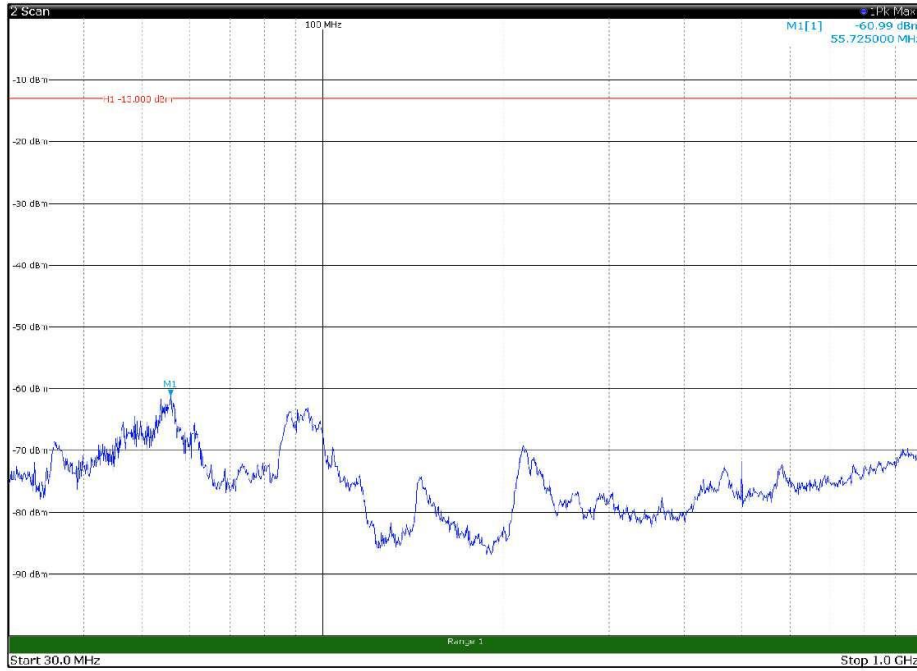

Channel: MIDDLE, Modulation: 64QAM,
 BW=5MHz, Range: 1GHz - 18GHz, Polarization: Vertical

Channel: MIDDLE, Modulation: 64QAM,
 BW=5MHz, Range: 18GHz - 22.5GHz, Polarization: Horizontal

Channel: MIDDLE, Modulation: 64QAM,
 BW=5MHz, Range: 18GHz - 22.5GHz, Polarization: Vertical

Channel: TOP, Modulation: 64QAM,
 BW=5MHz, Range: 30MHz - 1GHz, Polarization: Horizontal

Channel: TOP, Modulation: 64QAM,
 BW=5MHz, Range: 30MHz - 1GHz, Polarization: Vertical

Channel: TOP, Modulation: 64QAM,
BW=5MHz, Range: 1GHz - 18GHz, Polarization: Horizontal

Channel: TOP, Modulation: 64QAM,
BW=5MHz, Range: 1GHz - 18GHz, Polarization: Vertical

Channel: BOTTOM, Modulation: 256QAM,
BW=5MHz, Range: 30MHz - 1GHz, Polarization: Horizontal

Channel: BOTTOM, Modulation: 256QAM,
BW=5MHz, Range: 30MHz - 1GHz, Polarization: Vertical

Channel: BOTTOM, Modulation: 256QAM,
 BW=5MHz, Range: 1GHz - 18GHz, Polarization: Horizontal

Channel: BOTTOM, Modulation: 256QAM,
 BW=5MHz, Range: 1GHz - 18GHz, Polarization: Vertical

Channel: BOTTOM, Modulation: 256QAM,
BW=5MHz, Range: 18GHz - 22.5GHz, Polarization: Horizontal