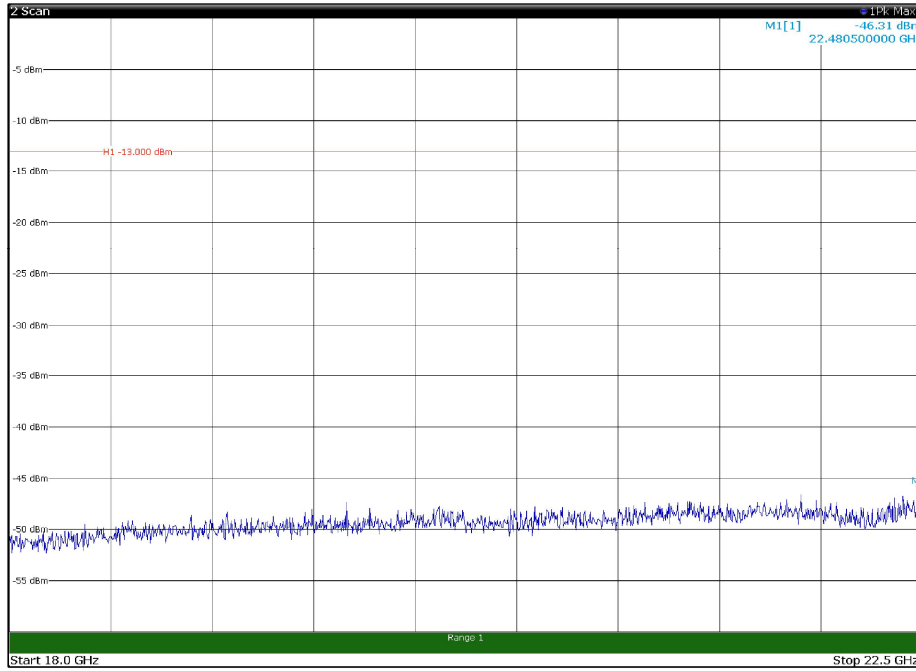

Channel: BOTTOM, Modulation: 64QAM,
 BW=5MHz, Range: 1GHz - 18GHz, Polarization: Vertical

Channel: BOTTOM, Modulation: 64QAM,
BW=5MHz, Range: 18GHz - 22.5GHz, Polarization: Horizontal

Channel: BOTTOM, Modulation: 64QAM,
BW=5MHz, Range: 18GHz - 22.5GHz, Polarization: Vertical

Channel: MIDDLE, Modulation: 64QAM,
BW=5MHz, Range: 30MHz - 1GHz, Polarization: Horizontal

Channel: MIDDLE, Modulation: 64QAM,
BW=5MHz, Range: 30MHz - 1GHz, Polarization: Vertical

Channel: MIDDLE, Modulation: 64QAM,
 BW=5MHz, Range: 1GHz - 18GHz, Polarization: Horizontal

Channel: MIDDLE, Modulation: 64QAM,
 BW=5MHz, Range: 1GHz - 18GHz, Polarization: Vertical

Channel: MIDDLE, Modulation: 64QAM,
 BW=5MHz, Range: 18GHz - 22.5GHz, Polarization: Horizontal

Channel: MIDDLE, Modulation: 64QAM,
 BW=5MHz, Range: 18GHz - 22.5GHz, Polarization: Vertical