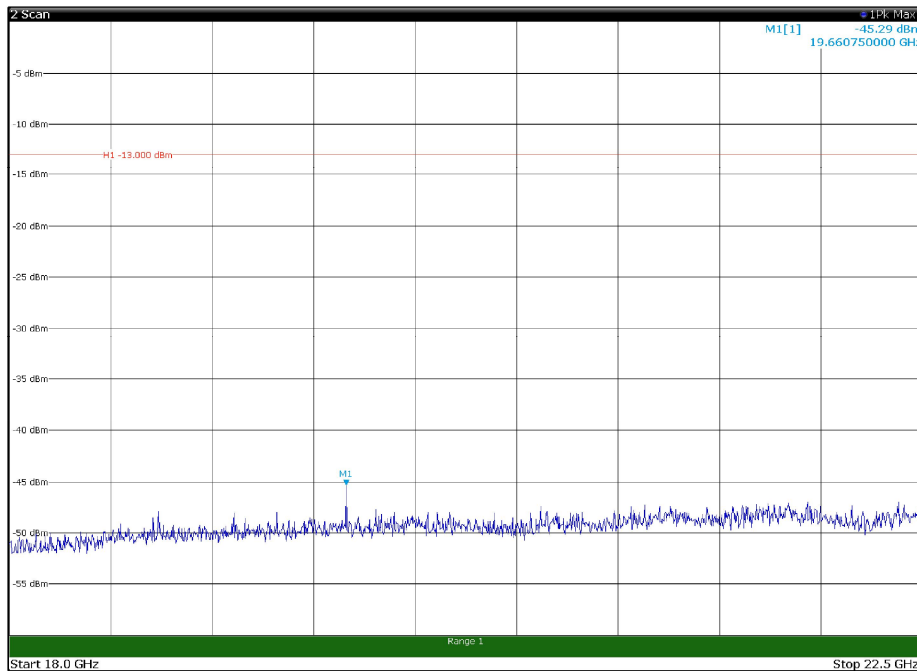

Channel: MIDDLE, Modulation: 64QAM,
 BW=5MHz, Range: 1GHz - 18GHz, Polarization: Vertical

Channel: MIDDLE, Modulation: 64QAM,
 BW=5MHz, Range: 18GHz - 22.5GHz, Polarization: Horizontal

Channel: MIDDLE, Modulation: 64QAM,
 BW=5MHz, Range: 18GHz - 22.5GHz, Polarization: Vertical

Channel: TOP, Modulation: 64QAM,
 BW=5MHz, Range: 30MHz - 1GHz, Polarization: Horizontal

Channel: TOP, Modulation: 64QAM,
 BW=5MHz, Range: 30MHz - 1GHz, Polarization: Vertical

Channel: TOP, Modulation: 64QAM,
BW=5MHz, Range: 1GHz - 18GHz, Polarization: Horizontal

Channel: TOP, Modulation: 64QAM,
BW=5MHz, Range: 1GHz - 18GHz, Polarization: Vertical

Channel: BOTTOM, Modulation: 256QAM,
BW=5MHz, Range: 30MHz - 1GHz, Polarization: Horizontal

Channel: BOTTOM, Modulation: 256QAM,
BW=5MHz, Range: 30MHz - 1GHz, Polarization: Vertical