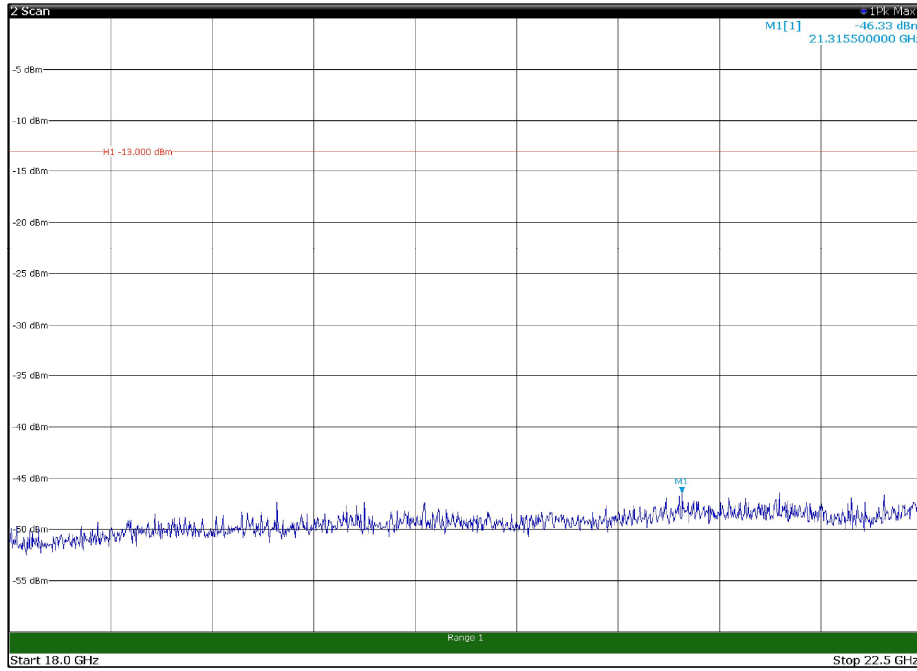

Channel: TOP, Modulation: 64QAM,
 BW=5MHz, Range: 30MHz - 1GHz, Polarization: Horizontal

Channel: TOP, Modulation: 64QAM,
 BW=5MHz, Range: 30MHz - 1GHz, Polarization: Vertical

Channel: TOP, Modulation: 64QAM,
BW=5MHz, Range: 1GHz - 18GHz, Polarization: Horizontal

Channel: TOP, Modulation: 64QAM,
BW=5MHz, Range: 1GHz - 18GHz, Polarization: Vertical

Channel: BOTTOM, Modulation: 256QAM,
BW=5MHz, Range: 30MHz - 1GHz, Polarization: Horizontal

Channel: BOTTOM, Modulation: 256QAM,
BW=5MHz, Range: 30MHz - 1GHz, Polarization: Vertical