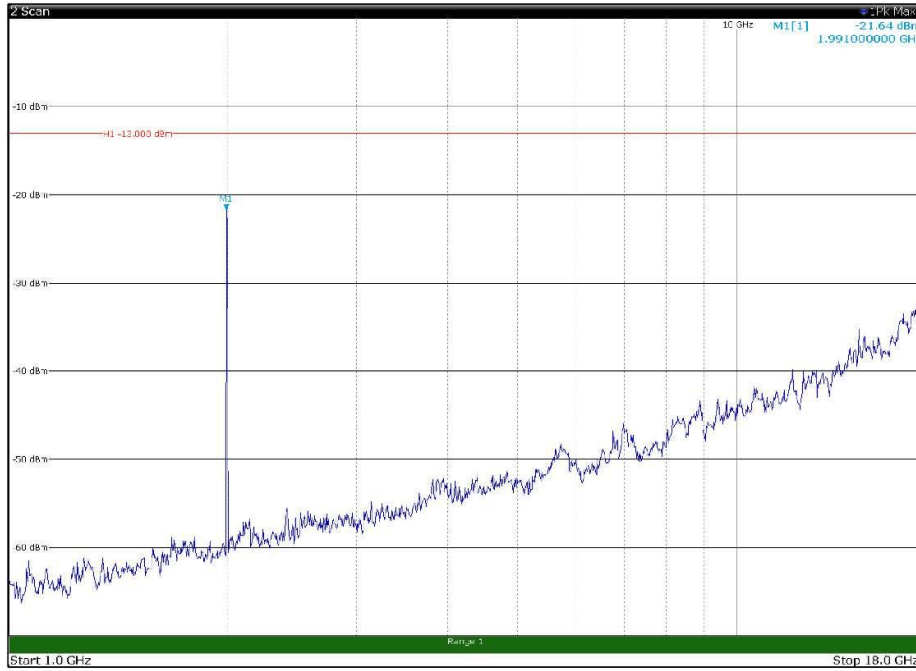

Channel: MIDDLE, Modulation: 64QAM,
BW=5MHz, Range: 30MHz - 1GHz, Polarization: Horizontal

Channel: MIDDLE, Modulation: 64QAM,
BW=5MHz, Range: 30MHz - 1GHz, Polarization: Vertical

Channel: MIDDLE, Modulation: 64QAM,
 BW=5MHz, Range: 1GHz - 18GHz, Polarization: Horizontal

Channel: MIDDLE, Modulation: 64QAM,
 BW=5MHz, Range: 1GHz - 18GHz, Polarization: Vertical

Channel: MIDDLE, Modulation: 64QAM,
 BW=5MHz, Range: 18GHz - 22.5GHz, Polarization: Horizontal

Channel: MIDDLE, Modulation: 64QAM,
 BW=5MHz, Range: 18GHz - 22.5GHz, Polarization: Vertical

Channel: TOP, Modulation: 64QAM,
 BW=5MHz, Range: 30MHz - 1GHz, Polarization: Horizontal

Channel: TOP, Modulation: 64QAM,
 BW=5MHz, Range: 30MHz - 1GHz, Polarization: Vertical

Channel: TOP, Modulation: 64QAM,
BW=5MHz, Range: 1GHz - 18GHz, Polarization: Horizontal

Channel: TOP, Modulation: 64QAM,
BW=5MHz, Range: 1GHz - 18GHz, Polarization: Vertical

Channel: BOTTOM, Modulation: 256QAM,
BW=5MHz, Range: 30MHz - 1GHz, Polarization: Horizontal

Channel: BOTTOM, Modulation: 256QAM,
BW=5MHz, Range: 30MHz - 1GHz, Polarization: Vertical