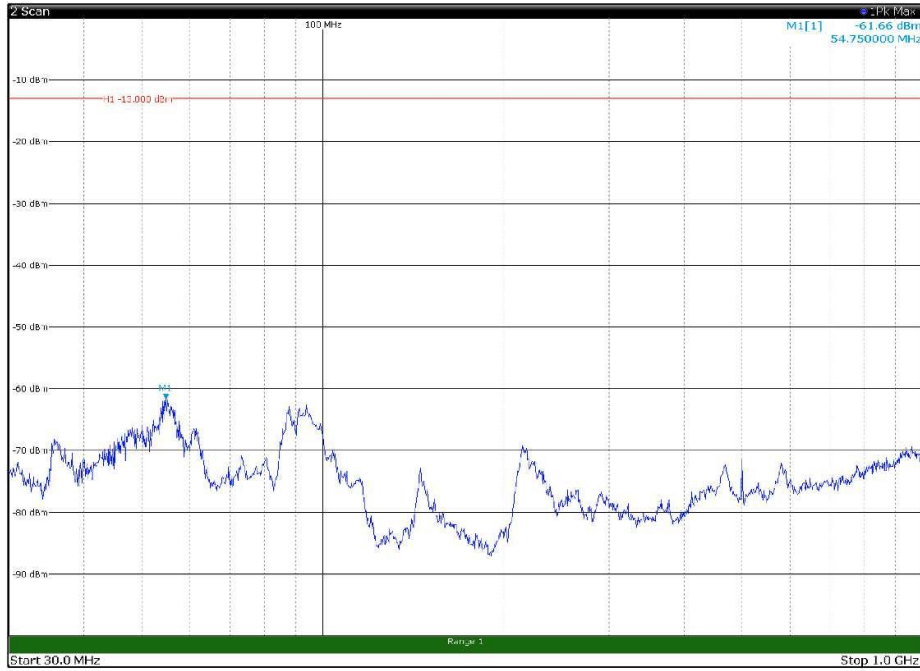

Channel: TOP, Modulation: QPSK,
BW=5MHz, Range: 18GHz - 22.5GHz, Polarization: Horizontal

Channel: TOP, Modulation: QPSK,
BW=5MHz, Range: 18GHz - 22.5GHz, Polarization: Vertical

Channel: BOTTOM, Modulation: 16QAM,
BW=5MHz, Range: 30MHz - 1GHz, Polarization: Horizontal

Channel: BOTTOM, Modulation: 16QAM,
BW=5MHz, Range: 30MHz - 1GHz, Polarization: Vertical

Channel: BOTTOM, Modulation: 16QAM,
 BW=5MHz, Range: 1GHz - 18GHz, Polarization: Horizontal

Channel: BOTTOM, Modulation: 16QAM,
 BW=5MHz, Range: 1GHz - 18GHz, Polarization: Vertical

Channel: MIDDLE, Modulation: 16QAM,
BW=5MHz, Range: 30MHz - 1GHz, Polarization: Horizontal

Channel: MIDDLE, Modulation: 16QAM,
BW=5MHz, Range: 30MHz - 1GHz, Polarization: Vertical

Channel: MIDDLE, Modulation: 16QAM,
 BW=5MHz, Range: 1GHz - 18GHz, Polarization: Horizontal

Channel: MIDDLE, Modulation: 16QAM,
 BW=5MHz, Range: 1GHz - 18GHz, Polarization: Vertical

Channel: MIDDLE, Modulation: 16QAM,
 BW=5MHz, Range: 18GHz - 22.5GHz, Polarization: Horizontal

Channel: MIDDLE, Modulation: 16QAM,
 BW=5MHz, Range: 18GHz - 22.5GHz, Polarization: Vertical