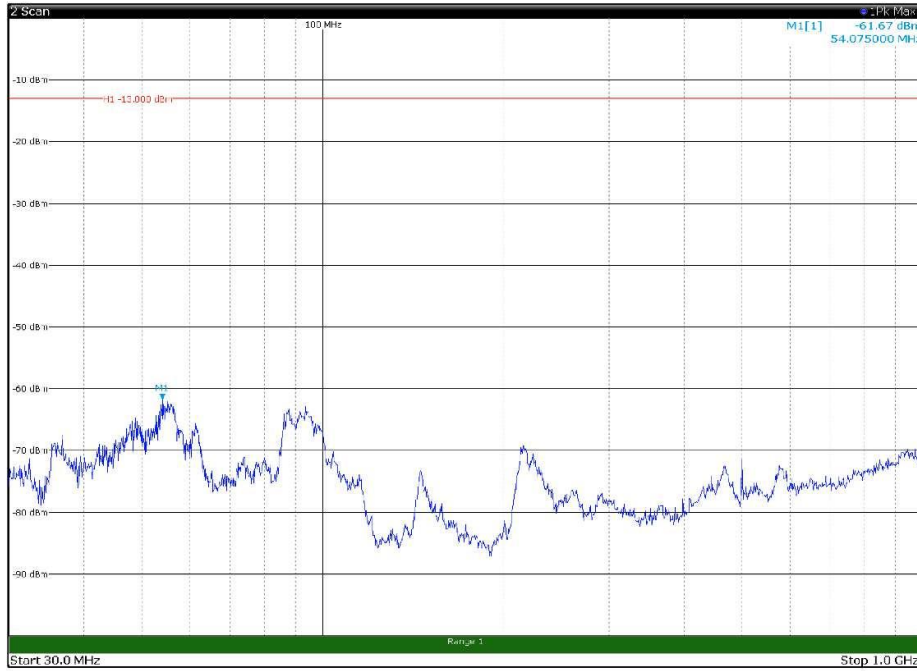

Channel: MIDDLE, Modulation: 16QAM,
 BW=5MHz, Range: 1GHz - 18GHz, Polarization: Vertical

Channel: MIDDLE, Modulation: 16QAM,
 BW=5MHz, Range: 18GHz - 22.5GHz, Polarization: Horizontal

Channel: MIDDLE, Modulation: 16QAM,
 BW=5MHz, Range: 18GHz - 22.5GHz, Polarization: Vertical

Channel: TOP, Modulation: 16QAM,
BW=5MHz, Range: 30MHz - 1GHz, Polarization: Horizontal

Channel: TOP, Modulation: 16QAM,
BW=5MHz, Range: 30MHz - 1GHz, Polarization: Vertical

Channel: TOP, Modulation: 16QAM,
BW=5MHz, Range: 1GHz - 18GHz, Polarization: Horizontal

Channel: TOP, Modulation: 16QAM,
BW=5MHz, Range: 1GHz - 18GHz, Polarization: Vertical

Channel: TOP, Modulation: 16QAM,
BW=5MHz, Range: 18GHz - 22.5GHz, Polarization: Horizontal

Channel: TOP, Modulation: 16QAM,
BW=5MHz, Range: 18GHz - 22.5GHz, Polarization: Vertical

Channel: BOTTOM, Modulation: 64QAM,
BW=5MHz, Range: 30MHz - 1GHz, Polarization: Horizontal

Channel: BOTTOM, Modulation: 64QAM,
BW=5MHz, Range: 30MHz - 1GHz, Polarization: Vertical

Channel: BOTTOM, Modulation: 64QAM,
 BW=5MHz, Range: 1GHz - 18GHz, Polarization: Horizontal