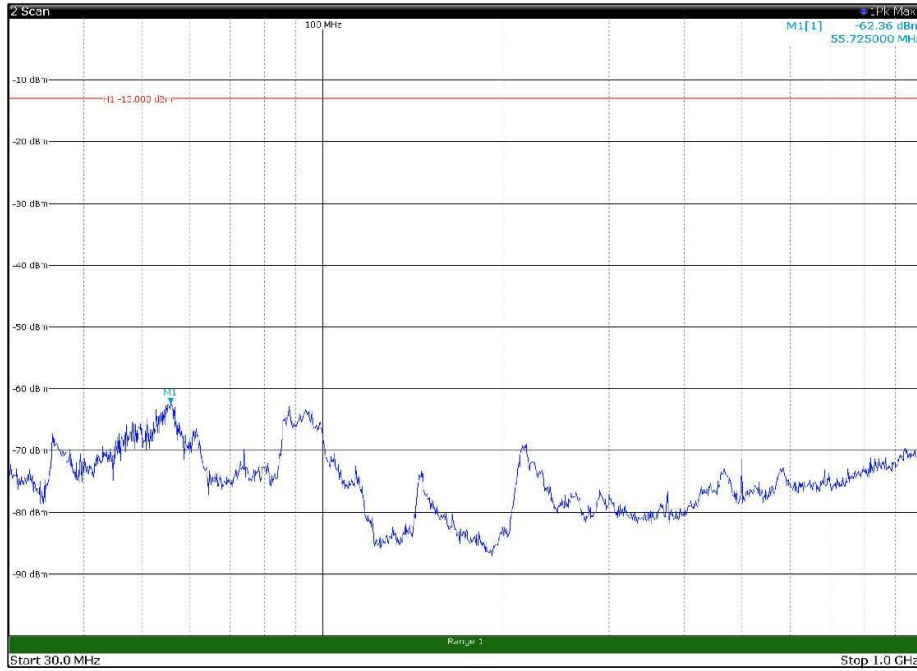

Channel: TOP, Modulation: 64QAM,
BW=5MHz, Range: 1GHz - 18GHz, Polarization: Vertical

Channel: BOTTOM, Modulation: 256QAM,
BW=5MHz, Range: 30MHz - 1GHz, Polarization: Horizontal

Channel: BOTTOM, Modulation: 256QAM,
BW=5MHz, Range: 30MHz - 1GHz, Polarization: Vertical

Channel: BOTTOM, Modulation: 256QAM,
 BW=5MHz, Range: 1GHz - 18GHz, Polarization: Horizontal

Channel: BOTTOM, Modulation: 256QAM,
 BW=5MHz, Range: 1GHz - 18GHz, Polarization: Vertical

Channel: BOTTOM, Modulation: 256QAM,
BW=5MHz, Range: 18GHz - 22.5GHz, Polarization: Horizontal

Channel: BOTTOM, Modulation: 256QAM,
BW=5MHz, Range: 18GHz - 22.5GHz, Polarization: Vertical

Channel: MIDDLE, Modulation: 256QAM,
BW=5MHz, Range: 30MHz - 1GHz, Polarization: Horizontal

Channel: MIDDLE, Modulation: 256QAM,
BW=5MHz, Range: 30MHz - 1GHz, Polarization: Vertical