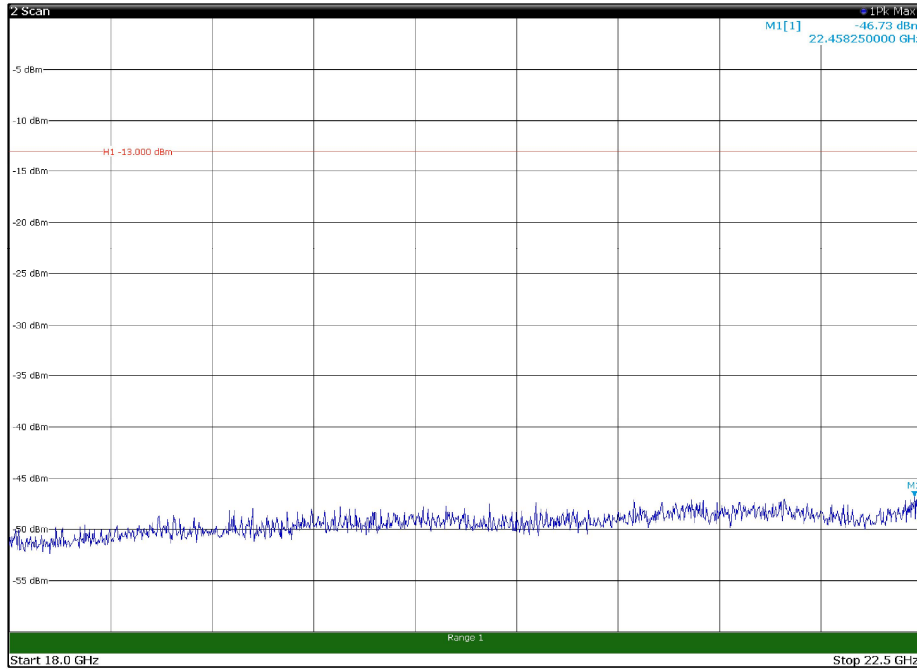

Channel: BOTTOM, Modulation: 16QAM,
BW=5MHz, Range: 30MHz - 1GHz, Polarization: Vertical

Channel: BOTTOM, Modulation: 16QAM,
 BW=5MHz, Range: 1GHz - 18GHz, Polarization: Horizontal

Channel: BOTTOM, Modulation: 16QAM,
 BW=5MHz, Range: 1GHz - 18GHz, Polarization: Vertical

Channel: MIDDLE, Modulation: 16QAM,
BW=5MHz, Range: 30MHz - 1GHz, Polarization: Horizontal

Channel: MIDDLE, Modulation: 16QAM,
BW=5MHz, Range: 30MHz - 1GHz, Polarization: Vertical

Channel: MIDDLE, Modulation: 16QAM,
 BW=5MHz, Range: 1GHz - 18GHz, Polarization: Horizontal

Channel: MIDDLE, Modulation: 16QAM,
 BW=5MHz, Range: 1GHz - 18GHz, Polarization: Vertical

Channel: MIDDLE, Modulation: 16QAM,
 BW=5MHz, Range: 18GHz - 22.5GHz, Polarization: Horizontal

Channel: MIDDLE, Modulation: 16QAM,
 BW=5MHz, Range: 18GHz - 22.5GHz, Polarization: Vertical