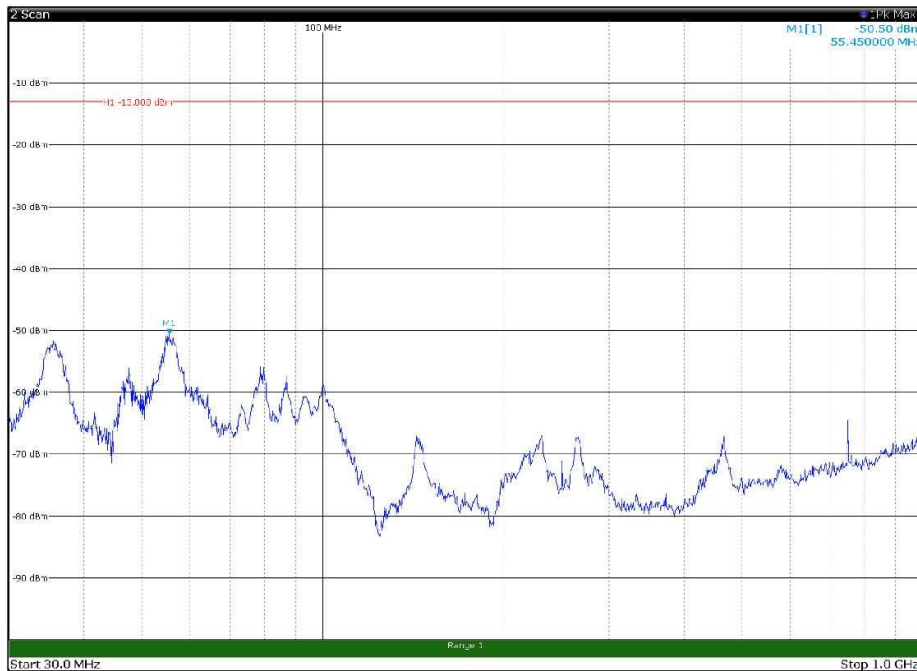

Channel: MIDDLE, Modulation: 64QAM,
BW=5MHz, Range: 30MHz - 1GHz, Polarization: Horizontal

Channel: MIDDLE, Modulation: 64QAM,
BW=5MHz, Range: 30MHz - 1GHz, Polarization: Vertical

Channel: MIDDLE, Modulation: 64QAM,
 BW=5MHz, Range: 1GHz - 18GHz, Polarization: Horizontal

Channel: MIDDLE, Modulation: 64QAM,
 BW=5MHz, Range: 1GHz - 18GHz, Polarization: Vertical

Channel: MIDDLE, Modulation: 64QAM,
 BW=5MHz, Range: 18GHz - 22.5GHz, Polarization: Horizontal

Channel: MIDDLE, Modulation: 64QAM,
 BW=5MHz, Range: 18GHz - 22.5GHz, Polarization: Vertical

Channel: TOP, Modulation: 64QAM,
 BW=5MHz, Range: 30MHz - 1GHz, Polarization: Horizontal

Channel: TOP, Modulation: 64QAM,
 BW=5MHz, Range: 30MHz - 1GHz, Polarization: Vertical

Channel: TOP, Modulation: 64QAM,
BW=5MHz, Range: 1GHz - 18GHz, Polarization: Horizontal

Channel: TOP, Modulation: 64QAM,
BW=5MHz, Range: 1GHz - 18GHz, Polarization: Vertical

Channel: BOTTOM, Modulation: 256QAM,
BW=5MHz, Range: 30MHz - 1GHz, Polarization: Horizontal

Channel: BOTTOM, Modulation: 256QAM,
BW=5MHz, Range: 30MHz - 1GHz, Polarization: Vertical