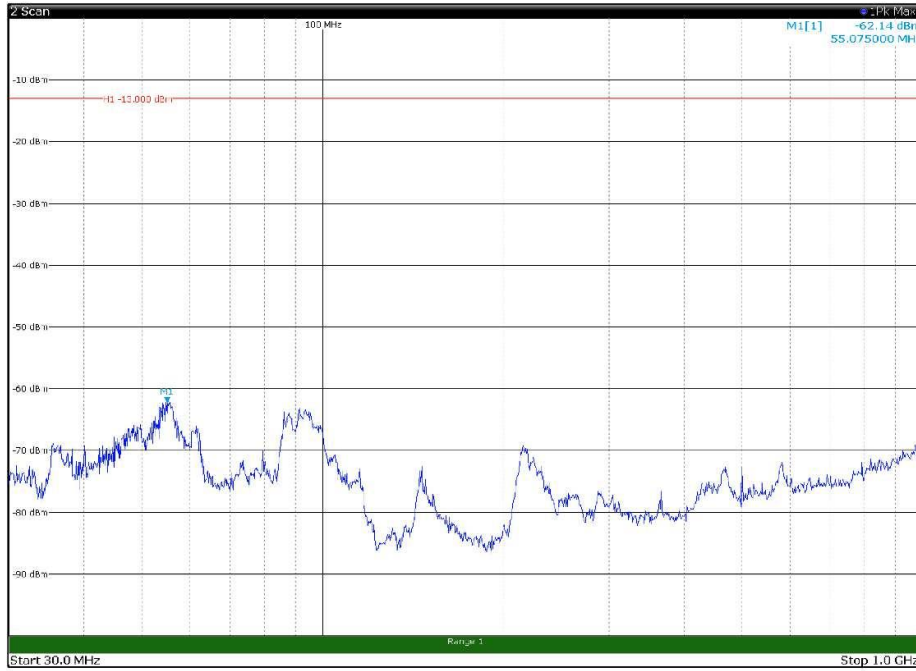

Channel: TOP, Modulation: 16QAM,
BW=5MHz, Range: 1GHz - 18GHz, Polarization: Vertical

Channel: TOP, Modulation: 16QAM,
BW=5MHz, Range: 18GHz - 22.5GHz, Polarization: Horizontal

Channel: TOP, Modulation: 16QAM,
BW=5MHz, Range: 18GHz - 22.5GHz, Polarization: Vertical

Channel: BOTTOM, Modulation: 64QAM,
BW=5MHz, Range: 30MHz - 1GHz, Polarization: Horizontal

Channel: BOTTOM, Modulation: 64QAM,
BW=5MHz, Range: 30MHz - 1GHz, Polarization: Vertical

Channel: BOTTOM, Modulation: 64QAM,
 BW=5MHz, Range: 1GHz - 18GHz, Polarization: Horizontal

Channel: BOTTOM, Modulation: 64QAM,
 BW=5MHz, Range: 1GHz - 18GHz, Polarization: Vertical

Channel: BOTTOM, Modulation: 64QAM,
BW=5MHz, Range: 18GHz - 22.5GHz, Polarization: Horizontal

Channel: BOTTOM, Modulation: 64QAM,
BW=5MHz, Range: 18GHz - 22.5GHz, Polarization: Vertical