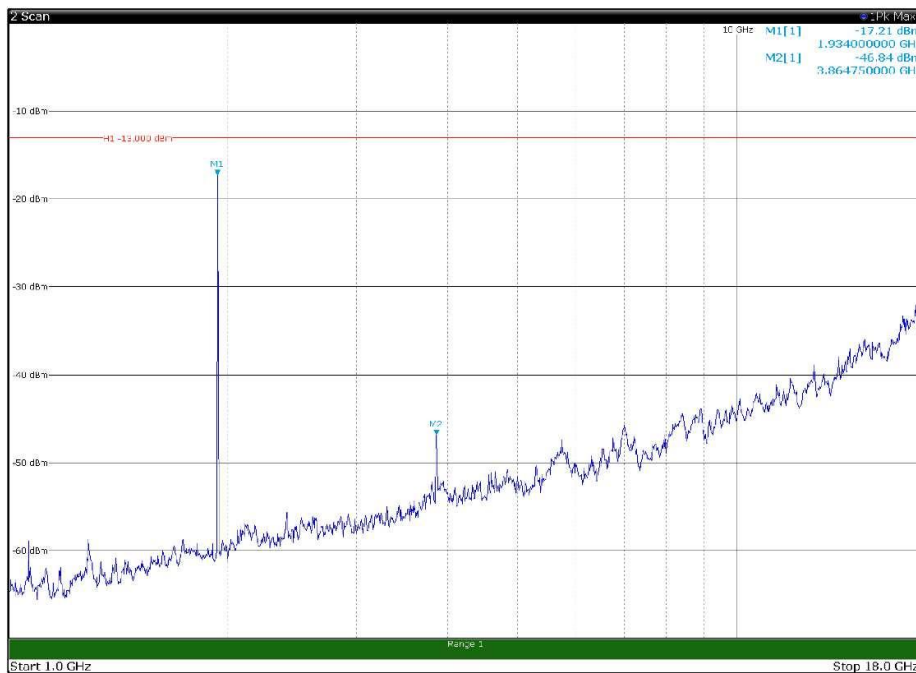

Channel: TOP, Modulation: 64QAM,
 BW=5MHz, Range: 30MHz - 1GHz, Polarization: Horizontal

Channel: TOP, Modulation: 64QAM,
 BW=5MHz, Range: 30MHz - 1GHz, Polarization: Vertical

Channel: TOP, Modulation: 64QAM,
BW=5MHz, Range: 1GHz - 18GHz, Polarization: Horizontal

Channel: TOP, Modulation: 64QAM,
BW=5MHz, Range: 1GHz - 18GHz, Polarization: Vertical

Channel: BOTTOM, Modulation: 256QAM,
BW=5MHz, Range: 30MHz - 1GHz, Polarization: Horizontal

Channel: BOTTOM, Modulation: 256QAM,
BW=5MHz, Range: 30MHz - 1GHz, Polarization: Vertical

Channel: BOTTOM, Modulation: 256QAM,
 BW=5MHz, Range: 1GHz - 18GHz, Polarization: Horizontal

Channel: BOTTOM, Modulation: 256QAM,
 BW=5MHz, Range: 1GHz - 18GHz, Polarization: Vertical

Channel: BOTTOM, Modulation: 256QAM,
BW=5MHz, Range: 18GHz - 22.5GHz, Polarization: Horizontal