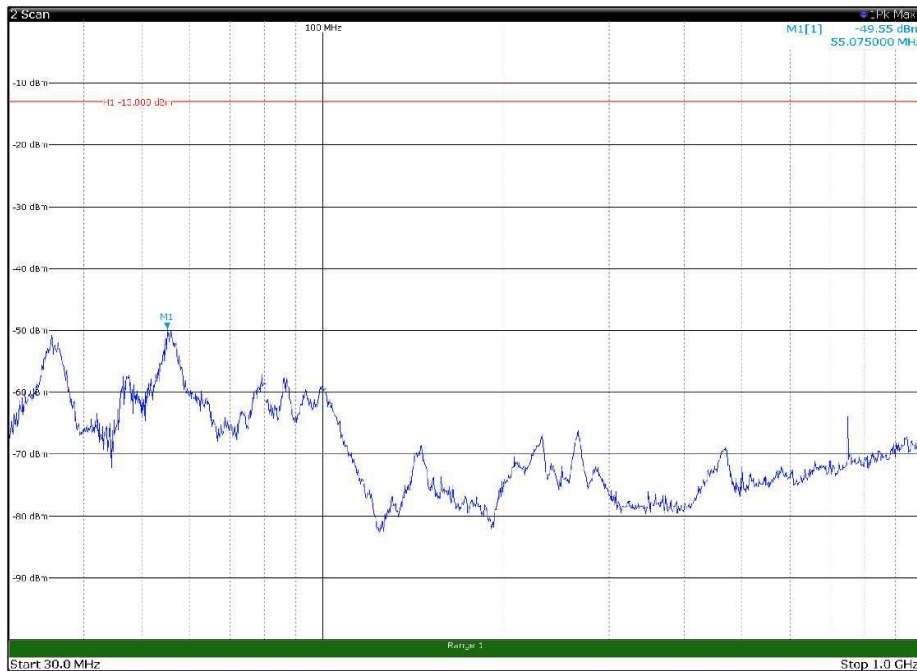

Channel: TOP, Modulation: 16QAM,
BW=5MHz, Range: 30MHz - 1GHz, Polarization: Horizontal

Channel: TOP, Modulation: 16QAM,
BW=5MHz, Range: 30MHz - 1GHz, Polarization: Vertical

Channel: TOP, Modulation: 16QAM,
BW=5MHz, Range: 1GHz - 18GHz, Polarization: Horizontal

Channel: TOP, Modulation: 16QAM,
BW=5MHz, Range: 1GHz - 18GHz, Polarization: Vertical

Channel: TOP, Modulation: 16QAM,
BW=5MHz, Range: 18GHz - 22.5GHz, Polarization: Horizontal

Channel: TOP, Modulation: 16QAM,
BW=5MHz, Range: 18GHz - 22.5GHz, Polarization: Vertical

Channel: BOTTOM, Modulation: 64QAM,
BW=5MHz, Range: 30MHz - 1GHz, Polarization: Horizontal

Channel: BOTTOM, Modulation: 64QAM,
BW=5MHz, Range: 30MHz - 1GHz, Polarization: Vertical

Channel: BOTTOM, Modulation: 64QAM,
 BW=5MHz, Range: 1GHz - 18GHz, Polarization: Horizontal

Channel: BOTTOM, Modulation: 64QAM,
 BW=5MHz, Range: 1GHz - 18GHz, Polarization: Vertical

Channel: BOTTOM, Modulation: 64QAM,
BW=5MHz, Range: 18GHz - 22.5GHz, Polarization: Horizontal

Channel: BOTTOM, Modulation: 64QAM,
BW=5MHz, Range: 18GHz - 22.5GHz, Polarization: Vertical