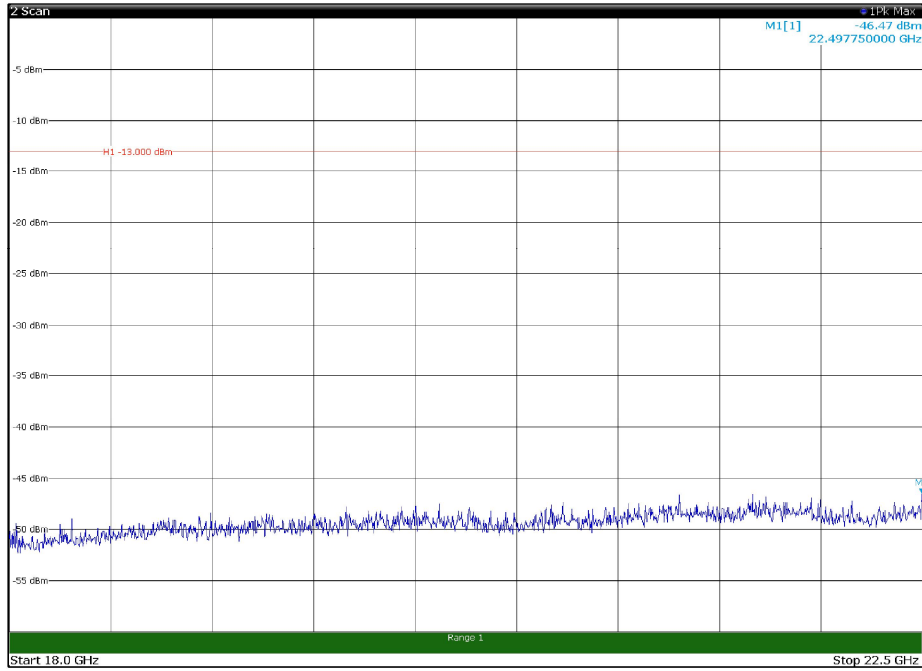

Channel: TOP, Modulation: 64QAM,
BW=5MHz, Range: 1GHz - 18GHz, Polarization: Vertical

Channel: BOTTOM, Modulation: 256QAM,
BW=5MHz, Range: 30MHz - 1GHz, Polarization: Horizontal

Channel: BOTTOM, Modulation: 256QAM,
BW=5MHz, Range: 30MHz - 1GHz, Polarization: Vertical

Channel: BOTTOM, Modulation: 256QAM,
 BW=5MHz, Range: 1GHz - 18GHz, Polarization: Horizontal

Channel: BOTTOM, Modulation: 256QAM,
 BW=5MHz, Range: 1GHz - 18GHz, Polarization: Vertical

Channel: BOTTOM, Modulation: 256QAM,
BW=5MHz, Range: 18GHz - 22.5GHz, Polarization: Horizontal