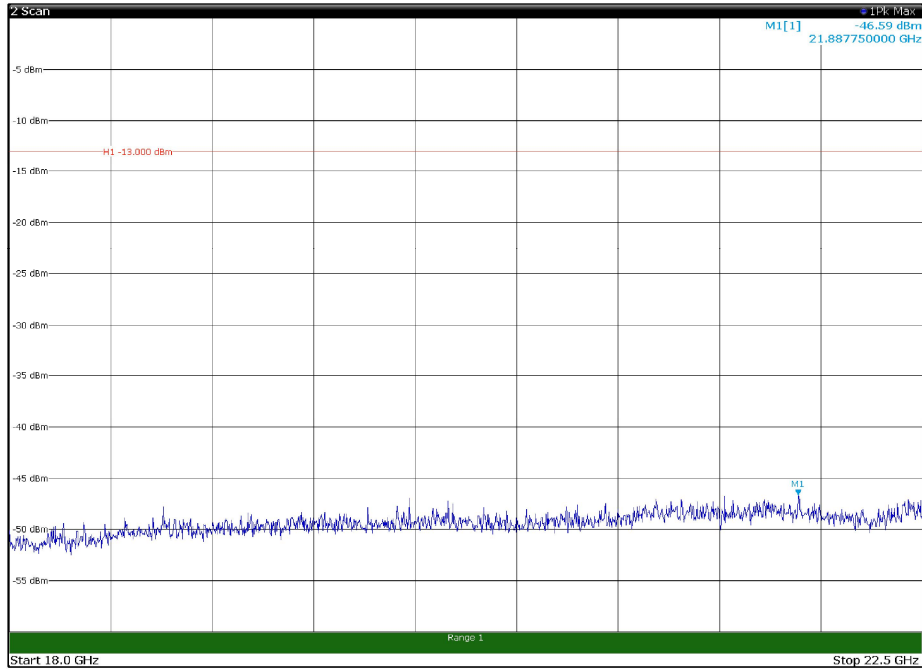

Channel: TOP, Modulation: 16QAM,
BW=5MHz, Range: 30MHz - 1GHz, Polarization: Horizontal

Channel: TOP, Modulation: 16QAM,
BW=5MHz, Range: 30MHz - 1GHz, Polarization: Vertical

Channel: TOP, Modulation: 16QAM,
BW=5MHz, Range: 1GHz - 18GHz, Polarization: Horizontal

Channel: TOP, Modulation: 16QAM,
BW=5MHz, Range: 1GHz - 18GHz, Polarization: Vertical

Channel: TOP, Modulation: 16QAM,
BW=5MHz, Range: 18GHz - 22.5GHz, Polarization: Horizontal

Channel: TOP, Modulation: 16QAM,
BW=5MHz, Range: 18GHz - 22.5GHz, Polarization: Vertical