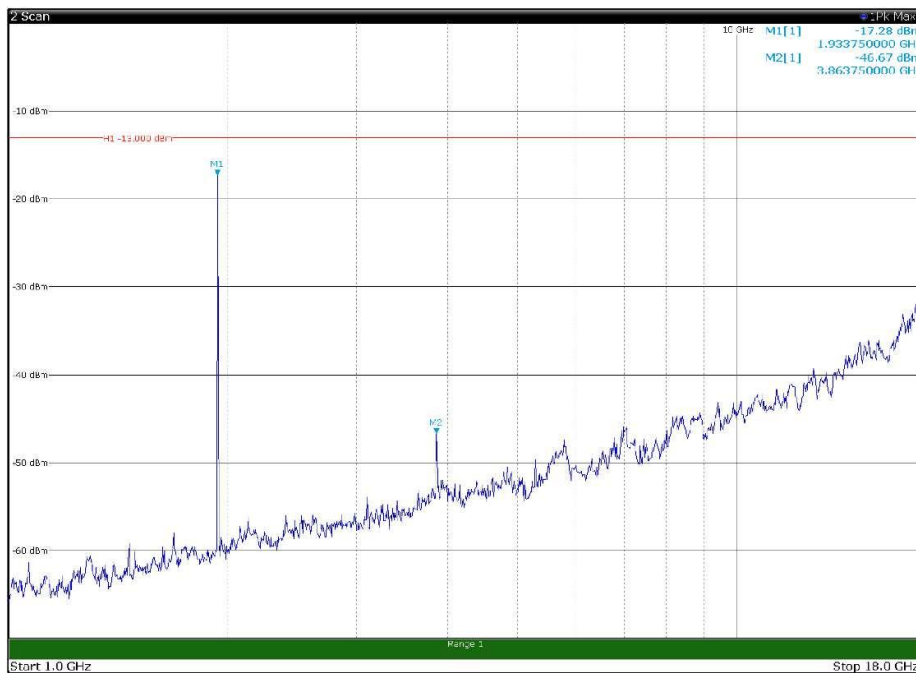

Channel: TOP, Modulation: 16QAM,
BW=5MHz, Range: 30MHz - 1GHz, Polarization: Horizontal

Channel: TOP, Modulation: 16QAM,
BW=5MHz, Range: 30MHz - 1GHz, Polarization: Vertical

Channel: TOP, Modulation: 16QAM,
BW=5MHz, Range: 1GHz - 18GHz, Polarization: Horizontal

Channel: TOP, Modulation: 16QAM,
BW=5MHz, Range: 1GHz - 18GHz, Polarization: Vertical

Channel: TOP, Modulation: 16QAM,
BW=5MHz, Range: 18GHz - 22.5GHz, Polarization: Horizontal

Channel: TOP, Modulation: 16QAM,
BW=5MHz, Range: 18GHz - 22.5GHz, Polarization: Vertical

Channel: BOTTOM, Modulation: 64QAM,
BW=5MHz, Range: 30MHz - 1GHz, Polarization: Horizontal

Channel: BOTTOM, Modulation: 64QAM,
BW=5MHz, Range: 30MHz - 1GHz, Polarization: Vertical

Channel: BOTTOM, Modulation: 64QAM,
 BW=5MHz, Range: 1GHz - 18GHz, Polarization: Horizontal

Channel: BOTTOM, Modulation: 64QAM,
 BW=5MHz, Range: 1GHz - 18GHz, Polarization: Vertical

Channel: BOTTOM, Modulation: 64QAM,
BW=5MHz, Range: 18GHz - 22.5GHz, Polarization: Horizontal

Channel: BOTTOM, Modulation: 64QAM,
BW=5MHz, Range: 18GHz - 22.5GHz, Polarization: Vertical