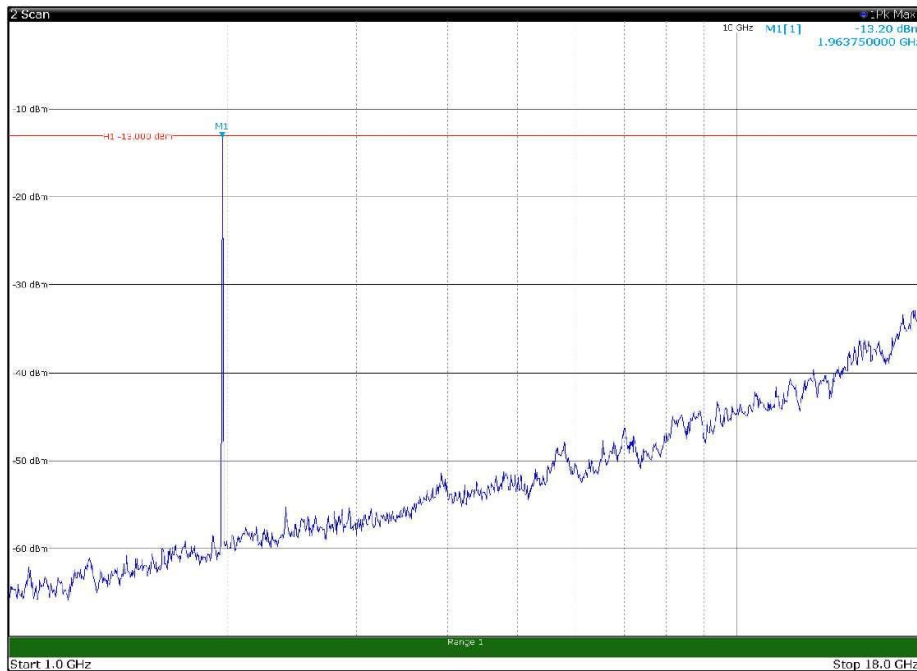

Channel: TOP, Modulation: QPSK,
BW=5MHz, Range: 18GHz - 22.5GHz, Polarization: Horizontal

Channel: TOP, Modulation: QPSK,
BW=5MHz, Range: 18GHz - 22.5GHz, Polarization: Vertical

Channel: BOTTOM, Modulation: 16QAM,
BW=5MHz, Range: 30MHz - 1GHz, Polarization: Horizontal

Channel: BOTTOM, Modulation: 16QAM,
BW=5MHz, Range: 30MHz - 1GHz, Polarization: Vertical

Channel: BOTTOM, Modulation: 16QAM,
 BW=5MHz, Range: 1GHz - 18GHz, Polarization: Horizontal

Channel: BOTTOM, Modulation: 16QAM,
 BW=5MHz, Range: 1GHz - 18GHz, Polarization: Vertical

Channel: MIDDLE, Modulation: 16QAM,
BW=5MHz, Range: 30MHz - 1GHz, Polarization: Horizontal

Channel: MIDDLE, Modulation: 16QAM,
BW=5MHz, Range: 30MHz - 1GHz, Polarization: Vertical

Channel: MIDDLE, Modulation: 16QAM,
 BW=5MHz, Range: 1GHz - 18GHz, Polarization: Horizontal

Channel: MIDDLE, Modulation: 16QAM,
 BW=5MHz, Range: 1GHz - 18GHz, Polarization: Vertical

Channel: MIDDLE, Modulation: 16QAM,
 BW=5MHz, Range: 18GHz - 22.5GHz, Polarization: Horizontal

Channel: MIDDLE, Modulation: 16QAM,
 BW=5MHz, Range: 18GHz - 22.5GHz, Polarization: Vertical