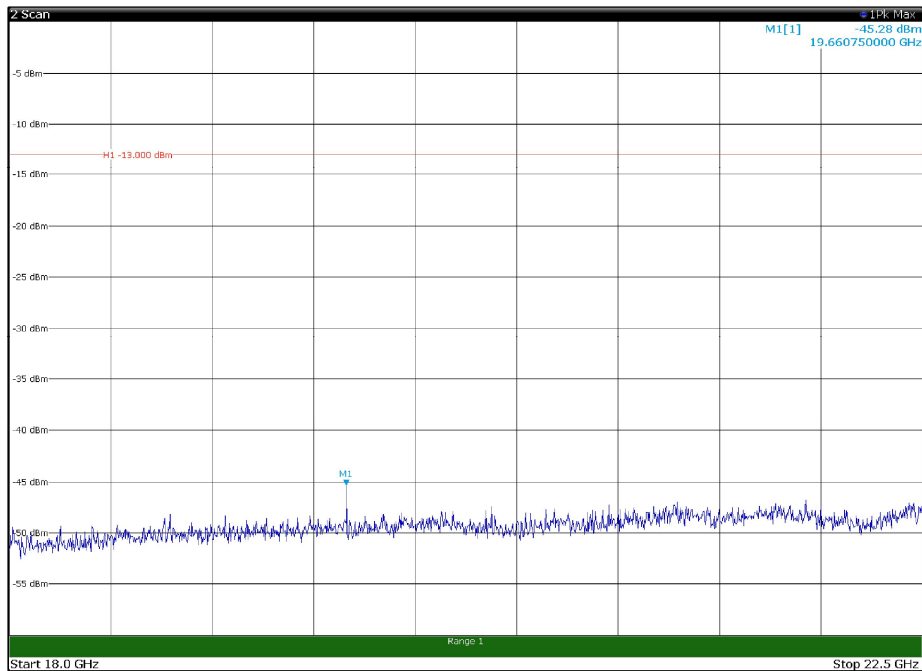

Channel: TOP, Modulation: 16QAM,
BW=5MHz, Range: 30MHz - 1GHz, Polarization: Horizontal

Channel: TOP, Modulation: 16QAM,
BW=5MHz, Range: 30MHz - 1GHz, Polarization: Vertical

Channel: TOP, Modulation: 16QAM,
BW=5MHz, Range: 1GHz - 18GHz, Polarization: Horizontal

Channel: TOP, Modulation: 16QAM,
BW=5MHz, Range: 1GHz - 18GHz, Polarization: Vertical

Channel: TOP, Modulation: 16QAM,
BW=5MHz, Range: 18GHz - 22.5GHz, Polarization: Horizontal

Channel: TOP, Modulation: 16QAM,
BW=5MHz, Range: 18GHz - 22.5GHz, Polarization: Vertical