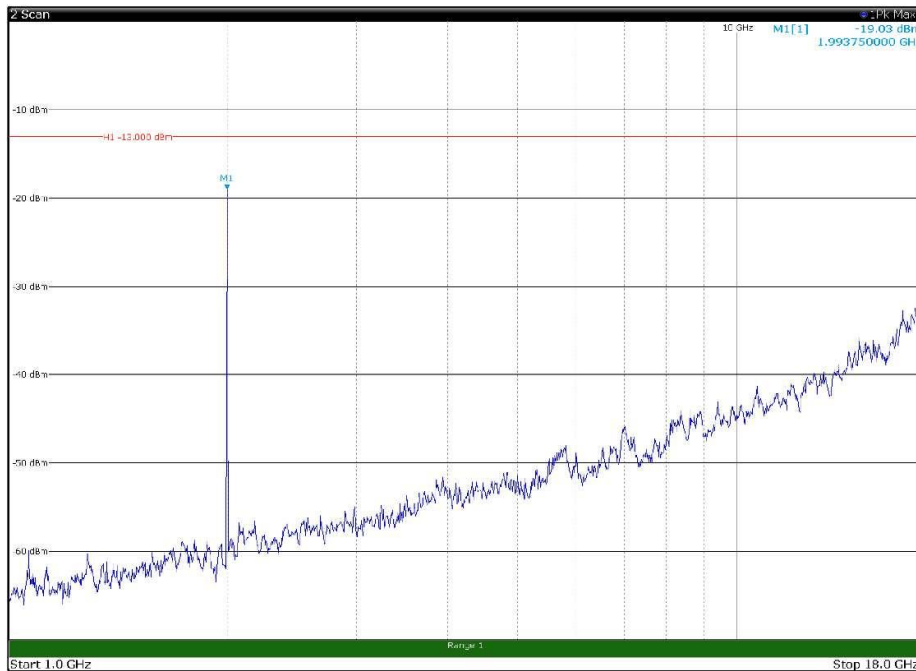

Channel: MIDDLE, Modulation: 16QAM,
BW=5MHz, Range: 30MHz - 1GHz, Polarization: Horizontal

Channel: MIDDLE, Modulation: 16QAM,
BW=5MHz, Range: 30MHz - 1GHz, Polarization: Vertical

Channel: MIDDLE, Modulation: 16QAM,
 BW=5MHz, Range: 1GHz - 18GHz, Polarization: Horizontal

Channel: MIDDLE, Modulation: 16QAM,
 BW=5MHz, Range: 1GHz - 18GHz, Polarization: Vertical

Channel: MIDDLE, Modulation: 16QAM,
 BW=5MHz, Range: 18GHz - 22.5GHz, Polarization: Horizontal

Channel: MIDDLE, Modulation: 16QAM,
 BW=5MHz, Range: 18GHz - 22.5GHz, Polarization: Vertical

Channel: TOP, Modulation: 16QAM,
BW=5MHz, Range: 30MHz - 1GHz, Polarization: Horizontal

Channel: TOP, Modulation: 16QAM,
BW=5MHz, Range: 30MHz - 1GHz, Polarization: Vertical

Channel: TOP, Modulation: 16QAM,
BW=5MHz, Range: 1GHz - 18GHz, Polarization: Horizontal

Channel: TOP, Modulation: 16QAM,
BW=5MHz, Range: 1GHz - 18GHz, Polarization: Vertical

Channel: TOP, Modulation: 16QAM,
BW=5MHz, Range: 18GHz - 22.5GHz, Polarization: Horizontal

Channel: TOP, Modulation: 16QAM,
BW=5MHz, Range: 18GHz - 22.5GHz, Polarization: Vertical