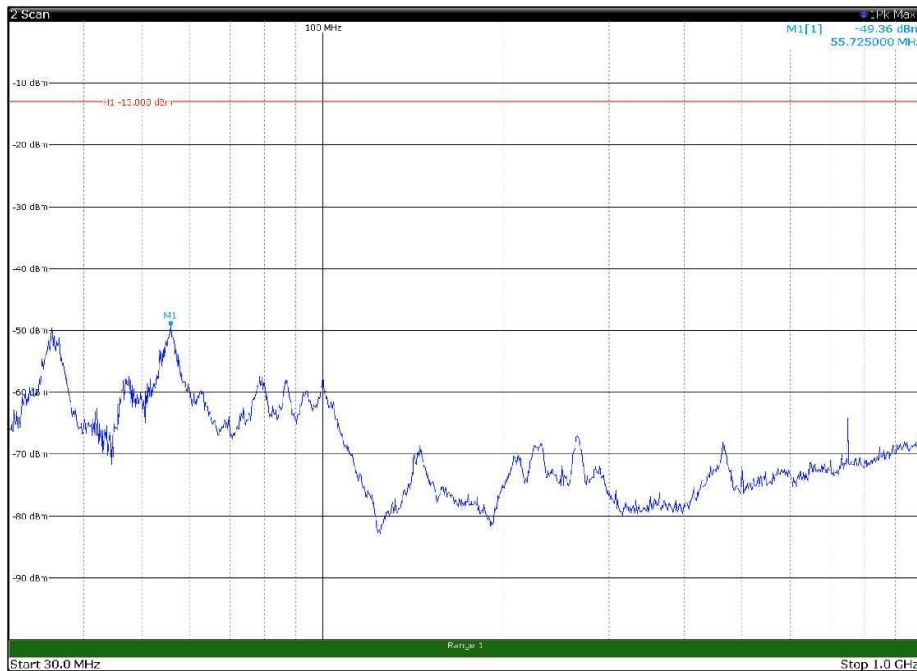

Channel: MIDDLE, Modulation: 64QAM,
 BW=5MHz, Range: 1GHz - 18GHz, Polarization: Vertical

Channel: MIDDLE, Modulation: 64QAM,
 BW=5MHz, Range: 18GHz - 22.5GHz, Polarization: Horizontal

Channel: MIDDLE, Modulation: 64QAM,
 BW=5MHz, Range: 18GHz - 22.5GHz, Polarization: Vertical

Channel: TOP, Modulation: 64QAM,
 BW=5MHz, Range: 30MHz - 1GHz, Polarization: Horizontal

Channel: TOP, Modulation: 64QAM,
 BW=5MHz, Range: 30MHz - 1GHz, Polarization: Vertical

Channel: TOP, Modulation: 64QAM,
BW=5MHz, Range: 1GHz - 18GHz, Polarization: Horizontal

Channel: TOP, Modulation: 64QAM,
BW=5MHz, Range: 1GHz - 18GHz, Polarization: Vertical

Channel: BOTTOM, Modulation: 256QAM,
BW=5MHz, Range: 30MHz - 1GHz, Polarization: Horizontal

Channel: BOTTOM, Modulation: 256QAM,
BW=5MHz, Range: 30MHz - 1GHz, Polarization: Vertical