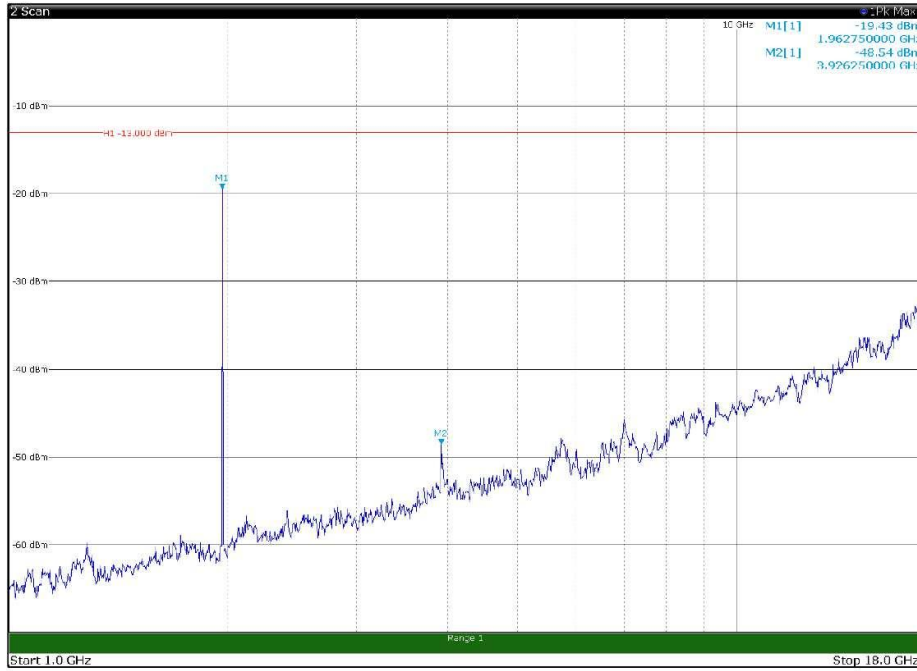

Channel: TOP, Modulation: QPSK,
BW=5MHz, Range: 18GHz - 22.5GHz, Polarization: Horizontal

Channel: TOP, Modulation: QPSK,
BW=5MHz, Range: 18GHz - 22.5GHz, Polarization: Vertical

Channel: BOTTOM, Modulation: 16QAM,
BW=5MHz, Range: 30MHz - 1GHz, Polarization: Horizontal

Channel: BOTTOM, Modulation: 16QAM,
BW=5MHz, Range: 30MHz - 1GHz, Polarization: Vertical

Channel: BOTTOM, Modulation: 16QAM,
 BW=5MHz, Range: 1GHz - 18GHz, Polarization: Horizontal

Channel: BOTTOM, Modulation: 16QAM,
 BW=5MHz, Range: 1GHz - 18GHz, Polarization: Vertical

Channel: MIDDLE, Modulation: 16QAM,
BW=5MHz, Range: 30MHz - 1GHz, Polarization: Horizontal

Channel: MIDDLE, Modulation: 16QAM,
BW=5MHz, Range: 30MHz - 1GHz, Polarization: Vertical

Channel: MIDDLE, Modulation: 16QAM,
 BW=5MHz, Range: 1GHz - 18GHz, Polarization: Horizontal

Channel: MIDDLE, Modulation: 16QAM,
 BW=5MHz, Range: 1GHz - 18GHz, Polarization: Vertical

Channel: MIDDLE, Modulation: 16QAM,
 BW=5MHz, Range: 18GHz - 22.5GHz, Polarization: Horizontal

Channel: MIDDLE, Modulation: 16QAM,
 BW=5MHz, Range: 18GHz - 22.5GHz, Polarization: Vertical