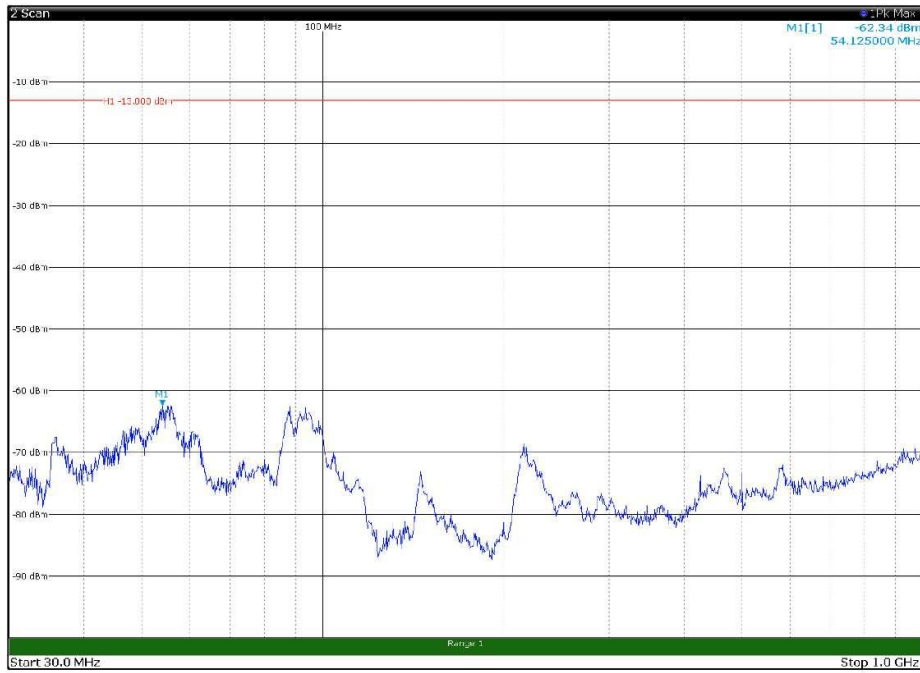

Channel: TOP, Modulation: QPSK,
BW=5MHz, Range: 18GHz - 22.5GHz, Polarization: Horizontal

Channel: TOP, Modulation: QPSK,
BW=5MHz, Range: 18GHz - 22.5GHz, Polarization: Vertical

Channel: BOTTOM, Modulation: 16QAM,
BW=5MHz, Range: 30MHz - 1GHz, Polarization: Horizontal

Channel: BOTTOM, Modulation: 16QAM,
BW=5MHz, Range: 30MHz - 1GHz, Polarization: Vertical

Channel: BOTTOM, Modulation: 16QAM,
 BW=5MHz, Range: 1GHz - 18GHz, Polarization: Horizontal

Channel: BOTTOM, Modulation: 16QAM,
 BW=5MHz, Range: 1GHz - 18GHz, Polarization: Vertical

Channel: MIDDLE, Modulation: 16QAM,
BW=5MHz, Range: 30MHz - 1GHz, Polarization: Horizontal

Channel: MIDDLE, Modulation: 16QAM,
BW=5MHz, Range: 30MHz - 1GHz, Polarization: Vertical

Channel: MIDDLE, Modulation: 16QAM,
 BW=5MHz, Range: 1GHz - 18GHz, Polarization: Horizontal