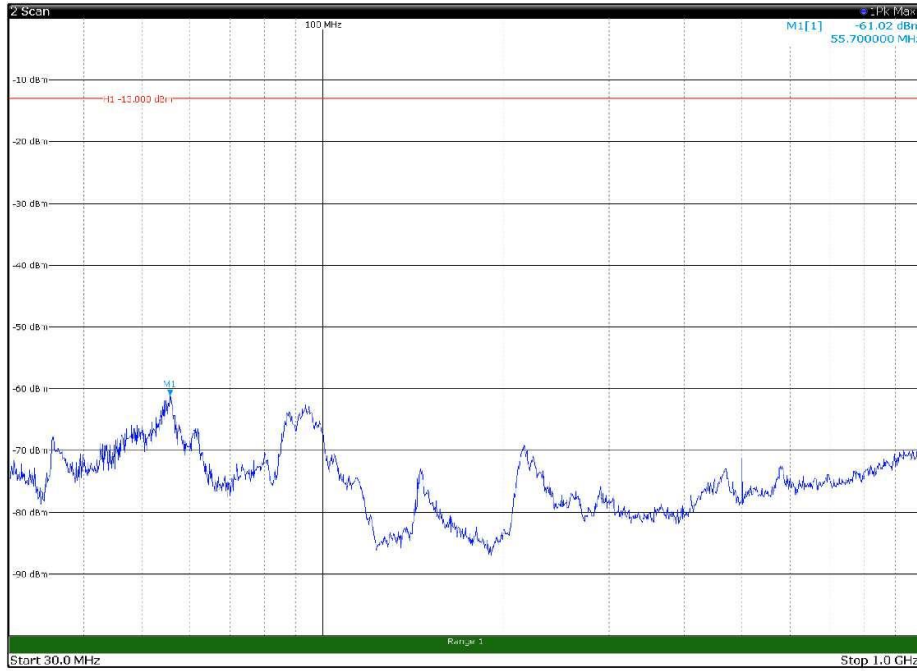

Channel: BOTTOM, Modulation: 16QAM,
BW=5MHz, Range: 30MHz - 1GHz, Polarization: Vertical

Channel: BOTTOM, Modulation: 16QAM,
 BW=5MHz, Range: 1GHz - 18GHz, Polarization: Horizontal

Channel: BOTTOM, Modulation: 16QAM,
 BW=5MHz, Range: 1GHz - 18GHz, Polarization: Vertical

Channel: MIDDLE, Modulation: 16QAM,
BW=5MHz, Range: 30MHz - 1GHz, Polarization: Horizontal

Channel: MIDDLE, Modulation: 16QAM,
BW=5MHz, Range: 30MHz - 1GHz, Polarization: Vertical

Channel: MIDDLE, Modulation: 16QAM,
 BW=5MHz, Range: 1GHz - 18GHz, Polarization: Horizontal

Channel: MIDDLE, Modulation: 16QAM,
 BW=5MHz, Range: 1GHz - 18GHz, Polarization: Vertical

Channel: MIDDLE, Modulation: 16QAM,
 BW=5MHz, Range: 18GHz - 22.5GHz, Polarization: Horizontal

Channel: MIDDLE, Modulation: 16QAM,
 BW=5MHz, Range: 18GHz - 22.5GHz, Polarization: Vertical

Channel: TOP, Modulation: 16QAM,
BW=5MHz, Range: 30MHz - 1GHz, Polarization: Horizontal

Channel: TOP, Modulation: 16QAM,
BW=5MHz, Range: 30MHz - 1GHz, Polarization: Vertical

Channel: TOP, Modulation: 16QAM,
BW=5MHz, Range: 1GHz - 18GHz, Polarization: Horizontal