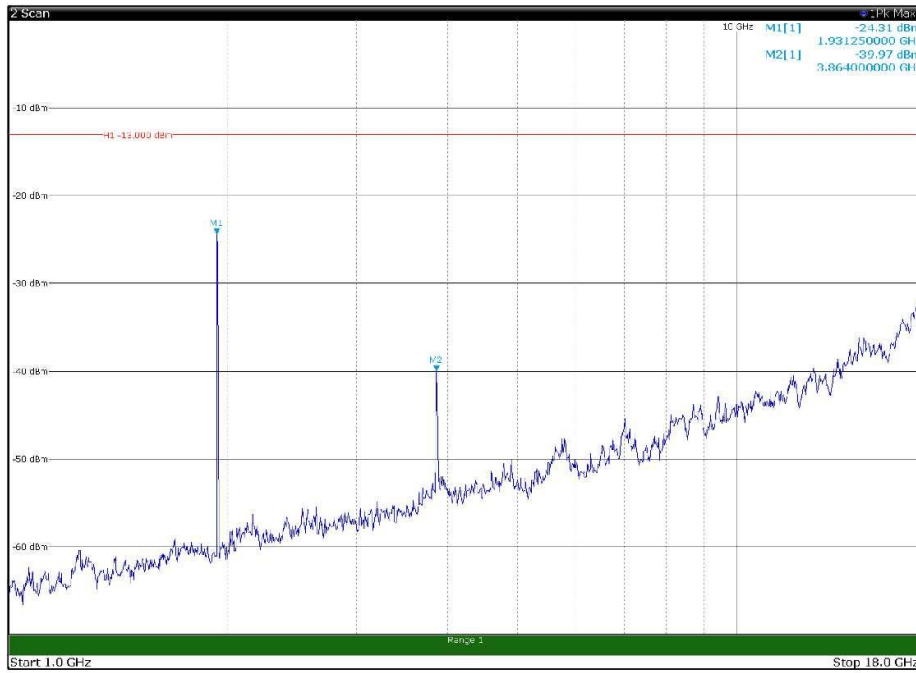

Channel: TOP, Modulation: 64QAM,
 BW=5MHz, Range: 30MHz - 1GHz, Polarization: Horizontal

Channel: TOP, Modulation: 64QAM,
 BW=5MHz, Range: 30MHz - 1GHz, Polarization: Vertical

Channel: TOP, Modulation: 64QAM,
BW=5MHz, Range: 1GHz - 18GHz, Polarization: Horizontal

Channel: TOP, Modulation: 64QAM,
BW=5MHz, Range: 1GHz - 18GHz, Polarization: Vertical

Channel: BOTTOM, Modulation: 256QAM,
BW=5MHz, Range: 30MHz - 1GHz, Polarization: Horizontal

Channel: BOTTOM, Modulation: 256QAM,
BW=5MHz, Range: 30MHz - 1GHz, Polarization: Vertical

Channel: BOTTOM, Modulation: 256QAM,
 BW=5MHz, Range: 1GHz - 18GHz, Polarization: Horizontal

Channel: BOTTOM, Modulation: 256QAM,
 BW=5MHz, Range: 1GHz - 18GHz, Polarization: Vertical

Channel: BOTTOM, Modulation: 256QAM,
BW=5MHz, Range: 18GHz - 22.5GHz, Polarization: Horizontal