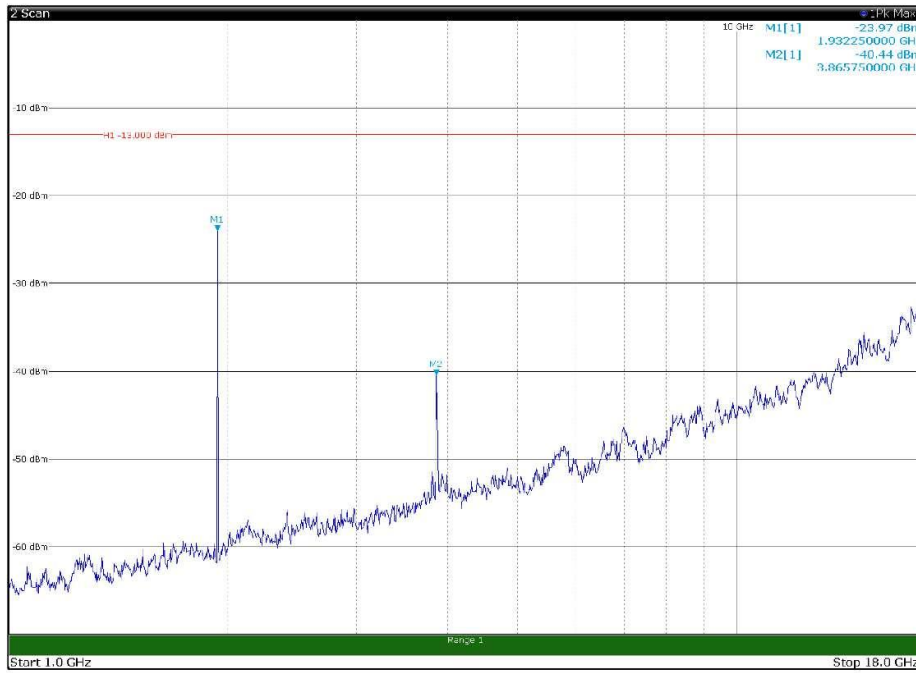

Channel: TOP, Modulation: QPSK,
BW=5MHz, Range: 18GHz - 22.5GHz, Polarization: Horizontal

Channel: TOP, Modulation: QPSK,
BW=5MHz, Range: 18GHz - 22.5GHz, Polarization: Vertical

Channel: BOTTOM, Modulation: 16QAM,
BW=5MHz, Range: 30MHz - 1GHz, Polarization: Horizontal

Channel: BOTTOM, Modulation: 16QAM,
BW=5MHz, Range: 30MHz - 1GHz, Polarization: Vertical

Channel: BOTTOM, Modulation: 16QAM,
 BW=5MHz, Range: 1GHz - 18GHz, Polarization: Horizontal

Channel: BOTTOM, Modulation: 16QAM,
 BW=5MHz, Range: 1GHz - 18GHz, Polarization: Vertical

Channel: MIDDLE, Modulation: 16QAM,
BW=5MHz, Range: 30MHz - 1GHz, Polarization: Horizontal

Channel: MIDDLE, Modulation: 16QAM,
BW=5MHz, Range: 30MHz - 1GHz, Polarization: Vertical

Channel: MIDDLE, Modulation: 16QAM,
 BW=5MHz, Range: 1GHz - 18GHz, Polarization: Horizontal