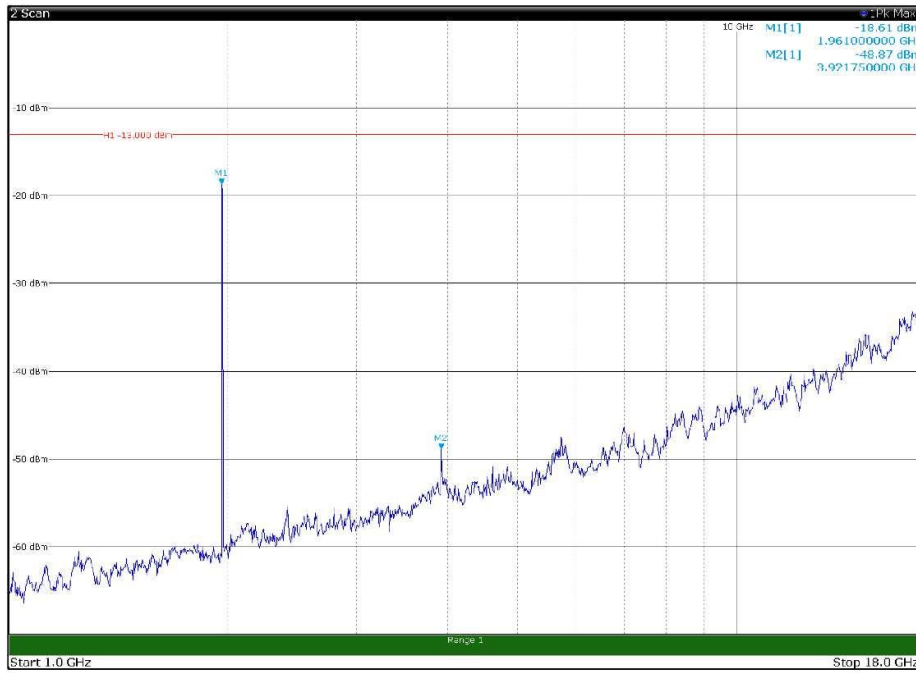

Channel: BOTTOM, Modulation: 64QAM,
BW=5MHz, Range: 30MHz - 1GHz, Polarization: Horizontal

Channel: BOTTOM, Modulation: 64QAM,
BW=5MHz, Range: 30MHz - 1GHz, Polarization: Vertical

Channel: BOTTOM, Modulation: 64QAM,
 BW=5MHz, Range: 1GHz - 18GHz, Polarization: Horizontal

Channel: BOTTOM, Modulation: 64QAM,
 BW=5MHz, Range: 1GHz - 18GHz, Polarization: Vertical

Channel: BOTTOM, Modulation: 64QAM,
BW=5MHz, Range: 18GHz - 22.5GHz, Polarization: Horizontal

Channel: BOTTOM, Modulation: 64QAM,
BW=5MHz, Range: 18GHz - 22.5GHz, Polarization: Vertical

Channel: MIDDLE, Modulation: 64QAM,
BW=5MHz, Range: 30MHz - 1GHz, Polarization: Horizontal

Channel: MIDDLE, Modulation: 64QAM,
BW=5MHz, Range: 30MHz - 1GHz, Polarization: Vertical

Channel: MIDDLE, Modulation: 64QAM,
 BW=5MHz, Range: 1GHz - 18GHz, Polarization: Horizontal

Channel: MIDDLE, Modulation: 64QAM,
 BW=5MHz, Range: 1GHz - 18GHz, Polarization: Vertical

Channel: MIDDLE, Modulation: 64QAM,
 BW=5MHz, Range: 18GHz - 22.5GHz, Polarization: Horizontal

Channel: MIDDLE, Modulation: 64QAM,
 BW=5MHz, Range: 18GHz - 22.5GHz, Polarization: Vertical