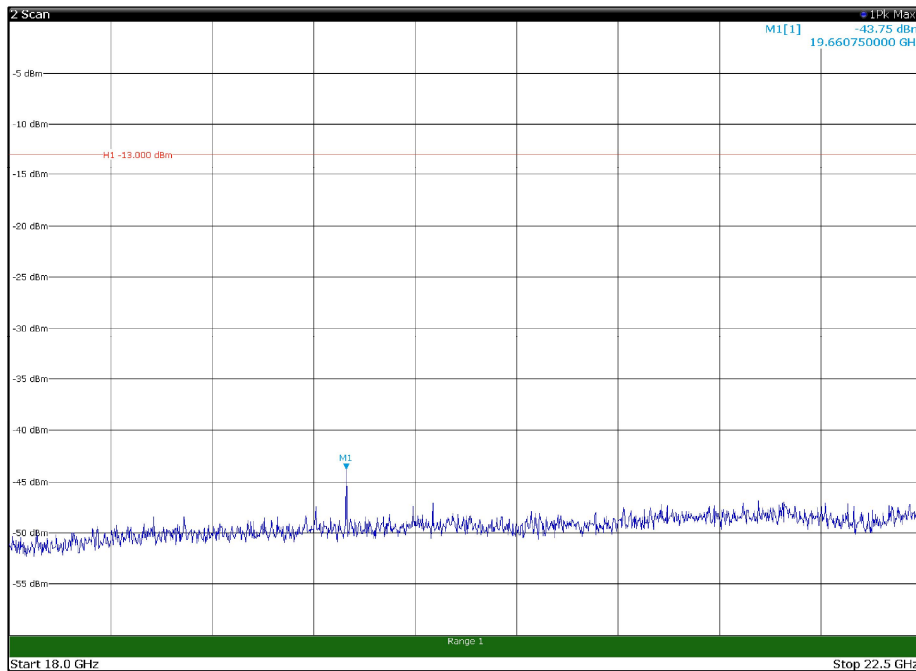

Channel: BOTTOM, Modulation: 64QAM,
 BW=5MHz, Range: 1GHz - 18GHz, Polarization: Vertical

Channel: BOTTOM, Modulation: 64QAM,
BW=5MHz, Range: 18GHz - 22.5GHz, Polarization: Horizontal

Channel: BOTTOM, Modulation: 64QAM,
BW=5MHz, Range: 18GHz - 22.5GHz, Polarization: Vertical

Channel: MIDDLE, Modulation: 64QAM,
BW=5MHz, Range: 30MHz - 1GHz, Polarization: Horizontal

Channel: MIDDLE, Modulation: 64QAM,
BW=5MHz, Range: 30MHz - 1GHz, Polarization: Vertical

Channel: MIDDLE, Modulation: 64QAM,
 BW=5MHz, Range: 1GHz - 18GHz, Polarization: Horizontal

Channel: MIDDLE, Modulation: 64QAM,
 BW=5MHz, Range: 1GHz - 18GHz, Polarization: Vertical

Channel: MIDDLE, Modulation: 64QAM,
 BW=5MHz, Range: 18GHz - 22.5GHz, Polarization: Horizontal

Channel: MIDDLE, Modulation: 64QAM,
 BW=5MHz, Range: 18GHz - 22.5GHz, Polarization: Vertical