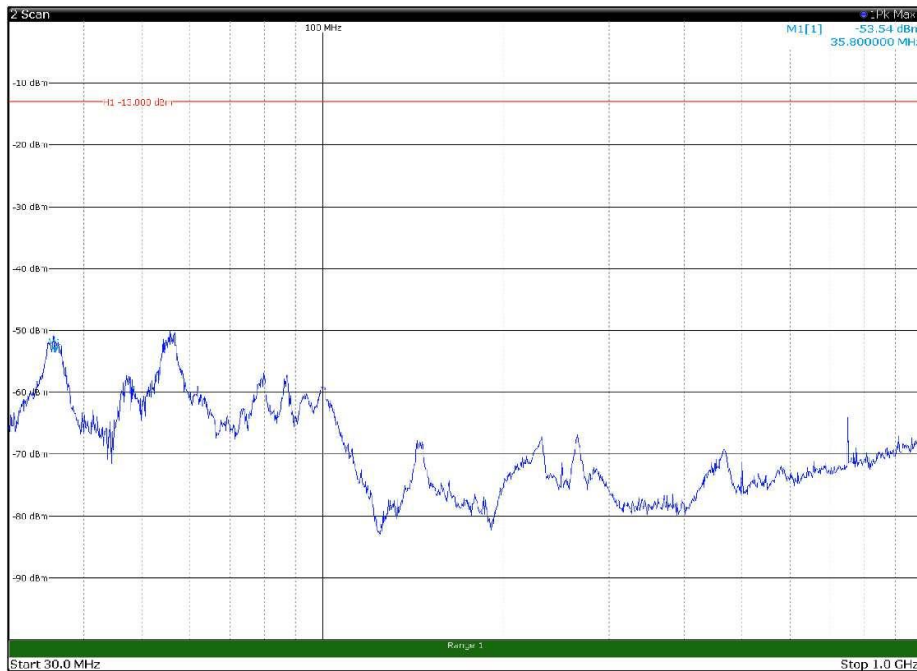

Channel: MIDDLE, Modulation: 16QAM,
BW=5MHz, Range: 30MHz - 1GHz, Polarization: Horizontal

Channel: MIDDLE, Modulation: 16QAM,
BW=5MHz, Range: 30MHz - 1GHz, Polarization: Vertical

Channel: MIDDLE, Modulation: 16QAM,
 BW=5MHz, Range: 1GHz - 18GHz, Polarization: Horizontal

Channel: MIDDLE, Modulation: 16QAM,
 BW=5MHz, Range: 1GHz - 18GHz, Polarization: Vertical

Channel: MIDDLE, Modulation: 16QAM,
 BW=5MHz, Range: 18GHz - 22.5GHz, Polarization: Horizontal

Channel: MIDDLE, Modulation: 16QAM,
 BW=5MHz, Range: 18GHz - 22.5GHz, Polarization: Vertical

Channel: TOP, Modulation: 16QAM,
BW=5MHz, Range: 30MHz - 1GHz, Polarization: Horizontal

Channel: TOP, Modulation: 16QAM,
BW=5MHz, Range: 30MHz - 1GHz, Polarization: Vertical

Channel: TOP, Modulation: 16QAM,
BW=5MHz, Range: 1GHz - 18GHz, Polarization: Horizontal

Channel: TOP, Modulation: 16QAM,
BW=5MHz, Range: 1GHz - 18GHz, Polarization: Vertical

Channel: TOP, Modulation: 16QAM,
BW=5MHz, Range: 18GHz - 22.5GHz, Polarization: Horizontal

Channel: TOP, Modulation: 16QAM,
BW=5MHz, Range: 18GHz - 22.5GHz, Polarization: Vertical