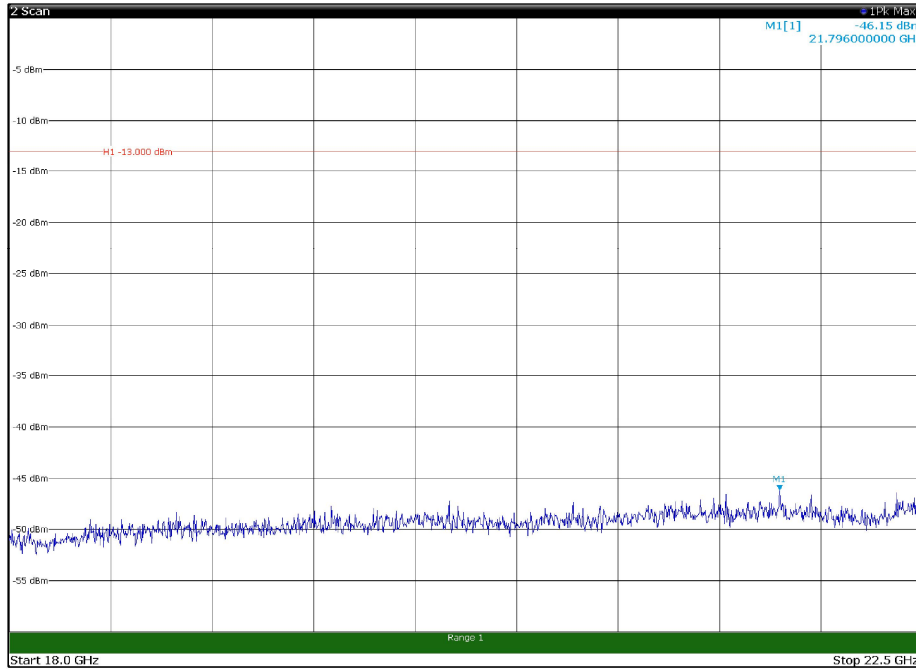

Channel: BOTTOM, Modulation: 64QAM,
BW=5MHz, Range: 30MHz - 1GHz, Polarization: Horizontal

Channel: BOTTOM, Modulation: 64QAM,
BW=5MHz, Range: 30MHz - 1GHz, Polarization: Vertical

Channel: BOTTOM, Modulation: 64QAM,
 BW=5MHz, Range: 1GHz - 18GHz, Polarization: Horizontal

Channel: BOTTOM, Modulation: 64QAM,
 BW=5MHz, Range: 1GHz - 18GHz, Polarization: Vertical

Channel: BOTTOM, Modulation: 64QAM,
BW=5MHz, Range: 18GHz - 22.5GHz, Polarization: Horizontal

Channel: BOTTOM, Modulation: 64QAM,
BW=5MHz, Range: 18GHz - 22.5GHz, Polarization: Vertical