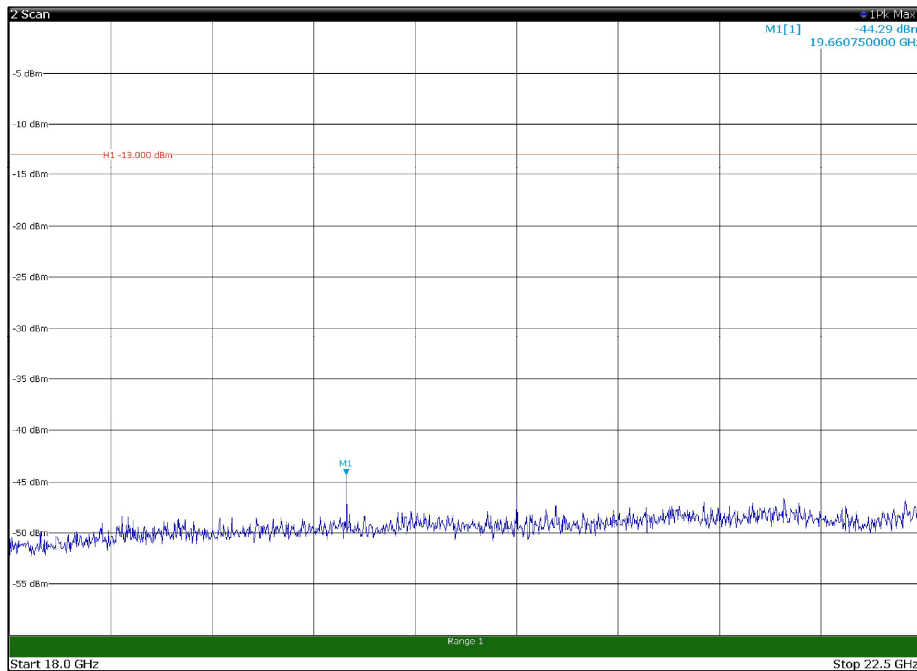

Channel: TOP, Modulation: QPSK,
BW=5MHz, Range: 18GHz - 22.5GHz, Polarization: Horizontal

Channel: TOP, Modulation: QPSK,
BW=5MHz, Range: 18GHz - 22.5GHz, Polarization: Vertical

Channel: BOTTOM, Modulation: 16QAM,
BW=5MHz, Range: 30MHz - 1GHz, Polarization: Horizontal

Channel: BOTTOM, Modulation: 16QAM,
BW=5MHz, Range: 30MHz - 1GHz, Polarization: Vertical

Channel: BOTTOM, Modulation: 16QAM,
 BW=5MHz, Range: 1GHz - 18GHz, Polarization: Horizontal

Channel: BOTTOM, Modulation: 16QAM,
 BW=5MHz, Range: 1GHz - 18GHz, Polarization: Vertical

Channel: MIDDLE, Modulation: 16QAM,
BW=5MHz, Range: 30MHz - 1GHz, Polarization: Horizontal

Channel: MIDDLE, Modulation: 16QAM,
BW=5MHz, Range: 30MHz - 1GHz, Polarization: Vertical

Channel: MIDDLE, Modulation: 16QAM,
 BW=5MHz, Range: 1GHz - 18GHz, Polarization: Horizontal