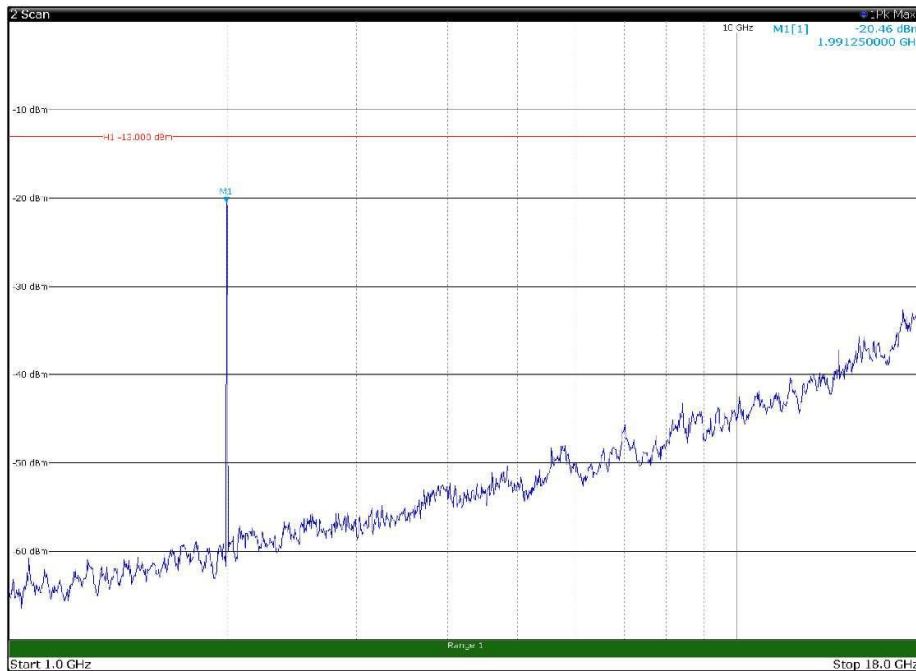

Channel: MIDDLE, Modulation: 64QAM,
BW=5MHz, Range: 30MHz - 1GHz, Polarization: Horizontal

Channel: MIDDLE, Modulation: 64QAM,
BW=5MHz, Range: 30MHz - 1GHz, Polarization: Vertical

Channel: MIDDLE, Modulation: 64QAM,
 BW=5MHz, Range: 1GHz - 18GHz, Polarization: Horizontal

Channel: MIDDLE, Modulation: 64QAM,
 BW=5MHz, Range: 1GHz - 18GHz, Polarization: Vertical

Channel: MIDDLE, Modulation: 64QAM,
 BW=5MHz, Range: 18GHz - 22.5GHz, Polarization: Horizontal

Channel: MIDDLE, Modulation: 64QAM,
 BW=5MHz, Range: 18GHz - 22.5GHz, Polarization: Vertical

Channel: TOP, Modulation: 64QAM,
 BW=5MHz, Range: 30MHz - 1GHz, Polarization: Horizontal

Channel: TOP, Modulation: 64QAM,
 BW=5MHz, Range: 30MHz - 1GHz, Polarization: Vertical

Channel: TOP, Modulation: 64QAM,
BW=5MHz, Range: 1GHz - 18GHz, Polarization: Horizontal