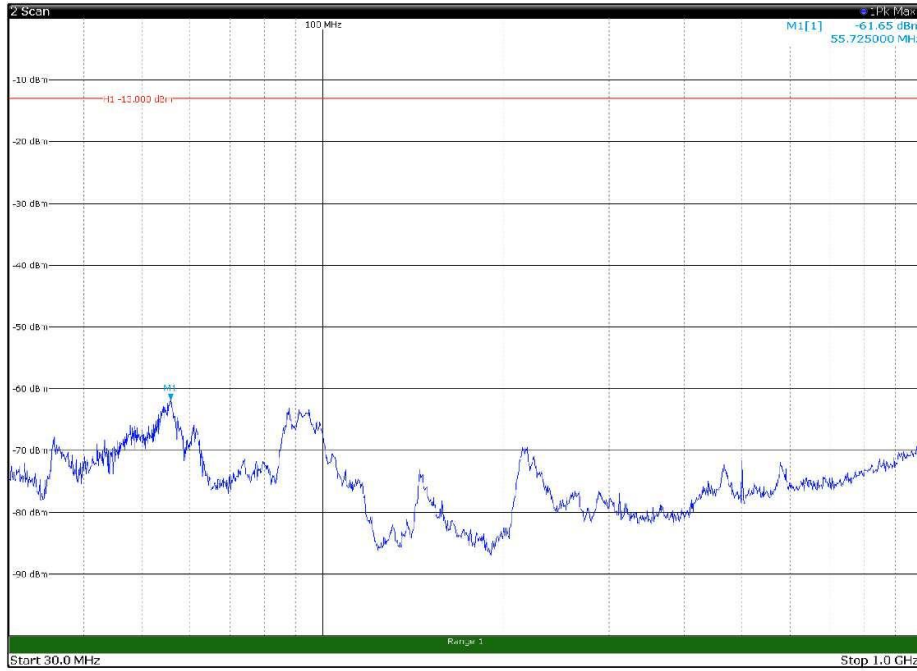

Channel: BOTTOM, Modulation: 64QAM,
 BW=5MHz, Range: 1GHz - 18GHz, Polarization: Vertical

Channel: BOTTOM, Modulation: 64QAM,
BW=5MHz, Range: 18GHz - 22.5GHz, Polarization: Horizontal

Channel: BOTTOM, Modulation: 64QAM,
BW=5MHz, Range: 18GHz - 22.5GHz, Polarization: Vertical

Channel: MIDDLE, Modulation: 64QAM,
BW=5MHz, Range: 30MHz - 1GHz, Polarization: Horizontal

Channel: MIDDLE, Modulation: 64QAM,
BW=5MHz, Range: 30MHz - 1GHz, Polarization: Vertical

Channel: MIDDLE, Modulation: 64QAM,
 BW=5MHz, Range: 1GHz - 18GHz, Polarization: Horizontal

Channel: MIDDLE, Modulation: 64QAM,
 BW=5MHz, Range: 1GHz - 18GHz, Polarization: Vertical

Channel: MIDDLE, Modulation: 64QAM,
 BW=5MHz, Range: 18GHz - 22.5GHz, Polarization: Horizontal

Channel: MIDDLE, Modulation: 64QAM,
 BW=5MHz, Range: 18GHz - 22.5GHz, Polarization: Vertical

Channel: TOP, Modulation: 64QAM,
 BW=5MHz, Range: 30MHz - 1GHz, Polarization: Horizontal

Channel: TOP, Modulation: 64QAM,
 BW=5MHz, Range: 30MHz - 1GHz, Polarization: Vertical

Channel: TOP, Modulation: 64QAM,
BW=5MHz, Range: 1GHz - 18GHz, Polarization: Horizontal