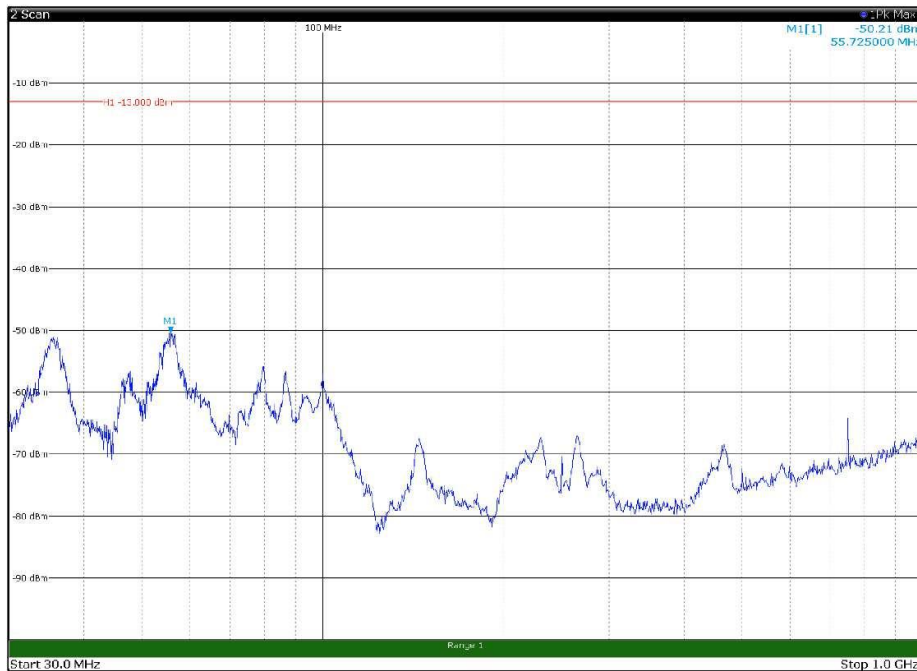

Channel: TOP, Modulation: 64QAM,
BW=5MHz, Range: 1GHz - 18GHz, Polarization: Vertical

Channel: BOTTOM, Modulation: 256QAM,
BW=5MHz, Range: 30MHz - 1GHz, Polarization: Horizontal

Channel: BOTTOM, Modulation: 256QAM,
BW=5MHz, Range: 30MHz - 1GHz, Polarization: Vertical

Channel: BOTTOM, Modulation: 256QAM,
 BW=5MHz, Range: 1GHz - 18GHz, Polarization: Horizontal

Channel: BOTTOM, Modulation: 256QAM,
 BW=5MHz, Range: 1GHz - 18GHz, Polarization: Vertical

Channel: BOTTOM, Modulation: 256QAM,
BW=5MHz, Range: 18GHz - 22.5GHz, Polarization: Horizontal

Channel: BOTTOM, Modulation: 256QAM,
BW=5MHz, Range: 18GHz - 22.5GHz, Polarization: Vertical

Channel: MIDDLE, Modulation: 256QAM,
BW=5MHz, Range: 30MHz - 1GHz, Polarization: Horizontal

Channel: MIDDLE, Modulation: 256QAM,
BW=5MHz, Range: 30MHz - 1GHz, Polarization: Vertical