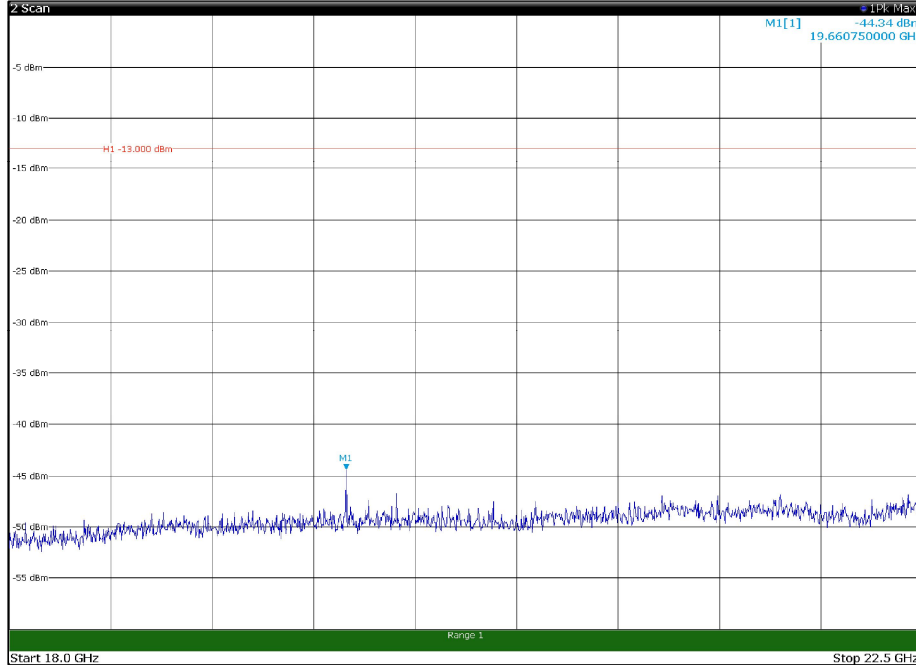

Channel: TOP, Modulation: 16QAM,
BW=5MHz, Range: 1GHz - 18GHz, Polarization: Vertical

Channel: TOP, Modulation: 16QAM,
BW=5MHz, Range: 18GHz - 22.5GHz, Polarization: Horizontal

Channel: TOP, Modulation: 16QAM,
BW=5MHz, Range: 18GHz - 22.5GHz, Polarization: Vertical

Channel: BOTTOM, Modulation: 64QAM,
BW=5MHz, Range: 30MHz - 1GHz, Polarization: Horizontal

Channel: BOTTOM, Modulation: 64QAM,
BW=5MHz, Range: 30MHz - 1GHz, Polarization: Vertical

Channel: BOTTOM, Modulation: 64QAM,
 BW=5MHz, Range: 1GHz - 18GHz, Polarization: Horizontal

Channel: BOTTOM, Modulation: 64QAM,
 BW=5MHz, Range: 1GHz - 18GHz, Polarization: Vertical

Channel: BOTTOM, Modulation: 64QAM,
BW=5MHz, Range: 18GHz - 22.5GHz, Polarization: Horizontal

Channel: BOTTOM, Modulation: 64QAM,
BW=5MHz, Range: 18GHz - 22.5GHz, Polarization: Vertical