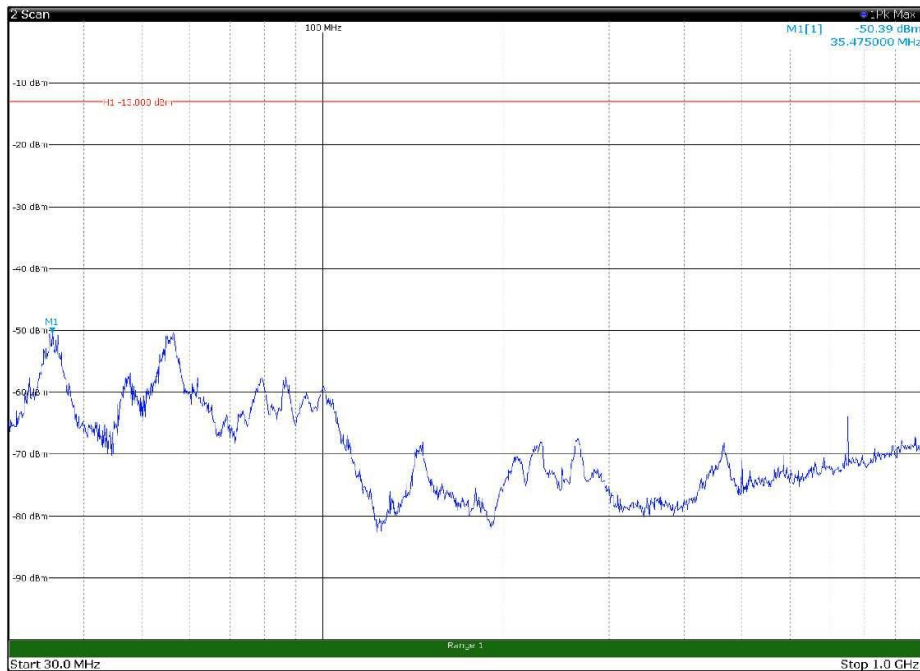

Channel: TOP, Modulation: QPSK,
BW=5MHz, Range: 18GHz - 22.5GHz, Polarization: Horizontal

Channel: TOP, Modulation: QPSK,
BW=5MHz, Range: 18GHz - 22.5GHz, Polarization: Vertical

Channel: BOTTOM, Modulation: 16QAM,
BW=5MHz, Range: 30MHz - 1GHz, Polarization: Horizontal

Channel: BOTTOM, Modulation: 16QAM,
BW=5MHz, Range: 30MHz - 1GHz, Polarization: Vertical

Channel: BOTTOM, Modulation: 16QAM,
 BW=5MHz, Range: 1GHz - 18GHz, Polarization: Horizontal

Channel: BOTTOM, Modulation: 16QAM,
 BW=5MHz, Range: 1GHz - 18GHz, Polarization: Vertical

Channel: MIDDLE, Modulation: 16QAM,
BW=5MHz, Range: 30MHz - 1GHz, Polarization: Horizontal

Channel: MIDDLE, Modulation: 16QAM,
BW=5MHz, Range: 30MHz - 1GHz, Polarization: Vertical

Channel: MIDDLE, Modulation: 16QAM,
 BW=5MHz, Range: 1GHz - 18GHz, Polarization: Horizontal

Channel: MIDDLE, Modulation: 16QAM,
 BW=5MHz, Range: 1GHz - 18GHz, Polarization: Vertical

Channel: MIDDLE, Modulation: 16QAM,
 BW=5MHz, Range: 18GHz - 22.5GHz, Polarization: Horizontal

Channel: MIDDLE, Modulation: 16QAM,
 BW=5MHz, Range: 18GHz - 22.5GHz, Polarization: Vertical