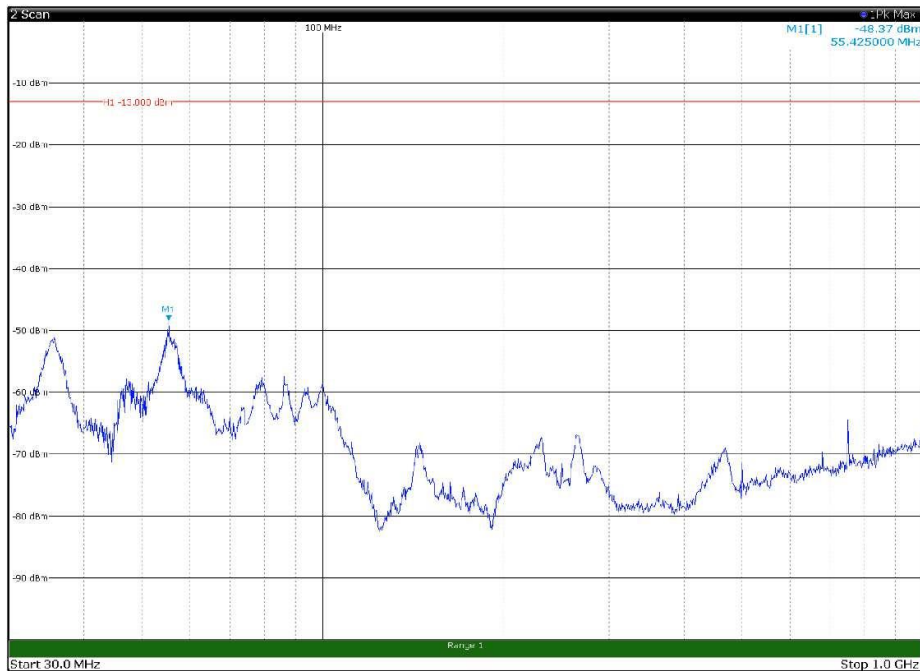

Channel: TOP, Modulation: QPSK,
BW=5MHz, Range: 18GHz - 22.5GHz, Polarization: Horizontal

Channel: TOP, Modulation: QPSK,
BW=5MHz, Range: 18GHz - 22.5GHz, Polarization: Vertical

Channel: BOTTOM, Modulation: 16QAM,
BW=5MHz, Range: 30MHz - 1GHz, Polarization: Horizontal

Channel: BOTTOM, Modulation: 16QAM,
BW=5MHz, Range: 30MHz - 1GHz, Polarization: Vertical

Channel: BOTTOM, Modulation: 16QAM,
 BW=5MHz, Range: 1GHz - 18GHz, Polarization: Horizontal

Channel: BOTTOM, Modulation: 16QAM,
 BW=5MHz, Range: 1GHz - 18GHz, Polarization: Vertical

Channel: MIDDLE, Modulation: 16QAM,
BW=5MHz, Range: 30MHz - 1GHz, Polarization: Horizontal

Channel: MIDDLE, Modulation: 16QAM,
BW=5MHz, Range: 30MHz - 1GHz, Polarization: Vertical

Channel: MIDDLE, Modulation: 16QAM,
 BW=5MHz, Range: 1GHz - 18GHz, Polarization: Horizontal