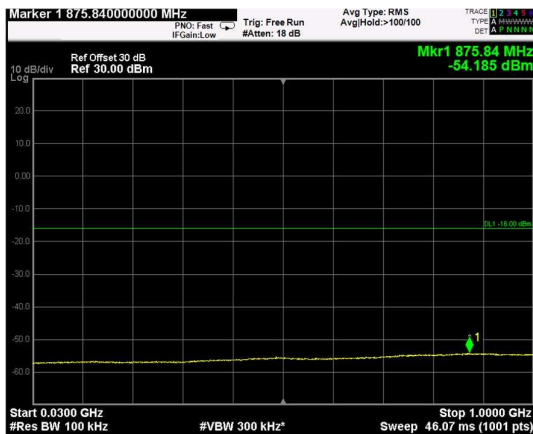

Channel: MIDDLE, Modulation: QPSK, BW=15MHz, Range: Lower

Channel: TOP, Modulation: QPSK, BW=15MHz, Range: Lower