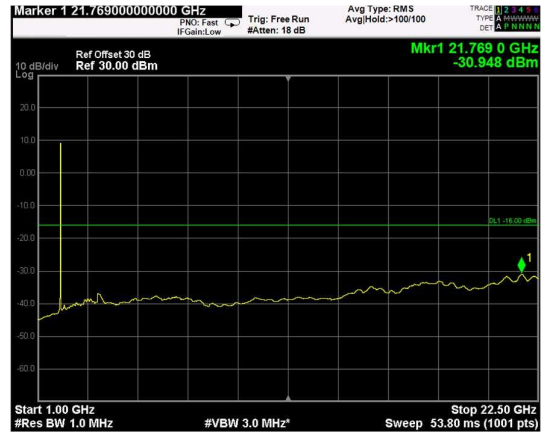

Channel: TOP, Modulation: 64QAM, BW=15MHz, Range: Upper

Channel: BOTTOM, Modulation: 256QAM, BW=15MHz, Range: Upper