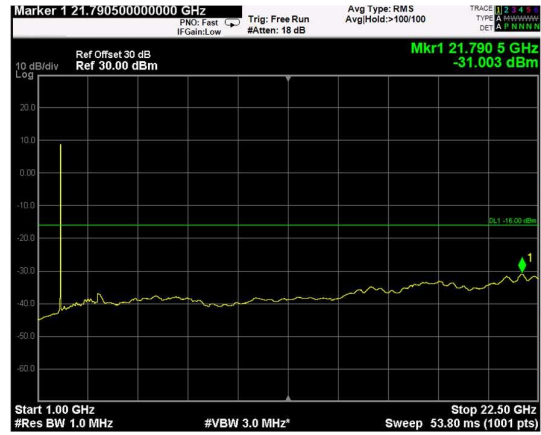

Channel: TOP, Modulation: QPSK, BW=15MHz, Range: Upper

Channel: BOTTOM, Modulation: 16QAM, BW=15MHz, Range: Upper