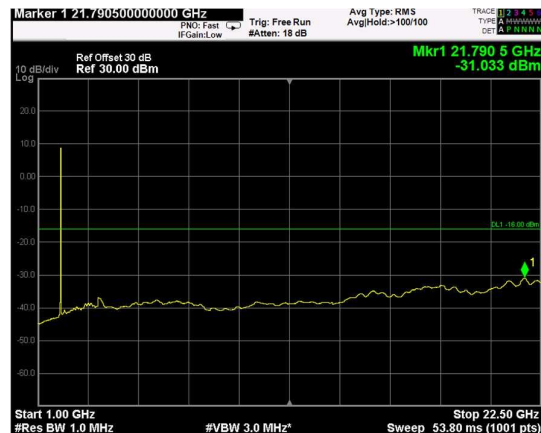

Channel: MIDDLE, Modulation: 16QAM, BW=15MHz, Range: Upper

Channel: TOP, Modulation: 16QAM, BW=15MHz, Range: Upper