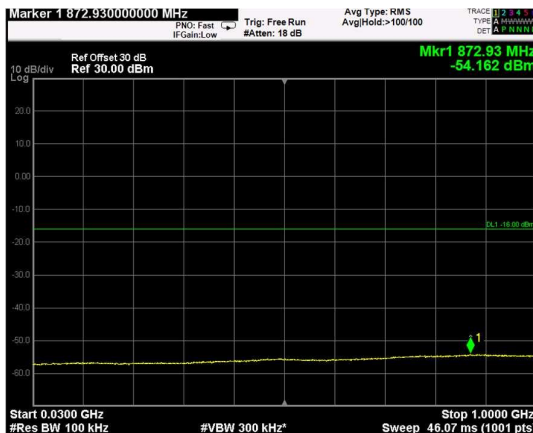

Channel: BOTTOM, Modulation: 16QAM, BW=10MHz, Range: Lower

Channel: BOTTOM, Modulation: 16QAM, BW=10MHz, Range: Upper

Channel: MIDDLE, Modulation: 16QAM, BW=10MHz, Range: Lower

Channel: MIDDLE, Modulation: 16QAM, BW=10MHz, Range: Upper

Channel: TOP, Modulation: 16QAM, BW=10MHz, Range: Lower

Channel: TOP, Modulation: 16QAM, BW=10MHz, Range: Upper

Channel: BOTTOM, Modulation: 64QAM, BW=10MHz, Range: Lower

Channel: BOTTOM, Modulation: 64QAM, BW=10MHz, Range: Upper