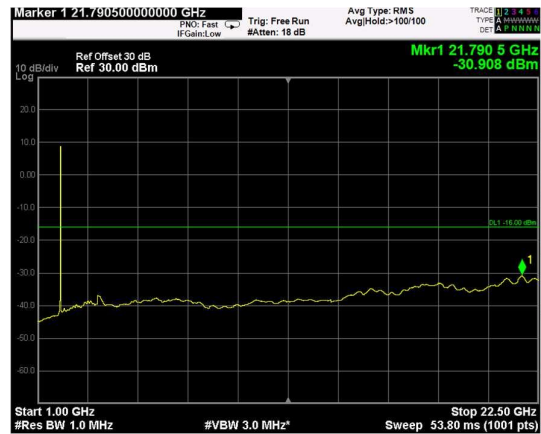

Channel: BOTTOM, Modulation: 256QAM, BW=20MHz, Range: Upper

Channel: MIDDLE, Modulation: 256QAM, BW=20MHz, Range: Upper