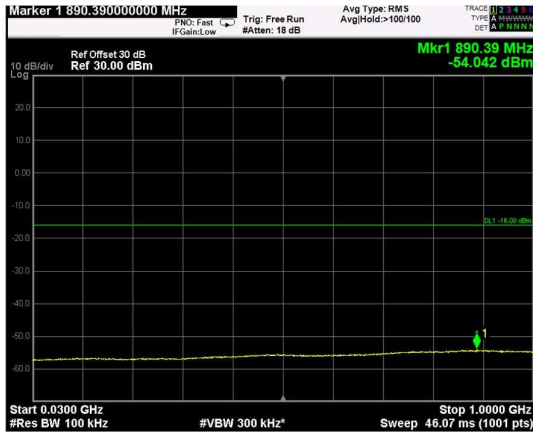

Channel: TOP, Modulation: 16QAM, BW=15MHz, Range: Lower

Channel: BOTTOM, Modulation: 64QAM, BW=15MHz, Range: Lower