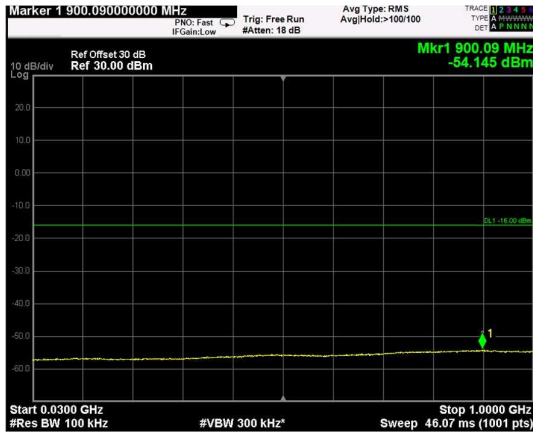

Channel: BOTTOM, Modulation: 16QAM, BW=10MHz, Range: Lower

Channel: BOTTOM, Modulation: 16QAM, BW=10MHz, Range: Upper

Channel: MIDDLE, Modulation: 16QAM, BW=10MHz, Range: Lower

Channel: MIDDLE, Modulation: 16QAM, BW=10MHz, Range: Upper

Channel: TOP, Modulation: 16QAM, BW=10MHz, Range: Lower

Channel: TOP, Modulation: 16QAM, BW=10MHz, Range: Upper

Channel: BOTTOM, Modulation: 64QAM, BW=10MHz, Range: Lower

Channel: BOTTOM, Modulation: 64QAM, BW=10MHz, Range: Upper