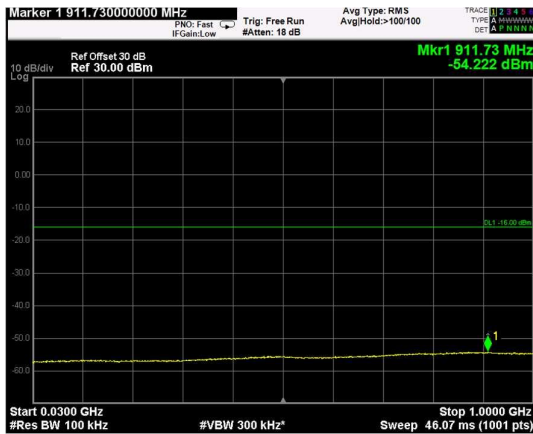

Channel: BOTTOM, Modulation: 256QAM, BW=15MHz, Range: Lower

Channel: MIDDLE, Modulation: 256QAM, BW=15MHz, Range: Lower