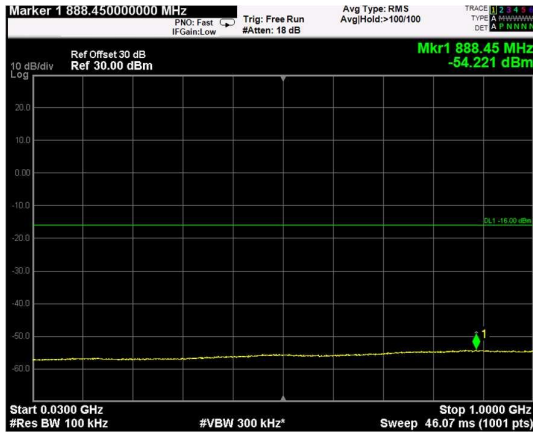

Channel: MIDDLE, Modulation: 64QAM, BW=10MHz, Range: Lower

Channel: MIDDLE, Modulation: 64QAM, BW=10MHz, Range: Upper

Channel: TOP, Modulation: 64QAM, BW=10MHz, Range: Lower

Channel: TOP, Modulation: 64QAM, BW=10MHz, Range: Upper