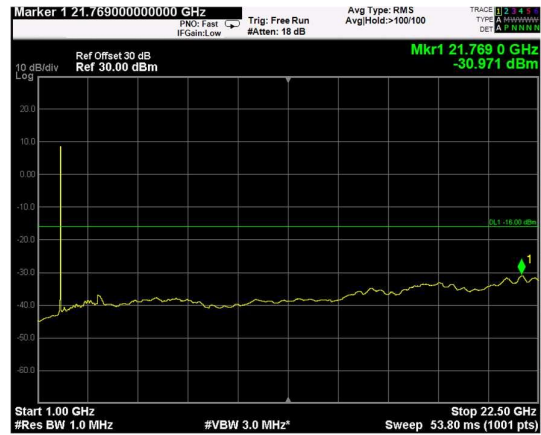

Channel: TOP, Modulation: 256QAM, BW=5MHz, Range: Upper

Channel: BOTTOM, Modulation: QPSK, BW=10MHz, Range: Upper