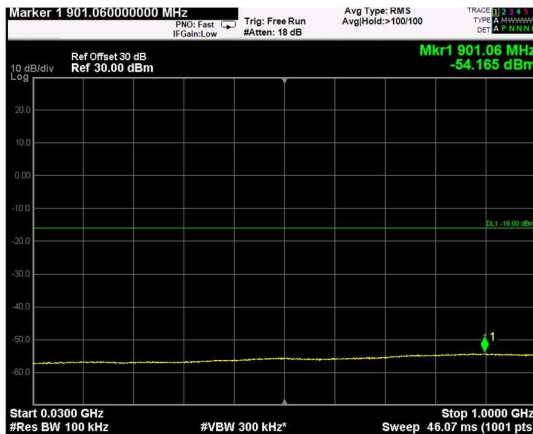

Channel: BOTTOM, Modulation: 16QAM, BW=15MHz, Range: Lower

Channel: MIDDLE, Modulation: 16QAM, BW=15MHz, Range: Lower