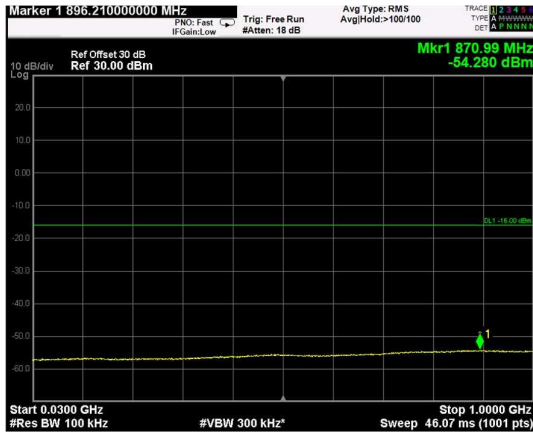

Channel: MIDDLE, Modulation: QPSK, BW=15MHz, Range: Lower

Channel: MIDDLE, Modulation: QPSK, BW=15MHz, Range: Upper

Channel: TOP, Modulation: QPSK, BW=15MHz, Range: Lower

Channel: TOP, Modulation: QPSK, BW=15MHz, Range: Upper