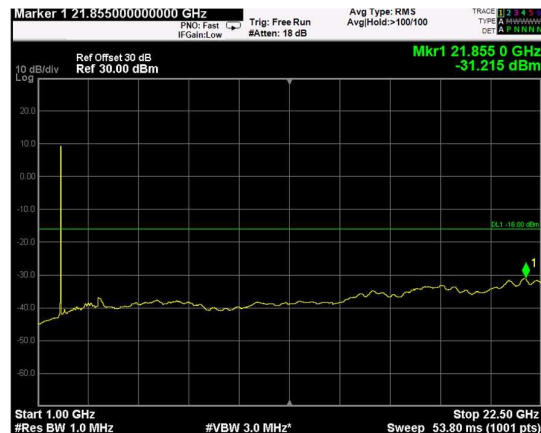

Channel: MIDDLE, Modulation: 16QAM, BW=10MHz, Range: Upper

Channel: TOP, Modulation: 16QAM, BW=10MHz, Range: Upper