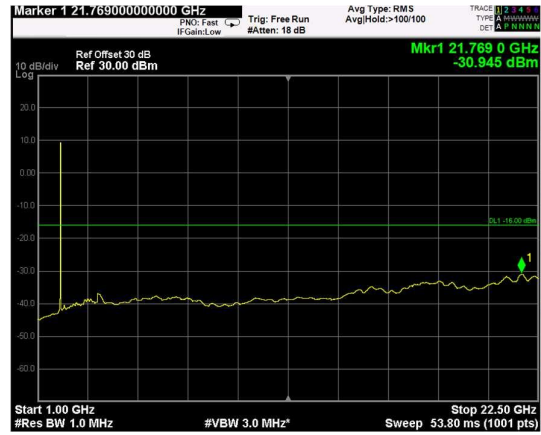

Channel: TOP, Modulation: 16QAM, BW=10MHz, Range: Upper

Channel: BOTTOM, Modulation: 64QAM, BW=10MHz, Range: Upper