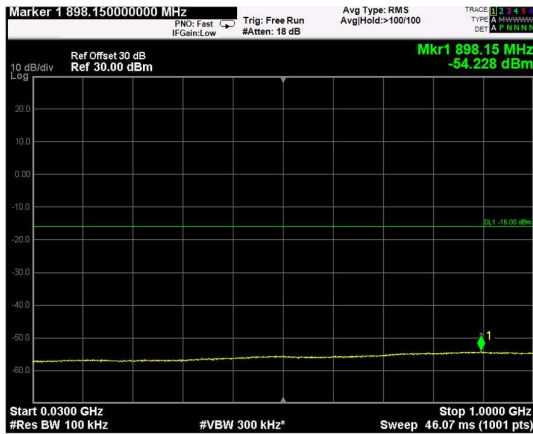

Channel: TOP, Modulation: 256QAM, BW=10MHz, Range: Lower

Channel: TOP, Modulation: 256QAM, BW=10MHz, Range: Upper

Channel: BOTTOM, Modulation: QPSK, BW=15MHz, Range: Lower

Channel: BOTTOM, Modulation: QPSK, BW=15MHz, Range: Upper