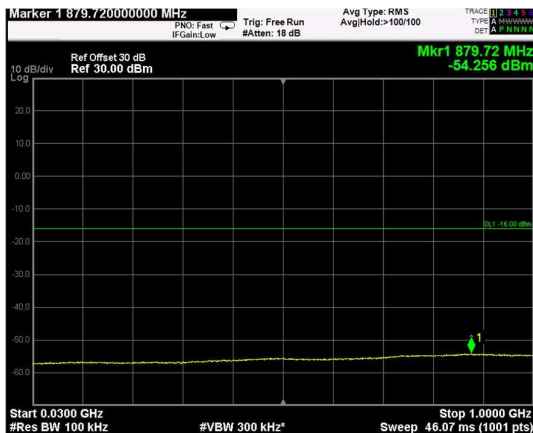

Channel: BOTTOM, Modulation: 256QAM, BW=15MHz, Range: Lower

Channel: BOTTOM, Modulation: 256QAM, BW=15MHz, Range: Upper

Channel: MIDDLE, Modulation: 256QAM, BW=15MHz, Range: Lower

Channel: MIDDLE, Modulation: 256QAM, BW=15MHz, Range: Upper