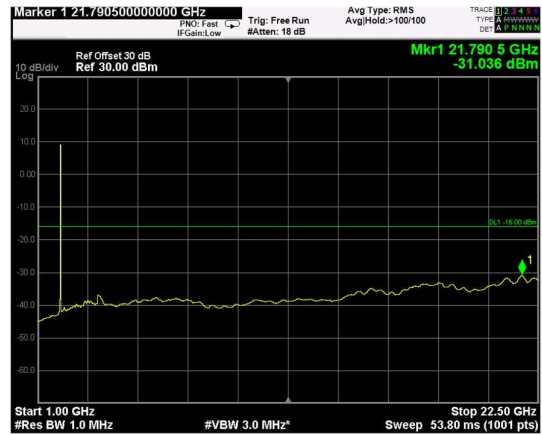

Channel: TOP, Modulation: 256QAM, BW=10MHz, Range: Upper

Channel: BOTTOM, Modulation: QPSK, BW=15MHz, Range: Upper