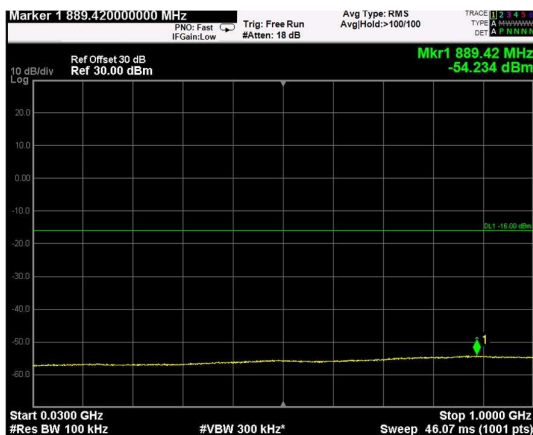

Channel: BOTTOM, Modulation: 256QAM, BW=20MHz, Range: Lower

Channel: BOTTOM, Modulation: 256QAM, BW=20MHz, Range: Upper

Channel: MIDDLE, Modulation: 256QAM, BW=20MHz, Range: Lower

Channel: MIDDLE, Modulation: 256QAM, BW=20MHz, Range: Upper

Channel: TOP, Modulation: 256QAM, BW=20MHz, Range: Lower

Channel: TOP, Modulation: 256QAM, BW=20MHz, Range: Upper