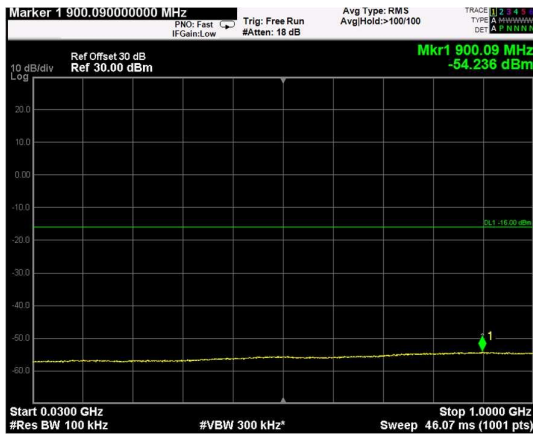

Channel: TOP, Modulation: 16QAM, BW=15MHz, Range: Lower

Channel: TOP, Modulation: 16QAM, BW=15MHz, Range: Upper

Channel: BOTTOM, Modulation: 64QAM, BW=15MHz, Range: Lower

Channel: BOTTOM, Modulation: 64QAM, BW=15MHz, Range: Upper