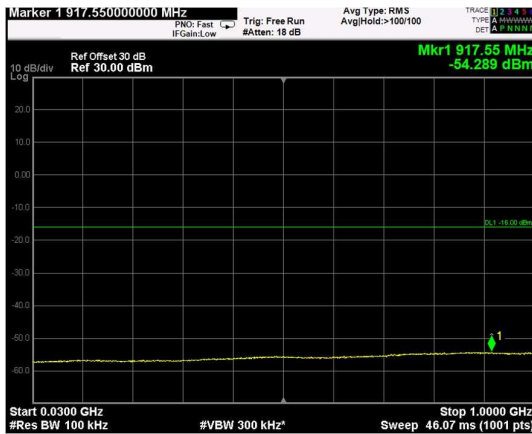

Channel: BOTTOM, Modulation: 256QAM, BW=5MHz, Range: Lower

Channel: BOTTOM, Modulation: 256QAM, BW=5MHz, Range: Upper

Channel: MIDDLE, Modulation: 256QAM, BW=5MHz, Range: Lower

Channel: MIDDLE, Modulation: 256QAM, BW=5MHz, Range: Upper