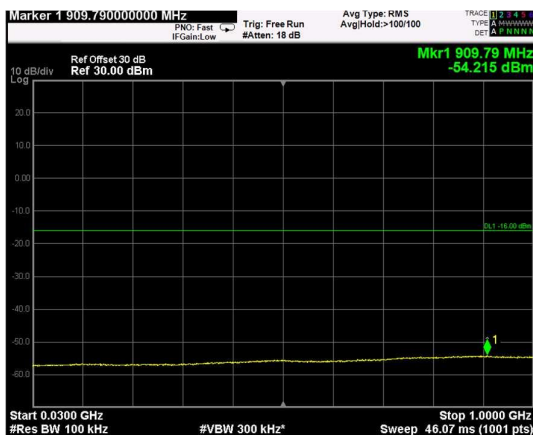

Channel: MIDDLE, Modulation: 64QAM, BW=20MHz, Range: Lower

Channel: TOP, Modulation: 64QAM, BW=20MHz, Range: Lower