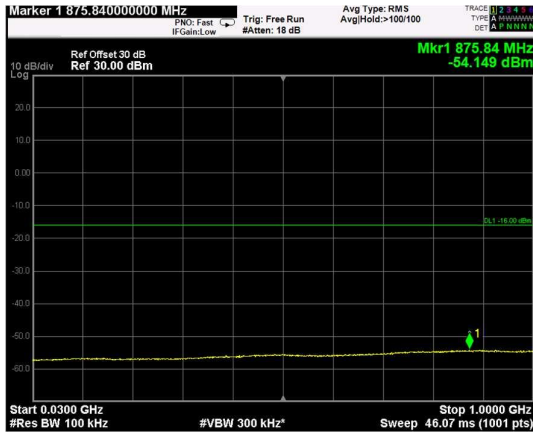

Channel: TOP, Modulation: 16QAM, BW=20MHz, Range: Lower

Channel: BOTTOM, Modulation: 64QAM, BW=20MHz, Range: Lower