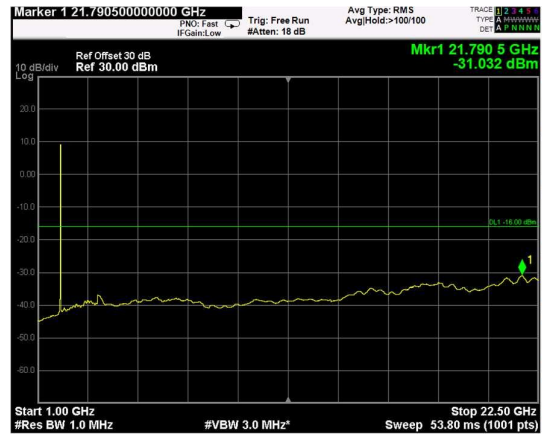

Channel: BOTTOM, Modulation: QPSK, BW=15MHz, Range: Upper

Channel: MIDDLE, Modulation: QPSK, BW=15MHz, Range: Upper