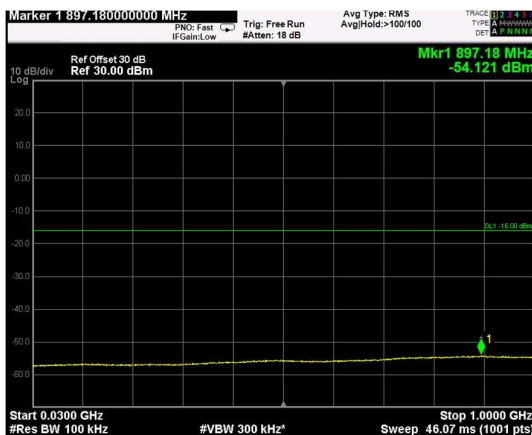

Channel: BOTTOM, Modulation: 256QAM, BW=5MHz, Range: Lower

Channel: BOTTOM, Modulation: 256QAM, BW=5MHz, Range: Upper

Channel: MIDDLE, Modulation: 256QAM, BW=5MHz, Range: Lower

Channel: MIDDLE, Modulation: 256QAM, BW=5MHz, Range: Upper

Channel: TOP, Modulation: 256QAM, BW=5MHz, Range: Lower

Channel: TOP, Modulation: 256QAM, BW=5MHz, Range: Upper

Channel: BOTTOM, Modulation: QPSK, BW=10MHz, Range: Lower

Channel: BOTTOM, Modulation: QPSK, BW=10MHz, Range: Upper