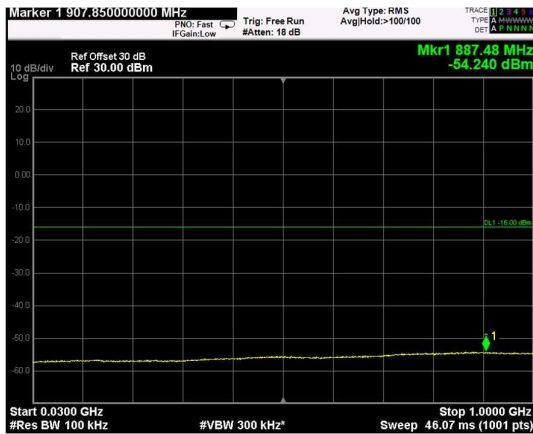

Channel: BOTTOM, Modulation: 256QAM, BW=10MHz, Range: Lower

Channel: MIDDLE, Modulation: 256QAM, BW=10MHz, Range: Lower