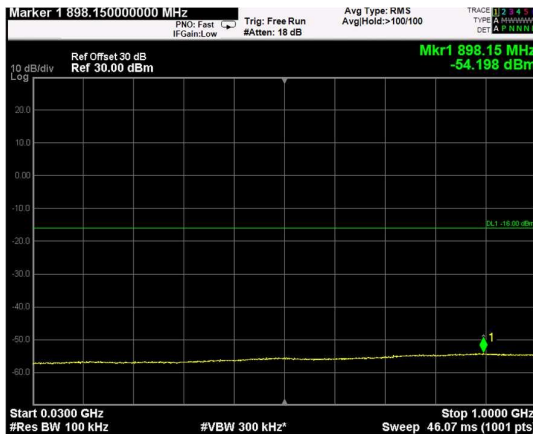

Channel: BOTTOM, Modulation: 16QAM, BW=20MHz, Range: Lower

Channel: MIDDLE, Modulation: 16QAM, BW=20MHz, Range: Lower