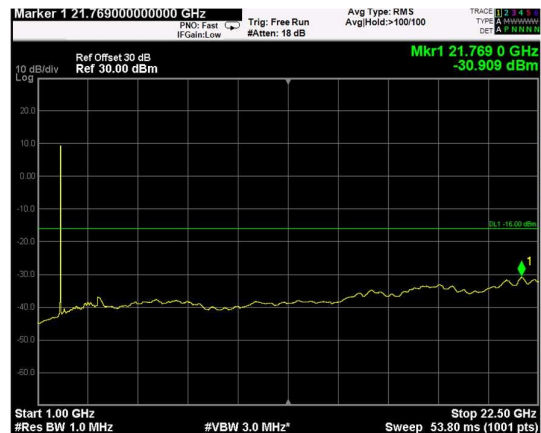

Channel: MIDDLE, Modulation: 64QAM, BW=10MHz, Range: Upper

Channel: TOP, Modulation: 64QAM, BW=10MHz, Range: Upper