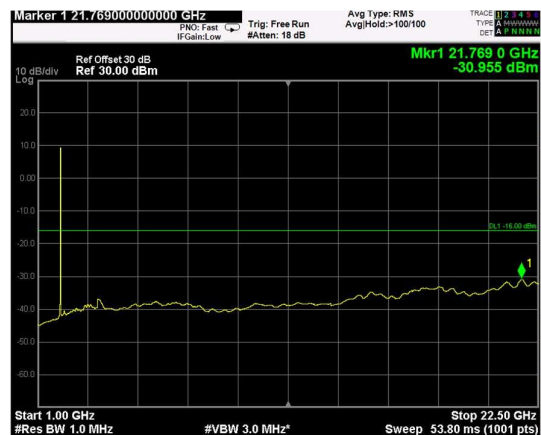

Channel: MIDDLE, Modulation: 256QAM, BW=10MHz, Range: Upper

Channel: TOP, Modulation: 256QAM, BW=10MHz, Range: Upper