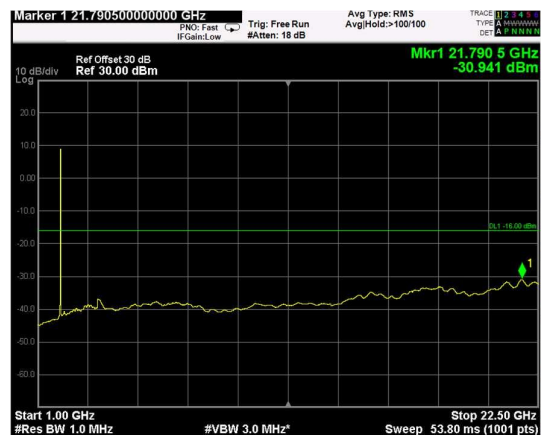

Channel: MIDDLE, Modulation: 64QAM, BW=20MHz, Range: Upper

Channel: TOP, Modulation: 64QAM, BW=20MHz, Range: Upper