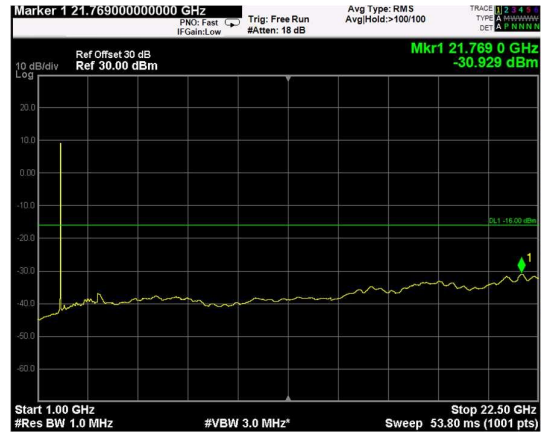

Channel: TOP, Modulation: 64QAM, BW=10MHz, Range: Upper

Channel: BOTTOM, Modulation: 256QAM, BW=10MHz, Range: Upper