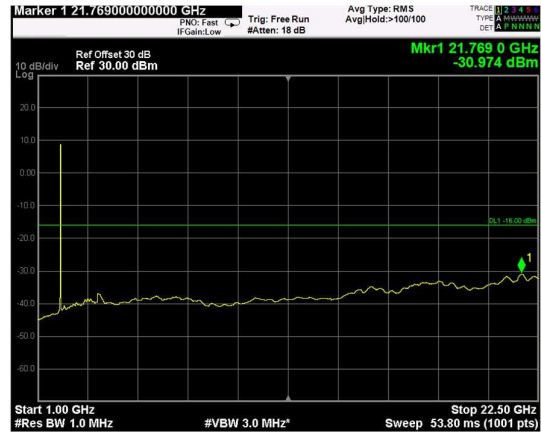

Channel: TOP, Modulation: 16QAM, BW=15MHz, Range: Lower

Channel: TOP, Modulation: 16QAM, BW=15MHz, Range: Upper

Channel: BOTTOM, Modulation: 64QAM, BW=15MHz, Range: Lower

Channel: BOTTOM, Modulation: 64QAM, BW=15MHz, Range: Upper