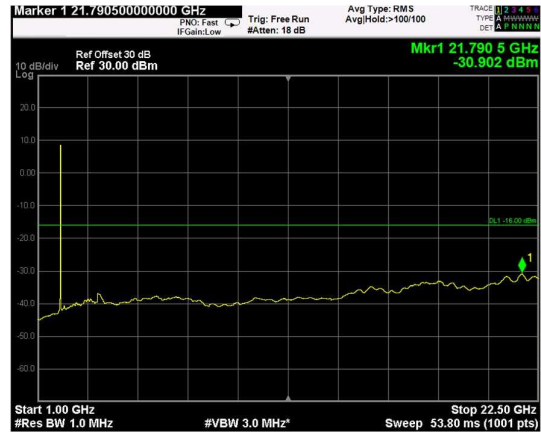

Channel: TOP, Modulation: 16QAM, BW=20MHz, Range: Upper

Channel: BOTTOM, Modulation: 64QAM, BW=20MHz, Range: Upper