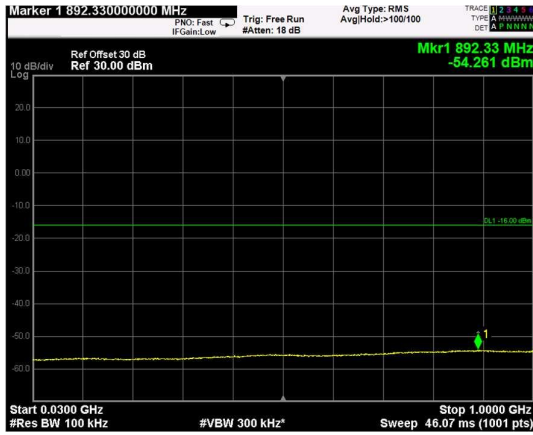

Channel: MIDDLE, Modulation: 64QAM, BW=20MHz, Range: Lower

Channel: MIDDLE, Modulation: 64QAM, BW=20MHz, Range: Upper

Channel: TOP, Modulation: 64QAM, BW=20MHz, Range: Lower

Channel: TOP, Modulation: 64QAM, BW=20MHz, Range: Upper