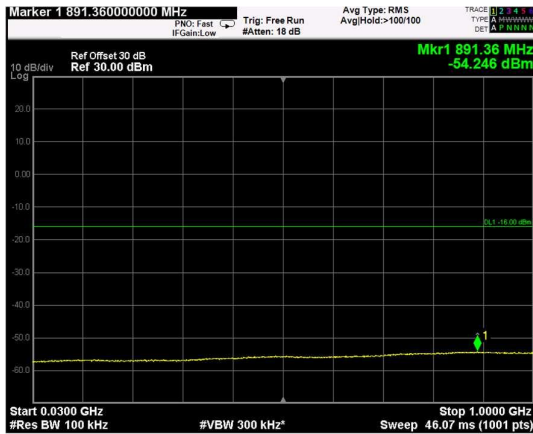

Channel: TOP, Modulation: 256QAM, BW=15MHz, Range: Lower

Channel: TOP, Modulation: 256QAM, BW=15MHz, Range: Upper

Channel: BOTTOM, Modulation: QPSK, BW=20MHz, Range: Lower

Channel: BOTTOM, Modulation: QPSK, BW=20MHz, Range: Upper