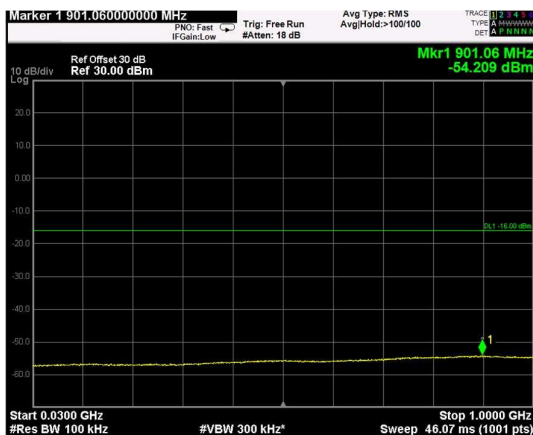

Channel: BOTTOM, Modulation: 256QAM, BW=10MHz, Range: Lower

Channel: BOTTOM, Modulation: 256QAM, BW=10MHz, Range: Upper

Channel: MIDDLE, Modulation: 256QAM, BW=10MHz, Range: Lower

Channel: MIDDLE, Modulation: 256QAM, BW=10MHz, Range: Upper