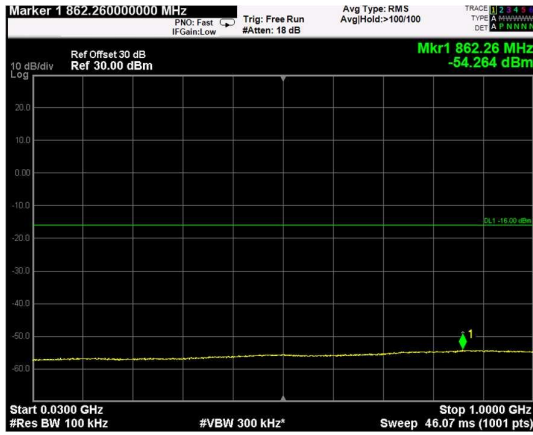

Channel: MIDDLE, Modulation: 64QAM, BW=15MHz, Range: Lower

Channel: MIDDLE, Modulation: 64QAM, BW=15MHz, Range: Upper

Channel: TOP, Modulation: 64QAM, BW=15MHz, Range: Lower

Channel: TOP, Modulation: 64QAM, BW=15MHz, Range: Upper