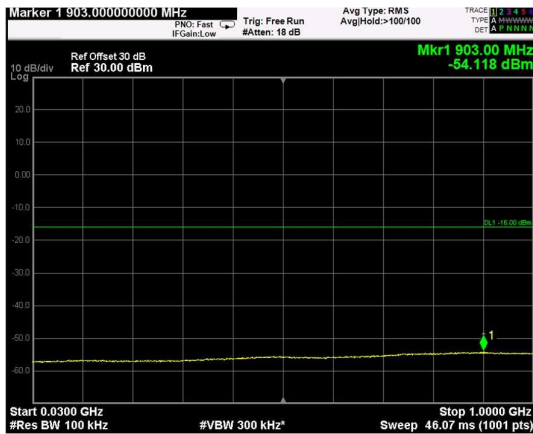

Channel: TOP, Modulation: 16QAM, BW=10MHz, Range: Lower

Channel: TOP, Modulation: 16QAM, BW=10MHz, Range: Upper

Channel: BOTTOM, Modulation: 64QAM, BW=10MHz, Range: Lower

Channel: BOTTOM, Modulation: 64QAM, BW=10MHz, Range: Upper