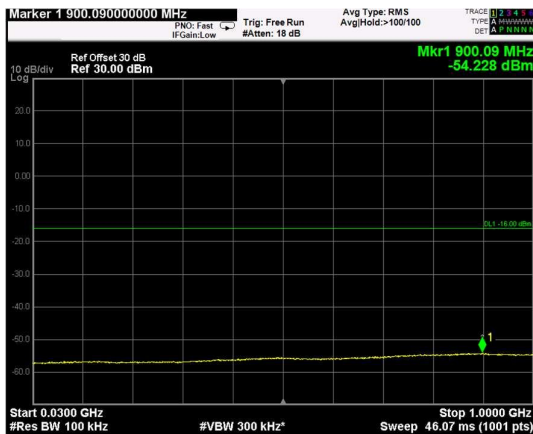

Channel: MIDDLE, Modulation: QPSK, BW=20MHz, Range: Lower

Channel: TOP, Modulation: QPSK, BW=20MHz, Range: Lower