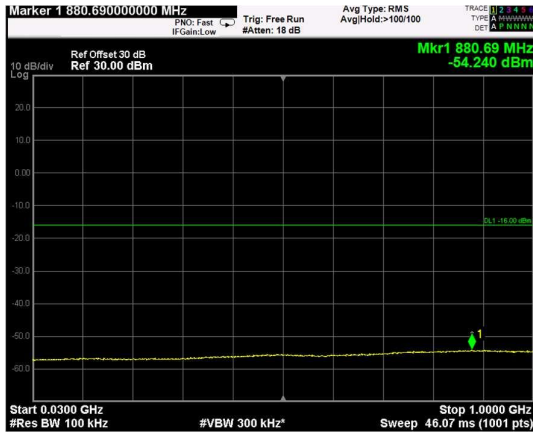

Channel: MIDDLE, Modulation: QPSK, BW=10MHz, Range: Lower

Channel: MIDDLE, Modulation: QPSK, BW=10MHz, Range: Upper

Channel: TOP, Modulation: QPSK, BW=10MHz, Range: Lower

Channel: TOP, Modulation: QPSK, BW=10MHz, Range: Upper