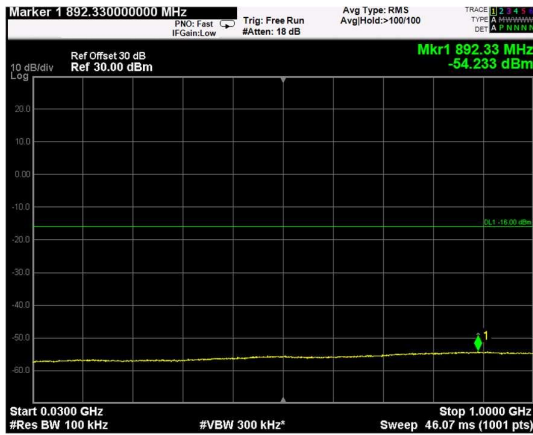

Channel: TOP, Modulation: 256QAM, BW=10MHz, Range: Lower

Channel: BOTTOM, Modulation: QPSK, BW=15MHz, Range: Lower