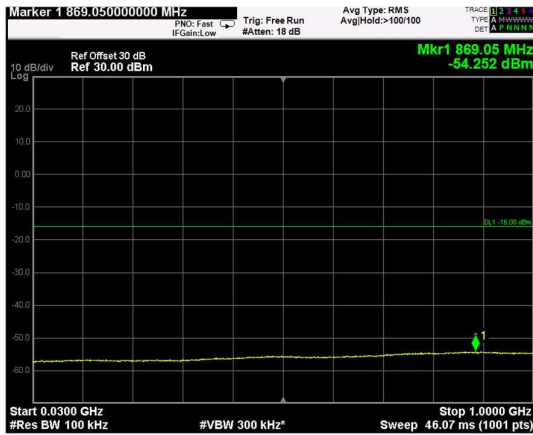

Channel: BOTTOM, Modulation: QPSK, BW=10MHz, Range: Lower