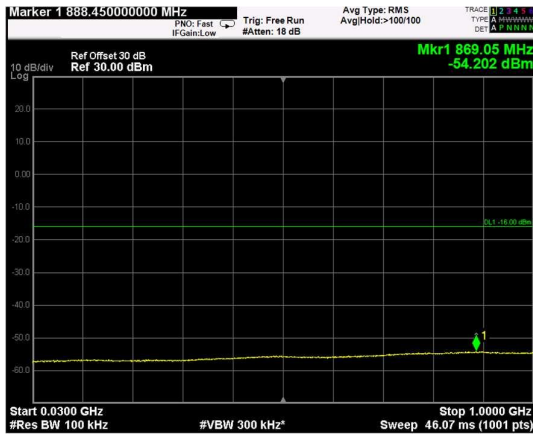

Channel: TOP, Modulation: 256QAM, BW=5MHz, Range: Lower

Channel: TOP, Modulation: 256QAM, BW=5MHz, Range: Upper

Channel: BOTTOM, Modulation: QPSK, BW=10MHz, Range: Lower

Channel: BOTTOM, Modulation: QPSK, BW=10MHz, Range: Upper