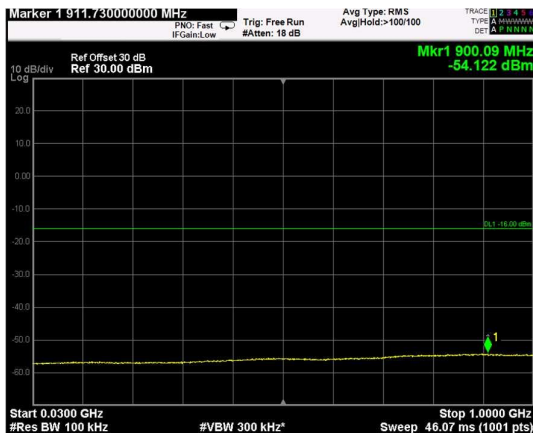

Channel: MIDDLE, Modulation: 64QAM, BW=10MHz, Range: Lower

Channel: TOP, Modulation: 64QAM, BW=10MHz, Range: Lower