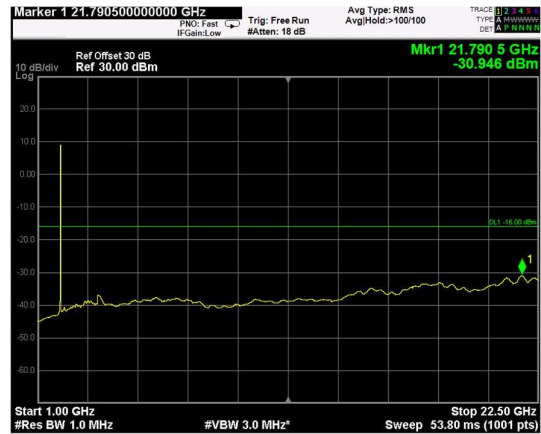

Channel: BOTTOM, Modulation: QPSK, BW=20MHz, Range: Upper

Channel: MIDDLE, Modulation: QPSK, BW=20MHz, Range: Upper