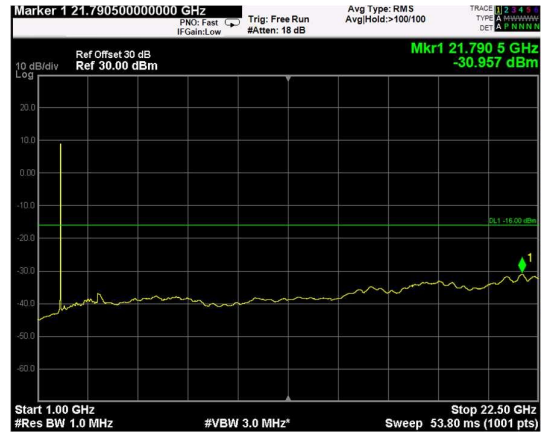

Channel: TOP, Modulation: 64QAM, BW=20MHz, Range: Upper

Channel: BOTTOM, Modulation: 256QAM, BW=20MHz, Range: Upper