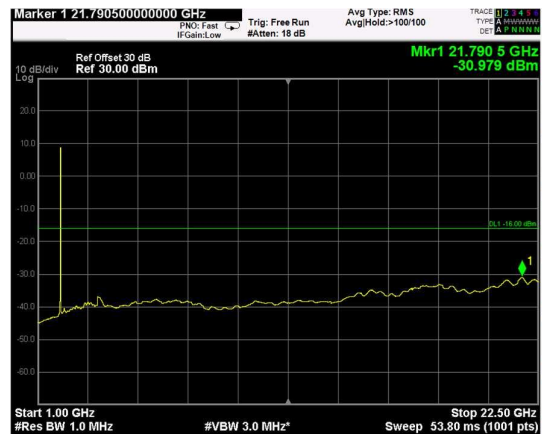

Channel: MIDDLE, Modulation: QPSK, BW=15MHz, Range: Upper

Channel: TOP, Modulation: QPSK, BW=15MHz, Range: Upper