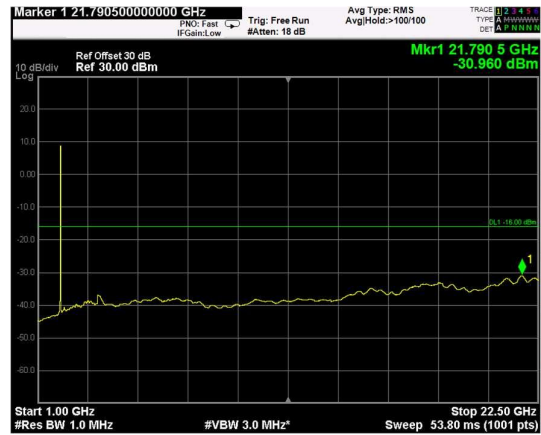

Channel: TOP, Modulation: 256QAM, BW=15MHz, Range: Upper

Channel: BOTTOM, Modulation: QPSK, BW=20MHz, Range: Upper