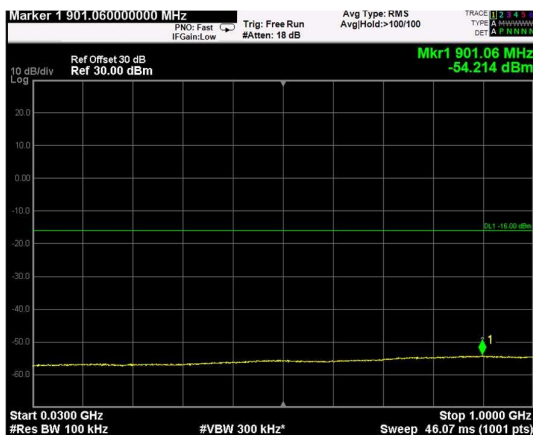

Channel: MIDDLE, Modulation: 64QAM, BW=15MHz, Range: Lower

Channel: TOP, Modulation: 64QAM, BW=15MHz, Range: Lower