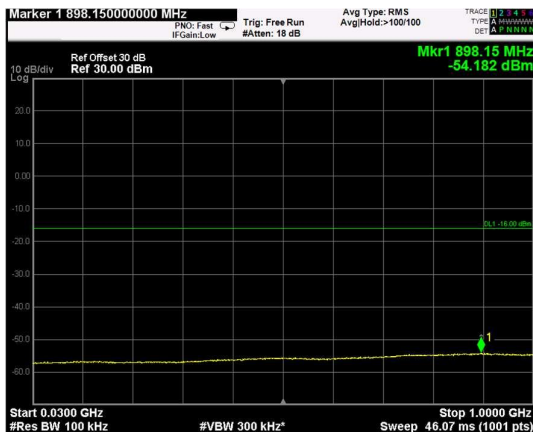

Channel: MIDDLE, Modulation: QPSK, BW=10MHz, Range: Lower

Channel: TOP, Modulation: QPSK, BW=10MHz, Range: Lower