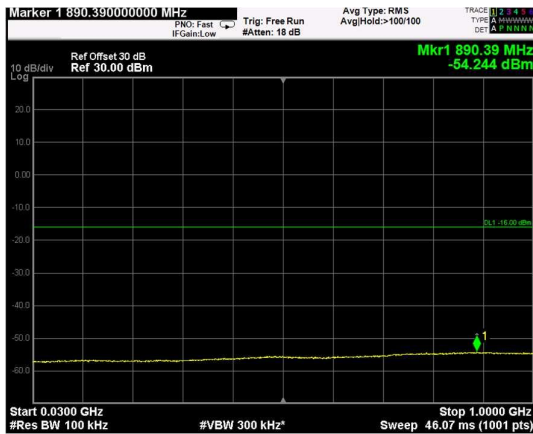

Channel: BOTTOM, Modulation: 256QAM, BW=20MHz, Range: Lower

Channel: MIDDLE, Modulation: 256QAM, BW=20MHz, Range: Lower