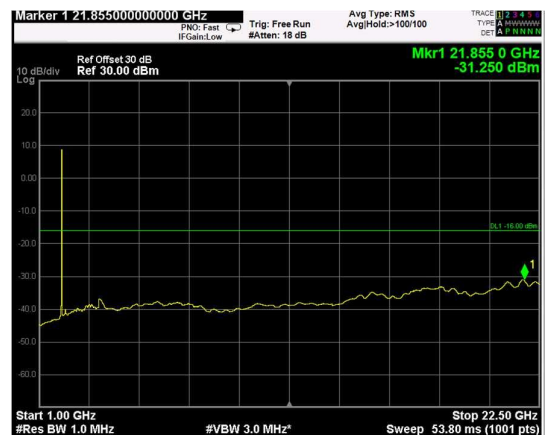

Channel: BOTTOM, Modulation: 256QAM, BW=5MHz, Range: Lower

Channel: BOTTOM, Modulation: 256QAM, BW=5MHz, Range: Upper

Channel: MIDDLE, Modulation: 256QAM, BW=5MHz, Range: Lower

Channel: MIDDLE, Modulation: 256QAM, BW=5MHz, Range: Upper

Channel: TOP, Modulation: 256QAM, BW=5MHz, Range: Lower

Channel: TOP, Modulation: 256QAM, BW=5MHz, Range: Upper

Channel: BOTTOM, Modulation: QPSK, BW=10MHz, Range: Lower

Channel: BOTTOM, Modulation: QPSK, BW=10MHz, Range: Upper