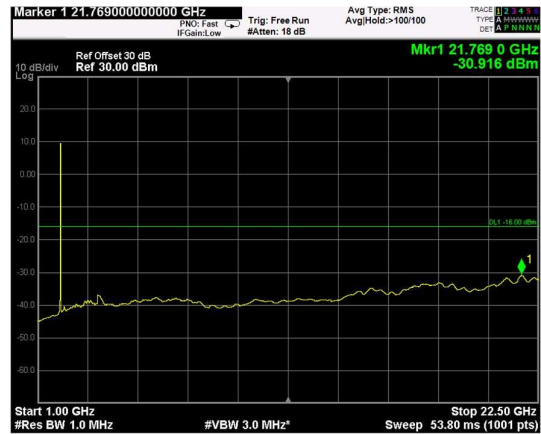

Channel: BOTTOM, Modulation: QPSK, BW=10MHz, Range: Upper

Channel: MIDDLE, Modulation: QPSK, BW=10MHz, Range: Upper