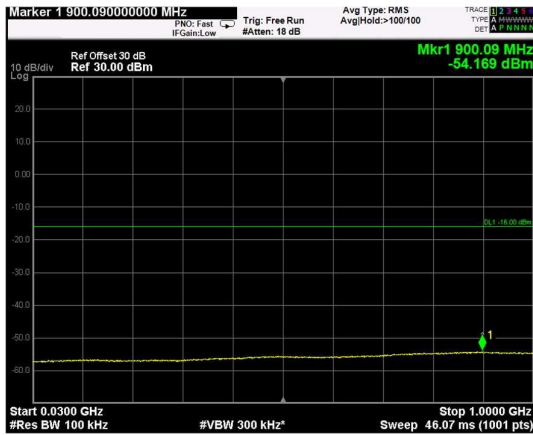

Channel: TOP, Modulation: 256QAM, BW=15MHz, Range: Lower

Channel: BOTTOM, Modulation: QPSK, BW=20MHz, Range: Lower