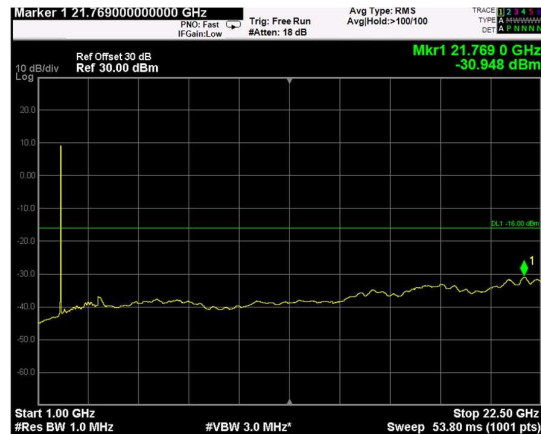

Channel: BOTTOM, Modulation: 16QAM, BW=10MHz, Range: Upper

Channel: MIDDLE, Modulation: 16QAM, BW=10MHz, Range: Upper