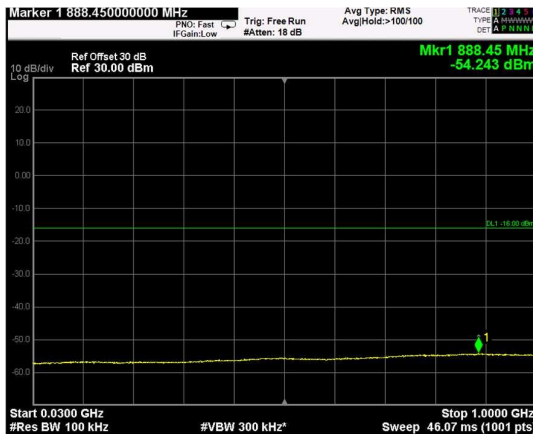

Channel: BOTTOM, Modulation: 16QAM, BW=10MHz, Range: Lower

Channel: MIDDLE, Modulation: 16QAM, BW=10MHz, Range: Lower