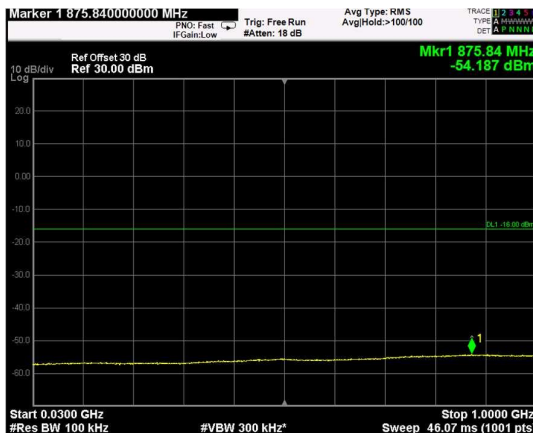

Channel: BOTTOM, Modulation: 16QAM, BW=15MHz, Range: Lower

Channel: BOTTOM, Modulation: 16QAM, BW=15MHz, Range: Upper

Channel: MIDDLE, Modulation: 16QAM, BW=15MHz, Range: Lower

Channel: MIDDLE, Modulation: 16QAM, BW=15MHz, Range: Upper