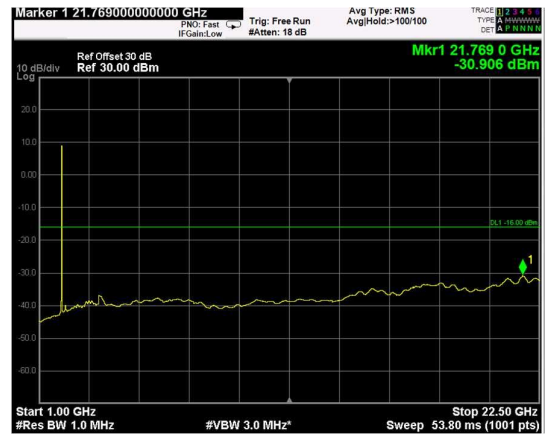

Channel: BOTTOM, Modulation: 256QAM, BW=5MHz, Range: Lower

Channel: BOTTOM, Modulation: 256QAM, BW=5MHz, Range: Upper

Channel: MIDDLE, Modulation: 256QAM, BW=5MHz, Range: Lower

Channel: MIDDLE, Modulation: 256QAM, BW=5MHz, Range: Upper

Channel: TOP, Modulation: 256QAM, BW=5MHz, Range: Lower

Channel: TOP, Modulation: 256QAM, BW=5MHz, Range: Upper

Channel: BOTTOM, Modulation: QPSK, BW=10MHz, Range: Lower

Channel: BOTTOM, Modulation: QPSK, BW=10MHz, Range: Upper