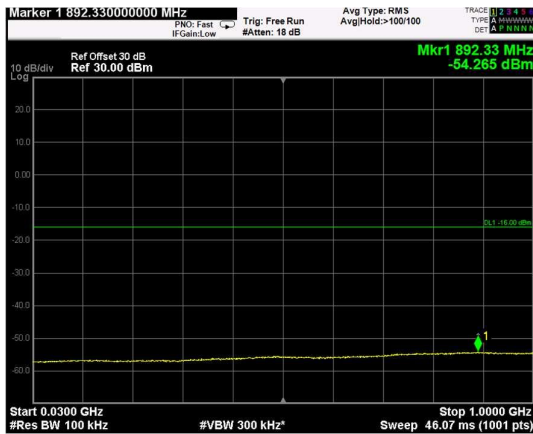

Channel: TOP, Modulation: 16QAM, BW=20MHz, Range: Lower

Channel: TOP, Modulation: 16QAM, BW=20MHz, Range: Upper

Channel: BOTTOM, Modulation: 64QAM, BW=20MHz, Range: Lower

Channel: BOTTOM, Modulation: 64QAM, BW=20MHz, Range: Upper