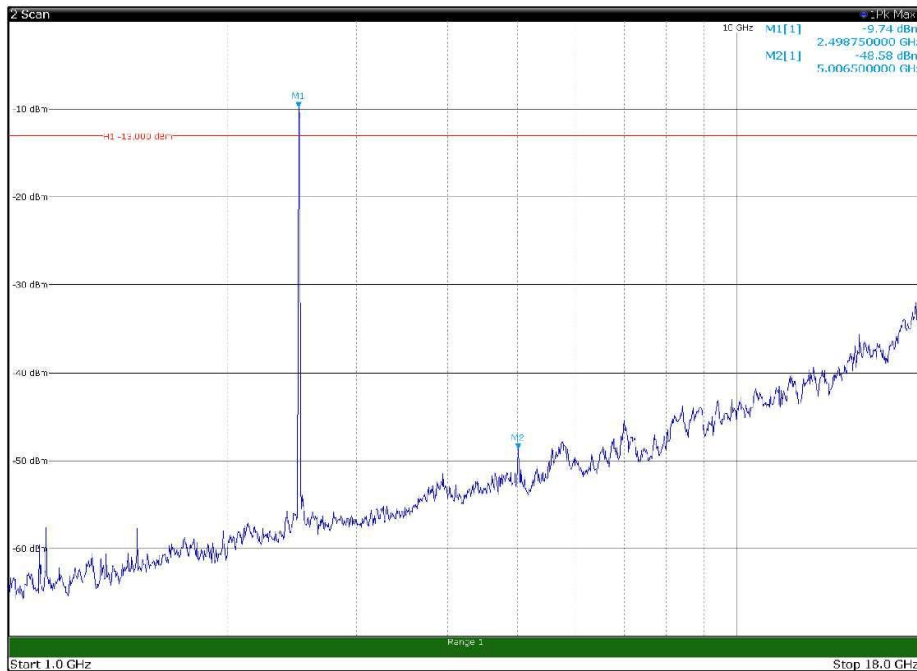

Channel: TOP, Modulation: QPSK,  
BW=15MHz, Range: 1GHz - 18GHz, Polarization: Horizontal

Channel: TOP, Modulation: QPSK,  
BW=15MHz, Range: 1GHz - 18GHz, Polarization: Vertical

Channel: TOP, Modulation: QPSK,  
BW=15MHz, Range: 18GHz - 27GHz, Polarization: Horizontal

Channel: TOP, Modulation: QPSK,  
BW=15MHz, Range: 18GHz - 27GHz, Polarization: Vertical

Channel: BOTTOM, Modulation: 16QAM,  
BW=15MHz, Range: 30MHz - 1GHz, Polarization: Horizontal

Channel: BOTTOM, Modulation: 16QAM,  
BW=15MHz, Range: 30MHz - 1GHz, Polarization: Vertical

Channel: BOTTOM, Modulation: 16QAM,  
BW=15MHz, Range: 1GHz - 18GHz, Polarization: Horizontal

Channel: BOTTOM, Modulation: 16QAM,  
BW=15MHz, Range: 1GHz - 18GHz, Polarization: Vertical

Channel: BOTTOM, Modulation: 16QAM,  
BW=15MHz, Range: 18GHz - 27GHz, Polarization: Horizontal

Channel: BOTTOM, Modulation: 16QAM,  
BW=15MHz, Range: 18GHz - 27GHz, Polarization: Vertical

Channel: MIDDLE, Modulation: 16QAM,  
BW=15MHz, Range: 30MHz - 1GHz, Polarization: Horizontal

Channel: MIDDLE, Modulation: 16QAM,  
BW=15MHz, Range: 30MHz - 1GHz, Polarization: Vertical