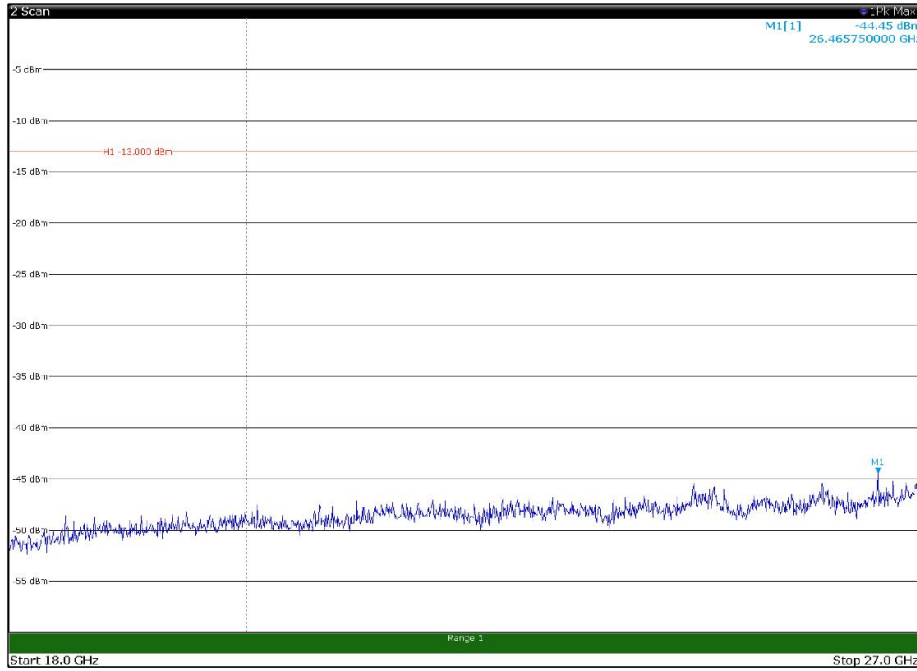

Channel: TOP, Modulation: 16QAM,  
BW=15MHz, Range: 1GHz - 18GHz, Polarization: Horizontal

Channel: TOP, Modulation: 16QAM,  
BW=15MHz, Range: 1GHz - 18GHz, Polarization: Vertical

Channel: TOP, Modulation: 16QAM,  
 BW=15MHz, Range: 18GHz - 27GHz, Polarization: Horizontal

Channel: TOP, Modulation: 16QAM,  
 BW=15MHz, Range: 18GHz - 27GHz, Polarization: Vertical

Channel: BOTTOM, Modulation: 64QAM,  
BW=15MHz, Range: 30MHz - 1GHz, Polarization: Horizontal

Channel: BOTTOM, Modulation: 64QAM,  
BW=15MHz, Range: 30MHz - 1GHz, Polarization: Vertical

Channel: BOTTOM, Modulation: 64QAM,  
 BW=15MHz, Range: 1GHz - 18GHz, Polarization: Horizontal

Channel: BOTTOM, Modulation: 64QAM,  
 BW=15MHz, Range: 1GHz - 18GHz, Polarization: Vertical

Channel: BOTTOM, Modulation: 64QAM,  
BW=15MHz, Range: 18GHz - 27GHz, Polarization: Horizontal