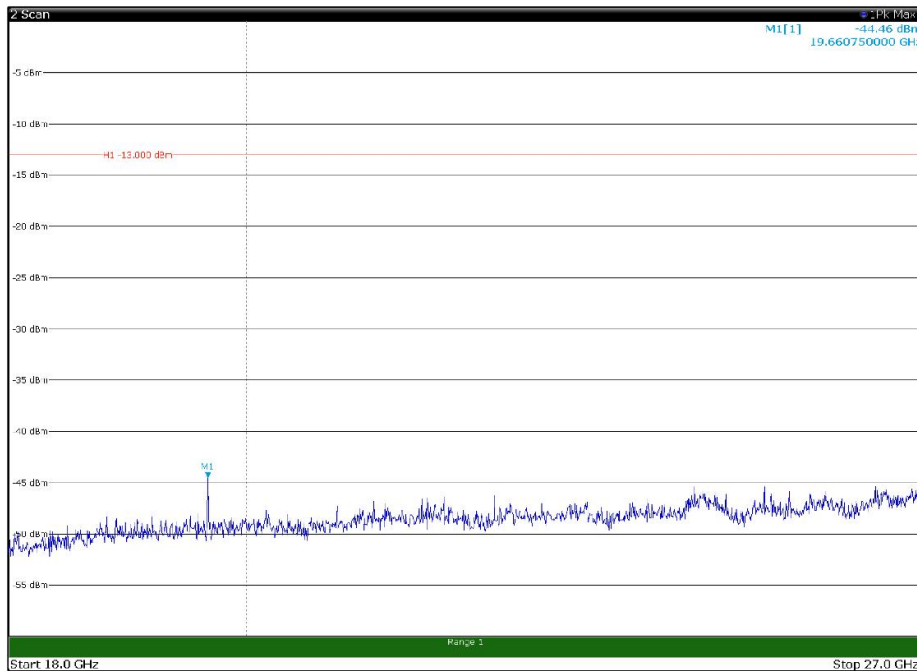

Channel: TOP, Modulation: 256QAM,  
BW=10MHz, Range: 18GHz - 27GHz, Polarization: Vertical

Channel: BOTTOM, Modulation: QPSK,  
BW=15MHz, Range: 30MHz - 1GHz, Polarization: Horizontal

Channel: BOTTOM, Modulation: QPSK,  
BW=15MHz, Range: 30MHz - 1GHz, Polarization: Vertical

Channel: BOTTOM, Modulation: QPSK,  
BW=15MHz, Range: 1GHz - 18GHz, Polarization: Horizontal

Channel: BOTTOM, Modulation: QPSK,  
BW=15MHz, Range: 1GHz - 18GHz, Polarization: Vertical

Channel: BOTTOM, Modulation: QPSK,  
BW=15MHz, Range: 18GHz - 27GHz, Polarization: Horizontal