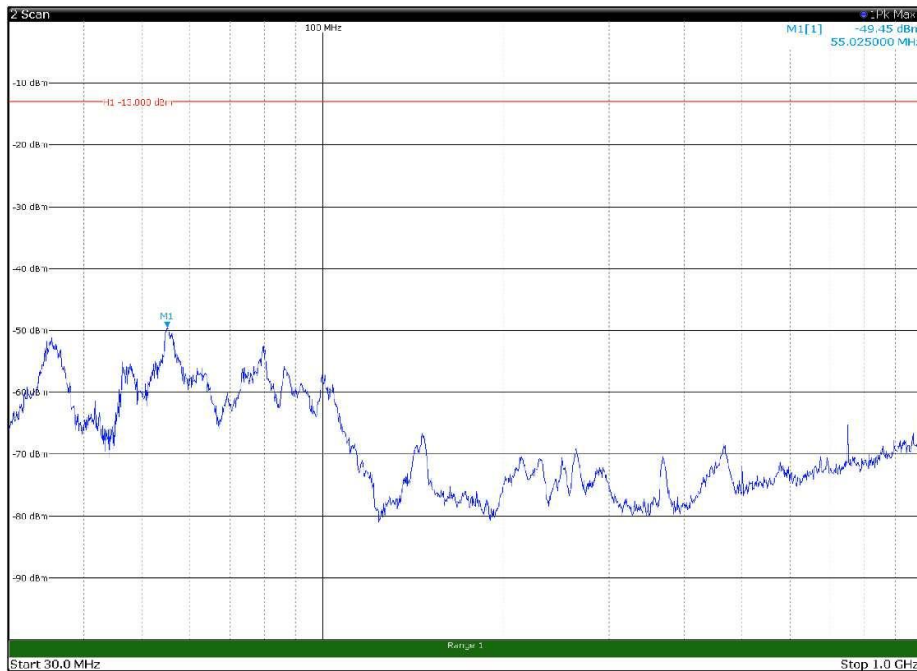

Channel: TOP, Modulation: 64QAM,  
BW=15MHz, Range: 18GHz - 27GHz, Polarization: Vertical

Channel: BOTTOM, Modulation: 256QAM,  
 BW=15MHz, Range: 30MHz - 1GHz, Polarization: Horizontal

Channel: BOTTOM, Modulation: 256QAM,  
 BW=15MHz, Range: 30MHz - 1GHz, Polarization: Vertical

Channel: BOTTOM, Modulation: 256QAM,  
 BW=15MHz, Range: 1GHz - 18GHz, Polarization: Horizontal

Channel: BOTTOM, Modulation: 256QAM,  
 BW=15MHz, Range: 1GHz - 18GHz, Polarization: Vertical

Channel: BOTTOM, Modulation: 256QAM,  
BW=15MHz, Range: 18GHz - 27GHz, Polarization: Horizontal

Channel: BOTTOM, Modulation: 256QAM,  
BW=15MHz, Range: 18GHz - 27GHz, Polarization: Vertical

Channel: MIDDLE, Modulation: 256QAM,  
BW=15MHz, Range: 30MHz - 1GHz, Polarization: Horizontal

Channel: MIDDLE, Modulation: 256QAM,  
BW=15MHz, Range: 30MHz - 1GHz, Polarization: Vertical