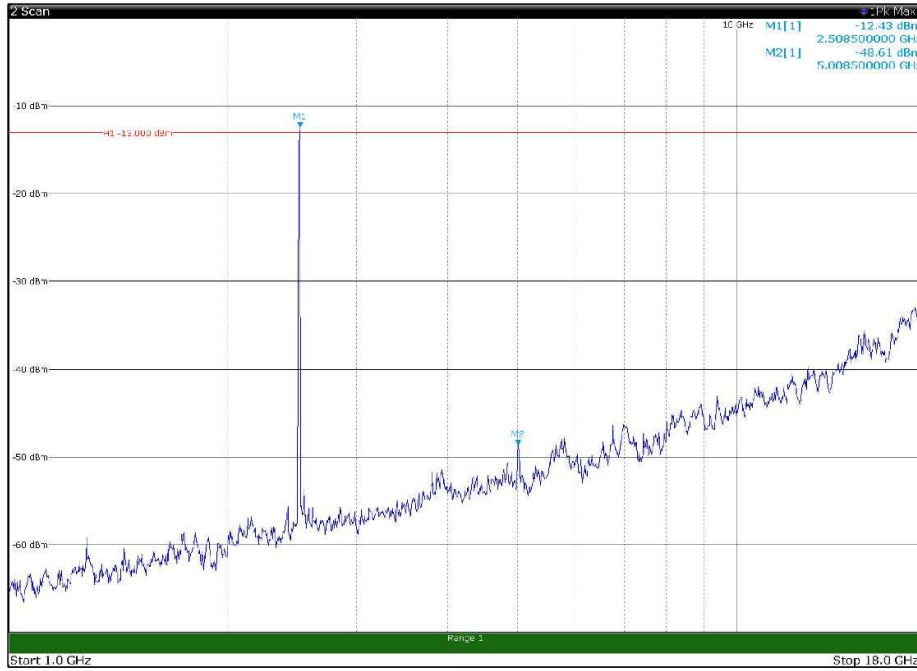

Channel: MIDDLE, Modulation: 64QAM,  
BW=15MHz, Range: 18GHz - 27GHz, Polarization: Vertical

Channel: TOP, Modulation: 64QAM,  
BW=15MHz, Range: 30MHz - 1GHz, Polarization: Horizontal

Channel: TOP, Modulation: 64QAM,  
BW=15MHz, Range: 30MHz - 1GHz, Polarization: Vertical

Channel: TOP, Modulation: 64QAM,  
 BW=15MHz, Range: 1GHz - 18GHz, Polarization: Horizontal

Channel: TOP, Modulation: 64QAM,  
 BW=15MHz, Range: 1GHz - 18GHz, Polarization: Vertical

Channel: TOP, Modulation: 64QAM,  
BW=15MHz, Range: 18GHz - 27GHz, Polarization: Horizontal

Channel: TOP, Modulation: 64QAM,  
BW=15MHz, Range: 18GHz - 27GHz, Polarization: Vertical

Channel: BOTTOM, Modulation: 256QAM,  
 BW=15MHz, Range: 30MHz - 1GHz, Polarization: Horizontal

Channel: BOTTOM, Modulation: 256QAM,  
 BW=15MHz, Range: 30MHz - 1GHz, Polarization: Vertical