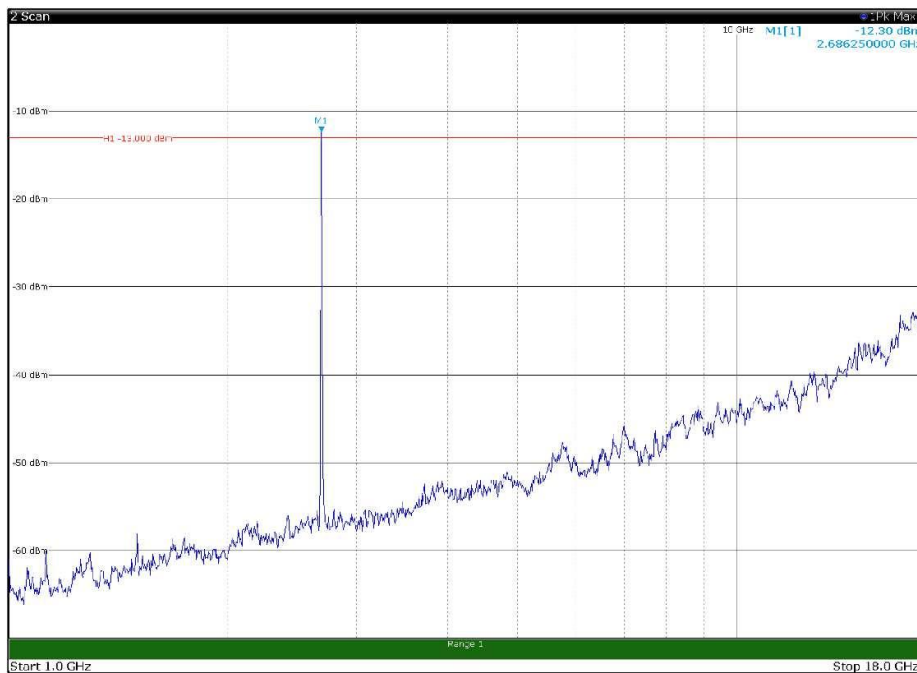

Channel: MIDDLE, Modulation: 64QAM,  
 BW=15MHz, Range: 1GHz - 18GHz, Polarization: Horizontal

Channel: MIDDLE, Modulation: 64QAM,  
 BW=15MHz, Range: 1GHz - 18GHz, Polarization: Vertical

Channel: MIDDLE, Modulation: 64QAM,  
BW=15MHz, Range: 18GHz - 27GHz, Polarization: Horizontal

Channel: MIDDLE, Modulation: 64QAM,  
BW=15MHz, Range: 18GHz - 27GHz, Polarization: Vertical

Channel: TOP, Modulation: 64QAM,  
BW=15MHz, Range: 30MHz - 1GHz, Polarization: Horizontal

Channel: TOP, Modulation: 64QAM,  
BW=15MHz, Range: 30MHz - 1GHz, Polarization: Vertical

Channel: TOP, Modulation: 64QAM,  
 BW=15MHz, Range: 1GHz - 18GHz, Polarization: Horizontal

Channel: TOP, Modulation: 64QAM,  
 BW=15MHz, Range: 1GHz - 18GHz, Polarization: Vertical

Channel: TOP, Modulation: 64QAM,  
BW=15MHz, Range: 18GHz - 27GHz, Polarization: Horizontal

Channel: TOP, Modulation: 64QAM,  
BW=15MHz, Range: 18GHz - 27GHz, Polarization: Vertical

Channel: BOTTOM, Modulation: 256QAM,  
 BW=15MHz, Range: 30MHz - 1GHz, Polarization: Horizontal

Channel: BOTTOM, Modulation: 256QAM,  
 BW=15MHz, Range: 30MHz - 1GHz, Polarization: Vertical