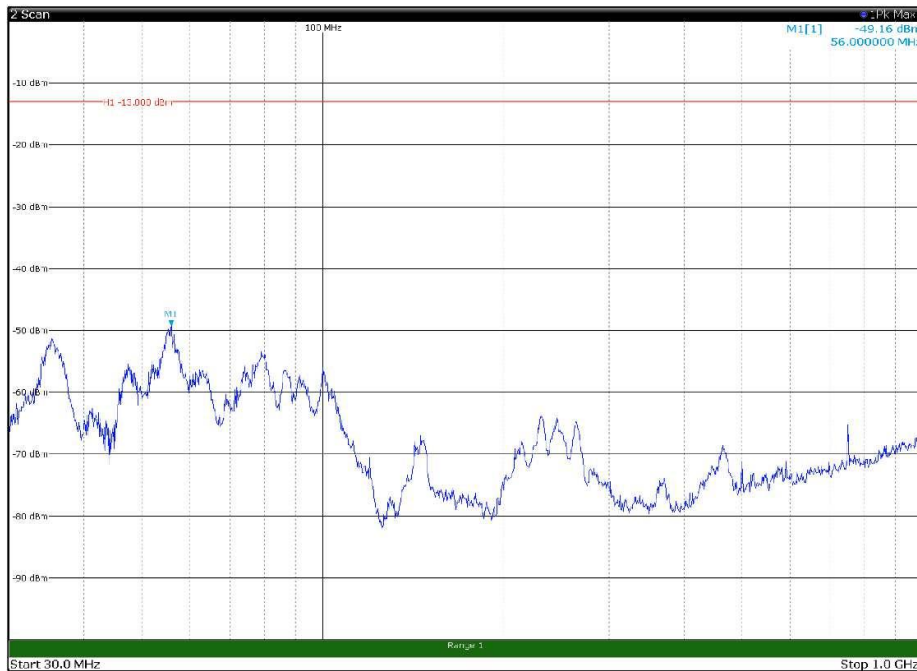

Channel: TOP, Modulation: QPSK,  
BW=15MHz, Range: 18GHz - 27GHz, Polarization: Vertical

Channel: BOTTOM, Modulation: 16QAM,  
BW=15MHz, Range: 30MHz - 1GHz, Polarization: Horizontal

Channel: BOTTOM, Modulation: 16QAM,  
BW=15MHz, Range: 30MHz - 1GHz, Polarization: Vertical

Channel: BOTTOM, Modulation: 16QAM,  
BW=15MHz, Range: 1GHz - 18GHz, Polarization: Horizontal

Channel: BOTTOM, Modulation: 16QAM,  
BW=15MHz, Range: 1GHz - 18GHz, Polarization: Vertical

Channel: BOTTOM, Modulation: 16QAM,  
BW=15MHz, Range: 18GHz - 27GHz, Polarization: Horizontal

Channel: BOTTOM, Modulation: 16QAM,  
BW=15MHz, Range: 18GHz - 27GHz, Polarization: Vertical

Channel: MIDDLE, Modulation: 16QAM,  
BW=15MHz, Range: 30MHz - 1GHz, Polarization: Horizontal

Channel: MIDDLE, Modulation: 16QAM,  
BW=15MHz, Range: 30MHz - 1GHz, Polarization: Vertical

Channel: MIDDLE, Modulation: 16QAM,  
BW=15MHz, Range: 1GHz - 18GHz, Polarization: Horizontal

Channel: MIDDLE, Modulation: 16QAM,  
BW=15MHz, Range: 1GHz - 18GHz, Polarization: Vertical

Channel: MIDDLE, Modulation: 16QAM,  
BW=15MHz, Range: 18GHz - 27GHz, Polarization: Horizontal