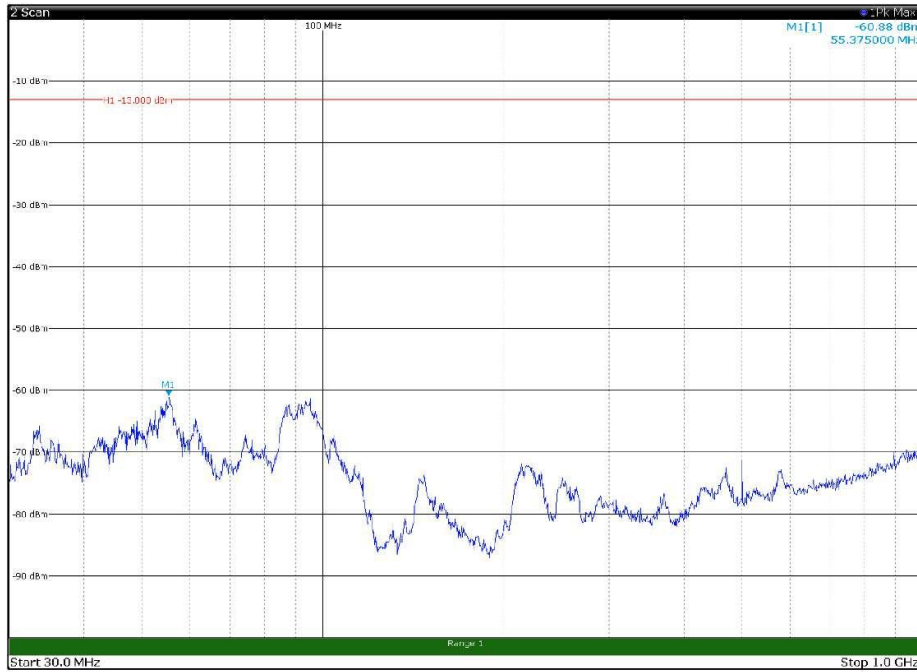

Channel: TOP, Modulation: 256QAM,  
BW=10MHz, Range: 1GHz - 18GHz, Polarization: Horizontal

Channel: TOP, Modulation: 256QAM,  
BW=10MHz, Range: 1GHz - 18GHz, Polarization: Vertical

Channel: TOP, Modulation: 256QAM,  
BW=10MHz, Range: 18GHz - 27GHz, Polarization: Horizontal

Channel: TOP, Modulation: 256QAM,  
BW=10MHz, Range: 18GHz - 27GHz, Polarization: Vertical

Channel: BOTTOM, Modulation: QPSK,  
BW=15MHz, Range: 30MHz - 1GHz, Polarization: Horizontal

Channel: BOTTOM, Modulation: QPSK,  
BW=15MHz, Range: 30MHz - 1GHz, Polarization: Vertical

Channel: BOTTOM, Modulation: QPSK,  
BW=15MHz, Range: 1GHz - 18GHz, Polarization: Horizontal

Channel: BOTTOM, Modulation: QPSK,  
BW=15MHz, Range: 1GHz - 18GHz, Polarization: Vertical

Channel: BOTTOM, Modulation: QPSK,  
BW=15MHz, Range: 18GHz - 27GHz, Polarization: Horizontal