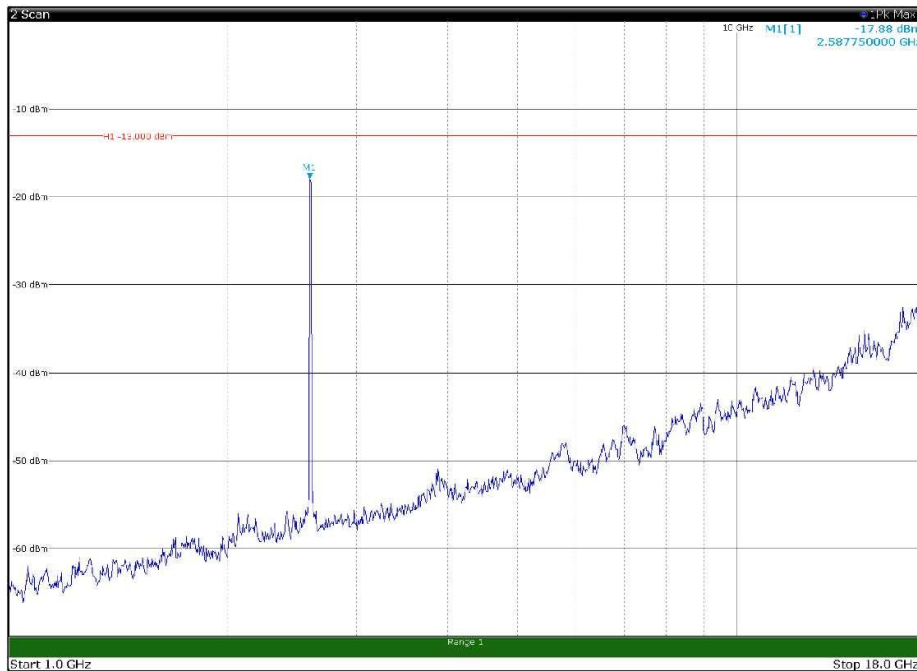

Channel: BOTTOM, Modulation: QPSK,  
BW=15MHz, Range: 1GHz - 18GHz, Polarization: Horizontal

Channel: BOTTOM, Modulation: QPSK,  
BW=15MHz, Range: 1GHz - 18GHz, Polarization: Vertical

Channel: BOTTOM, Modulation: QPSK,  
BW=15MHz, Range: 18GHz - 27GHz, Polarization: Horizontal

Channel: BOTTOM, Modulation: QPSK,  
BW=15MHz, Range: 18GHz - 27GHz, Polarization: Vertical

Channel: MIDDLE, Modulation: QPSK,  
BW=15MHz, Range: 30MHz - 1GHz, Polarization: Horizontal

Channel: MIDDLE, Modulation: QPSK,  
BW=15MHz, Range: 30MHz - 1GHz, Polarization: Vertical

Channel: MIDDLE, Modulation: QPSK,  
BW=15MHz, Range: 1GHz - 18GHz, Polarization: Horizontal

Channel: MIDDLE, Modulation: QPSK,  
BW=15MHz, Range: 1GHz - 18GHz, Polarization: Vertical

Channel: MIDDLE, Modulation: QPSK,  
BW=15MHz, Range: 18GHz - 27GHz, Polarization: Horizontal

Channel: MIDDLE, Modulation: QPSK,  
BW=15MHz, Range: 18GHz - 27GHz, Polarization: Vertical

Channel: TOP, Modulation: QPSK,  
BW=15MHz, Range: 30MHz - 1GHz, Polarization: Horizontal

Channel: TOP, Modulation: QPSK,  
BW=15MHz, Range: 30MHz - 1GHz, Polarization: Vertical