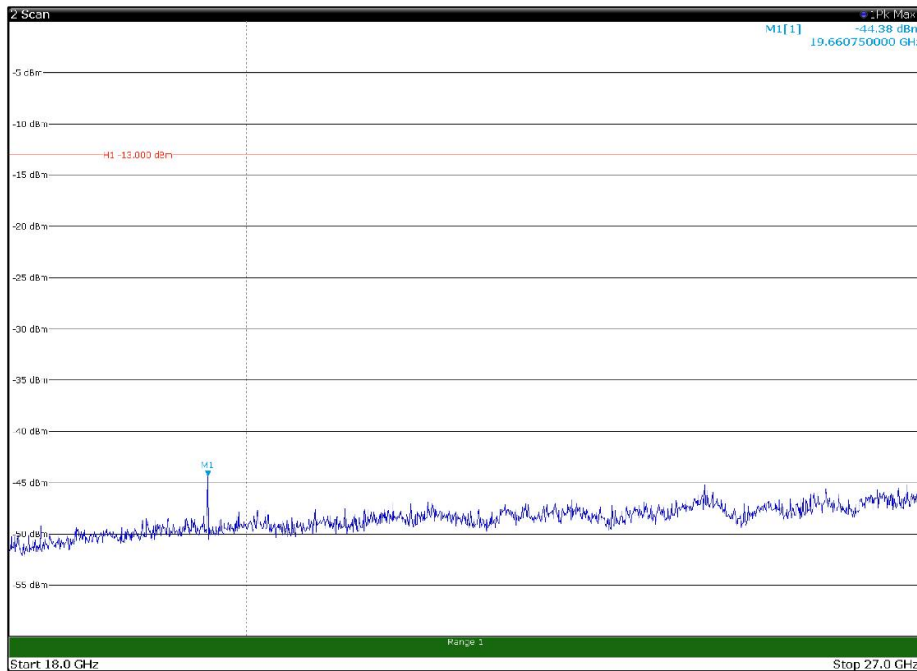

Channel: TOP, Modulation: 16QAM,  
BW=15MHz, Range: 1GHz - 18GHz, Polarization: Horizontal

Channel: TOP, Modulation: 16QAM,  
BW=15MHz, Range: 1GHz - 18GHz, Polarization: Vertical

Channel: TOP, Modulation: 16QAM,  
 BW=15MHz, Range: 18GHz - 27GHz, Polarization: Horizontal

Channel: TOP, Modulation: 16QAM,  
 BW=15MHz, Range: 18GHz - 27GHz, Polarization: Vertical

Channel: BOTTOM, Modulation: 64QAM,  
BW=15MHz, Range: 30MHz - 1GHz, Polarization: Horizontal

Channel: BOTTOM, Modulation: 64QAM,  
BW=15MHz, Range: 30MHz - 1GHz, Polarization: Vertical

Channel: BOTTOM, Modulation: 64QAM,  
 BW=15MHz, Range: 1GHz - 18GHz, Polarization: Horizontal

Channel: BOTTOM, Modulation: 64QAM,  
 BW=15MHz, Range: 1GHz - 18GHz, Polarization: Vertical

Channel: BOTTOM, Modulation: 64QAM,  
BW=15MHz, Range: 18GHz - 27GHz, Polarization: Horizontal