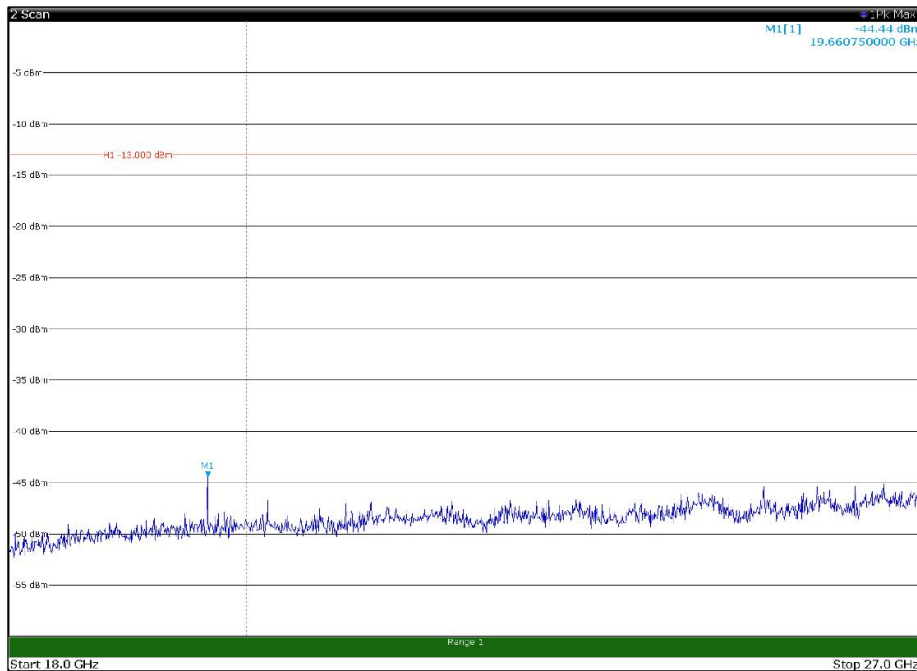

Channel: BOTTOM, Modulation: QPSK,  
BW=15MHz, Range: 18GHz - 27GHz, Polarization: Vertical

Channel: MIDDLE, Modulation: QPSK,  
BW=15MHz, Range: 30MHz - 1GHz, Polarization: Horizontal

Channel: MIDDLE, Modulation: QPSK,  
BW=15MHz, Range: 30MHz - 1GHz, Polarization: Vertical

Channel: MIDDLE, Modulation: QPSK,  
BW=15MHz, Range: 1GHz - 18GHz, Polarization: Horizontal

Channel: MIDDLE, Modulation: QPSK,  
BW=15MHz, Range: 1GHz - 18GHz, Polarization: Vertical

Channel: MIDDLE, Modulation: QPSK,  
BW=15MHz, Range: 18GHz - 27GHz, Polarization: Horizontal