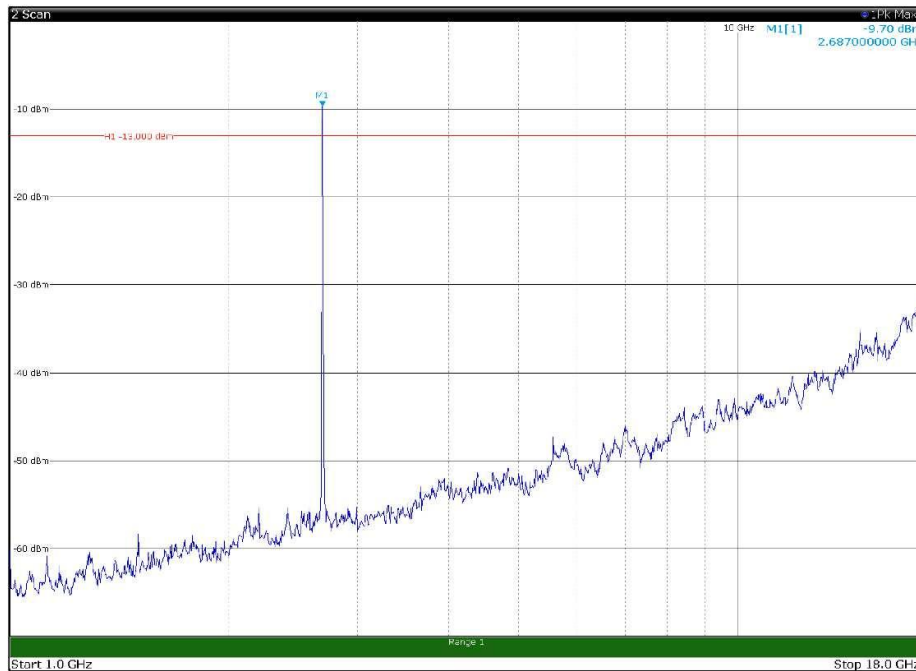

Channel: TOP, Modulation: 256QAM,  
BW=10MHz, Range: 1GHz - 18GHz, Polarization: Horizontal

Channel: TOP, Modulation: 256QAM,  
BW=10MHz, Range: 1GHz - 18GHz, Polarization: Vertical

Channel: TOP, Modulation: 256QAM,  
BW=10MHz, Range: 18GHz - 27GHz, Polarization: Horizontal

Channel: TOP, Modulation: 256QAM,  
BW=10MHz, Range: 18GHz - 27GHz, Polarization: Vertical

Channel: BOTTOM, Modulation: QPSK,  
BW=15MHz, Range: 30MHz - 1GHz, Polarization: Horizontal

Channel: BOTTOM, Modulation: QPSK,  
BW=15MHz, Range: 30MHz - 1GHz, Polarization: Vertical

Channel: BOTTOM, Modulation: QPSK,  
BW=15MHz, Range: 1GHz - 18GHz, Polarization: Horizontal

Channel: BOTTOM, Modulation: QPSK,  
BW=15MHz, Range: 1GHz - 18GHz, Polarization: Vertical

Channel: BOTTOM, Modulation: QPSK,  
BW=15MHz, Range: 18GHz - 27GHz, Polarization: Horizontal