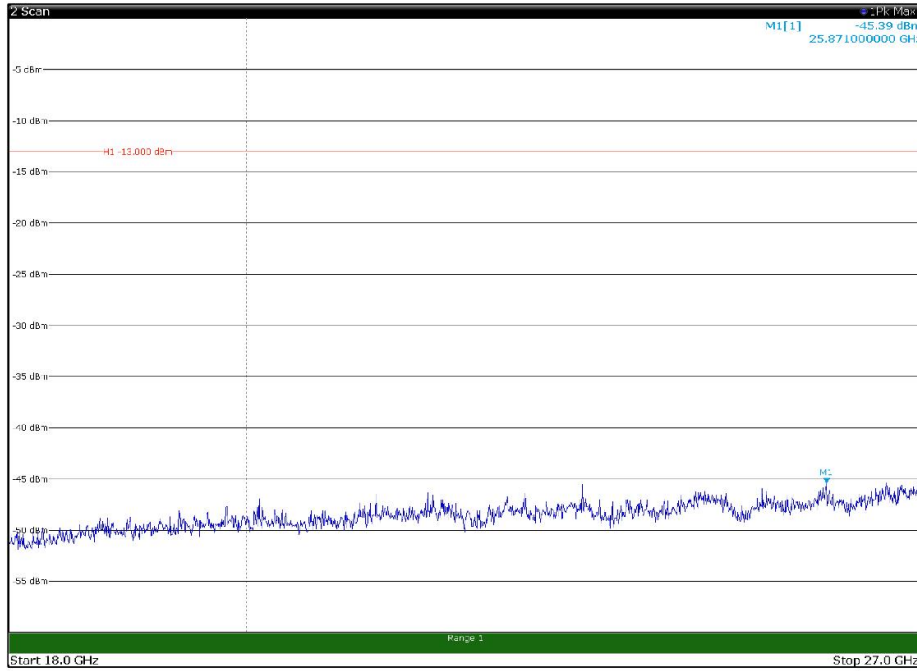

Channel: BOTTOM, Modulation: 64QAM,  
 BW=15MHz, Range: 1GHz - 18GHz, Polarization: Horizontal

Channel: BOTTOM, Modulation: 64QAM,  
 BW=15MHz, Range: 1GHz - 18GHz, Polarization: Vertical

Channel: BOTTOM, Modulation: 64QAM,  
BW=15MHz, Range: 18GHz - 27GHz, Polarization: Horizontal

Channel: BOTTOM, Modulation: 64QAM,  
BW=15MHz, Range: 18GHz - 27GHz, Polarization: Vertical

Channel: MIDDLE, Modulation: 64QAM,  
BW=15MHz, Range: 30MHz - 1GHz, Polarization: Horizontal

Channel: MIDDLE, Modulation: 64QAM,  
BW=15MHz, Range: 30MHz - 1GHz, Polarization: Vertical

Channel: MIDDLE, Modulation: 64QAM,  
 BW=15MHz, Range: 1GHz - 18GHz, Polarization: Horizontal

Channel: MIDDLE, Modulation: 64QAM,  
 BW=15MHz, Range: 1GHz - 18GHz, Polarization: Vertical

Channel: MIDDLE, Modulation: 64QAM,  
BW=15MHz, Range: 18GHz - 27GHz, Polarization: Horizontal