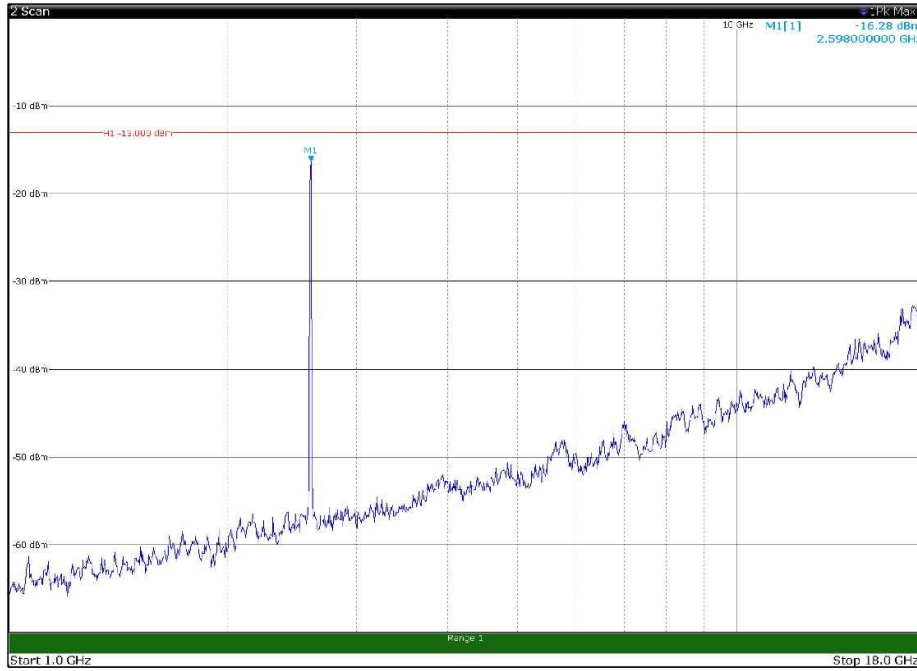

Channel: BOTTOM, Modulation: 64QAM,  
 BW=15MHz, Range: 1GHz - 18GHz, Polarization: Horizontal

Channel: BOTTOM, Modulation: 64QAM,  
 BW=15MHz, Range: 1GHz - 18GHz, Polarization: Vertical

Channel: BOTTOM, Modulation: 64QAM,  
BW=15MHz, Range: 18GHz - 27GHz, Polarization: Horizontal

Channel: BOTTOM, Modulation: 64QAM,  
BW=15MHz, Range: 18GHz - 27GHz, Polarization: Vertical

Channel: MIDDLE, Modulation: 64QAM,  
BW=15MHz, Range: 30MHz - 1GHz, Polarization: Horizontal

Channel: MIDDLE, Modulation: 64QAM,  
BW=15MHz, Range: 30MHz - 1GHz, Polarization: Vertical

Channel: MIDDLE, Modulation: 64QAM,  
 BW=15MHz, Range: 1GHz - 18GHz, Polarization: Horizontal

Channel: MIDDLE, Modulation: 64QAM,  
 BW=15MHz, Range: 1GHz - 18GHz, Polarization: Vertical

Channel: MIDDLE, Modulation: 64QAM,  
BW=15MHz, Range: 18GHz - 27GHz, Polarization: Horizontal