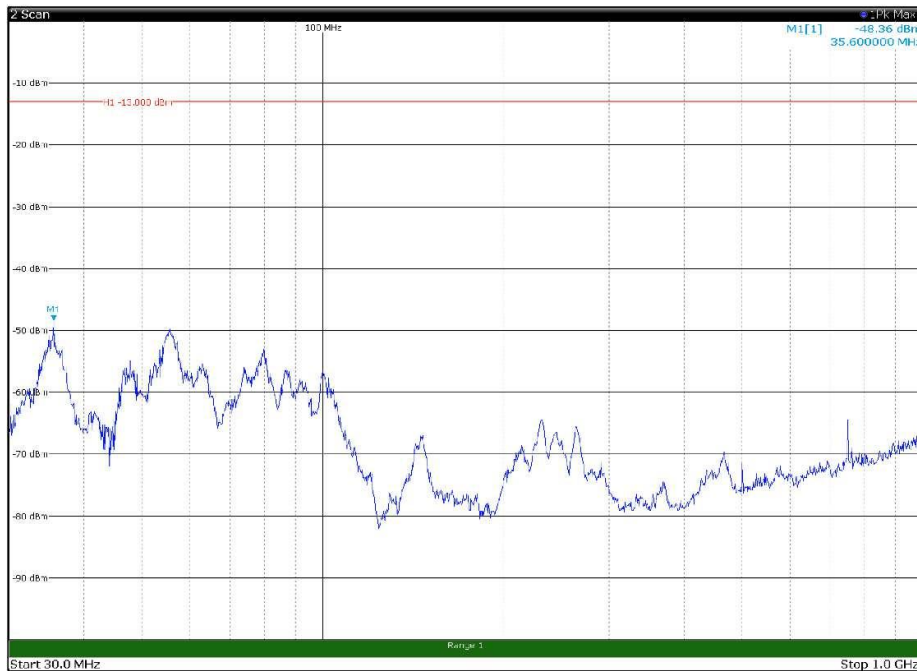

Channel: BOTTOM, Modulation: 64QAM,  
BW=15MHz, Range: 18GHz - 27GHz, Polarization: Vertical

Channel: MIDDLE, Modulation: 64QAM,  
BW=15MHz, Range: 30MHz - 1GHz, Polarization: Horizontal

Channel: MIDDLE, Modulation: 64QAM,  
BW=15MHz, Range: 30MHz - 1GHz, Polarization: Vertical

Channel: MIDDLE, Modulation: 64QAM,  
 BW=15MHz, Range: 1GHz - 18GHz, Polarization: Horizontal

Channel: MIDDLE, Modulation: 64QAM,  
 BW=15MHz, Range: 1GHz - 18GHz, Polarization: Vertical

Channel: MIDDLE, Modulation: 64QAM,  
BW=15MHz, Range: 18GHz - 27GHz, Polarization: Horizontal

Channel: MIDDLE, Modulation: 64QAM,  
BW=15MHz, Range: 18GHz - 27GHz, Polarization: Vertical

Channel: TOP, Modulation: 64QAM,  
BW=15MHz, Range: 30MHz - 1GHz, Polarization: Horizontal

Channel: TOP, Modulation: 64QAM,  
BW=15MHz, Range: 30MHz - 1GHz, Polarization: Vertical