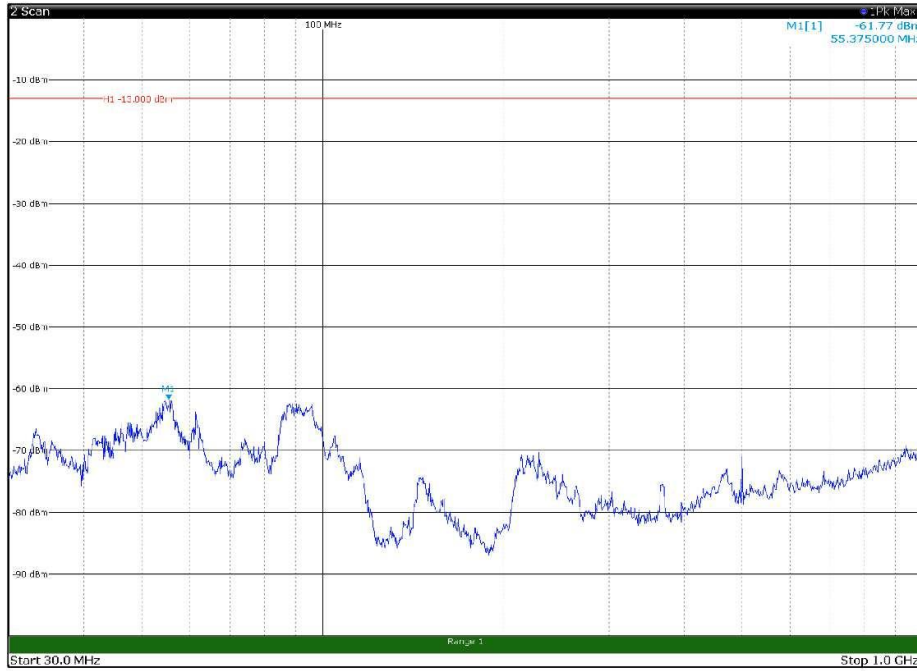

Channel: TOP, Modulation: QPSK,  
BW=15MHz, Range: 18GHz - 27GHz, Polarization: Vertical

Channel: BOTTOM, Modulation: 16QAM,  
BW=15MHz, Range: 30MHz - 1GHz, Polarization: Horizontal

Channel: BOTTOM, Modulation: 16QAM,  
BW=15MHz, Range: 30MHz - 1GHz, Polarization: Vertical

Channel: BOTTOM, Modulation: 16QAM,  
BW=15MHz, Range: 1GHz - 18GHz, Polarization: Horizontal

Channel: BOTTOM, Modulation: 16QAM,  
BW=15MHz, Range: 1GHz - 18GHz, Polarization: Vertical

Channel: BOTTOM, Modulation: 16QAM,  
BW=15MHz, Range: 18GHz - 27GHz, Polarization: Horizontal

Channel: BOTTOM, Modulation: 16QAM,  
BW=15MHz, Range: 18GHz - 27GHz, Polarization: Vertical

Channel: MIDDLE, Modulation: 16QAM,  
BW=15MHz, Range: 30MHz - 1GHz, Polarization: Horizontal

Channel: MIDDLE, Modulation: 16QAM,  
BW=15MHz, Range: 30MHz - 1GHz, Polarization: Vertical

Channel: MIDDLE, Modulation: 16QAM,  
BW=15MHz, Range: 1GHz - 18GHz, Polarization: Horizontal

Channel: MIDDLE, Modulation: 16QAM,  
BW=15MHz, Range: 1GHz - 18GHz, Polarization: Vertical

Channel: MIDDLE, Modulation: 16QAM,  
BW=15MHz, Range: 18GHz - 27GHz, Polarization: Horizontal