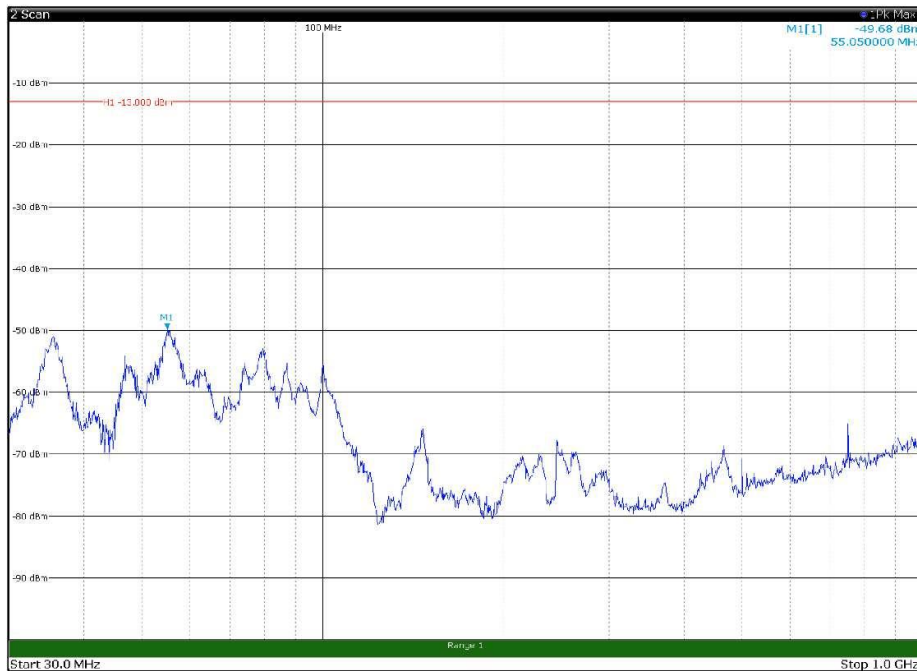

Channel: TOP, Modulation: 16QAM,  
 BW=15MHz, Range: 18GHz - 27GHz, Polarization: Vertical

Channel: BOTTOM, Modulation: 64QAM,  
BW=15MHz, Range: 30MHz - 1GHz, Polarization: Horizontal

Channel: BOTTOM, Modulation: 64QAM,  
BW=15MHz, Range: 30MHz - 1GHz, Polarization: Vertical

Channel: BOTTOM, Modulation: 64QAM,  
 BW=15MHz, Range: 1GHz - 18GHz, Polarization: Horizontal

Channel: BOTTOM, Modulation: 64QAM,  
 BW=15MHz, Range: 1GHz - 18GHz, Polarization: Vertical

Channel: BOTTOM, Modulation: 64QAM,  
BW=15MHz, Range: 18GHz - 27GHz, Polarization: Horizontal

Channel: BOTTOM, Modulation: 64QAM,  
BW=15MHz, Range: 18GHz - 27GHz, Polarization: Vertical

Channel: MIDDLE, Modulation: 64QAM,  
BW=15MHz, Range: 30MHz - 1GHz, Polarization: Horizontal

Channel: MIDDLE, Modulation: 64QAM,  
BW=15MHz, Range: 30MHz - 1GHz, Polarization: Vertical