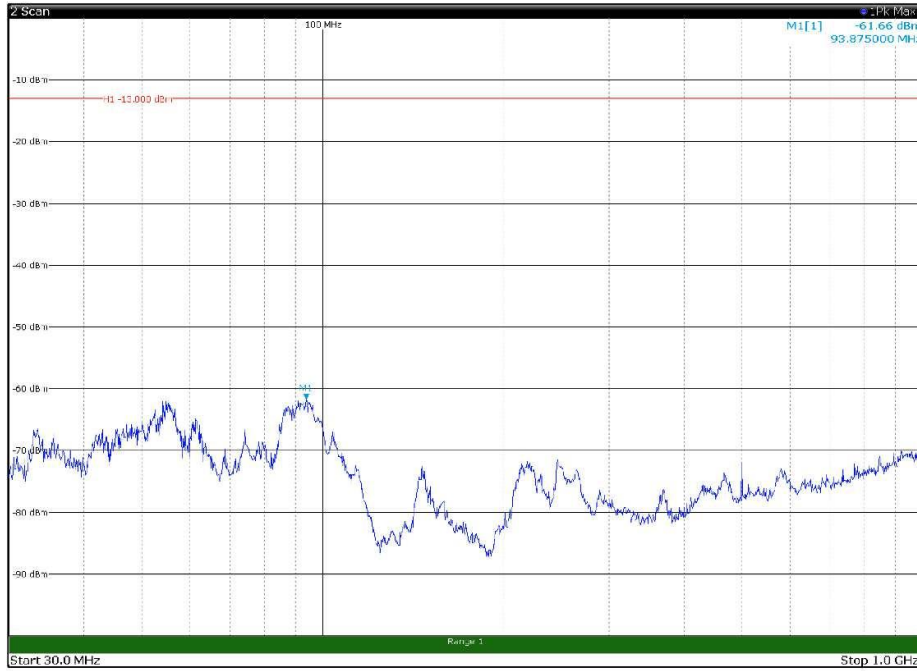

Channel: MIDDLE, Modulation: QPSK,  
BW=15MHz, Range: 18GHz - 27GHz, Polarization: Vertical

Channel: TOP, Modulation: QPSK,  
BW=15MHz, Range: 30MHz - 1GHz, Polarization: Horizontal

Channel: TOP, Modulation: QPSK,  
BW=15MHz, Range: 30MHz - 1GHz, Polarization: Vertical

Channel: TOP, Modulation: QPSK,  
BW=15MHz, Range: 1GHz - 18GHz, Polarization: Horizontal

Channel: TOP, Modulation: QPSK,  
BW=15MHz, Range: 1GHz - 18GHz, Polarization: Vertical

Channel: TOP, Modulation: QPSK,  
BW=15MHz, Range: 18GHz - 27GHz, Polarization: Horizontal

Channel: TOP, Modulation: QPSK,  
BW=15MHz, Range: 18GHz - 27GHz, Polarization: Vertical

Channel: BOTTOM, Modulation: 16QAM,  
BW=15MHz, Range: 30MHz - 1GHz, Polarization: Horizontal

Channel: BOTTOM, Modulation: 16QAM,  
BW=15MHz, Range: 30MHz - 1GHz, Polarization: Vertical

Channel: BOTTOM, Modulation: 16QAM,  
BW=15MHz, Range: 1GHz - 18GHz, Polarization: Horizontal

Channel: BOTTOM, Modulation: 16QAM,  
BW=15MHz, Range: 1GHz - 18GHz, Polarization: Vertical

Channel: BOTTOM, Modulation: 16QAM,  
BW=15MHz, Range: 18GHz - 27GHz, Polarization: Horizontal