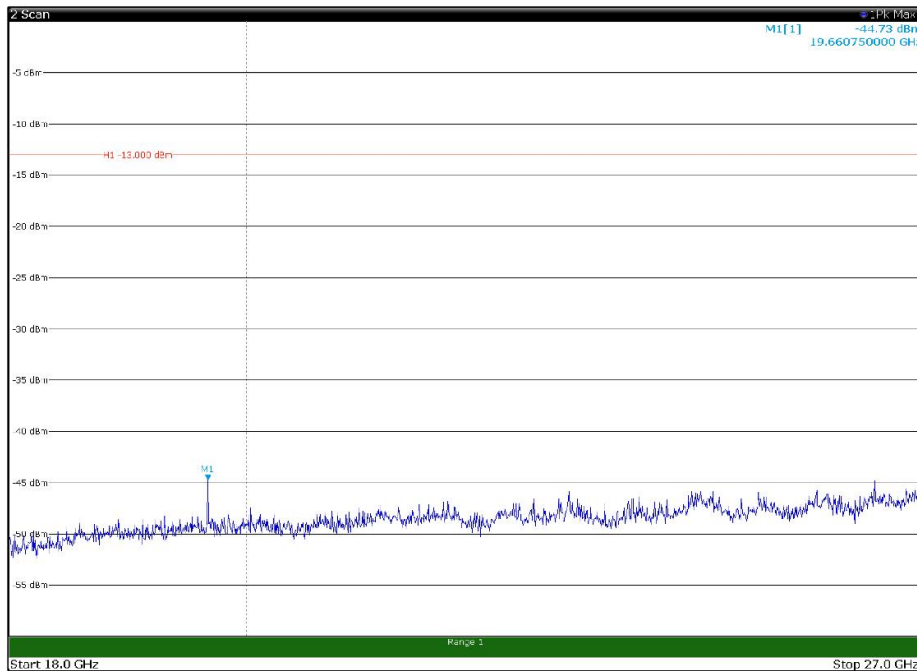

Channel: TOP, Modulation: 64QAM,  
 BW=15MHz, Range: 1GHz - 18GHz, Polarization: Horizontal

Channel: TOP, Modulation: 64QAM,  
 BW=15MHz, Range: 1GHz - 18GHz, Polarization: Vertical

Channel: TOP, Modulation: 64QAM,  
BW=15MHz, Range: 18GHz - 27GHz, Polarization: Horizontal

Channel: TOP, Modulation: 64QAM,  
BW=15MHz, Range: 18GHz - 27GHz, Polarization: Vertical

Channel: BOTTOM, Modulation: 256QAM,  
 BW=15MHz, Range: 30MHz - 1GHz, Polarization: Horizontal

Channel: BOTTOM, Modulation: 256QAM,  
 BW=15MHz, Range: 30MHz - 1GHz, Polarization: Vertical

Channel: BOTTOM, Modulation: 256QAM,  
 BW=15MHz, Range: 1GHz - 18GHz, Polarization: Horizontal

Channel: BOTTOM, Modulation: 256QAM,  
 BW=15MHz, Range: 1GHz - 18GHz, Polarization: Vertical

Channel: BOTTOM, Modulation: 256QAM,  
BW=15MHz, Range: 18GHz - 27GHz, Polarization: Horizontal