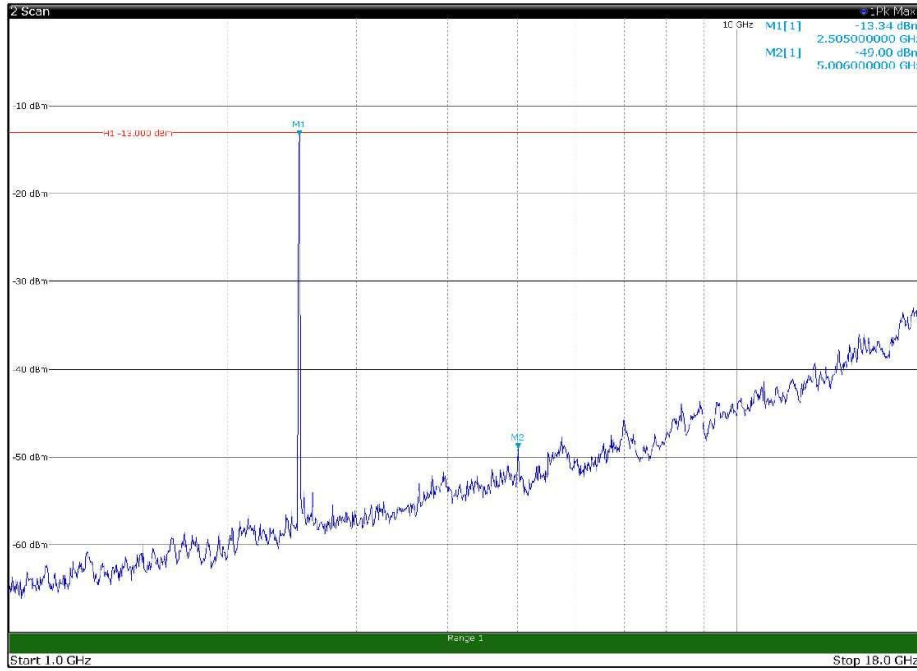

Channel: TOP, Modulation: 256QAM,  
BW=10MHz, Range: 1GHz - 18GHz, Polarization: Horizontal

Channel: TOP, Modulation: 256QAM,  
BW=10MHz, Range: 1GHz - 18GHz, Polarization: Vertical

Channel: TOP, Modulation: 256QAM,  
BW=10MHz, Range: 18GHz - 27GHz, Polarization: Horizontal

Channel: TOP, Modulation: 256QAM,  
BW=10MHz, Range: 18GHz - 27GHz, Polarization: Vertical

Channel: BOTTOM, Modulation: QPSK,  
BW=15MHz, Range: 30MHz - 1GHz, Polarization: Horizontal

Channel: BOTTOM, Modulation: QPSK,  
BW=15MHz, Range: 30MHz - 1GHz, Polarization: Vertical

Channel: BOTTOM, Modulation: QPSK,  
BW=15MHz, Range: 1GHz - 18GHz, Polarization: Horizontal

Channel: BOTTOM, Modulation: QPSK,  
BW=15MHz, Range: 1GHz - 18GHz, Polarization: Vertical

Channel: BOTTOM, Modulation: QPSK,  
BW=15MHz, Range: 18GHz - 27GHz, Polarization: Horizontal