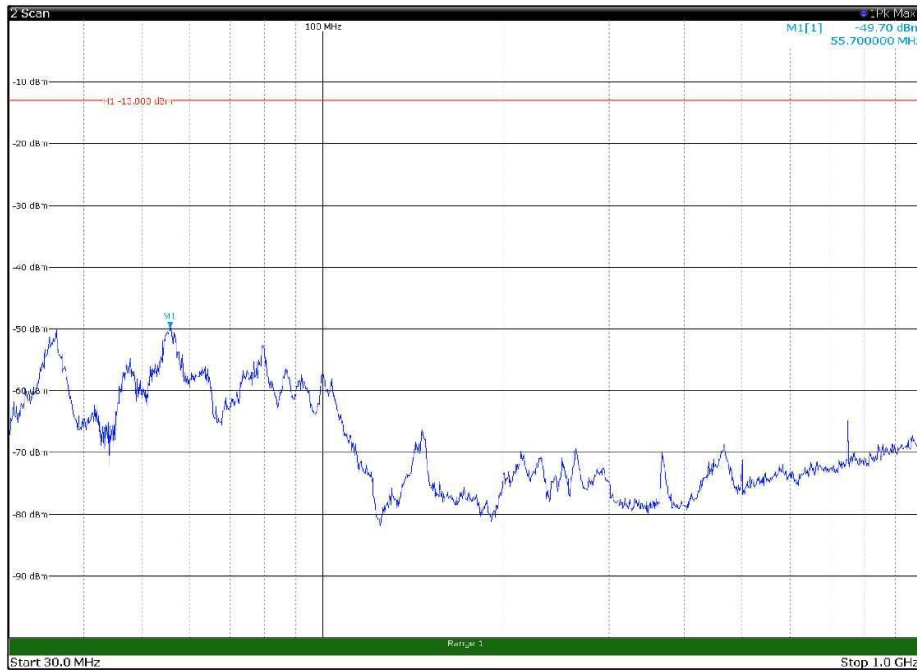

Channel: TOP, Modulation: 256QAM,  
BW=10MHz, Range: 1GHz - 18GHz, Polarization: Horizontal

Channel: TOP, Modulation: 256QAM,  
BW=10MHz, Range: 1GHz - 18GHz, Polarization: Vertical

Channel: TOP, Modulation: 256QAM,  
BW=10MHz, Range: 18GHz - 27GHz, Polarization: Horizontal

Channel: TOP, Modulation: 256QAM,  
BW=10MHz, Range: 18GHz - 27GHz, Polarization: Vertical

Channel: BOTTOM, Modulation: QPSK,  
BW=15MHz, Range: 30MHz - 1GHz, Polarization: Horizontal

Channel: BOTTOM, Modulation: QPSK,  
BW=15MHz, Range: 30MHz - 1GHz, Polarization: Vertical

Channel: BOTTOM, Modulation: QPSK,  
BW=15MHz, Range: 1GHz - 18GHz, Polarization: Horizontal

Channel: BOTTOM, Modulation: QPSK,  
BW=15MHz, Range: 1GHz - 18GHz, Polarization: Vertical

Channel: BOTTOM, Modulation: QPSK,  
BW=15MHz, Range: 18GHz - 27GHz, Polarization: Horizontal