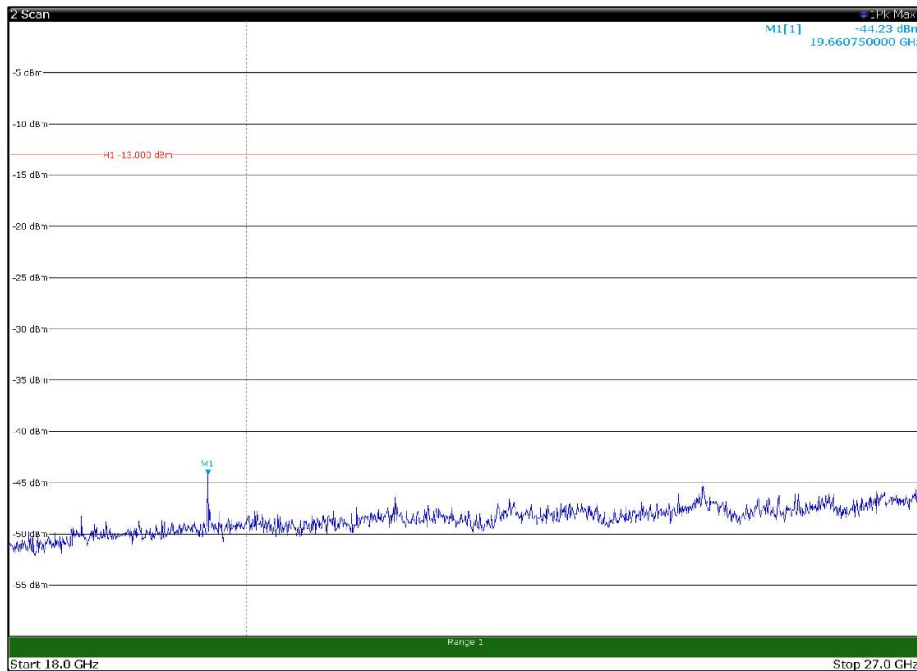

Channel: MIDDLE, Modulation: 16QAM,  
BW=15MHz, Range: 1GHz - 18GHz, Polarization: Horizontal

Channel: MIDDLE, Modulation: 16QAM,  
BW=15MHz, Range: 1GHz - 18GHz, Polarization: Vertical

Channel: MIDDLE, Modulation: 16QAM,  
BW=15MHz, Range: 18GHz - 27GHz, Polarization: Horizontal

Channel: MIDDLE, Modulation: 16QAM,  
BW=15MHz, Range: 18GHz - 27GHz, Polarization: Vertical

Channel: TOP, Modulation: 16QAM,  
BW=15MHz, Range: 30MHz - 1GHz, Polarization: Horizontal

Channel: TOP, Modulation: 16QAM,  
BW=15MHz, Range: 30MHz - 1GHz, Polarization: Vertical