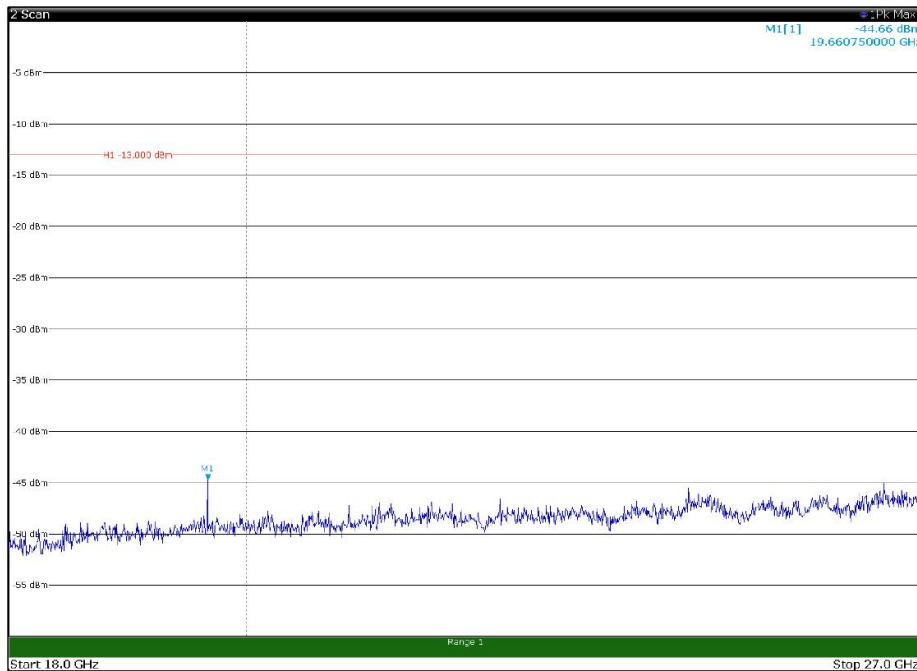

Channel: MIDDLE, Modulation: 64QAM,  
BW=15MHz, Range: 18GHz - 27GHz, Polarization: Vertical

Channel: TOP, Modulation: 64QAM,  
BW=15MHz, Range: 30MHz - 1GHz, Polarization: Horizontal

Channel: TOP, Modulation: 64QAM,  
BW=15MHz, Range: 30MHz - 1GHz, Polarization: Vertical

Channel: TOP, Modulation: 64QAM,  
 BW=15MHz, Range: 1GHz - 18GHz, Polarization: Horizontal

Channel: TOP, Modulation: 64QAM,  
 BW=15MHz, Range: 1GHz - 18GHz, Polarization: Vertical

Channel: TOP, Modulation: 64QAM,  
BW=15MHz, Range: 18GHz - 27GHz, Polarization: Horizontal