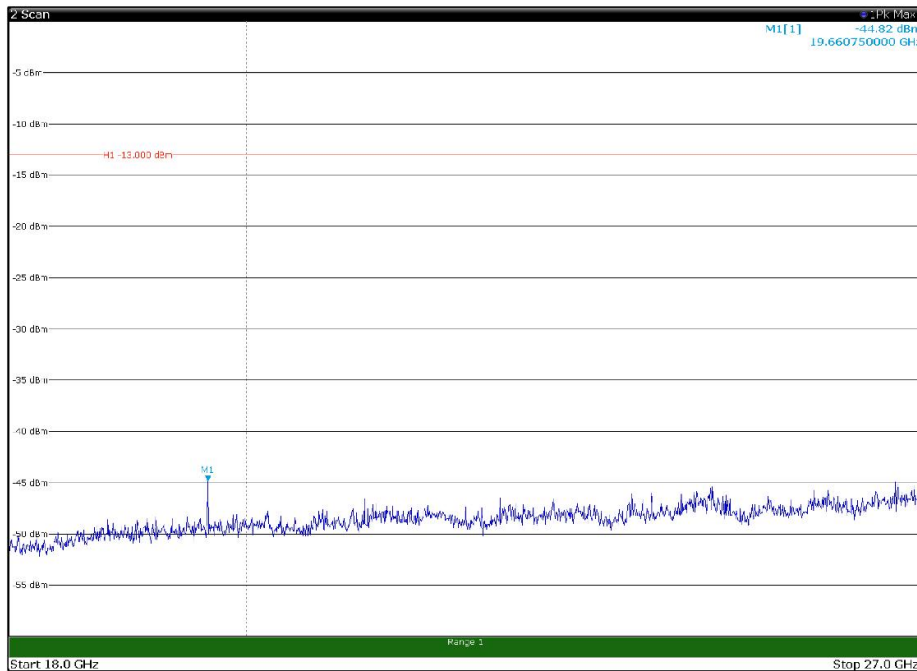

Channel: MIDDLE, Modulation: QPSK,  
BW=15MHz, Range: 18GHz - 27GHz, Polarization: Vertical

Channel: TOP, Modulation: QPSK,  
BW=15MHz, Range: 30MHz - 1GHz, Polarization: Horizontal

Channel: TOP, Modulation: QPSK,  
BW=15MHz, Range: 30MHz - 1GHz, Polarization: Vertical

Channel: TOP, Modulation: QPSK,  
BW=15MHz, Range: 1GHz - 18GHz, Polarization: Horizontal

Channel: TOP, Modulation: QPSK,  
BW=15MHz, Range: 1GHz - 18GHz, Polarization: Vertical

Channel: TOP, Modulation: QPSK,  
BW=15MHz, Range: 18GHz - 27GHz, Polarization: Horizontal