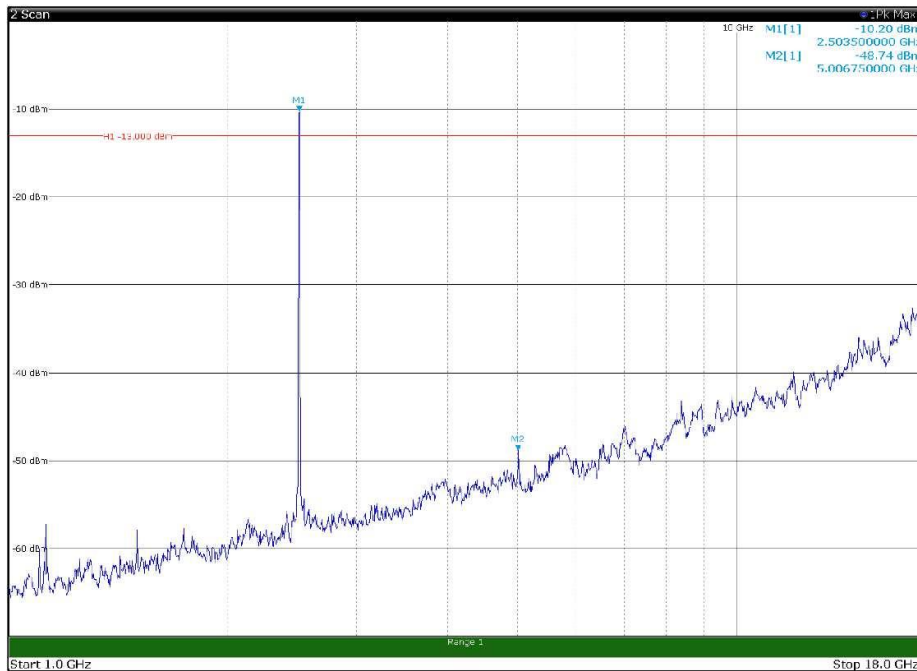

Channel: TOP, Modulation: 16QAM,  
BW=15MHz, Range: 1GHz - 18GHz, Polarization: Horizontal

Channel: TOP, Modulation: 16QAM,  
BW=15MHz, Range: 1GHz - 18GHz, Polarization: Vertical

Channel: TOP, Modulation: 16QAM,  
 BW=15MHz, Range: 18GHz - 27GHz, Polarization: Horizontal

Channel: TOP, Modulation: 16QAM,  
 BW=15MHz, Range: 18GHz - 27GHz, Polarization: Vertical

Channel: BOTTOM, Modulation: 64QAM,  
BW=15MHz, Range: 30MHz - 1GHz, Polarization: Horizontal

Channel: BOTTOM, Modulation: 64QAM,  
BW=15MHz, Range: 30MHz - 1GHz, Polarization: Vertical

Channel: BOTTOM, Modulation: 64QAM,  
 BW=15MHz, Range: 1GHz - 18GHz, Polarization: Horizontal

Channel: BOTTOM, Modulation: 64QAM,  
 BW=15MHz, Range: 1GHz - 18GHz, Polarization: Vertical

Channel: BOTTOM, Modulation: 64QAM,  
BW=15MHz, Range: 18GHz - 27GHz, Polarization: Horizontal