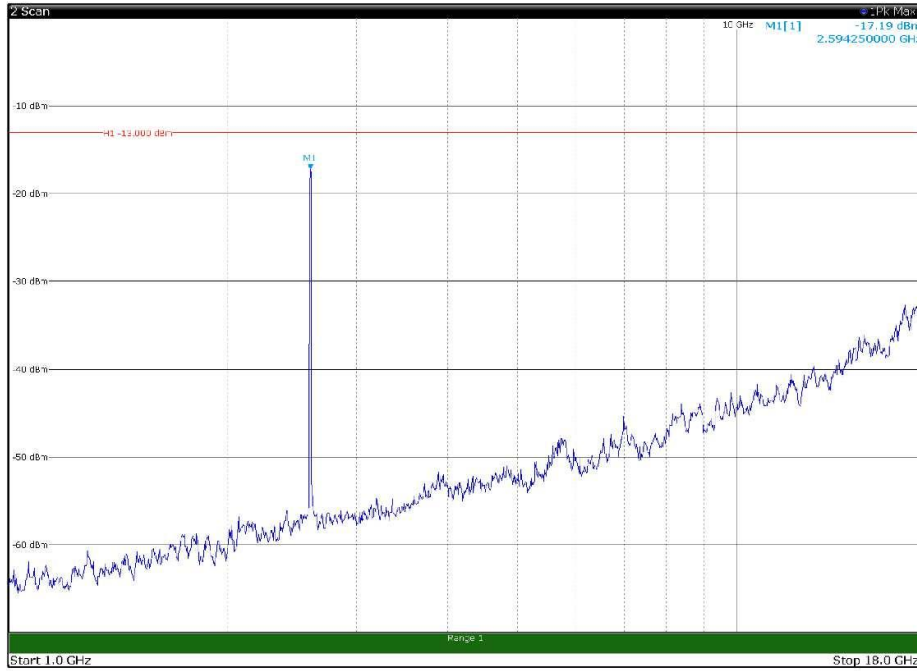

Channel: TOP, Modulation: QPSK,  
BW=15MHz, Range: 18GHz - 27GHz, Polarization: Vertical

Channel: BOTTOM, Modulation: 16QAM,  
BW=15MHz, Range: 30MHz - 1GHz, Polarization: Horizontal

Channel: BOTTOM, Modulation: 16QAM,  
BW=15MHz, Range: 30MHz - 1GHz, Polarization: Vertical

Channel: BOTTOM, Modulation: 16QAM,  
BW=15MHz, Range: 1GHz - 18GHz, Polarization: Horizontal

Channel: BOTTOM, Modulation: 16QAM,  
BW=15MHz, Range: 1GHz - 18GHz, Polarization: Vertical

Channel: BOTTOM, Modulation: 16QAM,  
BW=15MHz, Range: 18GHz - 27GHz, Polarization: Horizontal

Channel: BOTTOM, Modulation: 16QAM,  
BW=15MHz, Range: 18GHz - 27GHz, Polarization: Vertical

Channel: MIDDLE, Modulation: 16QAM,  
BW=15MHz, Range: 30MHz - 1GHz, Polarization: Horizontal

Channel: MIDDLE, Modulation: 16QAM,  
BW=15MHz, Range: 30MHz - 1GHz, Polarization: Vertical

Channel: MIDDLE, Modulation: 16QAM,  
BW=15MHz, Range: 1GHz - 18GHz, Polarization: Horizontal

Channel: MIDDLE, Modulation: 16QAM,  
BW=15MHz, Range: 1GHz - 18GHz, Polarization: Vertical

Channel: MIDDLE, Modulation: 16QAM,  
BW=15MHz, Range: 18GHz - 27GHz, Polarization: Horizontal