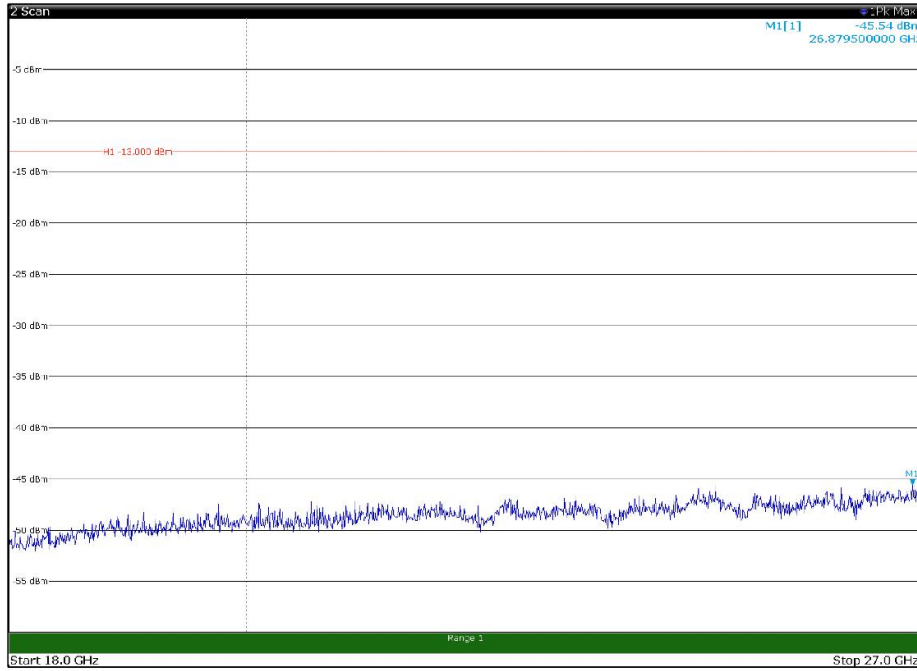

Channel: MIDDLE, Modulation: QPSK,  
BW=15MHz, Range: 18GHz - 27GHz, Polarization: Vertical

Channel: TOP, Modulation: QPSK,  
BW=15MHz, Range: 30MHz - 1GHz, Polarization: Horizontal

Channel: TOP, Modulation: QPSK,  
BW=15MHz, Range: 30MHz - 1GHz, Polarization: Vertical

Channel: TOP, Modulation: QPSK,  
BW=15MHz, Range: 1GHz - 18GHz, Polarization: Horizontal

Channel: TOP, Modulation: QPSK,  
BW=15MHz, Range: 1GHz - 18GHz, Polarization: Vertical

Channel: TOP, Modulation: QPSK,  
BW=15MHz, Range: 18GHz - 27GHz, Polarization: Horizontal