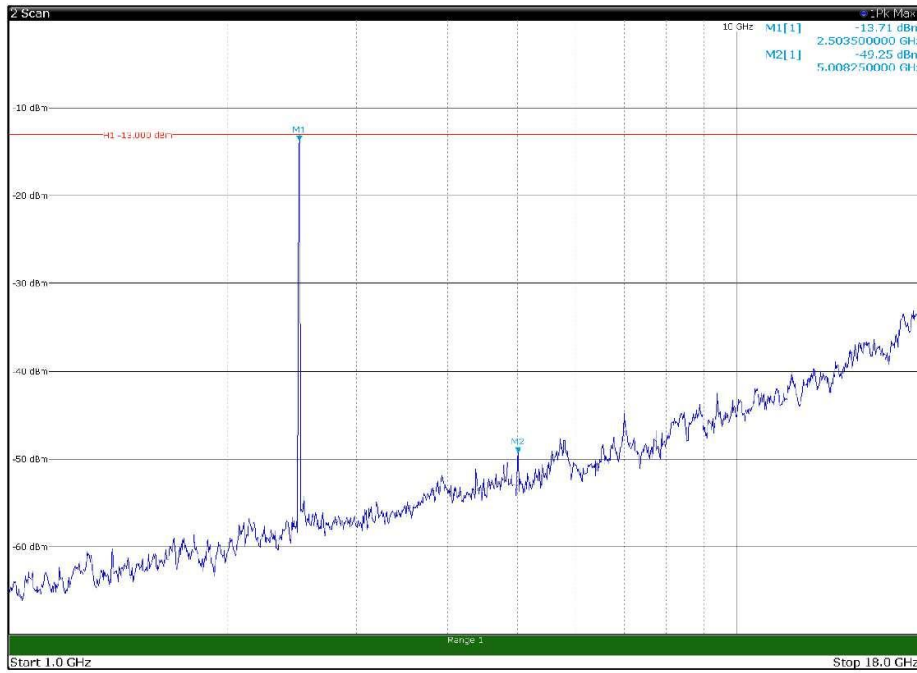

Channel: MIDDLE, Modulation: QPSK,  
BW=15MHz, Range: 18GHz - 27GHz, Polarization: Vertical

Channel: TOP, Modulation: QPSK,  
BW=15MHz, Range: 30MHz - 1GHz, Polarization: Horizontal

Channel: TOP, Modulation: QPSK,  
BW=15MHz, Range: 30MHz - 1GHz, Polarization: Vertical

Channel: TOP, Modulation: QPSK,  
BW=15MHz, Range: 1GHz - 18GHz, Polarization: Horizontal

Channel: TOP, Modulation: QPSK,  
BW=15MHz, Range: 1GHz - 18GHz, Polarization: Vertical

Channel: TOP, Modulation: QPSK,  
BW=15MHz, Range: 18GHz - 27GHz, Polarization: Horizontal

Channel: TOP, Modulation: QPSK,  
BW=15MHz, Range: 18GHz - 27GHz, Polarization: Vertical

Channel: BOTTOM, Modulation: 16QAM,  
BW=15MHz, Range: 30MHz - 1GHz, Polarization: Horizontal

Channel: BOTTOM, Modulation: 16QAM,  
BW=15MHz, Range: 30MHz - 1GHz, Polarization: Vertical

Channel: BOTTOM, Modulation: 16QAM,  
BW=15MHz, Range: 1GHz - 18GHz, Polarization: Horizontal

Channel: BOTTOM, Modulation: 16QAM,  
BW=15MHz, Range: 1GHz - 18GHz, Polarization: Vertical

Channel: BOTTOM, Modulation: 16QAM,  
BW=15MHz, Range: 18GHz - 27GHz, Polarization: Horizontal