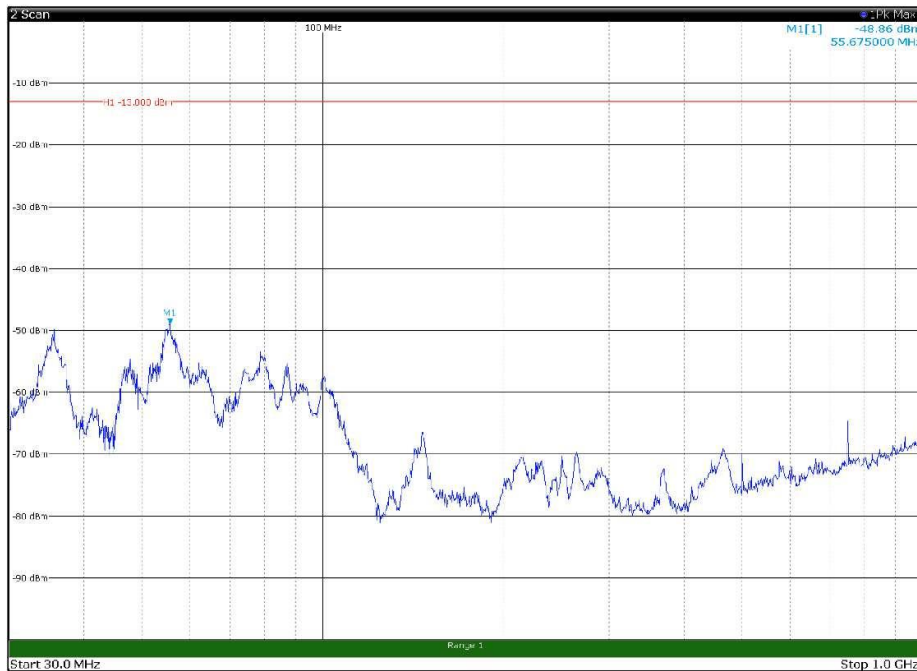

Channel: MIDDLE, Modulation: 16QAM,  
BW=15MHz, Range: 18GHz - 27GHz, Polarization: Vertical

Channel: TOP, Modulation: 16QAM,  
BW=15MHz, Range: 30MHz - 1GHz, Polarization: Horizontal

Channel: TOP, Modulation: 16QAM,  
BW=15MHz, Range: 30MHz - 1GHz, Polarization: Vertical

Channel: TOP, Modulation: 16QAM,  
BW=15MHz, Range: 1GHz - 18GHz, Polarization: Horizontal

Channel: TOP, Modulation: 16QAM,  
BW=15MHz, Range: 1GHz - 18GHz, Polarization: Vertical

Channel: TOP, Modulation: 16QAM,  
 BW=15MHz, Range: 18GHz - 27GHz, Polarization: Horizontal

Channel: TOP, Modulation: 16QAM,  
 BW=15MHz, Range: 18GHz - 27GHz, Polarization: Vertical

Channel: BOTTOM, Modulation: 64QAM,  
BW=15MHz, Range: 30MHz - 1GHz, Polarization: Horizontal

Channel: BOTTOM, Modulation: 64QAM,  
BW=15MHz, Range: 30MHz - 1GHz, Polarization: Vertical