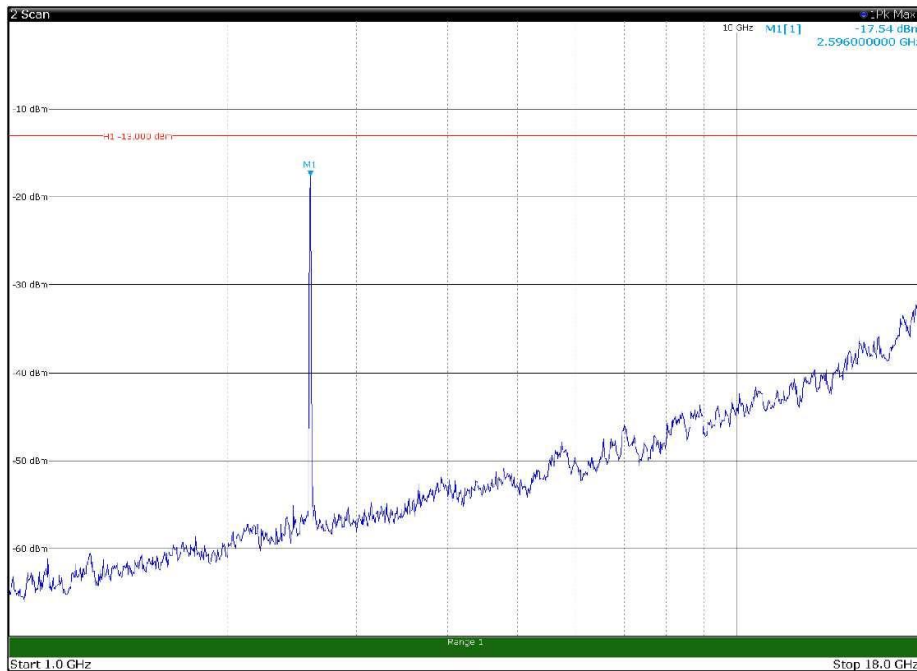

Channel: BOTTOM, Modulation: 64QAM,  
 BW=15MHz, Range: 1GHz - 18GHz, Polarization: Horizontal

Channel: BOTTOM, Modulation: 64QAM,  
 BW=15MHz, Range: 1GHz - 18GHz, Polarization: Vertical

Channel: BOTTOM, Modulation: 64QAM,  
BW=15MHz, Range: 18GHz - 27GHz, Polarization: Horizontal

Channel: BOTTOM, Modulation: 64QAM,  
BW=15MHz, Range: 18GHz - 27GHz, Polarization: Vertical

Channel: MIDDLE, Modulation: 64QAM,  
BW=15MHz, Range: 30MHz - 1GHz, Polarization: Horizontal

Channel: MIDDLE, Modulation: 64QAM,  
BW=15MHz, Range: 30MHz - 1GHz, Polarization: Vertical

Channel: MIDDLE, Modulation: 64QAM,  
 BW=15MHz, Range: 1GHz - 18GHz, Polarization: Horizontal

Channel: MIDDLE, Modulation: 64QAM,  
 BW=15MHz, Range: 1GHz - 18GHz, Polarization: Vertical

Channel: MIDDLE, Modulation: 64QAM,  
BW=15MHz, Range: 18GHz - 27GHz, Polarization: Horizontal