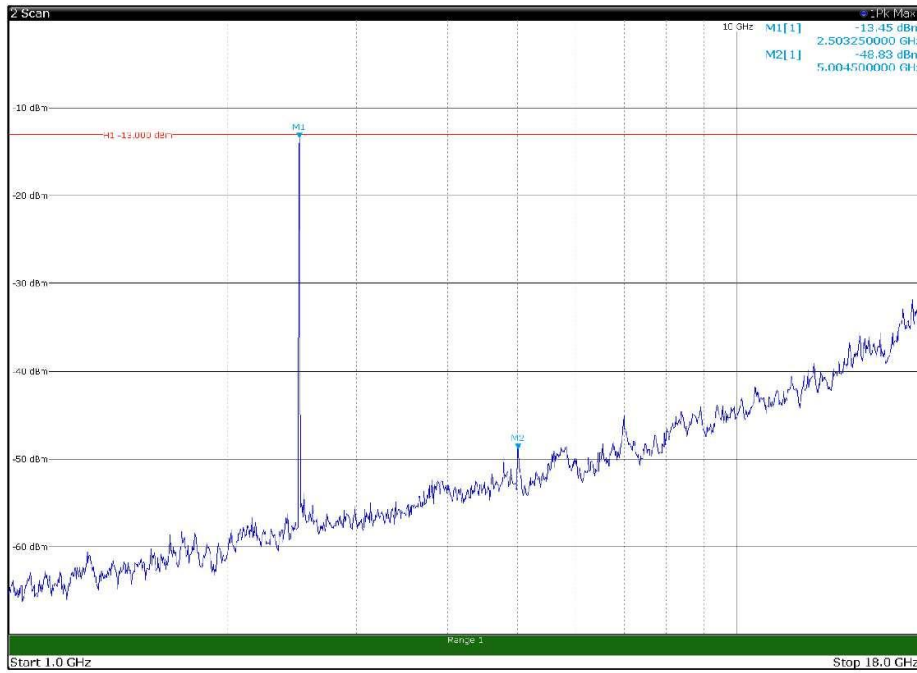

Channel: MIDDLE, Modulation: 16QAM,  
BW=15MHz, Range: 18GHz - 27GHz, Polarization: Vertical

Channel: TOP, Modulation: 16QAM,  
BW=15MHz, Range: 30MHz - 1GHz, Polarization: Horizontal

Channel: TOP, Modulation: 16QAM,  
BW=15MHz, Range: 30MHz - 1GHz, Polarization: Vertical

Channel: TOP, Modulation: 16QAM,  
BW=15MHz, Range: 1GHz - 18GHz, Polarization: Horizontal

Channel: TOP, Modulation: 16QAM,  
BW=15MHz, Range: 1GHz - 18GHz, Polarization: Vertical

Channel: TOP, Modulation: 16QAM,  
 BW=15MHz, Range: 18GHz - 27GHz, Polarization: Horizontal

Channel: TOP, Modulation: 16QAM,  
 BW=15MHz, Range: 18GHz - 27GHz, Polarization: Vertical

Channel: BOTTOM, Modulation: 64QAM,  
BW=15MHz, Range: 30MHz - 1GHz, Polarization: Horizontal

Channel: BOTTOM, Modulation: 64QAM,  
BW=15MHz, Range: 30MHz - 1GHz, Polarization: Vertical