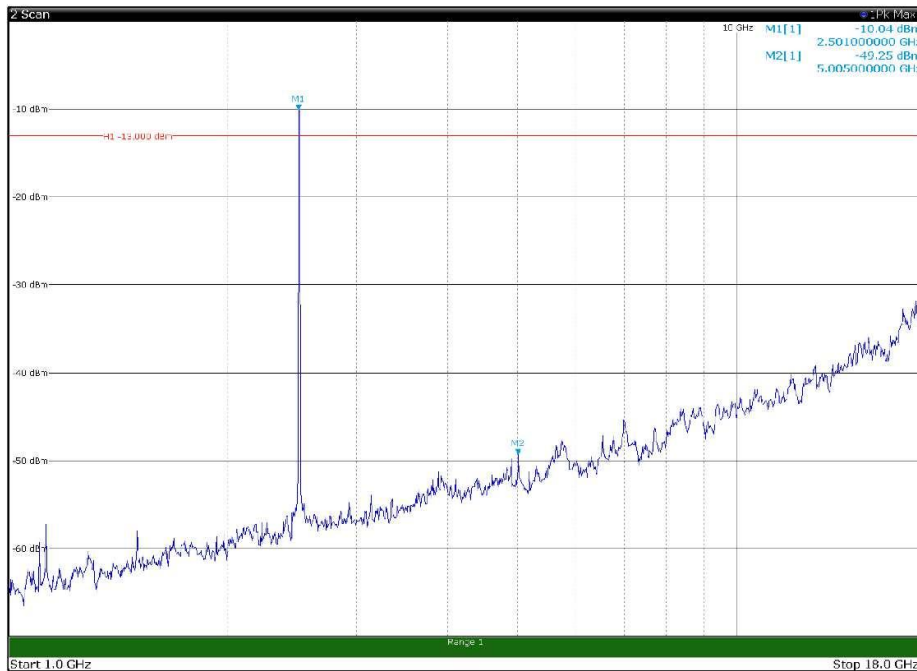

Channel: TOP, Modulation: 64QAM,  
 BW=15MHz, Range: 1GHz - 18GHz, Polarization: Horizontal

Channel: TOP, Modulation: 64QAM,  
 BW=15MHz, Range: 1GHz - 18GHz, Polarization: Vertical

Channel: TOP, Modulation: 64QAM,  
BW=15MHz, Range: 18GHz - 27GHz, Polarization: Horizontal

Channel: TOP, Modulation: 64QAM,  
BW=15MHz, Range: 18GHz - 27GHz, Polarization: Vertical

Channel: BOTTOM, Modulation: 256QAM,  
 BW=15MHz, Range: 30MHz - 1GHz, Polarization: Horizontal

Channel: BOTTOM, Modulation: 256QAM,  
 BW=15MHz, Range: 30MHz - 1GHz, Polarization: Vertical

Channel: BOTTOM, Modulation: 256QAM,  
 BW=15MHz, Range: 1GHz - 18GHz, Polarization: Horizontal

Channel: BOTTOM, Modulation: 256QAM,  
 BW=15MHz, Range: 1GHz - 18GHz, Polarization: Vertical

Channel: BOTTOM, Modulation: 256QAM,  
BW=15MHz, Range: 18GHz - 27GHz, Polarization: Horizontal