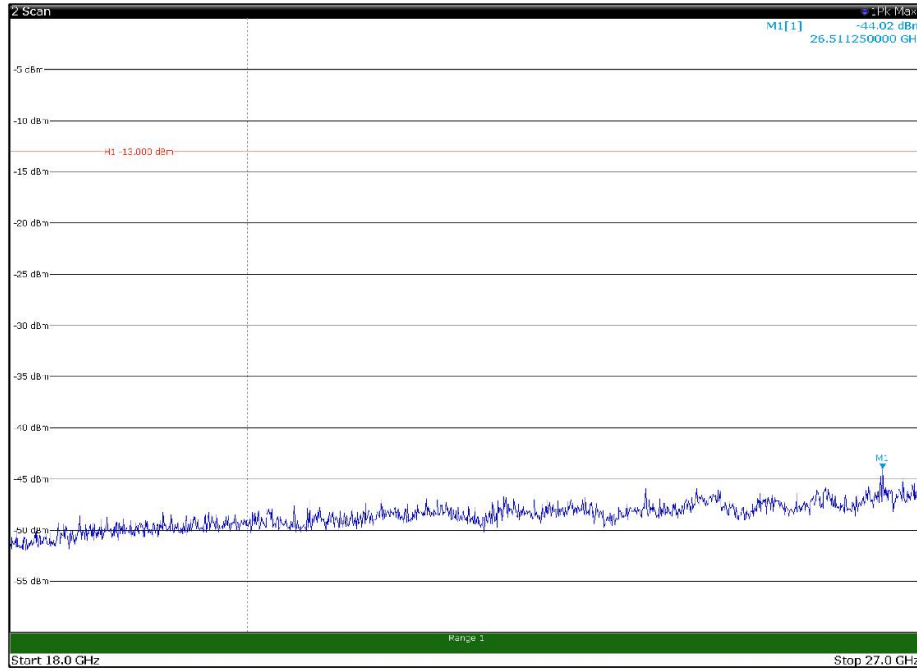

Channel: TOP, Modulation: 256QAM,  
BW=10MHz, Range: 1GHz - 18GHz, Polarization: Horizontal

Channel: TOP, Modulation: 256QAM,  
BW=10MHz, Range: 1GHz - 18GHz, Polarization: Vertical

Channel: TOP, Modulation: 256QAM,  
BW=10MHz, Range: 18GHz - 27GHz, Polarization: Horizontal

Channel: TOP, Modulation: 256QAM,  
BW=10MHz, Range: 18GHz - 27GHz, Polarization: Vertical

Channel: BOTTOM, Modulation: QPSK,  
BW=15MHz, Range: 30MHz - 1GHz, Polarization: Horizontal

Channel: BOTTOM, Modulation: QPSK,  
BW=15MHz, Range: 30MHz - 1GHz, Polarization: Vertical

Channel: BOTTOM, Modulation: QPSK,  
BW=15MHz, Range: 1GHz - 18GHz, Polarization: Horizontal

Channel: BOTTOM, Modulation: QPSK,  
BW=15MHz, Range: 1GHz - 18GHz, Polarization: Vertical

Channel: BOTTOM, Modulation: QPSK,  
BW=15MHz, Range: 18GHz - 27GHz, Polarization: Horizontal