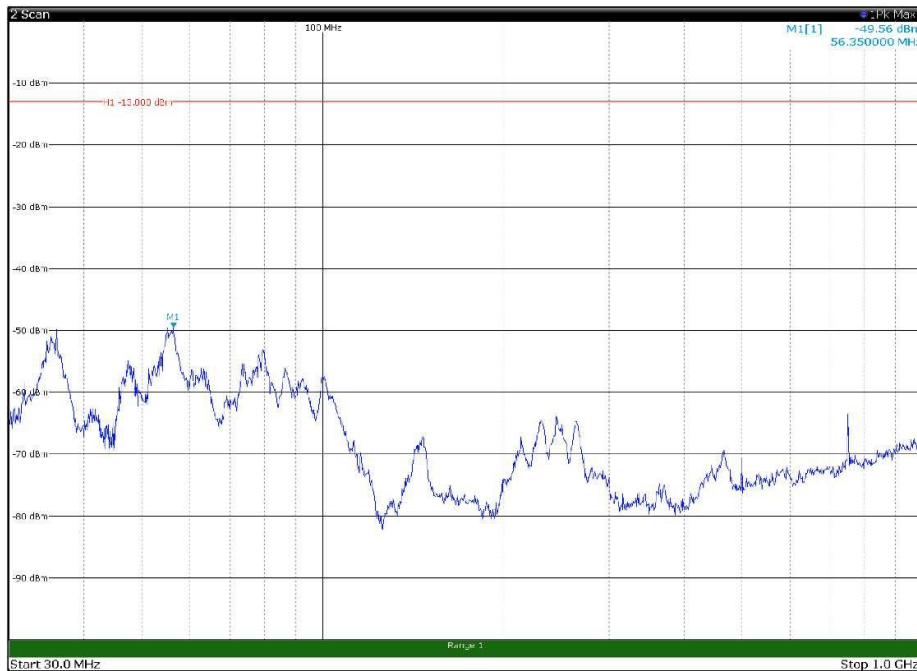

Channel: MIDDLE, Modulation: QPSK,  
BW=15MHz, Range: 18GHz - 27GHz, Polarization: Vertical

Channel: TOP, Modulation: QPSK,  
BW=15MHz, Range: 30MHz - 1GHz, Polarization: Horizontal

Channel: TOP, Modulation: QPSK,  
BW=15MHz, Range: 30MHz - 1GHz, Polarization: Vertical

Channel: TOP, Modulation: QPSK,  
BW=15MHz, Range: 1GHz - 18GHz, Polarization: Horizontal

Channel: TOP, Modulation: QPSK,  
BW=15MHz, Range: 1GHz - 18GHz, Polarization: Vertical

Channel: TOP, Modulation: QPSK,  
BW=15MHz, Range: 18GHz - 27GHz, Polarization: Horizontal

Channel: TOP, Modulation: QPSK,  
BW=15MHz, Range: 18GHz - 27GHz, Polarization: Vertical

Channel: BOTTOM, Modulation: 16QAM,  
BW=15MHz, Range: 30MHz - 1GHz, Polarization: Horizontal

Channel: BOTTOM, Modulation: 16QAM,  
BW=15MHz, Range: 30MHz - 1GHz, Polarization: Vertical

Channel: BOTTOM, Modulation: 16QAM,  
BW=15MHz, Range: 1GHz - 18GHz, Polarization: Horizontal

Channel: BOTTOM, Modulation: 16QAM,  
BW=15MHz, Range: 1GHz - 18GHz, Polarization: Vertical

Channel: BOTTOM, Modulation: 16QAM,  
BW=15MHz, Range: 18GHz - 27GHz, Polarization: Horizontal