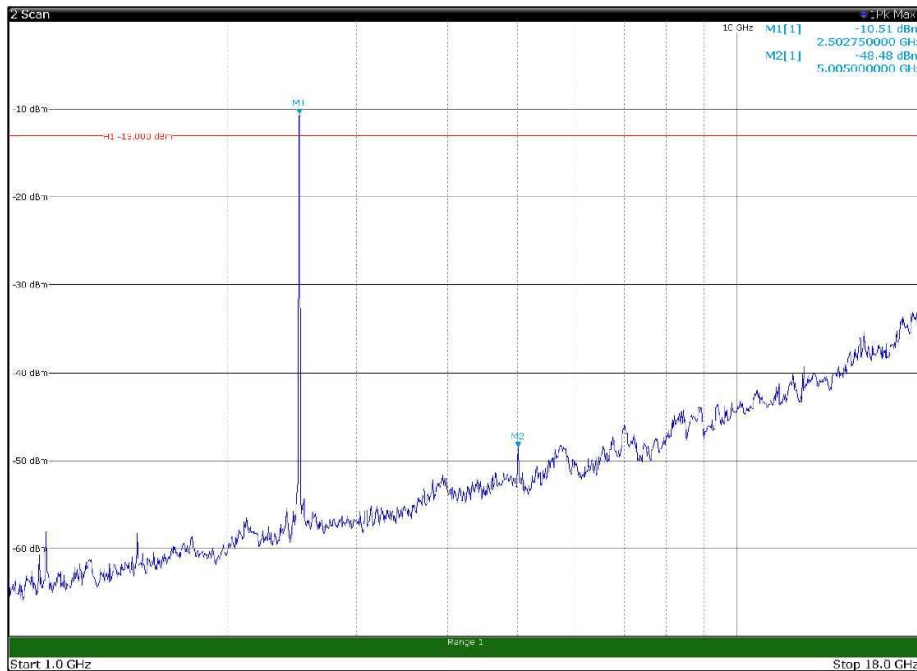

Channel: TOP, Modulation: 256QAM,  
BW=10MHz, Range: 1GHz - 18GHz, Polarization: Horizontal

Channel: TOP, Modulation: 256QAM,  
BW=10MHz, Range: 1GHz - 18GHz, Polarization: Vertical

Channel: TOP, Modulation: 256QAM,  
BW=10MHz, Range: 18GHz - 27GHz, Polarization: Horizontal

Channel: TOP, Modulation: 256QAM,  
BW=10MHz, Range: 18GHz - 27GHz, Polarization: Vertical

Channel: BOTTOM, Modulation: QPSK,  
BW=15MHz, Range: 30MHz - 1GHz, Polarization: Horizontal

Channel: BOTTOM, Modulation: QPSK,  
BW=15MHz, Range: 30MHz - 1GHz, Polarization: Vertical

Channel: BOTTOM, Modulation: QPSK,  
BW=15MHz, Range: 1GHz - 18GHz, Polarization: Horizontal

Channel: BOTTOM, Modulation: QPSK,  
BW=15MHz, Range: 1GHz - 18GHz, Polarization: Vertical

Channel: BOTTOM, Modulation: QPSK,  
BW=15MHz, Range: 18GHz - 27GHz, Polarization: Horizontal

Channel: BOTTOM, Modulation: QPSK,  
BW=15MHz, Range: 18GHz - 27GHz, Polarization: Vertical

Channel: MIDDLE, Modulation: QPSK,  
BW=15MHz, Range: 30MHz - 1GHz, Polarization: Horizontal

Channel: MIDDLE, Modulation: QPSK,  
BW=15MHz, Range: 30MHz - 1GHz, Polarization: Vertical