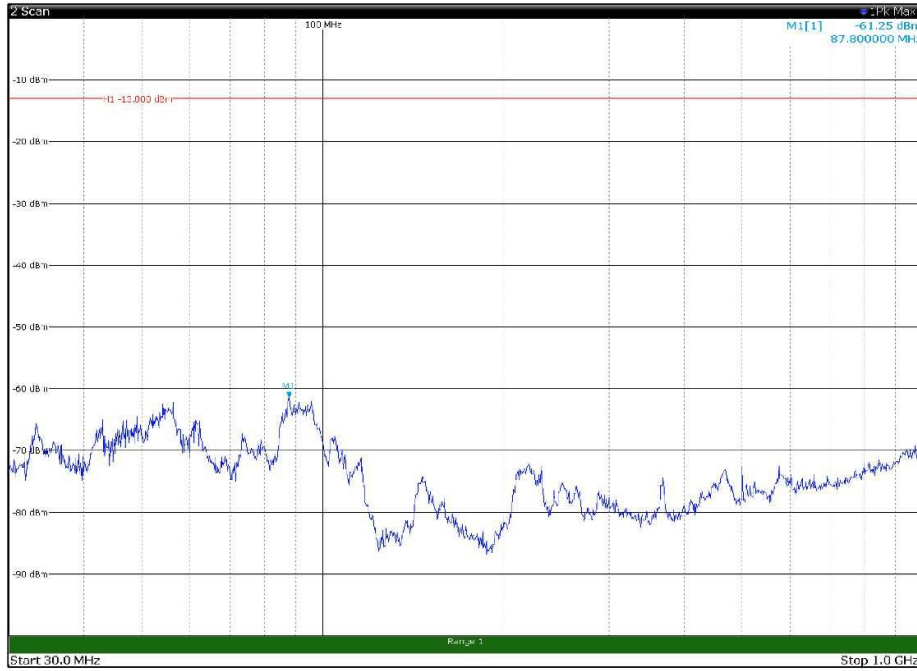

Channel: BOTTOM, Modulation: 16QAM,  
BW=15MHz, Range: 18GHz - 27GHz, Polarization: Vertical

Channel: MIDDLE, Modulation: 16QAM,  
BW=15MHz, Range: 30MHz - 1GHz, Polarization: Horizontal

Channel: MIDDLE, Modulation: 16QAM,  
BW=15MHz, Range: 30MHz - 1GHz, Polarization: Vertical

Channel: MIDDLE, Modulation: 16QAM,  
BW=15MHz, Range: 1GHz - 18GHz, Polarization: Horizontal

Channel: MIDDLE, Modulation: 16QAM,  
BW=15MHz, Range: 1GHz - 18GHz, Polarization: Vertical

Channel: MIDDLE, Modulation: 16QAM,  
BW=15MHz, Range: 18GHz - 27GHz, Polarization: Horizontal

Channel: MIDDLE, Modulation: 16QAM,  
BW=15MHz, Range: 18GHz - 27GHz, Polarization: Vertical

Channel: TOP, Modulation: 16QAM,  
BW=15MHz, Range: 30MHz - 1GHz, Polarization: Horizontal

Channel: TOP, Modulation: 16QAM,  
BW=15MHz, Range: 30MHz - 1GHz, Polarization: Vertical

Channel: TOP, Modulation: 16QAM,  
BW=15MHz, Range: 1GHz - 18GHz, Polarization: Horizontal

Channel: TOP, Modulation: 16QAM,  
BW=15MHz, Range: 1GHz - 18GHz, Polarization: Vertical

Channel: TOP, Modulation: 16QAM,  
 BW=15MHz, Range: 18GHz - 27GHz, Polarization: Horizontal