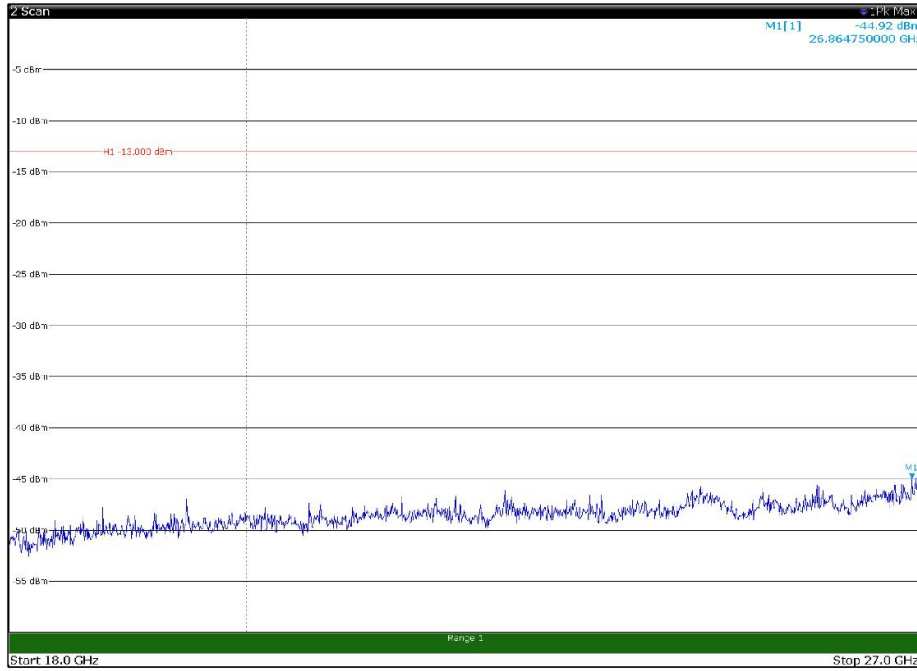

Channel: TOP, Modulation: QPSK,  
BW=15MHz, Range: 18GHz - 27GHz, Polarization: Vertical

Channel: BOTTOM, Modulation: 16QAM,  
BW=15MHz, Range: 30MHz - 1GHz, Polarization: Horizontal

Channel: BOTTOM, Modulation: 16QAM,  
BW=15MHz, Range: 30MHz - 1GHz, Polarization: Vertical

Channel: BOTTOM, Modulation: 16QAM,  
BW=15MHz, Range: 1GHz - 18GHz, Polarization: Horizontal

Channel: BOTTOM, Modulation: 16QAM,  
BW=15MHz, Range: 1GHz - 18GHz, Polarization: Vertical

Channel: BOTTOM, Modulation: 16QAM,  
BW=15MHz, Range: 18GHz - 27GHz, Polarization: Horizontal