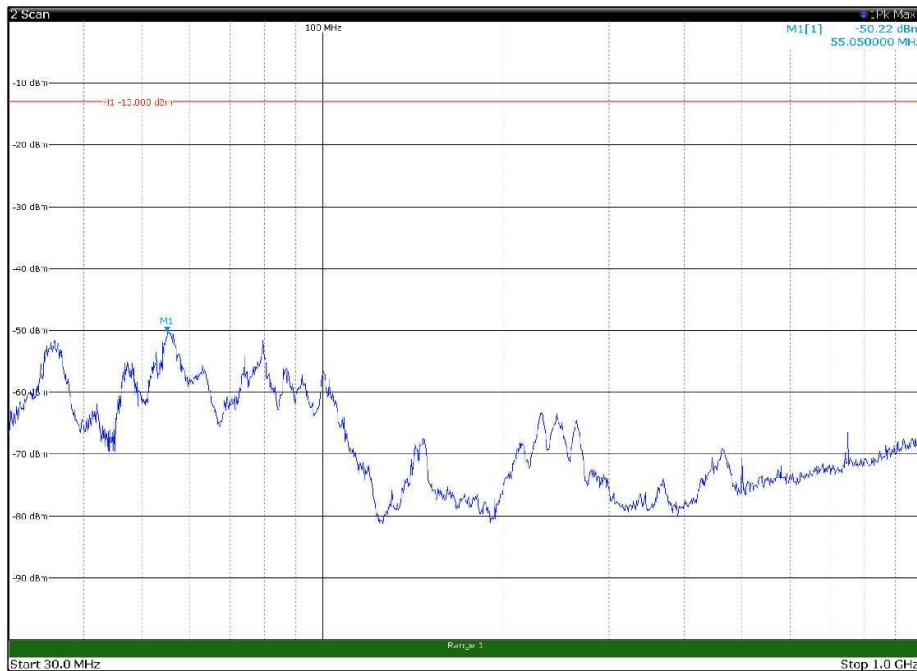

Channel: BOTTOM, Modulation: QPSK,  
BW=15MHz, Range: 18GHz - 27GHz, Polarization: Vertical

Channel: MIDDLE, Modulation: QPSK,  
BW=15MHz, Range: 30MHz - 1GHz, Polarization: Horizontal

Channel: MIDDLE, Modulation: QPSK,  
BW=15MHz, Range: 30MHz - 1GHz, Polarization: Vertical

Channel: MIDDLE, Modulation: QPSK,  
BW=15MHz, Range: 1GHz - 18GHz, Polarization: Horizontal

Channel: MIDDLE, Modulation: QPSK,  
BW=15MHz, Range: 1GHz - 18GHz, Polarization: Vertical

Channel: MIDDLE, Modulation: QPSK,  
BW=15MHz, Range: 18GHz - 27GHz, Polarization: Horizontal

Channel: MIDDLE, Modulation: QPSK,  
BW=15MHz, Range: 18GHz - 27GHz, Polarization: Vertical

Channel: TOP, Modulation: QPSK,  
BW=15MHz, Range: 30MHz - 1GHz, Polarization: Horizontal

Channel: TOP, Modulation: QPSK,  
BW=15MHz, Range: 30MHz - 1GHz, Polarization: Vertical

Channel: TOP, Modulation: QPSK,  
BW=15MHz, Range: 1GHz - 18GHz, Polarization: Horizontal

Channel: TOP, Modulation: QPSK,  
BW=15MHz, Range: 1GHz - 18GHz, Polarization: Vertical

Channel: TOP, Modulation: QPSK,  
BW=15MHz, Range: 18GHz - 27GHz, Polarization: Horizontal