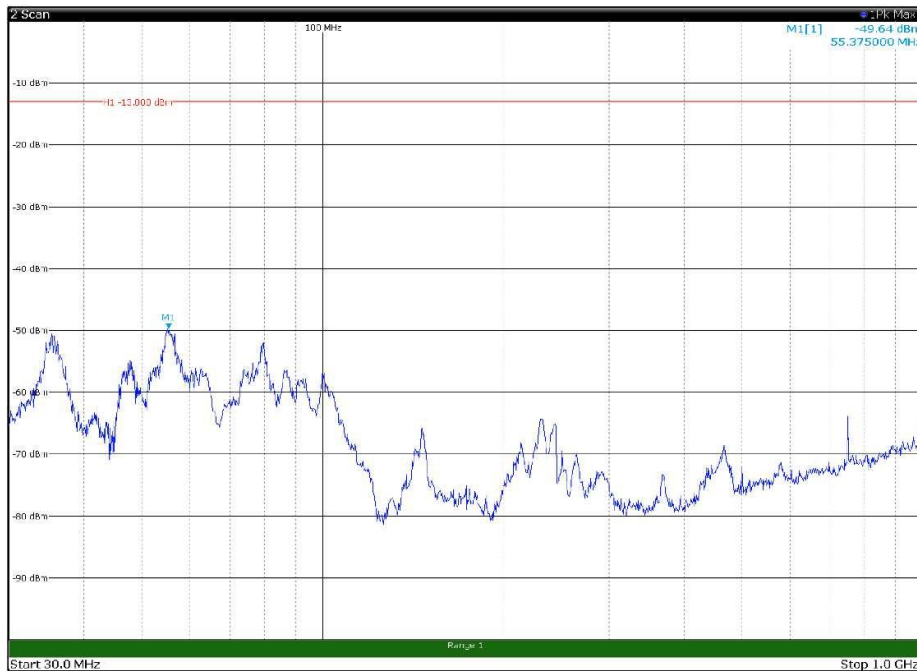

Channel: TOP, Modulation: 256QAM,  
BW=10MHz, Range: 1GHz - 18GHz, Polarization: Horizontal

Channel: TOP, Modulation: 256QAM,  
BW=10MHz, Range: 1GHz - 18GHz, Polarization: Vertical

Channel: TOP, Modulation: 256QAM,  
BW=10MHz, Range: 18GHz - 27GHz, Polarization: Horizontal

Channel: TOP, Modulation: 256QAM,  
BW=10MHz, Range: 18GHz - 27GHz, Polarization: Vertical

Channel: BOTTOM, Modulation: QPSK,  
BW=15MHz, Range: 30MHz - 1GHz, Polarization: Horizontal

Channel: BOTTOM, Modulation: QPSK,  
BW=15MHz, Range: 30MHz - 1GHz, Polarization: Vertical

Channel: BOTTOM, Modulation: QPSK,  
BW=15MHz, Range: 1GHz - 18GHz, Polarization: Horizontal

Channel: BOTTOM, Modulation: QPSK,  
BW=15MHz, Range: 1GHz - 18GHz, Polarization: Vertical

Channel: BOTTOM, Modulation: QPSK,  
BW=15MHz, Range: 18GHz - 27GHz, Polarization: Horizontal

Channel: BOTTOM, Modulation: QPSK,  
BW=15MHz, Range: 18GHz - 27GHz, Polarization: Vertical

Channel: MIDDLE, Modulation: QPSK,  
BW=15MHz, Range: 30MHz - 1GHz, Polarization: Horizontal

Channel: MIDDLE, Modulation: QPSK,  
BW=15MHz, Range: 30MHz - 1GHz, Polarization: Vertical