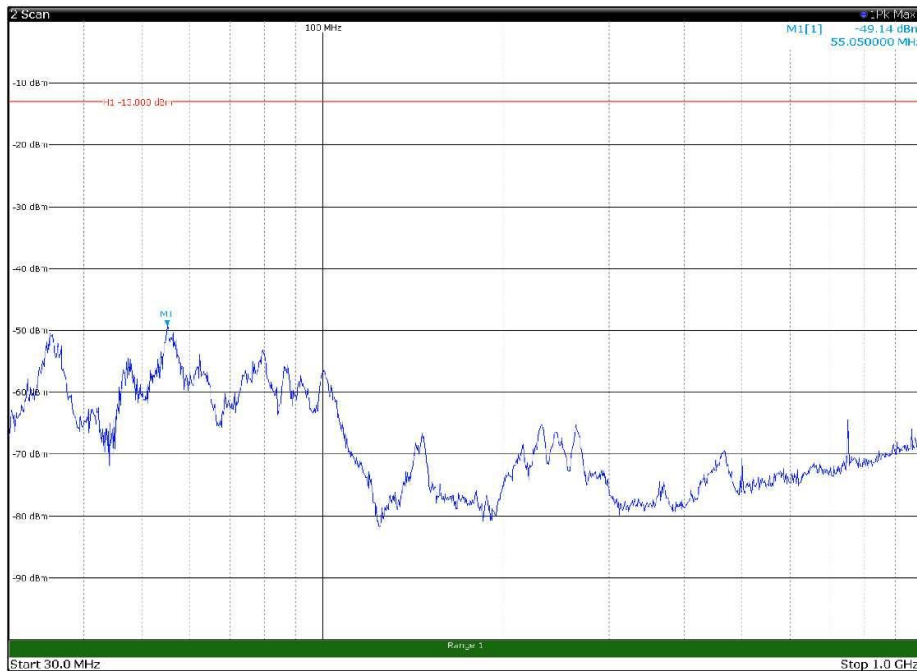

Channel: BOTTOM, Modulation: 16QAM,  
BW=15MHz, Range: 18GHz - 27GHz, Polarization: Vertical

Channel: MIDDLE, Modulation: 16QAM,  
BW=15MHz, Range: 30MHz - 1GHz, Polarization: Horizontal

Channel: MIDDLE, Modulation: 16QAM,  
BW=15MHz, Range: 30MHz - 1GHz, Polarization: Vertical

Channel: MIDDLE, Modulation: 16QAM,  
BW=15MHz, Range: 1GHz - 18GHz, Polarization: Horizontal

Channel: MIDDLE, Modulation: 16QAM,  
BW=15MHz, Range: 1GHz - 18GHz, Polarization: Vertical

Channel: MIDDLE, Modulation: 16QAM,  
BW=15MHz, Range: 18GHz - 27GHz, Polarization: Horizontal

Channel: MIDDLE, Modulation: 16QAM,  
BW=15MHz, Range: 18GHz - 27GHz, Polarization: Vertical

Channel: TOP, Modulation: 16QAM,  
BW=15MHz, Range: 30MHz - 1GHz, Polarization: Horizontal

Channel: TOP, Modulation: 16QAM,  
BW=15MHz, Range: 30MHz - 1GHz, Polarization: Vertical

Channel: TOP, Modulation: 16QAM,  
BW=15MHz, Range: 1GHz - 18GHz, Polarization: Horizontal

Channel: TOP, Modulation: 16QAM,  
BW=15MHz, Range: 1GHz - 18GHz, Polarization: Vertical

Channel: TOP, Modulation: 16QAM,  
 BW=15MHz, Range: 18GHz - 27GHz, Polarization: Horizontal