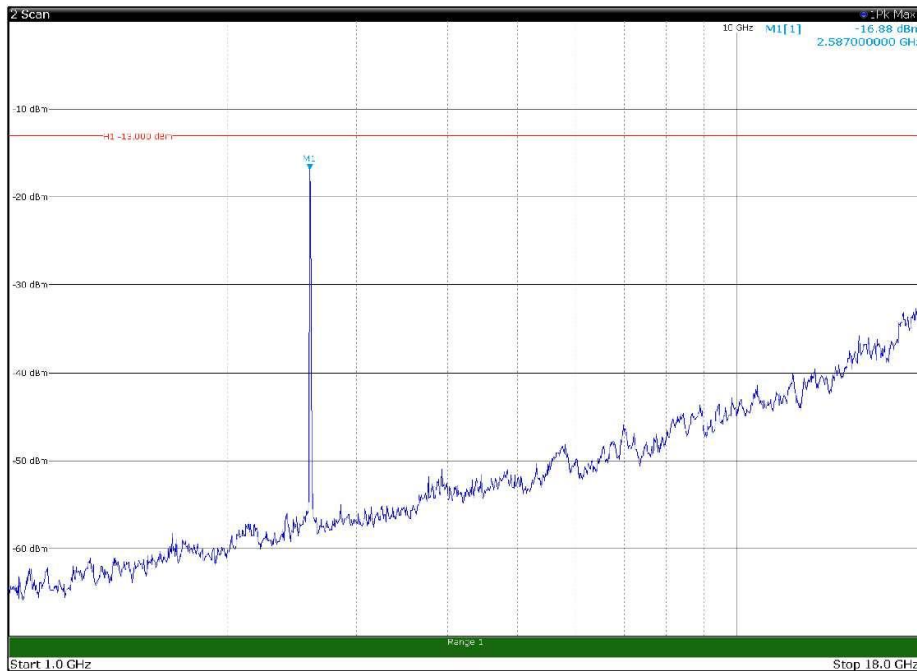

Channel: BOTTOM, Modulation: 16QAM,  
BW=15MHz, Range: 1GHz - 18GHz, Polarization: Horizontal

Channel: BOTTOM, Modulation: 16QAM,  
BW=15MHz, Range: 1GHz - 18GHz, Polarization: Vertical

Channel: BOTTOM, Modulation: 16QAM,  
BW=15MHz, Range: 18GHz - 27GHz, Polarization: Horizontal

Channel: BOTTOM, Modulation: 16QAM,  
BW=15MHz, Range: 18GHz - 27GHz, Polarization: Vertical

Channel: MIDDLE, Modulation: 16QAM,  
BW=15MHz, Range: 30MHz - 1GHz, Polarization: Horizontal

Channel: MIDDLE, Modulation: 16QAM,  
BW=15MHz, Range: 30MHz - 1GHz, Polarization: Vertical

Channel: MIDDLE, Modulation: 16QAM,  
BW=15MHz, Range: 1GHz - 18GHz, Polarization: Horizontal

Channel: MIDDLE, Modulation: 16QAM,  
BW=15MHz, Range: 1GHz - 18GHz, Polarization: Vertical

Channel: MIDDLE, Modulation: 16QAM,  
BW=15MHz, Range: 18GHz - 27GHz, Polarization: Horizontal

Channel: MIDDLE, Modulation: 16QAM,  
BW=15MHz, Range: 18GHz - 27GHz, Polarization: Vertical

Channel: TOP, Modulation: 16QAM,  
BW=15MHz, Range: 30MHz - 1GHz, Polarization: Horizontal

Channel: TOP, Modulation: 16QAM,  
BW=15MHz, Range: 30MHz - 1GHz, Polarization: Vertical