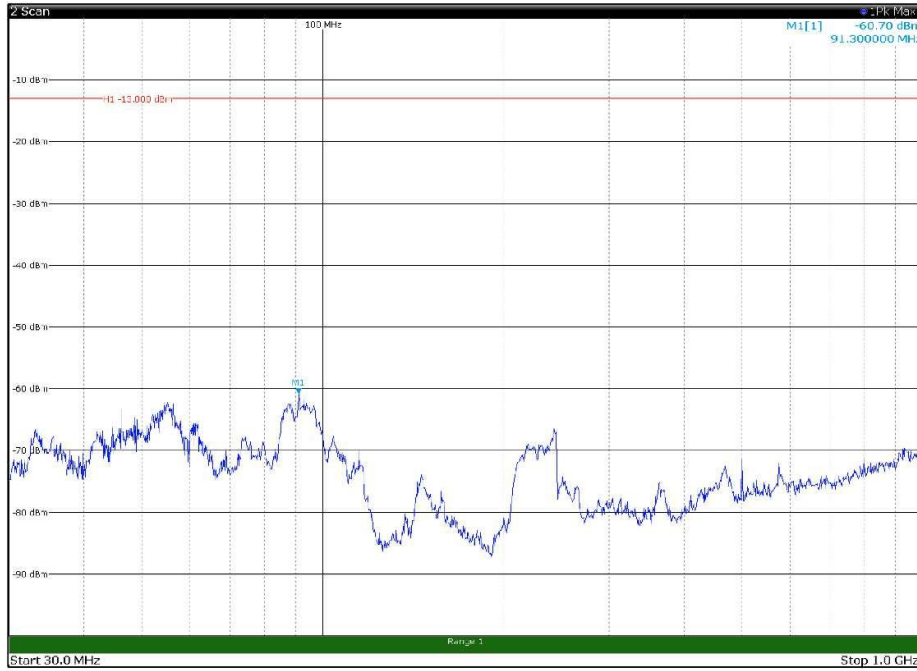

Channel: MIDDLE, Modulation: 16QAM,  
BW=15MHz, Range: 18GHz - 27GHz, Polarization: Vertical

Channel: TOP, Modulation: 16QAM,  
BW=15MHz, Range: 30MHz - 1GHz, Polarization: Horizontal

Channel: TOP, Modulation: 16QAM,  
BW=15MHz, Range: 30MHz - 1GHz, Polarization: Vertical

Channel: TOP, Modulation: 16QAM,  
BW=15MHz, Range: 1GHz - 18GHz, Polarization: Horizontal

Channel: TOP, Modulation: 16QAM,  
BW=15MHz, Range: 1GHz - 18GHz, Polarization: Vertical

Channel: TOP, Modulation: 16QAM,  
 BW=15MHz, Range: 18GHz - 27GHz, Polarization: Horizontal

Channel: TOP, Modulation: 16QAM,  
 BW=15MHz, Range: 18GHz - 27GHz, Polarization: Vertical

Channel: BOTTOM, Modulation: 64QAM,  
BW=15MHz, Range: 30MHz - 1GHz, Polarization: Horizontal

Channel: BOTTOM, Modulation: 64QAM,  
BW=15MHz, Range: 30MHz - 1GHz, Polarization: Vertical

Channel: BOTTOM, Modulation: 64QAM,  
 BW=15MHz, Range: 1GHz - 18GHz, Polarization: Horizontal

Channel: BOTTOM, Modulation: 64QAM,  
 BW=15MHz, Range: 1GHz - 18GHz, Polarization: Vertical

Channel: BOTTOM, Modulation: 64QAM,  
BW=15MHz, Range: 18GHz - 27GHz, Polarization: Horizontal