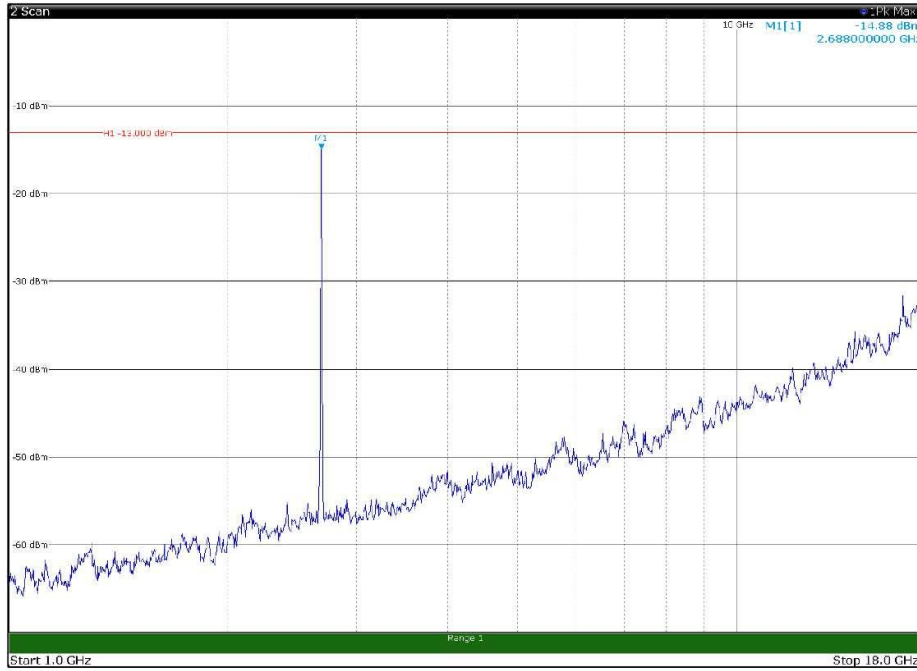

Channel: MIDDLE, Modulation: QPSK,  
BW=15MHz, Range: 1GHz - 18GHz, Polarization: Horizontal

Channel: MIDDLE, Modulation: QPSK,  
BW=15MHz, Range: 1GHz - 18GHz, Polarization: Vertical

Channel: MIDDLE, Modulation: QPSK,  
BW=15MHz, Range: 18GHz - 27GHz, Polarization: Horizontal

Channel: MIDDLE, Modulation: QPSK,  
BW=15MHz, Range: 18GHz - 27GHz, Polarization: Vertical

Channel: TOP, Modulation: QPSK,  
BW=15MHz, Range: 30MHz - 1GHz, Polarization: Horizontal

Channel: TOP, Modulation: QPSK,  
BW=15MHz, Range: 30MHz - 1GHz, Polarization: Vertical

Channel: TOP, Modulation: QPSK,  
BW=15MHz, Range: 1GHz - 18GHz, Polarization: Horizontal

Channel: TOP, Modulation: QPSK,  
BW=15MHz, Range: 1GHz - 18GHz, Polarization: Vertical

Channel: TOP, Modulation: QPSK,  
BW=15MHz, Range: 18GHz - 27GHz, Polarization: Horizontal

Channel: TOP, Modulation: QPSK,  
BW=15MHz, Range: 18GHz - 27GHz, Polarization: Vertical

Channel: BOTTOM, Modulation: 16QAM,  
BW=15MHz, Range: 30MHz - 1GHz, Polarization: Horizontal

Channel: BOTTOM, Modulation: 16QAM,  
BW=15MHz, Range: 30MHz - 1GHz, Polarization: Vertical