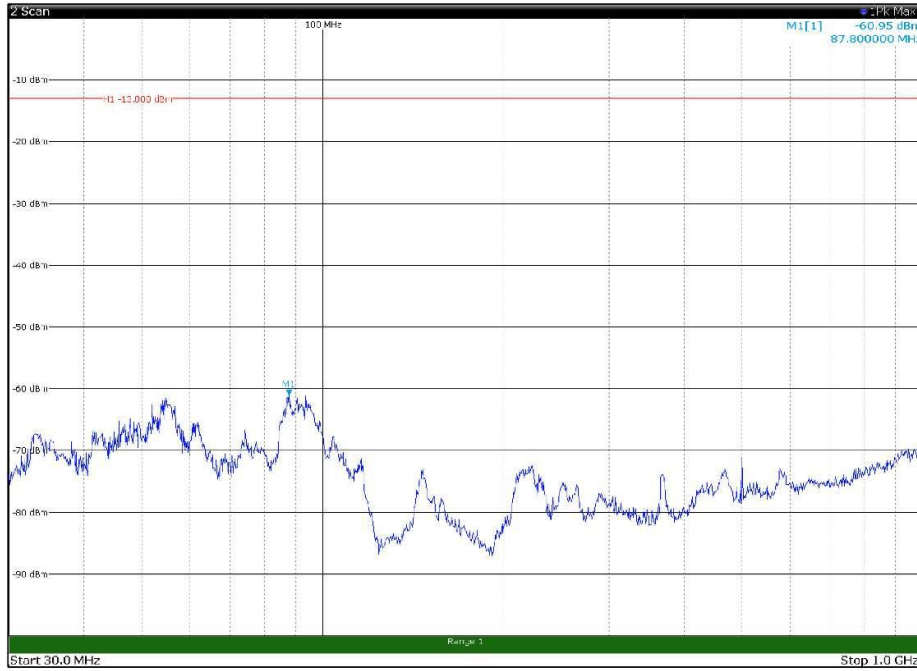

Channel: BOTTOM, Modulation: QPSK,  
BW=15MHz, Range: 18GHz - 27GHz, Polarization: Vertical

Channel: MIDDLE, Modulation: QPSK,  
BW=15MHz, Range: 30MHz - 1GHz, Polarization: Horizontal

Channel: MIDDLE, Modulation: QPSK,  
BW=15MHz, Range: 30MHz - 1GHz, Polarization: Vertical

Channel: MIDDLE, Modulation: QPSK,  
BW=15MHz, Range: 1GHz - 18GHz, Polarization: Horizontal

Channel: MIDDLE, Modulation: QPSK,  
BW=15MHz, Range: 1GHz - 18GHz, Polarization: Vertical

Channel: MIDDLE, Modulation: QPSK,  
BW=15MHz, Range: 18GHz - 27GHz, Polarization: Horizontal

Channel: MIDDLE, Modulation: QPSK,  
BW=15MHz, Range: 18GHz - 27GHz, Polarization: Vertical

Channel: TOP, Modulation: QPSK,  
BW=15MHz, Range: 30MHz - 1GHz, Polarization: Horizontal

Channel: TOP, Modulation: QPSK,  
BW=15MHz, Range: 30MHz - 1GHz, Polarization: Vertical

Channel: TOP, Modulation: QPSK,  
BW=15MHz, Range: 1GHz - 18GHz, Polarization: Horizontal

Channel: TOP, Modulation: QPSK,  
BW=15MHz, Range: 1GHz - 18GHz, Polarization: Vertical

Channel: TOP, Modulation: QPSK,  
BW=15MHz, Range: 18GHz - 27GHz, Polarization: Horizontal