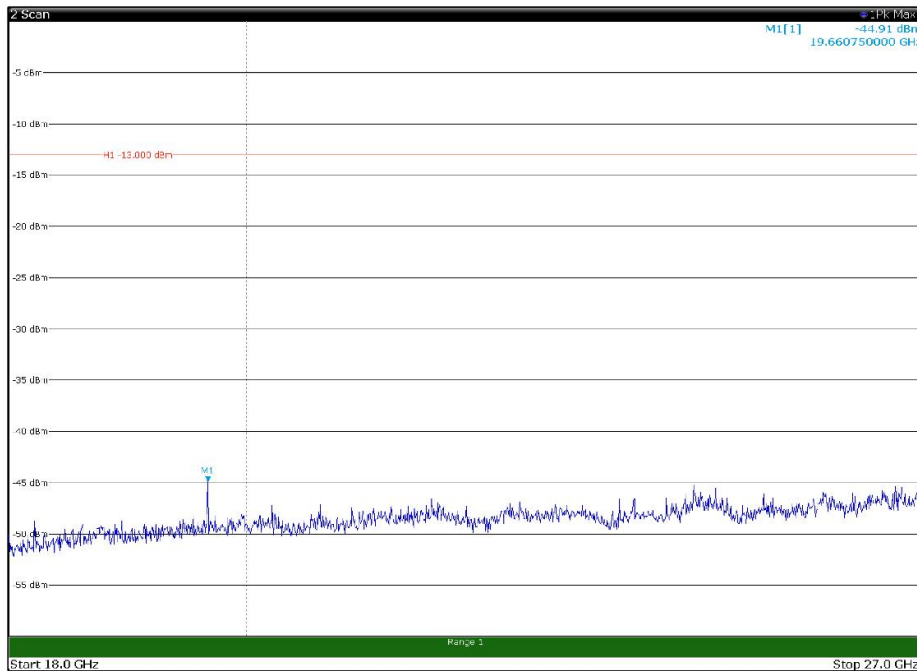

Channel: MIDDLE, Modulation: 64QAM,
BW=15MHz, Range: 18GHz - 27GHz, Polarization: Horizontal

Channel: MIDDLE, Modulation: 64QAM,
BW=15MHz, Range: 18GHz - 27GHz, Polarization: Vertical