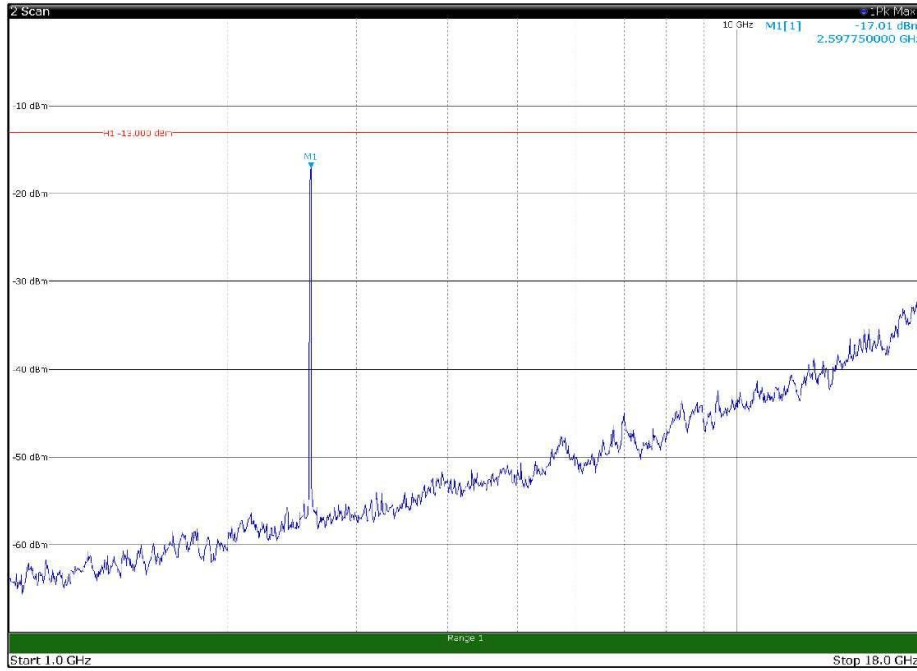

Channel: TOP, Modulation: 256QAM,  
BW=10MHz, Range: 1GHz - 18GHz, Polarization: Horizontal

Channel: TOP, Modulation: 256QAM,  
BW=10MHz, Range: 1GHz - 18GHz, Polarization: Vertical

Channel: TOP, Modulation: 256QAM,  
BW=10MHz, Range: 18GHz - 27GHz, Polarization: Horizontal

Channel: TOP, Modulation: 256QAM,  
BW=10MHz, Range: 18GHz - 27GHz, Polarization: Vertical

Channel: BOTTOM, Modulation: QPSK,  
BW=15MHz, Range: 30MHz - 1GHz, Polarization: Horizontal

Channel: BOTTOM, Modulation: QPSK,  
BW=15MHz, Range: 30MHz - 1GHz, Polarization: Vertical

Channel: BOTTOM, Modulation: QPSK,  
BW=15MHz, Range: 1GHz - 18GHz, Polarization: Horizontal

Channel: BOTTOM, Modulation: QPSK,  
BW=15MHz, Range: 1GHz - 18GHz, Polarization: Vertical

Channel: BOTTOM, Modulation: QPSK,  
BW=15MHz, Range: 18GHz - 27GHz, Polarization: Horizontal

Channel: BOTTOM, Modulation: QPSK,  
BW=15MHz, Range: 18GHz - 27GHz, Polarization: Vertical

Channel: MIDDLE, Modulation: QPSK,  
BW=15MHz, Range: 30MHz - 1GHz, Polarization: Horizontal

Channel: MIDDLE, Modulation: QPSK,  
BW=15MHz, Range: 30MHz - 1GHz, Polarization: Vertical