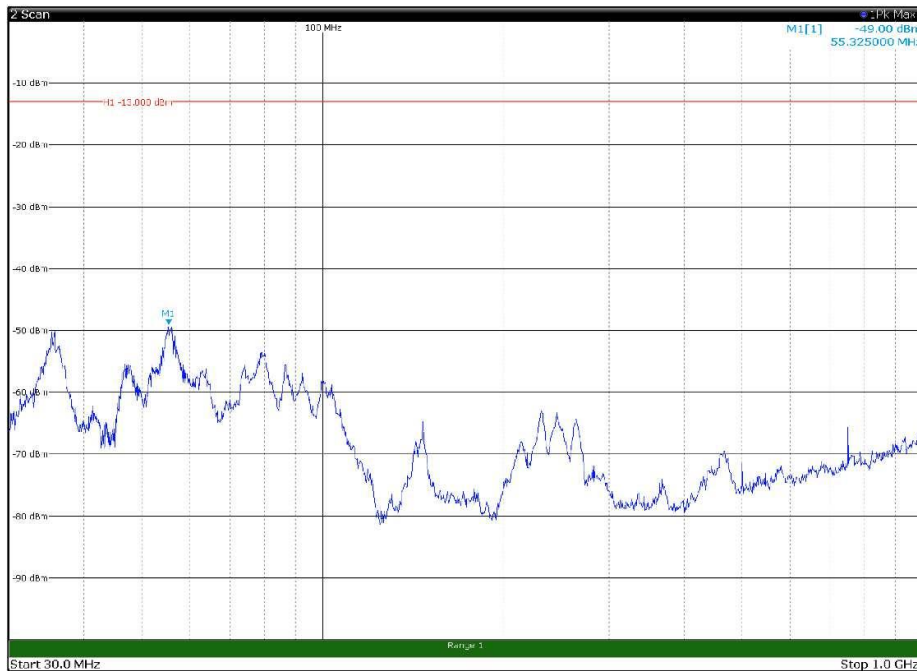

Channel: MIDDLE, Modulation: 64QAM,  
BW=15MHz, Range: 18GHz - 27GHz, Polarization: Vertical

Channel: TOP, Modulation: 64QAM,  
BW=15MHz, Range: 30MHz - 1GHz, Polarization: Horizontal

Channel: TOP, Modulation: 64QAM,  
BW=15MHz, Range: 30MHz - 1GHz, Polarization: Vertical

Channel: TOP, Modulation: 64QAM,  
 BW=15MHz, Range: 1GHz - 18GHz, Polarization: Horizontal

Channel: TOP, Modulation: 64QAM,  
 BW=15MHz, Range: 1GHz - 18GHz, Polarization: Vertical

Channel: TOP, Modulation: 64QAM,  
BW=15MHz, Range: 18GHz - 27GHz, Polarization: Horizontal

Channel: TOP, Modulation: 64QAM,  
BW=15MHz, Range: 18GHz - 27GHz, Polarization: Vertical

Channel: BOTTOM, Modulation: 256QAM,  
 BW=15MHz, Range: 30MHz - 1GHz, Polarization: Horizontal

Channel: BOTTOM, Modulation: 256QAM,  
 BW=15MHz, Range: 30MHz - 1GHz, Polarization: Vertical