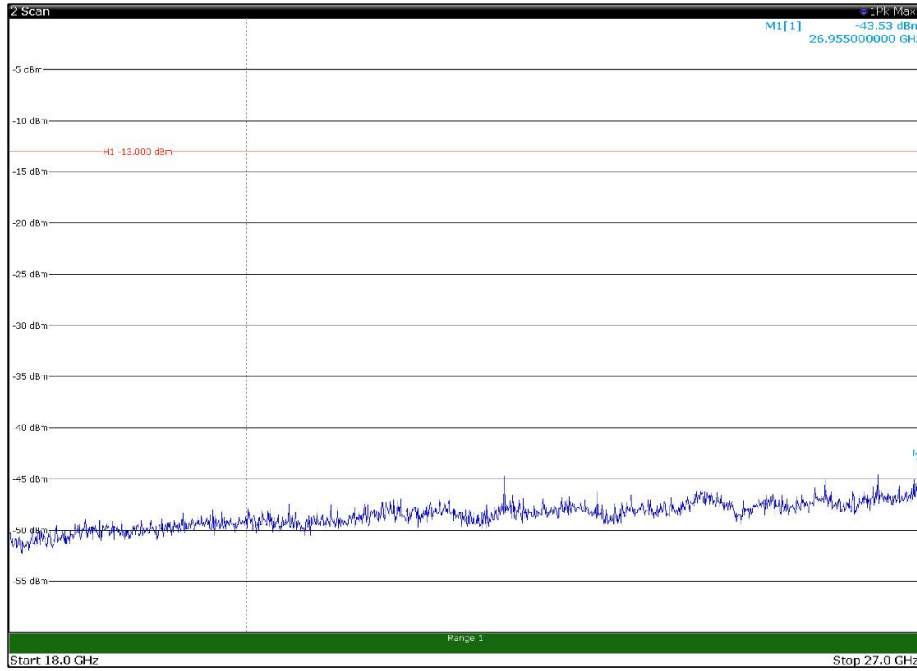

Channel: BOTTOM, Modulation: 16QAM,  
BW=15MHz, Range: 18GHz - 27GHz, Polarization: Vertical

Channel: MIDDLE, Modulation: 16QAM,  
BW=15MHz, Range: 30MHz - 1GHz, Polarization: Horizontal

Channel: MIDDLE, Modulation: 16QAM,  
BW=15MHz, Range: 30MHz - 1GHz, Polarization: Vertical

Channel: MIDDLE, Modulation: 16QAM,  
BW=15MHz, Range: 1GHz - 18GHz, Polarization: Horizontal

Channel: MIDDLE, Modulation: 16QAM,  
BW=15MHz, Range: 1GHz - 18GHz, Polarization: Vertical

Channel: MIDDLE, Modulation: 16QAM,  
BW=15MHz, Range: 18GHz - 27GHz, Polarization: Horizontal