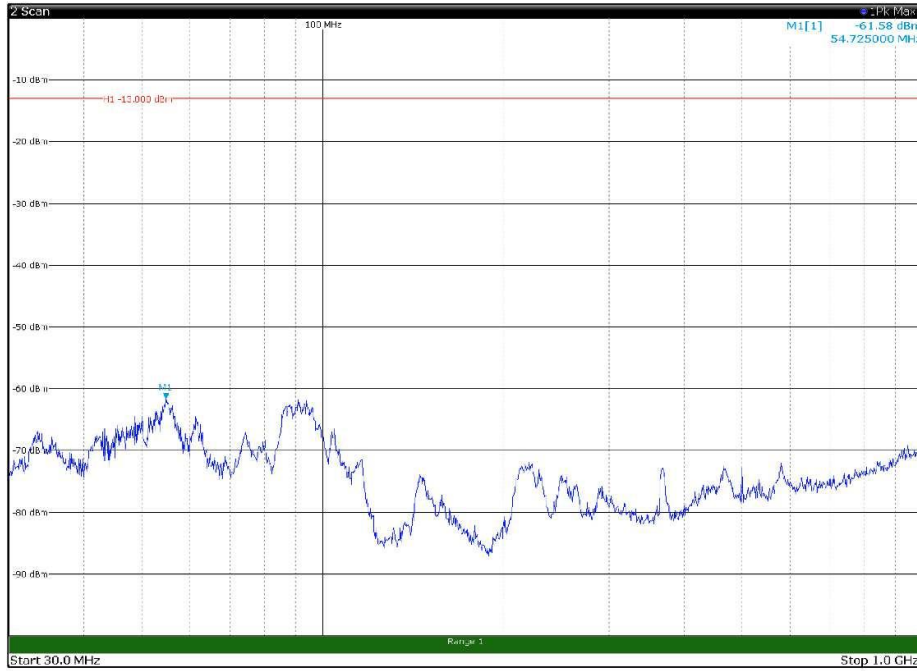

Channel: TOP, Modulation: 256QAM,  
BW=10MHz, Range: 1GHz - 18GHz, Polarization: Horizontal

Channel: TOP, Modulation: 256QAM,  
BW=10MHz, Range: 1GHz - 18GHz, Polarization: Vertical

Channel: TOP, Modulation: 256QAM,  
BW=10MHz, Range: 18GHz - 27GHz, Polarization: Horizontal

Channel: TOP, Modulation: 256QAM,  
BW=10MHz, Range: 18GHz - 27GHz, Polarization: Vertical

Channel: BOTTOM, Modulation: QPSK,  
BW=15MHz, Range: 30MHz - 1GHz, Polarization: Horizontal

Channel: BOTTOM, Modulation: QPSK,  
BW=15MHz, Range: 30MHz - 1GHz, Polarization: Vertical

Channel: BOTTOM, Modulation: QPSK,  
BW=15MHz, Range: 1GHz - 18GHz, Polarization: Horizontal

Channel: BOTTOM, Modulation: QPSK,  
BW=15MHz, Range: 1GHz - 18GHz, Polarization: Vertical

Channel: BOTTOM, Modulation: QPSK,  
BW=15MHz, Range: 18GHz - 27GHz, Polarization: Horizontal

Channel: BOTTOM, Modulation: QPSK,  
BW=15MHz, Range: 18GHz - 27GHz, Polarization: Vertical

Channel: MIDDLE, Modulation: QPSK,  
BW=15MHz, Range: 30MHz - 1GHz, Polarization: Horizontal

Channel: MIDDLE, Modulation: QPSK,  
BW=15MHz, Range: 30MHz - 1GHz, Polarization: Vertical