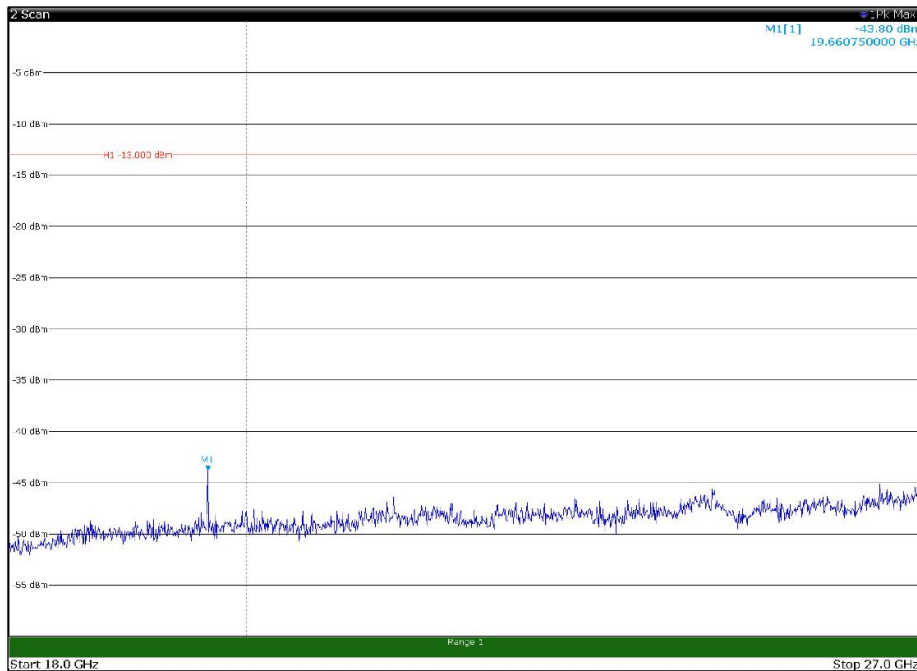

Channel: MIDDLE, Modulation: 16QAM,  
BW=15MHz, Range: 18GHz - 27GHz, Polarization: Vertical

Channel: TOP, Modulation: 16QAM,  
BW=15MHz, Range: 30MHz - 1GHz, Polarization: Horizontal

Channel: TOP, Modulation: 16QAM,  
BW=15MHz, Range: 30MHz - 1GHz, Polarization: Vertical

Channel: TOP, Modulation: 16QAM,  
BW=15MHz, Range: 1GHz - 18GHz, Polarization: Horizontal

Channel: TOP, Modulation: 16QAM,  
BW=15MHz, Range: 1GHz - 18GHz, Polarization: Vertical

Channel: TOP, Modulation: 16QAM,  
 BW=15MHz, Range: 18GHz - 27GHz, Polarization: Horizontal