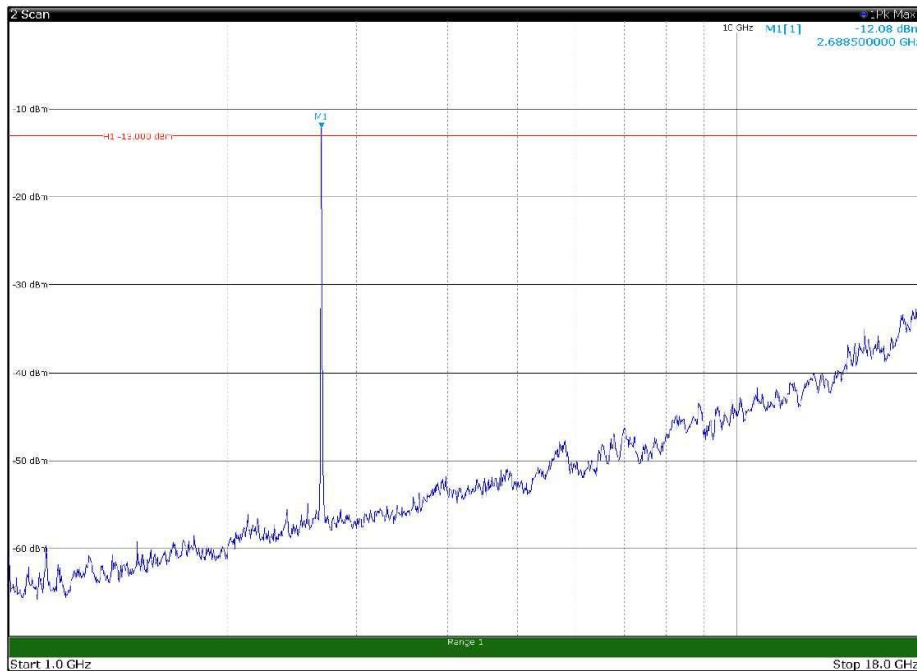

Channel: MIDDLE, Modulation: QPSK,  
BW=15MHz, Range: 1GHz - 18GHz, Polarization: Horizontal

Channel: MIDDLE, Modulation: QPSK,  
BW=15MHz, Range: 1GHz - 18GHz, Polarization: Vertical

Channel: MIDDLE, Modulation: QPSK,  
BW=15MHz, Range: 18GHz - 27GHz, Polarization: Horizontal

Channel: MIDDLE, Modulation: QPSK,  
BW=15MHz, Range: 18GHz - 27GHz, Polarization: Vertical

Channel: TOP, Modulation: QPSK,  
BW=15MHz, Range: 30MHz - 1GHz, Polarization: Horizontal

Channel: TOP, Modulation: QPSK,  
BW=15MHz, Range: 30MHz - 1GHz, Polarization: Vertical

Channel: TOP, Modulation: QPSK,  
BW=15MHz, Range: 1GHz - 18GHz, Polarization: Horizontal

Channel: TOP, Modulation: QPSK,  
BW=15MHz, Range: 1GHz - 18GHz, Polarization: Vertical

Channel: TOP, Modulation: QPSK,  
BW=15MHz, Range: 18GHz - 27GHz, Polarization: Horizontal

Channel: TOP, Modulation: QPSK,  
BW=15MHz, Range: 18GHz - 27GHz, Polarization: Vertical

Channel: BOTTOM, Modulation: 16QAM,  
BW=15MHz, Range: 30MHz - 1GHz, Polarization: Horizontal

Channel: BOTTOM, Modulation: 16QAM,  
BW=15MHz, Range: 30MHz - 1GHz, Polarization: Vertical