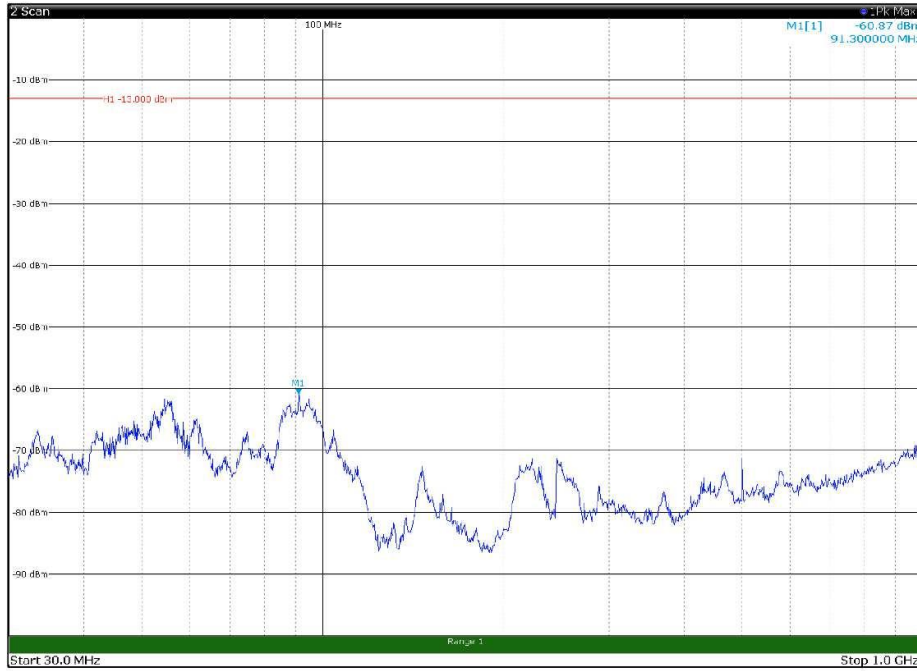

Channel: BOTTOM, Modulation: 64QAM,  
BW=15MHz, Range: 18GHz - 27GHz, Polarization: Vertical

Channel: MIDDLE, Modulation: 64QAM,  
BW=15MHz, Range: 30MHz - 1GHz, Polarization: Horizontal

Channel: MIDDLE, Modulation: 64QAM,  
BW=15MHz, Range: 30MHz - 1GHz, Polarization: Vertical

Channel: MIDDLE, Modulation: 64QAM,  
 BW=15MHz, Range: 1GHz - 18GHz, Polarization: Horizontal

Channel: MIDDLE, Modulation: 64QAM,  
 BW=15MHz, Range: 1GHz - 18GHz, Polarization: Vertical

Channel: MIDDLE, Modulation: 64QAM,  
BW=15MHz, Range: 18GHz - 27GHz, Polarization: Horizontal

Channel: MIDDLE, Modulation: 64QAM,  
BW=15MHz, Range: 18GHz - 27GHz, Polarization: Vertical

Channel: TOP, Modulation: 64QAM,  
BW=15MHz, Range: 30MHz - 1GHz, Polarization: Horizontal

Channel: TOP, Modulation: 64QAM,  
BW=15MHz, Range: 30MHz - 1GHz, Polarization: Vertical