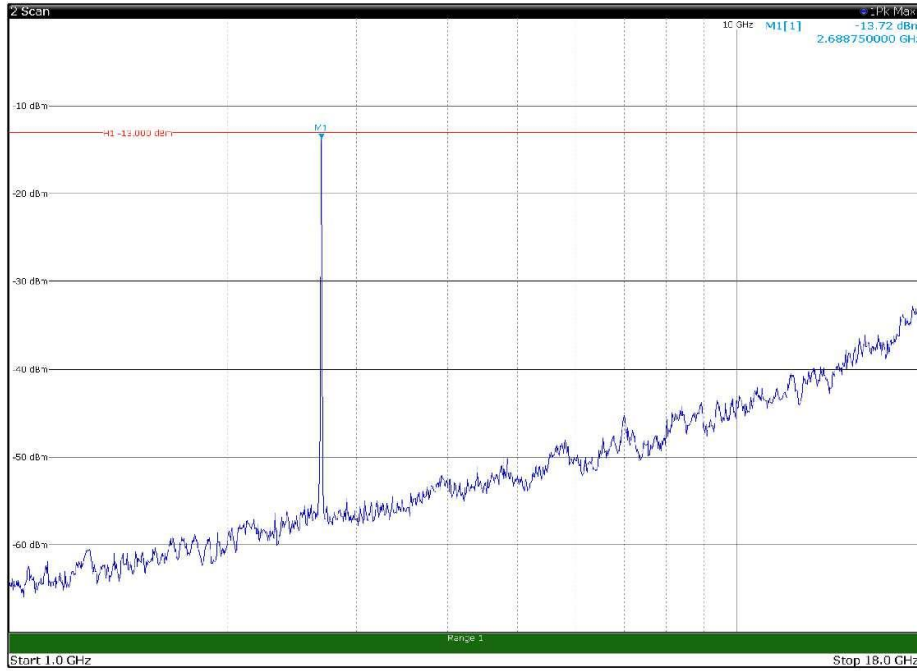

Channel: BOTTOM, Modulation: 16QAM,  
BW=15MHz, Range: 18GHz - 27GHz, Polarization: Vertical

Channel: MIDDLE, Modulation: 16QAM,  
BW=15MHz, Range: 30MHz - 1GHz, Polarization: Horizontal

Channel: MIDDLE, Modulation: 16QAM,  
BW=15MHz, Range: 30MHz - 1GHz, Polarization: Vertical

Channel: MIDDLE, Modulation: 16QAM,  
BW=15MHz, Range: 1GHz - 18GHz, Polarization: Horizontal

Channel: MIDDLE, Modulation: 16QAM,  
BW=15MHz, Range: 1GHz - 18GHz, Polarization: Vertical

Channel: MIDDLE, Modulation: 16QAM,  
BW=15MHz, Range: 18GHz - 27GHz, Polarization: Horizontal

Channel: MIDDLE, Modulation: 16QAM,  
BW=15MHz, Range: 18GHz - 27GHz, Polarization: Vertical

Channel: TOP, Modulation: 16QAM,  
BW=15MHz, Range: 30MHz - 1GHz, Polarization: Horizontal

Channel: TOP, Modulation: 16QAM,  
BW=15MHz, Range: 30MHz - 1GHz, Polarization: Vertical

Channel: TOP, Modulation: 16QAM,  
BW=15MHz, Range: 1GHz - 18GHz, Polarization: Horizontal

Channel: TOP, Modulation: 16QAM,  
BW=15MHz, Range: 1GHz - 18GHz, Polarization: Vertical

Channel: TOP, Modulation: 16QAM,  
 BW=15MHz, Range: 18GHz - 27GHz, Polarization: Horizontal