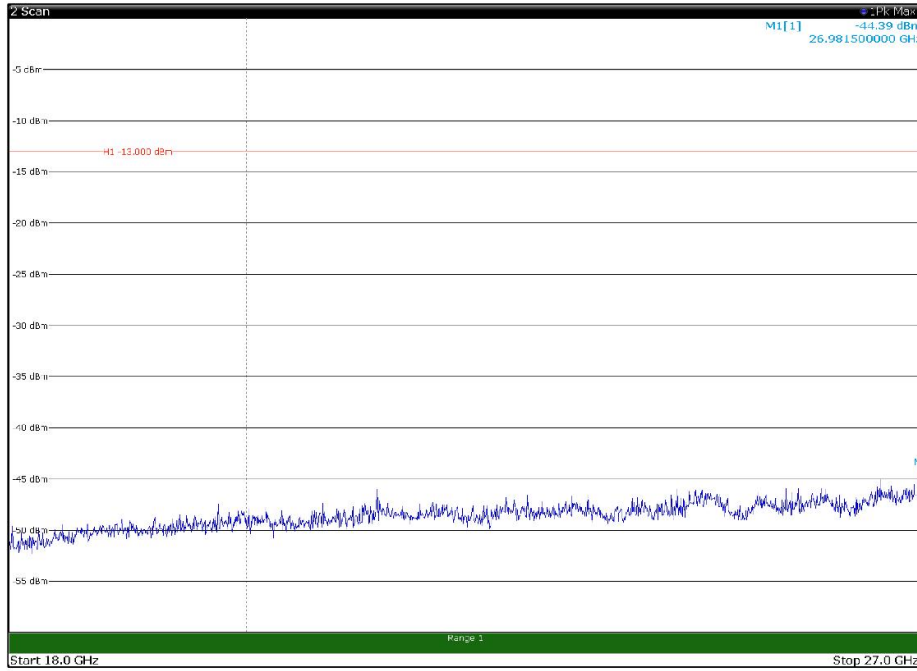

Channel: TOP, Modulation: 64QAM,  
 BW=15MHz, Range: 1GHz - 18GHz, Polarization: Horizontal

Channel: TOP, Modulation: 64QAM,  
 BW=15MHz, Range: 1GHz - 18GHz, Polarization: Vertical

Channel: TOP, Modulation: 64QAM,  
BW=15MHz, Range: 18GHz - 27GHz, Polarization: Horizontal

Channel: TOP, Modulation: 64QAM,  
BW=15MHz, Range: 18GHz - 27GHz, Polarization: Vertical

Channel: BOTTOM, Modulation: 256QAM,  
 BW=15MHz, Range: 30MHz - 1GHz, Polarization: Horizontal

Channel: BOTTOM, Modulation: 256QAM,  
 BW=15MHz, Range: 30MHz - 1GHz, Polarization: Vertical

Channel: BOTTOM, Modulation: 256QAM,  
 BW=15MHz, Range: 1GHz - 18GHz, Polarization: Horizontal

Channel: BOTTOM, Modulation: 256QAM,  
 BW=15MHz, Range: 1GHz - 18GHz, Polarization: Vertical

Channel: BOTTOM, Modulation: 256QAM,  
BW=15MHz, Range: 18GHz - 27GHz, Polarization: Horizontal