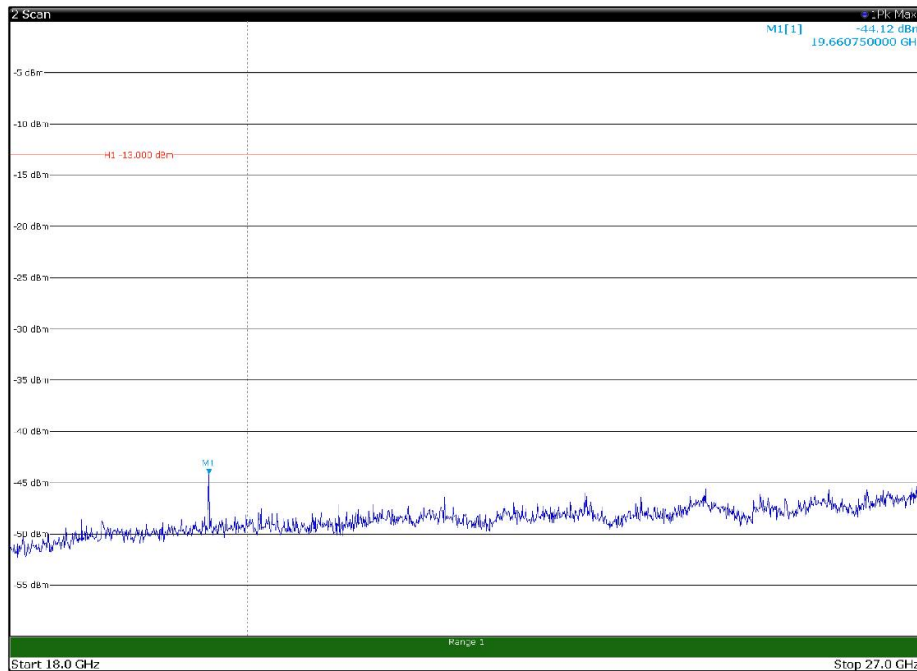

Channel: TOP, Modulation: 256QAM,  
BW=10MHz, Range: 1GHz - 18GHz, Polarization: Horizontal

Channel: TOP, Modulation: 256QAM,  
BW=10MHz, Range: 1GHz - 18GHz, Polarization: Vertical

Channel: TOP, Modulation: 256QAM,  
BW=10MHz, Range: 18GHz - 27GHz, Polarization: Horizontal

Channel: TOP, Modulation: 256QAM,  
BW=10MHz, Range: 18GHz - 27GHz, Polarization: Vertical

Channel: BOTTOM, Modulation: QPSK,  
BW=15MHz, Range: 30MHz - 1GHz, Polarization: Horizontal

Channel: BOTTOM, Modulation: QPSK,  
BW=15MHz, Range: 30MHz - 1GHz, Polarization: Vertical