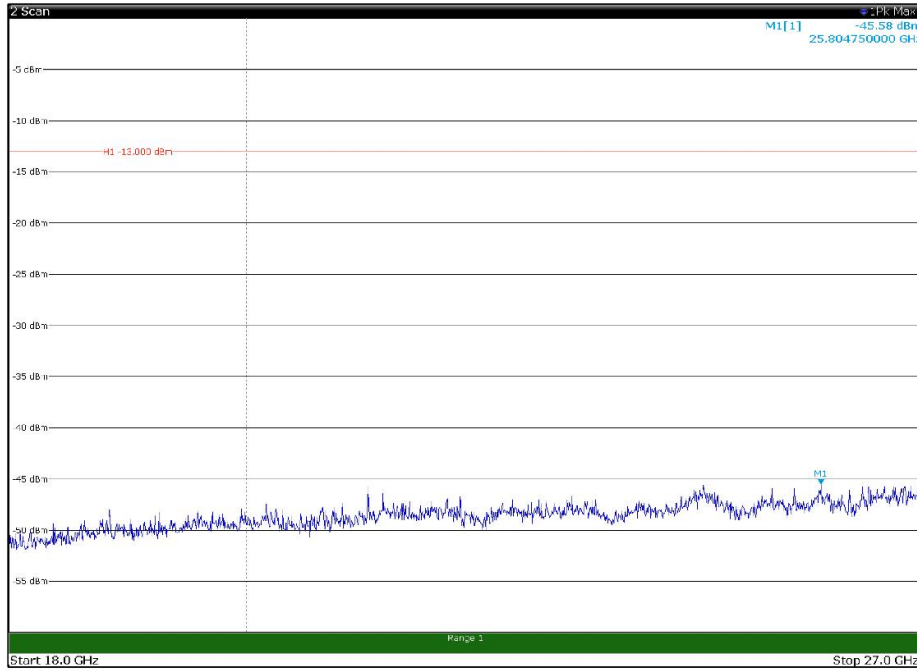

Channel: MIDDLE, Modulation: 64QAM,  
BW=15MHz, Range: 18GHz - 27GHz, Polarization: Vertical

Channel: TOP, Modulation: 64QAM,  
BW=15MHz, Range: 30MHz - 1GHz, Polarization: Horizontal

Channel: TOP, Modulation: 64QAM,  
BW=15MHz, Range: 30MHz - 1GHz, Polarization: Vertical

Channel: TOP, Modulation: 64QAM,  
 BW=15MHz, Range: 1GHz - 18GHz, Polarization: Horizontal

Channel: TOP, Modulation: 64QAM,  
 BW=15MHz, Range: 1GHz - 18GHz, Polarization: Vertical

Channel: TOP, Modulation: 64QAM,  
BW=15MHz, Range: 18GHz - 27GHz, Polarization: Horizontal