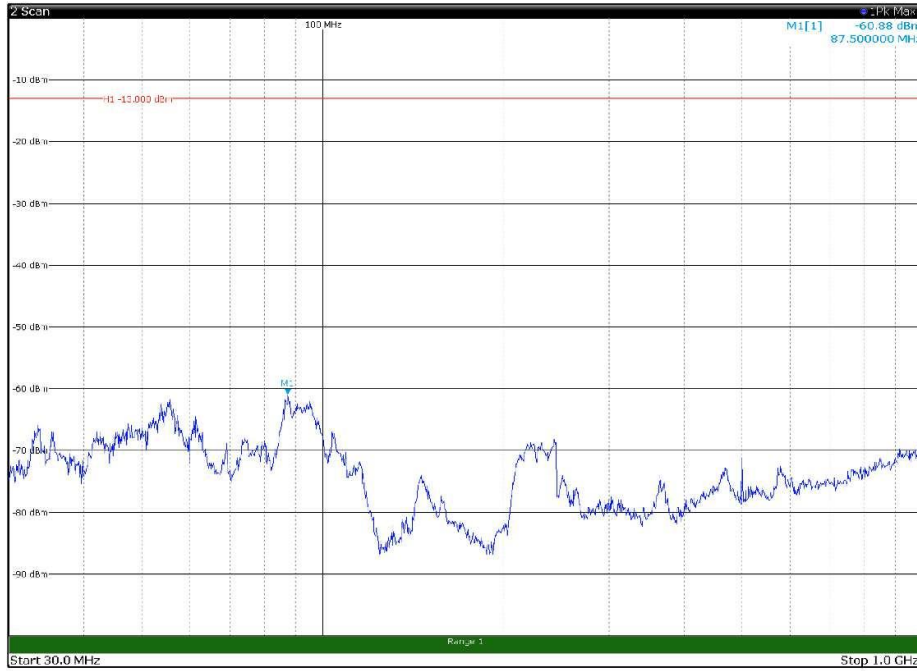

Channel: MIDDLE, Modulation: 64QAM,  
BW=15MHz, Range: 18GHz - 27GHz, Polarization: Vertical

Channel: TOP, Modulation: 64QAM,  
BW=15MHz, Range: 30MHz - 1GHz, Polarization: Horizontal

Channel: TOP, Modulation: 64QAM,  
BW=15MHz, Range: 30MHz - 1GHz, Polarization: Vertical

Channel: TOP, Modulation: 64QAM,  
 BW=15MHz, Range: 1GHz - 18GHz, Polarization: Horizontal

Channel: TOP, Modulation: 64QAM,  
 BW=15MHz, Range: 1GHz - 18GHz, Polarization: Vertical

Channel: TOP, Modulation: 64QAM,  
BW=15MHz, Range: 18GHz - 27GHz, Polarization: Horizontal

Channel: TOP, Modulation: 64QAM,  
BW=15MHz, Range: 18GHz - 27GHz, Polarization: Vertical

Channel: BOTTOM, Modulation: 256QAM,  
 BW=15MHz, Range: 30MHz - 1GHz, Polarization: Horizontal

Channel: BOTTOM, Modulation: 256QAM,  
 BW=15MHz, Range: 30MHz - 1GHz, Polarization: Vertical