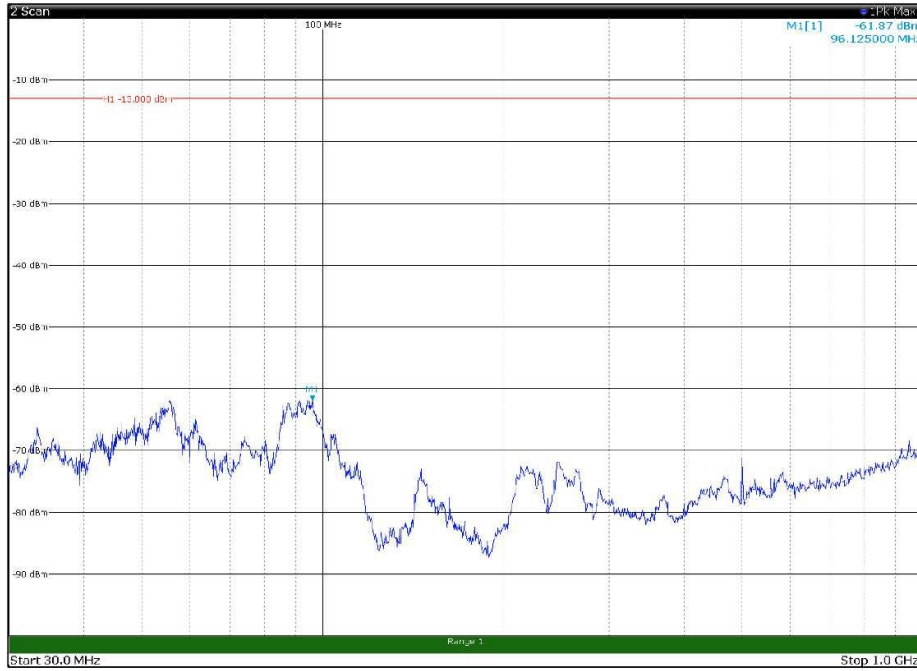

Channel: TOP, Modulation: 64QAM,  
BW=15MHz, Range: 18GHz - 27GHz, Polarization: Vertical

Channel: BOTTOM, Modulation: 256QAM,  
 BW=15MHz, Range: 30MHz - 1GHz, Polarization: Horizontal

Channel: BOTTOM, Modulation: 256QAM,  
 BW=15MHz, Range: 30MHz - 1GHz, Polarization: Vertical

Channel: BOTTOM, Modulation: 256QAM,  
 BW=15MHz, Range: 1GHz - 18GHz, Polarization: Horizontal

Channel: BOTTOM, Modulation: 256QAM,  
 BW=15MHz, Range: 1GHz - 18GHz, Polarization: Vertical

Channel: BOTTOM, Modulation: 256QAM,  
BW=15MHz, Range: 18GHz - 27GHz, Polarization: Horizontal

Channel: BOTTOM, Modulation: 256QAM,  
BW=15MHz, Range: 18GHz - 27GHz, Polarization: Vertical

Channel: MIDDLE, Modulation: 256QAM,  
BW=15MHz, Range: 30MHz - 1GHz, Polarization: Horizontal

Channel: MIDDLE, Modulation: 256QAM,  
BW=15MHz, Range: 30MHz - 1GHz, Polarization: Vertical