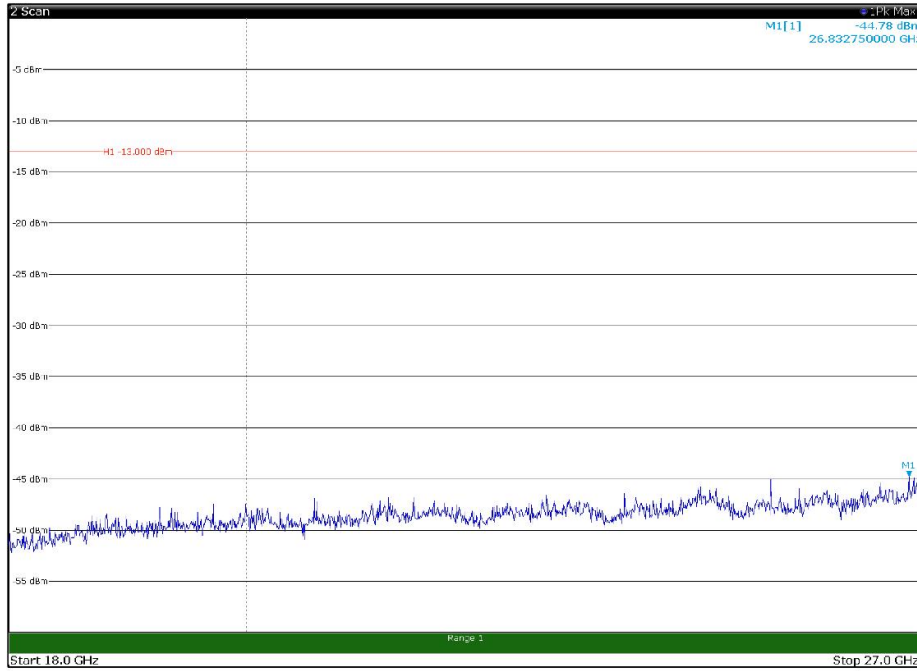

Channel: TOP, Modulation: 256QAM,  
BW=10MHz, Range: 18GHz - 27GHz, Polarization: Vertical

Channel: BOTTOM, Modulation: QPSK,  
BW=15MHz, Range: 30MHz - 1GHz, Polarization: Horizontal

Channel: BOTTOM, Modulation: QPSK,  
BW=15MHz, Range: 30MHz - 1GHz, Polarization: Vertical

Channel: BOTTOM, Modulation: QPSK,  
BW=15MHz, Range: 1GHz - 18GHz, Polarization: Horizontal

Channel: BOTTOM, Modulation: QPSK,  
BW=15MHz, Range: 1GHz - 18GHz, Polarization: Vertical

Channel: BOTTOM, Modulation: QPSK,  
BW=15MHz, Range: 18GHz - 27GHz, Polarization: Horizontal