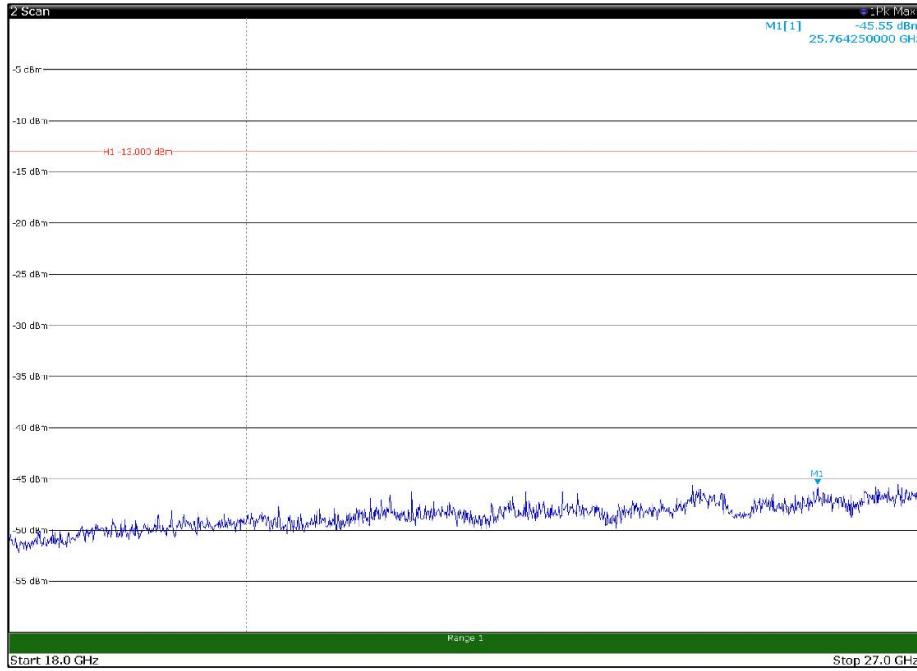

Channel: MIDDLE, Modulation: 16QAM,  
BW=15MHz, Range: 18GHz - 27GHz, Polarization: Vertical

Channel: TOP, Modulation: 16QAM,  
BW=15MHz, Range: 30MHz - 1GHz, Polarization: Horizontal

Channel: TOP, Modulation: 16QAM,  
BW=15MHz, Range: 30MHz - 1GHz, Polarization: Vertical

Channel: TOP, Modulation: 16QAM,  
BW=15MHz, Range: 1GHz - 18GHz, Polarization: Horizontal

Channel: TOP, Modulation: 16QAM,  
BW=15MHz, Range: 1GHz - 18GHz, Polarization: Vertical

Channel: TOP, Modulation: 16QAM,  
 BW=15MHz, Range: 18GHz - 27GHz, Polarization: Horizontal