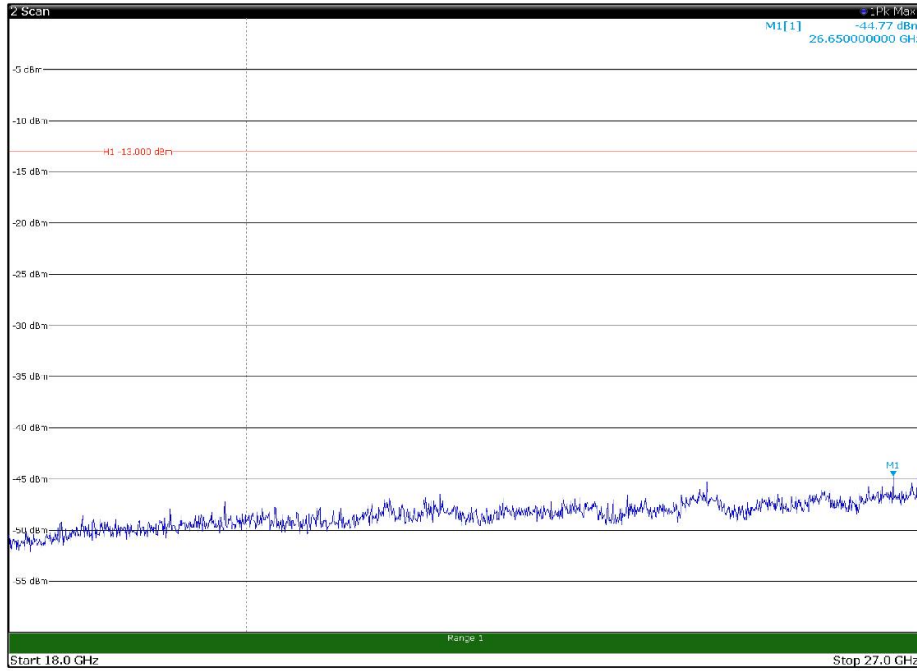

Channel: BOTTOM, Modulation: QPSK,  
BW=15MHz, Range: 18GHz - 27GHz, Polarization: Vertical

Channel: MIDDLE, Modulation: QPSK,  
BW=15MHz, Range: 30MHz - 1GHz, Polarization: Horizontal

Channel: MIDDLE, Modulation: QPSK,  
BW=15MHz, Range: 30MHz - 1GHz, Polarization: Vertical

Channel: MIDDLE, Modulation: QPSK,  
BW=15MHz, Range: 1GHz - 18GHz, Polarization: Horizontal

Channel: MIDDLE, Modulation: QPSK,  
BW=15MHz, Range: 1GHz - 18GHz, Polarization: Vertical

Channel: MIDDLE, Modulation: QPSK,  
BW=15MHz, Range: 18GHz - 27GHz, Polarization: Horizontal