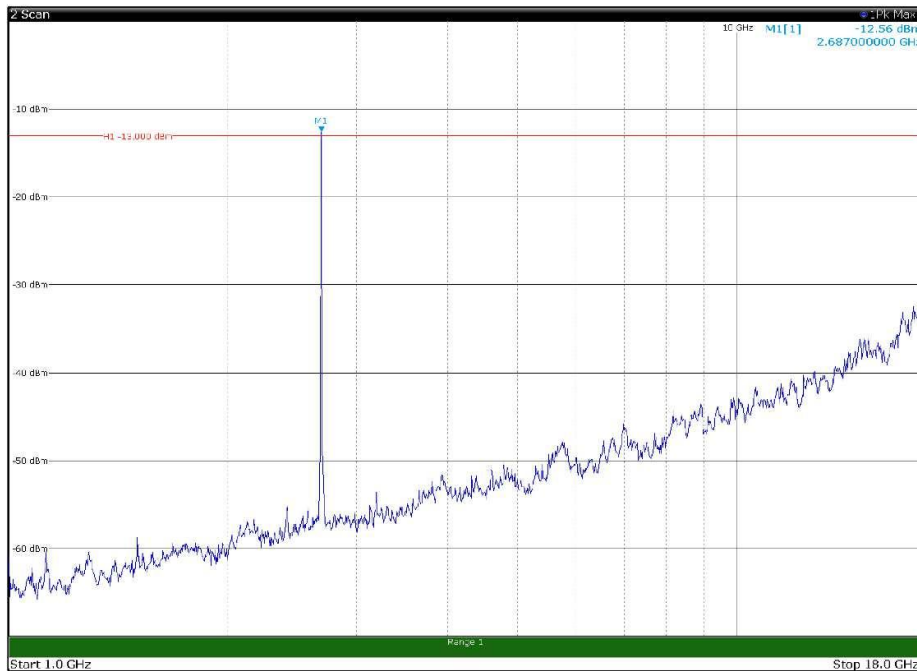

Channel: MIDDLE, Modulation: 16QAM,  
BW=15MHz, Range: 1GHz - 18GHz, Polarization: Horizontal

Channel: MIDDLE, Modulation: 16QAM,  
BW=15MHz, Range: 1GHz - 18GHz, Polarization: Vertical

Channel: MIDDLE, Modulation: 16QAM,  
BW=15MHz, Range: 18GHz - 27GHz, Polarization: Horizontal

Channel: MIDDLE, Modulation: 16QAM,  
BW=15MHz, Range: 18GHz - 27GHz, Polarization: Vertical

Channel: TOP, Modulation: 16QAM,  
BW=15MHz, Range: 30MHz - 1GHz, Polarization: Horizontal

Channel: TOP, Modulation: 16QAM,  
BW=15MHz, Range: 30MHz - 1GHz, Polarization: Vertical

Channel: TOP, Modulation: 16QAM,  
BW=15MHz, Range: 1GHz - 18GHz, Polarization: Horizontal

Channel: TOP, Modulation: 16QAM,  
BW=15MHz, Range: 1GHz - 18GHz, Polarization: Vertical

Channel: TOP, Modulation: 16QAM,  
 BW=15MHz, Range: 18GHz - 27GHz, Polarization: Horizontal

Channel: TOP, Modulation: 16QAM,  
 BW=15MHz, Range: 18GHz - 27GHz, Polarization: Vertical

Channel: BOTTOM, Modulation: 64QAM,  
BW=15MHz, Range: 30MHz - 1GHz, Polarization: Horizontal

Channel: BOTTOM, Modulation: 64QAM,  
BW=15MHz, Range: 30MHz - 1GHz, Polarization: Vertical