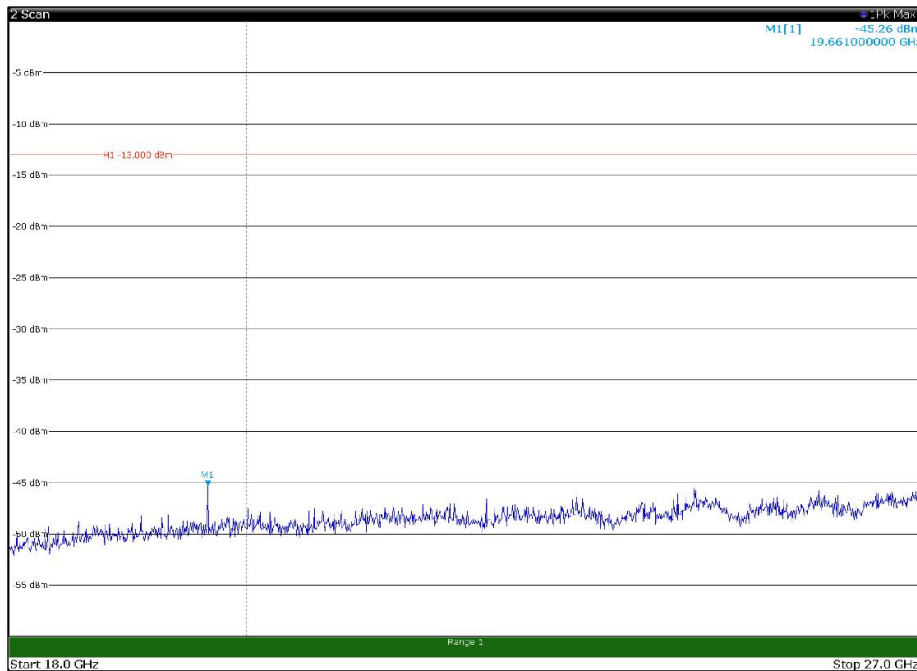

Channel: TOP, Modulation: QPSK,  
BW=15MHz, Range: 18GHz - 27GHz, Polarization: Vertical

Channel: BOTTOM, Modulation: 16QAM,  
BW=15MHz, Range: 30MHz - 1GHz, Polarization: Horizontal

Channel: BOTTOM, Modulation: 16QAM,  
BW=15MHz, Range: 30MHz - 1GHz, Polarization: Vertical

Channel: BOTTOM, Modulation: 16QAM,  
BW=15MHz, Range: 1GHz - 18GHz, Polarization: Horizontal

Channel: BOTTOM, Modulation: 16QAM,  
BW=15MHz, Range: 1GHz - 18GHz, Polarization: Vertical

Channel: BOTTOM, Modulation: 16QAM,  
BW=15MHz, Range: 18GHz - 27GHz, Polarization: Horizontal