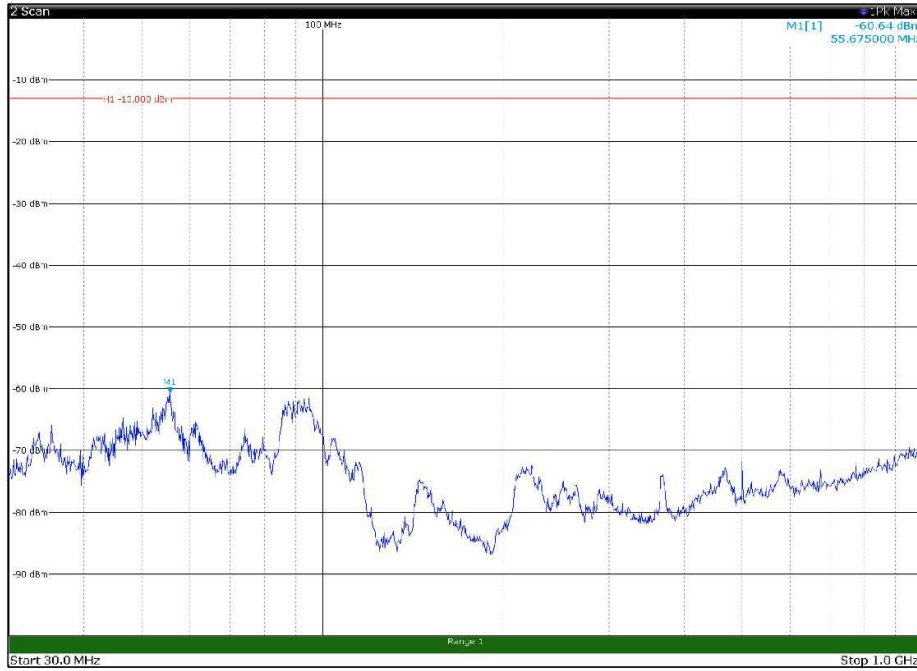

Channel: TOP, Modulation: 16QAM,  
 BW=15MHz, Range: 18GHz - 27GHz, Polarization: Vertical

Channel: BOTTOM, Modulation: 64QAM,  
BW=15MHz, Range: 30MHz - 1GHz, Polarization: Horizontal

Channel: BOTTOM, Modulation: 64QAM,  
BW=15MHz, Range: 30MHz - 1GHz, Polarization: Vertical

Channel: BOTTOM, Modulation: 64QAM,  
 BW=15MHz, Range: 1GHz - 18GHz, Polarization: Horizontal

Channel: BOTTOM, Modulation: 64QAM,  
 BW=15MHz, Range: 1GHz - 18GHz, Polarization: Vertical

Channel: BOTTOM, Modulation: 64QAM,  
BW=15MHz, Range: 18GHz - 27GHz, Polarization: Horizontal

Channel: BOTTOM, Modulation: 64QAM,  
BW=15MHz, Range: 18GHz - 27GHz, Polarization: Vertical

Channel: MIDDLE, Modulation: 64QAM,  
BW=15MHz, Range: 30MHz - 1GHz, Polarization: Horizontal

Channel: MIDDLE, Modulation: 64QAM,  
BW=15MHz, Range: 30MHz - 1GHz, Polarization: Vertical