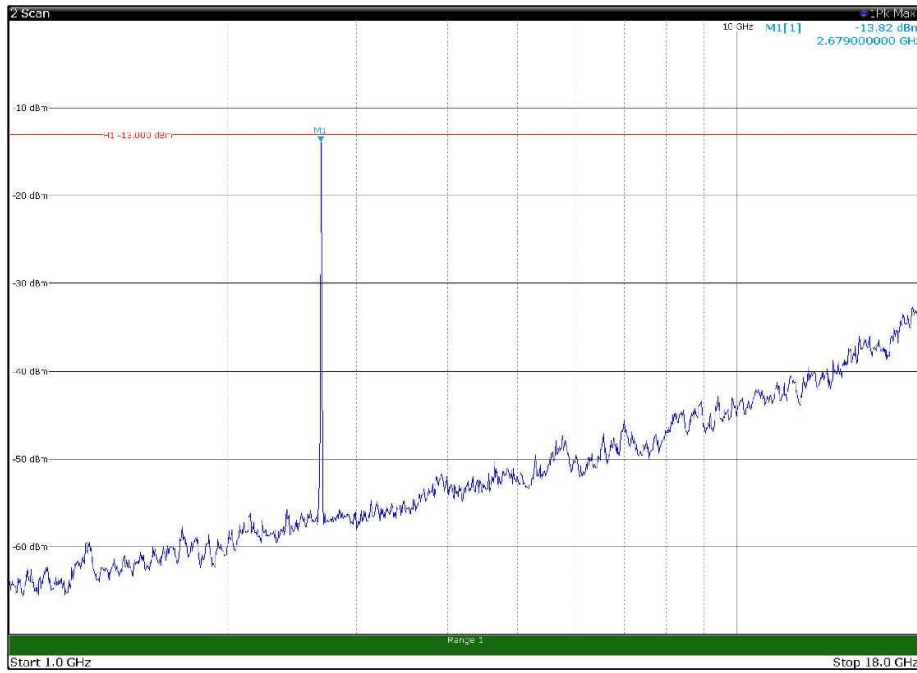

Channel: BOTTOM, Modulation: 64QAM,  
BW=15MHz, Range: 18GHz - 27GHz, Polarization: Vertical

Channel: MIDDLE, Modulation: 64QAM,  
BW=15MHz, Range: 30MHz - 1GHz, Polarization: Horizontal

Channel: MIDDLE, Modulation: 64QAM,  
BW=15MHz, Range: 30MHz - 1GHz, Polarization: Vertical

Channel: MIDDLE, Modulation: 64QAM,  
 BW=15MHz, Range: 1GHz - 18GHz, Polarization: Horizontal

Channel: MIDDLE, Modulation: 64QAM,  
 BW=15MHz, Range: 1GHz - 18GHz, Polarization: Vertical

Channel: MIDDLE, Modulation: 64QAM,  
BW=15MHz, Range: 18GHz - 27GHz, Polarization: Horizontal

Channel: MIDDLE, Modulation: 64QAM,  
BW=15MHz, Range: 18GHz - 27GHz, Polarization: Vertical

Channel: TOP, Modulation: 64QAM,  
BW=15MHz, Range: 30MHz - 1GHz, Polarization: Horizontal

Channel: TOP, Modulation: 64QAM,  
BW=15MHz, Range: 30MHz - 1GHz, Polarization: Vertical