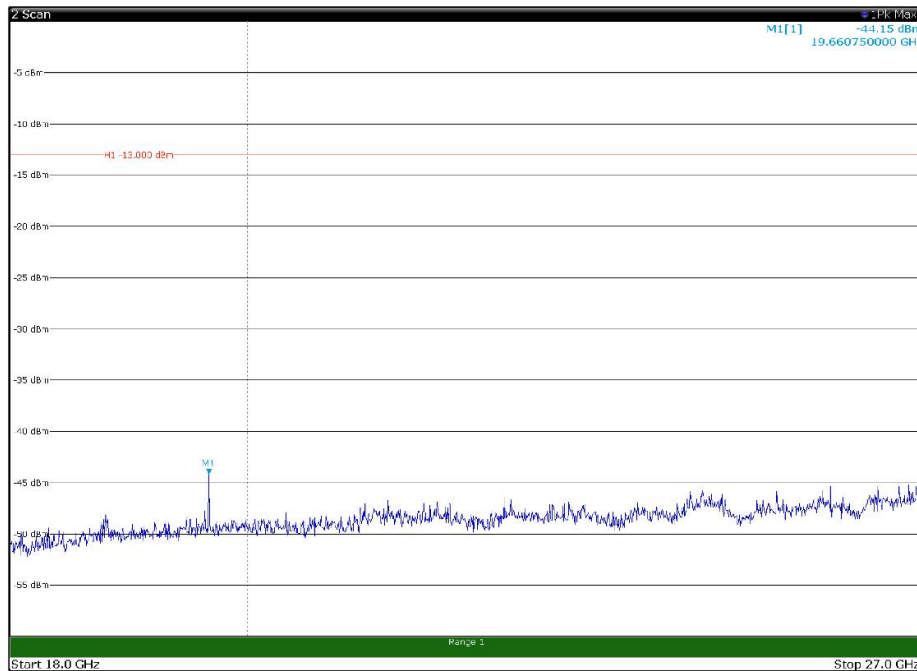

Channel: MIDDLE, Modulation: QPSK,
BW=5MHz, Range: 1GHz - 18GHz, Polarization: Horizontal

Channel: MIDDLE, Modulation: QPSK,
BW=5MHz, Range: 1GHz - 18GHz, Polarization: Vertical

Channel: MIDDLE, Modulation: QPSK,
BW=5MHz, Range: 18GHz - 27GHz, Polarization: Horizontal

Channel: MIDDLE, Modulation: QPSK,
BW=5MHz, Range: 18GHz - 27GHz, Polarization: Vertical

Channel: TOP, Modulation: QPSK,
BW=5MHz, Range: 30MHz - 1GHz, Polarization: Horizontal

Channel: TOP, Modulation: QPSK,
BW=5MHz, Range: 30MHz - 1GHz, Polarization: Vertical