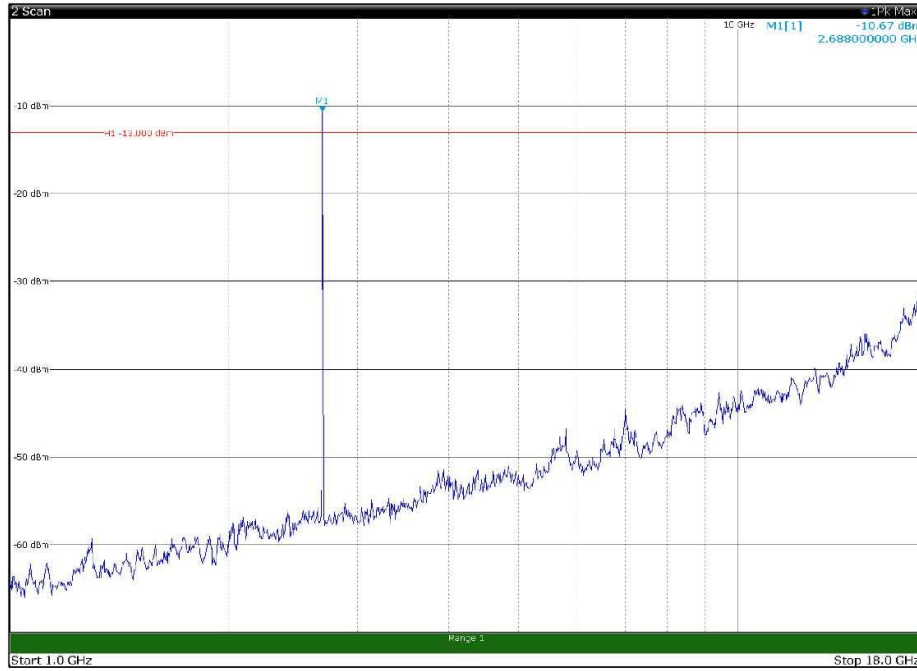

Channel: BOTTOM, Modulation: 64QAM,
BW=5MHz, Range: 18GHz - 27GHz, Polarization: Vertical

Channel: MIDDLE, Modulation: 64QAM,
 BW=5MHz, Range: 30MHz - 1GHz, Polarization: Horizontal

Channel: MIDDLE, Modulation: 64QAM,
 BW=5MHz, Range: 30MHz - 1GHz, Polarization: Vertical

Channel: MIDDLE, Modulation: 64QAM,
BW=5MHz, Range: 1GHz - 18GHz, Polarization: Horizontal

Channel: MIDDLE, Modulation: 64QAM,
BW=5MHz, Range: 1GHz - 18GHz, Polarization: Vertical

Channel: MIDDLE, Modulation: 64QAM,
BW=5MHz, Range: 18GHz - 27GHz, Polarization: Horizontal

Channel: MIDDLE, Modulation: 64QAM,
BW=5MHz, Range: 18GHz - 27GHz, Polarization: Vertical

Channel: TOP, Modulation: 64QAM,
BW=5MHz, Range: 30MHz - 1GHz, Polarization: Horizontal

Channel: TOP, Modulation: 64QAM,
BW=5MHz, Range: 30MHz - 1GHz, Polarization: Vertical

Channel: TOP, Modulation: 64QAM,
BW=5MHz, Range: 1GHz - 18GHz, Polarization: Horizontal

Channel: TOP, Modulation: 64QAM,
BW=5MHz, Range: 1GHz - 18GHz, Polarization: Vertical

Channel: TOP, Modulation: 64QAM,
BW=5MHz, Range: 18GHz - 27GHz, Polarization: Horizontal