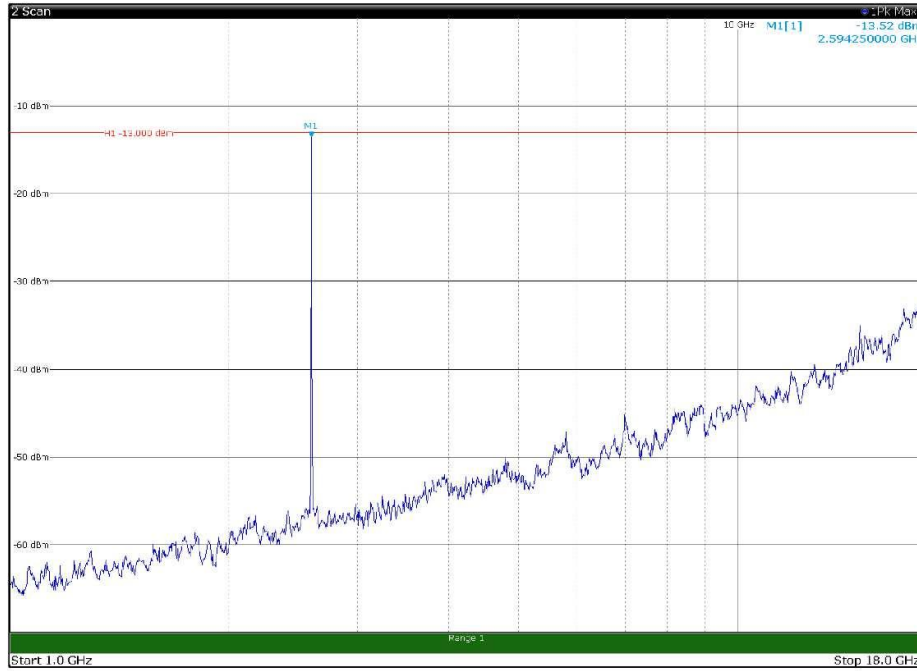

Channel: TOP, Modulation: QPSK,
BW=5MHz, Range: 18GHz - 27GHz, Polarization: Vertical

Channel: BOTTOM, Modulation: 16QAM,
BW=5MHz, Range: 30MHz - 1GHz, Polarization: Horizontal

Channel: BOTTOM, Modulation: 16QAM,
BW=5MHz, Range: 30MHz - 1GHz, Polarization: Vertical

Channel: BOTTOM, Modulation: 16QAM,
 BW=5MHz, Range: 1GHz - 18GHz, Polarization: Horizontal

Channel: BOTTOM, Modulation: 16QAM,
 BW=5MHz, Range: 1GHz - 18GHz, Polarization: Vertical

Channel: BOTTOM, Modulation: 16QAM,
BW=5MHz, Range: 18GHz - 27GHz, Polarization: Horizontal

Channel: BOTTOM, Modulation: 16QAM,
BW=5MHz, Range: 18GHz - 27GHz, Polarization: Vertical

Channel: MIDDLE, Modulation: 16QAM,
BW=5MHz, Range: 30MHz - 1GHz, Polarization: Horizontal

Channel: MIDDLE, Modulation: 16QAM,
BW=5MHz, Range: 30MHz - 1GHz, Polarization: Vertical

Channel: MIDDLE, Modulation: 16QAM,
BW=5MHz, Range: 1GHz - 18GHz, Polarization: Horizontal

Channel: MIDDLE, Modulation: 16QAM,
BW=5MHz, Range: 1GHz - 18GHz, Polarization: Vertical

Channel: MIDDLE, Modulation: 16QAM,
BW=5MHz, Range: 18GHz - 27GHz, Polarization: Horizontal