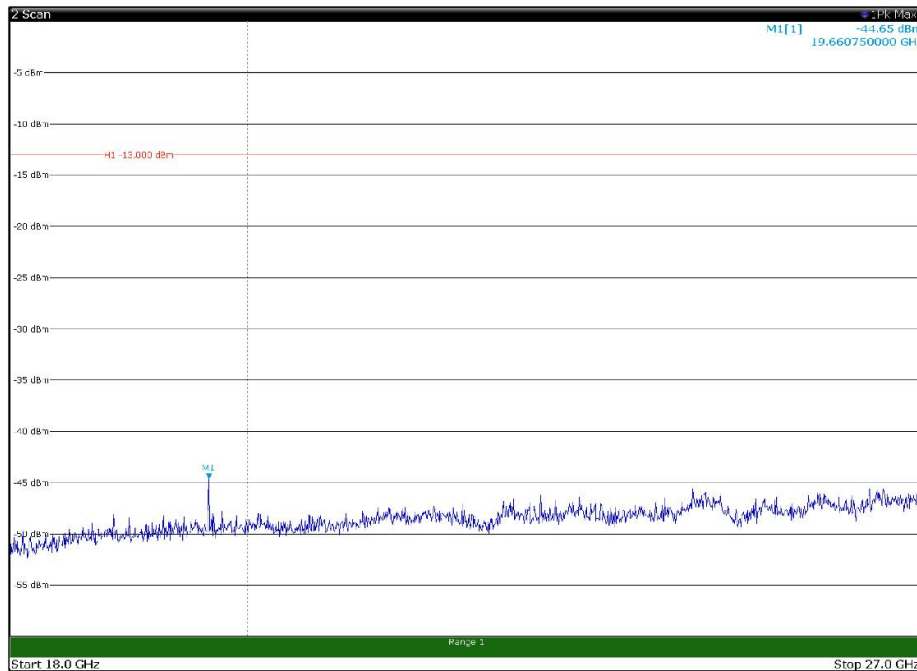

Channel: BOTTOM, Modulation: 16QAM,
BW=5MHz, Range: 18GHz - 27GHz, Polarization: Vertical

Channel: MIDDLE, Modulation: 16QAM,
BW=5MHz, Range: 30MHz - 1GHz, Polarization: Horizontal

Channel: MIDDLE, Modulation: 16QAM,
BW=5MHz, Range: 30MHz - 1GHz, Polarization: Vertical

Channel: MIDDLE, Modulation: 16QAM,
BW=5MHz, Range: 1GHz - 18GHz, Polarization: Horizontal

Channel: MIDDLE, Modulation: 16QAM,
BW=5MHz, Range: 1GHz - 18GHz, Polarization: Vertical

Channel: MIDDLE, Modulation: 16QAM,
BW=5MHz, Range: 18GHz - 27GHz, Polarization: Horizontal