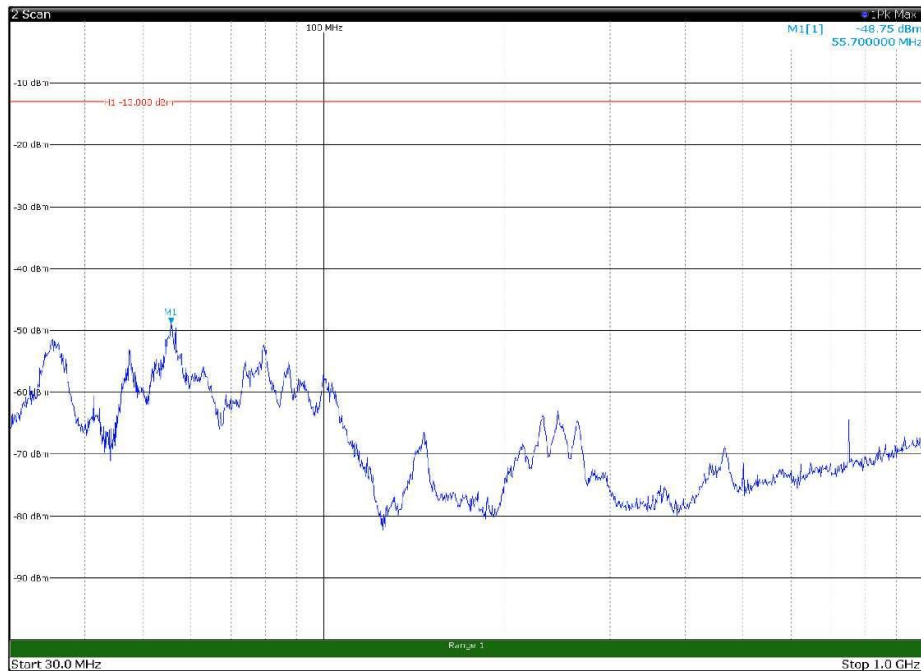

Channel: MIDDLE, Modulation: QPSK,
BW=5MHz, Range: 18GHz - 27GHz, Polarization: Vertical

Channel: TOP, Modulation: QPSK,
BW=5MHz, Range: 30MHz - 1GHz, Polarization: Horizontal

Channel: TOP, Modulation: QPSK,
BW=5MHz, Range: 30MHz - 1GHz, Polarization: Vertical

Channel: TOP, Modulation: QPSK,
BW=5MHz, Range: 1GHz - 18GHz, Polarization: Horizontal

Channel: TOP, Modulation: QPSK,
BW=5MHz, Range: 1GHz - 18GHz, Polarization: Vertical

Channel: TOP, Modulation: QPSK,
BW=5MHz, Range: 18GHz - 27GHz, Polarization: Horizontal

Channel: TOP, Modulation: QPSK,
BW=5MHz, Range: 18GHz - 27GHz, Polarization: Vertical

Channel: BOTTOM, Modulation: 16QAM,
BW=5MHz, Range: 30MHz - 1GHz, Polarization: Horizontal

Channel: BOTTOM, Modulation: 16QAM,
BW=5MHz, Range: 30MHz - 1GHz, Polarization: Vertical

Channel: BOTTOM, Modulation: 16QAM,
 BW=5MHz, Range: 1GHz - 18GHz, Polarization: Horizontal

Channel: BOTTOM, Modulation: 16QAM,
 BW=5MHz, Range: 1GHz - 18GHz, Polarization: Vertical

Channel: BOTTOM, Modulation: 16QAM,
BW=5MHz, Range: 18GHz - 27GHz, Polarization: Horizontal