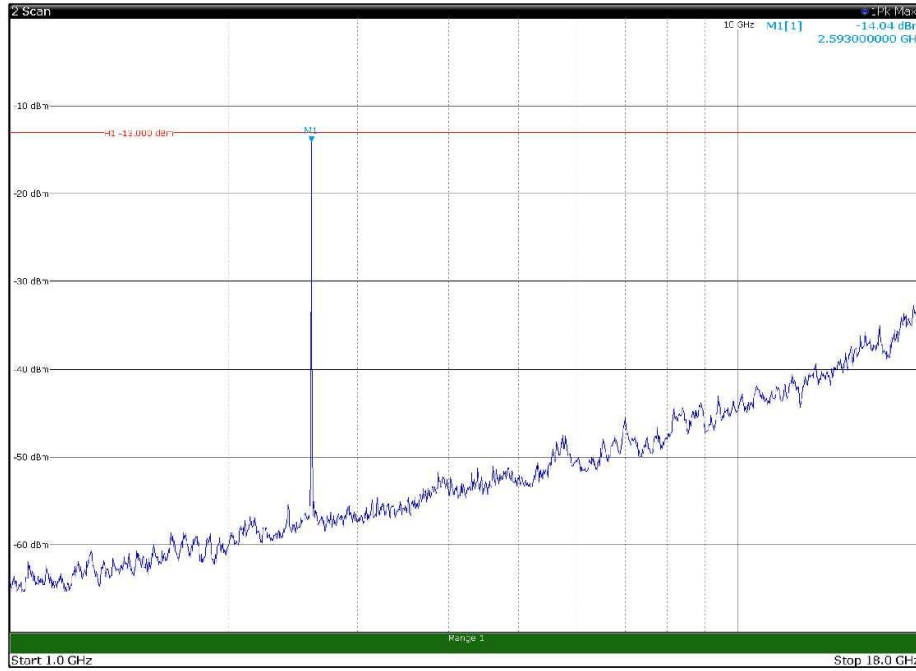

Channel: TOP, Modulation: 16QAM,
BW=5MHz, Range: 18GHz - 27GHz, Polarization: Vertical

Channel: BOTTOM, Modulation: 64QAM,
BW=5MHz, Range: 30MHz - 1GHz, Polarization: Horizontal

Channel: BOTTOM, Modulation: 64QAM,
BW=5MHz, Range: 30MHz - 1GHz, Polarization: Vertical

Channel: BOTTOM, Modulation: 64QAM,
BW=5MHz, Range: 1GHz - 18GHz, Polarization: Horizontal

Channel: BOTTOM, Modulation: 64QAM,
BW=5MHz, Range: 1GHz - 18GHz, Polarization: Vertical

Channel: BOTTOM, Modulation: 64QAM,
BW=5MHz, Range: 18GHz - 27GHz, Polarization: Horizontal

Channel: BOTTOM, Modulation: 64QAM,
BW=5MHz, Range: 18GHz - 27GHz, Polarization: Vertical

Channel: MIDDLE, Modulation: 64QAM,
 BW=5MHz, Range: 30MHz - 1GHz, Polarization: Horizontal

Channel: MIDDLE, Modulation: 64QAM,
 BW=5MHz, Range: 30MHz - 1GHz, Polarization: Vertical