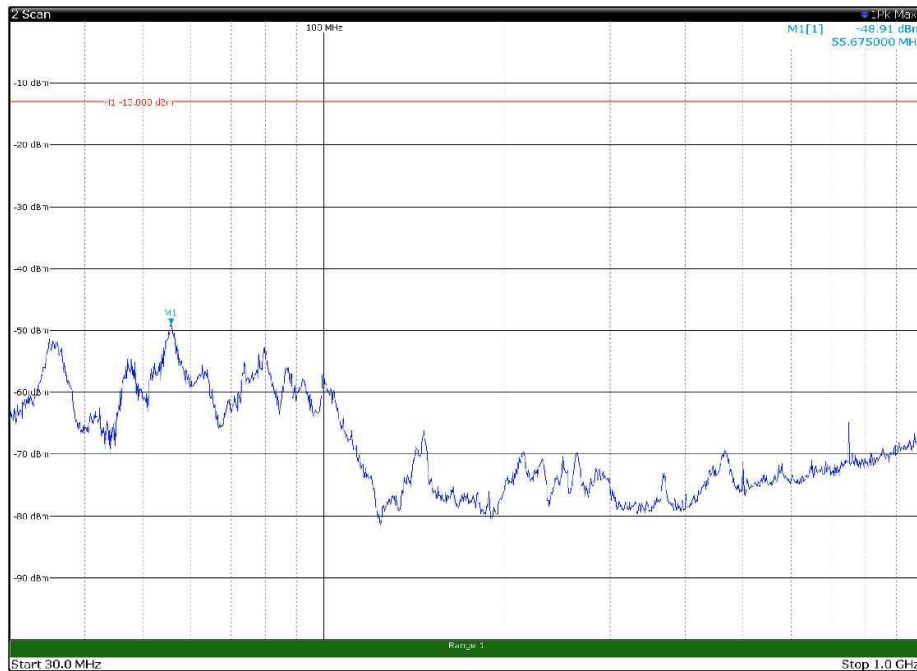

Channel: BOTTOM, Modulation: 64QAM,
BW=5MHz, Range: 18GHz - 27GHz, Polarization: Vertical

Channel: MIDDLE, Modulation: 64QAM,
 BW=5MHz, Range: 30MHz - 1GHz, Polarization: Horizontal

Channel: MIDDLE, Modulation: 64QAM,
 BW=5MHz, Range: 30MHz - 1GHz, Polarization: Vertical

Channel: MIDDLE, Modulation: 64QAM,
BW=5MHz, Range: 1GHz - 18GHz, Polarization: Horizontal

Channel: MIDDLE, Modulation: 64QAM,
BW=5MHz, Range: 1GHz - 18GHz, Polarization: Vertical

Channel: MIDDLE, Modulation: 64QAM,
BW=5MHz, Range: 18GHz - 27GHz, Polarization: Horizontal

Channel: MIDDLE, Modulation: 64QAM,
BW=5MHz, Range: 18GHz - 27GHz, Polarization: Vertical

Channel: TOP, Modulation: 64QAM,
BW=5MHz, Range: 30MHz - 1GHz, Polarization: Horizontal

Channel: TOP, Modulation: 64QAM,
BW=5MHz, Range: 30MHz - 1GHz, Polarization: Vertical

Channel: TOP, Modulation: 64QAM,
BW=5MHz, Range: 1GHz - 18GHz, Polarization: Horizontal

Channel: TOP, Modulation: 64QAM,
BW=5MHz, Range: 1GHz - 18GHz, Polarization: Vertical

Channel: TOP, Modulation: 64QAM,
BW=5MHz, Range: 18GHz - 27GHz, Polarization: Horizontal