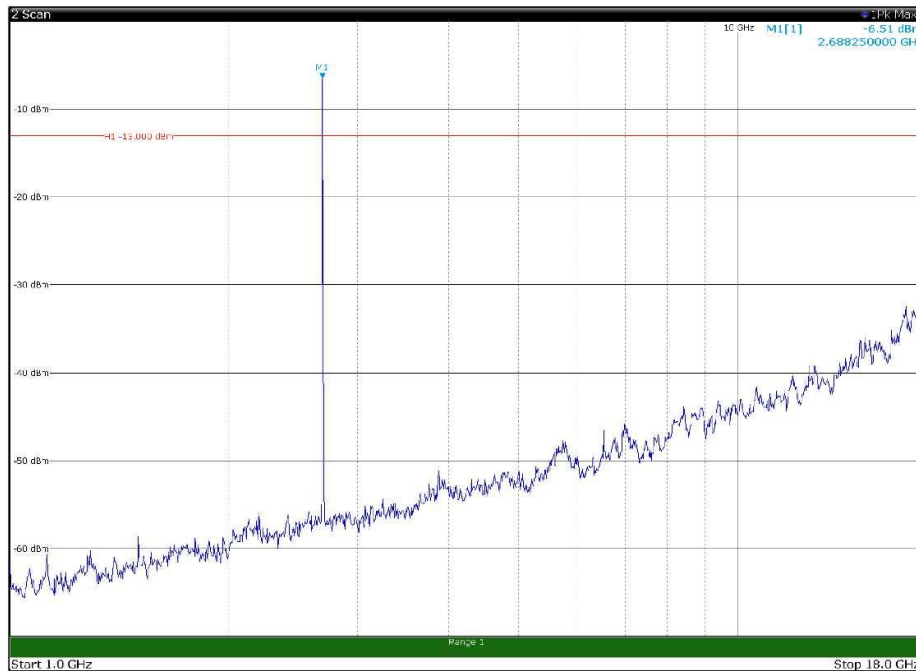

Channel: MIDDLE, Modulation: QPSK,
BW=5MHz, Range: 1GHz - 18GHz, Polarization: Horizontal

Channel: MIDDLE, Modulation: QPSK,
BW=5MHz, Range: 1GHz - 18GHz, Polarization: Vertical

Channel: MIDDLE, Modulation: QPSK,
BW=5MHz, Range: 18GHz - 27GHz, Polarization: Horizontal

Channel: MIDDLE, Modulation: QPSK,
BW=5MHz, Range: 18GHz - 27GHz, Polarization: Vertical

Channel: TOP, Modulation: QPSK,
BW=5MHz, Range: 30MHz - 1GHz, Polarization: Horizontal

Channel: TOP, Modulation: QPSK,
BW=5MHz, Range: 30MHz - 1GHz, Polarization: Vertical

Channel: TOP, Modulation: QPSK,
BW=5MHz, Range: 1GHz - 18GHz, Polarization: Horizontal

Channel: TOP, Modulation: QPSK,
BW=5MHz, Range: 1GHz - 18GHz, Polarization: Vertical

Channel: TOP, Modulation: QPSK,
BW=5MHz, Range: 18GHz - 27GHz, Polarization: Horizontal

Channel: TOP, Modulation: QPSK,
BW=5MHz, Range: 18GHz - 27GHz, Polarization: Vertical

Channel: BOTTOM, Modulation: 16QAM,
BW=5MHz, Range: 30MHz - 1GHz, Polarization: Horizontal

Channel: BOTTOM, Modulation: 16QAM,
BW=5MHz, Range: 30MHz - 1GHz, Polarization: Vertical