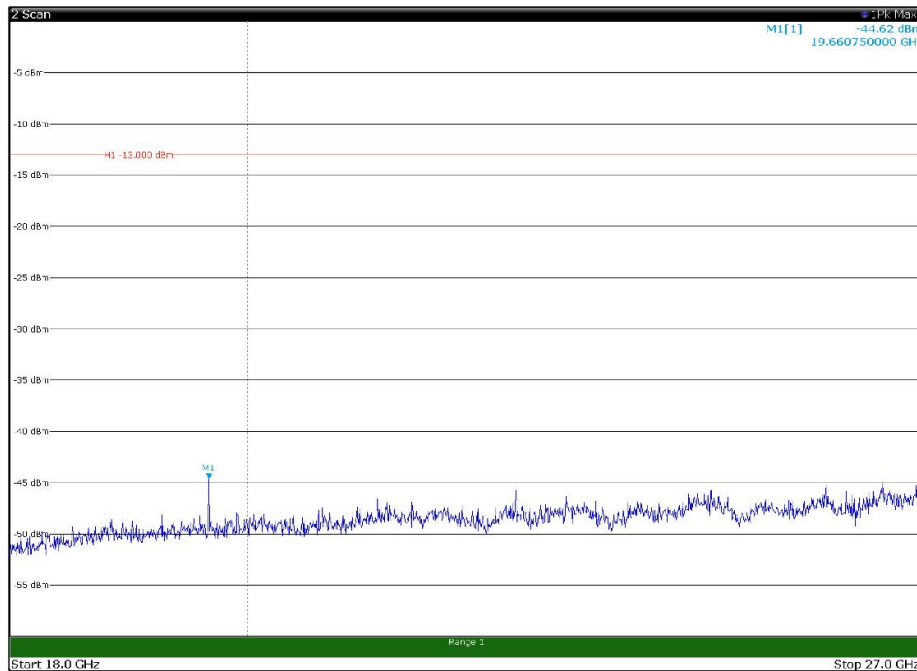

Channel: TOP, Modulation: 16QAM,
BW=5MHz, Range: 18GHz - 27GHz, Polarization: Vertical

Channel: BOTTOM, Modulation: 64QAM,
BW=5MHz, Range: 30MHz - 1GHz, Polarization: Horizontal

Channel: BOTTOM, Modulation: 64QAM,
BW=5MHz, Range: 30MHz - 1GHz, Polarization: Vertical

Channel: BOTTOM, Modulation: 64QAM,
BW=5MHz, Range: 1GHz - 18GHz, Polarization: Horizontal

Channel: BOTTOM, Modulation: 64QAM,
BW=5MHz, Range: 1GHz - 18GHz, Polarization: Vertical

Channel: BOTTOM, Modulation: 64QAM,
BW=5MHz, Range: 18GHz - 27GHz, Polarization: Horizontal