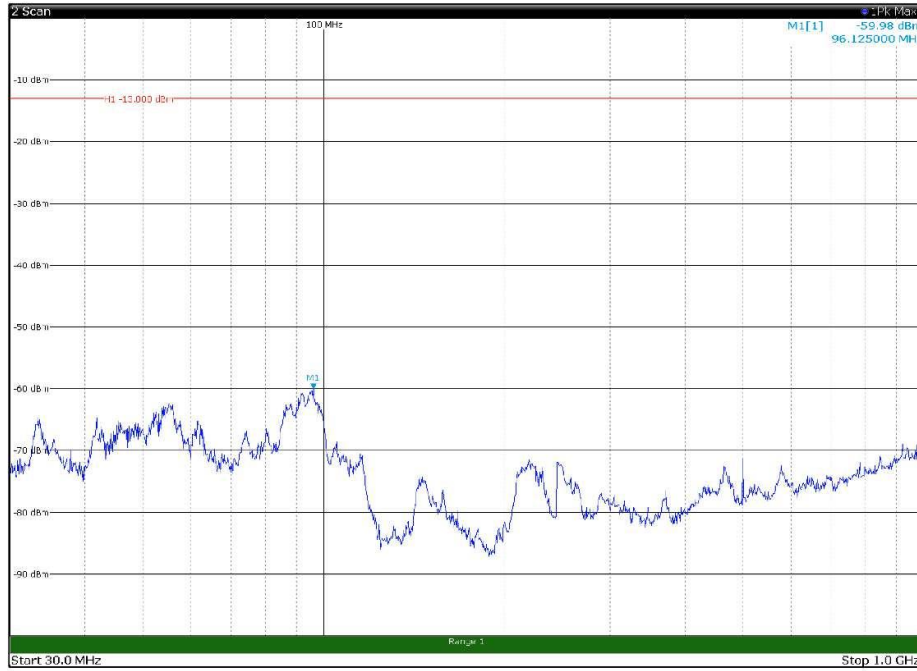

Channel: MIDDLE, Modulation: 64QAM,
BW=5MHz, Range: 18GHz - 27GHz, Polarization: Vertical

Channel: TOP, Modulation: 64QAM,
BW=5MHz, Range: 30MHz - 1GHz, Polarization: Horizontal

Channel: TOP, Modulation: 64QAM,
BW=5MHz, Range: 30MHz - 1GHz, Polarization: Vertical

Channel: TOP, Modulation: 64QAM,
BW=5MHz, Range: 1GHz - 18GHz, Polarization: Horizontal

Channel: TOP, Modulation: 64QAM,
BW=5MHz, Range: 1GHz - 18GHz, Polarization: Vertical

Channel: TOP, Modulation: 64QAM,
BW=5MHz, Range: 18GHz - 27GHz, Polarization: Horizontal

Channel: TOP, Modulation: 64QAM,
BW=5MHz, Range: 18GHz - 27GHz, Polarization: Vertical

Channel: BOTTOM, Modulation: 256QAM,
BW=5MHz, Range: 30MHz - 1GHz, Polarization: Horizontal

Channel: BOTTOM, Modulation: 256QAM,
BW=5MHz, Range: 30MHz - 1GHz, Polarization: Vertical