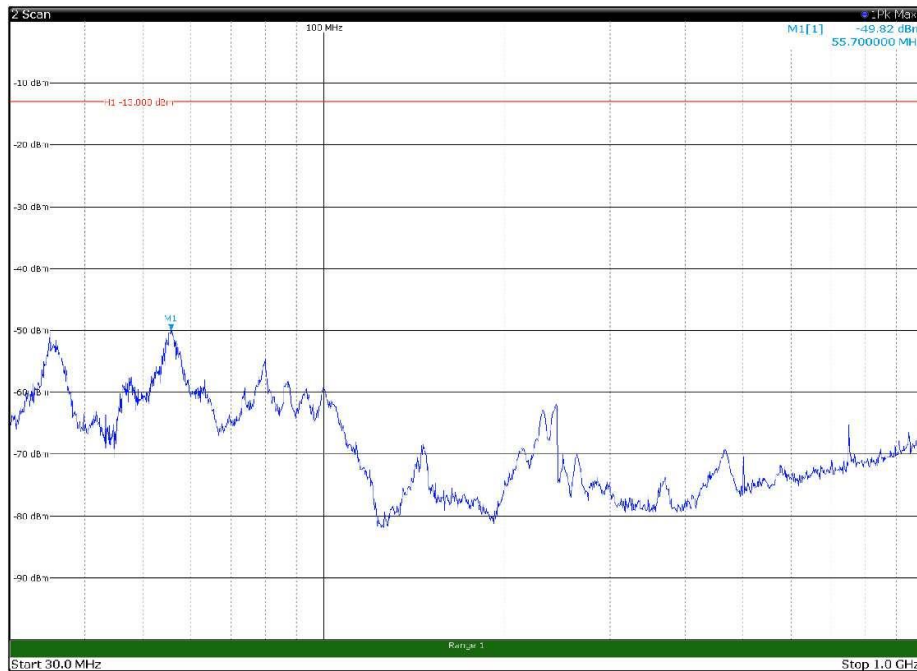

Channel: BOTTOM, Modulation: 256QAM,
 BW=5MHz, Range: 1GHz - 18GHz, Polarization: Horizontal

Channel: BOTTOM, Modulation: 256QAM,
 BW=5MHz, Range: 1GHz - 18GHz, Polarization: Vertical

Channel: MIDDLE, Modulation: 256QAM,
BW=5MHz, Range: 30MHz - 1GHz, Polarization: Horizontal

Channel: MIDDLE, Modulation: 256QAM,
BW=5MHz, Range: 30MHz - 1GHz, Polarization: Vertical

Channel: MIDDLE, Modulation: 256QAM,
BW=5MHz, Range: 1GHz - 18GHz, Polarization: Horizontal

Channel: MIDDLE, Modulation: 256QAM,
BW=5MHz, Range: 1GHz - 18GHz, Polarization: Vertical

Channel: MIDDLE, Modulation: 256QAM,
BW=5MHz, Range: 18GHz - 27GHz, Polarization: Horizontal

Channel: MIDDLE, Modulation: 256QAM,
BW=5MHz, Range: 18GHz - 27GHz, Polarization: Vertical

Channel: TOP, Modulation: 256QAM,
BW=5MHz, Range: 30MHz - 1GHz, Polarization: Horizontal