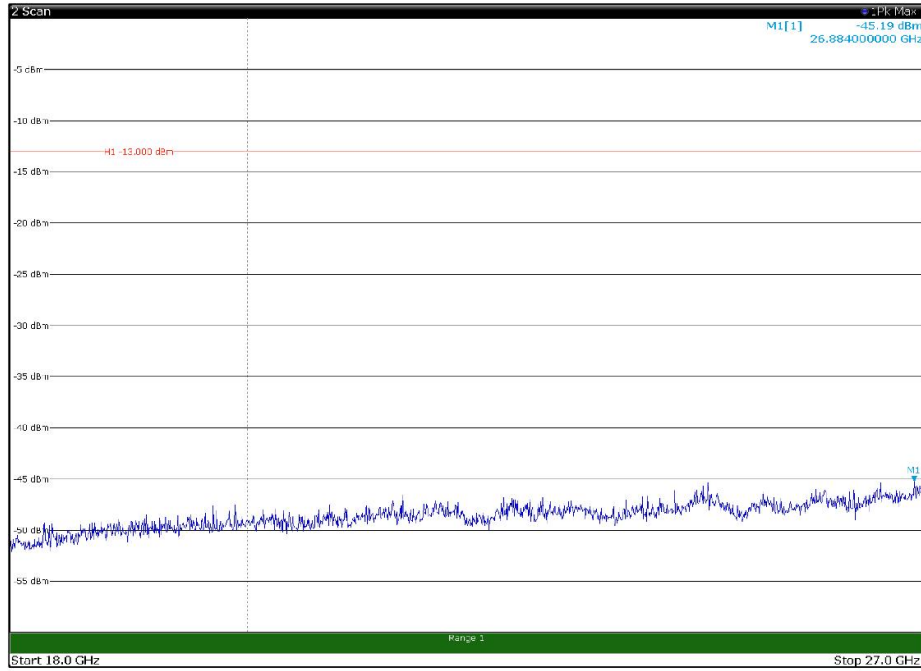

Channel: BOTTOM, Modulation: 64QAM,
BW=5MHz, Range: 1GHz - 18GHz, Polarization: Horizontal

Channel: BOTTOM, Modulation: 64QAM,
BW=5MHz, Range: 1GHz - 18GHz, Polarization: Vertical

Channel: BOTTOM, Modulation: 64QAM,
BW=5MHz, Range: 18GHz - 27GHz, Polarization: Horizontal

Channel: BOTTOM, Modulation: 64QAM,
BW=5MHz, Range: 18GHz - 27GHz, Polarization: Vertical

Channel: MIDDLE, Modulation: 64QAM,
 BW=5MHz, Range: 30MHz - 1GHz, Polarization: Horizontal

Channel: MIDDLE, Modulation: 64QAM,
 BW=5MHz, Range: 30MHz - 1GHz, Polarization: Vertical

Channel: MIDDLE, Modulation: 64QAM,
BW=5MHz, Range: 1GHz - 18GHz, Polarization: Horizontal

Channel: MIDDLE, Modulation: 64QAM,
BW=5MHz, Range: 1GHz - 18GHz, Polarization: Vertical

Channel: MIDDLE, Modulation: 64QAM,
BW=5MHz, Range: 18GHz - 27GHz, Polarization: Horizontal