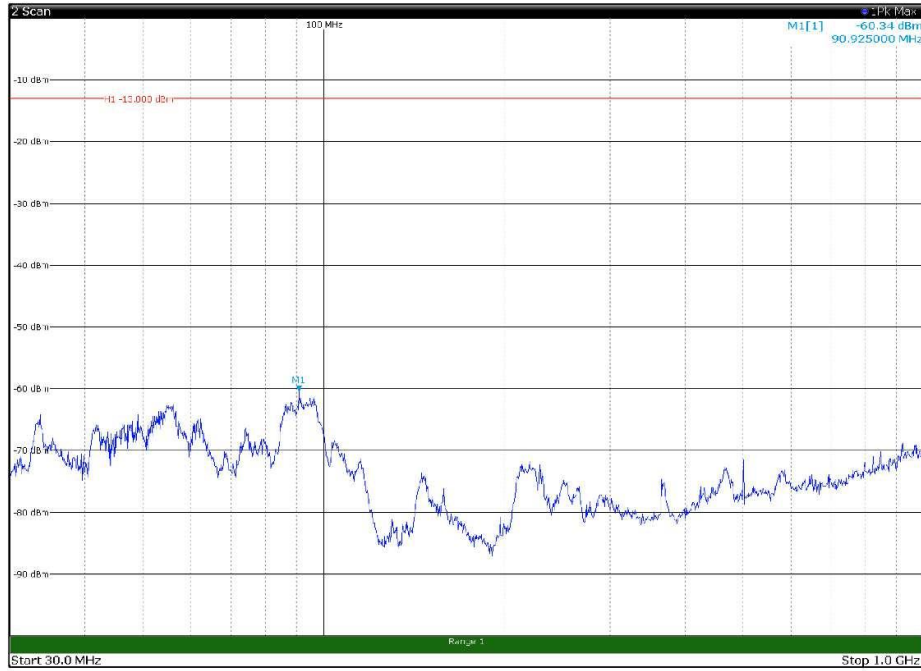

Channel: MIDDLE, Modulation: 64QAM,
BW=5MHz, Range: 18GHz - 27GHz, Polarization: Vertical

Channel: TOP, Modulation: 64QAM,
BW=5MHz, Range: 30MHz - 1GHz, Polarization: Horizontal

Channel: TOP, Modulation: 64QAM,
BW=5MHz, Range: 30MHz - 1GHz, Polarization: Vertical

Channel: TOP, Modulation: 64QAM,
BW=5MHz, Range: 1GHz - 18GHz, Polarization: Horizontal

Channel: TOP, Modulation: 64QAM,
BW=5MHz, Range: 1GHz - 18GHz, Polarization: Vertical

Channel: TOP, Modulation: 64QAM,
BW=5MHz, Range: 18GHz - 27GHz, Polarization: Horizontal

Channel: TOP, Modulation: 64QAM,
BW=5MHz, Range: 18GHz - 27GHz, Polarization: Vertical

Channel: BOTTOM, Modulation: 256QAM,
BW=5MHz, Range: 30MHz - 1GHz, Polarization: Horizontal

Channel: BOTTOM, Modulation: 256QAM,
BW=5MHz, Range: 30MHz - 1GHz, Polarization: Vertical

Channel: BOTTOM, Modulation: 256QAM,
 BW=5MHz, Range: 1GHz - 18GHz, Polarization: Horizontal

Channel: BOTTOM, Modulation: 256QAM,
 BW=5MHz, Range: 1GHz - 18GHz, Polarization: Vertical

Channel: MIDDLE, Modulation: 256QAM,
BW=5MHz, Range: 30MHz - 1GHz, Polarization: Horizontal