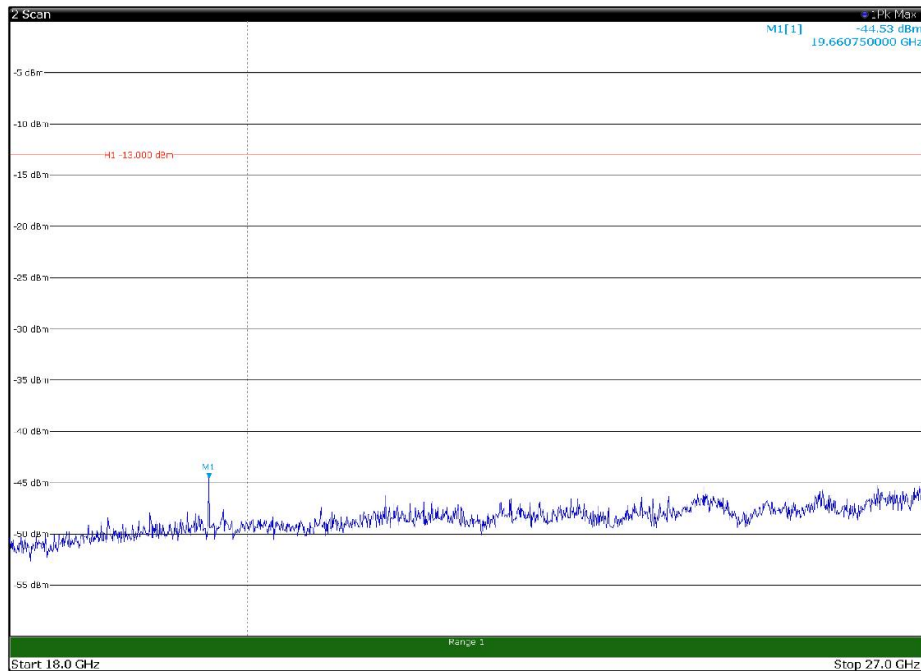

Channel: TOP, Modulation: 64QAM,
BW=5MHz, Range: 1GHz - 18GHz, Polarization: Horizontal

Channel: TOP, Modulation: 64QAM,
BW=5MHz, Range: 1GHz - 18GHz, Polarization: Vertical

Channel: TOP, Modulation: 64QAM,
BW=5MHz, Range: 18GHz - 27GHz, Polarization: Horizontal

Channel: TOP, Modulation: 64QAM,
BW=5MHz, Range: 18GHz - 27GHz, Polarization: Vertical

Channel: BOTTOM, Modulation: 256QAM,
BW=5MHz, Range: 30MHz - 1GHz, Polarization: Horizontal

Channel: BOTTOM, Modulation: 256QAM,
BW=5MHz, Range: 30MHz - 1GHz, Polarization: Vertical

Channel: BOTTOM, Modulation: 256QAM,
 BW=5MHz, Range: 1GHz - 18GHz, Polarization: Horizontal

Channel: BOTTOM, Modulation: 256QAM,
 BW=5MHz, Range: 1GHz - 18GHz, Polarization: Vertical

Channel: MIDDLE, Modulation: 256QAM,
BW=5MHz, Range: 30MHz - 1GHz, Polarization: Horizontal