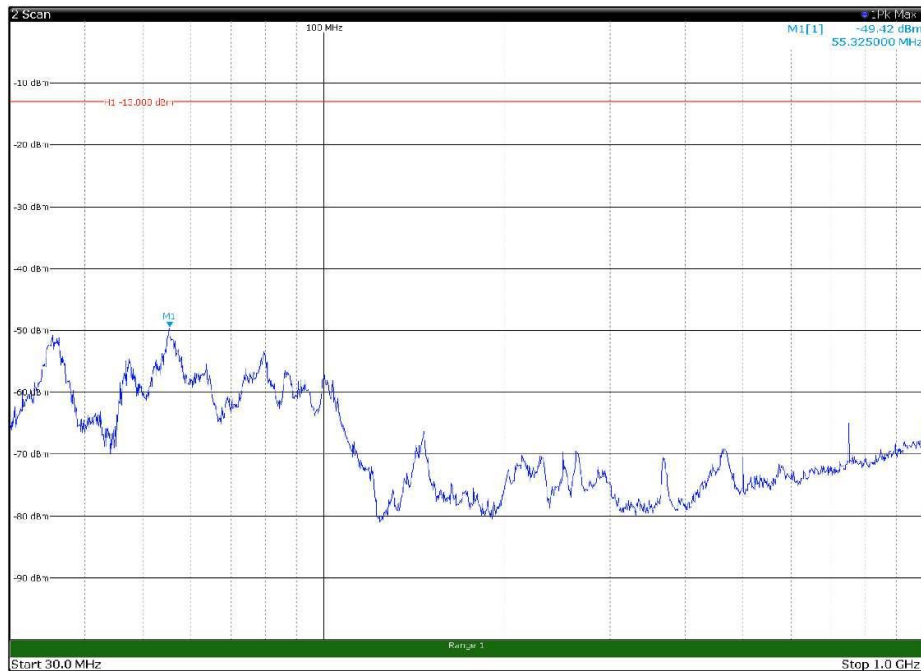

Channel: BOTTOM, Modulation: 16QAM,
BW=5MHz, Range: 18GHz - 27GHz, Polarization: Vertical

Channel: MIDDLE, Modulation: 16QAM,
BW=5MHz, Range: 30MHz - 1GHz, Polarization: Horizontal

Channel: MIDDLE, Modulation: 16QAM,
BW=5MHz, Range: 30MHz - 1GHz, Polarization: Vertical

Channel: MIDDLE, Modulation: 16QAM,
BW=5MHz, Range: 1GHz - 18GHz, Polarization: Horizontal

Channel: MIDDLE, Modulation: 16QAM,
BW=5MHz, Range: 1GHz - 18GHz, Polarization: Vertical

Channel: MIDDLE, Modulation: 16QAM,
BW=5MHz, Range: 18GHz - 27GHz, Polarization: Horizontal

Channel: MIDDLE, Modulation: 16QAM,
BW=5MHz, Range: 18GHz - 27GHz, Polarization: Vertical

Channel: TOP, Modulation: 16QAM,
 BW=5MHz, Range: 30MHz - 1GHz, Polarization: Horizontal

Channel: TOP, Modulation: 16QAM,
 BW=5MHz, Range: 30MHz - 1GHz, Polarization: Vertical

Channel: TOP, Modulation: 16QAM,
BW=5MHz, Range: 1GHz - 18GHz, Polarization: Horizontal

Channel: TOP, Modulation: 16QAM,
BW=5MHz, Range: 1GHz - 18GHz, Polarization: Vertical

Channel: TOP, Modulation: 16QAM,
BW=5MHz, Range: 18GHz - 27GHz, Polarization: Horizontal