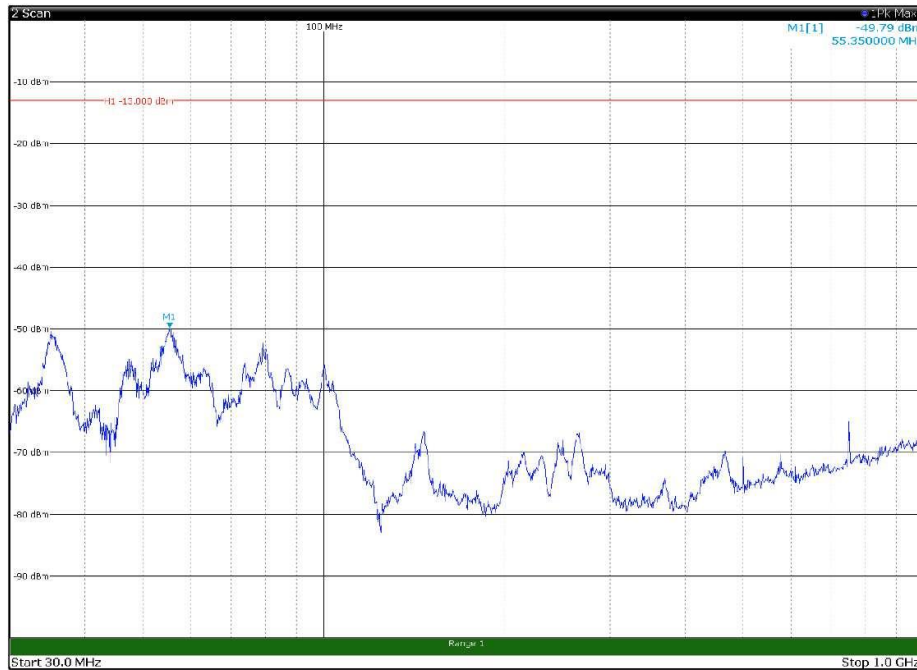

Channel: MIDDLE, Modulation: 256QAM,
BW=5MHz, Range: 18GHz - 27GHz, Polarization: Horizontal

Channel: MIDDLE, Modulation: 256QAM,
BW=5MHz, Range: 18GHz - 27GHz, Polarization: Vertical

Channel: TOP, Modulation: 256QAM,
BW=5MHz, Range: 30MHz - 1GHz, Polarization: Horizontal

Channel: TOP, Modulation: 256QAM,
BW=5MHz, Range: 30MHz - 1GHz, Polarization: Vertical

Channel: TOP, Modulation: 256QAM,
BW=5MHz, Range: 1GHz - 18GHz, Polarization: Horizontal

Channel: TOP, Modulation: 256QAM,
BW=5MHz, Range: 1GHz - 18GHz, Polarization: Vertical

Channel: TOP, Modulation: 256QAM,
BW=5MHz, Range: 18GHz - 27GHz, Polarization: Horizontal

Channel: TOP, Modulation: 256QAM,
BW=5MHz, Range: 18GHz - 27GHz, Polarization: Vertical

Channel: BOTTOM, Modulation: QPSK,
BW=10MHz, Range: 30MHz - 1GHz, Polarization: Horizontal