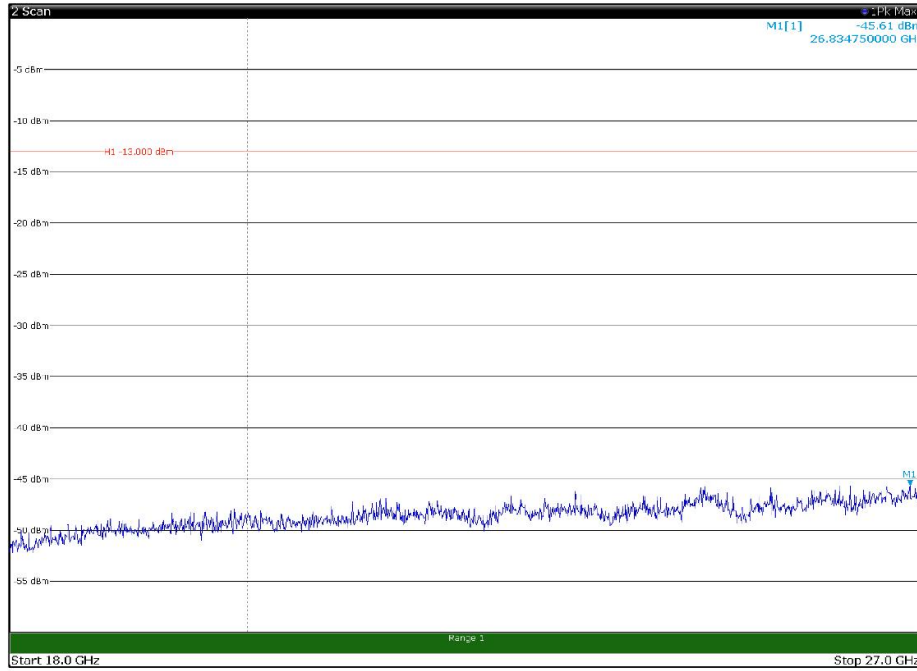

Channel: TOP, Modulation: QPSK,
BW=5MHz, Range: 18GHz - 27GHz, Polarization: Vertical

Channel: BOTTOM, Modulation: 16QAM,
BW=5MHz, Range: 30MHz - 1GHz, Polarization: Horizontal

Channel: BOTTOM, Modulation: 16QAM,
BW=5MHz, Range: 30MHz - 1GHz, Polarization: Vertical

Channel: BOTTOM, Modulation: 16QAM,
 BW=5MHz, Range: 1GHz - 18GHz, Polarization: Horizontal

Channel: BOTTOM, Modulation: 16QAM,
 BW=5MHz, Range: 1GHz - 18GHz, Polarization: Vertical

Channel: BOTTOM, Modulation: 16QAM,
BW=5MHz, Range: 18GHz - 27GHz, Polarization: Horizontal