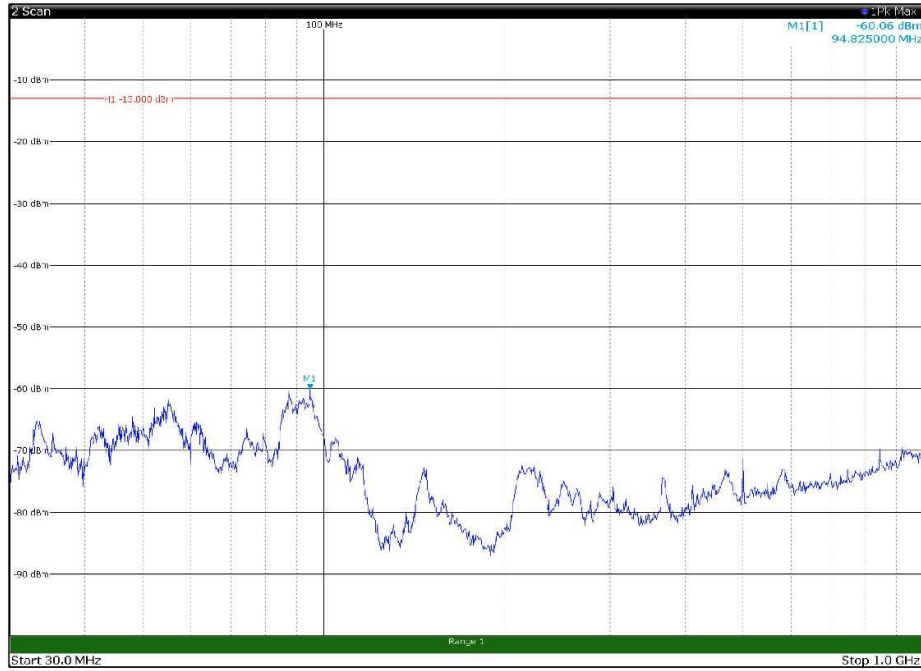

Channel: BOTTOM, Modulation: 16QAM,
BW=5MHz, Range: 18GHz - 27GHz, Polarization: Vertical

Channel: MIDDLE, Modulation: 16QAM,
BW=5MHz, Range: 30MHz - 1GHz, Polarization: Horizontal

Channel: MIDDLE, Modulation: 16QAM,
BW=5MHz, Range: 30MHz - 1GHz, Polarization: Vertical

Channel: MIDDLE, Modulation: 16QAM,
BW=5MHz, Range: 1GHz - 18GHz, Polarization: Horizontal

Channel: MIDDLE, Modulation: 16QAM,
BW=5MHz, Range: 1GHz - 18GHz, Polarization: Vertical

Channel: MIDDLE, Modulation: 16QAM,
BW=5MHz, Range: 18GHz - 27GHz, Polarization: Horizontal

Channel: MIDDLE, Modulation: 16QAM,
BW=5MHz, Range: 18GHz - 27GHz, Polarization: Vertical

Channel: TOP, Modulation: 16QAM,
 BW=5MHz, Range: 30MHz - 1GHz, Polarization: Horizontal

Channel: TOP, Modulation: 16QAM,
 BW=5MHz, Range: 30MHz - 1GHz, Polarization: Vertical

Channel: TOP, Modulation: 16QAM,
BW=5MHz, Range: 1GHz - 18GHz, Polarization: Horizontal

Channel: TOP, Modulation: 16QAM,
BW=5MHz, Range: 1GHz - 18GHz, Polarization: Vertical

Channel: TOP, Modulation: 16QAM,
BW=5MHz, Range: 18GHz - 27GHz, Polarization: Horizontal