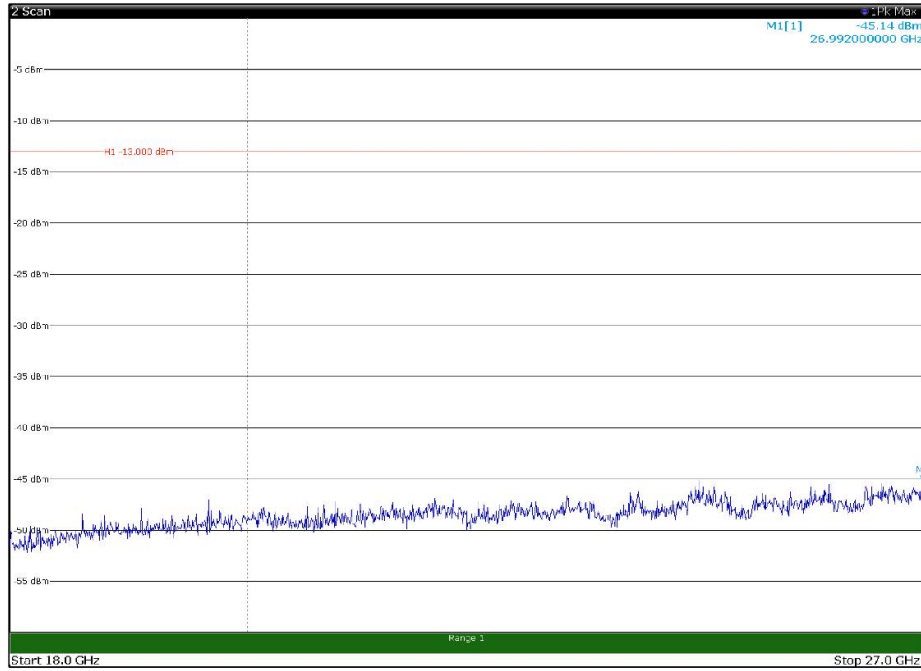

Channel: MIDDLE, Modulation: 256QAM,
BW=5MHz, Range: 18GHz - 27GHz, Polarization: Horizontal

Channel: MIDDLE, Modulation: 256QAM,
BW=5MHz, Range: 18GHz - 27GHz, Polarization: Vertical

Channel: TOP, Modulation: 256QAM,
BW=5MHz, Range: 30MHz - 1GHz, Polarization: Horizontal

Channel: TOP, Modulation: 256QAM,
BW=5MHz, Range: 30MHz - 1GHz, Polarization: Vertical

Channel: TOP, Modulation: 256QAM,
BW=5MHz, Range: 1GHz - 18GHz, Polarization: Horizontal

Channel: TOP, Modulation: 256QAM,
BW=5MHz, Range: 1GHz - 18GHz, Polarization: Vertical