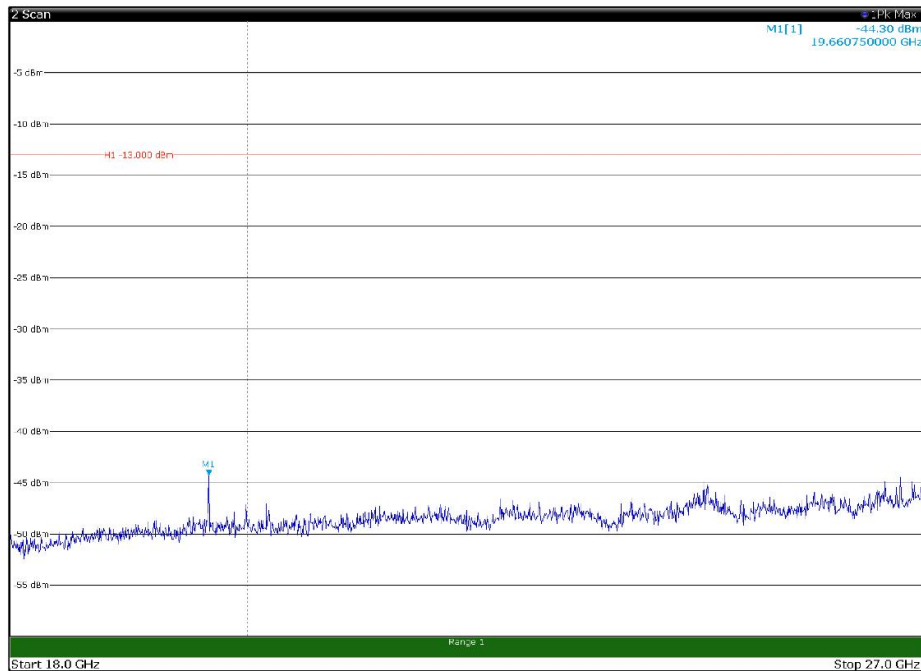

Channel: TOP, Modulation: 256QAM,
BW=5MHz, Range: 30MHz - 1GHz, Polarization: Vertical

Channel: TOP, Modulation: 256QAM,
BW=5MHz, Range: 1GHz - 18GHz, Polarization: Horizontal

Channel: TOP, Modulation: 256QAM,
BW=5MHz, Range: 1GHz - 18GHz, Polarization: Vertical

Channel: TOP, Modulation: 256QAM,
BW=5MHz, Range: 18GHz - 27GHz, Polarization: Horizontal

Channel: TOP, Modulation: 256QAM,
BW=5MHz, Range: 18GHz - 27GHz, Polarization: Vertical

Channel: BOTTOM, Modulation: QPSK,
BW=10MHz, Range: 30MHz - 1GHz, Polarization: Horizontal