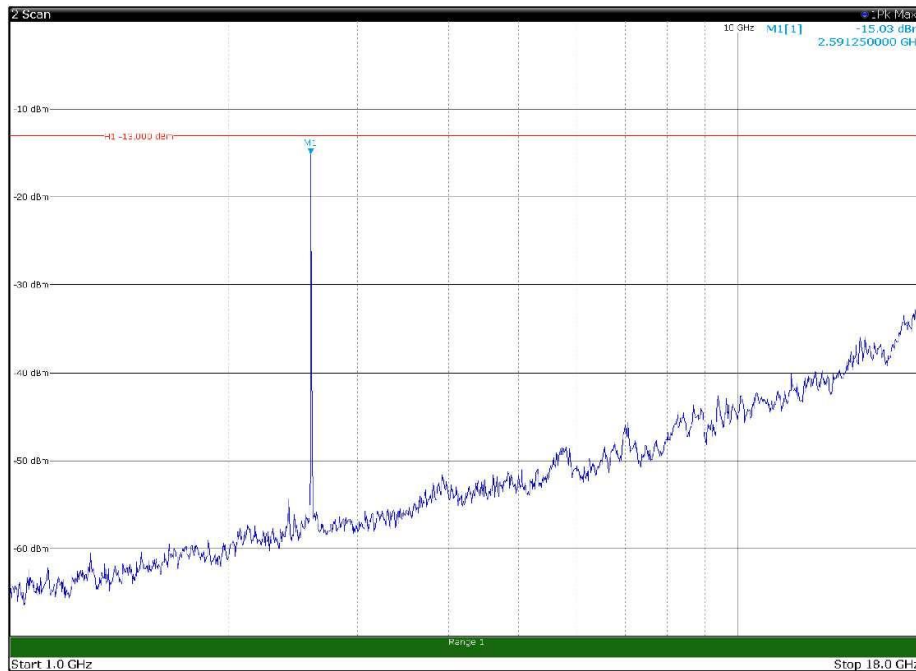

Channel: MIDDLE, Modulation: QPSK,
BW=5MHz, Range: 1GHz - 18GHz, Polarization: Horizontal

Channel: MIDDLE, Modulation: QPSK,
BW=5MHz, Range: 1GHz - 18GHz, Polarization: Vertical

Channel: MIDDLE, Modulation: QPSK,
BW=5MHz, Range: 18GHz - 27GHz, Polarization: Horizontal

Channel: MIDDLE, Modulation: QPSK,
BW=5MHz, Range: 18GHz - 27GHz, Polarization: Vertical

Channel: TOP, Modulation: QPSK,
BW=5MHz, Range: 30MHz - 1GHz, Polarization: Horizontal

Channel: TOP, Modulation: QPSK,
BW=5MHz, Range: 30MHz - 1GHz, Polarization: Vertical

Channel: TOP, Modulation: QPSK,
BW=5MHz, Range: 1GHz - 18GHz, Polarization: Horizontal

Channel: TOP, Modulation: QPSK,
BW=5MHz, Range: 1GHz - 18GHz, Polarization: Vertical

Channel: TOP, Modulation: QPSK,
BW=5MHz, Range: 18GHz - 27GHz, Polarization: Horizontal