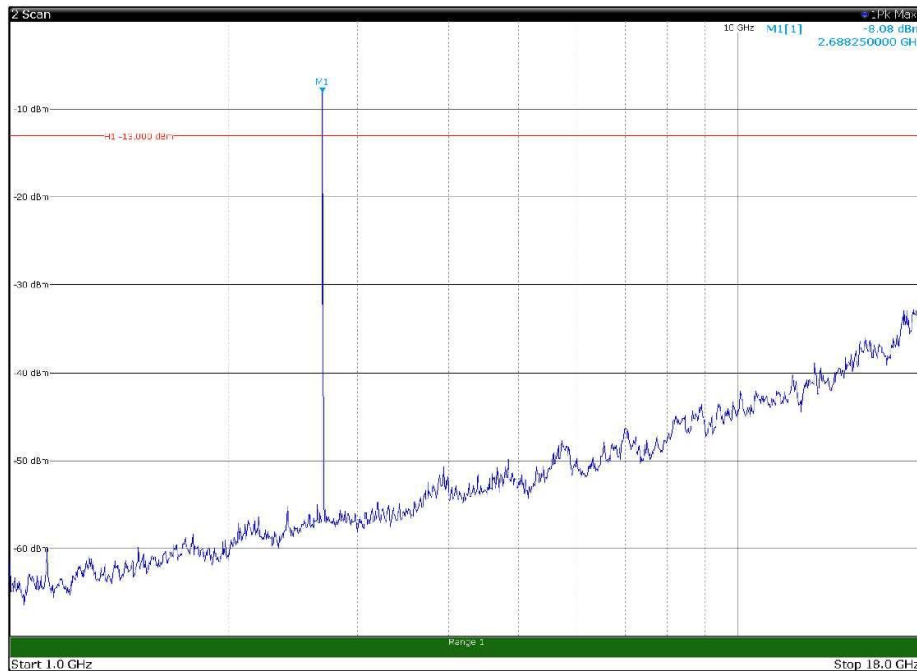

Channel: MIDDLE, Modulation: 256QAM,
BW=5MHz, Range: 30MHz - 1GHz, Polarization: Vertical

Channel: MIDDLE, Modulation: 256QAM,
BW=5MHz, Range: 1GHz - 18GHz, Polarization: Horizontal

Channel: MIDDLE, Modulation: 256QAM,
BW=5MHz, Range: 1GHz - 18GHz, Polarization: Vertical

Channel: MIDDLE, Modulation: 256QAM,
BW=5MHz, Range: 18GHz - 27GHz, Polarization: Horizontal

Channel: MIDDLE, Modulation: 256QAM,
BW=5MHz, Range: 18GHz - 27GHz, Polarization: Vertical

Channel: TOP, Modulation: 256QAM,
BW=5MHz, Range: 30MHz - 1GHz, Polarization: Horizontal

Channel: TOP, Modulation: 256QAM,
BW=5MHz, Range: 30MHz - 1GHz, Polarization: Vertical

Channel: TOP, Modulation: 256QAM,
BW=5MHz, Range: 1GHz - 18GHz, Polarization: Horizontal

Channel: TOP, Modulation: 256QAM,
BW=5MHz, Range: 1GHz - 18GHz, Polarization: Vertical