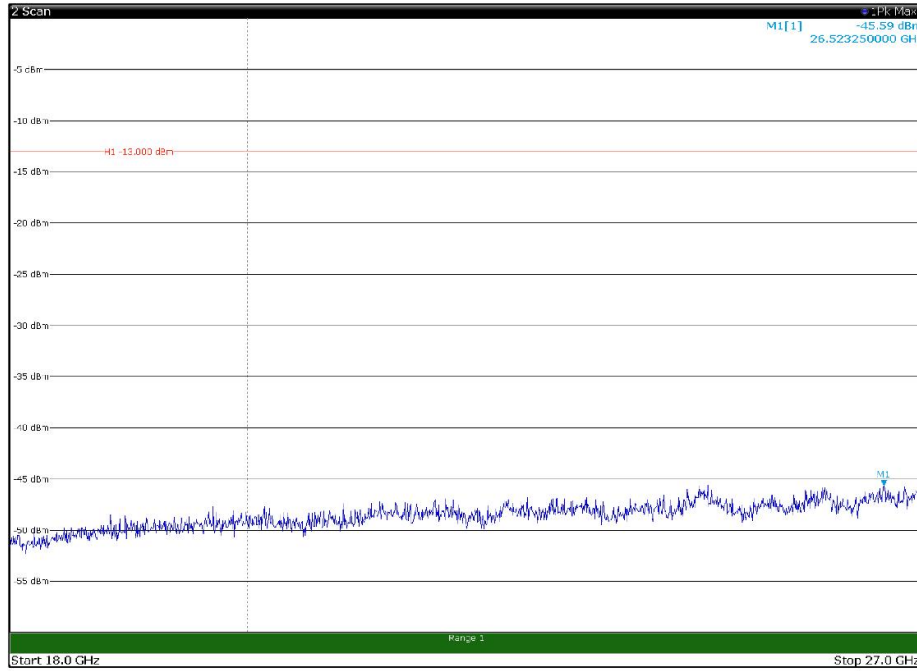

Channel: TOP, Modulation: 16QAM,
BW=5MHz, Range: 1GHz - 18GHz, Polarization: Horizontal

Channel: TOP, Modulation: 16QAM,
BW=5MHz, Range: 1GHz - 18GHz, Polarization: Vertical

Channel: TOP, Modulation: 16QAM,
BW=5MHz, Range: 18GHz - 27GHz, Polarization: Horizontal

Channel: TOP, Modulation: 16QAM,
BW=5MHz, Range: 18GHz - 27GHz, Polarization: Vertical

Channel: BOTTOM, Modulation: 64QAM,
BW=5MHz, Range: 30MHz - 1GHz, Polarization: Horizontal

Channel: BOTTOM, Modulation: 64QAM,
BW=5MHz, Range: 30MHz - 1GHz, Polarization: Vertical

Channel: BOTTOM, Modulation: 64QAM,
BW=5MHz, Range: 1GHz - 18GHz, Polarization: Horizontal

Channel: BOTTOM, Modulation: 64QAM,
BW=5MHz, Range: 1GHz - 18GHz, Polarization: Vertical

Channel: BOTTOM, Modulation: 64QAM,
BW=5MHz, Range: 18GHz - 27GHz, Polarization: Horizontal