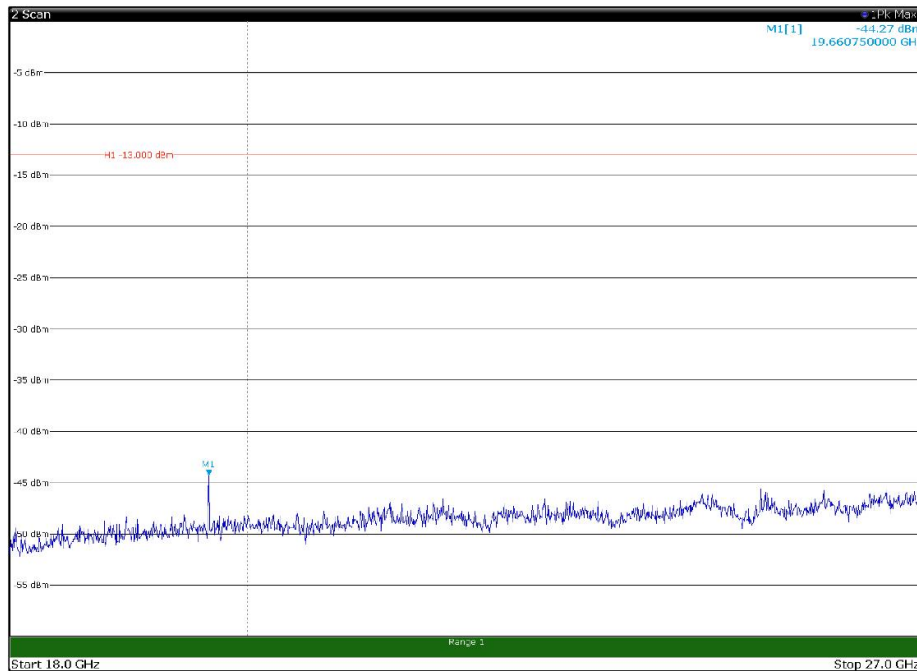

Channel: MIDDLE, Modulation: 256QAM,
BW=5MHz, Range: 30MHz - 1GHz, Polarization: Vertical

Channel: MIDDLE, Modulation: 256QAM,
BW=5MHz, Range: 1GHz - 18GHz, Polarization: Horizontal

Channel: MIDDLE, Modulation: 256QAM,
BW=5MHz, Range: 1GHz - 18GHz, Polarization: Vertical

Channel: MIDDLE, Modulation: 256QAM,
BW=5MHz, Range: 18GHz - 27GHz, Polarization: Horizontal

Channel: MIDDLE, Modulation: 256QAM,
BW=5MHz, Range: 18GHz - 27GHz, Polarization: Vertical

Channel: TOP, Modulation: 256QAM,
BW=5MHz, Range: 30MHz - 1GHz, Polarization: Horizontal