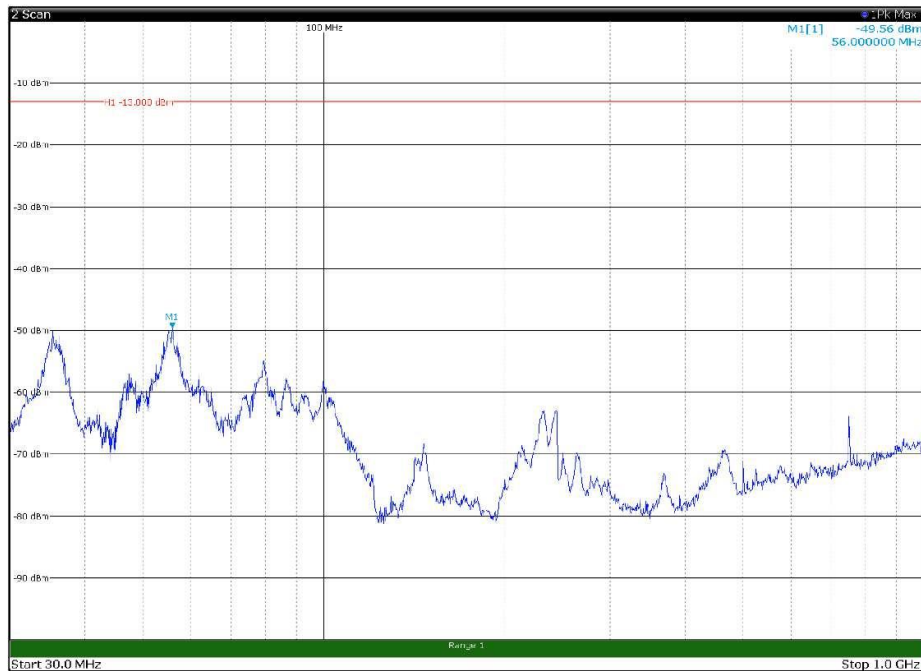

Channel: TOP, Modulation: QPSK,
BW=5MHz, Range: 18GHz - 27GHz, Polarization: Vertical

Channel: BOTTOM, Modulation: 16QAM,
BW=5MHz, Range: 30MHz - 1GHz, Polarization: Horizontal

Channel: BOTTOM, Modulation: 16QAM,
BW=5MHz, Range: 30MHz - 1GHz, Polarization: Vertical

Channel: BOTTOM, Modulation: 16QAM,
 BW=5MHz, Range: 1GHz - 18GHz, Polarization: Horizontal

Channel: BOTTOM, Modulation: 16QAM,
 BW=5MHz, Range: 1GHz - 18GHz, Polarization: Vertical

Channel: BOTTOM, Modulation: 16QAM,
BW=5MHz, Range: 18GHz - 27GHz, Polarization: Horizontal

Channel: BOTTOM, Modulation: 16QAM,
BW=5MHz, Range: 18GHz - 27GHz, Polarization: Vertical

Channel: MIDDLE, Modulation: 16QAM,
BW=5MHz, Range: 30MHz - 1GHz, Polarization: Horizontal

Channel: MIDDLE, Modulation: 16QAM,
BW=5MHz, Range: 30MHz - 1GHz, Polarization: Vertical

Channel: MIDDLE, Modulation: 16QAM,
BW=5MHz, Range: 1GHz - 18GHz, Polarization: Horizontal

Channel: MIDDLE, Modulation: 16QAM,
BW=5MHz, Range: 1GHz - 18GHz, Polarization: Vertical

Channel: MIDDLE, Modulation: 16QAM,
BW=5MHz, Range: 18GHz - 27GHz, Polarization: Horizontal