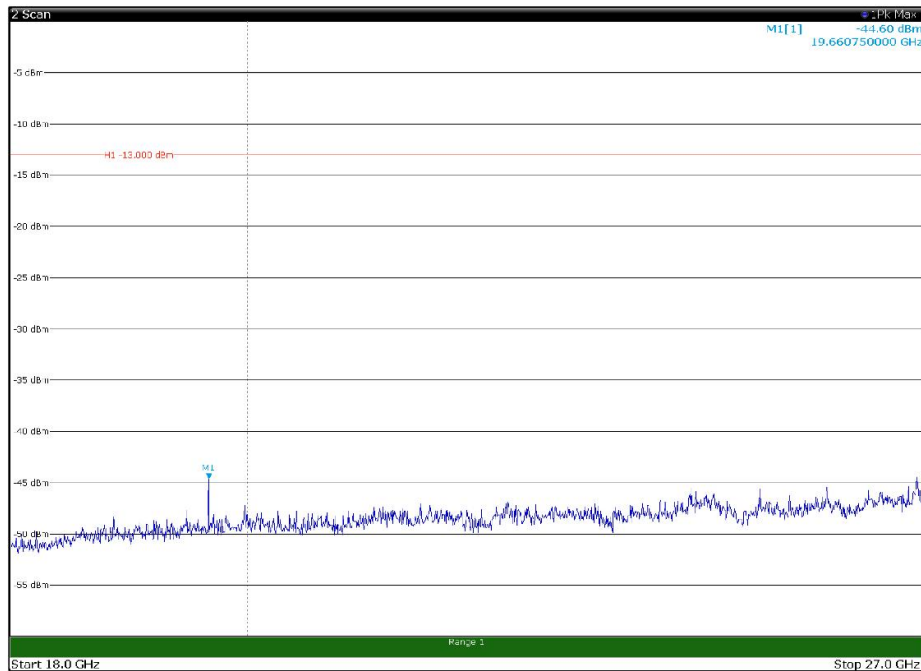

Channel: MIDDLE, Modulation: 64QAM,
BW=5MHz, Range: 18GHz - 27GHz, Polarization: Vertical

Channel: TOP, Modulation: 64QAM,
BW=5MHz, Range: 30MHz - 1GHz, Polarization: Horizontal

Channel: TOP, Modulation: 64QAM,
BW=5MHz, Range: 30MHz - 1GHz, Polarization: Vertical

Channel: TOP, Modulation: 64QAM,
BW=5MHz, Range: 1GHz - 18GHz, Polarization: Horizontal

Channel: TOP, Modulation: 64QAM,
BW=5MHz, Range: 1GHz - 18GHz, Polarization: Vertical

Channel: TOP, Modulation: 64QAM,
BW=5MHz, Range: 18GHz - 27GHz, Polarization: Horizontal