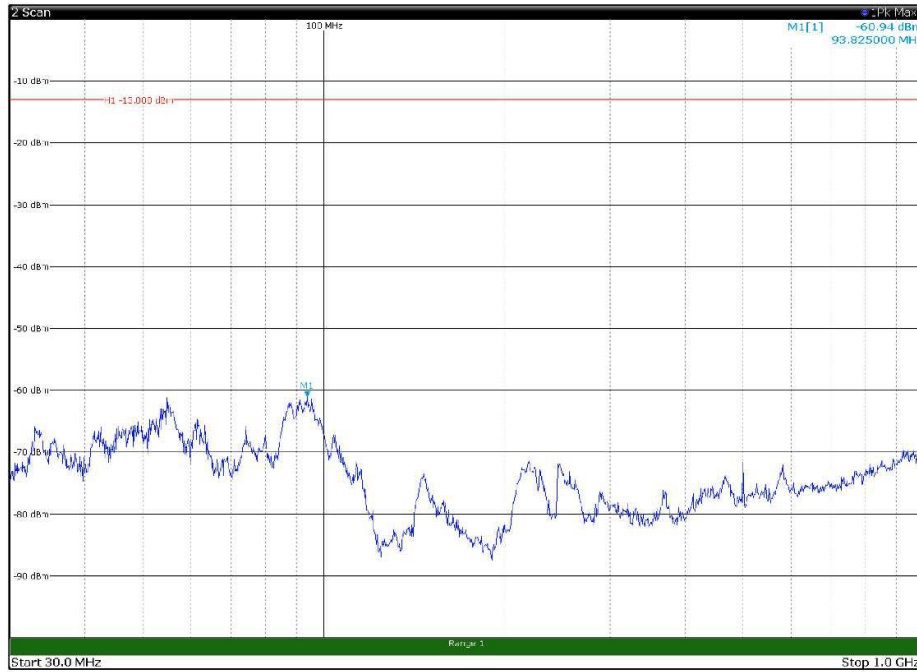

Channel: MIDDLE, Modulation: 256QAM,
BW=5MHz, Range: 18GHz - 27GHz, Polarization: Horizontal

Channel: MIDDLE, Modulation: 256QAM,
BW=5MHz, Range: 18GHz - 27GHz, Polarization: Vertical

Channel: TOP, Modulation: 256QAM,
BW=5MHz, Range: 30MHz - 1GHz, Polarization: Horizontal

Channel: TOP, Modulation: 256QAM,
BW=5MHz, Range: 30MHz - 1GHz, Polarization: Vertical

Channel: TOP, Modulation: 256QAM,
BW=5MHz, Range: 1GHz - 18GHz, Polarization: Horizontal

Channel: TOP, Modulation: 256QAM,
BW=5MHz, Range: 1GHz - 18GHz, Polarization: Vertical

Channel: TOP, Modulation: 256QAM,
BW=5MHz, Range: 18GHz - 27GHz, Polarization: Horizontal

Channel: TOP, Modulation: 256QAM,
BW=5MHz, Range: 18GHz - 27GHz, Polarization: Vertical

Channel: BOTTOM, Modulation: QPSK,
BW=10MHz, Range: 30MHz - 1GHz, Polarization: Horizontal