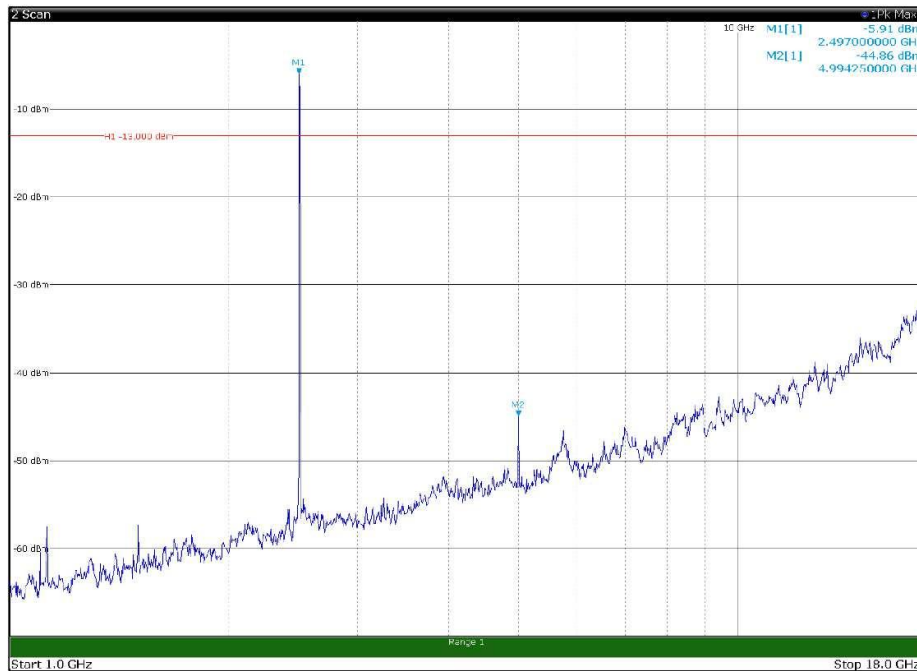

Channel: TOP, Modulation: QPSK,
BW=5MHz, Range: 1GHz - 18GHz, Polarization: Horizontal

Channel: TOP, Modulation: QPSK,
BW=5MHz, Range: 1GHz - 18GHz, Polarization: Vertical

Channel: TOP, Modulation: QPSK,
BW=5MHz, Range: 18GHz - 27GHz, Polarization: Horizontal

Channel: TOP, Modulation: QPSK,
BW=5MHz, Range: 18GHz - 27GHz, Polarization: Vertical

Channel: BOTTOM, Modulation: 16QAM,
BW=5MHz, Range: 30MHz - 1GHz, Polarization: Horizontal

Channel: BOTTOM, Modulation: 16QAM,
BW=5MHz, Range: 30MHz - 1GHz, Polarization: Vertical

Channel: BOTTOM, Modulation: 16QAM,
 BW=5MHz, Range: 1GHz - 18GHz, Polarization: Horizontal

Channel: BOTTOM, Modulation: 16QAM,
 BW=5MHz, Range: 1GHz - 18GHz, Polarization: Vertical

Channel: BOTTOM, Modulation: 16QAM,
BW=5MHz, Range: 18GHz - 27GHz, Polarization: Horizontal

Channel: BOTTOM, Modulation: 16QAM,
BW=5MHz, Range: 18GHz - 27GHz, Polarization: Vertical

Channel: MIDDLE, Modulation: 16QAM,
BW=5MHz, Range: 30MHz - 1GHz, Polarization: Horizontal

Channel: MIDDLE, Modulation: 16QAM,
BW=5MHz, Range: 30MHz - 1GHz, Polarization: Vertical