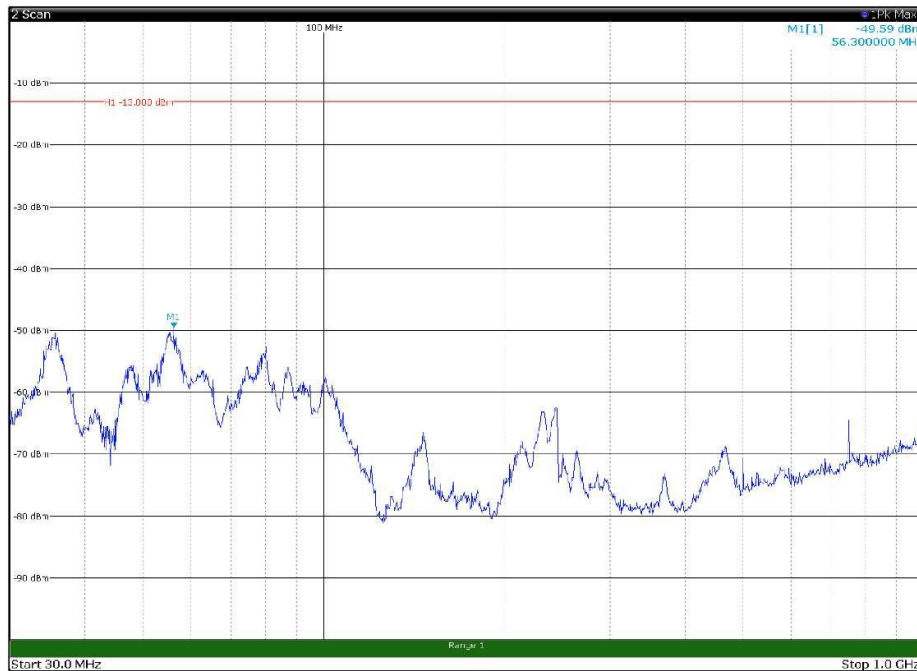

Channel: MIDDLE, Modulation: 64QAM,
BW=5MHz, Range: 18GHz - 27GHz, Polarization: Vertical

Channel: TOP, Modulation: 64QAM,
BW=5MHz, Range: 30MHz - 1GHz, Polarization: Horizontal

Channel: TOP, Modulation: 64QAM,
BW=5MHz, Range: 30MHz - 1GHz, Polarization: Vertical

Channel: TOP, Modulation: 64QAM,
BW=5MHz, Range: 1GHz - 18GHz, Polarization: Horizontal

Channel: TOP, Modulation: 64QAM,
BW=5MHz, Range: 1GHz - 18GHz, Polarization: Vertical

Channel: TOP, Modulation: 64QAM,
BW=5MHz, Range: 18GHz - 27GHz, Polarization: Horizontal

Channel: TOP, Modulation: 64QAM,
BW=5MHz, Range: 18GHz - 27GHz, Polarization: Vertical

Channel: BOTTOM, Modulation: 256QAM,
BW=5MHz, Range: 30MHz - 1GHz, Polarization: Horizontal

Channel: BOTTOM, Modulation: 256QAM,
BW=5MHz, Range: 30MHz - 1GHz, Polarization: Vertical