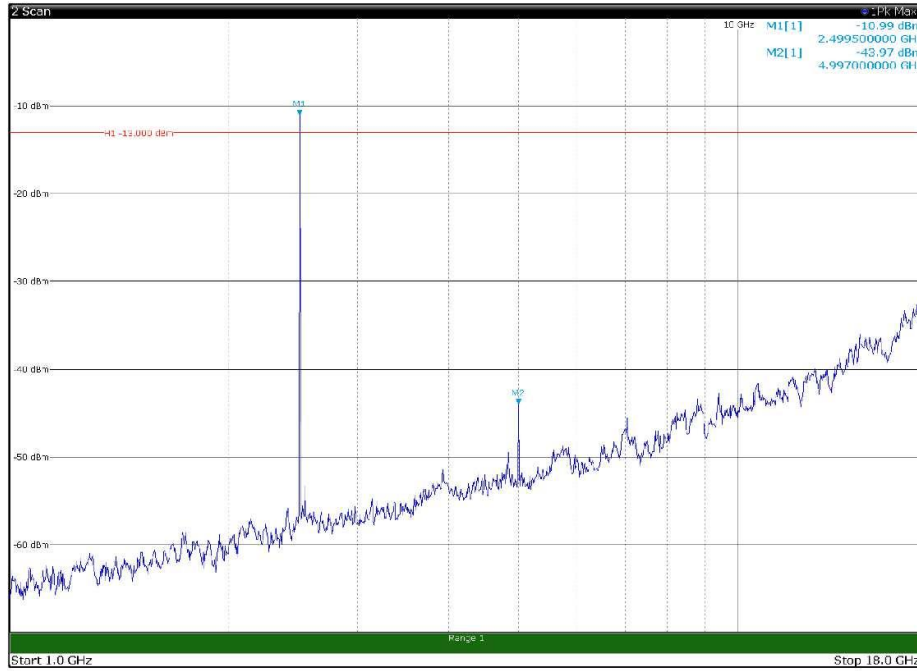

Channel: MIDDLE, Modulation: QPSK,
BW=5MHz, Range: 18GHz - 27GHz, Polarization: Vertical

Channel: TOP, Modulation: QPSK,
BW=5MHz, Range: 30MHz - 1GHz, Polarization: Horizontal

Channel: TOP, Modulation: QPSK,
BW=5MHz, Range: 30MHz - 1GHz, Polarization: Vertical

Channel: TOP, Modulation: QPSK,
BW=5MHz, Range: 1GHz - 18GHz, Polarization: Horizontal

Channel: TOP, Modulation: QPSK,
BW=5MHz, Range: 1GHz - 18GHz, Polarization: Vertical

Channel: TOP, Modulation: QPSK,
BW=5MHz, Range: 18GHz - 27GHz, Polarization: Horizontal

Channel: TOP, Modulation: QPSK,
BW=5MHz, Range: 18GHz - 27GHz, Polarization: Vertical

Channel: BOTTOM, Modulation: 16QAM,
BW=5MHz, Range: 30MHz - 1GHz, Polarization: Horizontal

Channel: BOTTOM, Modulation: 16QAM,
BW=5MHz, Range: 30MHz - 1GHz, Polarization: Vertical

Channel: BOTTOM, Modulation: 16QAM,
 BW=5MHz, Range: 1GHz - 18GHz, Polarization: Horizontal

Channel: BOTTOM, Modulation: 16QAM,
 BW=5MHz, Range: 1GHz - 18GHz, Polarization: Vertical

Channel: BOTTOM, Modulation: 16QAM,
BW=5MHz, Range: 18GHz - 27GHz, Polarization: Horizontal