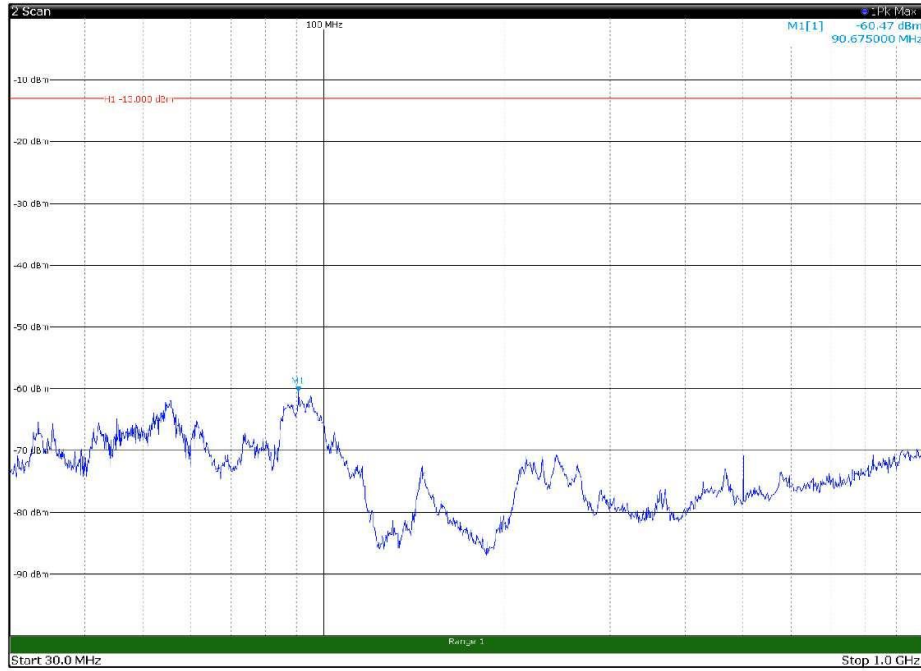

Channel: MIDDLE, Modulation: QPSK,
BW=5MHz, Range: 1GHz - 18GHz, Polarization: Horizontal

Channel: MIDDLE, Modulation: QPSK,
BW=5MHz, Range: 1GHz - 18GHz, Polarization: Vertical

Channel: MIDDLE, Modulation: QPSK,
BW=5MHz, Range: 18GHz - 27GHz, Polarization: Horizontal

Channel: MIDDLE, Modulation: QPSK,
BW=5MHz, Range: 18GHz - 27GHz, Polarization: Vertical

Channel: TOP, Modulation: QPSK,
BW=5MHz, Range: 30MHz - 1GHz, Polarization: Horizontal

Channel: TOP, Modulation: QPSK,
BW=5MHz, Range: 30MHz - 1GHz, Polarization: Vertical

Channel: TOP, Modulation: QPSK,
BW=5MHz, Range: 1GHz - 18GHz, Polarization: Horizontal

Channel: TOP, Modulation: QPSK,
BW=5MHz, Range: 1GHz - 18GHz, Polarization: Vertical

Channel: TOP, Modulation: QPSK,
BW=5MHz, Range: 18GHz - 27GHz, Polarization: Horizontal