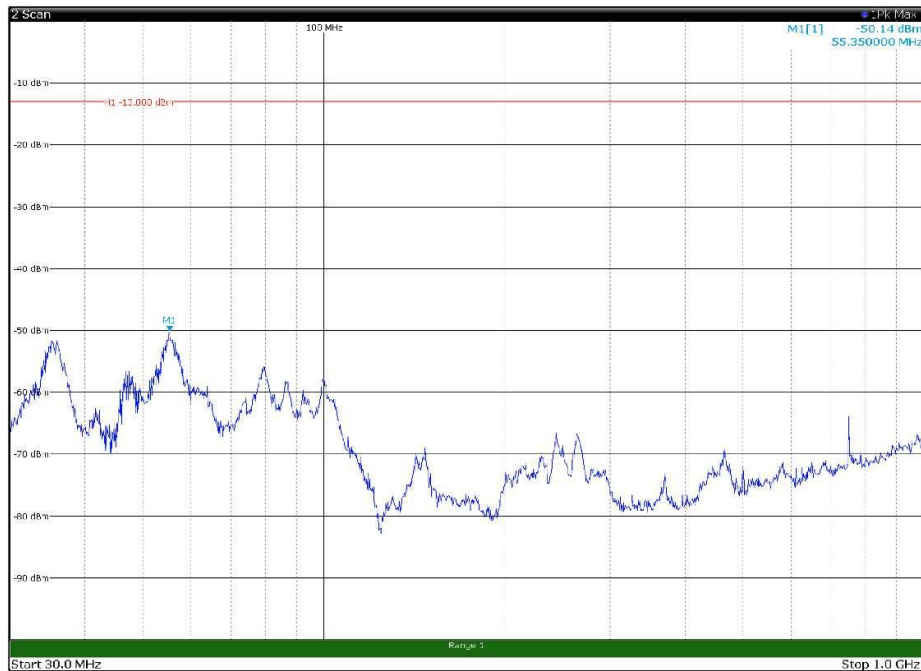

Channel: TOP, Modulation: 64QAM,
BW=5MHz, Range: 18GHz - 27GHz, Polarization: Vertical

Channel: BOTTOM, Modulation: 256QAM,
BW=5MHz, Range: 30MHz - 1GHz, Polarization: Horizontal

Channel: BOTTOM, Modulation: 256QAM,
BW=5MHz, Range: 30MHz - 1GHz, Polarization: Vertical

Channel: BOTTOM, Modulation: 256QAM,
 BW=5MHz, Range: 1GHz - 18GHz, Polarization: Horizontal

Channel: BOTTOM, Modulation: 256QAM,
 BW=5MHz, Range: 1GHz - 18GHz, Polarization: Vertical

Channel: MIDDLE, Modulation: 256QAM,
BW=5MHz, Range: 30MHz - 1GHz, Polarization: Horizontal

Channel: MIDDLE, Modulation: 256QAM,
BW=5MHz, Range: 30MHz - 1GHz, Polarization: Vertical

Channel: MIDDLE, Modulation: 256QAM,
BW=5MHz, Range: 1GHz - 18GHz, Polarization: Horizontal

Channel: MIDDLE, Modulation: 256QAM,
BW=5MHz, Range: 1GHz - 18GHz, Polarization: Vertical