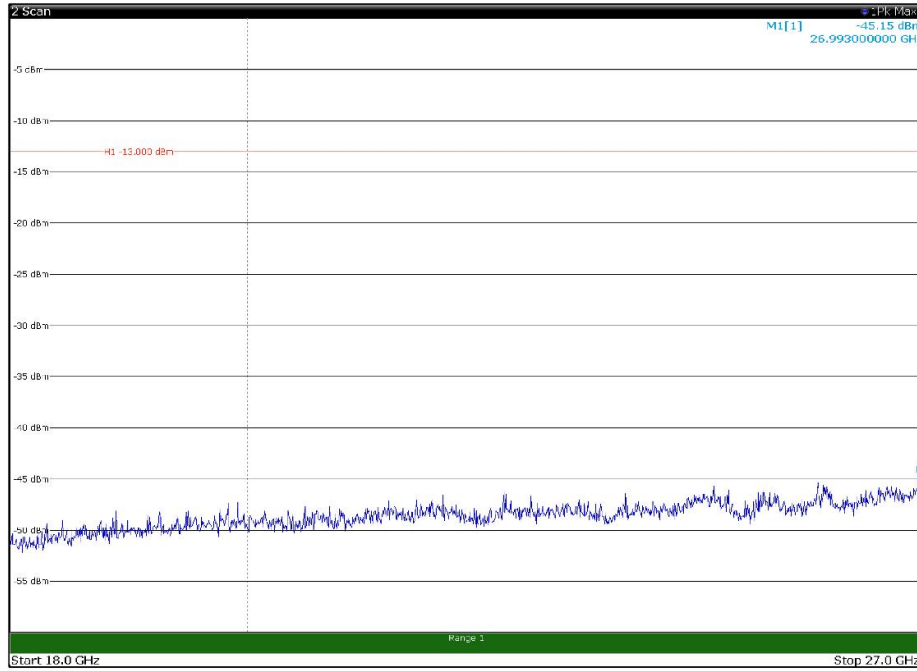

Channel: BOTTOM, Modulation: 16QAM,
 BW=5MHz, Range: 1GHz - 18GHz, Polarization: Horizontal

Channel: BOTTOM, Modulation: 16QAM,
 BW=5MHz, Range: 1GHz - 18GHz, Polarization: Vertical

Channel: BOTTOM, Modulation: 16QAM,
BW=5MHz, Range: 18GHz - 27GHz, Polarization: Horizontal

Channel: BOTTOM, Modulation: 16QAM,
BW=5MHz, Range: 18GHz - 27GHz, Polarization: Vertical

Channel: MIDDLE, Modulation: 16QAM,
BW=5MHz, Range: 30MHz - 1GHz, Polarization: Horizontal

Channel: MIDDLE, Modulation: 16QAM,
BW=5MHz, Range: 30MHz - 1GHz, Polarization: Vertical

Channel: MIDDLE, Modulation: 16QAM,
BW=5MHz, Range: 1GHz - 18GHz, Polarization: Horizontal

Channel: MIDDLE, Modulation: 16QAM,
BW=5MHz, Range: 1GHz - 18GHz, Polarization: Vertical

Channel: MIDDLE, Modulation: 16QAM,
BW=5MHz, Range: 18GHz - 27GHz, Polarization: Horizontal