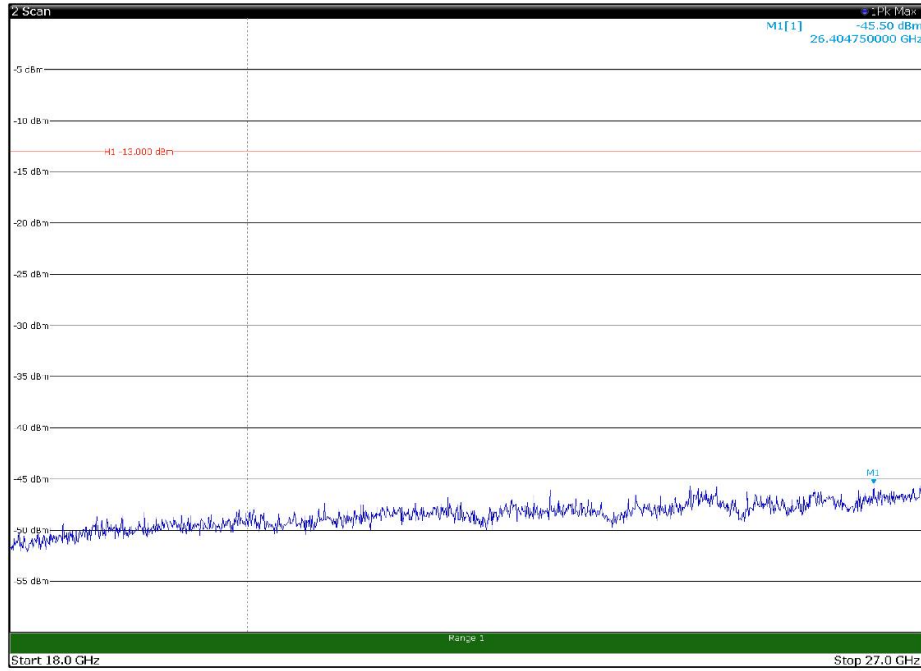

Channel: MIDDLE, Modulation: 16QAM,
BW=5MHz, Range: 18GHz - 27GHz, Polarization: Vertical

Channel: TOP, Modulation: 16QAM,
 BW=5MHz, Range: 30MHz - 1GHz, Polarization: Horizontal

Channel: TOP, Modulation: 16QAM,
 BW=5MHz, Range: 30MHz - 1GHz, Polarization: Vertical

Channel: TOP, Modulation: 16QAM,
BW=5MHz, Range: 1GHz - 18GHz, Polarization: Horizontal

Channel: TOP, Modulation: 16QAM,
BW=5MHz, Range: 1GHz - 18GHz, Polarization: Vertical

Channel: TOP, Modulation: 16QAM,
BW=5MHz, Range: 18GHz - 27GHz, Polarization: Horizontal