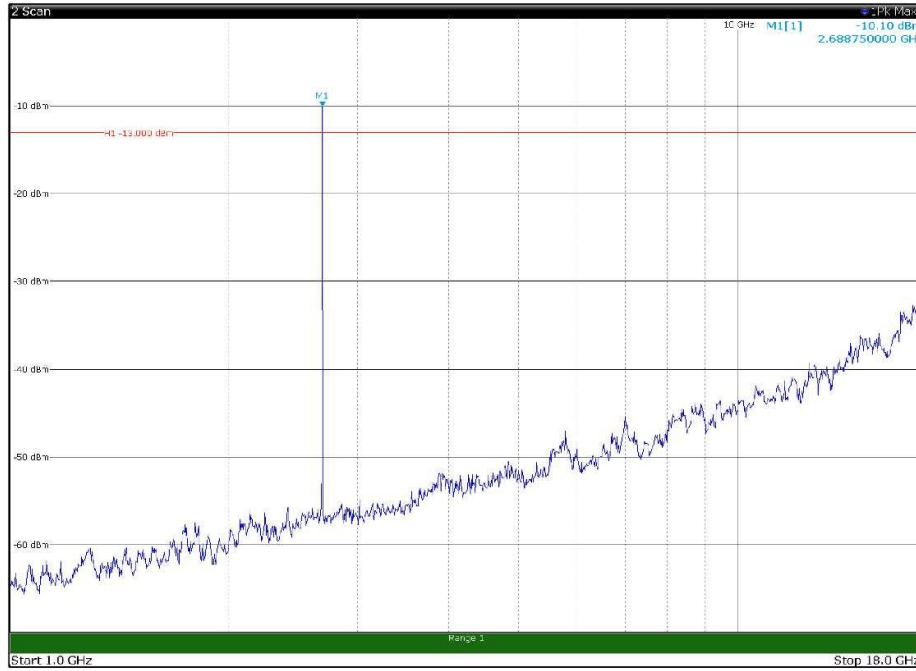

Channel: BOTTOM, Modulation: 16QAM,
BW=5MHz, Range: 18GHz - 27GHz, Polarization: Vertical

Channel: MIDDLE, Modulation: 16QAM,
BW=5MHz, Range: 30MHz - 1GHz, Polarization: Horizontal

Channel: MIDDLE, Modulation: 16QAM,
BW=5MHz, Range: 30MHz - 1GHz, Polarization: Vertical

Channel: MIDDLE, Modulation: 16QAM,
BW=5MHz, Range: 1GHz - 18GHz, Polarization: Horizontal

Channel: MIDDLE, Modulation: 16QAM,
BW=5MHz, Range: 1GHz - 18GHz, Polarization: Vertical

Channel: MIDDLE, Modulation: 16QAM,
BW=5MHz, Range: 18GHz - 27GHz, Polarization: Horizontal

Channel: MIDDLE, Modulation: 16QAM,
BW=5MHz, Range: 18GHz - 27GHz, Polarization: Vertical

Channel: TOP, Modulation: 16QAM,
 BW=5MHz, Range: 30MHz - 1GHz, Polarization: Horizontal

Channel: TOP, Modulation: 16QAM,
 BW=5MHz, Range: 30MHz - 1GHz, Polarization: Vertical

Channel: TOP, Modulation: 16QAM,
BW=5MHz, Range: 1GHz - 18GHz, Polarization: Horizontal

Channel: TOP, Modulation: 16QAM,
BW=5MHz, Range: 1GHz - 18GHz, Polarization: Vertical

Channel: TOP, Modulation: 16QAM,
BW=5MHz, Range: 18GHz - 27GHz, Polarization: Horizontal