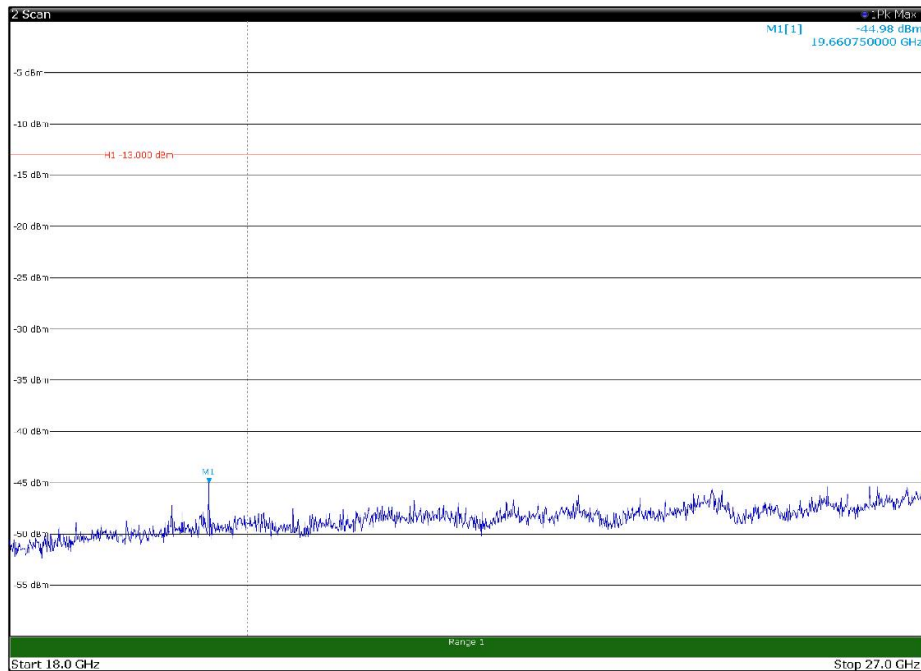

Channel: MIDDLE, Modulation: QPSK,
BW=5MHz, Range: 18GHz - 27GHz, Polarization: Vertical

Channel: TOP, Modulation: QPSK,
BW=5MHz, Range: 30MHz - 1GHz, Polarization: Horizontal

Channel: TOP, Modulation: QPSK,
BW=5MHz, Range: 30MHz - 1GHz, Polarization: Vertical

Channel: TOP, Modulation: QPSK,
BW=5MHz, Range: 1GHz - 18GHz, Polarization: Horizontal

Channel: TOP, Modulation: QPSK,
BW=5MHz, Range: 1GHz - 18GHz, Polarization: Vertical

Channel: TOP, Modulation: QPSK,
BW=5MHz, Range: 18GHz - 27GHz, Polarization: Horizontal