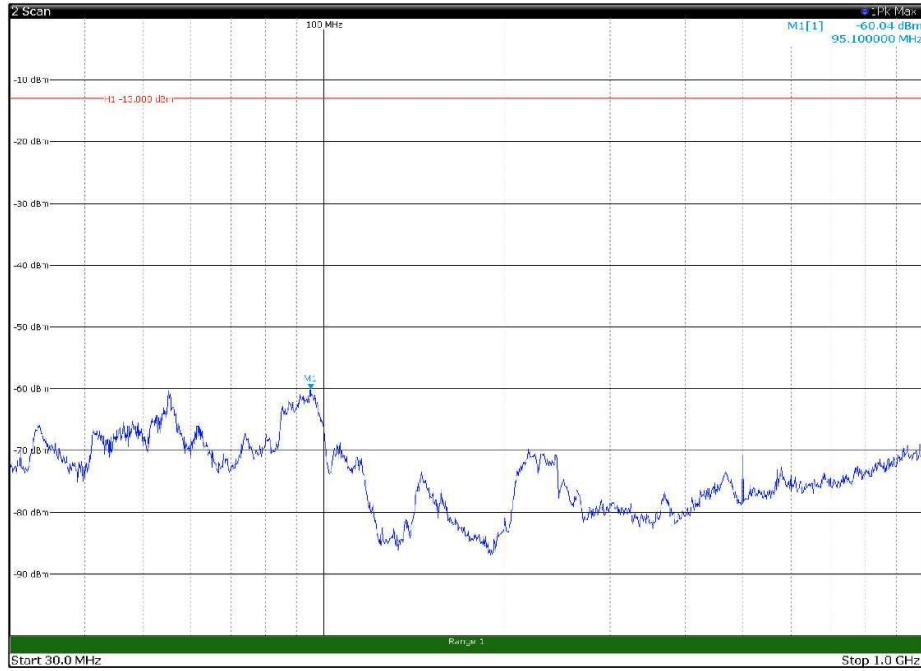

Channel: TOP, Modulation: QPSK,
BW=5MHz, Range: 18GHz - 27GHz, Polarization: Vertical

Channel: BOTTOM, Modulation: 16QAM,
BW=5MHz, Range: 30MHz - 1GHz, Polarization: Horizontal

Channel: BOTTOM, Modulation: 16QAM,
BW=5MHz, Range: 30MHz - 1GHz, Polarization: Vertical

Channel: BOTTOM, Modulation: 16QAM,
 BW=5MHz, Range: 1GHz - 18GHz, Polarization: Horizontal

Channel: BOTTOM, Modulation: 16QAM,
 BW=5MHz, Range: 1GHz - 18GHz, Polarization: Vertical

Channel: BOTTOM, Modulation: 16QAM,
BW=5MHz, Range: 18GHz - 27GHz, Polarization: Horizontal

Channel: BOTTOM, Modulation: 16QAM,
BW=5MHz, Range: 18GHz - 27GHz, Polarization: Vertical

Channel: MIDDLE, Modulation: 16QAM,
BW=5MHz, Range: 30MHz - 1GHz, Polarization: Horizontal

Channel: MIDDLE, Modulation: 16QAM,
BW=5MHz, Range: 30MHz - 1GHz, Polarization: Vertical

Channel: MIDDLE, Modulation: 16QAM,
BW=5MHz, Range: 1GHz - 18GHz, Polarization: Horizontal

Channel: MIDDLE, Modulation: 16QAM,
BW=5MHz, Range: 1GHz - 18GHz, Polarization: Vertical

Channel: MIDDLE, Modulation: 16QAM,
BW=5MHz, Range: 18GHz - 27GHz, Polarization: Horizontal