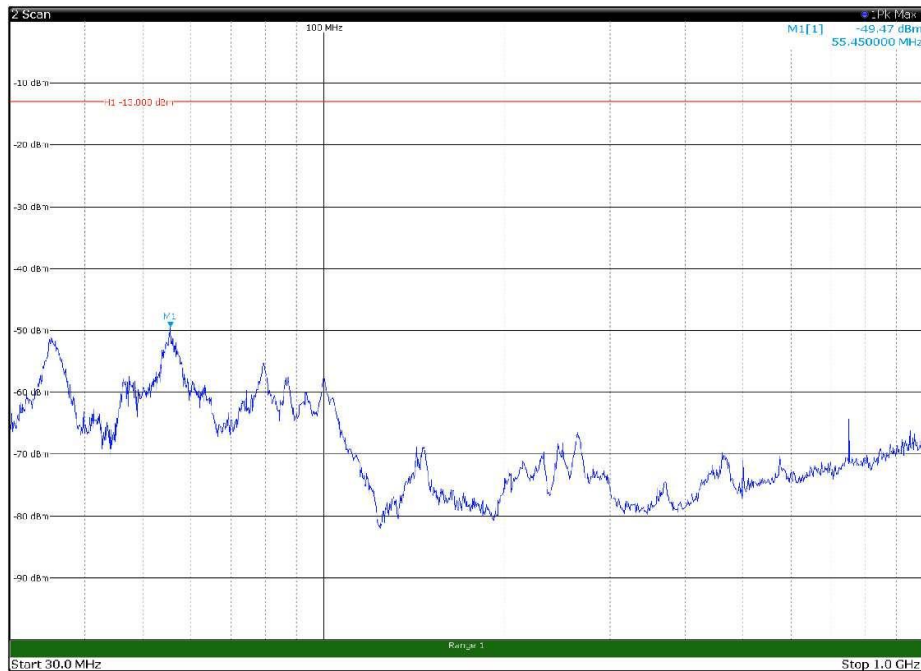

Channel: TOP, Modulation: 16QAM,
BW=5MHz, Range: 18GHz - 27GHz, Polarization: Vertical

Channel: BOTTOM, Modulation: 64QAM,
BW=5MHz, Range: 30MHz - 1GHz, Polarization: Horizontal

Channel: BOTTOM, Modulation: 64QAM,
BW=5MHz, Range: 30MHz - 1GHz, Polarization: Vertical

Channel: BOTTOM, Modulation: 64QAM,
BW=5MHz, Range: 1GHz - 18GHz, Polarization: Horizontal

Channel: BOTTOM, Modulation: 64QAM,
BW=5MHz, Range: 1GHz - 18GHz, Polarization: Vertical

Channel: BOTTOM, Modulation: 64QAM,
BW=5MHz, Range: 18GHz - 27GHz, Polarization: Horizontal

Channel: BOTTOM, Modulation: 64QAM,
BW=5MHz, Range: 18GHz - 27GHz, Polarization: Vertical

Channel: MIDDLE, Modulation: 64QAM,
 BW=5MHz, Range: 30MHz - 1GHz, Polarization: Horizontal

Channel: MIDDLE, Modulation: 64QAM,
 BW=5MHz, Range: 30MHz - 1GHz, Polarization: Vertical