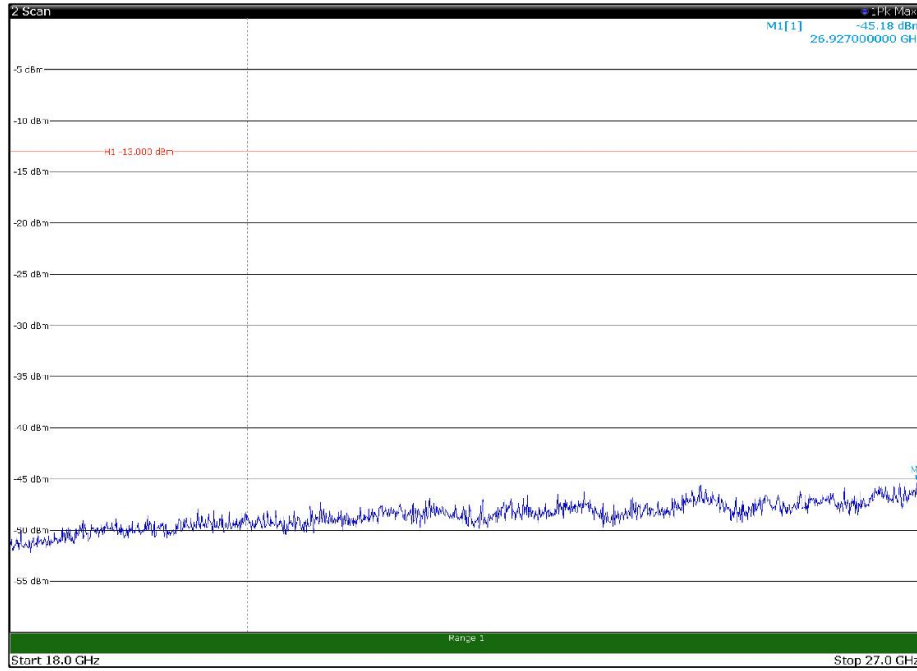

Channel: MIDDLE, Modulation: QPSK,
BW=5MHz, Range: 1GHz - 18GHz, Polarization: Horizontal

Channel: MIDDLE, Modulation: QPSK,
BW=5MHz, Range: 1GHz - 18GHz, Polarization: Vertical

Channel: MIDDLE, Modulation: QPSK,
BW=5MHz, Range: 18GHz - 27GHz, Polarization: Horizontal

Channel: MIDDLE, Modulation: QPSK,
BW=5MHz, Range: 18GHz - 27GHz, Polarization: Vertical

Channel: TOP, Modulation: QPSK,
BW=5MHz, Range: 30MHz - 1GHz, Polarization: Horizontal

Channel: TOP, Modulation: QPSK,
BW=5MHz, Range: 30MHz - 1GHz, Polarization: Vertical