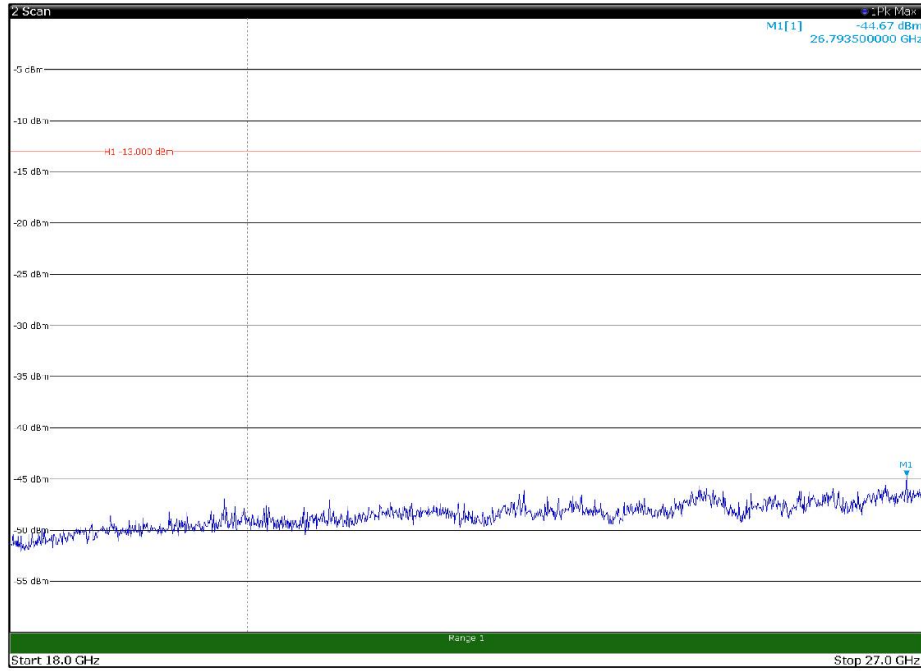

Channel: BOTTOM, Modulation: 256QAM,
BW=5MHz, Range: 1GHz - 18GHz, Polarization: Vertical