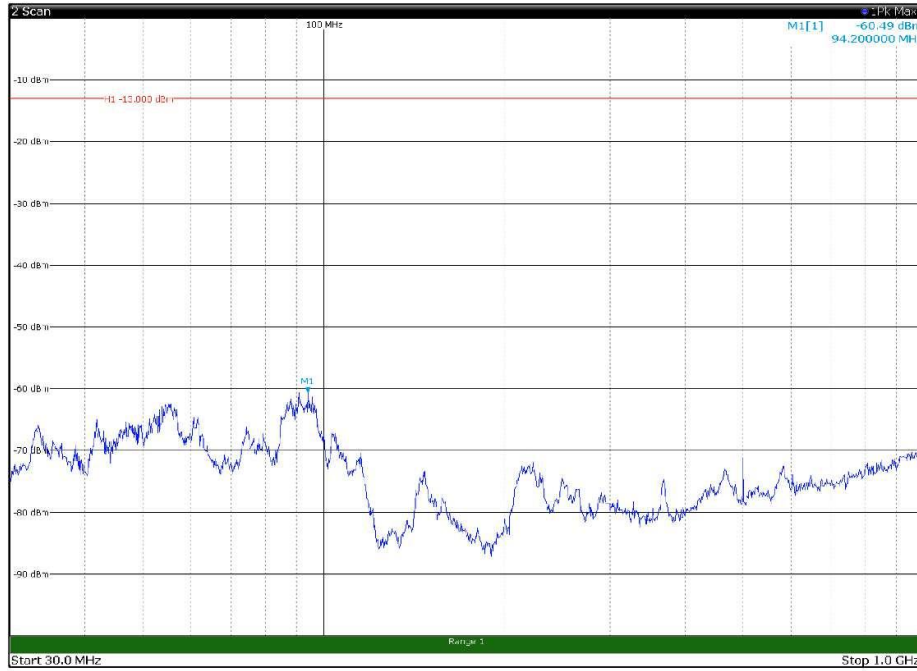

Channel: BOTTOM, Modulation: 64QAM,
BW=5MHz, Range: 18GHz - 27GHz, Polarization: Vertical

Channel: MIDDLE, Modulation: 64QAM,
 BW=5MHz, Range: 30MHz - 1GHz, Polarization: Horizontal

Channel: MIDDLE, Modulation: 64QAM,
 BW=5MHz, Range: 30MHz - 1GHz, Polarization: Vertical

Channel: MIDDLE, Modulation: 64QAM,
BW=5MHz, Range: 1GHz - 18GHz, Polarization: Horizontal

Channel: MIDDLE, Modulation: 64QAM,
BW=5MHz, Range: 1GHz - 18GHz, Polarization: Vertical

Channel: MIDDLE, Modulation: 64QAM,
BW=5MHz, Range: 18GHz - 27GHz, Polarization: Horizontal

Channel: MIDDLE, Modulation: 64QAM,
BW=5MHz, Range: 18GHz - 27GHz, Polarization: Vertical

Channel: TOP, Modulation: 64QAM,
BW=5MHz, Range: 30MHz - 1GHz, Polarization: Horizontal

Channel: TOP, Modulation: 64QAM,
BW=5MHz, Range: 30MHz - 1GHz, Polarization: Vertical

Channel: TOP, Modulation: 64QAM,
BW=5MHz, Range: 1GHz - 18GHz, Polarization: Horizontal

Channel: TOP, Modulation: 64QAM,
BW=5MHz, Range: 1GHz - 18GHz, Polarization: Vertical

Channel: TOP, Modulation: 64QAM,
BW=5MHz, Range: 18GHz - 27GHz, Polarization: Horizontal