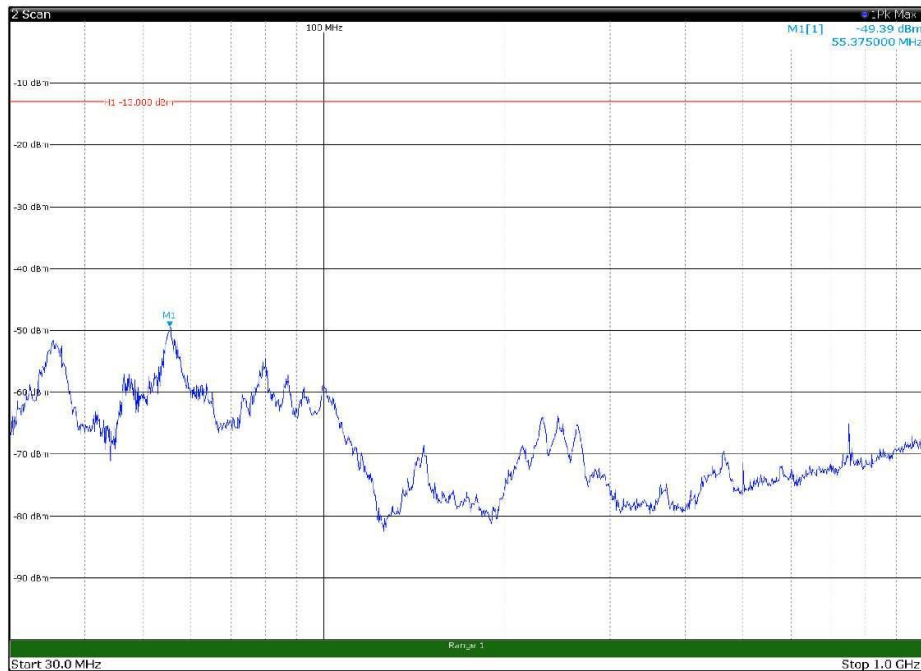

Channel: MIDDLE, Modulation: QPSK,
BW=5MHz, Range: 1GHz - 18GHz, Polarization: Horizontal

Channel: MIDDLE, Modulation: QPSK,
BW=5MHz, Range: 1GHz - 18GHz, Polarization: Vertical

Channel: MIDDLE, Modulation: QPSK,
BW=5MHz, Range: 18GHz - 27GHz, Polarization: Horizontal

Channel: MIDDLE, Modulation: QPSK,
BW=5MHz, Range: 18GHz - 27GHz, Polarization: Vertical

Channel: TOP, Modulation: QPSK,
BW=5MHz, Range: 30MHz - 1GHz, Polarization: Horizontal

Channel: TOP, Modulation: QPSK,
BW=5MHz, Range: 30MHz - 1GHz, Polarization: Vertical

Channel: TOP, Modulation: QPSK,
BW=5MHz, Range: 1GHz - 18GHz, Polarization: Horizontal

Channel: TOP, Modulation: QPSK,
BW=5MHz, Range: 1GHz - 18GHz, Polarization: Vertical

Channel: TOP, Modulation: QPSK,
BW=5MHz, Range: 18GHz - 27GHz, Polarization: Horizontal