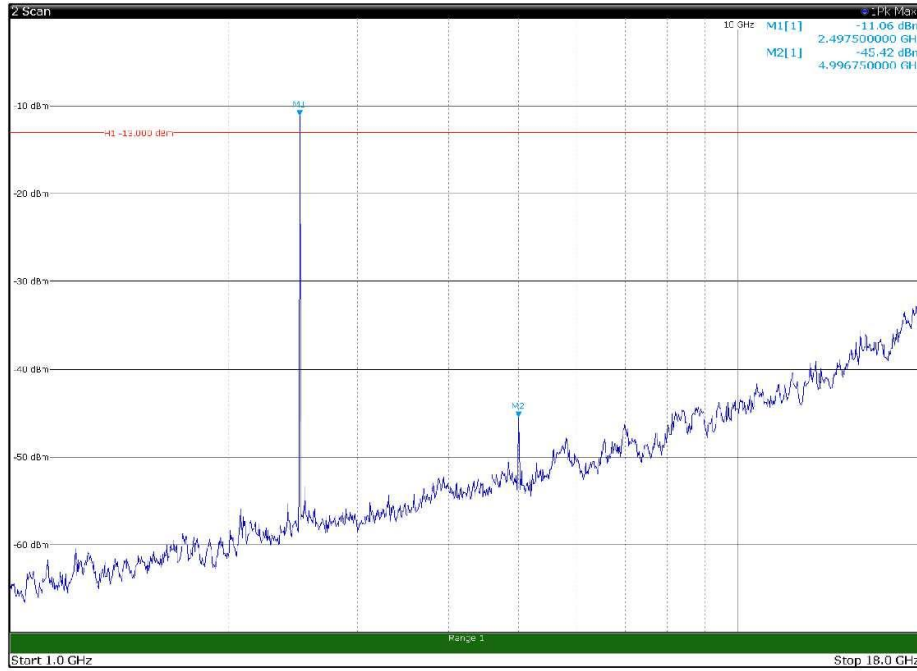

Channel: MIDDLE, Modulation: 16QAM,
BW=5MHz, Range: 18GHz - 27GHz, Polarization: Vertical

Channel: TOP, Modulation: 16QAM,
 BW=5MHz, Range: 30MHz - 1GHz, Polarization: Horizontal

Channel: TOP, Modulation: 16QAM,
 BW=5MHz, Range: 30MHz - 1GHz, Polarization: Vertical

Channel: TOP, Modulation: 16QAM,
BW=5MHz, Range: 1GHz - 18GHz, Polarization: Horizontal

Channel: TOP, Modulation: 16QAM,
BW=5MHz, Range: 1GHz - 18GHz, Polarization: Vertical

Channel: TOP, Modulation: 16QAM,
BW=5MHz, Range: 18GHz - 27GHz, Polarization: Horizontal

Channel: TOP, Modulation: 16QAM,
BW=5MHz, Range: 18GHz - 27GHz, Polarization: Vertical

Channel: BOTTOM, Modulation: 64QAM,
BW=5MHz, Range: 30MHz - 1GHz, Polarization: Horizontal

Channel: BOTTOM, Modulation: 64QAM,
BW=5MHz, Range: 30MHz - 1GHz, Polarization: Vertical

Channel: BOTTOM, Modulation: 64QAM,
BW=5MHz, Range: 1GHz - 18GHz, Polarization: Horizontal

Channel: BOTTOM, Modulation: 64QAM,
BW=5MHz, Range: 1GHz - 18GHz, Polarization: Vertical

Channel: BOTTOM, Modulation: 64QAM,
BW=5MHz, Range: 18GHz - 27GHz, Polarization: Horizontal