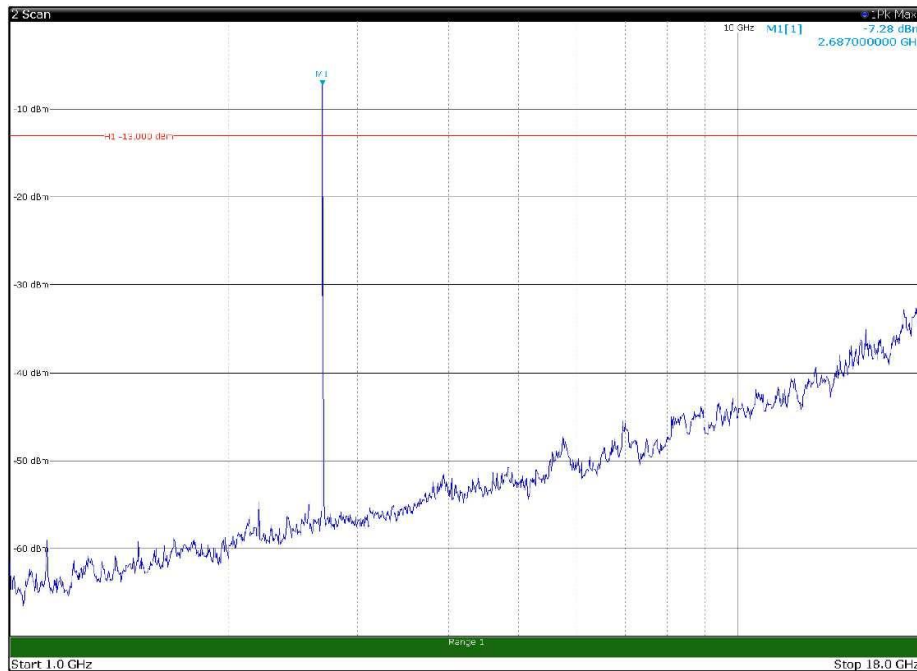

Channel: MIDDLE, Modulation: 64QAM,
BW=5MHz, Range: 1GHz - 18GHz, Polarization: Horizontal

Channel: MIDDLE, Modulation: 64QAM,
BW=5MHz, Range: 1GHz - 18GHz, Polarization: Vertical

Channel: MIDDLE, Modulation: 64QAM,
BW=5MHz, Range: 18GHz - 27GHz, Polarization: Horizontal

Channel: MIDDLE, Modulation: 64QAM,
BW=5MHz, Range: 18GHz - 27GHz, Polarization: Vertical

Channel: TOP, Modulation: 64QAM,
BW=5MHz, Range: 30MHz - 1GHz, Polarization: Horizontal

Channel: TOP, Modulation: 64QAM,
BW=5MHz, Range: 30MHz - 1GHz, Polarization: Vertical

Channel: TOP, Modulation: 64QAM,
BW=5MHz, Range: 1GHz - 18GHz, Polarization: Horizontal

Channel: TOP, Modulation: 64QAM,
BW=5MHz, Range: 1GHz - 18GHz, Polarization: Vertical

Channel: TOP, Modulation: 64QAM,
BW=5MHz, Range: 18GHz - 27GHz, Polarization: Horizontal

Channel: TOP, Modulation: 64QAM,
BW=5MHz, Range: 18GHz - 27GHz, Polarization: Vertical

Channel: BOTTOM, Modulation: 256QAM,
BW=5MHz, Range: 30MHz - 1GHz, Polarization: Horizontal

Channel: BOTTOM, Modulation: 256QAM,
BW=5MHz, Range: 30MHz - 1GHz, Polarization: Vertical