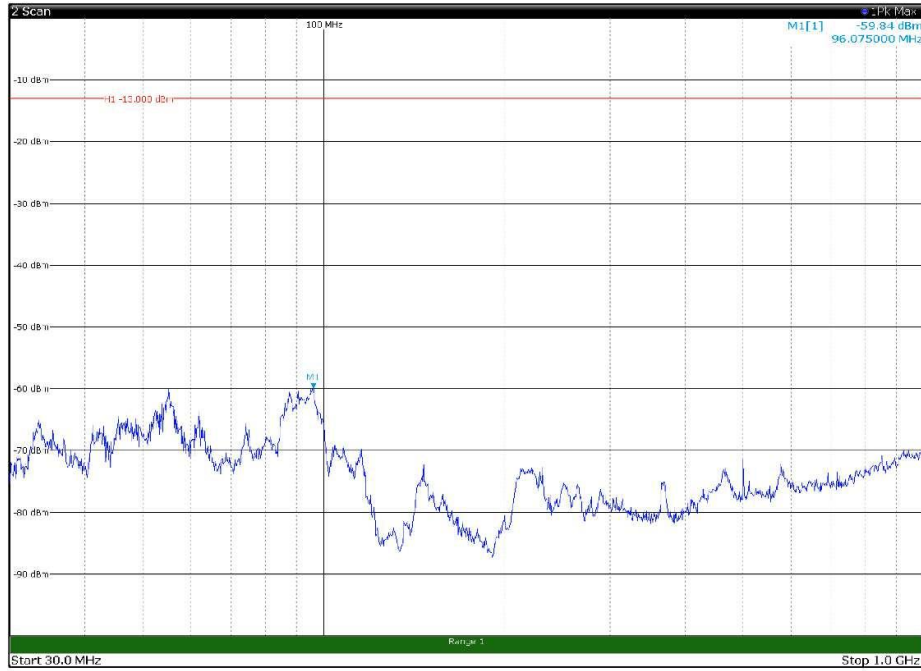

Channel: MIDDLE, Modulation: QPSK,
BW=5MHz, Range: 18GHz - 27GHz, Polarization: Vertical

Channel: TOP, Modulation: QPSK,
BW=5MHz, Range: 30MHz - 1GHz, Polarization: Horizontal

Channel: TOP, Modulation: QPSK,
BW=5MHz, Range: 30MHz - 1GHz, Polarization: Vertical

Channel: TOP, Modulation: QPSK,
BW=5MHz, Range: 1GHz - 18GHz, Polarization: Horizontal

Channel: TOP, Modulation: QPSK,
BW=5MHz, Range: 1GHz - 18GHz, Polarization: Vertical

Channel: TOP, Modulation: QPSK,
BW=5MHz, Range: 18GHz - 27GHz, Polarization: Horizontal

Channel: TOP, Modulation: QPSK,
BW=5MHz, Range: 18GHz - 27GHz, Polarization: Vertical

Channel: BOTTOM, Modulation: 16QAM,
BW=5MHz, Range: 30MHz - 1GHz, Polarization: Horizontal

Channel: BOTTOM, Modulation: 16QAM,
BW=5MHz, Range: 30MHz - 1GHz, Polarization: Vertical

Channel: BOTTOM, Modulation: 16QAM,
 BW=5MHz, Range: 1GHz - 18GHz, Polarization: Horizontal

Channel: BOTTOM, Modulation: 16QAM,
 BW=5MHz, Range: 1GHz - 18GHz, Polarization: Vertical

Channel: BOTTOM, Modulation: 16QAM,
BW=5MHz, Range: 18GHz - 27GHz, Polarization: Horizontal