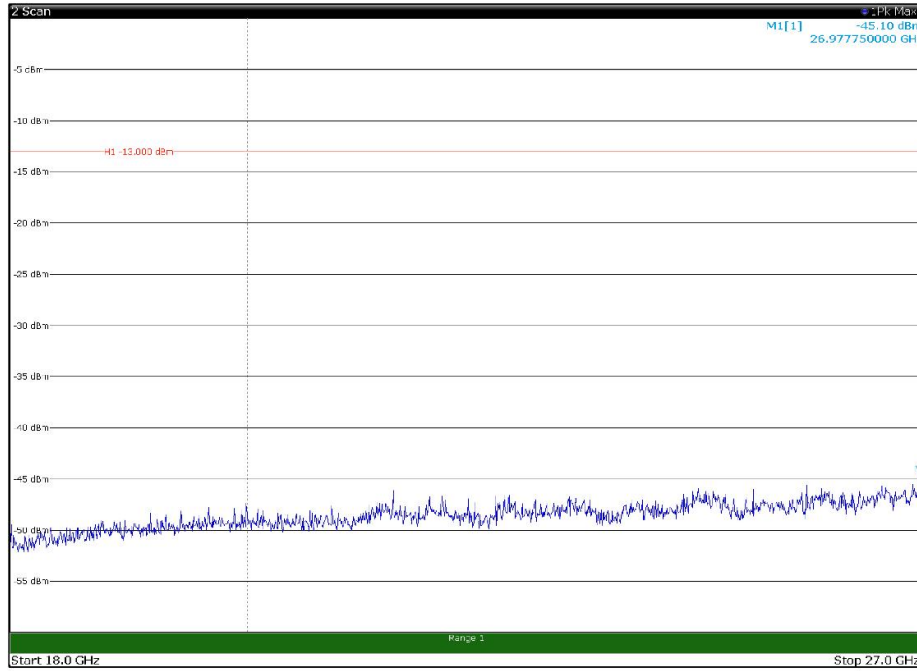

Channel: TOP, Modulation: 64QAM,
BW=5MHz, Range: 18GHz - 27GHz, Polarization: Vertical

Channel: BOTTOM, Modulation: 256QAM,
BW=5MHz, Range: 30MHz - 1GHz, Polarization: Horizontal

Channel: BOTTOM, Modulation: 256QAM,
BW=5MHz, Range: 30MHz - 1GHz, Polarization: Vertical

Channel: BOTTOM, Modulation: 256QAM,
 BW=5MHz, Range: 1GHz - 18GHz, Polarization: Horizontal

Channel: BOTTOM, Modulation: 256QAM,
 BW=5MHz, Range: 1GHz - 18GHz, Polarization: Vertical

Channel: MIDDLE, Modulation: 256QAM,
BW=5MHz, Range: 30MHz - 1GHz, Polarization: Horizontal

Channel: MIDDLE, Modulation: 256QAM,
BW=5MHz, Range: 30MHz - 1GHz, Polarization: Vertical

Channel: MIDDLE, Modulation: 256QAM,
BW=5MHz, Range: 1GHz - 18GHz, Polarization: Horizontal

Channel: MIDDLE, Modulation: 256QAM,
BW=5MHz, Range: 1GHz - 18GHz, Polarization: Vertical