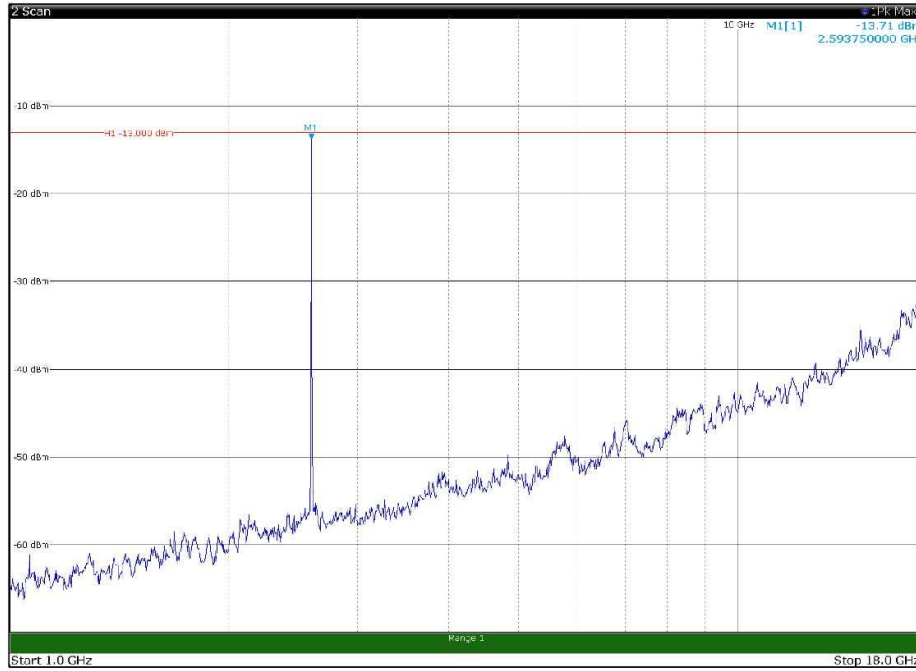

Channel: TOP, Modulation: 64QAM,
BW=5MHz, Range: 18GHz - 27GHz, Polarization: Vertical

Channel: BOTTOM, Modulation: 256QAM,
BW=5MHz, Range: 30MHz - 1GHz, Polarization: Horizontal

Channel: BOTTOM, Modulation: 256QAM,
BW=5MHz, Range: 30MHz - 1GHz, Polarization: Vertical

Channel: BOTTOM, Modulation: 256QAM,
 BW=5MHz, Range: 1GHz - 18GHz, Polarization: Horizontal

Channel: BOTTOM, Modulation: 256QAM,
 BW=5MHz, Range: 1GHz - 18GHz, Polarization: Vertical

Channel: MIDDLE, Modulation: 256QAM,
BW=5MHz, Range: 30MHz - 1GHz, Polarization: Horizontal

Channel: MIDDLE, Modulation: 256QAM,
BW=5MHz, Range: 30MHz - 1GHz, Polarization: Vertical

Channel: MIDDLE, Modulation: 256QAM,
BW=5MHz, Range: 1GHz - 18GHz, Polarization: Horizontal

Channel: MIDDLE, Modulation: 256QAM,
BW=5MHz, Range: 1GHz - 18GHz, Polarization: Vertical