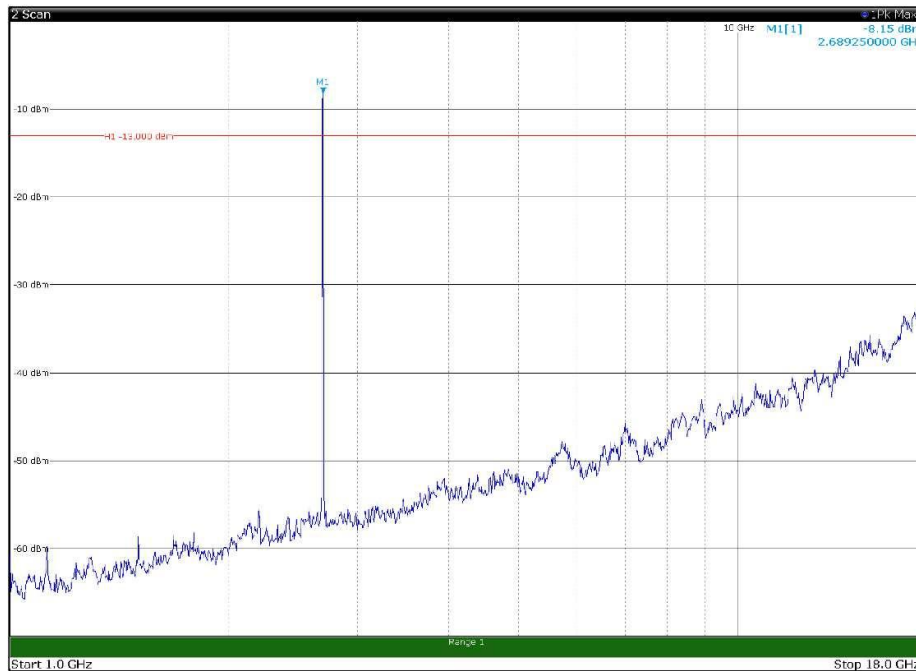

Channel: MIDDLE, Modulation: 16QAM,
BW=5MHz, Range: 1GHz - 18GHz, Polarization: Horizontal

Channel: MIDDLE, Modulation: 16QAM,
BW=5MHz, Range: 1GHz - 18GHz, Polarization: Vertical

Channel: MIDDLE, Modulation: 16QAM,
BW=5MHz, Range: 18GHz - 27GHz, Polarization: Horizontal

Channel: MIDDLE, Modulation: 16QAM,
BW=5MHz, Range: 18GHz - 27GHz, Polarization: Vertical

Channel: TOP, Modulation: 16QAM,
 BW=5MHz, Range: 30MHz - 1GHz, Polarization: Horizontal

Channel: TOP, Modulation: 16QAM,
 BW=5MHz, Range: 30MHz - 1GHz, Polarization: Vertical

Channel: TOP, Modulation: 16QAM,
BW=5MHz, Range: 1GHz - 18GHz, Polarization: Horizontal

Channel: TOP, Modulation: 16QAM,
BW=5MHz, Range: 1GHz - 18GHz, Polarization: Vertical

Channel: TOP, Modulation: 16QAM,
BW=5MHz, Range: 18GHz - 27GHz, Polarization: Horizontal

Channel: TOP, Modulation: 16QAM,
BW=5MHz, Range: 18GHz - 27GHz, Polarization: Vertical

Channel: BOTTOM, Modulation: 64QAM,
BW=5MHz, Range: 30MHz - 1GHz, Polarization: Horizontal

Channel: BOTTOM, Modulation: 64QAM,
BW=5MHz, Range: 30MHz - 1GHz, Polarization: Vertical