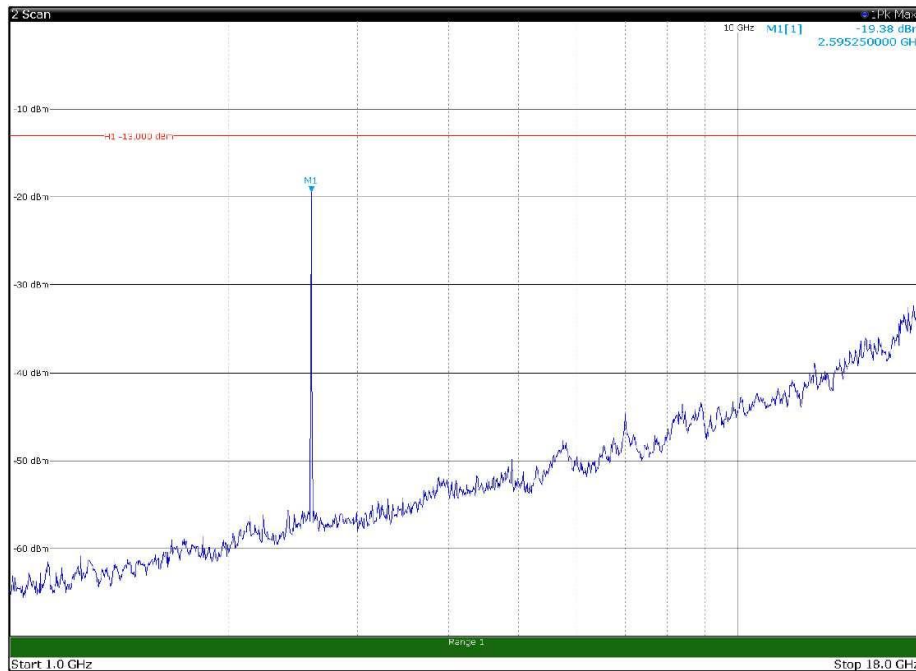

Channel: BOTTOM, Modulation: 64QAM,
BW=5MHz, Range: 1GHz - 18GHz, Polarization: Horizontal

Channel: BOTTOM, Modulation: 64QAM,
BW=5MHz, Range: 1GHz - 18GHz, Polarization: Vertical

Channel: BOTTOM, Modulation: 64QAM,
BW=5MHz, Range: 18GHz - 27GHz, Polarization: Horizontal

Channel: BOTTOM, Modulation: 64QAM,
BW=5MHz, Range: 18GHz - 27GHz, Polarization: Vertical

Channel: MIDDLE, Modulation: 64QAM,
 BW=5MHz, Range: 30MHz - 1GHz, Polarization: Horizontal

Channel: MIDDLE, Modulation: 64QAM,
 BW=5MHz, Range: 30MHz - 1GHz, Polarization: Vertical

Channel: MIDDLE, Modulation: 64QAM,
BW=5MHz, Range: 1GHz - 18GHz, Polarization: Horizontal

Channel: MIDDLE, Modulation: 64QAM,
BW=5MHz, Range: 1GHz - 18GHz, Polarization: Vertical

Channel: MIDDLE, Modulation: 64QAM,
BW=5MHz, Range: 18GHz - 27GHz, Polarization: Horizontal