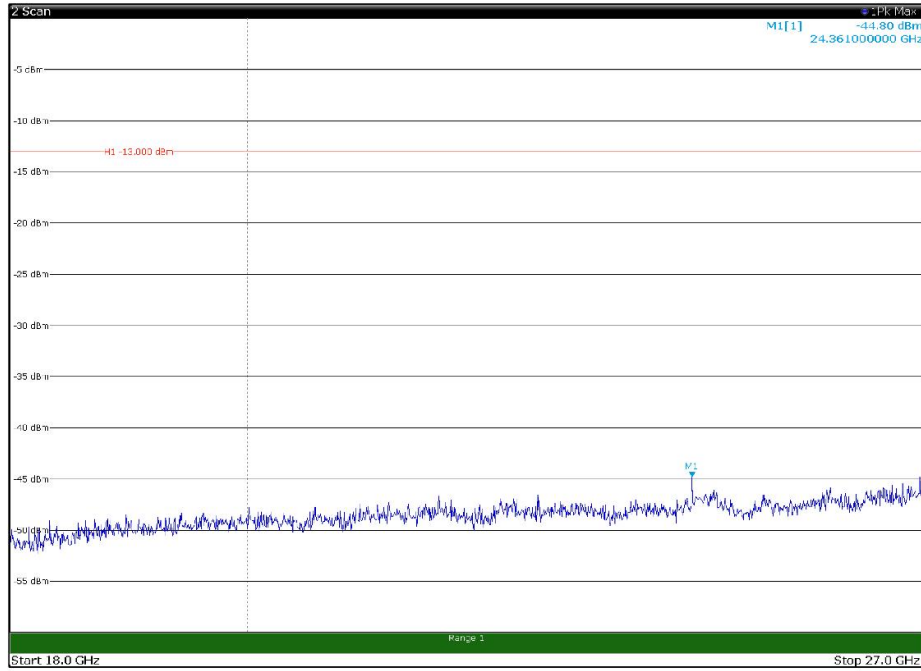

Channel: MIDDLE, Modulation: QPSK,
BW=5MHz, Range: 18GHz - 27GHz, Polarization: Vertical

Channel: TOP, Modulation: QPSK,
BW=5MHz, Range: 30MHz - 1GHz, Polarization: Horizontal

Channel: TOP, Modulation: QPSK,
BW=5MHz, Range: 30MHz - 1GHz, Polarization: Vertical

Channel: TOP, Modulation: QPSK,
BW=5MHz, Range: 1GHz - 18GHz, Polarization: Horizontal

Channel: TOP, Modulation: QPSK,
BW=5MHz, Range: 1GHz - 18GHz, Polarization: Vertical

Channel: TOP, Modulation: QPSK,
BW=5MHz, Range: 18GHz - 27GHz, Polarization: Horizontal