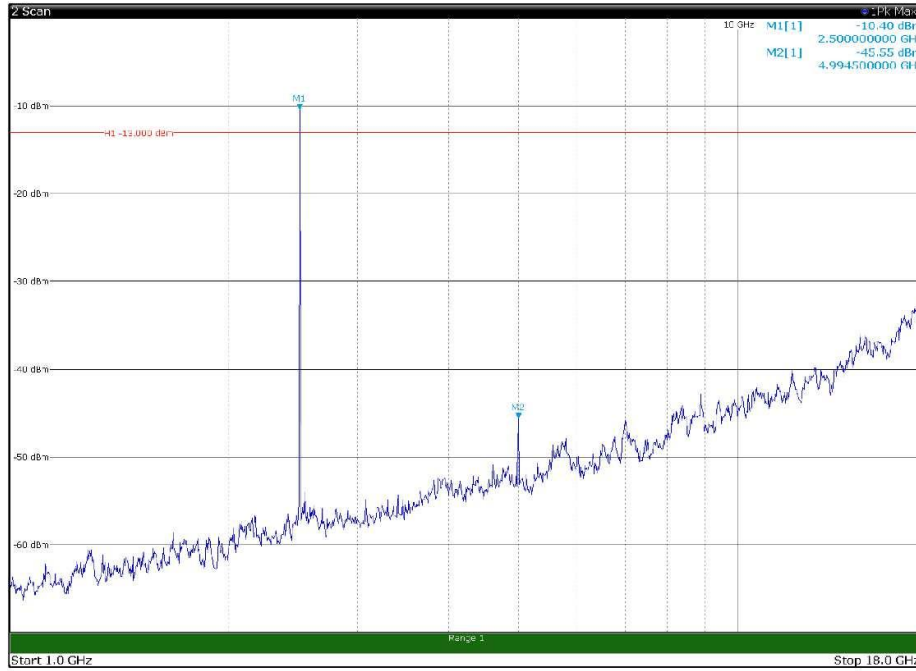

Channel: MIDDLE, Modulation: 64QAM,
BW=5MHz, Range: 18GHz - 27GHz, Polarization: Vertical

Channel: TOP, Modulation: 64QAM,
BW=5MHz, Range: 30MHz - 1GHz, Polarization: Horizontal

Channel: TOP, Modulation: 64QAM,
BW=5MHz, Range: 30MHz - 1GHz, Polarization: Vertical

Channel: TOP, Modulation: 64QAM,
BW=5MHz, Range: 1GHz - 18GHz, Polarization: Horizontal

Channel: TOP, Modulation: 64QAM,
BW=5MHz, Range: 1GHz - 18GHz, Polarization: Vertical

Channel: TOP, Modulation: 64QAM,
BW=5MHz, Range: 18GHz - 27GHz, Polarization: Horizontal

Channel: TOP, Modulation: 64QAM,
BW=5MHz, Range: 18GHz - 27GHz, Polarization: Vertical

Channel: BOTTOM, Modulation: 256QAM,
BW=5MHz, Range: 30MHz - 1GHz, Polarization: Horizontal

Channel: BOTTOM, Modulation: 256QAM,
BW=5MHz, Range: 30MHz - 1GHz, Polarization: Vertical