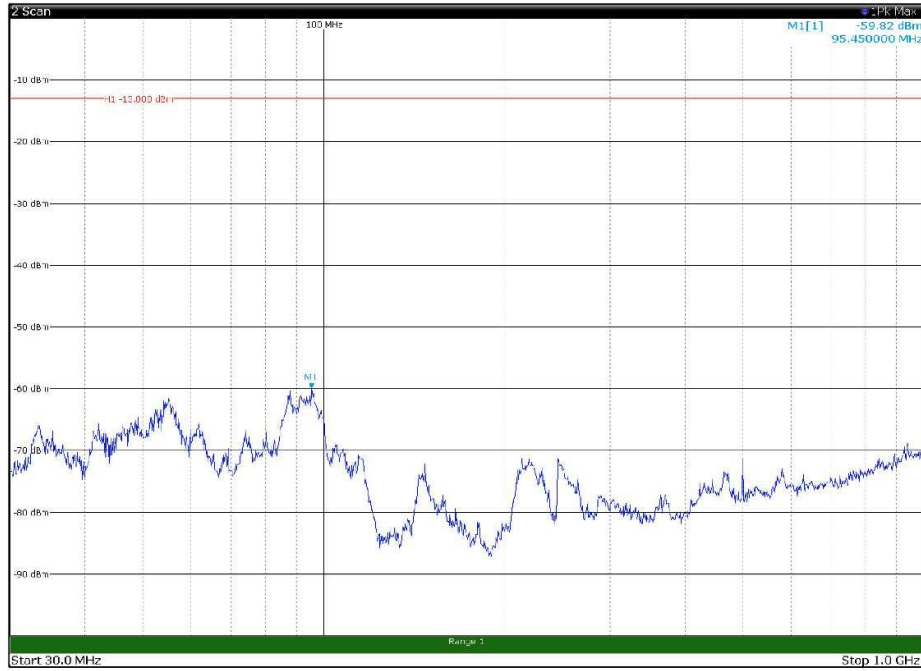

Channel: TOP, Modulation: 16QAM,
BW=5MHz, Range: 18GHz - 27GHz, Polarization: Vertical

Channel: BOTTOM, Modulation: 64QAM,
BW=5MHz, Range: 30MHz - 1GHz, Polarization: Horizontal

Channel: BOTTOM, Modulation: 64QAM,
BW=5MHz, Range: 30MHz - 1GHz, Polarization: Vertical

Channel: BOTTOM, Modulation: 64QAM,
BW=5MHz, Range: 1GHz - 18GHz, Polarization: Horizontal

Channel: BOTTOM, Modulation: 64QAM,
BW=5MHz, Range: 1GHz - 18GHz, Polarization: Vertical

Channel: BOTTOM, Modulation: 64QAM,
BW=5MHz, Range: 18GHz - 27GHz, Polarization: Horizontal

Channel: BOTTOM, Modulation: 64QAM,
BW=5MHz, Range: 18GHz - 27GHz, Polarization: Vertical

Channel: MIDDLE, Modulation: 64QAM,
 BW=5MHz, Range: 30MHz - 1GHz, Polarization: Horizontal

Channel: MIDDLE, Modulation: 64QAM,
 BW=5MHz, Range: 30MHz - 1GHz, Polarization: Vertical

Channel: MIDDLE, Modulation: 64QAM,
BW=5MHz, Range: 1GHz - 18GHz, Polarization: Horizontal

Channel: MIDDLE, Modulation: 64QAM,
BW=5MHz, Range: 1GHz - 18GHz, Polarization: Vertical

Channel: MIDDLE, Modulation: 64QAM,
BW=5MHz, Range: 18GHz - 27GHz, Polarization: Horizontal