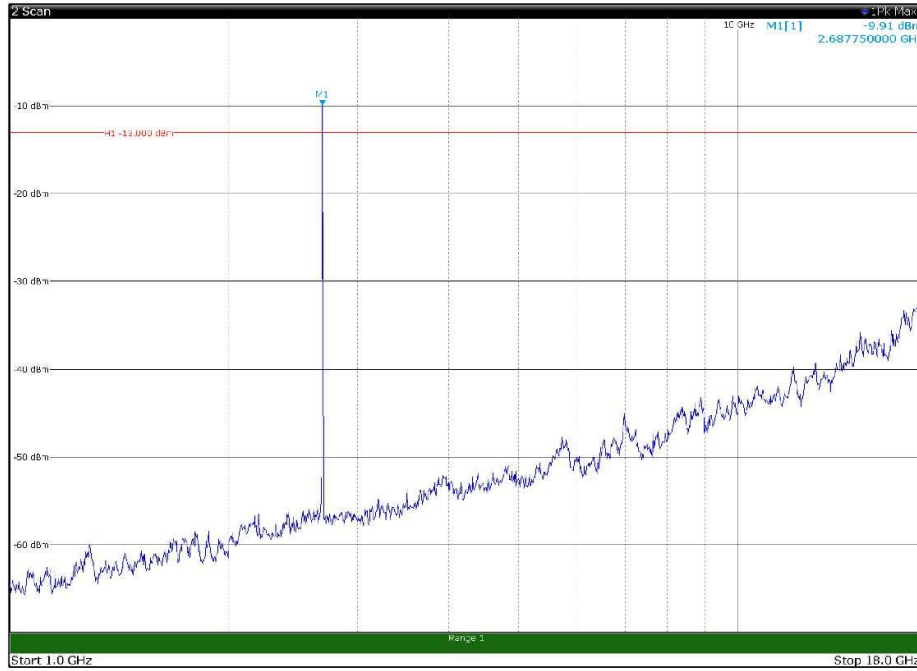

Channel: MIDDLE, Modulation: 256QAM,
BW=5MHz, Range: 30MHz - 1GHz, Polarization: Vertical

Channel: MIDDLE, Modulation: 256QAM,
BW=5MHz, Range: 1GHz - 18GHz, Polarization: Horizontal

Channel: MIDDLE, Modulation: 256QAM,
BW=5MHz, Range: 1GHz - 18GHz, Polarization: Vertical

Channel: MIDDLE, Modulation: 256QAM,
BW=5MHz, Range: 18GHz - 27GHz, Polarization: Horizontal

Channel: MIDDLE, Modulation: 256QAM,
BW=5MHz, Range: 18GHz - 27GHz, Polarization: Vertical

Channel: TOP, Modulation: 256QAM,
BW=5MHz, Range: 30MHz - 1GHz, Polarization: Horizontal

Channel: TOP, Modulation: 256QAM,
BW=5MHz, Range: 30MHz - 1GHz, Polarization: Vertical

Channel: TOP, Modulation: 256QAM,
BW=5MHz, Range: 1GHz - 18GHz, Polarization: Horizontal

Channel: TOP, Modulation: 256QAM,
BW=5MHz, Range: 1GHz - 18GHz, Polarization: Vertical