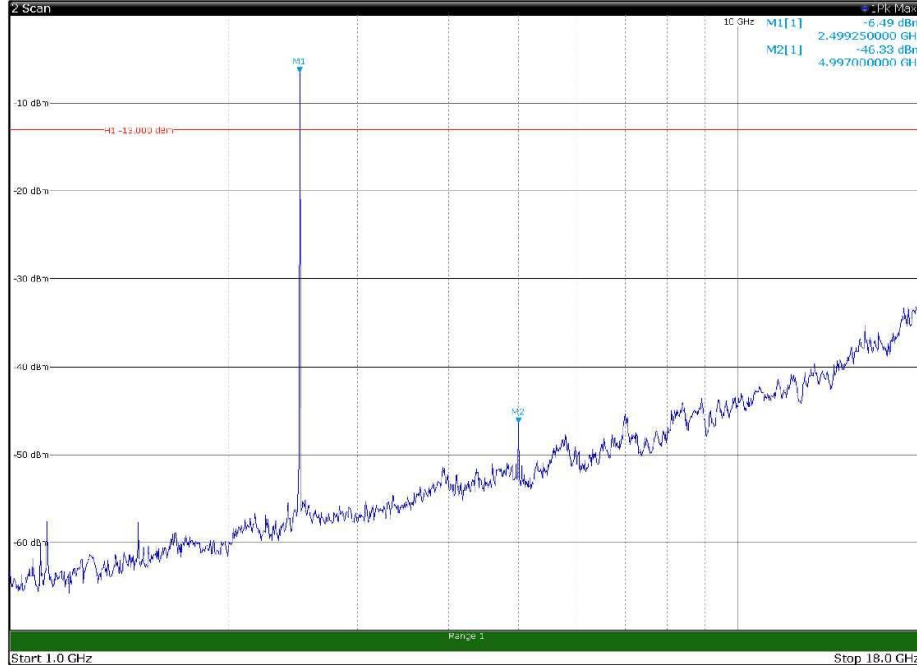

Channel: TOP, Modulation: 16QAM,
BW=5MHz, Range: 1GHz - 18GHz, Polarization: Horizontal

Channel: TOP, Modulation: 16QAM,
BW=5MHz, Range: 1GHz - 18GHz, Polarization: Vertical

Channel: TOP, Modulation: 16QAM,
BW=5MHz, Range: 18GHz - 27GHz, Polarization: Horizontal

Channel: TOP, Modulation: 16QAM,
BW=5MHz, Range: 18GHz - 27GHz, Polarization: Vertical

Channel: BOTTOM, Modulation: 64QAM,
BW=5MHz, Range: 30MHz - 1GHz, Polarization: Horizontal

Channel: BOTTOM, Modulation: 64QAM,
BW=5MHz, Range: 30MHz - 1GHz, Polarization: Vertical

Channel: BOTTOM, Modulation: 64QAM,
BW=5MHz, Range: 1GHz - 18GHz, Polarization: Horizontal

Channel: BOTTOM, Modulation: 64QAM,
BW=5MHz, Range: 1GHz - 18GHz, Polarization: Vertical

Channel: BOTTOM, Modulation: 64QAM,
BW=5MHz, Range: 18GHz - 27GHz, Polarization: Horizontal