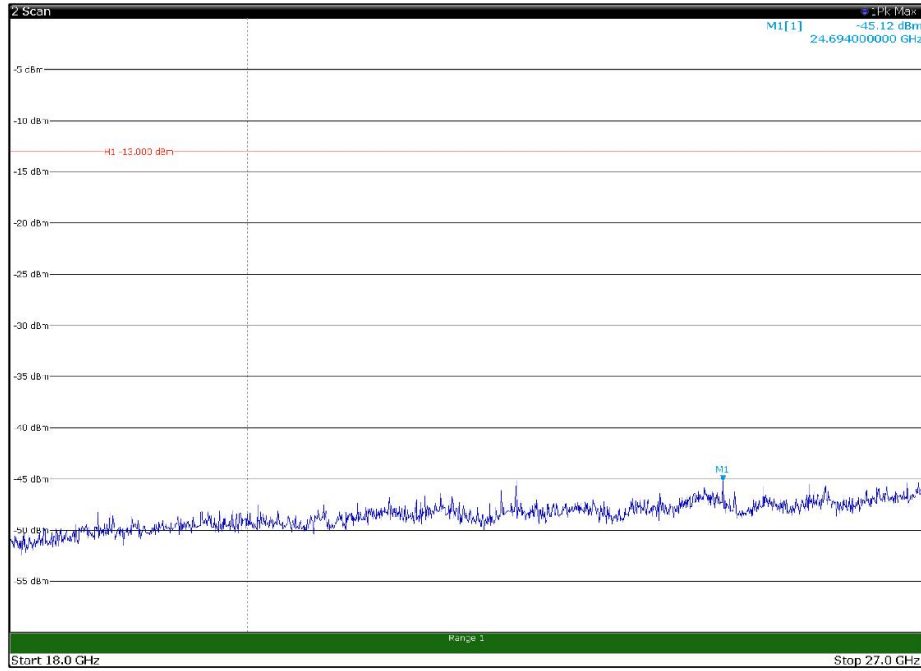

Channel: MIDDLE, Modulation: 64QAM,
BW=5MHz, Range: 18GHz - 27GHz, Polarization: Vertical

Channel: TOP, Modulation: 64QAM,
BW=5MHz, Range: 30MHz - 1GHz, Polarization: Horizontal

Channel: TOP, Modulation: 64QAM,
BW=5MHz, Range: 30MHz - 1GHz, Polarization: Vertical

Channel: TOP, Modulation: 64QAM,
BW=5MHz, Range: 1GHz - 18GHz, Polarization: Horizontal

Channel: TOP, Modulation: 64QAM,
BW=5MHz, Range: 1GHz - 18GHz, Polarization: Vertical

Channel: TOP, Modulation: 64QAM,
BW=5MHz, Range: 18GHz - 27GHz, Polarization: Horizontal