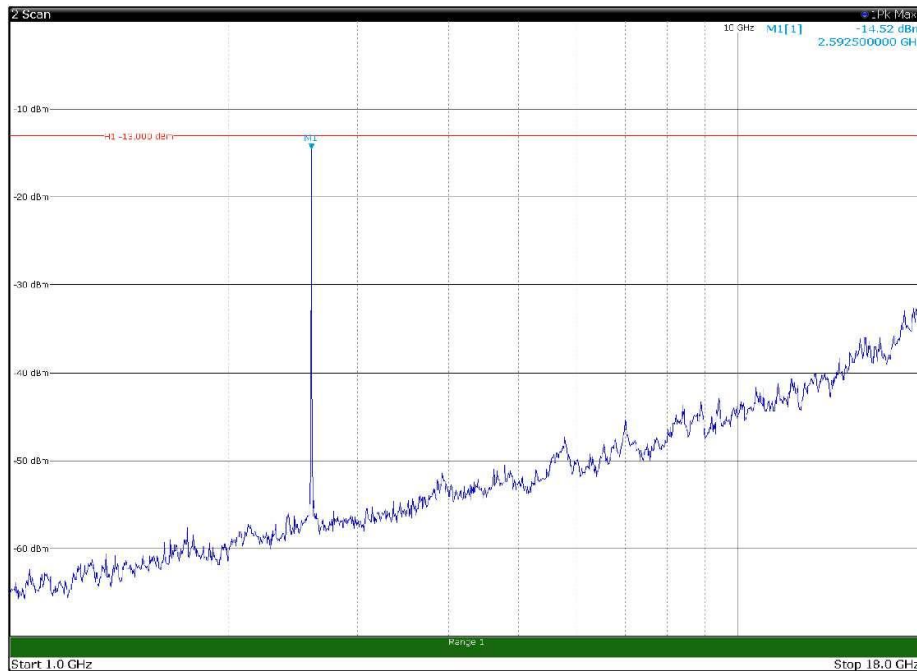

Channel: BOTTOM, Modulation: 16QAM,
 BW=5MHz, Range: 1GHz - 18GHz, Polarization: Horizontal

Channel: BOTTOM, Modulation: 16QAM,
 BW=5MHz, Range: 1GHz - 18GHz, Polarization: Vertical

Channel: BOTTOM, Modulation: 16QAM,
BW=5MHz, Range: 18GHz - 27GHz, Polarization: Horizontal

Channel: BOTTOM, Modulation: 16QAM,
BW=5MHz, Range: 18GHz - 27GHz, Polarization: Vertical

Channel: MIDDLE, Modulation: 16QAM,
BW=5MHz, Range: 30MHz - 1GHz, Polarization: Horizontal

Channel: MIDDLE, Modulation: 16QAM,
BW=5MHz, Range: 30MHz - 1GHz, Polarization: Vertical

Channel: MIDDLE, Modulation: 16QAM,
BW=5MHz, Range: 1GHz - 18GHz, Polarization: Horizontal

Channel: MIDDLE, Modulation: 16QAM,
BW=5MHz, Range: 1GHz - 18GHz, Polarization: Vertical

Channel: MIDDLE, Modulation: 16QAM,
BW=5MHz, Range: 18GHz - 27GHz, Polarization: Horizontal

Channel: MIDDLE, Modulation: 16QAM,
BW=5MHz, Range: 18GHz - 27GHz, Polarization: Vertical

Channel: TOP, Modulation: 16QAM,
 BW=5MHz, Range: 30MHz - 1GHz, Polarization: Horizontal

Channel: TOP, Modulation: 16QAM,
 BW=5MHz, Range: 30MHz - 1GHz, Polarization: Vertical