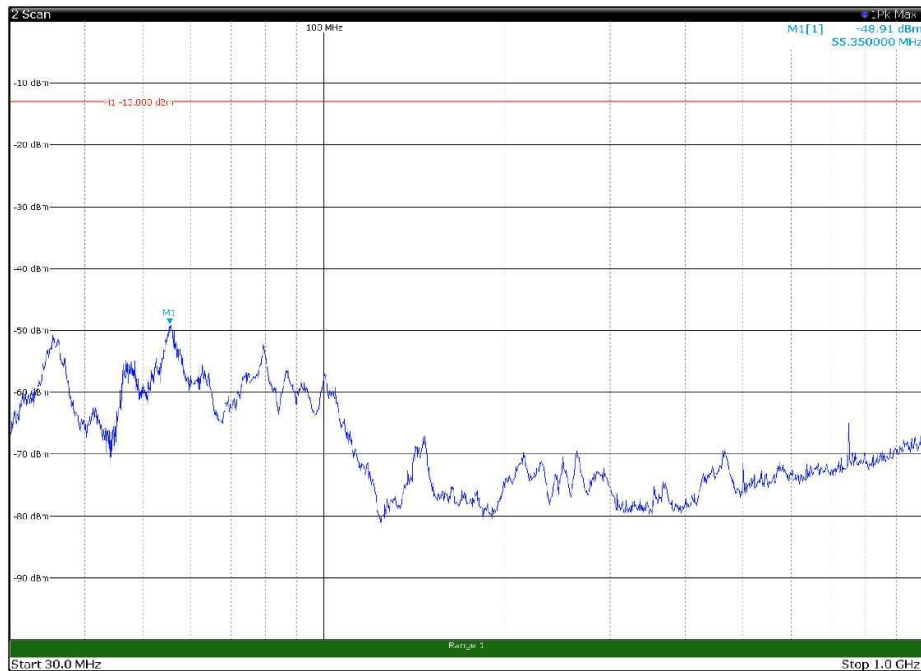

Channel: MIDDLE, Modulation: 16QAM,
BW=5MHz, Range: 18GHz - 27GHz, Polarization: Vertical

Channel: TOP, Modulation: 16QAM,
 BW=5MHz, Range: 30MHz - 1GHz, Polarization: Horizontal

Channel: TOP, Modulation: 16QAM,
 BW=5MHz, Range: 30MHz - 1GHz, Polarization: Vertical

Channel: TOP, Modulation: 16QAM,
BW=5MHz, Range: 1GHz - 18GHz, Polarization: Horizontal

Channel: TOP, Modulation: 16QAM,
BW=5MHz, Range: 1GHz - 18GHz, Polarization: Vertical

Channel: TOP, Modulation: 16QAM,
BW=5MHz, Range: 18GHz - 27GHz, Polarization: Horizontal

Channel: TOP, Modulation: 16QAM,
BW=5MHz, Range: 18GHz - 27GHz, Polarization: Vertical

Channel: BOTTOM, Modulation: 64QAM,
BW=5MHz, Range: 30MHz - 1GHz, Polarization: Horizontal

Channel: BOTTOM, Modulation: 64QAM,
BW=5MHz, Range: 30MHz - 1GHz, Polarization: Vertical

Channel: BOTTOM, Modulation: 64QAM,
BW=5MHz, Range: 1GHz - 18GHz, Polarization: Horizontal

Channel: BOTTOM, Modulation: 64QAM,
BW=5MHz, Range: 1GHz - 18GHz, Polarization: Vertical

Channel: BOTTOM, Modulation: 64QAM,
BW=5MHz, Range: 18GHz - 27GHz, Polarization: Horizontal