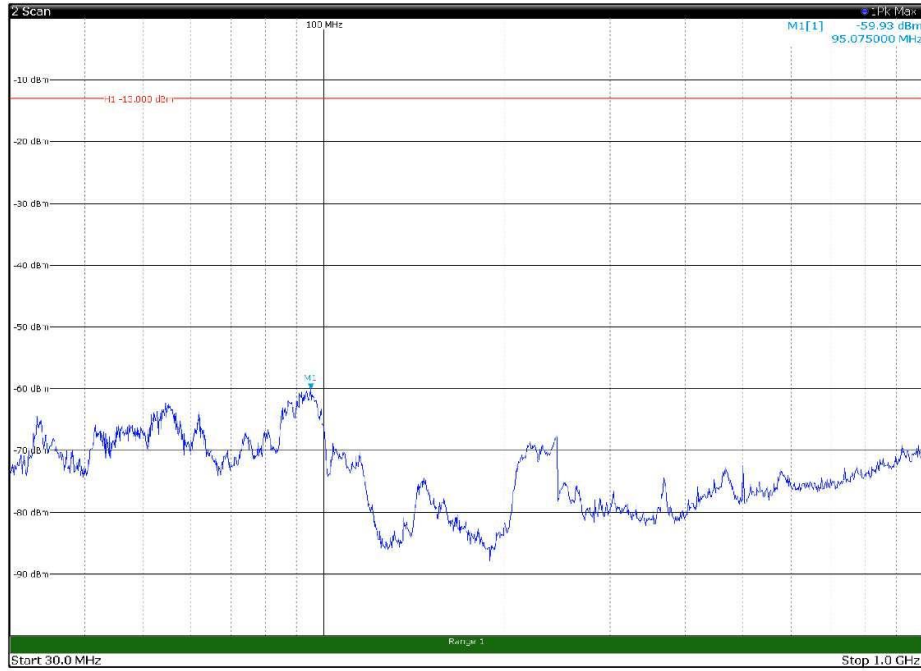

Channel: MIDDLE, Modulation: 16QAM,
BW=5MHz, Range: 18GHz - 27GHz, Polarization: Vertical

Channel: TOP, Modulation: 16QAM,
 BW=5MHz, Range: 30MHz - 1GHz, Polarization: Horizontal

Channel: TOP, Modulation: 16QAM,
 BW=5MHz, Range: 30MHz - 1GHz, Polarization: Vertical

Channel: TOP, Modulation: 16QAM,
BW=5MHz, Range: 1GHz - 18GHz, Polarization: Horizontal

Channel: TOP, Modulation: 16QAM,
BW=5MHz, Range: 1GHz - 18GHz, Polarization: Vertical

Channel: TOP, Modulation: 16QAM,
BW=5MHz, Range: 18GHz - 27GHz, Polarization: Horizontal

Channel: TOP, Modulation: 16QAM,
BW=5MHz, Range: 18GHz - 27GHz, Polarization: Vertical

Channel: BOTTOM, Modulation: 64QAM,
BW=5MHz, Range: 30MHz - 1GHz, Polarization: Horizontal

Channel: BOTTOM, Modulation: 64QAM,
BW=5MHz, Range: 30MHz - 1GHz, Polarization: Vertical

Channel: BOTTOM, Modulation: 64QAM,
BW=5MHz, Range: 1GHz - 18GHz, Polarization: Horizontal

Channel: BOTTOM, Modulation: 64QAM,
BW=5MHz, Range: 1GHz - 18GHz, Polarization: Vertical

Channel: BOTTOM, Modulation: 64QAM,
BW=5MHz, Range: 18GHz - 27GHz, Polarization: Horizontal