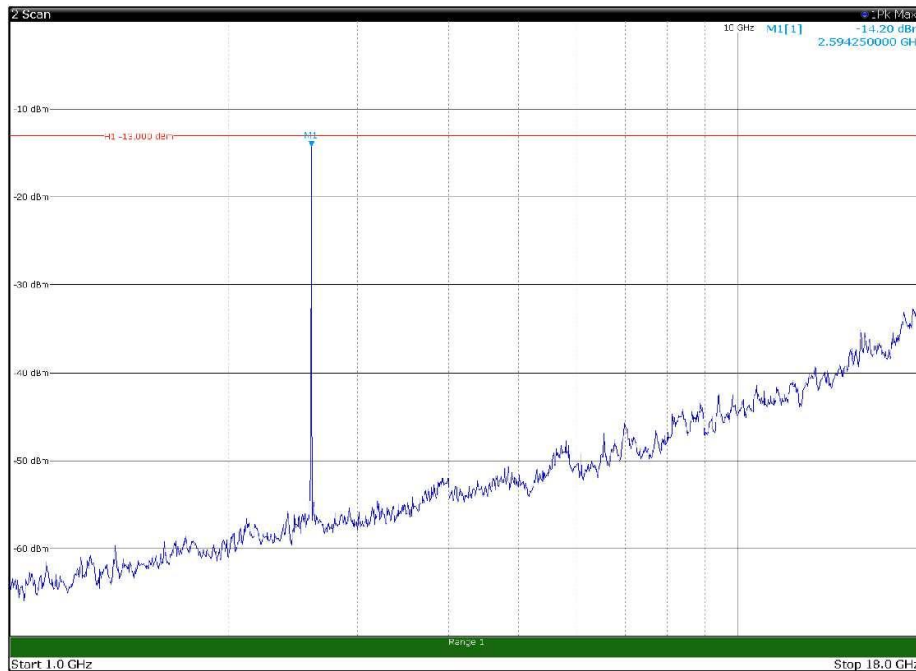

Channel: TOP, Modulation: 64QAM,
BW=5MHz, Range: 18GHz - 27GHz, Polarization: Vertical

Channel: BOTTOM, Modulation: 256QAM,
BW=5MHz, Range: 30MHz - 1GHz, Polarization: Horizontal

Channel: BOTTOM, Modulation: 256QAM,
BW=5MHz, Range: 30MHz - 1GHz, Polarization: Vertical

Channel: BOTTOM, Modulation: 256QAM,
 BW=5MHz, Range: 1GHz - 18GHz, Polarization: Horizontal

Channel: BOTTOM, Modulation: 256QAM,
 BW=5MHz, Range: 1GHz - 18GHz, Polarization: Vertical

Channel: MIDDLE, Modulation: 256QAM,
BW=5MHz, Range: 30MHz - 1GHz, Polarization: Horizontal

Channel: MIDDLE, Modulation: 256QAM,
BW=5MHz, Range: 30MHz - 1GHz, Polarization: Vertical

Channel: MIDDLE, Modulation: 256QAM,
BW=5MHz, Range: 1GHz - 18GHz, Polarization: Horizontal

Channel: MIDDLE, Modulation: 256QAM,
BW=5MHz, Range: 1GHz - 18GHz, Polarization: Vertical