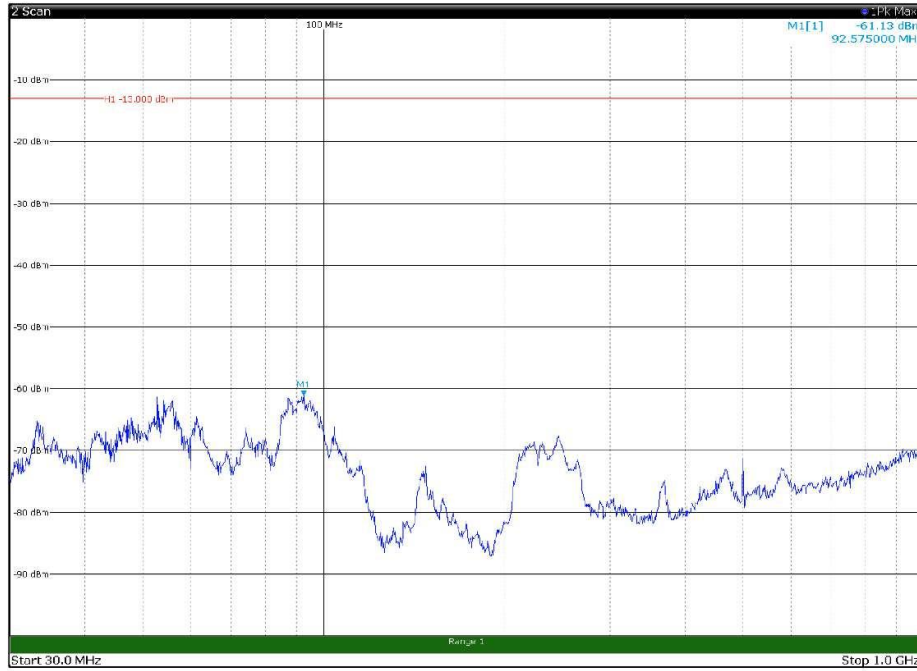

Channel: BOTTOM, Modulation: 256QAM,
 BW=5MHz, Range: 1GHz - 18GHz, Polarization: Horizontal

Channel: BOTTOM, Modulation: 256QAM,
 BW=5MHz, Range: 1GHz - 18GHz, Polarization: Vertical

Channel: MIDDLE, Modulation: 256QAM,
BW=5MHz, Range: 30MHz - 1GHz, Polarization: Horizontal

Channel: MIDDLE, Modulation: 256QAM,
BW=5MHz, Range: 30MHz - 1GHz, Polarization: Vertical

Channel: MIDDLE, Modulation: 256QAM,
BW=5MHz, Range: 1GHz - 18GHz, Polarization: Horizontal

Channel: MIDDLE, Modulation: 256QAM,
BW=5MHz, Range: 1GHz - 18GHz, Polarization: Vertical

Channel: MIDDLE, Modulation: 256QAM,
BW=5MHz, Range: 18GHz - 27GHz, Polarization: Horizontal

Channel: MIDDLE, Modulation: 256QAM,
BW=5MHz, Range: 18GHz - 27GHz, Polarization: Vertical

Channel: TOP, Modulation: 256QAM,
BW=5MHz, Range: 30MHz - 1GHz, Polarization: Horizontal

Channel: TOP, Modulation: 256QAM,
BW=5MHz, Range: 30MHz - 1GHz, Polarization: Vertical

Channel: TOP, Modulation: 256QAM,
BW=5MHz, Range: 1GHz - 18GHz, Polarization: Horizontal

Channel: TOP, Modulation: 256QAM,
BW=5MHz, Range: 1GHz - 18GHz, Polarization: Vertical