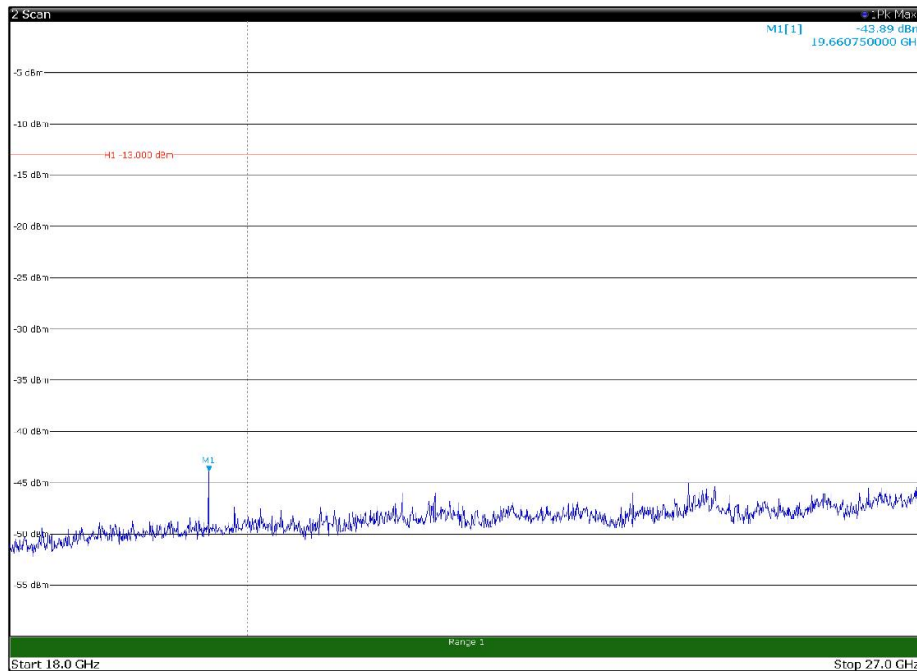

Channel: TOP, Modulation: QPSK,
BW=5MHz, Range: 18GHz - 27GHz, Polarization: Vertical

Channel: BOTTOM, Modulation: 16QAM,
BW=5MHz, Range: 30MHz - 1GHz, Polarization: Horizontal

Channel: BOTTOM, Modulation: 16QAM,
BW=5MHz, Range: 30MHz - 1GHz, Polarization: Vertical

Channel: BOTTOM, Modulation: 16QAM,
 BW=5MHz, Range: 1GHz - 18GHz, Polarization: Horizontal

Channel: BOTTOM, Modulation: 16QAM,
 BW=5MHz, Range: 1GHz - 18GHz, Polarization: Vertical

Channel: BOTTOM, Modulation: 16QAM,
BW=5MHz, Range: 18GHz - 27GHz, Polarization: Horizontal