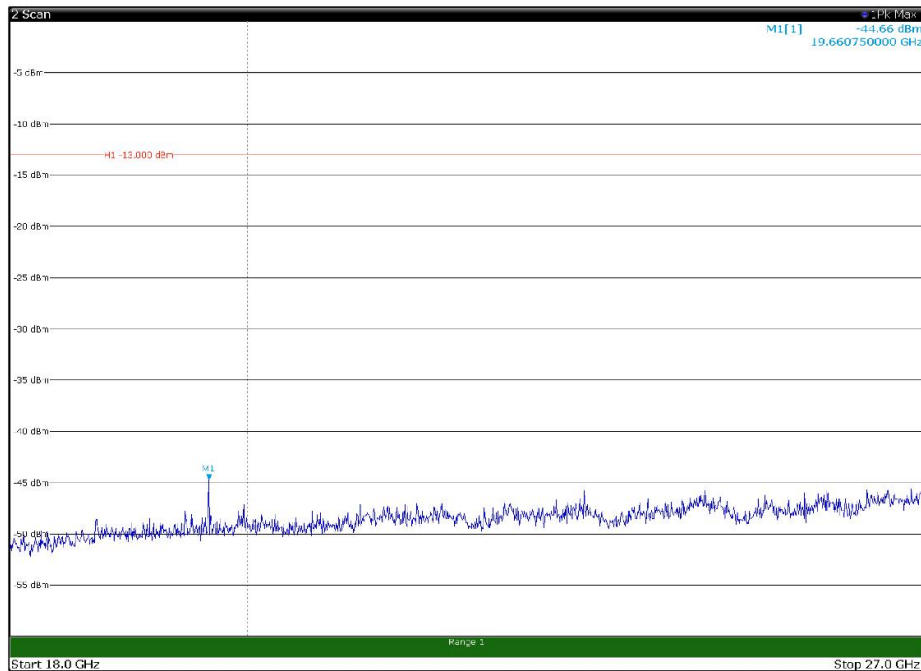

Channel: MIDDLE, Modulation: 16QAM,
BW=5MHz, Range: 18GHz - 27GHz, Polarization: Vertical

Channel: TOP, Modulation: 16QAM,
 BW=5MHz, Range: 30MHz - 1GHz, Polarization: Horizontal

Channel: TOP, Modulation: 16QAM,
 BW=5MHz, Range: 30MHz - 1GHz, Polarization: Vertical

Channel: TOP, Modulation: 16QAM,
BW=5MHz, Range: 1GHz - 18GHz, Polarization: Horizontal

Channel: TOP, Modulation: 16QAM,
BW=5MHz, Range: 1GHz - 18GHz, Polarization: Vertical

Channel: TOP, Modulation: 16QAM,
BW=5MHz, Range: 18GHz - 27GHz, Polarization: Horizontal