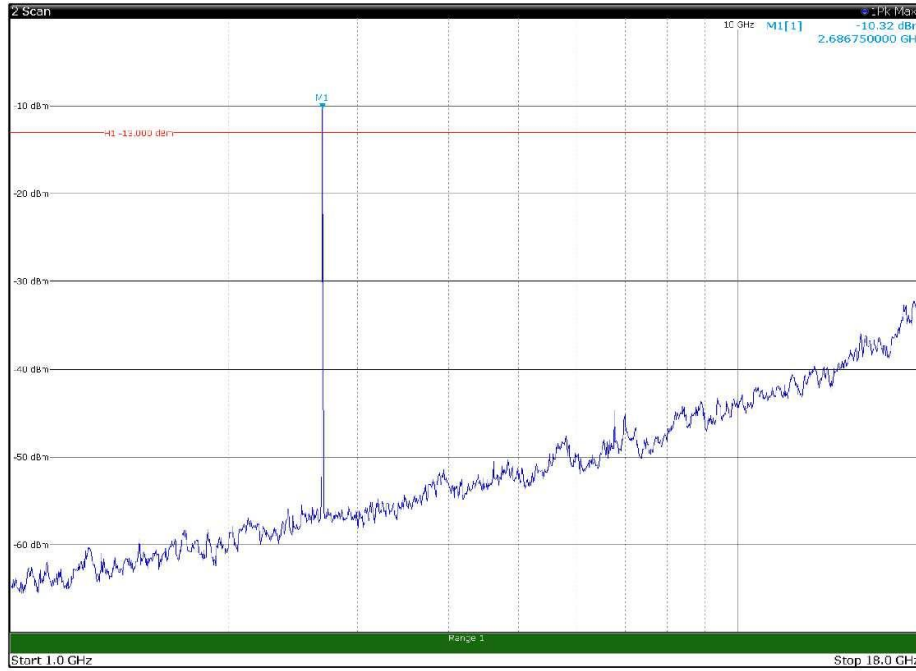

Channel: MIDDLE, Modulation: QPSK,
BW=5MHz, Range: 1GHz - 18GHz, Polarization: Horizontal

Channel: MIDDLE, Modulation: QPSK,
BW=5MHz, Range: 1GHz - 18GHz, Polarization: Vertical

Channel: MIDDLE, Modulation: QPSK,
BW=5MHz, Range: 18GHz - 27GHz, Polarization: Horizontal

Channel: MIDDLE, Modulation: QPSK,
BW=5MHz, Range: 18GHz - 27GHz, Polarization: Vertical

Channel: TOP, Modulation: QPSK,
BW=5MHz, Range: 30MHz - 1GHz, Polarization: Horizontal

Channel: TOP, Modulation: QPSK,
BW=5MHz, Range: 30MHz - 1GHz, Polarization: Vertical

Channel: TOP, Modulation: QPSK,
BW=5MHz, Range: 1GHz - 18GHz, Polarization: Horizontal

Channel: TOP, Modulation: QPSK,
BW=5MHz, Range: 1GHz - 18GHz, Polarization: Vertical

Channel: TOP, Modulation: QPSK,
BW=5MHz, Range: 18GHz - 27GHz, Polarization: Horizontal