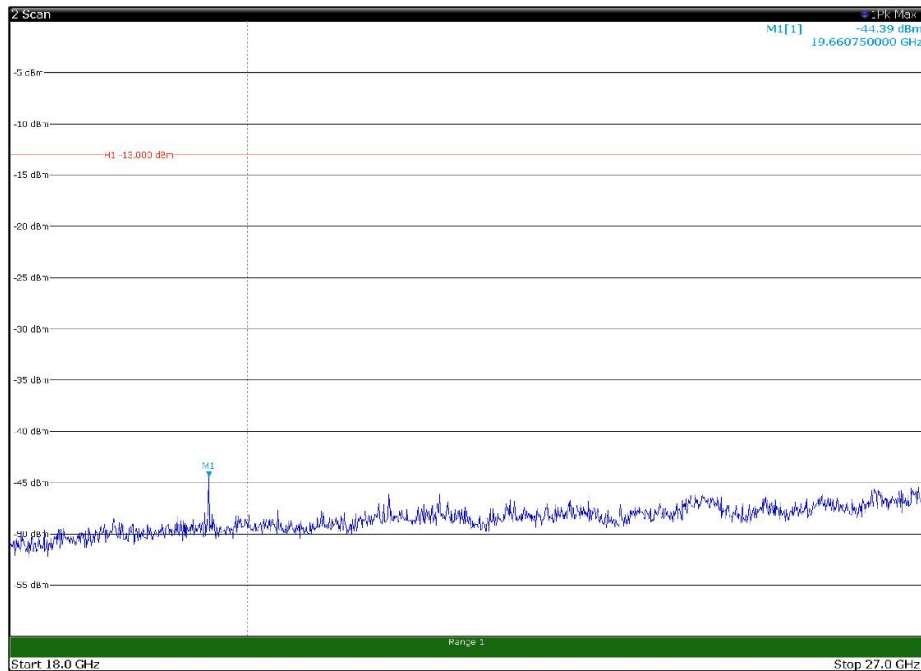

Channel: BOTTOM, Modulation: 64QAM,
BW=5MHz, Range: 18GHz - 27GHz, Polarization: Vertical

Channel: MIDDLE, Modulation: 64QAM,
 BW=5MHz, Range: 30MHz - 1GHz, Polarization: Horizontal

Channel: MIDDLE, Modulation: 64QAM,
 BW=5MHz, Range: 30MHz - 1GHz, Polarization: Vertical

Channel: MIDDLE, Modulation: 64QAM,
BW=5MHz, Range: 1GHz - 18GHz, Polarization: Horizontal

Channel: MIDDLE, Modulation: 64QAM,
BW=5MHz, Range: 1GHz - 18GHz, Polarization: Vertical

Channel: MIDDLE, Modulation: 64QAM,
BW=5MHz, Range: 18GHz - 27GHz, Polarization: Horizontal