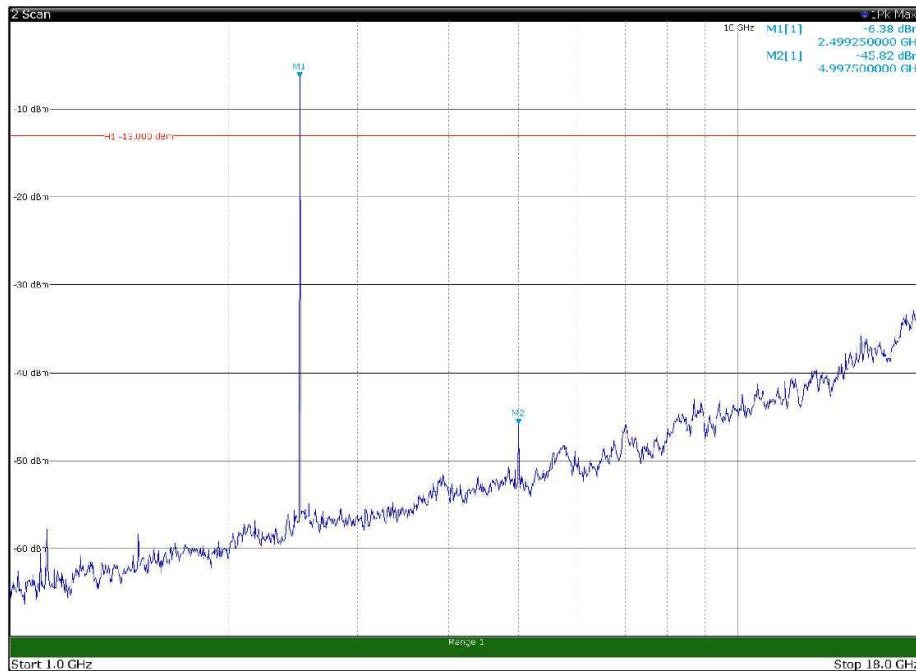

Channel: TOP, Modulation: 64QAM,
BW=5MHz, Range: 1GHz - 18GHz, Polarization: Horizontal

Channel: TOP, Modulation: 64QAM,
BW=5MHz, Range: 1GHz - 18GHz, Polarization: Vertical

Channel: TOP, Modulation: 64QAM,
BW=5MHz, Range: 18GHz - 27GHz, Polarization: Horizontal

Channel: TOP, Modulation: 64QAM,
BW=5MHz, Range: 18GHz - 27GHz, Polarization: Vertical

Channel: BOTTOM, Modulation: 256QAM,
BW=5MHz, Range: 30MHz - 1GHz, Polarization: Horizontal

Channel: BOTTOM, Modulation: 256QAM,
BW=5MHz, Range: 30MHz - 1GHz, Polarization: Vertical

Channel: BOTTOM, Modulation: 256QAM,
 BW=5MHz, Range: 1GHz - 18GHz, Polarization: Horizontal

Channel: BOTTOM, Modulation: 256QAM,
 BW=5MHz, Range: 1GHz - 18GHz, Polarization: Vertical

Channel: MIDDLE, Modulation: 256QAM,
BW=5MHz, Range: 30MHz - 1GHz, Polarization: Horizontal