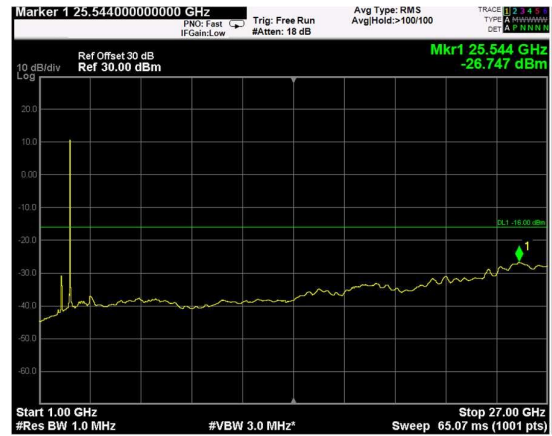

Channel: MIDDLE, Modulation: QPSK, BW=20MHz, Range: Upper