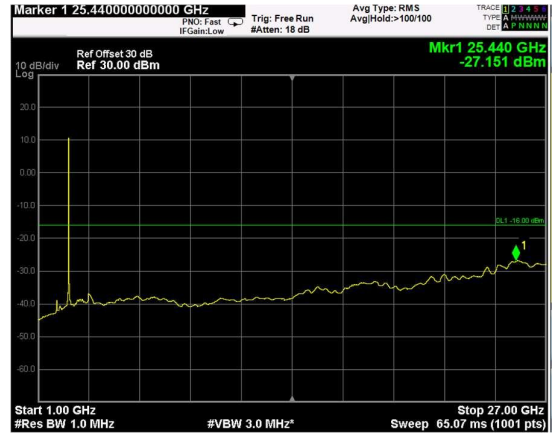

Channel: MIDDLE, Modulation: QPSK,
BW=10MHz, Range: Upper