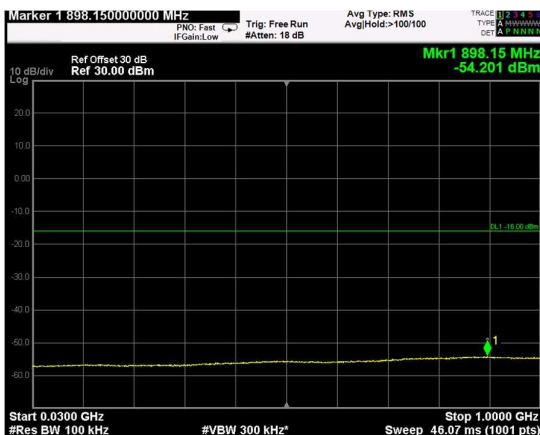

Channel: TOP, Modulation: 256QAM, BW=10MHz, Range: Lower