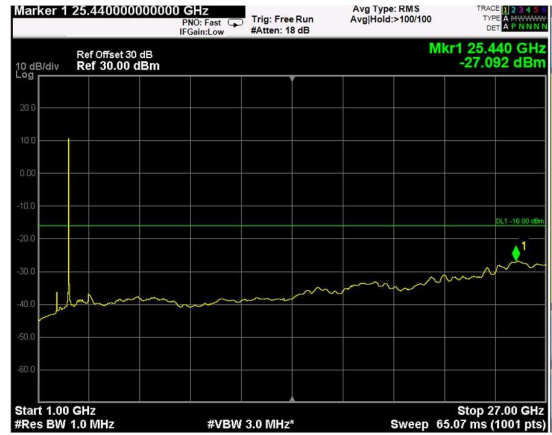

Channel: BOTTOM, Modulation: 16QAM, BW=10MHz, Range: Upper