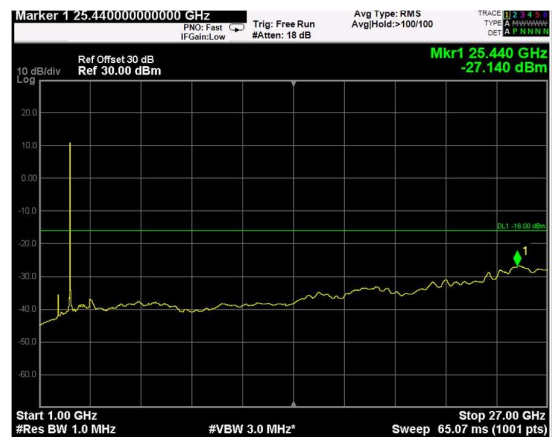

RF PORT 2

Channel: BOTTOM, Modulation: QPSK, BW=5MHz, Range: Lower

Channel: BOTTOM, Modulation: QPSK, BW=5MHz, Range: Upper

Channel: MIDDLE, Modulation: QPSK, BW=5MHz, Range: Lower

Channel: MIDDLE, Modulation: QPSK, BW=5MHz, Range: Upper

Channel: TOP, Modulation: QPSK, BW=5MHz, Range: Lower

Channel: TOP, Modulation: QPSK, BW=5MHz, Range: Upper

Channel: BOTTOM, Modulation: 16QAM, BW=5MHz, Range: Lower

Channel: BOTTOM, Modulation: 16QAM, BW=5MHz, Range: Upper