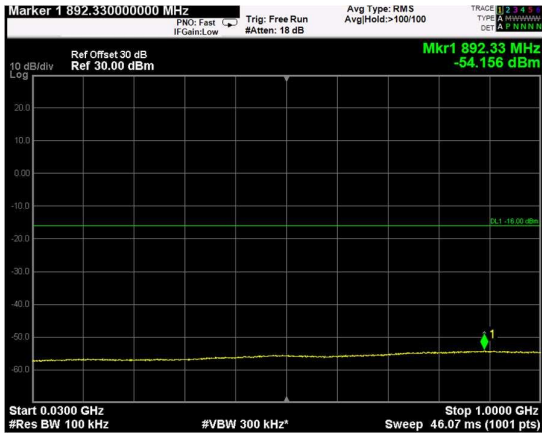

Channel: MIDDLE, Modulation: 16QAM, BW=5MHz, Range: Lower

Channel: MIDDLE, Modulation: 16QAM, BW=5MHz, Range: Upper

Channel: TOP, Modulation: 16QAM, BW=5MHz, Range: Lower

Channel: TOP, Modulation: 16QAM, BW=5MHz, Range: Upper