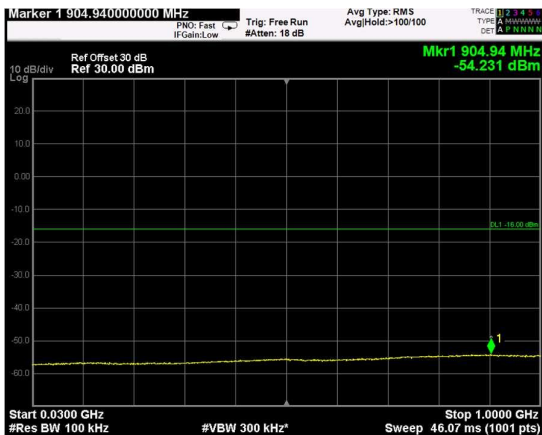

Channel: TOP, Modulation: 256QAM, BW=15MHz, Range: Lower