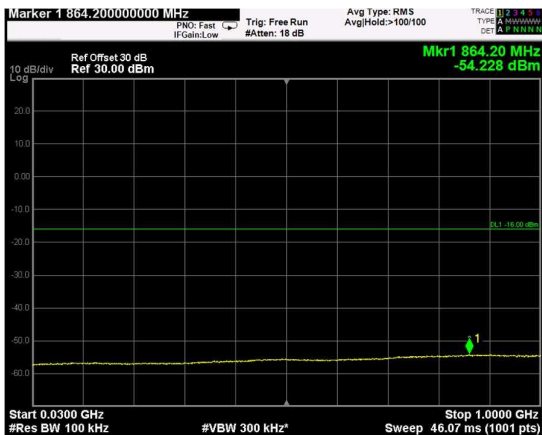

Channel: TOP, Modulation: 16QAM, BW=15MHz, Range: Lower