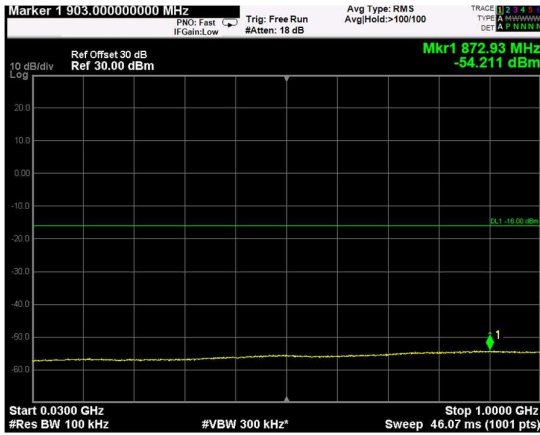

Channel: BOTTOM, Modulation: 256QAM, BW=10MHz, Range: Lower