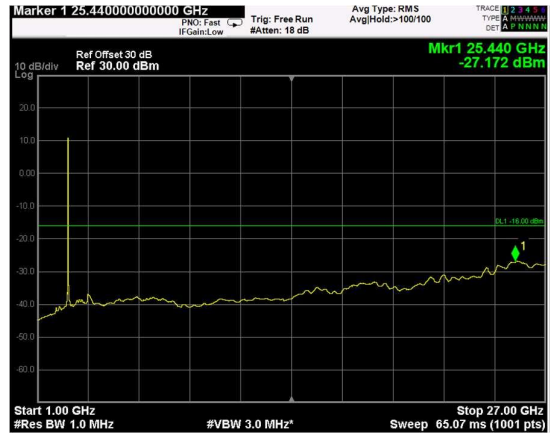

Channel: BOTTOM, Modulation: 16QAM, BW=15MHz, Range: Upper