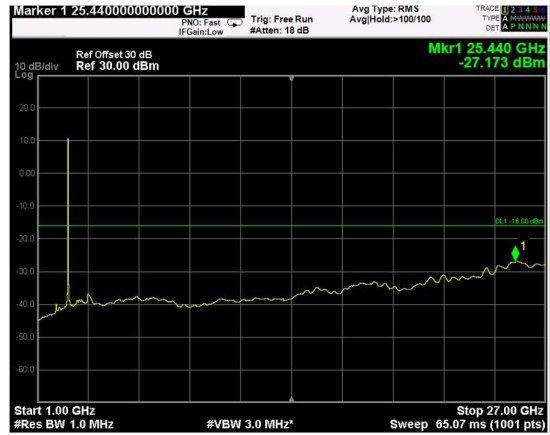

Channel: BOTTOM, Modulation: 256QAM, BW=15MHz, Range: Upper