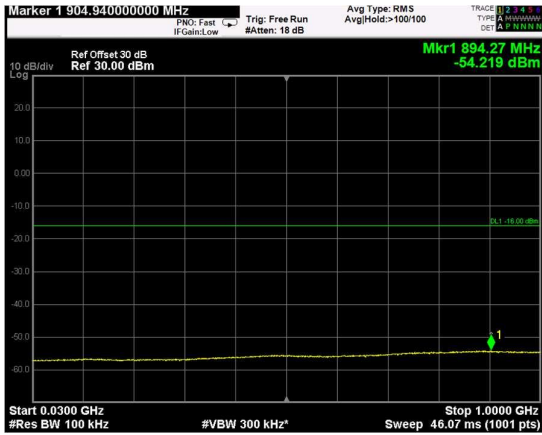

Channel: BOTTOM, Modulation: 16QAM, BW=15MHz, Range: Lower