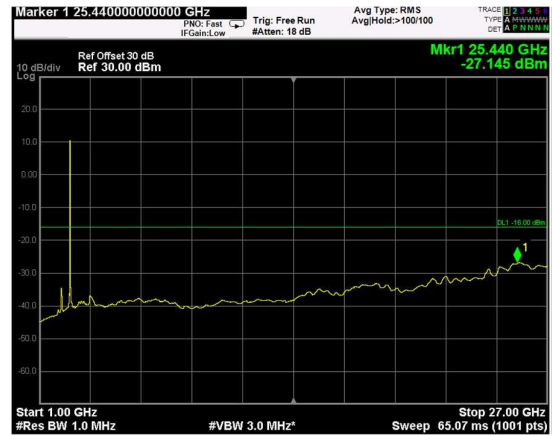

Channel: MIDDLE, Modulation: QPSK, BW=15MHz, Range: Upper