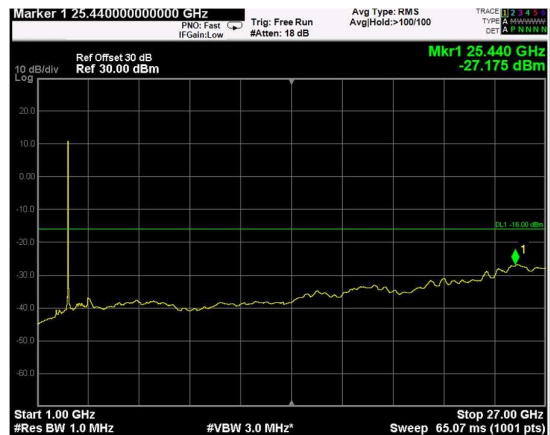

Channel: TOP, Modulation: 256QAM, BW=15MHz, Range: Upper