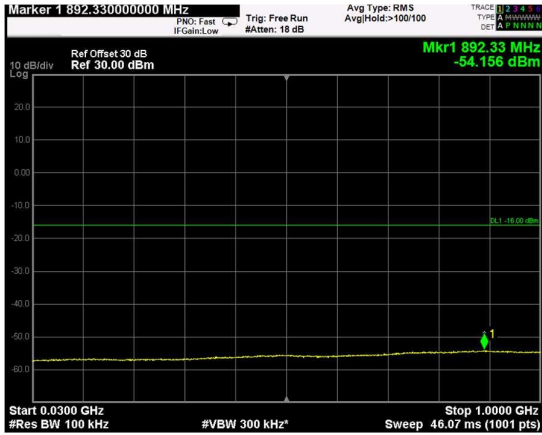

RF PORT 2

Channel: BOTTOM, Modulation: QPSK, BW=5MHz, Range: Lower

Channel: BOTTOM, Modulation: QPSK, BW=5MHz, Range: Upper

Channel: MIDDLE, Modulation: QPSK, BW=5MHz, Range: Lower

Channel: MIDDLE, Modulation: QPSK, BW=5MHz, Range: Upper