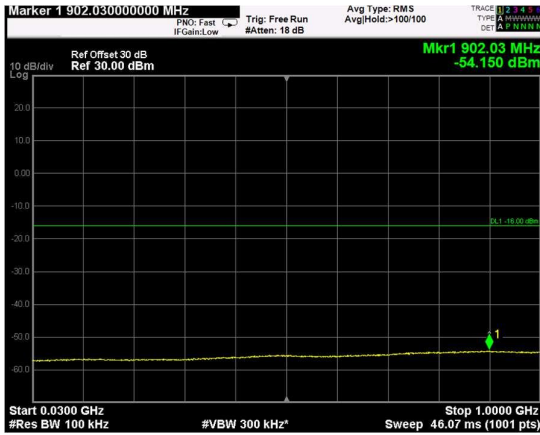

Channel: BOTTOM, Modulation: 16QAM, BW=10MHz, Range: Lower