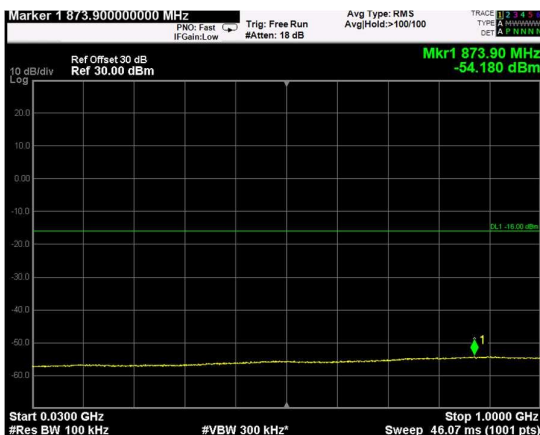

Channel: TOP, Modulation: 16QAM, BW=10MHz, Range: Lower