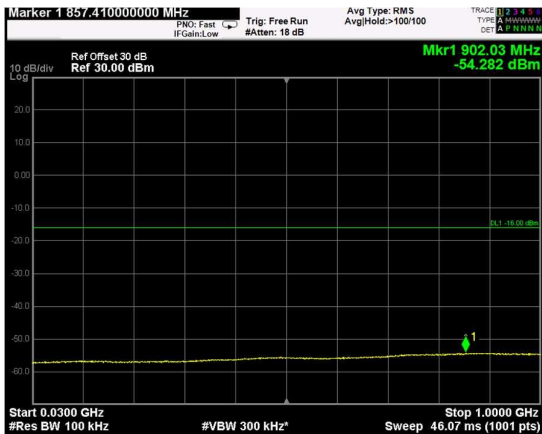

Channel: MIDDLE, Modulation: 64QAM, BW=5MHz, Range: Lower