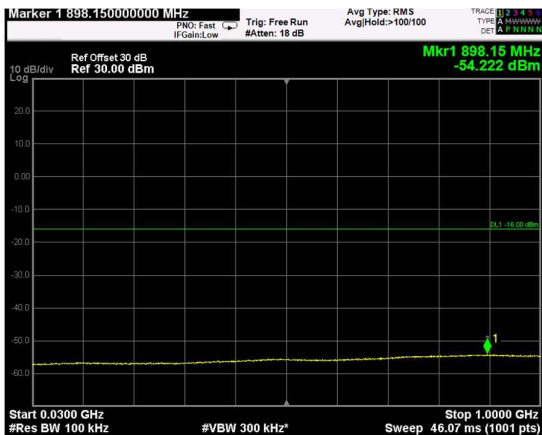

Channel: BOTTOM, Modulation: 64QAM, BW=5MHz, Range: Lower

Channel: BOTTOM, Modulation: 64QAM, BW=5MHz, Range: Upper

Channel: MIDDLE, Modulation: 64QAM, BW=5MHz, Range: Lower

Channel: MIDDLE, Modulation: 64QAM, BW=5MHz, Range: Upper

Channel: TOP, Modulation: 64QAM, BW=5MHz, Range: Lower

Channel: TOP, Modulation: 64QAM, BW=5MHz, Range: Upper

Channel: BOTTOM, Modulation: 256QAM, BW=5MHz, Range: Lower

Channel: BOTTOM, Modulation: 256QAM, BW=5MHz, Range: Upper