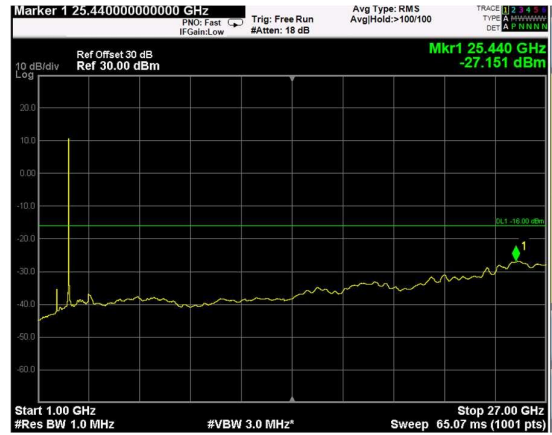

Channel: BOTTOM, Modulation: 256QAM, BW=10MHz, Range: Upper