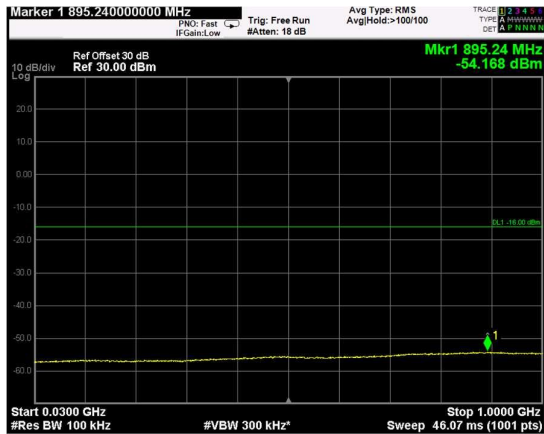

Channel: BOTTOM, Modulation: QPSK, BW=15MHz, Range: Lower

Channel: BOTTOM, Modulation: QPSK, BW=15MHz, Range: Upper

Channel: MIDDLE, Modulation: QPSK, BW=15MHz, Range: Lower

Channel: MIDDLE, Modulation: QPSK, BW=15MHz, Range: Upper