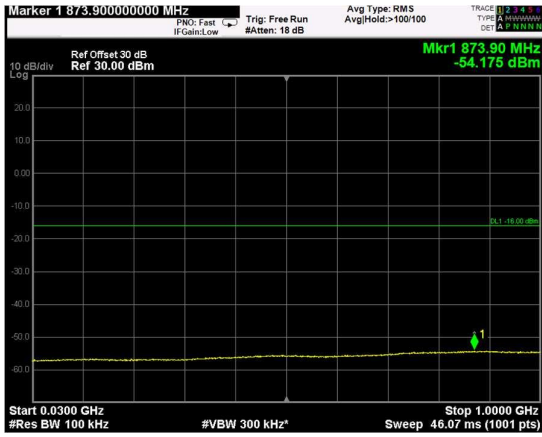

Channel: BOTTOM, Modulation: 16QAM, BW=5MHz, Range: Lower