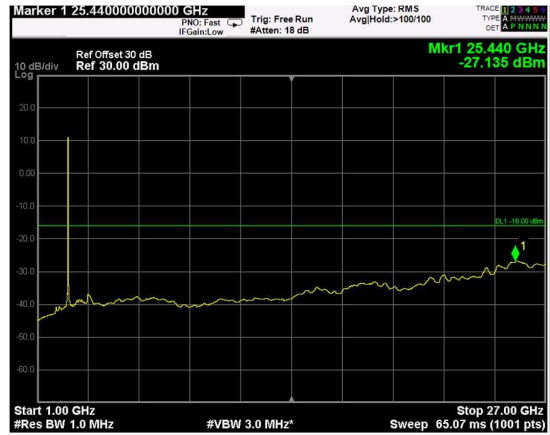

Channel: BOTTOM, Modulation: 64QAM, BW=15MHz, Range: Upper