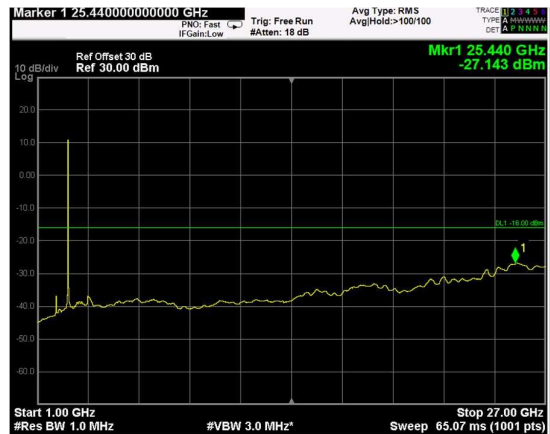

Channel: MIDDLE, Modulation: 64QAM, BW=5MHz, Range: Upper