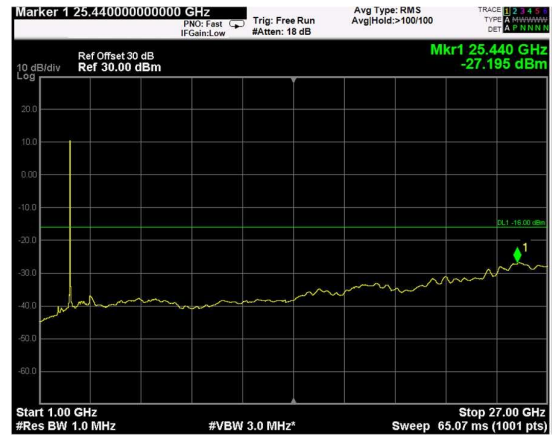

Channel: BOTTOM, Modulation: QPSK, BW=15MHz, Range: Upper