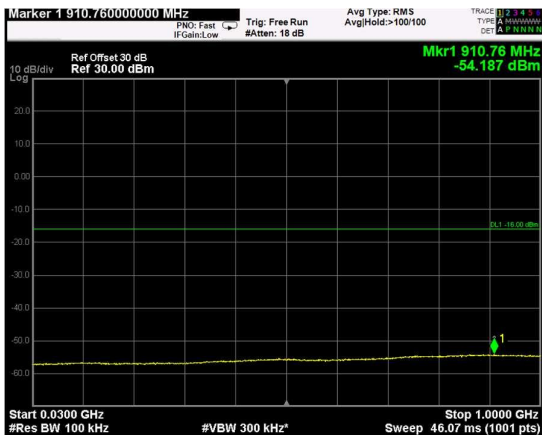

Channel: TOP, Modulation: 16QAM, BW=5MHz, Range: Lower