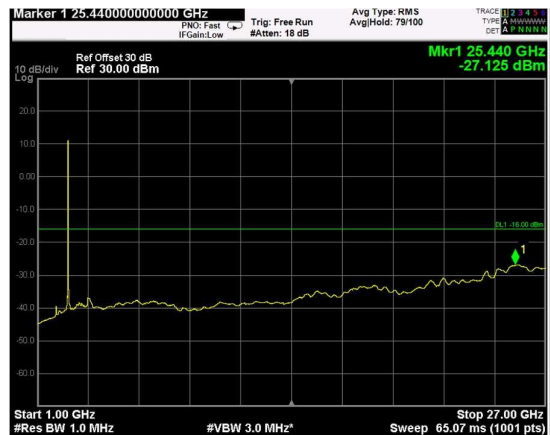

Channel: TOP, Modulation: 16QAM, BW=5MHz, Range: Upper