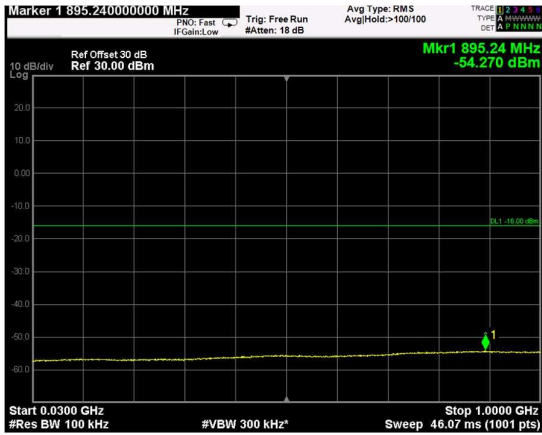

Channel: MIDDLE, Modulation: 16QAM, BW=15MHz, Range: Lower

Channel: MIDDLE, Modulation: 16QAM, BW=15MHz, Range: Upper

Channel: TOP, Modulation: 16QAM, BW=15MHz, Range: Lower

Channel: TOP, Modulation: 16QAM, BW=15MHz, Range: Upper