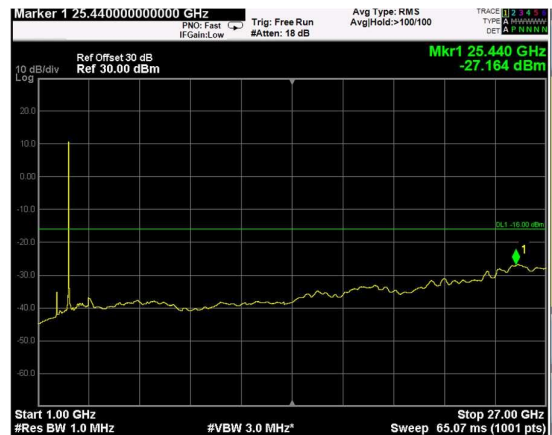

Channel: TOP, Modulation: 64QAM, BW=10MHz, Range: Upper