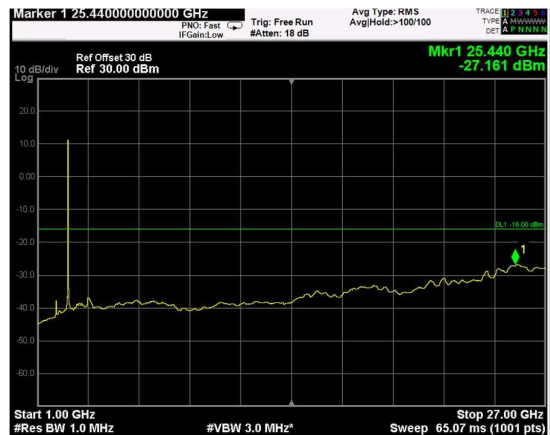

Channel: TOP, Modulation: 64QAM, BW=5MHz, Range: Upper