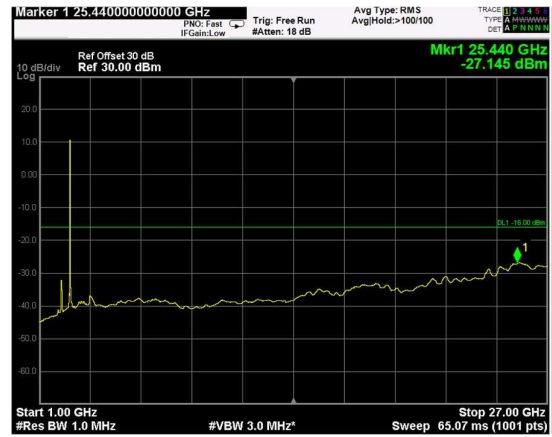

Channel: BOTTOM, Modulation: QPSK, BW=20MHz, Range: Upper