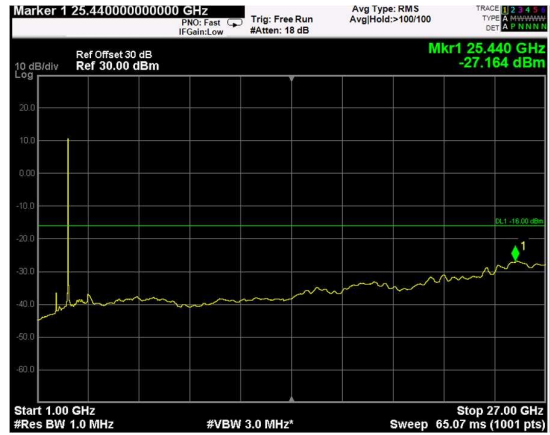

Channel: BOTTOM, Modulation: 64QAM, BW=5MHz, Range: Upper