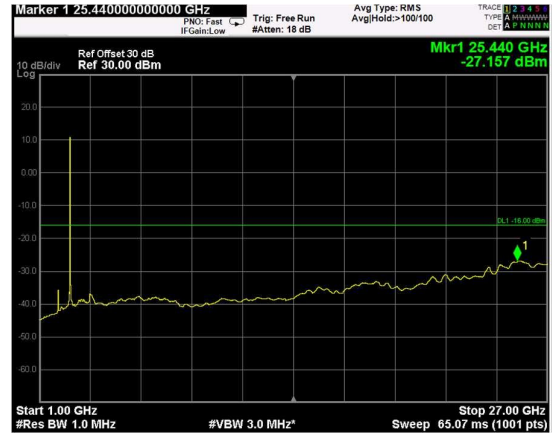

RF PORT 2

Channel: BOTTOM, Modulation: QPSK, BW=5MHz, Range: Lower

Channel: BOTTOM, Modulation: QPSK, BW=5MHz, Range: Upper

Channel: MIDDLE, Modulation: QPSK, BW=5MHz, Range: Lower

Channel: MIDDLE, Modulation: QPSK, BW=5MHz, Range: Upper