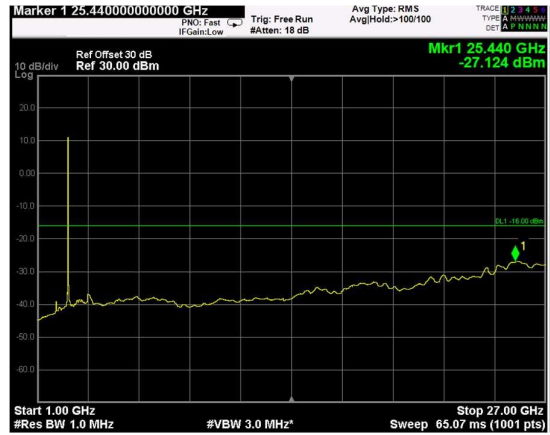

Channel: BOTTOM, Modulation: 256QAM, BW=5MHz, Range: Upper