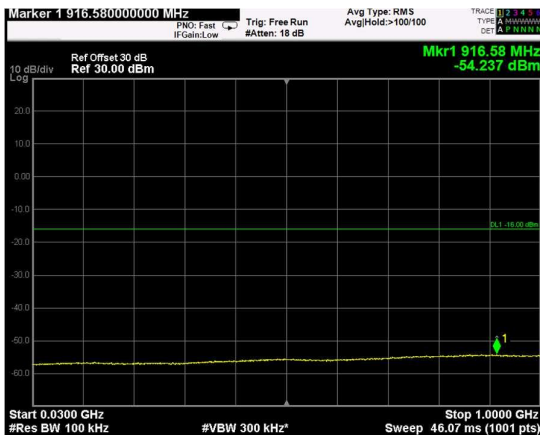

Channel: BOTTOM, Modulation: 64QAM, BW=10MHz, Range: Lower

Channel: BOTTOM, Modulation: 64QAM, BW=10MHz, Range: Upper

Channel: MIDDLE, Modulation: 64QAM, BW=10MHz, Range: Lower

Channel: MIDDLE, Modulation: 64QAM, BW=10MHz, Range: Upper