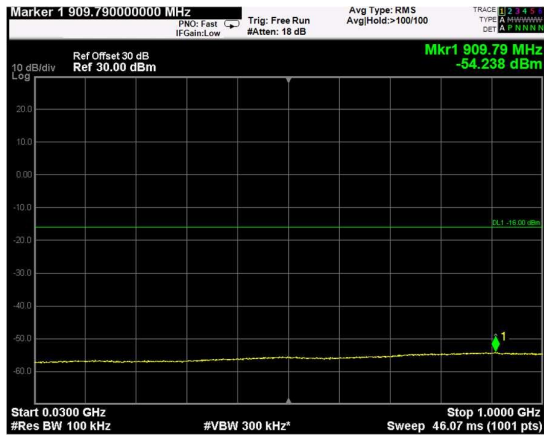

Channel: MIDDLE, Modulation: 256QAM, BW=10MHz, Range: Lower

Channel: MIDDLE, Modulation: 256QAM, BW=10MHz, Range: Upper

Channel: TOP, Modulation: 256QAM, BW=10MHz, Range: Lower

Channel: TOP, Modulation: 256QAM, BW=10MHz, Range: Upper