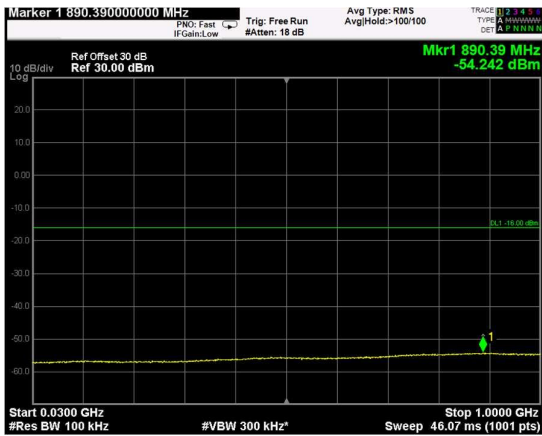

Channel: TOP, Modulation: QPSK, BW=5MHz, Range: Lower

Channel: TOP, Modulation: QPSK, BW=5MHz, Range: Upper

Channel: BOTTOM, Modulation: 16QAM, BW=5MHz, Range: Lower

Channel: BOTTOM, Modulation: 16QAM, BW=5MHz, Range: Upper