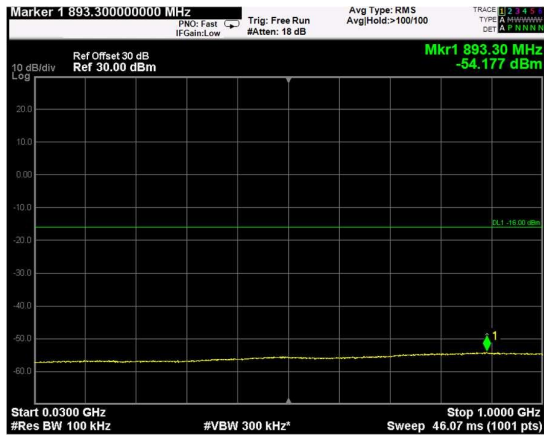

Channel: MIDDLE, Modulation: 256QAM, BW=15MHz, Range: Lower

Channel: MIDDLE, Modulation: 256QAM, BW=15MHz, Range: Upper

Channel: TOP, Modulation: 256QAM, BW=15MHz, Range: Lower

Channel: TOP, Modulation: 256QAM, BW=15MHz, Range: Upper