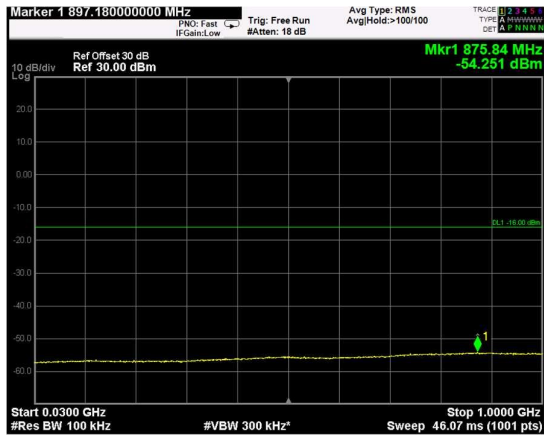

Channel: MIDDLE, Modulation: QPSK, BW=15MHz, Range: Lower