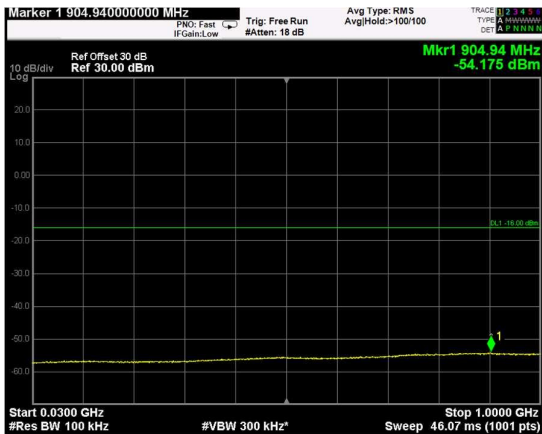

Channel: MIDDLE, Modulation: 64QAM, BW=15MHz, Range: Lower