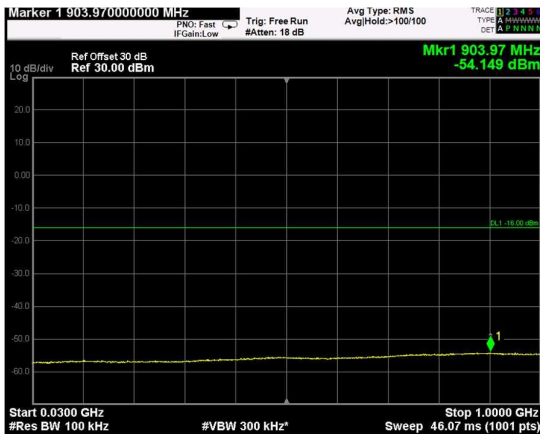

Channel: TOP, Modulation: 64QAM, BW=10MHz, Range: Lower

Channel: TOP, Modulation: 64QAM, BW=10MHz, Range: Upper

Channel: BOTTOM, Modulation: 256QAM, BW=10MHz, Range: Lower

Channel: BOTTOM, Modulation: 256QAM, BW=10MHz, Range: Upper