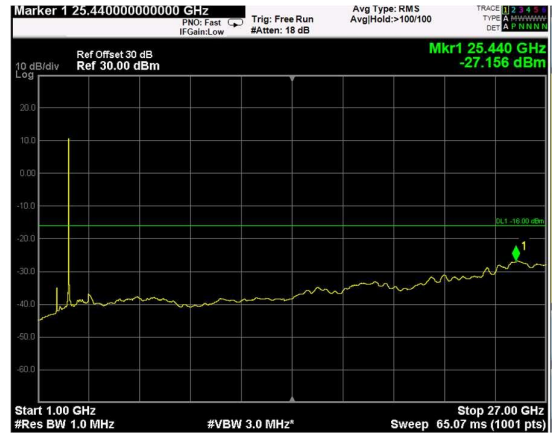

Channel: MIDDLE, Modulation: 64QAM, BW=10MHz, Range: Upper