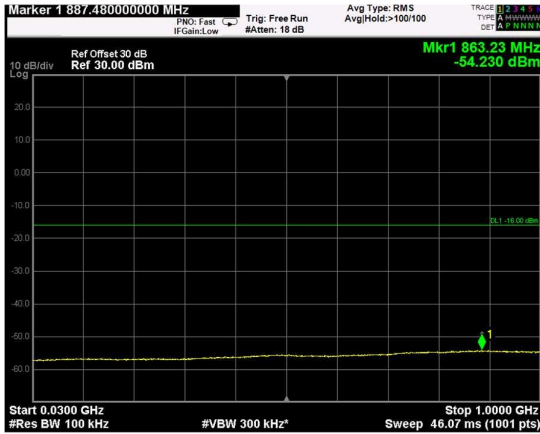

Channel: MIDDLE, Modulation: QPSK,
BW=10MHz, Range: Lower