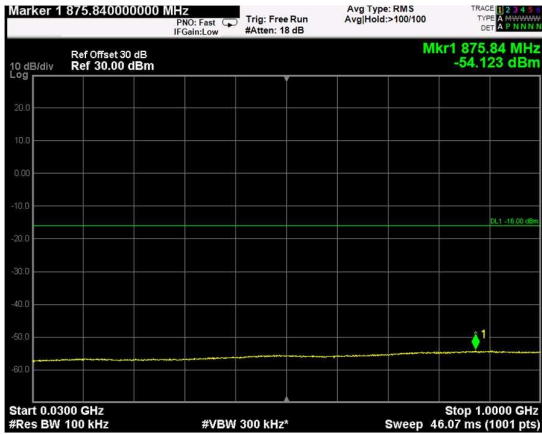

Channel: BOTTOM, Modulation: 64QAM, BW=5MHz, Range: Lower

Channel: BOTTOM, Modulation: 64QAM, BW=5MHz, Range: Upper

Channel: MIDDLE, Modulation: 64QAM, BW=5MHz, Range: Lower

Channel: MIDDLE, Modulation: 64QAM, BW=5MHz, Range: Upper

Channel: TOP, Modulation: 64QAM, BW=5MHz, Range: Lower

Channel: TOP, Modulation: 64QAM, BW=5MHz, Range: Upper

Channel: BOTTOM, Modulation: 256QAM, BW=5MHz, Range: Lower

Channel: BOTTOM, Modulation: 256QAM, BW=5MHz, Range: Upper