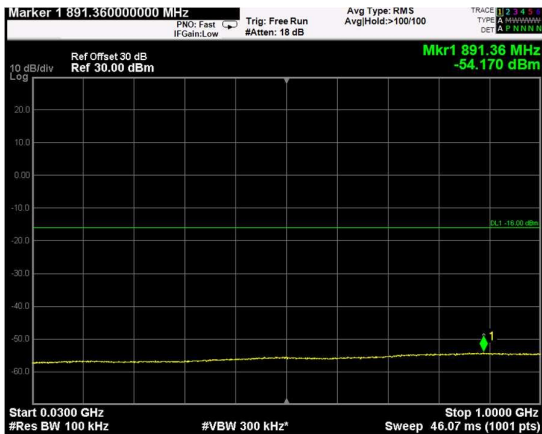

Channel: TOP, Modulation: QPSK, BW=15MHz, Range: Lower

Channel: TOP, Modulation: QPSK, BW=15MHz, Range: Upper

Channel: BOTTOM, Modulation: 16QAM, BW=15MHz, Range: Lower

Channel: BOTTOM, Modulation: 16QAM, BW=15MHz, Range: Upper