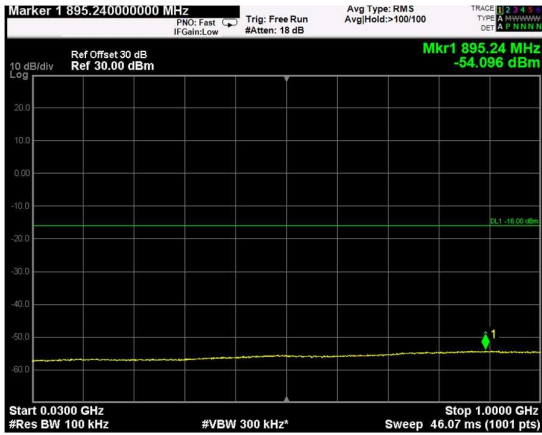

Channel: BOTTOM, Modulation: 256QAM, BW=15MHz, Range: Lower