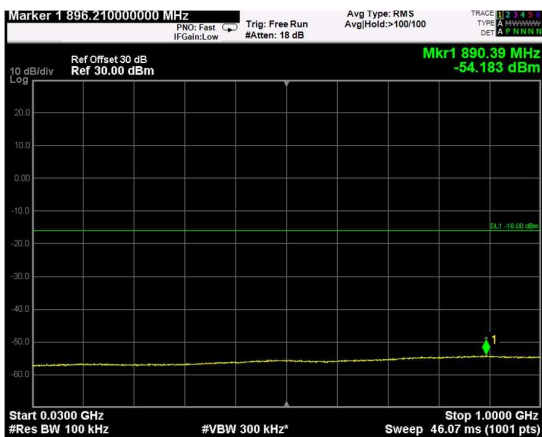

RF PORT 2

Channel: BOTTOM, Modulation: QPSK, BW=5MHz, Range: Lower

Channel: BOTTOM, Modulation: QPSK, BW=5MHz, Range: Upper

Channel: MIDDLE, Modulation: QPSK, BW=5MHz, Range: Lower

Channel: MIDDLE, Modulation: QPSK, BW=5MHz, Range: Upper