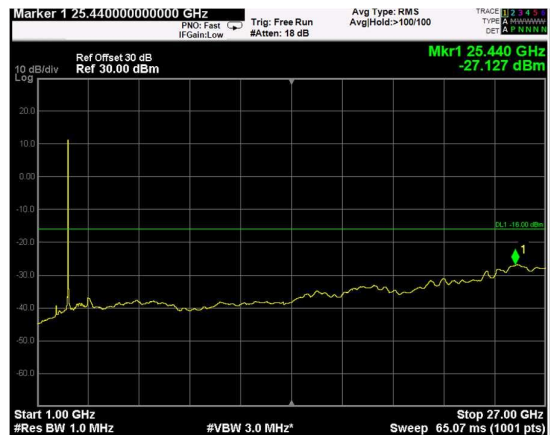

Channel: TOP, Modulation: 256QAM, BW=5MHz, Range: Upper