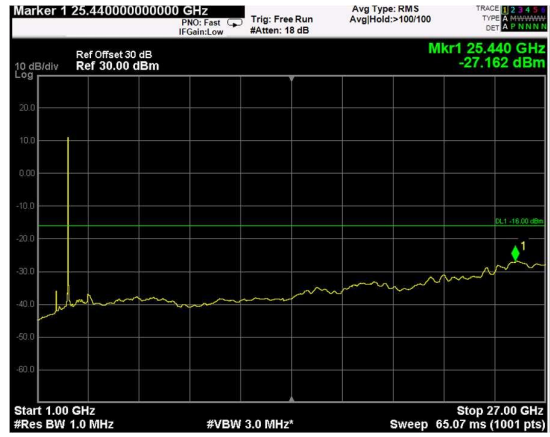

Channel: BOTTOM, Modulation: 16QAM, BW=5MHz, Range: Upper