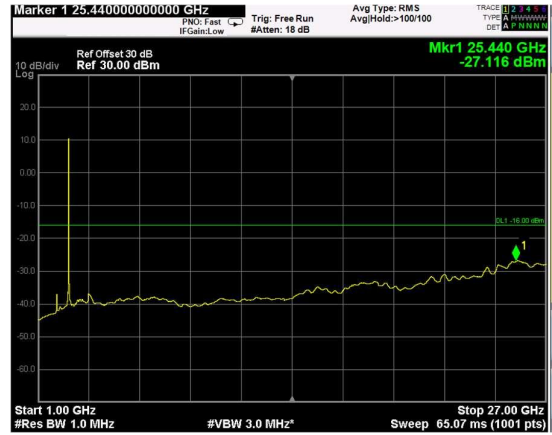

Channel: BOTTOM, Modulation: QPSK,
BW=10MHz, Range: Upper