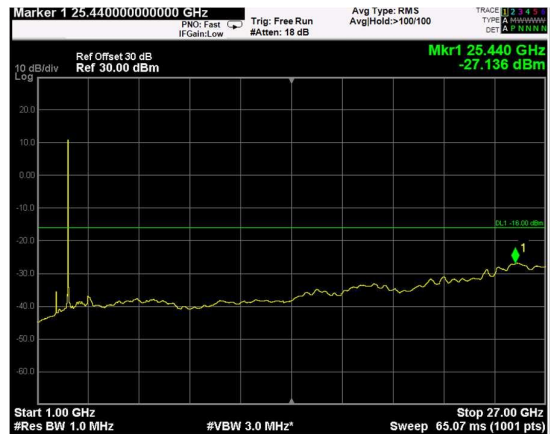

Channel: MIDDLE, Modulation: 256QAM, BW=5MHz, Range: Upper