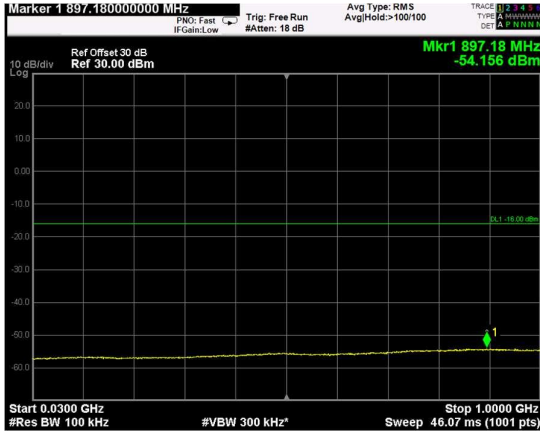

Channel: MIDDLE, Modulation: 16QAM, BW=10MHz, Range: Lower

Channel: MIDDLE, Modulation: 16QAM, BW=10MHz, Range: Upper

Channel: TOP, Modulation: 16QAM, BW=10MHz, Range: Lower

Channel: TOP, Modulation: 16QAM, BW=10MHz, Range: Upper