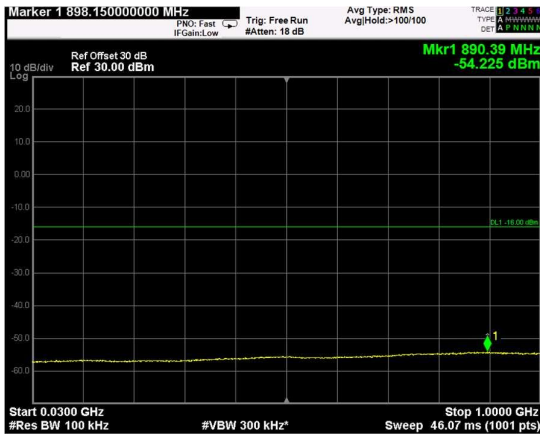

Channel: BOTTOM, Modulation: QPSK,
BW=10MHz, Range: Lower

Channel: BOTTOM, Modulation: QPSK,
BW=10MHz, Range: Upper

Channel: MIDDLE, Modulation: QPSK,
BW=10MHz, Range: Lower

Channel: MIDDLE, Modulation: QPSK,
BW=10MHz, Range: Upper