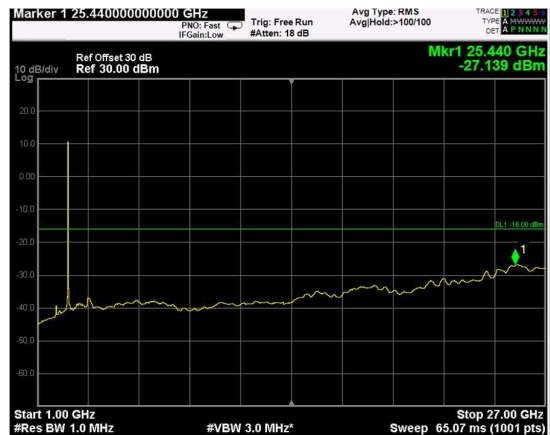

Channel: TOP, Modulation: 16QAM, BW=15MHz, Range: Upper