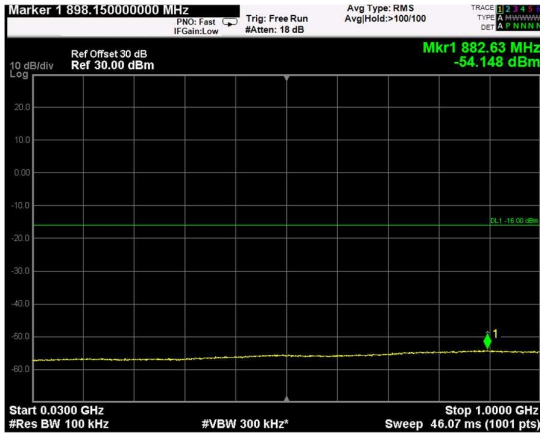

Channel: MIDDLE, Modulation: 256QAM, BW=5MHz, Range: Lower

Channel: MIDDLE, Modulation: 256QAM, BW=5MHz, Range: Upper

Channel: TOP, Modulation: 256QAM, BW=5MHz, Range: Lower

Channel: TOP, Modulation: 256QAM, BW=5MHz, Range: Upper