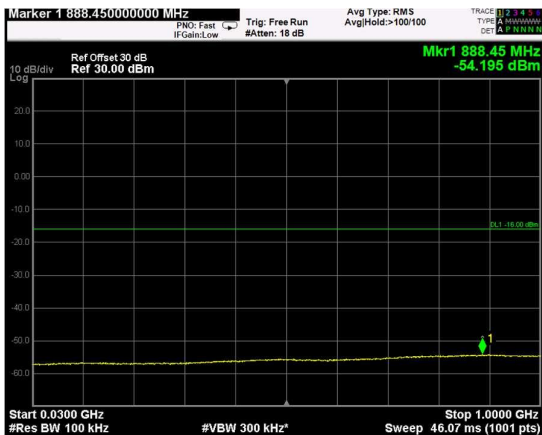

Channel: TOP, Modulation: 256QAM, BW=5MHz, Range: Lower