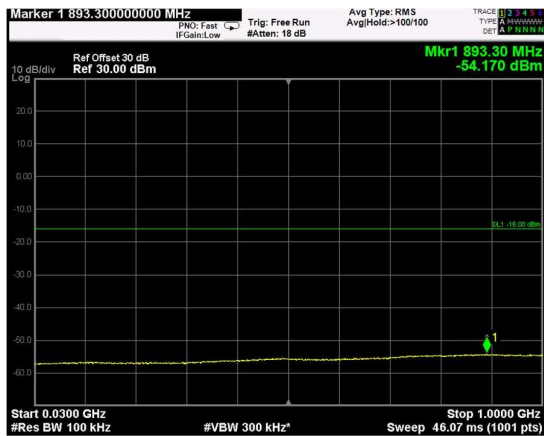

Channel: BOTTOM, Modulation: QPSK, BW=20MHz, Range: Lower

Channel: BOTTOM, Modulation: QPSK, BW=20MHz, Range: Upper

Channel: MIDDLE, Modulation: QPSK, BW=20MHz, Range: Lower

Channel: MIDDLE, Modulation: QPSK, BW=20MHz, Range: Upper