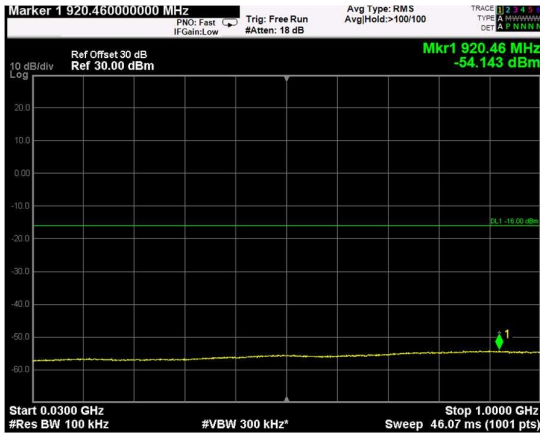

Channel: MIDDLE, Modulation: 64QAM, BW=10MHz, Range: Lower