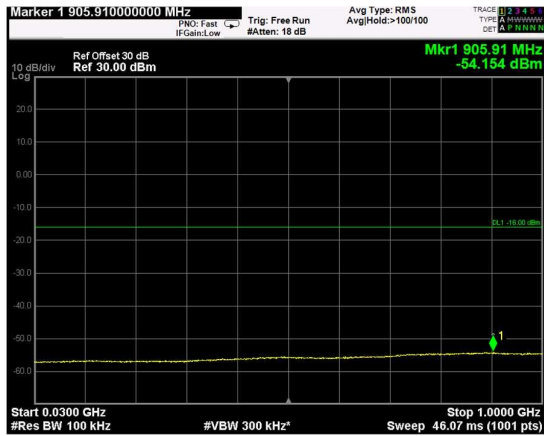

Channel: MIDDLE, Modulation: QPSK, BW=20MHz, Range: Lower