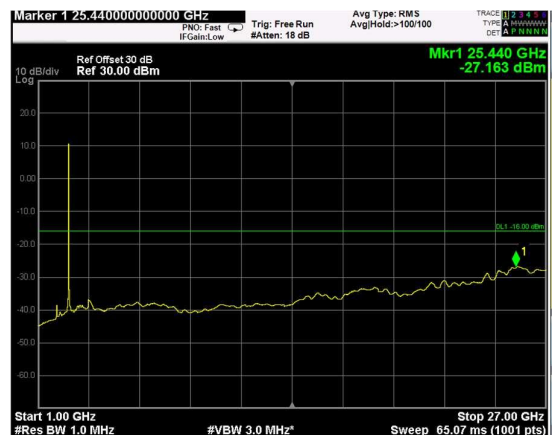

Channel: TOP, Modulation: 256QAM, BW=10MHz, Range: Upper