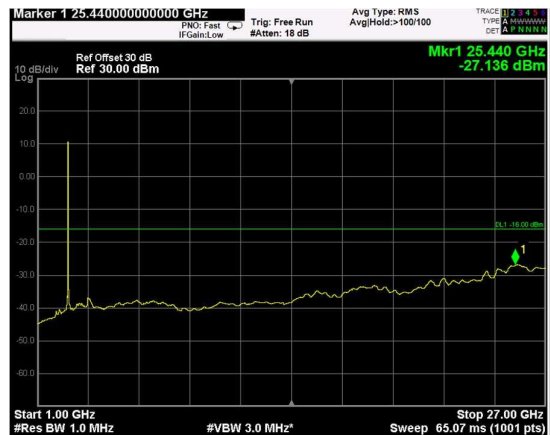

Channel: TOP, Modulation: 64QAM, BW=15MHz, Range: Upper