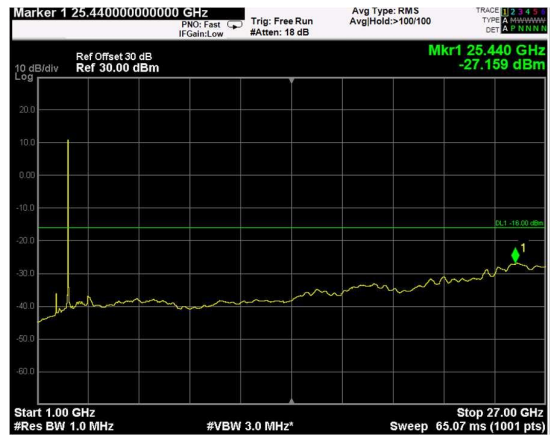

Channel: MIDDLE, Modulation: 16QAM, BW=5MHz, Range: Upper