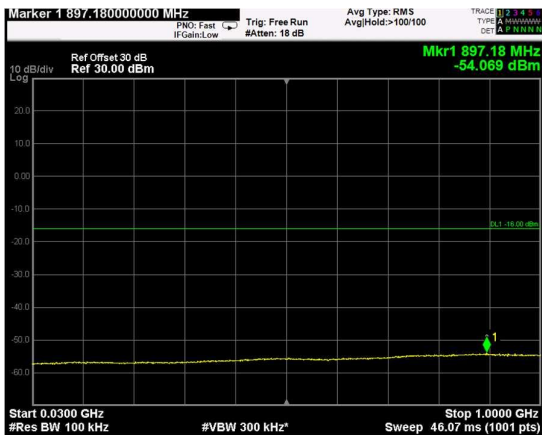

RF PORT 2

Channel: BOTTOM, Modulation: QPSK, BW=5MHz, Range: Lower

Channel: BOTTOM, Modulation: QPSK, BW=5MHz, Range: Upper

Channel: MIDDLE, Modulation: QPSK, BW=5MHz, Range: Lower

Channel: MIDDLE, Modulation: QPSK, BW=5MHz, Range: Upper