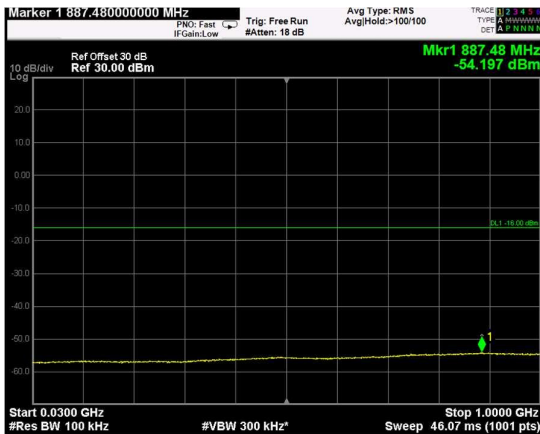

Channel: TOP, Modulation: QPSK,
BW=10MHz, Range: Lower

Channel: TOP, Modulation: QPSK,
BW=10MHz, Range: Upper

Channel: BOTTOM, Modulation: 16QAM, BW=10MHz, Range: Lower

Channel: BOTTOM, Modulation: 16QAM, BW=10MHz, Range: Upper