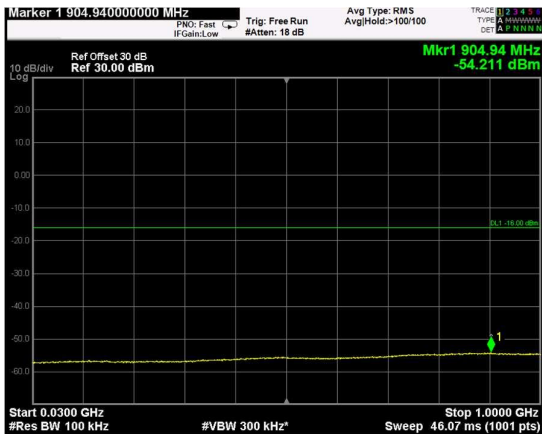

Channel: TOP, Modulation: 64QAM, BW=15MHz, Range: Lower

Channel: TOP, Modulation: 64QAM, BW=15MHz, Range: Upper

Channel: BOTTOM, Modulation: 256QAM, BW=15MHz, Range: Lower

Channel: BOTTOM, Modulation: 256QAM, BW=15MHz, Range: Upper