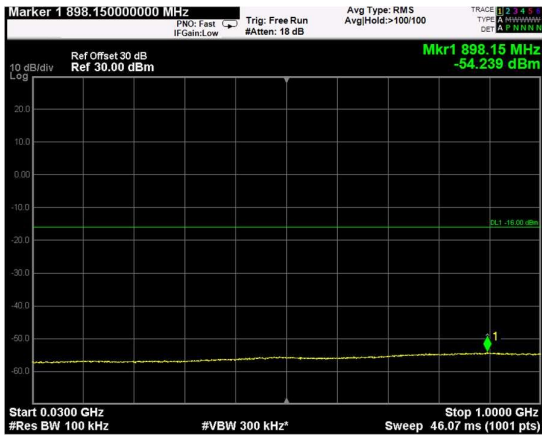

Channel: TOP, Modulation: 256QAM, BW=10MHz, Range: Lower

Channel: TOP, Modulation: 256QAM, BW=10MHz, Range: Upper

Channel: BOTTOM, Modulation: QPSK, BW=15MHz, Range: Lower

Channel: BOTTOM, Modulation: QPSK, BW=15MHz, Range: Upper