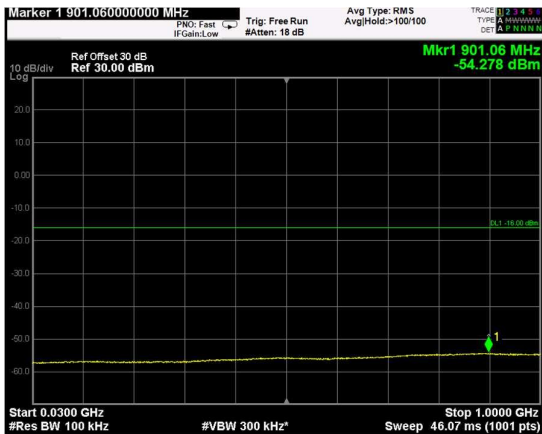

Channel: TOP, Modulation: QPSK,
BW=20MHz, Range: Lower

Channel: TOP, Modulation: QPSK,
BW=20MHz, Range: Upper

Channel: BOTTOM, Modulation: 16QAM, BW=20MHz, Range: Lower

Channel: BOTTOM, Modulation: 16QAM, BW=20MHz, Range: Upper