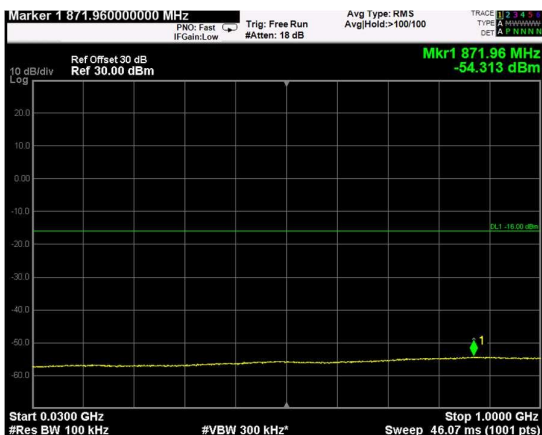

Channel: BOTTOM, Modulation: 64QAM, BW=20MHz, Range: Lower

Channel: BOTTOM, Modulation: 64QAM, BW=20MHz, Range: Upper

Channel: MIDDLE, Modulation: 64QAM, BW=20MHz, Range: Lower

Channel: MIDDLE, Modulation: 64QAM, BW=20MHz, Range: Upper

Channel: TOP, Modulation: 64QAM, BW=20MHz, Range: Lower

Channel: TOP, Modulation: 64QAM, BW=20MHz, Range: Upper

Channel: BOTTOM, Modulation: 256QAM, BW=20MHz, Range: Lower

Channel: BOTTOM, Modulation: 256QAM, BW=20MHz, Range: Upper