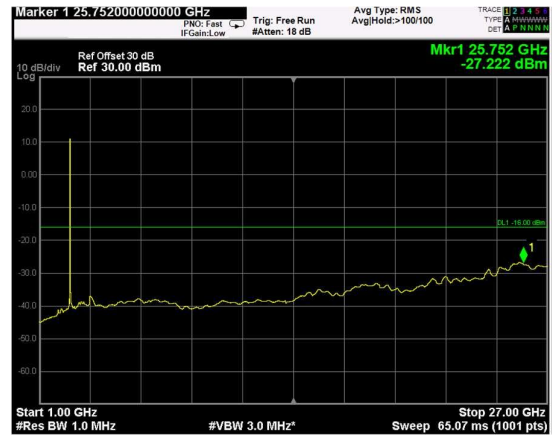

Channel: TOP, Modulation: 256QAM, BW=10MHz, Range: Upper

Channel: BOTTOM, Modulation: QPSK, BW=15MHz, Range: Upper