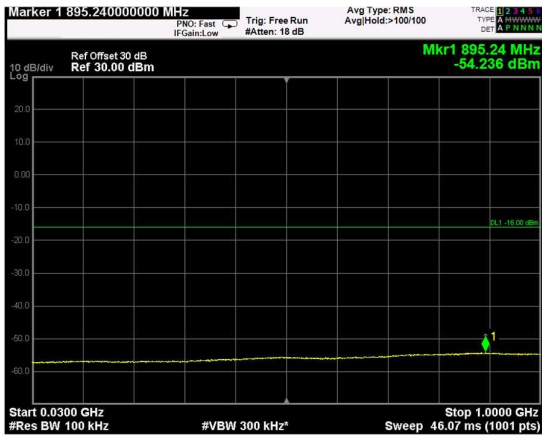

Channel: BOTTOM, Modulation: QPSK, BW=15MHz, Range: Lower