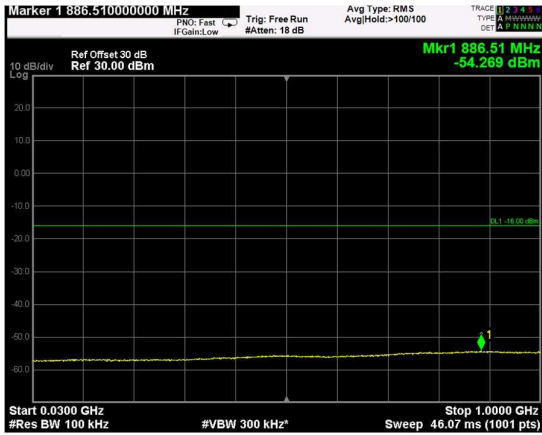

Channel: BOTTOM, Modulation: 256QAM, BW=15MHz, Range: Lower