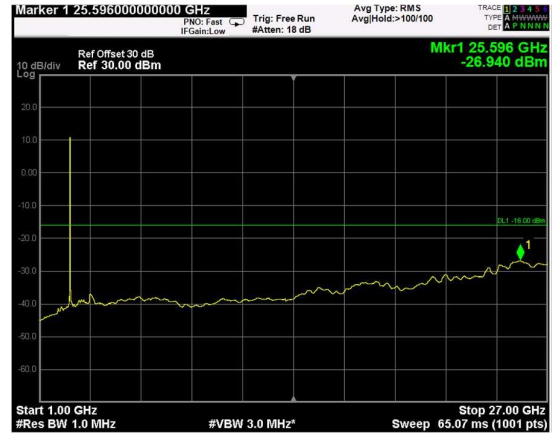

Channel: TOP, Modulation: 256QAM, BW=15MHz, Range: Upper

Channel: BOTTOM, Modulation: QPSK,
BW=20MHz, Range: Upper