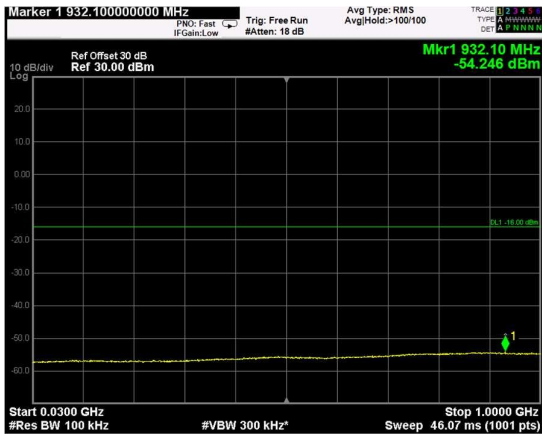

Channel: BOTTOM, Modulation: QPSK,
BW=20MHz, Range: Lower

Channel: BOTTOM, Modulation: QPSK,
BW=20MHz, Range: Upper

Channel: MIDDLE, Modulation: QPSK,
BW=20MHz, Range: Lower

Channel: MIDDLE, Modulation: QPSK,
BW=20MHz, Range: Upper