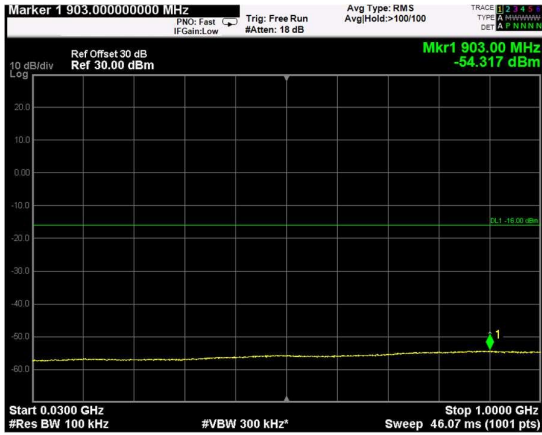

Channel: MIDDLE, Modulation: 256QAM, BW=15MHz, Range: Lower

Channel: MIDDLE, Modulation: 256QAM, BW=15MHz, Range: Upper

Channel: TOP, Modulation: 256QAM, BW=15MHz, Range: Lower

Channel: TOP, Modulation: 256QAM, BW=15MHz, Range: Upper