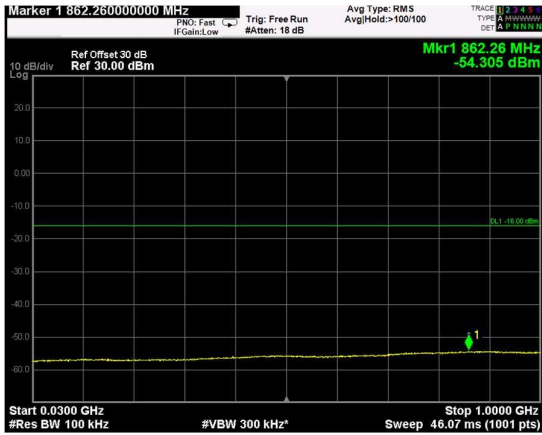

Channel: BOTTOM, Modulation: 16QAM, BW=20MHz, Range: Lower