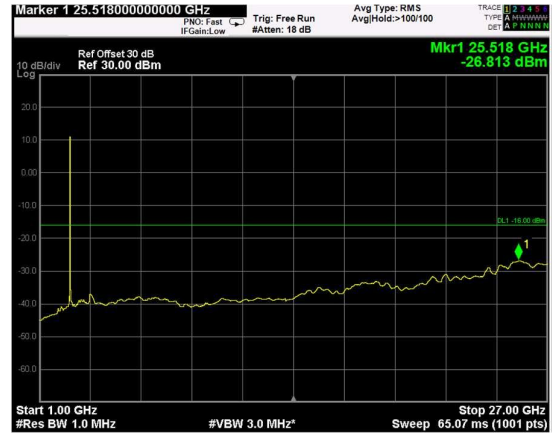

Channel: BOTTOM, Modulation: QPSK,
BW=20MHz, Range: Upper

Channel: MIDDLE, Modulation: QPSK,
BW=20MHz, Range: Upper