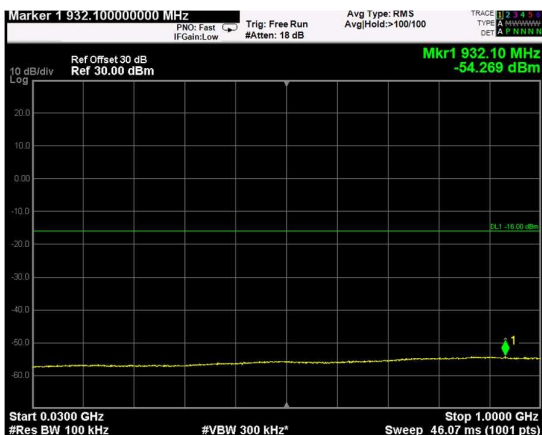

Channel: MIDDLE, Modulation: 256QAM, BW=20MHz, Range: Lower

Channel: TOP, Modulation: 256QAM, BW=20MHz, Range: Lower