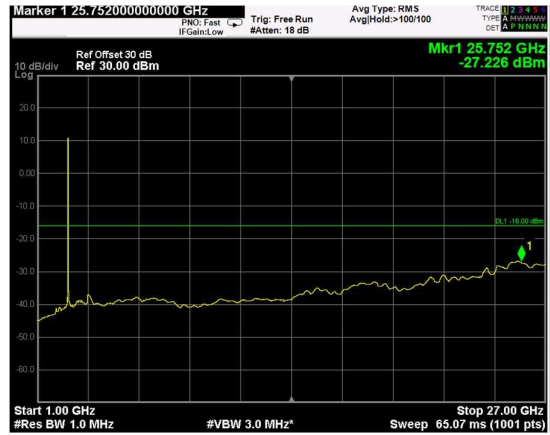

Channel: TOP, Modulation: QPSK,
BW=20MHz, Range: Upper

Channel: BOTTOM, Modulation: 16QAM, BW=20MHz, Range: Upper