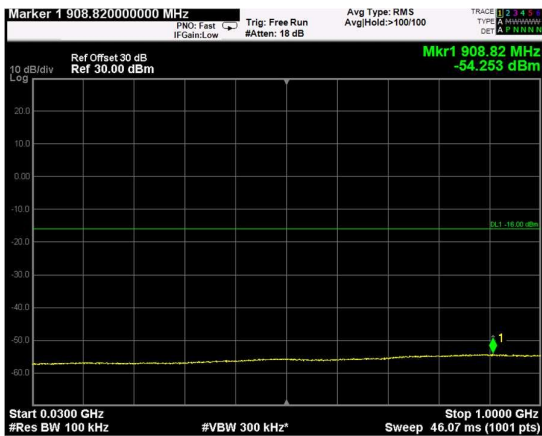

Channel: MIDDLE, Modulation: QPSK, BW=15MHz, Range: Lower

Channel: TOP, Modulation: QPSK, BW=15MHz, Range: Lower