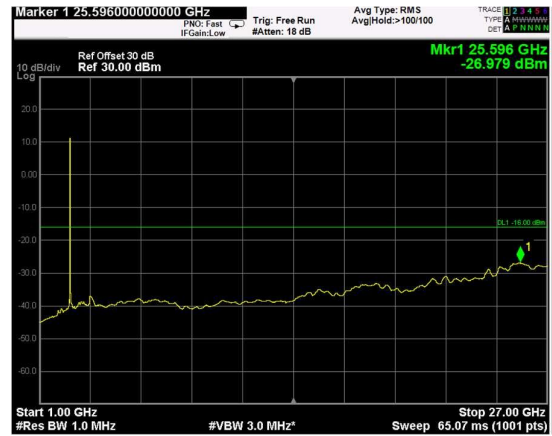

Channel: BOTTOM, Modulation: QPSK, BW=15MHz, Range: Upper

Channel: MIDDLE, Modulation: QPSK, BW=15MHz, Range: Upper