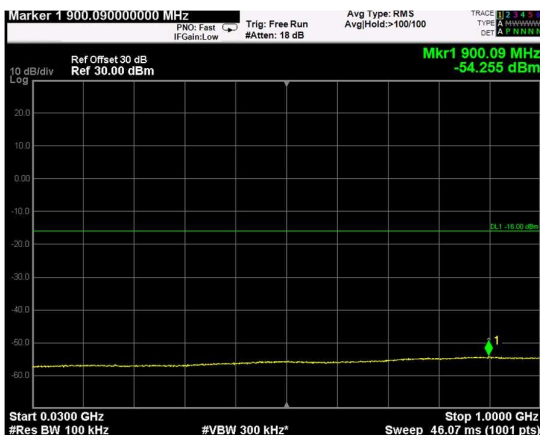

Channel: MIDDLE, Modulation: 64QAM, BW=10MHz, Range: Lower

Channel: TOP, Modulation: 64QAM, BW=10MHz, Range: Lower