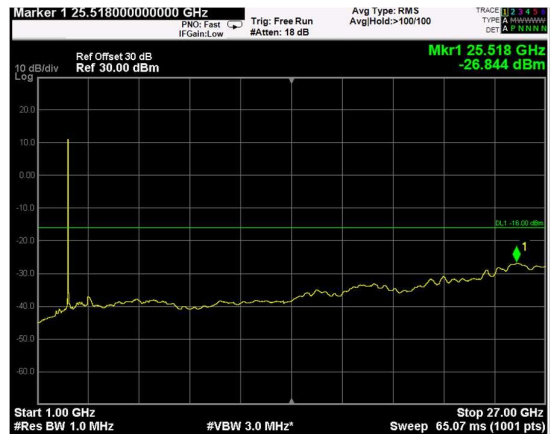

Channel: BOTTOM, Modulation: 256QAM, BW=20MHz, Range: Upper

Channel: MIDDLE, Modulation: 256QAM, BW=20MHz, Range: Upper