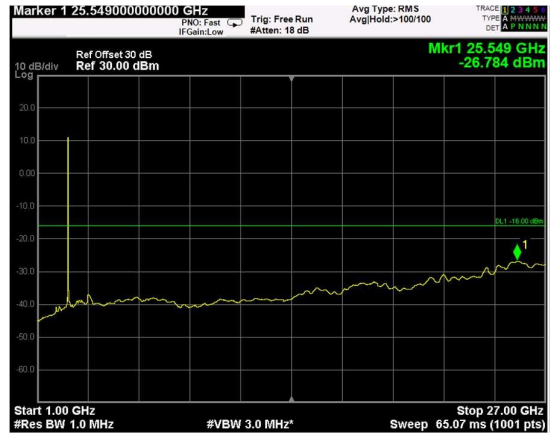

Channel: BOTTOM, Modulation: 256QAM, BW=5MHz, Range: Lower

Channel: BOTTOM, Modulation: 256QAM, BW=5MHz, Range: Upper

Channel: MIDDLE, Modulation: 256QAM, BW=5MHz, Range: Lower

Channel: MIDDLE, Modulation: 256QAM, BW=5MHz, Range: Upper