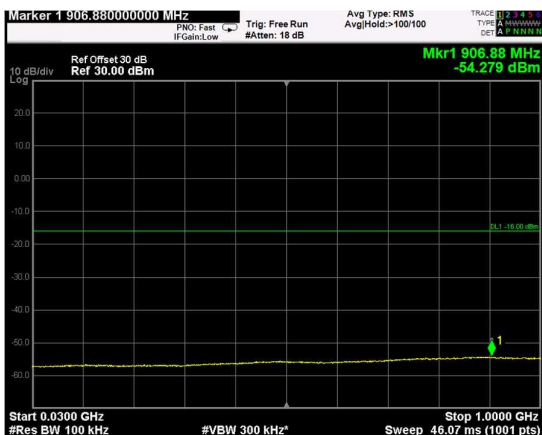

Channel: BOTTOM, Modulation: 256QAM, BW=5MHz, Range: Lower

Channel: BOTTOM, Modulation: 256QAM, BW=5MHz, Range: Upper

Channel: MIDDLE, Modulation: 256QAM, BW=5MHz, Range: Lower

Channel: MIDDLE, Modulation: 256QAM, BW=5MHz, Range: Upper

Channel: TOP, Modulation: 256QAM, BW=5MHz, Range: Lower

Channel: TOP, Modulation: 256QAM, BW=5MHz, Range: Upper

Channel: BOTTOM, Modulation: QPSK,
BW=10MHz, Range: Lower

Channel: BOTTOM, Modulation: QPSK,
BW=10MHz, Range: Upper