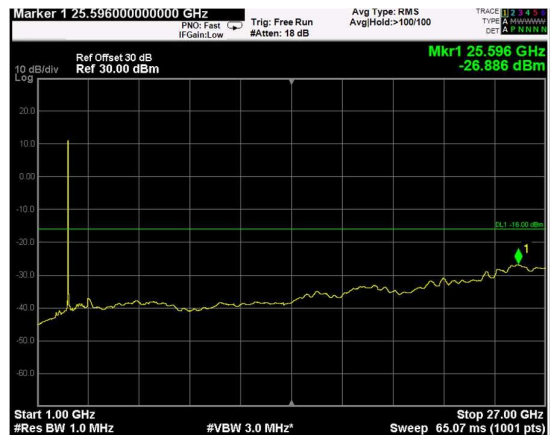

Channel: MIDDLE, Modulation: 64QAM, BW=15MHz, Range: Upper

Channel: TOP, Modulation: 64QAM, BW=15MHz, Range: Upper