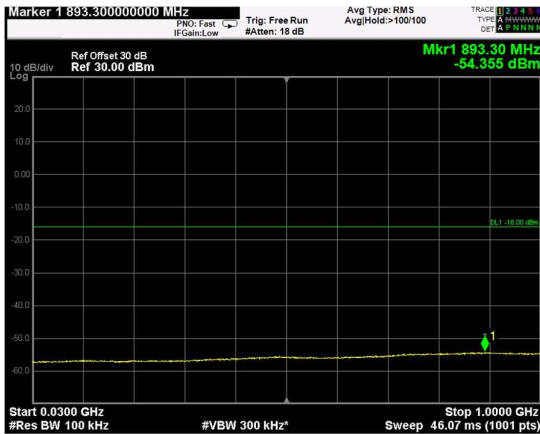

Channel: MIDDLE, Modulation: QPSK,
BW=10MHz, Range: Lower

Channel: TOP, Modulation: QPSK,
BW=10MHz, Range: Lower