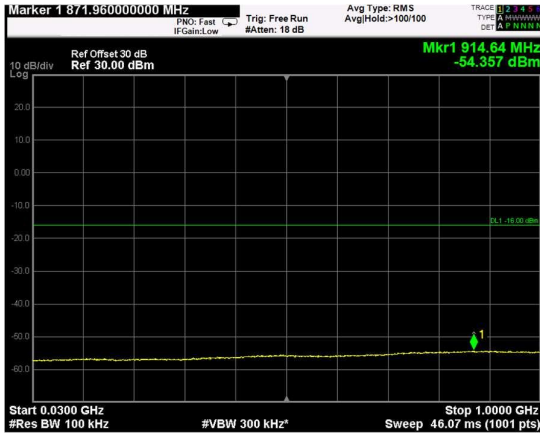

Channel: BOTTOM, Modulation: QPSK,
BW=10MHz, Range: Lower