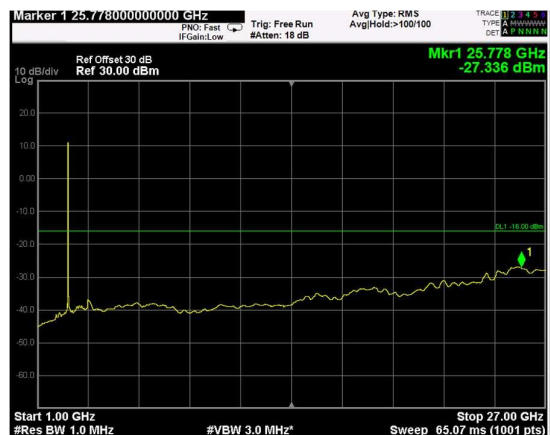

Channel: MIDDLE, Modulation: 16QAM, BW=20MHz, Range: Upper

Channel: TOP, Modulation: 16QAM, BW=20MHz, Range: Upper