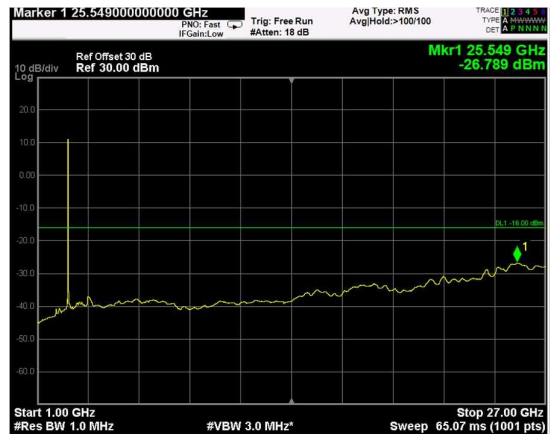

Channel: BOTTOM, Modulation: 256QAM, BW=5MHz, Range: Lower

Channel: BOTTOM, Modulation: 256QAM, BW=5MHz, Range: Upper

Channel: MIDDLE, Modulation: 256QAM, BW=5MHz, Range: Lower

Channel: MIDDLE, Modulation: 256QAM, BW=5MHz, Range: Upper

Channel: TOP, Modulation: 256QAM, BW=5MHz, Range: Lower

Channel: TOP, Modulation: 256QAM, BW=5MHz, Range: Upper

Channel: BOTTOM, Modulation: QPSK,
BW=10MHz, Range: Lower

Channel: BOTTOM, Modulation: QPSK,
BW=10MHz, Range: Upper