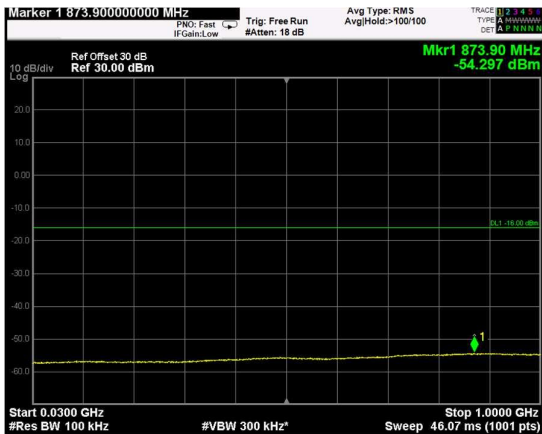

Channel: TOP, Modulation: 64QAM, BW=15MHz, Range: Lower

Channel: TOP, Modulation: 64QAM, BW=15MHz, Range: Upper

Channel: BOTTOM, Modulation: 256QAM, BW=15MHz, Range: Lower

Channel: BOTTOM, Modulation: 256QAM, BW=15MHz, Range: Upper