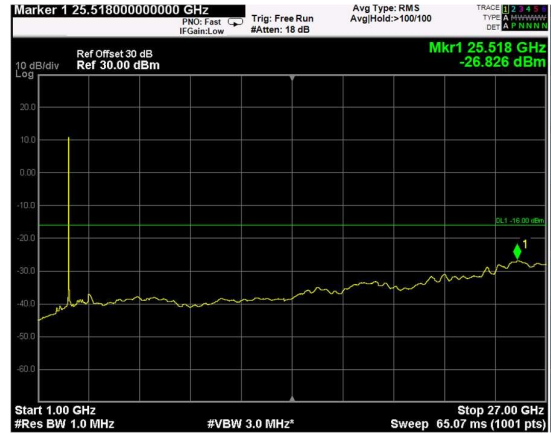

Channel: BOTTOM, Modulation: QPSK,
BW=10MHz, Range: Upper

Channel: MIDDLE, Modulation: QPSK,
BW=10MHz, Range: Upper