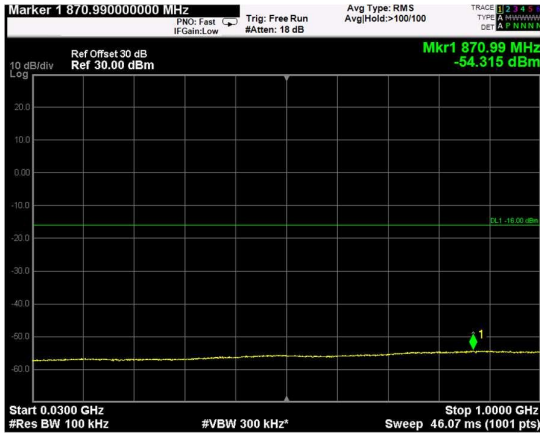

Channel: TOP, Modulation: 256QAM, BW=5MHz, Range: Lower

Channel: TOP, Modulation: 256QAM, BW=5MHz, Range: Upper

Channel: BOTTOM, Modulation: QPSK,
BW=10MHz, Range: Lower

Channel: BOTTOM, Modulation: QPSK,
BW=10MHz, Range: Upper