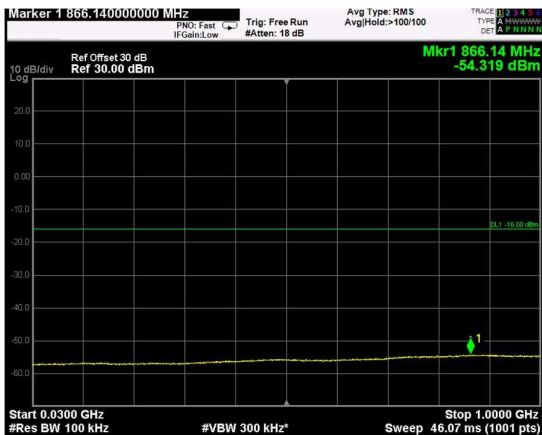

Channel: BOTTOM, Modulation: 64QAM, BW=15MHz, Range: Lower

Channel: BOTTOM, Modulation: 64QAM, BW=15MHz, Range: Upper

Channel: MIDDLE, Modulation: 64QAM, BW=15MHz, Range: Lower

Channel: MIDDLE, Modulation: 64QAM, BW=15MHz, Range: Upper