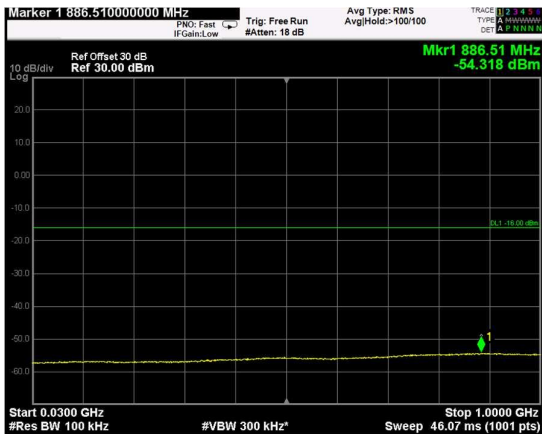

Channel: BOTTOM, Modulation: 256QAM, BW=5MHz, Range: Lower

Channel: BOTTOM, Modulation: 256QAM, BW=5MHz, Range: Upper

Channel: MIDDLE, Modulation: 256QAM, BW=5MHz, Range: Lower

Channel: MIDDLE, Modulation: 256QAM, BW=5MHz, Range: Upper