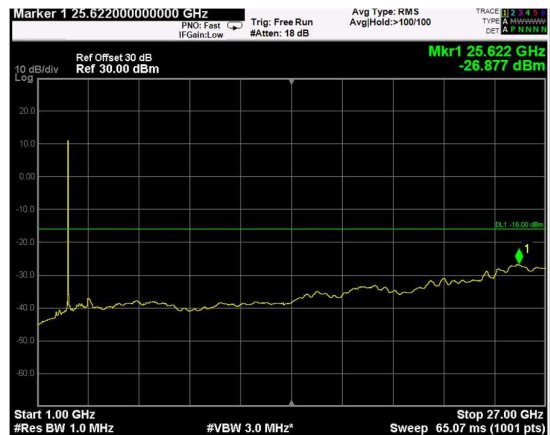

Channel: MIDDLE, Modulation: 256QAM, BW=15MHz, Range: Upper

Channel: TOP, Modulation: 256QAM, BW=15MHz, Range: Upper