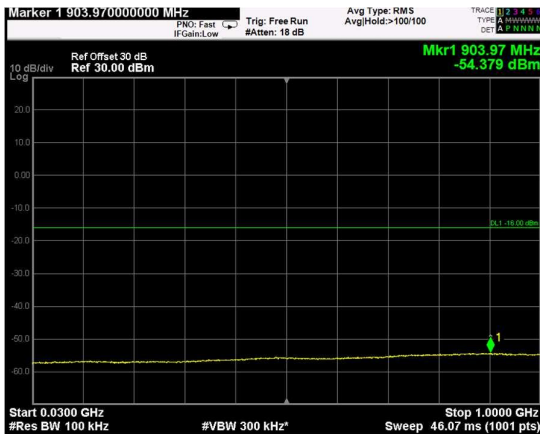

Channel: TOP, Modulation: 16QAM, BW=10MHz, Range: Lower

Channel: TOP, Modulation: 16QAM, BW=10MHz, Range: Upper

Channel: BOTTOM, Modulation: 64QAM, BW=10MHz, Range: Lower

Channel: BOTTOM, Modulation: 64QAM, BW=10MHz, Range: Upper