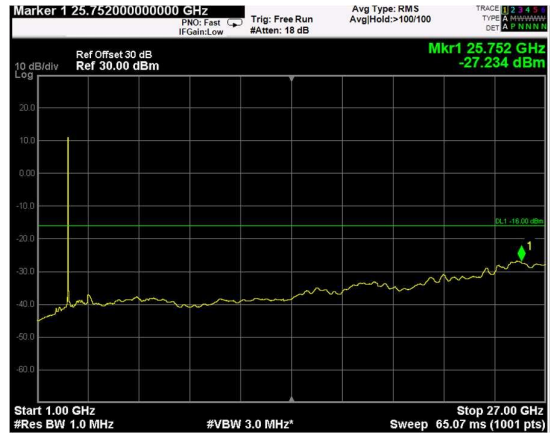

Channel: BOTTOM, Modulation: 64QAM, BW=15MHz, Range: Upper