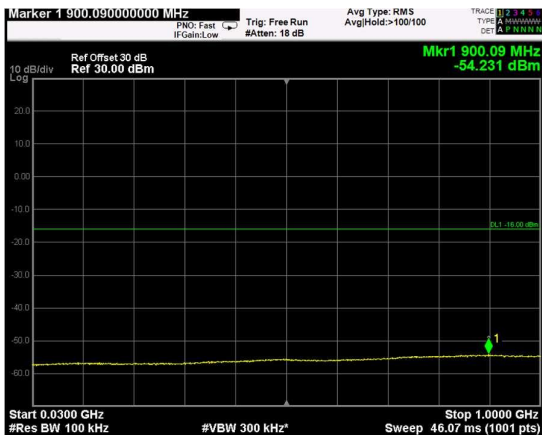

Channel: MIDDLE, Modulation: 256QAM, BW=15MHz, Range: Lower

Channel: TOP, Modulation: 256QAM, BW=15MHz, Range: Lower