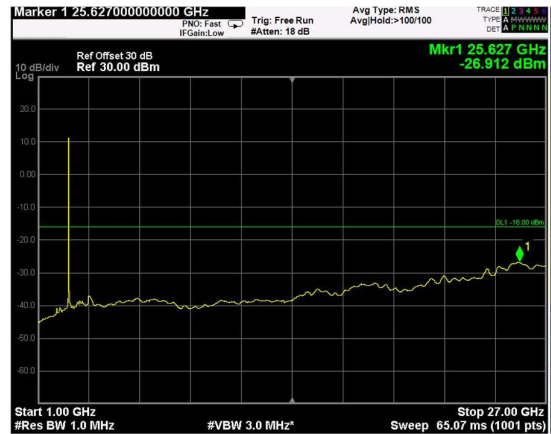

Channel: MIDDLE, Modulation: QPSK,
BW=10MHz, Range: Upper

Channel: TOP, Modulation: QPSK,
BW=10MHz, Range: Upper