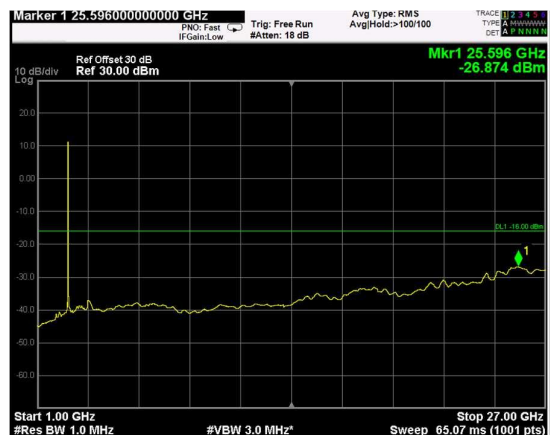

Channel: MIDDLE, Modulation: 256QAM, BW=5MHz, Range: Upper

Channel: TOP, Modulation: 256QAM, BW=5MHz, Range: Upper