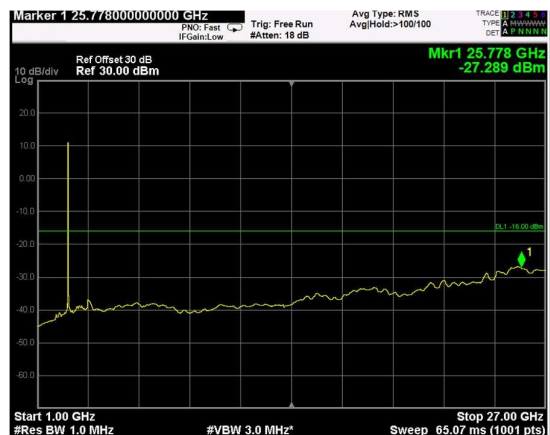

Channel: MIDDLE, Modulation: 64QAM, BW=20MHz, Range: Upper

Channel: TOP, Modulation: 64QAM, BW=20MHz, Range: Upper