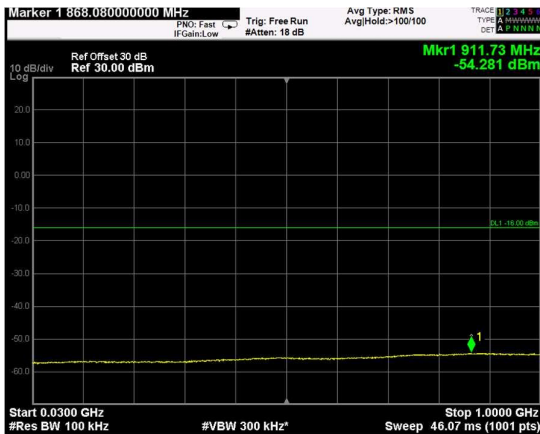

Channel: BOTTOM, Modulation: 16QAM, BW=10MHz, Range: Lower

Channel: MIDDLE, Modulation: 16QAM, BW=10MHz, Range: Lower