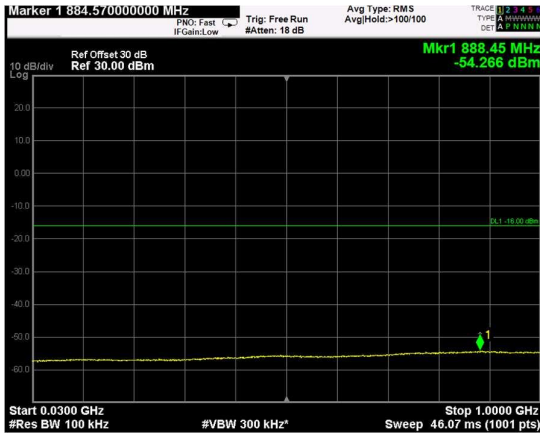

Channel: MIDDLE, Modulation: 64QAM, BW=10MHz, Range: Lower

Channel: MIDDLE, Modulation: 64QAM, BW=10MHz, Range: Upper

Channel: TOP, Modulation: 64QAM, BW=10MHz, Range: Lower

Channel: TOP, Modulation: 64QAM, BW=10MHz, Range: Upper