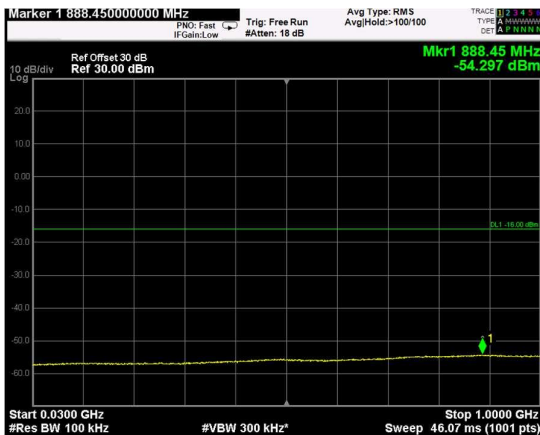

Channel: BOTTOM, Modulation: 16QAM, BW=10MHz, Range: Lower

Channel: BOTTOM, Modulation: 16QAM, BW=10MHz, Range: Upper

Channel: MIDDLE, Modulation: 16QAM, BW=10MHz, Range: Lower

Channel: MIDDLE, Modulation: 16QAM, BW=10MHz, Range: Upper

Channel: TOP, Modulation: 16QAM, BW=10MHz, Range: Lower

Channel: TOP, Modulation: 16QAM, BW=10MHz, Range: Upper

Channel: BOTTOM, Modulation: 64QAM, BW=10MHz, Range: Lower

Channel: BOTTOM, Modulation: 64QAM, BW=10MHz, Range: Upper