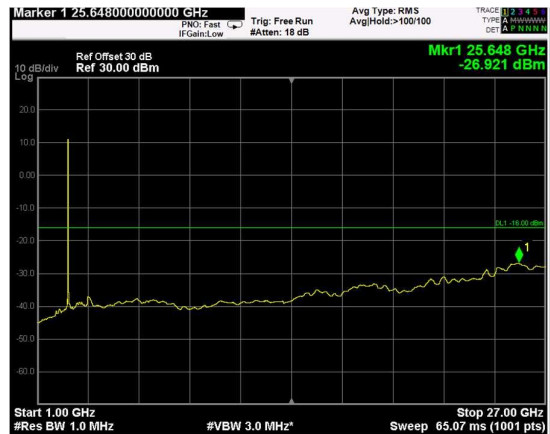

Channel: BOTTOM, Modulation: 64QAM, BW=20MHz, Range: Upper

Channel: MIDDLE, Modulation: 64QAM, BW=20MHz, Range: Upper