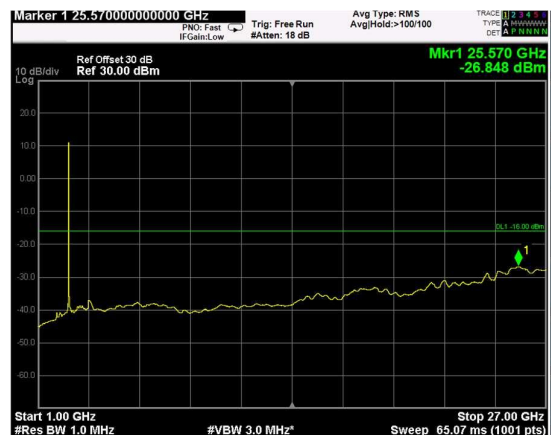

Channel: MIDDLE, Modulation: 64QAM, BW=10MHz, Range: Upper

Channel: TOP, Modulation: 64QAM, BW=10MHz, Range: Upper