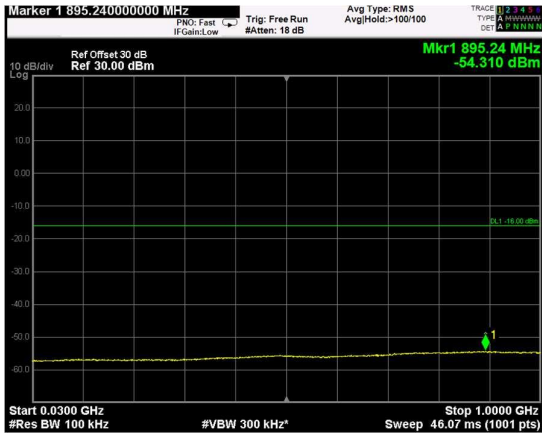

Channel: BOTTOM, Modulation: 256QAM, BW=20MHz, Range: Lower