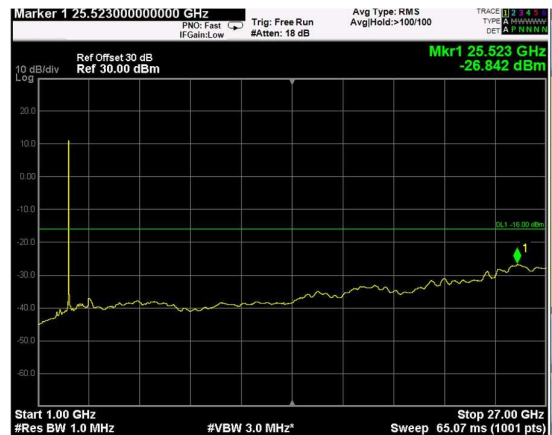

Channel: BOTTOM, Modulation: 16QAM, BW=10MHz, Range: Lower

Channel: BOTTOM, Modulation: 16QAM, BW=10MHz, Range: Upper

Channel: MIDDLE, Modulation: 16QAM, BW=10MHz, Range: Lower

Channel: MIDDLE, Modulation: 16QAM, BW=10MHz, Range: Upper

Channel: TOP, Modulation: 16QAM, BW=10MHz, Range: Lower

Channel: TOP, Modulation: 16QAM, BW=10MHz, Range: Upper

Channel: BOTTOM, Modulation: 64QAM, BW=10MHz, Range: Lower

Channel: BOTTOM, Modulation: 64QAM, BW=10MHz, Range: Upper