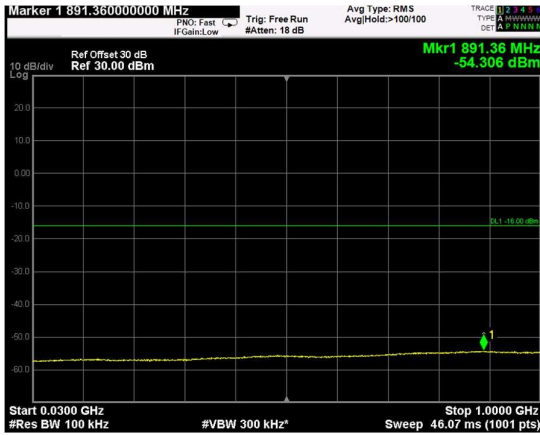

Channel: MIDDLE, Modulation: QPSK,
BW=10MHz, Range: Lower

Channel: MIDDLE, Modulation: QPSK,
BW=10MHz, Range: Upper

Channel: TOP, Modulation: QPSK,
BW=10MHz, Range: Lower

Channel: TOP, Modulation: QPSK,
BW=10MHz, Range: Upper