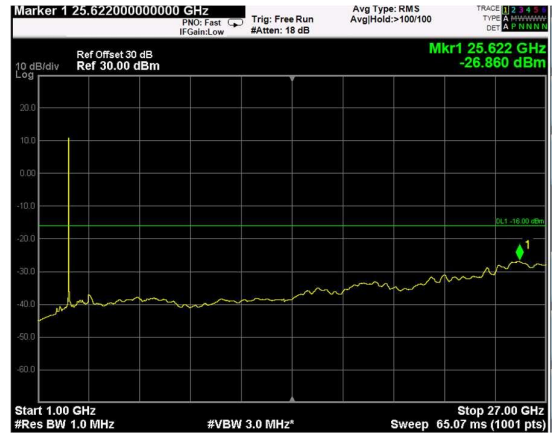

Channel: TOP, Modulation: 64QAM, BW=10MHz, Range: Upper

Channel: BOTTOM, Modulation: 256QAM, BW=10MHz, Range: Upper