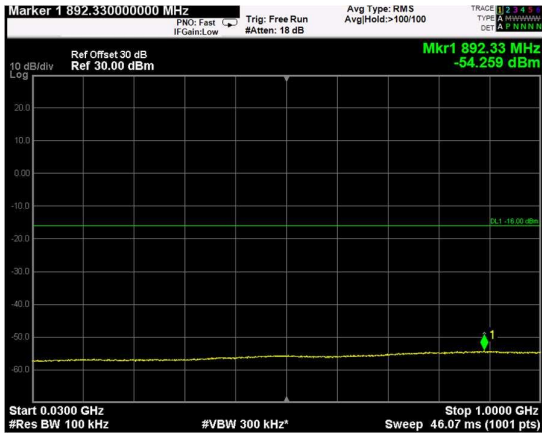

Channel: MIDDLE, Modulation: 16QAM, BW=20MHz, Range: Lower

Channel: MIDDLE, Modulation: 16QAM, BW=20MHz, Range: Upper

Channel: TOP, Modulation: 16QAM, BW=20MHz, Range: Lower

Channel: TOP, Modulation: 16QAM, BW=20MHz, Range: Upper