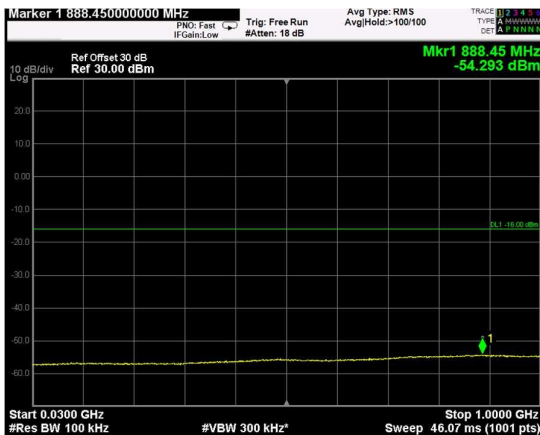

Channel: BOTTOM, Modulation: 256QAM, BW=10MHz, Range: Lower

Channel: BOTTOM, Modulation: 256QAM, BW=10MHz, Range: Upper

Channel: MIDDLE, Modulation: 256QAM, BW=10MHz, Range: Lower

Channel: MIDDLE, Modulation: 256QAM, BW=10MHz, Range: Upper