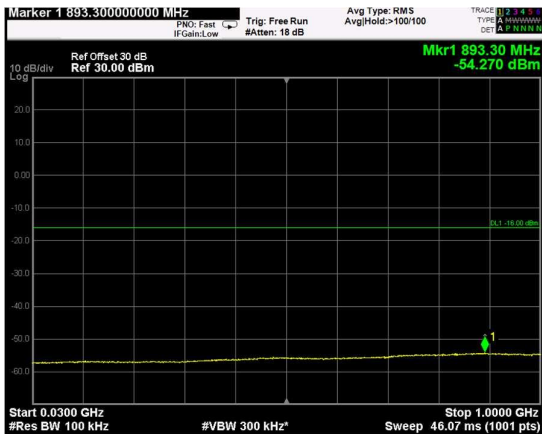

Channel: BOTTOM, Modulation: 64QAM, BW=15MHz, Range: Lower

Channel: MIDDLE, Modulation: 64QAM, BW=15MHz, Range: Lower