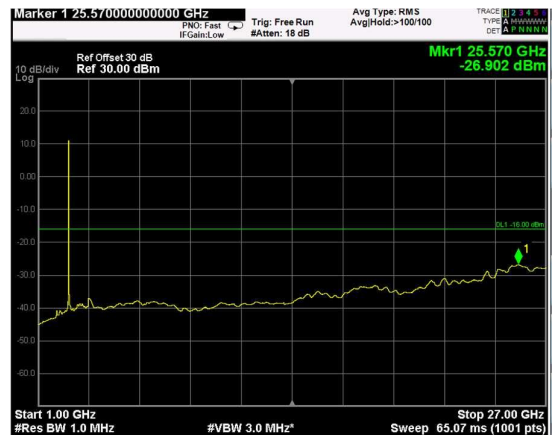

Channel: MIDDLE, Modulation: 256QAM, BW=10MHz, Range: Upper

Channel: TOP, Modulation: 256QAM, BW=10MHz, Range: Upper