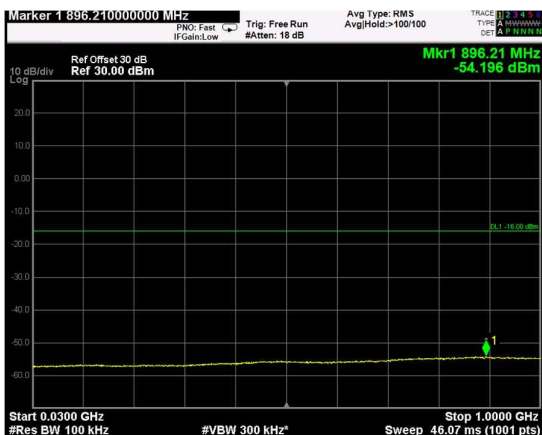

Channel: MIDDLE, Modulation: 16QAM, BW=20MHz, Range: Lower

Channel: TOP, Modulation: 16QAM, BW=20MHz, Range: Lower