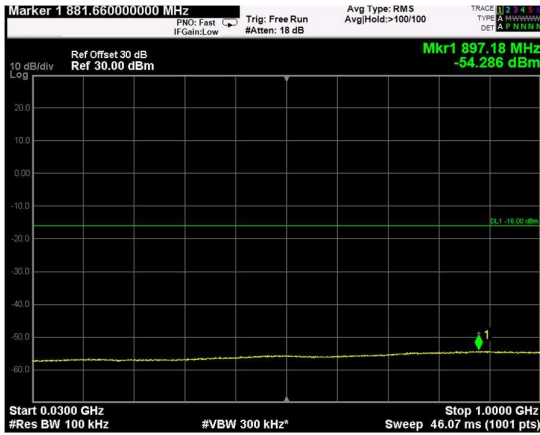

Channel: BOTTOM, Modulation: 16QAM, BW=10MHz, Range: Lower

Channel: BOTTOM, Modulation: 16QAM, BW=10MHz, Range: Upper

Channel: MIDDLE, Modulation: 16QAM, BW=10MHz, Range: Lower

Channel: MIDDLE, Modulation: 16QAM, BW=10MHz, Range: Upper

Channel: TOP, Modulation: 16QAM, BW=10MHz, Range: Lower

Channel: TOP, Modulation: 16QAM, BW=10MHz, Range: Upper

Channel: BOTTOM, Modulation: 64QAM, BW=10MHz, Range: Lower

Channel: BOTTOM, Modulation: 64QAM, BW=10MHz, Range: Upper