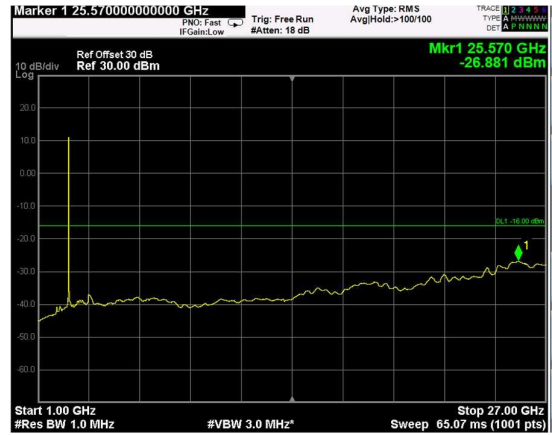

Channel: TOP, Modulation: QPSK,
BW=10MHz, Range: Upper

Channel: BOTTOM, Modulation: 16QAM, BW=10MHz, Range: Upper