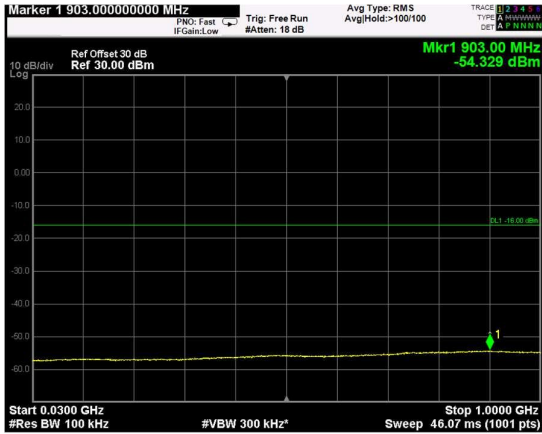

Channel: BOTTOM, Modulation: QPSK,
BW=20MHz, Range: Lower

Channel: MIDDLE, Modulation: QPSK,
BW=20MHz, Range: Lower