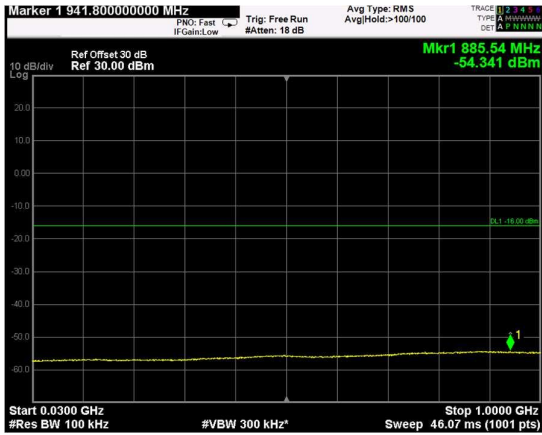

Channel: MIDDLE, Modulation: QPSK, BW=15MHz, Range: Lower

Channel: MIDDLE, Modulation: QPSK, BW=15MHz, Range: Upper

Channel: TOP, Modulation: QPSK, BW=15MHz, Range: Lower

Channel: TOP, Modulation: QPSK, BW=15MHz, Range: Upper