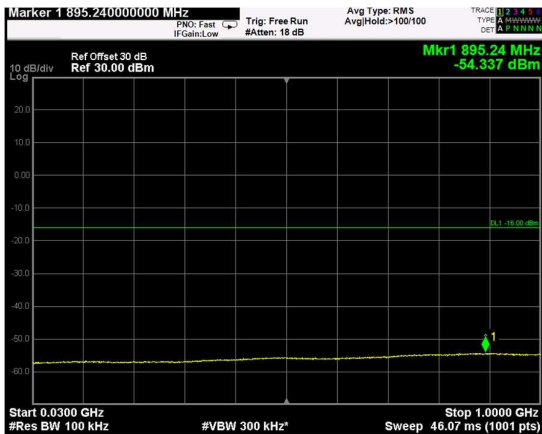

Channel: TOP, Modulation: 64QAM, BW=20MHz, Range: Lower

Channel: TOP, Modulation: 64QAM, BW=20MHz, Range: Upper

Channel: BOTTOM, Modulation: 256QAM, BW=20MHz, Range: Lower

Channel: BOTTOM, Modulation: 256QAM, BW=20MHz, Range: Upper