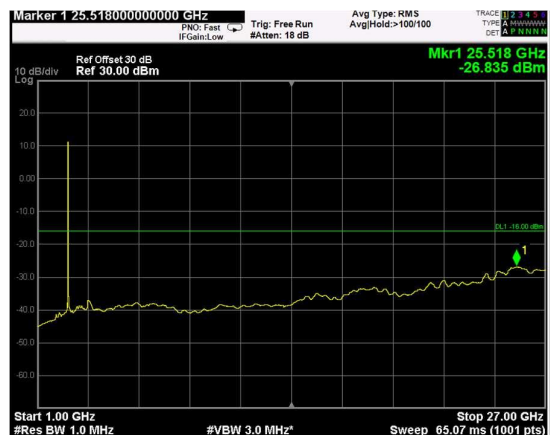

Channel: MIDDLE, Modulation: 256QAM, BW=20MHz, Range: Upper

Channel: TOP, Modulation: 256QAM, BW=20MHz, Range: Upper