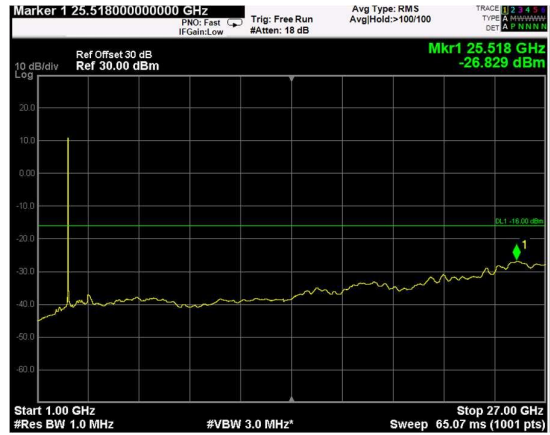

Channel: TOP, Modulation: 64QAM, BW=20MHz, Range: Upper

Channel: BOTTOM, Modulation: 256QAM, BW=20MHz, Range: Upper