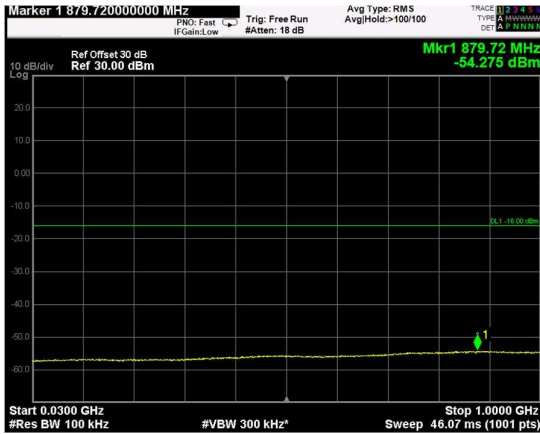

Channel: BOTTOM, Modulation: 256QAM, BW=10MHz, Range: Lower

Channel: MIDDLE, Modulation: 256QAM, BW=10MHz, Range: Lower