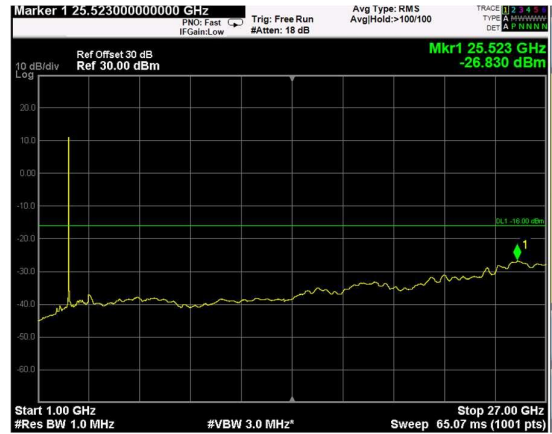

Channel: BOTTOM, Modulation: 256QAM, BW=10MHz, Range: Upper

Channel: MIDDLE, Modulation: 256QAM, BW=10MHz, Range: Upper