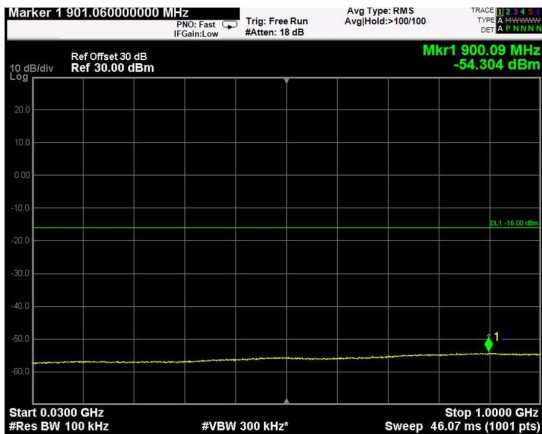

Channel: BOTTOM, Modulation: 64QAM, BW=20MHz, Range: Lower

Channel: MIDDLE, Modulation: 64QAM, BW=20MHz, Range: Lower