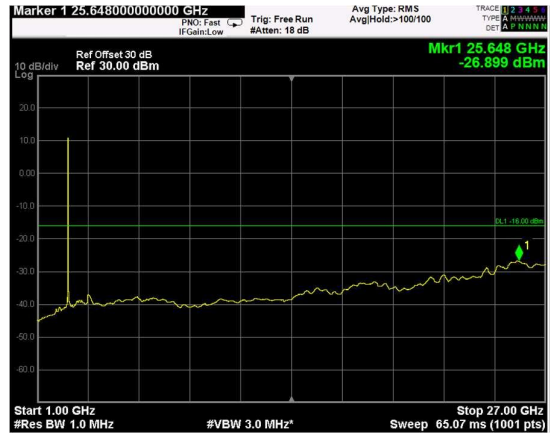

Channel: TOP, Modulation: 16QAM, BW=20MHz, Range: Upper

Channel: BOTTOM, Modulation: 64QAM, BW=20MHz, Range: Upper