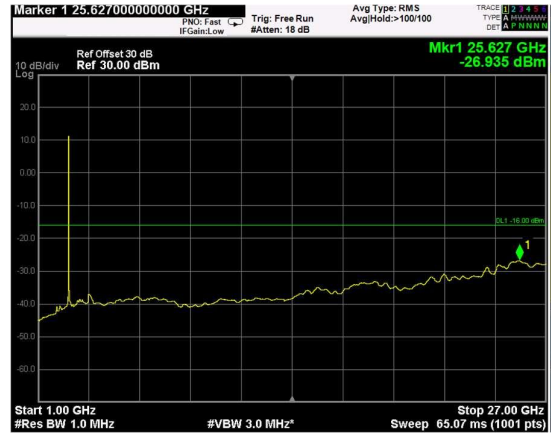

Channel: TOP, Modulation: 256QAM, BW=5MHz, Range: Upper

Channel: BOTTOM, Modulation: QPSK,
BW=10MHz, Range: Upper