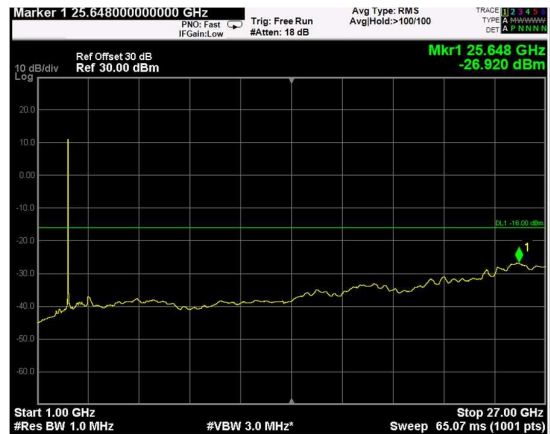

Channel: BOTTOM, Modulation: 64QAM, BW=15MHz, Range: Upper

Channel: MIDDLE, Modulation: 64QAM, BW=15MHz, Range: Upper