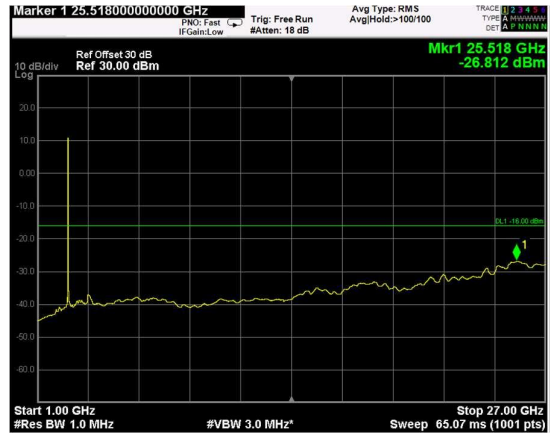

Channel: TOP, Modulation: 64QAM, BW=15MHz, Range: Upper

Channel: BOTTOM, Modulation: 256QAM, BW=15MHz, Range: Upper