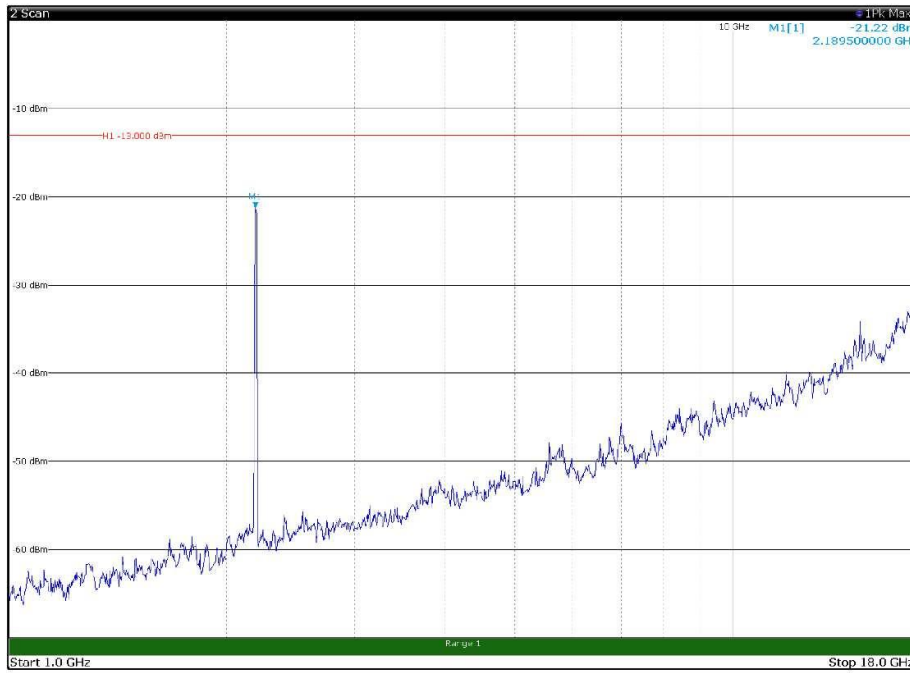

Channel: MIDDLE, Modulation: 256QAM,
 BW=15MHz, Range: 30MHz - 1GHz, Polarization: Vertical

Channel: MIDDLE, Modulation: 256QAM,
 BW=15MHz, Range: 1GHz - 18GHz, Polarization: Horizontal

Channel: MIDDLE, Modulation: 256QAM,
 BW=15MHz, Range: 1GHz - 18GHz, Polarization: Vertical

Channel: MIDDLE, Modulation: 256QAM,
BW=15MHz, Range: 18GHz - 22.5GHz, Polarization: Horizontal

Channel: MIDDLE, Modulation: 256QAM,
BW=15MHz, Range: 18GHz - 22.5GHz, Polarization: Vertical

Channel: TOP, Modulation: 256QAM,
BW=15MHz, Range: 30MHz - 1GHz, Polarization: Horizontal

Channel: TOP, Modulation: 256QAM,
BW=15MHz, Range: 30MHz - 1GHz, Polarization: Vertical

Channel: TOP, Modulation: 256QAM,
BW=15MHz, Range: 1GHz - 18GHz, Polarization: Horizontal

Channel: TOP, Modulation: 256QAM,
BW=15MHz, Range: 1GHz - 18GHz, Polarization: Vertical