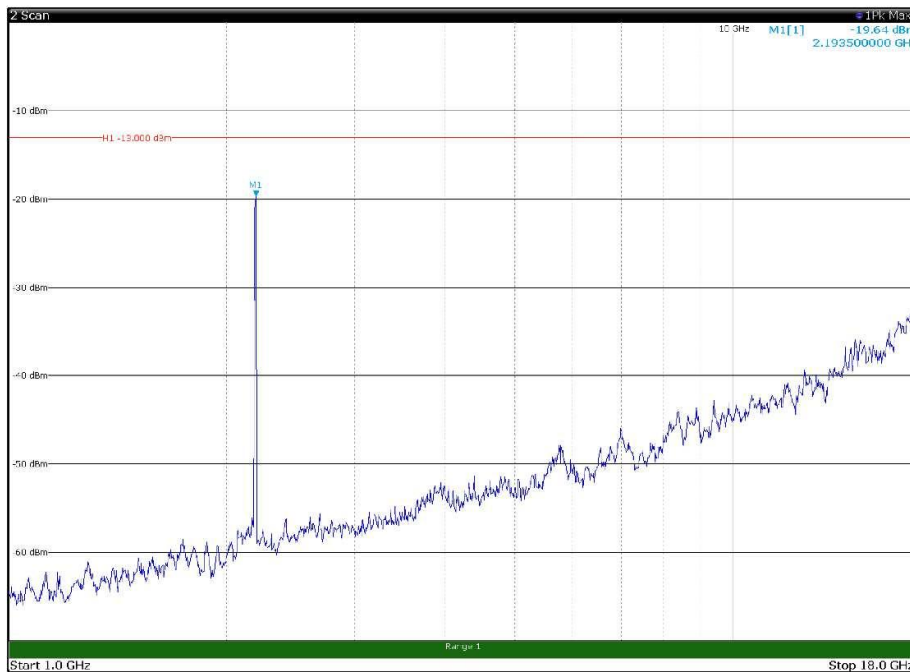

Channel: TOP, Modulation: 64QAM,
BW=15MHz, Range: 30MHz - 1GHz, Polarization: Vertical

Channel: TOP, Modulation: 64QAM,
 BW=15MHz, Range: 1GHz - 18GHz, Polarization: Horizontal

Channel: TOP, Modulation: 64QAM,
 BW=15MHz, Range: 1GHz - 18GHz, Polarization: Vertical

Channel: TOP, Modulation: 64QAM,
BW=15MHz, Range: 18GHz - 22.5GHz, Polarization: Horizontal

Channel: TOP, Modulation: 64QAM,
BW=15MHz, Range: 18GHz - 22.5GHz, Polarization: Vertical

Channel: BOTTOM, Modulation: 256QAM,
 BW=15MHz, Range: 30MHz - 1GHz, Polarization: Horizontal

Channel: BOTTOM, Modulation: 256QAM,
 BW=15MHz, Range: 30MHz - 1GHz, Polarization: Vertical

Channel: BOTTOM, Modulation: 256QAM,
 BW=15MHz, Range: 1GHz - 18GHz, Polarization: Horizontal

Channel: BOTTOM, Modulation: 256QAM,
 BW=15MHz, Range: 1GHz - 18GHz, Polarization: Vertical

Channel: BOTTOM, Modulation: 256QAM,
 BW=15MHz, Range: 18GHz - 22.5GHz, Polarization: Horizontal

Channel: BOTTOM, Modulation: 256QAM,
 BW=15MHz, Range: 18GHz - 22.5GHz, Polarization: Vertical

Channel: MIDDLE, Modulation: 256QAM,
 BW=15MHz, Range: 30MHz - 1GHz, Polarization: Horizontal