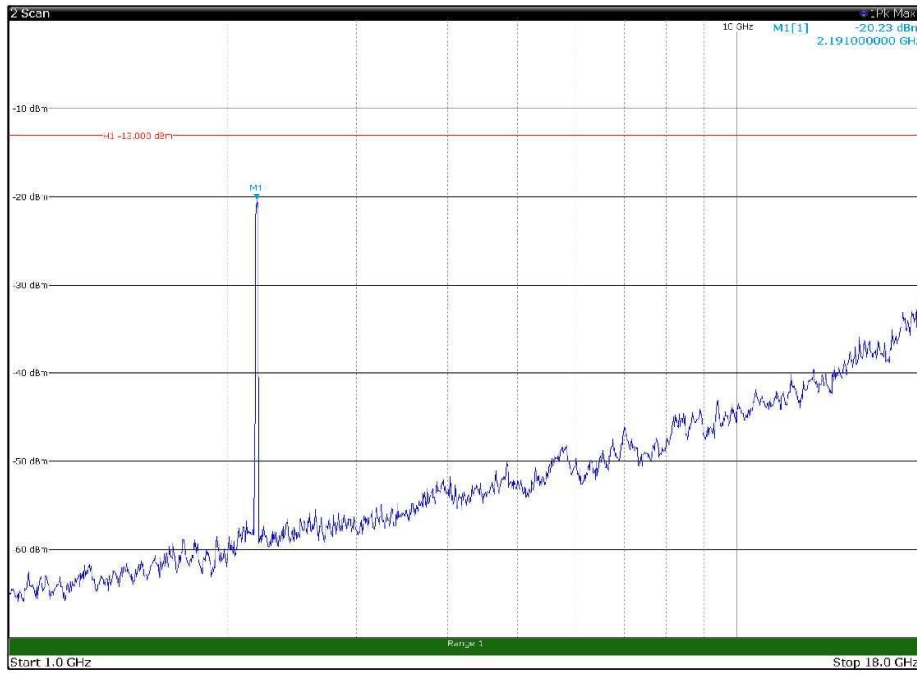

Channel: MIDDLE, Modulation: QPSK,
 BW=20MHz, Range: 30MHz - 1GHz, Polarization: Vertical

Channel: MIDDLE, Modulation: QPSK,
BW=20MHz, Range: 1GHz - 18GHz, Polarization: Horizontal

Channel: MIDDLE, Modulation: QPSK,
BW=20MHz, Range: 1GHz - 18GHz, Polarization: Vertical

Channel: MIDDLE, Modulation: QPSK,
BW=20MHz, Range: 18GHz - 22.5GHz, Polarization: Horizontal

Channel: MIDDLE, Modulation: QPSK,
BW=20MHz, Range: 18GHz - 22.5GHz, Polarization: Vertical

Channel: MIDDLE, Modulation: 16QAM,
 BW=20MHz, Range: 30MHz - 1GHz, Polarization: Horizontal

Channel: MIDDLE, Modulation: 16QAM,
 BW=20MHz, Range: 30MHz - 1GHz, Polarization: Vertical

Channel: MIDDLE, Modulation: 16QAM,
BW=20MHz, Range: 1GHz - 18GHz, Polarization: Horizontal

Channel: MIDDLE, Modulation: 16QAM,
BW=20MHz, Range: 1GHz - 18GHz, Polarization: Vertical

Channel: MIDDLE, Modulation: 16QAM,
BW=20MHz, Range: 18GHz - 22.5GHz, Polarization: Horizontal

Channel: MIDDLE, Modulation: 16QAM,
BW=20MHz, Range: 18GHz - 22.5GHz, Polarization: Vertical