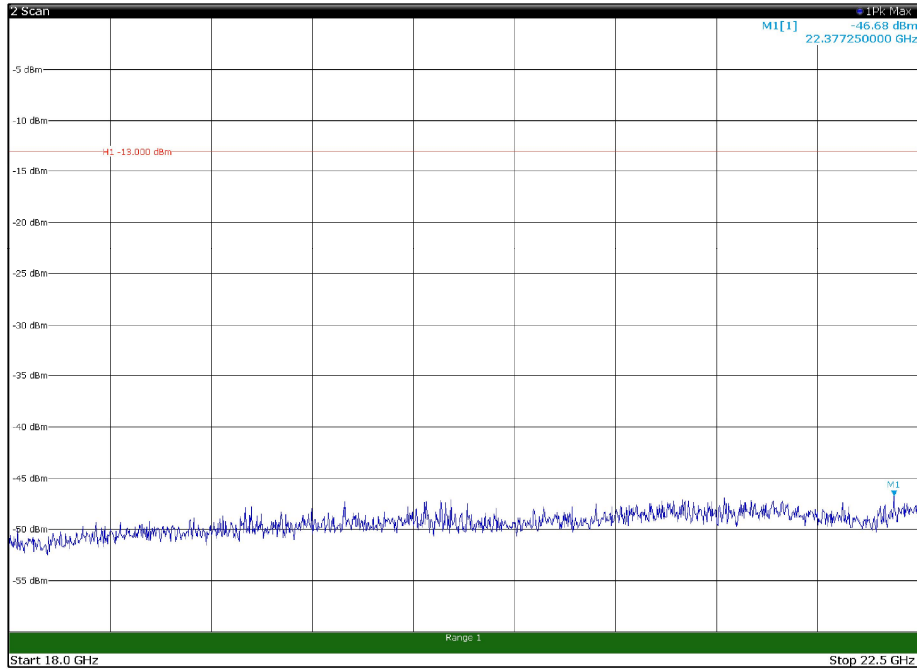

Channel: BOTTOM, Modulation: 64QAM,
BW=15MHz, Range: 18GHz - 22.5GHz, Polarization: Horizontal

Channel: BOTTOM, Modulation: 64QAM,
BW=15MHz, Range: 18GHz - 22.5GHz, Polarization: Vertical

Channel: MIDDLE, Modulation: 64QAM,
 BW=15MHz, Range: 30MHz - 1GHz, Polarization: Horizontal

Channel: MIDDLE, Modulation: 64QAM,
 BW=15MHz, Range: 30MHz - 1GHz, Polarization: Vertical

Channel: MIDDLE, Modulation: 64QAM,
BW=15MHz, Range: 1GHz - 18GHz, Polarization: Horizontal

Channel: MIDDLE, Modulation: 64QAM,
BW=15MHz, Range: 1GHz - 18GHz, Polarization: Vertical