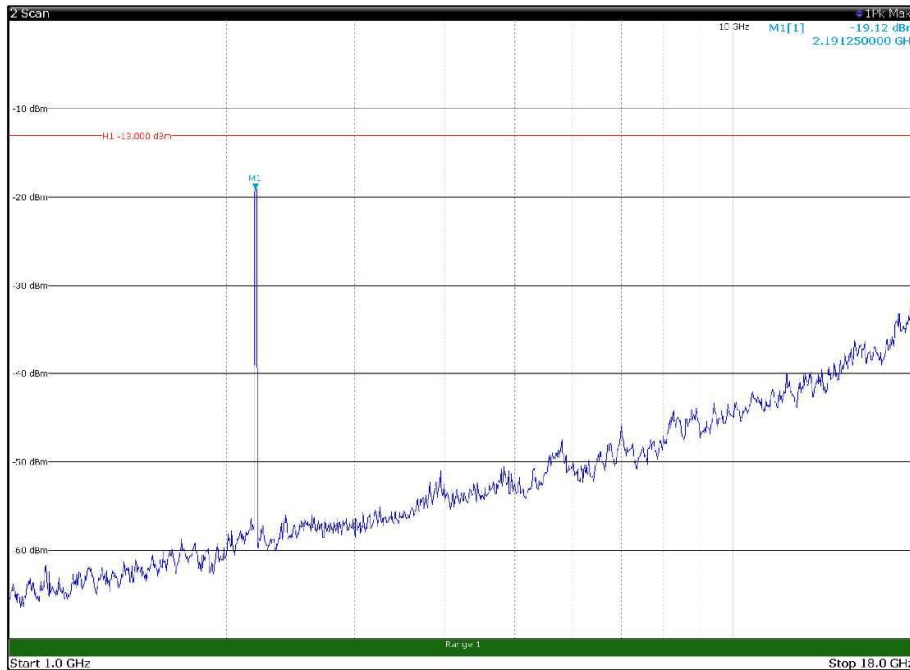

Channel: BOTTOM, Modulation: 256QAM,
 BW=15MHz, Range: 30MHz - 1GHz, Polarization: Vertical

Channel: BOTTOM, Modulation: 256QAM,
 BW=15MHz, Range: 1GHz - 18GHz, Polarization: Horizontal

Channel: BOTTOM, Modulation: 256QAM,
 BW=15MHz, Range: 1GHz - 18GHz, Polarization: Vertical

Channel: BOTTOM, Modulation: 256QAM,
 BW=15MHz, Range: 18GHz - 22.5GHz, Polarization: Horizontal

Channel: BOTTOM, Modulation: 256QAM,
 BW=15MHz, Range: 18GHz - 22.5GHz, Polarization: Vertical

Channel: MIDDLE, Modulation: 256QAM,
 BW=15MHz, Range: 30MHz - 1GHz, Polarization: Horizontal

Channel: MIDDLE, Modulation: 256QAM,
 BW=15MHz, Range: 30MHz - 1GHz, Polarization: Vertical

Channel: MIDDLE, Modulation: 256QAM,
 BW=15MHz, Range: 1GHz - 18GHz, Polarization: Horizontal

Channel: MIDDLE, Modulation: 256QAM,
 BW=15MHz, Range: 1GHz - 18GHz, Polarization: Vertical

Channel: MIDDLE, Modulation: 256QAM,
BW=15MHz, Range: 18GHz - 22.5GHz, Polarization: Horizontal

Channel: MIDDLE, Modulation: 256QAM,
BW=15MHz, Range: 18GHz - 22.5GHz, Polarization: Vertical

Channel: TOP, Modulation: 256QAM,
BW=15MHz, Range: 30MHz - 1GHz, Polarization: Horizontal