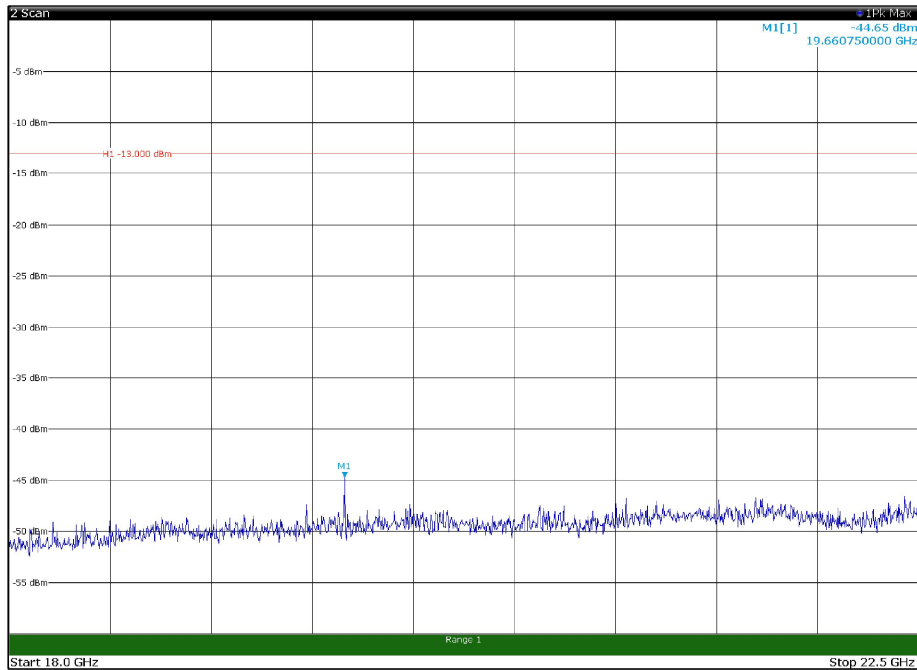

Channel: BOTTOM, Modulation: 64QAM,
BW=15MHz, Range: 18GHz - 22.5GHz, Polarization: Horizontal

Channel: BOTTOM, Modulation: 64QAM,
BW=15MHz, Range: 18GHz - 22.5GHz, Polarization: Vertical

Channel: MIDDLE, Modulation: 64QAM,
 BW=15MHz, Range: 30MHz - 1GHz, Polarization: Horizontal

Channel: MIDDLE, Modulation: 64QAM,
 BW=15MHz, Range: 30MHz - 1GHz, Polarization: Vertical

Channel: MIDDLE, Modulation: 64QAM,
BW=15MHz, Range: 1GHz - 18GHz, Polarization: Horizontal

Channel: MIDDLE, Modulation: 64QAM,
BW=15MHz, Range: 1GHz - 18GHz, Polarization: Vertical

Channel: MIDDLE, Modulation: 64QAM,
BW=15MHz, Range: 18GHz - 22.5GHz, Polarization: Horizontal

Channel: MIDDLE, Modulation: 64QAM,
BW=15MHz, Range: 18GHz - 22.5GHz, Polarization: Vertical

Channel: TOP, Modulation: 64QAM,
BW=15MHz, Range: 30MHz - 1GHz, Polarization: Horizontal

Channel: TOP, Modulation: 64QAM,
BW=15MHz, Range: 30MHz - 1GHz, Polarization: Vertical

Channel: TOP, Modulation: 64QAM,
 BW=15MHz, Range: 1GHz - 18GHz, Polarization: Horizontal

Channel: TOP, Modulation: 64QAM,
 BW=15MHz, Range: 1GHz - 18GHz, Polarization: Vertical