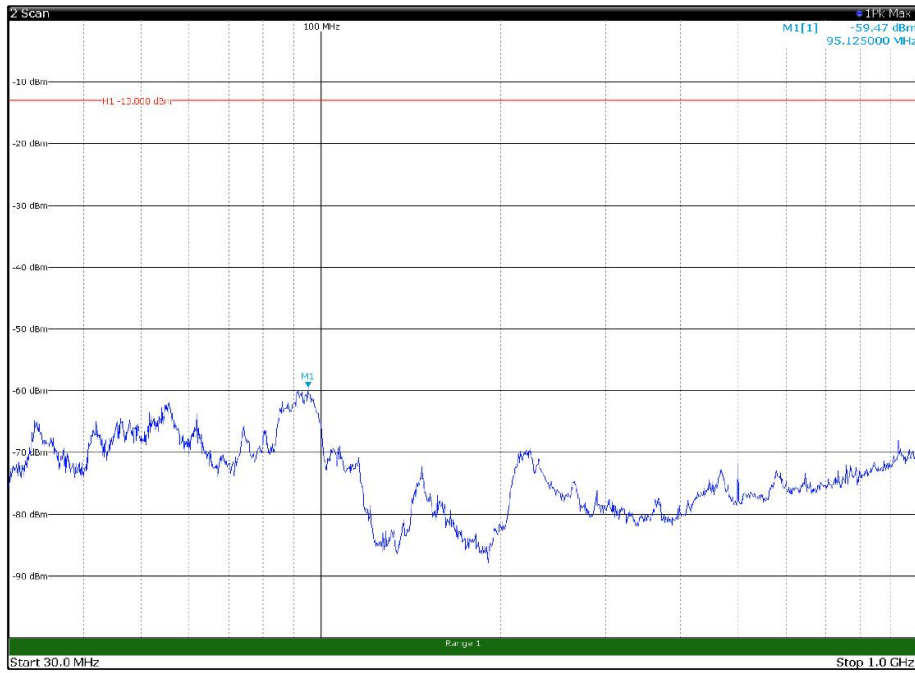

Channel: MIDDLE, Modulation: 64QAM,
BW=15MHz, Range: 18GHz - 22.5GHz, Polarization: Horizontal

Channel: MIDDLE, Modulation: 64QAM,
BW=15MHz, Range: 18GHz - 22.5GHz, Polarization: Vertical

Channel: TOP, Modulation: 64QAM,
BW=15MHz, Range: 30MHz - 1GHz, Polarization: Horizontal

Channel: TOP, Modulation: 64QAM,
BW=15MHz, Range: 30MHz - 1GHz, Polarization: Vertical

Channel: TOP, Modulation: 64QAM,
 BW=15MHz, Range: 1GHz - 18GHz, Polarization: Horizontal

Channel: TOP, Modulation: 64QAM,
 BW=15MHz, Range: 1GHz - 18GHz, Polarization: Vertical

Channel: TOP, Modulation: 64QAM,
BW=15MHz, Range: 18GHz - 22.5GHz, Polarization: Horizontal

Channel: TOP, Modulation: 64QAM,
BW=15MHz, Range: 18GHz - 22.5GHz, Polarization: Vertical

Channel: BOTTOM, Modulation: 256QAM,
 BW=15MHz, Range: 30MHz - 1GHz, Polarization: Horizontal

Channel: BOTTOM, Modulation: 256QAM,
 BW=15MHz, Range: 30MHz - 1GHz, Polarization: Vertical

Channel: BOTTOM, Modulation: 256QAM,
 BW=15MHz, Range: 1GHz - 18GHz, Polarization: Horizontal

Channel: BOTTOM, Modulation: 256QAM,
 BW=15MHz, Range: 1GHz - 18GHz, Polarization: Vertical