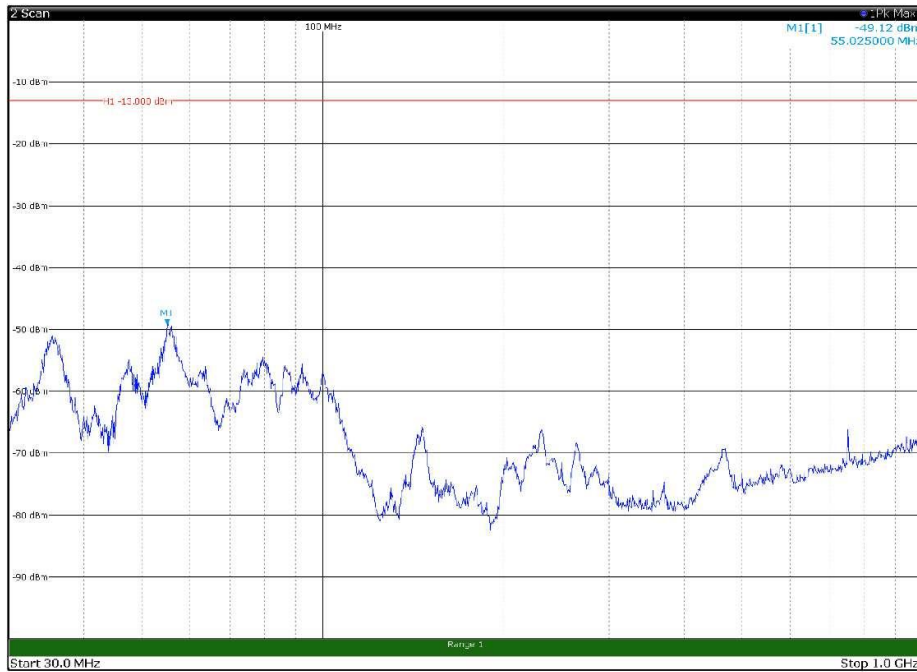

Channel: MIDDLE, Modulation: 256QAM,
BW=15MHz, Range: 18GHz - 22.5GHz, Polarization: Horizontal

Channel: MIDDLE, Modulation: 256QAM,
BW=15MHz, Range: 18GHz - 22.5GHz, Polarization: Vertical

Channel: TOP, Modulation: 256QAM,
BW=15MHz, Range: 30MHz - 1GHz, Polarization: Horizontal

Channel: TOP, Modulation: 256QAM,
BW=15MHz, Range: 30MHz - 1GHz, Polarization: Vertical

Channel: TOP, Modulation: 256QAM,
BW=15MHz, Range: 1GHz - 18GHz, Polarization: Horizontal

Channel: TOP, Modulation: 256QAM,
BW=15MHz, Range: 1GHz - 18GHz, Polarization: Vertical

Channel: TOP, Modulation: 256QAM,
BW=15MHz, Range: 18GHz - 22.5GHz, Polarization: Horizontal

Channel: TOP, Modulation: 256QAM,
BW=15MHz, Range: 18GHz - 22.5GHz, Polarization: Vertical

Channel: MIDDLE, Modulation: QPSK,
 BW=20MHz, Range: 30MHz - 1GHz, Polarization: Horizontal