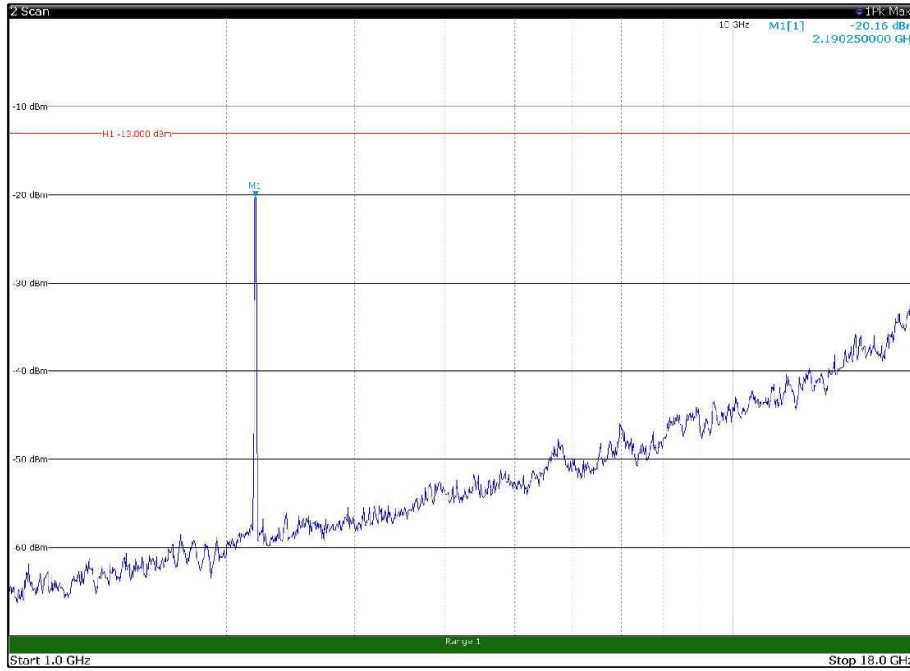

Channel: TOP, Modulation: 64QAM,
BW=15MHz, Range: 30MHz - 1GHz, Polarization: Vertical

Channel: TOP, Modulation: 64QAM,
 BW=15MHz, Range: 1GHz - 18GHz, Polarization: Horizontal

Channel: TOP, Modulation: 64QAM,
 BW=15MHz, Range: 1GHz - 18GHz, Polarization: Vertical

Channel: TOP, Modulation: 64QAM,
BW=15MHz, Range: 18GHz - 22.5GHz, Polarization: Horizontal

Channel: TOP, Modulation: 64QAM,
BW=15MHz, Range: 18GHz - 22.5GHz, Polarization: Vertical

Channel: BOTTOM, Modulation: 256QAM,
 BW=15MHz, Range: 30MHz - 1GHz, Polarization: Horizontal

Channel: BOTTOM, Modulation: 256QAM,
 BW=15MHz, Range: 30MHz - 1GHz, Polarization: Vertical

Channel: BOTTOM, Modulation: 256QAM,
 BW=15MHz, Range: 1GHz - 18GHz, Polarization: Horizontal

Channel: BOTTOM, Modulation: 256QAM,
 BW=15MHz, Range: 1GHz - 18GHz, Polarization: Vertical

Channel: BOTTOM, Modulation: 256QAM,
 BW=15MHz, Range: 18GHz - 22.5GHz, Polarization: Horizontal

Channel: BOTTOM, Modulation: 256QAM,
 BW=15MHz, Range: 18GHz - 22.5GHz, Polarization: Vertical

Channel: MIDDLE, Modulation: 256QAM,
 BW=15MHz, Range: 30MHz - 1GHz, Polarization: Horizontal