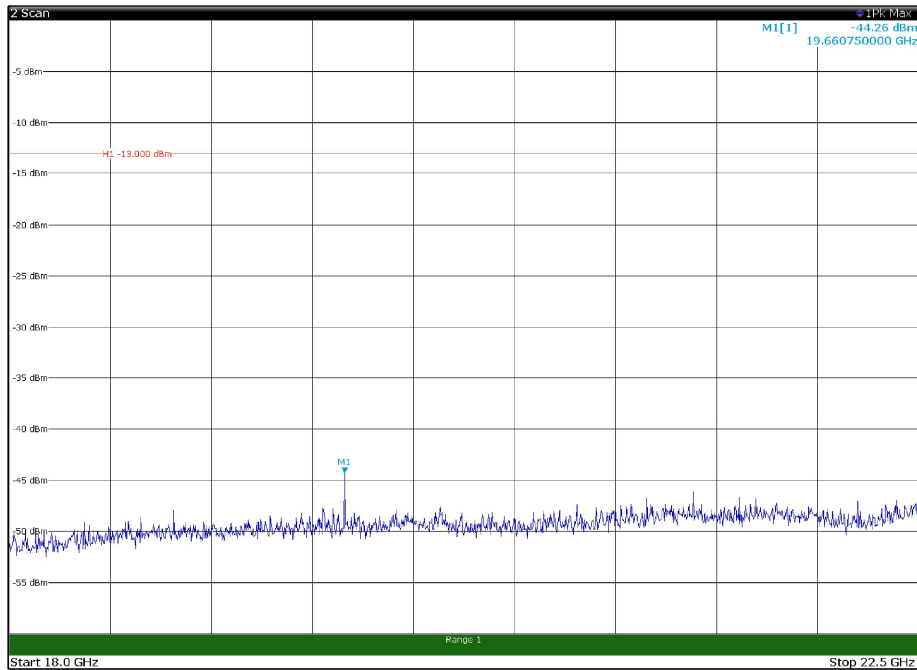

Channel: TOP, Modulation: 64QAM,
BW=15MHz, Range: 30MHz - 1GHz, Polarization: Vertical

Channel: TOP, Modulation: 64QAM,
 BW=15MHz, Range: 1GHz - 18GHz, Polarization: Horizontal

Channel: TOP, Modulation: 64QAM,
 BW=15MHz, Range: 1GHz - 18GHz, Polarization: Vertical

Channel: TOP, Modulation: 64QAM,
BW=15MHz, Range: 18GHz - 22.5GHz, Polarization: Horizontal

Channel: TOP, Modulation: 64QAM,
BW=15MHz, Range: 18GHz - 22.5GHz, Polarization: Vertical

Channel: BOTTOM, Modulation: 256QAM,
 BW=15MHz, Range: 30MHz - 1GHz, Polarization: Horizontal

Channel: BOTTOM, Modulation: 256QAM,
 BW=15MHz, Range: 30MHz - 1GHz, Polarization: Vertical

Channel: BOTTOM, Modulation: 256QAM,
 BW=15MHz, Range: 1GHz - 18GHz, Polarization: Horizontal

Channel: BOTTOM, Modulation: 256QAM,
 BW=15MHz, Range: 1GHz - 18GHz, Polarization: Vertical