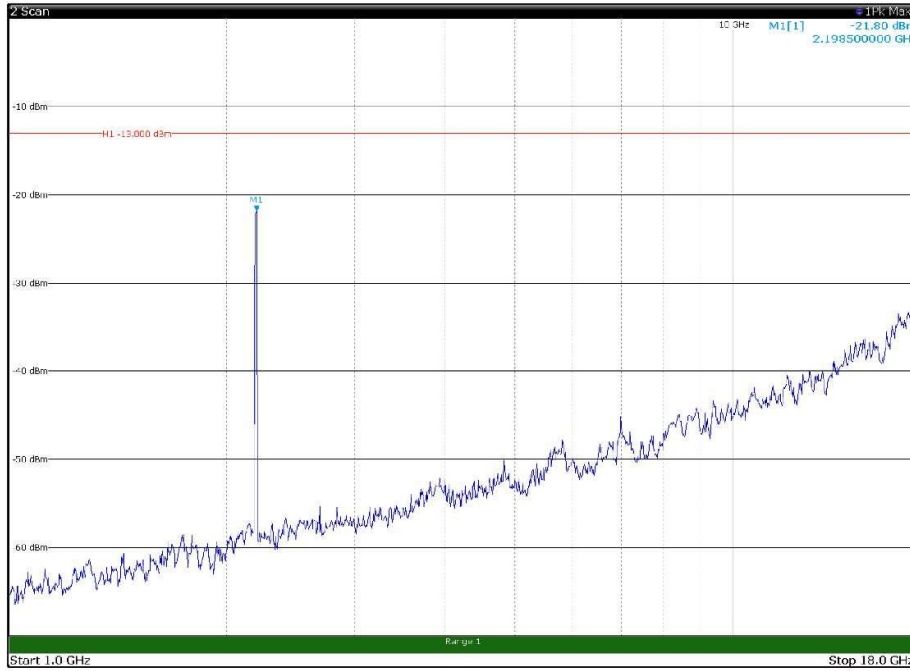

Channel: MIDDLE, Modulation: 64QAM,
 BW=15MHz, Range: 30MHz - 1GHz, Polarization: Vertical

Channel: MIDDLE, Modulation: 64QAM,
BW=15MHz, Range: 1GHz - 18GHz, Polarization: Horizontal

Channel: MIDDLE, Modulation: 64QAM,
BW=15MHz, Range: 1GHz - 18GHz, Polarization: Vertical

Channel: MIDDLE, Modulation: 64QAM,
BW=15MHz, Range: 18GHz - 22.5GHz, Polarization: Horizontal

Channel: MIDDLE, Modulation: 64QAM,
BW=15MHz, Range: 18GHz - 22.5GHz, Polarization: Vertical

Channel: TOP, Modulation: 64QAM,
BW=15MHz, Range: 30MHz - 1GHz, Polarization: Horizontal

Channel: TOP, Modulation: 64QAM,
BW=15MHz, Range: 30MHz - 1GHz, Polarization: Vertical

Channel: TOP, Modulation: 64QAM,
 BW=15MHz, Range: 1GHz - 18GHz, Polarization: Horizontal

Channel: TOP, Modulation: 64QAM,
 BW=15MHz, Range: 1GHz - 18GHz, Polarization: Vertical

Channel: TOP, Modulation: 64QAM,
BW=15MHz, Range: 18GHz - 22.5GHz, Polarization: Horizontal

Channel: TOP, Modulation: 64QAM,
BW=15MHz, Range: 18GHz - 22.5GHz, Polarization: Vertical

Channel: BOTTOM, Modulation: 256QAM,
 BW=15MHz, Range: 30MHz - 1GHz, Polarization: Horizontal