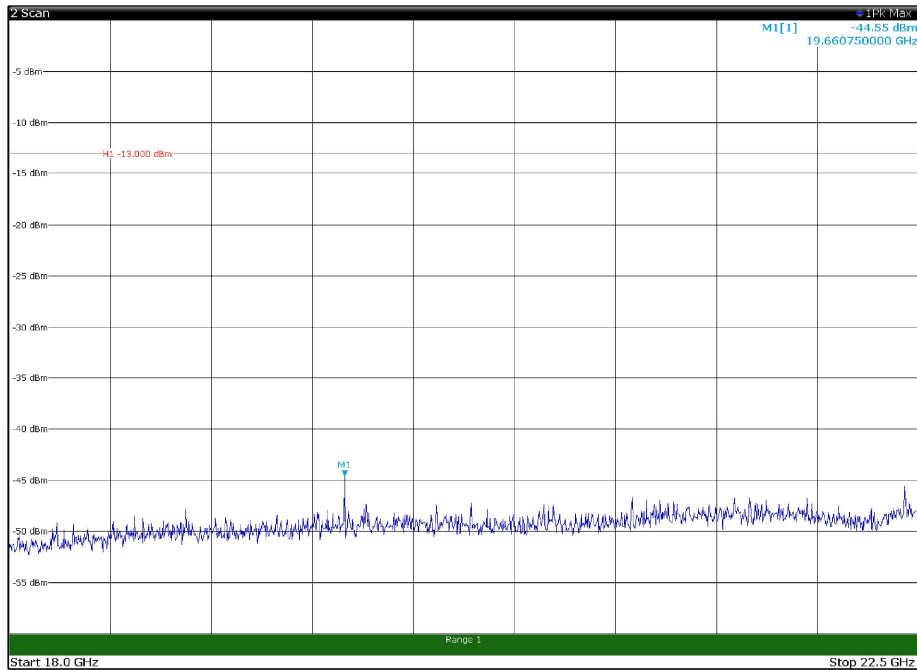

Channel: BOTTOM, Modulation: 64QAM,
BW=15MHz, Range: 18GHz - 22.5GHz, Polarization: Horizontal

Channel: BOTTOM, Modulation: 64QAM,
BW=15MHz, Range: 18GHz - 22.5GHz, Polarization: Vertical

Channel: MIDDLE, Modulation: 64QAM,
 BW=15MHz, Range: 30MHz - 1GHz, Polarization: Horizontal

Channel: MIDDLE, Modulation: 64QAM,
 BW=15MHz, Range: 30MHz - 1GHz, Polarization: Vertical

Channel: MIDDLE, Modulation: 64QAM,
BW=15MHz, Range: 1GHz - 18GHz, Polarization: Horizontal

Channel: MIDDLE, Modulation: 64QAM,
BW=15MHz, Range: 1GHz - 18GHz, Polarization: Vertical

Channel: MIDDLE, Modulation: 64QAM,
BW=15MHz, Range: 18GHz - 22.5GHz, Polarization: Horizontal

Channel: MIDDLE, Modulation: 64QAM,
BW=15MHz, Range: 18GHz - 22.5GHz, Polarization: Vertical

Channel: TOP, Modulation: 64QAM,
BW=15MHz, Range: 30MHz - 1GHz, Polarization: Horizontal

Channel: TOP, Modulation: 64QAM,
BW=15MHz, Range: 30MHz - 1GHz, Polarization: Vertical

Channel: TOP, Modulation: 64QAM,
 BW=15MHz, Range: 1GHz - 18GHz, Polarization: Horizontal

Channel: TOP, Modulation: 64QAM,
 BW=15MHz, Range: 1GHz - 18GHz, Polarization: Vertical