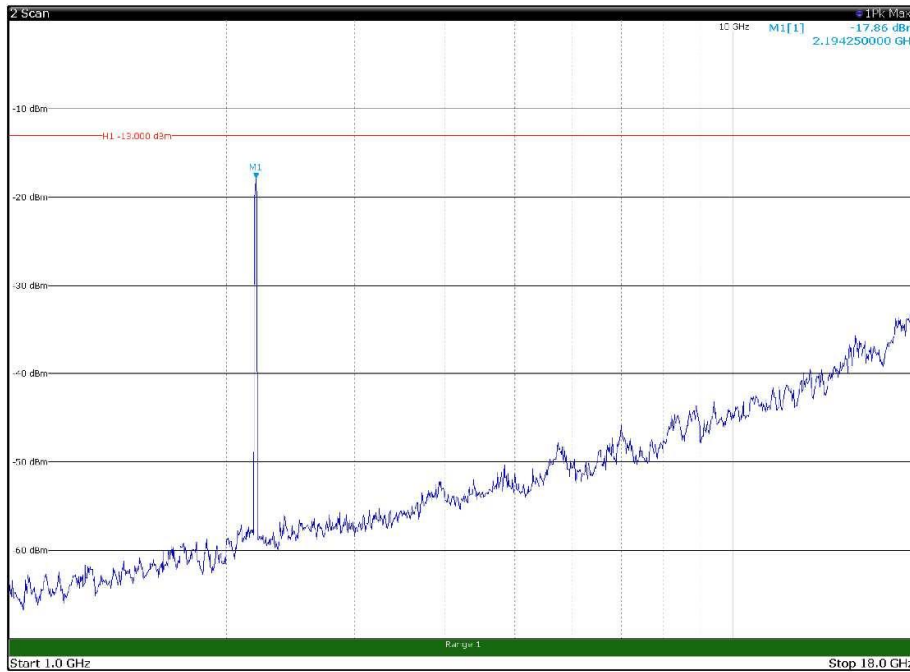

Channel: BOTTOM, Modulation: 64QAM,
BW=15MHz, Range: 18GHz - 22.5GHz, Polarization: Horizontal

Channel: BOTTOM, Modulation: 64QAM,
BW=15MHz, Range: 18GHz - 22.5GHz, Polarization: Vertical

Channel: MIDDLE, Modulation: 64QAM,
 BW=15MHz, Range: 30MHz - 1GHz, Polarization: Horizontal

Channel: MIDDLE, Modulation: 64QAM,
 BW=15MHz, Range: 30MHz - 1GHz, Polarization: Vertical

Channel: MIDDLE, Modulation: 64QAM,
BW=15MHz, Range: 1GHz - 18GHz, Polarization: Horizontal

Channel: MIDDLE, Modulation: 64QAM,
BW=15MHz, Range: 1GHz - 18GHz, Polarization: Vertical

Channel: MIDDLE, Modulation: 64QAM,
BW=15MHz, Range: 18GHz - 22.5GHz, Polarization: Horizontal

Channel: MIDDLE, Modulation: 64QAM,
BW=15MHz, Range: 18GHz - 22.5GHz, Polarization: Vertical

Channel: TOP, Modulation: 64QAM,
BW=15MHz, Range: 30MHz - 1GHz, Polarization: Horizontal

Channel: TOP, Modulation: 64QAM,
BW=15MHz, Range: 30MHz - 1GHz, Polarization: Vertical

Channel: TOP, Modulation: 64QAM,
 BW=15MHz, Range: 1GHz - 18GHz, Polarization: Horizontal

Channel: TOP, Modulation: 64QAM,
 BW=15MHz, Range: 1GHz - 18GHz, Polarization: Vertical