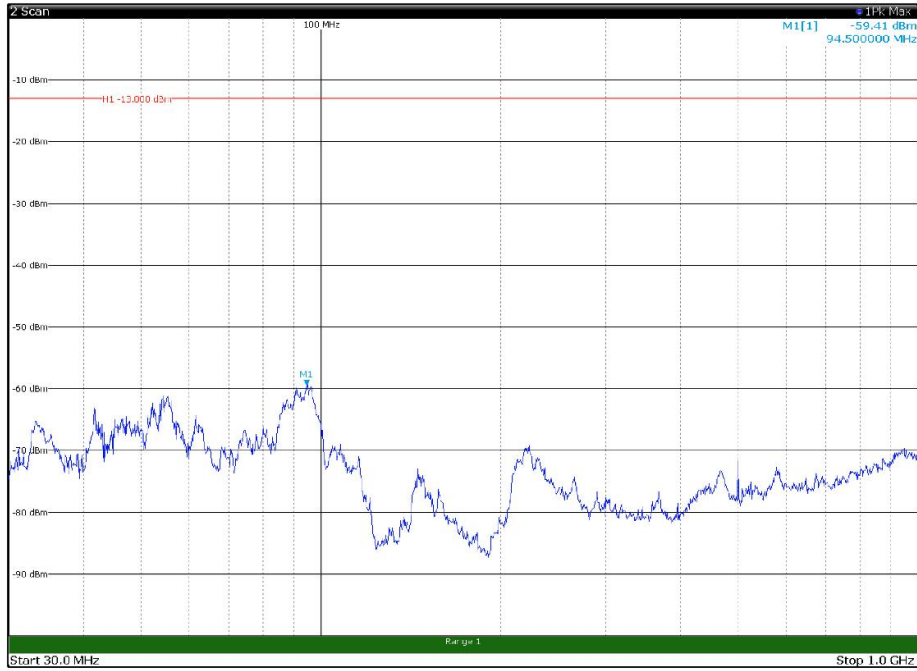

Channel: BOTTOM, Modulation: 64QAM,
BW=15MHz, Range: 18GHz - 22.5GHz, Polarization: Horizontal

Channel: BOTTOM, Modulation: 64QAM,
BW=15MHz, Range: 18GHz - 22.5GHz, Polarization: Vertical

Channel: MIDDLE, Modulation: 64QAM,
 BW=15MHz, Range: 30MHz - 1GHz, Polarization: Horizontal

Channel: MIDDLE, Modulation: 64QAM,
 BW=15MHz, Range: 30MHz - 1GHz, Polarization: Vertical

Channel: MIDDLE, Modulation: 64QAM,
BW=15MHz, Range: 1GHz - 18GHz, Polarization: Horizontal

Channel: MIDDLE, Modulation: 64QAM,
BW=15MHz, Range: 1GHz - 18GHz, Polarization: Vertical

Channel: MIDDLE, Modulation: 64QAM,
BW=15MHz, Range: 18GHz - 22.5GHz, Polarization: Horizontal

Channel: MIDDLE, Modulation: 64QAM,
BW=15MHz, Range: 18GHz - 22.5GHz, Polarization: Vertical

Channel: TOP, Modulation: 64QAM,
BW=15MHz, Range: 30MHz - 1GHz, Polarization: Horizontal

Channel: TOP, Modulation: 64QAM,
BW=15MHz, Range: 30MHz - 1GHz, Polarization: Vertical

Channel: TOP, Modulation: 64QAM,
 BW=15MHz, Range: 1GHz - 18GHz, Polarization: Horizontal

Channel: TOP, Modulation: 64QAM,
 BW=15MHz, Range: 1GHz - 18GHz, Polarization: Vertical