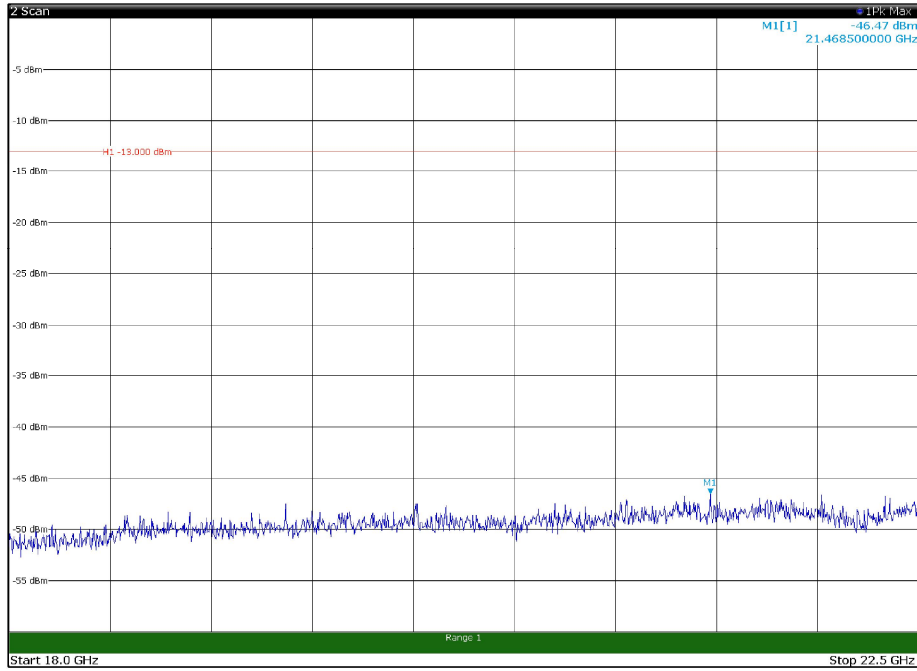

Channel: MIDDLE, Modulation: 64QAM,
BW=15MHz, Range: 18GHz - 22.5GHz, Polarization: Horizontal

Channel: MIDDLE, Modulation: 64QAM,
BW=15MHz, Range: 18GHz - 22.5GHz, Polarization: Vertical

Channel: TOP, Modulation: 64QAM,
BW=15MHz, Range: 30MHz - 1GHz, Polarization: Horizontal

Channel: TOP, Modulation: 64QAM,
BW=15MHz, Range: 30MHz - 1GHz, Polarization: Vertical

Channel: TOP, Modulation: 64QAM,
 BW=15MHz, Range: 1GHz - 18GHz, Polarization: Horizontal

Channel: TOP, Modulation: 64QAM,
 BW=15MHz, Range: 1GHz - 18GHz, Polarization: Vertical