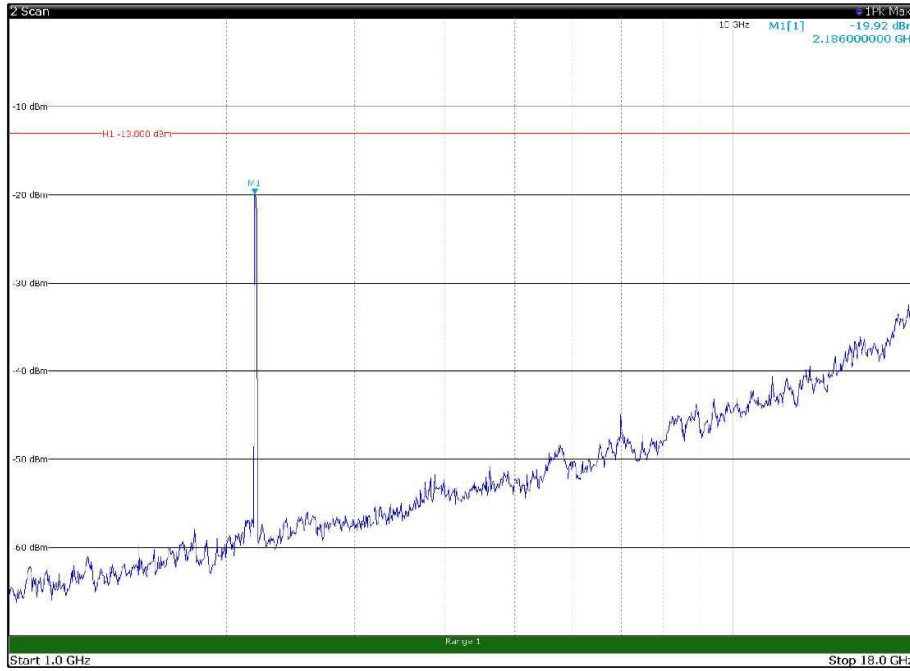

Channel: BOTTOM, Modulation: 256QAM,
 BW=15MHz, Range: 30MHz - 1GHz, Polarization: Vertical

Channel: BOTTOM, Modulation: 256QAM,
 BW=15MHz, Range: 1GHz - 18GHz, Polarization: Horizontal

Channel: BOTTOM, Modulation: 256QAM,
 BW=15MHz, Range: 1GHz - 18GHz, Polarization: Vertical

Channel: BOTTOM, Modulation: 256QAM,
 BW=15MHz, Range: 18GHz - 22.5GHz, Polarization: Horizontal

Channel: BOTTOM, Modulation: 256QAM,
 BW=15MHz, Range: 18GHz - 22.5GHz, Polarization: Vertical

Channel: MIDDLE, Modulation: 256QAM,
 BW=15MHz, Range: 30MHz - 1GHz, Polarization: Horizontal

Channel: MIDDLE, Modulation: 256QAM,
 BW=15MHz, Range: 30MHz - 1GHz, Polarization: Vertical

Channel: MIDDLE, Modulation: 256QAM,
 BW=15MHz, Range: 1GHz - 18GHz, Polarization: Horizontal

Channel: MIDDLE, Modulation: 256QAM,
 BW=15MHz, Range: 1GHz - 18GHz, Polarization: Vertical

Channel: MIDDLE, Modulation: 256QAM,
BW=15MHz, Range: 18GHz - 22.5GHz, Polarization: Horizontal

Channel: MIDDLE, Modulation: 256QAM,
BW=15MHz, Range: 18GHz - 22.5GHz, Polarization: Vertical

Channel: TOP, Modulation: 256QAM,
BW=15MHz, Range: 30MHz - 1GHz, Polarization: Horizontal