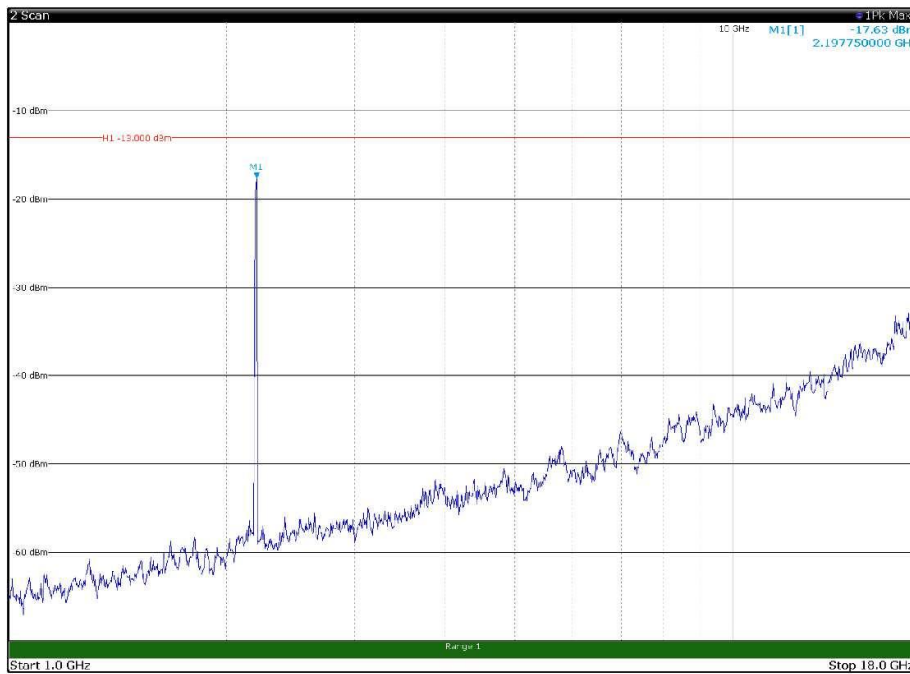

Channel: MIDDLE, Modulation: 256QAM,
 BW=15MHz, Range: 30MHz - 1GHz, Polarization: Vertical

Channel: MIDDLE, Modulation: 256QAM,
 BW=15MHz, Range: 1GHz - 18GHz, Polarization: Horizontal

Channel: MIDDLE, Modulation: 256QAM,
 BW=15MHz, Range: 1GHz - 18GHz, Polarization: Vertical

Channel: MIDDLE, Modulation: 256QAM,
BW=15MHz, Range: 18GHz - 22.5GHz, Polarization: Horizontal

Channel: MIDDLE, Modulation: 256QAM,
BW=15MHz, Range: 18GHz - 22.5GHz, Polarization: Vertical

Channel: TOP, Modulation: 256QAM,
BW=15MHz, Range: 30MHz - 1GHz, Polarization: Horizontal

Channel: TOP, Modulation: 256QAM,
BW=15MHz, Range: 30MHz - 1GHz, Polarization: Vertical

Channel: TOP, Modulation: 256QAM,
BW=15MHz, Range: 1GHz - 18GHz, Polarization: Horizontal

Channel: TOP, Modulation: 256QAM,
BW=15MHz, Range: 1GHz - 18GHz, Polarization: Vertical

Channel: TOP, Modulation: 256QAM,
BW=15MHz, Range: 18GHz - 22.5GHz, Polarization: Horizontal

Channel: TOP, Modulation: 256QAM,
BW=15MHz, Range: 18GHz - 22.5GHz, Polarization: Vertical

Channel: MIDDLE, Modulation: QPSK,
 BW=20MHz, Range: 30MHz - 1GHz, Polarization: Horizontal