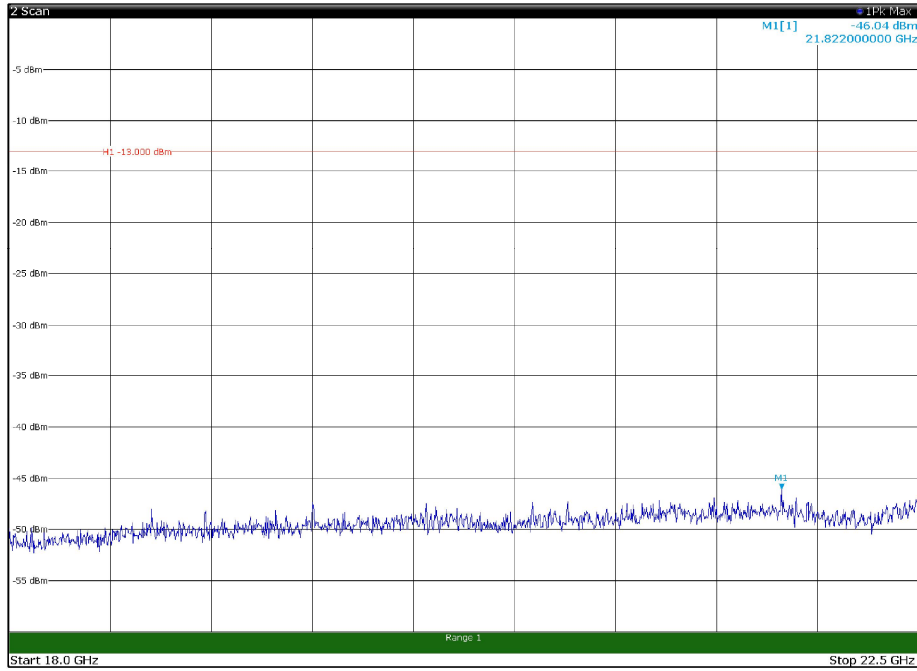

Channel: MIDDLE, Modulation: 256QAM,
BW=15MHz, Range: 18GHz - 22.5GHz, Polarization: Horizontal

Channel: MIDDLE, Modulation: 256QAM,
BW=15MHz, Range: 18GHz - 22.5GHz, Polarization: Vertical

Channel: TOP, Modulation: 256QAM,
BW=15MHz, Range: 30MHz - 1GHz, Polarization: Horizontal

Channel: TOP, Modulation: 256QAM,
BW=15MHz, Range: 30MHz - 1GHz, Polarization: Vertical

Channel: TOP, Modulation: 256QAM,
BW=15MHz, Range: 1GHz - 18GHz, Polarization: Horizontal

Channel: TOP, Modulation: 256QAM,
BW=15MHz, Range: 1GHz - 18GHz, Polarization: Vertical