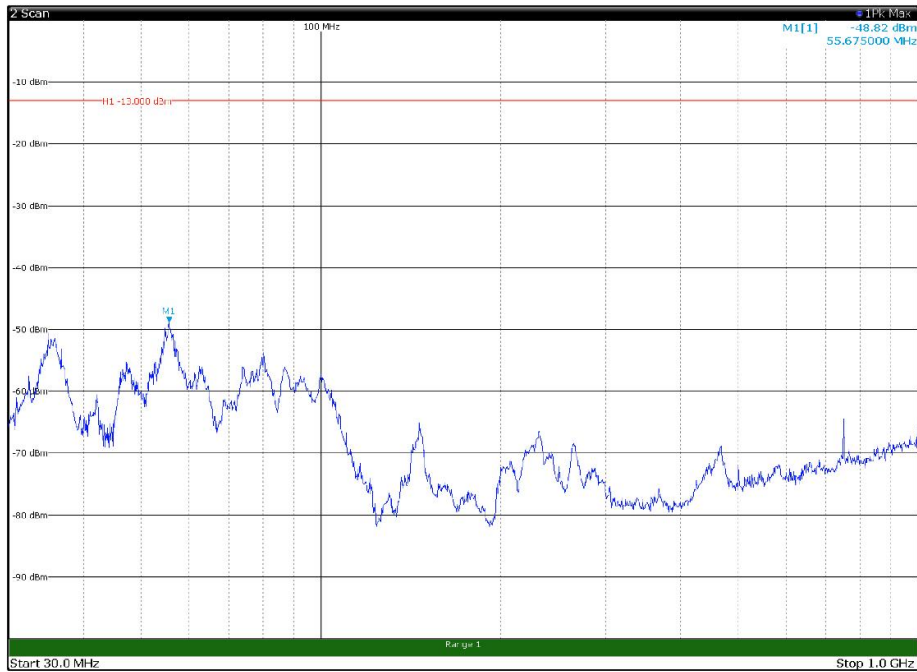

Channel: BOTTOM, Modulation: 64QAM,
BW=15MHz, Range: 18GHz - 22.5GHz, Polarization: Horizontal

Channel: BOTTOM, Modulation: 64QAM,
BW=15MHz, Range: 18GHz - 22.5GHz, Polarization: Vertical

Channel: MIDDLE, Modulation: 64QAM,
 BW=15MHz, Range: 30MHz - 1GHz, Polarization: Horizontal

Channel: MIDDLE, Modulation: 64QAM,
 BW=15MHz, Range: 30MHz - 1GHz, Polarization: Vertical

Channel: MIDDLE, Modulation: 64QAM,
BW=15MHz, Range: 1GHz - 18GHz, Polarization: Horizontal

Channel: MIDDLE, Modulation: 64QAM,
BW=15MHz, Range: 1GHz - 18GHz, Polarization: Vertical

Channel: MIDDLE, Modulation: 64QAM,
BW=15MHz, Range: 18GHz - 22.5GHz, Polarization: Horizontal

Channel: MIDDLE, Modulation: 64QAM,
BW=15MHz, Range: 18GHz - 22.5GHz, Polarization: Vertical

Channel: TOP, Modulation: 64QAM,
BW=15MHz, Range: 30MHz - 1GHz, Polarization: Horizontal

Channel: TOP, Modulation: 64QAM,
BW=15MHz, Range: 30MHz - 1GHz, Polarization: Vertical

Channel: TOP, Modulation: 64QAM,
 BW=15MHz, Range: 1GHz - 18GHz, Polarization: Horizontal

Channel: TOP, Modulation: 64QAM,
 BW=15MHz, Range: 1GHz - 18GHz, Polarization: Vertical