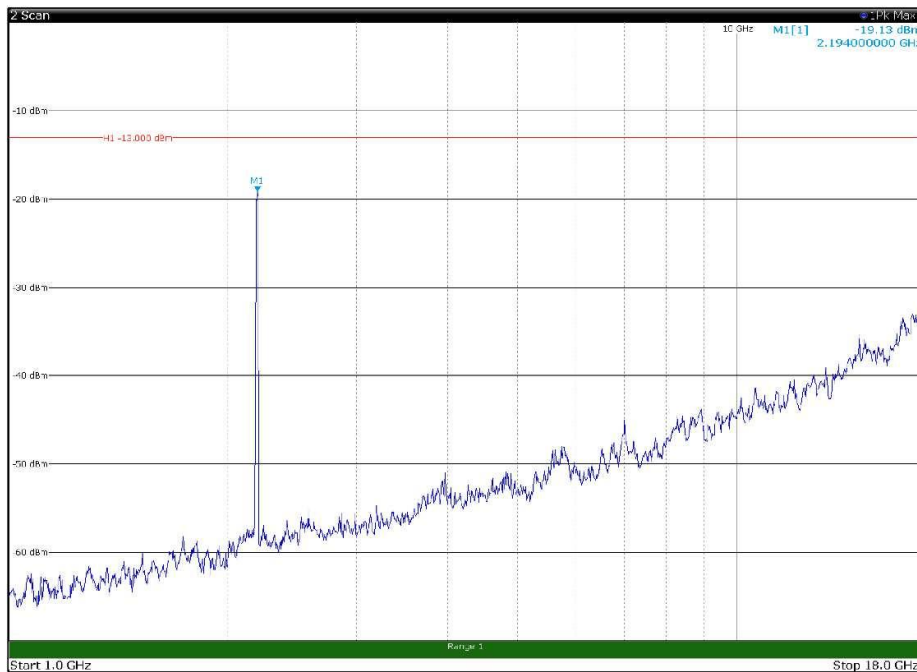

Channel: MIDDLE, Modulation: QPSK,
 BW=20MHz, Range: 30MHz - 1GHz, Polarization: Vertical

Channel: MIDDLE, Modulation: QPSK,
BW=20MHz, Range: 1GHz - 18GHz, Polarization: Horizontal

Channel: MIDDLE, Modulation: QPSK,
BW=20MHz, Range: 1GHz - 18GHz, Polarization: Vertical

Channel: MIDDLE, Modulation: QPSK,
BW=20MHz, Range: 18GHz - 22.5GHz, Polarization: Horizontal

Channel: MIDDLE, Modulation: QPSK,
BW=20MHz, Range: 18GHz - 22.5GHz, Polarization: Vertical

Channel: MIDDLE, Modulation: 16QAM,
 BW=20MHz, Range: 30MHz - 1GHz, Polarization: Horizontal

Channel: MIDDLE, Modulation: 16QAM,
 BW=20MHz, Range: 30MHz - 1GHz, Polarization: Vertical

Channel: MIDDLE, Modulation: 16QAM,
BW=20MHz, Range: 1GHz - 18GHz, Polarization: Horizontal

Channel: MIDDLE, Modulation: 16QAM,
BW=20MHz, Range: 1GHz - 18GHz, Polarization: Vertical

Channel: MIDDLE, Modulation: 16QAM,
BW=20MHz, Range: 18GHz - 22.5GHz, Polarization: Horizontal

Channel: MIDDLE, Modulation: 16QAM,
BW=20MHz, Range: 18GHz - 22.5GHz, Polarization: Vertical