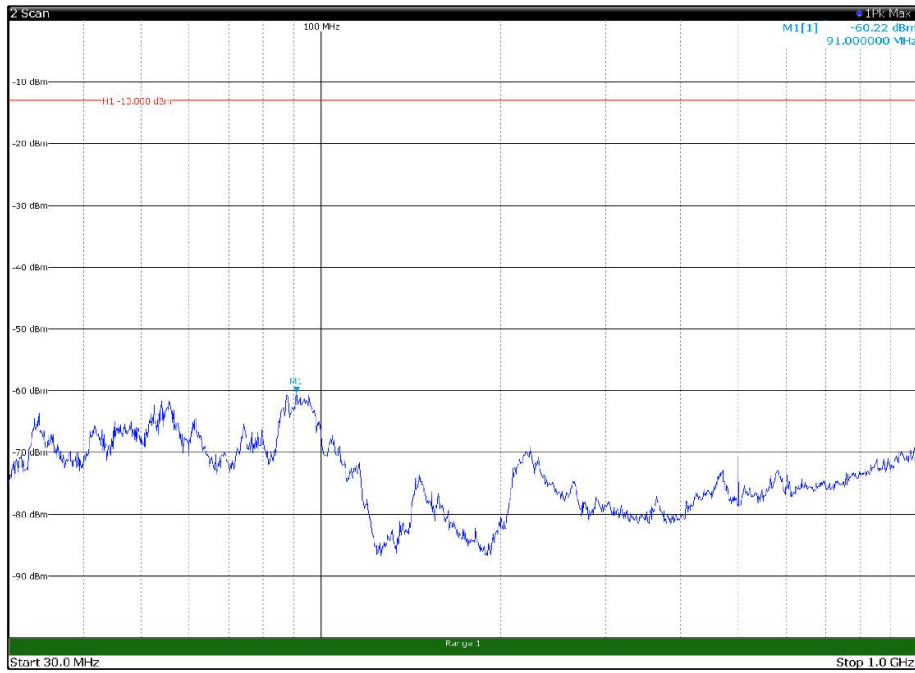

Channel: BOTTOM, Modulation: 64QAM,
BW=15MHz, Range: 18GHz - 22.5GHz, Polarization: Horizontal

Channel: BOTTOM, Modulation: 64QAM,
BW=15MHz, Range: 18GHz - 22.5GHz, Polarization: Vertical

Channel: MIDDLE, Modulation: 64QAM,
 BW=15MHz, Range: 30MHz - 1GHz, Polarization: Horizontal

Channel: MIDDLE, Modulation: 64QAM,
 BW=15MHz, Range: 30MHz - 1GHz, Polarization: Vertical

Channel: MIDDLE, Modulation: 64QAM,
BW=15MHz, Range: 1GHz - 18GHz, Polarization: Horizontal

Channel: MIDDLE, Modulation: 64QAM,
BW=15MHz, Range: 1GHz - 18GHz, Polarization: Vertical

Channel: MIDDLE, Modulation: 64QAM,
BW=15MHz, Range: 18GHz - 22.5GHz, Polarization: Horizontal

Channel: MIDDLE, Modulation: 64QAM,
BW=15MHz, Range: 18GHz - 22.5GHz, Polarization: Vertical

Channel: TOP, Modulation: 64QAM,
BW=15MHz, Range: 30MHz - 1GHz, Polarization: Horizontal

Channel: TOP, Modulation: 64QAM,
BW=15MHz, Range: 30MHz - 1GHz, Polarization: Vertical

Channel: TOP, Modulation: 64QAM,
 BW=15MHz, Range: 1GHz - 18GHz, Polarization: Horizontal

Channel: TOP, Modulation: 64QAM,
 BW=15MHz, Range: 1GHz - 18GHz, Polarization: Vertical