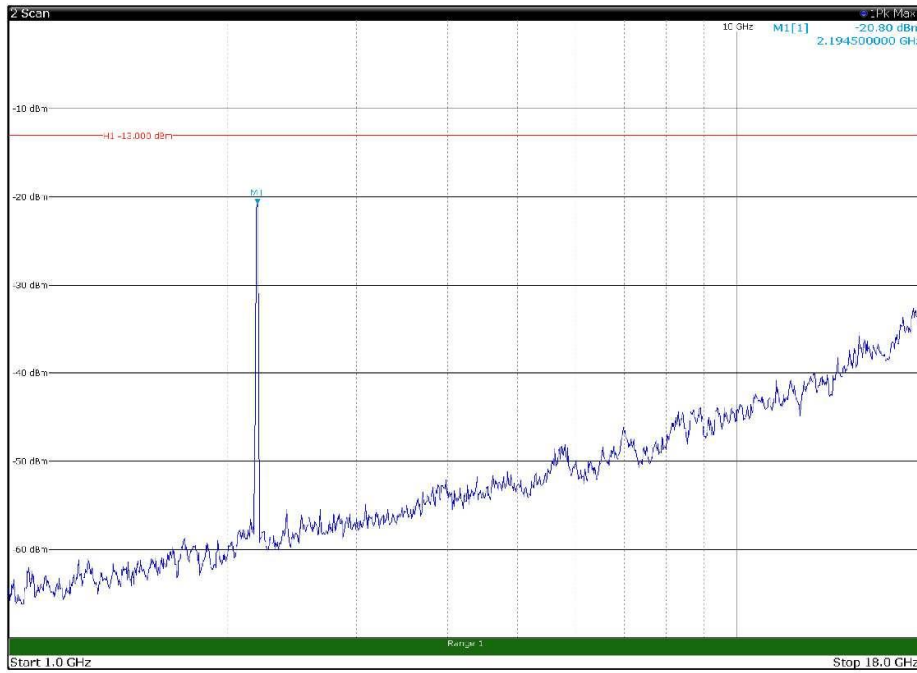

Channel: TOP, Modulation: 256QAM,
BW=15MHz, Range: 30MHz - 1GHz, Polarization: Vertical

Channel: TOP, Modulation: 256QAM,
BW=15MHz, Range: 1GHz - 18GHz, Polarization: Horizontal

Channel: TOP, Modulation: 256QAM,
BW=15MHz, Range: 1GHz - 18GHz, Polarization: Vertical

Channel: TOP, Modulation: 256QAM,
BW=15MHz, Range: 18GHz - 22.5GHz, Polarization: Horizontal

Channel: TOP, Modulation: 256QAM,
BW=15MHz, Range: 18GHz - 22.5GHz, Polarization: Vertical

Channel: MIDDLE, Modulation: QPSK,
 BW=20MHz, Range: 30MHz - 1GHz, Polarization: Horizontal

Channel: MIDDLE, Modulation: QPSK,
 BW=20MHz, Range: 30MHz - 1GHz, Polarization: Vertical

Channel: MIDDLE, Modulation: QPSK,
BW=20MHz, Range: 1GHz - 18GHz, Polarization: Horizontal

Channel: MIDDLE, Modulation: QPSK,
BW=20MHz, Range: 1GHz - 18GHz, Polarization: Vertical