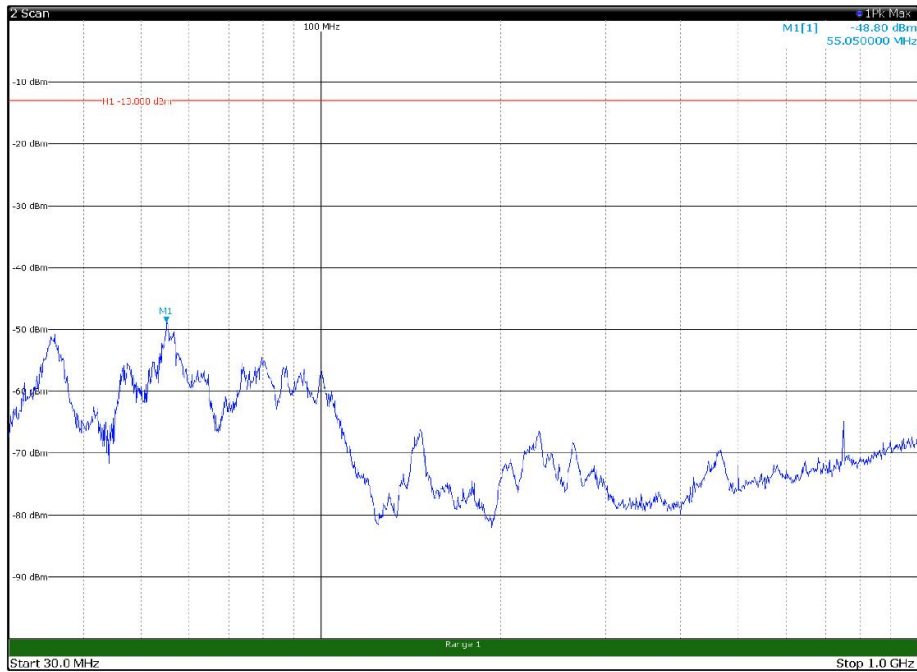

Channel: BOTTOM, Modulation: 256QAM,
 BW=15MHz, Range: 18GHz - 22.5GHz, Polarization: Horizontal

Channel: BOTTOM, Modulation: 256QAM,
 BW=15MHz, Range: 18GHz - 22.5GHz, Polarization: Vertical

Channel: MIDDLE, Modulation: 256QAM,
 BW=15MHz, Range: 30MHz - 1GHz, Polarization: Horizontal

Channel: MIDDLE, Modulation: 256QAM,
 BW=15MHz, Range: 30MHz - 1GHz, Polarization: Vertical

Channel: MIDDLE, Modulation: 256QAM,
 BW=15MHz, Range: 1GHz - 18GHz, Polarization: Horizontal

Channel: MIDDLE, Modulation: 256QAM,
 BW=15MHz, Range: 1GHz - 18GHz, Polarization: Vertical

Channel: MIDDLE, Modulation: 256QAM,
BW=15MHz, Range: 18GHz - 22.5GHz, Polarization: Horizontal

Channel: MIDDLE, Modulation: 256QAM,
BW=15MHz, Range: 18GHz - 22.5GHz, Polarization: Vertical

Channel: TOP, Modulation: 256QAM,
BW=15MHz, Range: 30MHz - 1GHz, Polarization: Horizontal

Channel: TOP, Modulation: 256QAM,
BW=15MHz, Range: 30MHz - 1GHz, Polarization: Vertical

Channel: TOP, Modulation: 256QAM,
BW=15MHz, Range: 1GHz - 18GHz, Polarization: Horizontal

Channel: TOP, Modulation: 256QAM,
BW=15MHz, Range: 1GHz - 18GHz, Polarization: Vertical