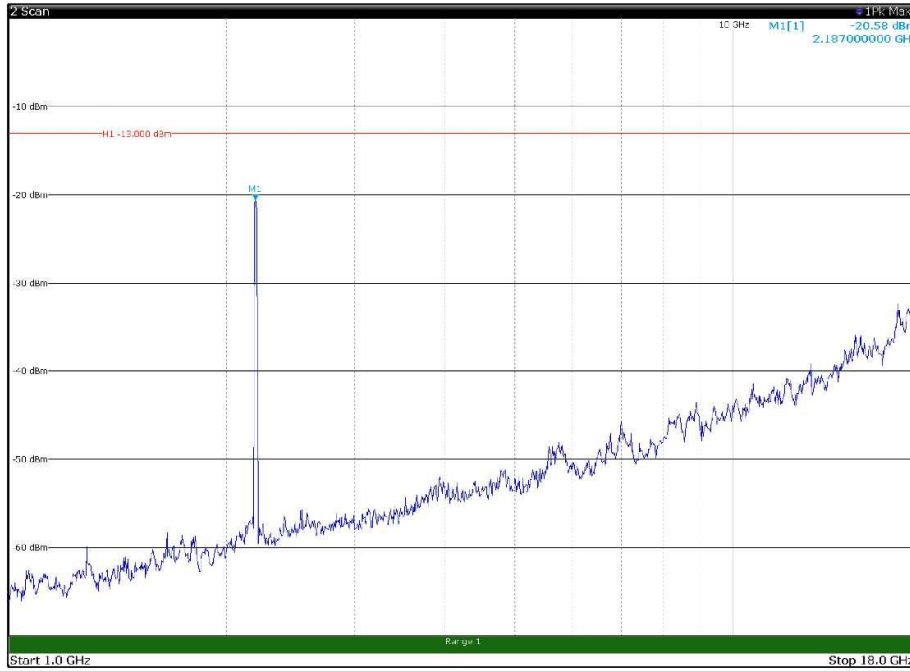

Channel: BOTTOM, Modulation: 64QAM,
BW=15MHz, Range: 18GHz - 22.5GHz, Polarization: Horizontal

Channel: BOTTOM, Modulation: 64QAM,
BW=15MHz, Range: 18GHz - 22.5GHz, Polarization: Vertical

Channel: MIDDLE, Modulation: 64QAM,
 BW=15MHz, Range: 30MHz - 1GHz, Polarization: Horizontal

Channel: MIDDLE, Modulation: 64QAM,
 BW=15MHz, Range: 30MHz - 1GHz, Polarization: Vertical

Channel: MIDDLE, Modulation: 64QAM,
BW=15MHz, Range: 1GHz - 18GHz, Polarization: Horizontal

Channel: MIDDLE, Modulation: 64QAM,
BW=15MHz, Range: 1GHz - 18GHz, Polarization: Vertical

Channel: MIDDLE, Modulation: 64QAM,
BW=15MHz, Range: 18GHz - 22.5GHz, Polarization: Horizontal

Channel: MIDDLE, Modulation: 64QAM,
BW=15MHz, Range: 18GHz - 22.5GHz, Polarization: Vertical

Channel: TOP, Modulation: 64QAM,
BW=15MHz, Range: 30MHz - 1GHz, Polarization: Horizontal

Channel: TOP, Modulation: 64QAM,
BW=15MHz, Range: 30MHz - 1GHz, Polarization: Vertical

Channel: TOP, Modulation: 64QAM,
 BW=15MHz, Range: 1GHz - 18GHz, Polarization: Horizontal

Channel: TOP, Modulation: 64QAM,
 BW=15MHz, Range: 1GHz - 18GHz, Polarization: Vertical