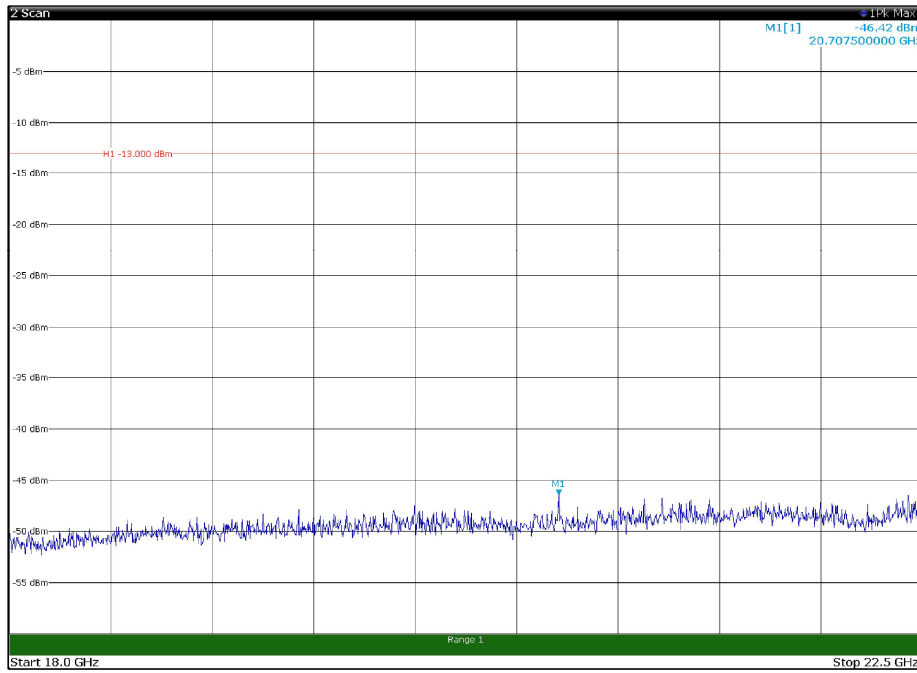

Channel: MIDDLE, Modulation: QPSK,
BW=20MHz, Range: 18GHz - 22.5GHz, Polarization: Horizontal

Channel: MIDDLE, Modulation: QPSK,
BW=20MHz, Range: 18GHz - 22.5GHz, Polarization: Vertical

Channel: MIDDLE, Modulation: 16QAM,
 BW=20MHz, Range: 30MHz - 1GHz, Polarization: Horizontal

Channel: MIDDLE, Modulation: 16QAM,
 BW=20MHz, Range: 30MHz - 1GHz, Polarization: Vertical

Channel: MIDDLE, Modulation: 16QAM,
BW=20MHz, Range: 1GHz - 18GHz, Polarization: Horizontal

Channel: MIDDLE, Modulation: 16QAM,
BW=20MHz, Range: 1GHz - 18GHz, Polarization: Vertical