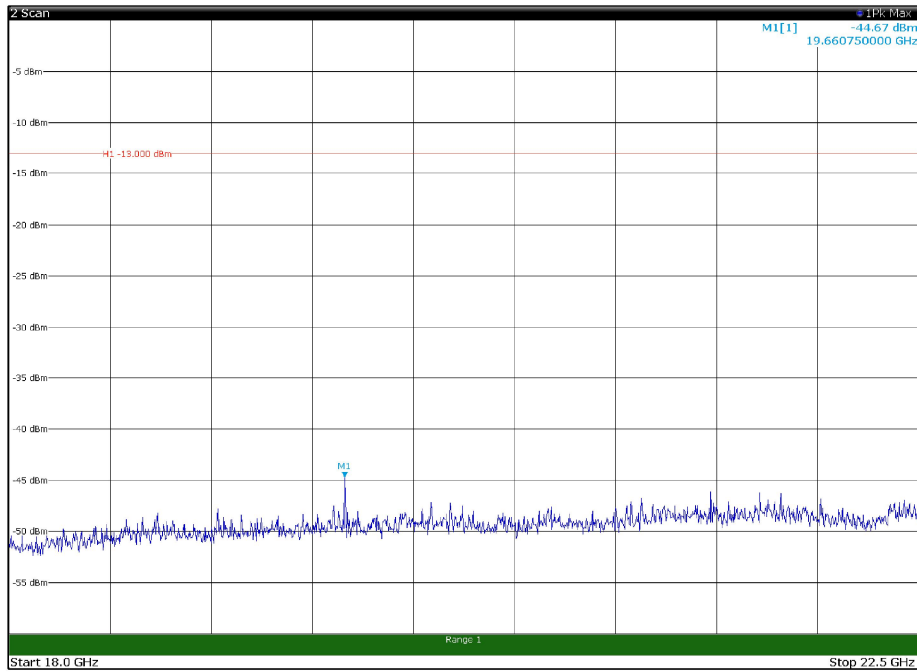

Channel: BOTTOM, Modulation: 256QAM,
 BW=15MHz, Range: 30MHz - 1GHz, Polarization: Vertical

Channel: BOTTOM, Modulation: 256QAM,
 BW=15MHz, Range: 1GHz - 18GHz, Polarization: Horizontal

Channel: BOTTOM, Modulation: 256QAM,
 BW=15MHz, Range: 1GHz - 18GHz, Polarization: Vertical

Channel: BOTTOM, Modulation: 256QAM,
 BW=15MHz, Range: 18GHz - 22.5GHz, Polarization: Horizontal

Channel: BOTTOM, Modulation: 256QAM,
 BW=15MHz, Range: 18GHz - 22.5GHz, Polarization: Vertical

Channel: MIDDLE, Modulation: 256QAM,
 BW=15MHz, Range: 30MHz - 1GHz, Polarization: Horizontal