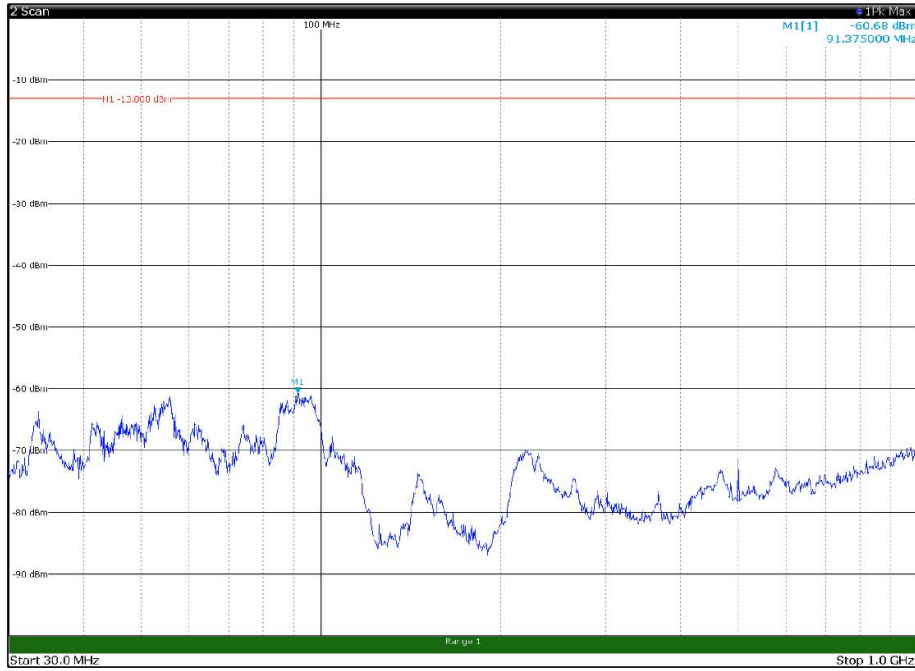

Channel: TOP, Modulation: 64QAM,
BW=15MHz, Range: 18GHz - 22.5GHz, Polarization: Horizontal

Channel: TOP, Modulation: 64QAM,
BW=15MHz, Range: 18GHz - 22.5GHz, Polarization: Vertical

Channel: BOTTOM, Modulation: 256QAM,
 BW=15MHz, Range: 30MHz - 1GHz, Polarization: Horizontal

Channel: BOTTOM, Modulation: 256QAM,
 BW=15MHz, Range: 30MHz - 1GHz, Polarization: Vertical

Channel: BOTTOM, Modulation: 256QAM,
 BW=15MHz, Range: 1GHz - 18GHz, Polarization: Horizontal

Channel: BOTTOM, Modulation: 256QAM,
 BW=15MHz, Range: 1GHz - 18GHz, Polarization: Vertical

Channel: BOTTOM, Modulation: 256QAM,
 BW=15MHz, Range: 18GHz - 22.5GHz, Polarization: Horizontal

Channel: BOTTOM, Modulation: 256QAM,
 BW=15MHz, Range: 18GHz - 22.5GHz, Polarization: Vertical

Channel: MIDDLE, Modulation: 256QAM,
 BW=15MHz, Range: 30MHz - 1GHz, Polarization: Horizontal

Channel: MIDDLE, Modulation: 256QAM,
 BW=15MHz, Range: 30MHz - 1GHz, Polarization: Vertical

Channel: MIDDLE, Modulation: 256QAM,
 BW=15MHz, Range: 1GHz - 18GHz, Polarization: Horizontal

Channel: MIDDLE, Modulation: 256QAM,
 BW=15MHz, Range: 1GHz - 18GHz, Polarization: Vertical