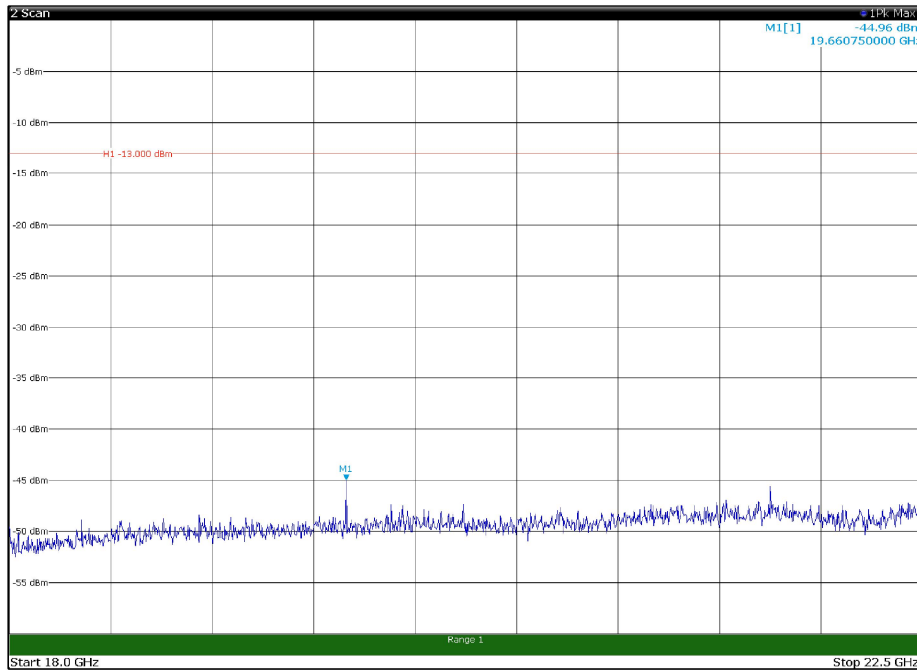

Channel: TOP, Modulation: 256QAM,
BW=15MHz, Range: 18GHz - 22.5GHz, Polarization: Horizontal

Channel: TOP, Modulation: 256QAM,
BW=15MHz, Range: 18GHz - 22.5GHz, Polarization: Vertical

Channel: MIDDLE, Modulation: QPSK,
 BW=20MHz, Range: 30MHz - 1GHz, Polarization: Horizontal

Channel: MIDDLE, Modulation: QPSK,
 BW=20MHz, Range: 30MHz - 1GHz, Polarization: Vertical

Channel: MIDDLE, Modulation: QPSK,
BW=20MHz, Range: 1GHz - 18GHz, Polarization: Horizontal

Channel: MIDDLE, Modulation: QPSK,
BW=20MHz, Range: 1GHz - 18GHz, Polarization: Vertical

Channel: MIDDLE, Modulation: QPSK,
BW=20MHz, Range: 18GHz - 22.5GHz, Polarization: Horizontal

Channel: MIDDLE, Modulation: QPSK,
BW=20MHz, Range: 18GHz - 22.5GHz, Polarization: Vertical

Channel: MIDDLE, Modulation: 16QAM,
 BW=20MHz, Range: 30MHz - 1GHz, Polarization: Horizontal