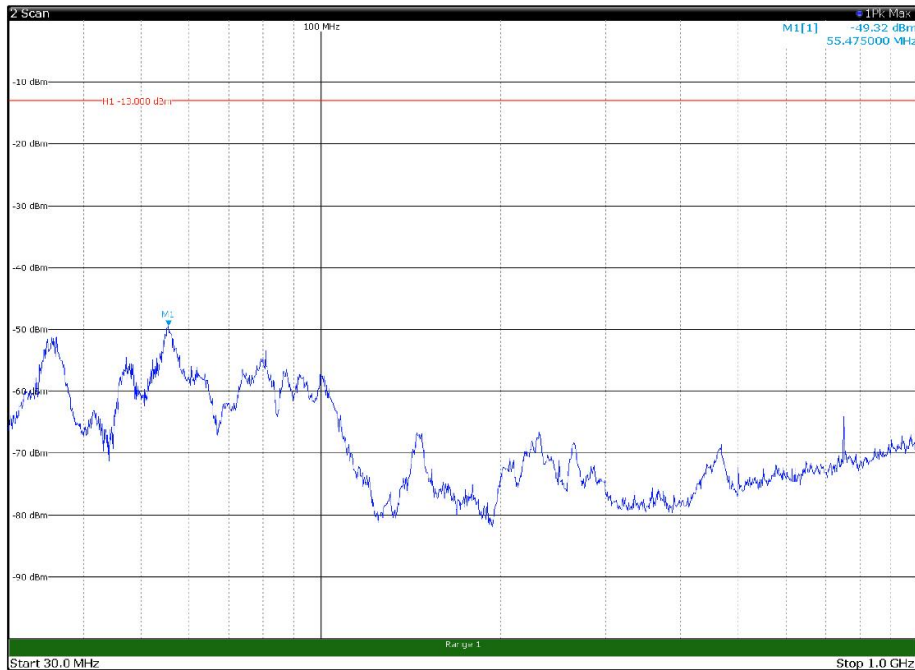

Channel: TOP, Modulation: 64QAM,
BW=15MHz, Range: 18GHz - 22.5GHz, Polarization: Horizontal

Channel: TOP, Modulation: 64QAM,
BW=15MHz, Range: 18GHz - 22.5GHz, Polarization: Vertical

Channel: BOTTOM, Modulation: 256QAM,
 BW=15MHz, Range: 30MHz - 1GHz, Polarization: Horizontal

Channel: BOTTOM, Modulation: 256QAM,
 BW=15MHz, Range: 30MHz - 1GHz, Polarization: Vertical

Channel: BOTTOM, Modulation: 256QAM,
 BW=15MHz, Range: 1GHz - 18GHz, Polarization: Horizontal

Channel: BOTTOM, Modulation: 256QAM,
 BW=15MHz, Range: 1GHz - 18GHz, Polarization: Vertical

Channel: BOTTOM, Modulation: 256QAM,
 BW=15MHz, Range: 18GHz - 22.5GHz, Polarization: Horizontal

Channel: BOTTOM, Modulation: 256QAM,
 BW=15MHz, Range: 18GHz - 22.5GHz, Polarization: Vertical

Channel: MIDDLE, Modulation: 256QAM,
 BW=15MHz, Range: 30MHz - 1GHz, Polarization: Horizontal

Channel: MIDDLE, Modulation: 256QAM,
 BW=15MHz, Range: 30MHz - 1GHz, Polarization: Vertical

Channel: MIDDLE, Modulation: 256QAM,
 BW=15MHz, Range: 1GHz - 18GHz, Polarization: Horizontal

Channel: MIDDLE, Modulation: 256QAM,
 BW=15MHz, Range: 1GHz - 18GHz, Polarization: Vertical