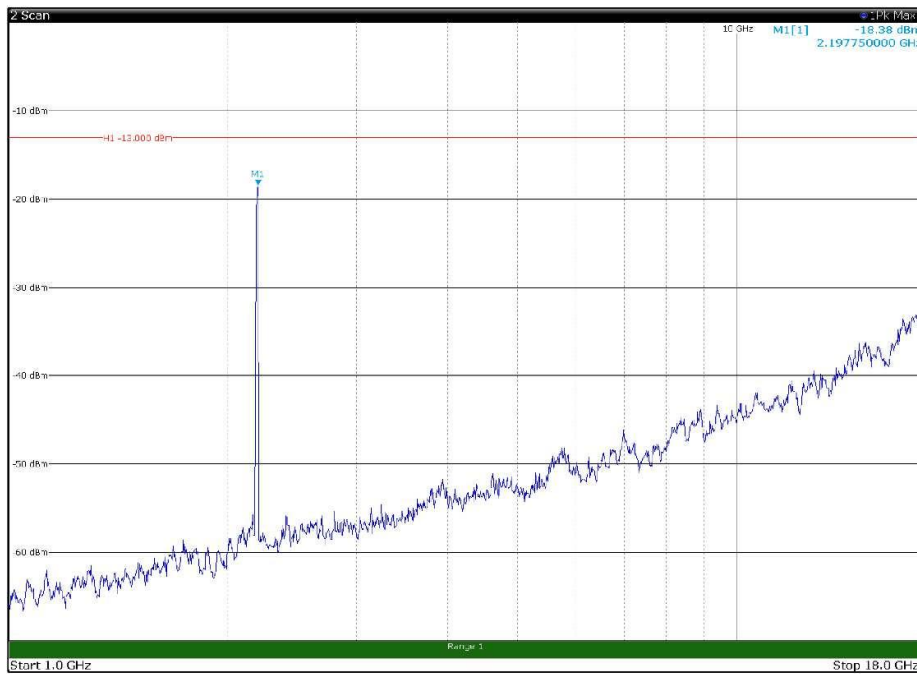

Channel: TOP, Modulation: 256QAM,
BW=15MHz, Range: 30MHz - 1GHz, Polarization: Vertical

Channel: TOP, Modulation: 256QAM,
BW=15MHz, Range: 1GHz - 18GHz, Polarization: Horizontal

Channel: TOP, Modulation: 256QAM,
BW=15MHz, Range: 1GHz - 18GHz, Polarization: Vertical

Channel: TOP, Modulation: 256QAM,
BW=15MHz, Range: 18GHz - 22.5GHz, Polarization: Horizontal

Channel: TOP, Modulation: 256QAM,
BW=15MHz, Range: 18GHz - 22.5GHz, Polarization: Vertical

Channel: MIDDLE, Modulation: QPSK,
 BW=20MHz, Range: 30MHz - 1GHz, Polarization: Horizontal

Channel: MIDDLE, Modulation: QPSK,
 BW=20MHz, Range: 30MHz - 1GHz, Polarization: Vertical

Channel: MIDDLE, Modulation: QPSK,
BW=20MHz, Range: 1GHz - 18GHz, Polarization: Horizontal

Channel: MIDDLE, Modulation: QPSK,
BW=20MHz, Range: 1GHz - 18GHz, Polarization: Vertical