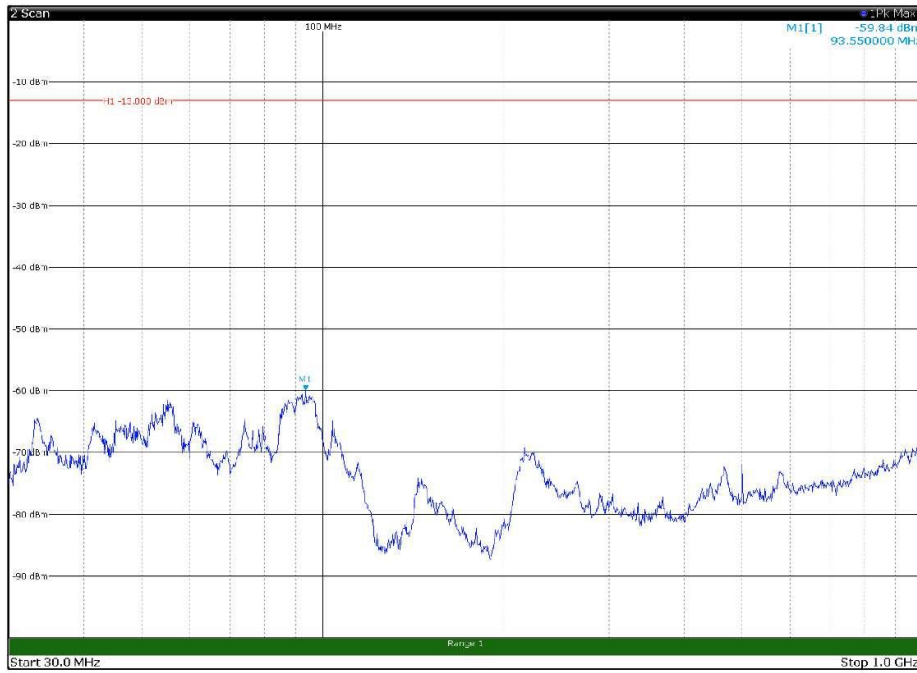

Channel: MIDDLE, Modulation: 256QAM,
BW=15MHz, Range: 18GHz - 22.5GHz, Polarization: Horizontal

Channel: MIDDLE, Modulation: 256QAM,
BW=15MHz, Range: 18GHz - 22.5GHz, Polarization: Vertical

Channel: TOP, Modulation: 256QAM,
BW=15MHz, Range: 30MHz - 1GHz, Polarization: Horizontal

Channel: TOP, Modulation: 256QAM,
BW=15MHz, Range: 30MHz - 1GHz, Polarization: Vertical

Channel: TOP, Modulation: 256QAM,
BW=15MHz, Range: 1GHz - 18GHz, Polarization: Horizontal

Channel: TOP, Modulation: 256QAM,
BW=15MHz, Range: 1GHz - 18GHz, Polarization: Vertical

Channel: TOP, Modulation: 256QAM,
BW=15MHz, Range: 18GHz - 22.5GHz, Polarization: Horizontal

Channel: TOP, Modulation: 256QAM,
BW=15MHz, Range: 18GHz - 22.5GHz, Polarization: Vertical

Channel: MIDDLE, Modulation: QPSK,
 BW=20MHz, Range: 30MHz - 1GHz, Polarization: Horizontal

Channel: MIDDLE, Modulation: QPSK,
 BW=20MHz, Range: 30MHz - 1GHz, Polarization: Vertical

Channel: MIDDLE, Modulation: QPSK,
BW=20MHz, Range: 1GHz - 18GHz, Polarization: Horizontal

Channel: MIDDLE, Modulation: QPSK,
BW=20MHz, Range: 1GHz - 18GHz, Polarization: Vertical