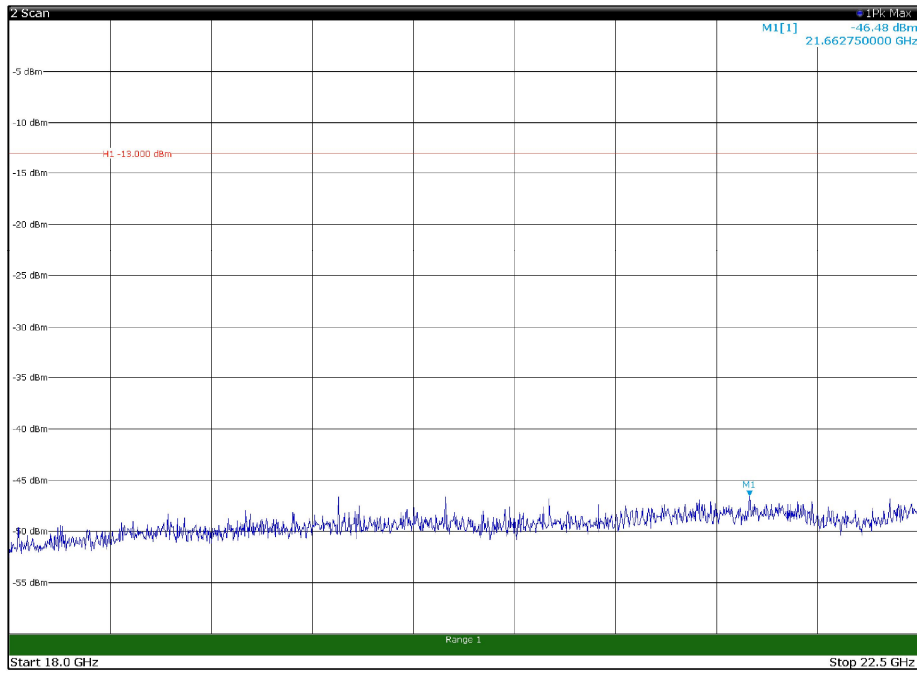

Channel: TOP, Modulation: 64QAM,
BW=15MHz, Range: 18GHz - 22.5GHz, Polarization: Horizontal

Channel: TOP, Modulation: 64QAM,
BW=15MHz, Range: 18GHz - 22.5GHz, Polarization: Vertical

Channel: BOTTOM, Modulation: 256QAM,
 BW=15MHz, Range: 30MHz - 1GHz, Polarization: Horizontal

Channel: BOTTOM, Modulation: 256QAM,
 BW=15MHz, Range: 30MHz - 1GHz, Polarization: Vertical

Channel: BOTTOM, Modulation: 256QAM,
 BW=15MHz, Range: 1GHz - 18GHz, Polarization: Horizontal

Channel: BOTTOM, Modulation: 256QAM,
 BW=15MHz, Range: 1GHz - 18GHz, Polarization: Vertical