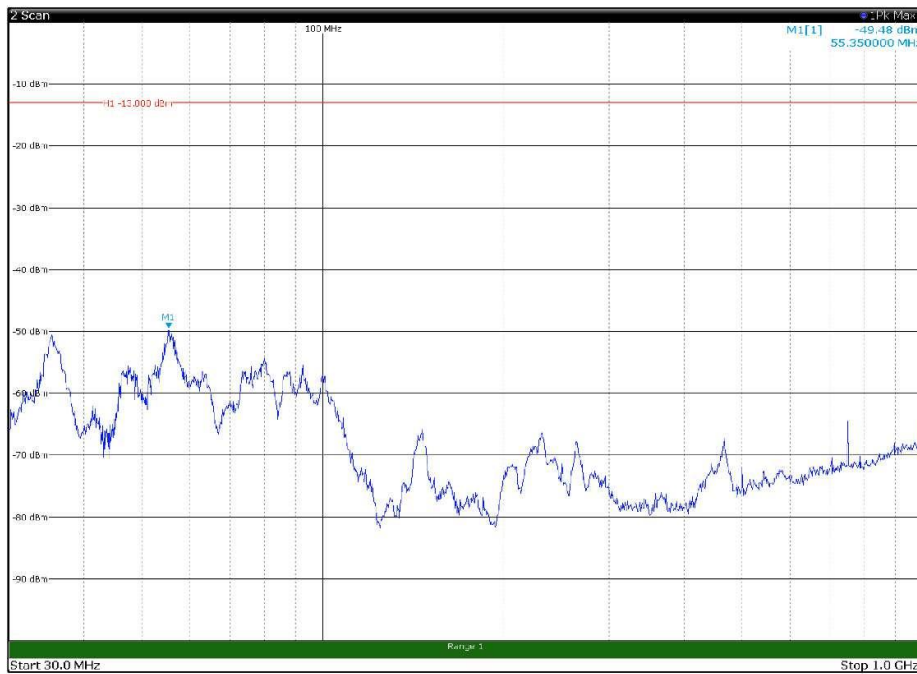

Channel: TOP, Modulation: 256QAM,
BW=15MHz, Range: 18GHz - 22.5GHz, Polarization: Horizontal

Channel: TOP, Modulation: 256QAM,
BW=15MHz, Range: 18GHz - 22.5GHz, Polarization: Vertical

Channel: MIDDLE, Modulation: QPSK,
 BW=20MHz, Range: 30MHz - 1GHz, Polarization: Horizontal

Channel: MIDDLE, Modulation: QPSK,
 BW=20MHz, Range: 30MHz - 1GHz, Polarization: Vertical

Channel: MIDDLE, Modulation: QPSK,
BW=20MHz, Range: 1GHz - 18GHz, Polarization: Horizontal

Channel: MIDDLE, Modulation: QPSK,
BW=20MHz, Range: 1GHz - 18GHz, Polarization: Vertical

Channel: MIDDLE, Modulation: QPSK,
BW=20MHz, Range: 18GHz - 22.5GHz, Polarization: Horizontal

Channel: MIDDLE, Modulation: QPSK,
BW=20MHz, Range: 18GHz - 22.5GHz, Polarization: Vertical

Channel: MIDDLE, Modulation: 16QAM,
 BW=20MHz, Range: 30MHz - 1GHz, Polarization: Horizontal

Channel: MIDDLE, Modulation: 16QAM,
 BW=20MHz, Range: 30MHz - 1GHz, Polarization: Vertical

Channel: MIDDLE, Modulation: 16QAM,
BW=20MHz, Range: 1GHz - 18GHz, Polarization: Horizontal

Channel: MIDDLE, Modulation: 16QAM,
BW=20MHz, Range: 1GHz - 18GHz, Polarization: Vertical