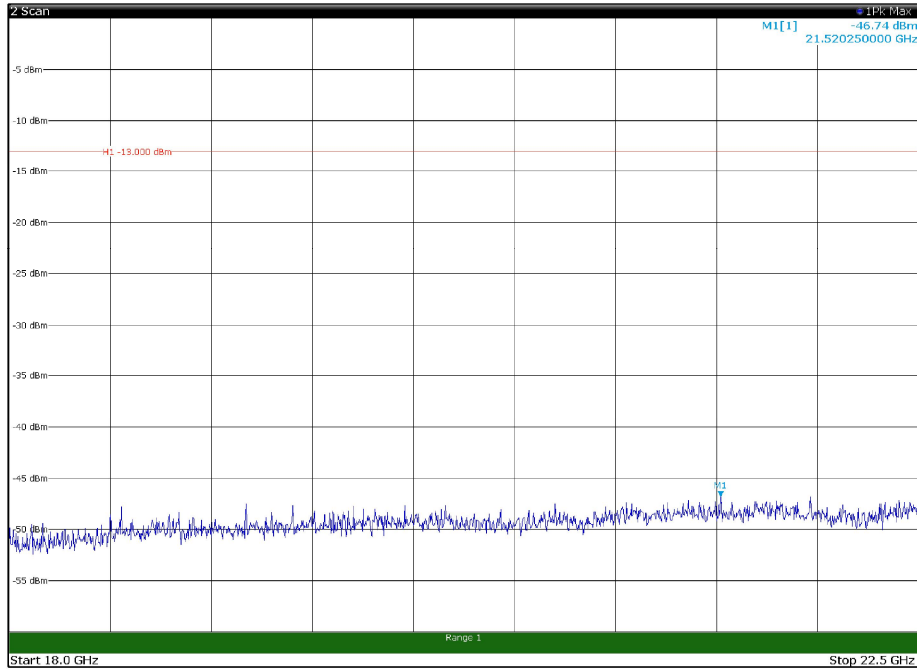

Channel: MIDDLE, Modulation: 256QAM,
BW=15MHz, Range: 1GHz - 18GHz, Polarization: Vertical

Channel: MIDDLE, Modulation: 256QAM,
BW=15MHz, Range: 18GHz - 22.5GHz, Polarization: Horizontal