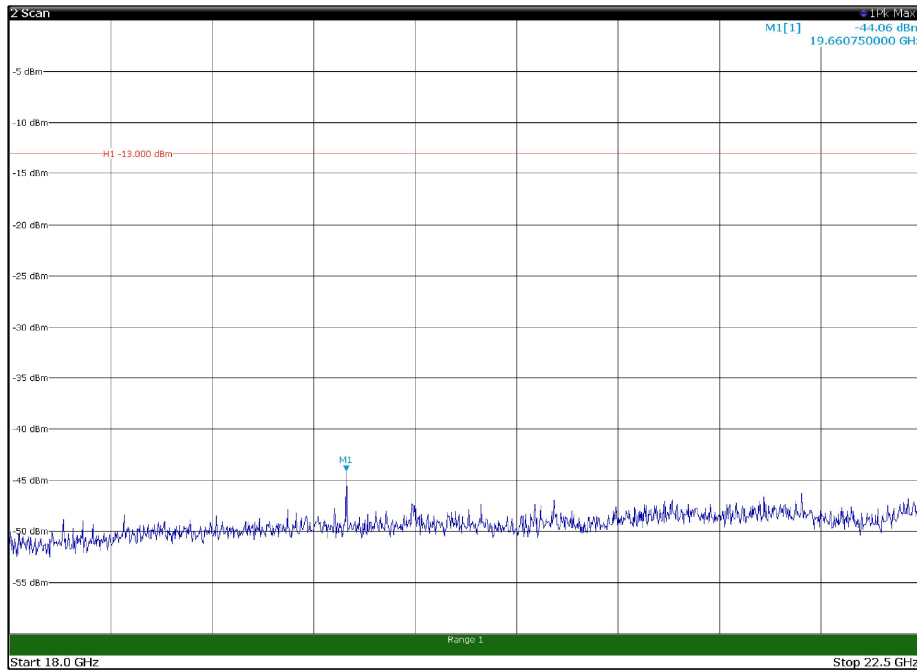

Channel: MIDDLE, Modulation: 16QAM,
 BW=20MHz, Range: 30MHz - 1GHz, Polarization: Vertical

Channel: MIDDLE, Modulation: 16QAM,
BW=20MHz, Range: 1GHz - 18GHz, Polarization: Horizontal

Channel: MIDDLE, Modulation: 16QAM,
BW=20MHz, Range: 1GHz - 18GHz, Polarization: Vertical

Channel: MIDDLE, Modulation: 16QAM,
BW=20MHz, Range: 18GHz - 22.5GHz, Polarization: Horizontal

Channel: MIDDLE, Modulation: 16QAM,
BW=20MHz, Range: 18GHz - 22.5GHz, Polarization: Vertical