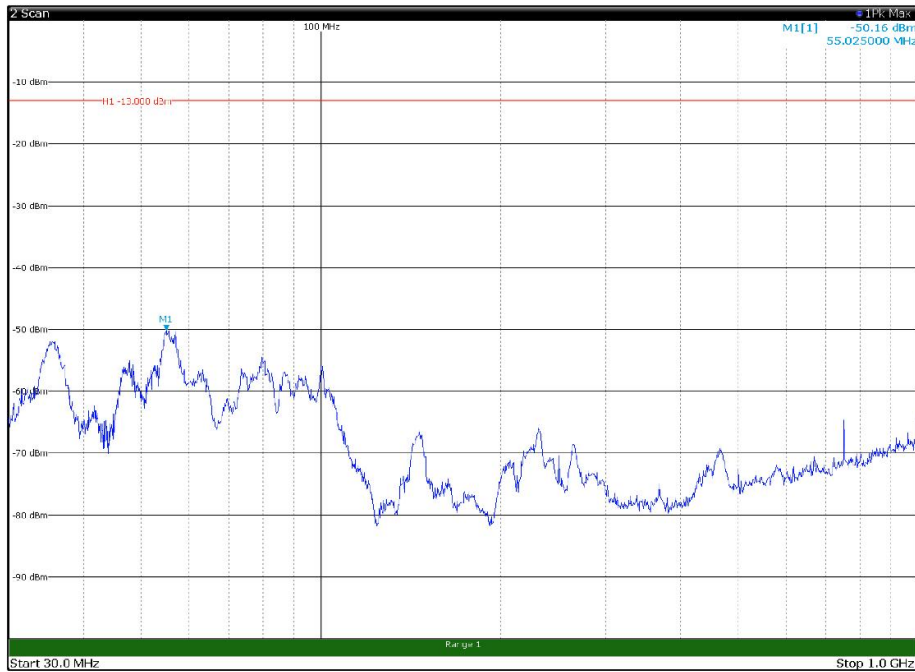

Channel: BOTTOM, Modulation: 64QAM,
BW=15MHz, Range: 18GHz - 22.5GHz, Polarization: Horizontal

Channel: BOTTOM, Modulation: 64QAM,
BW=15MHz, Range: 18GHz - 22.5GHz, Polarization: Vertical

Channel: MIDDLE, Modulation: 64QAM,
 BW=15MHz, Range: 30MHz - 1GHz, Polarization: Horizontal

Channel: MIDDLE, Modulation: 64QAM,
 BW=15MHz, Range: 30MHz - 1GHz, Polarization: Vertical

Channel: MIDDLE, Modulation: 64QAM,
BW=15MHz, Range: 1GHz - 18GHz, Polarization: Horizontal

Channel: MIDDLE, Modulation: 64QAM,
BW=15MHz, Range: 1GHz - 18GHz, Polarization: Vertical

Channel: MIDDLE, Modulation: 64QAM,
BW=15MHz, Range: 18GHz - 22.5GHz, Polarization: Horizontal

Channel: MIDDLE, Modulation: 64QAM,
BW=15MHz, Range: 18GHz - 22.5GHz, Polarization: Vertical

Channel: TOP, Modulation: 64QAM,
BW=15MHz, Range: 30MHz - 1GHz, Polarization: Horizontal

Channel: TOP, Modulation: 64QAM,
BW=15MHz, Range: 30MHz - 1GHz, Polarization: Vertical

Channel: TOP, Modulation: 64QAM,
 BW=15MHz, Range: 1GHz - 18GHz, Polarization: Horizontal

Channel: TOP, Modulation: 64QAM,
 BW=15MHz, Range: 1GHz - 18GHz, Polarization: Vertical