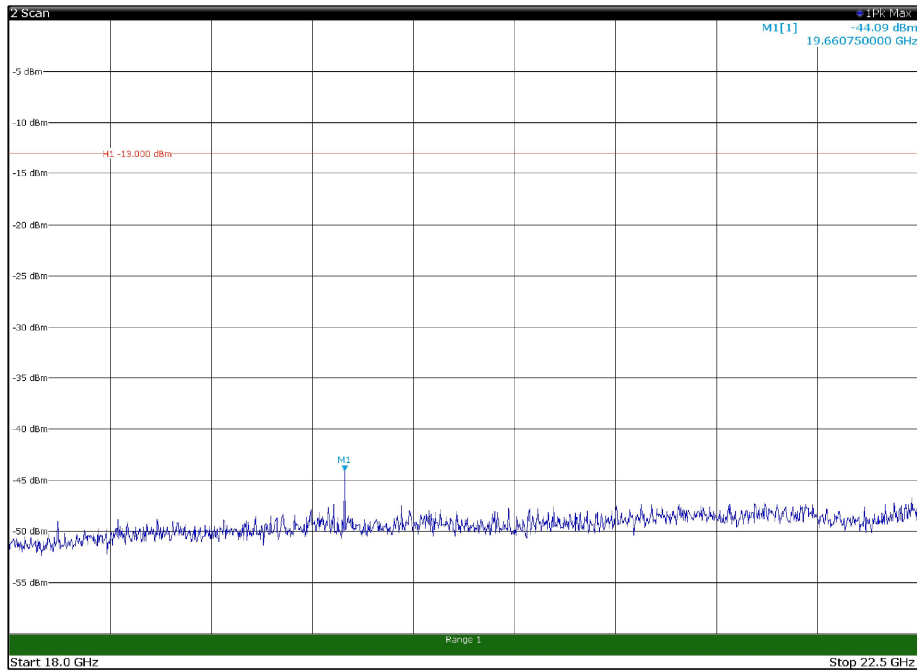

Channel: MIDDLE, Modulation: 256QAM,
 BW=15MHz, Range: 30MHz - 1GHz, Polarization: Vertical

Channel: MIDDLE, Modulation: 256QAM,
 BW=15MHz, Range: 1GHz - 18GHz, Polarization: Horizontal

Channel: MIDDLE, Modulation: 256QAM,
 BW=15MHz, Range: 1GHz - 18GHz, Polarization: Vertical

Channel: MIDDLE, Modulation: 256QAM,
BW=15MHz, Range: 18GHz - 22.5GHz, Polarization: Horizontal

Channel: MIDDLE, Modulation: 256QAM,
BW=15MHz, Range: 18GHz - 22.5GHz, Polarization: Vertical

Channel: TOP, Modulation: 256QAM,
BW=15MHz, Range: 30MHz - 1GHz, Polarization: Horizontal