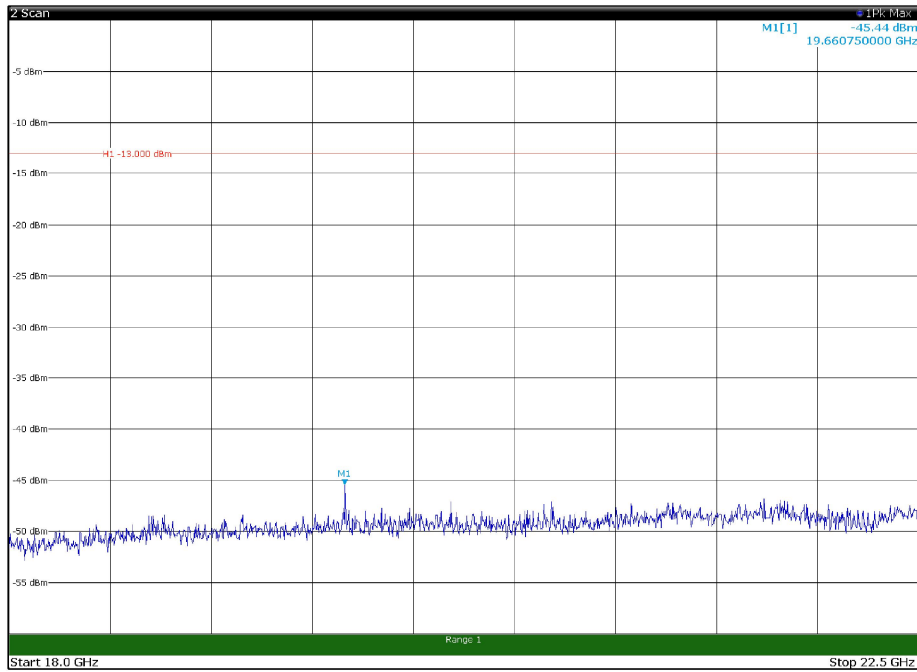

Channel: TOP, Modulation: 256QAM,
BW=15MHz, Range: 30MHz - 1GHz, Polarization: Vertical

Channel: TOP, Modulation: 256QAM,
BW=15MHz, Range: 1GHz - 18GHz, Polarization: Horizontal

Channel: TOP, Modulation: 256QAM,
BW=15MHz, Range: 1GHz - 18GHz, Polarization: Vertical

Channel: TOP, Modulation: 256QAM,
BW=15MHz, Range: 18GHz - 22.5GHz, Polarization: Horizontal

Channel: TOP, Modulation: 256QAM,
BW=15MHz, Range: 18GHz - 22.5GHz, Polarization: Vertical

Channel: MIDDLE, Modulation: QPSK,
 BW=20MHz, Range: 30MHz - 1GHz, Polarization: Horizontal