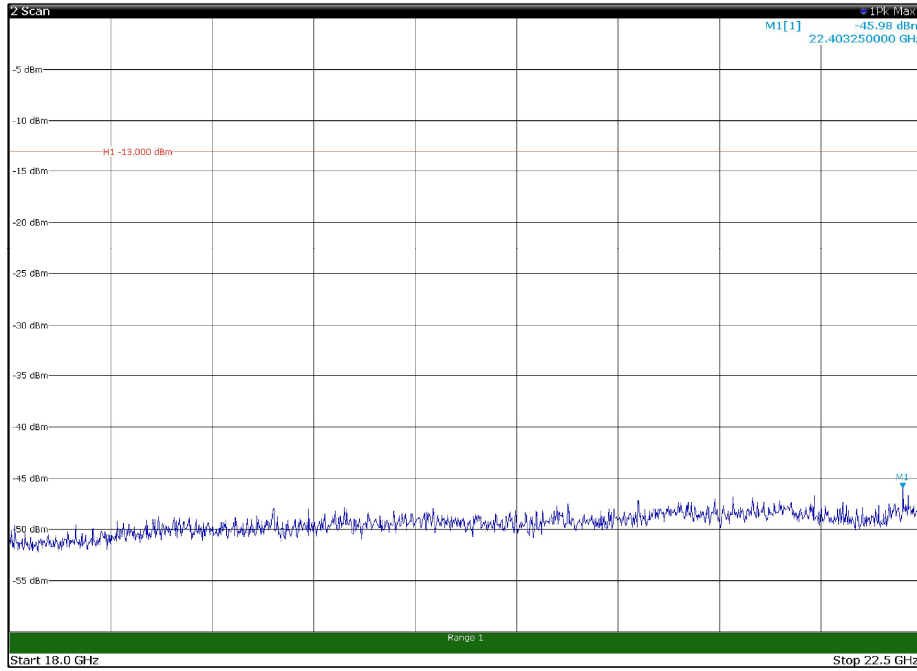

Channel: MIDDLE, Modulation: QPSK,
BW=20MHz, Range: 1GHz - 18GHz, Polarization: Vertical

Channel: MIDDLE, Modulation: QPSK,
BW=20MHz, Range: 18GHz - 22.5GHz, Polarization: Horizontal