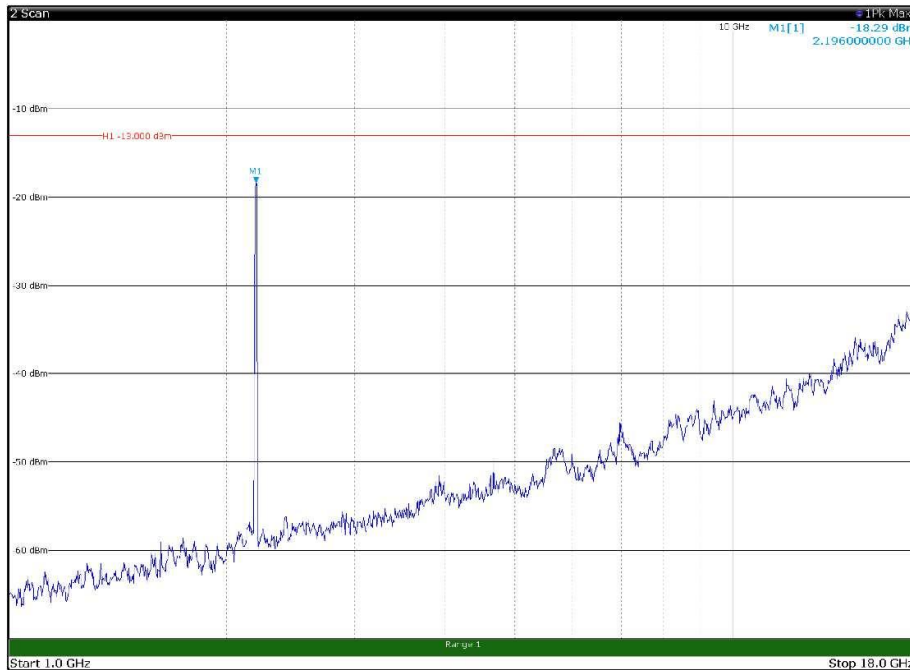

Channel: MIDDLE, Modulation: 64QAM,
 BW=15MHz, Range: 30MHz - 1GHz, Polarization: Vertical

Channel: MIDDLE, Modulation: 64QAM,
BW=15MHz, Range: 1GHz - 18GHz, Polarization: Horizontal

Channel: MIDDLE, Modulation: 64QAM,
BW=15MHz, Range: 1GHz - 18GHz, Polarization: Vertical

Channel: MIDDLE, Modulation: 64QAM,
BW=15MHz, Range: 18GHz - 22.5GHz, Polarization: Horizontal

Channel: MIDDLE, Modulation: 64QAM,
BW=15MHz, Range: 18GHz - 22.5GHz, Polarization: Vertical

Channel: TOP, Modulation: 64QAM,
BW=15MHz, Range: 30MHz - 1GHz, Polarization: Horizontal

Channel: TOP, Modulation: 64QAM,
BW=15MHz, Range: 30MHz - 1GHz, Polarization: Vertical

Channel: TOP, Modulation: 64QAM,
 BW=15MHz, Range: 1GHz - 18GHz, Polarization: Horizontal

Channel: TOP, Modulation: 64QAM,
 BW=15MHz, Range: 1GHz - 18GHz, Polarization: Vertical

Channel: TOP, Modulation: 64QAM,
BW=15MHz, Range: 18GHz - 22.5GHz, Polarization: Horizontal

Channel: TOP, Modulation: 64QAM,
BW=15MHz, Range: 18GHz - 22.5GHz, Polarization: Vertical

Channel: BOTTOM, Modulation: 256QAM,
 BW=15MHz, Range: 30MHz - 1GHz, Polarization: Horizontal