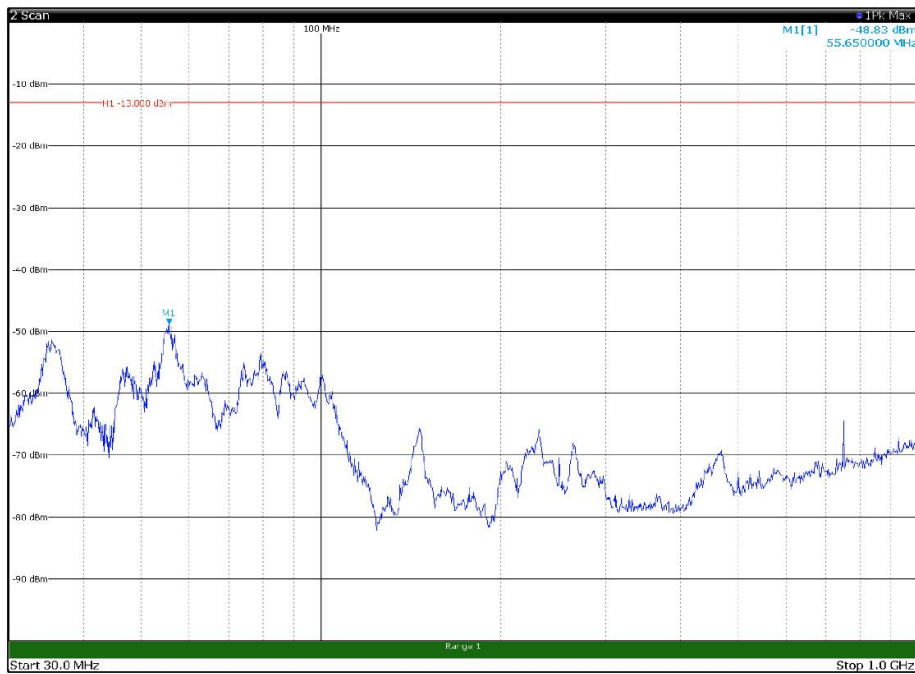

Channel: MIDDLE, Modulation: 64QAM,
BW=15MHz, Range: 18GHz - 22.5GHz, Polarization: Horizontal

Channel: MIDDLE, Modulation: 64QAM,
BW=15MHz, Range: 18GHz - 22.5GHz, Polarization: Vertical

Channel: TOP, Modulation: 64QAM,
BW=15MHz, Range: 30MHz - 1GHz, Polarization: Horizontal

Channel: TOP, Modulation: 64QAM,
BW=15MHz, Range: 30MHz - 1GHz, Polarization: Vertical

Channel: TOP, Modulation: 64QAM,
 BW=15MHz, Range: 1GHz - 18GHz, Polarization: Horizontal

Channel: TOP, Modulation: 64QAM,
 BW=15MHz, Range: 1GHz - 18GHz, Polarization: Vertical

Channel: TOP, Modulation: 64QAM,
BW=15MHz, Range: 18GHz - 22.5GHz, Polarization: Horizontal

Channel: TOP, Modulation: 64QAM,
BW=15MHz, Range: 18GHz - 22.5GHz, Polarization: Vertical

Channel: BOTTOM, Modulation: 256QAM,
 BW=15MHz, Range: 30MHz - 1GHz, Polarization: Horizontal

Channel: BOTTOM, Modulation: 256QAM,
 BW=15MHz, Range: 30MHz - 1GHz, Polarization: Vertical

Channel: BOTTOM, Modulation: 256QAM,
 BW=15MHz, Range: 1GHz - 18GHz, Polarization: Horizontal

Channel: BOTTOM, Modulation: 256QAM,
 BW=15MHz, Range: 1GHz - 18GHz, Polarization: Vertical