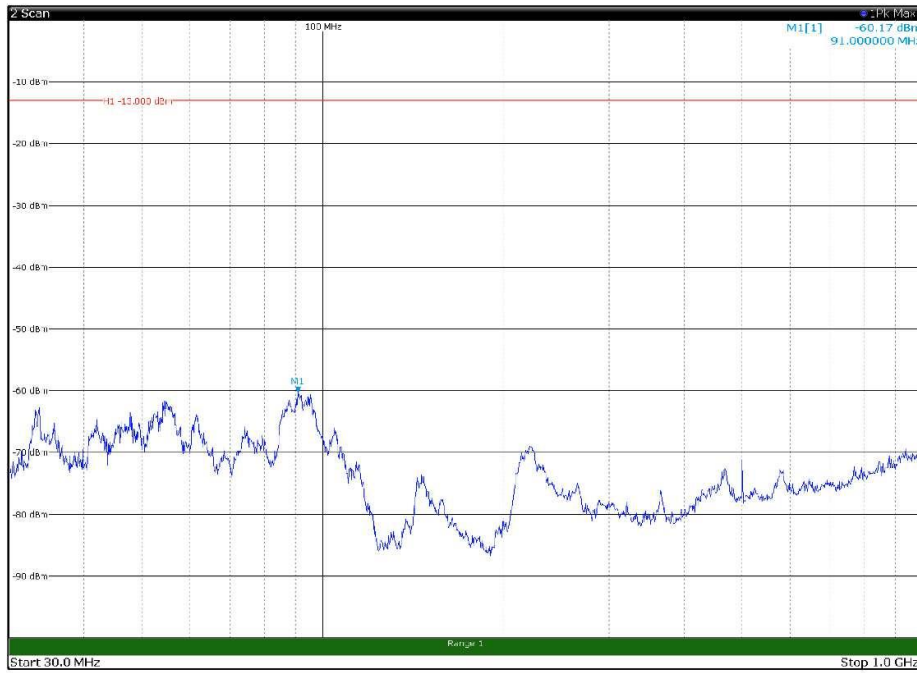

Channel: TOP, Modulation: 256QAM,
BW=15MHz, Range: 18GHz - 22.5GHz, Polarization: Horizontal

Channel: TOP, Modulation: 256QAM,
BW=15MHz, Range: 18GHz - 22.5GHz, Polarization: Vertical

Channel: MIDDLE, Modulation: QPSK,
 BW=20MHz, Range: 30MHz - 1GHz, Polarization: Horizontal

Channel: MIDDLE, Modulation: QPSK,
 BW=20MHz, Range: 30MHz - 1GHz, Polarization: Vertical

Channel: MIDDLE, Modulation: QPSK,
BW=20MHz, Range: 1GHz - 18GHz, Polarization: Horizontal

Channel: MIDDLE, Modulation: QPSK,
BW=20MHz, Range: 1GHz - 18GHz, Polarization: Vertical

Channel: MIDDLE, Modulation: QPSK,
BW=20MHz, Range: 18GHz - 22.5GHz, Polarization: Horizontal

Channel: MIDDLE, Modulation: QPSK,
BW=20MHz, Range: 18GHz - 22.5GHz, Polarization: Vertical

Channel: MIDDLE, Modulation: 16QAM,
 BW=20MHz, Range: 30MHz - 1GHz, Polarization: Horizontal

Channel: MIDDLE, Modulation: 16QAM,
 BW=20MHz, Range: 30MHz - 1GHz, Polarization: Vertical

Channel: MIDDLE, Modulation: 16QAM,
BW=20MHz, Range: 1GHz - 18GHz, Polarization: Horizontal

Channel: MIDDLE, Modulation: 16QAM,
BW=20MHz, Range: 1GHz - 18GHz, Polarization: Vertical