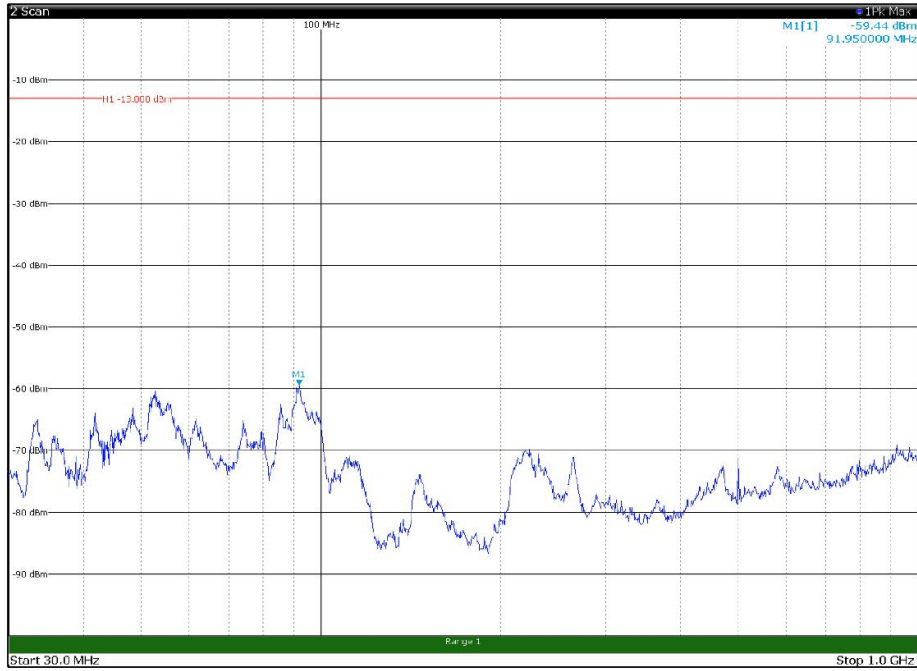

Channel: BOTTOM, Modulation: 256QAM,
 BW=15MHz, Range: 18GHz - 22.5GHz, Polarization: Horizontal

Channel: BOTTOM, Modulation: 256QAM,
 BW=15MHz, Range: 18GHz - 22.5GHz, Polarization: Vertical

Channel: MIDDLE, Modulation: 256QAM,
 BW=15MHz, Range: 30MHz - 1GHz, Polarization: Horizontal

Channel: MIDDLE, Modulation: 256QAM,
 BW=15MHz, Range: 30MHz - 1GHz, Polarization: Vertical

Channel: MIDDLE, Modulation: 256QAM,
 BW=15MHz, Range: 1GHz - 18GHz, Polarization: Horizontal

Channel: MIDDLE, Modulation: 256QAM,
 BW=15MHz, Range: 1GHz - 18GHz, Polarization: Vertical

Channel: MIDDLE, Modulation: 256QAM,
BW=15MHz, Range: 18GHz - 22.5GHz, Polarization: Horizontal

Channel: MIDDLE, Modulation: 256QAM,
BW=15MHz, Range: 18GHz - 22.5GHz, Polarization: Vertical

Channel: TOP, Modulation: 256QAM,
BW=15MHz, Range: 30MHz - 1GHz, Polarization: Horizontal

Channel: TOP, Modulation: 256QAM,
BW=15MHz, Range: 30MHz - 1GHz, Polarization: Vertical

Channel: TOP, Modulation: 256QAM,
BW=15MHz, Range: 1GHz - 18GHz, Polarization: Horizontal

Channel: TOP, Modulation: 256QAM,
BW=15MHz, Range: 1GHz - 18GHz, Polarization: Vertical