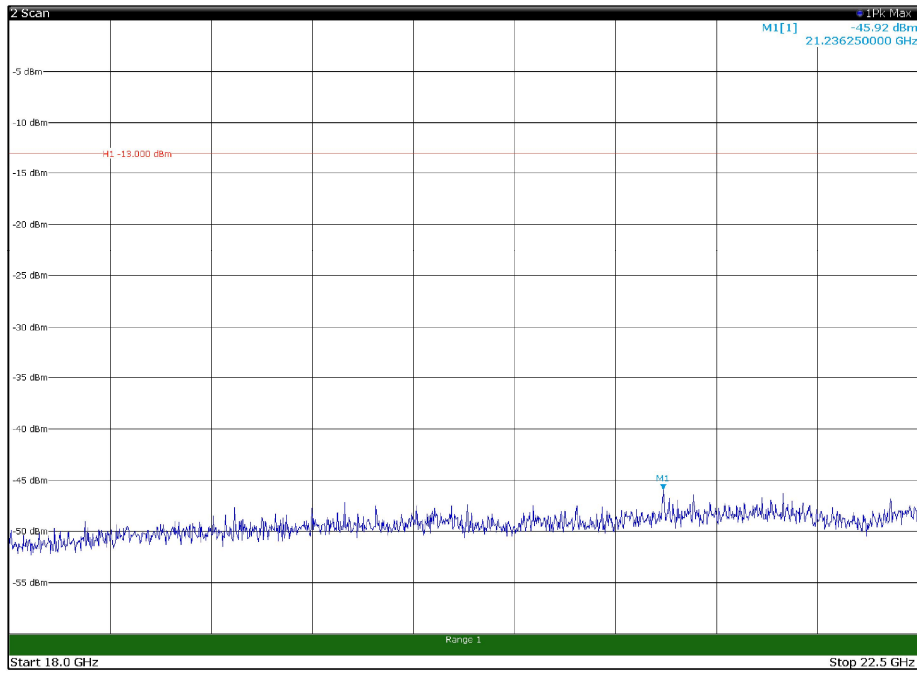

Channel: TOP, Modulation: 256QAM,
BW=10MHz, Range: 1GHz - 18GHz, Polarization: Vertical

Channel: TOP, Modulation: 256QAM,
BW=10MHz, Range: 18GHz - 22.5GHz, Polarization: Horizontal

Channel: TOP, Modulation: 256QAM,
BW=10MHz, Range: 18GHz - 22.5GHz, Polarization: Vertical

Channel: BOTTOM, Modulation: QPSK,
BW=15MHz, Range: 30MHz - 1GHz, Polarization: Horizontal

Channel: BOTTOM, Modulation: QPSK,
BW=15MHz, Range: 30MHz - 1GHz, Polarization: Vertical

Channel: BOTTOM, Modulation: QPSK,
 BW=15MHz, Range: 1GHz - 18GHz, Polarization: Horizontal

Channel: BOTTOM, Modulation: QPSK,
 BW=15MHz, Range: 1GHz - 18GHz, Polarization: Vertical

Channel: BOTTOM, Modulation: QPSK,
BW=15MHz, Range: 18GHz - 22.5GHz, Polarization: Horizontal

Channel: BOTTOM, Modulation: QPSK,
BW=15MHz, Range: 18GHz - 22.5GHz, Polarization: Vertical