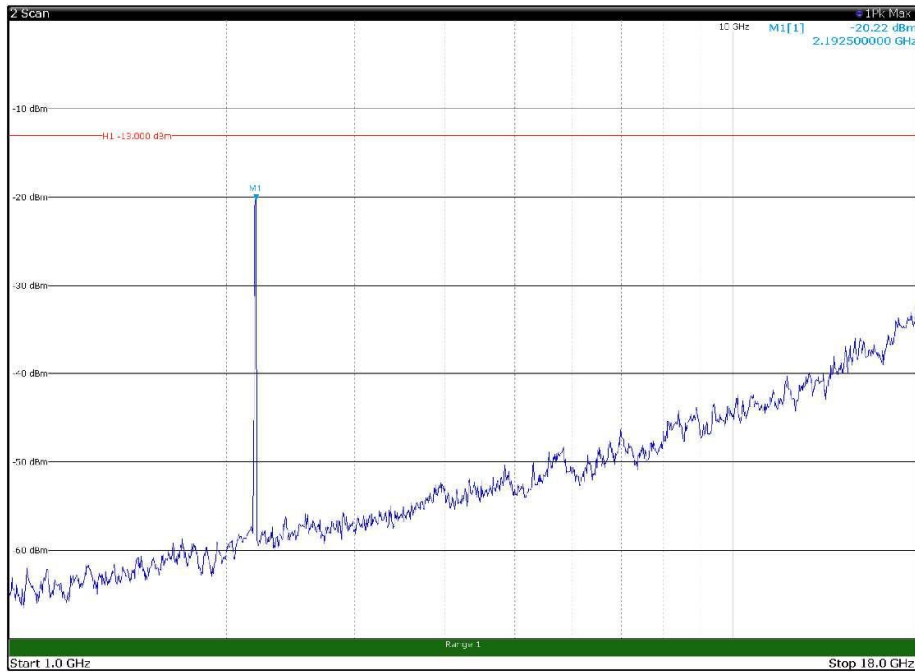

Channel: TOP, Modulation: 256QAM,
BW=10MHz, Range: 30MHz - 1GHz, Polarization: Horizontal

Channel: TOP, Modulation: 256QAM,
BW=10MHz, Range: 30MHz - 1GHz, Polarization: Vertical

Channel: TOP, Modulation: 256QAM,
BW=10MHz, Range: 1GHz - 18GHz, Polarization: Horizontal

Channel: TOP, Modulation: 256QAM,
BW=10MHz, Range: 1GHz - 18GHz, Polarization: Vertical

Channel: TOP, Modulation: 256QAM,
BW=10MHz, Range: 18GHz - 22.5GHz, Polarization: Horizontal

Channel: TOP, Modulation: 256QAM,
BW=10MHz, Range: 18GHz - 22.5GHz, Polarization: Vertical

Channel: BOTTOM, Modulation: QPSK,
BW=15MHz, Range: 30MHz - 1GHz, Polarization: Horizontal

Channel: BOTTOM, Modulation: QPSK,
BW=15MHz, Range: 30MHz - 1GHz, Polarization: Vertical

Channel: BOTTOM, Modulation: QPSK,
 BW=15MHz, Range: 1GHz - 18GHz, Polarization: Horizontal

Channel: BOTTOM, Modulation: QPSK,
 BW=15MHz, Range: 1GHz - 18GHz, Polarization: Vertical

Channel: BOTTOM, Modulation: QPSK,
BW=15MHz, Range: 18GHz - 22.5GHz, Polarization: Horizontal

Channel: BOTTOM, Modulation: QPSK,
BW=15MHz, Range: 18GHz - 22.5GHz, Polarization: Vertical