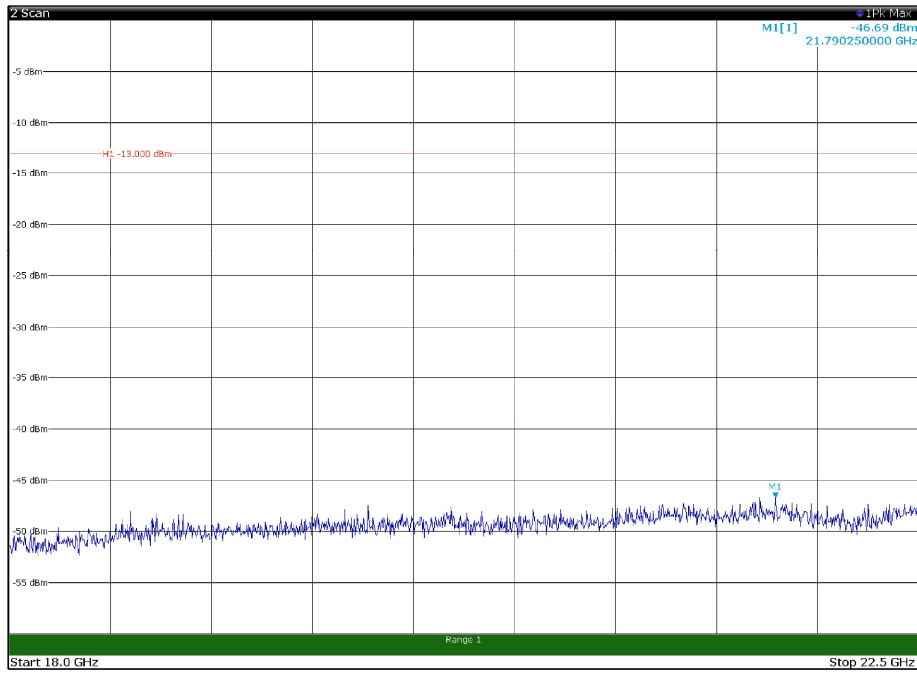

Channel: BOTTOM, Modulation: 16QAM,
BW=15MHz, Range: 1GHz - 18GHz, Polarization: Vertical

Channel: BOTTOM, Modulation: 16QAM,
BW=15MHz, Range: 18GHz - 22.5GHz, Polarization: Horizontal

Channel: BOTTOM, Modulation: 16QAM,
BW=15MHz, Range: 18GHz - 22.5GHz, Polarization: Vertical

Channel: MIDDLE, Modulation: 16QAM,
 BW=15MHz, Range: 30MHz - 1GHz, Polarization: Horizontal

Channel: MIDDLE, Modulation: 16QAM,
 BW=15MHz, Range: 30MHz - 1GHz, Polarization: Vertical

Channel: MIDDLE, Modulation: 16QAM,
 BW=15MHz, Range: 1GHz - 18GHz, Polarization: Horizontal

Channel: MIDDLE, Modulation: 16QAM,
 BW=15MHz, Range: 1GHz - 18GHz, Polarization: Vertical

Channel: MIDDLE, Modulation: 16QAM,
BW=15MHz, Range: 18GHz - 22.5GHz, Polarization: Horizontal

Channel: MIDDLE, Modulation: 16QAM,
BW=15MHz, Range: 18GHz - 22.5GHz, Polarization: Vertical