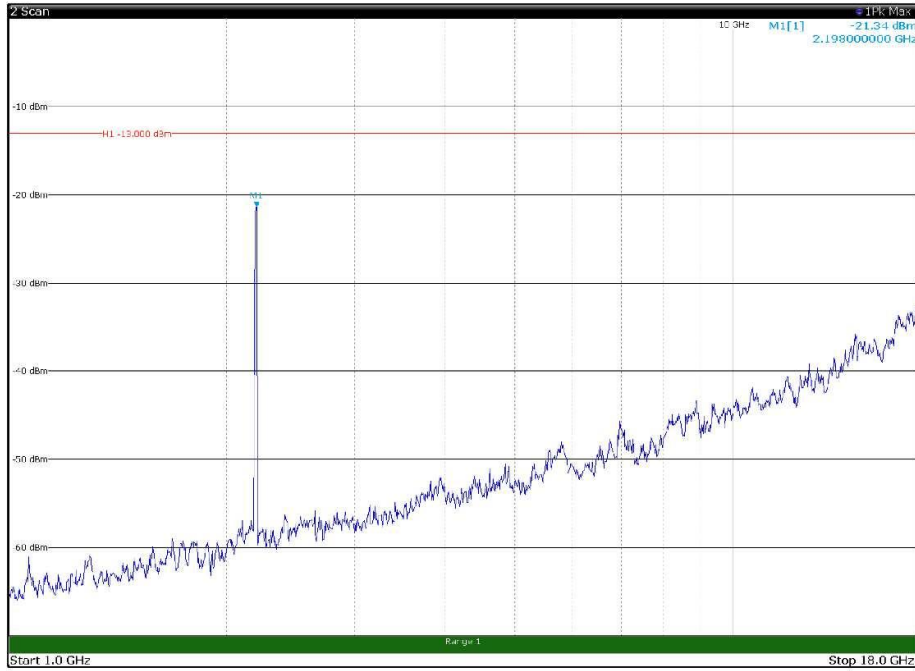

Channel: MIDDLE, Modulation: QPSK,
BW=15MHz, Range: 30MHz - 1GHz, Polarization: Horizontal

Channel: MIDDLE, Modulation: QPSK,
BW=15MHz, Range: 30MHz - 1GHz, Polarization: Vertical

Channel: MIDDLE, Modulation: QPSK,
 BW=15MHz, Range: 1GHz - 18GHz, Polarization: Horizontal

Channel: MIDDLE, Modulation: QPSK,
 BW=15MHz, Range: 1GHz - 18GHz, Polarization: Vertical

Channel: MIDDLE, Modulation: QPSK,
BW=15MHz, Range: 18GHz - 22.5GHz, Polarization: Horizontal

Channel: MIDDLE, Modulation: QPSK,
BW=15MHz, Range: 18GHz - 22.5GHz, Polarization: Vertical

Channel: TOP, Modulation: QPSK,
BW=15MHz, Range: 30MHz - 1GHz, Polarization: Horizontal

Channel: TOP, Modulation: QPSK,
BW=15MHz, Range: 30MHz - 1GHz, Polarization: Vertical

Channel: TOP, Modulation: QPSK,
 BW=15MHz, Range: 1GHz - 18GHz, Polarization: Horizontal

Channel: TOP, Modulation: QPSK,
 BW=15MHz, Range: 1GHz - 18GHz, Polarization: Vertical

Channel: TOP, Modulation: QPSK,
BW=15MHz, Range: 18GHz - 22.5GHz, Polarization: Horizontal

Channel: TOP, Modulation: QPSK,
BW=15MHz, Range: 18GHz - 22.5GHz, Polarization: Vertical