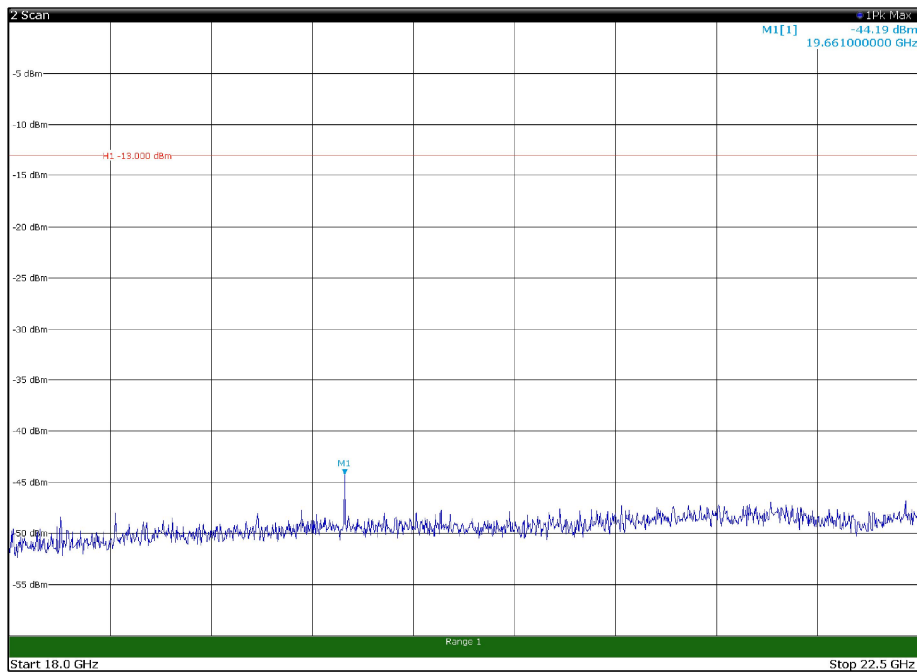

Channel: BOTTOM, Modulation: 16QAM,
BW=15MHz, Range: 1GHz - 18GHz, Polarization: Vertical

Channel: BOTTOM, Modulation: 16QAM,
BW=15MHz, Range: 18GHz - 22.5GHz, Polarization: Horizontal

Channel: BOTTOM, Modulation: 16QAM,
BW=15MHz, Range: 18GHz - 22.5GHz, Polarization: Vertical

Channel: MIDDLE, Modulation: 16QAM,
 BW=15MHz, Range: 30MHz - 1GHz, Polarization: Horizontal

Channel: MIDDLE, Modulation: 16QAM,
 BW=15MHz, Range: 30MHz - 1GHz, Polarization: Vertical

Channel: MIDDLE, Modulation: 16QAM,
 BW=15MHz, Range: 1GHz - 18GHz, Polarization: Horizontal

Channel: MIDDLE, Modulation: 16QAM,
 BW=15MHz, Range: 1GHz - 18GHz, Polarization: Vertical

Channel: MIDDLE, Modulation: 16QAM,
BW=15MHz, Range: 18GHz - 22.5GHz, Polarization: Horizontal

Channel: MIDDLE, Modulation: 16QAM,
BW=15MHz, Range: 18GHz - 22.5GHz, Polarization: Vertical