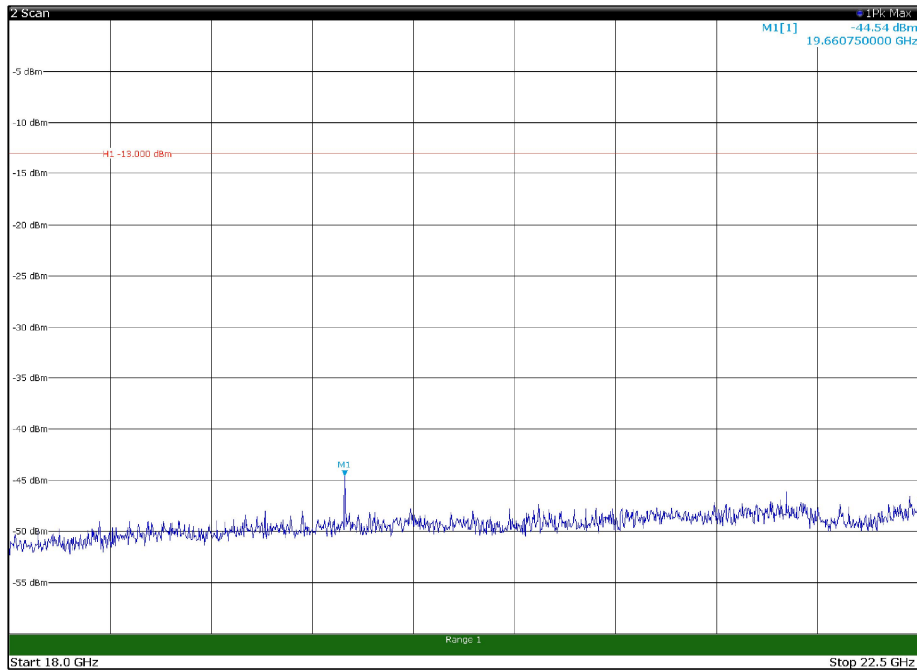

Channel: MIDDLE, Modulation: QPSK,
 BW=15MHz, Range: 1GHz - 18GHz, Polarization: Vertical

Channel: MIDDLE, Modulation: QPSK,
BW=15MHz, Range: 18GHz - 22.5GHz, Polarization: Horizontal

Channel: MIDDLE, Modulation: QPSK,
BW=15MHz, Range: 18GHz - 22.5GHz, Polarization: Vertical

Channel: TOP, Modulation: QPSK,
BW=15MHz, Range: 30MHz - 1GHz, Polarization: Horizontal

Channel: TOP, Modulation: QPSK,
BW=15MHz, Range: 30MHz - 1GHz, Polarization: Vertical

Channel: TOP, Modulation: QPSK,
 BW=15MHz, Range: 1GHz - 18GHz, Polarization: Horizontal

Channel: TOP, Modulation: QPSK,
 BW=15MHz, Range: 1GHz - 18GHz, Polarization: Vertical

Channel: TOP, Modulation: QPSK,
BW=15MHz, Range: 18GHz - 22.5GHz, Polarization: Horizontal

Channel: TOP, Modulation: QPSK,
BW=15MHz, Range: 18GHz - 22.5GHz, Polarization: Vertical