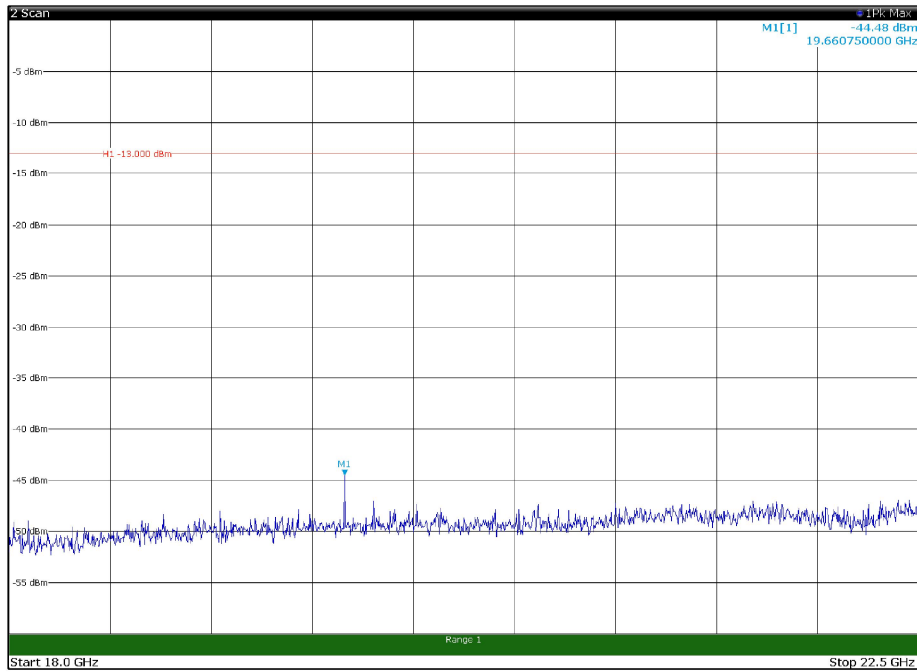

Channel: MIDDLE, Modulation: 16QAM,
 BW=15MHz, Range: 1GHz - 18GHz, Polarization: Vertical

Channel: MIDDLE, Modulation: 16QAM,
BW=15MHz, Range: 18GHz - 22.5GHz, Polarization: Horizontal

Channel: MIDDLE, Modulation: 16QAM,
BW=15MHz, Range: 18GHz - 22.5GHz, Polarization: Vertical

Channel: TOP, Modulation: 16QAM,
BW=15MHz, Range: 30MHz - 1GHz, Polarization: Horizontal

Channel: TOP, Modulation: 16QAM,
BW=15MHz, Range: 30MHz - 1GHz, Polarization: Vertical

Channel: TOP, Modulation: 16QAM,
 BW=15MHz, Range: 1GHz - 18GHz, Polarization: Horizontal

Channel: TOP, Modulation: 16QAM,
 BW=15MHz, Range: 1GHz - 18GHz, Polarization: Vertical

Channel: TOP, Modulation: 16QAM,
BW=15MHz, Range: 18GHz - 22.5GHz, Polarization: Horizontal

Channel: TOP, Modulation: 16QAM,
BW=15MHz, Range: 18GHz - 22.5GHz, Polarization: Vertical