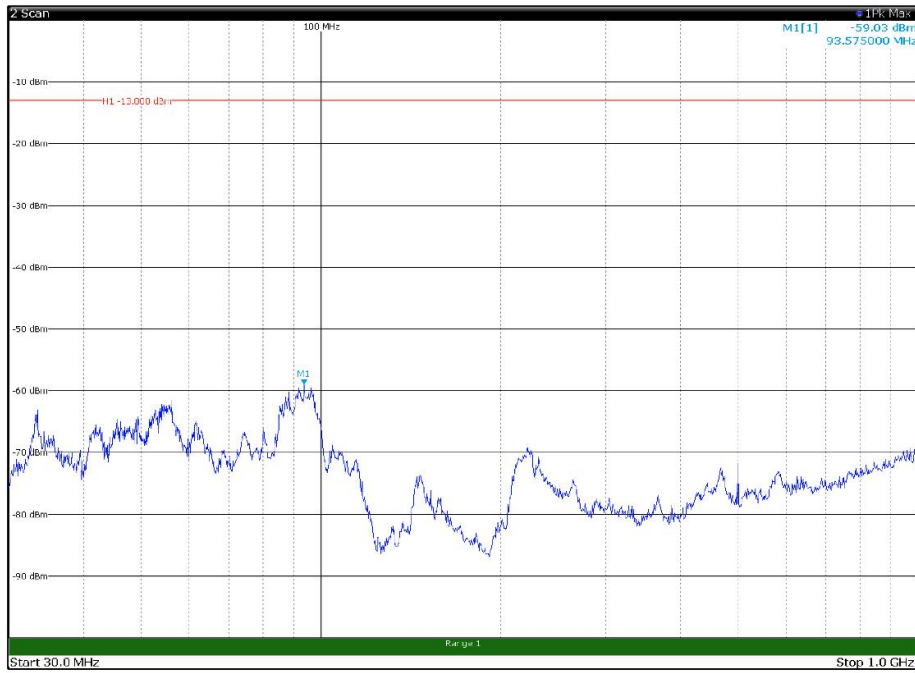

Channel: MIDDLE, Modulation: QPSK,
 BW=15MHz, Range: 1GHz - 18GHz, Polarization: Vertical

Channel: MIDDLE, Modulation: QPSK,
BW=15MHz, Range: 18GHz - 22.5GHz, Polarization: Horizontal

Channel: MIDDLE, Modulation: QPSK,
BW=15MHz, Range: 18GHz - 22.5GHz, Polarization: Vertical

Channel: TOP, Modulation: QPSK,
BW=15MHz, Range: 30MHz - 1GHz, Polarization: Horizontal

Channel: TOP, Modulation: QPSK,
BW=15MHz, Range: 30MHz - 1GHz, Polarization: Vertical

Channel: TOP, Modulation: QPSK,
 BW=15MHz, Range: 1GHz - 18GHz, Polarization: Horizontal

Channel: TOP, Modulation: QPSK,
 BW=15MHz, Range: 1GHz - 18GHz, Polarization: Vertical

Channel: TOP, Modulation: QPSK,
BW=15MHz, Range: 18GHz - 22.5GHz, Polarization: Horizontal

Channel: TOP, Modulation: QPSK,
BW=15MHz, Range: 18GHz - 22.5GHz, Polarization: Vertical

Channel: BOTTOM, Modulation: 16QAM,
 BW=15MHz, Range: 30MHz - 1GHz, Polarization: Horizontal

Channel: BOTTOM, Modulation: 16QAM,
 BW=15MHz, Range: 30MHz - 1GHz, Polarization: Vertical

Channel: BOTTOM, Modulation: 16QAM,
BW=15MHz, Range: 1GHz - 18GHz, Polarization: Horizontal