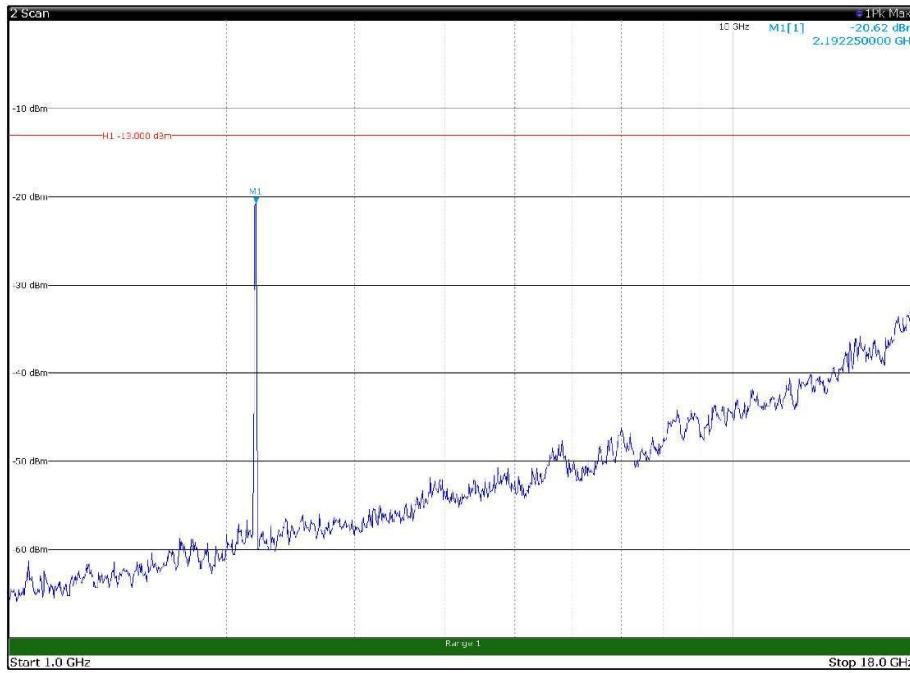

Channel: TOP, Modulation: QPSK,
BW=15MHz, Range: 30MHz - 1GHz, Polarization: Horizontal

Channel: TOP, Modulation: QPSK,
BW=15MHz, Range: 30MHz - 1GHz, Polarization: Vertical

Channel: TOP, Modulation: QPSK,
 BW=15MHz, Range: 1GHz - 18GHz, Polarization: Horizontal

Channel: TOP, Modulation: QPSK,
 BW=15MHz, Range: 1GHz - 18GHz, Polarization: Vertical

Channel: TOP, Modulation: QPSK,
BW=15MHz, Range: 18GHz - 22.5GHz, Polarization: Horizontal

Channel: TOP, Modulation: QPSK,
BW=15MHz, Range: 18GHz - 22.5GHz, Polarization: Vertical

Channel: BOTTOM, Modulation: 16QAM,
 BW=15MHz, Range: 30MHz - 1GHz, Polarization: Horizontal

Channel: BOTTOM, Modulation: 16QAM,
 BW=15MHz, Range: 30MHz - 1GHz, Polarization: Vertical

Channel: BOTTOM, Modulation: 16QAM,
BW=15MHz, Range: 1GHz - 18GHz, Polarization: Horizontal

Channel: BOTTOM, Modulation: 16QAM,
BW=15MHz, Range: 1GHz - 18GHz, Polarization: Vertical

Channel: BOTTOM, Modulation: 16QAM,
BW=15MHz, Range: 18GHz - 22.5GHz, Polarization: Horizontal

Channel: BOTTOM, Modulation: 16QAM,
BW=15MHz, Range: 18GHz - 22.5GHz, Polarization: Vertical