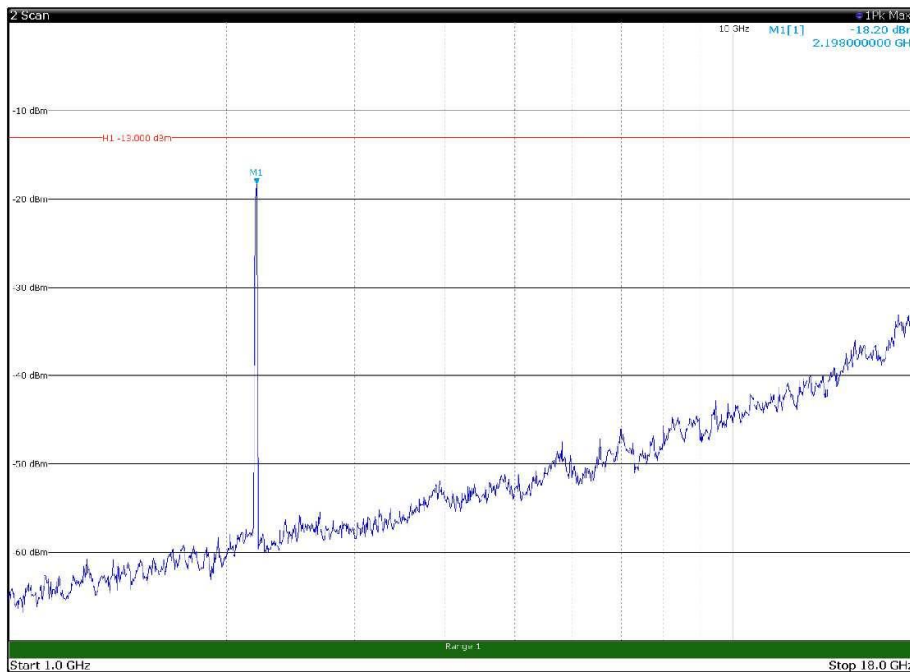

Channel: MIDDLE, Modulation: 16QAM,
 BW=15MHz, Range: 30MHz - 1GHz, Polarization: Horizontal

Channel: MIDDLE, Modulation: 16QAM,
 BW=15MHz, Range: 30MHz - 1GHz, Polarization: Vertical

Channel: MIDDLE, Modulation: 16QAM,
 BW=15MHz, Range: 1GHz - 18GHz, Polarization: Horizontal

Channel: MIDDLE, Modulation: 16QAM,
 BW=15MHz, Range: 1GHz - 18GHz, Polarization: Vertical

Channel: MIDDLE, Modulation: 16QAM,
BW=15MHz, Range: 18GHz - 22.5GHz, Polarization: Horizontal

Channel: MIDDLE, Modulation: 16QAM,
BW=15MHz, Range: 18GHz - 22.5GHz, Polarization: Vertical

Channel: TOP, Modulation: 16QAM,
BW=15MHz, Range: 30MHz - 1GHz, Polarization: Horizontal

Channel: TOP, Modulation: 16QAM,
BW=15MHz, Range: 30MHz - 1GHz, Polarization: Vertical

Channel: TOP, Modulation: 16QAM,
 BW=15MHz, Range: 1GHz - 18GHz, Polarization: Horizontal

Channel: TOP, Modulation: 16QAM,
 BW=15MHz, Range: 1GHz - 18GHz, Polarization: Vertical

Channel: TOP, Modulation: 16QAM,
BW=15MHz, Range: 18GHz - 22.5GHz, Polarization: Horizontal

Channel: TOP, Modulation: 16QAM,
BW=15MHz, Range: 18GHz - 22.5GHz, Polarization: Vertical