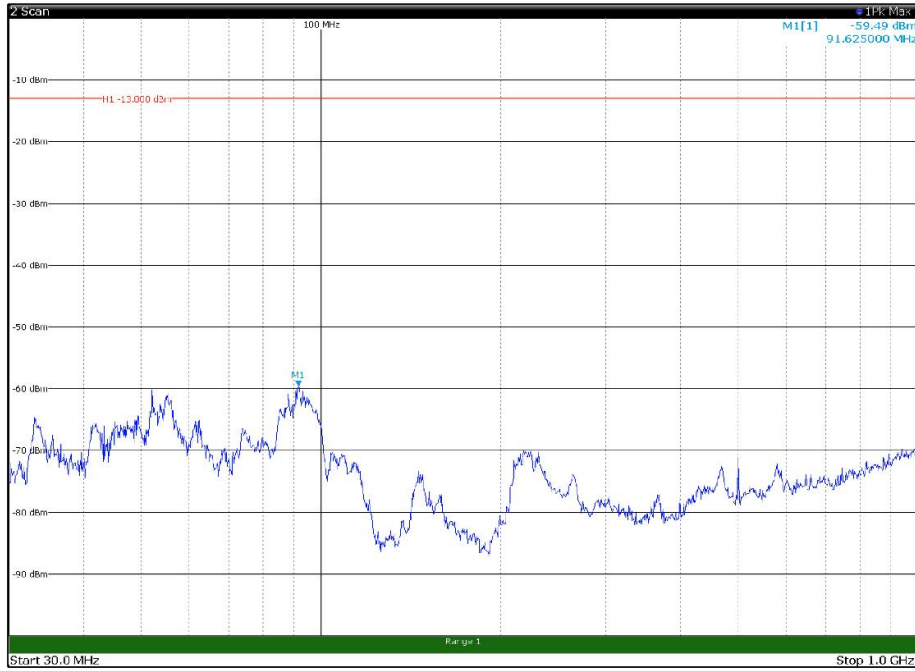

Channel: BOTTOM, Modulation: QPSK,
 BW=15MHz, Range: 1GHz - 18GHz, Polarization: Vertical

Channel: BOTTOM, Modulation: QPSK,
BW=15MHz, Range: 18GHz - 22.5GHz, Polarization: Horizontal

Channel: BOTTOM, Modulation: QPSK,
BW=15MHz, Range: 18GHz - 22.5GHz, Polarization: Vertical

Channel: MIDDLE, Modulation: QPSK,
BW=15MHz, Range: 30MHz - 1GHz, Polarization: Horizontal

Channel: MIDDLE, Modulation: QPSK,
BW=15MHz, Range: 30MHz - 1GHz, Polarization: Vertical

Channel: MIDDLE, Modulation: QPSK,
 BW=15MHz, Range: 1GHz - 18GHz, Polarization: Horizontal

Channel: MIDDLE, Modulation: QPSK,
 BW=15MHz, Range: 1GHz - 18GHz, Polarization: Vertical

Channel: MIDDLE, Modulation: QPSK,
BW=15MHz, Range: 18GHz - 22.5GHz, Polarization: Horizontal

Channel: MIDDLE, Modulation: QPSK,
BW=15MHz, Range: 18GHz - 22.5GHz, Polarization: Vertical

Channel: TOP, Modulation: QPSK,
BW=15MHz, Range: 30MHz - 1GHz, Polarization: Horizontal

Channel: TOP, Modulation: QPSK,
BW=15MHz, Range: 30MHz - 1GHz, Polarization: Vertical

Channel: TOP, Modulation: QPSK,
 BW=15MHz, Range: 1GHz - 18GHz, Polarization: Horizontal