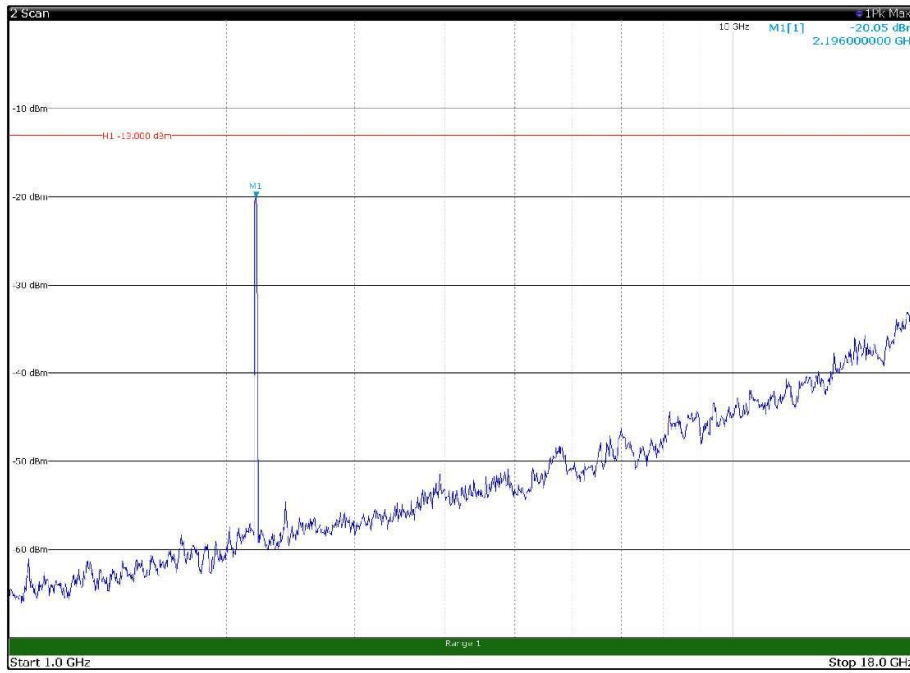

Channel: BOTTOM, Modulation: 16QAM,
 BW=15MHz, Range: 30MHz - 1GHz, Polarization: Horizontal

Channel: BOTTOM, Modulation: 16QAM,
 BW=15MHz, Range: 30MHz - 1GHz, Polarization: Vertical

Channel: BOTTOM, Modulation: 16QAM,
BW=15MHz, Range: 1GHz - 18GHz, Polarization: Horizontal

Channel: BOTTOM, Modulation: 16QAM,
BW=15MHz, Range: 1GHz - 18GHz, Polarization: Vertical

Channel: BOTTOM, Modulation: 16QAM,
BW=15MHz, Range: 18GHz - 22.5GHz, Polarization: Horizontal

Channel: BOTTOM, Modulation: 16QAM,
BW=15MHz, Range: 18GHz - 22.5GHz, Polarization: Vertical

Channel: MIDDLE, Modulation: 16QAM,
 BW=15MHz, Range: 30MHz - 1GHz, Polarization: Horizontal

Channel: MIDDLE, Modulation: 16QAM,
 BW=15MHz, Range: 30MHz - 1GHz, Polarization: Vertical

Channel: MIDDLE, Modulation: 16QAM,
 BW=15MHz, Range: 1GHz - 18GHz, Polarization: Horizontal

Channel: MIDDLE, Modulation: 16QAM,
 BW=15MHz, Range: 1GHz - 18GHz, Polarization: Vertical

Channel: MIDDLE, Modulation: 16QAM,
BW=15MHz, Range: 18GHz - 22.5GHz, Polarization: Horizontal

Channel: MIDDLE, Modulation: 16QAM,
BW=15MHz, Range: 18GHz - 22.5GHz, Polarization: Vertical