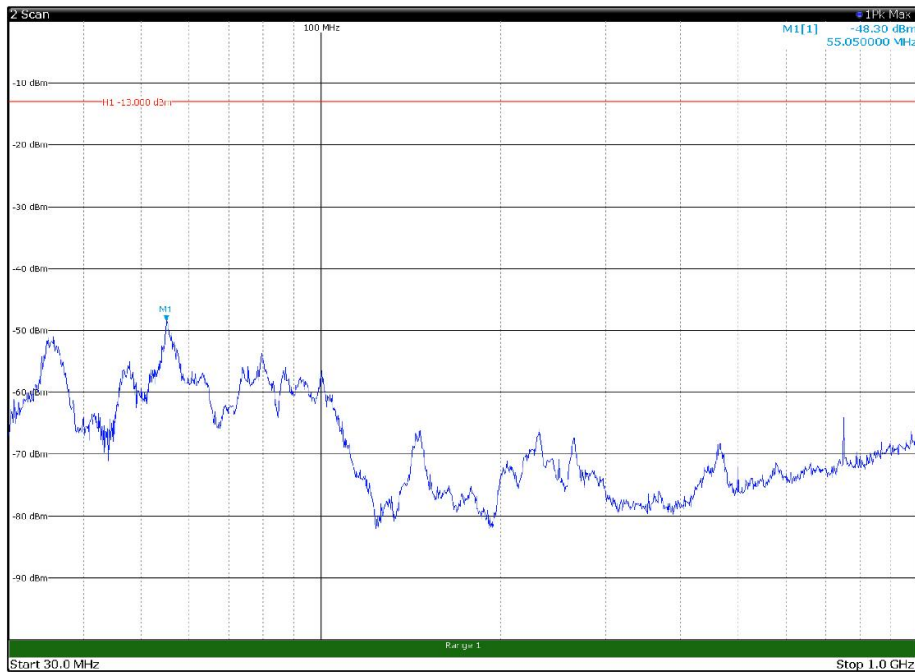

Channel: TOP, Modulation: 256QAM,
BW=10MHz, Range: 30MHz - 1GHz, Polarization: Horizontal

Channel: TOP, Modulation: 256QAM,
BW=10MHz, Range: 30MHz - 1GHz, Polarization: Vertical

Channel: TOP, Modulation: 256QAM,
BW=10MHz, Range: 1GHz - 18GHz, Polarization: Horizontal

Channel: TOP, Modulation: 256QAM,
BW=10MHz, Range: 1GHz - 18GHz, Polarization: Vertical

Channel: TOP, Modulation: 256QAM,
BW=10MHz, Range: 18GHz - 22.5GHz, Polarization: Horizontal

Channel: TOP, Modulation: 256QAM,
BW=10MHz, Range: 18GHz - 22.5GHz, Polarization: Vertical

Channel: BOTTOM, Modulation: QPSK,
BW=15MHz, Range: 30MHz - 1GHz, Polarization: Horizontal

Channel: BOTTOM, Modulation: QPSK,
BW=15MHz, Range: 30MHz - 1GHz, Polarization: Vertical

Channel: BOTTOM, Modulation: QPSK,
 BW=15MHz, Range: 1GHz - 18GHz, Polarization: Horizontal

Channel: BOTTOM, Modulation: QPSK,
 BW=15MHz, Range: 1GHz - 18GHz, Polarization: Vertical

Channel: BOTTOM, Modulation: QPSK,
BW=15MHz, Range: 18GHz - 22.5GHz, Polarization: Horizontal

Channel: BOTTOM, Modulation: QPSK,
BW=15MHz, Range: 18GHz - 22.5GHz, Polarization: Vertical