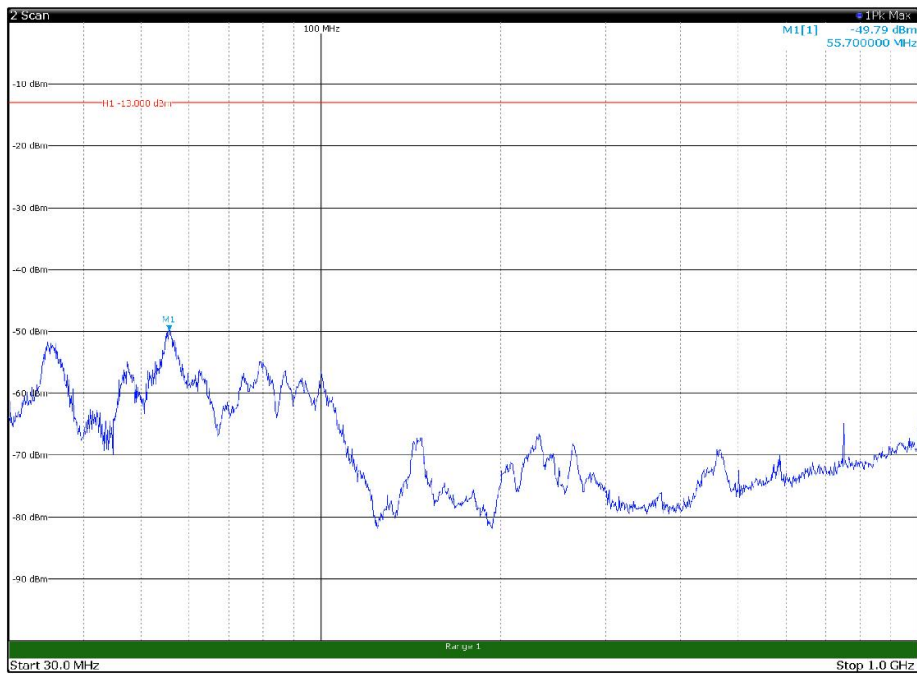

Channel: TOP, Modulation: 256QAM,
BW=10MHz, Range: 30MHz - 1GHz, Polarization: Horizontal

Channel: TOP, Modulation: 256QAM,
BW=10MHz, Range: 30MHz - 1GHz, Polarization: Vertical

Channel: TOP, Modulation: 256QAM,
BW=10MHz, Range: 1GHz - 18GHz, Polarization: Horizontal

Channel: TOP, Modulation: 256QAM,
BW=10MHz, Range: 1GHz - 18GHz, Polarization: Vertical

Channel: TOP, Modulation: 256QAM,
BW=10MHz, Range: 18GHz - 22.5GHz, Polarization: Horizontal

Channel: TOP, Modulation: 256QAM,
BW=10MHz, Range: 18GHz - 22.5GHz, Polarization: Vertical

Channel: BOTTOM, Modulation: QPSK,
BW=15MHz, Range: 30MHz - 1GHz, Polarization: Horizontal

Channel: BOTTOM, Modulation: QPSK,
BW=15MHz, Range: 30MHz - 1GHz, Polarization: Vertical

Channel: BOTTOM, Modulation: QPSK,
 BW=15MHz, Range: 1GHz - 18GHz, Polarization: Horizontal

Channel: BOTTOM, Modulation: QPSK,
 BW=15MHz, Range: 1GHz - 18GHz, Polarization: Vertical

Channel: BOTTOM, Modulation: QPSK,
BW=15MHz, Range: 18GHz - 22.5GHz, Polarization: Horizontal

Channel: BOTTOM, Modulation: QPSK,
BW=15MHz, Range: 18GHz - 22.5GHz, Polarization: Vertical