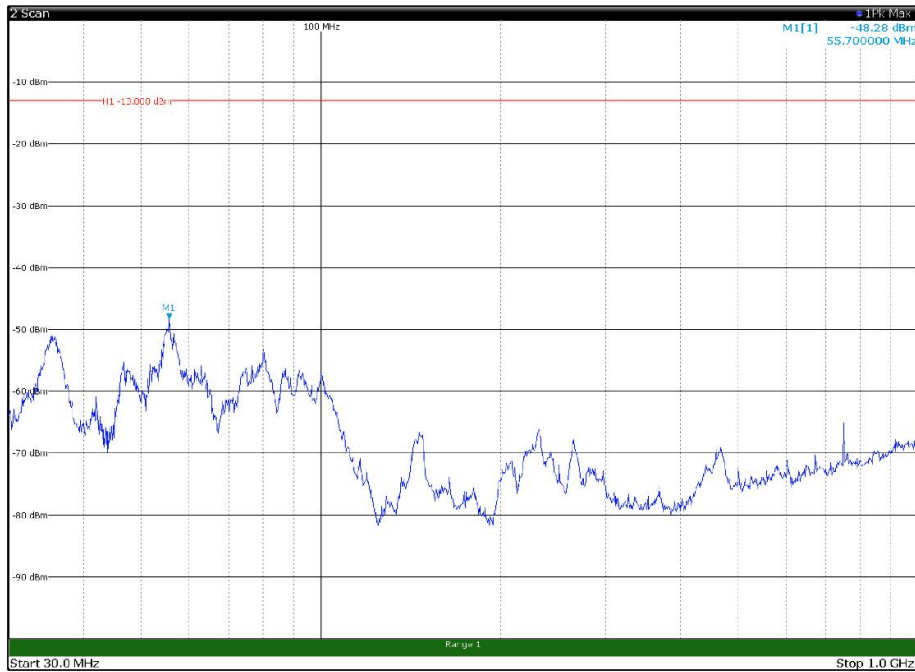

Channel: MIDDLE, Modulation: 16QAM,
 BW=15MHz, Range: 30MHz - 1GHz, Polarization: Horizontal

Channel: MIDDLE, Modulation: 16QAM,
 BW=15MHz, Range: 30MHz - 1GHz, Polarization: Vertical

Channel: MIDDLE, Modulation: 16QAM,
 BW=15MHz, Range: 1GHz - 18GHz, Polarization: Horizontal

Channel: MIDDLE, Modulation: 16QAM,
 BW=15MHz, Range: 1GHz - 18GHz, Polarization: Vertical

Channel: MIDDLE, Modulation: 16QAM,
BW=15MHz, Range: 18GHz - 22.5GHz, Polarization: Horizontal

Channel: MIDDLE, Modulation: 16QAM,
BW=15MHz, Range: 18GHz - 22.5GHz, Polarization: Vertical

Channel: TOP, Modulation: 16QAM,
BW=15MHz, Range: 30MHz - 1GHz, Polarization: Horizontal

Channel: TOP, Modulation: 16QAM,
BW=15MHz, Range: 30MHz - 1GHz, Polarization: Vertical

Channel: TOP, Modulation: 16QAM,
 BW=15MHz, Range: 1GHz - 18GHz, Polarization: Horizontal

Channel: TOP, Modulation: 16QAM,
 BW=15MHz, Range: 1GHz - 18GHz, Polarization: Vertical

Channel: TOP, Modulation: 16QAM,
BW=15MHz, Range: 18GHz - 22.5GHz, Polarization: Horizontal

Channel: TOP, Modulation: 16QAM,
BW=15MHz, Range: 18GHz - 22.5GHz, Polarization: Vertical