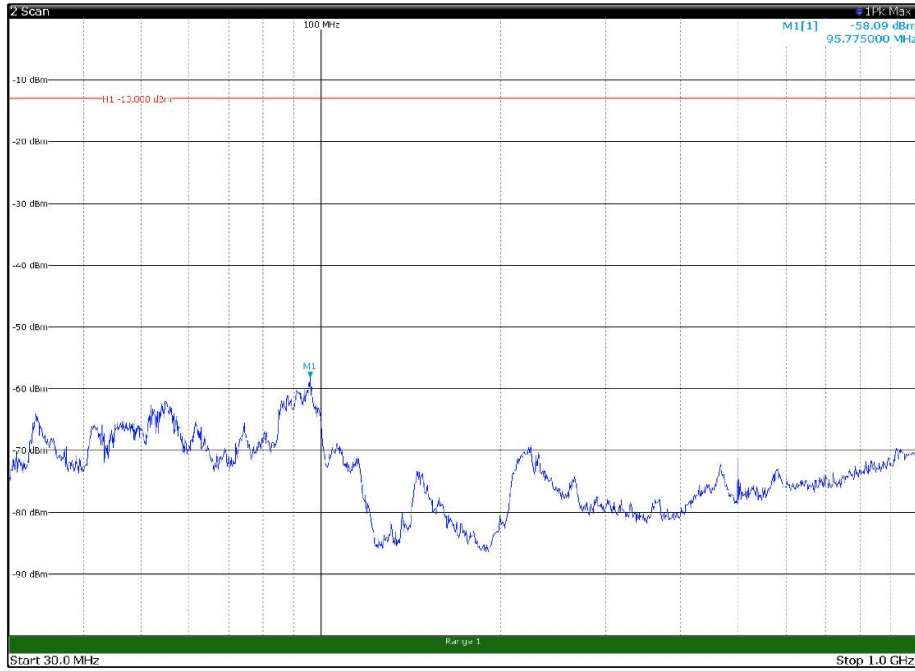

Channel: TOP, Modulation: 256QAM,
BW=10MHz, Range: 30MHz - 1GHz, Polarization: Horizontal

Channel: TOP, Modulation: 256QAM,
BW=10MHz, Range: 30MHz - 1GHz, Polarization: Vertical

Channel: TOP, Modulation: 256QAM,
BW=10MHz, Range: 1GHz - 18GHz, Polarization: Horizontal

Channel: TOP, Modulation: 256QAM,
BW=10MHz, Range: 1GHz - 18GHz, Polarization: Vertical

Channel: TOP, Modulation: 256QAM,
BW=10MHz, Range: 18GHz - 22.5GHz, Polarization: Horizontal

Channel: TOP, Modulation: 256QAM,
BW=10MHz, Range: 18GHz - 22.5GHz, Polarization: Vertical

Channel: BOTTOM, Modulation: QPSK,
BW=15MHz, Range: 30MHz - 1GHz, Polarization: Horizontal

Channel: BOTTOM, Modulation: QPSK,
BW=15MHz, Range: 30MHz - 1GHz, Polarization: Vertical

Channel: BOTTOM, Modulation: QPSK,
 BW=15MHz, Range: 1GHz - 18GHz, Polarization: Horizontal

Channel: BOTTOM, Modulation: QPSK,
 BW=15MHz, Range: 1GHz - 18GHz, Polarization: Vertical

Channel: BOTTOM, Modulation: QPSK,
BW=15MHz, Range: 18GHz - 22.5GHz, Polarization: Horizontal

Channel: BOTTOM, Modulation: QPSK,
BW=15MHz, Range: 18GHz - 22.5GHz, Polarization: Vertical