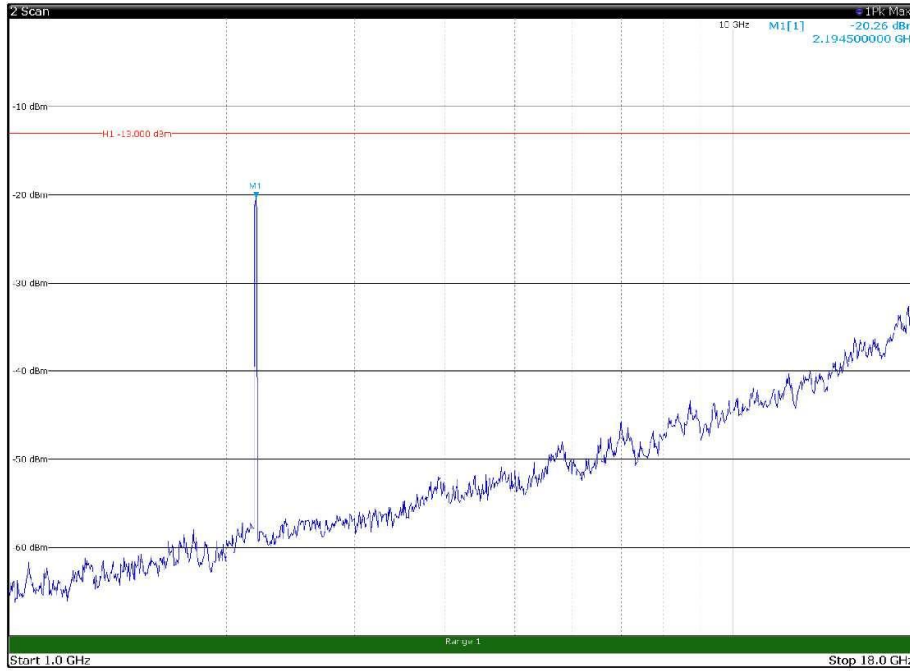

Channel: BOTTOM, Modulation: QPSK,
BW=15MHz, Range: 30MHz - 1GHz, Polarization: Horizontal

Channel: BOTTOM, Modulation: QPSK,
BW=15MHz, Range: 30MHz - 1GHz, Polarization: Vertical

Channel: BOTTOM, Modulation: QPSK,
 BW=15MHz, Range: 1GHz - 18GHz, Polarization: Horizontal

Channel: BOTTOM, Modulation: QPSK,
 BW=15MHz, Range: 1GHz - 18GHz, Polarization: Vertical

Channel: BOTTOM, Modulation: QPSK,
BW=15MHz, Range: 18GHz - 22.5GHz, Polarization: Horizontal

Channel: BOTTOM, Modulation: QPSK,
BW=15MHz, Range: 18GHz - 22.5GHz, Polarization: Vertical

Channel: MIDDLE, Modulation: QPSK,
BW=15MHz, Range: 30MHz - 1GHz, Polarization: Horizontal

Channel: MIDDLE, Modulation: QPSK,
BW=15MHz, Range: 30MHz - 1GHz, Polarization: Vertical

Channel: MIDDLE, Modulation: QPSK,
 BW=15MHz, Range: 1GHz - 18GHz, Polarization: Horizontal

Channel: MIDDLE, Modulation: QPSK,
 BW=15MHz, Range: 1GHz - 18GHz, Polarization: Vertical

Channel: MIDDLE, Modulation: QPSK,
BW=15MHz, Range: 18GHz - 22.5GHz, Polarization: Horizontal

Channel: MIDDLE, Modulation: QPSK,
BW=15MHz, Range: 18GHz - 22.5GHz, Polarization: Vertical