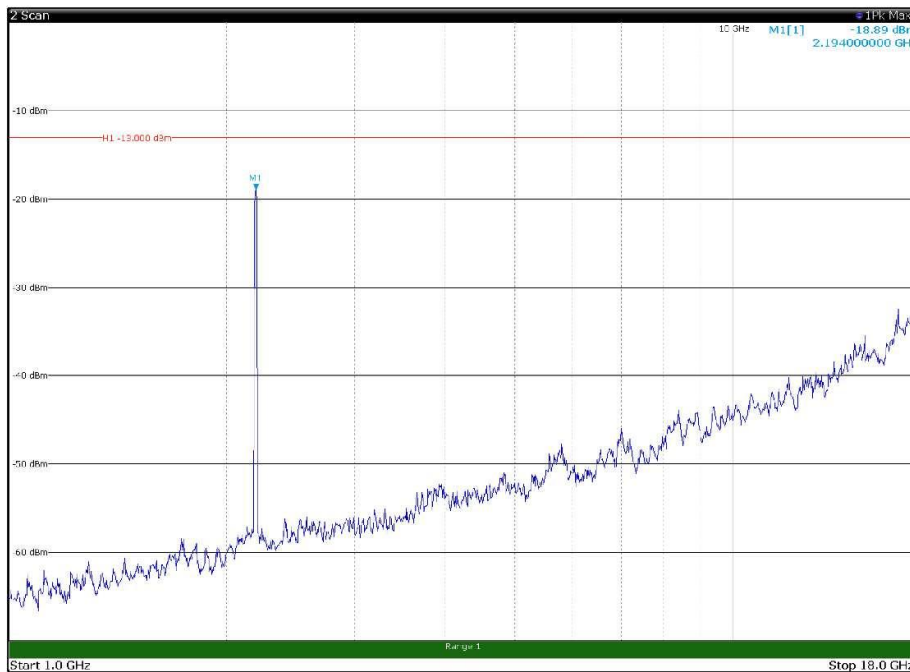

Channel: BOTTOM, Modulation: 16QAM,
 BW=15MHz, Range: 30MHz - 1GHz, Polarization: Horizontal

Channel: BOTTOM, Modulation: 16QAM,
 BW=15MHz, Range: 30MHz - 1GHz, Polarization: Vertical

Channel: BOTTOM, Modulation: 16QAM,
BW=15MHz, Range: 1GHz - 18GHz, Polarization: Horizontal

Channel: BOTTOM, Modulation: 16QAM,
BW=15MHz, Range: 1GHz - 18GHz, Polarization: Vertical

Channel: BOTTOM, Modulation: 16QAM,
BW=15MHz, Range: 18GHz - 22.5GHz, Polarization: Horizontal

Channel: BOTTOM, Modulation: 16QAM,
BW=15MHz, Range: 18GHz - 22.5GHz, Polarization: Vertical

Channel: MIDDLE, Modulation: 16QAM,
 BW=15MHz, Range: 30MHz - 1GHz, Polarization: Horizontal

Channel: MIDDLE, Modulation: 16QAM,
 BW=15MHz, Range: 30MHz - 1GHz, Polarization: Vertical

Channel: MIDDLE, Modulation: 16QAM,
 BW=15MHz, Range: 1GHz - 18GHz, Polarization: Horizontal

Channel: MIDDLE, Modulation: 16QAM,
 BW=15MHz, Range: 1GHz - 18GHz, Polarization: Vertical

Channel: MIDDLE, Modulation: 16QAM,
BW=15MHz, Range: 18GHz - 22.5GHz, Polarization: Horizontal

Channel: MIDDLE, Modulation: 16QAM,
BW=15MHz, Range: 18GHz - 22.5GHz, Polarization: Vertical