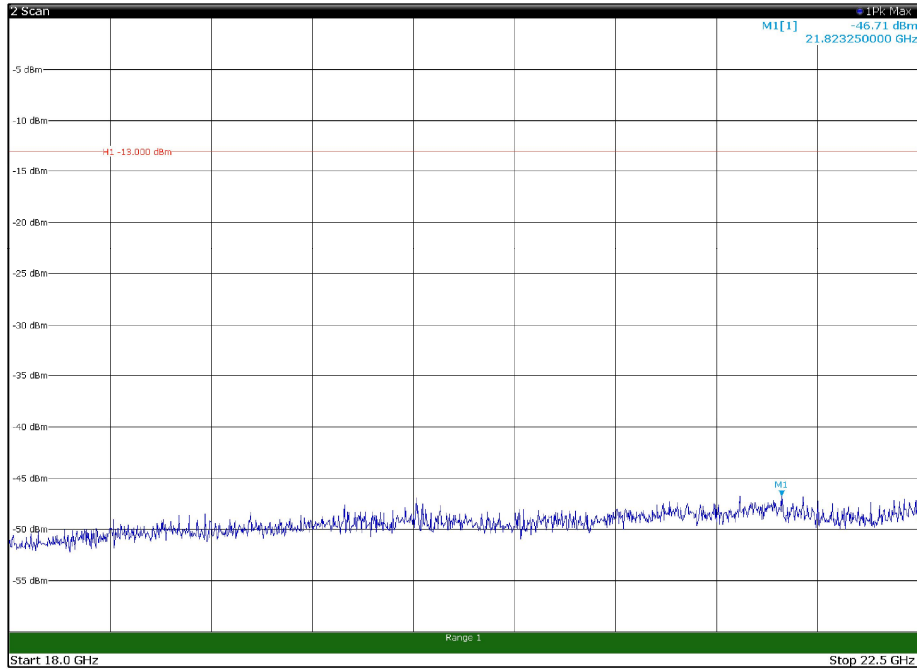

Channel: TOP, Modulation: 256QAM,
BW=10MHz, Range: 30MHz - 1GHz, Polarization: Horizontal

Channel: TOP, Modulation: 256QAM,
BW=10MHz, Range: 30MHz - 1GHz, Polarization: Vertical

Channel: TOP, Modulation: 256QAM,
BW=10MHz, Range: 1GHz - 18GHz, Polarization: Horizontal

Channel: TOP, Modulation: 256QAM,
BW=10MHz, Range: 1GHz - 18GHz, Polarization: Vertical

Channel: TOP, Modulation: 256QAM,
BW=10MHz, Range: 18GHz - 22.5GHz, Polarization: Horizontal

Channel: TOP, Modulation: 256QAM,
BW=10MHz, Range: 18GHz - 22.5GHz, Polarization: Vertical

Channel: BOTTOM, Modulation: QPSK,
BW=15MHz, Range: 30MHz - 1GHz, Polarization: Horizontal

Channel: BOTTOM, Modulation: QPSK,
BW=15MHz, Range: 30MHz - 1GHz, Polarization: Vertical

Channel: BOTTOM, Modulation: QPSK,
 BW=15MHz, Range: 1GHz - 18GHz, Polarization: Horizontal