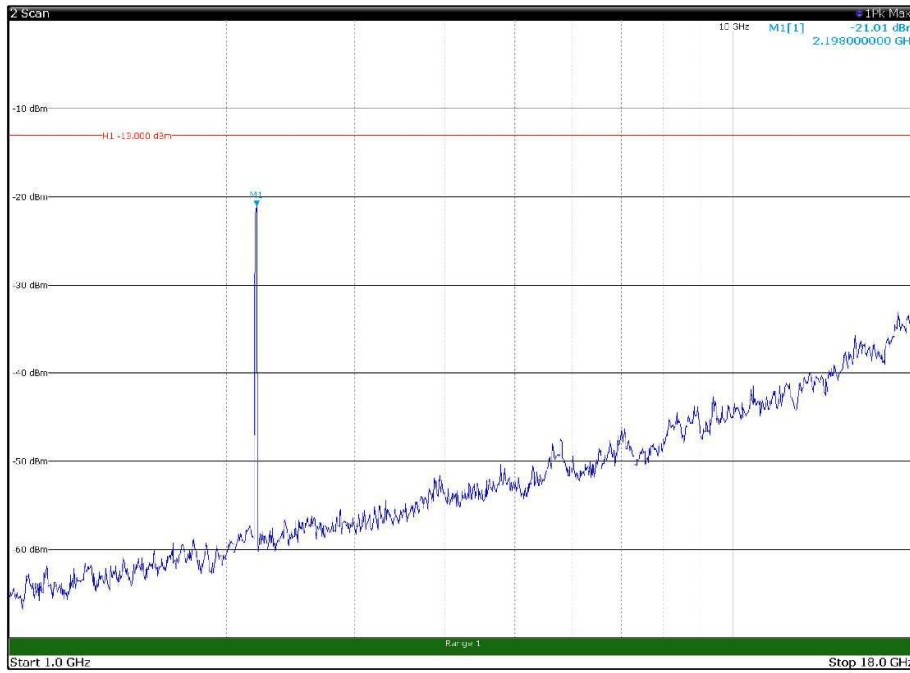

Channel: MIDDLE, Modulation: 16QAM,
 BW=15MHz, Range: 30MHz - 1GHz, Polarization: Horizontal

Channel: MIDDLE, Modulation: 16QAM,
 BW=15MHz, Range: 30MHz - 1GHz, Polarization: Vertical

Channel: MIDDLE, Modulation: 16QAM,
 BW=15MHz, Range: 1GHz - 18GHz, Polarization: Horizontal

Channel: MIDDLE, Modulation: 16QAM,
 BW=15MHz, Range: 1GHz - 18GHz, Polarization: Vertical

Channel: MIDDLE, Modulation: 16QAM,
BW=15MHz, Range: 18GHz - 22.5GHz, Polarization: Horizontal

Channel: MIDDLE, Modulation: 16QAM,
BW=15MHz, Range: 18GHz - 22.5GHz, Polarization: Vertical

Channel: TOP, Modulation: 16QAM,
BW=15MHz, Range: 30MHz - 1GHz, Polarization: Horizontal

Channel: TOP, Modulation: 16QAM,
BW=15MHz, Range: 30MHz - 1GHz, Polarization: Vertical

Channel: TOP, Modulation: 16QAM,
 BW=15MHz, Range: 1GHz - 18GHz, Polarization: Horizontal

Channel: TOP, Modulation: 16QAM,
 BW=15MHz, Range: 1GHz - 18GHz, Polarization: Vertical

Channel: TOP, Modulation: 16QAM,
BW=15MHz, Range: 18GHz - 22.5GHz, Polarization: Horizontal

Channel: TOP, Modulation: 16QAM,
BW=15MHz, Range: 18GHz - 22.5GHz, Polarization: Vertical