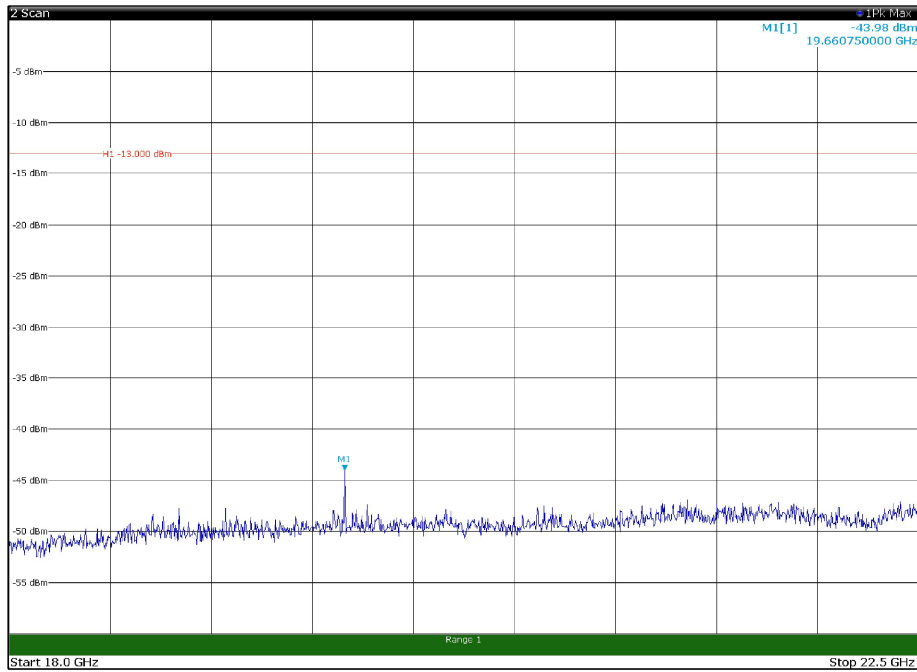

Channel: TOP, Modulation: 256QAM,
BW=10MHz, Range: 1GHz - 18GHz, Polarization: Vertical

Channel: TOP, Modulation: 256QAM,
BW=10MHz, Range: 18GHz - 22.5GHz, Polarization: Horizontal

Channel: TOP, Modulation: 256QAM,
BW=10MHz, Range: 18GHz - 22.5GHz, Polarization: Vertical

Channel: BOTTOM, Modulation: QPSK,
BW=15MHz, Range: 30MHz - 1GHz, Polarization: Horizontal

Channel: BOTTOM, Modulation: QPSK,
BW=15MHz, Range: 30MHz - 1GHz, Polarization: Vertical

Channel: BOTTOM, Modulation: QPSK,
 BW=15MHz, Range: 1GHz - 18GHz, Polarization: Horizontal

Channel: BOTTOM, Modulation: QPSK,
 BW=15MHz, Range: 1GHz - 18GHz, Polarization: Vertical

Channel: BOTTOM, Modulation: QPSK,
BW=15MHz, Range: 18GHz - 22.5GHz, Polarization: Horizontal

Channel: BOTTOM, Modulation: QPSK,
BW=15MHz, Range: 18GHz - 22.5GHz, Polarization: Vertical