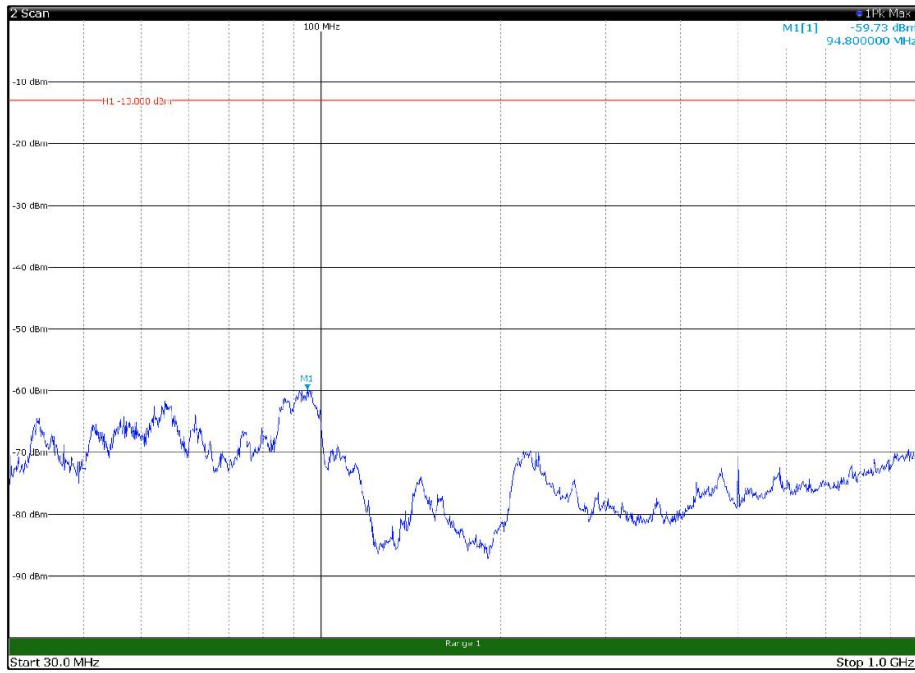

Channel: BOTTOM, Modulation: 16QAM,
BW=15MHz, Range: 1GHz - 18GHz, Polarization: Vertical

Channel: BOTTOM, Modulation: 16QAM,
BW=15MHz, Range: 18GHz - 22.5GHz, Polarization: Horizontal

Channel: BOTTOM, Modulation: 16QAM,
BW=15MHz, Range: 18GHz - 22.5GHz, Polarization: Vertical

Channel: MIDDLE, Modulation: 16QAM,
 BW=15MHz, Range: 30MHz - 1GHz, Polarization: Horizontal

Channel: MIDDLE, Modulation: 16QAM,
 BW=15MHz, Range: 30MHz - 1GHz, Polarization: Vertical

Channel: MIDDLE, Modulation: 16QAM,
 BW=15MHz, Range: 1GHz - 18GHz, Polarization: Horizontal

Channel: MIDDLE, Modulation: 16QAM,
 BW=15MHz, Range: 1GHz - 18GHz, Polarization: Vertical

Channel: MIDDLE, Modulation: 16QAM,
BW=15MHz, Range: 18GHz - 22.5GHz, Polarization: Horizontal

Channel: MIDDLE, Modulation: 16QAM,
BW=15MHz, Range: 18GHz - 22.5GHz, Polarization: Vertical

Channel: TOP, Modulation: 16QAM,
BW=15MHz, Range: 30MHz - 1GHz, Polarization: Horizontal

Channel: TOP, Modulation: 16QAM,
BW=15MHz, Range: 30MHz - 1GHz, Polarization: Vertical

Channel: TOP, Modulation: 16QAM,
 BW=15MHz, Range: 1GHz - 18GHz, Polarization: Horizontal