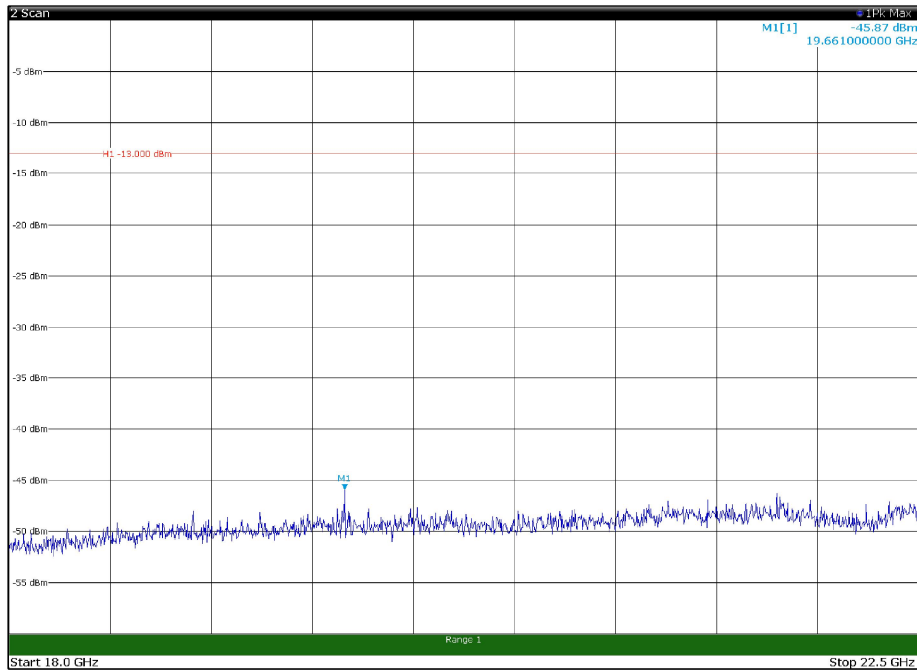

Channel: TOP, Modulation: 256QAM,
BW=10MHz, Range: 30MHz - 1GHz, Polarization: Horizontal

Channel: TOP, Modulation: 256QAM,
BW=10MHz, Range: 30MHz - 1GHz, Polarization: Vertical

Channel: TOP, Modulation: 256QAM,
BW=10MHz, Range: 1GHz - 18GHz, Polarization: Horizontal

Channel: TOP, Modulation: 256QAM,
BW=10MHz, Range: 1GHz - 18GHz, Polarization: Vertical

Channel: TOP, Modulation: 256QAM,
BW=10MHz, Range: 18GHz - 22.5GHz, Polarization: Horizontal

Channel: TOP, Modulation: 256QAM,
BW=10MHz, Range: 18GHz - 22.5GHz, Polarization: Vertical

Channel: BOTTOM, Modulation: QPSK,
BW=15MHz, Range: 30MHz - 1GHz, Polarization: Horizontal

Channel: BOTTOM, Modulation: QPSK,
BW=15MHz, Range: 30MHz - 1GHz, Polarization: Vertical

Channel: BOTTOM, Modulation: QPSK,
 BW=15MHz, Range: 1GHz - 18GHz, Polarization: Horizontal