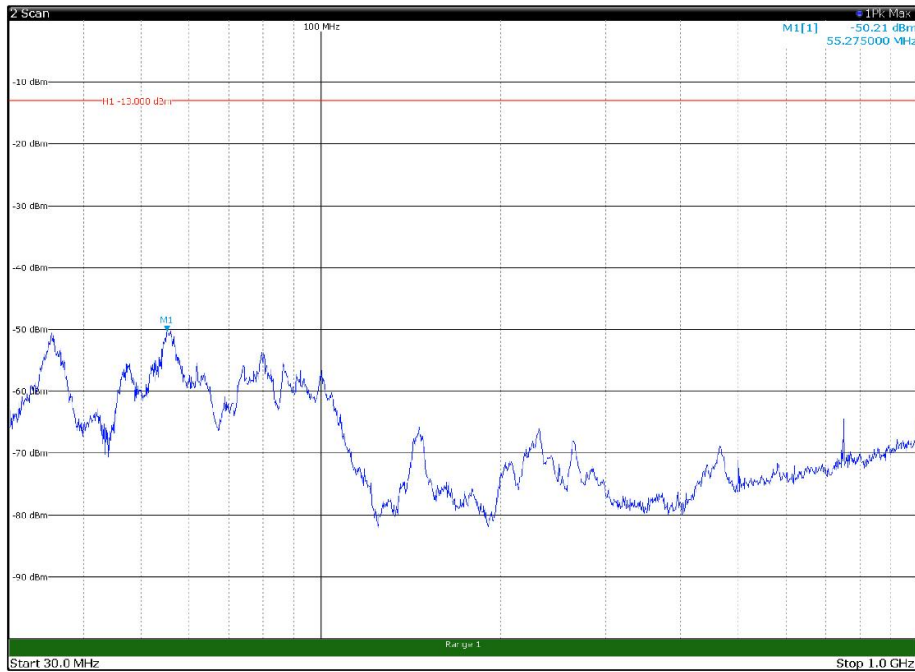

Channel: MIDDLE, Modulation: QPSK,
BW=15MHz, Range: 30MHz - 1GHz, Polarization: Horizontal

Channel: MIDDLE, Modulation: QPSK,
BW=15MHz, Range: 30MHz - 1GHz, Polarization: Vertical

Channel: MIDDLE, Modulation: QPSK,
 BW=15MHz, Range: 1GHz - 18GHz, Polarization: Horizontal

Channel: MIDDLE, Modulation: QPSK,
 BW=15MHz, Range: 1GHz - 18GHz, Polarization: Vertical

Channel: MIDDLE, Modulation: QPSK,
BW=15MHz, Range: 18GHz - 22.5GHz, Polarization: Horizontal

Channel: MIDDLE, Modulation: QPSK,
BW=15MHz, Range: 18GHz - 22.5GHz, Polarization: Vertical

Channel: TOP, Modulation: QPSK,
BW=15MHz, Range: 30MHz - 1GHz, Polarization: Horizontal

Channel: TOP, Modulation: QPSK,
BW=15MHz, Range: 30MHz - 1GHz, Polarization: Vertical

Channel: TOP, Modulation: QPSK,
 BW=15MHz, Range: 1GHz - 18GHz, Polarization: Horizontal

Channel: TOP, Modulation: QPSK,
 BW=15MHz, Range: 1GHz - 18GHz, Polarization: Vertical

Channel: TOP, Modulation: QPSK,
BW=15MHz, Range: 18GHz - 22.5GHz, Polarization: Horizontal

Channel: TOP, Modulation: QPSK,
BW=15MHz, Range: 18GHz - 22.5GHz, Polarization: Vertical