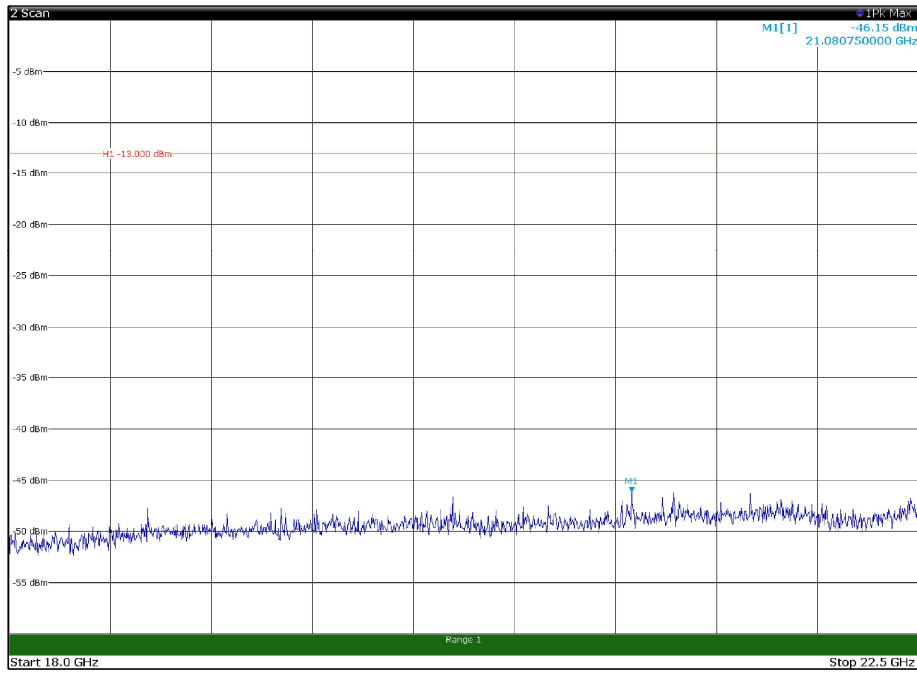

Channel: TOP, Modulation: 16QAM,
BW=15MHz, Range: 30MHz - 1GHz, Polarization: Horizontal

Channel: TOP, Modulation: 16QAM,
BW=15MHz, Range: 30MHz - 1GHz, Polarization: Vertical

Channel: TOP, Modulation: 16QAM,
 BW=15MHz, Range: 1GHz - 18GHz, Polarization: Horizontal

Channel: TOP, Modulation: 16QAM,
 BW=15MHz, Range: 1GHz - 18GHz, Polarization: Vertical

Channel: TOP, Modulation: 16QAM,
BW=15MHz, Range: 18GHz - 22.5GHz, Polarization: Horizontal

Channel: TOP, Modulation: 16QAM,
BW=15MHz, Range: 18GHz - 22.5GHz, Polarization: Vertical