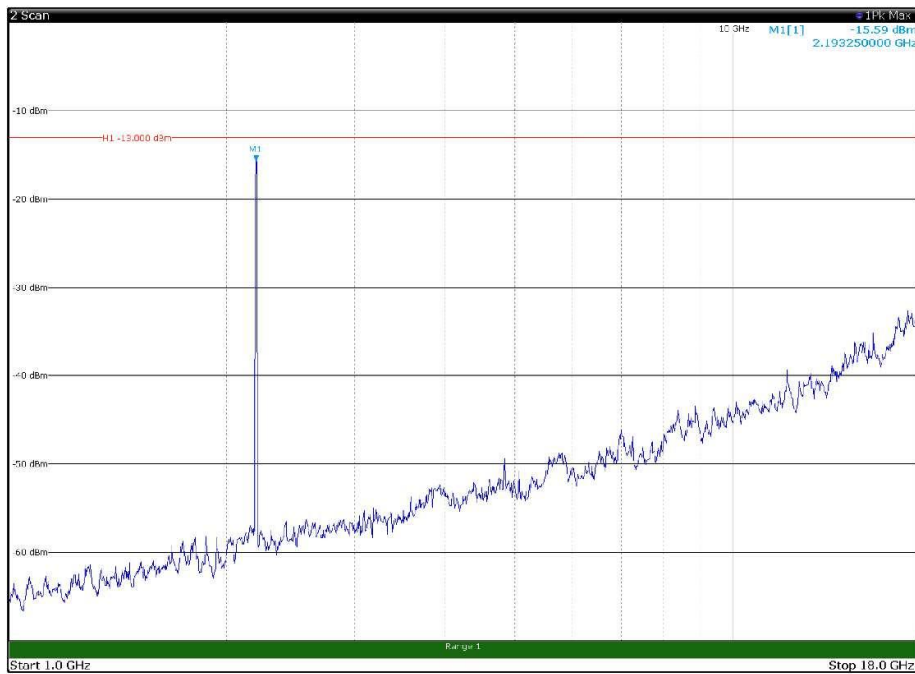

Channel: TOP, Modulation: 256QAM,
BW=10MHz, Range: 30MHz - 1GHz, Polarization: Horizontal

Channel: TOP, Modulation: 256QAM,
BW=10MHz, Range: 30MHz - 1GHz, Polarization: Vertical

Channel: TOP, Modulation: 256QAM,
BW=10MHz, Range: 1GHz - 18GHz, Polarization: Horizontal

Channel: TOP, Modulation: 256QAM,
BW=10MHz, Range: 1GHz - 18GHz, Polarization: Vertical

Channel: TOP, Modulation: 256QAM,
BW=10MHz, Range: 18GHz - 22.5GHz, Polarization: Horizontal

Channel: TOP, Modulation: 256QAM,
BW=10MHz, Range: 18GHz - 22.5GHz, Polarization: Vertical

Channel: BOTTOM, Modulation: QPSK,
BW=15MHz, Range: 30MHz - 1GHz, Polarization: Horizontal

Channel: BOTTOM, Modulation: QPSK,
BW=15MHz, Range: 30MHz - 1GHz, Polarization: Vertical

Channel: BOTTOM, Modulation: QPSK,
 BW=15MHz, Range: 1GHz - 18GHz, Polarization: Horizontal