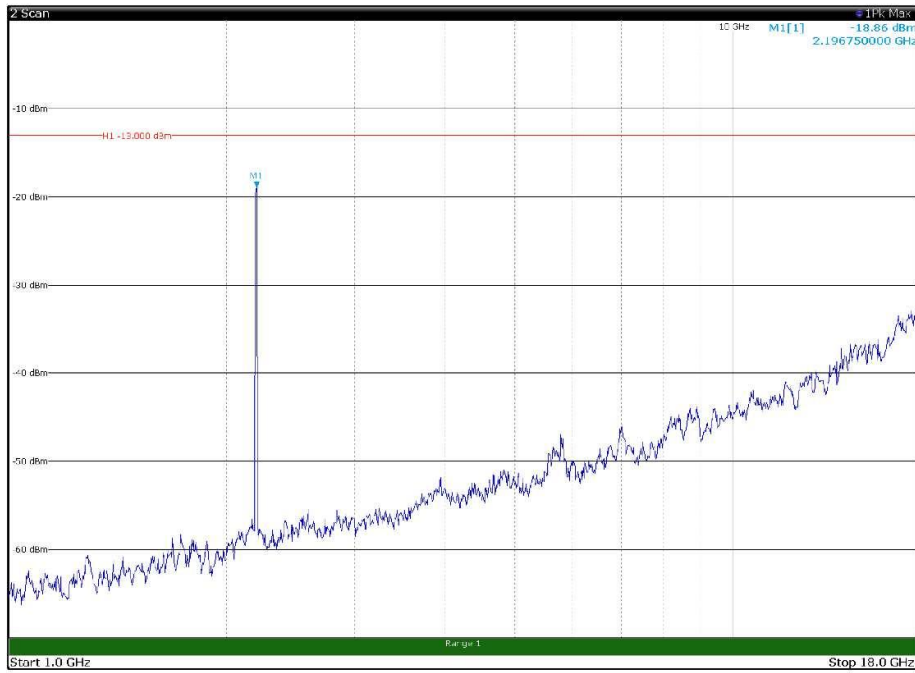

Channel: TOP, Modulation: 256QAM,
BW=10MHz, Range: 30MHz - 1GHz, Polarization: Horizontal

Channel: TOP, Modulation: 256QAM,
BW=10MHz, Range: 30MHz - 1GHz, Polarization: Vertical

Channel: TOP, Modulation: 256QAM,
BW=10MHz, Range: 1GHz - 18GHz, Polarization: Horizontal

Channel: TOP, Modulation: 256QAM,
BW=10MHz, Range: 1GHz - 18GHz, Polarization: Vertical

Channel: TOP, Modulation: 256QAM,
BW=10MHz, Range: 18GHz - 22.5GHz, Polarization: Horizontal

Channel: TOP, Modulation: 256QAM,
BW=10MHz, Range: 18GHz - 22.5GHz, Polarization: Vertical

Channel: BOTTOM, Modulation: QPSK,
BW=15MHz, Range: 30MHz - 1GHz, Polarization: Horizontal

Channel: BOTTOM, Modulation: QPSK,
BW=15MHz, Range: 30MHz - 1GHz, Polarization: Vertical

Channel: BOTTOM, Modulation: QPSK,
 BW=15MHz, Range: 1GHz - 18GHz, Polarization: Horizontal