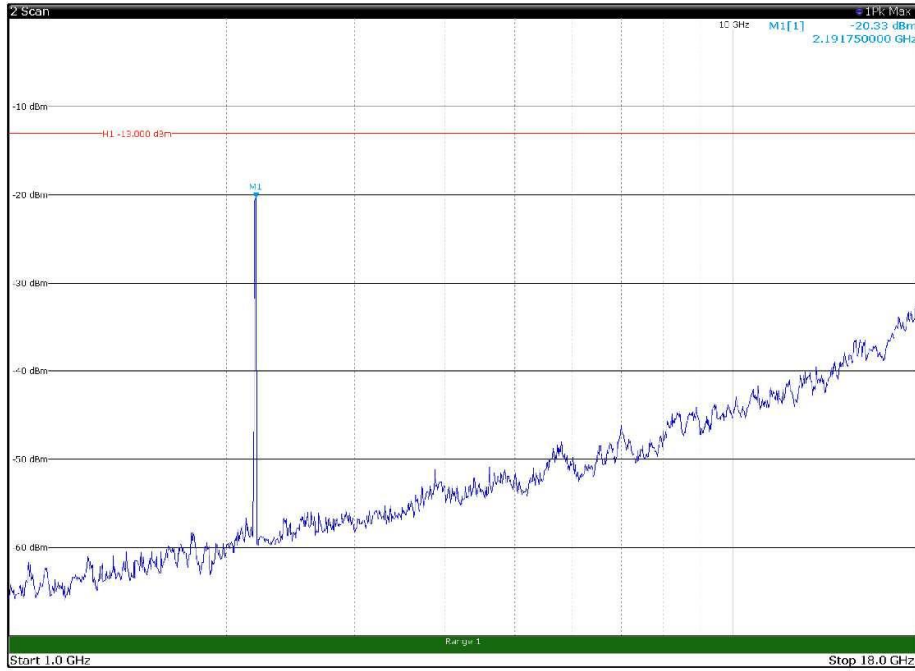

Channel: TOP, Modulation: 16QAM,
BW=15MHz, Range: 30MHz - 1GHz, Polarization: Horizontal

Channel: TOP, Modulation: 16QAM,
BW=15MHz, Range: 30MHz - 1GHz, Polarization: Vertical

Channel: TOP, Modulation: 16QAM,
 BW=15MHz, Range: 1GHz - 18GHz, Polarization: Horizontal

Channel: TOP, Modulation: 16QAM,
 BW=15MHz, Range: 1GHz - 18GHz, Polarization: Vertical

Channel: TOP, Modulation: 16QAM,
BW=15MHz, Range: 18GHz - 22.5GHz, Polarization: Horizontal

Channel: TOP, Modulation: 16QAM,
BW=15MHz, Range: 18GHz - 22.5GHz, Polarization: Vertical

Channel: BOTTOM, Modulation: 64QAM,
BW=15MHz, Range: 30MHz - 1GHz, Polarization: Horizontal

Channel: BOTTOM, Modulation: 64QAM,
BW=15MHz, Range: 30MHz - 1GHz, Polarization: Vertical

Channel: BOTTOM, Modulation: 64QAM,
 BW=15MHz, Range: 1GHz - 18GHz, Polarization: Horizontal