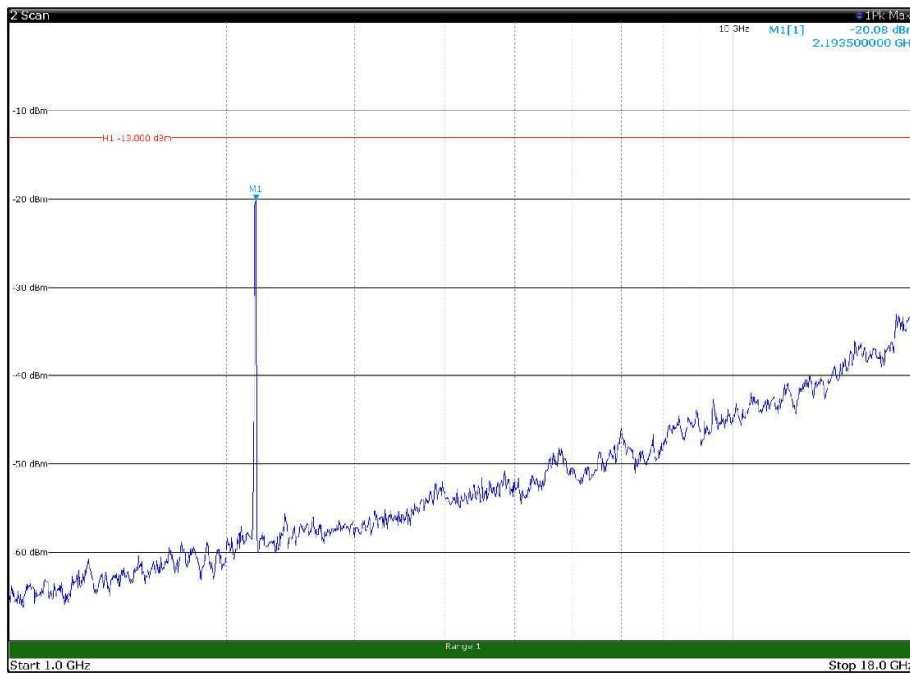

Channel: TOP, Modulation: QPSK,
BW=15MHz, Range: 30MHz - 1GHz, Polarization: Horizontal

Channel: TOP, Modulation: QPSK,
BW=15MHz, Range: 30MHz - 1GHz, Polarization: Vertical

Channel: TOP, Modulation: QPSK,
 BW=15MHz, Range: 1GHz - 18GHz, Polarization: Horizontal

Channel: TOP, Modulation: QPSK,
 BW=15MHz, Range: 1GHz - 18GHz, Polarization: Vertical

Channel: TOP, Modulation: QPSK,
BW=15MHz, Range: 18GHz - 22.5GHz, Polarization: Horizontal

Channel: TOP, Modulation: QPSK,
BW=15MHz, Range: 18GHz - 22.5GHz, Polarization: Vertical

Channel: BOTTOM, Modulation: 16QAM,
 BW=15MHz, Range: 30MHz - 1GHz, Polarization: Horizontal

Channel: BOTTOM, Modulation: 16QAM,
 BW=15MHz, Range: 30MHz - 1GHz, Polarization: Vertical

Channel: BOTTOM, Modulation: 16QAM,
BW=15MHz, Range: 1GHz - 18GHz, Polarization: Horizontal

Channel: BOTTOM, Modulation: 16QAM,
BW=15MHz, Range: 1GHz - 18GHz, Polarization: Vertical

Channel: BOTTOM, Modulation: 16QAM,
BW=15MHz, Range: 18GHz - 22.5GHz, Polarization: Horizontal

Channel: BOTTOM, Modulation: 16QAM,
BW=15MHz, Range: 18GHz - 22.5GHz, Polarization: Vertical