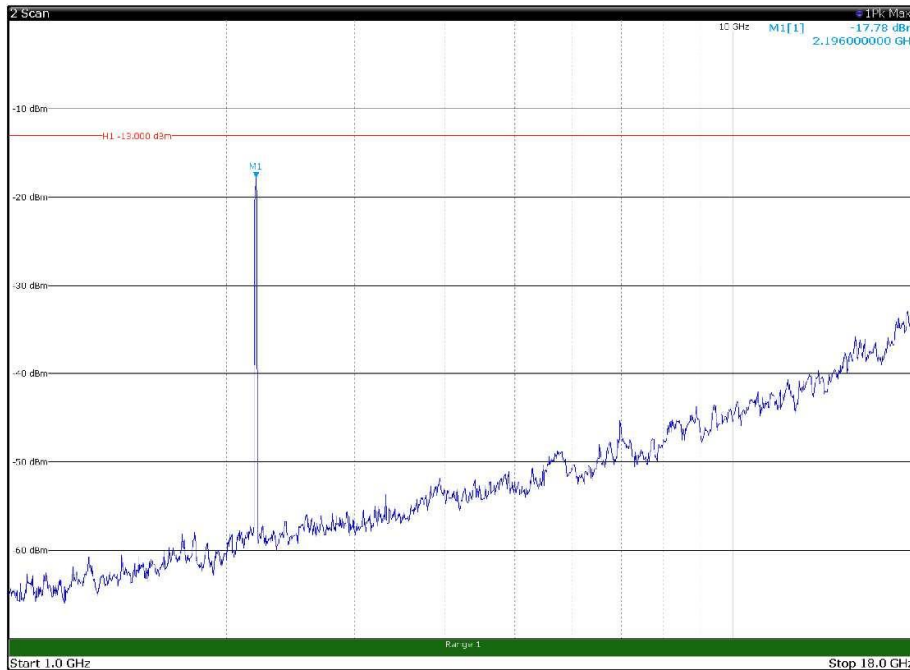

Channel: BOTTOM, Modulation: QPSK,
BW=15MHz, Range: 30MHz - 1GHz, Polarization: Horizontal

Channel: BOTTOM, Modulation: QPSK,
BW=15MHz, Range: 30MHz - 1GHz, Polarization: Vertical

Channel: BOTTOM, Modulation: QPSK,
 BW=15MHz, Range: 1GHz - 18GHz, Polarization: Horizontal

Channel: BOTTOM, Modulation: QPSK,
 BW=15MHz, Range: 1GHz - 18GHz, Polarization: Vertical

Channel: BOTTOM, Modulation: QPSK,
BW=15MHz, Range: 18GHz - 22.5GHz, Polarization: Horizontal

Channel: BOTTOM, Modulation: QPSK,
BW=15MHz, Range: 18GHz - 22.5GHz, Polarization: Vertical

Channel: MIDDLE, Modulation: QPSK,
BW=15MHz, Range: 30MHz - 1GHz, Polarization: Horizontal

Channel: MIDDLE, Modulation: QPSK,
BW=15MHz, Range: 30MHz - 1GHz, Polarization: Vertical

Channel: MIDDLE, Modulation: QPSK,
 BW=15MHz, Range: 1GHz - 18GHz, Polarization: Horizontal

Channel: MIDDLE, Modulation: QPSK,
 BW=15MHz, Range: 1GHz - 18GHz, Polarization: Vertical

Channel: MIDDLE, Modulation: QPSK,
BW=15MHz, Range: 18GHz - 22.5GHz, Polarization: Horizontal

Channel: MIDDLE, Modulation: QPSK,
BW=15MHz, Range: 18GHz - 22.5GHz, Polarization: Vertical