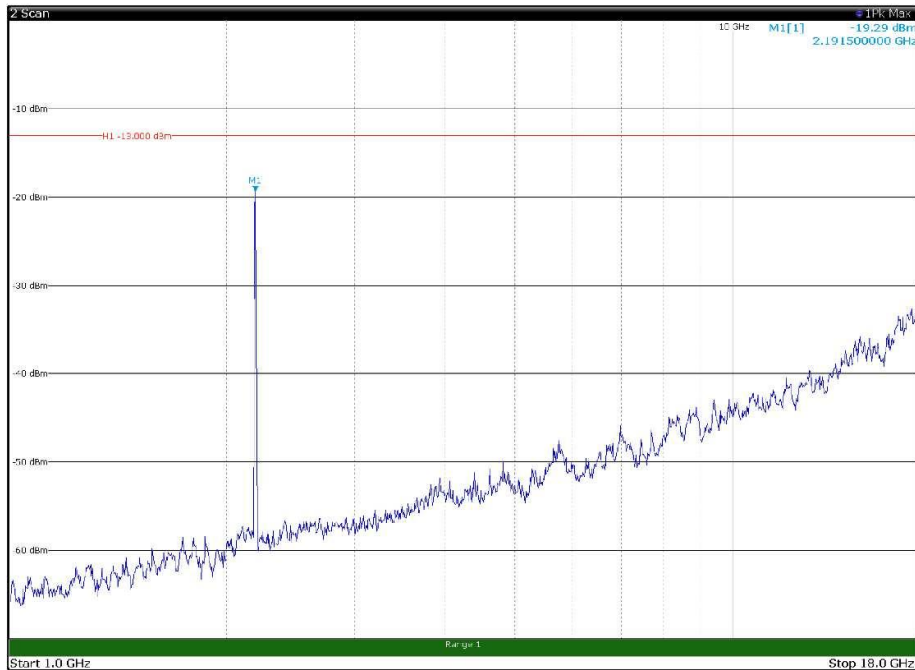

Channel: TOP, Modulation: 16QAM,
BW=15MHz, Range: 30MHz - 1GHz, Polarization: Horizontal

Channel: TOP, Modulation: 16QAM,
BW=15MHz, Range: 30MHz - 1GHz, Polarization: Vertical

Channel: TOP, Modulation: 16QAM,
 BW=15MHz, Range: 1GHz - 18GHz, Polarization: Horizontal

Channel: TOP, Modulation: 16QAM,
 BW=15MHz, Range: 1GHz - 18GHz, Polarization: Vertical

Channel: TOP, Modulation: 16QAM,
BW=15MHz, Range: 18GHz - 22.5GHz, Polarization: Horizontal

Channel: TOP, Modulation: 16QAM,
BW=15MHz, Range: 18GHz - 22.5GHz, Polarization: Vertical

Channel: BOTTOM, Modulation: 64QAM,
BW=15MHz, Range: 30MHz - 1GHz, Polarization: Horizontal

Channel: BOTTOM, Modulation: 64QAM,
BW=15MHz, Range: 30MHz - 1GHz, Polarization: Vertical

Channel: BOTTOM, Modulation: 64QAM,
 BW=15MHz, Range: 1GHz - 18GHz, Polarization: Horizontal