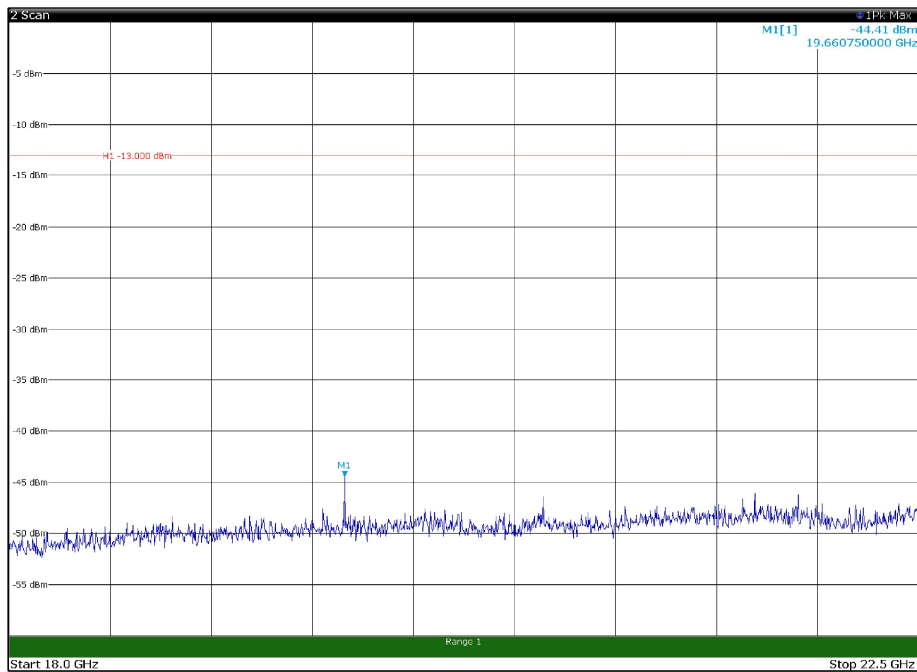

Channel: TOP, Modulation: QPSK,
 BW=15MHz, Range: 1GHz - 18GHz, Polarization: Vertical

Channel: TOP, Modulation: QPSK,
BW=15MHz, Range: 18GHz - 22.5GHz, Polarization: Horizontal

Channel: TOP, Modulation: QPSK,
BW=15MHz, Range: 18GHz - 22.5GHz, Polarization: Vertical

Channel: BOTTOM, Modulation: 16QAM,
 BW=15MHz, Range: 30MHz - 1GHz, Polarization: Horizontal

Channel: BOTTOM, Modulation: 16QAM,
 BW=15MHz, Range: 30MHz - 1GHz, Polarization: Vertical

Channel: BOTTOM, Modulation: 16QAM,
BW=15MHz, Range: 1GHz - 18GHz, Polarization: Horizontal

Channel: BOTTOM, Modulation: 16QAM,
BW=15MHz, Range: 1GHz - 18GHz, Polarization: Vertical

Channel: BOTTOM, Modulation: 16QAM,
BW=15MHz, Range: 18GHz - 22.5GHz, Polarization: Horizontal

Channel: BOTTOM, Modulation: 16QAM,
BW=15MHz, Range: 18GHz - 22.5GHz, Polarization: Vertical