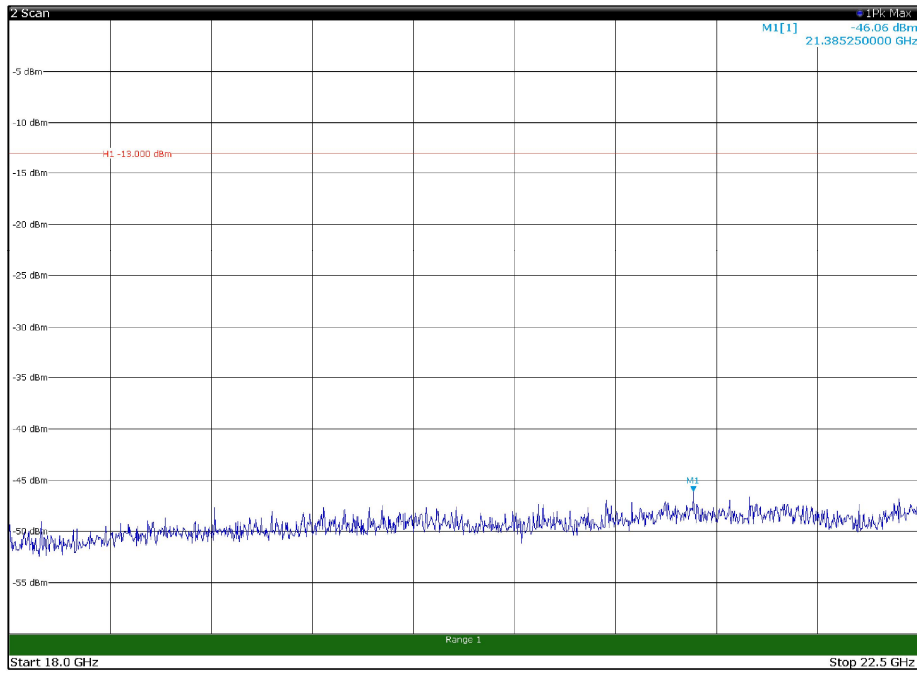

Channel: TOP, Modulation: QPSK,
 BW=15MHz, Range: 1GHz - 18GHz, Polarization: Vertical

Channel: TOP, Modulation: QPSK,
BW=15MHz, Range: 18GHz - 22.5GHz, Polarization: Horizontal

Channel: TOP, Modulation: QPSK,
BW=15MHz, Range: 18GHz - 22.5GHz, Polarization: Vertical

Channel: BOTTOM, Modulation: 16QAM,
 BW=15MHz, Range: 30MHz - 1GHz, Polarization: Horizontal

Channel: BOTTOM, Modulation: 16QAM,
 BW=15MHz, Range: 30MHz - 1GHz, Polarization: Vertical

Channel: BOTTOM, Modulation: 16QAM,
BW=15MHz, Range: 1GHz - 18GHz, Polarization: Horizontal

Channel: BOTTOM, Modulation: 16QAM,
BW=15MHz, Range: 1GHz - 18GHz, Polarization: Vertical

Channel: BOTTOM, Modulation: 16QAM,
BW=15MHz, Range: 18GHz - 22.5GHz, Polarization: Horizontal

Channel: BOTTOM, Modulation: 16QAM,
BW=15MHz, Range: 18GHz - 22.5GHz, Polarization: Vertical