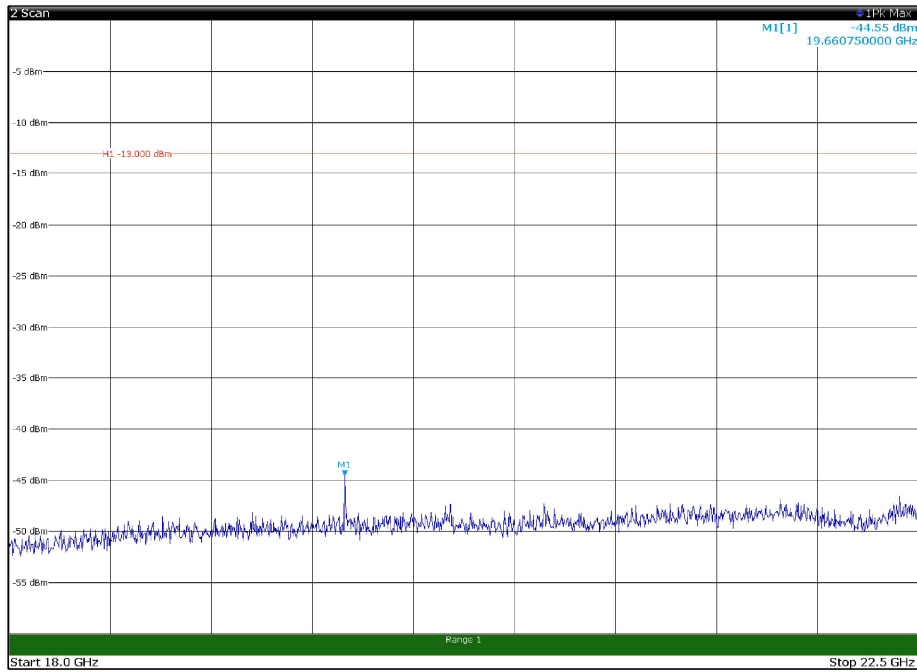

Channel: BOTTOM, Modulation: QPSK,
 BW=15MHz, Range: 1GHz - 18GHz, Polarization: Vertical

Channel: BOTTOM, Modulation: QPSK,
BW=15MHz, Range: 18GHz - 22.5GHz, Polarization: Horizontal

Channel: BOTTOM, Modulation: QPSK,
BW=15MHz, Range: 18GHz - 22.5GHz, Polarization: Vertical

Channel: MIDDLE, Modulation: QPSK,
BW=15MHz, Range: 30MHz - 1GHz, Polarization: Horizontal

Channel: MIDDLE, Modulation: QPSK,
BW=15MHz, Range: 30MHz - 1GHz, Polarization: Vertical

Channel: MIDDLE, Modulation: QPSK,
 BW=15MHz, Range: 1GHz - 18GHz, Polarization: Horizontal

Channel: MIDDLE, Modulation: QPSK,
 BW=15MHz, Range: 1GHz - 18GHz, Polarization: Vertical

Channel: MIDDLE, Modulation: QPSK,
BW=15MHz, Range: 18GHz - 22.5GHz, Polarization: Horizontal

Channel: MIDDLE, Modulation: QPSK,
BW=15MHz, Range: 18GHz - 22.5GHz, Polarization: Vertical