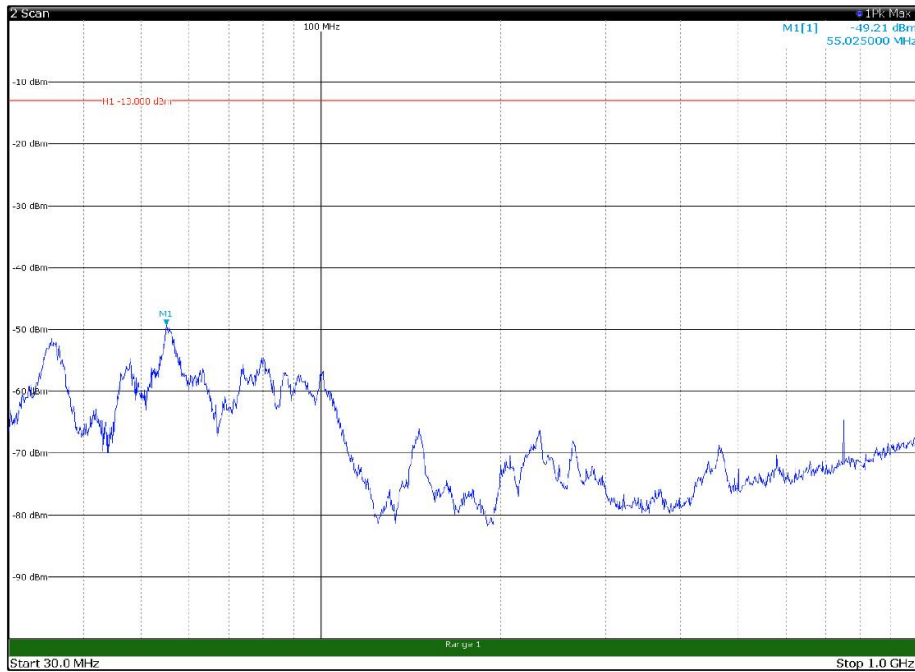

Channel: TOP, Modulation: 16QAM,
BW=15MHz, Range: 30MHz - 1GHz, Polarization: Horizontal

Channel: TOP, Modulation: 16QAM,
BW=15MHz, Range: 30MHz - 1GHz, Polarization: Vertical

Channel: TOP, Modulation: 16QAM,
 BW=15MHz, Range: 1GHz - 18GHz, Polarization: Horizontal

Channel: TOP, Modulation: 16QAM,
 BW=15MHz, Range: 1GHz - 18GHz, Polarization: Vertical

Channel: TOP, Modulation: 16QAM,
BW=15MHz, Range: 18GHz - 22.5GHz, Polarization: Horizontal

Channel: TOP, Modulation: 16QAM,
BW=15MHz, Range: 18GHz - 22.5GHz, Polarization: Vertical

Channel: BOTTOM, Modulation: 64QAM,
BW=15MHz, Range: 30MHz - 1GHz, Polarization: Horizontal

Channel: BOTTOM, Modulation: 64QAM,
BW=15MHz, Range: 30MHz - 1GHz, Polarization: Vertical

Channel: BOTTOM, Modulation: 64QAM,
 BW=15MHz, Range: 1GHz - 18GHz, Polarization: Horizontal