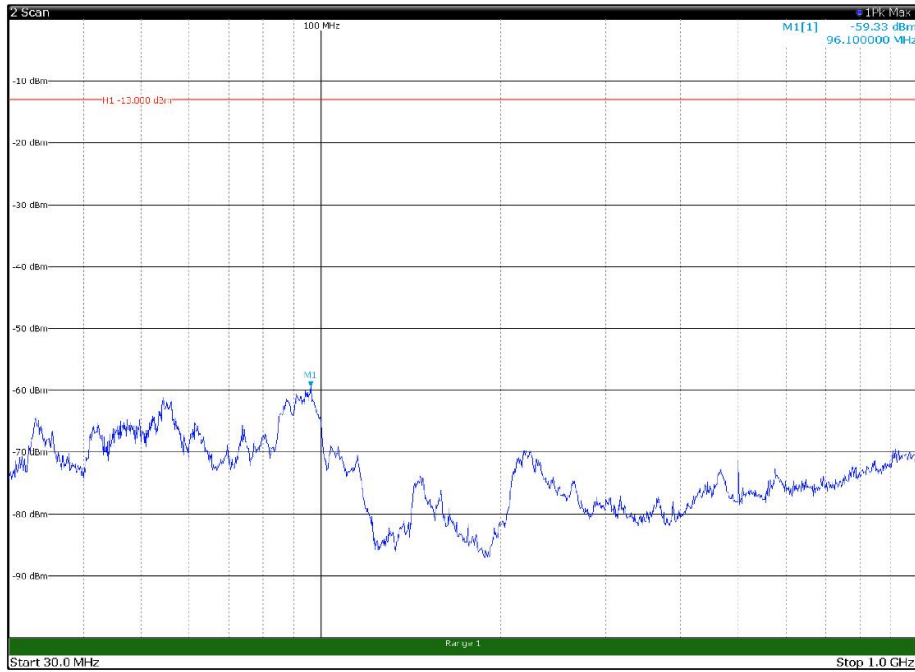

Channel: TOP, Modulation: 256QAM,
BW=10MHz, Range: 30MHz - 1GHz, Polarization: Horizontal

Channel: TOP, Modulation: 256QAM,
BW=10MHz, Range: 30MHz - 1GHz, Polarization: Vertical

Channel: TOP, Modulation: 256QAM,
BW=10MHz, Range: 1GHz - 18GHz, Polarization: Horizontal

Channel: TOP, Modulation: 256QAM,
BW=10MHz, Range: 1GHz - 18GHz, Polarization: Vertical

Channel: TOP, Modulation: 256QAM,
BW=10MHz, Range: 18GHz - 22.5GHz, Polarization: Horizontal

Channel: TOP, Modulation: 256QAM,
BW=10MHz, Range: 18GHz - 22.5GHz, Polarization: Vertical

Channel: BOTTOM, Modulation: QPSK,
BW=15MHz, Range: 30MHz - 1GHz, Polarization: Horizontal

Channel: BOTTOM, Modulation: QPSK,
BW=15MHz, Range: 30MHz - 1GHz, Polarization: Vertical

Channel: BOTTOM, Modulation: QPSK,
 BW=15MHz, Range: 1GHz - 18GHz, Polarization: Horizontal

Channel: BOTTOM, Modulation: QPSK,
 BW=15MHz, Range: 1GHz - 18GHz, Polarization: Vertical

Channel: BOTTOM, Modulation: QPSK,
BW=15MHz, Range: 18GHz - 22.5GHz, Polarization: Horizontal

Channel: BOTTOM, Modulation: QPSK,
BW=15MHz, Range: 18GHz - 22.5GHz, Polarization: Vertical