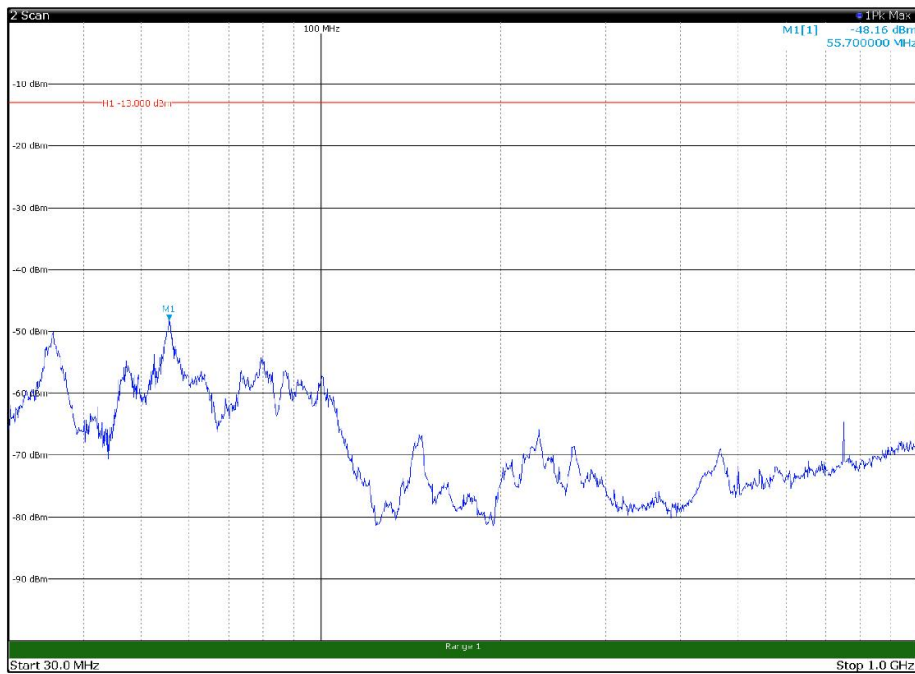

Channel: TOP, Modulation: QPSK,
BW=15MHz, Range: 30MHz - 1GHz, Polarization: Horizontal

Channel: TOP, Modulation: QPSK,
BW=15MHz, Range: 30MHz - 1GHz, Polarization: Vertical

Channel: TOP, Modulation: QPSK,
 BW=15MHz, Range: 1GHz - 18GHz, Polarization: Horizontal

Channel: TOP, Modulation: QPSK,
 BW=15MHz, Range: 1GHz - 18GHz, Polarization: Vertical

Channel: TOP, Modulation: QPSK,
BW=15MHz, Range: 18GHz - 22.5GHz, Polarization: Horizontal

Channel: TOP, Modulation: QPSK,
BW=15MHz, Range: 18GHz - 22.5GHz, Polarization: Vertical

Channel: BOTTOM, Modulation: 16QAM,
 BW=15MHz, Range: 30MHz - 1GHz, Polarization: Horizontal

Channel: BOTTOM, Modulation: 16QAM,
 BW=15MHz, Range: 30MHz - 1GHz, Polarization: Vertical

Channel: BOTTOM, Modulation: 16QAM,
BW=15MHz, Range: 1GHz - 18GHz, Polarization: Horizontal

Channel: BOTTOM, Modulation: 16QAM,
BW=15MHz, Range: 1GHz - 18GHz, Polarization: Vertical

Channel: BOTTOM, Modulation: 16QAM,
BW=15MHz, Range: 18GHz - 22.5GHz, Polarization: Horizontal

Channel: BOTTOM, Modulation: 16QAM,
BW=15MHz, Range: 18GHz - 22.5GHz, Polarization: Vertical