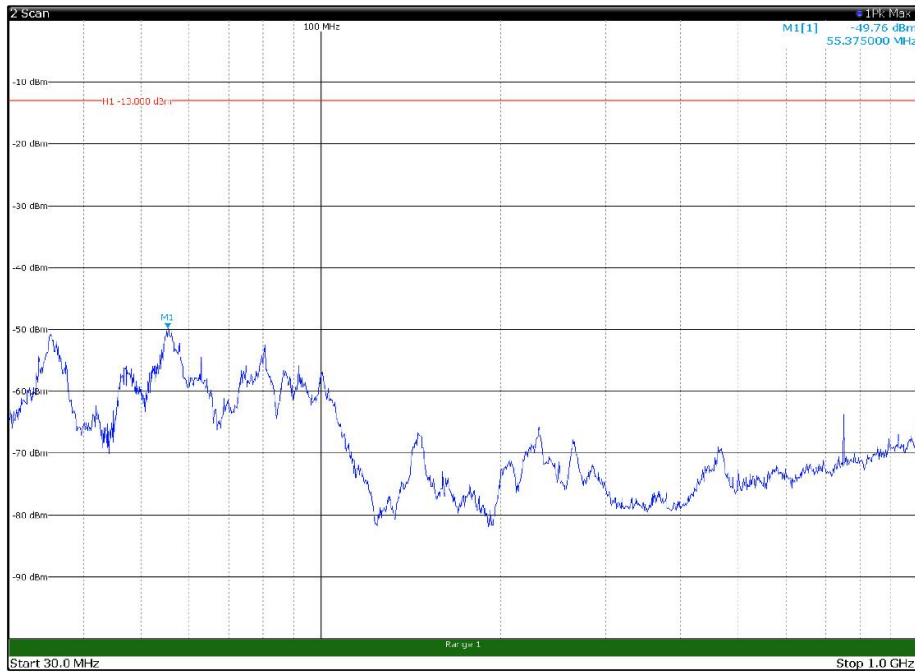

Channel: BOTTOM, Modulation: QPSK,
BW=15MHz, Range: 30MHz - 1GHz, Polarization: Horizontal

Channel: BOTTOM, Modulation: QPSK,
BW=15MHz, Range: 30MHz - 1GHz, Polarization: Vertical

Channel: BOTTOM, Modulation: QPSK,
 BW=15MHz, Range: 1GHz - 18GHz, Polarization: Horizontal

Channel: BOTTOM, Modulation: QPSK,
 BW=15MHz, Range: 1GHz - 18GHz, Polarization: Vertical

Channel: BOTTOM, Modulation: QPSK,
BW=15MHz, Range: 18GHz - 22.5GHz, Polarization: Horizontal

Channel: BOTTOM, Modulation: QPSK,
BW=15MHz, Range: 18GHz - 22.5GHz, Polarization: Vertical

Channel: MIDDLE, Modulation: QPSK,
BW=15MHz, Range: 30MHz - 1GHz, Polarization: Horizontal

Channel: MIDDLE, Modulation: QPSK,
BW=15MHz, Range: 30MHz - 1GHz, Polarization: Vertical

Channel: MIDDLE, Modulation: QPSK,
 BW=15MHz, Range: 1GHz - 18GHz, Polarization: Horizontal

Channel: MIDDLE, Modulation: QPSK,
 BW=15MHz, Range: 1GHz - 18GHz, Polarization: Vertical

Channel: MIDDLE, Modulation: QPSK,
BW=15MHz, Range: 18GHz - 22.5GHz, Polarization: Horizontal

Channel: MIDDLE, Modulation: QPSK,
BW=15MHz, Range: 18GHz - 22.5GHz, Polarization: Vertical