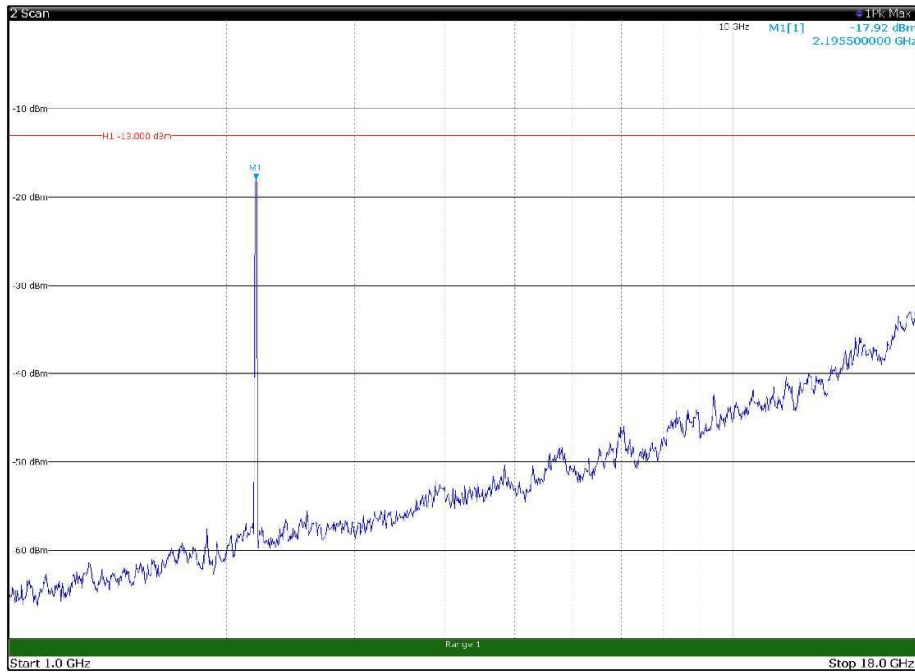

Channel: MIDDLE, Modulation: QPSK,
BW=15MHz, Range: 30MHz - 1GHz, Polarization: Horizontal

Channel: MIDDLE, Modulation: QPSK,
BW=15MHz, Range: 30MHz - 1GHz, Polarization: Vertical

Channel: MIDDLE, Modulation: QPSK,
 BW=15MHz, Range: 1GHz - 18GHz, Polarization: Horizontal

Channel: MIDDLE, Modulation: QPSK,
 BW=15MHz, Range: 1GHz - 18GHz, Polarization: Vertical

Channel: MIDDLE, Modulation: QPSK,
BW=15MHz, Range: 18GHz - 22.5GHz, Polarization: Horizontal

Channel: MIDDLE, Modulation: QPSK,
BW=15MHz, Range: 18GHz - 22.5GHz, Polarization: Vertical

Channel: TOP, Modulation: QPSK,
BW=15MHz, Range: 30MHz - 1GHz, Polarization: Horizontal

Channel: TOP, Modulation: QPSK,
BW=15MHz, Range: 30MHz - 1GHz, Polarization: Vertical

Channel: TOP, Modulation: QPSK,
 BW=15MHz, Range: 1GHz - 18GHz, Polarization: Horizontal

Channel: TOP, Modulation: QPSK,
 BW=15MHz, Range: 1GHz - 18GHz, Polarization: Vertical

Channel: TOP, Modulation: QPSK,
BW=15MHz, Range: 18GHz - 22.5GHz, Polarization: Horizontal

Channel: TOP, Modulation: QPSK,
BW=15MHz, Range: 18GHz - 22.5GHz, Polarization: Vertical