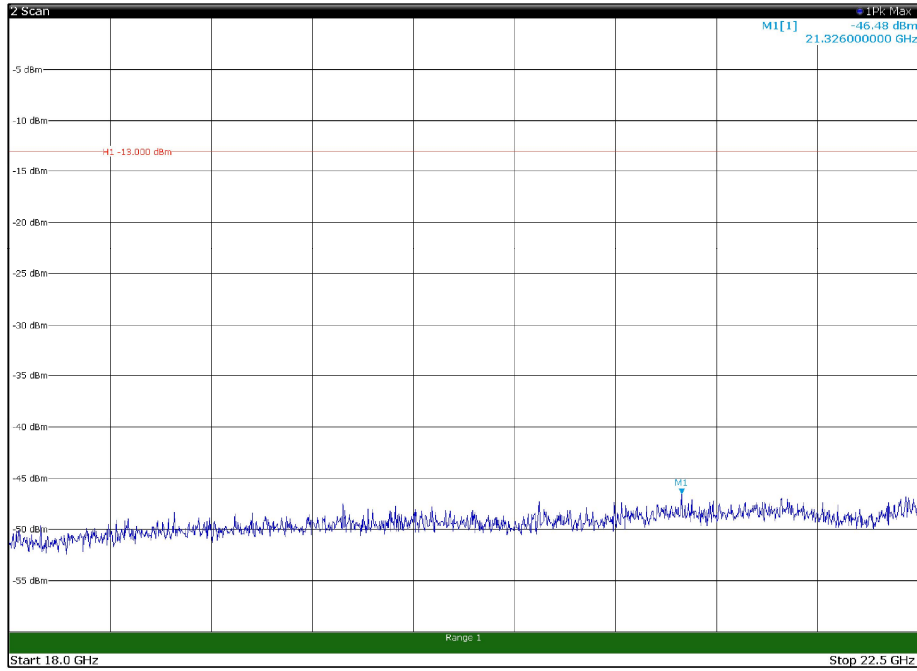

Channel: TOP, Modulation: QPSK,
BW=15MHz, Range: 30MHz - 1GHz, Polarization: Horizontal

Channel: TOP, Modulation: QPSK,
BW=15MHz, Range: 30MHz - 1GHz, Polarization: Vertical

Channel: TOP, Modulation: QPSK,
 BW=15MHz, Range: 1GHz - 18GHz, Polarization: Horizontal

Channel: TOP, Modulation: QPSK,
 BW=15MHz, Range: 1GHz - 18GHz, Polarization: Vertical

Channel: TOP, Modulation: QPSK,
BW=15MHz, Range: 18GHz - 22.5GHz, Polarization: Horizontal

Channel: TOP, Modulation: QPSK,
BW=15MHz, Range: 18GHz - 22.5GHz, Polarization: Vertical