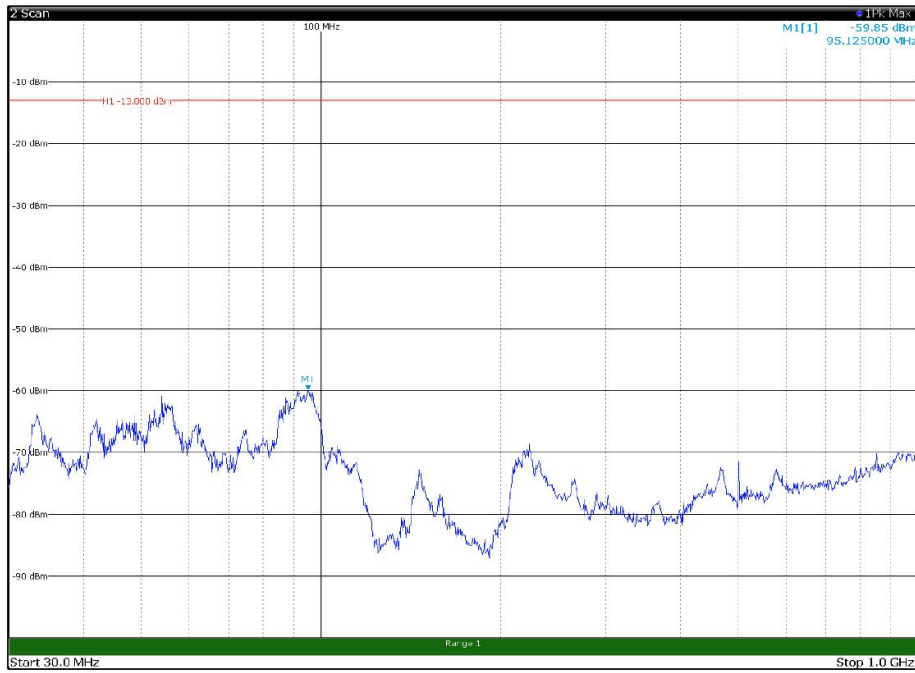

Channel: TOP, Modulation: QPSK,
 BW=15MHz, Range: 1GHz - 18GHz, Polarization: Vertical

Channel: TOP, Modulation: QPSK,
BW=15MHz, Range: 18GHz - 22.5GHz, Polarization: Horizontal

Channel: TOP, Modulation: QPSK,
BW=15MHz, Range: 18GHz - 22.5GHz, Polarization: Vertical

Channel: BOTTOM, Modulation: 16QAM,
 BW=15MHz, Range: 30MHz - 1GHz, Polarization: Horizontal

Channel: BOTTOM, Modulation: 16QAM,
 BW=15MHz, Range: 30MHz - 1GHz, Polarization: Vertical

Channel: BOTTOM, Modulation: 16QAM,
BW=15MHz, Range: 1GHz - 18GHz, Polarization: Horizontal

Channel: BOTTOM, Modulation: 16QAM,
BW=15MHz, Range: 1GHz - 18GHz, Polarization: Vertical

Channel: BOTTOM, Modulation: 16QAM,
BW=15MHz, Range: 18GHz - 22.5GHz, Polarization: Horizontal

Channel: BOTTOM, Modulation: 16QAM,
BW=15MHz, Range: 18GHz - 22.5GHz, Polarization: Vertical

Channel: MIDDLE, Modulation: 16QAM,
 BW=15MHz, Range: 30MHz - 1GHz, Polarization: Horizontal

Channel: MIDDLE, Modulation: 16QAM,
 BW=15MHz, Range: 30MHz - 1GHz, Polarization: Vertical

Channel: MIDDLE, Modulation: 16QAM,
 BW=15MHz, Range: 1GHz - 18GHz, Polarization: Horizontal