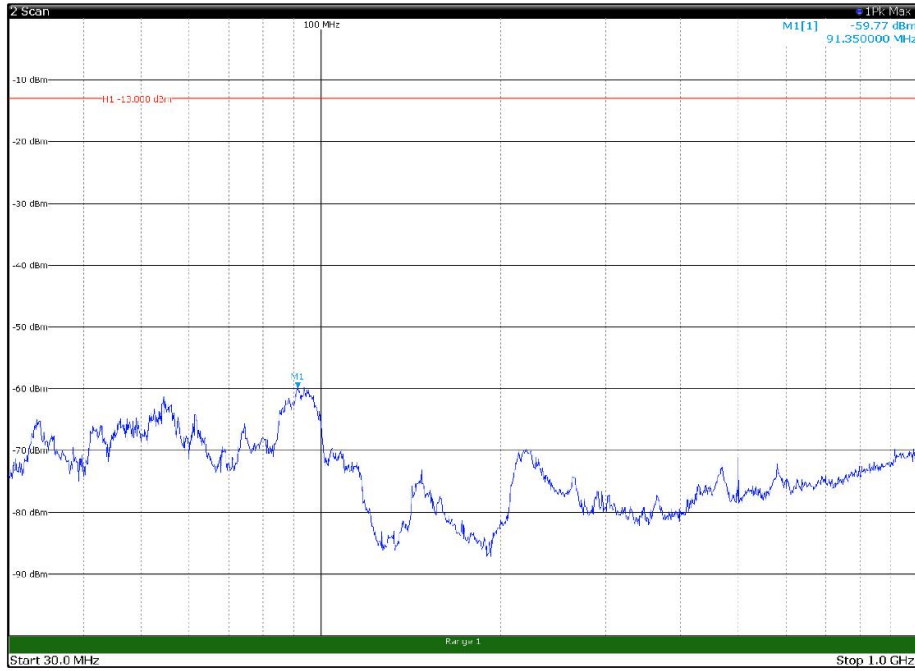

Channel: MIDDLE, Modulation: 16QAM,
 BW=15MHz, Range: 1GHz - 18GHz, Polarization: Vertical

Channel: MIDDLE, Modulation: 16QAM,
BW=15MHz, Range: 18GHz - 22.5GHz, Polarization: Horizontal

Channel: MIDDLE, Modulation: 16QAM,
BW=15MHz, Range: 18GHz - 22.5GHz, Polarization: Vertical

Channel: TOP, Modulation: 16QAM,
BW=15MHz, Range: 30MHz - 1GHz, Polarization: Horizontal

Channel: TOP, Modulation: 16QAM,
BW=15MHz, Range: 30MHz - 1GHz, Polarization: Vertical

Channel: TOP, Modulation: 16QAM,
 BW=15MHz, Range: 1GHz - 18GHz, Polarization: Horizontal

Channel: TOP, Modulation: 16QAM,
 BW=15MHz, Range: 1GHz - 18GHz, Polarization: Vertical

Channel: TOP, Modulation: 16QAM,
BW=15MHz, Range: 18GHz - 22.5GHz, Polarization: Horizontal

Channel: TOP, Modulation: 16QAM,
BW=15MHz, Range: 18GHz - 22.5GHz, Polarization: Vertical