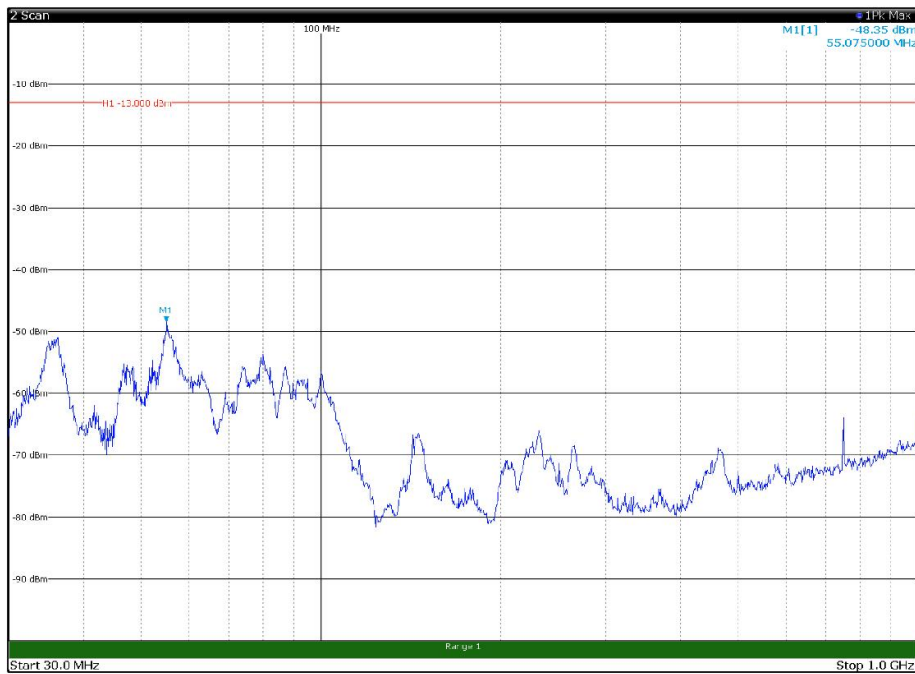

Channel: BOTTOM, Modulation: 16QAM,
 BW=15MHz, Range: 30MHz - 1GHz, Polarization: Horizontal

Channel: BOTTOM, Modulation: 16QAM,
 BW=15MHz, Range: 30MHz - 1GHz, Polarization: Vertical

Channel: BOTTOM, Modulation: 16QAM,
BW=15MHz, Range: 1GHz - 18GHz, Polarization: Horizontal

Channel: BOTTOM, Modulation: 16QAM,
BW=15MHz, Range: 1GHz - 18GHz, Polarization: Vertical

Channel: BOTTOM, Modulation: 16QAM,
BW=15MHz, Range: 18GHz - 22.5GHz, Polarization: Horizontal

Channel: BOTTOM, Modulation: 16QAM,
BW=15MHz, Range: 18GHz - 22.5GHz, Polarization: Vertical

Channel: MIDDLE, Modulation: 16QAM,
 BW=15MHz, Range: 30MHz - 1GHz, Polarization: Horizontal

Channel: MIDDLE, Modulation: 16QAM,
 BW=15MHz, Range: 30MHz - 1GHz, Polarization: Vertical

Channel: MIDDLE, Modulation: 16QAM,
 BW=15MHz, Range: 1GHz - 18GHz, Polarization: Horizontal

Channel: MIDDLE, Modulation: 16QAM,
 BW=15MHz, Range: 1GHz - 18GHz, Polarization: Vertical

Channel: MIDDLE, Modulation: 16QAM,
BW=15MHz, Range: 18GHz - 22.5GHz, Polarization: Horizontal

Channel: MIDDLE, Modulation: 16QAM,
BW=15MHz, Range: 18GHz - 22.5GHz, Polarization: Vertical