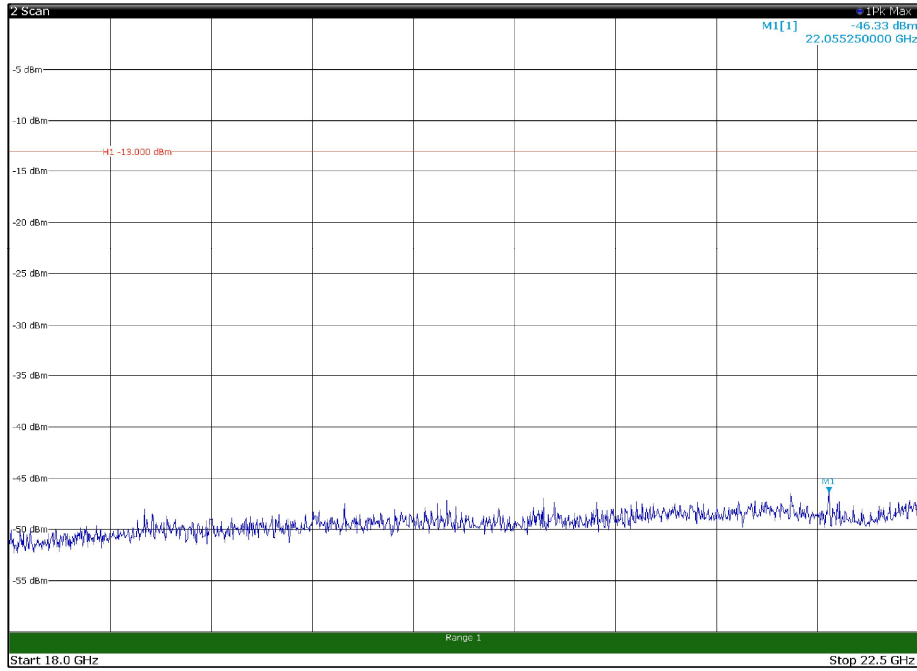

Channel: MIDDLE, Modulation: QPSK,
BW=15MHz, Range: 30MHz - 1GHz, Polarization: Horizontal

Channel: MIDDLE, Modulation: QPSK,
BW=15MHz, Range: 30MHz - 1GHz, Polarization: Vertical

Channel: MIDDLE, Modulation: QPSK,
 BW=15MHz, Range: 1GHz - 18GHz, Polarization: Horizontal

Channel: MIDDLE, Modulation: QPSK,
 BW=15MHz, Range: 1GHz - 18GHz, Polarization: Vertical

Channel: MIDDLE, Modulation: QPSK,
BW=15MHz, Range: 18GHz - 22.5GHz, Polarization: Horizontal

Channel: MIDDLE, Modulation: QPSK,
BW=15MHz, Range: 18GHz - 22.5GHz, Polarization: Vertical