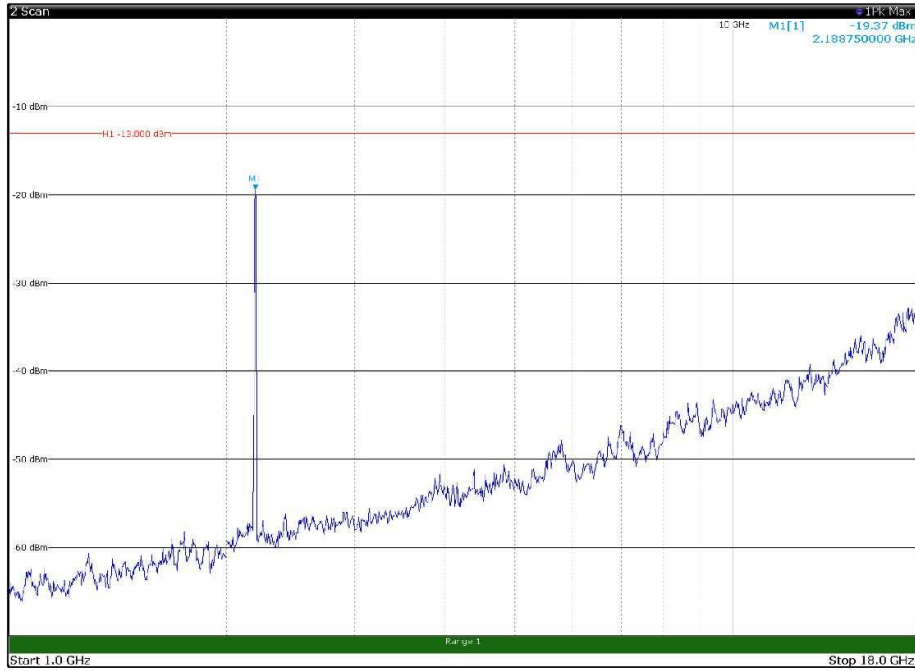

Channel: TOP, Modulation: 256QAM,
BW=10MHz, Range: 30MHz - 1GHz, Polarization: Horizontal

Channel: TOP, Modulation: 256QAM,
BW=10MHz, Range: 30MHz - 1GHz, Polarization: Vertical

Channel: TOP, Modulation: 256QAM,
BW=10MHz, Range: 1GHz - 18GHz, Polarization: Horizontal

Channel: TOP, Modulation: 256QAM,
BW=10MHz, Range: 1GHz - 18GHz, Polarization: Vertical

Channel: TOP, Modulation: 256QAM,
BW=10MHz, Range: 18GHz - 22.5GHz, Polarization: Horizontal

Channel: TOP, Modulation: 256QAM,
BW=10MHz, Range: 18GHz - 22.5GHz, Polarization: Vertical

Channel: BOTTOM, Modulation: QPSK,
BW=15MHz, Range: 30MHz - 1GHz, Polarization: Horizontal

Channel: BOTTOM, Modulation: QPSK,
BW=15MHz, Range: 30MHz - 1GHz, Polarization: Vertical

Channel: BOTTOM, Modulation: QPSK,
 BW=15MHz, Range: 1GHz - 18GHz, Polarization: Horizontal

Channel: BOTTOM, Modulation: QPSK,
 BW=15MHz, Range: 1GHz - 18GHz, Polarization: Vertical

Channel: BOTTOM, Modulation: QPSK,
BW=15MHz, Range: 18GHz - 22.5GHz, Polarization: Horizontal

Channel: BOTTOM, Modulation: QPSK,
BW=15MHz, Range: 18GHz - 22.5GHz, Polarization: Vertical