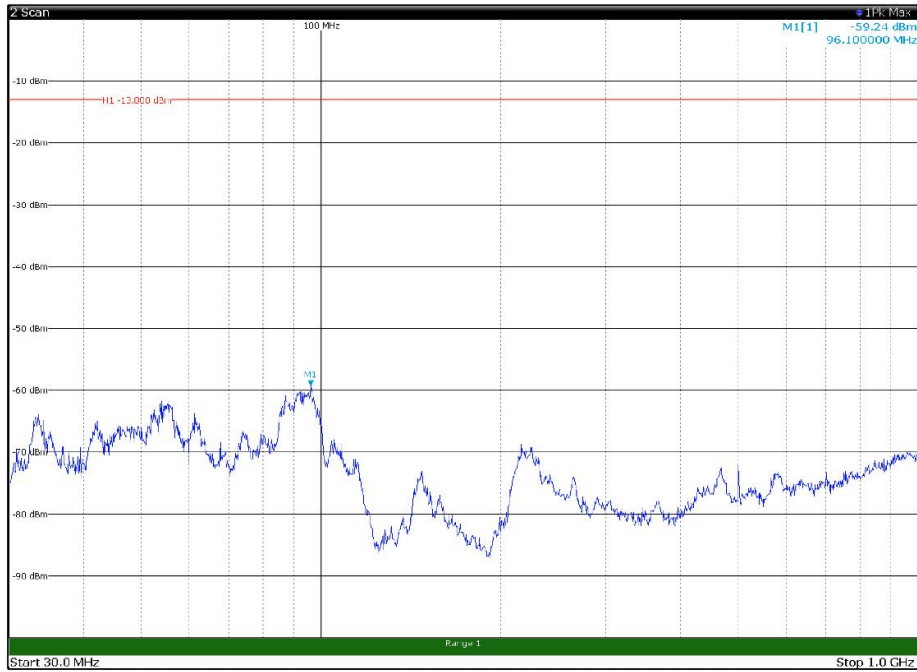

Channel: MIDDLE, Modulation: 256QAM,
BW=5MHz, Range: 18GHz - 22.5GHz, Polarization: Vertical

Channel: TOP, Modulation: 256QAM,
 BW=5MHz, Range: 30MHz - 1GHz, Polarization: Horizontal

Channel: TOP, Modulation: 256QAM,
 BW=5MHz, Range: 30MHz - 1GHz, Polarization: Vertical

Channel: TOP, Modulation: 256QAM,
BW=5MHz, Range: 1GHz - 18GHz, Polarization: Horizontal

Channel: TOP, Modulation: 256QAM,
BW=5MHz, Range: 1GHz - 18GHz, Polarization: Vertical

Channel: TOP, Modulation: 256QAM,
BW=5MHz, Range: 18GHz - 22.5GHz, Polarization: Horizontal

Channel: TOP, Modulation: 256QAM,
BW=5MHz, Range: 18GHz - 22.5GHz, Polarization: Vertical

Channel: BOTTOM, Modulation: QPSK,
BW=10MHz, Range: 30MHz - 1GHz, Polarization: Horizontal

Channel: BOTTOM, Modulation: QPSK,
BW=10MHz, Range: 30MHz - 1GHz, Polarization: Vertical

Channel: BOTTOM, Modulation: QPSK,
BW=10MHz, Range: 1GHz - 18GHz, Polarization: Horizontal

Channel: BOTTOM, Modulation: QPSK,
BW=10MHz, Range: 1GHz - 18GHz, Polarization: Vertical

Channel: BOTTOM, Modulation: QPSK,
BW=10MHz, Range: 18GHz - 22.5GHz, Polarization: Horizontal