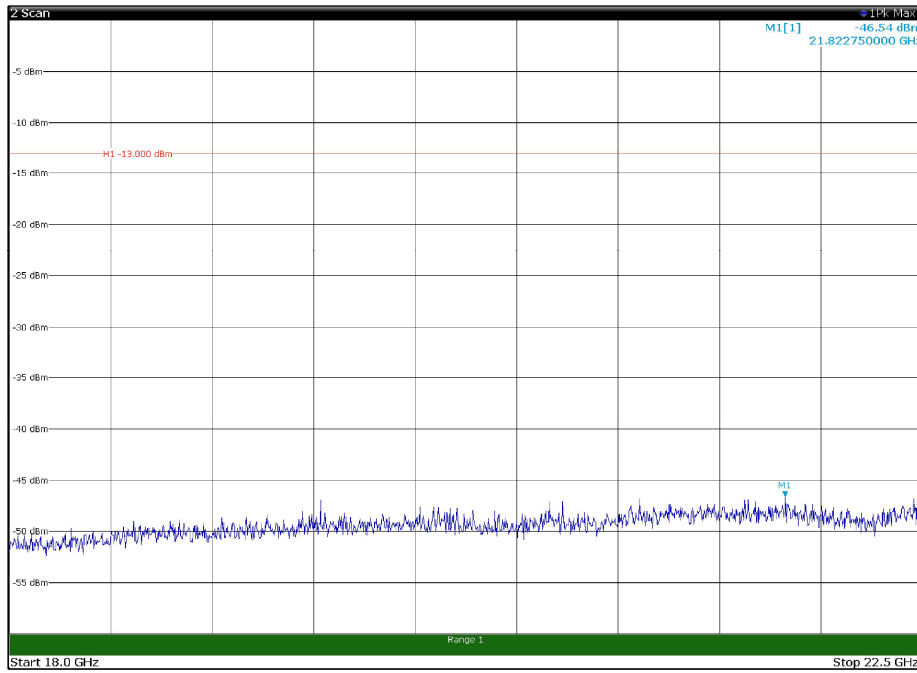

Channel: TOP, Modulation: 64QAM,
BW=5MHz, Range: 1GHz - 18GHz, Polarization: Horizontal

Channel: TOP, Modulation: 64QAM,
BW=5MHz, Range: 1GHz - 18GHz, Polarization: Vertical

Channel: TOP, Modulation: 64QAM,
BW=5MHz, Range: 18GHz - 22.5GHz, Polarization: Horizontal

Channel: TOP, Modulation: 64QAM,
BW=5MHz, Range: 18GHz - 22.5GHz, Polarization: Vertical

Channel: BOTTOM, Modulation: 256QAM,
 BW=5MHz, Range: 30MHz - 1GHz, Polarization: Horizontal

Channel: BOTTOM, Modulation: 256QAM,
 BW=5MHz, Range: 30MHz - 1GHz, Polarization: Vertical

Channel: BOTTOM, Modulation: 256QAM,
BW=5MHz, Range: 1GHz - 18GHz, Polarization: Horizontal

Channel: BOTTOM, Modulation: 256QAM,
BW=5MHz, Range: 1GHz - 18GHz, Polarization: Vertical

Channel: BOTTOM, Modulation: 256QAM,
BW=5MHz, Range: 18GHz - 22.5GHz, Polarization: Horizontal