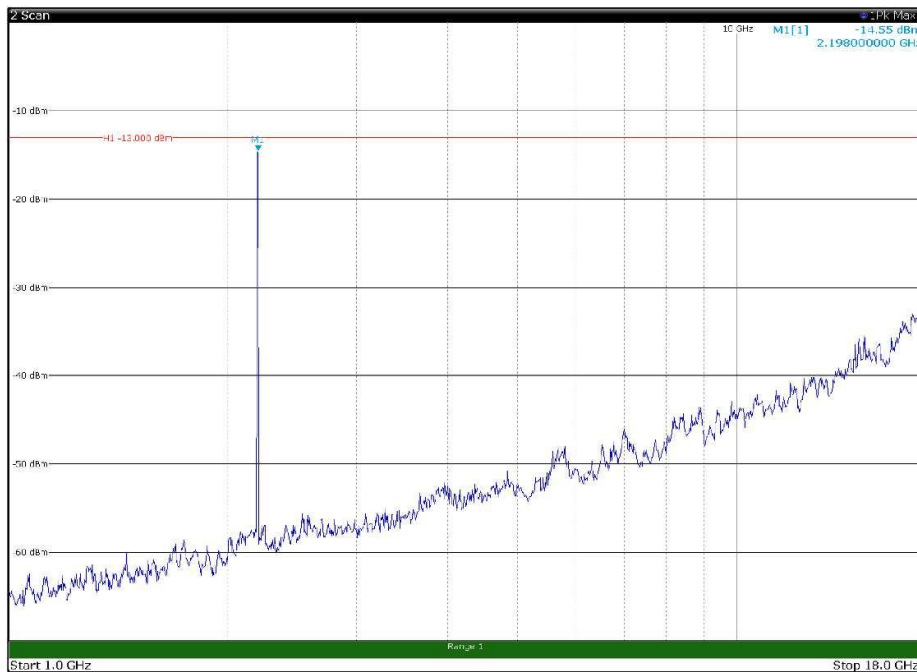

Channel: TOP, Modulation: 64QAM,
BW=5MHz, Range: 1GHz - 18GHz, Polarization: Horizontal

Channel: TOP, Modulation: 64QAM,
BW=5MHz, Range: 1GHz - 18GHz, Polarization: Vertical

Channel: TOP, Modulation: 64QAM,
BW=5MHz, Range: 18GHz - 22.5GHz, Polarization: Horizontal

Channel: TOP, Modulation: 64QAM,
BW=5MHz, Range: 18GHz - 22.5GHz, Polarization: Vertical

Channel: BOTTOM, Modulation: 256QAM,
 BW=5MHz, Range: 30MHz - 1GHz, Polarization: Horizontal

Channel: BOTTOM, Modulation: 256QAM,
 BW=5MHz, Range: 30MHz - 1GHz, Polarization: Vertical

Channel: BOTTOM, Modulation: 256QAM,
BW=5MHz, Range: 1GHz - 18GHz, Polarization: Horizontal

Channel: BOTTOM, Modulation: 256QAM,
BW=5MHz, Range: 1GHz - 18GHz, Polarization: Vertical

Channel: BOTTOM, Modulation: 256QAM,
BW=5MHz, Range: 18GHz - 22.5GHz, Polarization: Horizontal