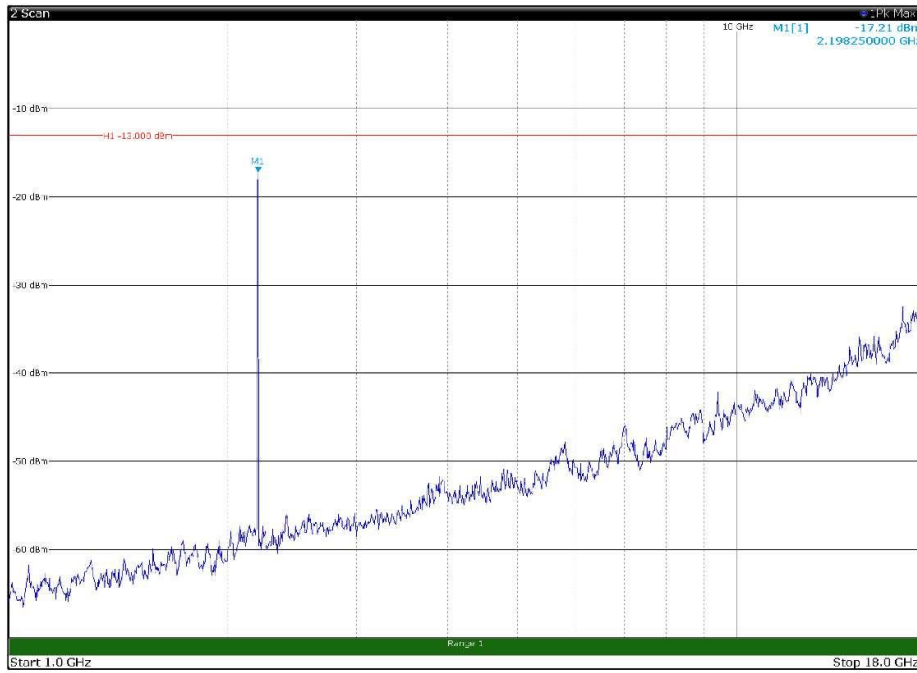

Channel: BOTTOM, Modulation: 256QAM,
BW=5MHz, Range: 18GHz - 22.5GHz, Polarization: Vertical

Channel: MIDDLE, Modulation: 256QAM,
 BW=5MHz, Range: 30MHz - 1GHz, Polarization: Horizontal

Channel: MIDDLE, Modulation: 256QAM,
 BW=5MHz, Range: 30MHz - 1GHz, Polarization: Vertical

Channel: MIDDLE, Modulation: 256QAM,
BW=5MHz, Range: 1GHz - 18GHz, Polarization: Horizontal

Channel: MIDDLE, Modulation: 256QAM,
BW=5MHz, Range: 1GHz - 18GHz, Polarization: Vertical

Channel: MIDDLE, Modulation: 256QAM,
BW=5MHz, Range: 18GHz - 22.5GHz, Polarization: Horizontal

Channel: MIDDLE, Modulation: 256QAM,
BW=5MHz, Range: 18GHz - 22.5GHz, Polarization: Vertical

Channel: TOP, Modulation: 256QAM,
 BW=5MHz, Range: 30MHz - 1GHz, Polarization: Horizontal

Channel: TOP, Modulation: 256QAM,
 BW=5MHz, Range: 30MHz - 1GHz, Polarization: Vertical

Channel: TOP, Modulation: 256QAM,
BW=5MHz, Range: 1GHz - 18GHz, Polarization: Horizontal

Channel: TOP, Modulation: 256QAM,
BW=5MHz, Range: 1GHz - 18GHz, Polarization: Vertical

Channel: TOP, Modulation: 256QAM,
BW=5MHz, Range: 18GHz - 22.5GHz, Polarization: Horizontal