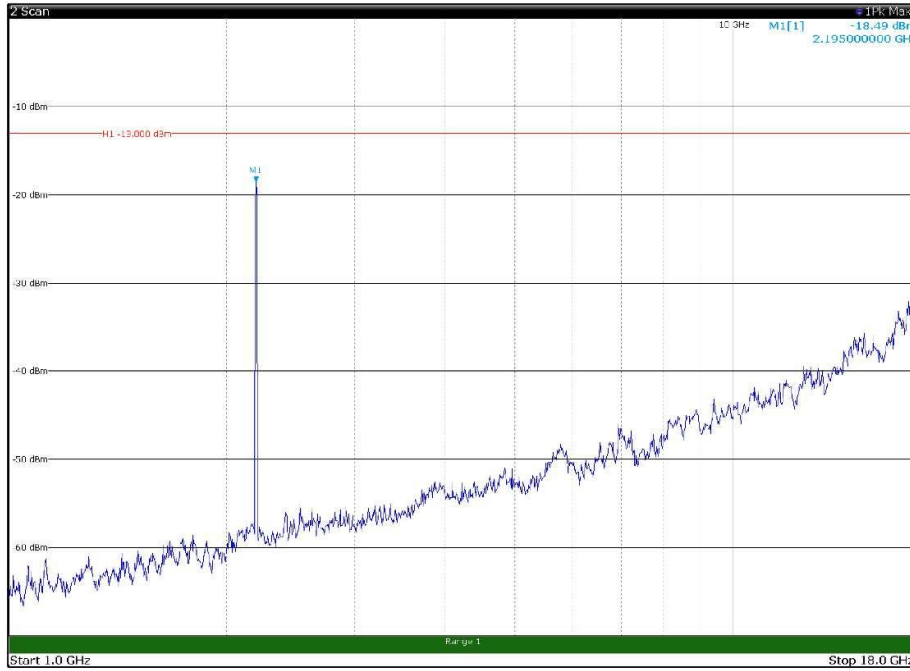

Channel: BOTTOM, Modulation: QPSK,
BW=10MHz, Range: 18GHz - 22.5GHz, Polarization: Vertical

Channel: MIDDLE, Modulation: QPSK,
 BW=10MHz, Range: 30MHz - 1GHz, Polarization: Horizontal

Channel: MIDDLE, Modulation: QPSK,
 BW=10MHz, Range: 30MHz - 1GHz, Polarization: Vertical

Channel: MIDDLE, Modulation: QPSK,
 BW=10MHz, Range: 1GHz - 18GHz, Polarization: Horizontal

Channel: MIDDLE, Modulation: QPSK,
 BW=10MHz, Range: 1GHz - 18GHz, Polarization: Vertical

Channel: MIDDLE, Modulation: QPSK,
BW=10MHz, Range: 18GHz - 22.5GHz, Polarization: Horizontal

Channel: MIDDLE, Modulation: QPSK,
BW=10MHz, Range: 18GHz - 22.5GHz, Polarization: Vertical

Channel: TOP, Modulation: QPSK,
BW=10MHz, Range: 30MHz - 1GHz, Polarization: Horizontal

Channel: TOP, Modulation: QPSK,
BW=10MHz, Range: 30MHz - 1GHz, Polarization: Vertical