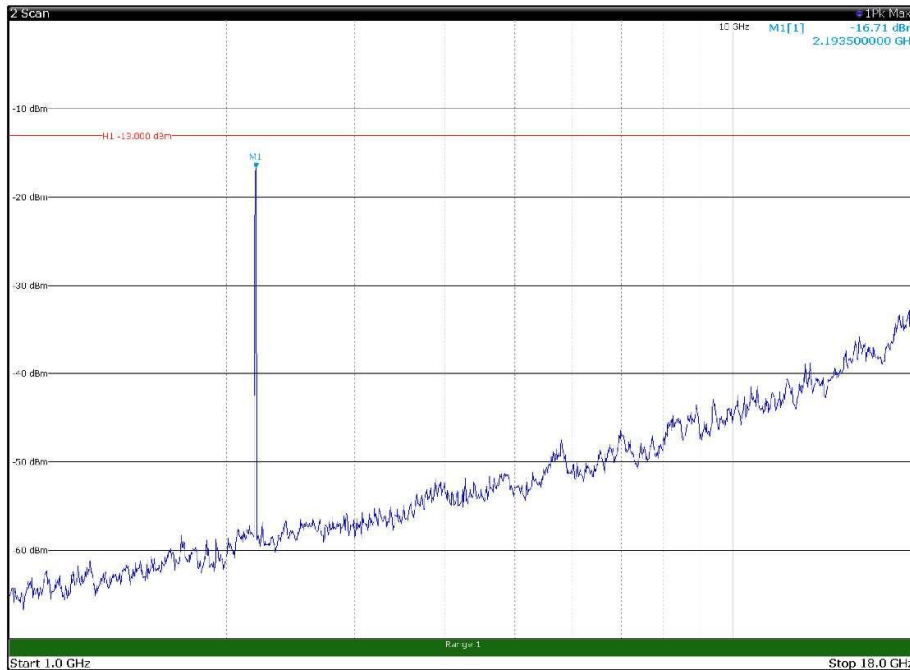

Channel: BOTTOM, Modulation: QPSK,
BW=10MHz, Range: 1GHz - 18GHz, Polarization: Horizontal

Channel: BOTTOM, Modulation: QPSK,
BW=10MHz, Range: 1GHz - 18GHz, Polarization: Vertical

Channel: BOTTOM, Modulation: QPSK,
BW=10MHz, Range: 18GHz - 22.5GHz, Polarization: Horizontal

Channel: BOTTOM, Modulation: QPSK,
BW=10MHz, Range: 18GHz - 22.5GHz, Polarization: Vertical

Channel: MIDDLE, Modulation: QPSK,
 BW=10MHz, Range: 30MHz - 1GHz, Polarization: Horizontal

Channel: MIDDLE, Modulation: QPSK,
 BW=10MHz, Range: 30MHz - 1GHz, Polarization: Vertical

Channel: MIDDLE, Modulation: QPSK,
 BW=10MHz, Range: 1GHz - 18GHz, Polarization: Horizontal

Channel: MIDDLE, Modulation: QPSK,
 BW=10MHz, Range: 1GHz - 18GHz, Polarization: Vertical

Channel: MIDDLE, Modulation: QPSK,
BW=10MHz, Range: 18GHz - 22.5GHz, Polarization: Horizontal