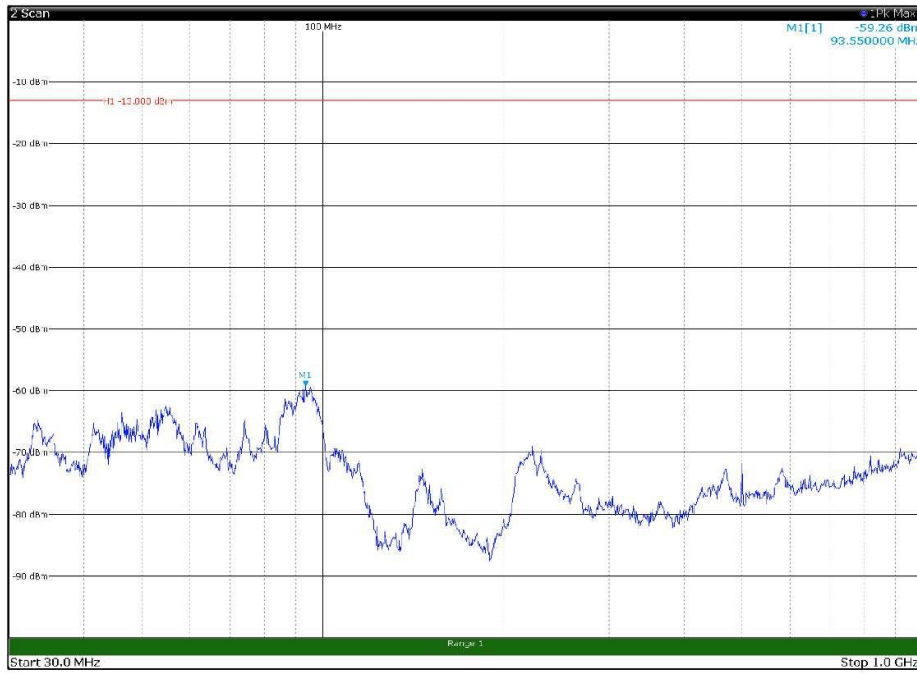

Channel: TOP, Modulation: 64QAM,
BW=5MHz, Range: 1GHz - 18GHz, Polarization: Horizontal

Channel: TOP, Modulation: 64QAM,
BW=5MHz, Range: 1GHz - 18GHz, Polarization: Vertical

Channel: TOP, Modulation: 64QAM,
BW=5MHz, Range: 18GHz - 22.5GHz, Polarization: Horizontal

Channel: TOP, Modulation: 64QAM,
BW=5MHz, Range: 18GHz - 22.5GHz, Polarization: Vertical

Channel: BOTTOM, Modulation: 256QAM,
 BW=5MHz, Range: 30MHz - 1GHz, Polarization: Horizontal

Channel: BOTTOM, Modulation: 256QAM,
 BW=5MHz, Range: 30MHz - 1GHz, Polarization: Vertical

Channel: BOTTOM, Modulation: 256QAM,
BW=5MHz, Range: 1GHz - 18GHz, Polarization: Horizontal

Channel: BOTTOM, Modulation: 256QAM,
BW=5MHz, Range: 1GHz - 18GHz, Polarization: Vertical

Channel: BOTTOM, Modulation: 256QAM,
BW=5MHz, Range: 18GHz - 22.5GHz, Polarization: Horizontal

Channel: BOTTOM, Modulation: 256QAM,
BW=5MHz, Range: 18GHz - 22.5GHz, Polarization: Vertical

Channel: MIDDLE, Modulation: 256QAM,
 BW=5MHz, Range: 30MHz - 1GHz, Polarization: Horizontal

Channel: MIDDLE, Modulation: 256QAM,
 BW=5MHz, Range: 30MHz - 1GHz, Polarization: Vertical