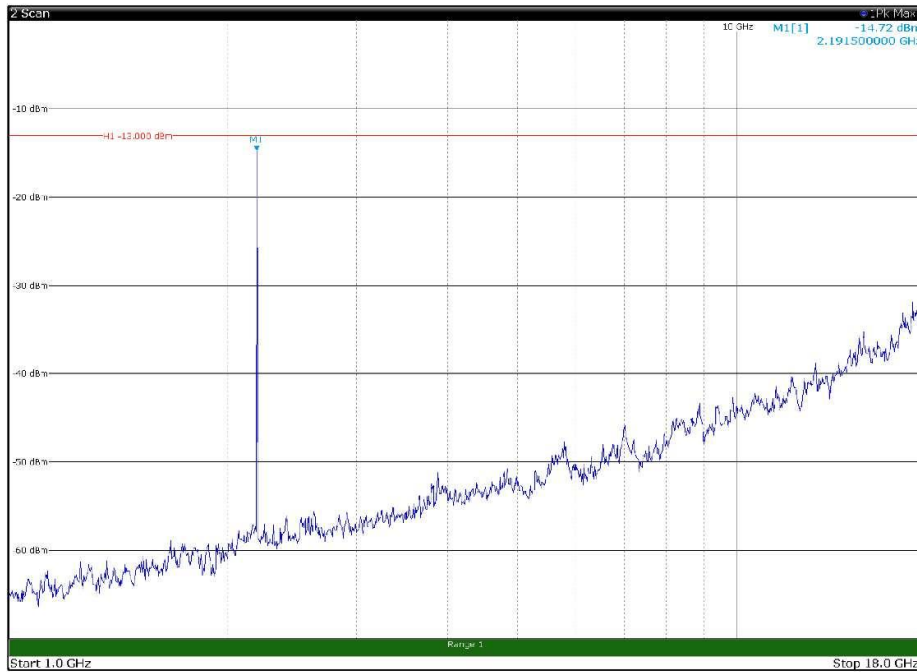

Channel: BOTTOM, Modulation: 256QAM,
BW=5MHz, Range: 1GHz - 18GHz, Polarization: Horizontal

Channel: BOTTOM, Modulation: 256QAM,
BW=5MHz, Range: 1GHz - 18GHz, Polarization: Vertical

Channel: BOTTOM, Modulation: 256QAM,
BW=5MHz, Range: 18GHz - 22.5GHz, Polarization: Horizontal

Channel: BOTTOM, Modulation: 256QAM,
BW=5MHz, Range: 18GHz - 22.5GHz, Polarization: Vertical

Channel: MIDDLE, Modulation: 256QAM,
 BW=5MHz, Range: 30MHz - 1GHz, Polarization: Horizontal

Channel: MIDDLE, Modulation: 256QAM,
 BW=5MHz, Range: 30MHz - 1GHz, Polarization: Vertical

Channel: MIDDLE, Modulation: 256QAM,
BW=5MHz, Range: 1GHz - 18GHz, Polarization: Horizontal

Channel: MIDDLE, Modulation: 256QAM,
BW=5MHz, Range: 1GHz - 18GHz, Polarization: Vertical

Channel: MIDDLE, Modulation: 256QAM,
BW=5MHz, Range: 18GHz - 22.5GHz, Polarization: Horizontal

Channel: MIDDLE, Modulation: 256QAM,
BW=5MHz, Range: 18GHz - 22.5GHz, Polarization: Vertical

Channel: TOP, Modulation: 256QAM,
 BW=5MHz, Range: 30MHz - 1GHz, Polarization: Horizontal

Channel: TOP, Modulation: 256QAM,
 BW=5MHz, Range: 30MHz - 1GHz, Polarization: Vertical