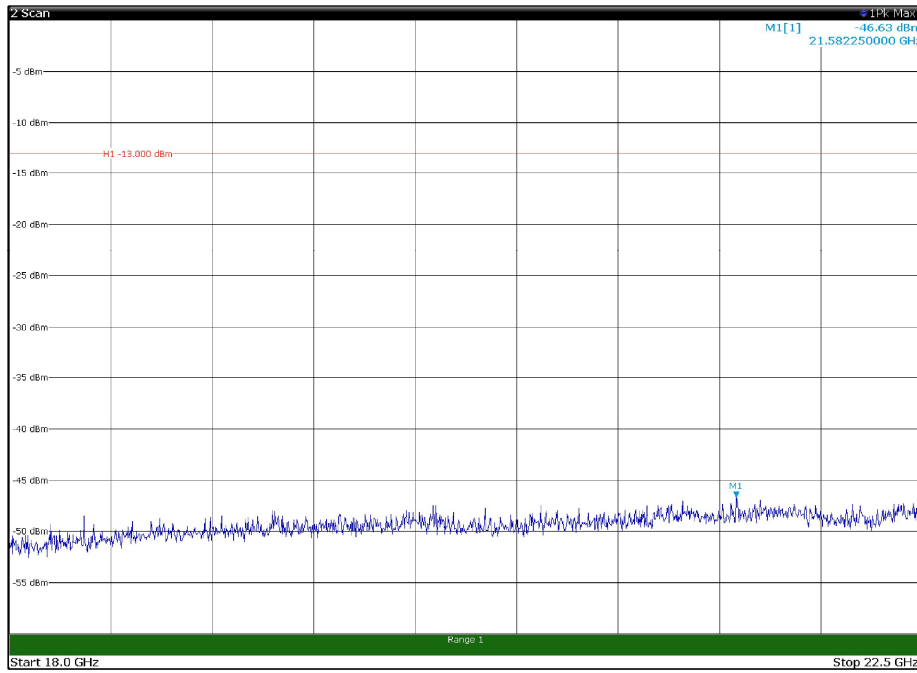

Channel: MIDDLE, Modulation: 256QAM,
BW=5MHz, Range: 18GHz - 22.5GHz, Polarization: Vertical

Channel: TOP, Modulation: 256QAM,
 BW=5MHz, Range: 30MHz - 1GHz, Polarization: Horizontal

Channel: TOP, Modulation: 256QAM,
 BW=5MHz, Range: 30MHz - 1GHz, Polarization: Vertical

Channel: TOP, Modulation: 256QAM,
BW=5MHz, Range: 1GHz - 18GHz, Polarization: Horizontal

Channel: TOP, Modulation: 256QAM,
BW=5MHz, Range: 1GHz - 18GHz, Polarization: Vertical

Channel: TOP, Modulation: 256QAM,
BW=5MHz, Range: 18GHz - 22.5GHz, Polarization: Horizontal