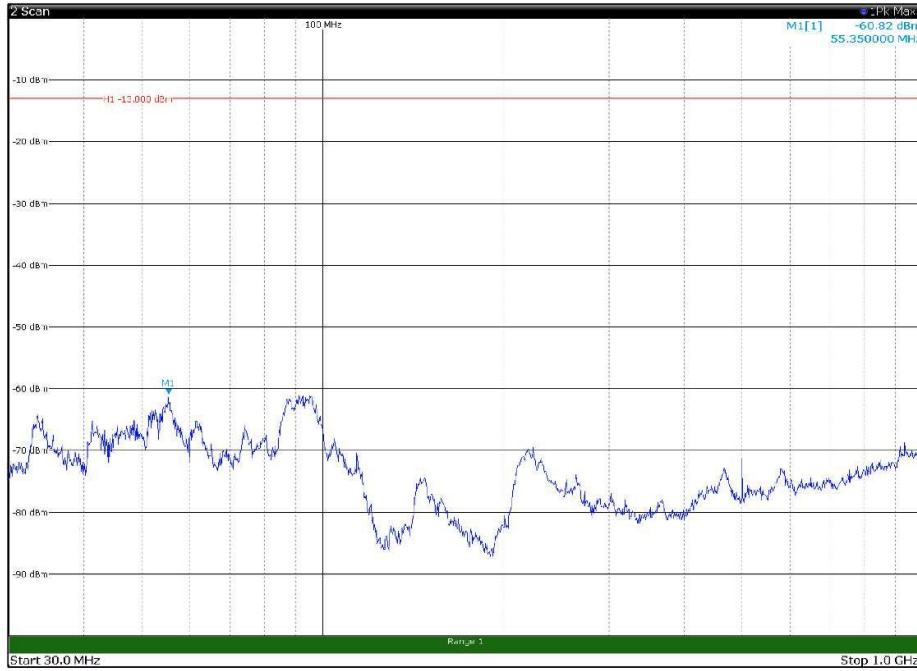

Channel: BOTTOM, Modulation: 256QAM,
BW=5MHz, Range: 18GHz - 22.5GHz, Polarization: Vertical

Channel: MIDDLE, Modulation: 256QAM,
 BW=5MHz, Range: 30MHz - 1GHz, Polarization: Horizontal

Channel: MIDDLE, Modulation: 256QAM,
 BW=5MHz, Range: 30MHz - 1GHz, Polarization: Vertical

Channel: MIDDLE, Modulation: 256QAM,
BW=5MHz, Range: 1GHz - 18GHz, Polarization: Horizontal

Channel: MIDDLE, Modulation: 256QAM,
BW=5MHz, Range: 1GHz - 18GHz, Polarization: Vertical

Channel: MIDDLE, Modulation: 256QAM,
BW=5MHz, Range: 18GHz - 22.5GHz, Polarization: Horizontal

Channel: MIDDLE, Modulation: 256QAM,
BW=5MHz, Range: 18GHz - 22.5GHz, Polarization: Vertical

Channel: TOP, Modulation: 256QAM,
 BW=5MHz, Range: 30MHz - 1GHz, Polarization: Horizontal

Channel: TOP, Modulation: 256QAM,
 BW=5MHz, Range: 30MHz - 1GHz, Polarization: Vertical

Channel: TOP, Modulation: 256QAM,
BW=5MHz, Range: 1GHz - 18GHz, Polarization: Horizontal

Channel: TOP, Modulation: 256QAM,
BW=5MHz, Range: 1GHz - 18GHz, Polarization: Vertical

Channel: TOP, Modulation: 256QAM,
BW=5MHz, Range: 18GHz - 22.5GHz, Polarization: Horizontal