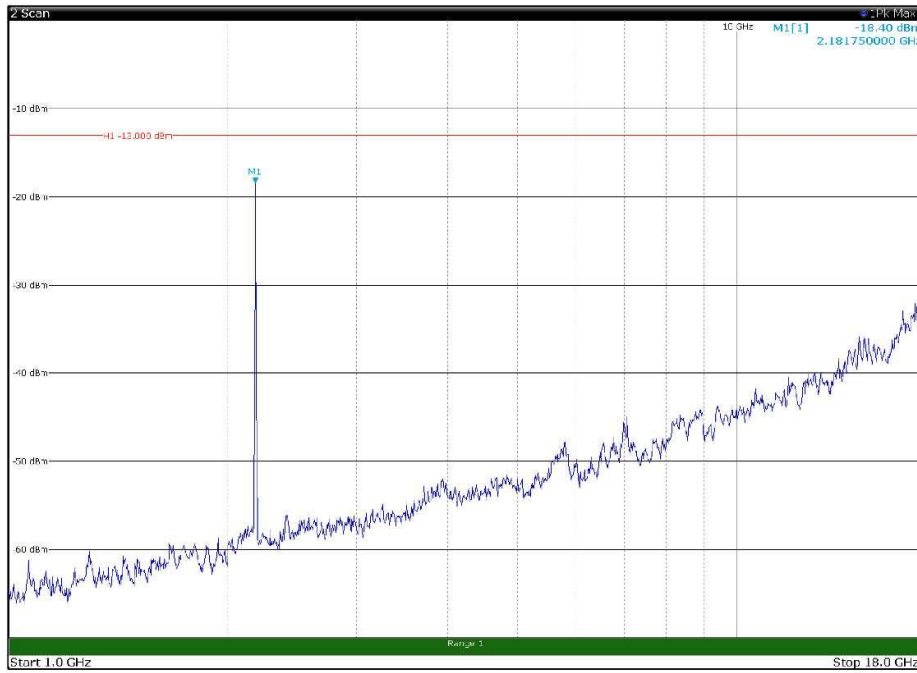

Channel: TOP, Modulation: 64QAM,
BW=5MHz, Range: 1GHz - 18GHz, Polarization: Horizontal

Channel: TOP, Modulation: 64QAM,
BW=5MHz, Range: 1GHz - 18GHz, Polarization: Vertical

Channel: TOP, Modulation: 64QAM,
BW=5MHz, Range: 18GHz - 22.5GHz, Polarization: Horizontal

Channel: TOP, Modulation: 64QAM,
BW=5MHz, Range: 18GHz - 22.5GHz, Polarization: Vertical

Channel: BOTTOM, Modulation: 256QAM,
 BW=5MHz, Range: 30MHz - 1GHz, Polarization: Horizontal

Channel: BOTTOM, Modulation: 256QAM,
 BW=5MHz, Range: 30MHz - 1GHz, Polarization: Vertical

Channel: BOTTOM, Modulation: 256QAM,
BW=5MHz, Range: 1GHz - 18GHz, Polarization: Horizontal

Channel: BOTTOM, Modulation: 256QAM,
BW=5MHz, Range: 1GHz - 18GHz, Polarization: Vertical

Channel: BOTTOM, Modulation: 256QAM,
BW=5MHz, Range: 18GHz - 22.5GHz, Polarization: Horizontal