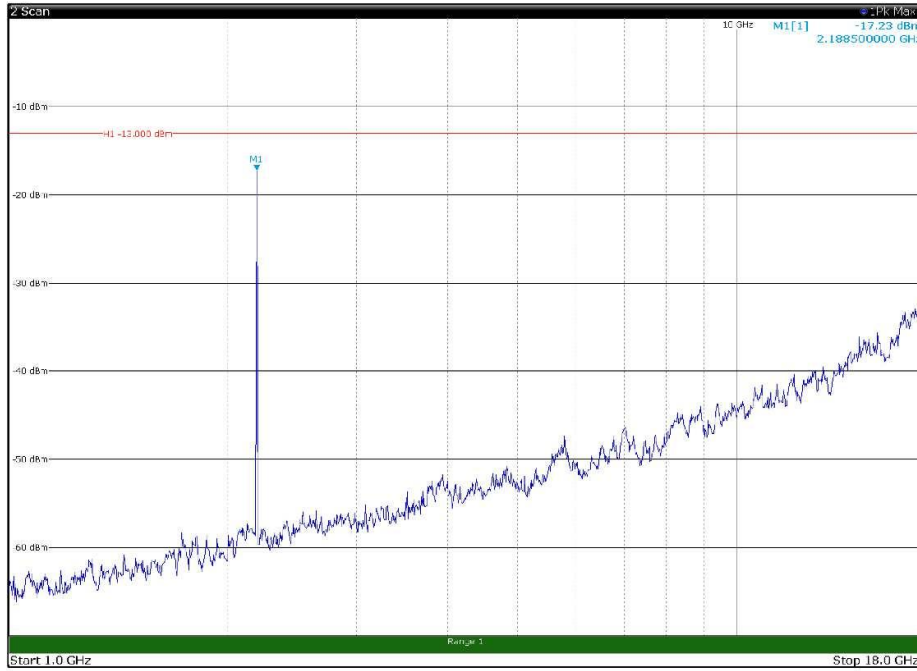

Channel: TOP, Modulation: 64QAM,
BW=5MHz, Range: 18GHz - 22.5GHz, Polarization: Vertical

Channel: BOTTOM, Modulation: 256QAM,
 BW=5MHz, Range: 30MHz - 1GHz, Polarization: Horizontal

Channel: BOTTOM, Modulation: 256QAM,
 BW=5MHz, Range: 30MHz - 1GHz, Polarization: Vertical

Channel: BOTTOM, Modulation: 256QAM,
BW=5MHz, Range: 1GHz - 18GHz, Polarization: Horizontal

Channel: BOTTOM, Modulation: 256QAM,
BW=5MHz, Range: 1GHz - 18GHz, Polarization: Vertical

Channel: BOTTOM, Modulation: 256QAM,
BW=5MHz, Range: 18GHz - 22.5GHz, Polarization: Horizontal

Channel: BOTTOM, Modulation: 256QAM,
BW=5MHz, Range: 18GHz - 22.5GHz, Polarization: Vertical

Channel: MIDDLE, Modulation: 256QAM,
 BW=5MHz, Range: 30MHz - 1GHz, Polarization: Horizontal

Channel: MIDDLE, Modulation: 256QAM,
 BW=5MHz, Range: 30MHz - 1GHz, Polarization: Vertical

Channel: MIDDLE, Modulation: 256QAM,
BW=5MHz, Range: 1GHz - 18GHz, Polarization: Horizontal

Channel: MIDDLE, Modulation: 256QAM,
BW=5MHz, Range: 1GHz - 18GHz, Polarization: Vertical

Channel: MIDDLE, Modulation: 256QAM,
BW=5MHz, Range: 18GHz - 22.5GHz, Polarization: Horizontal