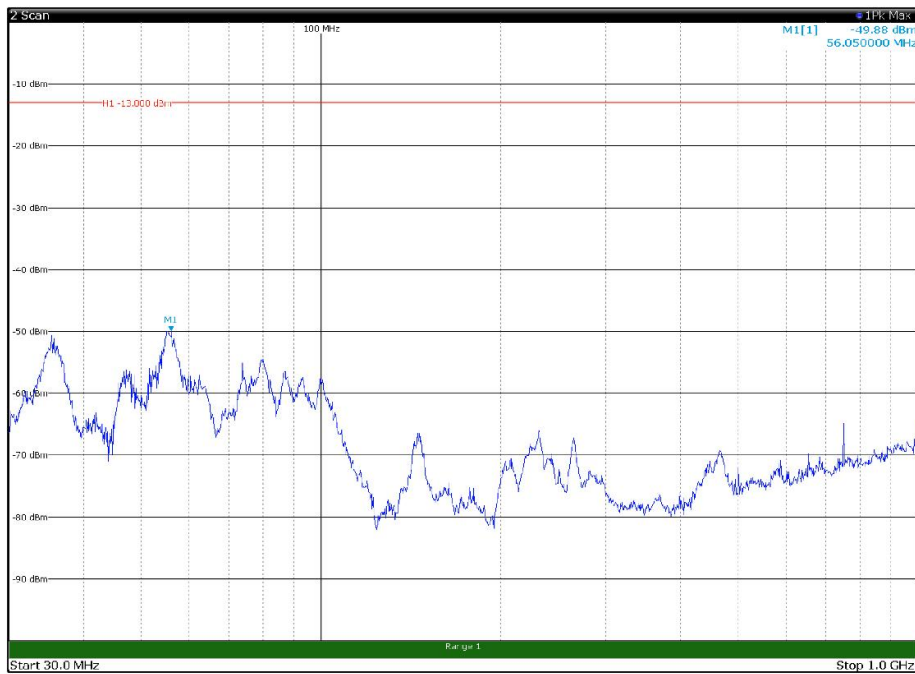

Channel: TOP, Modulation: 256QAM,
BW=5MHz, Range: 18GHz - 22.5GHz, Polarization: Vertical

Channel: BOTTOM, Modulation: QPSK,
BW=10MHz, Range: 30MHz - 1GHz, Polarization: Horizontal

Channel: BOTTOM, Modulation: QPSK,
BW=10MHz, Range: 30MHz - 1GHz, Polarization: Vertical

Channel: BOTTOM, Modulation: QPSK,
BW=10MHz, Range: 1GHz - 18GHz, Polarization: Horizontal

Channel: BOTTOM, Modulation: QPSK,
BW=10MHz, Range: 1GHz - 18GHz, Polarization: Vertical

Channel: BOTTOM, Modulation: QPSK,
BW=10MHz, Range: 18GHz - 22.5GHz, Polarization: Horizontal

Channel: BOTTOM, Modulation: QPSK,
BW=10MHz, Range: 18GHz - 22.5GHz, Polarization: Vertical

Channel: MIDDLE, Modulation: QPSK,
 BW=10MHz, Range: 30MHz - 1GHz, Polarization: Horizontal

Channel: MIDDLE, Modulation: QPSK,
 BW=10MHz, Range: 30MHz - 1GHz, Polarization: Vertical