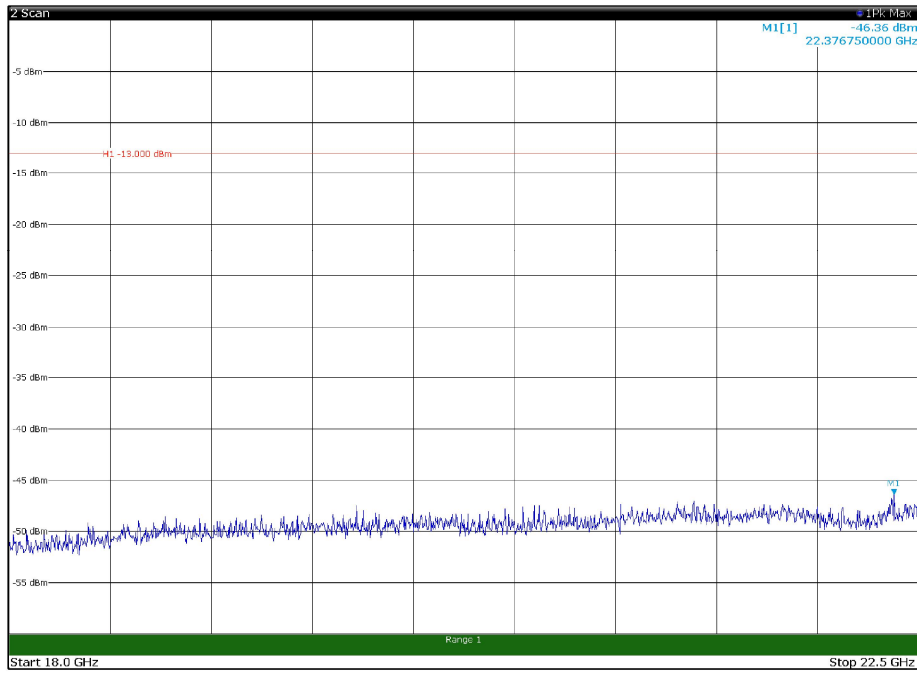

Channel: TOP, Modulation: 256QAM,
BW=5MHz, Range: 18GHz - 22.5GHz, Polarization: Vertical

Channel: BOTTOM, Modulation: QPSK,
BW=10MHz, Range: 30MHz - 1GHz, Polarization: Horizontal

Channel: BOTTOM, Modulation: QPSK,
BW=10MHz, Range: 30MHz - 1GHz, Polarization: Vertical

Channel: BOTTOM, Modulation: QPSK,
BW=10MHz, Range: 1GHz - 18GHz, Polarization: Horizontal

Channel: BOTTOM, Modulation: QPSK,
BW=10MHz, Range: 1GHz - 18GHz, Polarization: Vertical

Channel: BOTTOM, Modulation: QPSK,
BW=10MHz, Range: 18GHz - 22.5GHz, Polarization: Horizontal