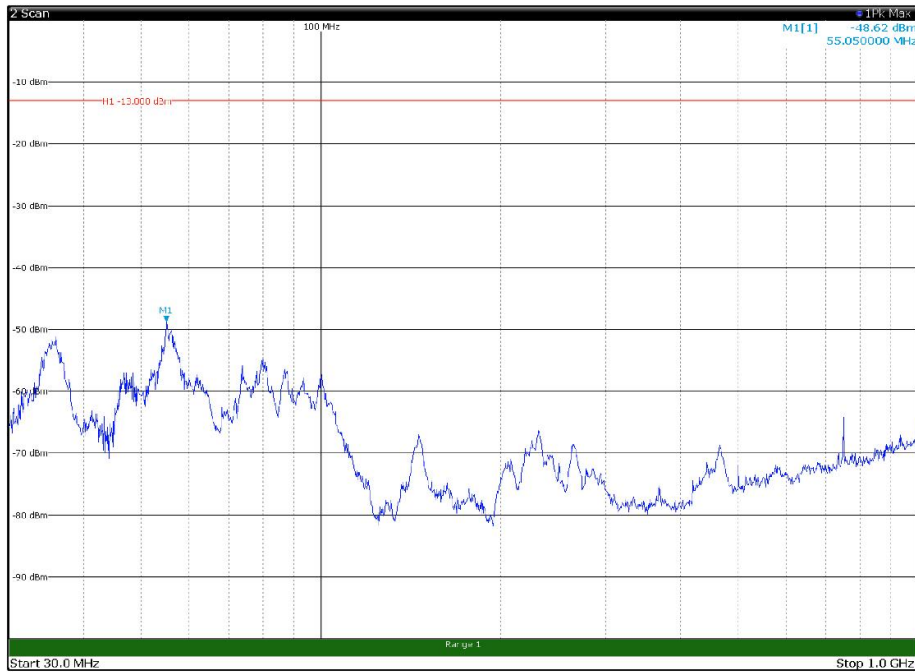

Channel: MIDDLE, Modulation: QPSK,
BW=10MHz, Range: 18GHz - 22.5GHz, Polarization: Vertical

Channel: TOP, Modulation: QPSK,
BW=10MHz, Range: 30MHz - 1GHz, Polarization: Horizontal

Channel: TOP, Modulation: QPSK,
BW=10MHz, Range: 30MHz - 1GHz, Polarization: Vertical

Channel: TOP, Modulation: QPSK,
 BW=10MHz, Range: 1GHz - 18GHz, Polarization: Horizontal

Channel: TOP, Modulation: QPSK,
 BW=10MHz, Range: 1GHz - 18GHz, Polarization: Vertical

Channel: TOP, Modulation: QPSK,
BW=10MHz, Range: 18GHz - 22.5GHz, Polarization: Horizontal

Channel: TOP, Modulation: QPSK,
BW=10MHz, Range: 18GHz - 22.5GHz, Polarization: Vertical

Channel: BOTTOM, Modulation: 16QAM,
BW=10MHz, Range: 30MHz - 1GHz, Polarization: Horizontal

Channel: BOTTOM, Modulation: 16QAM,
BW=10MHz, Range: 30MHz - 1GHz, Polarization: Vertical

Channel: BOTTOM, Modulation: 16QAM,
BW=10MHz, Range: 1GHz - 18GHz, Polarization: Horizontal

Channel: BOTTOM, Modulation: 16QAM,
BW=10MHz, Range: 1GHz - 18GHz, Polarization: Vertical