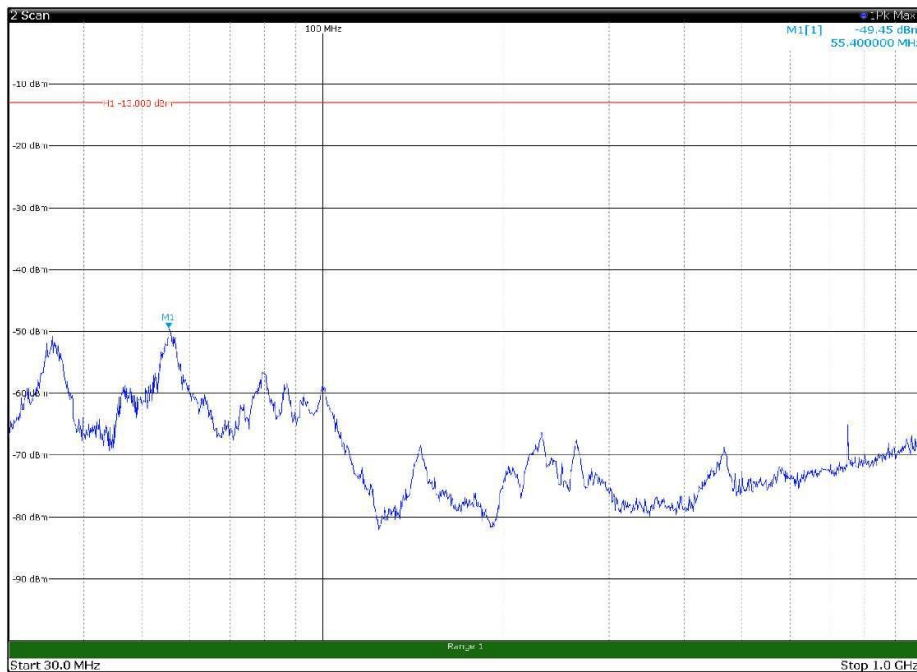

Channel: TOP, Modulation: 64QAM,
BW=5MHz, Range: 18GHz - 22.5GHz, Polarization: Vertical

Channel: BOTTOM, Modulation: 256QAM,
 BW=5MHz, Range: 30MHz - 1GHz, Polarization: Horizontal

Channel: BOTTOM, Modulation: 256QAM,
 BW=5MHz, Range: 30MHz - 1GHz, Polarization: Vertical

Channel: BOTTOM, Modulation: 256QAM,
BW=5MHz, Range: 1GHz - 18GHz, Polarization: Horizontal

Channel: BOTTOM, Modulation: 256QAM,
BW=5MHz, Range: 1GHz - 18GHz, Polarization: Vertical

Channel: BOTTOM, Modulation: 256QAM,
BW=5MHz, Range: 18GHz - 22.5GHz, Polarization: Horizontal

Channel: BOTTOM, Modulation: 256QAM,
BW=5MHz, Range: 18GHz - 22.5GHz, Polarization: Vertical

Channel: MIDDLE, Modulation: 256QAM,
 BW=5MHz, Range: 30MHz - 1GHz, Polarization: Horizontal

Channel: MIDDLE, Modulation: 256QAM,
 BW=5MHz, Range: 30MHz - 1GHz, Polarization: Vertical

Channel: MIDDLE, Modulation: 256QAM,
BW=5MHz, Range: 1GHz - 18GHz, Polarization: Horizontal

Channel: MIDDLE, Modulation: 256QAM,
BW=5MHz, Range: 1GHz - 18GHz, Polarization: Vertical

Channel: MIDDLE, Modulation: 256QAM,
BW=5MHz, Range: 18GHz - 22.5GHz, Polarization: Horizontal