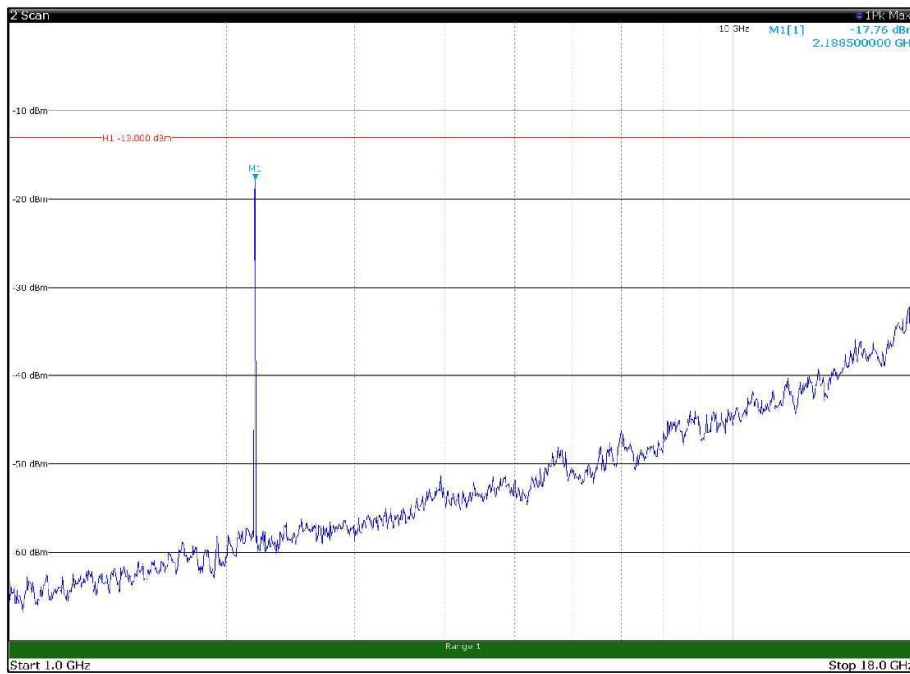

Channel: TOP, Modulation: QPSK,
 BW=10MHz, Range: 1GHz - 18GHz, Polarization: Horizontal

Channel: TOP, Modulation: QPSK,
 BW=10MHz, Range: 1GHz - 18GHz, Polarization: Vertical

Channel: TOP, Modulation: QPSK,
BW=10MHz, Range: 18GHz - 22.5GHz, Polarization: Horizontal

Channel: TOP, Modulation: QPSK,
BW=10MHz, Range: 18GHz - 22.5GHz, Polarization: Vertical

Channel: BOTTOM, Modulation: 16QAM,
BW=10MHz, Range: 30MHz - 1GHz, Polarization: Horizontal

Channel: BOTTOM, Modulation: 16QAM,
BW=10MHz, Range: 30MHz - 1GHz, Polarization: Vertical

Channel: BOTTOM, Modulation: 16QAM,
BW=10MHz, Range: 1GHz - 18GHz, Polarization: Horizontal

Channel: BOTTOM, Modulation: 16QAM,
BW=10MHz, Range: 1GHz - 18GHz, Polarization: Vertical