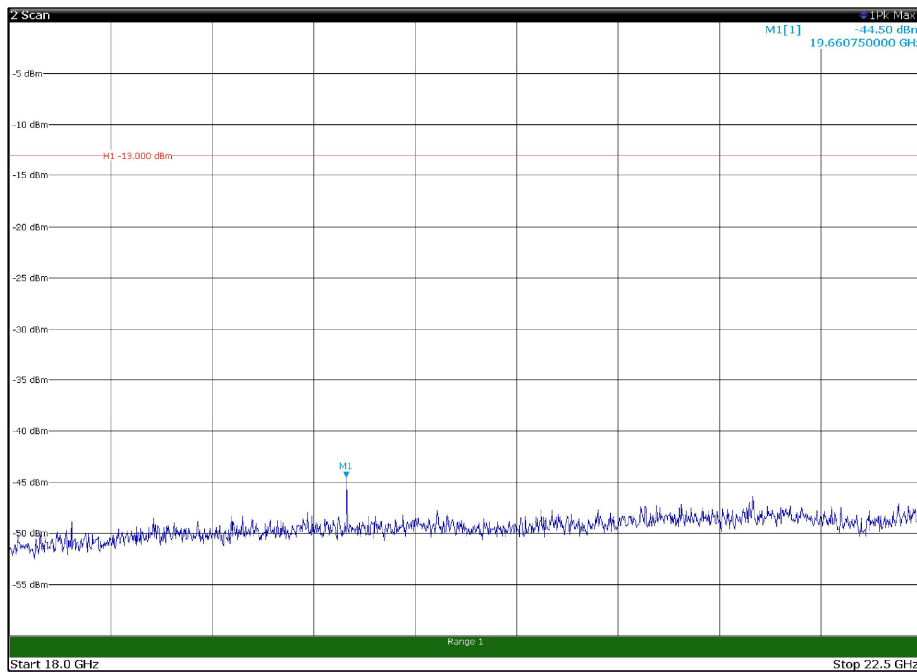

Channel: TOP, Modulation: 64QAM,
BW=5MHz, Range: 1GHz - 18GHz, Polarization: Horizontal

Channel: TOP, Modulation: 64QAM,
BW=5MHz, Range: 1GHz - 18GHz, Polarization: Vertical

Channel: TOP, Modulation: 64QAM,
BW=5MHz, Range: 18GHz - 22.5GHz, Polarization: Horizontal

Channel: TOP, Modulation: 64QAM,
BW=5MHz, Range: 18GHz - 22.5GHz, Polarization: Vertical

Channel: BOTTOM, Modulation: 256QAM,
 BW=5MHz, Range: 30MHz - 1GHz, Polarization: Horizontal

Channel: BOTTOM, Modulation: 256QAM,
 BW=5MHz, Range: 30MHz - 1GHz, Polarization: Vertical

Channel: BOTTOM, Modulation: 256QAM,
BW=5MHz, Range: 1GHz - 18GHz, Polarization: Horizontal

Channel: BOTTOM, Modulation: 256QAM,
BW=5MHz, Range: 1GHz - 18GHz, Polarization: Vertical

Channel: BOTTOM, Modulation: 256QAM,
BW=5MHz, Range: 18GHz - 22.5GHz, Polarization: Horizontal