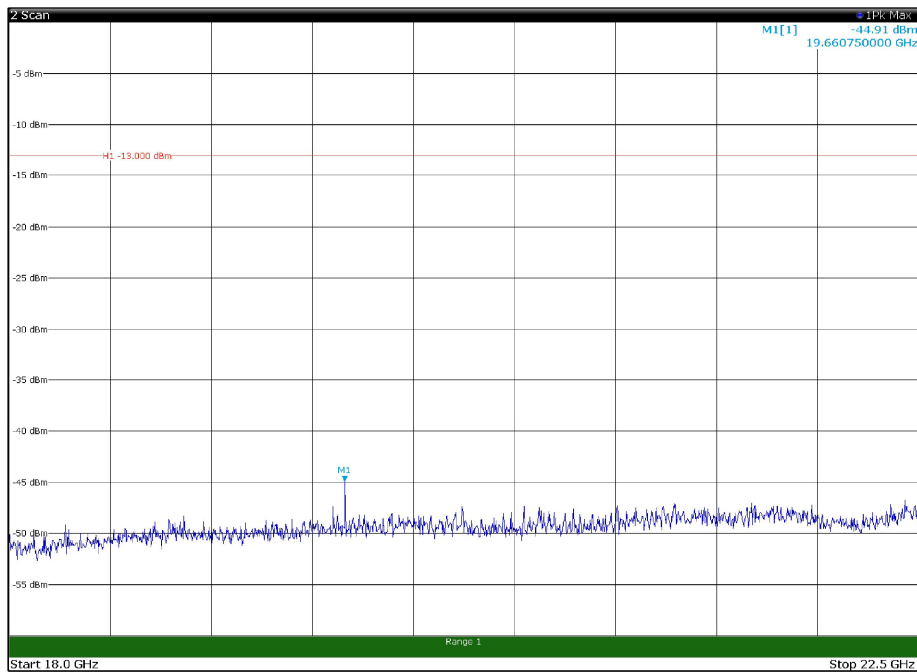

Channel: BOTTOM, Modulation: QPSK,
BW=10MHz, Range: 1GHz - 18GHz, Polarization: Horizontal

Channel: BOTTOM, Modulation: QPSK,
BW=10MHz, Range: 1GHz - 18GHz, Polarization: Vertical

Channel: BOTTOM, Modulation: QPSK,
BW=10MHz, Range: 18GHz - 22.5GHz, Polarization: Horizontal

Channel: BOTTOM, Modulation: QPSK,
BW=10MHz, Range: 18GHz - 22.5GHz, Polarization: Vertical

Channel: MIDDLE, Modulation: QPSK,
 BW=10MHz, Range: 30MHz - 1GHz, Polarization: Horizontal

Channel: MIDDLE, Modulation: QPSK,
 BW=10MHz, Range: 30MHz - 1GHz, Polarization: Vertical

Channel: MIDDLE, Modulation: QPSK,
 BW=10MHz, Range: 1GHz - 18GHz, Polarization: Horizontal

Channel: MIDDLE, Modulation: QPSK,
 BW=10MHz, Range: 1GHz - 18GHz, Polarization: Vertical

Channel: MIDDLE, Modulation: QPSK,
BW=10MHz, Range: 18GHz - 22.5GHz, Polarization: Horizontal