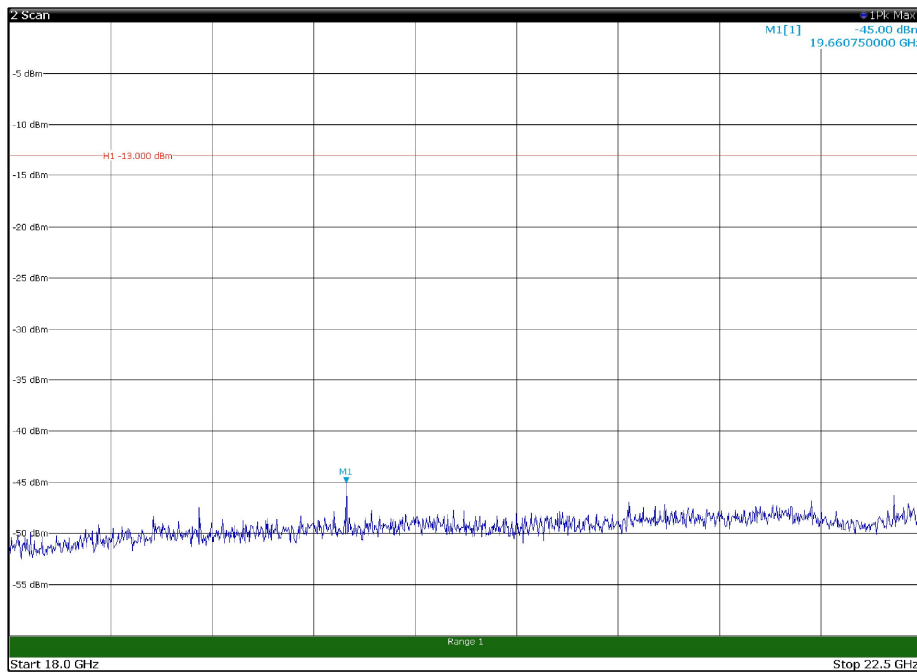

Channel: MIDDLE, Modulation: 256QAM,
BW=5MHz, Range: 18GHz - 22.5GHz, Polarization: Vertical

Channel: TOP, Modulation: 256QAM,
 BW=5MHz, Range: 30MHz - 1GHz, Polarization: Horizontal

Channel: TOP, Modulation: 256QAM,
 BW=5MHz, Range: 30MHz - 1GHz, Polarization: Vertical

Channel: TOP, Modulation: 256QAM,
BW=5MHz, Range: 1GHz - 18GHz, Polarization: Horizontal

Channel: TOP, Modulation: 256QAM,
BW=5MHz, Range: 1GHz - 18GHz, Polarization: Vertical

Channel: TOP, Modulation: 256QAM,
BW=5MHz, Range: 18GHz - 22.5GHz, Polarization: Horizontal