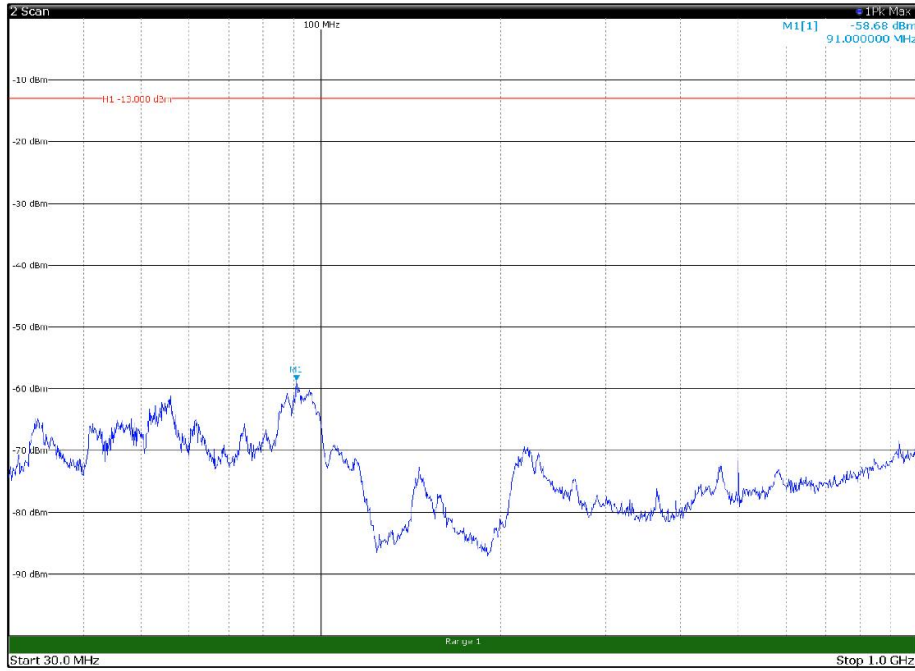

Channel: BOTTOM, Modulation: QPSK,
BW=10MHz, Range: 1GHz - 18GHz, Polarization: Horizontal

Channel: BOTTOM, Modulation: QPSK,
BW=10MHz, Range: 1GHz - 18GHz, Polarization: Vertical

Channel: BOTTOM, Modulation: QPSK,
BW=10MHz, Range: 18GHz - 22.5GHz, Polarization: Horizontal

Channel: BOTTOM, Modulation: QPSK,
BW=10MHz, Range: 18GHz - 22.5GHz, Polarization: Vertical

Channel: MIDDLE, Modulation: QPSK,
 BW=10MHz, Range: 30MHz - 1GHz, Polarization: Horizontal

Channel: MIDDLE, Modulation: QPSK,
 BW=10MHz, Range: 30MHz - 1GHz, Polarization: Vertical

Channel: MIDDLE, Modulation: QPSK,
 BW=10MHz, Range: 1GHz - 18GHz, Polarization: Horizontal

Channel: MIDDLE, Modulation: QPSK,
 BW=10MHz, Range: 1GHz - 18GHz, Polarization: Vertical

Channel: MIDDLE, Modulation: QPSK,
BW=10MHz, Range: 18GHz - 22.5GHz, Polarization: Horizontal

Channel: MIDDLE, Modulation: QPSK,
BW=10MHz, Range: 18GHz - 22.5GHz, Polarization: Vertical

Channel: TOP, Modulation: QPSK,
BW=10MHz, Range: 30MHz - 1GHz, Polarization: Horizontal

Channel: TOP, Modulation: QPSK,
BW=10MHz, Range: 30MHz - 1GHz, Polarization: Vertical