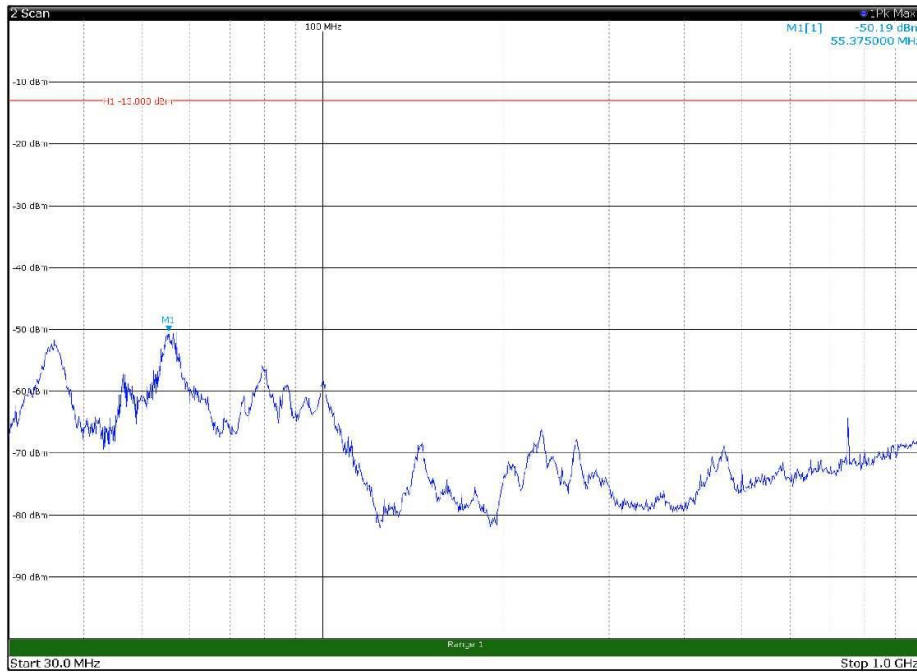

Channel: TOP, Modulation: 64QAM,
BW=5MHz, Range: 1GHz - 18GHz, Polarization: Horizontal

Channel: TOP, Modulation: 64QAM,
BW=5MHz, Range: 1GHz - 18GHz, Polarization: Vertical

Channel: TOP, Modulation: 64QAM,
BW=5MHz, Range: 18GHz - 22.5GHz, Polarization: Horizontal

Channel: TOP, Modulation: 64QAM,
BW=5MHz, Range: 18GHz - 22.5GHz, Polarization: Vertical

Channel: BOTTOM, Modulation: 256QAM,
 BW=5MHz, Range: 30MHz - 1GHz, Polarization: Horizontal

Channel: BOTTOM, Modulation: 256QAM,
 BW=5MHz, Range: 30MHz - 1GHz, Polarization: Vertical

Channel: BOTTOM, Modulation: 256QAM,
BW=5MHz, Range: 1GHz - 18GHz, Polarization: Horizontal

Channel: BOTTOM, Modulation: 256QAM,
BW=5MHz, Range: 1GHz - 18GHz, Polarization: Vertical

Channel: BOTTOM, Modulation: 256QAM,
BW=5MHz, Range: 18GHz - 22.5GHz, Polarization: Horizontal

Channel: BOTTOM, Modulation: 256QAM,
BW=5MHz, Range: 18GHz - 22.5GHz, Polarization: Vertical

Channel: MIDDLE, Modulation: 256QAM,
 BW=5MHz, Range: 30MHz - 1GHz, Polarization: Horizontal

Channel: MIDDLE, Modulation: 256QAM,
 BW=5MHz, Range: 30MHz - 1GHz, Polarization: Vertical