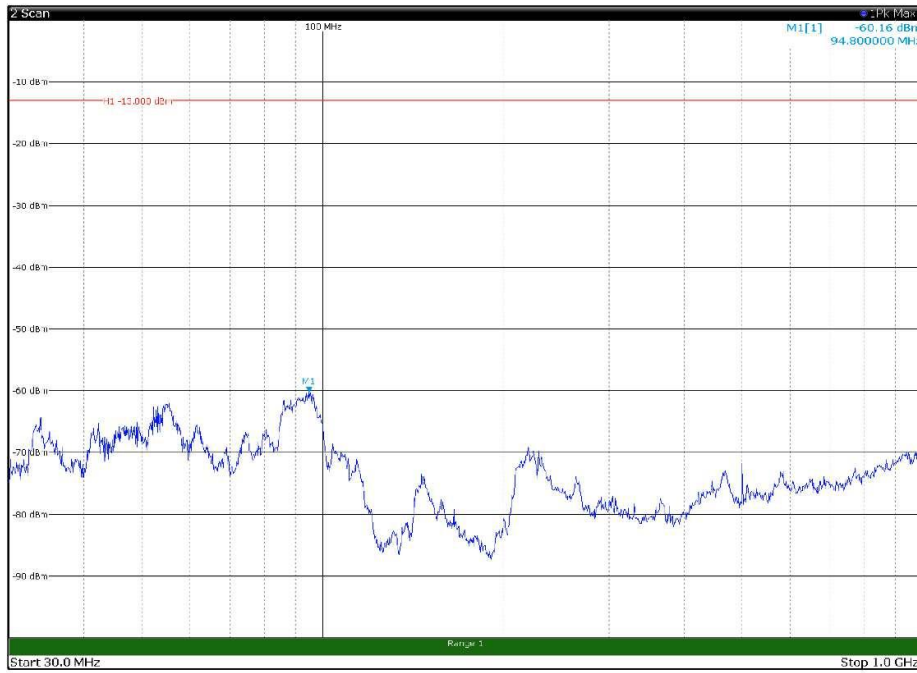

Channel: TOP, Modulation: 64QAM,
BW=5MHz, Range: 18GHz - 22.5GHz, Polarization: Vertical

Channel: BOTTOM, Modulation: 256QAM,
 BW=5MHz, Range: 30MHz - 1GHz, Polarization: Horizontal

Channel: BOTTOM, Modulation: 256QAM,
 BW=5MHz, Range: 30MHz - 1GHz, Polarization: Vertical

Channel: BOTTOM, Modulation: 256QAM,
BW=5MHz, Range: 1GHz - 18GHz, Polarization: Horizontal

Channel: BOTTOM, Modulation: 256QAM,
BW=5MHz, Range: 1GHz - 18GHz, Polarization: Vertical

Channel: BOTTOM, Modulation: 256QAM,
BW=5MHz, Range: 18GHz - 22.5GHz, Polarization: Horizontal

Channel: BOTTOM, Modulation: 256QAM,
BW=5MHz, Range: 18GHz - 22.5GHz, Polarization: Vertical

Channel: MIDDLE, Modulation: 256QAM,
 BW=5MHz, Range: 30MHz - 1GHz, Polarization: Horizontal

Channel: MIDDLE, Modulation: 256QAM,
 BW=5MHz, Range: 30MHz - 1GHz, Polarization: Vertical

Channel: MIDDLE, Modulation: 256QAM,
BW=5MHz, Range: 1GHz - 18GHz, Polarization: Horizontal

Channel: MIDDLE, Modulation: 256QAM,
BW=5MHz, Range: 1GHz - 18GHz, Polarization: Vertical

Channel: MIDDLE, Modulation: 256QAM,
BW=5MHz, Range: 18GHz - 22.5GHz, Polarization: Horizontal