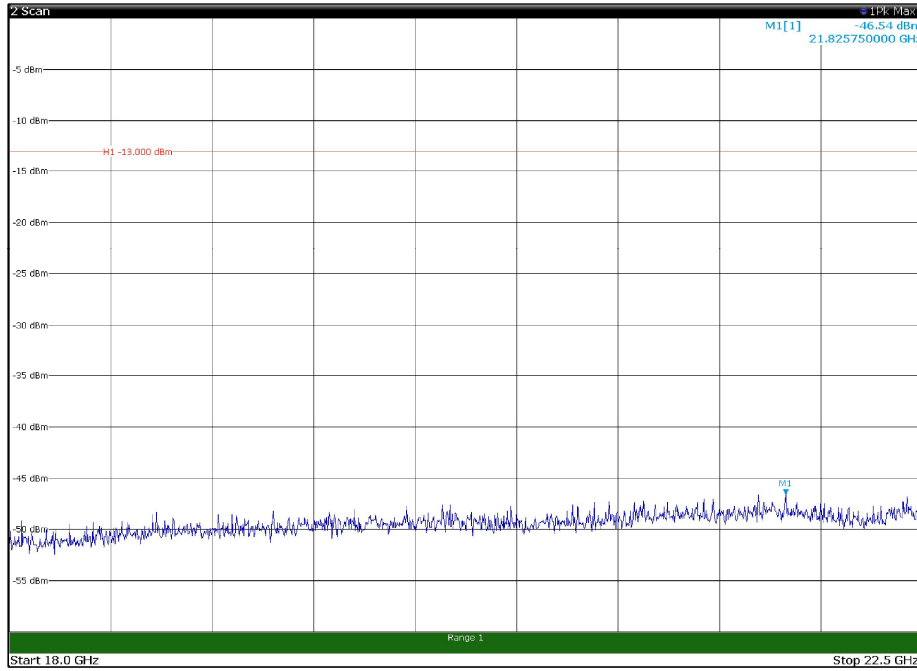

Channel: BOTTOM, Modulation: 256QAM,
BW=5MHz, Range: 18GHz - 22.5GHz, Polarization: Vertical

Channel: MIDDLE, Modulation: 256QAM,
 BW=5MHz, Range: 30MHz - 1GHz, Polarization: Horizontal

Channel: MIDDLE, Modulation: 256QAM,
 BW=5MHz, Range: 30MHz - 1GHz, Polarization: Vertical

Channel: MIDDLE, Modulation: 256QAM,
BW=5MHz, Range: 1GHz - 18GHz, Polarization: Horizontal

Channel: MIDDLE, Modulation: 256QAM,
BW=5MHz, Range: 1GHz - 18GHz, Polarization: Vertical

Channel: MIDDLE, Modulation: 256QAM,
BW=5MHz, Range: 18GHz - 22.5GHz, Polarization: Horizontal