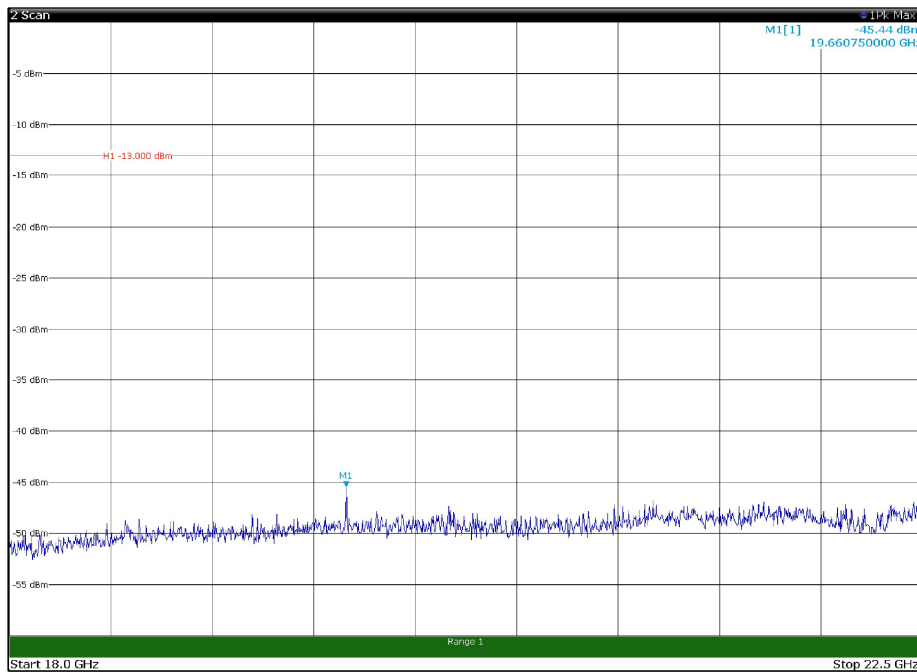

Channel: TOP, Modulation: 64QAM,
BW=5MHz, Range: 1GHz - 18GHz, Polarization: Horizontal

Channel: TOP, Modulation: 64QAM,
BW=5MHz, Range: 1GHz - 18GHz, Polarization: Vertical

Channel: TOP, Modulation: 64QAM,
BW=5MHz, Range: 18GHz - 22.5GHz, Polarization: Horizontal

Channel: TOP, Modulation: 64QAM,
BW=5MHz, Range: 18GHz - 22.5GHz, Polarization: Vertical

Channel: BOTTOM, Modulation: 256QAM,
 BW=5MHz, Range: 30MHz - 1GHz, Polarization: Horizontal

Channel: BOTTOM, Modulation: 256QAM,
 BW=5MHz, Range: 30MHz - 1GHz, Polarization: Vertical

Channel: BOTTOM, Modulation: 256QAM,
BW=5MHz, Range: 1GHz - 18GHz, Polarization: Horizontal

Channel: BOTTOM, Modulation: 256QAM,
BW=5MHz, Range: 1GHz - 18GHz, Polarization: Vertical

Channel: BOTTOM, Modulation: 256QAM,
BW=5MHz, Range: 18GHz - 22.5GHz, Polarization: Horizontal

Channel: BOTTOM, Modulation: 256QAM,
BW=5MHz, Range: 18GHz - 22.5GHz, Polarization: Vertical

Channel: MIDDLE, Modulation: 256QAM,
 BW=5MHz, Range: 30MHz - 1GHz, Polarization: Horizontal

Channel: MIDDLE, Modulation: 256QAM,
 BW=5MHz, Range: 30MHz - 1GHz, Polarization: Vertical