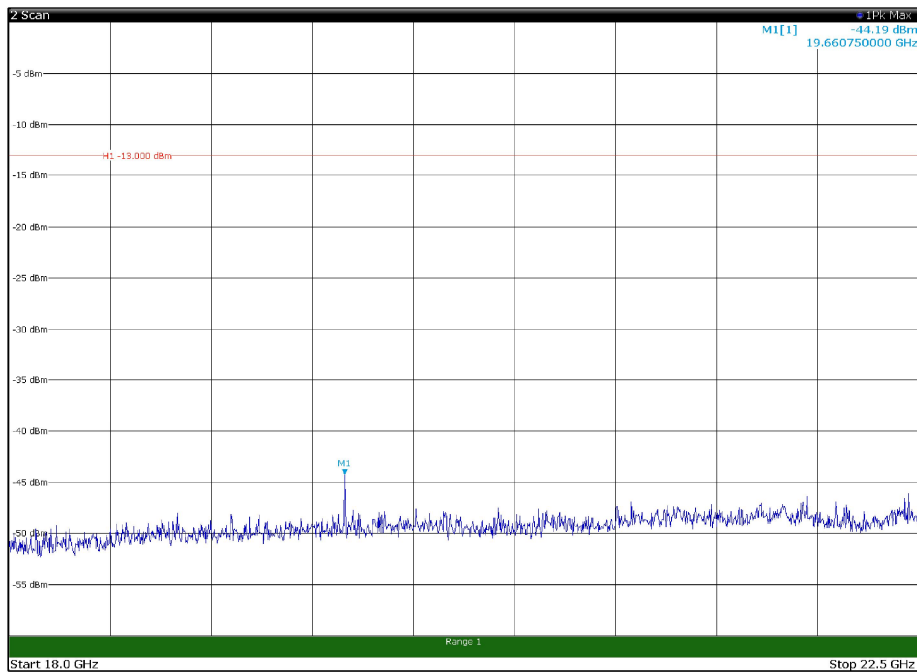

Channel: TOP, Modulation: 256QAM,
BW=5MHz, Range: 1GHz - 18GHz, Polarization: Horizontal

Channel: TOP, Modulation: 256QAM,
BW=5MHz, Range: 1GHz - 18GHz, Polarization: Vertical

Channel: TOP, Modulation: 256QAM,
BW=5MHz, Range: 18GHz - 22.5GHz, Polarization: Horizontal

Channel: TOP, Modulation: 256QAM,
BW=5MHz, Range: 18GHz - 22.5GHz, Polarization: Vertical

Channel: BOTTOM, Modulation: QPSK,
BW=10MHz, Range: 30MHz - 1GHz, Polarization: Horizontal

Channel: BOTTOM, Modulation: QPSK,
BW=10MHz, Range: 30MHz - 1GHz, Polarization: Vertical

Channel: BOTTOM, Modulation: QPSK,
BW=10MHz, Range: 1GHz - 18GHz, Polarization: Horizontal

Channel: BOTTOM, Modulation: QPSK,
BW=10MHz, Range: 1GHz - 18GHz, Polarization: Vertical

Channel: BOTTOM, Modulation: QPSK,
BW=10MHz, Range: 18GHz - 22.5GHz, Polarization: Horizontal