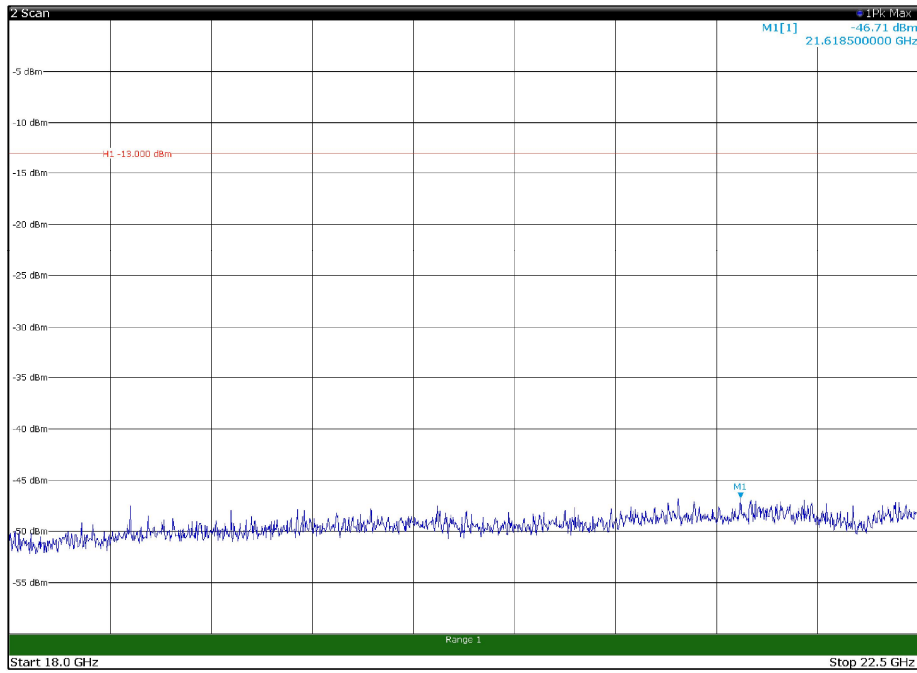

Channel: BOTTOM, Modulation: QPSK,
BW=10MHz, Range: 1GHz - 18GHz, Polarization: Horizontal

Channel: BOTTOM, Modulation: QPSK,
BW=10MHz, Range: 1GHz - 18GHz, Polarization: Vertical

Channel: BOTTOM, Modulation: QPSK,
BW=10MHz, Range: 18GHz - 22.5GHz, Polarization: Horizontal

Channel: BOTTOM, Modulation: QPSK,
BW=10MHz, Range: 18GHz - 22.5GHz, Polarization: Vertical

Channel: MIDDLE, Modulation: QPSK,
 BW=10MHz, Range: 30MHz - 1GHz, Polarization: Horizontal

Channel: MIDDLE, Modulation: QPSK,
 BW=10MHz, Range: 30MHz - 1GHz, Polarization: Vertical

Channel: MIDDLE, Modulation: QPSK,
 BW=10MHz, Range: 1GHz - 18GHz, Polarization: Horizontal

Channel: MIDDLE, Modulation: QPSK,
 BW=10MHz, Range: 1GHz - 18GHz, Polarization: Vertical

Channel: MIDDLE, Modulation: QPSK,
BW=10MHz, Range: 18GHz - 22.5GHz, Polarization: Horizontal