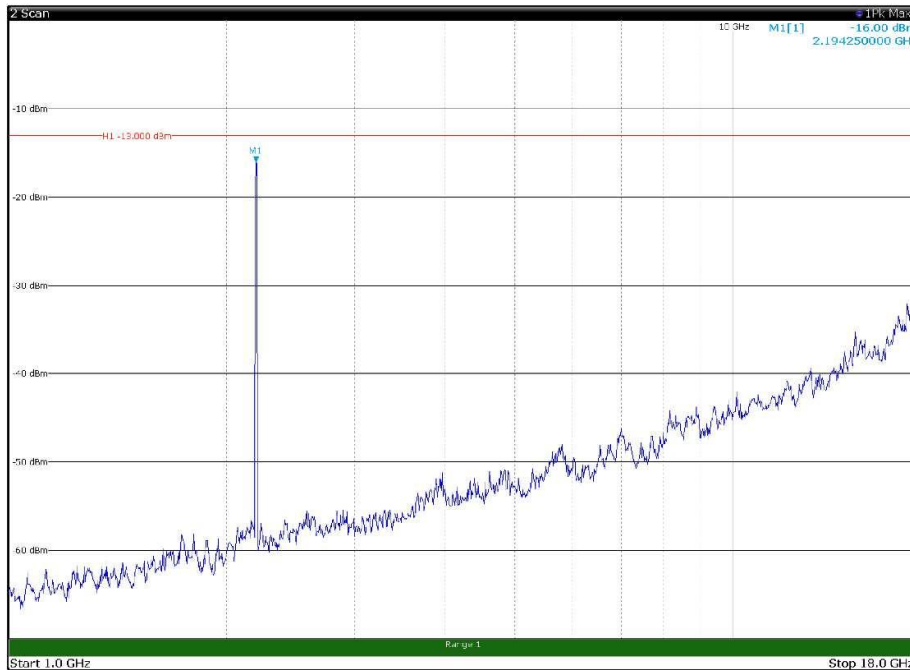

Channel: MIDDLE, Modulation: QPSK,
 BW=10MHz, Range: 1GHz - 18GHz, Polarization: Horizontal

Channel: MIDDLE, Modulation: QPSK,
 BW=10MHz, Range: 1GHz - 18GHz, Polarization: Vertical

Channel: MIDDLE, Modulation: QPSK,
BW=10MHz, Range: 18GHz - 22.5GHz, Polarization: Horizontal

Channel: MIDDLE, Modulation: QPSK,
BW=10MHz, Range: 18GHz - 22.5GHz, Polarization: Vertical

Channel: TOP, Modulation: QPSK,
BW=10MHz, Range: 30MHz - 1GHz, Polarization: Horizontal

Channel: TOP, Modulation: QPSK,
BW=10MHz, Range: 30MHz - 1GHz, Polarization: Vertical

Channel: TOP, Modulation: QPSK,
 BW=10MHz, Range: 1GHz - 18GHz, Polarization: Horizontal

Channel: TOP, Modulation: QPSK,
 BW=10MHz, Range: 1GHz - 18GHz, Polarization: Vertical

Channel: TOP, Modulation: QPSK,
BW=10MHz, Range: 18GHz - 22.5GHz, Polarization: Horizontal