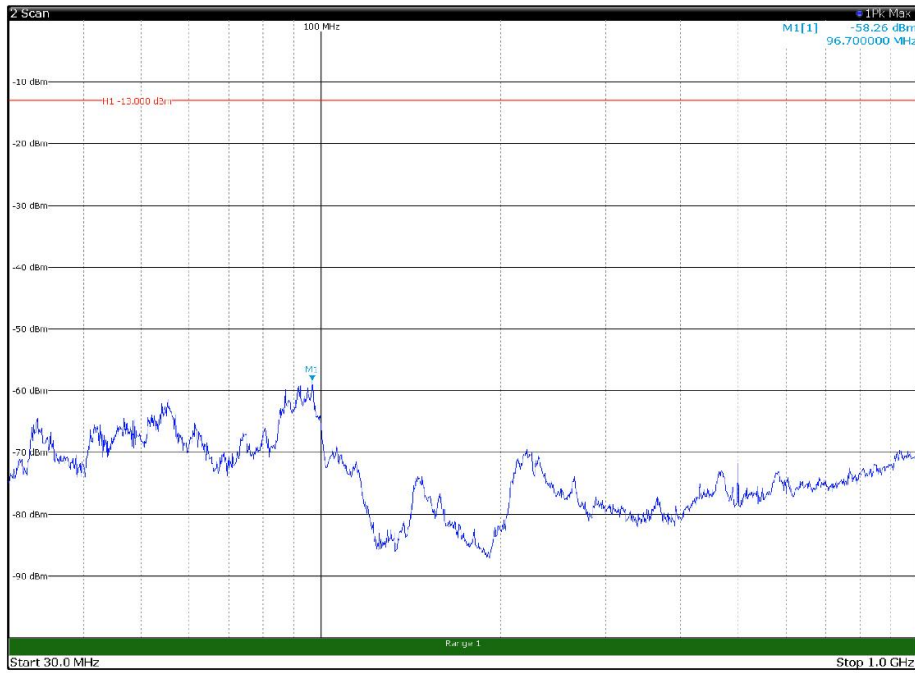

Channel: TOP, Modulation: 256QAM,
BW=5MHz, Range: 18GHz - 22.5GHz, Polarization: Vertical

Channel: BOTTOM, Modulation: QPSK,
BW=10MHz, Range: 30MHz - 1GHz, Polarization: Horizontal

Channel: BOTTOM, Modulation: QPSK,
BW=10MHz, Range: 30MHz - 1GHz, Polarization: Vertical

Channel: BOTTOM, Modulation: QPSK,
BW=10MHz, Range: 1GHz - 18GHz, Polarization: Horizontal

Channel: BOTTOM, Modulation: QPSK,
BW=10MHz, Range: 1GHz - 18GHz, Polarization: Vertical

Channel: BOTTOM, Modulation: QPSK,
BW=10MHz, Range: 18GHz - 22.5GHz, Polarization: Horizontal

Channel: BOTTOM, Modulation: QPSK,
BW=10MHz, Range: 18GHz - 22.5GHz, Polarization: Vertical

Channel: MIDDLE, Modulation: QPSK,
 BW=10MHz, Range: 30MHz - 1GHz, Polarization: Horizontal

Channel: MIDDLE, Modulation: QPSK,
 BW=10MHz, Range: 30MHz - 1GHz, Polarization: Vertical

Channel: MIDDLE, Modulation: QPSK,
 BW=10MHz, Range: 1GHz - 18GHz, Polarization: Horizontal

Channel: MIDDLE, Modulation: QPSK,
 BW=10MHz, Range: 1GHz - 18GHz, Polarization: Vertical

Channel: MIDDLE, Modulation: QPSK,
BW=10MHz, Range: 18GHz - 22.5GHz, Polarization: Horizontal