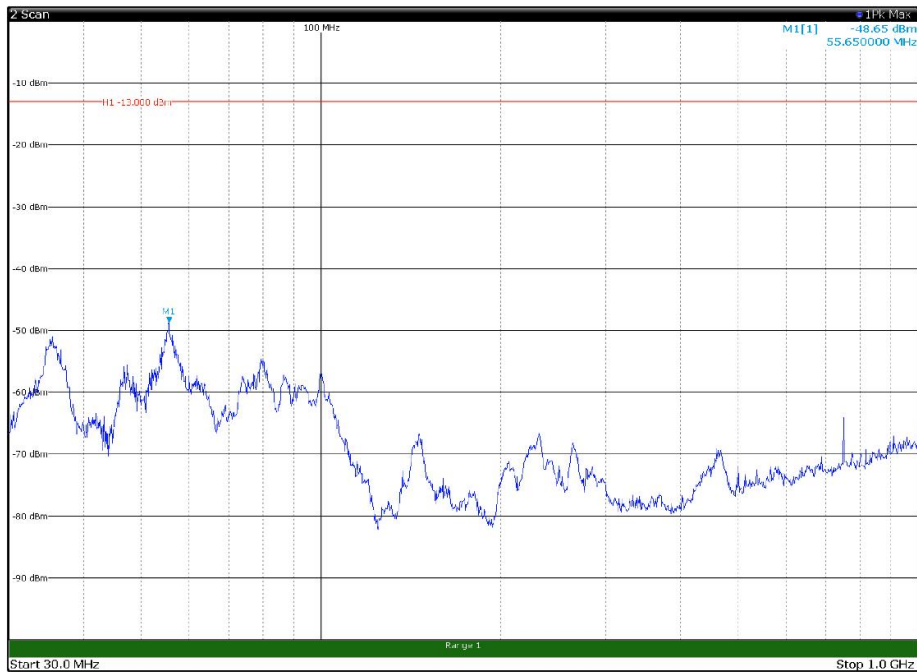

Channel: MIDDLE, Modulation: 256QAM,
BW=5MHz, Range: 18GHz - 22.5GHz, Polarization: Vertical

Channel: TOP, Modulation: 256QAM,
 BW=5MHz, Range: 30MHz - 1GHz, Polarization: Horizontal

Channel: TOP, Modulation: 256QAM,
 BW=5MHz, Range: 30MHz - 1GHz, Polarization: Vertical

Channel: TOP, Modulation: 256QAM,
BW=5MHz, Range: 1GHz - 18GHz, Polarization: Horizontal

Channel: TOP, Modulation: 256QAM,
BW=5MHz, Range: 1GHz - 18GHz, Polarization: Vertical

Channel: TOP, Modulation: 256QAM,
BW=5MHz, Range: 18GHz - 22.5GHz, Polarization: Horizontal

Channel: TOP, Modulation: 256QAM,
BW=5MHz, Range: 18GHz - 22.5GHz, Polarization: Vertical

Channel: BOTTOM, Modulation: QPSK,
BW=10MHz, Range: 30MHz - 1GHz, Polarization: Horizontal

Channel: BOTTOM, Modulation: QPSK,
BW=10MHz, Range: 30MHz - 1GHz, Polarization: Vertical

Channel: BOTTOM, Modulation: QPSK,
BW=10MHz, Range: 1GHz - 18GHz, Polarization: Horizontal

Channel: BOTTOM, Modulation: QPSK,
BW=10MHz, Range: 1GHz - 18GHz, Polarization: Vertical

Channel: BOTTOM, Modulation: QPSK,
BW=10MHz, Range: 18GHz - 22.5GHz, Polarization: Horizontal