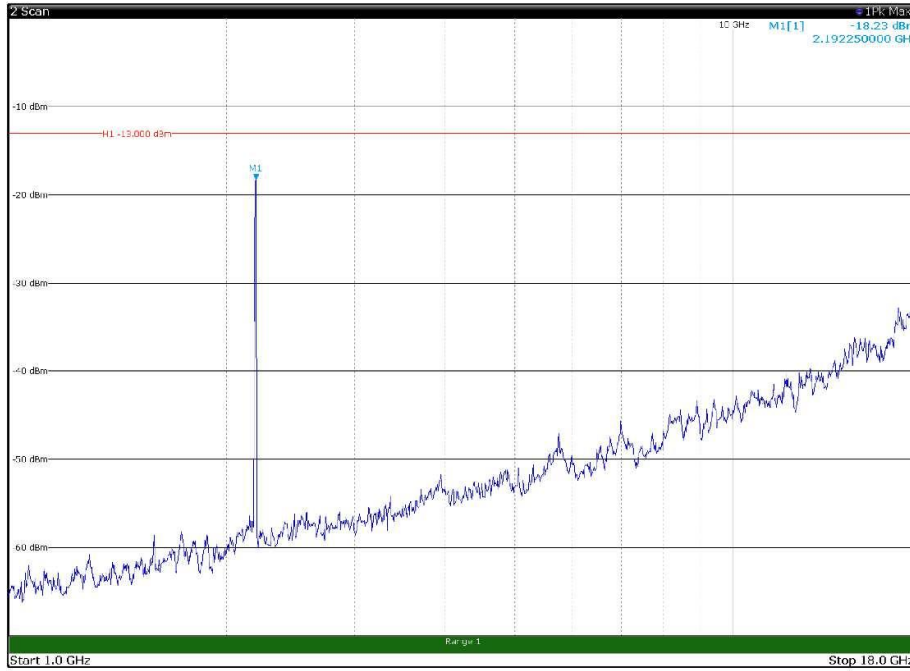

Channel: TOP, Modulation: 256QAM,
BW=5MHz, Range: 18GHz - 22.5GHz, Polarization: Vertical

Channel: BOTTOM, Modulation: QPSK,
BW=10MHz, Range: 30MHz - 1GHz, Polarization: Horizontal

Channel: BOTTOM, Modulation: QPSK,
BW=10MHz, Range: 30MHz - 1GHz, Polarization: Vertical

Channel: BOTTOM, Modulation: QPSK,
BW=10MHz, Range: 1GHz - 18GHz, Polarization: Horizontal

Channel: BOTTOM, Modulation: QPSK,
BW=10MHz, Range: 1GHz - 18GHz, Polarization: Vertical

Channel: BOTTOM, Modulation: QPSK,
BW=10MHz, Range: 18GHz - 22.5GHz, Polarization: Horizontal

Channel: BOTTOM, Modulation: QPSK,
BW=10MHz, Range: 18GHz - 22.5GHz, Polarization: Vertical

Channel: MIDDLE, Modulation: QPSK,
 BW=10MHz, Range: 30MHz - 1GHz, Polarization: Horizontal

Channel: MIDDLE, Modulation: QPSK,
 BW=10MHz, Range: 30MHz - 1GHz, Polarization: Vertical