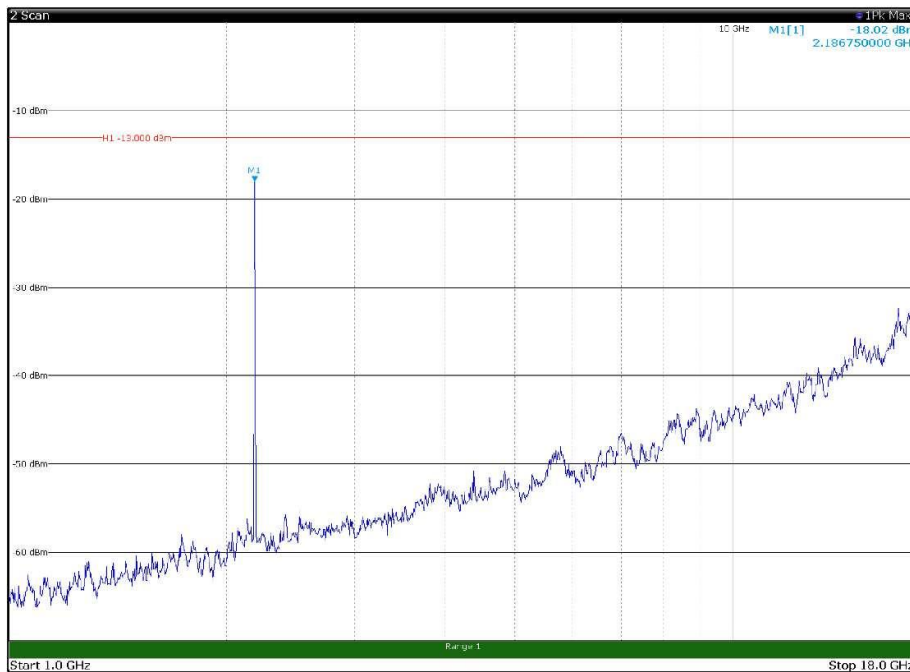

Channel: TOP, Modulation: 256QAM,
BW=5MHz, Range: 1GHz - 18GHz, Polarization: Horizontal

Channel: TOP, Modulation: 256QAM,
BW=5MHz, Range: 1GHz - 18GHz, Polarization: Vertical

Channel: TOP, Modulation: 256QAM,
BW=5MHz, Range: 18GHz - 22.5GHz, Polarization: Horizontal

Channel: TOP, Modulation: 256QAM,
BW=5MHz, Range: 18GHz - 22.5GHz, Polarization: Vertical

Channel: BOTTOM, Modulation: QPSK,
BW=10MHz, Range: 30MHz - 1GHz, Polarization: Horizontal

Channel: BOTTOM, Modulation: QPSK,
BW=10MHz, Range: 30MHz - 1GHz, Polarization: Vertical

Channel: BOTTOM, Modulation: QPSK,
BW=10MHz, Range: 1GHz - 18GHz, Polarization: Horizontal

Channel: BOTTOM, Modulation: QPSK,
BW=10MHz, Range: 1GHz - 18GHz, Polarization: Vertical

Channel: BOTTOM, Modulation: QPSK,
BW=10MHz, Range: 18GHz - 22.5GHz, Polarization: Horizontal