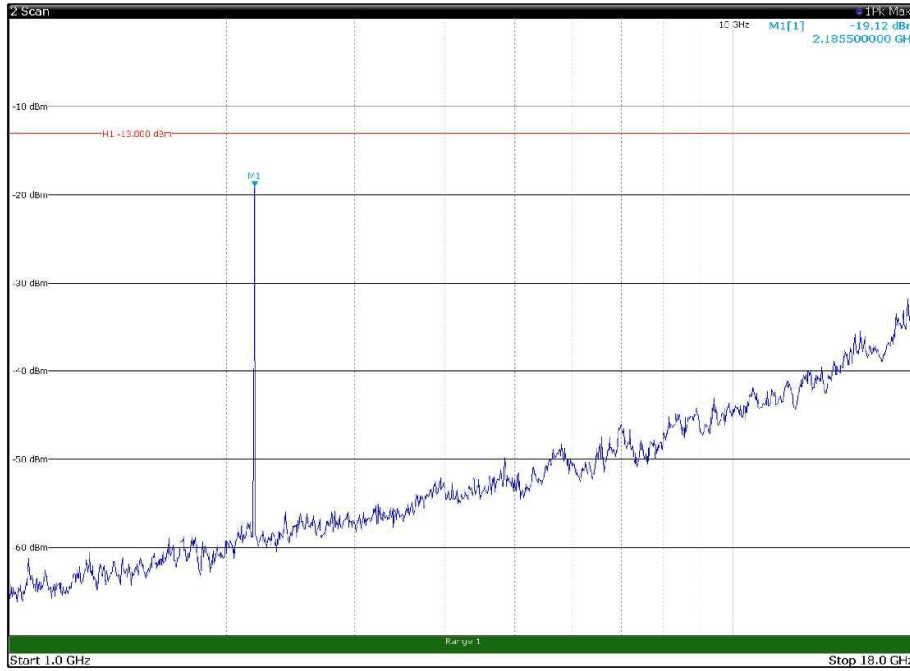

Channel: MIDDLE, Modulation: 256QAM,
BW=5MHz, Range: 18GHz - 22.5GHz, Polarization: Vertical

Channel: TOP, Modulation: 256QAM,
 BW=5MHz, Range: 30MHz - 1GHz, Polarization: Horizontal

Channel: TOP, Modulation: 256QAM,
 BW=5MHz, Range: 30MHz - 1GHz, Polarization: Vertical

Channel: TOP, Modulation: 256QAM,
BW=5MHz, Range: 1GHz - 18GHz, Polarization: Horizontal

Channel: TOP, Modulation: 256QAM,
BW=5MHz, Range: 1GHz - 18GHz, Polarization: Vertical

Channel: TOP, Modulation: 256QAM,
BW=5MHz, Range: 18GHz - 22.5GHz, Polarization: Horizontal

Channel: TOP, Modulation: 256QAM,
BW=5MHz, Range: 18GHz - 22.5GHz, Polarization: Vertical

Channel: BOTTOM, Modulation: QPSK,
BW=10MHz, Range: 30MHz - 1GHz, Polarization: Horizontal

Channel: BOTTOM, Modulation: QPSK,
BW=10MHz, Range: 30MHz - 1GHz, Polarization: Vertical

Channel: BOTTOM, Modulation: QPSK,
BW=10MHz, Range: 1GHz - 18GHz, Polarization: Horizontal

Channel: BOTTOM, Modulation: QPSK,
BW=10MHz, Range: 1GHz - 18GHz, Polarization: Vertical

Channel: BOTTOM, Modulation: QPSK,
BW=10MHz, Range: 18GHz - 22.5GHz, Polarization: Horizontal