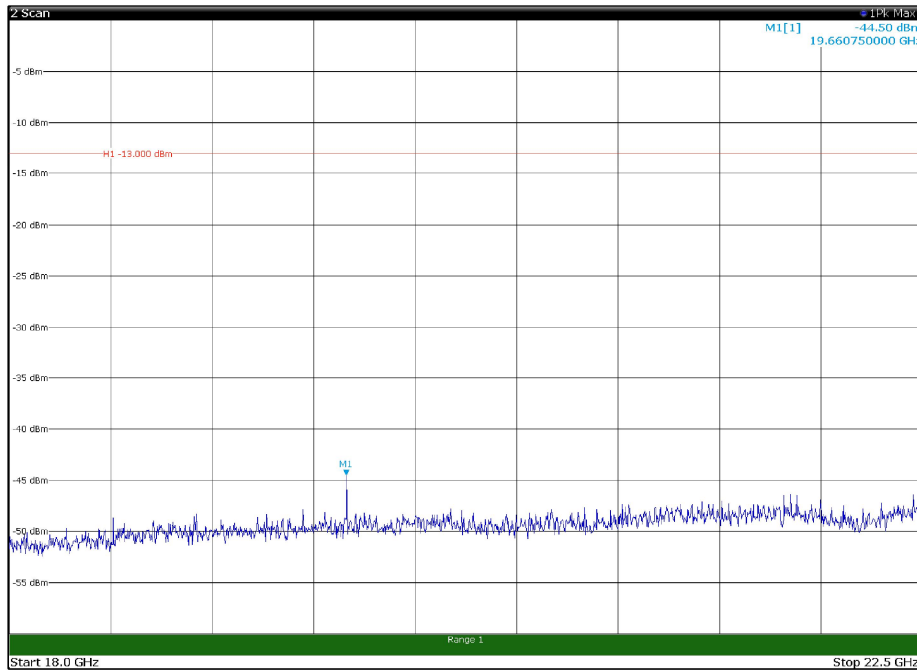

Channel: BOTTOM, Modulation: 256QAM,
BW=5MHz, Range: 1GHz - 18GHz, Polarization: Horizontal

Channel: BOTTOM, Modulation: 256QAM,
BW=5MHz, Range: 1GHz - 18GHz, Polarization: Vertical

Channel: BOTTOM, Modulation: 256QAM,
BW=5MHz, Range: 18GHz - 22.5GHz, Polarization: Horizontal

Channel: BOTTOM, Modulation: 256QAM,
BW=5MHz, Range: 18GHz - 22.5GHz, Polarization: Vertical

Channel: MIDDLE, Modulation: 256QAM,
 BW=5MHz, Range: 30MHz - 1GHz, Polarization: Horizontal

Channel: MIDDLE, Modulation: 256QAM,
 BW=5MHz, Range: 30MHz - 1GHz, Polarization: Vertical

Channel: MIDDLE, Modulation: 256QAM,
BW=5MHz, Range: 1GHz - 18GHz, Polarization: Horizontal

Channel: MIDDLE, Modulation: 256QAM,
BW=5MHz, Range: 1GHz - 18GHz, Polarization: Vertical

Channel: MIDDLE, Modulation: 256QAM,
BW=5MHz, Range: 18GHz - 22.5GHz, Polarization: Horizontal

Channel: MIDDLE, Modulation: 256QAM,
BW=5MHz, Range: 18GHz - 22.5GHz, Polarization: Vertical

Channel: TOP, Modulation: 256QAM,
 BW=5MHz, Range: 30MHz - 1GHz, Polarization: Horizontal

Channel: TOP, Modulation: 256QAM,
 BW=5MHz, Range: 30MHz - 1GHz, Polarization: Vertical