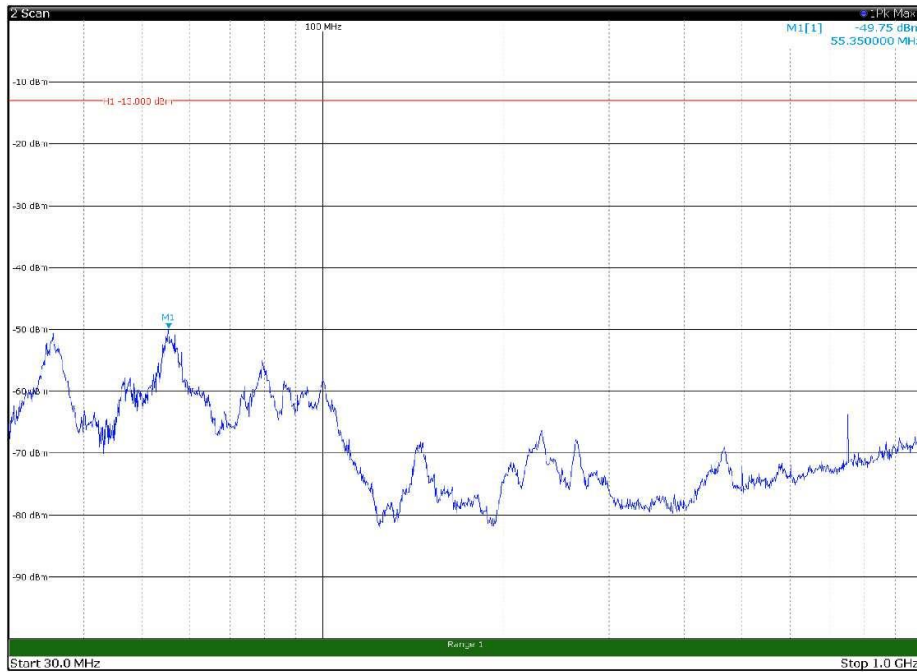

Channel: BOTTOM, Modulation: 256QAM,
BW=5MHz, Range: 18GHz - 22.5GHz, Polarization: Vertical

Channel: MIDDLE, Modulation: 256QAM,
 BW=5MHz, Range: 30MHz - 1GHz, Polarization: Horizontal

Channel: MIDDLE, Modulation: 256QAM,
 BW=5MHz, Range: 30MHz - 1GHz, Polarization: Vertical

Channel: MIDDLE, Modulation: 256QAM,
BW=5MHz, Range: 1GHz - 18GHz, Polarization: Horizontal

Channel: MIDDLE, Modulation: 256QAM,
BW=5MHz, Range: 1GHz - 18GHz, Polarization: Vertical

Channel: MIDDLE, Modulation: 256QAM,
BW=5MHz, Range: 18GHz - 22.5GHz, Polarization: Horizontal

Channel: MIDDLE, Modulation: 256QAM,
BW=5MHz, Range: 18GHz - 22.5GHz, Polarization: Vertical

Channel: TOP, Modulation: 256QAM,
 BW=5MHz, Range: 30MHz - 1GHz, Polarization: Horizontal

Channel: TOP, Modulation: 256QAM,
 BW=5MHz, Range: 30MHz - 1GHz, Polarization: Vertical

Channel: TOP, Modulation: 256QAM,
BW=5MHz, Range: 1GHz - 18GHz, Polarization: Horizontal

Channel: TOP, Modulation: 256QAM,
BW=5MHz, Range: 1GHz - 18GHz, Polarization: Vertical

Channel: TOP, Modulation: 256QAM,
BW=5MHz, Range: 18GHz - 22.5GHz, Polarization: Horizontal