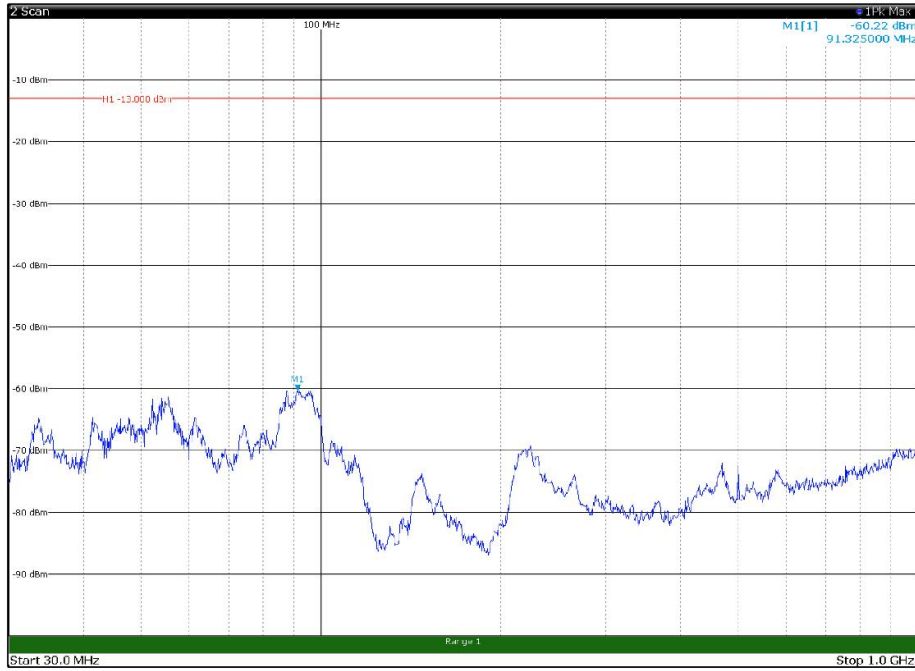

Channel: MIDDLE, Modulation: QPSK,
BW=10MHz, Range: 18GHz - 22.5GHz, Polarization: Vertical

Channel: TOP, Modulation: QPSK,
BW=10MHz, Range: 30MHz - 1GHz, Polarization: Horizontal

Channel: TOP, Modulation: QPSK,
BW=10MHz, Range: 30MHz - 1GHz, Polarization: Vertical

Channel: TOP, Modulation: QPSK,
 BW=10MHz, Range: 1GHz - 18GHz, Polarization: Horizontal

Channel: TOP, Modulation: QPSK,
 BW=10MHz, Range: 1GHz - 18GHz, Polarization: Vertical

Channel: TOP, Modulation: QPSK,
BW=10MHz, Range: 18GHz - 22.5GHz, Polarization: Horizontal

Channel: TOP, Modulation: QPSK,
BW=10MHz, Range: 18GHz - 22.5GHz, Polarization: Vertical

Channel: BOTTOM, Modulation: 16QAM,
BW=10MHz, Range: 30MHz - 1GHz, Polarization: Horizontal

Channel: BOTTOM, Modulation: 16QAM,
BW=10MHz, Range: 30MHz - 1GHz, Polarization: Vertical

Channel: BOTTOM, Modulation: 16QAM,
BW=10MHz, Range: 1GHz - 18GHz, Polarization: Horizontal

Channel: BOTTOM, Modulation: 16QAM,
BW=10MHz, Range: 1GHz - 18GHz, Polarization: Vertical