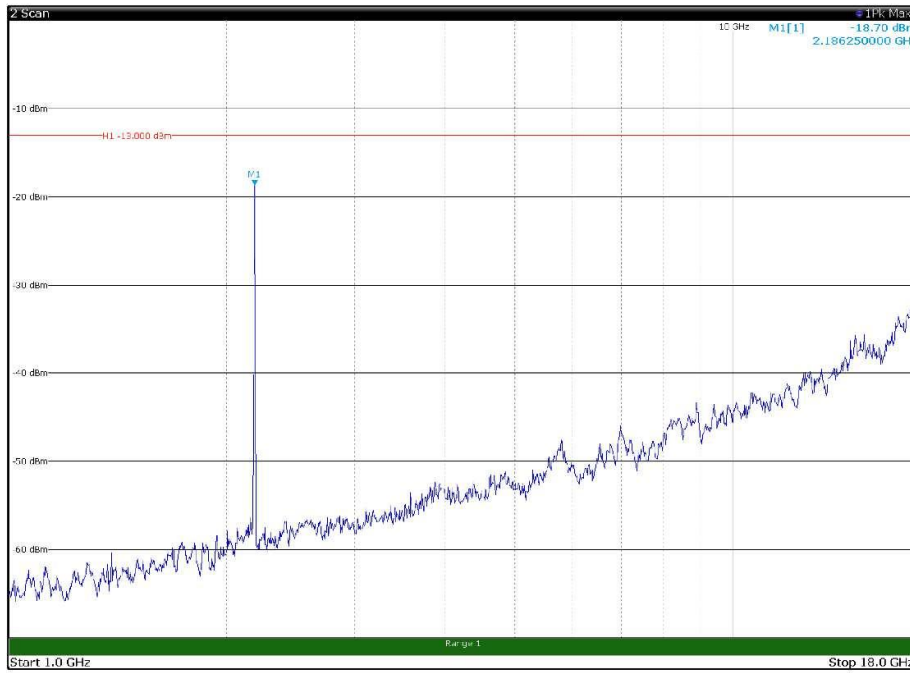

Channel: MIDDLE, Modulation: QPSK,
BW=10MHz, Range: 18GHz - 22.5GHz, Polarization: Vertical

Channel: TOP, Modulation: QPSK,
BW=10MHz, Range: 30MHz - 1GHz, Polarization: Horizontal

Channel: TOP, Modulation: QPSK,
BW=10MHz, Range: 30MHz - 1GHz, Polarization: Vertical

Channel: TOP, Modulation: QPSK,
 BW=10MHz, Range: 1GHz - 18GHz, Polarization: Horizontal

Channel: TOP, Modulation: QPSK,
 BW=10MHz, Range: 1GHz - 18GHz, Polarization: Vertical

Channel: TOP, Modulation: QPSK,
BW=10MHz, Range: 18GHz - 22.5GHz, Polarization: Horizontal

Channel: TOP, Modulation: QPSK,
BW=10MHz, Range: 18GHz - 22.5GHz, Polarization: Vertical

Channel: BOTTOM, Modulation: 16QAM,
BW=10MHz, Range: 30MHz - 1GHz, Polarization: Horizontal

Channel: BOTTOM, Modulation: 16QAM,
BW=10MHz, Range: 30MHz - 1GHz, Polarization: Vertical

Channel: BOTTOM, Modulation: 16QAM,
BW=10MHz, Range: 1GHz - 18GHz, Polarization: Horizontal

Channel: BOTTOM, Modulation: 16QAM,
BW=10MHz, Range: 1GHz - 18GHz, Polarization: Vertical