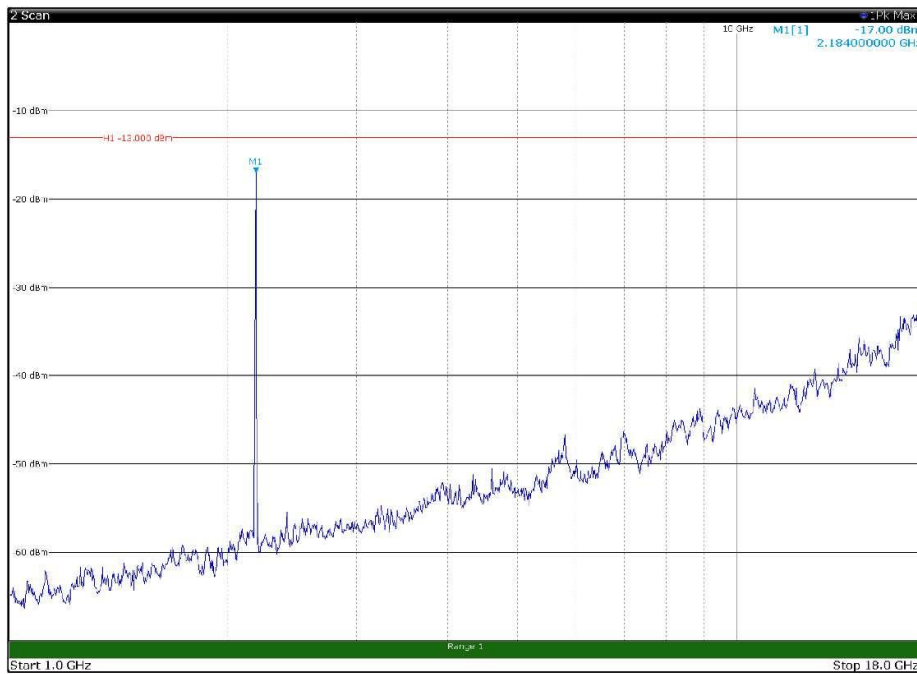

Channel: TOP, Modulation: 64QAM,
BW=5MHz, Range: 1GHz - 18GHz, Polarization: Horizontal

Channel: TOP, Modulation: 64QAM,
BW=5MHz, Range: 1GHz - 18GHz, Polarization: Vertical

Channel: TOP, Modulation: 64QAM,
BW=5MHz, Range: 18GHz - 22.5GHz, Polarization: Horizontal

Channel: TOP, Modulation: 64QAM,
BW=5MHz, Range: 18GHz - 22.5GHz, Polarization: Vertical

Channel: BOTTOM, Modulation: 256QAM,
 BW=5MHz, Range: 30MHz - 1GHz, Polarization: Horizontal

Channel: BOTTOM, Modulation: 256QAM,
 BW=5MHz, Range: 30MHz - 1GHz, Polarization: Vertical

Channel: BOTTOM, Modulation: 256QAM,
BW=5MHz, Range: 1GHz - 18GHz, Polarization: Horizontal

Channel: BOTTOM, Modulation: 256QAM,
BW=5MHz, Range: 1GHz - 18GHz, Polarization: Vertical

Channel: BOTTOM, Modulation: 256QAM,
BW=5MHz, Range: 18GHz - 22.5GHz, Polarization: Horizontal

Channel: BOTTOM, Modulation: 256QAM,
BW=5MHz, Range: 18GHz - 22.5GHz, Polarization: Vertical

Channel: MIDDLE, Modulation: 256QAM,
 BW=5MHz, Range: 30MHz - 1GHz, Polarization: Horizontal

Channel: MIDDLE, Modulation: 256QAM,
 BW=5MHz, Range: 30MHz - 1GHz, Polarization: Vertical