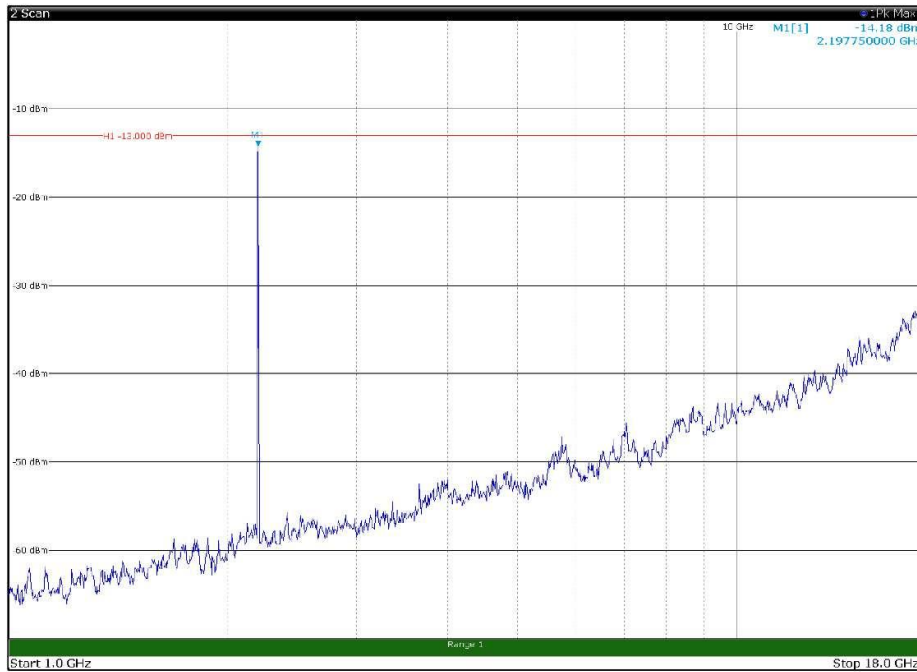

Channel: MIDDLE, Modulation: 256QAM,
BW=5MHz, Range: 1GHz - 18GHz, Polarization: Horizontal

Channel: MIDDLE, Modulation: 256QAM,
BW=5MHz, Range: 1GHz - 18GHz, Polarization: Vertical

Channel: MIDDLE, Modulation: 256QAM,
BW=5MHz, Range: 18GHz - 22.5GHz, Polarization: Horizontal

Channel: MIDDLE, Modulation: 256QAM,
BW=5MHz, Range: 18GHz - 22.5GHz, Polarization: Vertical

Channel: TOP, Modulation: 256QAM,
 BW=5MHz, Range: 30MHz - 1GHz, Polarization: Horizontal

Channel: TOP, Modulation: 256QAM,
 BW=5MHz, Range: 30MHz - 1GHz, Polarization: Vertical

Channel: TOP, Modulation: 256QAM,
BW=5MHz, Range: 1GHz - 18GHz, Polarization: Horizontal

Channel: TOP, Modulation: 256QAM,
BW=5MHz, Range: 1GHz - 18GHz, Polarization: Vertical

Channel: TOP, Modulation: 256QAM,
BW=5MHz, Range: 18GHz - 22.5GHz, Polarization: Horizontal

Channel: TOP, Modulation: 256QAM,
BW=5MHz, Range: 18GHz - 22.5GHz, Polarization: Vertical

Channel: BOTTOM, Modulation: QPSK,
BW=10MHz, Range: 30MHz - 1GHz, Polarization: Horizontal

Channel: BOTTOM, Modulation: QPSK,
BW=10MHz, Range: 30MHz - 1GHz, Polarization: Vertical