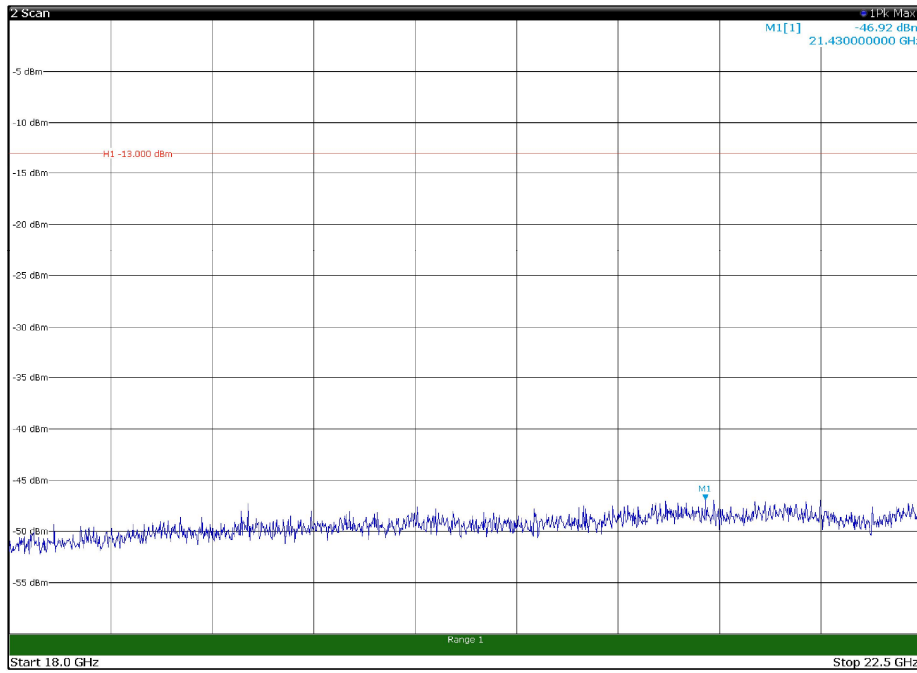

Channel: TOP, Modulation: 64QAM,
BW=5MHz, Range: 1GHz - 18GHz, Polarization: Horizontal

Channel: TOP, Modulation: 64QAM,
BW=5MHz, Range: 1GHz - 18GHz, Polarization: Vertical

Channel: TOP, Modulation: 64QAM,
BW=5MHz, Range: 18GHz - 22.5GHz, Polarization: Horizontal

Channel: TOP, Modulation: 64QAM,
BW=5MHz, Range: 18GHz - 22.5GHz, Polarization: Vertical

Channel: BOTTOM, Modulation: 256QAM,
 BW=5MHz, Range: 30MHz - 1GHz, Polarization: Horizontal

Channel: BOTTOM, Modulation: 256QAM,
 BW=5MHz, Range: 30MHz - 1GHz, Polarization: Vertical

Channel: BOTTOM, Modulation: 256QAM,
BW=5MHz, Range: 1GHz - 18GHz, Polarization: Horizontal

Channel: BOTTOM, Modulation: 256QAM,
BW=5MHz, Range: 1GHz - 18GHz, Polarization: Vertical

Channel: BOTTOM, Modulation: 256QAM,
BW=5MHz, Range: 18GHz - 22.5GHz, Polarization: Horizontal