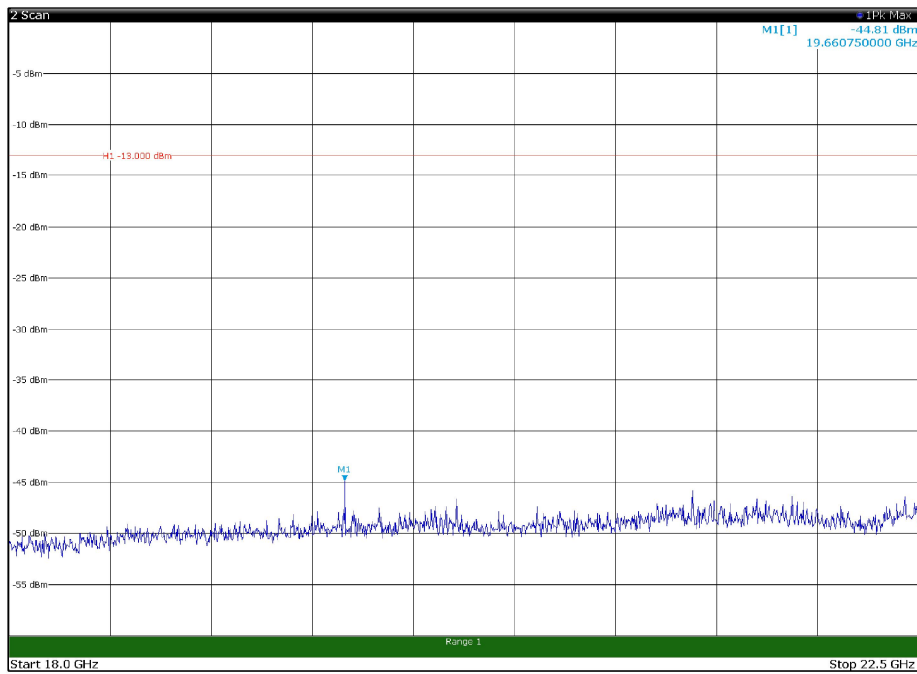

Channel: MIDDLE, Modulation: QPSK,
 BW=10MHz, Range: 1GHz - 18GHz, Polarization: Horizontal

Channel: MIDDLE, Modulation: QPSK,
 BW=10MHz, Range: 1GHz - 18GHz, Polarization: Vertical

Channel: MIDDLE, Modulation: QPSK,
BW=10MHz, Range: 18GHz - 22.5GHz, Polarization: Horizontal

Channel: MIDDLE, Modulation: QPSK,
BW=10MHz, Range: 18GHz - 22.5GHz, Polarization: Vertical

Channel: TOP, Modulation: QPSK,
BW=10MHz, Range: 30MHz - 1GHz, Polarization: Horizontal

Channel: TOP, Modulation: QPSK,
BW=10MHz, Range: 30MHz - 1GHz, Polarization: Vertical

Channel: TOP, Modulation: QPSK,
 BW=10MHz, Range: 1GHz - 18GHz, Polarization: Horizontal

Channel: TOP, Modulation: QPSK,
 BW=10MHz, Range: 1GHz - 18GHz, Polarization: Vertical

Channel: TOP, Modulation: QPSK,
BW=10MHz, Range: 18GHz - 22.5GHz, Polarization: Horizontal