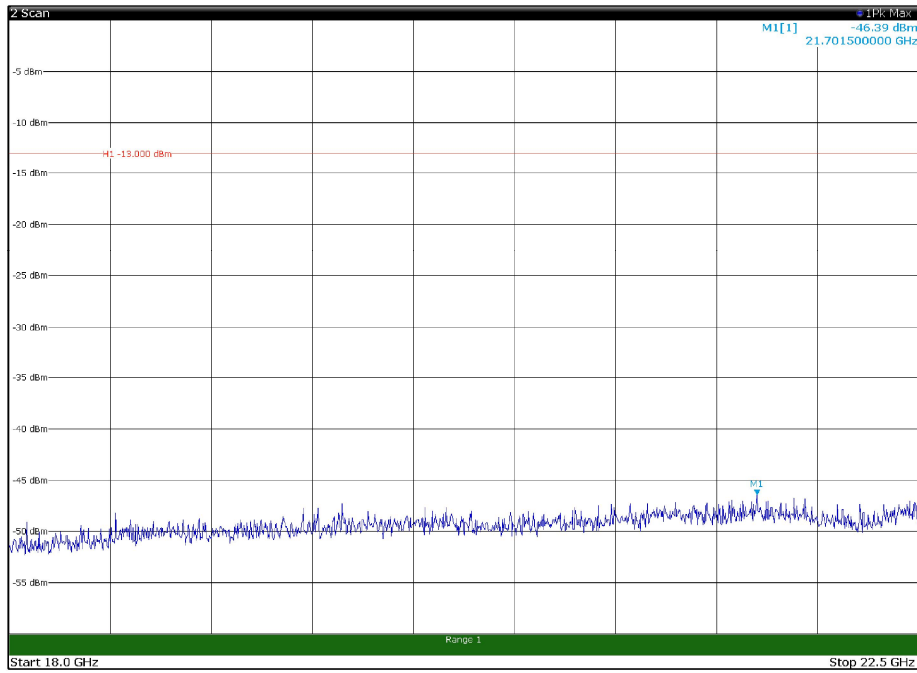

Channel: MIDDLE, Modulation: QPSK,
BW=10MHz, Range: 18GHz - 22.5GHz, Polarization: Vertical

Channel: TOP, Modulation: QPSK,
BW=10MHz, Range: 30MHz - 1GHz, Polarization: Horizontal

Channel: TOP, Modulation: QPSK,
BW=10MHz, Range: 30MHz - 1GHz, Polarization: Vertical

Channel: TOP, Modulation: QPSK,
 BW=10MHz, Range: 1GHz - 18GHz, Polarization: Horizontal

Channel: TOP, Modulation: QPSK,
 BW=10MHz, Range: 1GHz - 18GHz, Polarization: Vertical

Channel: TOP, Modulation: QPSK,
BW=10MHz, Range: 18GHz - 22.5GHz, Polarization: Horizontal