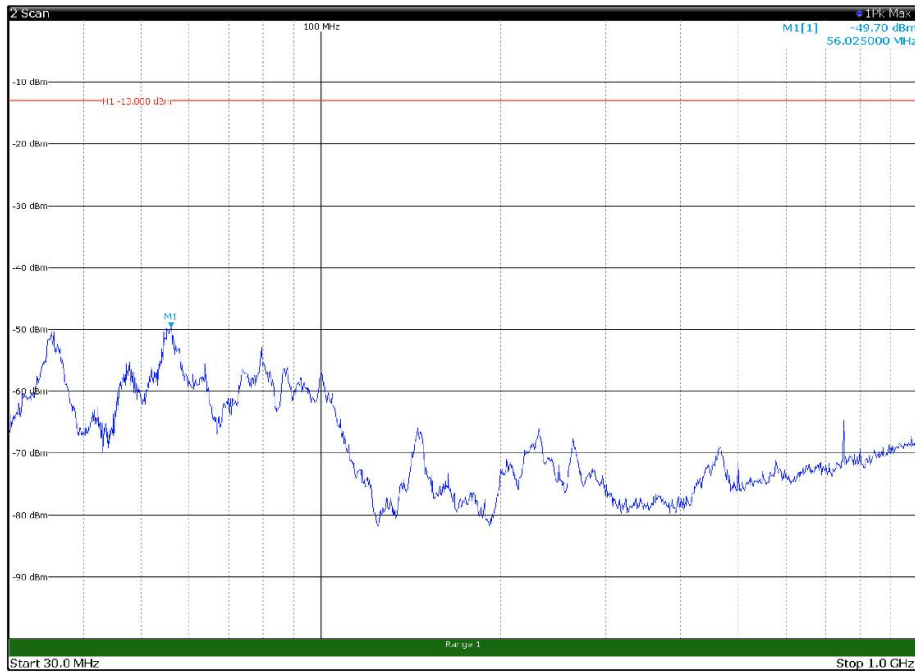

Channel: BOTTOM, Modulation: QPSK,
BW=10MHz, Range: 1GHz - 18GHz, Polarization: Horizontal

Channel: BOTTOM, Modulation: QPSK,
BW=10MHz, Range: 1GHz - 18GHz, Polarization: Vertical

Channel: BOTTOM, Modulation: QPSK,
BW=10MHz, Range: 18GHz - 22.5GHz, Polarization: Horizontal

Channel: BOTTOM, Modulation: QPSK,
BW=10MHz, Range: 18GHz - 22.5GHz, Polarization: Vertical

Channel: MIDDLE, Modulation: QPSK,
 BW=10MHz, Range: 30MHz - 1GHz, Polarization: Horizontal

Channel: MIDDLE, Modulation: QPSK,
 BW=10MHz, Range: 30MHz - 1GHz, Polarization: Vertical

Channel: MIDDLE, Modulation: QPSK,
 BW=10MHz, Range: 1GHz - 18GHz, Polarization: Horizontal

Channel: MIDDLE, Modulation: QPSK,
 BW=10MHz, Range: 1GHz - 18GHz, Polarization: Vertical

Channel: MIDDLE, Modulation: QPSK,
BW=10MHz, Range: 18GHz - 22.5GHz, Polarization: Horizontal

Channel: MIDDLE, Modulation: QPSK,
BW=10MHz, Range: 18GHz - 22.5GHz, Polarization: Vertical

Channel: TOP, Modulation: QPSK,
BW=10MHz, Range: 30MHz - 1GHz, Polarization: Horizontal

Channel: TOP, Modulation: QPSK,
BW=10MHz, Range: 30MHz - 1GHz, Polarization: Vertical