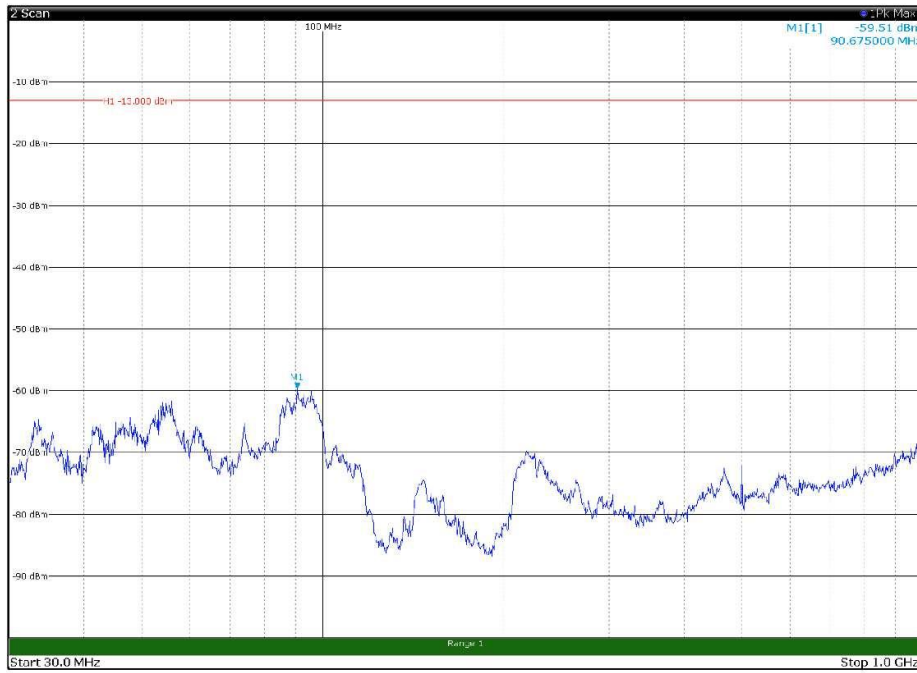

Channel: TOP, Modulation: QPSK,
BW=5MHz, Range: 18GHz - 22.5GHz, Polarization: Horizontal

Channel: TOP, Modulation: QPSK,
BW=5MHz, Range: 18GHz - 22.5GHz, Polarization: Vertical

Channel: BOTTOM, Modulation: 16QAM,
BW=5MHz, Range: 30MHz - 1GHz, Polarization: Horizontal

Channel: BOTTOM, Modulation: 16QAM,
BW=5MHz, Range: 30MHz - 1GHz, Polarization: Vertical

Channel: BOTTOM, Modulation: 16QAM,
BW=5MHz, Range: 1GHz - 18GHz, Polarization: Horizontal

Channel: BOTTOM, Modulation: 16QAM,
BW=5MHz, Range: 1GHz - 18GHz, Polarization: Vertical

Channel: BOTTOM, Modulation: 16QAM,
BW=5MHz, Range: 18GHz - 22.5GHz, Polarization: Horizontal

Channel: BOTTOM, Modulation: 16QAM,
BW=5MHz, Range: 18GHz - 22.5GHz, Polarization: Vertical

Channel: MIDDLE, Modulation: 16QAM,
 BW=5MHz, Range: 30MHz - 1GHz, Polarization: Horizontal

Channel: MIDDLE, Modulation: 16QAM,
 BW=5MHz, Range: 30MHz - 1GHz, Polarization: Vertical

Channel: MIDDLE, Modulation: 16QAM,
BW=5MHz, Range: 1GHz - 18GHz, Polarization: Horizontal

Channel: MIDDLE, Modulation: 16QAM,
BW=5MHz, Range: 1GHz - 18GHz, Polarization: Vertical