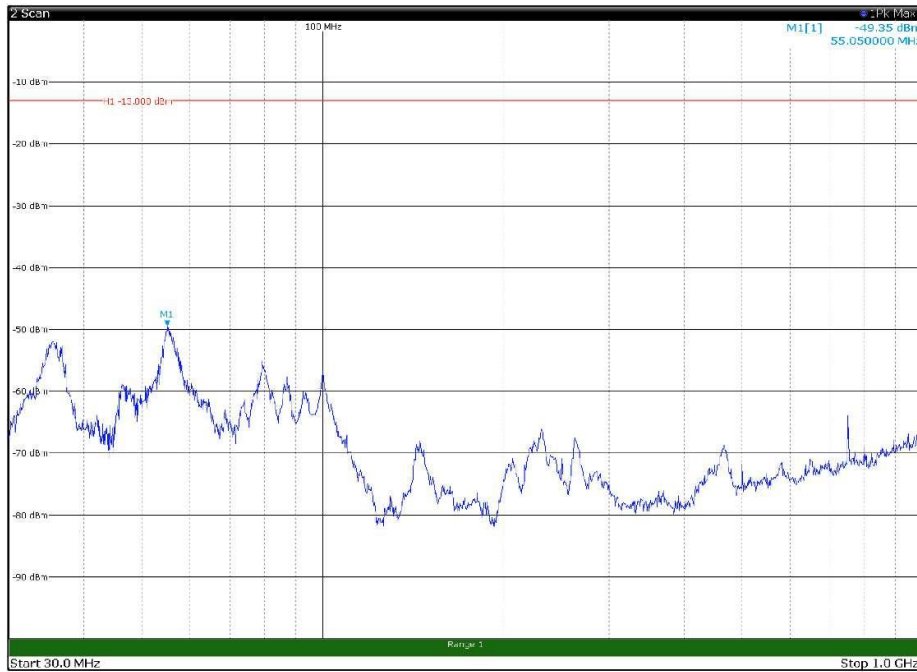

Channel: MIDDLE, Modulation: 16QAM,
 BW=5MHz, Range: 18GHz - 22.5GHz, Polarization: Horizontal

Channel: MIDDLE, Modulation: 16QAM,
 BW=5MHz, Range: 18GHz - 22.5GHz, Polarization: Vertical

Channel: TOP, Modulation: 16QAM,
 BW=5MHz, Range: 30MHz - 1GHz, Polarization: Horizontal

Channel: TOP, Modulation: 16QAM,
 BW=5MHz, Range: 30MHz - 1GHz, Polarization: Vertical

Channel: TOP, Modulation: 16QAM,
BW=5MHz, Range: 1GHz - 18GHz, Polarization: Horizontal

Channel: TOP, Modulation: 16QAM,
BW=5MHz, Range: 1GHz - 18GHz, Polarization: Vertical

Channel: TOP, Modulation: 16QAM,
 BW=5MHz, Range: 18GHz - 22.5GHz, Polarization: Horizontal

Channel: TOP, Modulation: 16QAM,
 BW=5MHz, Range: 18GHz - 22.5GHz, Polarization: Vertical

Channel: BOTTOM, Modulation: 64QAM,
 BW=5MHz, Range: 30MHz - 1GHz, Polarization: Horizontal

Channel: BOTTOM, Modulation: 64QAM,
 BW=5MHz, Range: 30MHz - 1GHz, Polarization: Vertical

Channel: BOTTOM, Modulation: 64QAM,
BW=5MHz, Range: 1GHz - 18GHz, Polarization: Horizontal

Channel: BOTTOM, Modulation: 64QAM,
BW=5MHz, Range: 1GHz - 18GHz, Polarization: Vertical