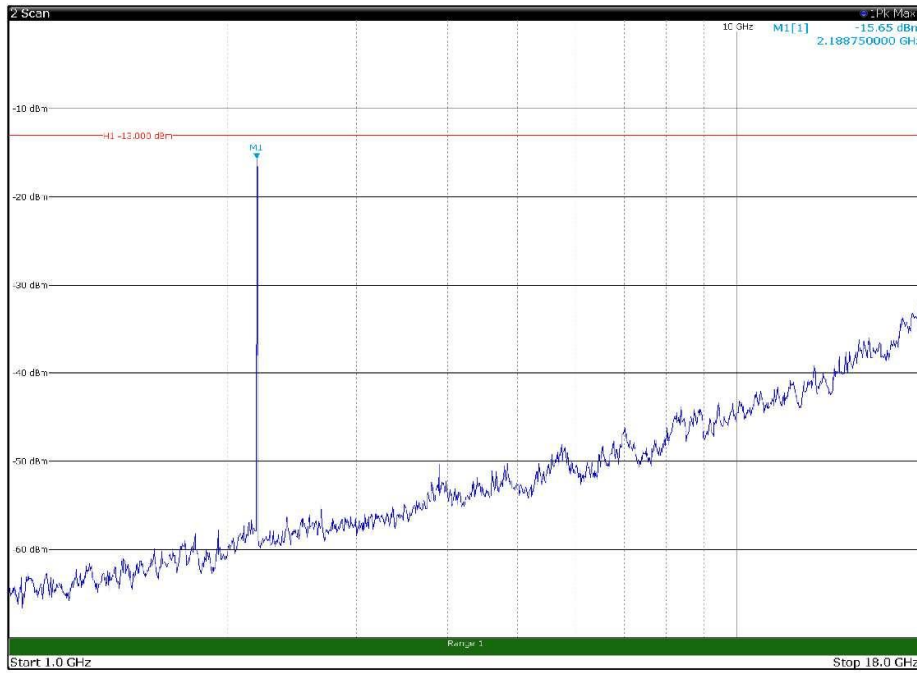

Channel: BOTTOM, Modulation: QPSK,
BW=5MHz, Range: 18GHz - 22.5GHz, Polarization: Horizontal

Channel: BOTTOM, Modulation: QPSK,
BW=5MHz, Range: 18GHz - 22.5GHz, Polarization: Vertical

Channel: MIDDLE, Modulation: QPSK,
 BW=5MHz, Range: 30MHz - 1GHz, Polarization: Horizontal

Channel: MIDDLE, Modulation: QPSK,
 BW=5MHz, Range: 30MHz - 1GHz, Polarization: Vertical

Channel: MIDDLE, Modulation: QPSK,
 BW=5MHz, Range: 1GHz - 18GHz, Polarization: Horizontal

Channel: MIDDLE, Modulation: QPSK,
 BW=5MHz, Range: 1GHz - 18GHz, Polarization: Vertical

Channel: MIDDLE, Modulation: QPSK,
BW=5MHz, Range: 18GHz - 22.5GHz, Polarization: Horizontal

Channel: MIDDLE, Modulation: QPSK,
BW=5MHz, Range: 18GHz - 22.5GHz, Polarization: Vertical

Channel: TOP, Modulation: QPSK,
BW=5MHz, Range: 30MHz - 1GHz, Polarization: Horizontal