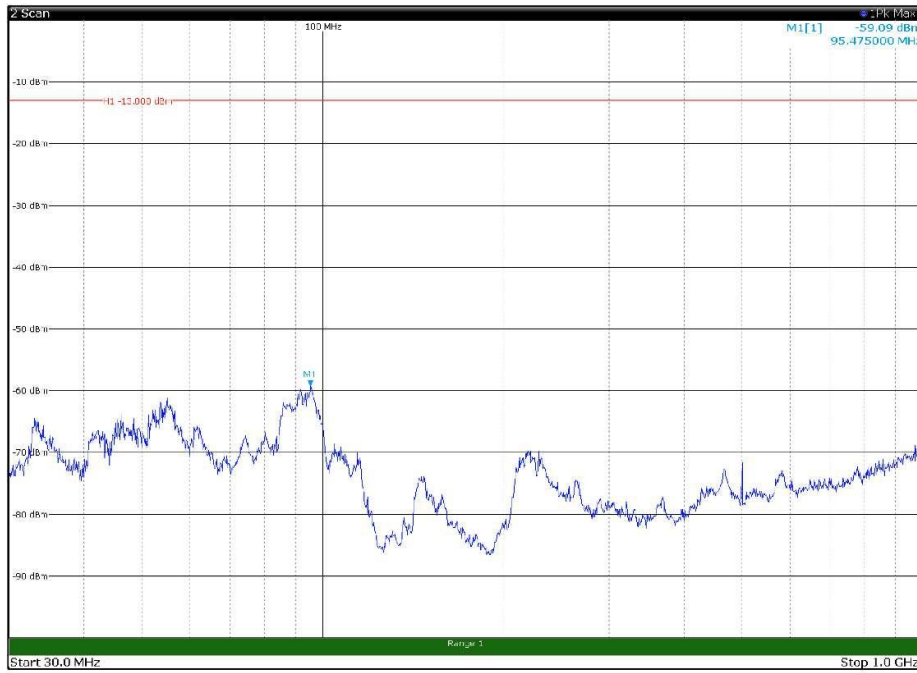

Channel: BOTTOM, Modulation: 64QAM,
BW=5MHz, Range: 18GHz - 22.5GHz, Polarization: Horizontal

Channel: BOTTOM, Modulation: 64QAM,
BW=5MHz, Range: 18GHz - 22.5GHz, Polarization: Vertical

Channel: MIDDLE, Modulation: 64QAM,
 BW=5MHz, Range: 30MHz - 1GHz, Polarization: Horizontal

Channel: MIDDLE, Modulation: 64QAM,
 BW=5MHz, Range: 30MHz - 1GHz, Polarization: Vertical

Channel: MIDDLE, Modulation: 64QAM,
BW=5MHz, Range: 1GHz - 18GHz, Polarization: Horizontal

Channel: MIDDLE, Modulation: 64QAM,
BW=5MHz, Range: 1GHz - 18GHz, Polarization: Vertical

Channel: MIDDLE, Modulation: 64QAM,
 BW=5MHz, Range: 18GHz - 22.5GHz, Polarization: Horizontal

Channel: MIDDLE, Modulation: 64QAM,
 BW=5MHz, Range: 18GHz - 22.5GHz, Polarization: Vertical

Channel: TOP, Modulation: 64QAM,
 BW=5MHz, Range: 30MHz - 1GHz, Polarization: Horizontal

Channel: TOP, Modulation: 64QAM,
 BW=5MHz, Range: 30MHz - 1GHz, Polarization: Vertical