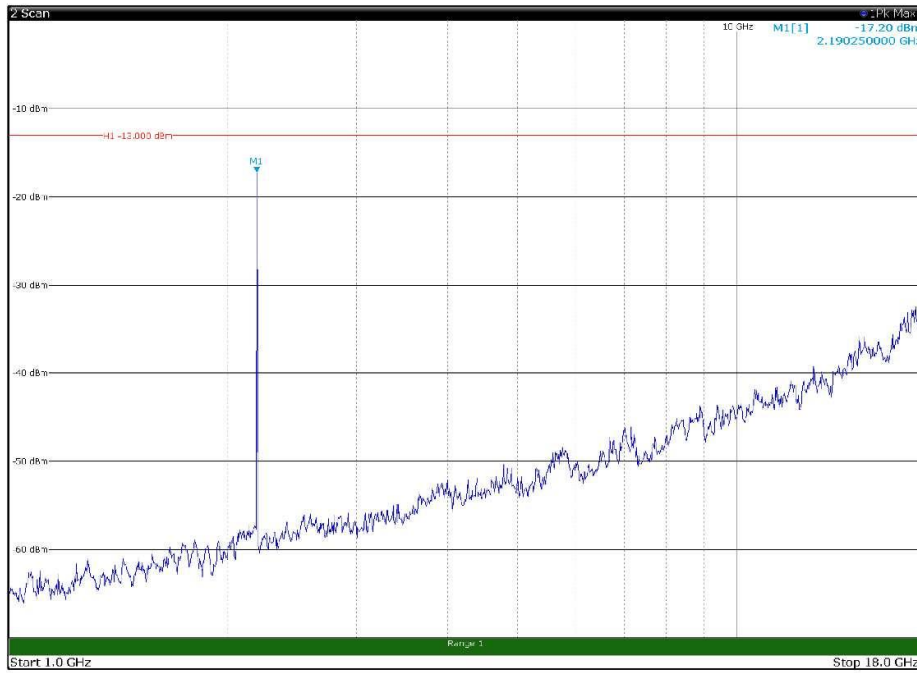

Channel: BOTTOM, Modulation: 16QAM,
BW=5MHz, Range: 30MHz - 1GHz, Polarization: Vertical

Channel: BOTTOM, Modulation: 16QAM,
BW=5MHz, Range: 1GHz - 18GHz, Polarization: Horizontal

Channel: BOTTOM, Modulation: 16QAM,
BW=5MHz, Range: 1GHz - 18GHz, Polarization: Vertical

Channel: BOTTOM, Modulation: 16QAM,
BW=5MHz, Range: 18GHz - 22.5GHz, Polarization: Horizontal

Channel: BOTTOM, Modulation: 16QAM,
BW=5MHz, Range: 18GHz - 22.5GHz, Polarization: Vertical

Channel: MIDDLE, Modulation: 16QAM,
 BW=5MHz, Range: 30MHz - 1GHz, Polarization: Horizontal

Channel: MIDDLE, Modulation: 16QAM,
 BW=5MHz, Range: 30MHz - 1GHz, Polarization: Vertical

Channel: MIDDLE, Modulation: 16QAM,
BW=5MHz, Range: 1GHz - 18GHz, Polarization: Horizontal

Channel: MIDDLE, Modulation: 16QAM,
BW=5MHz, Range: 1GHz - 18GHz, Polarization: Vertical

Channel: MIDDLE, Modulation: 16QAM,
 BW=5MHz, Range: 18GHz - 22.5GHz, Polarization: Horizontal

Channel: MIDDLE, Modulation: 16QAM,
 BW=5MHz, Range: 18GHz - 22.5GHz, Polarization: Vertical

Channel: TOP, Modulation: 16QAM,
 BW=5MHz, Range: 30MHz - 1GHz, Polarization: Horizontal