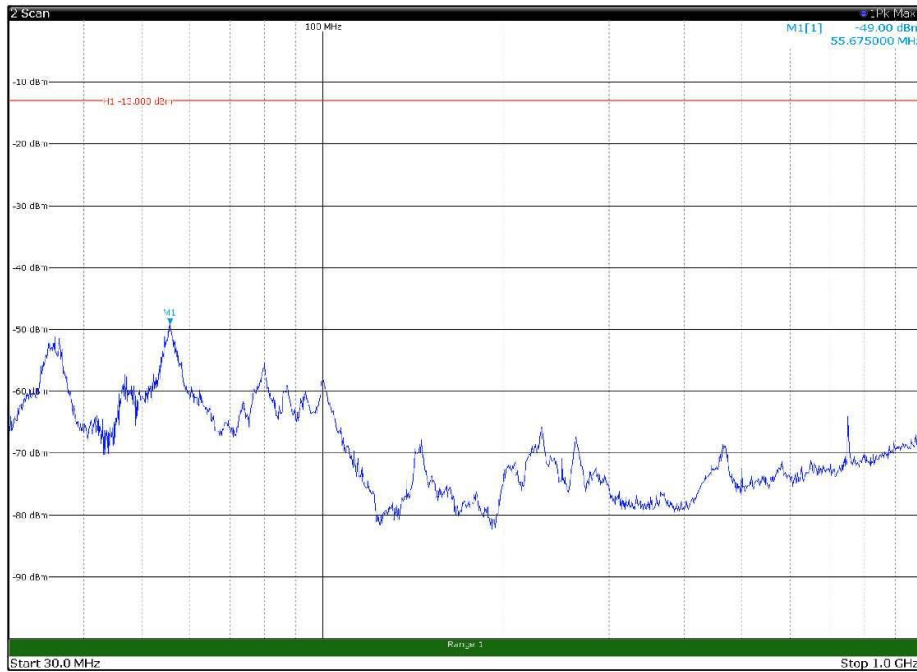

Channel: BOTTOM, Modulation: QPSK,
BW=5MHz, Range: 18GHz - 22.5GHz, Polarization: Horizontal

Channel: BOTTOM, Modulation: QPSK,
BW=5MHz, Range: 18GHz - 22.5GHz, Polarization: Vertical

Channel: MIDDLE, Modulation: QPSK,
 BW=5MHz, Range: 30MHz - 1GHz, Polarization: Horizontal

Channel: MIDDLE, Modulation: QPSK,
 BW=5MHz, Range: 30MHz - 1GHz, Polarization: Vertical

Channel: MIDDLE, Modulation: QPSK,
 BW=5MHz, Range: 1GHz - 18GHz, Polarization: Horizontal

Channel: MIDDLE, Modulation: QPSK,
 BW=5MHz, Range: 1GHz - 18GHz, Polarization: Vertical

Channel: MIDDLE, Modulation: QPSK,
BW=5MHz, Range: 18GHz - 22.5GHz, Polarization: Horizontal

Channel: MIDDLE, Modulation: QPSK,
BW=5MHz, Range: 18GHz - 22.5GHz, Polarization: Vertical

Channel: TOP, Modulation: QPSK,
BW=5MHz, Range: 30MHz - 1GHz, Polarization: Horizontal