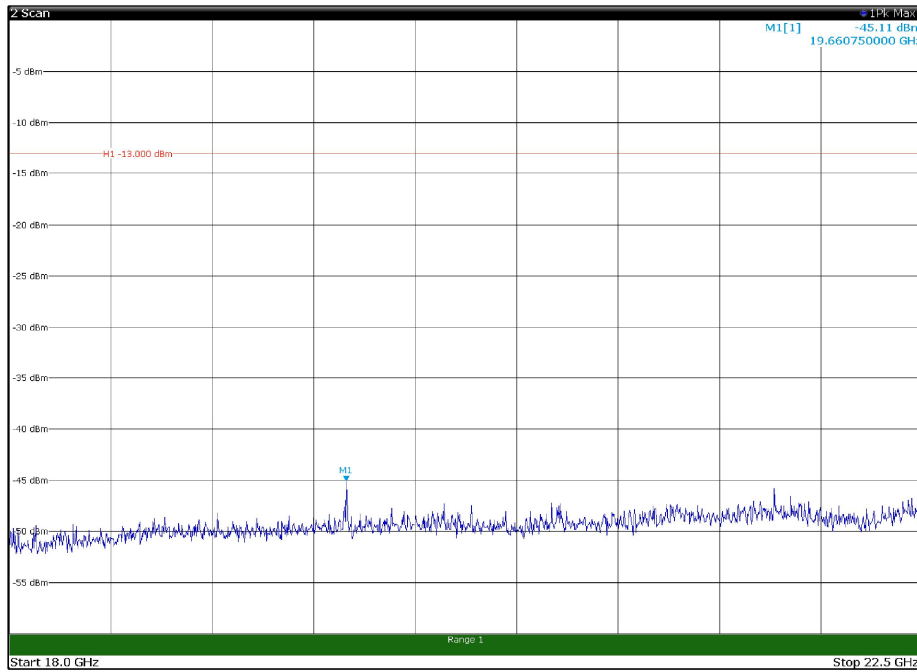

Channel: BOTTOM, Modulation: QPSK,
BW=5MHz, Range: 18GHz - 22.5GHz, Polarization: Horizontal

Channel: BOTTOM, Modulation: QPSK,
BW=5MHz, Range: 18GHz - 22.5GHz, Polarization: Vertical

Channel: MIDDLE, Modulation: QPSK,
 BW=5MHz, Range: 30MHz - 1GHz, Polarization: Horizontal

Channel: MIDDLE, Modulation: QPSK,
 BW=5MHz, Range: 30MHz - 1GHz, Polarization: Vertical

Channel: MIDDLE, Modulation: QPSK,
 BW=5MHz, Range: 1GHz - 18GHz, Polarization: Horizontal

Channel: MIDDLE, Modulation: QPSK,
 BW=5MHz, Range: 1GHz - 18GHz, Polarization: Vertical

Channel: MIDDLE, Modulation: QPSK,
BW=5MHz, Range: 18GHz - 22.5GHz, Polarization: Horizontal

Channel: MIDDLE, Modulation: QPSK,
BW=5MHz, Range: 18GHz - 22.5GHz, Polarization: Vertical

Channel: TOP, Modulation: QPSK,
BW=5MHz, Range: 30MHz - 1GHz, Polarization: Horizontal