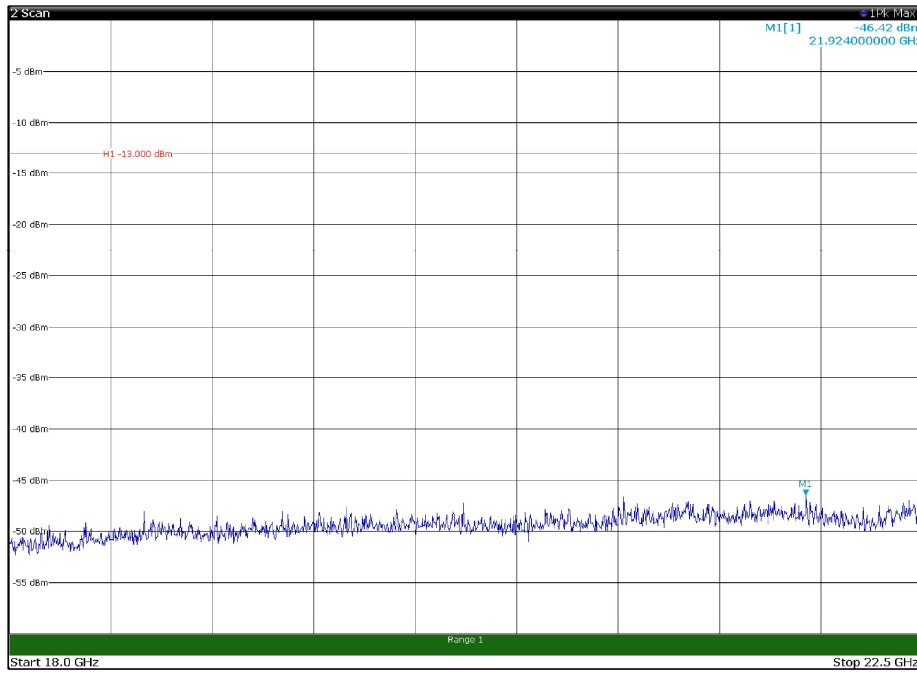

Channel: BOTTOM, Modulation: QPSK,
BW=5MHz, Range: 18GHz - 22.5GHz, Polarization: Horizontal

Channel: BOTTOM, Modulation: QPSK,
BW=5MHz, Range: 18GHz - 22.5GHz, Polarization: Vertical

Channel: MIDDLE, Modulation: QPSK,
 BW=5MHz, Range: 30MHz - 1GHz, Polarization: Horizontal

Channel: MIDDLE, Modulation: QPSK,
 BW=5MHz, Range: 30MHz - 1GHz, Polarization: Vertical

Channel: MIDDLE, Modulation: QPSK,
 BW=5MHz, Range: 1GHz - 18GHz, Polarization: Horizontal

Channel: MIDDLE, Modulation: QPSK,
 BW=5MHz, Range: 1GHz - 18GHz, Polarization: Vertical