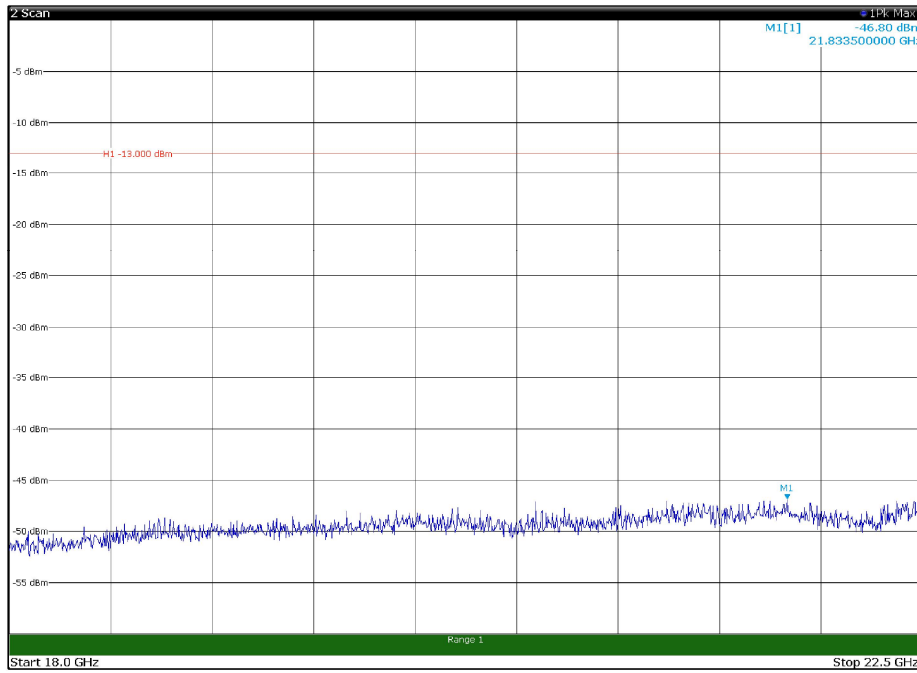

Channel: BOTTOM, Modulation: 64QAM,
 BW=5MHz, Range: 30MHz - 1GHz, Polarization: Vertical

Channel: BOTTOM, Modulation: 64QAM,
BW=5MHz, Range: 1GHz - 18GHz, Polarization: Horizontal

Channel: BOTTOM, Modulation: 64QAM,
BW=5MHz, Range: 1GHz - 18GHz, Polarization: Vertical

Channel: BOTTOM, Modulation: 64QAM,
BW=5MHz, Range: 18GHz - 22.5GHz, Polarization: Horizontal

Channel: BOTTOM, Modulation: 64QAM,
BW=5MHz, Range: 18GHz - 22.5GHz, Polarization: Vertical

Channel: MIDDLE, Modulation: 64QAM,
 BW=5MHz, Range: 30MHz - 1GHz, Polarization: Horizontal

Channel: MIDDLE, Modulation: 64QAM,
 BW=5MHz, Range: 30MHz - 1GHz, Polarization: Vertical

Channel: MIDDLE, Modulation: 64QAM,
BW=5MHz, Range: 1GHz - 18GHz, Polarization: Horizontal

Channel: MIDDLE, Modulation: 64QAM,
BW=5MHz, Range: 1GHz - 18GHz, Polarization: Vertical