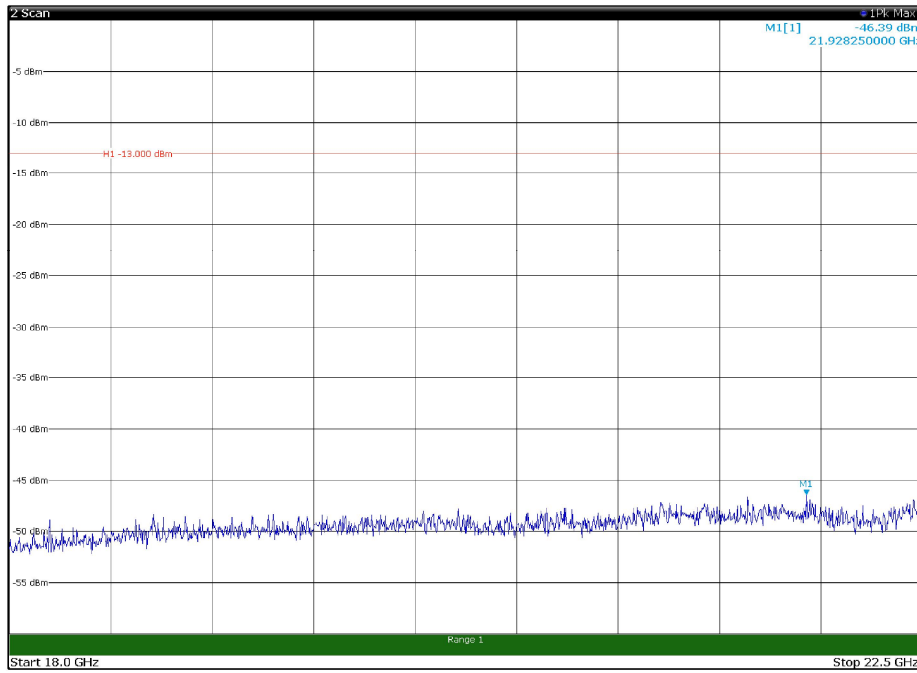

Channel: TOP, Modulation: 16QAM,
 BW=5MHz, Range: 30MHz - 1GHz, Polarization: Vertical

Channel: TOP, Modulation: 16QAM,
BW=5MHz, Range: 1GHz - 18GHz, Polarization: Horizontal

Channel: TOP, Modulation: 16QAM,
BW=5MHz, Range: 1GHz - 18GHz, Polarization: Vertical

Channel: TOP, Modulation: 16QAM,
 BW=5MHz, Range: 18GHz - 22.5GHz, Polarization: Horizontal

Channel: TOP, Modulation: 16QAM,
 BW=5MHz, Range: 18GHz - 22.5GHz, Polarization: Vertical

Channel: BOTTOM, Modulation: 64QAM,
 BW=5MHz, Range: 30MHz - 1GHz, Polarization: Horizontal

Channel: BOTTOM, Modulation: 64QAM,
 BW=5MHz, Range: 30MHz - 1GHz, Polarization: Vertical

Channel: BOTTOM, Modulation: 64QAM,
BW=5MHz, Range: 1GHz - 18GHz, Polarization: Horizontal

Channel: BOTTOM, Modulation: 64QAM,
BW=5MHz, Range: 1GHz - 18GHz, Polarization: Vertical