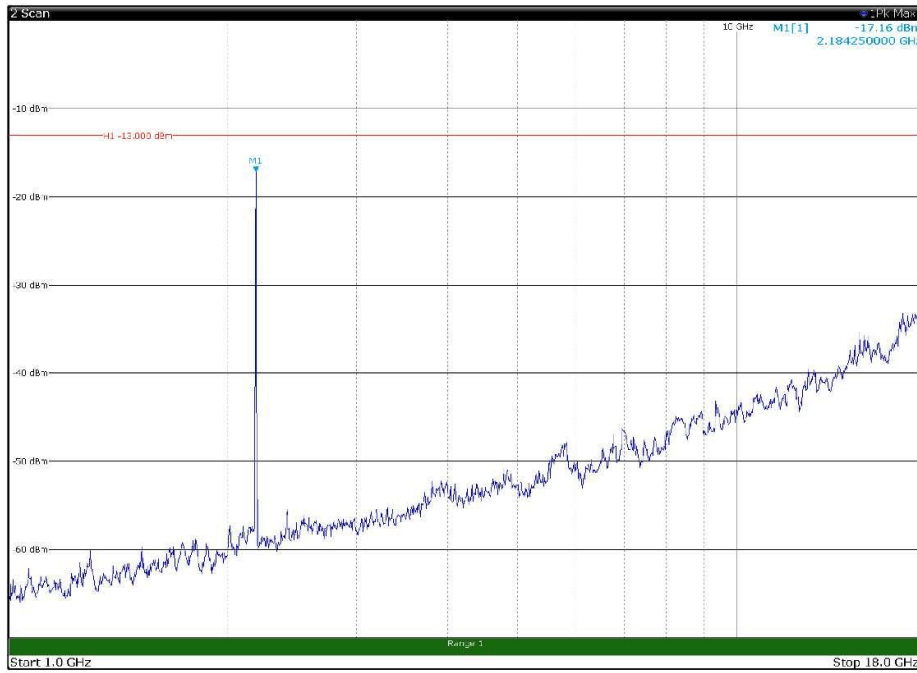

Channel: TOP, Modulation: 16QAM,
 BW=5MHz, Range: 30MHz - 1GHz, Polarization: Vertical

Channel: TOP, Modulation: 16QAM,
BW=5MHz, Range: 1GHz - 18GHz, Polarization: Horizontal

Channel: TOP, Modulation: 16QAM,
BW=5MHz, Range: 1GHz - 18GHz, Polarization: Vertical

Channel: TOP, Modulation: 16QAM,
 BW=5MHz, Range: 18GHz - 22.5GHz, Polarization: Horizontal

Channel: TOP, Modulation: 16QAM,
 BW=5MHz, Range: 18GHz - 22.5GHz, Polarization: Vertical

Channel: BOTTOM, Modulation: 64QAM,
 BW=5MHz, Range: 30MHz - 1GHz, Polarization: Horizontal

Channel: BOTTOM, Modulation: 64QAM,
 BW=5MHz, Range: 30MHz - 1GHz, Polarization: Vertical

Channel: BOTTOM, Modulation: 64QAM,
BW=5MHz, Range: 1GHz - 18GHz, Polarization: Horizontal

Channel: BOTTOM, Modulation: 64QAM,
BW=5MHz, Range: 1GHz - 18GHz, Polarization: Vertical