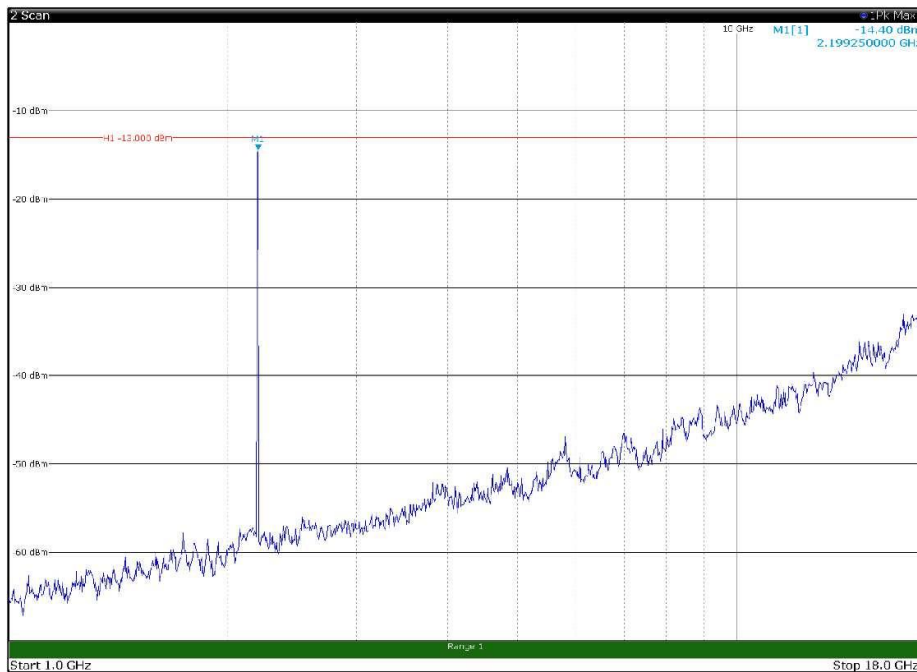

Channel: MIDDLE, Modulation: QPSK,
 BW=5MHz, Range: 30MHz - 1GHz, Polarization: Vertical

Channel: MIDDLE, Modulation: QPSK,
 BW=5MHz, Range: 1GHz - 18GHz, Polarization: Horizontal

Channel: MIDDLE, Modulation: QPSK,
 BW=5MHz, Range: 1GHz - 18GHz, Polarization: Vertical

Channel: MIDDLE, Modulation: QPSK,
BW=5MHz, Range: 18GHz - 22.5GHz, Polarization: Horizontal

Channel: MIDDLE, Modulation: QPSK,
BW=5MHz, Range: 18GHz - 22.5GHz, Polarization: Vertical

Channel: TOP, Modulation: QPSK,
BW=5MHz, Range: 30MHz - 1GHz, Polarization: Horizontal

Channel: TOP, Modulation: QPSK,
BW=5MHz, Range: 30MHz - 1GHz, Polarization: Vertical

Channel: TOP, Modulation: QPSK,
BW=5MHz, Range: 1GHz - 18GHz, Polarization: Horizontal

Channel: TOP, Modulation: QPSK,
BW=5MHz, Range: 1GHz - 18GHz, Polarization: Vertical

Channel: TOP, Modulation: QPSK,
BW=5MHz, Range: 18GHz - 22.5GHz, Polarization: Horizontal

Channel: TOP, Modulation: QPSK,
BW=5MHz, Range: 18GHz - 22.5GHz, Polarization: Vertical

Channel: BOTTOM, Modulation: 16QAM,
BW=5MHz, Range: 30MHz - 1GHz, Polarization: Horizontal