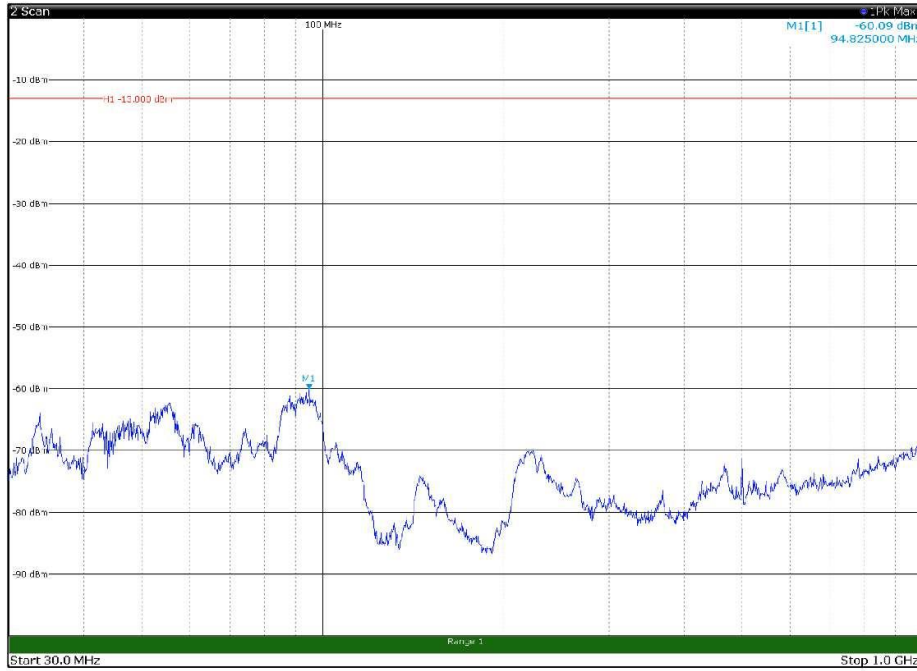

Channel: TOP, Modulation: 16QAM,
 BW=5MHz, Range: 30MHz - 1GHz, Polarization: Vertical

Channel: TOP, Modulation: 16QAM,
BW=5MHz, Range: 1GHz - 18GHz, Polarization: Horizontal

Channel: TOP, Modulation: 16QAM,
BW=5MHz, Range: 1GHz - 18GHz, Polarization: Vertical

Channel: TOP, Modulation: 16QAM,
 BW=5MHz, Range: 18GHz - 22.5GHz, Polarization: Horizontal

Channel: TOP, Modulation: 16QAM,
 BW=5MHz, Range: 18GHz - 22.5GHz, Polarization: Vertical

Channel: BOTTOM, Modulation: 64QAM,
 BW=5MHz, Range: 30MHz - 1GHz, Polarization: Horizontal

Channel: BOTTOM, Modulation: 64QAM,
 BW=5MHz, Range: 30MHz - 1GHz, Polarization: Vertical

Channel: BOTTOM, Modulation: 64QAM,
BW=5MHz, Range: 1GHz - 18GHz, Polarization: Horizontal

Channel: BOTTOM, Modulation: 64QAM,
BW=5MHz, Range: 1GHz - 18GHz, Polarization: Vertical

Channel: BOTTOM, Modulation: 64QAM,
BW=5MHz, Range: 18GHz - 22.5GHz, Polarization: Horizontal

Channel: BOTTOM, Modulation: 64QAM,
BW=5MHz, Range: 18GHz - 22.5GHz, Polarization: Vertical

Channel: MIDDLE, Modulation: 64QAM,
 BW=5MHz, Range: 30MHz - 1GHz, Polarization: Horizontal