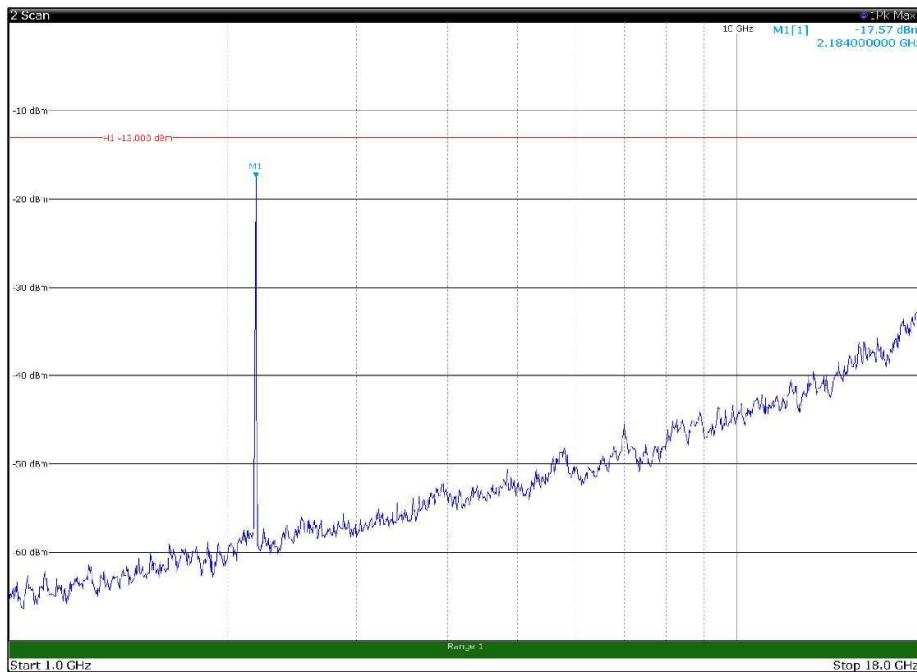

Channel: TOP, Modulation: QPSK,
BW=5MHz, Range: 30MHz - 1GHz, Polarization: Vertical

Channel: TOP, Modulation: QPSK,
BW=5MHz, Range: 1GHz - 18GHz, Polarization: Horizontal

Channel: TOP, Modulation: QPSK,
BW=5MHz, Range: 1GHz - 18GHz, Polarization: Vertical

Channel: TOP, Modulation: QPSK,
BW=5MHz, Range: 18GHz - 22.5GHz, Polarization: Horizontal

Channel: TOP, Modulation: QPSK,
BW=5MHz, Range: 18GHz - 22.5GHz, Polarization: Vertical

Channel: BOTTOM, Modulation: 16QAM,
BW=5MHz, Range: 30MHz - 1GHz, Polarization: Horizontal

Channel: BOTTOM, Modulation: 16QAM,
BW=5MHz, Range: 30MHz - 1GHz, Polarization: Vertical

Channel: BOTTOM, Modulation: 16QAM,
BW=5MHz, Range: 1GHz - 18GHz, Polarization: Horizontal

Channel: BOTTOM, Modulation: 16QAM,
BW=5MHz, Range: 1GHz - 18GHz, Polarization: Vertical

Channel: BOTTOM, Modulation: 16QAM,
BW=5MHz, Range: 18GHz - 22.5GHz, Polarization: Horizontal

Channel: BOTTOM, Modulation: 16QAM,
BW=5MHz, Range: 18GHz - 22.5GHz, Polarization: Vertical

Channel: MIDDLE, Modulation: 16QAM,
 BW=5MHz, Range: 30MHz - 1GHz, Polarization: Horizontal