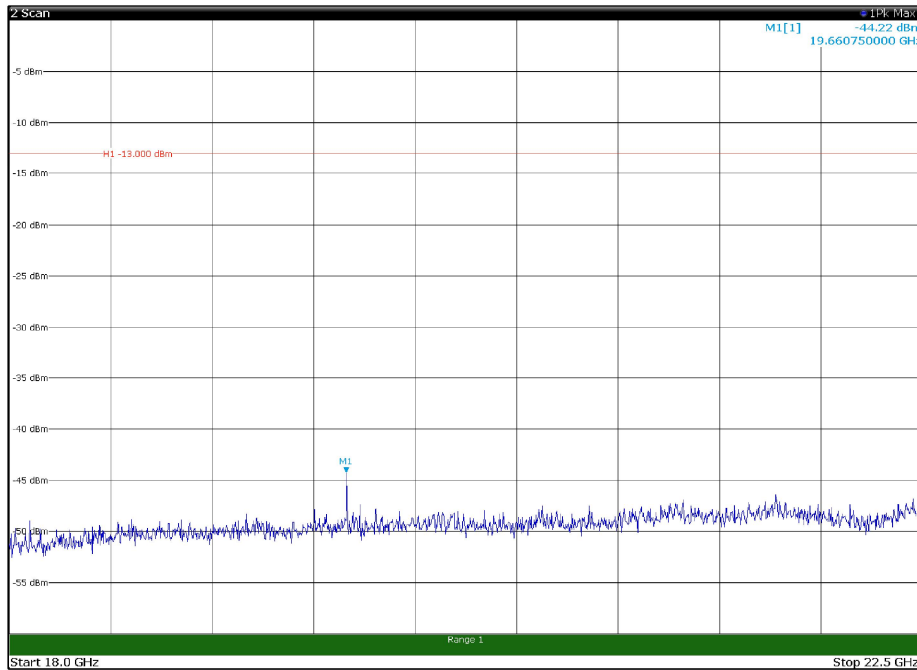

Channel: MIDDLE, Modulation: 16QAM,
 BW=5MHz, Range: 18GHz - 22.5GHz, Polarization: Horizontal

Channel: MIDDLE, Modulation: 16QAM,
 BW=5MHz, Range: 18GHz - 22.5GHz, Polarization: Vertical

Channel: TOP, Modulation: 16QAM,
 BW=5MHz, Range: 30MHz - 1GHz, Polarization: Horizontal

Channel: TOP, Modulation: 16QAM,
 BW=5MHz, Range: 30MHz - 1GHz, Polarization: Vertical

Channel: TOP, Modulation: 16QAM,
BW=5MHz, Range: 1GHz - 18GHz, Polarization: Horizontal

Channel: TOP, Modulation: 16QAM,
BW=5MHz, Range: 1GHz - 18GHz, Polarization: Vertical

Channel: TOP, Modulation: 16QAM,
 BW=5MHz, Range: 18GHz - 22.5GHz, Polarization: Horizontal

Channel: TOP, Modulation: 16QAM,
 BW=5MHz, Range: 18GHz - 22.5GHz, Polarization: Vertical

Channel: BOTTOM, Modulation: 64QAM,
 BW=5MHz, Range: 30MHz - 1GHz, Polarization: Horizontal