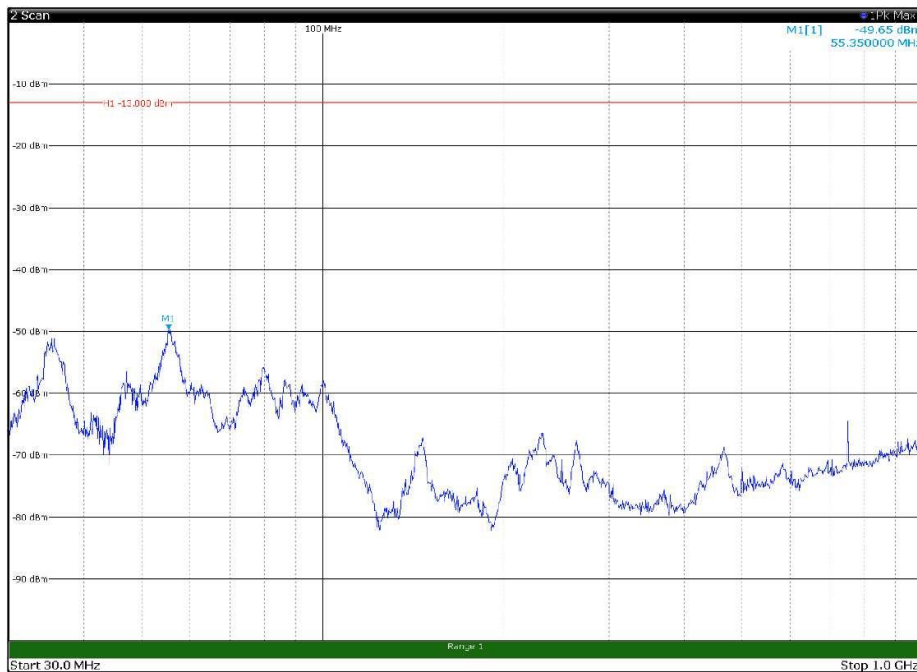

Channel: BOTTOM, Modulation: QPSK,
BW=5MHz, Range: 18GHz - 22.5GHz, Polarization: Horizontal

Channel: BOTTOM, Modulation: QPSK,
BW=5MHz, Range: 18GHz - 22.5GHz, Polarization: Vertical

Channel: MIDDLE, Modulation: QPSK,
 BW=5MHz, Range: 30MHz - 1GHz, Polarization: Horizontal

Channel: MIDDLE, Modulation: QPSK,
 BW=5MHz, Range: 30MHz - 1GHz, Polarization: Vertical

Channel: MIDDLE, Modulation: QPSK,
 BW=5MHz, Range: 1GHz - 18GHz, Polarization: Horizontal

Channel: MIDDLE, Modulation: QPSK,
 BW=5MHz, Range: 1GHz - 18GHz, Polarization: Vertical

Channel: MIDDLE, Modulation: QPSK,
BW=5MHz, Range: 18GHz - 22.5GHz, Polarization: Horizontal

Channel: MIDDLE, Modulation: QPSK,
BW=5MHz, Range: 18GHz - 22.5GHz, Polarization: Vertical

Channel: TOP, Modulation: QPSK,
BW=5MHz, Range: 30MHz - 1GHz, Polarization: Horizontal

Channel: TOP, Modulation: QPSK,
BW=5MHz, Range: 30MHz - 1GHz, Polarization: Vertical

Channel: TOP, Modulation: QPSK,
BW=5MHz, Range: 1GHz - 18GHz, Polarization: Horizontal

Channel: TOP, Modulation: QPSK,
BW=5MHz, Range: 1GHz - 18GHz, Polarization: Vertical