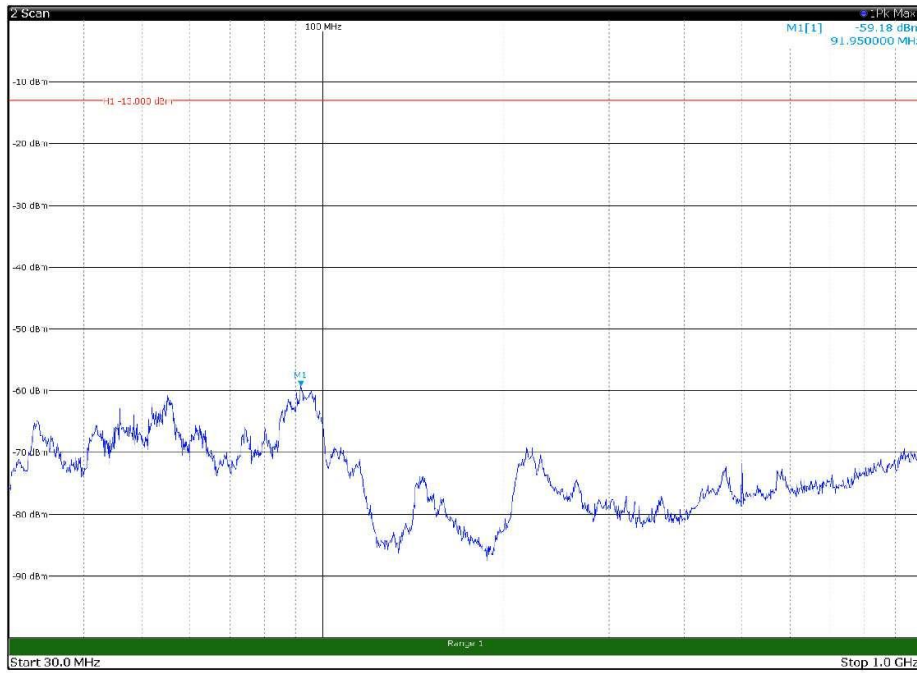

Channel: MIDDLE, Modulation: QPSK,
BW=5MHz, Range: 18GHz - 22.5GHz, Polarization: Horizontal

Channel: MIDDLE, Modulation: QPSK,
BW=5MHz, Range: 18GHz - 22.5GHz, Polarization: Vertical

Channel: TOP, Modulation: QPSK,
BW=5MHz, Range: 30MHz - 1GHz, Polarization: Horizontal

Channel: TOP, Modulation: QPSK,
BW=5MHz, Range: 30MHz - 1GHz, Polarization: Vertical

Channel: TOP, Modulation: QPSK,
BW=5MHz, Range: 1GHz - 18GHz, Polarization: Horizontal

Channel: TOP, Modulation: QPSK,
BW=5MHz, Range: 1GHz - 18GHz, Polarization: Vertical

Channel: TOP, Modulation: QPSK,
BW=5MHz, Range: 18GHz - 22.5GHz, Polarization: Horizontal

Channel: TOP, Modulation: QPSK,
BW=5MHz, Range: 18GHz - 22.5GHz, Polarization: Vertical

Channel: BOTTOM, Modulation: 16QAM,
BW=5MHz, Range: 30MHz - 1GHz, Polarization: Horizontal

Channel: BOTTOM, Modulation: 16QAM,
BW=5MHz, Range: 30MHz - 1GHz, Polarization: Vertical

Channel: BOTTOM, Modulation: 16QAM,
BW=5MHz, Range: 1GHz - 18GHz, Polarization: Horizontal

Channel: BOTTOM, Modulation: 16QAM,
BW=5MHz, Range: 1GHz - 18GHz, Polarization: Vertical