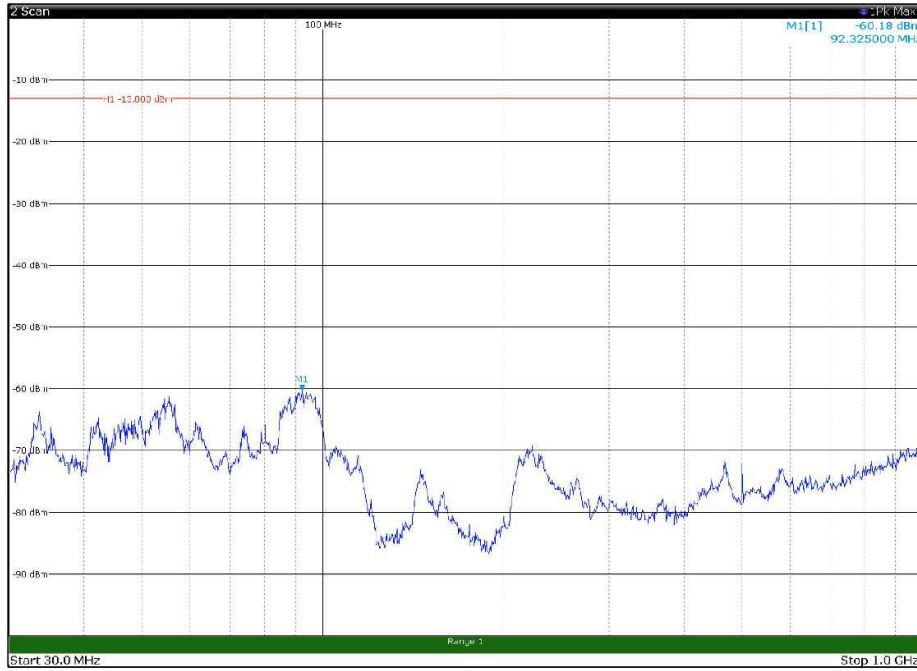

Channel: BOTTOM, Modulation: QPSK,
BW=5MHz, Range: 18GHz - 22.5GHz, Polarization: Horizontal

Channel: BOTTOM, Modulation: QPSK,
BW=5MHz, Range: 18GHz - 22.5GHz, Polarization: Vertical

Channel: MIDDLE, Modulation: QPSK,
 BW=5MHz, Range: 30MHz - 1GHz, Polarization: Horizontal

Channel: MIDDLE, Modulation: QPSK,
 BW=5MHz, Range: 30MHz - 1GHz, Polarization: Vertical

Channel: MIDDLE, Modulation: QPSK,
 BW=5MHz, Range: 1GHz - 18GHz, Polarization: Horizontal

Channel: MIDDLE, Modulation: QPSK,
 BW=5MHz, Range: 1GHz - 18GHz, Polarization: Vertical

Channel: MIDDLE, Modulation: QPSK,
BW=5MHz, Range: 18GHz - 22.5GHz, Polarization: Horizontal

Channel: MIDDLE, Modulation: QPSK,
BW=5MHz, Range: 18GHz - 22.5GHz, Polarization: Vertical

Channel: TOP, Modulation: QPSK,
BW=5MHz, Range: 30MHz - 1GHz, Polarization: Horizontal

Channel: TOP, Modulation: QPSK,
BW=5MHz, Range: 30MHz - 1GHz, Polarization: Vertical

Channel: TOP, Modulation: QPSK,
BW=5MHz, Range: 1GHz - 18GHz, Polarization: Horizontal

Channel: TOP, Modulation: QPSK,
BW=5MHz, Range: 1GHz - 18GHz, Polarization: Vertical