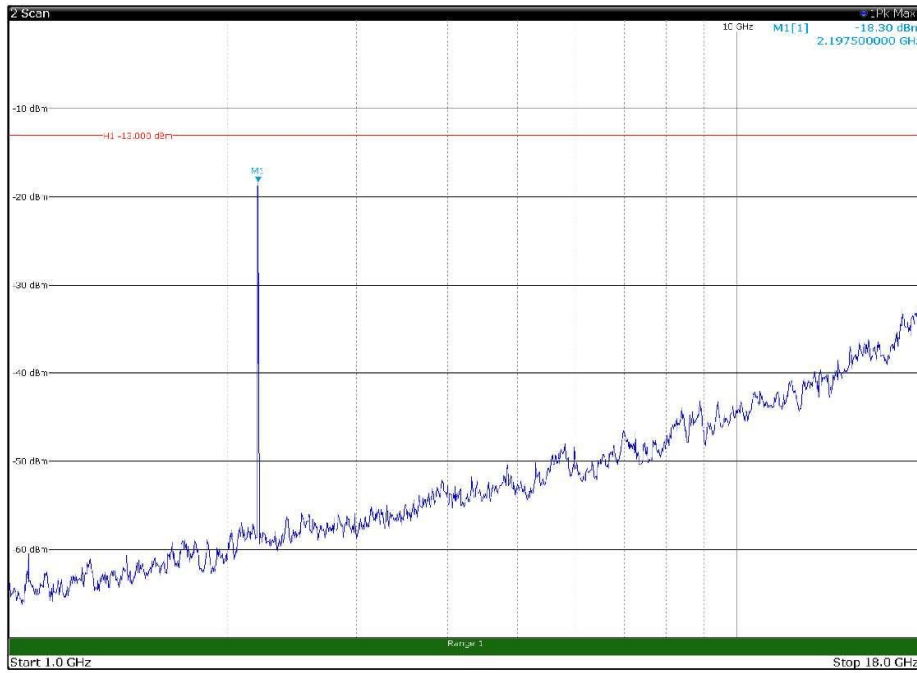

Channel: MIDDLE, Modulation: 16QAM,
 BW=5MHz, Range: 30MHz - 1GHz, Polarization: Vertical

Channel: MIDDLE, Modulation: 16QAM,
BW=5MHz, Range: 1GHz - 18GHz, Polarization: Horizontal

Channel: MIDDLE, Modulation: 16QAM,
BW=5MHz, Range: 1GHz - 18GHz, Polarization: Vertical

Channel: MIDDLE, Modulation: 16QAM,
 BW=5MHz, Range: 18GHz - 22.5GHz, Polarization: Horizontal

Channel: MIDDLE, Modulation: 16QAM,
 BW=5MHz, Range: 18GHz - 22.5GHz, Polarization: Vertical

Channel: TOP, Modulation: 16QAM,
 BW=5MHz, Range: 30MHz - 1GHz, Polarization: Horizontal

Channel: TOP, Modulation: 16QAM,
 BW=5MHz, Range: 30MHz - 1GHz, Polarization: Vertical

Channel: TOP, Modulation: 16QAM,
BW=5MHz, Range: 1GHz - 18GHz, Polarization: Horizontal

Channel: TOP, Modulation: 16QAM,
BW=5MHz, Range: 1GHz - 18GHz, Polarization: Vertical

Channel: TOP, Modulation: 16QAM,
 BW=5MHz, Range: 18GHz - 22.5GHz, Polarization: Horizontal

Channel: TOP, Modulation: 16QAM,
 BW=5MHz, Range: 18GHz - 22.5GHz, Polarization: Vertical

Channel: BOTTOM, Modulation: 64QAM,
 BW=5MHz, Range: 30MHz - 1GHz, Polarization: Horizontal