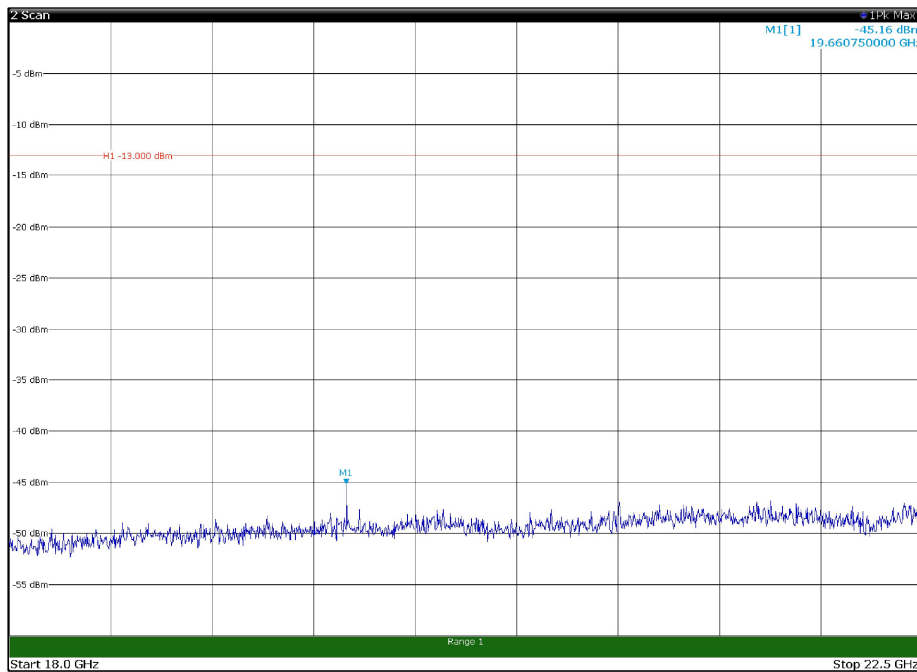

Channel: TOP, Modulation: QPSK,
BW=5MHz, Range: 18GHz - 22.5GHz, Polarization: Horizontal

Channel: TOP, Modulation: QPSK,
BW=5MHz, Range: 18GHz - 22.5GHz, Polarization: Vertical

Channel: BOTTOM, Modulation: 16QAM,
BW=5MHz, Range: 30MHz - 1GHz, Polarization: Horizontal

Channel: BOTTOM, Modulation: 16QAM,
BW=5MHz, Range: 30MHz - 1GHz, Polarization: Vertical

Channel: BOTTOM, Modulation: 16QAM,
BW=5MHz, Range: 1GHz - 18GHz, Polarization: Horizontal

Channel: BOTTOM, Modulation: 16QAM,
BW=5MHz, Range: 1GHz - 18GHz, Polarization: Vertical

Channel: BOTTOM, Modulation: 16QAM,
BW=5MHz, Range: 18GHz - 22.5GHz, Polarization: Horizontal

Channel: BOTTOM, Modulation: 16QAM,
BW=5MHz, Range: 18GHz - 22.5GHz, Polarization: Vertical

Channel: MIDDLE, Modulation: 16QAM,
 BW=5MHz, Range: 30MHz - 1GHz, Polarization: Horizontal