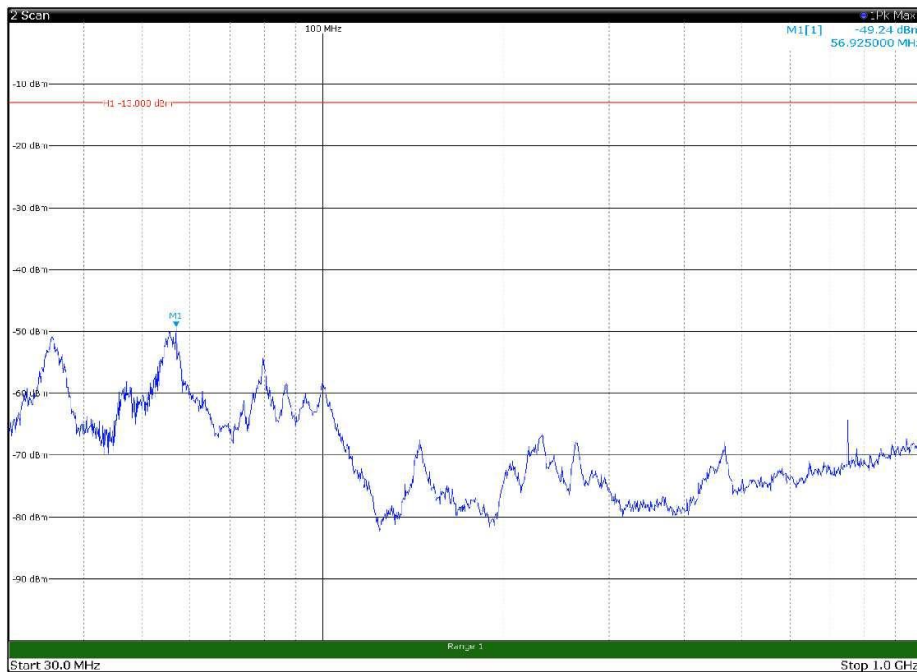

Channel: BOTTOM, Modulation: 64QAM,
BW=5MHz, Range: 18GHz - 22.5GHz, Polarization: Horizontal

Channel: BOTTOM, Modulation: 64QAM,
BW=5MHz, Range: 18GHz - 22.5GHz, Polarization: Vertical

Channel: MIDDLE, Modulation: 64QAM,
 BW=5MHz, Range: 30MHz - 1GHz, Polarization: Horizontal

Channel: MIDDLE, Modulation: 64QAM,
 BW=5MHz, Range: 30MHz - 1GHz, Polarization: Vertical

Channel: MIDDLE, Modulation: 64QAM,
BW=5MHz, Range: 1GHz - 18GHz, Polarization: Horizontal

Channel: MIDDLE, Modulation: 64QAM,
BW=5MHz, Range: 1GHz - 18GHz, Polarization: Vertical

Channel: MIDDLE, Modulation: 64QAM,
 BW=5MHz, Range: 18GHz - 22.5GHz, Polarization: Horizontal

Channel: MIDDLE, Modulation: 64QAM,
 BW=5MHz, Range: 18GHz - 22.5GHz, Polarization: Vertical

Channel: TOP, Modulation: 64QAM,
 BW=5MHz, Range: 30MHz - 1GHz, Polarization: Horizontal

Channel: TOP, Modulation: 64QAM,
 BW=5MHz, Range: 30MHz - 1GHz, Polarization: Vertical