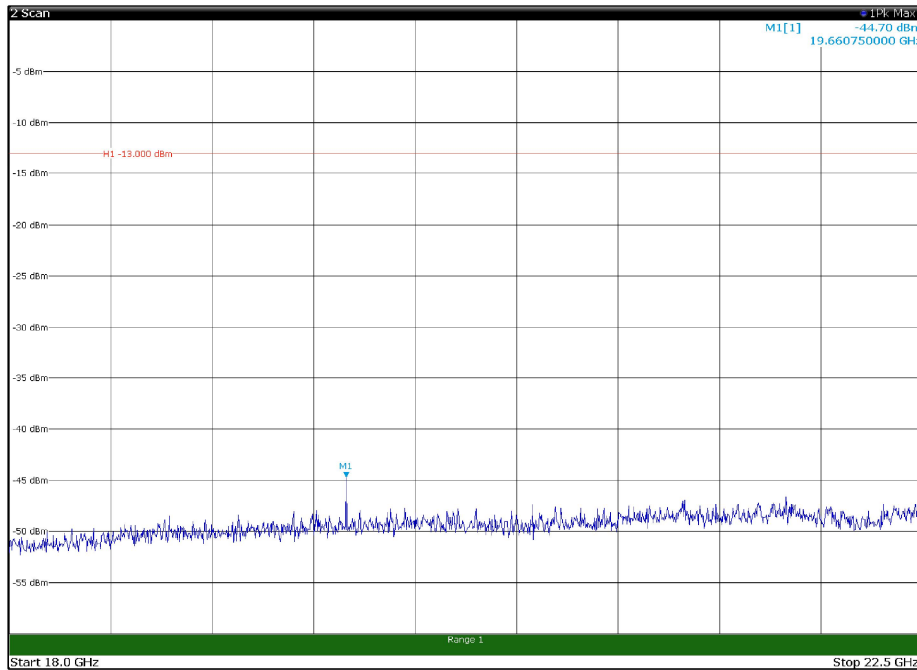

Channel: TOP, Modulation: QPSK,
BW=5MHz, Range: 30MHz - 1GHz, Polarization: Vertical

Channel: TOP, Modulation: QPSK,
BW=5MHz, Range: 1GHz - 18GHz, Polarization: Horizontal

Channel: TOP, Modulation: QPSK,
BW=5MHz, Range: 1GHz - 18GHz, Polarization: Vertical

Channel: TOP, Modulation: QPSK,
BW=5MHz, Range: 18GHz - 22.5GHz, Polarization: Horizontal

Channel: TOP, Modulation: QPSK,
BW=5MHz, Range: 18GHz - 22.5GHz, Polarization: Vertical

Channel: BOTTOM, Modulation: 16QAM,
BW=5MHz, Range: 30MHz - 1GHz, Polarization: Horizontal

Channel: BOTTOM, Modulation: 16QAM,
BW=5MHz, Range: 30MHz - 1GHz, Polarization: Vertical

Channel: BOTTOM, Modulation: 16QAM,
BW=5MHz, Range: 1GHz - 18GHz, Polarization: Horizontal

Channel: BOTTOM, Modulation: 16QAM,
BW=5MHz, Range: 1GHz - 18GHz, Polarization: Vertical