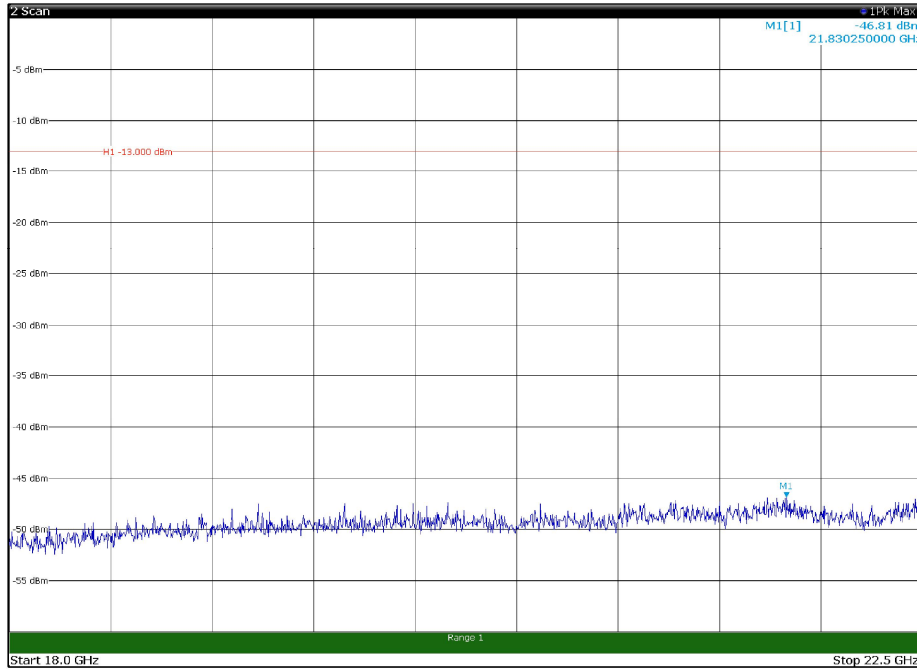

Channel: MIDDLE, Modulation: QPSK,
BW=5MHz, Range: 18GHz - 22.5GHz, Polarization: Horizontal

Channel: MIDDLE, Modulation: QPSK,
BW=5MHz, Range: 18GHz - 22.5GHz, Polarization: Vertical

Channel: TOP, Modulation: QPSK,
BW=5MHz, Range: 30MHz - 1GHz, Polarization: Horizontal

Channel: TOP, Modulation: QPSK,
BW=5MHz, Range: 30MHz - 1GHz, Polarization: Vertical

Channel: TOP, Modulation: QPSK,
BW=5MHz, Range: 1GHz - 18GHz, Polarization: Horizontal

Channel: TOP, Modulation: QPSK,
BW=5MHz, Range: 1GHz - 18GHz, Polarization: Vertical