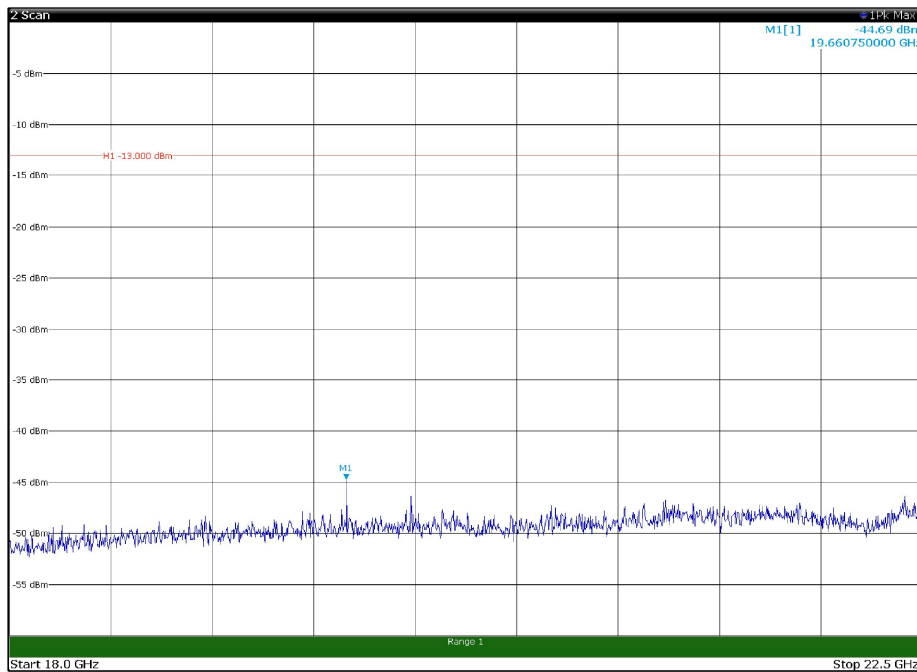

Channel: BOTTOM, Modulation: QPSK,
BW=5MHz, Range: 18GHz - 22.5GHz, Polarization: Horizontal

Channel: BOTTOM, Modulation: QPSK,
BW=5MHz, Range: 18GHz - 22.5GHz, Polarization: Vertical

Channel: MIDDLE, Modulation: QPSK,
 BW=5MHz, Range: 30MHz - 1GHz, Polarization: Horizontal

Channel: MIDDLE, Modulation: QPSK,
 BW=5MHz, Range: 30MHz - 1GHz, Polarization: Vertical

Channel: MIDDLE, Modulation: QPSK,
 BW=5MHz, Range: 1GHz - 18GHz, Polarization: Horizontal

Channel: MIDDLE, Modulation: QPSK,
 BW=5MHz, Range: 1GHz - 18GHz, Polarization: Vertical

Channel: MIDDLE, Modulation: QPSK,
BW=5MHz, Range: 18GHz - 22.5GHz, Polarization: Horizontal

Channel: MIDDLE, Modulation: QPSK,
BW=5MHz, Range: 18GHz - 22.5GHz, Polarization: Vertical

Channel: TOP, Modulation: QPSK,
BW=5MHz, Range: 30MHz - 1GHz, Polarization: Horizontal

Channel: TOP, Modulation: QPSK,
BW=5MHz, Range: 30MHz - 1GHz, Polarization: Vertical

Channel: TOP, Modulation: QPSK,
BW=5MHz, Range: 1GHz - 18GHz, Polarization: Horizontal

Channel: TOP, Modulation: QPSK,
BW=5MHz, Range: 1GHz - 18GHz, Polarization: Vertical