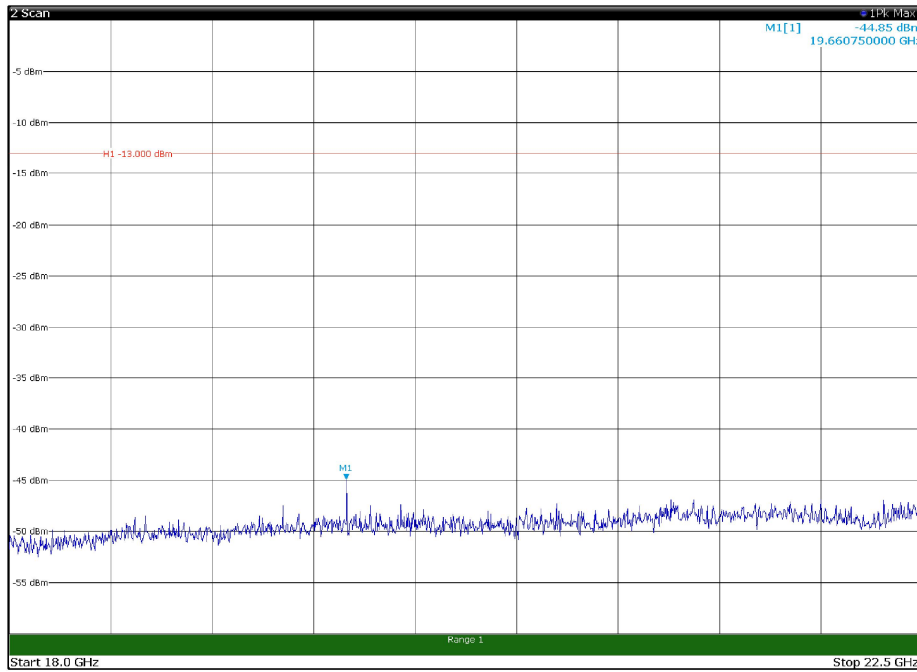

Channel: TOP, Modulation: 16QAM,
 BW=5MHz, Range: 18GHz - 22.5GHz, Polarization: Horizontal

Channel: TOP, Modulation: 16QAM,
 BW=5MHz, Range: 18GHz - 22.5GHz, Polarization: Vertical

Channel: BOTTOM, Modulation: 64QAM,
 BW=5MHz, Range: 30MHz - 1GHz, Polarization: Horizontal

Channel: BOTTOM, Modulation: 64QAM,
 BW=5MHz, Range: 30MHz - 1GHz, Polarization: Vertical

Channel: BOTTOM, Modulation: 64QAM,
BW=5MHz, Range: 1GHz - 18GHz, Polarization: Horizontal

Channel: BOTTOM, Modulation: 64QAM,
BW=5MHz, Range: 1GHz - 18GHz, Polarization: Vertical

Channel: BOTTOM, Modulation: 64QAM,
BW=5MHz, Range: 18GHz - 22.5GHz, Polarization: Horizontal

Channel: BOTTOM, Modulation: 64QAM,
BW=5MHz, Range: 18GHz - 22.5GHz, Polarization: Vertical

Channel: MIDDLE, Modulation: 64QAM,
 BW=5MHz, Range: 30MHz - 1GHz, Polarization: Horizontal