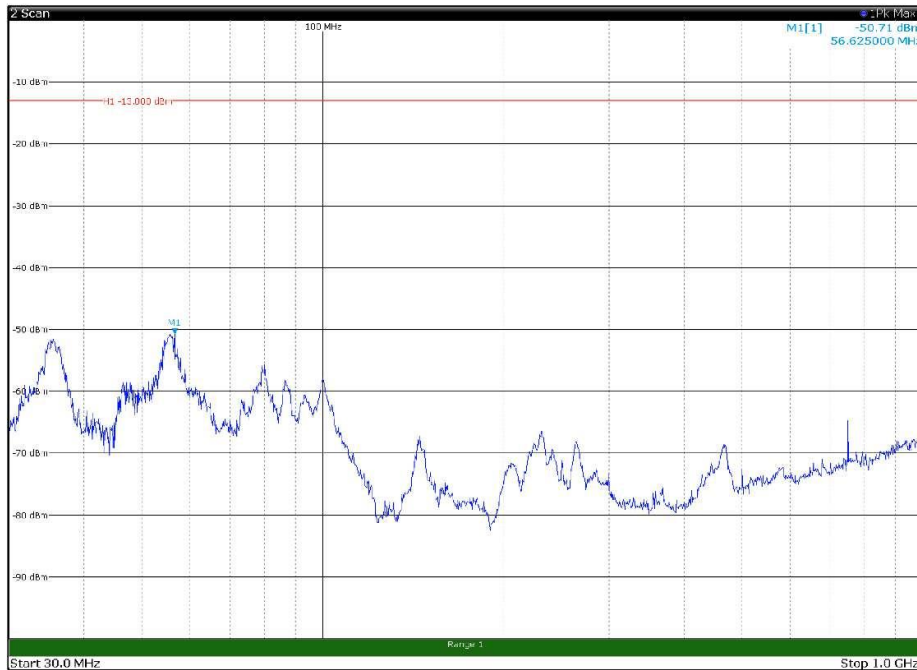

Channel: TOP, Modulation: 16QAM,
 BW=5MHz, Range: 18GHz - 22.5GHz, Polarization: Horizontal

Channel: TOP, Modulation: 16QAM,
 BW=5MHz, Range: 18GHz - 22.5GHz, Polarization: Vertical

Channel: BOTTOM, Modulation: 64QAM,
 BW=5MHz, Range: 30MHz - 1GHz, Polarization: Horizontal

Channel: BOTTOM, Modulation: 64QAM,
 BW=5MHz, Range: 30MHz - 1GHz, Polarization: Vertical

Channel: BOTTOM, Modulation: 64QAM,
BW=5MHz, Range: 1GHz - 18GHz, Polarization: Horizontal

Channel: BOTTOM, Modulation: 64QAM,
BW=5MHz, Range: 1GHz - 18GHz, Polarization: Vertical

Channel: BOTTOM, Modulation: 64QAM,
BW=5MHz, Range: 18GHz - 22.5GHz, Polarization: Horizontal

Channel: BOTTOM, Modulation: 64QAM,
BW=5MHz, Range: 18GHz - 22.5GHz, Polarization: Vertical

Channel: MIDDLE, Modulation: 64QAM,
 BW=5MHz, Range: 30MHz - 1GHz, Polarization: Horizontal