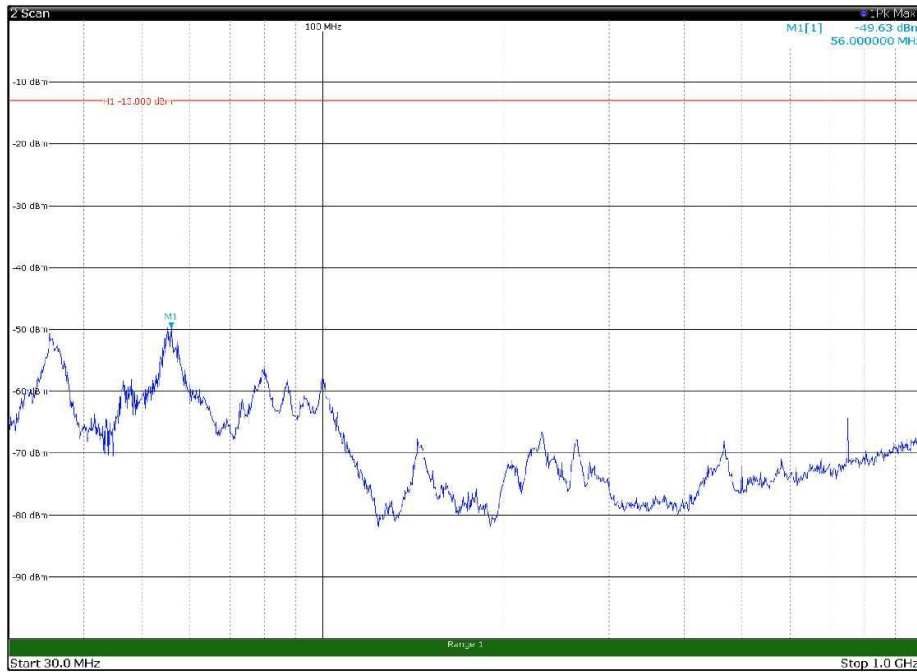

Channel: TOP, Modulation: QPSK,
BW=5MHz, Range: 18GHz - 22.5GHz, Polarization: Horizontal

Channel: TOP, Modulation: QPSK,
BW=5MHz, Range: 18GHz - 22.5GHz, Polarization: Vertical

Channel: BOTTOM, Modulation: 16QAM,
BW=5MHz, Range: 30MHz - 1GHz, Polarization: Horizontal

Channel: BOTTOM, Modulation: 16QAM,
BW=5MHz, Range: 30MHz - 1GHz, Polarization: Vertical

Channel: BOTTOM, Modulation: 16QAM,
BW=5MHz, Range: 1GHz - 18GHz, Polarization: Horizontal

Channel: BOTTOM, Modulation: 16QAM,
BW=5MHz, Range: 1GHz - 18GHz, Polarization: Vertical

Channel: BOTTOM, Modulation: 16QAM,
BW=5MHz, Range: 18GHz - 22.5GHz, Polarization: Horizontal

Channel: BOTTOM, Modulation: 16QAM,
BW=5MHz, Range: 18GHz - 22.5GHz, Polarization: Vertical

Channel: MIDDLE, Modulation: 16QAM,
 BW=5MHz, Range: 30MHz - 1GHz, Polarization: Horizontal

Channel: MIDDLE, Modulation: 16QAM,
 BW=5MHz, Range: 30MHz - 1GHz, Polarization: Vertical

Channel: MIDDLE, Modulation: 16QAM,
BW=5MHz, Range: 1GHz - 18GHz, Polarization: Horizontal

Channel: MIDDLE, Modulation: 16QAM,
BW=5MHz, Range: 1GHz - 18GHz, Polarization: Vertical