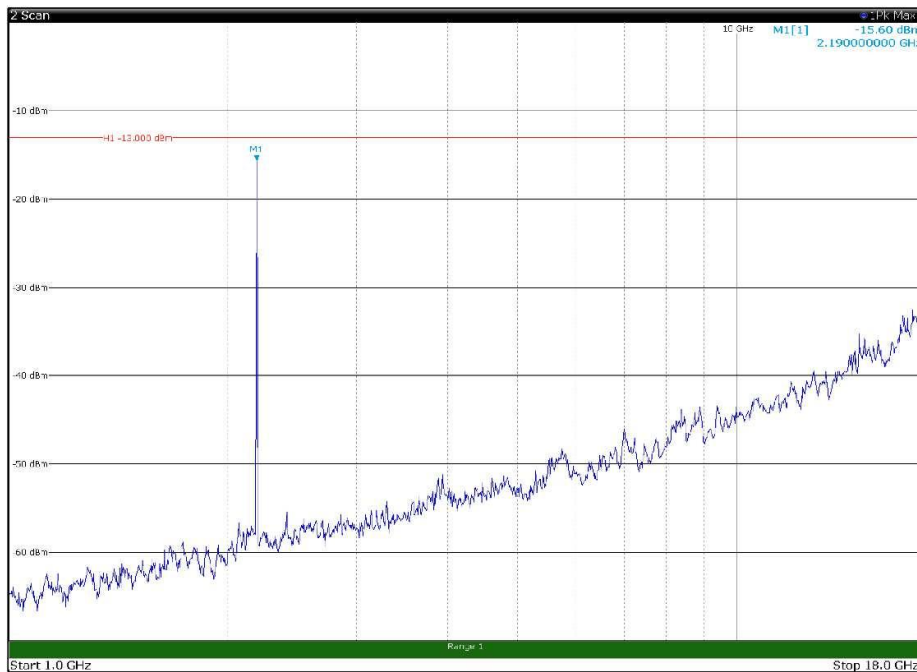

Channel: BOTTOM, Modulation: QPSK,
BW=5MHz, Range: 18GHz - 22.5GHz, Polarization: Horizontal

Channel: BOTTOM, Modulation: QPSK,
BW=5MHz, Range: 18GHz - 22.5GHz, Polarization: Vertical

Channel: MIDDLE, Modulation: QPSK,
 BW=5MHz, Range: 30MHz - 1GHz, Polarization: Horizontal

Channel: MIDDLE, Modulation: QPSK,
 BW=5MHz, Range: 30MHz - 1GHz, Polarization: Vertical

Channel: MIDDLE, Modulation: QPSK,
 BW=5MHz, Range: 1GHz - 18GHz, Polarization: Horizontal

Channel: MIDDLE, Modulation: QPSK,
 BW=5MHz, Range: 1GHz - 18GHz, Polarization: Vertical

Channel: MIDDLE, Modulation: QPSK,
BW=5MHz, Range: 18GHz - 22.5GHz, Polarization: Horizontal

Channel: MIDDLE, Modulation: QPSK,
BW=5MHz, Range: 18GHz - 22.5GHz, Polarization: Vertical

Channel: TOP, Modulation: QPSK,
BW=5MHz, Range: 30MHz - 1GHz, Polarization: Horizontal