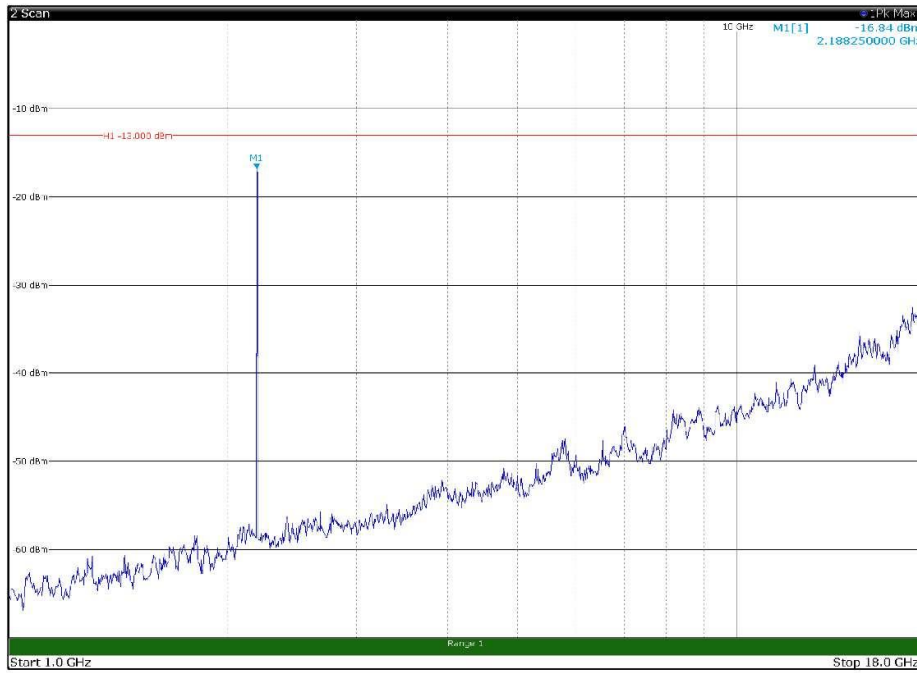

Channel: BOTTOM, Modulation: 64QAM,
 BW=5MHz, Range: 30MHz - 1GHz, Polarization: Vertical

Channel: BOTTOM, Modulation: 64QAM,
BW=5MHz, Range: 1GHz - 18GHz, Polarization: Horizontal

Channel: BOTTOM, Modulation: 64QAM,
BW=5MHz, Range: 1GHz - 18GHz, Polarization: Vertical

Channel: BOTTOM, Modulation: 64QAM,
BW=5MHz, Range: 18GHz - 22.5GHz, Polarization: Horizontal

Channel: BOTTOM, Modulation: 64QAM,
BW=5MHz, Range: 18GHz - 22.5GHz, Polarization: Vertical

Channel: MIDDLE, Modulation: 64QAM,
 BW=5MHz, Range: 30MHz - 1GHz, Polarization: Horizontal

Channel: MIDDLE, Modulation: 64QAM,
 BW=5MHz, Range: 30MHz - 1GHz, Polarization: Vertical

Channel: MIDDLE, Modulation: 64QAM,
BW=5MHz, Range: 1GHz - 18GHz, Polarization: Horizontal

Channel: MIDDLE, Modulation: 64QAM,
BW=5MHz, Range: 1GHz - 18GHz, Polarization: Vertical