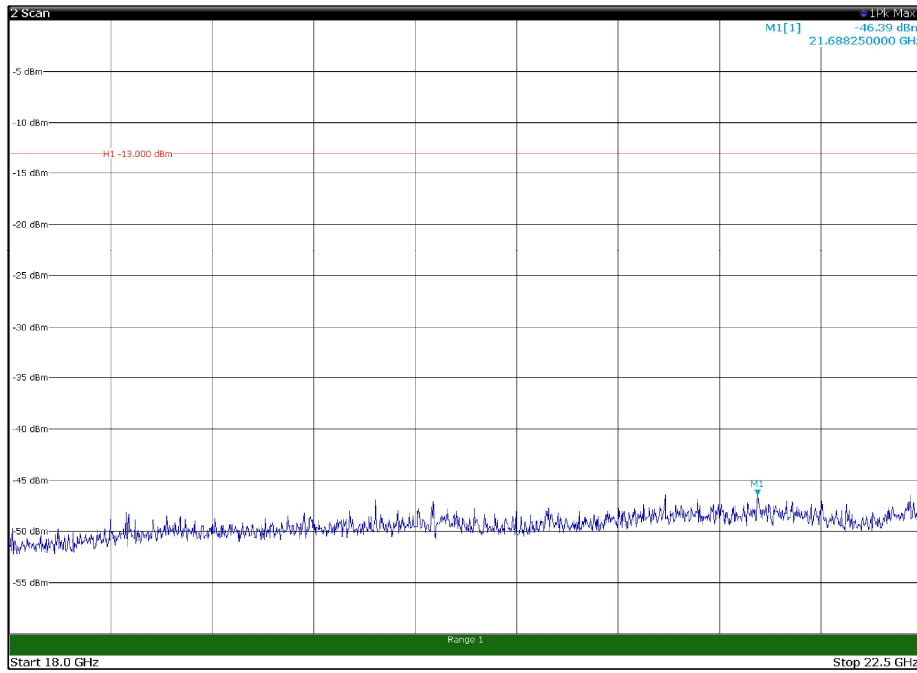

Channel: TOP, Modulation: QPSK,
BW=5MHz, Range: 18GHz - 22.5GHz, Polarization: Horizontal

Channel: TOP, Modulation: QPSK,
BW=5MHz, Range: 18GHz - 22.5GHz, Polarization: Vertical

Channel: BOTTOM, Modulation: 16QAM,
BW=5MHz, Range: 30MHz - 1GHz, Polarization: Horizontal

Channel: BOTTOM, Modulation: 16QAM,
BW=5MHz, Range: 30MHz - 1GHz, Polarization: Vertical

Channel: BOTTOM, Modulation: 16QAM,
BW=5MHz, Range: 1GHz - 18GHz, Polarization: Horizontal

Channel: BOTTOM, Modulation: 16QAM,
BW=5MHz, Range: 1GHz - 18GHz, Polarization: Vertical