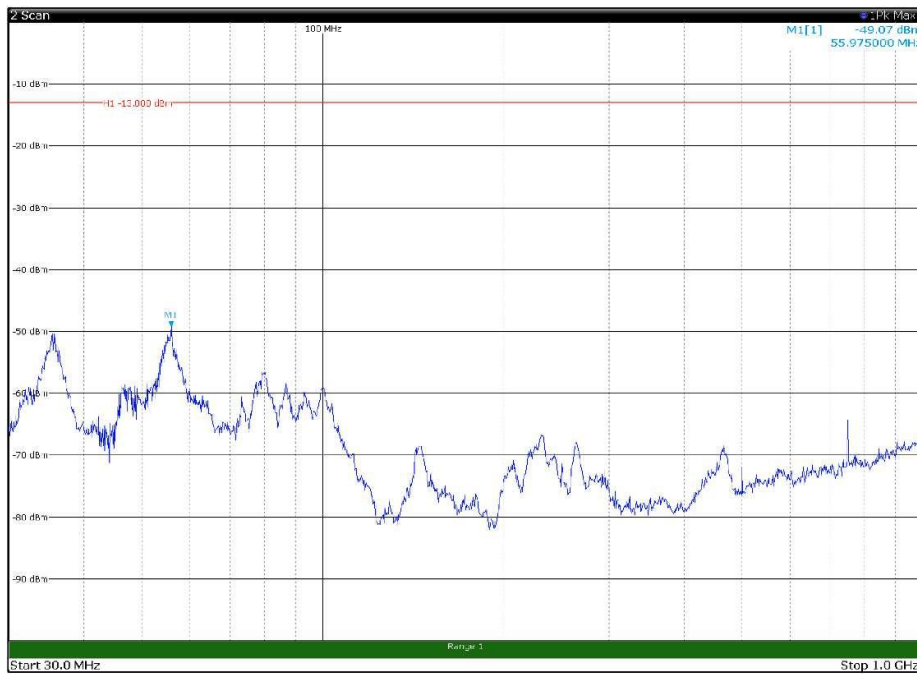

Channel: BOTTOM, Modulation: 16QAM,
BW=5MHz, Range: 18GHz - 22.5GHz, Polarization: Horizontal

Channel: BOTTOM, Modulation: 16QAM,
BW=5MHz, Range: 18GHz - 22.5GHz, Polarization: Vertical

Channel: MIDDLE, Modulation: 16QAM,
 BW=5MHz, Range: 30MHz - 1GHz, Polarization: Horizontal

Channel: MIDDLE, Modulation: 16QAM,
 BW=5MHz, Range: 30MHz - 1GHz, Polarization: Vertical

Channel: MIDDLE, Modulation: 16QAM,
BW=5MHz, Range: 1GHz - 18GHz, Polarization: Horizontal

Channel: MIDDLE, Modulation: 16QAM,
BW=5MHz, Range: 1GHz - 18GHz, Polarization: Vertical

Channel: MIDDLE, Modulation: 16QAM,
 BW=5MHz, Range: 18GHz - 22.5GHz, Polarization: Horizontal

Channel: MIDDLE, Modulation: 16QAM,
 BW=5MHz, Range: 18GHz - 22.5GHz, Polarization: Vertical

Channel: TOP, Modulation: 16QAM,
 BW=5MHz, Range: 30MHz - 1GHz, Polarization: Horizontal

Channel: TOP, Modulation: 16QAM,
 BW=5MHz, Range: 30MHz - 1GHz, Polarization: Vertical

Channel: TOP, Modulation: 16QAM,
BW=5MHz, Range: 1GHz - 18GHz, Polarization: Horizontal

Channel: TOP, Modulation: 16QAM,
BW=5MHz, Range: 1GHz - 18GHz, Polarization: Vertical