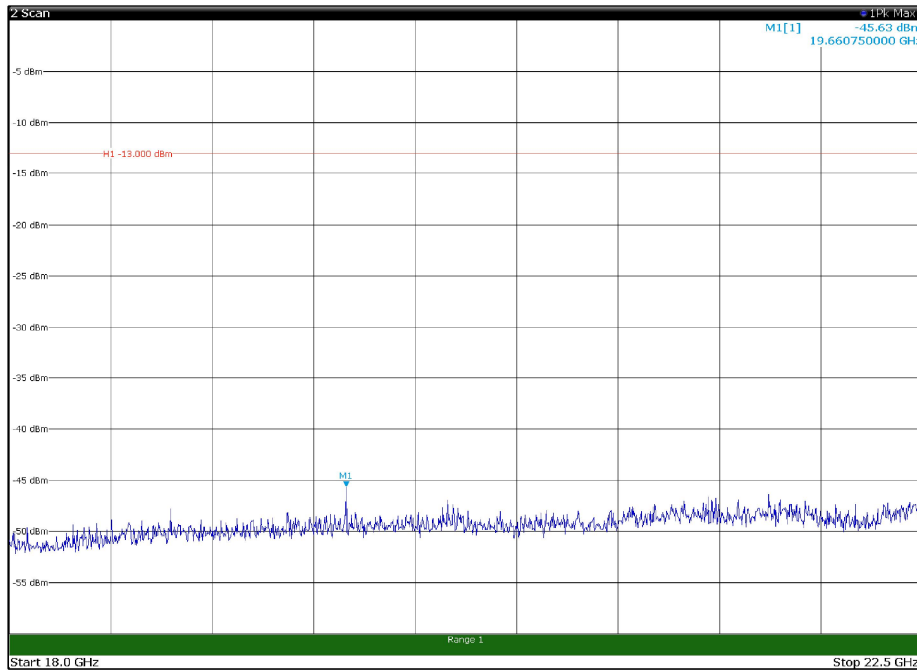

Channel: BOTTOM, Modulation: 16QAM,
BW=5MHz, Range: 18GHz - 22.5GHz, Polarization: Horizontal

Channel: BOTTOM, Modulation: 16QAM,
BW=5MHz, Range: 18GHz - 22.5GHz, Polarization: Vertical

Channel: MIDDLE, Modulation: 16QAM,
 BW=5MHz, Range: 30MHz - 1GHz, Polarization: Horizontal

Channel: MIDDLE, Modulation: 16QAM,
 BW=5MHz, Range: 30MHz - 1GHz, Polarization: Vertical

Channel: MIDDLE, Modulation: 16QAM,
BW=5MHz, Range: 1GHz - 18GHz, Polarization: Horizontal

Channel: MIDDLE, Modulation: 16QAM,
BW=5MHz, Range: 1GHz - 18GHz, Polarization: Vertical

Channel: MIDDLE, Modulation: 16QAM,
 BW=5MHz, Range: 18GHz - 22.5GHz, Polarization: Horizontal

Channel: MIDDLE, Modulation: 16QAM,
 BW=5MHz, Range: 18GHz - 22.5GHz, Polarization: Vertical

Channel: TOP, Modulation: 16QAM,
 BW=5MHz, Range: 30MHz - 1GHz, Polarization: Horizontal

Channel: TOP, Modulation: 16QAM,
 BW=5MHz, Range: 30MHz - 1GHz, Polarization: Vertical

Channel: TOP, Modulation: 16QAM,
BW=5MHz, Range: 1GHz - 18GHz, Polarization: Horizontal

Channel: TOP, Modulation: 16QAM,
BW=5MHz, Range: 1GHz - 18GHz, Polarization: Vertical