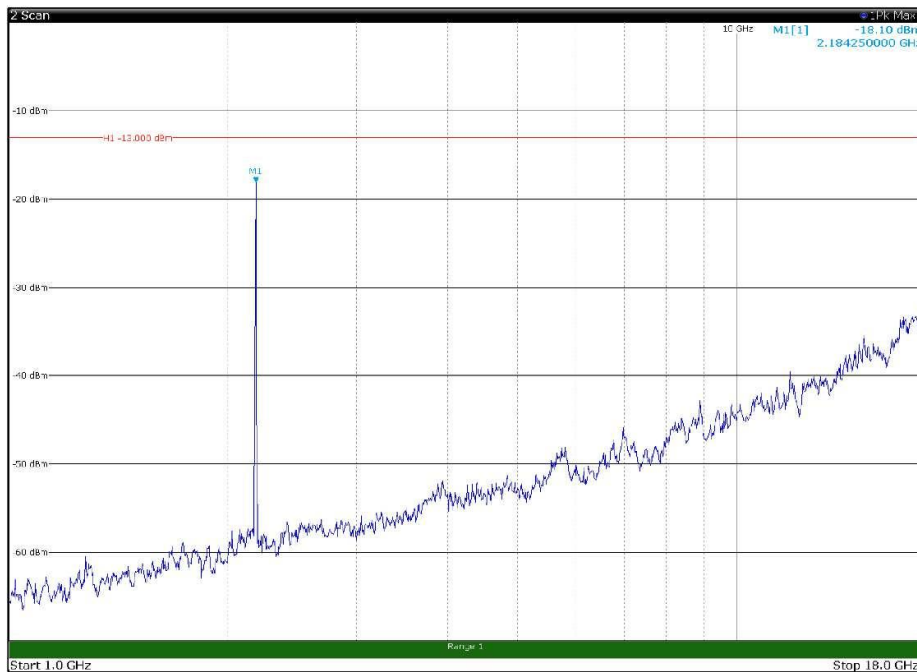

Channel: TOP, Modulation: 16QAM,
 BW=5MHz, Range: 30MHz - 1GHz, Polarization: Vertical

Channel: TOP, Modulation: 16QAM,
BW=5MHz, Range: 1GHz - 18GHz, Polarization: Horizontal

Channel: TOP, Modulation: 16QAM,
BW=5MHz, Range: 1GHz - 18GHz, Polarization: Vertical

Channel: TOP, Modulation: 16QAM,
 BW=5MHz, Range: 18GHz - 22.5GHz, Polarization: Horizontal

Channel: TOP, Modulation: 16QAM,
 BW=5MHz, Range: 18GHz - 22.5GHz, Polarization: Vertical

Channel: BOTTOM, Modulation: 64QAM,
 BW=5MHz, Range: 30MHz - 1GHz, Polarization: Horizontal

Channel: BOTTOM, Modulation: 64QAM,
 BW=5MHz, Range: 30MHz - 1GHz, Polarization: Vertical

Channel: BOTTOM, Modulation: 64QAM,
BW=5MHz, Range: 1GHz - 18GHz, Polarization: Horizontal

Channel: BOTTOM, Modulation: 64QAM,
BW=5MHz, Range: 1GHz - 18GHz, Polarization: Vertical