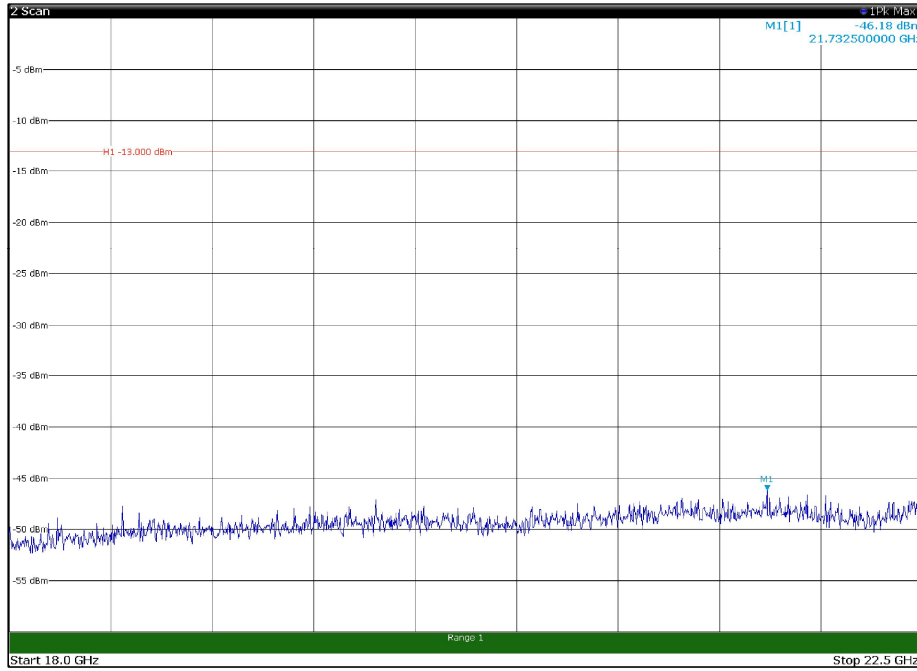

Channel: BOTTOM, Modulation: 16QAM,
BW=5MHz, Range: 18GHz - 22.5GHz, Polarization: Horizontal

Channel: BOTTOM, Modulation: 16QAM,
BW=5MHz, Range: 18GHz - 22.5GHz, Polarization: Vertical

Channel: MIDDLE, Modulation: 16QAM,
 BW=5MHz, Range: 30MHz - 1GHz, Polarization: Horizontal

Channel: MIDDLE, Modulation: 16QAM,
 BW=5MHz, Range: 30MHz - 1GHz, Polarization: Vertical

Channel: MIDDLE, Modulation: 16QAM,
BW=5MHz, Range: 1GHz - 18GHz, Polarization: Horizontal

Channel: MIDDLE, Modulation: 16QAM,
BW=5MHz, Range: 1GHz - 18GHz, Polarization: Vertical