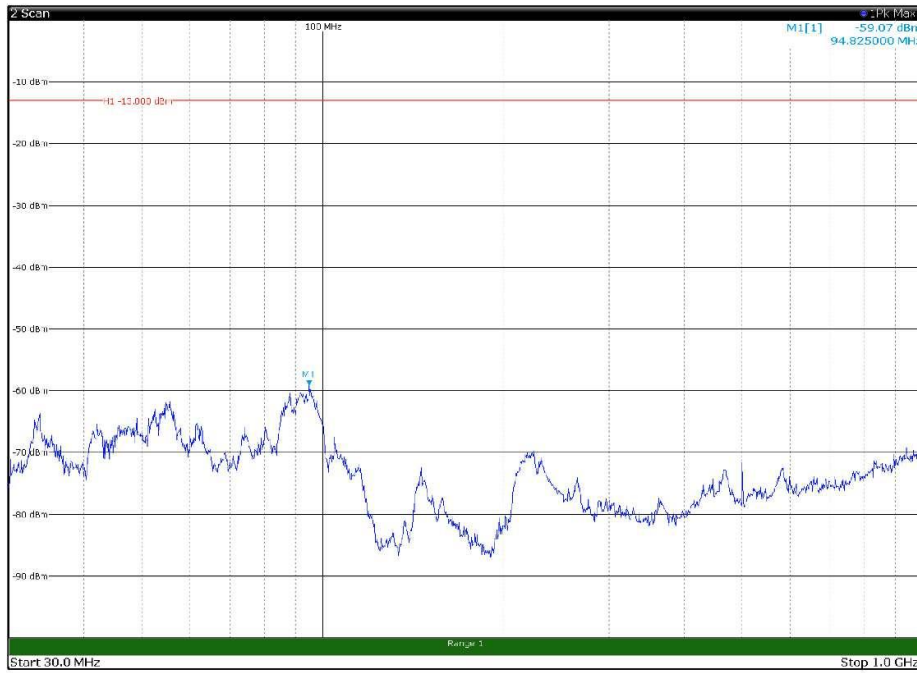

Channel: MIDDLE, Modulation: 16QAM,
 BW=5MHz, Range: 18GHz - 22.5GHz, Polarization: Horizontal

Channel: MIDDLE, Modulation: 16QAM,
 BW=5MHz, Range: 18GHz - 22.5GHz, Polarization: Vertical

Channel: TOP, Modulation: 16QAM,
 BW=5MHz, Range: 30MHz - 1GHz, Polarization: Horizontal

Channel: TOP, Modulation: 16QAM,
 BW=5MHz, Range: 30MHz - 1GHz, Polarization: Vertical

Channel: TOP, Modulation: 16QAM,
BW=5MHz, Range: 1GHz - 18GHz, Polarization: Horizontal

Channel: TOP, Modulation: 16QAM,
BW=5MHz, Range: 1GHz - 18GHz, Polarization: Vertical

Channel: TOP, Modulation: 16QAM,
 BW=5MHz, Range: 18GHz - 22.5GHz, Polarization: Horizontal

Channel: TOP, Modulation: 16QAM,
 BW=5MHz, Range: 18GHz - 22.5GHz, Polarization: Vertical

Channel: BOTTOM, Modulation: 64QAM,
 BW=5MHz, Range: 30MHz - 1GHz, Polarization: Horizontal

Channel: BOTTOM, Modulation: 64QAM,
 BW=5MHz, Range: 30MHz - 1GHz, Polarization: Vertical

Channel: BOTTOM, Modulation: 64QAM,
BW=5MHz, Range: 1GHz - 18GHz, Polarization: Horizontal

Channel: BOTTOM, Modulation: 64QAM,
BW=5MHz, Range: 1GHz - 18GHz, Polarization: Vertical