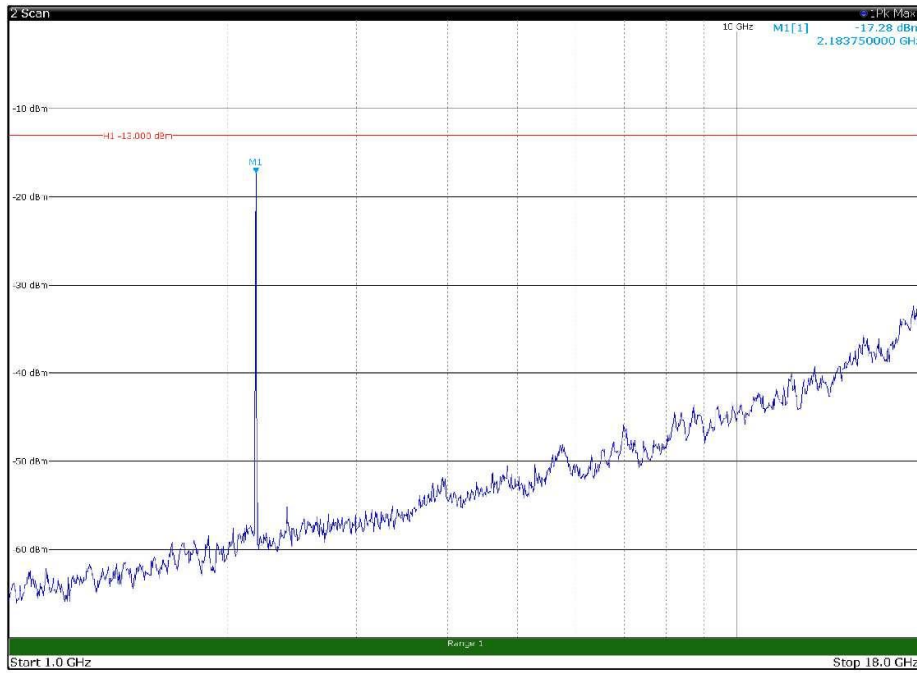

Channel: TOP, Modulation: QPSK,
BW=5MHz, Range: 30MHz - 1GHz, Polarization: Vertical

Channel: TOP, Modulation: QPSK,
BW=5MHz, Range: 1GHz - 18GHz, Polarization: Horizontal

Channel: TOP, Modulation: QPSK,
BW=5MHz, Range: 1GHz - 18GHz, Polarization: Vertical

Channel: TOP, Modulation: QPSK,
BW=5MHz, Range: 18GHz - 22.5GHz, Polarization: Horizontal

Channel: TOP, Modulation: QPSK,
BW=5MHz, Range: 18GHz - 22.5GHz, Polarization: Vertical

Channel: BOTTOM, Modulation: 16QAM,
BW=5MHz, Range: 30MHz - 1GHz, Polarization: Horizontal

Channel: BOTTOM, Modulation: 16QAM,
BW=5MHz, Range: 30MHz - 1GHz, Polarization: Vertical

Channel: BOTTOM, Modulation: 16QAM,
BW=5MHz, Range: 1GHz - 18GHz, Polarization: Horizontal

Channel: BOTTOM, Modulation: 16QAM,
BW=5MHz, Range: 1GHz - 18GHz, Polarization: Vertical

Channel: BOTTOM, Modulation: 16QAM,
BW=5MHz, Range: 18GHz - 22.5GHz, Polarization: Horizontal

Channel: BOTTOM, Modulation: 16QAM,
BW=5MHz, Range: 18GHz - 22.5GHz, Polarization: Vertical

Channel: MIDDLE, Modulation: 16QAM,
 BW=5MHz, Range: 30MHz - 1GHz, Polarization: Horizontal