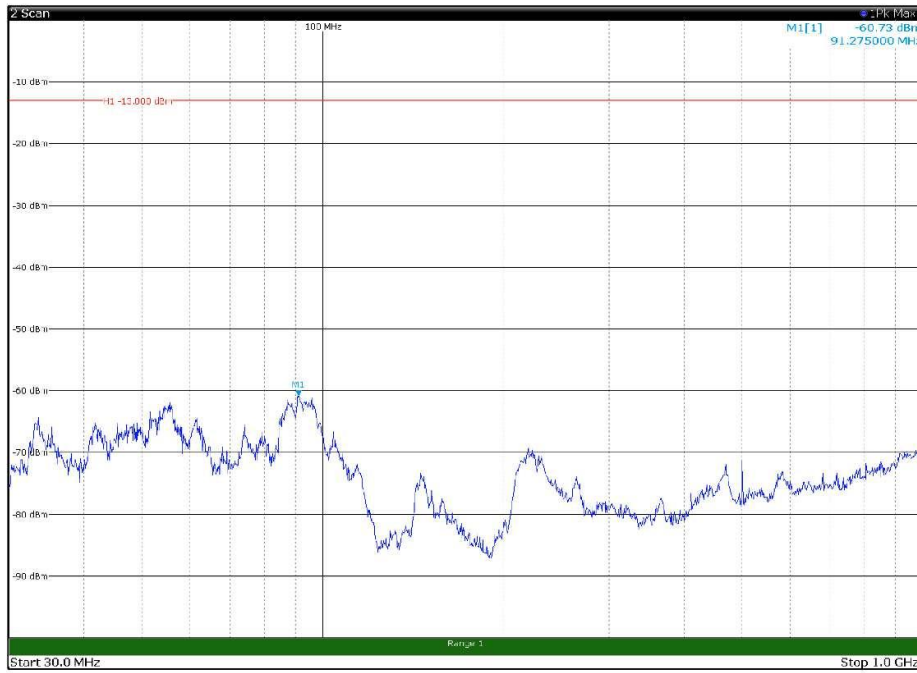

Channel: BOTTOM, Modulation: QPSK,
BW=5MHz, Range: 18GHz - 22.5GHz, Polarization: Horizontal

Channel: BOTTOM, Modulation: QPSK,
BW=5MHz, Range: 18GHz - 22.5GHz, Polarization: Vertical

Channel: MIDDLE, Modulation: QPSK,
 BW=5MHz, Range: 30MHz - 1GHz, Polarization: Horizontal

Channel: MIDDLE, Modulation: QPSK,
 BW=5MHz, Range: 30MHz - 1GHz, Polarization: Vertical

Channel: MIDDLE, Modulation: QPSK,
 BW=5MHz, Range: 1GHz - 18GHz, Polarization: Horizontal

Channel: MIDDLE, Modulation: QPSK,
 BW=5MHz, Range: 1GHz - 18GHz, Polarization: Vertical

Channel: MIDDLE, Modulation: QPSK,
BW=5MHz, Range: 18GHz - 22.5GHz, Polarization: Horizontal

Channel: MIDDLE, Modulation: QPSK,
BW=5MHz, Range: 18GHz - 22.5GHz, Polarization: Vertical

Channel: TOP, Modulation: QPSK,
BW=5MHz, Range: 30MHz - 1GHz, Polarization: Horizontal

Channel: TOP, Modulation: QPSK,
BW=5MHz, Range: 30MHz - 1GHz, Polarization: Vertical

Channel: TOP, Modulation: QPSK,
BW=5MHz, Range: 1GHz - 18GHz, Polarization: Horizontal

Channel: TOP, Modulation: QPSK,
BW=5MHz, Range: 1GHz - 18GHz, Polarization: Vertical