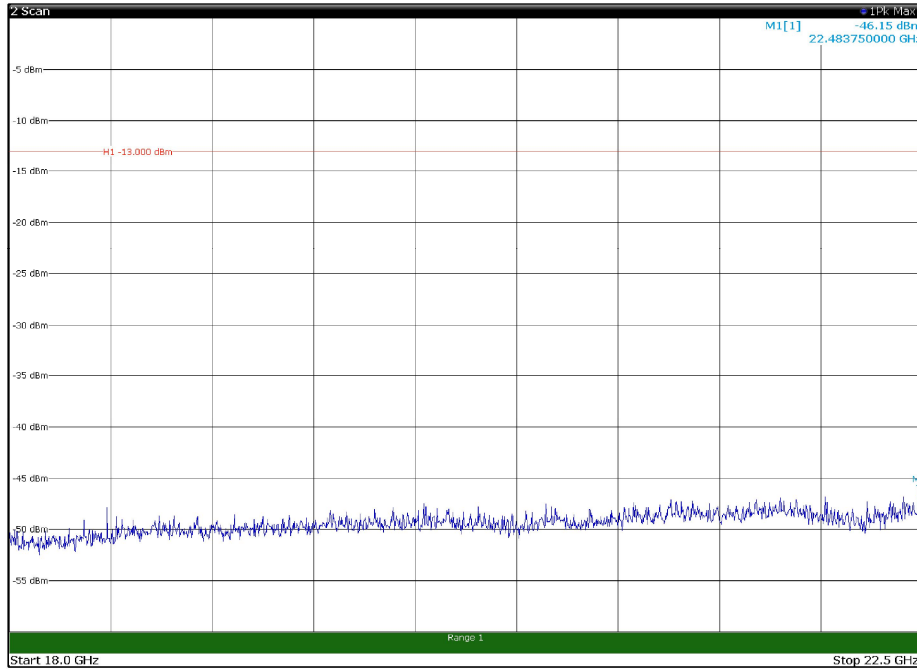

Channel: MIDDLE, Modulation: 16QAM,
 BW=5MHz, Range: 18GHz - 22.5GHz, Polarization: Horizontal

Channel: MIDDLE, Modulation: 16QAM,
 BW=5MHz, Range: 18GHz - 22.5GHz, Polarization: Vertical

Channel: TOP, Modulation: 16QAM,
 BW=5MHz, Range: 30MHz - 1GHz, Polarization: Horizontal

Channel: TOP, Modulation: 16QAM,
 BW=5MHz, Range: 30MHz - 1GHz, Polarization: Vertical

Channel: TOP, Modulation: 16QAM,
BW=5MHz, Range: 1GHz - 18GHz, Polarization: Horizontal

Channel: TOP, Modulation: 16QAM,
BW=5MHz, Range: 1GHz - 18GHz, Polarization: Vertical