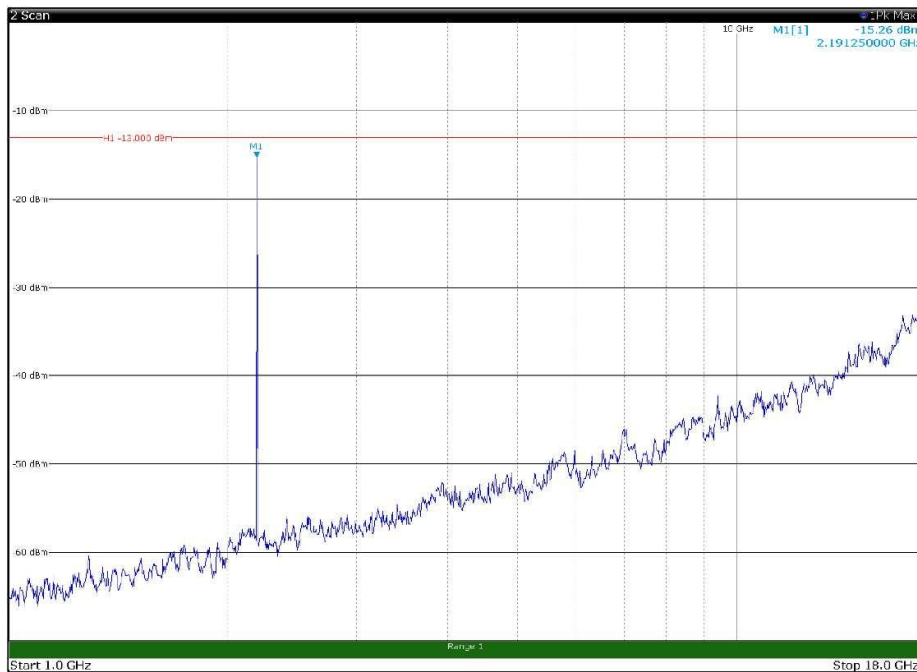

Channel: BOTTOM, Modulation: 64QAM,
 BW=5MHz, Range: 30MHz - 1GHz, Polarization: Vertical

Channel: BOTTOM, Modulation: 64QAM,
BW=5MHz, Range: 1GHz - 18GHz, Polarization: Horizontal

Channel: BOTTOM, Modulation: 64QAM,
BW=5MHz, Range: 1GHz - 18GHz, Polarization: Vertical

Channel: BOTTOM, Modulation: 64QAM,
BW=5MHz, Range: 18GHz - 22.5GHz, Polarization: Horizontal

Channel: BOTTOM, Modulation: 64QAM,
BW=5MHz, Range: 18GHz - 22.5GHz, Polarization: Vertical

Channel: MIDDLE, Modulation: 64QAM,
 BW=5MHz, Range: 30MHz - 1GHz, Polarization: Horizontal

Channel: MIDDLE, Modulation: 64QAM,
 BW=5MHz, Range: 30MHz - 1GHz, Polarization: Vertical

Channel: MIDDLE, Modulation: 64QAM,
BW=5MHz, Range: 1GHz - 18GHz, Polarization: Horizontal

Channel: MIDDLE, Modulation: 64QAM,
BW=5MHz, Range: 1GHz - 18GHz, Polarization: Vertical