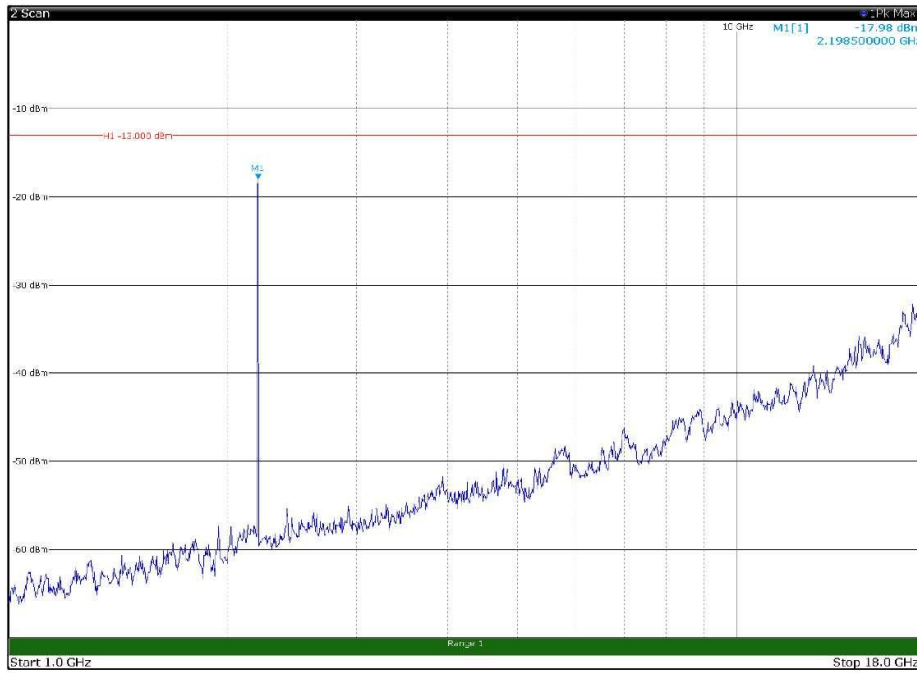

Channel: MIDDLE, Modulation: QPSK,
 BW=5MHz, Range: 30MHz - 1GHz, Polarization: Vertical

Channel: MIDDLE, Modulation: QPSK,
 BW=5MHz, Range: 1GHz - 18GHz, Polarization: Horizontal

Channel: MIDDLE, Modulation: QPSK,
 BW=5MHz, Range: 1GHz - 18GHz, Polarization: Vertical

Channel: MIDDLE, Modulation: QPSK,
BW=5MHz, Range: 18GHz - 22.5GHz, Polarization: Horizontal

Channel: MIDDLE, Modulation: QPSK,
BW=5MHz, Range: 18GHz - 22.5GHz, Polarization: Vertical

Channel: TOP, Modulation: QPSK,
BW=5MHz, Range: 30MHz - 1GHz, Polarization: Horizontal

Channel: TOP, Modulation: QPSK,
BW=5MHz, Range: 30MHz - 1GHz, Polarization: Vertical

Channel: TOP, Modulation: QPSK,
BW=5MHz, Range: 1GHz - 18GHz, Polarization: Horizontal

Channel: TOP, Modulation: QPSK,
BW=5MHz, Range: 1GHz - 18GHz, Polarization: Vertical

Channel: TOP, Modulation: QPSK,
BW=5MHz, Range: 18GHz - 22.5GHz, Polarization: Horizontal

Channel: TOP, Modulation: QPSK,
BW=5MHz, Range: 18GHz - 22.5GHz, Polarization: Vertical

Channel: BOTTOM, Modulation: 16QAM,
BW=5MHz, Range: 30MHz - 1GHz, Polarization: Horizontal