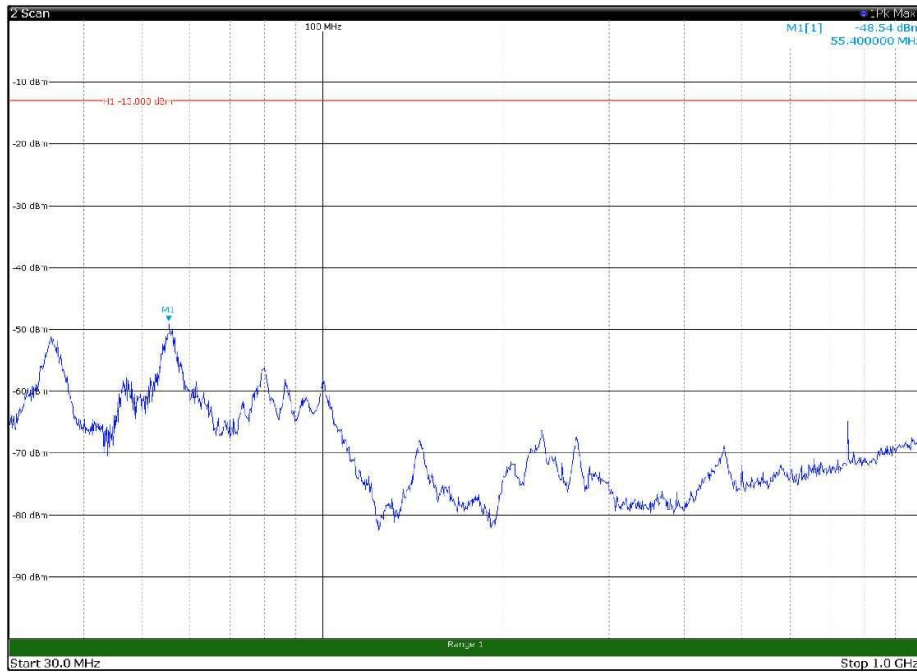

Channel: MIDDLE, Modulation: QPSK,
BW=5MHz, Range: 18GHz - 22.5GHz, Polarization: Horizontal

Channel: MIDDLE, Modulation: QPSK,
BW=5MHz, Range: 18GHz - 22.5GHz, Polarization: Vertical

Channel: TOP, Modulation: QPSK,
BW=5MHz, Range: 30MHz - 1GHz, Polarization: Horizontal

Channel: TOP, Modulation: QPSK,
BW=5MHz, Range: 30MHz - 1GHz, Polarization: Vertical

Channel: TOP, Modulation: QPSK,
BW=5MHz, Range: 1GHz - 18GHz, Polarization: Horizontal

Channel: TOP, Modulation: QPSK,
BW=5MHz, Range: 1GHz - 18GHz, Polarization: Vertical

Channel: TOP, Modulation: QPSK,
BW=5MHz, Range: 18GHz - 22.5GHz, Polarization: Horizontal

Channel: TOP, Modulation: QPSK,
BW=5MHz, Range: 18GHz - 22.5GHz, Polarization: Vertical

Channel: BOTTOM, Modulation: 16QAM,
BW=5MHz, Range: 30MHz - 1GHz, Polarization: Horizontal

Channel: BOTTOM, Modulation: 16QAM,
BW=5MHz, Range: 30MHz - 1GHz, Polarization: Vertical

Channel: BOTTOM, Modulation: 16QAM,
BW=5MHz, Range: 1GHz - 18GHz, Polarization: Horizontal

Channel: BOTTOM, Modulation: 16QAM,
BW=5MHz, Range: 1GHz - 18GHz, Polarization: Vertical