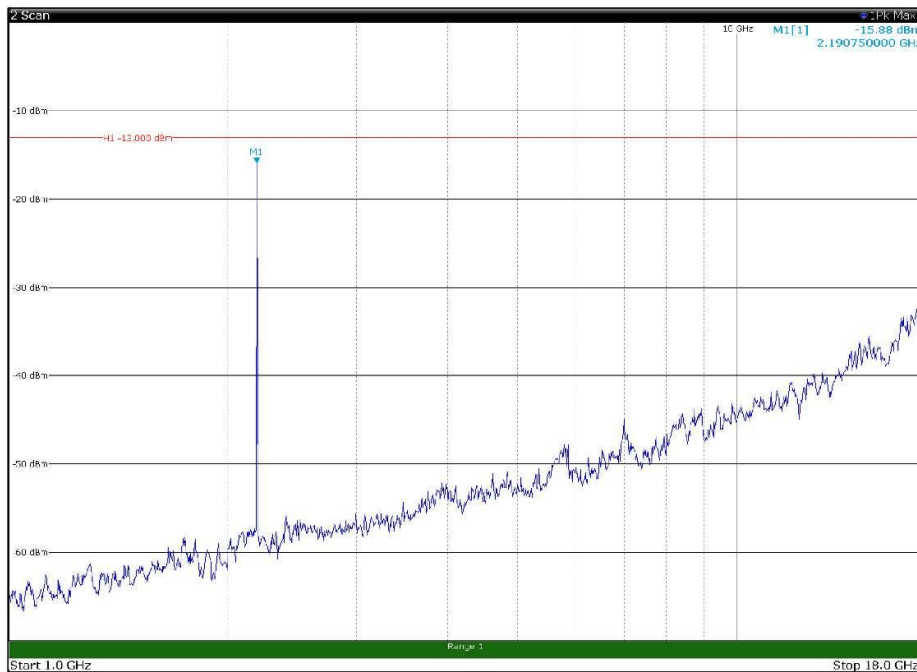

Channel: BOTTOM, Modulation: 16QAM,
BW=5MHz, Range: 30MHz - 1GHz, Polarization: Vertical

Channel: BOTTOM, Modulation: 16QAM,
BW=5MHz, Range: 1GHz - 18GHz, Polarization: Horizontal

Channel: BOTTOM, Modulation: 16QAM,
BW=5MHz, Range: 1GHz - 18GHz, Polarization: Vertical

Channel: BOTTOM, Modulation: 16QAM,
BW=5MHz, Range: 18GHz - 22.5GHz, Polarization: Horizontal

Channel: BOTTOM, Modulation: 16QAM,
BW=5MHz, Range: 18GHz - 22.5GHz, Polarization: Vertical

Channel: MIDDLE, Modulation: 16QAM,
 BW=5MHz, Range: 30MHz - 1GHz, Polarization: Horizontal

Channel: MIDDLE, Modulation: 16QAM,
 BW=5MHz, Range: 30MHz - 1GHz, Polarization: Vertical

Channel: MIDDLE, Modulation: 16QAM,
BW=5MHz, Range: 1GHz - 18GHz, Polarization: Horizontal

Channel: MIDDLE, Modulation: 16QAM,
BW=5MHz, Range: 1GHz - 18GHz, Polarization: Vertical

Channel: MIDDLE, Modulation: 16QAM,
 BW=5MHz, Range: 18GHz - 22.5GHz, Polarization: Horizontal

Channel: MIDDLE, Modulation: 16QAM,
 BW=5MHz, Range: 18GHz - 22.5GHz, Polarization: Vertical

Channel: TOP, Modulation: 16QAM,
 BW=5MHz, Range: 30MHz - 1GHz, Polarization: Horizontal