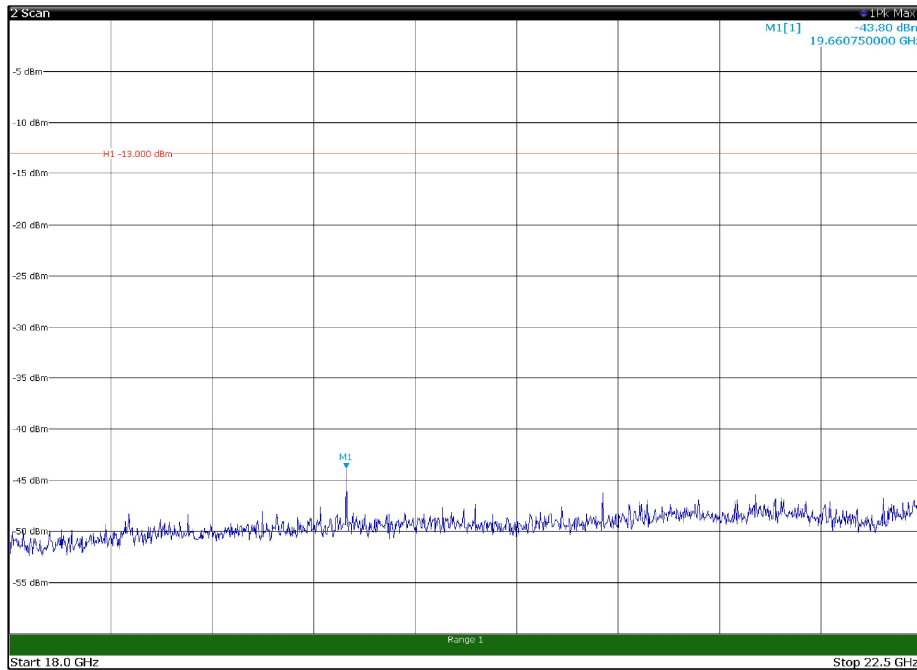

Channel: BOTTOM, Modulation: 64QAM,
BW=5MHz, Range: 18GHz - 22.5GHz, Polarization: Horizontal

Channel: BOTTOM, Modulation: 64QAM,
BW=5MHz, Range: 18GHz - 22.5GHz, Polarization: Vertical

Channel: MIDDLE, Modulation: 64QAM,
 BW=5MHz, Range: 30MHz - 1GHz, Polarization: Horizontal

Channel: MIDDLE, Modulation: 64QAM,
 BW=5MHz, Range: 30MHz - 1GHz, Polarization: Vertical

Channel: MIDDLE, Modulation: 64QAM,
BW=5MHz, Range: 1GHz - 18GHz, Polarization: Horizontal

Channel: MIDDLE, Modulation: 64QAM,
BW=5MHz, Range: 1GHz - 18GHz, Polarization: Vertical

Channel: MIDDLE, Modulation: 64QAM,
 BW=5MHz, Range: 18GHz - 22.5GHz, Polarization: Horizontal

Channel: MIDDLE, Modulation: 64QAM,
 BW=5MHz, Range: 18GHz - 22.5GHz, Polarization: Vertical

Channel: TOP, Modulation: 64QAM,
 BW=5MHz, Range: 30MHz - 1GHz, Polarization: Horizontal

Channel: TOP, Modulation: 64QAM,
 BW=5MHz, Range: 30MHz - 1GHz, Polarization: Vertical