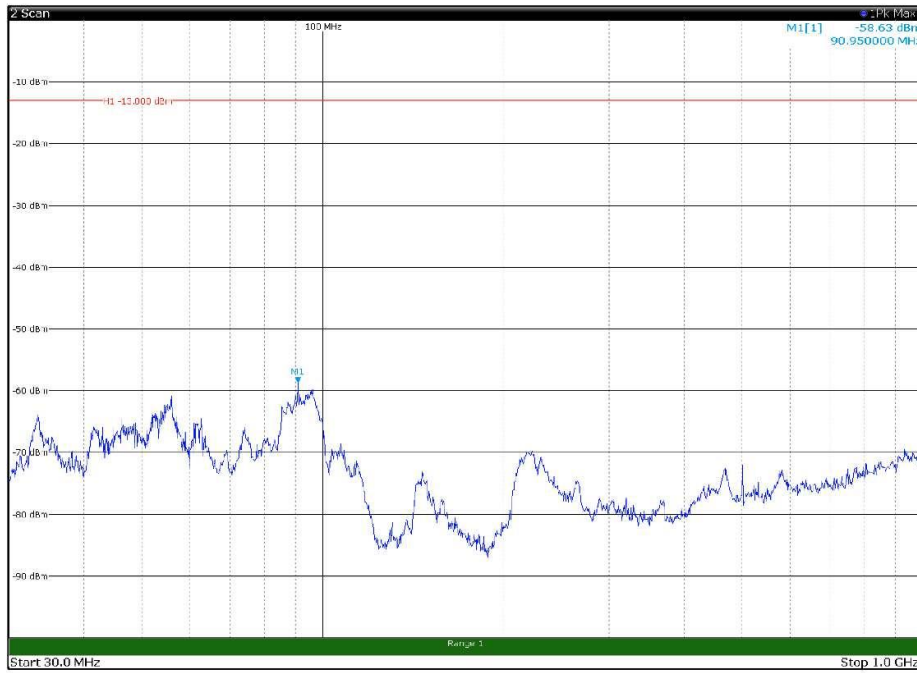

Channel: BOTTOM, Modulation: 16QAM,
BW=5MHz, Range: 18GHz - 22.5GHz, Polarization: Horizontal

Channel: BOTTOM, Modulation: 16QAM,
BW=5MHz, Range: 18GHz - 22.5GHz, Polarization: Vertical

Channel: MIDDLE, Modulation: 16QAM,
 BW=5MHz, Range: 30MHz - 1GHz, Polarization: Horizontal

Channel: MIDDLE, Modulation: 16QAM,
 BW=5MHz, Range: 30MHz - 1GHz, Polarization: Vertical

Channel: MIDDLE, Modulation: 16QAM,
BW=5MHz, Range: 1GHz - 18GHz, Polarization: Horizontal

Channel: MIDDLE, Modulation: 16QAM,
BW=5MHz, Range: 1GHz - 18GHz, Polarization: Vertical

Channel: MIDDLE, Modulation: 16QAM,
 BW=5MHz, Range: 18GHz - 22.5GHz, Polarization: Horizontal

Channel: MIDDLE, Modulation: 16QAM,
 BW=5MHz, Range: 18GHz - 22.5GHz, Polarization: Vertical

Channel: TOP, Modulation: 16QAM,
 BW=5MHz, Range: 30MHz - 1GHz, Polarization: Horizontal

Channel: TOP, Modulation: 16QAM,
 BW=5MHz, Range: 30MHz - 1GHz, Polarization: Vertical

Channel: TOP, Modulation: 16QAM,
BW=5MHz, Range: 1GHz - 18GHz, Polarization: Horizontal

Channel: TOP, Modulation: 16QAM,
BW=5MHz, Range: 1GHz - 18GHz, Polarization: Vertical