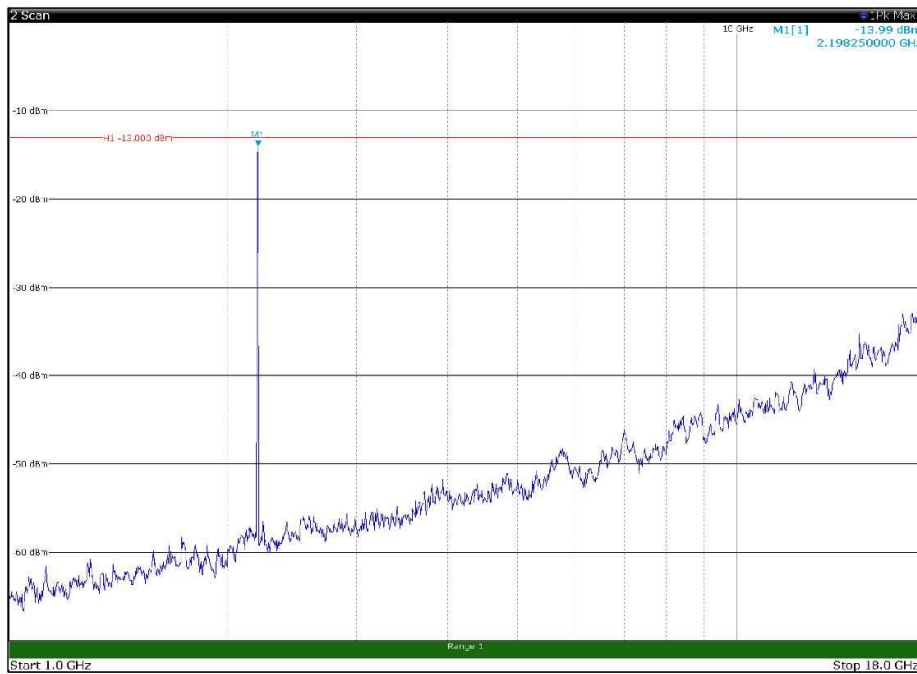

Channel: MIDDLE, Modulation: 16QAM,
 BW=5MHz, Range: 30MHz - 1GHz, Polarization: Vertical

Channel: MIDDLE, Modulation: 16QAM,
BW=5MHz, Range: 1GHz - 18GHz, Polarization: Horizontal

Channel: MIDDLE, Modulation: 16QAM,
BW=5MHz, Range: 1GHz - 18GHz, Polarization: Vertical

Channel: MIDDLE, Modulation: 16QAM,
 BW=5MHz, Range: 18GHz - 22.5GHz, Polarization: Horizontal

Channel: MIDDLE, Modulation: 16QAM,
 BW=5MHz, Range: 18GHz - 22.5GHz, Polarization: Vertical

Channel: TOP, Modulation: 16QAM,
 BW=5MHz, Range: 30MHz - 1GHz, Polarization: Horizontal

Channel: TOP, Modulation: 16QAM,
 BW=5MHz, Range: 30MHz - 1GHz, Polarization: Vertical

Channel: TOP, Modulation: 16QAM,
BW=5MHz, Range: 1GHz - 18GHz, Polarization: Horizontal

Channel: TOP, Modulation: 16QAM,
BW=5MHz, Range: 1GHz - 18GHz, Polarization: Vertical

Channel: TOP, Modulation: 16QAM,
 BW=5MHz, Range: 18GHz - 22.5GHz, Polarization: Horizontal

Channel: TOP, Modulation: 16QAM,
 BW=5MHz, Range: 18GHz - 22.5GHz, Polarization: Vertical

Channel: BOTTOM, Modulation: 64QAM,
 BW=5MHz, Range: 30MHz - 1GHz, Polarization: Horizontal