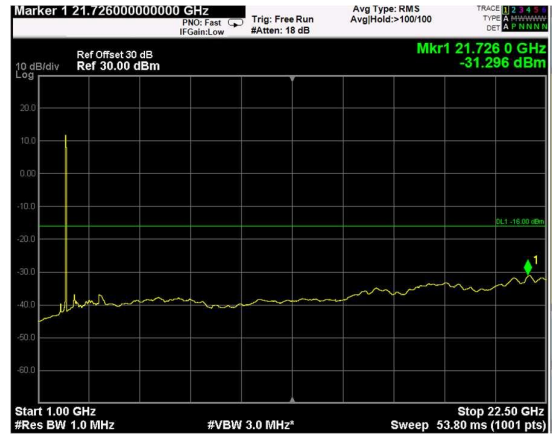

Channel: BOTTOM, Modulation: 64QAM, BW=15MHz, Range: Upper