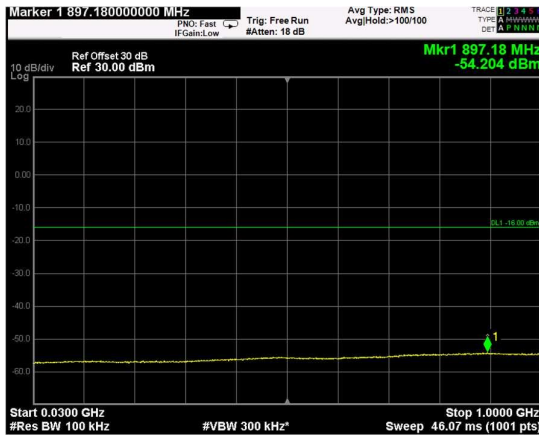

Channel: MIDDLE, Modulation: 256QAM, BW=10MHz, Range: Lower

Channel: MIDDLE, Modulation: 256QAM, BW=10MHz, Range: Upper

Channel: TOP, Modulation: 256QAM, BW=10MHz, Range: Lower

Channel: TOP, Modulation: 256QAM, BW=10MHz, Range: Upper