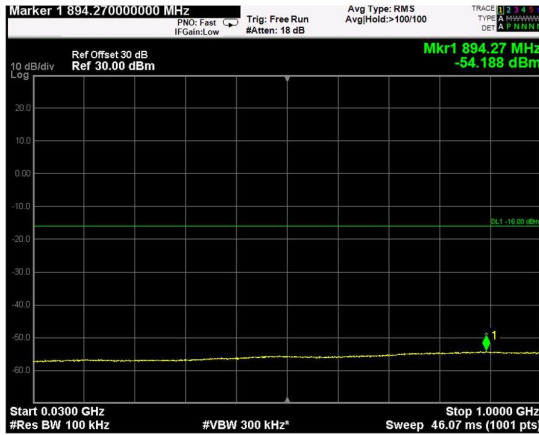

Channel: MIDDLE, Modulation: 16QAM, BW=15MHz, Range: Lower

Channel: MIDDLE, Modulation: 16QAM, BW=15MHz, Range: Upper

Channel: TOP, Modulation: 16QAM, BW=15MHz, Range: Lower

Channel: TOP, Modulation: 16QAM, BW=15MHz, Range: Upper