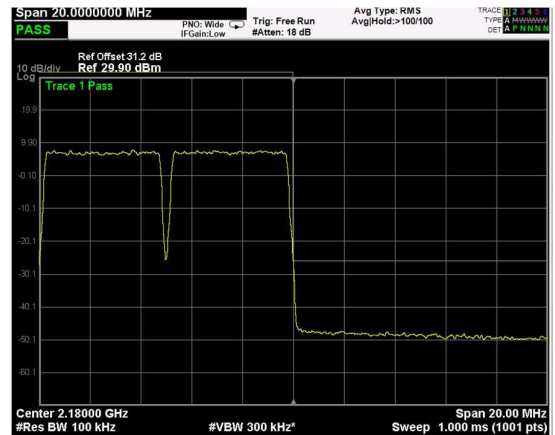

Test data, continued: band edges Inter modulation

RF PORT 1

Low Band Edge, 1 Carrier,
 Modulation: QPSK, BW=5MHz

High Band Edge, 1 Carrier,
 Modulation: QPSK, BW=5MHz

Low Band Edge, 2 Carrier,
 Modulation: QPSK, BW=5MHz

High Band Edge, 2 Carrier,
 Modulation: QPSK, BW=5MHz

Low Band Edge, 1 Carrier,
 Modulation: 16QAM, BW=5MHz

High Band Edge, 1 Carrier,
 Modulation: 16QAM, BW=5MHz

Low Band Edge, 2 Carrier,
 Modulation: 16QAM, BW=5MHz

High Band Edge, 2 Carrier,
 Modulation: 16QAM, BW=5MHz