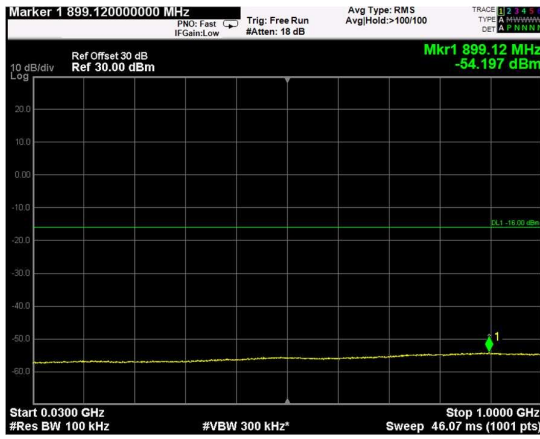

Channel: MIDDLE, Modulation: QPSK,
BW=10MHz, Range: Lower