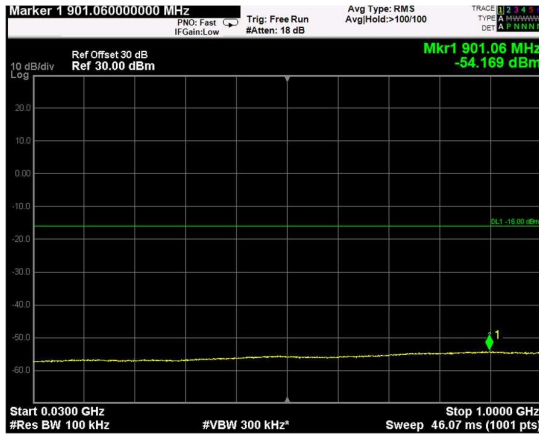

Channel: MIDDLE, Modulation: 256QAM, BW=15MHz, Range: Lower

Channel: MIDDLE, Modulation: 256QAM, BW=15MHz, Range: Upper

Channel: TOP, Modulation: 256QAM, BW=15MHz, Range: Lower

Channel: TOP, Modulation: 256QAM, BW=15MHz, Range: Upper