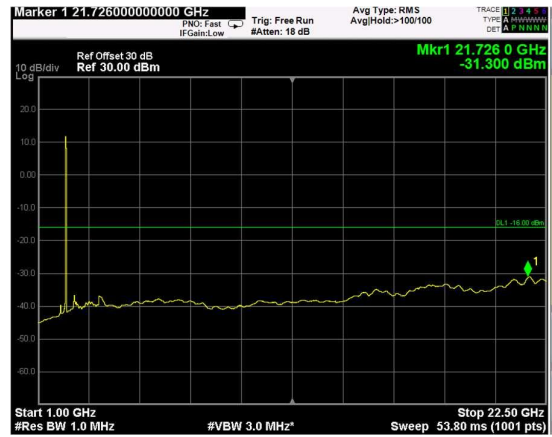

Channel: BOTTOM, Modulation: QPSK,
BW=15MHz, Range: Upper