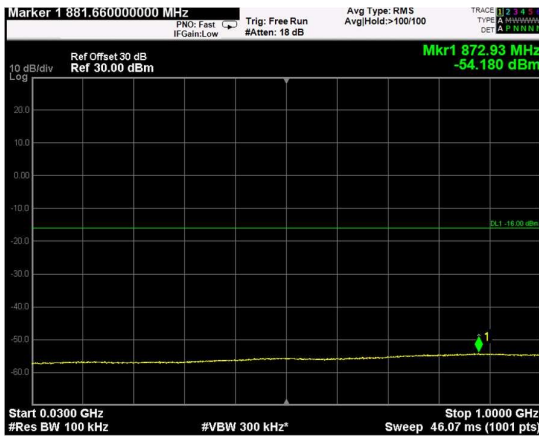

Channel: TOP, Modulation: 64QAM, BW=10MHz, Range: Lower

Channel: TOP, Modulation: 64QAM, BW=10MHz, Range: Upper

Channel: BOTTOM, Modulation: 256QAM, BW=10MHz, Range: Lower

Channel: BOTTOM, Modulation: 256QAM, BW=10MHz, Range: Upper