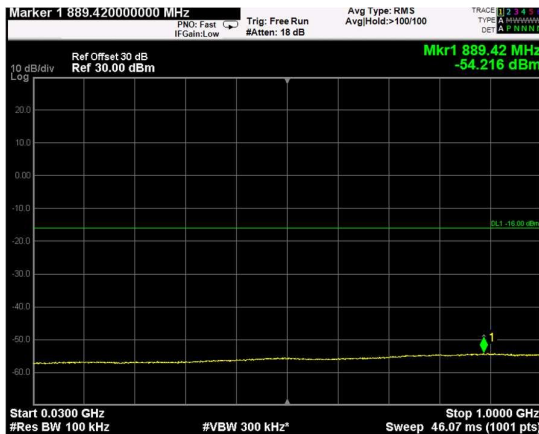

Channel: TOP, Modulation: 64QAM, BW=5MHz, Range: Lower

Channel: TOP, Modulation: 64QAM, BW=5MHz, Range: Upper

Channel: BOTTOM, Modulation: 256QAM, BW=5MHz, Range: Lower

Channel: BOTTOM, Modulation: 256QAM, BW=5MHz, Range: Upper