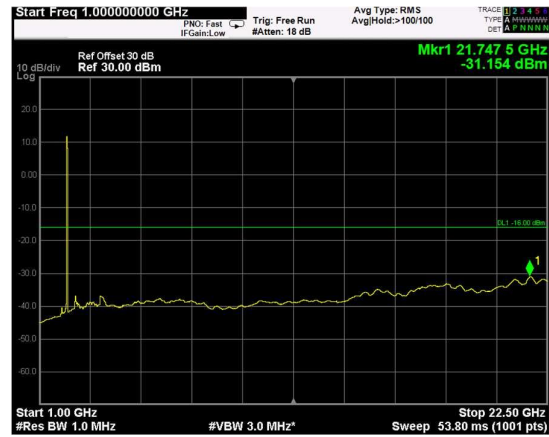

Channel: BOTTOM, Modulation: QPSK,
BW=10MHz, Range: Upper