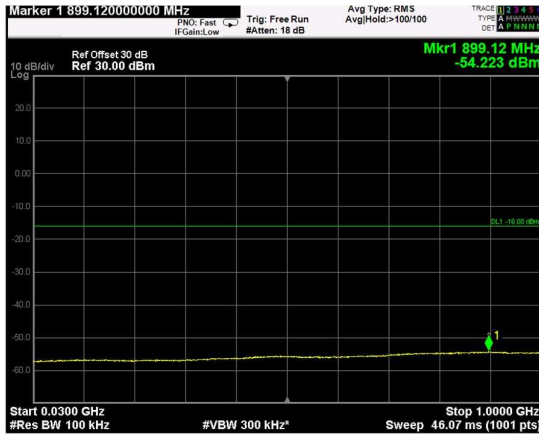

Channel: BOTTOM, Modulation: 16QAM, BW=15MHz, Range: Lower