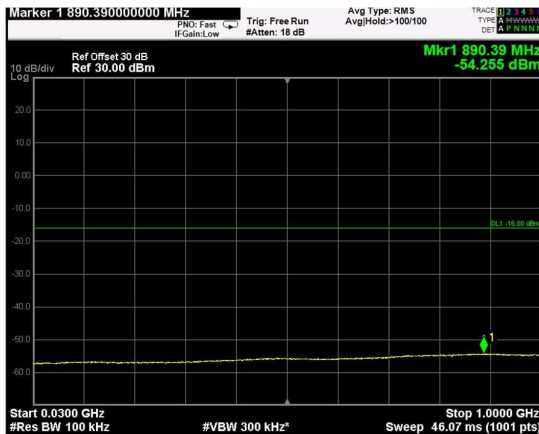

Channel: BOTTOM, Modulation: 64QAM, BW=5MHz, Range: Lower

Channel: BOTTOM, Modulation: 64QAM, BW=5MHz, Range: Upper

Channel: MIDDLE, Modulation: 64QAM, BW=5MHz, Range: Lower

Channel: MIDDLE, Modulation: 64QAM, BW=5MHz, Range: Upper

Channel: TOP, Modulation: 64QAM, BW=5MHz, Range: Lower

Channel: TOP, Modulation: 64QAM, BW=5MHz, Range: Upper

Channel: BOTTOM, Modulation: 256QAM, BW=5MHz, Range: Lower

Channel: BOTTOM, Modulation: 256QAM, BW=5MHz, Range: Upper