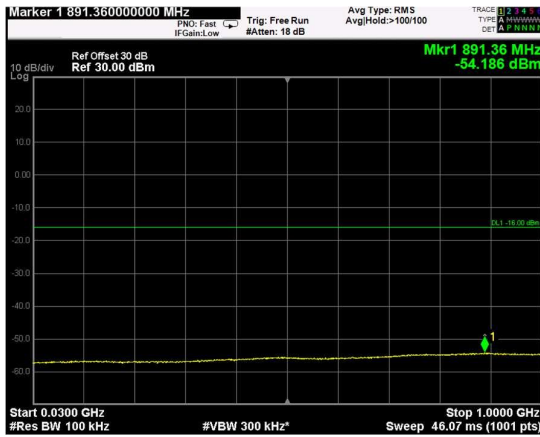

Channel: TOP, Modulation: 64QAM, BW=5MHz, Range: Lower

Channel: TOP, Modulation: 64QAM, BW=5MHz, Range: Upper

Channel: BOTTOM, Modulation: 256QAM, BW=5MHz, Range: Lower

Channel: BOTTOM, Modulation: 256QAM, BW=5MHz, Range: Upper

Channel: MIDDLE, Modulation: 256QAM, BW=5MHz, Range: Lower

Channel: MIDDLE, Modulation: 256QAM, BW=5MHz, Range: Upper

Channel: TOP, Modulation: 256QAM, BW=5MHz, Range: Lower

Channel: TOP, Modulation: 256QAM, BW=5MHz, Range: Upper