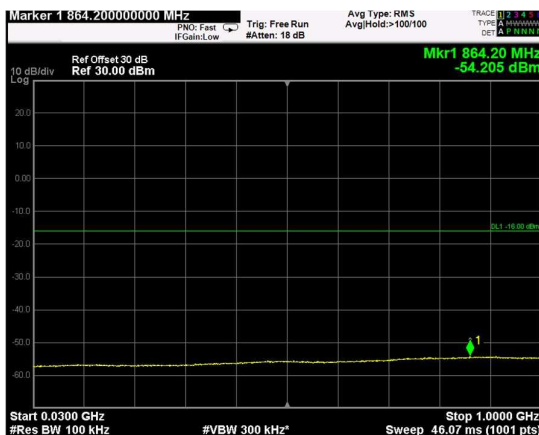

Channel: TOP, Modulation: 256QAM, BW=5MHz, Range: Lower