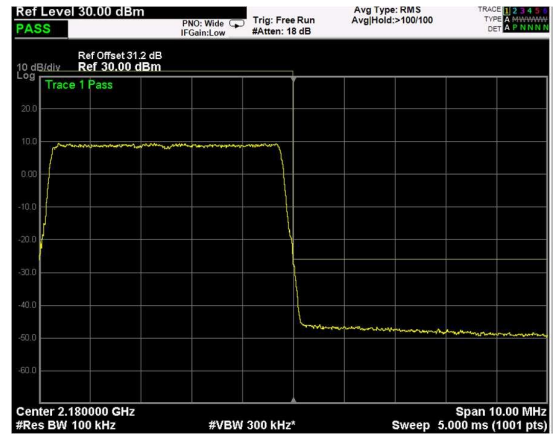

Test data, continued: band edges Inter modulation

RF PORT 1

Low Band Edge, 1 Carrier,
 Modulation: QPSK, BW=5MHz

High Band Edge, 1 Carrier,
 Modulation: QPSK, BW=5MHz

Low Band Edge, 2 Carrier,
 Modulation: QPSK, BW=5MHz