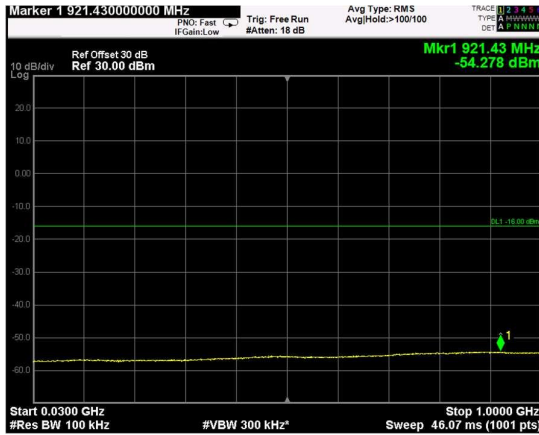

Channel: BOTTOM, Modulation: 256QAM, BW=15MHz, Range: Lower