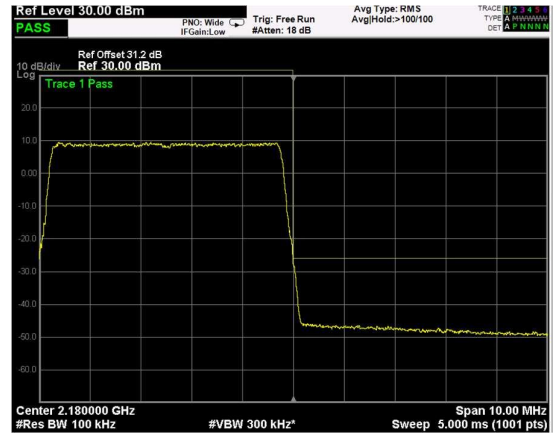

Test data, continued: band edges Inter modulation

RF PORT 1

Low Band Edge, 1 Carrier,
 Modulation: QPSK, BW=5MHz

High Band Edge, 1 Carrier,
 Modulation: QPSK, BW=5MHz

Low Band Edge, 2 Carrier,
 Modulation: QPSK, BW=5MHz

High Band Edge, 2 Carrier,
 Modulation: QPSK, BW=5MHz

Low Band Edge, 1 Carrier,
 Modulation: 16QAM, BW=5MHz

High Band Edge, 1 Carrier,
 Modulation: 16QAM, BW=5MHz

Low Band Edge, 2 Carrier,
 Modulation: 16QAM, BW=5MHz