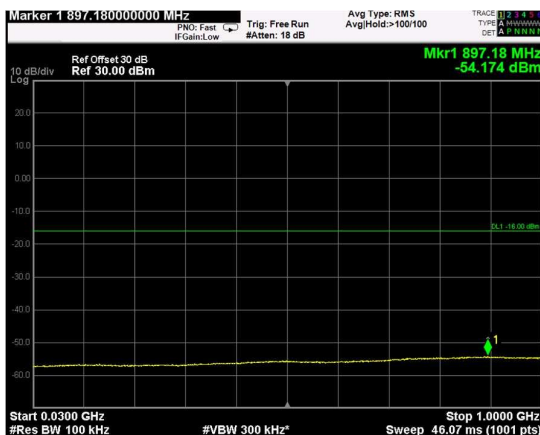

Channel: TOP, Modulation: 16QAM, BW=10MHz, Range: Lower