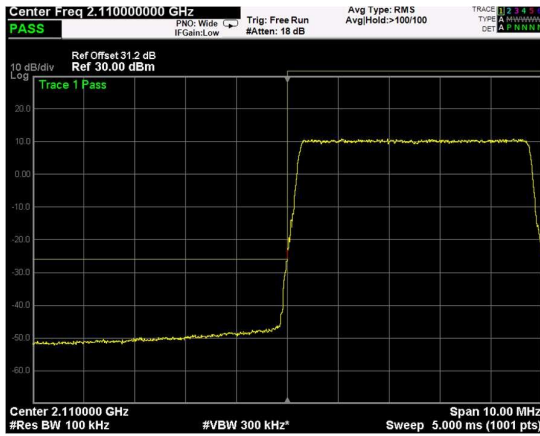

Channel: MIDDLE, Modulation: 64QAM, BW=20MHz, Range: Lower

Channel: MIDDLE, Modulation: 64QAM, BW=20MHz, Range: Upper

Channel: MIDDLE, Modulation: 256QAM,
BW=20MHz, Range: Lower

Channel: MIDDLE, Modulation: 256QAM,
BW=20MHz, Range: Upper

Test data, continued: band edges Inter modulation

RF PORT 1

Low Band Edge, 1 Carrier,
 Modulation: QPSK, BW=5MHz

High Band Edge, 1 Carrier,
 Modulation: QPSK, BW=5MHz

Low Band Edge, 2 Carrier,
 Modulation: QPSK, BW=5MHz