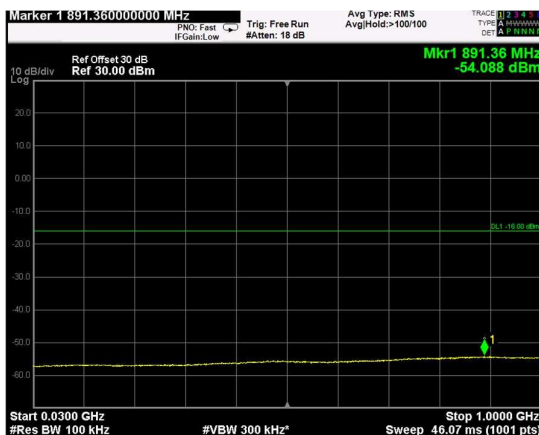

Channel: TOP, Modulation: 256QAM, BW=15MHz, Range: Lower