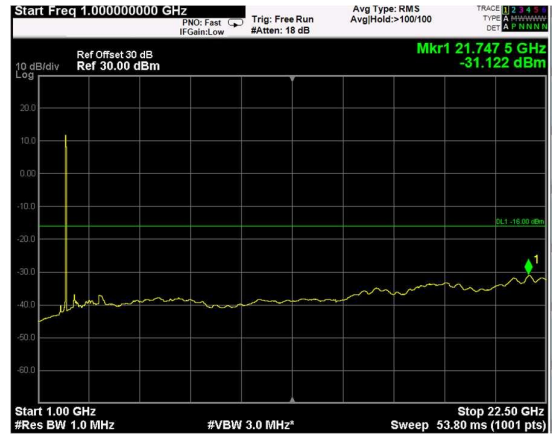

Channel: BOTTOM, Modulation: 16QAM, BW=15MHz, Range: Upper