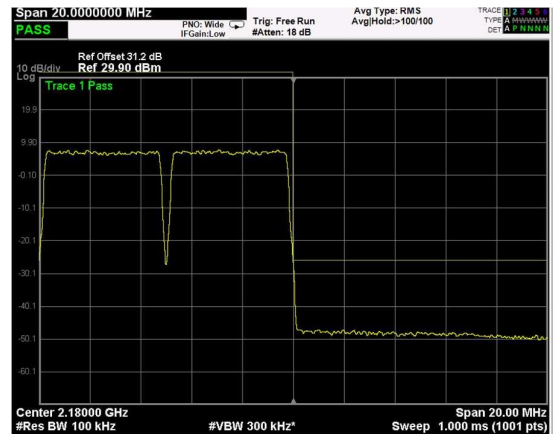

Test data, continued: band edges Inter modulation

RF PORT 1

Low Band Edge, 1 Carrier,
 Modulation: QPSK, BW=5MHz

High Band Edge, 1 Carrier,
 Modulation: QPSK, BW=5MHz

Low Band Edge, 2 Carrier,
 Modulation: QPSK, BW=5MHz

High Band Edge, 2 Carrier,
 Modulation: QPSK, BW=5MHz

Low Band Edge, 1 Carrier,
 Modulation: 16QAM, BW=5MHz

High Band Edge, 1 Carrier,
 Modulation: 16QAM, BW=5MHz

Low Band Edge, 2 Carrier,
 Modulation: 16QAM, BW=5MHz

High Band Edge, 2 Carrier,
 Modulation: 16QAM, BW=5MHz