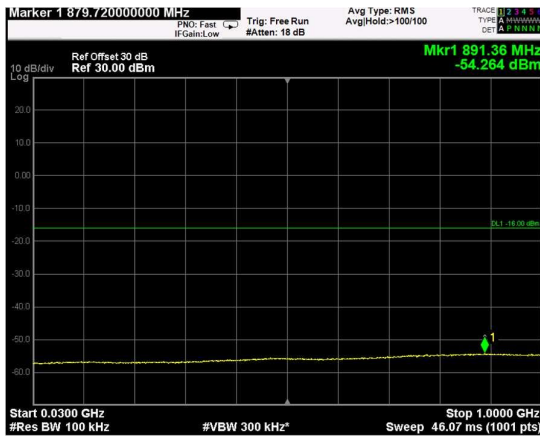

Channel: TOP, Modulation: QPSK,
BW=10MHz, Range: Lower

Channel: TOP, Modulation: QPSK,
BW=10MHz, Range: Upper

Channel: BOTTOM, Modulation: 16QAM, BW=10MHz, Range: Lower

Channel: BOTTOM, Modulation: 16QAM, BW=10MHz, Range: Upper