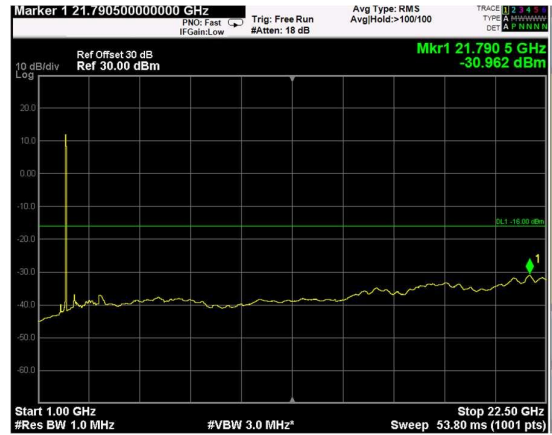

Channel: BOTTOM, Modulation: 64QAM, BW=5MHz, Range: Lower

Channel: BOTTOM, Modulation: 64QAM, BW=5MHz, Range: Upper

Channel: MIDDLE, Modulation: 64QAM, BW=5MHz, Range: Lower

Channel: MIDDLE, Modulation: 64QAM, BW=5MHz, Range: Upper

Channel: TOP, Modulation: 64QAM, BW=5MHz, Range: Lower

Channel: TOP, Modulation: 64QAM, BW=5MHz, Range: Upper

Channel: BOTTOM, Modulation: 256QAM, BW=5MHz, Range: Lower

Channel: BOTTOM, Modulation: 256QAM, BW=5MHz, Range: Upper