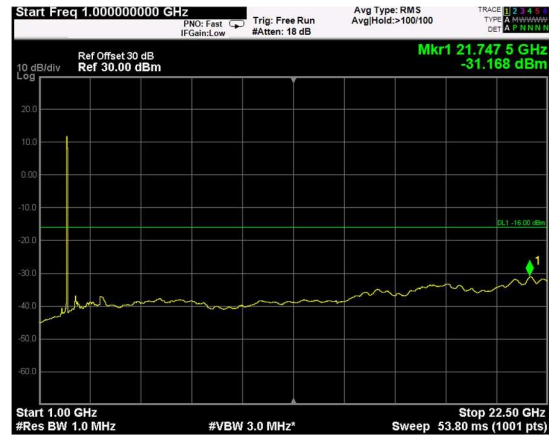

Channel: MIDDLE, Modulation: QPSK,
BW=10MHz, Range: Upper