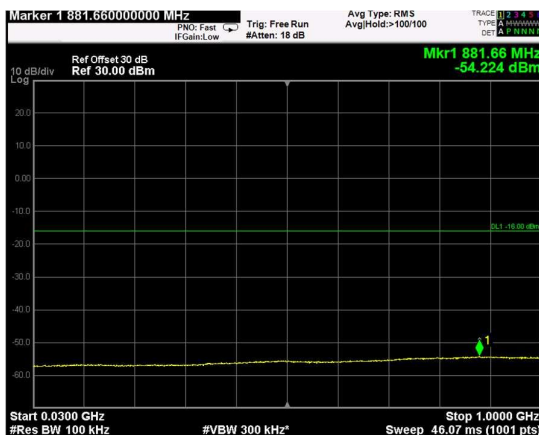

Channel: BOTTOM, Modulation: 64QAM, BW=15MHz, Range: Lower

Channel: BOTTOM, Modulation: 64QAM, BW=15MHz, Range: Upper

Channel: MIDDLE, Modulation: 64QAM, BW=15MHz, Range: Lower

Channel: MIDDLE, Modulation: 64QAM, BW=15MHz, Range: Upper