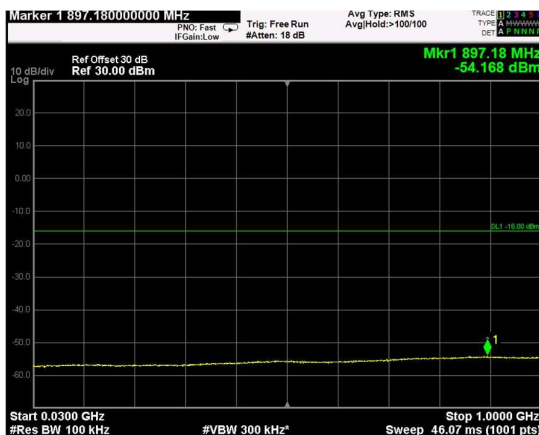

Channel: MIDDLE, Modulation: QPSK, BW=20MHz, Range: Lower

Channel: MIDDLE, Modulation: QPSK, BW=20MHz, Range: Upper

Channel: MIDDLE, Modulation: 16QAM, BW=20MHz, Range: Lower

Channel: MIDDLE, Modulation: 16QAM, BW=20MHz, Range: Upper