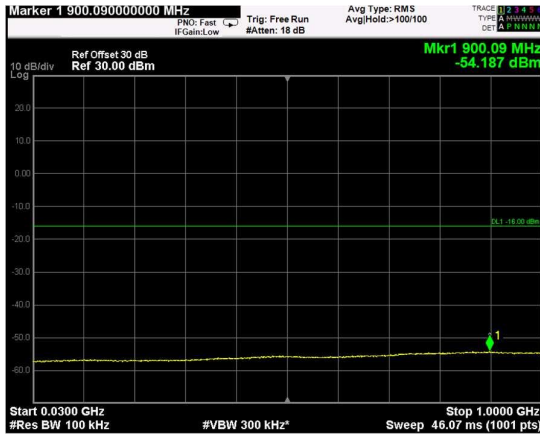

Channel: BOTTOM, Modulation: 16QAM, BW=10MHz, Range: Lower