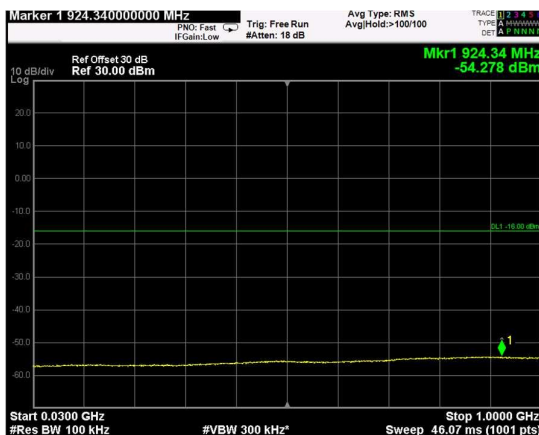

Channel: BOTTOM, Modulation: 64QAM, BW=5MHz, Range: Lower

Channel: BOTTOM, Modulation: 64QAM, BW=5MHz, Range: Upper

Channel: MIDDLE, Modulation: 64QAM, BW=5MHz, Range: Lower

Channel: MIDDLE, Modulation: 64QAM, BW=5MHz, Range: Upper

Channel: TOP, Modulation: 64QAM, BW=5MHz, Range: Lower

Channel: TOP, Modulation: 64QAM, BW=5MHz, Range: Upper

Channel: BOTTOM, Modulation: 256QAM, BW=5MHz, Range: Lower

Channel: BOTTOM, Modulation: 256QAM, BW=5MHz, Range: Upper