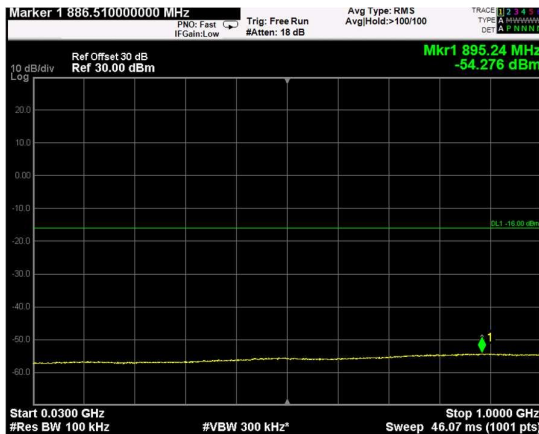

Channel: MIDDLE, Modulation: 64QAM, BW=15MHz, Range: Lower