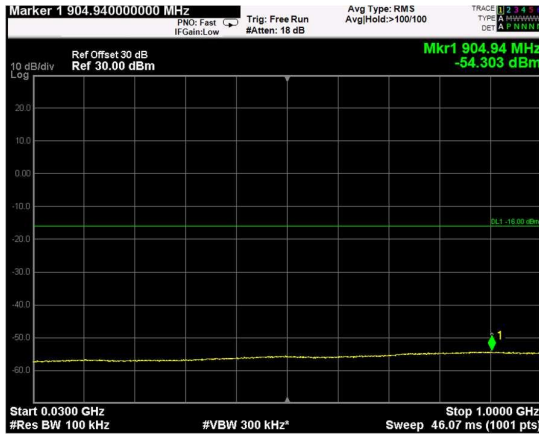

Channel: BOTTOM, Modulation: 64QAM, BW=5MHz, Range: Lower

Channel: BOTTOM, Modulation: 64QAM, BW=5MHz, Range: Upper

Channel: MIDDLE, Modulation: 64QAM, BW=5MHz, Range: Lower

Channel: MIDDLE, Modulation: 64QAM, BW=5MHz, Range: Upper

Channel: TOP, Modulation: 64QAM, BW=5MHz, Range: Lower

Channel: TOP, Modulation: 64QAM, BW=5MHz, Range: Upper

Channel: BOTTOM, Modulation: 256QAM, BW=5MHz, Range: Lower

Channel: BOTTOM, Modulation: 256QAM, BW=5MHz, Range: Upper