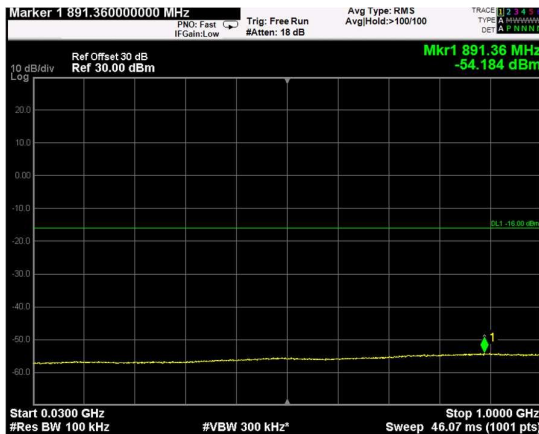

Channel: TOP, Modulation: 64QAM, BW=15MHz, Range: Lower

Channel: TOP, Modulation: 64QAM, BW=15MHz, Range: Upper

Channel: BOTTOM, Modulation: 256QAM, BW=15MHz, Range: Lower

Channel: BOTTOM, Modulation: 256QAM, BW=15MHz, Range: Upper