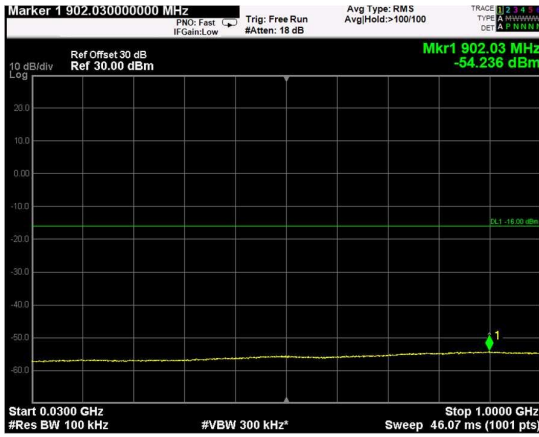

Channel: BOTTOM, Modulation: 256QAM, BW=10MHz, Range: Lower