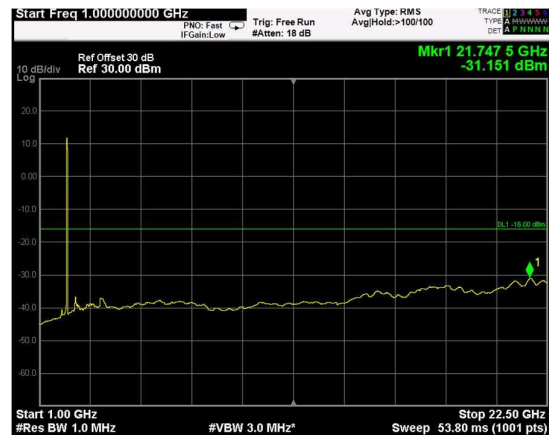

Channel: TOP, Modulation: 256QAM, BW=10MHz, Range: Upper