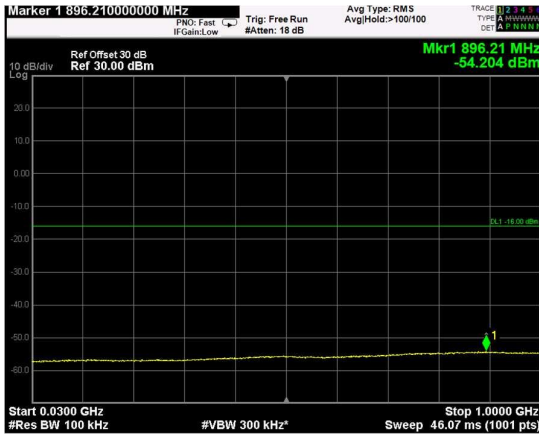

Channel: MIDDLE, Modulation: 16QAM, BW=10MHz, Range: Lower

Channel: MIDDLE, Modulation: 16QAM, BW=10MHz, Range: Upper

Channel: TOP, Modulation: 16QAM, BW=10MHz, Range: Lower

Channel: TOP, Modulation: 16QAM, BW=10MHz, Range: Upper