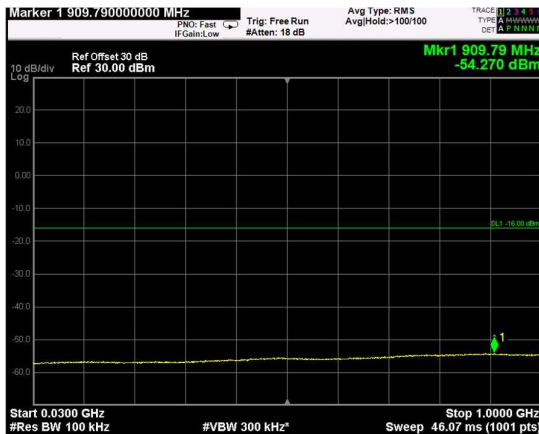

Channel: MIDDLE, Modulation: 16QAM, BW=20MHz, Range: Lower