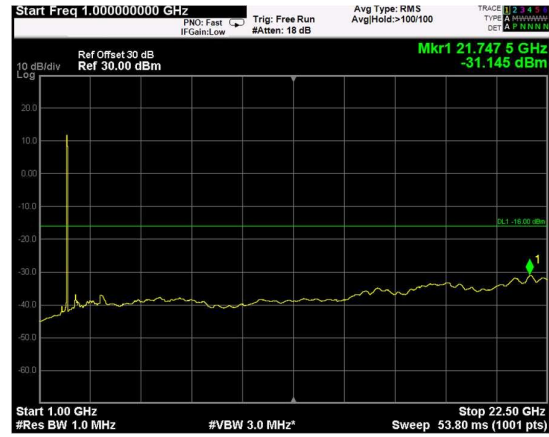

Channel: BOTTOM, Modulation: 64QAM, BW=10MHz, Range: Upper