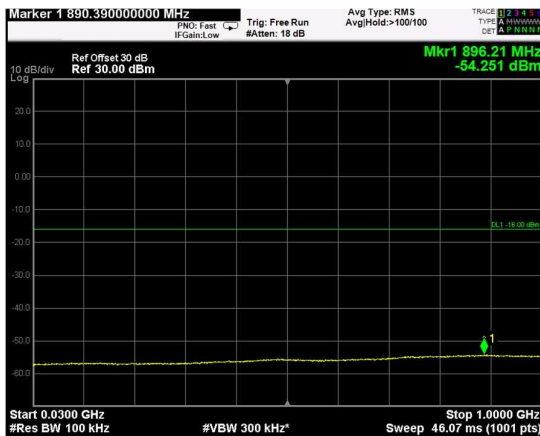

Channel: BOTTOM, Modulation: QPSK,
BW=10MHz, Range: Lower

Channel: BOTTOM, Modulation: QPSK,
BW=10MHz, Range: Upper

Channel: MIDDLE, Modulation: QPSK,
BW=10MHz, Range: Lower

Channel: MIDDLE, Modulation: QPSK,
BW=10MHz, Range: Upper