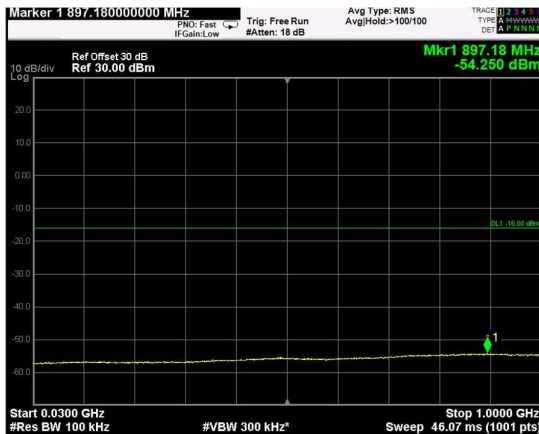

Channel: TOP, Modulation: QPSK,
BW=15MHz, Range: Lower

Channel: TOP, Modulation: QPSK,
BW=15MHz, Range: Upper

Channel: BOTTOM, Modulation: 16QAM, BW=15MHz, Range: Lower

Channel: BOTTOM, Modulation: 16QAM, BW=15MHz, Range: Upper