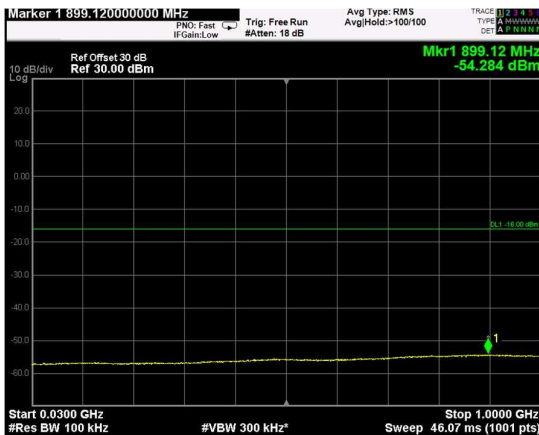

Channel: BOTTOM, Modulation: 64QAM, BW=10MHz, Range: Lower

Channel: BOTTOM, Modulation: 64QAM, BW=10MHz, Range: Upper

Channel: MIDDLE, Modulation: 64QAM, BW=10MHz, Range: Lower

Channel: MIDDLE, Modulation: 64QAM, BW=10MHz, Range: Upper