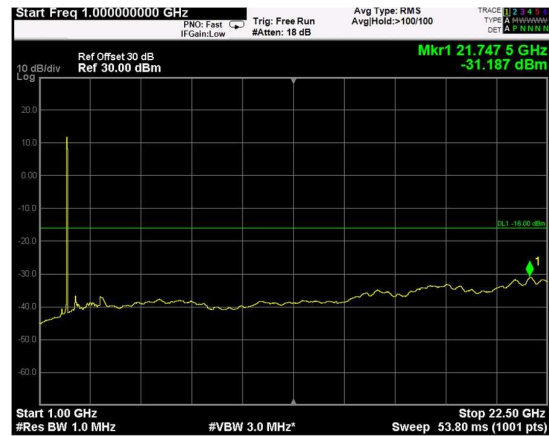

Channel: MIDDLE, Modulation: 16QAM, BW=10MHz, Range: Upper