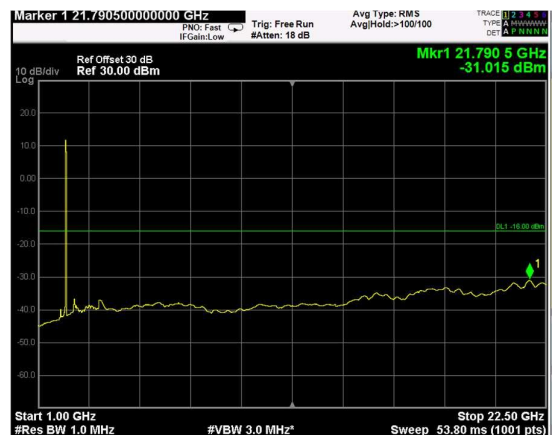

Channel: BOTTOM, Modulation: 64QAM, BW=5MHz, Range: Lower

Channel: BOTTOM, Modulation: 64QAM, BW=5MHz, Range: Upper

Channel: MIDDLE, Modulation: 64QAM, BW=5MHz, Range: Lower

Channel: MIDDLE, Modulation: 64QAM, BW=5MHz, Range: Upper

Channel: TOP, Modulation: 64QAM, BW=5MHz, Range: Lower

Channel: TOP, Modulation: 64QAM, BW=5MHz, Range: Upper

Channel: BOTTOM, Modulation: 256QAM, BW=5MHz, Range: Lower

Channel: BOTTOM, Modulation: 256QAM, BW=5MHz, Range: Upper