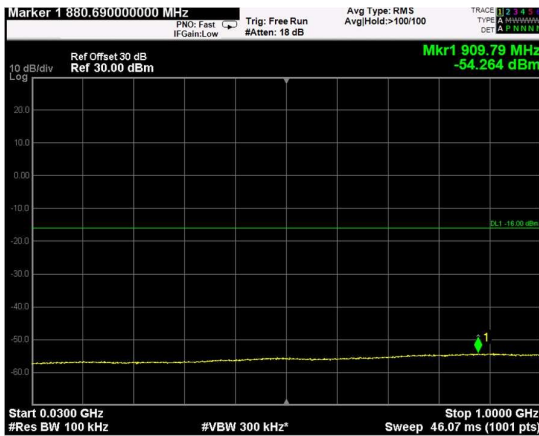

Channel: MIDDLE, Modulation: 64QAM, BW=10MHz, Range: Lower