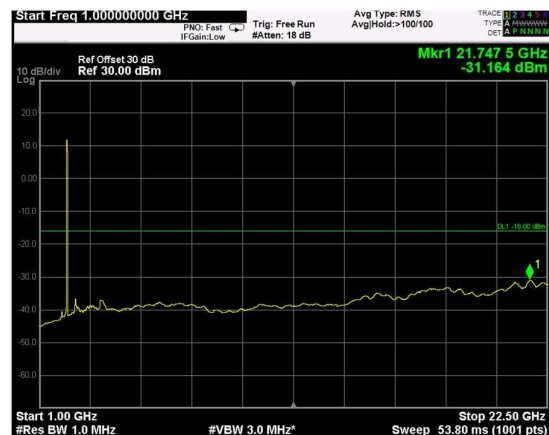

Channel: TOP, Modulation: 16QAM, BW=10MHz, Range: Upper