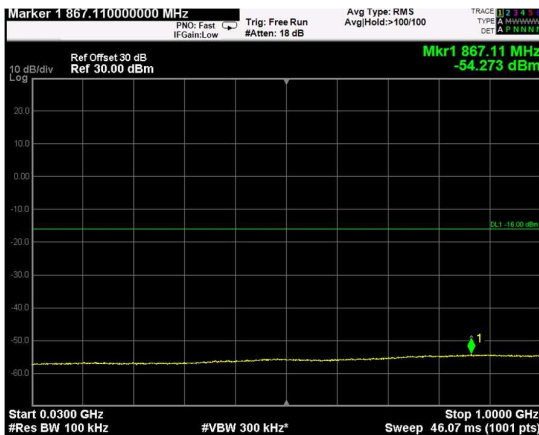

Channel: TOP, Modulation: 256QAM, BW=10MHz, Range: Lower