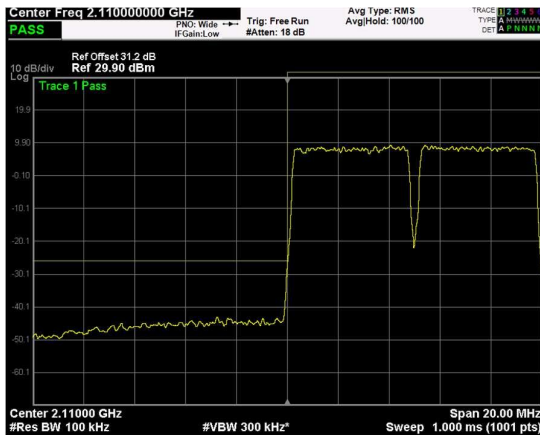

Test data, continued: band edges Inter modulation

RF PORT 1

Low Band Edge, 1 Carrier,
 Modulation: QPSK, BW=5MHz

High Band Edge, 1 Carrier,
 Modulation: QPSK, BW=5MHz

Low Band Edge, 2 Carrier,
 Modulation: QPSK, BW=5MHz