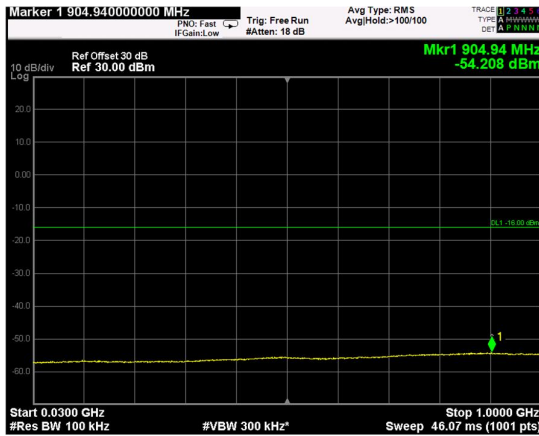

Channel: MIDDLE, Modulation: QPSK,
BW=15MHz, Range: Lower