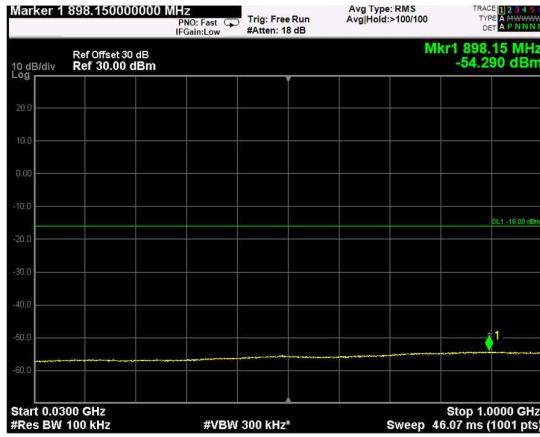

Channel: MIDDLE, Modulation: 256QAM,
BW=20MHz, Range: Lower