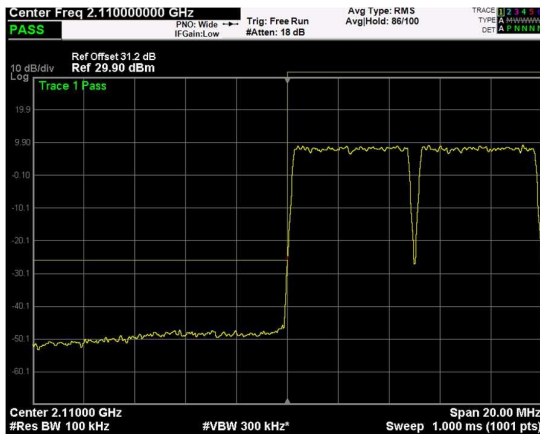

Test data, continued: band edges Inter modulation

RF PORT 1

Low Band Edge, 1 Carrier,
 Modulation: QPSK, BW=5MHz

High Band Edge, 1 Carrier,
 Modulation: QPSK, BW=5MHz

Low Band Edge, 2 Carrier,
 Modulation: QPSK, BW=5MHz

High Band Edge, 2 Carrier,
 Modulation: QPSK, BW=5MHz

Low Band Edge, 1 Carrier,
 Modulation: 16QAM, BW=5MHz

High Band Edge, 1 Carrier,
 Modulation: 16QAM, BW=5MHz

Low Band Edge, 2 Carrier,
 Modulation: 16QAM, BW=5MHz