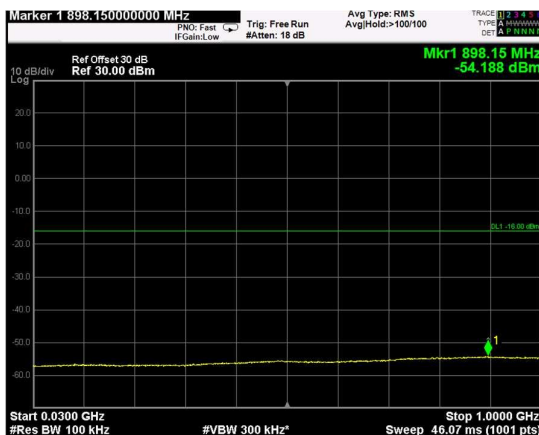

Channel: TOP, Modulation: 16QAM, BW=15MHz, Range: Lower