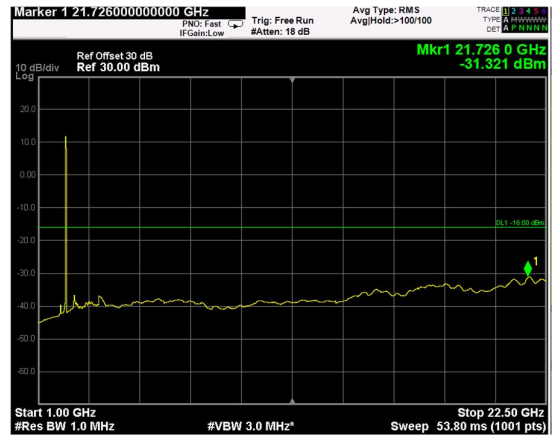

Channel: MIDDLE, Modulation: QPSK,
BW=15MHz, Range: Upper