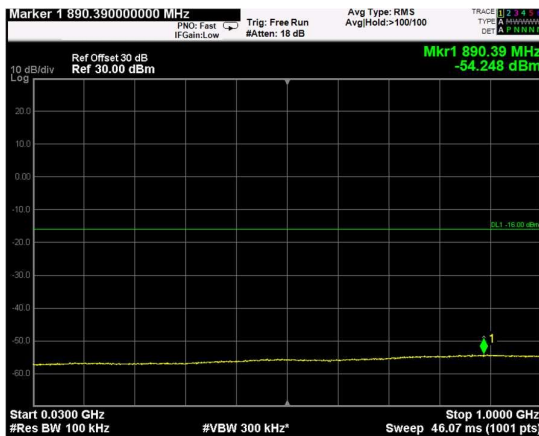

Channel: BOTTOM, Modulation: QPSK,
BW=15MHz, Range: Lower

Channel: BOTTOM, Modulation: QPSK,
BW=15MHz, Range: Upper

Channel: MIDDLE, Modulation: QPSK,
BW=15MHz, Range: Lower

Channel: MIDDLE, Modulation: QPSK,
BW=15MHz, Range: Upper