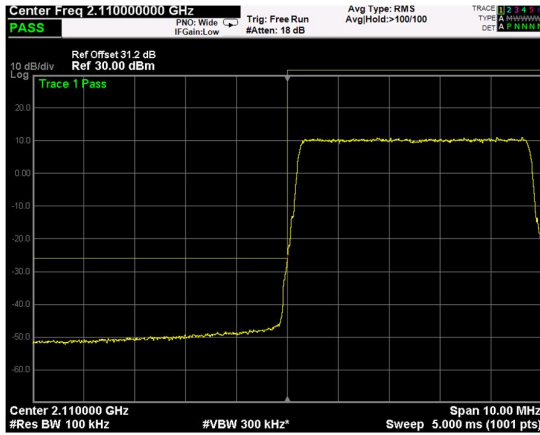

Test data, continued: band edges Inter modulation

RF PORT 1

Low Band Edge, 1 Carrier,
 Modulation: QPSK, BW=5MHz

High Band Edge, 1 Carrier,
 Modulation: QPSK, BW=5MHz

Low Band Edge, 2 Carrier,
 Modulation: QPSK, BW=5MHz

High Band Edge, 2 Carrier,
 Modulation: QPSK, BW=5MHz

Low Band Edge, 1 Carrier,
 Modulation: 16QAM, BW=5MHz

High Band Edge, 1 Carrier,
 Modulation: 16QAM, BW=5MHz

Low Band Edge, 2 Carrier,
 Modulation: 16QAM, BW=5MHz