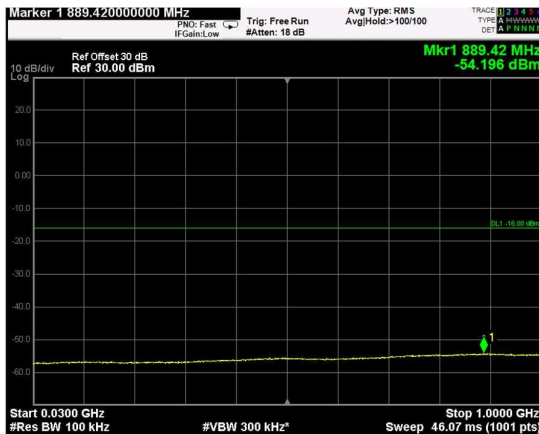

Channel: MIDDLE, Modulation: 16QAM, BW=5MHz, Range: Lower