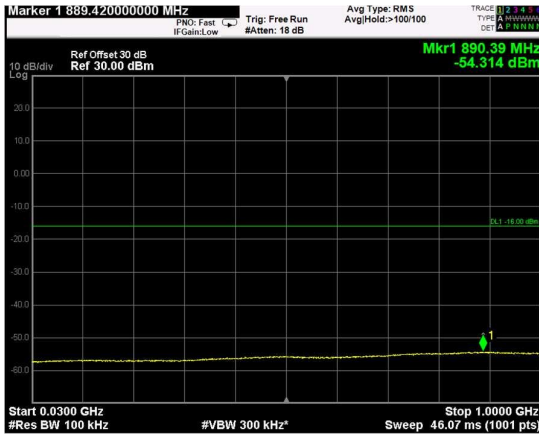

Channel: MIDDLE, Modulation: QPSK,
BW=10MHz, Range: Lower

Channel: MIDDLE, Modulation: QPSK,
BW=10MHz, Range: Upper

Channel: TOP, Modulation: QPSK,
BW=10MHz, Range: Lower

Channel: TOP, Modulation: QPSK,
BW=10MHz, Range: Upper