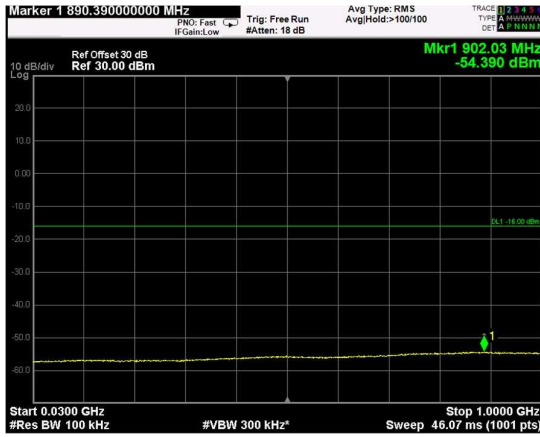

Channel: MIDDLE, Modulation: 16QAM,
 BW=20MHz, Range: Lower

Channel: MIDDLE, Modulation: 16QAM,
 BW=20MHz, Range: Upper

Channel: MIDDLE, Modulation: 64QAM,
 BW=20MHz, Range: Lower

Channel: MIDDLE, Modulation: 64QAM,
 BW=20MHz, Range: Upper