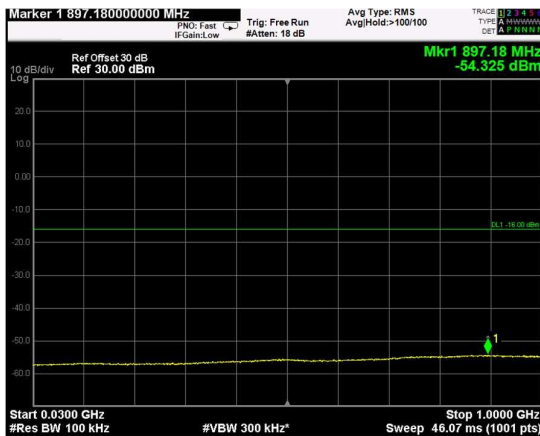

Channel: TOP, Modulation: QPSK,
BW=15MHz, Range: Lower