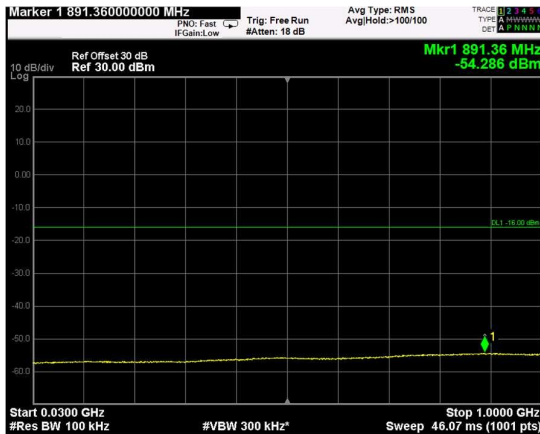

Channel: TOP, Modulation: QPSK,
BW=10MHz, Range: Lower