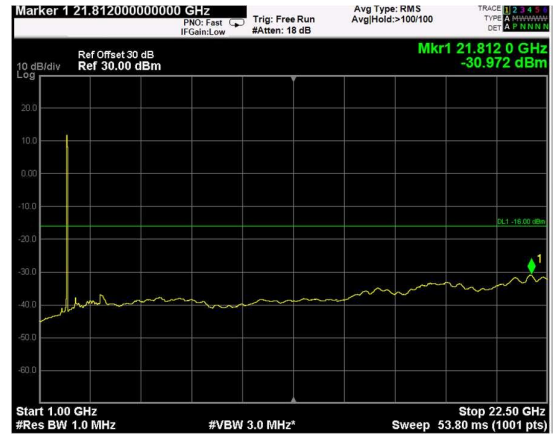

Channel: MIDDLE, Modulation: 256QAM,
BW=20MHz, Range: Upper