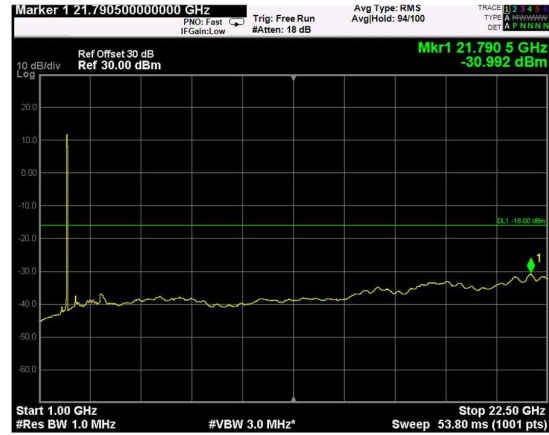

Channel: BOTTOM, Modulation: 256QAM,
 BW=5MHz, Range: Lower

Channel: BOTTOM, Modulation: 256QAM,
 BW=5MHz, Range: Upper

Channel: MIDDLE, Modulation: 256QAM,
 BW=5MHz, Range: Lower

Channel: MIDDLE, Modulation: 256QAM,
 BW=5MHz, Range: Upper

Channel: TOP, Modulation: 256QAM,
 BW=5MHz, Range: Lower

Channel: TOP, Modulation: 256QAM,
 BW=5MHz, Range: Upper

Channel: BOTTOM, Modulation: QPSK,
BW=10MHz, Range: Lower

Channel: BOTTOM, Modulation: QPSK,
BW=10MHz, Range: Upper