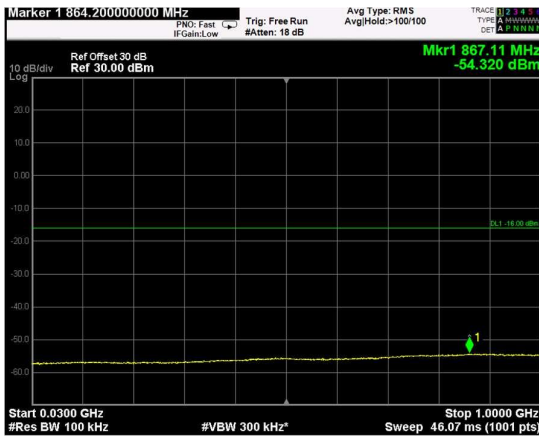

Channel: MIDDLE, Modulation: 16QAM, BW=15MHz, Range: Lower