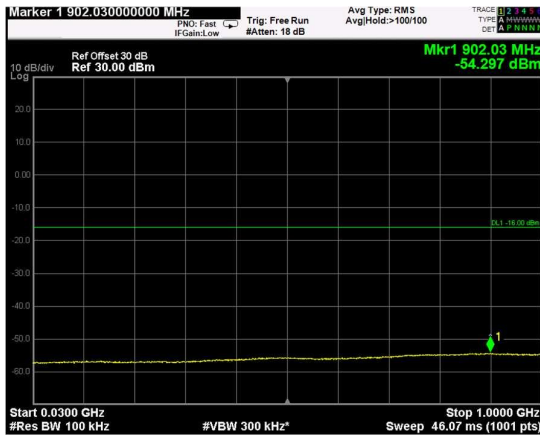

Channel: BOTTOM, Modulation: QPSK,
BW=15MHz, Range: Lower