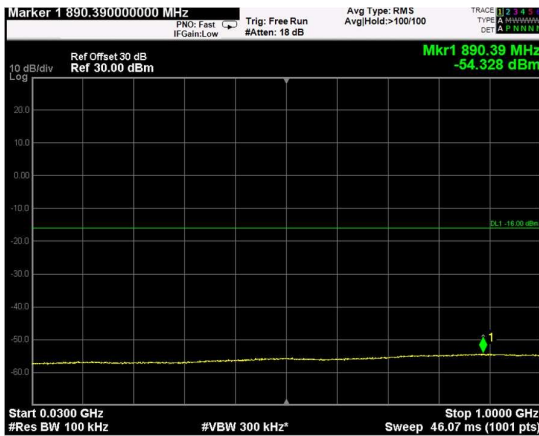

Channel: MIDDLE, Modulation: 16QAM, BW=10MHz, Range: Lower