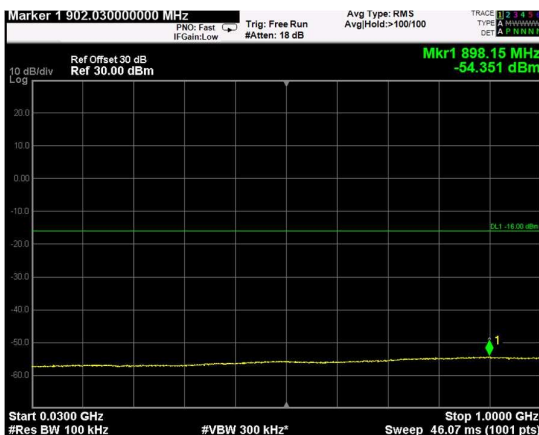

Channel: TOP, Modulation: 64QAM, BW=10MHz, Range: Lower