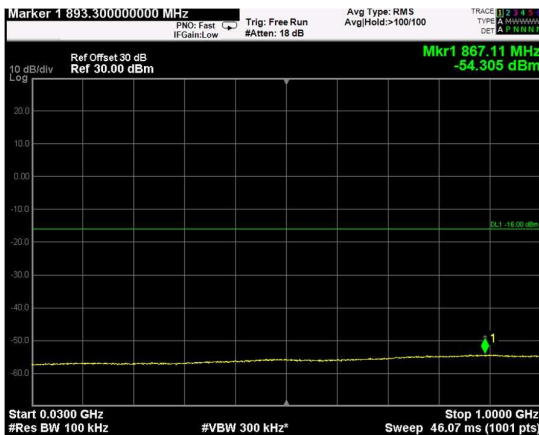

Channel: BOTTOM, Modulation: 16QAM, BW=15MHz, Range: Lower

Channel: BOTTOM, Modulation: 16QAM, BW=15MHz, Range: Upper

Channel: MIDDLE, Modulation: 16QAM, BW=15MHz, Range: Lower

Channel: MIDDLE, Modulation: 16QAM, BW=15MHz, Range: Upper