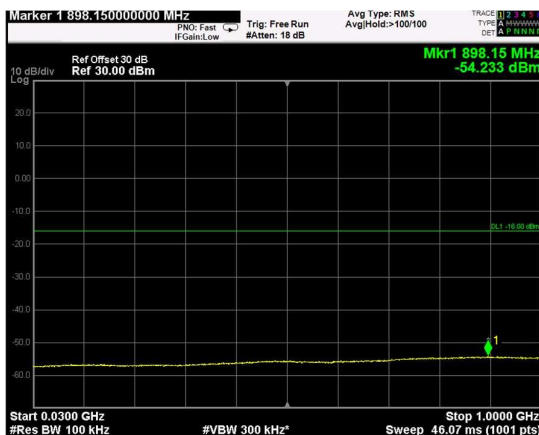

Channel: BOTTOM, Modulation: 16QAM, BW=5MHz, Range: Lower

Channel: BOTTOM, Modulation: 16QAM, BW=5MHz, Range: Upper

Channel: MIDDLE, Modulation: 16QAM, BW=5MHz, Range: Lower

Channel: MIDDLE, Modulation: 16QAM, BW=5MHz, Range: Upper

Channel: TOP, Modulation: 16QAM, BW=5MHz, Range: Lower

Channel: TOP, Modulation: 16QAM, BW=5MHz, Range: Upper