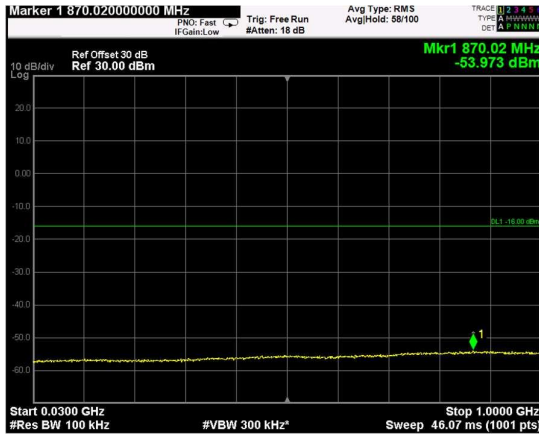

Channel: MIDDLE, Modulation: QPSK,
BW=5MHz, Range: Lower

Channel: MIDDLE, Modulation: QPSK,
BW=5MHz, Range: Upper

Channel: TOP, Modulation: QPSK,
BW=5MHz, Range: Lower

Channel: TOP, Modulation: QPSK,
BW=5MHz, Range: Upper