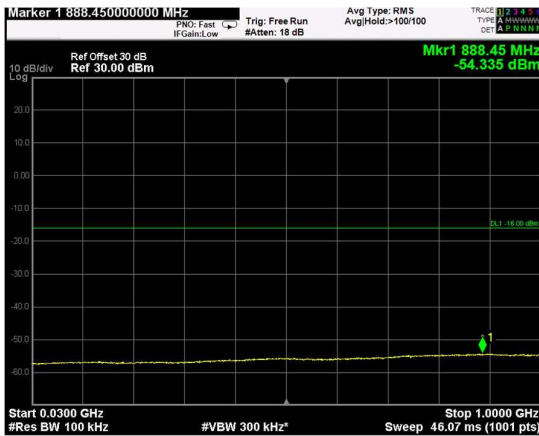

Channel: MIDDLE, Modulation: 256QAM, BW=15MHz, Range: Lower