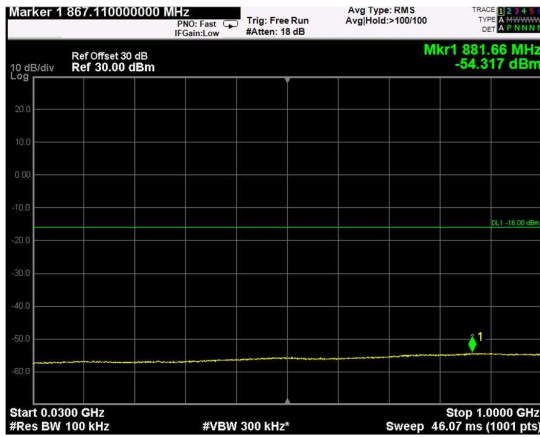

Channel: MIDDLE, Modulation: QPSK,
BW=20MHz, Range: Lower