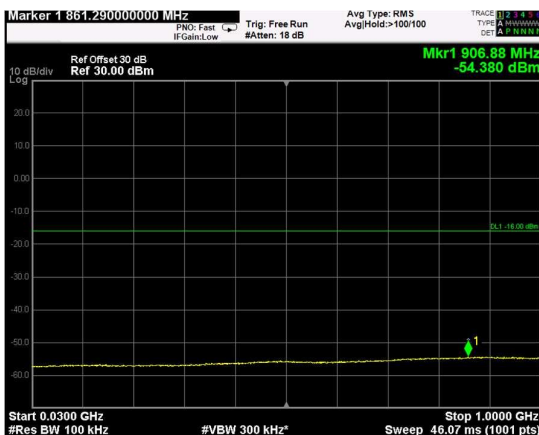

Channel: BOTTOM, Modulation: 256QAM, BW=15MHz, Range: Lower

Channel: BOTTOM, Modulation: 256QAM, BW=15MHz, Range: Upper

Channel: MIDDLE, Modulation: 256QAM, BW=15MHz, Range: Lower

Channel: MIDDLE, Modulation: 256QAM, BW=15MHz, Range: Upper