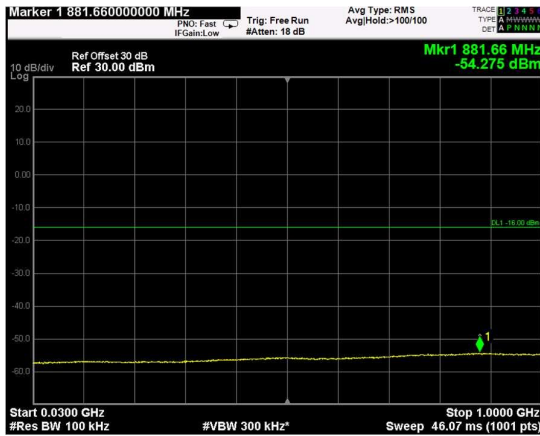

Channel: TOP, Modulation: 256QAM, BW=15MHz, Range: Lower

Channel: TOP, Modulation: 256QAM, BW=15MHz, Range: Upper

Channel: MIDDLE, Modulation: QPSK,
 BW=20MHz, Range: Lower

Channel: MIDDLE, Modulation: QPSK,
 BW=20MHz, Range: Upper