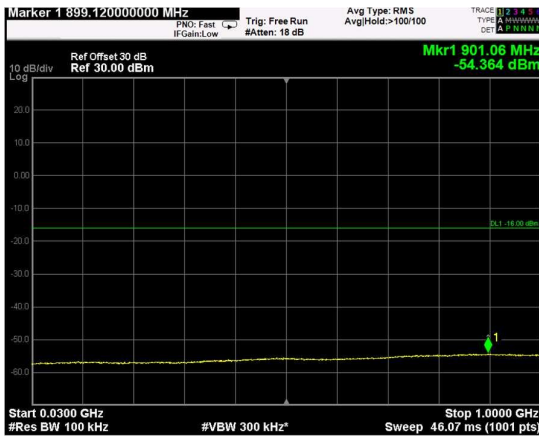

Channel: TOP, Modulation: 16QAM, BW=10MHz, Range: Lower

Channel: TOP, Modulation: 16QAM, BW=10MHz, Range: Upper

Channel: BOTTOM, Modulation: 64QAM, BW=10MHz, Range: Lower

Channel: BOTTOM, Modulation: 64QAM, BW=10MHz, Range: Upper