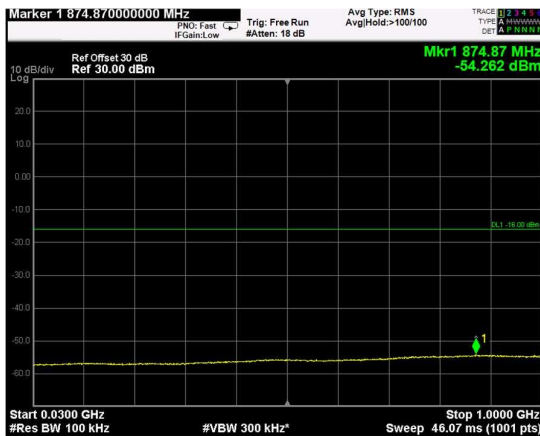

Channel: MIDDLE, Modulation: 64QAM,
BW=20MHz, Range: Lower