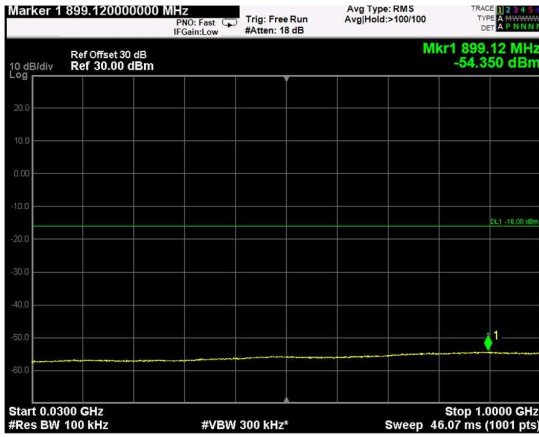

Channel: BOTTOM, Modulation: 64QAM, BW=15MHz, Range: Lower