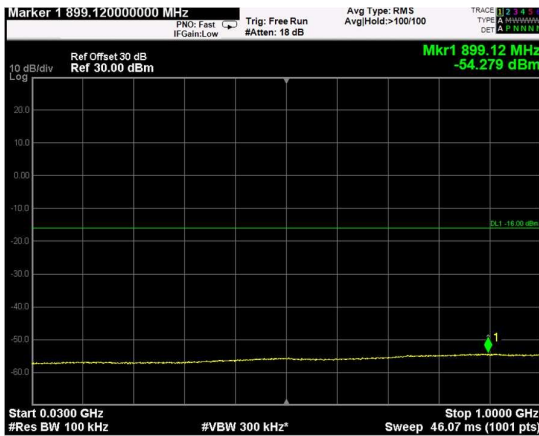

Channel: MIDDLE, Modulation: 256QAM, BW=10MHz, Range: Lower