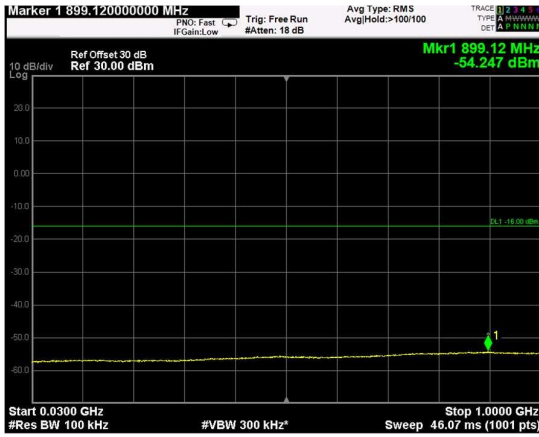

Channel: MIDDLE, Modulation: 64QAM, BW=10MHz, Range: Lower

Channel: MIDDLE, Modulation: 64QAM, BW=10MHz, Range: Upper

Channel: TOP, Modulation: 64QAM, BW=10MHz, Range: Lower

Channel: TOP, Modulation: 64QAM, BW=10MHz, Range: Upper