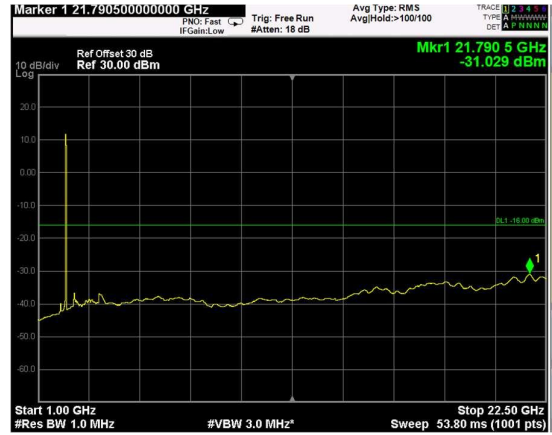

Channel: MIDDLE, Modulation: 256QAM,
BW=20MHz, Range: Lower

Channel: MIDDLE, Modulation: 256QAM,
BW=20MHz, Range: Upper

RF PORT 2

Channel: BOTTOM, Modulation: QPSK,
BW=5MHz, Range: Lower

Channel: BOTTOM, Modulation: QPSK,
BW=5MHz, Range: Upper