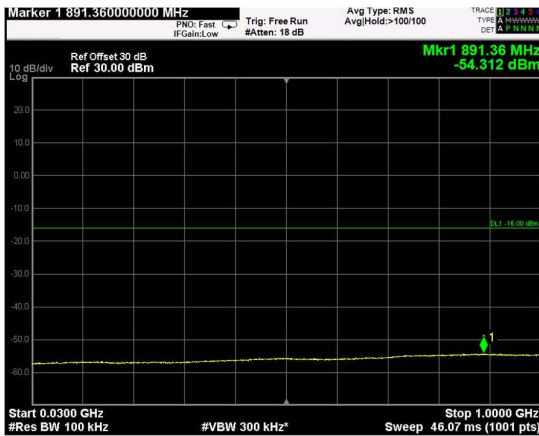

Channel: BOTTOM, Modulation: 256QAM,
 BW=5MHz, Range: Lower

Channel: BOTTOM, Modulation: 256QAM,
 BW=5MHz, Range: Upper

Channel: MIDDLE, Modulation: 256QAM,
 BW=5MHz, Range: Lower

Channel: MIDDLE, Modulation: 256QAM,
 BW=5MHz, Range: Upper