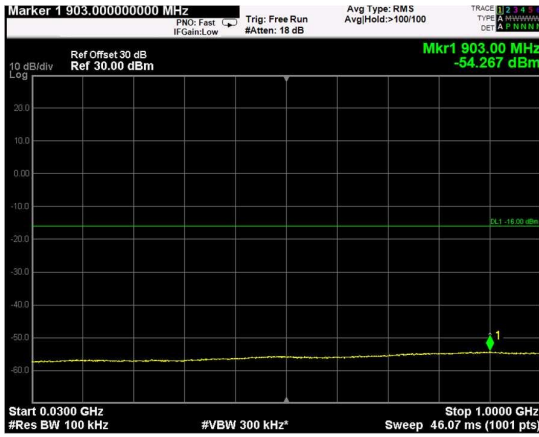

Channel: MIDDLE, Modulation: QPSK,
BW=15MHz, Range: Lower

Channel: MIDDLE, Modulation: QPSK,
BW=15MHz, Range: Upper

Channel: TOP, Modulation: QPSK,
BW=15MHz, Range: Lower

Channel: TOP, Modulation: QPSK,
BW=15MHz, Range: Upper