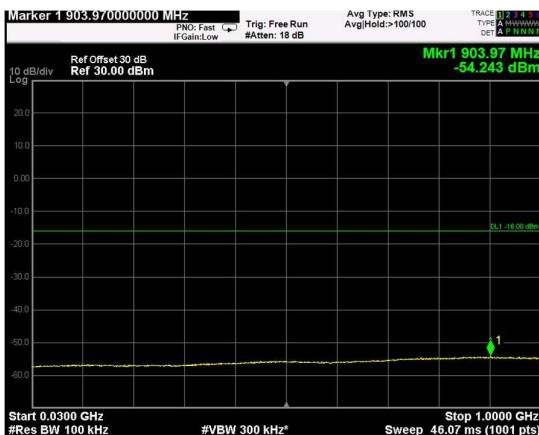

Channel: BOTTOM, Modulation: 16QAM, BW=10MHz, Range: Lower

Channel: BOTTOM, Modulation: 16QAM, BW=10MHz, Range: Upper

Channel: MIDDLE, Modulation: 16QAM, BW=10MHz, Range: Lower

Channel: MIDDLE, Modulation: 16QAM, BW=10MHz, Range: Upper

Channel: TOP, Modulation: 16QAM, BW=10MHz, Range: Lower

Channel: TOP, Modulation: 16QAM, BW=10MHz, Range: Upper

Channel: BOTTOM, Modulation: 64QAM, BW=10MHz, Range: Lower

Channel: BOTTOM, Modulation: 64QAM, BW=10MHz, Range: Upper