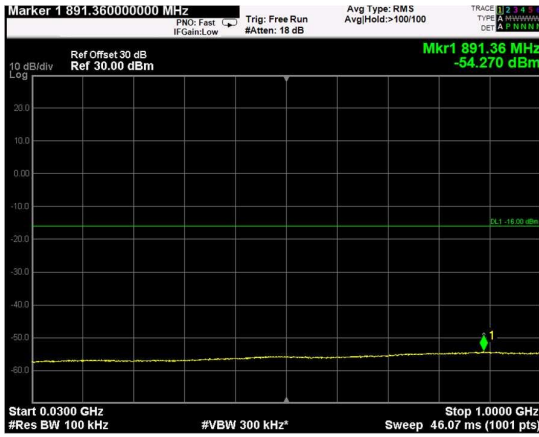

Channel: MIDDLE, Modulation: 64QAM, BW=15MHz, Range: Lower

Channel: MIDDLE, Modulation: 64QAM, BW=15MHz, Range: Upper

Channel: TOP, Modulation: 64QAM, BW=15MHz, Range: Lower

Channel: TOP, Modulation: 64QAM, BW=15MHz, Range: Upper