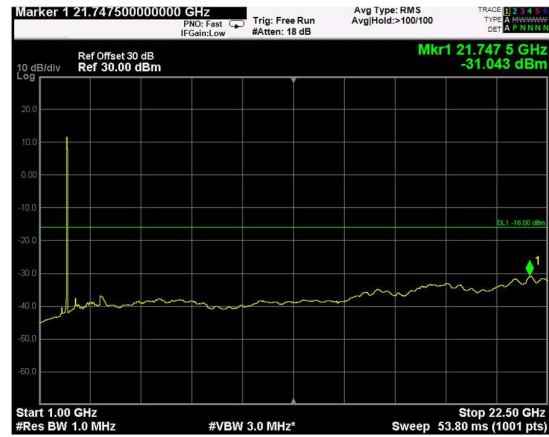

Channel: MIDDLE, Modulation: QPSK,
BW=20MHz, Range: Upper