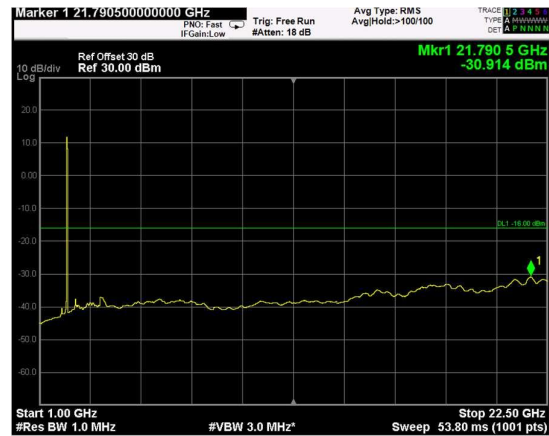

Channel: MIDDLE, Modulation: 16QAM, BW=10MHz, Range: Upper