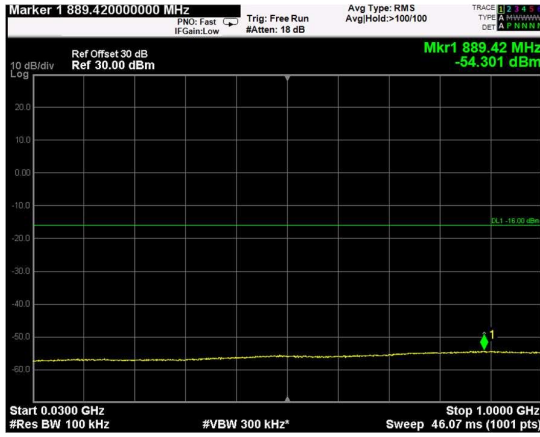

Channel: TOP, Modulation: 256QAM,
 BW=5MHz, Range: Lower

Channel: TOP, Modulation: 256QAM,
 BW=5MHz, Range: Upper

Channel: BOTTOM, Modulation: QPSK,
BW=10MHz, Range: Lower

Channel: BOTTOM, Modulation: QPSK,
BW=10MHz, Range: Upper