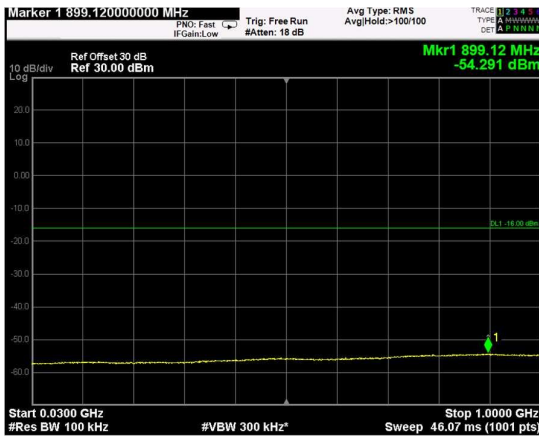

Channel: TOP, Modulation: 16QAM, BW=15MHz, Range: Lower

Channel: TOP, Modulation: 16QAM, BW=15MHz, Range: Upper

Channel: BOTTOM, Modulation: 64QAM, BW=15MHz, Range: Lower

Channel: BOTTOM, Modulation: 64QAM, BW=15MHz, Range: Upper