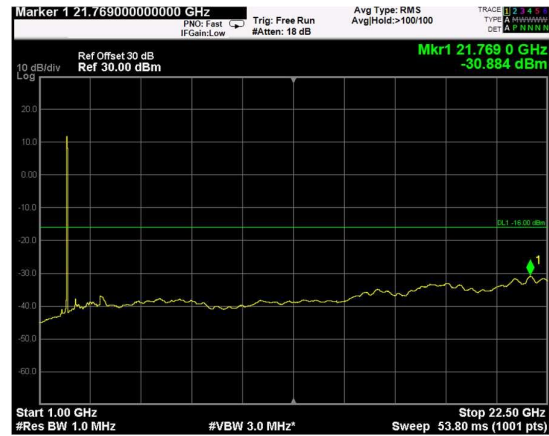

Channel: MIDDLE, Modulation: 16QAM,
BW=20MHz, Range: Upper