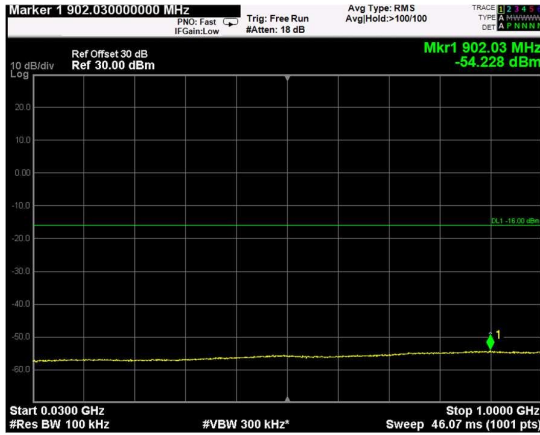

Channel: BOTTOM, Modulation: 256QAM,
 BW=5MHz, Range: Lower

Channel: BOTTOM, Modulation: 256QAM,
 BW=5MHz, Range: Upper

Channel: MIDDLE, Modulation: 256QAM,
 BW=5MHz, Range: Lower

Channel: MIDDLE, Modulation: 256QAM,
 BW=5MHz, Range: Upper

Channel: TOP, Modulation: 256QAM,
 BW=5MHz, Range: Lower

Channel: TOP, Modulation: 256QAM,
 BW=5MHz, Range: Upper

Channel: BOTTOM, Modulation: QPSK,
BW=10MHz, Range: Lower

Channel: BOTTOM, Modulation: QPSK,
BW=10MHz, Range: Upper