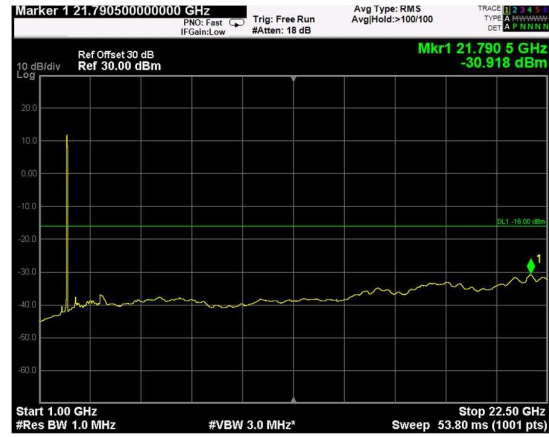

Channel: BOTTOM, Modulation: 256QAM, BW=10MHz, Range: Upper