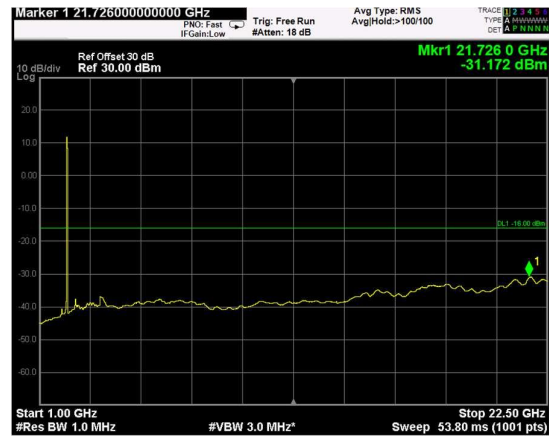

Channel: MIDDLE, Modulation: 256QAM, BW=10MHz, Range: Upper