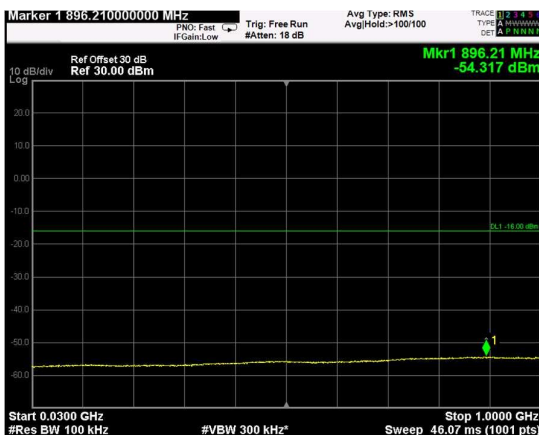

Channel: BOTTOM, Modulation: 256QAM, BW=10MHz, Range: Lower

Channel: BOTTOM, Modulation: 256QAM, BW=10MHz, Range: Upper

Channel: MIDDLE, Modulation: 256QAM, BW=10MHz, Range: Lower

Channel: MIDDLE, Modulation: 256QAM, BW=10MHz, Range: Upper