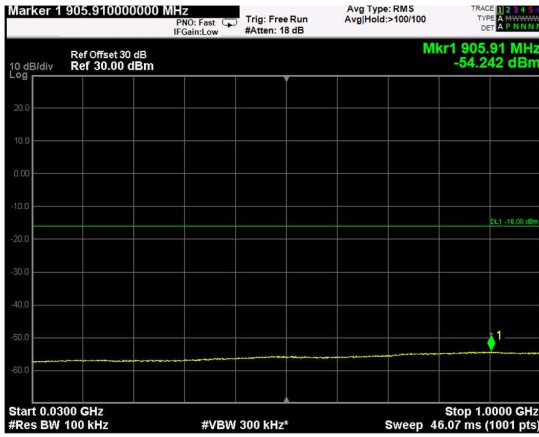

Channel: BOTTOM, Modulation: 16QAM, BW=10MHz, Range: Lower

Channel: BOTTOM, Modulation: 16QAM, BW=10MHz, Range: Upper

Channel: MIDDLE, Modulation: 16QAM, BW=10MHz, Range: Lower

Channel: MIDDLE, Modulation: 16QAM, BW=10MHz, Range: Upper

Channel: TOP, Modulation: 16QAM, BW=10MHz, Range: Lower

Channel: TOP, Modulation: 16QAM, BW=10MHz, Range: Upper

Channel: BOTTOM, Modulation: 64QAM, BW=10MHz, Range: Lower

Channel: BOTTOM, Modulation: 64QAM, BW=10MHz, Range: Upper