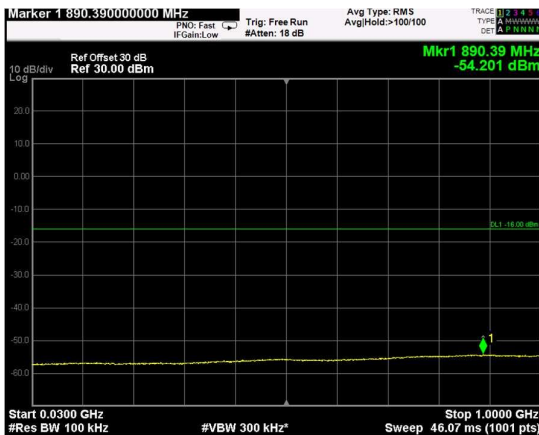

Channel: TOP, Modulation: 64QAM, BW=15MHz, Range: Lower