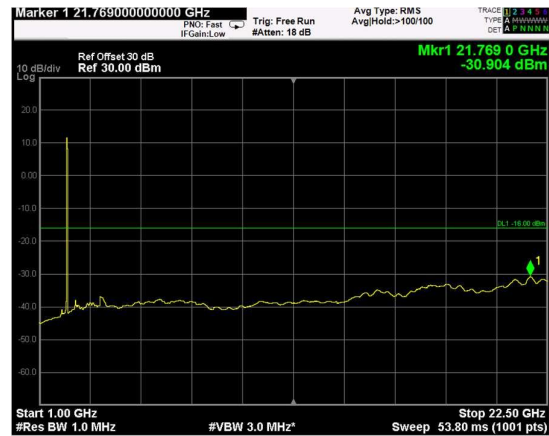

Channel: BOTTOM, Modulation: 256QAM,
 BW=5MHz, Range: Lower

Channel: BOTTOM, Modulation: 256QAM,
 BW=5MHz, Range: Upper

Channel: MIDDLE, Modulation: 256QAM,
 BW=5MHz, Range: Lower

Channel: MIDDLE, Modulation: 256QAM,
 BW=5MHz, Range: Upper