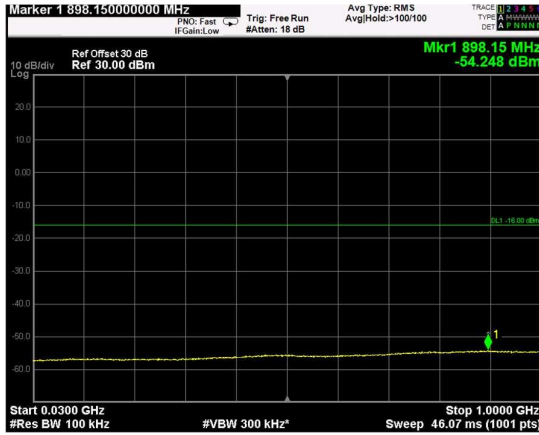

RF PORT 2

Channel: BOTTOM, Modulation: QPSK,
BW=5MHz, Range: Lower