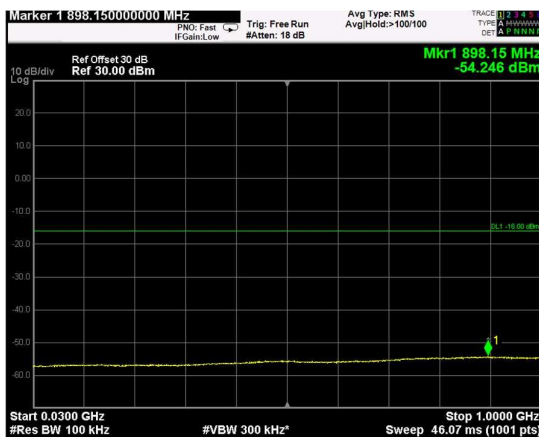

Channel: TOP, Modulation: QPSK,
BW=5MHz, Range: Lower