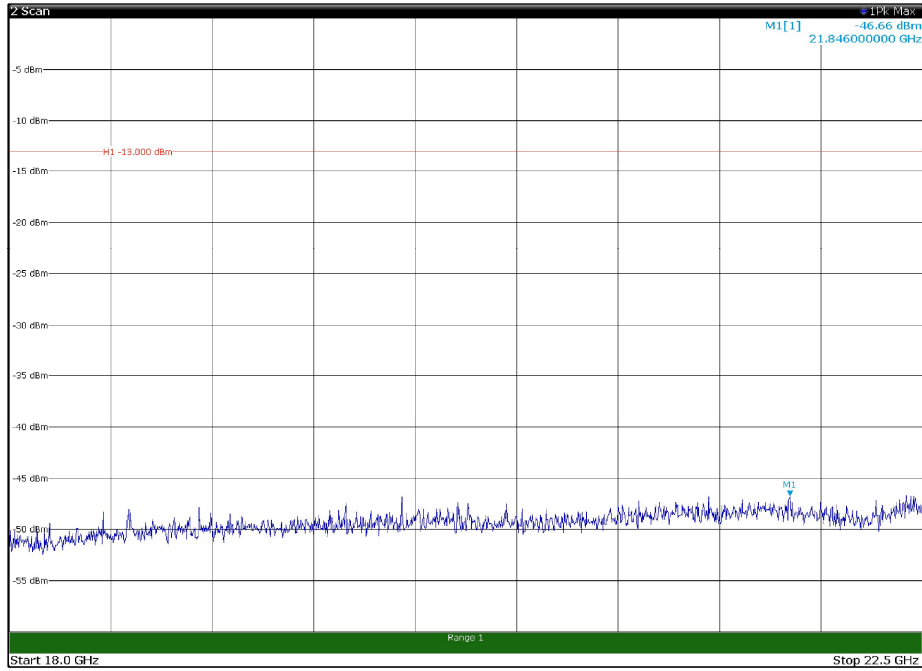

Channel: BOTTOM, Modulation: 16QAM,
BW=15MHz, Range: 30MHz - 1GHz, Polarization: Horizontal

Channel: BOTTOM, Modulation: 16QAM,
BW=15MHz, Range: 30MHz - 1GHz, Polarization: Vertical

Channel: BOTTOM, Modulation: 16QAM,
 BW=15MHz, Range: 1GHz - 18GHz, Polarization: Horizontal

Channel: BOTTOM, Modulation: 16QAM,
 BW=15MHz, Range: 1GHz - 18GHz, Polarization: Vertical

Channel: BOTTOM, Modulation: 16QAM,
 BW=15MHz, Range: 18GHz - 22.5GHz, Polarization: Horizontal

Channel: BOTTOM, Modulation: 16QAM,
 BW=15MHz, Range: 18GHz - 22.5GHz, Polarization: Vertical