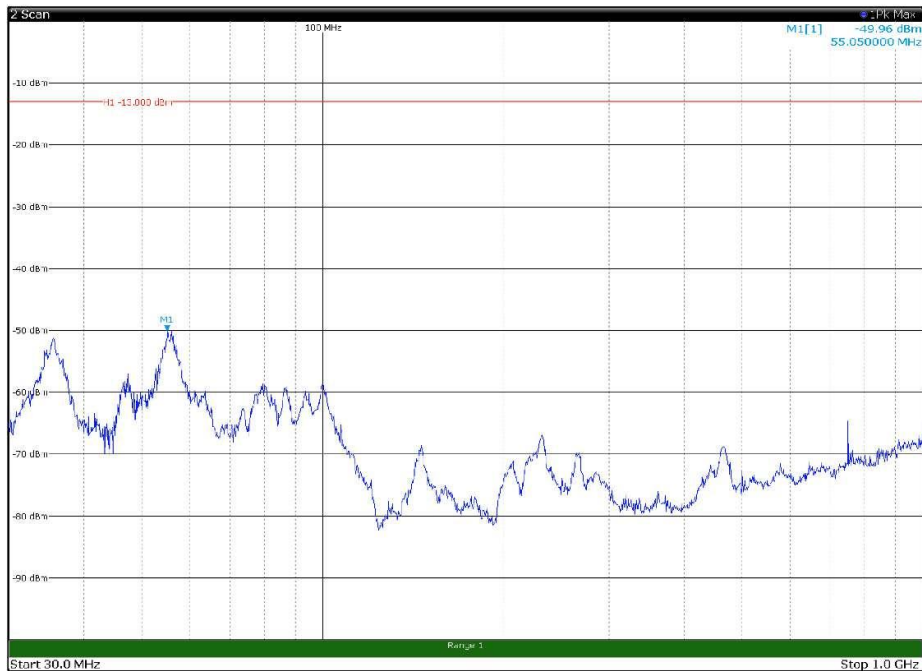

Channel: TOP, Modulation: 64QAM,
 BW=15MHz, Range: 30MHz - 1GHz, Polarization: Horizontal

Channel: TOP, Modulation: 64QAM,
 BW=15MHz, Range: 30MHz - 1GHz, Polarization: Vertical

Channel: TOP, Modulation: 64QAM,
 BW=15MHz, Range: 1GHz - 18GHz, Polarization: Horizontal

Channel: TOP, Modulation: 64QAM,
 BW=15MHz, Range: 1GHz - 18GHz, Polarization: Vertical

Channel: TOP, Modulation: 64QAM,
 BW=15MHz, Range: 18GHz - 22.5GHz, Polarization: Horizontal

Channel: TOP, Modulation: 64QAM,
 BW=15MHz, Range: 18GHz - 22.5GHz, Polarization: Vertical

Channel: BOTTOM, Modulation: 256QAM,
BW=15MHz, Range: 30MHz - 1GHz, Polarization: Horizontal

Channel: BOTTOM, Modulation: 256QAM,
BW=15MHz, Range: 30MHz - 1GHz, Polarization: Vertical

Channel: BOTTOM, Modulation: 256QAM,
BW=15MHz, Range: 1GHz - 18GHz, Polarization: Horizontal