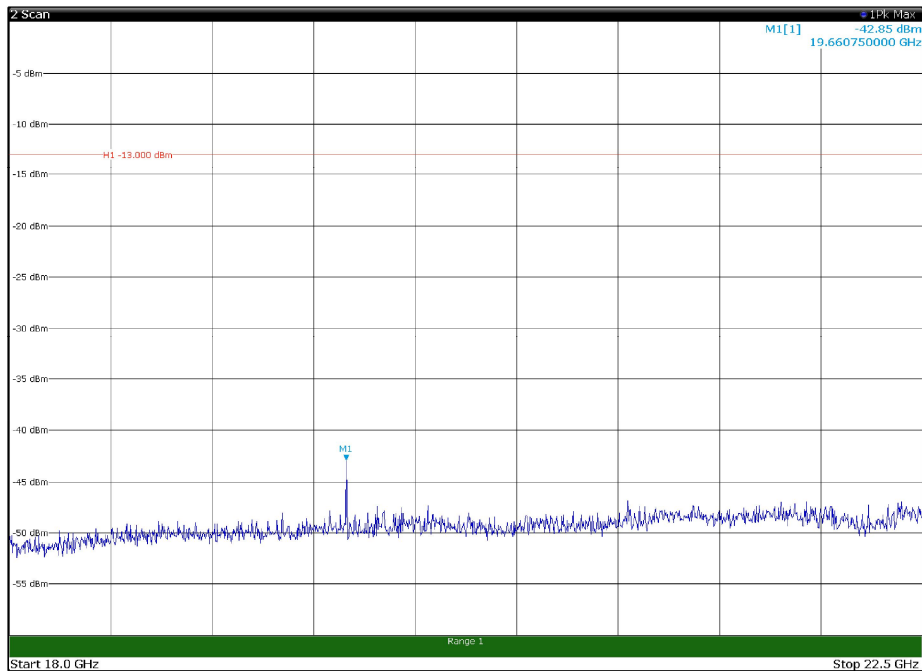

Channel: TOP, Modulation: 16QAM,
BW=15MHz, Range: 1GHz - 18GHz, Polarization: Vertical

Channel: TOP, Modulation: 16QAM,
BW=15MHz, Range: 18GHz - 22.5GHz, Polarization: Horizontal

Channel: TOP, Modulation: 16QAM,
BW=15MHz, Range: 18GHz - 22.5GHz, Polarization: Vertical

Channel: BOTTOM, Modulation: 64QAM,
 BW=15MHz, Range: 30MHz - 1GHz, Polarization: Horizontal

Channel: BOTTOM, Modulation: 64QAM,
 BW=15MHz, Range: 30MHz - 1GHz, Polarization: Vertical

Channel: BOTTOM, Modulation: 64QAM,
BW=15MHz, Range: 1GHz - 18GHz, Polarization: Horizontal

Channel: BOTTOM, Modulation: 64QAM,
BW=15MHz, Range: 1GHz - 18GHz, Polarization: Vertical

Channel: BOTTOM, Modulation: 64QAM,
BW=15MHz, Range: 18GHz - 22.5GHz, Polarization: Horizontal

Channel: BOTTOM, Modulation: 64QAM,
BW=15MHz, Range: 18GHz - 22.5GHz, Polarization: Vertical