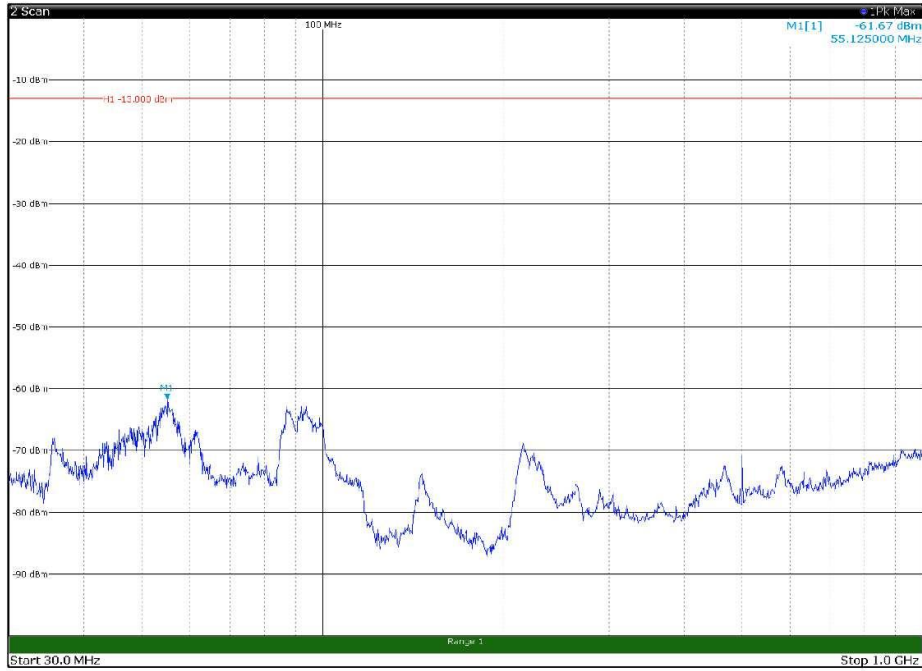

Channel: BOTTOM, Modulation: 16QAM,
 BW=15MHz, Range: 1GHz - 18GHz, Polarization: Vertical

Channel: BOTTOM, Modulation: 16QAM,
 BW=15MHz, Range: 18GHz - 22.5GHz, Polarization: Horizontal

Channel: BOTTOM, Modulation: 16QAM,
 BW=15MHz, Range: 18GHz - 22.5GHz, Polarization: Vertical

Channel: MIDDLE, Modulation: 16QAM,
BW=15MHz, Range: 30MHz - 1GHz, Polarization: Horizontal

Channel: MIDDLE, Modulation: 16QAM,
BW=15MHz, Range: 30MHz - 1GHz, Polarization: Vertical

Channel: MIDDLE, Modulation: 16QAM,
BW=15MHz, Range: 1GHz - 18GHz, Polarization: Horizontal

Channel: MIDDLE, Modulation: 16QAM,
BW=15MHz, Range: 1GHz - 18GHz, Polarization: Vertical

Channel: MIDDLE, Modulation: 16QAM,
BW=15MHz, Range: 18GHz - 22.5GHz, Polarization: Horizontal

Channel: MIDDLE, Modulation: 16QAM,
BW=15MHz, Range: 18GHz - 22.5GHz, Polarization: Vertical

Channel: TOP, Modulation: 16QAM,
 BW=15MHz, Range: 30MHz - 1GHz, Polarization: Horizontal

Channel: TOP, Modulation: 16QAM,
 BW=15MHz, Range: 30MHz - 1GHz, Polarization: Vertical

Channel: TOP, Modulation: 16QAM,
BW=15MHz, Range: 1GHz - 18GHz, Polarization: Horizontal