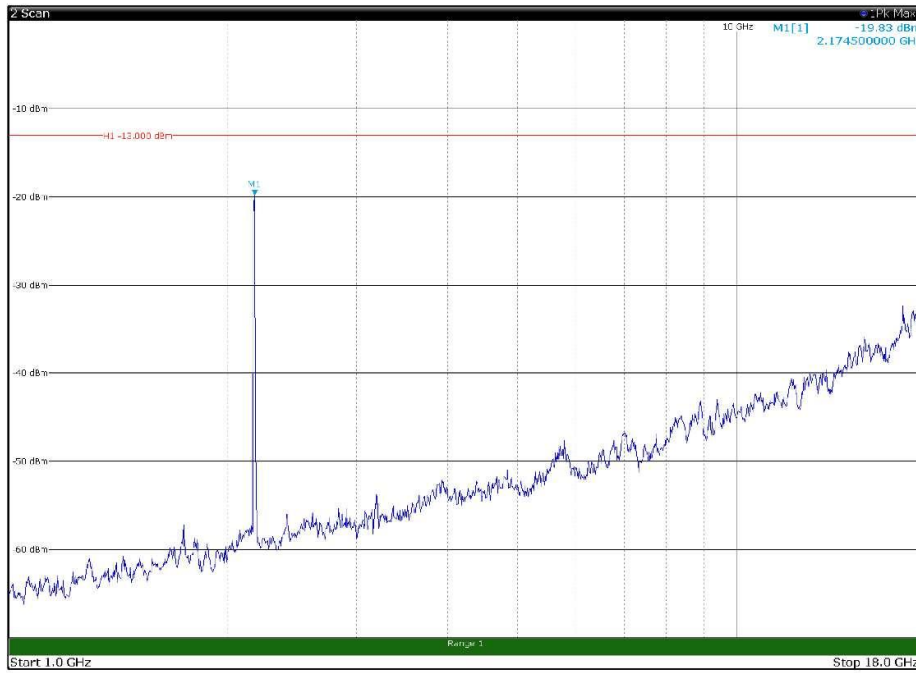

Channel: MIDDLE, Modulation: 16QAM,
BW=15MHz, Range: 30MHz - 1GHz, Polarization: Horizontal

Channel: MIDDLE, Modulation: 16QAM,
BW=15MHz, Range: 30MHz - 1GHz, Polarization: Vertical

Channel: MIDDLE, Modulation: 16QAM,
BW=15MHz, Range: 1GHz - 18GHz, Polarization: Horizontal

Channel: MIDDLE, Modulation: 16QAM,
BW=15MHz, Range: 1GHz - 18GHz, Polarization: Vertical

Channel: MIDDLE, Modulation: 16QAM,
BW=15MHz, Range: 18GHz - 22.5GHz, Polarization: Horizontal

Channel: MIDDLE, Modulation: 16QAM,
BW=15MHz, Range: 18GHz - 22.5GHz, Polarization: Vertical

Channel: TOP, Modulation: 16QAM,
 BW=15MHz, Range: 30MHz - 1GHz, Polarization: Horizontal

Channel: TOP, Modulation: 16QAM,
 BW=15MHz, Range: 30MHz - 1GHz, Polarization: Vertical

Channel: TOP, Modulation: 16QAM,
BW=15MHz, Range: 1GHz - 18GHz, Polarization: Horizontal

Channel: TOP, Modulation: 16QAM,
BW=15MHz, Range: 1GHz - 18GHz, Polarization: Vertical

Channel: TOP, Modulation: 16QAM,
BW=15MHz, Range: 18GHz - 22.5GHz, Polarization: Horizontal

Channel: TOP, Modulation: 16QAM,
BW=15MHz, Range: 18GHz - 22.5GHz, Polarization: Vertical