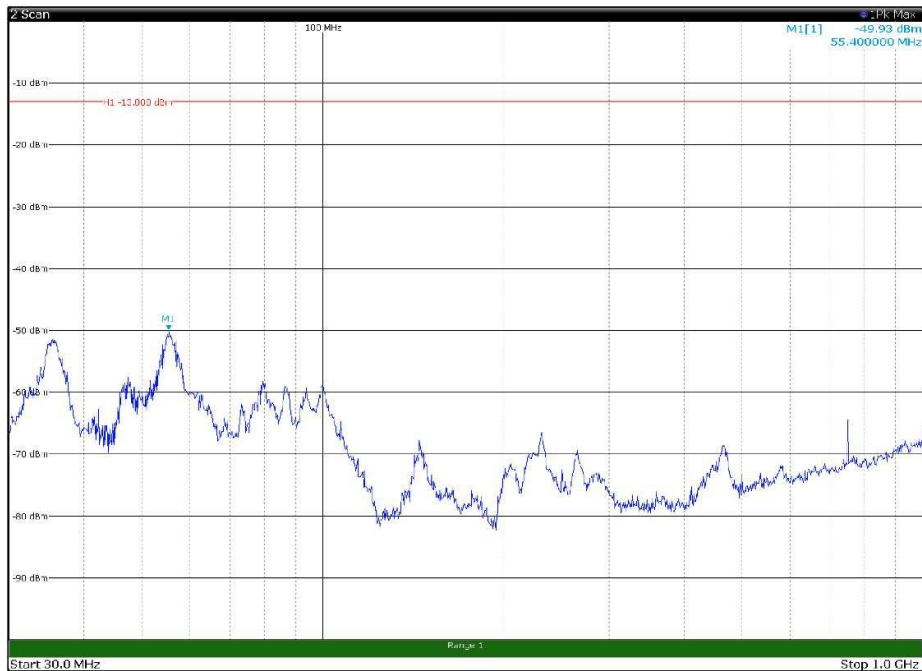

Channel: BOTTOM, Modulation: 16QAM,
BW=15MHz, Range: 30MHz - 1GHz, Polarization: Horizontal

Channel: BOTTOM, Modulation: 16QAM,
BW=15MHz, Range: 30MHz - 1GHz, Polarization: Vertical

Channel: BOTTOM, Modulation: 16QAM,
 BW=15MHz, Range: 1GHz - 18GHz, Polarization: Horizontal

Channel: BOTTOM, Modulation: 16QAM,
 BW=15MHz, Range: 1GHz - 18GHz, Polarization: Vertical

Channel: BOTTOM, Modulation: 16QAM,
 BW=15MHz, Range: 18GHz - 22.5GHz, Polarization: Horizontal

Channel: BOTTOM, Modulation: 16QAM,
 BW=15MHz, Range: 18GHz - 22.5GHz, Polarization: Vertical

Channel: MIDDLE, Modulation: 16QAM,
BW=15MHz, Range: 30MHz - 1GHz, Polarization: Horizontal

Channel: MIDDLE, Modulation: 16QAM,
BW=15MHz, Range: 30MHz - 1GHz, Polarization: Vertical

Channel: MIDDLE, Modulation: 16QAM,
BW=15MHz, Range: 1GHz - 18GHz, Polarization: Horizontal

Channel: MIDDLE, Modulation: 16QAM,
BW=15MHz, Range: 1GHz - 18GHz, Polarization: Vertical

Channel: MIDDLE, Modulation: 16QAM,
BW=15MHz, Range: 18GHz - 22.5GHz, Polarization: Horizontal

Channel: MIDDLE, Modulation: 16QAM,
BW=15MHz, Range: 18GHz - 22.5GHz, Polarization: Vertical