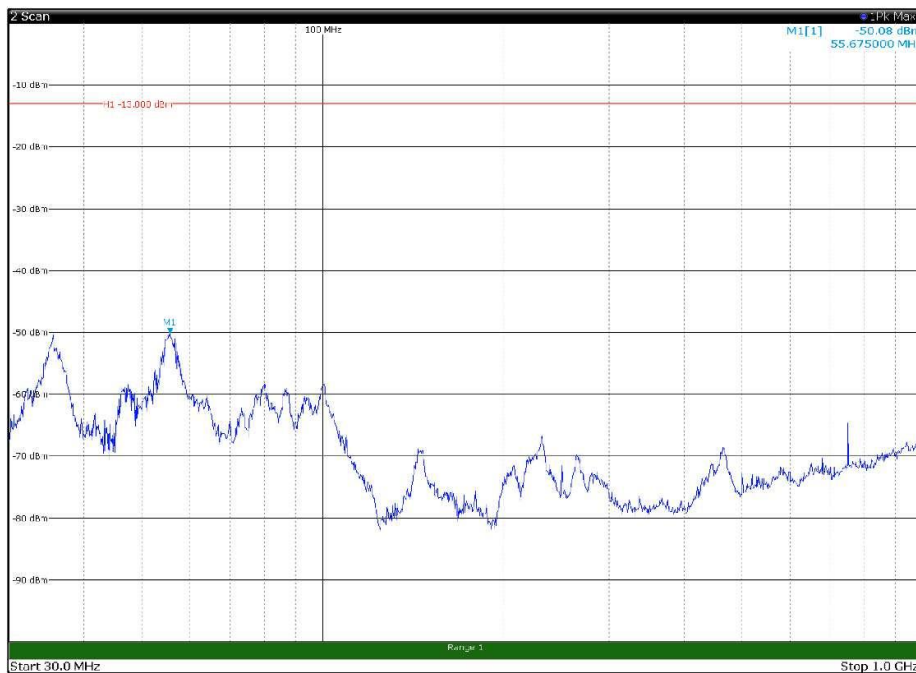

Channel: TOP, Modulation: 16QAM,
 BW=15MHz, Range: 30MHz - 1GHz, Polarization: Horizontal

Channel: TOP, Modulation: 16QAM,
 BW=15MHz, Range: 30MHz - 1GHz, Polarization: Vertical

Channel: TOP, Modulation: 16QAM,
BW=15MHz, Range: 1GHz - 18GHz, Polarization: Horizontal

Channel: TOP, Modulation: 16QAM,
BW=15MHz, Range: 1GHz - 18GHz, Polarization: Vertical

Channel: TOP, Modulation: 16QAM,
BW=15MHz, Range: 18GHz - 22.5GHz, Polarization: Horizontal

Channel: TOP, Modulation: 16QAM,
BW=15MHz, Range: 18GHz - 22.5GHz, Polarization: Vertical

Channel: BOTTOM, Modulation: 64QAM,
 BW=15MHz, Range: 30MHz - 1GHz, Polarization: Horizontal

Channel: BOTTOM, Modulation: 64QAM,
 BW=15MHz, Range: 30MHz - 1GHz, Polarization: Vertical

Channel: BOTTOM, Modulation: 64QAM,
BW=15MHz, Range: 1GHz - 18GHz, Polarization: Horizontal

Channel: BOTTOM, Modulation: 64QAM,
BW=15MHz, Range: 1GHz - 18GHz, Polarization: Vertical

Channel: BOTTOM, Modulation: 64QAM,
BW=15MHz, Range: 18GHz - 22.5GHz, Polarization: Horizontal

Channel: BOTTOM, Modulation: 64QAM,
BW=15MHz, Range: 18GHz - 22.5GHz, Polarization: Vertical