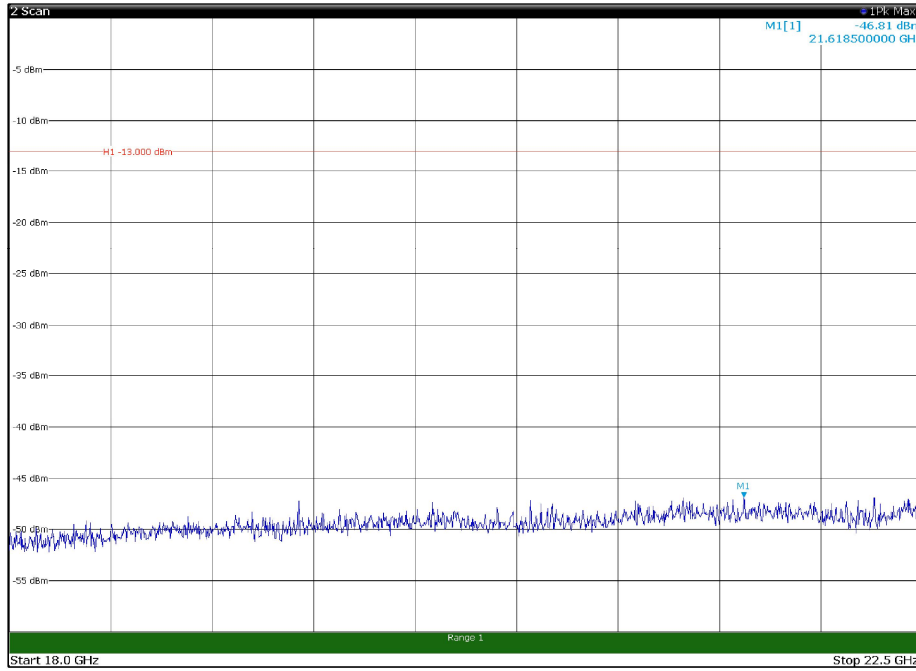

Channel: TOP, Modulation: QPSK,
BW=15MHz, Range: 30MHz - 1GHz, Polarization: Horizontal

Channel: TOP, Modulation: QPSK,
BW=15MHz, Range: 30MHz - 1GHz, Polarization: Vertical

Channel: TOP, Modulation: QPSK,
BW=15MHz, Range: 1GHz - 18GHz, Polarization: Horizontal

Channel: TOP, Modulation: QPSK,
BW=15MHz, Range: 1GHz - 18GHz, Polarization: Vertical

Channel: TOP, Modulation: QPSK,
 BW=15MHz, Range: 18GHz - 22.5GHz, Polarization: Horizontal

Channel: TOP, Modulation: QPSK,
 BW=15MHz, Range: 18GHz - 22.5GHz, Polarization: Vertical