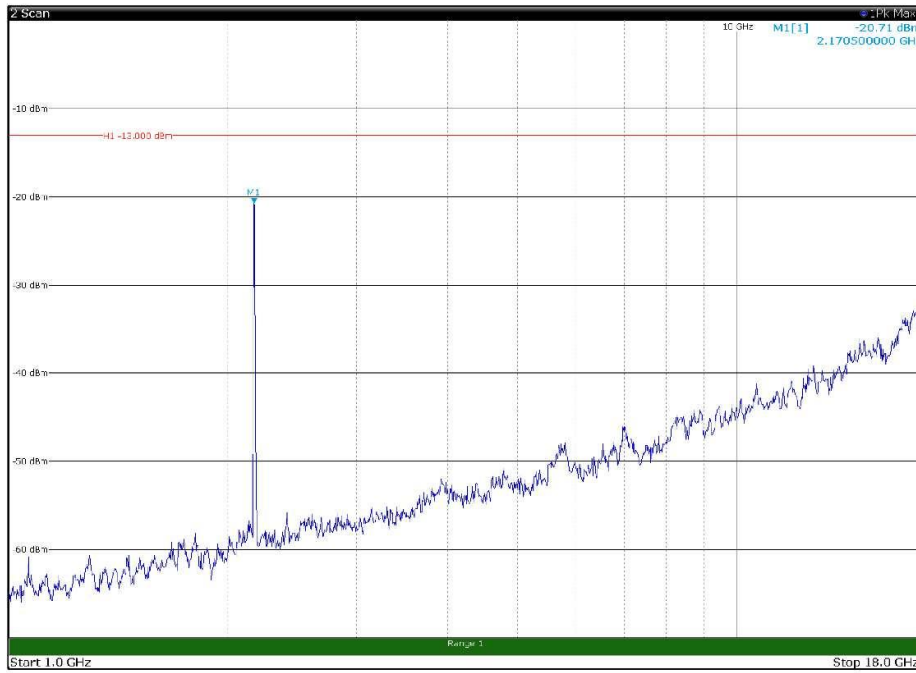

Channel: MIDDLE, Modulation: 64QAM,
BW=15MHz, Range: 30MHz - 1GHz, Polarization: Horizontal

Channel: MIDDLE, Modulation: 64QAM,
BW=15MHz, Range: 30MHz - 1GHz, Polarization: Vertical

Channel: MIDDLE, Modulation: 64QAM,
BW=15MHz, Range: 1GHz - 18GHz, Polarization: Horizontal

Channel: MIDDLE, Modulation: 64QAM,
BW=15MHz, Range: 1GHz - 18GHz, Polarization: Vertical

Channel: MIDDLE, Modulation: 64QAM,
BW=15MHz, Range: 18GHz - 22.5GHz, Polarization: Horizontal

Channel: MIDDLE, Modulation: 64QAM,
BW=15MHz, Range: 18GHz - 22.5GHz, Polarization: Vertical

Channel: TOP, Modulation: 64QAM,
 BW=15MHz, Range: 30MHz - 1GHz, Polarization: Horizontal

Channel: TOP, Modulation: 64QAM,
 BW=15MHz, Range: 30MHz - 1GHz, Polarization: Vertical

Channel: TOP, Modulation: 64QAM,
 BW=15MHz, Range: 1GHz - 18GHz, Polarization: Horizontal

Channel: TOP, Modulation: 64QAM,
 BW=15MHz, Range: 1GHz - 18GHz, Polarization: Vertical

Channel: TOP, Modulation: 64QAM,
 BW=15MHz, Range: 18GHz - 22.5GHz, Polarization: Horizontal

Channel: TOP, Modulation: 64QAM,
 BW=15MHz, Range: 18GHz - 22.5GHz, Polarization: Vertical