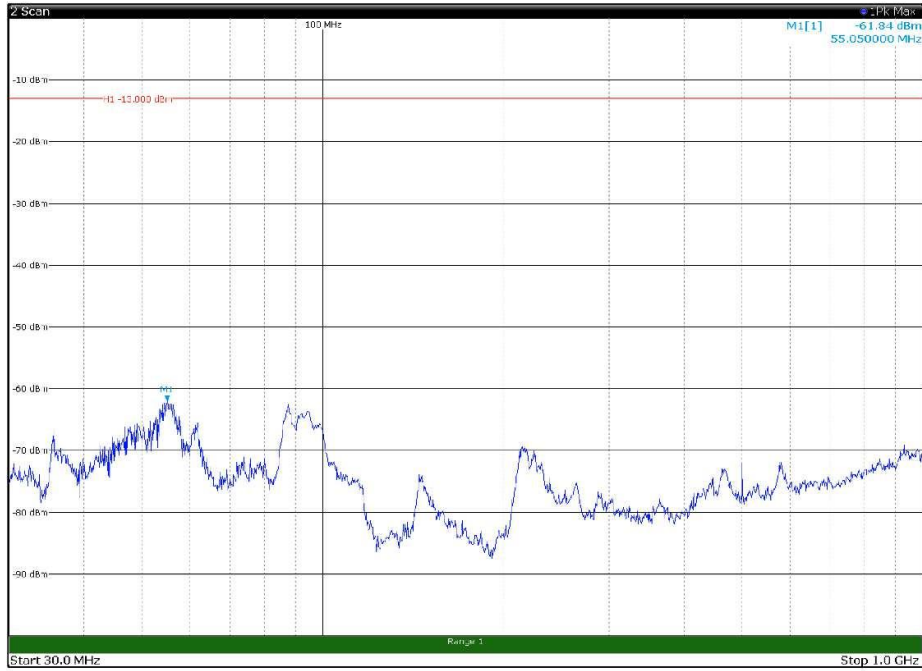

Channel: MIDDLE, Modulation: 64QAM,
BW=15MHz, Range: 1GHz - 18GHz, Polarization: Vertical

Channel: MIDDLE, Modulation: 64QAM,
BW=15MHz, Range: 18GHz - 22.5GHz, Polarization: Horizontal

Channel: MIDDLE, Modulation: 64QAM,
BW=15MHz, Range: 18GHz - 22.5GHz, Polarization: Vertical

Channel: TOP, Modulation: 64QAM,
 BW=15MHz, Range: 30MHz - 1GHz, Polarization: Horizontal

Channel: TOP, Modulation: 64QAM,
 BW=15MHz, Range: 30MHz - 1GHz, Polarization: Vertical

Channel: TOP, Modulation: 64QAM,
 BW=15MHz, Range: 1GHz - 18GHz, Polarization: Horizontal

Channel: TOP, Modulation: 64QAM,
 BW=15MHz, Range: 1GHz - 18GHz, Polarization: Vertical

Channel: TOP, Modulation: 64QAM,
 BW=15MHz, Range: 18GHz - 22.5GHz, Polarization: Horizontal

Channel: TOP, Modulation: 64QAM,
 BW=15MHz, Range: 18GHz - 22.5GHz, Polarization: Vertical