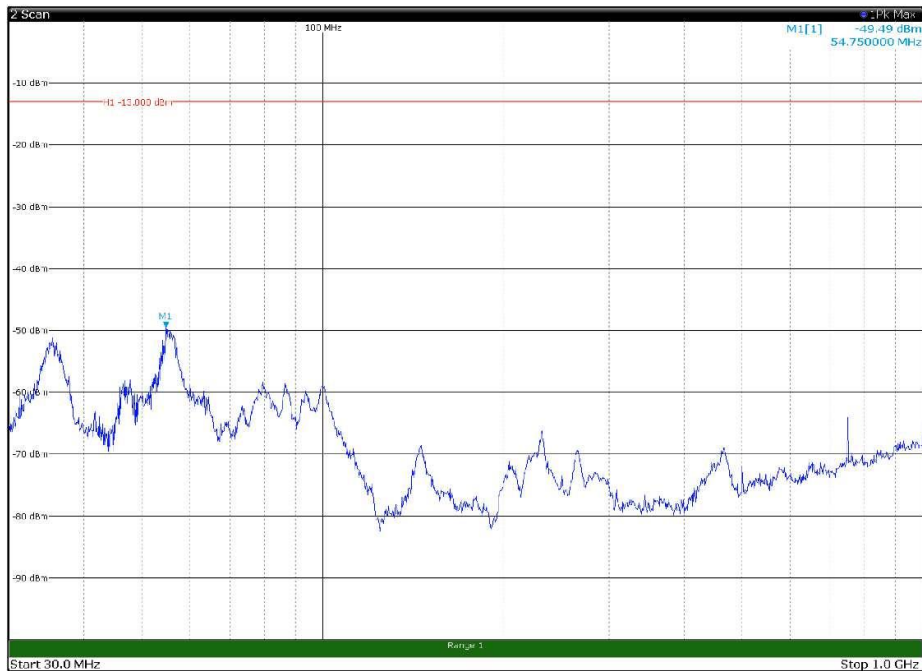

Channel: MIDDLE, Modulation: 16QAM,
BW=15MHz, Range: 30MHz - 1GHz, Polarization: Horizontal

Channel: MIDDLE, Modulation: 16QAM,
BW=15MHz, Range: 30MHz - 1GHz, Polarization: Vertical

Channel: MIDDLE, Modulation: 16QAM,
BW=15MHz, Range: 1GHz - 18GHz, Polarization: Horizontal

Channel: MIDDLE, Modulation: 16QAM,
BW=15MHz, Range: 1GHz - 18GHz, Polarization: Vertical

Channel: MIDDLE, Modulation: 16QAM,
BW=15MHz, Range: 18GHz - 22.5GHz, Polarization: Horizontal

Channel: MIDDLE, Modulation: 16QAM,
BW=15MHz, Range: 18GHz - 22.5GHz, Polarization: Vertical

Channel: TOP, Modulation: 16QAM,
 BW=15MHz, Range: 30MHz - 1GHz, Polarization: Horizontal

Channel: TOP, Modulation: 16QAM,
 BW=15MHz, Range: 30MHz - 1GHz, Polarization: Vertical

Channel: TOP, Modulation: 16QAM,
BW=15MHz, Range: 1GHz - 18GHz, Polarization: Horizontal

Channel: TOP, Modulation: 16QAM,
BW=15MHz, Range: 1GHz - 18GHz, Polarization: Vertical

Channel: TOP, Modulation: 16QAM,
BW=15MHz, Range: 18GHz - 22.5GHz, Polarization: Horizontal

Channel: TOP, Modulation: 16QAM,
BW=15MHz, Range: 18GHz - 22.5GHz, Polarization: Vertical