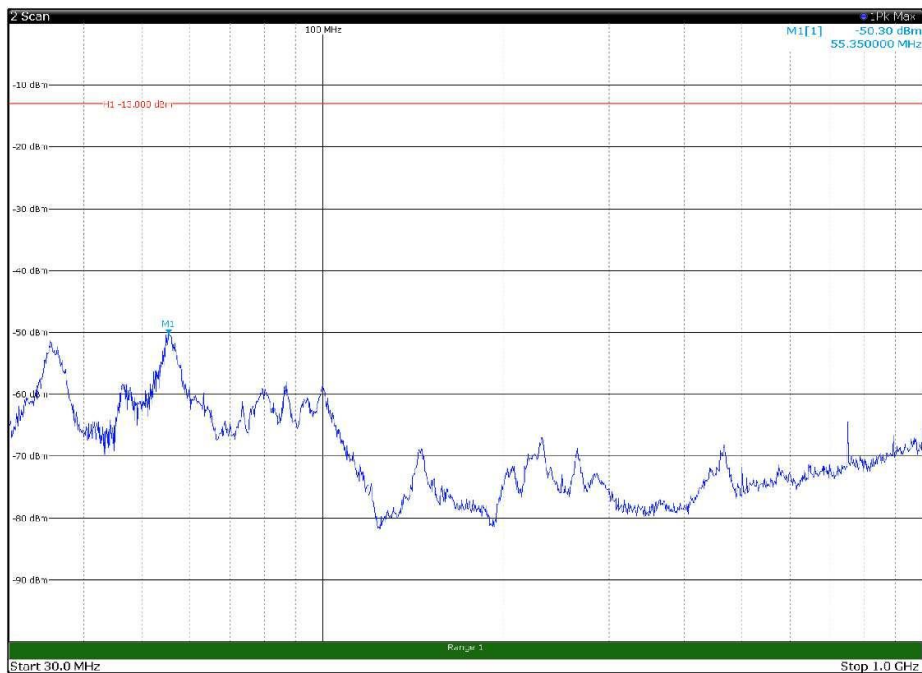

Channel: TOP, Modulation: QPSK,
BW=15MHz, Range: 30MHz - 1GHz, Polarization: Horizontal

Channel: TOP, Modulation: QPSK,
BW=15MHz, Range: 30MHz - 1GHz, Polarization: Vertical

Channel: TOP, Modulation: QPSK,
BW=15MHz, Range: 1GHz - 18GHz, Polarization: Horizontal

Channel: TOP, Modulation: QPSK,
BW=15MHz, Range: 1GHz - 18GHz, Polarization: Vertical

Channel: TOP, Modulation: QPSK,
 BW=15MHz, Range: 18GHz - 22.5GHz, Polarization: Horizontal

Channel: TOP, Modulation: QPSK,
 BW=15MHz, Range: 18GHz - 22.5GHz, Polarization: Vertical

Channel: BOTTOM, Modulation: 16QAM,
BW=15MHz, Range: 30MHz - 1GHz, Polarization: Horizontal

Channel: BOTTOM, Modulation: 16QAM,
BW=15MHz, Range: 30MHz - 1GHz, Polarization: Vertical

Channel: BOTTOM, Modulation: 16QAM,
 BW=15MHz, Range: 1GHz - 18GHz, Polarization: Horizontal

Channel: BOTTOM, Modulation: 16QAM,
 BW=15MHz, Range: 1GHz - 18GHz, Polarization: Vertical

Channel: BOTTOM, Modulation: 16QAM,
 BW=15MHz, Range: 18GHz - 22.5GHz, Polarization: Horizontal

Channel: BOTTOM, Modulation: 16QAM,
 BW=15MHz, Range: 18GHz - 22.5GHz, Polarization: Vertical