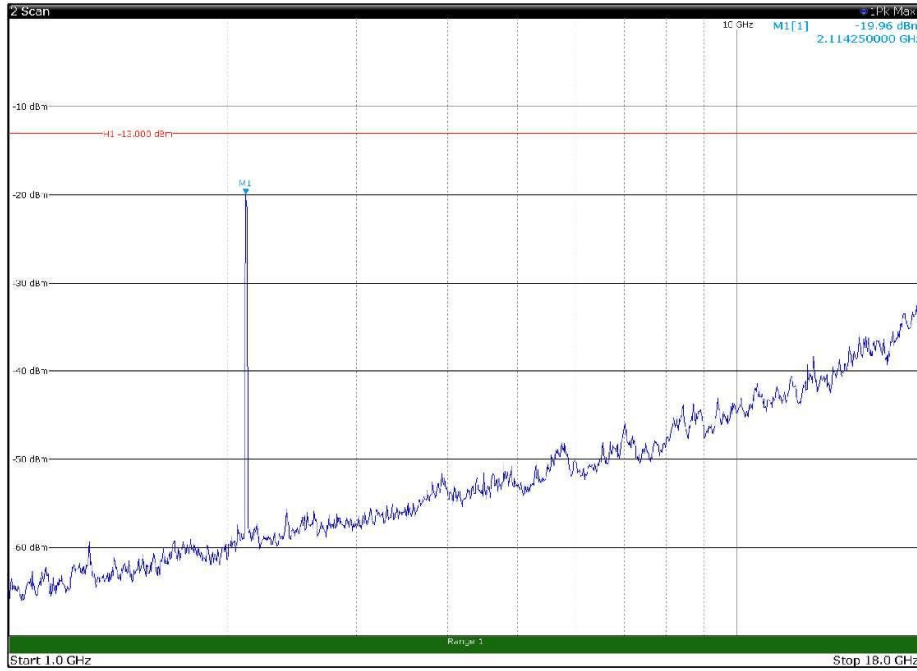

Channel: TOP, Modulation: QPSK,
BW=15MHz, Range: 30MHz - 1GHz, Polarization: Horizontal

Channel: TOP, Modulation: QPSK,
BW=15MHz, Range: 30MHz - 1GHz, Polarization: Vertical

Channel: TOP, Modulation: QPSK,
BW=15MHz, Range: 1GHz - 18GHz, Polarization: Horizontal

Channel: TOP, Modulation: QPSK,
BW=15MHz, Range: 1GHz - 18GHz, Polarization: Vertical

Channel: TOP, Modulation: QPSK,
 BW=15MHz, Range: 18GHz - 22.5GHz, Polarization: Horizontal

Channel: TOP, Modulation: QPSK,
 BW=15MHz, Range: 18GHz - 22.5GHz, Polarization: Vertical

Channel: BOTTOM, Modulation: 16QAM,
BW=15MHz, Range: 30MHz - 1GHz, Polarization: Horizontal

Channel: BOTTOM, Modulation: 16QAM,
BW=15MHz, Range: 30MHz - 1GHz, Polarization: Vertical

Channel: BOTTOM, Modulation: 16QAM,
 BW=15MHz, Range: 1GHz - 18GHz, Polarization: Horizontal

Channel: BOTTOM, Modulation: 16QAM,
 BW=15MHz, Range: 1GHz - 18GHz, Polarization: Vertical

Channel: BOTTOM, Modulation: 16QAM,
 BW=15MHz, Range: 18GHz - 22.5GHz, Polarization: Horizontal

Channel: BOTTOM, Modulation: 16QAM,
 BW=15MHz, Range: 18GHz - 22.5GHz, Polarization: Vertical