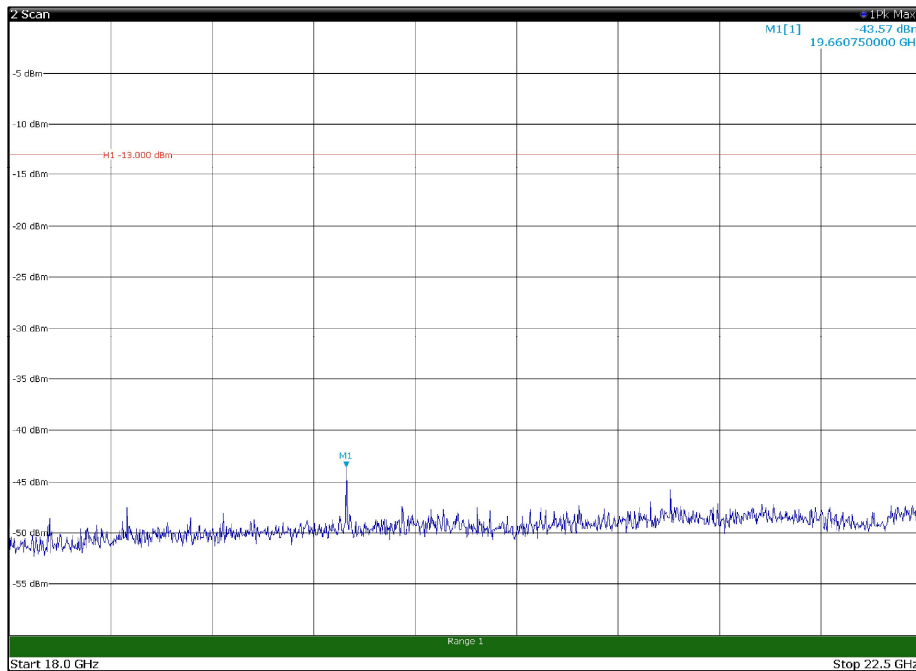

Channel: MIDDLE, Modulation: 64QAM,
BW=15MHz, Range: 1GHz - 18GHz, Polarization: Vertical

Channel: MIDDLE, Modulation: 64QAM,
BW=15MHz, Range: 18GHz - 22.5GHz, Polarization: Horizontal

Channel: MIDDLE, Modulation: 64QAM,
BW=15MHz, Range: 18GHz - 22.5GHz, Polarization: Vertical

Channel: TOP, Modulation: 64QAM,
 BW=15MHz, Range: 30MHz - 1GHz, Polarization: Horizontal

Channel: TOP, Modulation: 64QAM,
 BW=15MHz, Range: 30MHz - 1GHz, Polarization: Vertical

Channel: TOP, Modulation: 64QAM,
 BW=15MHz, Range: 1GHz - 18GHz, Polarization: Horizontal

Channel: TOP, Modulation: 64QAM,
 BW=15MHz, Range: 1GHz - 18GHz, Polarization: Vertical

Channel: TOP, Modulation: 64QAM,
 BW=15MHz, Range: 18GHz - 22.5GHz, Polarization: Horizontal

Channel: TOP, Modulation: 64QAM,
 BW=15MHz, Range: 18GHz - 22.5GHz, Polarization: Vertical