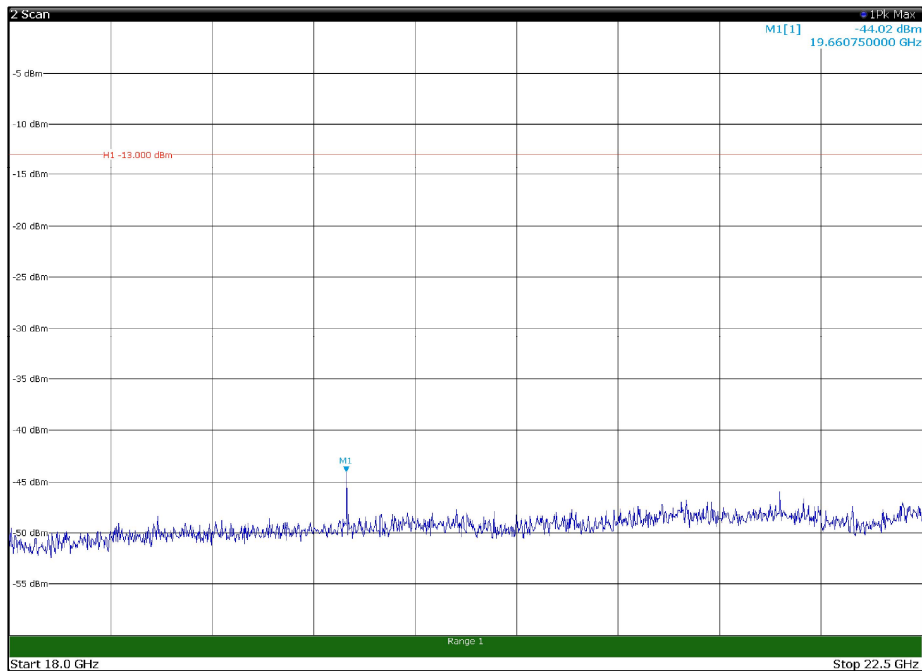

Channel: BOTTOM, Modulation: 64QAM,
BW=15MHz, Range: 1GHz - 18GHz, Polarization: Vertical

Channel: BOTTOM, Modulation: 64QAM,
BW=15MHz, Range: 18GHz - 22.5GHz, Polarization: Horizontal

Channel: BOTTOM, Modulation: 64QAM,
BW=15MHz, Range: 18GHz - 22.5GHz, Polarization: Vertical

Channel: MIDDLE, Modulation: 64QAM,
BW=15MHz, Range: 30MHz - 1GHz, Polarization: Horizontal

Channel: MIDDLE, Modulation: 64QAM,
BW=15MHz, Range: 30MHz - 1GHz, Polarization: Vertical

Channel: MIDDLE, Modulation: 64QAM,
BW=15MHz, Range: 1GHz - 18GHz, Polarization: Horizontal

Channel: MIDDLE, Modulation: 64QAM,
BW=15MHz, Range: 1GHz - 18GHz, Polarization: Vertical

Channel: MIDDLE, Modulation: 64QAM,
BW=15MHz, Range: 18GHz - 22.5GHz, Polarization: Horizontal

Channel: MIDDLE, Modulation: 64QAM,
BW=15MHz, Range: 18GHz - 22.5GHz, Polarization: Vertical