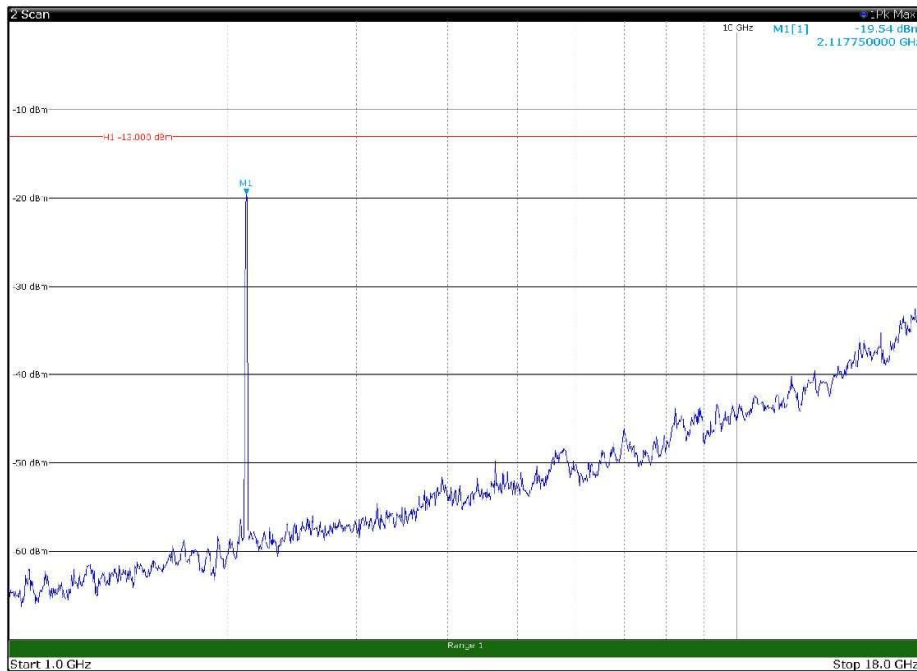

Channel: TOP, Modulation: QPSK,
BW=15MHz, Range: 30MHz - 1GHz, Polarization: Horizontal

Channel: TOP, Modulation: QPSK,
BW=15MHz, Range: 30MHz - 1GHz, Polarization: Vertical

Channel: TOP, Modulation: QPSK,
BW=15MHz, Range: 1GHz - 18GHz, Polarization: Horizontal

Channel: TOP, Modulation: QPSK,
BW=15MHz, Range: 1GHz - 18GHz, Polarization: Vertical

Channel: TOP, Modulation: QPSK,
 BW=15MHz, Range: 18GHz - 22.5GHz, Polarization: Horizontal

Channel: TOP, Modulation: QPSK,
 BW=15MHz, Range: 18GHz - 22.5GHz, Polarization: Vertical

Channel: BOTTOM, Modulation: 16QAM,
BW=15MHz, Range: 30MHz - 1GHz, Polarization: Horizontal

Channel: BOTTOM, Modulation: 16QAM,
BW=15MHz, Range: 30MHz - 1GHz, Polarization: Vertical

Channel: BOTTOM, Modulation: 16QAM,
 BW=15MHz, Range: 1GHz - 18GHz, Polarization: Horizontal

Channel: BOTTOM, Modulation: 16QAM,
 BW=15MHz, Range: 1GHz - 18GHz, Polarization: Vertical

Channel: BOTTOM, Modulation: 16QAM,
 BW=15MHz, Range: 18GHz - 22.5GHz, Polarization: Horizontal

Channel: BOTTOM, Modulation: 16QAM,
 BW=15MHz, Range: 18GHz - 22.5GHz, Polarization: Vertical