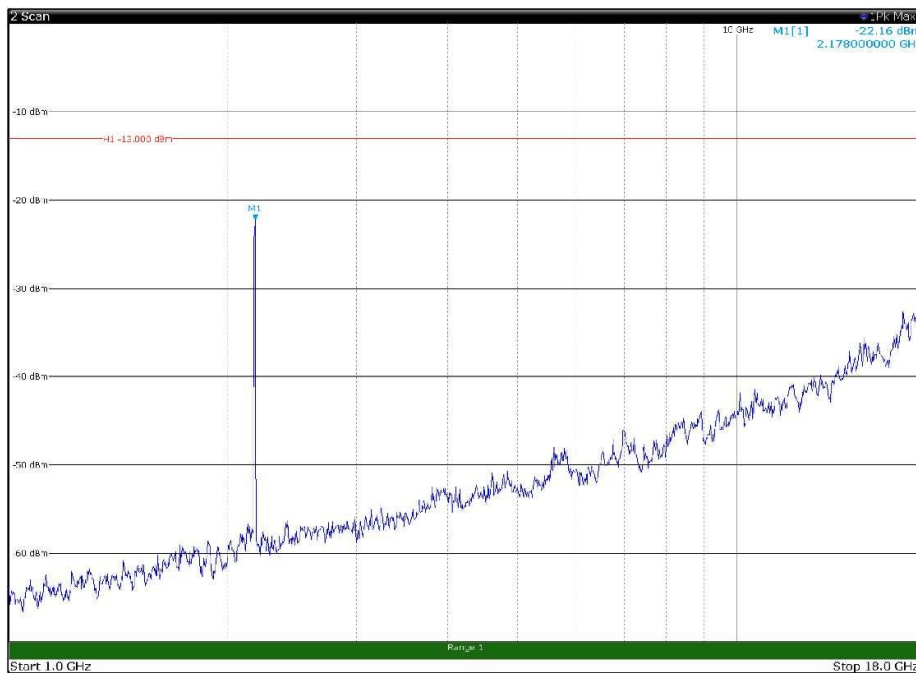

Channel: MIDDLE, Modulation: 16QAM,
BW=15MHz, Range: 30MHz - 1GHz, Polarization: Horizontal

Channel: MIDDLE, Modulation: 16QAM,
BW=15MHz, Range: 30MHz - 1GHz, Polarization: Vertical

Channel: MIDDLE, Modulation: 16QAM,
BW=15MHz, Range: 1GHz - 18GHz, Polarization: Horizontal

Channel: MIDDLE, Modulation: 16QAM,
BW=15MHz, Range: 1GHz - 18GHz, Polarization: Vertical

Channel: MIDDLE, Modulation: 16QAM,
BW=15MHz, Range: 18GHz - 22.5GHz, Polarization: Horizontal

Channel: MIDDLE, Modulation: 16QAM,
BW=15MHz, Range: 18GHz - 22.5GHz, Polarization: Vertical

Channel: TOP, Modulation: 16QAM,
 BW=15MHz, Range: 30MHz - 1GHz, Polarization: Horizontal

Channel: TOP, Modulation: 16QAM,
 BW=15MHz, Range: 30MHz - 1GHz, Polarization: Vertical

Channel: TOP, Modulation: 16QAM,
BW=15MHz, Range: 1GHz - 18GHz, Polarization: Horizontal

Channel: TOP, Modulation: 16QAM,
BW=15MHz, Range: 1GHz - 18GHz, Polarization: Vertical

Channel: TOP, Modulation: 16QAM,
BW=15MHz, Range: 18GHz - 22.5GHz, Polarization: Horizontal

Channel: TOP, Modulation: 16QAM,
BW=15MHz, Range: 18GHz - 22.5GHz, Polarization: Vertical