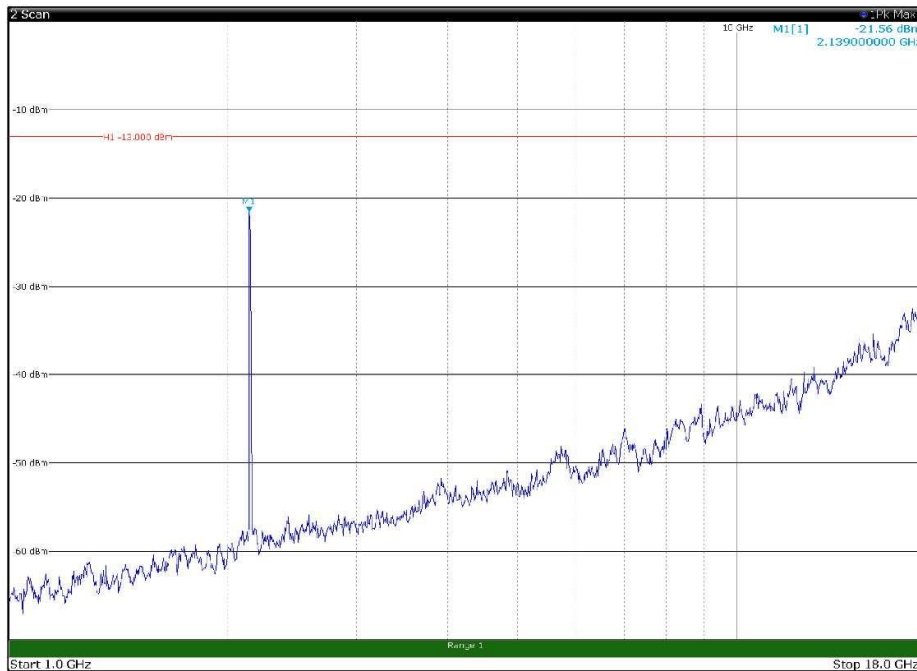

Channel: BOTTOM, Modulation: 16QAM,
BW=15MHz, Range: 30MHz - 1GHz, Polarization: Horizontal

Channel: BOTTOM, Modulation: 16QAM,
BW=15MHz, Range: 30MHz - 1GHz, Polarization: Vertical

Channel: BOTTOM, Modulation: 16QAM,
 BW=15MHz, Range: 1GHz - 18GHz, Polarization: Horizontal

Channel: BOTTOM, Modulation: 16QAM,
 BW=15MHz, Range: 1GHz - 18GHz, Polarization: Vertical

Channel: BOTTOM, Modulation: 16QAM,
 BW=15MHz, Range: 18GHz - 22.5GHz, Polarization: Horizontal

Channel: BOTTOM, Modulation: 16QAM,
 BW=15MHz, Range: 18GHz - 22.5GHz, Polarization: Vertical

Channel: MIDDLE, Modulation: 16QAM,
BW=15MHz, Range: 30MHz - 1GHz, Polarization: Horizontal

Channel: MIDDLE, Modulation: 16QAM,
BW=15MHz, Range: 30MHz - 1GHz, Polarization: Vertical

Channel: MIDDLE, Modulation: 16QAM,
BW=15MHz, Range: 1GHz - 18GHz, Polarization: Horizontal

Channel: MIDDLE, Modulation: 16QAM,
BW=15MHz, Range: 1GHz - 18GHz, Polarization: Vertical

Channel: MIDDLE, Modulation: 16QAM,
BW=15MHz, Range: 18GHz - 22.5GHz, Polarization: Horizontal

Channel: MIDDLE, Modulation: 16QAM,
BW=15MHz, Range: 18GHz - 22.5GHz, Polarization: Vertical