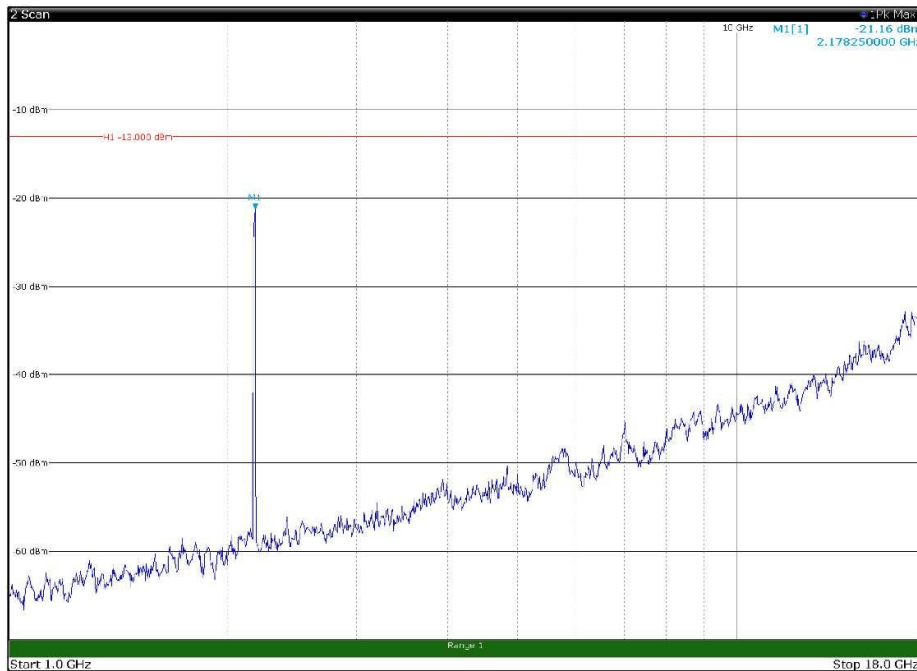

Channel: TOP, Modulation: QPSK,
BW=15MHz, Range: 30MHz - 1GHz, Polarization: Horizontal

Channel: TOP, Modulation: QPSK,
BW=15MHz, Range: 30MHz - 1GHz, Polarization: Vertical

Channel: TOP, Modulation: QPSK,
BW=15MHz, Range: 1GHz - 18GHz, Polarization: Horizontal

Channel: TOP, Modulation: QPSK,
BW=15MHz, Range: 1GHz - 18GHz, Polarization: Vertical

Channel: TOP, Modulation: QPSK,
 BW=15MHz, Range: 18GHz - 22.5GHz, Polarization: Horizontal

Channel: TOP, Modulation: QPSK,
 BW=15MHz, Range: 18GHz - 22.5GHz, Polarization: Vertical

Channel: BOTTOM, Modulation: 16QAM,
BW=15MHz, Range: 30MHz - 1GHz, Polarization: Horizontal

Channel: BOTTOM, Modulation: 16QAM,
BW=15MHz, Range: 30MHz - 1GHz, Polarization: Vertical

Channel: BOTTOM, Modulation: 16QAM,
 BW=15MHz, Range: 1GHz - 18GHz, Polarization: Horizontal

Channel: BOTTOM, Modulation: 16QAM,
 BW=15MHz, Range: 1GHz - 18GHz, Polarization: Vertical

Channel: BOTTOM, Modulation: 16QAM,
 BW=15MHz, Range: 18GHz - 22.5GHz, Polarization: Horizontal

Channel: BOTTOM, Modulation: 16QAM,
 BW=15MHz, Range: 18GHz - 22.5GHz, Polarization: Vertical