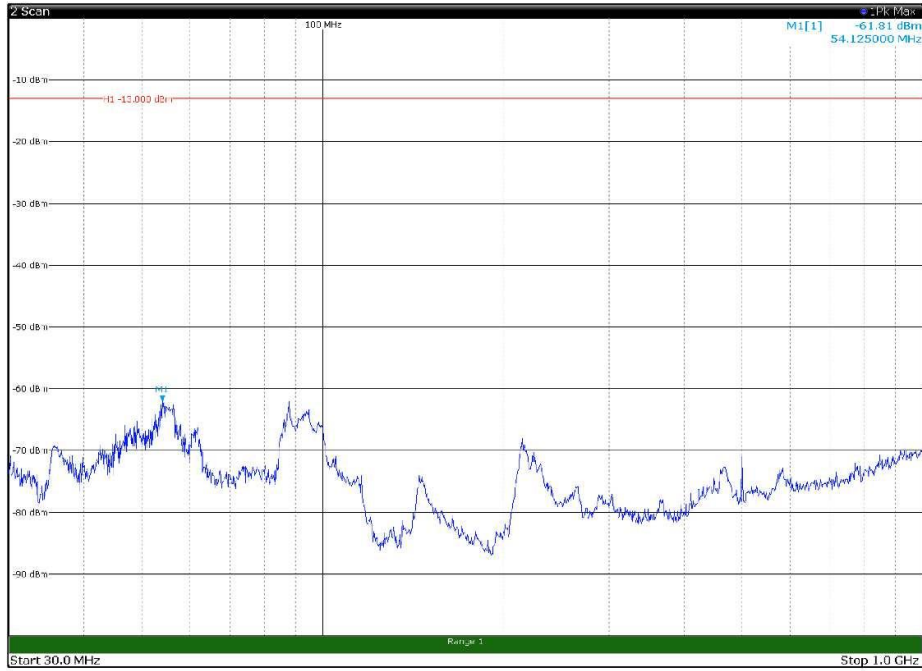

Channel: BOTTOM, Modulation: 64QAM,
BW=15MHz, Range: 1GHz - 18GHz, Polarization: Vertical

Channel: BOTTOM, Modulation: 64QAM,
BW=15MHz, Range: 18GHz - 22.5GHz, Polarization: Horizontal

Channel: BOTTOM, Modulation: 64QAM,
BW=15MHz, Range: 18GHz - 22.5GHz, Polarization: Vertical

Channel: MIDDLE, Modulation: 64QAM,
BW=15MHz, Range: 30MHz - 1GHz, Polarization: Horizontal

Channel: MIDDLE, Modulation: 64QAM,
BW=15MHz, Range: 30MHz - 1GHz, Polarization: Vertical

Channel: MIDDLE, Modulation: 64QAM,
BW=15MHz, Range: 1GHz - 18GHz, Polarization: Horizontal

Channel: MIDDLE, Modulation: 64QAM,
BW=15MHz, Range: 1GHz - 18GHz, Polarization: Vertical

Channel: MIDDLE, Modulation: 64QAM,
BW=15MHz, Range: 18GHz - 22.5GHz, Polarization: Horizontal

Channel: MIDDLE, Modulation: 64QAM,
BW=15MHz, Range: 18GHz - 22.5GHz, Polarization: Vertical

Channel: TOP, Modulation: 64QAM,
 BW=15MHz, Range: 30MHz - 1GHz, Polarization: Horizontal

Channel: TOP, Modulation: 64QAM,
 BW=15MHz, Range: 30MHz - 1GHz, Polarization: Vertical

Channel: TOP, Modulation: 64QAM,
 BW=15MHz, Range: 1GHz - 18GHz, Polarization: Horizontal