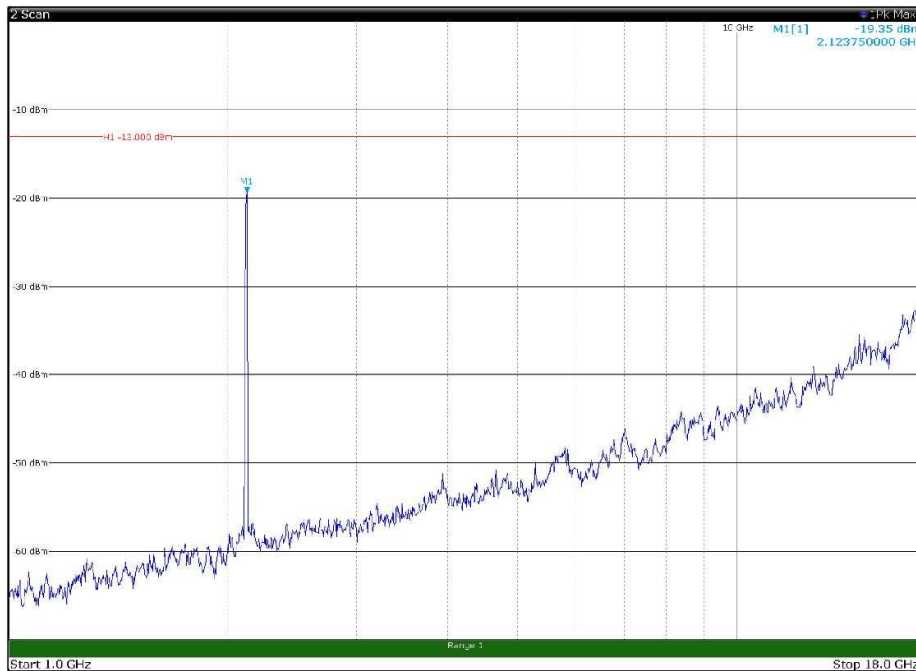

Channel: TOP, Modulation: 64QAM,
 BW=15MHz, Range: 30MHz - 1GHz, Polarization: Horizontal

Channel: TOP, Modulation: 64QAM,
 BW=15MHz, Range: 30MHz - 1GHz, Polarization: Vertical

Channel: TOP, Modulation: 64QAM,
 BW=15MHz, Range: 1GHz - 18GHz, Polarization: Horizontal

Channel: TOP, Modulation: 64QAM,
 BW=15MHz, Range: 1GHz - 18GHz, Polarization: Vertical

Channel: TOP, Modulation: 64QAM,
 BW=15MHz, Range: 18GHz - 22.5GHz, Polarization: Horizontal

Channel: TOP, Modulation: 64QAM,
 BW=15MHz, Range: 18GHz - 22.5GHz, Polarization: Vertical

Channel: BOTTOM, Modulation: 256QAM,
BW=15MHz, Range: 30MHz - 1GHz, Polarization: Horizontal

Channel: BOTTOM, Modulation: 256QAM,
BW=15MHz, Range: 30MHz - 1GHz, Polarization: Vertical

Channel: BOTTOM, Modulation: 256QAM,
BW=15MHz, Range: 1GHz - 18GHz, Polarization: Horizontal