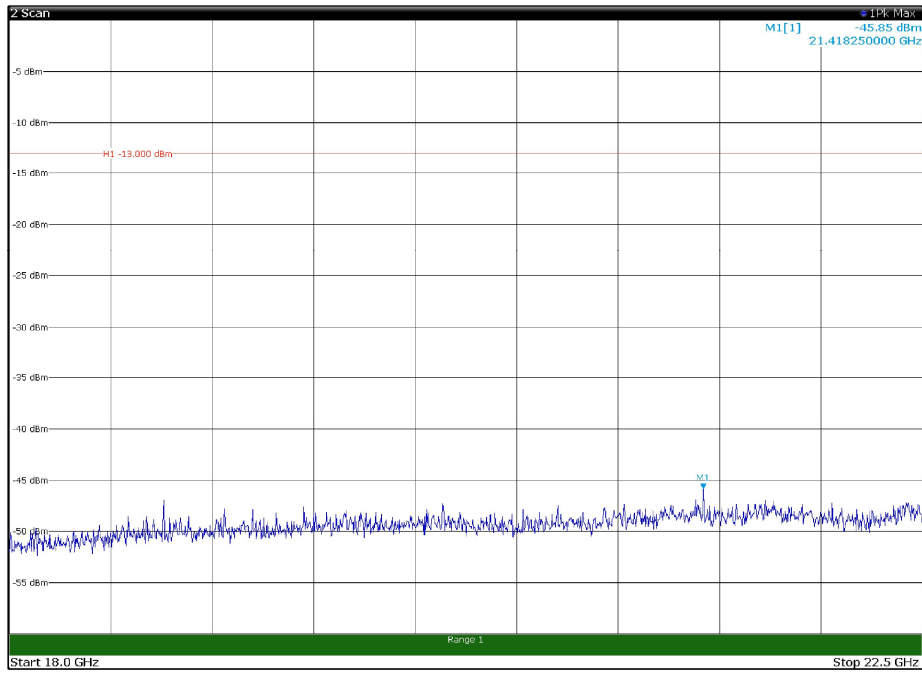

Channel: BOTTOM, Modulation: 64QAM,
 BW=15MHz, Range: 30MHz - 1GHz, Polarization: Horizontal

Channel: BOTTOM, Modulation: 64QAM,
 BW=15MHz, Range: 30MHz - 1GHz, Polarization: Vertical

Channel: BOTTOM, Modulation: 64QAM,
BW=15MHz, Range: 1GHz - 18GHz, Polarization: Horizontal

Channel: BOTTOM, Modulation: 64QAM,
BW=15MHz, Range: 1GHz - 18GHz, Polarization: Vertical

Channel: BOTTOM, Modulation: 64QAM,
BW=15MHz, Range: 18GHz - 22.5GHz, Polarization: Horizontal

Channel: BOTTOM, Modulation: 64QAM,
BW=15MHz, Range: 18GHz - 22.5GHz, Polarization: Vertical