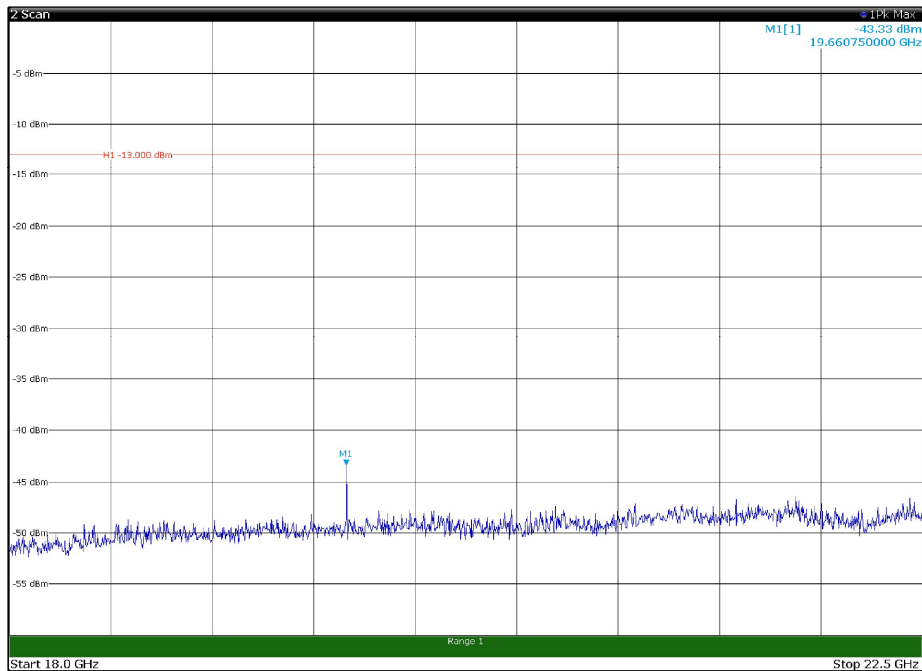

Channel: BOTTOM, Modulation: 16QAM,
 BW=15MHz, Range: 1GHz - 18GHz, Polarization: Vertical

Channel: BOTTOM, Modulation: 16QAM,
 BW=15MHz, Range: 18GHz - 22.5GHz, Polarization: Horizontal

Channel: BOTTOM, Modulation: 16QAM,
 BW=15MHz, Range: 18GHz - 22.5GHz, Polarization: Vertical

Channel: MIDDLE, Modulation: 16QAM,
BW=15MHz, Range: 30MHz - 1GHz, Polarization: Horizontal

Channel: MIDDLE, Modulation: 16QAM,
BW=15MHz, Range: 30MHz - 1GHz, Polarization: Vertical

Channel: MIDDLE, Modulation: 16QAM,
BW=15MHz, Range: 1GHz - 18GHz, Polarization: Horizontal

Channel: MIDDLE, Modulation: 16QAM,
BW=15MHz, Range: 1GHz - 18GHz, Polarization: Vertical

Channel: MIDDLE, Modulation: 16QAM,
BW=15MHz, Range: 18GHz - 22.5GHz, Polarization: Horizontal

Channel: MIDDLE, Modulation: 16QAM,
BW=15MHz, Range: 18GHz - 22.5GHz, Polarization: Vertical