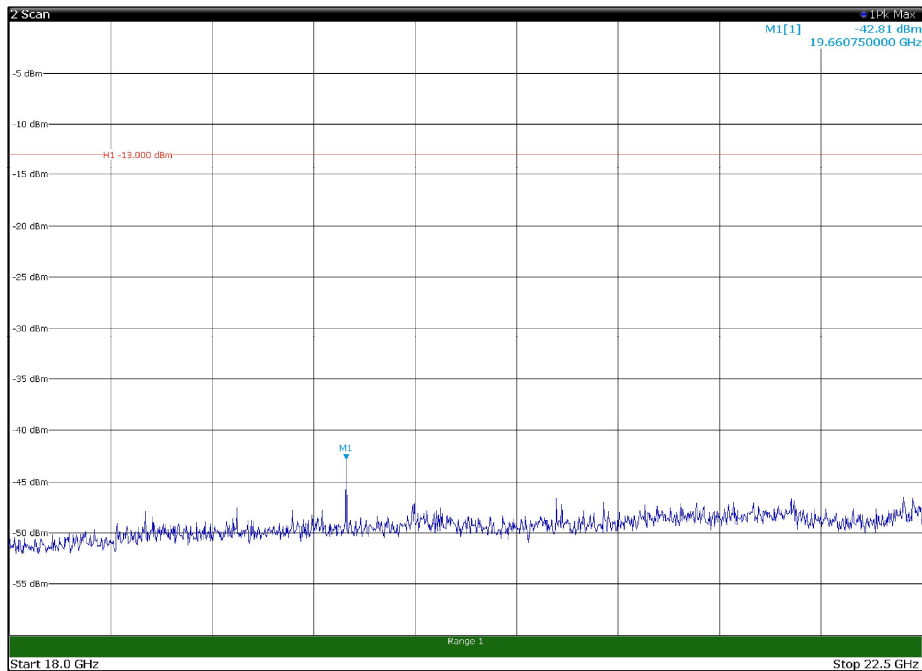

Channel: TOP, Modulation: QPSK,
BW=15MHz, Range: 1GHz - 18GHz, Polarization: Vertical

Channel: TOP, Modulation: QPSK,
 BW=15MHz, Range: 18GHz - 22.5GHz, Polarization: Horizontal

Channel: TOP, Modulation: QPSK,
 BW=15MHz, Range: 18GHz - 22.5GHz, Polarization: Vertical

Channel: BOTTOM, Modulation: 16QAM,
BW=15MHz, Range: 30MHz - 1GHz, Polarization: Horizontal

Channel: BOTTOM, Modulation: 16QAM,
BW=15MHz, Range: 30MHz - 1GHz, Polarization: Vertical

Channel: BOTTOM, Modulation: 16QAM,
 BW=15MHz, Range: 1GHz - 18GHz, Polarization: Horizontal

Channel: BOTTOM, Modulation: 16QAM,
 BW=15MHz, Range: 1GHz - 18GHz, Polarization: Vertical

Channel: BOTTOM, Modulation: 16QAM,
 BW=15MHz, Range: 18GHz - 22.5GHz, Polarization: Horizontal

Channel: BOTTOM, Modulation: 16QAM,
 BW=15MHz, Range: 18GHz - 22.5GHz, Polarization: Vertical