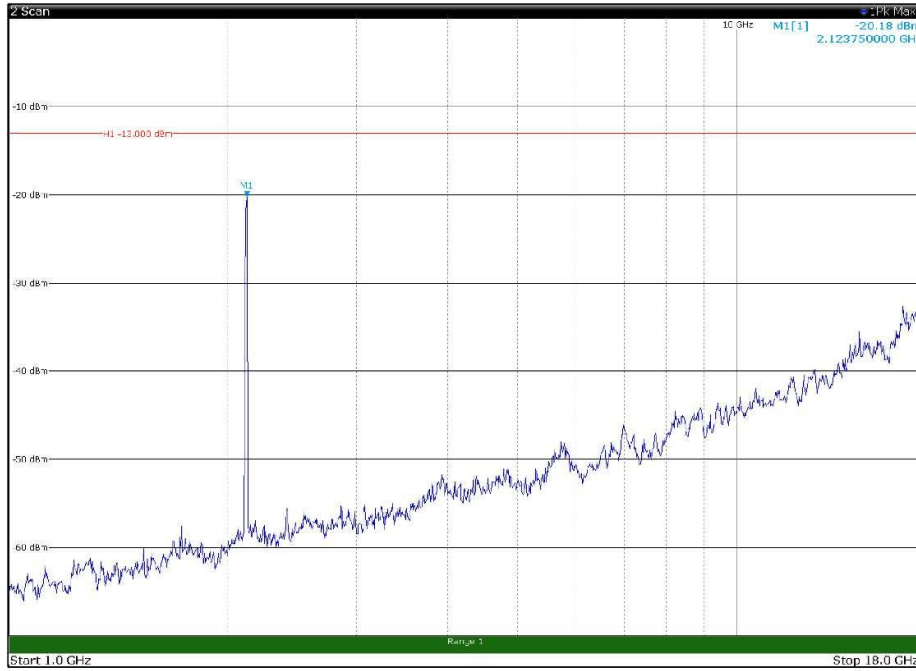

Channel: TOP, Modulation: 64QAM,
 BW=15MHz, Range: 30MHz - 1GHz, Polarization: Horizontal

Channel: TOP, Modulation: 64QAM,
 BW=15MHz, Range: 30MHz - 1GHz, Polarization: Vertical

Channel: TOP, Modulation: 64QAM,
 BW=15MHz, Range: 1GHz - 18GHz, Polarization: Horizontal

Channel: TOP, Modulation: 64QAM,
 BW=15MHz, Range: 1GHz - 18GHz, Polarization: Vertical

Channel: TOP, Modulation: 64QAM,
 BW=15MHz, Range: 18GHz - 22.5GHz, Polarization: Horizontal

Channel: TOP, Modulation: 64QAM,
 BW=15MHz, Range: 18GHz - 22.5GHz, Polarization: Vertical

Channel: BOTTOM, Modulation: 256QAM,
BW=15MHz, Range: 30MHz - 1GHz, Polarization: Horizontal

Channel: BOTTOM, Modulation: 256QAM,
BW=15MHz, Range: 30MHz - 1GHz, Polarization: Vertical

Channel: BOTTOM, Modulation: 256QAM,
BW=15MHz, Range: 1GHz - 18GHz, Polarization: Horizontal