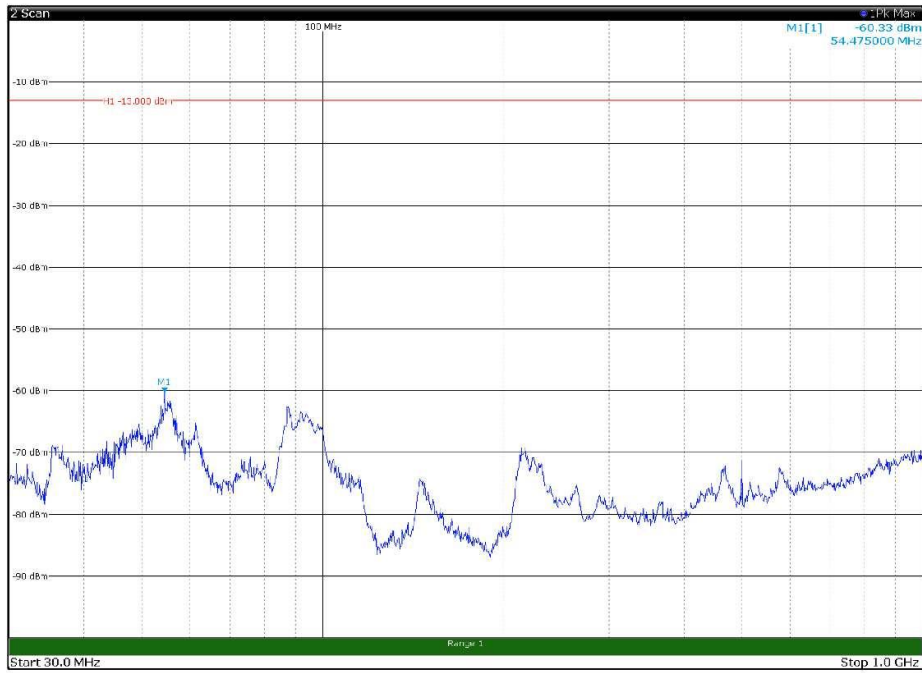

Channel: TOP, Modulation: QPSK,
BW=15MHz, Range: 30MHz - 1GHz, Polarization: Horizontal

Channel: TOP, Modulation: QPSK,
BW=15MHz, Range: 30MHz - 1GHz, Polarization: Vertical

Channel: TOP, Modulation: QPSK,
BW=15MHz, Range: 1GHz - 18GHz, Polarization: Horizontal

Channel: TOP, Modulation: QPSK,
BW=15MHz, Range: 1GHz - 18GHz, Polarization: Vertical

Channel: TOP, Modulation: QPSK,
 BW=15MHz, Range: 18GHz - 22.5GHz, Polarization: Horizontal

Channel: TOP, Modulation: QPSK,
 BW=15MHz, Range: 18GHz - 22.5GHz, Polarization: Vertical

Channel: BOTTOM, Modulation: 16QAM,
BW=15MHz, Range: 30MHz - 1GHz, Polarization: Horizontal

Channel: BOTTOM, Modulation: 16QAM,
BW=15MHz, Range: 30MHz - 1GHz, Polarization: Vertical

Channel: BOTTOM, Modulation: 16QAM,
 BW=15MHz, Range: 1GHz - 18GHz, Polarization: Horizontal

Channel: BOTTOM, Modulation: 16QAM,
 BW=15MHz, Range: 1GHz - 18GHz, Polarization: Vertical

Channel: BOTTOM, Modulation: 16QAM,
 BW=15MHz, Range: 18GHz - 22.5GHz, Polarization: Horizontal

Channel: BOTTOM, Modulation: 16QAM,
 BW=15MHz, Range: 18GHz - 22.5GHz, Polarization: Vertical