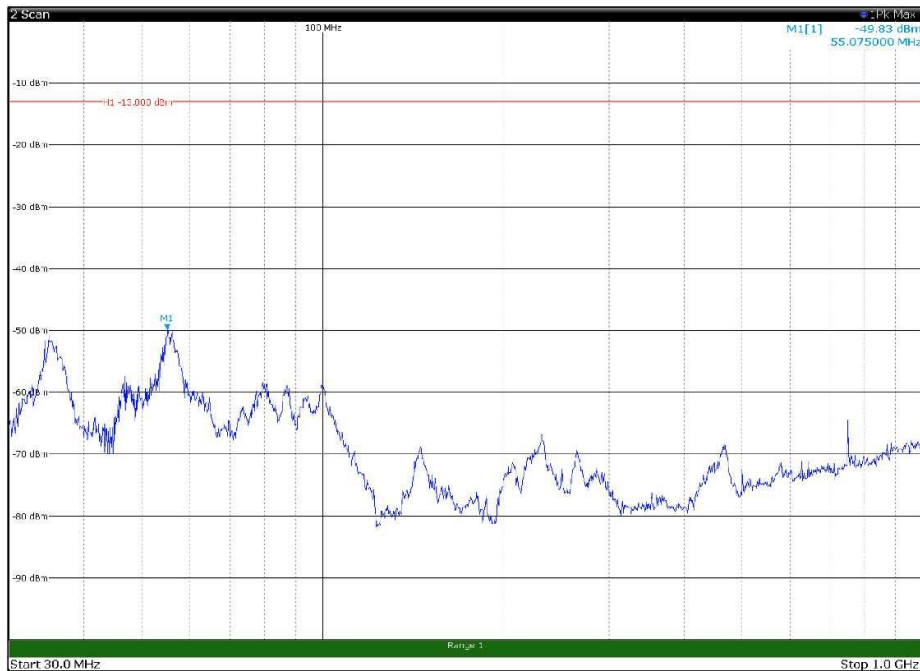

Channel: TOP, Modulation: QPSK,
BW=15MHz, Range: 30MHz - 1GHz, Polarization: Horizontal

Channel: TOP, Modulation: QPSK,
BW=15MHz, Range: 30MHz - 1GHz, Polarization: Vertical

Channel: TOP, Modulation: QPSK,
BW=15MHz, Range: 1GHz - 18GHz, Polarization: Horizontal

Channel: TOP, Modulation: QPSK,
BW=15MHz, Range: 1GHz - 18GHz, Polarization: Vertical

Channel: TOP, Modulation: QPSK,
 BW=15MHz, Range: 18GHz - 22.5GHz, Polarization: Horizontal

Channel: TOP, Modulation: QPSK,
 BW=15MHz, Range: 18GHz - 22.5GHz, Polarization: Vertical

Channel: BOTTOM, Modulation: 16QAM,
BW=15MHz, Range: 30MHz - 1GHz, Polarization: Horizontal

Channel: BOTTOM, Modulation: 16QAM,
BW=15MHz, Range: 30MHz - 1GHz, Polarization: Vertical

Channel: BOTTOM, Modulation: 16QAM,
 BW=15MHz, Range: 1GHz - 18GHz, Polarization: Horizontal