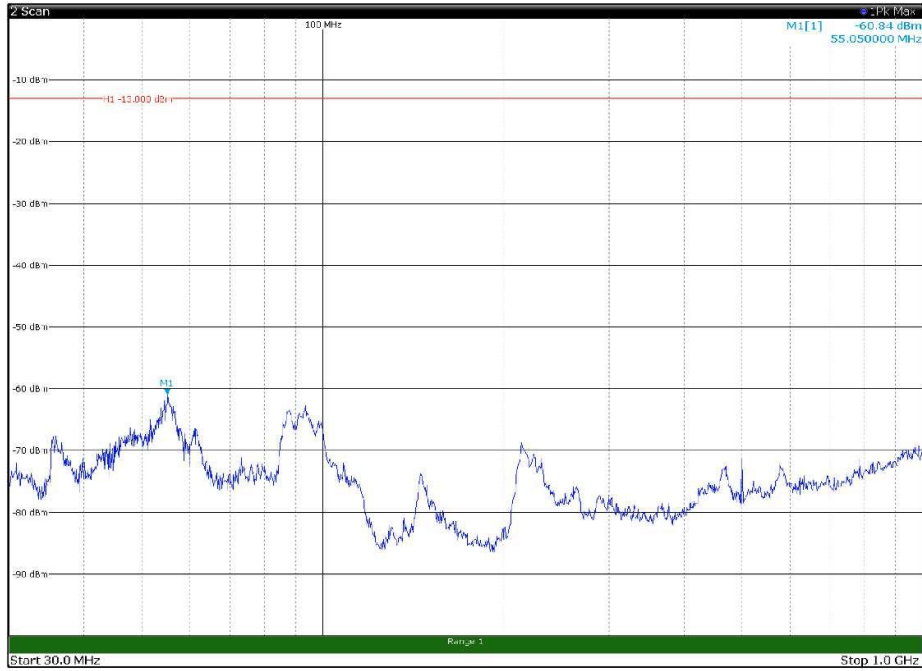

Channel: TOP, Modulation: QPSK,
BW=15MHz, Range: 1GHz - 18GHz, Polarization: Vertical

Channel: TOP, Modulation: QPSK,
 BW=15MHz, Range: 18GHz - 22.5GHz, Polarization: Horizontal

Channel: TOP, Modulation: QPSK,
 BW=15MHz, Range: 18GHz - 22.5GHz, Polarization: Vertical

Channel: BOTTOM, Modulation: 16QAM,
BW=15MHz, Range: 30MHz - 1GHz, Polarization: Horizontal

Channel: BOTTOM, Modulation: 16QAM,
BW=15MHz, Range: 30MHz - 1GHz, Polarization: Vertical

Channel: BOTTOM, Modulation: 16QAM,
 BW=15MHz, Range: 1GHz - 18GHz, Polarization: Horizontal

Channel: BOTTOM, Modulation: 16QAM,
 BW=15MHz, Range: 1GHz - 18GHz, Polarization: Vertical

Channel: BOTTOM, Modulation: 16QAM,
 BW=15MHz, Range: 18GHz - 22.5GHz, Polarization: Horizontal

Channel: BOTTOM, Modulation: 16QAM,
 BW=15MHz, Range: 18GHz - 22.5GHz, Polarization: Vertical

Channel: MIDDLE, Modulation: 16QAM,
BW=15MHz, Range: 30MHz - 1GHz, Polarization: Horizontal

Channel: MIDDLE, Modulation: 16QAM,
BW=15MHz, Range: 30MHz - 1GHz, Polarization: Vertical

Channel: MIDDLE, Modulation: 16QAM,
BW=15MHz, Range: 1GHz - 18GHz, Polarization: Horizontal