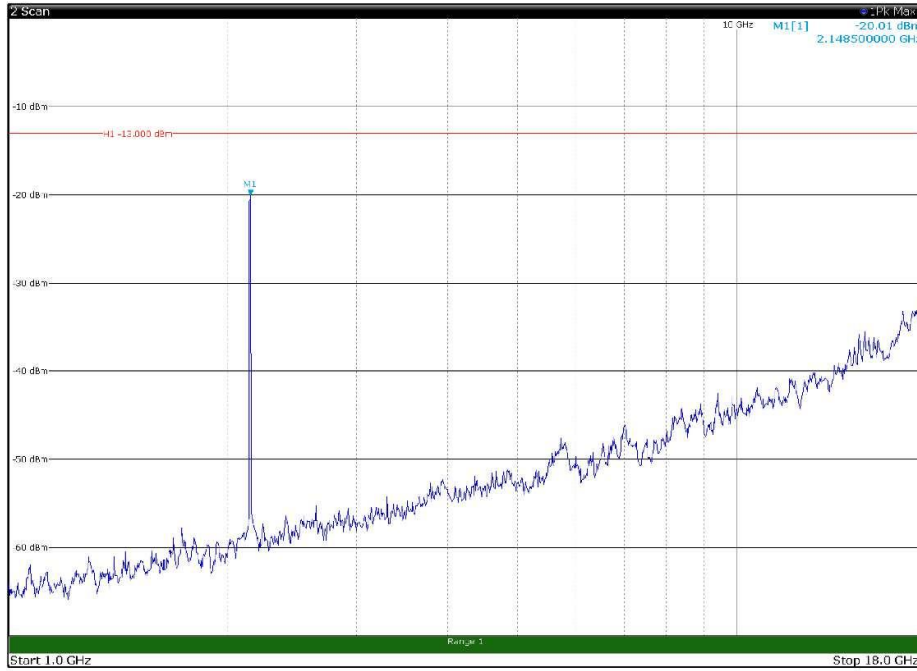

Channel: BOTTOM, Modulation: 16QAM,
BW=15MHz, Range: 30MHz - 1GHz, Polarization: Horizontal

Channel: BOTTOM, Modulation: 16QAM,
BW=15MHz, Range: 30MHz - 1GHz, Polarization: Vertical

Channel: BOTTOM, Modulation: 16QAM,
 BW=15MHz, Range: 1GHz - 18GHz, Polarization: Horizontal

Channel: BOTTOM, Modulation: 16QAM,
 BW=15MHz, Range: 1GHz - 18GHz, Polarization: Vertical

Channel: BOTTOM, Modulation: 16QAM,
 BW=15MHz, Range: 18GHz - 22.5GHz, Polarization: Horizontal

Channel: BOTTOM, Modulation: 16QAM,
 BW=15MHz, Range: 18GHz - 22.5GHz, Polarization: Vertical

Channel: MIDDLE, Modulation: 16QAM,
BW=15MHz, Range: 30MHz - 1GHz, Polarization: Horizontal

Channel: MIDDLE, Modulation: 16QAM,
BW=15MHz, Range: 30MHz - 1GHz, Polarization: Vertical

Channel: MIDDLE, Modulation: 16QAM,
BW=15MHz, Range: 1GHz - 18GHz, Polarization: Horizontal

Channel: MIDDLE, Modulation: 16QAM,
BW=15MHz, Range: 1GHz - 18GHz, Polarization: Vertical

Channel: MIDDLE, Modulation: 16QAM,
BW=15MHz, Range: 18GHz - 22.5GHz, Polarization: Horizontal

Channel: MIDDLE, Modulation: 16QAM,
BW=15MHz, Range: 18GHz - 22.5GHz, Polarization: Vertical