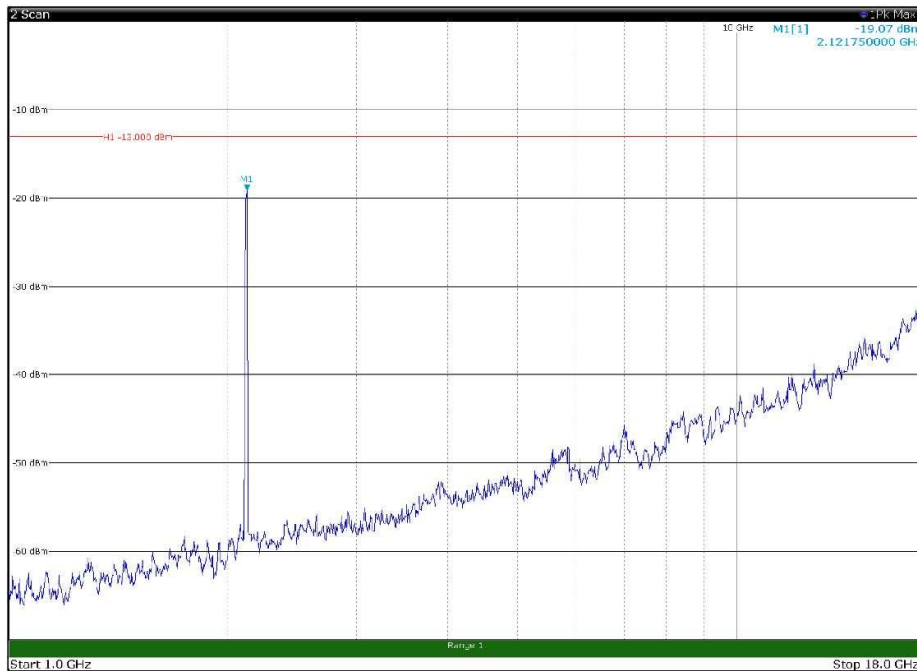

Channel: TOP, Modulation: 16QAM,
 BW=15MHz, Range: 30MHz - 1GHz, Polarization: Horizontal

Channel: TOP, Modulation: 16QAM,
 BW=15MHz, Range: 30MHz - 1GHz, Polarization: Vertical

Channel: TOP, Modulation: 16QAM,
BW=15MHz, Range: 1GHz - 18GHz, Polarization: Horizontal

Channel: TOP, Modulation: 16QAM,
BW=15MHz, Range: 1GHz - 18GHz, Polarization: Vertical

Channel: TOP, Modulation: 16QAM,
BW=15MHz, Range: 18GHz - 22.5GHz, Polarization: Horizontal

Channel: TOP, Modulation: 16QAM,
BW=15MHz, Range: 18GHz - 22.5GHz, Polarization: Vertical

Channel: BOTTOM, Modulation: 64QAM,
 BW=15MHz, Range: 30MHz - 1GHz, Polarization: Horizontal

Channel: BOTTOM, Modulation: 64QAM,
 BW=15MHz, Range: 30MHz - 1GHz, Polarization: Vertical

Channel: BOTTOM, Modulation: 64QAM,
BW=15MHz, Range: 1GHz - 18GHz, Polarization: Horizontal

Channel: BOTTOM, Modulation: 64QAM,
BW=15MHz, Range: 1GHz - 18GHz, Polarization: Vertical

Channel: BOTTOM, Modulation: 64QAM,
BW=15MHz, Range: 18GHz - 22.5GHz, Polarization: Horizontal

Channel: BOTTOM, Modulation: 64QAM,
BW=15MHz, Range: 18GHz - 22.5GHz, Polarization: Vertical