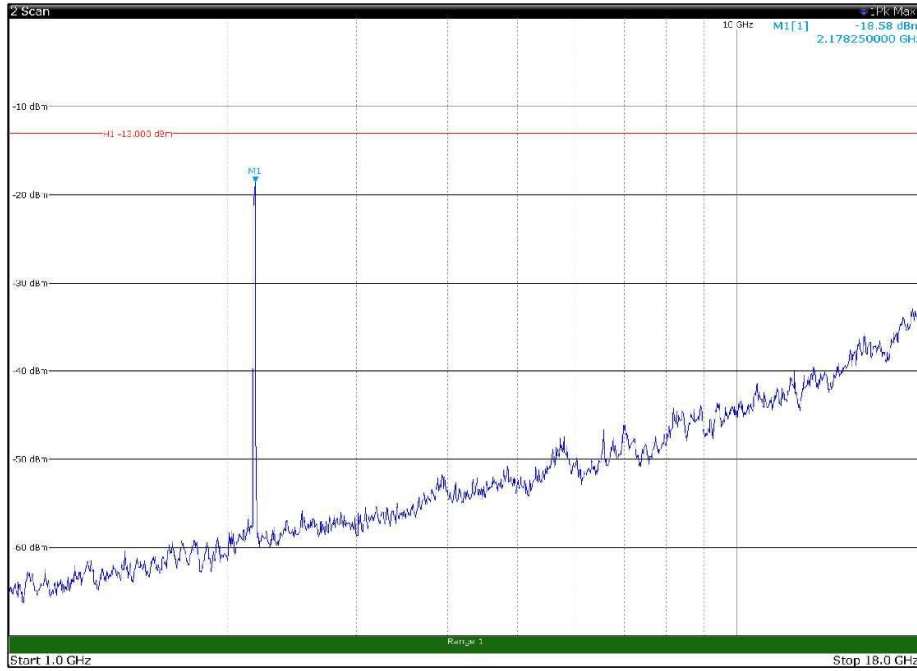

Channel: TOP, Modulation: QPSK,
BW=15MHz, Range: 30MHz - 1GHz, Polarization: Horizontal

Channel: TOP, Modulation: QPSK,
BW=15MHz, Range: 30MHz - 1GHz, Polarization: Vertical

Channel: TOP, Modulation: QPSK,
BW=15MHz, Range: 1GHz - 18GHz, Polarization: Horizontal

Channel: TOP, Modulation: QPSK,
BW=15MHz, Range: 1GHz - 18GHz, Polarization: Vertical

Channel: TOP, Modulation: QPSK,
 BW=15MHz, Range: 18GHz - 22.5GHz, Polarization: Horizontal

Channel: TOP, Modulation: QPSK,
 BW=15MHz, Range: 18GHz - 22.5GHz, Polarization: Vertical

Channel: BOTTOM, Modulation: 16QAM,
BW=15MHz, Range: 30MHz - 1GHz, Polarization: Horizontal

Channel: BOTTOM, Modulation: 16QAM,
BW=15MHz, Range: 30MHz - 1GHz, Polarization: Vertical

Channel: BOTTOM, Modulation: 16QAM,
 BW=15MHz, Range: 1GHz - 18GHz, Polarization: Horizontal