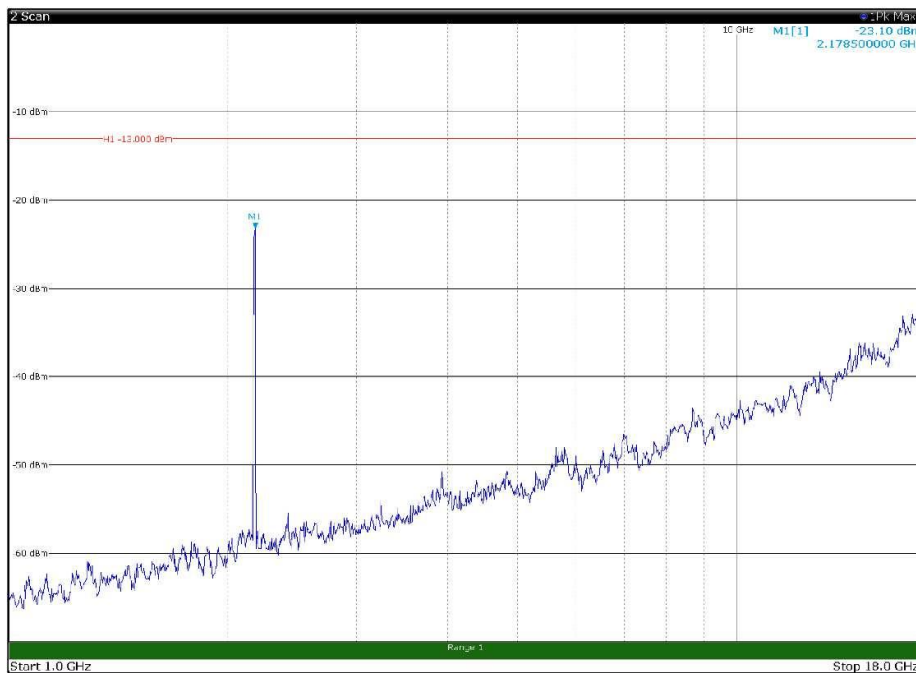

Channel: MIDDLE, Modulation: 64QAM,
BW=15MHz, Range: 1GHz - 18GHz, Polarization: Vertical

Channel: MIDDLE, Modulation: 64QAM,
BW=15MHz, Range: 18GHz - 22.5GHz, Polarization: Horizontal

Channel: MIDDLE, Modulation: 64QAM,
BW=15MHz, Range: 18GHz - 22.5GHz, Polarization: Vertical

Channel: TOP, Modulation: 64QAM,
 BW=15MHz, Range: 30MHz - 1GHz, Polarization: Horizontal

Channel: TOP, Modulation: 64QAM,
 BW=15MHz, Range: 30MHz - 1GHz, Polarization: Vertical

Channel: TOP, Modulation: 64QAM,
 BW=15MHz, Range: 1GHz - 18GHz, Polarization: Horizontal

Channel: TOP, Modulation: 64QAM,
 BW=15MHz, Range: 1GHz - 18GHz, Polarization: Vertical

Channel: TOP, Modulation: 64QAM,
 BW=15MHz, Range: 18GHz - 22.5GHz, Polarization: Horizontal

Channel: TOP, Modulation: 64QAM,
 BW=15MHz, Range: 18GHz - 22.5GHz, Polarization: Vertical