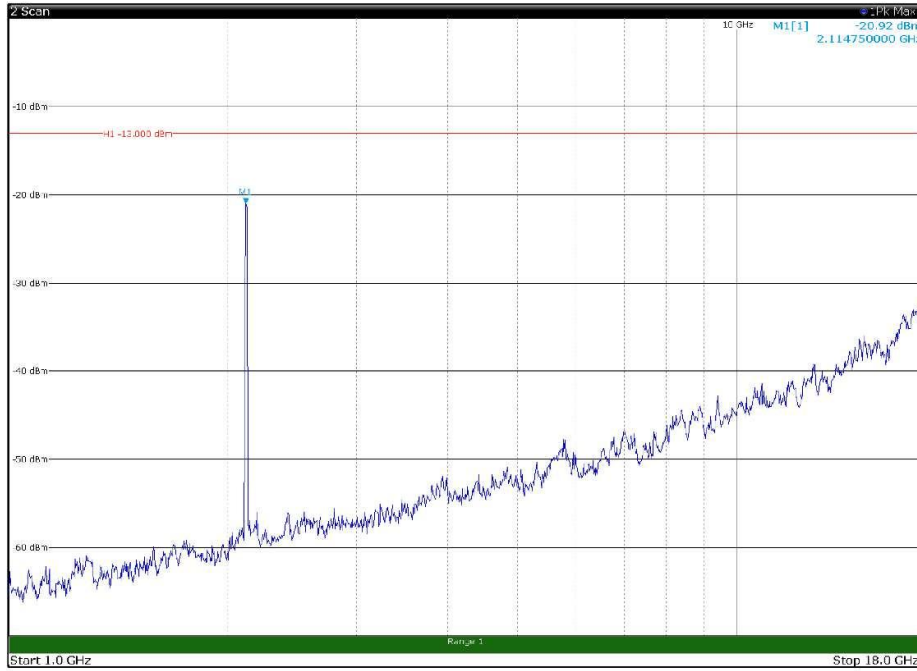

Channel: TOP, Modulation: 16QAM,
 BW=15MHz, Range: 30MHz - 1GHz, Polarization: Horizontal

Channel: TOP, Modulation: 16QAM,
 BW=15MHz, Range: 30MHz - 1GHz, Polarization: Vertical

Channel: TOP, Modulation: 16QAM,
BW=15MHz, Range: 1GHz - 18GHz, Polarization: Horizontal

Channel: TOP, Modulation: 16QAM,
BW=15MHz, Range: 1GHz - 18GHz, Polarization: Vertical

Channel: TOP, Modulation: 16QAM,
BW=15MHz, Range: 18GHz - 22.5GHz, Polarization: Horizontal

Channel: TOP, Modulation: 16QAM,
BW=15MHz, Range: 18GHz - 22.5GHz, Polarization: Vertical

Channel: BOTTOM, Modulation: 64QAM,
 BW=15MHz, Range: 30MHz - 1GHz, Polarization: Horizontal

Channel: BOTTOM, Modulation: 64QAM,
 BW=15MHz, Range: 30MHz - 1GHz, Polarization: Vertical

Channel: BOTTOM, Modulation: 64QAM,
BW=15MHz, Range: 1GHz - 18GHz, Polarization: Horizontal

Channel: BOTTOM, Modulation: 64QAM,
BW=15MHz, Range: 1GHz - 18GHz, Polarization: Vertical

Channel: BOTTOM, Modulation: 64QAM,
BW=15MHz, Range: 18GHz - 22.5GHz, Polarization: Horizontal

Channel: BOTTOM, Modulation: 64QAM,
BW=15MHz, Range: 18GHz - 22.5GHz, Polarization: Vertical