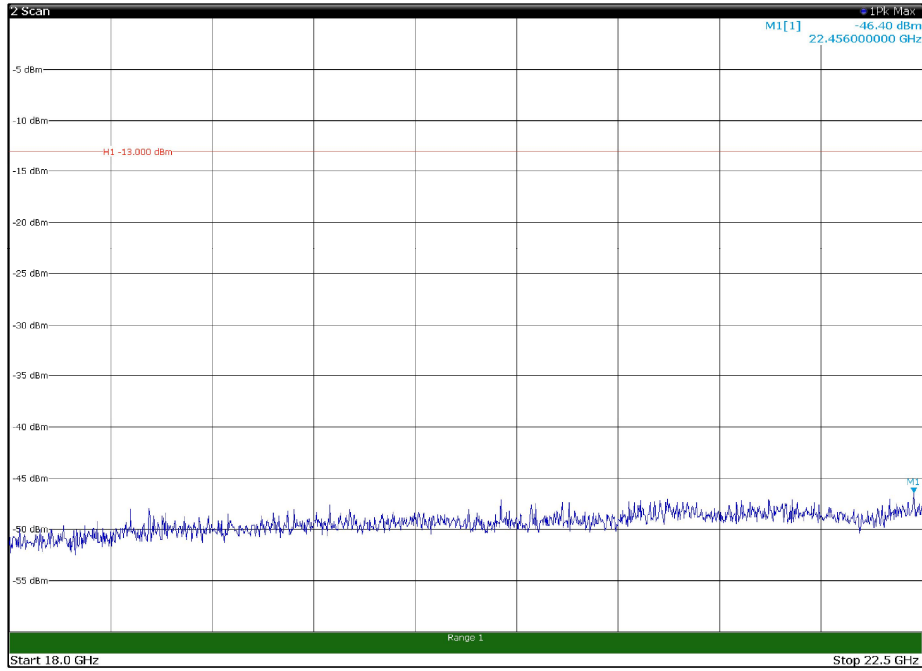

Channel: MIDDLE, Modulation: 64QAM,
BW=15MHz, Range: 30MHz - 1GHz, Polarization: Horizontal

Channel: MIDDLE, Modulation: 64QAM,
BW=15MHz, Range: 30MHz - 1GHz, Polarization: Vertical

Channel: MIDDLE, Modulation: 64QAM,
BW=15MHz, Range: 1GHz - 18GHz, Polarization: Horizontal

Channel: MIDDLE, Modulation: 64QAM,
BW=15MHz, Range: 1GHz - 18GHz, Polarization: Vertical

Channel: MIDDLE, Modulation: 64QAM,
BW=15MHz, Range: 18GHz - 22.5GHz, Polarization: Horizontal

Channel: MIDDLE, Modulation: 64QAM,
BW=15MHz, Range: 18GHz - 22.5GHz, Polarization: Vertical