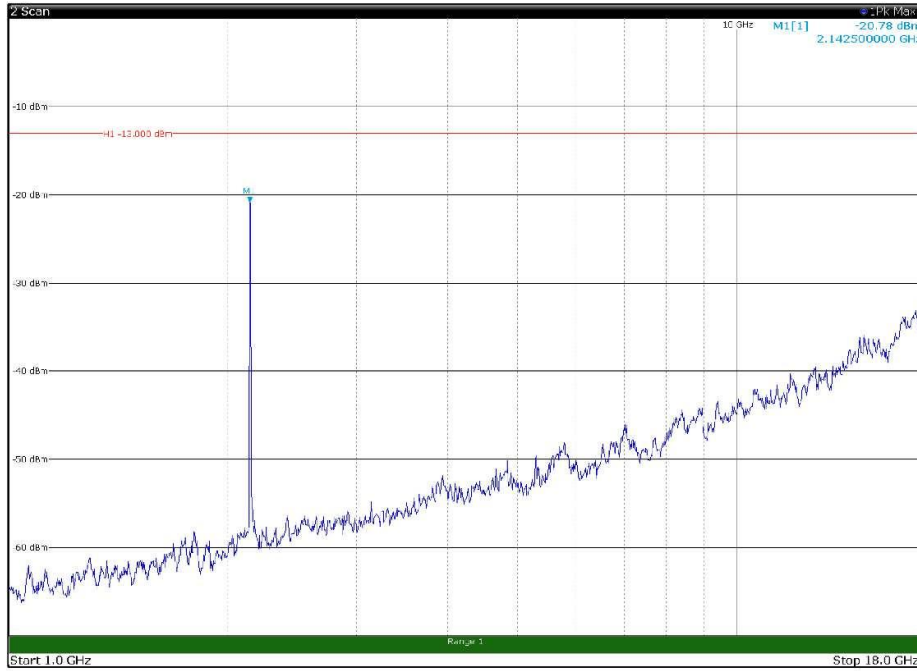

Channel: BOTTOM, Modulation: 64QAM,
 BW=15MHz, Range: 30MHz - 1GHz, Polarization: Horizontal

Channel: BOTTOM, Modulation: 64QAM,
 BW=15MHz, Range: 30MHz - 1GHz, Polarization: Vertical

Channel: BOTTOM, Modulation: 64QAM,
BW=15MHz, Range: 1GHz - 18GHz, Polarization: Horizontal

Channel: BOTTOM, Modulation: 64QAM,
BW=15MHz, Range: 1GHz - 18GHz, Polarization: Vertical

Channel: BOTTOM, Modulation: 64QAM,
BW=15MHz, Range: 18GHz - 22.5GHz, Polarization: Horizontal

Channel: BOTTOM, Modulation: 64QAM,
BW=15MHz, Range: 18GHz - 22.5GHz, Polarization: Vertical

Channel: MIDDLE, Modulation: 64QAM,
BW=15MHz, Range: 30MHz - 1GHz, Polarization: Horizontal

Channel: MIDDLE, Modulation: 64QAM,
BW=15MHz, Range: 30MHz - 1GHz, Polarization: Vertical

Channel: MIDDLE, Modulation: 64QAM,
BW=15MHz, Range: 1GHz - 18GHz, Polarization: Horizontal