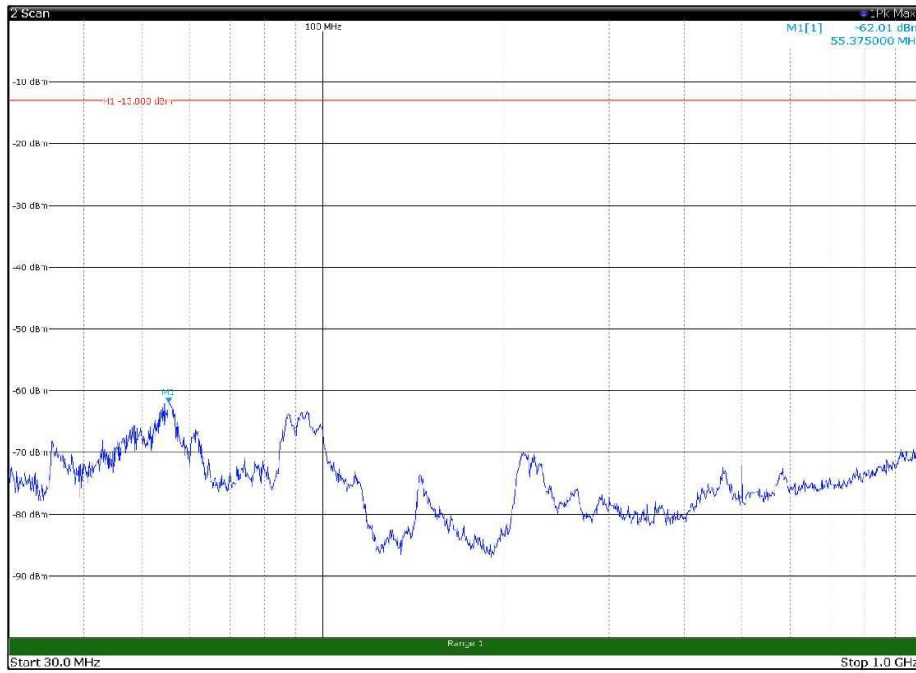

Channel: MIDDLE, Modulation: 16QAM,
BW=15MHz, Range: 1GHz - 18GHz, Polarization: Vertical

Channel: MIDDLE, Modulation: 16QAM,
BW=15MHz, Range: 18GHz - 22.5GHz, Polarization: Horizontal

Channel: MIDDLE, Modulation: 16QAM,
BW=15MHz, Range: 18GHz - 22.5GHz, Polarization: Vertical

Channel: TOP, Modulation: 16QAM,
 BW=15MHz, Range: 30MHz - 1GHz, Polarization: Horizontal

Channel: TOP, Modulation: 16QAM,
 BW=15MHz, Range: 30MHz - 1GHz, Polarization: Vertical

Channel: TOP, Modulation: 16QAM,
BW=15MHz, Range: 1GHz - 18GHz, Polarization: Horizontal

Channel: TOP, Modulation: 16QAM,
BW=15MHz, Range: 1GHz - 18GHz, Polarization: Vertical

Channel: TOP, Modulation: 16QAM,
BW=15MHz, Range: 18GHz - 22.5GHz, Polarization: Horizontal

Channel: TOP, Modulation: 16QAM,
BW=15MHz, Range: 18GHz - 22.5GHz, Polarization: Vertical

Channel: BOTTOM, Modulation: 64QAM,
 BW=15MHz, Range: 30MHz - 1GHz, Polarization: Horizontal

Channel: BOTTOM, Modulation: 64QAM,
 BW=15MHz, Range: 30MHz - 1GHz, Polarization: Vertical

Channel: BOTTOM, Modulation: 64QAM,
BW=15MHz, Range: 1GHz - 18GHz, Polarization: Horizontal