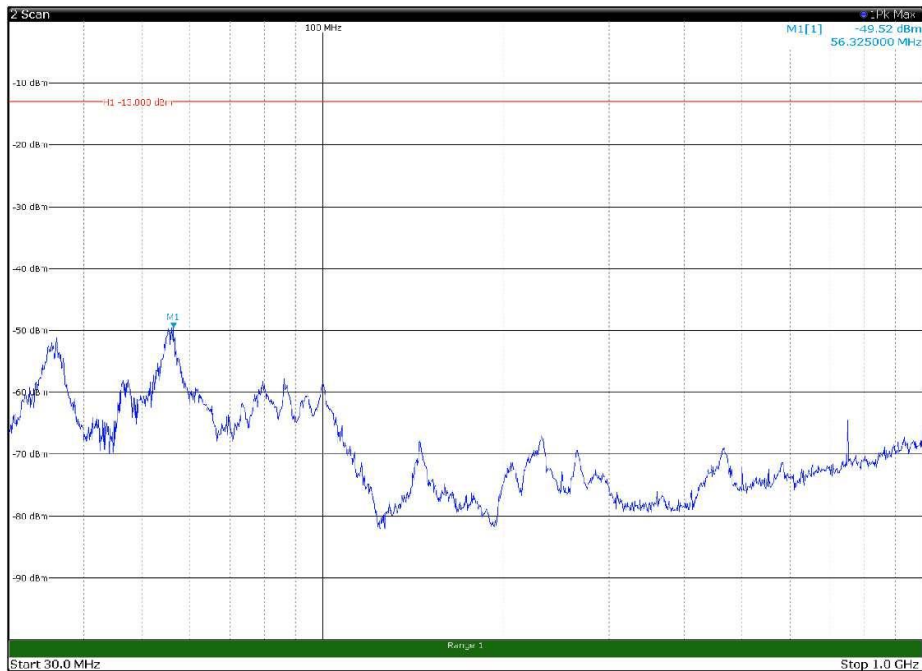

Channel: MIDDLE, Modulation: 64QAM,
BW=15MHz, Range: 30MHz - 1GHz, Polarization: Horizontal

Channel: MIDDLE, Modulation: 64QAM,
BW=15MHz, Range: 30MHz - 1GHz, Polarization: Vertical

Channel: MIDDLE, Modulation: 64QAM,
BW=15MHz, Range: 1GHz - 18GHz, Polarization: Horizontal

Channel: MIDDLE, Modulation: 64QAM,
BW=15MHz, Range: 1GHz - 18GHz, Polarization: Vertical

Channel: MIDDLE, Modulation: 64QAM,
BW=15MHz, Range: 18GHz - 22.5GHz, Polarization: Horizontal

Channel: MIDDLE, Modulation: 64QAM,
BW=15MHz, Range: 18GHz - 22.5GHz, Polarization: Vertical

Channel: TOP, Modulation: 64QAM,
 BW=15MHz, Range: 30MHz - 1GHz, Polarization: Horizontal

Channel: TOP, Modulation: 64QAM,
 BW=15MHz, Range: 30MHz - 1GHz, Polarization: Vertical

Channel: TOP, Modulation: 64QAM,
 BW=15MHz, Range: 1GHz - 18GHz, Polarization: Horizontal

Channel: TOP, Modulation: 64QAM,
 BW=15MHz, Range: 1GHz - 18GHz, Polarization: Vertical

Channel: TOP, Modulation: 64QAM,
 BW=15MHz, Range: 18GHz - 22.5GHz, Polarization: Horizontal

Channel: TOP, Modulation: 64QAM,
 BW=15MHz, Range: 18GHz - 22.5GHz, Polarization: Vertical