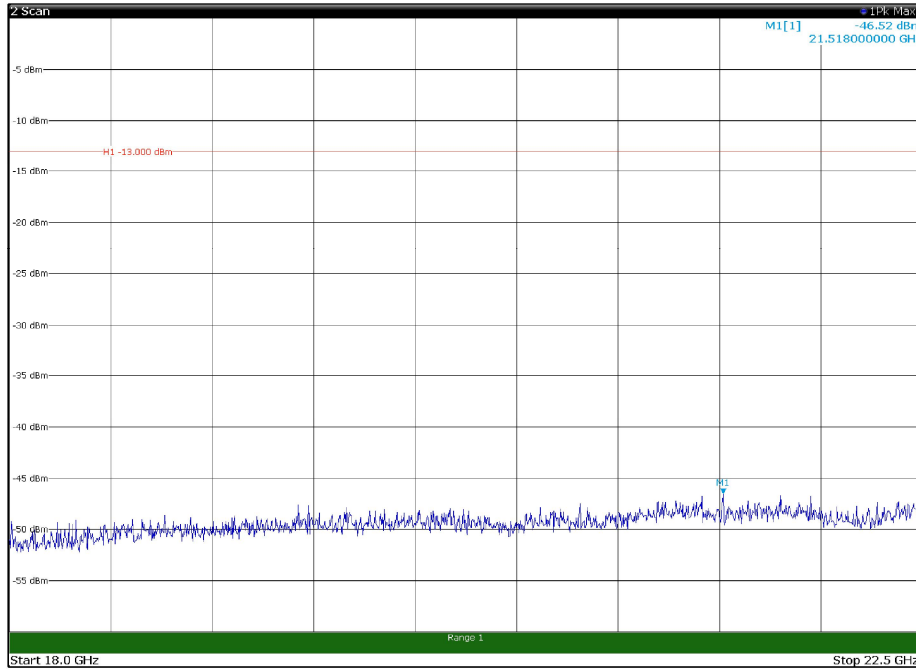

Channel: TOP, Modulation: 16QAM,
 BW=15MHz, Range: 30MHz - 1GHz, Polarization: Horizontal

Channel: TOP, Modulation: 16QAM,
 BW=15MHz, Range: 30MHz - 1GHz, Polarization: Vertical

Channel: TOP, Modulation: 16QAM,
BW=15MHz, Range: 1GHz - 18GHz, Polarization: Horizontal

Channel: TOP, Modulation: 16QAM,
BW=15MHz, Range: 1GHz - 18GHz, Polarization: Vertical

Channel: TOP, Modulation: 16QAM,
BW=15MHz, Range: 18GHz - 22.5GHz, Polarization: Horizontal

Channel: TOP, Modulation: 16QAM,
BW=15MHz, Range: 18GHz - 22.5GHz, Polarization: Vertical