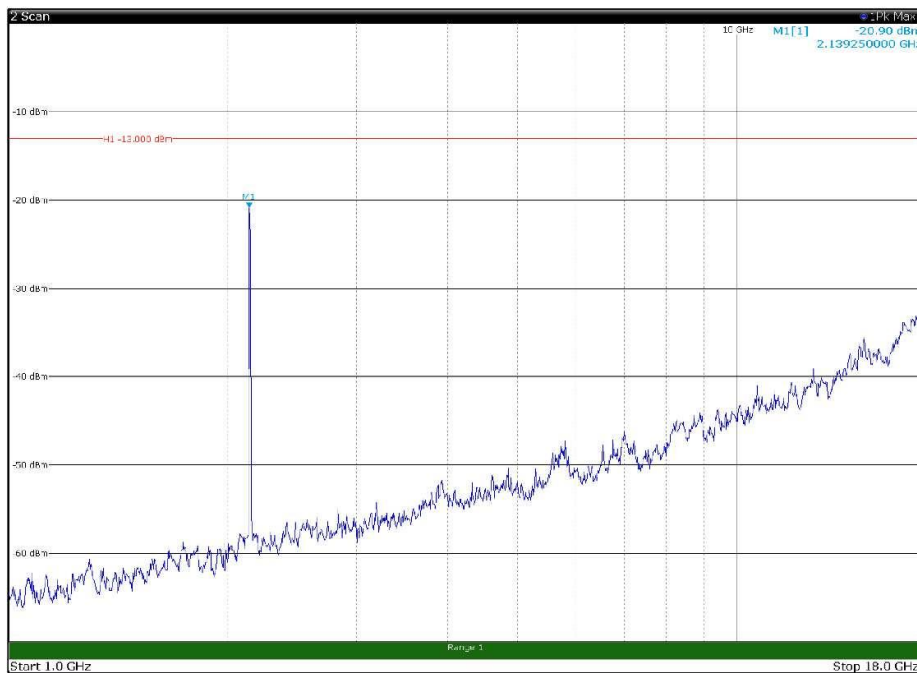

Channel: BOTTOM, Modulation: 64QAM,
 BW=15MHz, Range: 30MHz - 1GHz, Polarization: Horizontal

Channel: BOTTOM, Modulation: 64QAM,
 BW=15MHz, Range: 30MHz - 1GHz, Polarization: Vertical

Channel: BOTTOM, Modulation: 64QAM,
BW=15MHz, Range: 1GHz - 18GHz, Polarization: Horizontal

Channel: BOTTOM, Modulation: 64QAM,
BW=15MHz, Range: 1GHz - 18GHz, Polarization: Vertical

Channel: BOTTOM, Modulation: 64QAM,
BW=15MHz, Range: 18GHz - 22.5GHz, Polarization: Horizontal

Channel: BOTTOM, Modulation: 64QAM,
BW=15MHz, Range: 18GHz - 22.5GHz, Polarization: Vertical

Channel: MIDDLE, Modulation: 64QAM,
BW=15MHz, Range: 30MHz - 1GHz, Polarization: Horizontal

Channel: MIDDLE, Modulation: 64QAM,
BW=15MHz, Range: 30MHz - 1GHz, Polarization: Vertical

Channel: MIDDLE, Modulation: 64QAM,
BW=15MHz, Range: 1GHz - 18GHz, Polarization: Horizontal