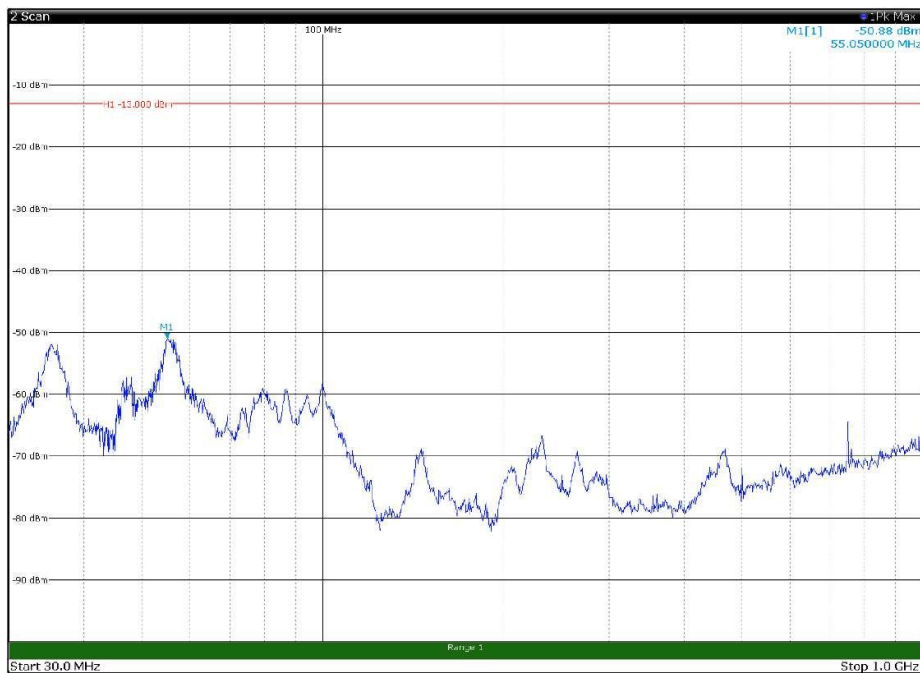

Channel: BOTTOM, Modulation: 64QAM,
 BW=15MHz, Range: 30MHz - 1GHz, Polarization: Horizontal

Channel: BOTTOM, Modulation: 64QAM,
 BW=15MHz, Range: 30MHz - 1GHz, Polarization: Vertical

Channel: BOTTOM, Modulation: 64QAM,
BW=15MHz, Range: 1GHz - 18GHz, Polarization: Horizontal

Channel: BOTTOM, Modulation: 64QAM,
BW=15MHz, Range: 1GHz - 18GHz, Polarization: Vertical

Channel: BOTTOM, Modulation: 64QAM,
BW=15MHz, Range: 18GHz - 22.5GHz, Polarization: Horizontal

Channel: BOTTOM, Modulation: 64QAM,
BW=15MHz, Range: 18GHz - 22.5GHz, Polarization: Vertical

Channel: MIDDLE, Modulation: 64QAM,
BW=15MHz, Range: 30MHz - 1GHz, Polarization: Horizontal

Channel: MIDDLE, Modulation: 64QAM,
BW=15MHz, Range: 30MHz - 1GHz, Polarization: Vertical

Channel: MIDDLE, Modulation: 64QAM,
BW=15MHz, Range: 1GHz - 18GHz, Polarization: Horizontal