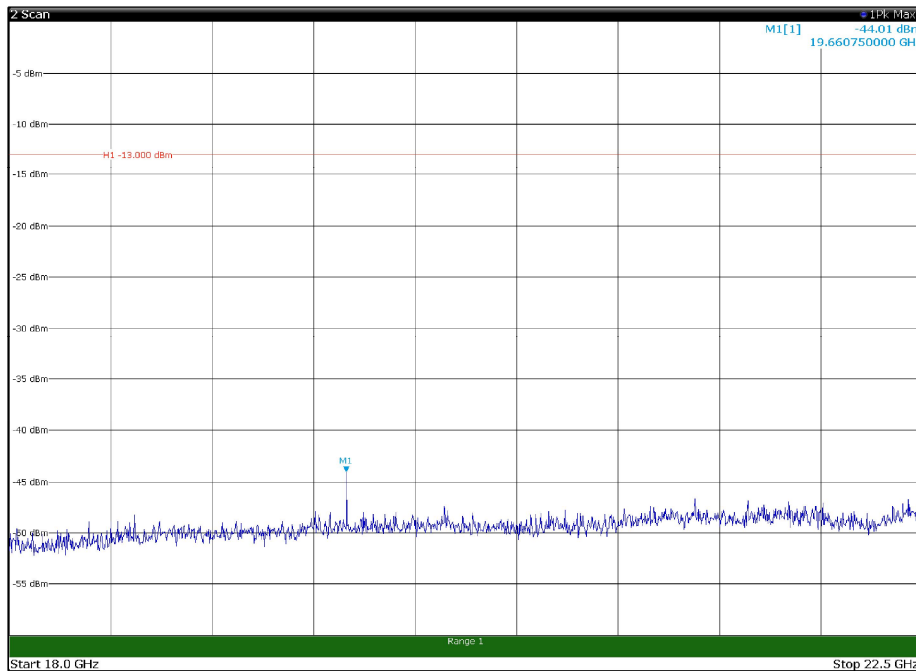

Channel: TOP, Modulation: QPSK,
BW=15MHz, Range: 30MHz - 1GHz, Polarization: Horizontal

Channel: TOP, Modulation: QPSK,
BW=15MHz, Range: 30MHz - 1GHz, Polarization: Vertical

Channel: TOP, Modulation: QPSK,
BW=15MHz, Range: 1GHz - 18GHz, Polarization: Horizontal

Channel: TOP, Modulation: QPSK,
BW=15MHz, Range: 1GHz - 18GHz, Polarization: Vertical

Channel: TOP, Modulation: QPSK,
 BW=15MHz, Range: 18GHz - 22.5GHz, Polarization: Horizontal

Channel: TOP, Modulation: QPSK,
 BW=15MHz, Range: 18GHz - 22.5GHz, Polarization: Vertical