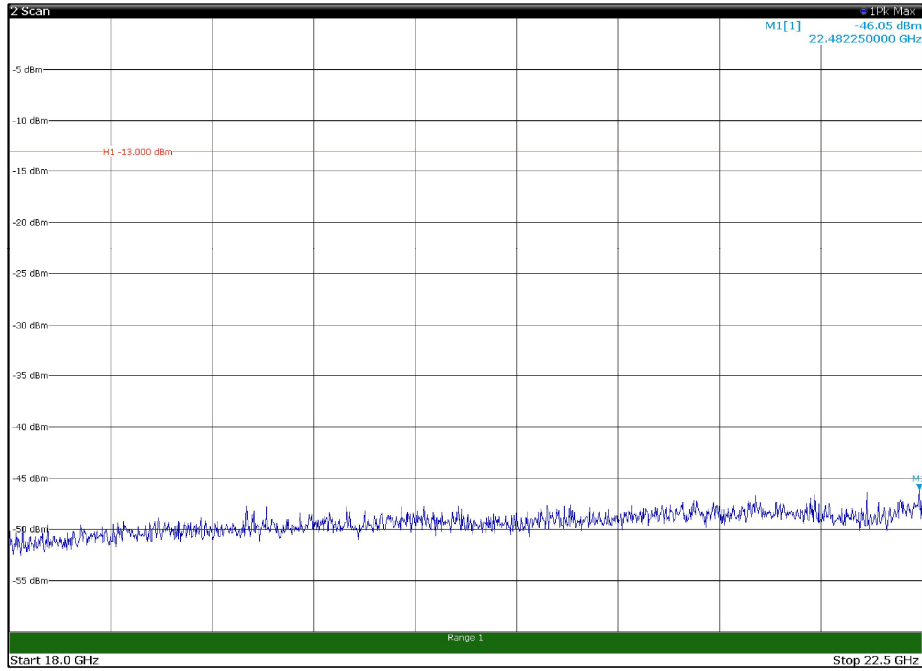

Channel: MIDDLE, Modulation: 16QAM,
BW=15MHz, Range: 30MHz - 1GHz, Polarization: Horizontal

Channel: MIDDLE, Modulation: 16QAM,
BW=15MHz, Range: 30MHz - 1GHz, Polarization: Vertical

Channel: MIDDLE, Modulation: 16QAM,
BW=15MHz, Range: 1GHz - 18GHz, Polarization: Horizontal

Channel: MIDDLE, Modulation: 16QAM,
BW=15MHz, Range: 1GHz - 18GHz, Polarization: Vertical

Channel: MIDDLE, Modulation: 16QAM,
BW=15MHz, Range: 18GHz - 22.5GHz, Polarization: Horizontal

Channel: MIDDLE, Modulation: 16QAM,
BW=15MHz, Range: 18GHz - 22.5GHz, Polarization: Vertical