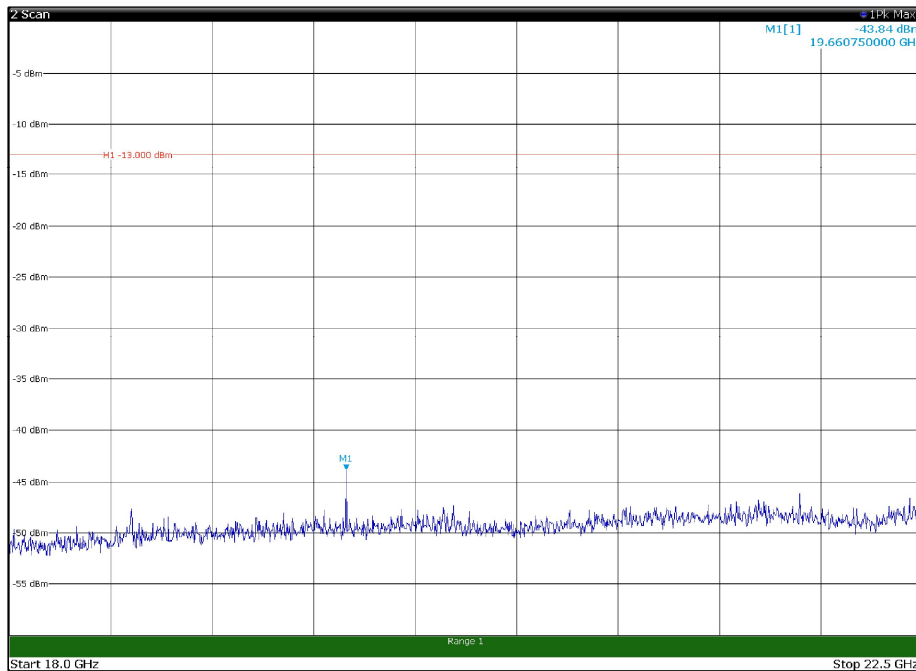

Channel: TOP, Modulation: 16QAM,
 BW=15MHz, Range: 30MHz - 1GHz, Polarization: Horizontal

Channel: TOP, Modulation: 16QAM,
 BW=15MHz, Range: 30MHz - 1GHz, Polarization: Vertical

Channel: TOP, Modulation: 16QAM,
BW=15MHz, Range: 1GHz - 18GHz, Polarization: Horizontal

Channel: TOP, Modulation: 16QAM,
BW=15MHz, Range: 1GHz - 18GHz, Polarization: Vertical

Channel: TOP, Modulation: 16QAM,
BW=15MHz, Range: 18GHz - 22.5GHz, Polarization: Horizontal

Channel: TOP, Modulation: 16QAM,
BW=15MHz, Range: 18GHz - 22.5GHz, Polarization: Vertical