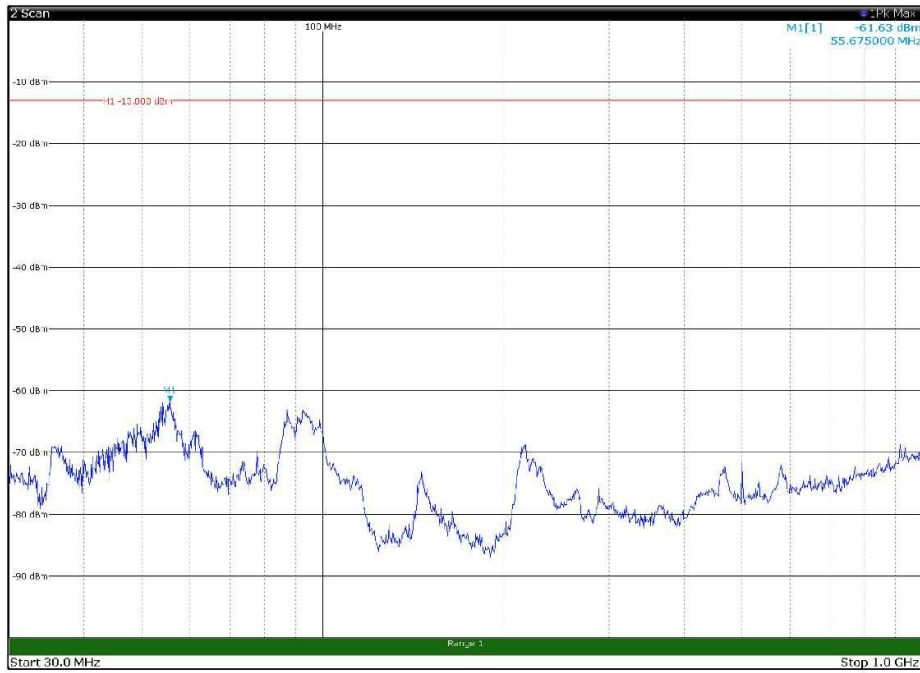

Channel: TOP, Modulation: 16QAM,
BW=15MHz, Range: 1GHz - 18GHz, Polarization: Vertical

Channel: TOP, Modulation: 16QAM,
BW=15MHz, Range: 18GHz - 22.5GHz, Polarization: Horizontal

Channel: TOP, Modulation: 16QAM,
BW=15MHz, Range: 18GHz - 22.5GHz, Polarization: Vertical

Channel: BOTTOM, Modulation: 64QAM,
 BW=15MHz, Range: 30MHz - 1GHz, Polarization: Horizontal

Channel: BOTTOM, Modulation: 64QAM,
 BW=15MHz, Range: 30MHz - 1GHz, Polarization: Vertical

Channel: BOTTOM, Modulation: 64QAM,
BW=15MHz, Range: 1GHz - 18GHz, Polarization: Horizontal

Channel: BOTTOM, Modulation: 64QAM,
BW=15MHz, Range: 1GHz - 18GHz, Polarization: Vertical

Channel: BOTTOM, Modulation: 64QAM,
BW=15MHz, Range: 18GHz - 22.5GHz, Polarization: Horizontal

Channel: BOTTOM, Modulation: 64QAM,
BW=15MHz, Range: 18GHz - 22.5GHz, Polarization: Vertical