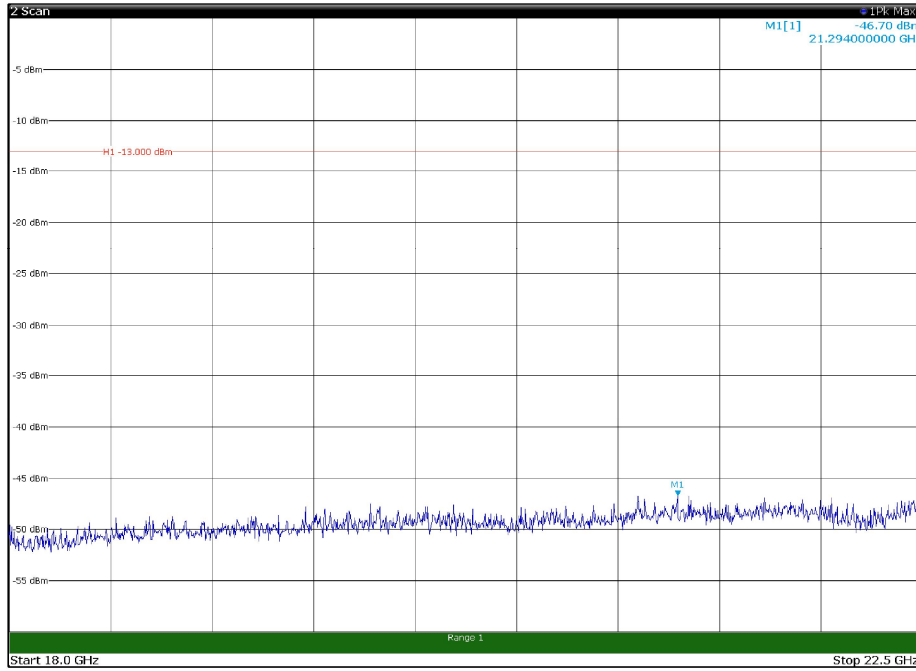

Channel: TOP, Modulation: 64QAM,
 BW=15MHz, Range: 30MHz - 1GHz, Polarization: Horizontal

Channel: TOP, Modulation: 64QAM,
 BW=15MHz, Range: 30MHz - 1GHz, Polarization: Vertical

Channel: TOP, Modulation: 64QAM,
 BW=15MHz, Range: 1GHz - 18GHz, Polarization: Horizontal

Channel: TOP, Modulation: 64QAM,
 BW=15MHz, Range: 1GHz - 18GHz, Polarization: Vertical

Channel: TOP, Modulation: 64QAM,
 BW=15MHz, Range: 18GHz - 22.5GHz, Polarization: Horizontal

Channel: TOP, Modulation: 64QAM,
 BW=15MHz, Range: 18GHz - 22.5GHz, Polarization: Vertical