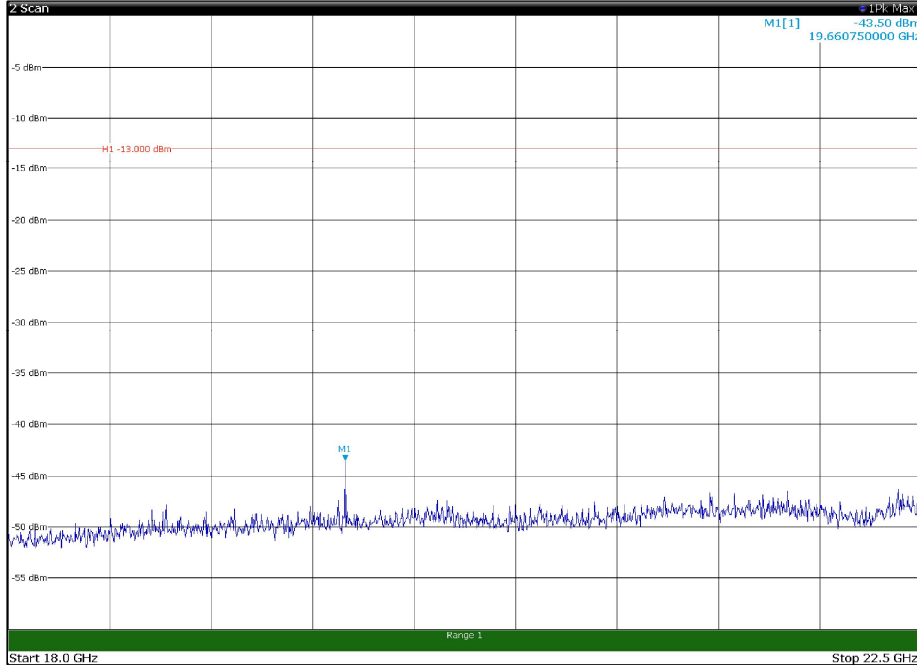

Channel: TOP, Modulation: QPSK,
 BW=10MHz, Range: 1GHz - 18GHz, Polarization: Vertical

Channel: TOP, Modulation: QPSK,
BW=10MHz, Range: 18GHz - 22.5GHz, Polarization: Horizontal

Channel: TOP, Modulation: QPSK,
BW=10MHz, Range: 18GHz - 22.5GHz, Polarization: Vertical

Channel: BOTTOM, Modulation: 16QAM,
BW=10MHz, Range: 30MHz - 1GHz, Polarization: Horizontal

Channel: BOTTOM, Modulation: 16QAM,
BW=10MHz, Range: 30MHz - 1GHz, Polarization: Vertical

Channel: BOTTOM, Modulation: 16QAM,
BW=10MHz, Range: 1GHz - 18GHz, Polarization: Horizontal

Channel: BOTTOM, Modulation: 16QAM,
BW=10MHz, Range: 1GHz - 18GHz, Polarization: Vertical

Channel: BOTTOM, Modulation: 16QAM,
BW=10MHz, Range: 18GHz - 22.5GHz, Polarization: Horizontal

Channel: BOTTOM, Modulation: 16QAM,
BW=10MHz, Range: 18GHz - 22.5GHz, Polarization: Vertical