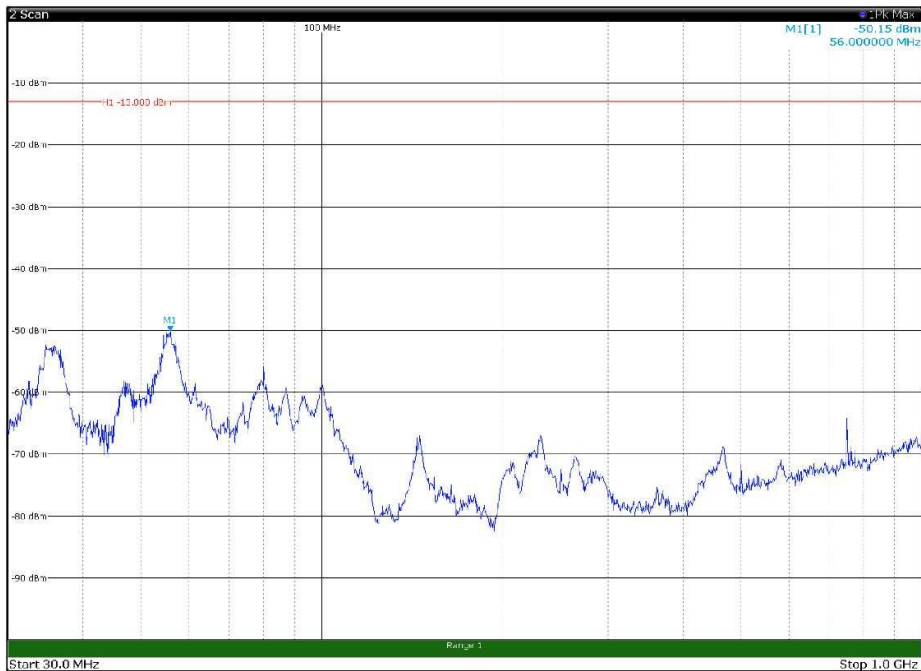

Channel: BOTTOM, Modulation: QPSK,
 BW=10MHz, Range: 30MHz - 1GHz, Polarization: Horizontal

Channel: BOTTOM, Modulation: QPSK,
 BW=10MHz, Range: 30MHz - 1GHz, Polarization: Vertical

Channel: BOTTOM, Modulation: QPSK,
 BW=10MHz, Range: 1GHz - 18GHz, Polarization: Horizontal

Channel: BOTTOM, Modulation: QPSK,
 BW=10MHz, Range: 1GHz - 18GHz, Polarization: Vertical

Channel: BOTTOM, Modulation: QPSK,
 BW=10MHz, Range: 18GHz - 22.5GHz, Polarization: Horizontal

Channel: BOTTOM, Modulation: QPSK,
 BW=10MHz, Range: 18GHz - 22.5GHz, Polarization: Vertical

Channel: MIDDLE, Modulation: QPSK,
BW=10MHz, Range: 30MHz - 1GHz, Polarization: Horizontal

Channel: MIDDLE, Modulation: QPSK,
BW=10MHz, Range: 30MHz - 1GHz, Polarization: Vertical

Channel: MIDDLE, Modulation: QPSK,
BW=10MHz, Range: 1GHz - 18GHz, Polarization: Horizontal

Channel: MIDDLE, Modulation: QPSK,
BW=10MHz, Range: 1GHz - 18GHz, Polarization: Vertical

Channel: MIDDLE, Modulation: QPSK,
BW=10MHz, Range: 18GHz - 22.5GHz, Polarization: Horizontal

Channel: MIDDLE, Modulation: QPSK,
BW=10MHz, Range: 18GHz - 22.5GHz, Polarization: Vertical