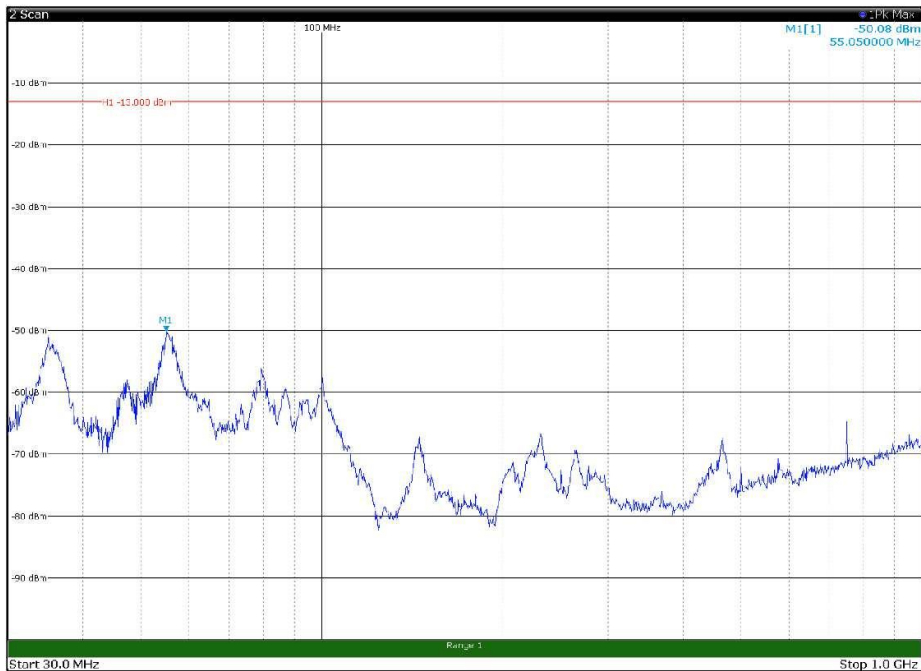

Channel: TOP, Modulation: 256QAM,
BW=5MHz, Range: 30MHz - 1GHz, Polarization: Horizontal

Channel: TOP, Modulation: 256QAM,
BW=5MHz, Range: 30MHz - 1GHz, Polarization: Vertical

Channel: TOP, Modulation: 256QAM,
BW=5MHz, Range: 1GHz - 18GHz, Polarization: Horizontal

Channel: TOP, Modulation: 256QAM,
BW=5MHz, Range: 1GHz - 18GHz, Polarization: Vertical

Channel: TOP, Modulation: 256QAM,
 BW=5MHz, Range: 18GHz - 22.5GHz, Polarization: Horizontal

Channel: TOP, Modulation: 256QAM,
 BW=5MHz, Range: 18GHz - 22.5GHz, Polarization: Vertical

Channel: BOTTOM, Modulation: QPSK,
 BW=10MHz, Range: 30MHz - 1GHz, Polarization: Horizontal

Channel: BOTTOM, Modulation: QPSK,
 BW=10MHz, Range: 30MHz - 1GHz, Polarization: Vertical

Channel: BOTTOM, Modulation: QPSK,
 BW=10MHz, Range: 1GHz - 18GHz, Polarization: Horizontal