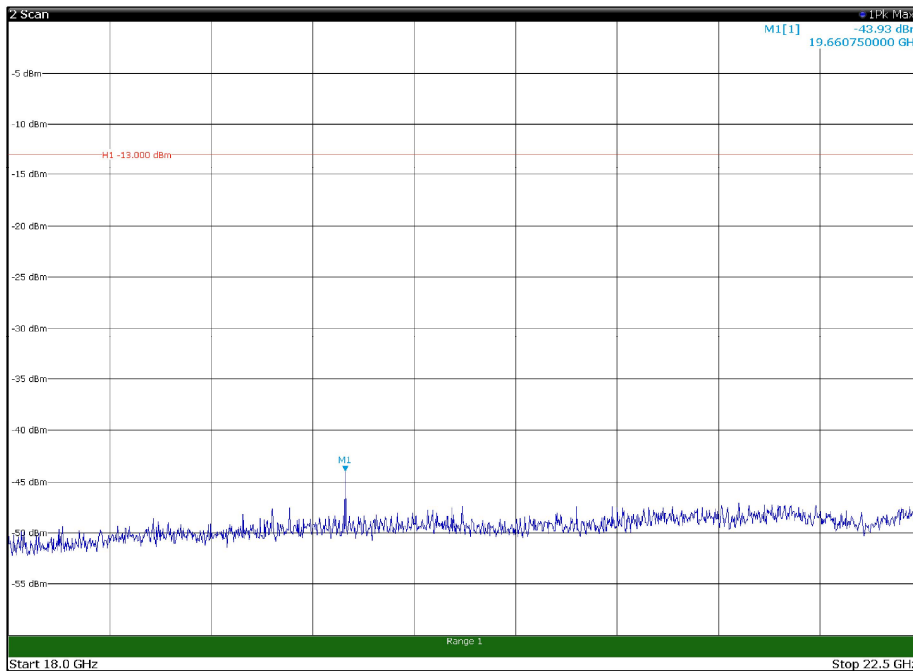

Channel: MIDDLE, Modulation: 16QAM,
BW=10MHz, Range: 1GHz - 18GHz, Polarization: Vertical

Channel: MIDDLE, Modulation: 16QAM,
 BW=10MHz, Range: 18GHz - 22.5GHz, Polarization: Horizontal

Channel: MIDDLE, Modulation: 16QAM,
 BW=10MHz, Range: 18GHz - 22.5GHz, Polarization: Vertical

Channel: TOP, Modulation: 16QAM,
BW=10MHz, Range: 30MHz - 1GHz, Polarization: Horizontal

Channel: TOP, Modulation: 16QAM,
BW=10MHz, Range: 30MHz - 1GHz, Polarization: Vertical

Channel: TOP, Modulation: 16QAM,
BW=10MHz, Range: 1GHz - 18GHz, Polarization: Horizontal

Channel: TOP, Modulation: 16QAM,
BW=10MHz, Range: 1GHz - 18GHz, Polarization: Vertical

Channel: TOP, Modulation: 16QAM,
BW=10MHz, Range: 18GHz - 22.5GHz, Polarization: Horizontal

Channel: TOP, Modulation: 16QAM,
BW=10MHz, Range: 18GHz - 22.5GHz, Polarization: Vertical