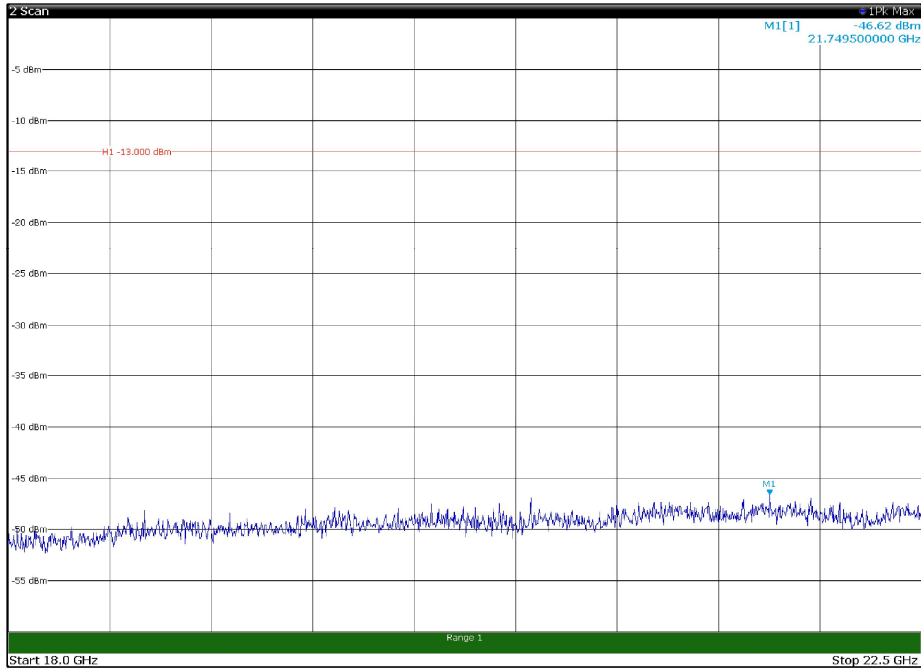

Channel: TOP, Modulation: QPSK,
 BW=10MHz, Range: 30MHz - 1GHz, Polarization: Horizontal

Channel: TOP, Modulation: QPSK,
 BW=10MHz, Range: 30MHz - 1GHz, Polarization: Vertical

Channel: TOP, Modulation: QPSK,
 BW=10MHz, Range: 1GHz - 18GHz, Polarization: Horizontal

Channel: TOP, Modulation: QPSK,
 BW=10MHz, Range: 1GHz - 18GHz, Polarization: Vertical

Channel: TOP, Modulation: QPSK,
BW=10MHz, Range: 18GHz - 22.5GHz, Polarization: Horizontal

Channel: TOP, Modulation: QPSK,
BW=10MHz, Range: 18GHz - 22.5GHz, Polarization: Vertical