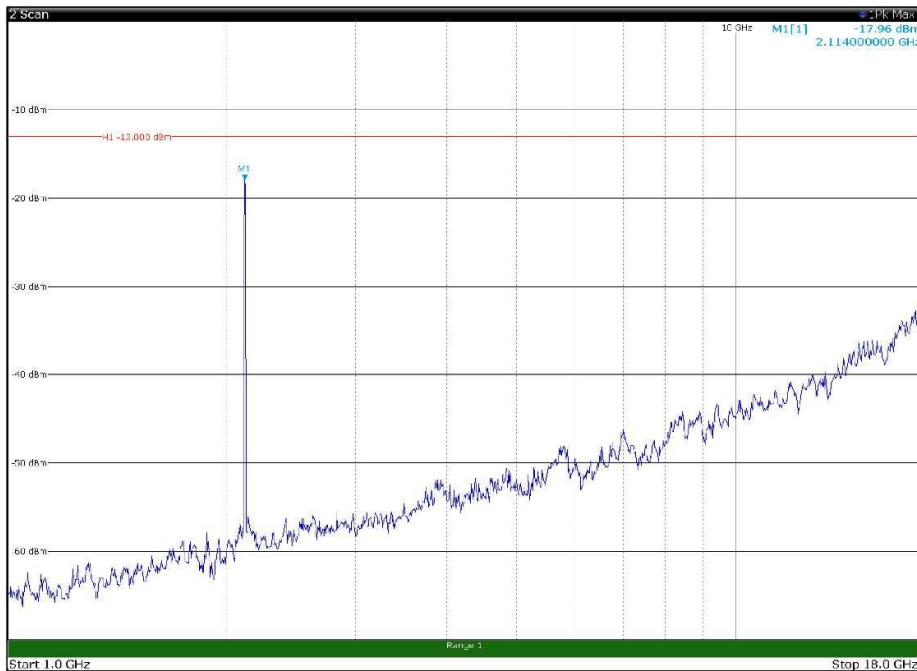

Channel: TOP, Modulation: 256QAM,
BW=5MHz, Range: 30MHz - 1GHz, Polarization: Horizontal

Channel: TOP, Modulation: 256QAM,
BW=5MHz, Range: 30MHz - 1GHz, Polarization: Vertical

Channel: TOP, Modulation: 256QAM,
BW=5MHz, Range: 1GHz - 18GHz, Polarization: Horizontal

Channel: TOP, Modulation: 256QAM,
BW=5MHz, Range: 1GHz - 18GHz, Polarization: Vertical

Channel: TOP, Modulation: 256QAM,
 BW=5MHz, Range: 18GHz - 22.5GHz, Polarization: Horizontal

Channel: TOP, Modulation: 256QAM,
 BW=5MHz, Range: 18GHz - 22.5GHz, Polarization: Vertical

Channel: BOTTOM, Modulation: QPSK,
 BW=10MHz, Range: 30MHz - 1GHz, Polarization: Horizontal

Channel: BOTTOM, Modulation: QPSK,
 BW=10MHz, Range: 30MHz - 1GHz, Polarization: Vertical

Channel: BOTTOM, Modulation: QPSK,
 BW=10MHz, Range: 1GHz - 18GHz, Polarization: Horizontal

Channel: BOTTOM, Modulation: QPSK,
 BW=10MHz, Range: 1GHz - 18GHz, Polarization: Vertical

Channel: BOTTOM, Modulation: QPSK,
 BW=10MHz, Range: 18GHz - 22.5GHz, Polarization: Horizontal

Channel: BOTTOM, Modulation: QPSK,
 BW=10MHz, Range: 18GHz - 22.5GHz, Polarization: Vertical