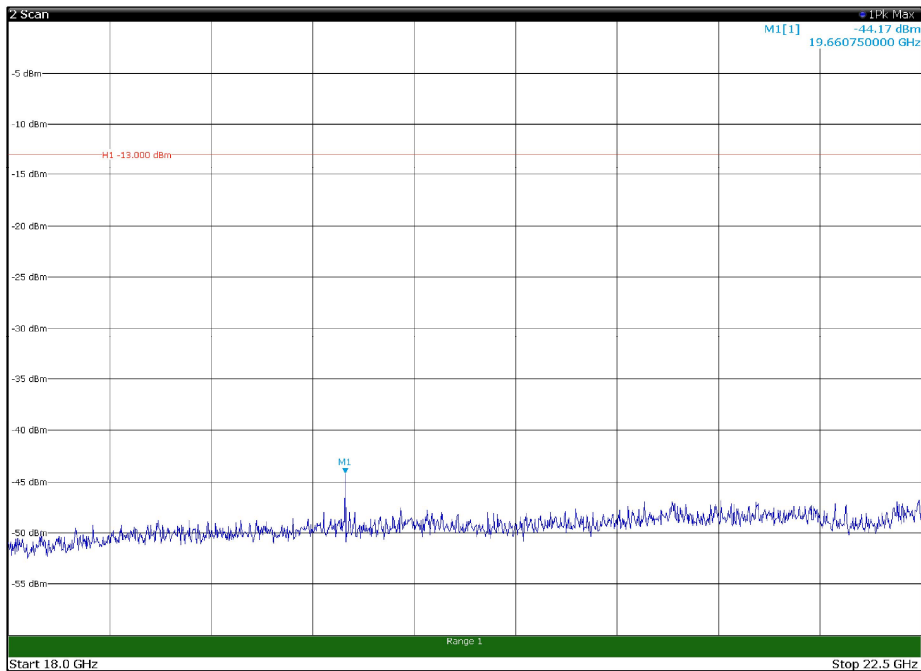

Channel: BOTTOM, Modulation: QPSK,
 BW=10MHz, Range: 1GHz - 18GHz, Polarization: Vertical

Channel: BOTTOM, Modulation: QPSK,
 BW=10MHz, Range: 18GHz - 22.5GHz, Polarization: Horizontal

Channel: BOTTOM, Modulation: QPSK,
 BW=10MHz, Range: 18GHz - 22.5GHz, Polarization: Vertical

Channel: MIDDLE, Modulation: QPSK,
BW=10MHz, Range: 30MHz - 1GHz, Polarization: Horizontal

Channel: MIDDLE, Modulation: QPSK,
BW=10MHz, Range: 30MHz - 1GHz, Polarization: Vertical

Channel: MIDDLE, Modulation: QPSK,
BW=10MHz, Range: 1GHz - 18GHz, Polarization: Horizontal

Channel: MIDDLE, Modulation: QPSK,
BW=10MHz, Range: 1GHz - 18GHz, Polarization: Vertical

Channel: MIDDLE, Modulation: QPSK,
BW=10MHz, Range: 18GHz - 22.5GHz, Polarization: Horizontal

Channel: MIDDLE, Modulation: QPSK,
BW=10MHz, Range: 18GHz - 22.5GHz, Polarization: Vertical