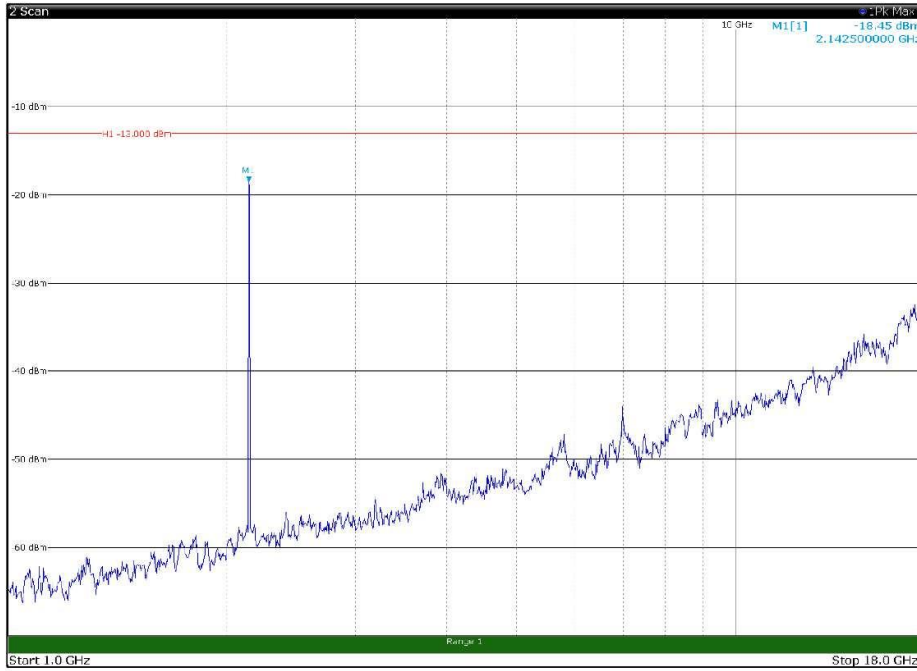

Channel: BOTTOM, Modulation: 16QAM,
BW=10MHz, Range: 30MHz - 1GHz, Polarization: Horizontal

Channel: BOTTOM, Modulation: 16QAM,
BW=10MHz, Range: 30MHz - 1GHz, Polarization: Vertical

Channel: BOTTOM, Modulation: 16QAM,
BW=10MHz, Range: 1GHz - 18GHz, Polarization: Horizontal

Channel: BOTTOM, Modulation: 16QAM,
BW=10MHz, Range: 1GHz - 18GHz, Polarization: Vertical

Channel: BOTTOM, Modulation: 16QAM,
BW=10MHz, Range: 18GHz - 22.5GHz, Polarization: Horizontal

Channel: BOTTOM, Modulation: 16QAM,
BW=10MHz, Range: 18GHz - 22.5GHz, Polarization: Vertical

Channel: MIDDLE, Modulation: 16QAM,
BW=10MHz, Range: 30MHz - 1GHz, Polarization: Horizontal

Channel: MIDDLE, Modulation: 16QAM,
BW=10MHz, Range: 30MHz - 1GHz, Polarization: Vertical

Channel: MIDDLE, Modulation: 16QAM,
BW=10MHz, Range: 1GHz - 18GHz, Polarization: Horizontal

Channel: MIDDLE, Modulation: 16QAM,
BW=10MHz, Range: 1GHz - 18GHz, Polarization: Vertical

Channel: MIDDLE, Modulation: 16QAM,
 BW=10MHz, Range: 18GHz - 22.5GHz, Polarization: Horizontal

Channel: MIDDLE, Modulation: 16QAM,
 BW=10MHz, Range: 18GHz - 22.5GHz, Polarization: Vertical