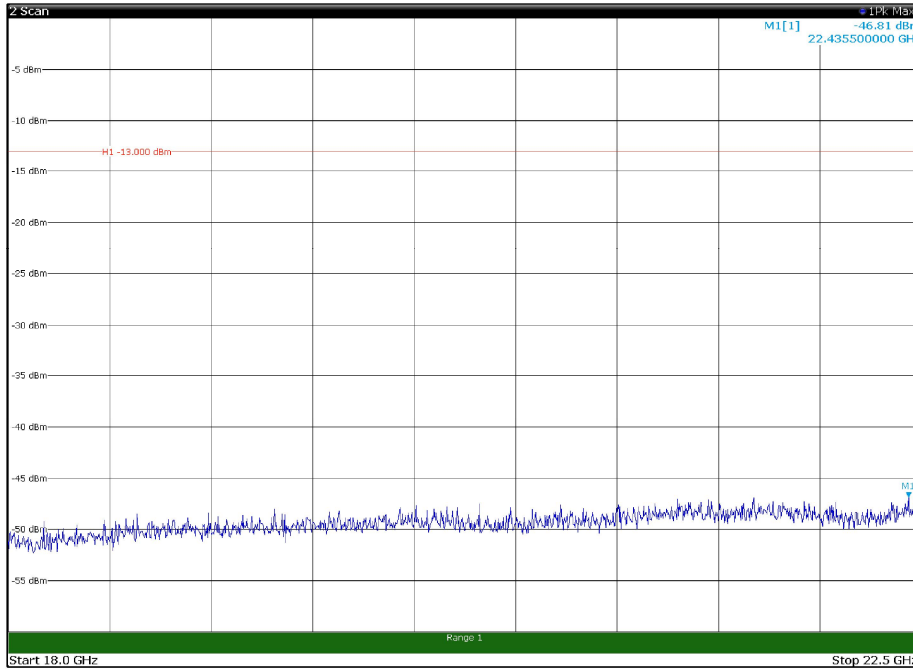

Channel: TOP, Modulation: 256QAM,
BW=5MHz, Range: 30MHz - 1GHz, Polarization: Horizontal

Channel: TOP, Modulation: 256QAM,
BW=5MHz, Range: 30MHz - 1GHz, Polarization: Vertical

Channel: TOP, Modulation: 256QAM,
BW=5MHz, Range: 1GHz - 18GHz, Polarization: Horizontal

Channel: TOP, Modulation: 256QAM,
BW=5MHz, Range: 1GHz - 18GHz, Polarization: Vertical

Channel: TOP, Modulation: 256QAM,
 BW=5MHz, Range: 18GHz - 22.5GHz, Polarization: Horizontal

Channel: TOP, Modulation: 256QAM,
 BW=5MHz, Range: 18GHz - 22.5GHz, Polarization: Vertical

Channel: BOTTOM, Modulation: QPSK,
 BW=10MHz, Range: 30MHz - 1GHz, Polarization: Horizontal

Channel: BOTTOM, Modulation: QPSK,
 BW=10MHz, Range: 30MHz - 1GHz, Polarization: Vertical

Channel: BOTTOM, Modulation: QPSK,
 BW=10MHz, Range: 1GHz - 18GHz, Polarization: Horizontal