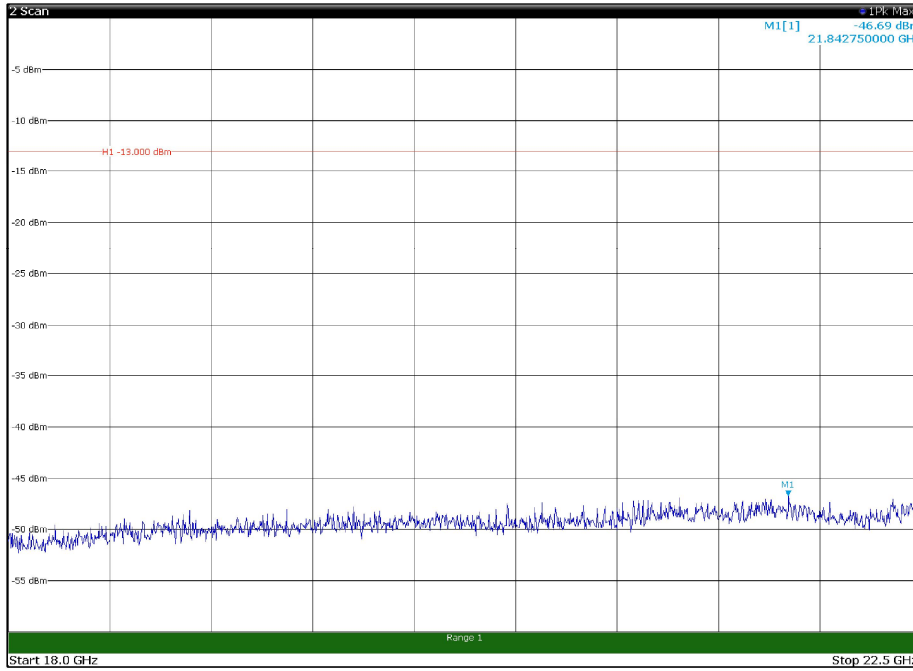

Channel: TOP, Modulation: 16QAM,
BW=10MHz, Range: 30MHz - 1GHz, Polarization: Horizontal

Channel: TOP, Modulation: 16QAM,
BW=10MHz, Range: 30MHz - 1GHz, Polarization: Vertical

Channel: TOP, Modulation: 16QAM,
BW=10MHz, Range: 1GHz - 18GHz, Polarization: Horizontal

Channel: TOP, Modulation: 16QAM,
BW=10MHz, Range: 1GHz - 18GHz, Polarization: Vertical

Channel: TOP, Modulation: 16QAM,
BW=10MHz, Range: 18GHz - 22.5GHz, Polarization: Horizontal

Channel: TOP, Modulation: 16QAM,
BW=10MHz, Range: 18GHz - 22.5GHz, Polarization: Vertical