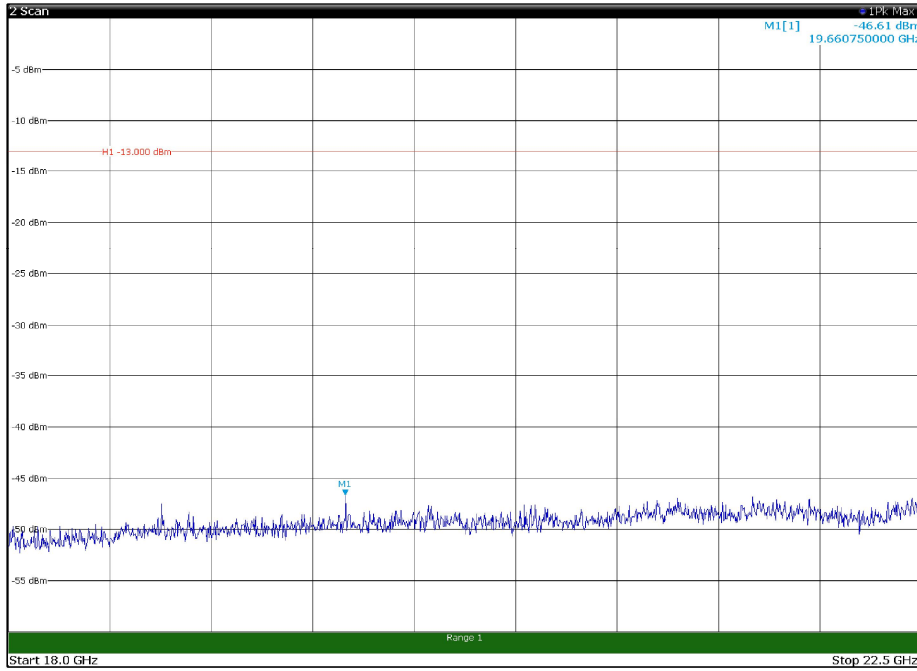

Channel: TOP, Modulation: 256QAM,
BW=5MHz, Range: 1GHz - 18GHz, Polarization: Vertical

Channel: TOP, Modulation: 256QAM,
 BW=5MHz, Range: 18GHz - 22.5GHz, Polarization: Horizontal

Channel: TOP, Modulation: 256QAM,
 BW=5MHz, Range: 18GHz - 22.5GHz, Polarization: Vertical

Channel: BOTTOM, Modulation: QPSK,
 BW=10MHz, Range: 30MHz - 1GHz, Polarization: Horizontal

Channel: BOTTOM, Modulation: QPSK,
 BW=10MHz, Range: 30MHz - 1GHz, Polarization: Vertical

Channel: BOTTOM, Modulation: QPSK,
 BW=10MHz, Range: 1GHz - 18GHz, Polarization: Horizontal

Channel: BOTTOM, Modulation: QPSK,
 BW=10MHz, Range: 1GHz - 18GHz, Polarization: Vertical

Channel: BOTTOM, Modulation: QPSK,
 BW=10MHz, Range: 18GHz - 22.5GHz, Polarization: Horizontal

Channel: BOTTOM, Modulation: QPSK,
 BW=10MHz, Range: 18GHz - 22.5GHz, Polarization: Vertical