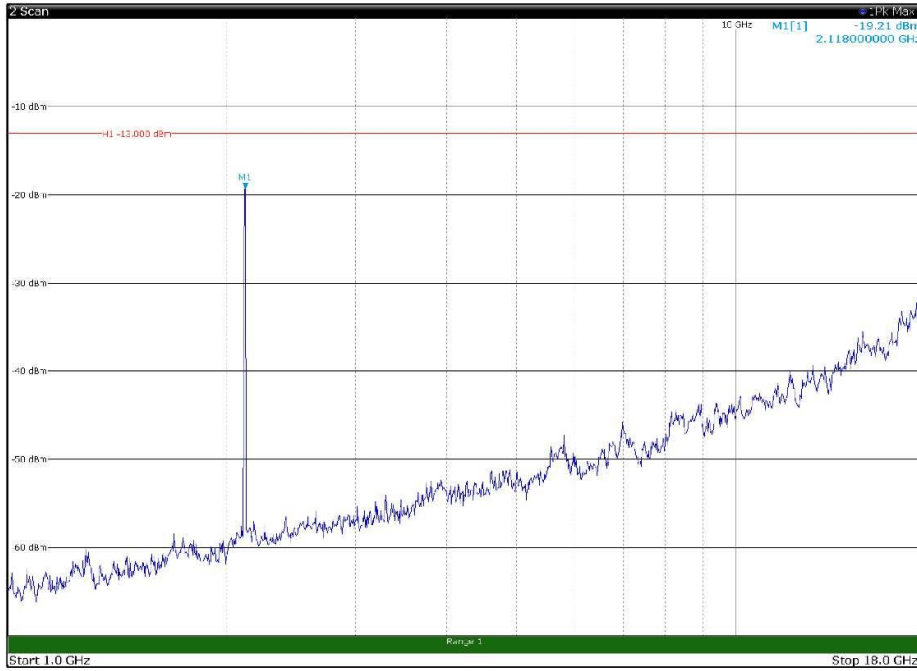

Channel: TOP, Modulation: QPSK,
 BW=10MHz, Range: 30MHz - 1GHz, Polarization: Horizontal

Channel: TOP, Modulation: QPSK,
 BW=10MHz, Range: 30MHz - 1GHz, Polarization: Vertical

Channel: TOP, Modulation: QPSK,
 BW=10MHz, Range: 1GHz - 18GHz, Polarization: Horizontal

Channel: TOP, Modulation: QPSK,
 BW=10MHz, Range: 1GHz - 18GHz, Polarization: Vertical

Channel: TOP, Modulation: QPSK,
BW=10MHz, Range: 18GHz - 22.5GHz, Polarization: Horizontal

Channel: TOP, Modulation: QPSK,
BW=10MHz, Range: 18GHz - 22.5GHz, Polarization: Vertical

Channel: BOTTOM, Modulation: 16QAM,
BW=10MHz, Range: 30MHz - 1GHz, Polarization: Horizontal

Channel: BOTTOM, Modulation: 16QAM,
BW=10MHz, Range: 30MHz - 1GHz, Polarization: Vertical

Channel: BOTTOM, Modulation: 16QAM,
BW=10MHz, Range: 1GHz - 18GHz, Polarization: Horizontal

Channel: BOTTOM, Modulation: 16QAM,
BW=10MHz, Range: 1GHz - 18GHz, Polarization: Vertical

Channel: BOTTOM, Modulation: 16QAM,
BW=10MHz, Range: 18GHz - 22.5GHz, Polarization: Horizontal

Channel: BOTTOM, Modulation: 16QAM,
BW=10MHz, Range: 18GHz - 22.5GHz, Polarization: Vertical