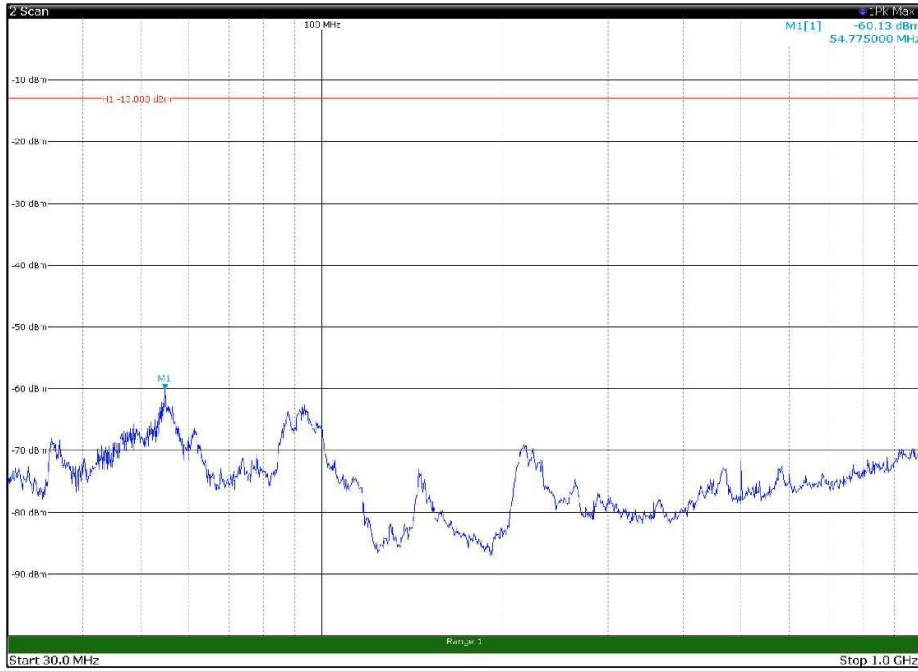

Channel: BOTTOM, Modulation: 16QAM,
BW=10MHz, Range: 1GHz - 18GHz, Polarization: Vertical

Channel: BOTTOM, Modulation: 16QAM,
BW=10MHz, Range: 18GHz - 22.5GHz, Polarization: Horizontal

Channel: BOTTOM, Modulation: 16QAM,
BW=10MHz, Range: 18GHz - 22.5GHz, Polarization: Vertical

Channel: MIDDLE, Modulation: 16QAM,
BW=10MHz, Range: 30MHz - 1GHz, Polarization: Horizontal

Channel: MIDDLE, Modulation: 16QAM,
BW=10MHz, Range: 30MHz - 1GHz, Polarization: Vertical

Channel: MIDDLE, Modulation: 16QAM,
BW=10MHz, Range: 1GHz - 18GHz, Polarization: Horizontal

Channel: MIDDLE, Modulation: 16QAM,
BW=10MHz, Range: 1GHz - 18GHz, Polarization: Vertical

Channel: MIDDLE, Modulation: 16QAM,
 BW=10MHz, Range: 18GHz - 22.5GHz, Polarization: Horizontal

Channel: MIDDLE, Modulation: 16QAM,
 BW=10MHz, Range: 18GHz - 22.5GHz, Polarization: Vertical

Channel: TOP, Modulation: 16QAM,
BW=10MHz, Range: 30MHz - 1GHz, Polarization: Horizontal

Channel: TOP, Modulation: 16QAM,
BW=10MHz, Range: 30MHz - 1GHz, Polarization: Vertical

Channel: TOP, Modulation: 16QAM,
BW=10MHz, Range: 1GHz - 18GHz, Polarization: Horizontal