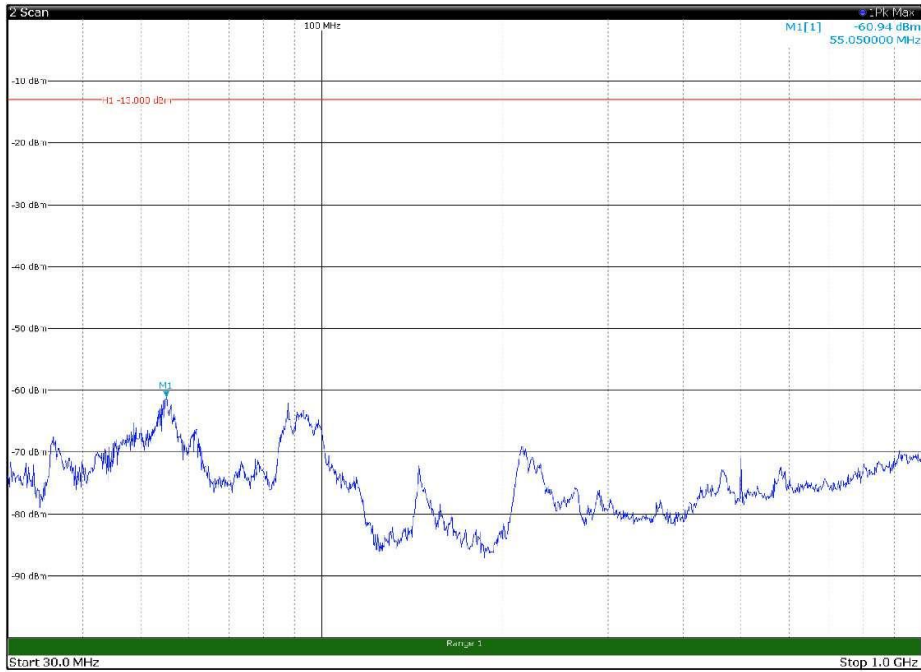

Channel: TOP, Modulation: 256QAM,
BW=5MHz, Range: 30MHz - 1GHz, Polarization: Horizontal

Channel: TOP, Modulation: 256QAM,
BW=5MHz, Range: 30MHz - 1GHz, Polarization: Vertical

Channel: TOP, Modulation: 256QAM,
BW=5MHz, Range: 1GHz - 18GHz, Polarization: Horizontal

Channel: TOP, Modulation: 256QAM,
BW=5MHz, Range: 1GHz - 18GHz, Polarization: Vertical

Channel: TOP, Modulation: 256QAM,
 BW=5MHz, Range: 18GHz - 22.5GHz, Polarization: Horizontal

Channel: TOP, Modulation: 256QAM,
 BW=5MHz, Range: 18GHz - 22.5GHz, Polarization: Vertical

Channel: BOTTOM, Modulation: QPSK,
 BW=10MHz, Range: 30MHz - 1GHz, Polarization: Horizontal

Channel: BOTTOM, Modulation: QPSK,
 BW=10MHz, Range: 30MHz - 1GHz, Polarization: Vertical

Channel: BOTTOM, Modulation: QPSK,
 BW=10MHz, Range: 1GHz - 18GHz, Polarization: Horizontal

Channel: BOTTOM, Modulation: QPSK,
 BW=10MHz, Range: 1GHz - 18GHz, Polarization: Vertical

Channel: BOTTOM, Modulation: QPSK,
 BW=10MHz, Range: 18GHz - 22.5GHz, Polarization: Horizontal

Channel: BOTTOM, Modulation: QPSK,
 BW=10MHz, Range: 18GHz - 22.5GHz, Polarization: Vertical