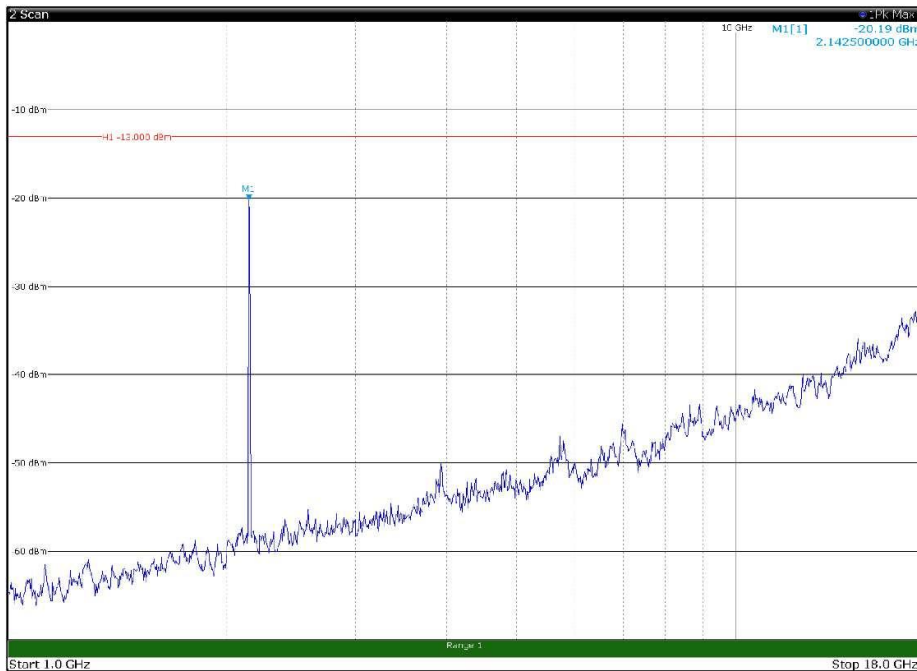

Channel: BOTTOM, Modulation: QPSK,
 BW=10MHz, Range: 30MHz - 1GHz, Polarization: Horizontal

Channel: BOTTOM, Modulation: QPSK,
 BW=10MHz, Range: 30MHz - 1GHz, Polarization: Vertical

Channel: BOTTOM, Modulation: QPSK,
 BW=10MHz, Range: 1GHz - 18GHz, Polarization: Horizontal

Channel: BOTTOM, Modulation: QPSK,
 BW=10MHz, Range: 1GHz - 18GHz, Polarization: Vertical

Channel: BOTTOM, Modulation: QPSK,
 BW=10MHz, Range: 18GHz - 22.5GHz, Polarization: Horizontal

Channel: BOTTOM, Modulation: QPSK,
 BW=10MHz, Range: 18GHz - 22.5GHz, Polarization: Vertical

Channel: MIDDLE, Modulation: QPSK,
BW=10MHz, Range: 30MHz - 1GHz, Polarization: Horizontal

Channel: MIDDLE, Modulation: QPSK,
BW=10MHz, Range: 30MHz - 1GHz, Polarization: Vertical

Channel: MIDDLE, Modulation: QPSK,
BW=10MHz, Range: 1GHz - 18GHz, Polarization: Horizontal

Channel: MIDDLE, Modulation: QPSK,
BW=10MHz, Range: 1GHz - 18GHz, Polarization: Vertical

Channel: MIDDLE, Modulation: QPSK,
BW=10MHz, Range: 18GHz - 22.5GHz, Polarization: Horizontal

Channel: MIDDLE, Modulation: QPSK,
BW=10MHz, Range: 18GHz - 22.5GHz, Polarization: Vertical