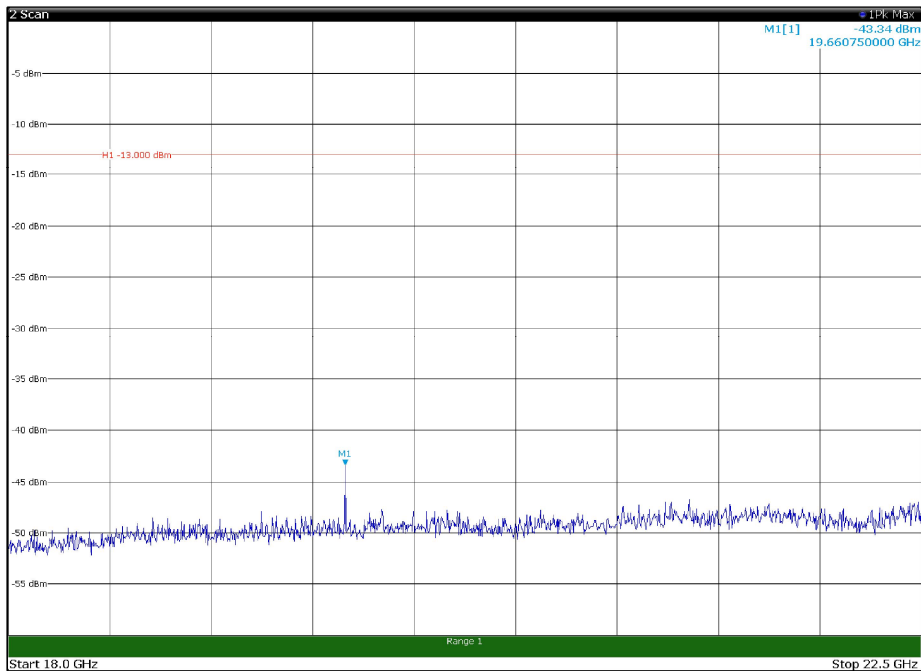

Channel: BOTTOM, Modulation: 16QAM,
BW=10MHz, Range: 1GHz - 18GHz, Polarization: Vertical

Channel: BOTTOM, Modulation: 16QAM,
BW=10MHz, Range: 18GHz - 22.5GHz, Polarization: Horizontal

Channel: BOTTOM, Modulation: 16QAM,
BW=10MHz, Range: 18GHz - 22.5GHz, Polarization: Vertical

Channel: MIDDLE, Modulation: 16QAM,
BW=10MHz, Range: 30MHz - 1GHz, Polarization: Horizontal

Channel: MIDDLE, Modulation: 16QAM,
BW=10MHz, Range: 30MHz - 1GHz, Polarization: Vertical

Channel: MIDDLE, Modulation: 16QAM,
BW=10MHz, Range: 1GHz - 18GHz, Polarization: Horizontal

Channel: MIDDLE, Modulation: 16QAM,
BW=10MHz, Range: 1GHz - 18GHz, Polarization: Vertical

Channel: MIDDLE, Modulation: 16QAM,
 BW=10MHz, Range: 18GHz - 22.5GHz, Polarization: Horizontal

Channel: MIDDLE, Modulation: 16QAM,
 BW=10MHz, Range: 18GHz - 22.5GHz, Polarization: Vertical