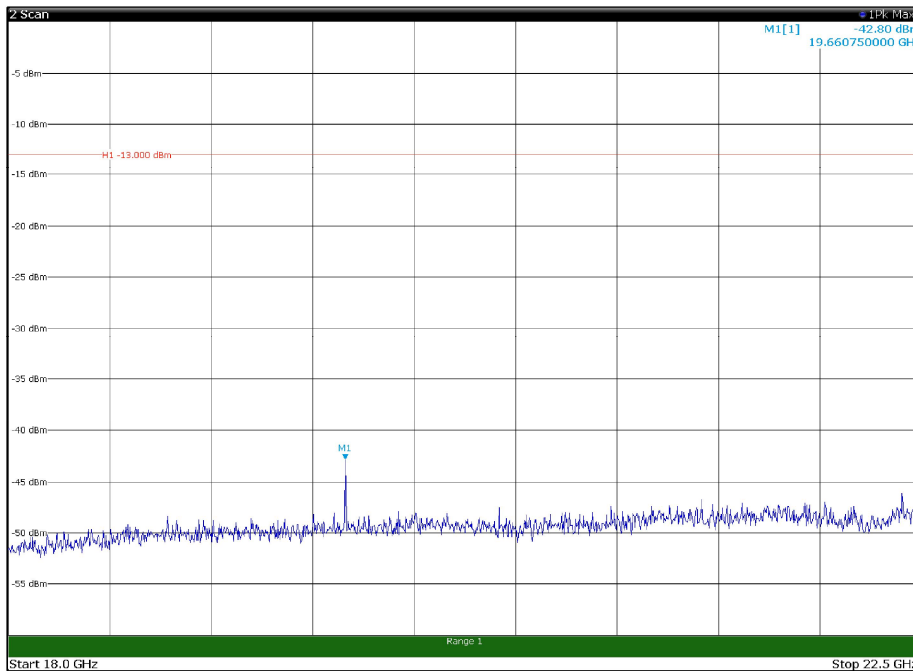

Channel: TOP, Modulation: 256QAM,
BW=5MHz, Range: 30MHz - 1GHz, Polarization: Horizontal

Channel: TOP, Modulation: 256QAM,
BW=5MHz, Range: 30MHz - 1GHz, Polarization: Vertical

Channel: TOP, Modulation: 256QAM,
BW=5MHz, Range: 1GHz - 18GHz, Polarization: Horizontal

Channel: TOP, Modulation: 256QAM,
BW=5MHz, Range: 1GHz - 18GHz, Polarization: Vertical

Channel: TOP, Modulation: 256QAM,
 BW=5MHz, Range: 18GHz - 22.5GHz, Polarization: Horizontal

Channel: TOP, Modulation: 256QAM,
 BW=5MHz, Range: 18GHz - 22.5GHz, Polarization: Vertical

Channel: BOTTOM, Modulation: QPSK,
 BW=10MHz, Range: 30MHz - 1GHz, Polarization: Horizontal

Channel: BOTTOM, Modulation: QPSK,
 BW=10MHz, Range: 30MHz - 1GHz, Polarization: Vertical

Channel: BOTTOM, Modulation: QPSK,
 BW=10MHz, Range: 1GHz - 18GHz, Polarization: Horizontal