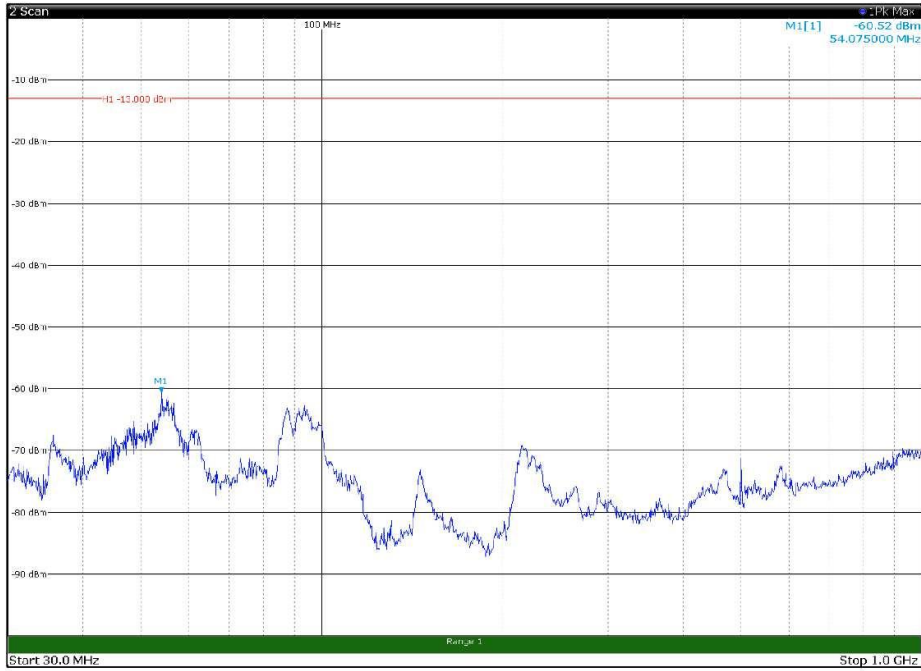

Channel: MIDDLE, Modulation: QPSK,
BW=10MHz, Range: 1GHz - 18GHz, Polarization: Vertical

Channel: MIDDLE, Modulation: QPSK,
BW=10MHz, Range: 18GHz - 22.5GHz, Polarization: Horizontal

Channel: MIDDLE, Modulation: QPSK,
BW=10MHz, Range: 18GHz - 22.5GHz, Polarization: Vertical

Channel: TOP, Modulation: QPSK,
 BW=10MHz, Range: 30MHz - 1GHz, Polarization: Horizontal

Channel: TOP, Modulation: QPSK,
 BW=10MHz, Range: 30MHz - 1GHz, Polarization: Vertical

Channel: TOP, Modulation: QPSK,
 BW=10MHz, Range: 1GHz - 18GHz, Polarization: Horizontal

Channel: TOP, Modulation: QPSK,
 BW=10MHz, Range: 1GHz - 18GHz, Polarization: Vertical

Channel: TOP, Modulation: QPSK,
BW=10MHz, Range: 18GHz - 22.5GHz, Polarization: Horizontal

Channel: TOP, Modulation: QPSK,
BW=10MHz, Range: 18GHz - 22.5GHz, Polarization: Vertical

Channel: BOTTOM, Modulation: 16QAM,
BW=10MHz, Range: 30MHz - 1GHz, Polarization: Horizontal

Channel: BOTTOM, Modulation: 16QAM,
BW=10MHz, Range: 30MHz - 1GHz, Polarization: Vertical

Channel: BOTTOM, Modulation: 16QAM,
BW=10MHz, Range: 1GHz - 18GHz, Polarization: Horizontal