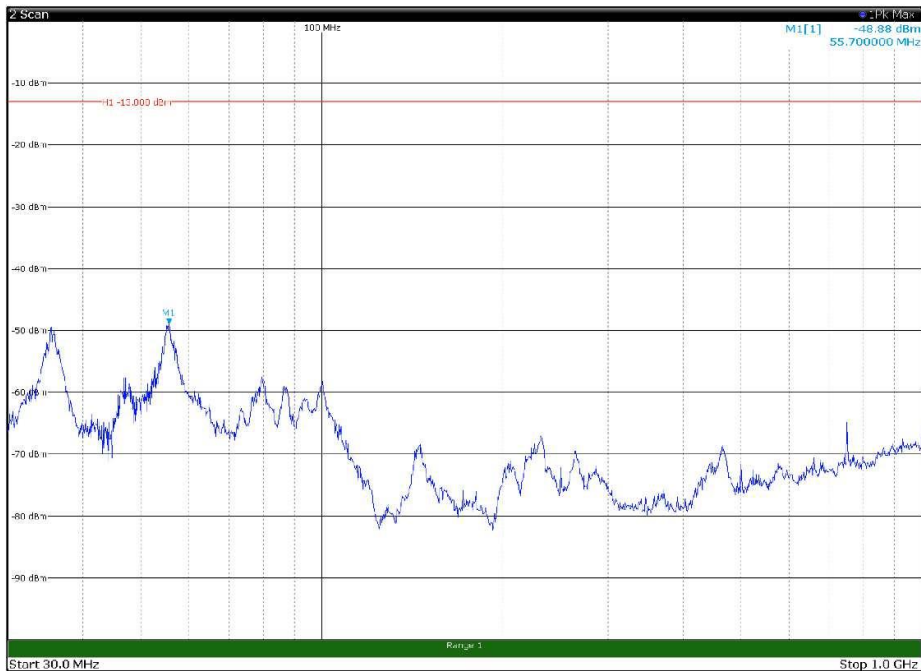

Channel: TOP, Modulation: QPSK,
 BW=10MHz, Range: 30MHz - 1GHz, Polarization: Horizontal

Channel: TOP, Modulation: QPSK,
 BW=10MHz, Range: 30MHz - 1GHz, Polarization: Vertical

Channel: TOP, Modulation: QPSK,
 BW=10MHz, Range: 1GHz - 18GHz, Polarization: Horizontal

Channel: TOP, Modulation: QPSK,
 BW=10MHz, Range: 1GHz - 18GHz, Polarization: Vertical

Channel: TOP, Modulation: QPSK,
BW=10MHz, Range: 18GHz - 22.5GHz, Polarization: Horizontal

Channel: TOP, Modulation: QPSK,
BW=10MHz, Range: 18GHz - 22.5GHz, Polarization: Vertical

Channel: BOTTOM, Modulation: 16QAM,
BW=10MHz, Range: 30MHz - 1GHz, Polarization: Horizontal

Channel: BOTTOM, Modulation: 16QAM,
BW=10MHz, Range: 30MHz - 1GHz, Polarization: Vertical

Channel: BOTTOM, Modulation: 16QAM,
BW=10MHz, Range: 1GHz - 18GHz, Polarization: Horizontal

Channel: BOTTOM, Modulation: 16QAM,
BW=10MHz, Range: 1GHz - 18GHz, Polarization: Vertical

Channel: BOTTOM, Modulation: 16QAM,
BW=10MHz, Range: 18GHz - 22.5GHz, Polarization: Horizontal

Channel: BOTTOM, Modulation: 16QAM,
BW=10MHz, Range: 18GHz - 22.5GHz, Polarization: Vertical