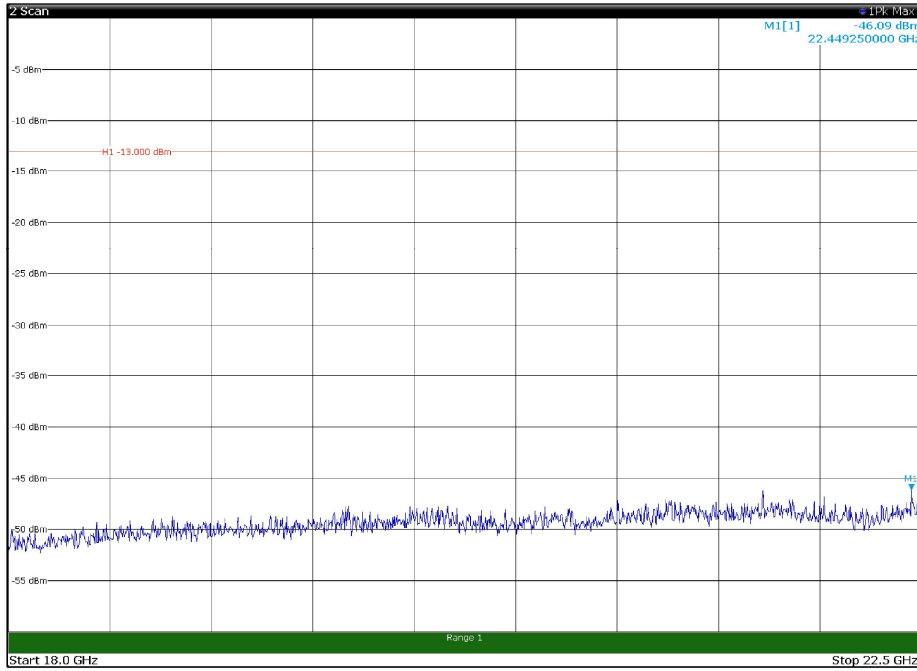

Channel: TOP, Modulation: QPSK,
 BW=10MHz, Range: 1GHz - 18GHz, Polarization: Vertical

Channel: TOP, Modulation: QPSK,
BW=10MHz, Range: 18GHz - 22.5GHz, Polarization: Horizontal

Channel: TOP, Modulation: QPSK,
BW=10MHz, Range: 18GHz - 22.5GHz, Polarization: Vertical

Channel: BOTTOM, Modulation: 16QAM,
BW=10MHz, Range: 30MHz - 1GHz, Polarization: Horizontal

Channel: BOTTOM, Modulation: 16QAM,
BW=10MHz, Range: 30MHz - 1GHz, Polarization: Vertical

Channel: BOTTOM, Modulation: 16QAM,
BW=10MHz, Range: 1GHz - 18GHz, Polarization: Horizontal

Channel: BOTTOM, Modulation: 16QAM,
BW=10MHz, Range: 1GHz - 18GHz, Polarization: Vertical

Channel: BOTTOM, Modulation: 16QAM,
BW=10MHz, Range: 18GHz - 22.5GHz, Polarization: Horizontal

Channel: BOTTOM, Modulation: 16QAM,
BW=10MHz, Range: 18GHz - 22.5GHz, Polarization: Vertical