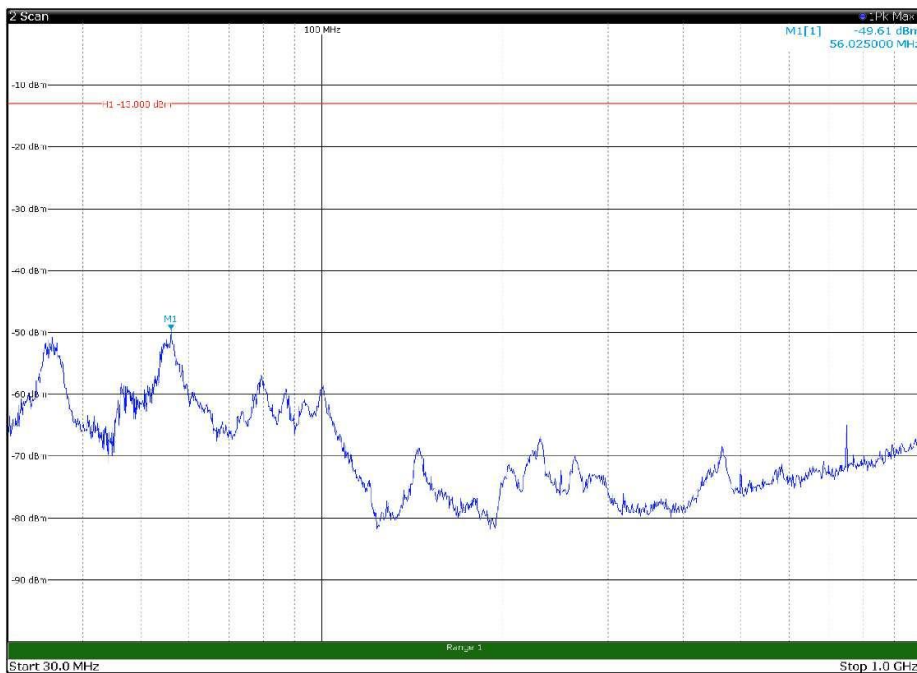

Channel: MIDDLE, Modulation: QPSK,
BW=10MHz, Range: 30MHz - 1GHz, Polarization: Horizontal

Channel: MIDDLE, Modulation: QPSK,
BW=10MHz, Range: 30MHz - 1GHz, Polarization: Vertical

Channel: MIDDLE, Modulation: QPSK,
BW=10MHz, Range: 1GHz - 18GHz, Polarization: Horizontal

Channel: MIDDLE, Modulation: QPSK,
BW=10MHz, Range: 1GHz - 18GHz, Polarization: Vertical

Channel: MIDDLE, Modulation: QPSK,
BW=10MHz, Range: 18GHz - 22.5GHz, Polarization: Horizontal

Channel: MIDDLE, Modulation: QPSK,
BW=10MHz, Range: 18GHz - 22.5GHz, Polarization: Vertical

Channel: TOP, Modulation: QPSK,
 BW=10MHz, Range: 30MHz - 1GHz, Polarization: Horizontal

Channel: TOP, Modulation: QPSK,
 BW=10MHz, Range: 30MHz - 1GHz, Polarization: Vertical

Channel: TOP, Modulation: QPSK,
 BW=10MHz, Range: 1GHz - 18GHz, Polarization: Horizontal

Channel: TOP, Modulation: QPSK,
 BW=10MHz, Range: 1GHz - 18GHz, Polarization: Vertical

Channel: TOP, Modulation: QPSK,
BW=10MHz, Range: 18GHz - 22.5GHz, Polarization: Horizontal

Channel: TOP, Modulation: QPSK,
BW=10MHz, Range: 18GHz - 22.5GHz, Polarization: Vertical