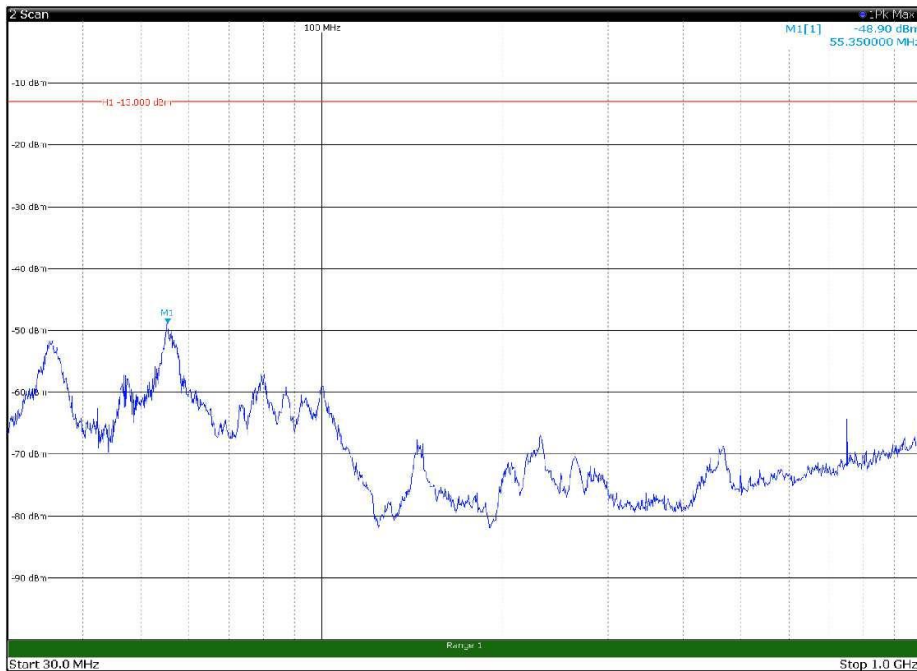

Channel: TOP, Modulation: 16QAM,
BW=10MHz, Range: 30MHz - 1GHz, Polarization: Horizontal

Channel: TOP, Modulation: 16QAM,
BW=10MHz, Range: 30MHz - 1GHz, Polarization: Vertical

Channel: TOP, Modulation: 16QAM,
BW=10MHz, Range: 1GHz - 18GHz, Polarization: Horizontal

Channel: TOP, Modulation: 16QAM,
BW=10MHz, Range: 1GHz - 18GHz, Polarization: Vertical

Channel: TOP, Modulation: 16QAM,
BW=10MHz, Range: 18GHz - 22.5GHz, Polarization: Horizontal

Channel: TOP, Modulation: 16QAM,
BW=10MHz, Range: 18GHz - 22.5GHz, Polarization: Vertical

Channel: BOTTOM, Modulation: 64QAM,
BW=10MHz, Range: 30MHz - 1GHz, Polarization: Horizontal

Channel: BOTTOM, Modulation: 64QAM,
BW=10MHz, Range: 30MHz - 1GHz, Polarization: Vertical