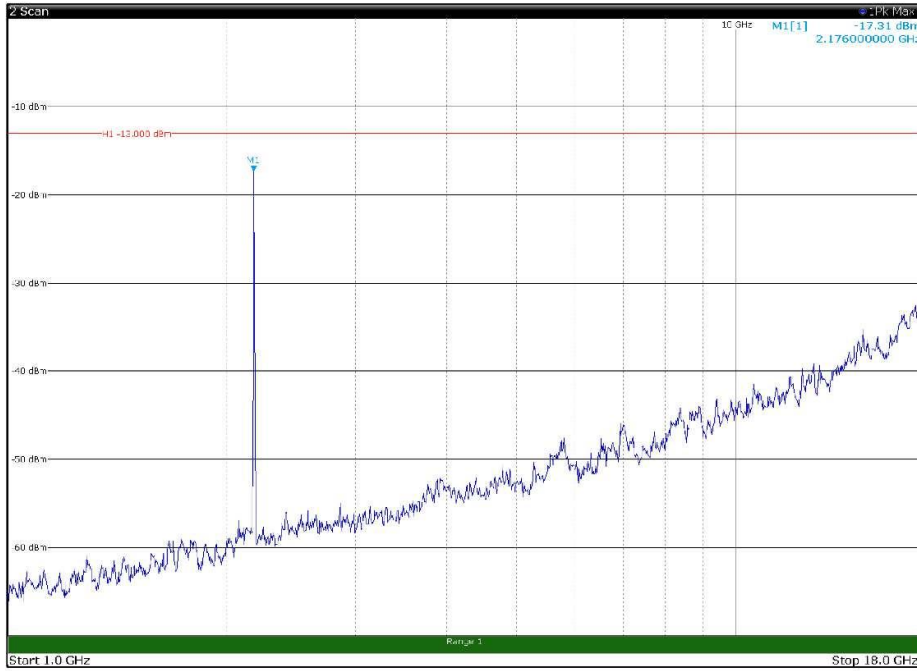

Channel: TOP, Modulation: 256QAM,
BW=5MHz, Range: 30MHz - 1GHz, Polarization: Horizontal

Channel: TOP, Modulation: 256QAM,
BW=5MHz, Range: 30MHz - 1GHz, Polarization: Vertical

Channel: TOP, Modulation: 256QAM,
BW=5MHz, Range: 1GHz - 18GHz, Polarization: Horizontal

Channel: TOP, Modulation: 256QAM,
BW=5MHz, Range: 1GHz - 18GHz, Polarization: Vertical

Channel: TOP, Modulation: 256QAM,
 BW=5MHz, Range: 18GHz - 22.5GHz, Polarization: Horizontal

Channel: TOP, Modulation: 256QAM,
 BW=5MHz, Range: 18GHz - 22.5GHz, Polarization: Vertical

Channel: BOTTOM, Modulation: QPSK,
 BW=10MHz, Range: 30MHz - 1GHz, Polarization: Horizontal

Channel: BOTTOM, Modulation: QPSK,
 BW=10MHz, Range: 30MHz - 1GHz, Polarization: Vertical

Channel: BOTTOM, Modulation: QPSK,
 BW=10MHz, Range: 1GHz - 18GHz, Polarization: Horizontal