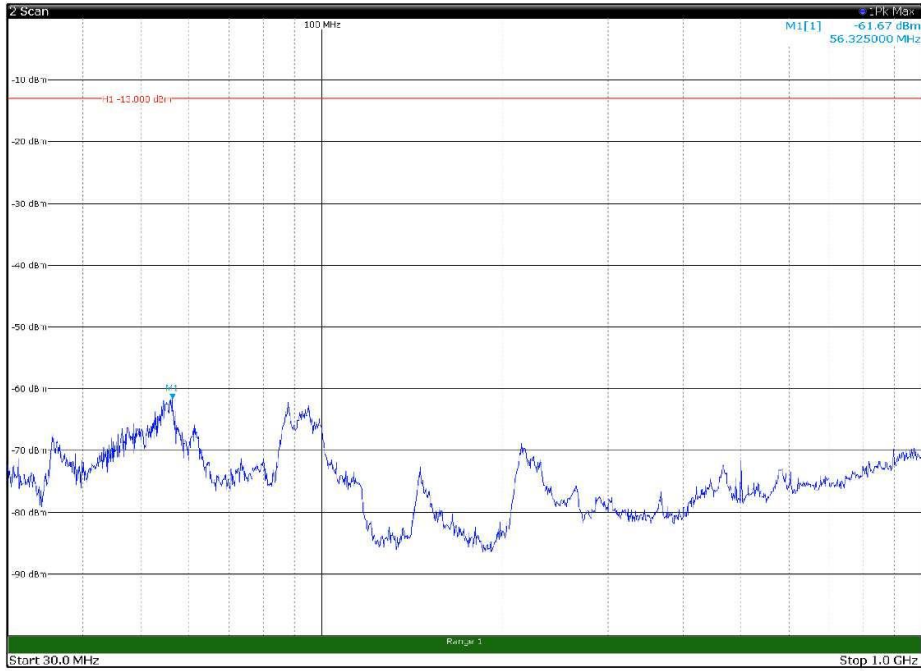

Channel: TOP, Modulation: QPSK,
 BW=10MHz, Range: 1GHz - 18GHz, Polarization: Vertical

Channel: TOP, Modulation: QPSK,
BW=10MHz, Range: 18GHz - 22.5GHz, Polarization: Horizontal

Channel: TOP, Modulation: QPSK,
BW=10MHz, Range: 18GHz - 22.5GHz, Polarization: Vertical

Channel: BOTTOM, Modulation: 16QAM,
BW=10MHz, Range: 30MHz - 1GHz, Polarization: Horizontal

Channel: BOTTOM, Modulation: 16QAM,
BW=10MHz, Range: 30MHz - 1GHz, Polarization: Vertical

Channel: BOTTOM, Modulation: 16QAM,
BW=10MHz, Range: 1GHz - 18GHz, Polarization: Horizontal

Channel: BOTTOM, Modulation: 16QAM,
BW=10MHz, Range: 1GHz - 18GHz, Polarization: Vertical

Channel: BOTTOM, Modulation: 16QAM,
BW=10MHz, Range: 18GHz - 22.5GHz, Polarization: Horizontal

Channel: BOTTOM, Modulation: 16QAM,
BW=10MHz, Range: 18GHz - 22.5GHz, Polarization: Vertical

Channel: MIDDLE, Modulation: 16QAM,
BW=10MHz, Range: 30MHz - 1GHz, Polarization: Horizontal

Channel: MIDDLE, Modulation: 16QAM,
BW=10MHz, Range: 30MHz - 1GHz, Polarization: Vertical

Channel: MIDDLE, Modulation: 16QAM,
BW=10MHz, Range: 1GHz - 18GHz, Polarization: Horizontal