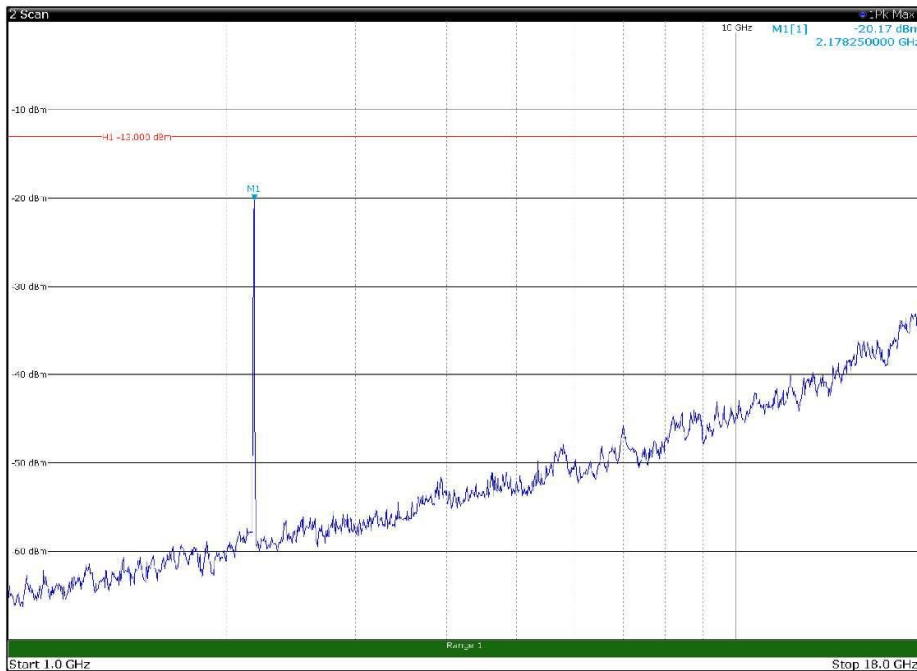

Channel: MIDDLE, Modulation: QPSK,
BW=10MHz, Range: 30MHz - 1GHz, Polarization: Horizontal

Channel: MIDDLE, Modulation: QPSK,
BW=10MHz, Range: 30MHz - 1GHz, Polarization: Vertical

Channel: MIDDLE, Modulation: QPSK,
BW=10MHz, Range: 1GHz - 18GHz, Polarization: Horizontal

Channel: MIDDLE, Modulation: QPSK,
BW=10MHz, Range: 1GHz - 18GHz, Polarization: Vertical

Channel: MIDDLE, Modulation: QPSK,
BW=10MHz, Range: 18GHz - 22.5GHz, Polarization: Horizontal

Channel: MIDDLE, Modulation: QPSK,
BW=10MHz, Range: 18GHz - 22.5GHz, Polarization: Vertical

Channel: TOP, Modulation: QPSK,
 BW=10MHz, Range: 30MHz - 1GHz, Polarization: Horizontal

Channel: TOP, Modulation: QPSK,
 BW=10MHz, Range: 30MHz - 1GHz, Polarization: Vertical

Channel: TOP, Modulation: QPSK,
 BW=10MHz, Range: 1GHz - 18GHz, Polarization: Horizontal

Channel: TOP, Modulation: QPSK,
 BW=10MHz, Range: 1GHz - 18GHz, Polarization: Vertical

Channel: TOP, Modulation: QPSK,
BW=10MHz, Range: 18GHz - 22.5GHz, Polarization: Horizontal

Channel: TOP, Modulation: QPSK,
BW=10MHz, Range: 18GHz - 22.5GHz, Polarization: Vertical