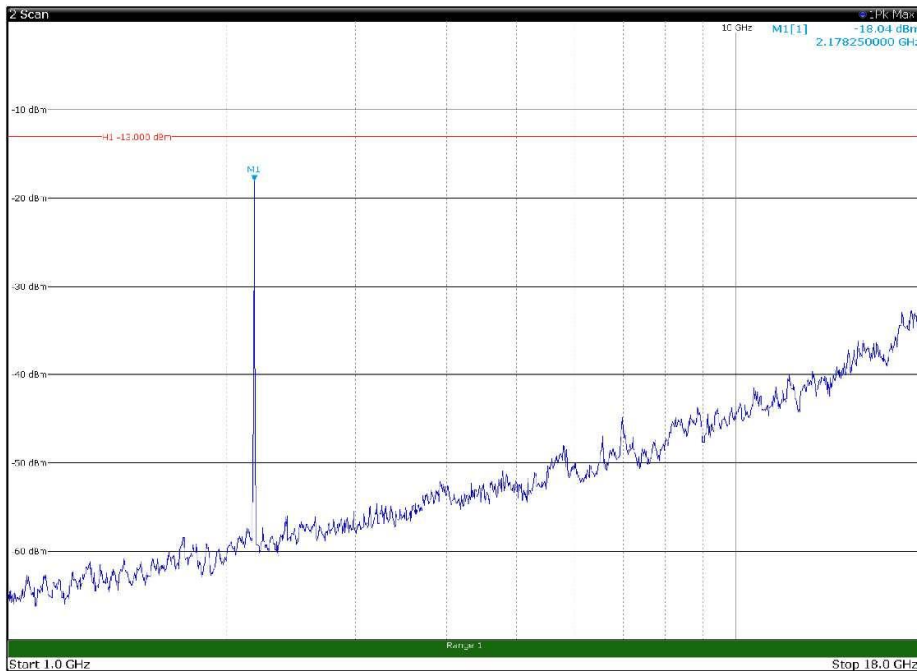

Channel: TOP, Modulation: 256QAM,
BW=5MHz, Range: 30MHz - 1GHz, Polarization: Horizontal

Channel: TOP, Modulation: 256QAM,
BW=5MHz, Range: 30MHz - 1GHz, Polarization: Vertical

Channel: TOP, Modulation: 256QAM,
BW=5MHz, Range: 1GHz - 18GHz, Polarization: Horizontal

Channel: TOP, Modulation: 256QAM,
BW=5MHz, Range: 1GHz - 18GHz, Polarization: Vertical

Channel: TOP, Modulation: 256QAM,
 BW=5MHz, Range: 18GHz - 22.5GHz, Polarization: Horizontal

Channel: TOP, Modulation: 256QAM,
 BW=5MHz, Range: 18GHz - 22.5GHz, Polarization: Vertical

Channel: BOTTOM, Modulation: QPSK,
 BW=10MHz, Range: 30MHz - 1GHz, Polarization: Horizontal

Channel: BOTTOM, Modulation: QPSK,
 BW=10MHz, Range: 30MHz - 1GHz, Polarization: Vertical

Channel: BOTTOM, Modulation: QPSK,
 BW=10MHz, Range: 1GHz - 18GHz, Polarization: Horizontal