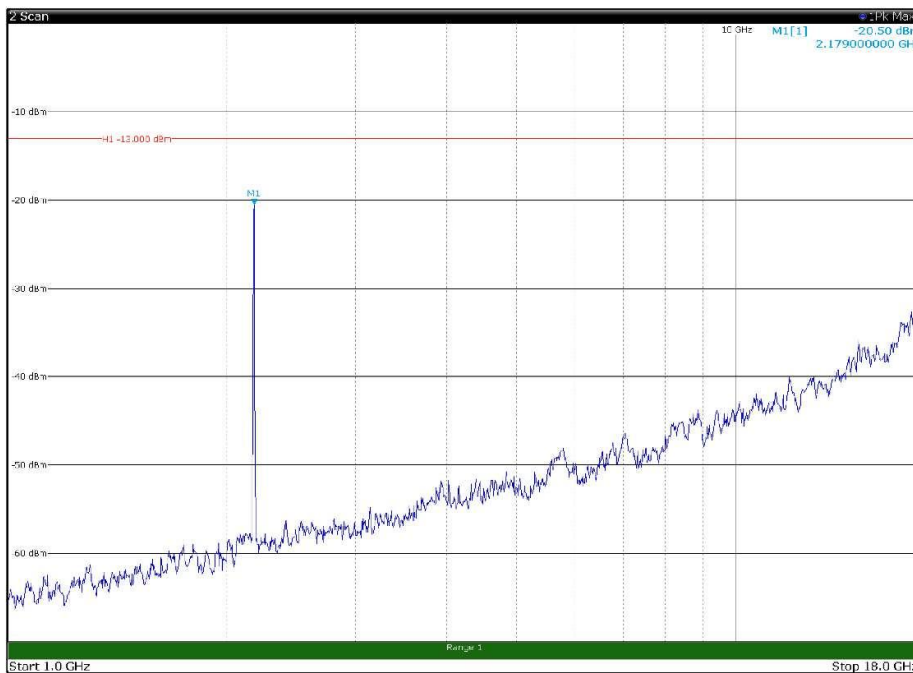

Channel: MIDDLE, Modulation: 16QAM,
BW=10MHz, Range: 30MHz - 1GHz, Polarization: Horizontal

Channel: MIDDLE, Modulation: 16QAM,
BW=10MHz, Range: 30MHz - 1GHz, Polarization: Vertical

Channel: MIDDLE, Modulation: 16QAM,
BW=10MHz, Range: 1GHz - 18GHz, Polarization: Horizontal

Channel: MIDDLE, Modulation: 16QAM,
BW=10MHz, Range: 1GHz - 18GHz, Polarization: Vertical

Channel: MIDDLE, Modulation: 16QAM,
 BW=10MHz, Range: 18GHz - 22.5GHz, Polarization: Horizontal

Channel: MIDDLE, Modulation: 16QAM,
 BW=10MHz, Range: 18GHz - 22.5GHz, Polarization: Vertical

Channel: TOP, Modulation: 16QAM,
BW=10MHz, Range: 30MHz - 1GHz, Polarization: Horizontal

Channel: TOP, Modulation: 16QAM,
BW=10MHz, Range: 30MHz - 1GHz, Polarization: Vertical

Channel: TOP, Modulation: 16QAM,
BW=10MHz, Range: 1GHz - 18GHz, Polarization: Horizontal

Channel: TOP, Modulation: 16QAM,
BW=10MHz, Range: 1GHz - 18GHz, Polarization: Vertical

Channel: TOP, Modulation: 16QAM,
BW=10MHz, Range: 18GHz - 22.5GHz, Polarization: Horizontal

Channel: TOP, Modulation: 16QAM,
BW=10MHz, Range: 18GHz - 22.5GHz, Polarization: Vertical