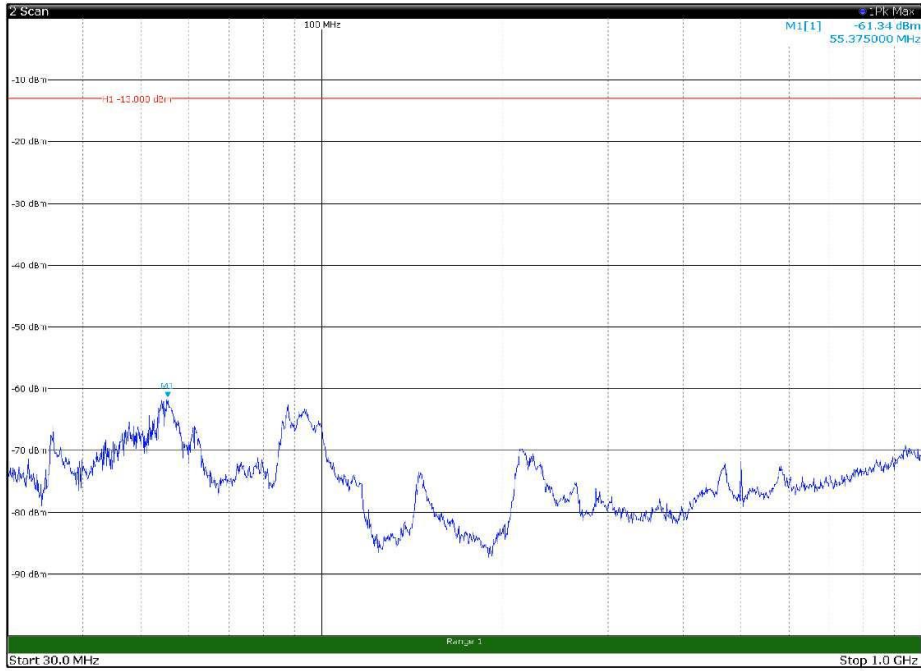

Channel: TOP, Modulation: 256QAM,
BW=5MHz, Range: 30MHz - 1GHz, Polarization: Horizontal

Channel: TOP, Modulation: 256QAM,
BW=5MHz, Range: 30MHz - 1GHz, Polarization: Vertical

Channel: TOP, Modulation: 256QAM,
BW=5MHz, Range: 1GHz - 18GHz, Polarization: Horizontal

Channel: TOP, Modulation: 256QAM,
BW=5MHz, Range: 1GHz - 18GHz, Polarization: Vertical

Channel: TOP, Modulation: 256QAM,
 BW=5MHz, Range: 18GHz - 22.5GHz, Polarization: Horizontal

Channel: TOP, Modulation: 256QAM,
 BW=5MHz, Range: 18GHz - 22.5GHz, Polarization: Vertical

Channel: BOTTOM, Modulation: QPSK,
 BW=10MHz, Range: 30MHz - 1GHz, Polarization: Horizontal

Channel: BOTTOM, Modulation: QPSK,
 BW=10MHz, Range: 30MHz - 1GHz, Polarization: Vertical

Channel: BOTTOM, Modulation: QPSK,
 BW=10MHz, Range: 1GHz - 18GHz, Polarization: Horizontal

Channel: BOTTOM, Modulation: QPSK,
 BW=10MHz, Range: 1GHz - 18GHz, Polarization: Vertical

Channel: BOTTOM, Modulation: QPSK,
 BW=10MHz, Range: 18GHz - 22.5GHz, Polarization: Horizontal

Channel: BOTTOM, Modulation: QPSK,
 BW=10MHz, Range: 18GHz - 22.5GHz, Polarization: Vertical