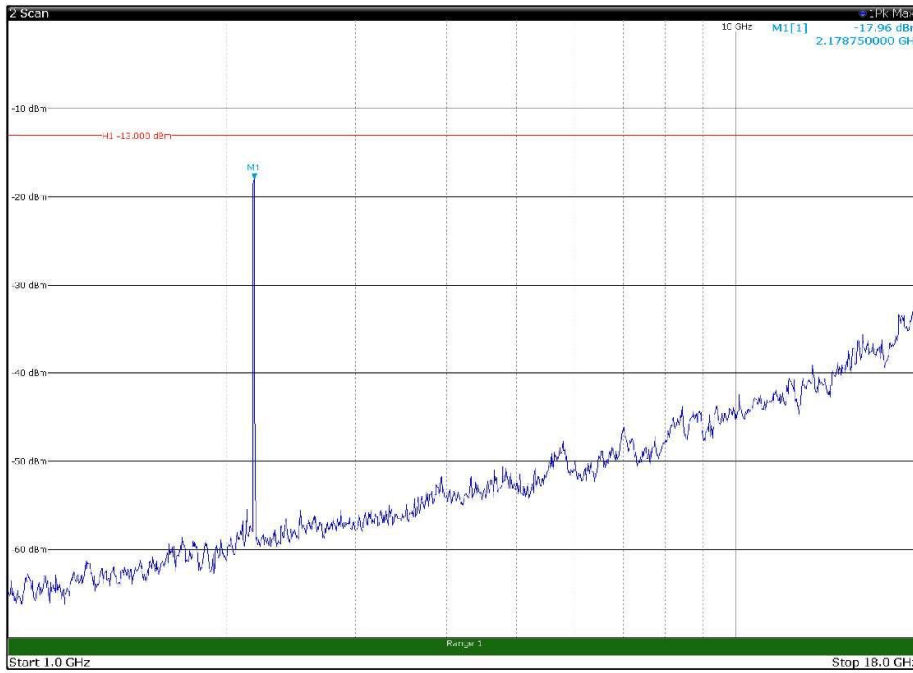

Channel: MIDDLE, Modulation: 16QAM,
BW=10MHz, Range: 30MHz - 1GHz, Polarization: Horizontal

Channel: MIDDLE, Modulation: 16QAM,
BW=10MHz, Range: 30MHz - 1GHz, Polarization: Vertical

Channel: MIDDLE, Modulation: 16QAM,
BW=10MHz, Range: 1GHz - 18GHz, Polarization: Horizontal

Channel: MIDDLE, Modulation: 16QAM,
BW=10MHz, Range: 1GHz - 18GHz, Polarization: Vertical

Channel: MIDDLE, Modulation: 16QAM,
 BW=10MHz, Range: 18GHz - 22.5GHz, Polarization: Horizontal

Channel: MIDDLE, Modulation: 16QAM,
 BW=10MHz, Range: 18GHz - 22.5GHz, Polarization: Vertical

Channel: TOP, Modulation: 16QAM,
BW=10MHz, Range: 30MHz - 1GHz, Polarization: Horizontal

Channel: TOP, Modulation: 16QAM,
BW=10MHz, Range: 30MHz - 1GHz, Polarization: Vertical

Channel: TOP, Modulation: 16QAM,
BW=10MHz, Range: 1GHz - 18GHz, Polarization: Horizontal

Channel: TOP, Modulation: 16QAM,
BW=10MHz, Range: 1GHz - 18GHz, Polarization: Vertical

Channel: TOP, Modulation: 16QAM,
BW=10MHz, Range: 18GHz - 22.5GHz, Polarization: Horizontal

Channel: TOP, Modulation: 16QAM,
BW=10MHz, Range: 18GHz - 22.5GHz, Polarization: Vertical