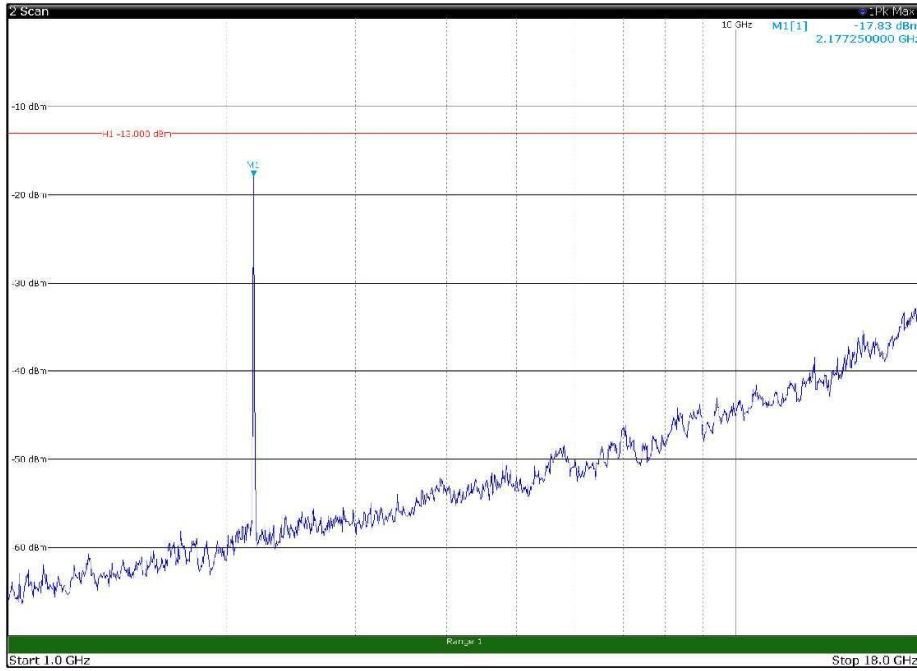

Channel: MIDDLE, Modulation: QPSK,
BW=10MHz, Range: 30MHz - 1GHz, Polarization: Horizontal

Channel: MIDDLE, Modulation: QPSK,
BW=10MHz, Range: 30MHz - 1GHz, Polarization: Vertical

Channel: MIDDLE, Modulation: QPSK,
BW=10MHz, Range: 1GHz - 18GHz, Polarization: Horizontal

Channel: MIDDLE, Modulation: QPSK,
BW=10MHz, Range: 1GHz - 18GHz, Polarization: Vertical

Channel: MIDDLE, Modulation: QPSK,
BW=10MHz, Range: 18GHz - 22.5GHz, Polarization: Horizontal

Channel: MIDDLE, Modulation: QPSK,
BW=10MHz, Range: 18GHz - 22.5GHz, Polarization: Vertical

Channel: TOP, Modulation: QPSK,
 BW=10MHz, Range: 30MHz - 1GHz, Polarization: Horizontal

Channel: TOP, Modulation: QPSK,
 BW=10MHz, Range: 30MHz - 1GHz, Polarization: Vertical

Channel: TOP, Modulation: QPSK,
 BW=10MHz, Range: 1GHz - 18GHz, Polarization: Horizontal

Channel: TOP, Modulation: QPSK,
 BW=10MHz, Range: 1GHz - 18GHz, Polarization: Vertical

Channel: TOP, Modulation: QPSK,
BW=10MHz, Range: 18GHz - 22.5GHz, Polarization: Horizontal

Channel: TOP, Modulation: QPSK,
BW=10MHz, Range: 18GHz - 22.5GHz, Polarization: Vertical