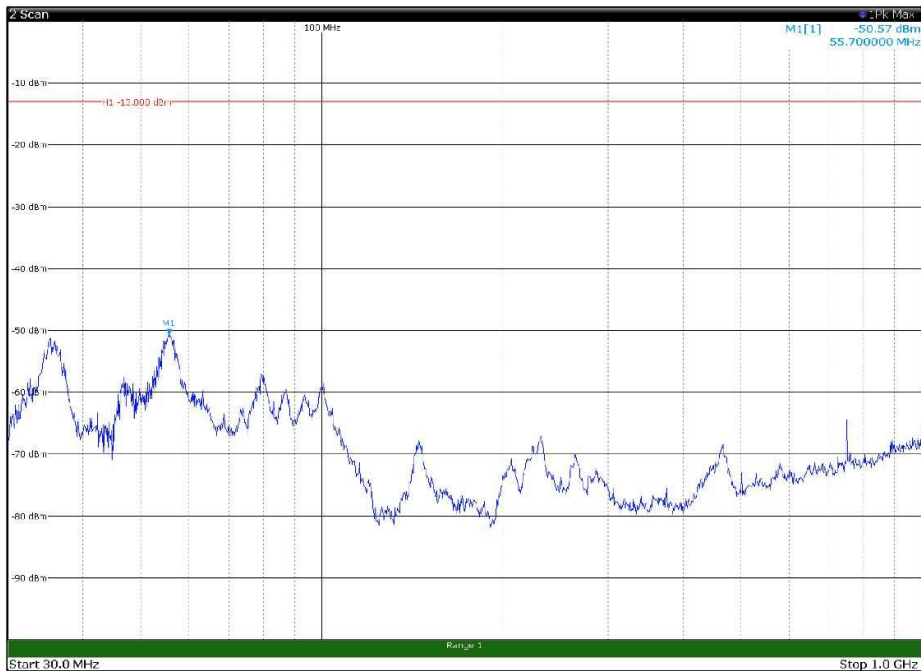

Channel: BOTTOM, Modulation: 16QAM,
BW=10MHz, Range: 30MHz - 1GHz, Polarization: Horizontal

Channel: BOTTOM, Modulation: 16QAM,
BW=10MHz, Range: 30MHz - 1GHz, Polarization: Vertical

Channel: BOTTOM, Modulation: 16QAM,
BW=10MHz, Range: 1GHz - 18GHz, Polarization: Horizontal

Channel: BOTTOM, Modulation: 16QAM,
BW=10MHz, Range: 1GHz - 18GHz, Polarization: Vertical

Channel: BOTTOM, Modulation: 16QAM,
BW=10MHz, Range: 18GHz - 22.5GHz, Polarization: Horizontal

Channel: BOTTOM, Modulation: 16QAM,
BW=10MHz, Range: 18GHz - 22.5GHz, Polarization: Vertical

Channel: MIDDLE, Modulation: 16QAM,
BW=10MHz, Range: 30MHz - 1GHz, Polarization: Horizontal

Channel: MIDDLE, Modulation: 16QAM,
BW=10MHz, Range: 30MHz - 1GHz, Polarization: Vertical

Channel: MIDDLE, Modulation: 16QAM,
BW=10MHz, Range: 1GHz - 18GHz, Polarization: Horizontal

Channel: MIDDLE, Modulation: 16QAM,
BW=10MHz, Range: 1GHz - 18GHz, Polarization: Vertical

Channel: MIDDLE, Modulation: 16QAM,
 BW=10MHz, Range: 18GHz - 22.5GHz, Polarization: Horizontal

Channel: MIDDLE, Modulation: 16QAM,
 BW=10MHz, Range: 18GHz - 22.5GHz, Polarization: Vertical