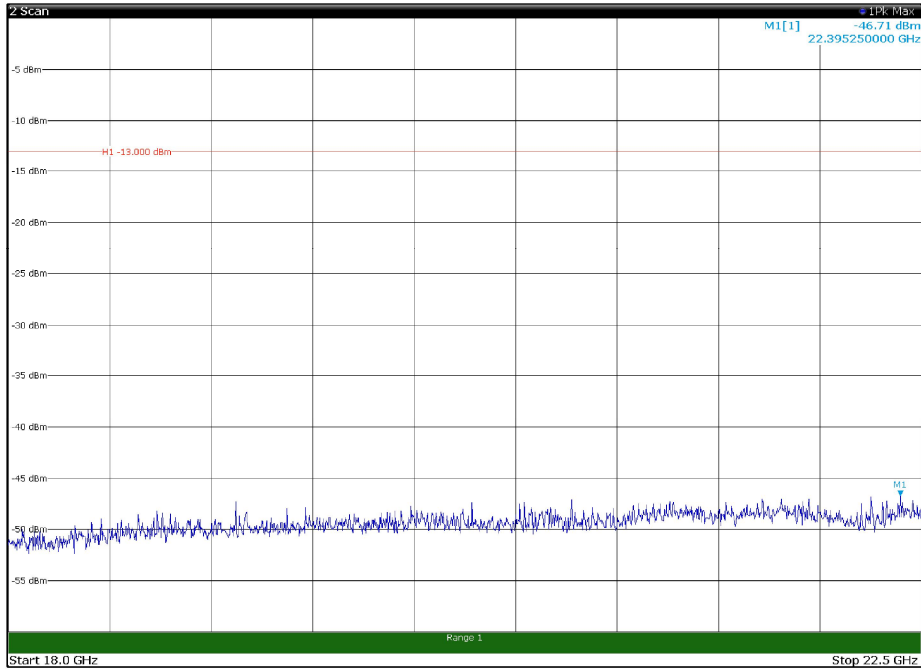

Channel: BOTTOM, Modulation: QPSK,
 BW=10MHz, Range: 1GHz - 18GHz, Polarization: Vertical

Channel: BOTTOM, Modulation: QPSK,
 BW=10MHz, Range: 18GHz - 22.5GHz, Polarization: Horizontal

Channel: BOTTOM, Modulation: QPSK,
 BW=10MHz, Range: 18GHz - 22.5GHz, Polarization: Vertical

Channel: MIDDLE, Modulation: QPSK,
BW=10MHz, Range: 30MHz - 1GHz, Polarization: Horizontal

Channel: MIDDLE, Modulation: QPSK,
BW=10MHz, Range: 30MHz - 1GHz, Polarization: Vertical

Channel: MIDDLE, Modulation: QPSK,
BW=10MHz, Range: 1GHz - 18GHz, Polarization: Horizontal

Channel: MIDDLE, Modulation: QPSK,
BW=10MHz, Range: 1GHz - 18GHz, Polarization: Vertical

Channel: MIDDLE, Modulation: QPSK,
BW=10MHz, Range: 18GHz - 22.5GHz, Polarization: Horizontal

Channel: MIDDLE, Modulation: QPSK,
BW=10MHz, Range: 18GHz - 22.5GHz, Polarization: Vertical