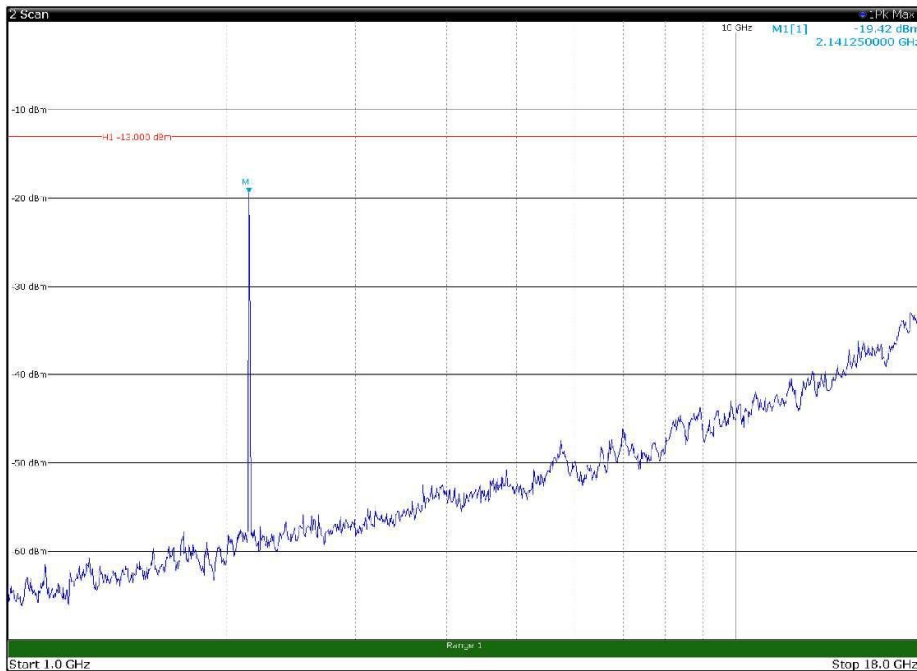

Channel: BOTTOM, Modulation: 16QAM,
BW=10MHz, Range: 30MHz - 1GHz, Polarization: Horizontal

Channel: BOTTOM, Modulation: 16QAM,
BW=10MHz, Range: 30MHz - 1GHz, Polarization: Vertical

Channel: BOTTOM, Modulation: 16QAM,
BW=10MHz, Range: 1GHz - 18GHz, Polarization: Horizontal

Channel: BOTTOM, Modulation: 16QAM,
BW=10MHz, Range: 1GHz - 18GHz, Polarization: Vertical

Channel: BOTTOM, Modulation: 16QAM,
BW=10MHz, Range: 18GHz - 22.5GHz, Polarization: Horizontal

Channel: BOTTOM, Modulation: 16QAM,
BW=10MHz, Range: 18GHz - 22.5GHz, Polarization: Vertical

Channel: MIDDLE, Modulation: 16QAM,
BW=10MHz, Range: 30MHz - 1GHz, Polarization: Horizontal

Channel: MIDDLE, Modulation: 16QAM,
BW=10MHz, Range: 30MHz - 1GHz, Polarization: Vertical

Channel: MIDDLE, Modulation: 16QAM,
BW=10MHz, Range: 1GHz - 18GHz, Polarization: Horizontal

Channel: MIDDLE, Modulation: 16QAM,
BW=10MHz, Range: 1GHz - 18GHz, Polarization: Vertical

Channel: MIDDLE, Modulation: 16QAM,
 BW=10MHz, Range: 18GHz - 22.5GHz, Polarization: Horizontal

Channel: MIDDLE, Modulation: 16QAM,
 BW=10MHz, Range: 18GHz - 22.5GHz, Polarization: Vertical