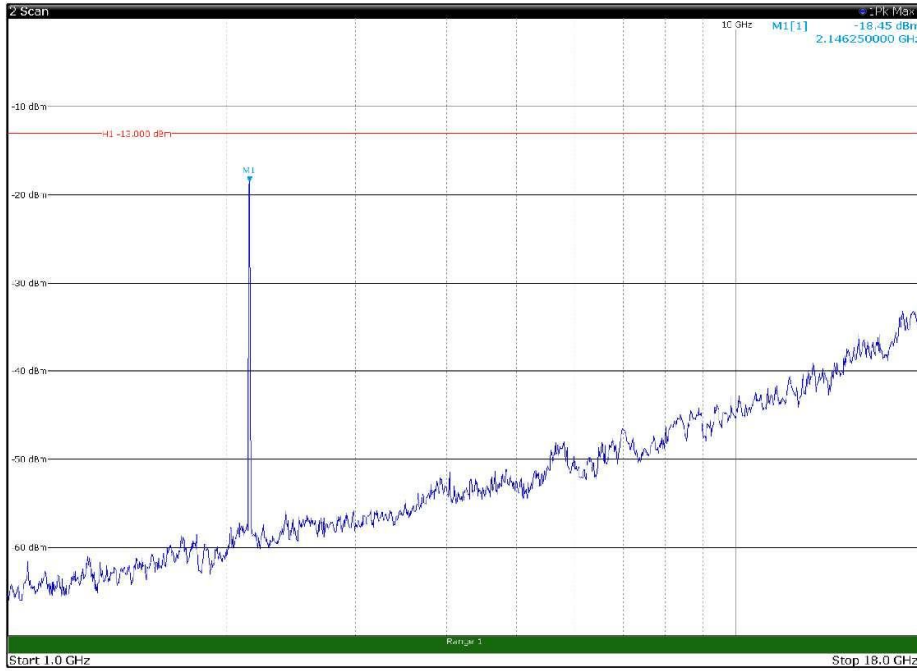

Channel: BOTTOM, Modulation: QPSK,
 BW=10MHz, Range: 30MHz - 1GHz, Polarization: Horizontal

Channel: BOTTOM, Modulation: QPSK,
 BW=10MHz, Range: 30MHz - 1GHz, Polarization: Vertical

Channel: BOTTOM, Modulation: QPSK,
 BW=10MHz, Range: 1GHz - 18GHz, Polarization: Horizontal

Channel: BOTTOM, Modulation: QPSK,
 BW=10MHz, Range: 1GHz - 18GHz, Polarization: Vertical

Channel: BOTTOM, Modulation: QPSK,
 BW=10MHz, Range: 18GHz - 22.5GHz, Polarization: Horizontal

Channel: BOTTOM, Modulation: QPSK,
 BW=10MHz, Range: 18GHz - 22.5GHz, Polarization: Vertical

Channel: MIDDLE, Modulation: QPSK,
BW=10MHz, Range: 30MHz - 1GHz, Polarization: Horizontal

Channel: MIDDLE, Modulation: QPSK,
BW=10MHz, Range: 30MHz - 1GHz, Polarization: Vertical

Channel: MIDDLE, Modulation: QPSK,
BW=10MHz, Range: 1GHz - 18GHz, Polarization: Horizontal

Channel: MIDDLE, Modulation: QPSK,
BW=10MHz, Range: 1GHz - 18GHz, Polarization: Vertical

Channel: MIDDLE, Modulation: QPSK,
BW=10MHz, Range: 18GHz - 22.5GHz, Polarization: Horizontal

Channel: MIDDLE, Modulation: QPSK,
BW=10MHz, Range: 18GHz - 22.5GHz, Polarization: Vertical