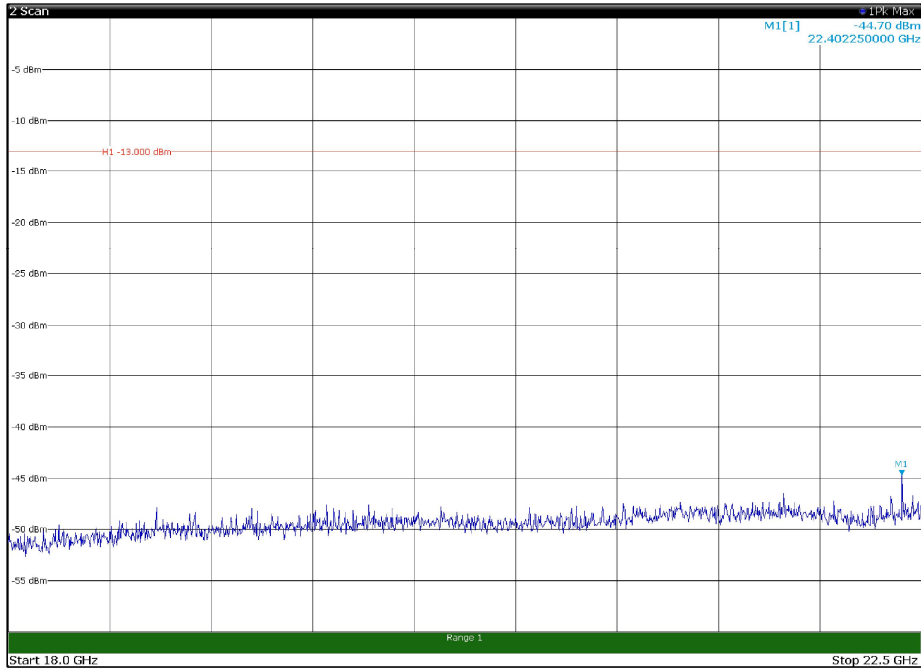

Channel: BOTTOM, Modulation: 16QAM,
BW=10MHz, Range: 1GHz - 18GHz, Polarization: Vertical

Channel: BOTTOM, Modulation: 16QAM,
BW=10MHz, Range: 18GHz - 22.5GHz, Polarization: Horizontal

Channel: BOTTOM, Modulation: 16QAM,
BW=10MHz, Range: 18GHz - 22.5GHz, Polarization: Vertical

Channel: MIDDLE, Modulation: 16QAM,
BW=10MHz, Range: 30MHz - 1GHz, Polarization: Horizontal

Channel: MIDDLE, Modulation: 16QAM,
BW=10MHz, Range: 30MHz - 1GHz, Polarization: Vertical

Channel: MIDDLE, Modulation: 16QAM,
BW=10MHz, Range: 1GHz - 18GHz, Polarization: Horizontal

Channel: MIDDLE, Modulation: 16QAM,
BW=10MHz, Range: 1GHz - 18GHz, Polarization: Vertical

Channel: MIDDLE, Modulation: 16QAM,
 BW=10MHz, Range: 18GHz - 22.5GHz, Polarization: Horizontal

Channel: MIDDLE, Modulation: 16QAM,
 BW=10MHz, Range: 18GHz - 22.5GHz, Polarization: Vertical