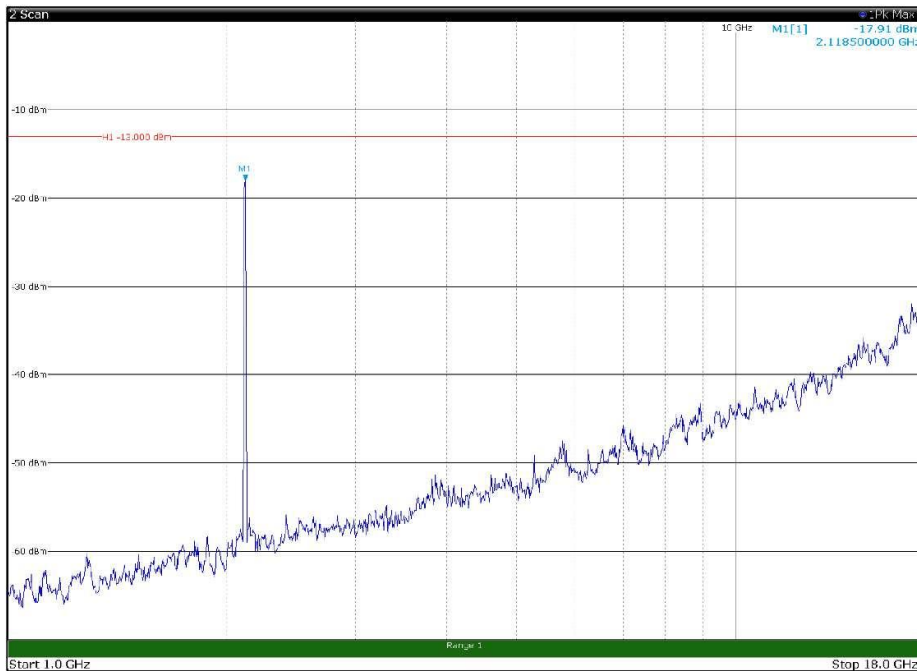

Channel: TOP, Modulation: QPSK,
 BW=10MHz, Range: 30MHz - 1GHz, Polarization: Horizontal

Channel: TOP, Modulation: QPSK,
 BW=10MHz, Range: 30MHz - 1GHz, Polarization: Vertical

Channel: TOP, Modulation: QPSK,
 BW=10MHz, Range: 1GHz - 18GHz, Polarization: Horizontal

Channel: TOP, Modulation: QPSK,
 BW=10MHz, Range: 1GHz - 18GHz, Polarization: Vertical

Channel: TOP, Modulation: QPSK,
BW=10MHz, Range: 18GHz - 22.5GHz, Polarization: Horizontal

Channel: TOP, Modulation: QPSK,
BW=10MHz, Range: 18GHz - 22.5GHz, Polarization: Vertical

Channel: BOTTOM, Modulation: 16QAM,
BW=10MHz, Range: 30MHz - 1GHz, Polarization: Horizontal

Channel: BOTTOM, Modulation: 16QAM,
BW=10MHz, Range: 30MHz - 1GHz, Polarization: Vertical

Channel: BOTTOM, Modulation: 16QAM,
BW=10MHz, Range: 1GHz - 18GHz, Polarization: Horizontal

Channel: BOTTOM, Modulation: 16QAM,
BW=10MHz, Range: 1GHz - 18GHz, Polarization: Vertical

Channel: BOTTOM, Modulation: 16QAM,
BW=10MHz, Range: 18GHz - 22.5GHz, Polarization: Horizontal

Channel: BOTTOM, Modulation: 16QAM,
BW=10MHz, Range: 18GHz - 22.5GHz, Polarization: Vertical