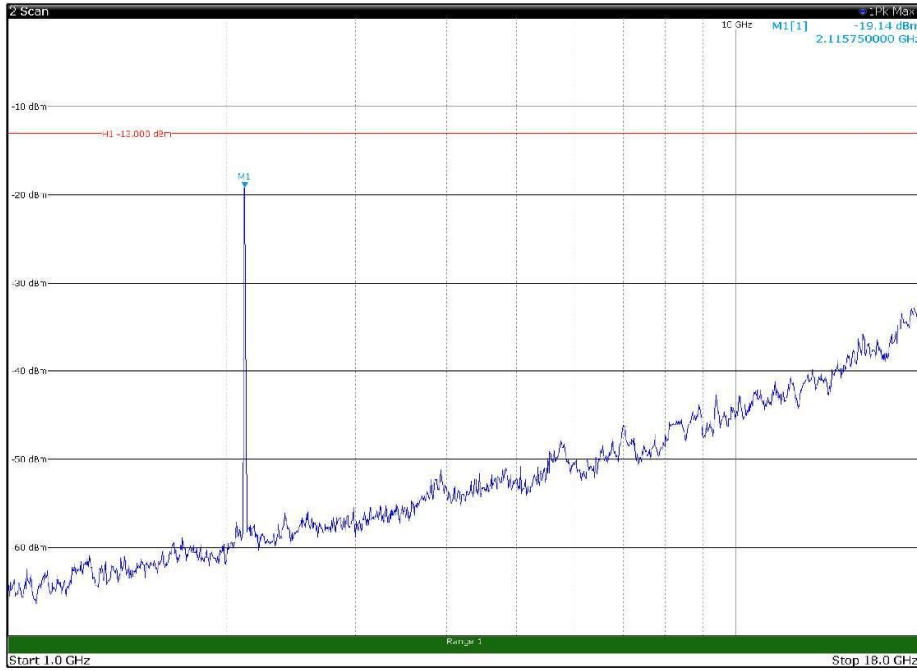

Channel: TOP, Modulation: 256QAM,
BW=5MHz, Range: 30MHz - 1GHz, Polarization: Horizontal

Channel: TOP, Modulation: 256QAM,
BW=5MHz, Range: 30MHz - 1GHz, Polarization: Vertical

Channel: TOP, Modulation: 256QAM,
BW=5MHz, Range: 1GHz - 18GHz, Polarization: Horizontal

Channel: TOP, Modulation: 256QAM,
BW=5MHz, Range: 1GHz - 18GHz, Polarization: Vertical

Channel: TOP, Modulation: 256QAM,
 BW=5MHz, Range: 18GHz - 22.5GHz, Polarization: Horizontal

Channel: TOP, Modulation: 256QAM,
 BW=5MHz, Range: 18GHz - 22.5GHz, Polarization: Vertical

Channel: BOTTOM, Modulation: QPSK,
 BW=10MHz, Range: 30MHz - 1GHz, Polarization: Horizontal

Channel: BOTTOM, Modulation: QPSK,
 BW=10MHz, Range: 30MHz - 1GHz, Polarization: Vertical

Channel: BOTTOM, Modulation: QPSK,
 BW=10MHz, Range: 1GHz - 18GHz, Polarization: Horizontal

Channel: BOTTOM, Modulation: QPSK,
 BW=10MHz, Range: 1GHz - 18GHz, Polarization: Vertical

Channel: BOTTOM, Modulation: QPSK,
 BW=10MHz, Range: 18GHz - 22.5GHz, Polarization: Horizontal

Channel: BOTTOM, Modulation: QPSK,
 BW=10MHz, Range: 18GHz - 22.5GHz, Polarization: Vertical