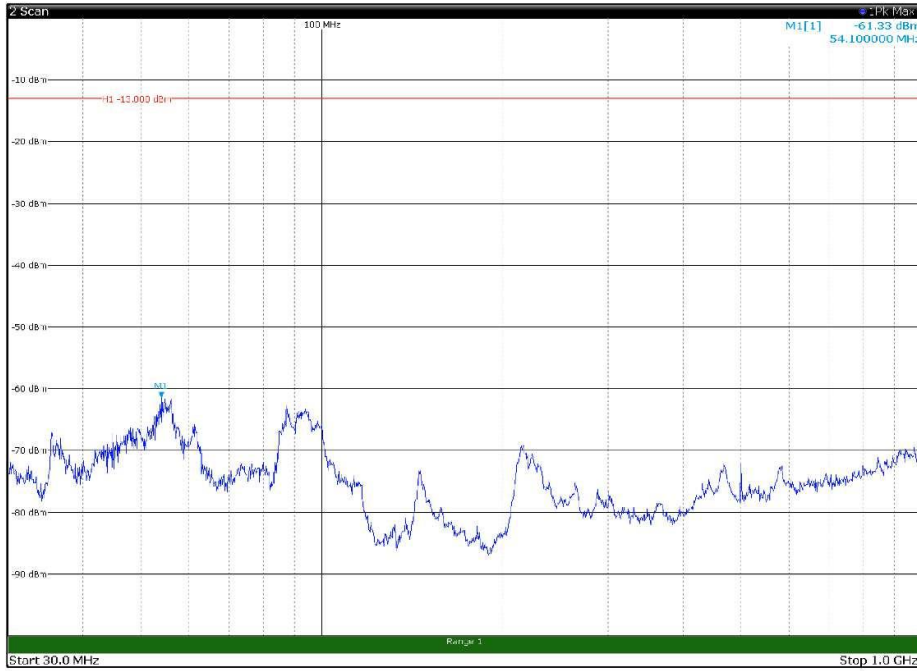

Channel: MIDDLE, Modulation: 16QAM,
BW=10MHz, Range: 1GHz - 18GHz, Polarization: Vertical

Channel: MIDDLE, Modulation: 16QAM,
 BW=10MHz, Range: 18GHz - 22.5GHz, Polarization: Horizontal

Channel: MIDDLE, Modulation: 16QAM,
 BW=10MHz, Range: 18GHz - 22.5GHz, Polarization: Vertical

Channel: TOP, Modulation: 16QAM,
BW=10MHz, Range: 30MHz - 1GHz, Polarization: Horizontal

Channel: TOP, Modulation: 16QAM,
BW=10MHz, Range: 30MHz - 1GHz, Polarization: Vertical

Channel: TOP, Modulation: 16QAM,
BW=10MHz, Range: 1GHz - 18GHz, Polarization: Horizontal

Channel: TOP, Modulation: 16QAM,
BW=10MHz, Range: 1GHz - 18GHz, Polarization: Vertical

Channel: TOP, Modulation: 16QAM,
BW=10MHz, Range: 18GHz - 22.5GHz, Polarization: Horizontal

Channel: TOP, Modulation: 16QAM,
BW=10MHz, Range: 18GHz - 22.5GHz, Polarization: Vertical

Channel: BOTTOM, Modulation: 64QAM,
BW=10MHz, Range: 30MHz - 1GHz, Polarization: Horizontal

Channel: BOTTOM, Modulation: 64QAM,
BW=10MHz, Range: 30MHz - 1GHz, Polarization: Vertical