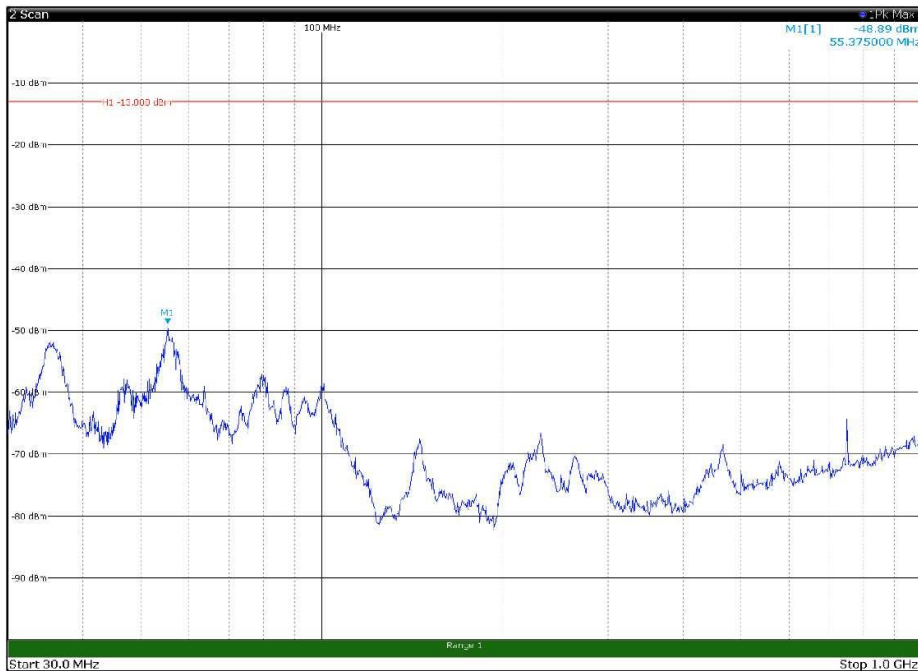

Channel: MIDDLE, Modulation: 16QAM,
BW=10MHz, Range: 30MHz - 1GHz, Polarization: Horizontal

Channel: MIDDLE, Modulation: 16QAM,
BW=10MHz, Range: 30MHz - 1GHz, Polarization: Vertical

Channel: MIDDLE, Modulation: 16QAM,
BW=10MHz, Range: 1GHz - 18GHz, Polarization: Horizontal

Channel: MIDDLE, Modulation: 16QAM,
BW=10MHz, Range: 1GHz - 18GHz, Polarization: Vertical

Channel: MIDDLE, Modulation: 16QAM,
 BW=10MHz, Range: 18GHz - 22.5GHz, Polarization: Horizontal

Channel: MIDDLE, Modulation: 16QAM,
 BW=10MHz, Range: 18GHz - 22.5GHz, Polarization: Vertical

Channel: TOP, Modulation: 16QAM,
BW=10MHz, Range: 30MHz - 1GHz, Polarization: Horizontal

Channel: TOP, Modulation: 16QAM,
BW=10MHz, Range: 30MHz - 1GHz, Polarization: Vertical

Channel: TOP, Modulation: 16QAM,
BW=10MHz, Range: 1GHz - 18GHz, Polarization: Horizontal

Channel: TOP, Modulation: 16QAM,
BW=10MHz, Range: 1GHz - 18GHz, Polarization: Vertical

Channel: TOP, Modulation: 16QAM,
BW=10MHz, Range: 18GHz - 22.5GHz, Polarization: Horizontal

Channel: TOP, Modulation: 16QAM,
BW=10MHz, Range: 18GHz - 22.5GHz, Polarization: Vertical