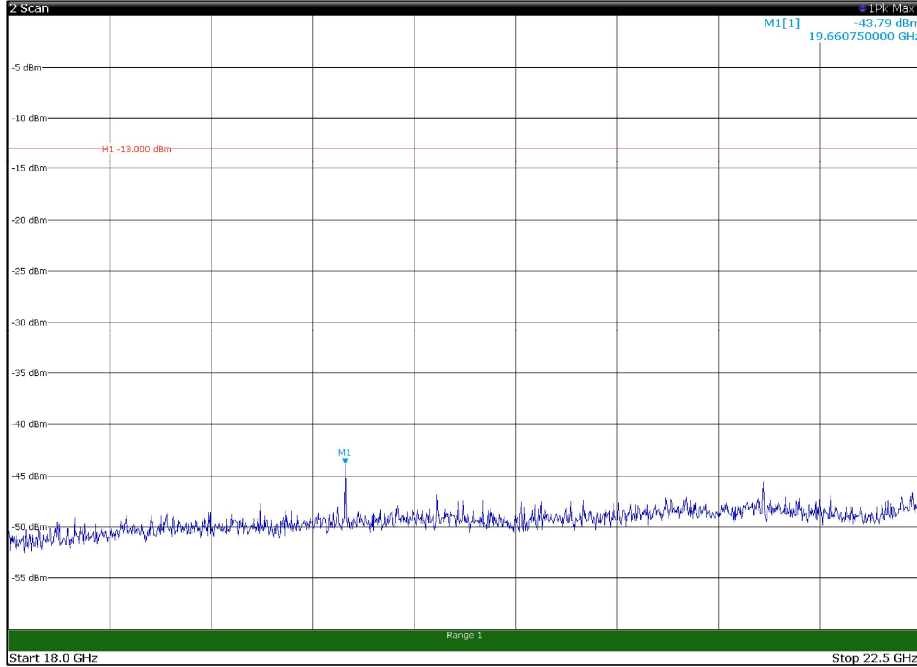

Channel: TOP, Modulation: 256QAM,
BW=5MHz, Range: 1GHz - 18GHz, Polarization: Vertical

Channel: TOP, Modulation: 256QAM,
 BW=5MHz, Range: 18GHz - 22.5GHz, Polarization: Horizontal

Channel: TOP, Modulation: 256QAM,
 BW=5MHz, Range: 18GHz - 22.5GHz, Polarization: Vertical

Channel: BOTTOM, Modulation: QPSK,
 BW=10MHz, Range: 30MHz - 1GHz, Polarization: Horizontal

Channel: BOTTOM, Modulation: QPSK,
 BW=10MHz, Range: 30MHz - 1GHz, Polarization: Vertical

Channel: BOTTOM, Modulation: QPSK,
 BW=10MHz, Range: 1GHz - 18GHz, Polarization: Horizontal

Channel: BOTTOM, Modulation: QPSK,
 BW=10MHz, Range: 1GHz - 18GHz, Polarization: Vertical

Channel: BOTTOM, Modulation: QPSK,
 BW=10MHz, Range: 18GHz - 22.5GHz, Polarization: Horizontal

Channel: BOTTOM, Modulation: QPSK,
 BW=10MHz, Range: 18GHz - 22.5GHz, Polarization: Vertical