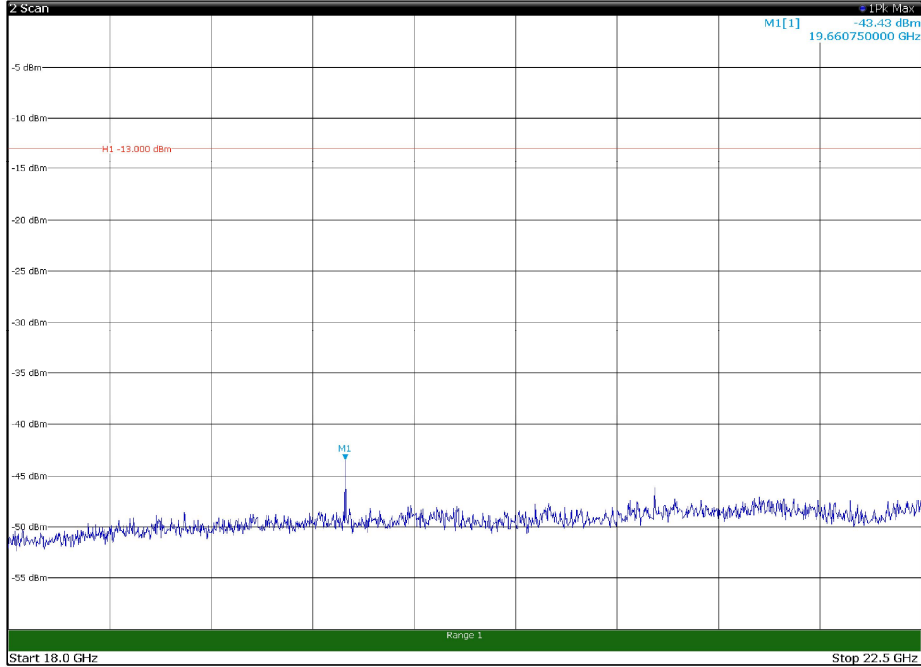

Channel: TOP, Modulation: QPSK,
 BW=10MHz, Range: 30MHz - 1GHz, Polarization: Horizontal

Channel: TOP, Modulation: QPSK,
 BW=10MHz, Range: 30MHz - 1GHz, Polarization: Vertical

Channel: TOP, Modulation: QPSK,
 BW=10MHz, Range: 1GHz - 18GHz, Polarization: Horizontal

Channel: TOP, Modulation: QPSK,
 BW=10MHz, Range: 1GHz - 18GHz, Polarization: Vertical

Channel: TOP, Modulation: QPSK,
BW=10MHz, Range: 18GHz - 22.5GHz, Polarization: Horizontal

Channel: TOP, Modulation: QPSK,
BW=10MHz, Range: 18GHz - 22.5GHz, Polarization: Vertical