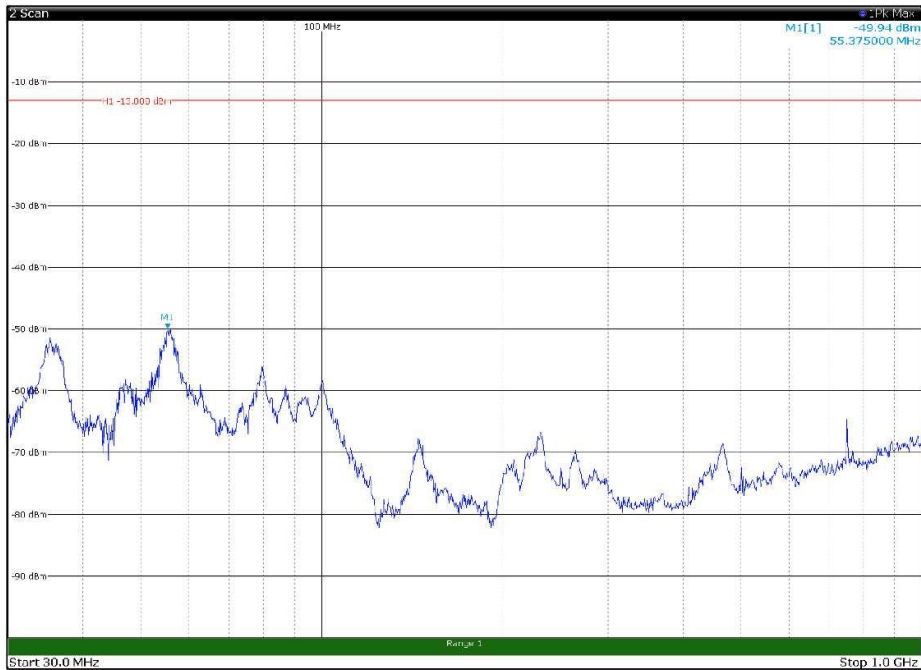

Channel: TOP, Modulation: 256QAM,
BW=5MHz, Range: 30MHz - 1GHz, Polarization: Horizontal

Channel: TOP, Modulation: 256QAM,
BW=5MHz, Range: 30MHz - 1GHz, Polarization: Vertical

Channel: TOP, Modulation: 256QAM,
BW=5MHz, Range: 1GHz - 18GHz, Polarization: Horizontal

Channel: TOP, Modulation: 256QAM,
BW=5MHz, Range: 1GHz - 18GHz, Polarization: Vertical

Channel: TOP, Modulation: 256QAM,
 BW=5MHz, Range: 18GHz - 22.5GHz, Polarization: Horizontal

Channel: TOP, Modulation: 256QAM,
 BW=5MHz, Range: 18GHz - 22.5GHz, Polarization: Vertical

Channel: BOTTOM, Modulation: QPSK,
 BW=10MHz, Range: 30MHz - 1GHz, Polarization: Horizontal

Channel: BOTTOM, Modulation: QPSK,
 BW=10MHz, Range: 30MHz - 1GHz, Polarization: Vertical

Channel: BOTTOM, Modulation: QPSK,
 BW=10MHz, Range: 1GHz - 18GHz, Polarization: Horizontal

Channel: BOTTOM, Modulation: QPSK,
 BW=10MHz, Range: 1GHz - 18GHz, Polarization: Vertical

Channel: BOTTOM, Modulation: QPSK,
 BW=10MHz, Range: 18GHz - 22.5GHz, Polarization: Horizontal

Channel: BOTTOM, Modulation: QPSK,
 BW=10MHz, Range: 18GHz - 22.5GHz, Polarization: Vertical