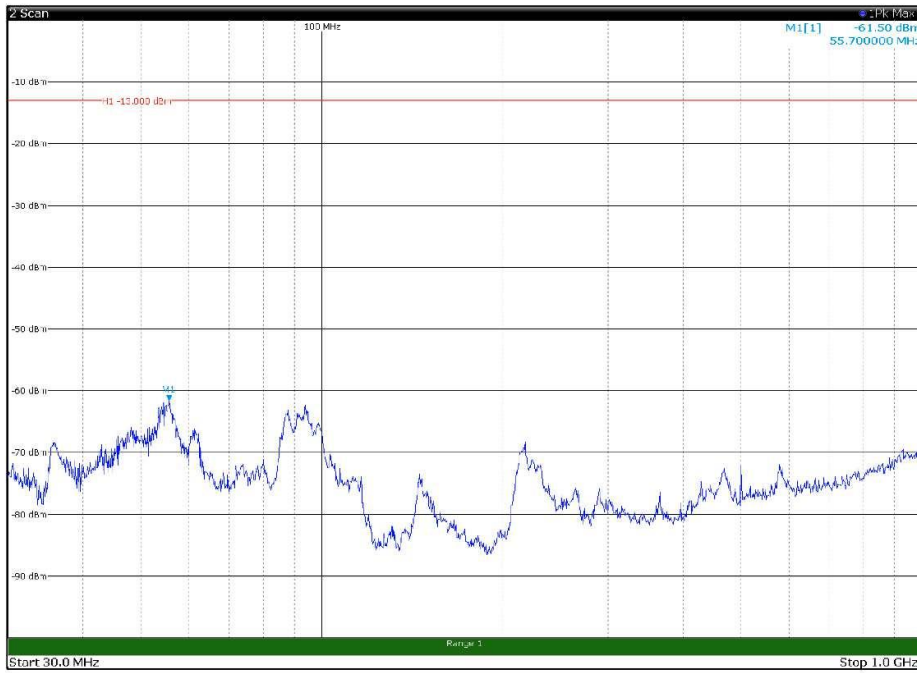

Channel: BOTTOM, Modulation: QPSK,
 BW=10MHz, Range: 1GHz - 18GHz, Polarization: Vertical

Channel: BOTTOM, Modulation: QPSK,
 BW=10MHz, Range: 18GHz - 22.5GHz, Polarization: Horizontal

Channel: BOTTOM, Modulation: QPSK,
 BW=10MHz, Range: 18GHz - 22.5GHz, Polarization: Vertical

Channel: MIDDLE, Modulation: QPSK,
BW=10MHz, Range: 30MHz - 1GHz, Polarization: Horizontal

Channel: MIDDLE, Modulation: QPSK,
BW=10MHz, Range: 30MHz - 1GHz, Polarization: Vertical

Channel: MIDDLE, Modulation: QPSK,
BW=10MHz, Range: 1GHz - 18GHz, Polarization: Horizontal

Channel: MIDDLE, Modulation: QPSK,
BW=10MHz, Range: 1GHz - 18GHz, Polarization: Vertical

Channel: MIDDLE, Modulation: QPSK,
BW=10MHz, Range: 18GHz - 22.5GHz, Polarization: Horizontal

Channel: MIDDLE, Modulation: QPSK,
BW=10MHz, Range: 18GHz - 22.5GHz, Polarization: Vertical

Channel: TOP, Modulation: QPSK,
 BW=10MHz, Range: 30MHz - 1GHz, Polarization: Horizontal

Channel: TOP, Modulation: QPSK,
 BW=10MHz, Range: 30MHz - 1GHz, Polarization: Vertical

Channel: TOP, Modulation: QPSK,
 BW=10MHz, Range: 1GHz - 18GHz, Polarization: Horizontal