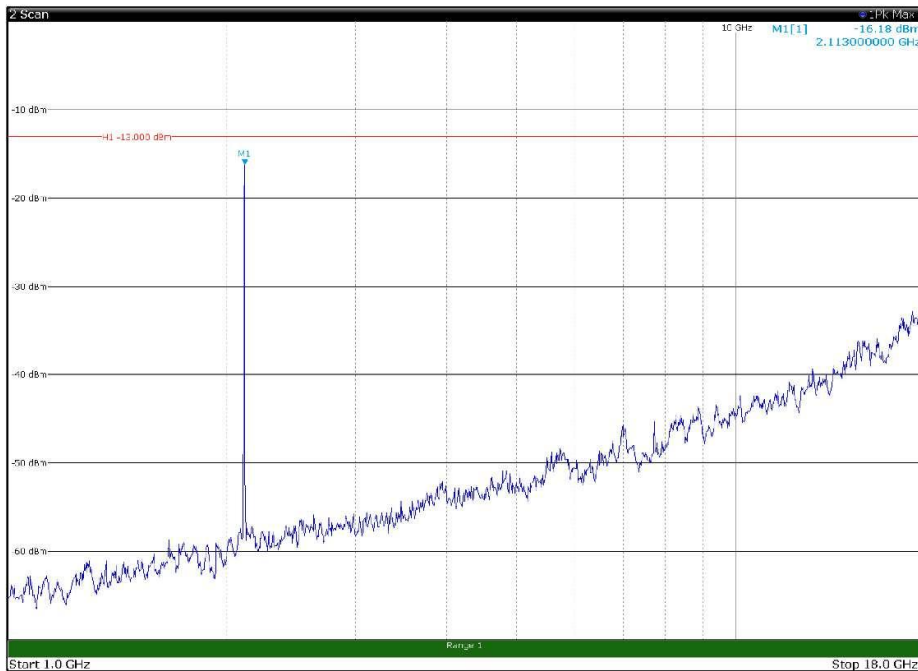

Channel: TOP, Modulation: 16QAM,
BW=5MHz, Range: 30MHz - 1GHz, Polarization: Horizontal

Channel: TOP, Modulation: 16QAM,
BW=5MHz, Range: 30MHz - 1GHz, Polarization: Vertical

Channel: TOP, Modulation: 16QAM,
BW=5MHz, Range: 1GHz - 18GHz, Polarization: Horizontal

Channel: TOP, Modulation: 16QAM,
BW=5MHz, Range: 1GHz - 18GHz, Polarization: Vertical

Channel: TOP, Modulation: 16QAM,
BW=5MHz, Range: 18GHz - 22.5GHz, Polarization: Horizontal

Channel: TOP, Modulation: 16QAM,
BW=5MHz, Range: 18GHz - 22.5GHz, Polarization: Vertical

Channel: BOTTOM, Modulation: 64QAM,
 BW=5MHz, Range: 30MHz - 1GHz, Polarization: Horizontal

Channel: BOTTOM, Modulation: 64QAM,
 BW=5MHz, Range: 30MHz - 1GHz, Polarization: Vertical

Channel: BOTTOM, Modulation: 64QAM,
BW=5MHz, Range: 1GHz - 18GHz, Polarization: Horizontal