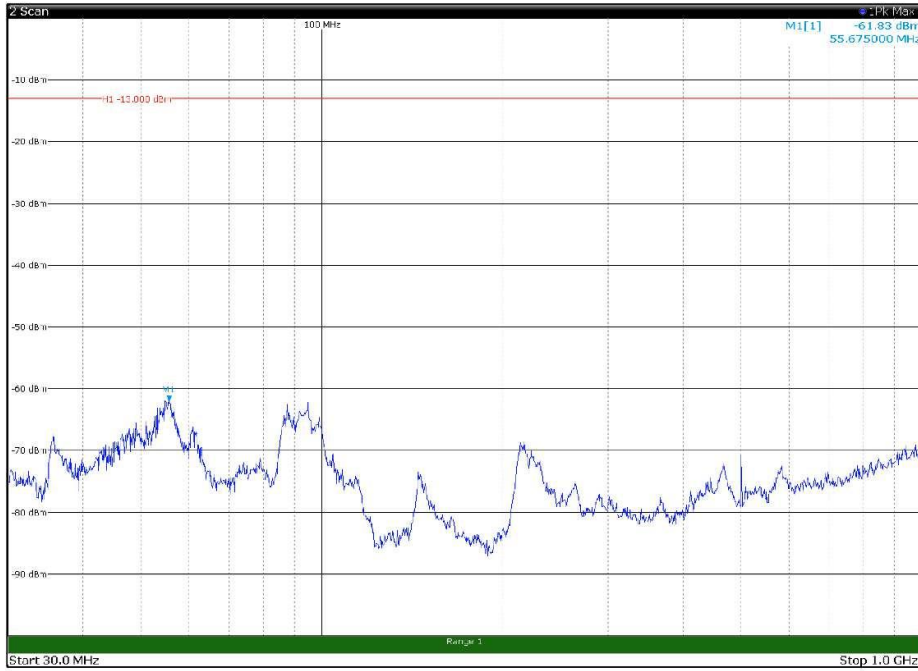

Channel: TOP, Modulation: 16QAM,
BW=5MHz, Range: 1GHz - 18GHz, Polarization: Vertical

Channel: TOP, Modulation: 16QAM,
BW=5MHz, Range: 18GHz - 22.5GHz, Polarization: Horizontal

Channel: TOP, Modulation: 16QAM,
BW=5MHz, Range: 18GHz - 22.5GHz, Polarization: Vertical

Channel: BOTTOM, Modulation: 64QAM,
 BW=5MHz, Range: 30MHz - 1GHz, Polarization: Horizontal

Channel: BOTTOM, Modulation: 64QAM,
 BW=5MHz, Range: 30MHz - 1GHz, Polarization: Vertical

Channel: BOTTOM, Modulation: 64QAM,
BW=5MHz, Range: 1GHz - 18GHz, Polarization: Horizontal

Channel: BOTTOM, Modulation: 64QAM,
BW=5MHz, Range: 1GHz - 18GHz, Polarization: Vertical

Channel: MIDDLE, Modulation: 64QAM,
 BW=5MHz, Range: 30MHz - 1GHz, Polarization: Horizontal

Channel: MIDDLE, Modulation: 64QAM,
 BW=5MHz, Range: 30MHz - 1GHz, Polarization: Vertical

Channel: MIDDLE, Modulation: 64QAM,
BW=5MHz, Range: 1GHz - 18GHz, Polarization: Horizontal

Channel: MIDDLE, Modulation: 64QAM,
BW=5MHz, Range: 1GHz - 18GHz, Polarization: Vertical

Channel: MIDDLE, Modulation: 64QAM,
BW=5MHz, Range: 18GHz - 22.5GHz, Polarization: Horizontal