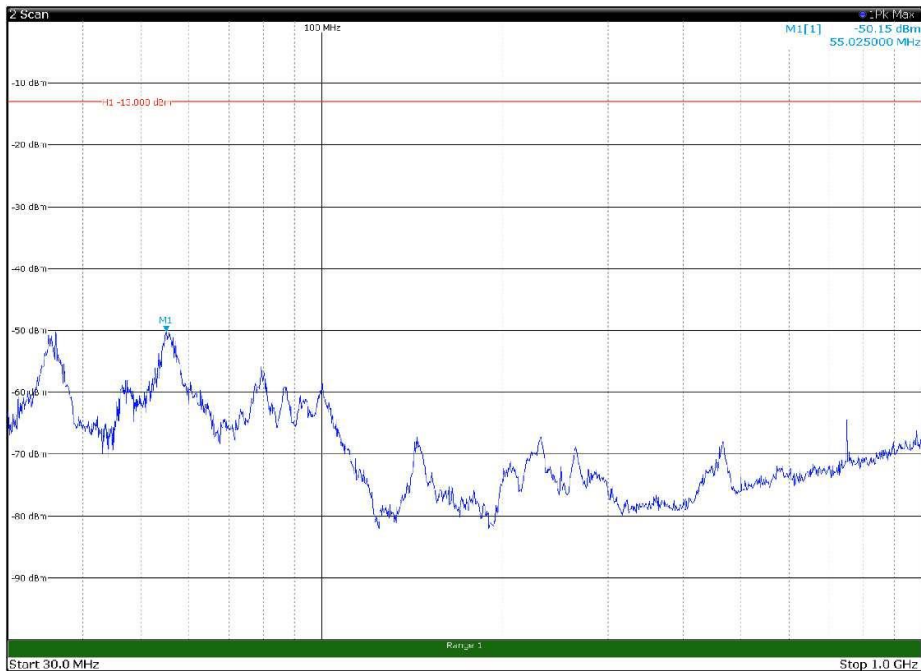

Channel: MIDDLE, Modulation: 64QAM,
BW=5MHz, Range: 18GHz - 22.5GHz, Polarization: Vertical

Channel: TOP, Modulation: 64QAM,
BW=5MHz, Range: 30MHz - 1GHz, Polarization: Horizontal

Channel: TOP, Modulation: 64QAM,
BW=5MHz, Range: 30MHz - 1GHz, Polarization: Vertical

Channel: TOP, Modulation: 64QAM,
BW=5MHz, Range: 1GHz - 18GHz, Polarization: Horizontal

Channel: TOP, Modulation: 64QAM,
BW=5MHz, Range: 1GHz - 18GHz, Polarization: Vertical

Channel: TOP, Modulation: 64QAM,
BW=5MHz, Range: 18GHz - 22.5GHz, Polarization: Horizontal

Channel: TOP, Modulation: 64QAM,
BW=5MHz, Range: 18GHz - 22.5GHz, Polarization: Vertical

Channel: BOTTOM, Modulation: 256QAM,
BW=5MHz, Range: 30MHz - 1GHz, Polarization: Horizontal

Channel: BOTTOM, Modulation: 256QAM,
BW=5MHz, Range: 30MHz - 1GHz, Polarization: Vertical