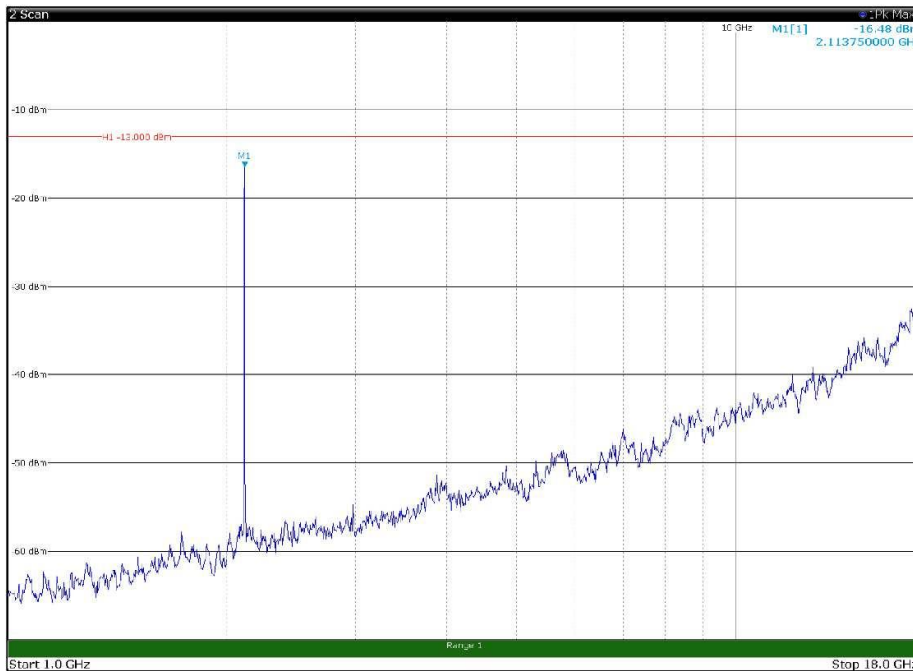

Channel: TOP, Modulation: 64QAM,
BW=5MHz, Range: 1GHz - 18GHz, Polarization: Horizontal

Channel: TOP, Modulation: 64QAM,
BW=5MHz, Range: 1GHz - 18GHz, Polarization: Vertical

Channel: TOP, Modulation: 64QAM,
BW=5MHz, Range: 18GHz - 22.5GHz, Polarization: Horizontal

Channel: TOP, Modulation: 64QAM,
BW=5MHz, Range: 18GHz - 22.5GHz, Polarization: Vertical

Channel: BOTTOM, Modulation: 256QAM,
BW=5MHz, Range: 30MHz - 1GHz, Polarization: Horizontal

Channel: BOTTOM, Modulation: 256QAM,
BW=5MHz, Range: 30MHz - 1GHz, Polarization: Vertical

Channel: BOTTOM, Modulation: 256QAM,
BW=5MHz, Range: 1GHz - 18GHz, Polarization: Horizontal

Channel: BOTTOM, Modulation: 256QAM,
BW=5MHz, Range: 1GHz - 18GHz, Polarization: Vertical

Channel: BOTTOM, Modulation: 256QAM,
BW=5MHz, Range: 18GHz - 22.5GHz, Polarization: Horizontal