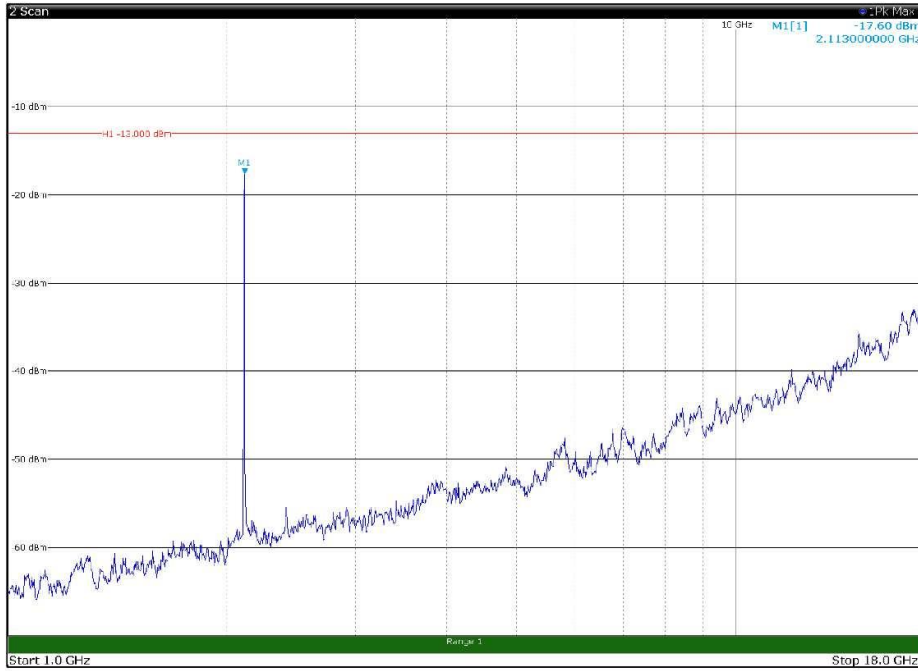

Channel: TOP, Modulation: 16QAM,
BW=5MHz, Range: 30MHz - 1GHz, Polarization: Horizontal

Channel: TOP, Modulation: 16QAM,
BW=5MHz, Range: 30MHz - 1GHz, Polarization: Vertical

Channel: TOP, Modulation: 16QAM,
BW=5MHz, Range: 1GHz - 18GHz, Polarization: Horizontal

Channel: TOP, Modulation: 16QAM,
BW=5MHz, Range: 1GHz - 18GHz, Polarization: Vertical

Channel: TOP, Modulation: 16QAM,
BW=5MHz, Range: 18GHz - 22.5GHz, Polarization: Horizontal

Channel: TOP, Modulation: 16QAM,
BW=5MHz, Range: 18GHz - 22.5GHz, Polarization: Vertical

Channel: BOTTOM, Modulation: 64QAM,
 BW=5MHz, Range: 30MHz - 1GHz, Polarization: Horizontal

Channel: BOTTOM, Modulation: 64QAM,
 BW=5MHz, Range: 30MHz - 1GHz, Polarization: Vertical

Channel: BOTTOM, Modulation: 64QAM,
BW=5MHz, Range: 1GHz - 18GHz, Polarization: Horizontal

Channel: BOTTOM, Modulation: 64QAM,
BW=5MHz, Range: 1GHz - 18GHz, Polarization: Vertical

Channel: MIDDLE, Modulation: 64QAM,
 BW=5MHz, Range: 30MHz - 1GHz, Polarization: Horizontal

Channel: MIDDLE, Modulation: 64QAM,
 BW=5MHz, Range: 30MHz - 1GHz, Polarization: Vertical