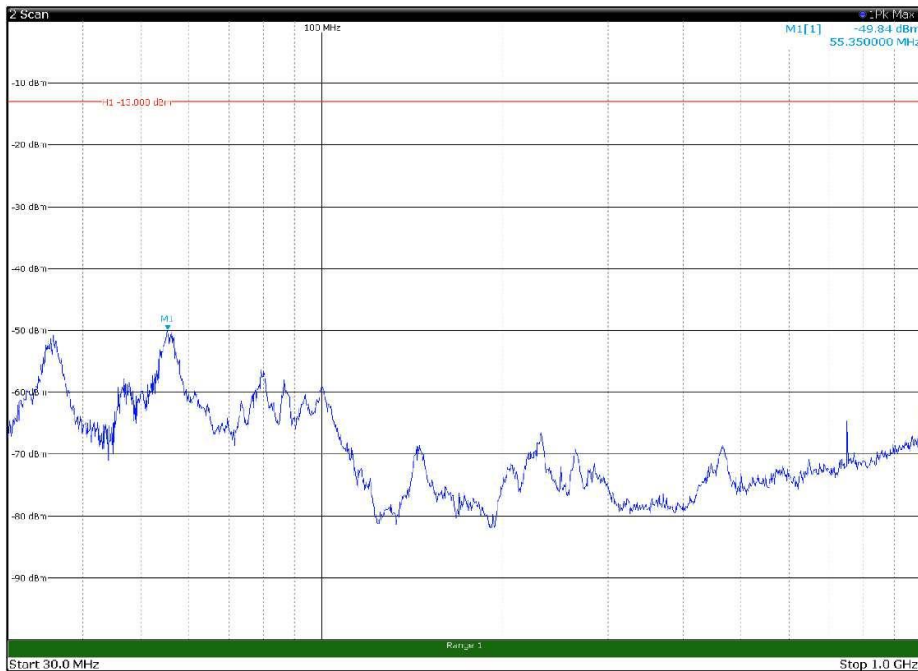

Channel: TOP, Modulation: 16QAM,
BW=5MHz, Range: 1GHz - 18GHz, Polarization: Vertical

Channel: TOP, Modulation: 16QAM,
BW=5MHz, Range: 18GHz - 22.5GHz, Polarization: Horizontal

Channel: TOP, Modulation: 16QAM,
BW=5MHz, Range: 18GHz - 22.5GHz, Polarization: Vertical

Channel: BOTTOM, Modulation: 64QAM,
 BW=5MHz, Range: 30MHz - 1GHz, Polarization: Horizontal

Channel: BOTTOM, Modulation: 64QAM,
 BW=5MHz, Range: 30MHz - 1GHz, Polarization: Vertical

Channel: BOTTOM, Modulation: 64QAM,
BW=5MHz, Range: 1GHz - 18GHz, Polarization: Horizontal

Channel: BOTTOM, Modulation: 64QAM,
BW=5MHz, Range: 1GHz - 18GHz, Polarization: Vertical

Channel: MIDDLE, Modulation: 64QAM,
 BW=5MHz, Range: 30MHz - 1GHz, Polarization: Horizontal

Channel: MIDDLE, Modulation: 64QAM,
 BW=5MHz, Range: 30MHz - 1GHz, Polarization: Vertical

Channel: MIDDLE, Modulation: 64QAM,
BW=5MHz, Range: 1GHz - 18GHz, Polarization: Horizontal

Channel: MIDDLE, Modulation: 64QAM,
BW=5MHz, Range: 1GHz - 18GHz, Polarization: Vertical

Channel: MIDDLE, Modulation: 64QAM,
BW=5MHz, Range: 18GHz - 22.5GHz, Polarization: Horizontal