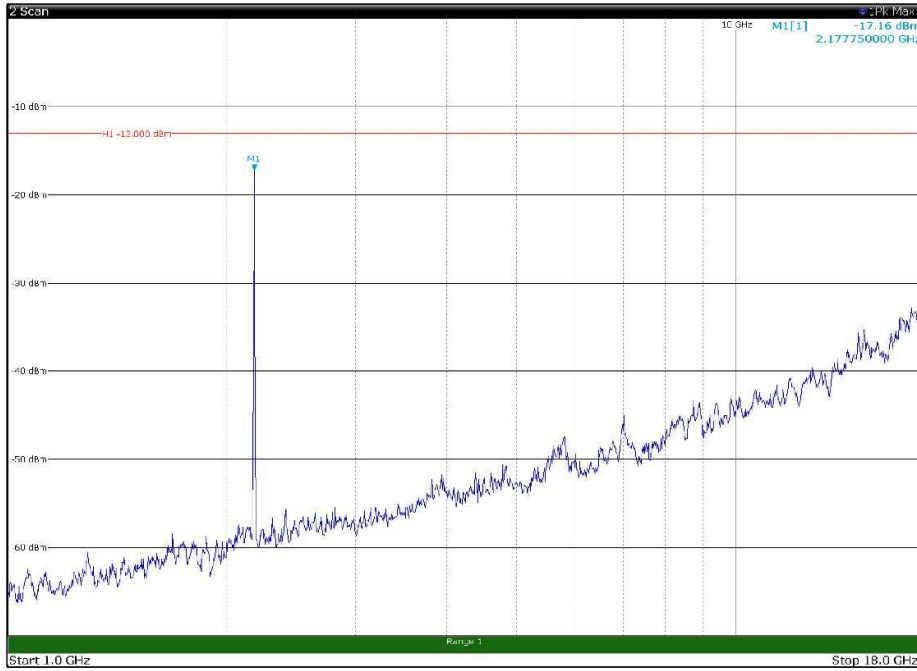

Channel: BOTTOM, Modulation: 64QAM,
BW=5MHz, Range: 1GHz - 18GHz, Polarization: Vertical

Channel: MIDDLE, Modulation: 64QAM,
 BW=5MHz, Range: 30MHz - 1GHz, Polarization: Horizontal

Channel: MIDDLE, Modulation: 64QAM,
 BW=5MHz, Range: 30MHz - 1GHz, Polarization: Vertical

Channel: MIDDLE, Modulation: 64QAM,
BW=5MHz, Range: 1GHz - 18GHz, Polarization: Horizontal

Channel: MIDDLE, Modulation: 64QAM,
BW=5MHz, Range: 1GHz - 18GHz, Polarization: Vertical

Channel: MIDDLE, Modulation: 64QAM,
BW=5MHz, Range: 18GHz - 22.5GHz, Polarization: Horizontal

Channel: MIDDLE, Modulation: 64QAM,
BW=5MHz, Range: 18GHz - 22.5GHz, Polarization: Vertical

Channel: TOP, Modulation: 64QAM,
BW=5MHz, Range: 30MHz - 1GHz, Polarization: Horizontal

Channel: TOP, Modulation: 64QAM,
BW=5MHz, Range: 30MHz - 1GHz, Polarization: Vertical

Channel: TOP, Modulation: 64QAM,
BW=5MHz, Range: 1GHz - 18GHz, Polarization: Horizontal

Channel: TOP, Modulation: 64QAM,
BW=5MHz, Range: 1GHz - 18GHz, Polarization: Vertical

Channel: TOP, Modulation: 64QAM,
BW=5MHz, Range: 18GHz - 22.5GHz, Polarization: Horizontal