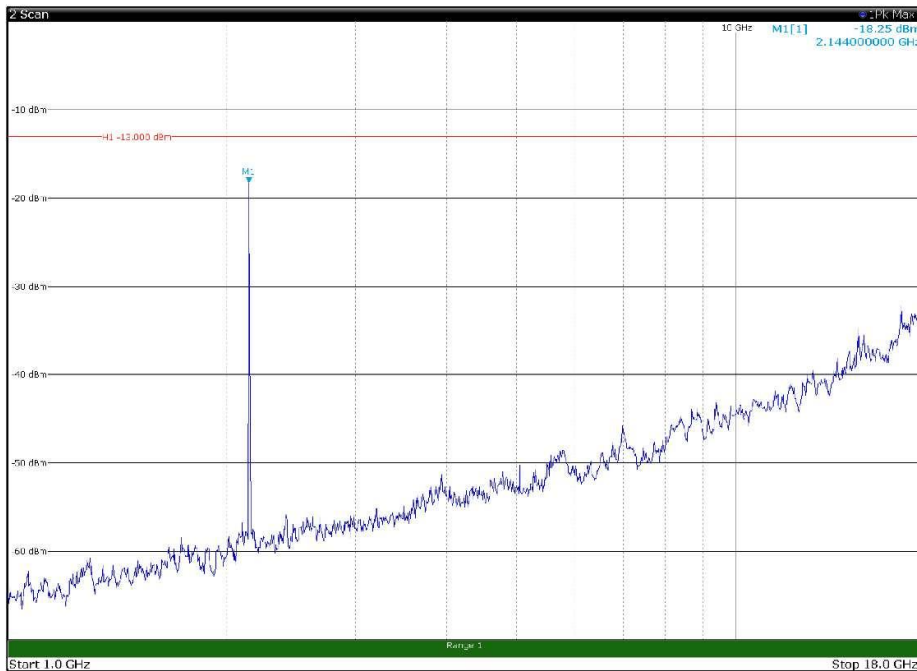

Channel: BOTTOM, Modulation: 64QAM,
 BW=5MHz, Range: 30MHz - 1GHz, Polarization: Horizontal

Channel: BOTTOM, Modulation: 64QAM,
 BW=5MHz, Range: 30MHz - 1GHz, Polarization: Vertical

Channel: BOTTOM, Modulation: 64QAM,
BW=5MHz, Range: 1GHz - 18GHz, Polarization: Horizontal

Channel: BOTTOM, Modulation: 64QAM,
BW=5MHz, Range: 1GHz - 18GHz, Polarization: Vertical

Channel: MIDDLE, Modulation: 64QAM,
 BW=5MHz, Range: 30MHz - 1GHz, Polarization: Horizontal

Channel: MIDDLE, Modulation: 64QAM,
 BW=5MHz, Range: 30MHz - 1GHz, Polarization: Vertical

Channel: MIDDLE, Modulation: 64QAM,
BW=5MHz, Range: 1GHz - 18GHz, Polarization: Horizontal

Channel: MIDDLE, Modulation: 64QAM,
BW=5MHz, Range: 1GHz - 18GHz, Polarization: Vertical

Channel: MIDDLE, Modulation: 64QAM,
BW=5MHz, Range: 18GHz - 22.5GHz, Polarization: Horizontal

Channel: MIDDLE, Modulation: 64QAM,
BW=5MHz, Range: 18GHz - 22.5GHz, Polarization: Vertical

Channel: TOP, Modulation: 64QAM,
BW=5MHz, Range: 30MHz - 1GHz, Polarization: Horizontal

Channel: TOP, Modulation: 64QAM,
BW=5MHz, Range: 30MHz - 1GHz, Polarization: Vertical