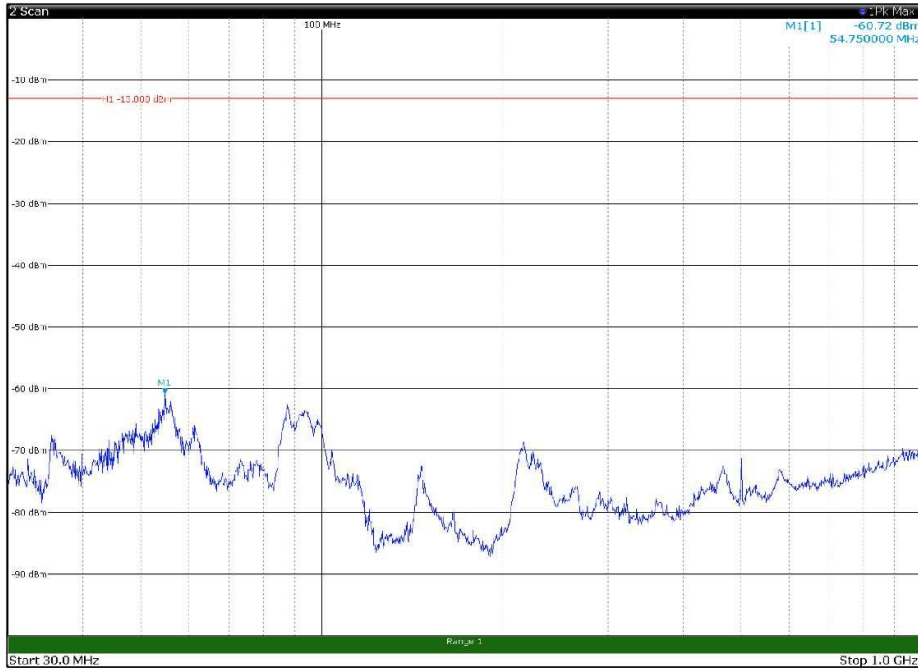

Channel: BOTTOM, Modulation: 16QAM,
BW=5MHz, Range: 30MHz - 1GHz, Polarization: Horizontal

Channel: BOTTOM, Modulation: 16QAM,
BW=5MHz, Range: 30MHz - 1GHz, Polarization: Vertical

Channel: BOTTOM, Modulation: 16QAM,
BW=5MHz, Range: 1GHz - 18GHz, Polarization: Horizontal

Channel: BOTTOM, Modulation: 16QAM,
BW=5MHz, Range: 1GHz - 18GHz, Polarization: Vertical

Channel: BOTTOM, Modulation: 16QAM,
BW=5MHz, Range: 18GHz - 22.5GHz, Polarization: Horizontal

Channel: BOTTOM, Modulation: 16QAM,
BW=5MHz, Range: 18GHz - 22.5GHz, Polarization: Vertical

Channel: MIDDLE, Modulation: 16QAM,
BW=5MHz, Range: 30MHz - 1GHz, Polarization: Horizontal

Channel: MIDDLE, Modulation: 16QAM,
BW=5MHz, Range: 30MHz - 1GHz, Polarization: Vertical

Channel: MIDDLE, Modulation: 16QAM,
BW=5MHz, Range: 1GHz - 18GHz, Polarization: Horizontal