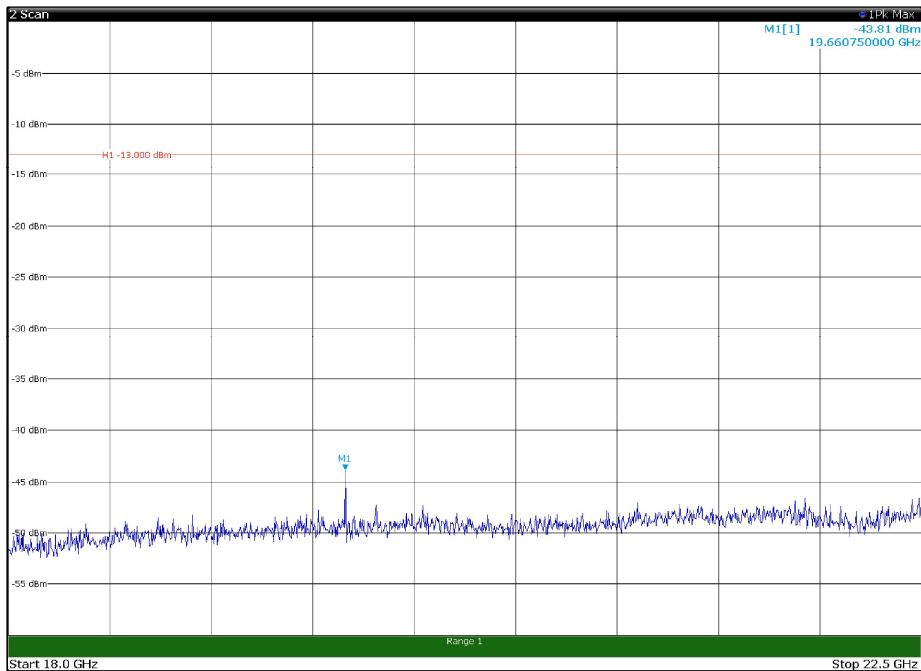

Channel: MIDDLE, Modulation: 64QAM,
BW=5MHz, Range: 1GHz - 18GHz, Polarization: Horizontal

Channel: MIDDLE, Modulation: 64QAM,
BW=5MHz, Range: 1GHz - 18GHz, Polarization: Vertical

Channel: MIDDLE, Modulation: 64QAM,
BW=5MHz, Range: 18GHz - 22.5GHz, Polarization: Horizontal

Channel: MIDDLE, Modulation: 64QAM,
BW=5MHz, Range: 18GHz - 22.5GHz, Polarization: Vertical

Channel: TOP, Modulation: 64QAM,
BW=5MHz, Range: 30MHz - 1GHz, Polarization: Horizontal

Channel: TOP, Modulation: 64QAM,
BW=5MHz, Range: 30MHz - 1GHz, Polarization: Vertical

Channel: TOP, Modulation: 64QAM,
BW=5MHz, Range: 1GHz - 18GHz, Polarization: Horizontal

Channel: TOP, Modulation: 64QAM,
BW=5MHz, Range: 1GHz - 18GHz, Polarization: Vertical

Channel: TOP, Modulation: 64QAM,
BW=5MHz, Range: 18GHz - 22.5GHz, Polarization: Horizontal

Channel: TOP, Modulation: 64QAM,
BW=5MHz, Range: 18GHz - 22.5GHz, Polarization: Vertical

Channel: BOTTOM, Modulation: 256QAM,
BW=5MHz, Range: 30MHz - 1GHz, Polarization: Horizontal

Channel: BOTTOM, Modulation: 256QAM,
BW=5MHz, Range: 30MHz - 1GHz, Polarization: Vertical