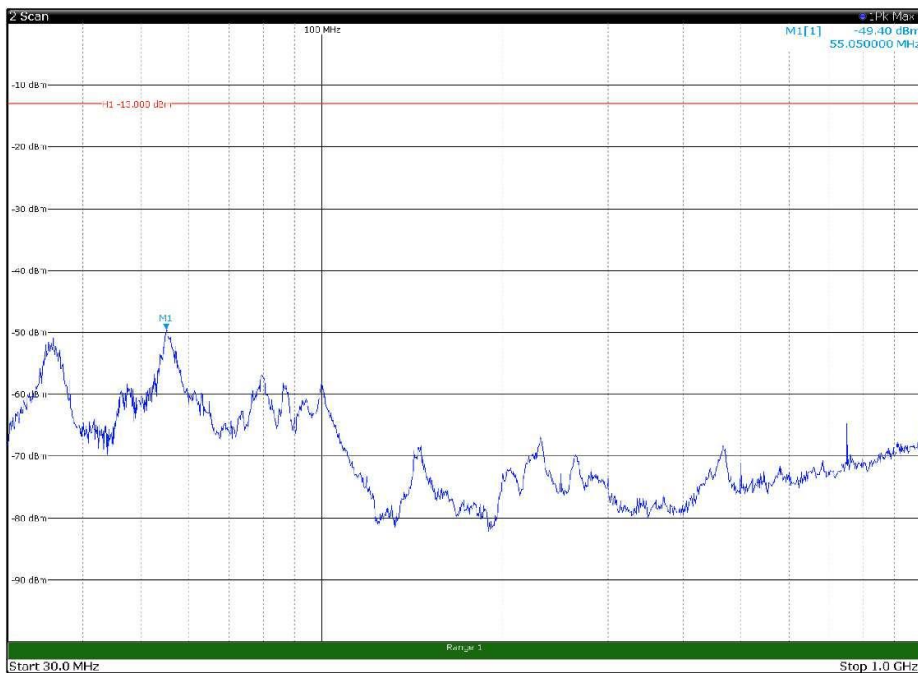

Channel: TOP, Modulation: 16QAM,
BW=5MHz, Range: 30MHz - 1GHz, Polarization: Horizontal

Channel: TOP, Modulation: 16QAM,
BW=5MHz, Range: 30MHz - 1GHz, Polarization: Vertical

Channel: TOP, Modulation: 16QAM,
BW=5MHz, Range: 1GHz - 18GHz, Polarization: Horizontal

Channel: TOP, Modulation: 16QAM,
BW=5MHz, Range: 1GHz - 18GHz, Polarization: Vertical

Channel: TOP, Modulation: 16QAM,
BW=5MHz, Range: 18GHz - 22.5GHz, Polarization: Horizontal

Channel: TOP, Modulation: 16QAM,
BW=5MHz, Range: 18GHz - 22.5GHz, Polarization: Vertical

Channel: BOTTOM, Modulation: 64QAM,
 BW=5MHz, Range: 30MHz - 1GHz, Polarization: Horizontal

Channel: BOTTOM, Modulation: 64QAM,
 BW=5MHz, Range: 30MHz - 1GHz, Polarization: Vertical

Channel: BOTTOM, Modulation: 64QAM,
BW=5MHz, Range: 1GHz - 18GHz, Polarization: Horizontal

Channel: BOTTOM, Modulation: 64QAM,
BW=5MHz, Range: 1GHz - 18GHz, Polarization: Vertical

Channel: MIDDLE, Modulation: 64QAM,
 BW=5MHz, Range: 30MHz - 1GHz, Polarization: Horizontal

Channel: MIDDLE, Modulation: 64QAM,
 BW=5MHz, Range: 30MHz - 1GHz, Polarization: Vertical