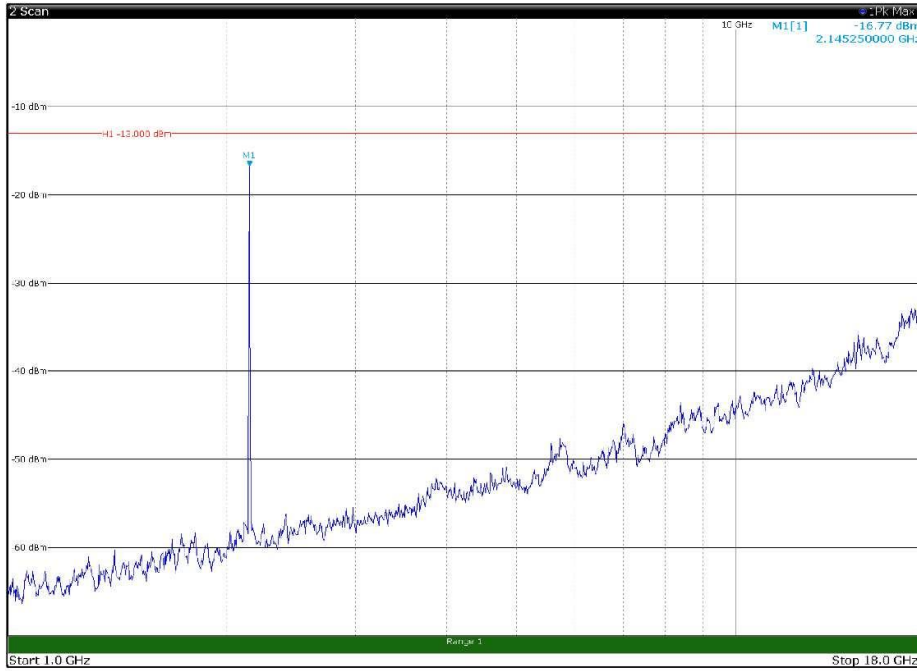

Channel: TOP, Modulation: 64QAM,
BW=5MHz, Range: 18GHz - 22.5GHz, Polarization: Vertical

Channel: BOTTOM, Modulation: 256QAM,
BW=5MHz, Range: 30MHz - 1GHz, Polarization: Horizontal

Channel: BOTTOM, Modulation: 256QAM,
BW=5MHz, Range: 30MHz - 1GHz, Polarization: Vertical

Channel: BOTTOM, Modulation: 256QAM,
BW=5MHz, Range: 1GHz - 18GHz, Polarization: Horizontal

Channel: BOTTOM, Modulation: 256QAM,
BW=5MHz, Range: 1GHz - 18GHz, Polarization: Vertical

Channel: BOTTOM, Modulation: 256QAM,
BW=5MHz, Range: 18GHz - 22.5GHz, Polarization: Horizontal

Channel: BOTTOM, Modulation: 256QAM,
BW=5MHz, Range: 18GHz - 22.5GHz, Polarization: Vertical

Channel: MIDDLE, Modulation: 256QAM,
BW=5MHz, Range: 30MHz - 1GHz, Polarization: Horizontal

Channel: MIDDLE, Modulation: 256QAM,
BW=5MHz, Range: 30MHz - 1GHz, Polarization: Vertical