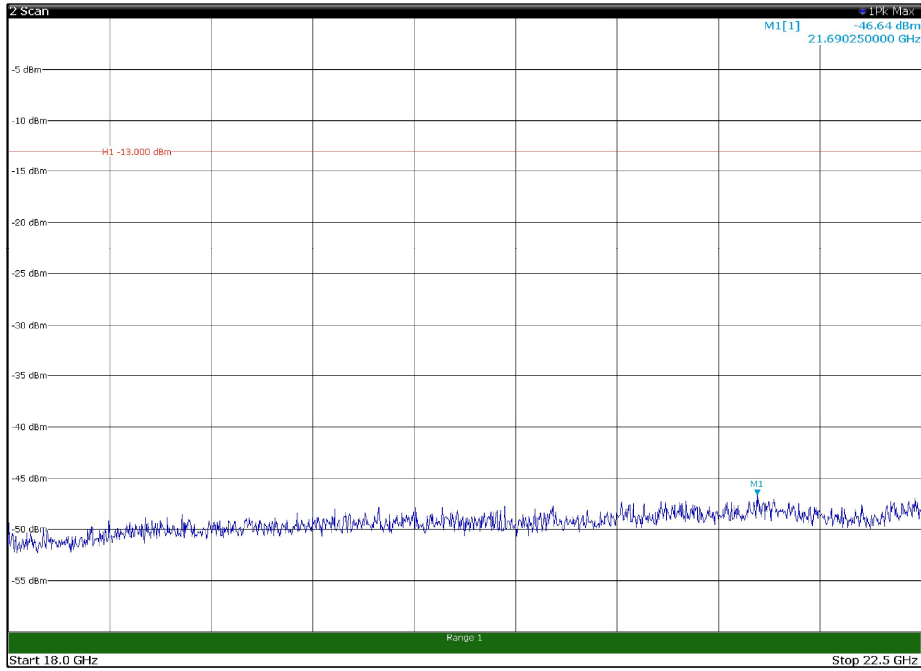

Channel: MIDDLE, Modulation: 64QAM,
BW=5MHz, Range: 18GHz - 22.5GHz, Polarization: Vertical

Channel: TOP, Modulation: 64QAM,
BW=5MHz, Range: 30MHz - 1GHz, Polarization: Horizontal

Channel: TOP, Modulation: 64QAM,
BW=5MHz, Range: 30MHz - 1GHz, Polarization: Vertical

Channel: TOP, Modulation: 64QAM,
BW=5MHz, Range: 1GHz - 18GHz, Polarization: Horizontal

Channel: TOP, Modulation: 64QAM,
BW=5MHz, Range: 1GHz - 18GHz, Polarization: Vertical

Channel: TOP, Modulation: 64QAM,
BW=5MHz, Range: 18GHz - 22.5GHz, Polarization: Horizontal