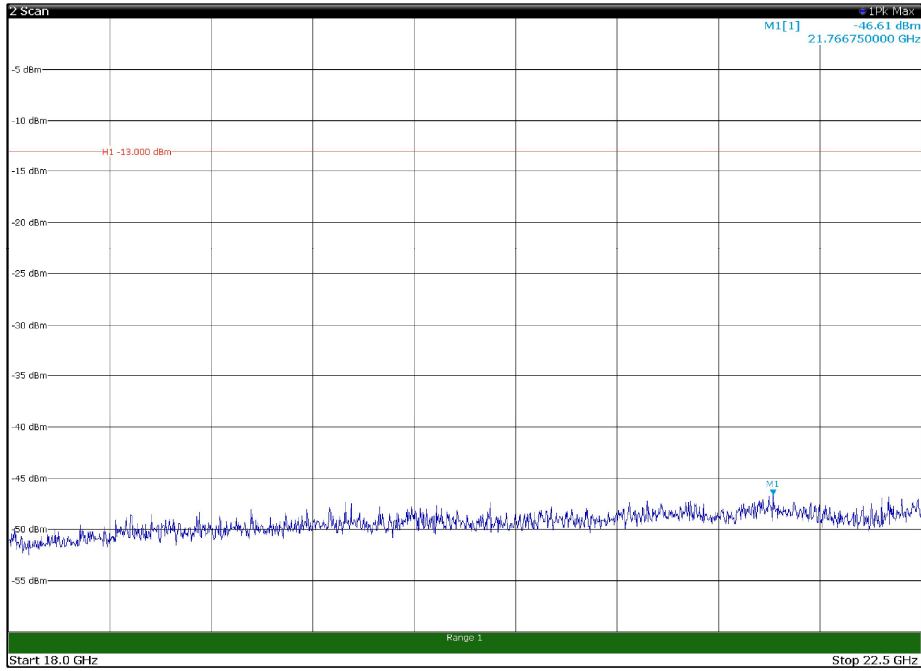

Channel: TOP, Modulation: 16QAM,
BW=5MHz, Range: 30MHz - 1GHz, Polarization: Horizontal

Channel: TOP, Modulation: 16QAM,
BW=5MHz, Range: 30MHz - 1GHz, Polarization: Vertical

Channel: TOP, Modulation: 16QAM,
BW=5MHz, Range: 1GHz - 18GHz, Polarization: Horizontal

Channel: TOP, Modulation: 16QAM,
BW=5MHz, Range: 1GHz - 18GHz, Polarization: Vertical

Channel: TOP, Modulation: 16QAM,
BW=5MHz, Range: 18GHz - 22.5GHz, Polarization: Horizontal

Channel: TOP, Modulation: 16QAM,
BW=5MHz, Range: 18GHz - 22.5GHz, Polarization: Vertical