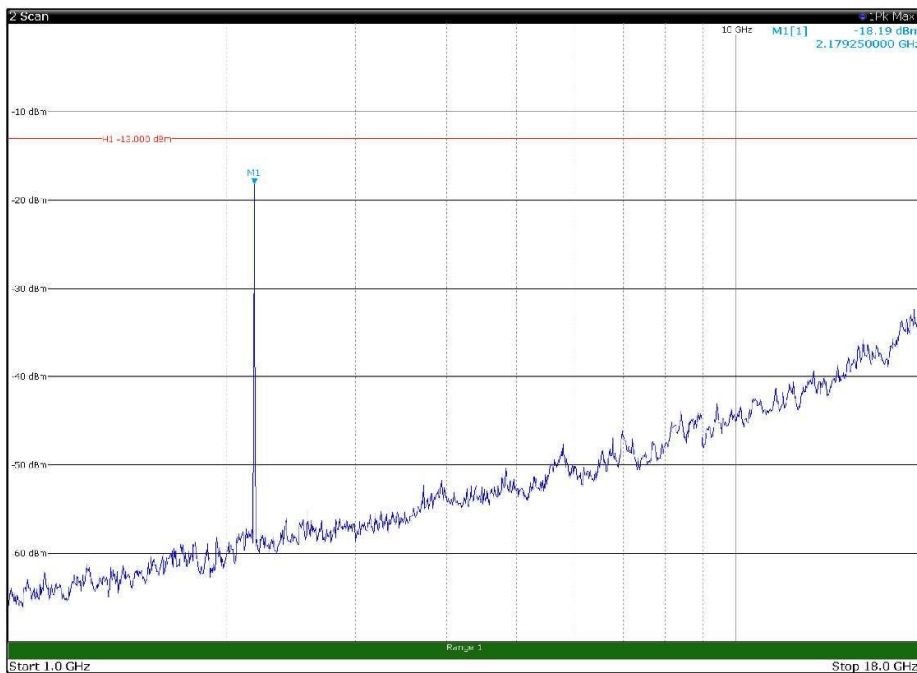

Channel: MIDDLE, Modulation: 16QAM,
BW=5MHz, Range: 30MHz - 1GHz, Polarization: Horizontal

Channel: MIDDLE, Modulation: 16QAM,
BW=5MHz, Range: 30MHz - 1GHz, Polarization: Vertical

Channel: MIDDLE, Modulation: 16QAM,
BW=5MHz, Range: 1GHz - 18GHz, Polarization: Horizontal

Channel: MIDDLE, Modulation: 16QAM,
BW=5MHz, Range: 1GHz - 18GHz, Polarization: Vertical

Channel: MIDDLE, Modulation: 16QAM,
BW=5MHz, Range: 18GHz - 22.5GHz, Polarization: Horizontal

Channel: MIDDLE, Modulation: 16QAM,
BW=5MHz, Range: 18GHz - 22.5GHz, Polarization: Vertical

Channel: TOP, Modulation: 16QAM,
BW=5MHz, Range: 30MHz - 1GHz, Polarization: Horizontal

Channel: TOP, Modulation: 16QAM,
BW=5MHz, Range: 30MHz - 1GHz, Polarization: Vertical

Channel: TOP, Modulation: 16QAM,
BW=5MHz, Range: 1GHz - 18GHz, Polarization: Horizontal

Channel: TOP, Modulation: 16QAM,
BW=5MHz, Range: 1GHz - 18GHz, Polarization: Vertical

Channel: TOP, Modulation: 16QAM,
BW=5MHz, Range: 18GHz - 22.5GHz, Polarization: Horizontal

Channel: TOP, Modulation: 16QAM,
BW=5MHz, Range: 18GHz - 22.5GHz, Polarization: Vertical