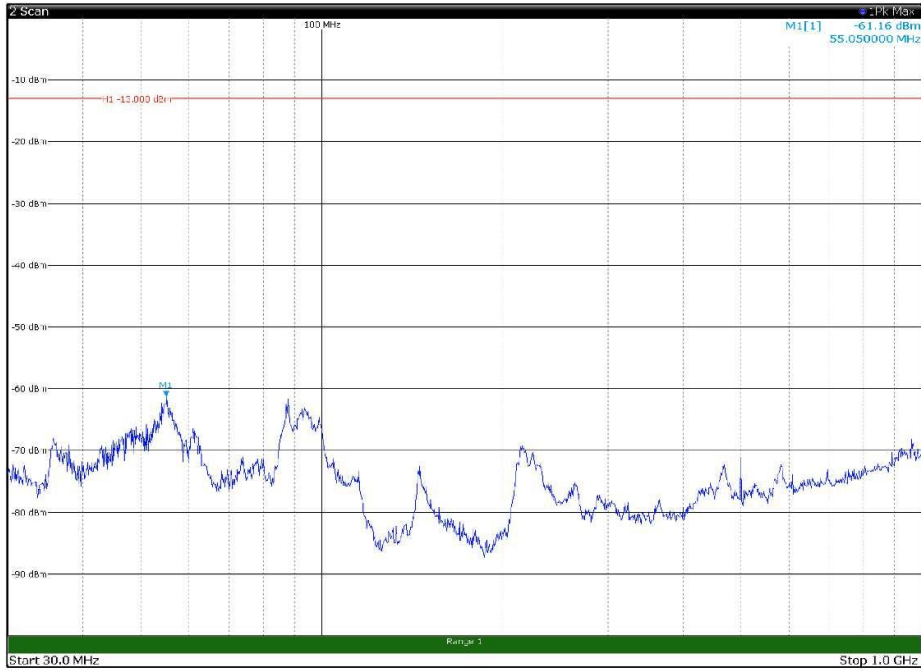

Channel: TOP, Modulation: 64QAM,
BW=5MHz, Range: 18GHz - 22.5GHz, Polarization: Vertical

Channel: BOTTOM, Modulation: 256QAM,
BW=5MHz, Range: 30MHz - 1GHz, Polarization: Horizontal

Channel: BOTTOM, Modulation: 256QAM,
BW=5MHz, Range: 30MHz - 1GHz, Polarization: Vertical

Channel: BOTTOM, Modulation: 256QAM,
BW=5MHz, Range: 1GHz - 18GHz, Polarization: Horizontal

Channel: BOTTOM, Modulation: 256QAM,
BW=5MHz, Range: 1GHz - 18GHz, Polarization: Vertical

Channel: BOTTOM, Modulation: 256QAM,
BW=5MHz, Range: 18GHz - 22.5GHz, Polarization: Horizontal

Channel: BOTTOM, Modulation: 256QAM,
BW=5MHz, Range: 18GHz - 22.5GHz, Polarization: Vertical

Channel: MIDDLE, Modulation: 256QAM,
BW=5MHz, Range: 30MHz - 1GHz, Polarization: Horizontal

Channel: MIDDLE, Modulation: 256QAM,
BW=5MHz, Range: 30MHz - 1GHz, Polarization: Vertical