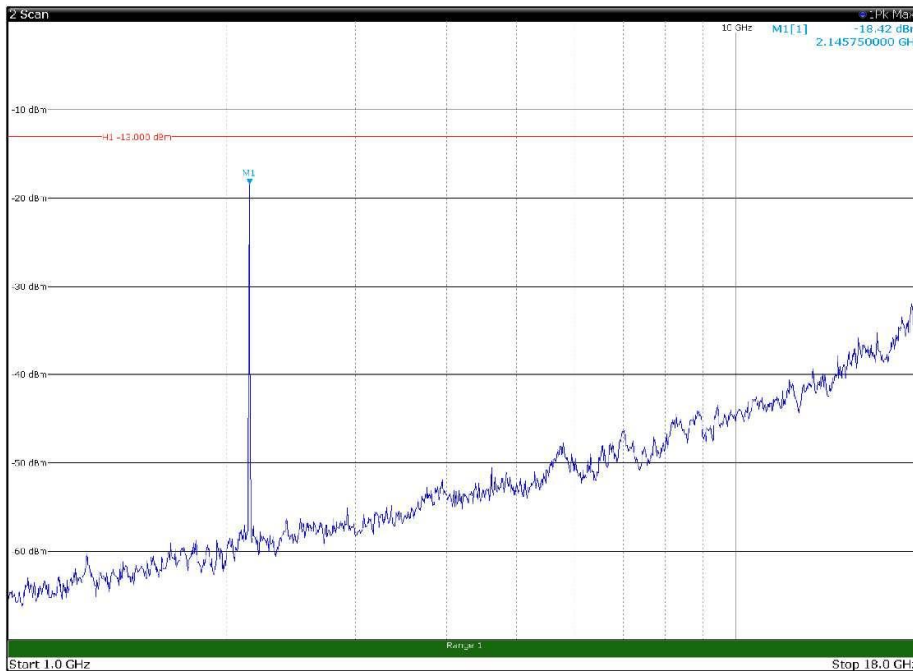

Channel: BOTTOM, Modulation: 16QAM,
BW=5MHz, Range: 30MHz - 1GHz, Polarization: Horizontal

Channel: BOTTOM, Modulation: 16QAM,
BW=5MHz, Range: 30MHz - 1GHz, Polarization: Vertical

Channel: BOTTOM, Modulation: 16QAM,
BW=5MHz, Range: 1GHz - 18GHz, Polarization: Horizontal

Channel: BOTTOM, Modulation: 16QAM,
BW=5MHz, Range: 1GHz - 18GHz, Polarization: Vertical

Channel: BOTTOM, Modulation: 16QAM,
BW=5MHz, Range: 18GHz - 22.5GHz, Polarization: Horizontal

Channel: BOTTOM, Modulation: 16QAM,
BW=5MHz, Range: 18GHz - 22.5GHz, Polarization: Vertical

Channel: MIDDLE, Modulation: 16QAM,
BW=5MHz, Range: 30MHz - 1GHz, Polarization: Horizontal

Channel: MIDDLE, Modulation: 16QAM,
BW=5MHz, Range: 30MHz - 1GHz, Polarization: Vertical

Channel: MIDDLE, Modulation: 16QAM,
BW=5MHz, Range: 1GHz - 18GHz, Polarization: Horizontal

Channel: MIDDLE, Modulation: 16QAM,
BW=5MHz, Range: 1GHz - 18GHz, Polarization: Vertical

Channel: MIDDLE, Modulation: 16QAM,
BW=5MHz, Range: 18GHz - 22.5GHz, Polarization: Horizontal

Channel: MIDDLE, Modulation: 16QAM,
BW=5MHz, Range: 18GHz - 22.5GHz, Polarization: Vertical