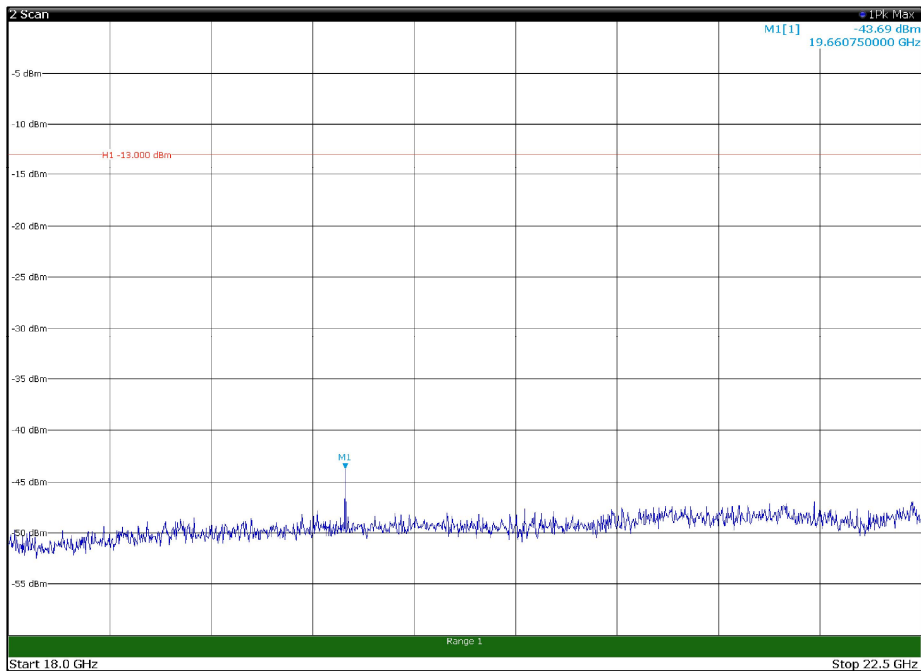

Channel: BOTTOM, Modulation: 64QAM,
BW=5MHz, Range: 1GHz - 18GHz, Polarization: Vertical

Channel: MIDDLE, Modulation: 64QAM,
 BW=5MHz, Range: 30MHz - 1GHz, Polarization: Horizontal

Channel: MIDDLE, Modulation: 64QAM,
 BW=5MHz, Range: 30MHz - 1GHz, Polarization: Vertical

Channel: MIDDLE, Modulation: 64QAM,
BW=5MHz, Range: 1GHz - 18GHz, Polarization: Horizontal

Channel: MIDDLE, Modulation: 64QAM,
BW=5MHz, Range: 1GHz - 18GHz, Polarization: Vertical

Channel: MIDDLE, Modulation: 64QAM,
BW=5MHz, Range: 18GHz - 22.5GHz, Polarization: Horizontal