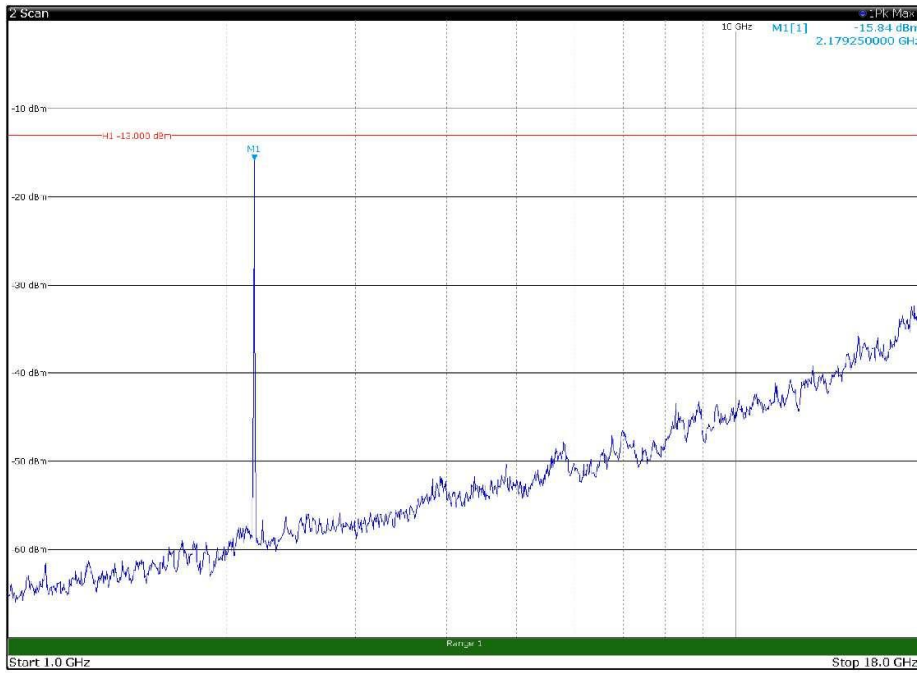

Channel: MIDDLE, Modulation: 16QAM,
BW=5MHz, Range: 30MHz - 1GHz, Polarization: Horizontal

Channel: MIDDLE, Modulation: 16QAM,
BW=5MHz, Range: 30MHz - 1GHz, Polarization: Vertical

Channel: MIDDLE, Modulation: 16QAM,
BW=5MHz, Range: 1GHz - 18GHz, Polarization: Horizontal

Channel: MIDDLE, Modulation: 16QAM,
BW=5MHz, Range: 1GHz - 18GHz, Polarization: Vertical

Channel: MIDDLE, Modulation: 16QAM,
BW=5MHz, Range: 18GHz - 22.5GHz, Polarization: Horizontal

Channel: MIDDLE, Modulation: 16QAM,
BW=5MHz, Range: 18GHz - 22.5GHz, Polarization: Vertical

Channel: TOP, Modulation: 16QAM,
BW=5MHz, Range: 30MHz - 1GHz, Polarization: Horizontal

Channel: TOP, Modulation: 16QAM,
BW=5MHz, Range: 30MHz - 1GHz, Polarization: Vertical

Channel: TOP, Modulation: 16QAM,
BW=5MHz, Range: 1GHz - 18GHz, Polarization: Horizontal

Channel: TOP, Modulation: 16QAM,
BW=5MHz, Range: 1GHz - 18GHz, Polarization: Vertical

Channel: TOP, Modulation: 16QAM,
BW=5MHz, Range: 18GHz - 22.5GHz, Polarization: Horizontal

Channel: TOP, Modulation: 16QAM,
BW=5MHz, Range: 18GHz - 22.5GHz, Polarization: Vertical