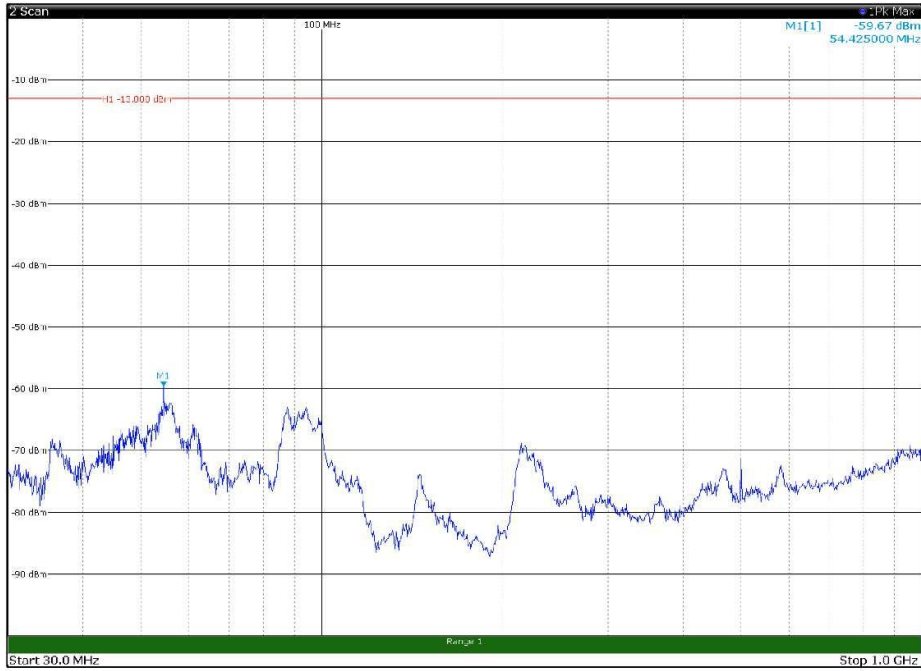

Channel: MIDDLE, Modulation: 64QAM,
BW=5MHz, Range: 18GHz - 22.5GHz, Polarization: Vertical

Channel: TOP, Modulation: 64QAM,
BW=5MHz, Range: 30MHz - 1GHz, Polarization: Horizontal

Channel: TOP, Modulation: 64QAM,
BW=5MHz, Range: 30MHz - 1GHz, Polarization: Vertical

Channel: TOP, Modulation: 64QAM,
BW=5MHz, Range: 1GHz - 18GHz, Polarization: Horizontal

Channel: TOP, Modulation: 64QAM,
BW=5MHz, Range: 1GHz - 18GHz, Polarization: Vertical

Channel: TOP, Modulation: 64QAM,
BW=5MHz, Range: 18GHz - 22.5GHz, Polarization: Horizontal

Channel: TOP, Modulation: 64QAM,
BW=5MHz, Range: 18GHz - 22.5GHz, Polarization: Vertical

Channel: BOTTOM, Modulation: 256QAM,
BW=5MHz, Range: 30MHz - 1GHz, Polarization: Horizontal

Channel: BOTTOM, Modulation: 256QAM,
BW=5MHz, Range: 30MHz - 1GHz, Polarization: Vertical

Channel: BOTTOM, Modulation: 256QAM,
BW=5MHz, Range: 1GHz - 18GHz, Polarization: Horizontal

Channel: BOTTOM, Modulation: 256QAM,
BW=5MHz, Range: 1GHz - 18GHz, Polarization: Vertical

Channel: BOTTOM, Modulation: 256QAM,
BW=5MHz, Range: 18GHz - 22.5GHz, Polarization: Horizontal