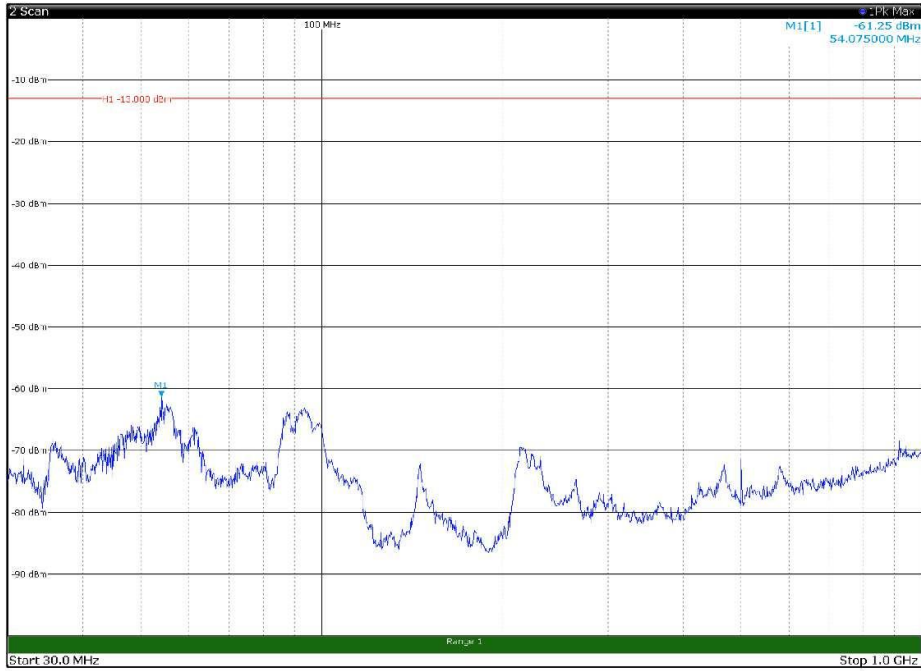

Channel: BOTTOM, Modulation: 64QAM,
BW=5MHz, Range: 1GHz - 18GHz, Polarization: Vertical

Channel: MIDDLE, Modulation: 64QAM,
 BW=5MHz, Range: 30MHz - 1GHz, Polarization: Horizontal

Channel: MIDDLE, Modulation: 64QAM,
 BW=5MHz, Range: 30MHz - 1GHz, Polarization: Vertical

Channel: MIDDLE, Modulation: 64QAM,
BW=5MHz, Range: 1GHz - 18GHz, Polarization: Horizontal

Channel: MIDDLE, Modulation: 64QAM,
BW=5MHz, Range: 1GHz - 18GHz, Polarization: Vertical

Channel: MIDDLE, Modulation: 64QAM,
BW=5MHz, Range: 18GHz - 22.5GHz, Polarization: Horizontal

Channel: MIDDLE, Modulation: 64QAM,
BW=5MHz, Range: 18GHz - 22.5GHz, Polarization: Vertical

Channel: TOP, Modulation: 64QAM,
BW=5MHz, Range: 30MHz - 1GHz, Polarization: Horizontal

Channel: TOP, Modulation: 64QAM,
BW=5MHz, Range: 30MHz - 1GHz, Polarization: Vertical

Channel: TOP, Modulation: 64QAM,
BW=5MHz, Range: 1GHz - 18GHz, Polarization: Horizontal

Channel: TOP, Modulation: 64QAM,
BW=5MHz, Range: 1GHz - 18GHz, Polarization: Vertical

Channel: TOP, Modulation: 64QAM,
BW=5MHz, Range: 18GHz - 22.5GHz, Polarization: Horizontal