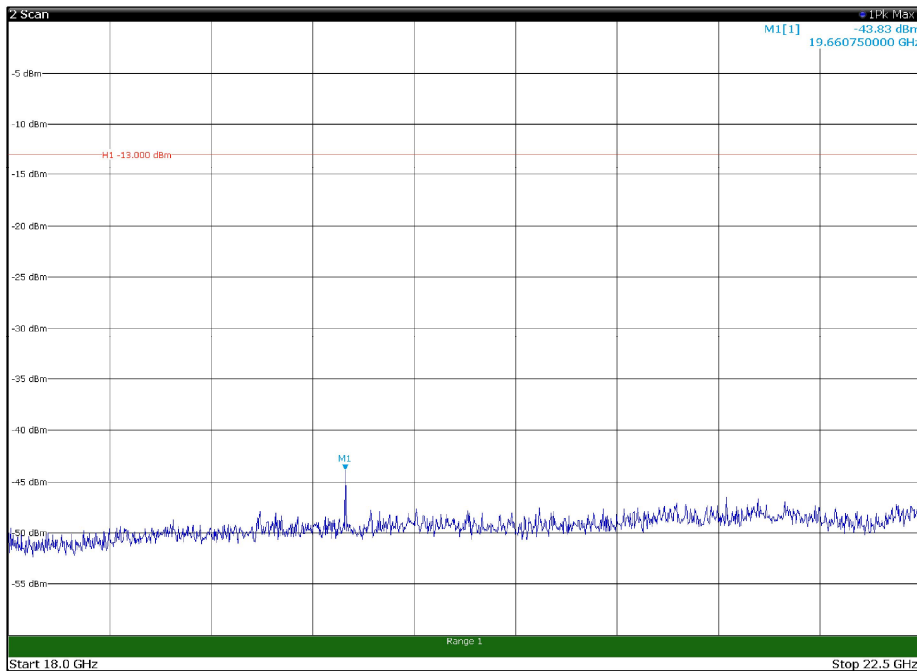

Channel: BOTTOM, Modulation: 16QAM,
BW=5MHz, Range: 1GHz - 18GHz, Polarization: Vertical

Channel: BOTTOM, Modulation: 16QAM,
BW=5MHz, Range: 18GHz - 22.5GHz, Polarization: Horizontal

Channel: BOTTOM, Modulation: 16QAM,
BW=5MHz, Range: 18GHz - 22.5GHz, Polarization: Vertical

Channel: MIDDLE, Modulation: 16QAM,
BW=5MHz, Range: 30MHz - 1GHz, Polarization: Horizontal

Channel: MIDDLE, Modulation: 16QAM,
BW=5MHz, Range: 30MHz - 1GHz, Polarization: Vertical

Channel: MIDDLE, Modulation: 16QAM,
BW=5MHz, Range: 1GHz - 18GHz, Polarization: Horizontal

Channel: MIDDLE, Modulation: 16QAM,
BW=5MHz, Range: 1GHz - 18GHz, Polarization: Vertical

Channel: MIDDLE, Modulation: 16QAM,
BW=5MHz, Range: 18GHz - 22.5GHz, Polarization: Horizontal

Channel: MIDDLE, Modulation: 16QAM,
BW=5MHz, Range: 18GHz - 22.5GHz, Polarization: Vertical

Channel: TOP, Modulation: 16QAM,
BW=5MHz, Range: 30MHz - 1GHz, Polarization: Horizontal

Channel: TOP, Modulation: 16QAM,
BW=5MHz, Range: 30MHz - 1GHz, Polarization: Vertical

Channel: TOP, Modulation: 16QAM,
BW=5MHz, Range: 1GHz - 18GHz, Polarization: Horizontal