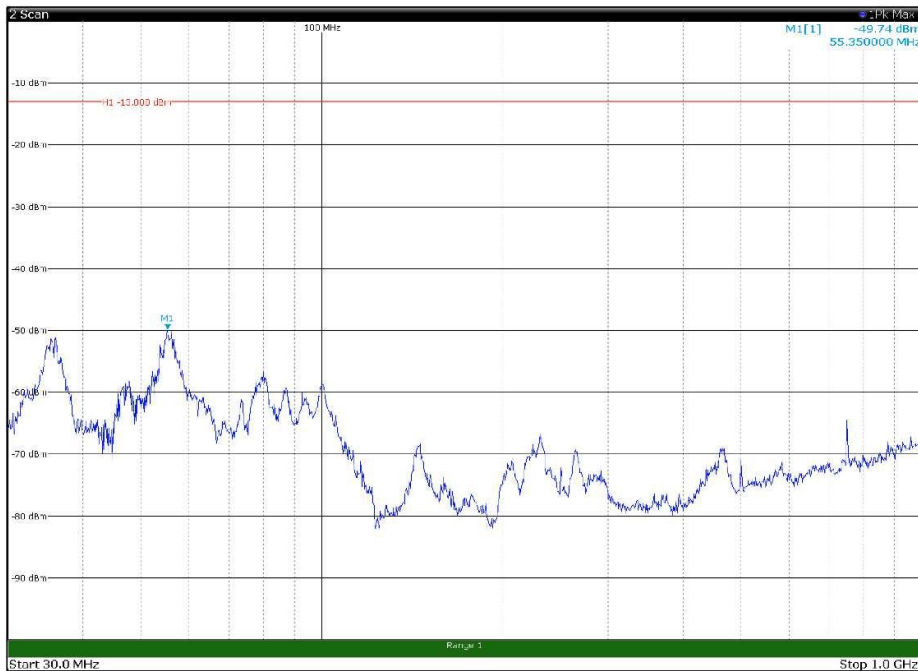

Channel: BOTTOM, Modulation: 16QAM,
BW=5MHz, Range: 30MHz - 1GHz, Polarization: Horizontal

Channel: BOTTOM, Modulation: 16QAM,
BW=5MHz, Range: 30MHz - 1GHz, Polarization: Vertical

Channel: BOTTOM, Modulation: 16QAM,
BW=5MHz, Range: 1GHz - 18GHz, Polarization: Horizontal

Channel: BOTTOM, Modulation: 16QAM,
BW=5MHz, Range: 1GHz - 18GHz, Polarization: Vertical

Channel: BOTTOM, Modulation: 16QAM,
BW=5MHz, Range: 18GHz - 22.5GHz, Polarization: Horizontal

Channel: BOTTOM, Modulation: 16QAM,
BW=5MHz, Range: 18GHz - 22.5GHz, Polarization: Vertical

Channel: MIDDLE, Modulation: 16QAM,
BW=5MHz, Range: 30MHz - 1GHz, Polarization: Horizontal

Channel: MIDDLE, Modulation: 16QAM,
BW=5MHz, Range: 30MHz - 1GHz, Polarization: Vertical

Channel: MIDDLE, Modulation: 16QAM,
BW=5MHz, Range: 1GHz - 18GHz, Polarization: Horizontal

Channel: MIDDLE, Modulation: 16QAM,
BW=5MHz, Range: 1GHz - 18GHz, Polarization: Vertical

Channel: MIDDLE, Modulation: 16QAM,
BW=5MHz, Range: 18GHz - 22.5GHz, Polarization: Horizontal

Channel: MIDDLE, Modulation: 16QAM,
BW=5MHz, Range: 18GHz - 22.5GHz, Polarization: Vertical