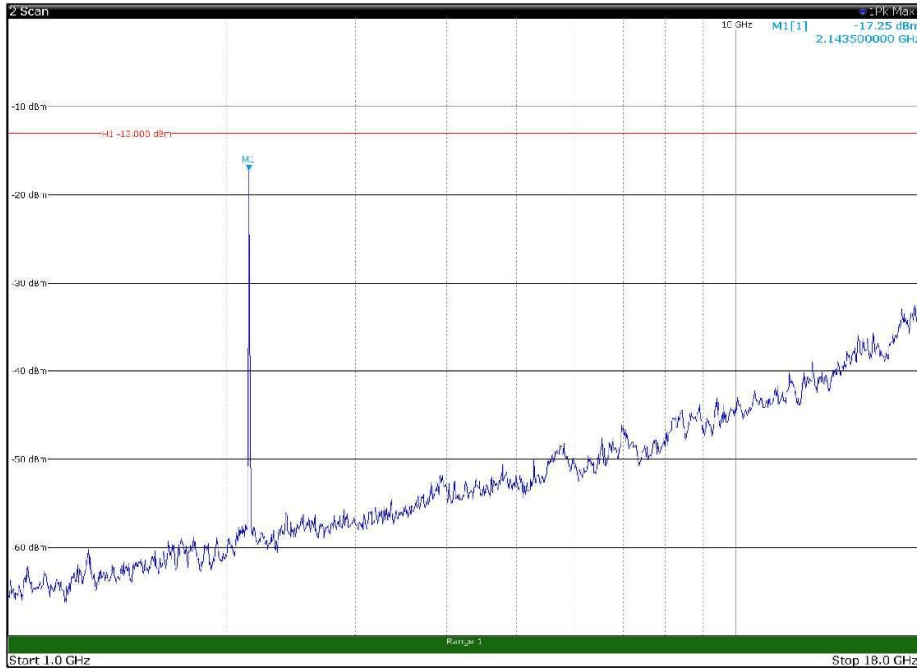

Channel: BOTTOM, Modulation: 64QAM,
 BW=5MHz, Range: 30MHz - 1GHz, Polarization: Horizontal

Channel: BOTTOM, Modulation: 64QAM,
 BW=5MHz, Range: 30MHz - 1GHz, Polarization: Vertical

Channel: BOTTOM, Modulation: 64QAM,
BW=5MHz, Range: 1GHz - 18GHz, Polarization: Horizontal

Channel: BOTTOM, Modulation: 64QAM,
BW=5MHz, Range: 1GHz - 18GHz, Polarization: Vertical

Channel: MIDDLE, Modulation: 64QAM,
 BW=5MHz, Range: 30MHz - 1GHz, Polarization: Horizontal

Channel: MIDDLE, Modulation: 64QAM,
 BW=5MHz, Range: 30MHz - 1GHz, Polarization: Vertical

Channel: MIDDLE, Modulation: 64QAM,
BW=5MHz, Range: 1GHz - 18GHz, Polarization: Horizontal

Channel: MIDDLE, Modulation: 64QAM,
BW=5MHz, Range: 1GHz - 18GHz, Polarization: Vertical

Channel: MIDDLE, Modulation: 64QAM,
BW=5MHz, Range: 18GHz - 22.5GHz, Polarization: Horizontal

Channel: MIDDLE, Modulation: 64QAM,
BW=5MHz, Range: 18GHz - 22.5GHz, Polarization: Vertical

Channel: TOP, Modulation: 64QAM,
BW=5MHz, Range: 30MHz - 1GHz, Polarization: Horizontal

Channel: TOP, Modulation: 64QAM,
BW=5MHz, Range: 30MHz - 1GHz, Polarization: Vertical