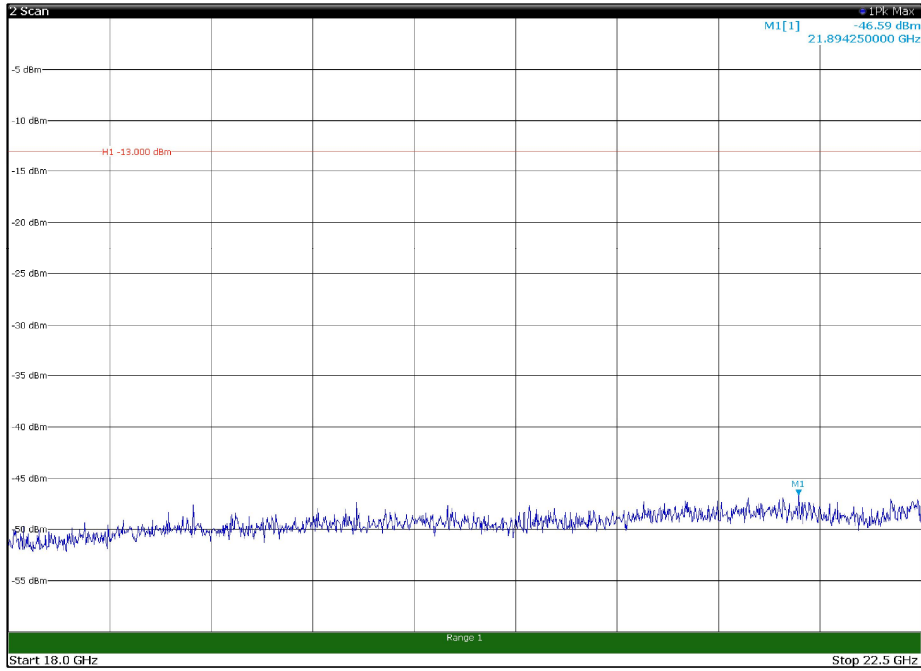

Channel: TOP, Modulation: 64QAM,
BW=5MHz, Range: 1GHz - 18GHz, Polarization: Horizontal

Channel: TOP, Modulation: 64QAM,
BW=5MHz, Range: 1GHz - 18GHz, Polarization: Vertical

Channel: TOP, Modulation: 64QAM,
BW=5MHz, Range: 18GHz - 22.5GHz, Polarization: Horizontal

Channel: TOP, Modulation: 64QAM,
BW=5MHz, Range: 18GHz - 22.5GHz, Polarization: Vertical

Channel: BOTTOM, Modulation: 256QAM,
BW=5MHz, Range: 30MHz - 1GHz, Polarization: Horizontal

Channel: BOTTOM, Modulation: 256QAM,
BW=5MHz, Range: 30MHz - 1GHz, Polarization: Vertical

Channel: BOTTOM, Modulation: 256QAM,
BW=5MHz, Range: 1GHz - 18GHz, Polarization: Horizontal

Channel: BOTTOM, Modulation: 256QAM,
BW=5MHz, Range: 1GHz - 18GHz, Polarization: Vertical

Channel: BOTTOM, Modulation: 256QAM,
BW=5MHz, Range: 18GHz - 22.5GHz, Polarization: Horizontal