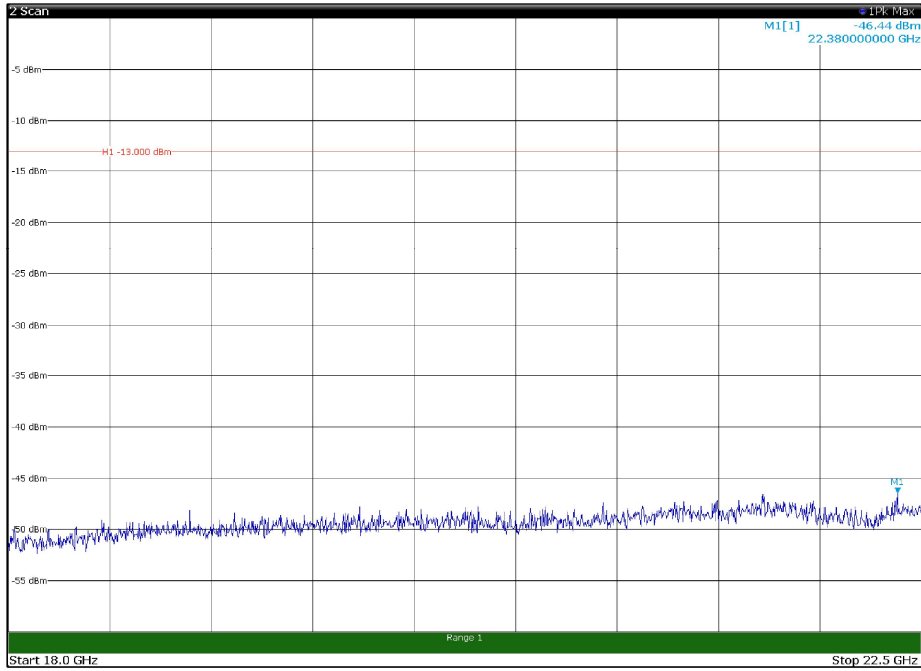

Channel: BOTTOM, Modulation: 16QAM,
BW=5MHz, Range: 30MHz - 1GHz, Polarization: Horizontal

Channel: BOTTOM, Modulation: 16QAM,
BW=5MHz, Range: 30MHz - 1GHz, Polarization: Vertical

Channel: BOTTOM, Modulation: 16QAM,
BW=5MHz, Range: 1GHz - 18GHz, Polarization: Horizontal

Channel: BOTTOM, Modulation: 16QAM,
BW=5MHz, Range: 1GHz - 18GHz, Polarization: Vertical

Channel: BOTTOM, Modulation: 16QAM,
BW=5MHz, Range: 18GHz - 22.5GHz, Polarization: Horizontal

Channel: BOTTOM, Modulation: 16QAM,
BW=5MHz, Range: 18GHz - 22.5GHz, Polarization: Vertical