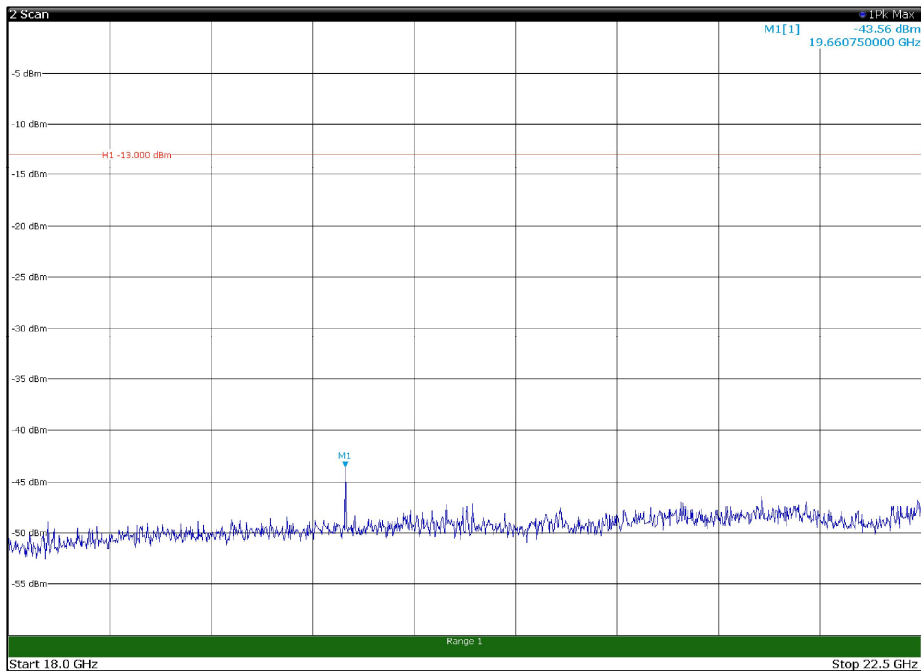

Channel: BOTTOM, Modulation: 16QAM,
BW=5MHz, Range: 30MHz - 1GHz, Polarization: Horizontal

Channel: BOTTOM, Modulation: 16QAM,
BW=5MHz, Range: 30MHz - 1GHz, Polarization: Vertical

Channel: BOTTOM, Modulation: 16QAM,
BW=5MHz, Range: 1GHz - 18GHz, Polarization: Horizontal

Channel: BOTTOM, Modulation: 16QAM,
BW=5MHz, Range: 1GHz - 18GHz, Polarization: Vertical

Channel: BOTTOM, Modulation: 16QAM,
BW=5MHz, Range: 18GHz - 22.5GHz, Polarization: Horizontal

Channel: BOTTOM, Modulation: 16QAM,
BW=5MHz, Range: 18GHz - 22.5GHz, Polarization: Vertical