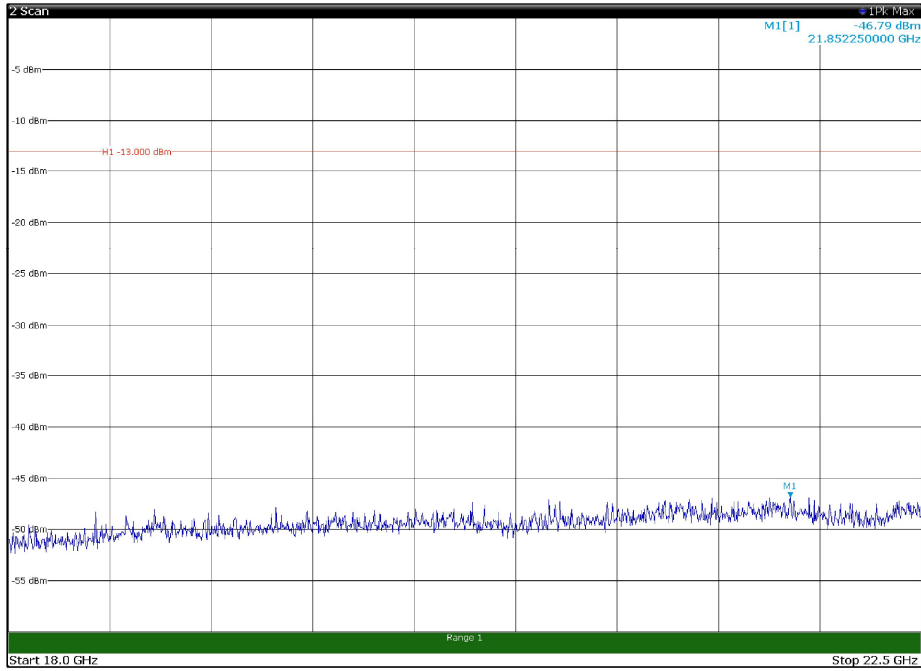

Channel: BOTTOM, Modulation: 64QAM,
BW=5MHz, Range: 1GHz - 18GHz, Polarization: Vertical

Channel: MIDDLE, Modulation: 64QAM,
 BW=5MHz, Range: 30MHz - 1GHz, Polarization: Horizontal

Channel: MIDDLE, Modulation: 64QAM,
 BW=5MHz, Range: 30MHz - 1GHz, Polarization: Vertical

Channel: MIDDLE, Modulation: 64QAM,
BW=5MHz, Range: 1GHz - 18GHz, Polarization: Horizontal

Channel: MIDDLE, Modulation: 64QAM,
BW=5MHz, Range: 1GHz - 18GHz, Polarization: Vertical

Channel: MIDDLE, Modulation: 64QAM,
BW=5MHz, Range: 18GHz - 22.5GHz, Polarization: Horizontal