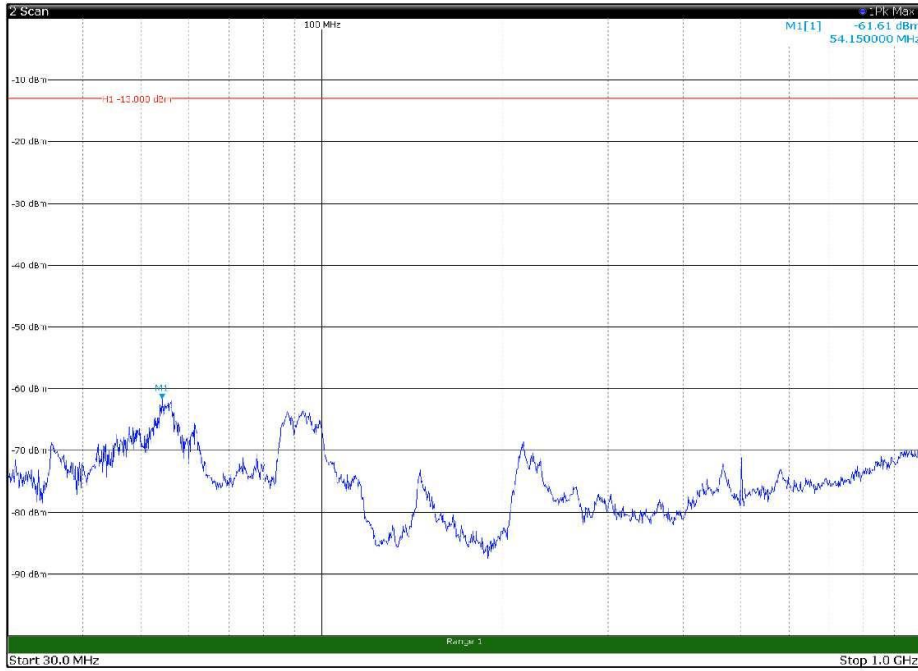

Channel: BOTTOM, Modulation: 16QAM,
BW=5MHz, Range: 1GHz - 18GHz, Polarization: Vertical

Channel: BOTTOM, Modulation: 16QAM,
BW=5MHz, Range: 18GHz - 22.5GHz, Polarization: Horizontal

Channel: BOTTOM, Modulation: 16QAM,
BW=5MHz, Range: 18GHz - 22.5GHz, Polarization: Vertical

Channel: MIDDLE, Modulation: 16QAM,
BW=5MHz, Range: 30MHz - 1GHz, Polarization: Horizontal

Channel: MIDDLE, Modulation: 16QAM,
BW=5MHz, Range: 30MHz - 1GHz, Polarization: Vertical

Channel: MIDDLE, Modulation: 16QAM,
BW=5MHz, Range: 1GHz - 18GHz, Polarization: Horizontal

Channel: MIDDLE, Modulation: 16QAM,
BW=5MHz, Range: 1GHz - 18GHz, Polarization: Vertical

Channel: MIDDLE, Modulation: 16QAM,
BW=5MHz, Range: 18GHz - 22.5GHz, Polarization: Horizontal

Channel: MIDDLE, Modulation: 16QAM,
BW=5MHz, Range: 18GHz - 22.5GHz, Polarization: Vertical

Channel: TOP, Modulation: 16QAM,
BW=5MHz, Range: 30MHz - 1GHz, Polarization: Horizontal

Channel: TOP, Modulation: 16QAM,
BW=5MHz, Range: 30MHz - 1GHz, Polarization: Vertical

Channel: TOP, Modulation: 16QAM,
BW=5MHz, Range: 1GHz - 18GHz, Polarization: Horizontal