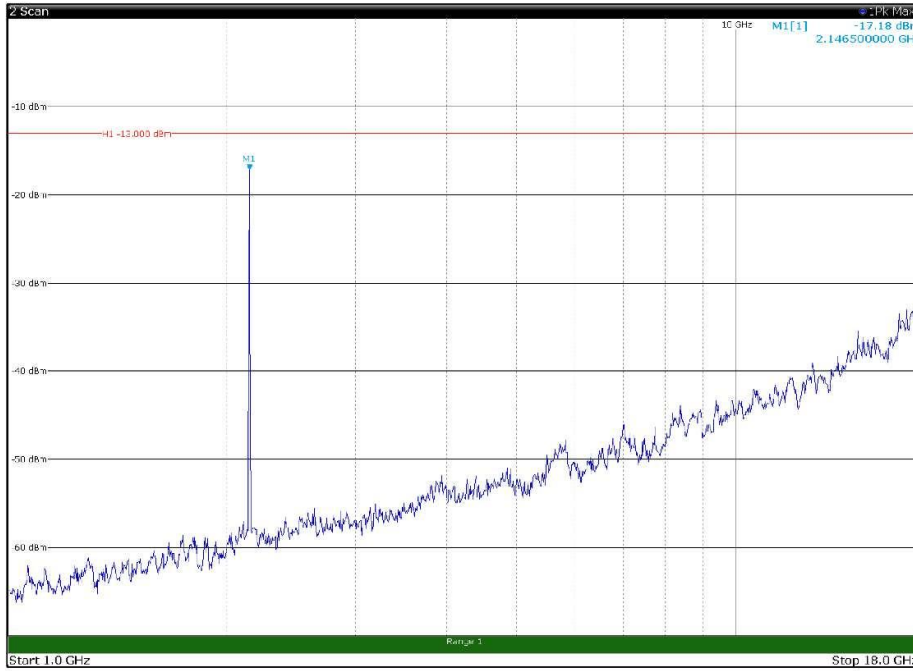

Channel: BOTTOM, Modulation: 16QAM,
BW=5MHz, Range: 30MHz - 1GHz, Polarization: Horizontal

Channel: BOTTOM, Modulation: 16QAM,
BW=5MHz, Range: 30MHz - 1GHz, Polarization: Vertical

Channel: BOTTOM, Modulation: 16QAM,
BW=5MHz, Range: 1GHz - 18GHz, Polarization: Horizontal

Channel: BOTTOM, Modulation: 16QAM,
BW=5MHz, Range: 1GHz - 18GHz, Polarization: Vertical

Channel: BOTTOM, Modulation: 16QAM,
BW=5MHz, Range: 18GHz - 22.5GHz, Polarization: Horizontal

Channel: BOTTOM, Modulation: 16QAM,
BW=5MHz, Range: 18GHz - 22.5GHz, Polarization: Vertical

Channel: MIDDLE, Modulation: 16QAM,
BW=5MHz, Range: 30MHz - 1GHz, Polarization: Horizontal

Channel: MIDDLE, Modulation: 16QAM,
BW=5MHz, Range: 30MHz - 1GHz, Polarization: Vertical

Channel: MIDDLE, Modulation: 16QAM,
BW=5MHz, Range: 1GHz - 18GHz, Polarization: Horizontal

Channel: MIDDLE, Modulation: 16QAM,
BW=5MHz, Range: 1GHz - 18GHz, Polarization: Vertical

Channel: MIDDLE, Modulation: 16QAM,
BW=5MHz, Range: 18GHz - 22.5GHz, Polarization: Horizontal

Channel: MIDDLE, Modulation: 16QAM,
BW=5MHz, Range: 18GHz - 22.5GHz, Polarization: Vertical