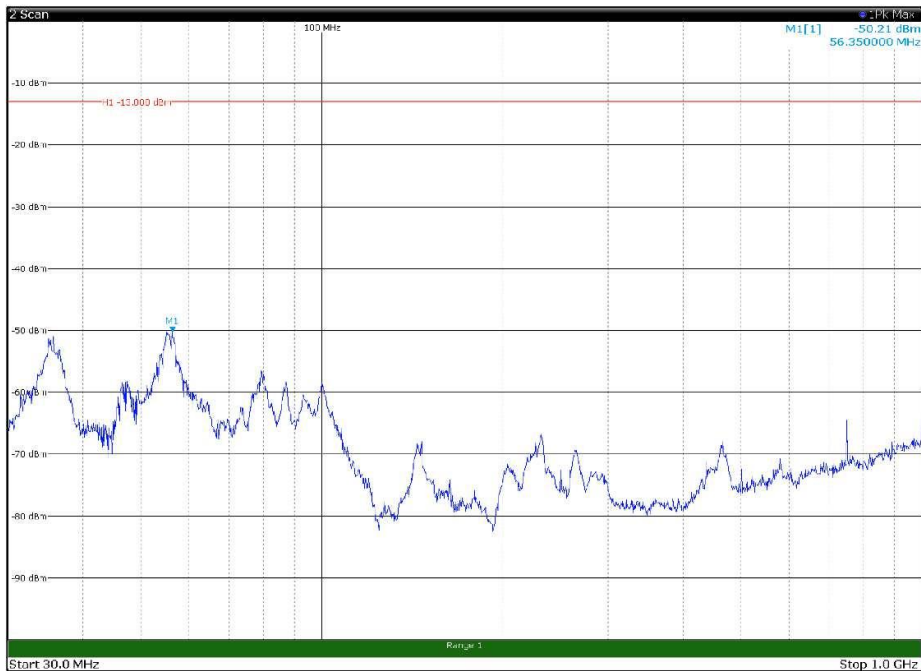

Channel: BOTTOM, Modulation: 64QAM,
BW=5MHz, Range: 1GHz - 18GHz, Polarization: Vertical

Channel: MIDDLE, Modulation: 64QAM,
 BW=5MHz, Range: 30MHz - 1GHz, Polarization: Horizontal

Channel: MIDDLE, Modulation: 64QAM,
 BW=5MHz, Range: 30MHz - 1GHz, Polarization: Vertical

Channel: MIDDLE, Modulation: 64QAM,
BW=5MHz, Range: 1GHz - 18GHz, Polarization: Horizontal

Channel: MIDDLE, Modulation: 64QAM,
BW=5MHz, Range: 1GHz - 18GHz, Polarization: Vertical

Channel: MIDDLE, Modulation: 64QAM,
BW=5MHz, Range: 18GHz - 22.5GHz, Polarization: Horizontal

Channel: MIDDLE, Modulation: 64QAM,
BW=5MHz, Range: 18GHz - 22.5GHz, Polarization: Vertical

Channel: TOP, Modulation: 64QAM,
BW=5MHz, Range: 30MHz - 1GHz, Polarization: Horizontal

Channel: TOP, Modulation: 64QAM,
BW=5MHz, Range: 30MHz - 1GHz, Polarization: Vertical

Channel: TOP, Modulation: 64QAM,
BW=5MHz, Range: 1GHz - 18GHz, Polarization: Horizontal

Channel: TOP, Modulation: 64QAM,
BW=5MHz, Range: 1GHz - 18GHz, Polarization: Vertical

Channel: TOP, Modulation: 64QAM,
BW=5MHz, Range: 18GHz - 22.5GHz, Polarization: Horizontal