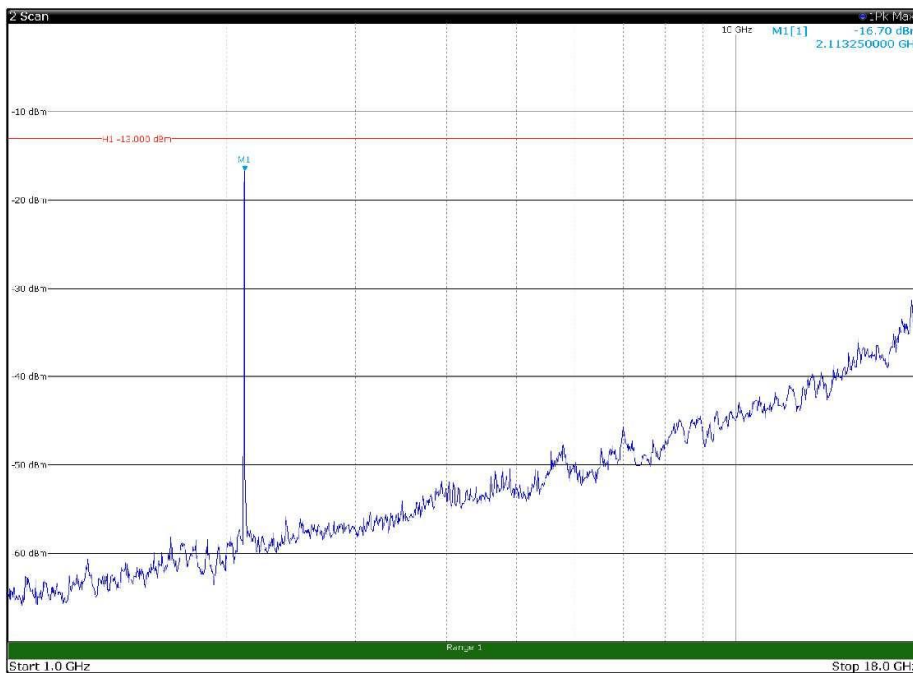

Channel: BOTTOM, Modulation: 16QAM,
BW=5MHz, Range: 30MHz - 1GHz, Polarization: Horizontal

Channel: BOTTOM, Modulation: 16QAM,
BW=5MHz, Range: 30MHz - 1GHz, Polarization: Vertical

Channel: BOTTOM, Modulation: 16QAM,
BW=5MHz, Range: 1GHz - 18GHz, Polarization: Horizontal

Channel: BOTTOM, Modulation: 16QAM,
BW=5MHz, Range: 1GHz - 18GHz, Polarization: Vertical

Channel: BOTTOM, Modulation: 16QAM,
BW=5MHz, Range: 18GHz - 22.5GHz, Polarization: Horizontal

Channel: BOTTOM, Modulation: 16QAM,
BW=5MHz, Range: 18GHz - 22.5GHz, Polarization: Vertical

Channel: MIDDLE, Modulation: 16QAM,
BW=5MHz, Range: 30MHz - 1GHz, Polarization: Horizontal

Channel: MIDDLE, Modulation: 16QAM,
BW=5MHz, Range: 30MHz - 1GHz, Polarization: Vertical

Channel: MIDDLE, Modulation: 16QAM,
BW=5MHz, Range: 1GHz - 18GHz, Polarization: Horizontal