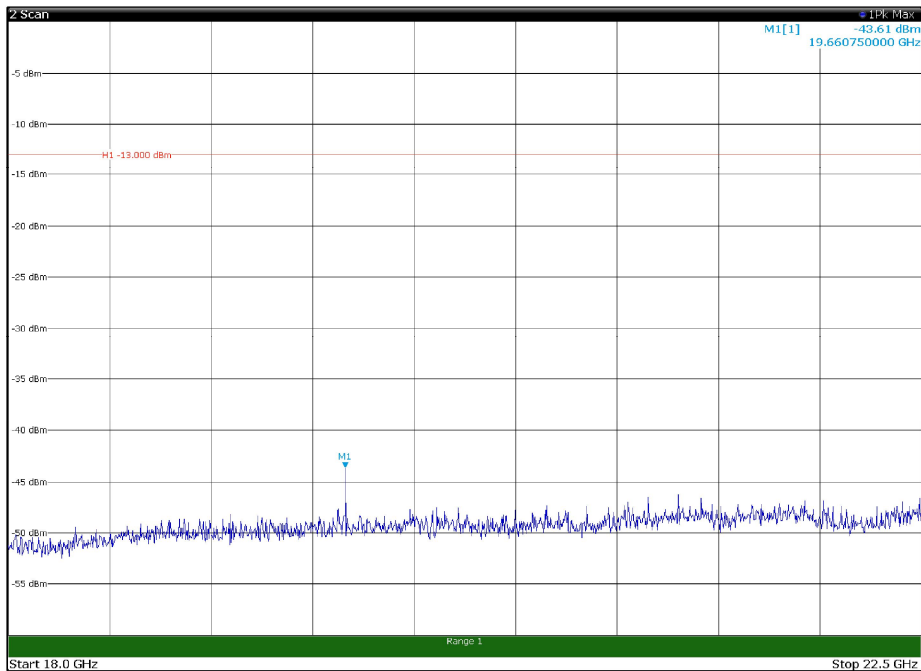

Channel: TOP, Modulation: 16QAM,
BW=5MHz, Range: 1GHz - 18GHz, Polarization: Vertical

Channel: TOP, Modulation: 16QAM,
BW=5MHz, Range: 18GHz - 22.5GHz, Polarization: Horizontal

Channel: TOP, Modulation: 16QAM,
BW=5MHz, Range: 18GHz - 22.5GHz, Polarization: Vertical

Channel: BOTTOM, Modulation: 64QAM,
 BW=5MHz, Range: 30MHz - 1GHz, Polarization: Horizontal

Channel: BOTTOM, Modulation: 64QAM,
 BW=5MHz, Range: 30MHz - 1GHz, Polarization: Vertical

Channel: BOTTOM, Modulation: 64QAM,
BW=5MHz, Range: 1GHz - 18GHz, Polarization: Horizontal

Channel: BOTTOM, Modulation: 64QAM,
BW=5MHz, Range: 1GHz - 18GHz, Polarization: Vertical

Channel: MIDDLE, Modulation: 64QAM,
 BW=5MHz, Range: 30MHz - 1GHz, Polarization: Horizontal

Channel: MIDDLE, Modulation: 64QAM,
 BW=5MHz, Range: 30MHz - 1GHz, Polarization: Vertical