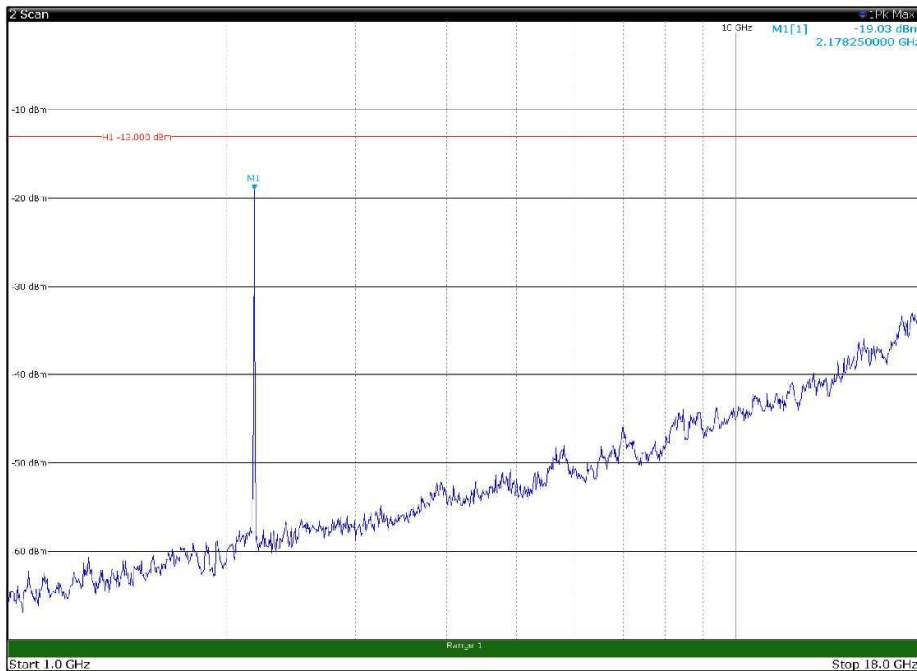

Channel: MIDDLE, Modulation: 64QAM,
BW=5MHz, Range: 1GHz - 18GHz, Polarization: Horizontal

Channel: MIDDLE, Modulation: 64QAM,
BW=5MHz, Range: 1GHz - 18GHz, Polarization: Vertical

Channel: MIDDLE, Modulation: 64QAM,
BW=5MHz, Range: 18GHz - 22.5GHz, Polarization: Horizontal

Channel: MIDDLE, Modulation: 64QAM,
BW=5MHz, Range: 18GHz - 22.5GHz, Polarization: Vertical

Channel: TOP, Modulation: 64QAM,
BW=5MHz, Range: 30MHz - 1GHz, Polarization: Horizontal

Channel: TOP, Modulation: 64QAM,
BW=5MHz, Range: 30MHz - 1GHz, Polarization: Vertical

Channel: TOP, Modulation: 64QAM,
BW=5MHz, Range: 1GHz - 18GHz, Polarization: Horizontal

Channel: TOP, Modulation: 64QAM,
BW=5MHz, Range: 1GHz - 18GHz, Polarization: Vertical

Channel: TOP, Modulation: 64QAM,
BW=5MHz, Range: 18GHz - 22.5GHz, Polarization: Horizontal

Channel: TOP, Modulation: 64QAM,
BW=5MHz, Range: 18GHz - 22.5GHz, Polarization: Vertical

Channel: BOTTOM, Modulation: 256QAM,
BW=5MHz, Range: 30MHz - 1GHz, Polarization: Horizontal

Channel: BOTTOM, Modulation: 256QAM,
BW=5MHz, Range: 30MHz - 1GHz, Polarization: Vertical