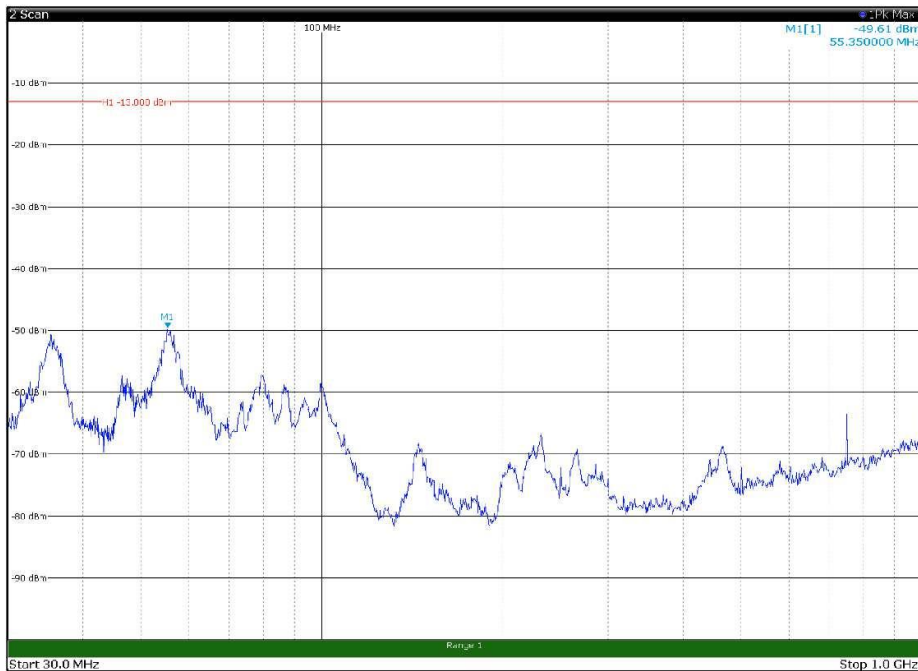

Channel: MIDDLE, Modulation: 16QAM,
BW=5MHz, Range: 30MHz - 1GHz, Polarization: Horizontal

Channel: MIDDLE, Modulation: 16QAM,
BW=5MHz, Range: 30MHz - 1GHz, Polarization: Vertical

Channel: MIDDLE, Modulation: 16QAM,
BW=5MHz, Range: 1GHz - 18GHz, Polarization: Horizontal

Channel: MIDDLE, Modulation: 16QAM,
BW=5MHz, Range: 1GHz - 18GHz, Polarization: Vertical

Channel: MIDDLE, Modulation: 16QAM,
BW=5MHz, Range: 18GHz - 22.5GHz, Polarization: Horizontal

Channel: MIDDLE, Modulation: 16QAM,
BW=5MHz, Range: 18GHz - 22.5GHz, Polarization: Vertical

Channel: TOP, Modulation: 16QAM,
BW=5MHz, Range: 30MHz - 1GHz, Polarization: Horizontal

Channel: TOP, Modulation: 16QAM,
BW=5MHz, Range: 30MHz - 1GHz, Polarization: Vertical

Channel: TOP, Modulation: 16QAM,
BW=5MHz, Range: 1GHz - 18GHz, Polarization: Horizontal

Channel: TOP, Modulation: 16QAM,
BW=5MHz, Range: 1GHz - 18GHz, Polarization: Vertical

Channel: TOP, Modulation: 16QAM,
BW=5MHz, Range: 18GHz - 22.5GHz, Polarization: Horizontal

Channel: TOP, Modulation: 16QAM,
BW=5MHz, Range: 18GHz - 22.5GHz, Polarization: Vertical