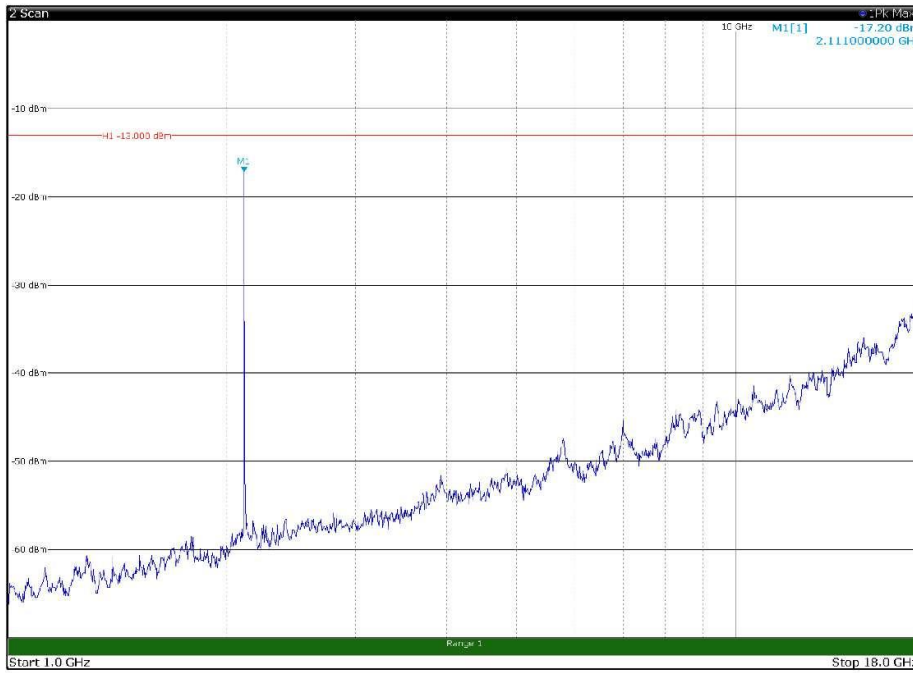

Channel: BOTTOM, Modulation: 16QAM,
BW=5MHz, Range: 30MHz - 1GHz, Polarization: Horizontal

Channel: BOTTOM, Modulation: 16QAM,
BW=5MHz, Range: 30MHz - 1GHz, Polarization: Vertical

Channel: BOTTOM, Modulation: 16QAM,
BW=5MHz, Range: 1GHz - 18GHz, Polarization: Horizontal

Channel: BOTTOM, Modulation: 16QAM,
BW=5MHz, Range: 1GHz - 18GHz, Polarization: Vertical

Channel: BOTTOM, Modulation: 16QAM,
BW=5MHz, Range: 18GHz - 22.5GHz, Polarization: Horizontal

Channel: BOTTOM, Modulation: 16QAM,
BW=5MHz, Range: 18GHz - 22.5GHz, Polarization: Vertical

Channel: MIDDLE, Modulation: 16QAM,
BW=5MHz, Range: 30MHz - 1GHz, Polarization: Horizontal

Channel: MIDDLE, Modulation: 16QAM,
BW=5MHz, Range: 30MHz - 1GHz, Polarization: Vertical

Channel: MIDDLE, Modulation: 16QAM,
BW=5MHz, Range: 1GHz - 18GHz, Polarization: Horizontal