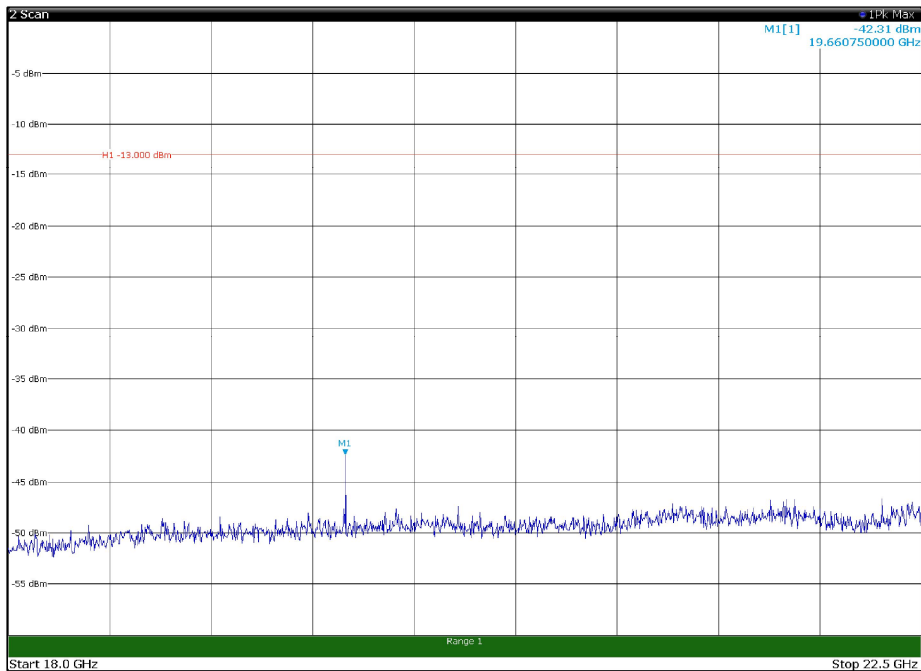

Channel: TOP, Modulation: 64QAM,
BW=5MHz, Range: 1GHz - 18GHz, Polarization: Horizontal

Channel: TOP, Modulation: 64QAM,
BW=5MHz, Range: 1GHz - 18GHz, Polarization: Vertical

Channel: TOP, Modulation: 64QAM,
BW=5MHz, Range: 18GHz - 22.5GHz, Polarization: Horizontal

Channel: TOP, Modulation: 64QAM,
BW=5MHz, Range: 18GHz - 22.5GHz, Polarization: Vertical

Channel: BOTTOM, Modulation: 256QAM,
BW=5MHz, Range: 30MHz - 1GHz, Polarization: Horizontal

Channel: BOTTOM, Modulation: 256QAM,
BW=5MHz, Range: 30MHz - 1GHz, Polarization: Vertical

Channel: BOTTOM, Modulation: 256QAM,
BW=5MHz, Range: 1GHz - 18GHz, Polarization: Horizontal

Channel: BOTTOM, Modulation: 256QAM,
BW=5MHz, Range: 1GHz - 18GHz, Polarization: Vertical

Channel: BOTTOM, Modulation: 256QAM,
BW=5MHz, Range: 18GHz - 22.5GHz, Polarization: Horizontal