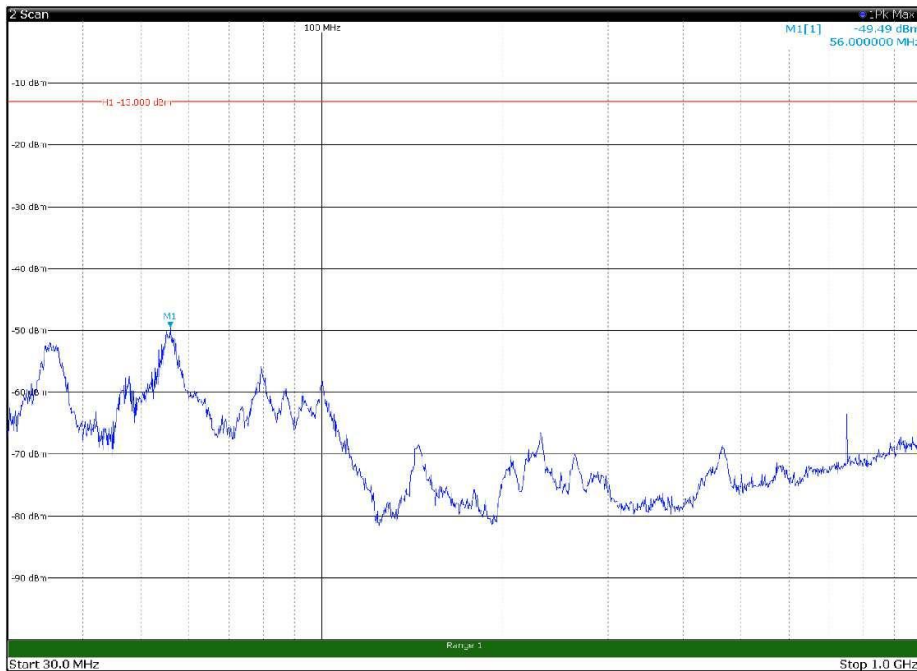

Channel: BOTTOM, Modulation: 16QAM,
BW=5MHz, Range: 30MHz - 1GHz, Polarization: Horizontal

Channel: BOTTOM, Modulation: 16QAM,
BW=5MHz, Range: 30MHz - 1GHz, Polarization: Vertical

Channel: BOTTOM, Modulation: 16QAM,
BW=5MHz, Range: 1GHz - 18GHz, Polarization: Horizontal

Channel: BOTTOM, Modulation: 16QAM,
BW=5MHz, Range: 1GHz - 18GHz, Polarization: Vertical

Channel: BOTTOM, Modulation: 16QAM,
BW=5MHz, Range: 18GHz - 22.5GHz, Polarization: Horizontal

Channel: BOTTOM, Modulation: 16QAM,
BW=5MHz, Range: 18GHz - 22.5GHz, Polarization: Vertical

Channel: MIDDLE, Modulation: 16QAM,
BW=5MHz, Range: 30MHz - 1GHz, Polarization: Horizontal

Channel: MIDDLE, Modulation: 16QAM,
BW=5MHz, Range: 30MHz - 1GHz, Polarization: Vertical

Channel: MIDDLE, Modulation: 16QAM,
BW=5MHz, Range: 1GHz - 18GHz, Polarization: Horizontal