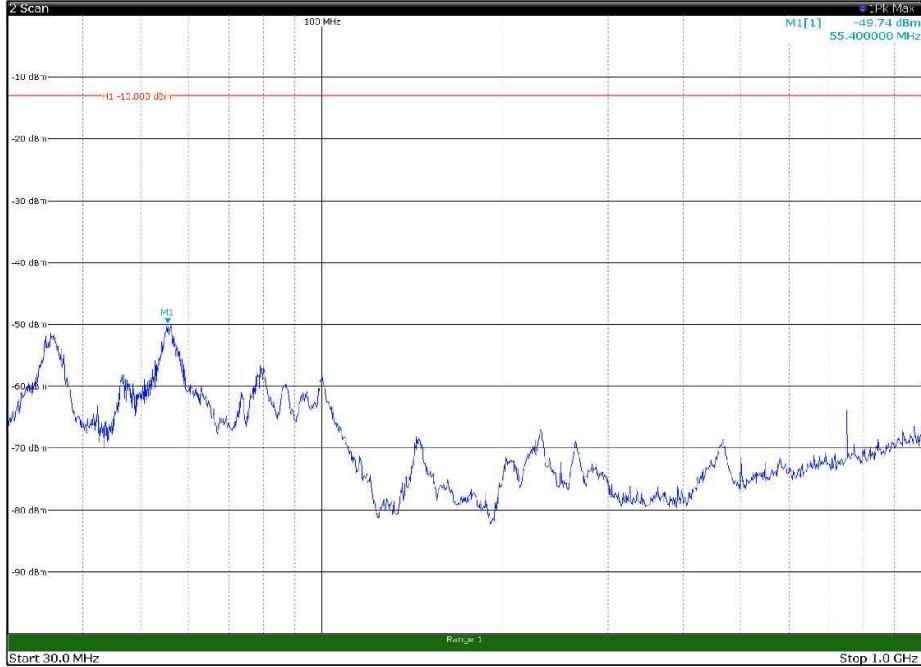

Channel: TOP, Modulation: 64QAM,
BW=5MHz, Range: 1GHz - 18GHz, Polarization: Horizontal

Channel: TOP, Modulation: 64QAM,
BW=5MHz, Range: 1GHz - 18GHz, Polarization: Vertical

Channel: TOP, Modulation: 64QAM,
BW=5MHz, Range: 18GHz - 22.5GHz, Polarization: Horizontal

Channel: TOP, Modulation: 64QAM,
BW=5MHz, Range: 18GHz - 22.5GHz, Polarization: Vertical

Channel: BOTTOM, Modulation: 256QAM,
BW=5MHz, Range: 30MHz - 1GHz, Polarization: Horizontal

Channel: BOTTOM, Modulation: 256QAM,
BW=5MHz, Range: 30MHz - 1GHz, Polarization: Vertical

Channel: BOTTOM, Modulation: 256QAM,
BW=5MHz, Range: 1GHz - 18GHz, Polarization: Horizontal

Channel: BOTTOM, Modulation: 256QAM,
BW=5MHz, Range: 1GHz - 18GHz, Polarization: Vertical

Channel: BOTTOM, Modulation: 256QAM,
BW=5MHz, Range: 18GHz - 22.5GHz, Polarization: Horizontal

Channel: BOTTOM, Modulation: 256QAM,
BW=5MHz, Range: 18GHz - 22.5GHz, Polarization: Vertical

Channel: MIDDLE, Modulation: 256QAM,
BW=5MHz, Range: 30MHz - 1GHz, Polarization: Horizontal

Channel: MIDDLE, Modulation: 256QAM,
BW=5MHz, Range: 30MHz - 1GHz, Polarization: Vertical