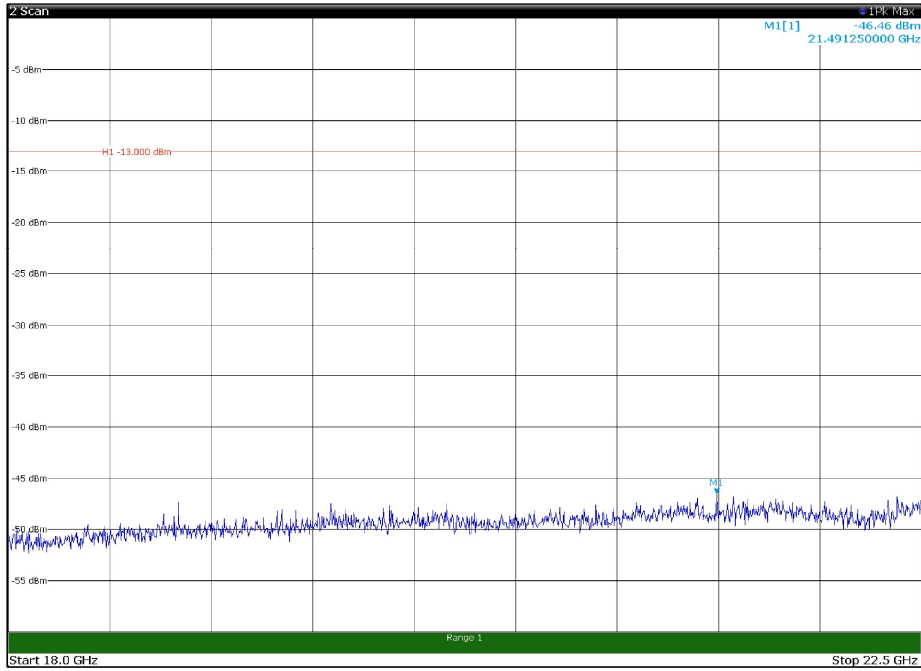

Channel: BOTTOM, Modulation: 64QAM,
 BW=5MHz, Range: 30MHz - 1GHz, Polarization: Horizontal

Channel: BOTTOM, Modulation: 64QAM,
 BW=5MHz, Range: 30MHz - 1GHz, Polarization: Vertical

Channel: BOTTOM, Modulation: 64QAM,
BW=5MHz, Range: 1GHz - 18GHz, Polarization: Horizontal

Channel: BOTTOM, Modulation: 64QAM,
BW=5MHz, Range: 1GHz - 18GHz, Polarization: Vertical

Channel: MIDDLE, Modulation: 64QAM,
 BW=5MHz, Range: 30MHz - 1GHz, Polarization: Horizontal

Channel: MIDDLE, Modulation: 64QAM,
 BW=5MHz, Range: 30MHz - 1GHz, Polarization: Vertical