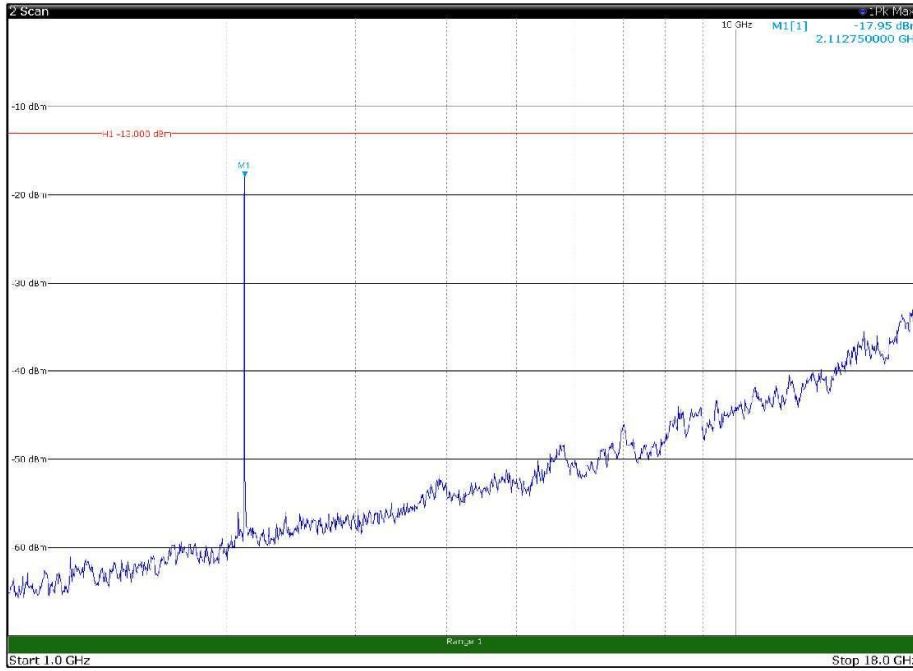

Channel: MIDDLE, Modulation: 64QAM,
BW=5MHz, Range: 18GHz - 22.5GHz, Polarization: Vertical

Channel: TOP, Modulation: 64QAM,
BW=5MHz, Range: 30MHz - 1GHz, Polarization: Horizontal

Channel: TOP, Modulation: 64QAM,
BW=5MHz, Range: 30MHz - 1GHz, Polarization: Vertical

Channel: TOP, Modulation: 64QAM,
BW=5MHz, Range: 1GHz - 18GHz, Polarization: Horizontal

Channel: TOP, Modulation: 64QAM,
BW=5MHz, Range: 1GHz - 18GHz, Polarization: Vertical

Channel: TOP, Modulation: 64QAM,
BW=5MHz, Range: 18GHz - 22.5GHz, Polarization: Horizontal

Channel: TOP, Modulation: 64QAM,
BW=5MHz, Range: 18GHz - 22.5GHz, Polarization: Vertical

Channel: BOTTOM, Modulation: 256QAM,
BW=5MHz, Range: 30MHz - 1GHz, Polarization: Horizontal

Channel: BOTTOM, Modulation: 256QAM,
BW=5MHz, Range: 30MHz - 1GHz, Polarization: Vertical

Channel: BOTTOM, Modulation: 256QAM,
BW=5MHz, Range: 1GHz - 18GHz, Polarization: Horizontal

Channel: BOTTOM, Modulation: 256QAM,
BW=5MHz, Range: 1GHz - 18GHz, Polarization: Vertical

Channel: BOTTOM, Modulation: 256QAM,
BW=5MHz, Range: 18GHz - 22.5GHz, Polarization: Horizontal