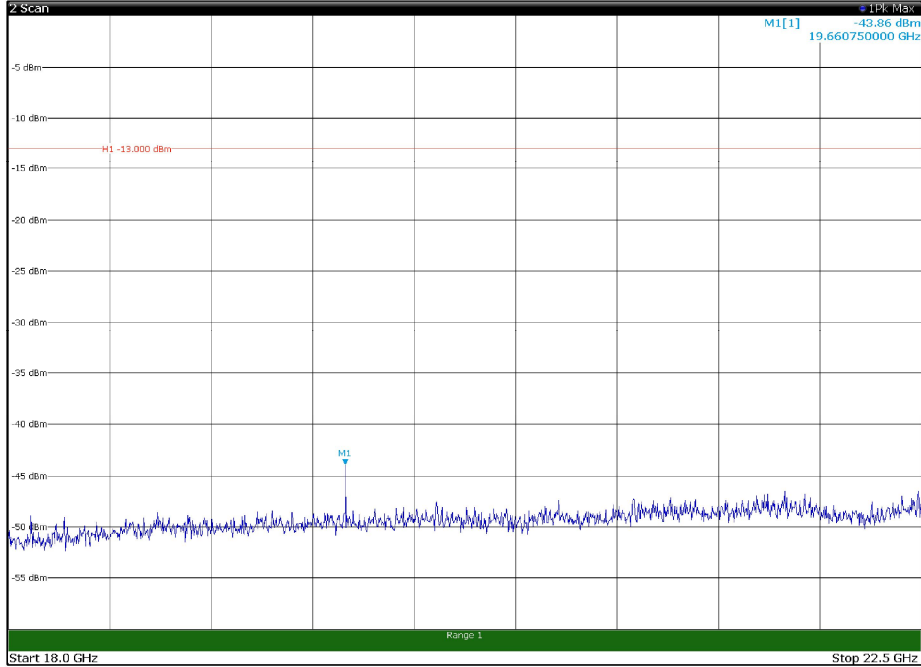

Channel: TOP, Modulation: 16QAM,
BW=5MHz, Range: 30MHz - 1GHz, Polarization: Horizontal

Channel: TOP, Modulation: 16QAM,
BW=5MHz, Range: 30MHz - 1GHz, Polarization: Vertical

Channel: TOP, Modulation: 16QAM,
BW=5MHz, Range: 1GHz - 18GHz, Polarization: Horizontal

Channel: TOP, Modulation: 16QAM,
BW=5MHz, Range: 1GHz - 18GHz, Polarization: Vertical

Channel: TOP, Modulation: 16QAM,
BW=5MHz, Range: 18GHz - 22.5GHz, Polarization: Horizontal

Channel: TOP, Modulation: 16QAM,
BW=5MHz, Range: 18GHz - 22.5GHz, Polarization: Vertical