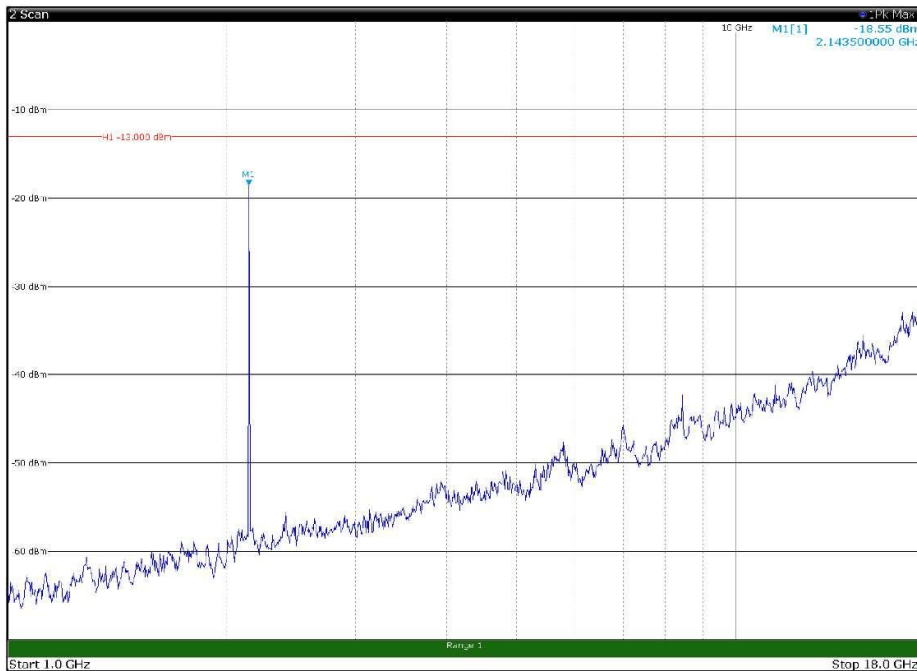

Channel: BOTTOM, Modulation: 256QAM,
BW=5MHz, Range: 1GHz - 18GHz, Polarization: Horizontal

Channel: BOTTOM, Modulation: 256QAM,
BW=5MHz, Range: 1GHz - 18GHz, Polarization: Vertical

Channel: BOTTOM, Modulation: 256QAM,
BW=5MHz, Range: 18GHz - 22.5GHz, Polarization: Horizontal

Channel: BOTTOM, Modulation: 256QAM,
BW=5MHz, Range: 18GHz - 22.5GHz, Polarization: Vertical

Channel: MIDDLE, Modulation: 256QAM,
BW=5MHz, Range: 30MHz - 1GHz, Polarization: Horizontal

Channel: MIDDLE, Modulation: 256QAM,
BW=5MHz, Range: 30MHz - 1GHz, Polarization: Vertical

Channel: MIDDLE, Modulation: 256QAM,
BW=5MHz, Range: 1GHz - 18GHz, Polarization: Horizontal

Channel: MIDDLE, Modulation: 256QAM,
BW=5MHz, Range: 1GHz - 18GHz, Polarization: Vertical