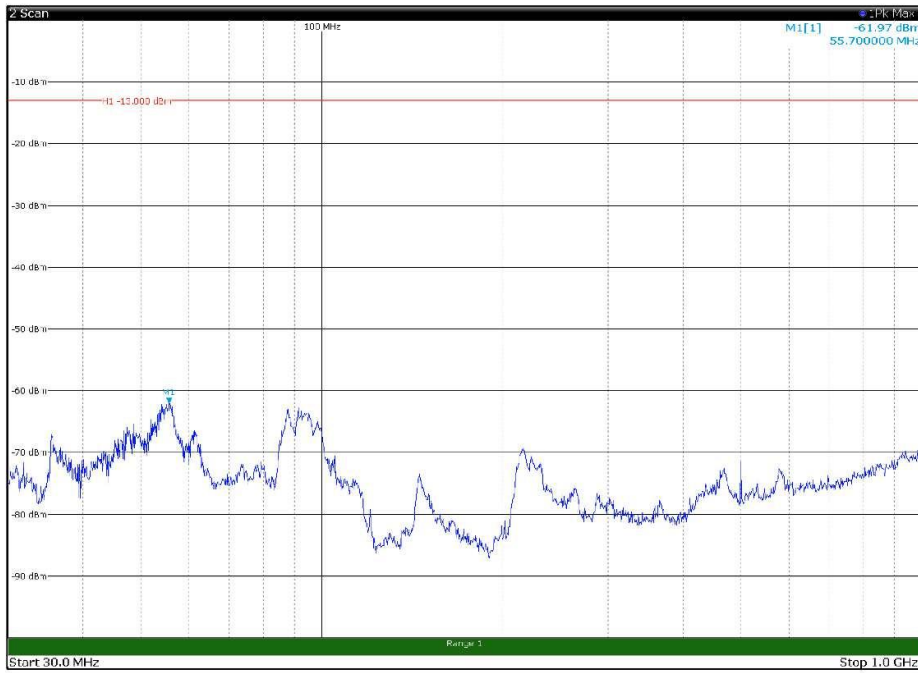

Channel: MIDDLE, Modulation: 16QAM,
BW=5MHz, Range: 1GHz - 18GHz, Polarization: Vertical

Channel: MIDDLE, Modulation: 16QAM,
BW=5MHz, Range: 18GHz - 22.5GHz, Polarization: Horizontal

Channel: MIDDLE, Modulation: 16QAM,
BW=5MHz, Range: 18GHz - 22.5GHz, Polarization: Vertical

Channel: TOP, Modulation: 16QAM,
BW=5MHz, Range: 30MHz - 1GHz, Polarization: Horizontal

Channel: TOP, Modulation: 16QAM,
BW=5MHz, Range: 30MHz - 1GHz, Polarization: Vertical

Channel: TOP, Modulation: 16QAM,
BW=5MHz, Range: 1GHz - 18GHz, Polarization: Horizontal

Channel: TOP, Modulation: 16QAM,
BW=5MHz, Range: 1GHz - 18GHz, Polarization: Vertical

Channel: TOP, Modulation: 16QAM,
BW=5MHz, Range: 18GHz - 22.5GHz, Polarization: Horizontal

Channel: TOP, Modulation: 16QAM,
BW=5MHz, Range: 18GHz - 22.5GHz, Polarization: Vertical

Channel: BOTTOM, Modulation: 64QAM,
 BW=5MHz, Range: 30MHz - 1GHz, Polarization: Horizontal

Channel: BOTTOM, Modulation: 64QAM,
 BW=5MHz, Range: 30MHz - 1GHz, Polarization: Vertical

Channel: BOTTOM, Modulation: 64QAM,
BW=5MHz, Range: 1GHz - 18GHz, Polarization: Horizontal