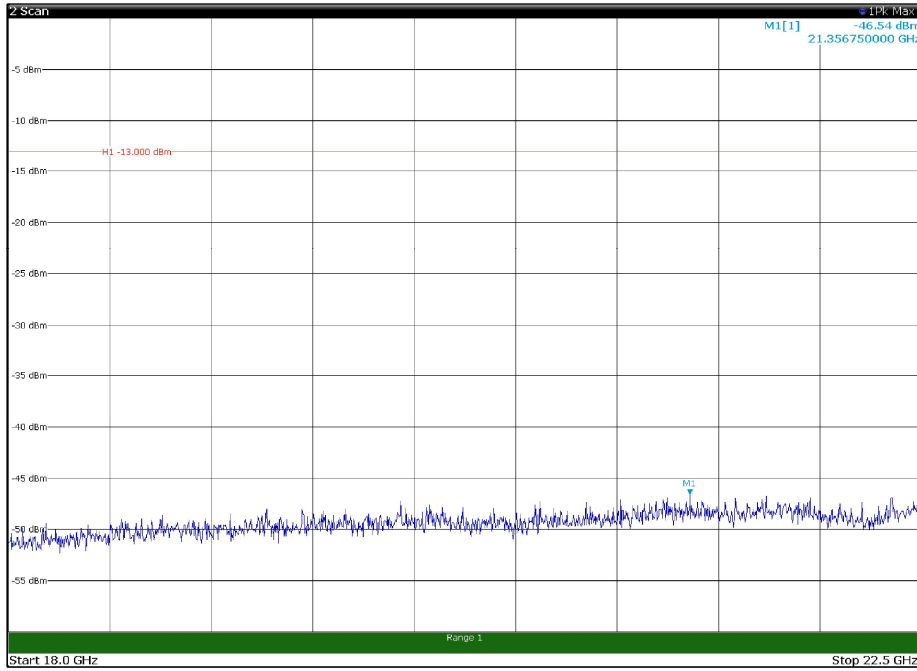

Channel: BOTTOM, Modulation: 16QAM,
BW=5MHz, Range: 1GHz - 18GHz, Polarization: Vertical

Channel: BOTTOM, Modulation: 16QAM,
BW=5MHz, Range: 18GHz - 22.5GHz, Polarization: Horizontal

Channel: BOTTOM, Modulation: 16QAM,
BW=5MHz, Range: 18GHz - 22.5GHz, Polarization: Vertical

Channel: MIDDLE, Modulation: 16QAM,
BW=5MHz, Range: 30MHz - 1GHz, Polarization: Horizontal

Channel: MIDDLE, Modulation: 16QAM,
BW=5MHz, Range: 30MHz - 1GHz, Polarization: Vertical

Channel: MIDDLE, Modulation: 16QAM,
BW=5MHz, Range: 1GHz - 18GHz, Polarization: Horizontal

Channel: MIDDLE, Modulation: 16QAM,
BW=5MHz, Range: 1GHz - 18GHz, Polarization: Vertical

Channel: MIDDLE, Modulation: 16QAM,
BW=5MHz, Range: 18GHz - 22.5GHz, Polarization: Horizontal

Channel: MIDDLE, Modulation: 16QAM,
BW=5MHz, Range: 18GHz - 22.5GHz, Polarization: Vertical