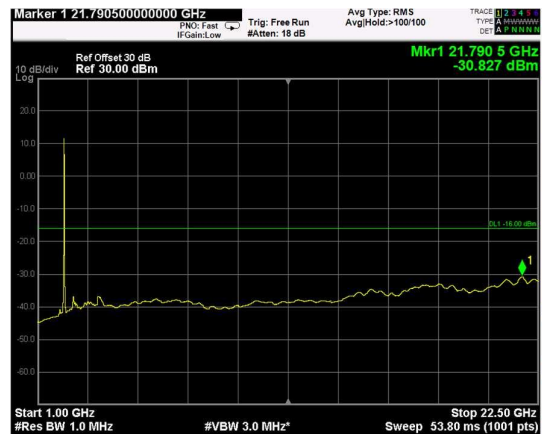

Channel: TOP, Modulation: QPSK, BW=10MHz, Range: Upper