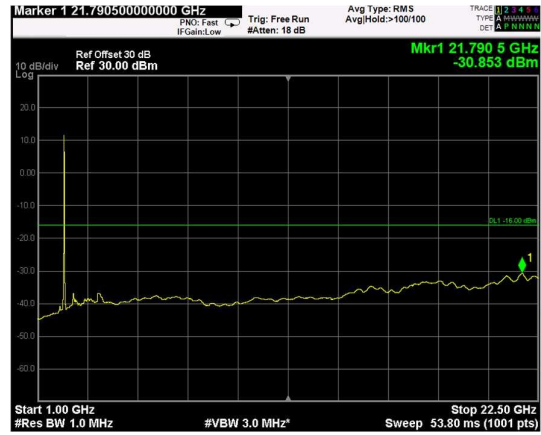

Channel: BOTTOM, Modulation: 64QAM, BW=10MHz, Range: Upper