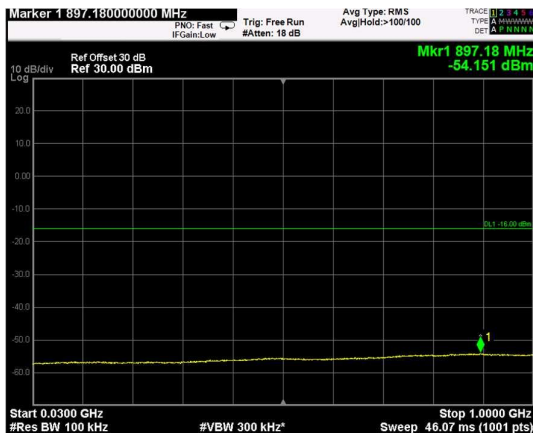

Channel: BOTTOM, Modulation: 64QAM, BW=20MHz, Range: Lower

Channel: BOTTOM, Modulation: 64QAM, BW=20MHz, Range: Upper

Channel: MIDDLE, Modulation: 64QAM, BW=20MHz, Range: Lower

Channel: MIDDLE, Modulation: 64QAM, BW=20MHz, Range: Upper