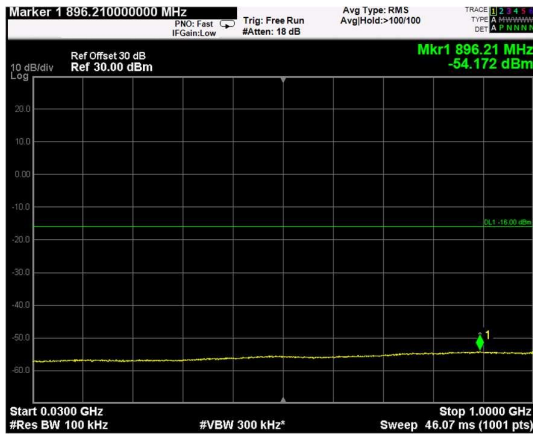

Channel: MIDDLE, Modulation: 256QAM, BW=15MHz, Range: Lower

Channel: MIDDLE, Modulation: 256QAM, BW=15MHz, Range: Upper

Channel: TOP, Modulation: 256QAM, BW=15MHz, Range: Lower

Channel: TOP, Modulation: 256QAM, BW=15MHz, Range: Upper