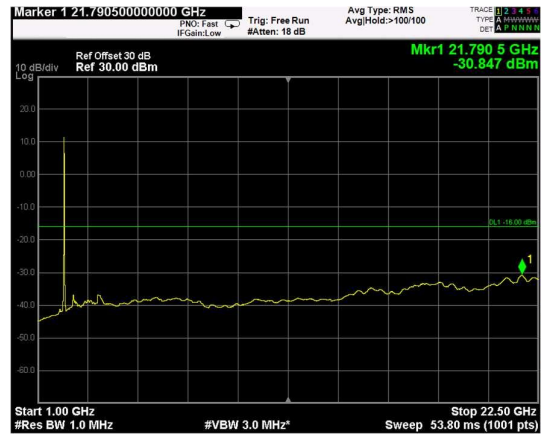

Channel: BOTTOM, Modulation: QPSK, BW=20MHz, Range: Upper