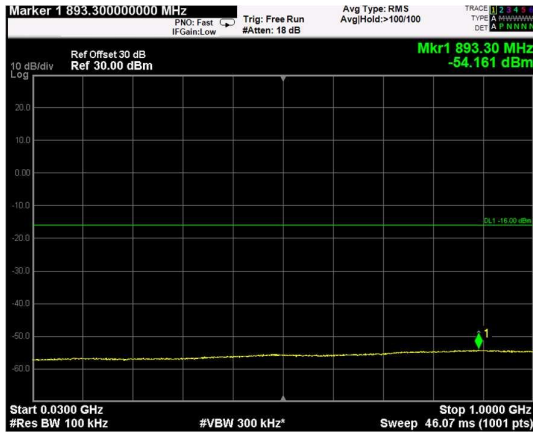

Channel: MIDDLE, Modulation: 16QAM, BW=20MHz, Range: Lower

Channel: MIDDLE, Modulation: 16QAM, BW=20MHz, Range: Upper

Channel: TOP, Modulation: 16QAM, BW=20MHz, Range: Lower

Channel: TOP, Modulation: 16QAM, BW=20MHz, Range: Upper