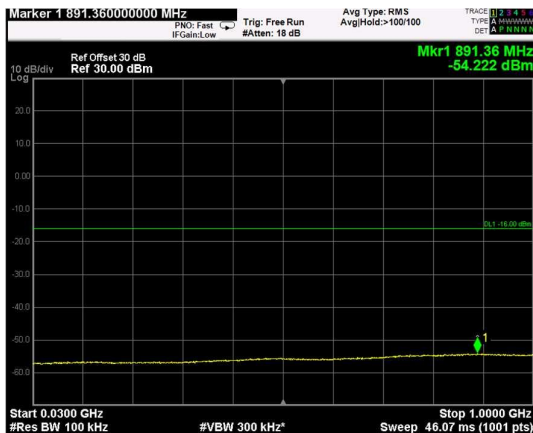

Channel: TOP, Modulation: 256QAM, BW=20MHz, Range: Lower