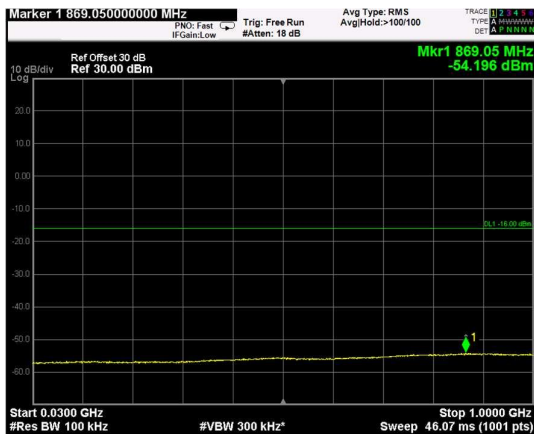

Channel: BOTTOM, Modulation: QPSK, BW=10MHz, Range: Lower

Channel: BOTTOM, Modulation: QPSK, BW=10MHz, Range: Upper

Channel: MIDDLE, Modulation: QPSK, BW=10MHz, Range: Lower

Channel: MIDDLE, Modulation: QPSK, BW=10MHz, Range: Upper