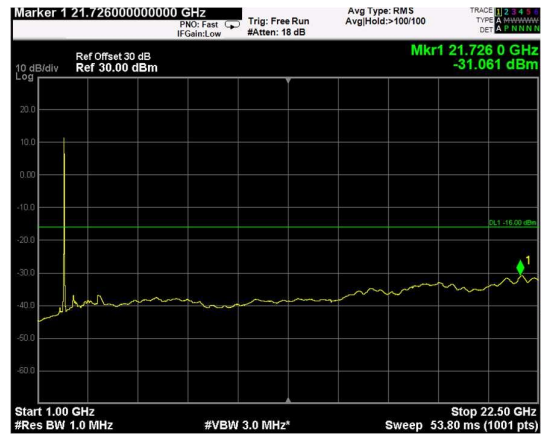

Channel: MIDDLE, Modulation: 64QAM, BW=10MHz, Range: Upper