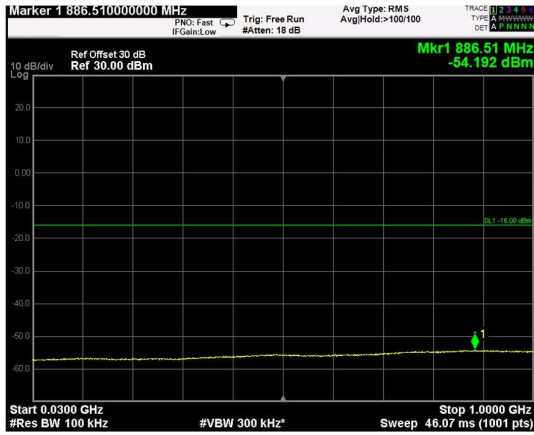

Channel: BOTTOM, Modulation: 256QAM, BW=15MHz, Range: Lower