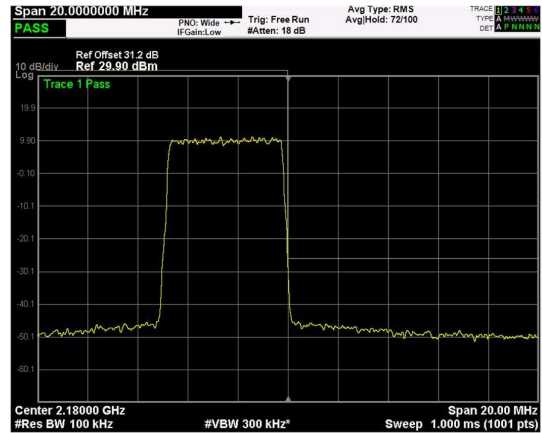

Channel: MIDDLE, Modulation: 256QAM, BW=20MHz, Range: Lower

Channel: MIDDLE, Modulation: 256QAM, BW=20MHz, Range: Upper

Channel: TOP, Modulation: 256QAM, BW=20MHz, Range: Lower

Channel: TOP, Modulation: 256QAM, BW=20MHz, Range: Upper

Test data, continued: band edges Inter modulation

RF PORT 1

Low Band Edge, 1 Carrier,
Modulation: QPSK, BW=5MHz

High Band Edge, 1 Carrier,
Modulation: QPSK, BW=5MHz

Low Band Edge, 2 Carrier,
Modulation: QPSK, BW=5MHz