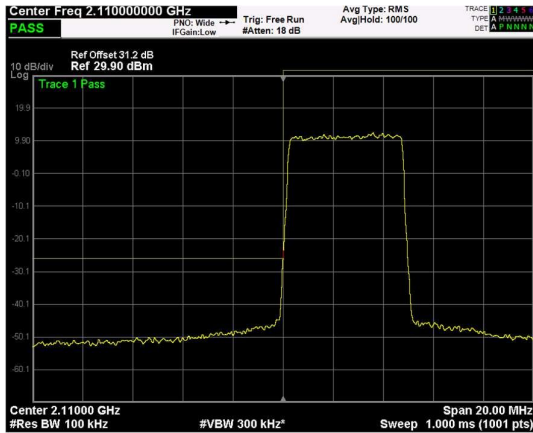

Test data, continued: band edges Inter modulation

RF PORT 1

Low Band Edge, 1 Carrier,
Modulation: QPSK, BW=5MHz

High Band Edge, 1 Carrier,
Modulation: QPSK, BW=5MHz

Low Band Edge, 2 Carrier,
Modulation: QPSK, BW=5MHz