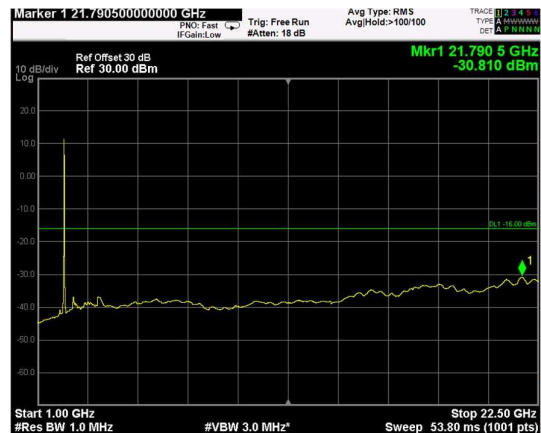

Channel: TOP, Modulation: 256QAM, BW=15MHz, Range: Upper