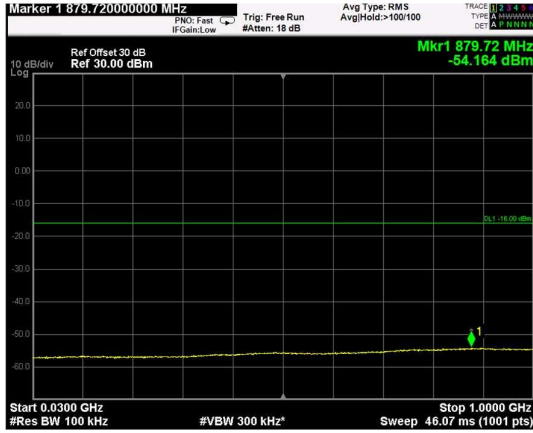

Channel: BOTTOM, Modulation: 256QAM, BW=20MHz, Range: Lower