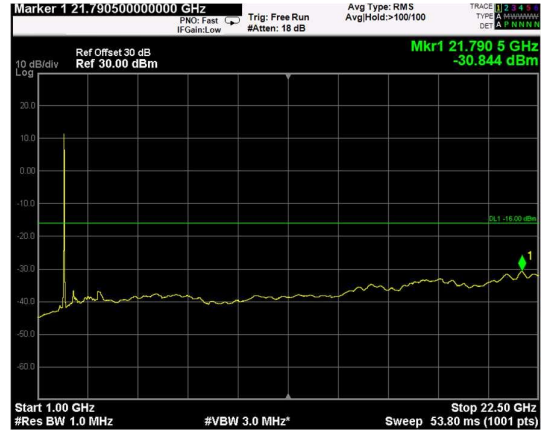

Channel: BOTTOM, Modulation: 256QAM, BW=20MHz, Range: Upper