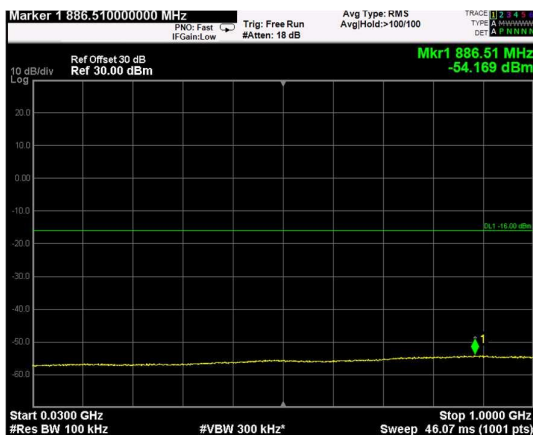

Channel: TOP, Modulation: 256QAM, BW=10MHz, Range: Lower