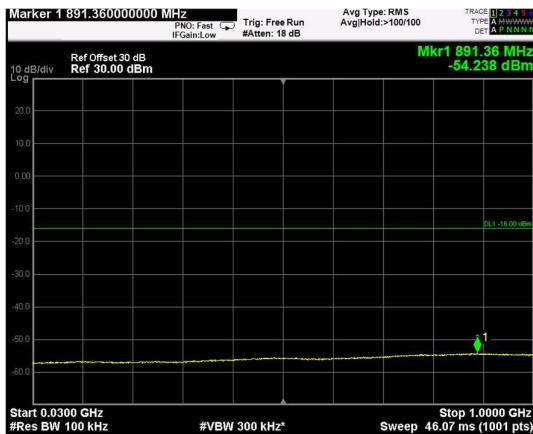

Channel: BOTTOM, Modulation: QPSK, BW=15MHz, Range: Lower

Channel: BOTTOM, Modulation: QPSK, BW=15MHz, Range: Upper

Channel: MIDDLE, Modulation: QPSK, BW=15MHz, Range: Lower

Channel: MIDDLE, Modulation: QPSK, BW=15MHz, Range: Upper