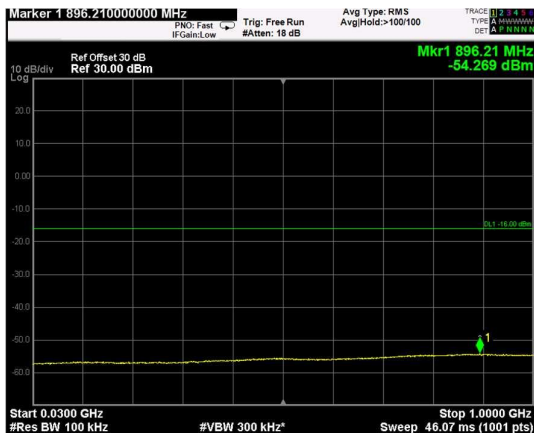

Channel: TOP, Modulation: 256QAM, BW=15MHz, Range: Lower