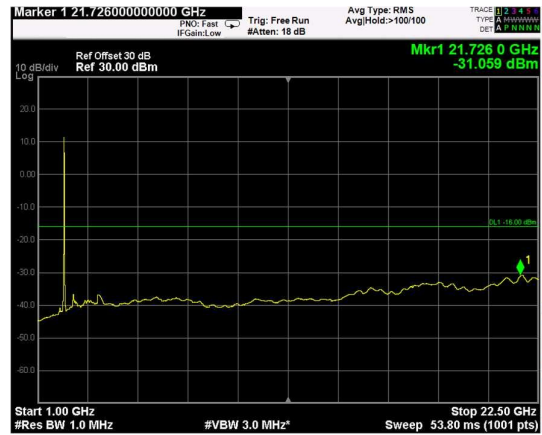

Channel: BOTTOM, Modulation: QPSK, BW=10MHz, Range: Lower

Channel: BOTTOM, Modulation: QPSK, BW=10MHz, Range: Upper

Channel: MIDDLE, Modulation: QPSK, BW=10MHz, Range: Lower

Channel: MIDDLE, Modulation: QPSK, BW=10MHz, Range: Upper