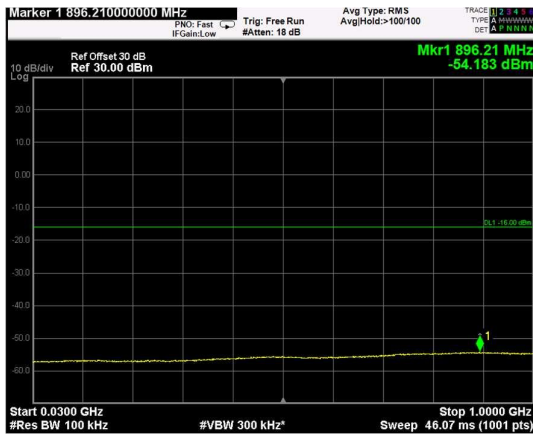

Channel: MIDDLE, Modulation: 64QAM, BW=20MHz, Range: Lower