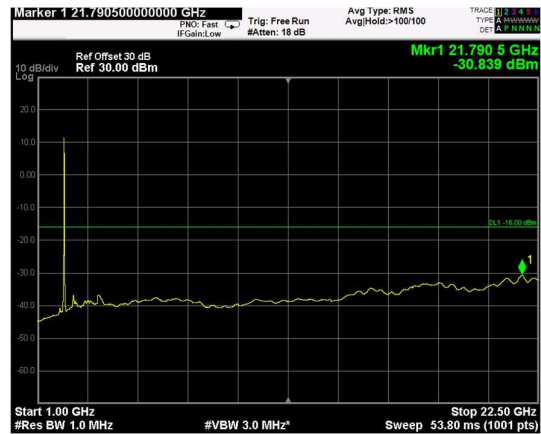

Channel: MIDDLE, Modulation: 256QAM, BW=10MHz, Range: Upper