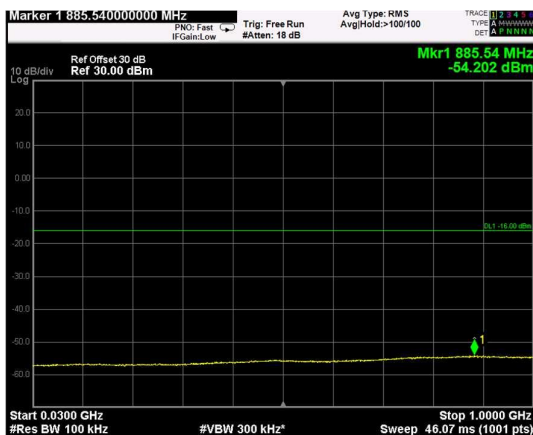

Channel: BOTTOM, Modulation: 64QAM, BW=15MHz, Range: Lower

Channel: BOTTOM, Modulation: 64QAM, BW=15MHz, Range: Upper

Channel: MIDDLE, Modulation: 64QAM, BW=15MHz, Range: Lower

Channel: MIDDLE, Modulation: 64QAM, BW=15MHz, Range: Upper