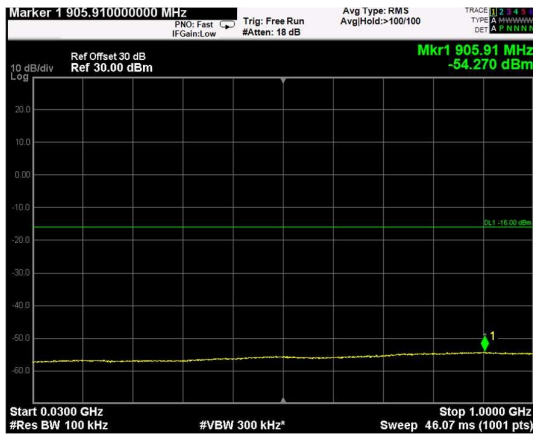

Channel: MIDDLE, Modulation: 64QAM, BW=10MHz, Range: Lower