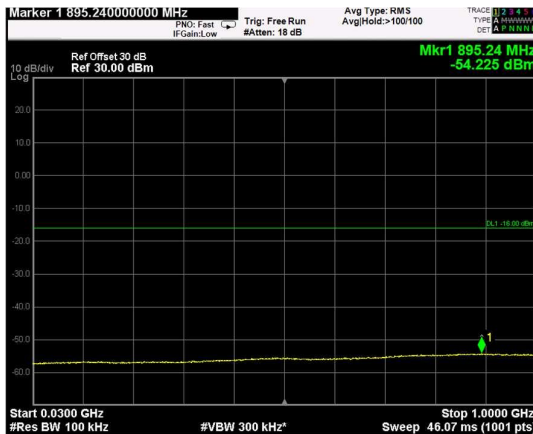

Channel: TOP, Modulation: QPSK, BW=15MHz, Range: Lower

Channel: TOP, Modulation: QPSK, BW=15MHz, Range: Upper

Channel: BOTTOM, Modulation: 16QAM, BW=15MHz, Range: Lower

Channel: BOTTOM, Modulation: 16QAM, BW=15MHz, Range: Upper