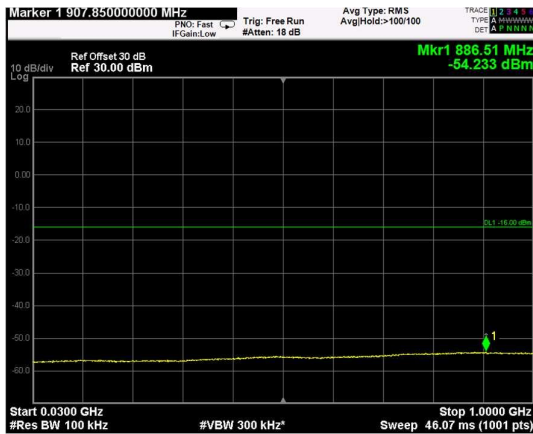

Channel: MIDDLE, Modulation: 64QAM, BW=15MHz, Range: Lower