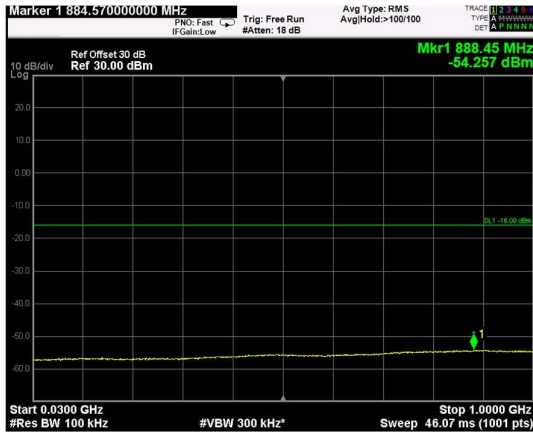

Channel: BOTTOM, Modulation: 64QAM, BW=10MHz, Range: Lower

Channel: BOTTOM, Modulation: 64QAM, BW=10MHz, Range: Upper

Channel: MIDDLE, Modulation: 64QAM, BW=10MHz, Range: Lower

Channel: MIDDLE, Modulation: 64QAM, BW=10MHz, Range: Upper

Channel: TOP, Modulation: 64QAM, BW=10MHz, Range: Lower

Channel: TOP, Modulation: 64QAM, BW=10MHz, Range: Upper

Channel: BOTTOM, Modulation: 256QAM, BW=10MHz, Range: Lower

Channel: BOTTOM, Modulation: 256QAM, BW=10MHz, Range: Upper