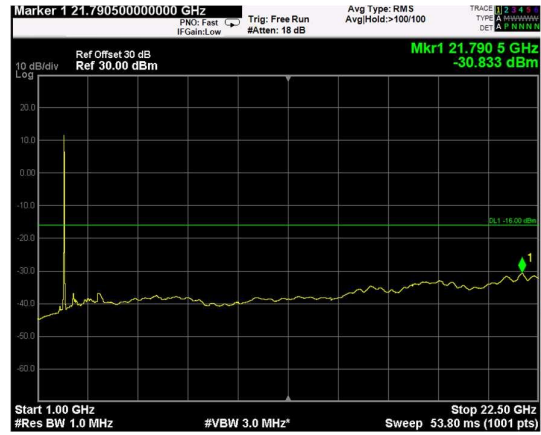

Channel: BOTTOM, Modulation: 64QAM, BW=15MHz, Range: Upper