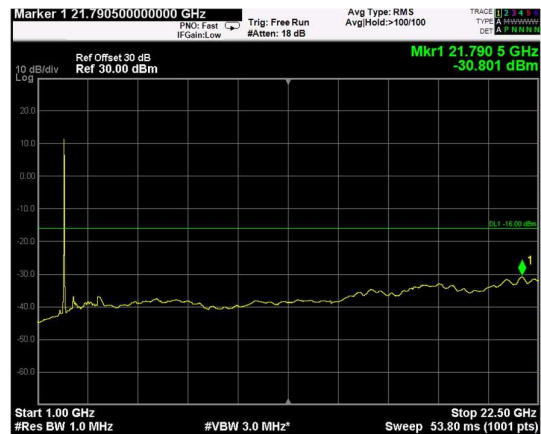

Channel: TOP, Modulation: QPSK, BW=15MHz, Range: Upper