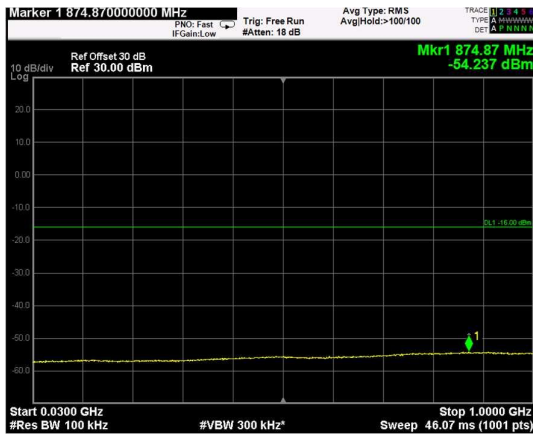

Channel: TOP, Modulation: 64QAM, BW=10MHz, Range: Lower

Channel: TOP, Modulation: 64QAM, BW=10MHz, Range: Upper

Channel: BOTTOM, Modulation: 256QAM, BW=10MHz, Range: Lower

Channel: BOTTOM, Modulation: 256QAM, BW=10MHz, Range: Upper