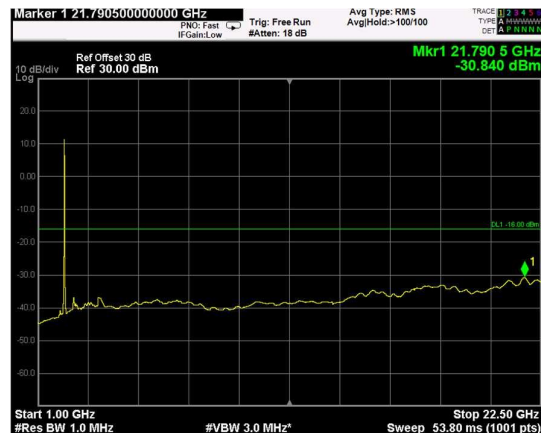

Channel: TOP, Modulation: 16QAM, BW=15MHz, Range: Upper