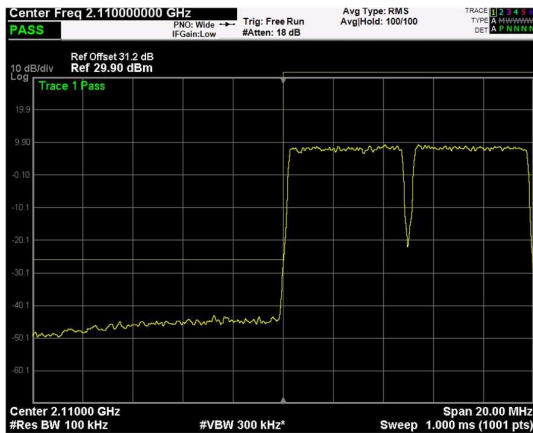

Test data, continued: band edges Inter modulation

RF PORT 1

Low Band Edge, 1 Carrier,
Modulation: QPSK, BW=5MHz

High Band Edge, 1 Carrier,
Modulation: QPSK, BW=5MHz

Low Band Edge, 2 Carrier,
Modulation: QPSK, BW=5MHz

High Band Edge, 2 Carrier,
Modulation: QPSK, BW=5MHz