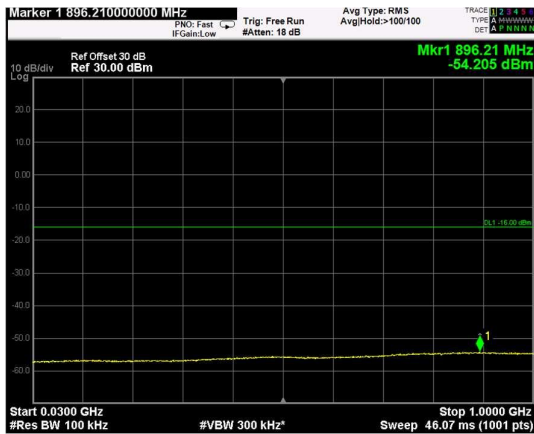

Channel: TOP, Modulation: 64QAM, BW=15MHz, Range: Lower

Channel: TOP, Modulation: 64QAM, BW=15MHz, Range: Upper

Channel: BOTTOM, Modulation: 256QAM, BW=15MHz, Range: Lower

Channel: BOTTOM, Modulation: 256QAM, BW=15MHz, Range: Upper