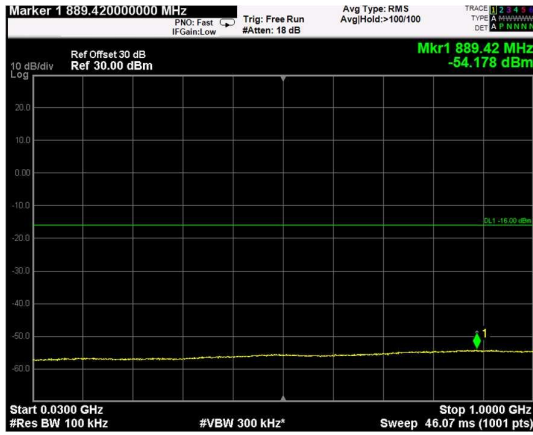

Channel: MIDDLE, Modulation: 16QAM, BW=15MHz, Range: Lower

Channel: MIDDLE, Modulation: 16QAM, BW=15MHz, Range: Upper

Channel: TOP, Modulation: 16QAM, BW=15MHz, Range: Lower

Channel: TOP, Modulation: 16QAM, BW=15MHz, Range: Upper