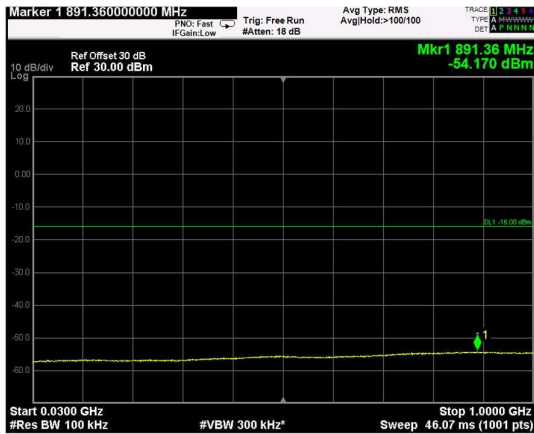

Channel: BOTTOM, Modulation: QPSK, BW=10MHz, Range: Lower

Channel: BOTTOM, Modulation: QPSK, BW=10MHz, Range: Upper

Channel: MIDDLE, Modulation: QPSK, BW=10MHz, Range: Lower

Channel: MIDDLE, Modulation: QPSK, BW=10MHz, Range: Upper