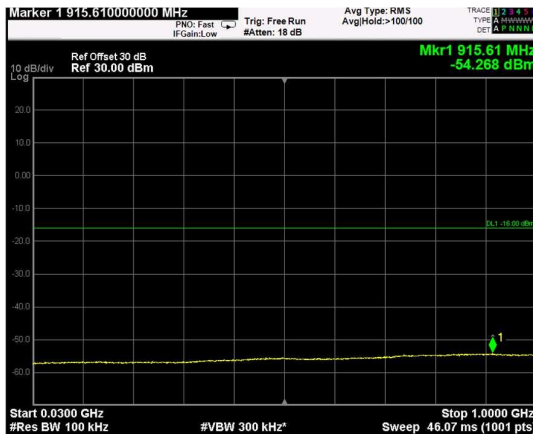

Channel: TOP, Modulation: QPSK, BW=10MHz, Range: Lower

Channel: TOP, Modulation: QPSK, BW=10MHz, Range: Upper

Channel: BOTTOM, Modulation: 16QAM, BW=10MHz, Range: Lower

Channel: BOTTOM, Modulation: 16QAM, BW=10MHz, Range: Upper