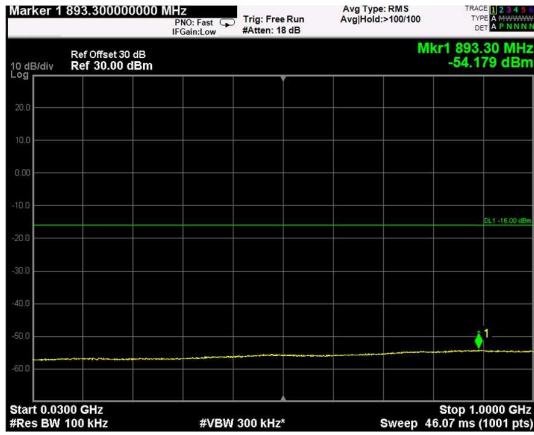

Channel: BOTTOM, Modulation: 16QAM, BW=20MHz, Range: Lower