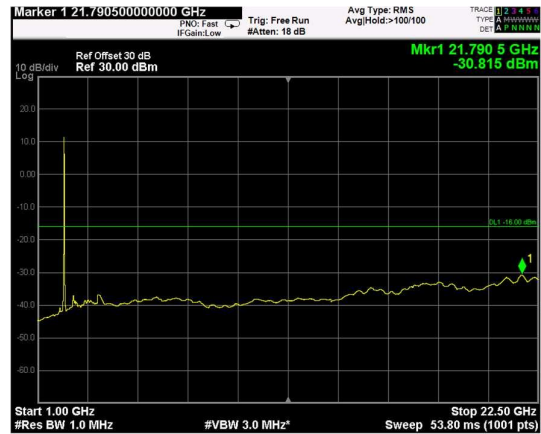

Channel: MIDDLE, Modulation: QPSK, BW=15MHz, Range: Upper