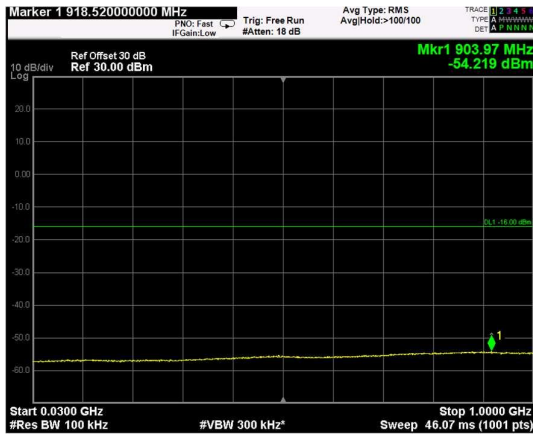

Channel: MIDDLE, Modulation: QPSK, BW=15MHz, Range: Lower