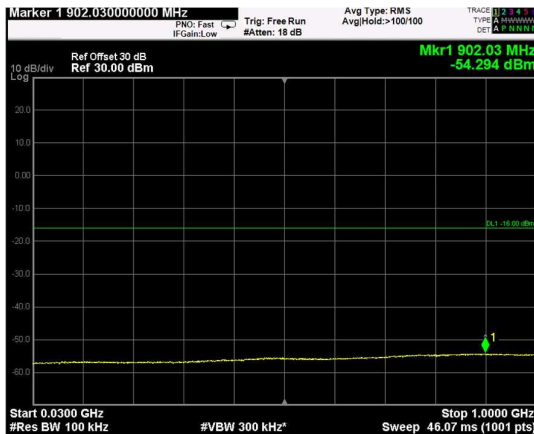

Channel: TOP, Modulation: QPSK, BW=20MHz, Range: Lower

Channel: TOP, Modulation: QPSK, BW=20MHz, Range: Upper

Channel: BOTTOM, Modulation: 16QAM, BW=20MHz, Range: Lower

Channel: BOTTOM, Modulation: 16QAM, BW=20MHz, Range: Upper