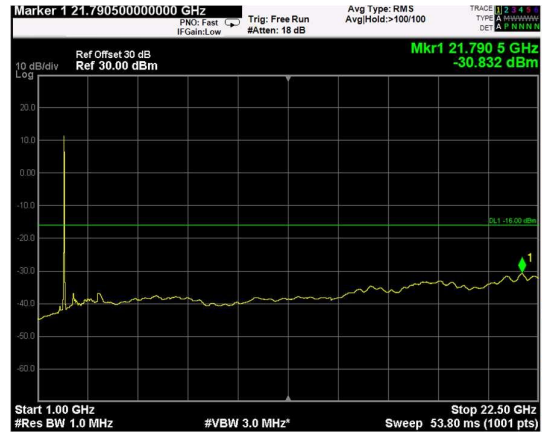

Channel: BOTTOM, Modulation: 16QAM, BW=10MHz, Range: Upper