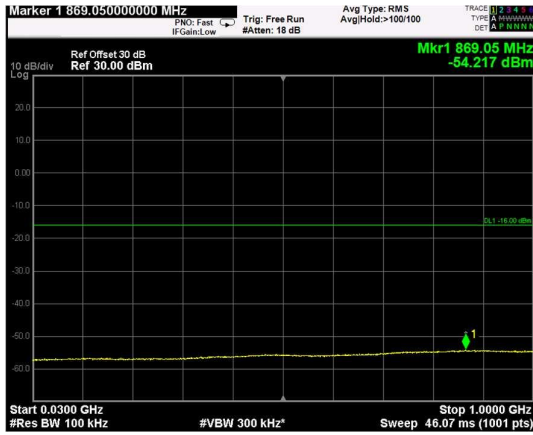

Channel: BOTTOM, Modulation: 16QAM, BW=10MHz, Range: Lower