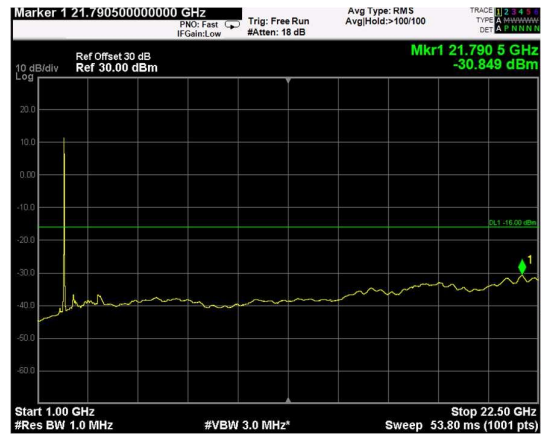

Channel: MIDDLE, Modulation: 256QAM, BW=20MHz, Range: Upper