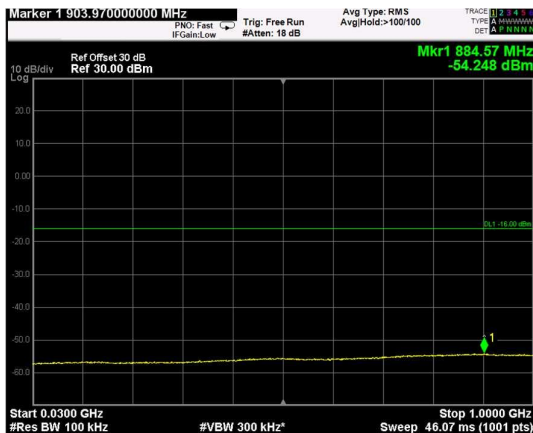

Channel: BOTTOM, Modulation: 64QAM, BW=10MHz, Range: Lower

Channel: BOTTOM, Modulation: 64QAM, BW=10MHz, Range: Upper

Channel: MIDDLE, Modulation: 64QAM, BW=10MHz, Range: Lower

Channel: MIDDLE, Modulation: 64QAM, BW=10MHz, Range: Upper

Channel: TOP, Modulation: 64QAM, BW=10MHz, Range: Lower

Channel: TOP, Modulation: 64QAM, BW=10MHz, Range: Upper

Channel: BOTTOM, Modulation: 256QAM, BW=10MHz, Range: Lower

Channel: BOTTOM, Modulation: 256QAM, BW=10MHz, Range: Upper