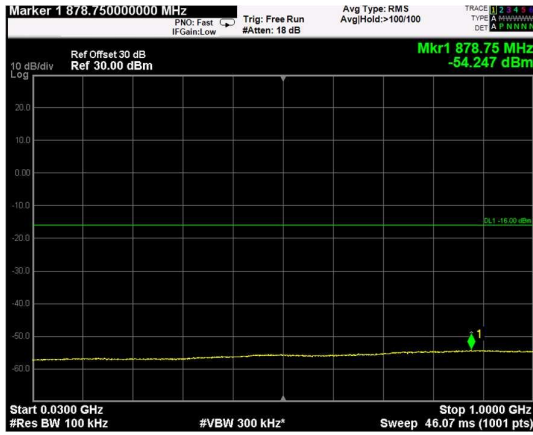

Channel: MIDDLE, Modulation: 16QAM, BW=10MHz, Range: Lower

Channel: MIDDLE, Modulation: 16QAM, BW=10MHz, Range: Upper

Channel: TOP, Modulation: 16QAM, BW=10MHz, Range: Lower

Channel: TOP, Modulation: 16QAM, BW=10MHz, Range: Upper