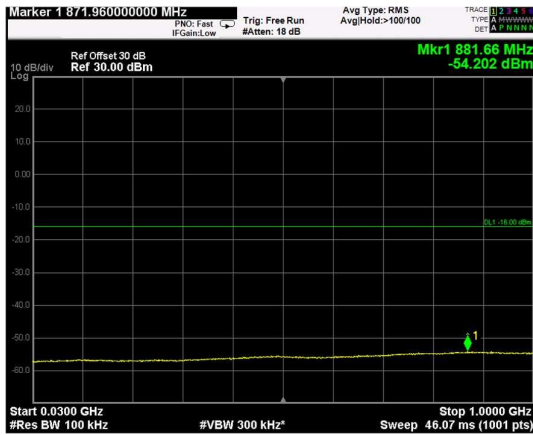

Channel: MIDDLE, Modulation: 256QAM, BW=10MHz, Range: Lower

Channel: MIDDLE, Modulation: 256QAM, BW=10MHz, Range: Upper

Channel: TOP, Modulation: 256QAM, BW=10MHz, Range: Lower

Channel: TOP, Modulation: 256QAM, BW=10MHz, Range: Upper