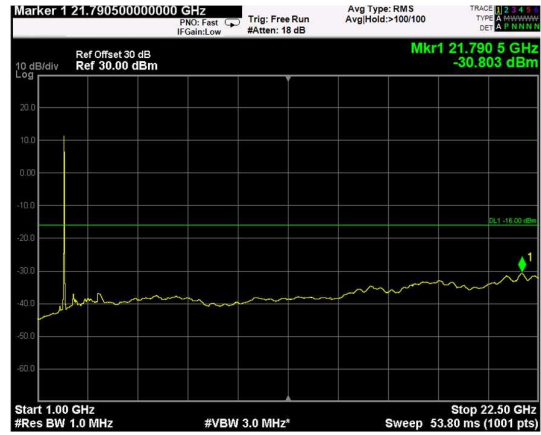

Channel: BOTTOM, Modulation: 256QAM, BW=15MHz, Range: Upper