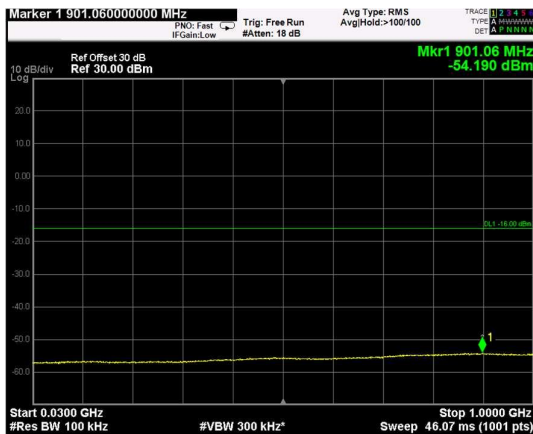

Channel: BOTTOM, Modulation: QPSK, BW=20MHz, Range: Lower

Channel: BOTTOM, Modulation: QPSK, BW=20MHz, Range: Upper

Channel: MIDDLE, Modulation: QPSK, BW=20MHz, Range: Lower

Channel: MIDDLE, Modulation: QPSK, BW=20MHz, Range: Upper