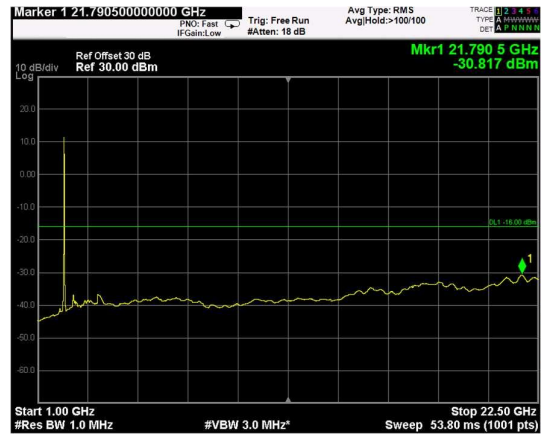

Channel: BOTTOM, Modulation: QPSK, BW=15MHz, Range: Upper