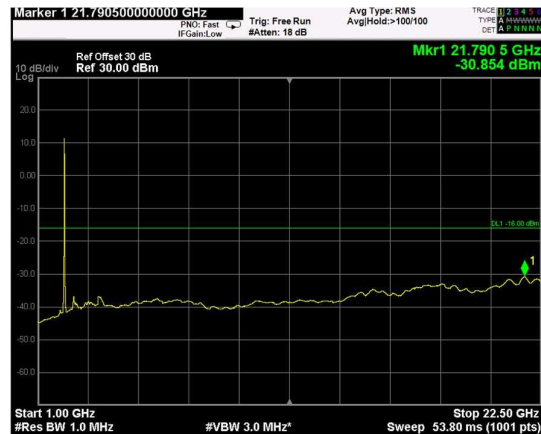

Channel: MIDDLE, Modulation: 16QAM, BW=20MHz, Range: Upper