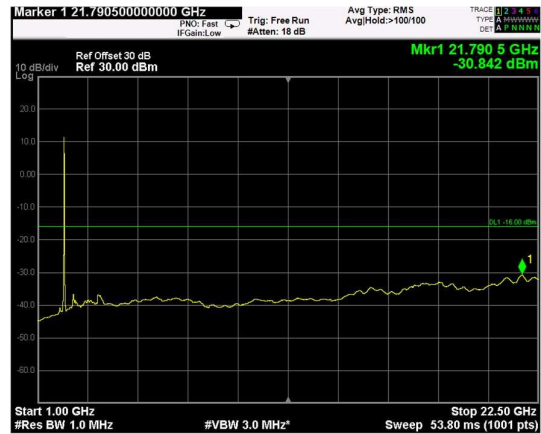

Channel: MIDDLE, Modulation: QPSK, BW=20MHz, Range: Upper