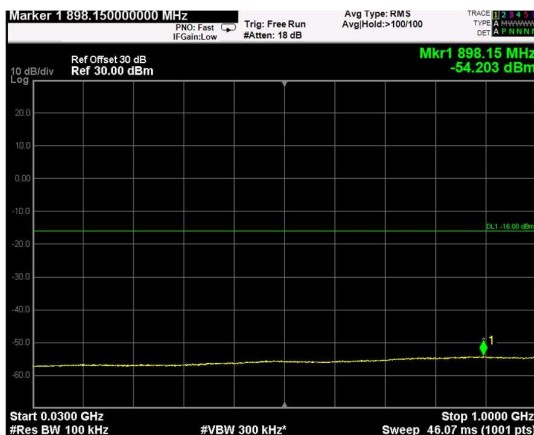

Channel: TOP, Modulation: 16QAM, BW=20MHz, Range: Lower