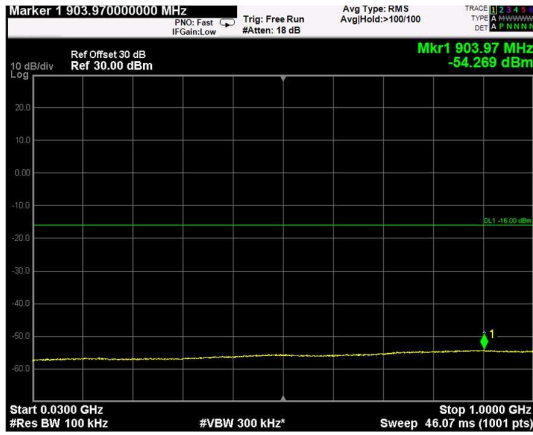

Channel: BOTTOM, Modulation: 16QAM, BW=15MHz, Range: Lower