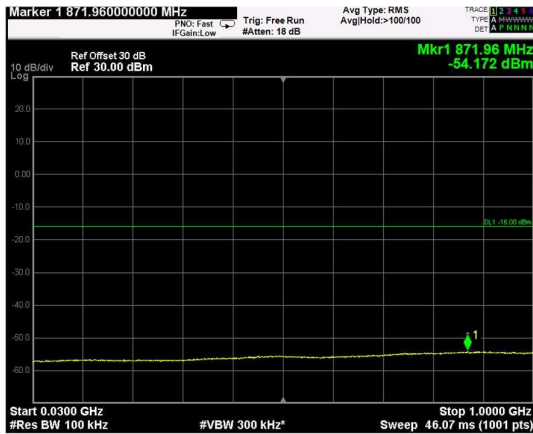

Channel: MIDDLE, Modulation: QPSK, BW=20MHz, Range: Lower