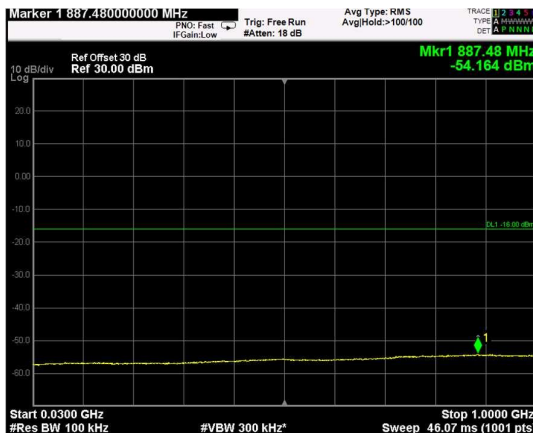

Channel: TOP, Modulation: 16QAM, BW=10MHz, Range: Lower