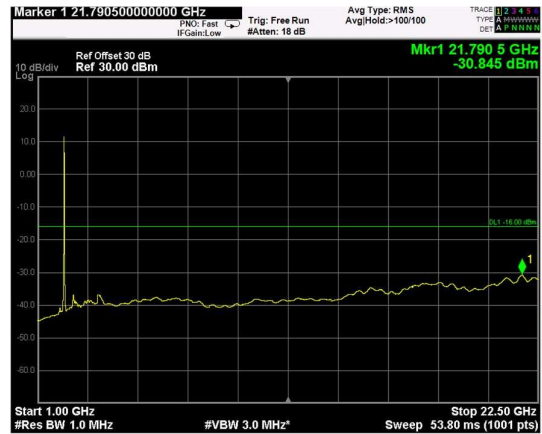

Channel: BOTTOM, Modulation: QPSK, BW=10MHz, Range: Lower

Channel: BOTTOM, Modulation: QPSK, BW=10MHz, Range: Upper

Channel: MIDDLE, Modulation: QPSK, BW=10MHz, Range: Lower

Channel: MIDDLE, Modulation: QPSK, BW=10MHz, Range: Upper