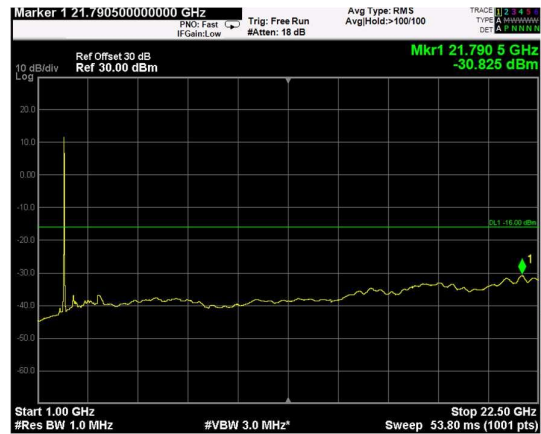

Channel: MIDDLE, Modulation: 64QAM, BW=15MHz, Range: Upper